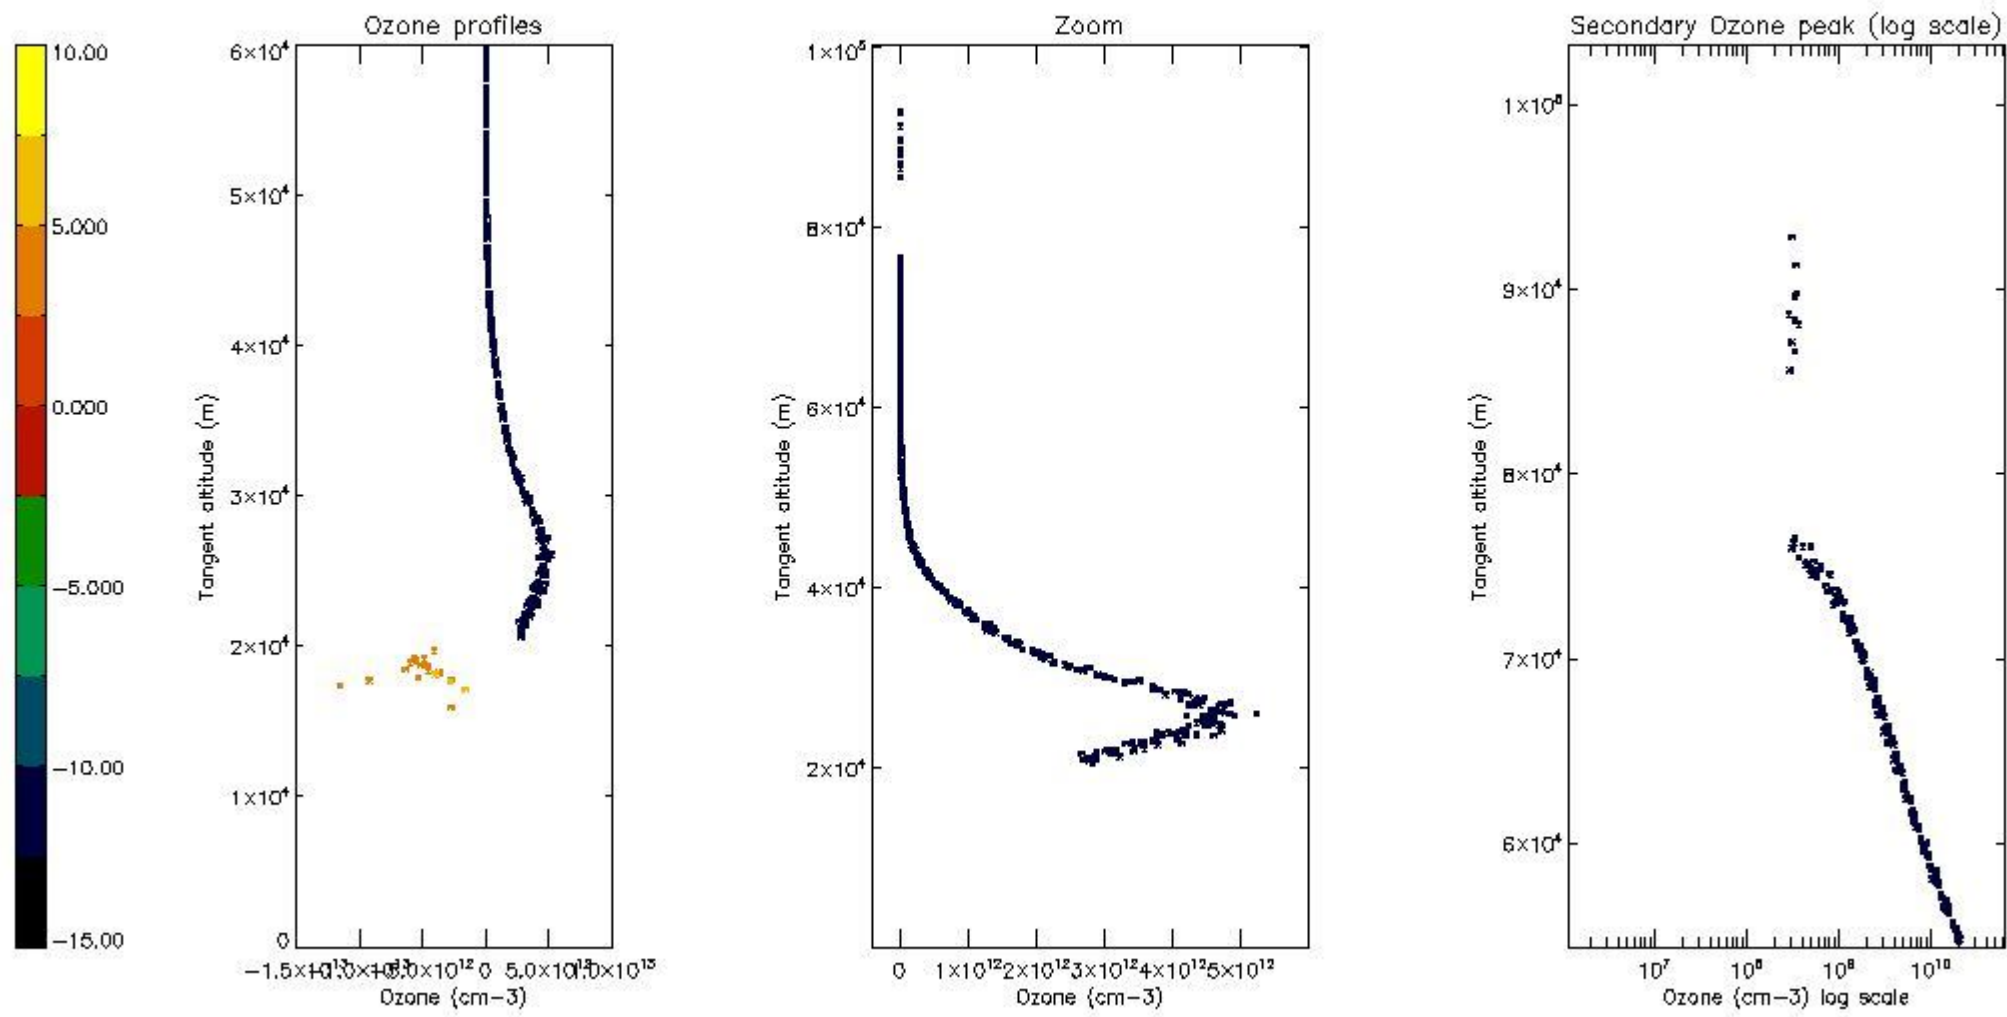

5.6 Plot NO₂ profiles for all STD (dark without errors)

The colorbar represents the latitude.