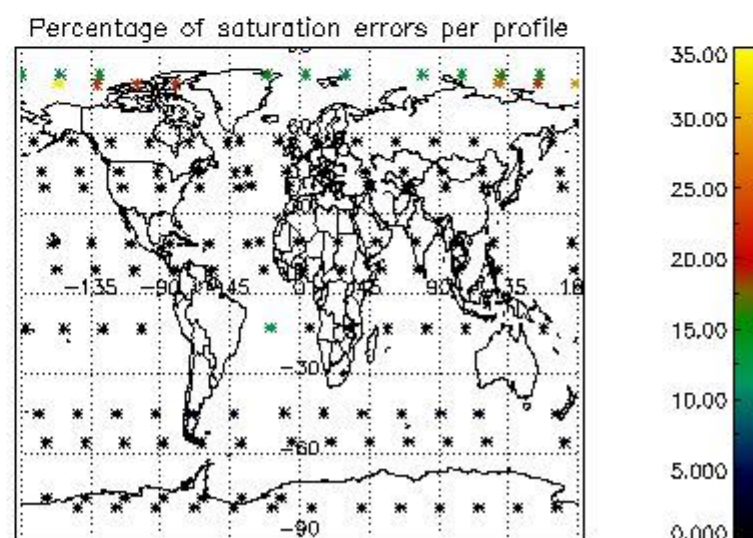

Percentage of flagged data per NO3 profile

4. Level 1 quality information per product

In this section it is plotted some information contained in the Quality Summary data set of the level 2 products that comes from the level 1b processing. Products without errors (error flag in the MPH set to "0") are used.

4.1 Plot quality information per product (time dependant) coming from level 1b processing

4.1.1 Plot level 1 quality information per product (time dependant): ENVISAT ASCENDING passes

4.1.2 Plot level 1 quality information per product (time dependant): ENVI SAT DESCENDING passes

4.2 Plot quality information per product coming from level 1b processing (world map)

4.2.1 Plot level 1 quality information per product (world map): ENVISAT ASCENDING passes

4.2.2 Plot level 1 quality information per product (world map): ENVISAT DESCENDING passes