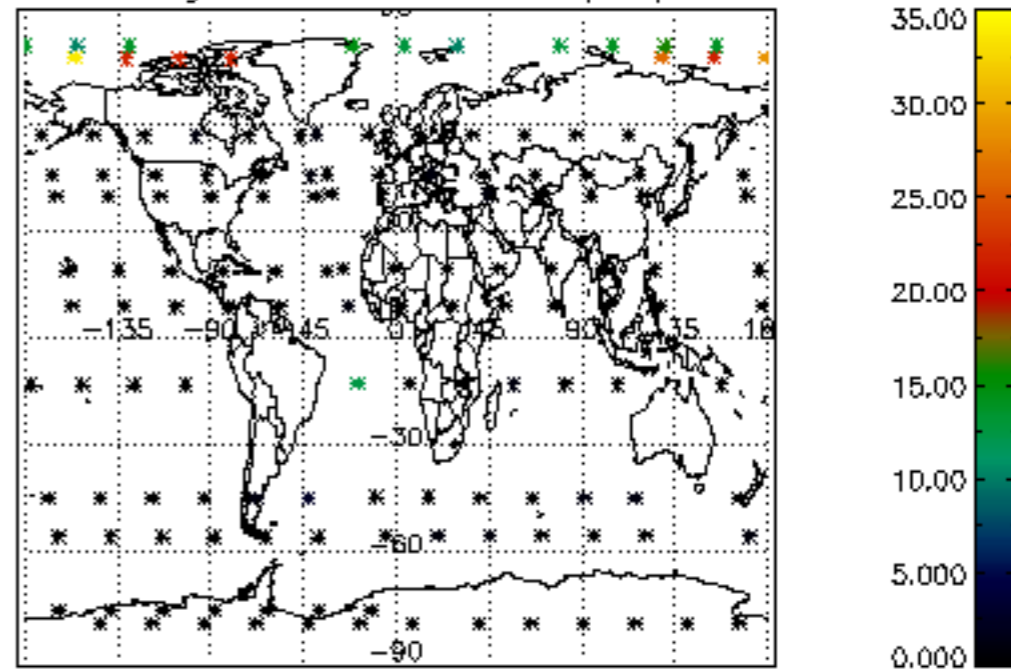

Percentage of datation errors per profile

Percentage of saturation errors per profile