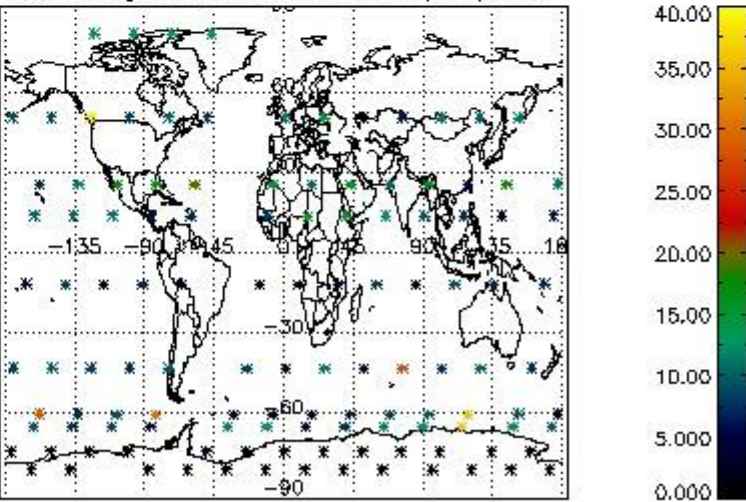

Percentage of cosmic ray hits per profile

Percentage of datation errors per profile

Percentage of star falling outside central band per profile

Percentage of saturation errors per profile

5. Trace gas profiles