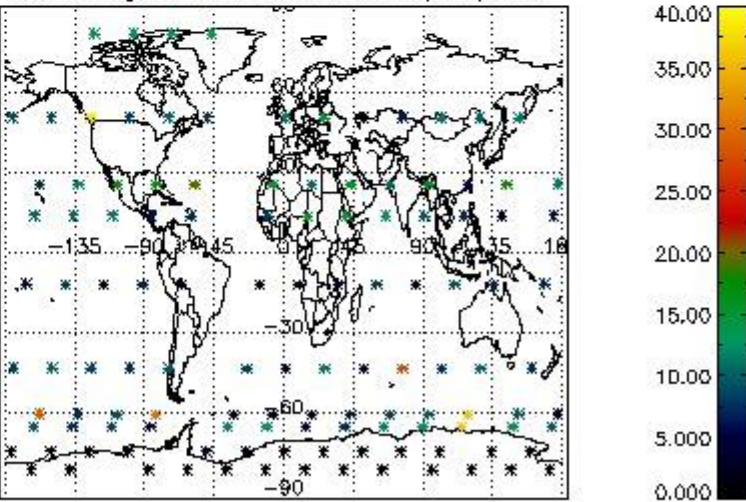

4.2 Plot quality information per product coming from level 1b processing (world map)

4.2.1 Plot level 1 quality information per product (world map): ENVISAT ASCENDING passes

4.2.2 Plot level 1 quality information per product (world map): ENVISAT DESCENDING passes

Percentage of cosmic ray hits per profile

Percentage of datation errors per profile

Percentage of star falling outside central band per profile

Percentage of saturation errors per profile

5. Trace gas profiles