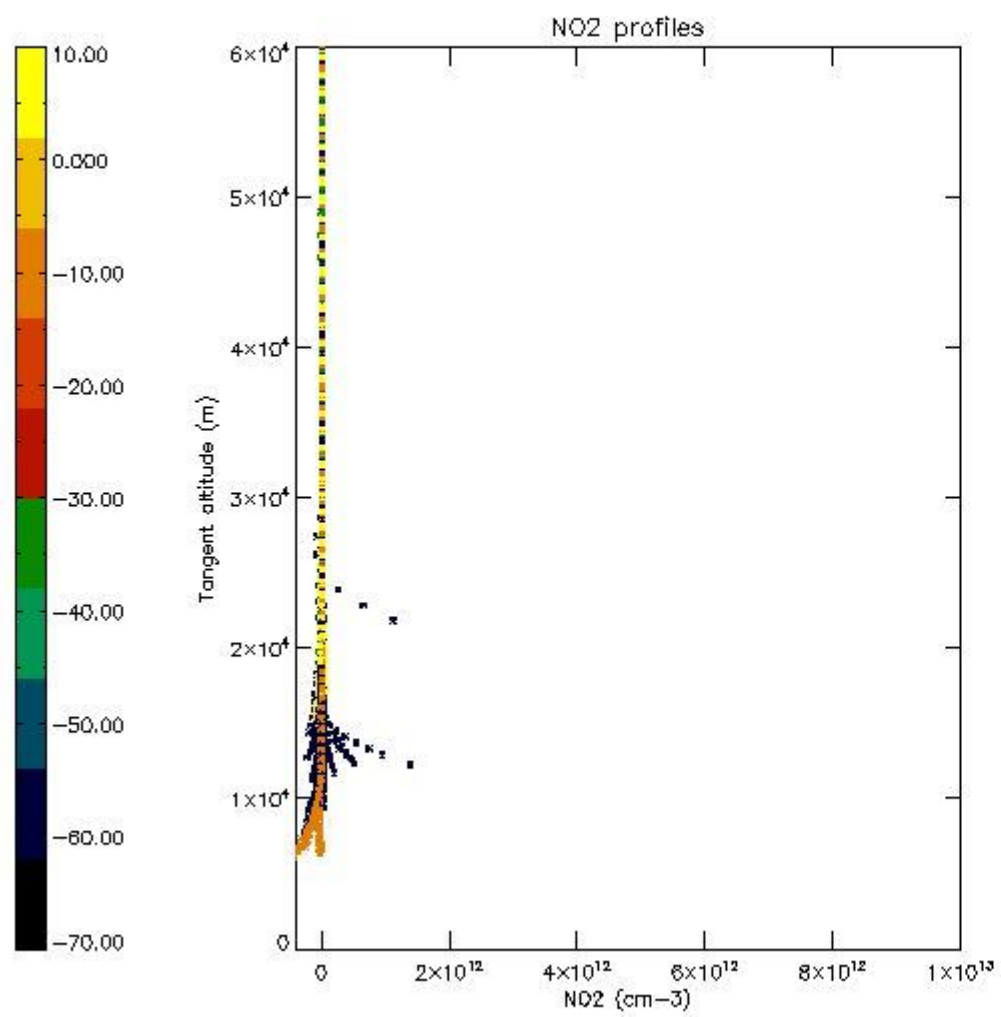

The colorbar represents the latitude.

5.7 Plot NO3 profiles for all STD (dark without errors)

The colorbar represents the latitude.

5.8 Plot H2O profiles for all STD (only for occultations of stars 1,2,3,4,13,14,16,26,63 dark without errors)