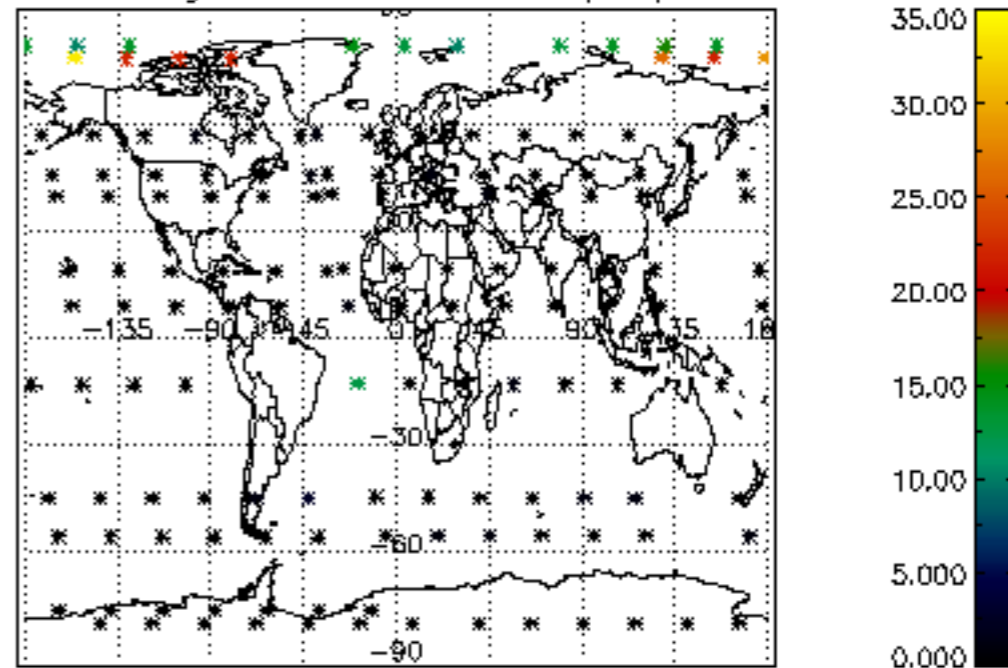

Percentage of datation errors per profile

Percentage of saturation errors per profile