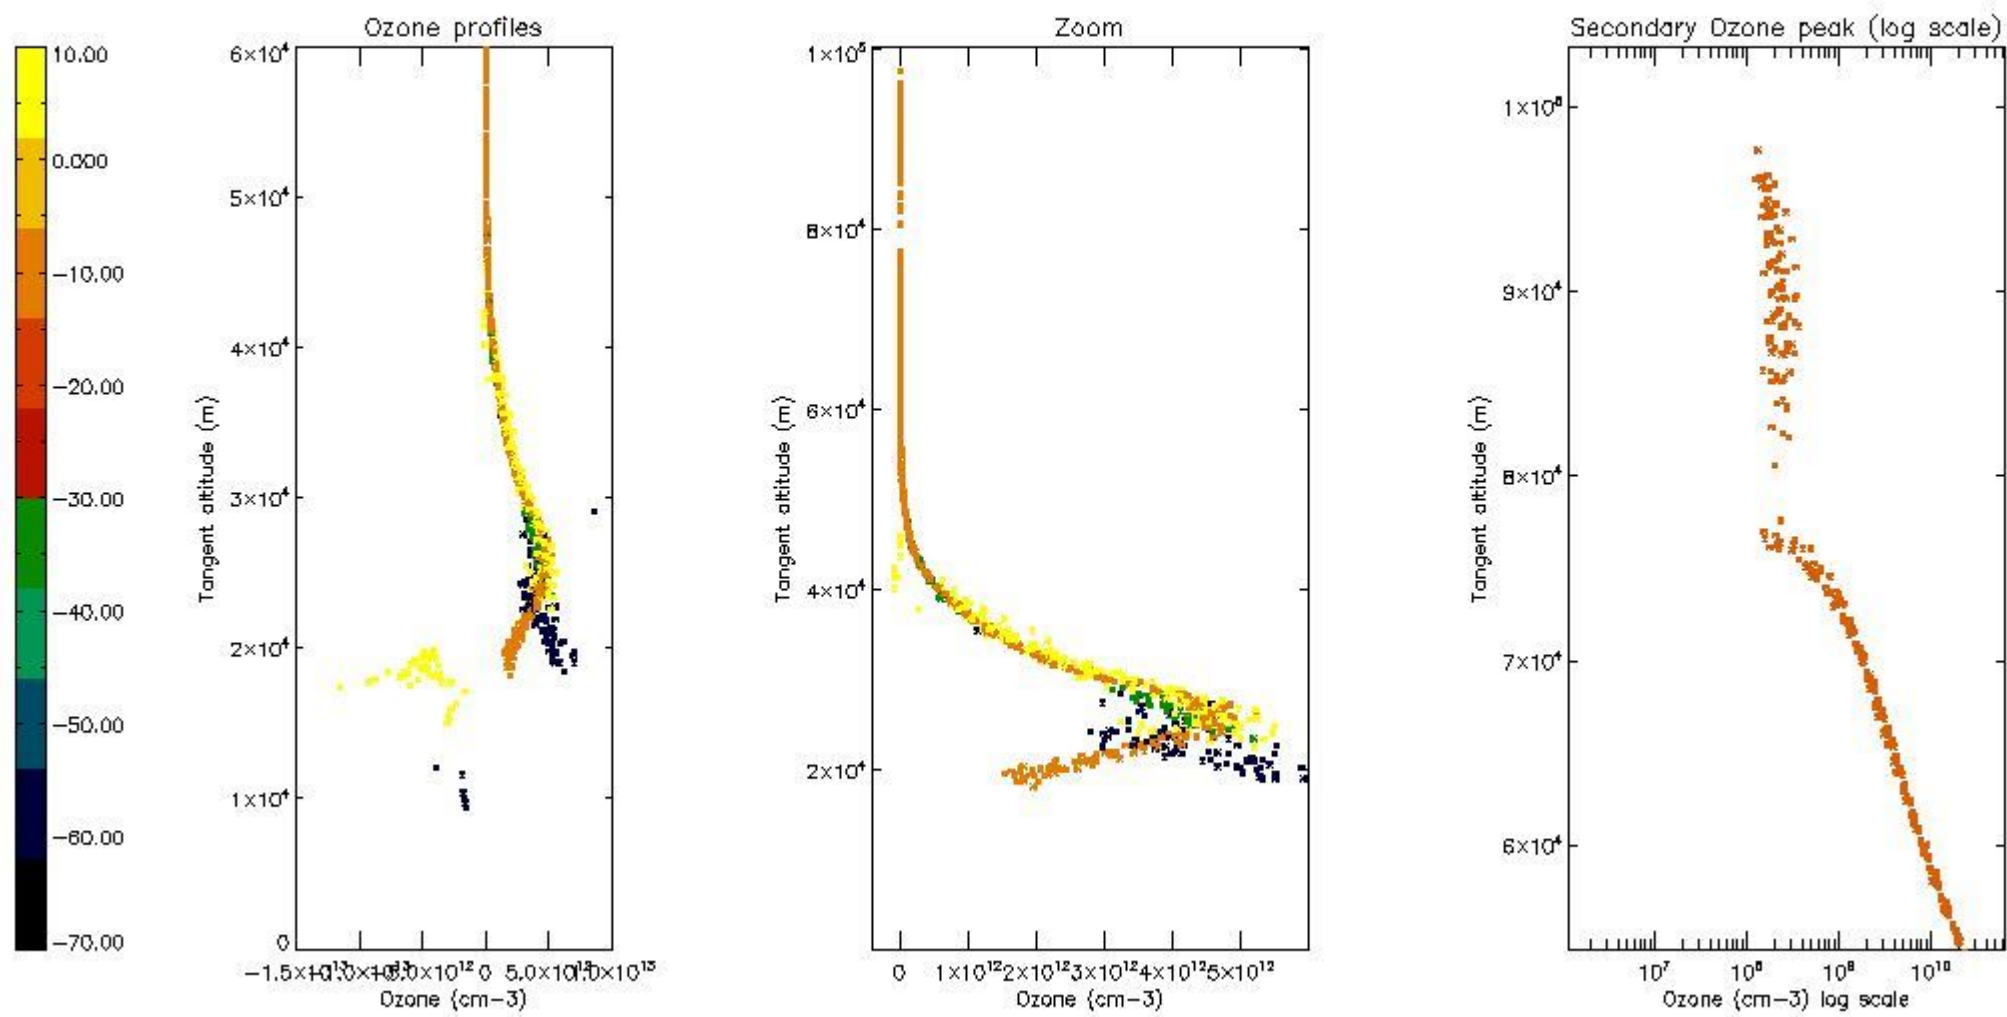

5.5 Plot ozone profiles where STD < 5% (dark without errors)

The colorbar represents the latitude.