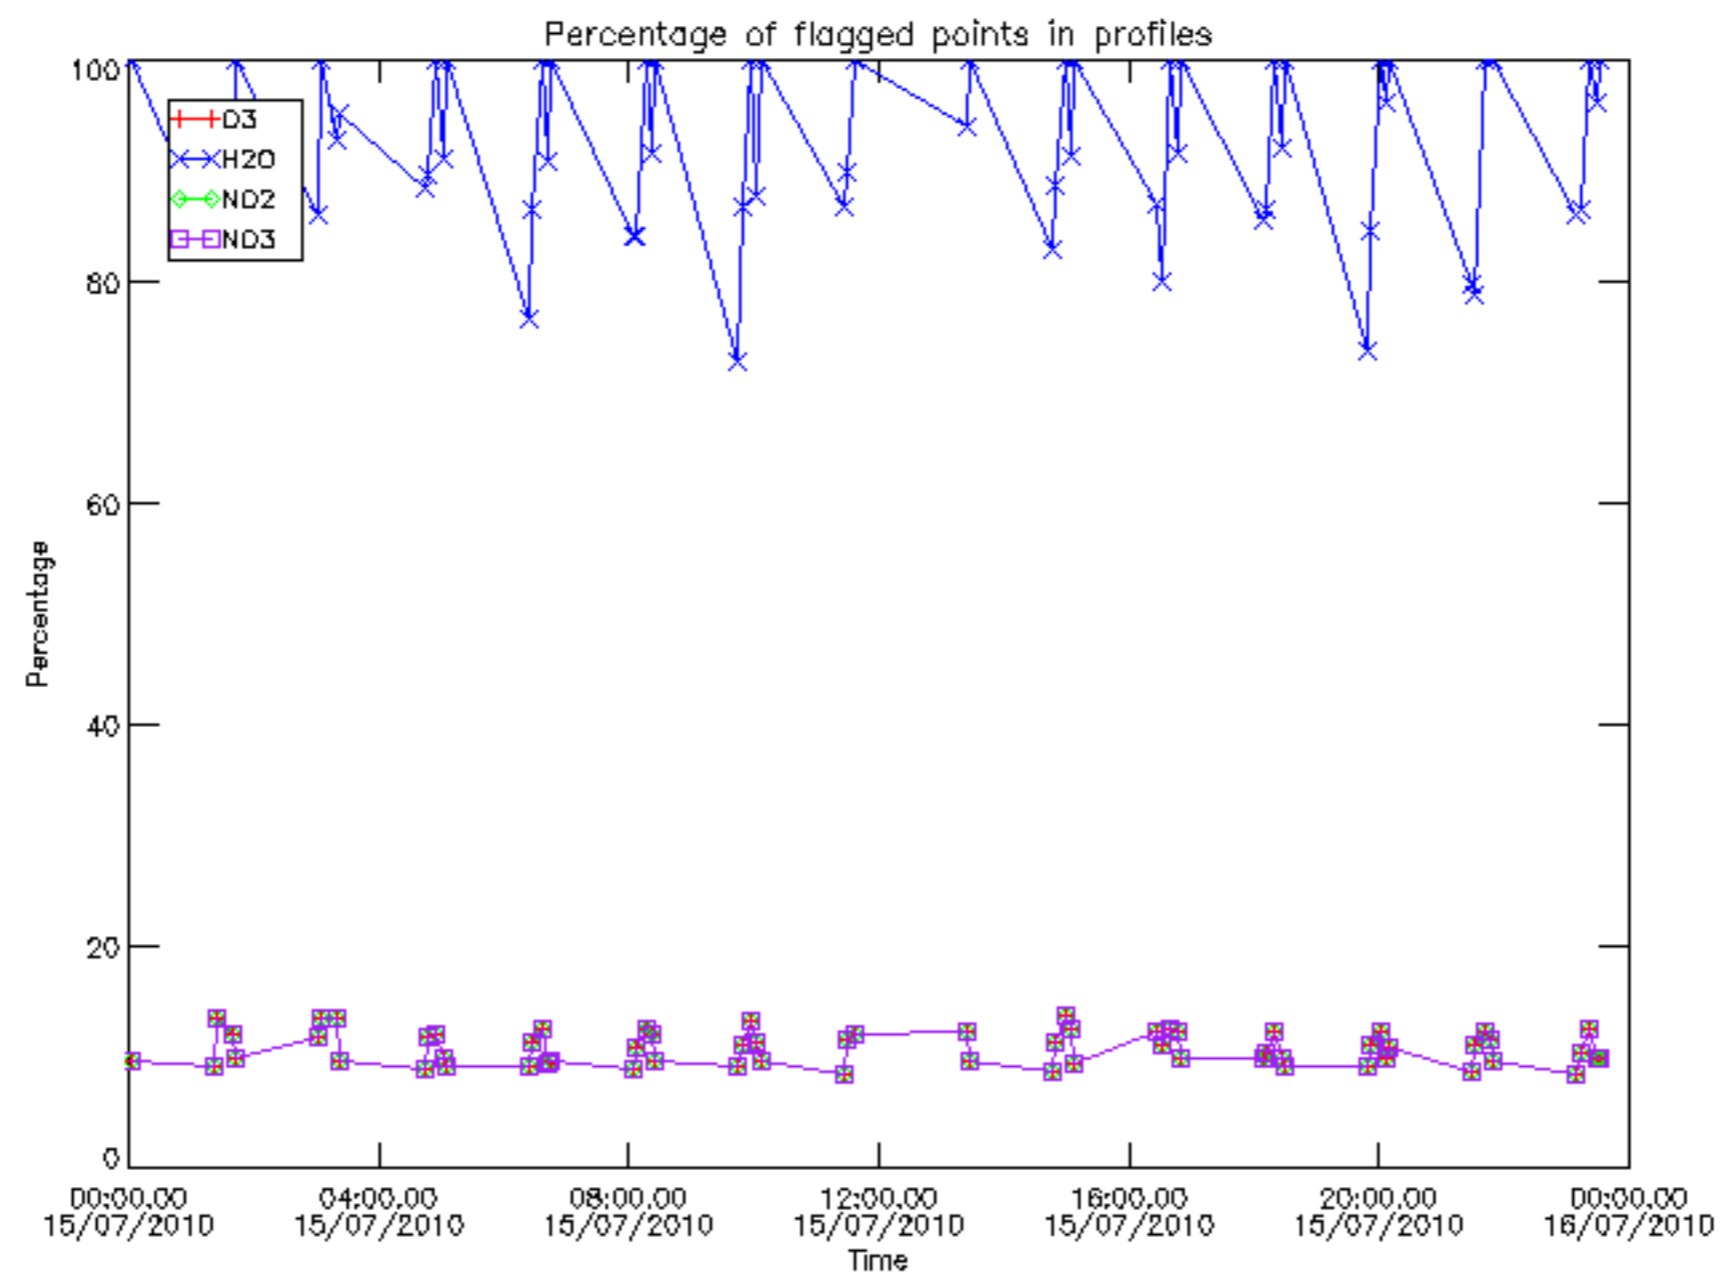

Percentage of flagged data per D3 profile

Percentage of flagged data per H2O profile