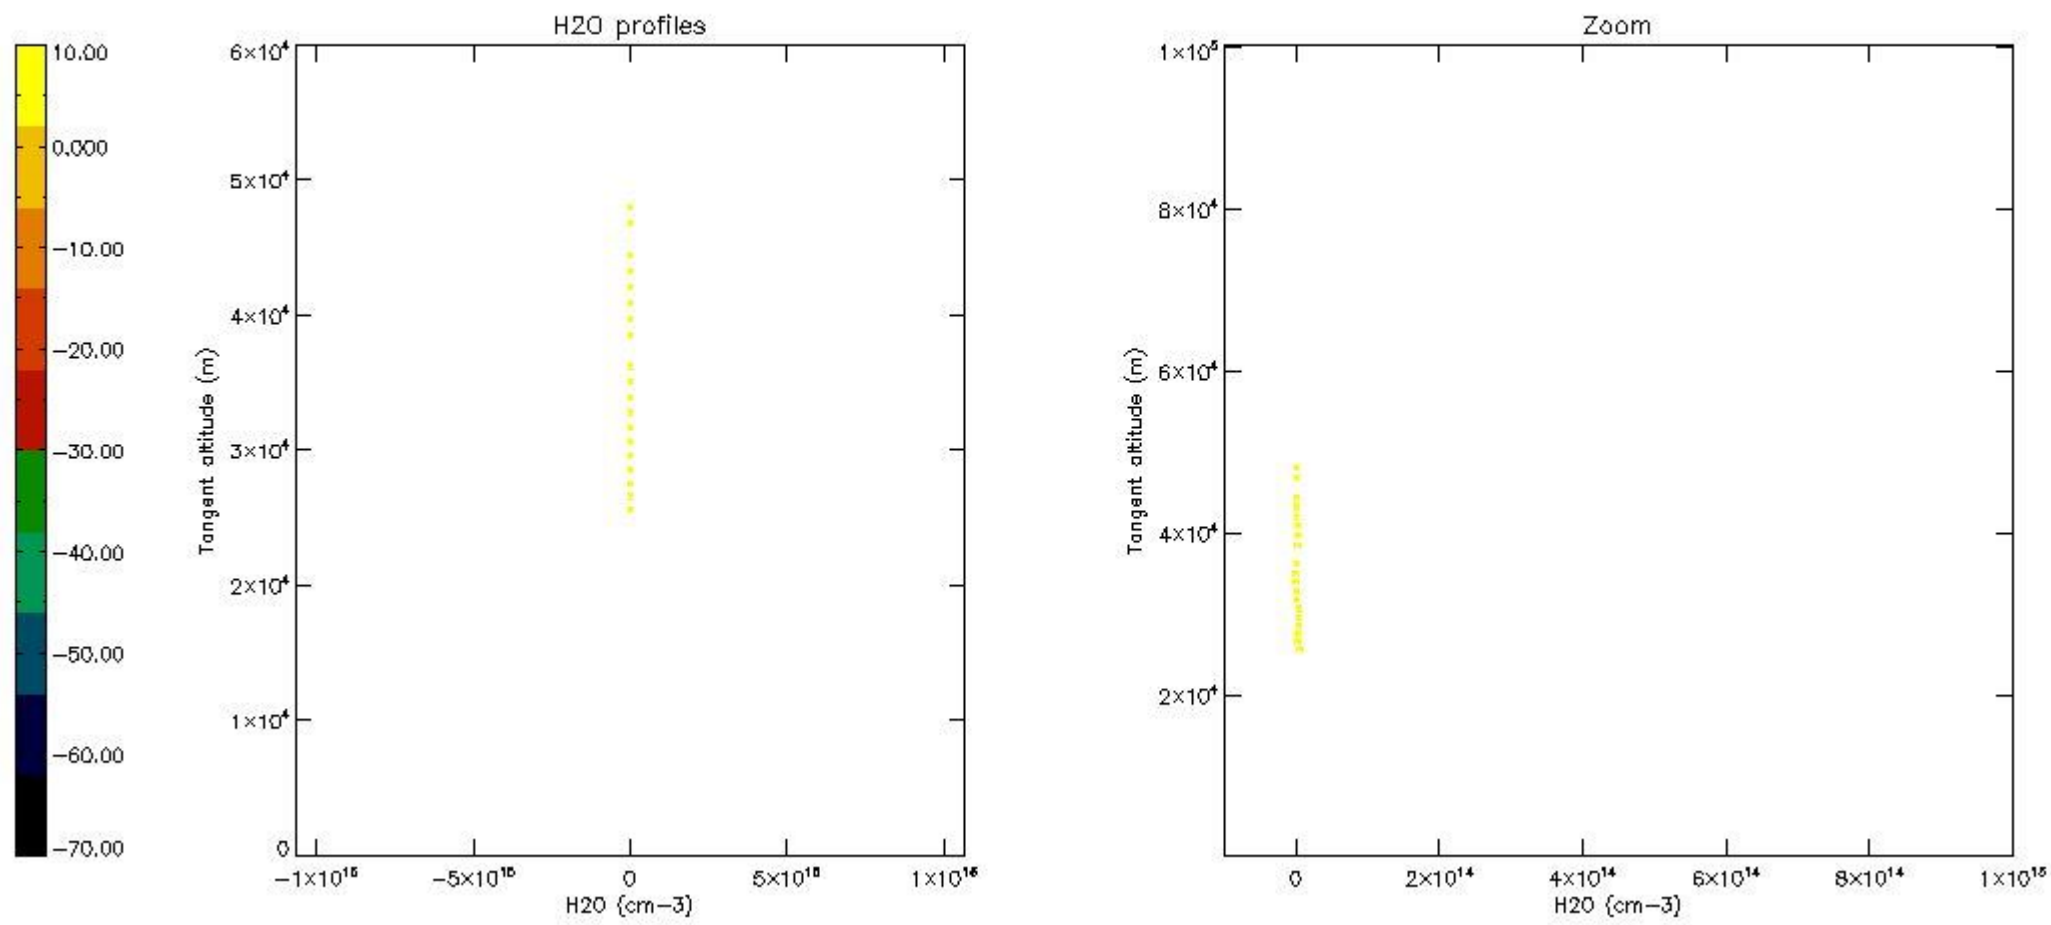

6. Auxiliary Data Files used for the production reported in section 2

The number reported in the third column indicates since which file (see list in section 2) the corresponding auxiliary file has been used. The fourth column is the date of those product files.

Type	Auxiliary Filename	Used since product	Used since product date
INST_PHYS_CHARACTERISTICS	GOM_INS_AXVIEC20091111_143220_20030716_120000_20500101_000000	1	15-JUL-2010 00:02:24
LEVEL-2_PROC_CONFIG	GOM_PR2_AXVIEC20091111_152718_20020301_000000_20500101_000000	1	15-JUL-2010 00:02:24
CROSS_SECTIONS_FILE	GOM_CRS_AXVIEC20091111_154832_20020301_000000_20500101_000000	1	15-JUL-2010 00:02:24