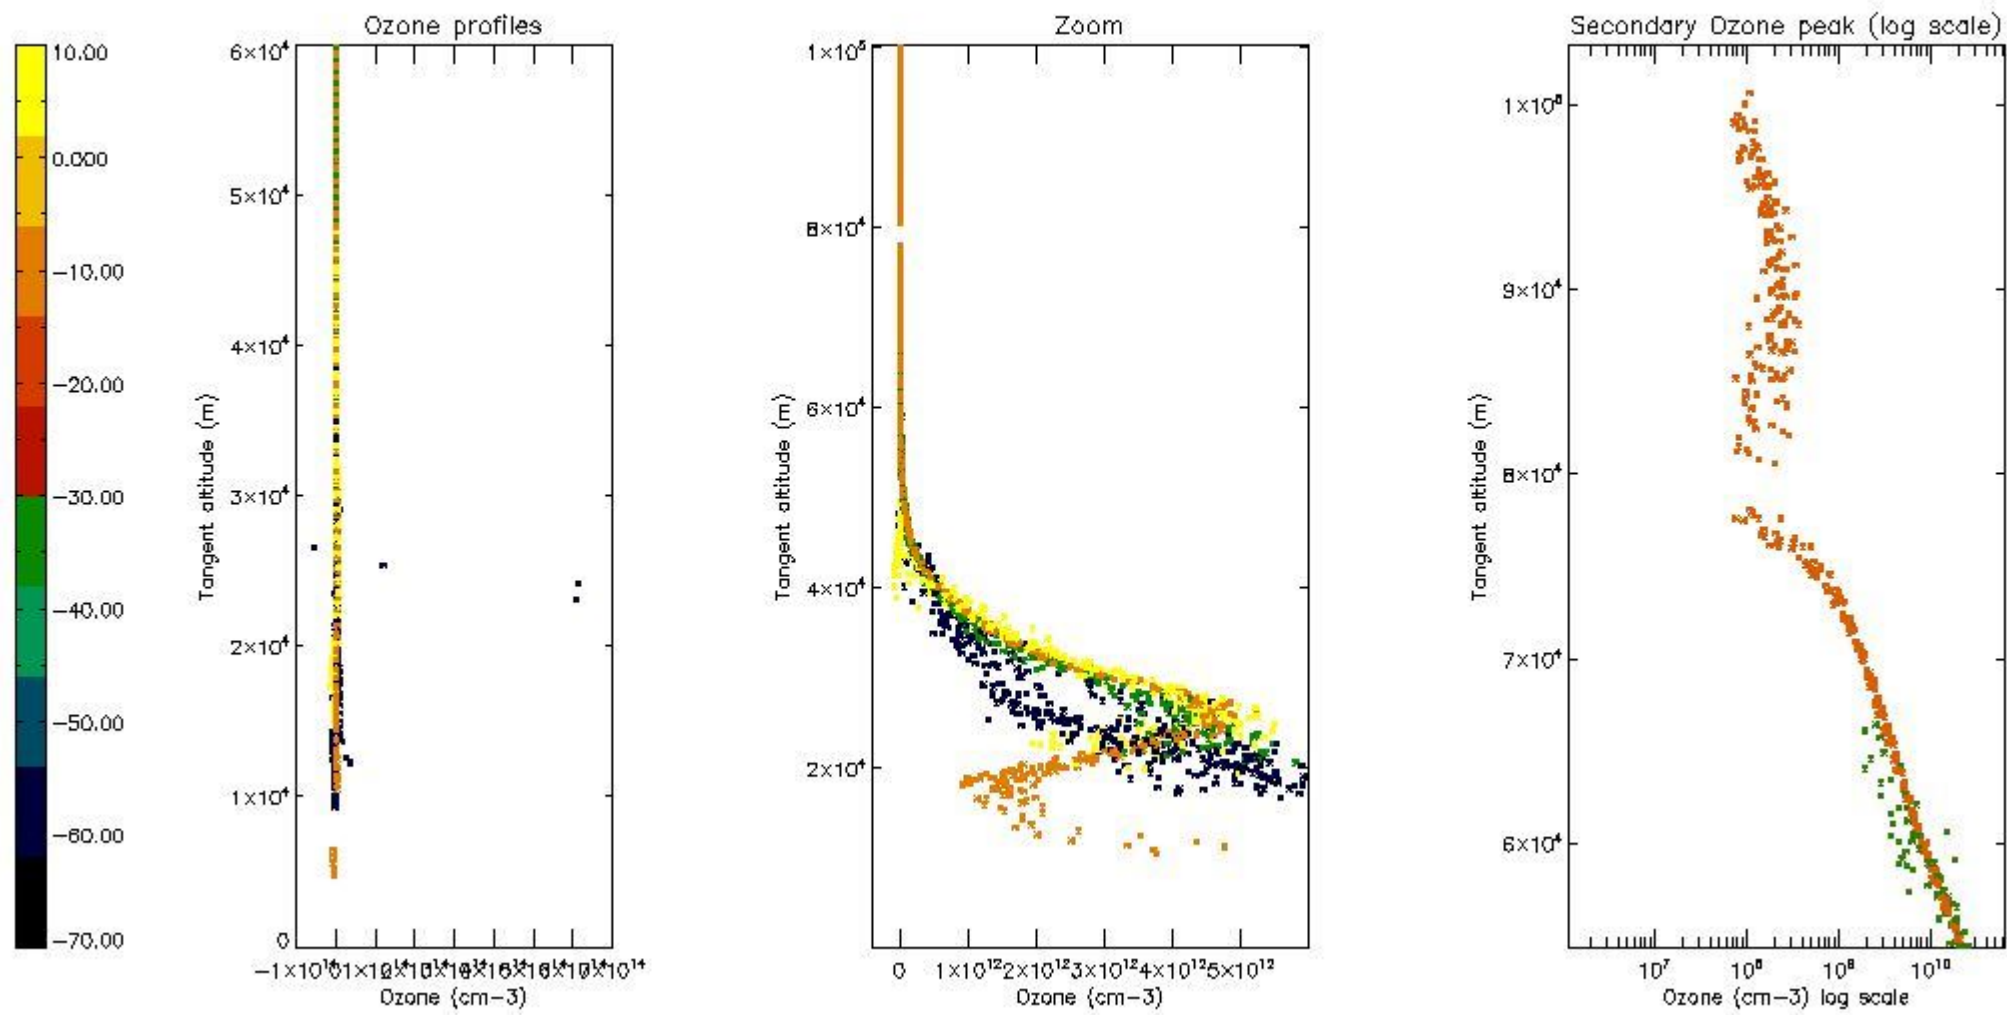

STD < 10	5
STD < 5	3

5.2 Plot ozone profiles for all STD (dark without errors)

The colorbar represents the latitude.

5.3 Plot ozone profiles where STD < 20% (dark without errors)

The colorbar represents the latitude.