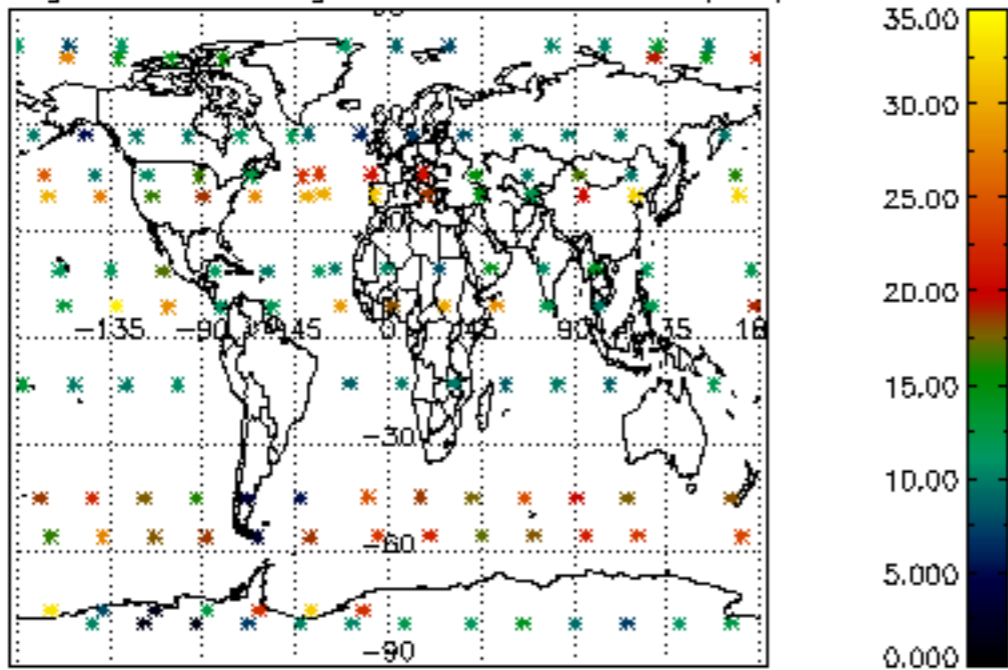

Percentage of cosmic ray hits per profile

Percentage of star falling outside central band per profile