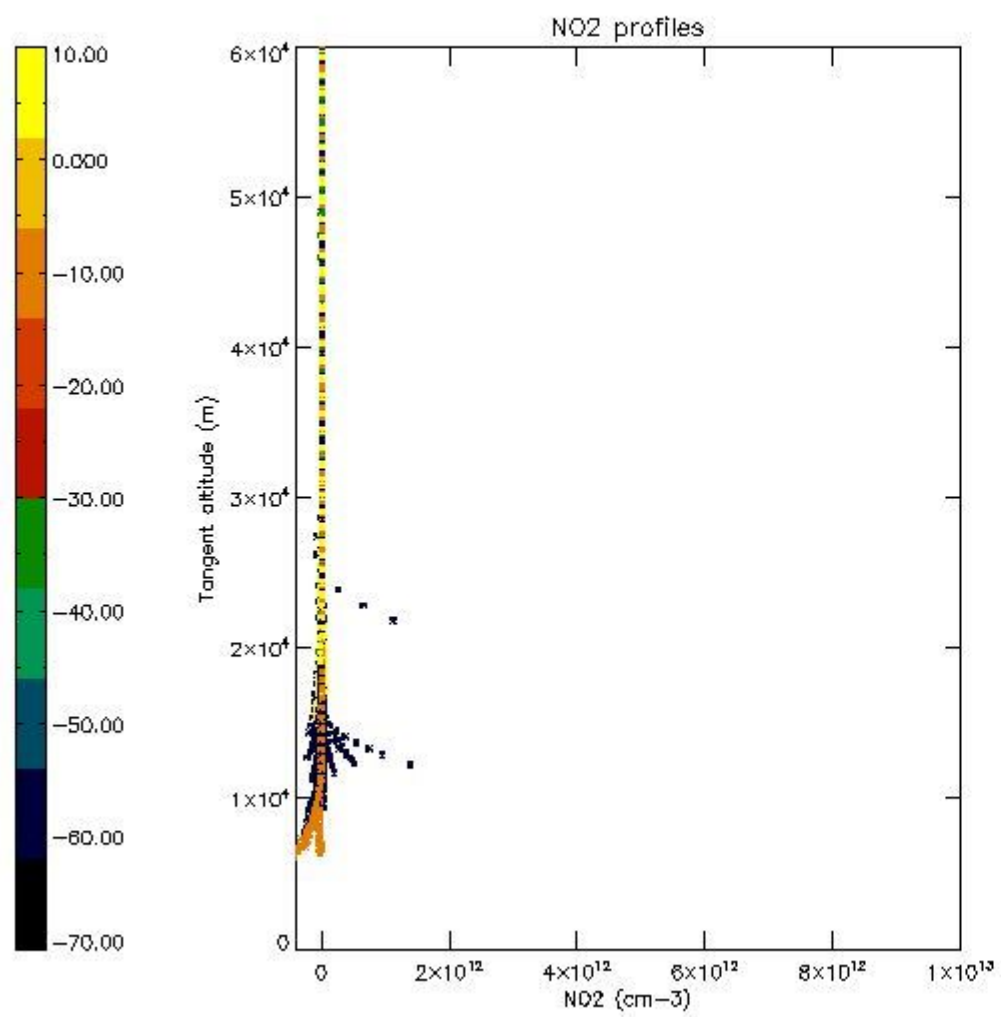

5.4 Plot ozone profiles where STD < 10% (dark without errors)

The colorbar represents the latitude.

5.5 Plot ozone profiles where STD < 5% (dark without errors)

The colorbar represents the latitude.

5.6 Plot NO₂ profiles for all STD (dark without errors)

The colorbar represents the latitude.

5.7 Plot NO3 profiles for all STD (dark without errors)

The colorbar represents the latitude.

5.8 Plot H₂O profiles for all STD (only for occultations of stars 1,2,3,4,13,14,16,26,63 dark without errors)