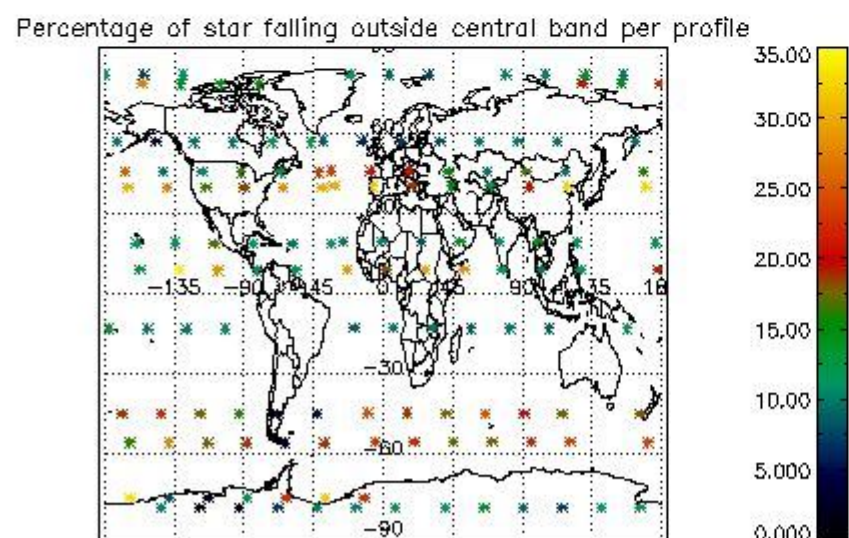

4.1 Plot quality information per product (time dependant) coming from level 1b processing

4.1.1 Plot level 1 quality information per product (time dependant): ENVISAT ASCENDING passes

4.1.2 Plot level 1 quality information per product (time dependant): ENVI SAT DESCENDING passes

4.2 Plot quality information per product coming from level 1b processing (world map)

4.2.1 Plot level 1 quality information per product (world map): ENVISAT ASCENDING passes

4.2.2 Plot level 1 quality information per product (world map): ENVISAT DESCENDING passes