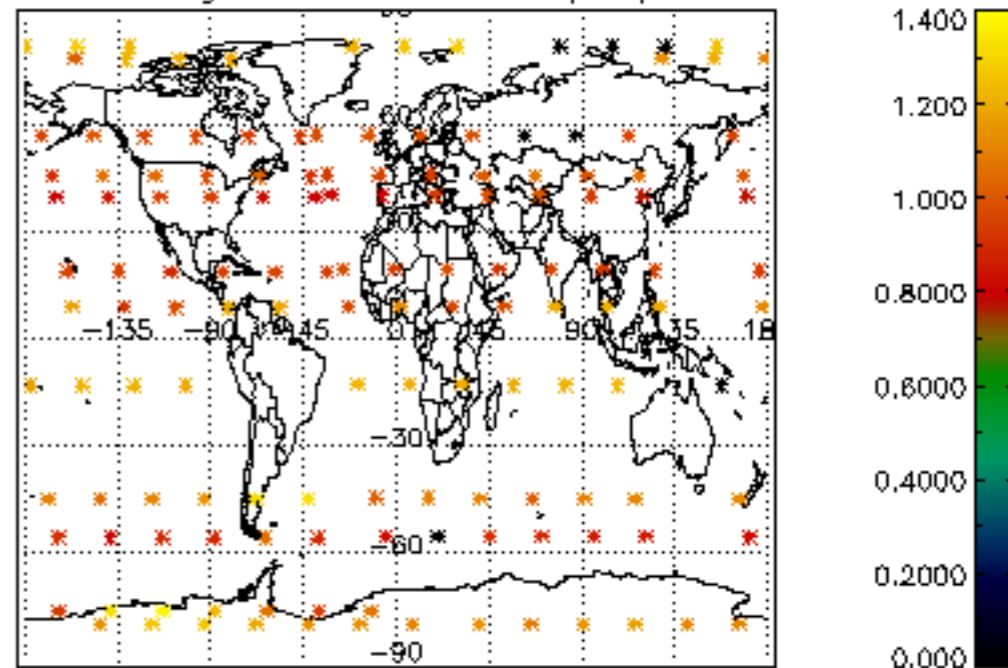

Percentage of flagged data per NO3 profile

Percentage of cosmic ray hits per profile

Percentage of datation errors per profile

Percentage of star falling outside central band per profile

Percentage of saturation errors per profile