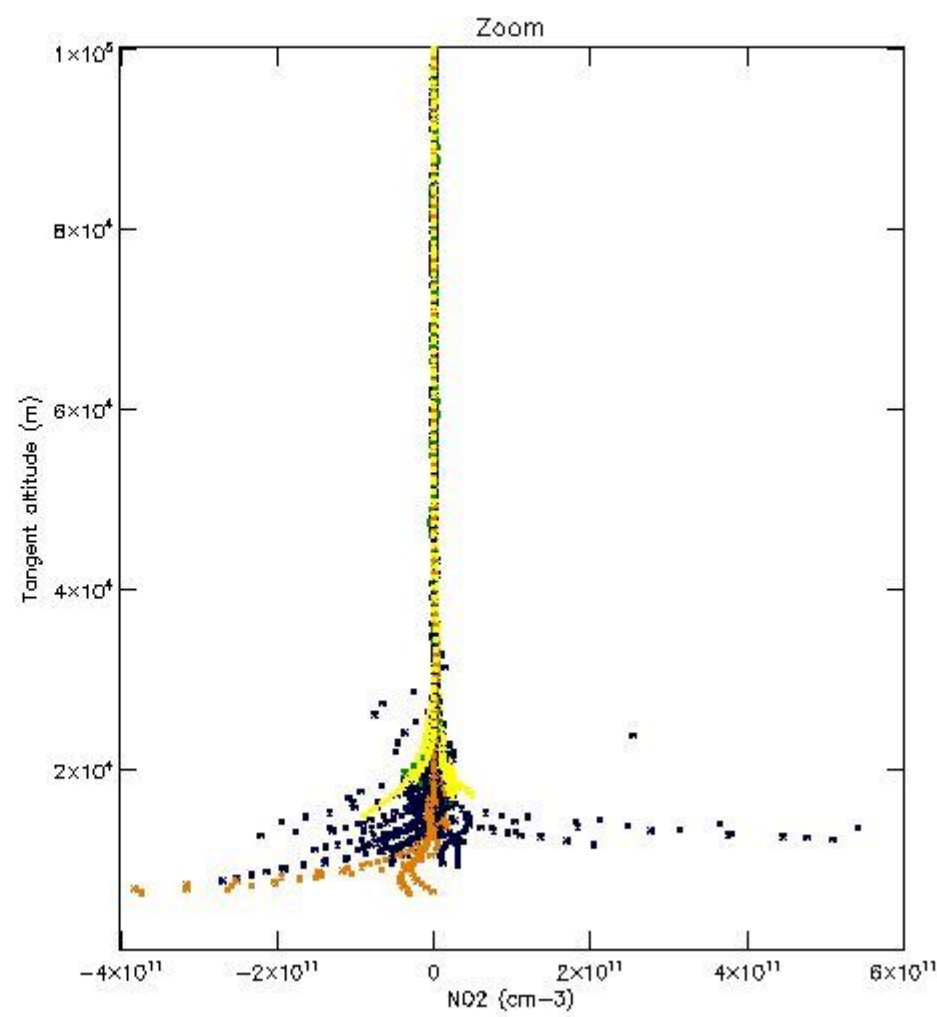

5.4 Plot ozone profiles where $STD < 10\%$ (dark without errors)

The colorbar represents the latitude.

5.5 Plot ozone profiles where STD < 5% (dark without errors)

The colorbar represents the latitude.

5.6 Plot NO₂ profiles for all STD (dark without errors)

The colorbar represents the latitude.

5.7 Plot NO3 profiles for all STD (dark without errors)

The colorbar represents the latitude.

5.8 Plot H2O profiles for all STD (only for occultations of stars 1,2,3,4,13,14,16,26,63 dark without errors)