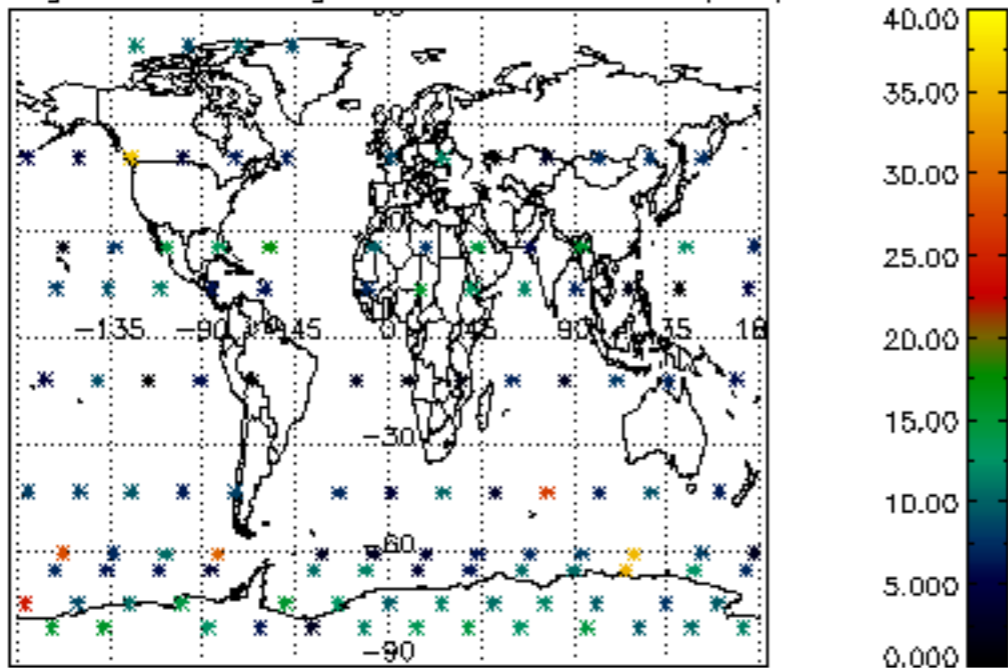

Percentage of star falling outside central band per profile