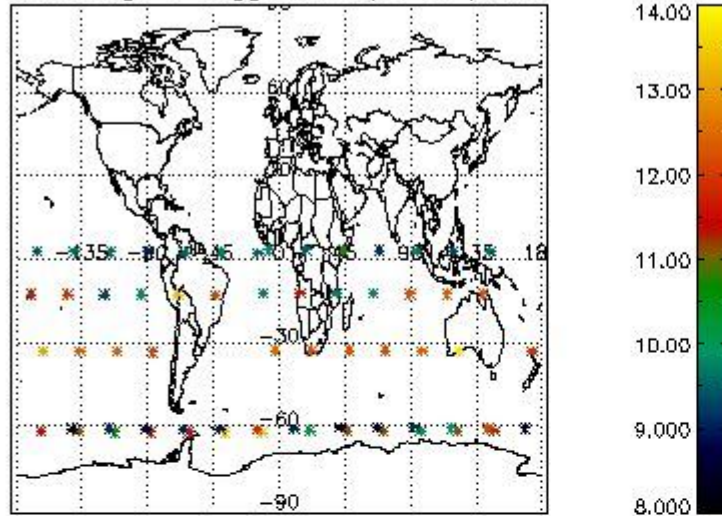

Percentage of flagged data per O3 profile