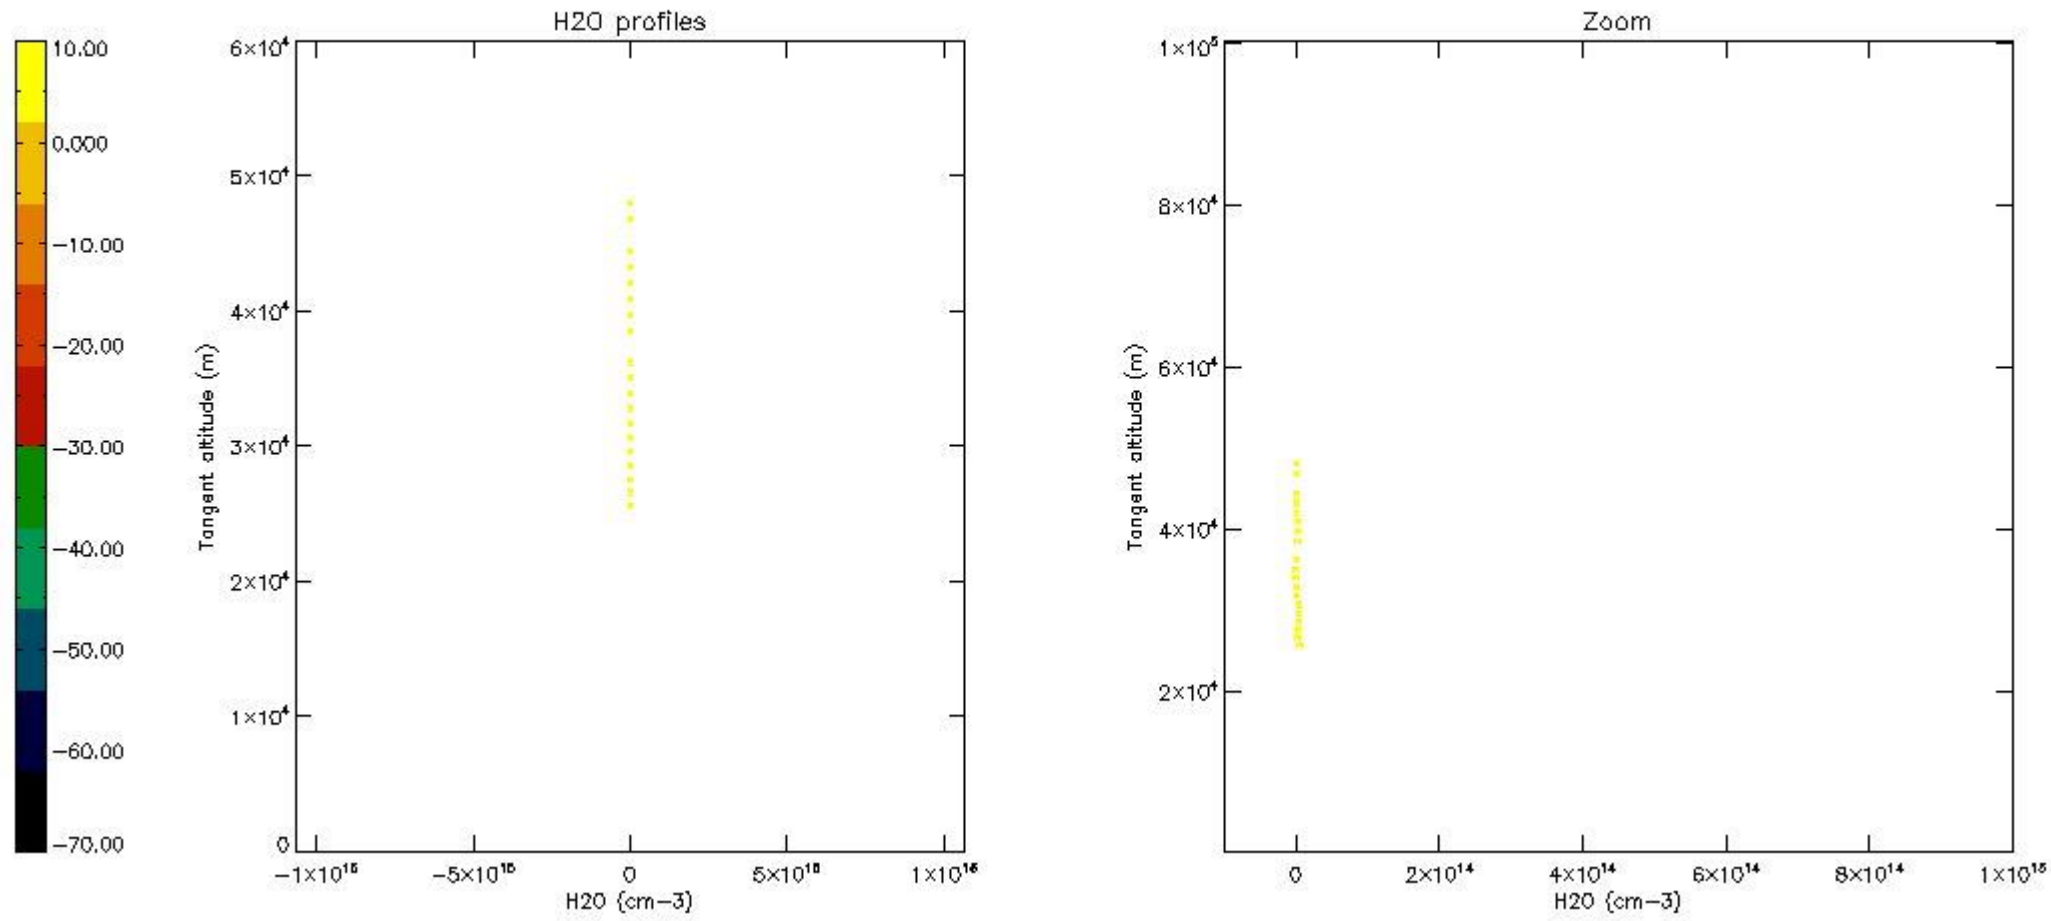

6. Auxiliary Data Files used for the production reported in section 2

The number reported in the third column indicates since which file (see list in section 2) the corresponding auxiliary file has been used. The fourth column is the date of those product files.

Type	Auxiliary Filename	Used since product	Used since product date
INST_PHYS_CHARACTERISTICS	GOM_INS_AXVIEC20091111_143220_20030716_120000_20500101_000000	1	15-JUL-2010 00:02:24
LEVEL-2_PROC_CONFIG	GOM_PR2_AXVIEC20091111_152718_20020301_000000_20500101_000000	1	15-JUL-2010 00:02:24
CROSS_SECTIONS_FILE	GOM_CRS_AXVIEC20091111_154832_20020301_000000_20500101_000000	1	15-JUL-2010 00:02:24