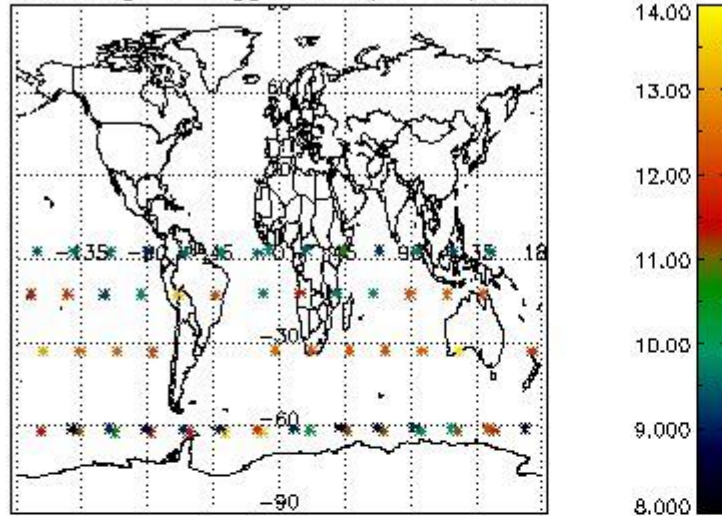

3. Quality information per product

In this section it is plotted some information contained in the Quality Summary data set of the level 2 products. Only products in dark limb conditions and without errors (error flag in the MPH set to "0") are used.

3.1 Plot quality information per product (time dependant)

3.2 Plot quality information per product (world map)

Percentage of flagged data per O3 profile

Percentage of flagged data per H2O profile

Percentage of flagged data per NO2 profile