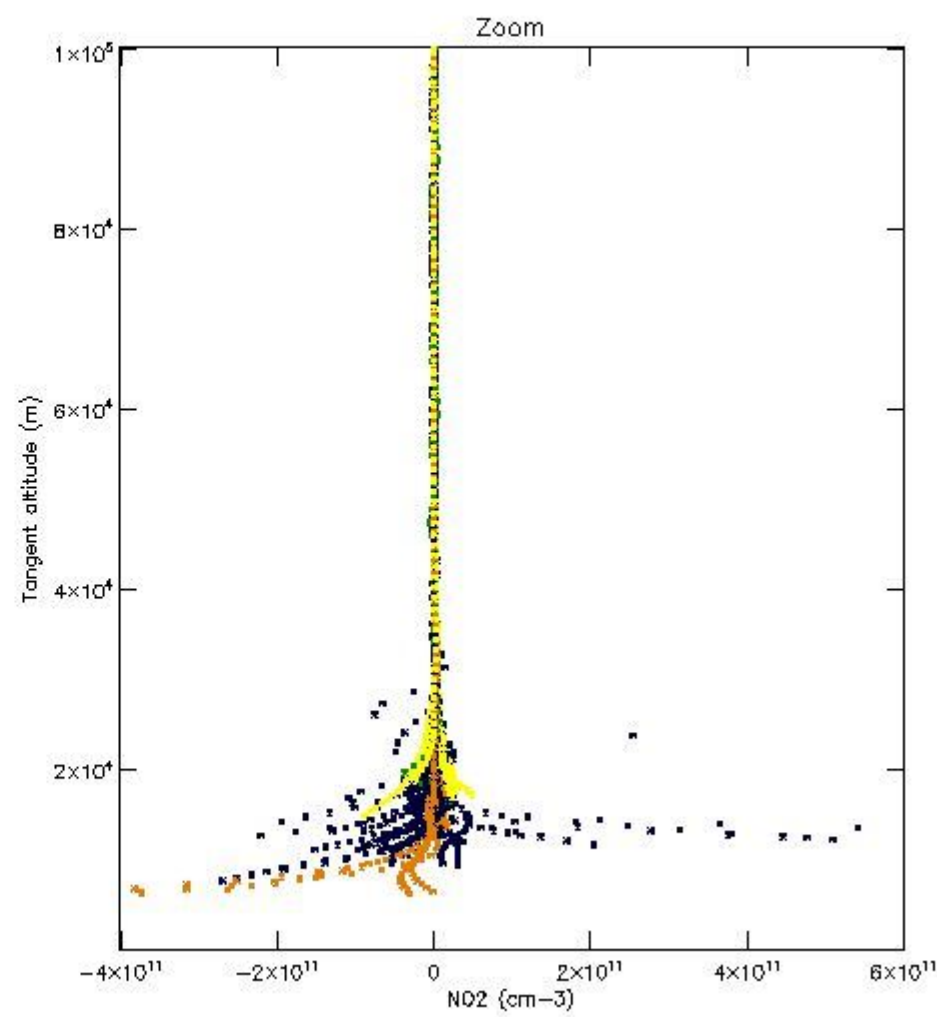

STD < 10	5
STD < 5	3

5.2 Plot ozone profiles for all STD (dark without errors)

The colorbar represents the latitude.

5.3 Plot ozone profiles where STD < 20% (dark without errors)

The colorbar represents the latitude.

5.4 Plot ozone profiles where STD < 10% (dark without errors)

The colorbar represents the latitude.

5.5 Plot ozone profiles where STD < 5% (dark without errors)

The colorbar represents the latitude.

5.6 Plot NO₂ profiles for all STD (dark without errors)

The colorbar represents the latitude.

5.7 Plot NO3 profiles for all STD (dark without errors)

The colorbar represents the latitude.

5.8 Plot H₂O profiles for all STD (only for occultations of stars 1,2,3,4,13,14,16,26,63 dark without errors)