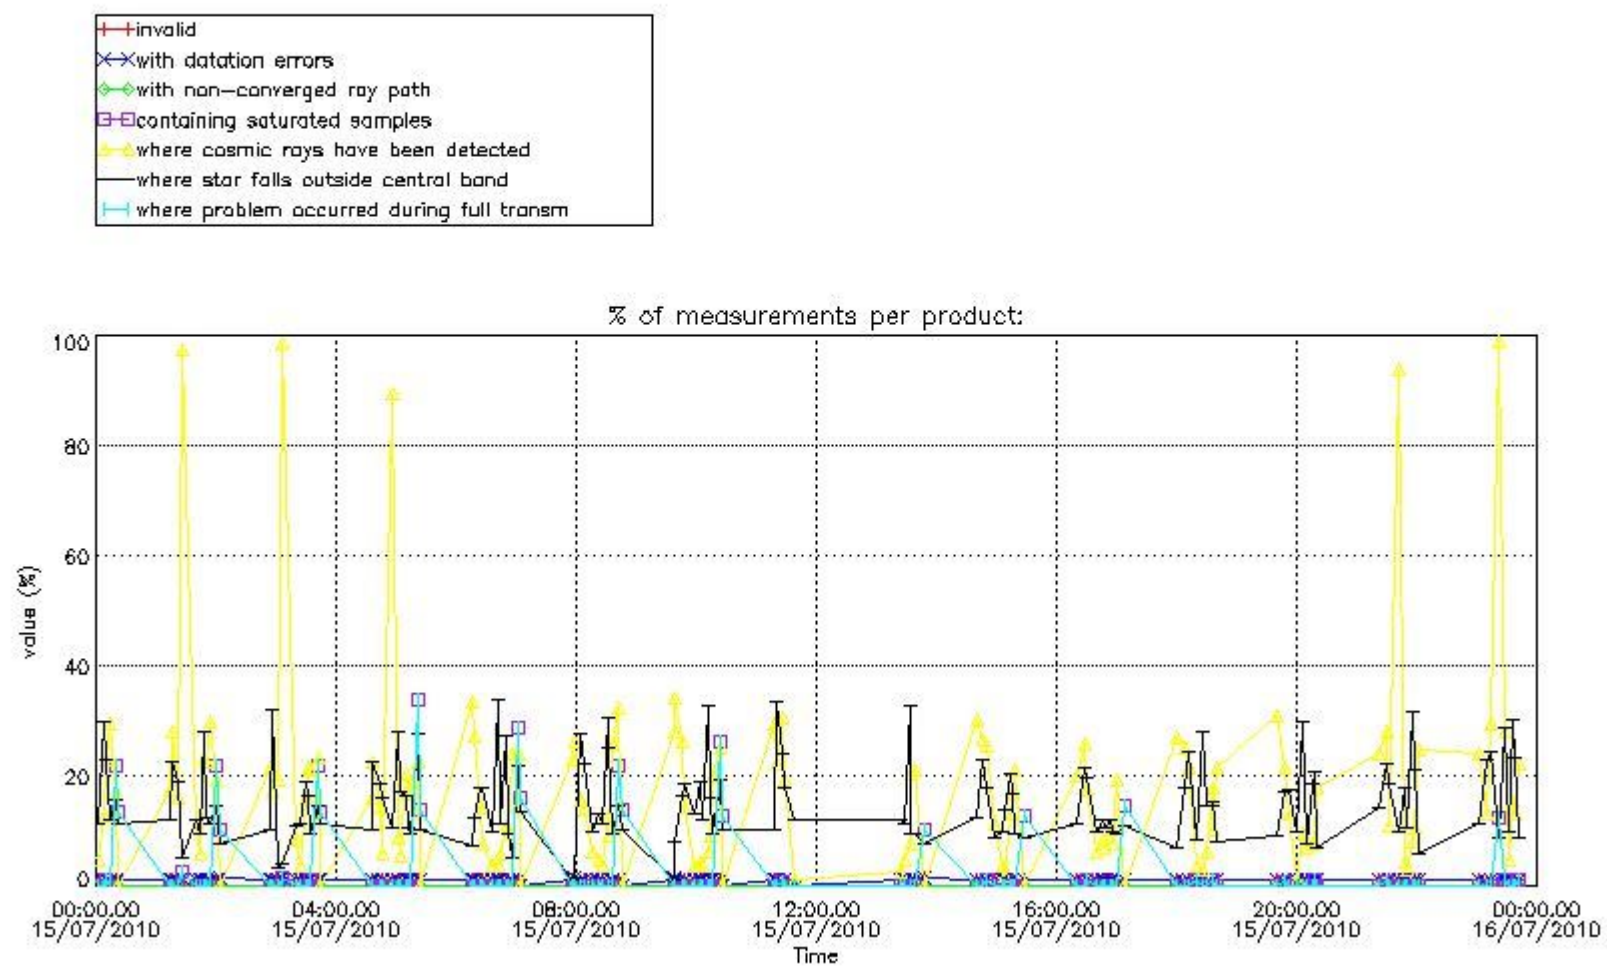

4.1.2 Plot level 1 quality information per product (time dependant): ENVI SAT DESCENDING passes