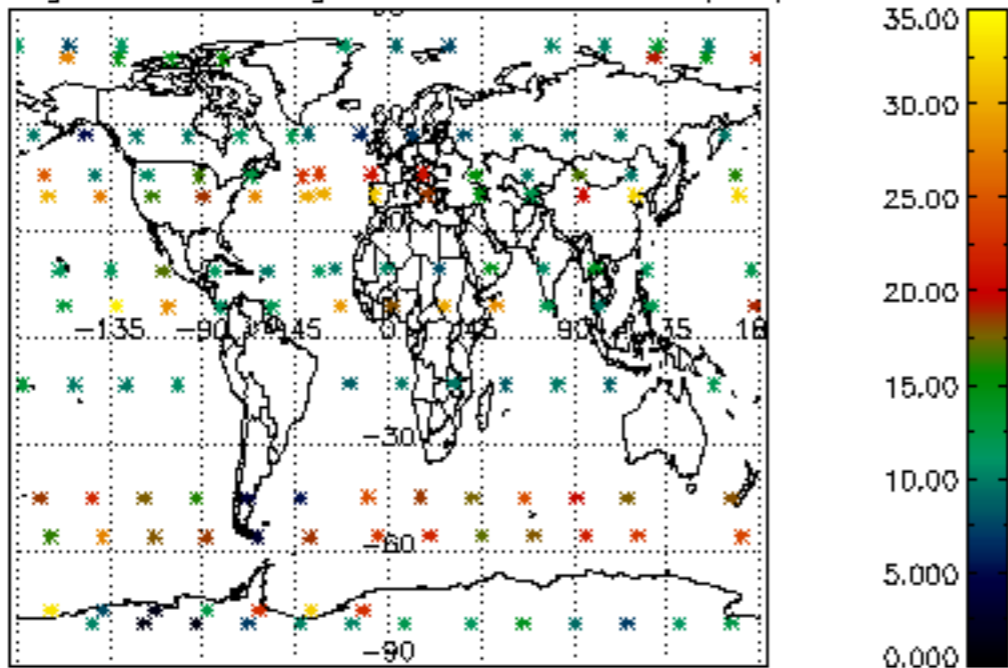

Percentage of cosmic ray hits per profile

Percentage of star falling outside central band per profile