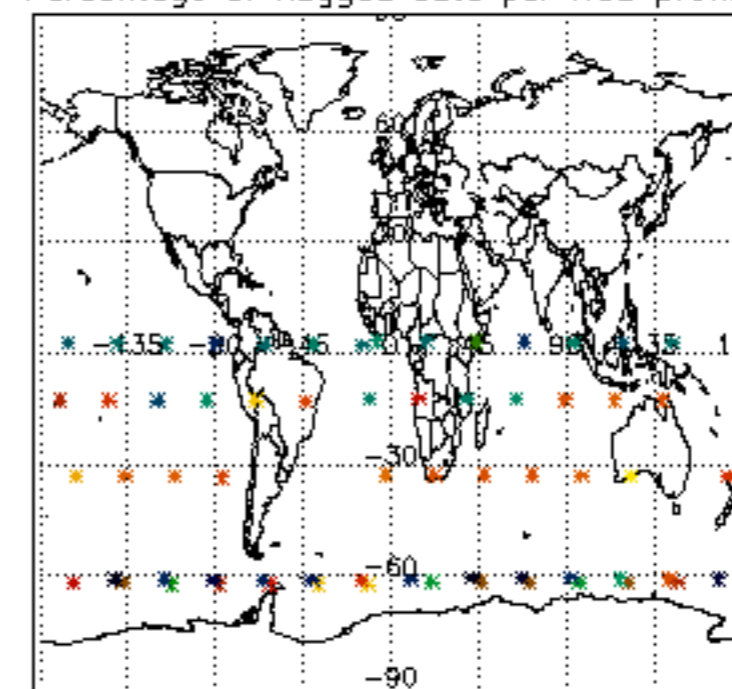

Percentage of flagged data per NO3 profile