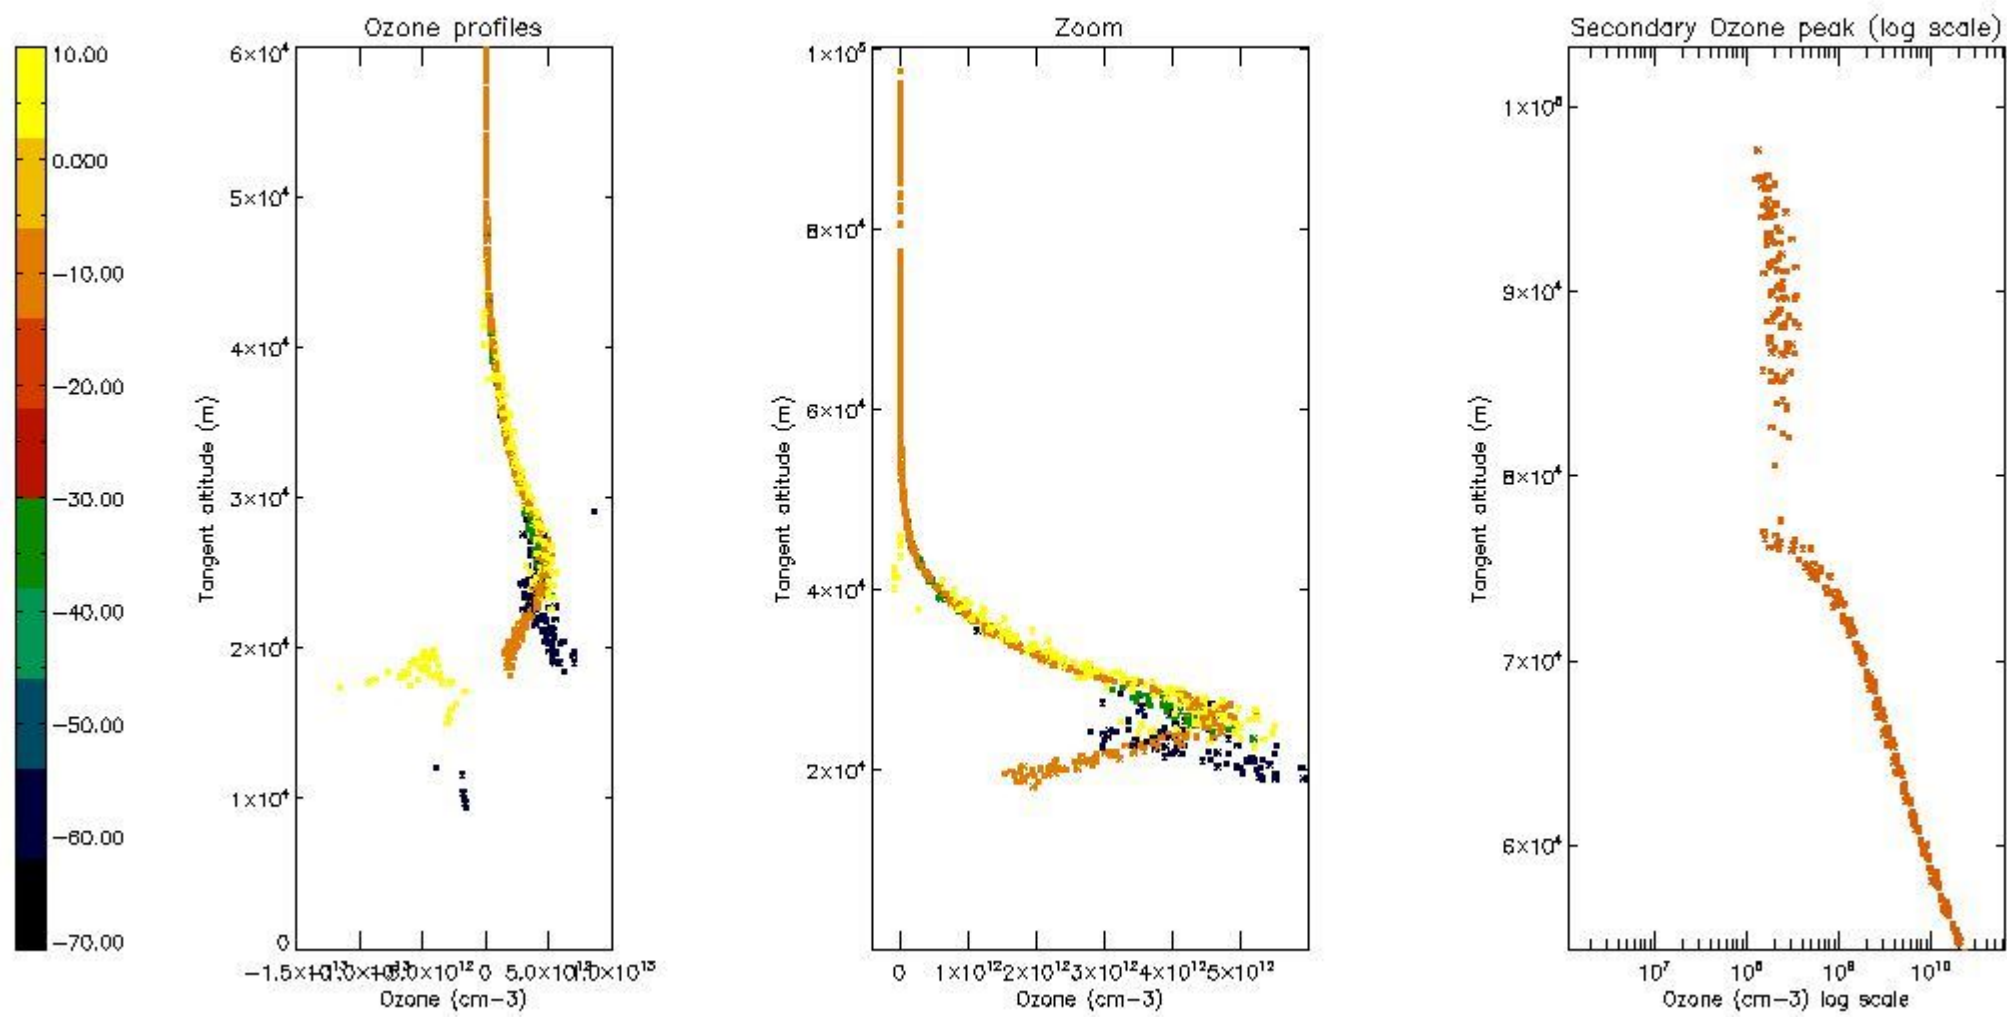

STD < 10	5
STD < 5	3

5.2 Plot ozone profiles for all STD (dark without errors)

The colorbar represents the latitude.

5.3 Plot ozone profiles where STD < 20% (dark without errors)

The colorbar represents the latitude.

5.4 Plot ozone profiles where STD < 10% (dark without errors)

The colorbar represents the latitude.

5.5 Plot ozone profiles where STD < 5% (dark without errors)

The colorbar represents the latitude.

5.6 Plot NO₂ profiles for all STD (dark without errors)