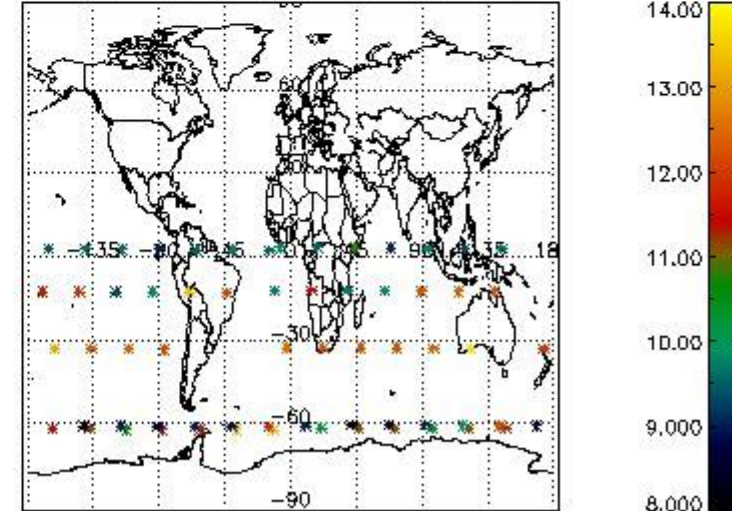

Percentage of flagged data per NO3 profile

4. Level 1 quality information per product

In this section it is plotted some information contained in the Quality Summary data set of the level 2 products that comes from the level 1b processing. Products without errors (error flag in the MPH set to "0") are used.

4.1 Plot quality information per product (time dependant) coming from level 1b processing

4.1.1 Plot level 1 quality information per product (time dependant): ENVISAT ASCENDING passes