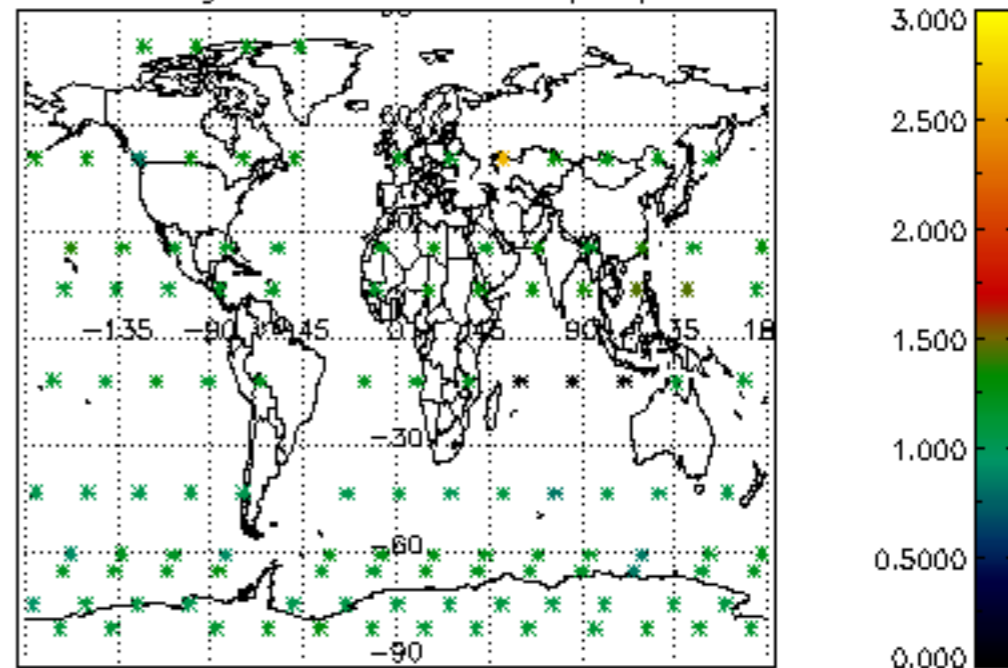

Percentage of datation errors per profile

Percentage of star falling outside central band per profile

Percentage of saturation errors per profile

Percentage of cosmic ray hits per profile

Percentage of datation errors per profile