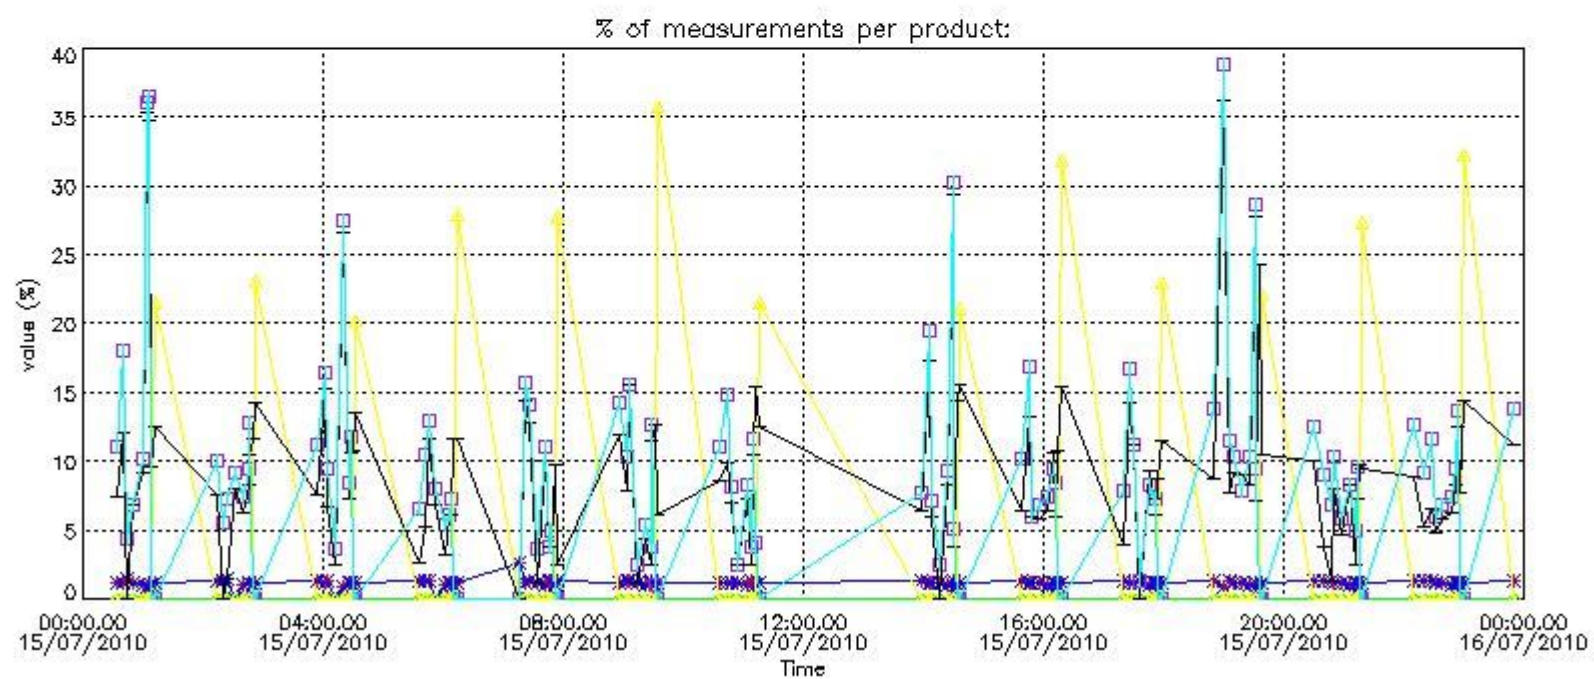

4.2 Plot quality information per product coming from level 1b processing (world map)

4.2.1 Plot level 1 quality information per product (world map): ENVISAT ASCENDING passes