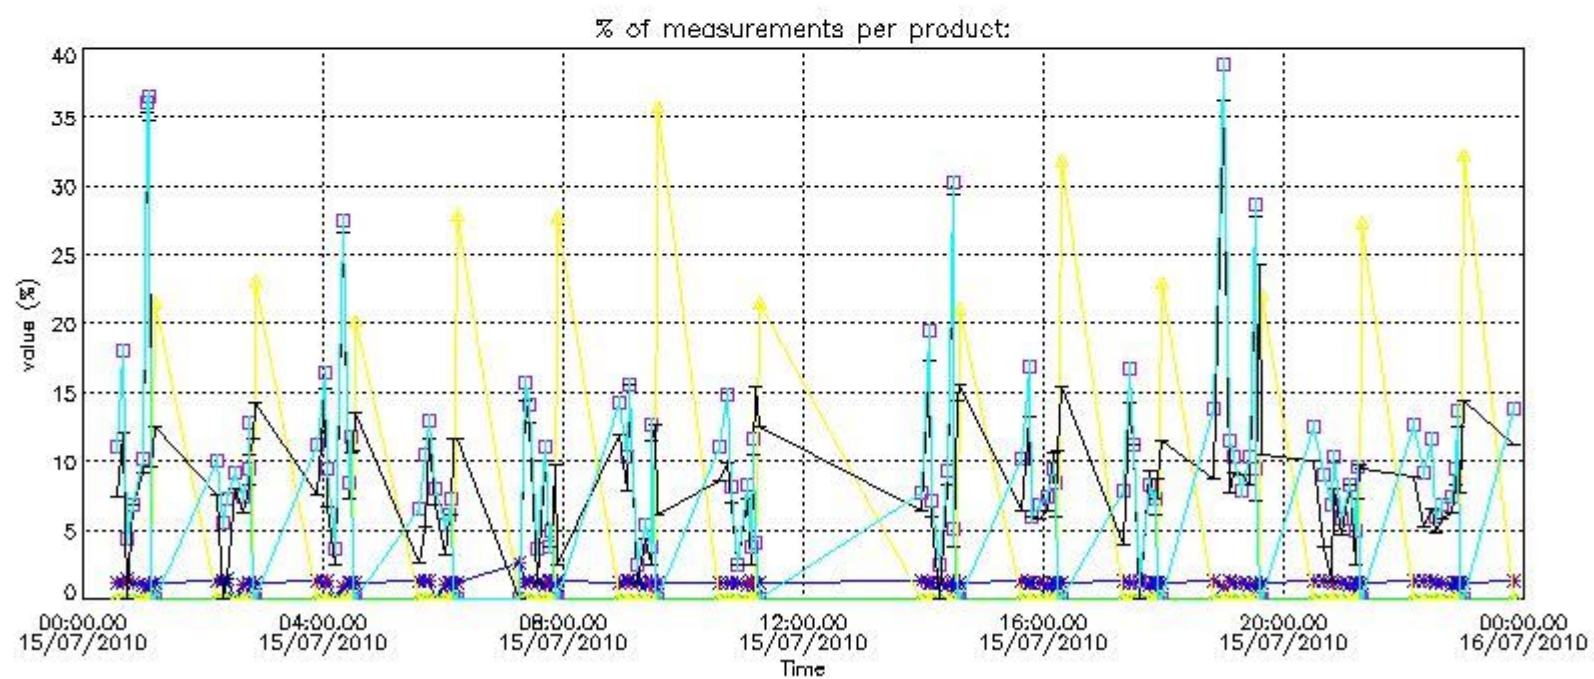

3.1 Plot quality information per product (time dependant)

3.2 Plot quality information per product (world map)

Percentage of flagged data per O3 profile

Percentage of flagged data per H2O profile

Percentage of flagged data per NO2 profile

Percentage of flagged data per NO3 profile

4. Level 1 quality information per product

In this section it is plotted some information contained in the Quality Summary data set of the level 2 products that comes from the level 1b processing. Products without errors (error flag in the MPH set to "0") are used.

4.1 Plot quality information per product (time dependant) coming from level 1b processing

4.1.1 Plot level 1 quality information per product (time dependant): ENVISAT ASCENDING passes

4.1.2 Plot level 1 quality information per product (time dependant): ENVI SAT DESCENDING passes