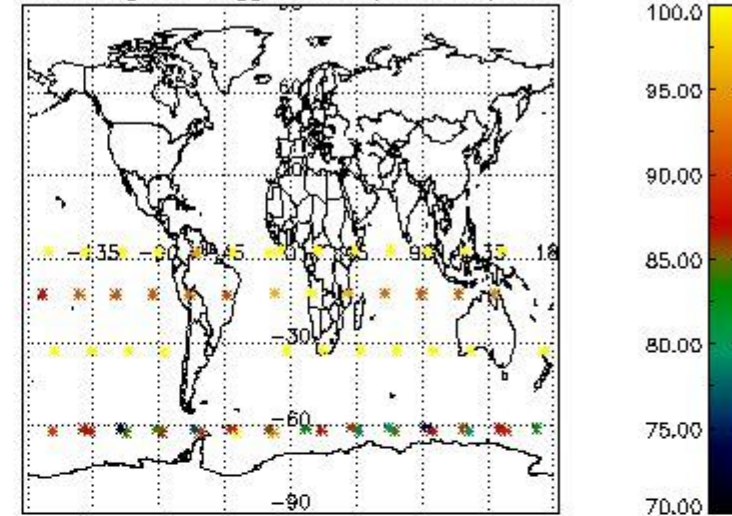

3.1 Plot quality information per product (time dependant)

3.2 Plot quality information per product (world map)

Percentage of flagged data per O3 profile

Percentage of flagged data per H2O profile

Percentage of flagged data per NO2 profile