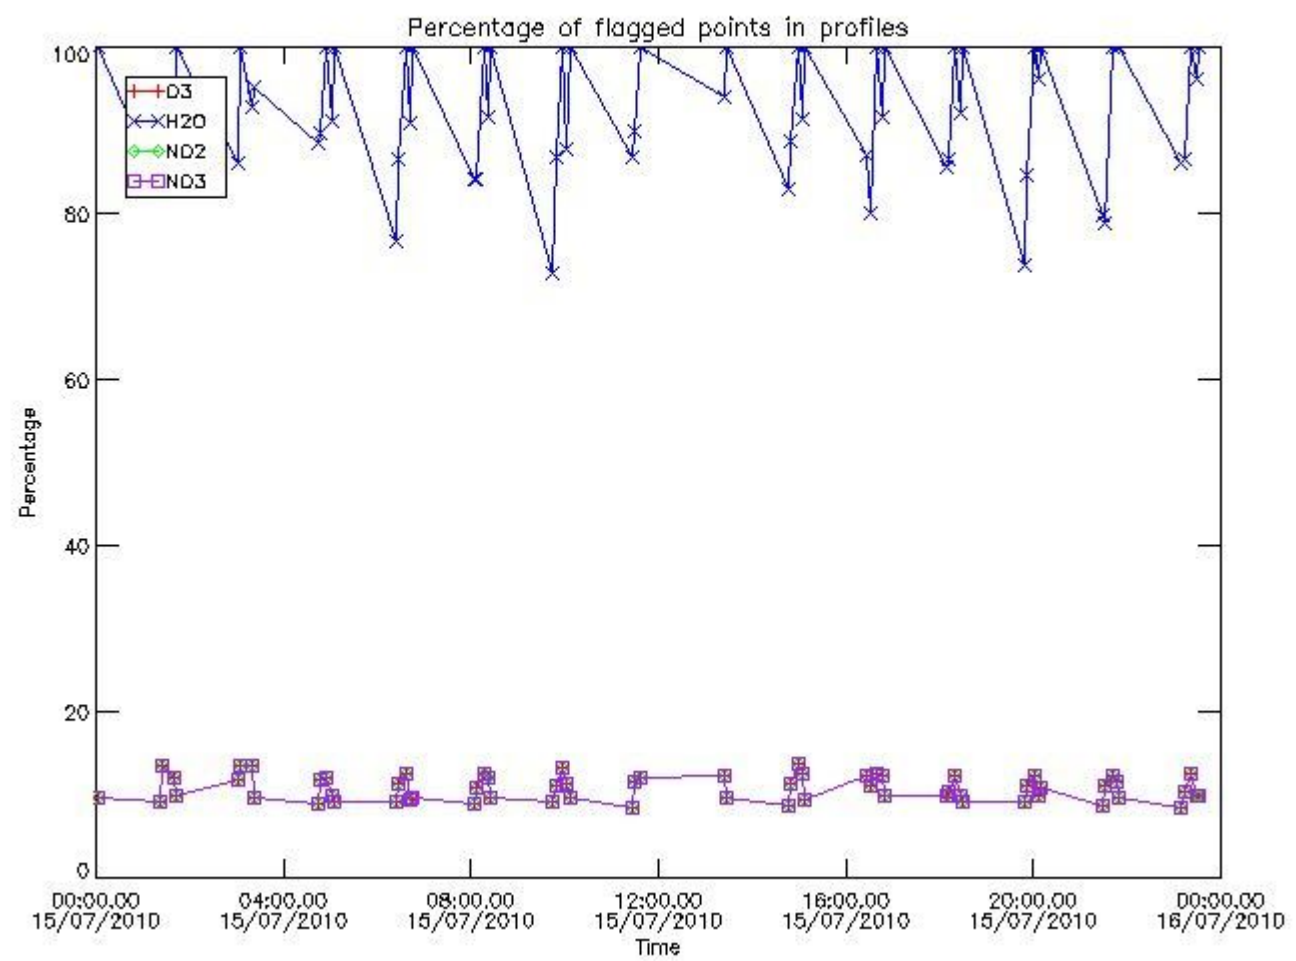

3. Quality information per product

In this section it is plotted some information contained in the Quality Summary data set of the level 2 products. Only products in dark limb conditions and without errors (error flag in the MPH set to "0") are used.

3.1 Plot quality information per product (time dependant)

3.2 Plot quality information per product (world map)