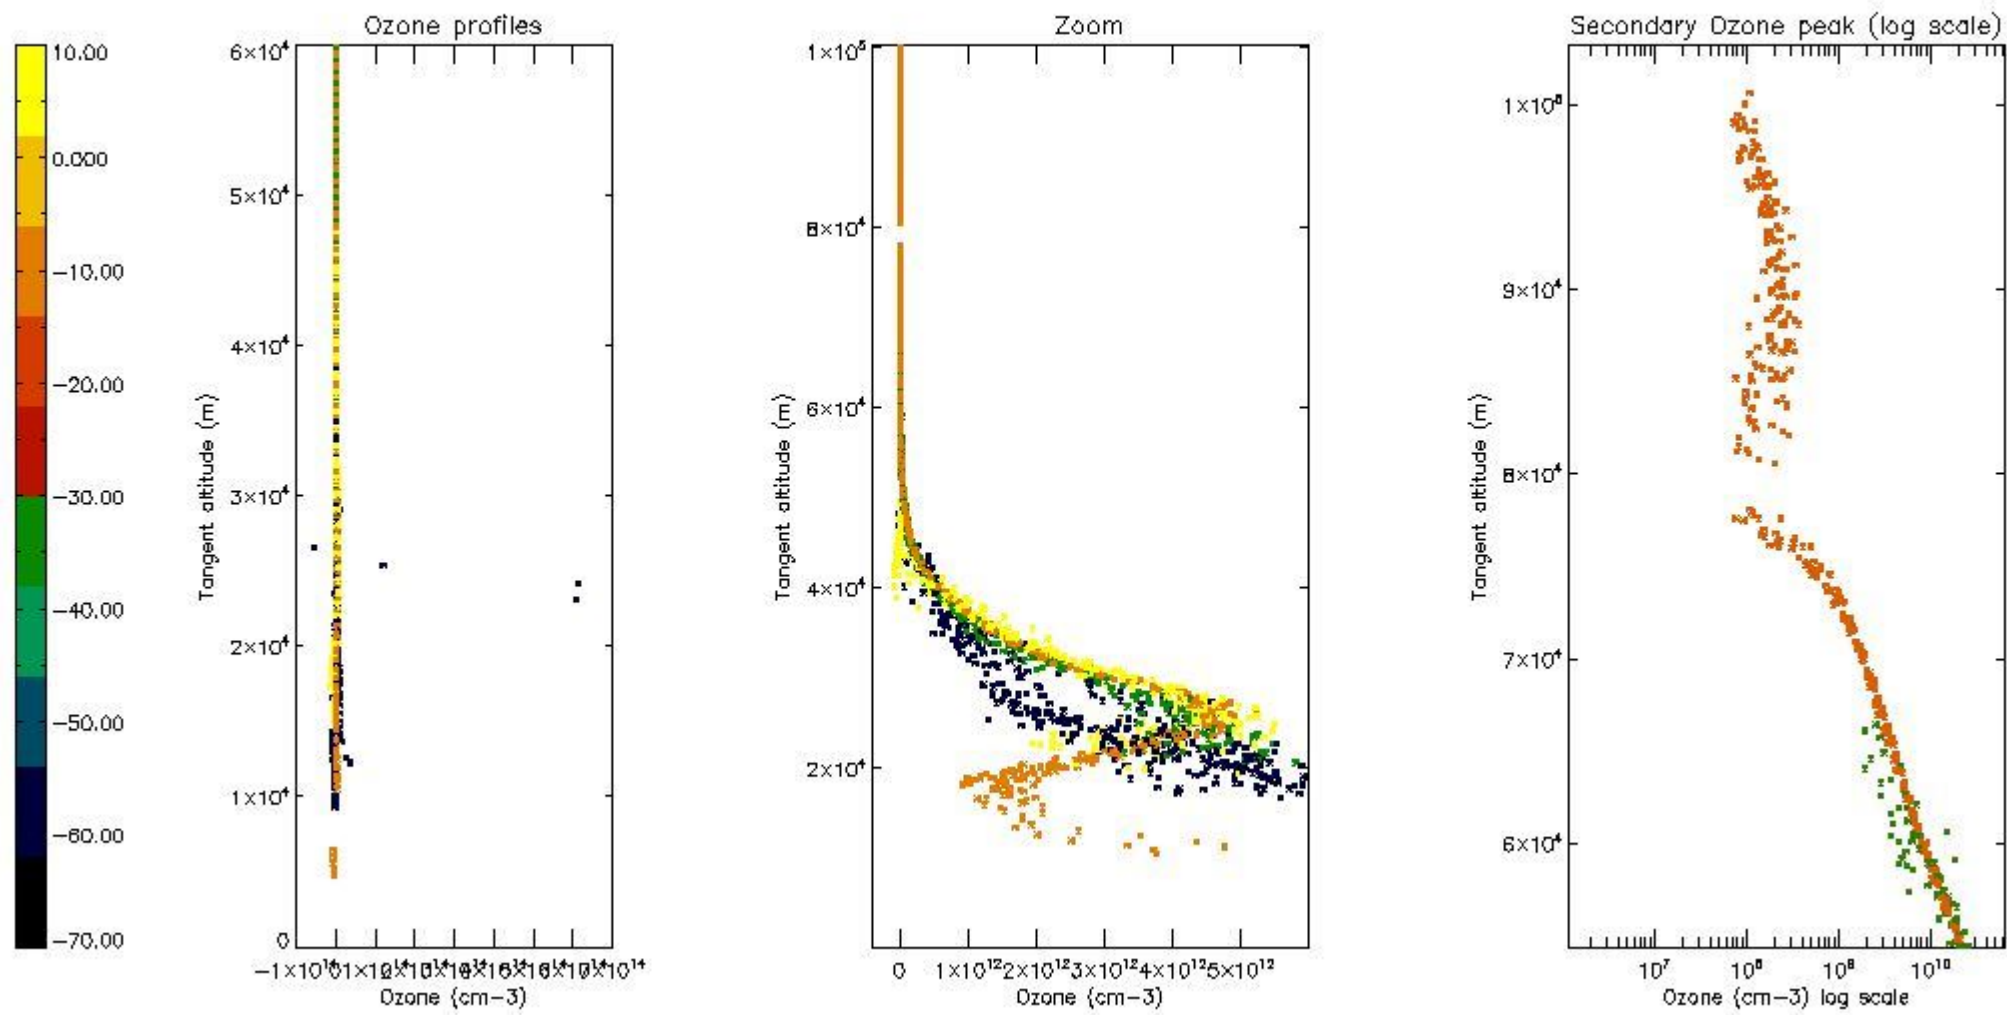

STD < 10	5
STD < 5	3

5.2 Plot ozone profiles for all STD (dark without errors)

The colorbar represents the latitude.

5.3 Plot ozone profiles where STD < 20% (dark without errors)

The colorbar represents the latitude.

5.4 Plot ozone profiles where STD < 10% (dark without errors)

The colorbar represents the latitude.

5.5 Plot ozone profiles where STD < 5% (dark without errors)

The colorbar represents the latitude.

5.6 Plot NO₂ profiles for all STD (dark without errors)

The colorbar represents the latitude.

5.7 Plot NO3 profiles for all STD (dark without errors)

The colorbar represents the latitude.

5.8 Plot H₂O profiles for all STD (only for occultations of stars 1,2,3,4,13,14,16,26,63 dark without errors)