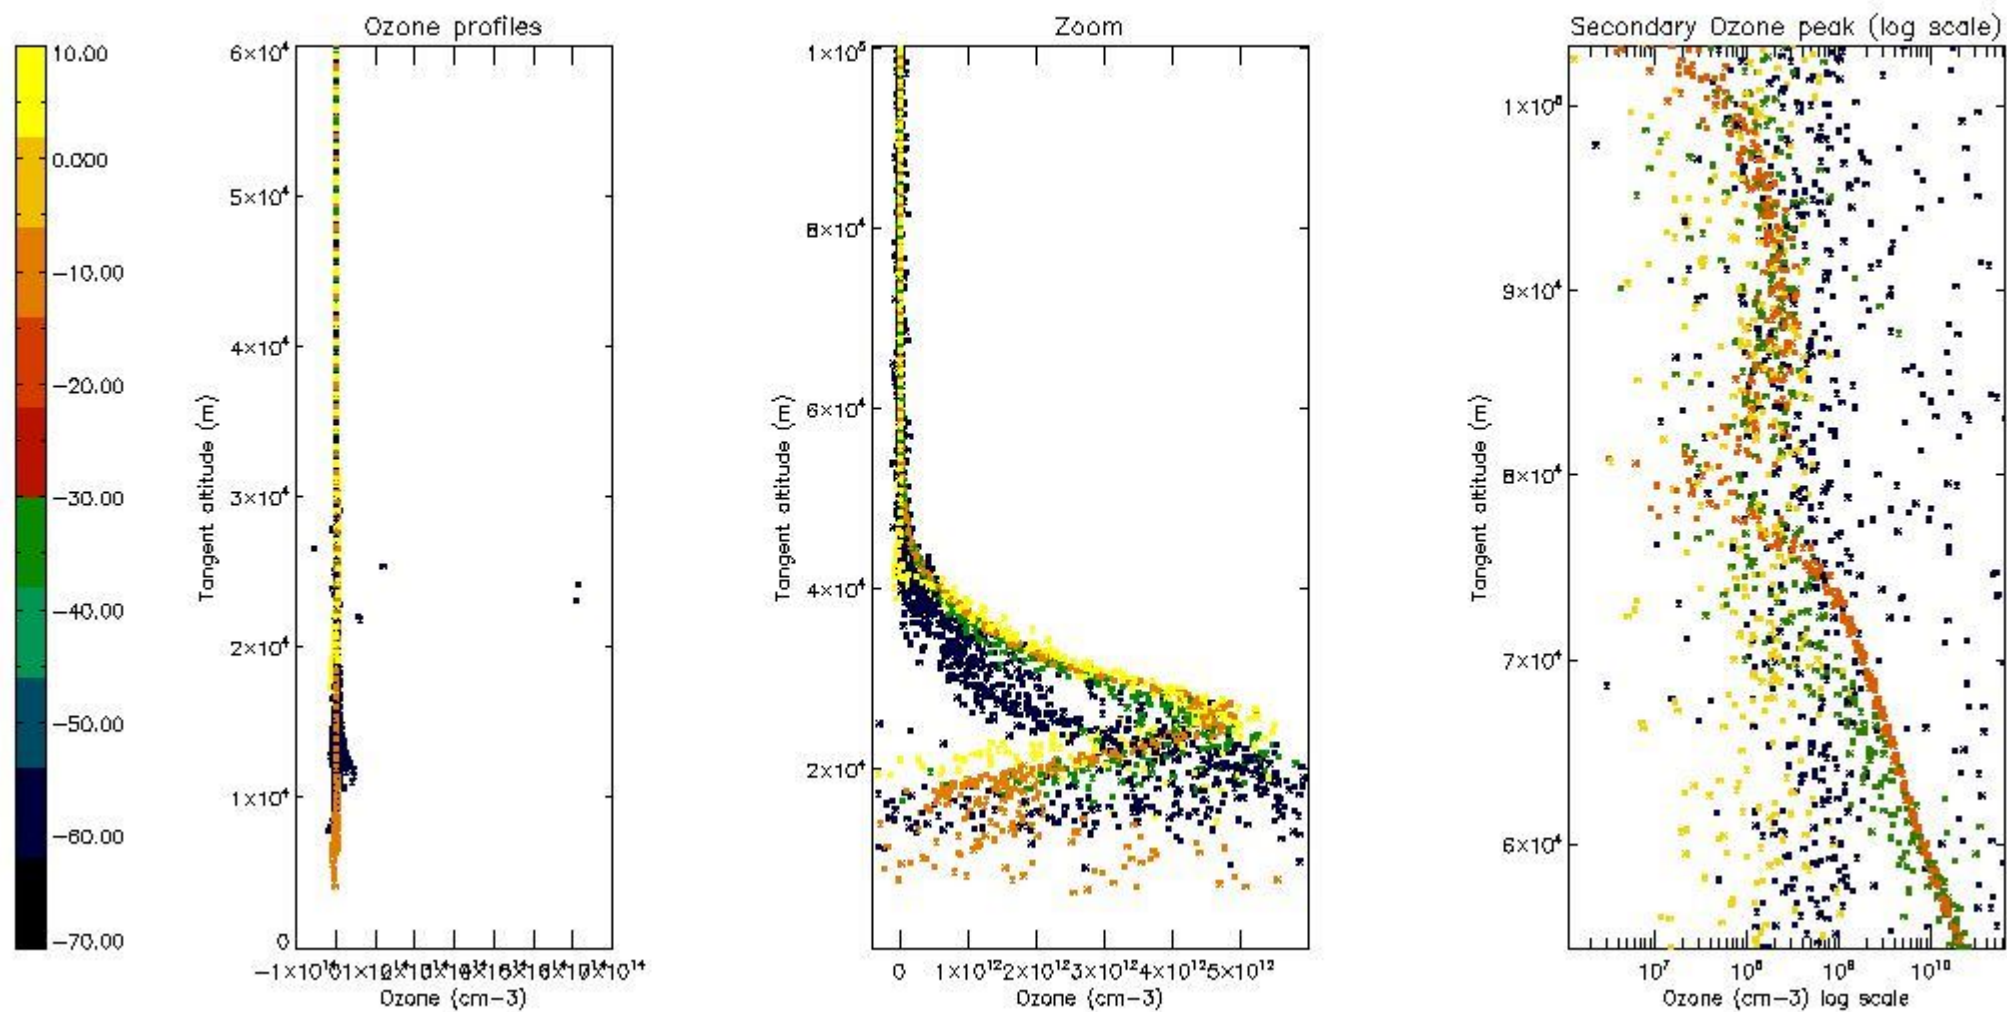

STD < 10	5
STD < 5	3

5.2 Plot ozone profiles for all STD (dark without errors)

The colorbar represents the latitude.

5.3 Plot ozone profiles where STD < 20% (dark without errors)

The colorbar represents the latitude.