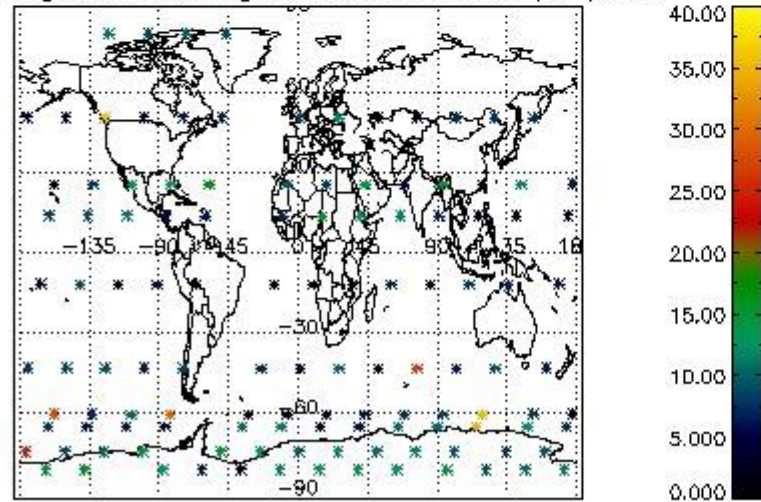

Percentage of star falling outside central band per profile