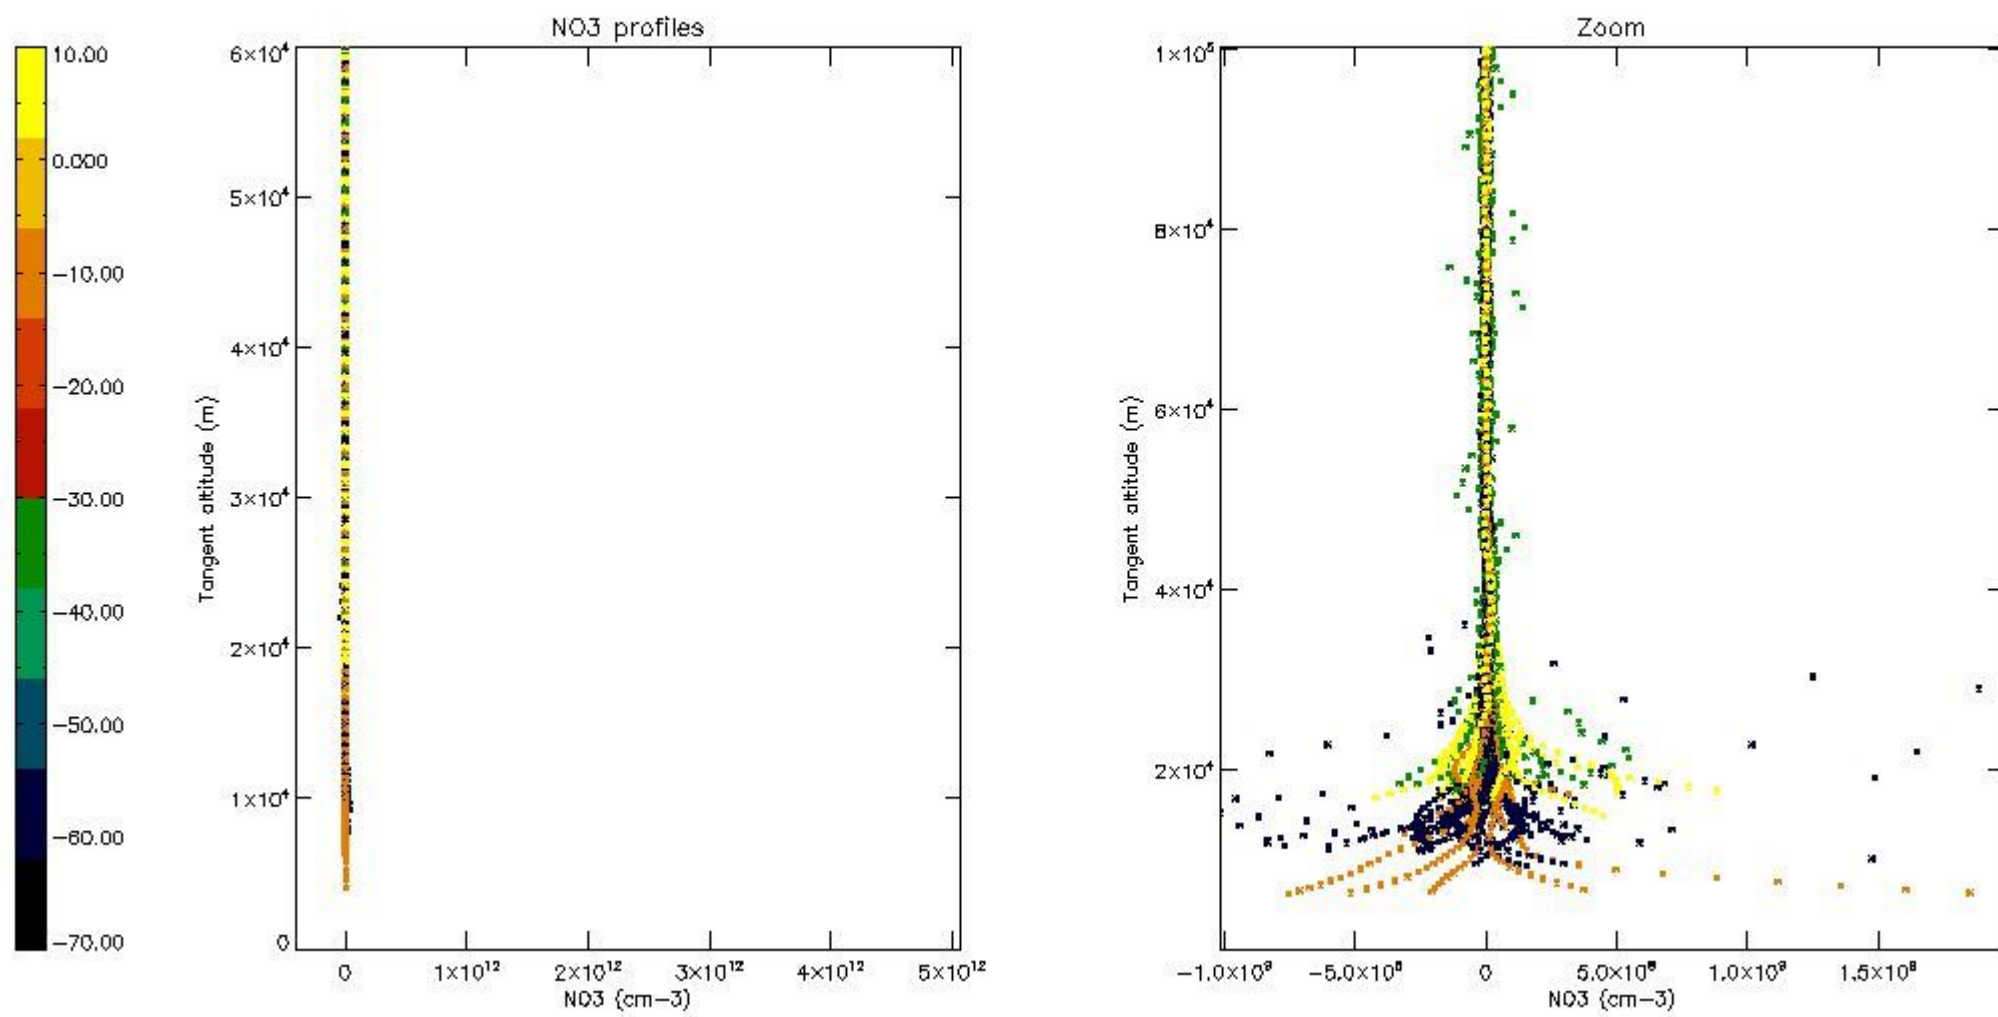

5.8 Plot H2O profiles for all STD (only for occultations of stars 1,2,3,4,13,14,16,26,63 dark without errors)

The colorbar represents the latitude.