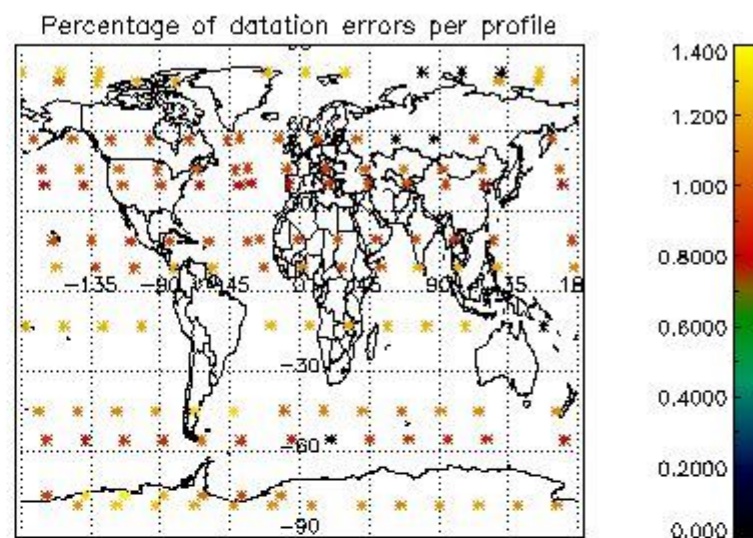

Percentage of flagged data per NO3 profile

4. Level 1 quality information per product

In this section it is plotted some information contained in the Quality Summary data set of the level 2 products that comes from the level 1b processing. Products without errors (error flag in the MPH set to "0") are used.

4.1 Plot quality information per product (time dependant) coming from level 1b processing

4.1.1 Plot level 1 quality information per product (time dependant): ENVISAT ASCENDING passes

4.1.2 Plot level 1 quality information per product (time dependant): ENVI SAT DESCENDING passes

4.2 Plot quality information per product coming from level 1b processing (world map)

4.2.1 Plot level 1 quality information per product (world map): ENVISAT ASCENDING passes

4.2.2 Plot level 1 quality information per product (world map): ENVISAT DESCENDING passes