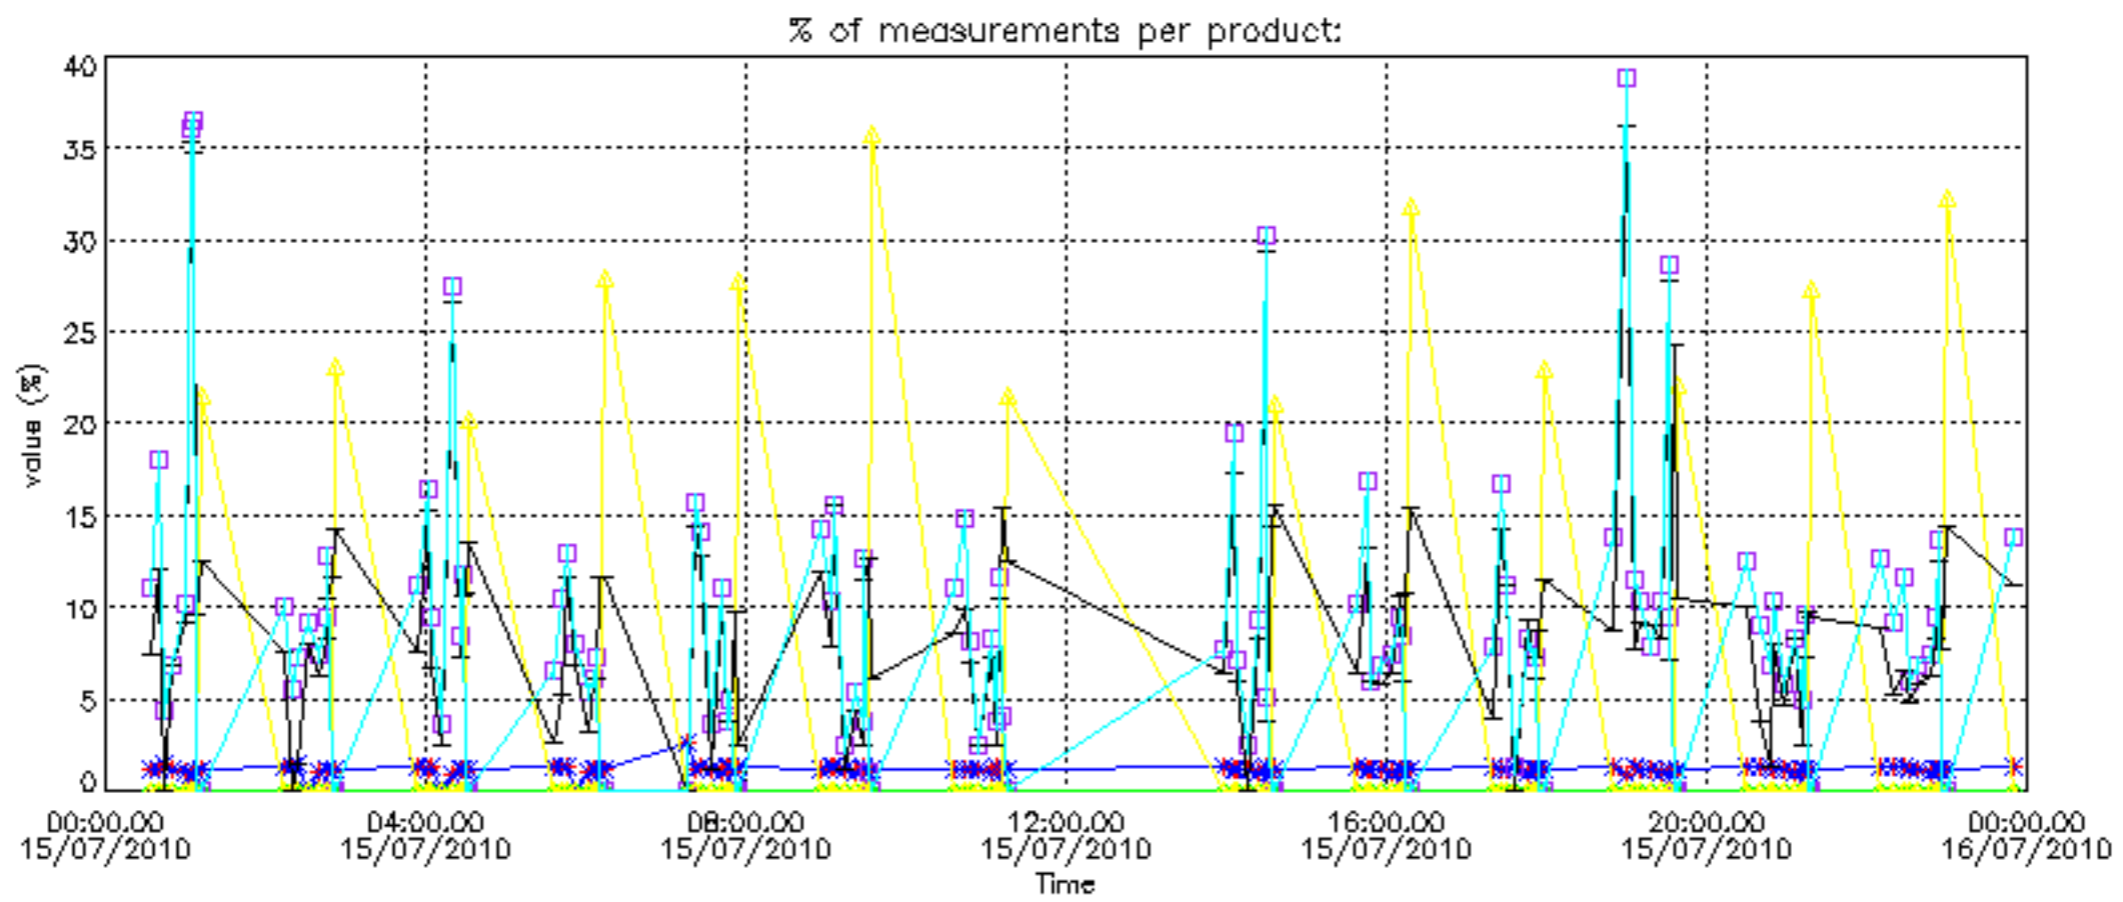

Percentage of cosmic ray hits per profile

Percentage of datation errors per profile