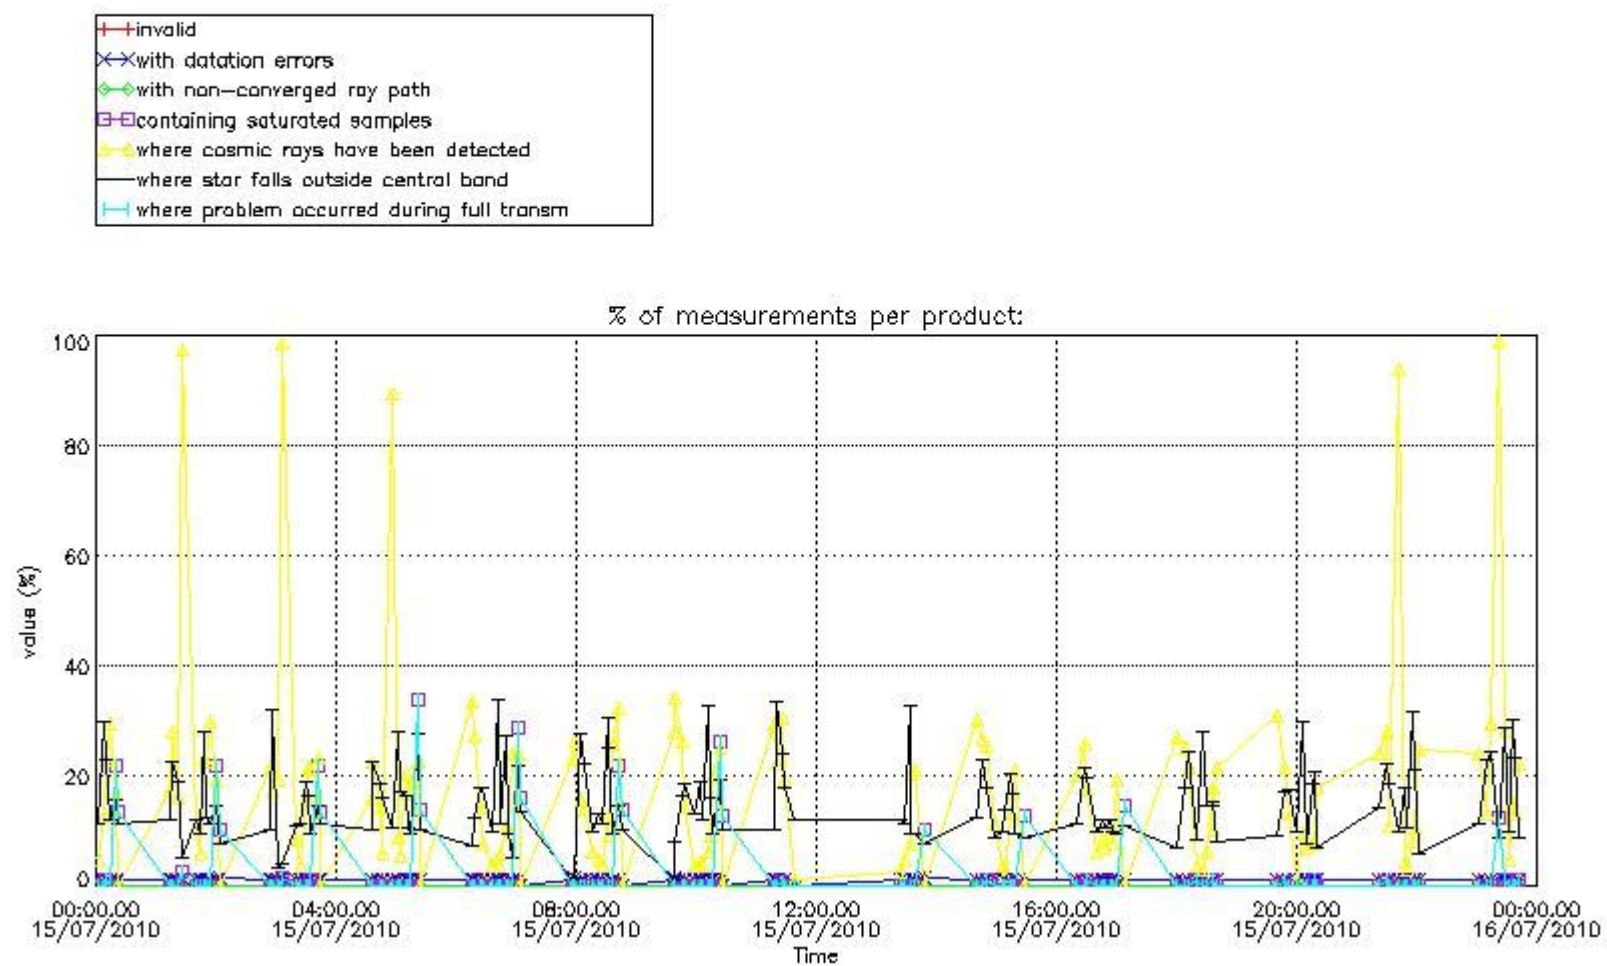

3.1 Plot quality information per product (time dependant)

3.2 Plot quality information per product (world map)

Percentage of flagged data per O3 profile

Percentage of flagged data per H2O profile

Percentage of flagged data per NO2 profile

Percentage of flagged data per NO3 profile

4. Level 1 quality information per product

In this section it is plotted some information contained in the Quality Summary data set of the level 2 products that comes from the level 1b processing. Products without errors (error flag in the MPH set to "0") are used.

4.1 Plot quality information per product (time dependant) coming from level 1b processing

4.1.1 Plot level 1 quality information per product (time dependant): ENVISAT ASCENDING passes

4.1.2 Plot level 1 quality information per product (time dependant): ENVI SAT DESCENDING passes