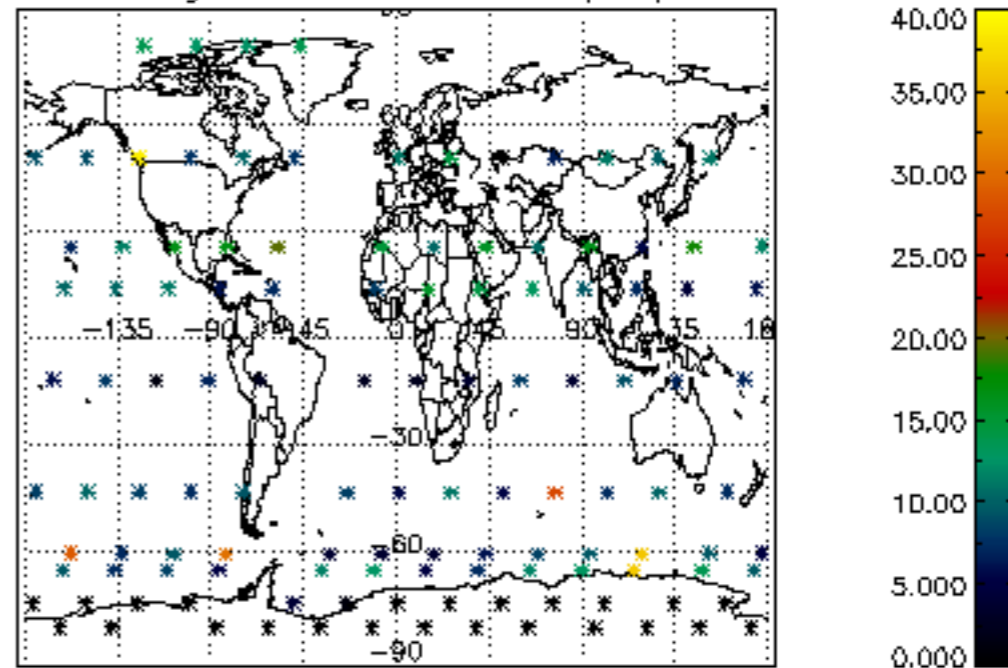

Percentage of saturation errors per profile