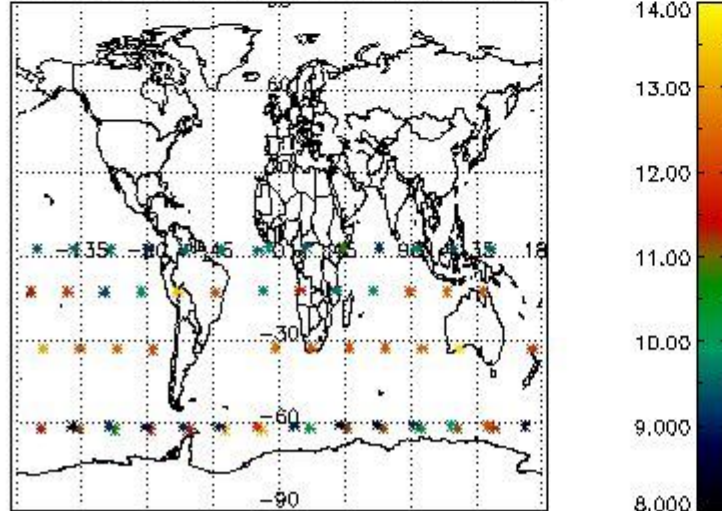

3.1 Plot quality information per product (time dependant)

3.2 Plot quality information per product (world map)

Percentage of flagged data per O3 profile

Percentage of flagged data per H2O profile

Percentage of flagged data per NO2 profile