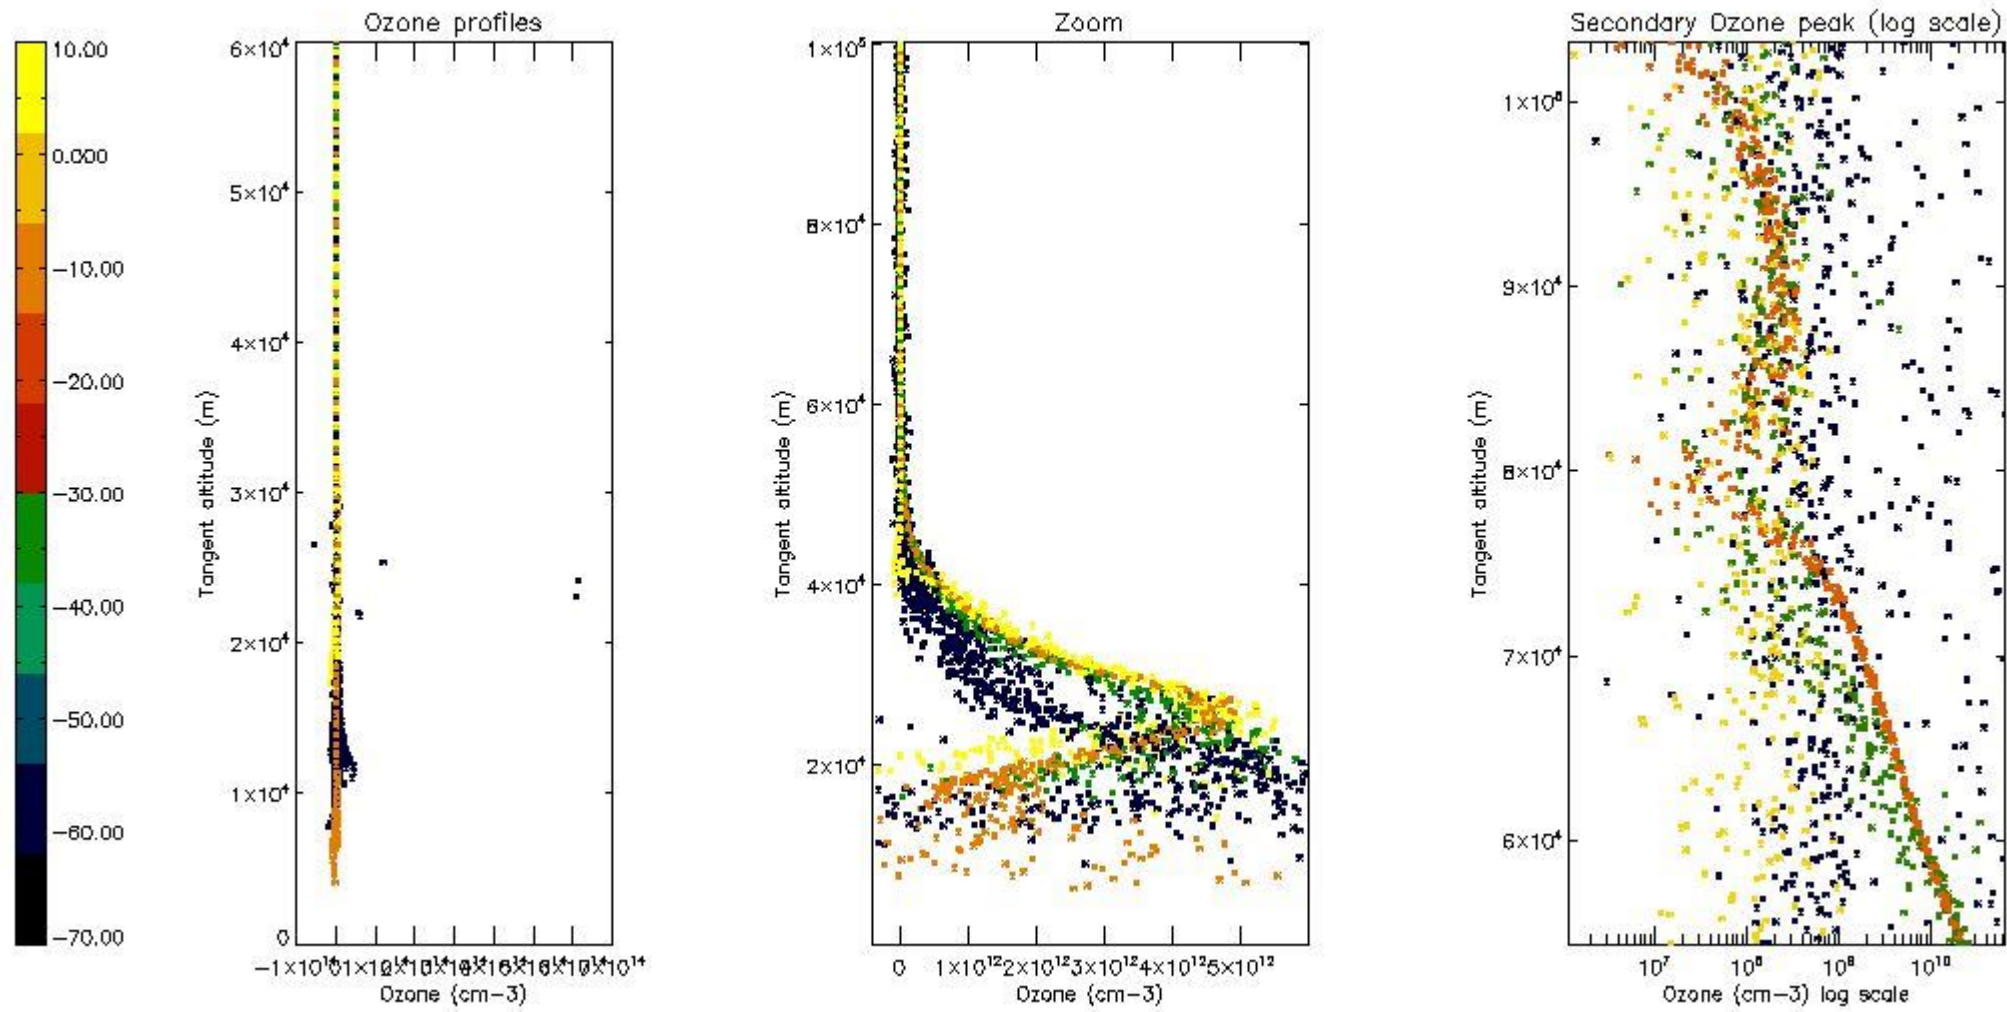

STD < 10	5
STD < 5	3

5.2 Plot ozone profiles for all STD (dark without errors)

The colorbar represents the latitude.

5.3 Plot ozone profiles where STD < 20% (dark without errors)

The colorbar represents the latitude.