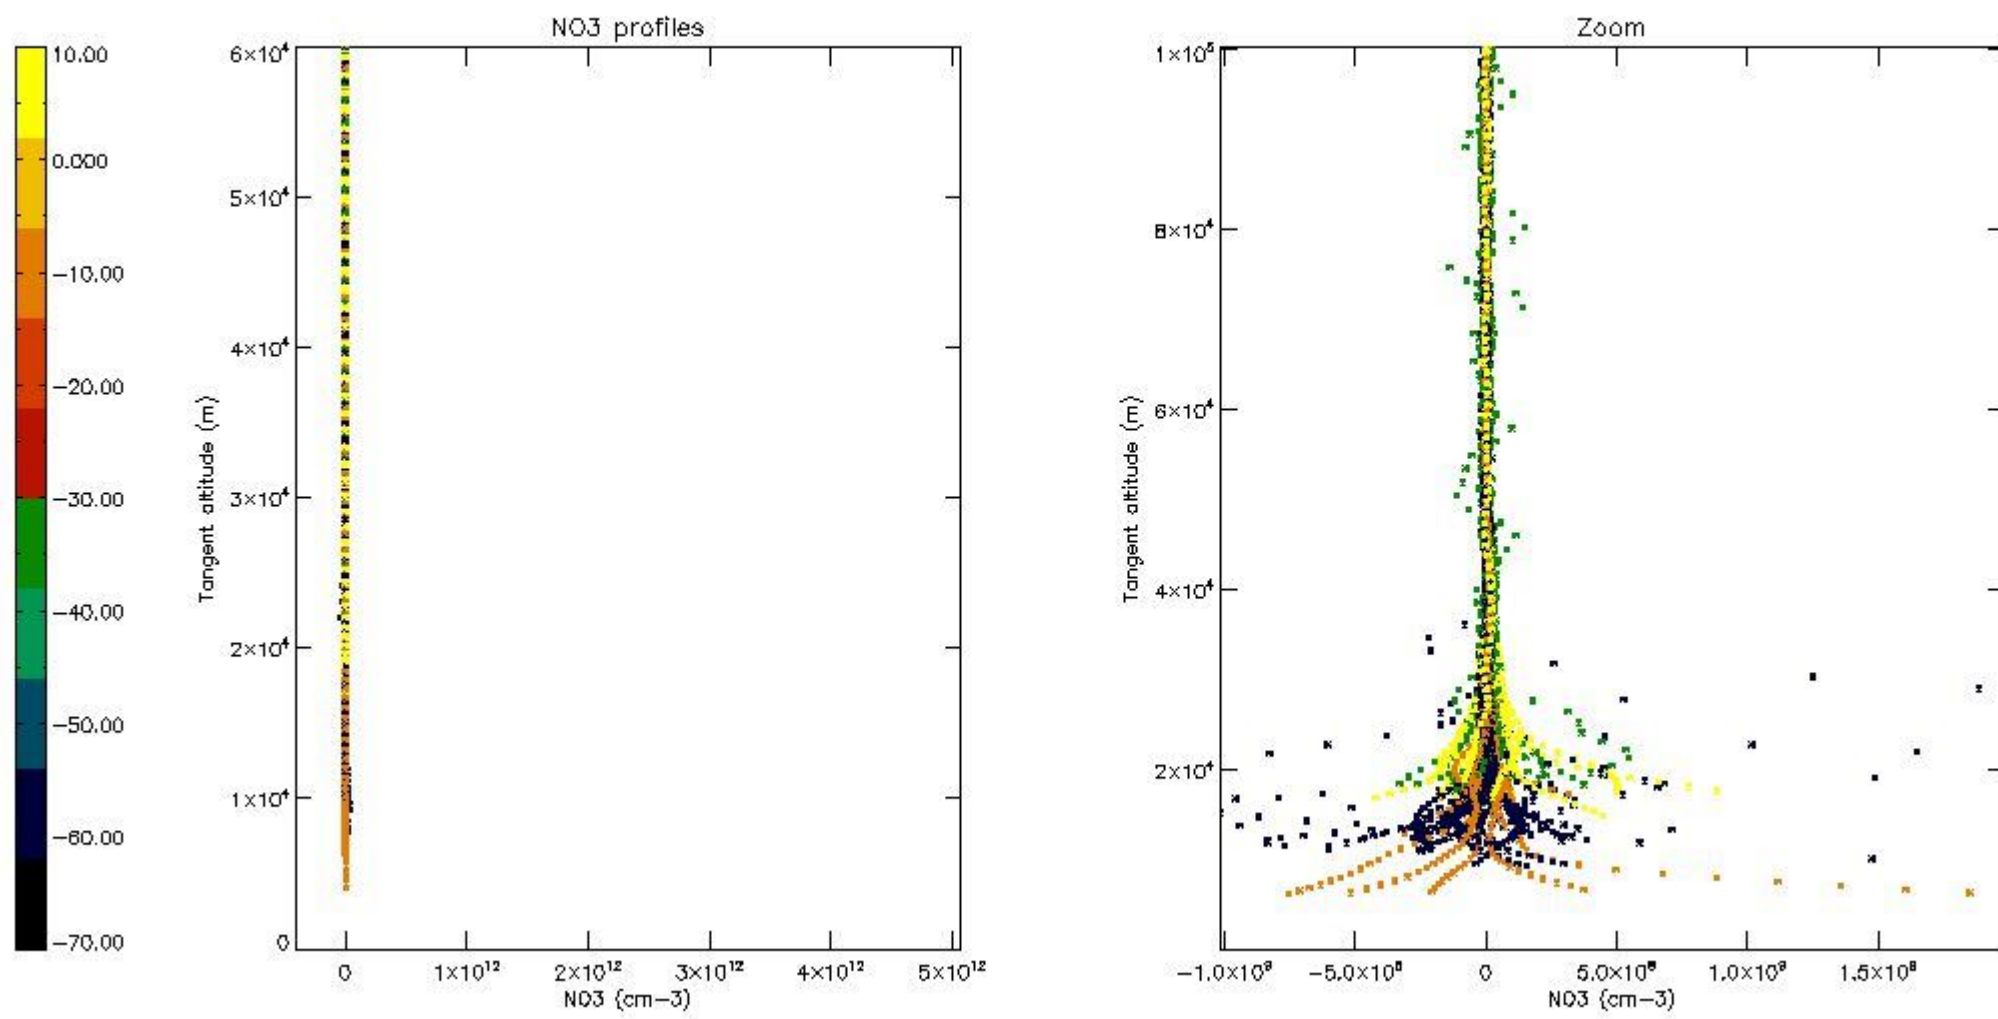

5.4 Plot ozone profiles where STD < 10% (dark without errors)

The colorbar represents the latitude.

5.5 Plot ozone profiles where STD < 5% (dark without errors)

The colorbar represents the latitude.

5.6 Plot NO₂ profiles for all STD (dark without errors)

The colorbar represents the latitude.

5.7 Plot NO3 profiles for all STD (dark without errors)

The colorbar represents the latitude.

5.8 Plot H₂O profiles for all STD (only for occultations of stars 1,2,3,4,13,14,16,26,63 dark without errors)