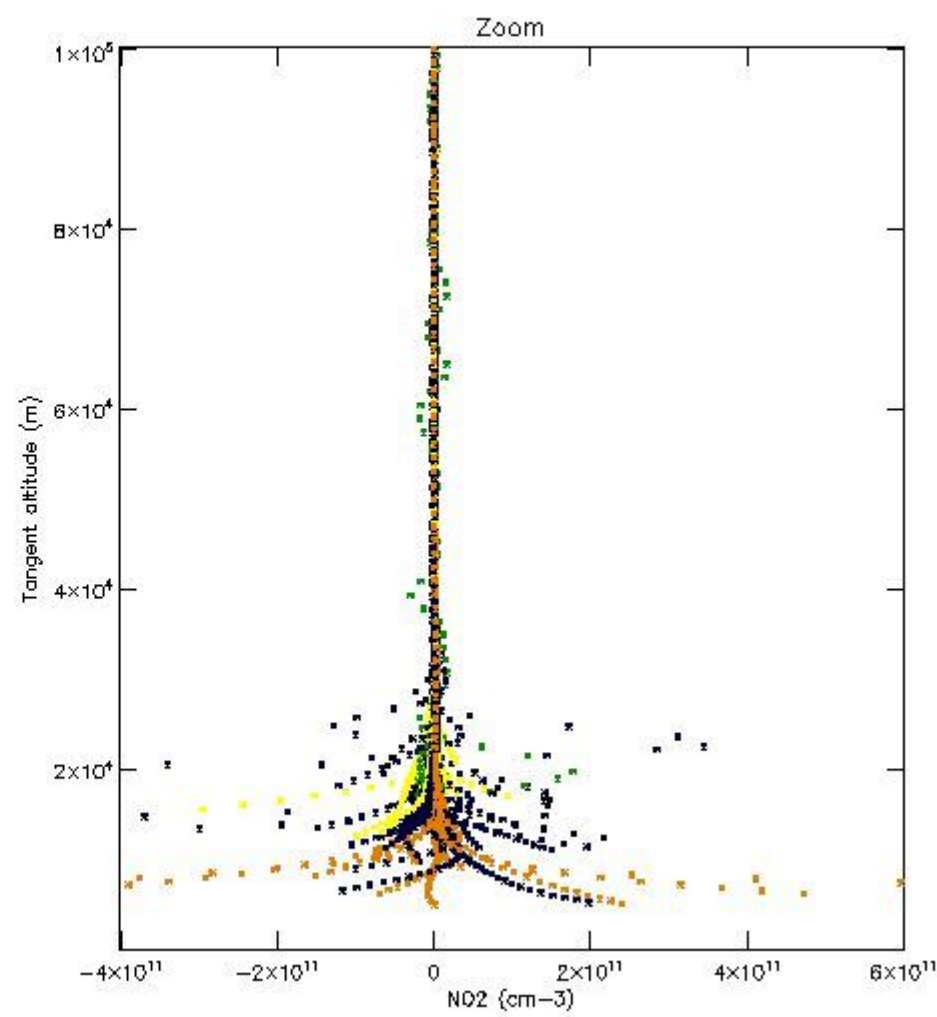

5.7 Plot NO3 profiles for all STD (dark without errors)

The colorbar represents the latitude.