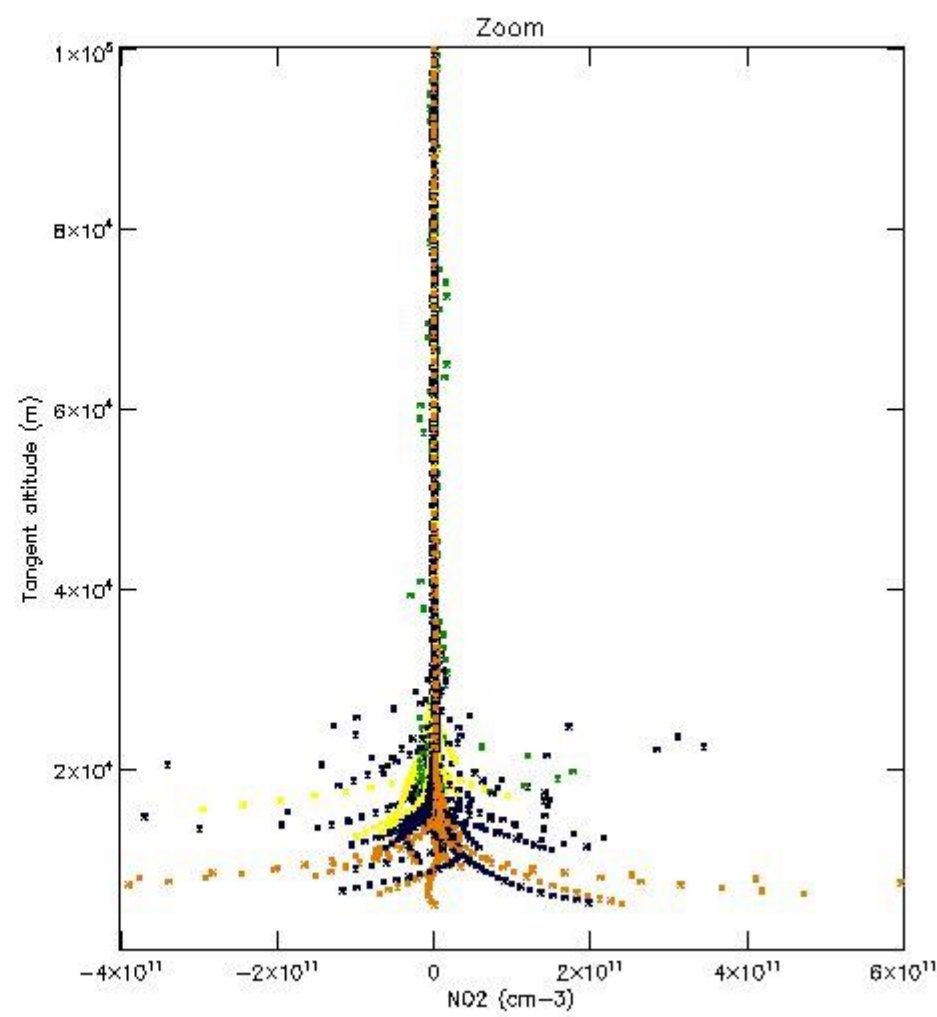

5.4 Plot ozone profiles where  $STD < 10\%$  (dark without errors)

The colorbar represents the latitude.

*5.5 Plot ozone profiles where STD < 5% (dark without errors)*

The colorbar represents the latitude.

*5.6 Plot NO<sub>2</sub> profiles for all STD (dark without errors)*

The colorbar represents the latitude.

*5.7 Plot NO3 profiles for all STD (dark without errors)*

The colorbar represents the latitude.

*5.8 Plot H2O profiles for all STD (only for occultations of stars 1,2,3,4,13,14,16,26,63 dark without errors)*