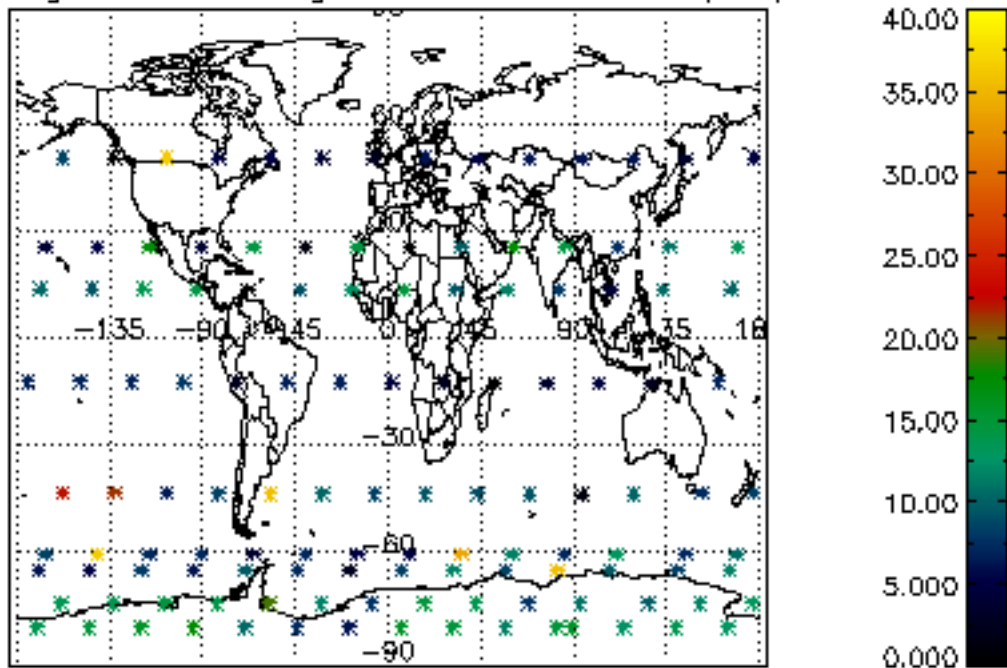

Percentage of star falling outside central band per profile