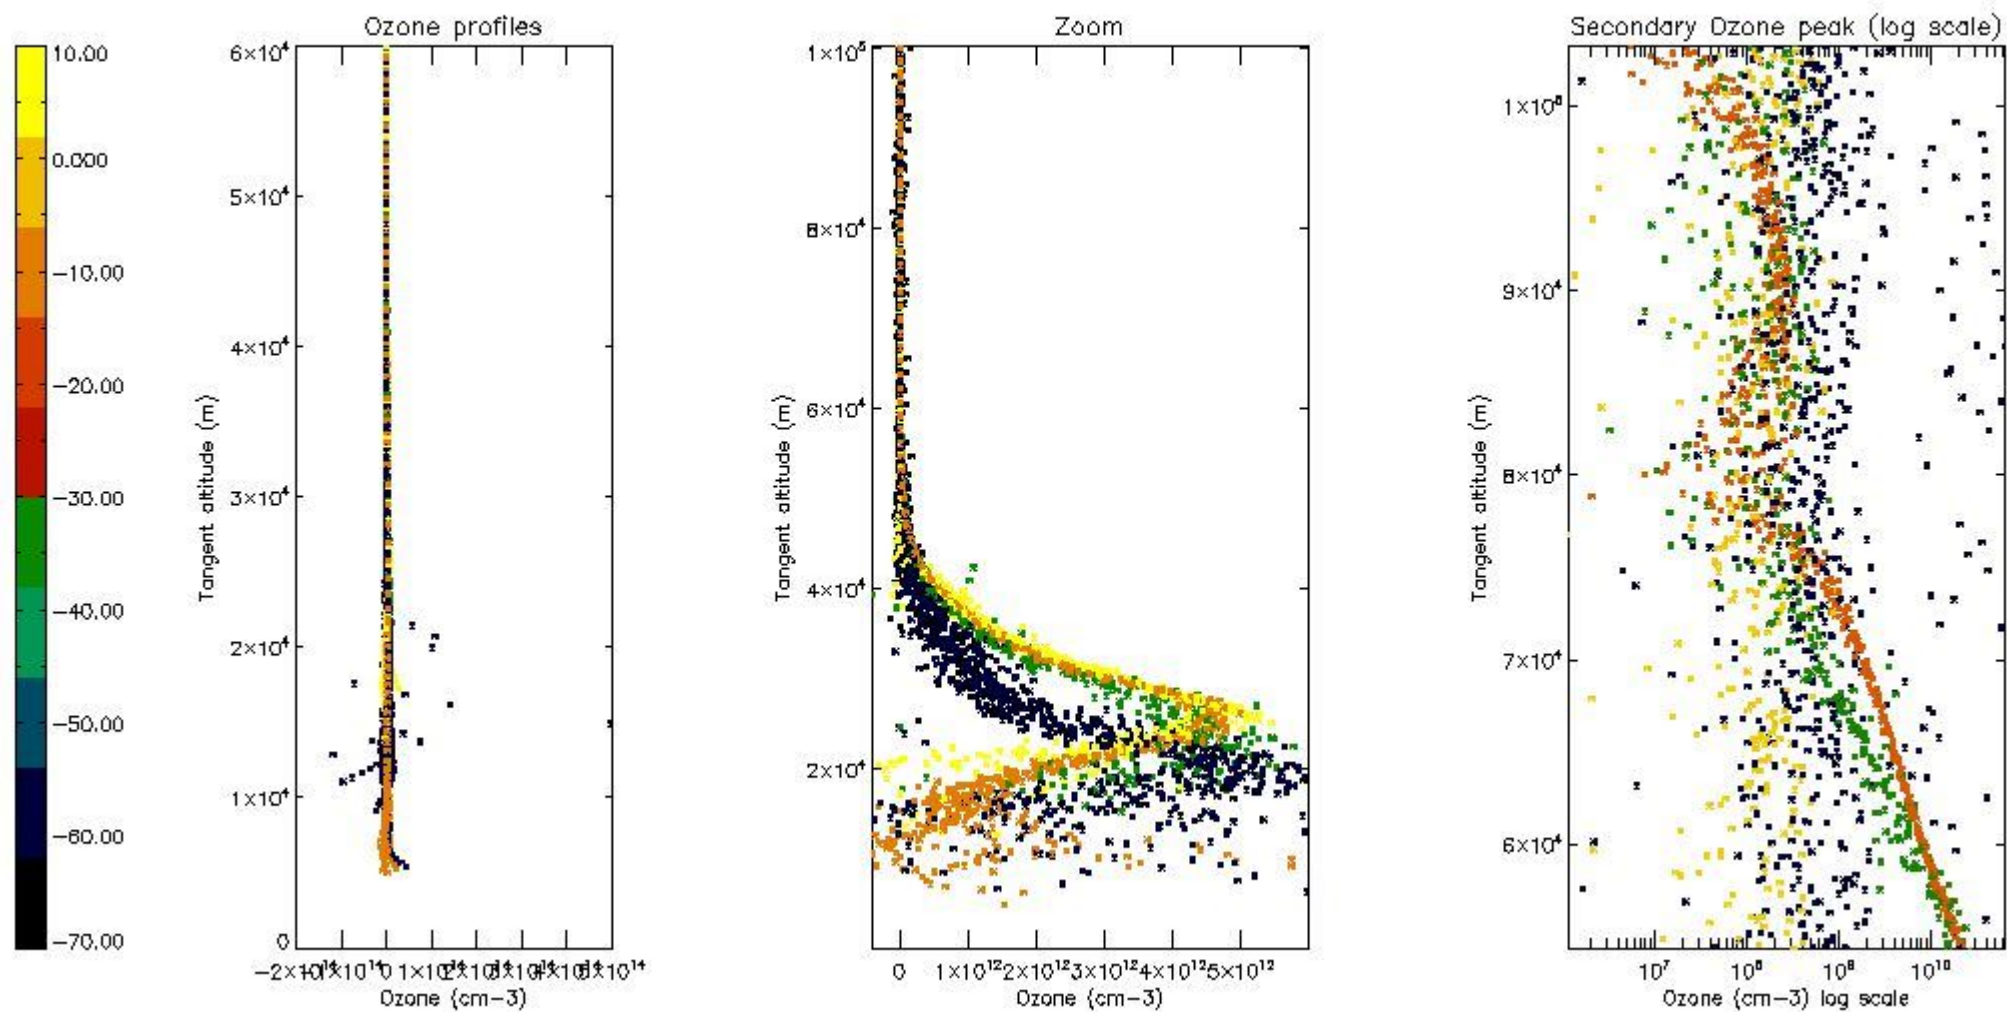

STD < 10	5
STD < 5	3

5.2 Plot ozone profiles for all STD (dark without errors)

The colorbar represents the latitude.

5.3 Plot ozone profiles where STD < 20% (dark without errors)

The colorbar represents the latitude.