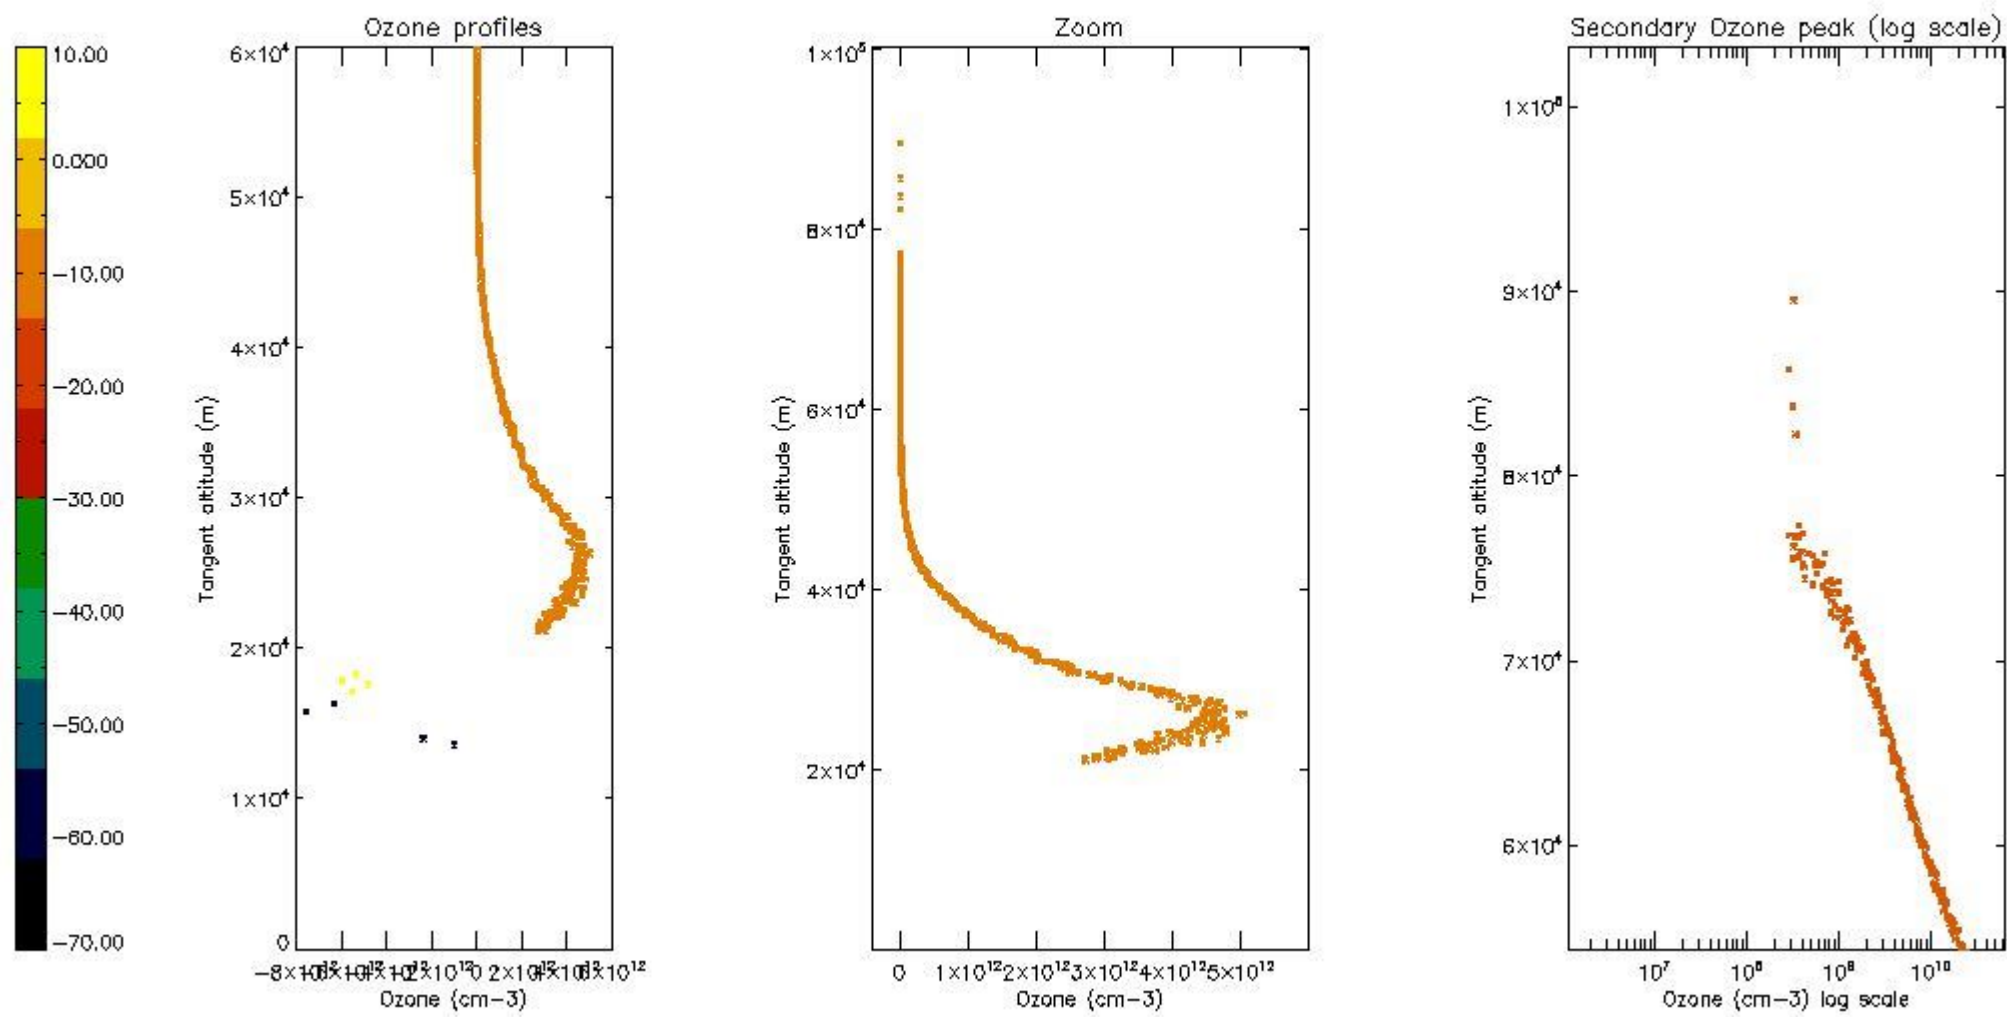

5.4 Plot ozone profiles where  $STD < 10\%$  (dark without errors)

The colorbar represents the latitude.

*5.5 Plot ozone profiles where STD < 5% (dark without errors)*

The colorbar represents the latitude.