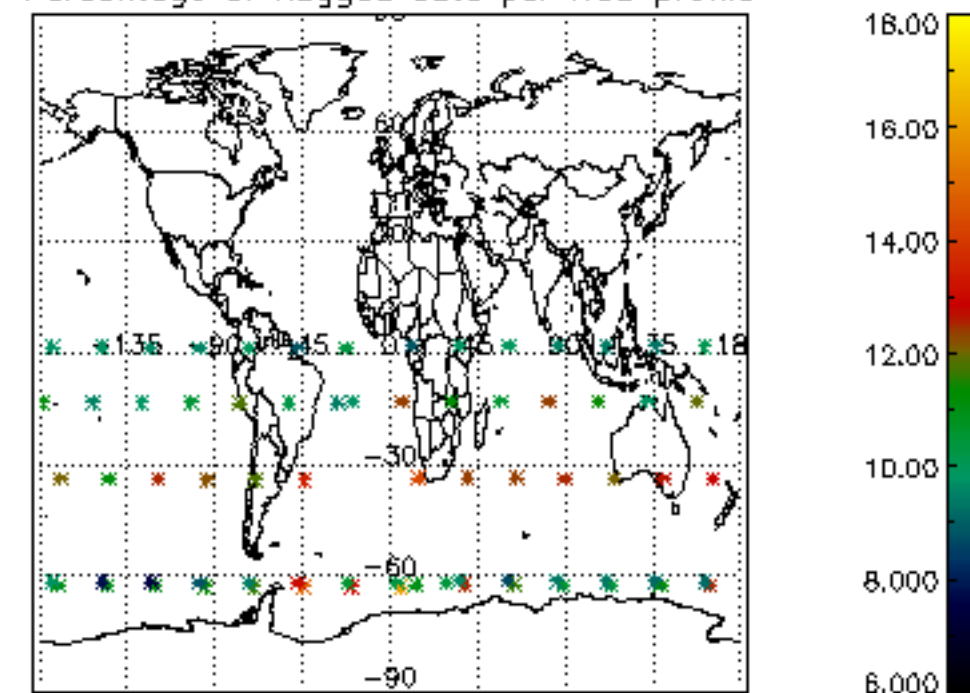

Percentage of flagged data per NO3 profile