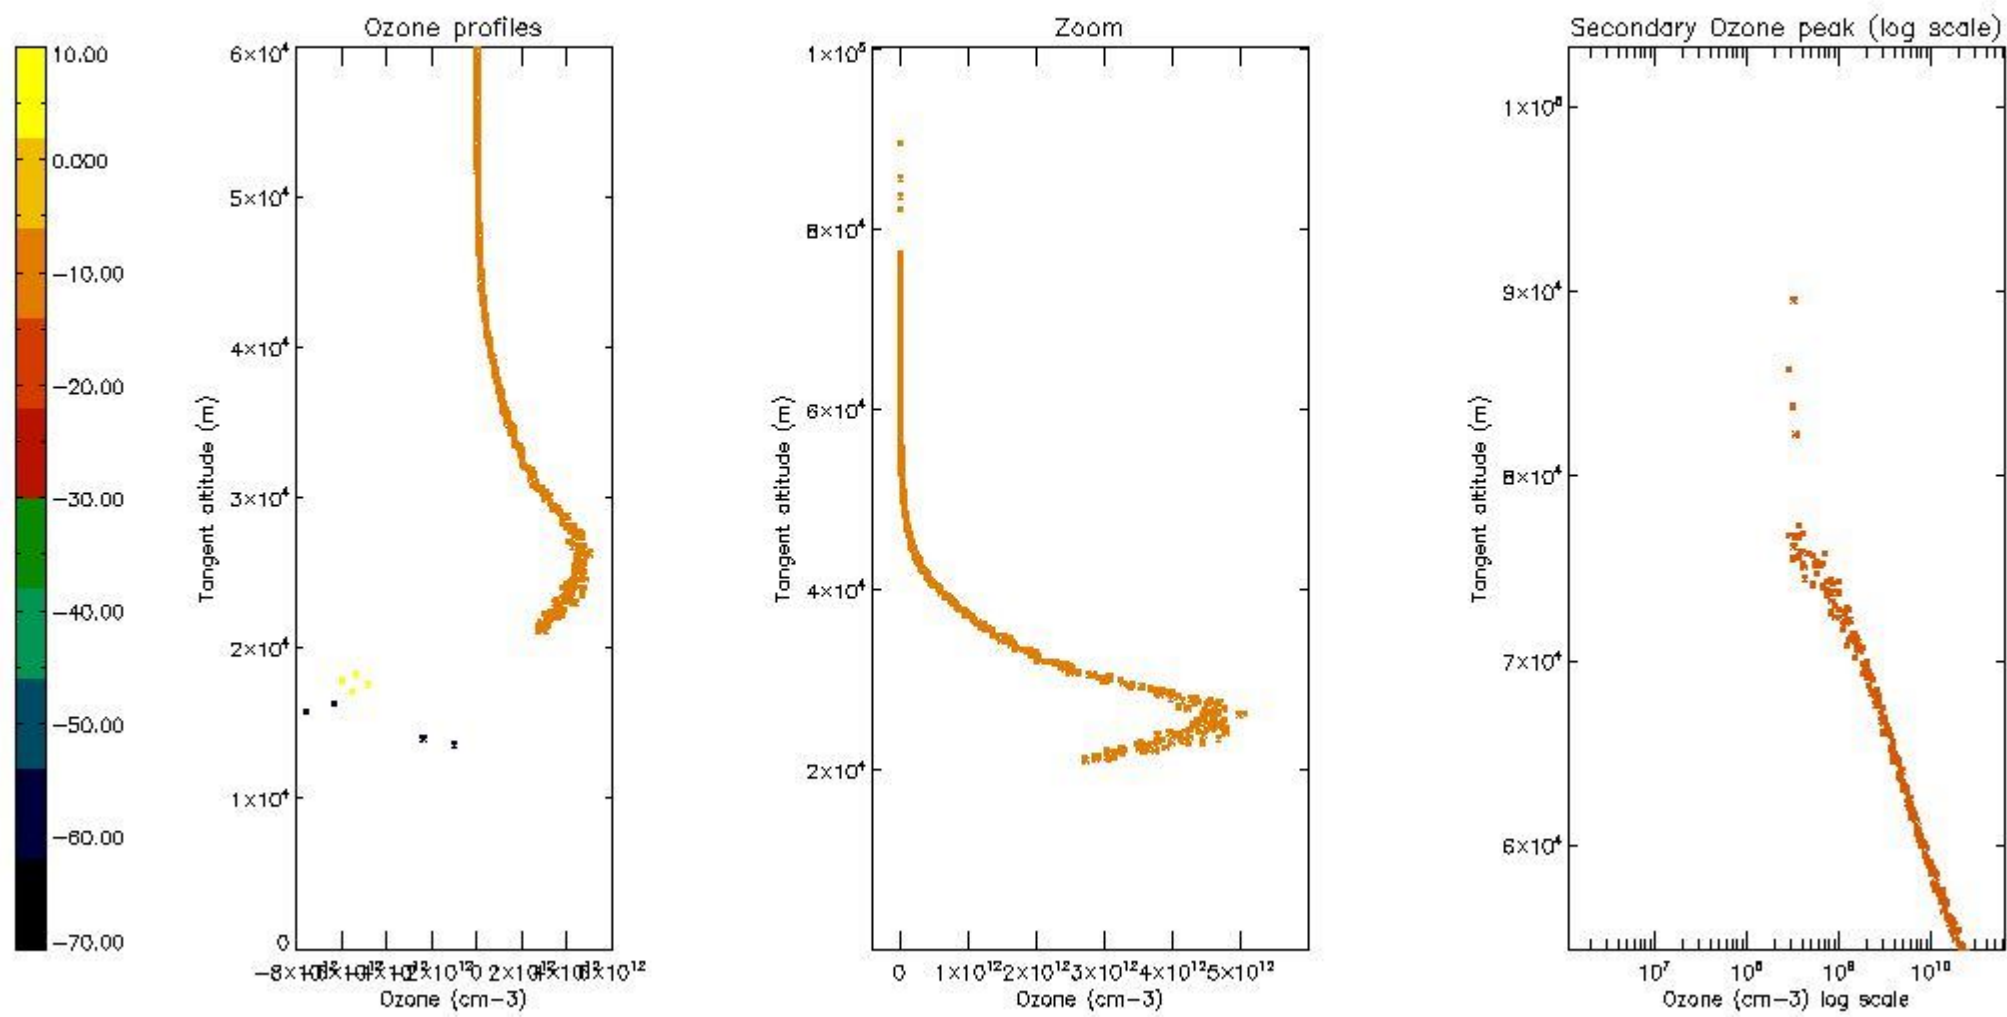

5.6 Plot NO₂ profiles for all STD (dark without errors)

The colorbar represents the latitude.