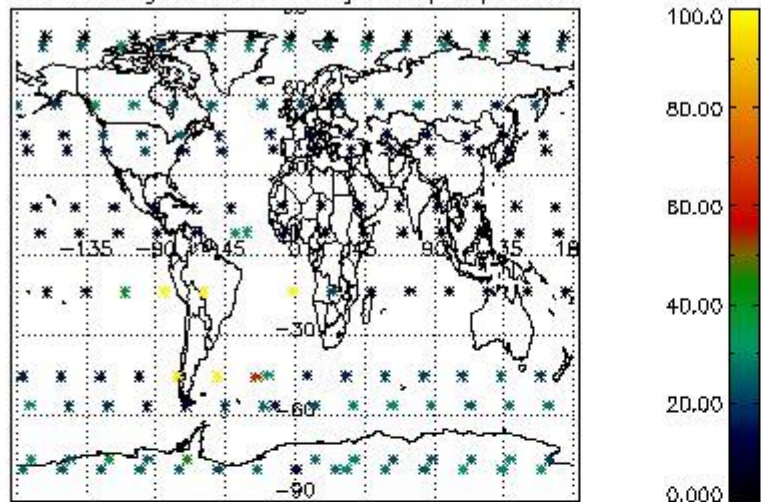

Percentage of cosmic ray hits per profile