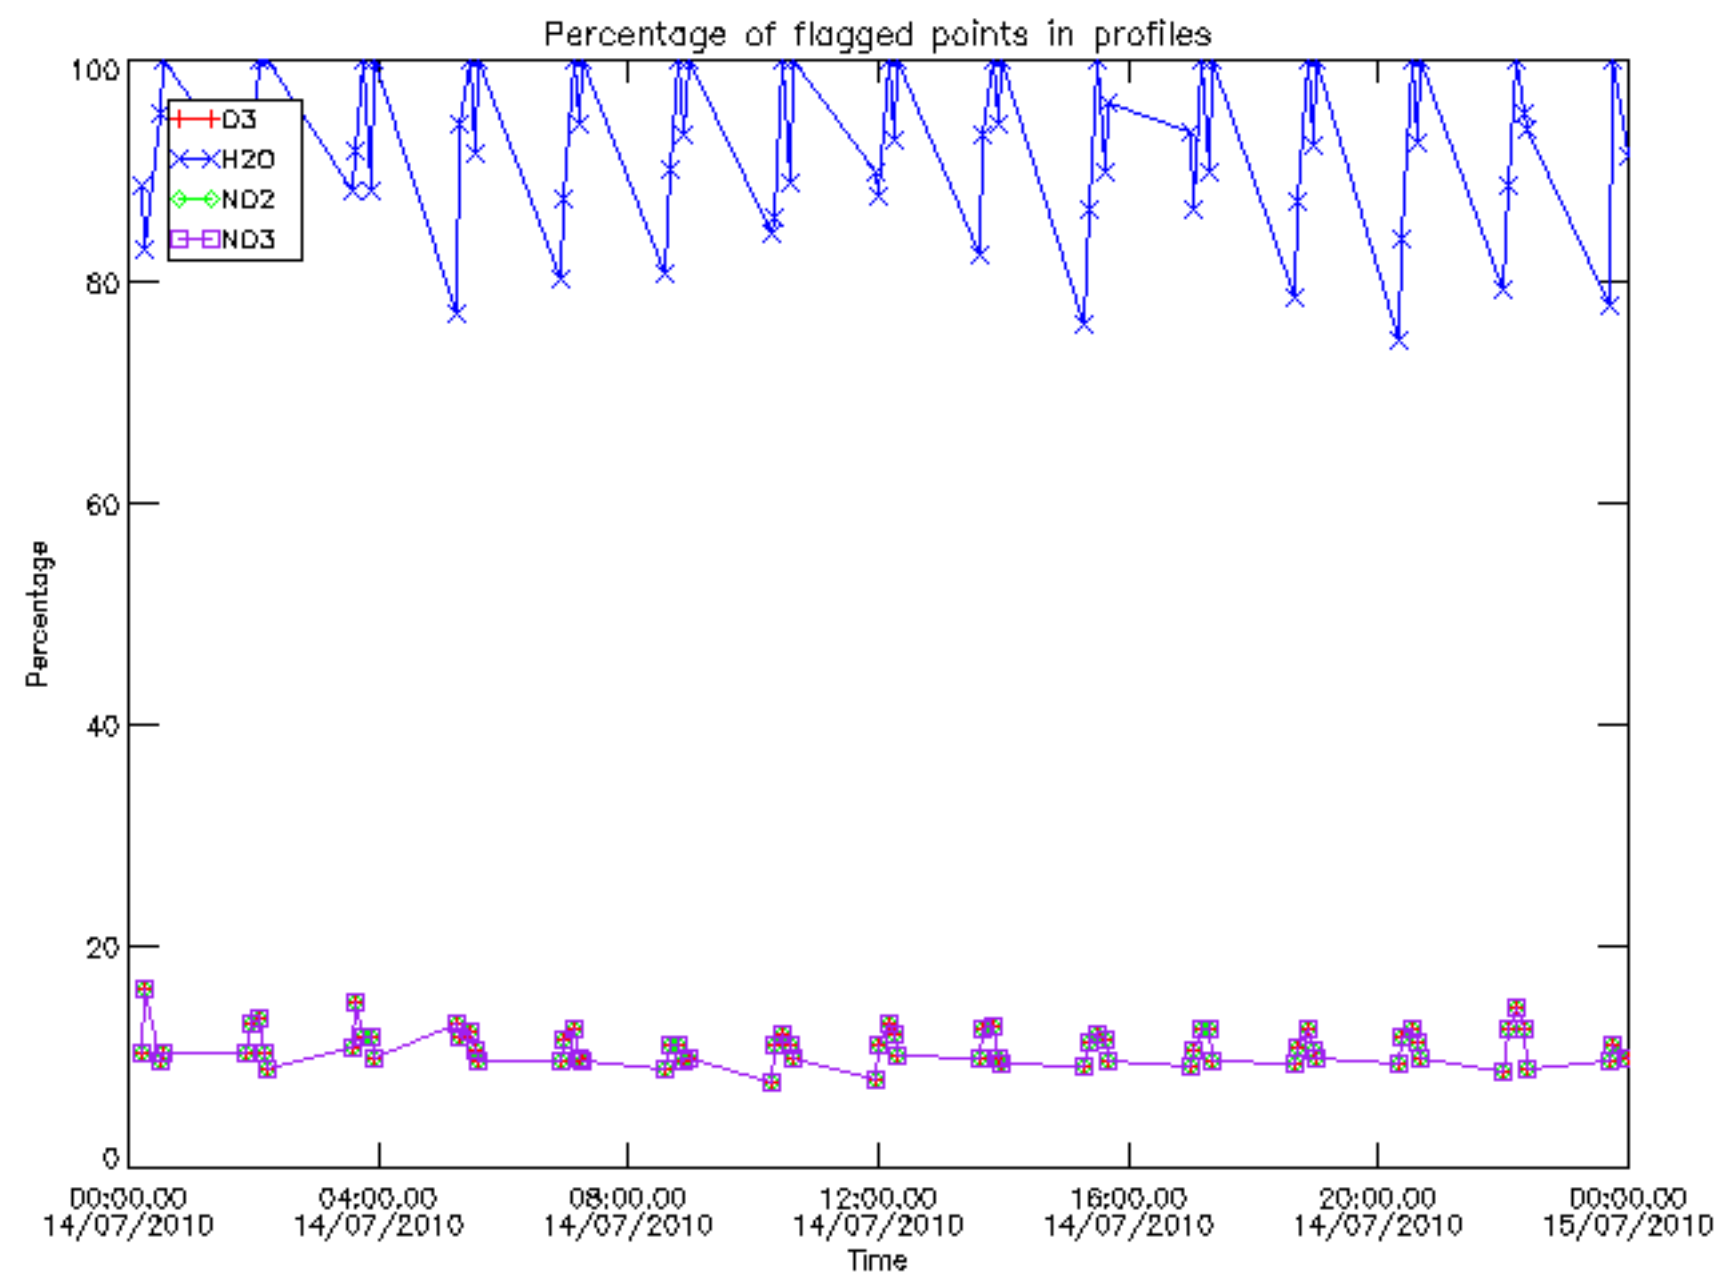

Percentage of flagged data per D3 profile

Percentage of flagged data per H2O profile