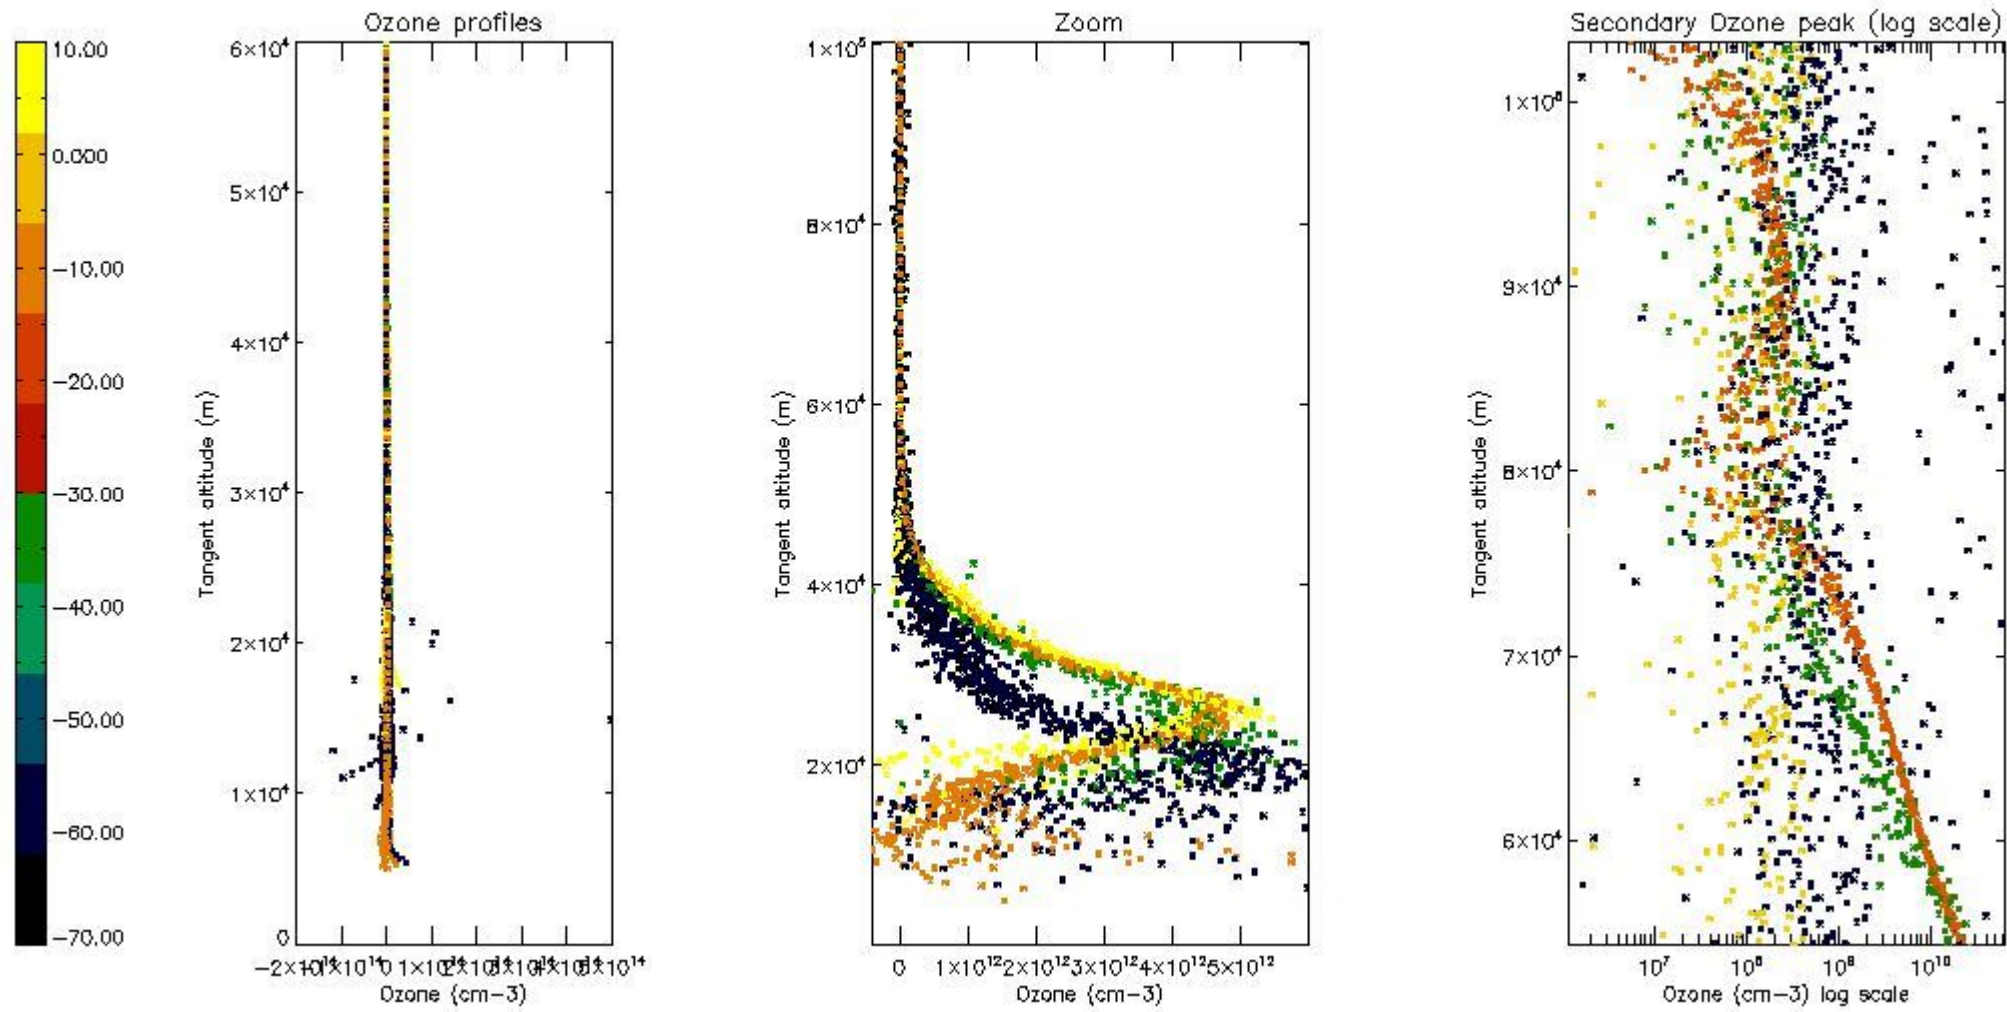

STD < 10	5
STD < 5	3

5.2 Plot ozone profiles for all STD (dark without errors)

The colorbar represents the latitude.

5.3 Plot ozone profiles where STD < 20% (dark without errors)

The colorbar represents the latitude.