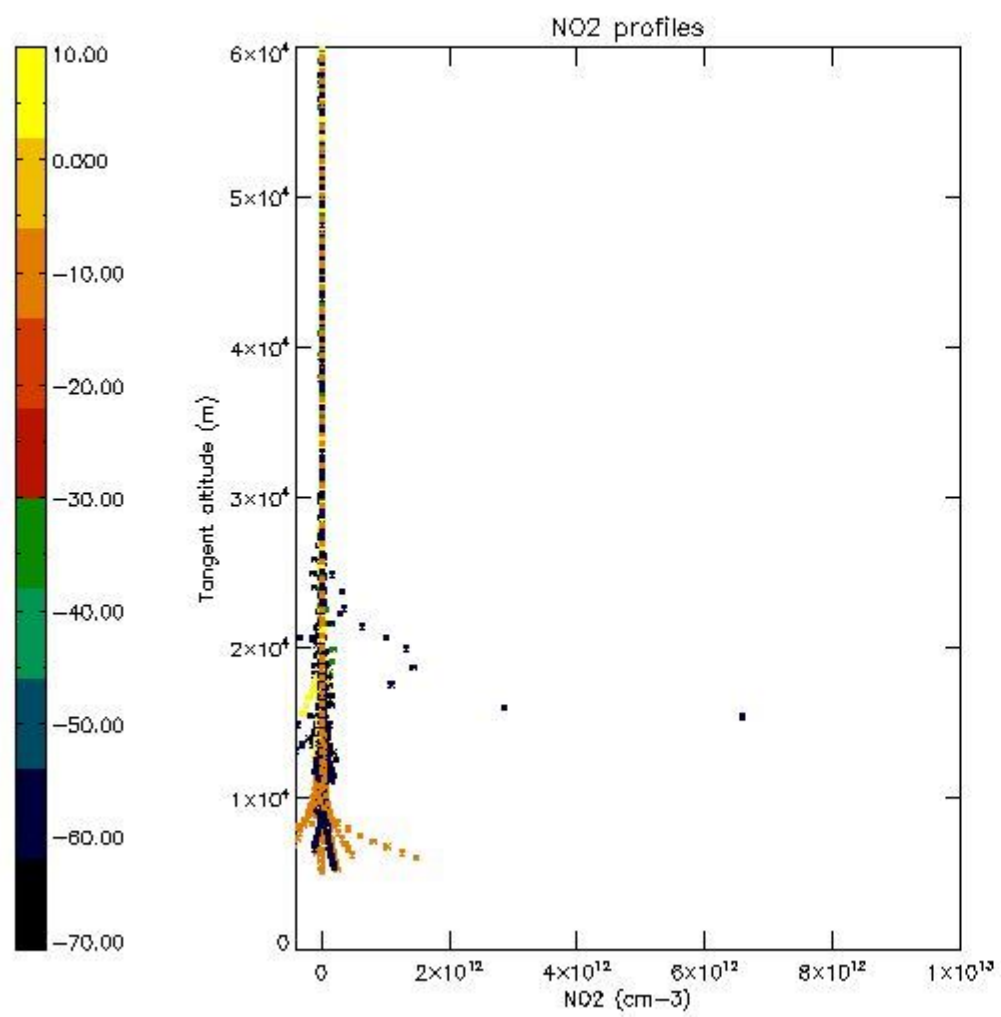

5.7 Plot NO3 profiles for all STD (dark without errors)

The colorbar represents the latitude.