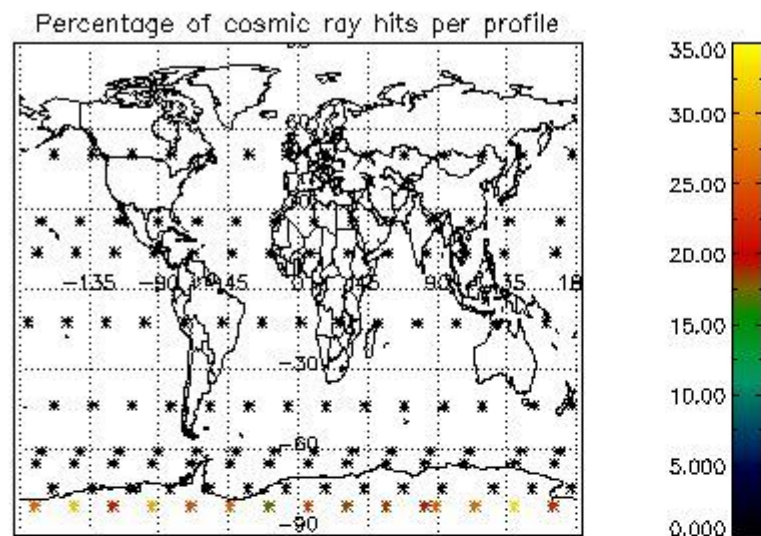

4.2.2 Plot level 1 quality information per product (world map): ENVISAT DESCENDING passes

5. Trace gas profiles

5.1 Ozone statistics based on quality of products

The final quality of the products can be "measured" using the STD (Standard Deviation) attached to every point profile. This information is written to the parameter GOM_NL__2P/NL_LOCAL_SPECIES_DENSITY/o3_std of the level 2 products. The table below shows the statistics for given STD ranges.

The statistics are given with respect to the overall valid production:

- Products without fatal errors: GOM_NL__2P/MPH/PRODUCT_ERR=0
- Valid point profile: GOM_NL__2P/NL_LOCAL_SPECIES_DENSITY/pcd(0)=0

The 'Criteria' is applied to valid points of dark limb products:

- Products in dark limb illumination condition: GOM_NL__2P/NL_SUMMARY_QUALITY/obs_ill_cond=0
- Products without fatal errors: GOM_NL__2P/MPH/PRODUCT_ERR=0
- Valid point profile: GOM_NL__2P/NL_LOCAL_SPECIES_DENSITY/pcd(0)=0

So, the table below shows the percentage of dark limb and valid observations for each criteria with respect to the overall valid daily observations.

Criteria	% of total production
All STD	26
STD < 20	8