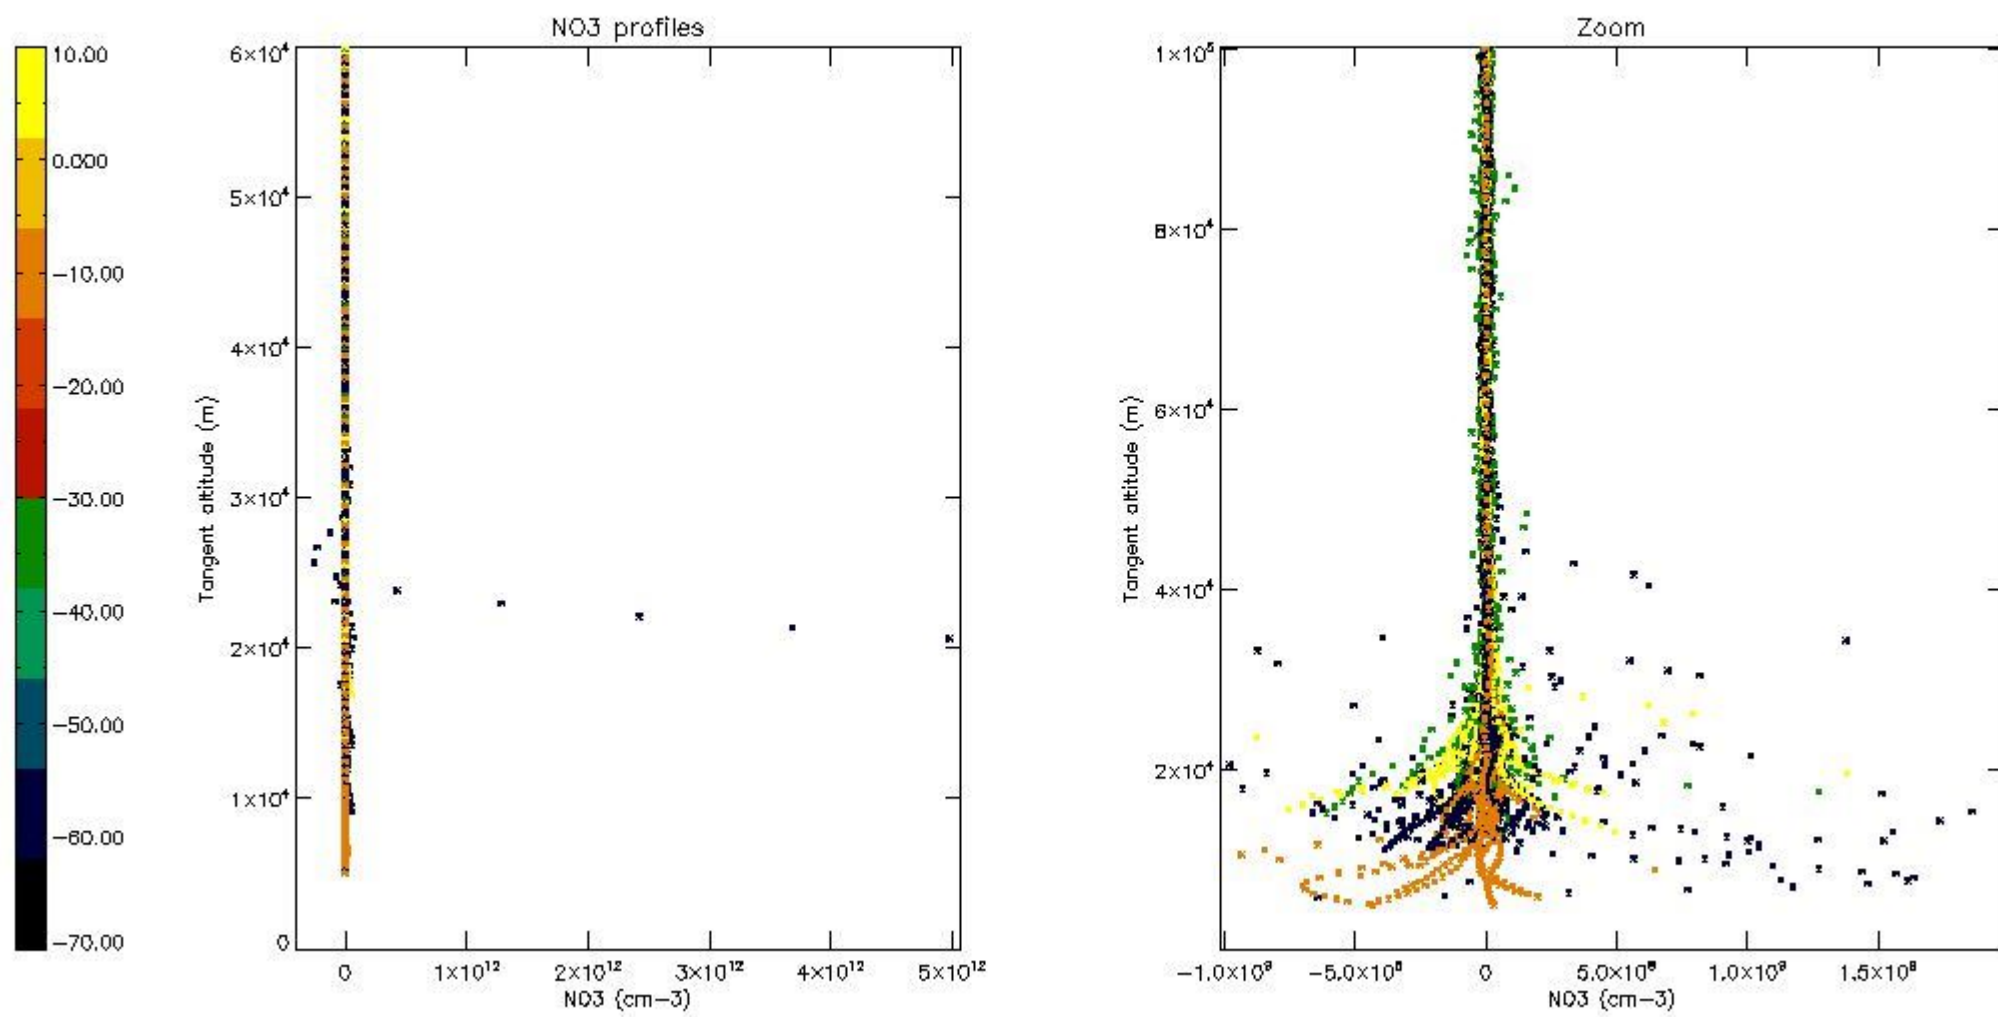

5.8 Plot H₂O profiles for all STD (only for occultations of stars 1,2,3,4,13,14,16,26,63 dark without errors)

The colorbar represents the latitude.