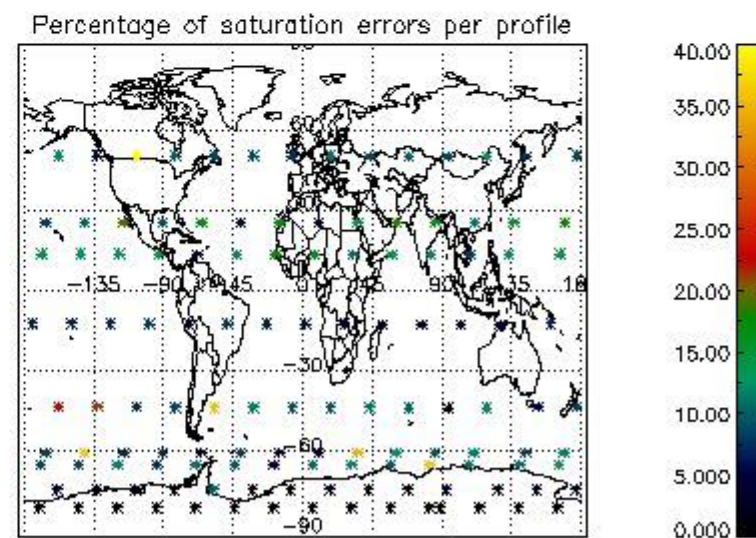

5. Trace gas profiles

5.1 Ozone statistics based on quality of products

The final quality of the products can be "measured" using the STD (Standard Deviation) attached to every point profile. This information is written to the parameter GOM_NL__2P/NL_LOCAL_SPECIES_DENSITY/o3_std of the level 2 products. The table below shows the statistics for given STD ranges.

The statistics are given with respect to the overall valid production:

- Products without fatal errors: GOM_NL__2P/MPH/PRODUCT_ERR=0
- Valid point profile: GOM_NL__2P/NL_LOCAL_SPECIES_DENSITY/pcd(0)=0

The 'Criteria' is applied to valid points of dark limb products:

- Products in dark limb illumination condition: GOM_NL__2P/NL_SUMMARY_QUALITY/obs_ill_cond=0
- Products without fatal errors: GOM_NL__2P/MPH/PRODUCT_ERR=0
- Valid point profile: GOM_NL__2P/NL_LOCAL_SPECIES_DENSITY/pcd(0)=0

So, the table below shows the percentage of dark limb and valid observations for each criteria with respect to the overall valid daily observations.

Criteria	% of total production
All STD	26
STD < 20	8