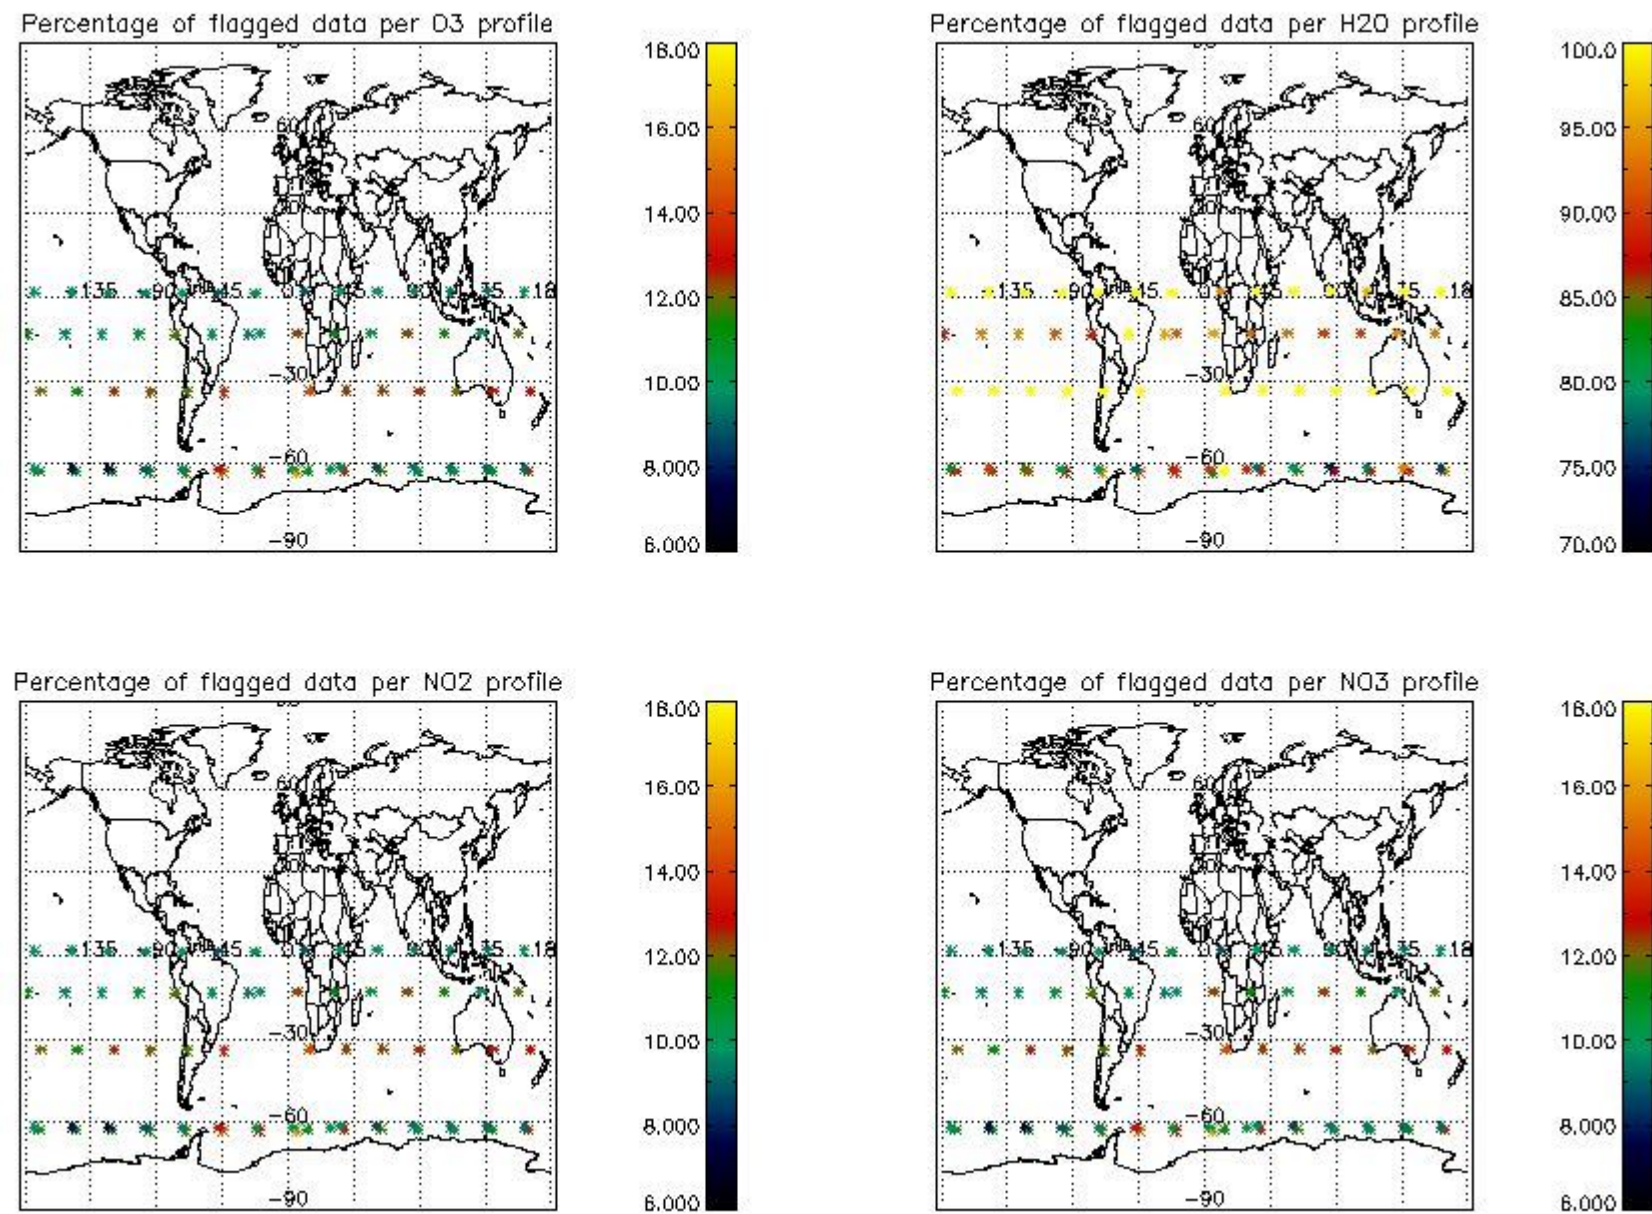

3.2 Plot quality information per product (world map)

4. Level 1 quality information per product

In this section it is plotted some information contained in the Quality Summary data set of the level 2 products that comes from the level 1b processing. Products without errors (error flag in the MPH set to "0") are used.

4.1 Plot quality information per product (time dependant) coming from level 1b processing

4.1.1 Plot level 1 quality information per product (time dependant): ENVISAT ASCENDING passes