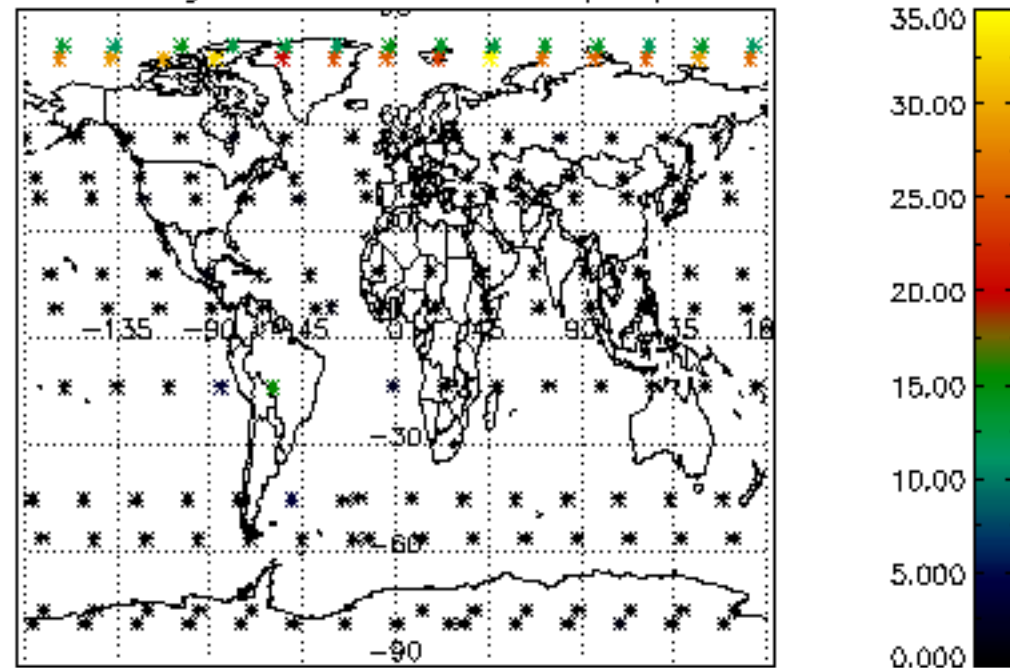

Percentage of datation errors per profile

Percentage of saturation errors per profile