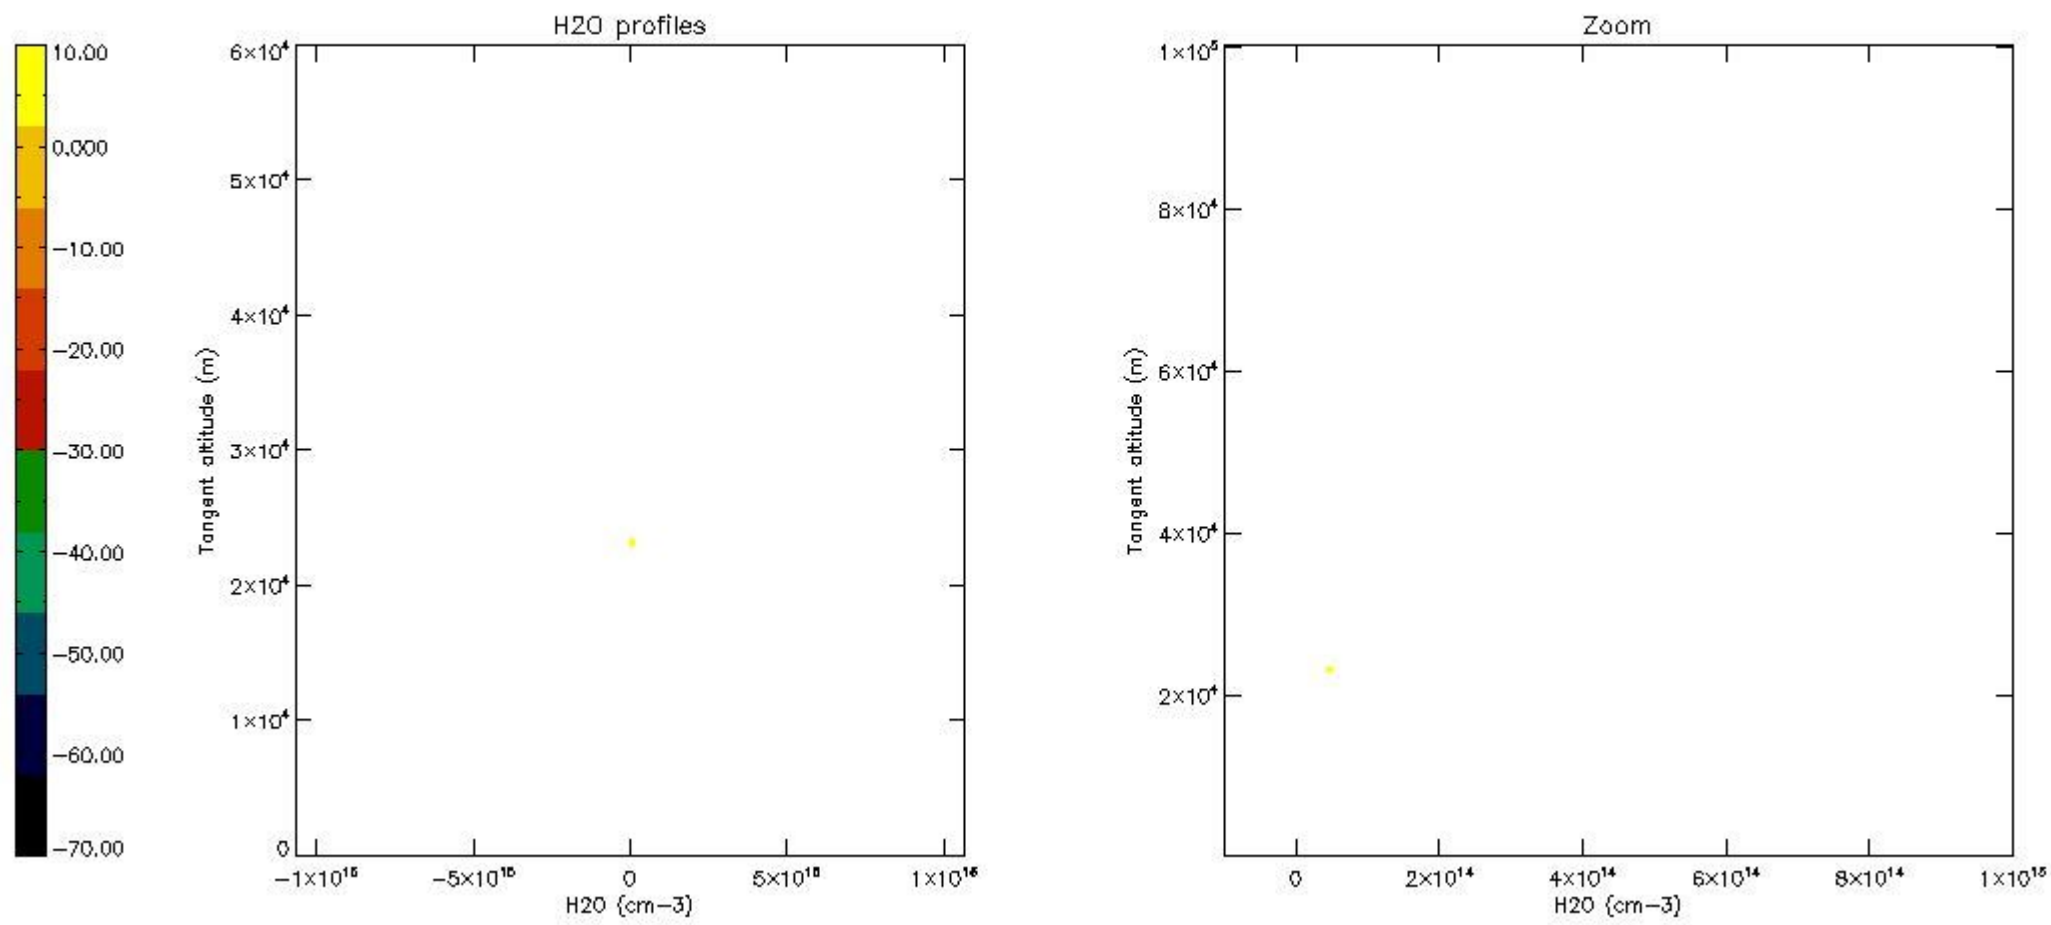

The colorbar represents the latitude.