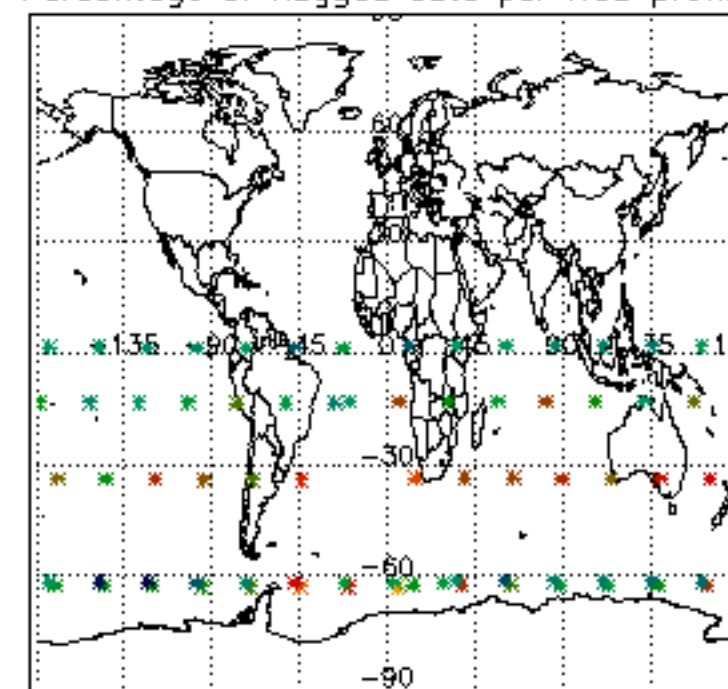

Percentage of flagged data per NO3 profile