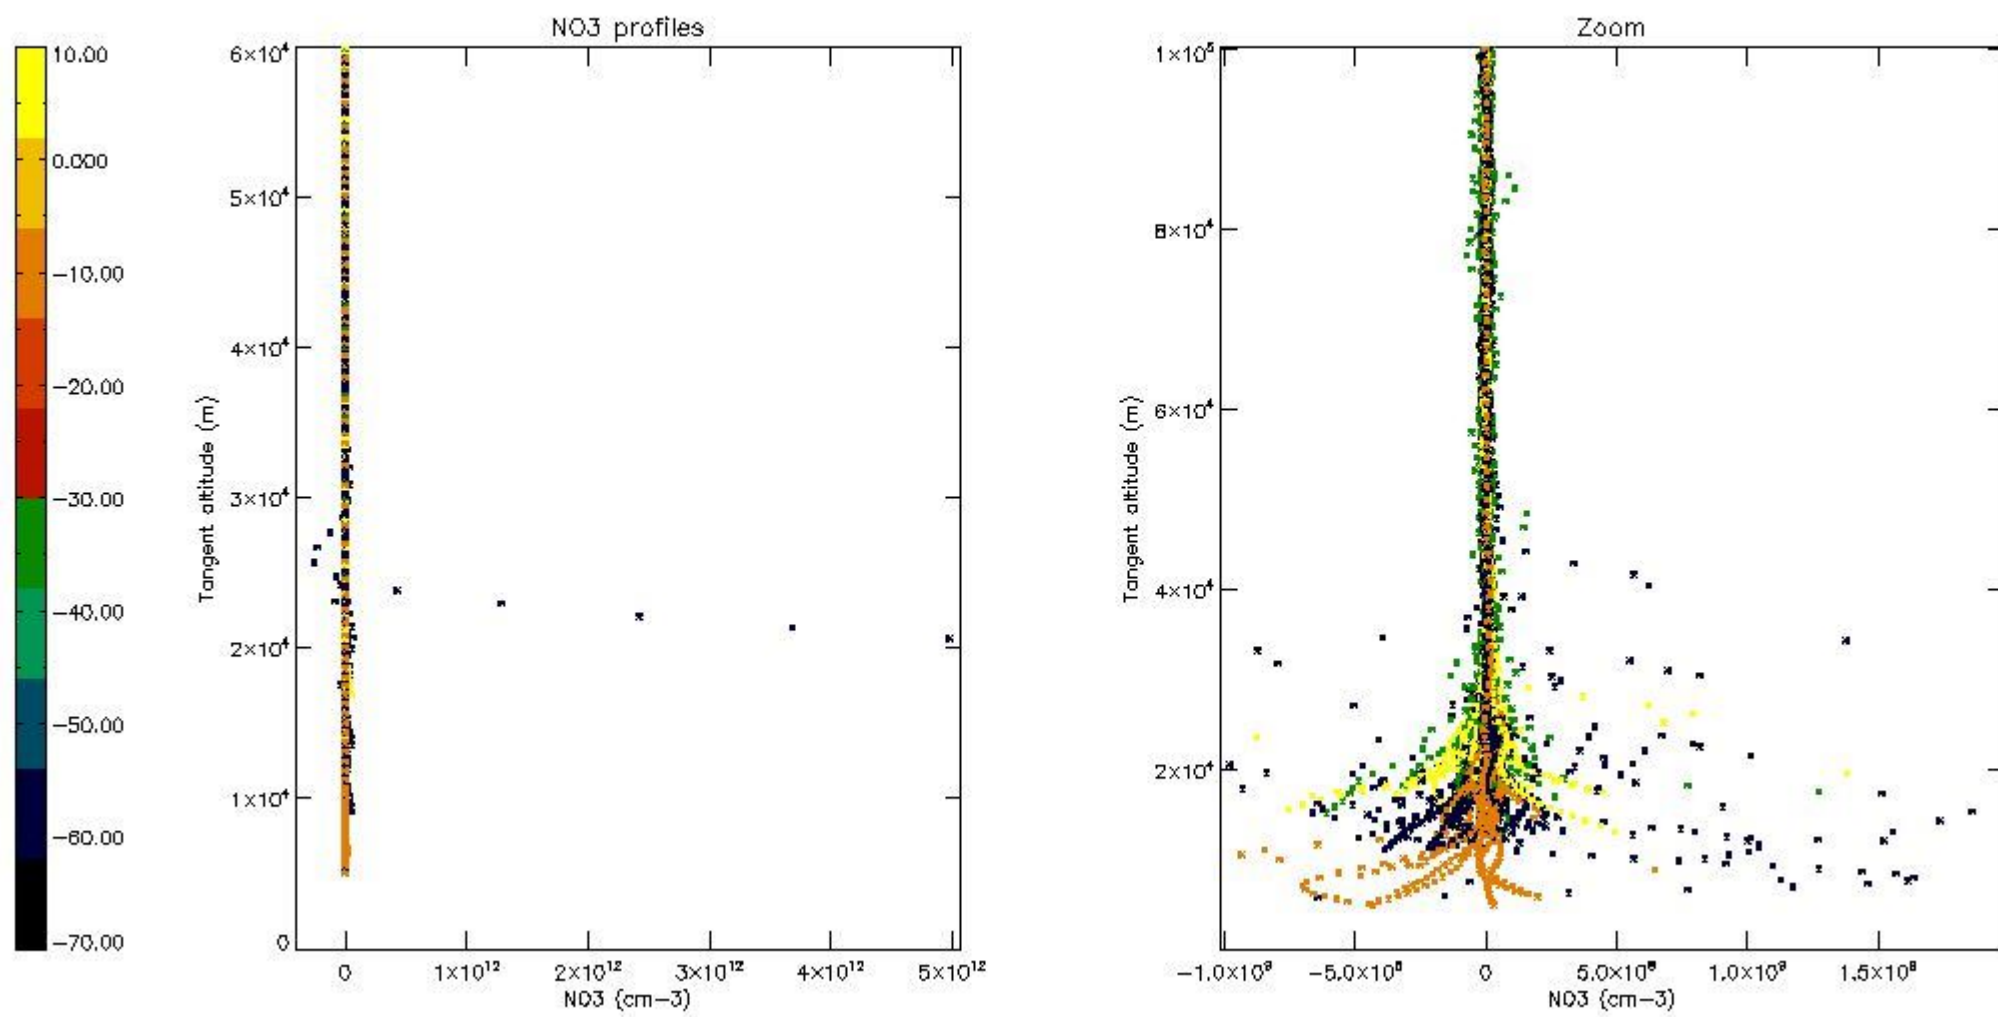

*5.6 Plot NO<sub>2</sub> profiles for all STD (dark without errors)*

The colorbar represents the latitude.

*5.7 Plot NO3 profiles for all STD (dark without errors)*

The colorbar represents the latitude.

*5.8 Plot H2O profiles for all STD (only for occultations of stars 1,2,3,4,13,14,16,26,63 dark without errors)*

The colorbar represents the latitude.