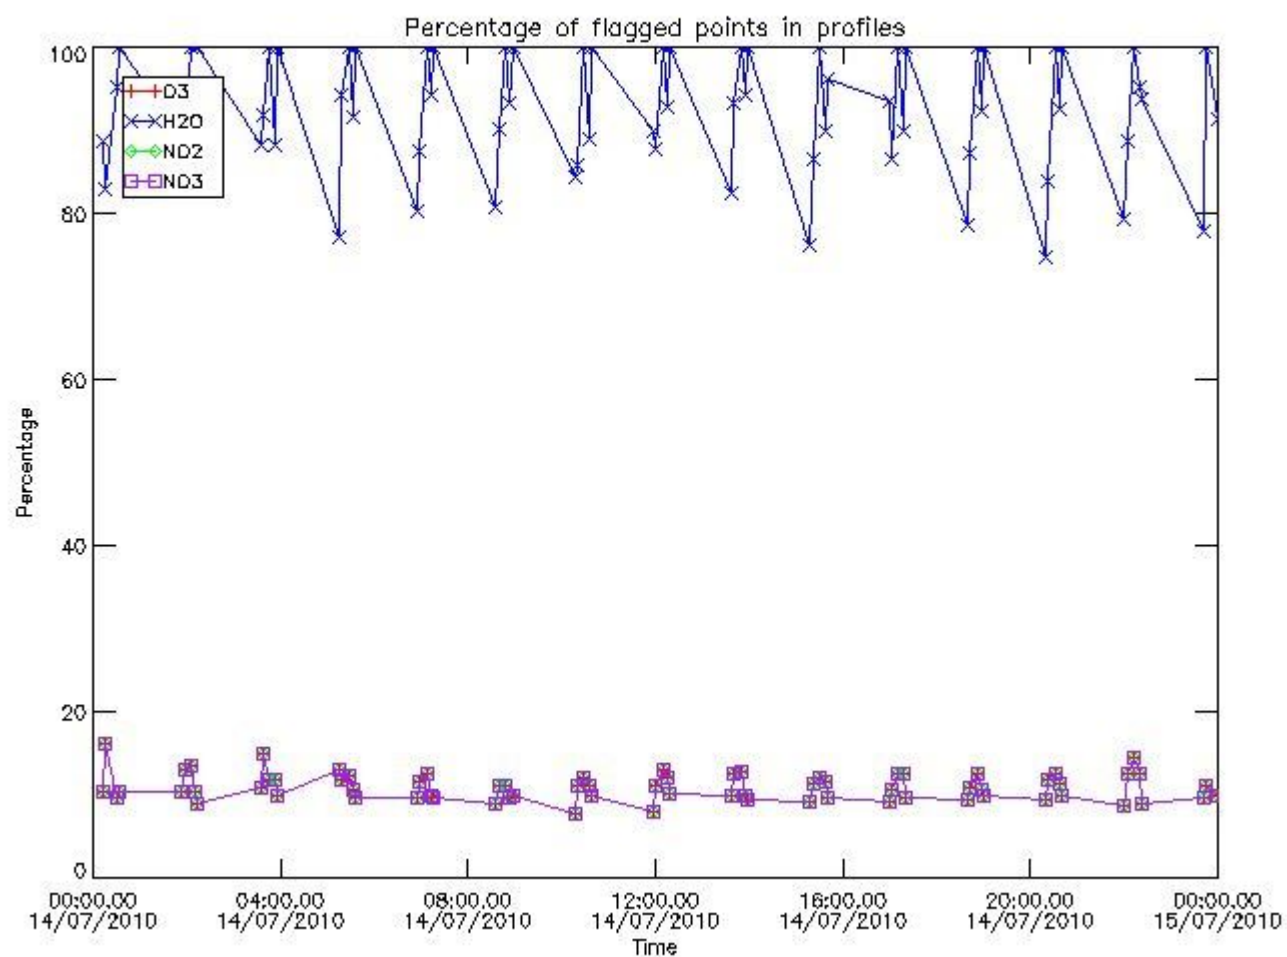

#### 3.1 Plot quality information per product (time dependant)