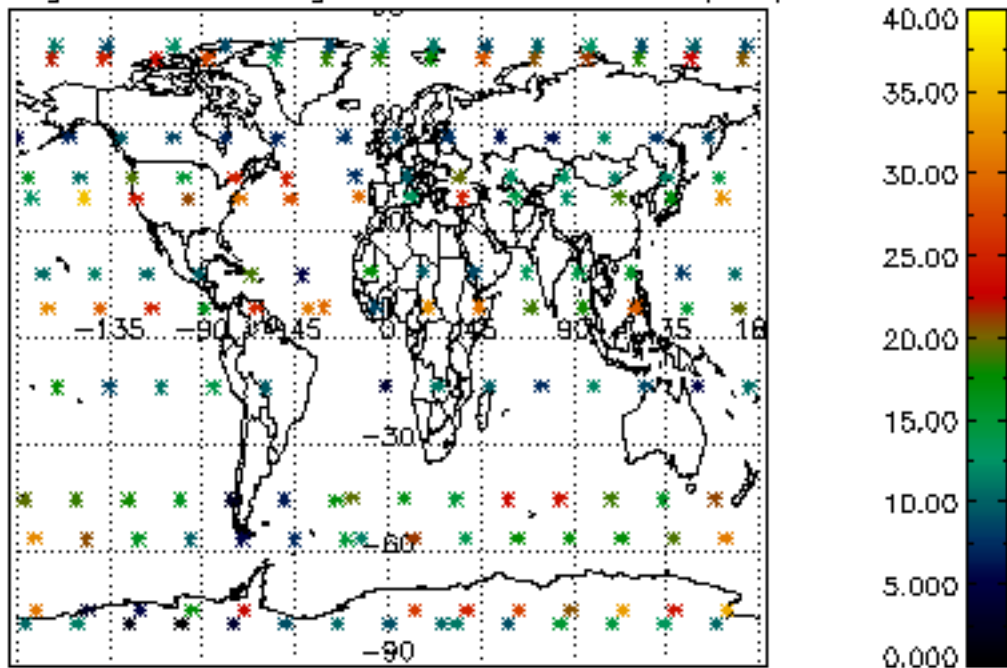

Percentage of cosmic ray hits per profile

Percentage of star falling outside central band per profile