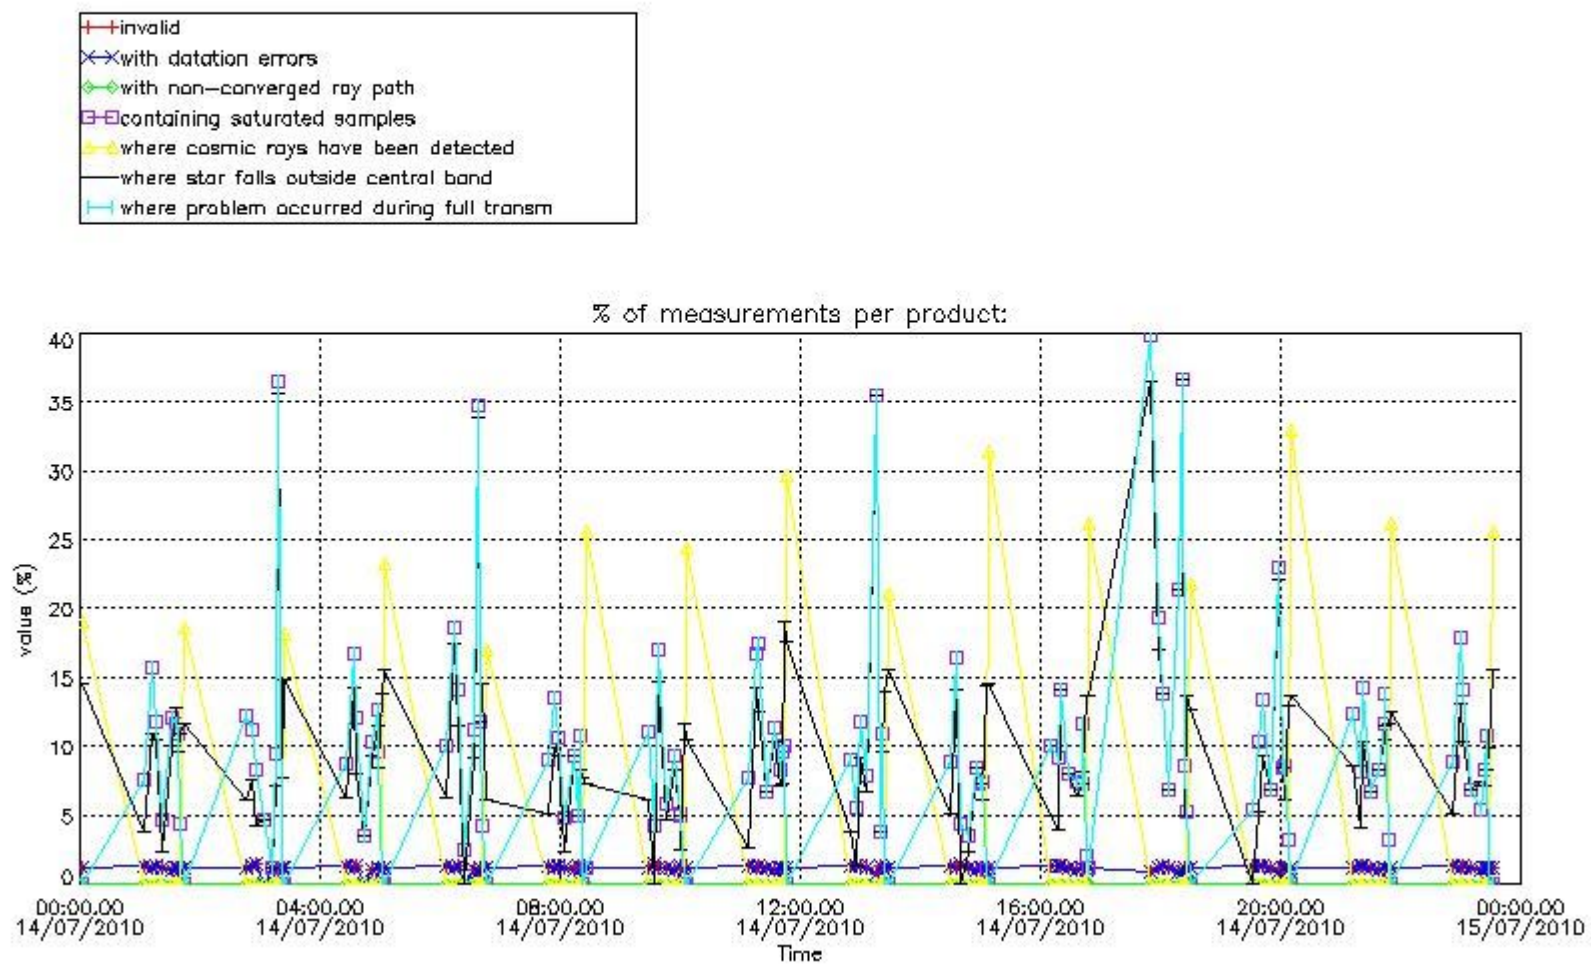

4.2 Plot quality information per product coming from level 1b processing (world map)

4.2.1 Plot level 1 quality information per product (world map): ENVISAT ASCENDING passes