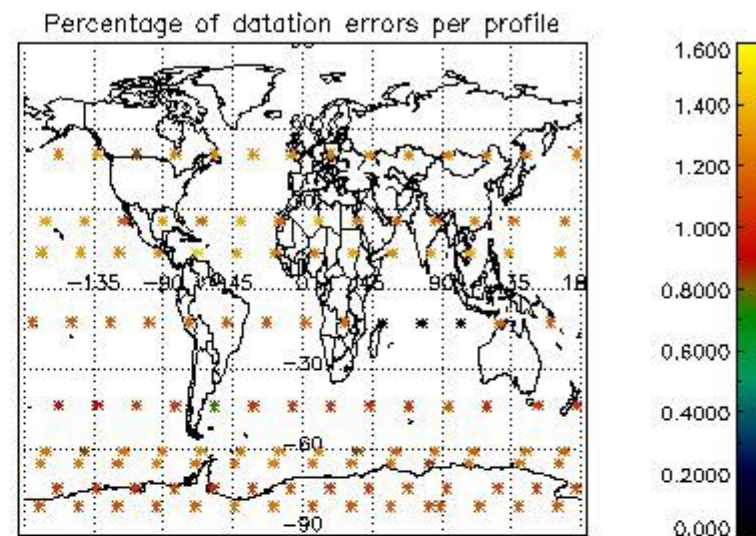

5. Trace gas profiles

5.1 Ozone statistics based on quality of products

The final quality of the products can be "measured" using the STD (Standard Deviation) attached to every point profile. This information is written to the parameter GOM_NL__2P/NL_LOCAL_SPECIES_DENSITY/o3_std of the level 2 products. The table below shows the statistics for given STD ranges.

The statistics are given with respect to the overall valid production:

- Products without fatal errors: GOM_NL__2P/MPH/PRODUCT_ERR=0
- Valid point profile: GOM_NL__2P/NL_LOCAL_SPECIES_DENSITY/pcd(0)=0

The 'Criteria' is applied to valid points of dark limb products:

- Products in dark limb illumination condition: GOM_NL__2P/NL_SUMMARY_QUALITY/obs_ill_cond=0
- Products without fatal errors: GOM_NL__2P/MPH/PRODUCT_ERR=0
- Valid point profile: GOM_NL__2P/NL_LOCAL_SPECIES_DENSITY/pcd(0)=0

So, the table below shows the percentage of dark limb and valid observations for each criteria with respect to the overall valid daily observations.

Criteria	% of total production
All STD	26
STD < 20	8