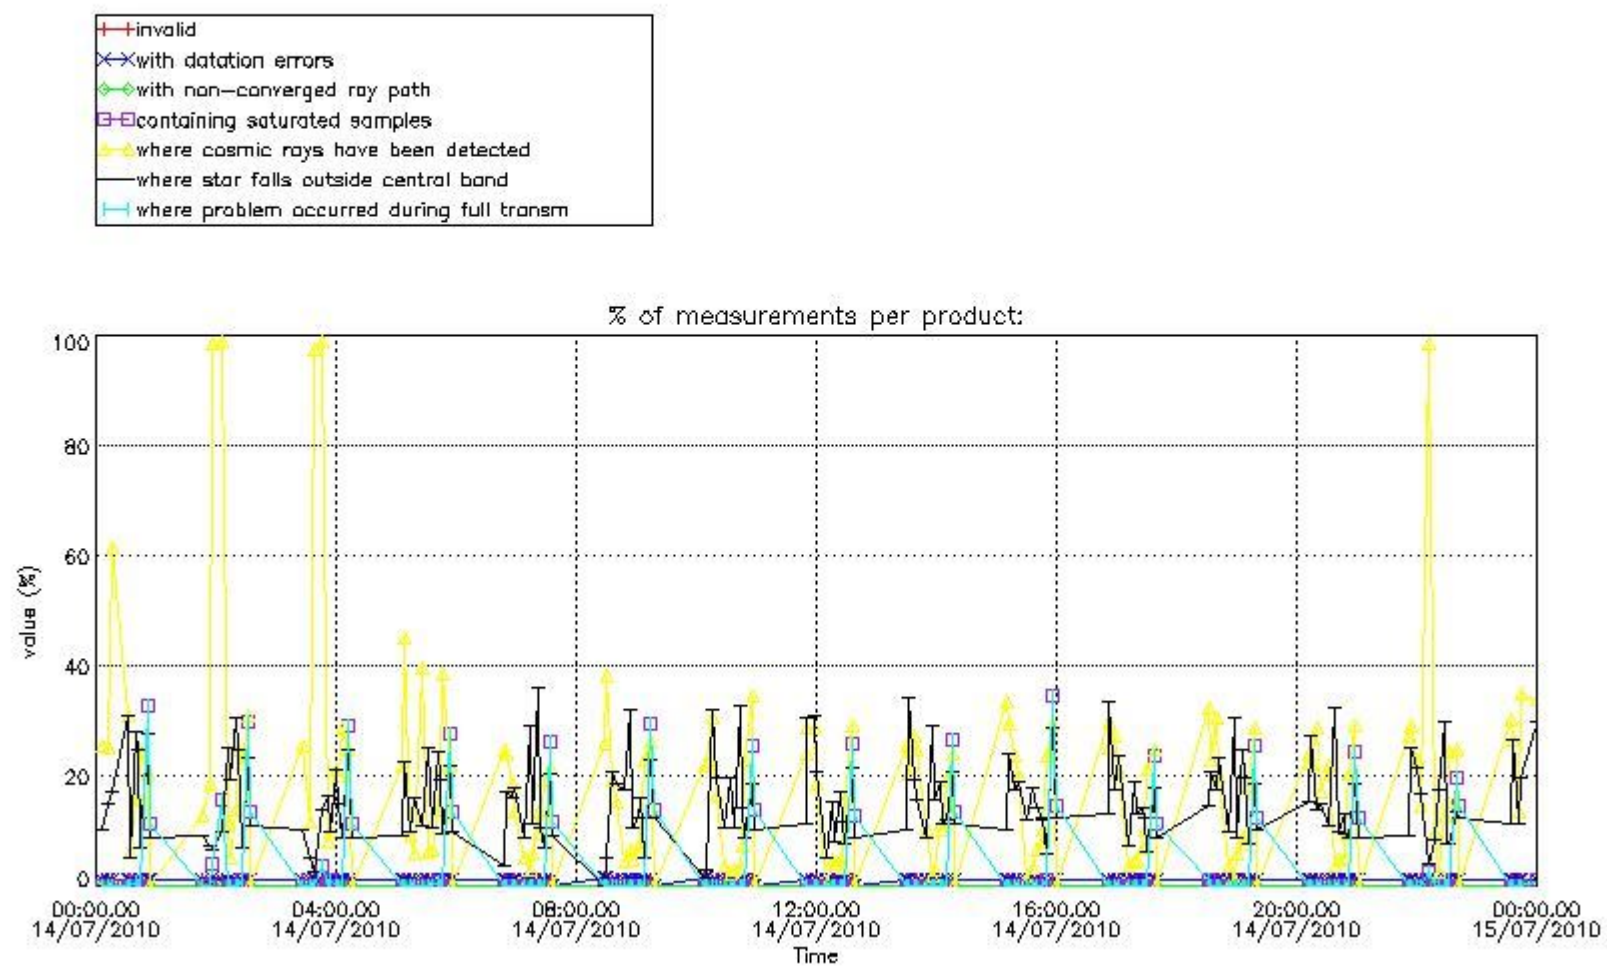

4.1.2 Plot level 1 quality information per product (time dependant): ENVI SAT DESCENDING passes