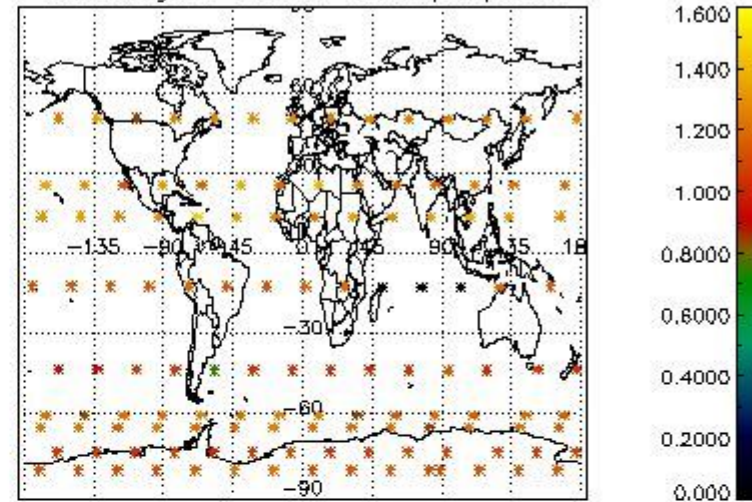

Percentage of saturation errors per profile

4.2.2 Plot level 1 quality information per product (world map): ENVISAT DESCENDING passes

Percentage of cosmic ray hits per profile

Percentage of datation errors per profile