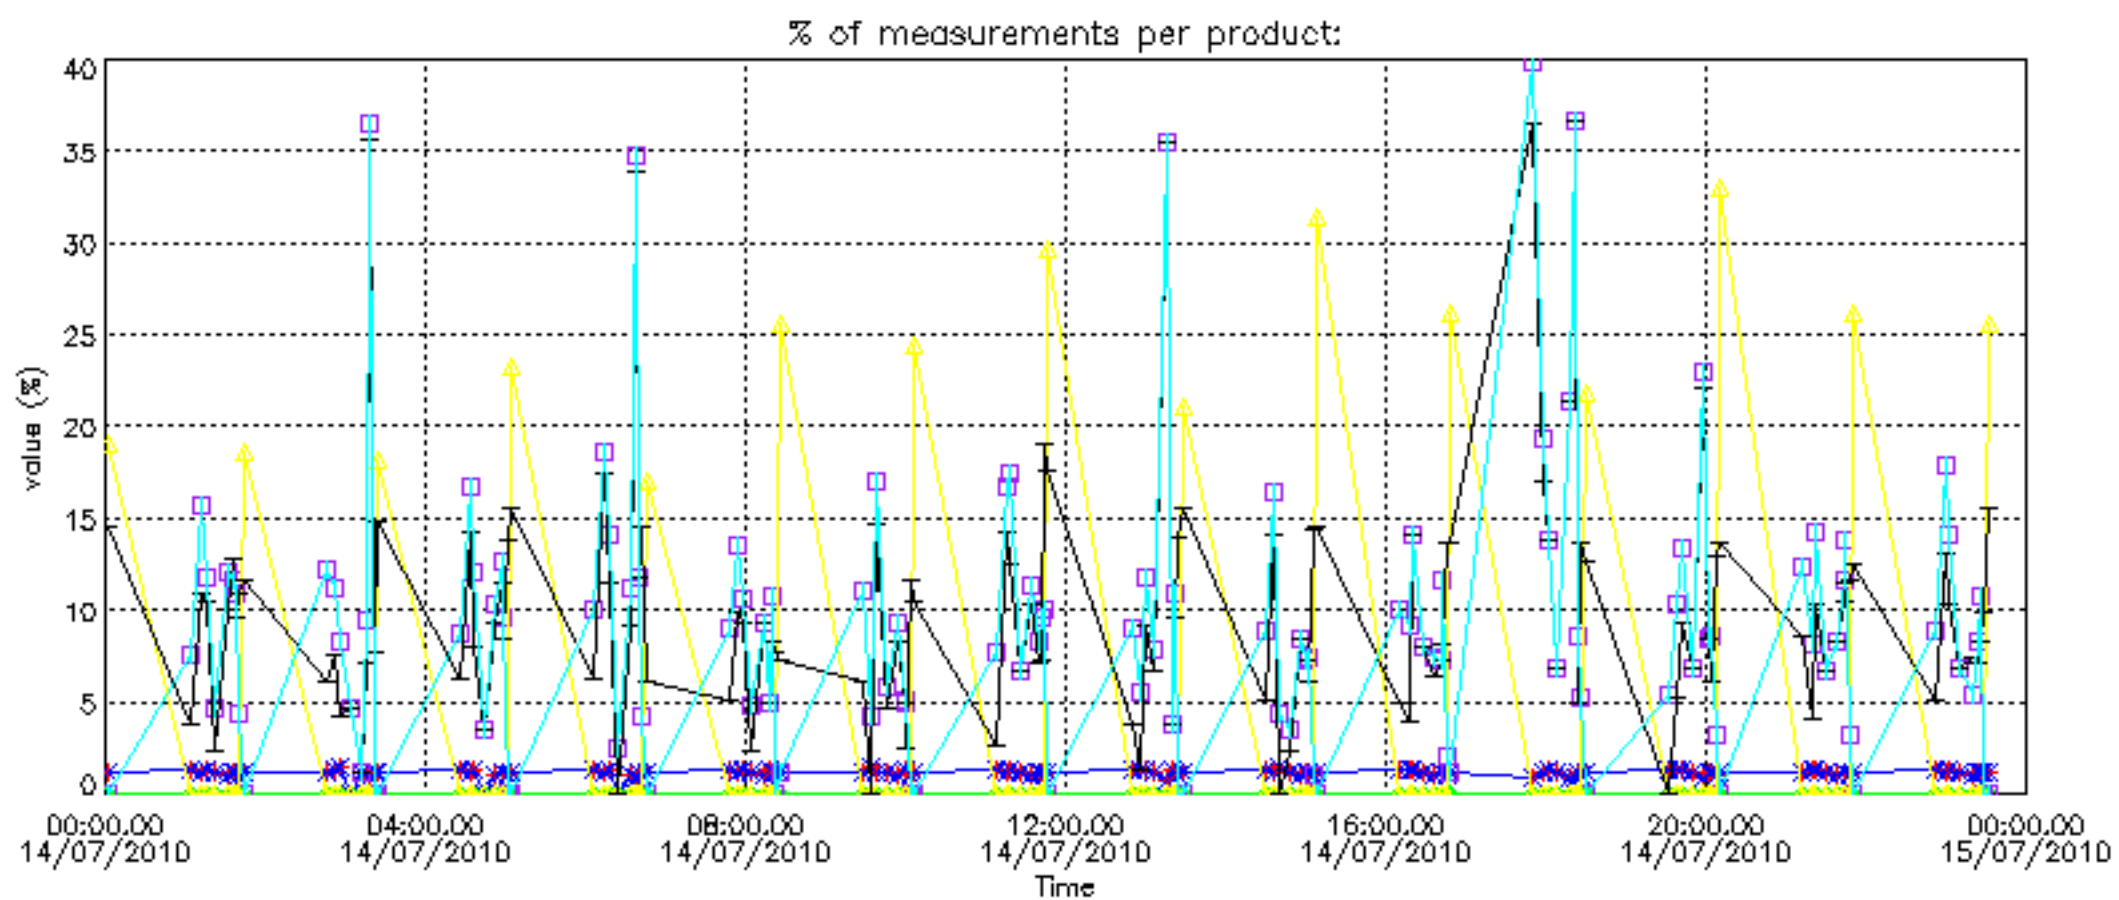

Percentage of cosmic ray hits per profile

Percentage of datation errors per profile