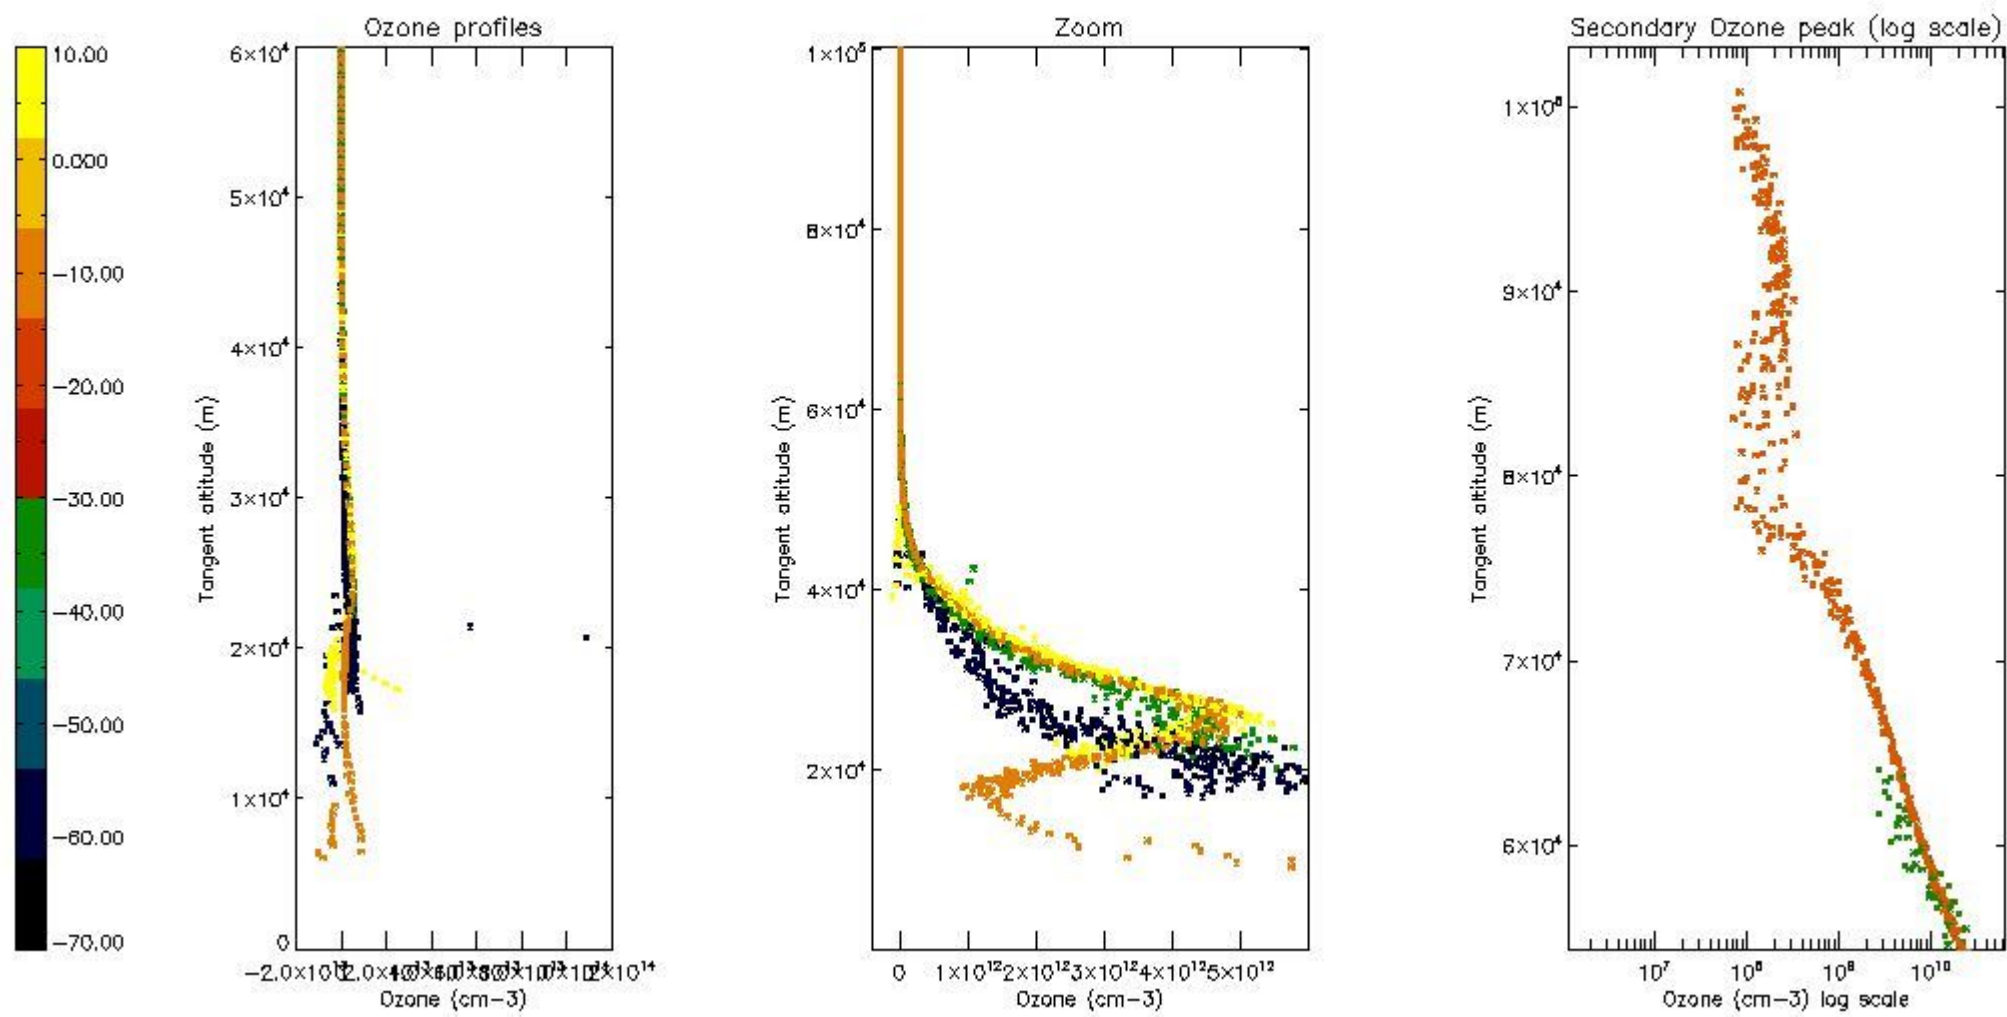

STD < 10	5
STD < 5	3

5.2 Plot ozone profiles for all STD (dark without errors)

The colorbar represents the latitude.

5.3 Plot ozone profiles where STD < 20% (dark without errors)

The colorbar represents the latitude.