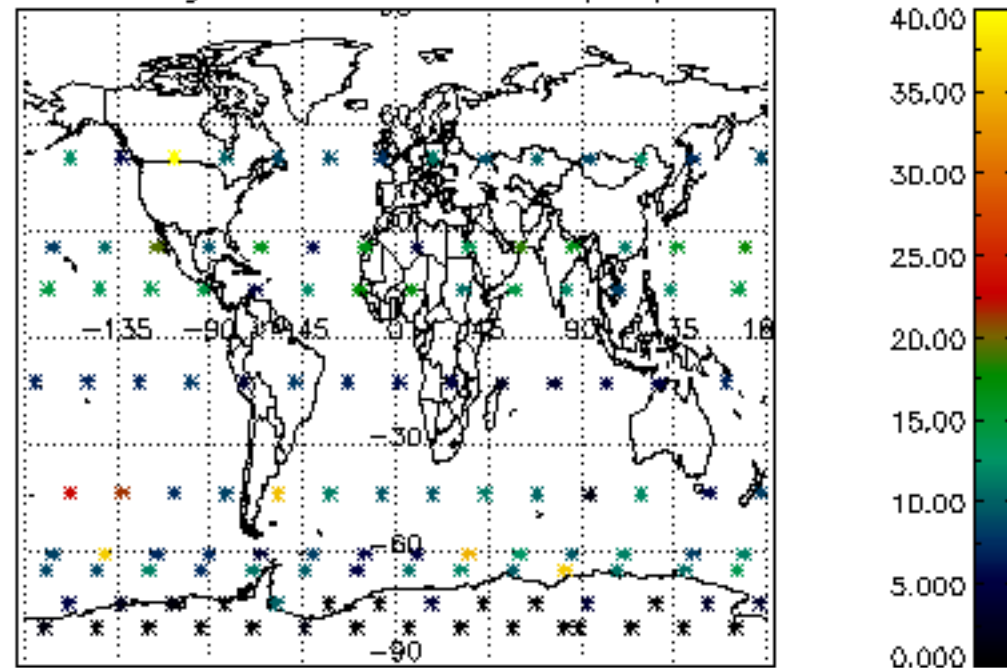

Percentage of saturation errors per profile