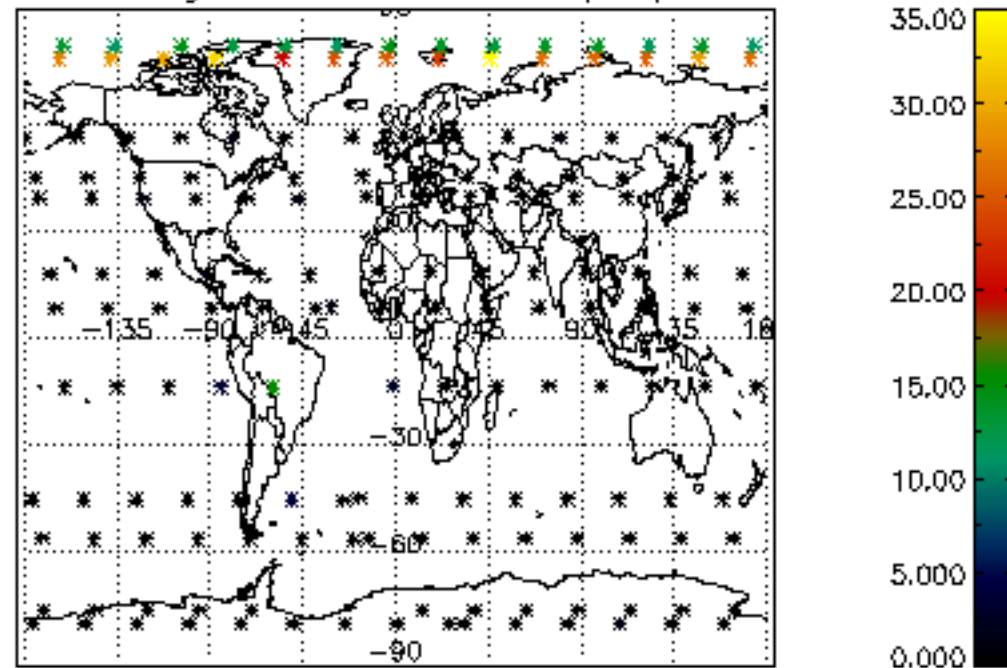

Percentage of datation errors per profile

Percentage of saturation errors per profile