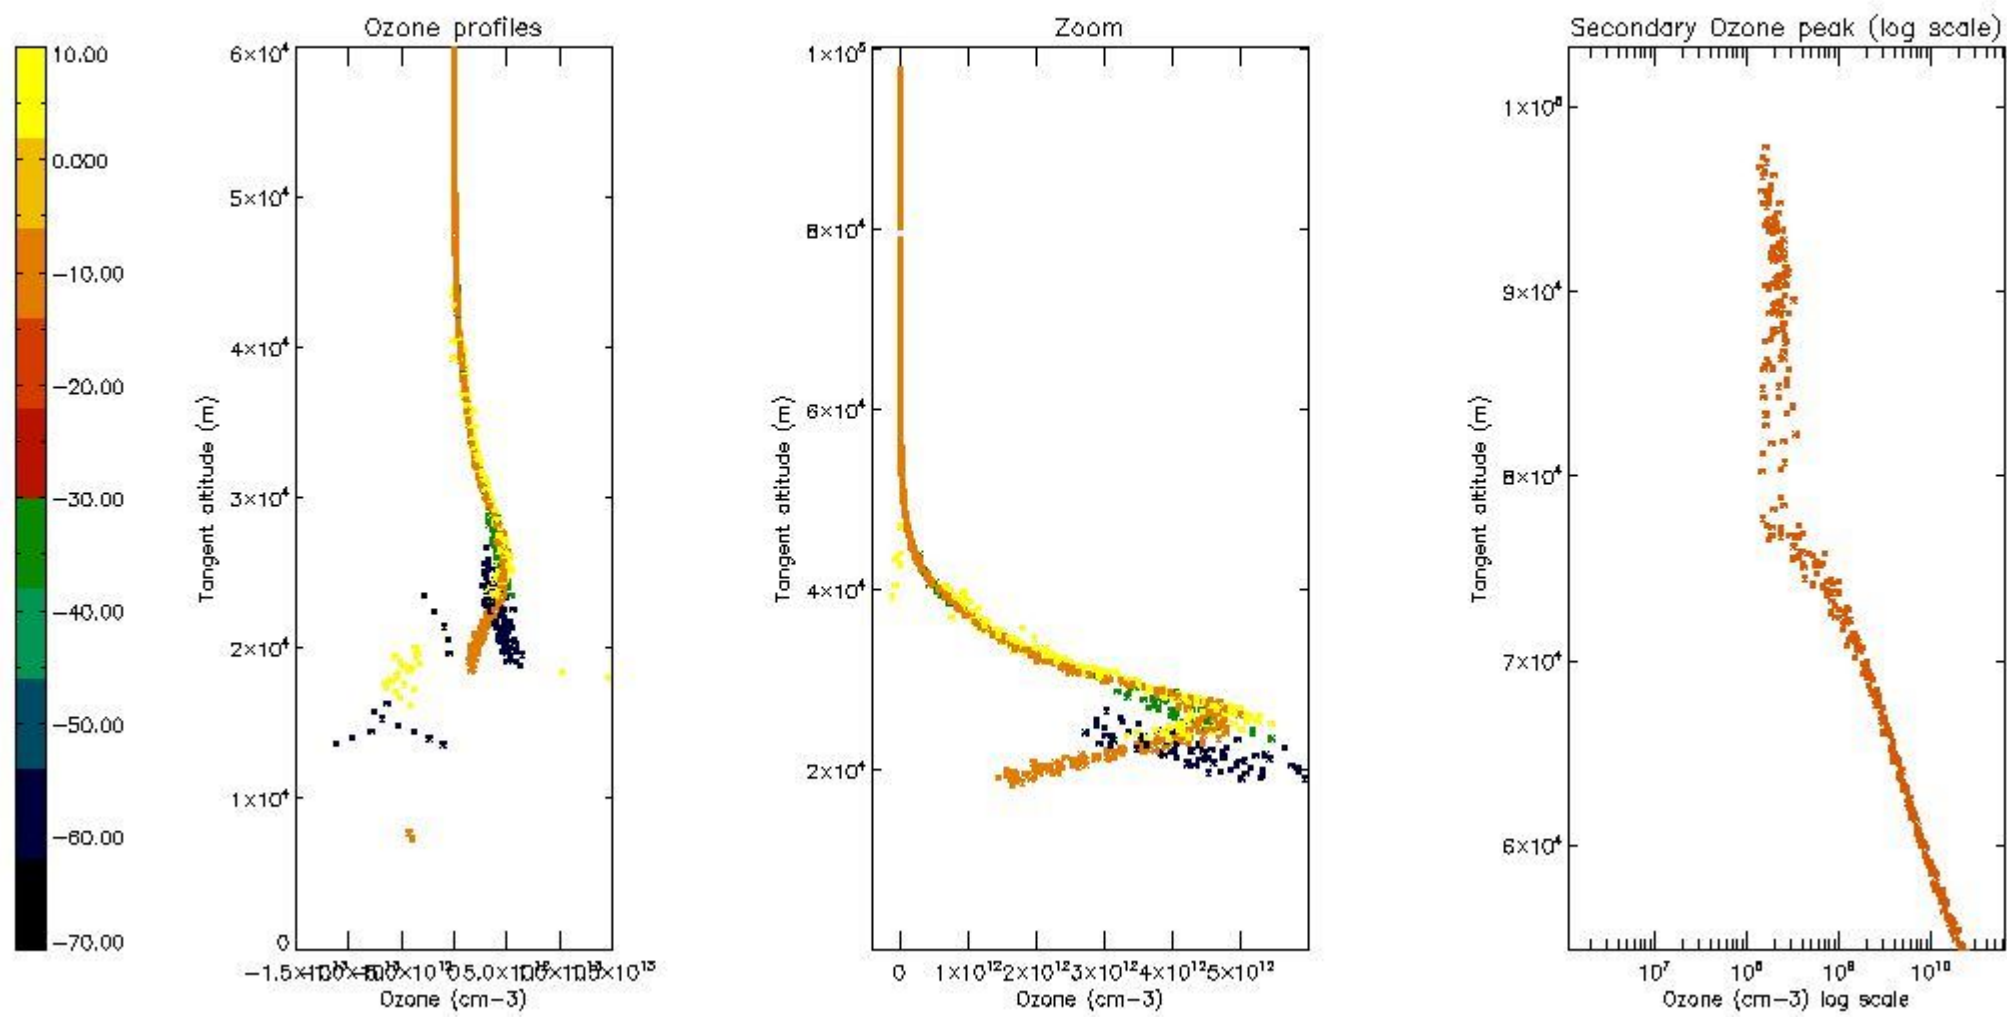

5.5 Plot ozone profiles where STD < 5% (dark without errors)

The colorbar represents the latitude.