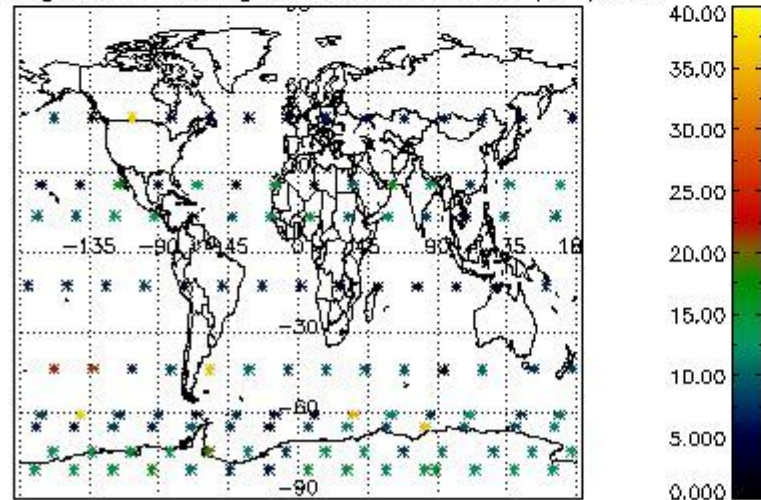

Percentage of star falling outside central band per profile