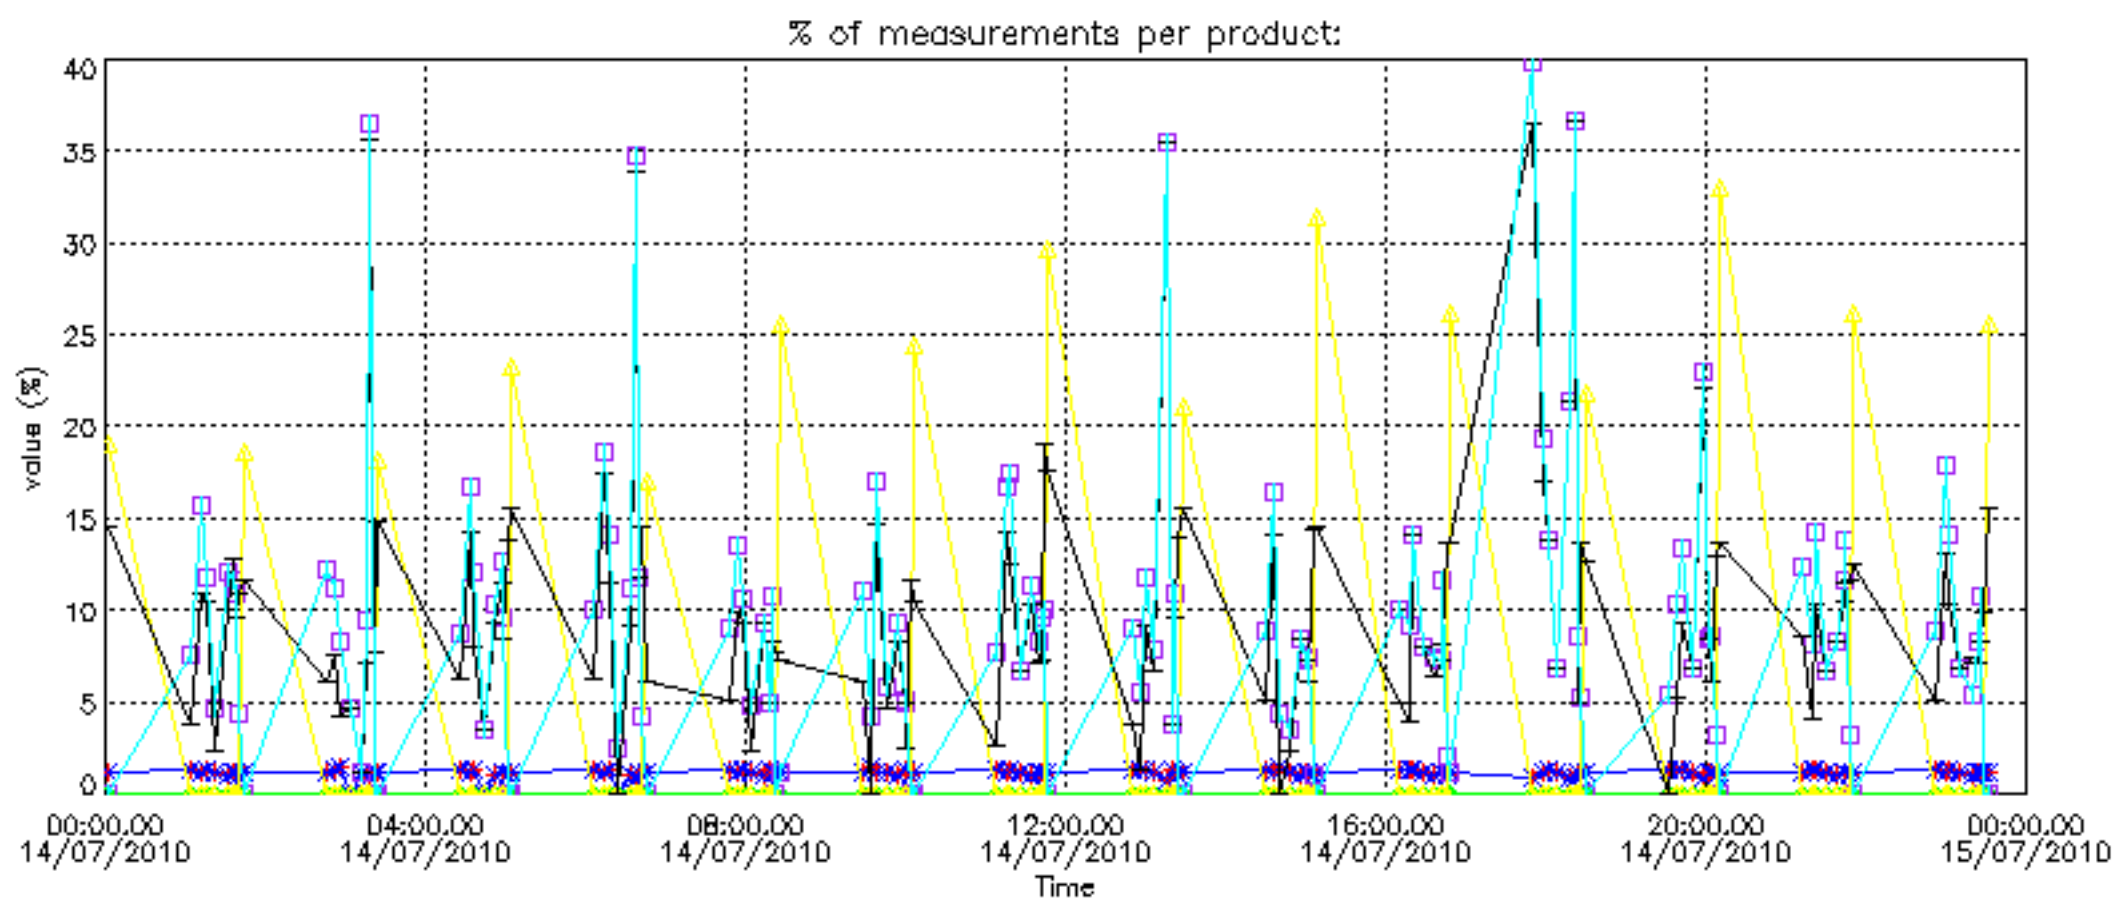

Percentage of cosmic ray hits per profile

Percentage of datation errors per profile