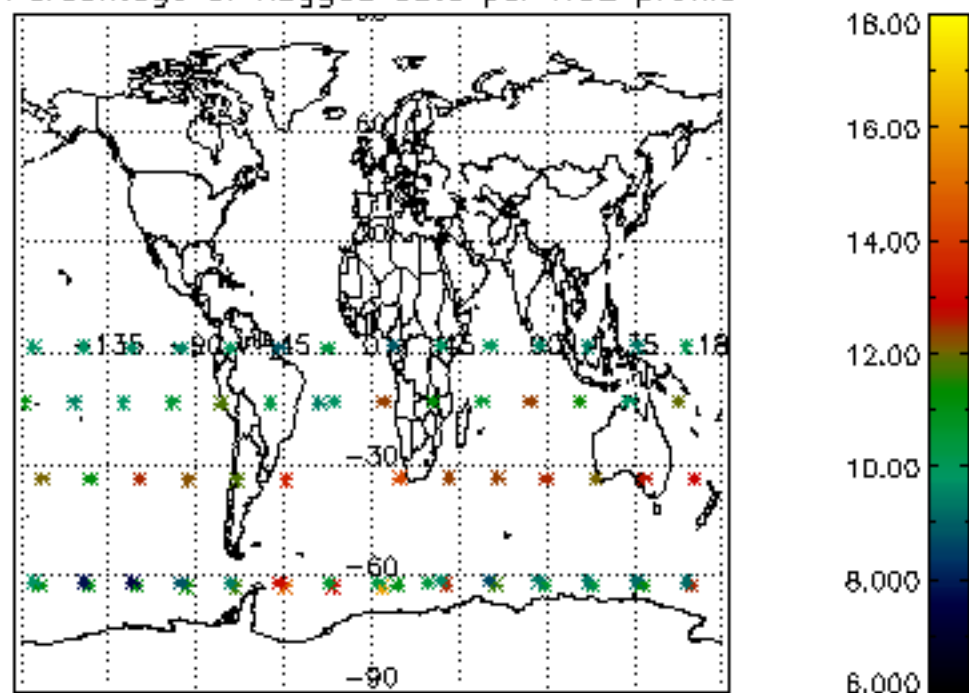

Percentage of flagged data per NO2 profile