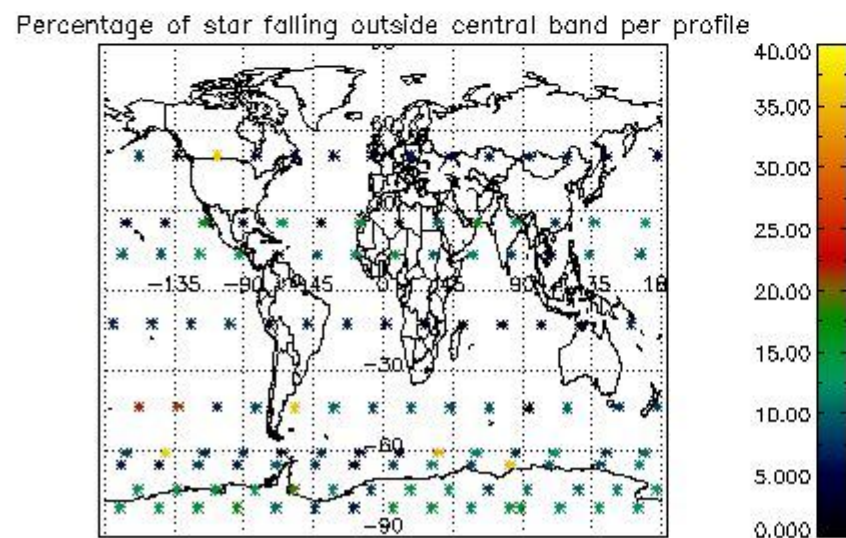

5. Trace gas profiles

5.1 Ozone statistics based on quality of products

The final quality of the products can be "measured" using the STD (Standard Deviation) attached to every point profile. This information is written to the parameter GOM_NL__2P/NL_LOCAL_SPECIES_DENSITY/o3_std of the level 2 products. The table below shows the statistics for given STD ranges.

The statistics are given with respect to the overall valid production:

- Products without fatal errors: GOM_NL__2P/MPH/PRODUCT_ERR=0
- Valid point profile: GOM_NL__2P/NL_LOCAL_SPECIES_DENSITY/pcd(0)=0

The 'Criteria' is applied to valid points of dark limb products:

- Products in dark limb illumination condition: GOM_NL__2P/NL_SUMMARY_QUALITY/obs_ill_cond=0
- Products without fatal errors: GOM_NL__2P/MPH/PRODUCT_ERR=0
- Valid point profile: GOM_NL__2P/NL_LOCAL_SPECIES_DENSITY/pcd(0)=0

So, the table below shows the percentage of dark limb and valid observations for each criteria with respect to the overall valid daily observations.

Criteria	% of total production
All STD	26
STD < 20	8