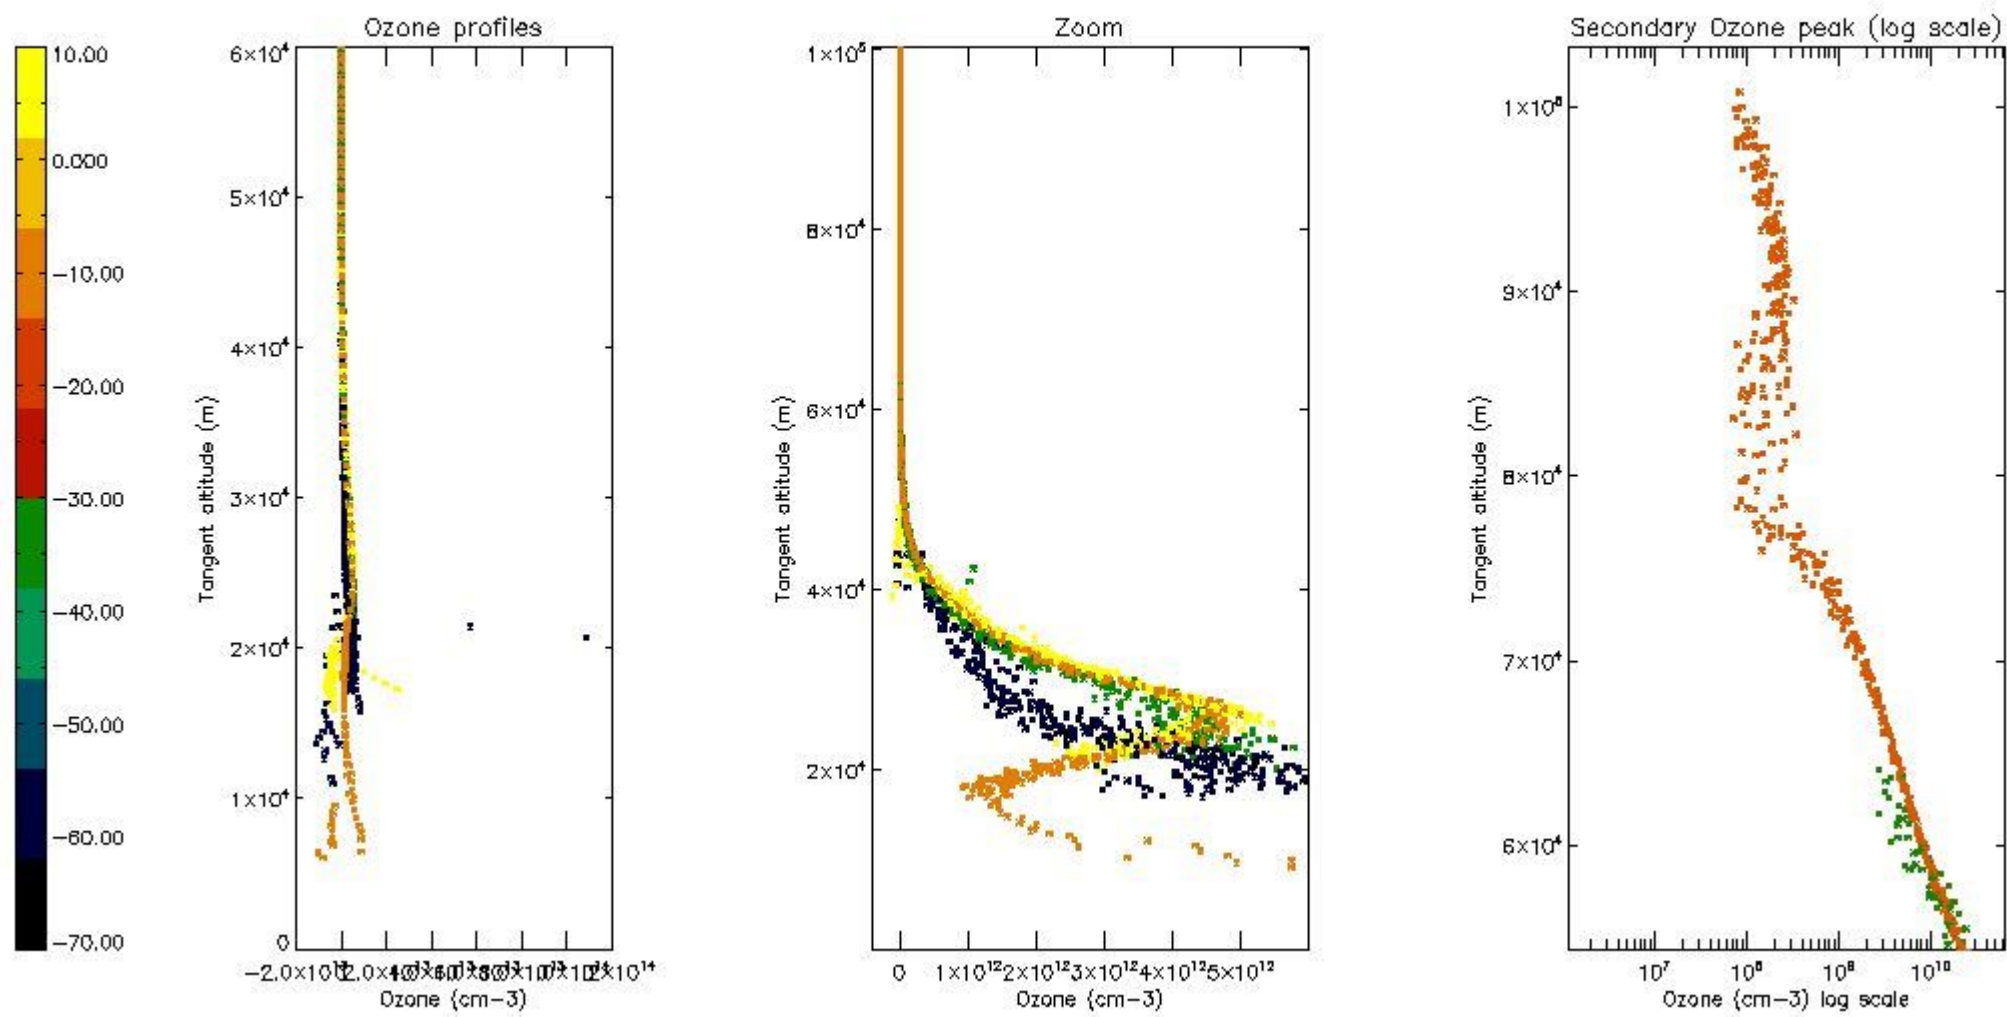

STD < 10	5
STD < 5	3

5.2 Plot ozone profiles for all STD (dark without errors)

The colorbar represents the latitude.

5.3 Plot ozone profiles where STD < 20% (dark without errors)

The colorbar represents the latitude.

5.4 Plot ozone profiles where  $STD < 10\%$  (dark without errors)

The colorbar represents the latitude.

*5.5 Plot ozone profiles where STD < 5% (dark without errors)*

The colorbar represents the latitude.