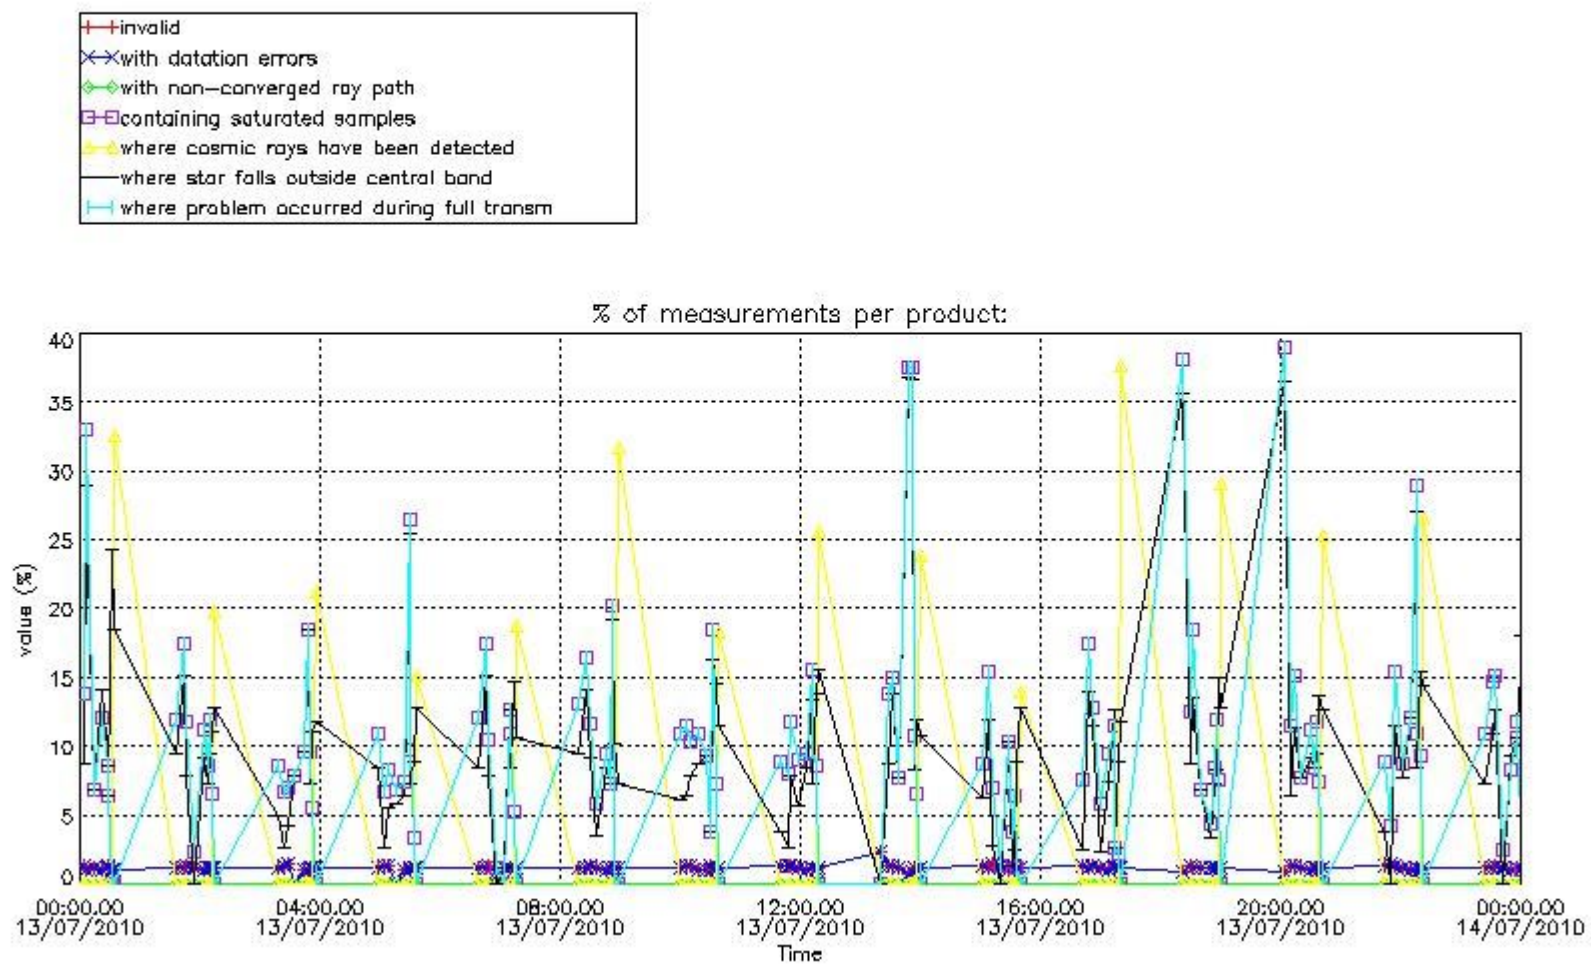

4.2 Plot quality information per product coming from level 1b processing (world map)

4.2.1 Plot level 1 quality information per product (world map): ENVISAT ASCENDING passes