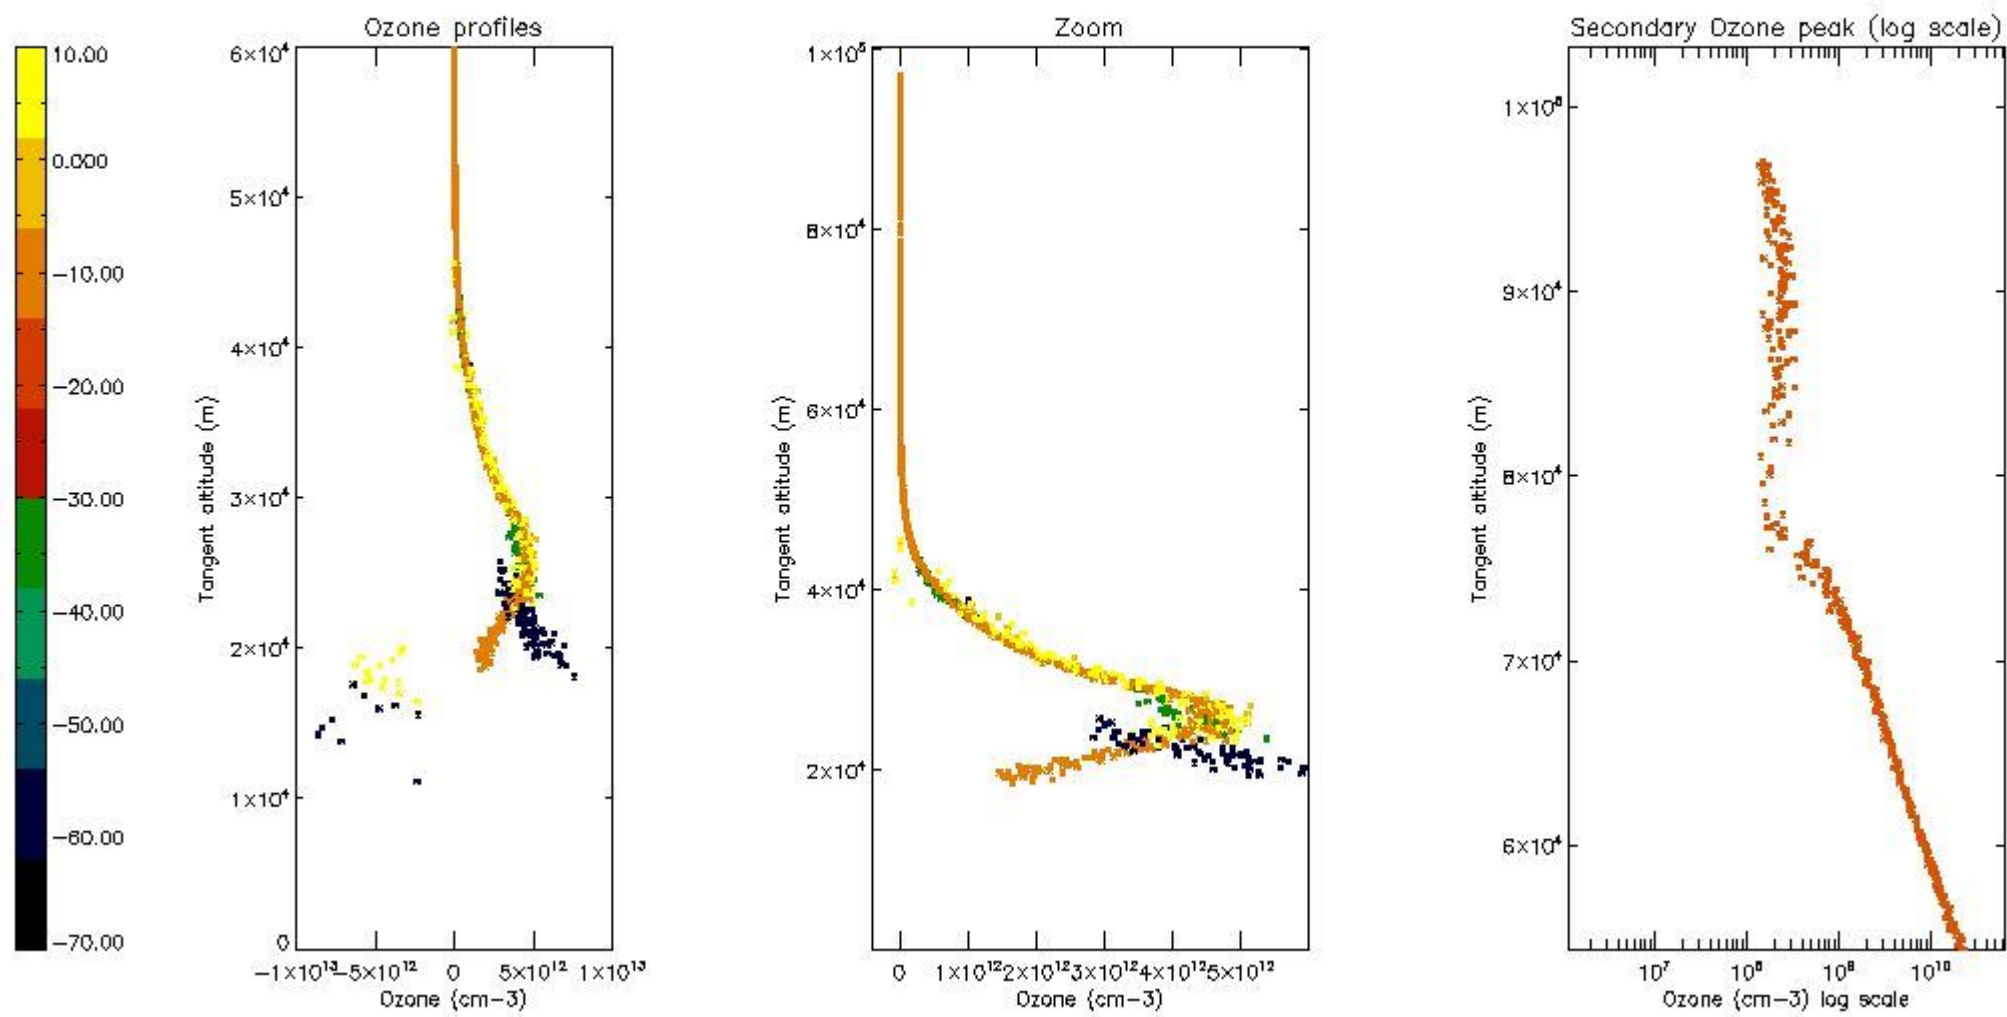

5.5 Plot ozone profiles where STD < 5% (dark without errors)

The colorbar represents the latitude.