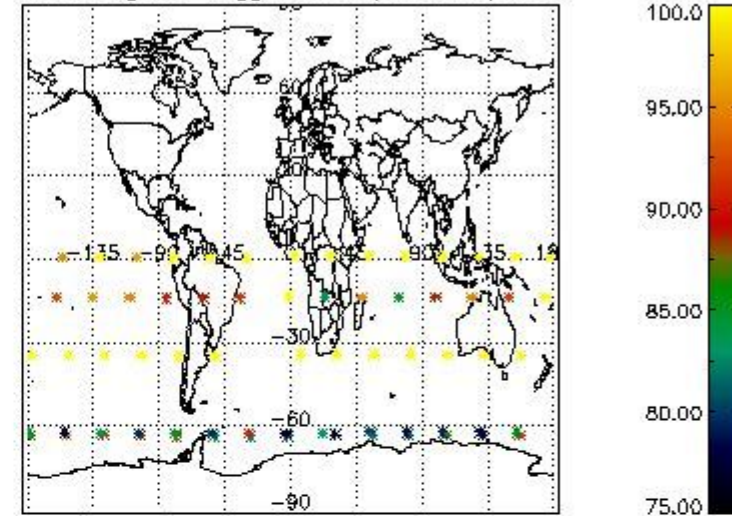

3.1 Plot quality information per product (time dependant)

3.2 Plot quality information per product (world map)

Percentage of flagged data per O3 profile

Percentage of flagged data per H2O profile

Percentage of flagged data per NO2 profile