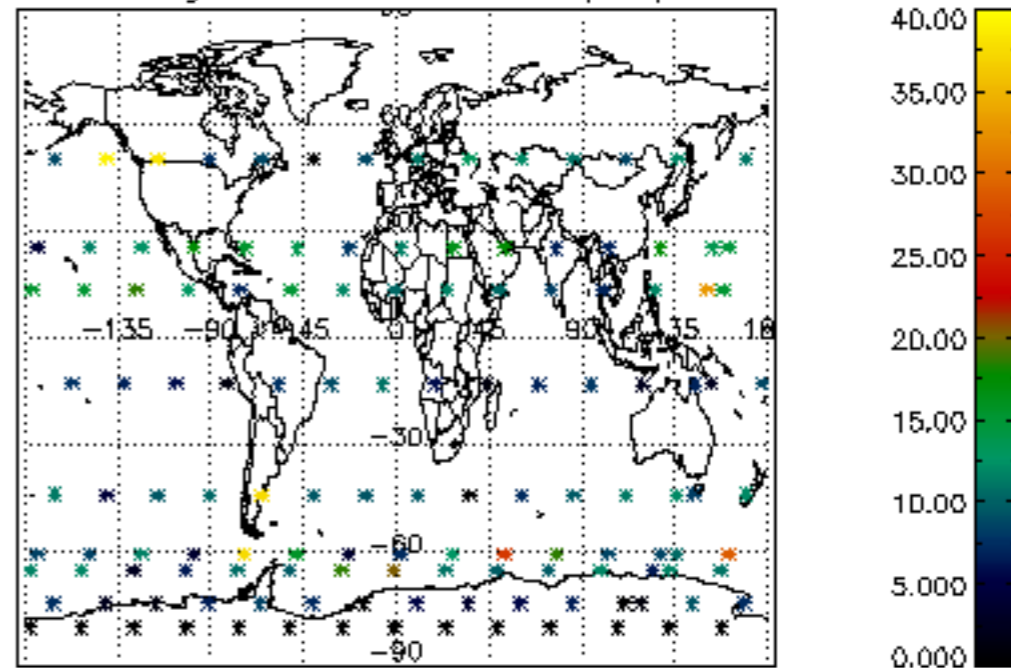

Percentage of saturation errors per profile