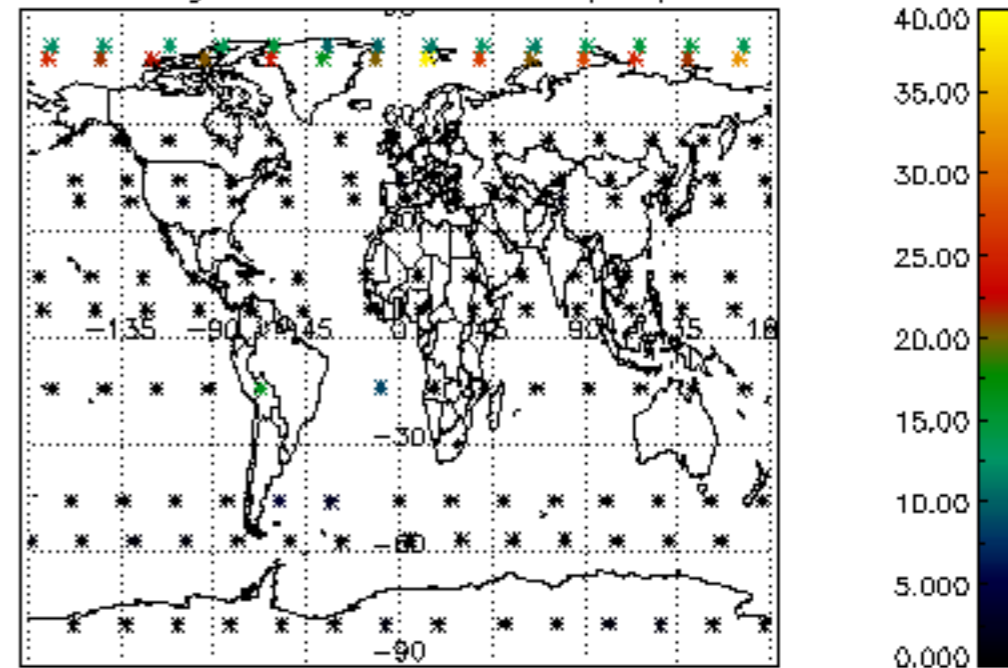

Percentage of datation errors per profile

Percentage of saturation errors per profile