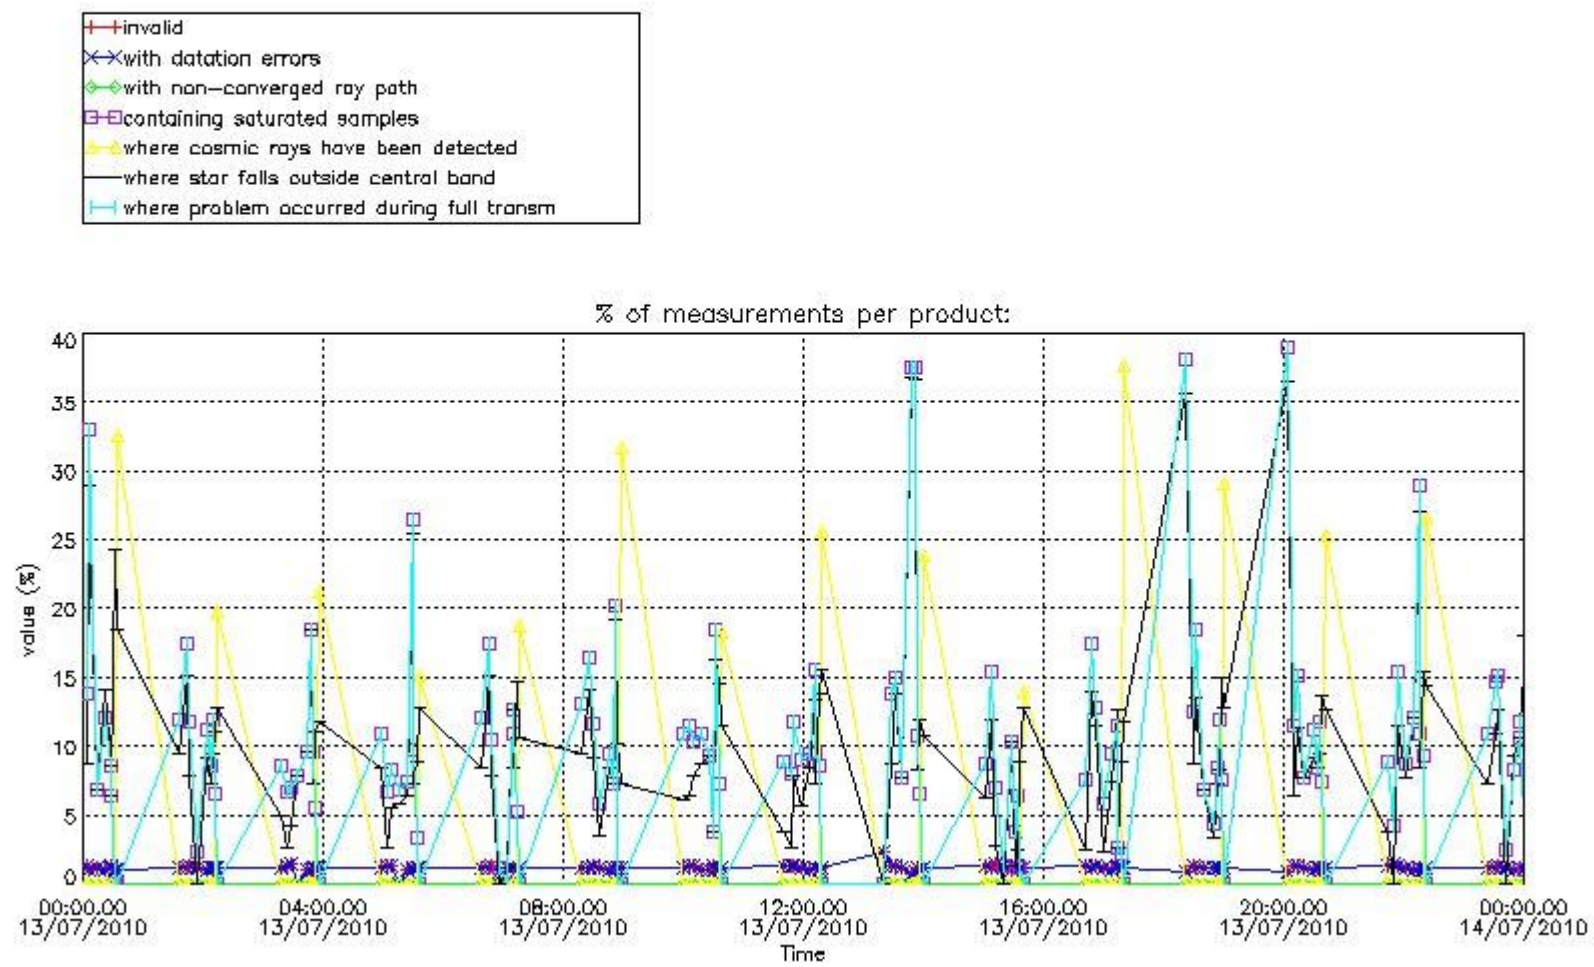

3.1 Plot quality information per product (time dependant)

3.2 Plot quality information per product (world map)

Percentage of flagged data per O3 profile

Percentage of flagged data per H2O profile

Percentage of flagged data per NO2 profile

Percentage of flagged data per NO3 profile

4. Level 1 quality information per product

In this section it is plotted some information contained in the Quality Summary data set of the level 2 products that comes from the level 1b processing. Products without errors (error flag in the MPH set to "0") are used.

4.1 Plot quality information per product (time dependant) coming from level 1b processing

4.1.1 Plot level 1 quality information per product (time dependant): ENVISAT ASCENDING passes

4.1.2 Plot level 1 quality information per product (time dependant): ENVISAT DESCENDING passes