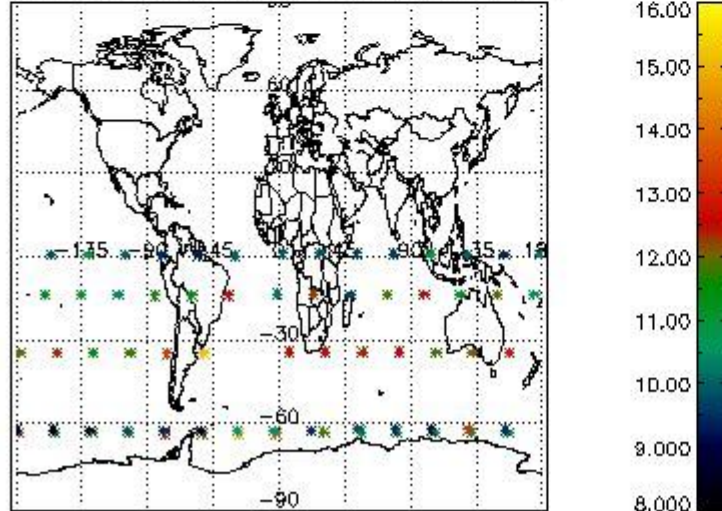

3.1 Plot quality information per product (time dependant)

3.2 Plot quality information per product (world map)

Percentage of flagged data per O3 profile

Percentage of flagged data per H2O profile

Percentage of flagged data per NO2 profile