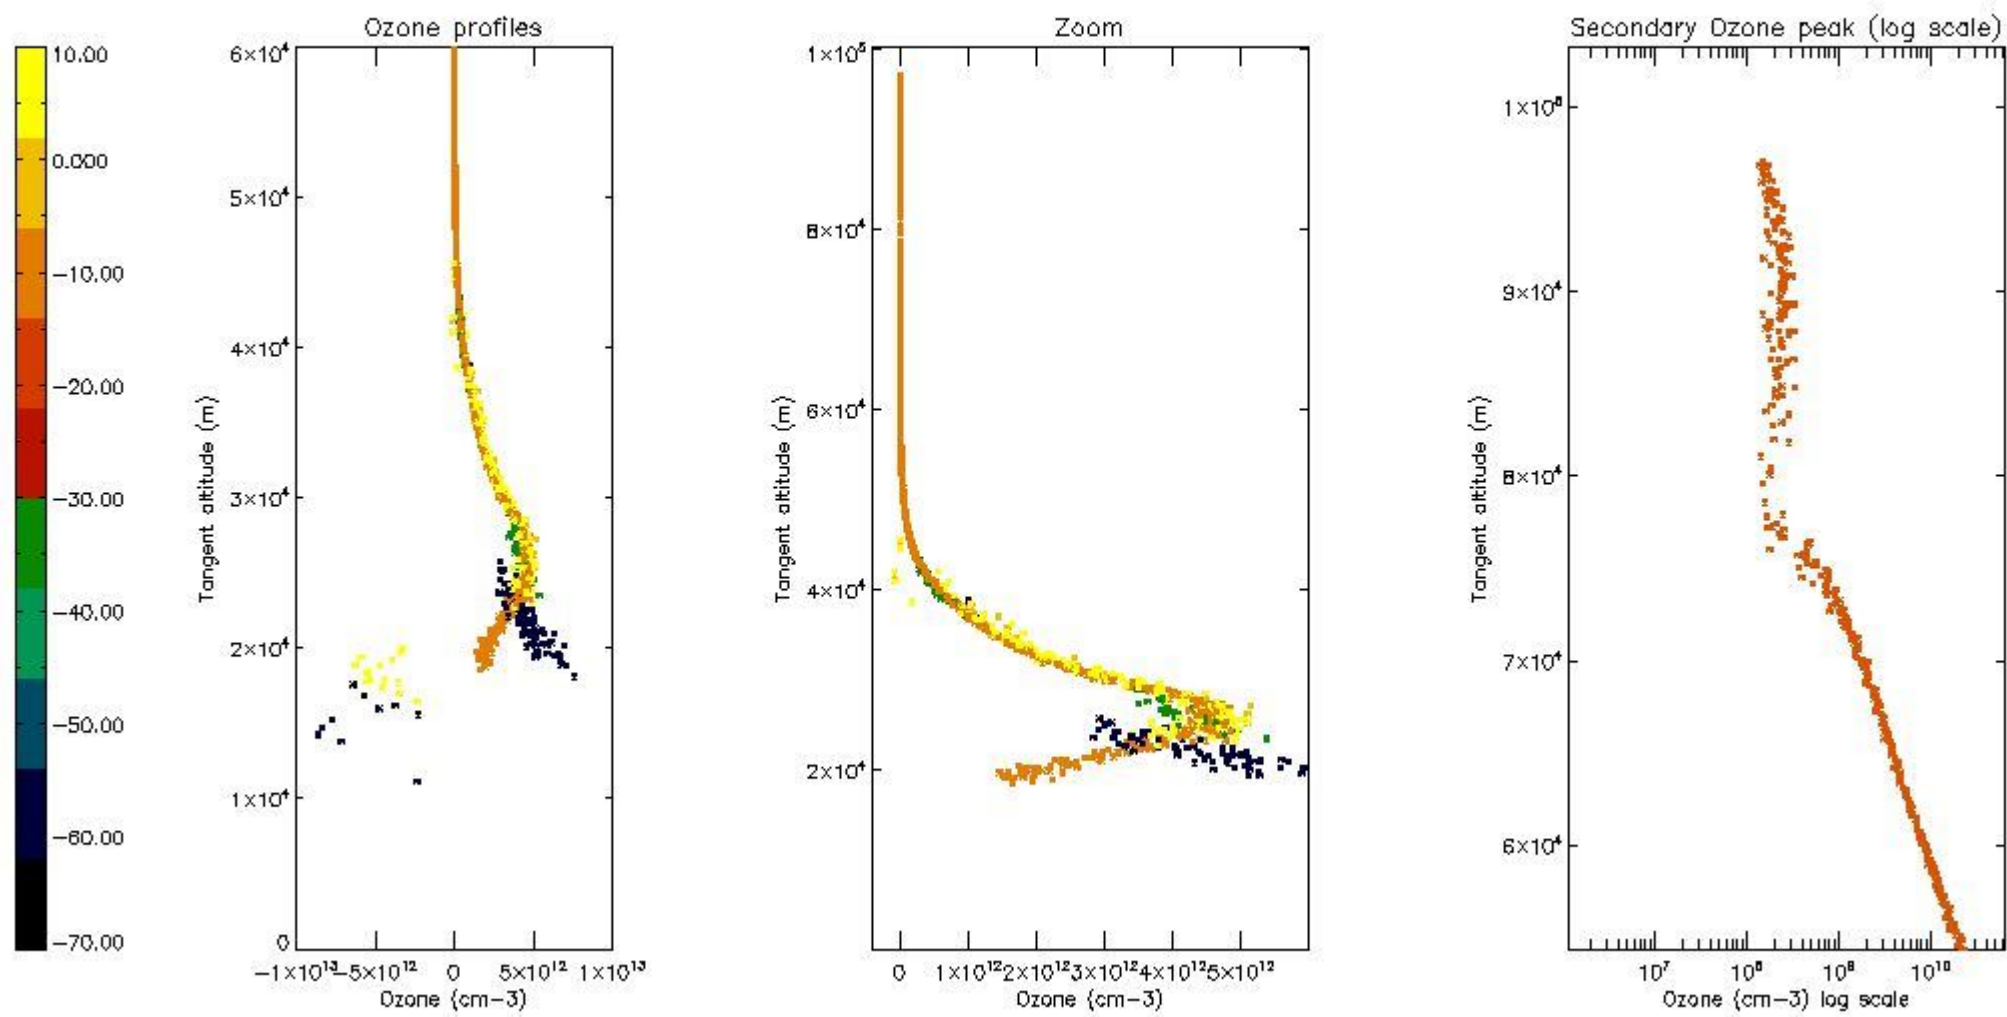

STD < 10	5
STD < 5	2

5.2 Plot ozone profiles for all STD (dark without errors)

The colorbar represents the latitude.

5.3 Plot ozone profiles where STD < 20% (dark without errors)

The colorbar represents the latitude.

5.4 Plot ozone profiles where STD < 10% (dark without errors)

The colorbar represents the latitude.

5.5 Plot ozone profiles where STD < 5% (dark without errors)

The colorbar represents the latitude.

5.6 Plot NO₂ profiles for all STD (dark without errors)