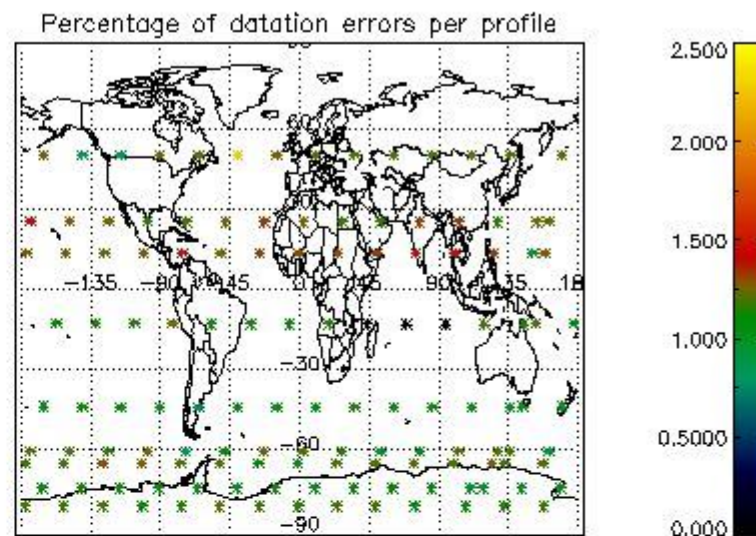

4.1 Plot quality information per product (time dependant) coming from level 1b processing

4.1.1 Plot level 1 quality information per product (time dependant): ENVISAT ASCENDING passes

4.1.2 Plot level 1 quality information per product (time dependant): ENVISAT DESCENDING passes

4.2 Plot quality information per product coming from level 1b processing (world map)

4.2.1 Plot level 1 quality information per product (world map): ENVISAT ASCENDING passes

4.2.2 Plot level 1 quality information per product (world map): ENVISAT DESCENDING passes