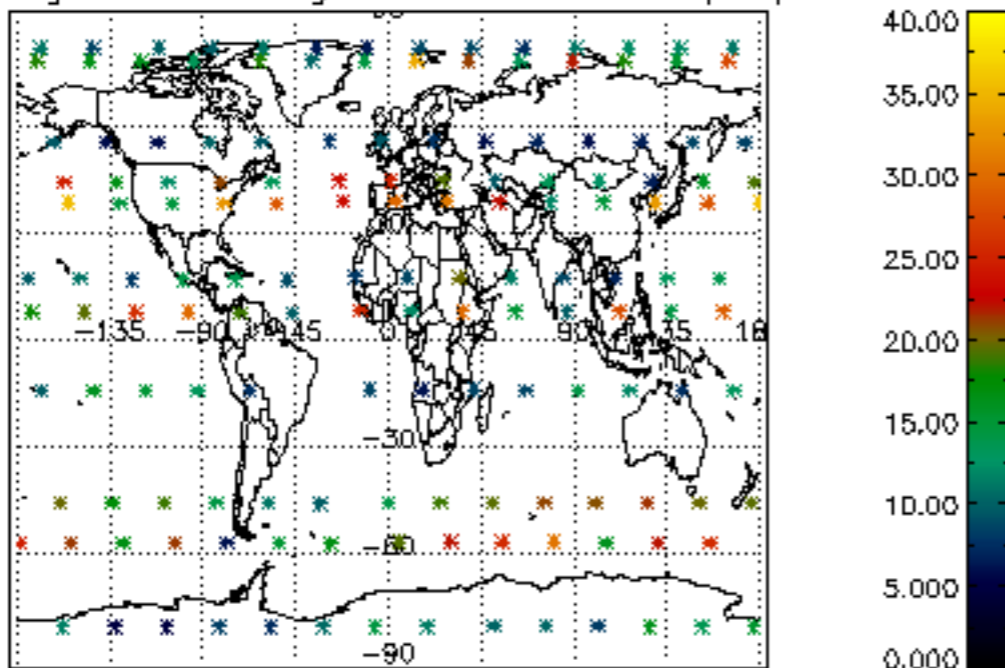

Percentage of cosmic ray hits per profile

Percentage of star falling outside central band per profile