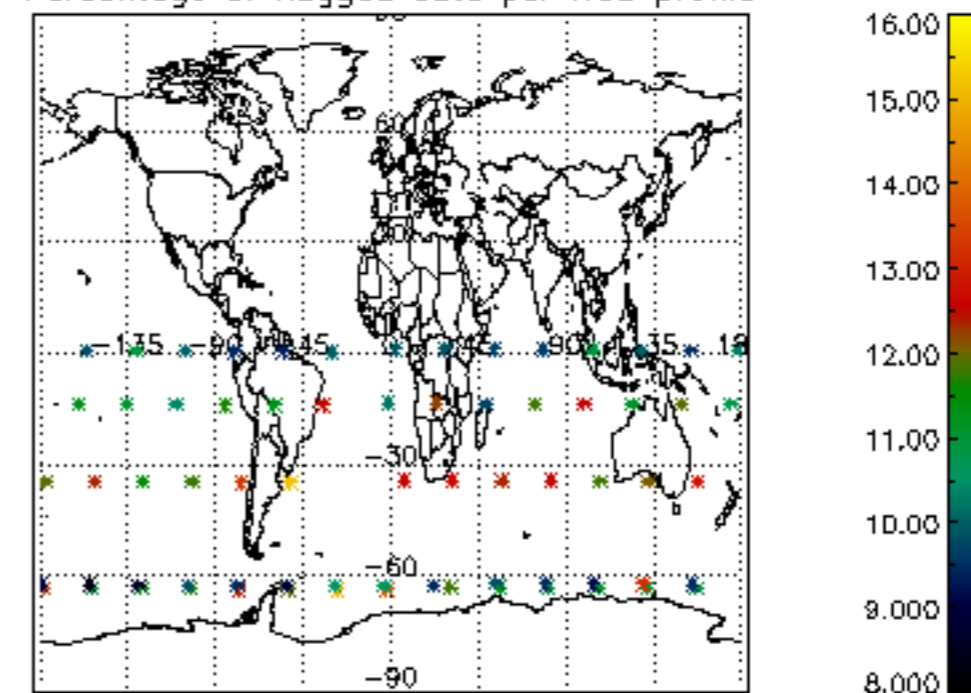

Percentage of flagged data per NO3 profile