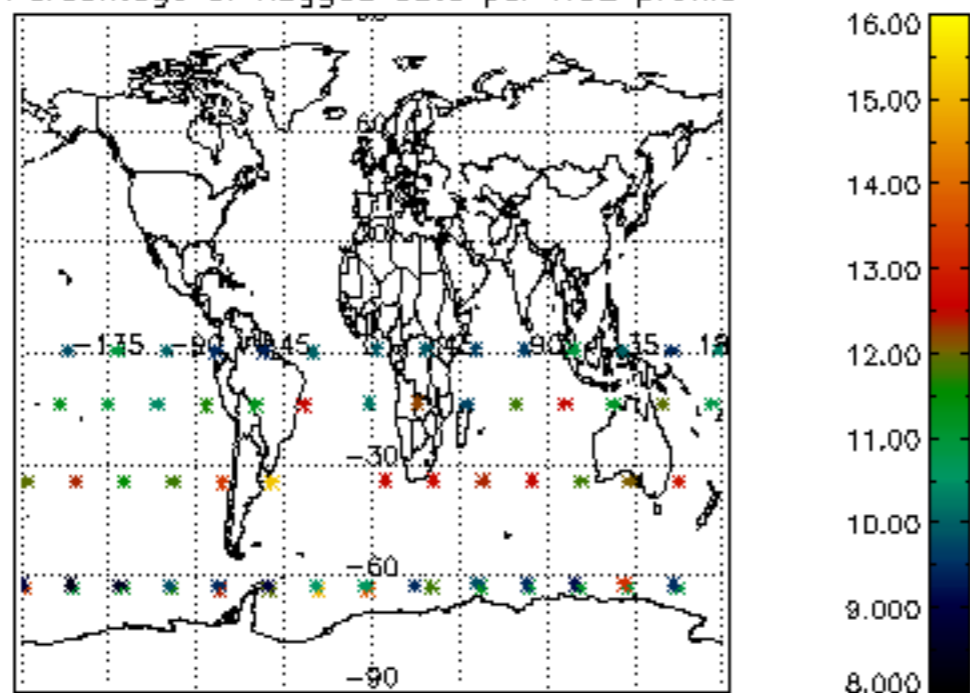

Percentage of flagged data per NO2 profile