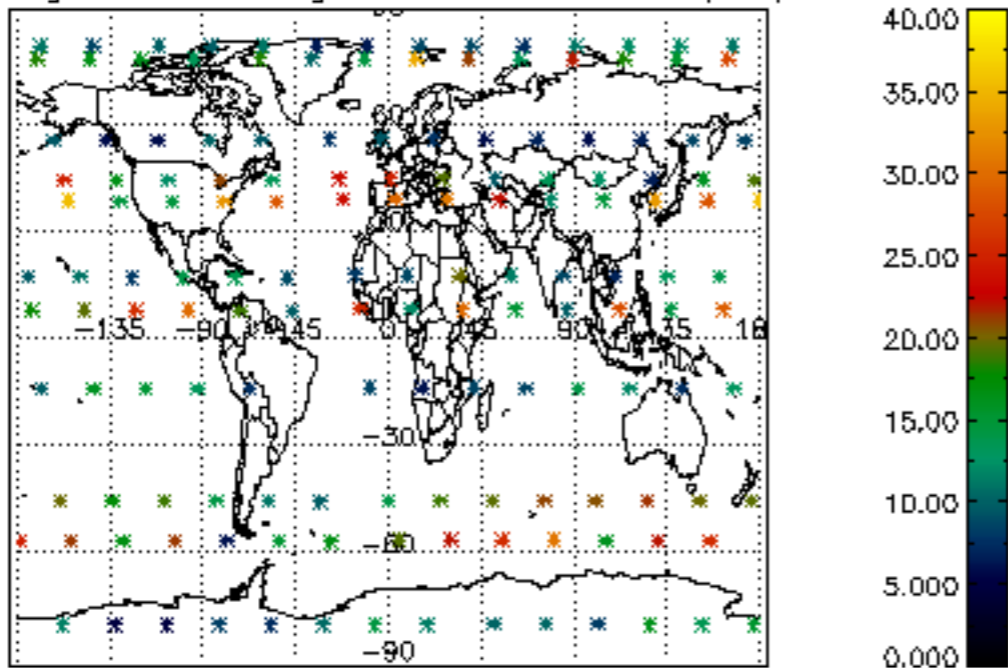

Percentage of cosmic ray hits per profile

Percentage of star falling outside central band per profile