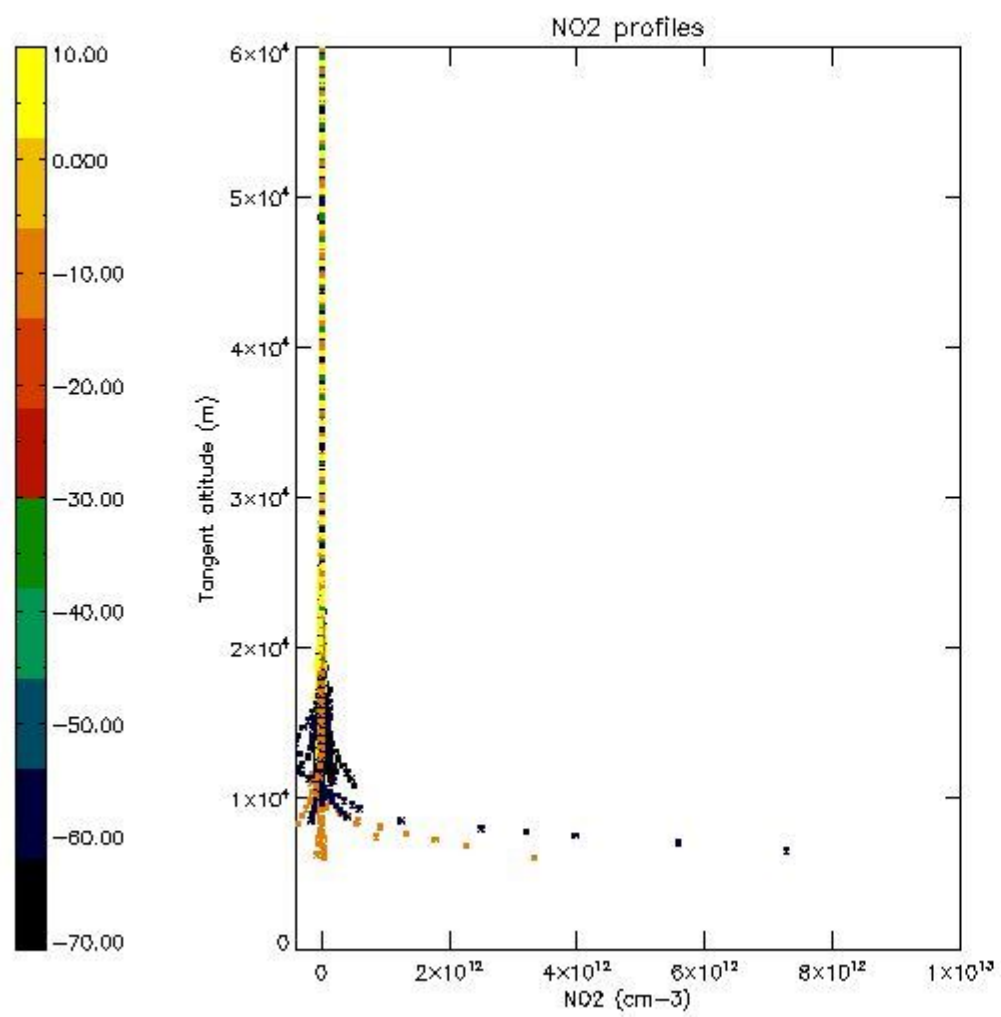

5.7 Plot NO3 profiles for all STD (dark without errors)

The colorbar represents the latitude.