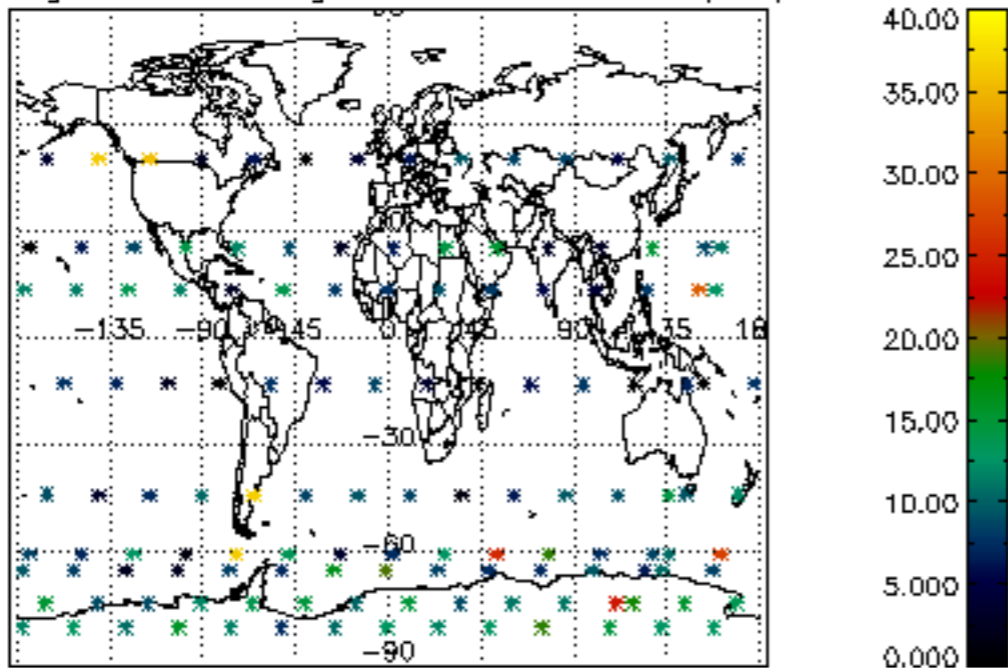

Percentage of star falling outside central band per profile