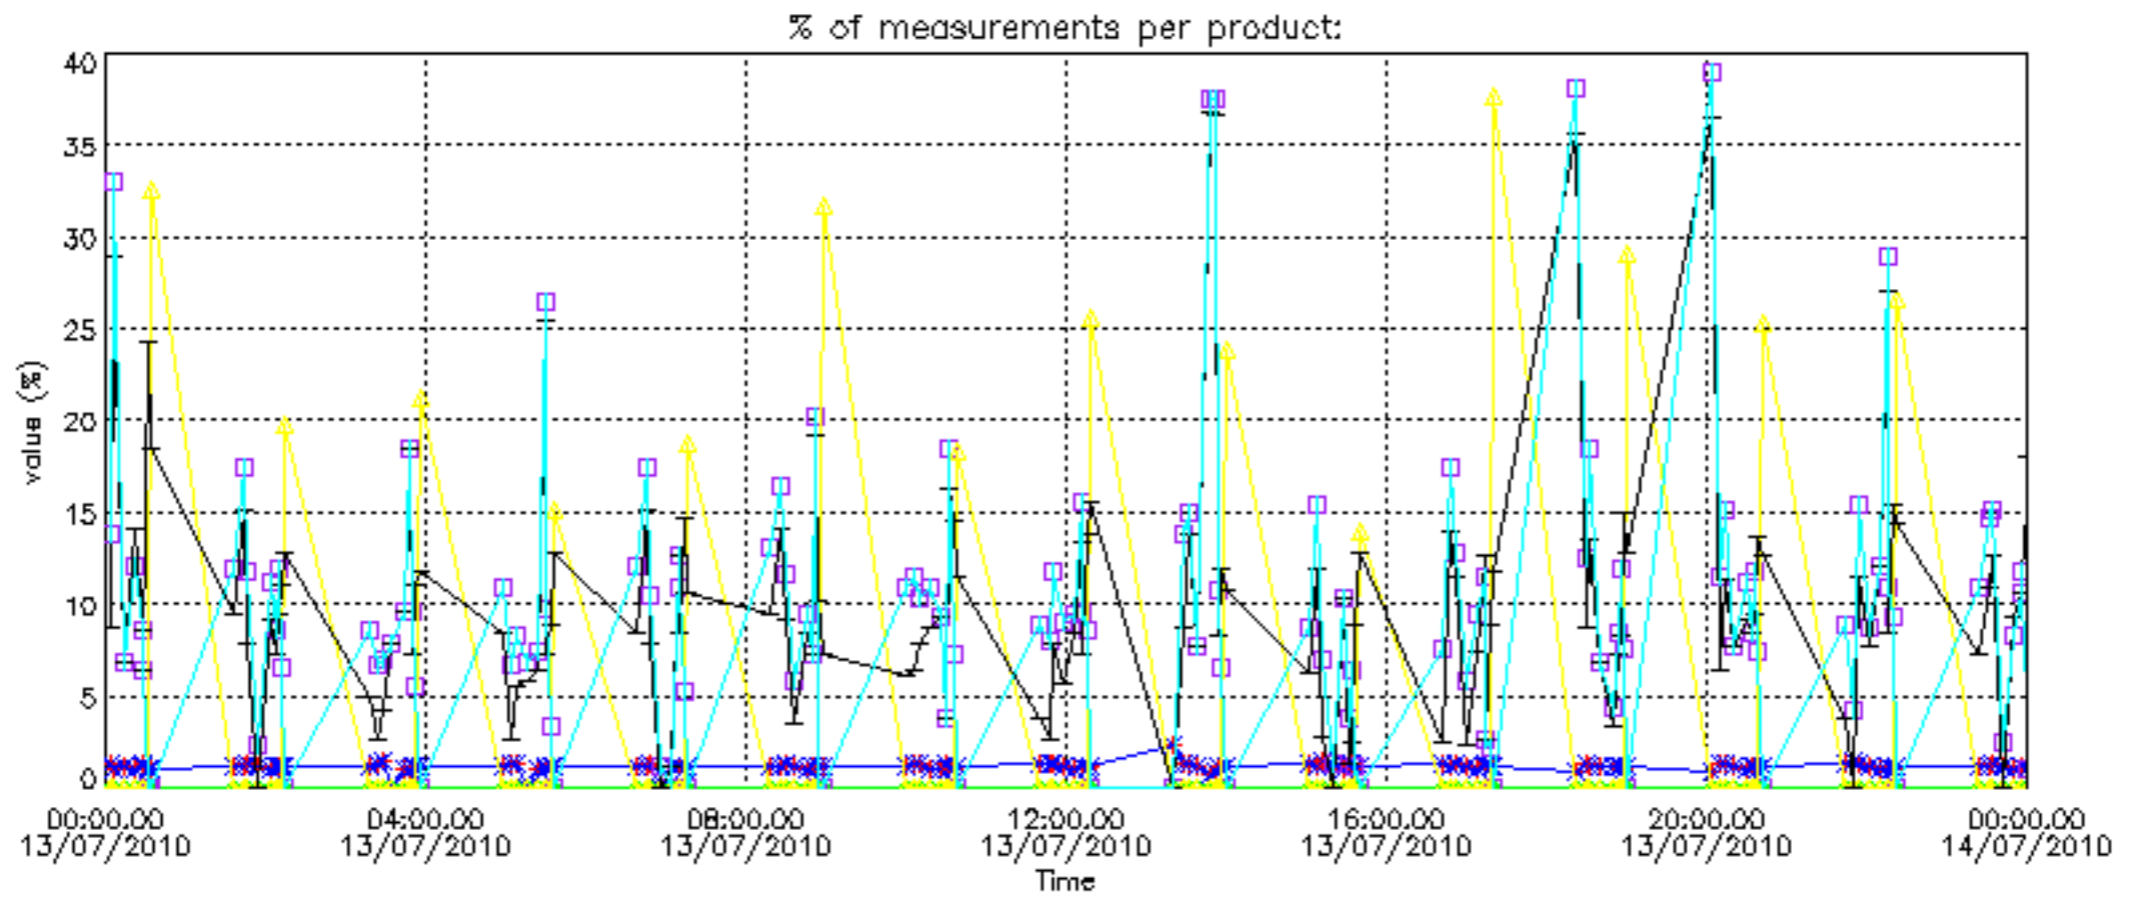

Percentage of cosmic ray hits per profile

Percentage of datation errors per profile