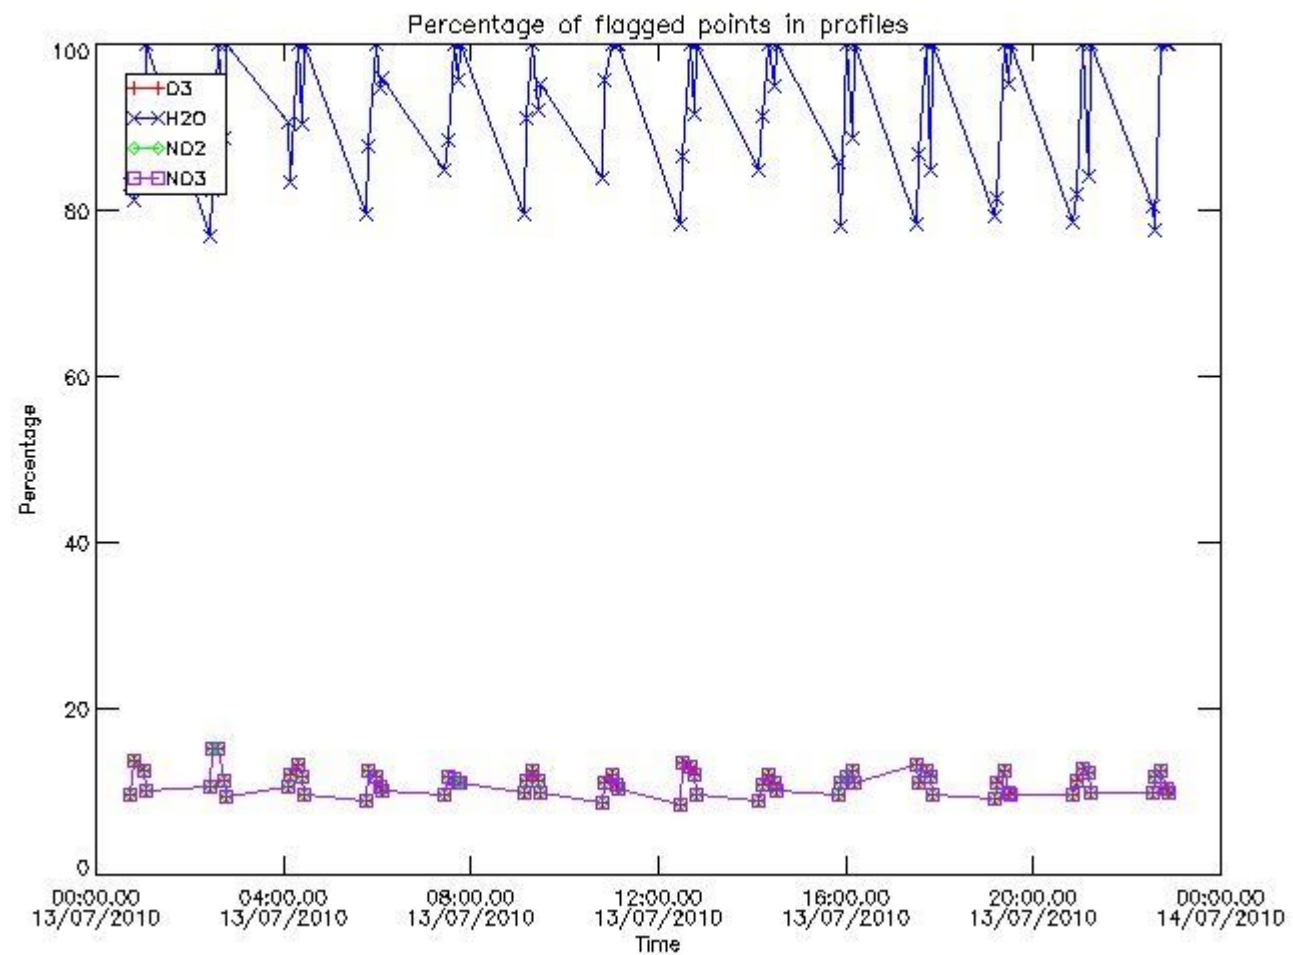

3. Quality information per product

In this section it is plotted some information contained in the Quality Summary data set of the level 2 products. Only products in dark limb conditions and without errors (error flag in the MPH set to "0") are used.

3.1 Plot quality information per product (time dependant)

3.2 Plot quality information per product (world map)