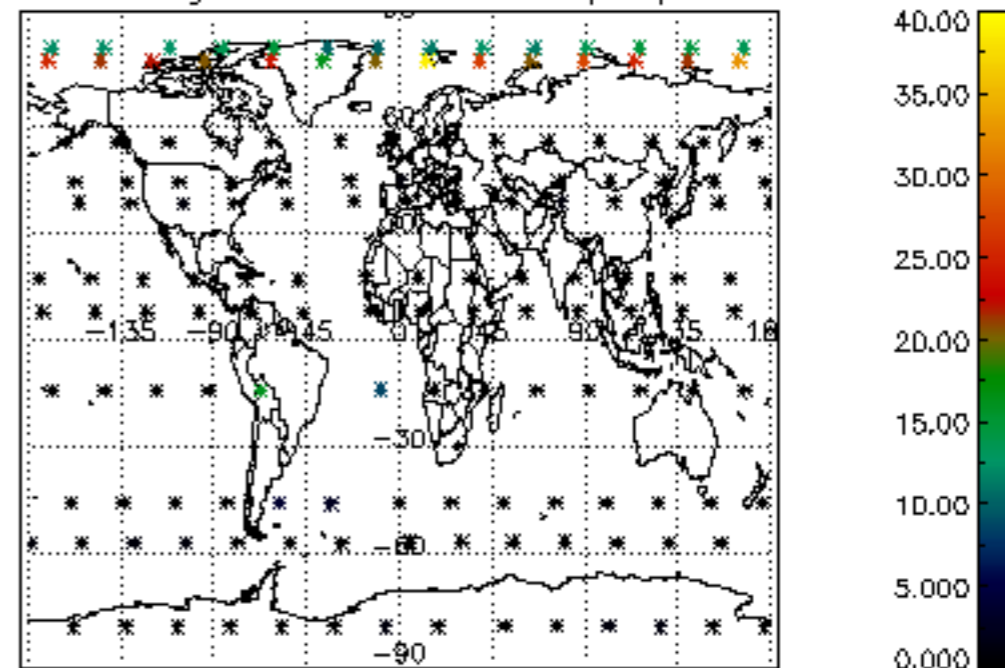

Percentage of flagged data per NO3 profile

Percentage of cosmic ray hits per profile

Percentage of datation errors per profile

Percentage of star falling outside central band per profile

Percentage of saturation errors per profile