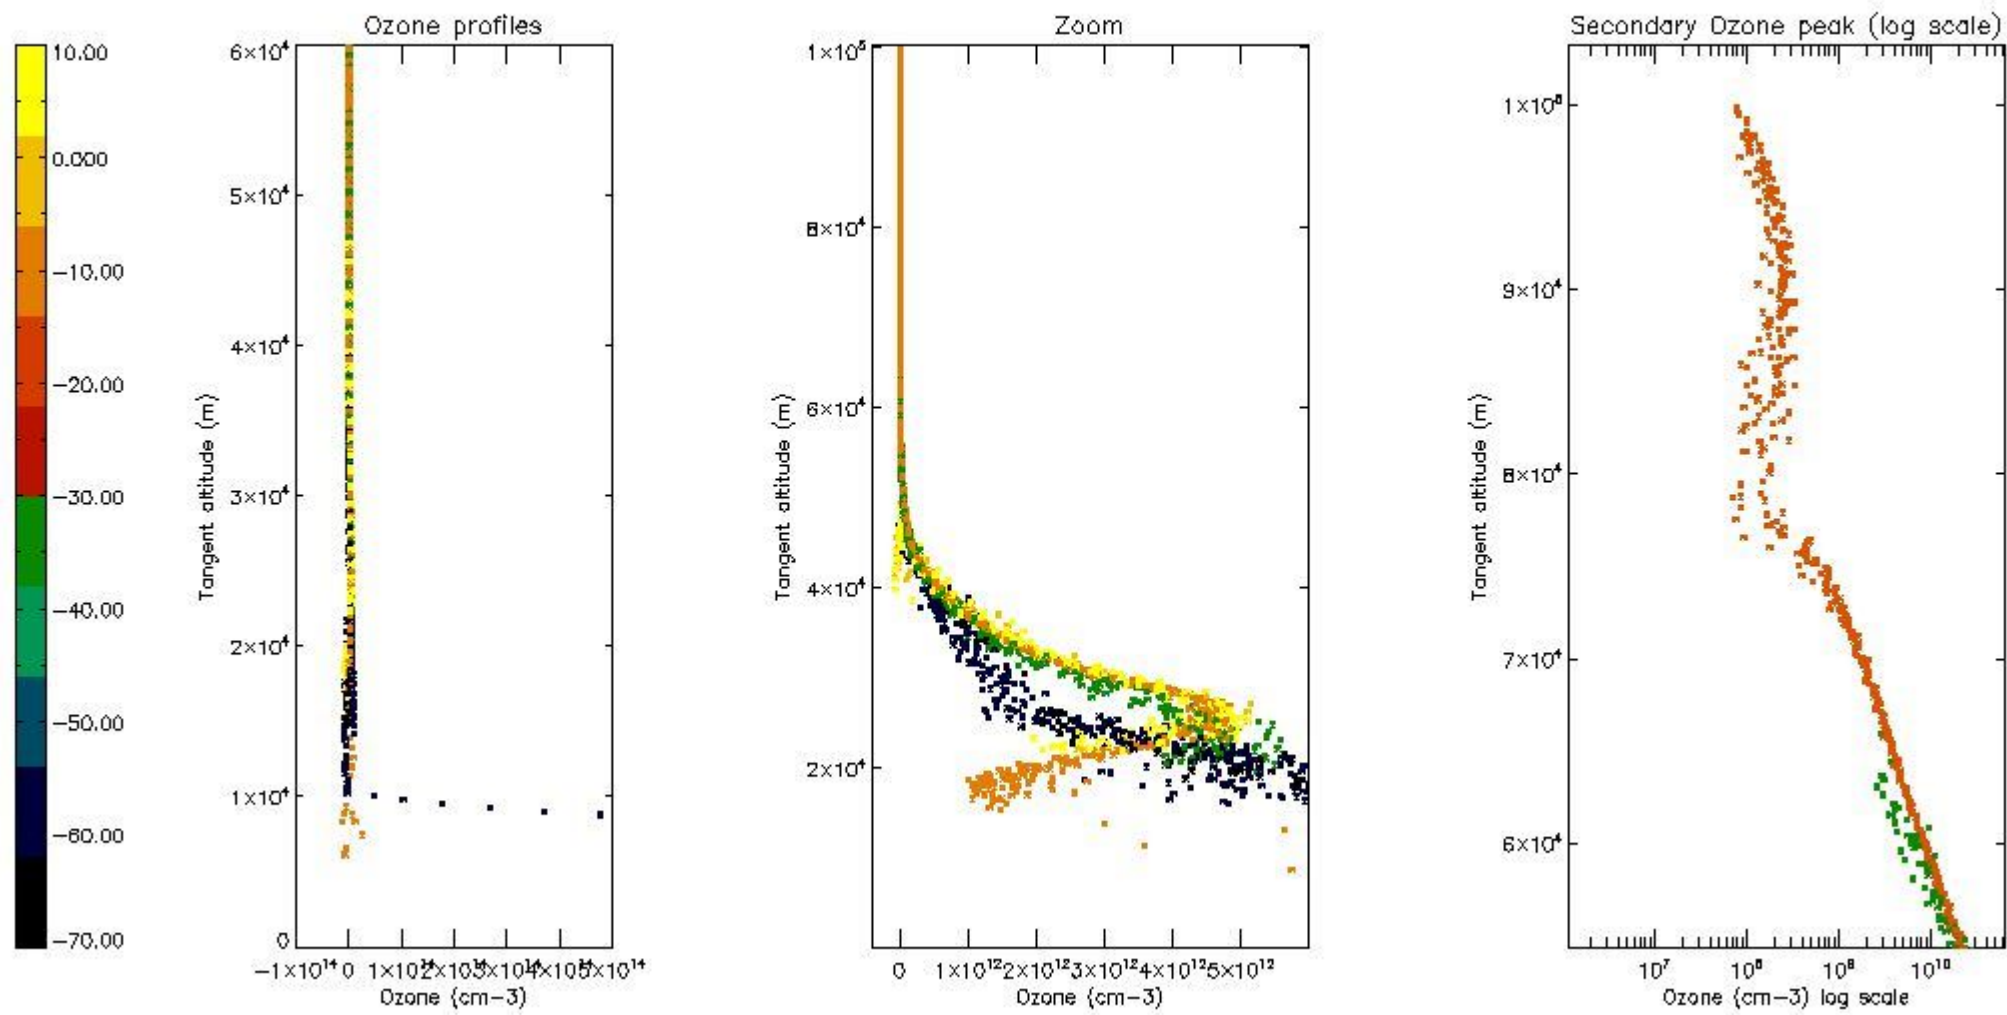

STD < 10	5
STD < 5	2

5.2 Plot ozone profiles for all STD (dark without errors)

The colorbar represents the latitude.

5.3 Plot ozone profiles where STD < 20% (dark without errors)

The colorbar represents the latitude.

5.4 Plot ozone profiles where STD < 10% (dark without errors)

The colorbar represents the latitude.

5.5 Plot ozone profiles where STD < 5% (dark without errors)

The colorbar represents the latitude.

5.6 Plot NO₂ profiles for all STD (dark without errors)