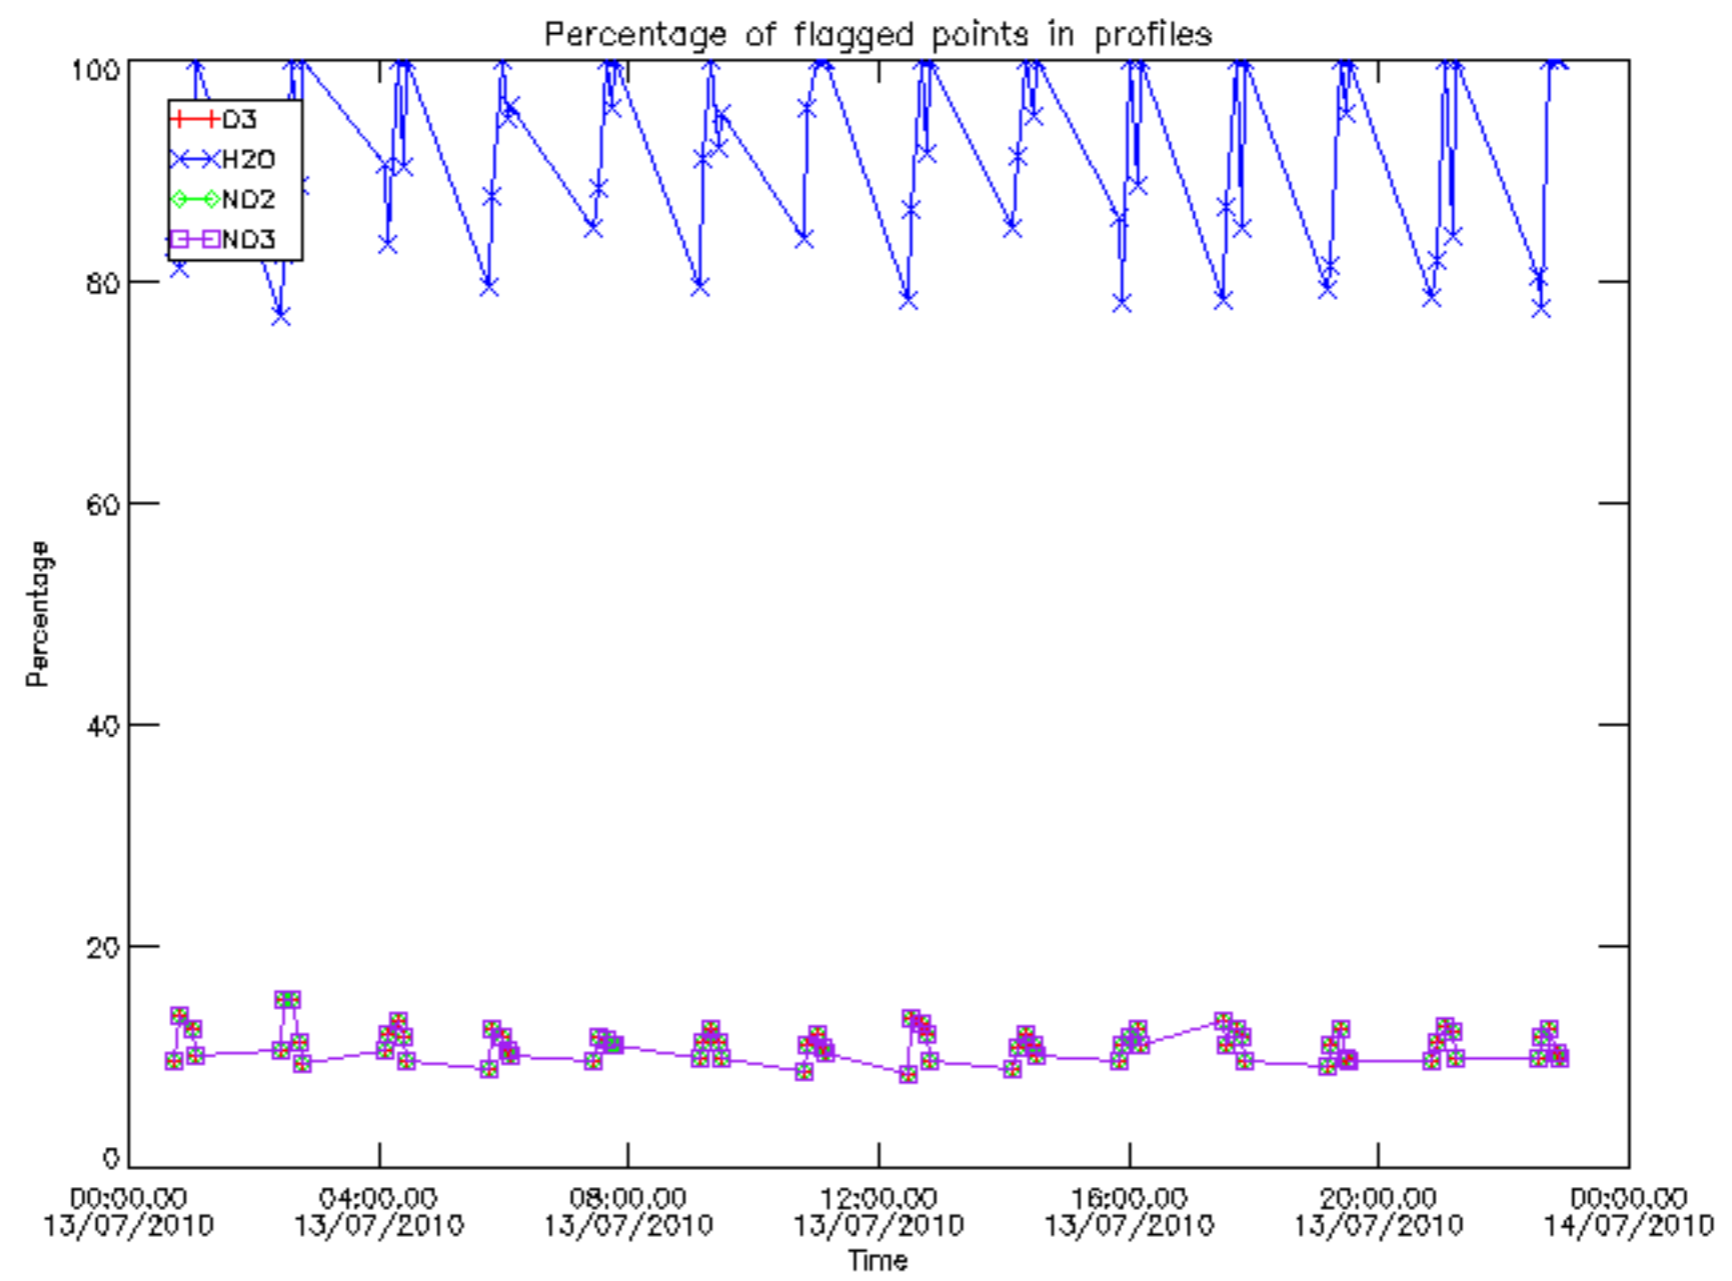

Percentage of flagged data per D3 profile

Percentage of flagged data per H2O profile