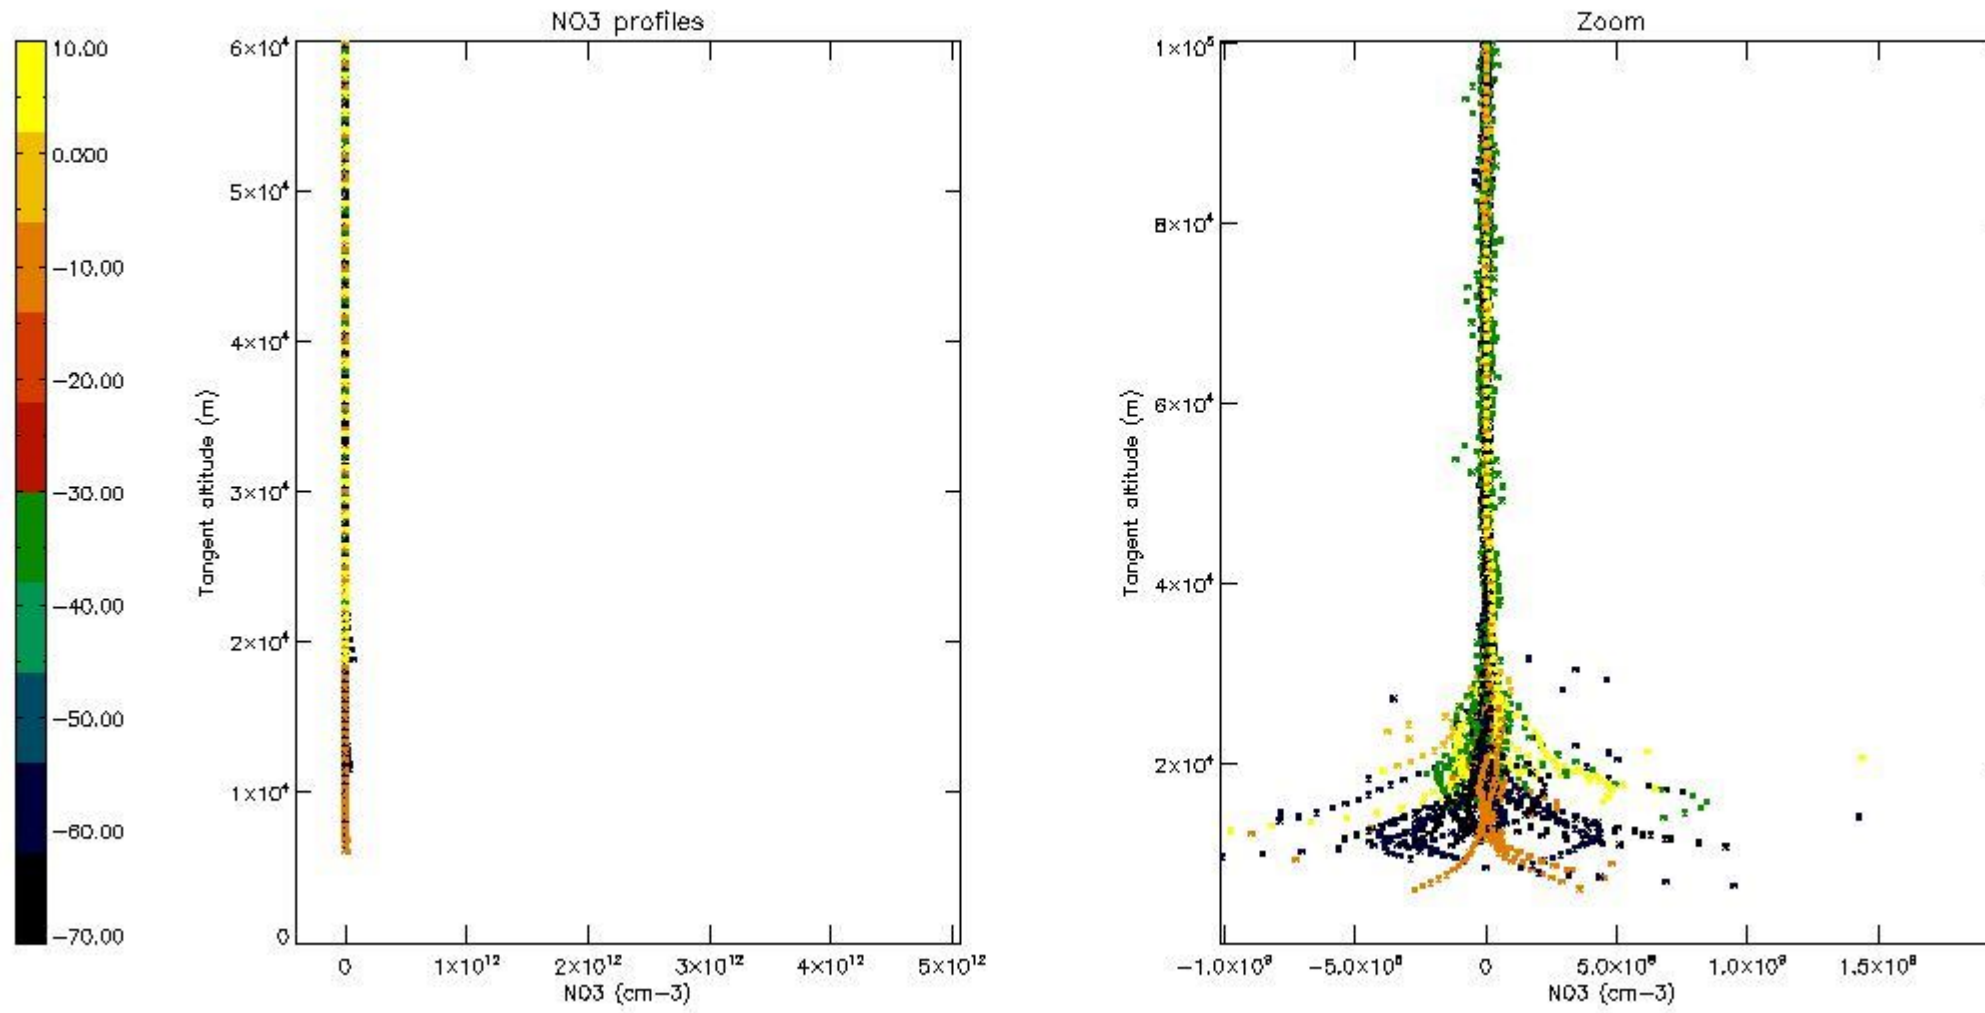

6. Auxiliary Data Files used for the production reported in section 2

The number reported in the third column indicates since which file (see list in section 2) the corresponding auxiliary file has been used. The fourth column is the date of those product files.

Type	Auxiliary Filename	Used since product	Used since product date
INST_PHYS_CHARACTERISTICS	GOM_INS_AXVIEC20091111_143220_20030716_120000_20500101_000000	1	13-JUL-2010 00:03:01
LEVEL-2_PROC_CONFIG	GOM_PR2_AXVIEC20091111_152718_20020301_000000_20500101_000000	1	13-JUL-2010 00:03:01
CROSS_SECTIONS_FILE	GOM_CRS_AXVIEC20091111_154832_20020301_000000_20500101_000000	1	13-JUL-2010 00:03:01