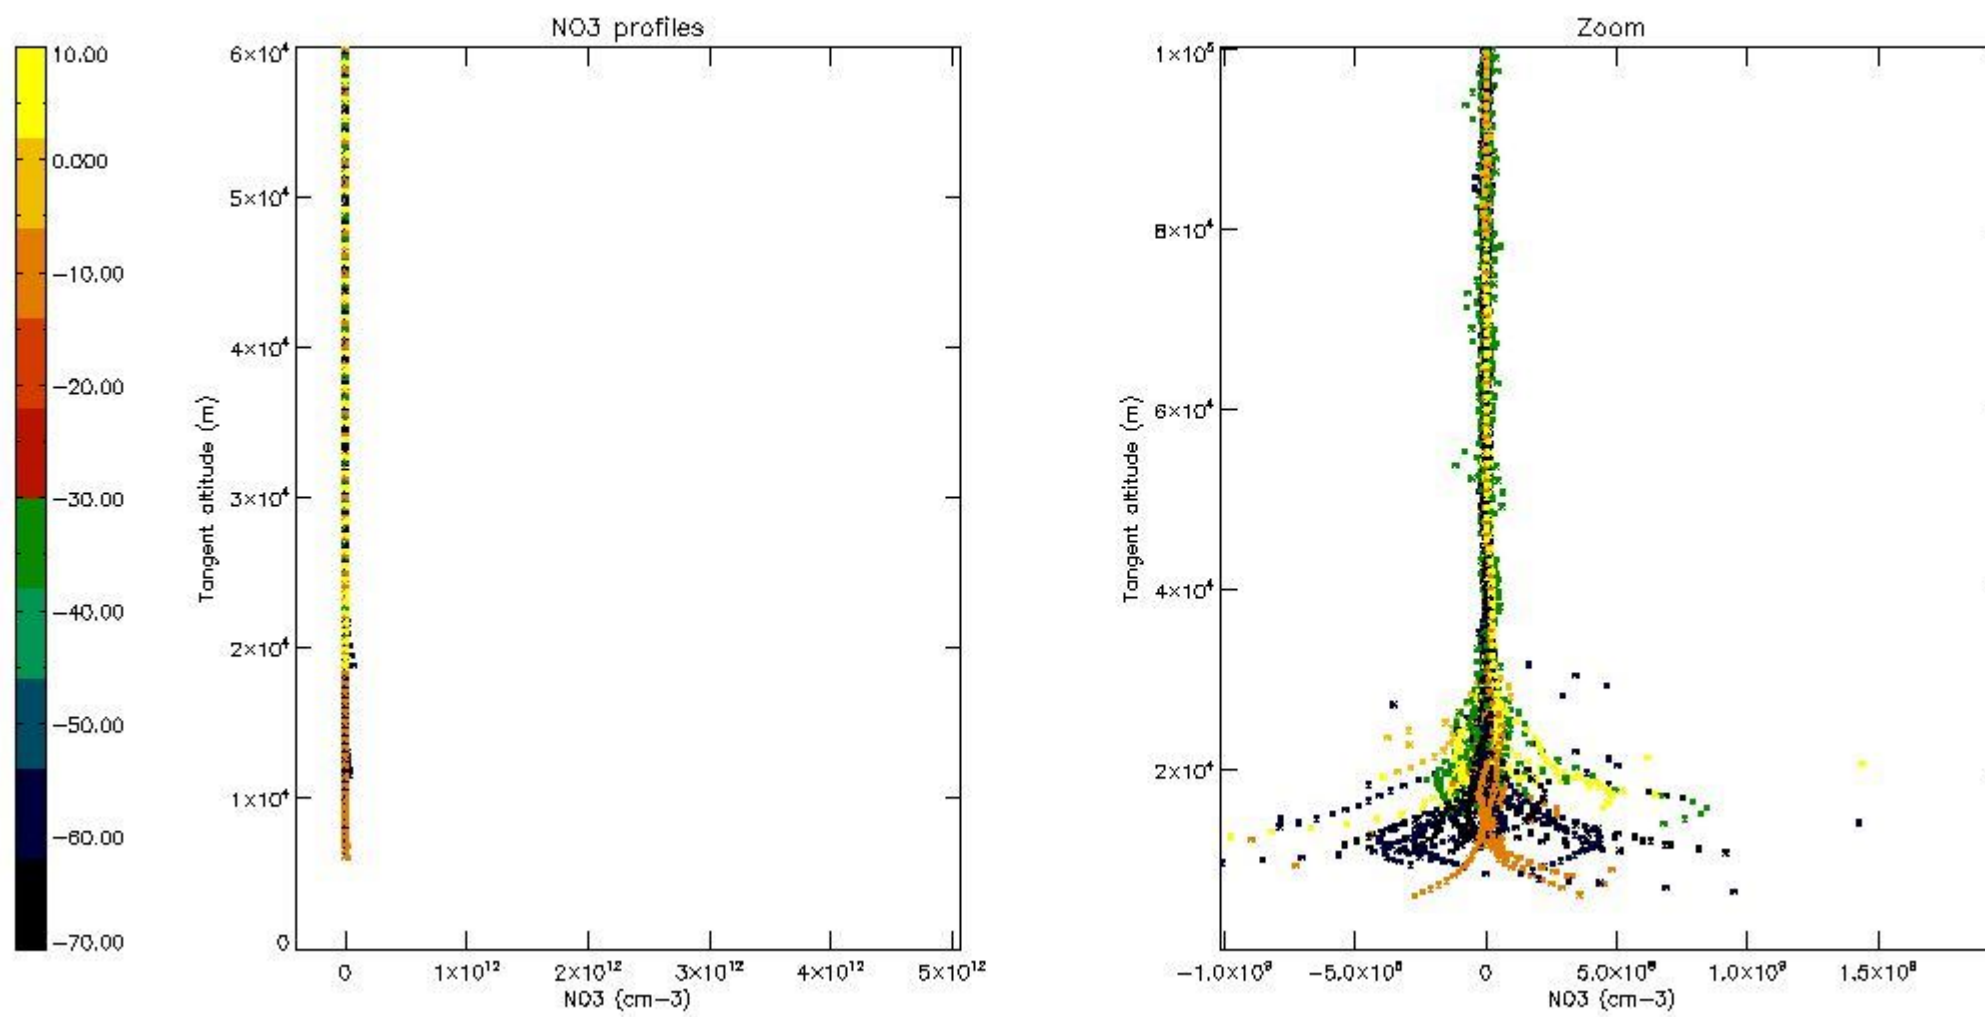

6. Auxiliary Data Files used for the production reported in section 2

The number reported in the third column indicates since which file (see list in section 2) the corresponding auxiliary file has been used. The fourth column is the date of those product files.

Type	Auxiliary Filename	Used since product	Used since product date
INST_PHYS_CHARACTERISTICS	GOM_INS_AXVIEC20091111_143220_20030716_120000_20500101_000000	1	13-JUL-2010 00:03:01
LEVEL-2_PROC_CONFIG	GOM_PR2_AXVIEC20091111_152718_20020301_000000_20500101_000000	1	13-JUL-2010 00:03:01
CROSS_SECTIONS_FILE	GOM_CRS_AXVIEC20091111_154832_20020301_000000_20500101_000000	1	13-JUL-2010 00:03:01