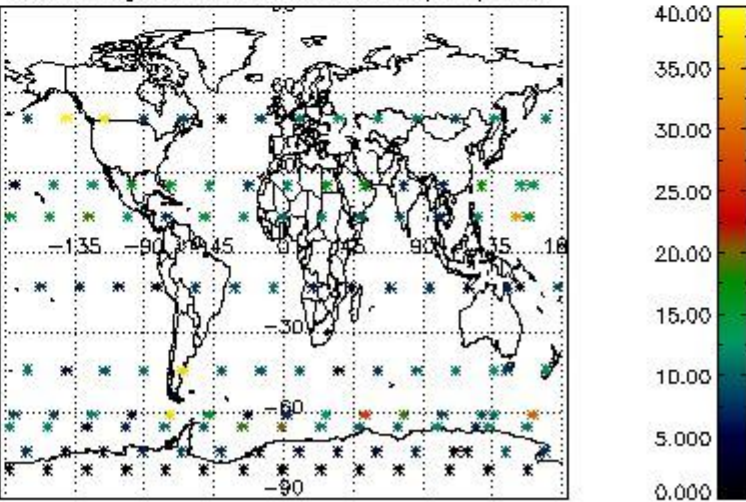

Percentage of cosmic ray hits per profile

Percentage of datation errors per profile

Percentage of star falling outside central band per profile

Percentage of saturation errors per profile

5. Trace gas profiles