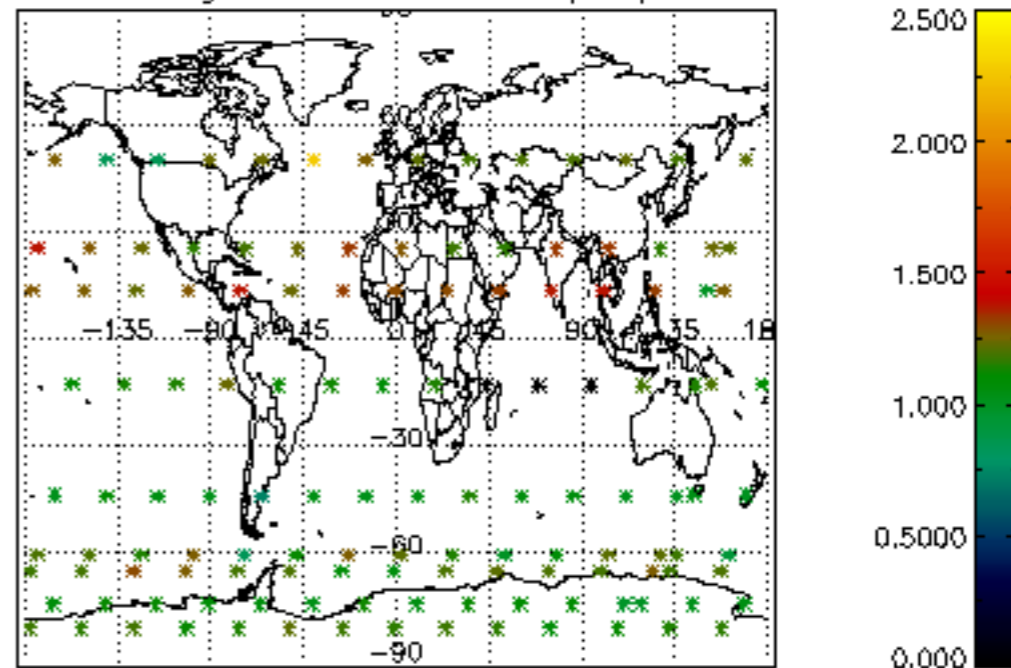

Percentage of datation errors per profile

Percentage of star falling outside central band per profile

Percentage of saturation errors per profile

Percentage of cosmic ray hits per profile

Percentage of datation errors per profile