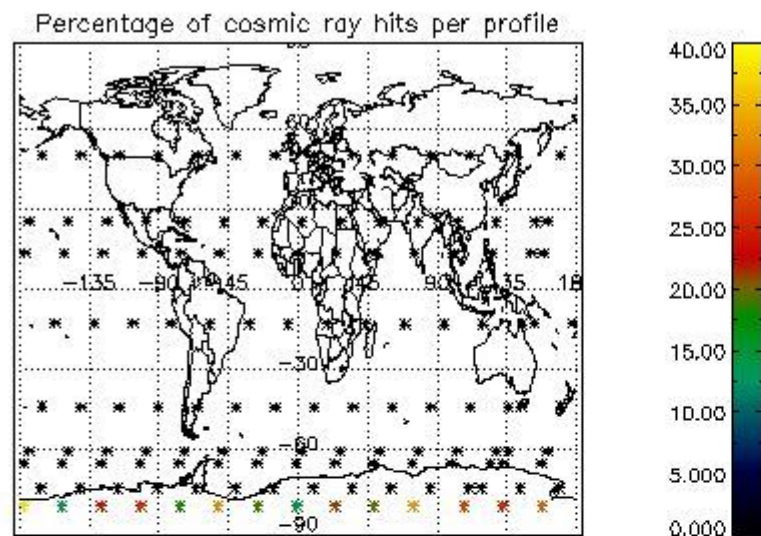

4.2.2 Plot level 1 quality information per product (world map): ENVISAT DESCENDING passes

5. Trace gas profiles

5.1 Ozone statistics based on quality of products

The final quality of the products can be "measured" using the STD (Standard Deviation) attached to every point profile. This information is written to the parameter GOM_NL__2P/NL_LOCAL_SPECIES_DENSITY/o3_std of the level 2 products. The table below shows the statistics for given STD ranges.

The statistics are given with respect to the overall valid production:

- Products without fatal errors: GOM_NL__2P/MPH/PRODUCT_ERR=0
- Valid point profile: GOM_NL__2P/NL_LOCAL_SPECIES_DENSITY/pcd(0)=0

The 'Criteria' is applied to valid points of dark limb products:

- Products in dark limb illumination condition: GOM_NL__2P/NL_SUMMARY_QUALITY/obs_ill_cond=0
- Products without fatal errors: GOM_NL__2P/MPH/PRODUCT_ERR=0
- Valid point profile: GOM_NL__2P/NL_LOCAL_SPECIES_DENSITY/pcd(0)=0

So, the table below shows the percentage of dark limb and valid observations for each criteria with respect to the overall valid daily observations.

Criteria	% of total production
All STD	26
STD < 20	8