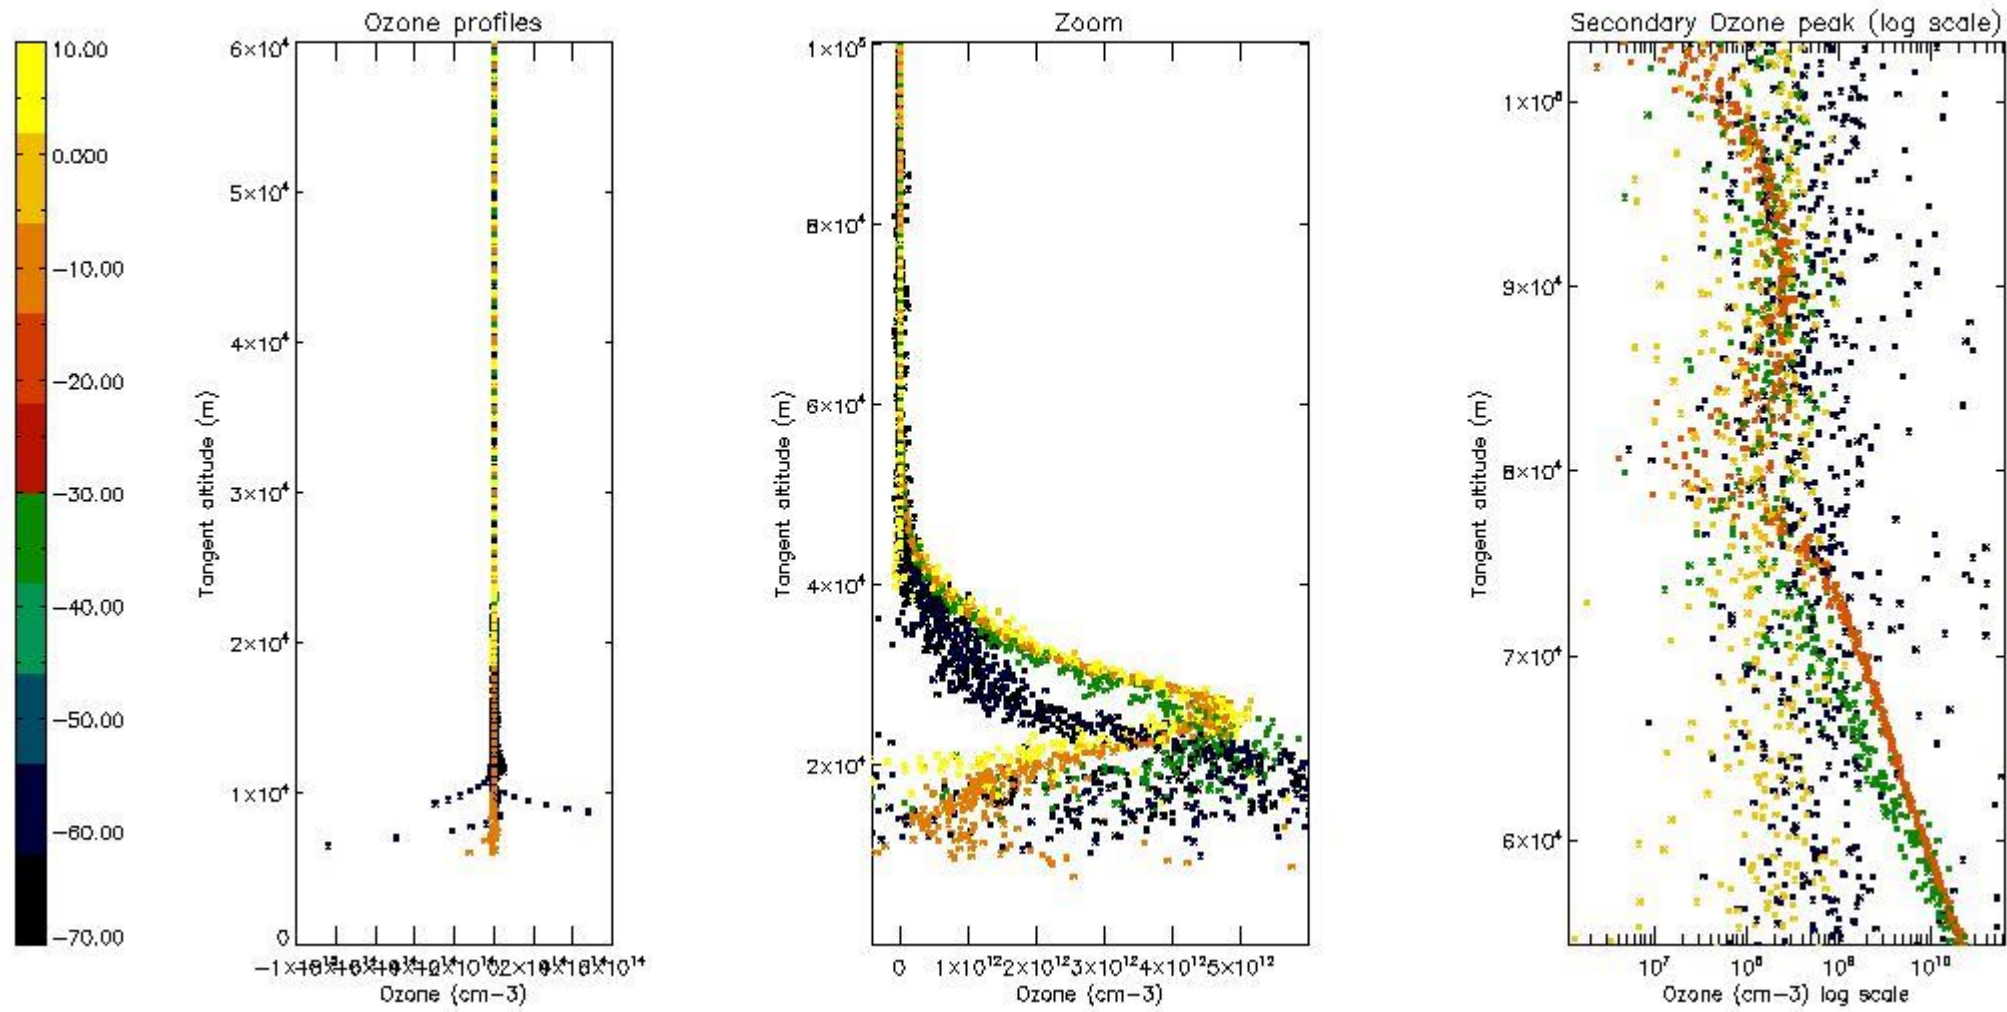

STD < 10	5
STD < 5	2

5.2 Plot ozone profiles for all STD (dark without errors)

The colorbar represents the latitude.

5.3 Plot ozone profiles where STD < 20% (dark without errors)

The colorbar represents the latitude.