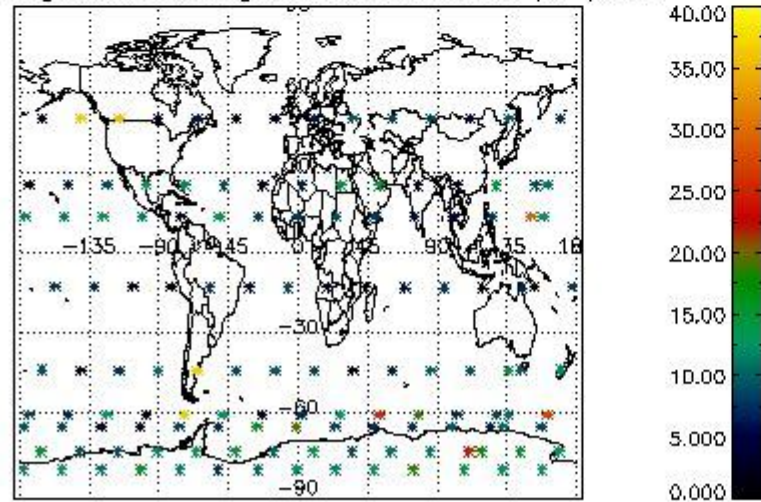

Percentage of star falling outside central band per profile