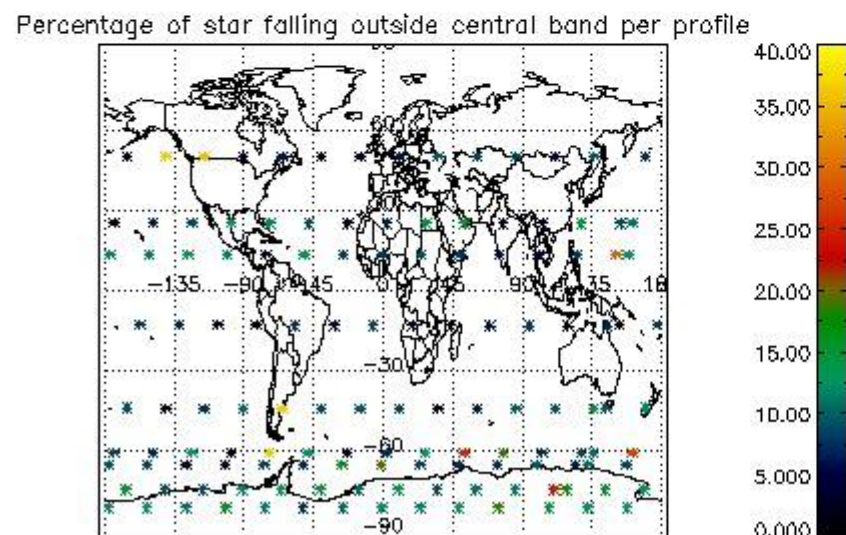

5. Trace gas profiles

5.1 Ozone statistics based on quality of products

The final quality of the products can be "measured" using the STD (Standard Deviation) attached to every point profile. This information is written to the parameter GOM_NL__2P/NL_LOCAL_SPECIES_DENSITY/o3_std of the level 2 products. The table below shows the statistics for given STD ranges.

The statistics are given with respect to the overall valid production:

- Products without fatal errors: GOM_NL__2P/MPH/PRODUCT_ERR=0
- Valid point profile: GOM_NL__2P/NL_LOCAL_SPECIES_DENSITY/pcd(0)=0

The 'Criteria' is applied to valid points of dark limb products:

- Products in dark limb illumination condition: GOM_NL__2P/NL_SUMMARY_QUALITY/obs_ill_cond=0
- Products without fatal errors: GOM_NL__2P/MPH/PRODUCT_ERR=0
- Valid point profile: GOM_NL__2P/NL_LOCAL_SPECIES_DENSITY/pcd(0)=0

So, the table below shows the percentage of dark limb and valid observations for each criteria with respect to the overall valid daily observations.

Criteria	% of total production
All STD	26
STD < 20	8