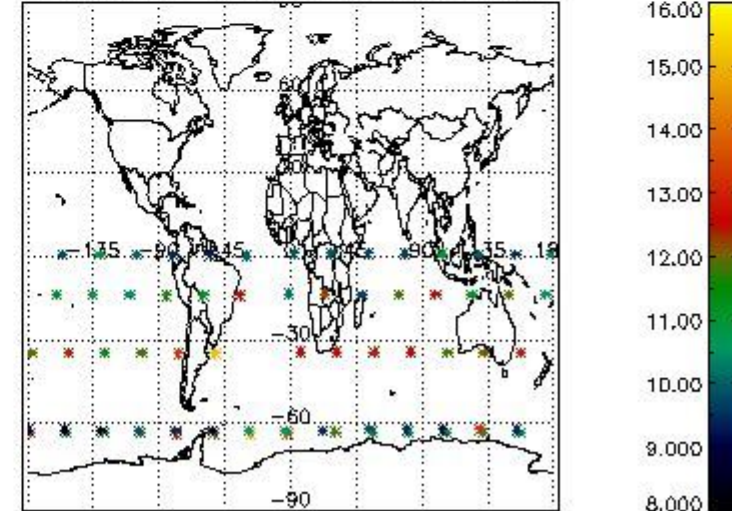

Percentage of flagged data per NO3 profile

4. Level 1 quality information per product

In this section it is plotted some information contained in the Quality Summary data set of the level 2 products that comes from the level 1b processing. Products without errors (error flag in the MPH set to "0") are used.

4.1 Plot quality information per product (time dependant) coming from level 1b processing

4.1.1 Plot level 1 quality information per product (time dependant): ENVISAT ASCENDING passes