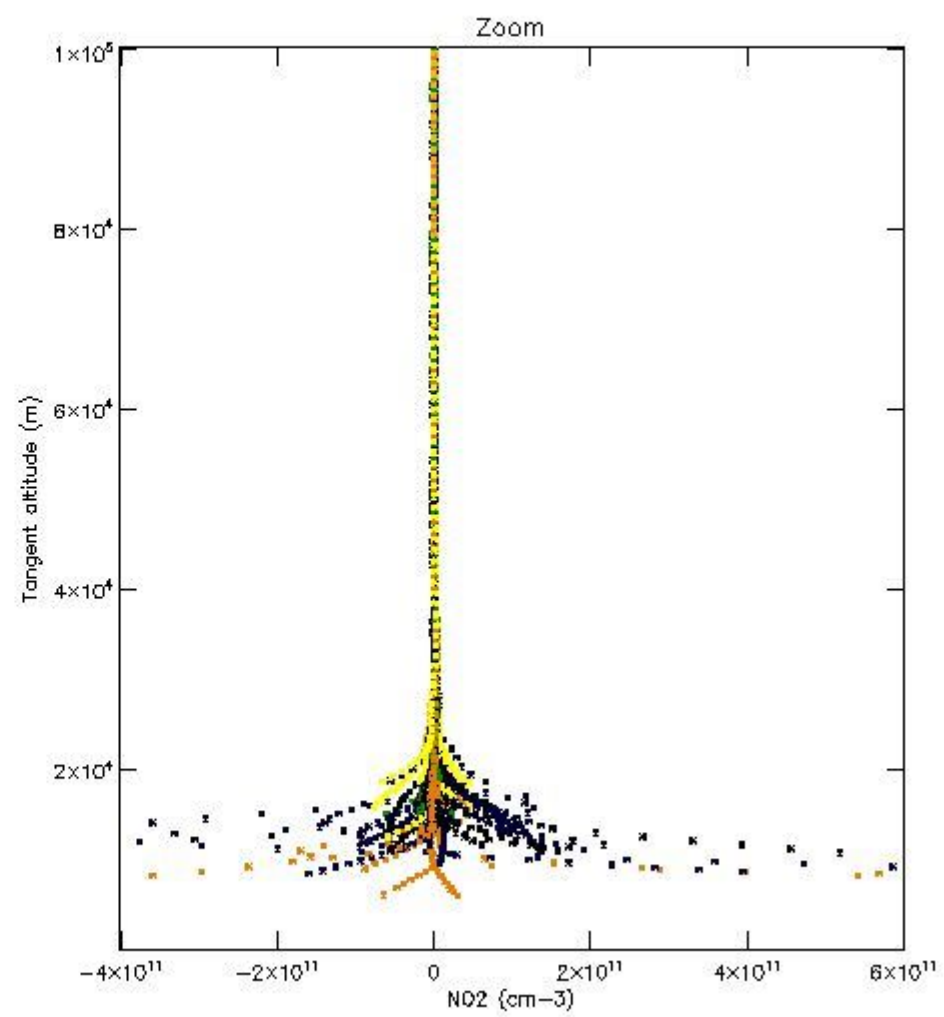

5.7 Plot NO3 profiles for all STD (dark without errors)

The colorbar represents the latitude.