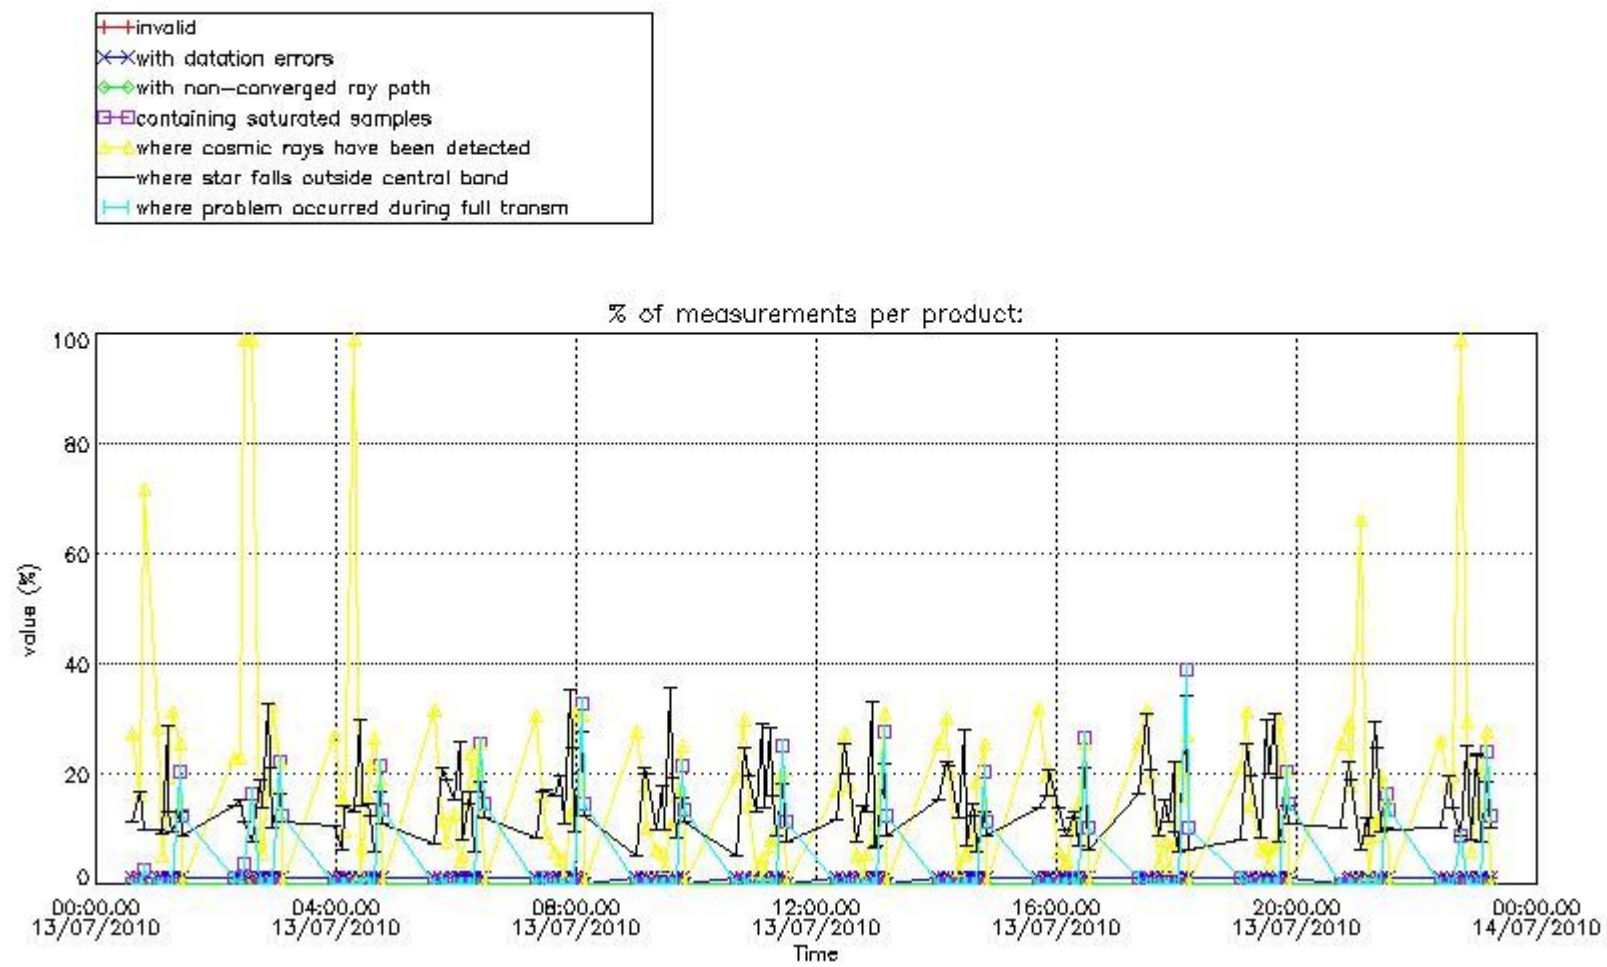

4.1.2 Plot level 1 quality information per product (time dependant): ENVISAT DESCENDING passes