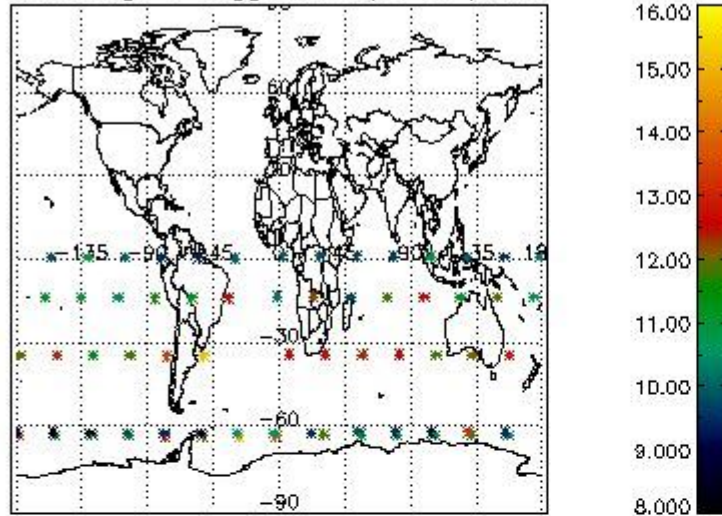

3. Quality information per product

In this section it is plotted some information contained in the Quality Summary data set of the level 2 products. Only products in dark limb conditions and without errors (error flag in the MPH set to "0") are used.

3.1 Plot quality information per product (time dependant)

3.2 Plot quality information per product (world map)

Percentage of flagged data per O3 profile

Percentage of flagged data per H2O profile

Percentage of flagged data per NO2 profile