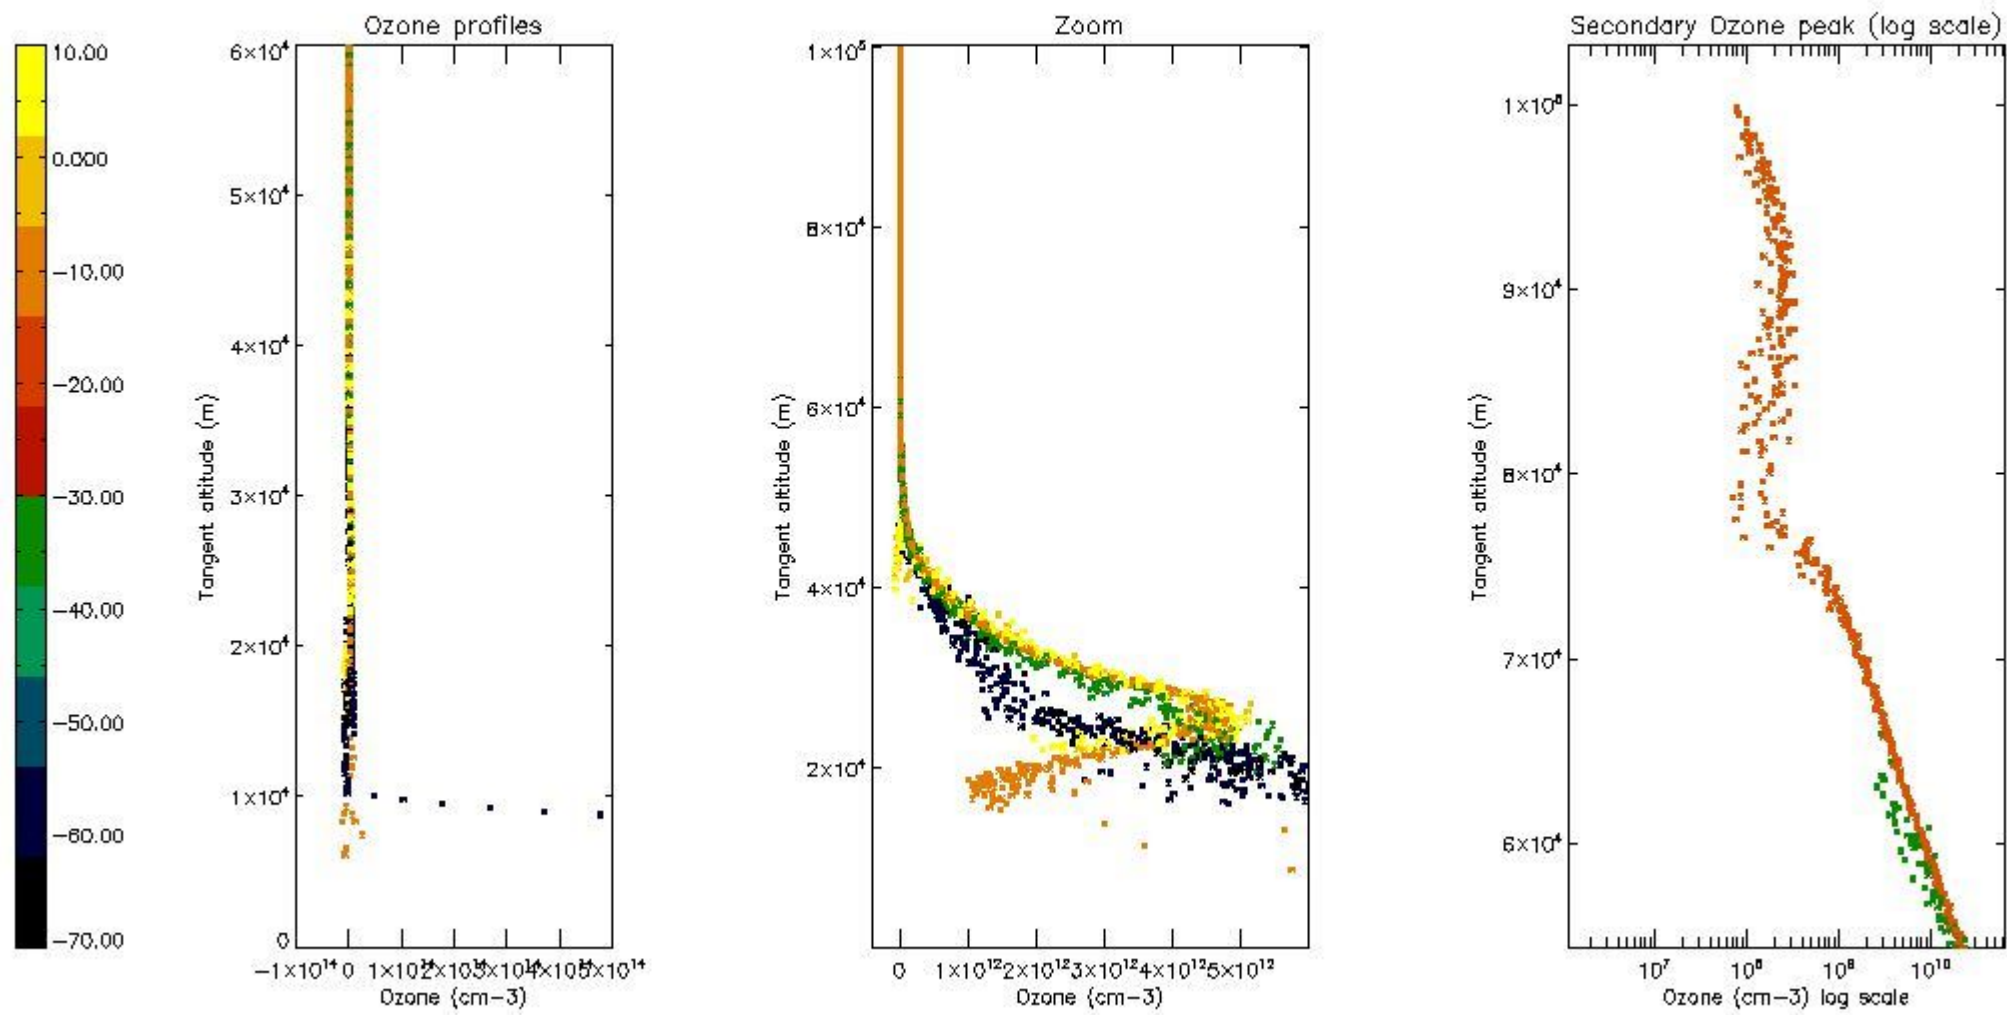

STD < 10	5
STD < 5	2

5.2 Plot ozone profiles for all STD (dark without errors)

The colorbar represents the latitude.

5.3 Plot ozone profiles where STD < 20% (dark without errors)

The colorbar represents the latitude.