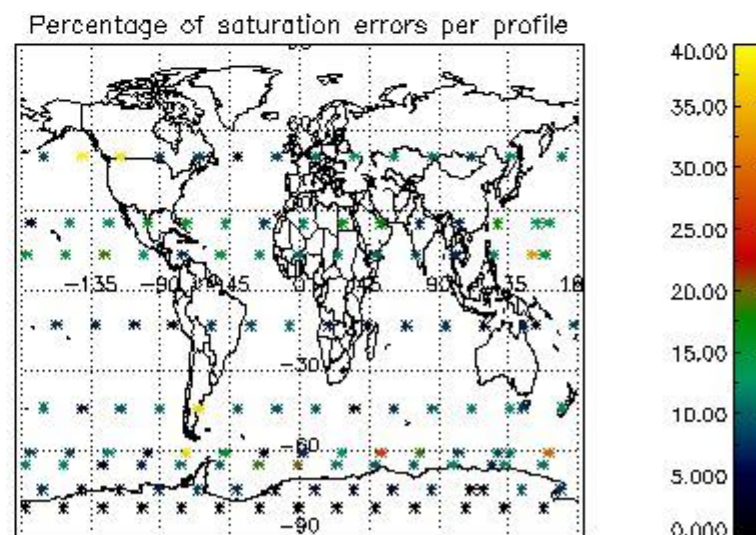

Percentage of flagged data per NO3 profile

4. Level 1 quality information per product

In this section it is plotted some information contained in the Quality Summary data set of the level 2 products that comes from the level 1b processing. Products without errors (error flag in the MPH set to "0") are used.

4.1 Plot quality information per product (time dependant) coming from level 1b processing

4.1.1 Plot level 1 quality information per product (time dependant): ENVISAT ASCENDING passes

4.1.2 Plot level 1 quality information per product (time dependant): ENVISAT DESCENDING passes

4.2 Plot quality information per product coming from level 1b processing (world map)

4.2.1 Plot level 1 quality information per product (world map): ENVISAT ASCENDING passes

4.2.2 Plot level 1 quality information per product (world map): ENVISAT DESCENDING passes