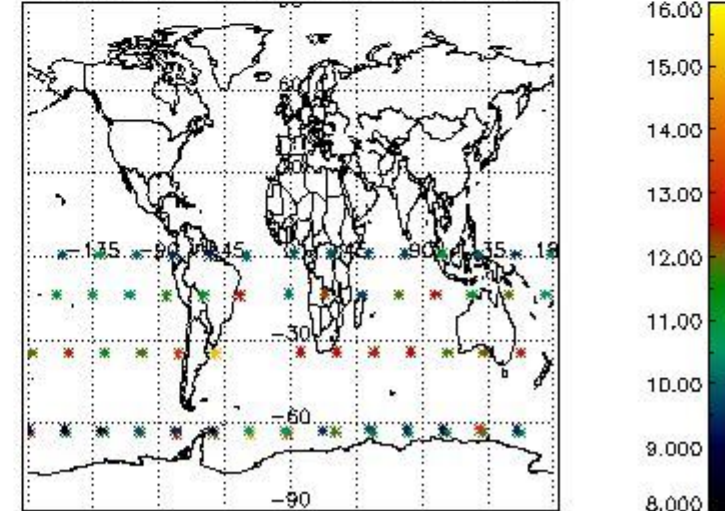

Percentage of flagged data per NO3 profile

4. Level 1 quality information per product

In this section it is plotted some information contained in the Quality Summary data set of the level 2 products that comes from the level 1b processing. Products without errors (error flag in the MPH set to "0") are used.

4.1 Plot quality information per product (time dependant) coming from level 1b processing

4.1.1 Plot level 1 quality information per product (time dependant): ENVISAT ASCENDING passes