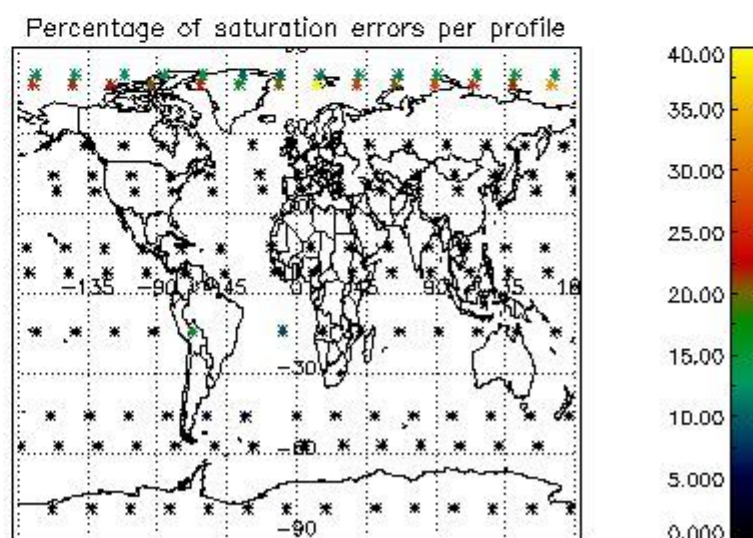

Percentage of flagged data per NO3 profile

4. Level 1 quality information per product

In this section it is plotted some information contained in the Quality Summary data set of the level 2 products that comes from the level 1b processing. Products without errors (error flag in the MPH set to "0") are used.

4.1 Plot quality information per product (time dependant) coming from level 1b processing

4.1.1 Plot level 1 quality information per product (time dependant): ENVISAT ASCENDING passes

4.1.2 Plot level 1 quality information per product (time dependant): ENVISAT DESCENDING passes

4.2 Plot quality information per product coming from level 1b processing (world map)

4.2.1 Plot level 1 quality information per product (world map): ENVISAT ASCENDING passes

4.2.2 Plot level 1 quality information per product (world map): ENVISAT DESCENDING passes