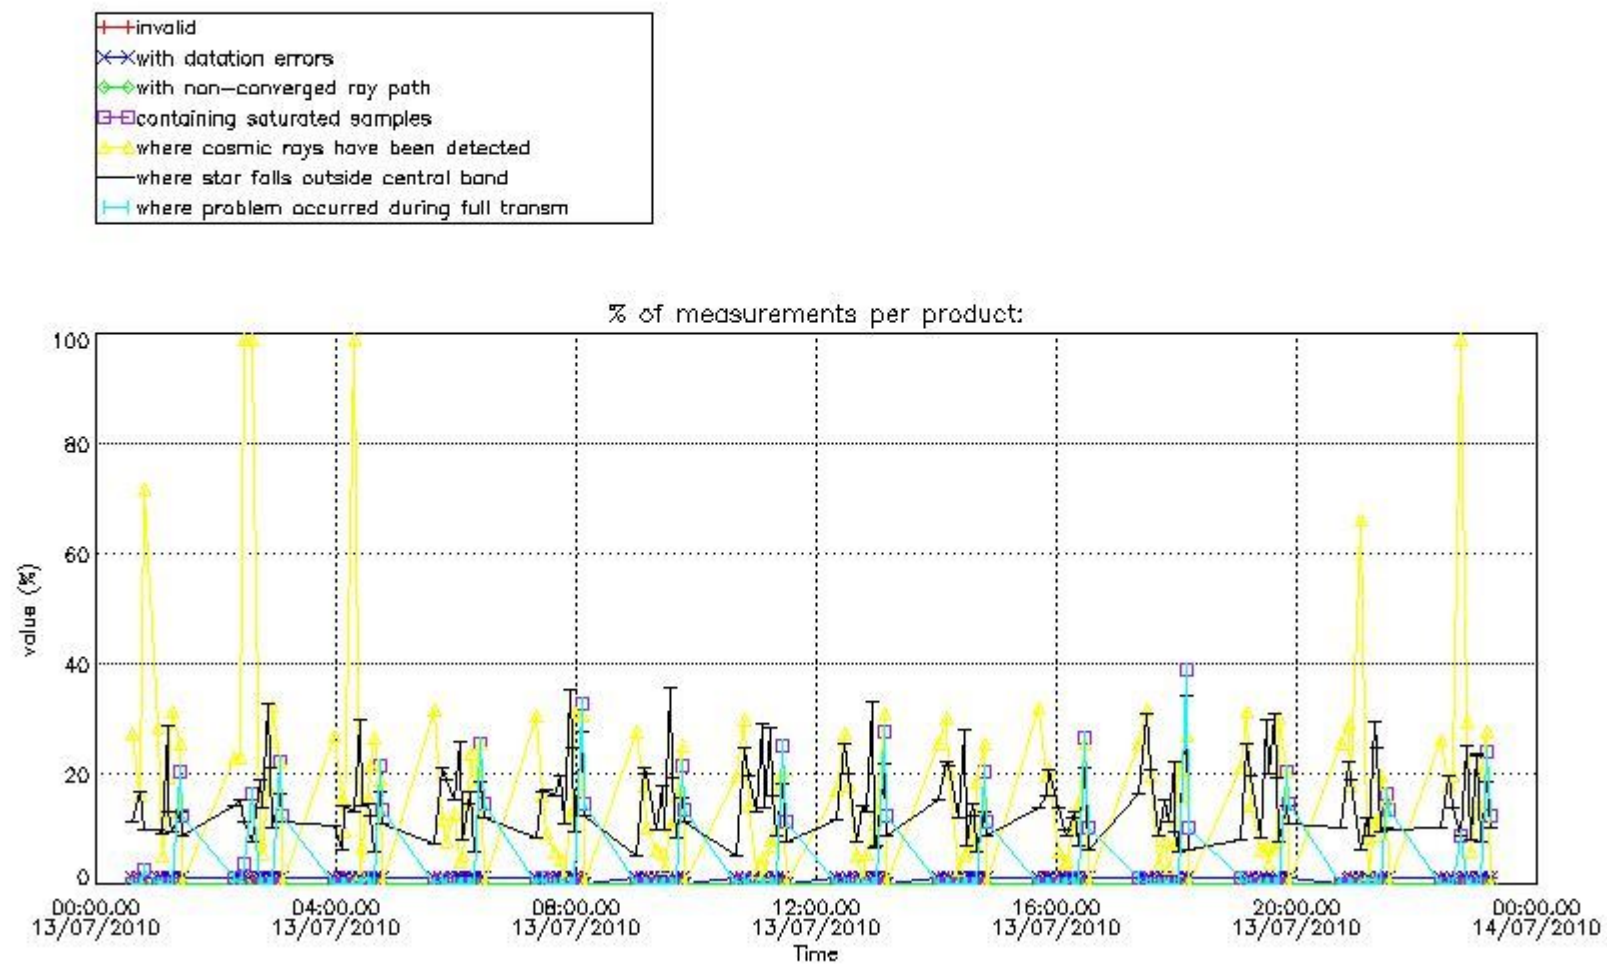

3.1 Plot quality information per product (time dependant)

3.2 Plot quality information per product (world map)

Percentage of flagged data per O3 profile

Percentage of flagged data per H2O profile

Percentage of flagged data per NO2 profile

Percentage of flagged data per NO3 profile

4. Level 1 quality information per product

In this section it is plotted some information contained in the Quality Summary data set of the level 2 products that comes from the level 1b processing. Products without errors (error flag in the MPH set to "0") are used.

4.1 Plot quality information per product (time dependant) coming from level 1b processing

4.1.1 Plot level 1 quality information per product (time dependant): ENVISAT ASCENDING passes

4.1.2 Plot level 1 quality information per product (time dependant): ENVISAT DESCENDING passes