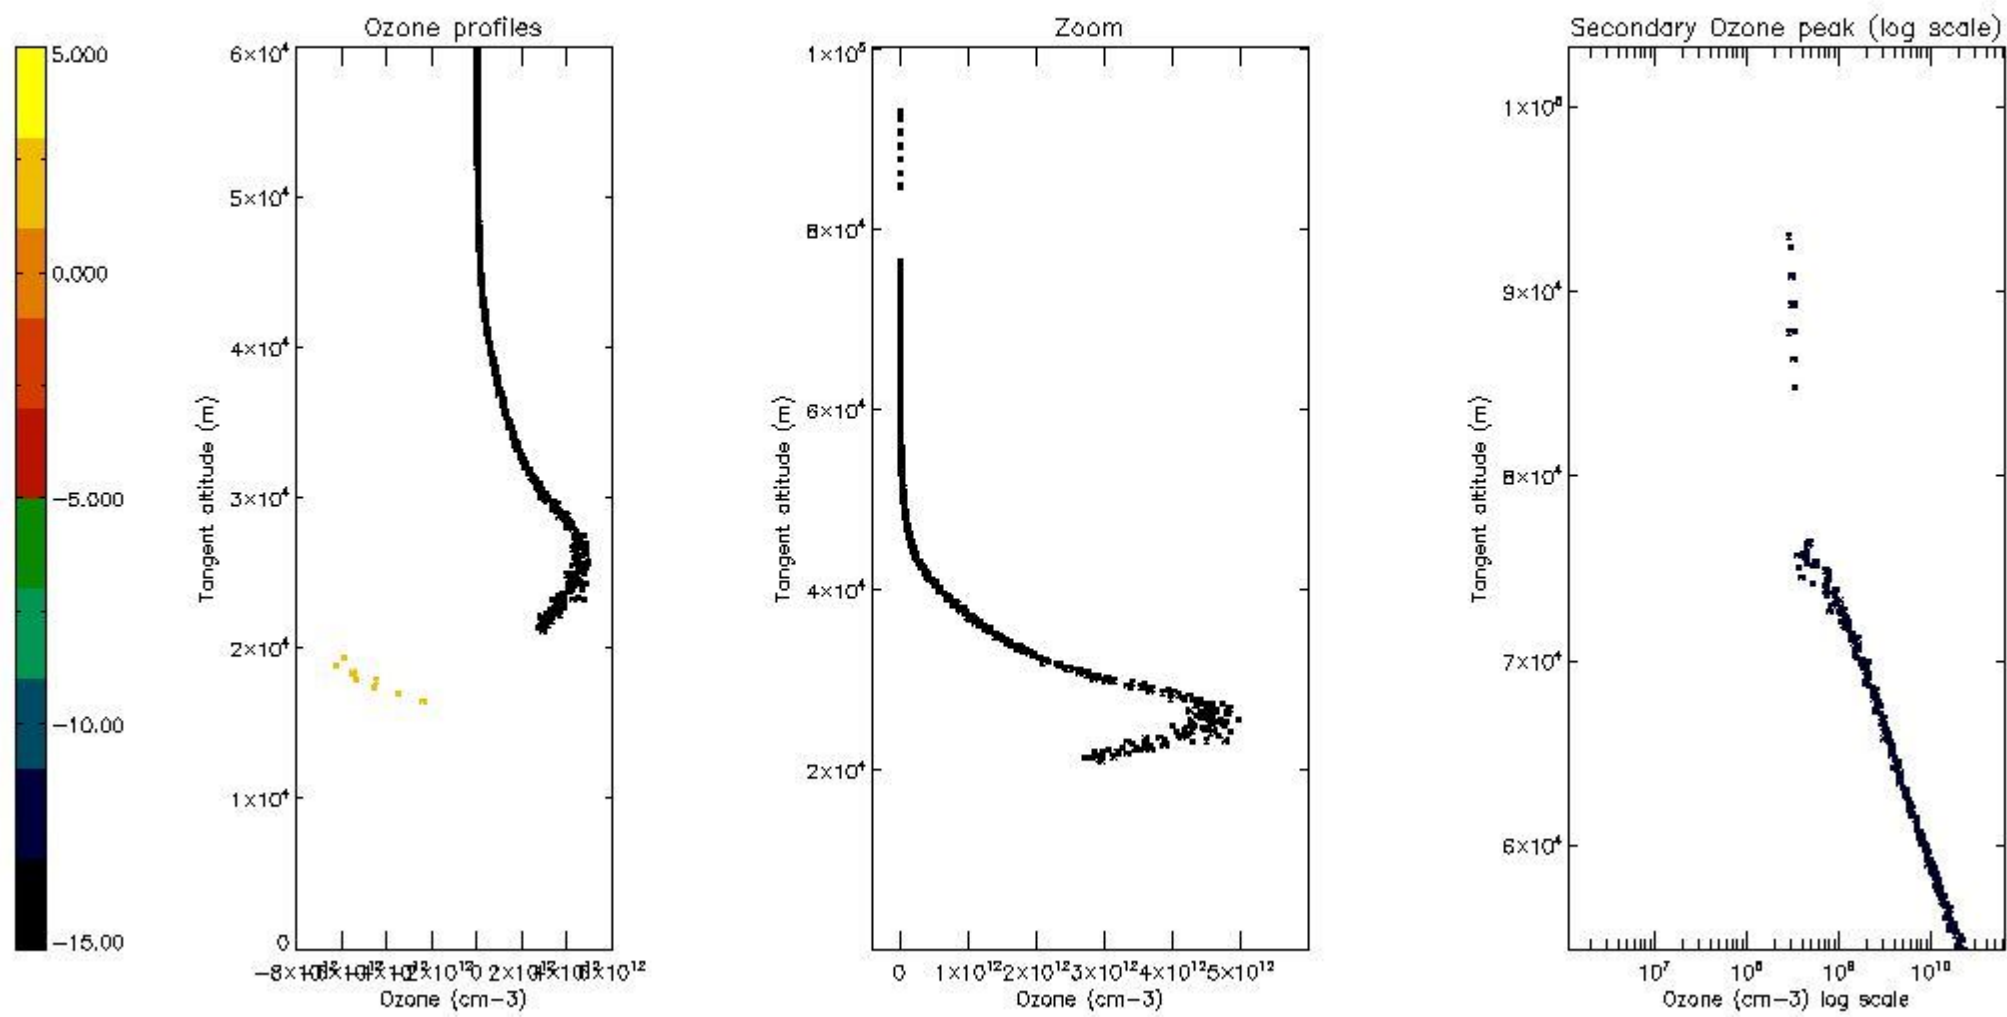

5.6 Plot NO₂ profiles for all STD (dark without errors)

The colorbar represents the latitude.