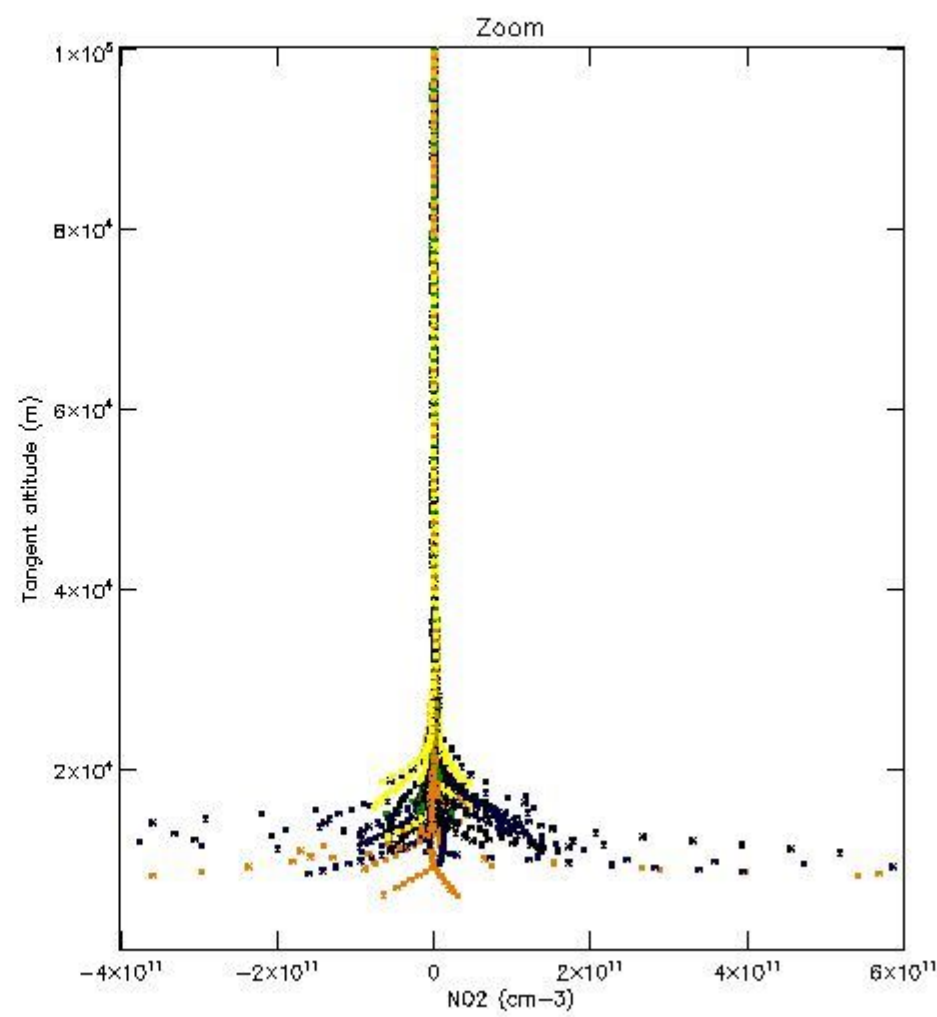

5.7 Plot NO3 profiles for all STD (dark without errors)

The colorbar represents the latitude.