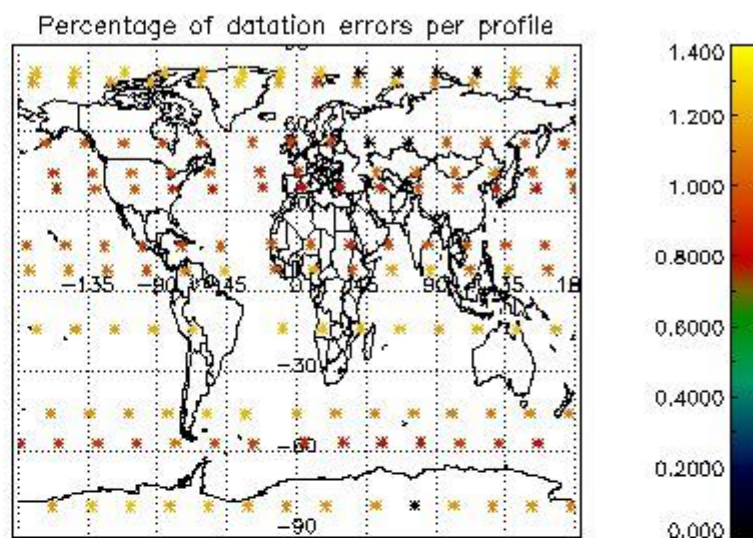

4.1 Plot quality information per product (time dependant) coming from level 1b processing

4.1.1 Plot level 1 quality information per product (time dependant): ENVISAT ASCENDING passes

4.1.2 Plot level 1 quality information per product (time dependant): ENVISAT DESCENDING passes

4.2 Plot quality information per product coming from level 1b processing (world map)

4.2.1 Plot level 1 quality information per product (world map): ENVISAT ASCENDING passes

4.2.2 Plot level 1 quality information per product (world map): ENVISAT DESCENDING passes