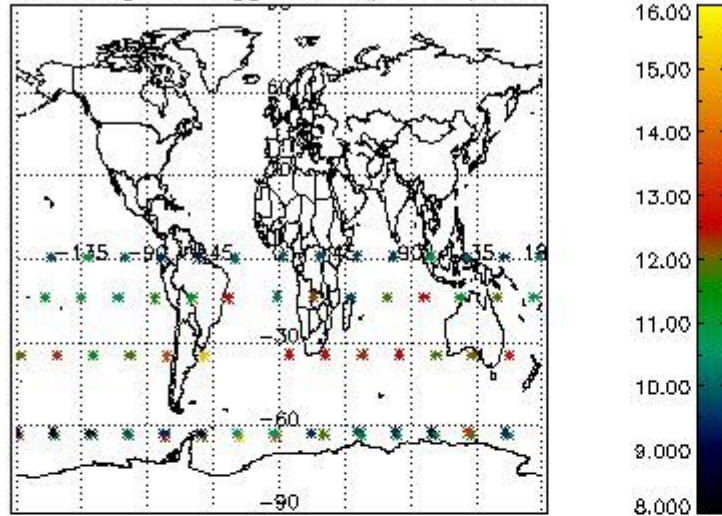

Percentage of flagged data per O3 profile