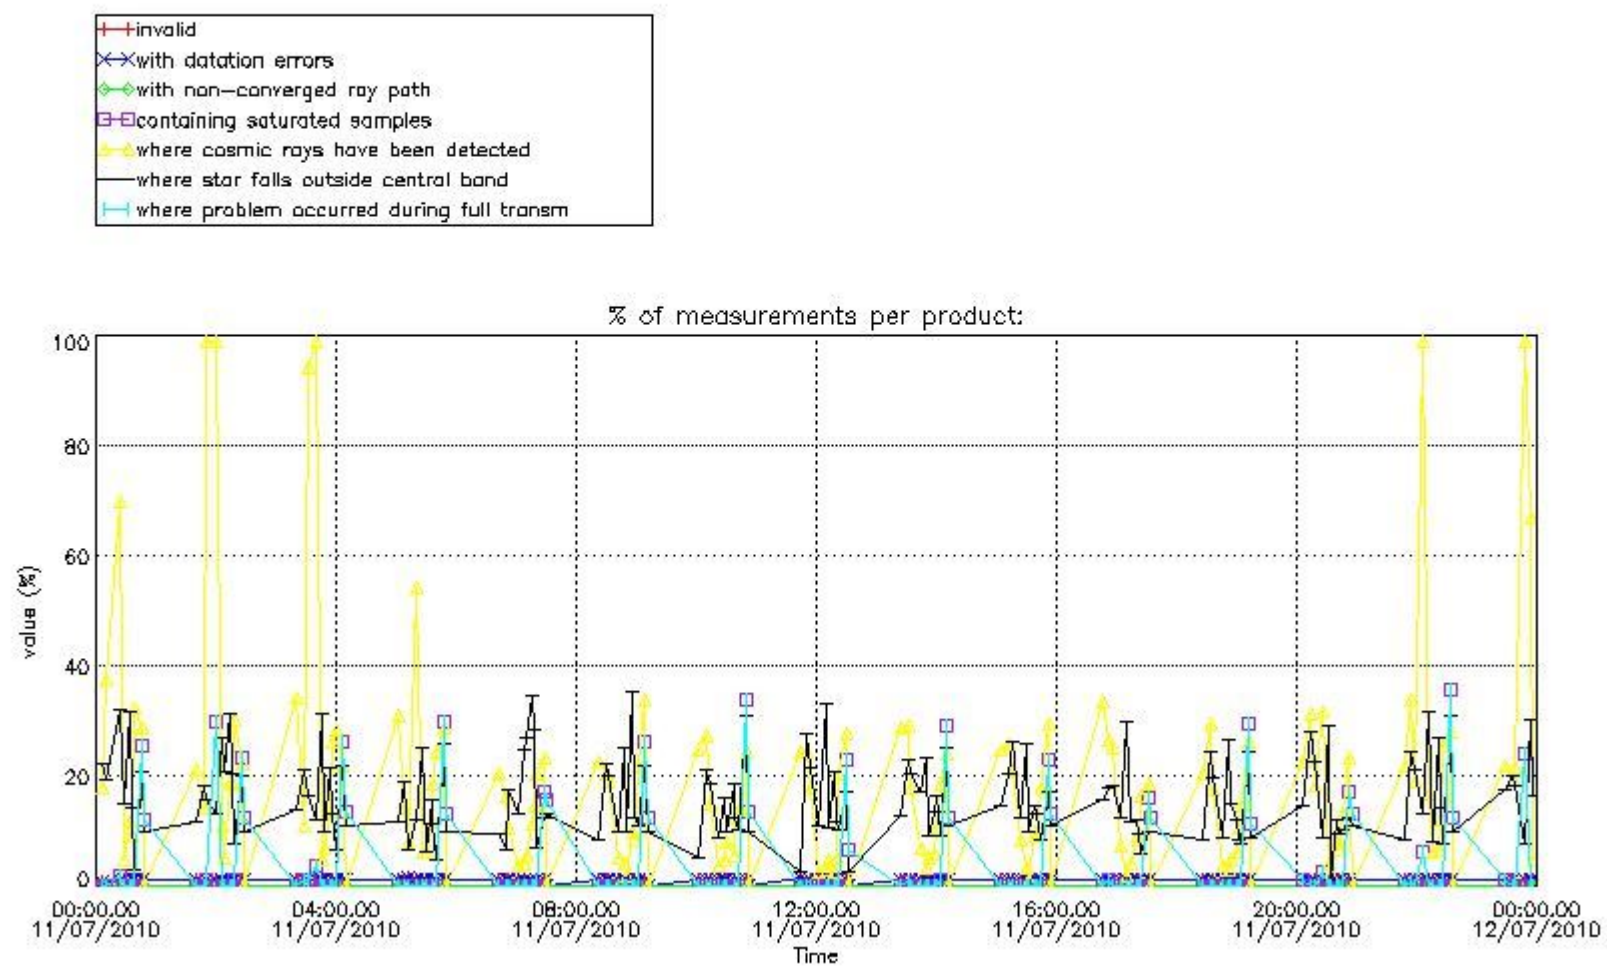

4.1.2 Plot level 1 quality information per product (time dependant): ENVI SAT DESCENDING passes