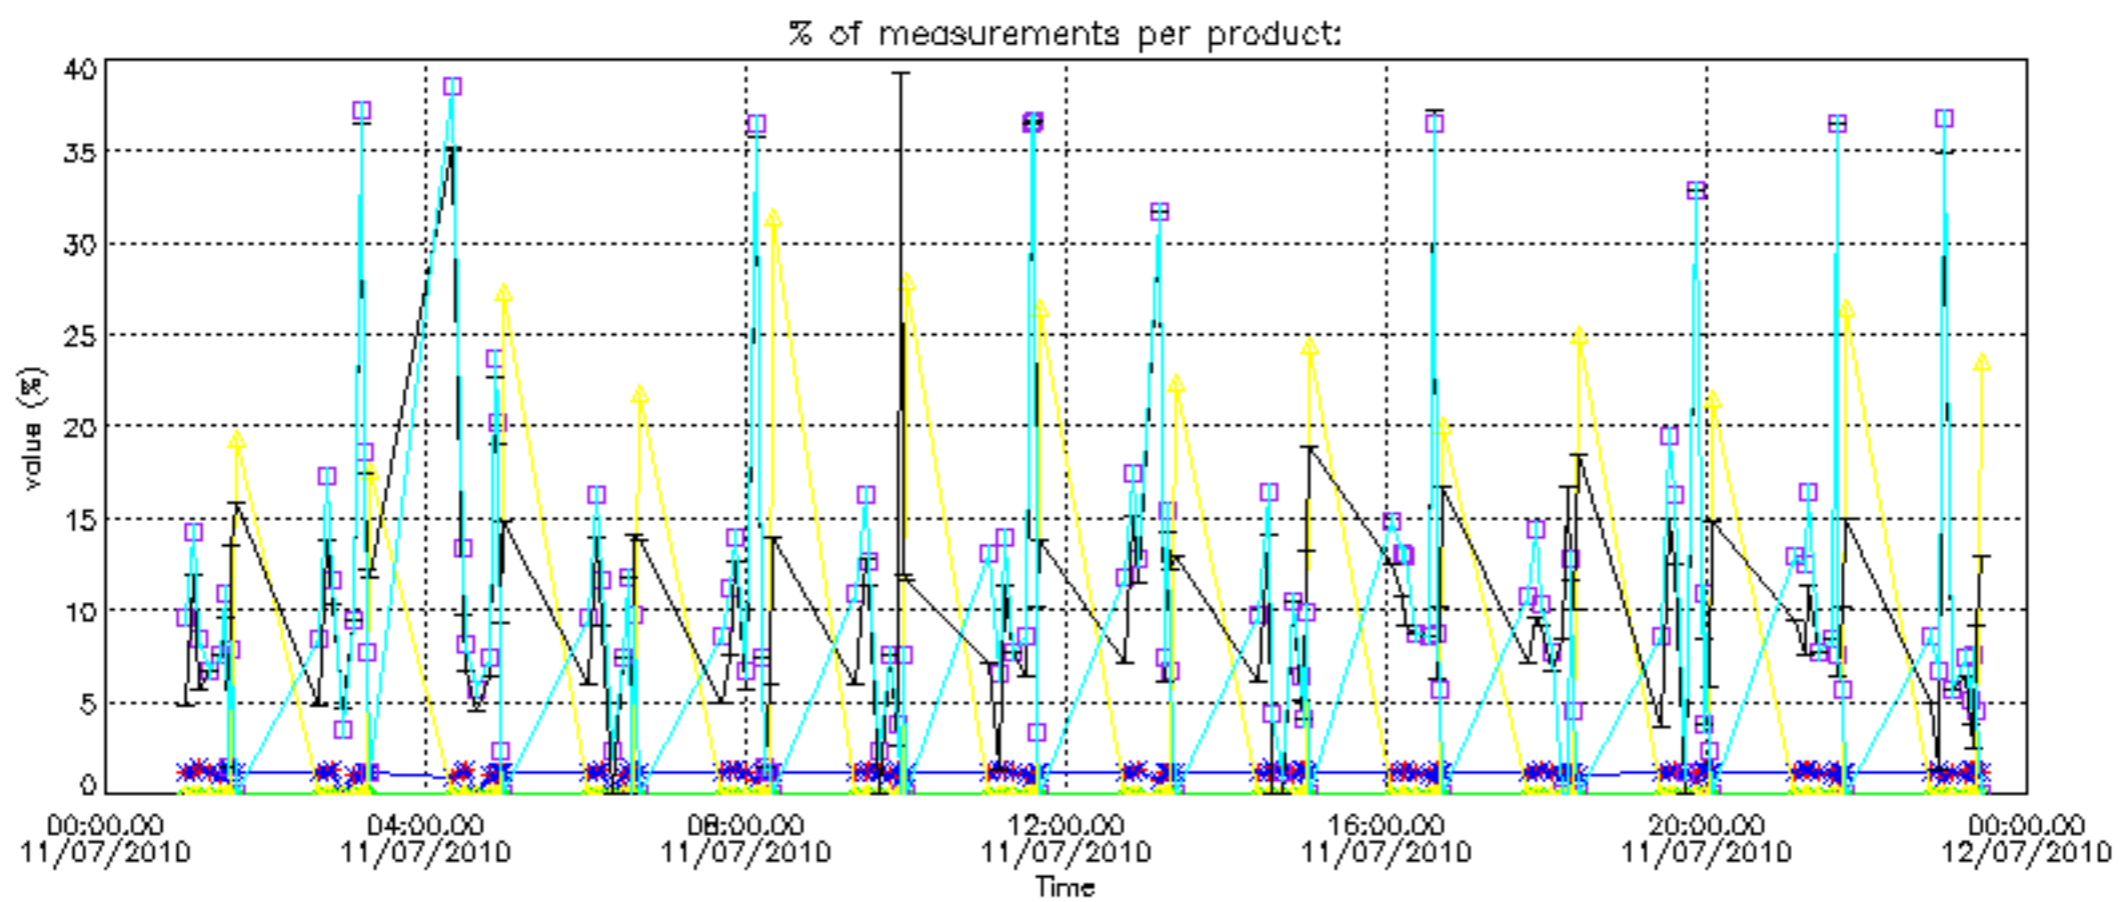

Percentage of cosmic ray hits per profile

Percentage of datation errors per profile