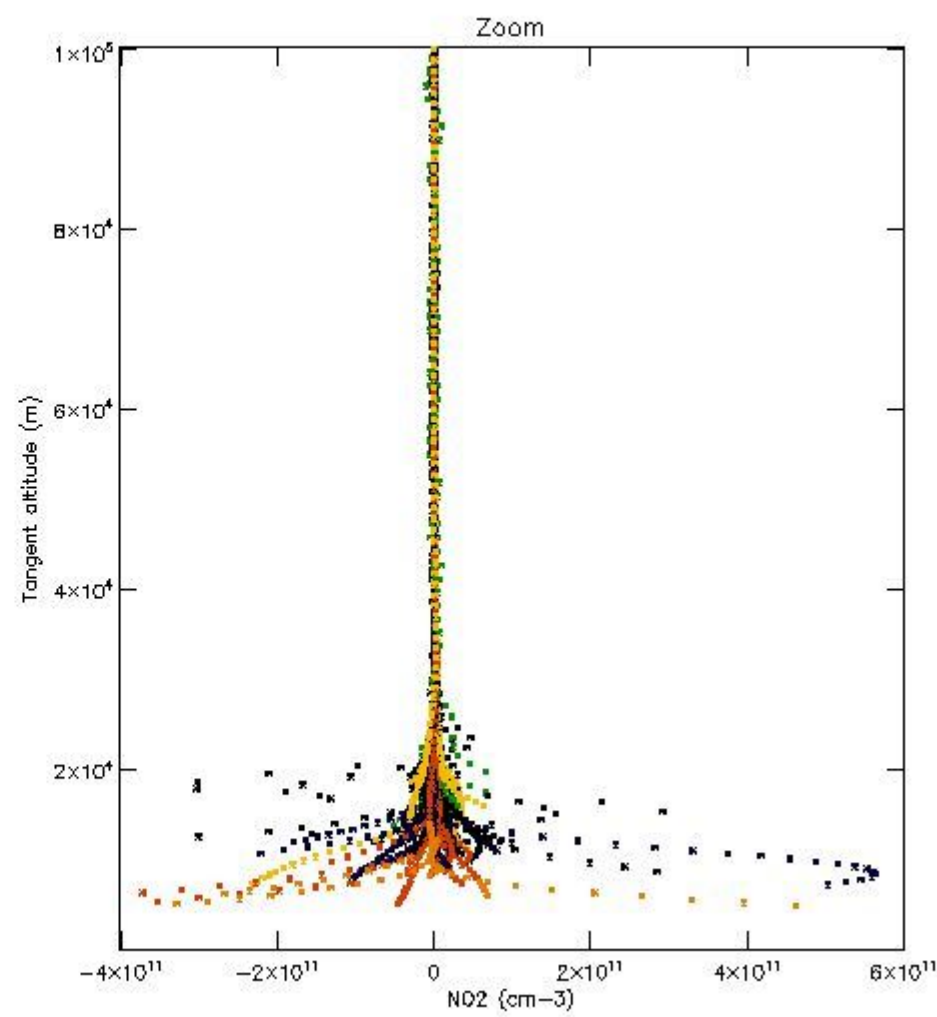

*5.4 Plot ozone profiles where STD < 10% (dark without errors)*

The colorbar represents the latitude.

*5.5 Plot ozone profiles where STD < 5% (dark without errors)*

The colorbar represents the latitude.

*5.6 Plot NO<sub>2</sub> profiles for all STD (dark without errors)*

The colorbar represents the latitude.

*5.7 Plot NO3 profiles for all STD (dark without errors)*

The colorbar represents the latitude.

5.8 Plot H2O profiles for all STD (only for occultations of stars 1,2,3,4,13,14,16,26,63 dark without errors)