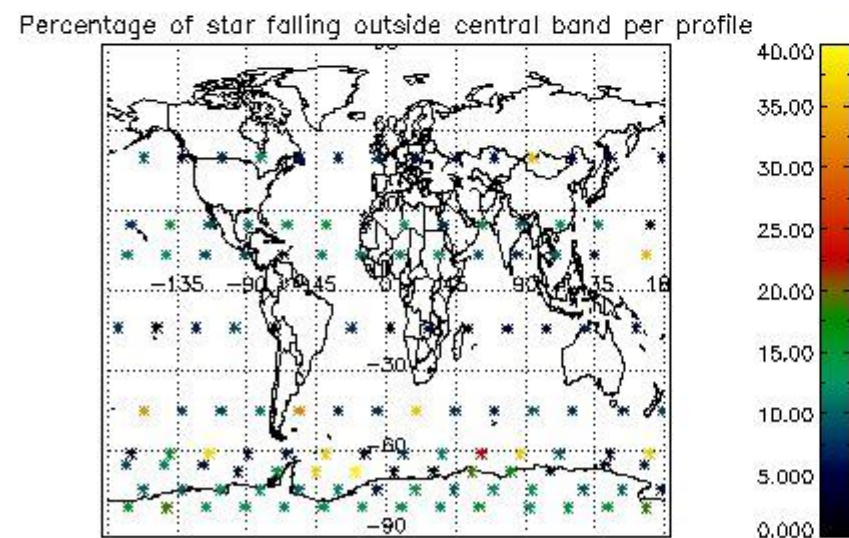

5. Trace gas profiles

5.1 Ozone statistics based on quality of products

The final quality of the products can be "measured" using the STD (Standard Deviation) attached to every point profile. This information is written to the parameter GOM_NL__2P/NL_LOCAL_SPECIES_DENSITY/o3_std of the level 2 products. The table below shows the statistics for given STD ranges.

The statistics are given with respect to the overall valid production:

- Products without fatal errors: GOM_NL__2P/MPH/PRODUCT_ERR=0
- Valid point profile: GOM_NL__2P/NL_LOCAL_SPECIES_DENSITY/pcd(0)=0

The 'Criteria' is applied to valid points of dark limb products:

- Products in dark limb illumination condition: GOM_NL__2P/NL_SUMMARY_QUALITY/obs_ill_cond=0
- Products without fatal errors: GOM_NL__2P/MPH/PRODUCT_ERR=0
- Valid point profile: GOM_NL__2P/NL_LOCAL_SPECIES_DENSITY/pcd(0)=0

So, the table below shows the percentage of dark limb and valid observations for each criteria with respect to the overall valid daily observations.

Criteria	% of total production
All STD	28
STD < 20	9