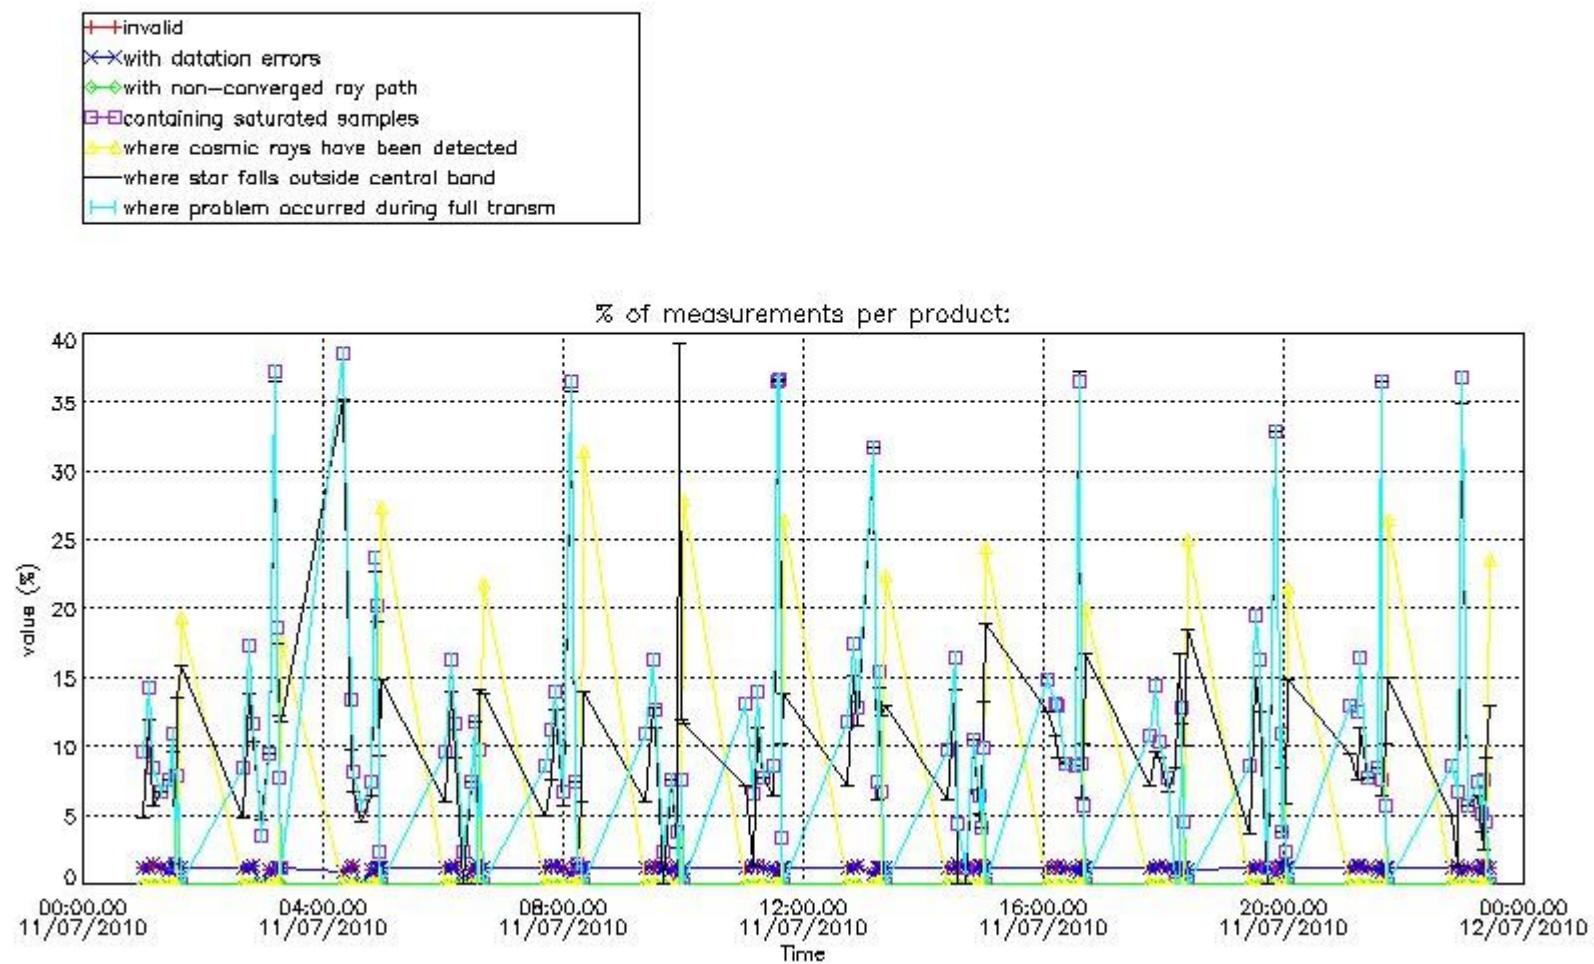

4.2 Plot quality information per product coming from level 1b processing (world map)

4.2.1 Plot level 1 quality information per product (world map): ENVISAT ASCENDING passes