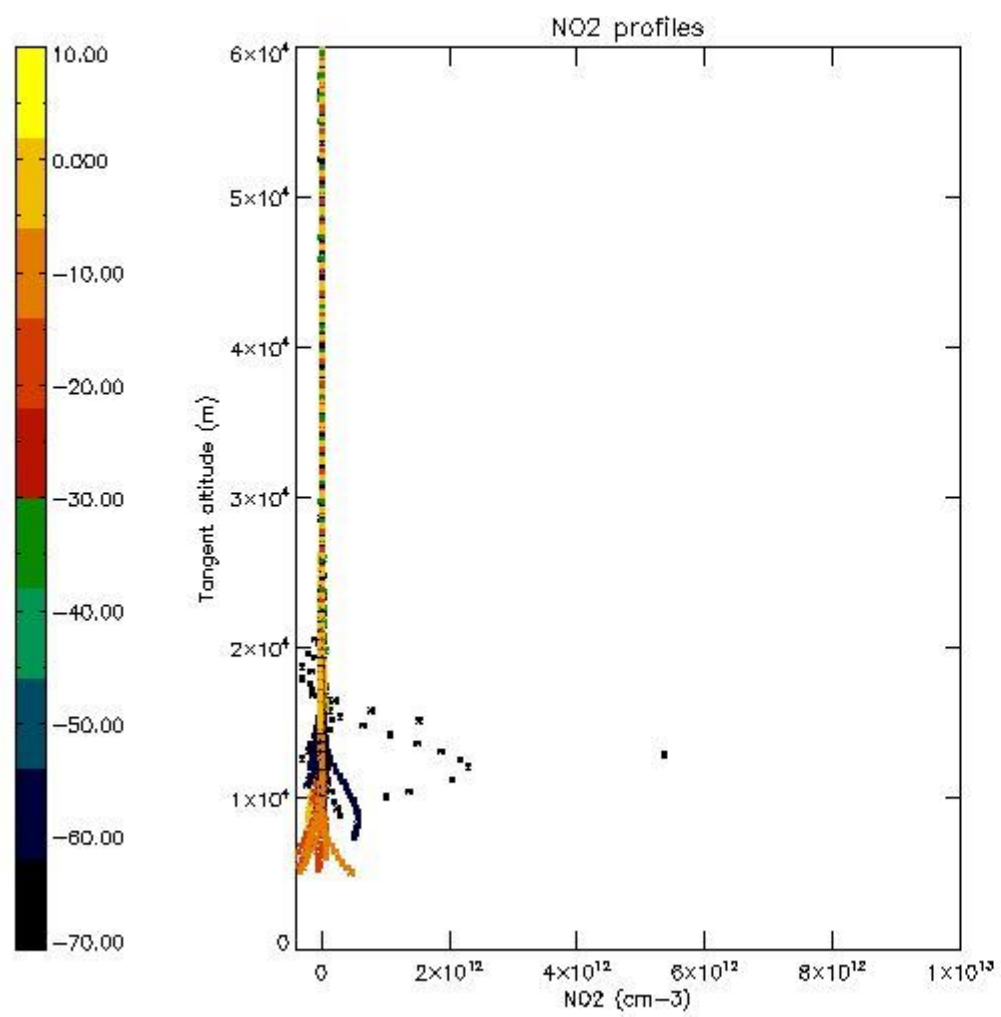

*5.4 Plot ozone profiles where STD < 10% (dark without errors)*

The colorbar represents the latitude.

*5.5 Plot ozone profiles where STD < 5% (dark without errors)*

The colorbar represents the latitude.

*5.6 Plot NO<sub>2</sub> profiles for all STD (dark without errors)*

The colorbar represents the latitude.

*5.7 Plot NO3 profiles for all STD (dark without errors)*

The colorbar represents the latitude.

5.8 Plot H2O profiles for all STD (only for occultations of stars 1,2,3,4,13,14,16,26,63 dark without errors)