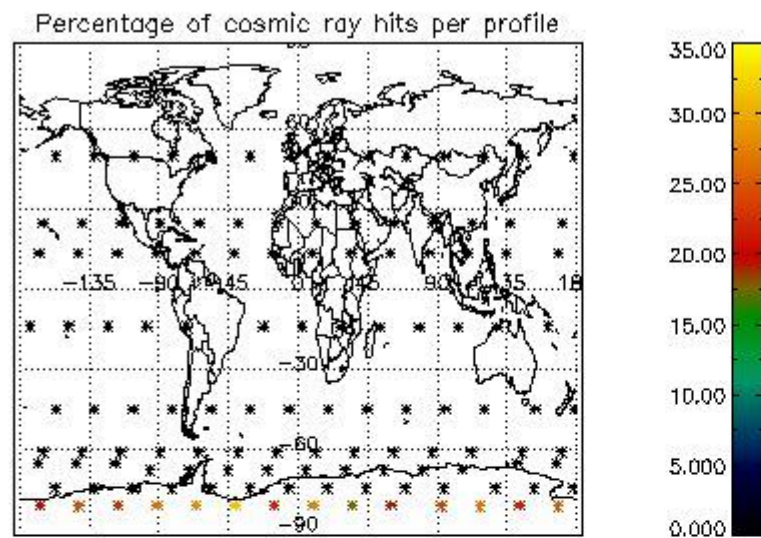

4.2.2 Plot level 1 quality information per product (world map): ENVISAT DESCENDING passes

5. Trace gas profiles

5.1 Ozone statistics based on quality of products

The final quality of the products can be "measured" using the STD (Standard Deviation) attached to every point profile. This information is written to the parameter GOM_NL__2P/NL_LOCAL_SPECIES_DENSITY/o3_std of the level 2 products. The table below shows the statistics for given STD ranges.

The statistics are given with respect to the overall valid production:

- Products without fatal errors: GOM_NL__2P/MPH/PRODUCT_ERR=0
- Valid point profile: GOM_NL__2P/NL_LOCAL_SPECIES_DENSITY/pcd(0)=0

The 'Criteria' is applied to valid points of dark limb products:

- Products in dark limb illumination condition: GOM_NL__2P/NL_SUMMARY_QUALITY/obs_ill_cond=0
- Products without fatal errors: GOM_NL__2P/MPH/PRODUCT_ERR=0
- Valid point profile: GOM_NL__2P/NL_LOCAL_SPECIES_DENSITY/pcd(0)=0

So, the table below shows the percentage of dark limb and valid observations for each criteria with respect to the overall valid daily observations.

Criteria	% of total production
All STD	28
STD < 20	9