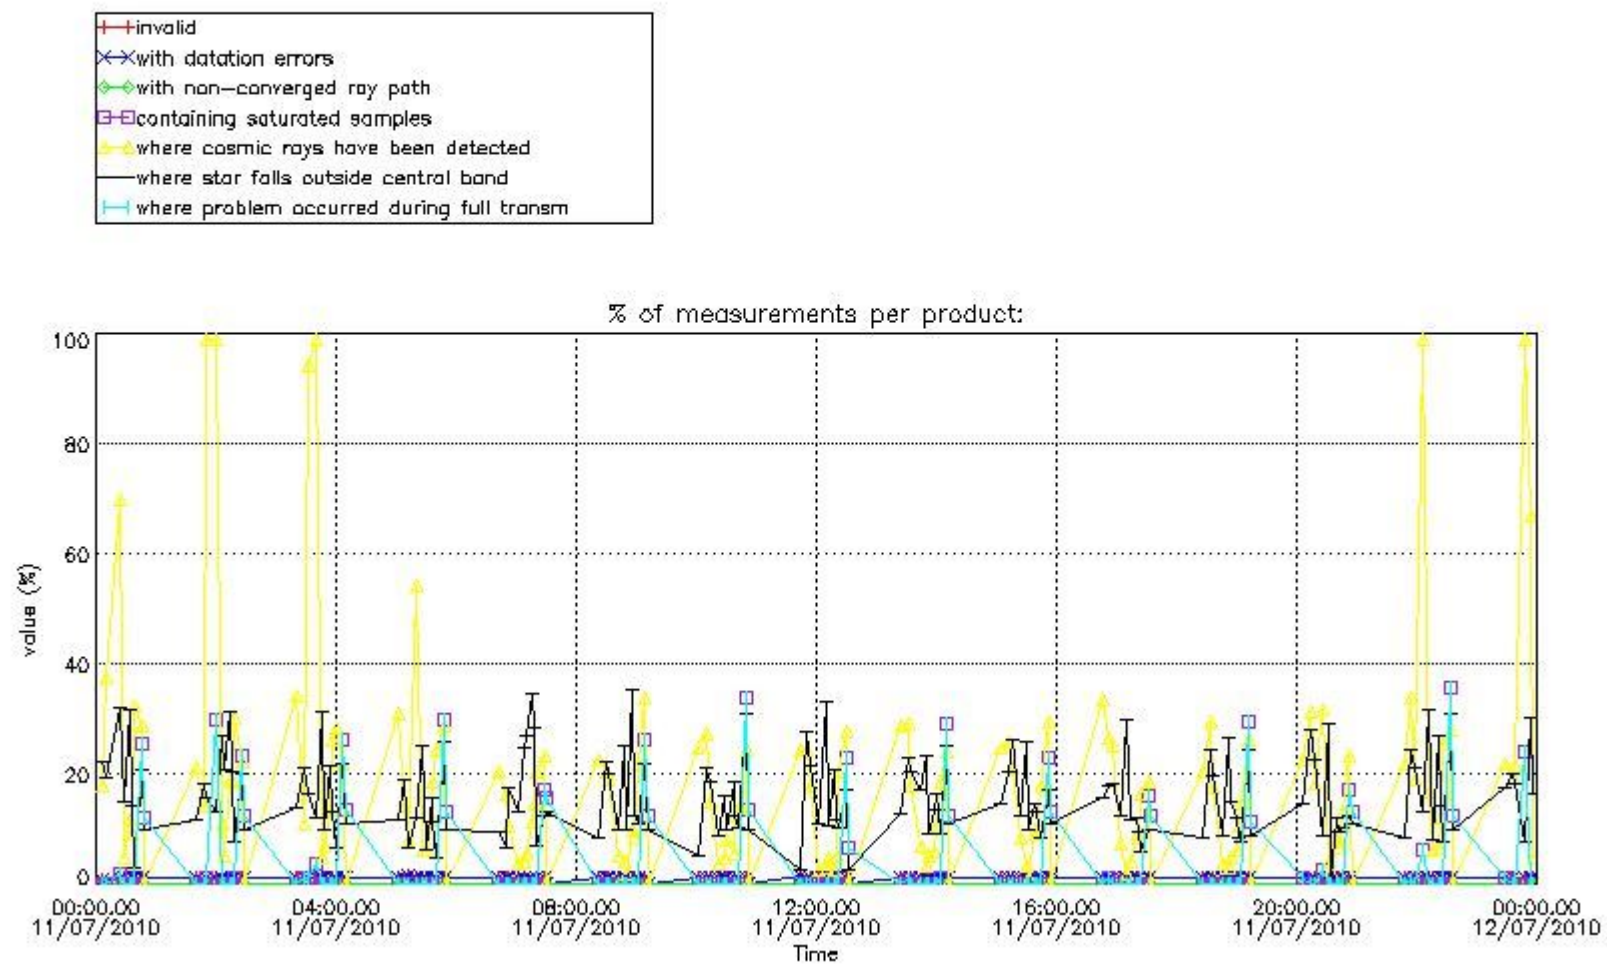

4.1.2 Plot level 1 quality information per product (time dependant): ENVI SAT DESCENDING passes