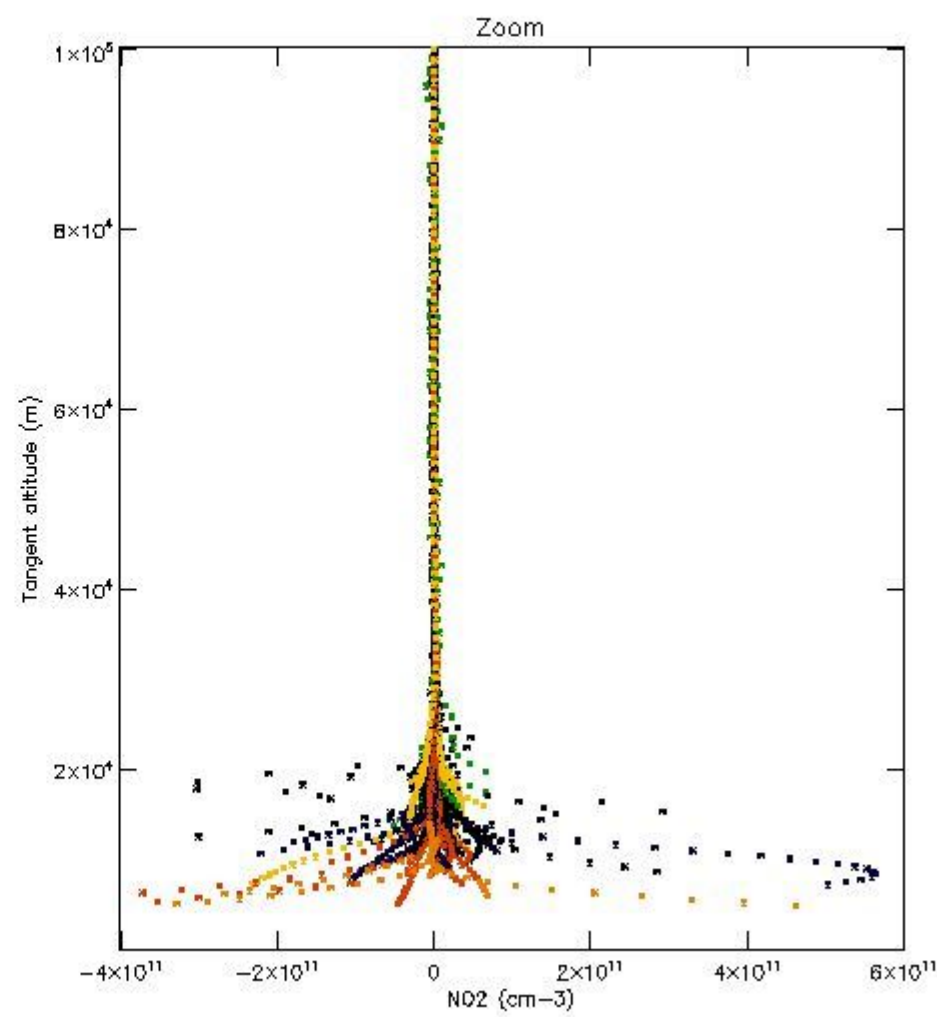

5.7 Plot NO3 profiles for all STD (dark without errors)

The colorbar represents the latitude.