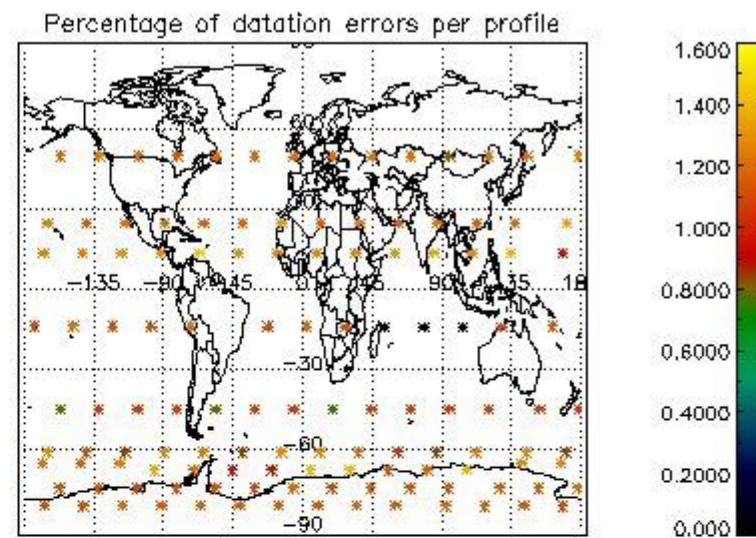

5. Trace gas profiles

5.1 Ozone statistics based on quality of products

The final quality of the products can be "measured" using the STD (Standard Deviation) attached to every point profile. This information is written to the parameter GOM_NL__2P/NL_LOCAL_SPECIES_DENSITY/o3_std of the level 2 products. The table below shows the statistics for given STD ranges.

The statistics are given with respect to the overall valid production:

- Products without fatal errors: GOM_NL__2P/MPH/PRODUCT_ERR=0
- Valid point profile: GOM_NL__2P/NL_LOCAL_SPECIES_DENSITY/pcd(0)=0

The 'Criteria' is applied to valid points of dark limb products:

- Products in dark limb illumination condition: GOM_NL__2P/NL_SUMMARY_QUALITY/obs_ill_cond=0
- Products without fatal errors: GOM_NL__2P/MPH/PRODUCT_ERR=0
- Valid point profile: GOM_NL__2P/NL_LOCAL_SPECIES_DENSITY/pcd(0)=0

So, the table below shows the percentage of dark limb and valid observations for each criteria with respect to the overall valid daily observations.

Criteria	% of total production
All STD	28
STD < 20	9