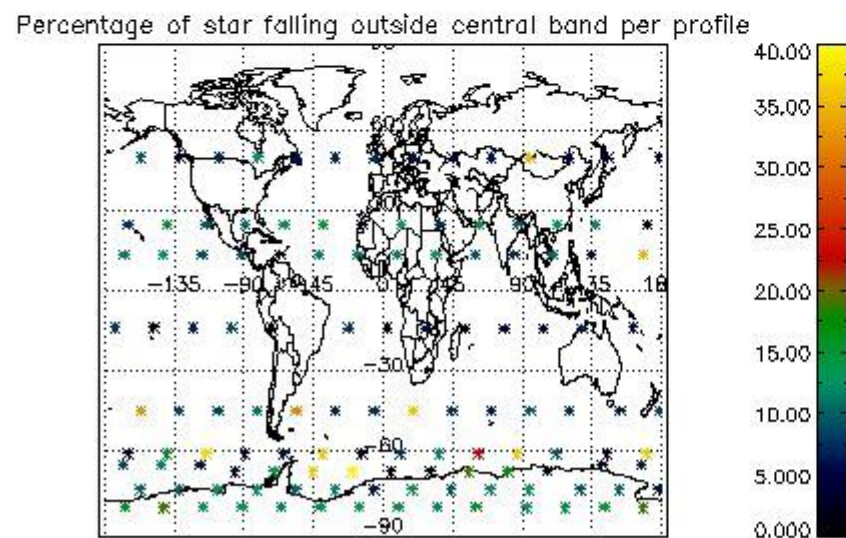

5. Trace gas profiles

5.1 Ozone statistics based on quality of products

The final quality of the products can be "measured" using the STD (Standard Deviation) attached to every point profile. This information is written to the parameter GOM_NL__2P/NL_LOCAL_SPECIES_DENSITY/o3_std of the level 2 products. The table below shows the statistics for given STD ranges.

The statistics are given with respect to the overall valid production:

- Products without fatal errors: GOM_NL__2P/MPH/PRODUCT_ERR=0
- Valid point profile: GOM_NL__2P/NL_LOCAL_SPECIES_DENSITY/pcd(0)=0

The 'Criteria' is applied to valid points of dark limb products:

- Products in dark limb illumination condition: GOM_NL__2P/NL_SUMMARY_QUALITY/obs_ill_cond=0
- Products without fatal errors: GOM_NL__2P/MPH/PRODUCT_ERR=0
- Valid point profile: GOM_NL__2P/NL_LOCAL_SPECIES_DENSITY/pcd(0)=0

So, the table below shows the percentage of dark limb and valid observations for each criteria with respect to the overall valid daily observations.

Criteria	% of total production
All STD	28
STD < 20	9