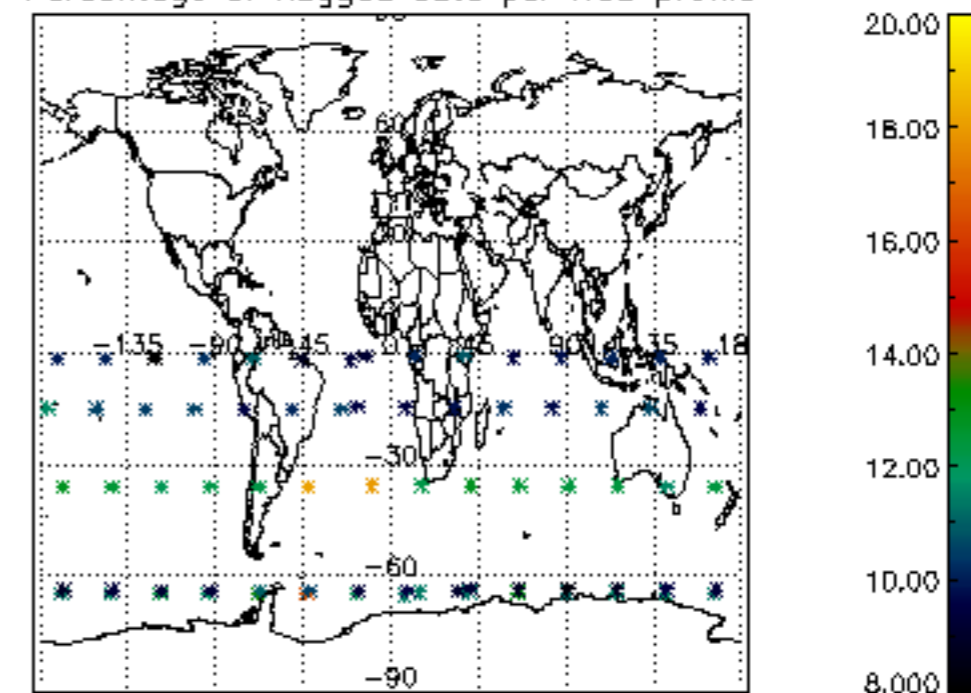

Percentage of flagged data per NO3 profile