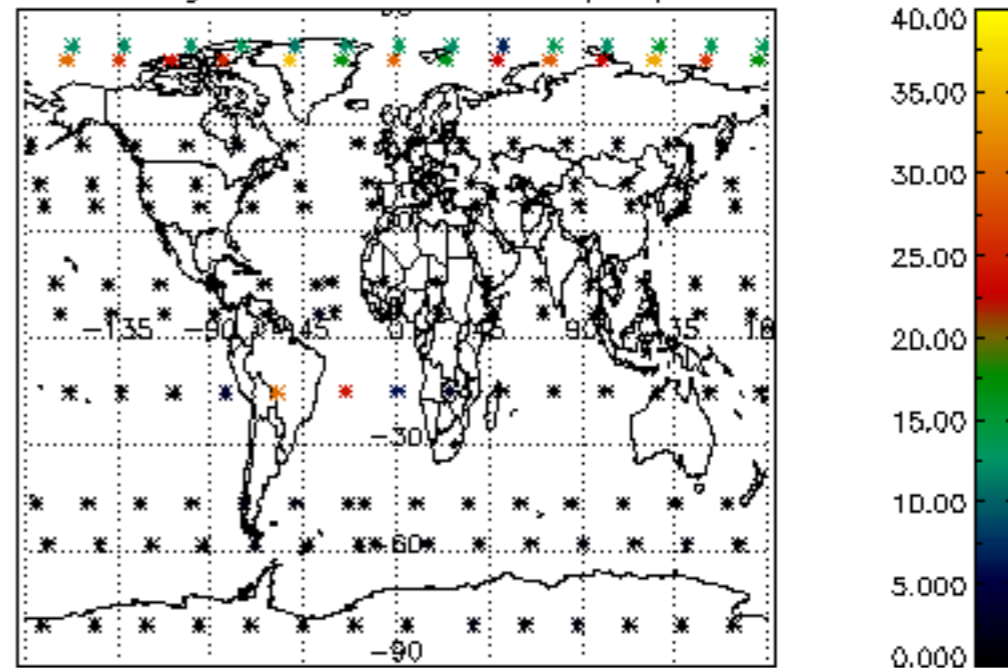

Percentage of datation errors per profile

Percentage of saturation errors per profile