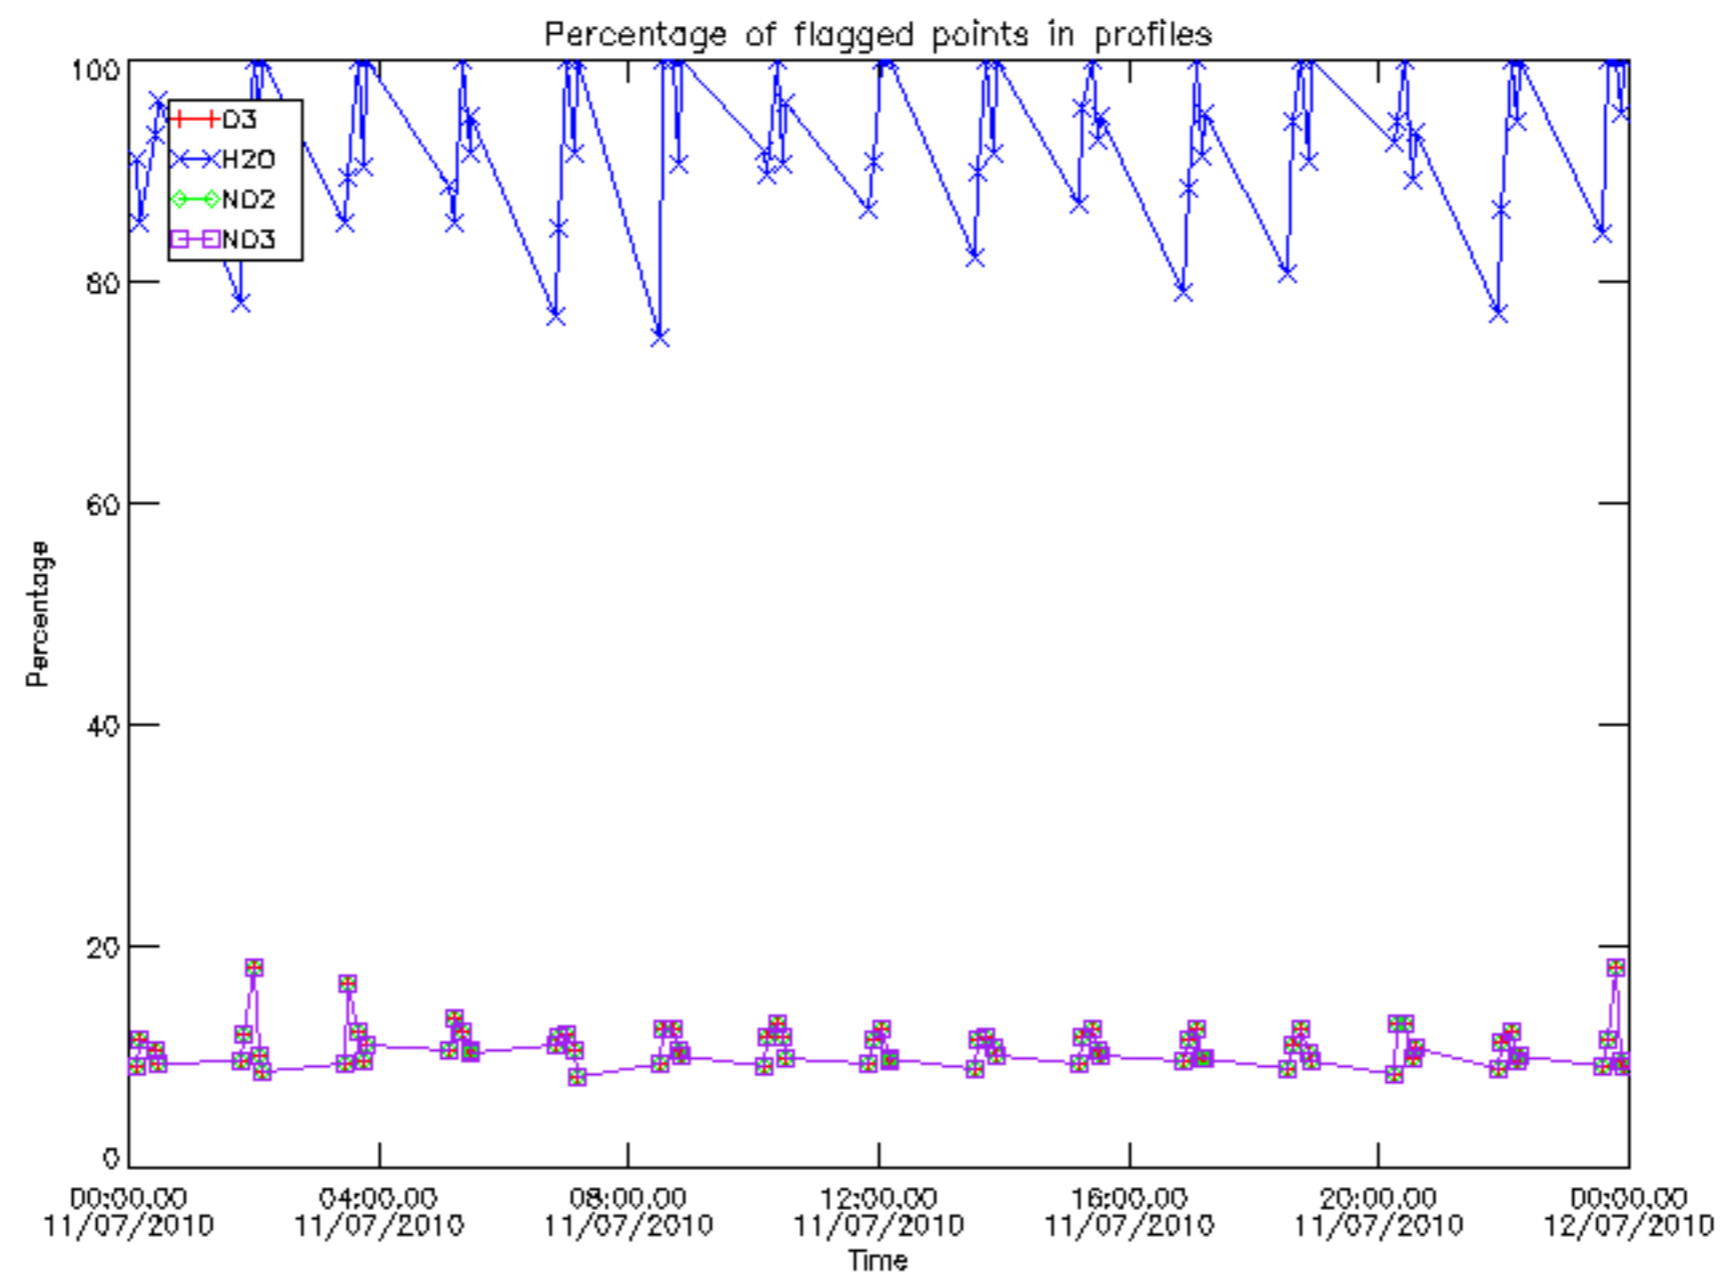

Percentage of flagged data per D3 profile

Percentage of flagged data per H2O profile