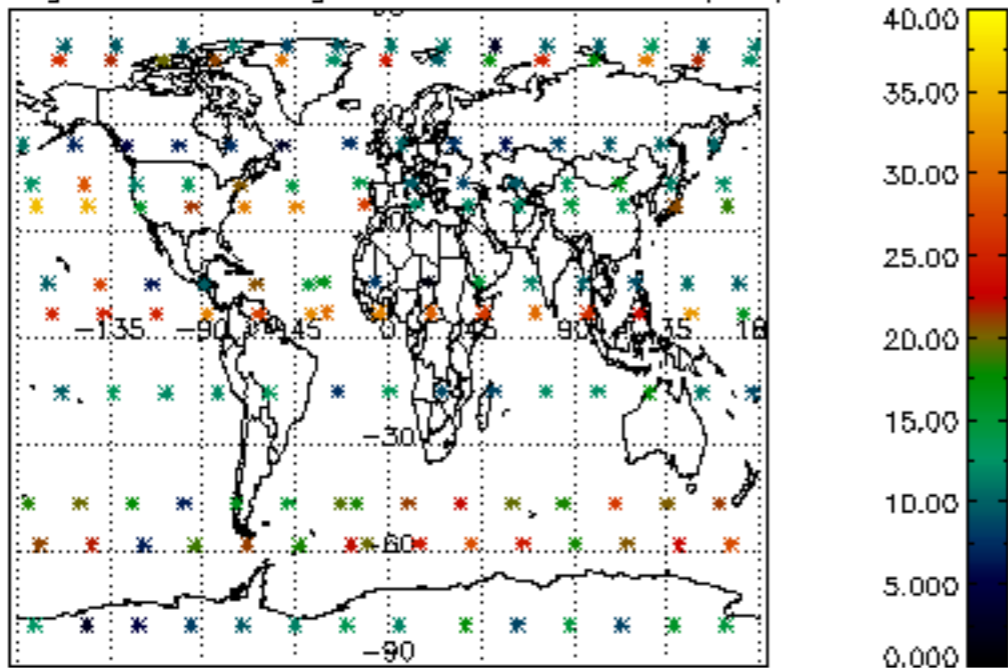

Percentage of cosmic ray hits per profile

Percentage of star falling outside central band per profile