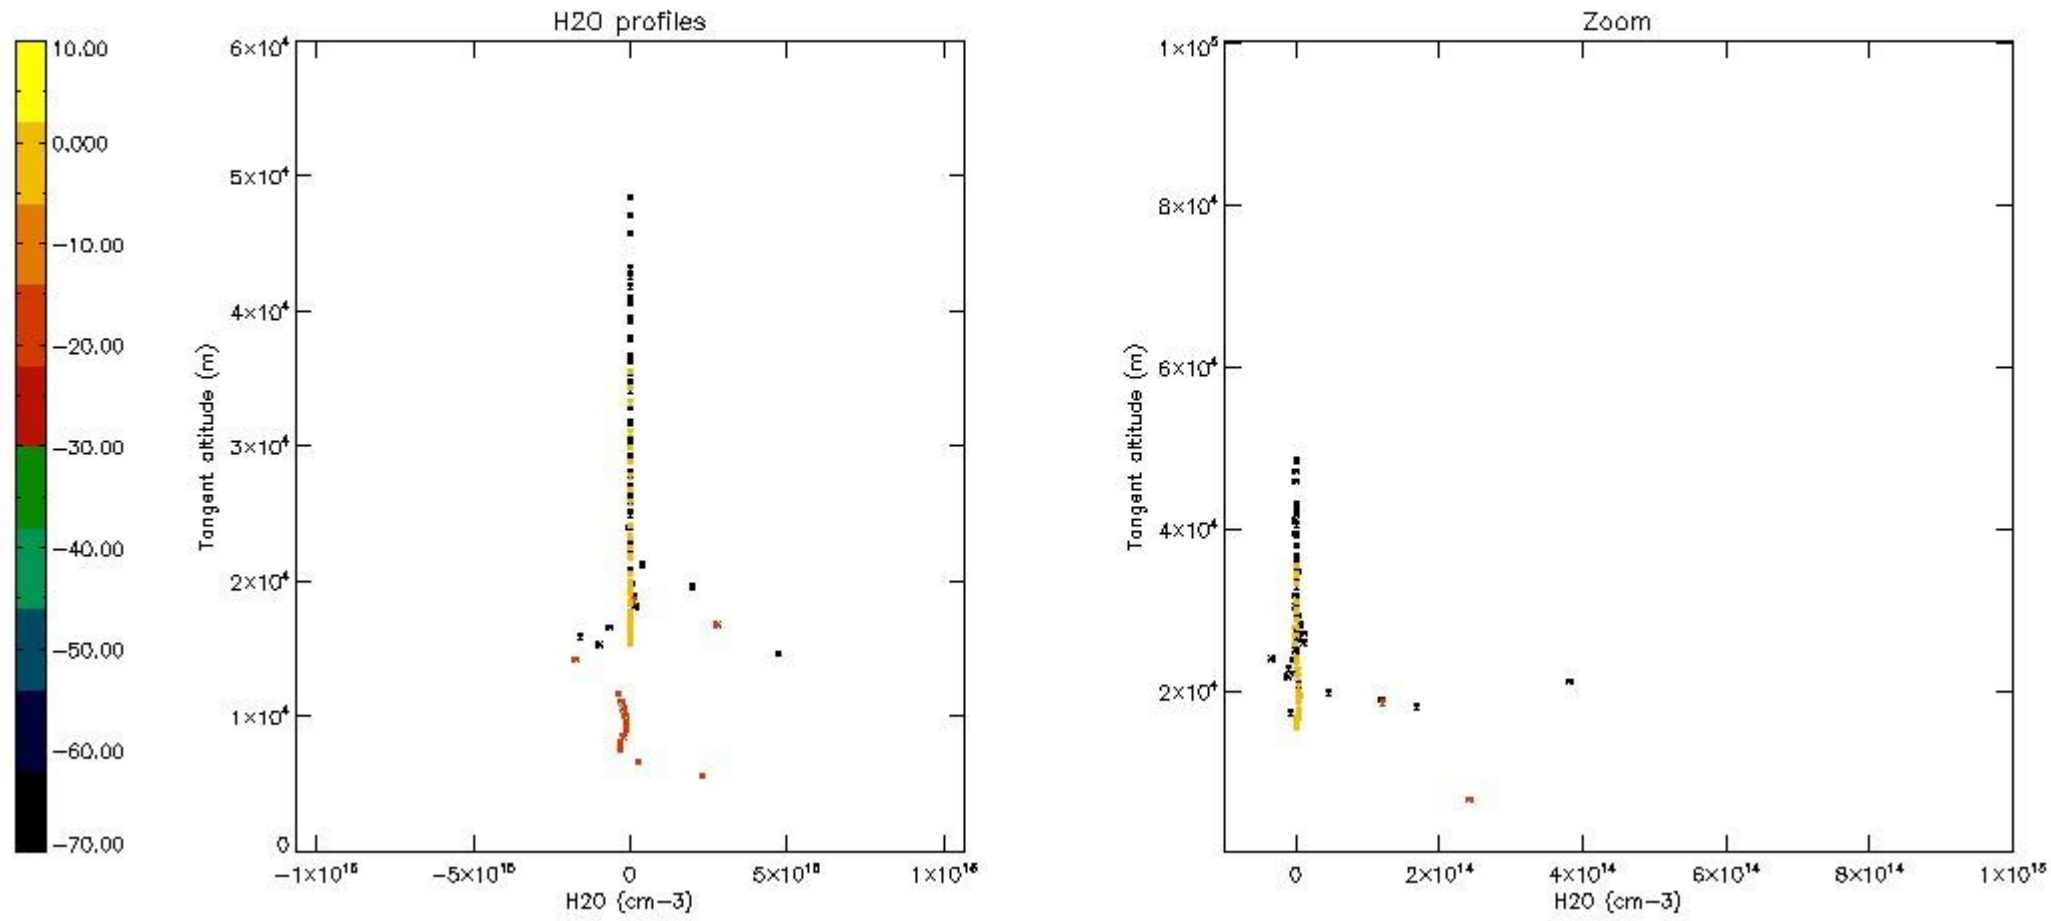

The colorbar represents the latitude.