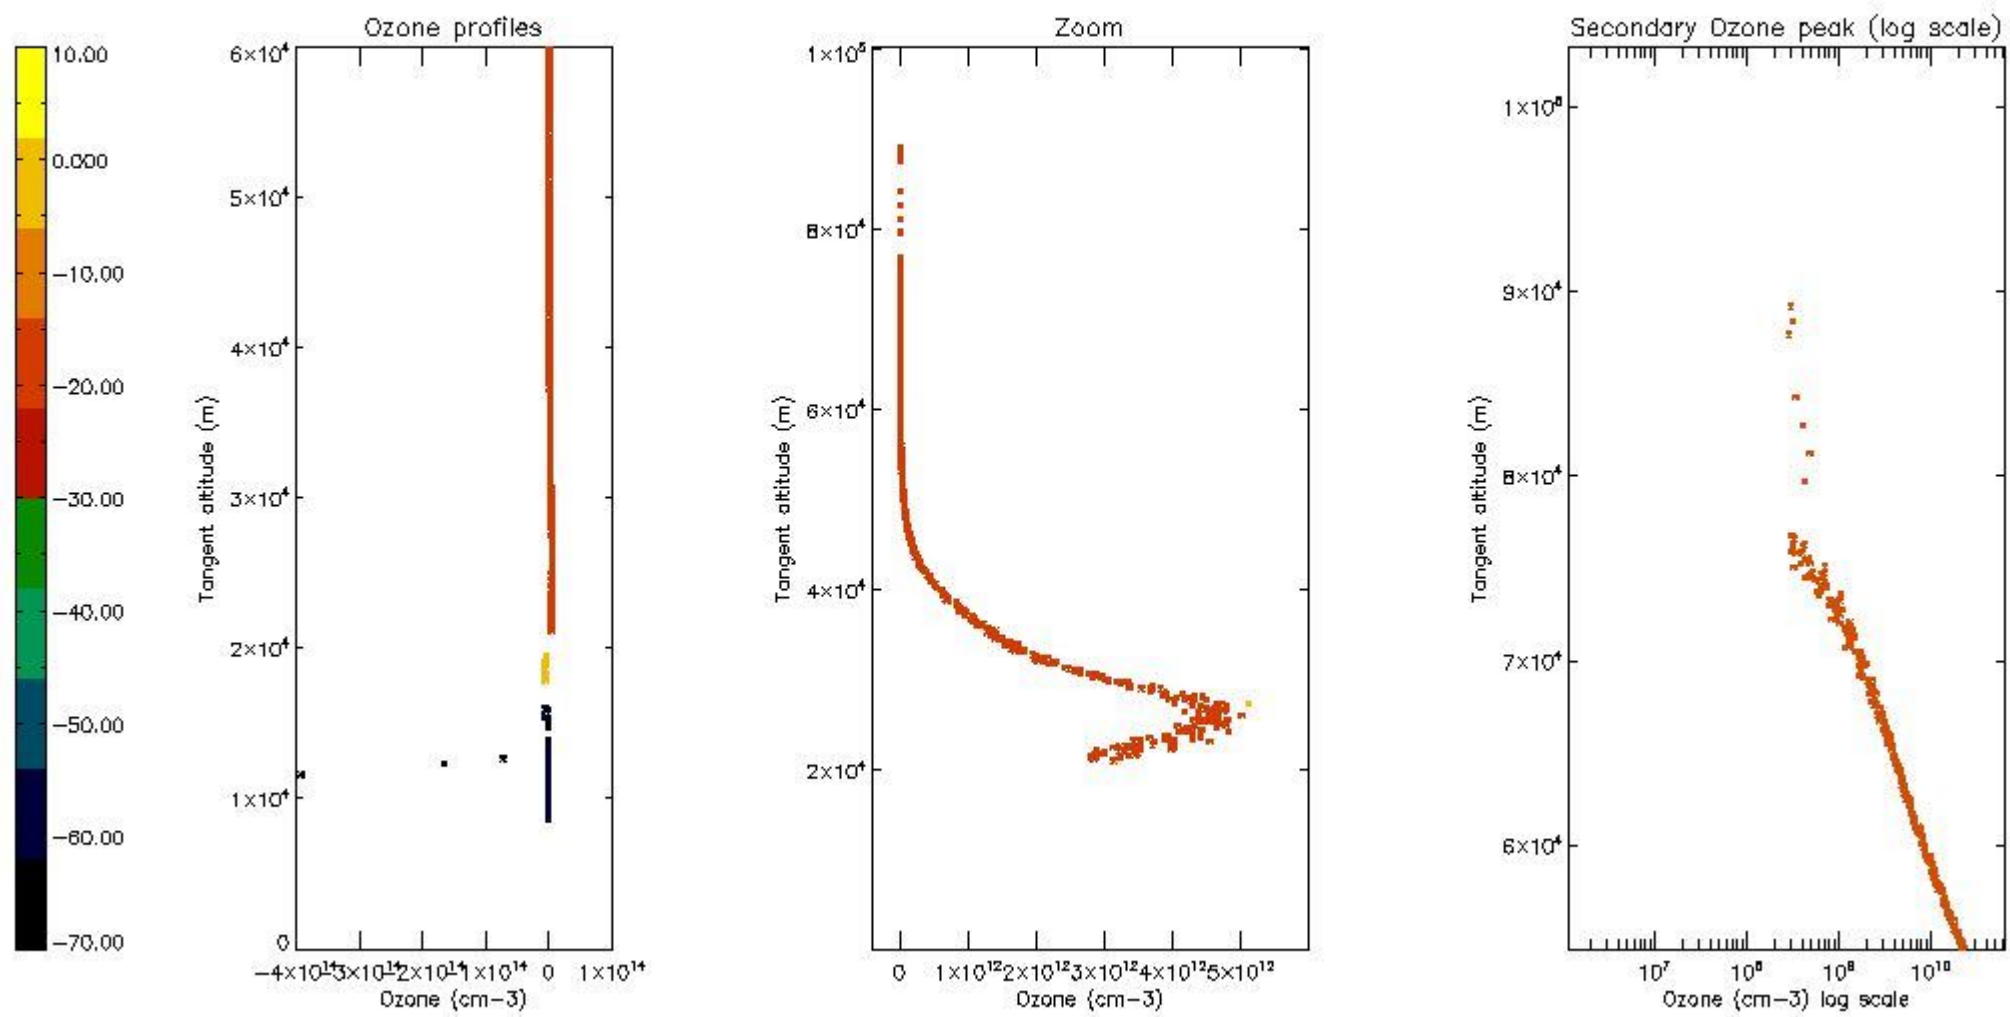

*5.4 Plot ozone profiles where STD < 10% (dark without errors)*

The colorbar represents the latitude.

*5.5 Plot ozone profiles where STD < 5% (dark without errors)*

The colorbar represents the latitude.

*5.6 Plot NO<sub>2</sub> profiles for all STD (dark without errors)*