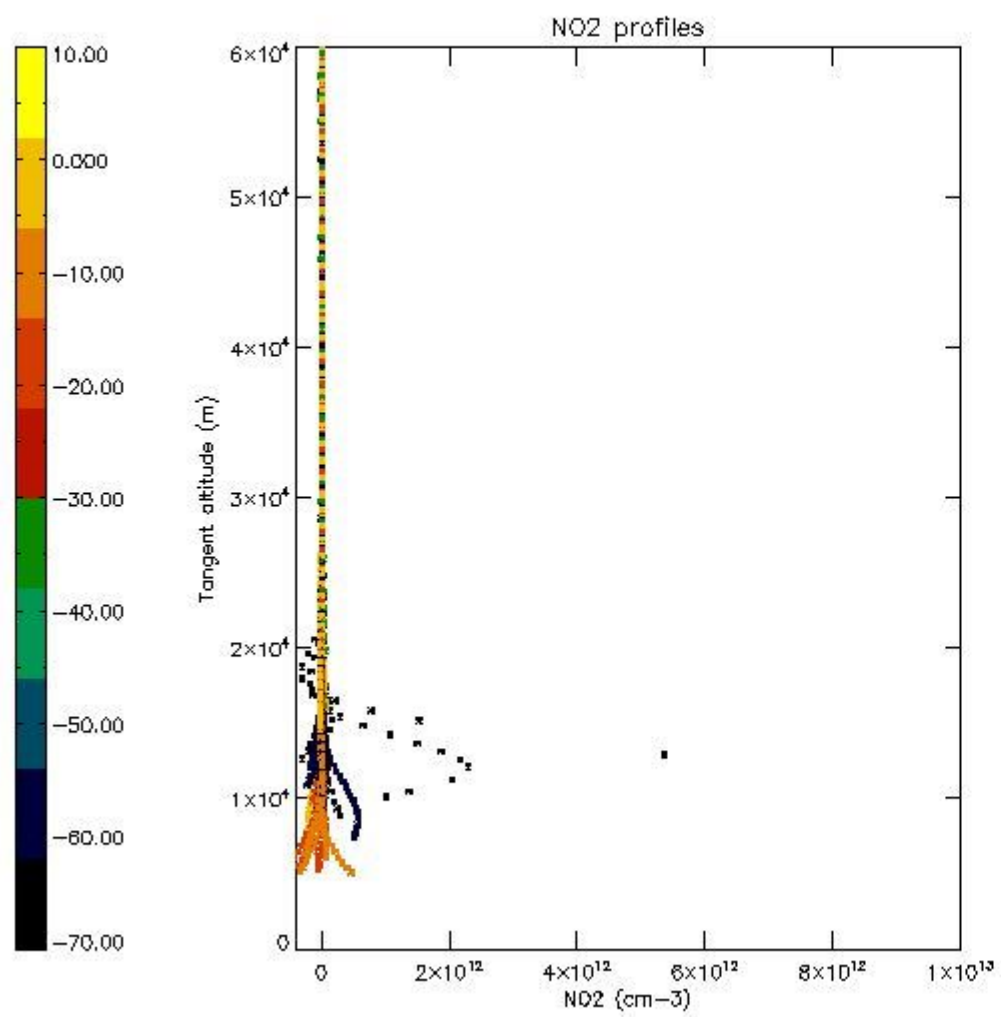

5.7 Plot NO3 profiles for all STD (dark without errors)

The colorbar represents the latitude.