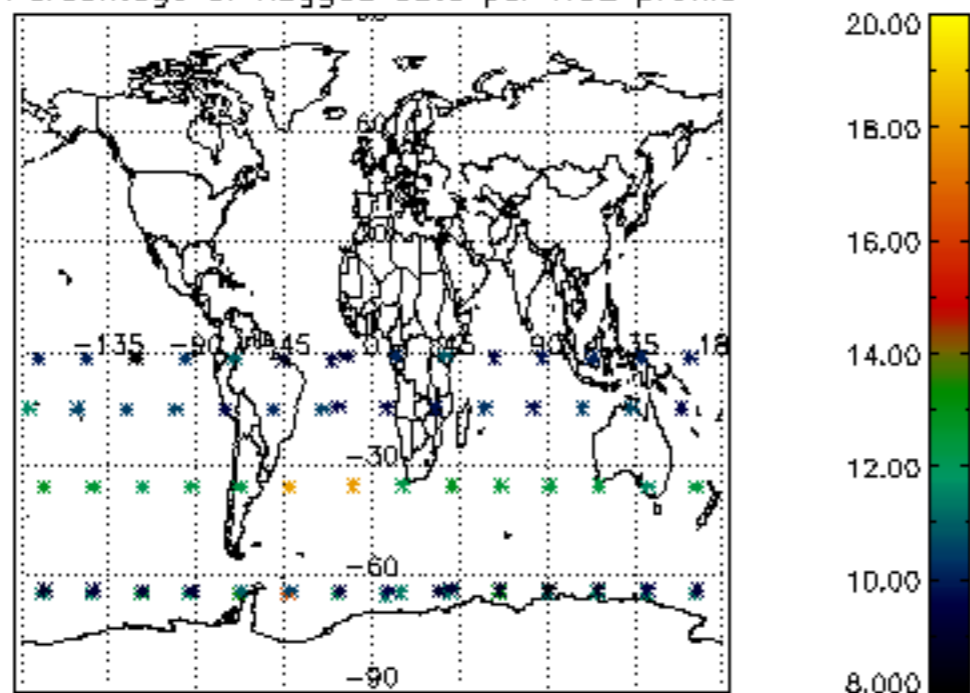

Percentage of flagged data per NO2 profile