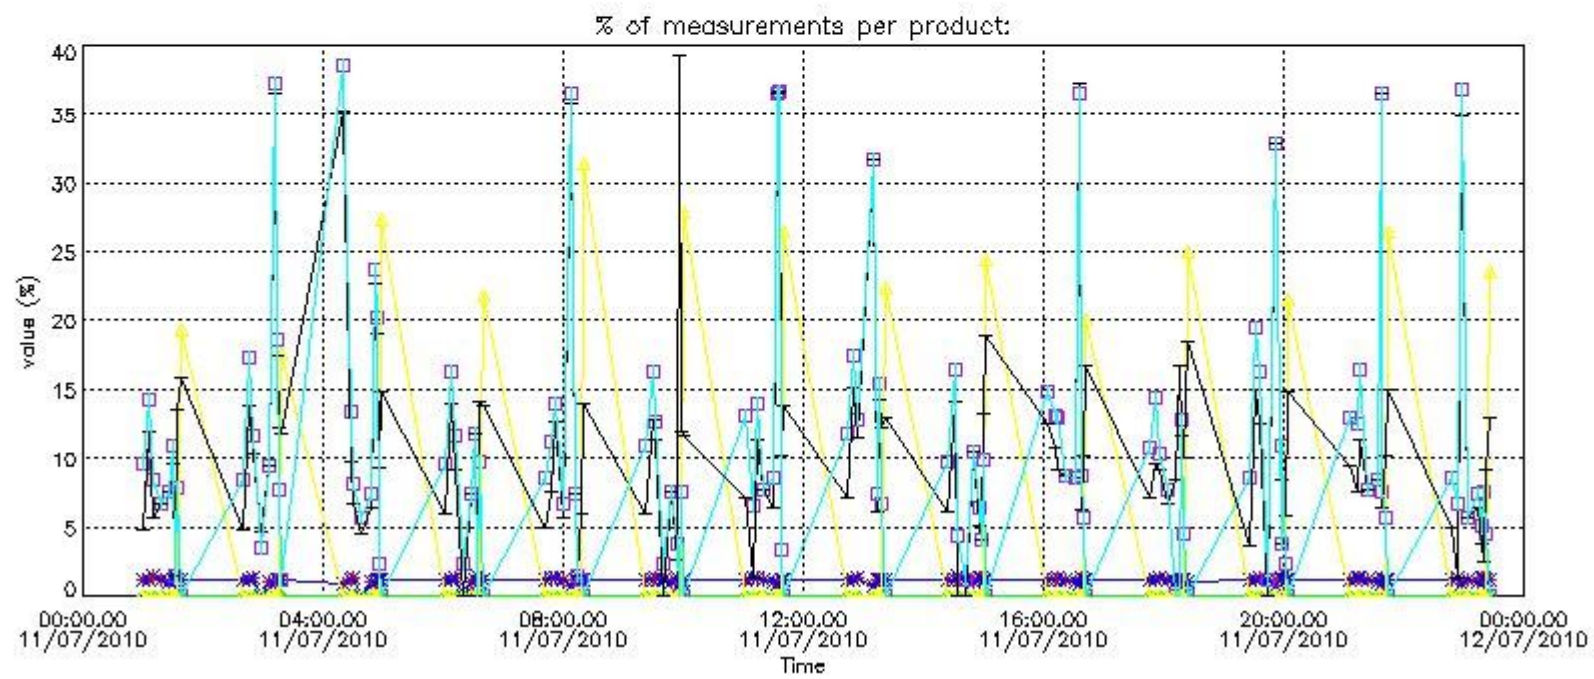

4.2 Plot quality information per product coming from level 1b processing (world map)

4.2.1 Plot level 1 quality information per product (world map): ENVISAT ASCENDING passes