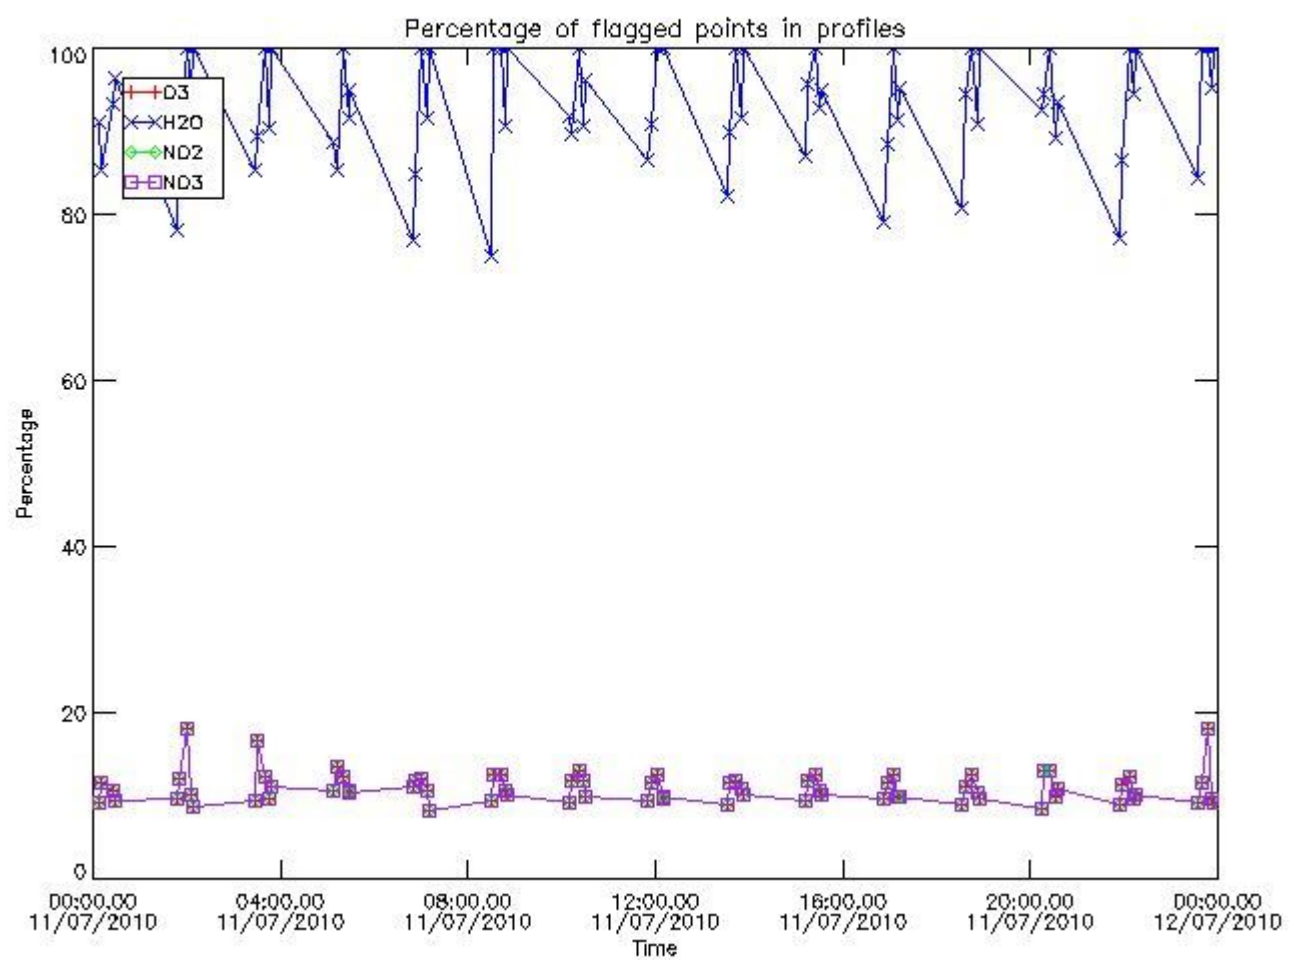

#### 3.1 Plot quality information per product (time dependant)