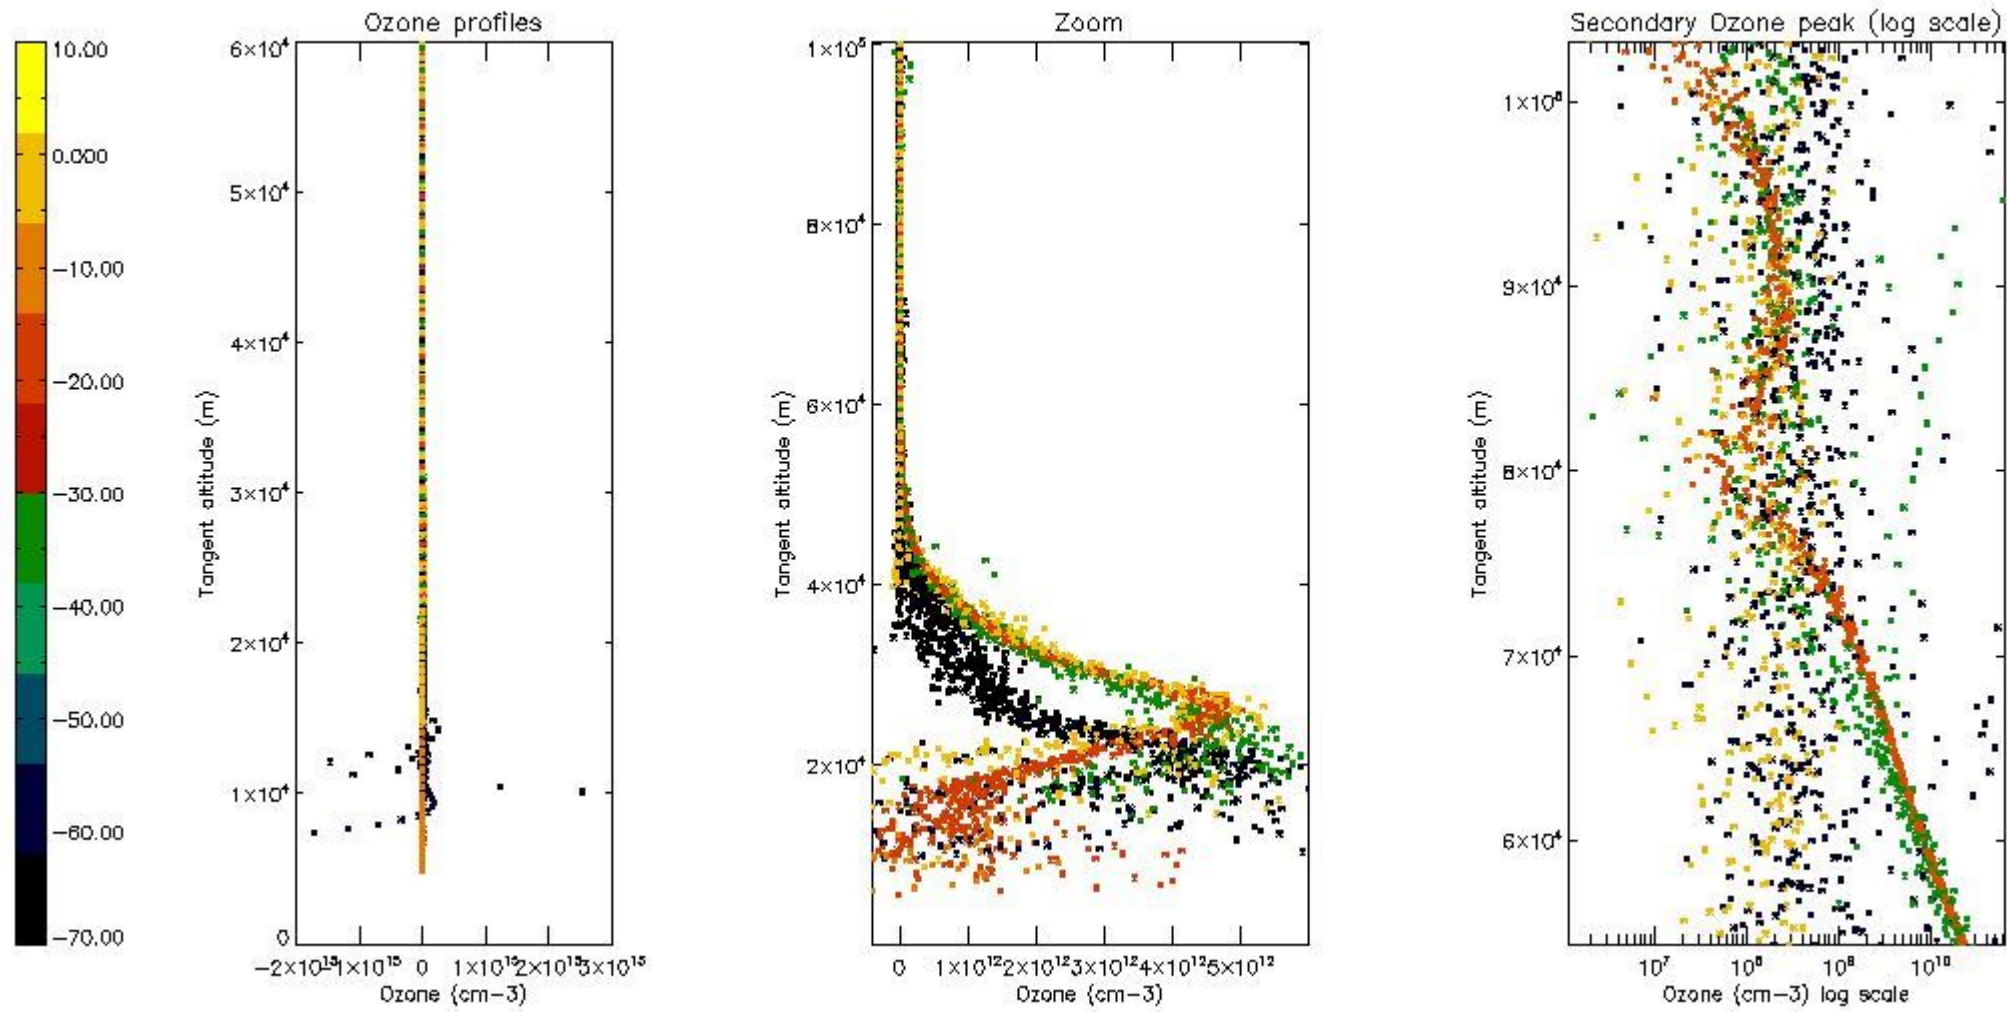

STD < 10	5
STD < 5	3

5.2 Plot ozone profiles for all STD (dark without errors)

The colorbar represents the latitude.

5.3 Plot ozone profiles where STD < 20% (dark without errors)

The colorbar represents the latitude.