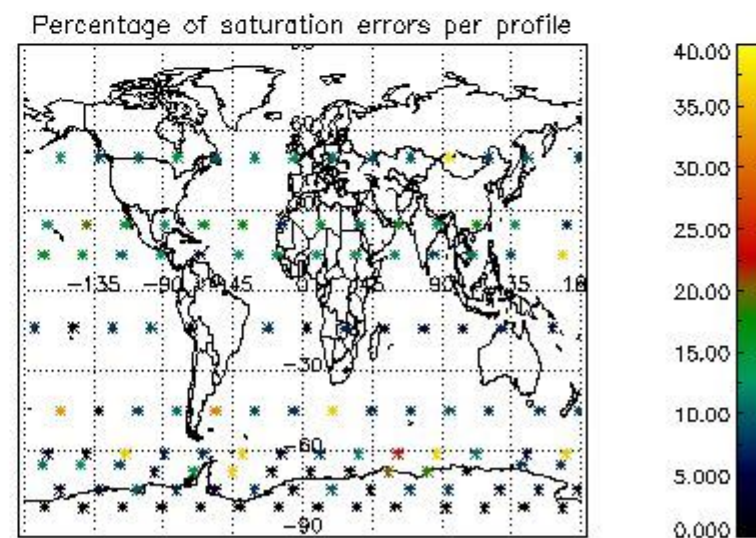

5. Trace gas profiles

5.1 Ozone statistics based on quality of products

The final quality of the products can be "measured" using the STD (Standard Deviation) attached to every point profile. This information is written to the parameter GOM_NL__2P/NL_LOCAL_SPECIES_DENSITY/o3_std of the level 2 products. The table below shows the statistics for given STD ranges.

The statistics are given with respect to the overall valid production:

- Products without fatal errors: GOM_NL__2P/MPH/PRODUCT_ERR=0
- Valid point profile: GOM_NL__2P/NL_LOCAL_SPECIES_DENSITY/pcd(0)=0

The 'Criteria' is applied to valid points of dark limb products:

- Products in dark limb illumination condition: GOM_NL__2P/NL_SUMMARY_QUALITY/obs_ill_cond=0
- Products without fatal errors: GOM_NL__2P/MPH/PRODUCT_ERR=0
- Valid point profile: GOM_NL__2P/NL_LOCAL_SPECIES_DENSITY/pcd(0)=0

So, the table below shows the percentage of dark limb and valid observations for each criteria with respect to the overall valid daily observations.

Criteria	% of total production
All STD	28
STD < 20	9