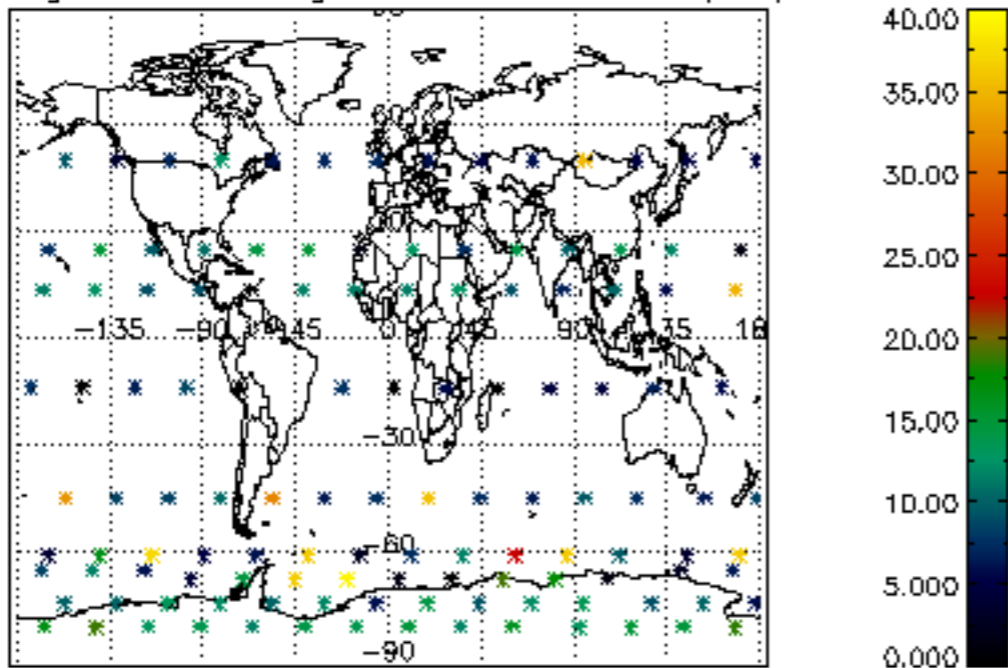

Percentage of star falling outside central band per profile