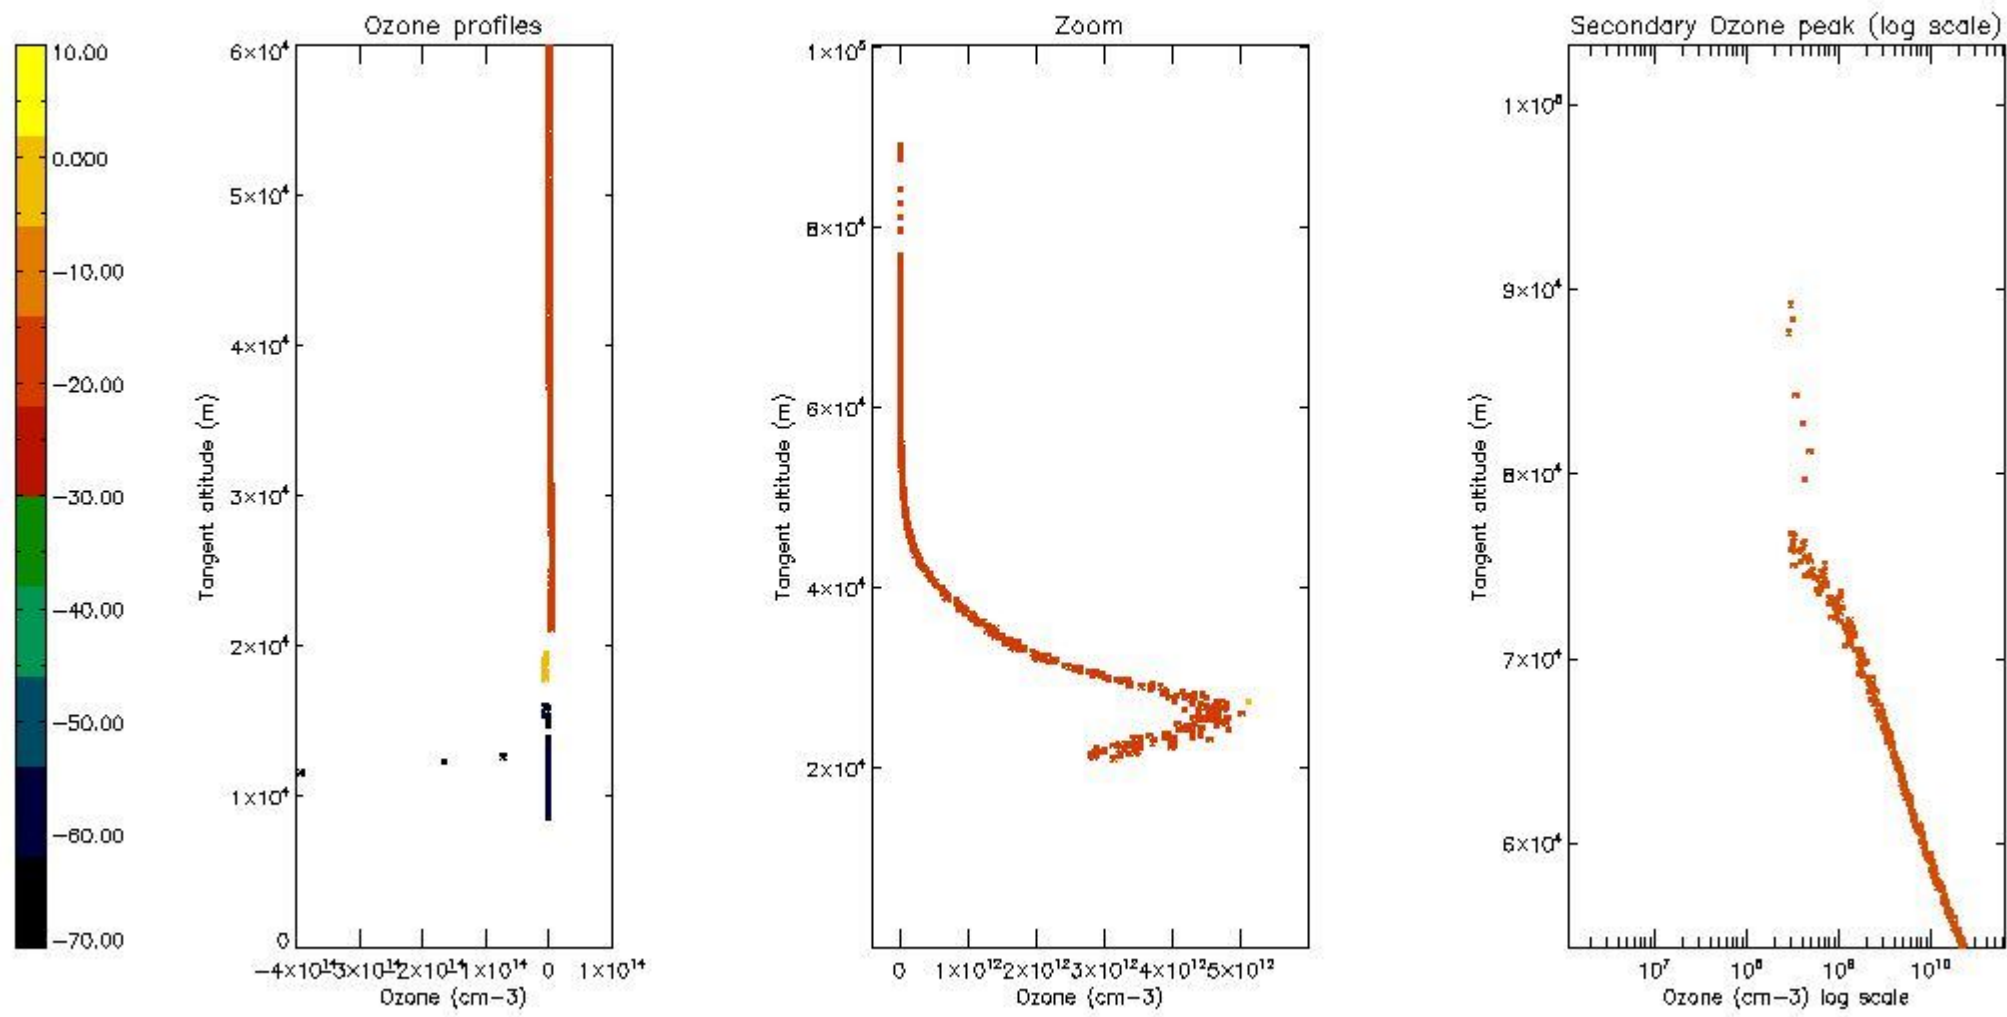

5.6 Plot NO₂ profiles for all STD (dark without errors)

The colorbar represents the latitude.