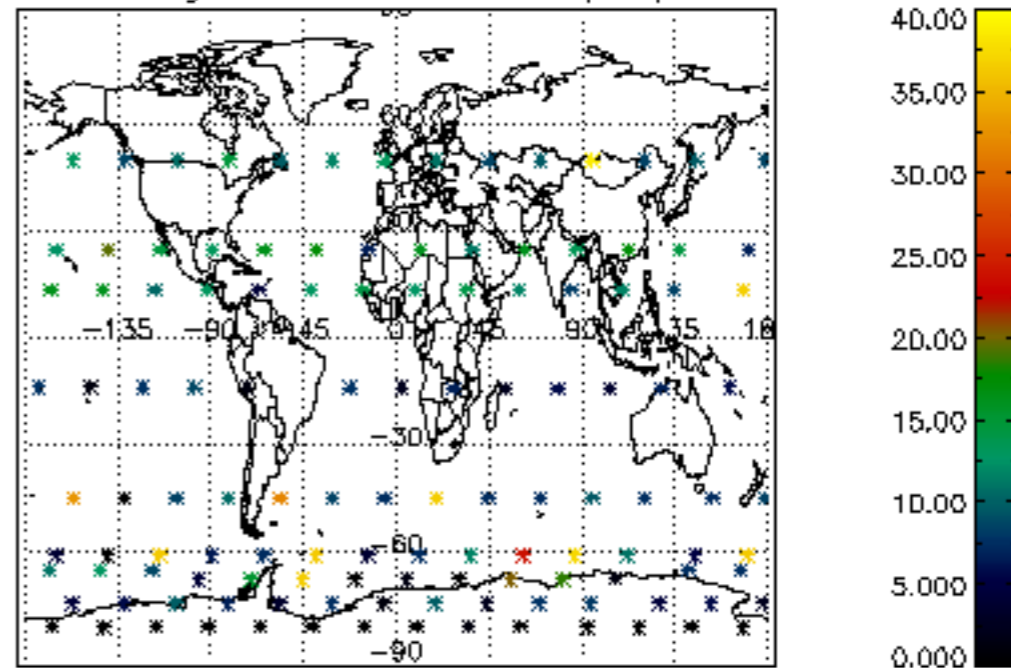

Percentage of saturation errors per profile