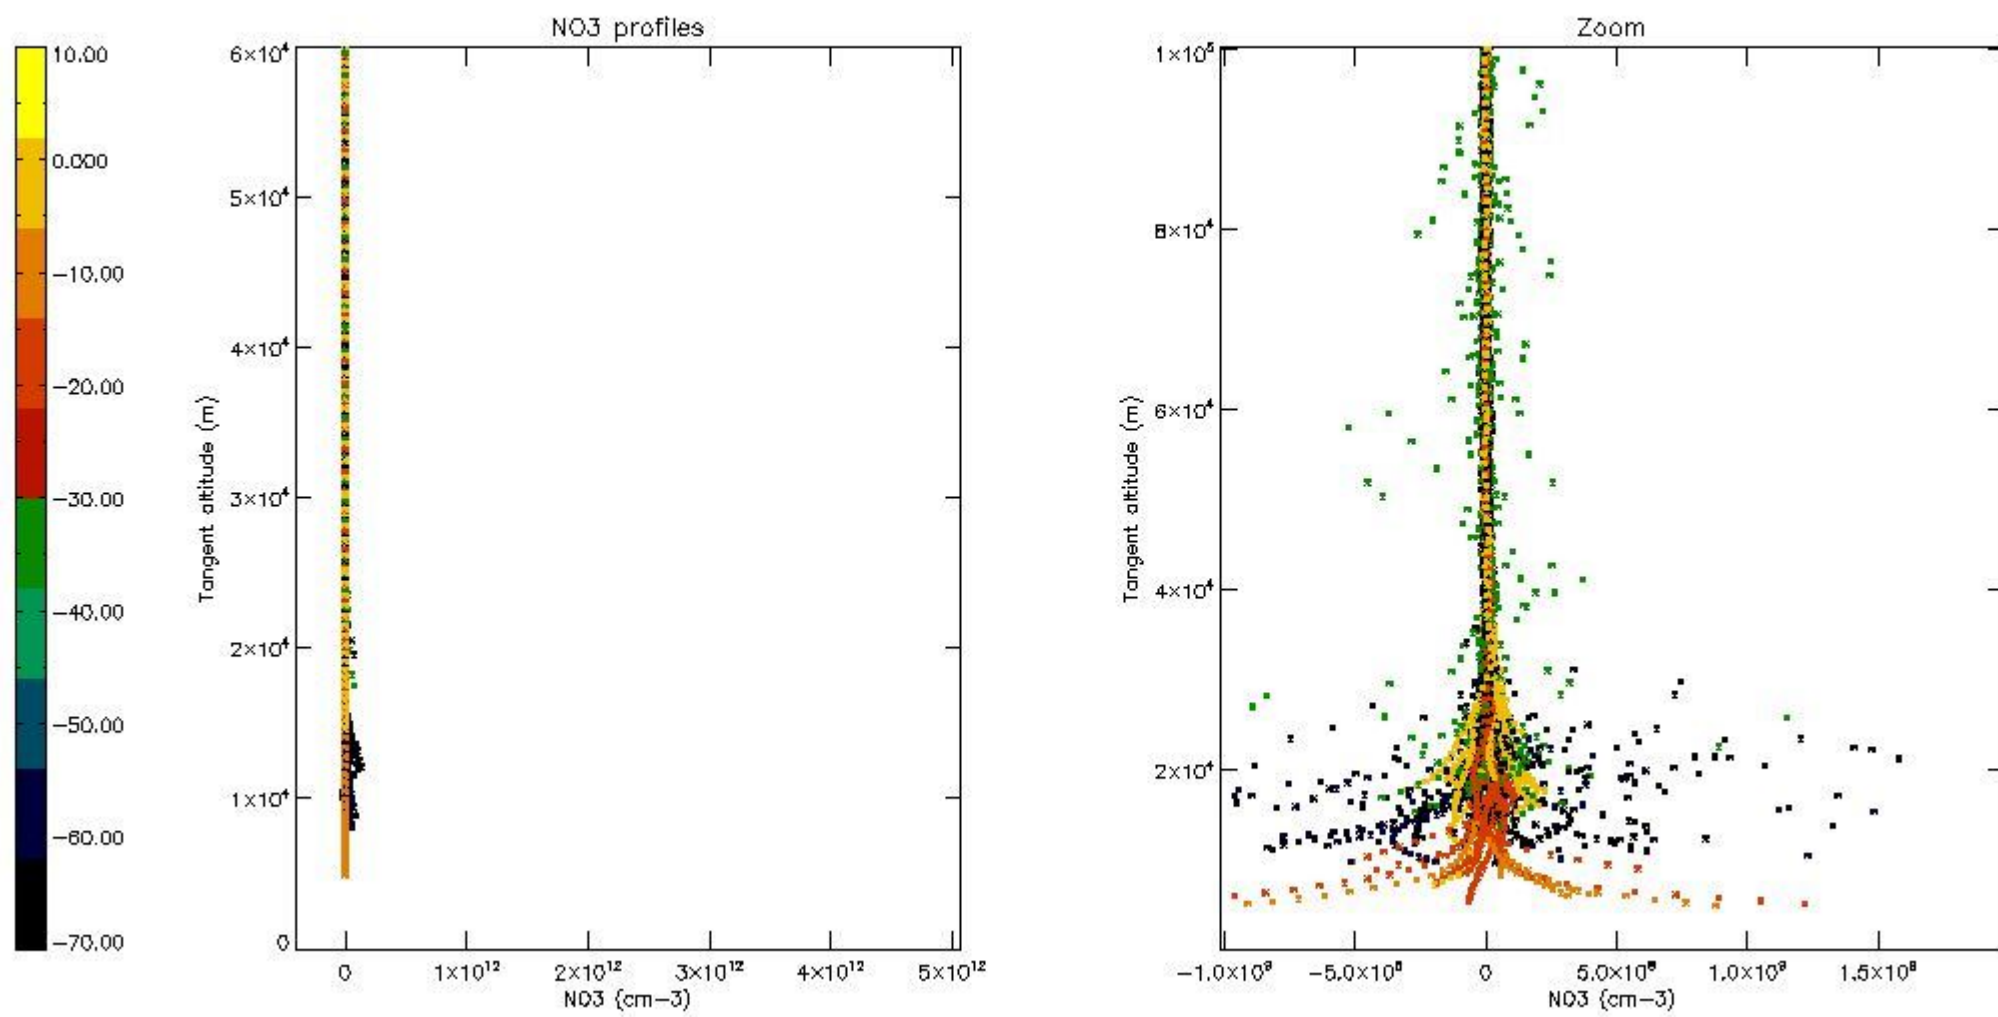

5.8 Plot H2O profiles for all STD (only for occultations of stars 1,2,3,4,13,14,16,26,63 dark without errors)

The colorbar represents the latitude.