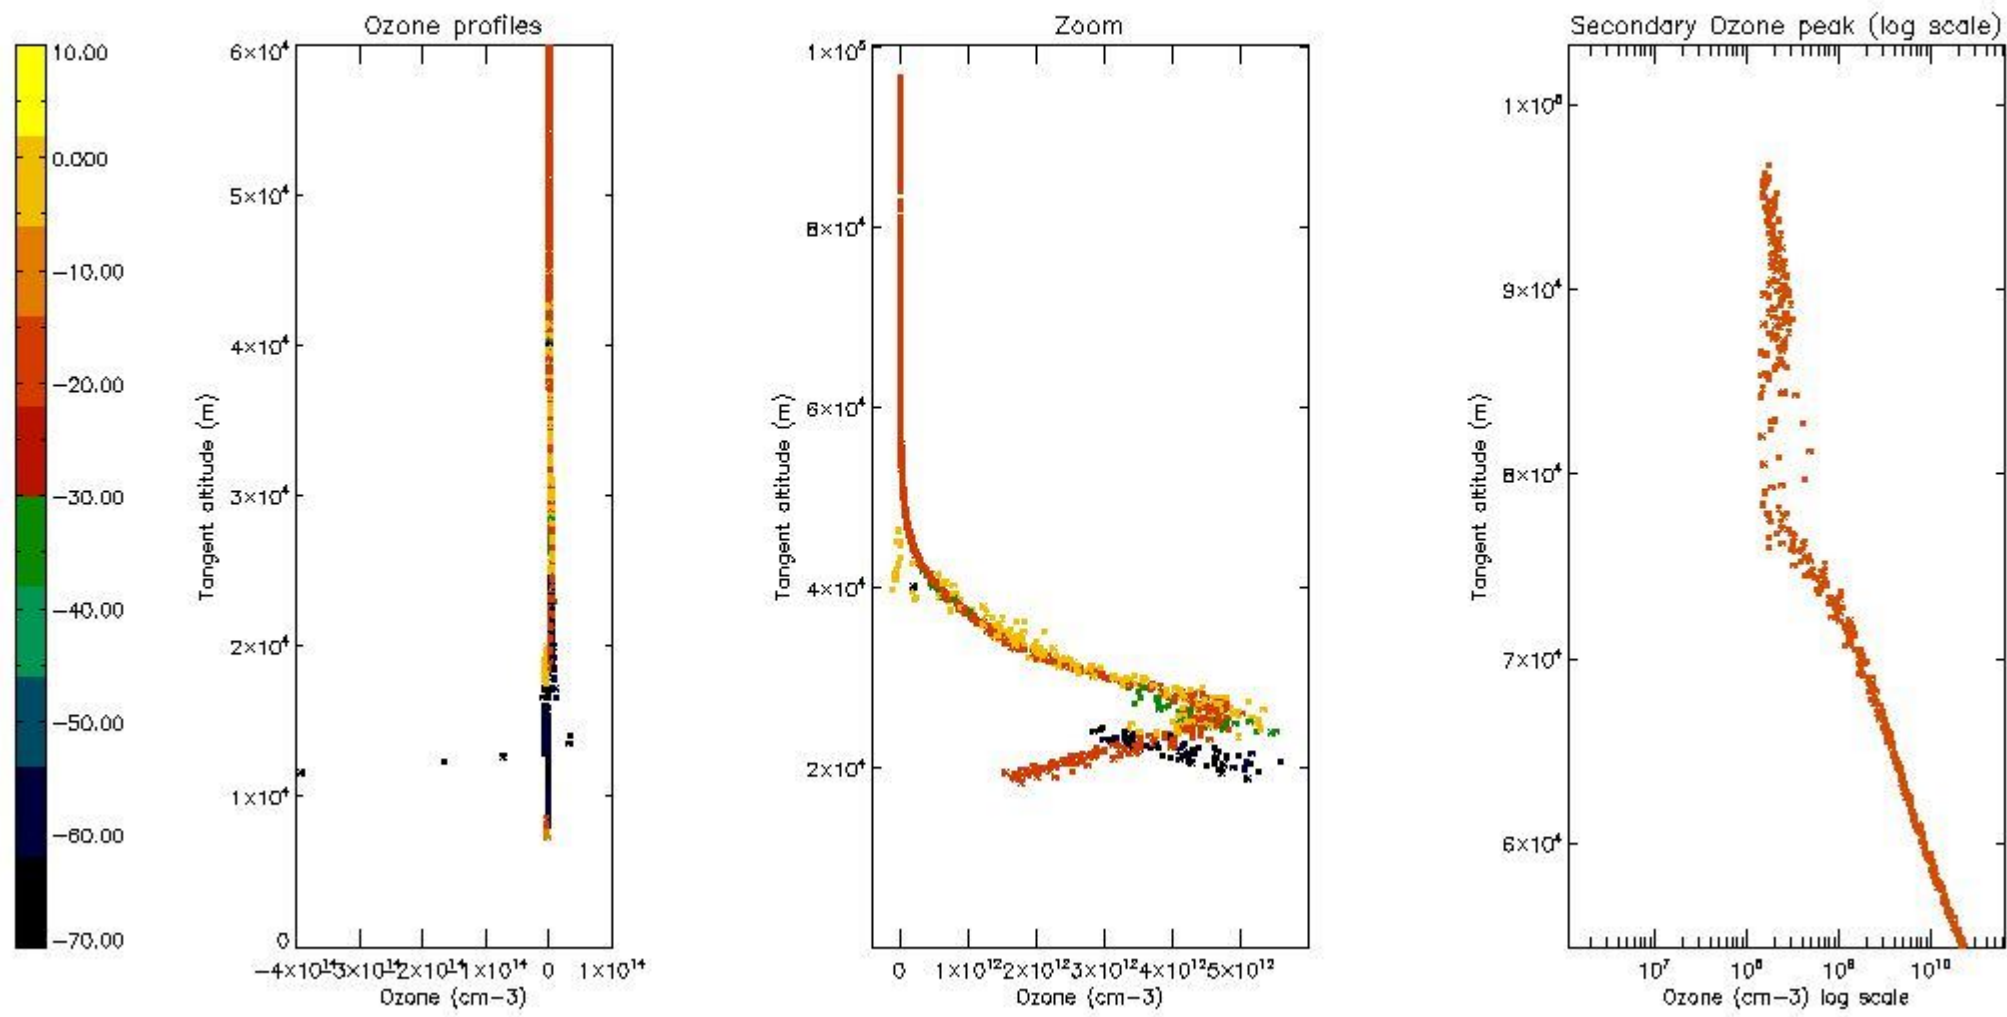

5.5 Plot ozone profiles where STD < 5% (dark without errors)

The colorbar represents the latitude.