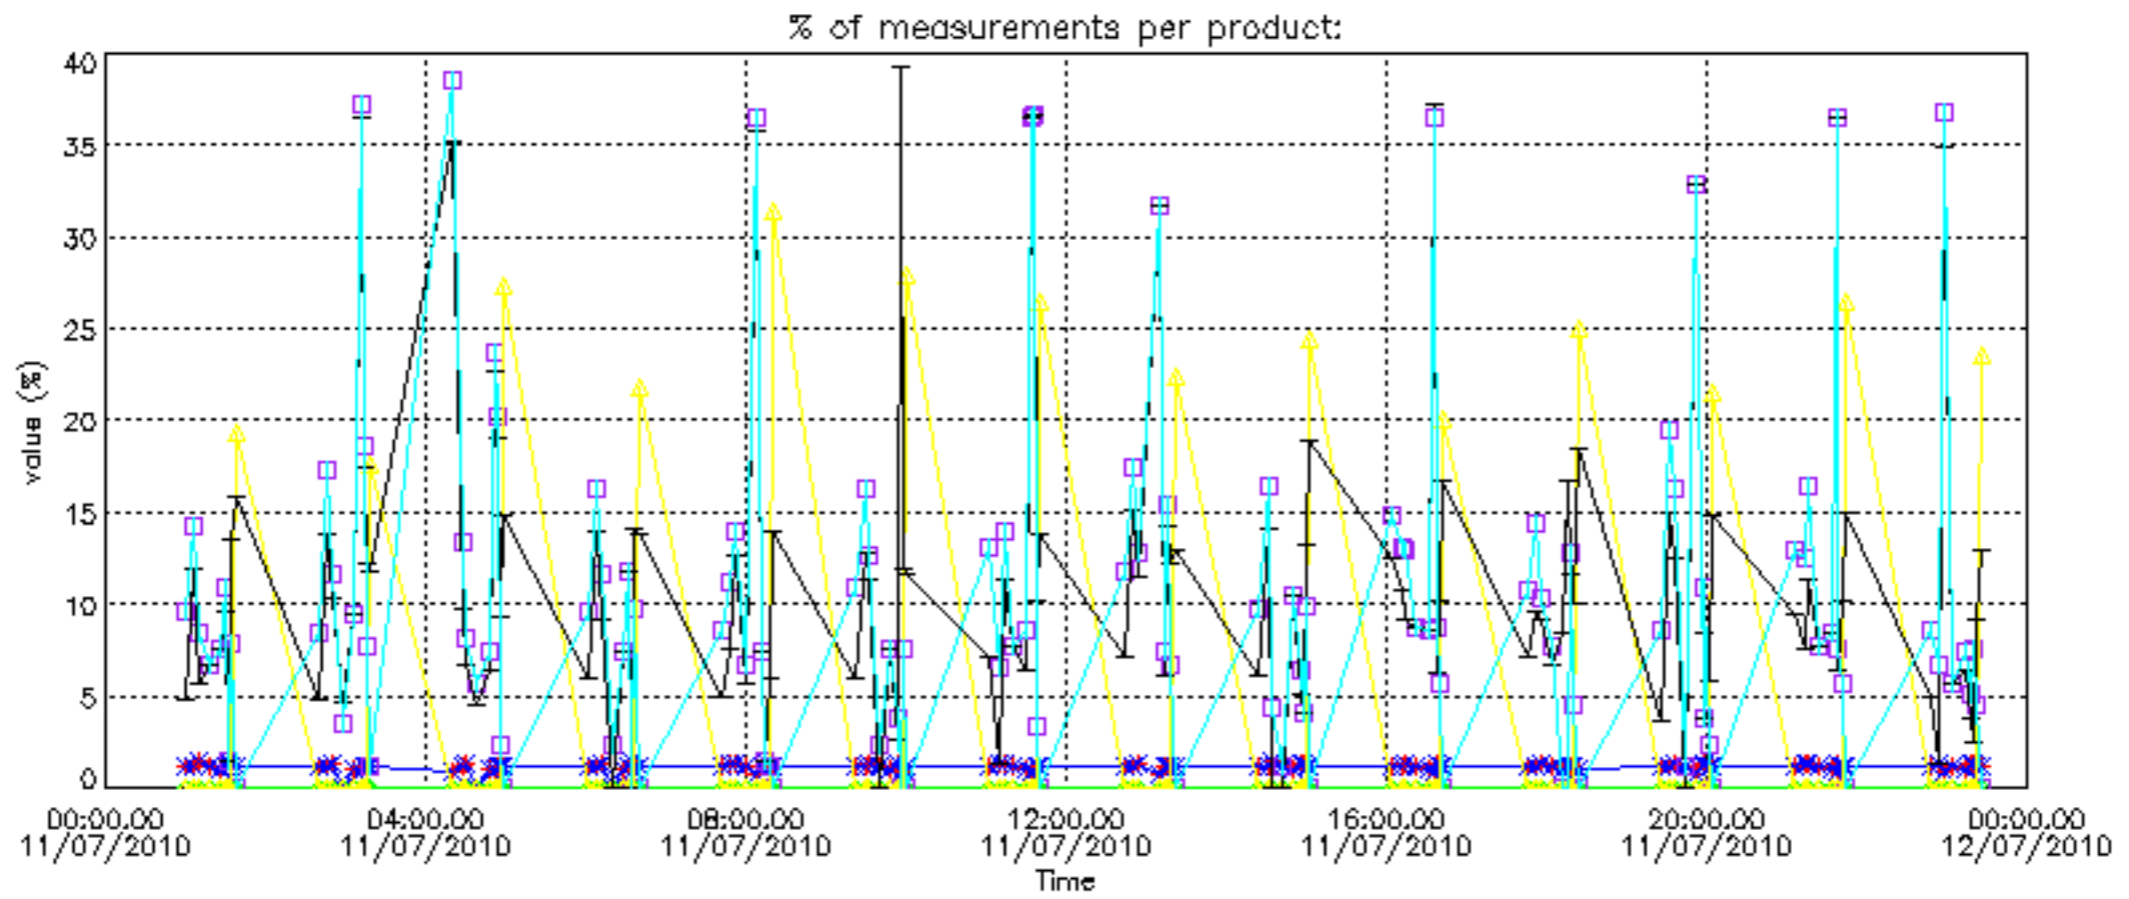

Percentage of cosmic ray hits per profile

Percentage of datation errors per profile