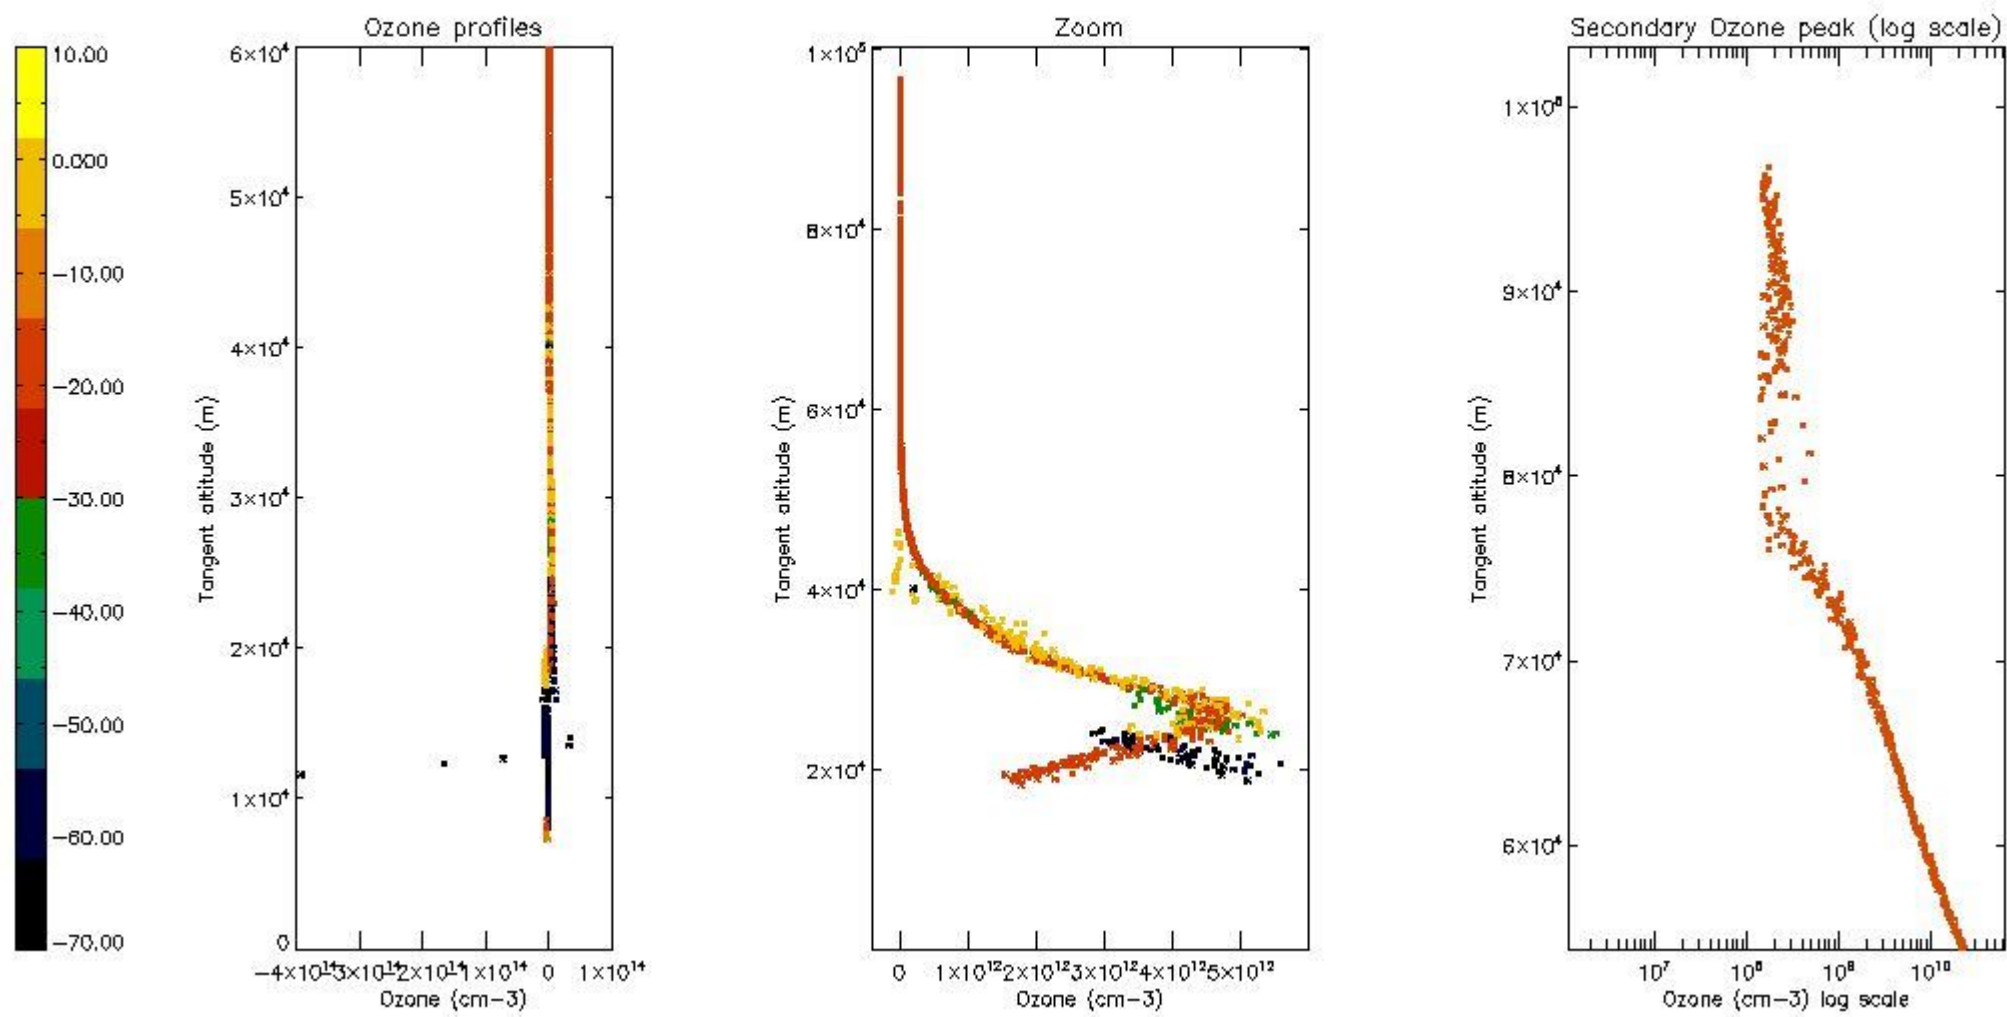

5.5 Plot ozone profiles where STD < 5% (dark without errors)

The colorbar represents the latitude.