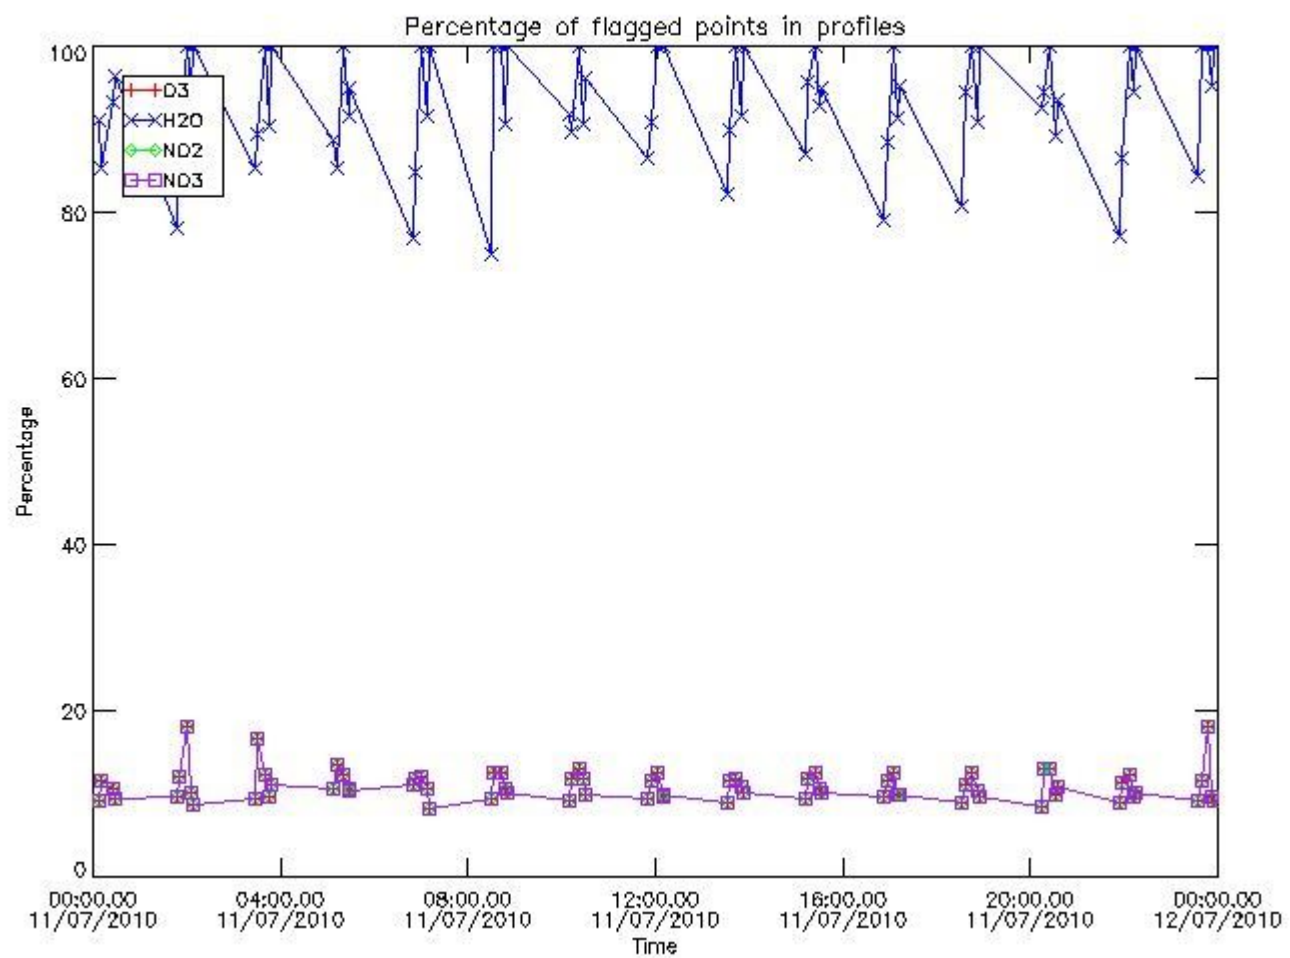

279	GOM_NL__2PRFIN20100711_233507_000000552091_00087_43728_0913.N1	11-JUL-2010 23:35:07	Dark	55.000	94	92Alp Cet	2.5260	3100.0	110	43728	No
280	GOM_NL__2PRFIN20100711_233824_000000442091_00087_43728_0914.N1	11-JUL-2010 23:38:24	Dark	44.000	165	34Gam Eri	2.9500	3200.0	88	43728	No
281	GOM_NL__2PRFIN20100711_234714_000000402091_00087_43728_0915.N1	11-JUL-2010 23:47:14	Dark	39.500	157	The1Eri	2.9060	9300.0	79	43728	No
282	GOM_NL__2PRFIN20100711_235325_000000532091_00088_43729_0905.N1	11-JUL-2010 23:53:25	Dark	53.000	9	Alp Eri	0.45300	24000.	106	43729	No
283	GOM_NL__2PRFIN20100711_235550_000000552091_00088_43729_0906.N1	11-JUL-2010 23:55:50	Dark	55.000	84	Alp Phe	2.3970	4500.0	110	43729	No

3. Quality information per product

In this section it is plotted some information contained in the Quality Summary data set of the level 2 products. Only products in dark limb conditions and without errors (error flag in the MPH set to "0") are used.

3.1 Plot quality information per product (time dependant)

3.2 Plot quality information per product (world map)