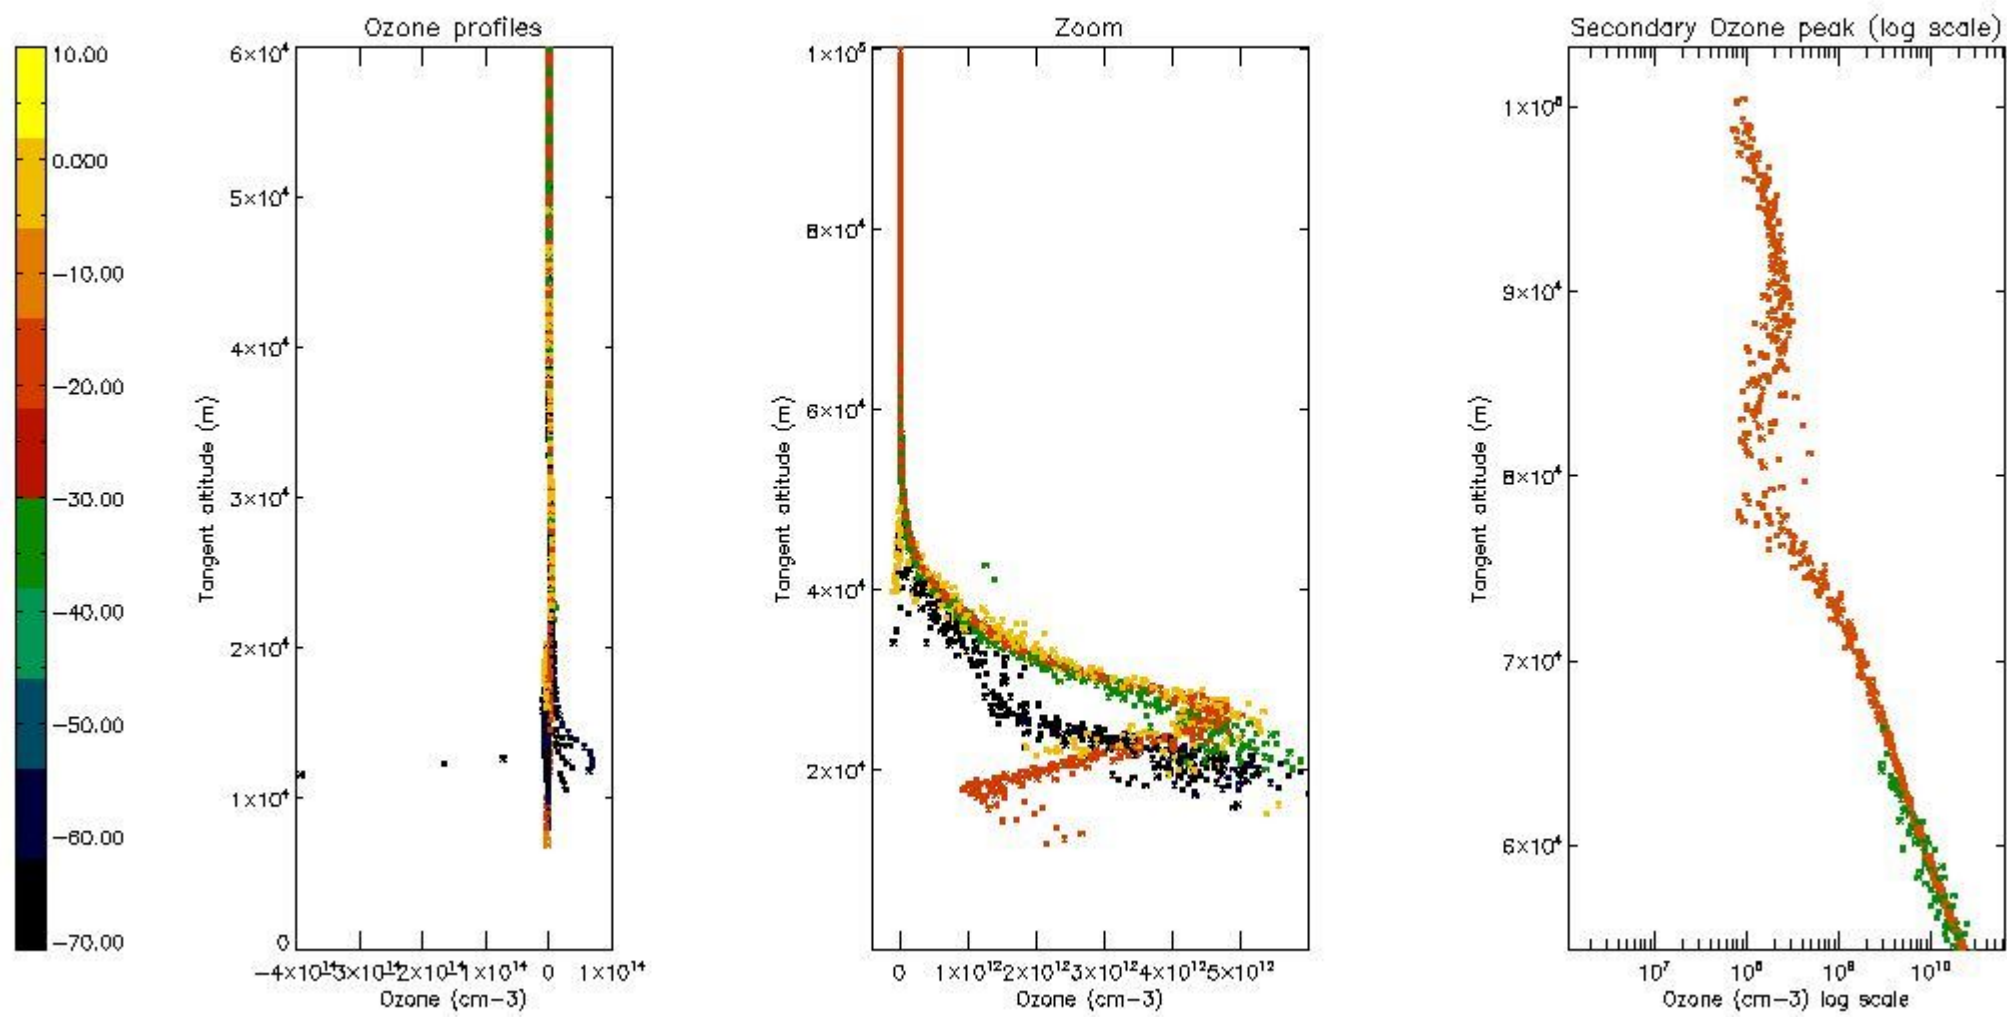

STD < 10	5
STD < 5	3

5.2 Plot ozone profiles for all STD (dark without errors)

The colorbar represents the latitude.

5.3 Plot ozone profiles where STD < 20% (dark without errors)

The colorbar represents the latitude.