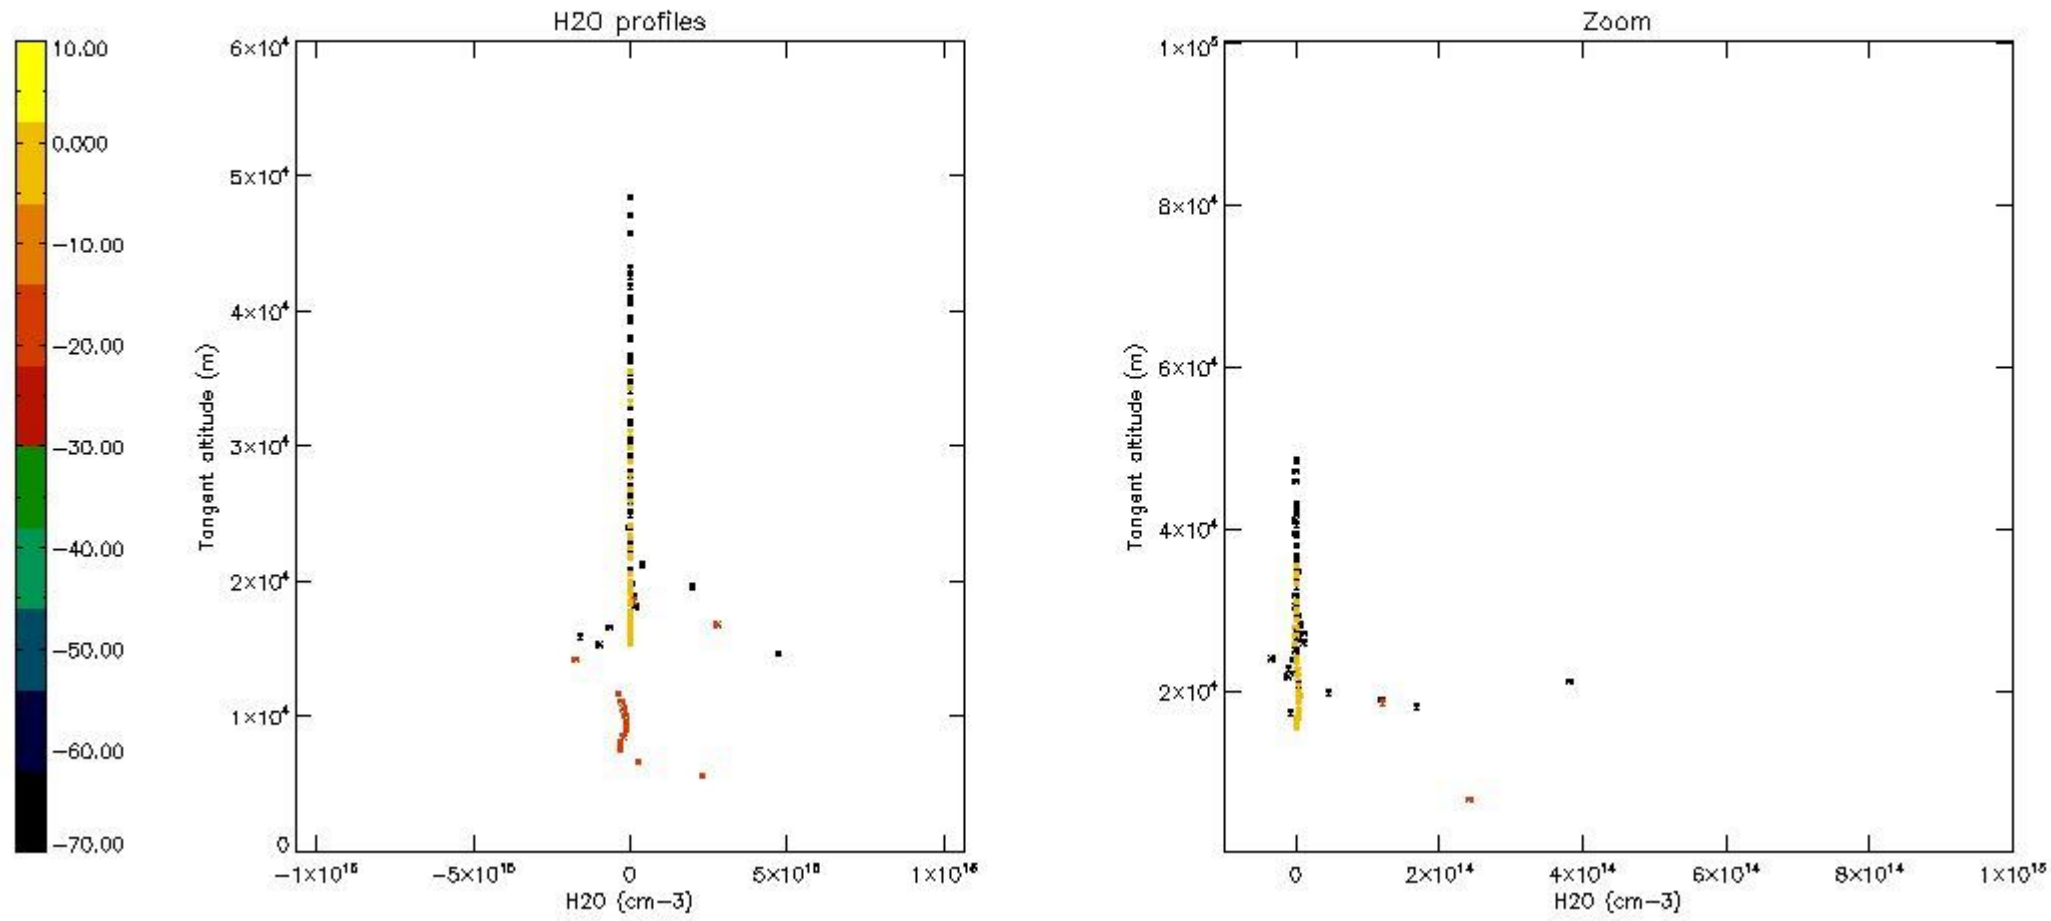

The colorbar represents the latitude.

*5.7 Plot NO3 profiles for all STD (dark without errors)*

The colorbar represents the latitude.

5.8 Plot H2O profiles for all STD (only for occultations of stars 1,2,3,4,13,14,16,26,63 dark without errors)

The colorbar represents the latitude.