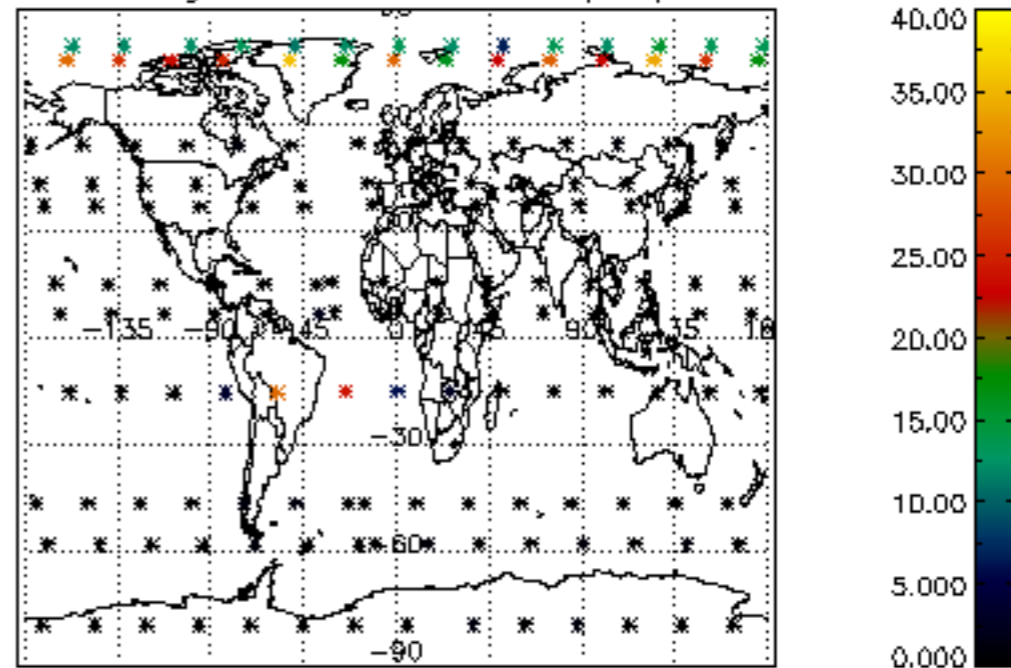

Percentage of datation errors per profile

Percentage of saturation errors per profile