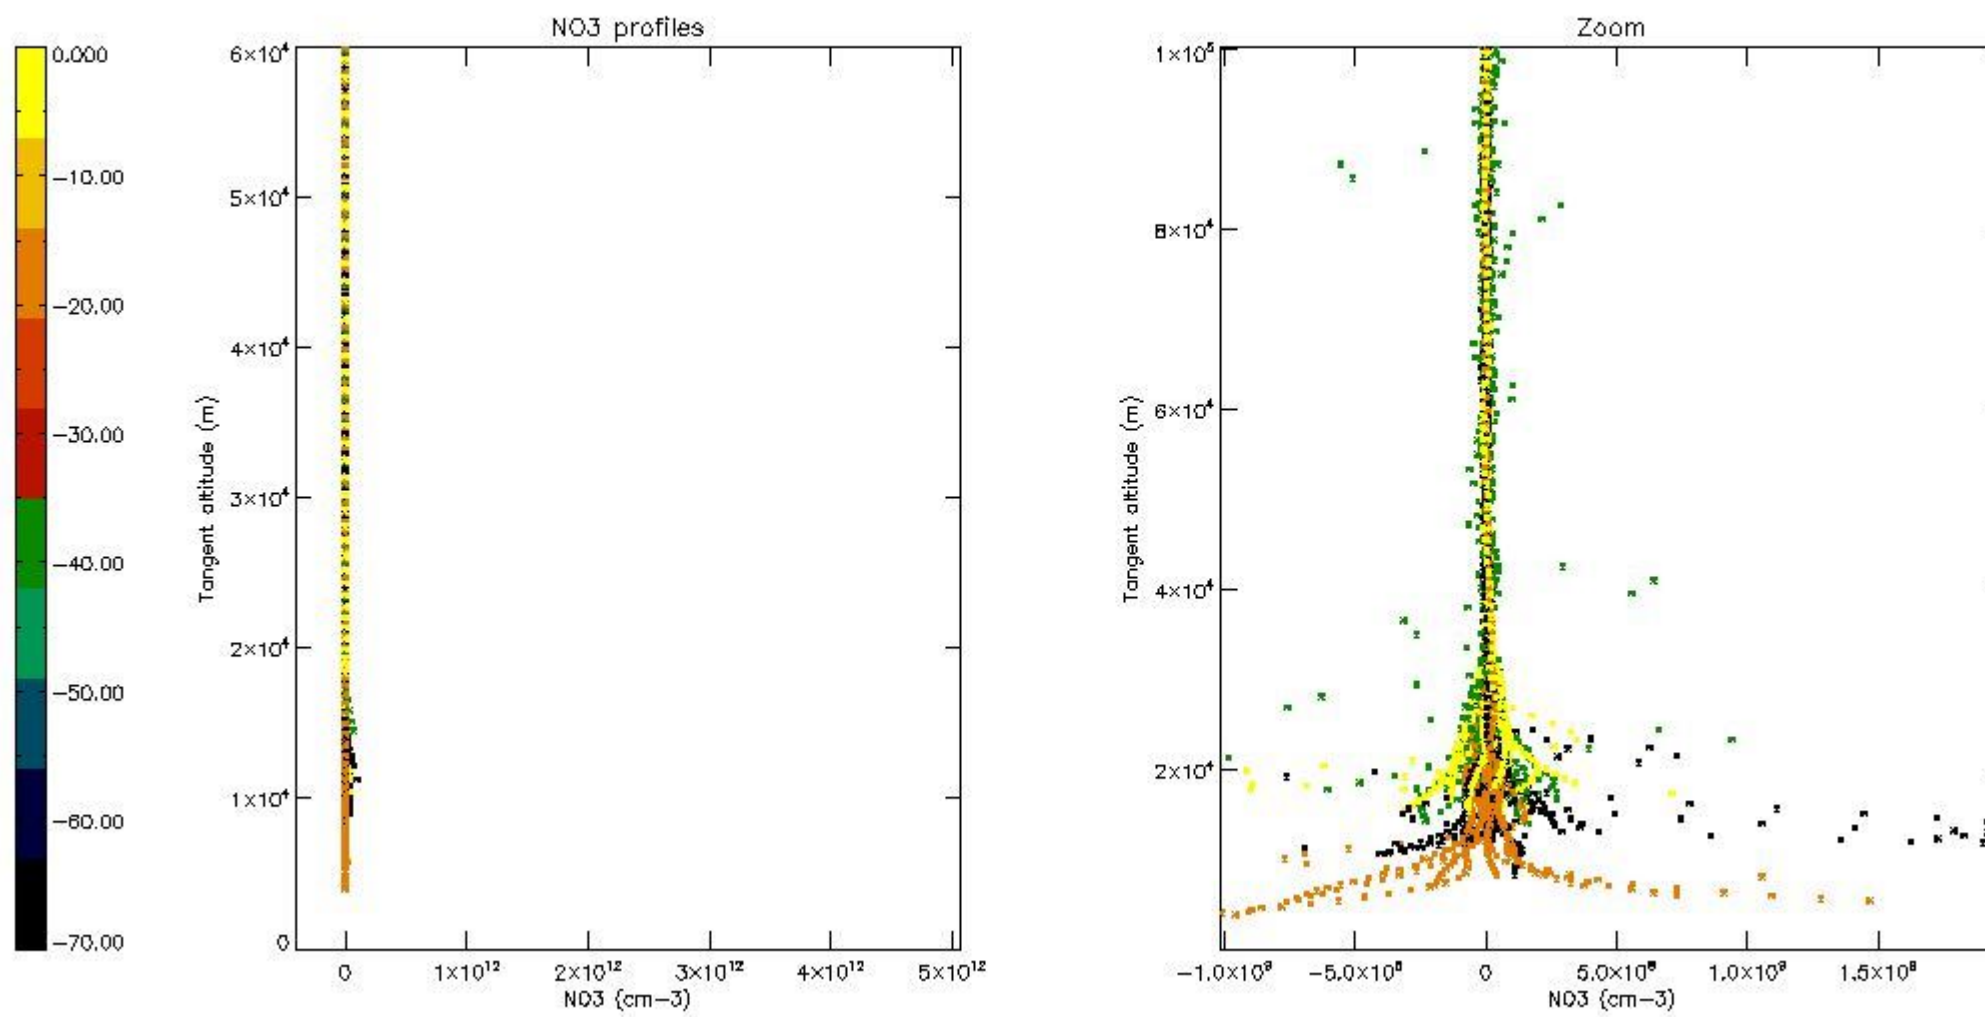

*5.4 Plot ozone profiles where STD < 10% (dark without errors)*

The colorbar represents the latitude.

*5.5 Plot ozone profiles where STD < 5% (dark without errors)*

The colorbar represents the latitude.

*5.6 Plot NO<sub>2</sub> profiles for all STD (dark without errors)*

The colorbar represents the latitude.

*5.7 Plot NO3 profiles for all STD (dark without errors)*

The colorbar represents the latitude.