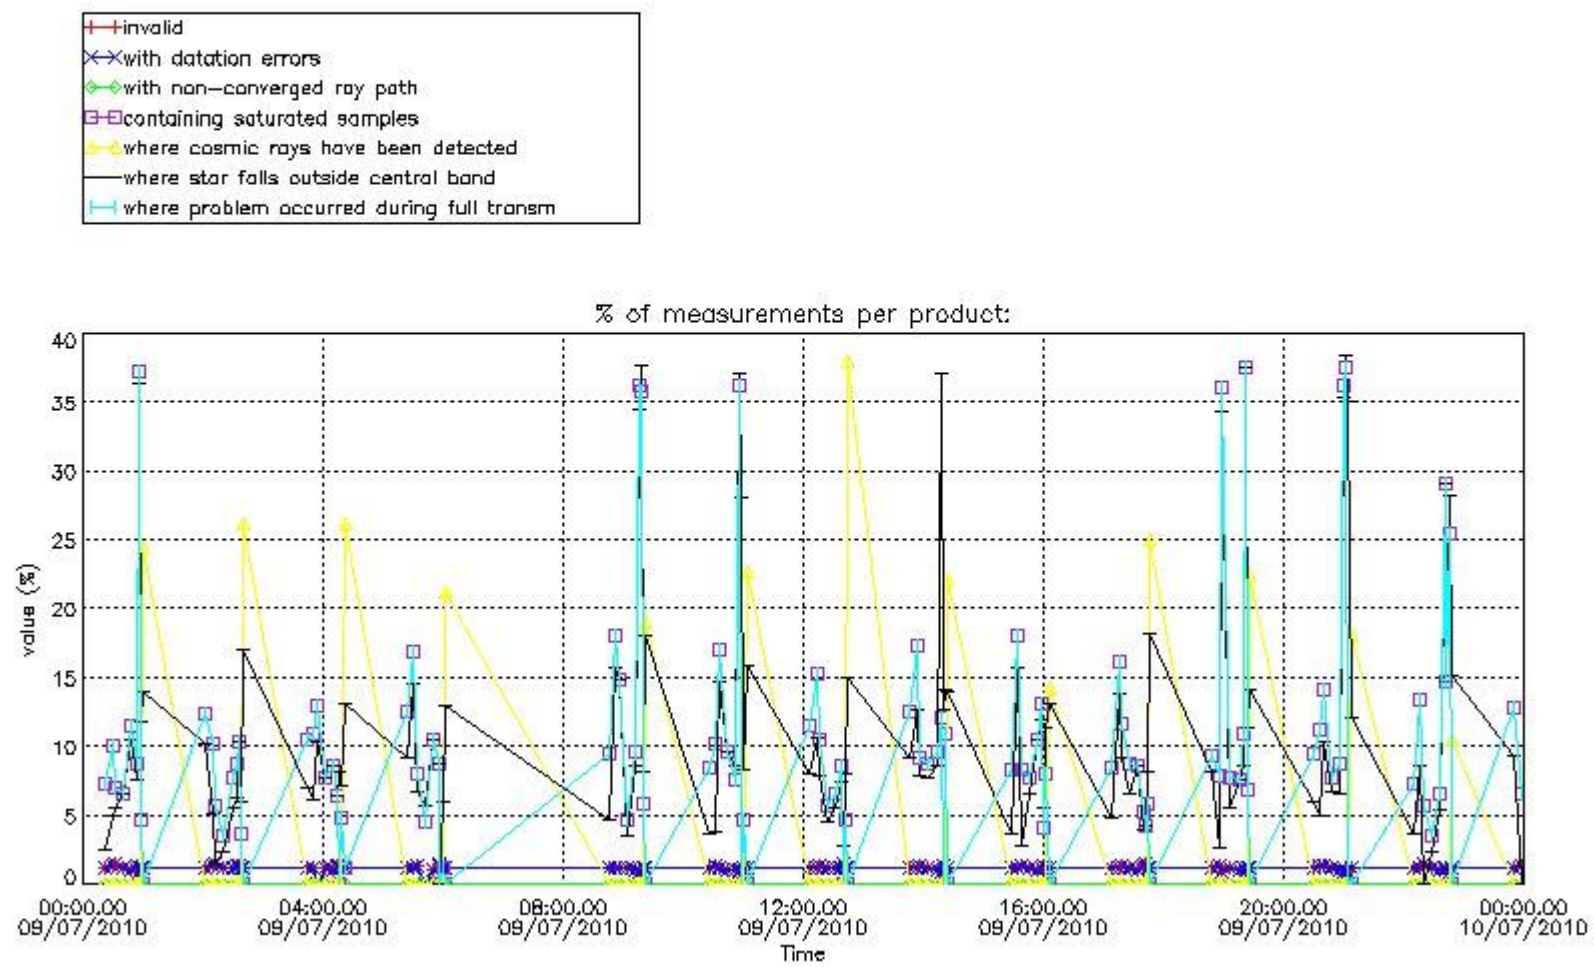

4.2 Plot quality information per product coming from level 1b processing (world map)

4.2.1 Plot level 1 quality information per product (world map): ENVISAT ASCENDING passes