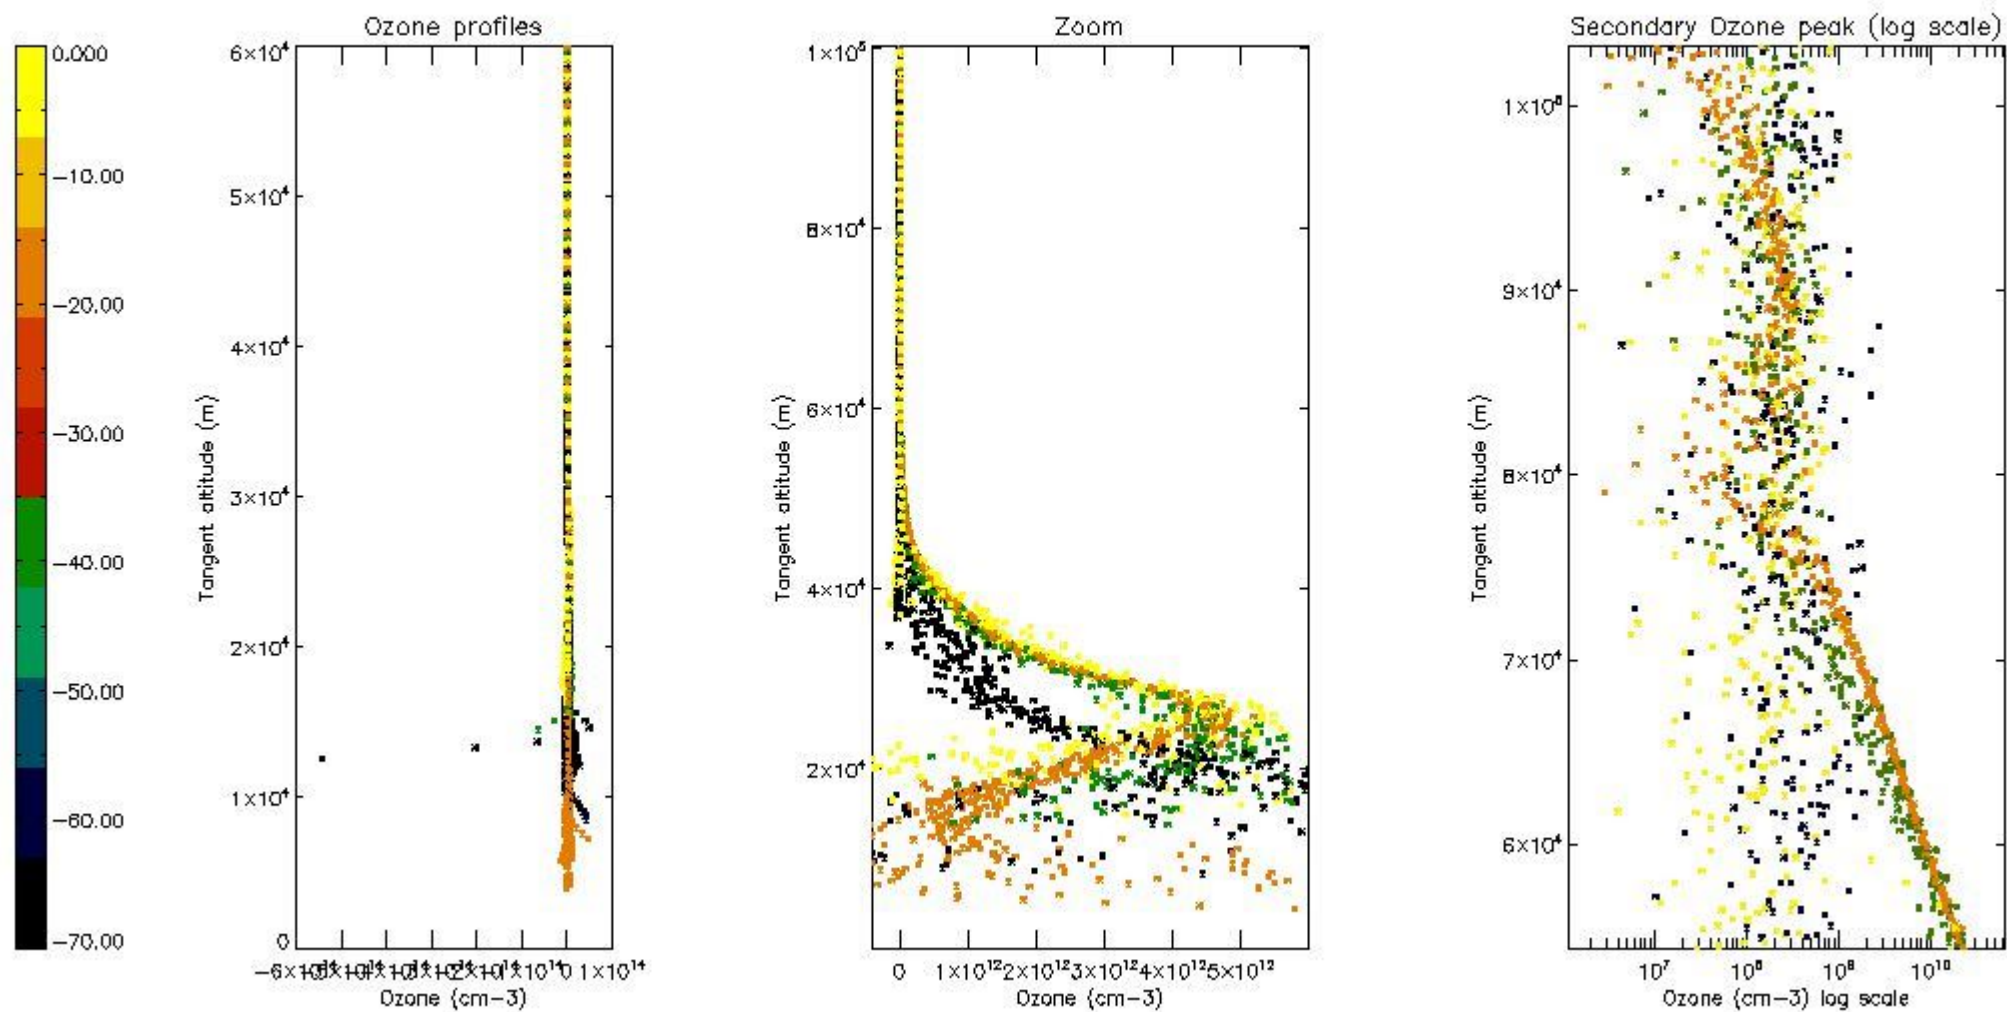

STD < 10	5
STD < 5	3

5.2 Plot ozone profiles for all STD (dark without errors)

The colorbar represents the latitude.

5.3 Plot ozone profiles where STD < 20% (dark without errors)

The colorbar represents the latitude.