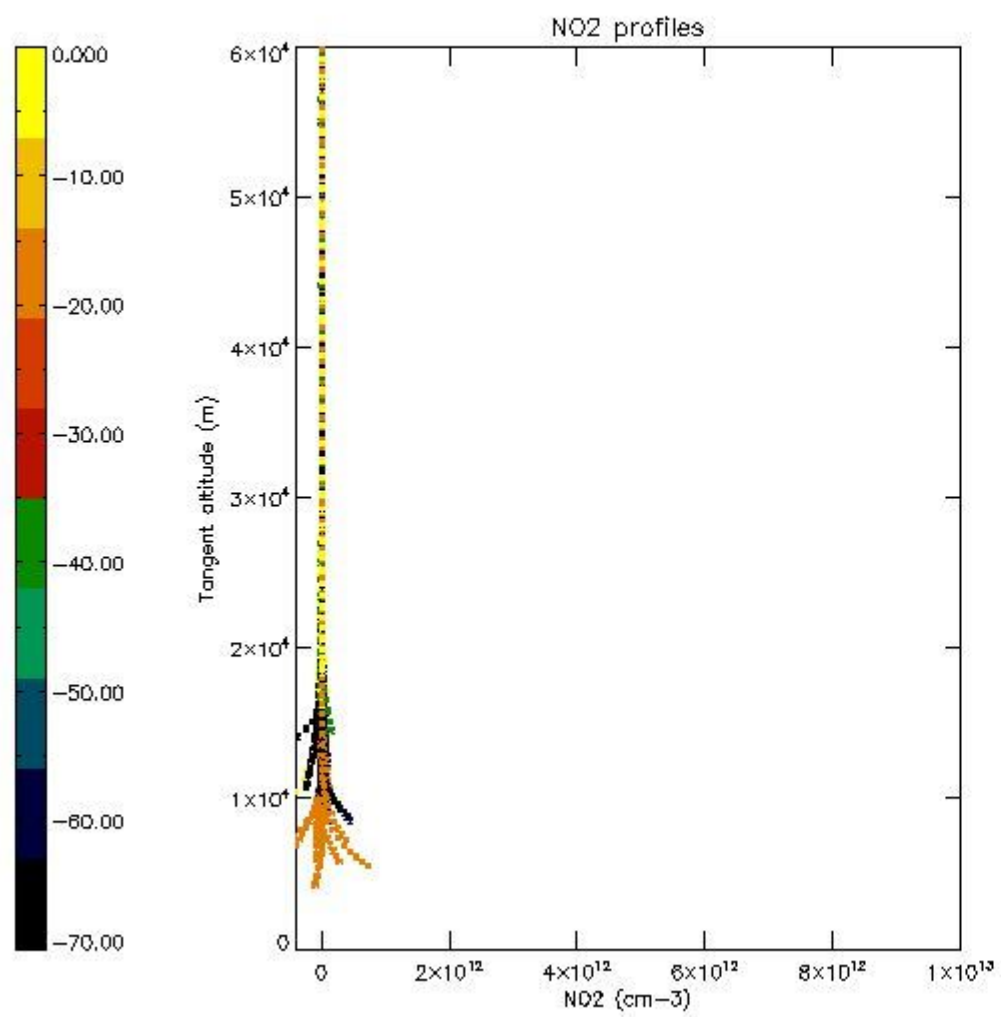

*5.4 Plot ozone profiles where STD < 10% (dark without errors)*

The colorbar represents the latitude.

*5.5 Plot ozone profiles where STD < 5% (dark without errors)*

The colorbar represents the latitude.

*5.6 Plot NO<sub>2</sub> profiles for all STD (dark without errors)*

The colorbar represents the latitude.

*5.7 Plot NO3 profiles for all STD (dark without errors)*

The colorbar represents the latitude.