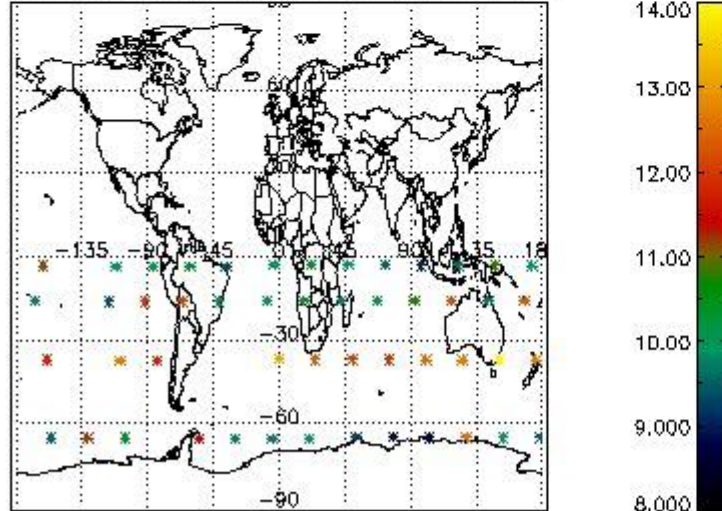

#### 3.1 Plot quality information per product (time dependant)

3.2 Plot quality information per product (world map)

Percentage of flagged data per O3 profile

Percentage of flagged data per H2O profile

Percentage of flagged data per NO2 profile