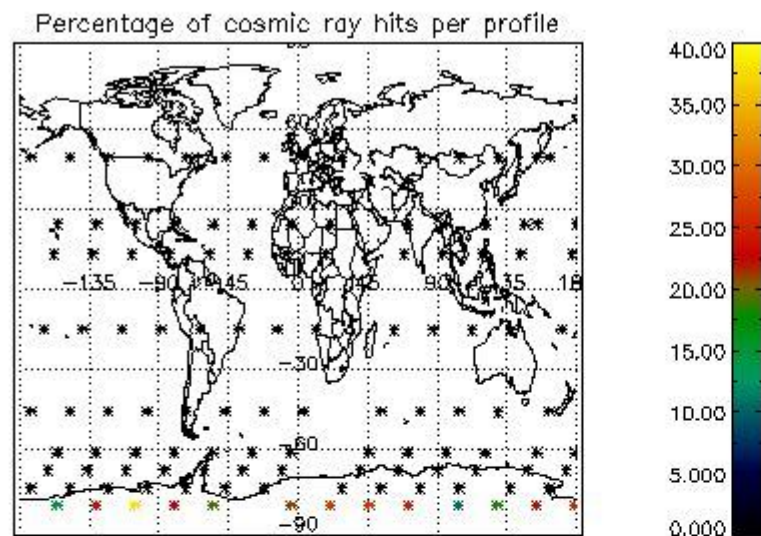

4.2.2 Plot level 1 quality information per product (world map): ENVISAT DESCENDING passes

5. Trace gas profiles

5.1 Ozone statistics based on quality of products

The final quality of the products can be "measured" using the STD (Standard Deviation) attached to every point profile. This information is written to the parameter GOM_NL__2P/NL_LOCAL_SPECIES_DENSITY/o3_std of the level 2 products. The table below shows the statistics for given STD ranges.

The statistics are given with respect to the overall valid production:

- Products without fatal errors: GOM_NL__2P/MPH/PRODUCT_ERR=0
- Valid point profile: GOM_NL__2P/NL_LOCAL_SPECIES_DENSITY/pcd(0)=0

The 'Criteria' is applied to valid points of dark limb products:

- Products in dark limb illumination condition: GOM_NL__2P/NL_SUMMARY_QUALITY/obs_ill_cond=0
- Products without fatal errors: GOM_NL__2P/MPH/PRODUCT_ERR=0
- Valid point profile: GOM_NL__2P/NL_LOCAL_SPECIES_DENSITY/pcd(0)=0

So, the table below shows the percentage of dark limb and valid observations for each criteria with respect to the overall valid daily observations.

Criteria	% of total production
All STD	22
STD < 20	8