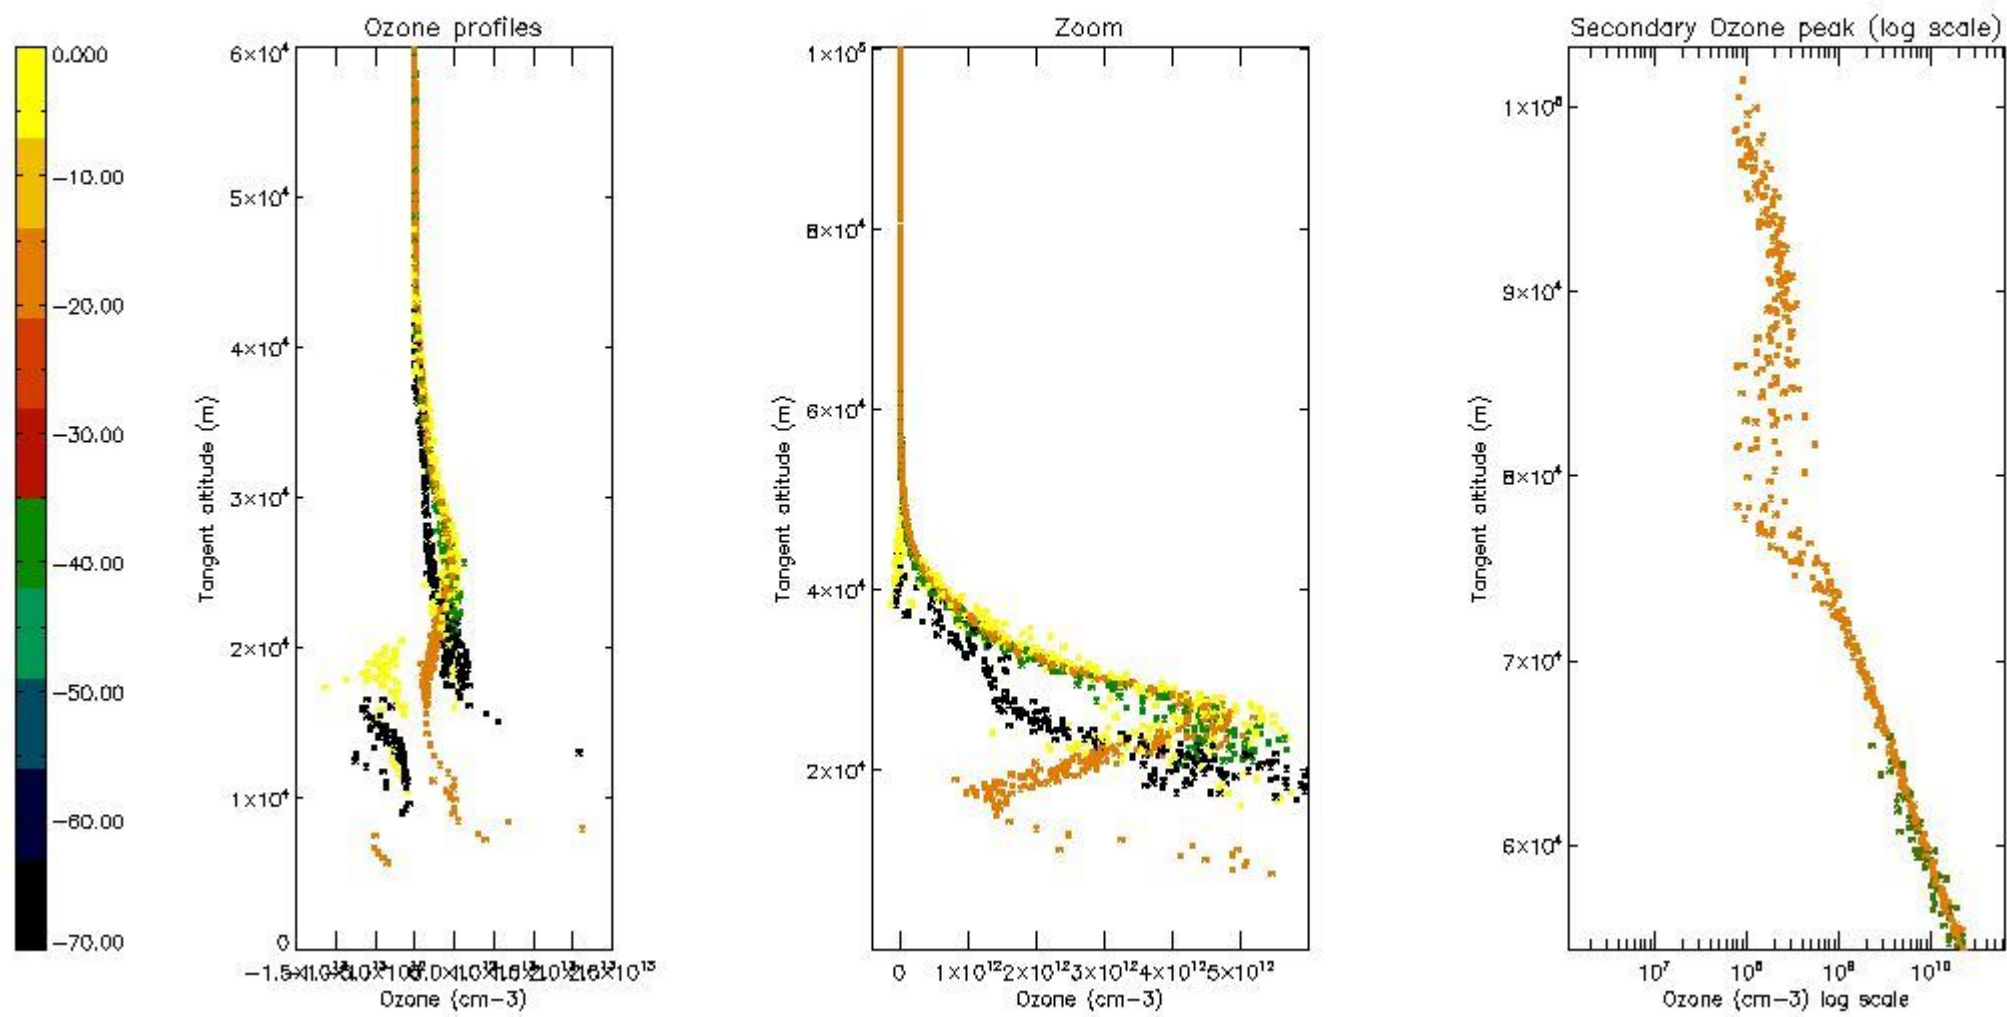

STD < 10	5
STD < 5	3

5.2 Plot ozone profiles for all STD (dark without errors)

The colorbar represents the latitude.

5.3 Plot ozone profiles where STD < 20% (dark without errors)

The colorbar represents the latitude.

The colorbar represents the latitude.

*5.7 Plot NO3 profiles for all STD (dark without errors)*

The colorbar represents the latitude.