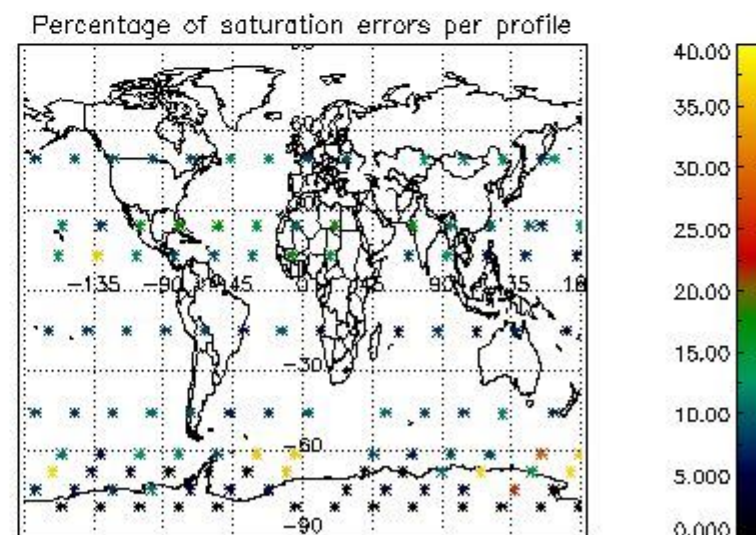

5. Trace gas profiles

5.1 Ozone statistics based on quality of products

The final quality of the products can be "measured" using the STD (Standard Deviation) attached to every point profile. This information is written to the parameter GOM_NL__2P/NL_LOCAL_SPECIES_DENSITY/o3_std of the level 2 products. The table below shows the statistics for given STD ranges.

The statistics are given with respect to the overall valid production:

- Products without fatal errors: GOM_NL__2P/MPH/PRODUCT_ERR=0
- Valid point profile: GOM_NL__2P/NL_LOCAL_SPECIES_DENSITY/pcd(0)=0

The 'Criteria' is applied to valid points of dark limb products:

- Products in dark limb illumination condition: GOM_NL__2P/NL_SUMMARY_QUALITY/obs_ill_cond=0
- Products without fatal errors: GOM_NL__2P/MPH/PRODUCT_ERR=0
- Valid point profile: GOM_NL__2P/NL_LOCAL_SPECIES_DENSITY/pcd(0)=0

So, the table below shows the percentage of dark limb and valid observations for each criteria with respect to the overall valid daily observations.

Criteria	% of total production
All STD	22
STD < 20	8