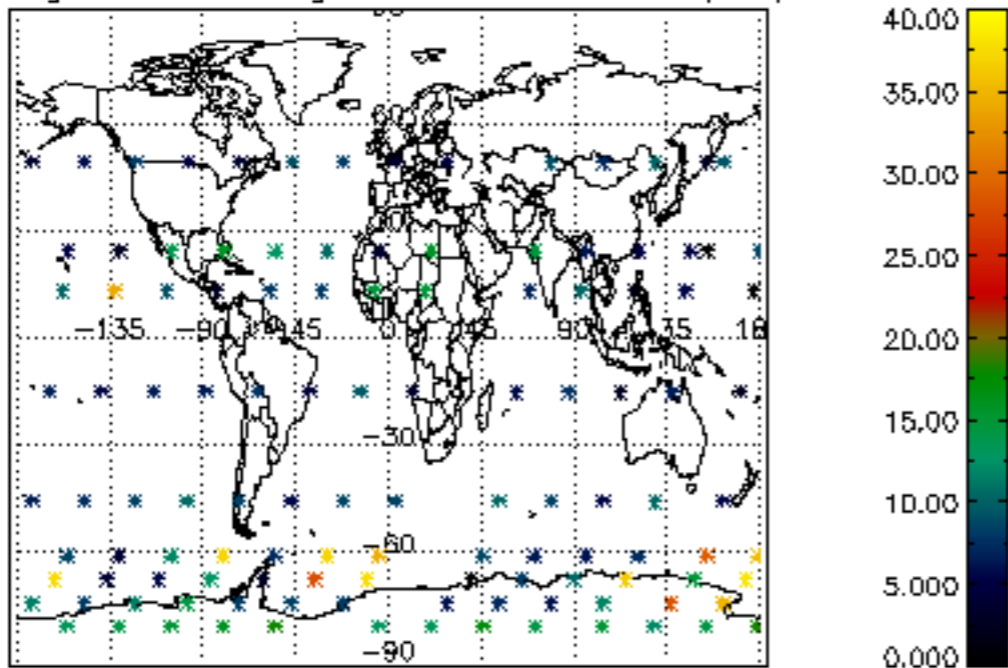

Percentage of star falling outside central band per profile