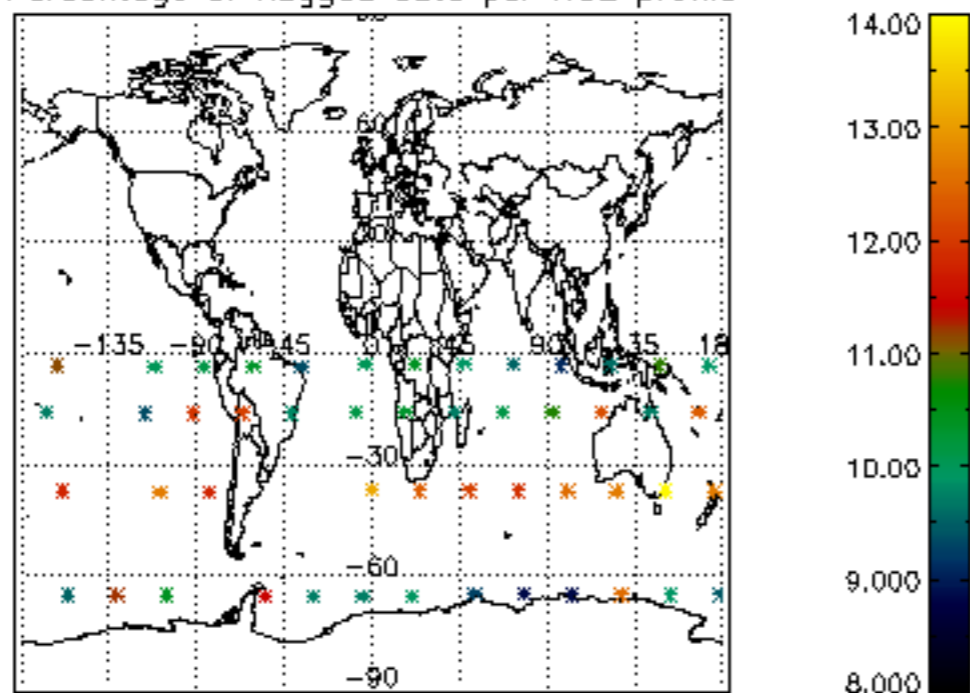

Percentage of flagged data per NO2 profile