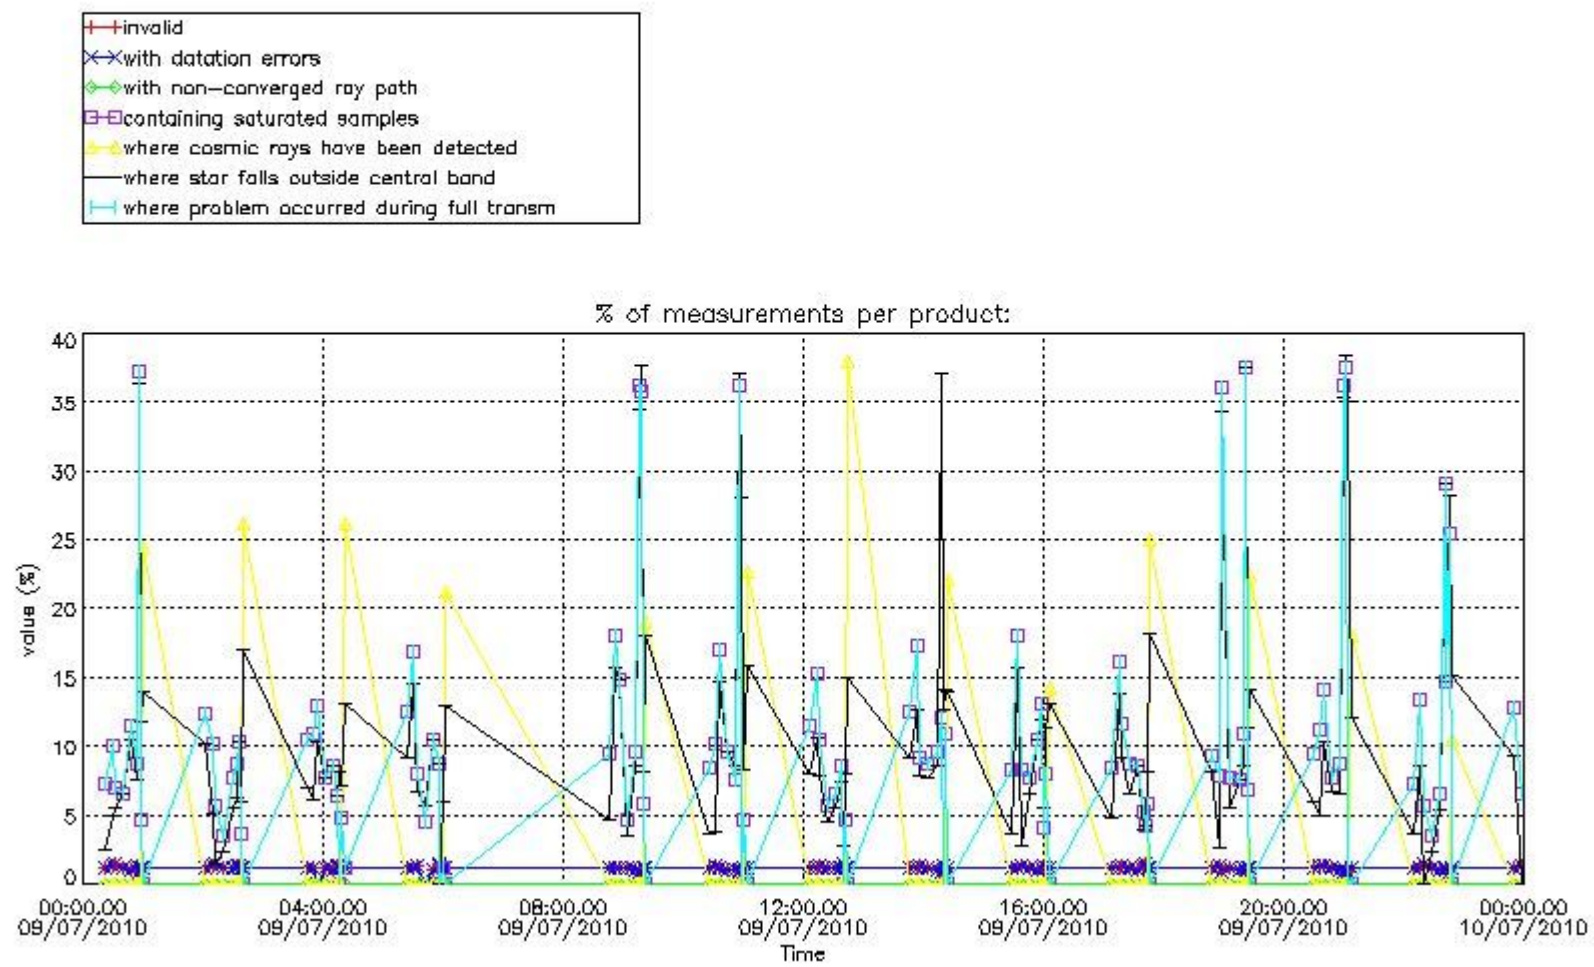

#### 4. Level 1 quality information per product

In this section it is plotted some information contained in the Quality Summary data set of the level 2 products that comes from the level 1b processing. Products without errors (error flag in the MPH set to "0") are used.

##### 4.1 Plot quality information per product (time dependant) coming from level 1b processing

###### 4.1.1 Plot level 1 quality information per product (time dependant): ENVISAT ASCENDING passes

4.1.2 Plot level 1 quality information per product (time dependant): ENVISAT DESCENDING passes