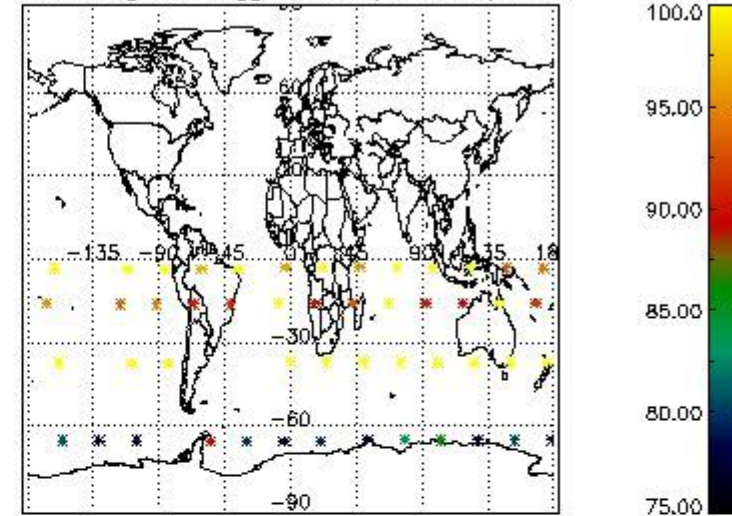

#### 3.1 Plot quality information per product (time dependant)

3.2 Plot quality information per product (world map)

Percentage of flagged data per O3 profile

Percentage of flagged data per H2O profile

Percentage of flagged data per NO2 profile