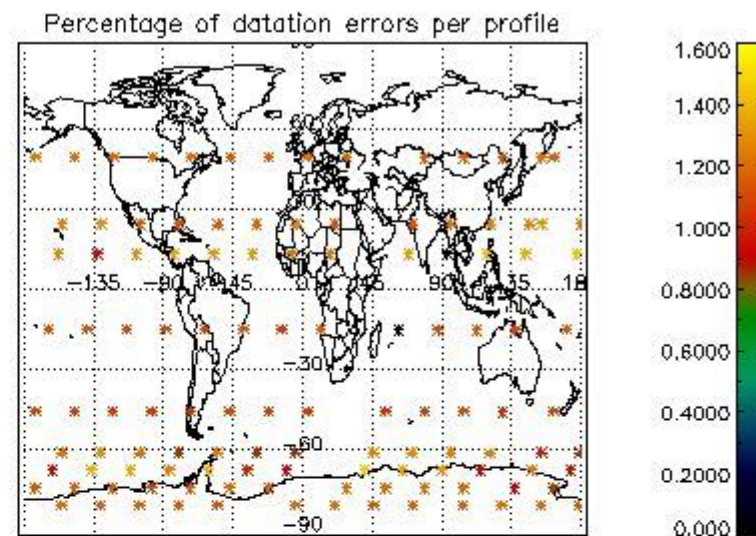

5. Trace gas profiles

5.1 Ozone statistics based on quality of products

The final quality of the products can be "measured" using the STD (Standard Deviation) attached to every point profile. This information is written to the parameter GOM_NL__2P/NL_LOCAL_SPECIES_DENSITY/o3_std of the level 2 products. The table below shows the statistics for given STD ranges.

The statistics are given with respect to the overall valid production:

- Products without fatal errors: GOM_NL__2P/MPH/PRODUCT_ERR=0
- Valid point profile: GOM_NL__2P/NL_LOCAL_SPECIES_DENSITY/pcd(0)=0

The 'Criteria' is applied to valid points of dark limb products:

- Products in dark limb illumination condition: GOM_NL__2P/NL_SUMMARY_QUALITY/obs_ill_cond=0
- Products without fatal errors: GOM_NL__2P/MPH/PRODUCT_ERR=0
- Valid point profile: GOM_NL__2P/NL_LOCAL_SPECIES_DENSITY/pcd(0)=0

So, the table below shows the percentage of dark limb and valid observations for each criteria with respect to the overall valid daily observations.

Criteria	% of total production
All STD	22
STD < 20	8