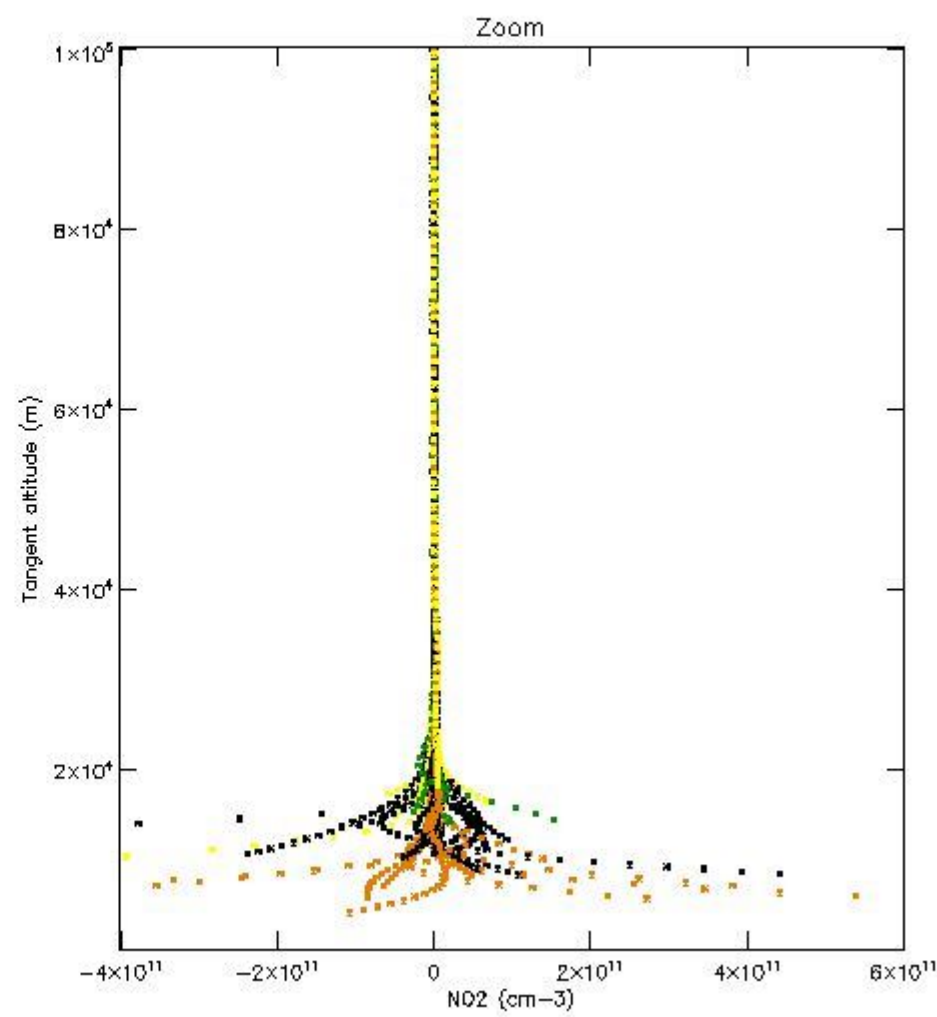

The colorbar represents the latitude.

*5.7 Plot NO3 profiles for all STD (dark without errors)*

The colorbar represents the latitude.