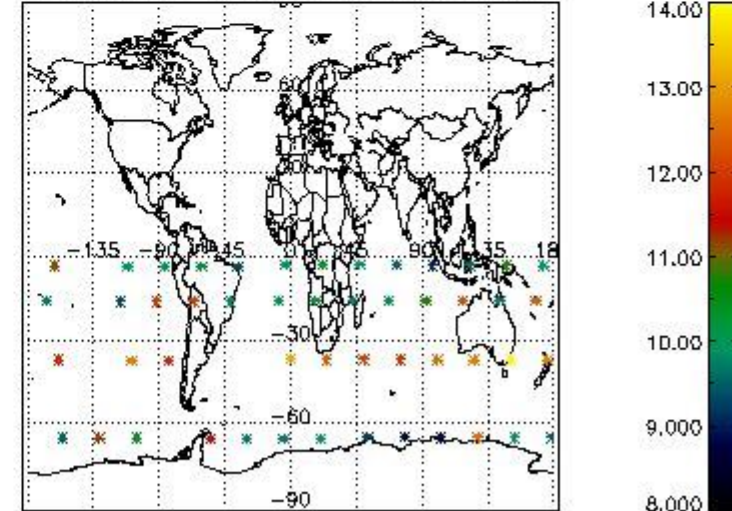

Percentage of flagged data per NO3 profile

4. Level 1 quality information per product

In this section it is plotted some information contained in the Quality Summary data set of the level 2 products that comes from the level 1b processing. Products without errors (error flag in the MPH set to "0") are used.

4.1 Plot quality information per product (time dependant) coming from level 1b processing

4.1.1 Plot level 1 quality information per product (time dependant): ENVISAT ASCENDING passes