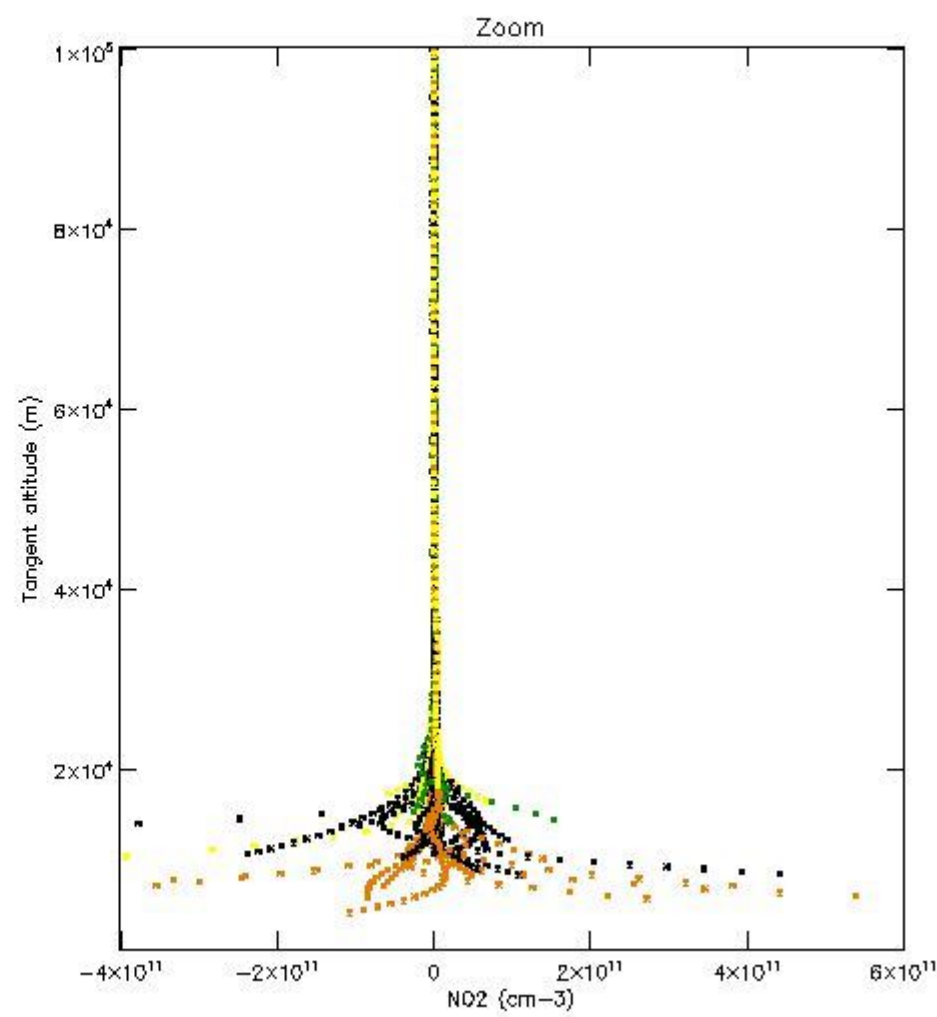

STD < 10	5
STD < 5	3

5.2 Plot ozone profiles for all STD (dark without errors)

The colorbar represents the latitude.

5.3 Plot ozone profiles where STD < 20% (dark without errors)

The colorbar represents the latitude.

*5.4 Plot ozone profiles where STD < 10% (dark without errors)*

The colorbar represents the latitude.

*5.5 Plot ozone profiles where STD < 5% (dark without errors)*

The colorbar represents the latitude.

*5.6 Plot NO<sub>2</sub> profiles for all STD (dark without errors)*

The colorbar represents the latitude.

*5.7 Plot NO3 profiles for all STD (dark without errors)*

The colorbar represents the latitude.