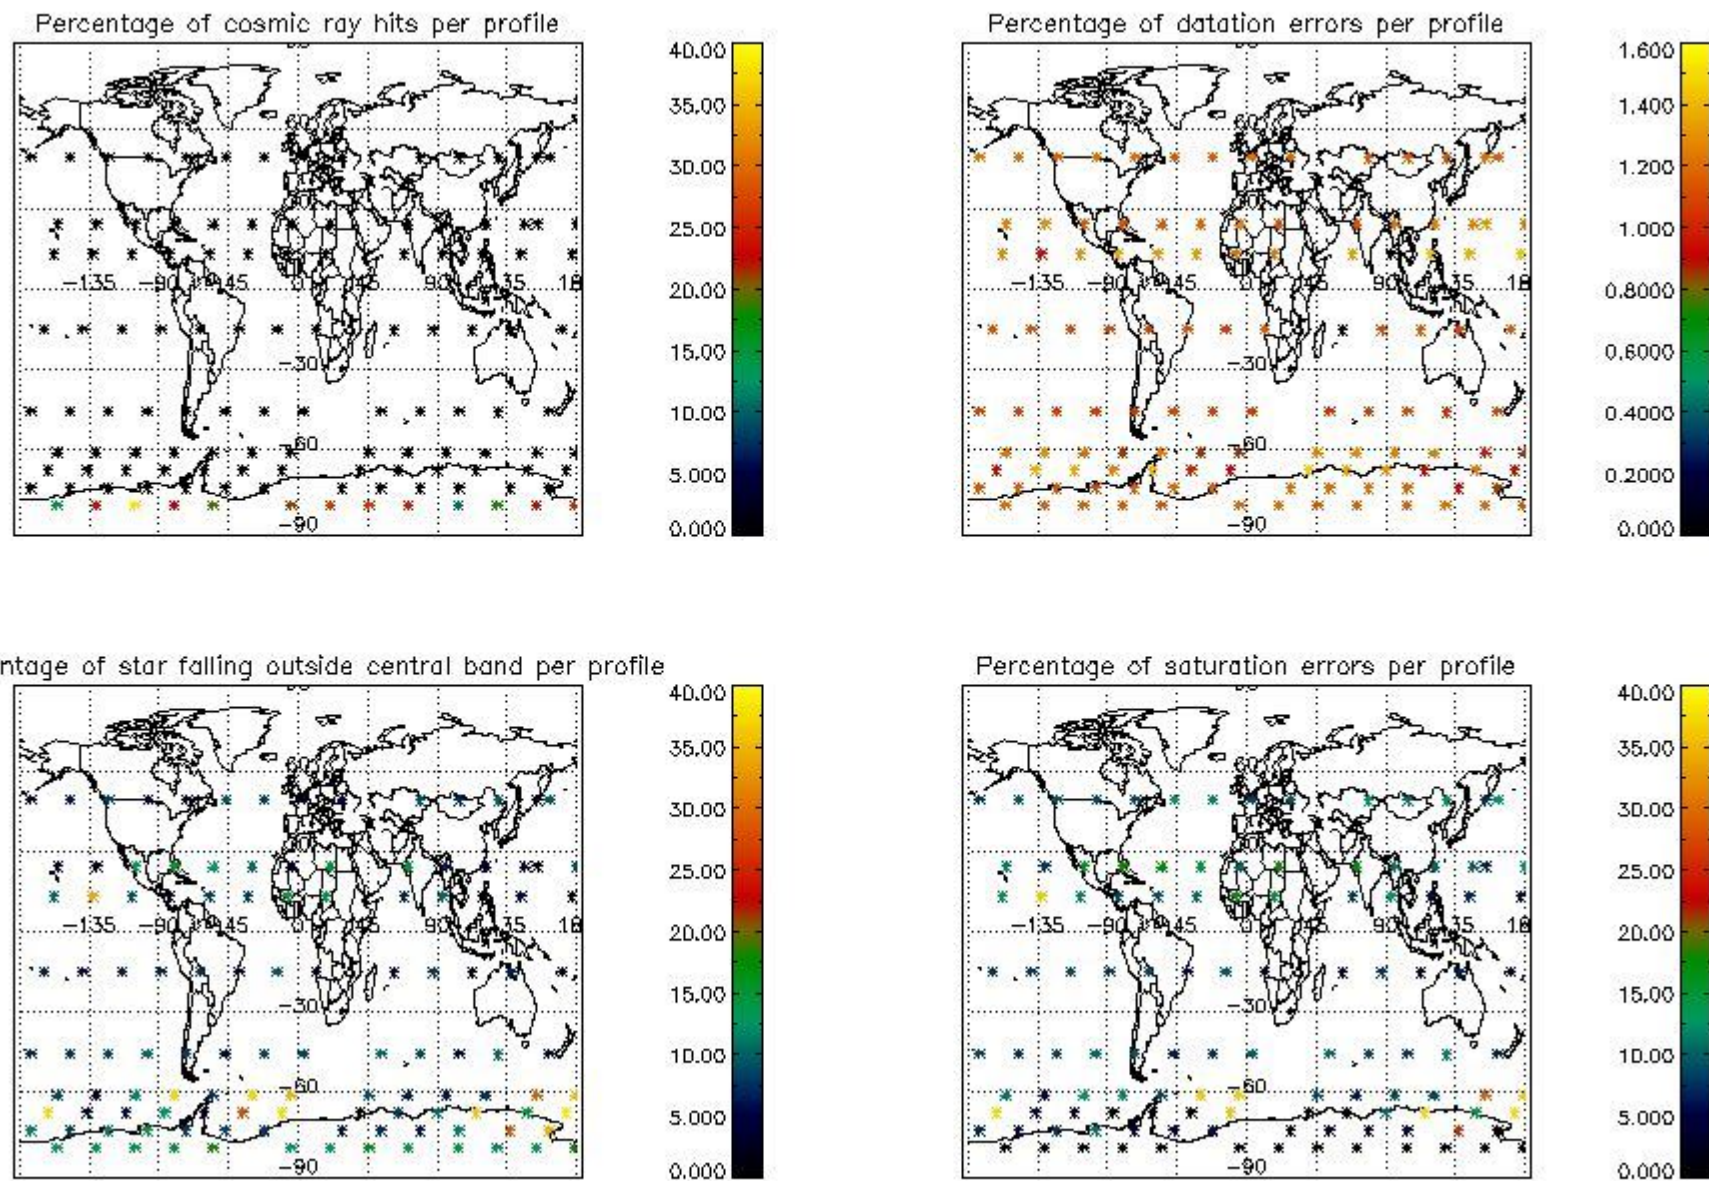

4.2.2 Plot level 1 quality information per product (world map): ENVISAT DESCENDING passes

5. Trace gas profiles

5.1 Ozone statistics based on quality of products

The final quality of the products can be "measured" using the STD (Standard Deviation) attached to every point profile. This information is written to the parameter GOM_NL__2P/NL_LOCAL_SPECIES_DENSITY/o3_std of the level 2 products. The table below shows the statistics for given STD ranges.

The statistics are given with respect to the overall valid production:

- Products without fatal errors: GOM_NL__2P/MPH/PRODUCT_ERR=0
- Valid point profile: GOM_NL__2P/NL_LOCAL_SPECIES_DENSITY/pcd(0)=0

The 'Criteria' is applied to valid points of dark limb products:

- Products in dark limb illumination condition: GOM_NL__2P/NL_SUMMARY_QUALITY/obs_ill_cond=0
- Products without fatal errors: GOM_NL__2P/MPH/PRODUCT_ERR=0
- Valid point profile: GOM_NL__2P/NL_LOCAL_SPECIES_DENSITY/pcd(0)=0

So, the table below shows the percentage of dark limb and valid observations for each criteria with respect to the overall valid daily observations.

Criteria	% of total production
All STD	22
STD < 20	8