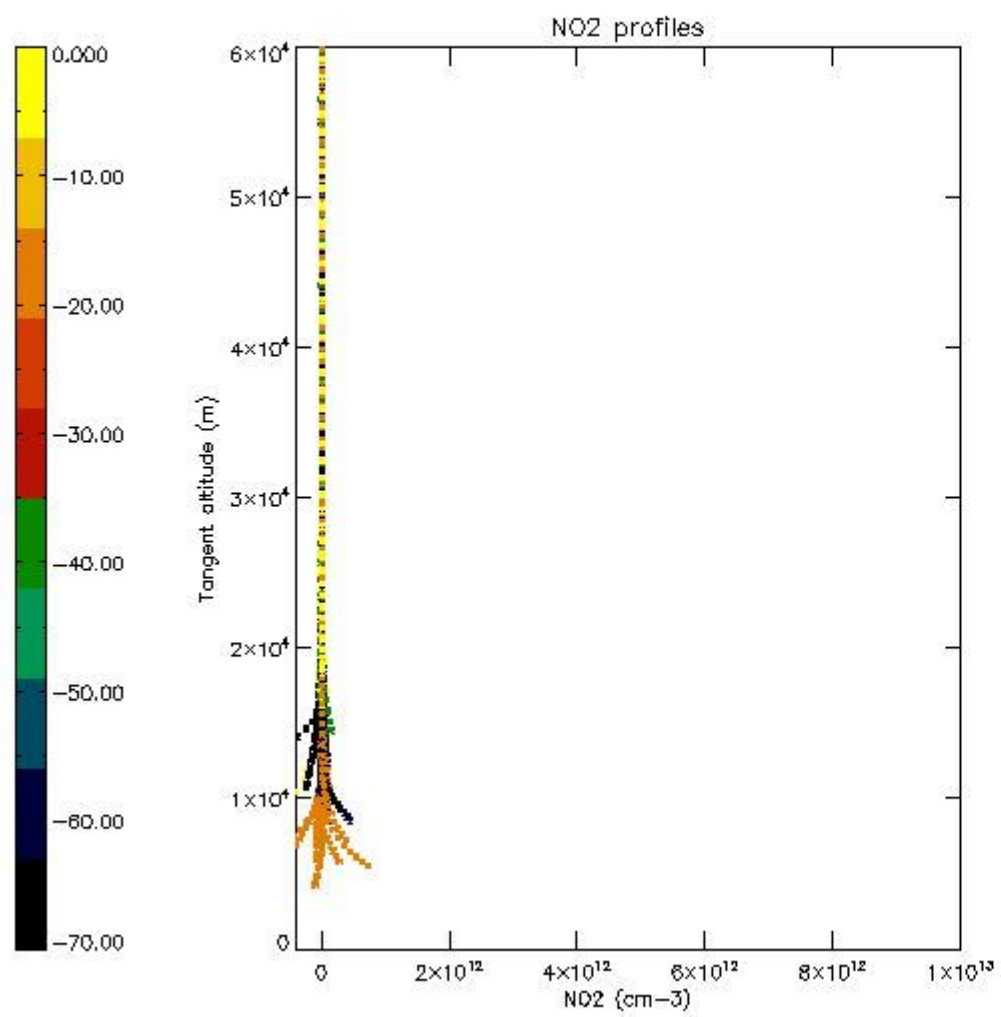

The colorbar represents the latitude.

*5.7 Plot NO3 profiles for all STD (dark without errors)*

The colorbar represents the latitude.