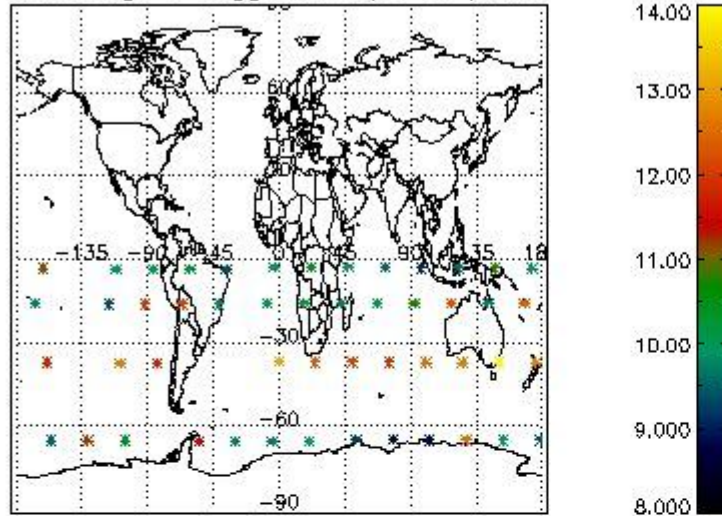

Percentage of flagged data per O3 profile