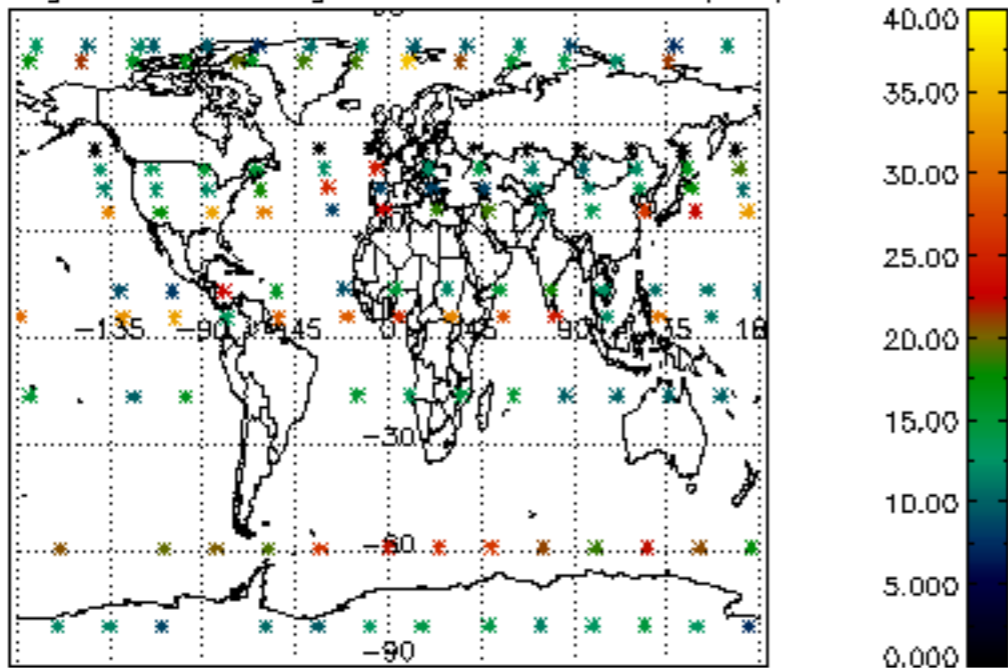

Percentage of cosmic ray hits per profile

Percentage of star falling outside central band per profile