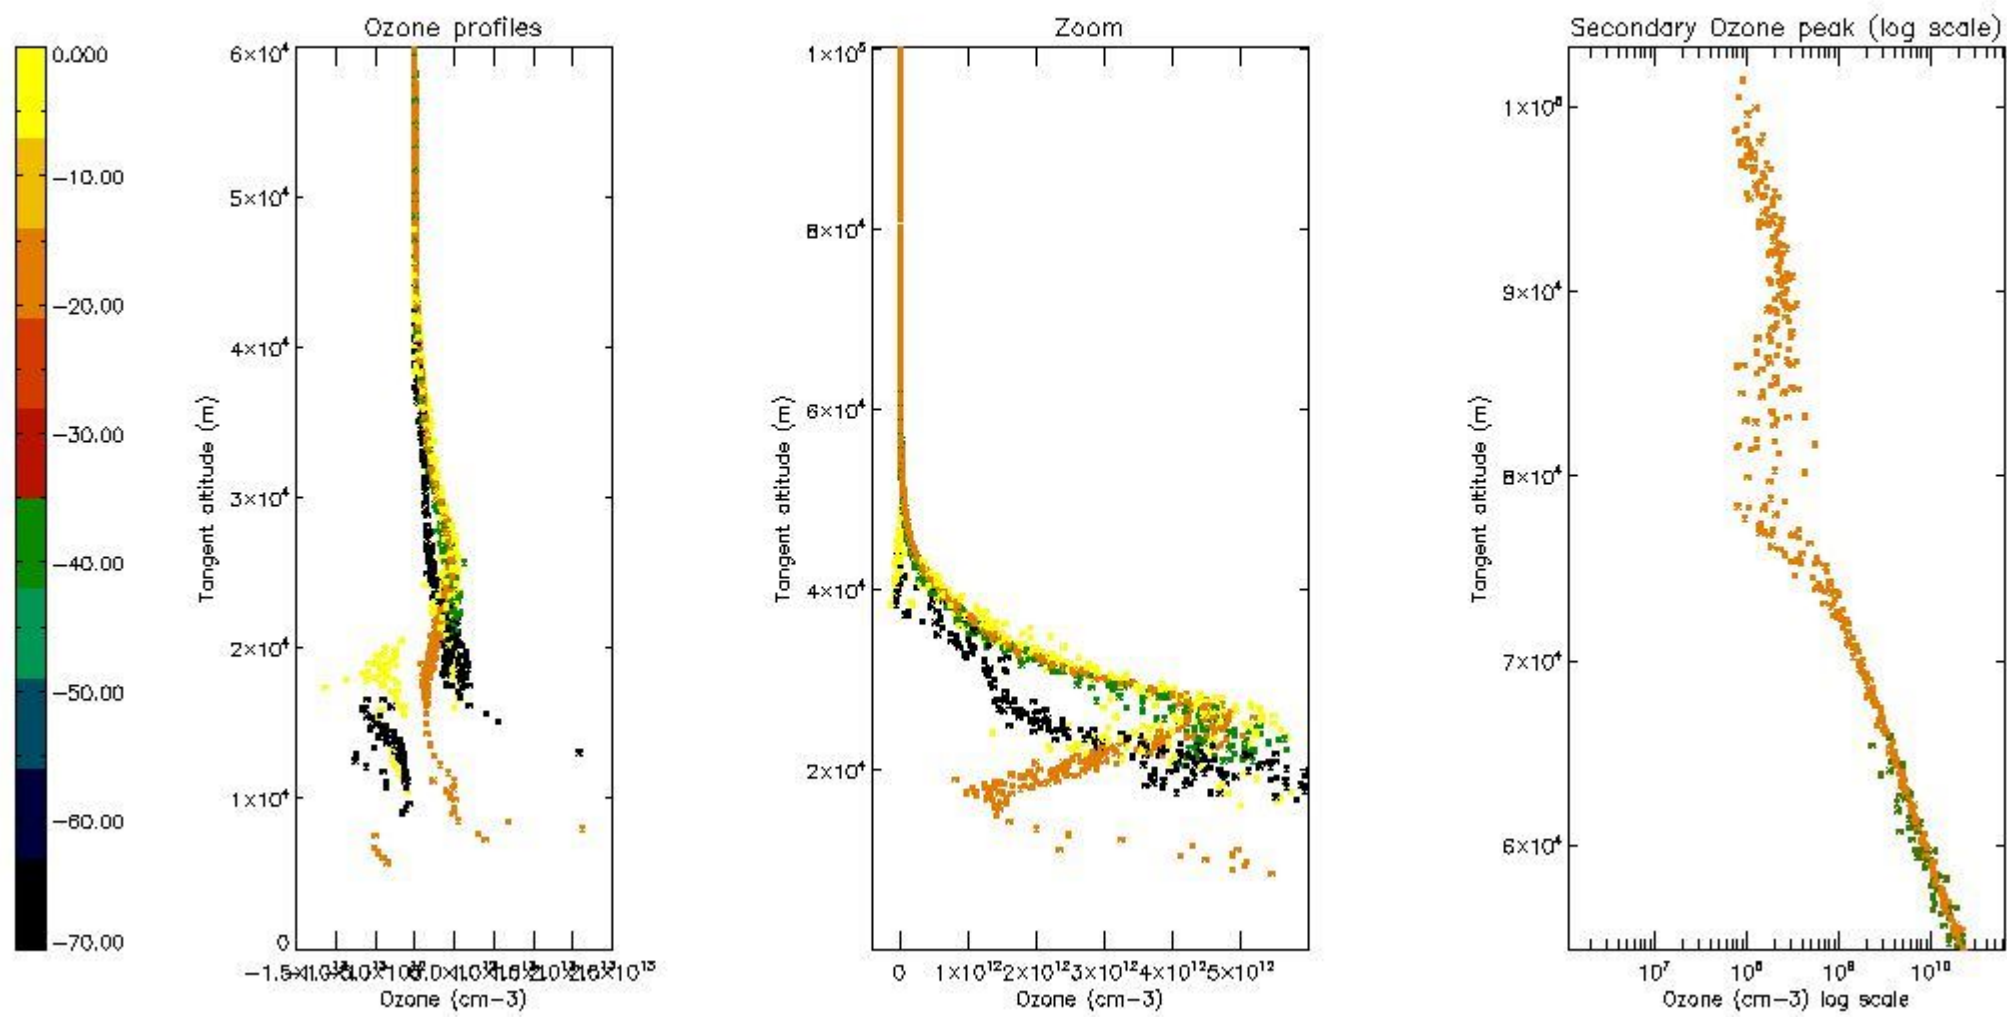

STD < 10	5
STD < 5	3

5.2 Plot ozone profiles for all STD (dark without errors)

The colorbar represents the latitude.

5.3 Plot ozone profiles where STD < 20% (dark without errors)

The colorbar represents the latitude.