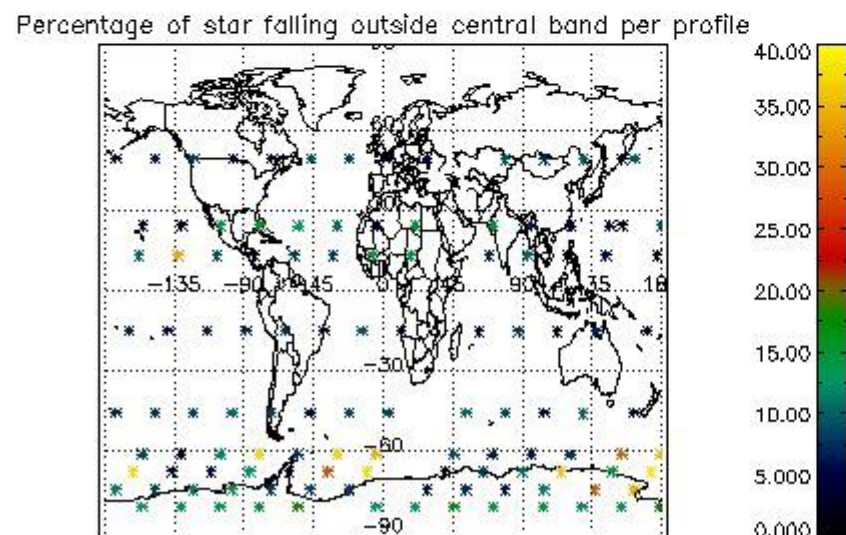

5. Trace gas profiles

5.1 Ozone statistics based on quality of products

The final quality of the products can be "measured" using the STD (Standard Deviation) attached to every point profile. This information is written to the parameter GOM_NL__2P/NL_LOCAL_SPECIES_DENSITY/o3_std of the level 2 products. The table below shows the statistics for given STD ranges.

The statistics are given with respect to the overall valid production:

- Products without fatal errors: GOM_NL__2P/MPH/PRODUCT_ERR=0
- Valid point profile: GOM_NL__2P/NL_LOCAL_SPECIES_DENSITY/pcd(0)=0

The 'Criteria' is applied to valid points of dark limb products:

- Products in dark limb illumination condition: GOM_NL__2P/NL_SUMMARY_QUALITY/obs_ill_cond=0
- Products without fatal errors: GOM_NL__2P/MPH/PRODUCT_ERR=0
- Valid point profile: GOM_NL__2P/NL_LOCAL_SPECIES_DENSITY/pcd(0)=0

So, the table below shows the percentage of dark limb and valid observations for each criteria with respect to the overall valid daily observations.

Criteria	% of total production
All STD	22
STD < 20	8