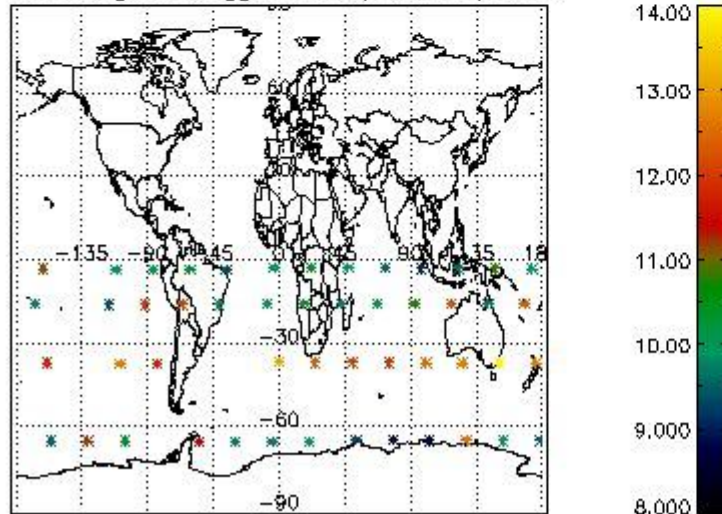

#### 3.1 Plot quality information per product (time dependant)

3.2 Plot quality information per product (world map)

Percentage of flagged data per O3 profile

Percentage of flagged data per H2O profile

Percentage of flagged data per NO2 profile