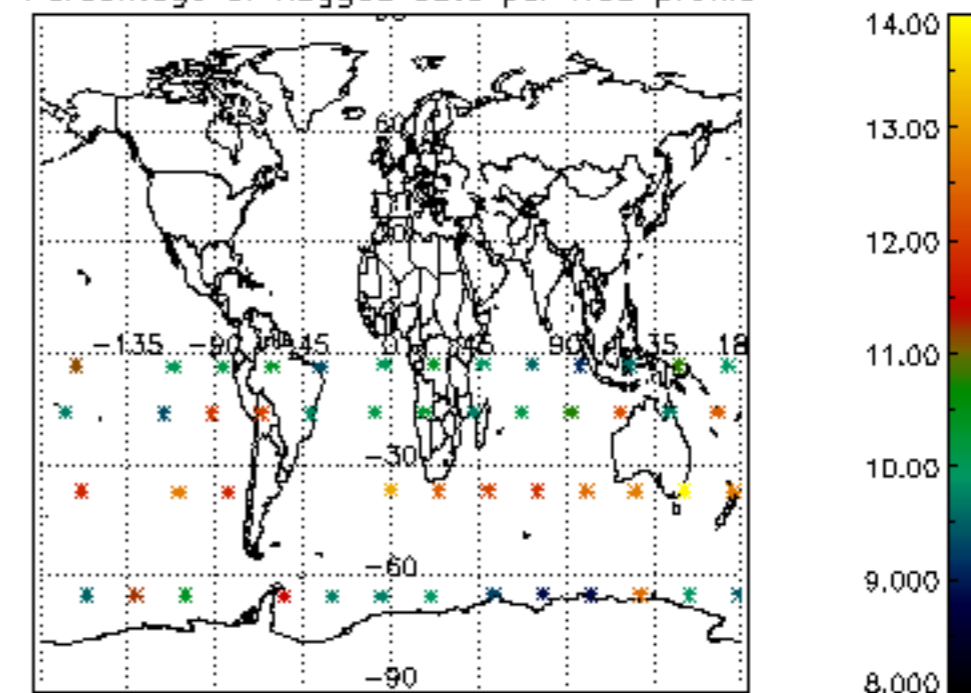

Percentage of flagged data per NO3 profile