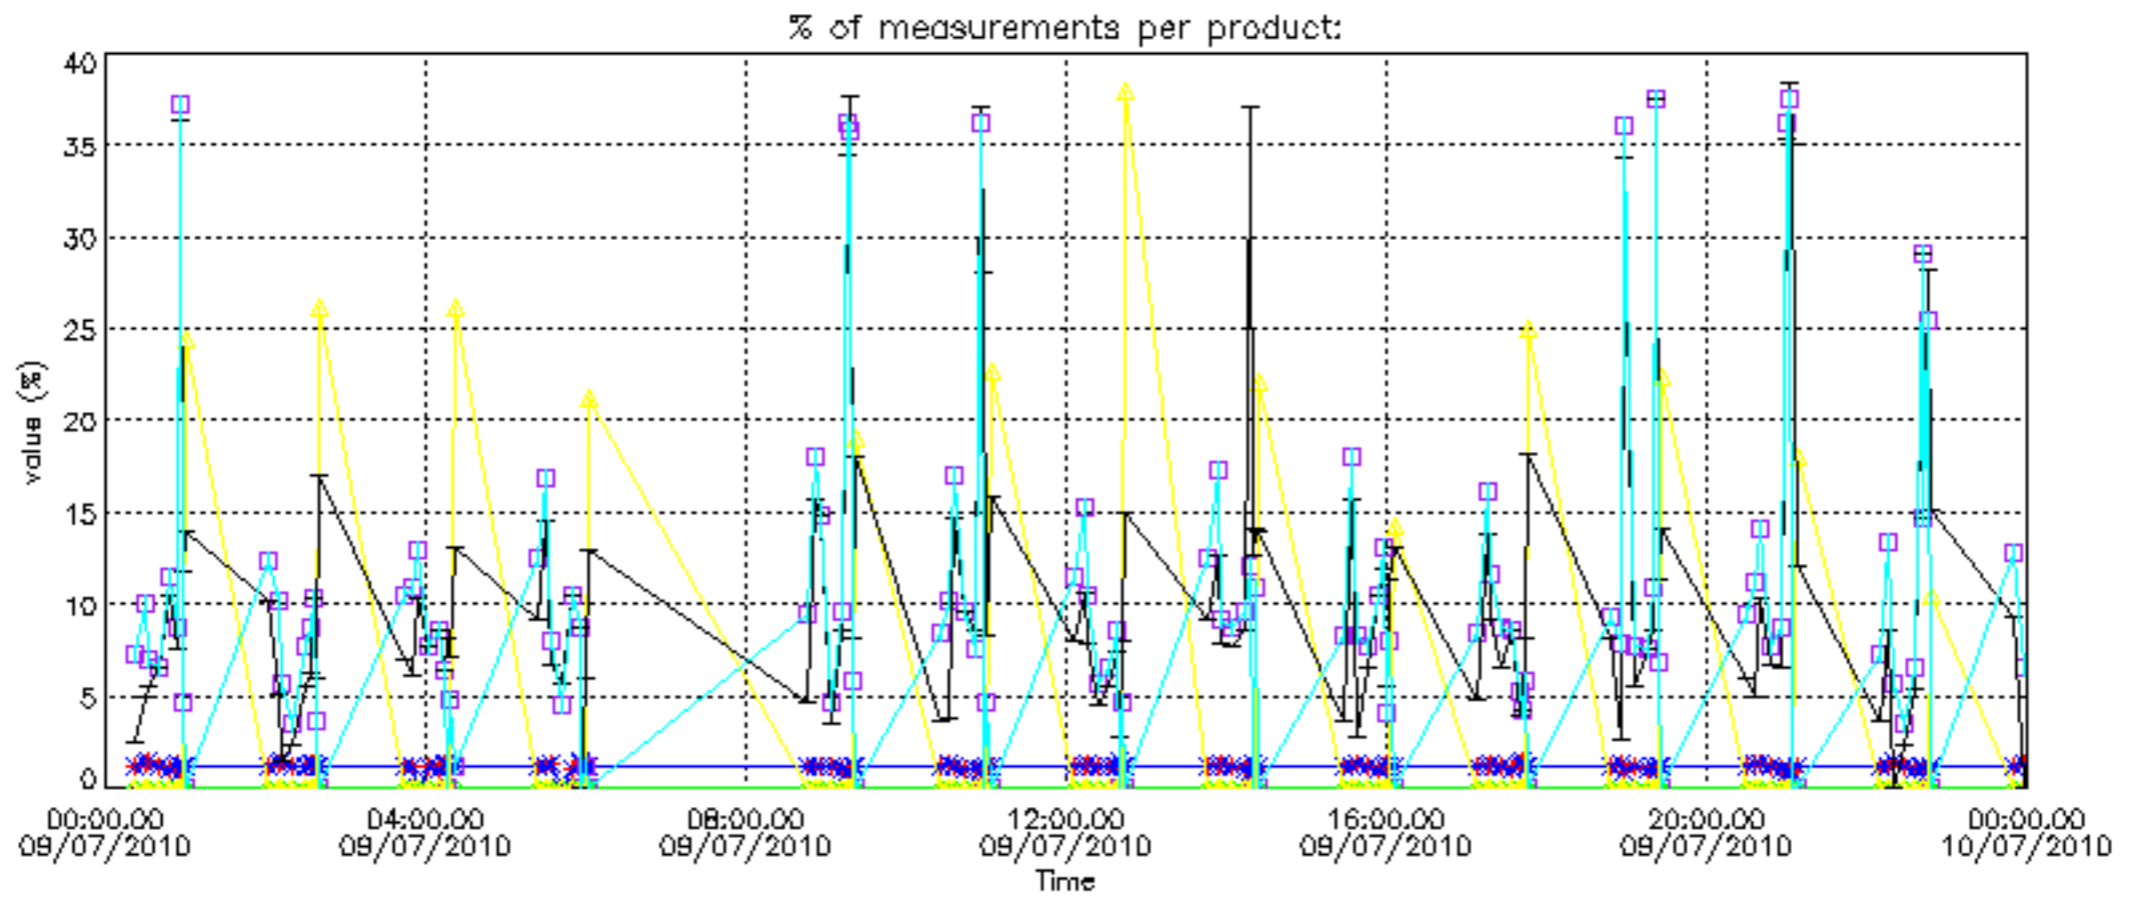

Percentage of cosmic ray hits per profile

Percentage of datation errors per profile