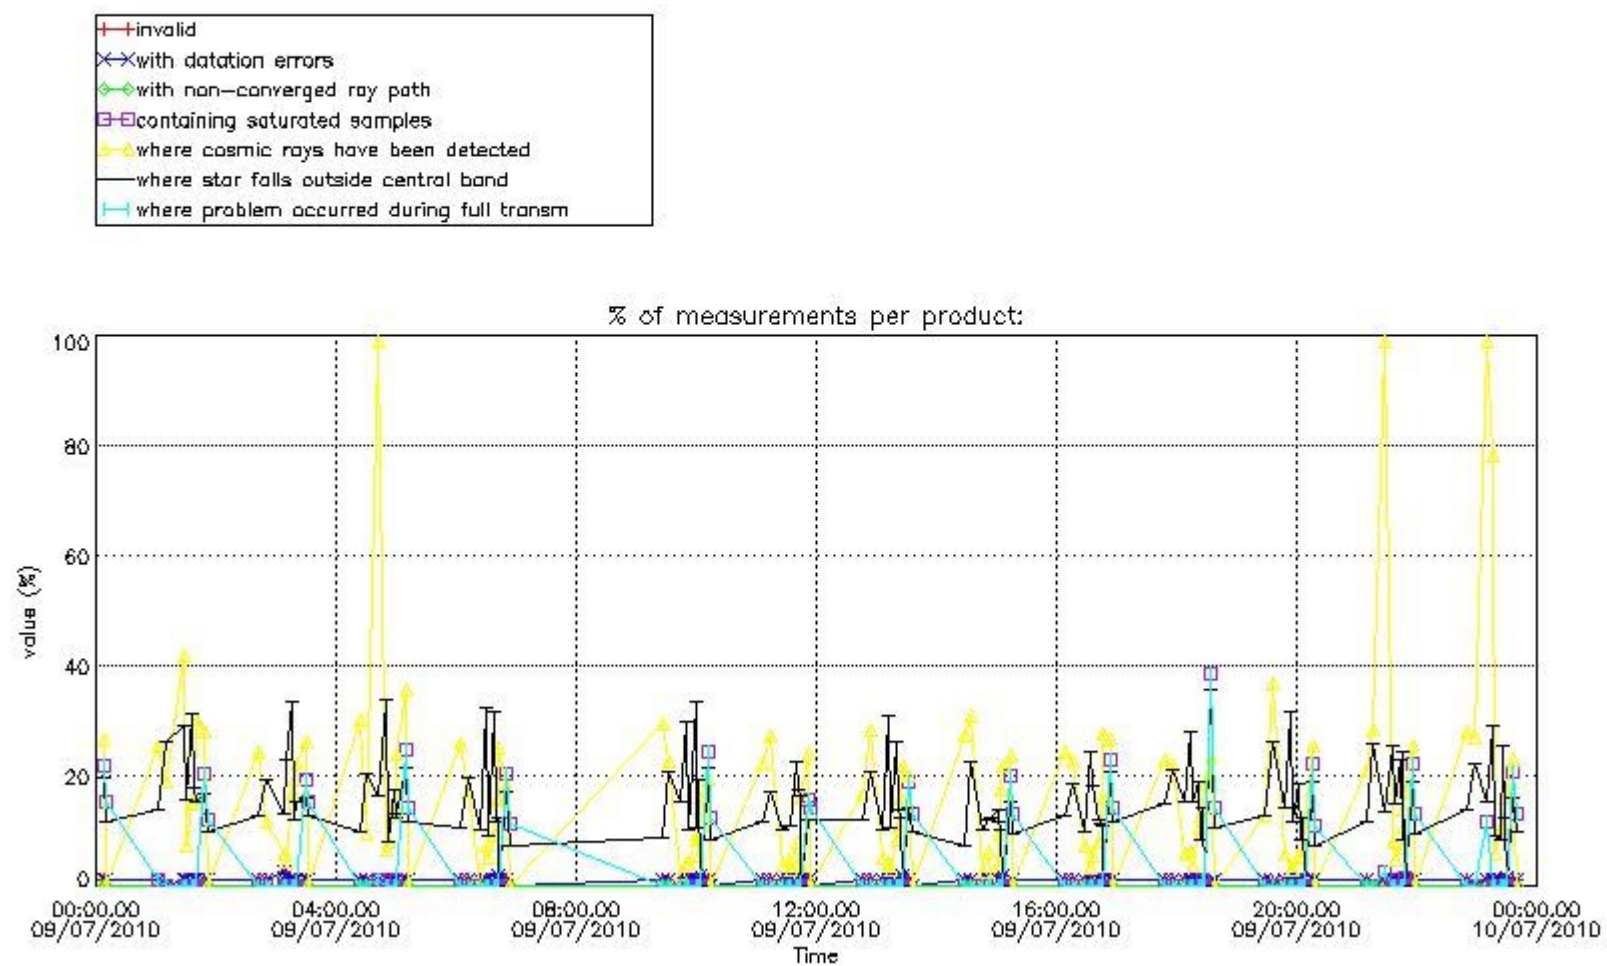

4.1.2 Plot level 1 quality information per product (time dependant): ENVISAT DESCENDING passes