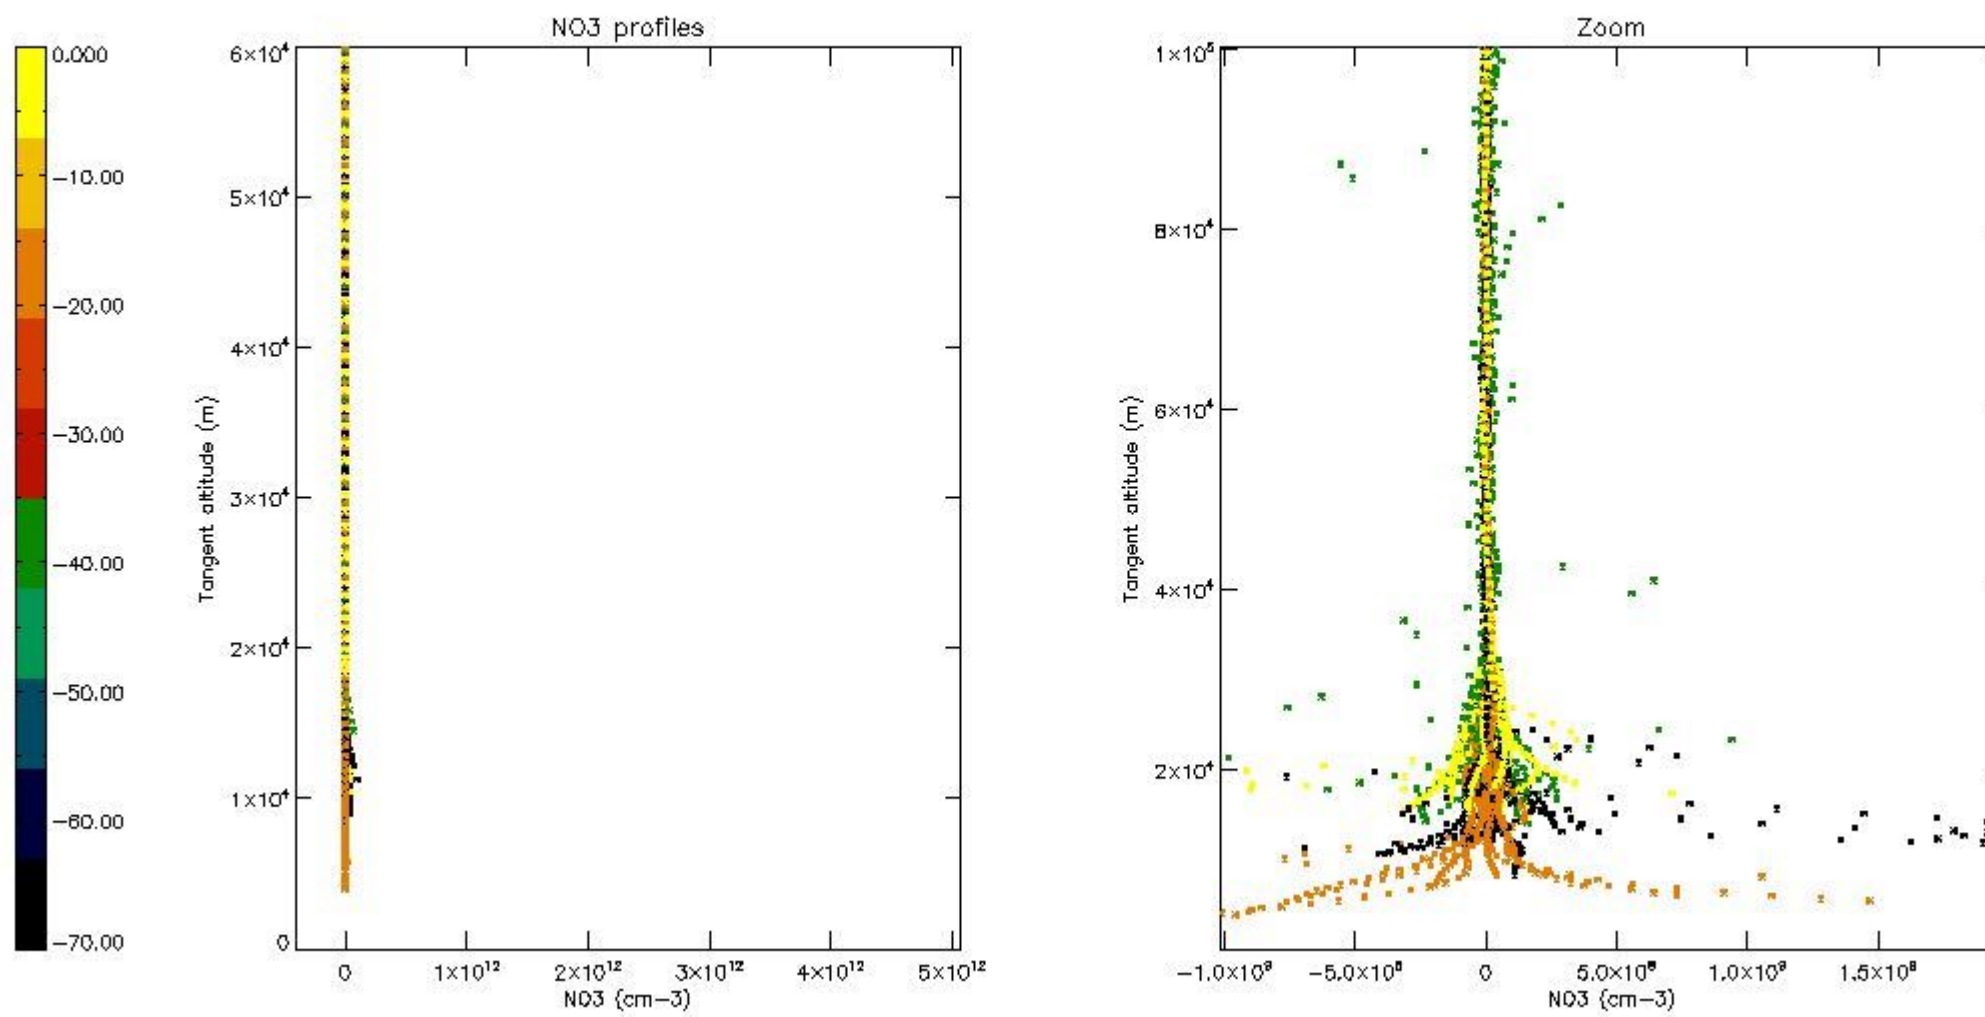

The colorbar represents the latitude.

*5.7 Plot NO3 profiles for all STD (dark without errors)*

The colorbar represents the latitude.