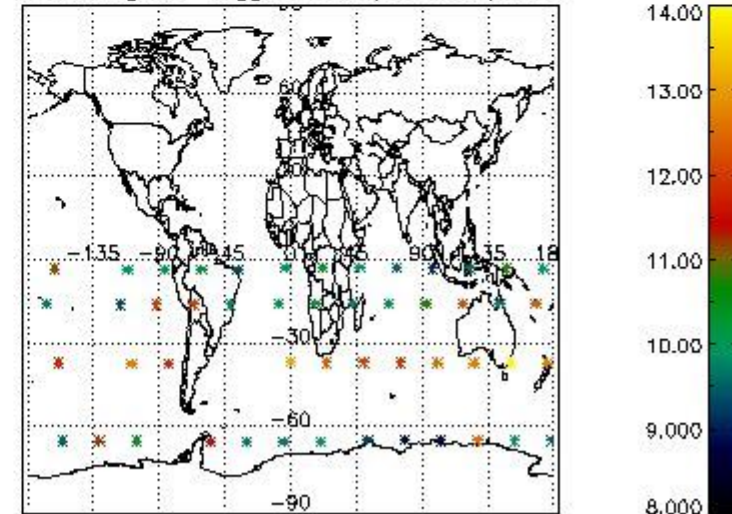

Percentage of flagged data per NO3 profile

4. Level 1 quality information per product

In this section it is plotted some information contained in the Quality Summary data set of the level 2 products that comes from the level 1b processing. Products without errors (error flag in the MPH set to "0") are used.

4.1 Plot quality information per product (time dependant) coming from level 1b processing

4.1.1 Plot level 1 quality information per product (time dependant): ENVISAT ASCENDING passes