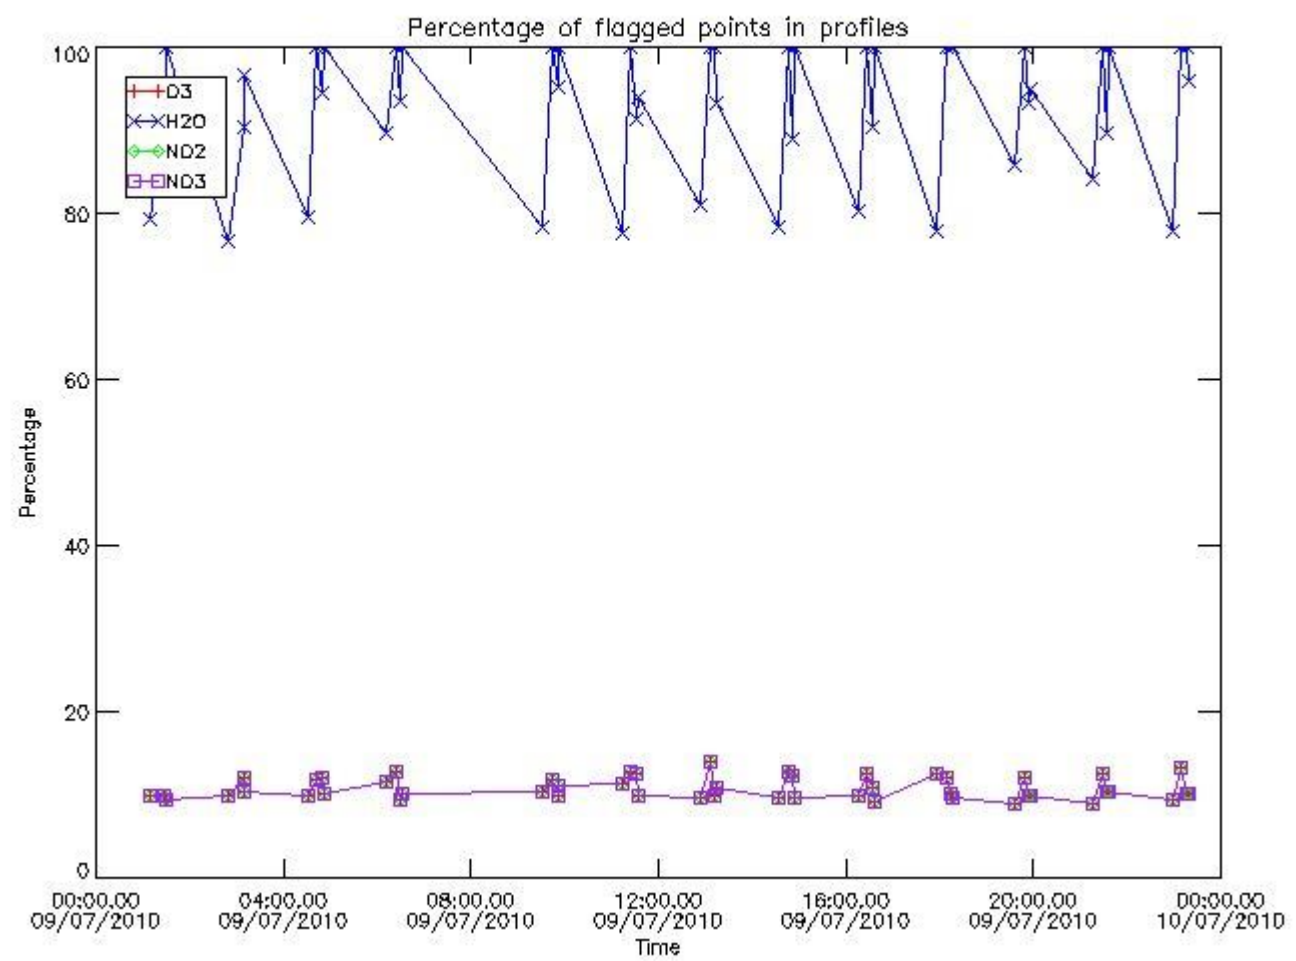

3. Quality information per product

In this section it is plotted some information contained in the Quality Summary data set of the level 2 products. Only products in dark limb conditions and without errors (error flag in the MPH set to "0") are used.

3.1 Plot quality information per product (time dependant)

3.2 Plot quality information per product (world map)