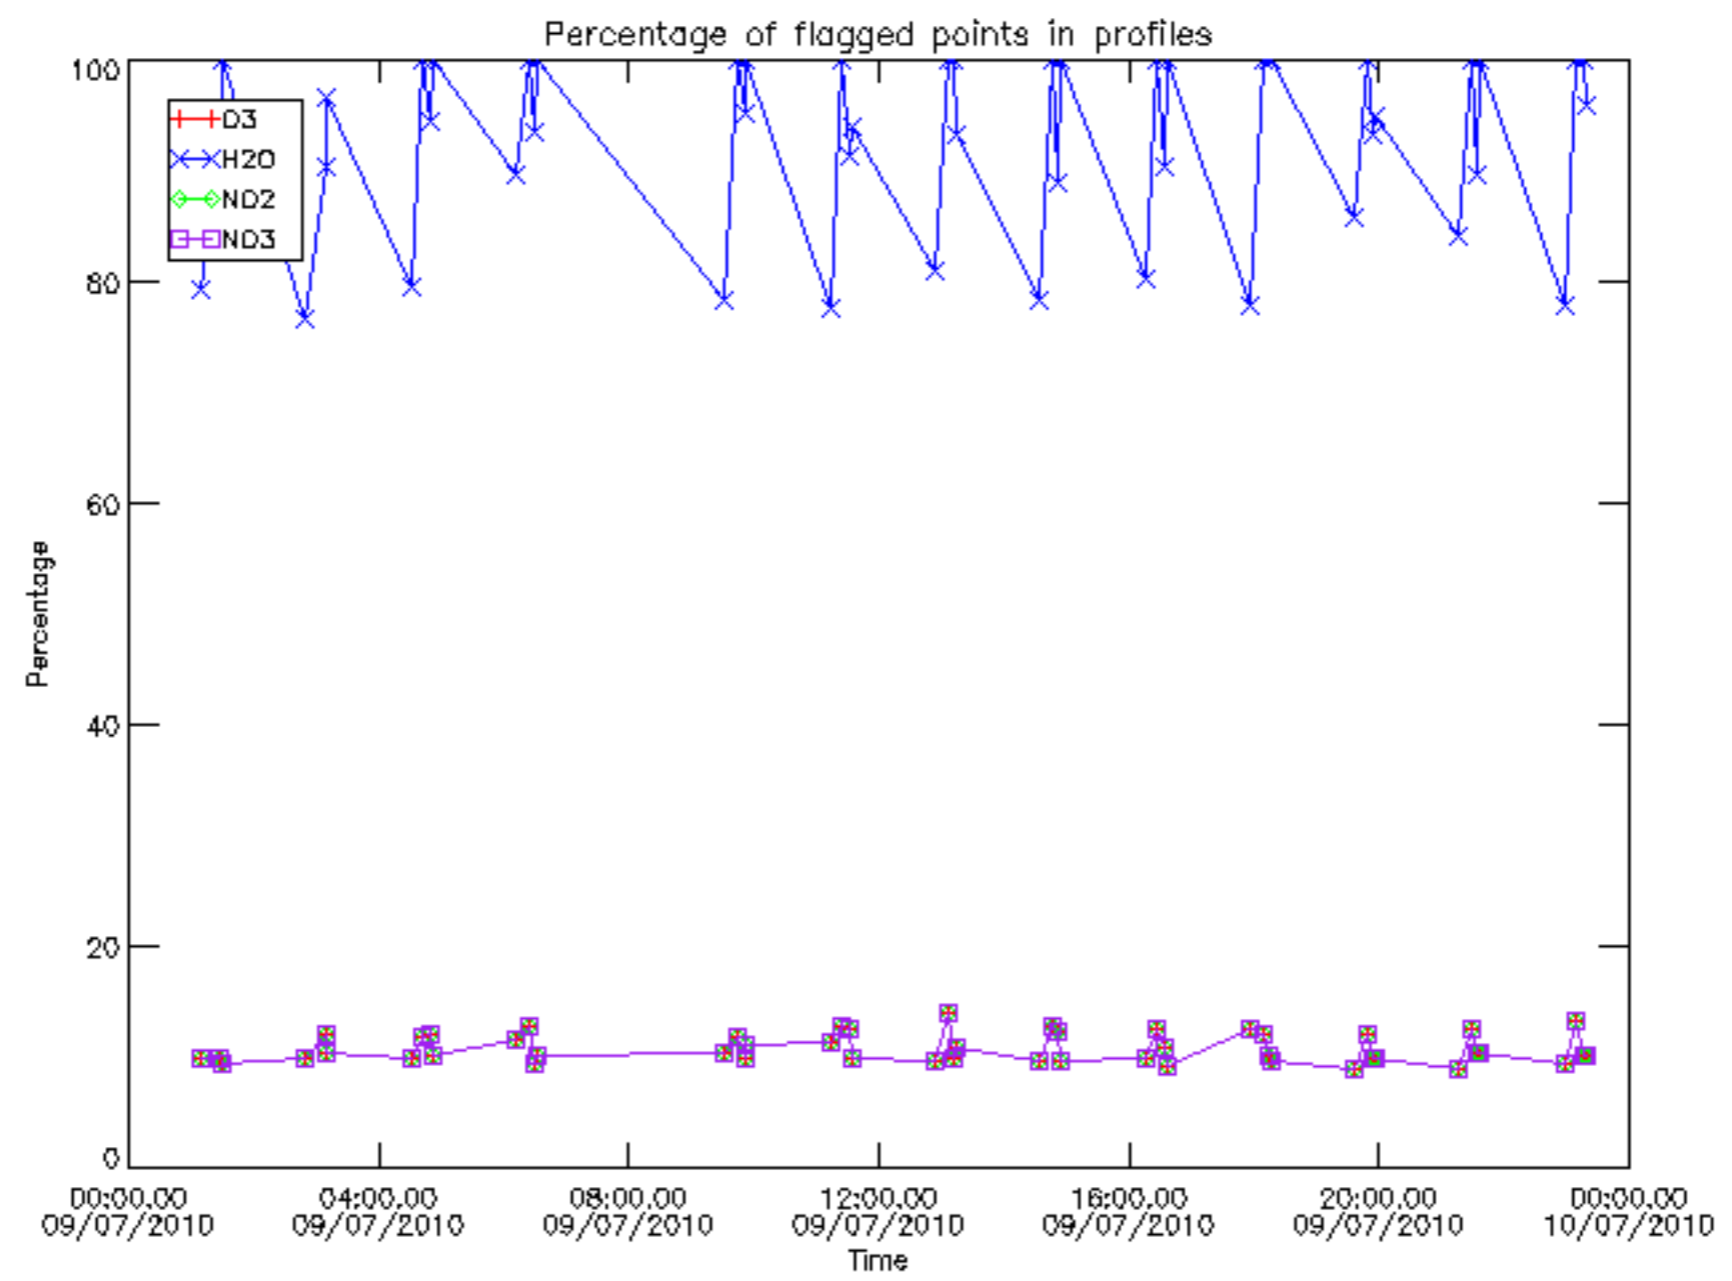

Percentage of flagged data per D3 profile

Percentage of flagged data per H2O profile