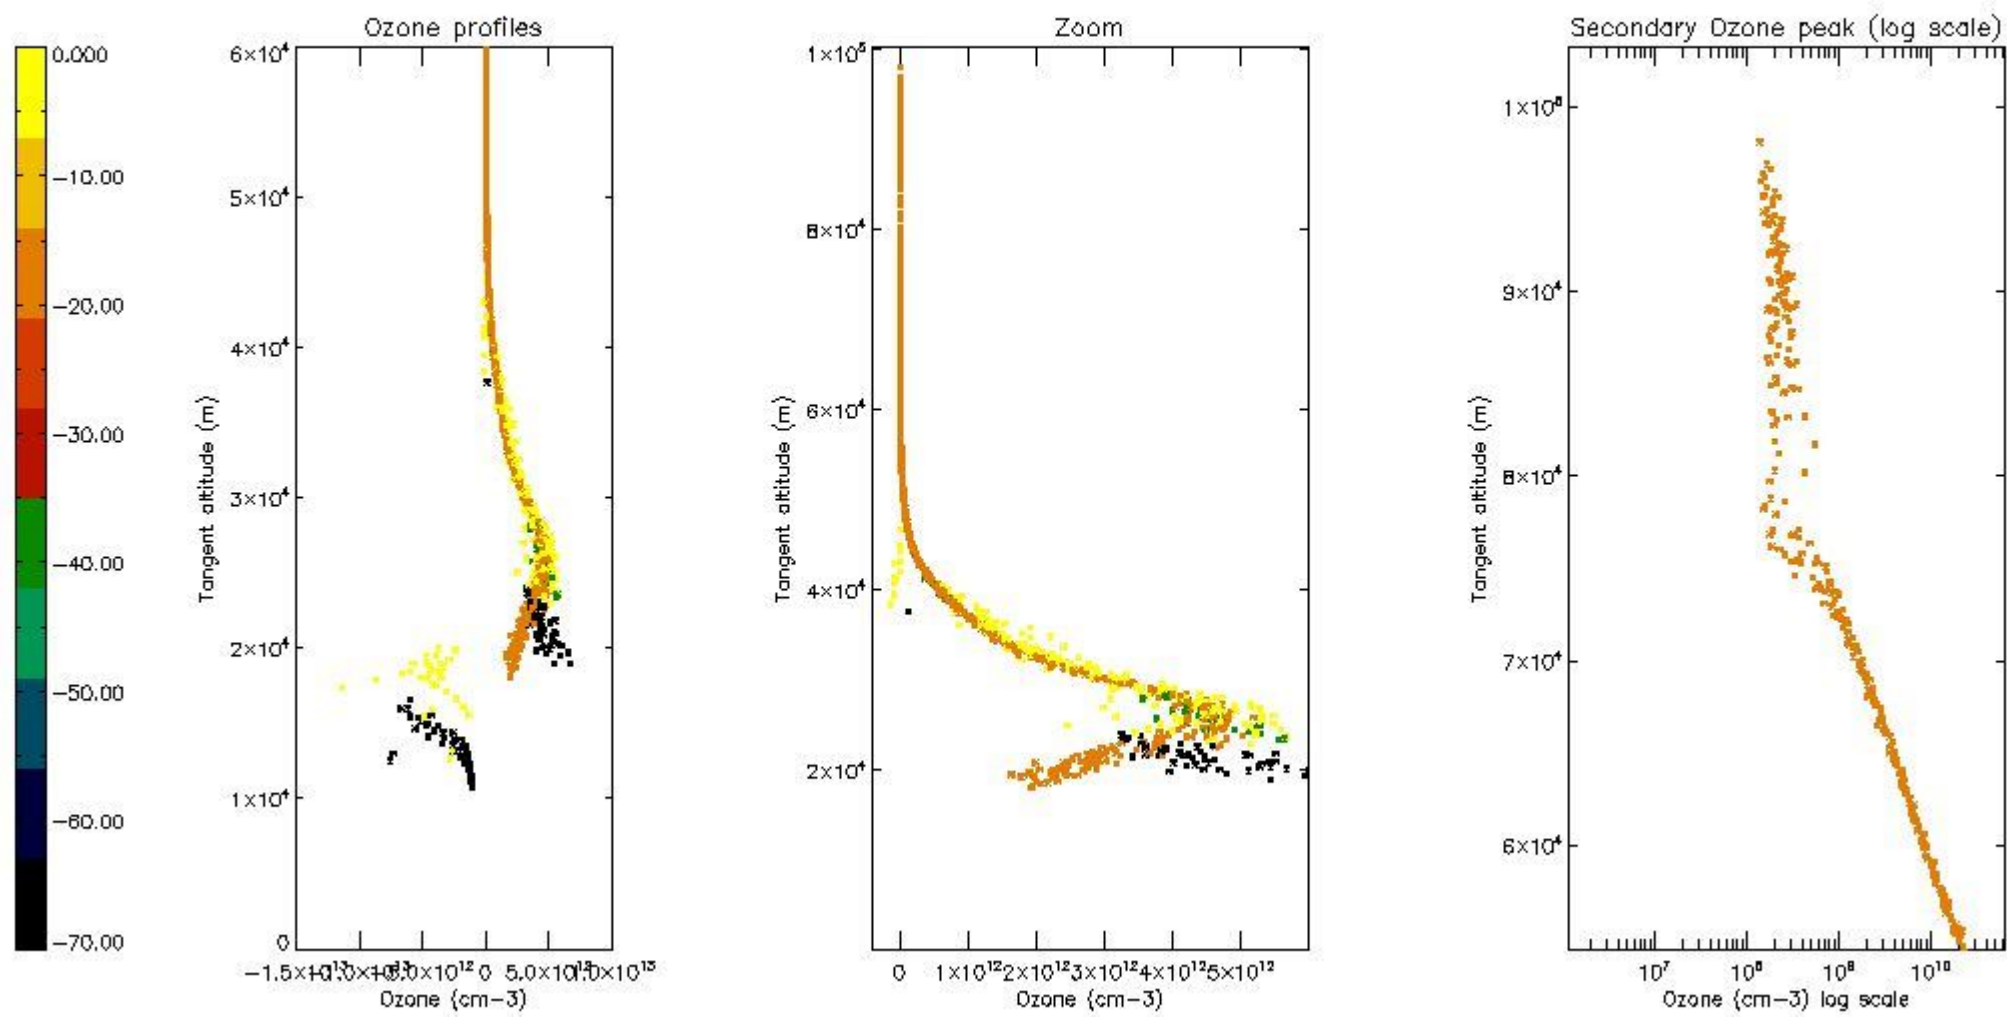

5.5 Plot ozone profiles where STD < 5% (dark without errors)

The colorbar represents the latitude.