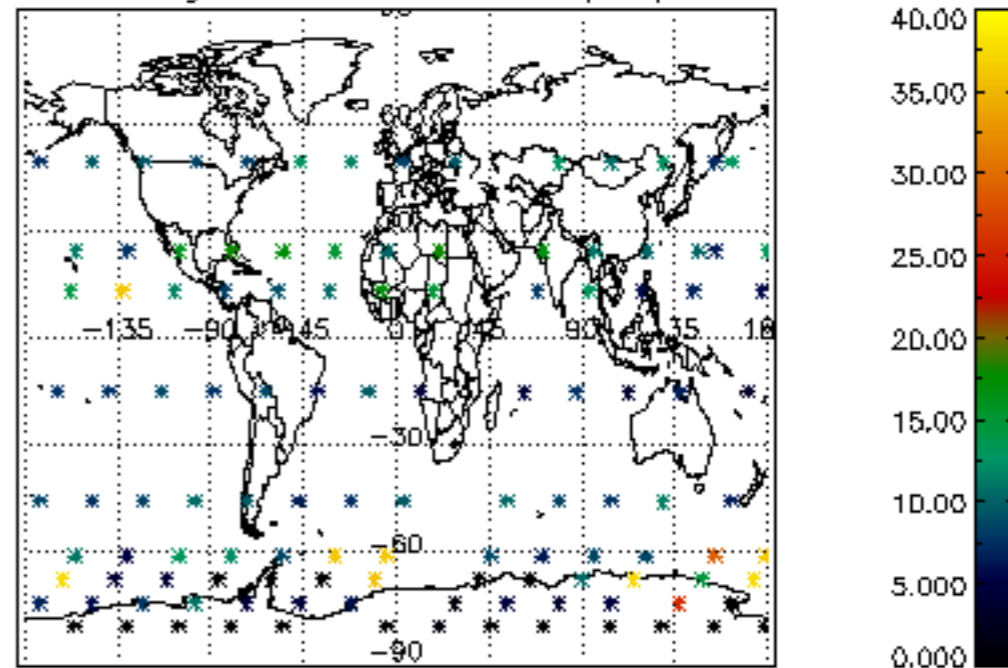

Percentage of saturation errors per profile