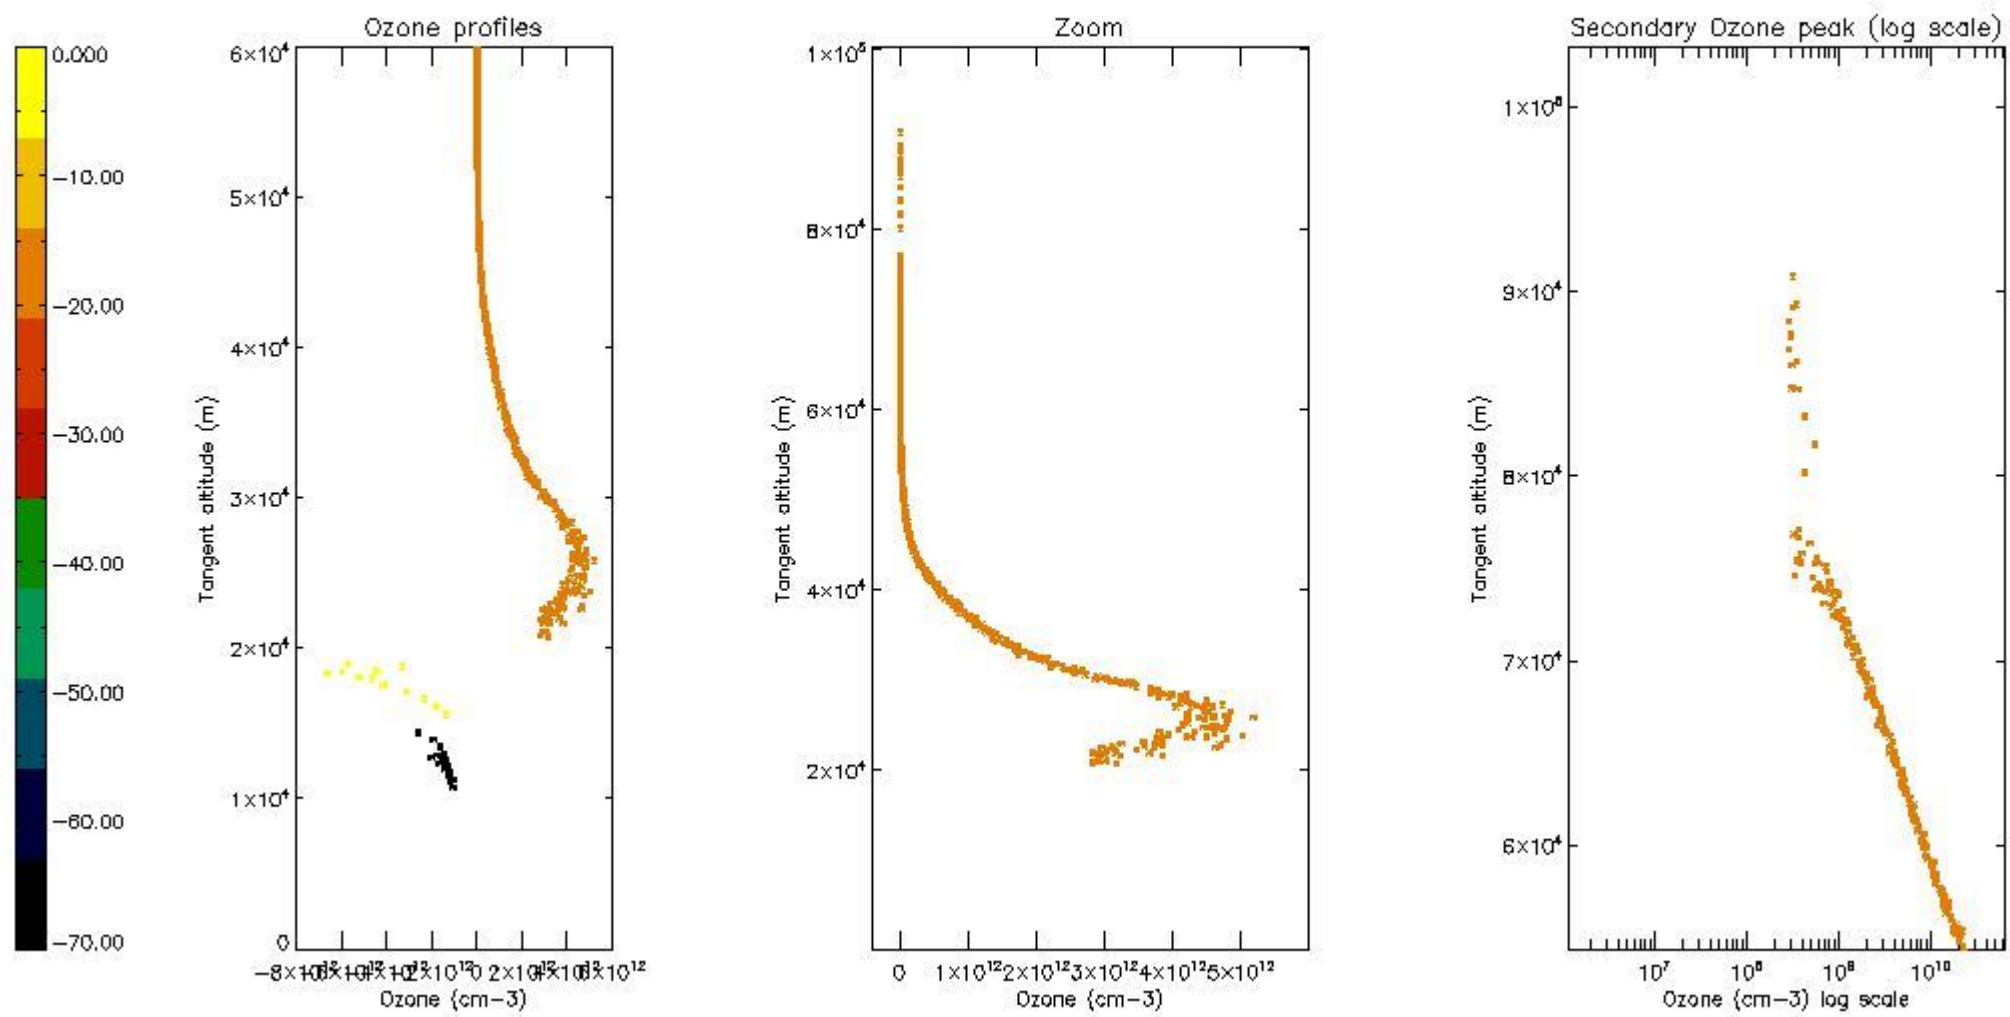

5.6 Plot NO₂ profiles for all STD (dark without errors)

The colorbar represents the latitude.