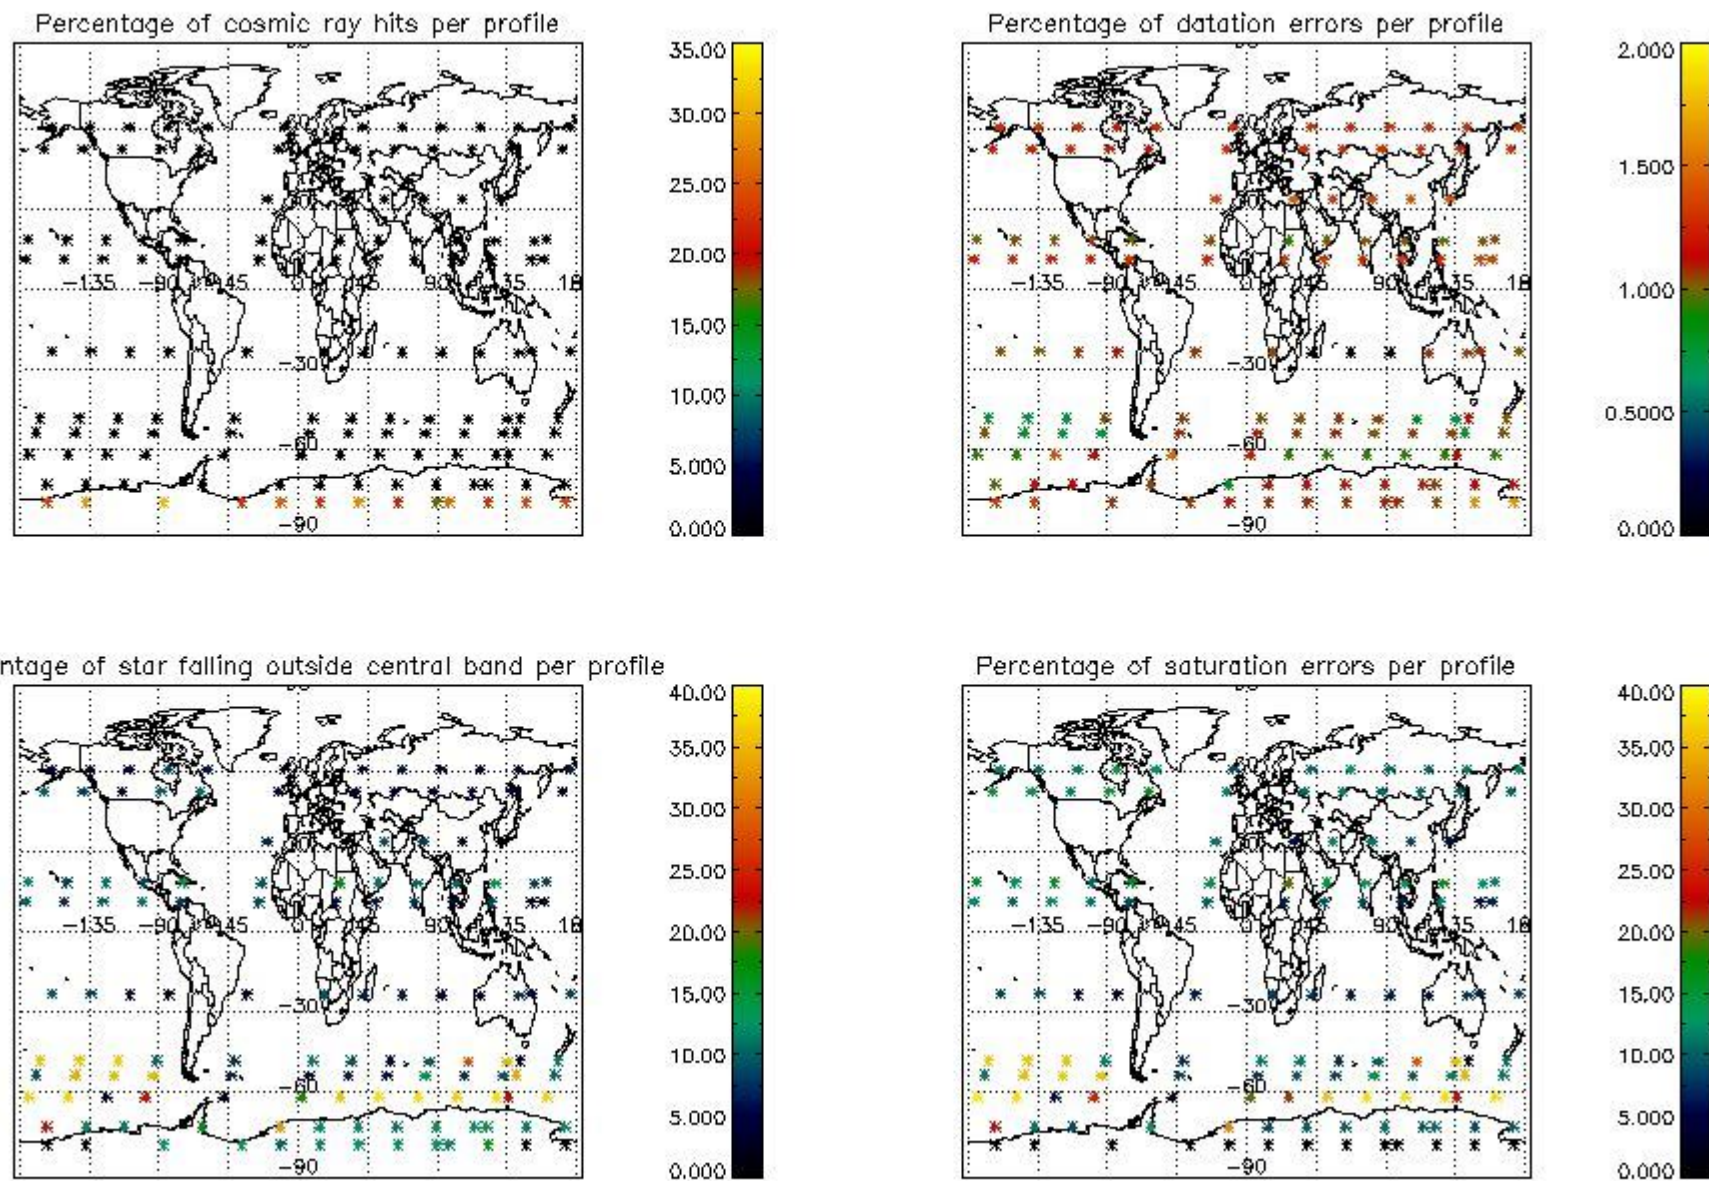

4.2.2 Plot level 1 quality information per product (world map): ENVISAT DESCENDING passes

5. Trace gas profiles

5.1 Ozone statistics based on quality of products

The final quality of the products can be "measured" using the STD (Standard Deviation) attached to every point profile. This information is written to the parameter GOM_NL__2P/NL_LOCAL_SPECIES_DENSITY/o3_std of the level 2 products. The table below shows the statistics for given STD ranges.

The statistics are given with respect to the overall valid production:

- Products without fatal errors: GOM_NL__2P/MPH/PRODUCT_ERR=0
- Valid point profile: GOM_NL__2P/NL_LOCAL_SPECIES_DENSITY/pcd(0)=0

The 'Criteria' is applied to valid points of dark limb products:

- Products in dark limb illumination condition: GOM_NL__2P/NL_SUMMARY_QUALITY/obs_ill_cond=0
- Products without fatal errors: GOM_NL__2P/MPH/PRODUCT_ERR=0
- Valid point profile: GOM_NL__2P/NL_LOCAL_SPECIES_DENSITY/pcd(0)=0

So, the table below shows the percentage of dark limb and valid observations for each criteria with respect to the overall valid daily observations.

Criteria	% of total production
All STD	19
STD < 20	5