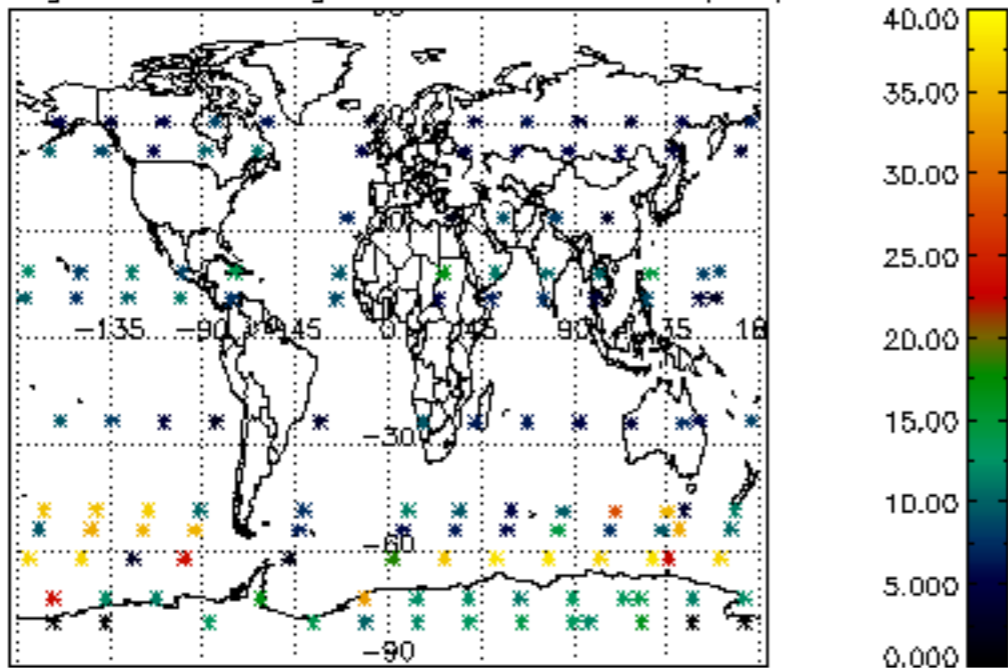

Percentage of star falling outside central band per profile