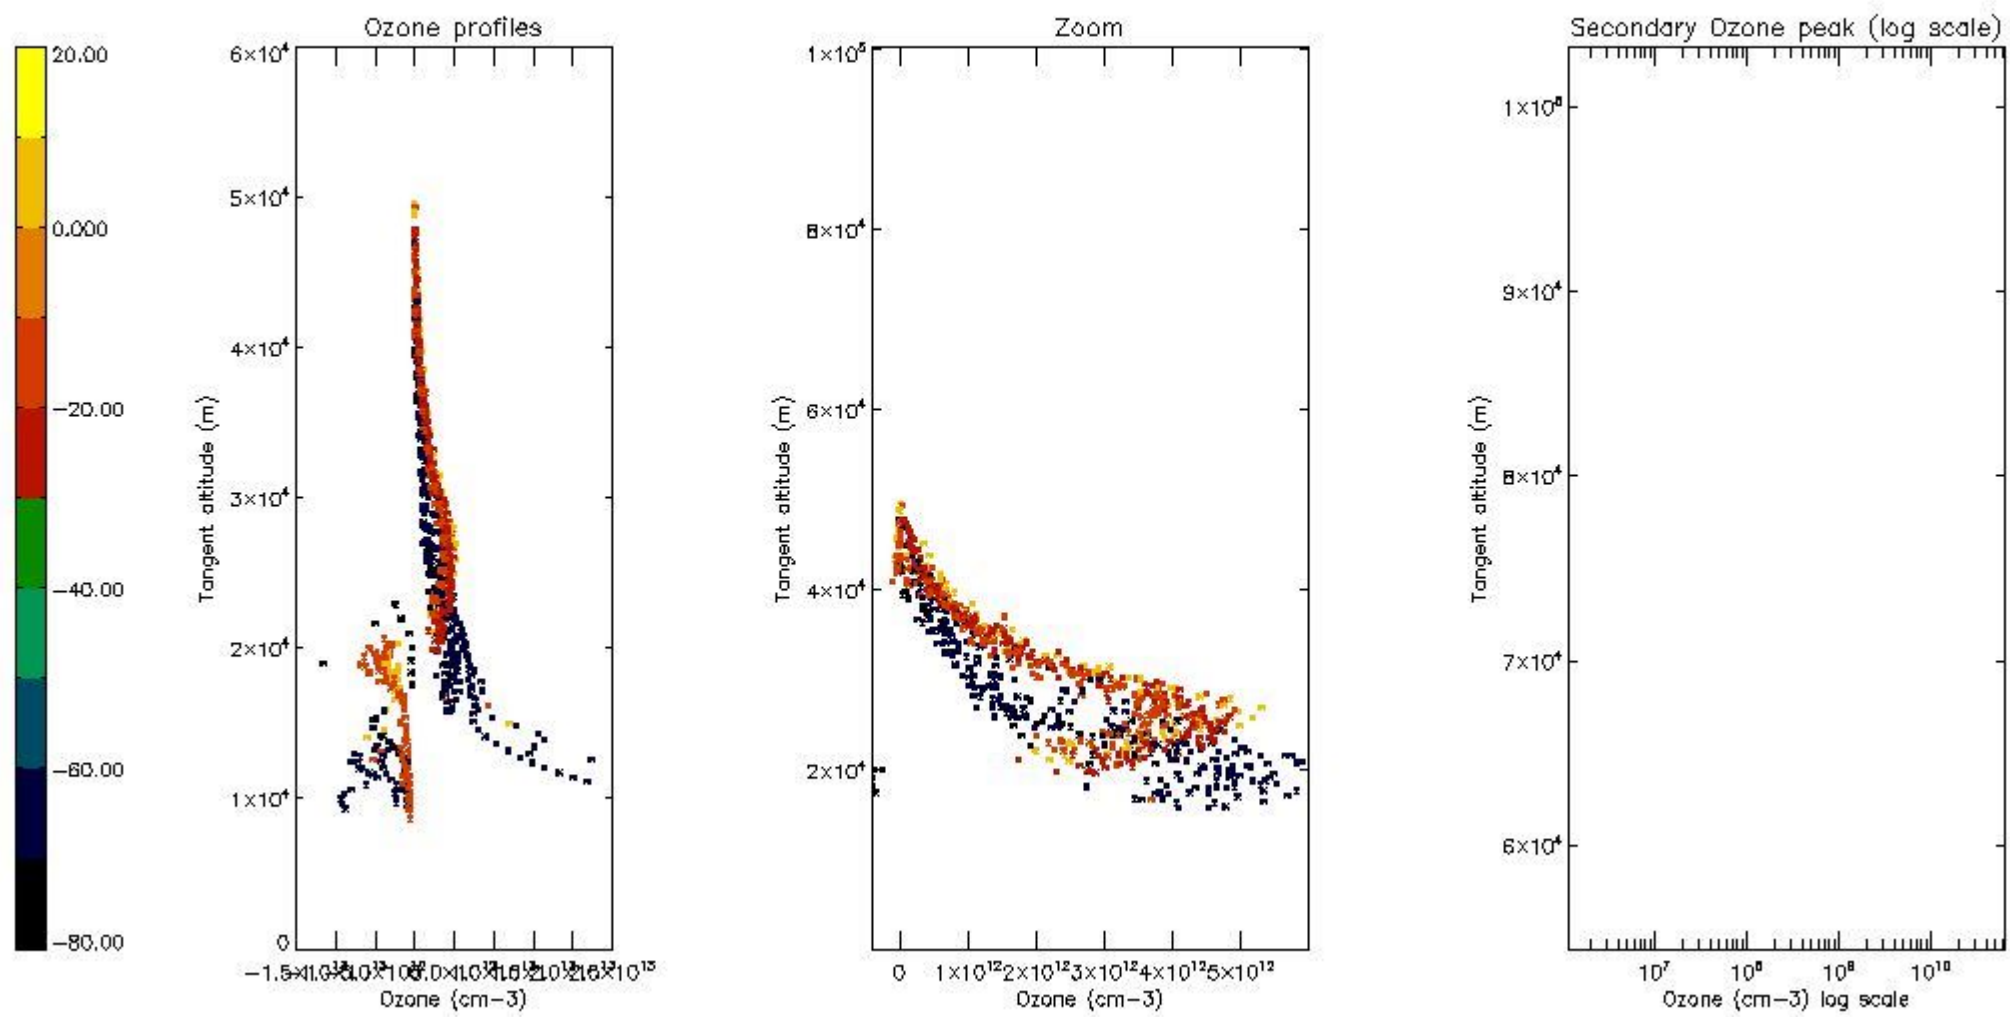

STD < 10	2
STD < 5	0

5.2 Plot ozone profiles for all STD (dark without errors)

The colorbar represents the latitude.

5.3 Plot ozone profiles where STD < 20% (dark without errors)

The colorbar represents the latitude.