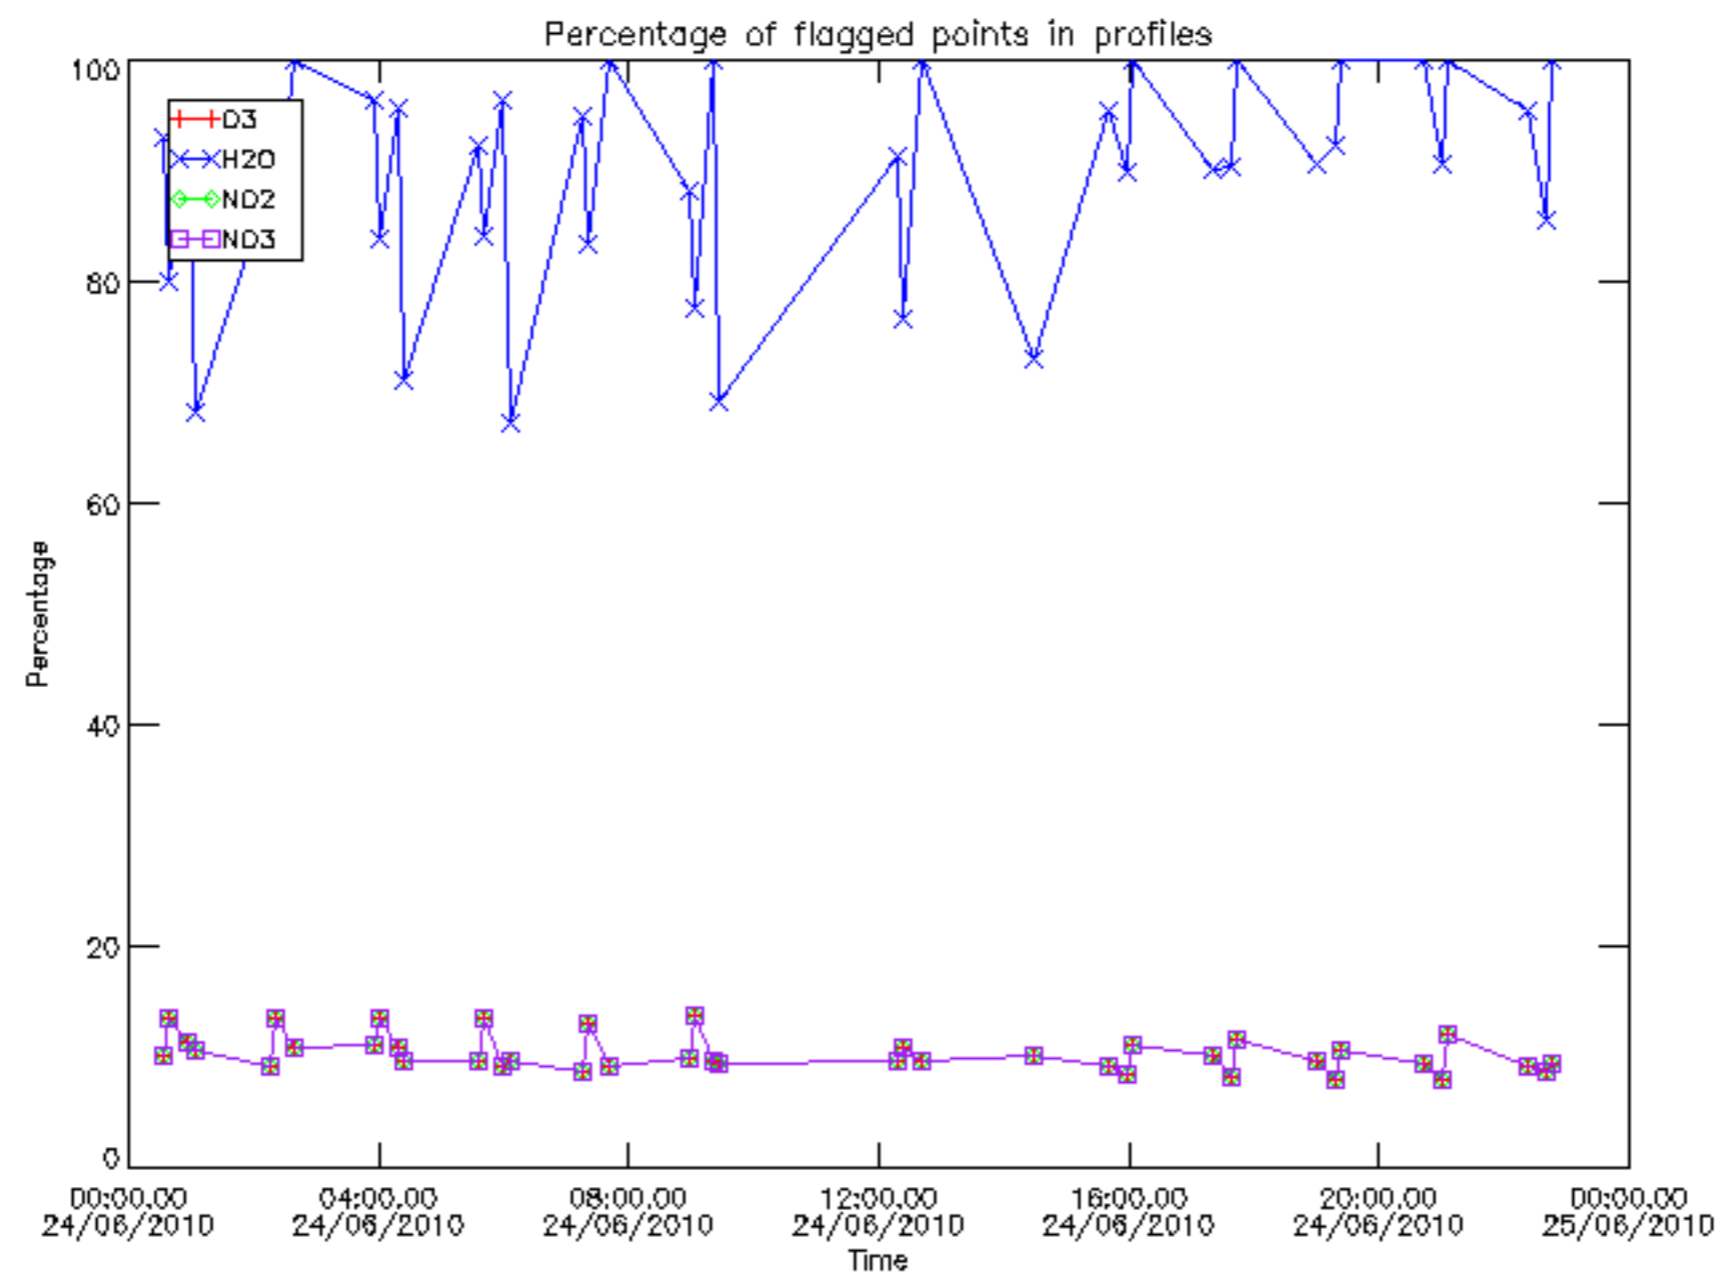

Percentage of flagged data per D3 profile

Percentage of flagged data per H2O profile