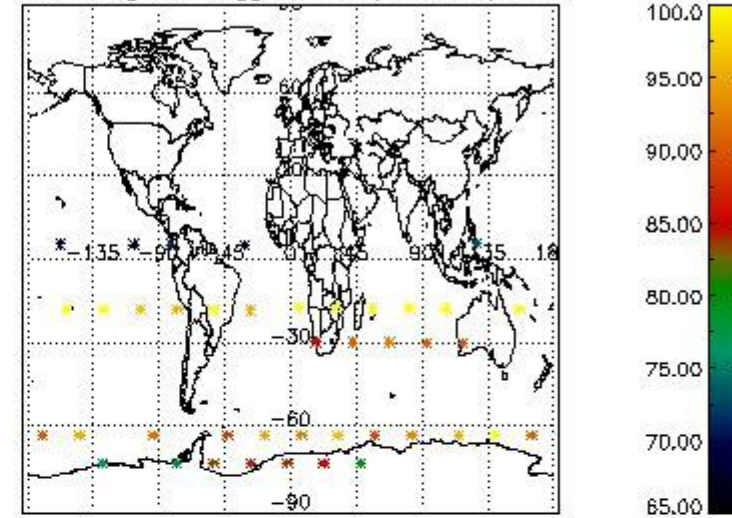

#### 3.1 Plot quality information per product (time dependant)

3.2 Plot quality information per product (world map)

Percentage of flagged data per O3 profile

Percentage of flagged data per H2O profile

Percentage of flagged data per NO2 profile