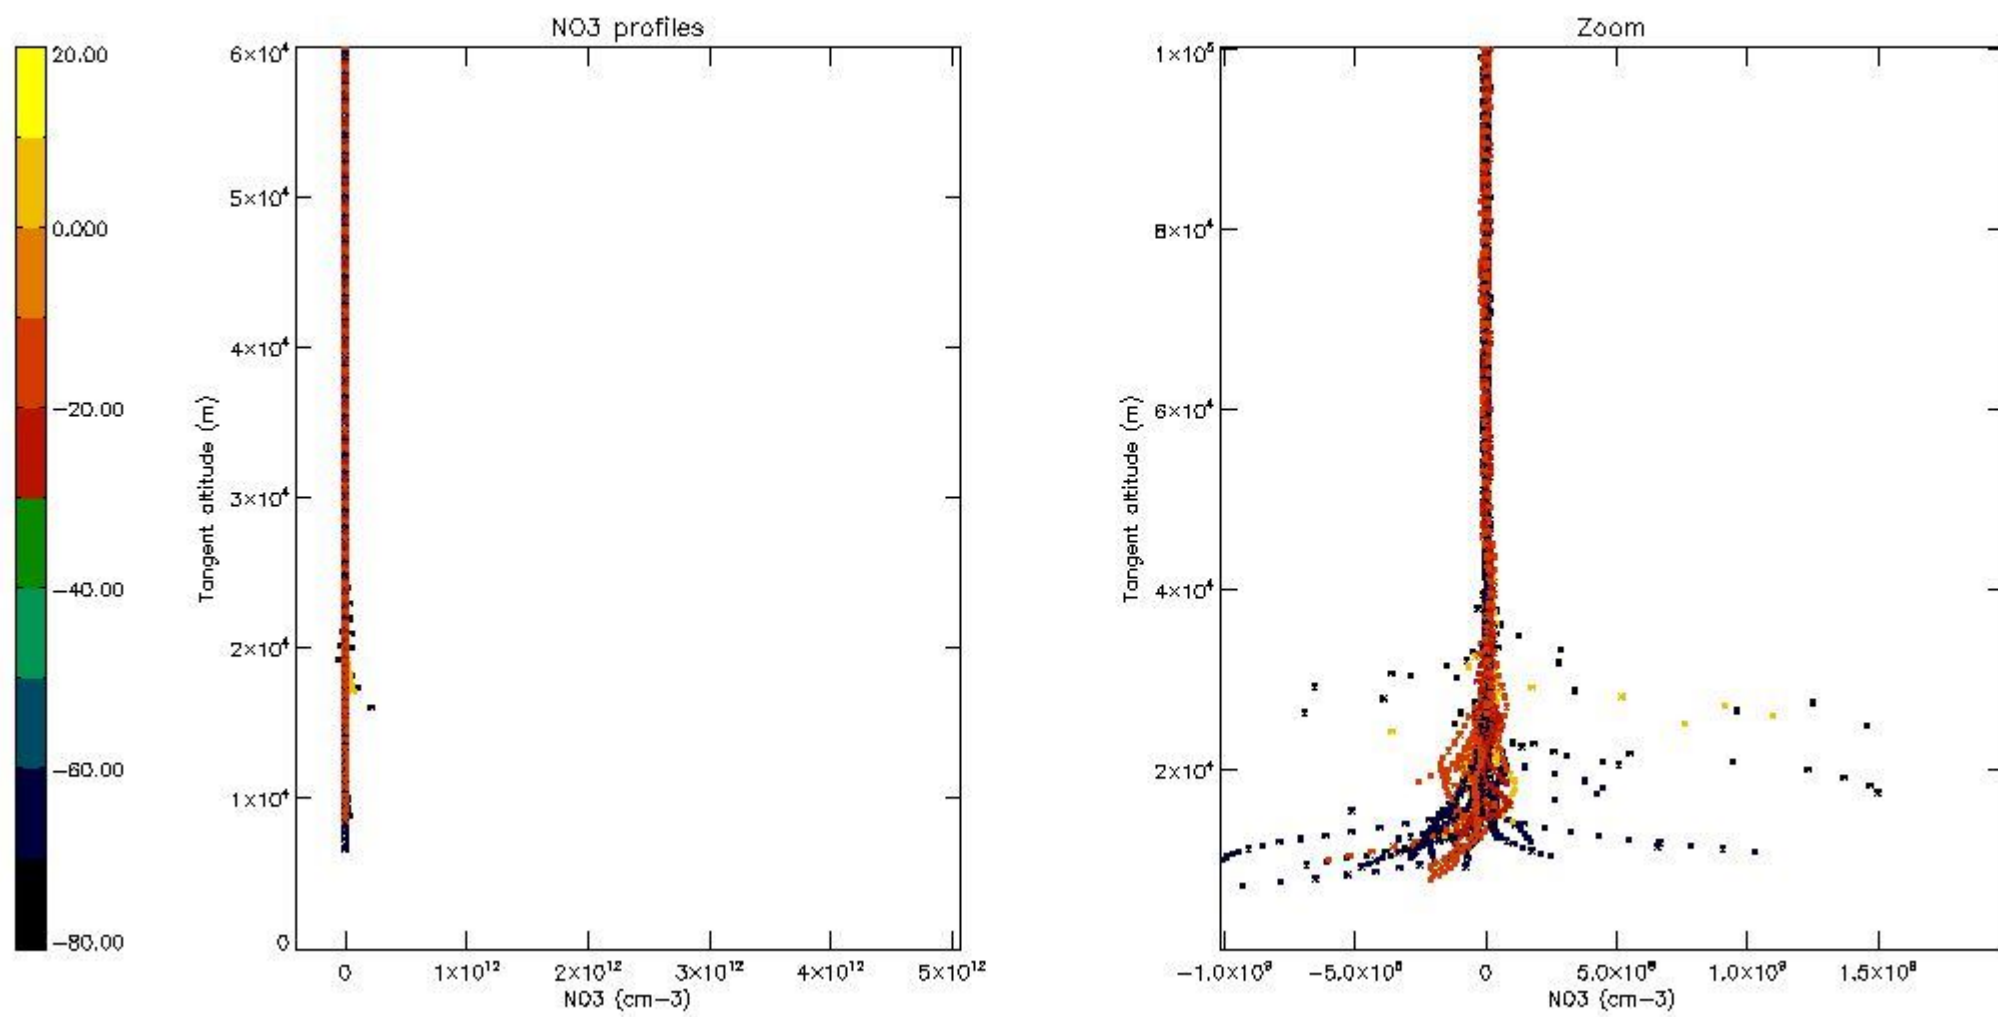

*5.4 Plot ozone profiles where STD < 10% (dark without errors)*

The colorbar represents the latitude.

*5.5 Plot ozone profiles where STD < 5% (dark without errors)*

The colorbar represents the latitude.

*5.6 Plot NO<sub>2</sub> profiles for all STD (dark without errors)*

The colorbar represents the latitude.

*5.7 Plot NO3 profiles for all STD (dark without errors)*

The colorbar represents the latitude.

5.8 Plot H2O profiles for all STD (only for occultations of stars 1,2,3,4,13,14,16,26,63 dark without errors)