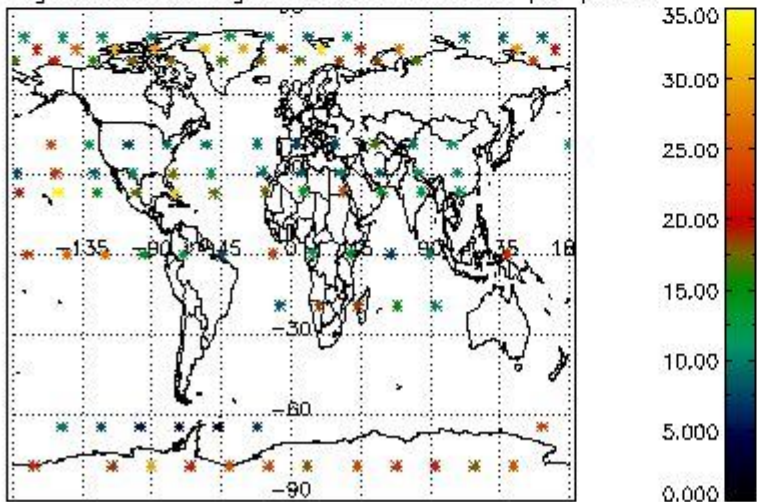

4.2.1 Plot level 1 quality information per product (world map): ENVISAT ASCENDING passes

Percentage of cosmic ray hits per profile

Percentage of datation errors per profile

Percentage of star falling outside central band per profile