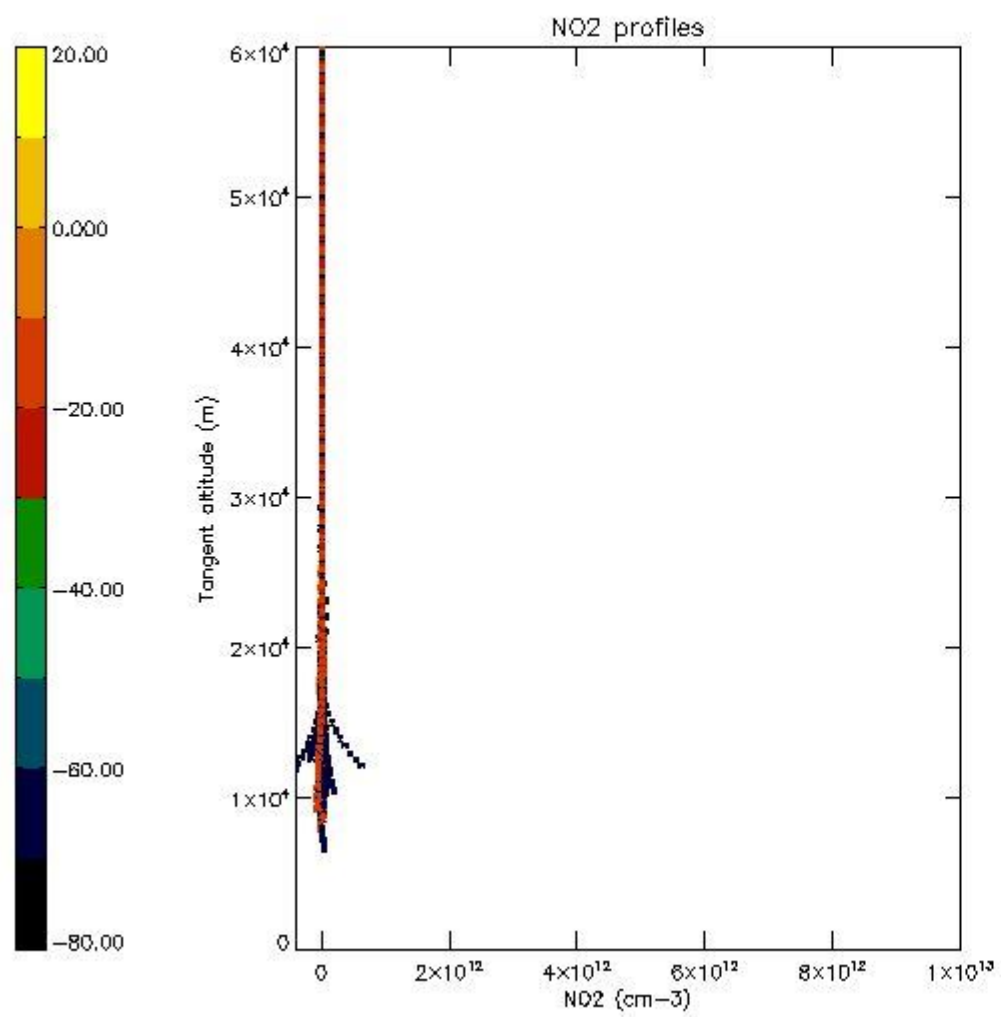

5.7 Plot NO3 profiles for all STD (dark without errors)

The colorbar represents the latitude.