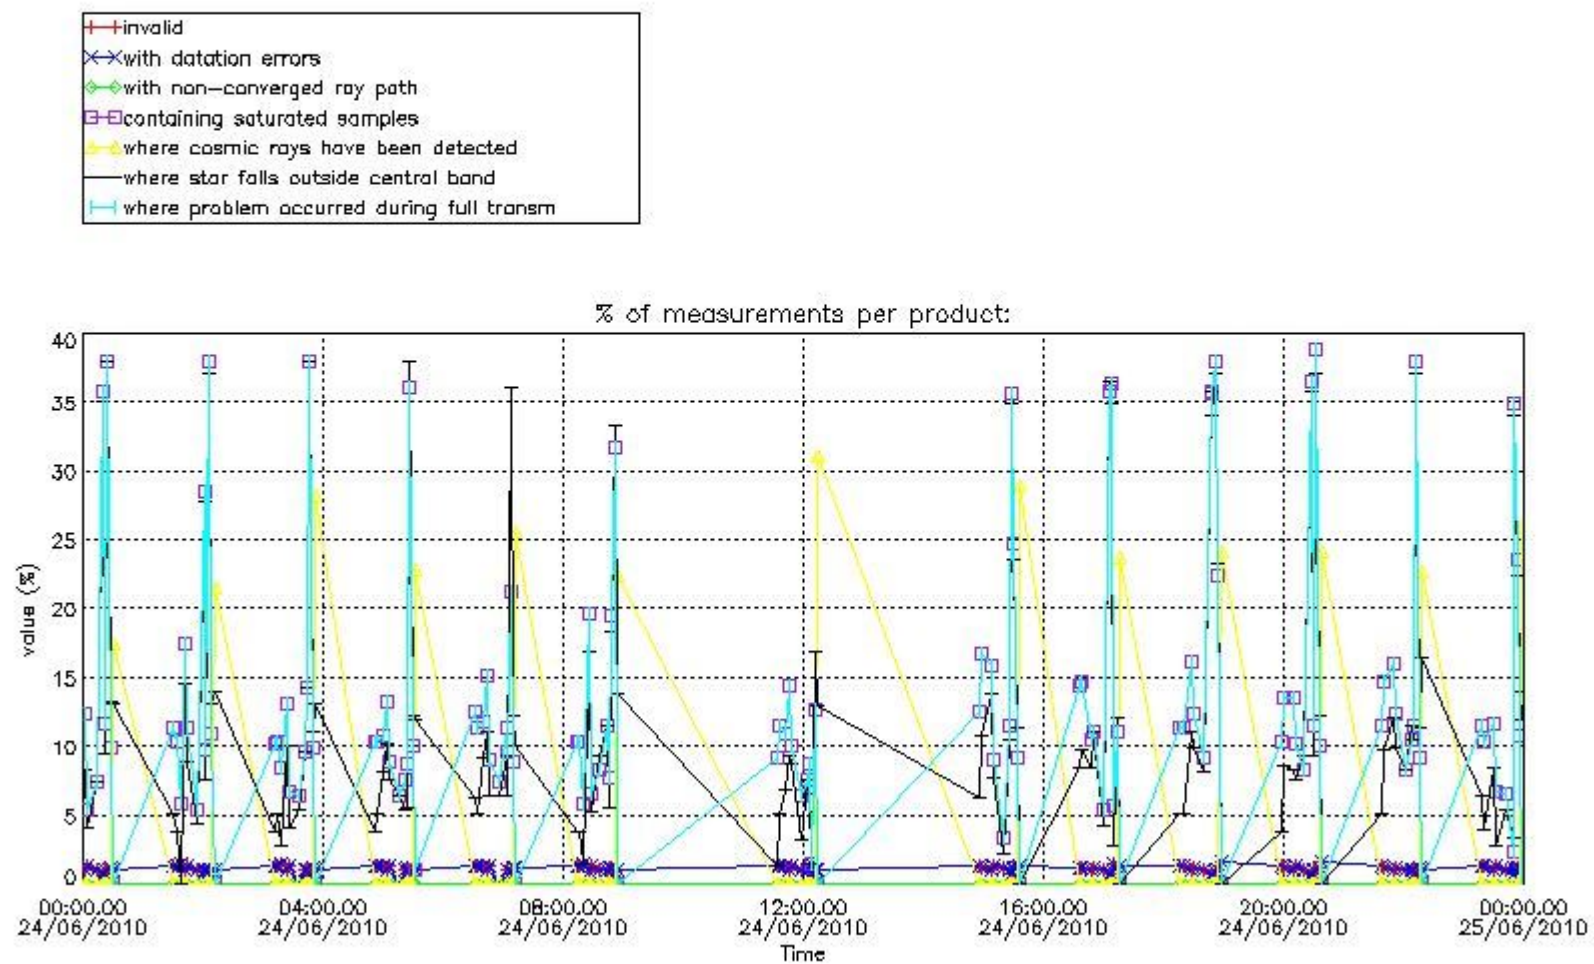

4.2 Plot quality information per product coming from level 1b processing (world map)

4.2.1 Plot level 1 quality information per product (world map): ENVISAT ASCENDING passes