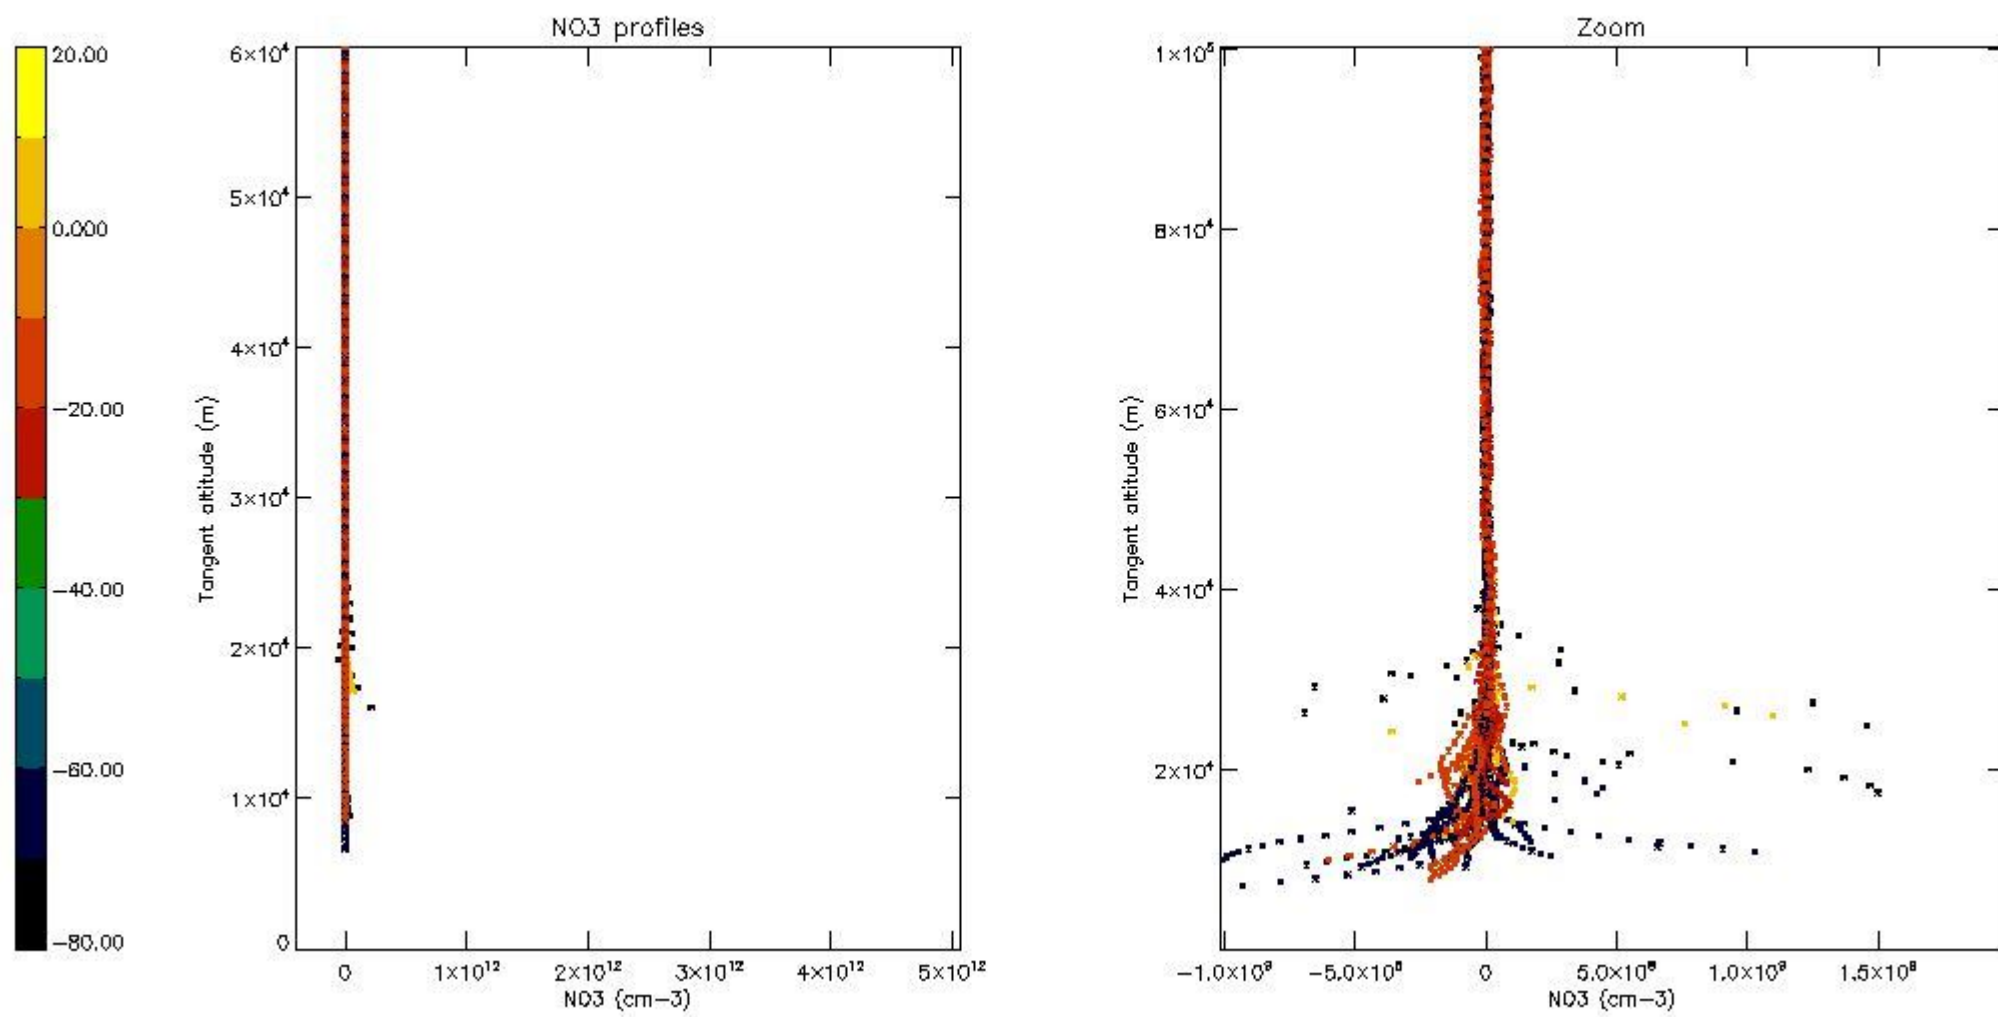

5.8 Plot H2O profiles for all STD (only for occultations of stars 1,2,3,4,13,14,16,26,63 dark without errors)

The colorbar represents the latitude.