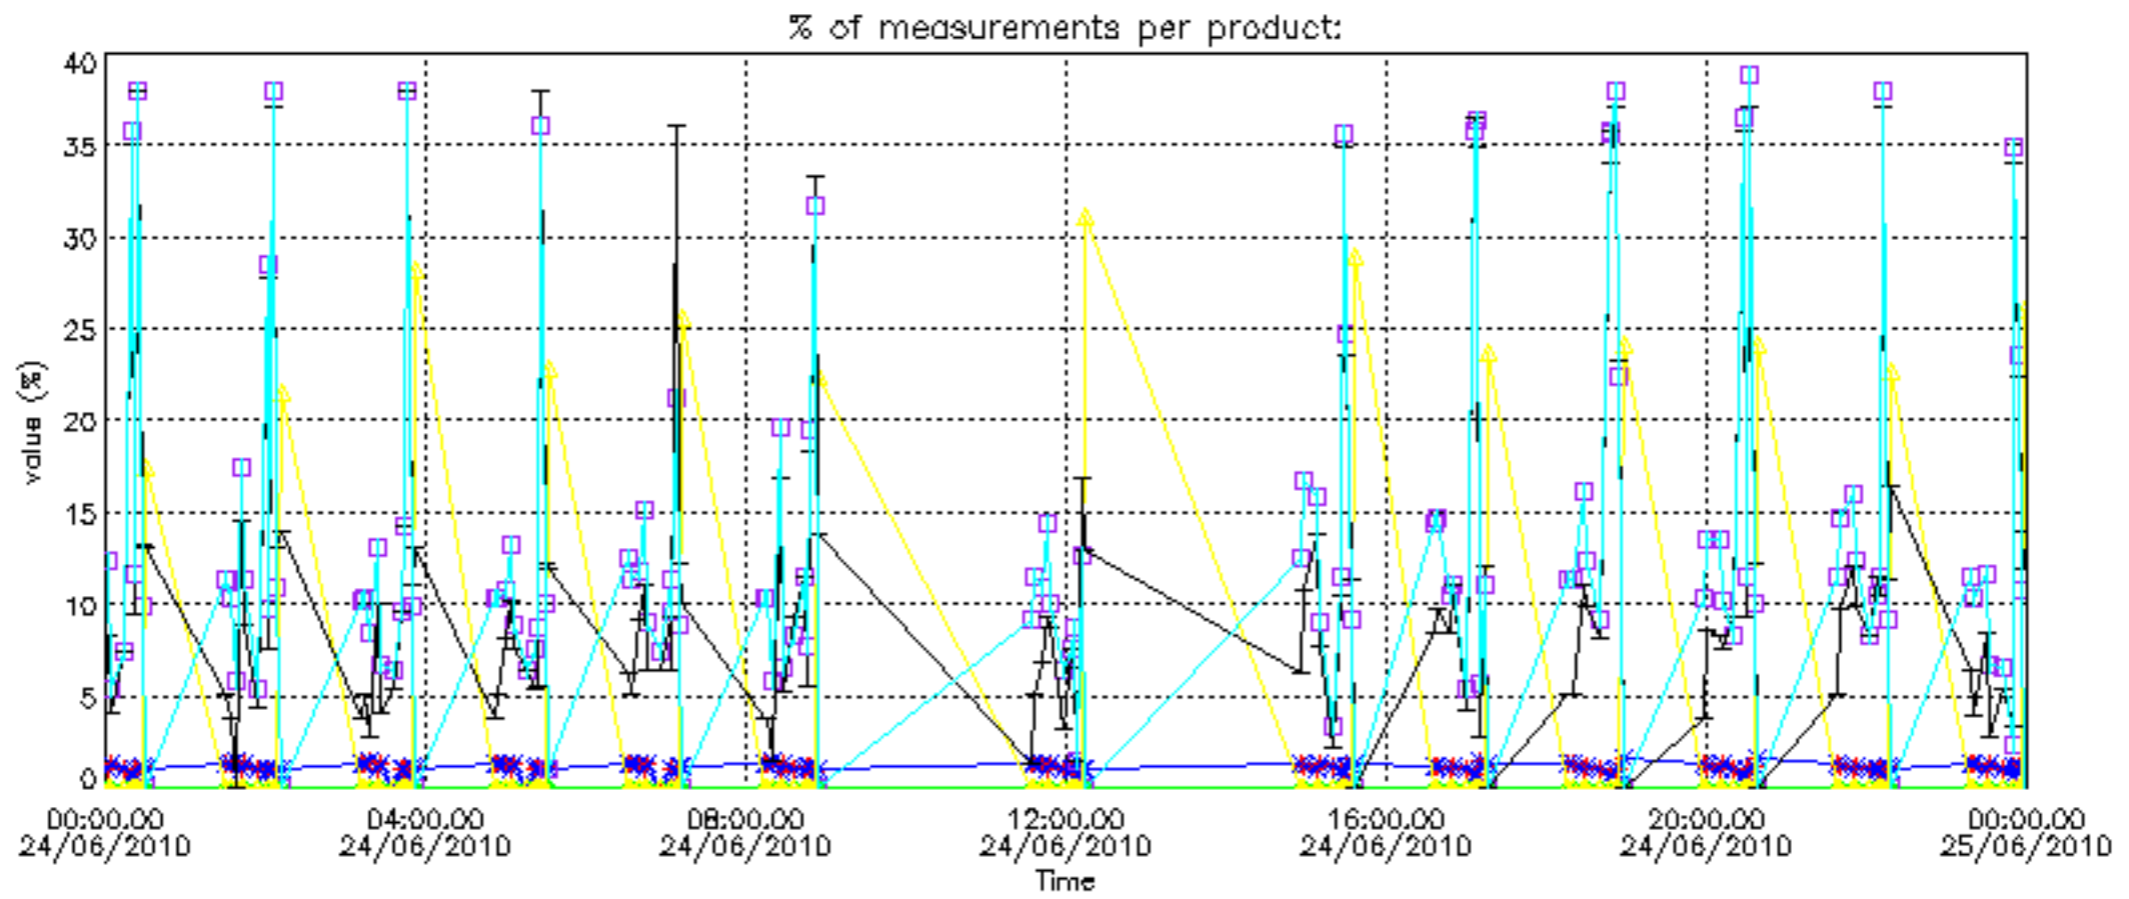

Percentage of cosmic ray hits per profile

Percentage of datation errors per profile