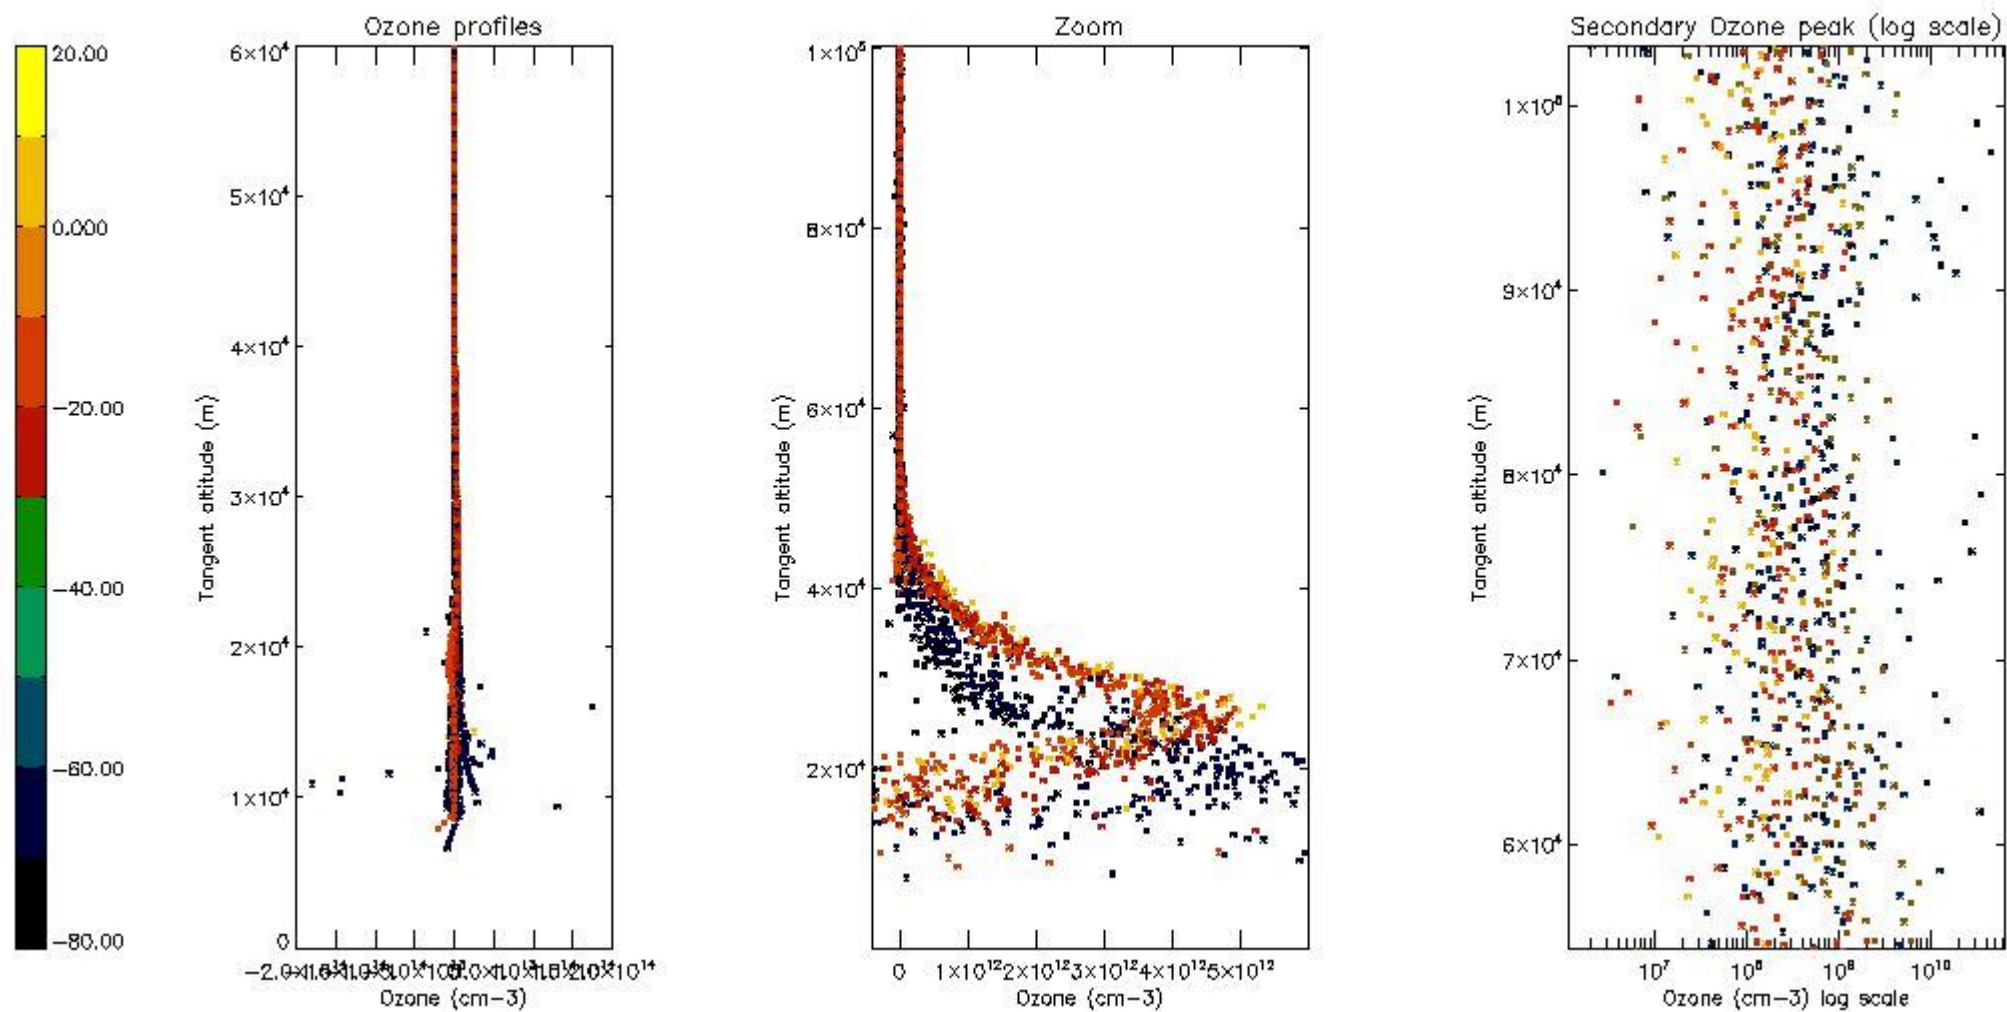

STD < 10	2
STD < 5	0

5.2 Plot ozone profiles for all STD (dark without errors)

The colorbar represents the latitude.

5.3 Plot ozone profiles where STD < 20% (dark without errors)

The colorbar represents the latitude.