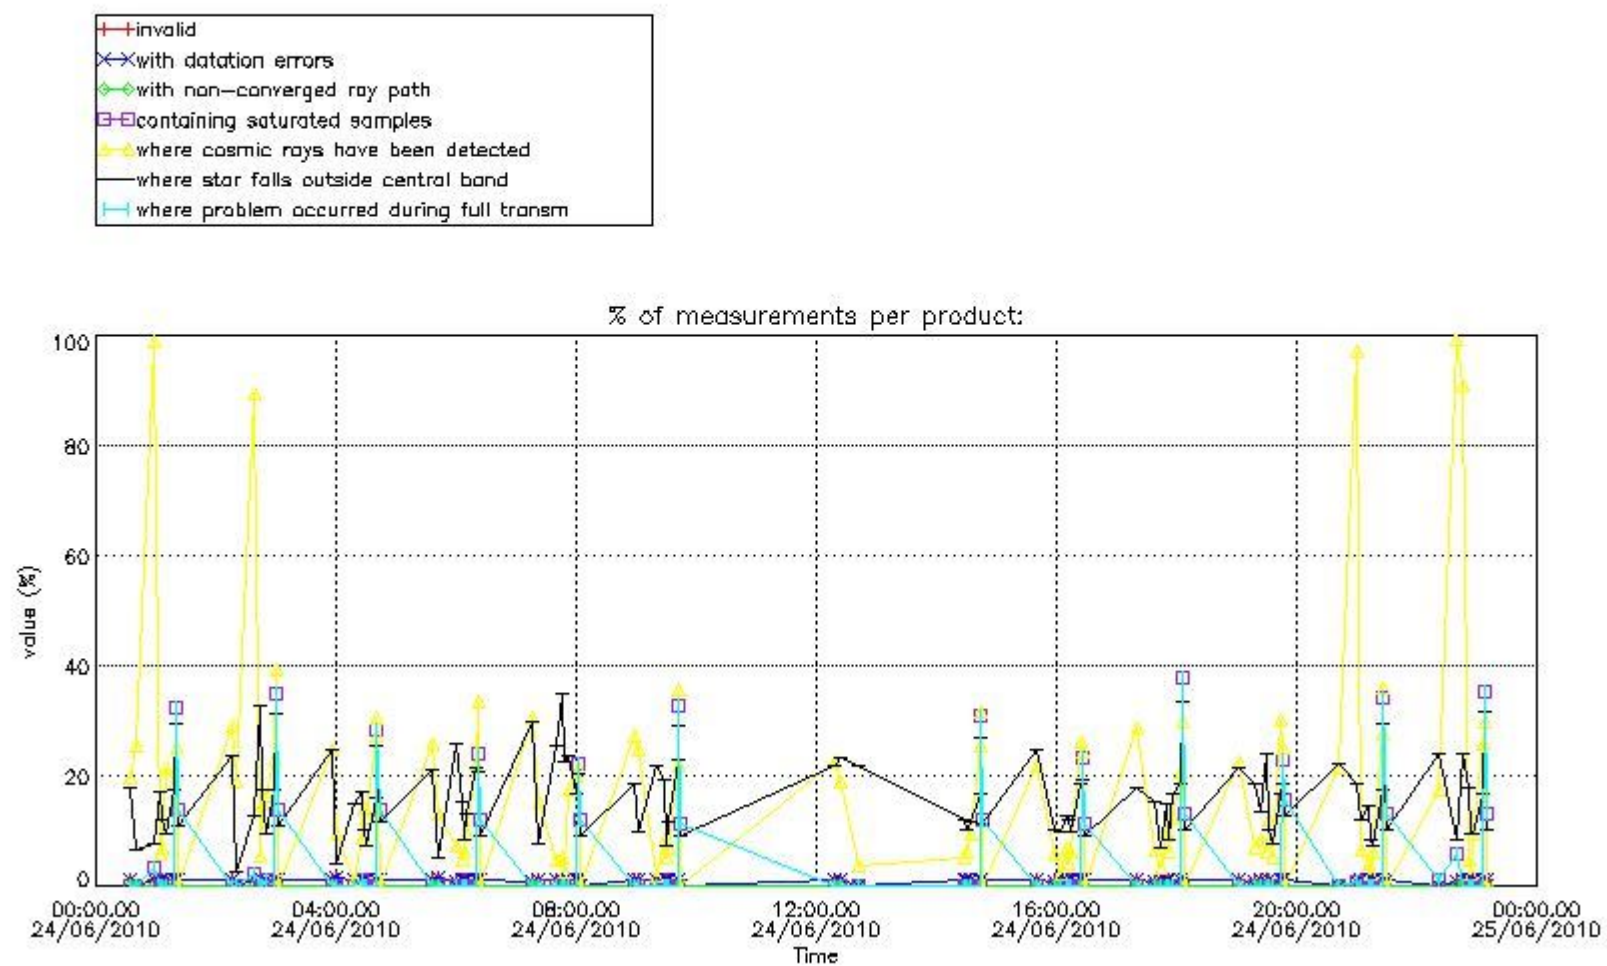

4.1.2 Plot level 1 quality information per product (time dependant): ENVISAT DESCENDING passes