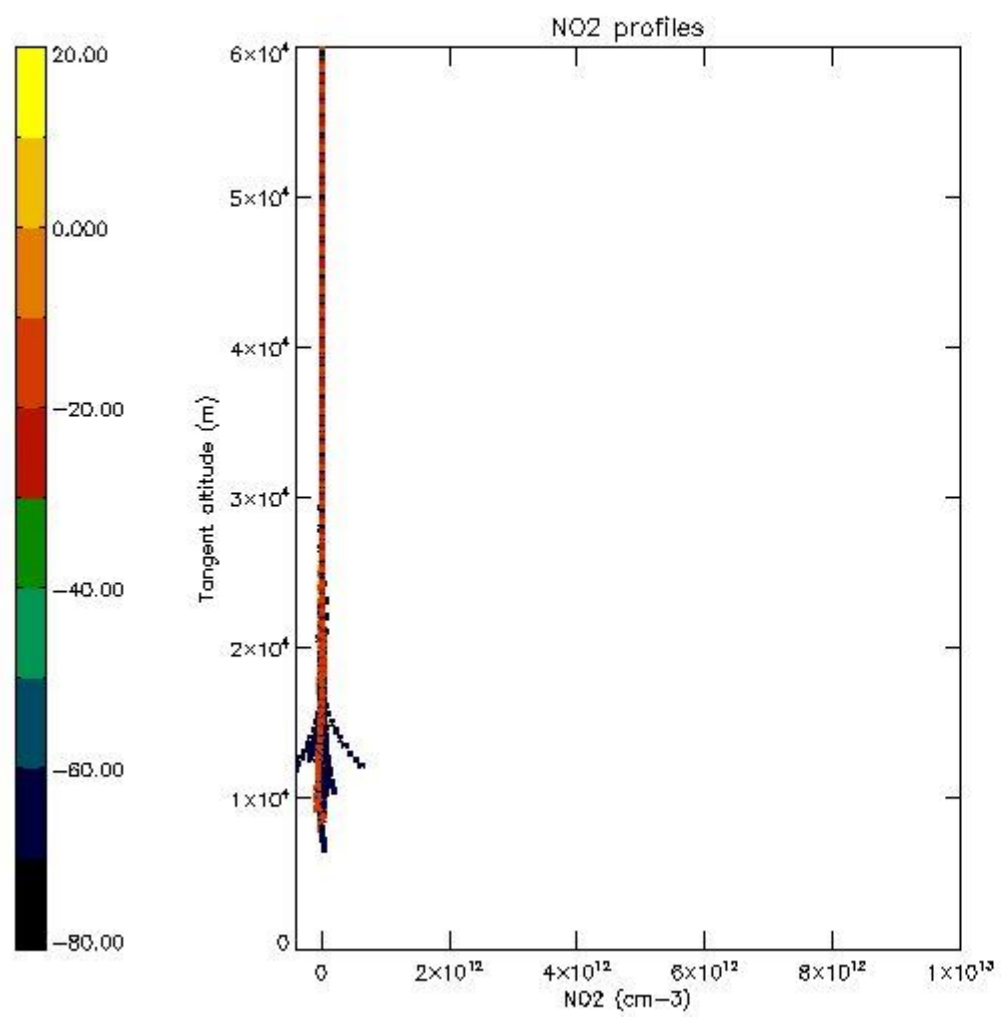

*5.4 Plot ozone profiles where STD < 10% (dark without errors)*

The colorbar represents the latitude.

*5.5 Plot ozone profiles where STD < 5% (dark without errors)*

The colorbar represents the latitude.

*5.6 Plot NO<sub>2</sub> profiles for all STD (dark without errors)*

The colorbar represents the latitude.

*5.7 Plot NO3 profiles for all STD (dark without errors)*

The colorbar represents the latitude.

5.8 Plot H2O profiles for all STD (only for occultations of stars 1,2,3,4,13,14,16,26,63 dark without errors)