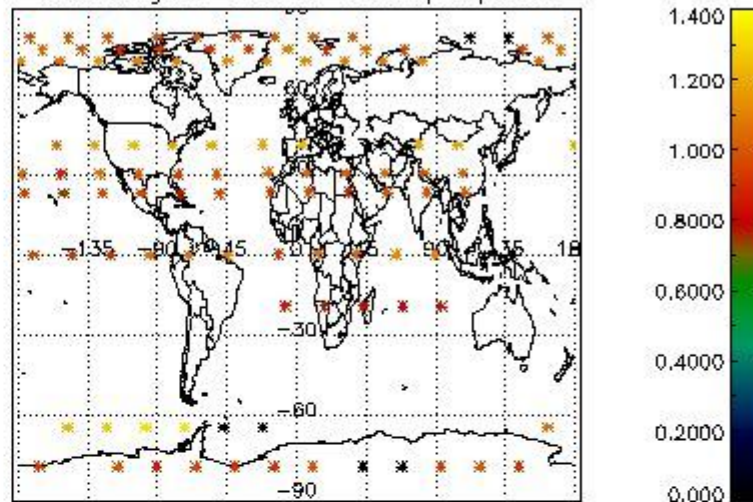

Percentage of datation errors per profile