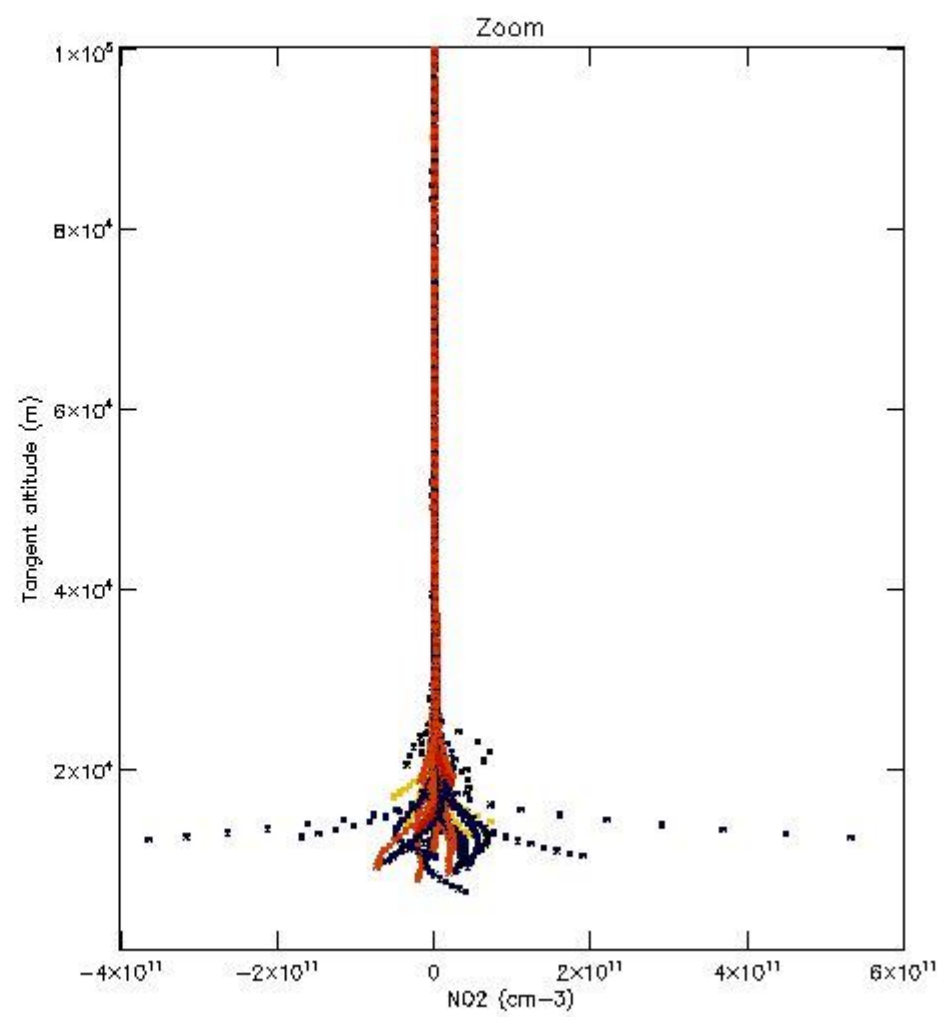

*5.4 Plot ozone profiles where STD < 10% (dark without errors)*

The colorbar represents the latitude.

*5.5 Plot ozone profiles where STD < 5% (dark without errors)*

The colorbar represents the latitude.

*5.6 Plot NO<sub>2</sub> profiles for all STD (dark without errors)*

The colorbar represents the latitude.

*5.7 Plot NO3 profiles for all STD (dark without errors)*

The colorbar represents the latitude.

5.8 Plot H2O profiles for all STD (only for occultations of stars 1,2,3,4,13,14,16,26,63 dark without errors)