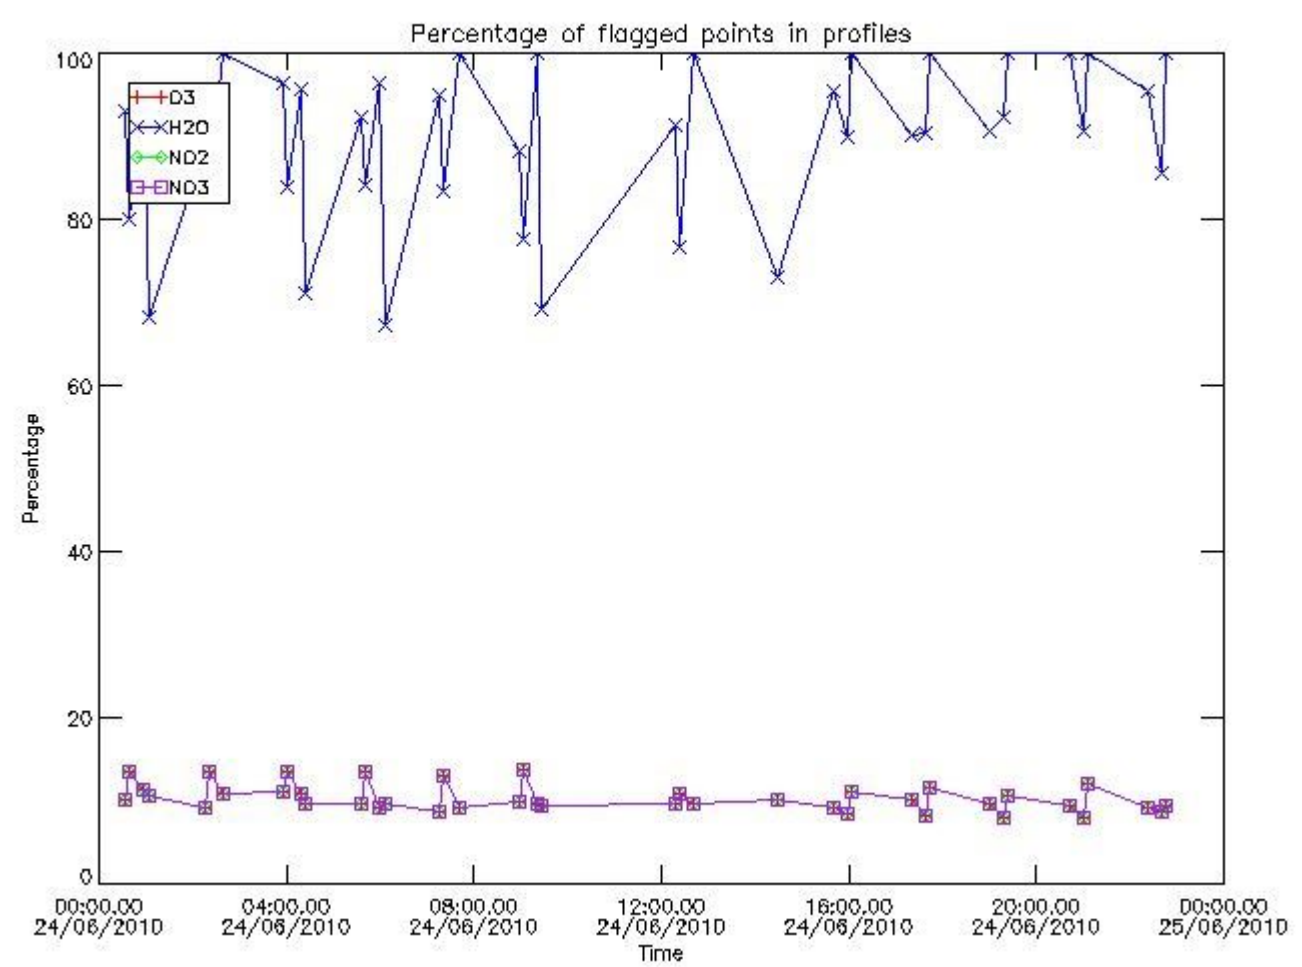

3. Quality information per product

In this section it is plotted some information contained in the Quality Summary data set of the level 2 products. Only products in dark limb conditions and without errors (error flag in the MPH set to "0") are used.

3.1 Plot quality information per product (time dependant)

3.2 Plot quality information per product (world map)