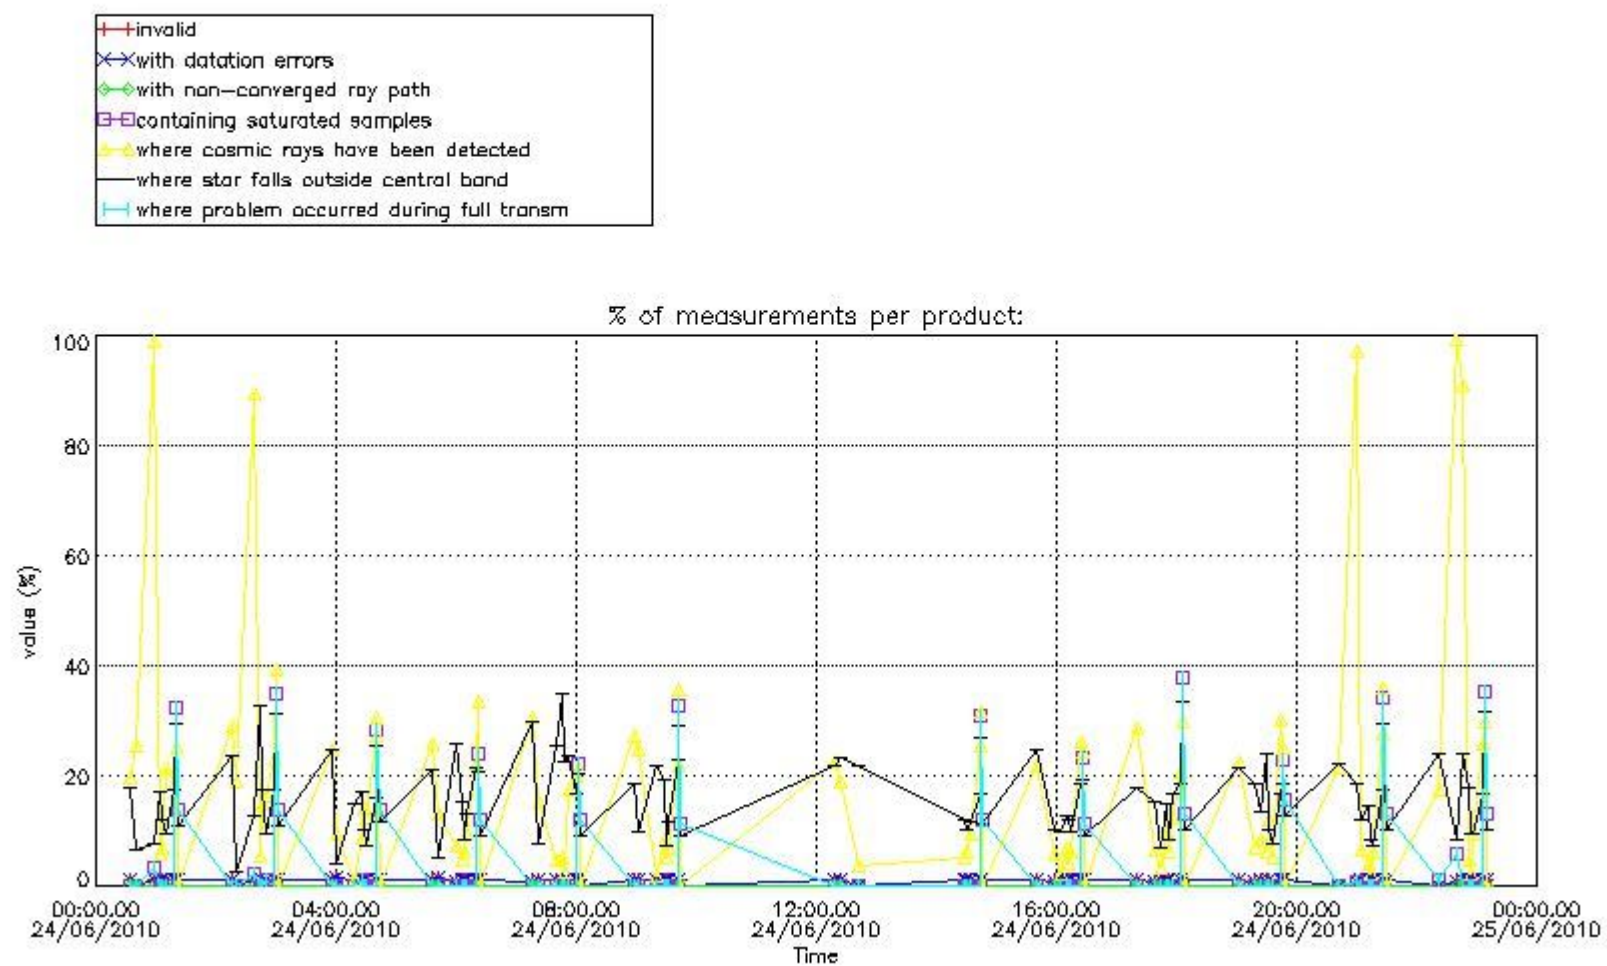

4.1.2 Plot level 1 quality information per product (time dependant): ENVI SAT DESCENDING passes