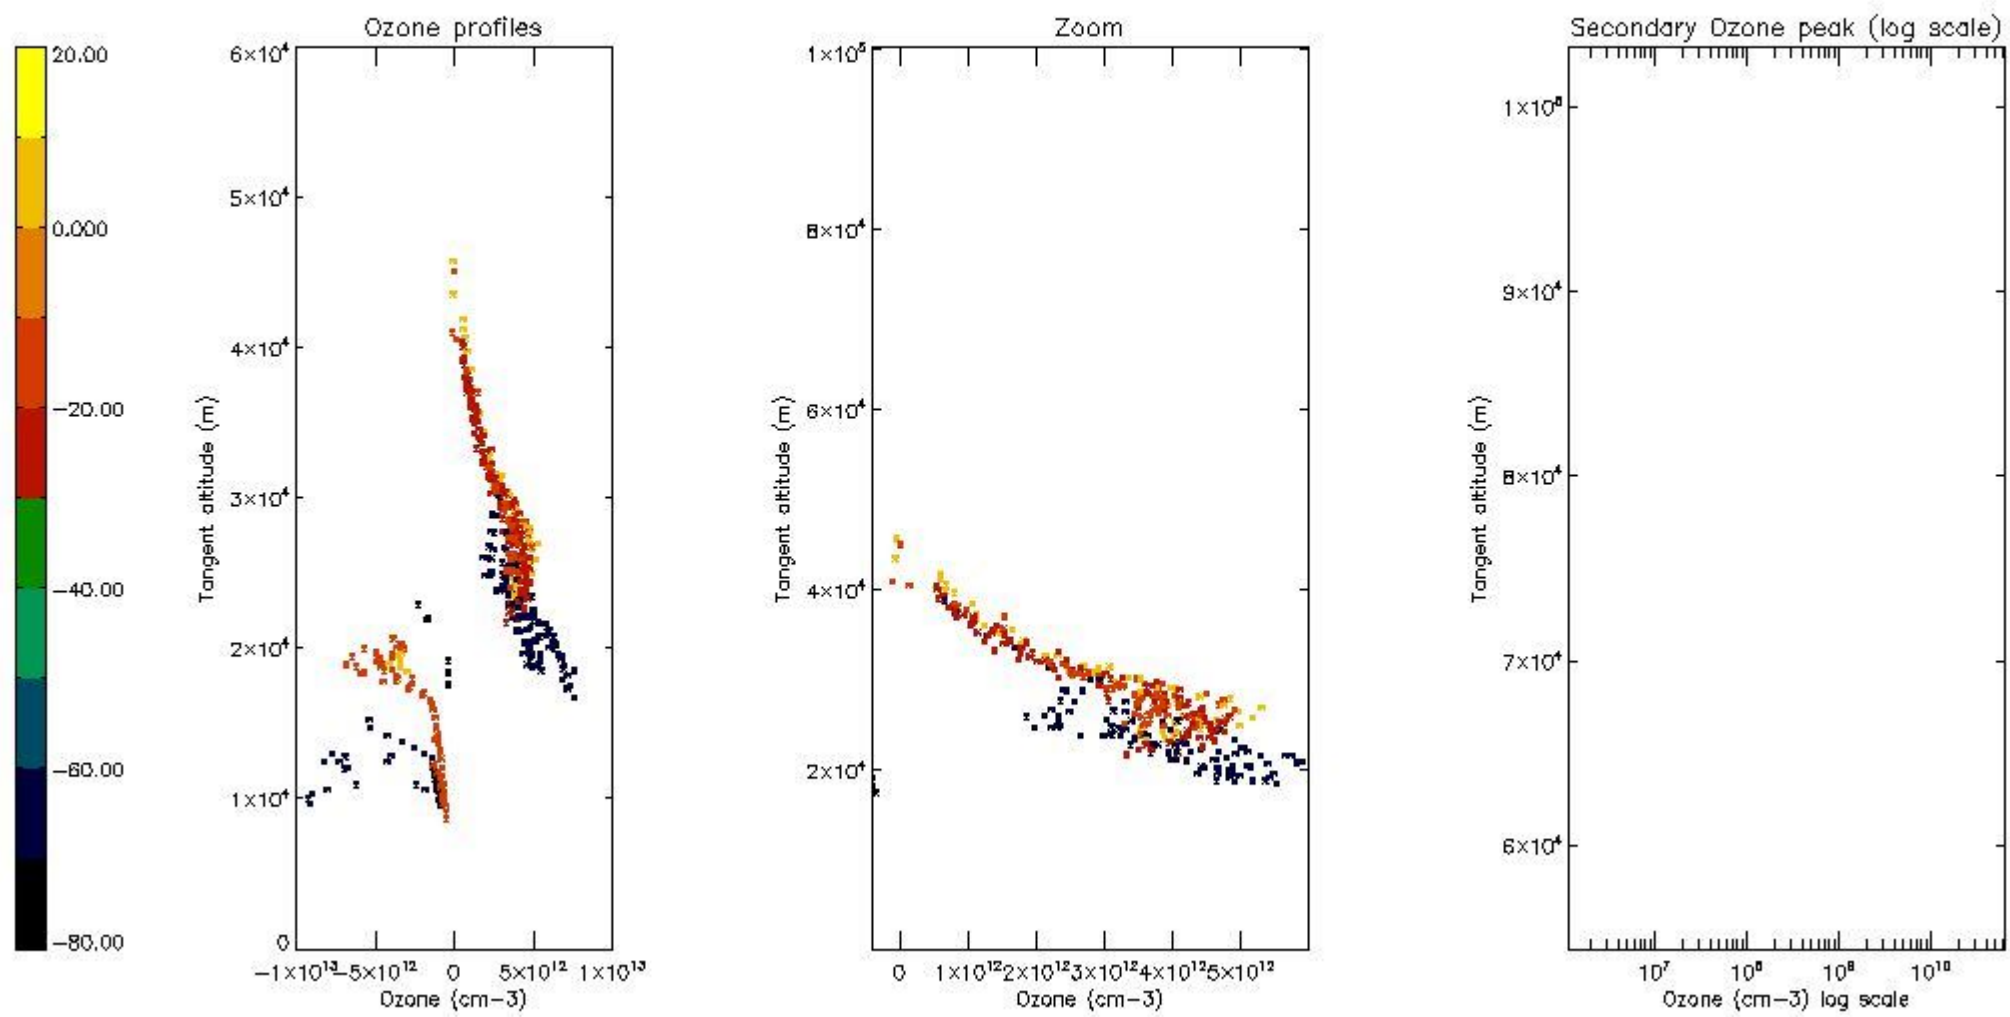

5.5 Plot ozone profiles where STD < 5% (dark without errors)

The colorbar represents the latitude.