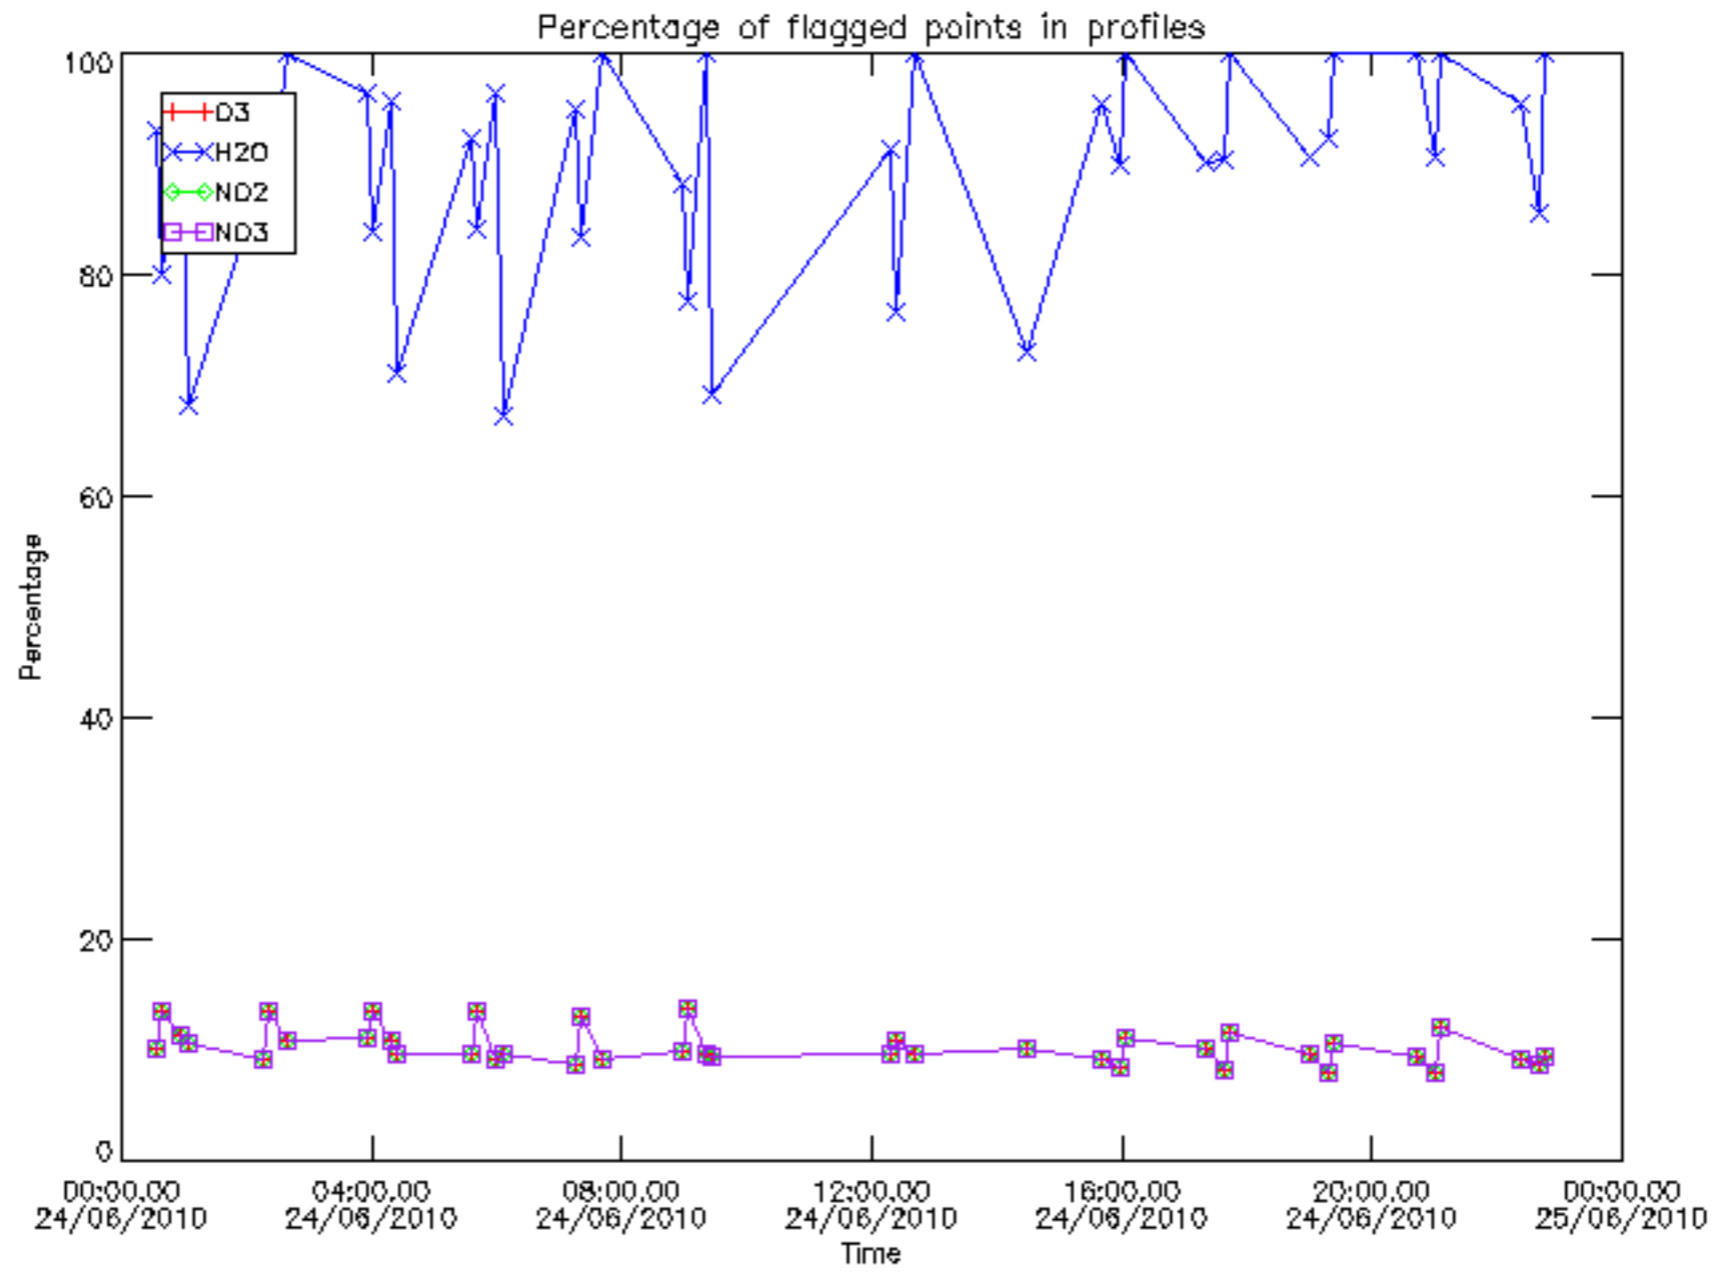

Percentage of flagged data per D3 profile

Percentage of flagged data per H2O profile