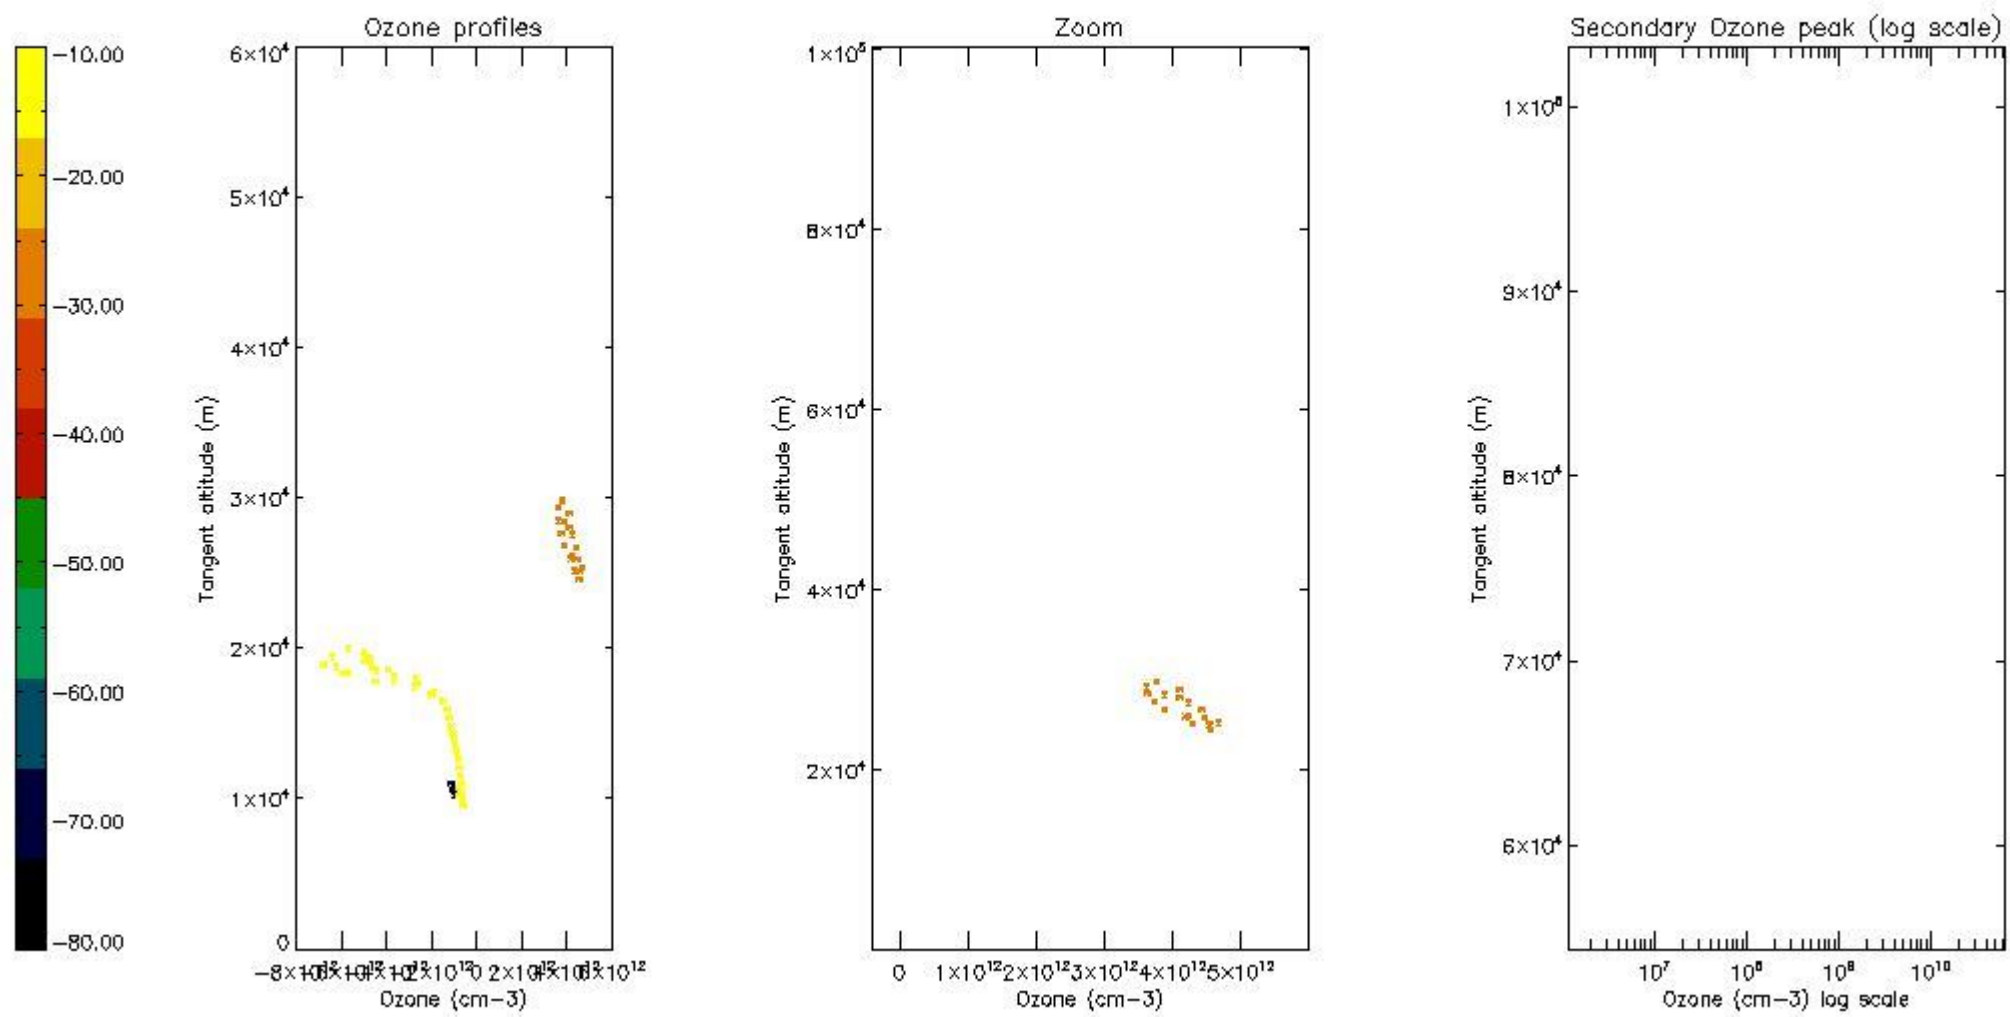

5.6 Plot NO₂ profiles for all STD (dark without errors)

The colorbar represents the latitude.