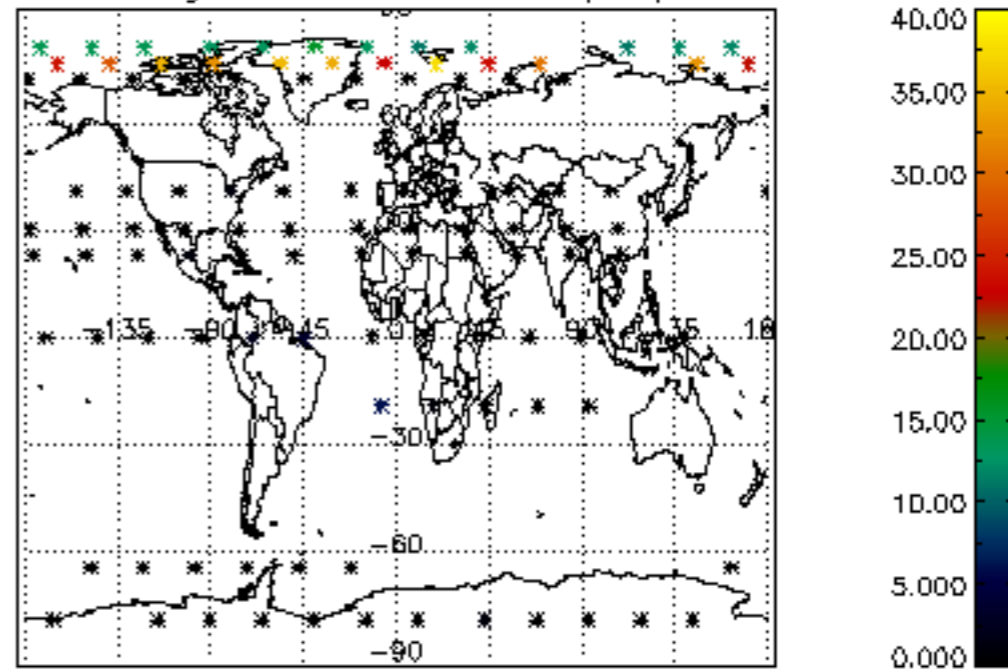

Percentage of datation errors per profile

Percentage of saturation errors per profile