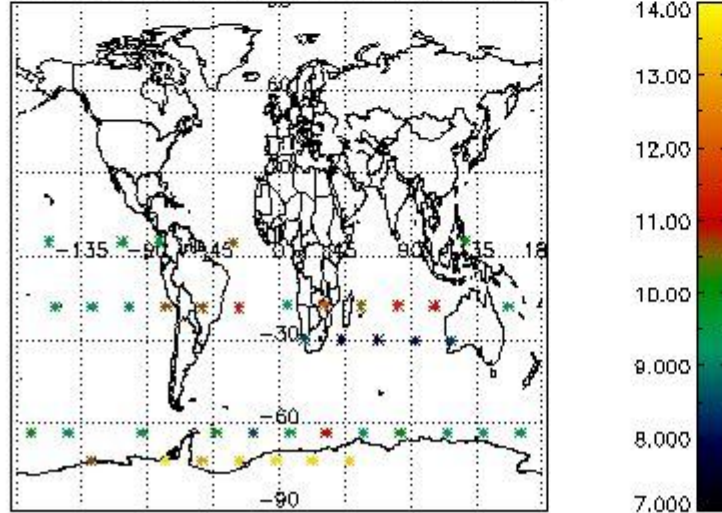

#### 3.1 Plot quality information per product (time dependant)

3.2 Plot quality information per product (world map)

Percentage of flagged data per O3 profile

Percentage of flagged data per H2O profile

Percentage of flagged data per NO2 profile