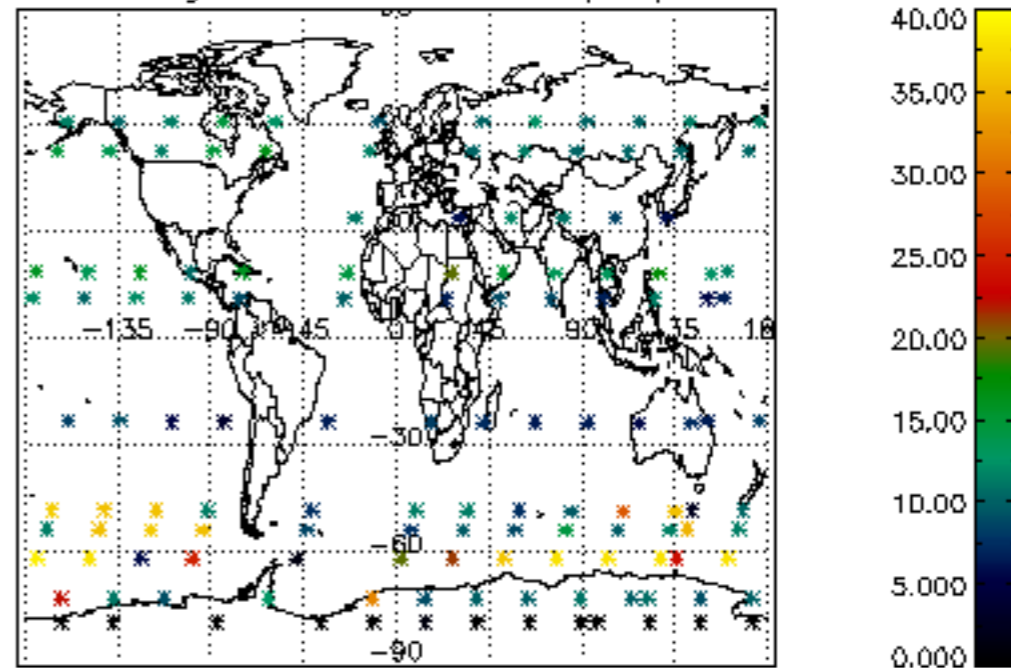

Percentage of saturation errors per profile