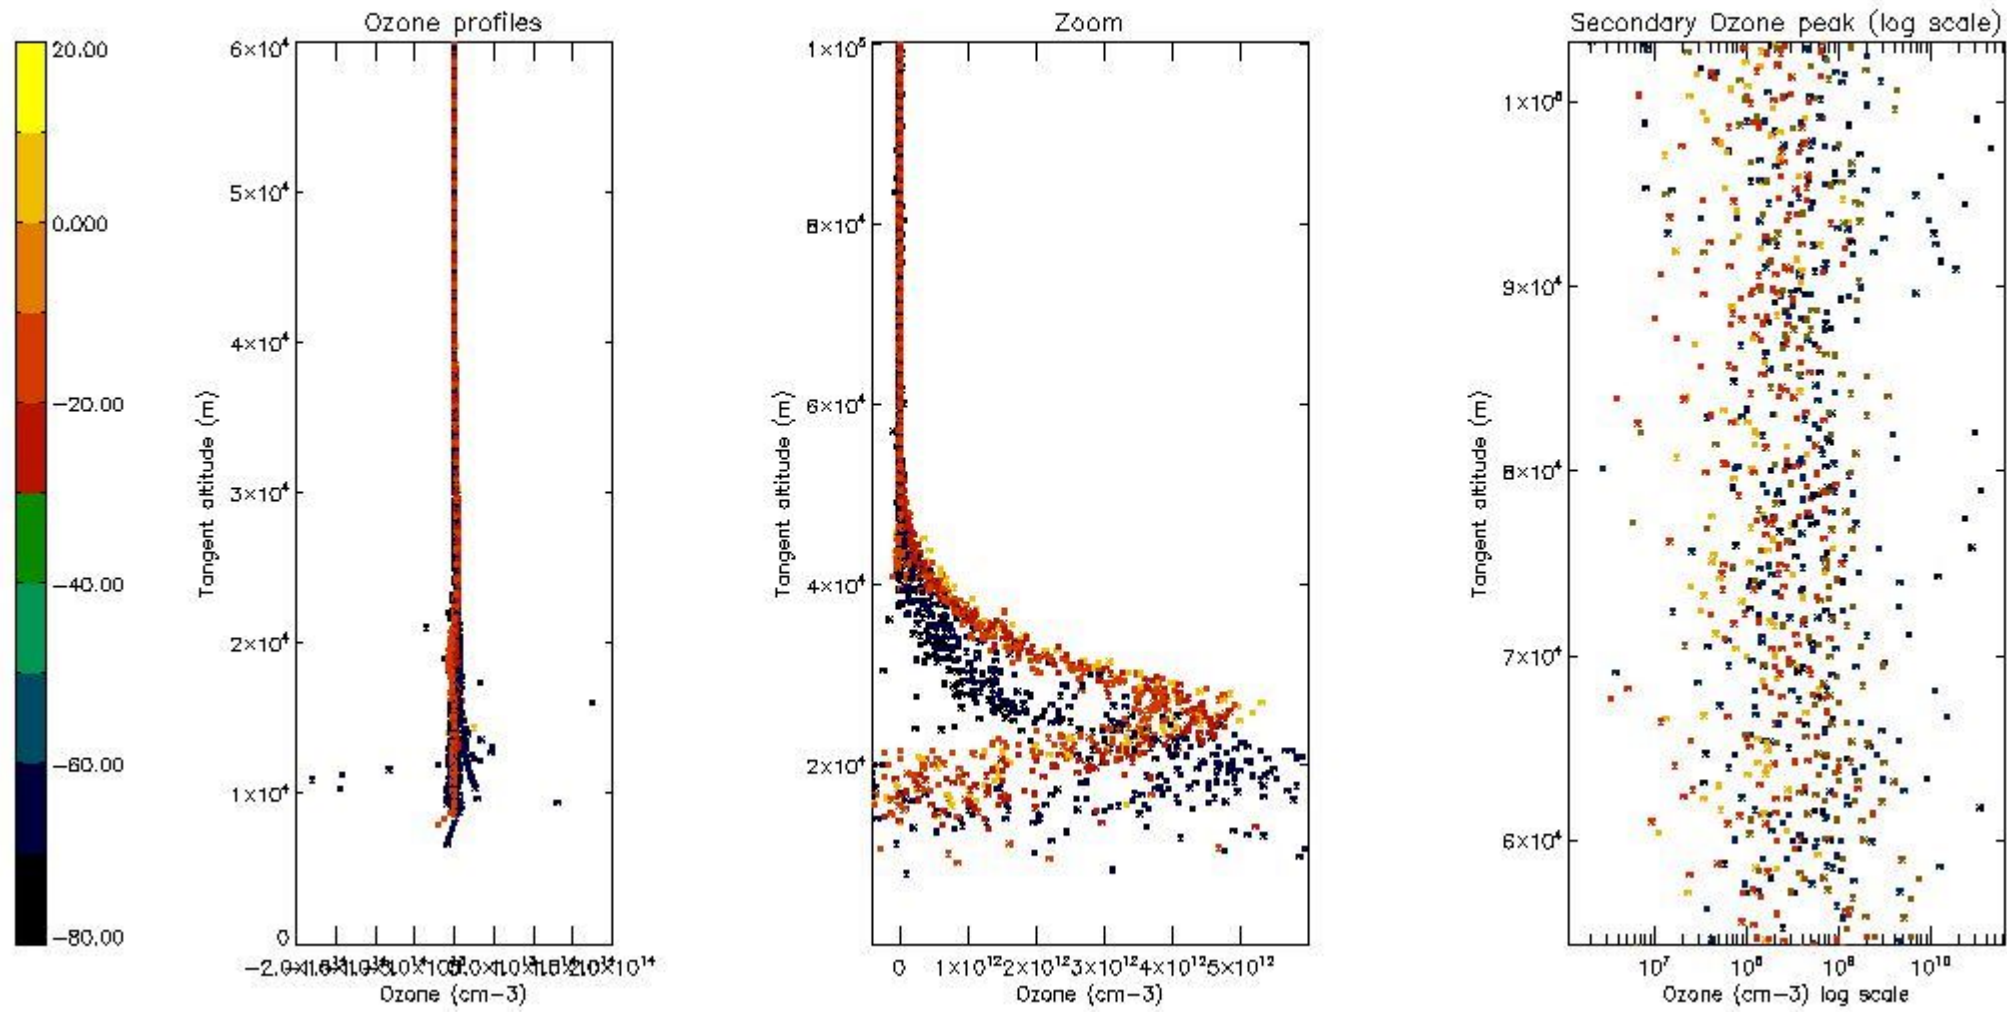

STD < 10	2
STD < 5	0

5.2 Plot ozone profiles for all STD (dark without errors)

The colorbar represents the latitude.

5.3 Plot ozone profiles where STD < 20% (dark without errors)

The colorbar represents the latitude.