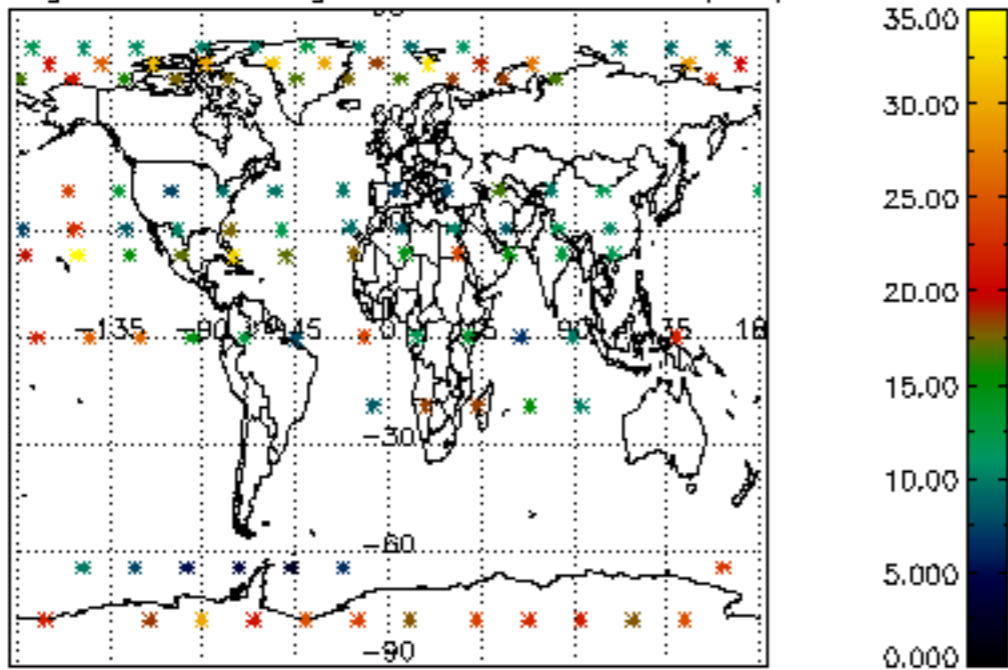

Percentage of cosmic ray hits per profile

Percentage of star falling outside central band per profile