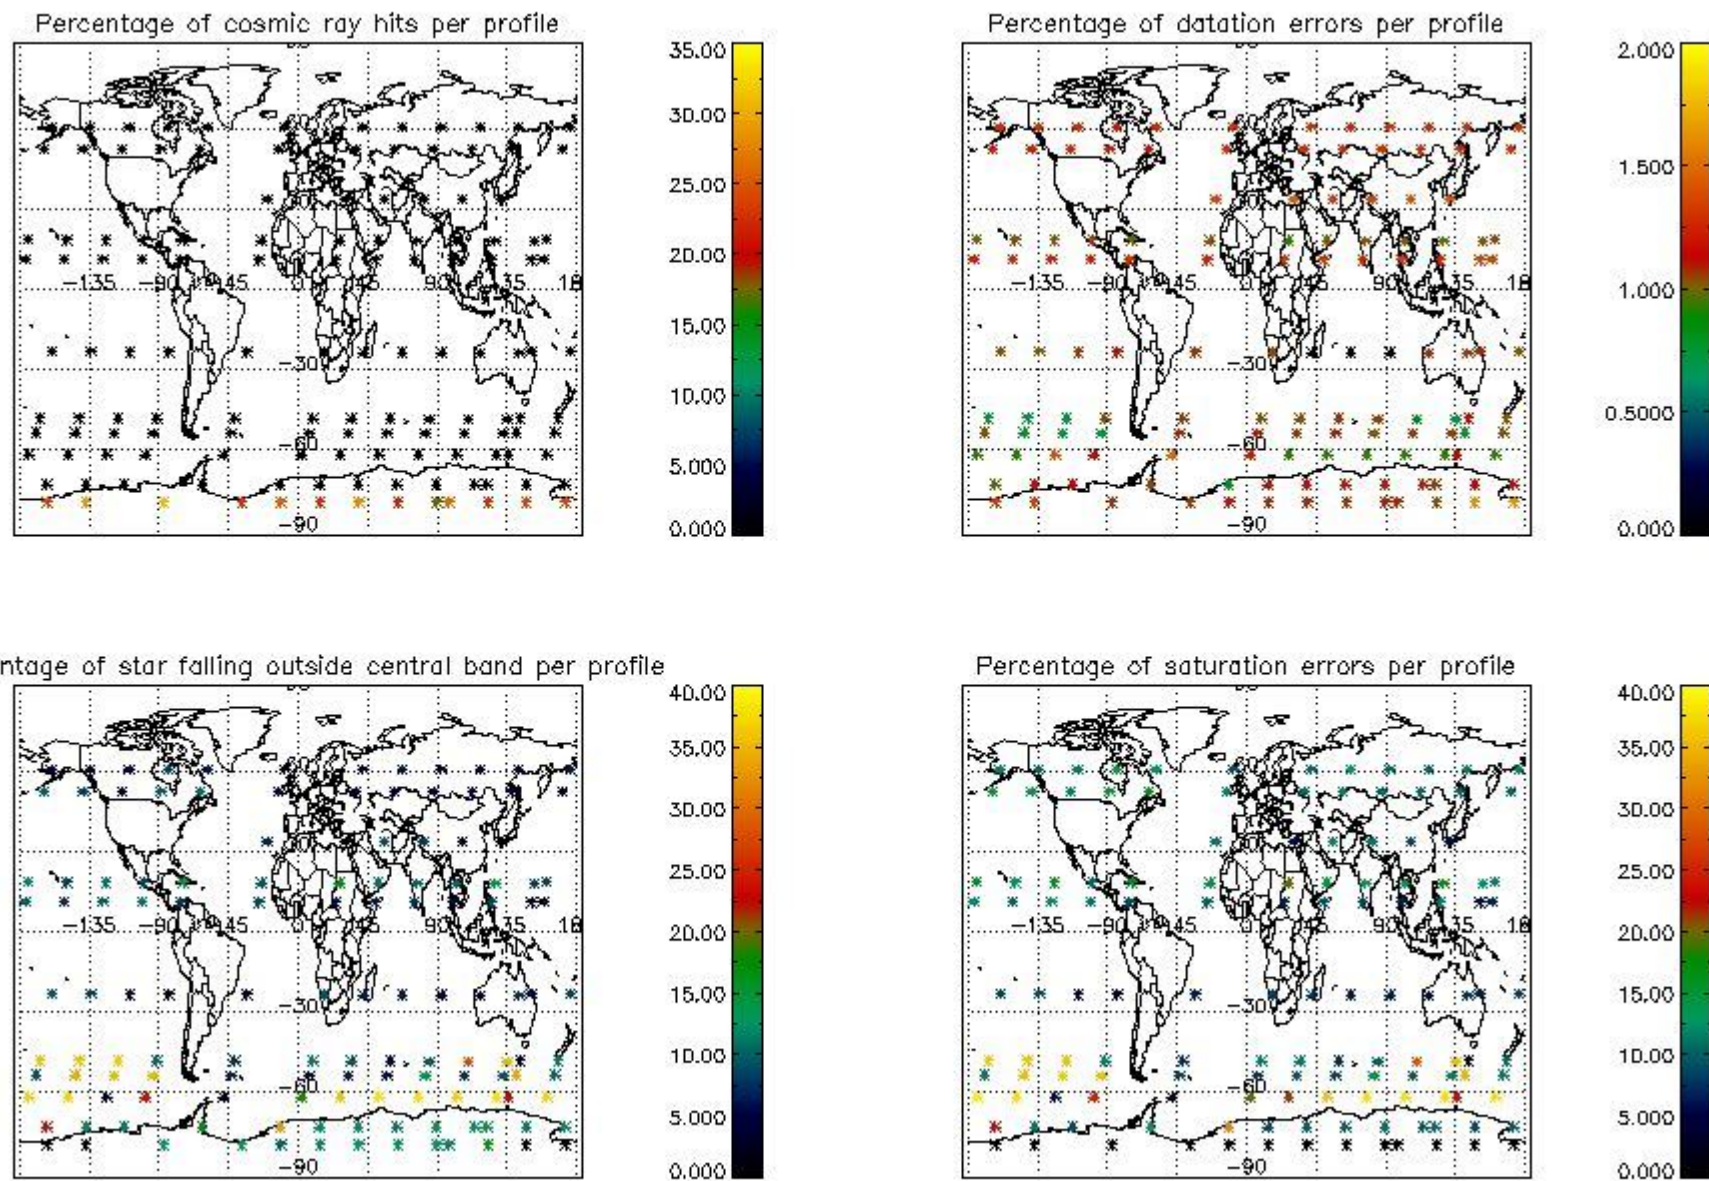

##### 4.1 Plot quality information per product (time dependant) coming from level 1b processing

###### 4.1.1 Plot level 1 quality information per product (time dependant): ENVISAT ASCENDING passes

4.1.2 Plot level 1 quality information per product (time dependant): ENVISAT DESCENDING passes

4.2 Plot quality information per product coming from level 1b processing (world map)

4.2.1 Plot level 1 quality information per product (world map): ENVISAT ASCENDING passes

4.2.2 Plot level 1 quality information per product (world map): ENVISAT DESCENDING passes