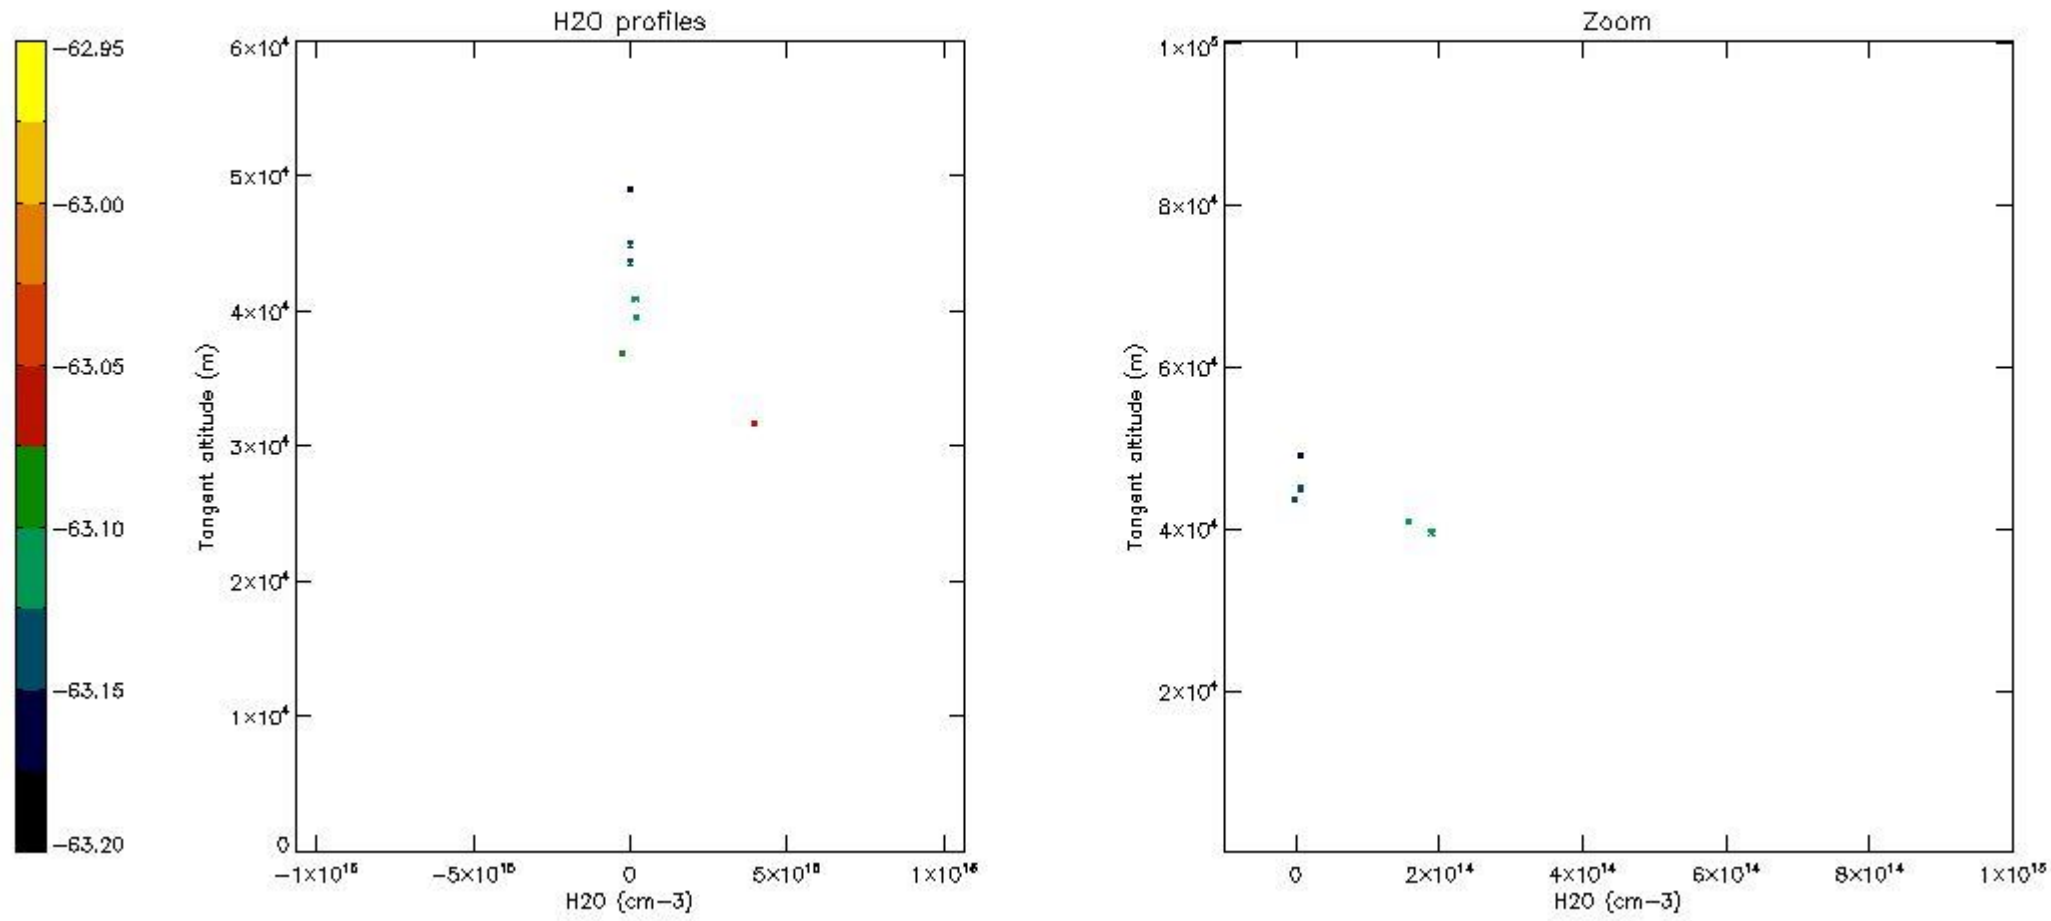

6. Auxiliary Data Files used for the production reported in section 2

The number reported in the third column indicates since which file (see list in section 2) the corresponding auxiliary file has been used. The fourth column is the date of those product files.

Type	Auxiliary Filename	Used since product	Used since product date
INST_PHYS_CHARACTERISTICS	GOM_INS_AXVIEC20091111_143220_20030716_120000_20500101_000000	1	24-JUN-2010 00:02:07
LEVEL-2_PROC_CONFIG	GOM_PR2_AXVIEC20091111_152718_20020301_000000_20500101_000000	1	24-JUN-2010 00:02:07
CROSS_SECTIONS_FILE	GOM_CRS_AXVIEC20091111_154832_20020301_000000_20500101_000000	1	24-JUN-2010 00:02:07