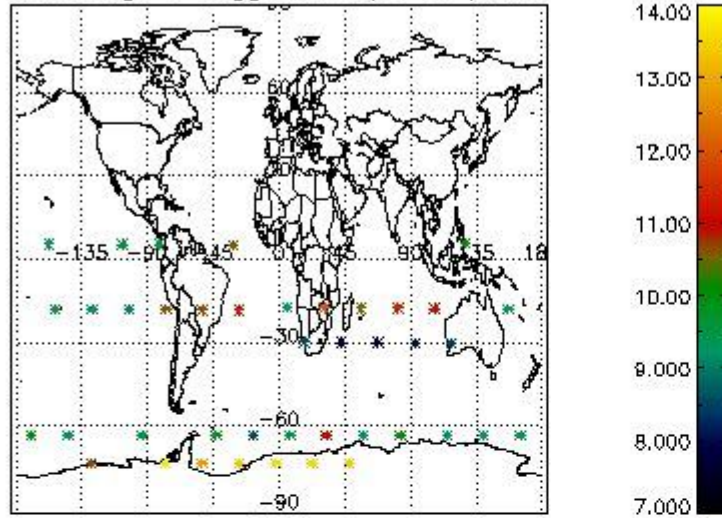

Percentage of flagged data per O3 profile