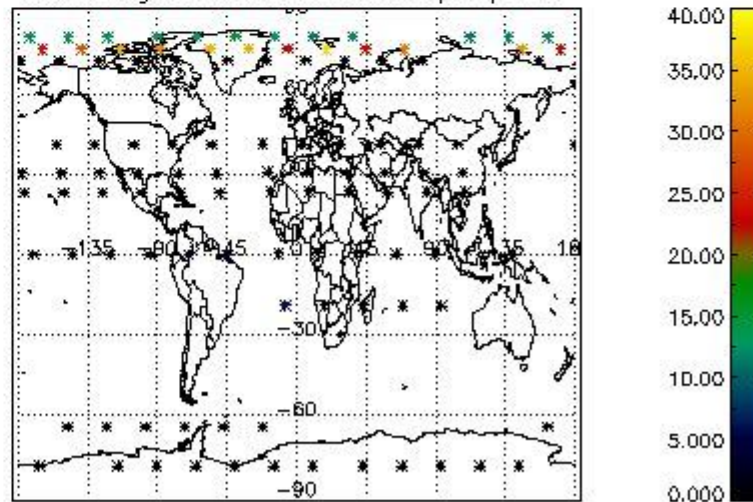

Percentage of saturation errors per profile