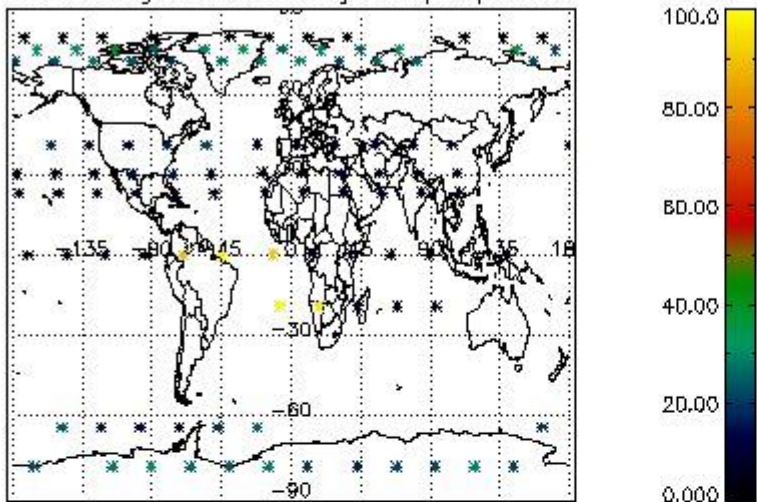

Percentage of cosmic ray hits per profile