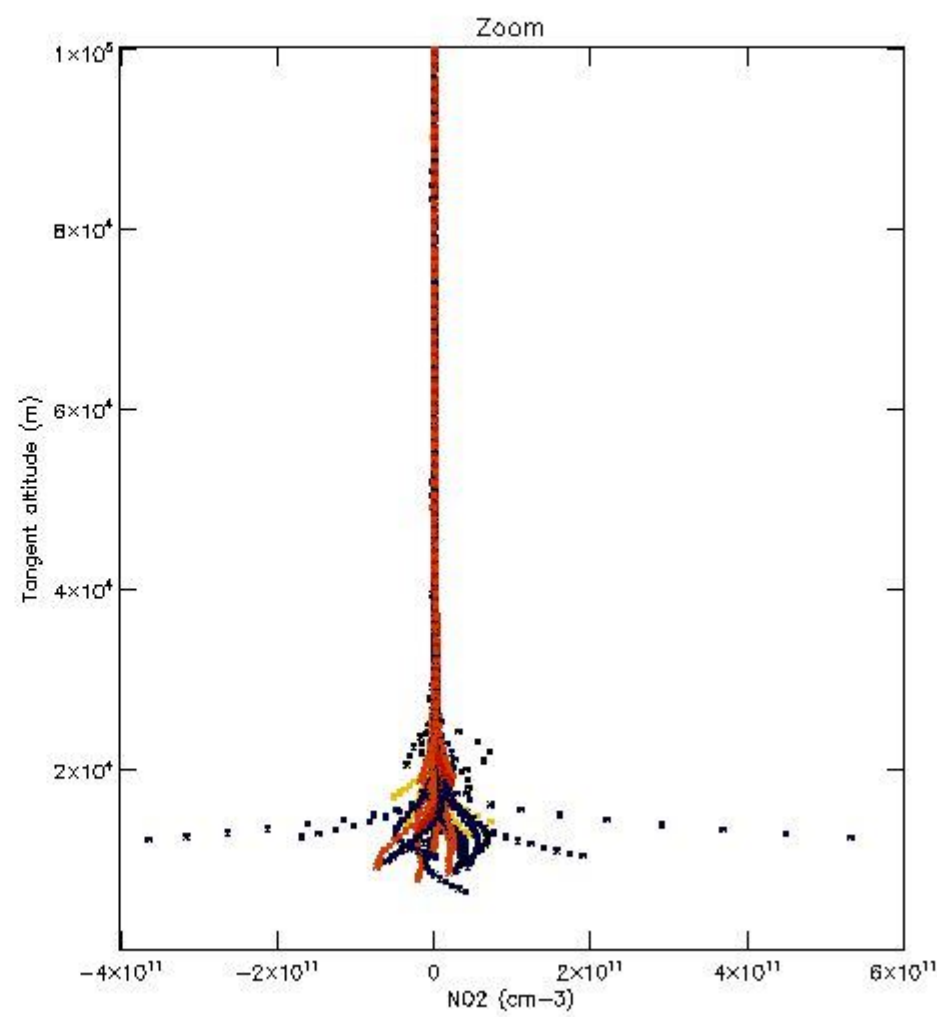

5.7 Plot NO3 profiles for all STD (dark without errors)

The colorbar represents the latitude.