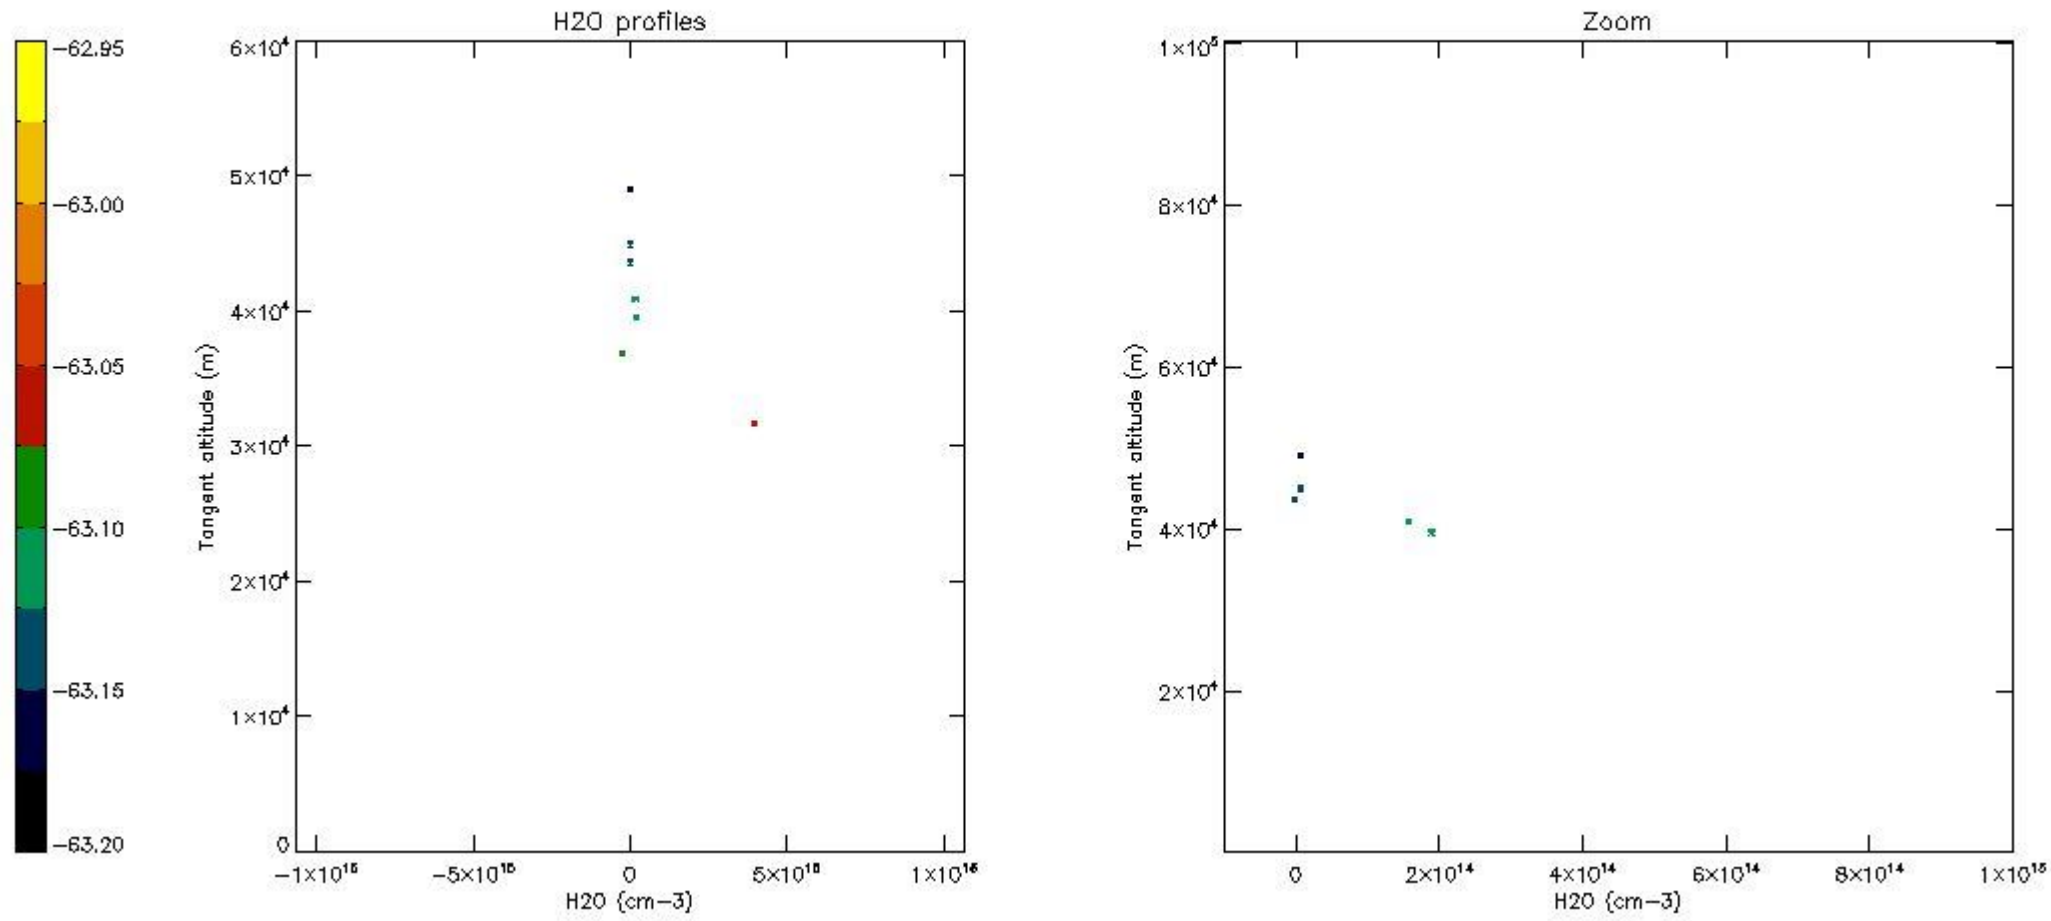

The colorbar represents the latitude.

*5.7 Plot NO3 profiles for all STD (dark without errors)*

The colorbar represents the latitude.

5.8 Plot H2O profiles for all STD (only for occultations of stars 1,2,3,4,13,14,16,26,63 dark without errors)

The colorbar represents the latitude.