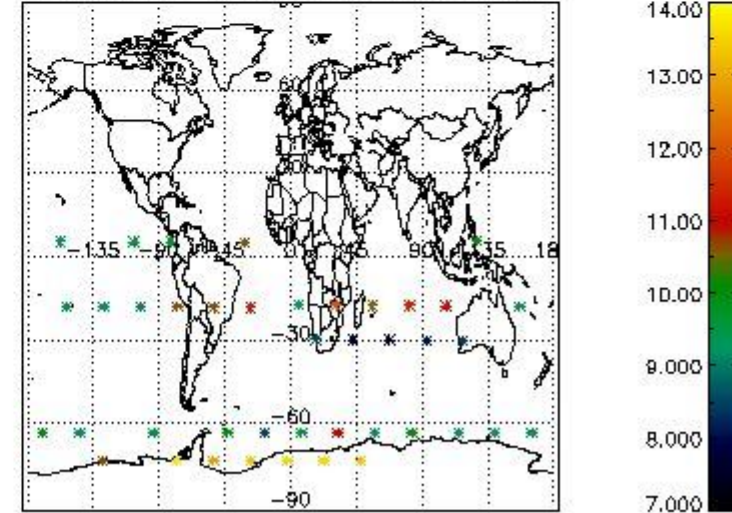

Percentage of flagged data per NO3 profile

4. Level 1 quality information per product

In this section it is plotted some information contained in the Quality Summary data set of the level 2 products that comes from the level 1b processing. Products without errors (error flag in the MPH set to "0") are used.

4.1 Plot quality information per product (time dependant) coming from level 1b processing

4.1.1 Plot level 1 quality information per product (time dependant): ENVISAT ASCENDING passes