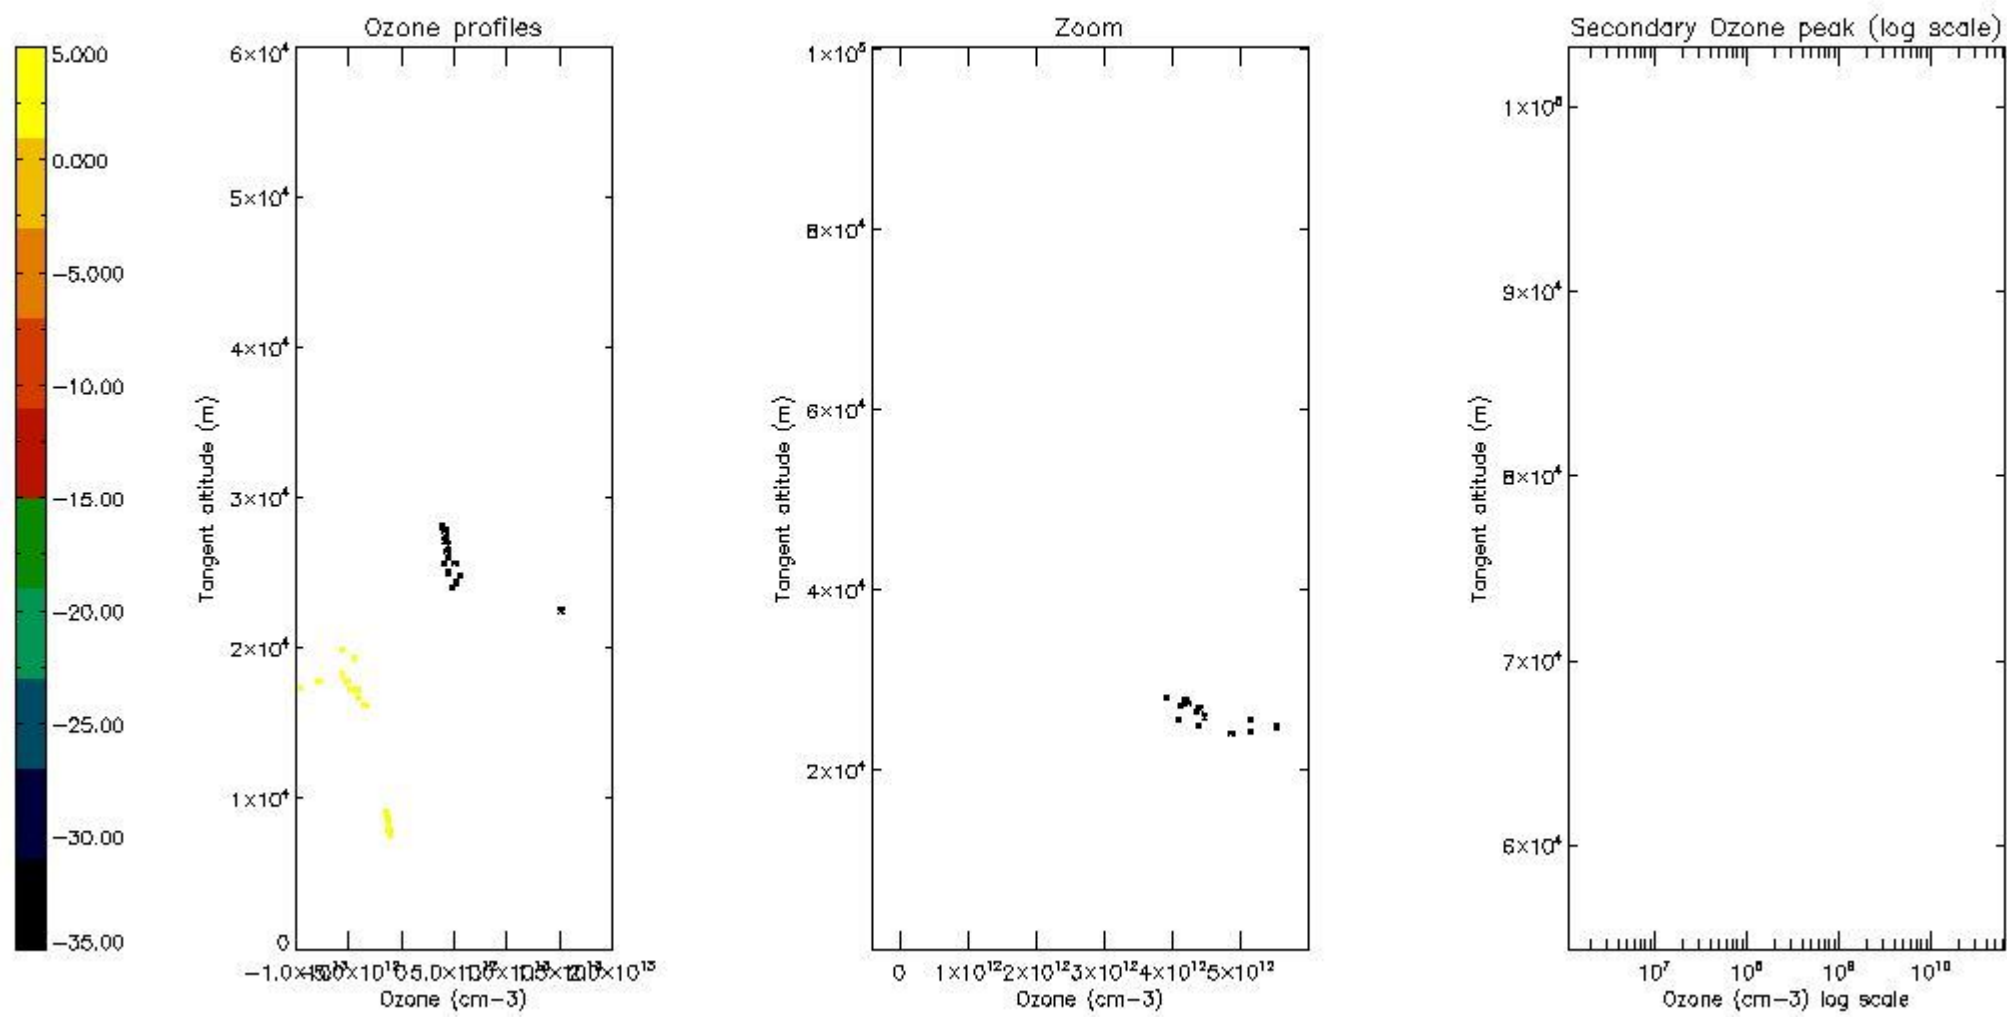

5.6 Plot NO₂ profiles for all STD (dark without errors)

The colorbar represents the latitude.