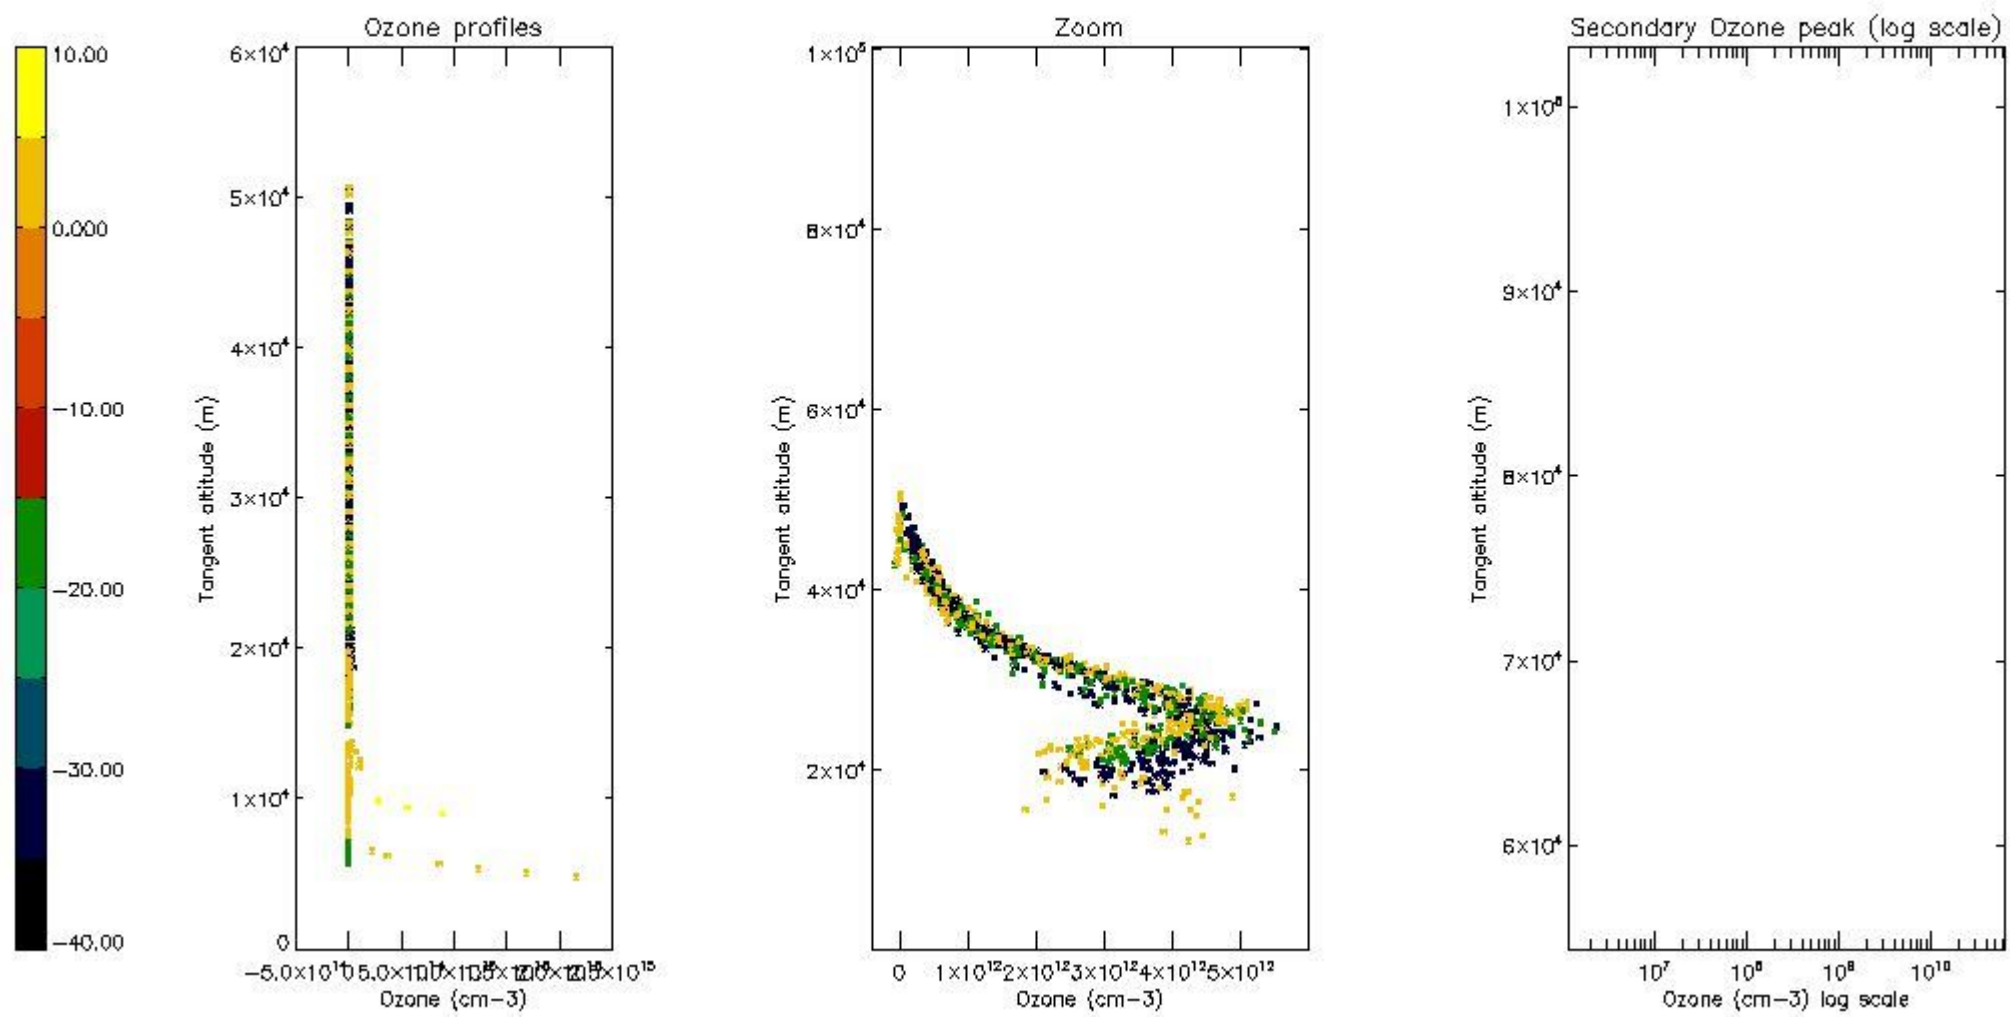

STD < 10	2
STD < 5	0

5.2 Plot ozone profiles for all STD (dark without errors)

The colorbar represents the latitude.

5.3 Plot ozone profiles where STD < 20% (dark without errors)

The colorbar represents the latitude.