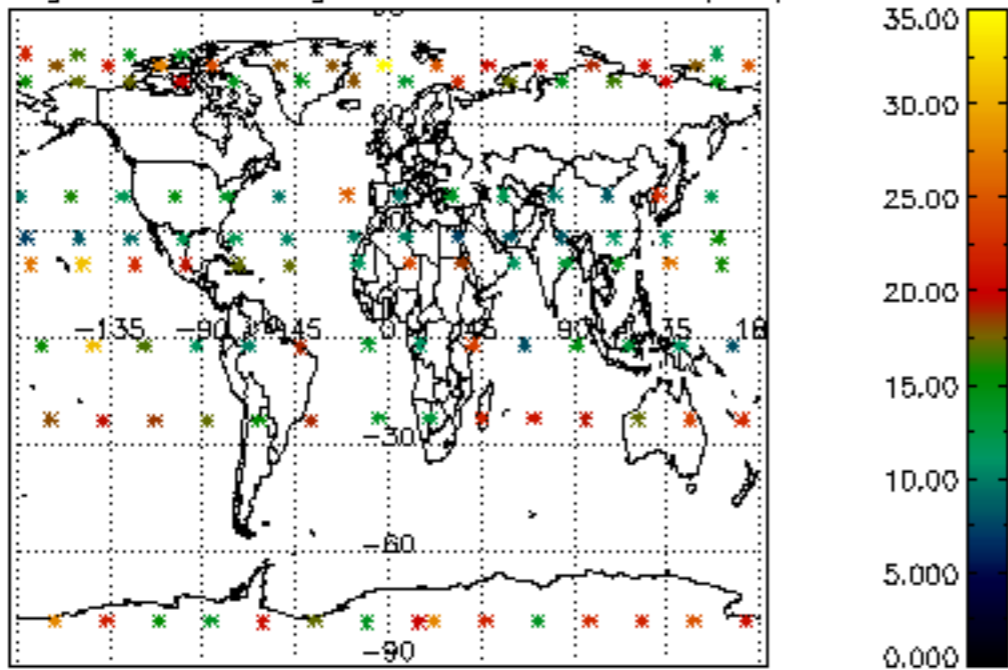

Percentage of cosmic ray hits per profile

Percentage of star falling outside central band per profile