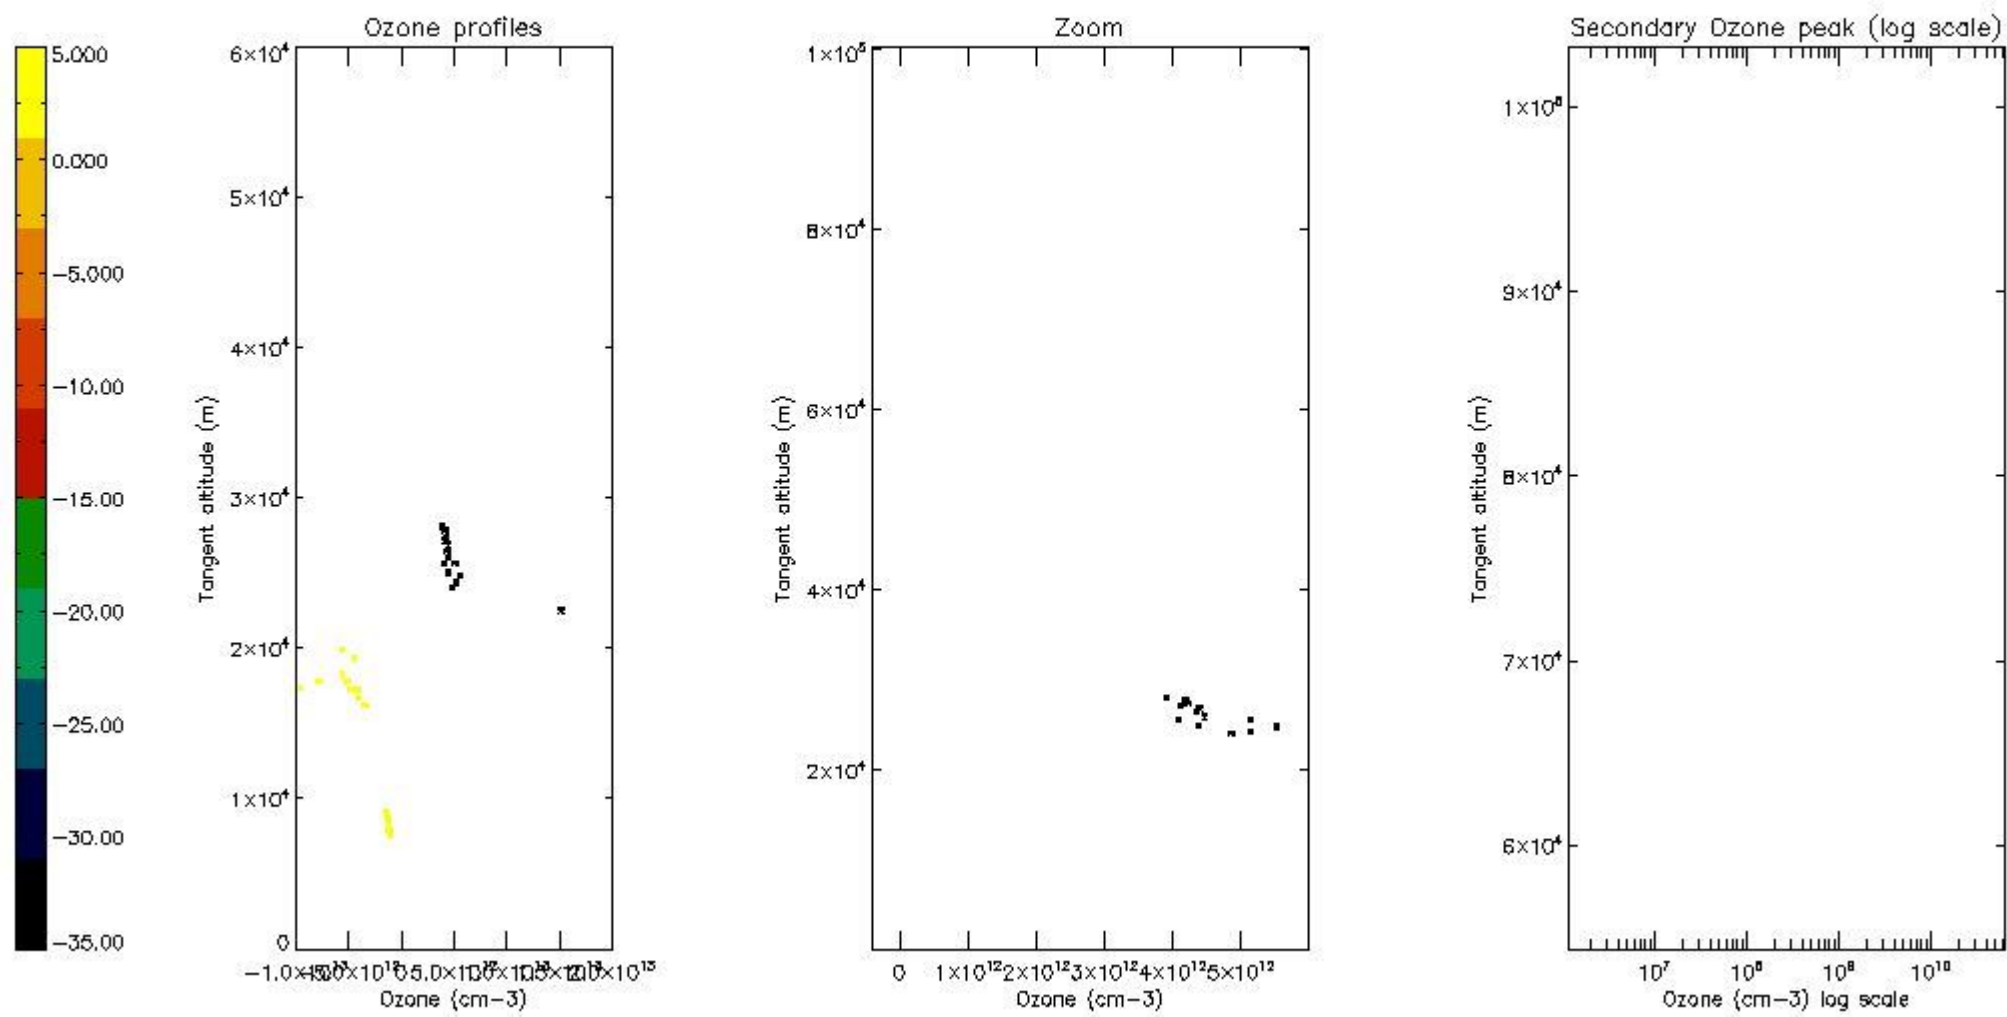

*5.4 Plot ozone profiles where  $STD < 10\%$  (dark without errors)*

The colorbar represents the latitude.

*5.5 Plot ozone profiles where  $STD < 5\%$  (dark without errors)*

The colorbar represents the latitude.