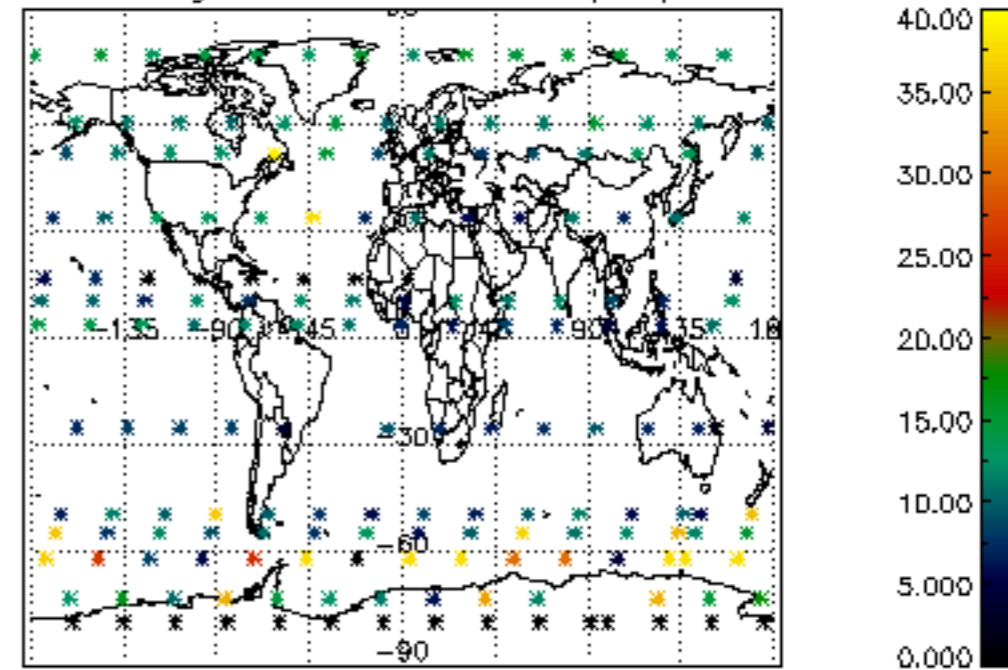

Percentage of saturation errors per profile