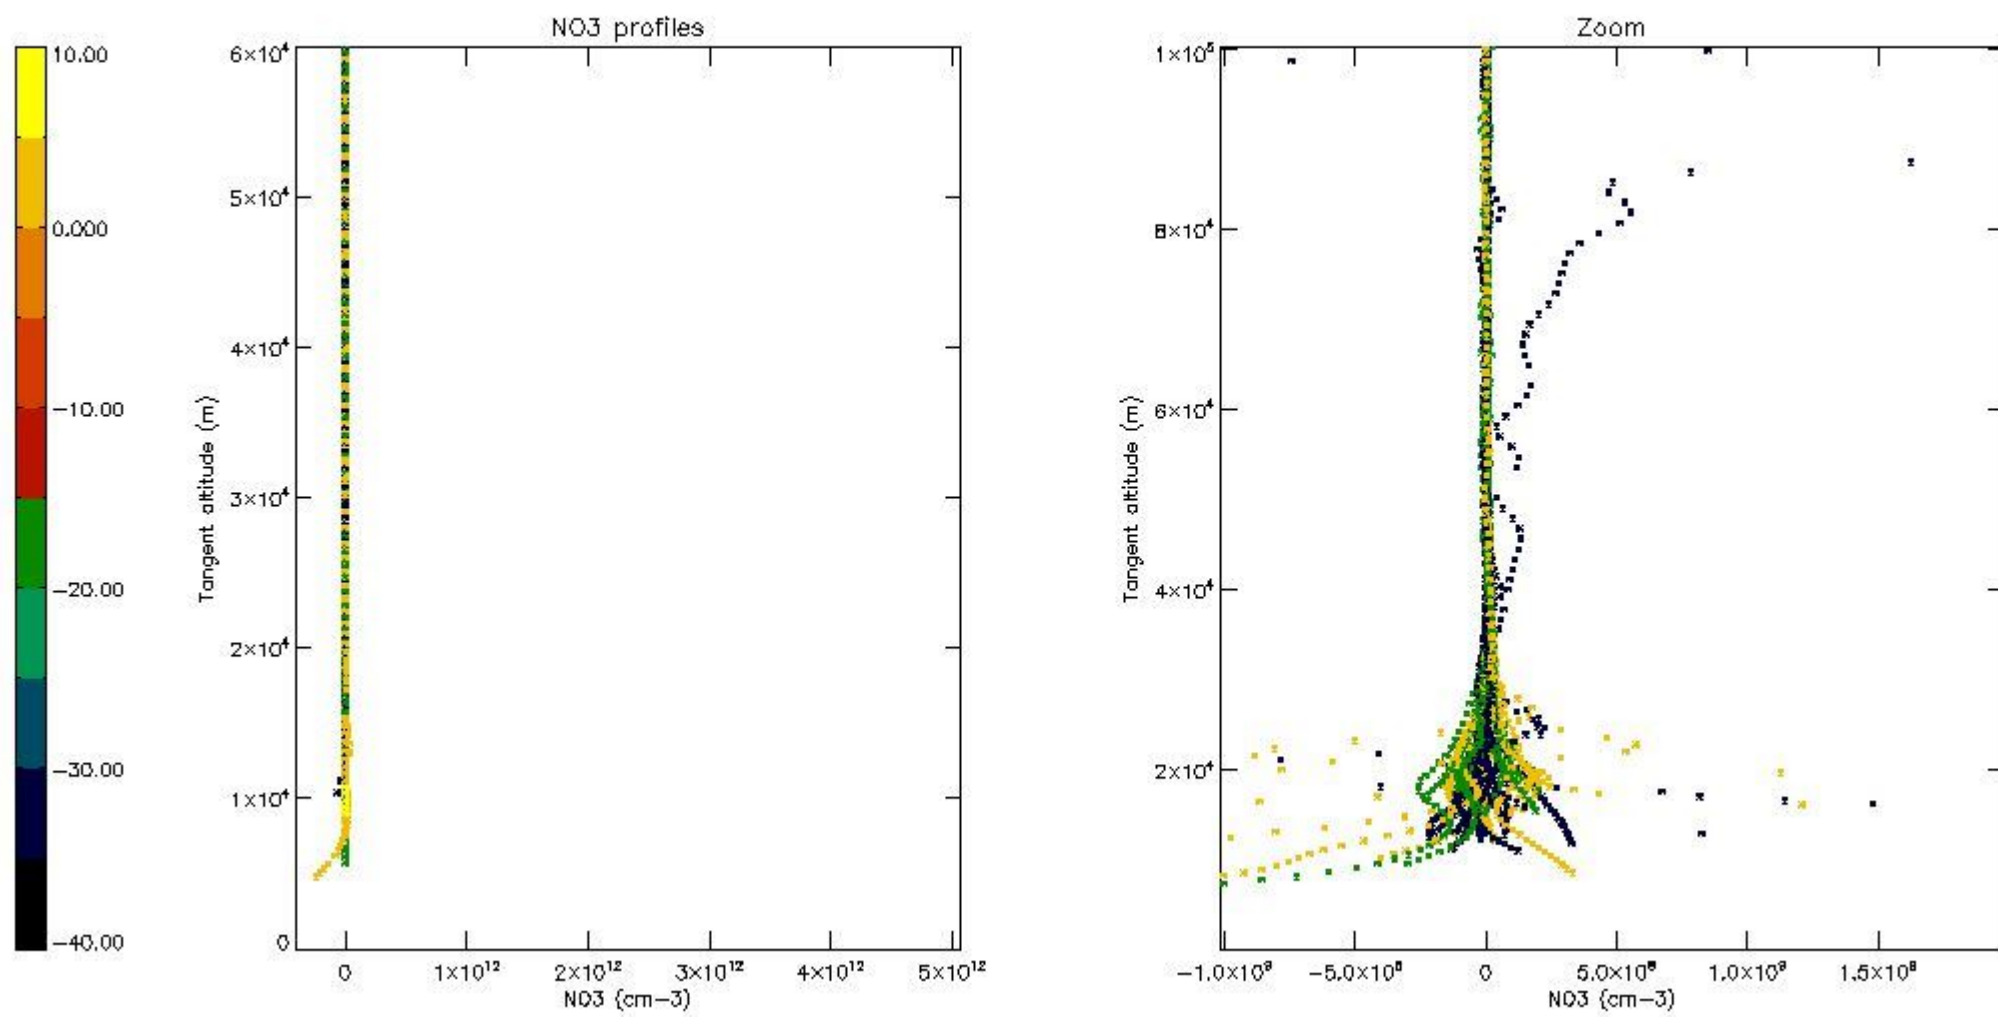

5.8 Plot H2O profiles for all STD (only for occultations of stars 1,2,3,4,13,14,16,26,63 dark without errors)

The colorbar represents the latitude.