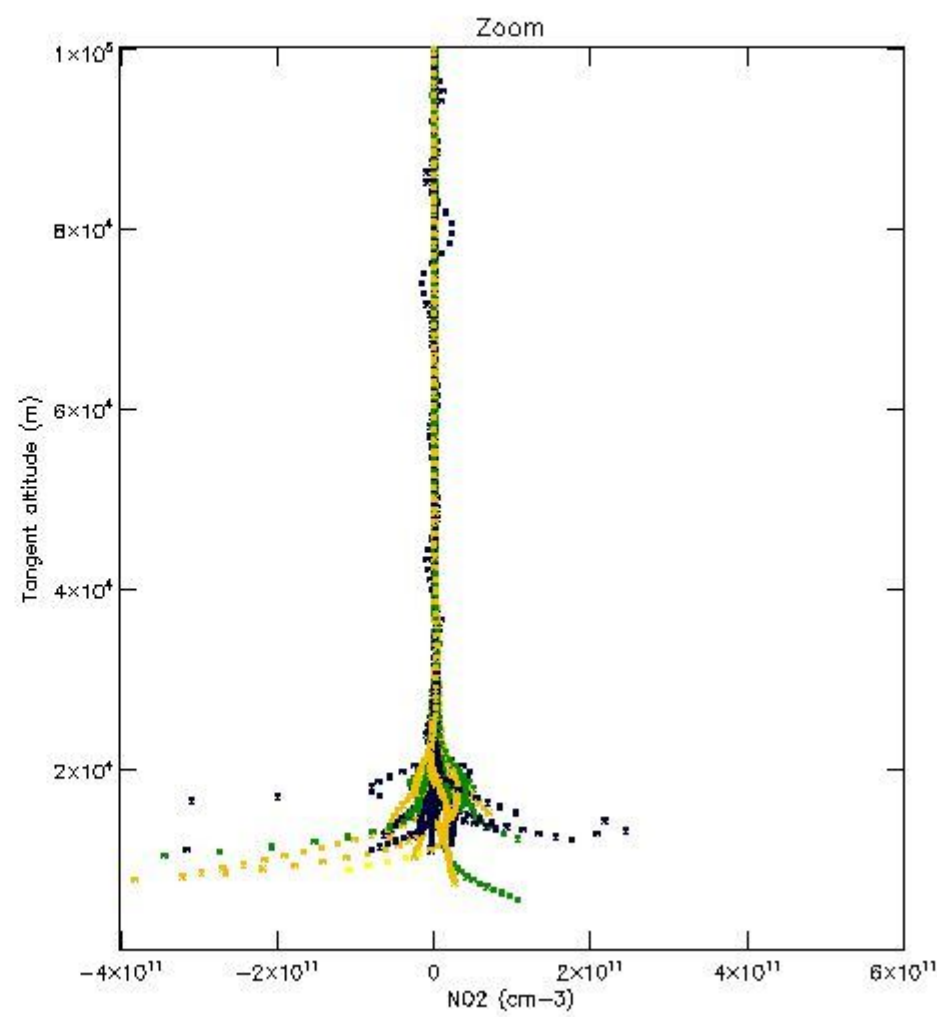

5.7 Plot NO3 profiles for all STD (dark without errors)

The colorbar represents the latitude.