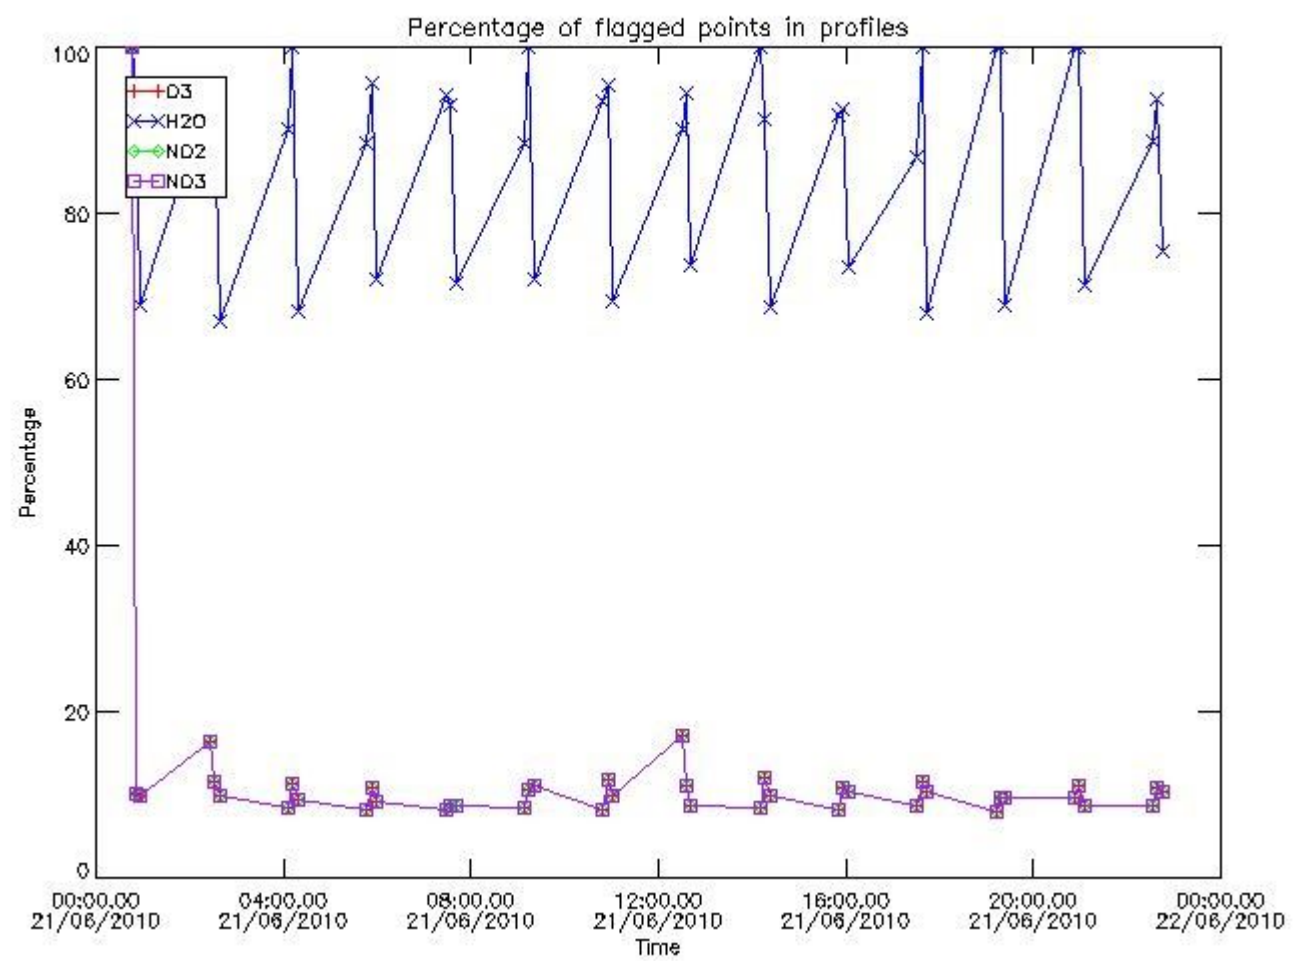

3. Quality information per product

In this section it is plotted some information contained in the Quality Summary data set of the level 2 products. Only products in dark limb conditions and without errors (error flag in the MPH set to "0") are used.

3.1 Plot quality information per product (time dependant)

3.2 Plot quality information per product (world map)