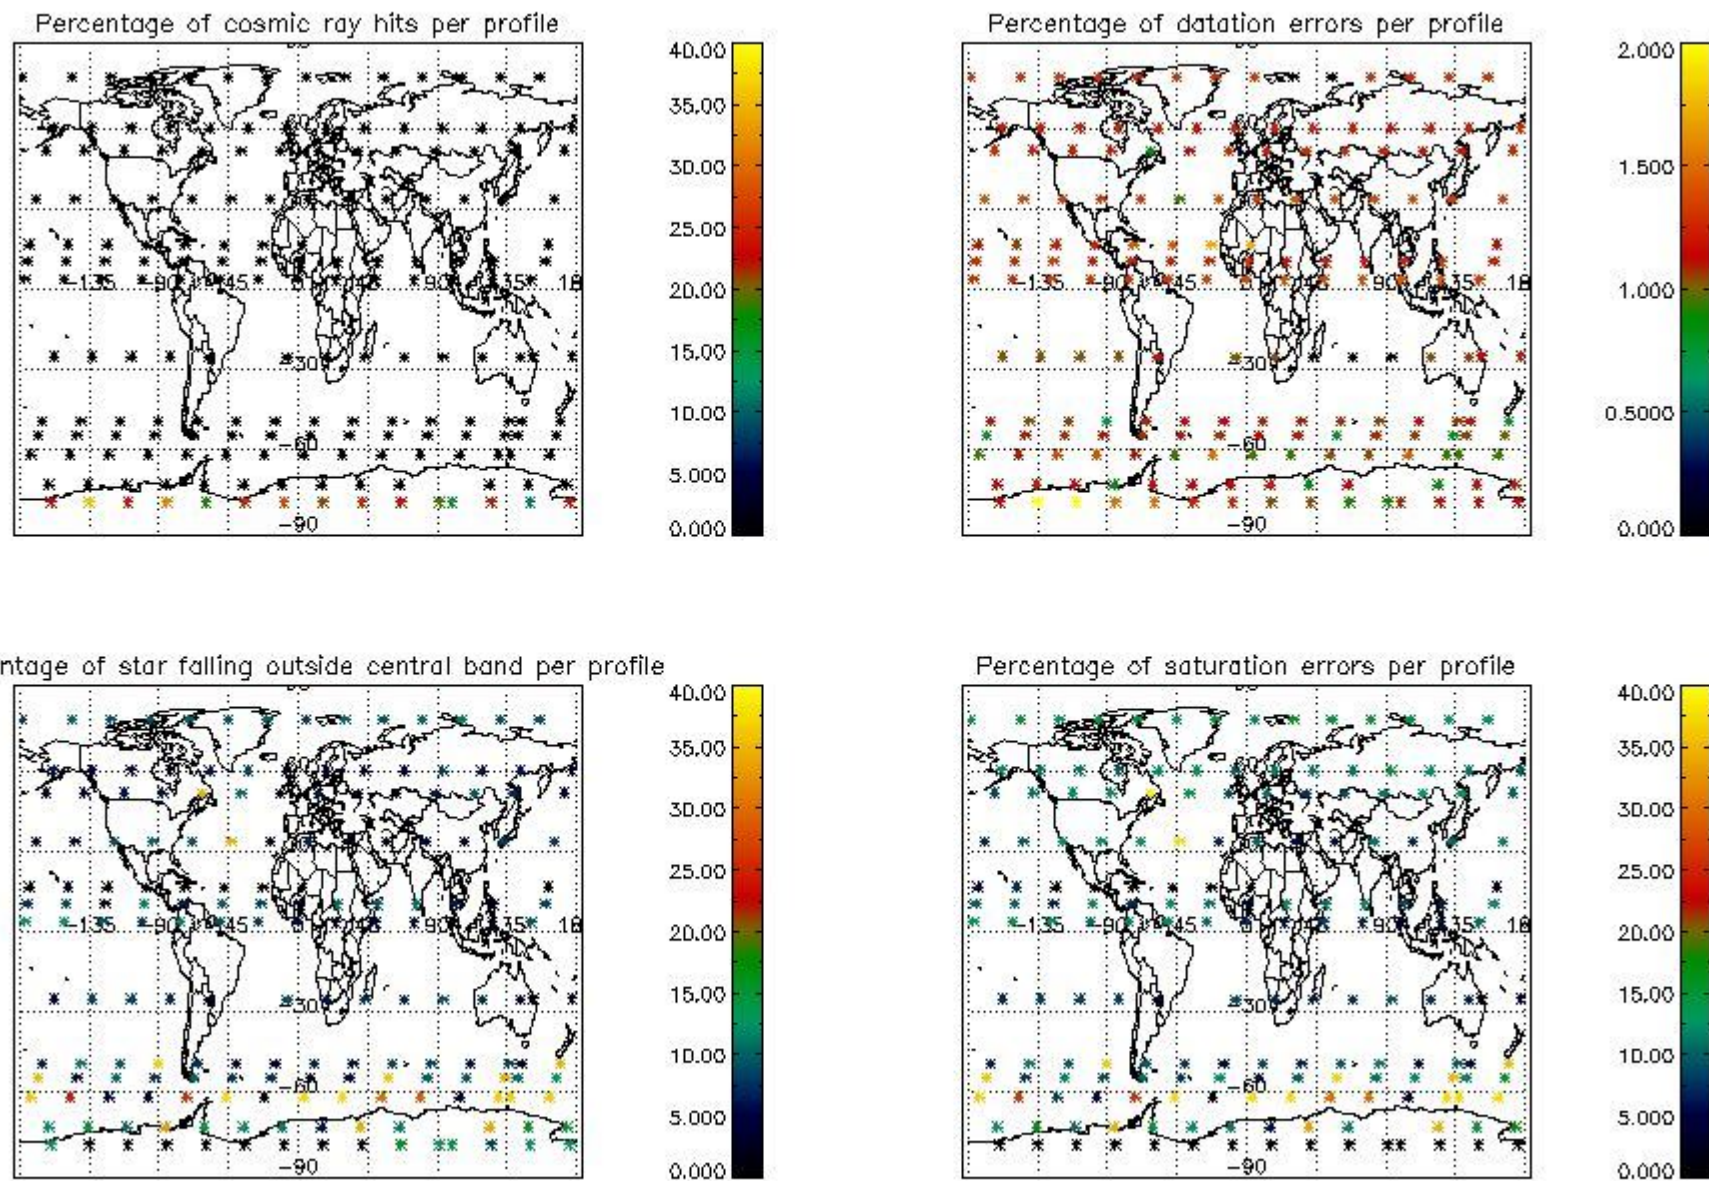

4.2.2 Plot level 1 quality information per product (world map): ENVISAT DESCENDING passes

5. Trace gas profiles

5.1 Ozone statistics based on quality of products

The final quality of the products can be "measured" using the STD (Standard Deviation) attached to every point profile. This information is written to the parameter GOM_NL__2P/NL_LOCAL_SPECIES_DENSITY/o3_std of the level 2 products. The table below shows the statistics for given STD ranges.

The statistics are given with respect to the overall valid production:

- Products without fatal errors: GOM_NL__2P/MPH/PRODUCT_ERR=0
- Valid point profile: GOM_NL__2P/NL_LOCAL_SPECIES_DENSITY/pcd(0)=0

The 'Criteria' is applied to valid points of dark limb products:

- Products in dark limb illumination condition: GOM_NL__2P/NL_SUMMARY_QUALITY/obs_ill_cond=0
- Products without fatal errors: GOM_NL__2P/MPH/PRODUCT_ERR=0
- Valid point profile: GOM_NL__2P/NL_LOCAL_SPECIES_DENSITY/pcd(0)=0

So, the table below shows the percentage of dark limb and valid observations for each criteria with respect to the overall valid daily observations.

Criteria	% of total production
All STD	17
STD < 20	4