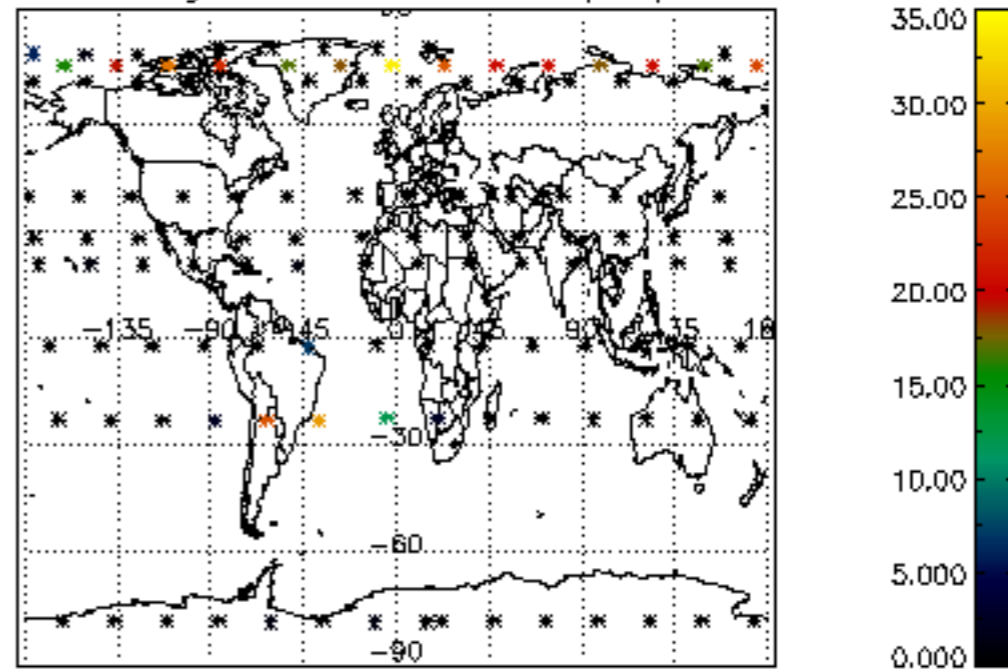

Percentage of datation errors per profile

Percentage of saturation errors per profile