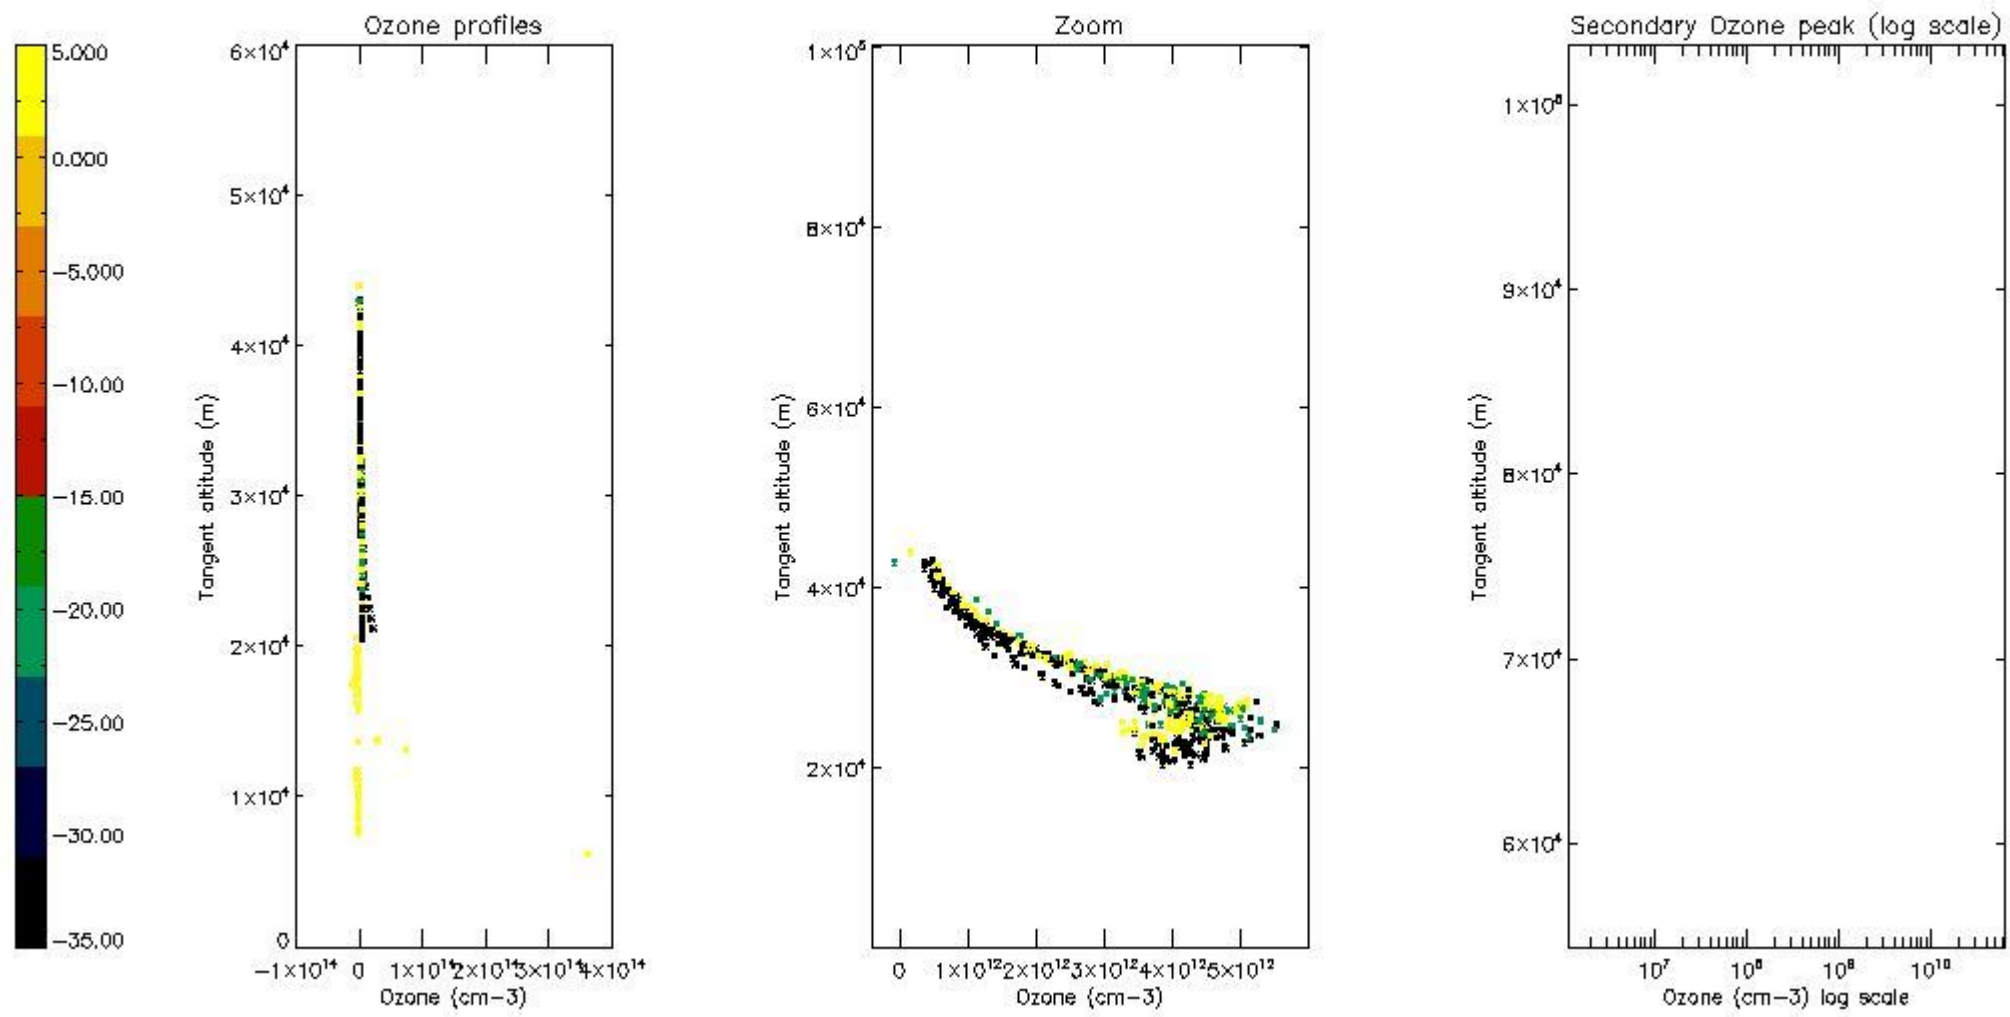

5.5 Plot ozone profiles where $STD < 5\%$ (dark without errors)

The colorbar represents the latitude.