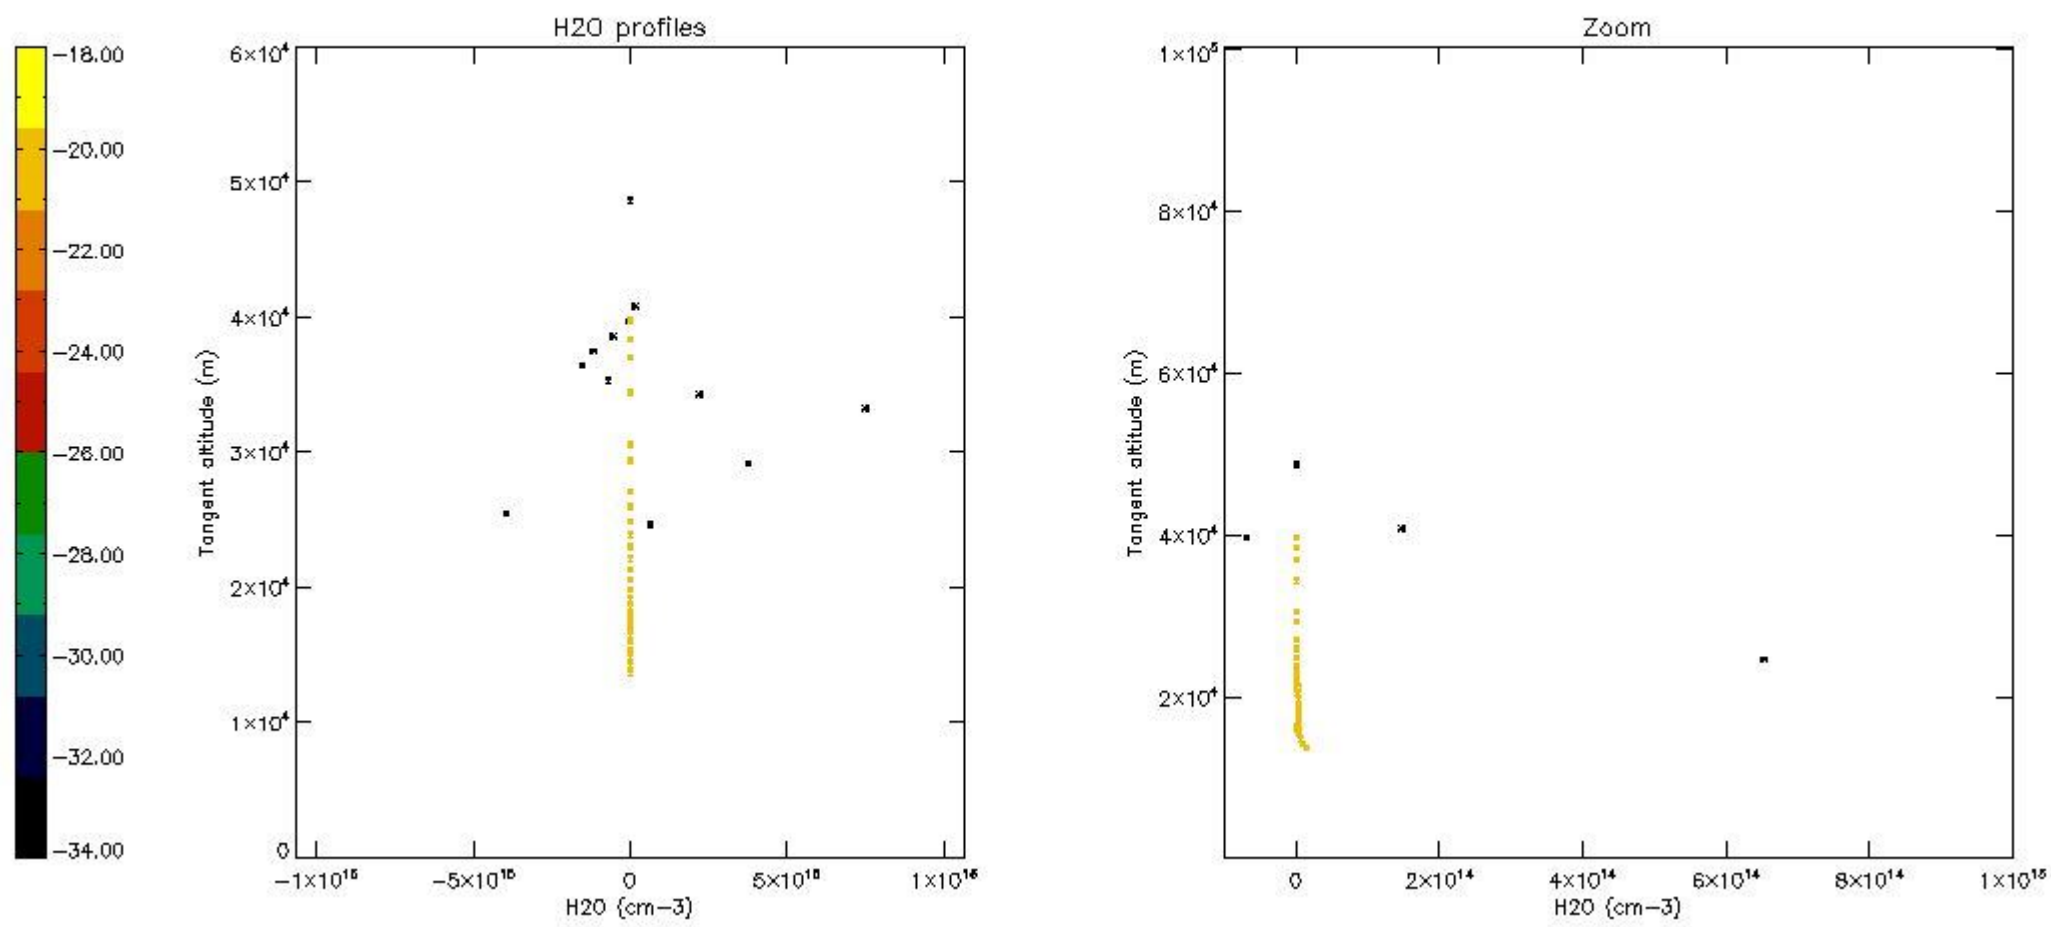

*5.6 Plot NO<sub>2</sub> profiles for all STD (dark without errors)*

The colorbar represents the latitude.

*5.7 Plot NO3 profiles for all STD (dark without errors)*

The colorbar represents the latitude.

5.8 Plot H2O profiles for all STD (only for occultations of stars 1,2,3,4,13,14,16,26,63 dark without errors)

The colorbar represents the latitude.