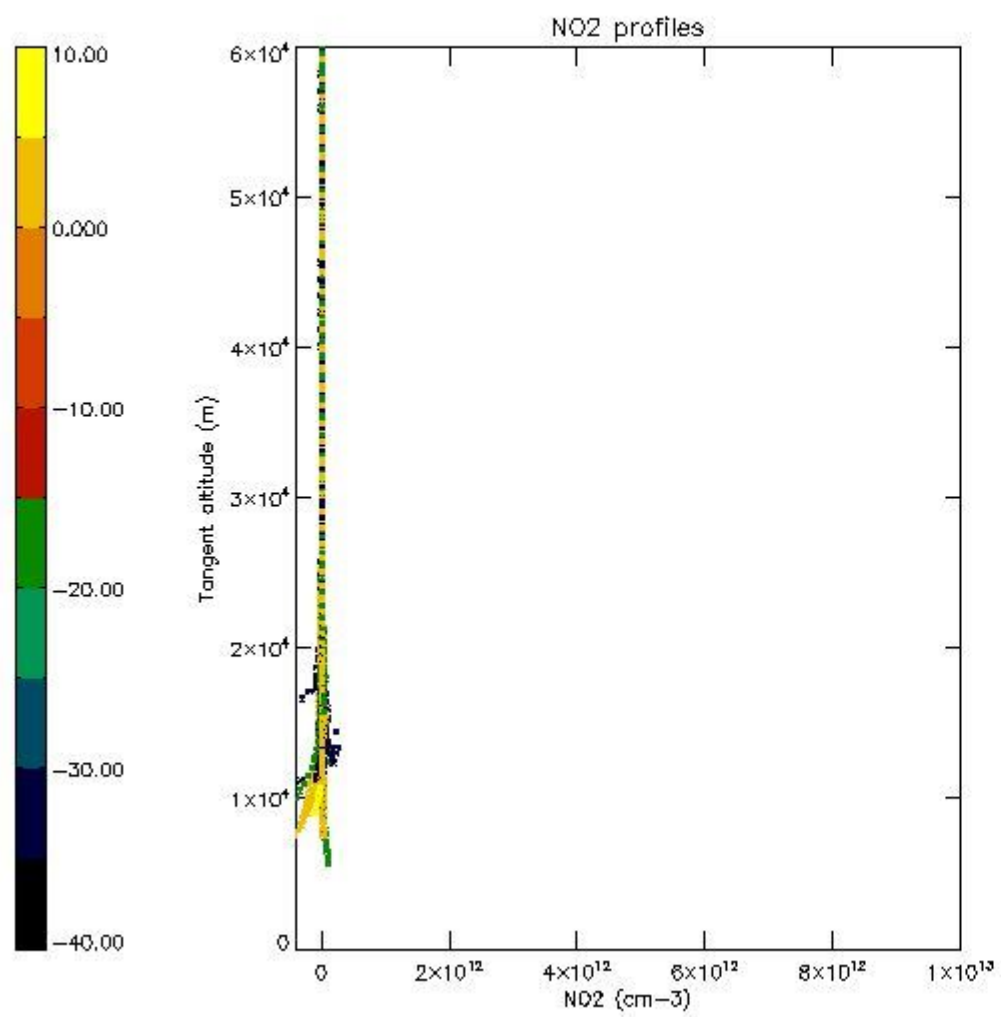

5.7 Plot NO3 profiles for all STD (dark without errors)

The colorbar represents the latitude.