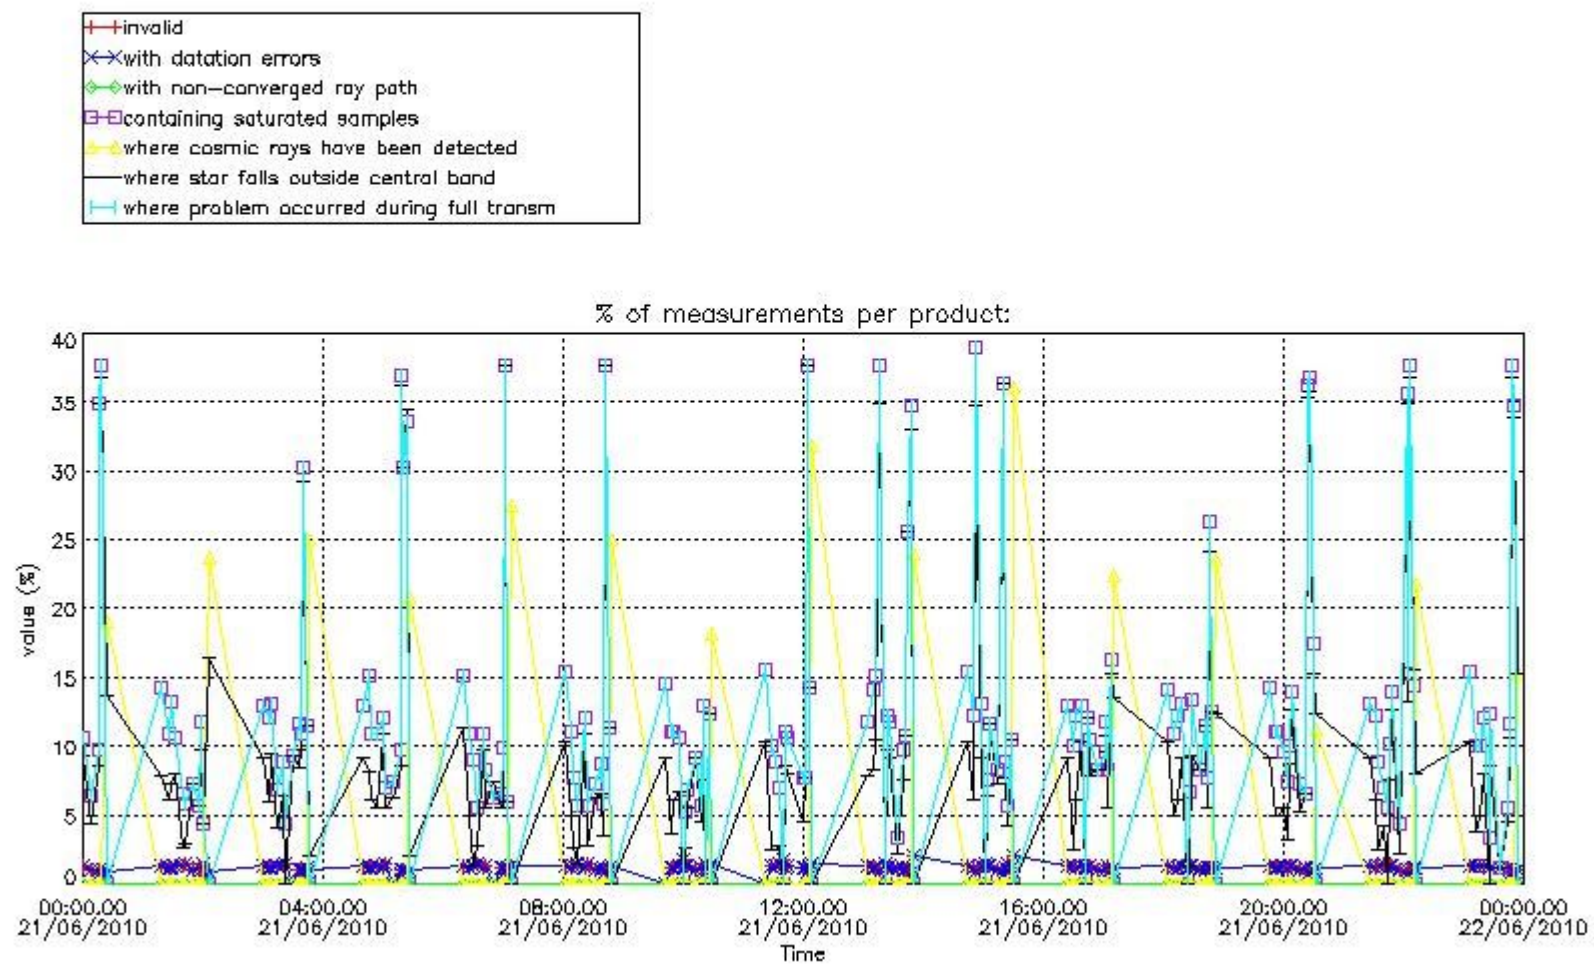

4.2 Plot quality information per product coming from level 1b processing (world map)

4.2.1 Plot level 1 quality information per product (world map): ENVISAT ASCENDING passes