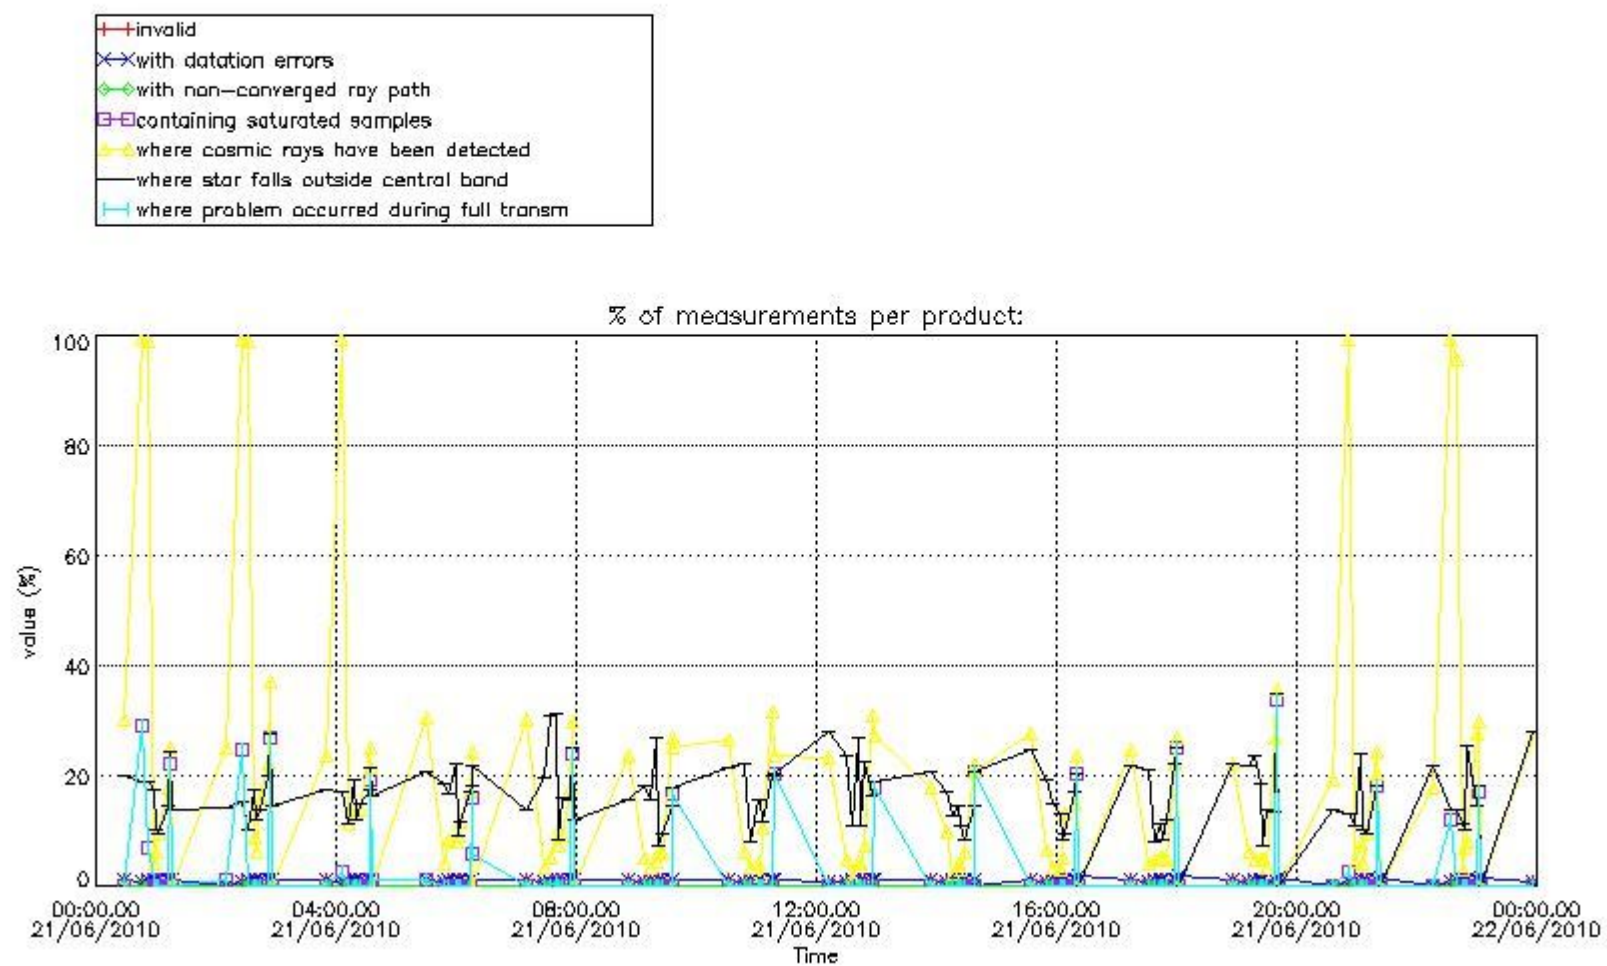

4.1.2 Plot level 1 quality information per product (time dependant): ENVI SAT DESCENDING passes