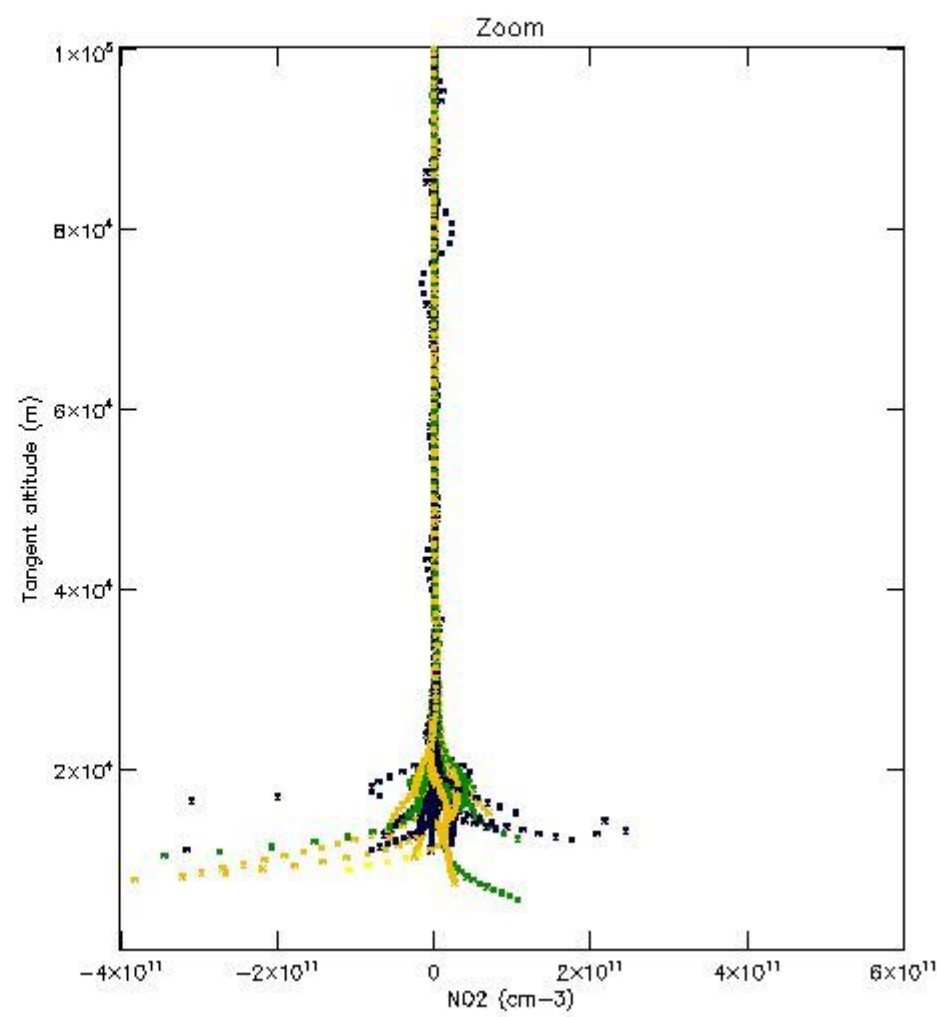

*5.4 Plot ozone profiles where  $STD < 10\%$  (dark without errors)*

The colorbar represents the latitude.

*5.5 Plot ozone profiles where  $STD < 5\%$  (dark without errors)*

The colorbar represents the latitude.

*5.6 Plot NO<sub>2</sub> profiles for all STD (dark without errors)*

The colorbar represents the latitude.

*5.7 Plot NO3 profiles for all STD (dark without errors)*

The colorbar represents the latitude.

5.8 Plot H2O profiles for all STD (only for occultations of stars 1,2,3,4,13,14,16,26,63 dark without errors)

The colorbar represents the latitude.