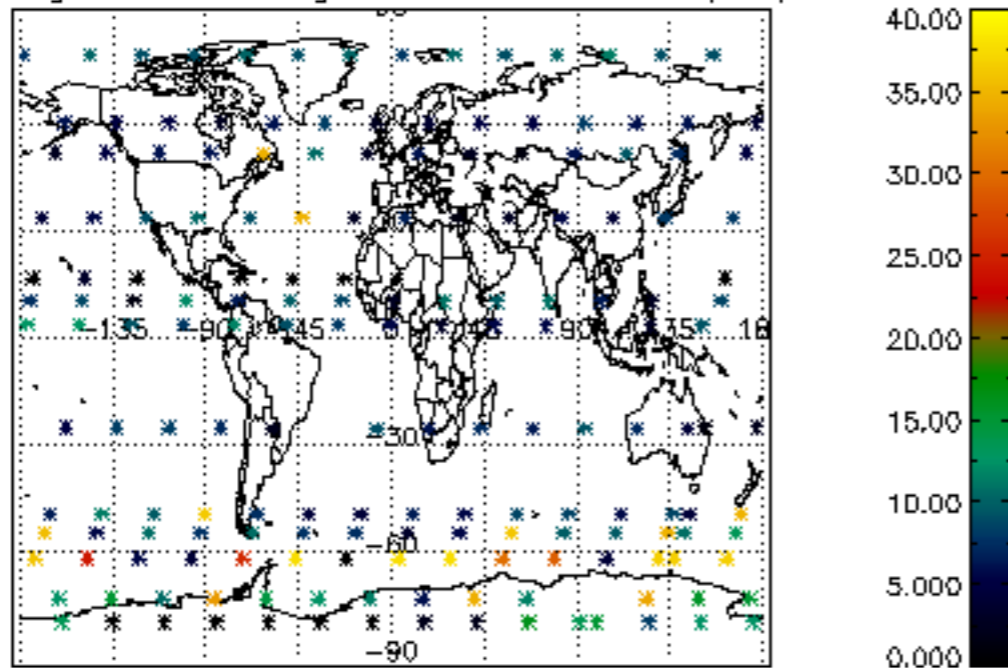

Percentage of star falling outside central band per profile