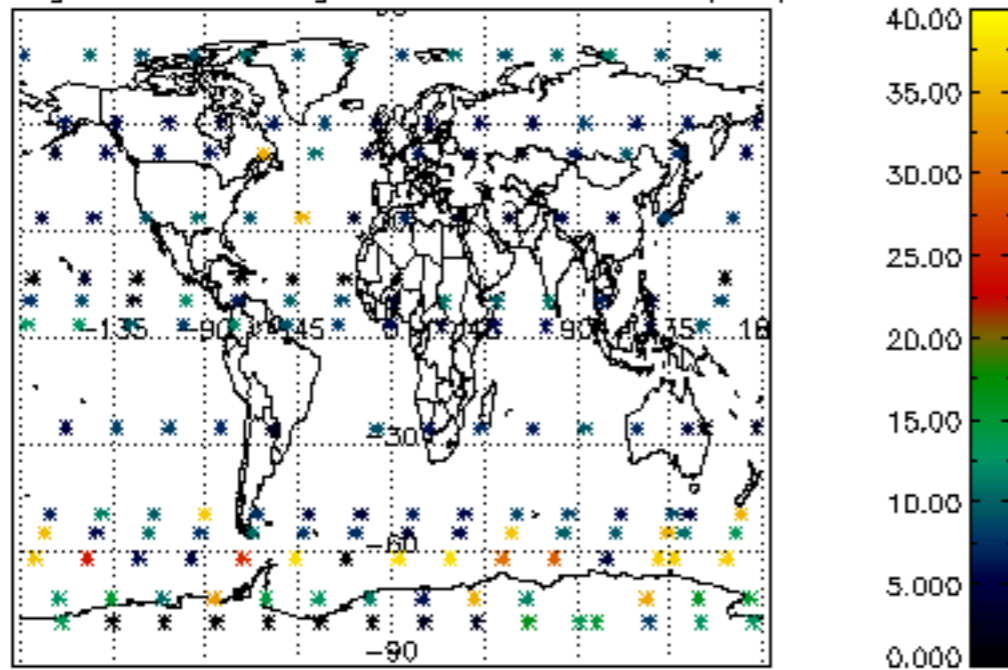

Percentage of star falling outside central band per profile