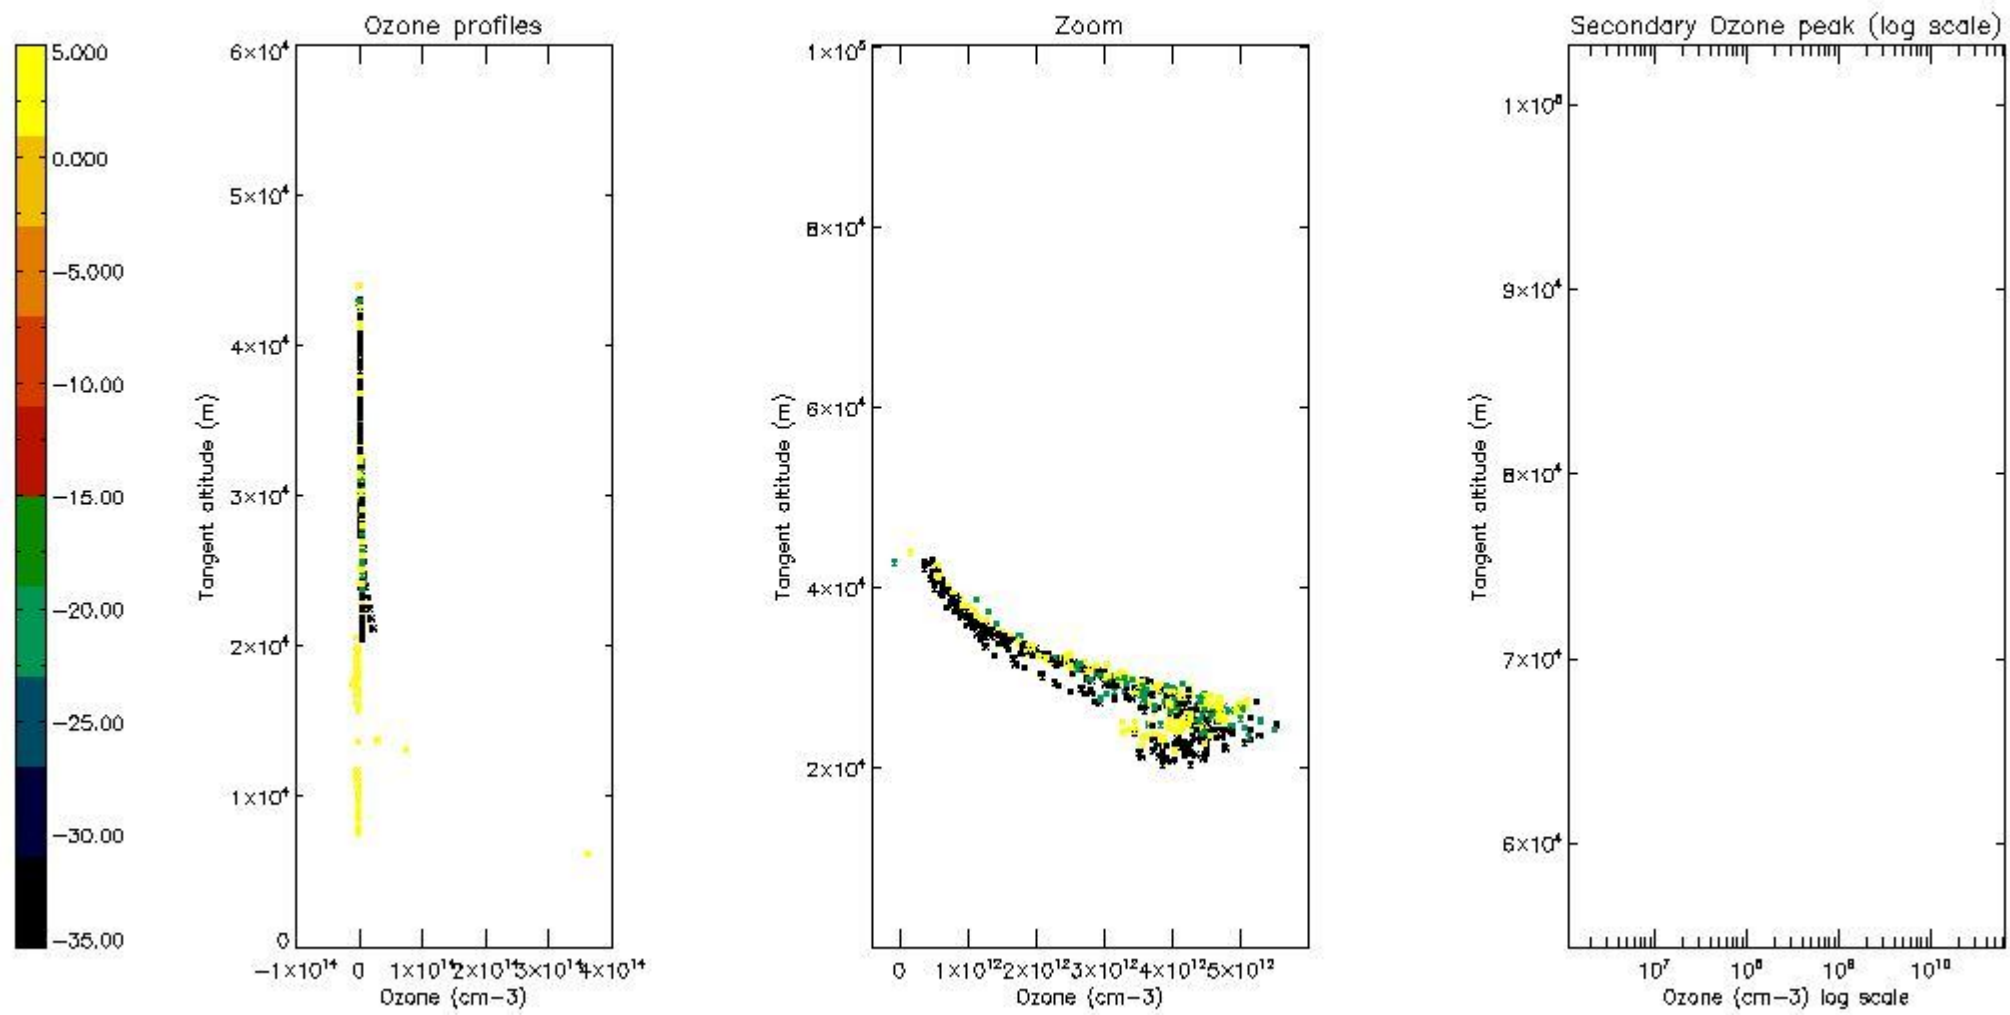

5.5 Plot ozone profiles where $STD < 5\%$ (dark without errors)

The colorbar represents the latitude.