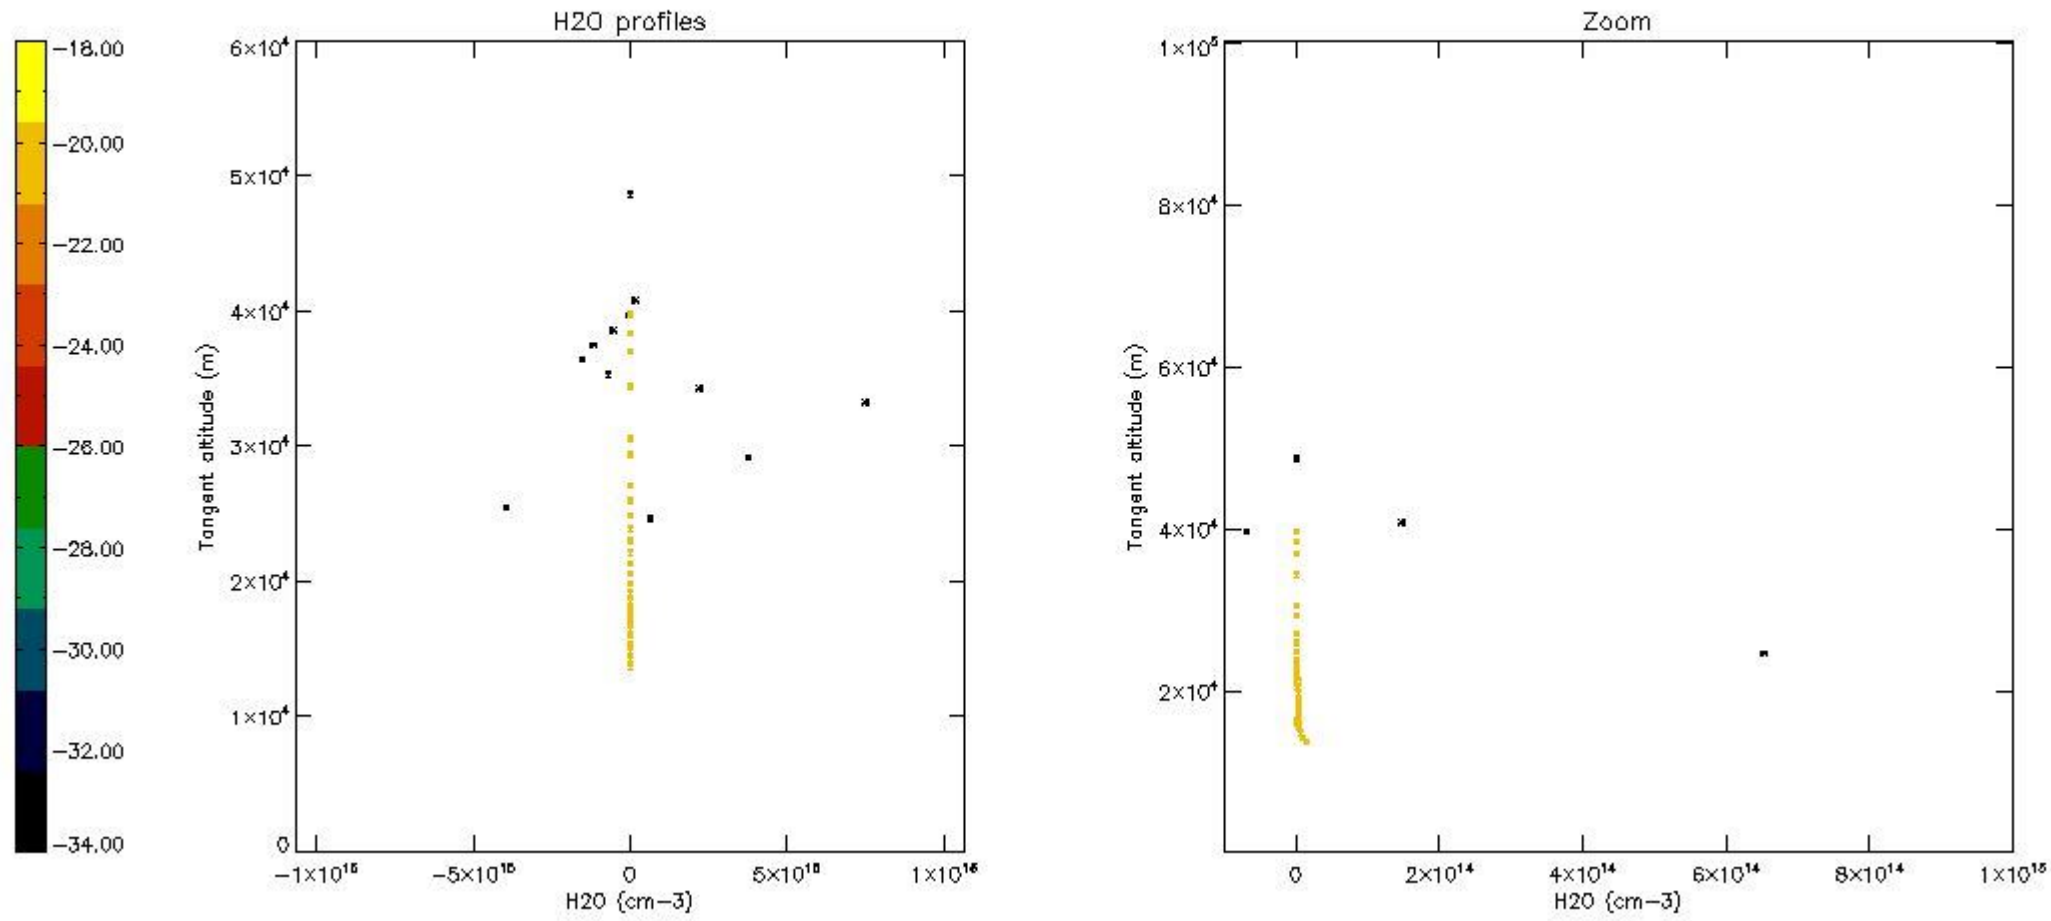

The colorbar represents the latitude.