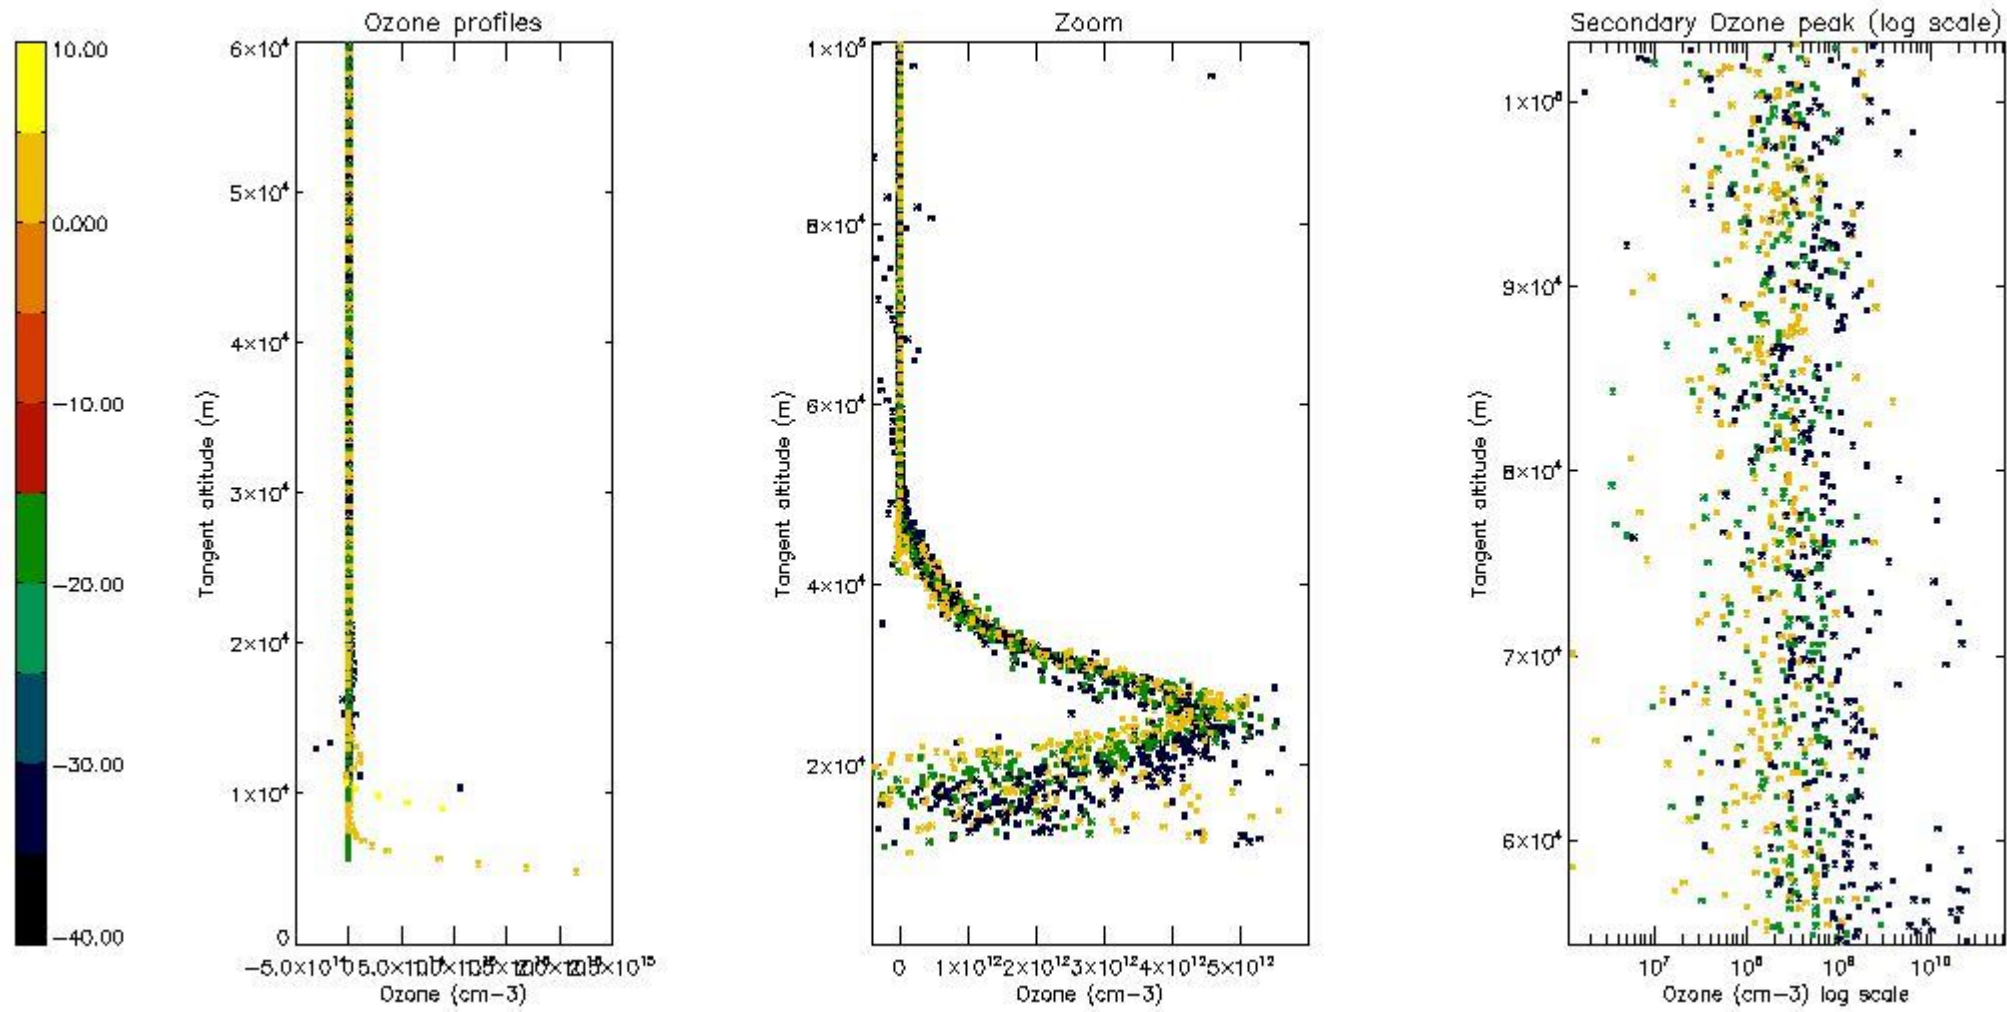

STD < 10	2
STD < 5	0

5.2 Plot ozone profiles for all STD (dark without errors)

The colorbar represents the latitude.

5.3 Plot ozone profiles where STD < 20% (dark without errors)

The colorbar represents the latitude.