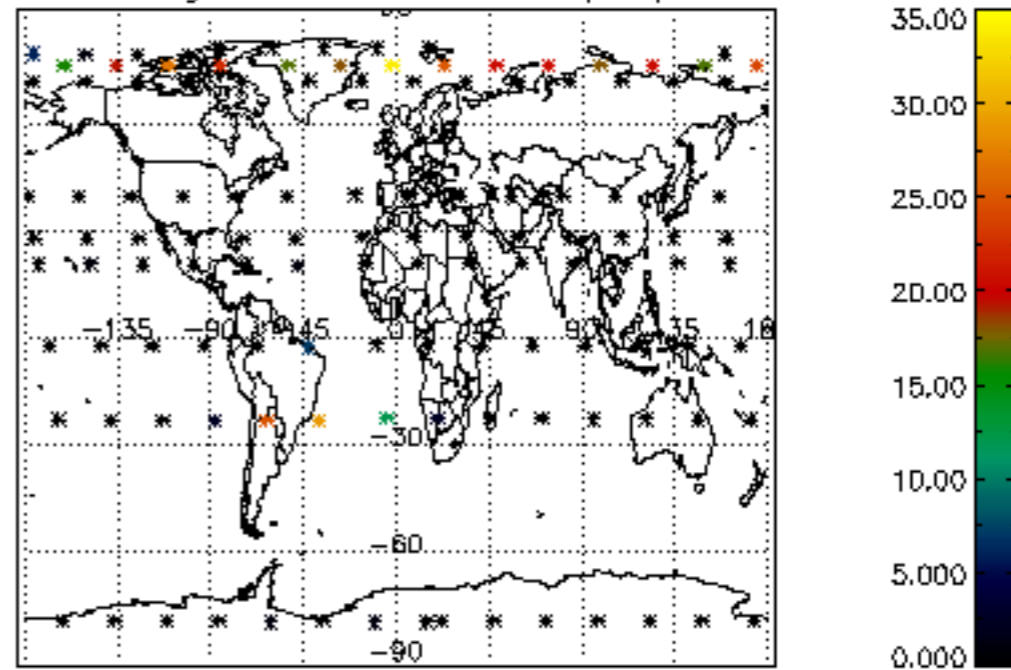

Percentage of datation errors per profile

Percentage of saturation errors per profile