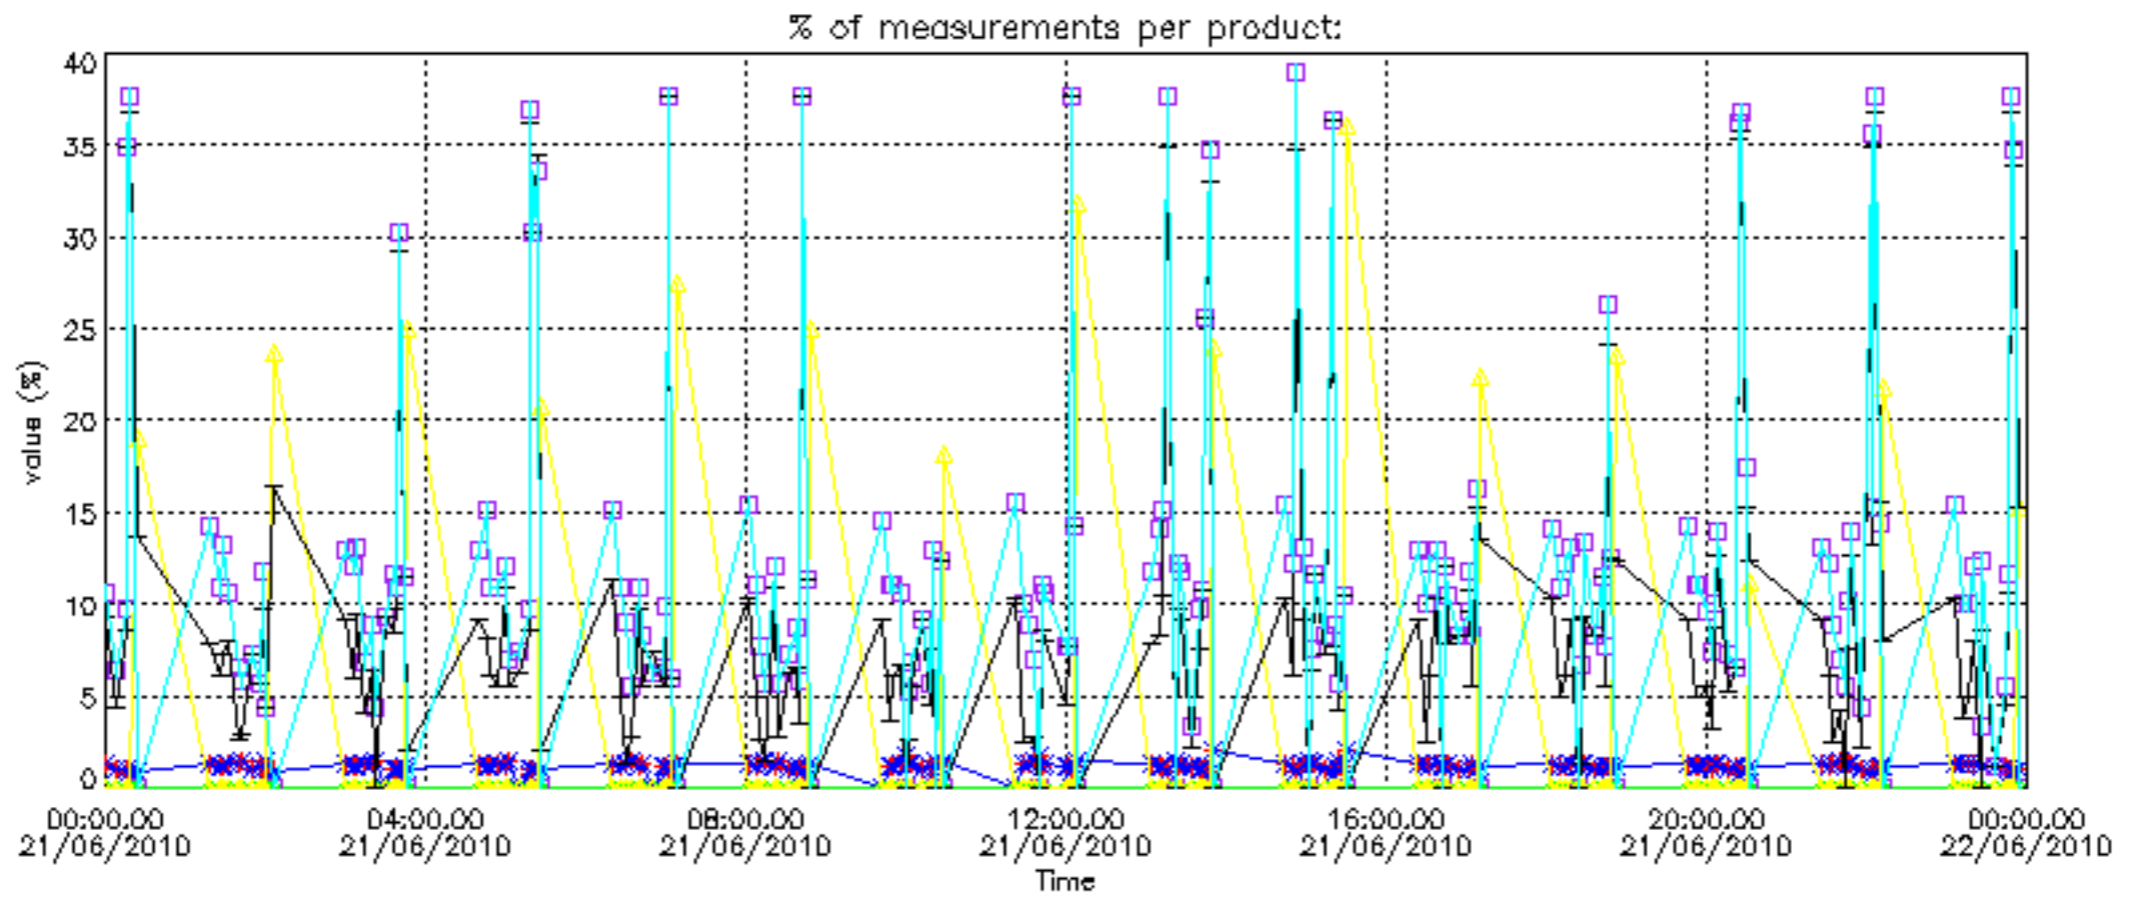

Percentage of cosmic ray hits per profile

Percentage of datation errors per profile