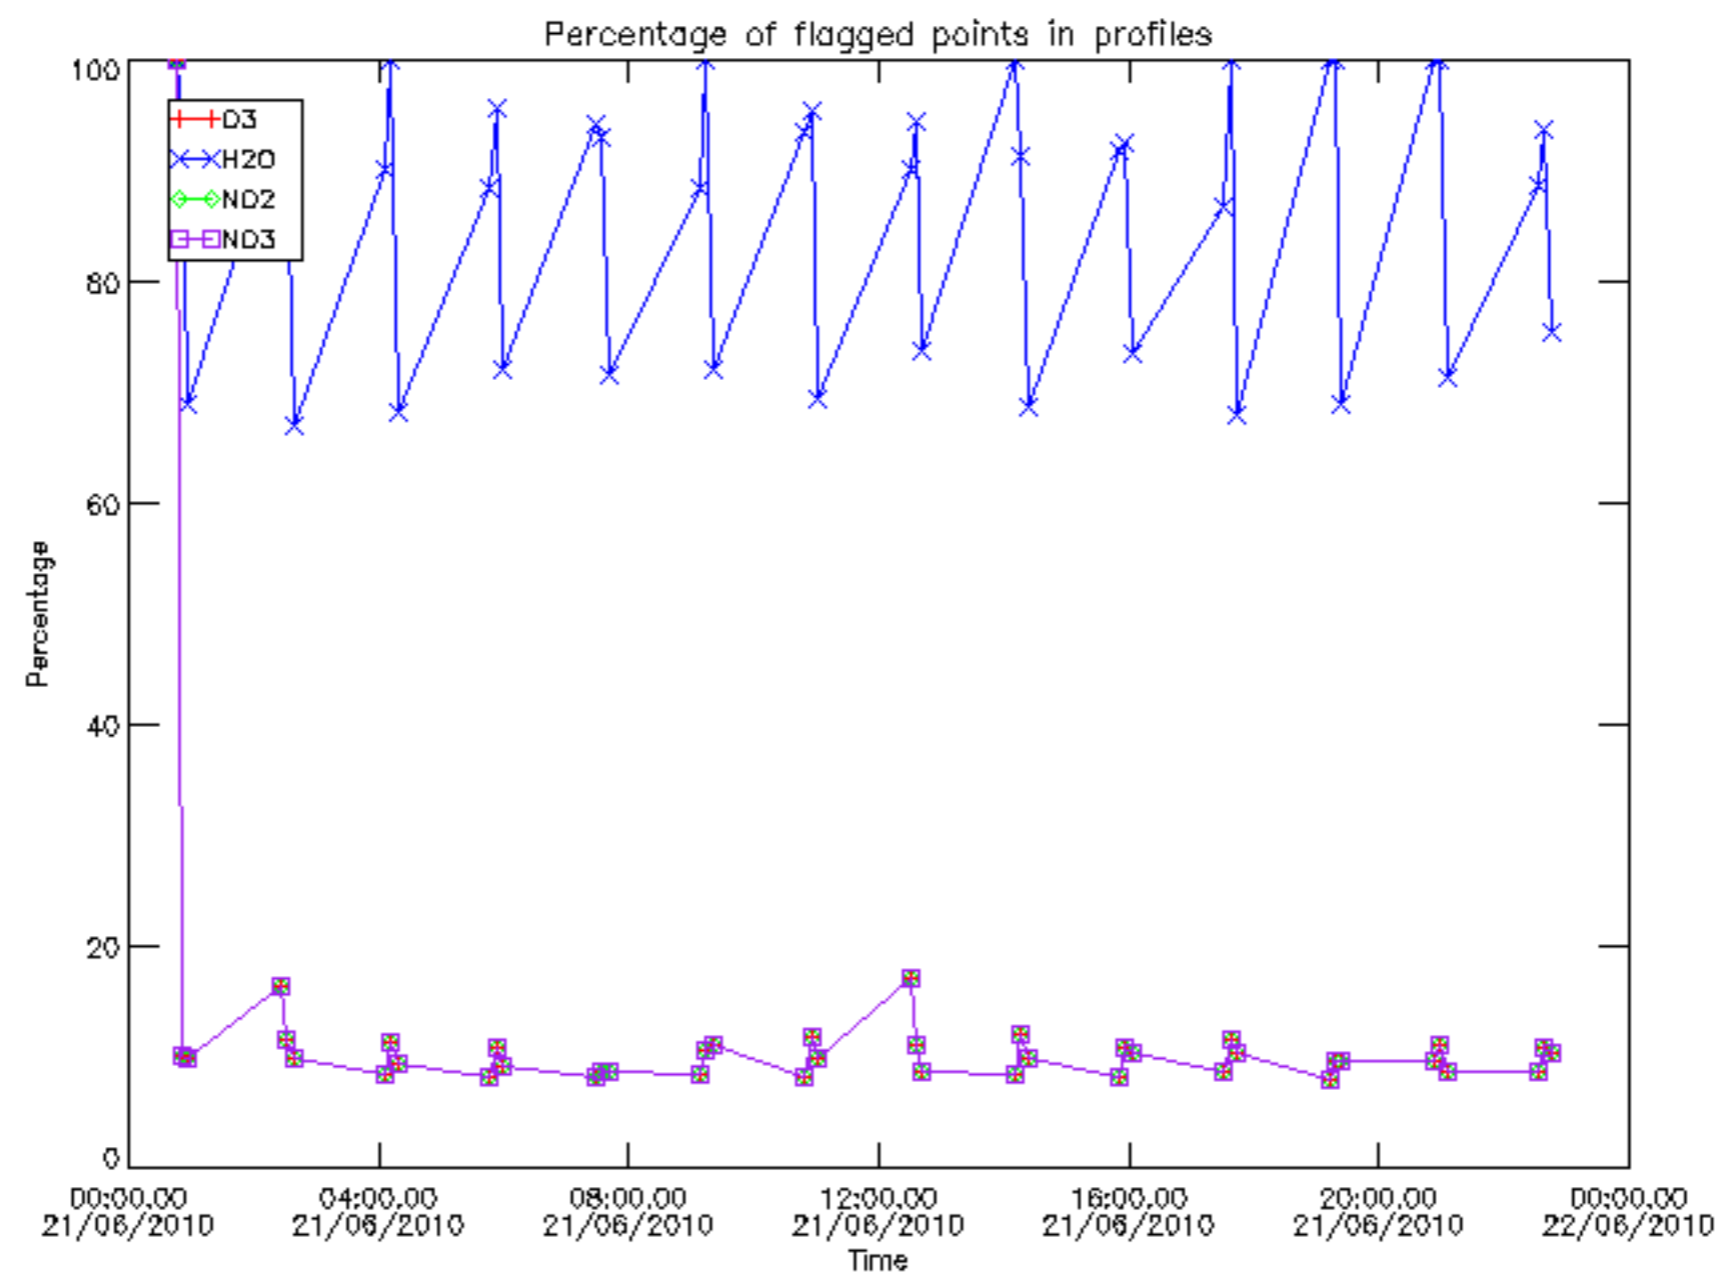

Percentage of flagged data per D3 profile

Percentage of flagged data per H2O profile