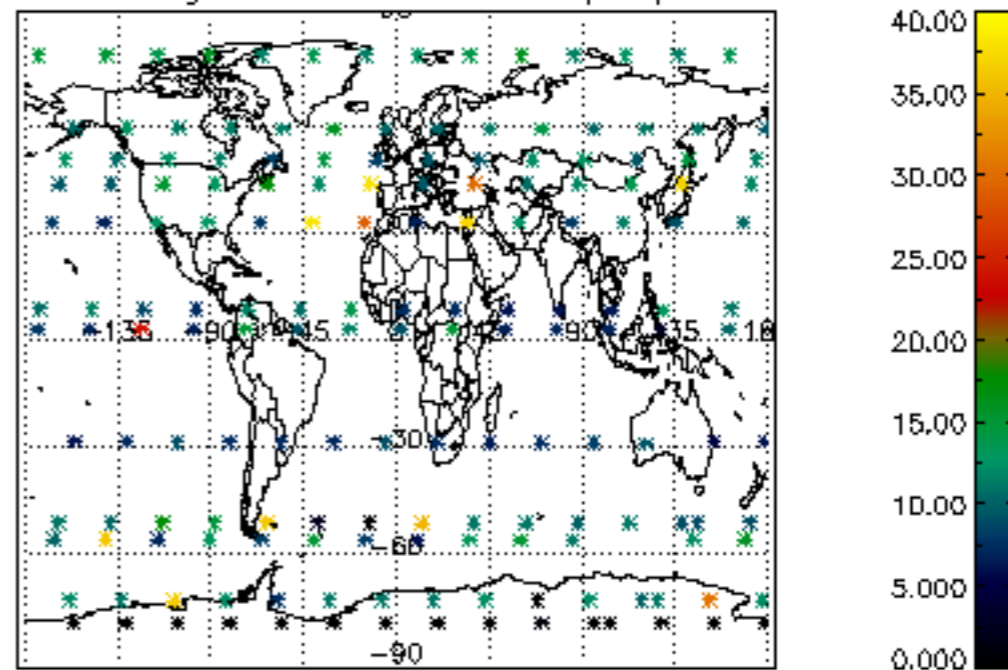

Percentage of saturation errors per profile