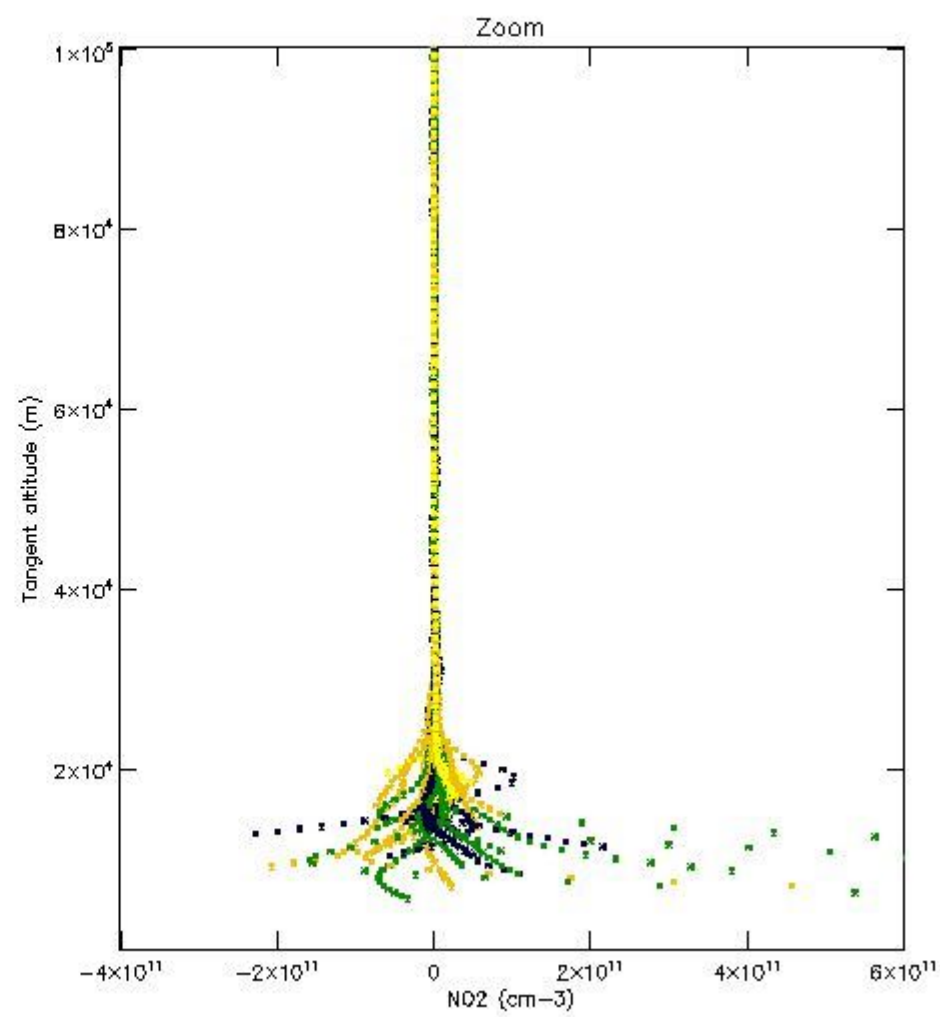

5.4 Plot ozone profiles where STD < 10% (dark without errors)

The colorbar represents the latitude.

5.5 Plot ozone profiles where STD < 5% (dark without errors)

The colorbar represents the latitude.

5.6 Plot NO₂ profiles for all STD (dark without errors)

The colorbar represents the latitude.

5.7 Plot NO3 profiles for all STD (dark without errors)

The colorbar represents the latitude.

5.8 Plot H2O profiles for all STD (only for occultations of stars 1,2,3,4,13,14,16,26,63 dark without errors)