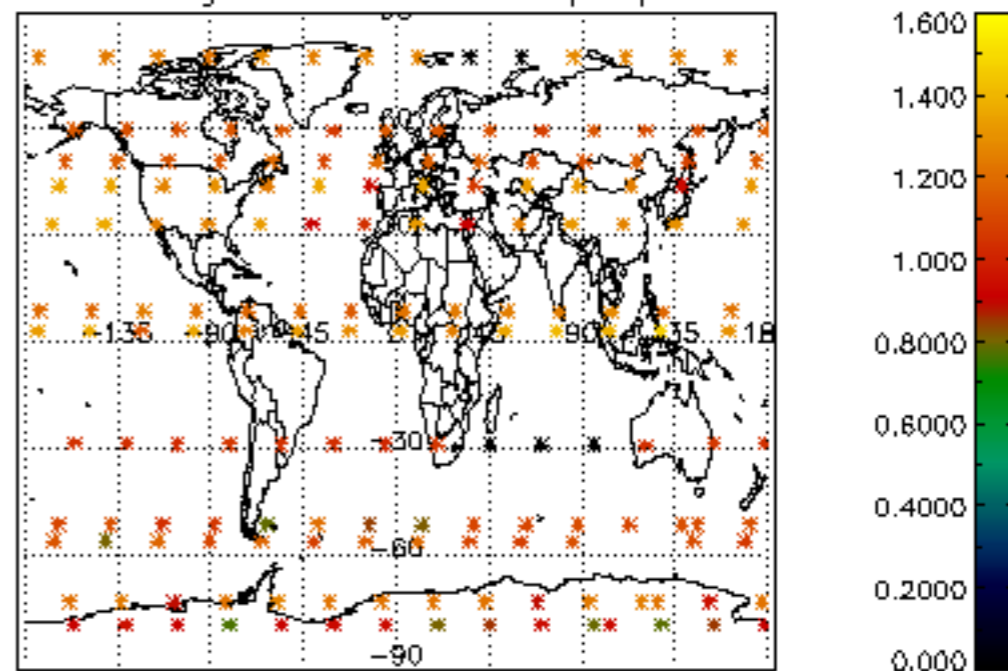

Percentage of datation errors per profile

Percentage of star falling outside central band per profile

Percentage of saturation errors per profile

Percentage of cosmic ray hits per profile

Percentage of datation errors per profile