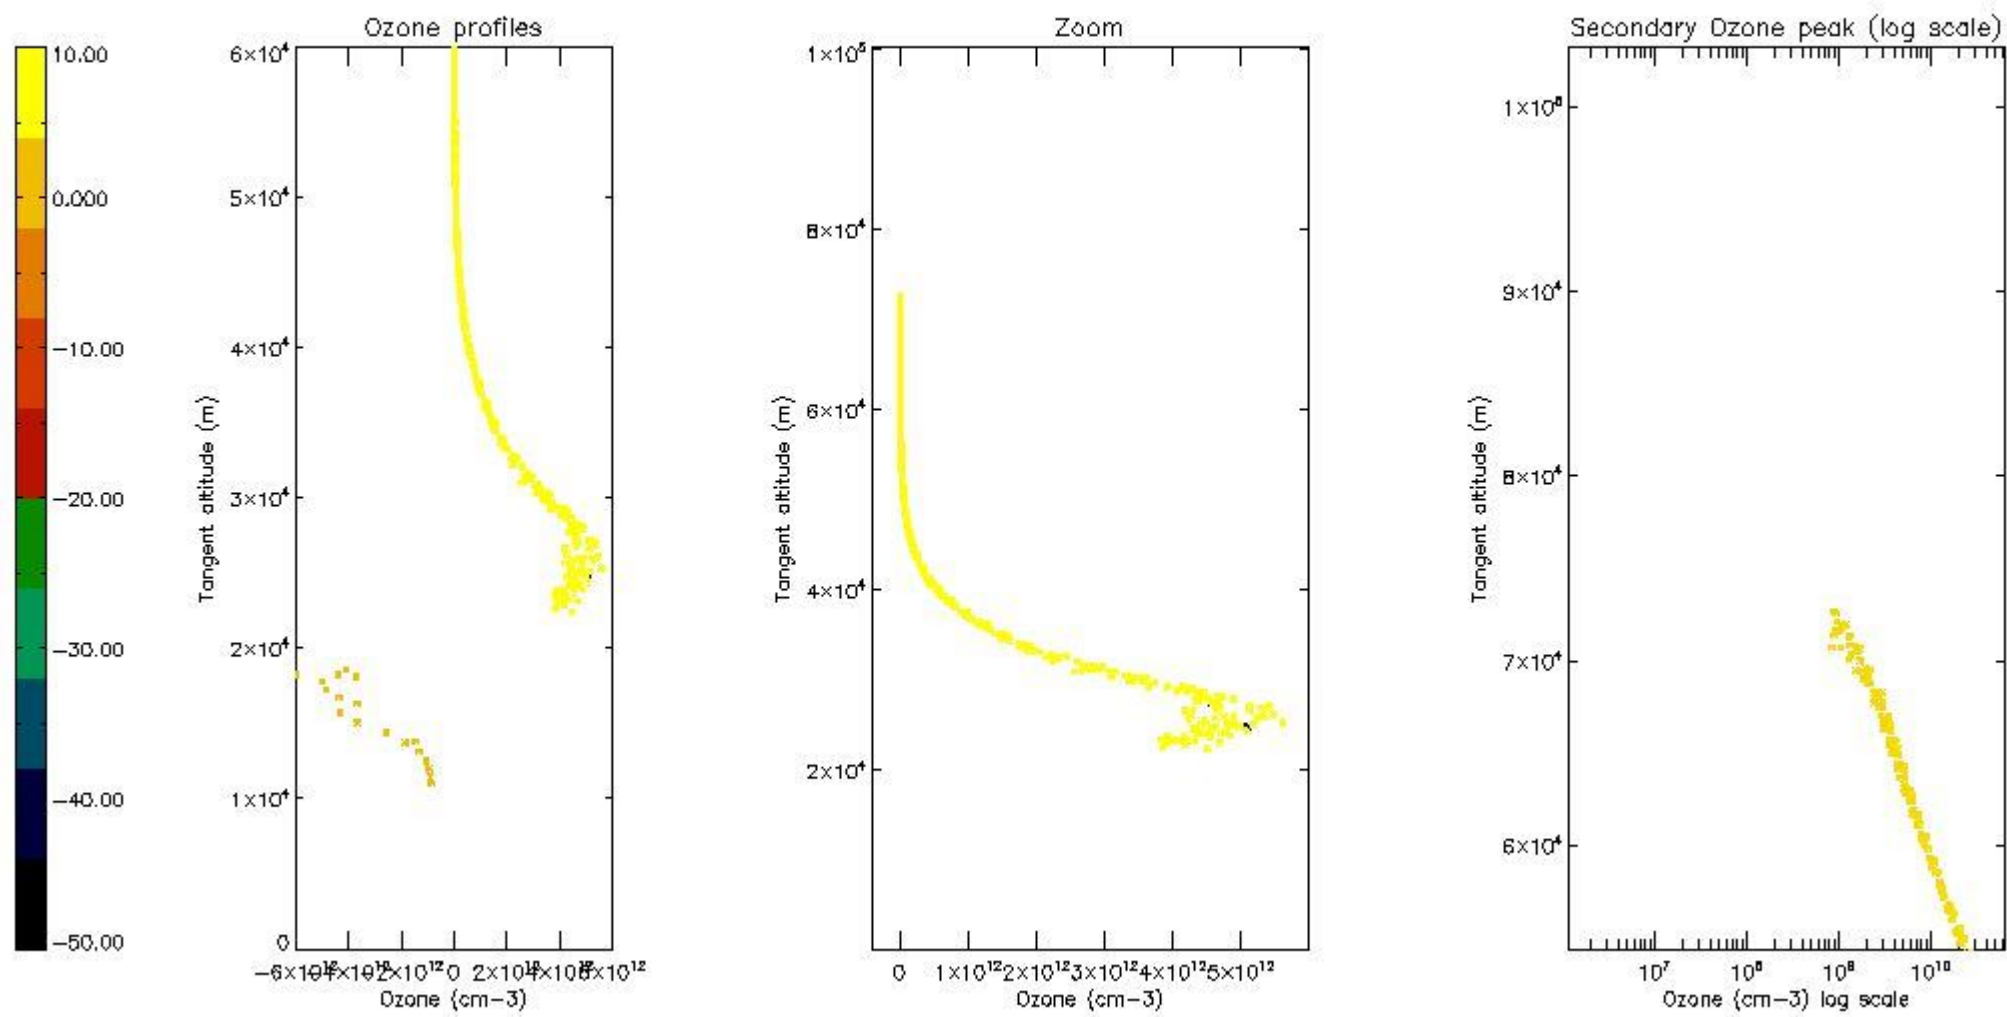

5.6 Plot NO₂ profiles for all STD (dark without errors)

The colorbar represents the latitude.