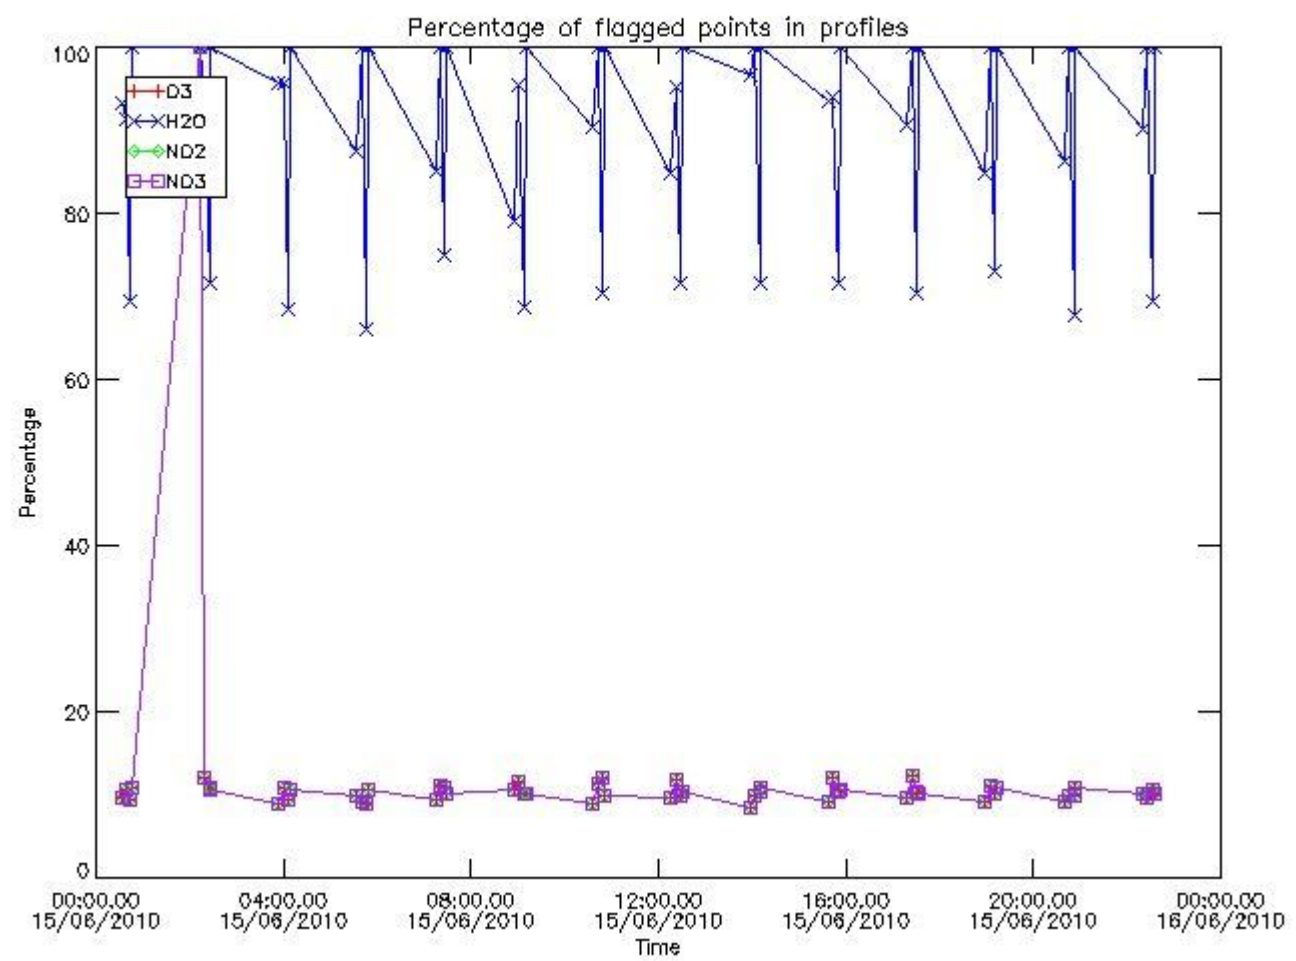

3. Quality information per product

In this section it is plotted some information contained in the Quality Summary data set of the level 2 products. Only products in dark limb conditions and without errors (error flag in the MPH set to "0") are used.

3.1 Plot quality information per product (time dependant)

3.2 Plot quality information per product (world map)