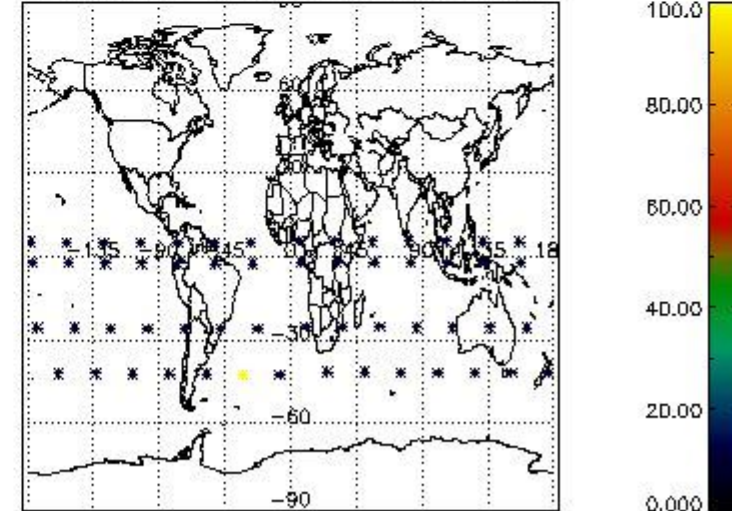

Percentage of flagged data per NO3 profile

4. Level 1 quality information per product

In this section it is plotted some information contained in the Quality Summary data set of the level 2 products that comes from the level 1b processing. Products without errors (error flag in the MPH set to "0") are used.

4.1 Plot quality information per product (time dependant) coming from level 1b processing

4.1.1 Plot level 1 quality information per product (time dependant): ENVISAT ASCENDING passes