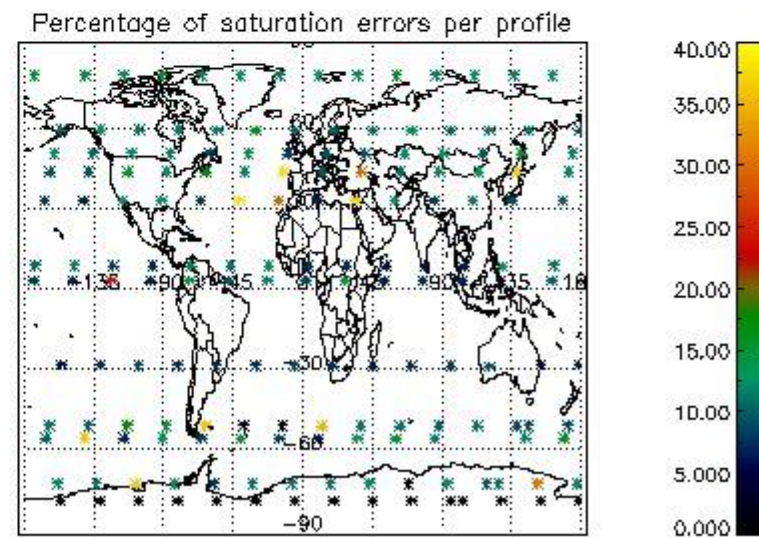

Percentage of flagged data per NO3 profile

4. Level 1 quality information per product

In this section it is plotted some information contained in the Quality Summary data set of the level 2 products that comes from the level 1b processing. Products without errors (error flag in the MPH set to "0") are used.

4.1 Plot quality information per product (time dependant) coming from level 1b processing

4.1.1 Plot level 1 quality information per product (time dependant): ENVISAT ASCENDING passes

4.1.2 Plot level 1 quality information per product (time dependant): ENVI SAT DESCENDING passes

4.2 Plot quality information per product coming from level 1b processing (world map)

4.2.1 Plot level 1 quality information per product (world map): ENVISAT ASCENDING passes

4.2.2 Plot level 1 quality information per product (world map): ENVISAT DESCENDING passes