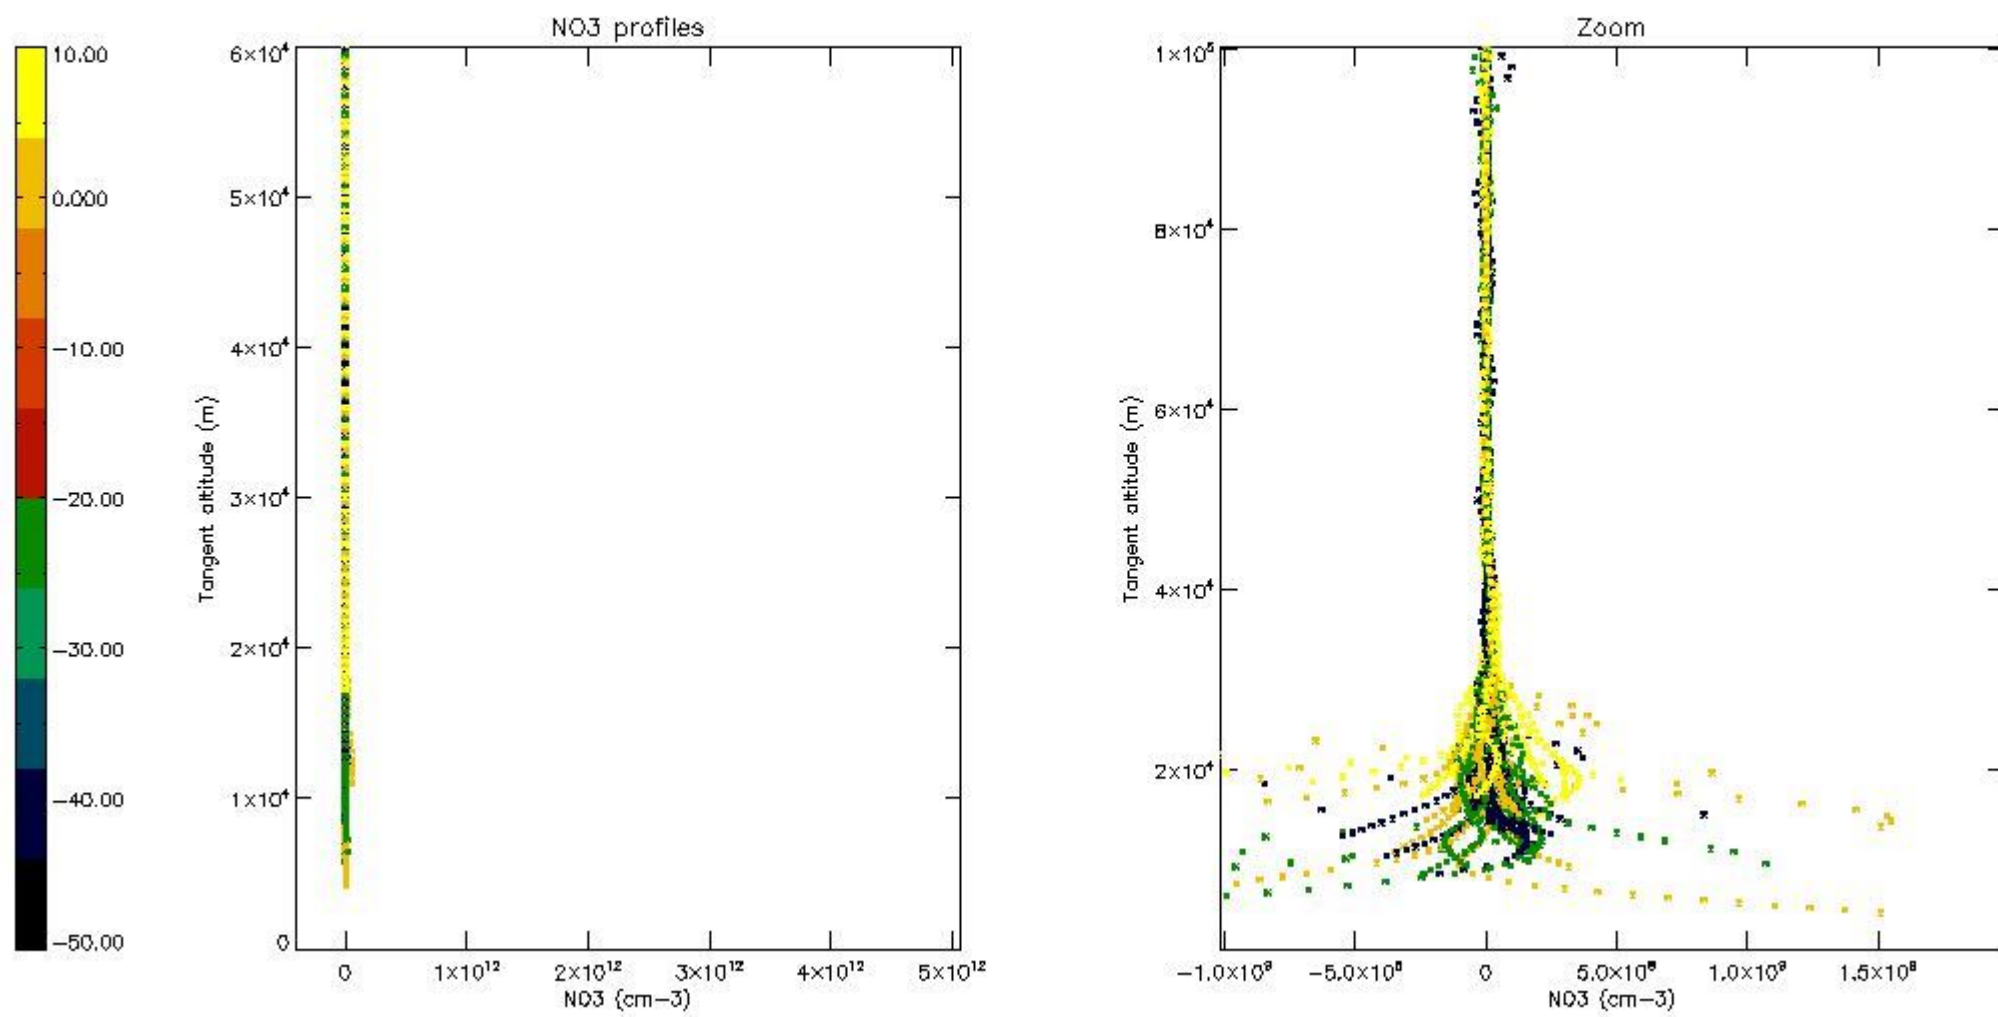

5.8 Plot H2O profiles for all STD (only for occultations of stars 1,2,3,4,13,14,16,26,63 dark without errors)

The colorbar represents the latitude.