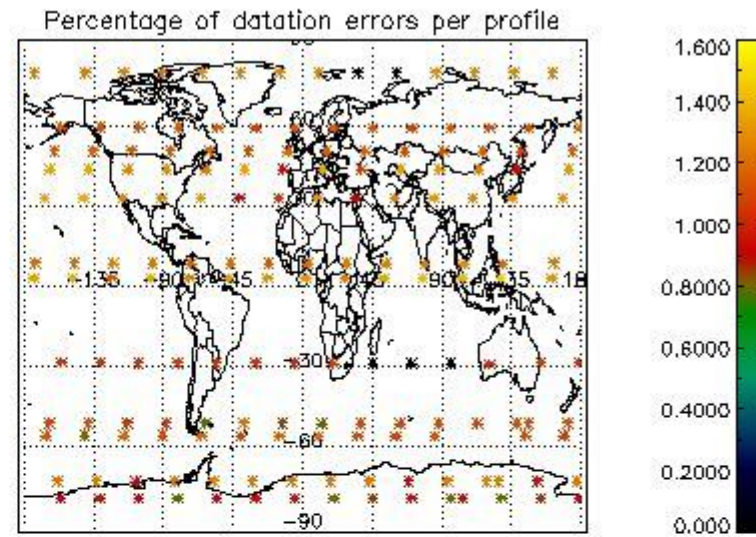

5. Trace gas profiles

5.1 Ozone statistics based on quality of products

The final quality of the products can be "measured" using the STD (Standard Deviation) attached to every point profile. This information is written to the parameter GOM_NL__2P/NL_LOCAL_SPECIES_DENSITY/o3_std of the level 2 products. The table below shows the statistics for given STD ranges.

The statistics are given with respect to the overall valid production:

- Products without fatal errors: GOM_NL__2P/MPH/PRODUCT_ERR=0
- Valid point profile: GOM_NL__2P/NL_LOCAL_SPECIES_DENSITY/pcd(0)=0

The 'Criteria' is applied to valid points of dark limb products:

- Products in dark limb illumination condition: GOM_NL__2P/NL_SUMMARY_QUALITY/obs_ill_cond=0
- Products without fatal errors: GOM_NL__2P/MPH/PRODUCT_ERR=0
- Valid point profile: GOM_NL__2P/NL_LOCAL_SPECIES_DENSITY/pcd(0)=0

So, the table below shows the percentage of dark limb and valid observations for each criteria with respect to the overall valid daily observations.

Criteria	% of total production
All STD	21
STD < 20	7