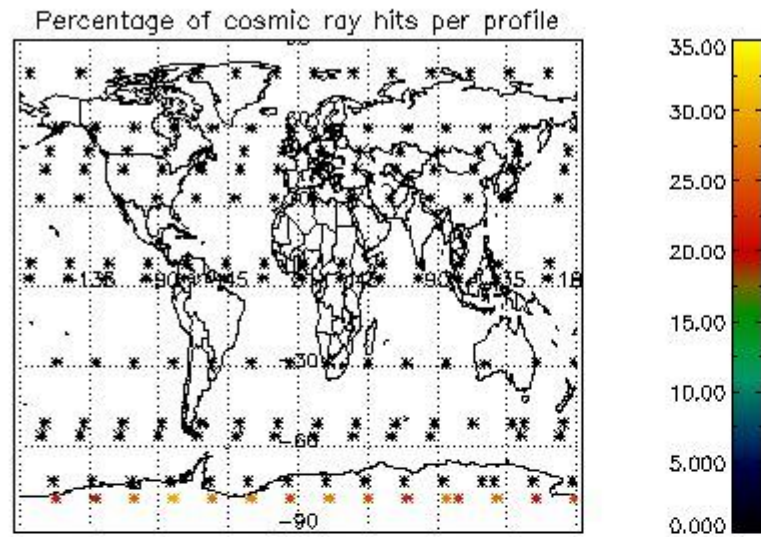

4.2.2 Plot level 1 quality information per product (world map): ENVISAT DESCENDING passes

5. Trace gas profiles

5.1 Ozone statistics based on quality of products

The final quality of the products can be "measured" using the STD (Standard Deviation) attached to every point profile. This information is written to the parameter GOM_NL__2P/NL_LOCAL_SPECIES_DENSITY/o3_std of the level 2 products. The table below shows the statistics for given STD ranges.

The statistics are given with respect to the overall valid production:

- Products without fatal errors: GOM_NL__2P/MPH/PRODUCT_ERR=0
- Valid point profile: GOM_NL__2P/NL_LOCAL_SPECIES_DENSITY/pcd(0)=0

The 'Criteria' is applied to valid points of dark limb products:

- Products in dark limb illumination condition: GOM_NL__2P/NL_SUMMARY_QUALITY/obs_ill_cond=0
- Products without fatal errors: GOM_NL__2P/MPH/PRODUCT_ERR=0
- Valid point profile: GOM_NL__2P/NL_LOCAL_SPECIES_DENSITY/pcd(0)=0

So, the table below shows the percentage of dark limb and valid observations for each criteria with respect to the overall valid daily observations.

Criteria	% of total production
All STD	21
STD < 20	7