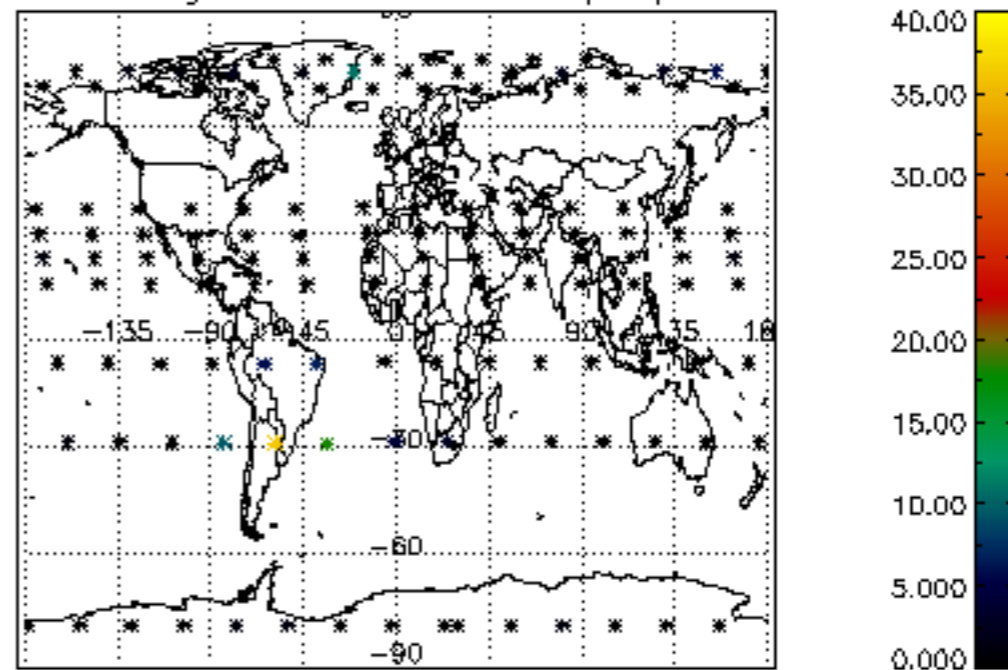

Percentage of datation errors per profile

Percentage of saturation errors per profile