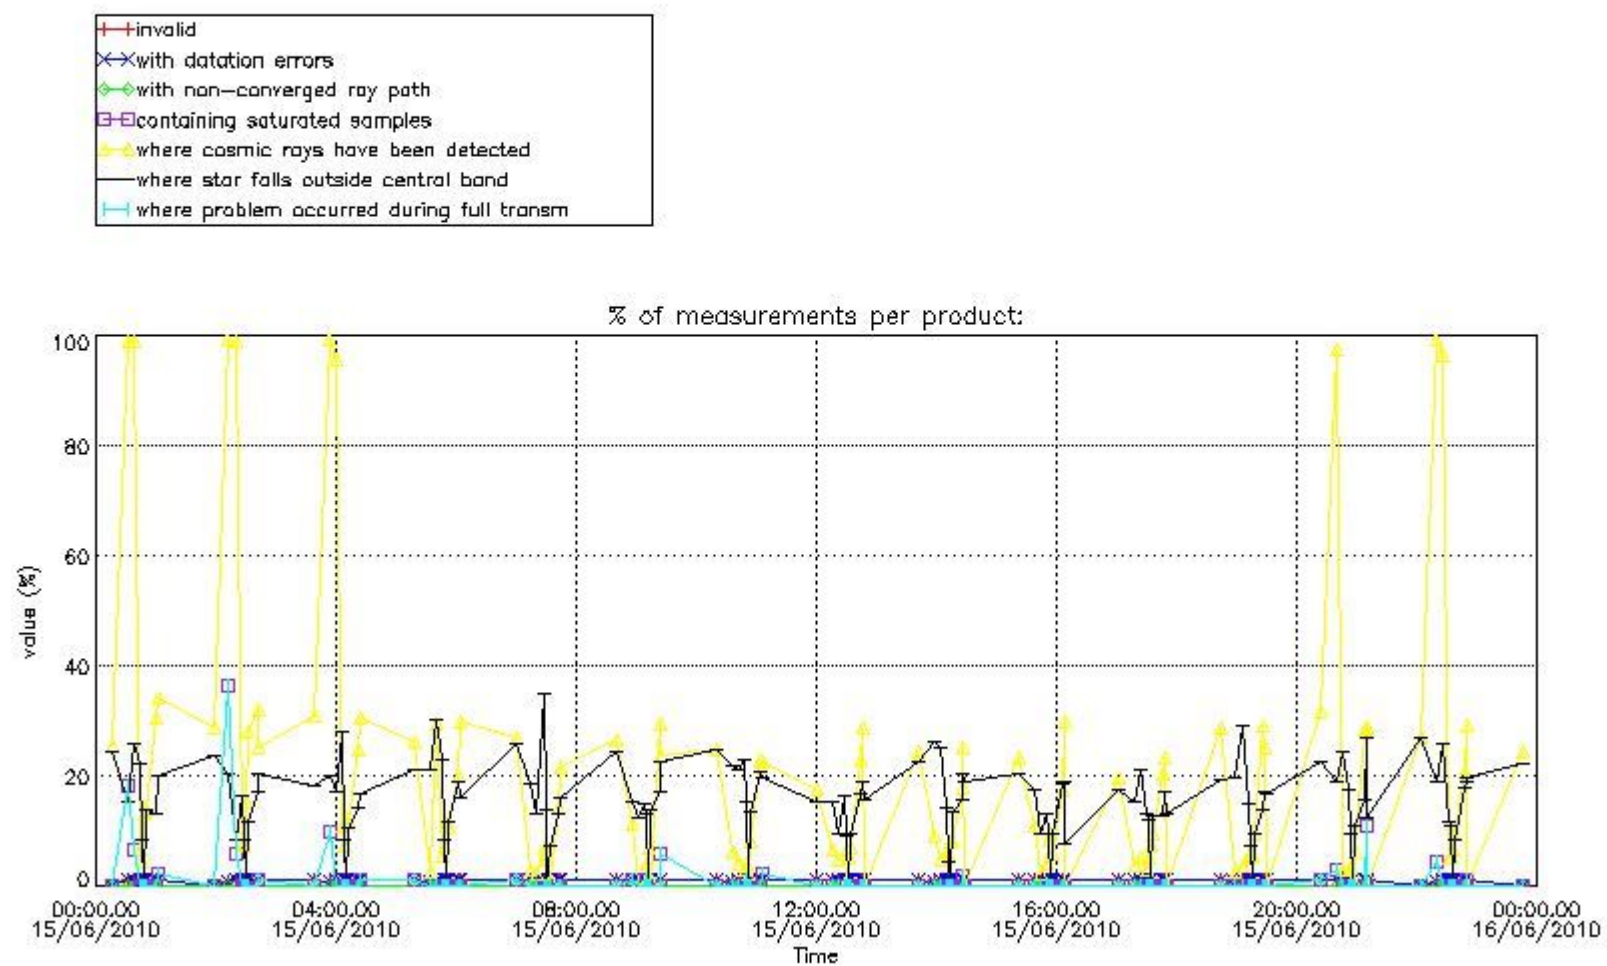

4.1.2 Plot level 1 quality information per product (time dependant): ENVI SAT DESCENDING passes