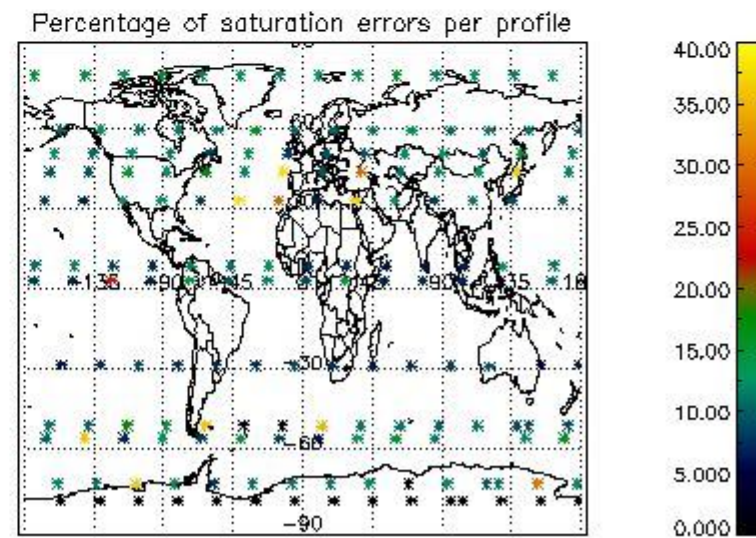

5. Trace gas profiles

5.1 Ozone statistics based on quality of products

The final quality of the products can be "measured" using the STD (Standard Deviation) attached to every point profile. This information is written to the parameter GOM_NL__2P/NL_LOCAL_SPECIES_DENSITY/o3_std of the level 2 products. The table below shows the statistics for given STD ranges.

The statistics are given with respect to the overall valid production:

- Products without fatal errors: GOM_NL__2P/MPH/PRODUCT_ERR=0
- Valid point profile: GOM_NL__2P/NL_LOCAL_SPECIES_DENSITY/pcd(0)=0

The 'Criteria' is applied to valid points of dark limb products:

- Products in dark limb illumination condition: GOM_NL__2P/NL_SUMMARY_QUALITY/obs_ill_cond=0
- Products without fatal errors: GOM_NL__2P/MPH/PRODUCT_ERR=0
- Valid point profile: GOM_NL__2P/NL_LOCAL_SPECIES_DENSITY/pcd(0)=0

So, the table below shows the percentage of dark limb and valid observations for each criteria with respect to the overall valid daily observations.

Criteria	% of total production
All STD	21
STD < 20	7