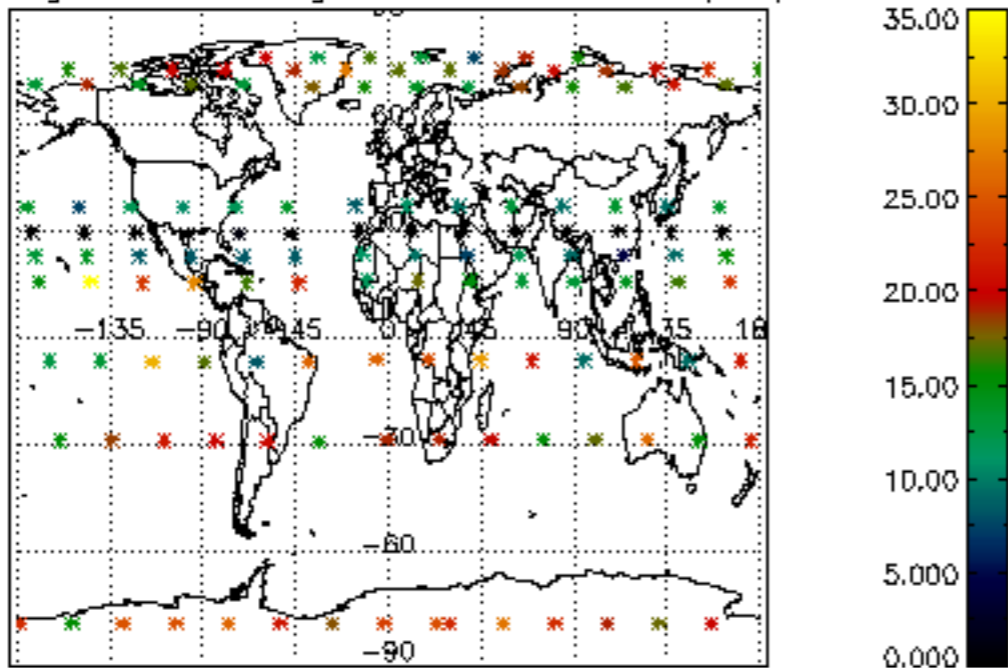

Percentage of cosmic ray hits per profile

Percentage of star falling outside central band per profile