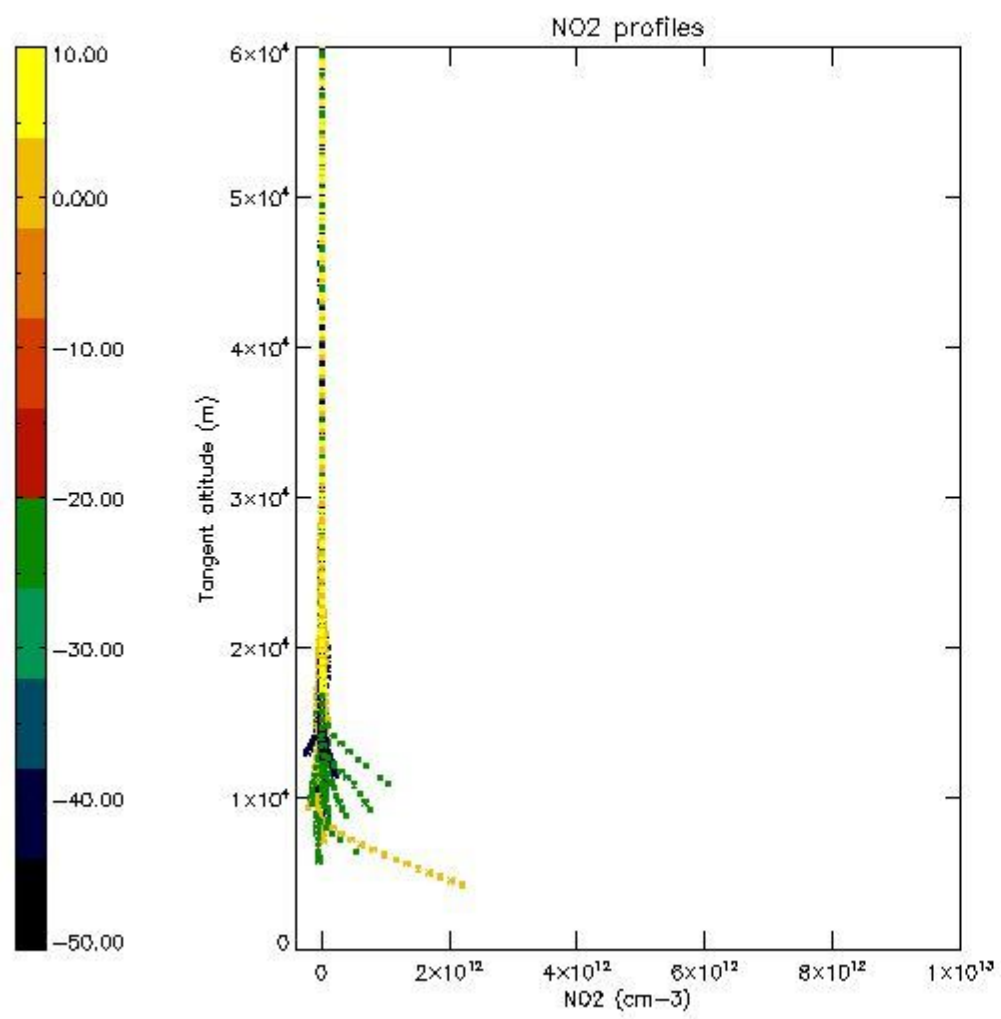

STD < 10	4
STD < 5	2

5.2 Plot ozone profiles for all STD (dark without errors)

The colorbar represents the latitude.

5.3 Plot ozone profiles where STD < 20% (dark without errors)

The colorbar represents the latitude.

5.4 Plot ozone profiles where STD < 10% (dark without errors)

The colorbar represents the latitude.

5.5 Plot ozone profiles where STD < 5% (dark without errors)

The colorbar represents the latitude.

5.6 Plot NO₂ profiles for all STD (dark without errors)

The colorbar represents the latitude.

5.7 Plot NO3 profiles for all STD (dark without errors)

The colorbar represents the latitude.

5.8 Plot H₂O profiles for all STD (only for occultations of stars 1,2,3,4,13,14,16,26,63 dark without errors)