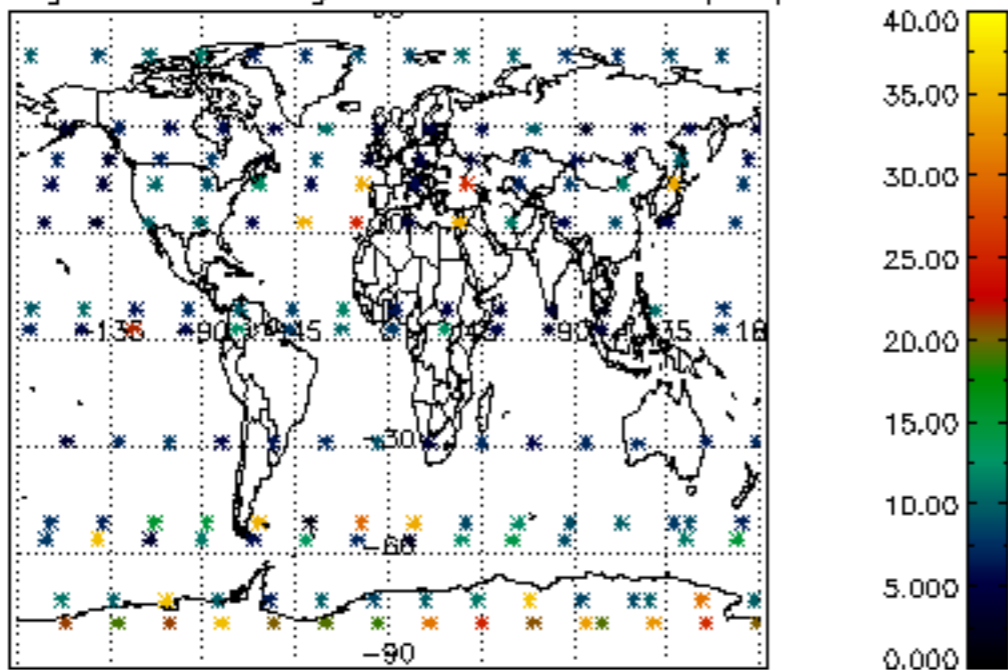

Percentage of star falling outside central band per profile