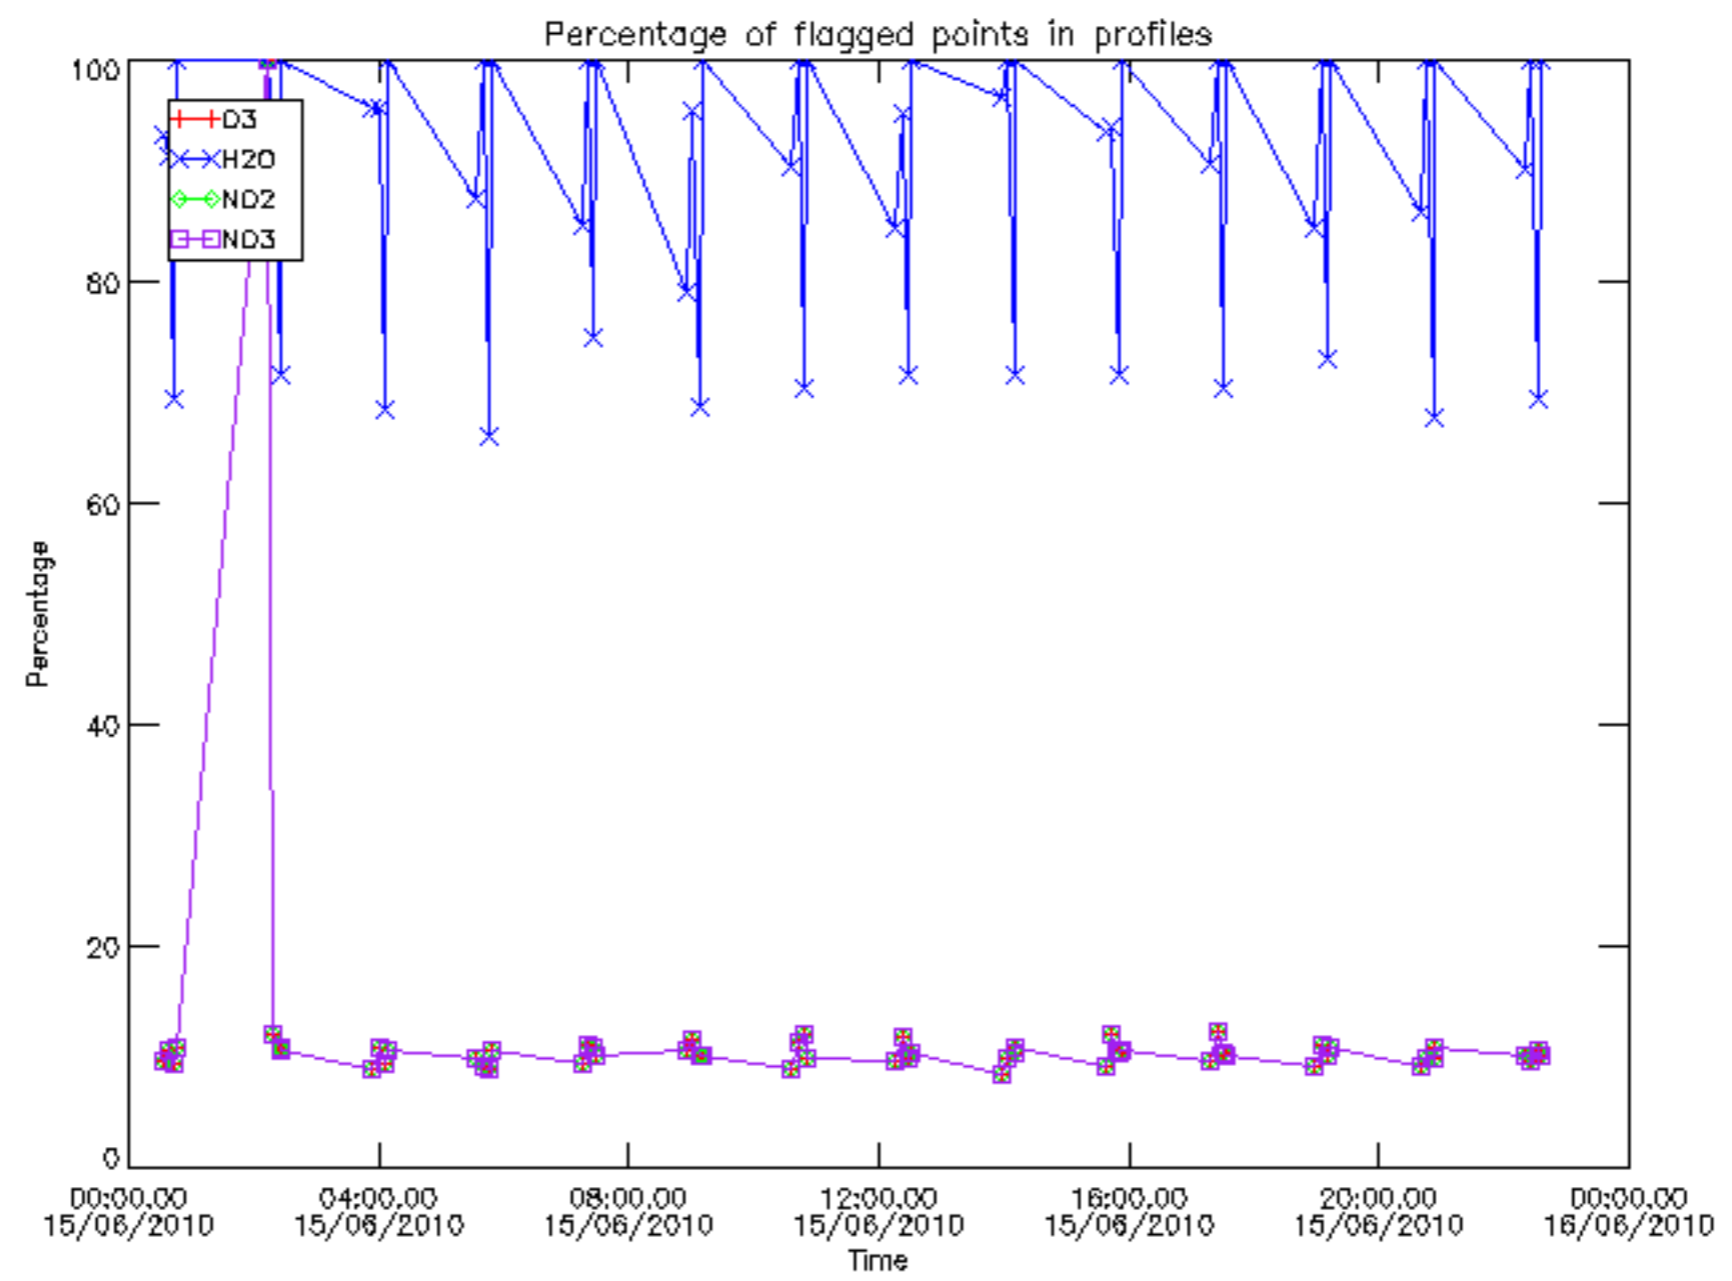

Percentage of flagged data per D3 profile

Percentage of flagged data per H2O profile