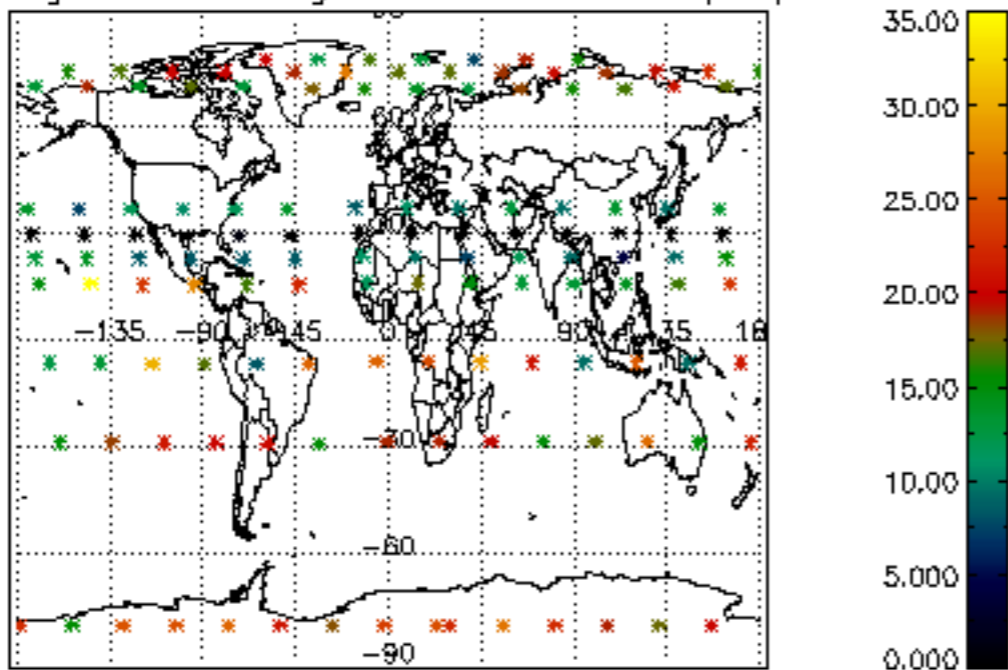

Percentage of cosmic ray hits per profile

Percentage of star falling outside central band per profile