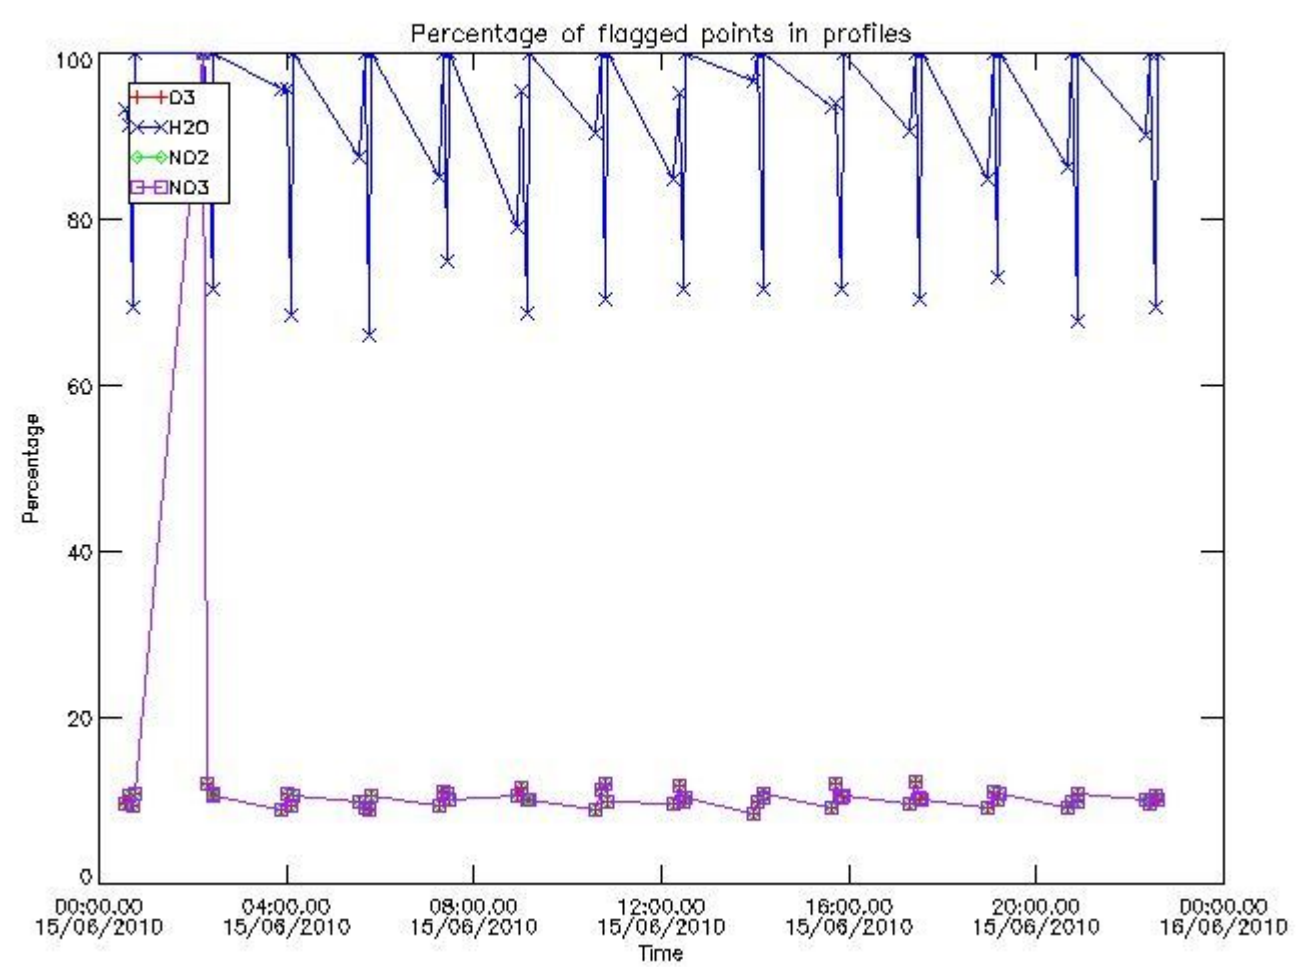

3. Quality information per product

In this section it is plotted some information contained in the Quality Summary data set of the level 2 products. Only products in dark limb conditions and without errors (error flag in the MPH set to "0") are used.

3.1 Plot quality information per product (time dependant)

3.2 Plot quality information per product (world map)