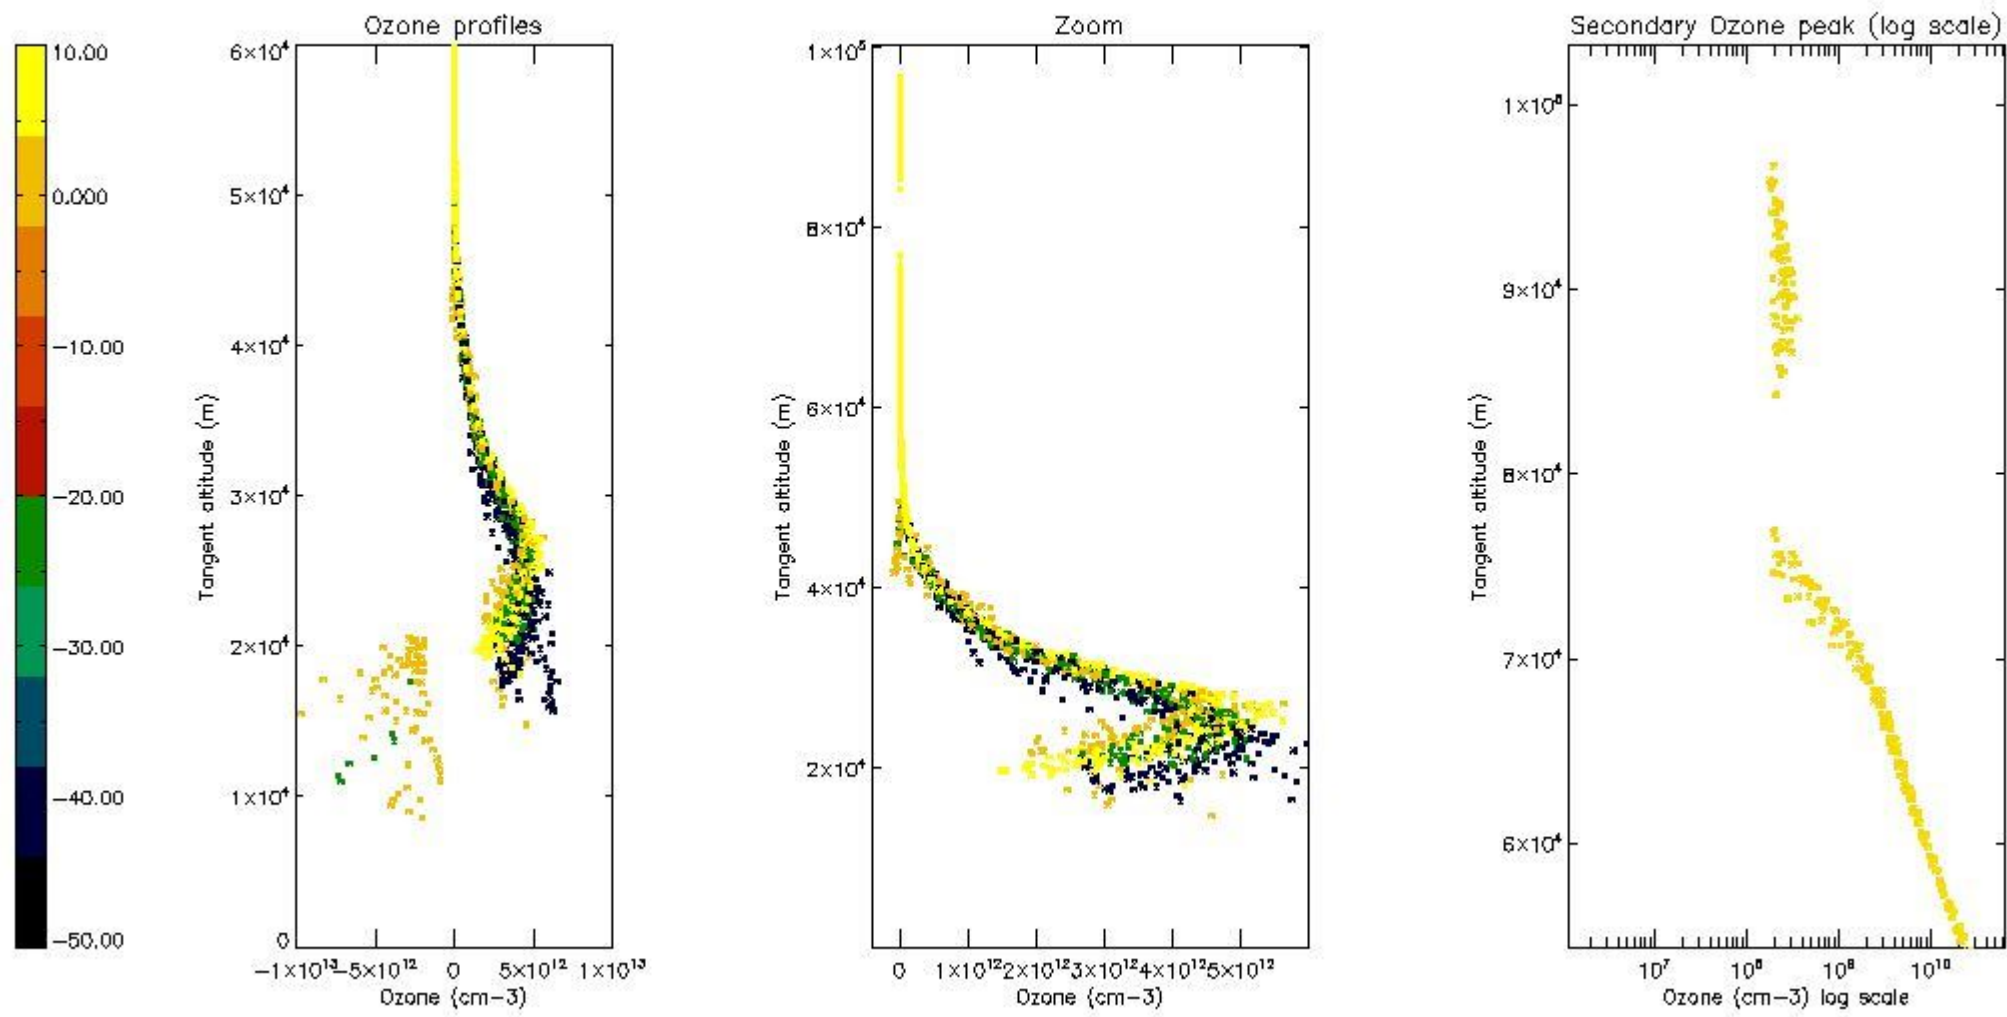

So, the table below shows the percentage of dark limb and valid observations for each criteria with respect to the overall valid daily observations.

Criteria	% of total production
All STD	21
STD < 20	7

STD < 10	4
STD < 5	2

5.2 Plot ozone profiles for all STD (dark without errors)

The colorbar represents the latitude.

5.3 Plot ozone profiles where STD < 20% (dark without errors)

The colorbar represents the latitude.

5.4 Plot ozone profiles where STD < 10% (dark without errors)

The colorbar represents the latitude.

5.5 Plot ozone profiles where STD < 5% (dark without errors)

The colorbar represents the latitude.

5.6 Plot NO₂ profiles for all STD (dark without errors)

The colorbar represents the latitude.

5.7 Plot NO3 profiles for all STD (dark without errors)

The colorbar represents the latitude.

5.8 Plot H₂O profiles for all STD (only for occultations of stars 1,2,3,4,13,14,16,26,63 dark without errors)