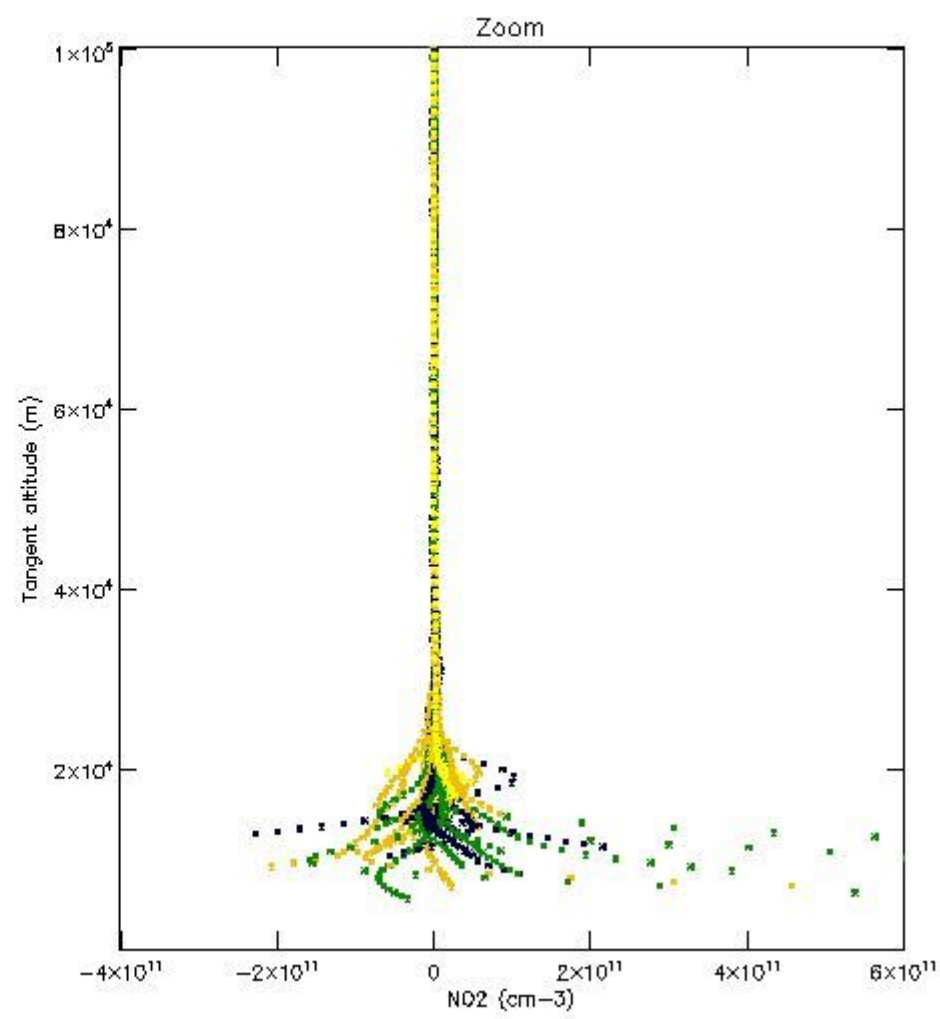

STD < 10	4
STD < 5	2

5.2 Plot ozone profiles for all STD (dark without errors)

The colorbar represents the latitude.

5.3 Plot ozone profiles where STD < 20% (dark without errors)

The colorbar represents the latitude.

5.4 Plot ozone profiles where STD < 10% (dark without errors)

The colorbar represents the latitude.

5.5 Plot ozone profiles where STD < 5% (dark without errors)

The colorbar represents the latitude.

5.6 Plot NO₂ profiles for all STD (dark without errors)

The colorbar represents the latitude.

5.7 Plot NO3 profiles for all STD (dark without errors)

The colorbar represents the latitude.

5.8 Plot H₂O profiles for all STD (only for occultations of stars 1,2,3,4,13,14,16,26,63 dark without errors)