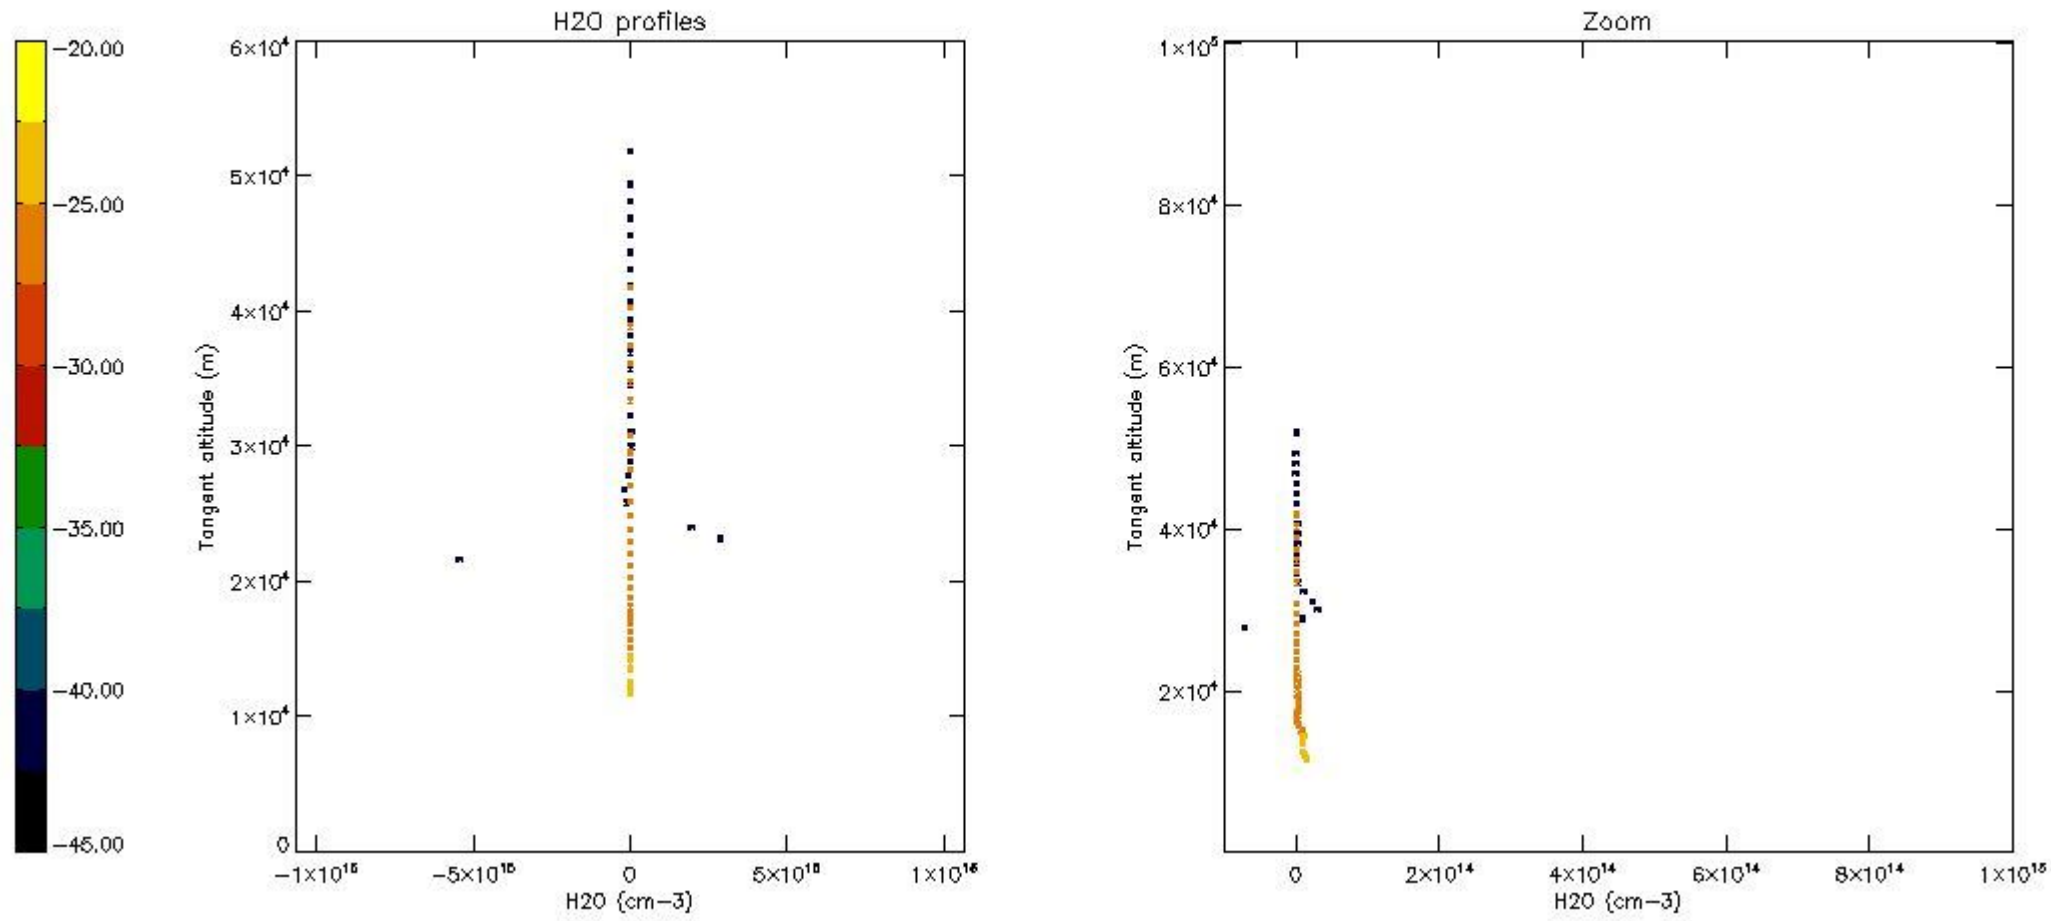

6. Auxiliary Data Files used for the production reported in section 2

The number reported in the third column indicates since which file (see list in section 2) the corresponding auxiliary file has been used. The fourth column is the date of those product files.

Type	Auxiliary Filename	Used since product	Used since product date
INST_PHYS_CHARACTERISTICS	GOM_INS_AXVIEC20091111_143220_20030716_120000_20500101_000000	1	15-JUN-2010 00:04:24
LEVEL-2_PROC_CONFIG	GOM_PR2_AXVIEC20091111_152718_20020301_000000_20500101_000000	1	15-JUN-2010 00:04:24
CROSS_SECTIONS_FILE	GOM_CRS_AXVIEC20091111_154832_20020301_000000_20500101_000000	1	15-JUN-2010 00:04:24