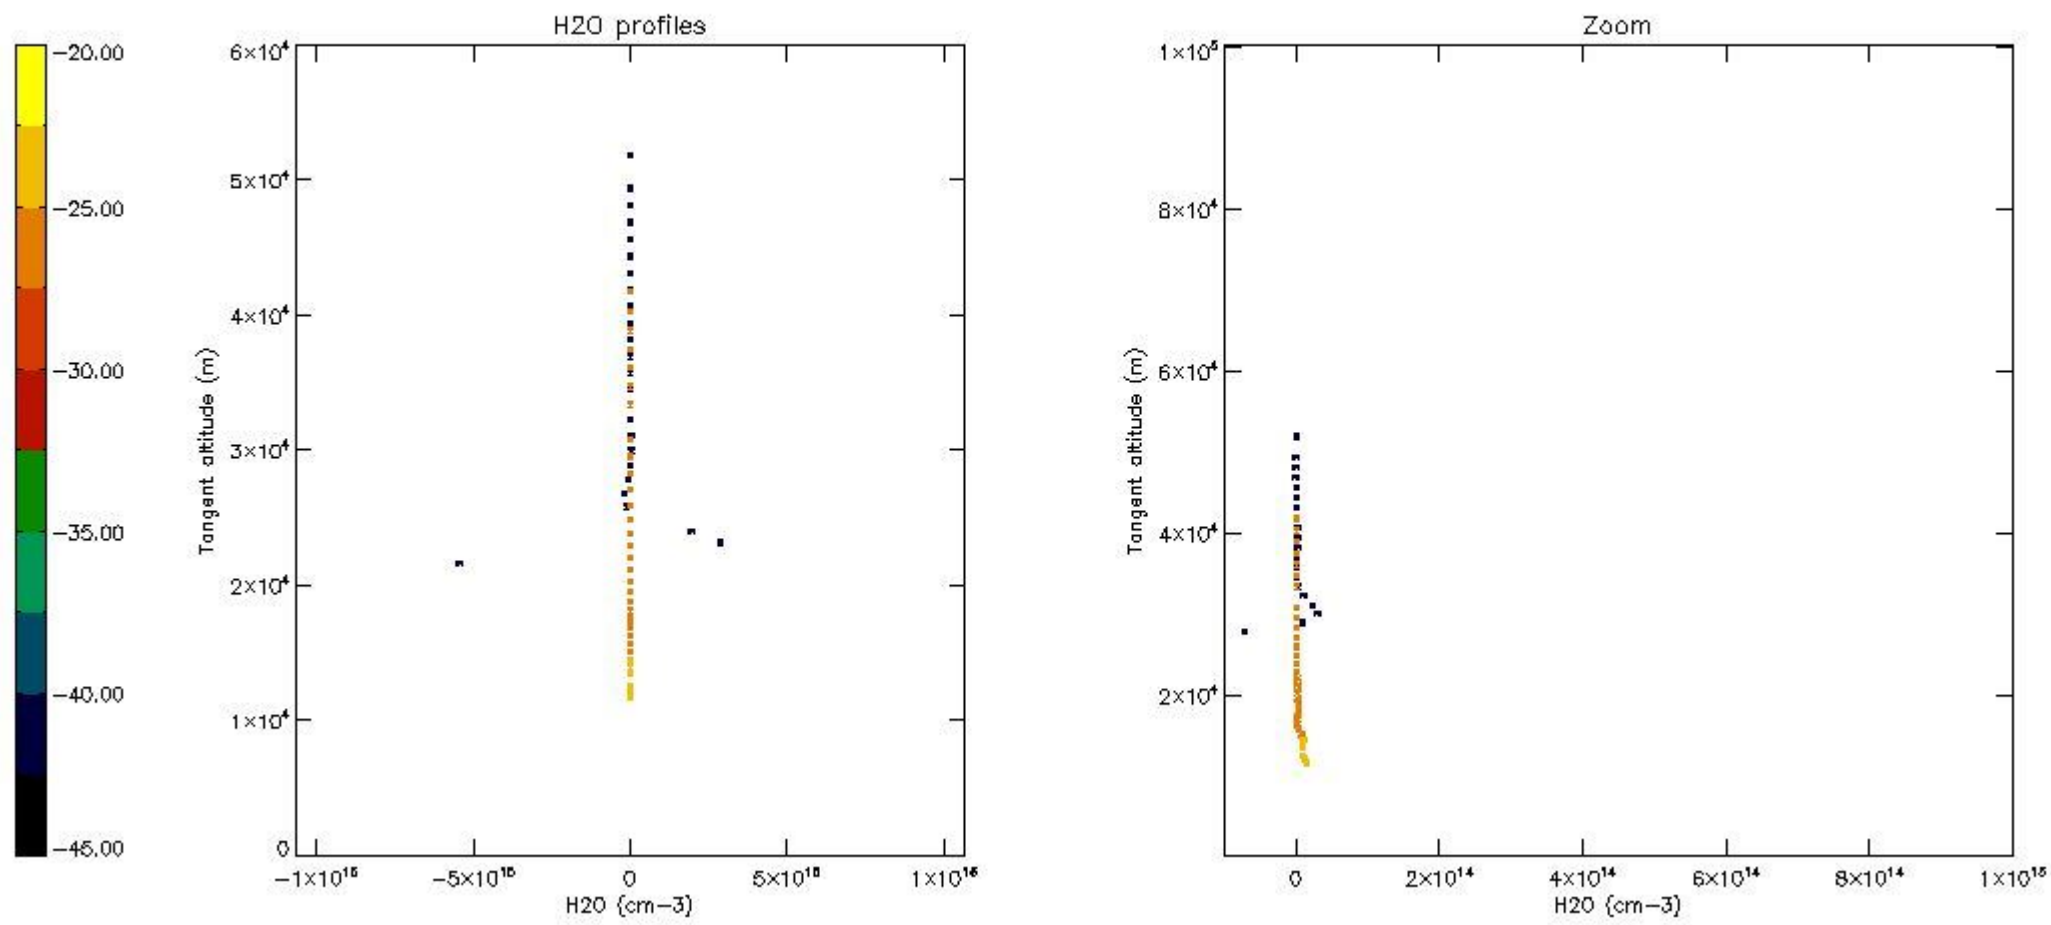

6. Auxiliary Data Files used for the production reported in section 2

The number reported in the third column indicates since which file (see list in section 2) the corresponding auxiliary file has been used. The fourth column is the date of those product files.

Type	Auxiliary Filename	Used since product	Used since product date
INST_PHYS_CHARACTERISTICS	GOM_INS_AXVIEC20091111_143220_20030716_120000_20500101_000000	1	15-JUN-2010 00:04:24
LEVEL-2_PROC_CONFIG	GOM_PR2_AXVIEC20091111_152718_20020301_000000_20500101_000000	1	15-JUN-2010 00:04:24
CROSS_SECTIONS_FILE	GOM_CRS_AXVIEC20091111_154832_20020301_000000_20500101_000000	1	15-JUN-2010 00:04:24