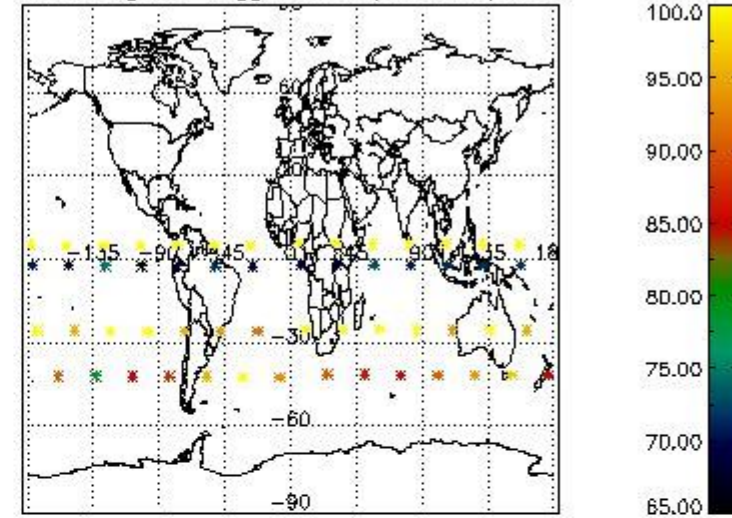

3.1 Plot quality information per product (time dependant)

3.2 Plot quality information per product (world map)

Percentage of flagged data per O3 profile

Percentage of flagged data per H2O profile

Percentage of flagged data per NO2 profile