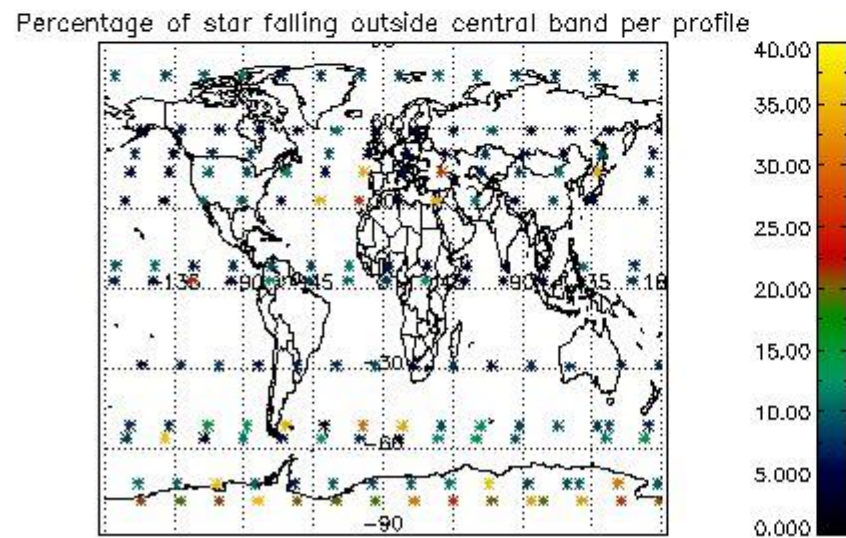

5. Trace gas profiles

5.1 Ozone statistics based on quality of products

The final quality of the products can be "measured" using the STD (Standard Deviation) attached to every point profile. This information is written to the parameter GOM_NL__2P/NL_LOCAL_SPECIES_DENSITY/o3_std of the level 2 products. The table below shows the statistics for given STD ranges.

The statistics are given with respect to the overall valid production:

- Products without fatal errors: GOM_NL__2P/MPH/PRODUCT_ERR=0
- Valid point profile: GOM_NL__2P/NL_LOCAL_SPECIES_DENSITY/pcd(0)=0

The 'Criteria' is applied to valid points of dark limb products:

- Products in dark limb illumination condition: GOM_NL__2P/NL_SUMMARY_QUALITY/obs_ill_cond=0
- Products without fatal errors: GOM_NL__2P/MPH/PRODUCT_ERR=0
- Valid point profile: GOM_NL__2P/NL_LOCAL_SPECIES_DENSITY/pcd(0)=0

So, the table below shows the percentage of dark limb and valid observations for each criteria with respect to the overall valid daily observations.

Criteria	% of total production
All STD	21
STD < 20	7