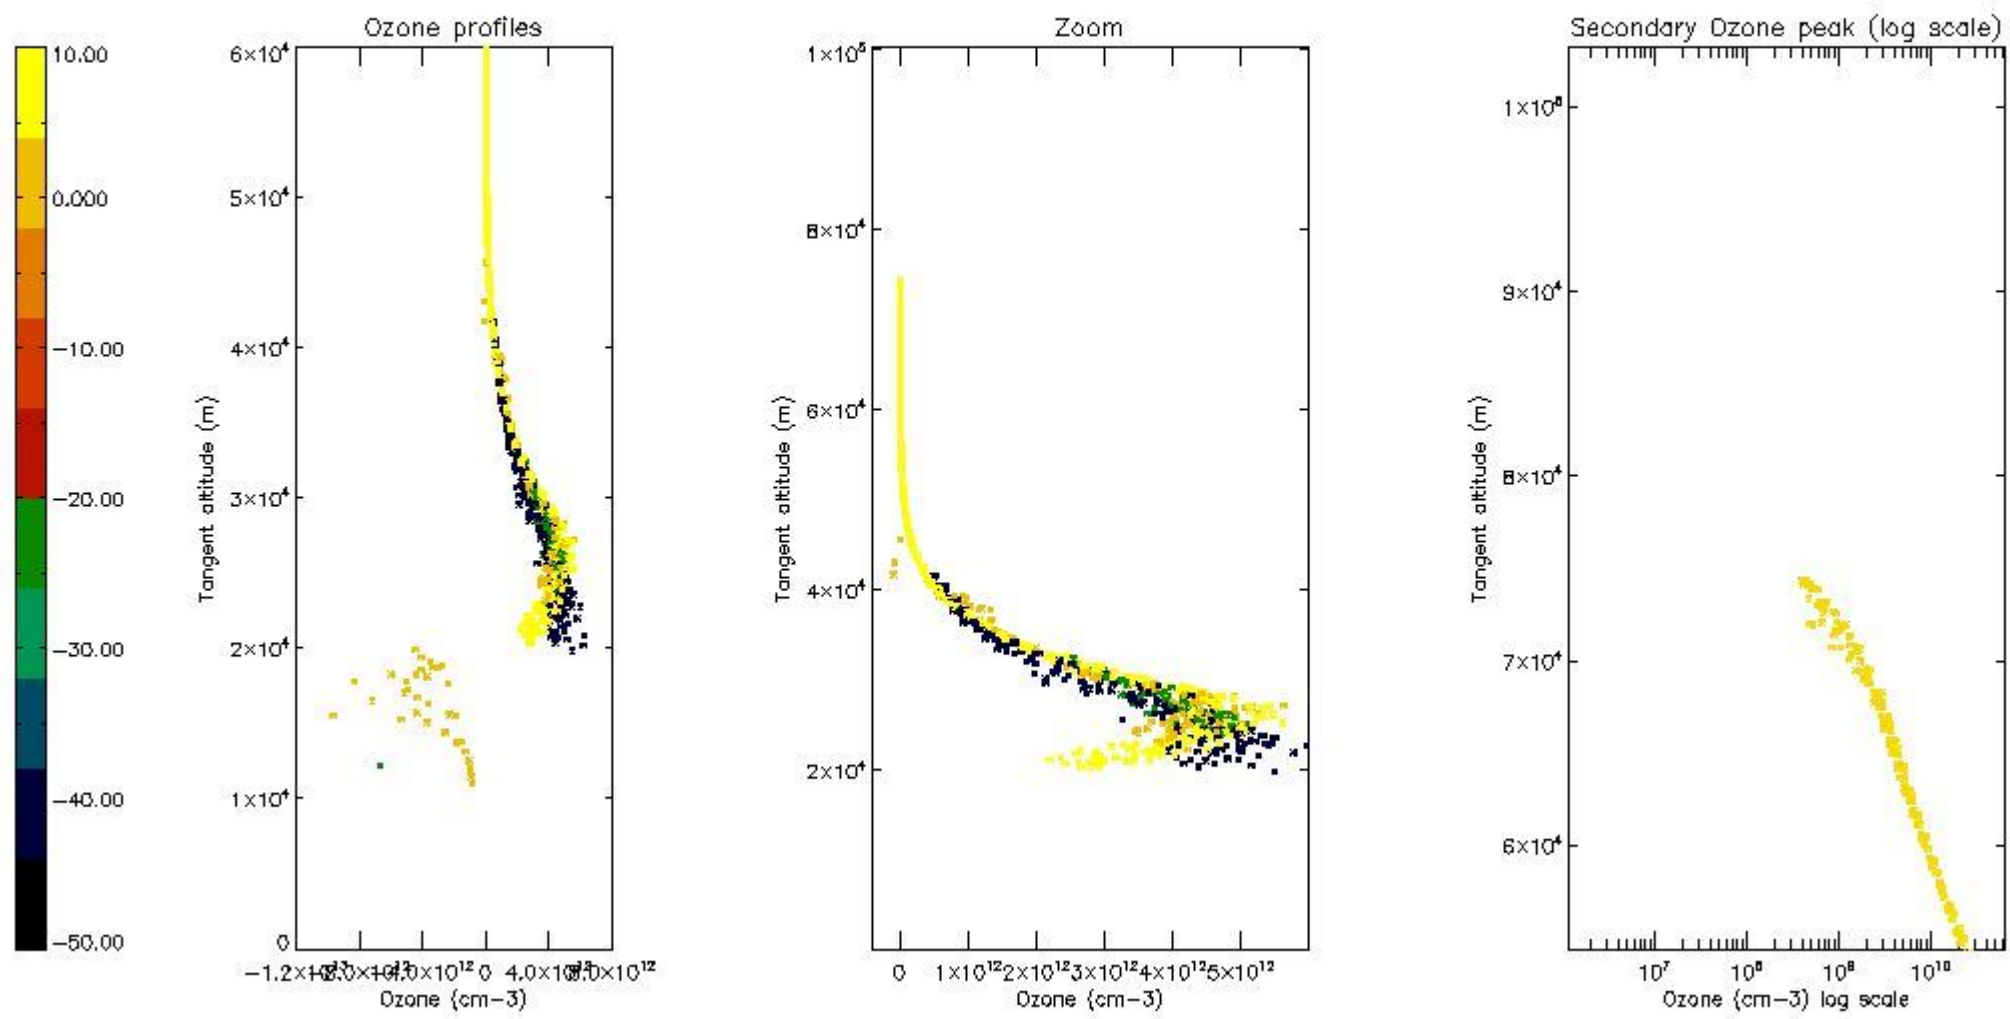

STD < 10	4
STD < 5	2

5.2 Plot ozone profiles for all STD (dark without errors)

The colorbar represents the latitude.

5.3 Plot ozone profiles where STD < 20% (dark without errors)

The colorbar represents the latitude.

5.4 Plot ozone profiles where STD < 10% (dark without errors)

The colorbar represents the latitude.

5.5 Plot ozone profiles where STD < 5% (dark without errors)

The colorbar represents the latitude.

5.6 Plot NO₂ profiles for all STD (dark without errors)