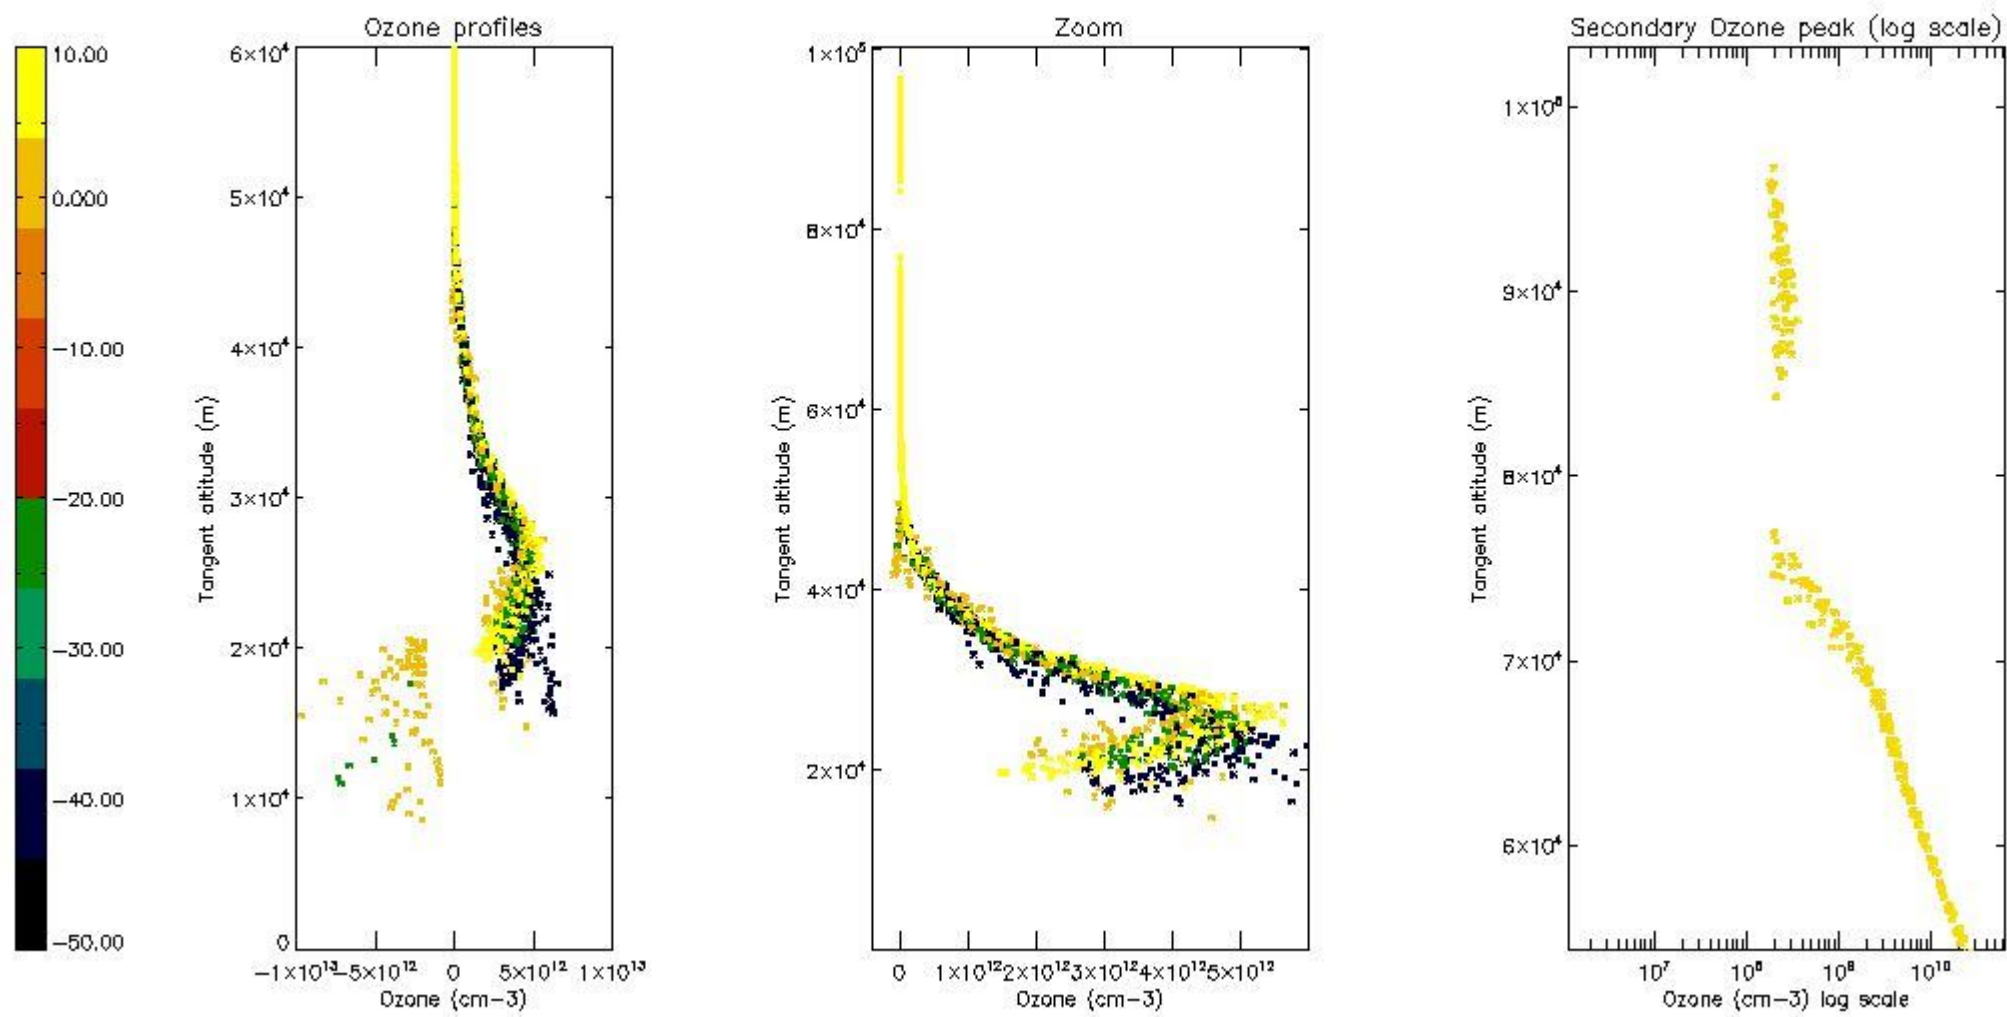

STD < 10	4
STD < 5	2

5.2 Plot ozone profiles for all STD (dark without errors)

The colorbar represents the latitude.

5.3 Plot ozone profiles where STD < 20% (dark without errors)

The colorbar represents the latitude.