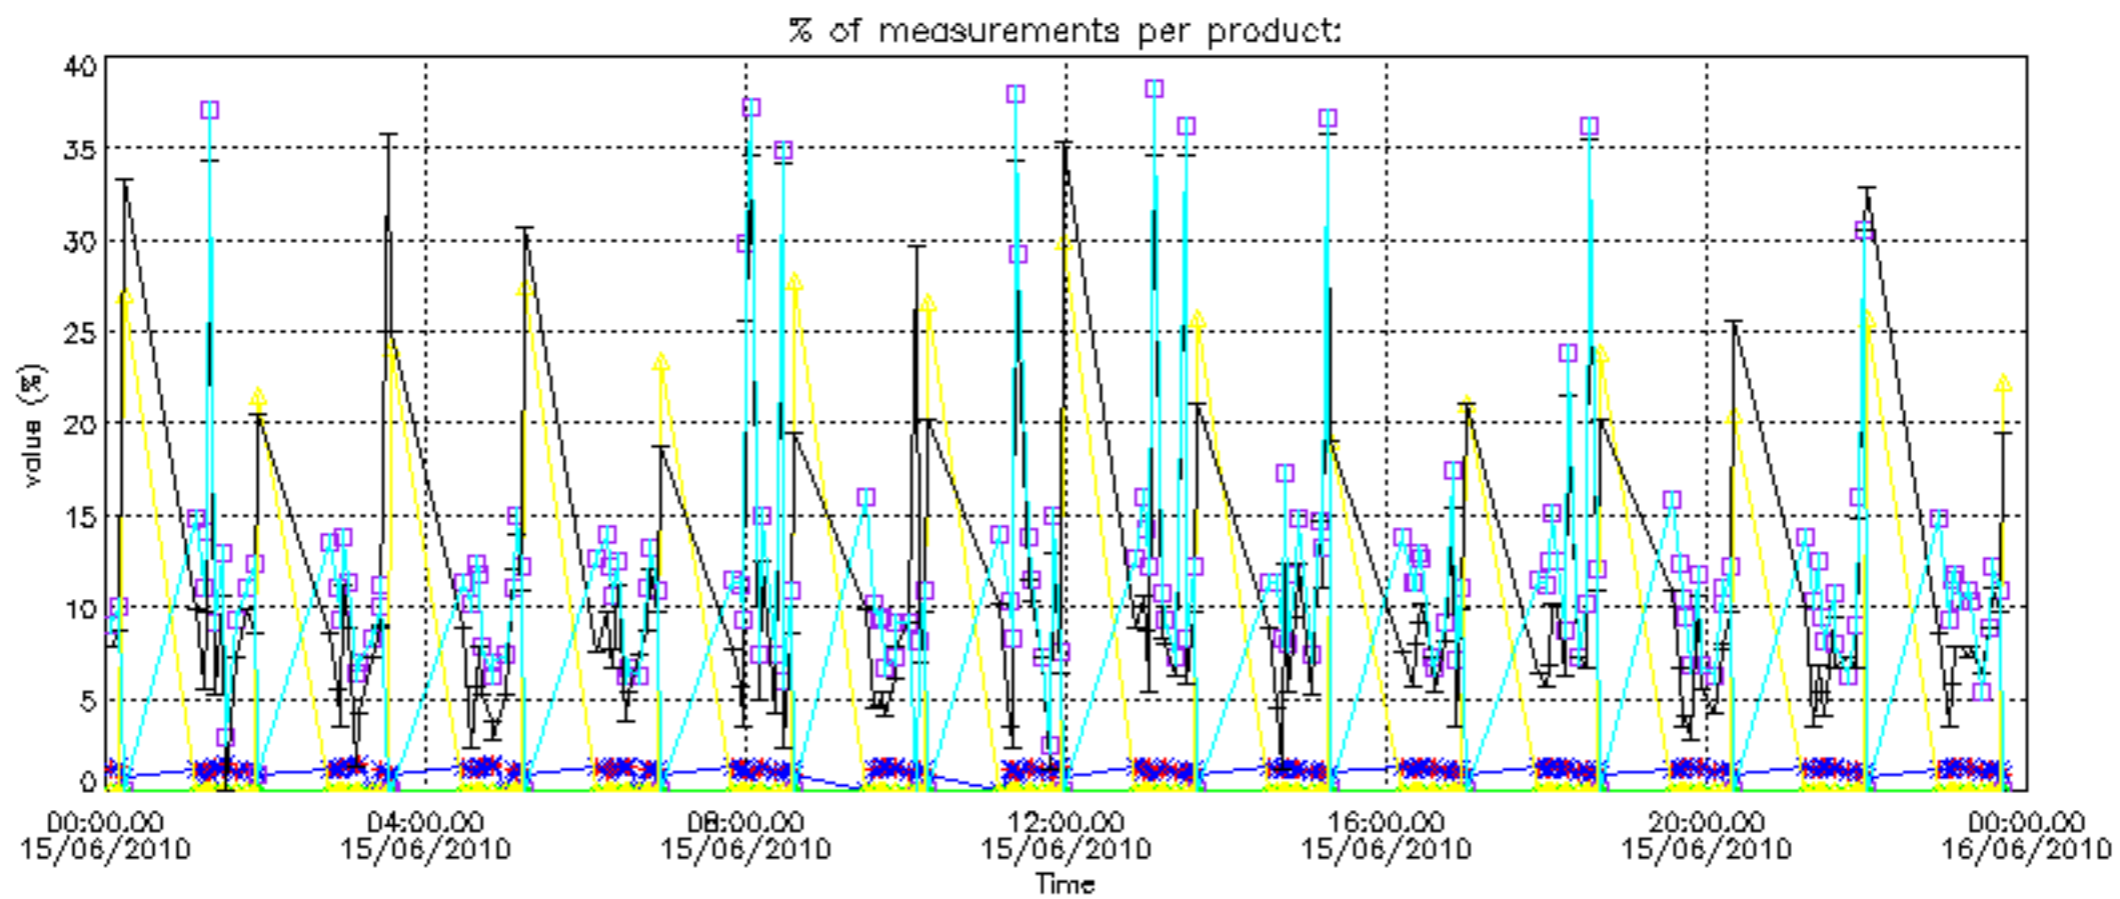

Percentage of cosmic ray hits per profile

Percentage of datation errors per profile