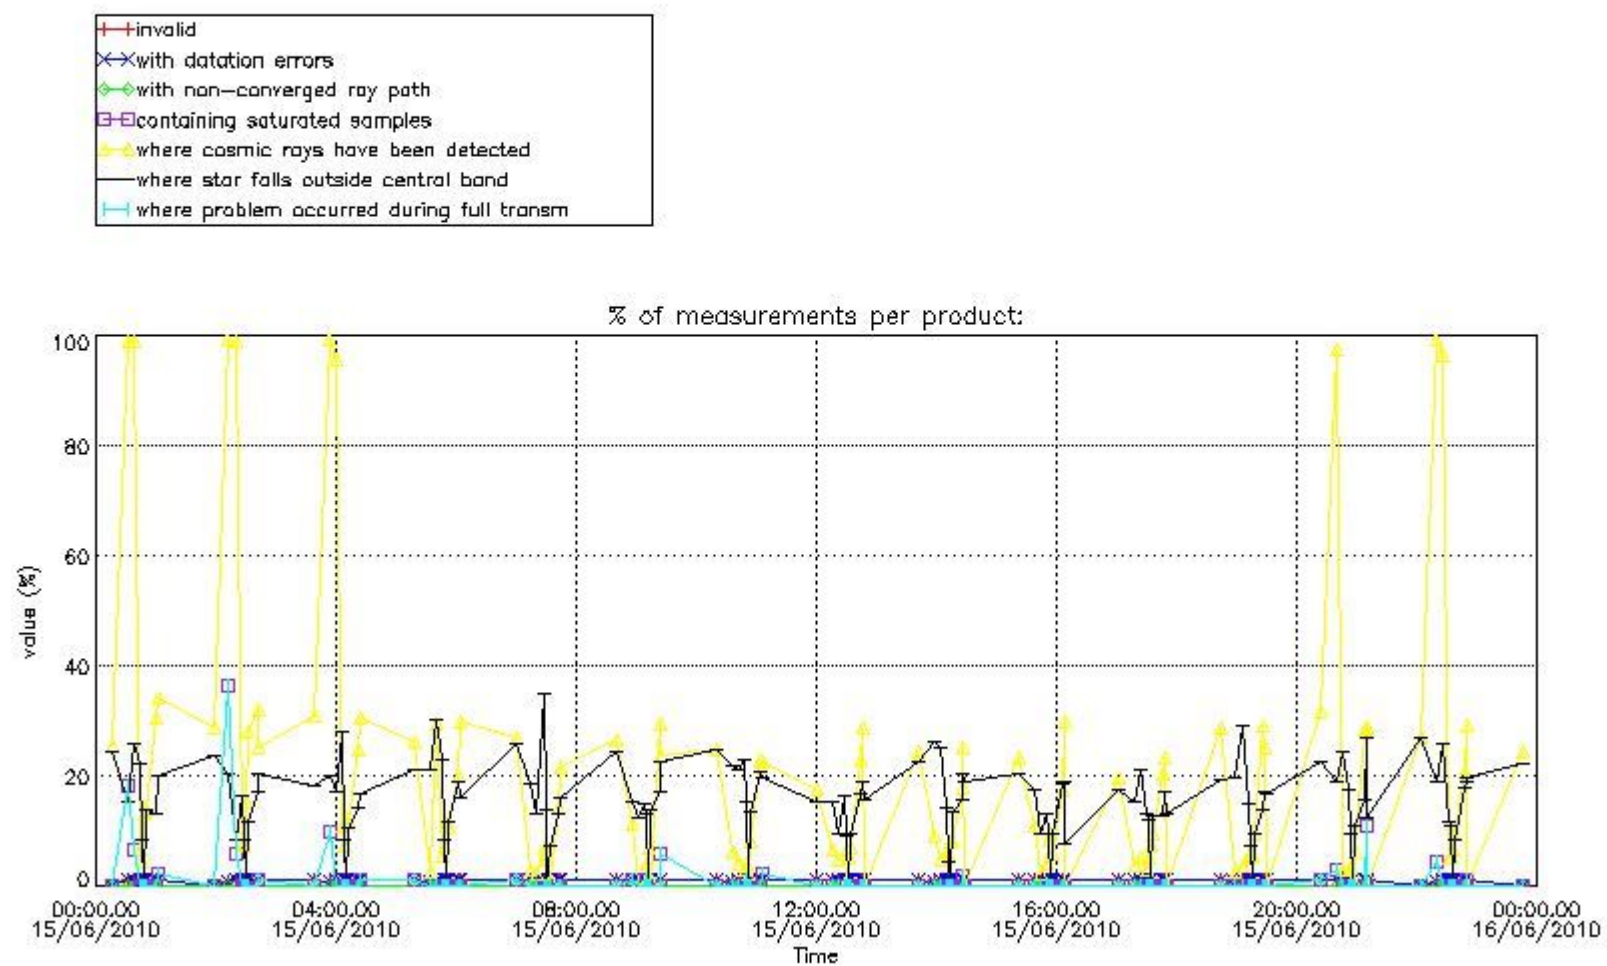

Percentage of flagged data per NO3 profile

4. Level 1 quality information per product

In this section it is plotted some information contained in the Quality Summary data set of the level 2 products that comes from the level 1b processing. Products without errors (error flag in the MPH set to "0") are used.

4.1 Plot quality information per product (time dependant) coming from level 1b processing

4.1.1 Plot level 1 quality information per product (time dependant): ENVISAT ASCENDING passes

4.1.2 Plot level 1 quality information per product (time dependant): ENVI SAT DESCENDING passes