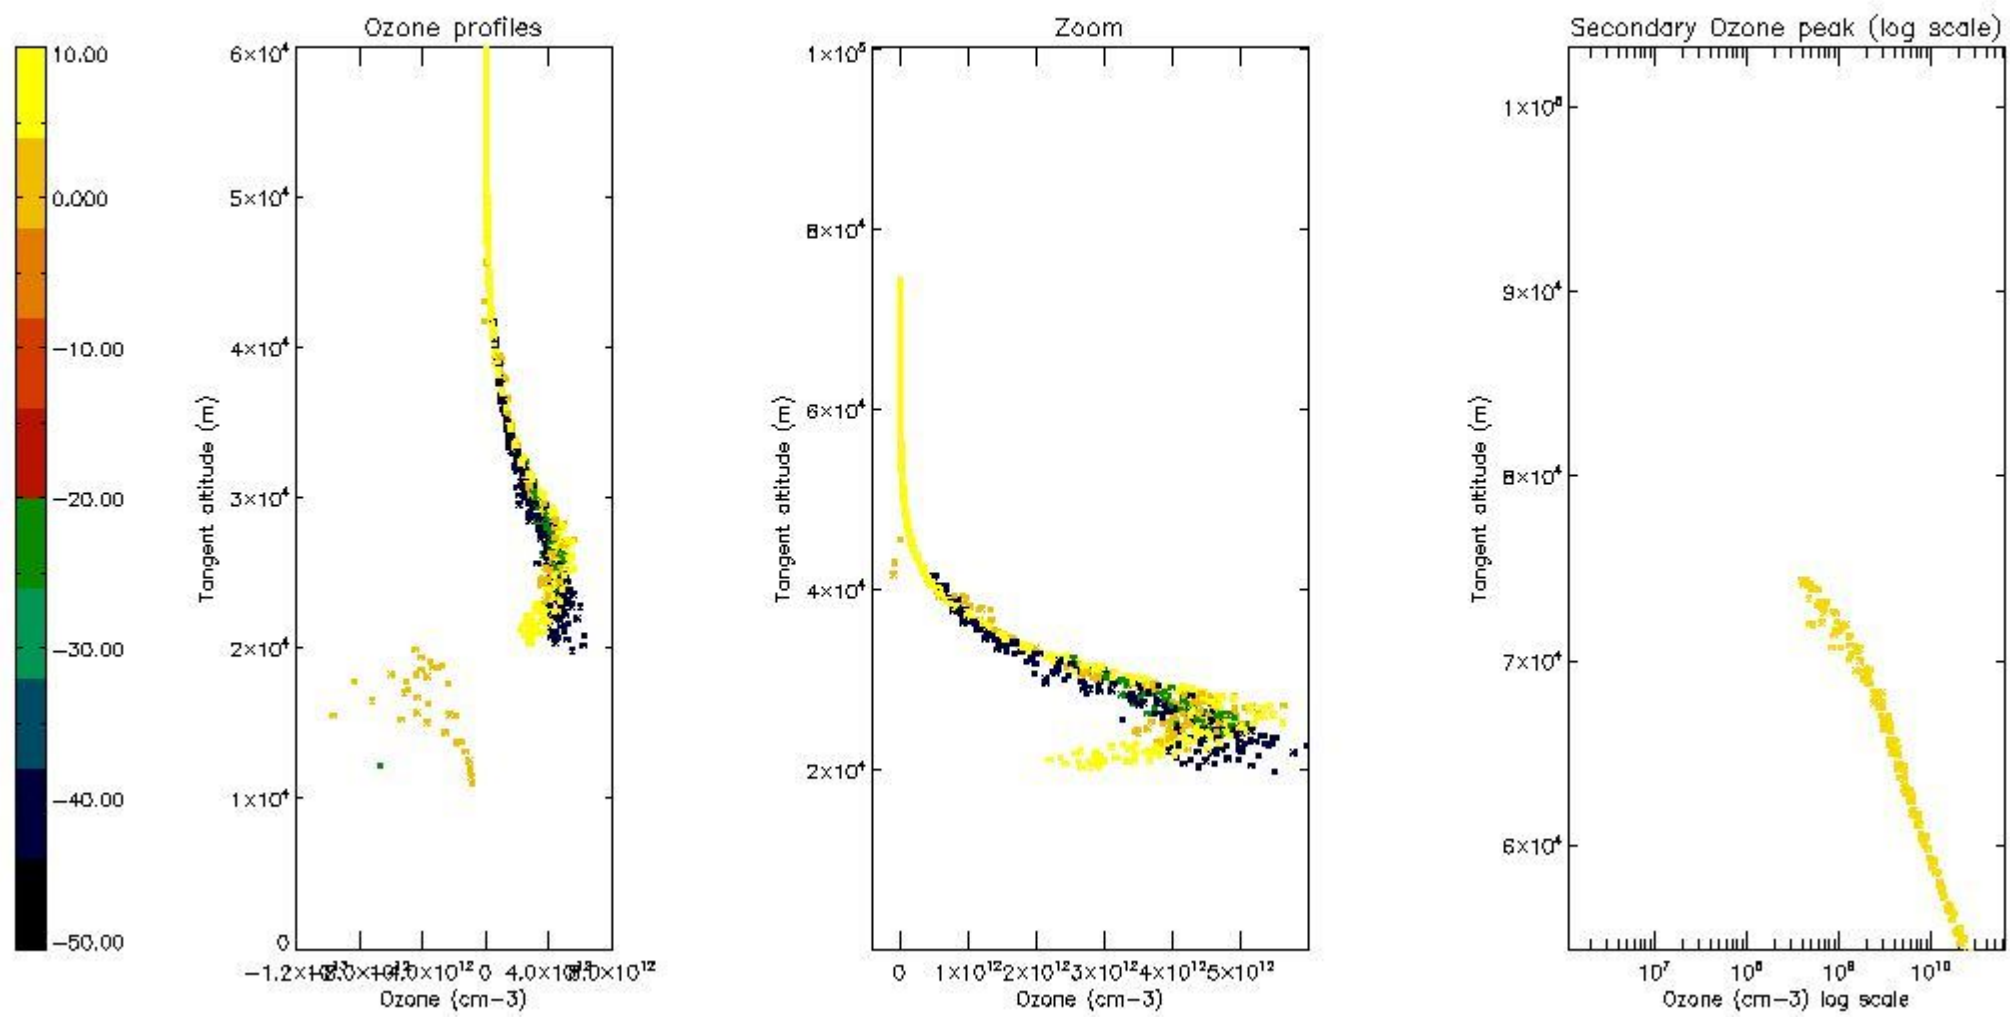

5.5 Plot ozone profiles where STD < 5% (dark without errors)

The colorbar represents the latitude.