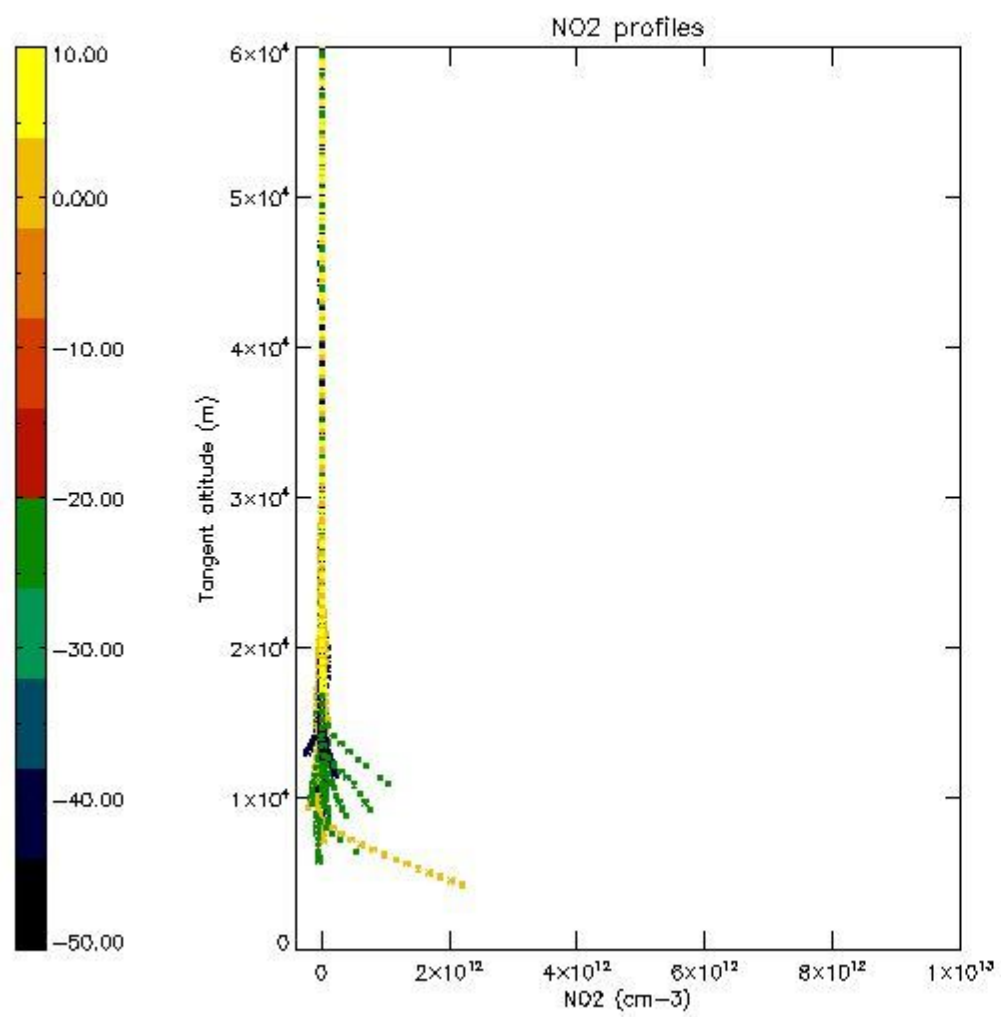

5.4 Plot ozone profiles where STD < 10% (dark without errors)

The colorbar represents the latitude.

5.5 Plot ozone profiles where STD < 5% (dark without errors)

The colorbar represents the latitude.

5.6 Plot NO₂ profiles for all STD (dark without errors)

The colorbar represents the latitude.

5.7 Plot NO3 profiles for all STD (dark without errors)

The colorbar represents the latitude.

5.8 Plot H2O profiles for all STD (only for occultations of stars 1,2,3,4,13,14,16,26,63 dark without errors)