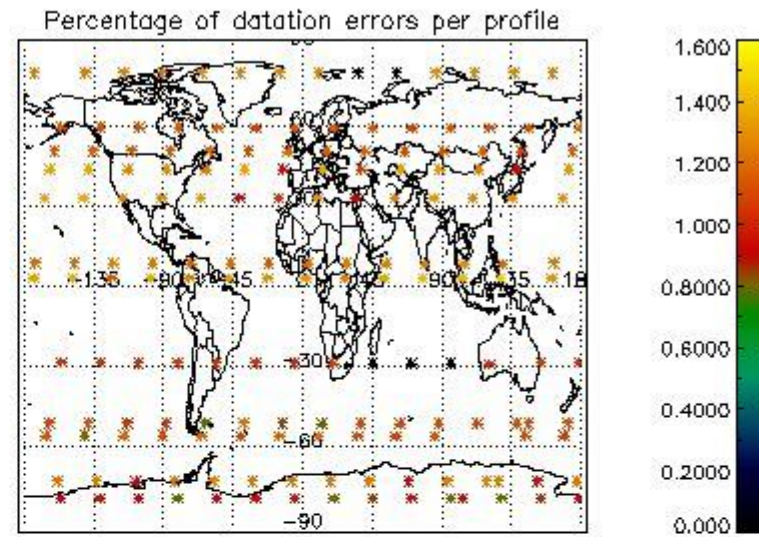

Percentage of flagged data per NO3 profile

4. Level 1 quality information per product

In this section it is plotted some information contained in the Quality Summary data set of the level 2 products that comes from the level 1b processing. Products without errors (error flag in the MPH set to "0") are used.

4.1 Plot quality information per product (time dependant) coming from level 1b processing

4.1.1 Plot level 1 quality information per product (time dependant): ENVISAT ASCENDING passes

4.1.2 Plot level 1 quality information per product (time dependant): ENVI SAT DESCENDING passes

4.2 Plot quality information per product coming from level 1b processing (world map)

4.2.1 Plot level 1 quality information per product (world map): ENVISAT ASCENDING passes

4.2.2 Plot level 1 quality information per product (world map): ENVISAT DESCENDING passes