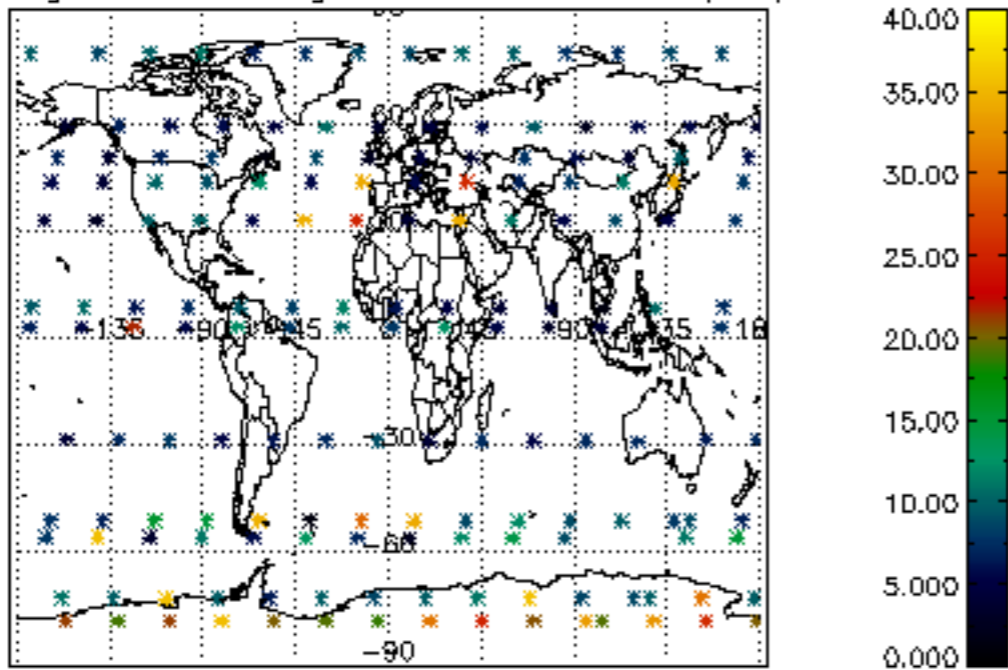

Percentage of star falling outside central band per profile