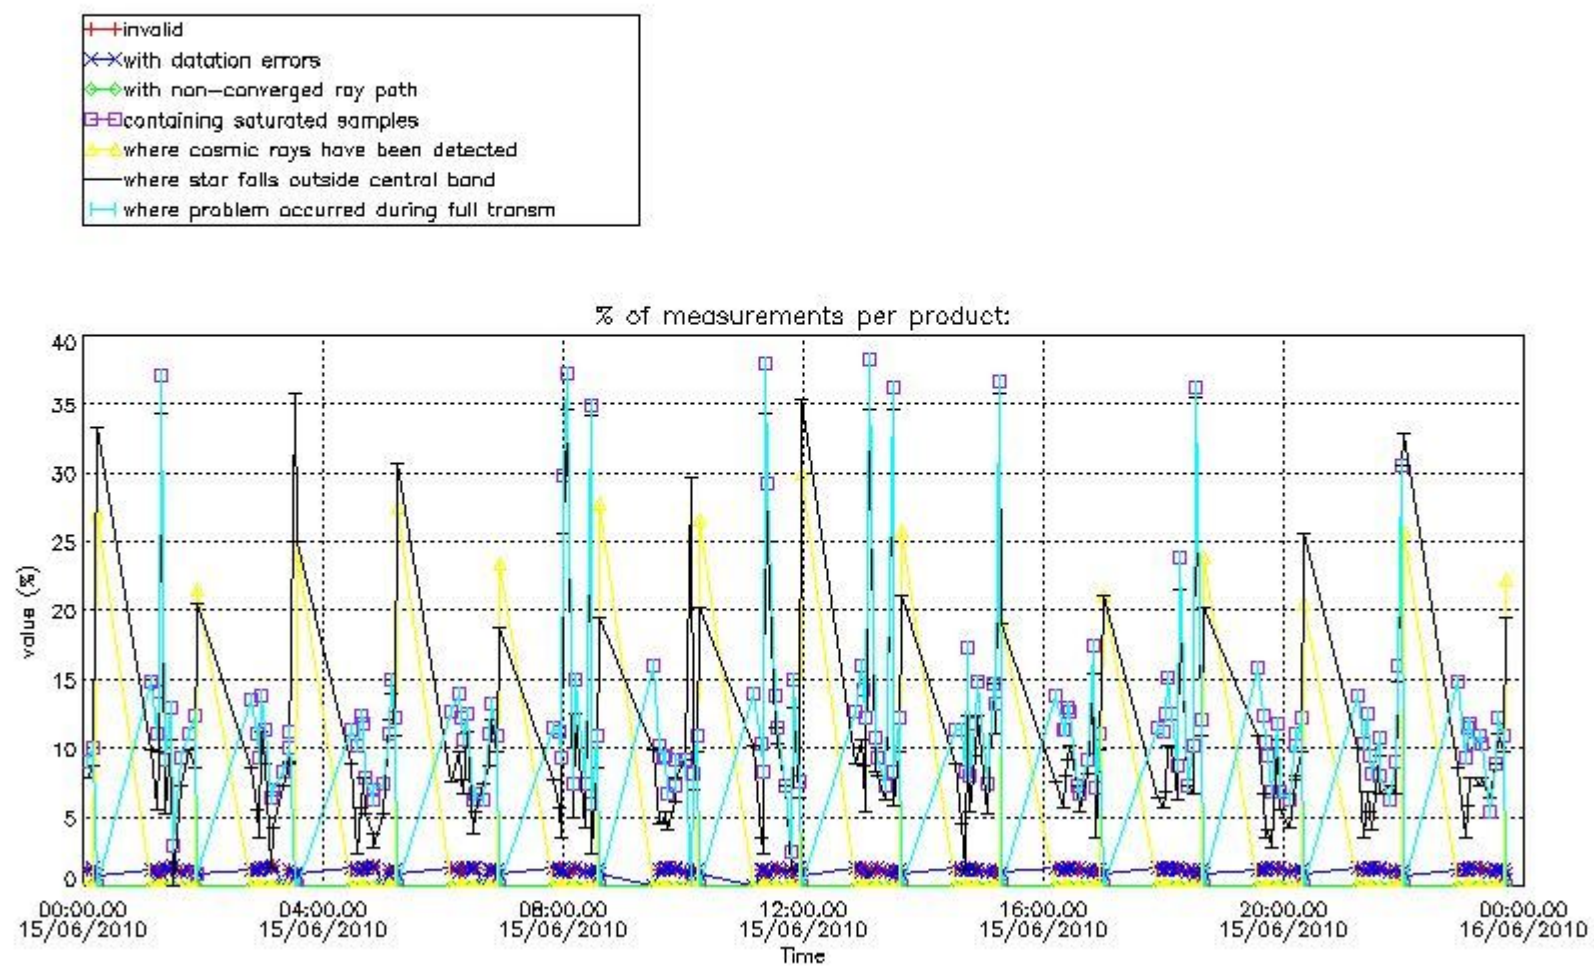

3.1 Plot quality information per product (time dependant)

3.2 Plot quality information per product (world map)

Percentage of flagged data per O3 profile

Percentage of flagged data per H2O profile

Percentage of flagged data per NO2 profile

Percentage of flagged data per NO3 profile

4. Level 1 quality information per product

In this section it is plotted some information contained in the Quality Summary data set of the level 2 products that comes from the level 1b processing. Products without errors (error flag in the MPH set to "0") are used.

4.1 Plot quality information per product (time dependant) coming from level 1b processing

4.1.1 Plot level 1 quality information per product (time dependant): ENVISAT ASCENDING passes

4.1.2 Plot level 1 quality information per product (time dependant): ENVI SAT DESCENDING passes