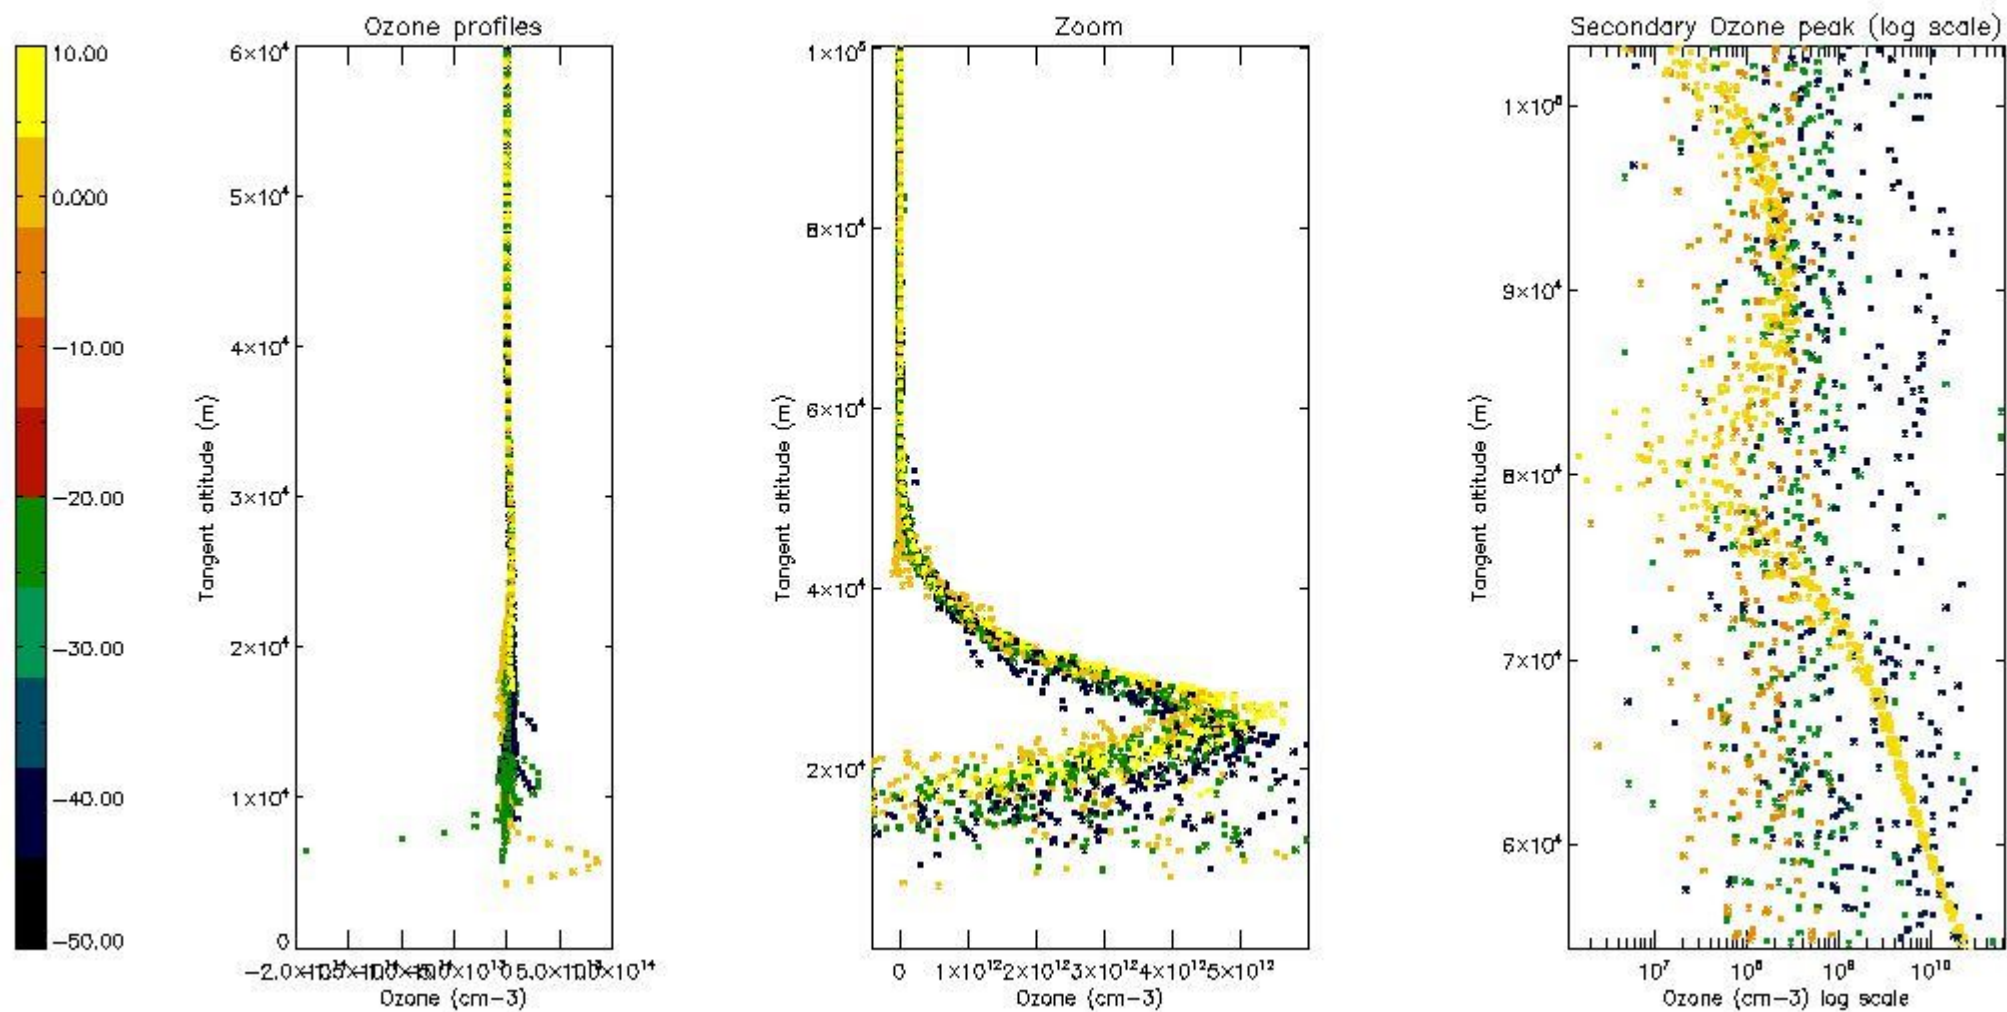

STD < 10	4
STD < 5	2

5.2 Plot ozone profiles for all STD (dark without errors)

The colorbar represents the latitude.

5.3 Plot ozone profiles where STD < 20% (dark without errors)

The colorbar represents the latitude.