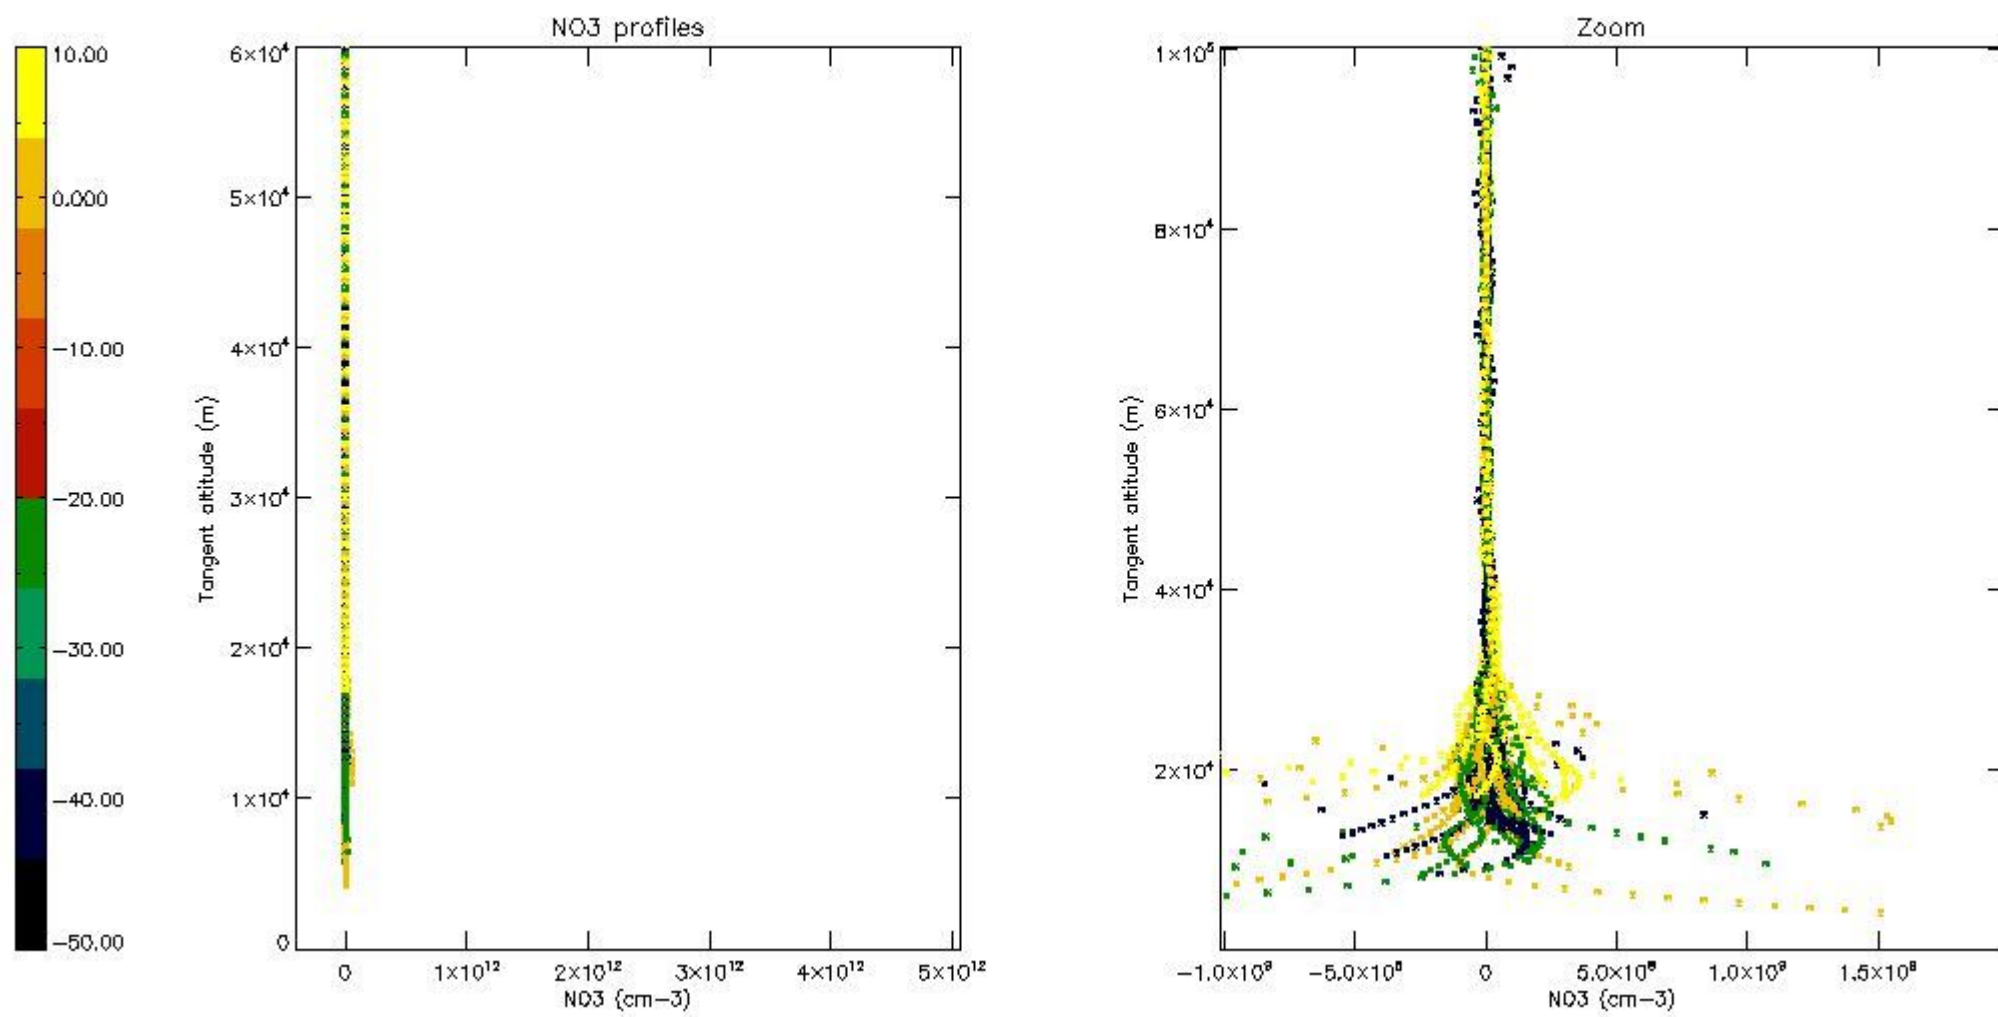

5.4 Plot ozone profiles where STD < 10% (dark without errors)

The colorbar represents the latitude.

5.5 Plot ozone profiles where STD < 5% (dark without errors)

The colorbar represents the latitude.

5.6 Plot NO₂ profiles for all STD (dark without errors)

The colorbar represents the latitude.

5.7 Plot NO3 profiles for all STD (dark without errors)

The colorbar represents the latitude.

5.8 Plot H₂O profiles for all STD (only for occultations of stars 1,2,3,4,13,14,16,26,63 dark without errors)