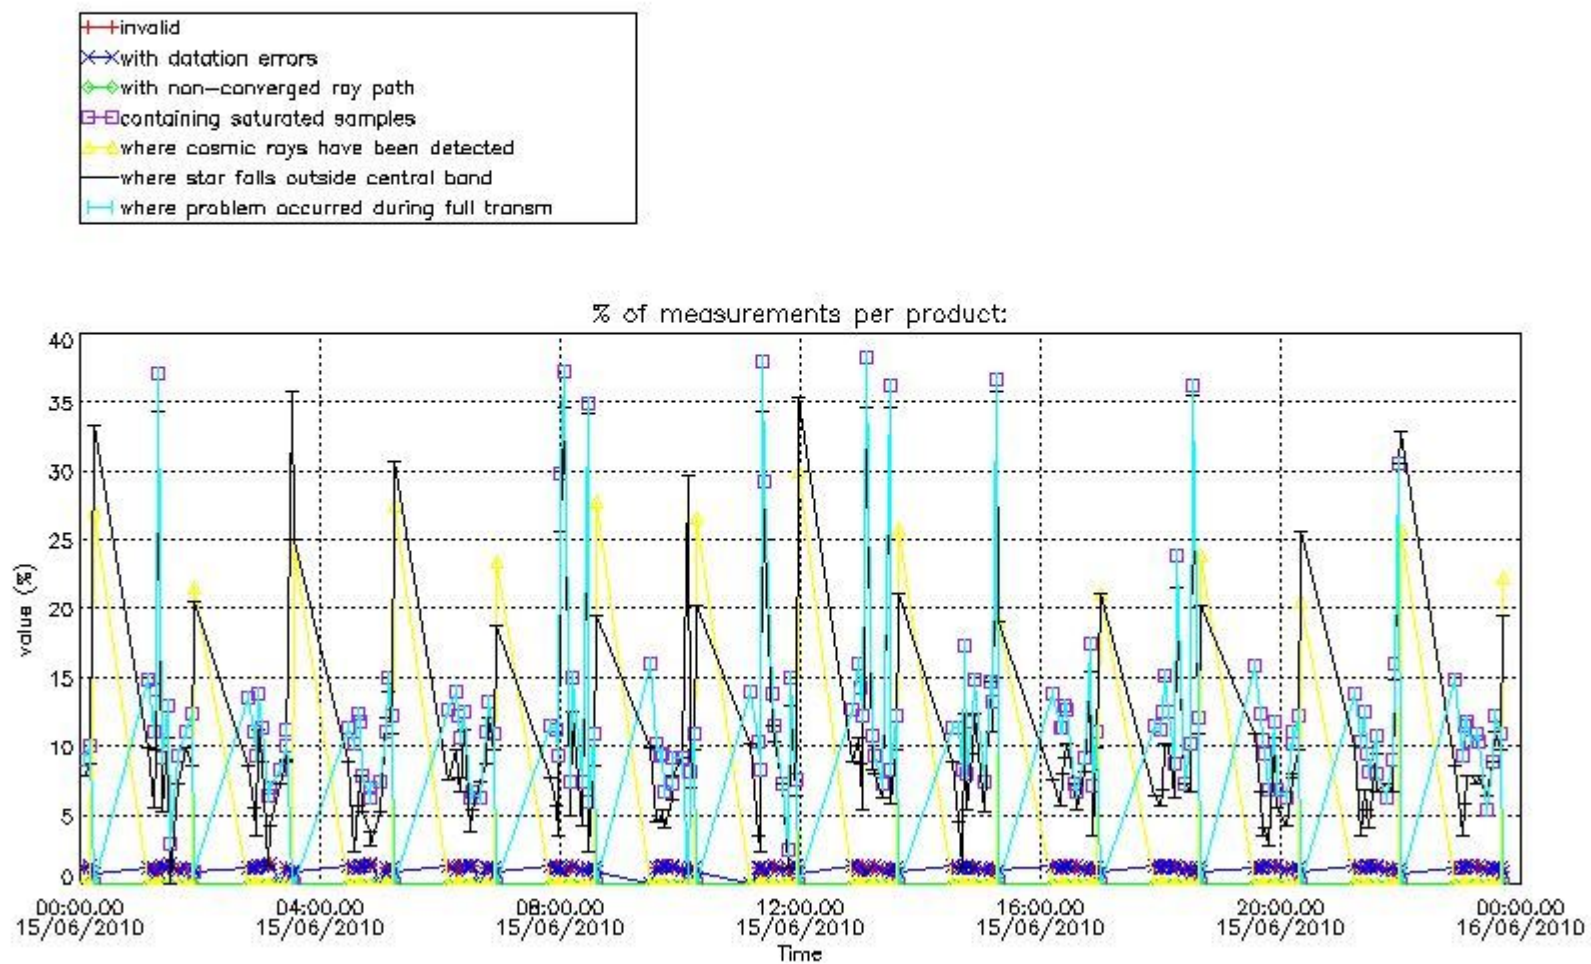

4.2 Plot quality information per product coming from level 1b processing (world map)

4.2.1 Plot level 1 quality information per product (world map): ENVISAT ASCENDING passes