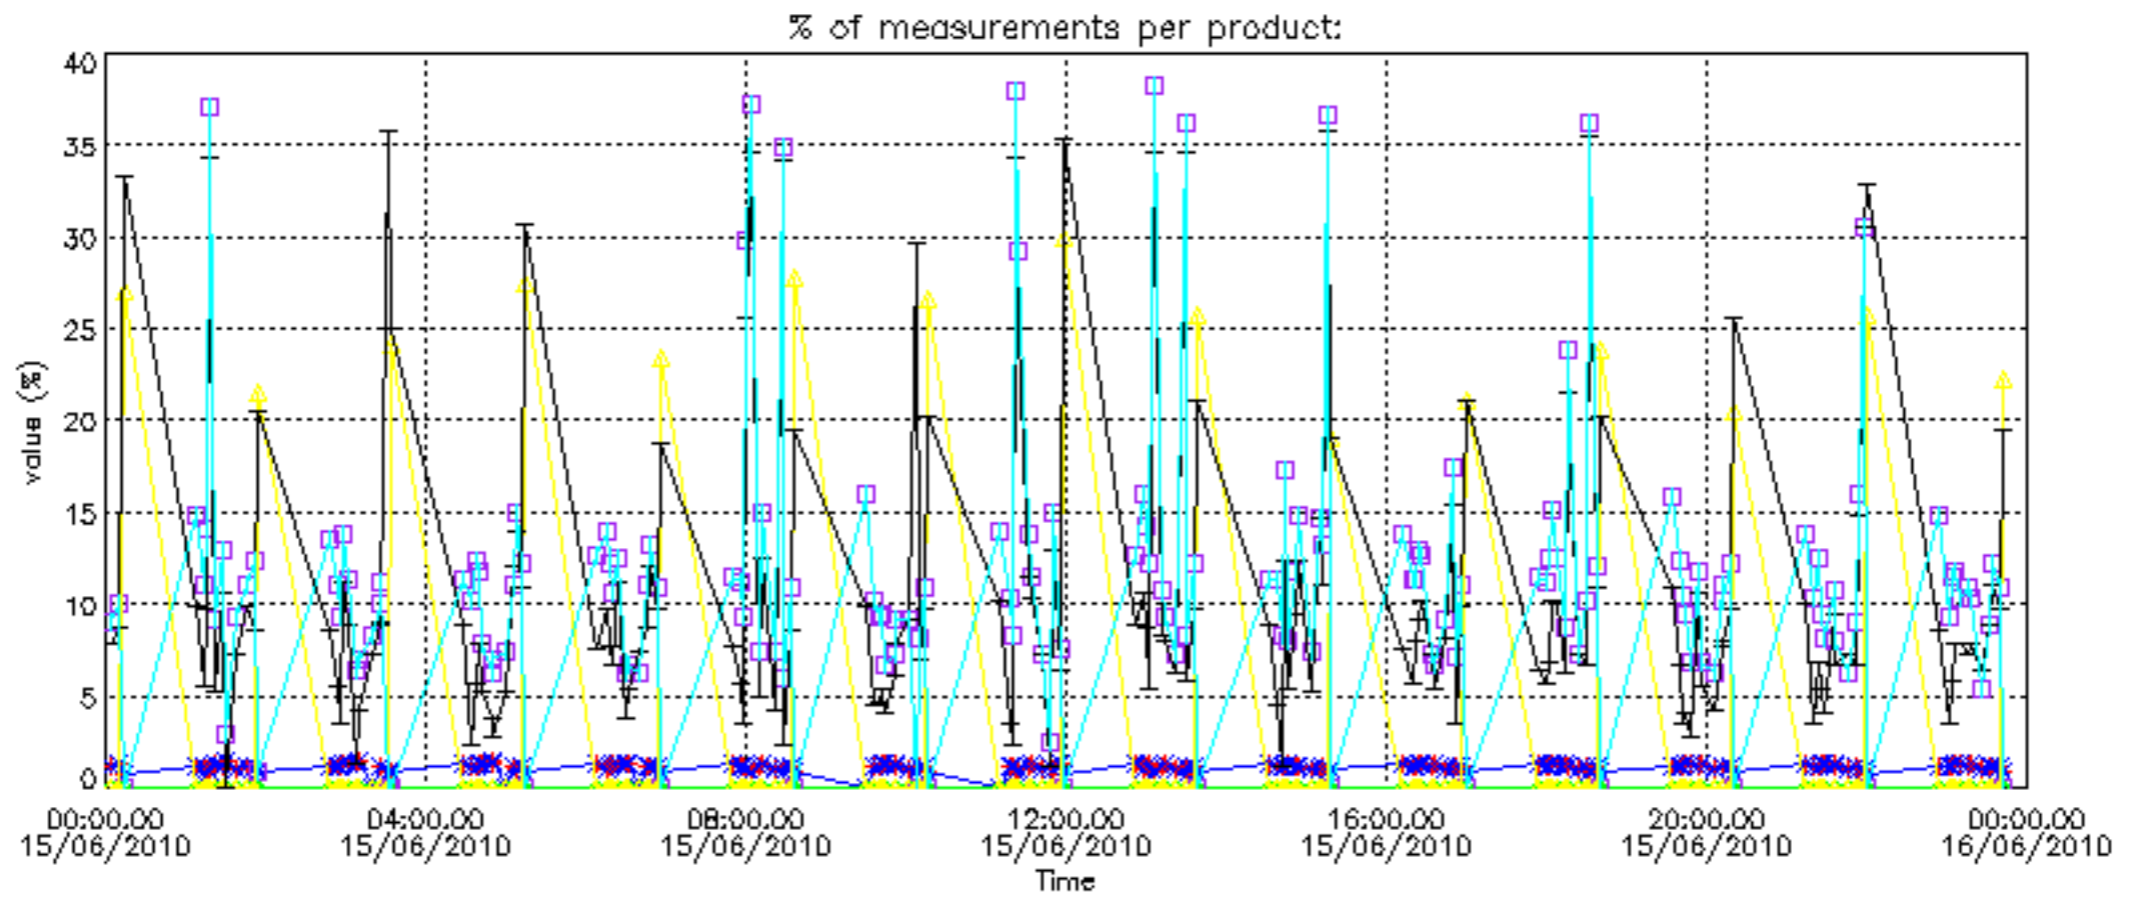

Percentage of cosmic ray hits per profile

Percentage of datation errors per profile