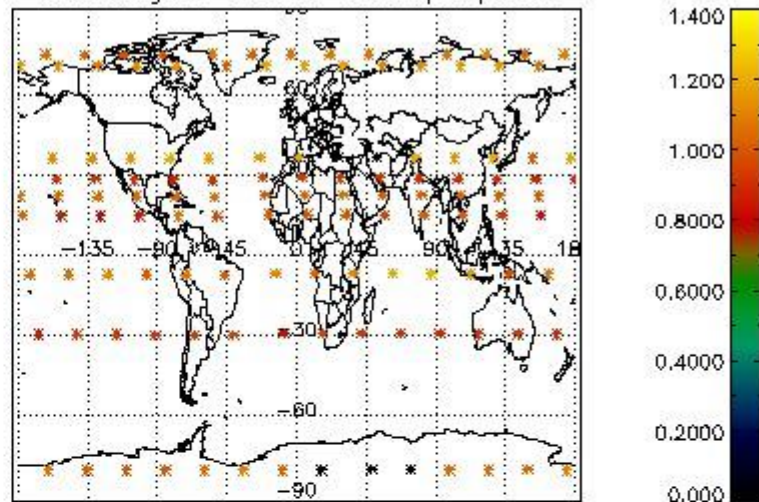

Percentage of datation errors per profile