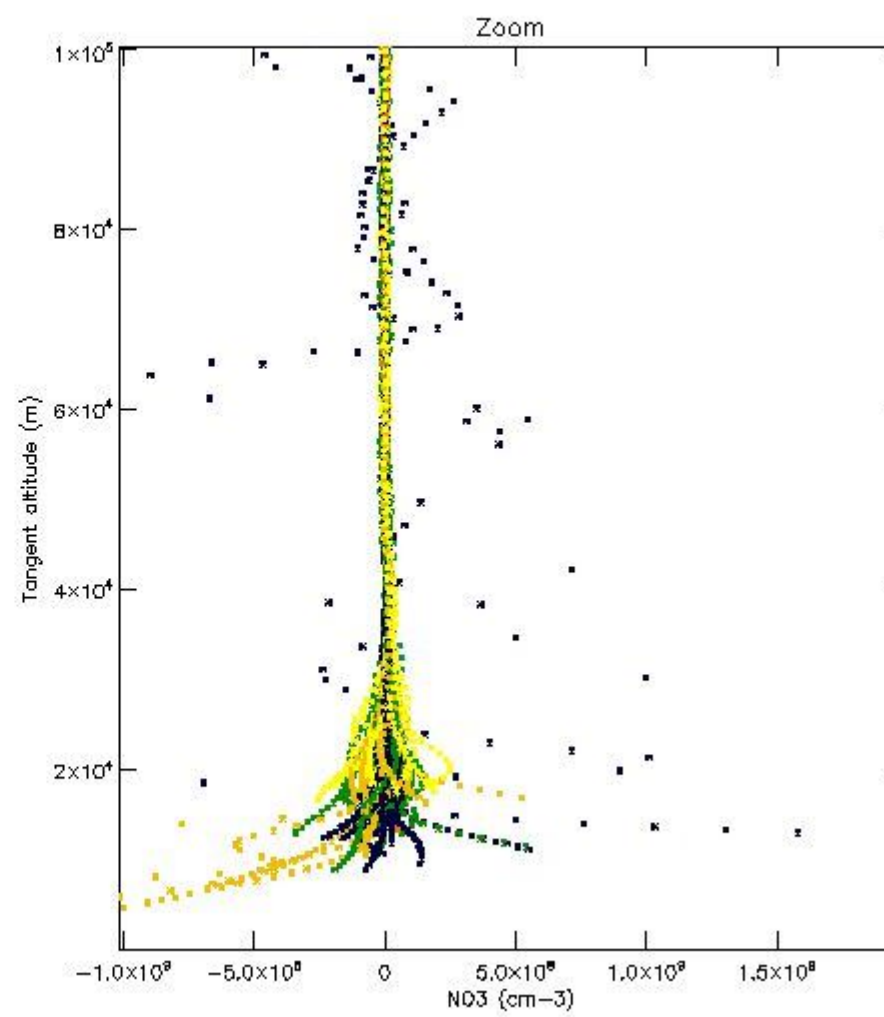

5.8 Plot H2O profiles for all STD (only for occultations of stars 1,2,3,4,13,14,16,26,63 dark without errors)

The colorbar represents the latitude.