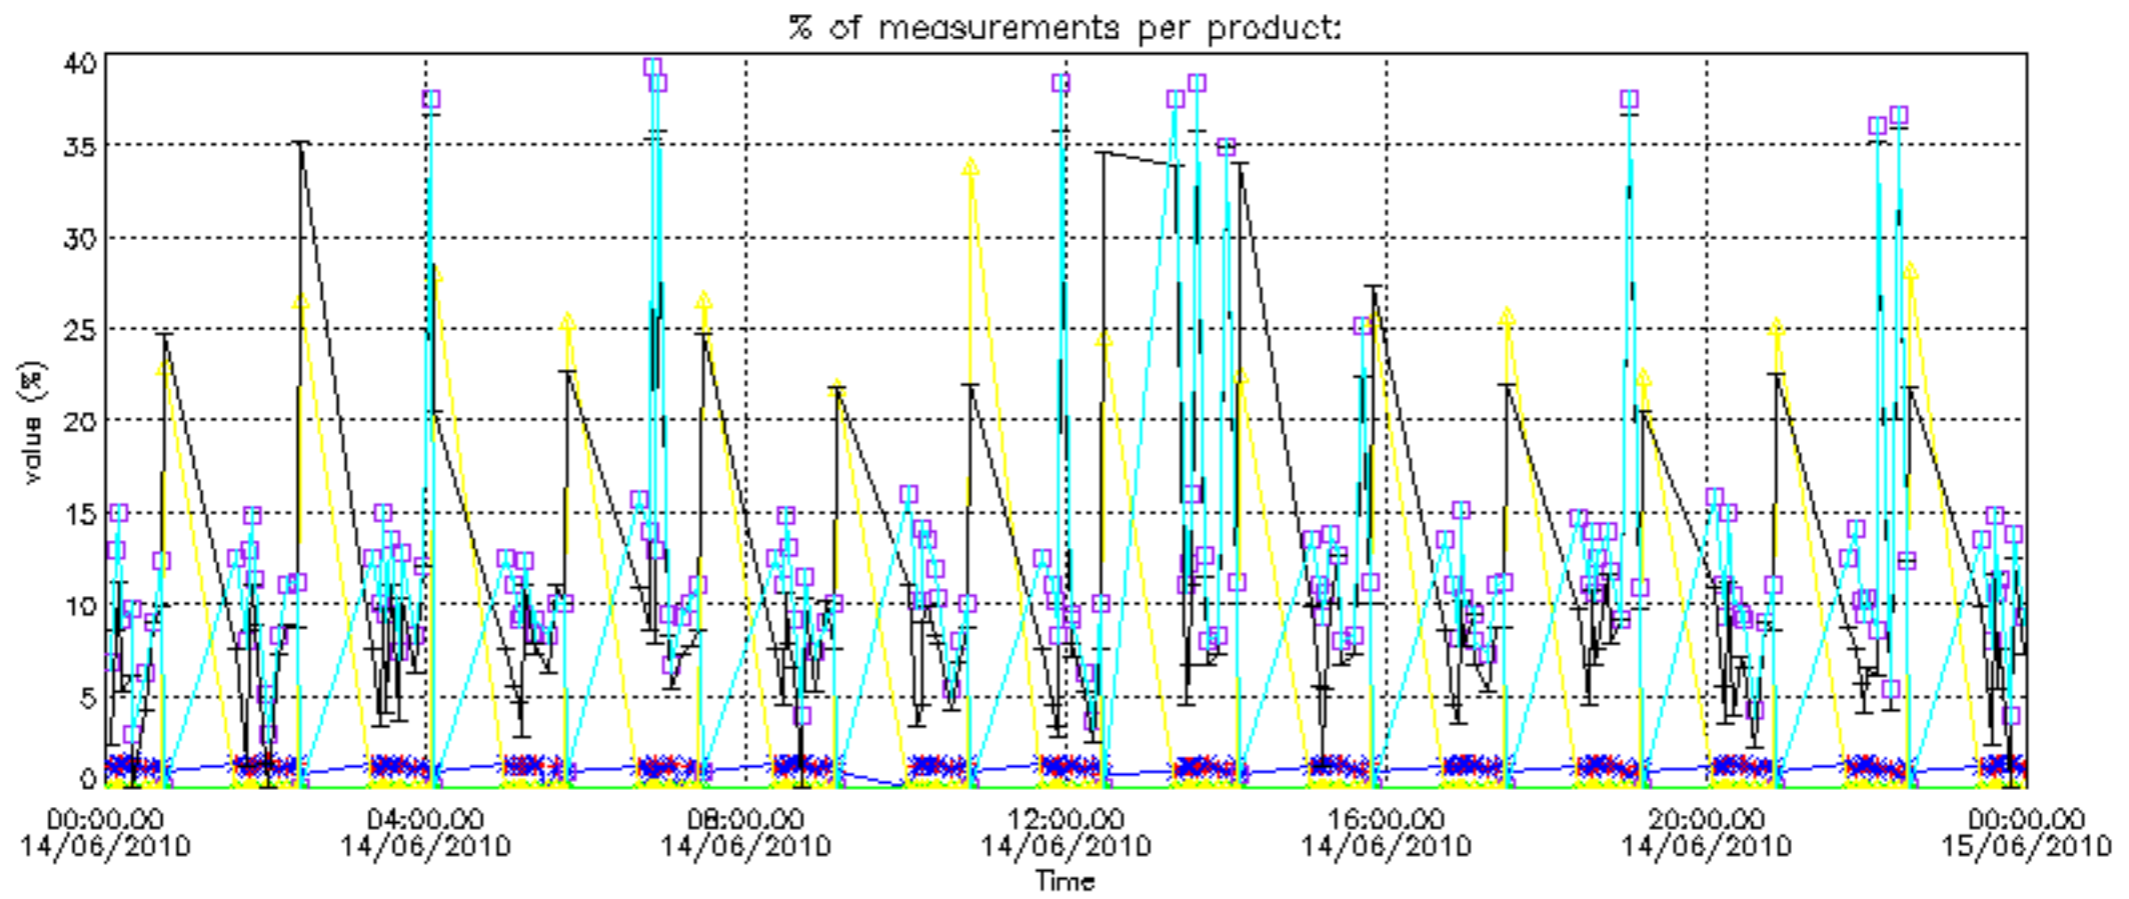

Percentage of cosmic ray hits per profile

Percentage of datation errors per profile