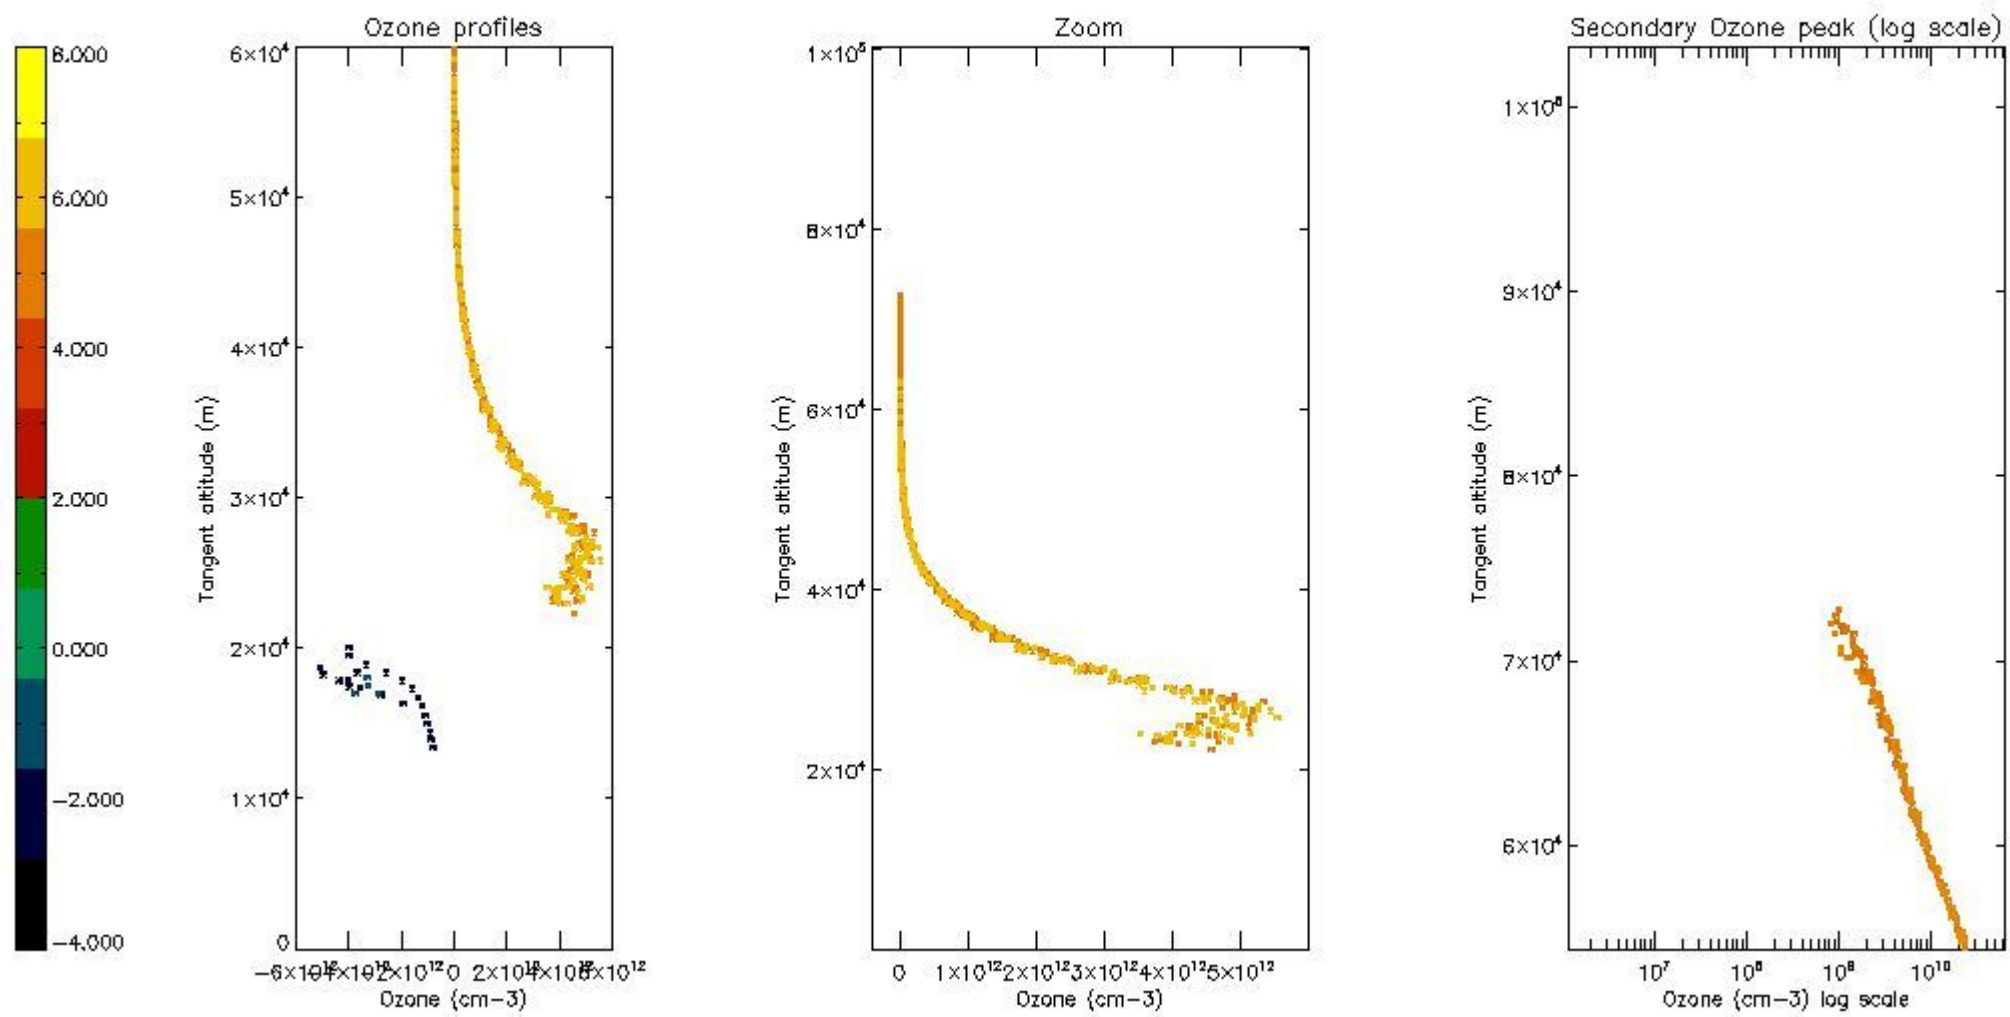

*5.4 Plot ozone profiles where STD < 10% (dark without errors)*

The colorbar represents the latitude.

*5.5 Plot ozone profiles where STD < 5% (dark without errors)*

The colorbar represents the latitude.

*5.6 Plot NO<sub>2</sub> profiles for all STD (dark without errors)*