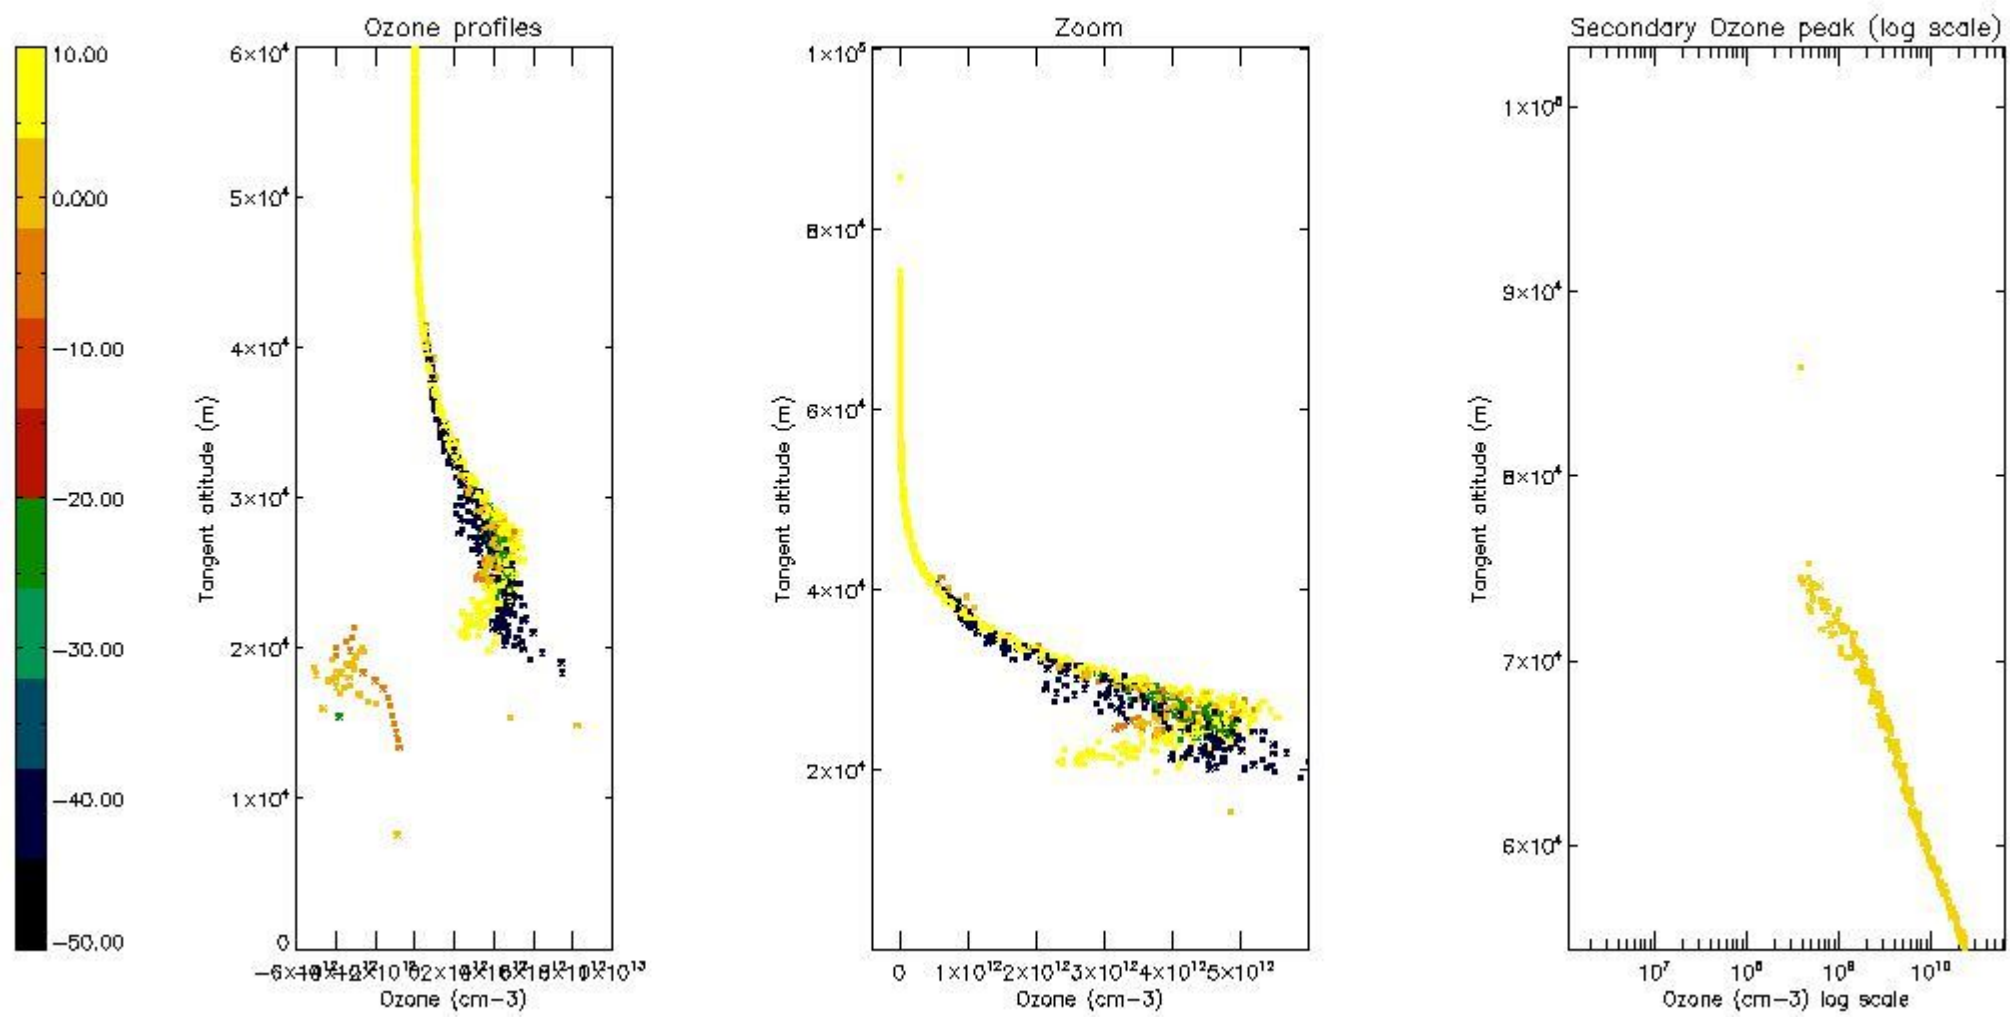

5.5 Plot ozone profiles where STD < 5% (dark without errors)

The colorbar represents the latitude.