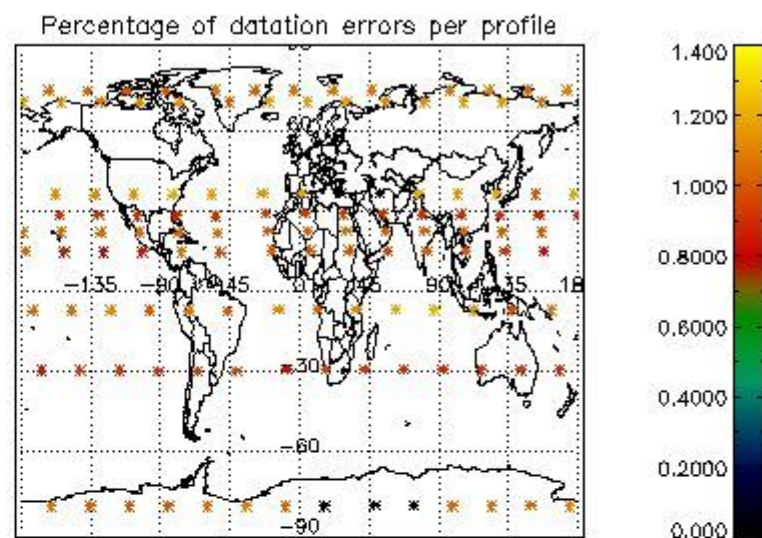

###### 4.1.1 Plot level 1 quality information per product (time dependant): ENVISAT ASCENDING passes

4.1.2 Plot level 1 quality information per product (time dependant): ENVI SAT DESCENDING passes

4.2 Plot quality information per product coming from level 1b processing (world map)  
 4.2.1 Plot level 1 quality information per product (world map): ENVISAT ASCENDING passes