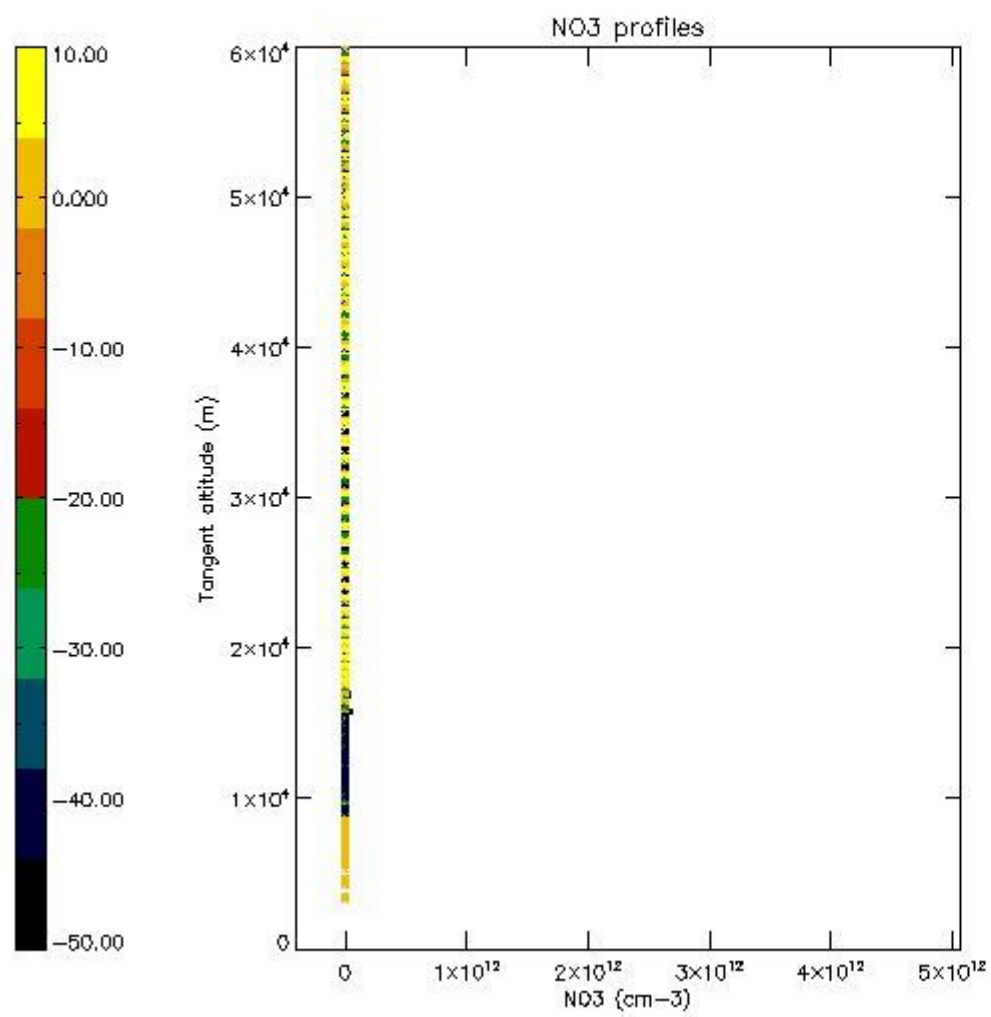

5.8 Plot H2O profiles for all STD (only for occultations of stars 1,2,3,4,13,14,16,26,63 dark without errors)

The colorbar represents the latitude.