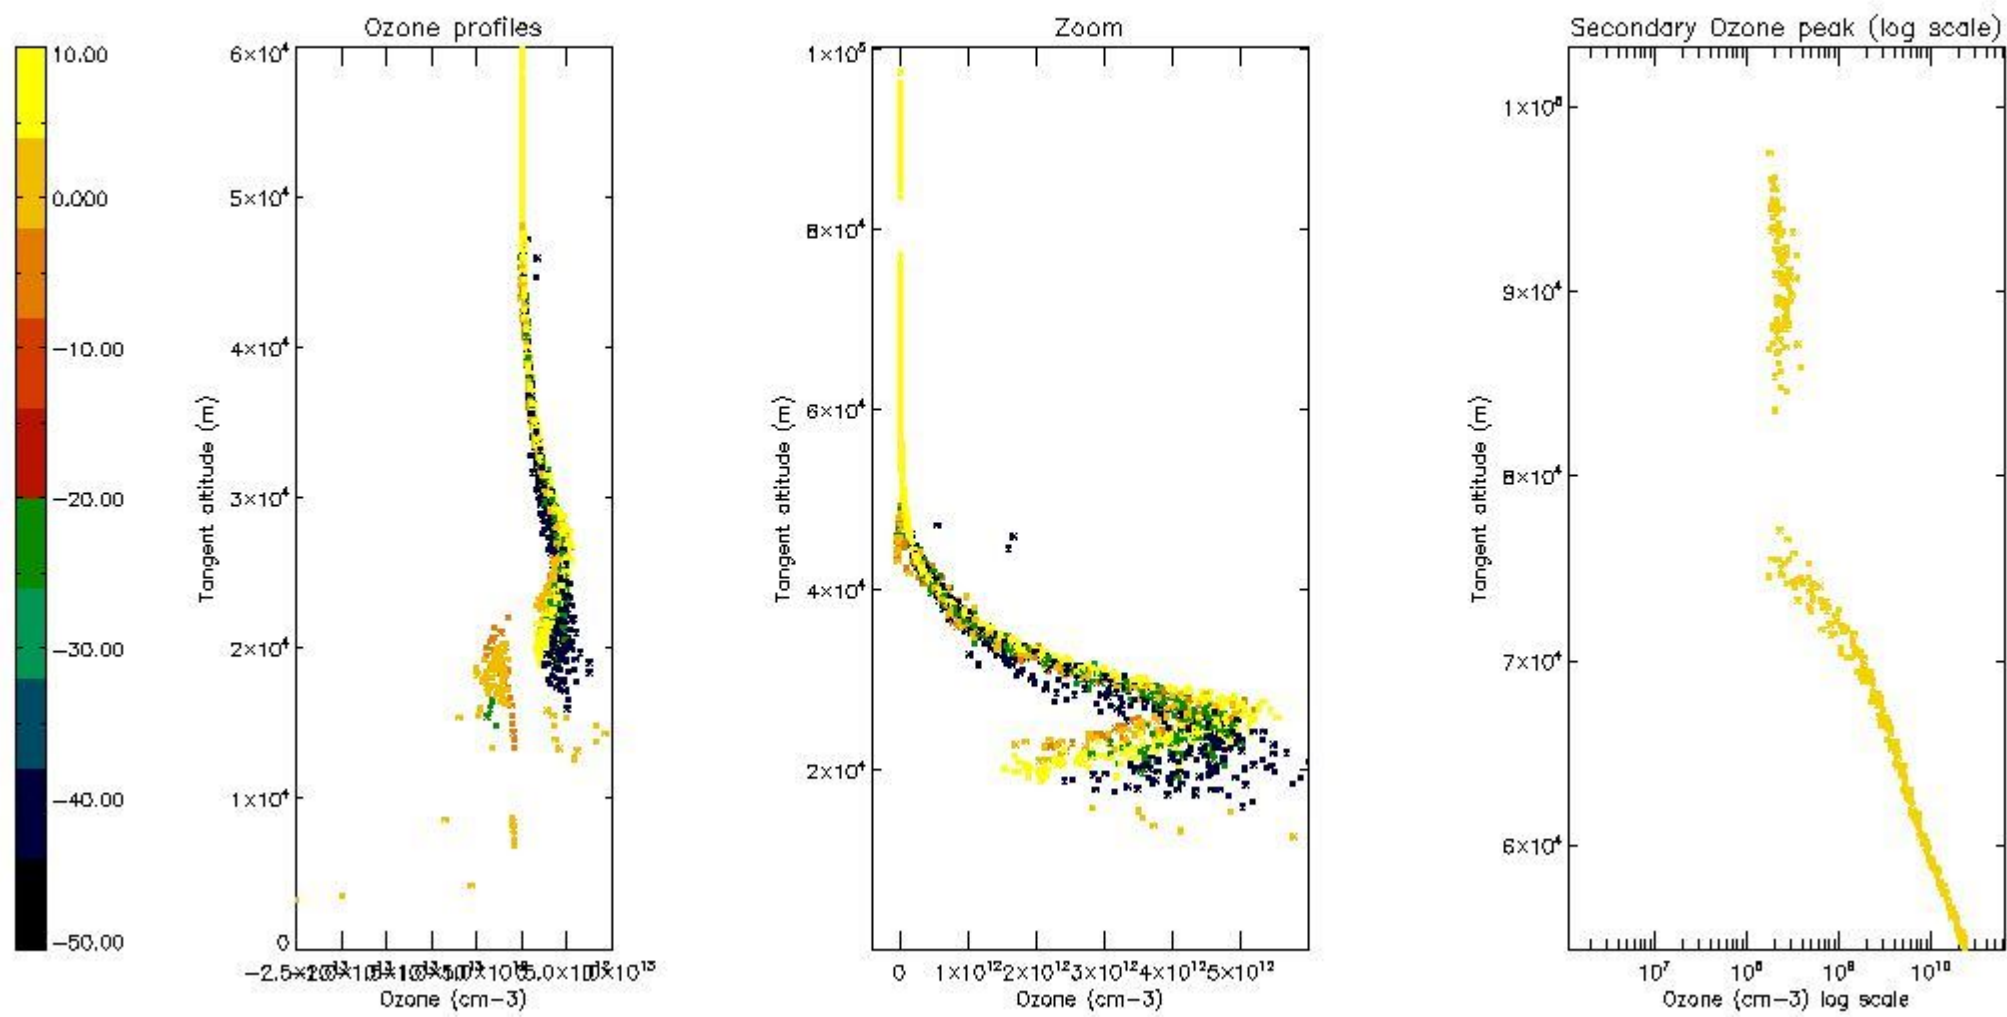

STD < 10	5
STD < 5	3

5.2 Plot ozone profiles for all STD (dark without errors)

The colorbar represents the latitude.

5.3 Plot ozone profiles where STD < 20% (dark without errors)

The colorbar represents the latitude.