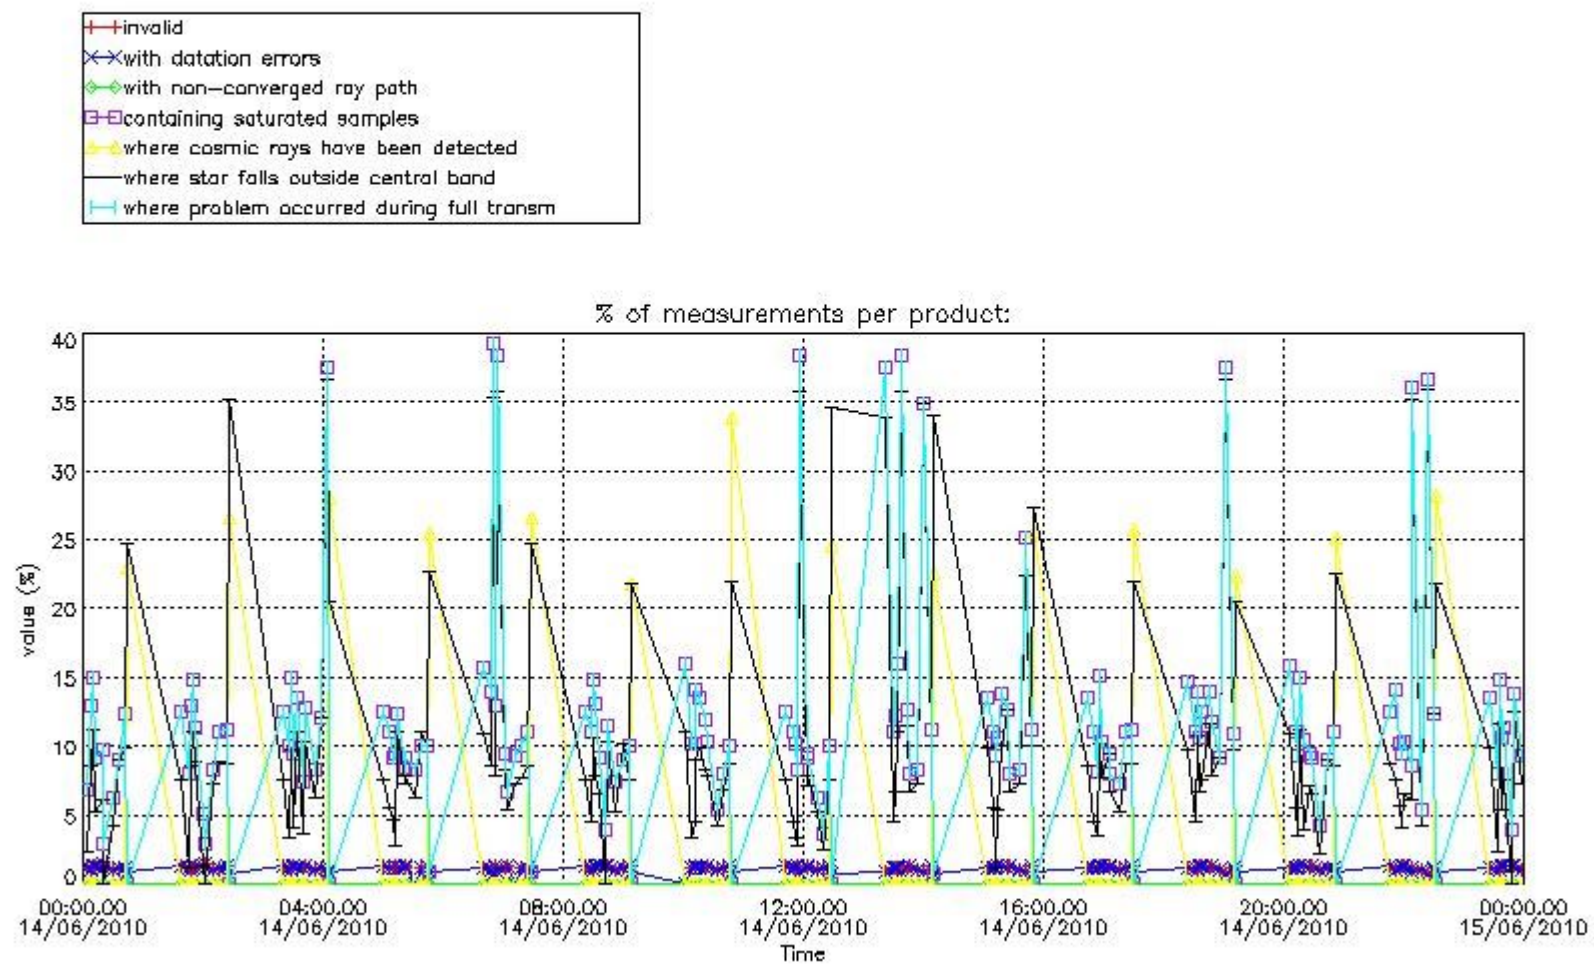

4.2 Plot quality information per product coming from level 1b processing (world map)

4.2.1 Plot level 1 quality information per product (world map): ENVISAT ASCENDING passes