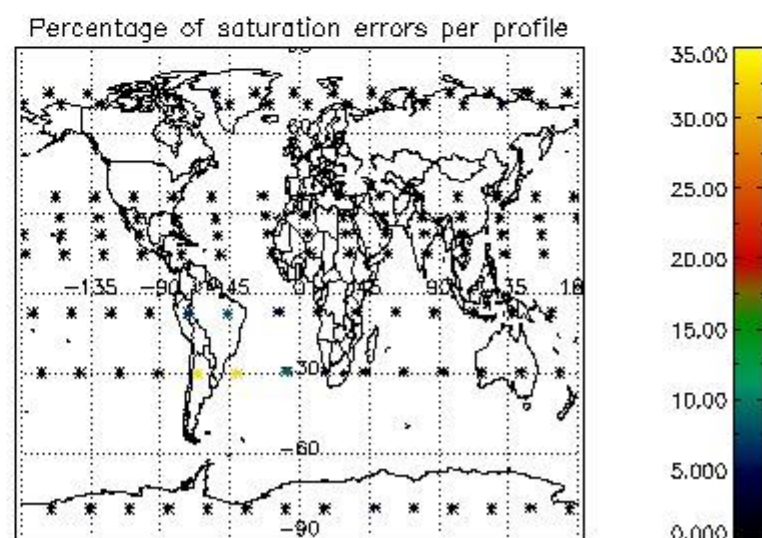

###### 4.1.1 Plot level 1 quality information per product (time dependant): ENVISAT ASCENDING passes

4.1.2 Plot level 1 quality information per product (time dependant): ENVI SAT DESCENDING passes

4.2 Plot quality information per product coming from level 1b processing (world map)  
 4.2.1 Plot level 1 quality information per product (world map): ENVISAT ASCENDING passes