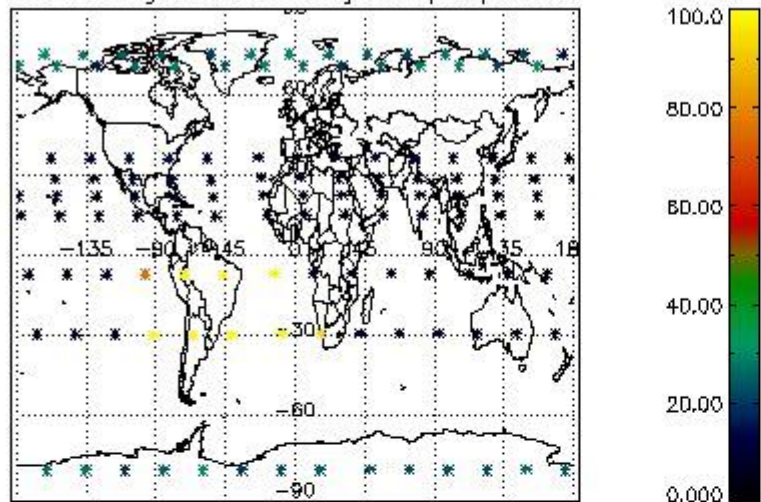

Percentage of cosmic ray hits per profile