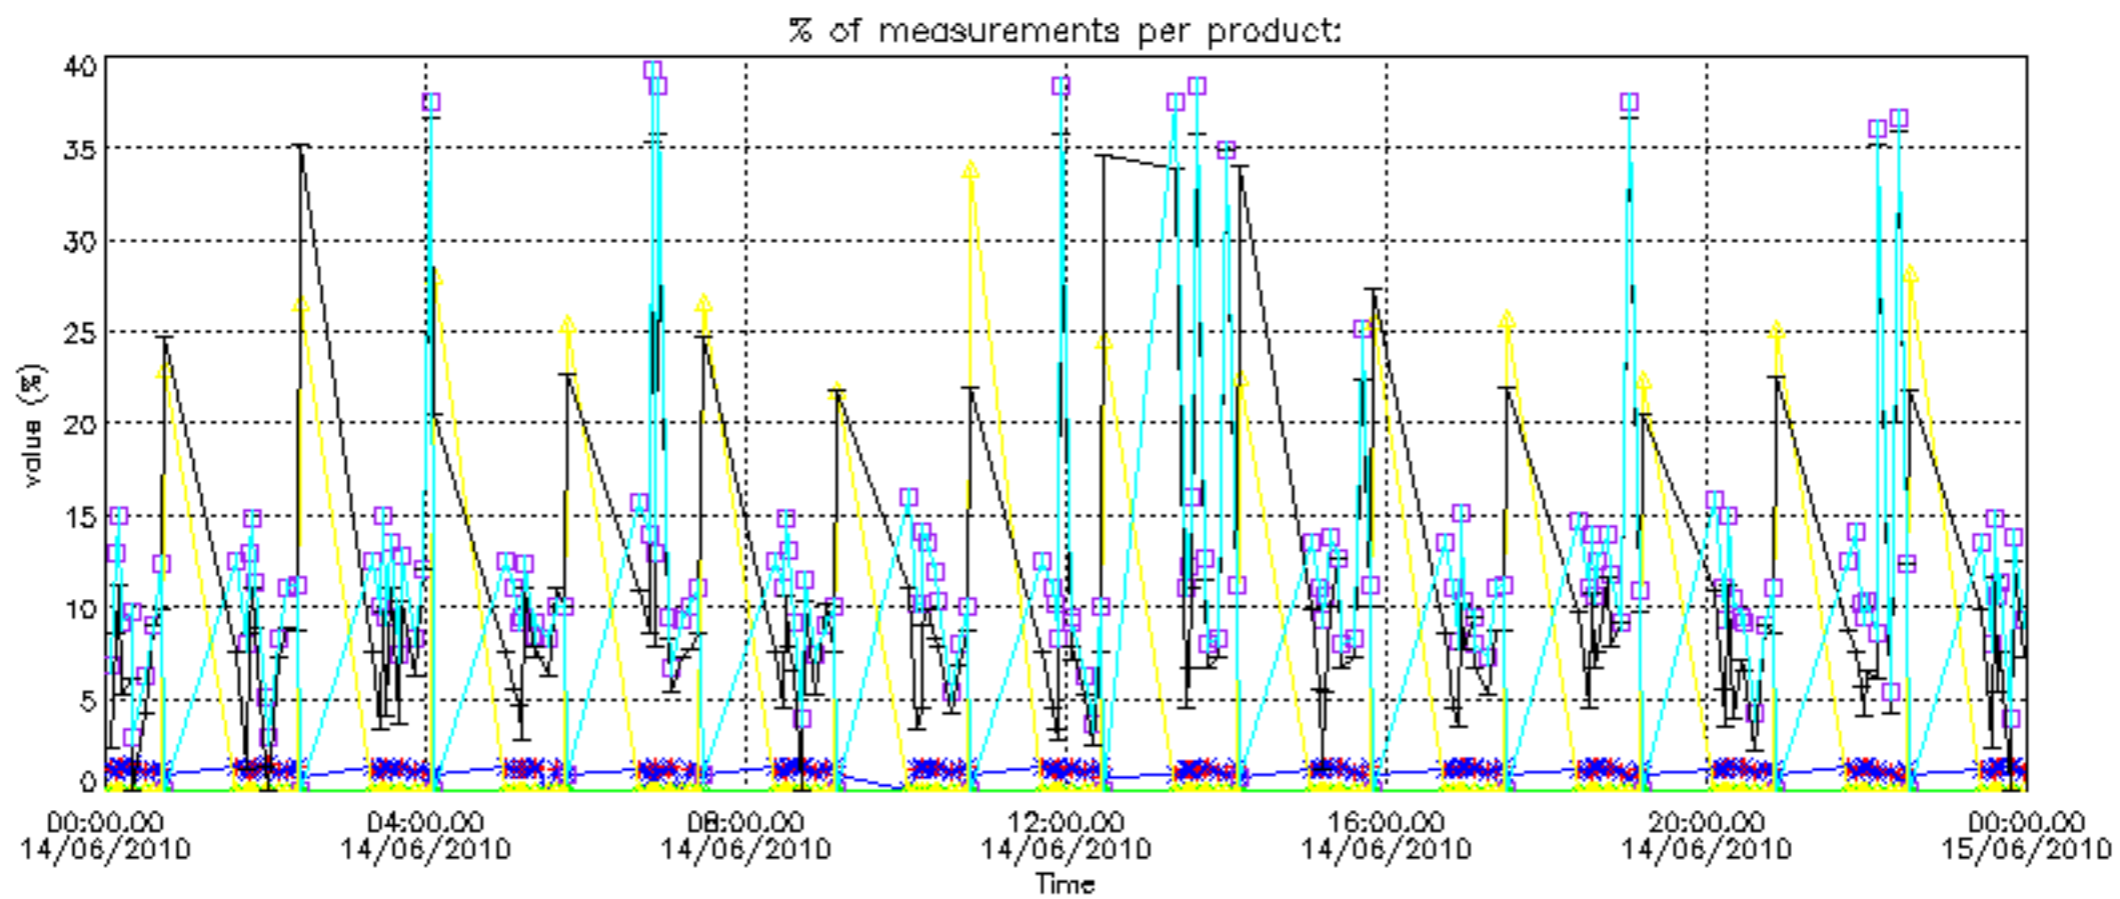

Percentage of cosmic ray hits per profile

Percentage of datation errors per profile