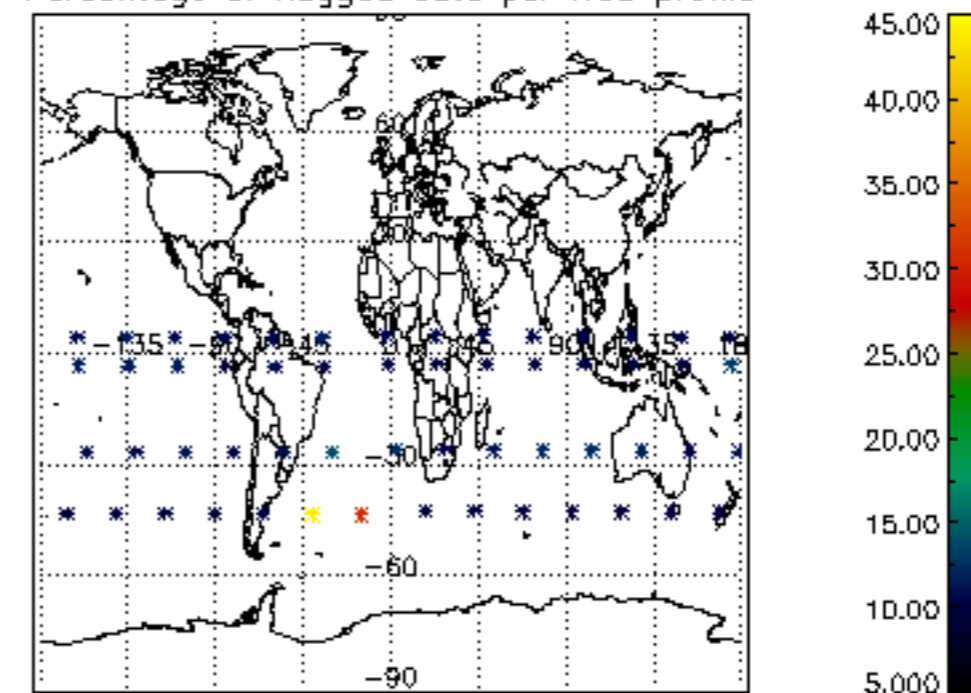

Percentage of flagged data per NO3 profile