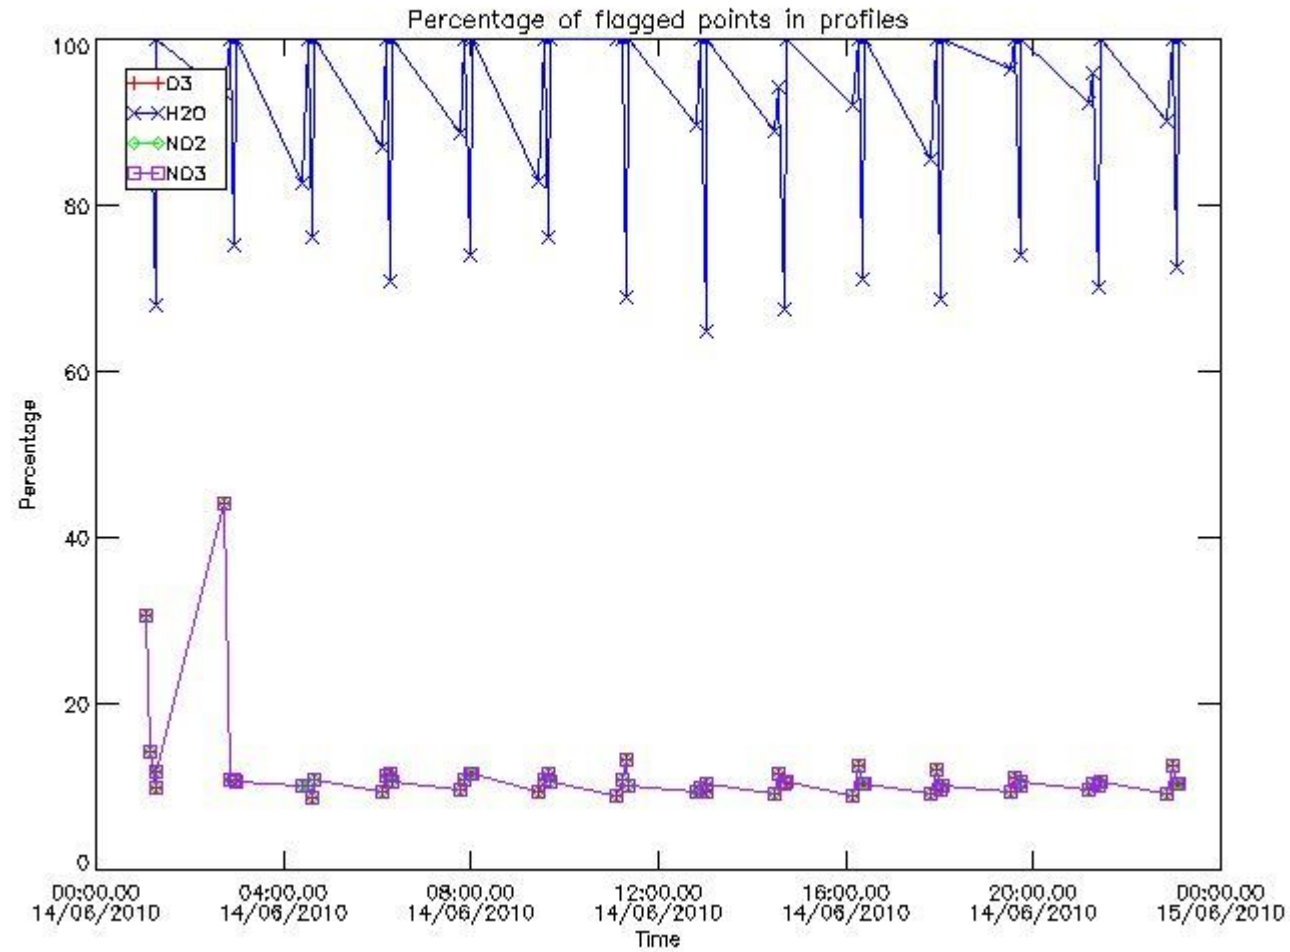

3. Quality information per product

In this section it is plotted some information contained in the Quality Summary data set of the level 2 products. Only products in dark limb conditions and without errors (error flag in the MPH set to "0") are used.

3.1 Plot quality information per product (time dependant)

3.2 Plot quality information per product (world map)