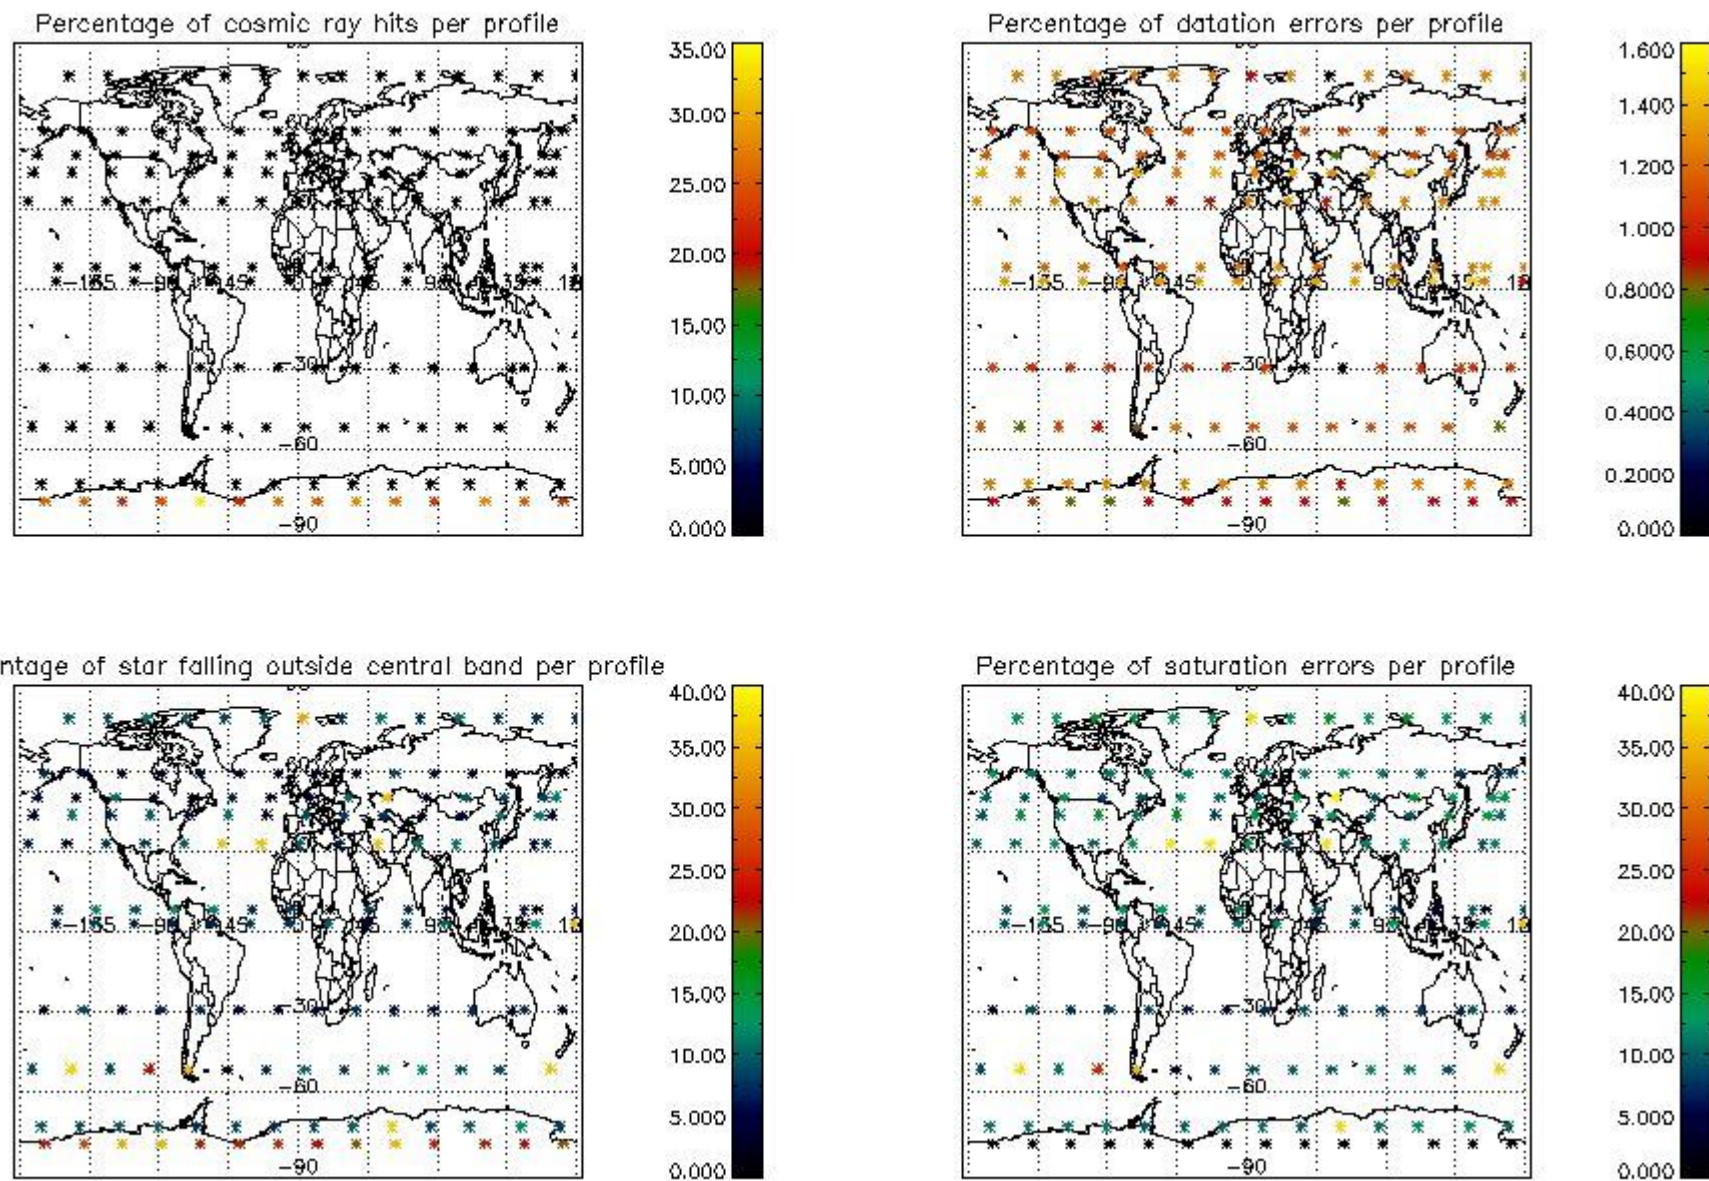

##### 4.1 Plot quality information per product (time dependant) coming from level 1b processing

###### 4.1.1 Plot level 1 quality information per product (time dependant): ENVISAT ASCENDING passes

4.1.2 Plot level 1 quality information per product (time dependant): ENVI SAT DESCENDING passes

4.2 Plot quality information per product coming from level 1b processing (world map)  
 4.2.1 Plot level 1 quality information per product (world map): ENVISAT ASCENDING passes

4.2.2 Plot level 1 quality information per product (world map): ENVISAT DESCENDING passes