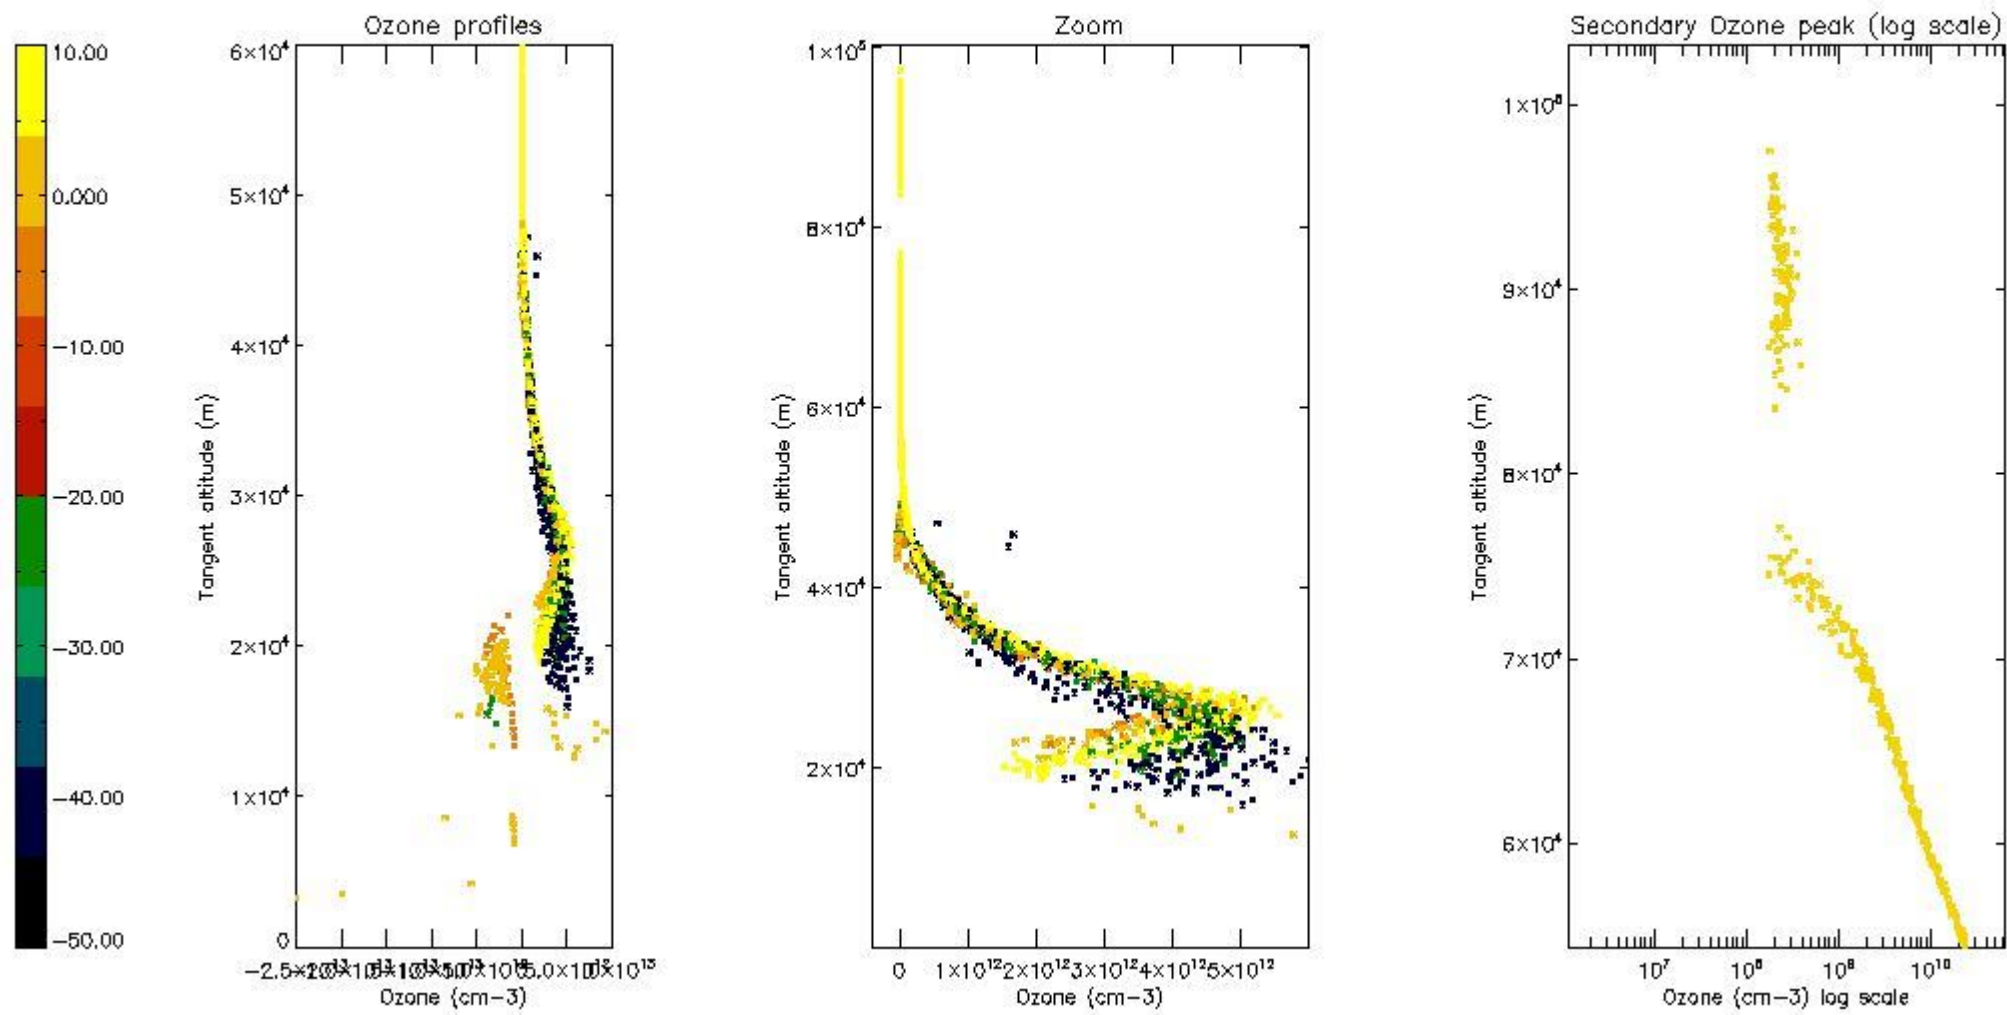

STD < 10	5
STD < 5	3

5.2 Plot ozone profiles for all STD (dark without errors)

The colorbar represents the latitude.

5.3 Plot ozone profiles where STD < 20% (dark without errors)

The colorbar represents the latitude.