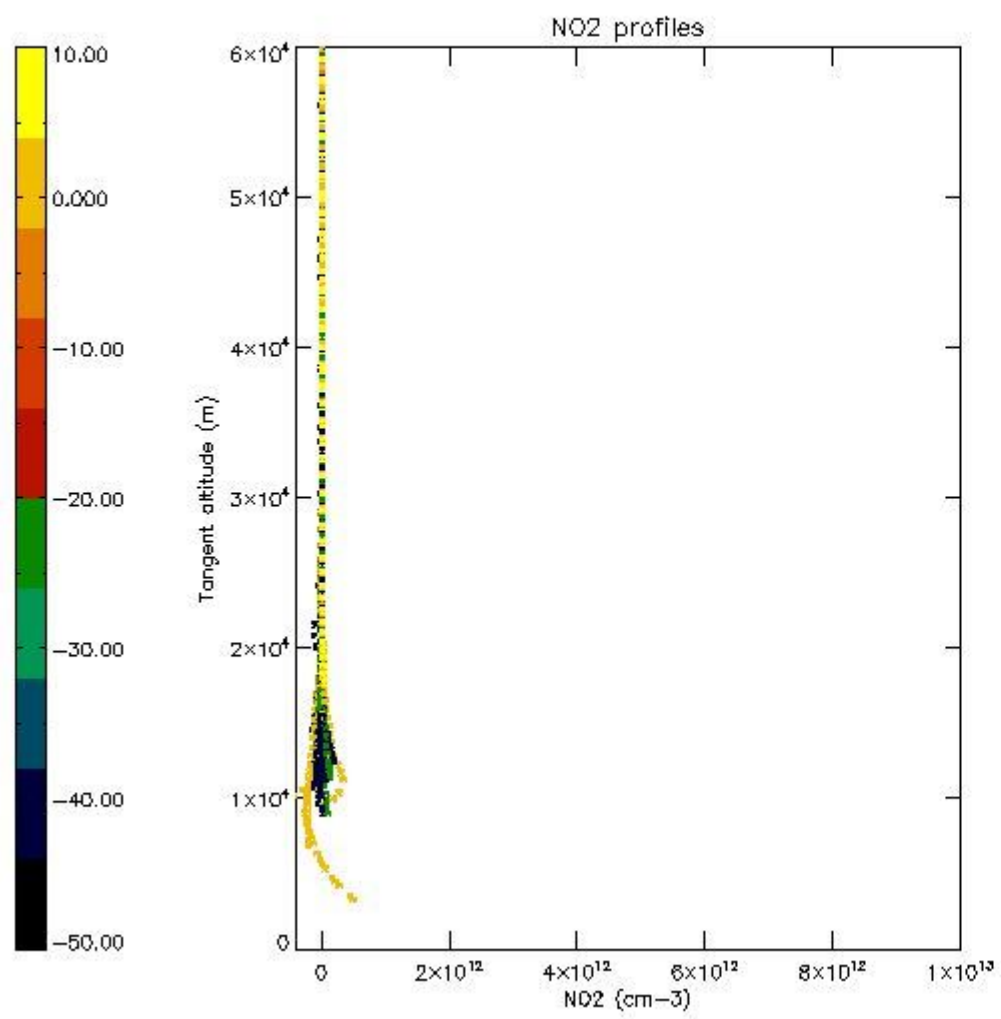

5.7 Plot NO3 profiles for all STD (dark without errors)

The colorbar represents the latitude.