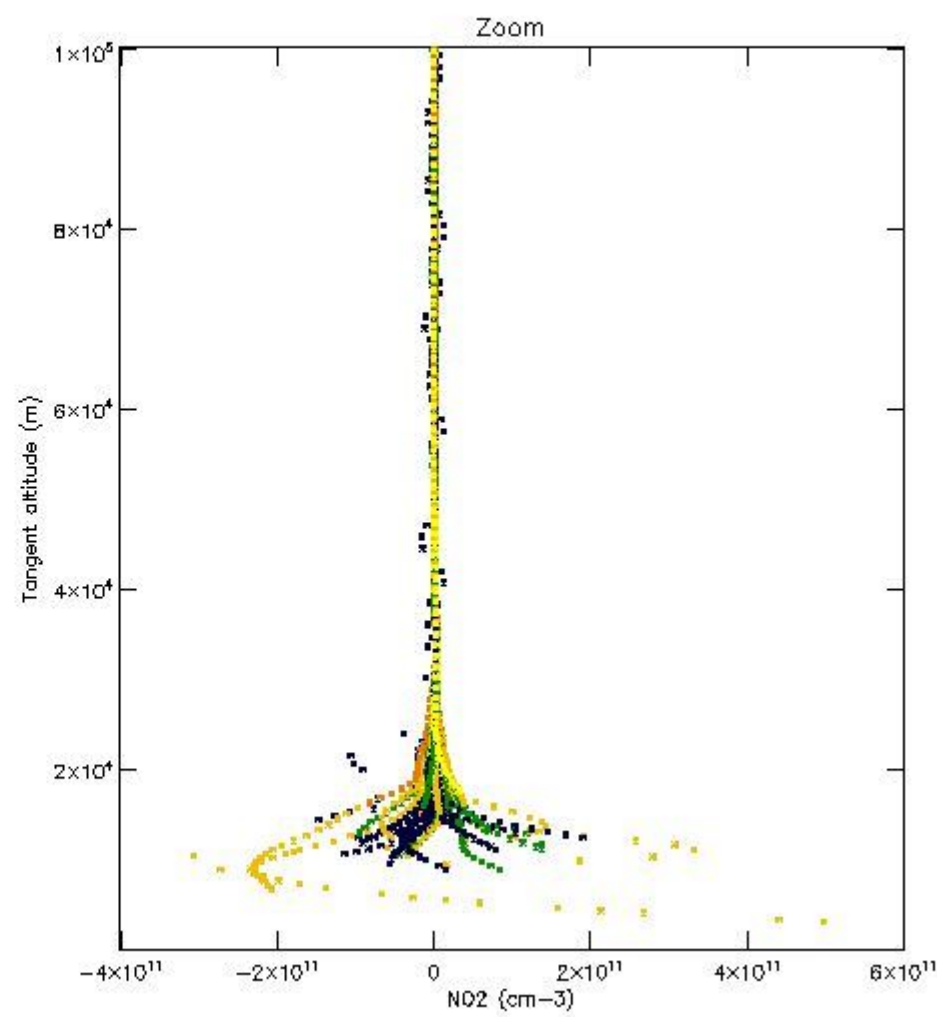

*5.4 Plot ozone profiles where STD < 10% (dark without errors)*

The colorbar represents the latitude.

*5.5 Plot ozone profiles where STD < 5% (dark without errors)*

The colorbar represents the latitude.

*5.6 Plot NO<sub>2</sub> profiles for all STD (dark without errors)*

The colorbar represents the latitude.

*5.7 Plot NO3 profiles for all STD (dark without errors)*

The colorbar represents the latitude.

5.8 Plot H<sub>2</sub>O profiles for all STD (only for occultations of stars 1,2,3,4,13,14,16,26,63 dark without errors)

The colorbar represents the latitude.