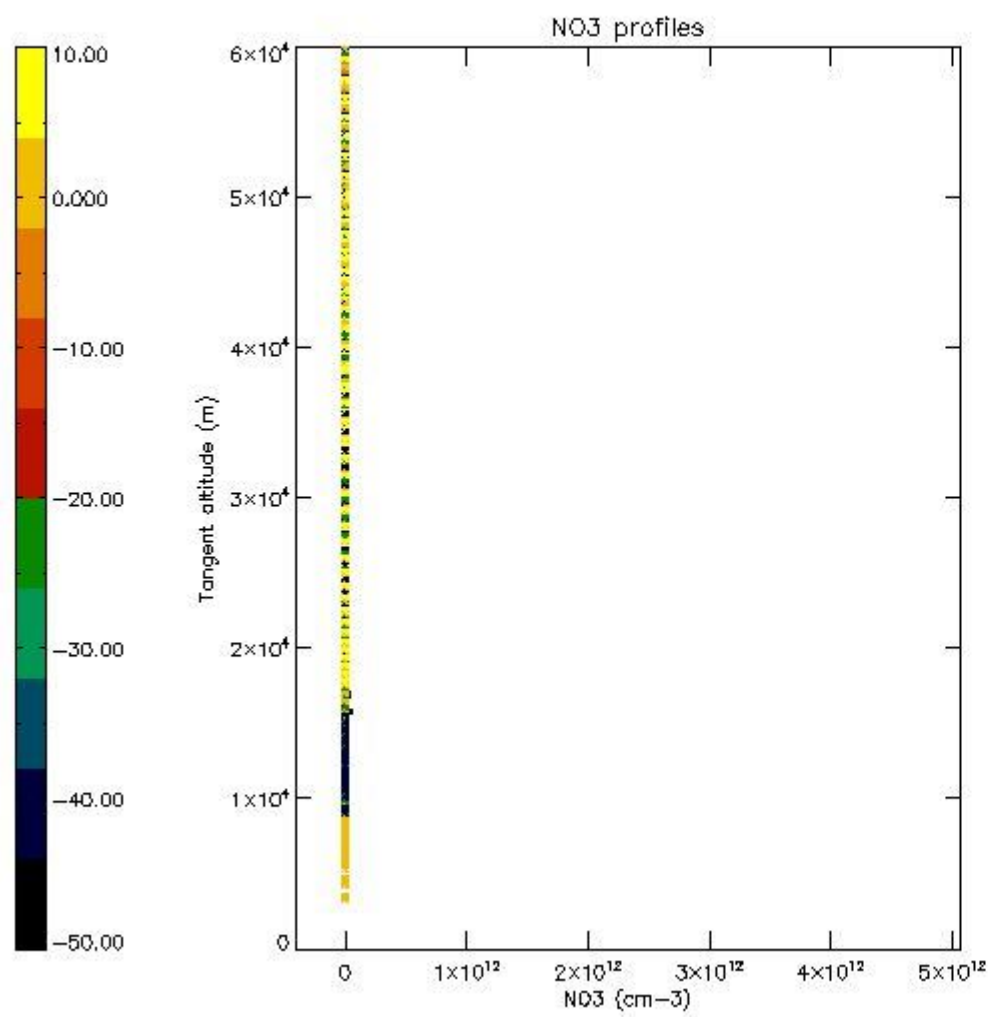

*5.4 Plot ozone profiles where STD < 10% (dark without errors)*

The colorbar represents the latitude.

*5.5 Plot ozone profiles where STD < 5% (dark without errors)*

The colorbar represents the latitude.

*5.6 Plot NO<sub>2</sub> profiles for all STD (dark without errors)*

The colorbar represents the latitude.

*5.7 Plot NO3 profiles for all STD (dark without errors)*

The colorbar represents the latitude.

5.8 Plot H<sub>2</sub>O profiles for all STD (only for occultations of stars 1,2,3,4,13,14,16,26,63 dark without errors)