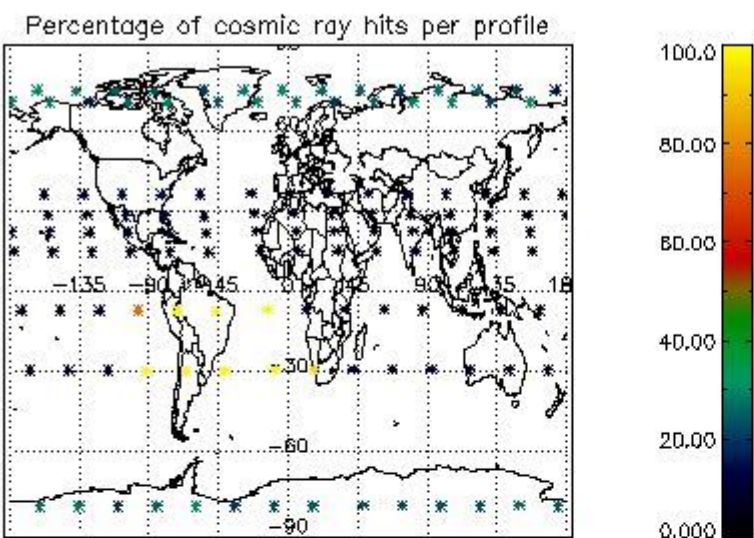

###### 4.1.1 Plot level 1 quality information per product (time dependant): ENVISAT ASCENDING passes

4.1.2 Plot level 1 quality information per product (time dependant): ENVI SAT DESCENDING passes

4.2 Plot quality information per product coming from level 1b processing (world map)  
 4.2.1 Plot level 1 quality information per product (world map): ENVISAT ASCENDING passes