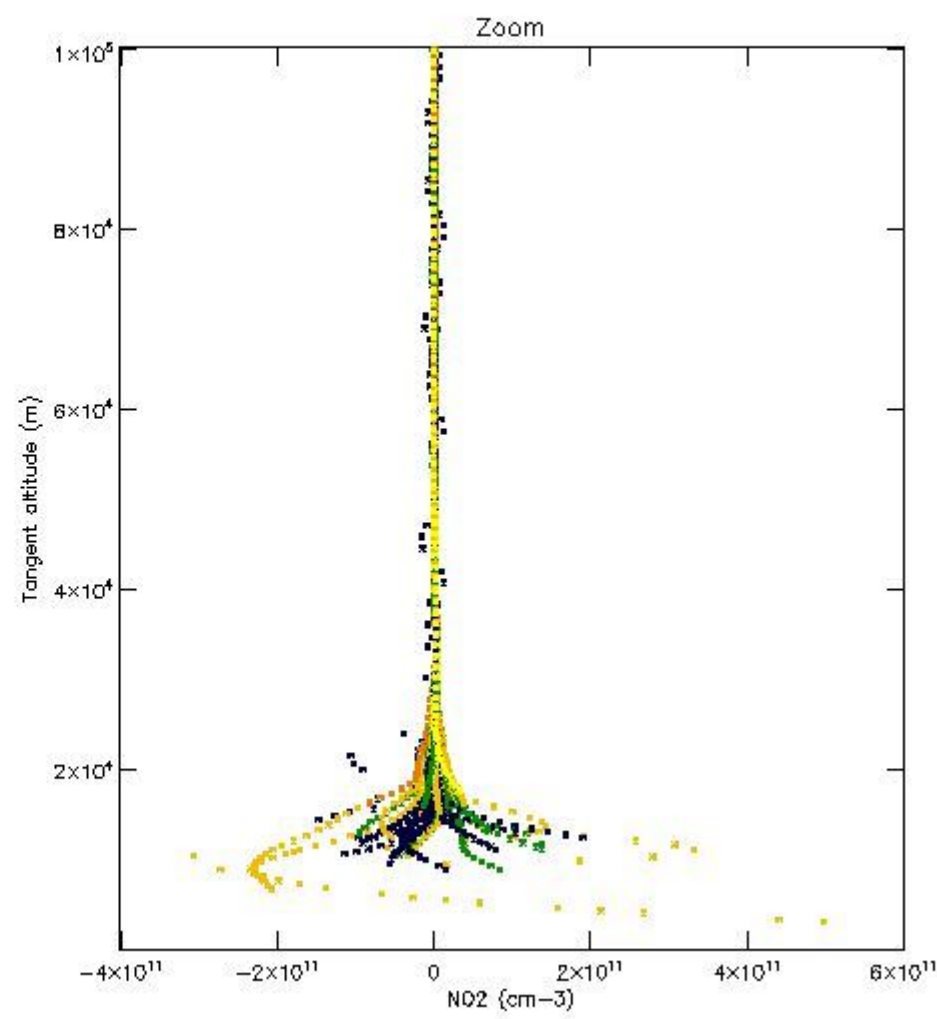

5.7 Plot NO3 profiles for all STD (dark without errors)

The colorbar represents the latitude.