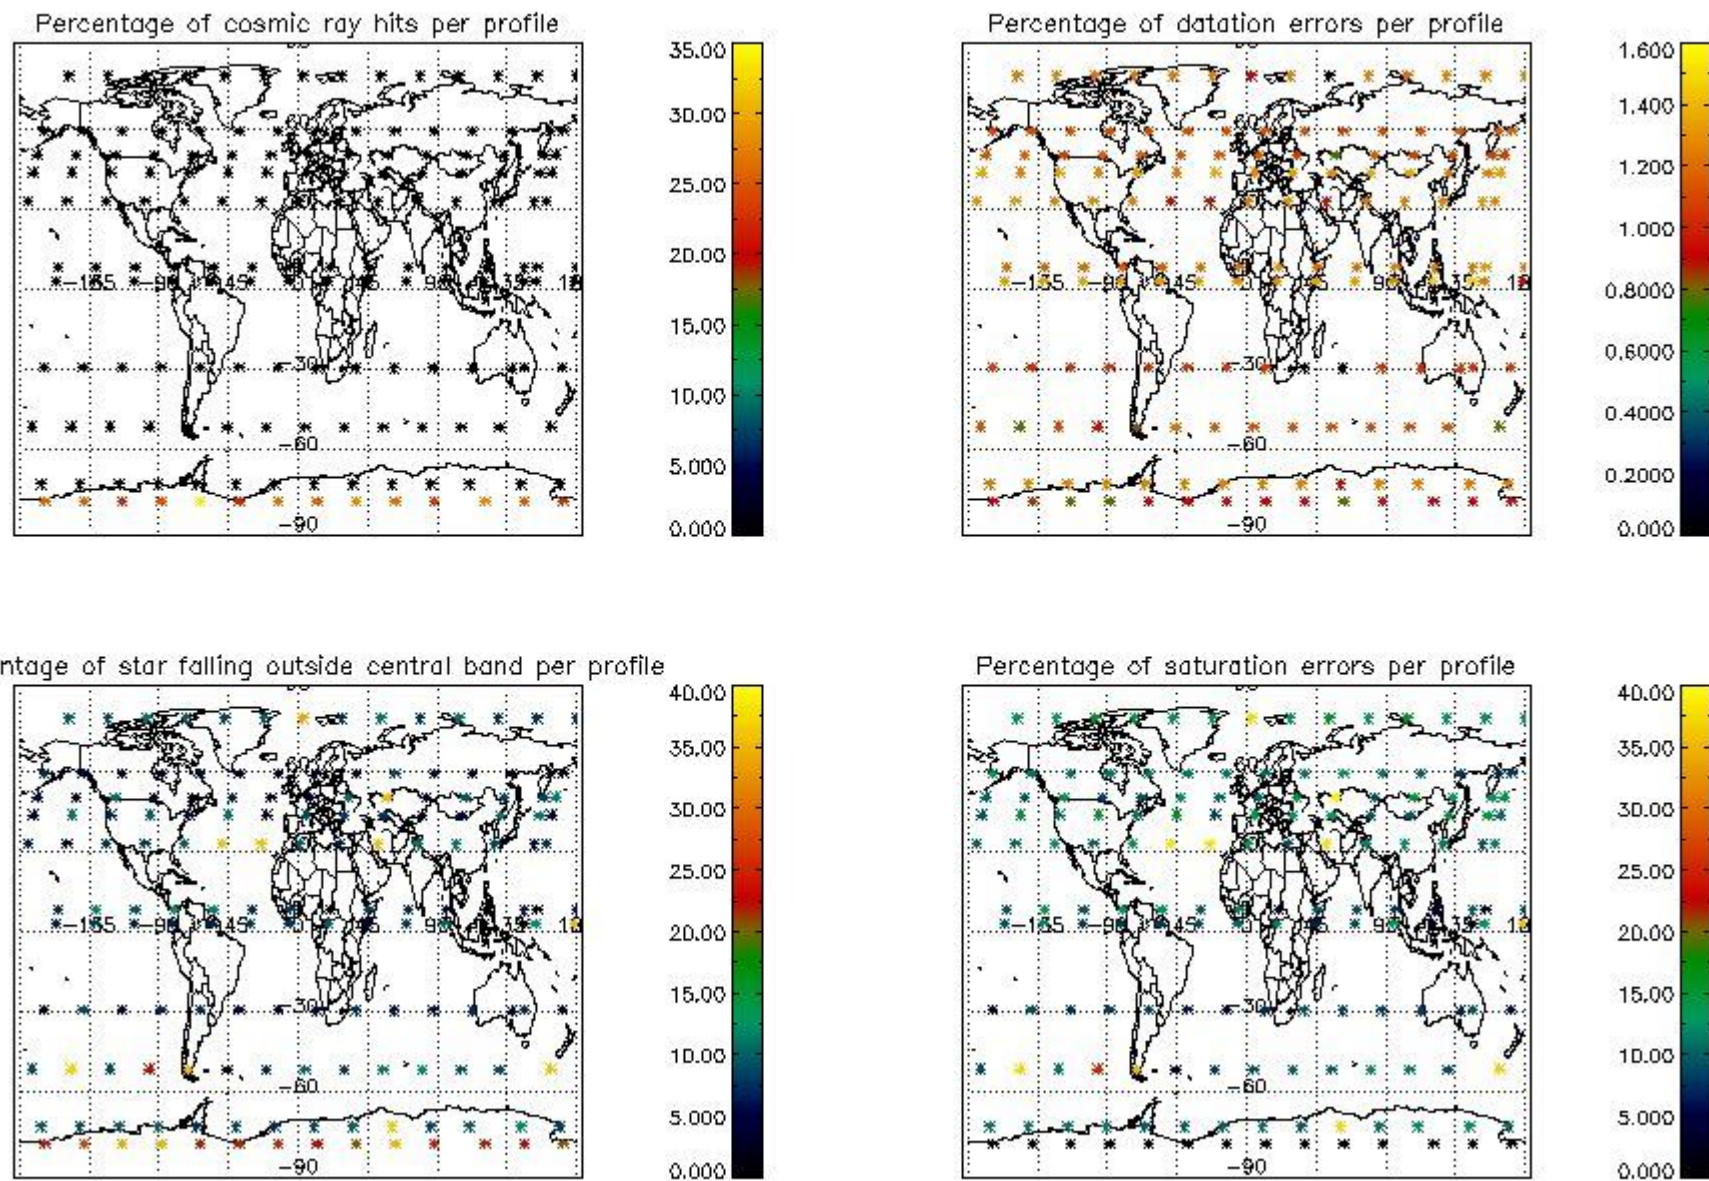

4.2.2 Plot level 1 quality information per product (world map): ENVISAT DESCENDING passes

5. Trace gas profiles

5.1 Ozone statistics based on quality of products

The final quality of the products can be "measured" using the STD (Standard Deviation) attached to every point profile. This information is written to the parameter GOM_NL__2P/NL_LOCAL_SPECIES_DENSITY/o3_std of the level 2 products. The table below shows the statistics for given STD ranges.

The statistics are given with respect to the overall valid production:

- Products without fatal errors: GOM_NL__2P/MPH/PRODUCT_ERR=0
- Valid point profile: GOM_NL__2P/NL_LOCAL_SPECIES_DENSITY/pcd(0)=0

The 'Criteria' is applied to valid points of dark limb products:

- Products in dark limb illumination condition: GOM_NL__2P/NL_SUMMARY_QUALITY/obs_ill_cond=0
- Products without fatal errors: GOM_NL__2P/MPH/PRODUCT_ERR=0
- Valid point profile: GOM_NL__2P/NL_LOCAL_SPECIES_DENSITY/pcd(0)=0

So, the table below shows the percentage of dark limb and valid observations for each criteria with respect to the overall valid daily observations.

Criteria	% of total production
All STD	22
STD < 20	8