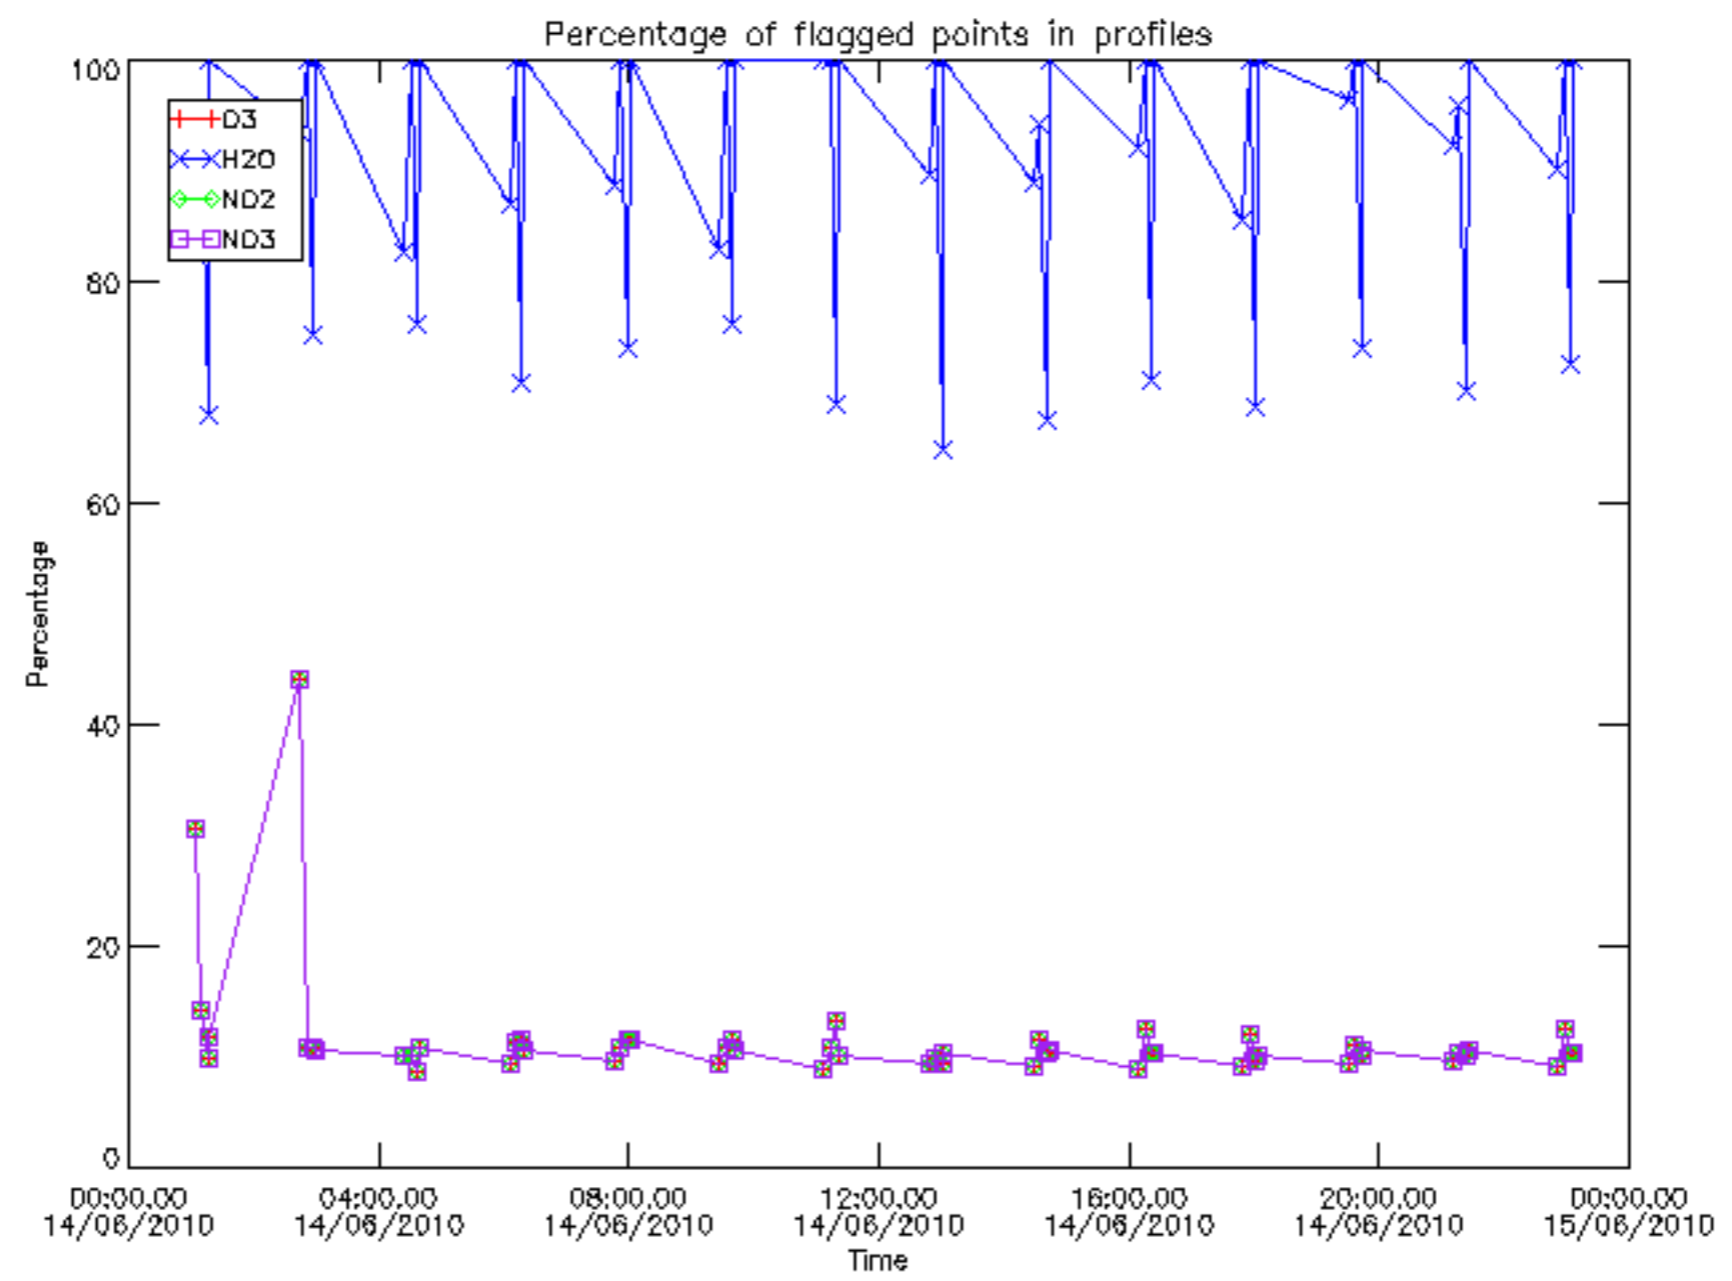

Percentage of flagged data per D3 profile

Percentage of flagged data per H2O profile