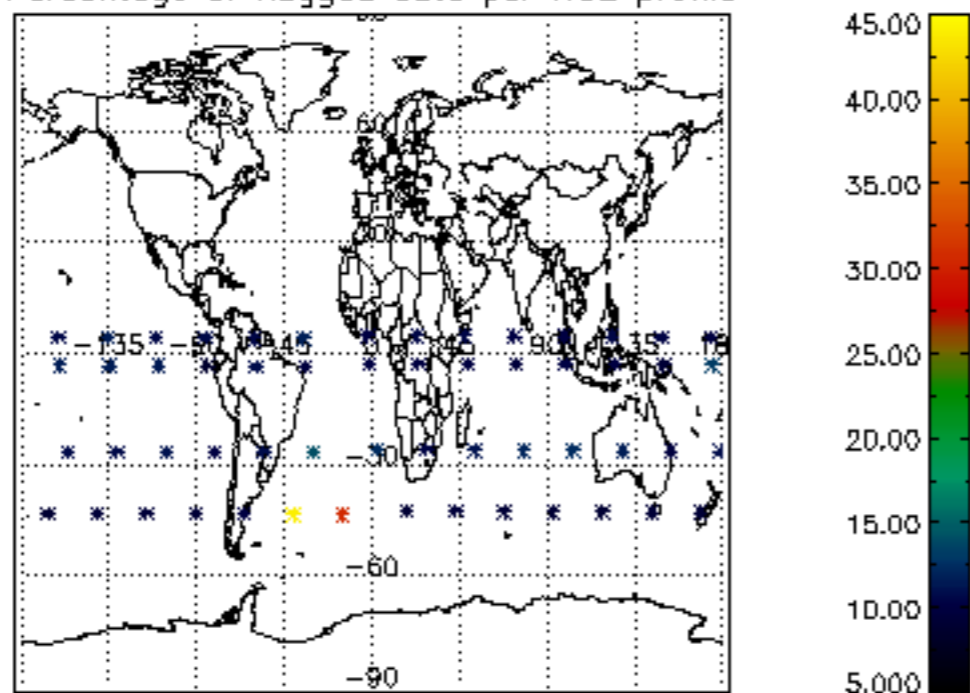

Percentage of flagged data per NO2 profile