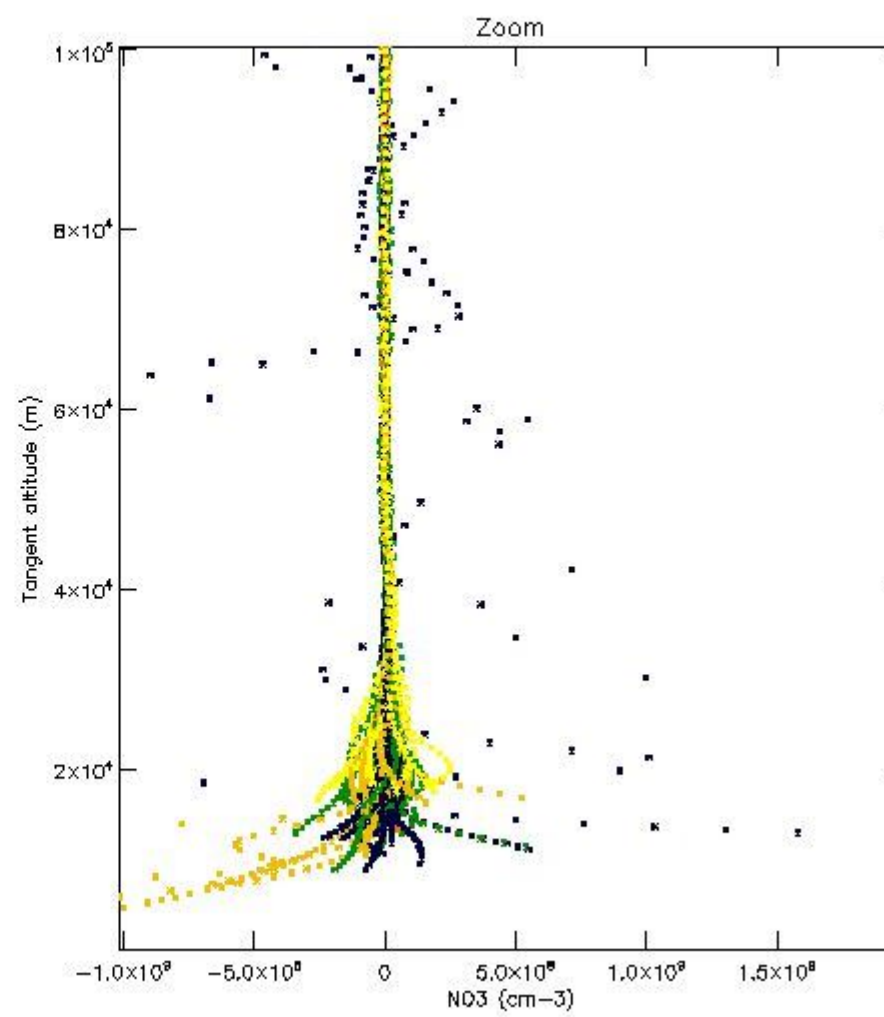

*5.4 Plot ozone profiles where STD < 10% (dark without errors)*

The colorbar represents the latitude.

*5.5 Plot ozone profiles where STD < 5% (dark without errors)*

The colorbar represents the latitude.

*5.6 Plot NO<sub>2</sub> profiles for all STD (dark without errors)*

The colorbar represents the latitude.

*5.7 Plot NO3 profiles for all STD (dark without errors)*

The colorbar represents the latitude.

5.8 Plot H<sub>2</sub>O profiles for all STD (only for occultations of stars 1,2,3,4,13,14,16,26,63 dark without errors)

The colorbar represents the latitude.