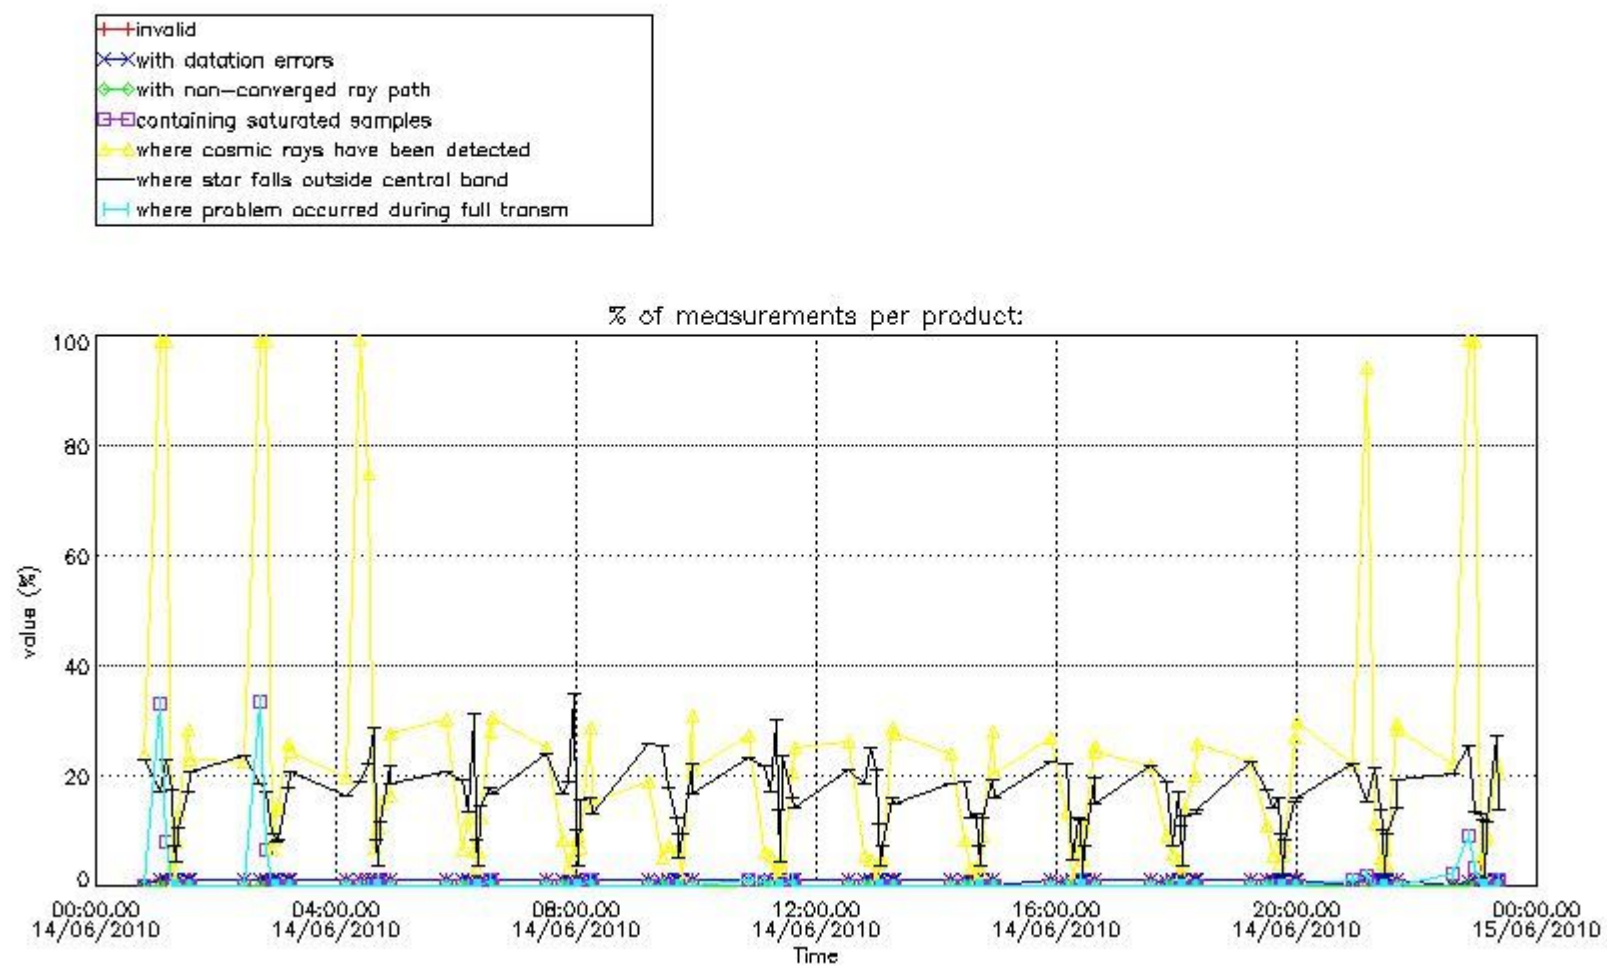

4.1.2 Plot level 1 quality information per product (time dependant): ENVI SAT DESCENDING passes