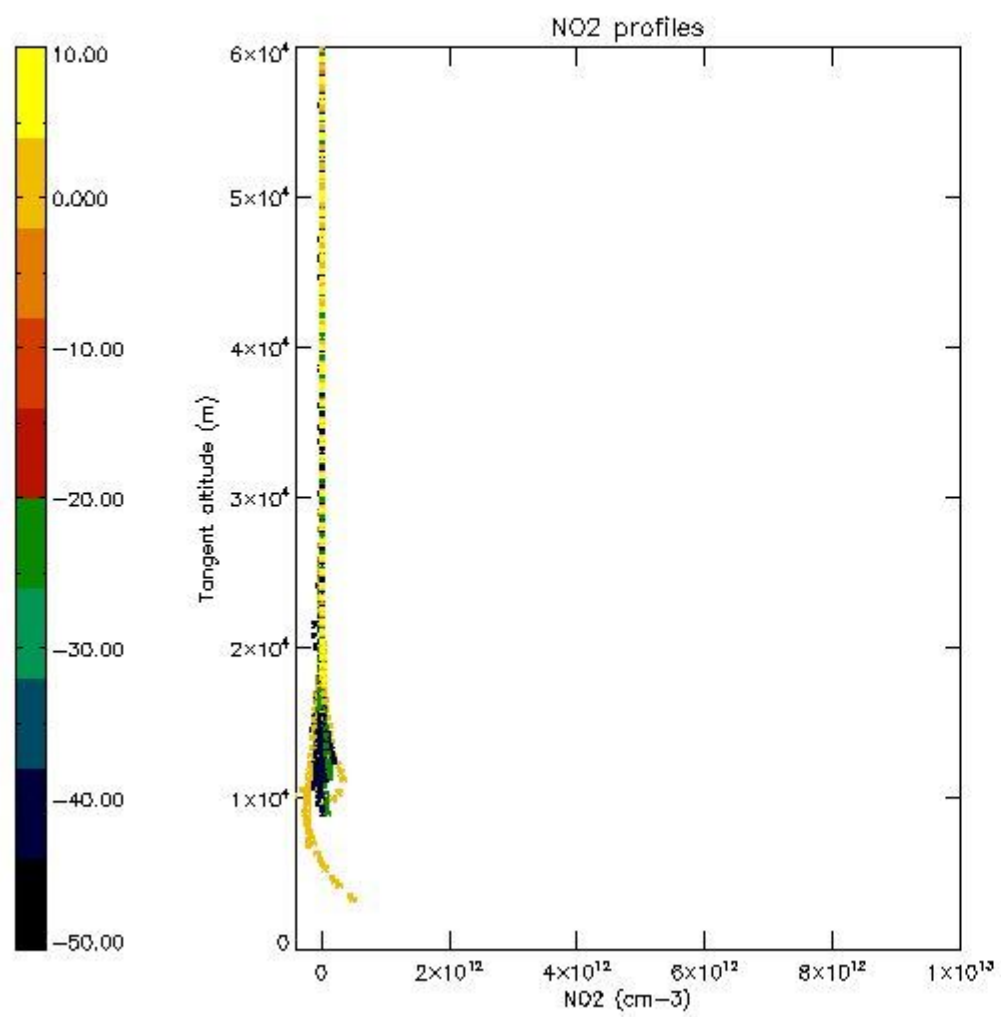

*5.4 Plot ozone profiles where STD < 10% (dark without errors)*

The colorbar represents the latitude.

*5.5 Plot ozone profiles where STD < 5% (dark without errors)*

The colorbar represents the latitude.

*5.6 Plot NO<sub>2</sub> profiles for all STD (dark without errors)*

The colorbar represents the latitude.

*5.7 Plot NO3 profiles for all STD (dark without errors)*

The colorbar represents the latitude.

5.8 Plot H<sub>2</sub>O profiles for all STD (only for occultations of stars 1,2,3,4,13,14,16,26,63 dark without errors)