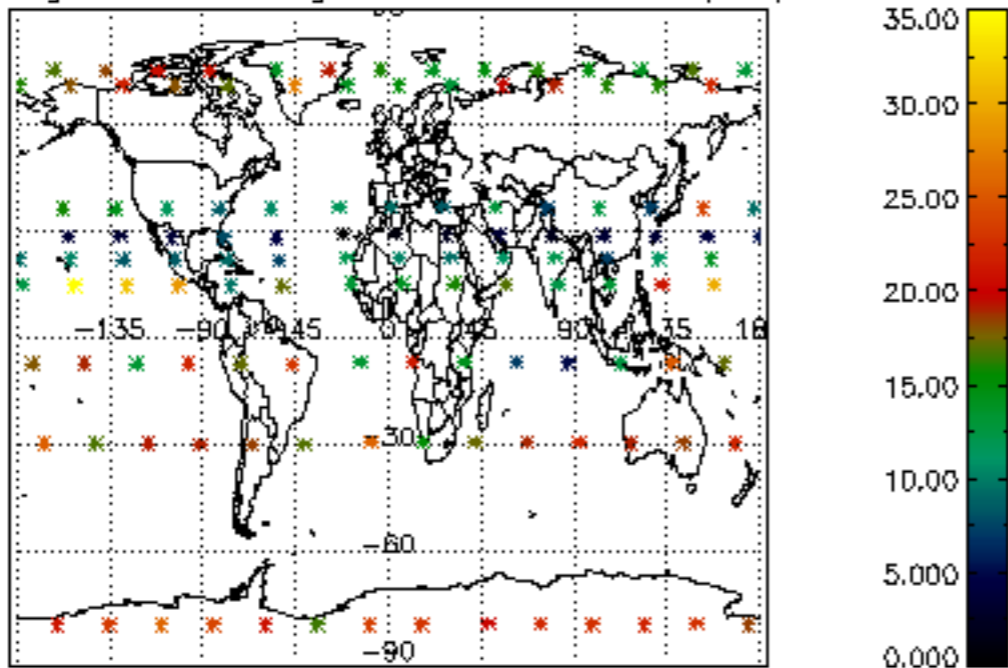

Percentage of cosmic ray hits per profile

Percentage of star falling outside central band per profile