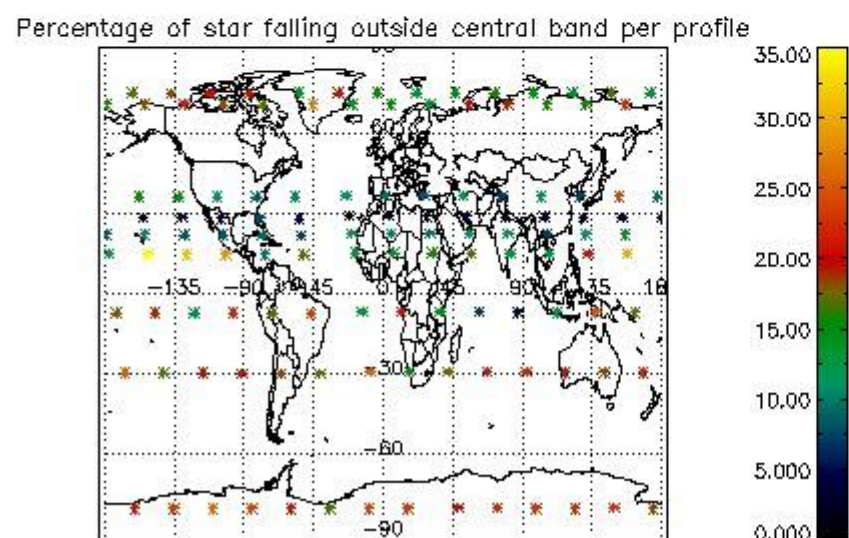

###### 4.1.1 Plot level 1 quality information per product (time dependant): ENVISAT ASCENDING passes

4.1.2 Plot level 1 quality information per product (time dependant): ENVI SAT DESCENDING passes

4.2 Plot quality information per product coming from level 1b processing (world map)  
 4.2.1 Plot level 1 quality information per product (world map): ENVISAT ASCENDING passes