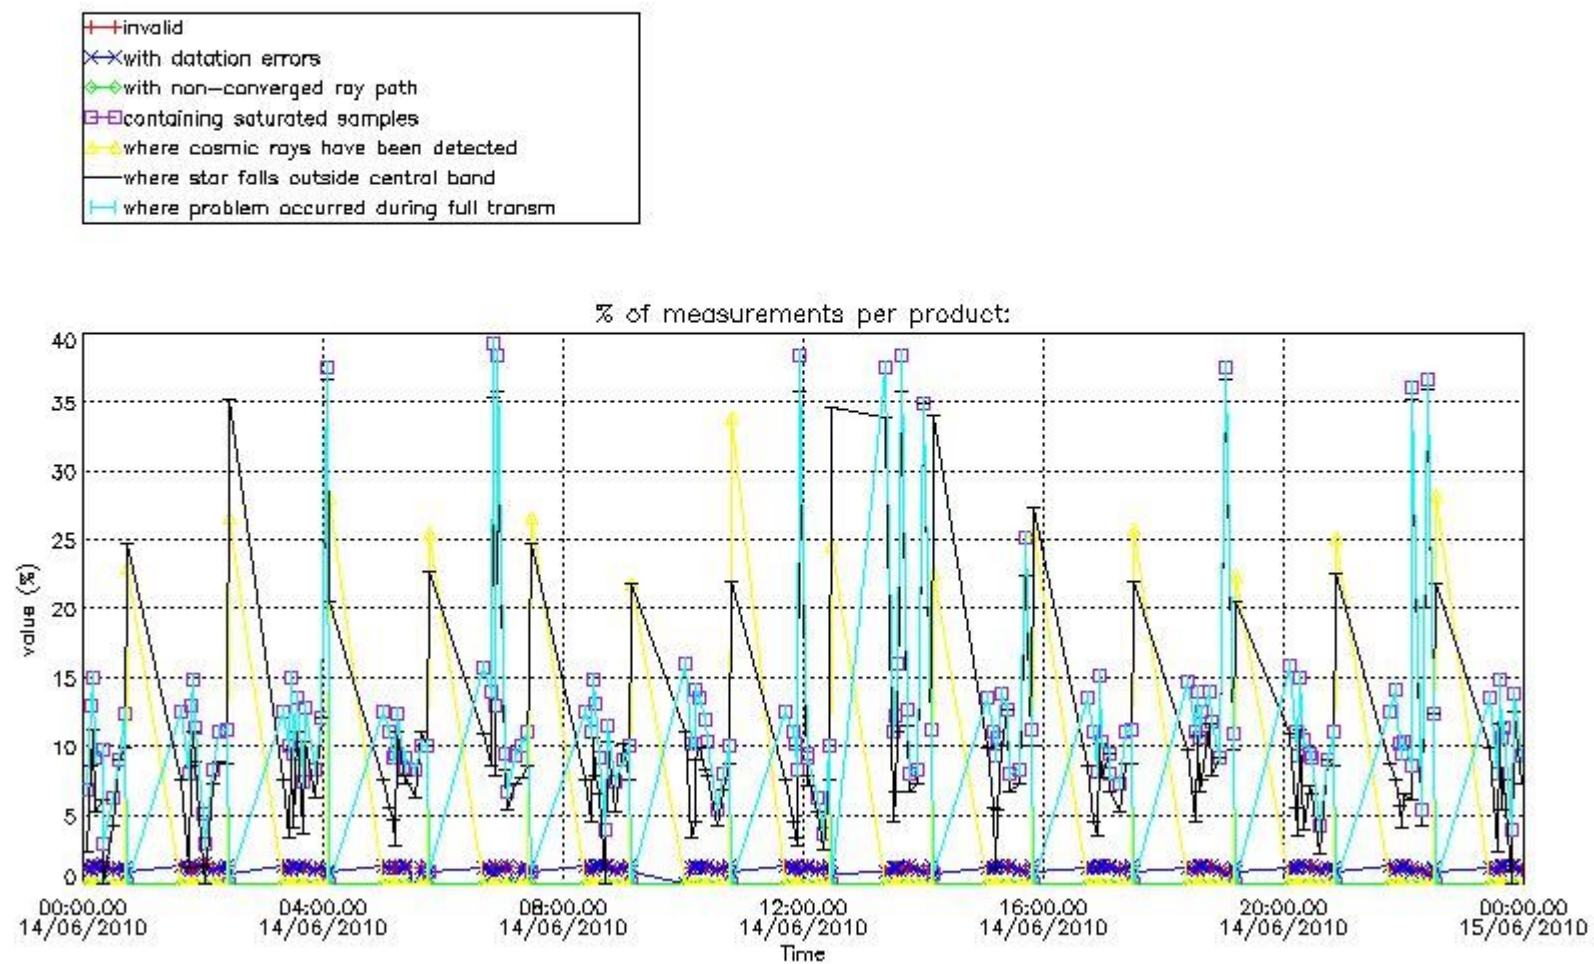

4.2 Plot quality information per product coming from level 1b processing (world map)
4.2.1 Plot level 1 quality information per product (world map): ENVISAT ASCENDING passes