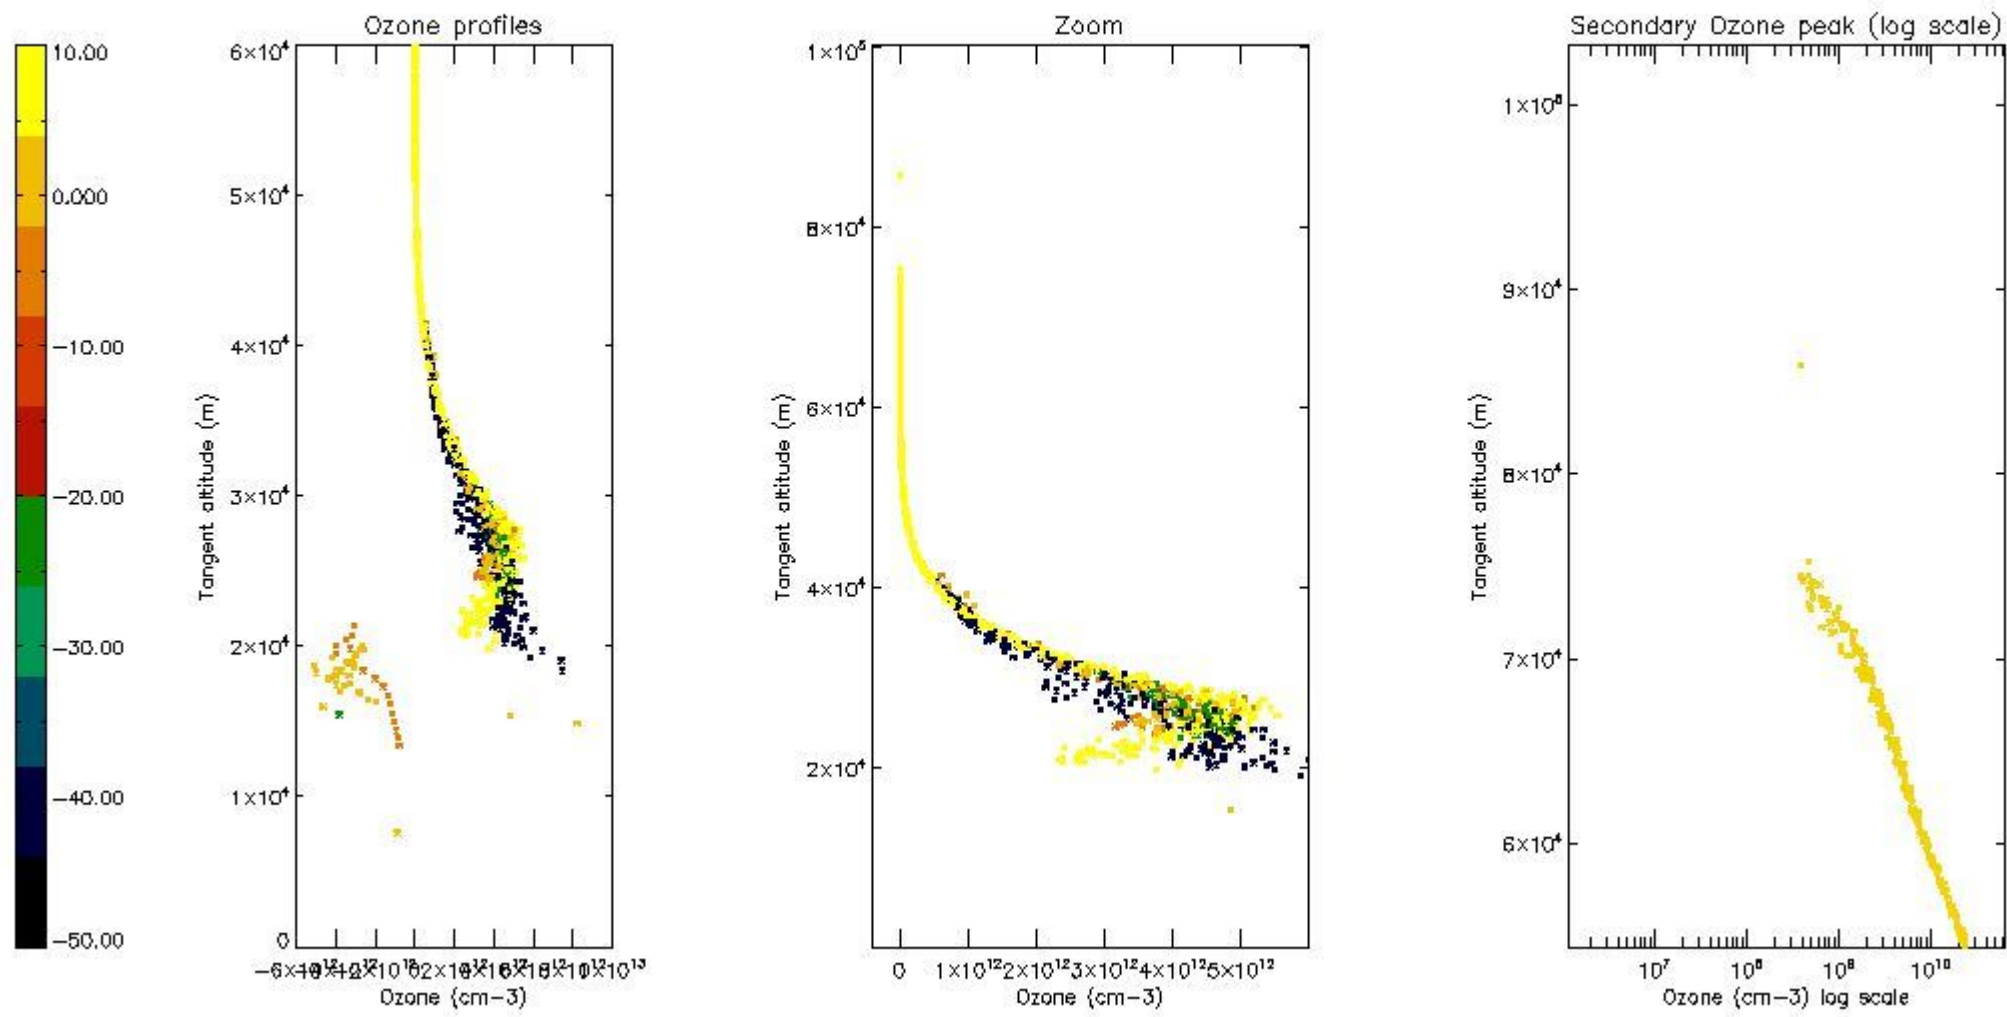

5.5 Plot ozone profiles where STD < 5% (dark without errors)

The colorbar represents the latitude.