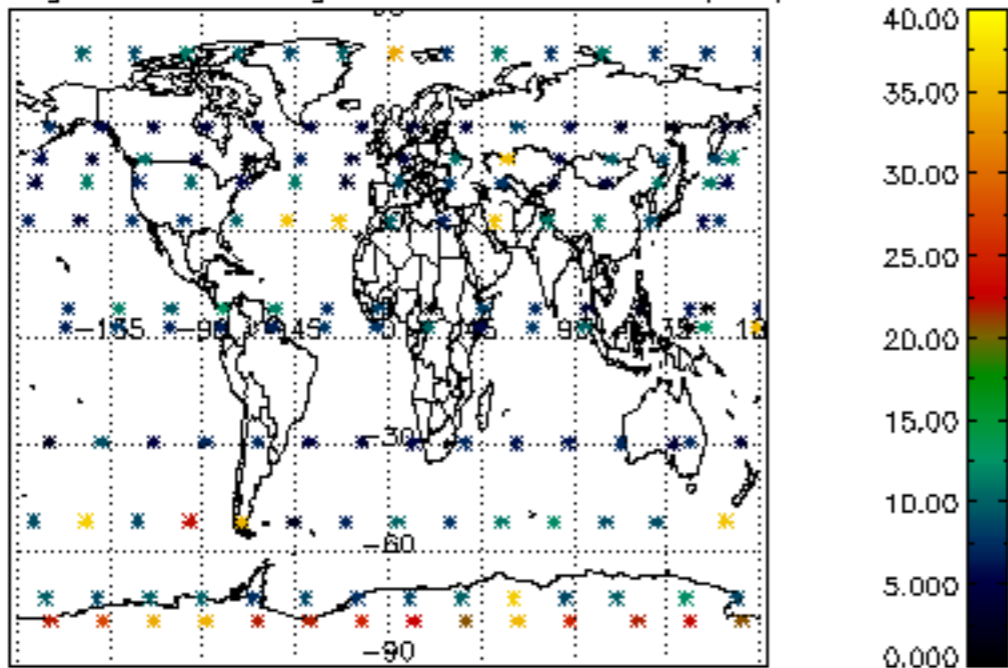

Percentage of star falling outside central band per profile