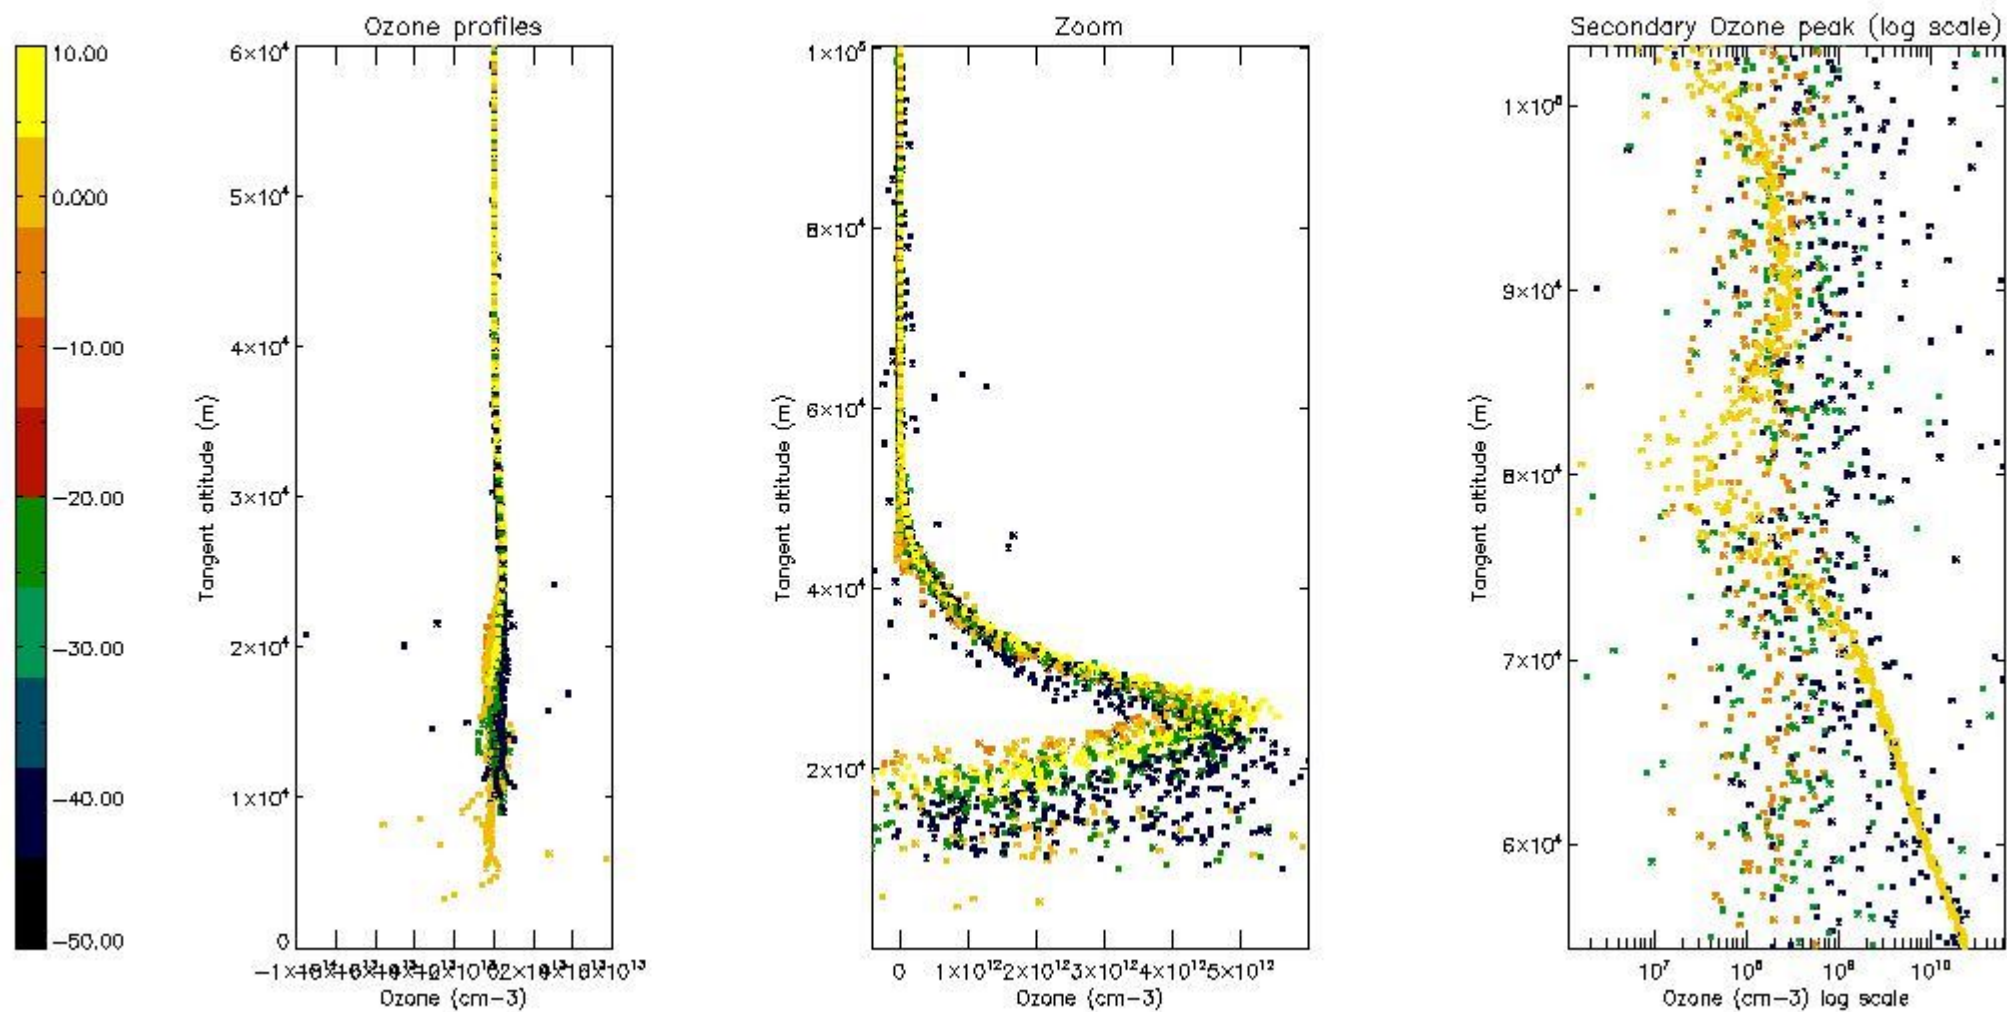

STD < 10	5
STD < 5	3

5.2 Plot ozone profiles for all STD (dark without errors)

The colorbar represents the latitude.

5.3 Plot ozone profiles where STD < 20% (dark without errors)

The colorbar represents the latitude.