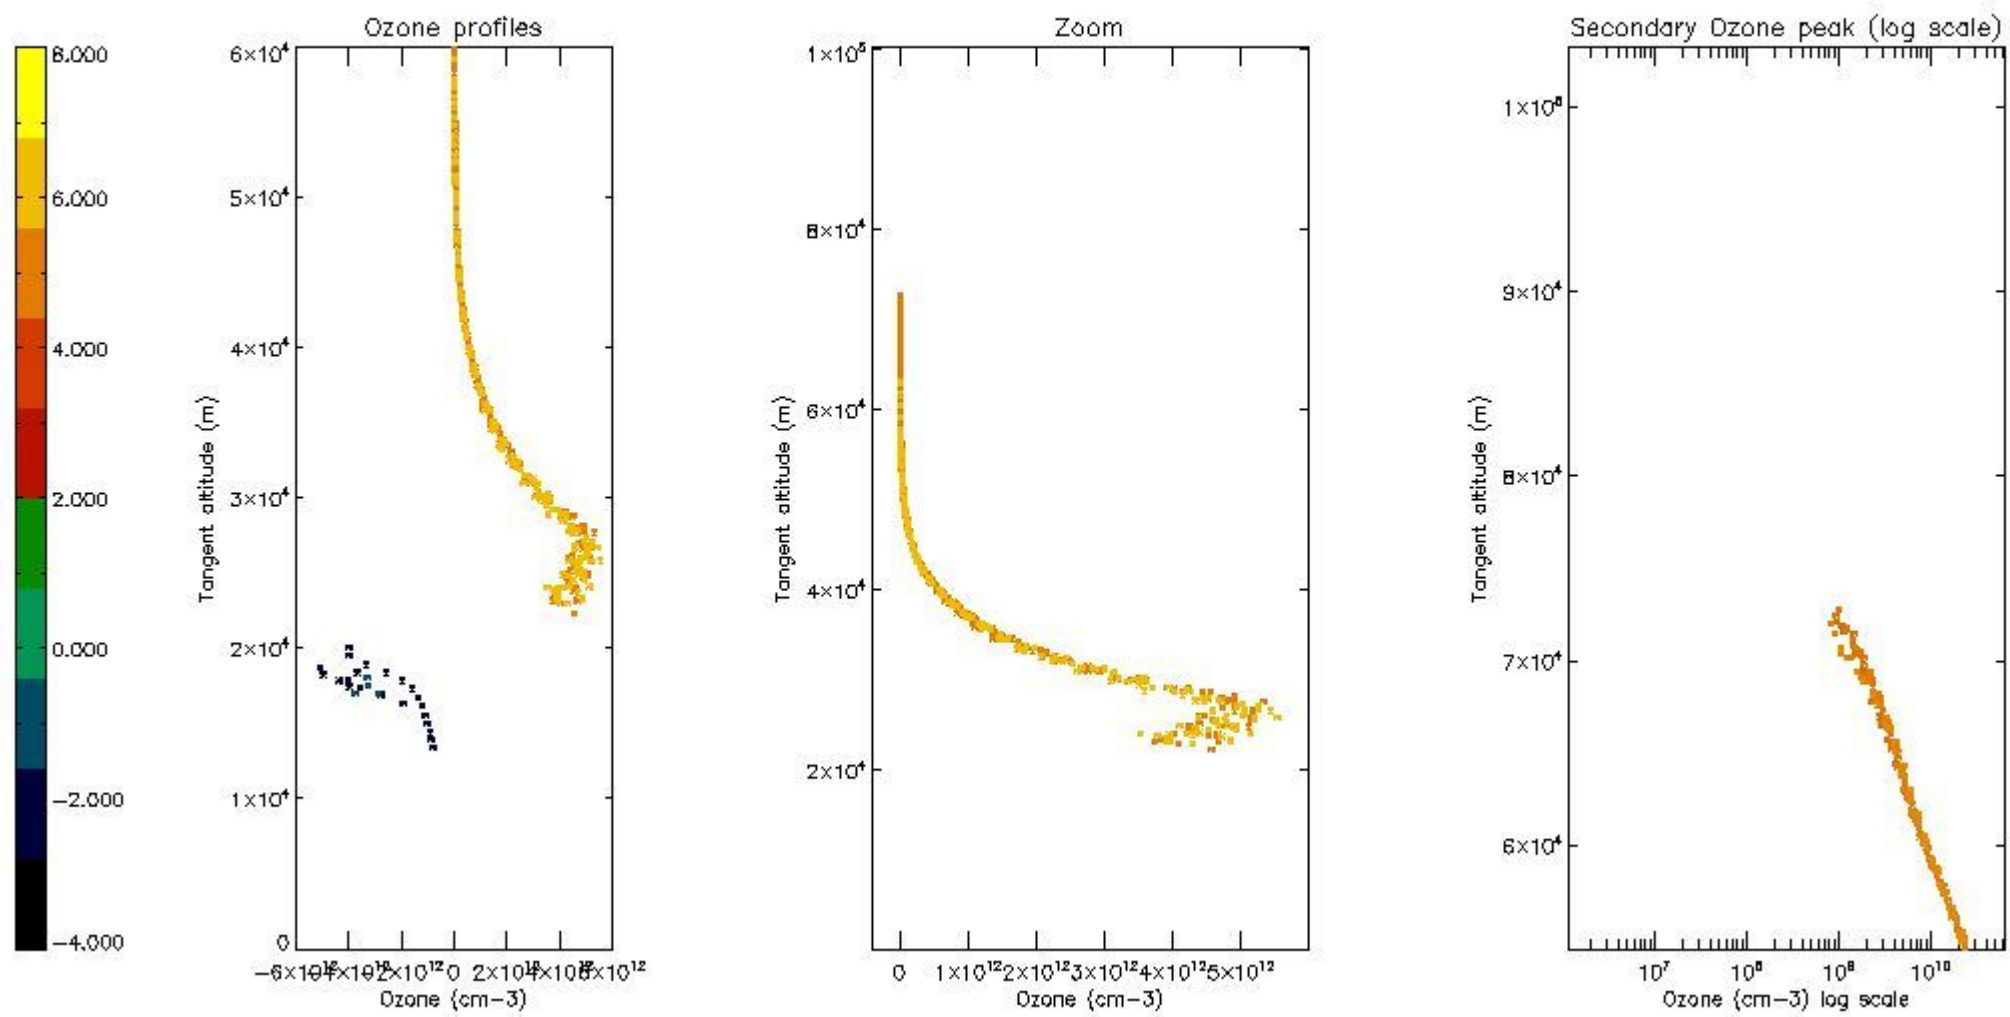

*5.4 Plot ozone profiles where STD < 10% (dark without errors)*

The colorbar represents the latitude.

*5.5 Plot ozone profiles where STD < 5% (dark without errors)*

The colorbar represents the latitude.

*5.6 Plot NO<sub>2</sub> profiles for all STD (dark without errors)*

The colorbar represents the latitude.

*5.7 Plot NO3 profiles for all STD (dark without errors)*

The colorbar represents the latitude.

5.8 Plot H<sub>2</sub>O profiles for all STD (only for occultations of stars 1,2,3,4,13,14,16,26,63 dark without errors)