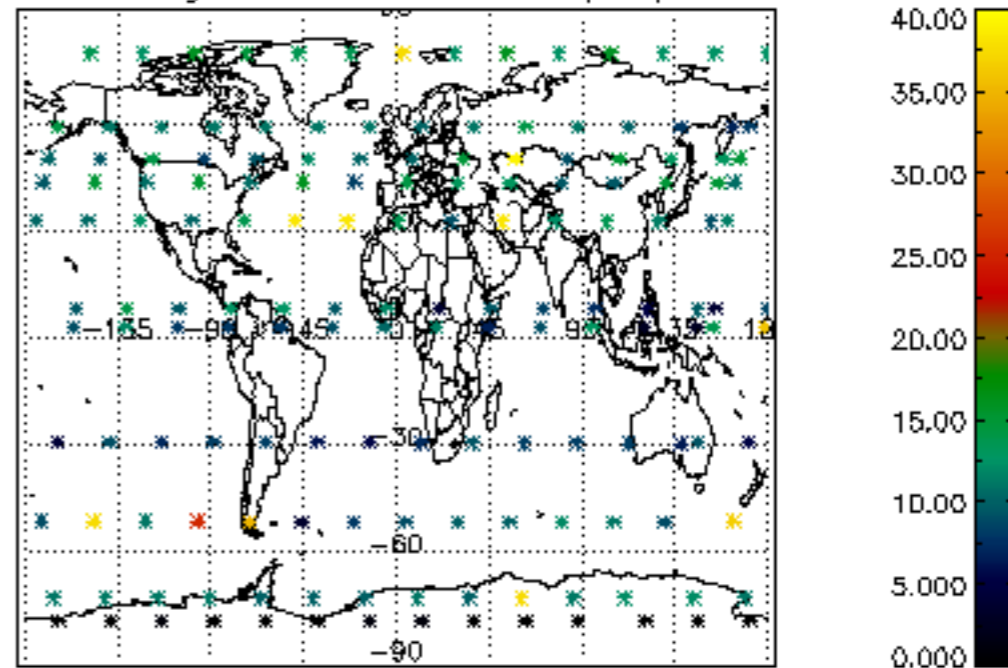

Percentage of saturation errors per profile