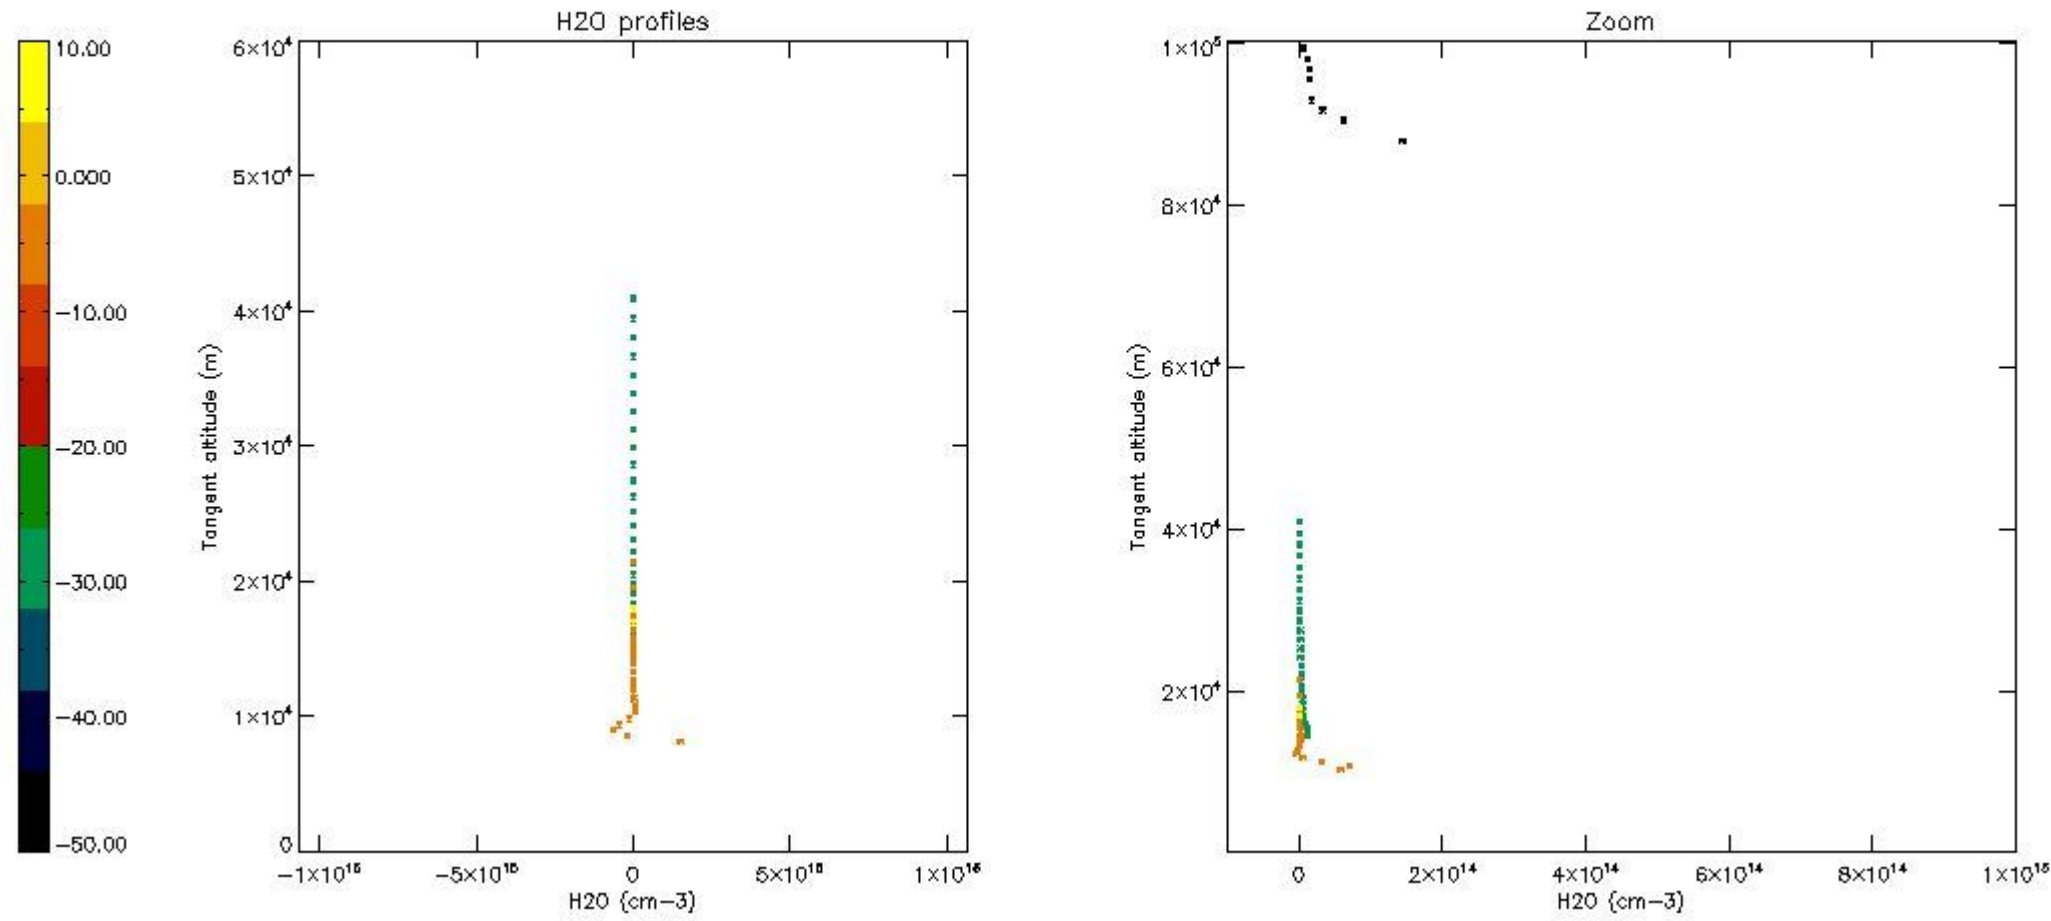

6. Auxiliary Data Files used for the production reported in section 2

The number reported in the third column indicates since which file (see list in section 2) the corresponding auxiliary file has been used. The fourth column is the date of those product files.

Type	Auxiliary Filename	Used since product	Used since product date
INST_PHYS_CHARACTERISTICS	GOM_INS_AXVIEC20091111_143220_20030716_120000_20500101_000000	1	13-JUN-2010 00:00:41
LEVEL-2_PROC_CONFIG	GOM_PR2_AXVIEC20091111_152718_20020301_000000_20500101_000000	1	13-JUN-2010 00:00:41
CROSS_SECTIONS_FILE	GOM_CRS_AXVIEC20091111_154832_20020301_000000_20500101_000000	1	13-JUN-2010 00:00:41