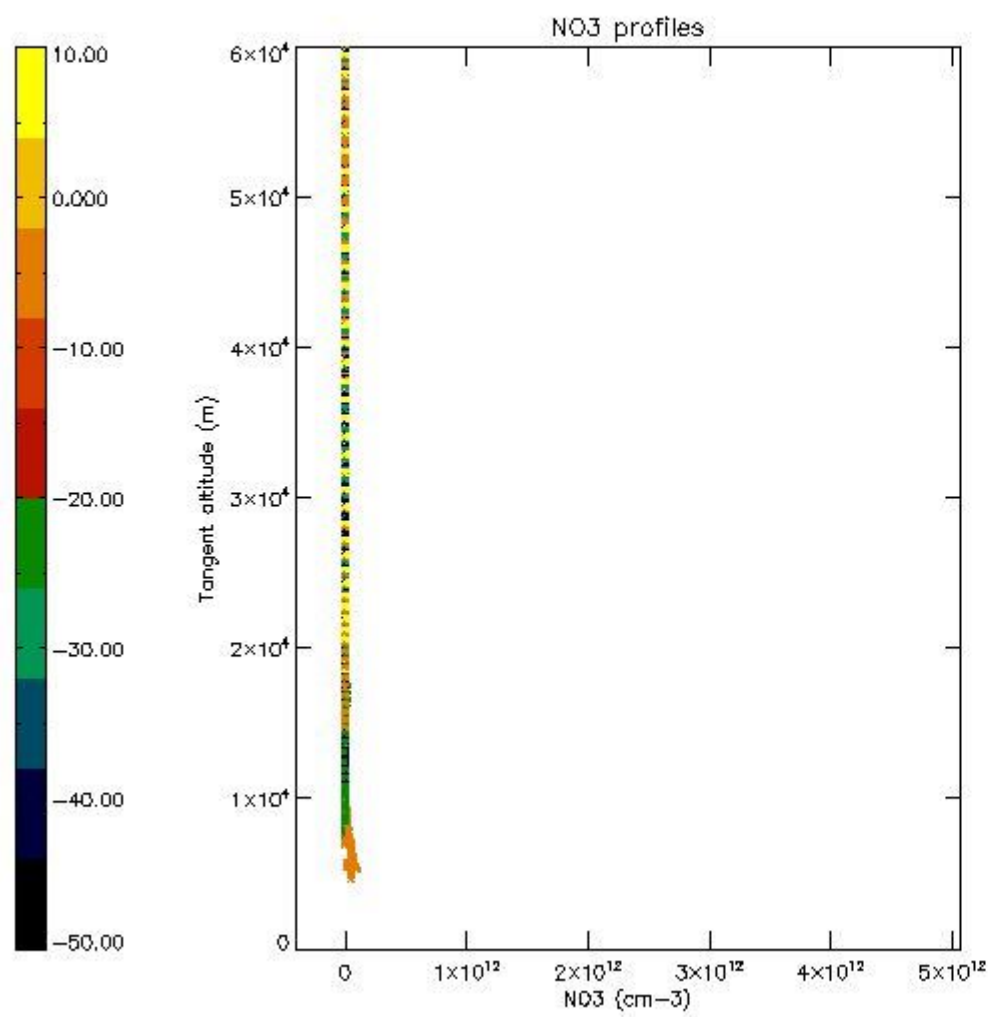

5.8 Plot H2O profiles for all STD (only for occultations of stars 1,2,3,4,13,14,16,26,63 dark without errors)

The colorbar represents the latitude.