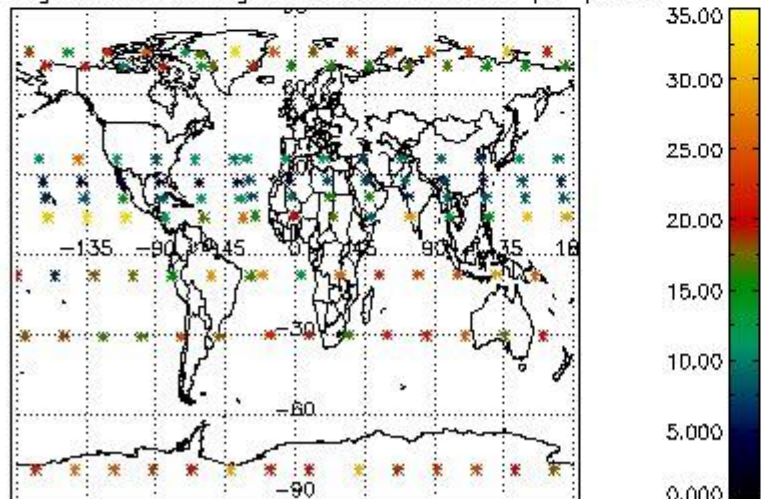

Percentage of star falling outside central band per profile