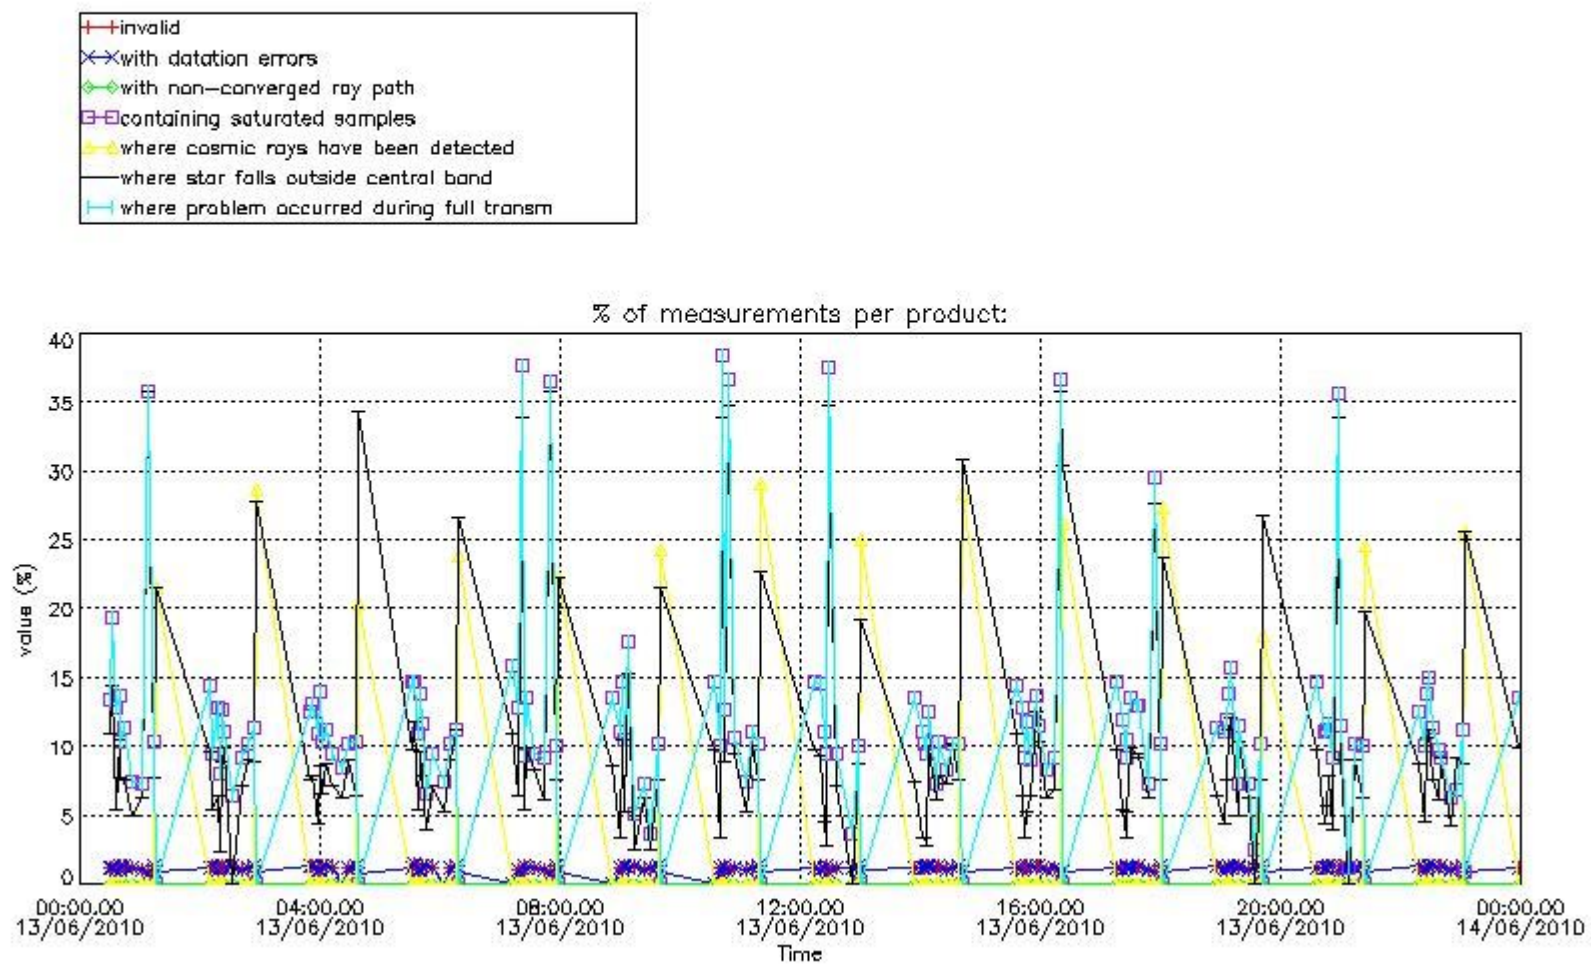

4.2 Plot quality information per product coming from level 1b processing (world map)

4.2.1 Plot level 1 quality information per product (world map): ENVISAT ASCENDING passes