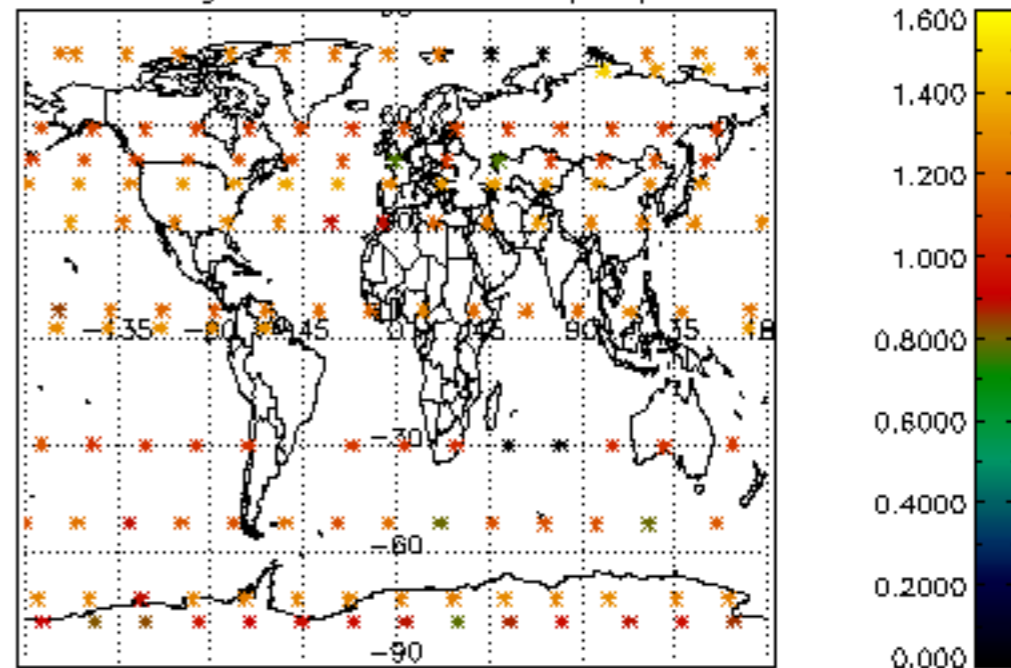

Percentage of datation errors per profile

Percentage of star falling outside central band per profile

Percentage of saturation errors per profile

Percentage of cosmic ray hits per profile

Percentage of datation errors per profile