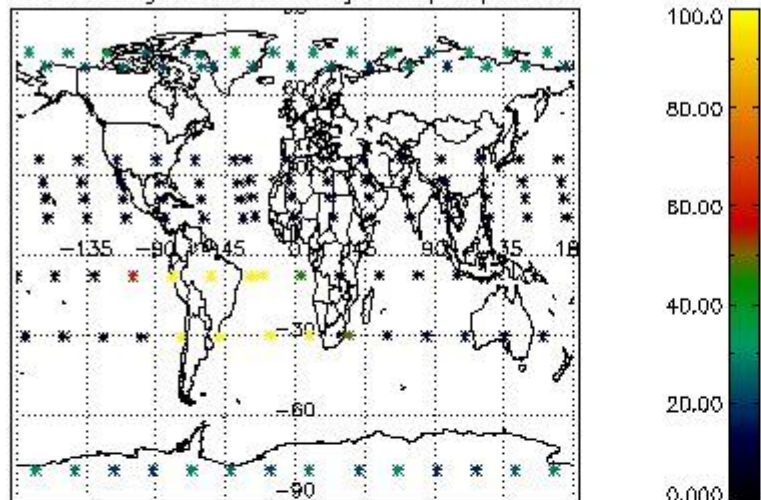

Percentage of cosmic ray hits per profile