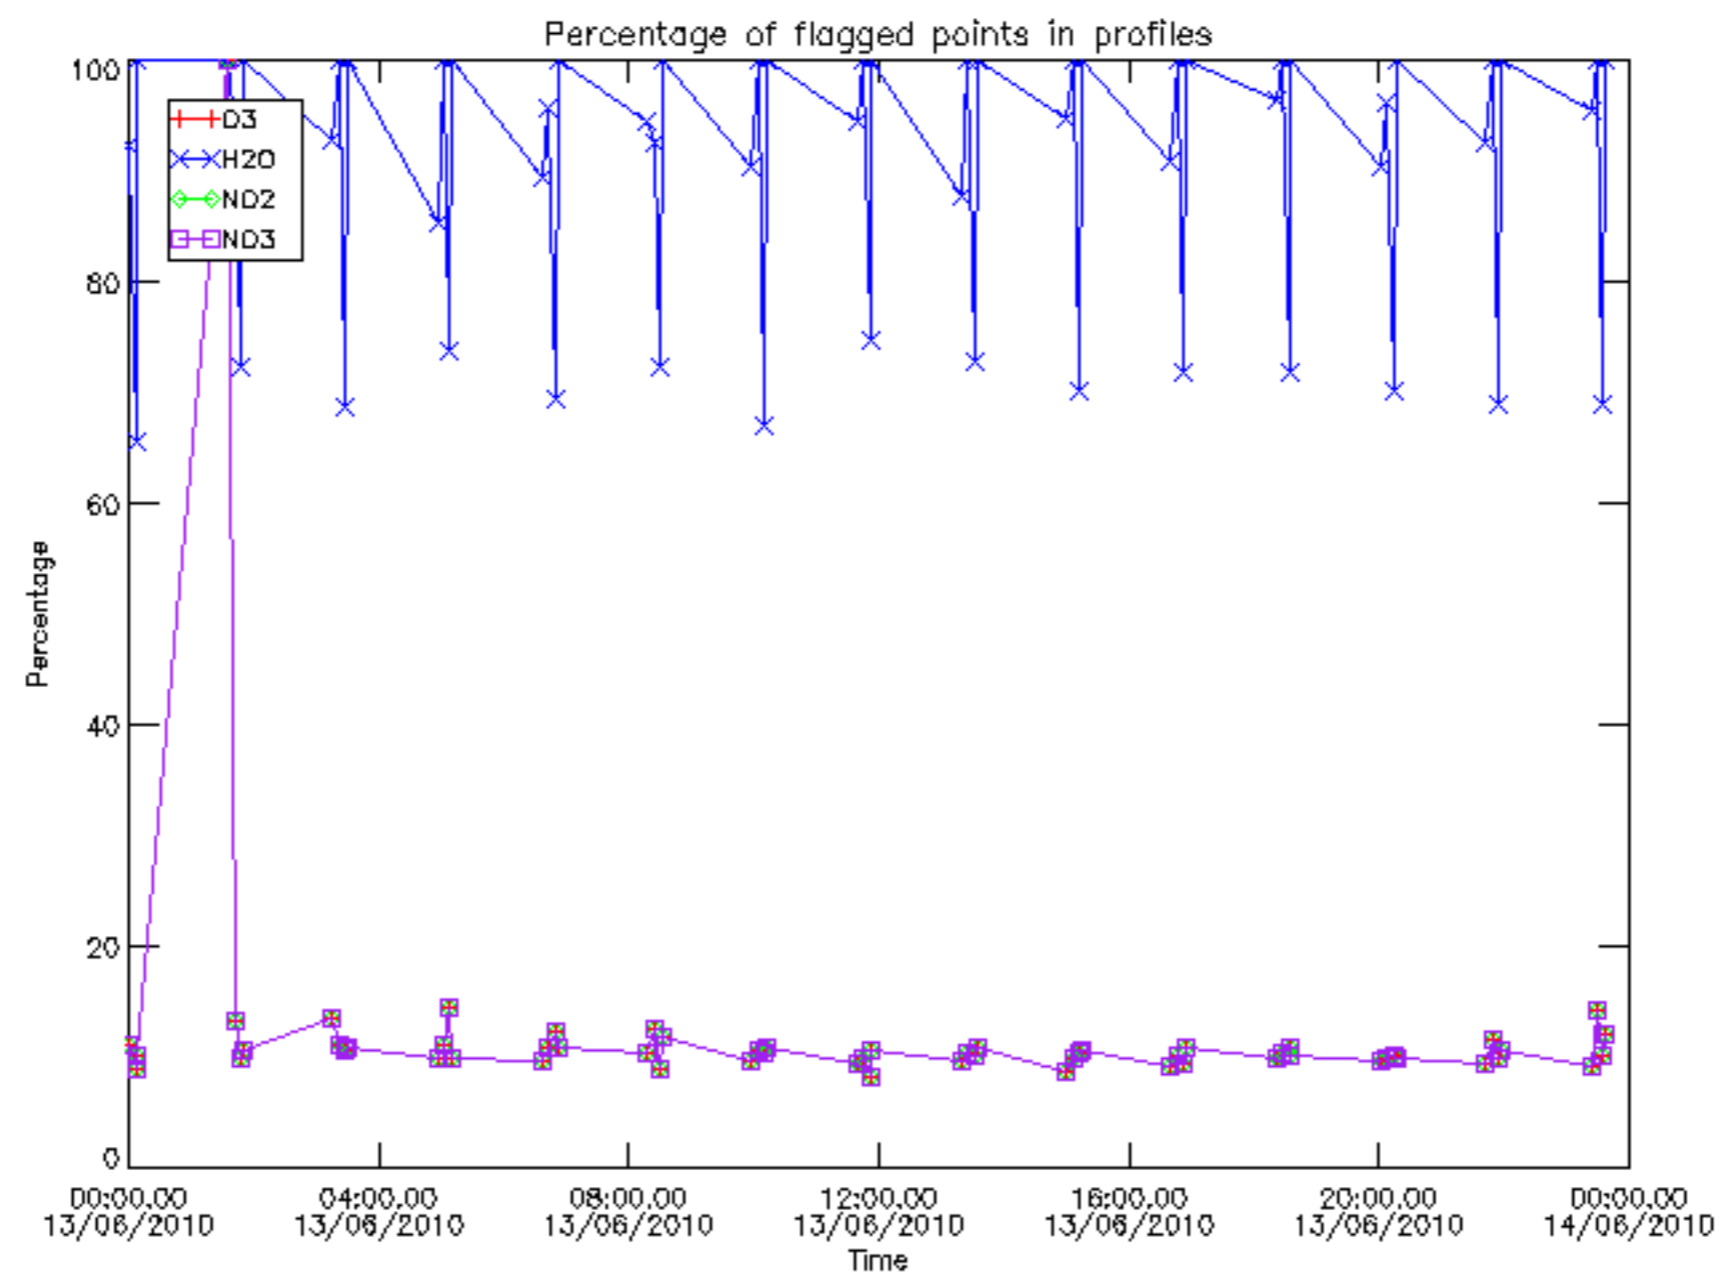

Percentage of flagged data per D3 profile

Percentage of flagged data per H2O profile