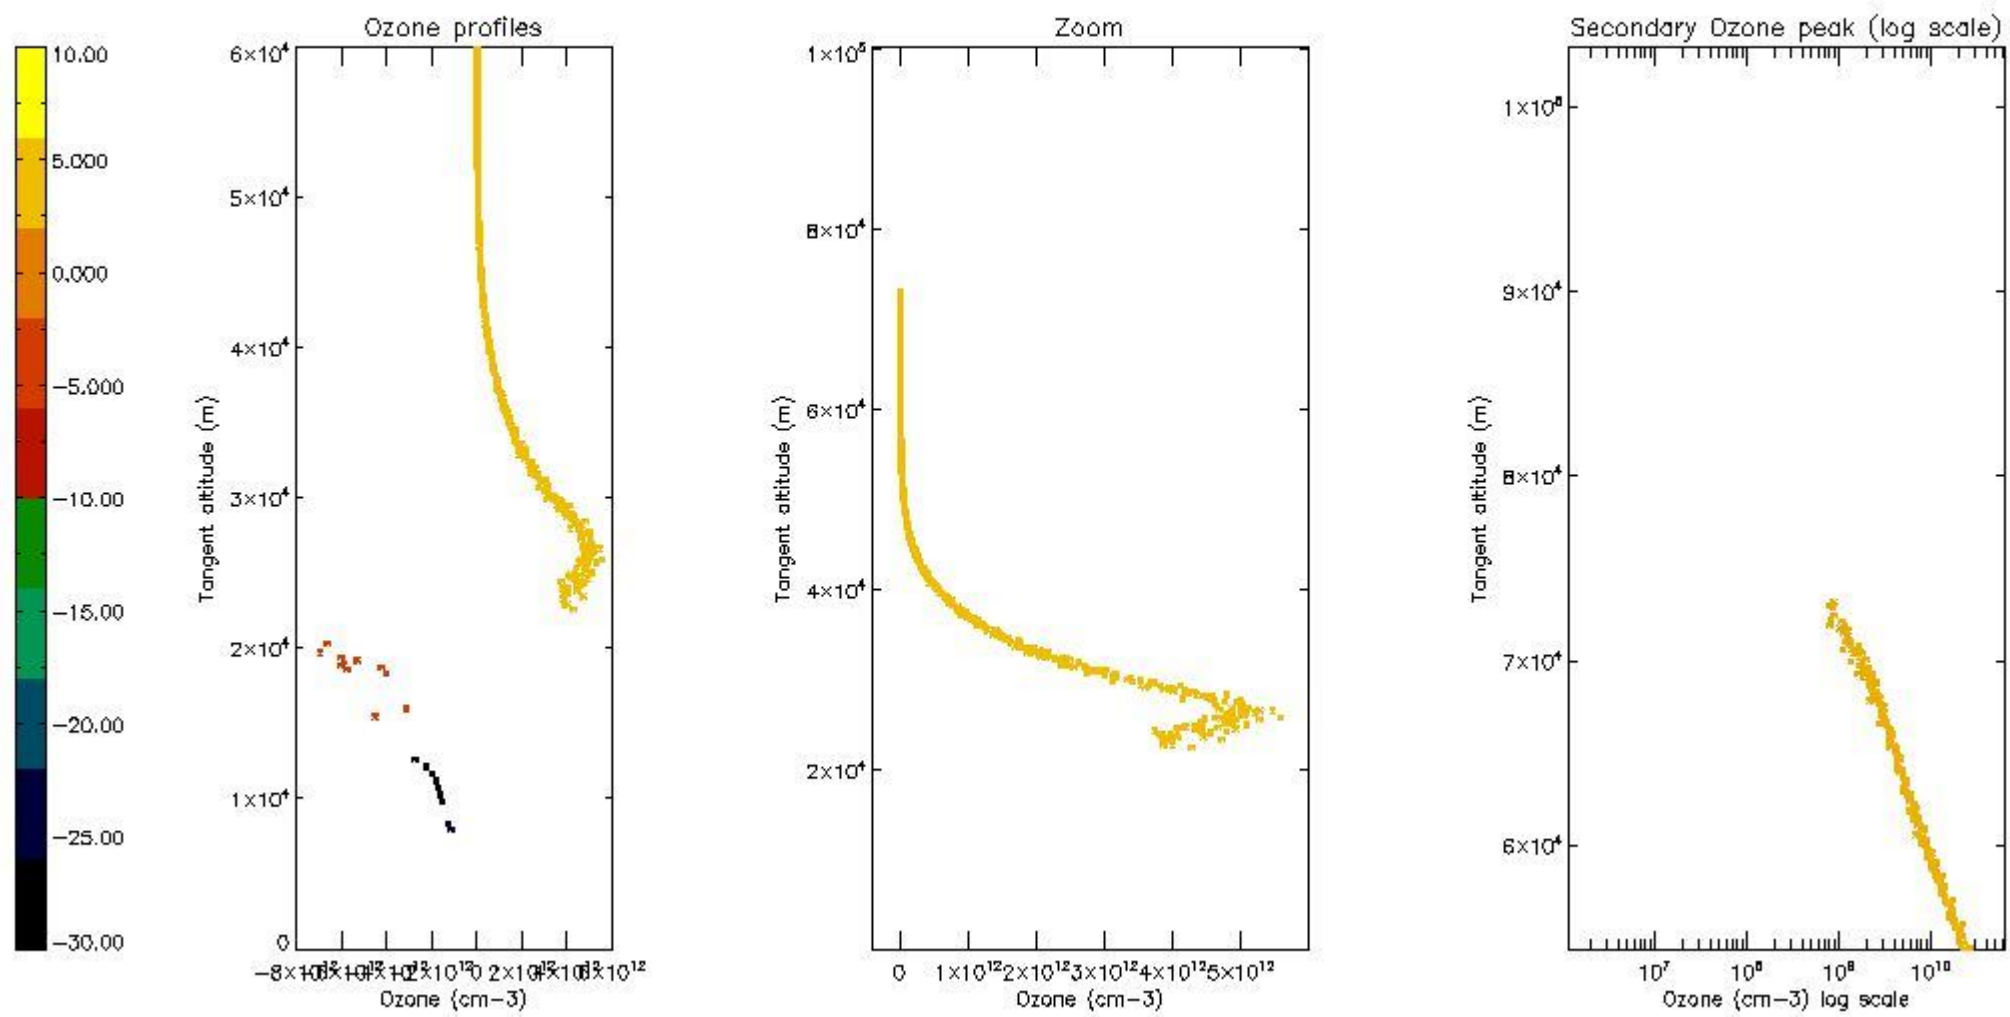

5.6 Plot NO₂ profiles for all STD (dark without errors)

The colorbar represents the latitude.