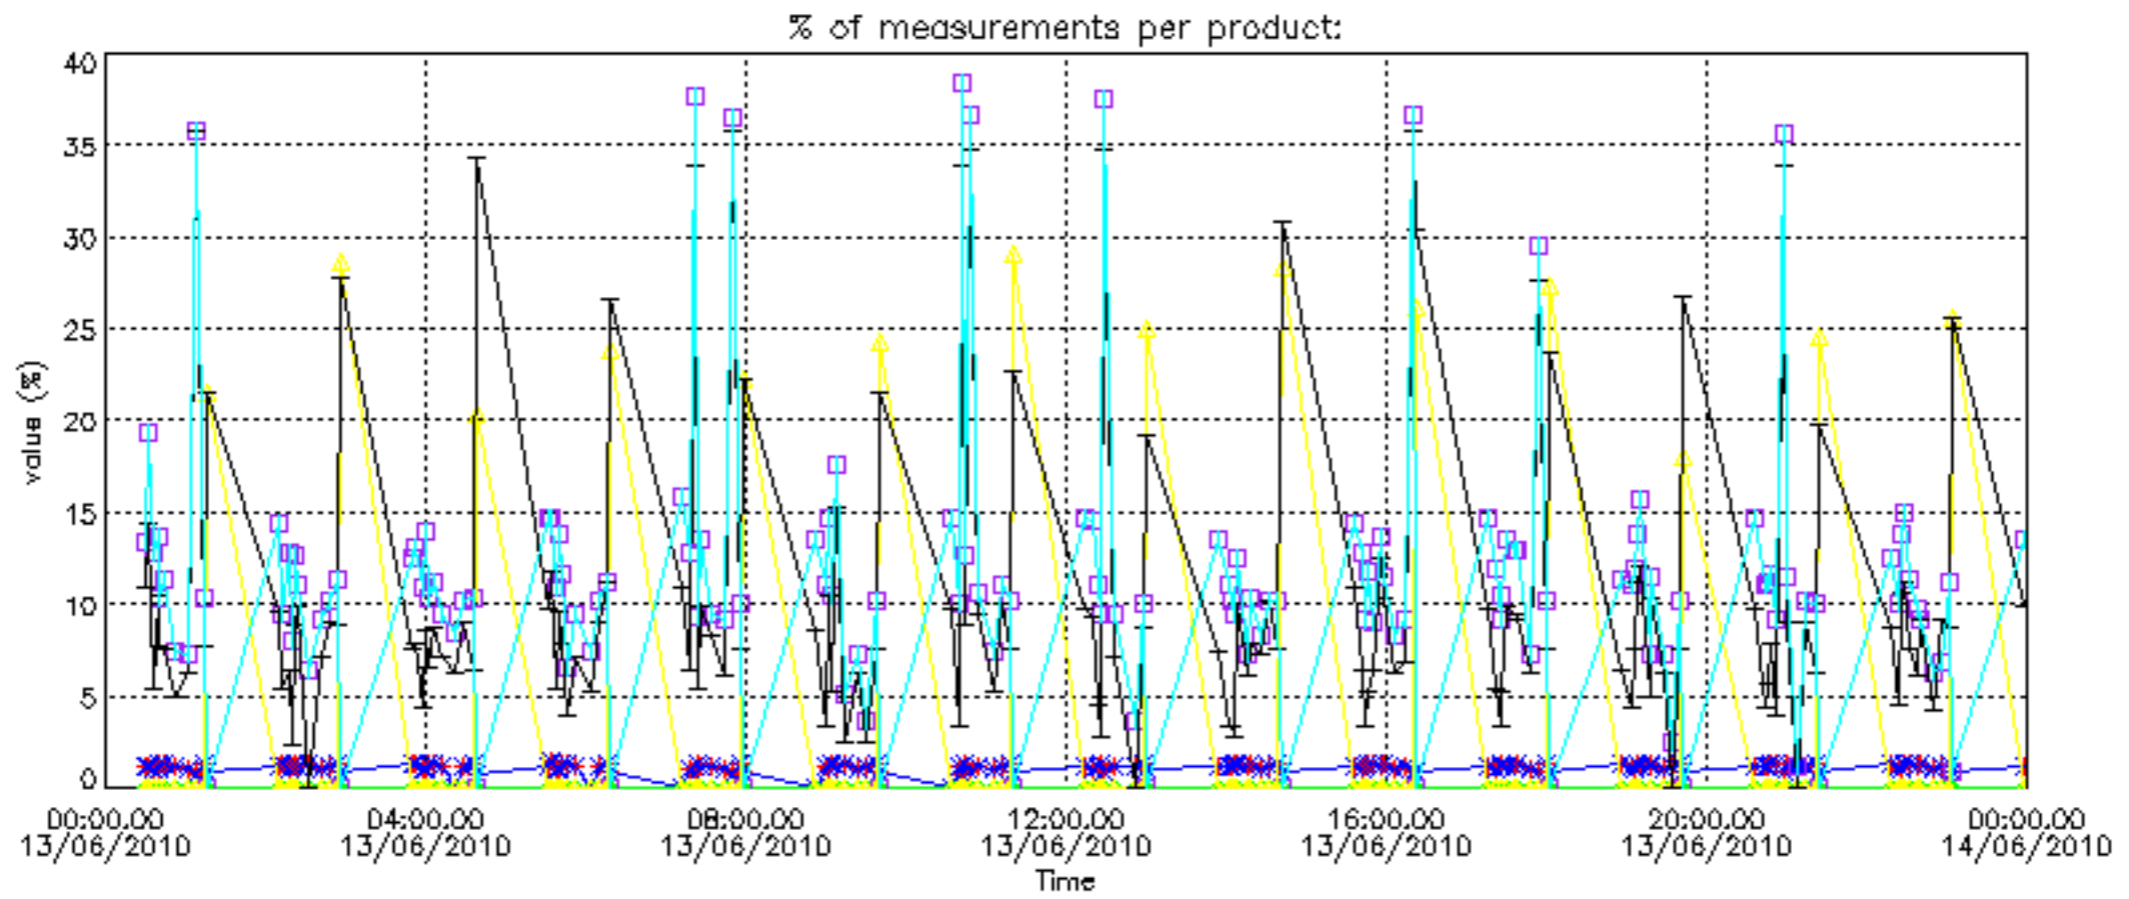

Percentage of cosmic ray hits per profile

Percentage of datation errors per profile