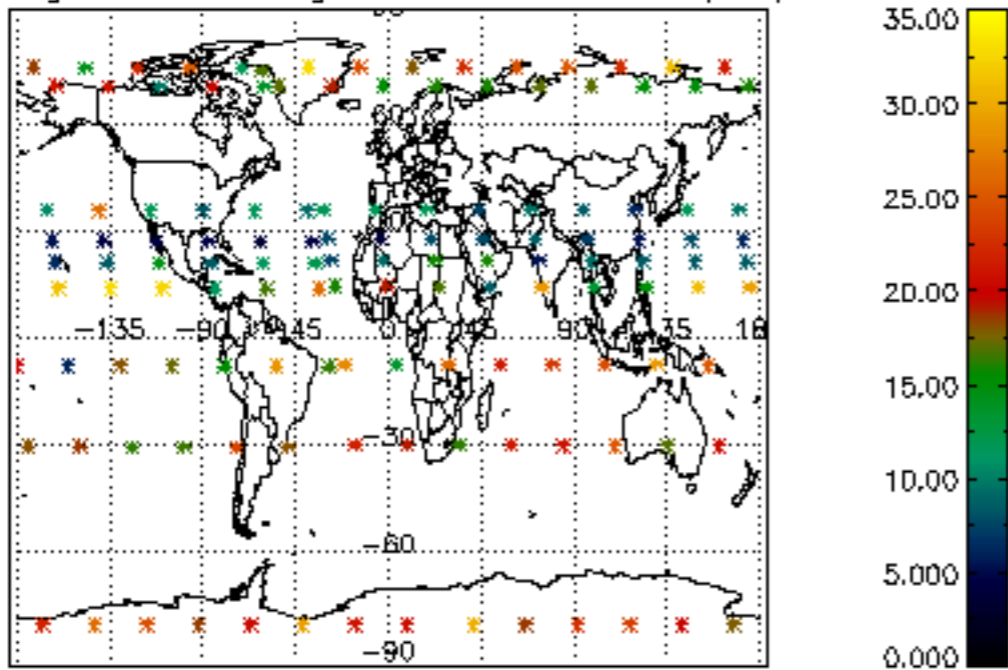

Percentage of cosmic ray hits per profile

Percentage of star falling outside central band per profile