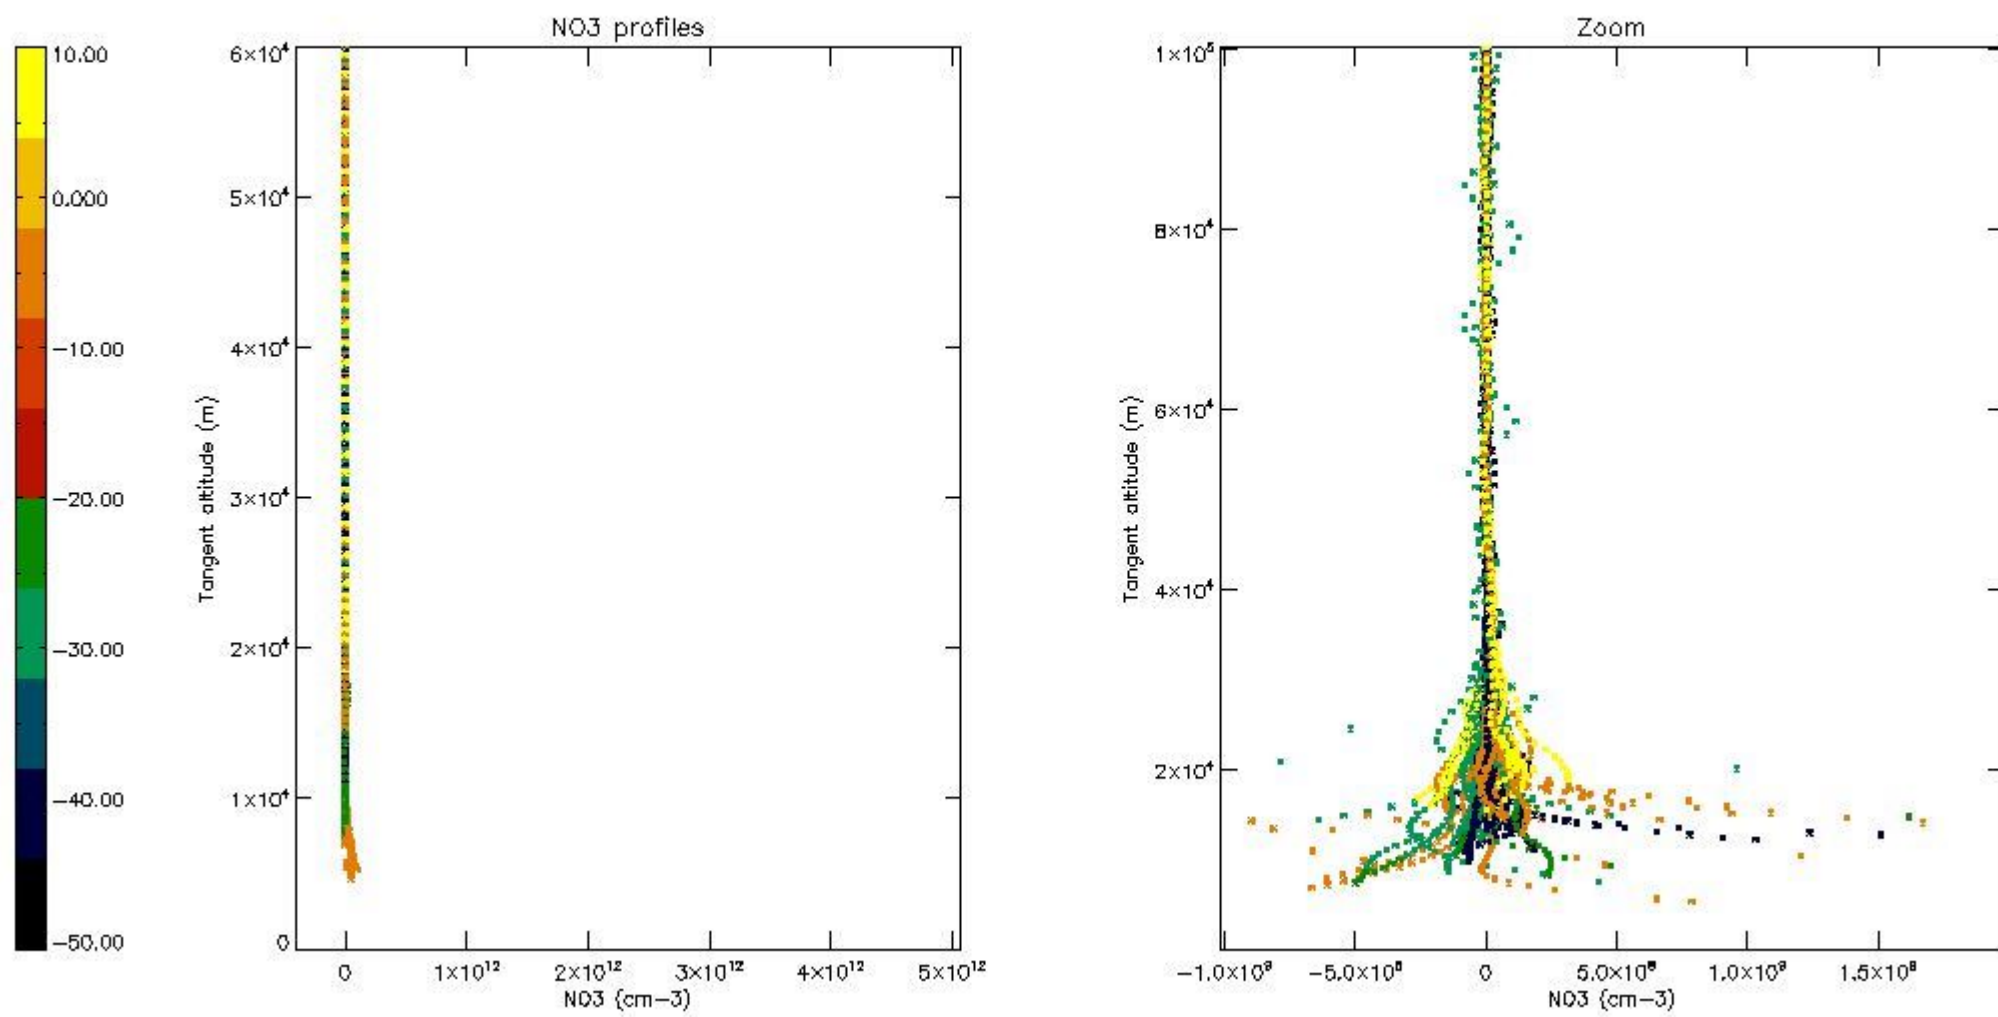

5.4 Plot ozone profiles where $STD < 10\%$ (dark without errors)

The colorbar represents the latitude.

5.5 Plot ozone profiles where $STD < 5\%$ (dark without errors)

The colorbar represents the latitude.

5.6 Plot NO₂ profiles for all STD (dark without errors)

The colorbar represents the latitude.

5.7 Plot NO3 profiles for all STD (dark without errors)

The colorbar represents the latitude.

5.8 Plot H2O profiles for all STD (only for occultations of stars 1,2,3,4,13,14,16,26,63 dark without errors)