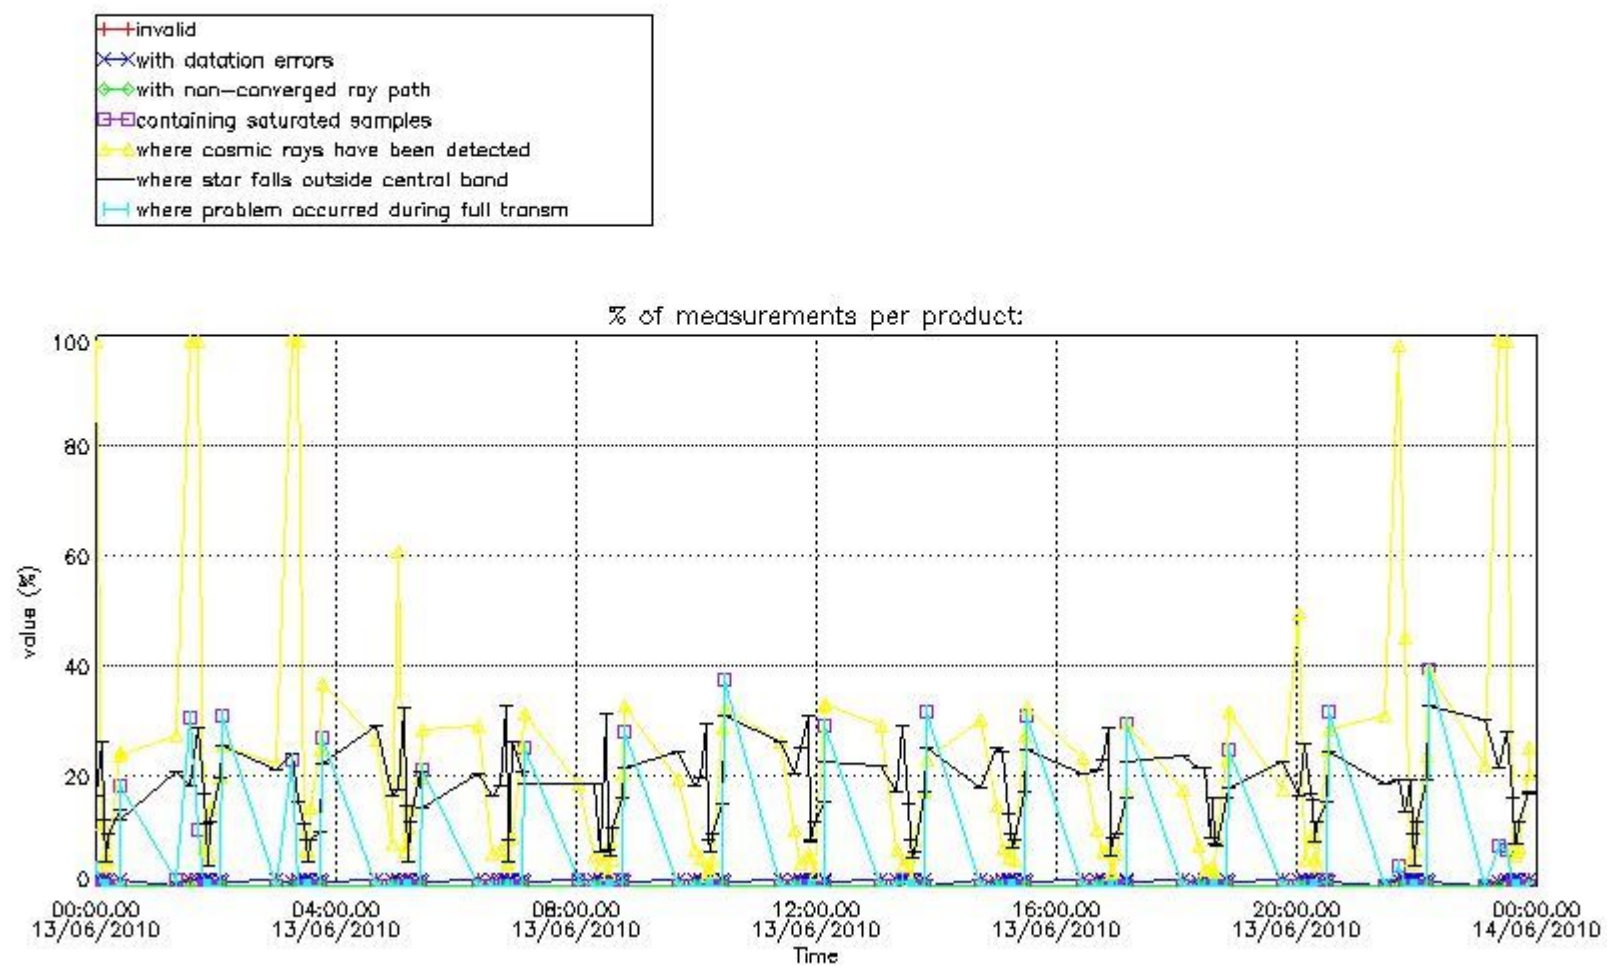

3.1 Plot quality information per product (time dependant)

3.2 Plot quality information per product (world map)

Percentage of flagged data per O3 profile

Percentage of flagged data per H2O profile

Percentage of flagged data per NO2 profile

Percentage of flagged data per NO3 profile

4. Level 1 quality information per product

In this section it is plotted some information contained in the Quality Summary data set of the level 2 products that comes from the level 1b processing. Products without errors (error flag in the MPH set to "0") are used.

4.1 Plot quality information per product (time dependant) coming from level 1b processing

4.1.1 Plot level 1 quality information per product (time dependant): ENVISAT ASCENDING passes

4.1.2 Plot level 1 quality information per product (time dependant): ENVI SAT DESCENDING passes