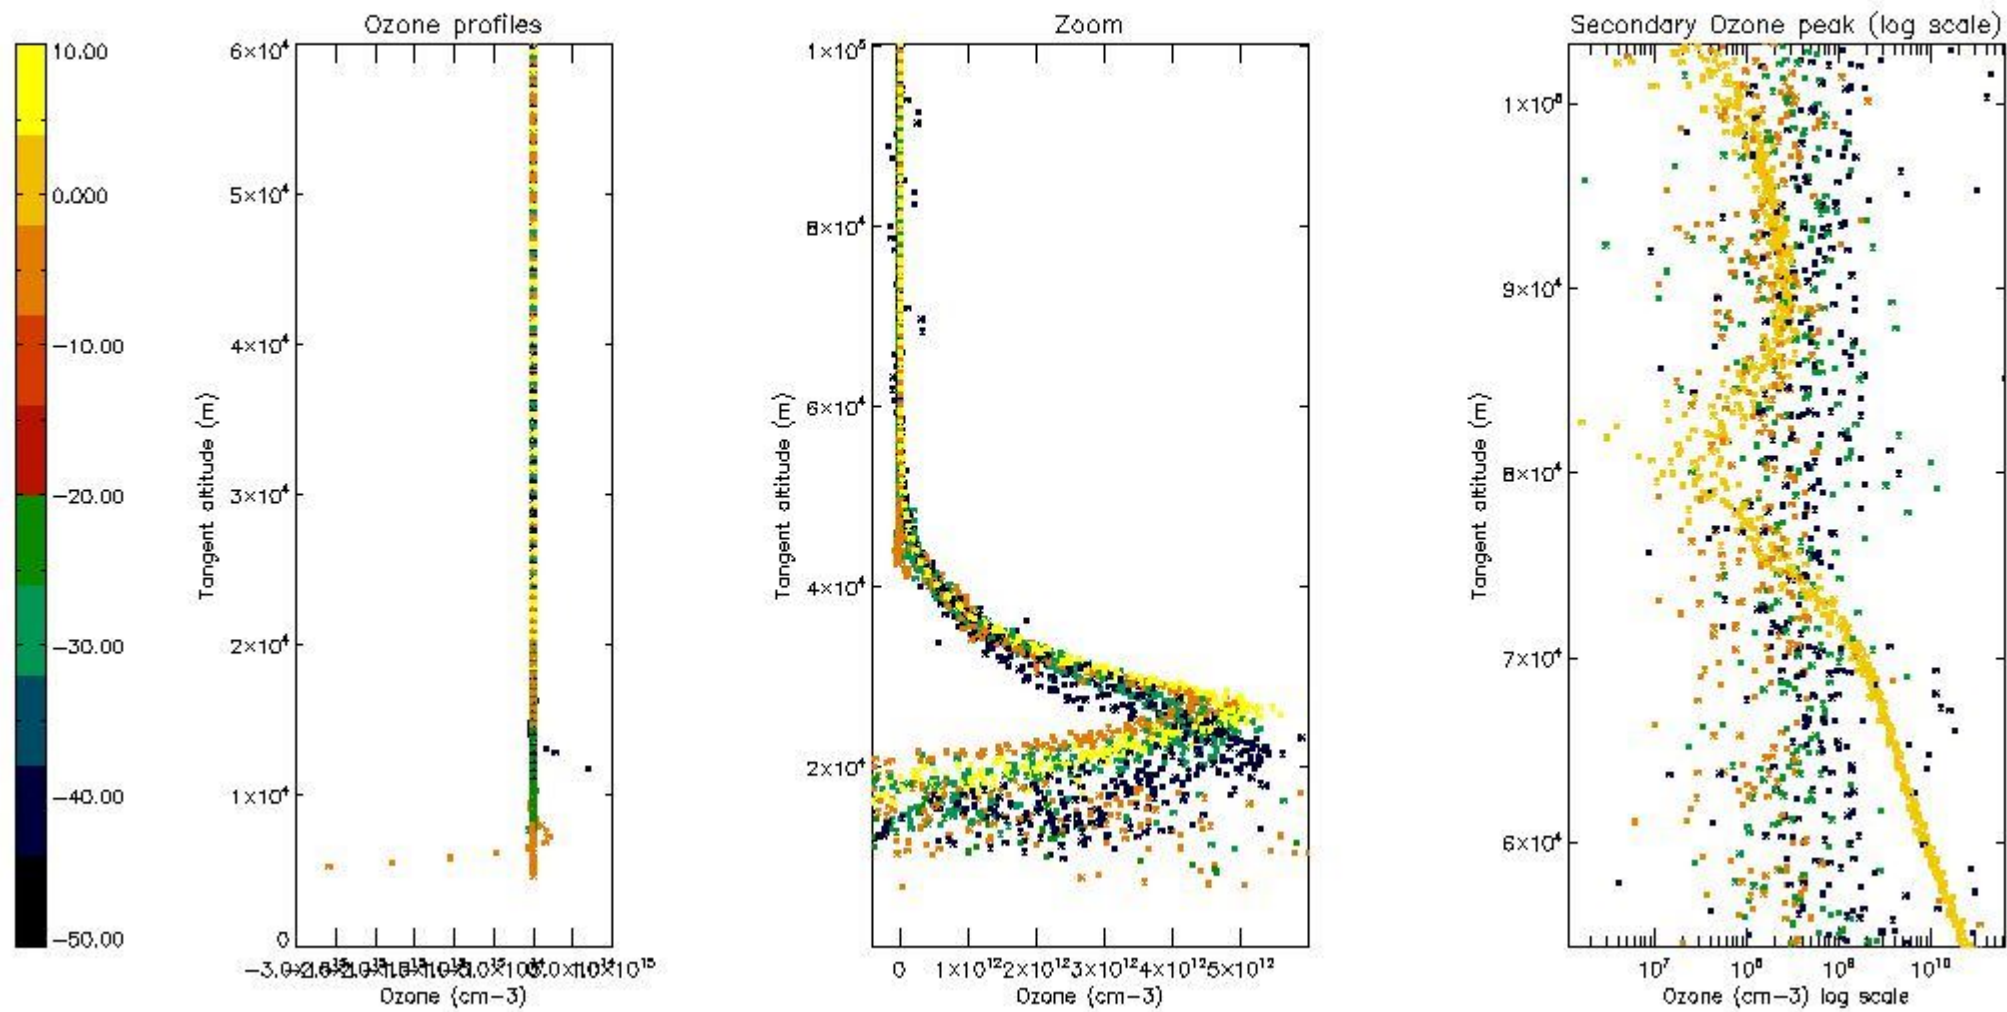

STD < 10	5
STD < 5	3

5.2 Plot ozone profiles for all STD (dark without errors)

The colorbar represents the latitude.

5.3 Plot ozone profiles where STD < 20% (dark without errors)

The colorbar represents the latitude.