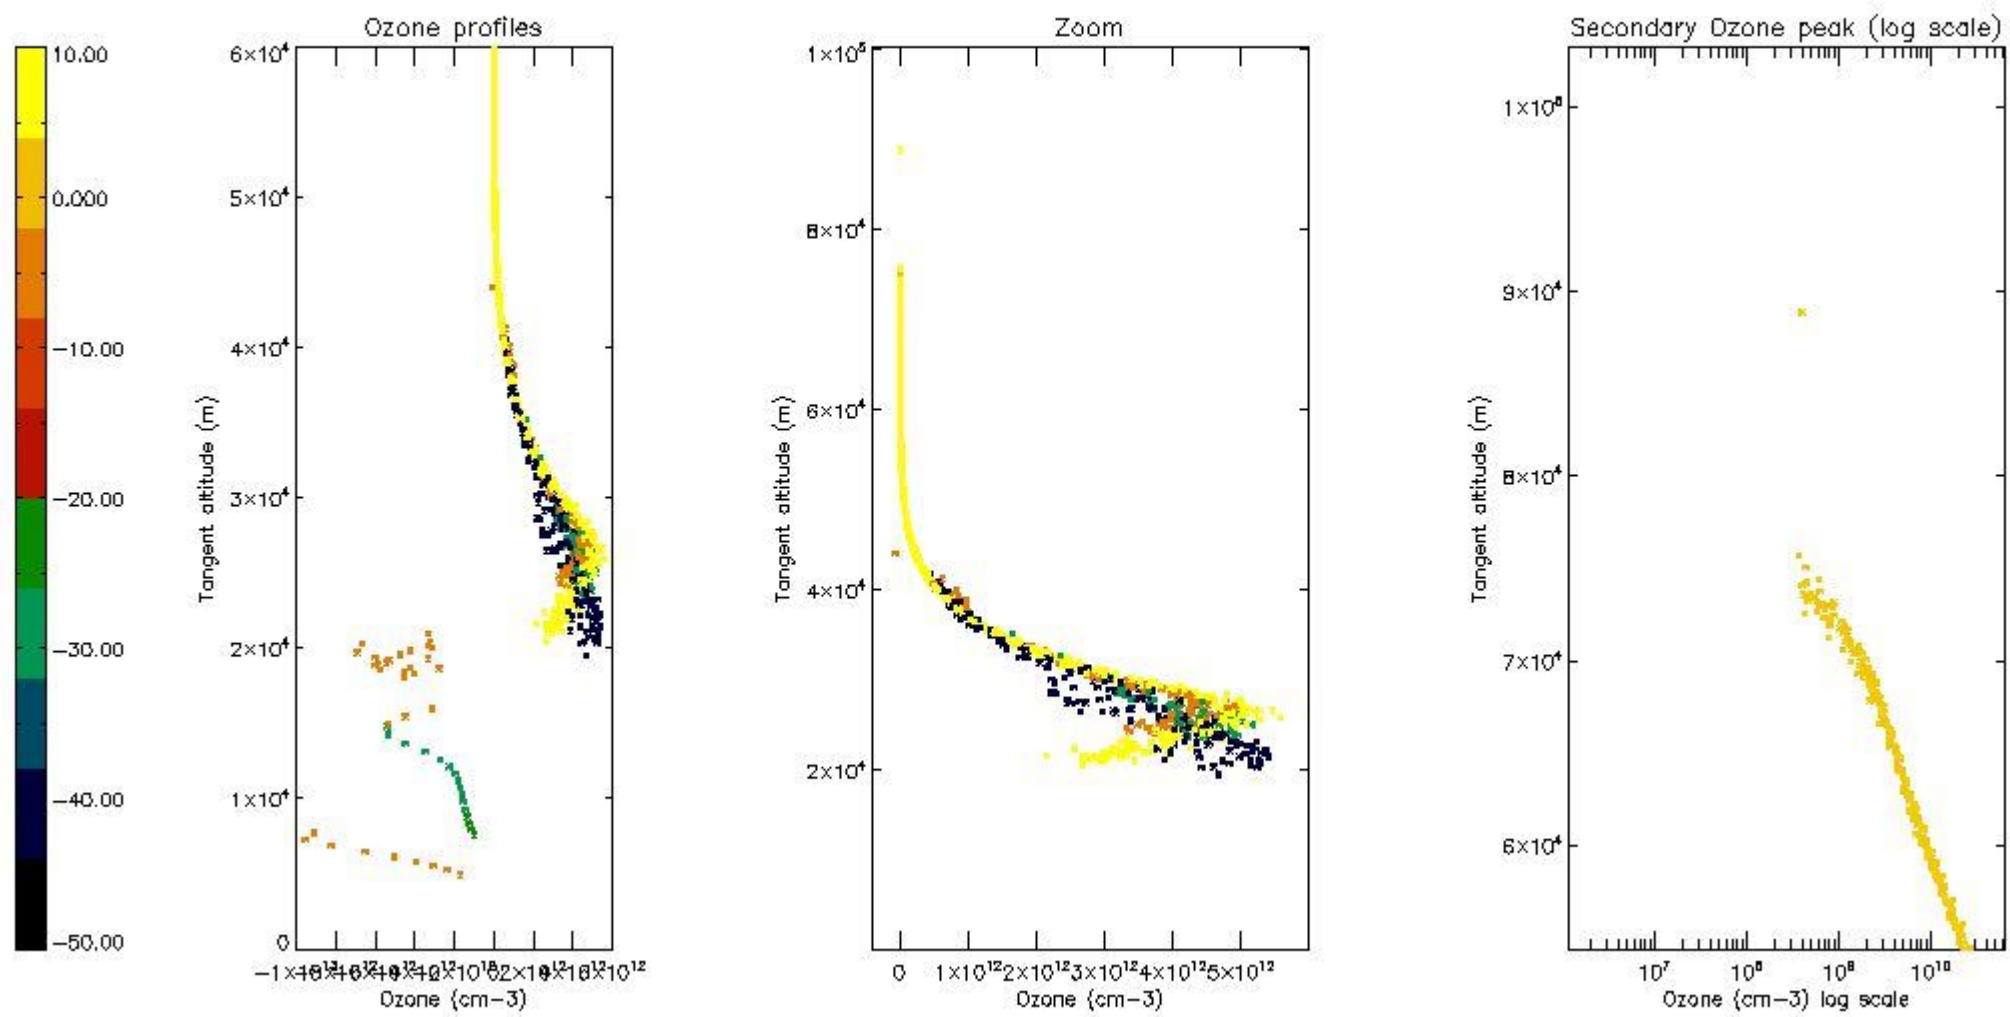

5.5 Plot ozone profiles where STD < 5% (dark without errors)

The colorbar represents the latitude.