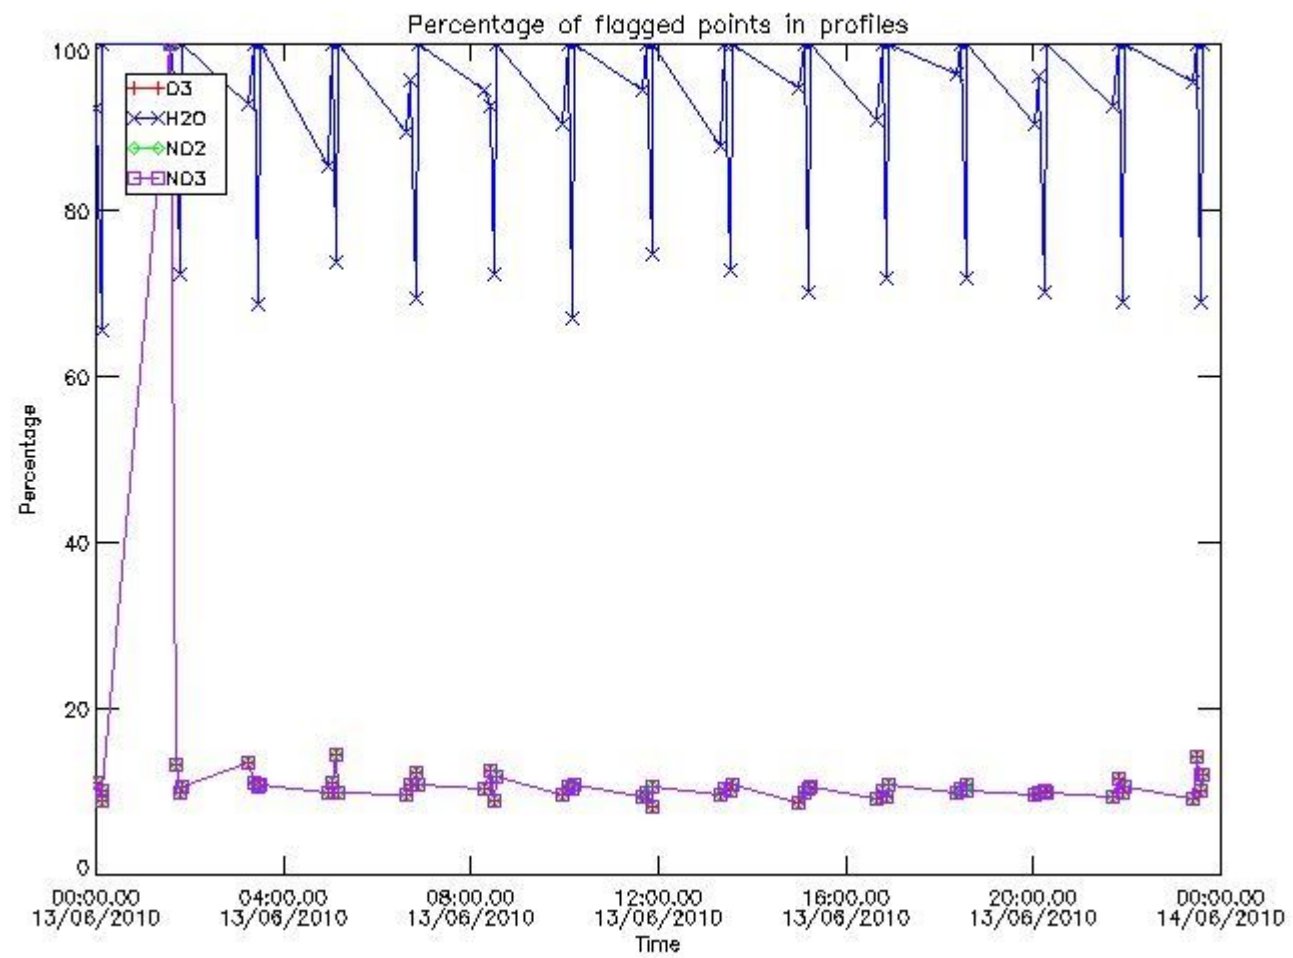

279	GOM_NL__2PRFIN20100613_233909_000000582090_00188_43328_4536.N1	13-JUN-2010 23:39:09	Straylight	58.000	172	Gam Gru	3.0030	13100.	116	43328	No
280	GOM_NL__2PRFIN20100613_234126_000000432090_00188_43328_4537.N1	13-JUN-2010 23:41:26	Straylight	43.000	45	Alp Pav	1.9400	26000.	86	43328	No
281	GOM_NL__2PRFIN20100613_235127_000000442090_00188_43328_4538.N1	13-JUN-2010 23:51:27	Twilight_stray	44.000	25	35Lam Sco	1.6200	28000.	88	43328	No
282	GOM_NL__2PRFIN20100613_235250_000000482090_00188_43328_4539.N1	13-JUN-2010 23:52:50	Twilight_stray	47.500	167	10Gam2Sgr	2.9840	4500.0	95	43328	No
283	GOM_NL__2PRFIN20100613_235808_000000412090_00188_43328_4540.N1	13-JUN-2010 23:58:08	Bright	40.500	86	35Eta Oph	2.4300	10200.	81	43328	No

3. Quality information per product

In this section it is plotted some information contained in the Quality Summary data set of the level 2 products. Only products in dark limb conditions and without errors (error flag in the MPH set to "0") are used.

3.1 Plot quality information per product (time dependant)

3.2 Plot quality information per product (world map)