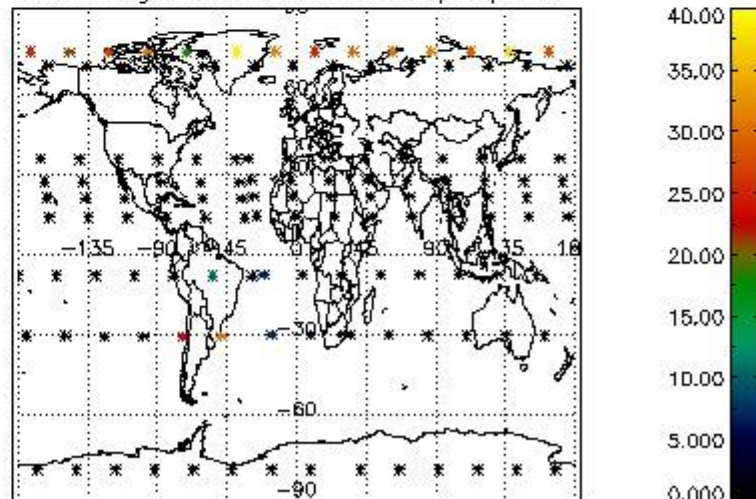

Percentage of saturation errors per profile