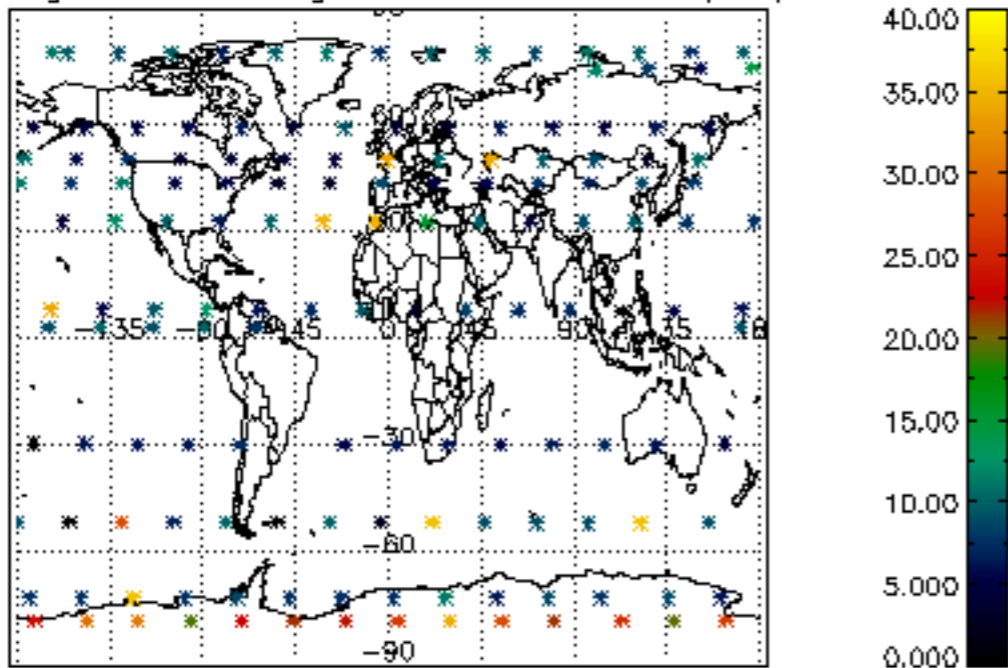

Percentage of star falling outside central band per profile