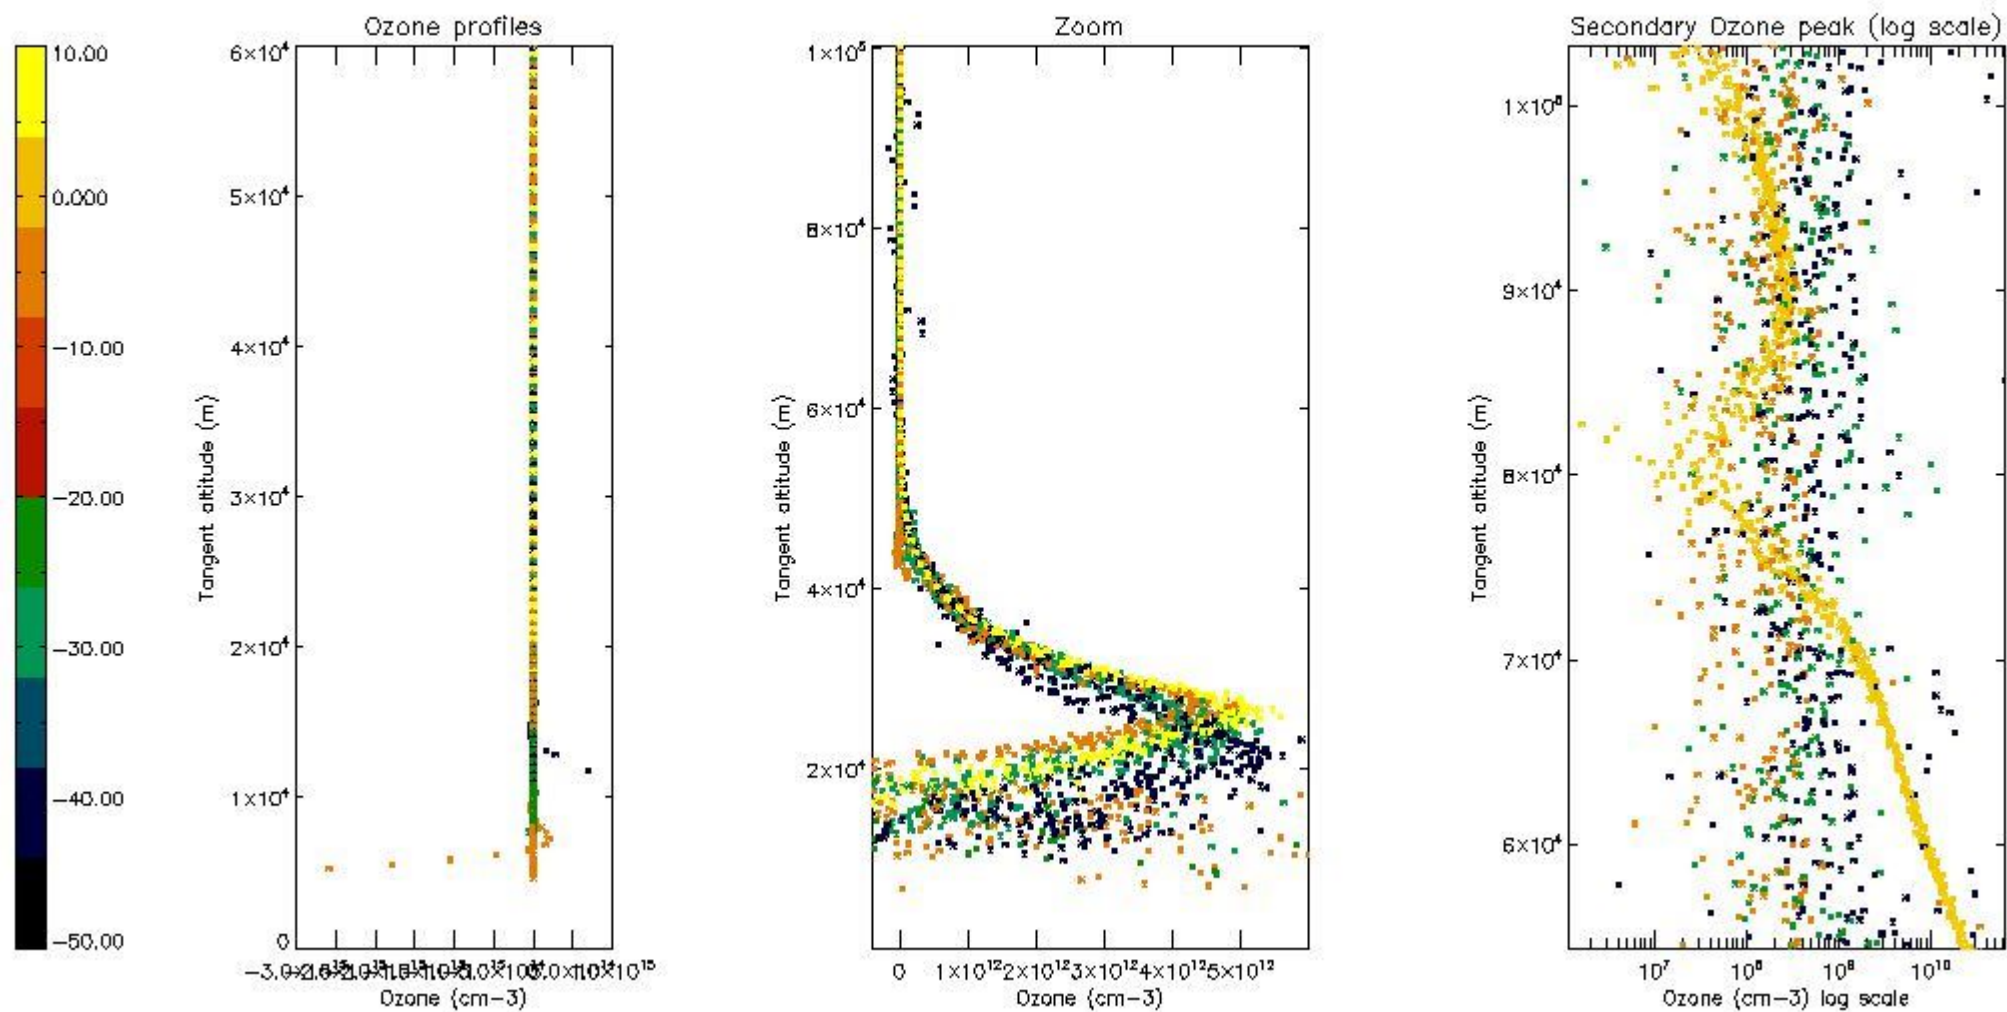

STD < 10	5
STD < 5	3

5.2 Plot ozone profiles for all STD (dark without errors)

The colorbar represents the latitude.

5.3 Plot ozone profiles where STD < 20% (dark without errors)

The colorbar represents the latitude.