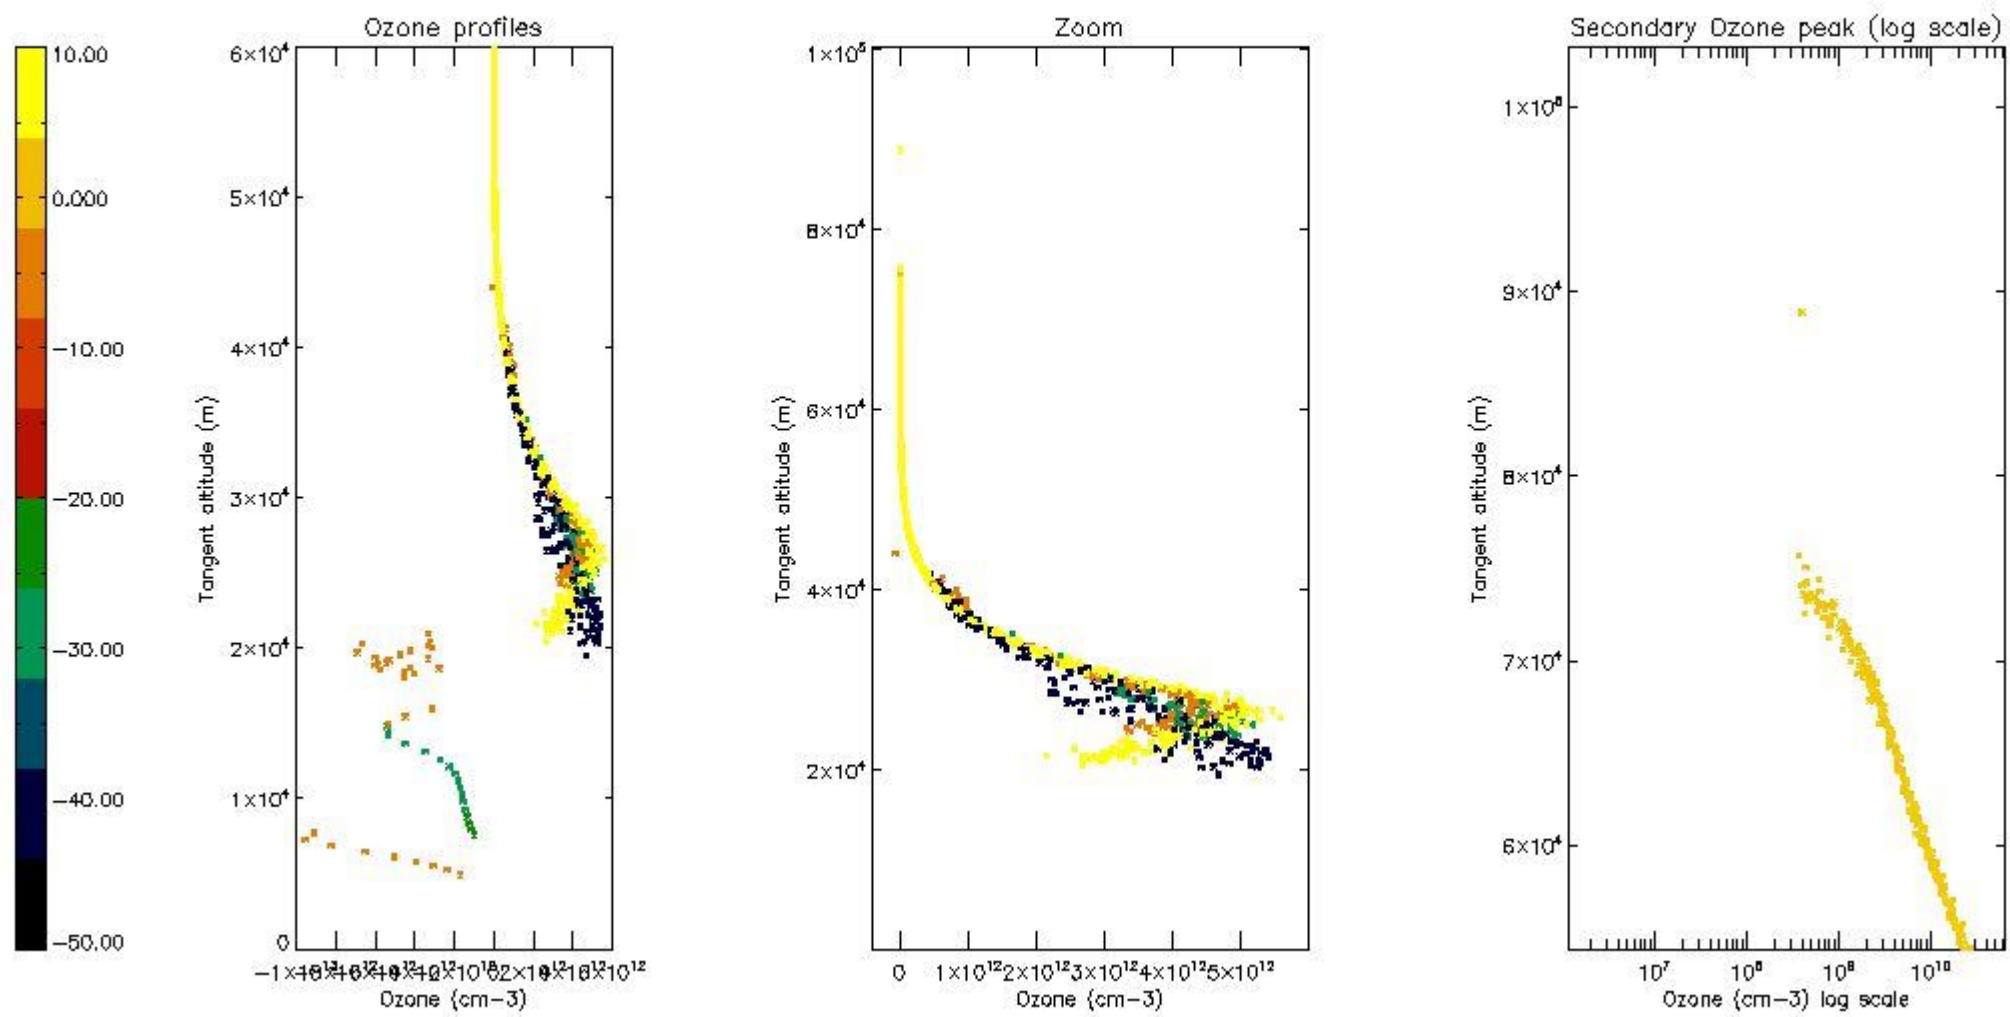

STD < 10	5
STD < 5	3

5.2 Plot ozone profiles for all STD (dark without errors)

The colorbar represents the latitude.

5.3 Plot ozone profiles where STD < 20% (dark without errors)

The colorbar represents the latitude.

5.4 Plot ozone profiles where $STD < 10\%$ (dark without errors)

The colorbar represents the latitude.

5.5 Plot ozone profiles where $STD < 5\%$ (dark without errors)

The colorbar represents the latitude.