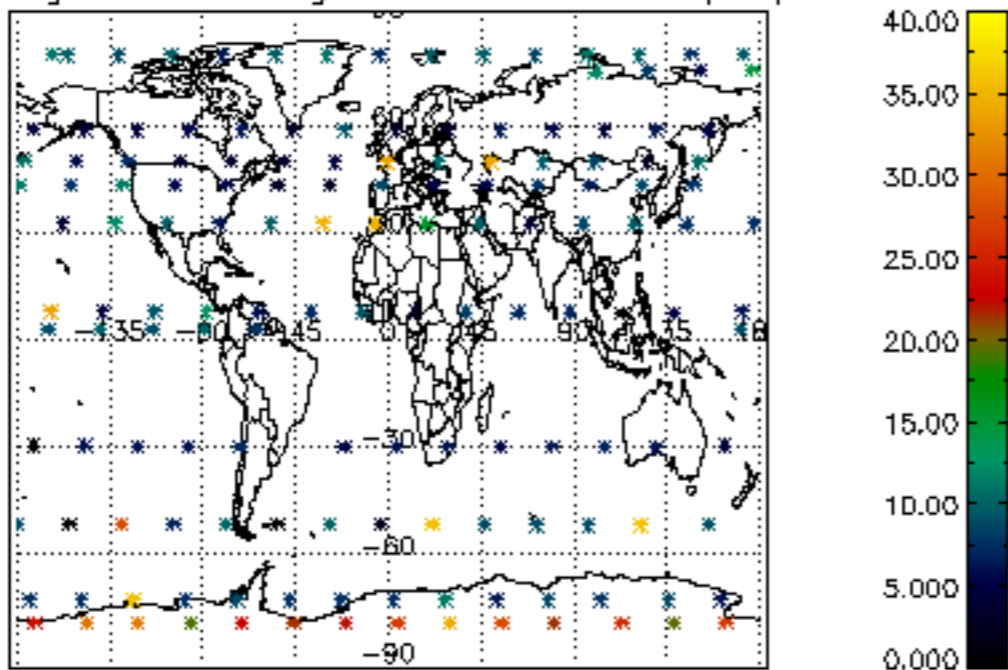

Percentage of star falling outside central band per profile