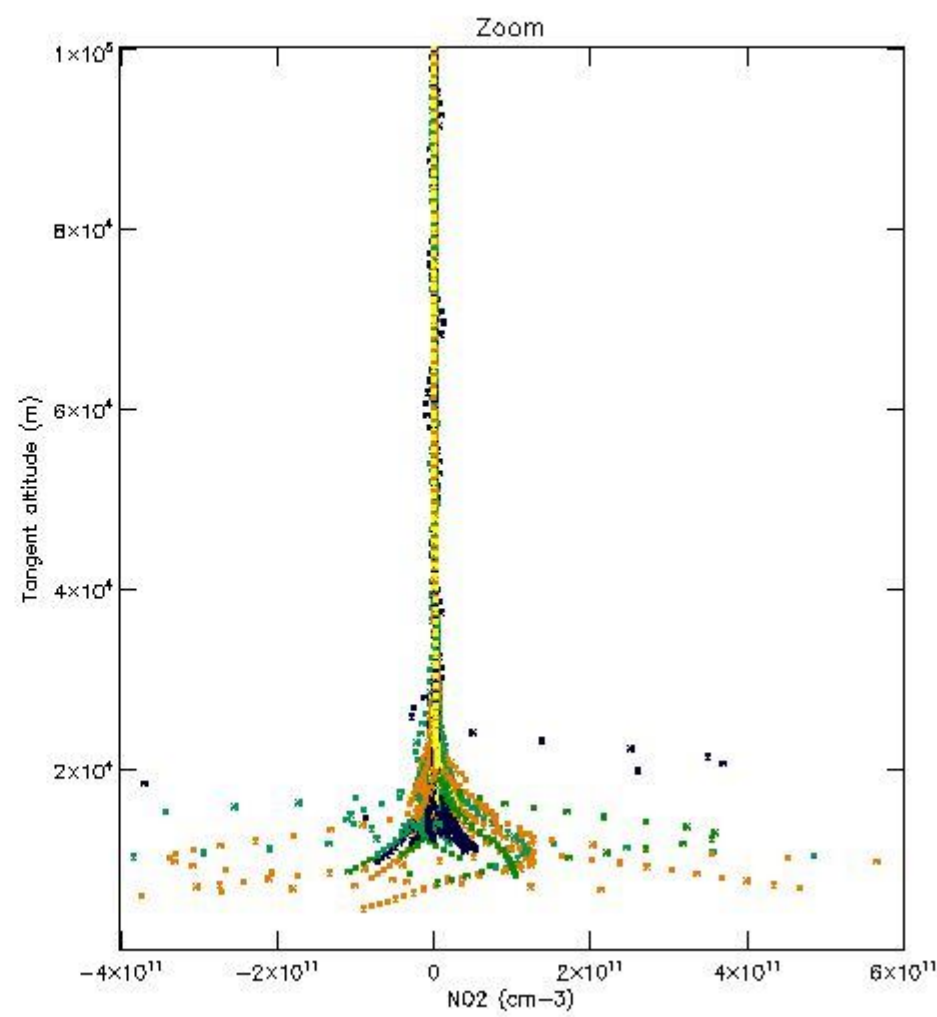

STD < 10	5
STD < 5	3

5.2 Plot ozone profiles for all STD (dark without errors)

The colorbar represents the latitude.

5.3 Plot ozone profiles where STD < 20% (dark without errors)

The colorbar represents the latitude.

5.4 Plot ozone profiles where $STD < 10\%$ (dark without errors)

The colorbar represents the latitude.

5.5 Plot ozone profiles where $STD < 5\%$ (dark without errors)

The colorbar represents the latitude.

5.6 Plot NO₂ profiles for all STD (dark without errors)

The colorbar represents the latitude.

5.7 Plot NO3 profiles for all STD (dark without errors)

The colorbar represents the latitude.

5.8 Plot H2O profiles for all STD (only for occultations of stars 1,2,3,4,13,14,16,26,63 dark without errors)