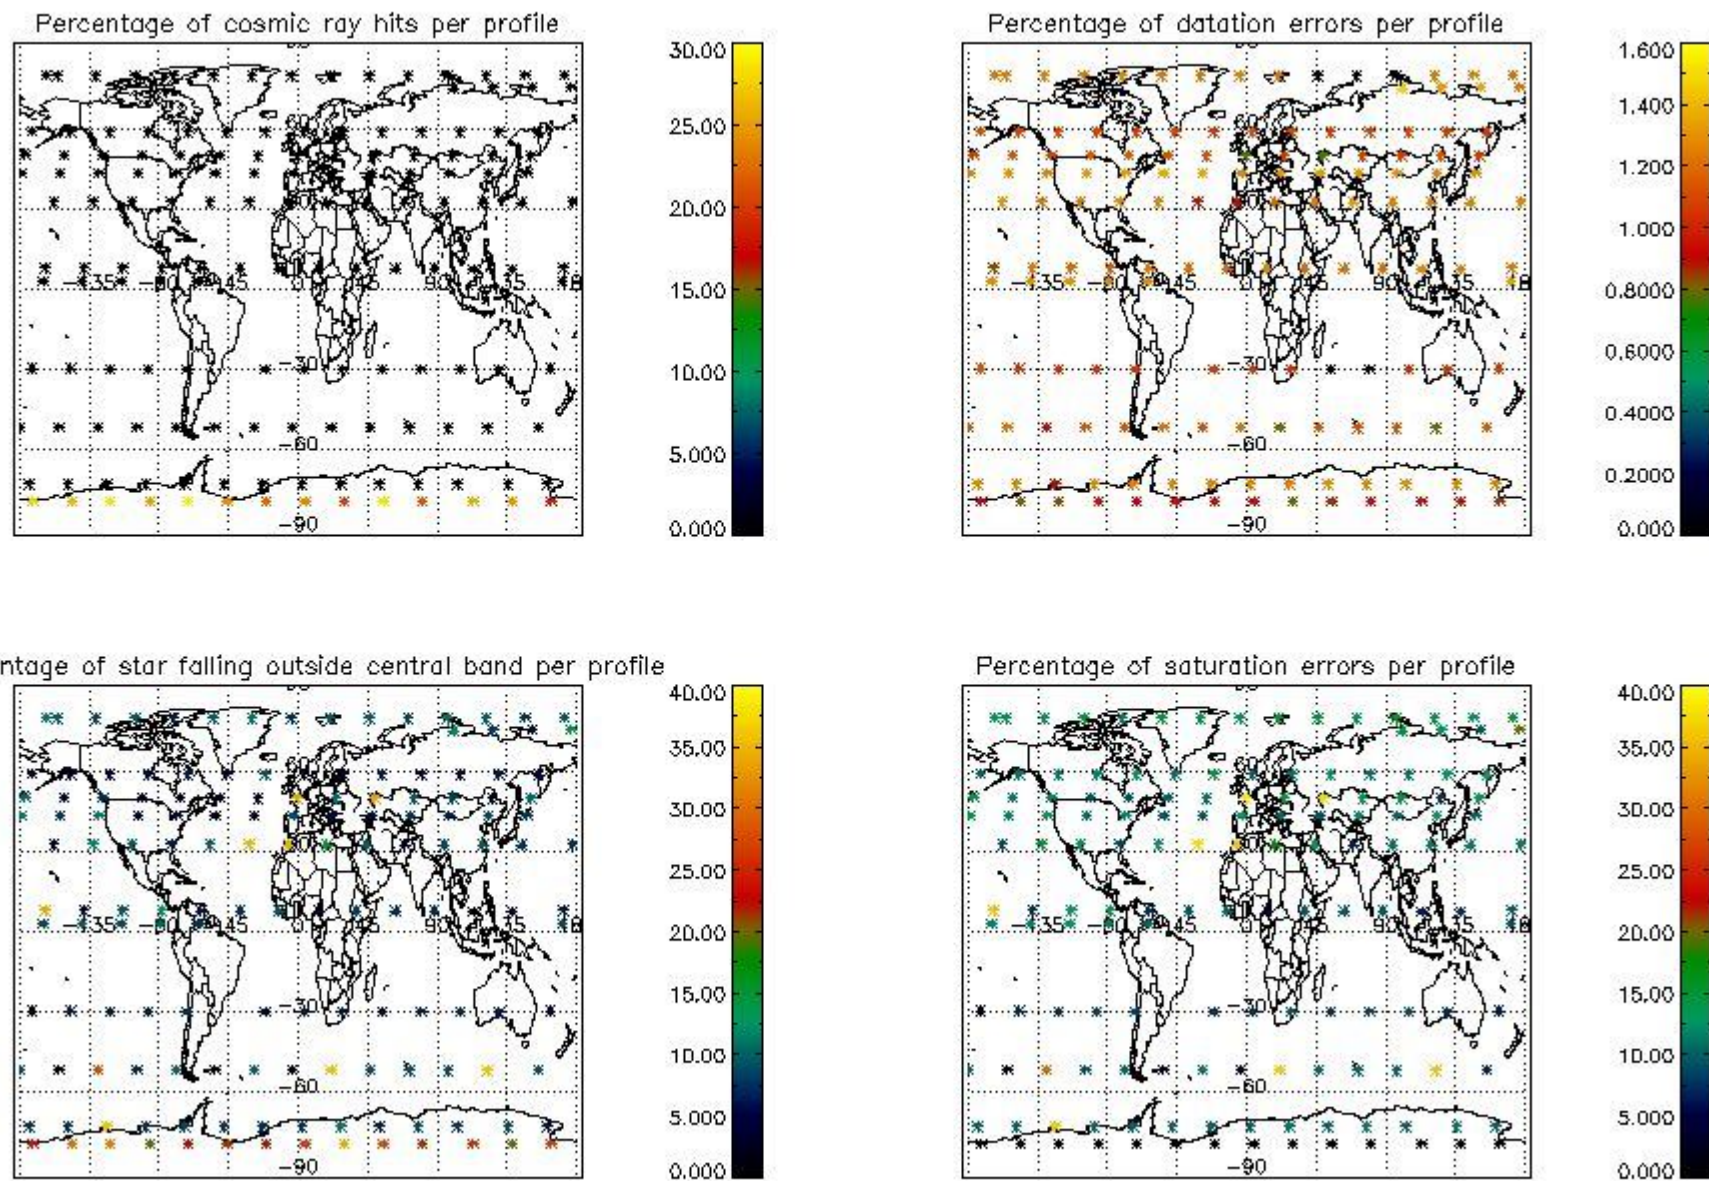

Percentage of datation errors per profile

Percentage of star falling outside central band per profile

Percentage of saturation errors per profile

4.2.2 Plot level 1 quality information per product (world map): ENVISAT DESCENDING passes