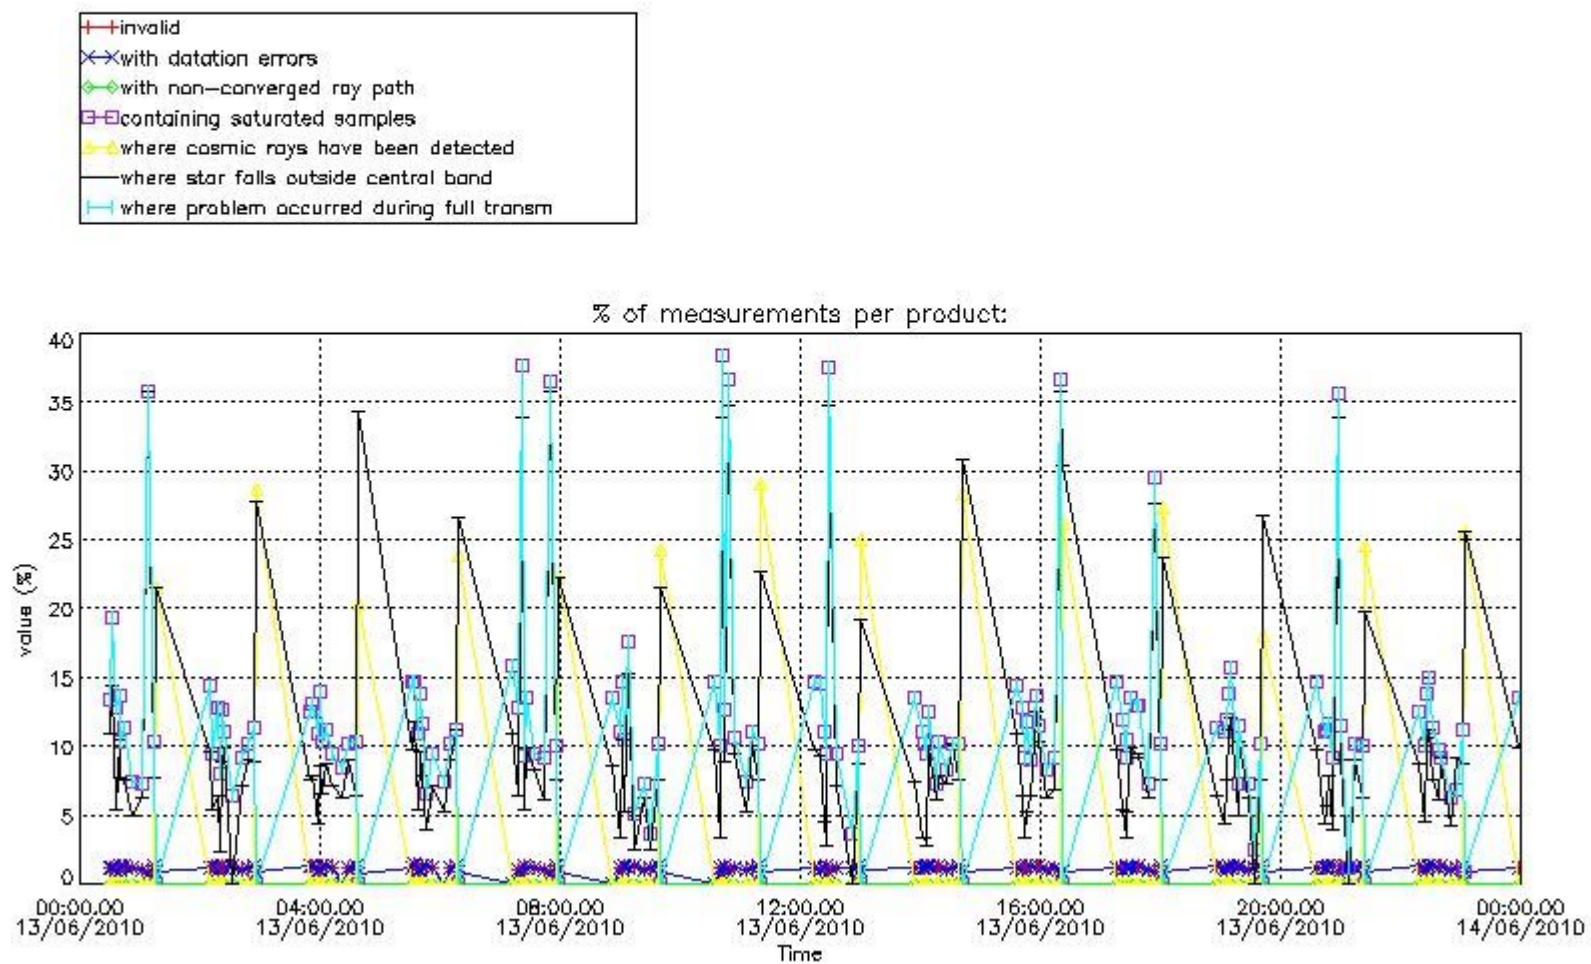

3.1 Plot quality information per product (time dependant)

3.2 Plot quality information per product (world map)

Percentage of flagged data per O3 profile

Percentage of flagged data per H2O profile

Percentage of flagged data per NO2 profile

Percentage of flagged data per NO3 profile

4. Level 1 quality information per product

In this section it is plotted some information contained in the Quality Summary data set of the level 2 products that comes from the level 1b processing. Products without errors (error flag in the MPH set to "0") are used.

4.1 Plot quality information per product (time dependant) coming from level 1b processing

4.1.1 Plot level 1 quality information per product (time dependant): ENVISAT ASCENDING passes

4.1.2 Plot level 1 quality information per product (time dependant): ENVI SAT DESCENDING passes