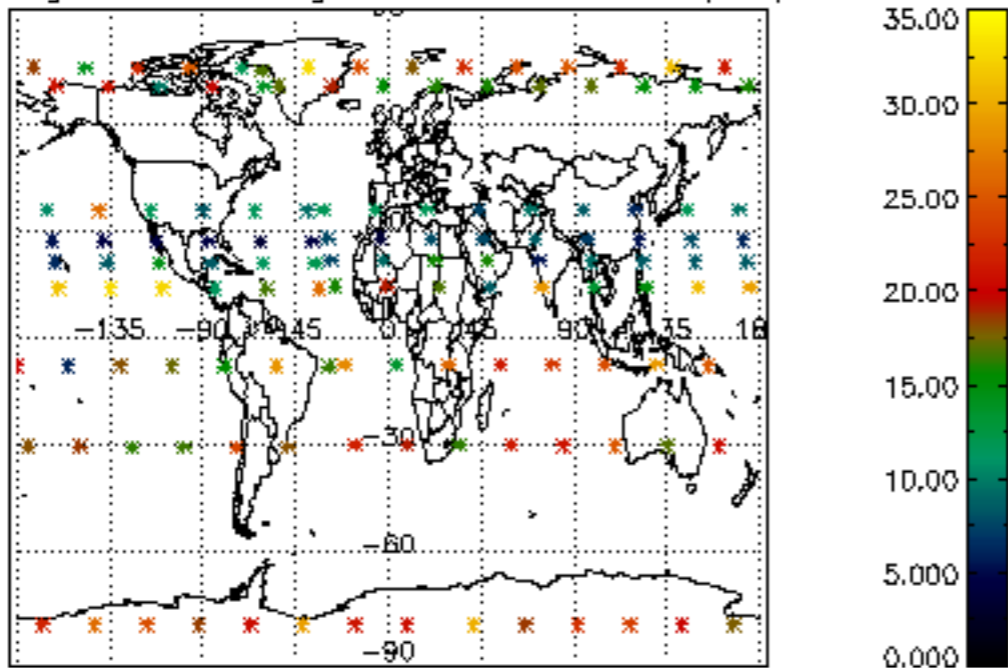

Percentage of cosmic ray hits per profile

Percentage of star falling outside central band per profile