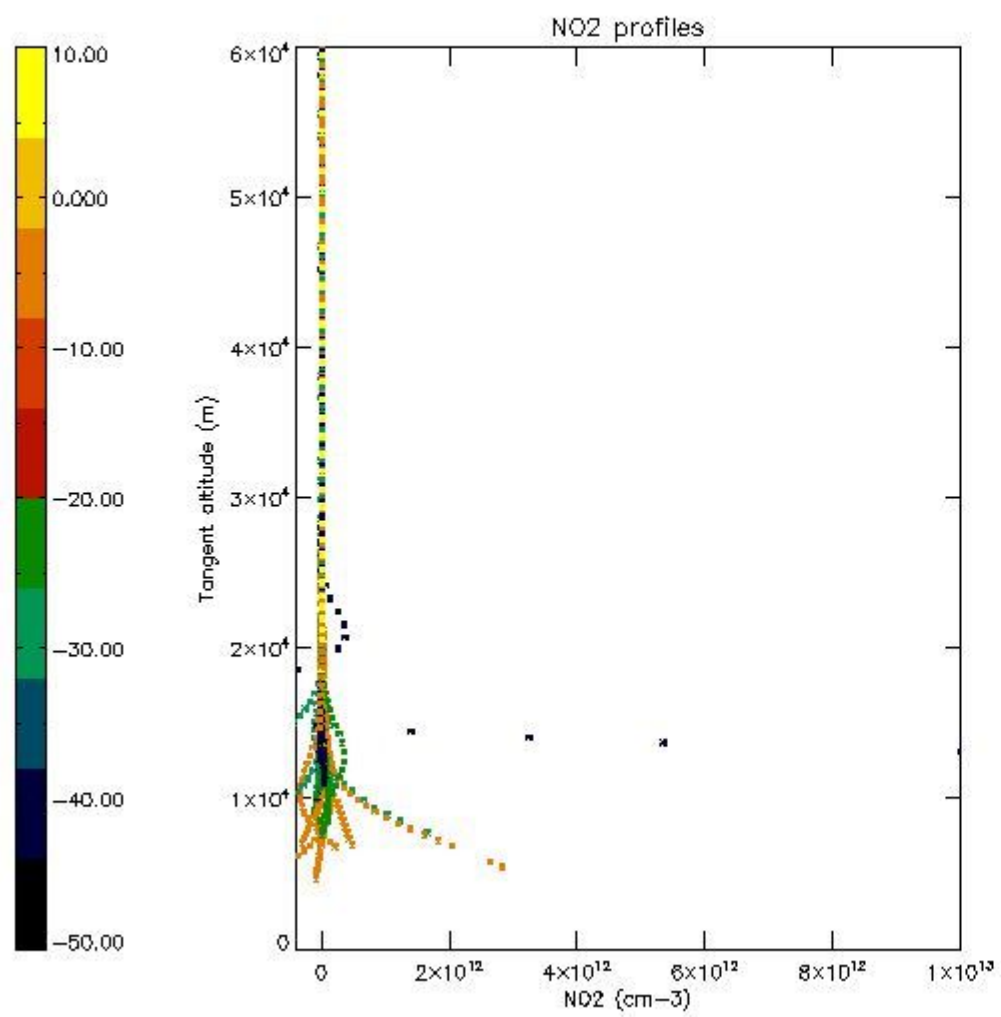

5.4 Plot ozone profiles where $STD < 10\%$ (dark without errors)

The colorbar represents the latitude.

5.5 Plot ozone profiles where STD < 5% (dark without errors)

The colorbar represents the latitude.

5.6 Plot NO₂ profiles for all STD (dark without errors)

The colorbar represents the latitude.

5.7 Plot NO₃ profiles for all STD (dark without errors)

The colorbar represents the latitude.

5.8 Plot H2O profiles for all STD (only for occultations of stars 1,2,3,4,13,14,16,26,63 dark without errors)