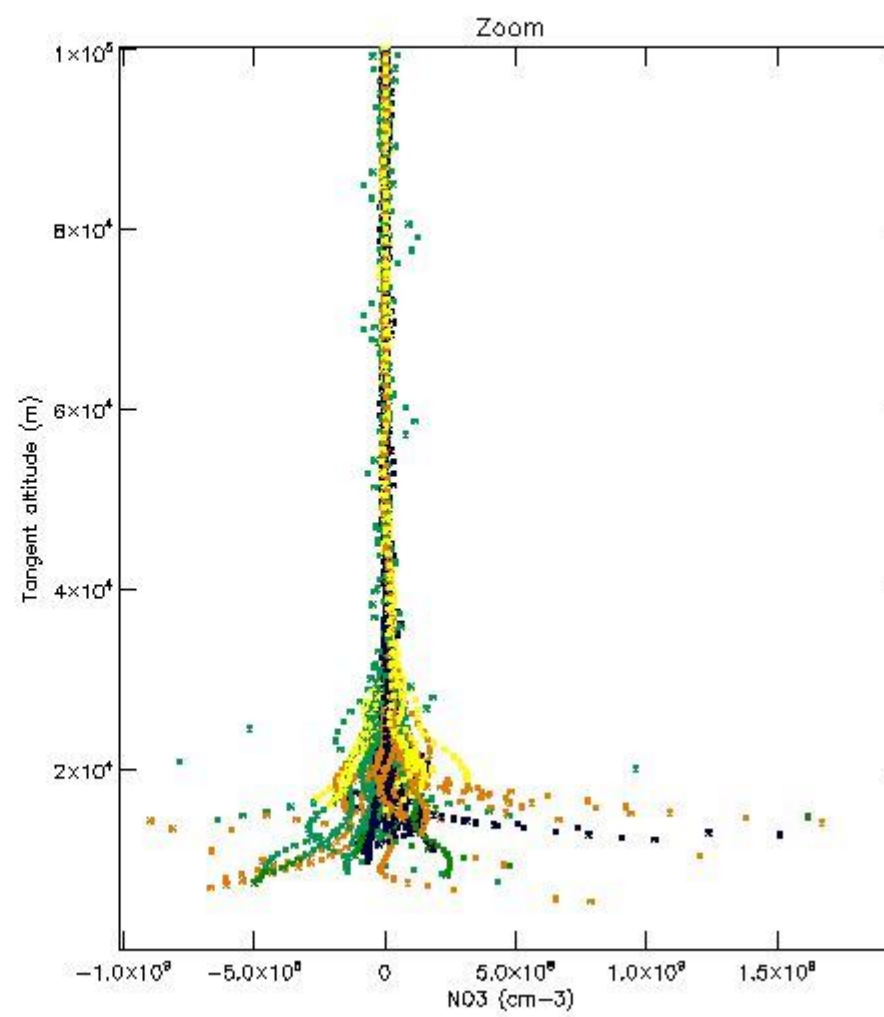

5.4 Plot ozone profiles where $STD < 10\%$ (dark without errors)

The colorbar represents the latitude.

5.5 Plot ozone profiles where STD < 5% (dark without errors)

The colorbar represents the latitude.

5.6 Plot NO₂ profiles for all STD (dark without errors)

The colorbar represents the latitude.

5.7 Plot NO₃ profiles for all STD (dark without errors)

The colorbar represents the latitude.

5.8 Plot H2O profiles for all STD (only for occultations of stars 1,2,3,4,13,14,16,26,63 dark without errors)