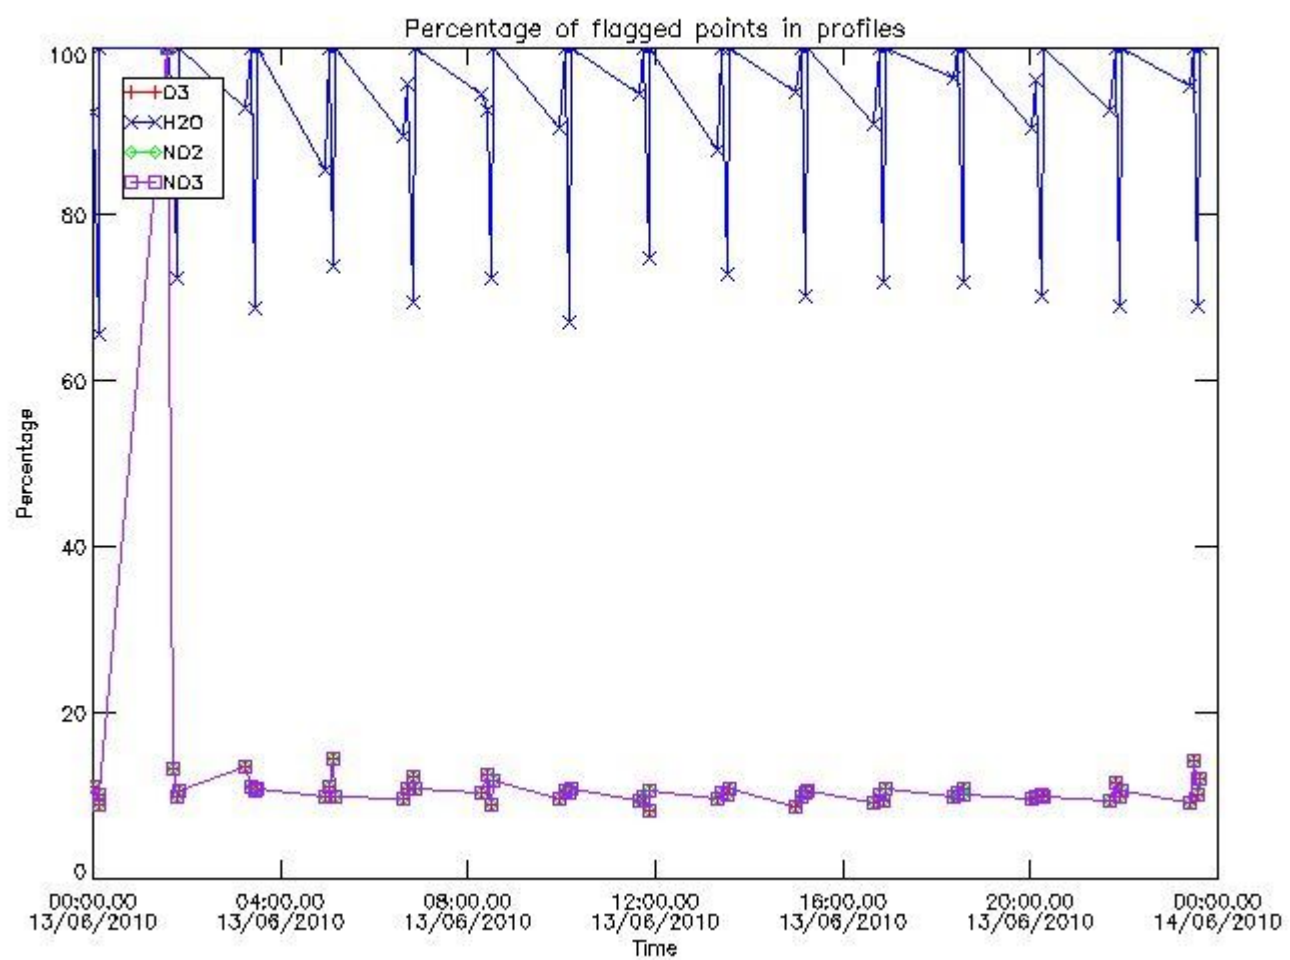

279	GOM_NL__2PRFIN20100613_233909_000000582090_00188_43328_4536.N1	13-JUN-2010 23:39:09	Straylight	58.000	172	Gam Gru	3.0030	13100.	116	43328	No
280	GOM_NL__2PRFIN20100613_234126_000000432090_00188_43328_4537.N1	13-JUN-2010 23:41:26	Straylight	43.000	45	Alp Pav	1.9400	26000.	86	43328	No
281	GOM_NL__2PRFIN20100613_235127_000000442090_00188_43328_4538.N1	13-JUN-2010 23:51:27	Twilight_and_stray	44.000	25	35Lam Sco	1.6200	28000.	88	43328	No
282	GOM_NL__2PRFIN20100613_235250_000000482090_00188_43328_4539.N1	13-JUN-2010 23:52:50	Twilight_and_stray	47.500	167	10Gam2Sgr	2.9840	4500.0	95	43328	No
283	GOM_NL__2PRFIN20100613_235808_000000412090_00188_43328_4540.N1	13-JUN-2010 23:58:08	Bright	40.500	86	35Eta Oph	2.4300	10200.	81	43328	No

3. Quality information per product

In this section it is plotted some information contained in the Quality Summary data set of the level 2 products. Only products in dark limb conditions and without errors (error flag in the MPH set to "0") are used.

3.1 Plot quality information per product (time dependant)

3.2 Plot quality information per product (world map)