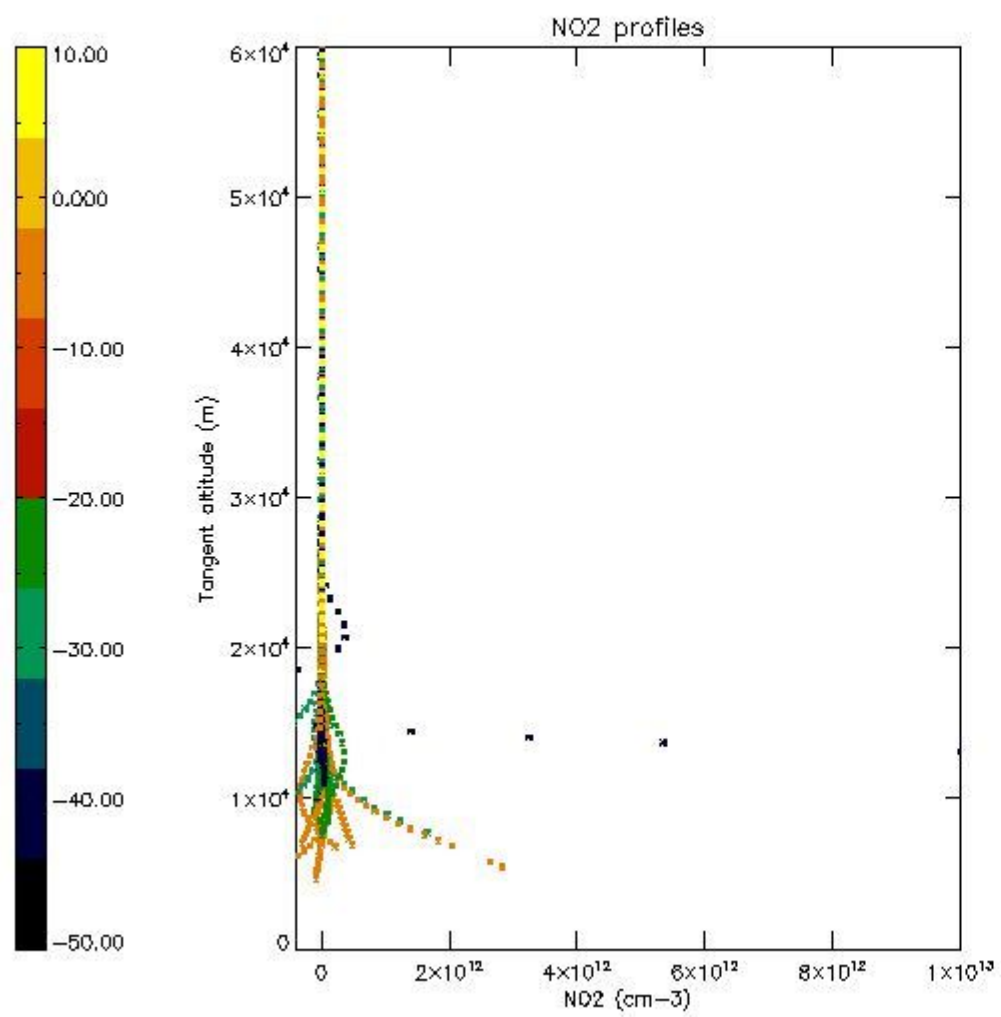

STD < 10	5
STD < 5	3

5.2 Plot ozone profiles for all STD (dark without errors)

The colorbar represents the latitude.

5.3 Plot ozone profiles where STD < 20% (dark without errors)

The colorbar represents the latitude.

5.4 Plot ozone profiles where $STD < 10\%$ (dark without errors)

The colorbar represents the latitude.

5.5 Plot ozone profiles where $STD < 5\%$ (dark without errors)

The colorbar represents the latitude.

5.6 Plot NO₂ profiles for all STD (dark without errors)

The colorbar represents the latitude.

5.7 Plot NO3 profiles for all STD (dark without errors)

The colorbar represents the latitude.

5.8 Plot H2O profiles for all STD (only for occultations of stars 1,2,3,4,13,14,16,26,63 dark without errors)