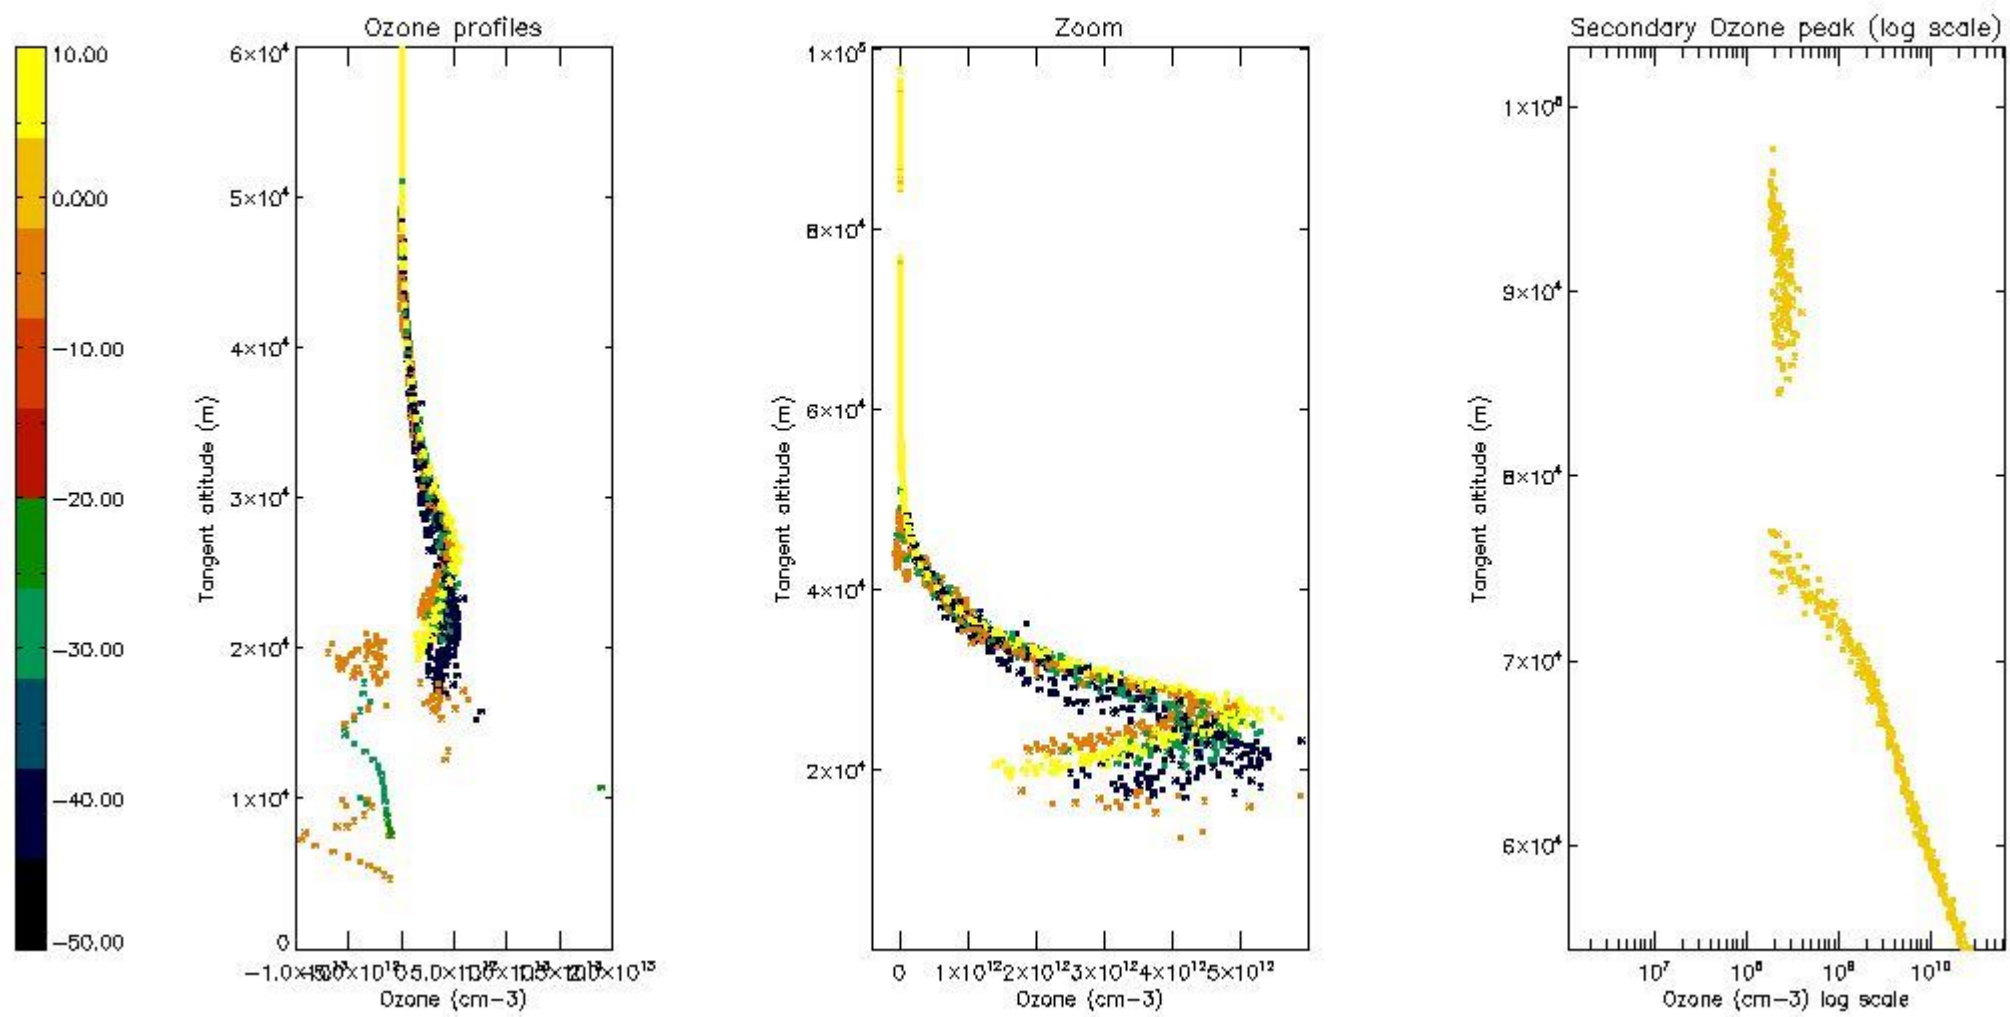

STD < 10	5
STD < 5	3

5.2 Plot ozone profiles for all STD (dark without errors)

The colorbar represents the latitude.

5.3 Plot ozone profiles where STD < 20% (dark without errors)

The colorbar represents the latitude.

5.4 Plot ozone profiles where $STD < 10\%$ (dark without errors)

The colorbar represents the latitude.

5.5 Plot ozone profiles where $STD < 5\%$ (dark without errors)

The colorbar represents the latitude.