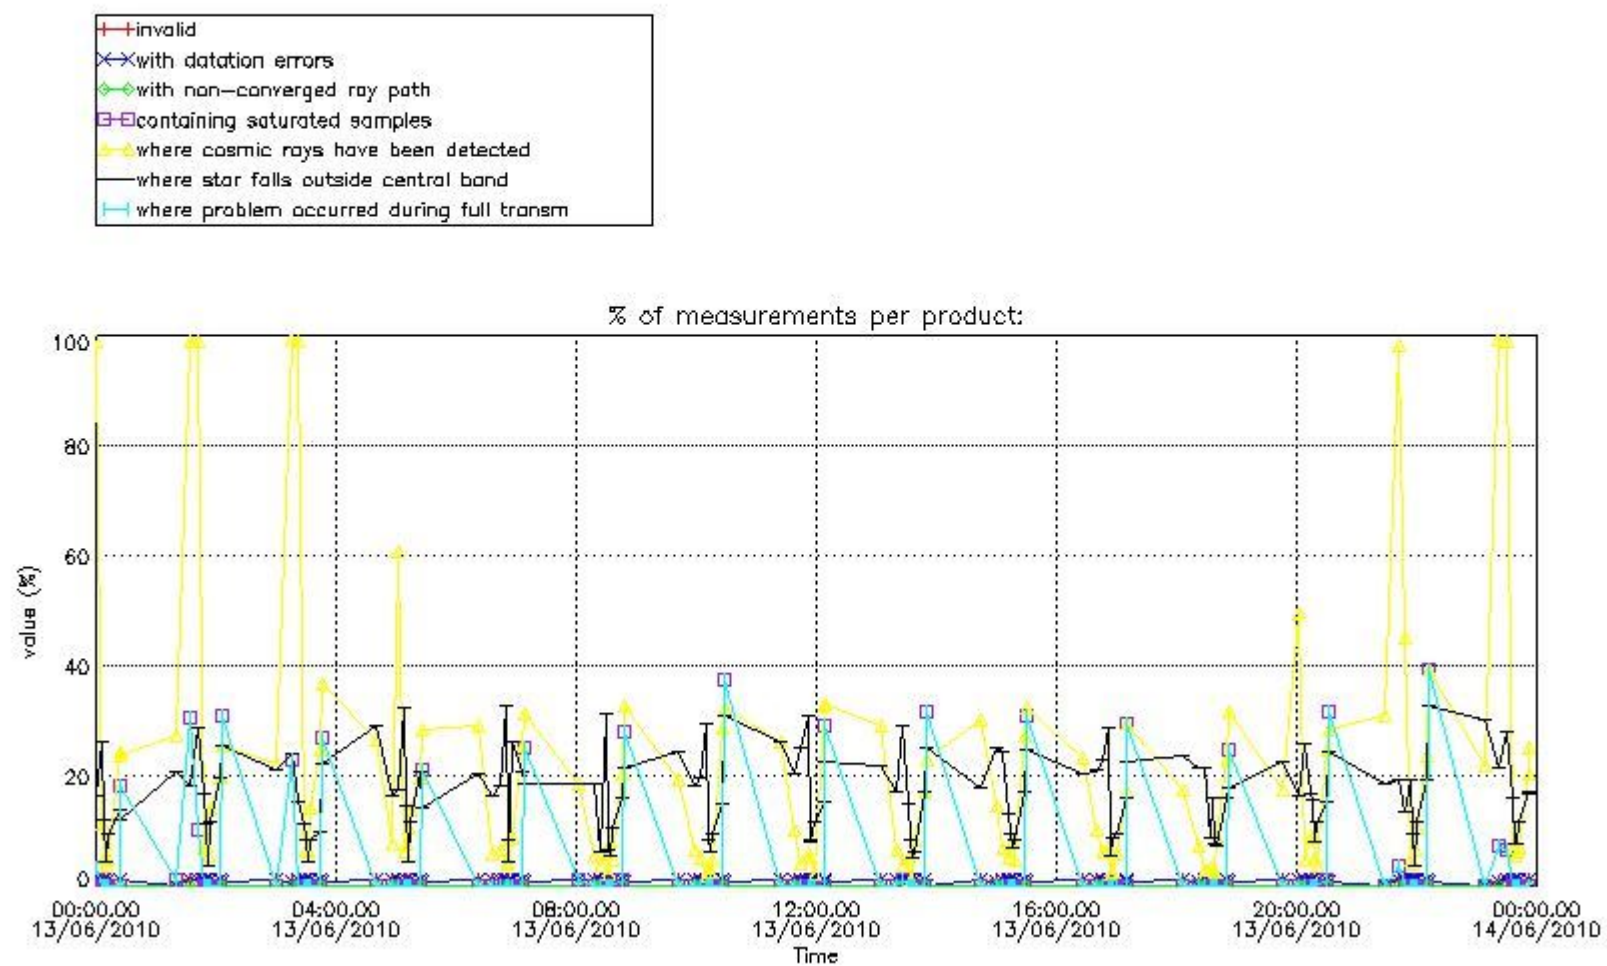

4.1.2 Plot level 1 quality information per product (time dependant): ENVI SAT DESCENDING passes