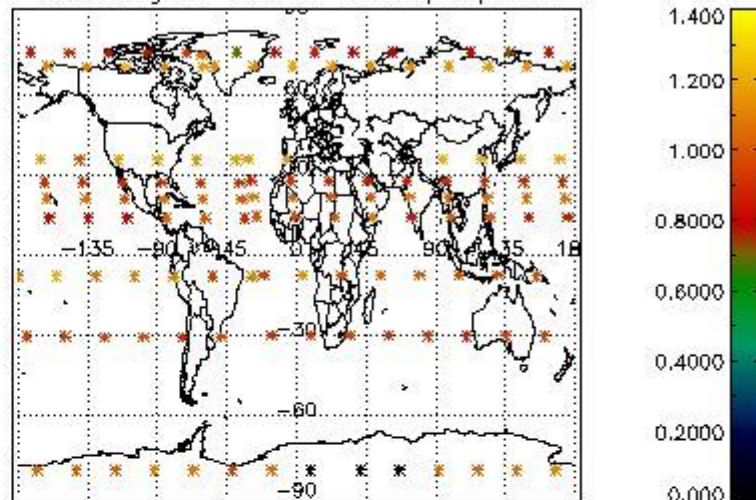

Percentage of datation errors per profile