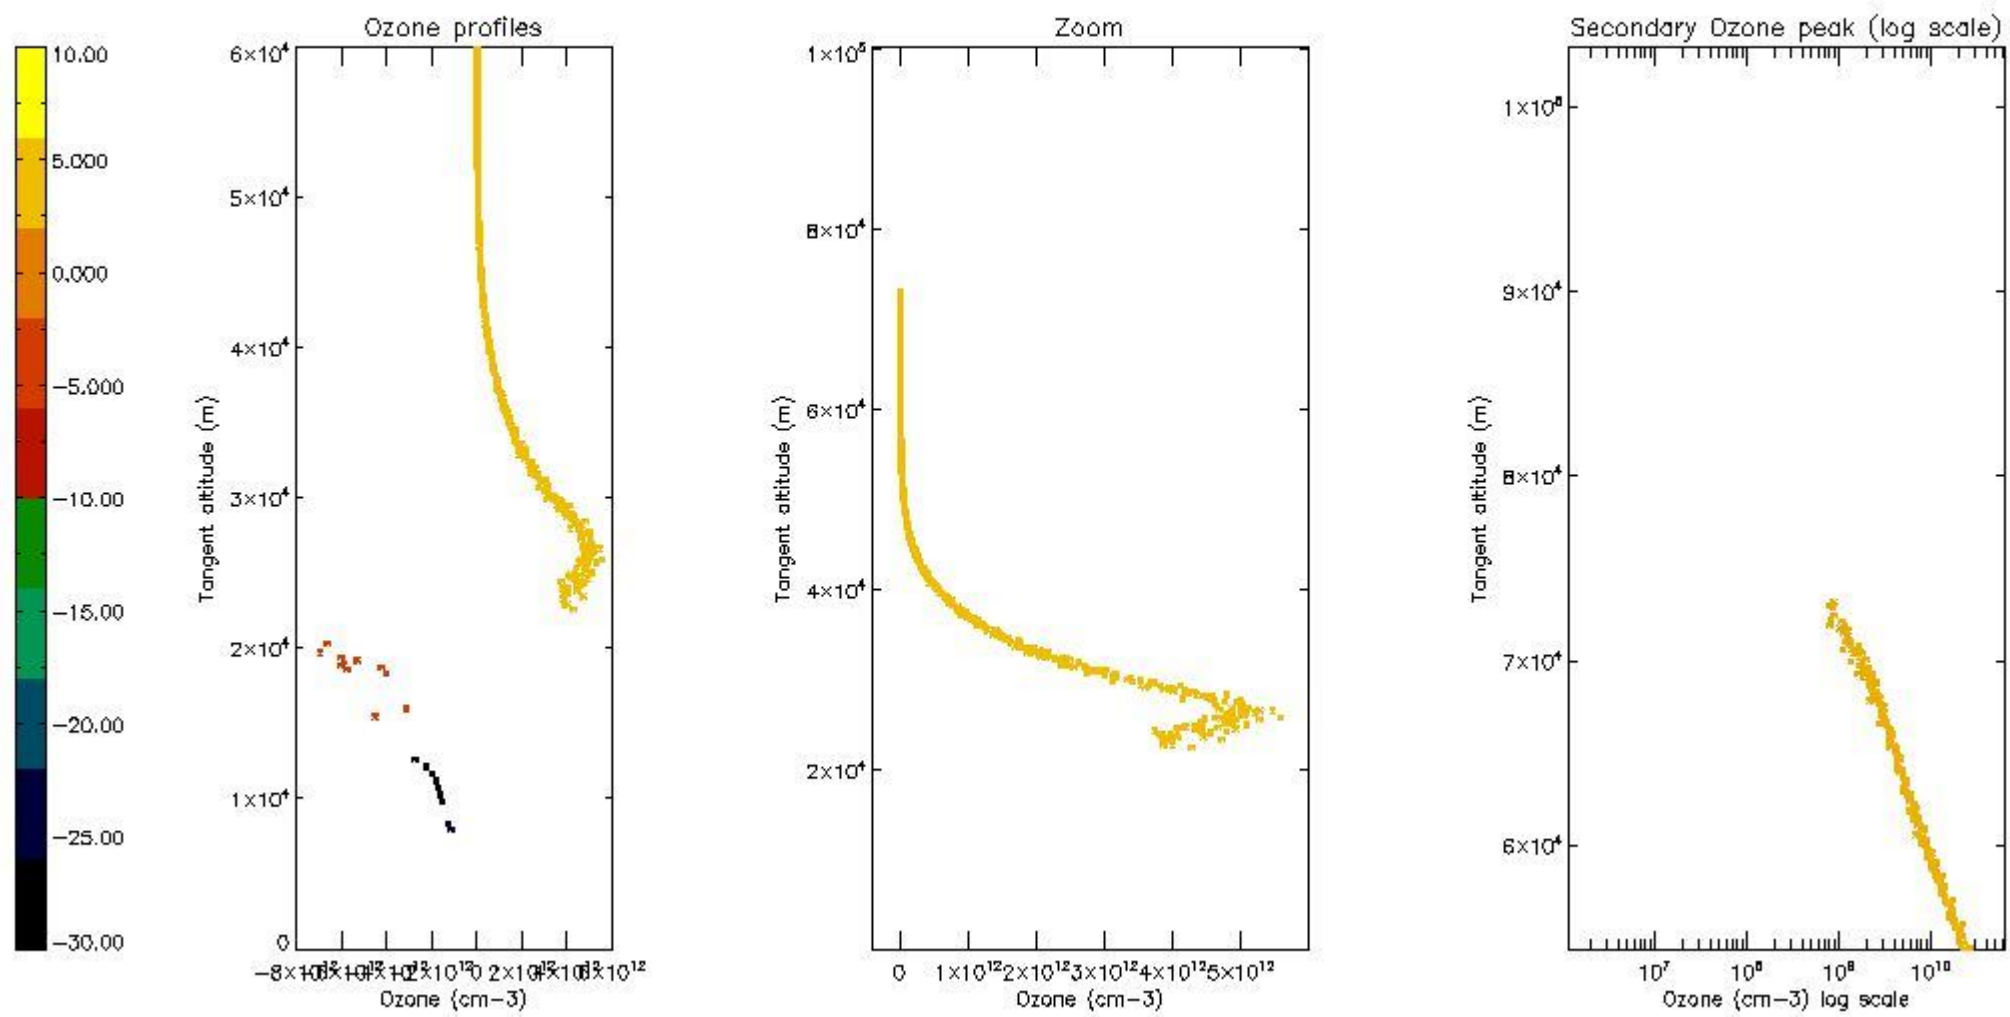

STD < 10	5
STD < 5	3

5.2 Plot ozone profiles for all STD (dark without errors)

The colorbar represents the latitude.

5.3 Plot ozone profiles where STD < 20% (dark without errors)

The colorbar represents the latitude.

5.4 Plot ozone profiles where $STD < 10\%$ (dark without errors)

The colorbar represents the latitude.

5.5 Plot ozone profiles where $STD < 5\%$ (dark without errors)

The colorbar represents the latitude.