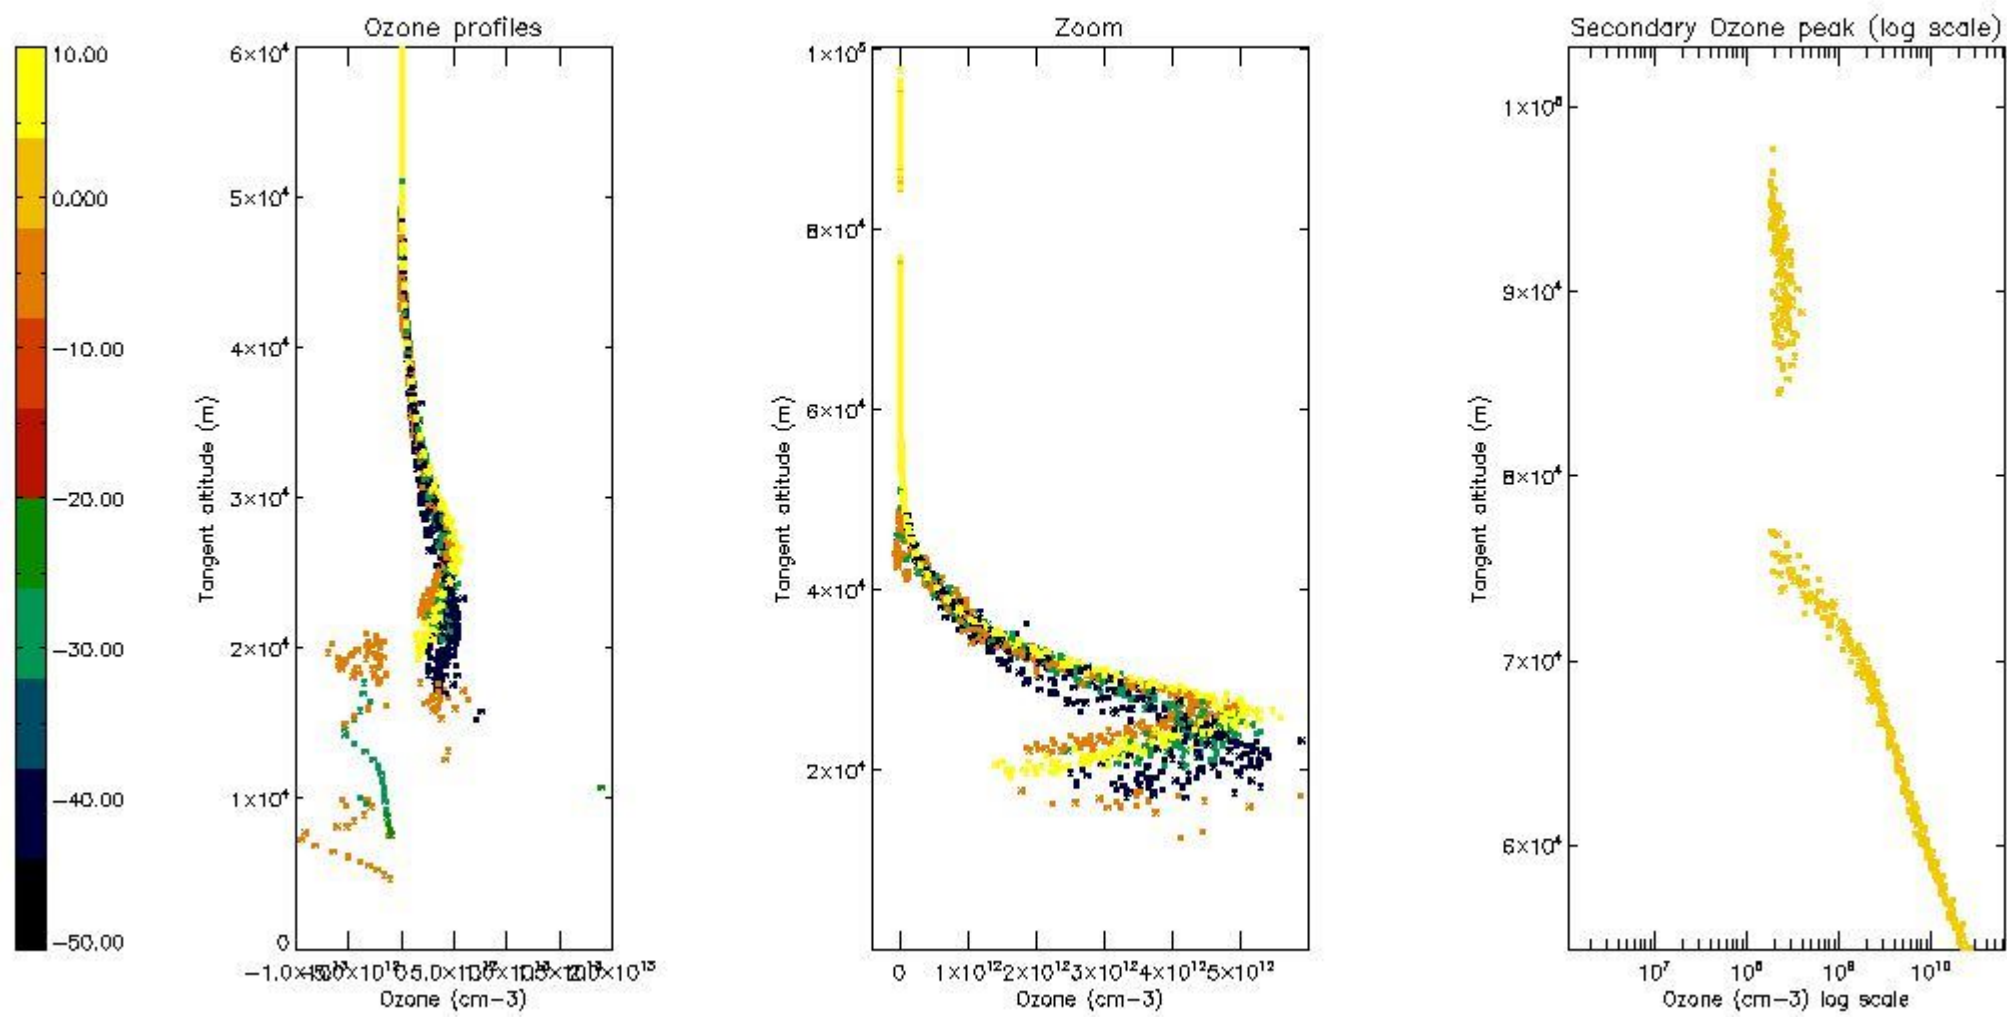

STD < 10	5
STD < 5	3

5.2 Plot ozone profiles for all STD (dark without errors)

The colorbar represents the latitude.

5.3 Plot ozone profiles where STD < 20% (dark without errors)

The colorbar represents the latitude.