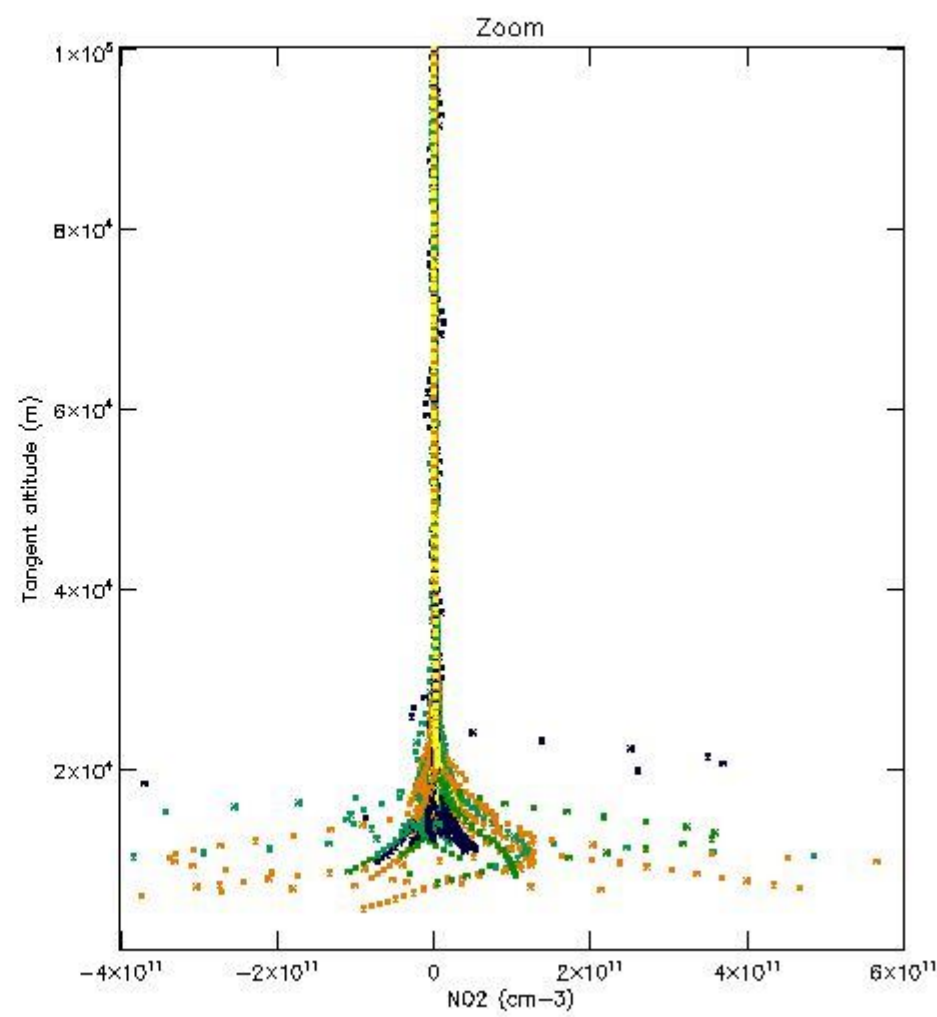

5.4 Plot ozone profiles where $STD < 10\%$ (dark without errors)

The colorbar represents the latitude.

5.5 Plot ozone profiles where STD < 5% (dark without errors)

The colorbar represents the latitude.

5.6 Plot NO₂ profiles for all STD (dark without errors)

The colorbar represents the latitude.

5.7 Plot NO₃ profiles for all STD (dark without errors)

The colorbar represents the latitude.

5.8 Plot H2O profiles for all STD (only for occultations of stars 1,2,3,4,13,14,16,26,63 dark without errors)