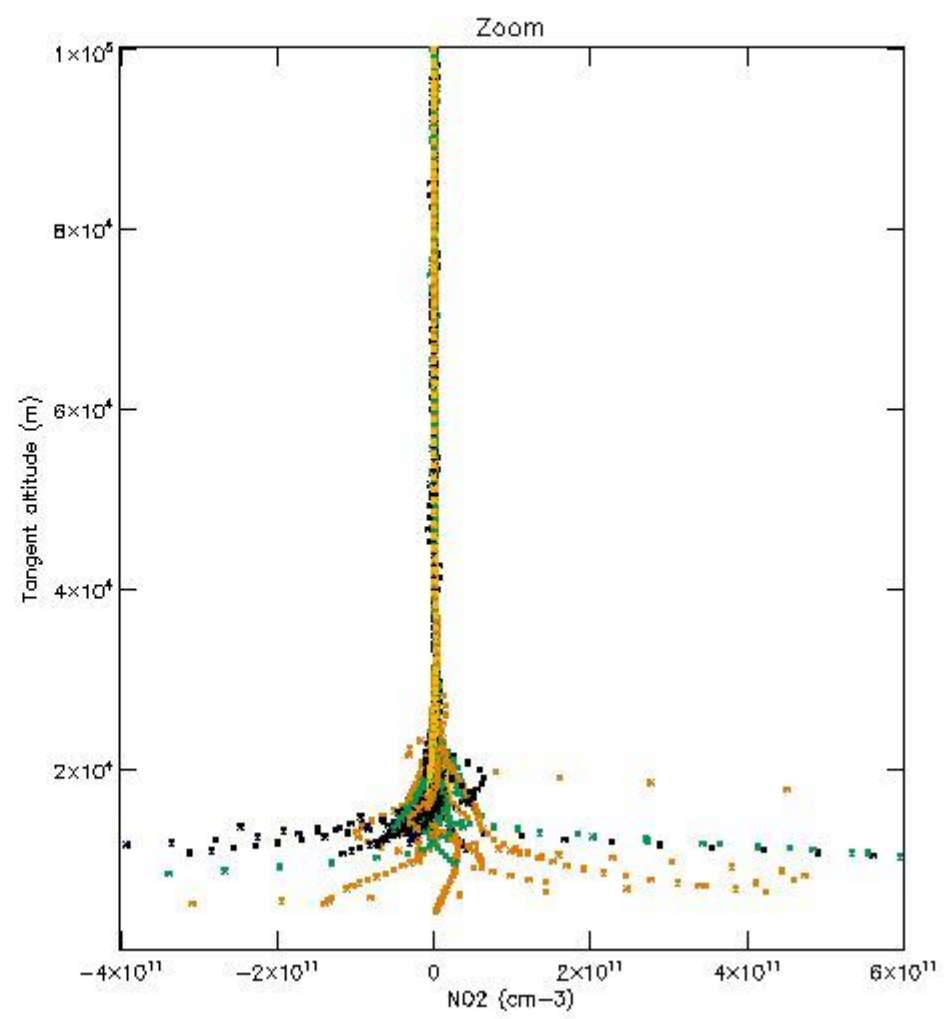

5.4 Plot ozone profiles where STD < 10% (dark without errors)

The colorbar represents the latitude.

5.5 Plot ozone profiles where STD < 5% (dark without errors)

The colorbar represents the latitude.

5.6 Plot NO₂ profiles for all STD (dark without errors)

The colorbar represents the latitude.

5.7 Plot NO3 profiles for all STD (dark without errors)

The colorbar represents the latitude.

5.8 Plot H₂O profiles for all STD (only for occultations of stars 1,2,3,4,13,14,16,26,63 dark without errors)