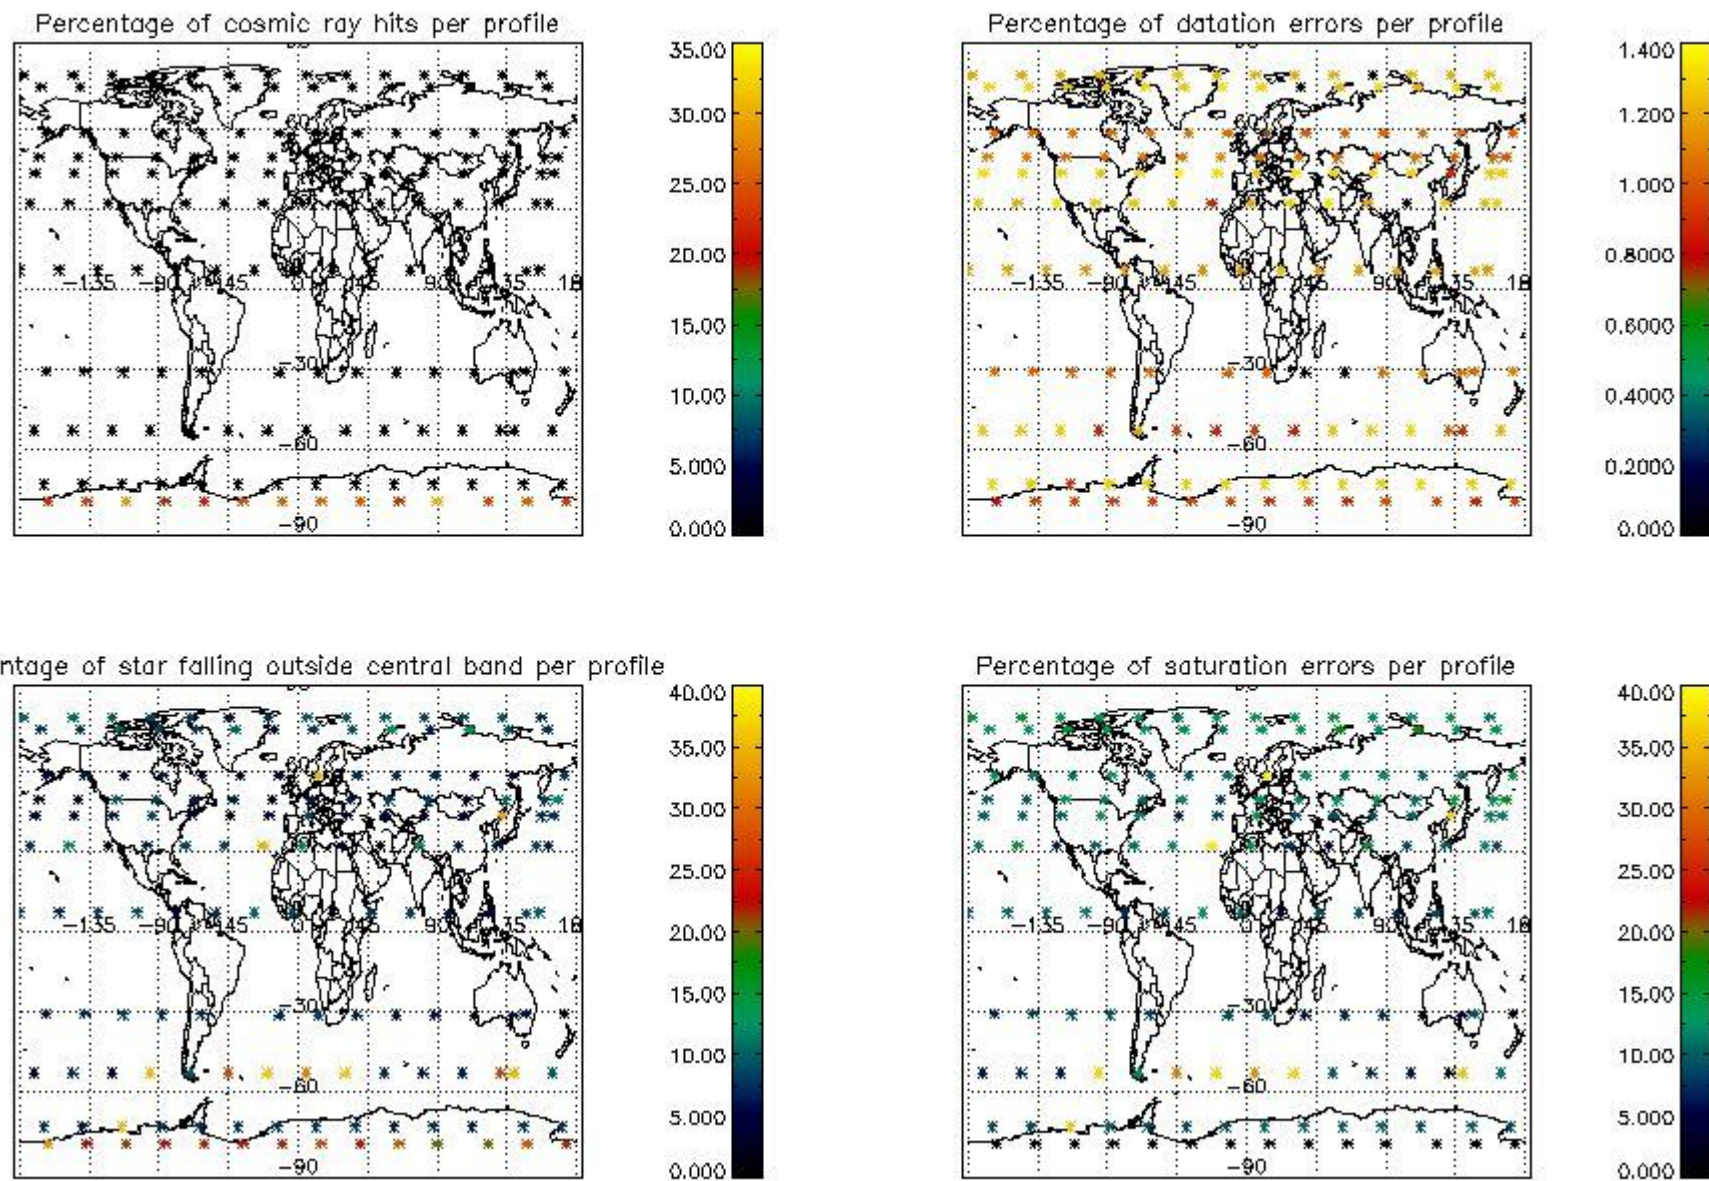

Percentage of datation errors per profile

Percentage of star falling outside central band per profile

Percentage of saturation errors per profile

4.2.2 Plot level 1 quality information per product (world map): ENVISAT DESCENDING passes