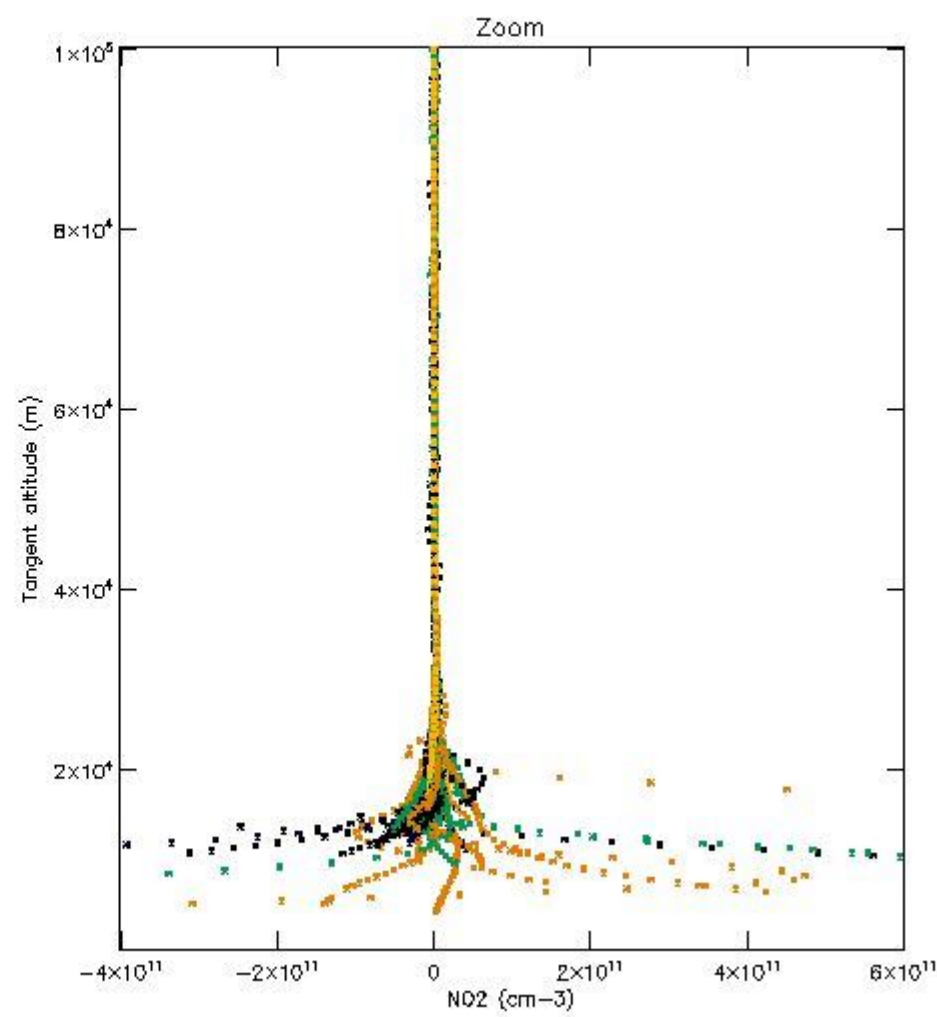

5.4 Plot ozone profiles where STD < 10% (dark without errors)

The colorbar represents the latitude.

5.5 Plot ozone profiles where STD < 5% (dark without errors)

The colorbar represents the latitude.

5.6 Plot NO₂ profiles for all STD (dark without errors)

The colorbar represents the latitude.

5.7 Plot NO3 profiles for all STD (dark without errors)

The colorbar represents the latitude.

5.8 Plot H2O profiles for all STD (only for occultations of stars 1,2,3,4,13,14,16,26,63 dark without errors)