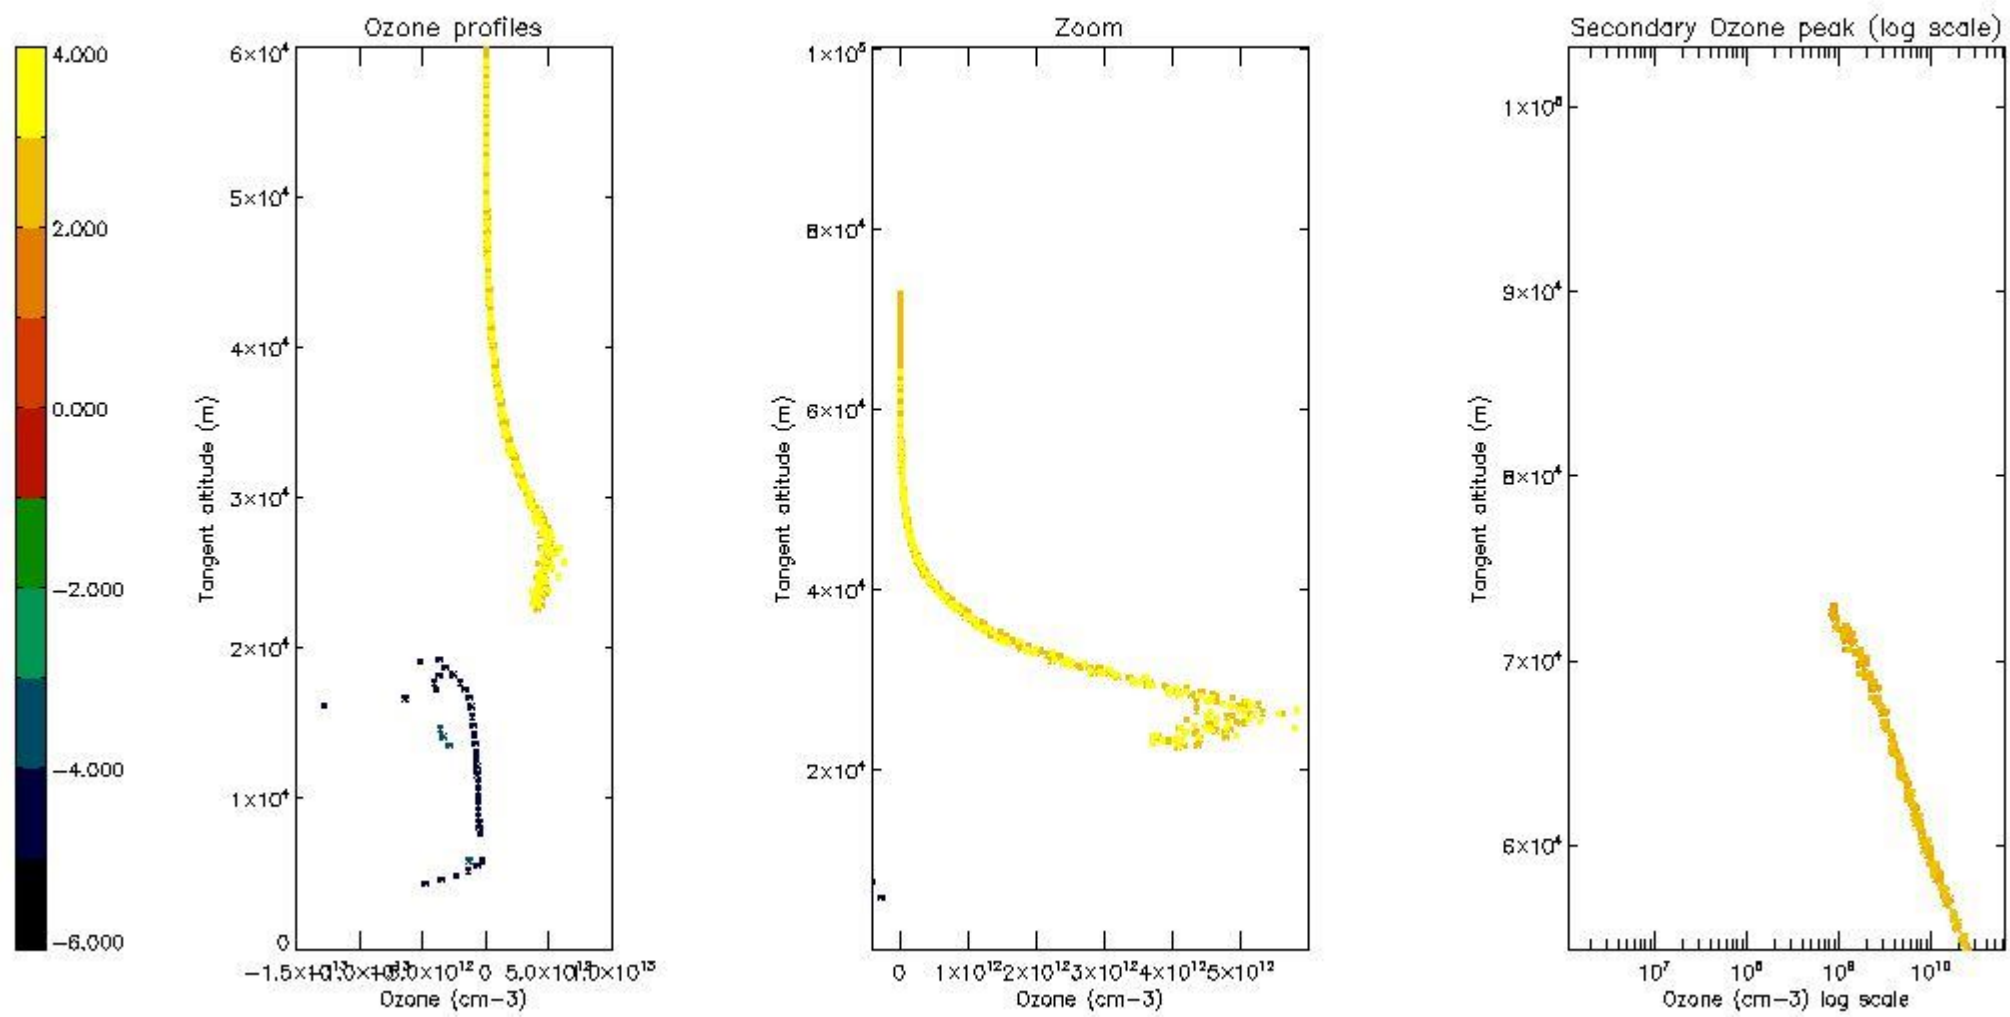

5.6 Plot NO₂ profiles for all STD (dark without errors)

The colorbar represents the latitude.