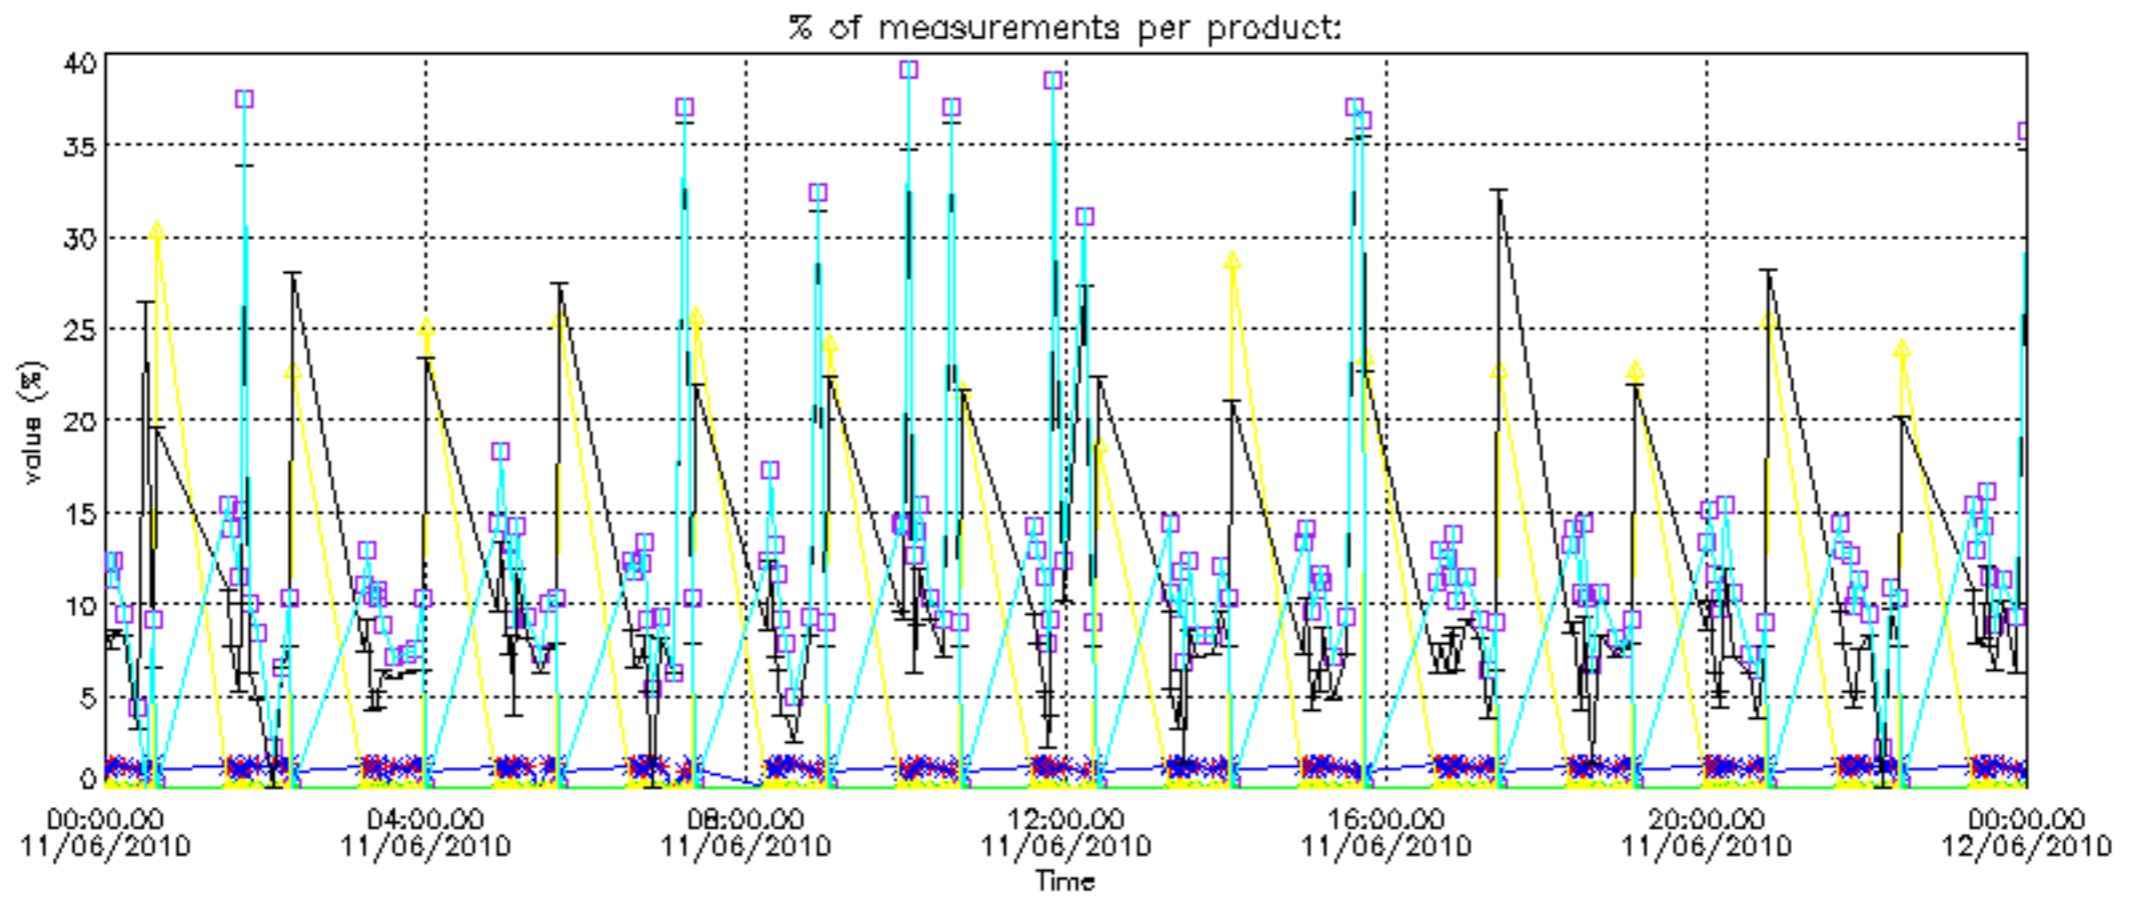

Percentage of cosmic ray hits per profile

Percentage of datation errors per profile