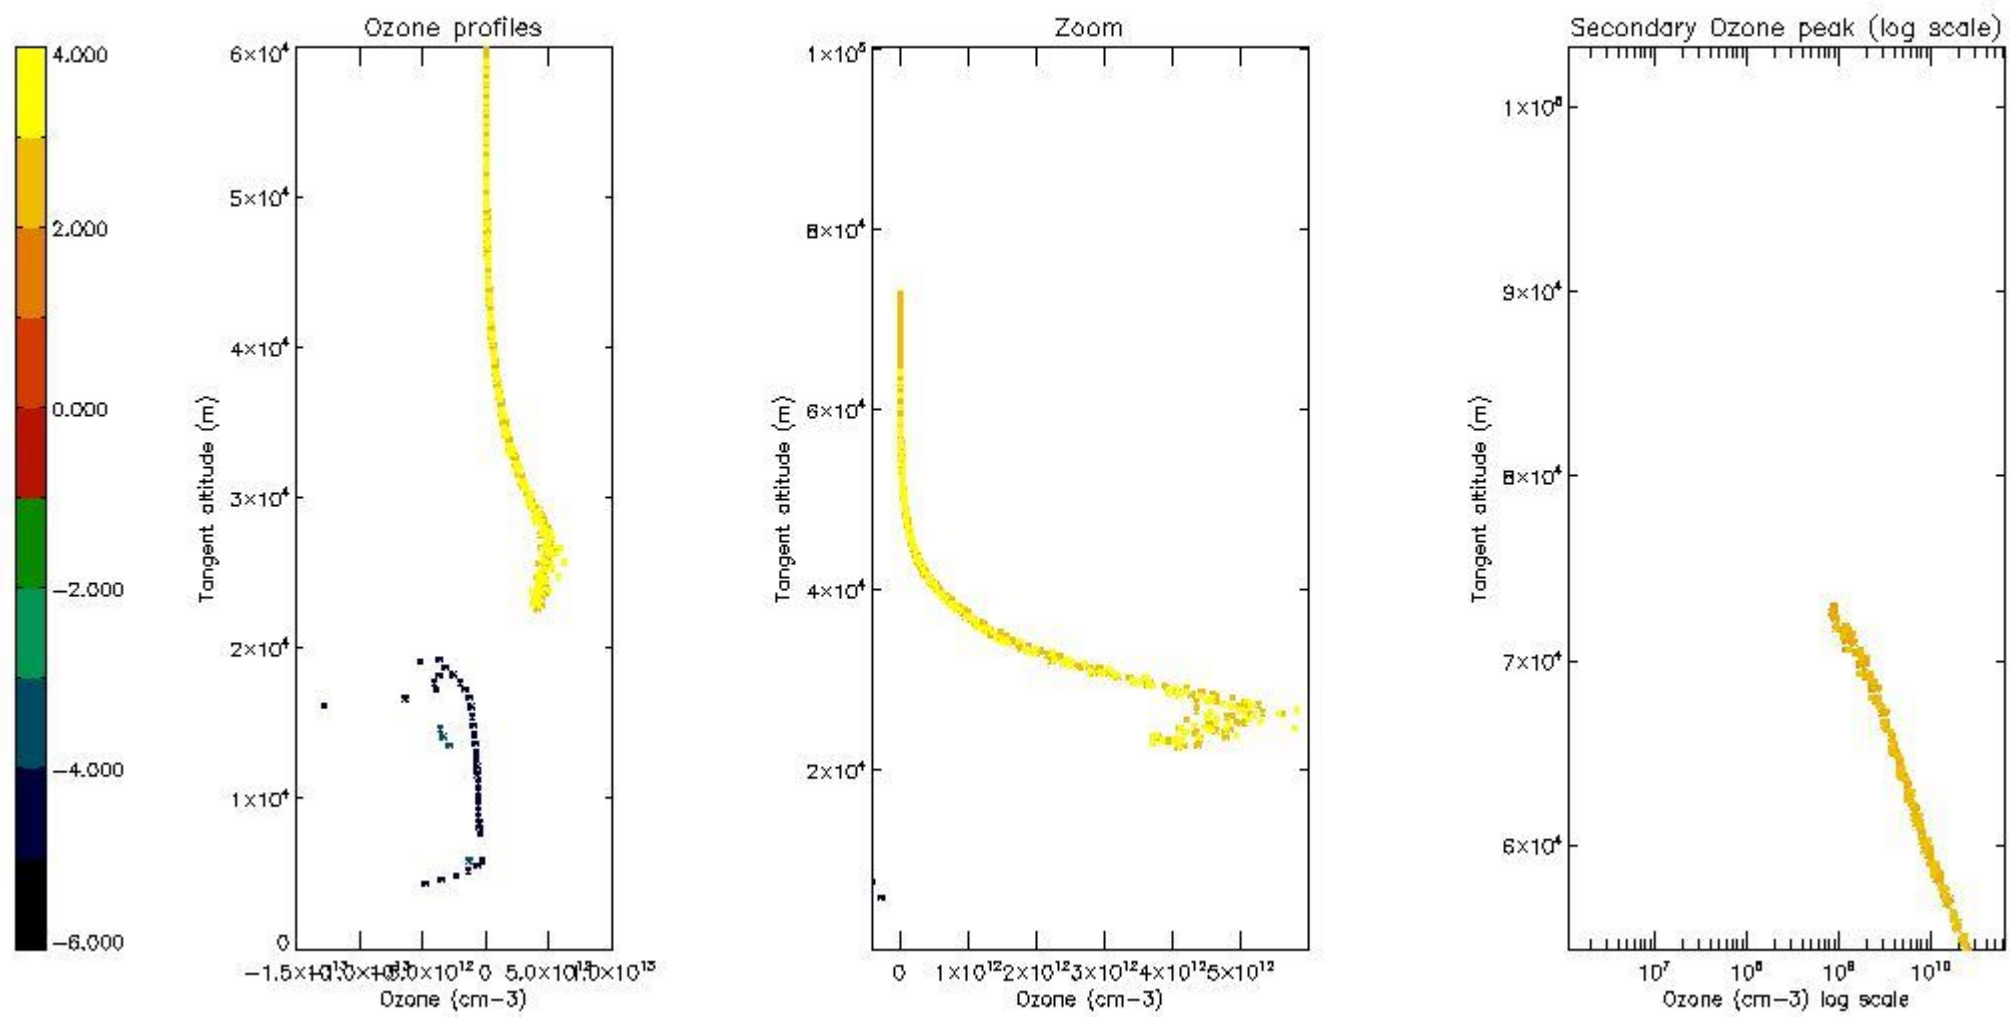

STD < 10	4
STD < 5	3

5.2 Plot ozone profiles for all STD (dark without errors)

The colorbar represents the latitude.

5.3 Plot ozone profiles where STD < 20% (dark without errors)

The colorbar represents the latitude.

5.4 Plot ozone profiles where STD < 10% (dark without errors)

The colorbar represents the latitude.

5.5 Plot ozone profiles where STD < 5% (dark without errors)

The colorbar represents the latitude.

5.6 Plot NO₂ profiles for all STD (dark without errors)