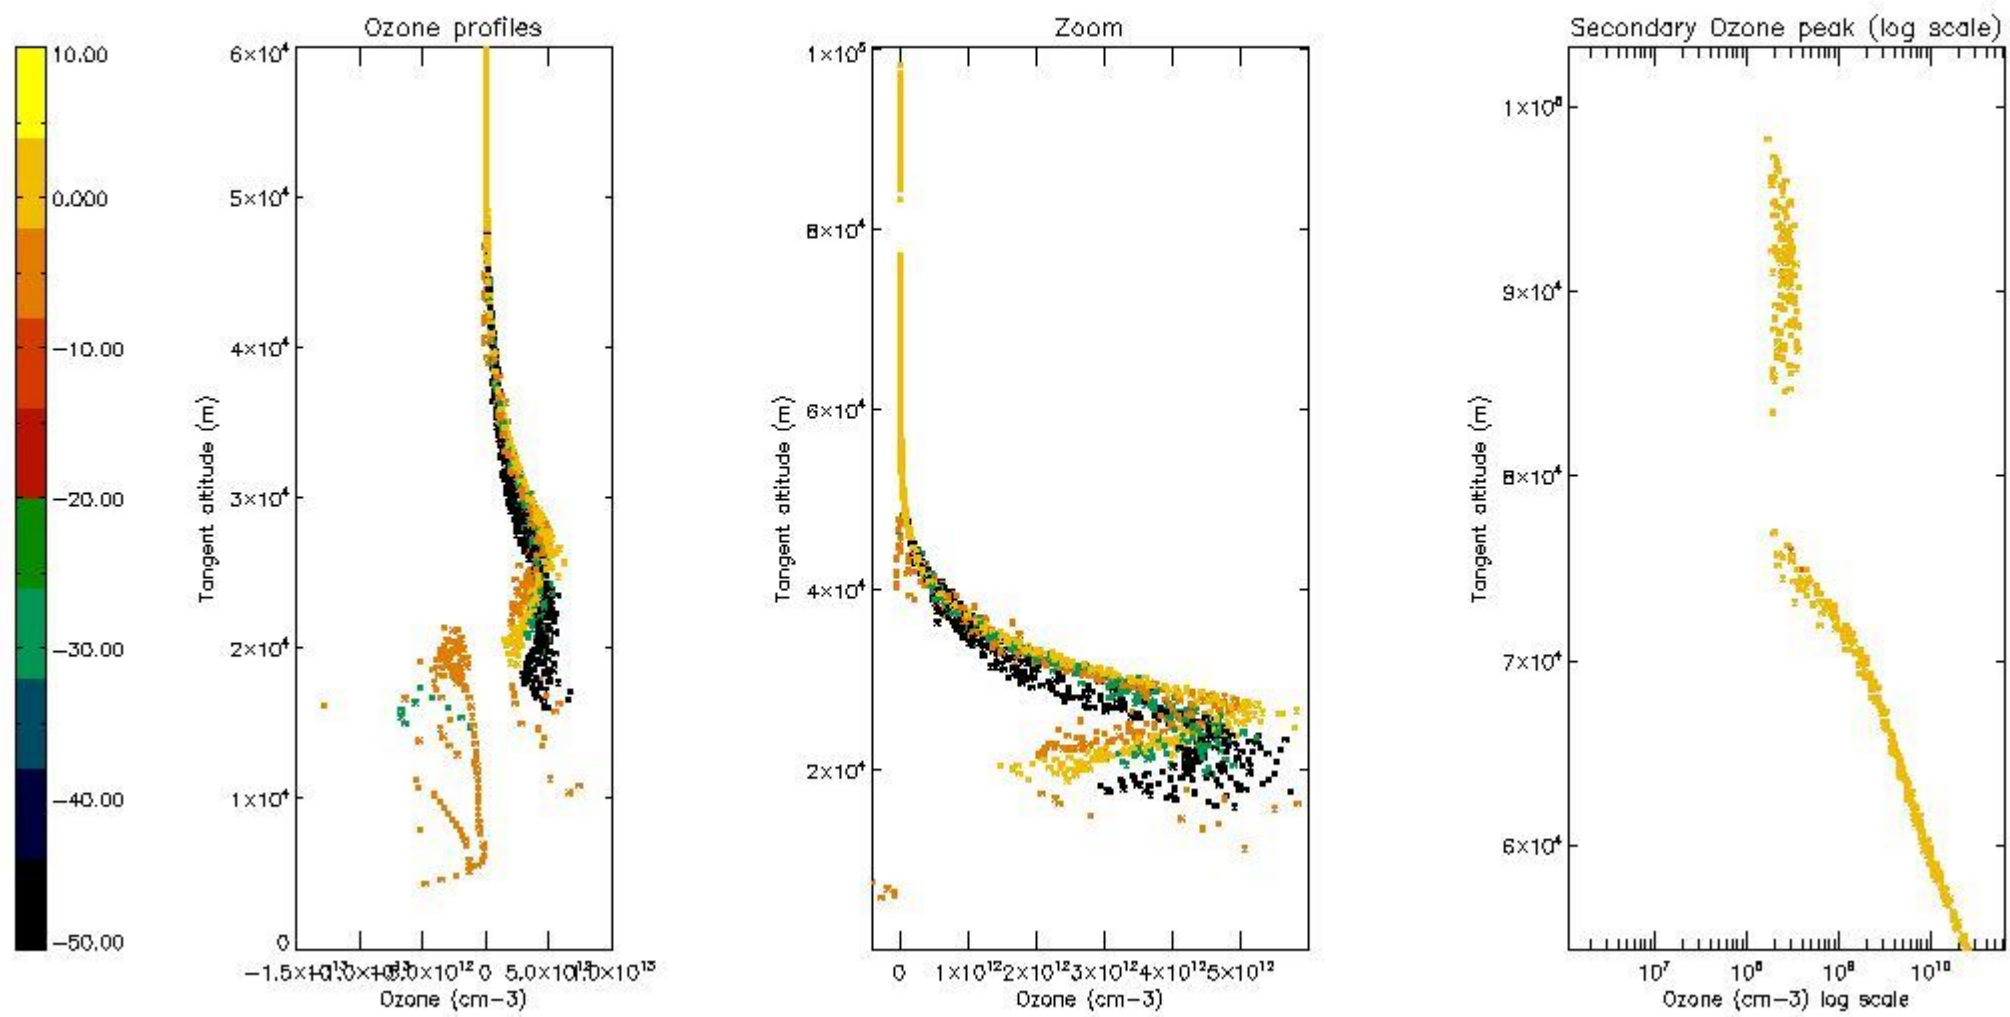

STD < 10	4
STD < 5	3

5.2 Plot ozone profiles for all STD (dark without errors)

The colorbar represents the latitude.

5.3 Plot ozone profiles where STD < 20% (dark without errors)

The colorbar represents the latitude.

5.4 Plot ozone profiles where STD < 10% (dark without errors)

The colorbar represents the latitude.

5.5 Plot ozone profiles where STD < 5% (dark without errors)

The colorbar represents the latitude.

5.6 Plot NO₂ profiles for all STD (dark without errors)

The colorbar represents the latitude.

5.7 Plot NO3 profiles for all STD (dark without errors)

The colorbar represents the latitude.

5.8 Plot H2O profiles for all STD (only for occultations of stars 1,2,3,4,13,14,16,26,63 dark without errors)