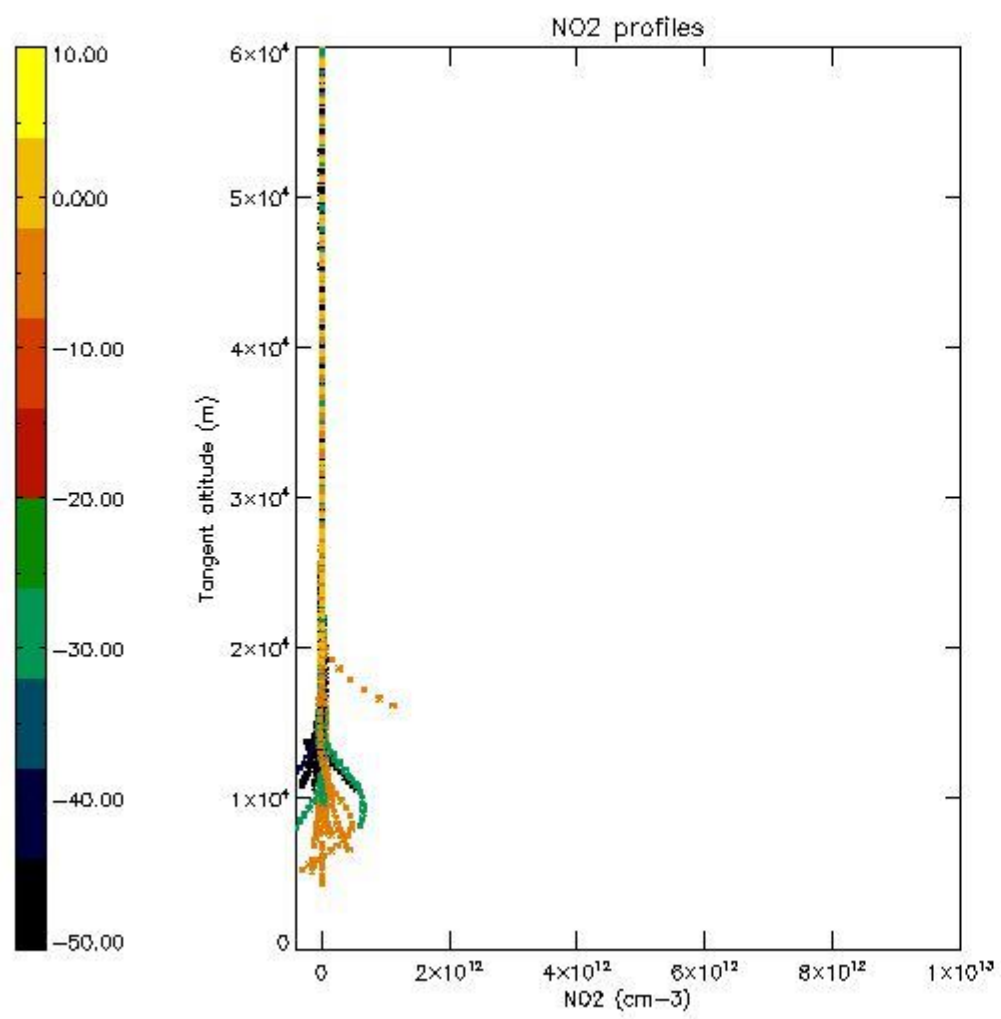

5.4 Plot ozone profiles where STD < 10% (dark without errors)

The colorbar represents the latitude.

5.5 Plot ozone profiles where STD < 5% (dark without errors)

The colorbar represents the latitude.

5.6 Plot NO₂ profiles for all STD (dark without errors)

The colorbar represents the latitude.

5.7 Plot NO3 profiles for all STD (dark without errors)

The colorbar represents the latitude.

5.8 Plot H₂O profiles for all STD (only for occultations of stars 1,2,3,4,13,14,16,26,63 dark without errors)