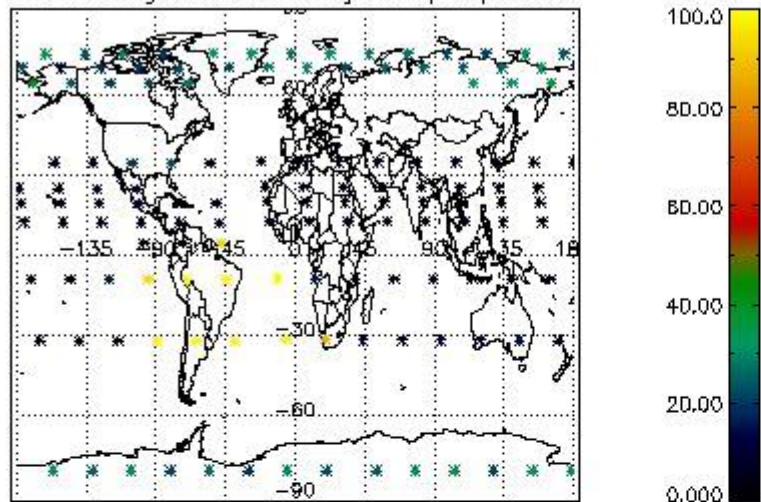

Percentage of cosmic ray hits per profile