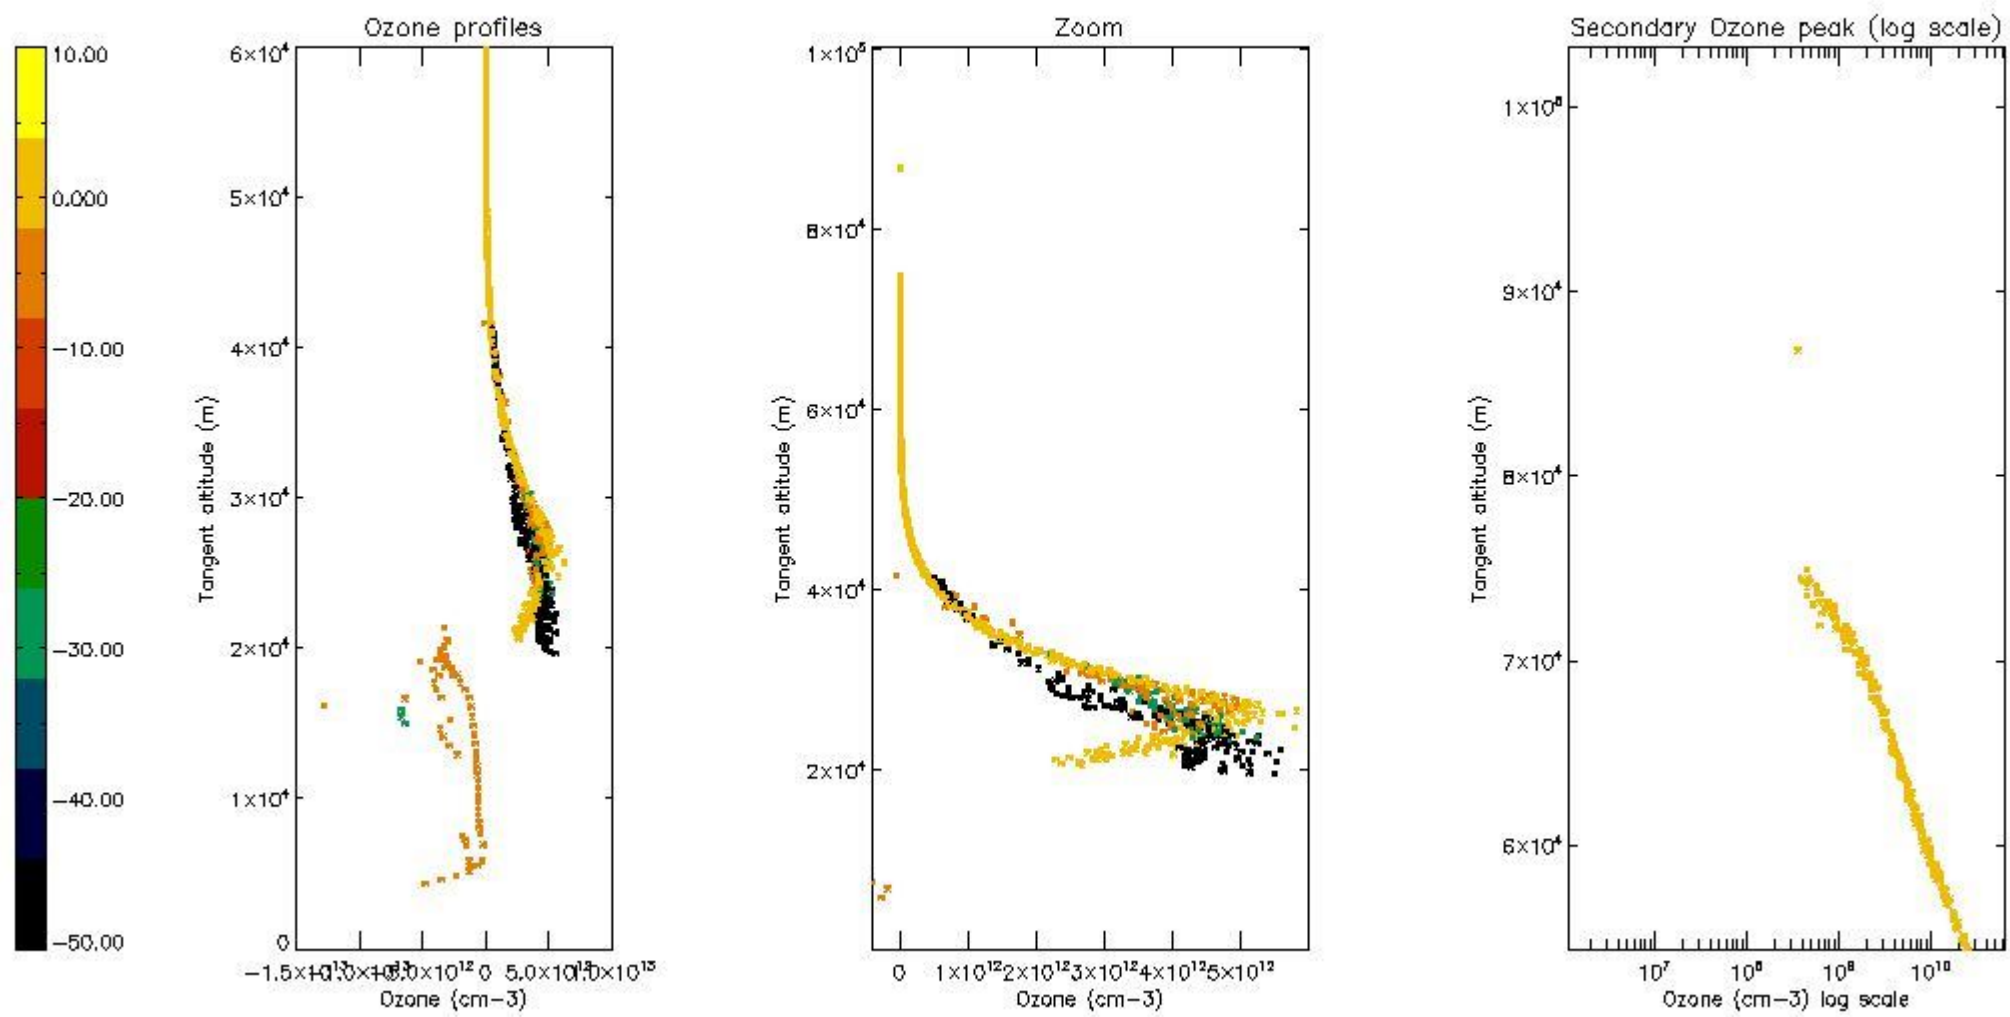

5.5 Plot ozone profiles where STD < 5% (dark without errors)

The colorbar represents the latitude.