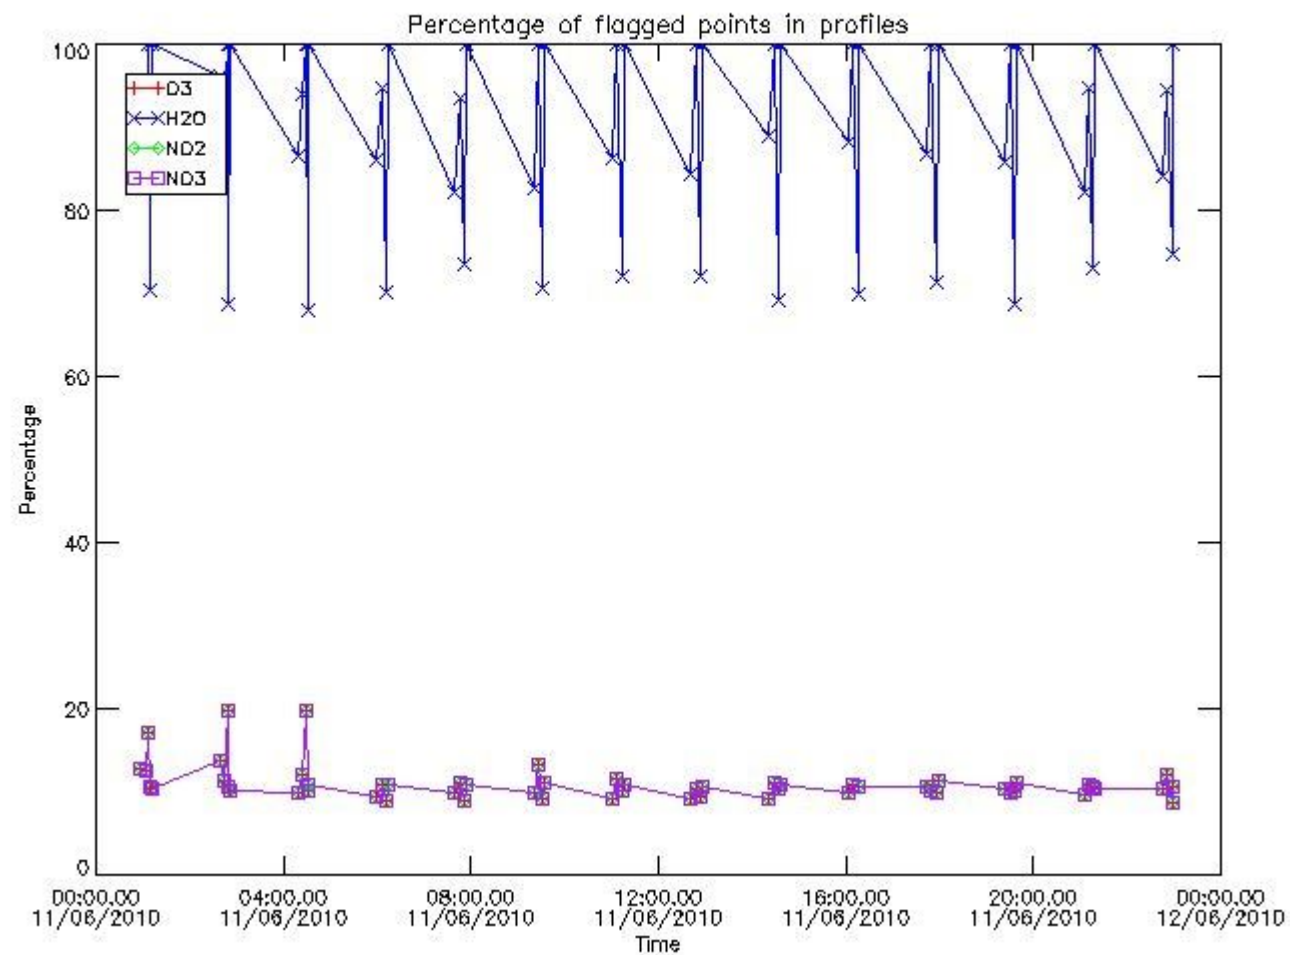

3. Quality information per product

In this section it is plotted some information contained in the Quality Summary data set of the level 2 products. Only products in dark limb conditions and without errors (error flag in the MPH set to "0") are used.

3.1 Plot quality information per product (time dependant)