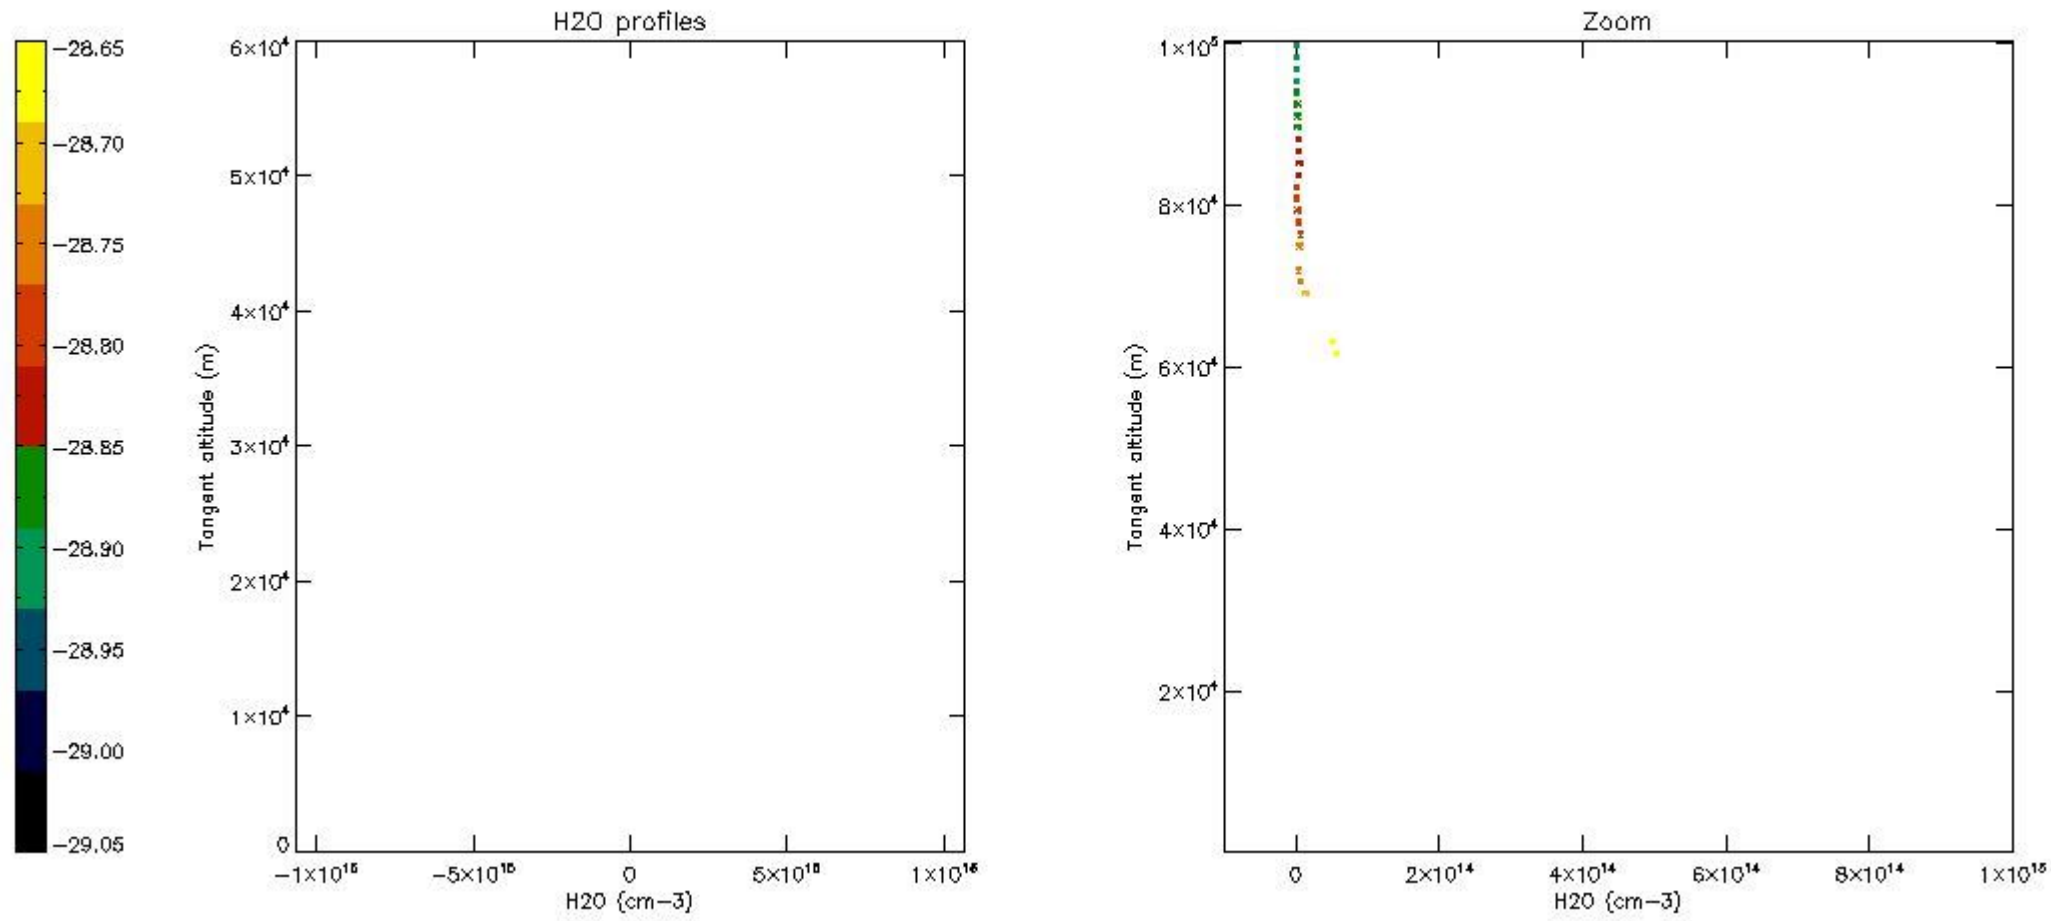

6. Auxiliary Data Files used for the production reported in section 2

The number reported in the third column indicates since which file (see list in section 2) the corresponding auxiliary file has been used. The fourth column is the date of those product files.

Type	Auxiliary Filename	Used since product	Used since product date
INST_PHYS_CHARACTERISTICS	GOM_INS_AXVIEC20091111_143220_20030716_120000_20500101_000000	1	11-JUN-2010 00:01:59
LEVEL-2_PROC_CONFIG	GOM_PR2_AXVIEC20091111_152718_20020301_000000_20500101_000000	1	11-JUN-2010 00:01:59
CROSS_SECTIONS_FILE	GOM_CRS_AXVIEC20091111_154832_20020301_000000_20500101_000000	1	11-JUN-2010 00:01:59