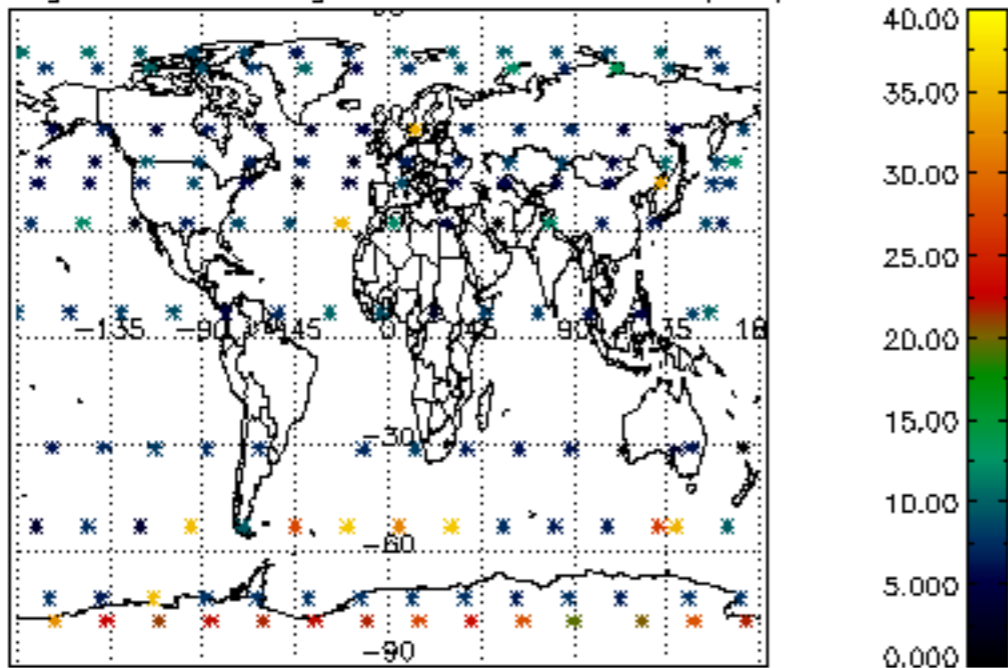

Percentage of star falling outside central band per profile