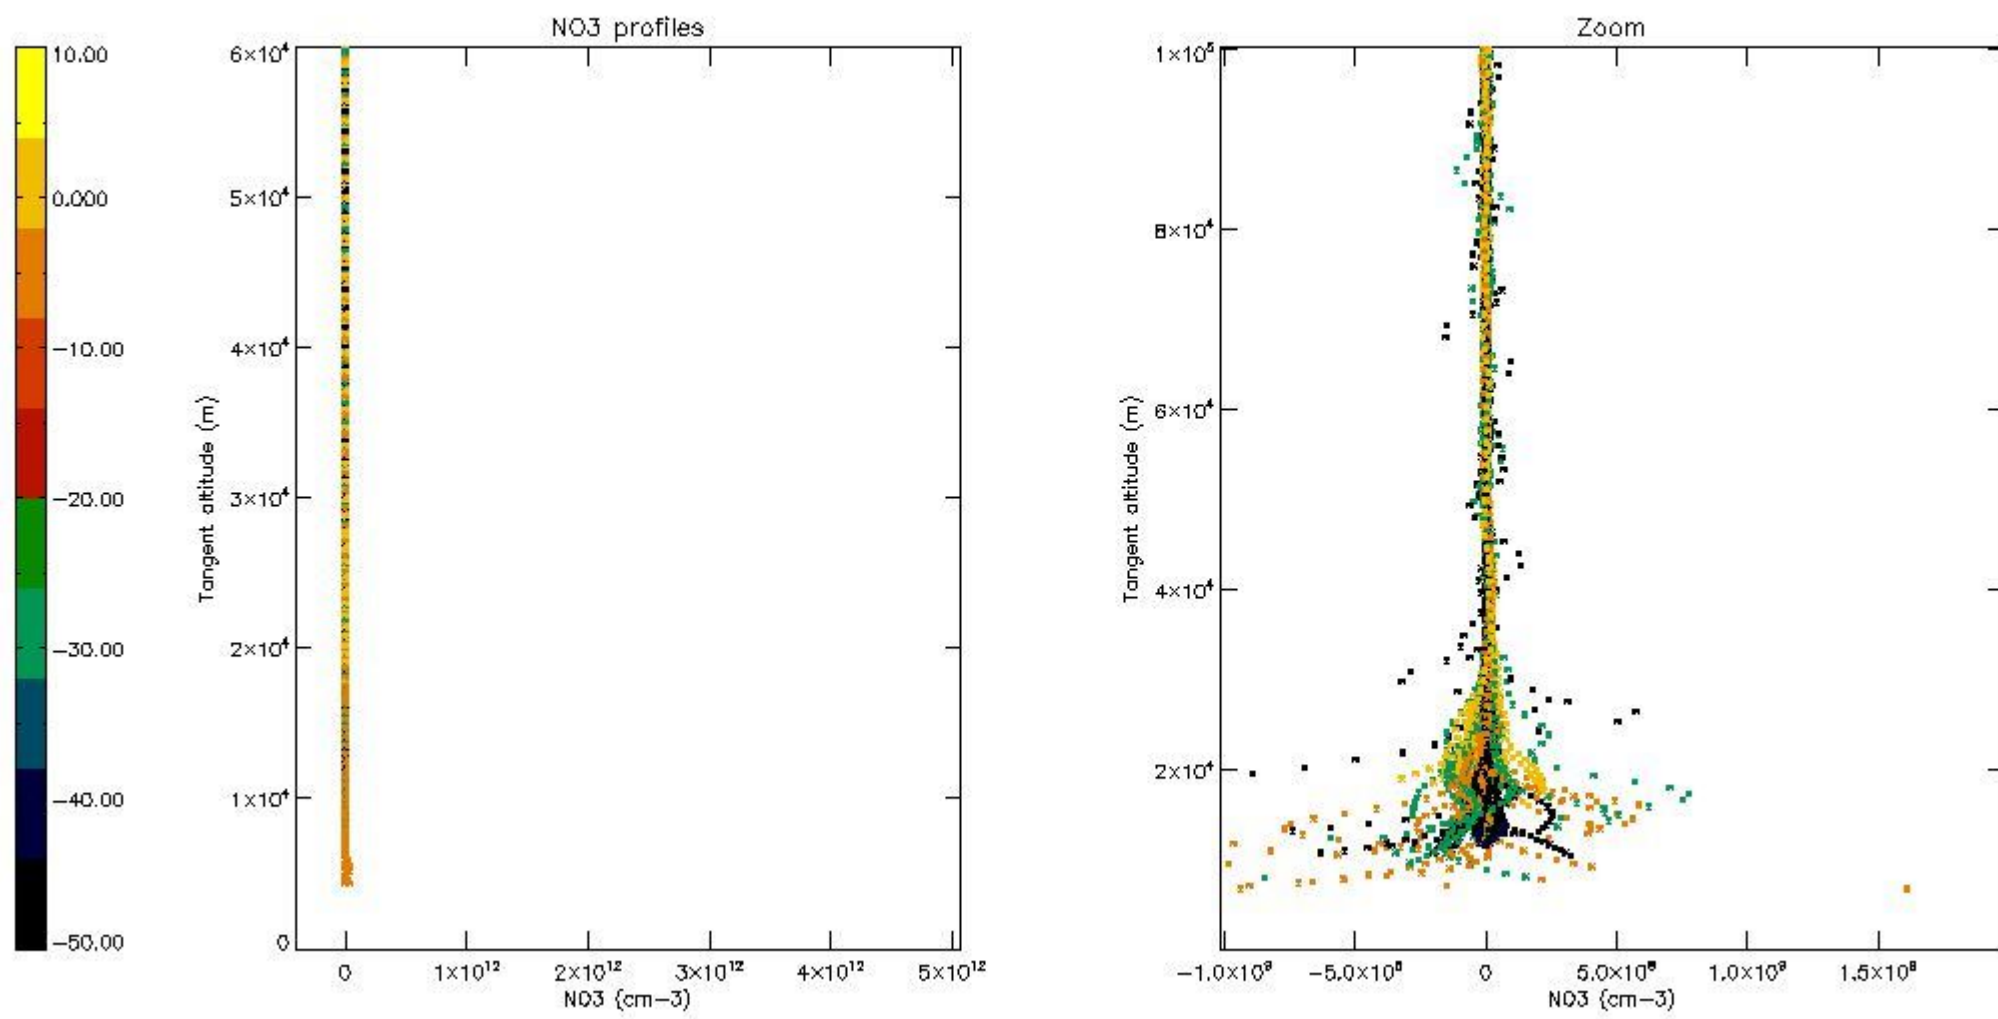

5.4 Plot ozone profiles where STD < 10% (dark without errors)

The colorbar represents the latitude.

5.5 Plot ozone profiles where STD < 5% (dark without errors)

The colorbar represents the latitude.

5.6 Plot NO₂ profiles for all STD (dark without errors)

The colorbar represents the latitude.

5.7 Plot NO3 profiles for all STD (dark without errors)

The colorbar represents the latitude.

5.8 Plot H2O profiles for all STD (only for occultations of stars 1,2,3,4,13,14,16,26,63 dark without errors)