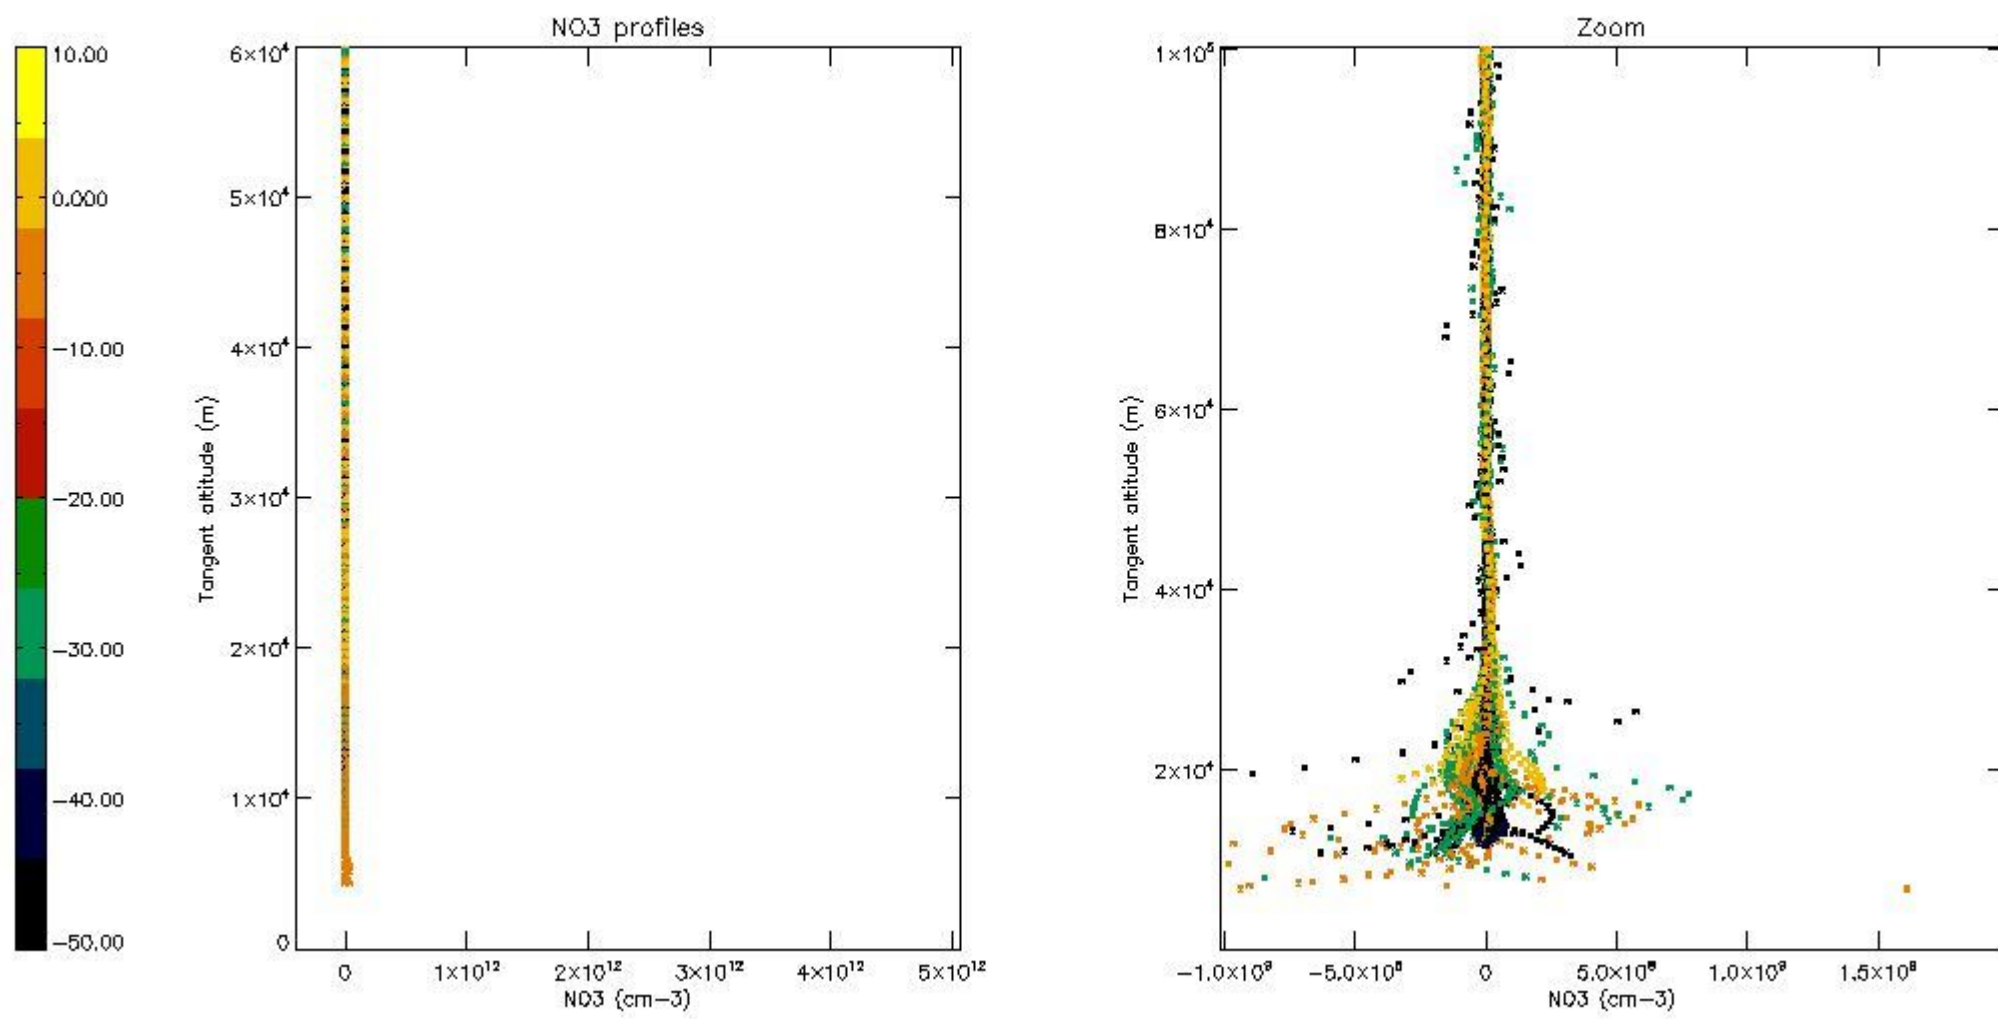

5.8 Plot H₂O profiles for all STD (only for occultations of stars 1,2,3,4,13,14,16,26,63 dark without errors)

The colorbar represents the latitude.