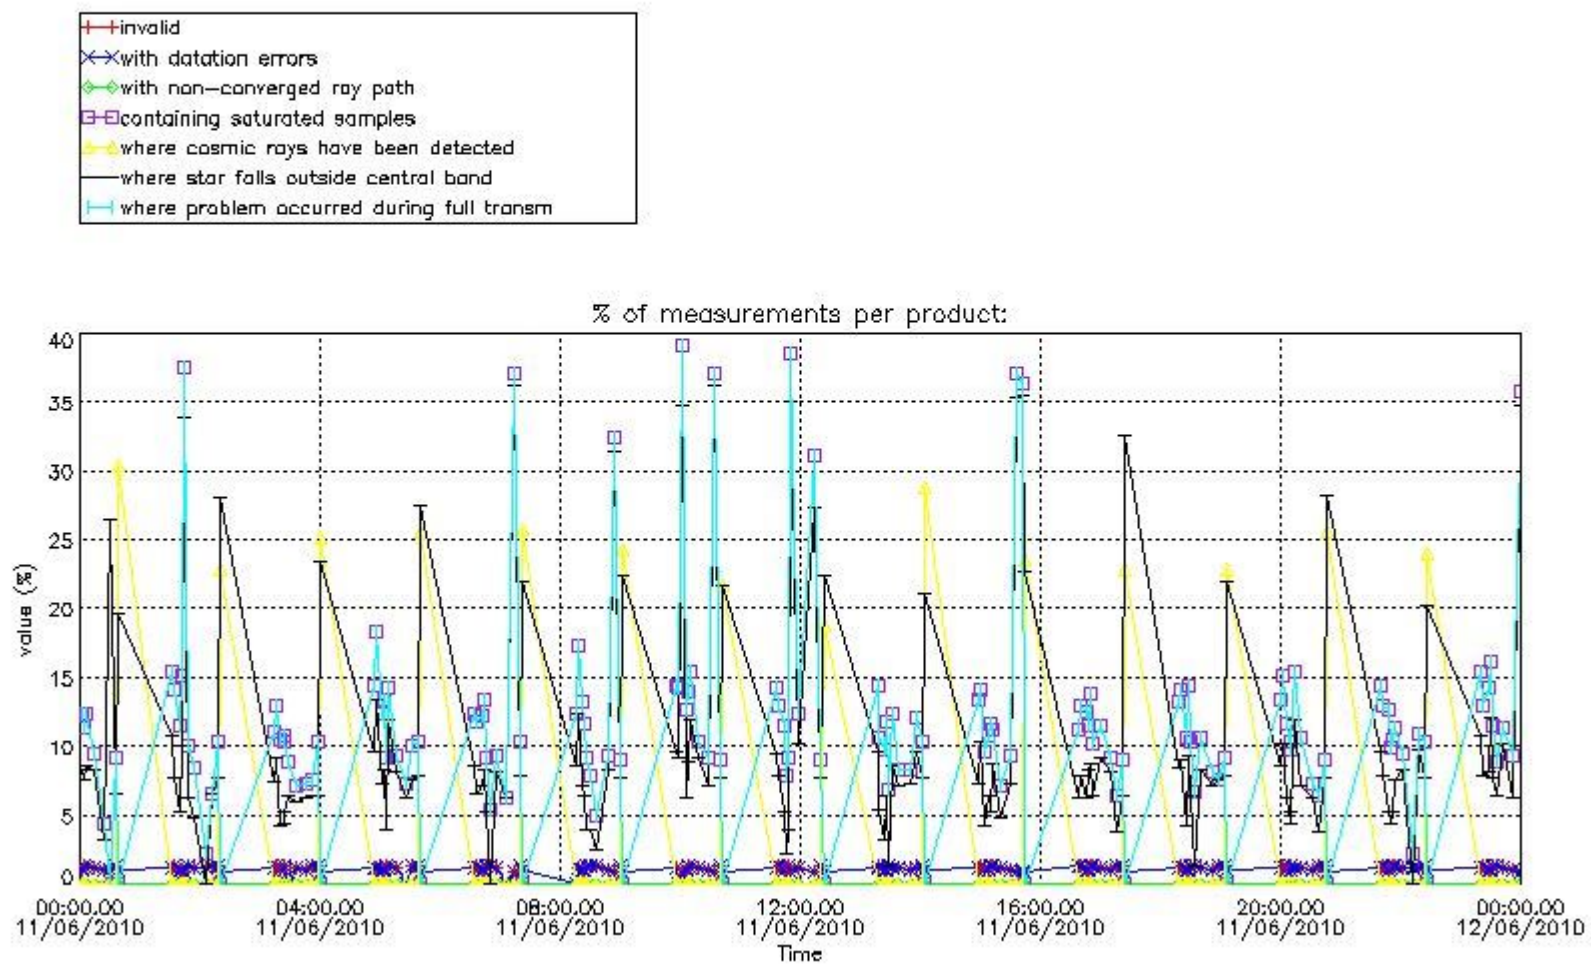

3. Quality information per product

In this section it is plotted some information contained in the Quality Summary data set of the level 2 products. Only products in dark limb conditions and without errors (error flag in the MPH set to "0") are used.

3.1 Plot quality information per product (time dependant)

3.2 Plot quality information per product (world map)

4. Level 1 quality information per product

In this section it is plotted some information contained in the Quality Summary data set of the level 2 products that comes from the level 1b processing. Products without errors (error flag in the MPH set to "0") are used.

4.1 Plot quality information per product (time dependant) coming from level 1b processing

4.1.1 Plot level 1 quality information per product (time dependant): ENVISAT ASCENDING passes

4.1.2 Plot level 1 quality information per product (time dependant): ENVI SAT DESCENDING passes