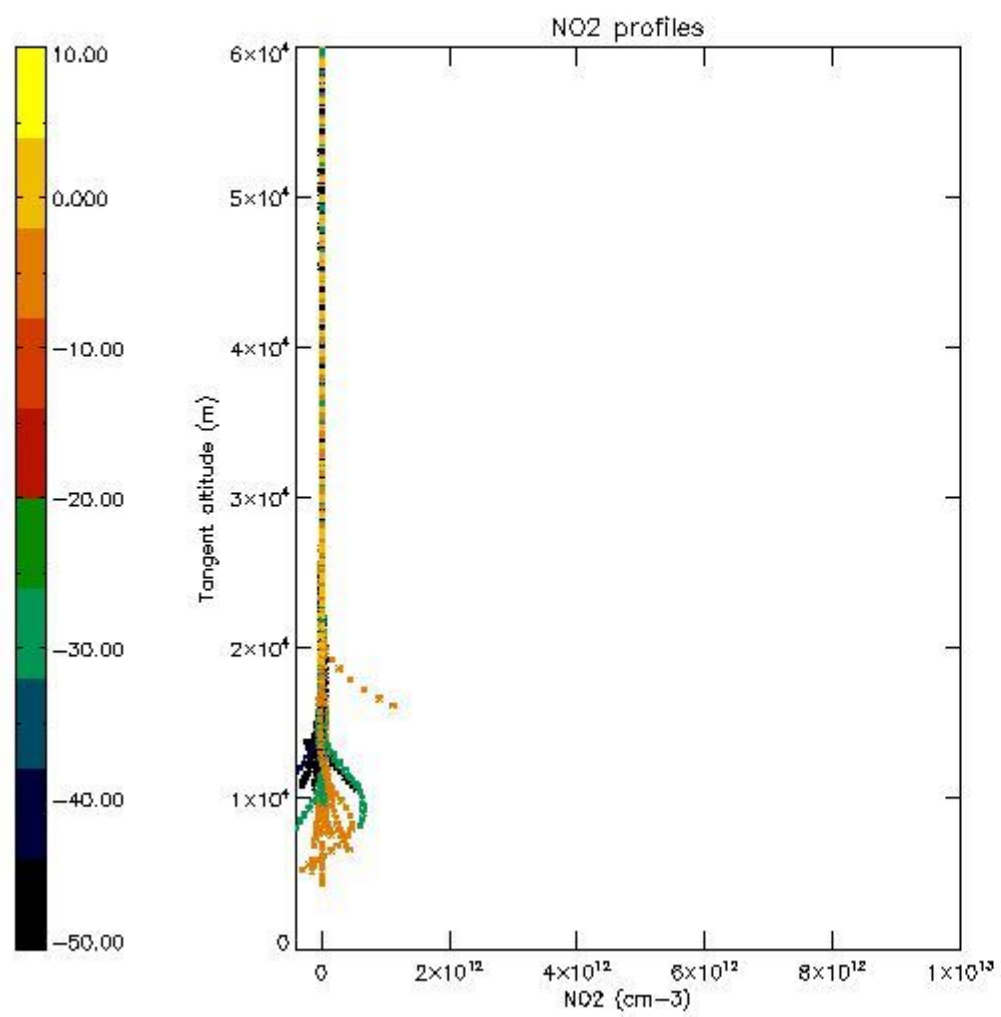

STD < 10	4
STD < 5	3

5.2 Plot ozone profiles for all STD (dark without errors)

The colorbar represents the latitude.

5.3 Plot ozone profiles where STD < 20% (dark without errors)

The colorbar represents the latitude.

5.4 Plot ozone profiles where STD < 10% (dark without errors)

The colorbar represents the latitude.

5.5 Plot ozone profiles where STD < 5% (dark without errors)

The colorbar represents the latitude.

5.6 Plot NO₂ profiles for all STD (dark without errors)

The colorbar represents the latitude.

5.7 Plot NO3 profiles for all STD (dark without errors)

The colorbar represents the latitude.

5.8 Plot H2O profiles for all STD (only for occultations of stars 1,2,3,4,13,14,16,26,63 dark without errors)