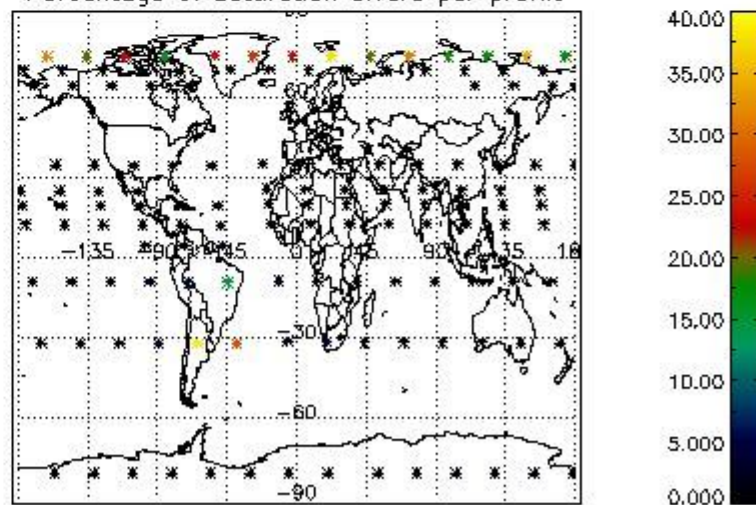

Percentage of saturation errors per profile