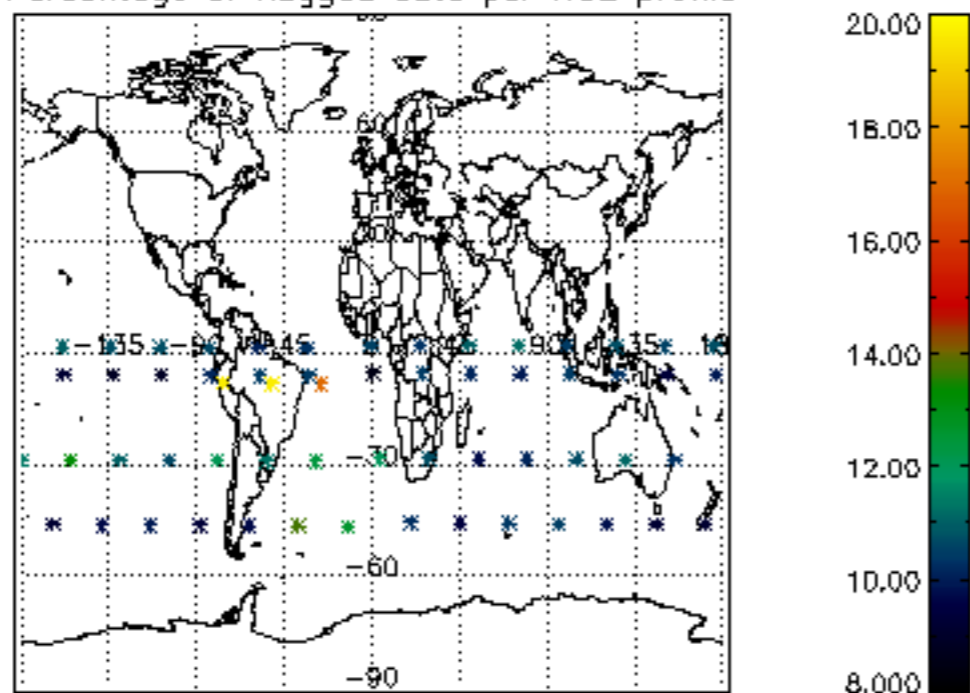

Percentage of flagged data per NO2 profile