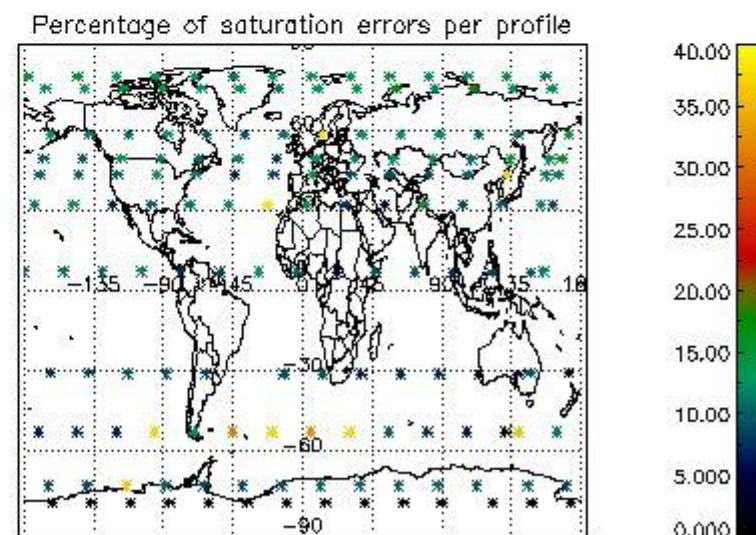

3.1 Plot quality information per product (time dependant)

3.2 Plot quality information per product (world map)

4. Level 1 quality information per product

In this section it is plotted some information contained in the Quality Summary data set of the level 2 products that comes from the level 1b processing. Products without errors (error flag in the MPH set to "0") are used.

4.2 Plot quality information per product coming from level 1b processing (world map)

4.2.1 Plot level 1 quality information per product (world map): ENVISAT ASCENDING passes

Percentage of cosmic ray hits per profile

Percentage of datation errors per profile

Percentage of star falling outside central band per profile

Percentage of saturation errors per profile

4.2.2 Plot level 1 quality information per product (world map): ENVISAT DESCENDING passes

5. Trace gas profiles

5.1 Ozone statistics based on quality of products

The final quality of the products can be "measured" using the STD (Standard Deviation) attached to every point profile. This information is written to the parameter GOM_NL__2P/NL_LOCAL_SPECIES_DENSITY/o3_std of the level 2 products. The table below shows the statistics for given STD ranges.