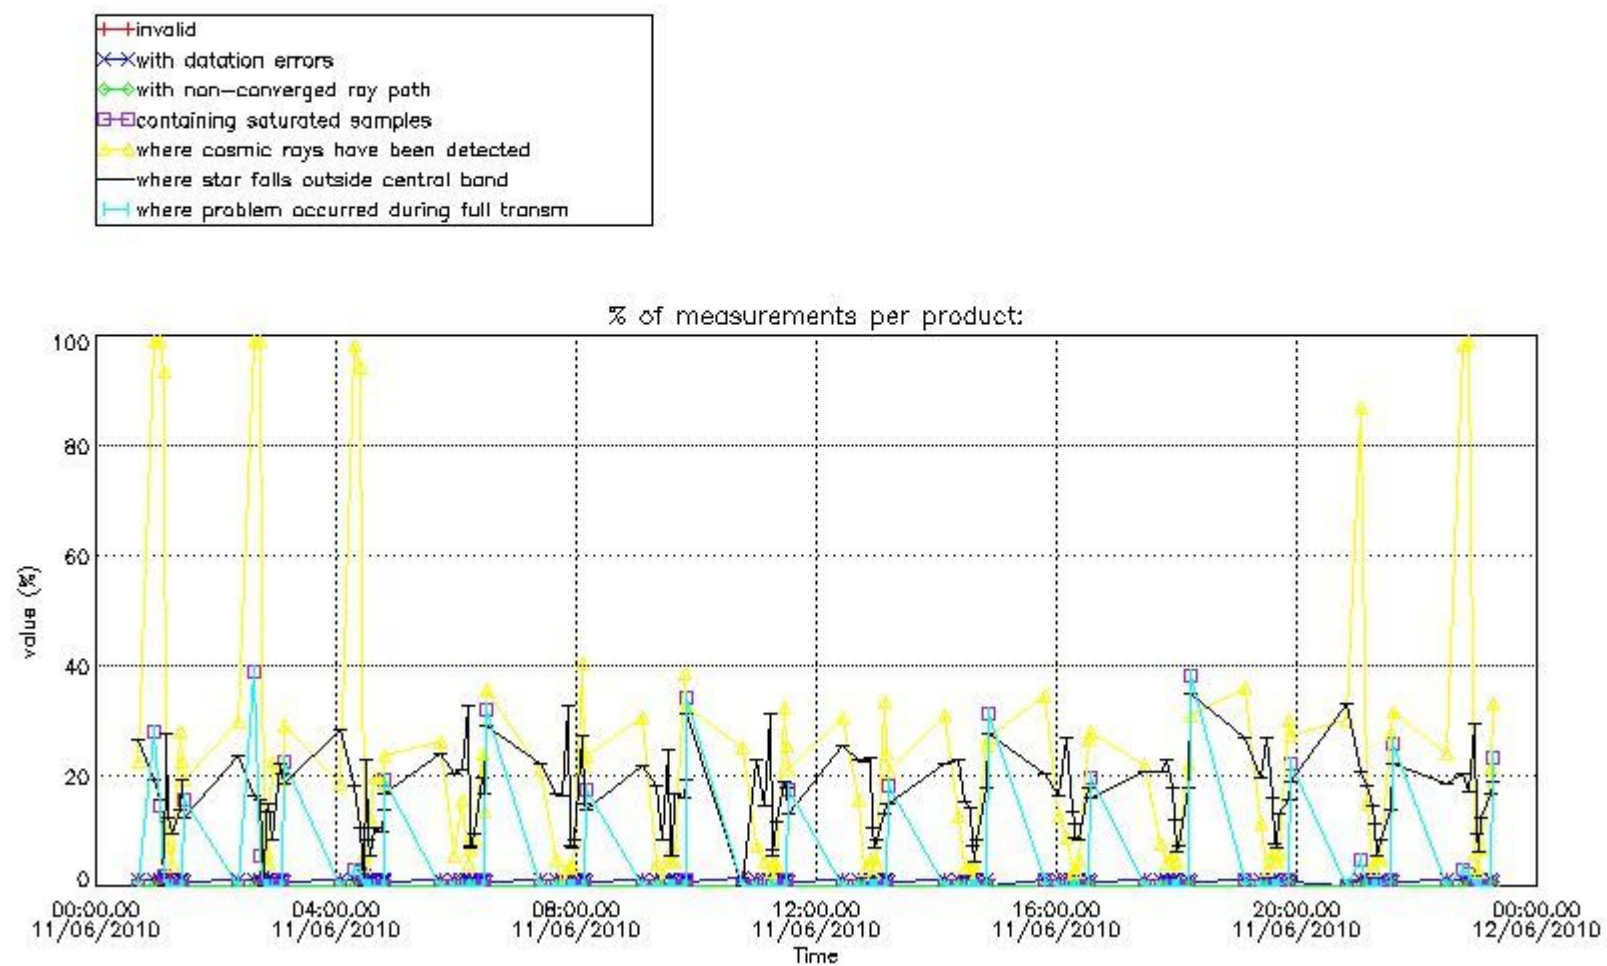

3. Quality information per product

In this section it is plotted some information contained in the Quality Summary data set of the level 2 products. Only products in dark limb conditions and without errors (error flag in the MPH set to "0") are used.

3.1 Plot quality information per product (time dependant)

3.2 Plot quality information per product (world map)

4. Level 1 quality information per product

In this section it is plotted some information contained in the Quality Summary data set of the level 2 products that comes from the level 1b processing. Products without errors (error flag in the MPH set to "0") are used.

4.1 Plot quality information per product (time dependant) coming from level 1b processing

4.1.1 Plot level 1 quality information per product (time dependant): ENVISAT ASCENDING passes

4.1.2 Plot level 1 quality information per product (time dependant): ENVI SAT DESCENDING passes