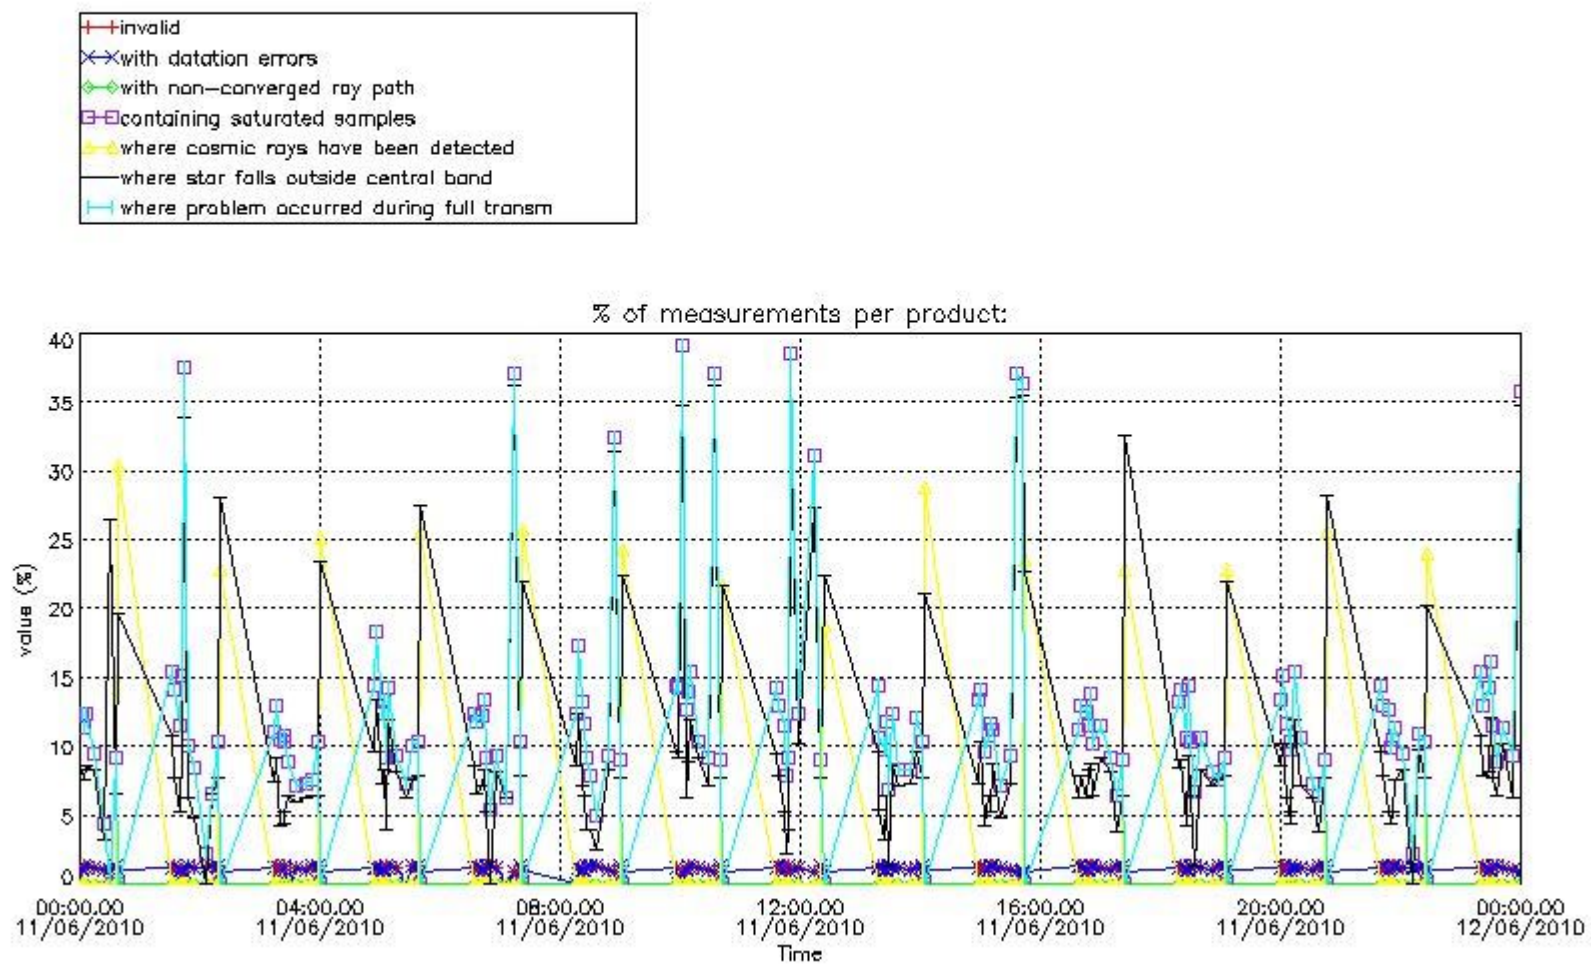

4.2 Plot quality information per product coming from level 1b processing (world map)

4.2.1 Plot level 1 quality information per product (world map): ENVISAT ASCENDING passes