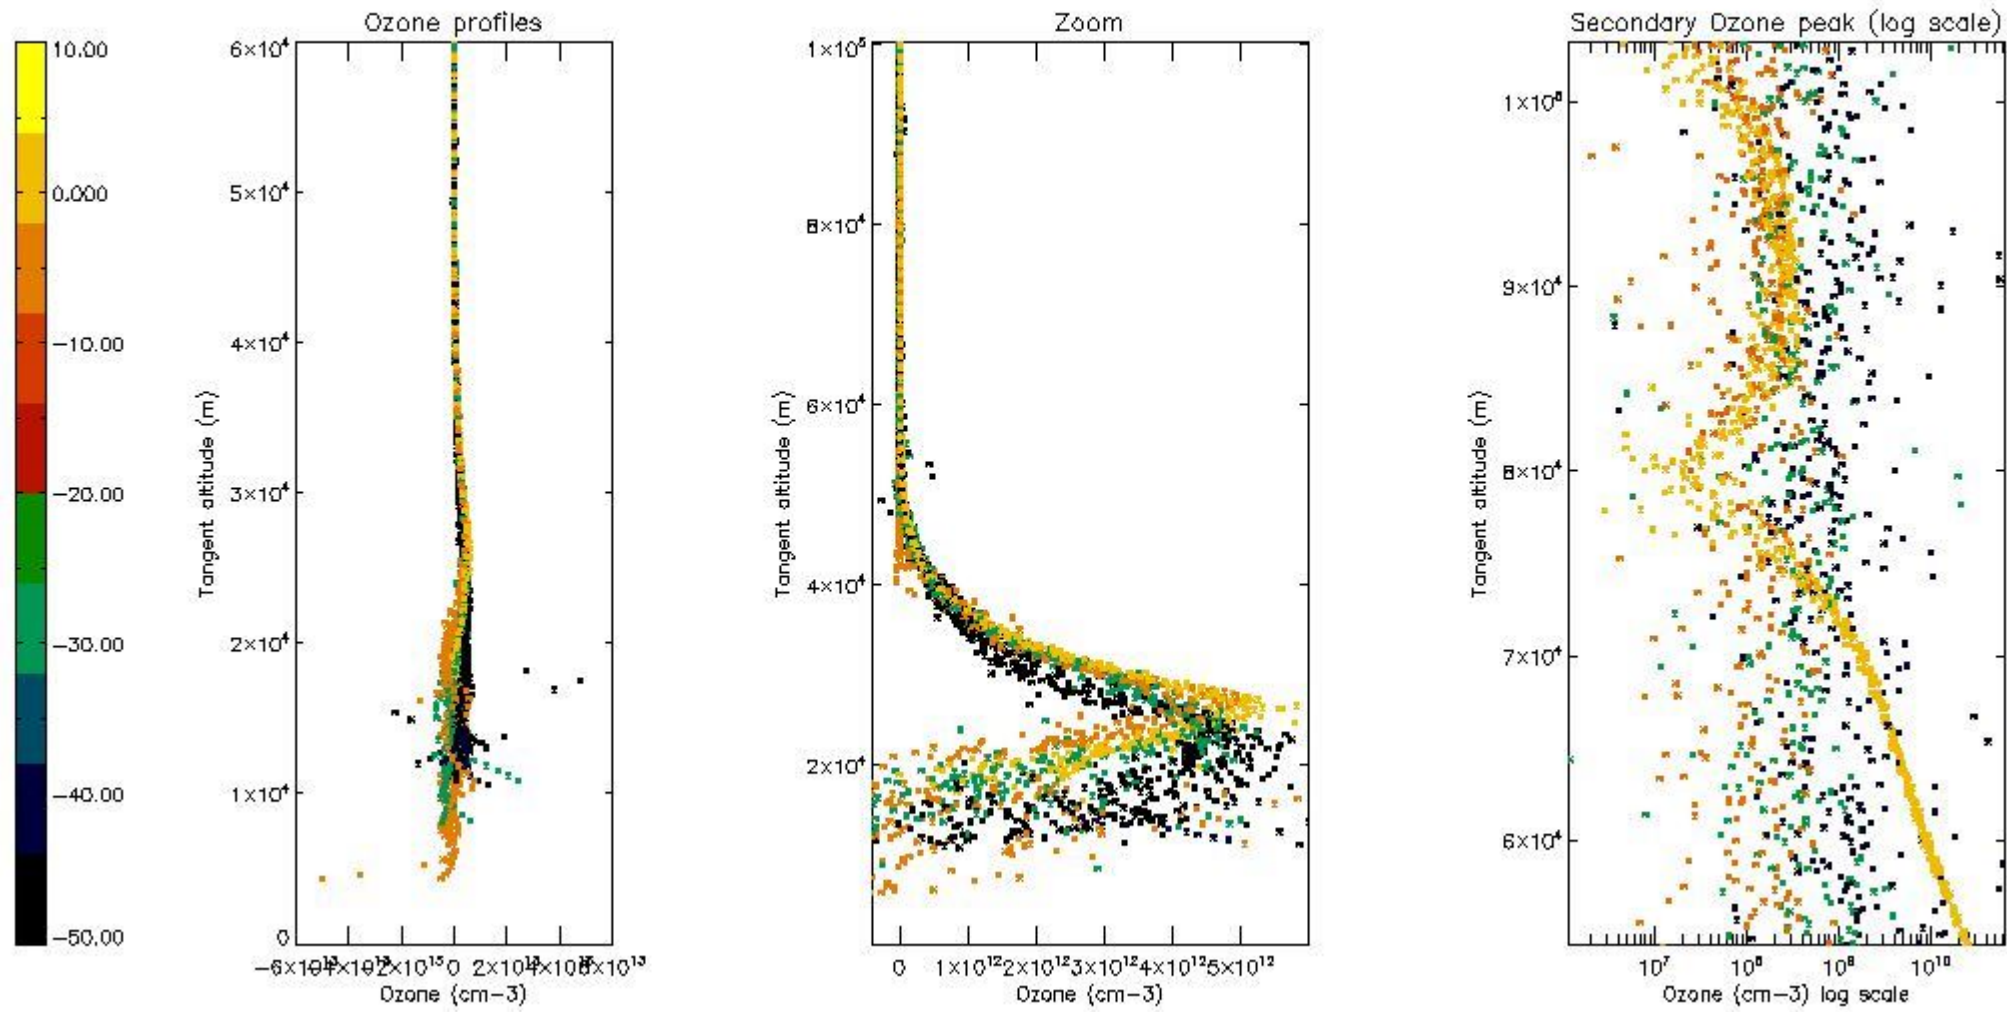

STD < 10	4
STD < 5	3

5.2 Plot ozone profiles for all STD (dark without errors)

The colorbar represents the latitude.

5.3 Plot ozone profiles where STD < 20% (dark without errors)

The colorbar represents the latitude.