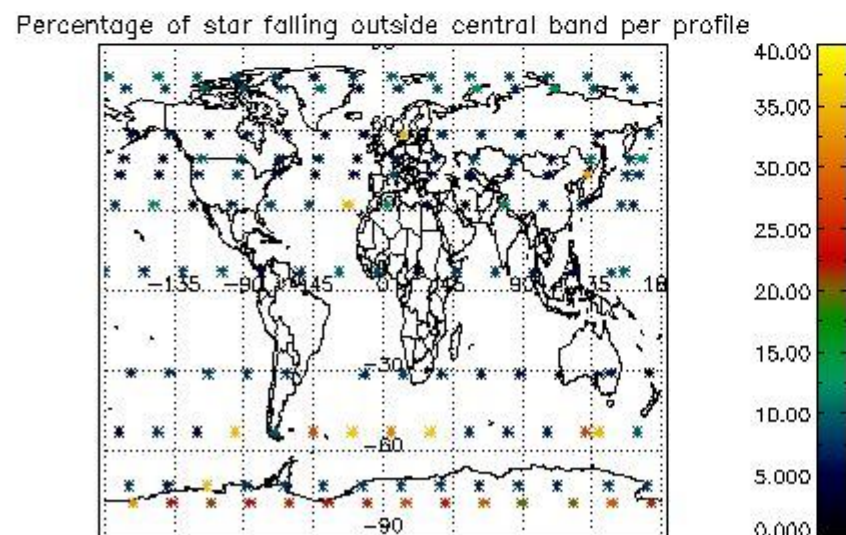

4.2 Plot quality information per product coming from level 1b processing (world map)

4.2.1 Plot level 1 quality information per product (world map): ENVISAT ASCENDING passes

Percentage of cosmic ray hits per profile

Percentage of datation errors per profile

Percentage of star falling outside central band per profile

Percentage of saturation errors per profile

4.2.2 Plot level 1 quality information per product (world map): ENVISAT DESCENDING passes