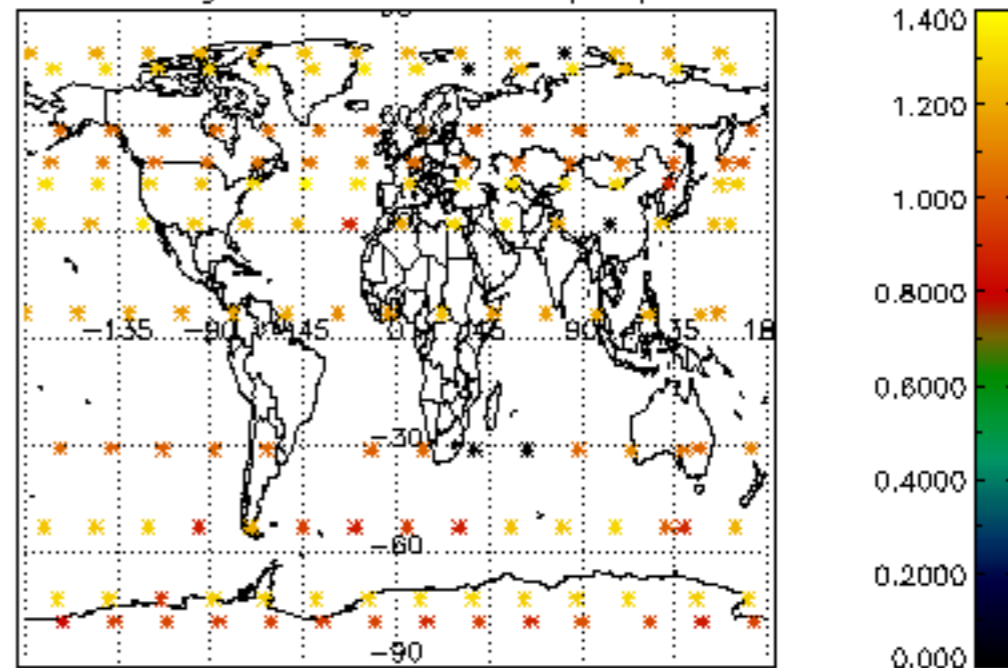

Percentage of datation errors per profile

Percentage of star falling outside central band per profile

Percentage of saturation errors per profile

Percentage of cosmic ray hits per profile

Percentage of datation errors per profile