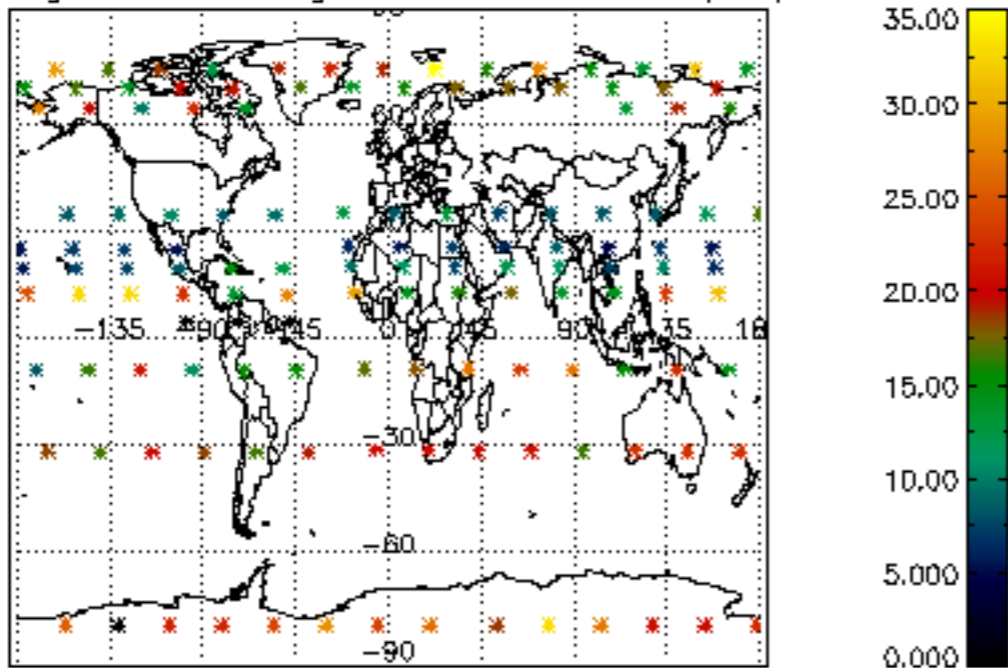

Percentage of cosmic ray hits per profile

Percentage of star falling outside central band per profile