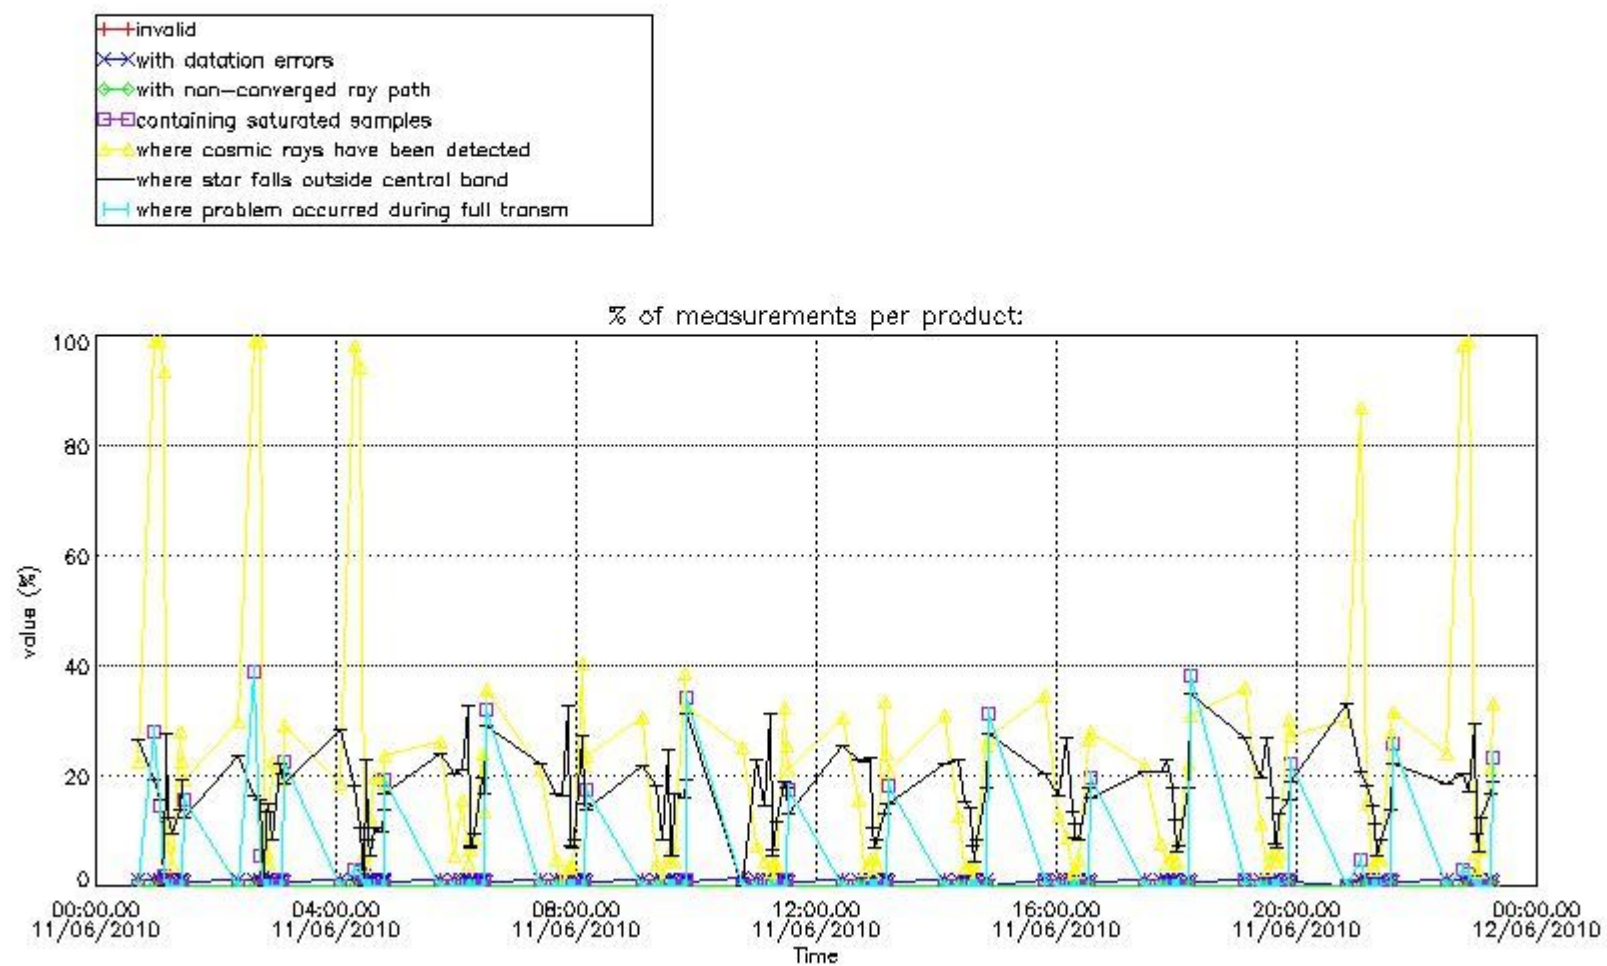

4.1.2 Plot level 1 quality information per product (time dependant): ENVISAT DESCENDING passes