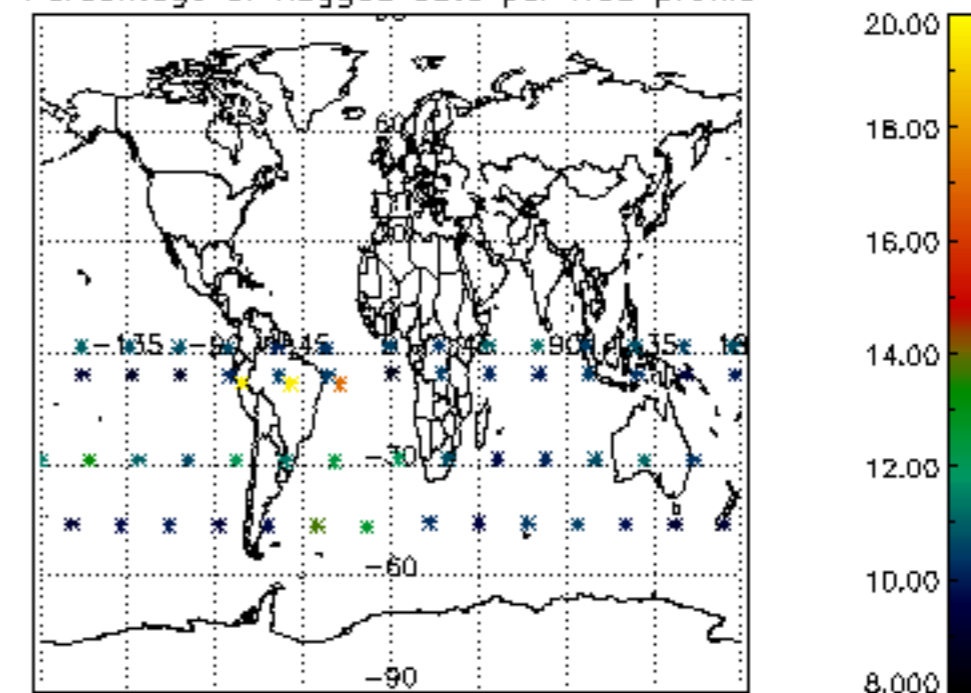

Percentage of flagged data per NO3 profile