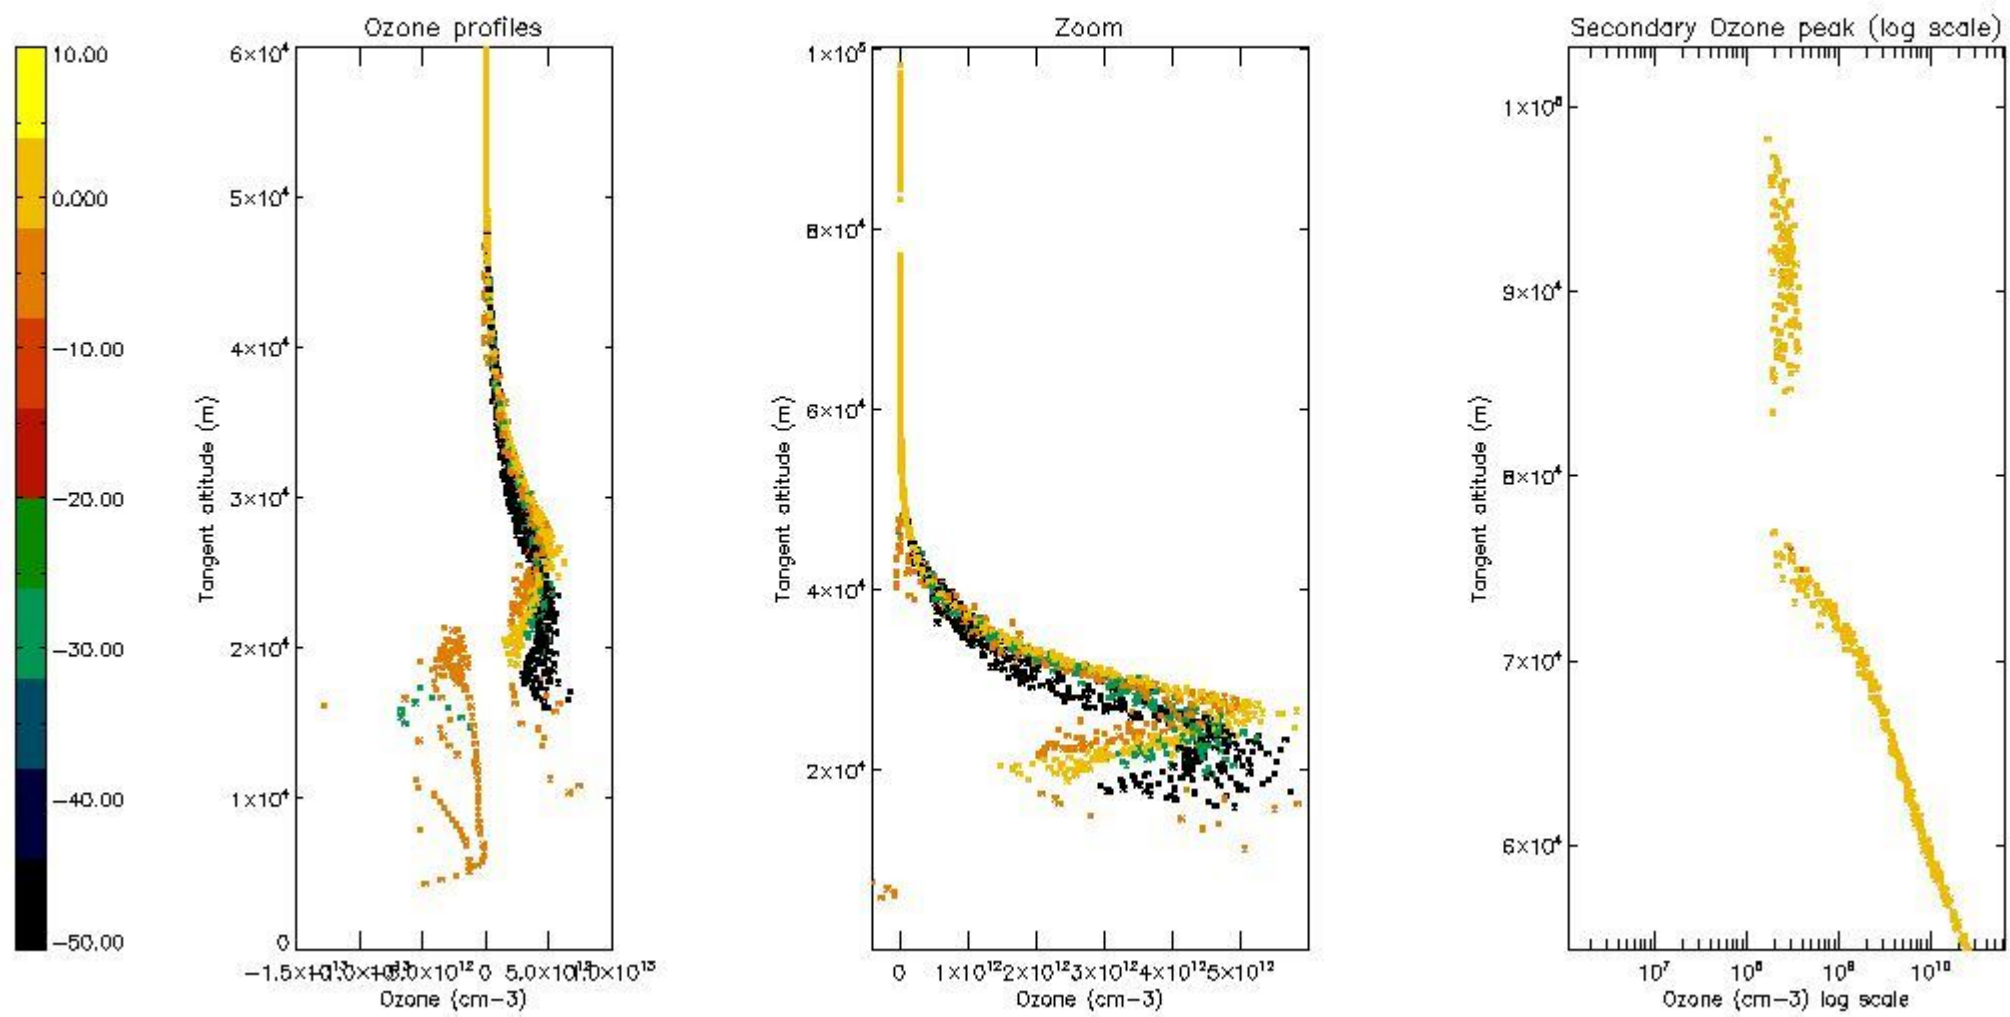

STD < 10	4
STD < 5	3

5.2 Plot ozone profiles for all STD (dark without errors)

The colorbar represents the latitude.

5.3 Plot ozone profiles where STD < 20% (dark without errors)

The colorbar represents the latitude.