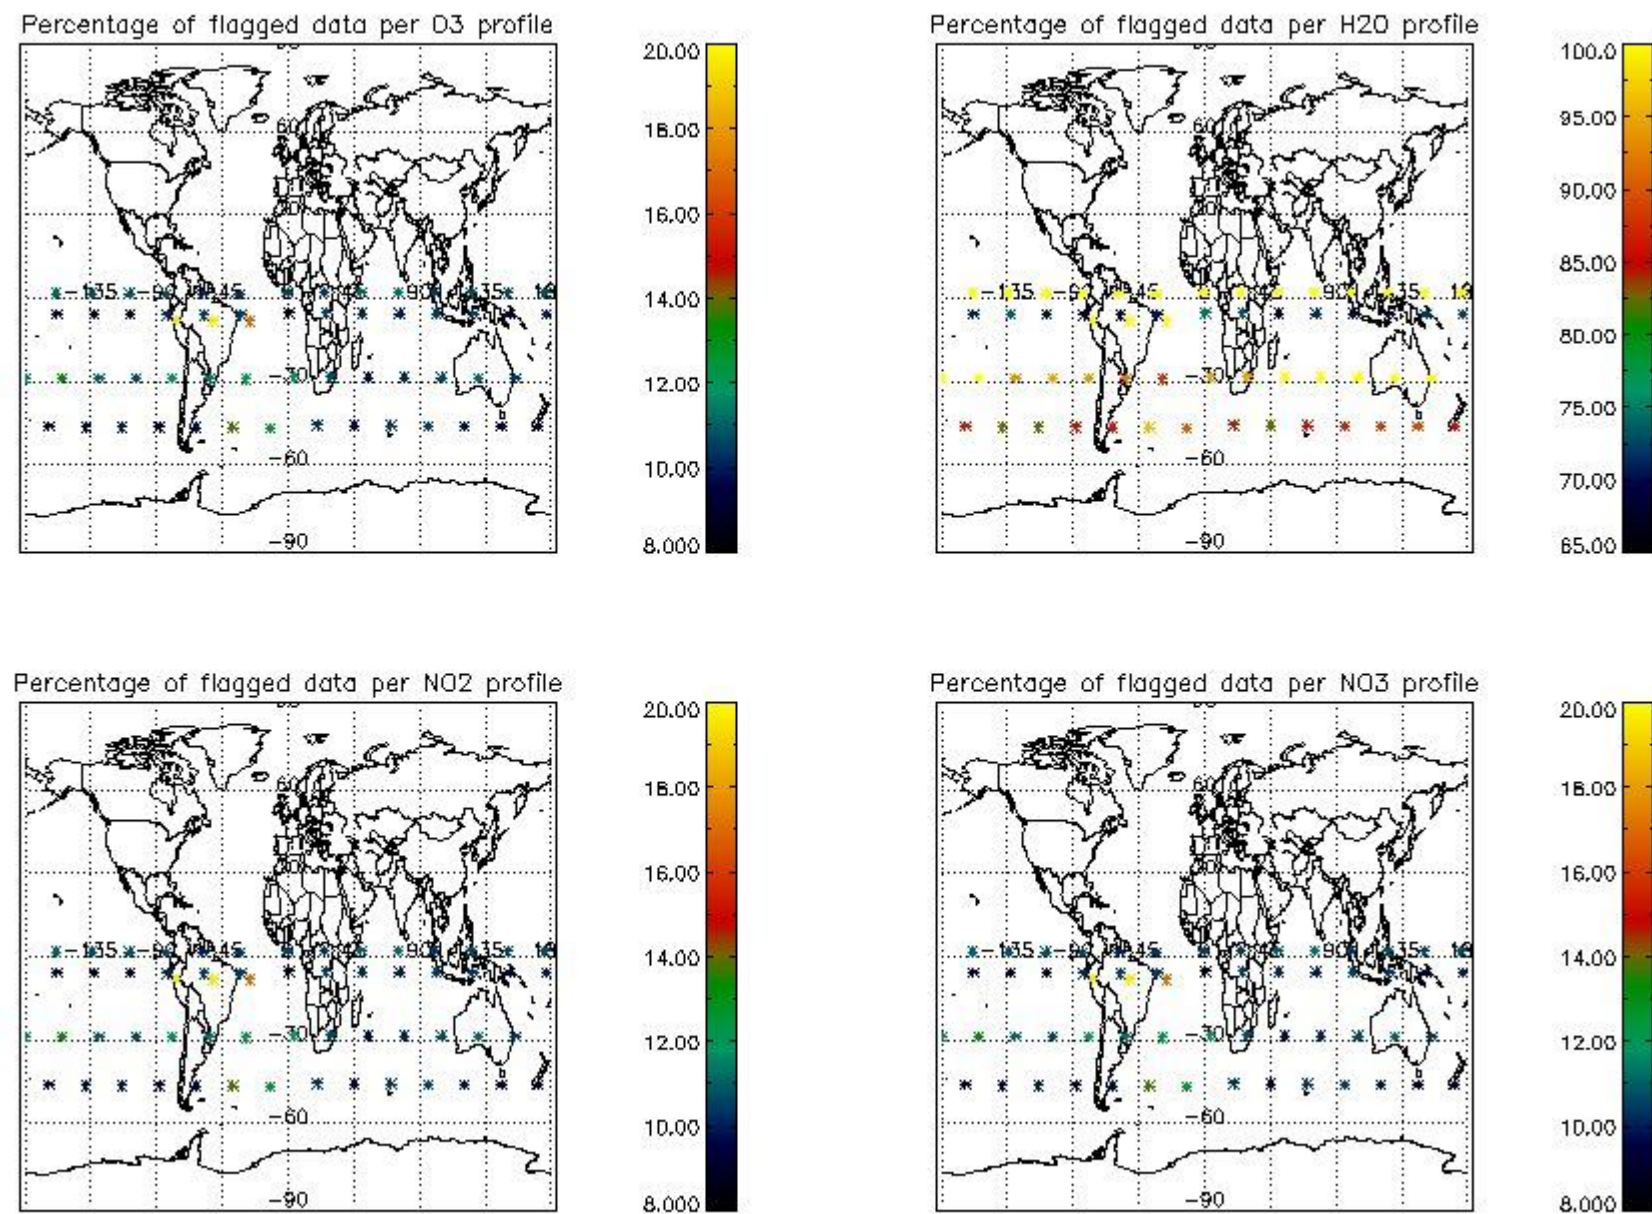

3.1 Plot quality information per product (time dependant)

3.2 Plot quality information per product (world map)

4. Level 1 quality information per product

In this section it is plotted some information contained in the Quality Summary data set of the level 2 products that comes from the level 1b processing. Products without errors (error flag in the MPH set to "0") are used.