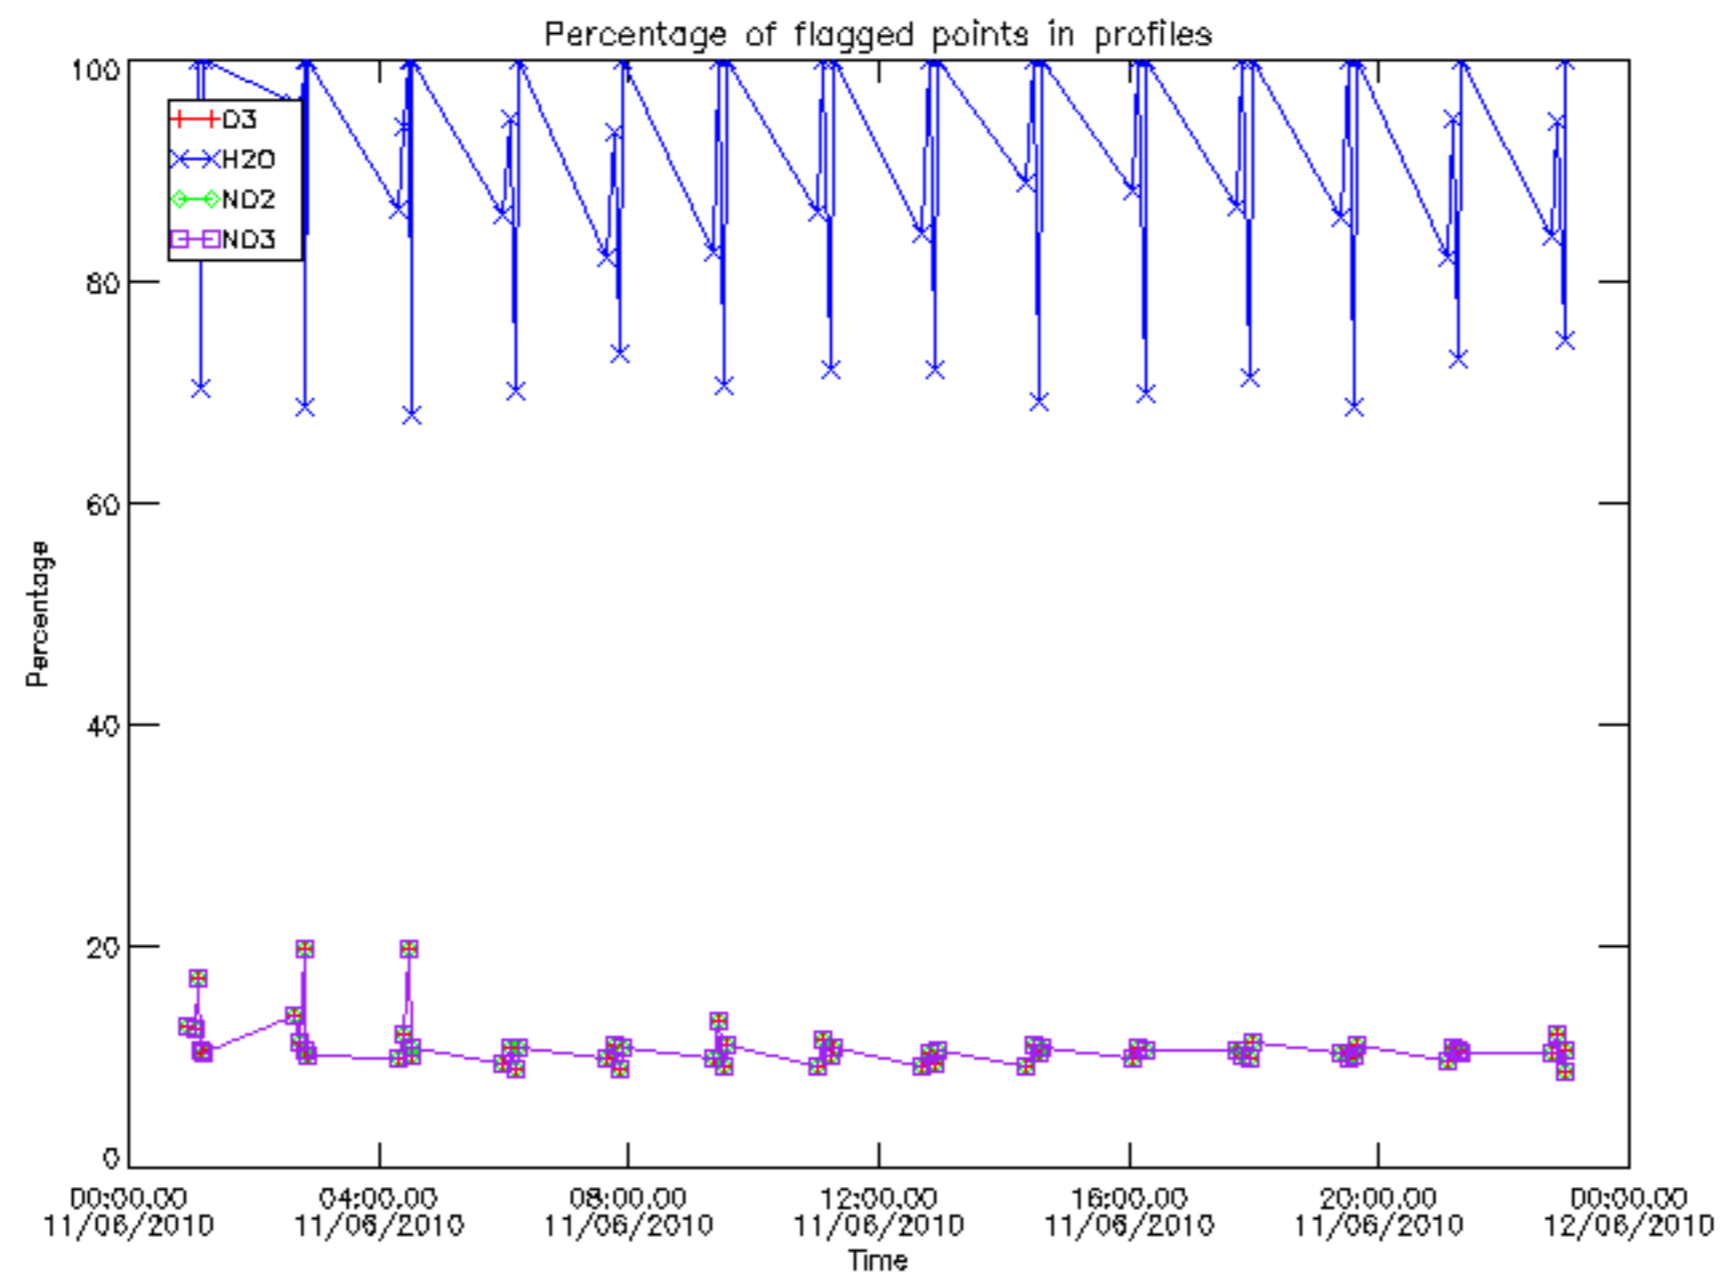

Percentage of flagged data per D3 profile

Percentage of flagged data per H2O profile