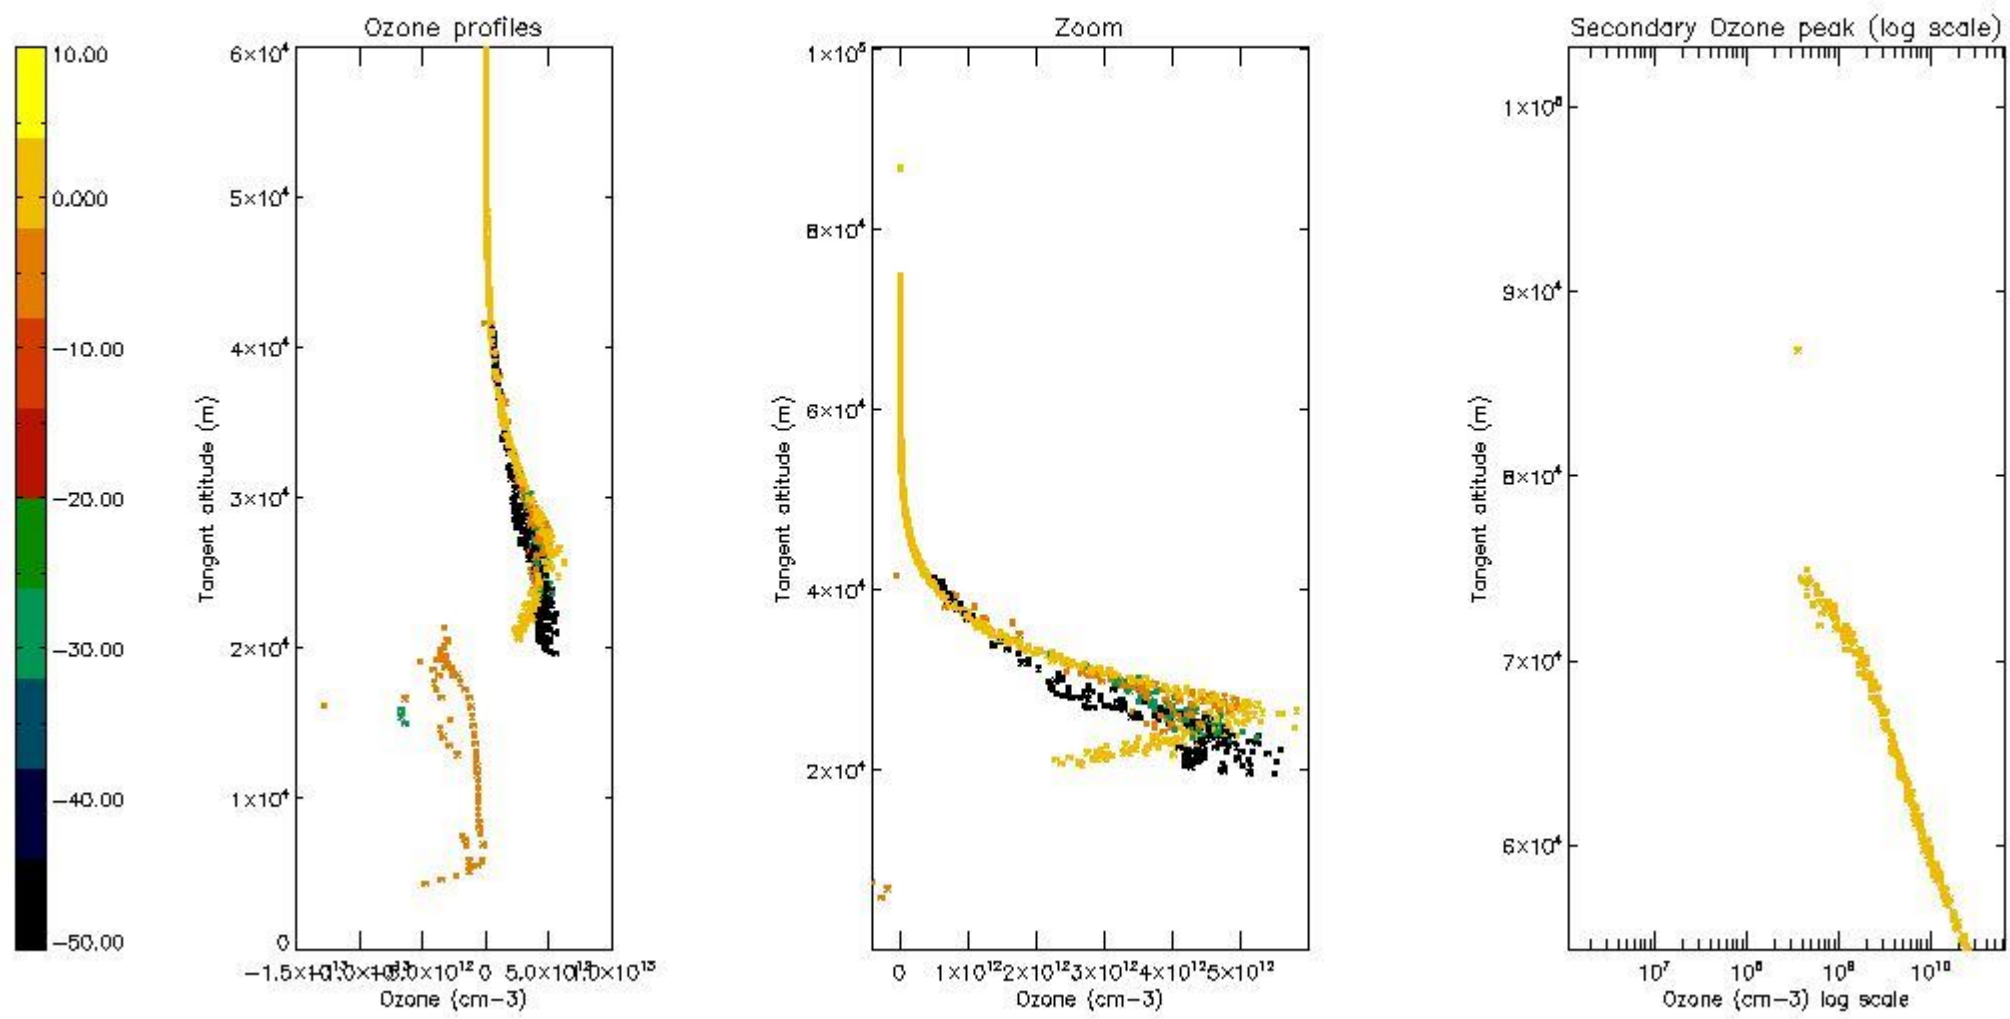

STD < 10	4
STD < 5	3

5.2 Plot ozone profiles for all STD (dark without errors)

The colorbar represents the latitude.

5.3 Plot ozone profiles where STD < 20% (dark without errors)

The colorbar represents the latitude.

5.4 Plot ozone profiles where STD < 10% (dark without errors)

The colorbar represents the latitude.

5.5 Plot ozone profiles where STD < 5% (dark without errors)

The colorbar represents the latitude.

5.6 Plot NO₂ profiles for all STD (dark without errors)