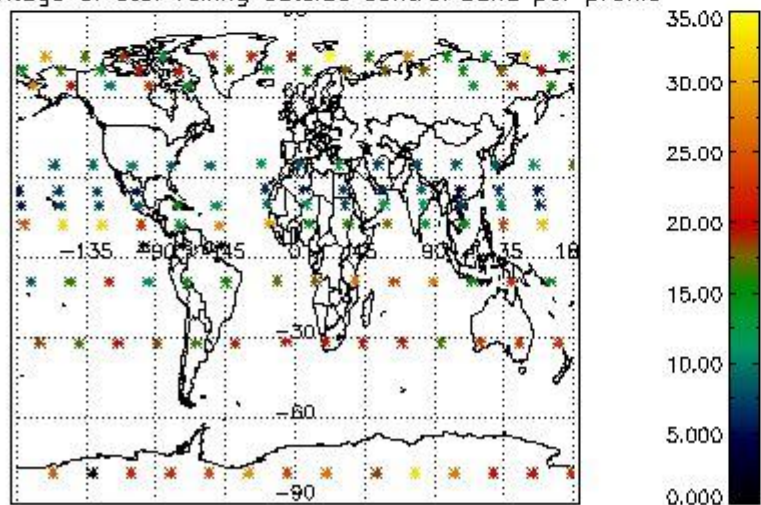

Percentage of star falling outside central band per profile