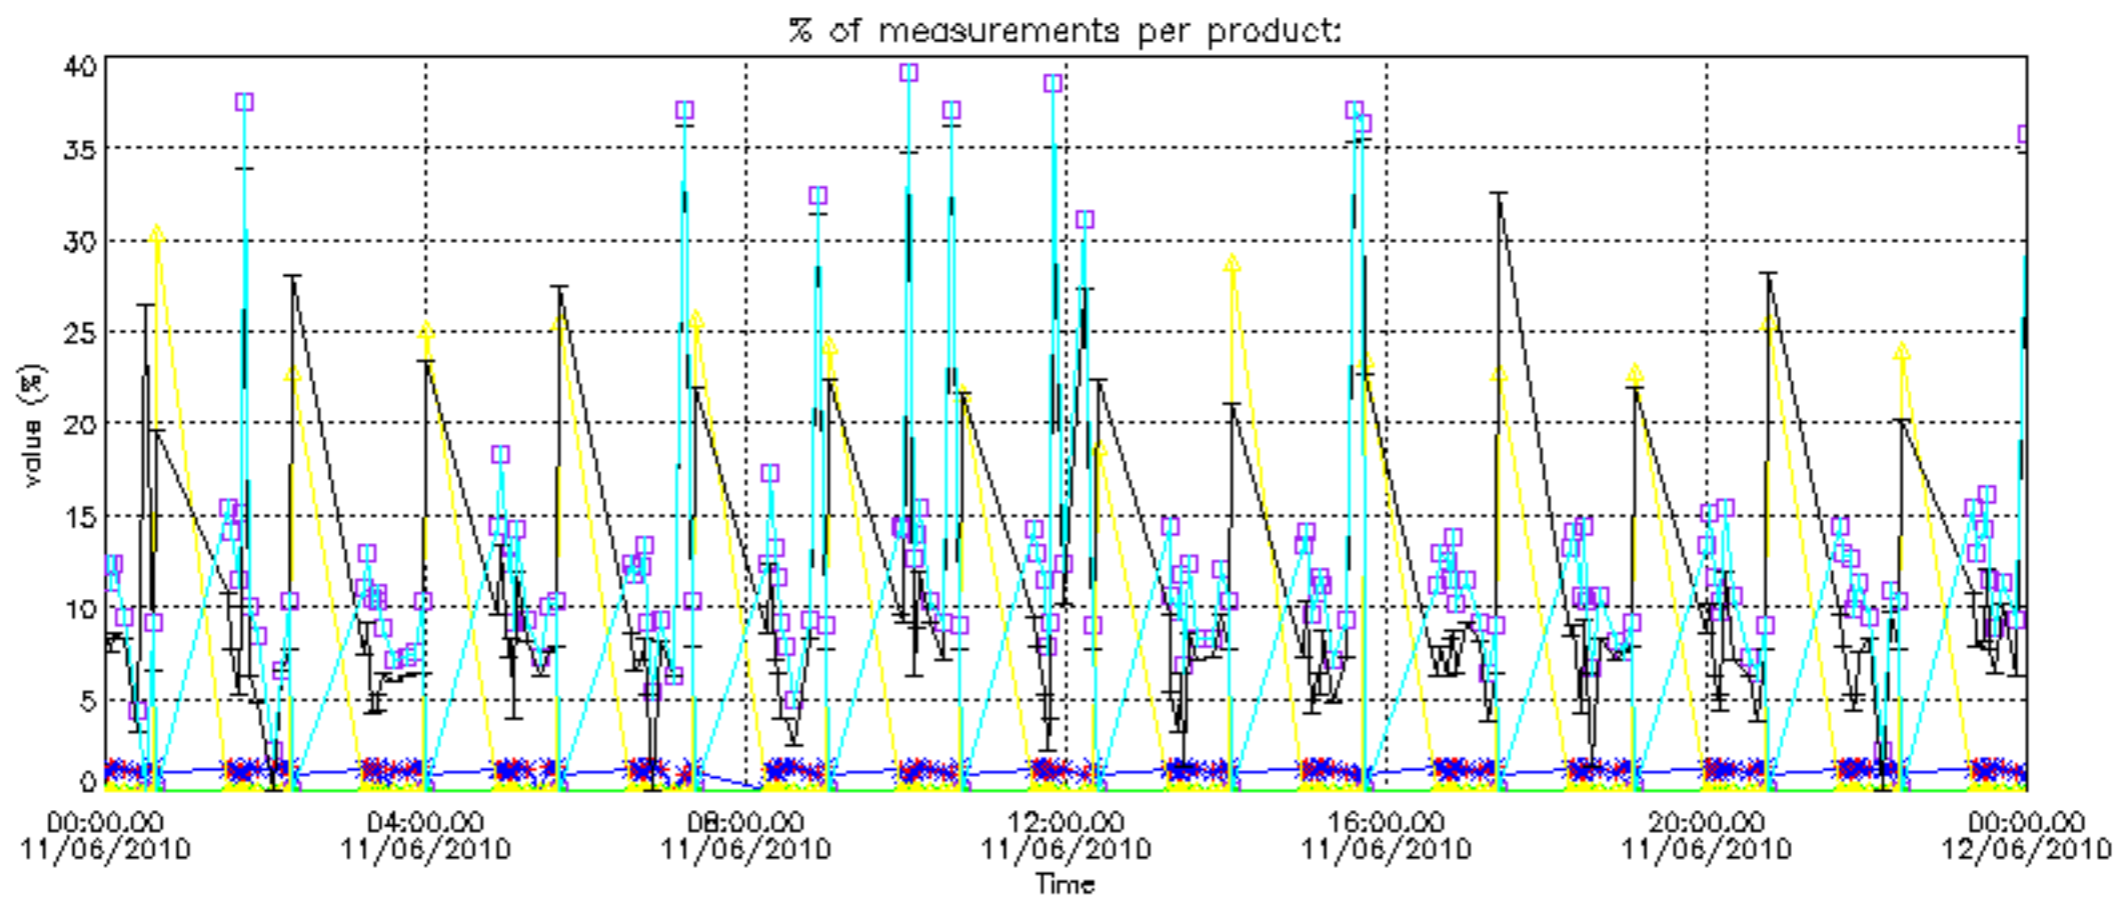

Percentage of cosmic ray hits per profile

Percentage of datation errors per profile