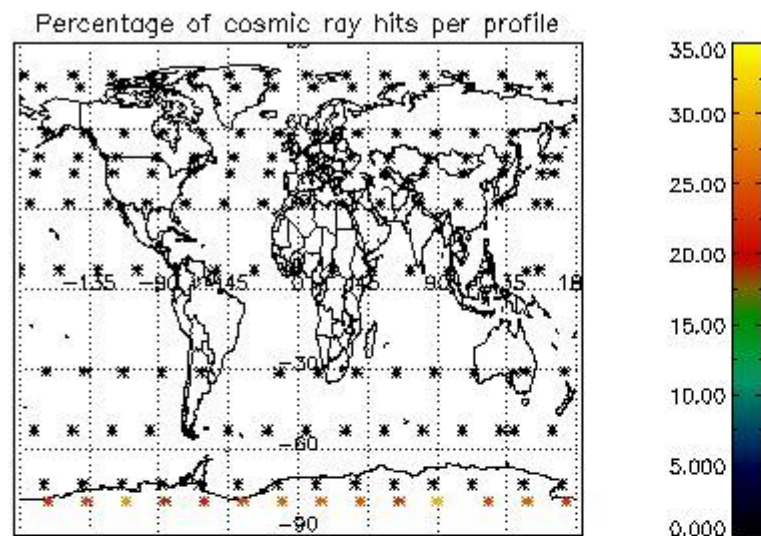

Percentage of datation errors per profile

Percentage of star falling outside central band per profile

Percentage of saturation errors per profile

4.2.2 Plot level 1 quality information per product (world map): ENVISAT DESCENDING passes