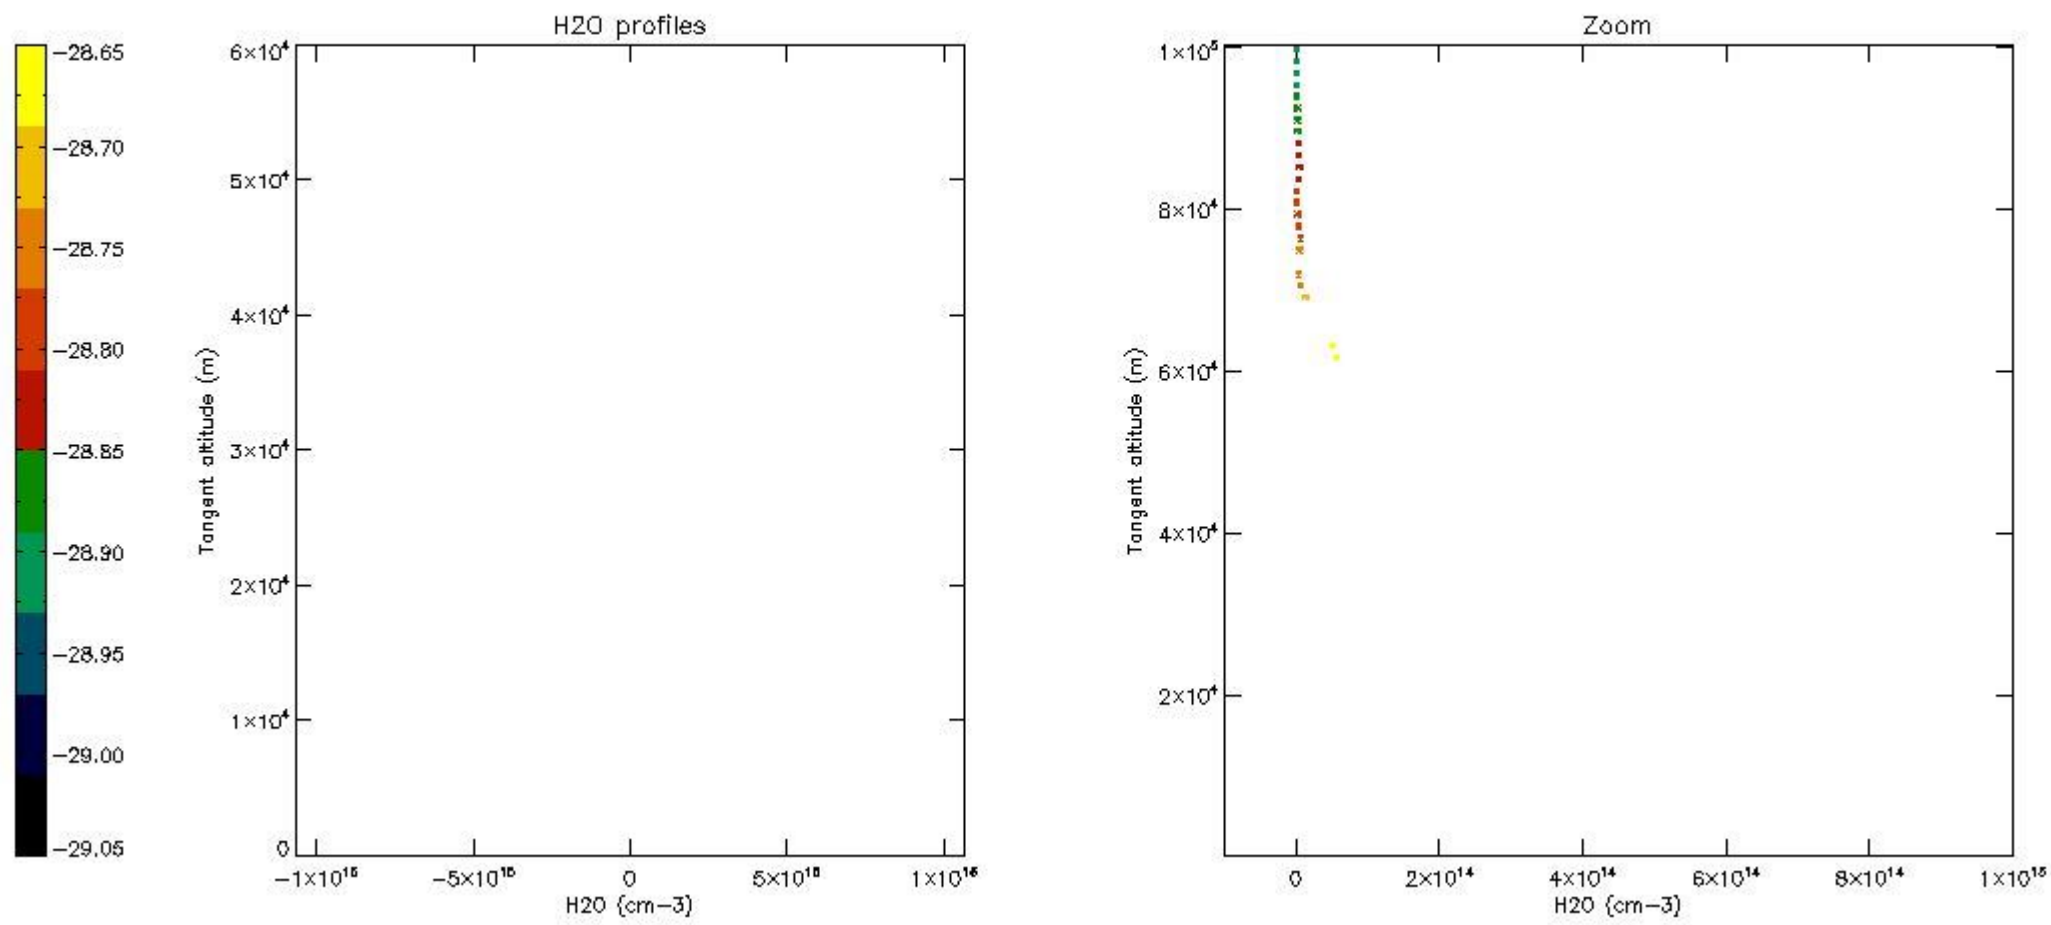

6. Auxiliary Data Files used for the production reported in section 2

The number reported in the third column indicates since which file (see list in section 2) the corresponding auxiliary file has been used. The fourth column is the date of those product files.

Type	Auxiliary Filename	Used since product	Used since product date
INST_PHYS_CHARACTERISTICS	GOM_INS_AXVIEC20091111_143220_20030716_120000_20500101_000000	1	11-JUN-2010 00:01:59
LEVEL-2_PROC_CONFIG	GOM_PR2_AXVIEC20091111_152718_20020301_000000_20500101_000000	1	11-JUN-2010 00:01:59
CROSS_SECTIONS_FILE	GOM_CRS_AXVIEC20091111_154832_20020301_000000_20500101_000000	1	11-JUN-2010 00:01:59