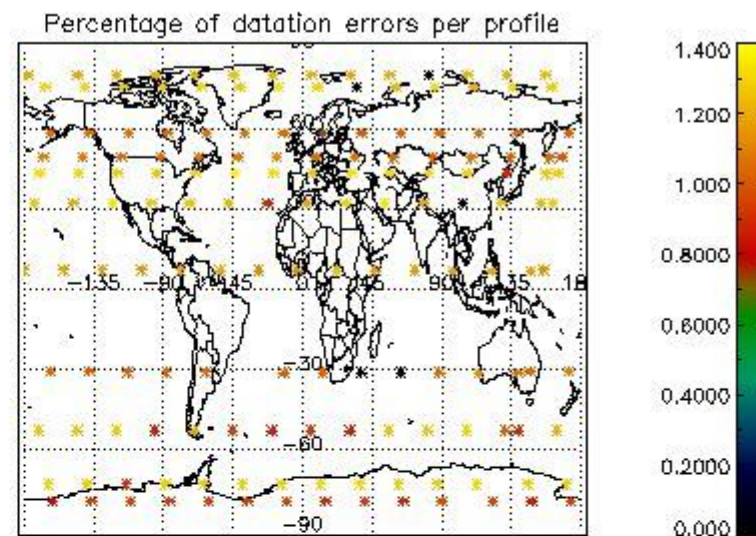

Percentage of datation errors per profile

Percentage of star falling outside central band per profile

Percentage of saturation errors per profile

4.2.2 Plot level 1 quality information per product (world map): ENVISAT DESCENDING passes