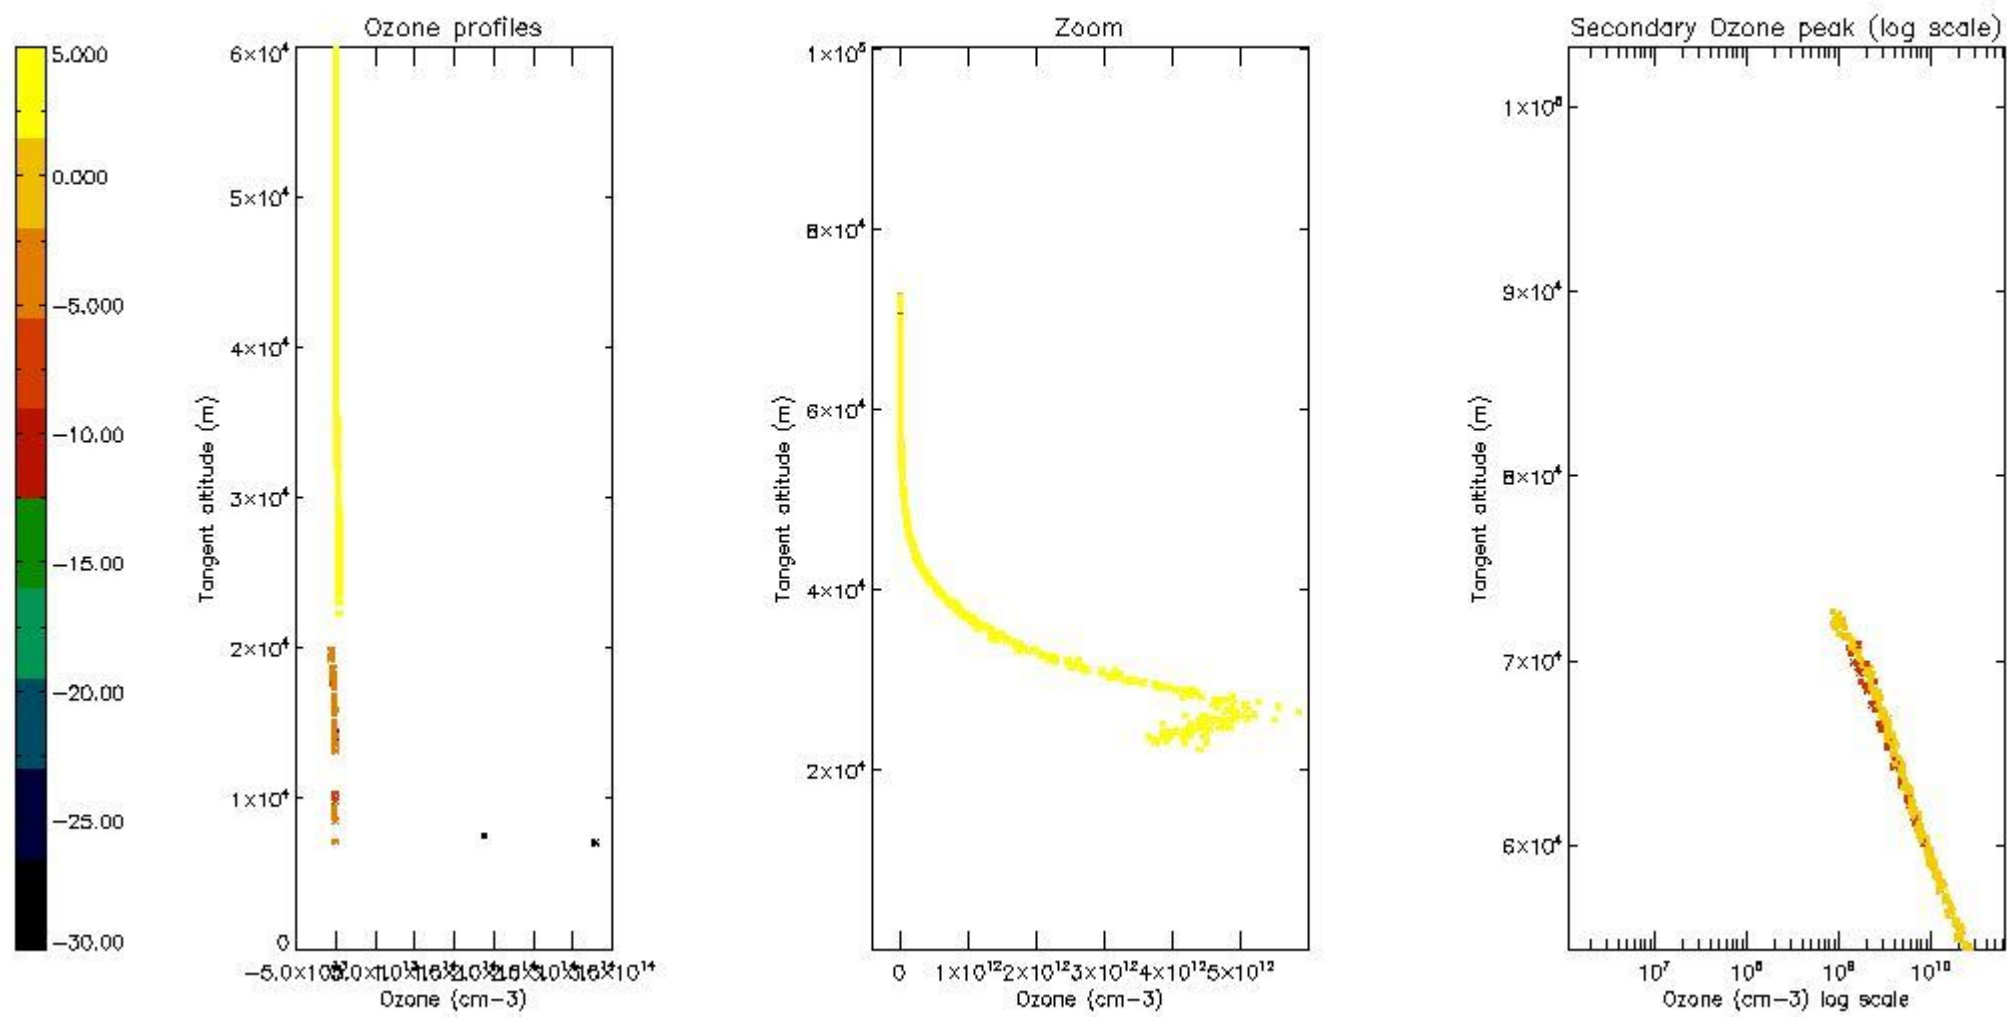

5.6 Plot NO₂ profiles for all STD (dark without errors)

The colorbar represents the latitude.