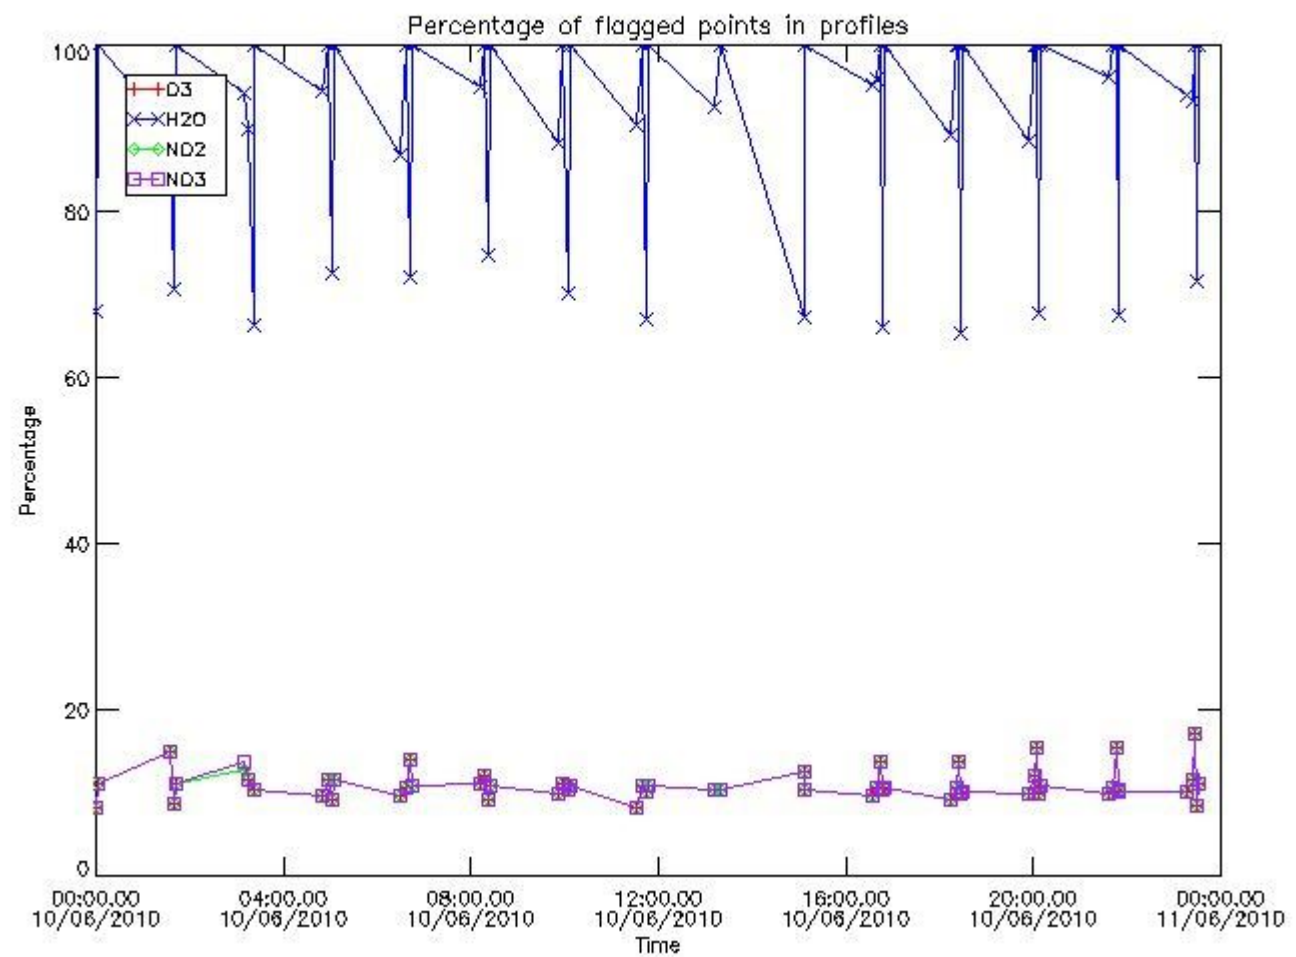

In this section it is plotted some information contained in the Quality Summary data set of the level 2 products. Only products in dark limb conditions and without errors (error flag in the MPH set to "0") are used.

3.1 Plot quality information per product (time dependant)

3.2 Plot quality information per product (world map)