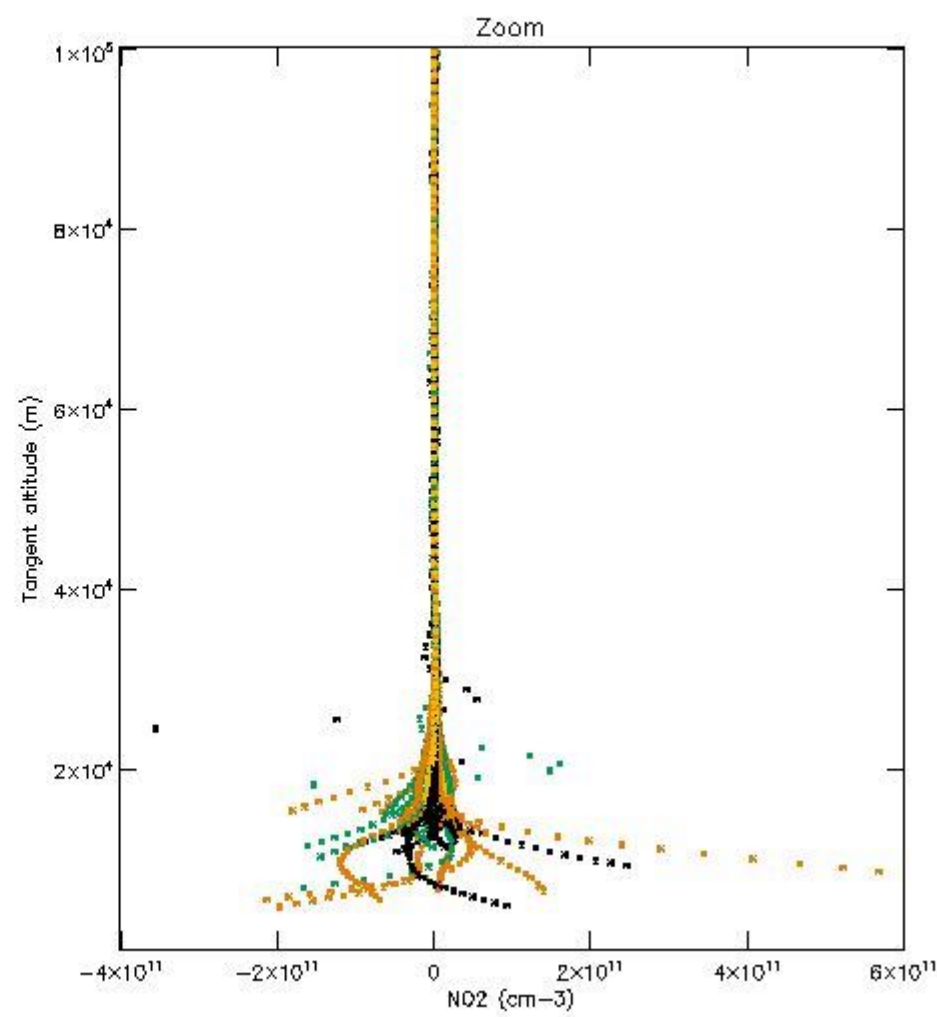

5.7 Plot NO3 profiles for all STD (dark without errors)

The colorbar represents the latitude.