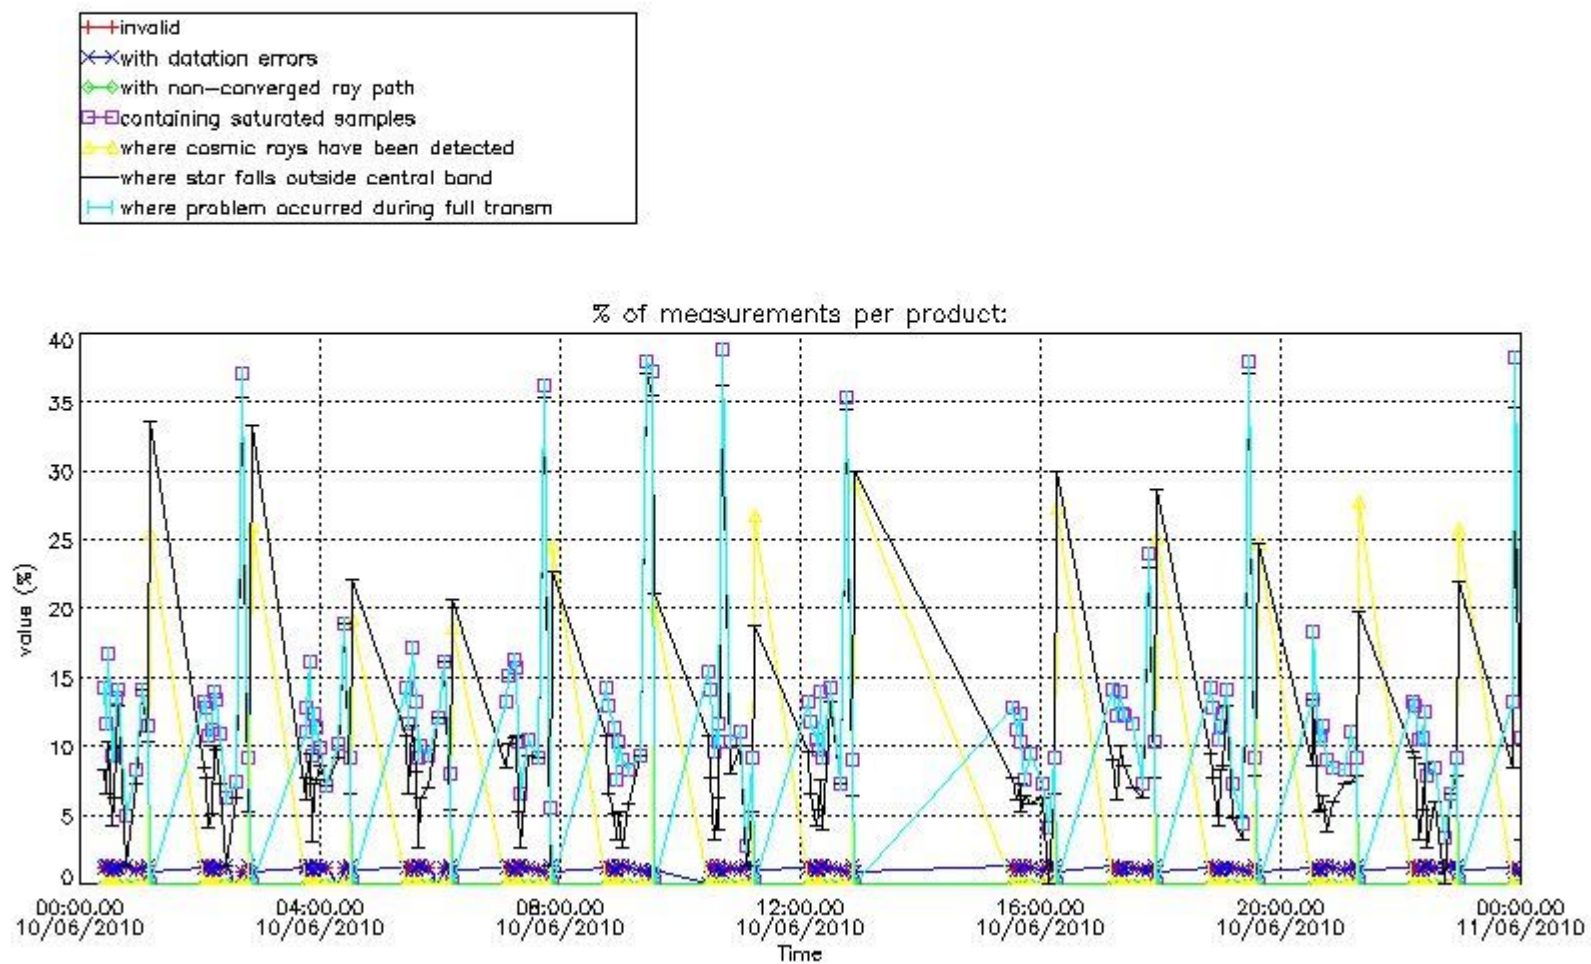

[3.2 Plot of level 2 quality information per product \(world map\)](#)

[4. Level 1 Quality information per product \(stored on level 2 products\)](#)

[4.1 Plot of level 1 quality information per product \(time dependant\)](#)

3.1 Plot quality information per product (time dependant)

3.2 Plot quality information per product (world map)

Percentage of flagged data per O3 profile

Percentage of flagged data per H2O profile

Percentage of flagged data per NO2 profile

Percentage of flagged data per NO3 profile

4. Level 1 quality information per product

In this section it is plotted some information contained in the Quality Summary data set of the level 2 products that comes from the level 1b processing. Products without errors (error flag in the MPH set to "0") are used.

4.1 Plot quality information per product (time dependant) coming from level 1b processing

4.1.1 Plot level 1 quality information per product (time dependant): ENVISAT ASCENDING passes

4.1.2 Plot level 1 quality information per product (time dependant): ENVI SAT DESCENDING passes