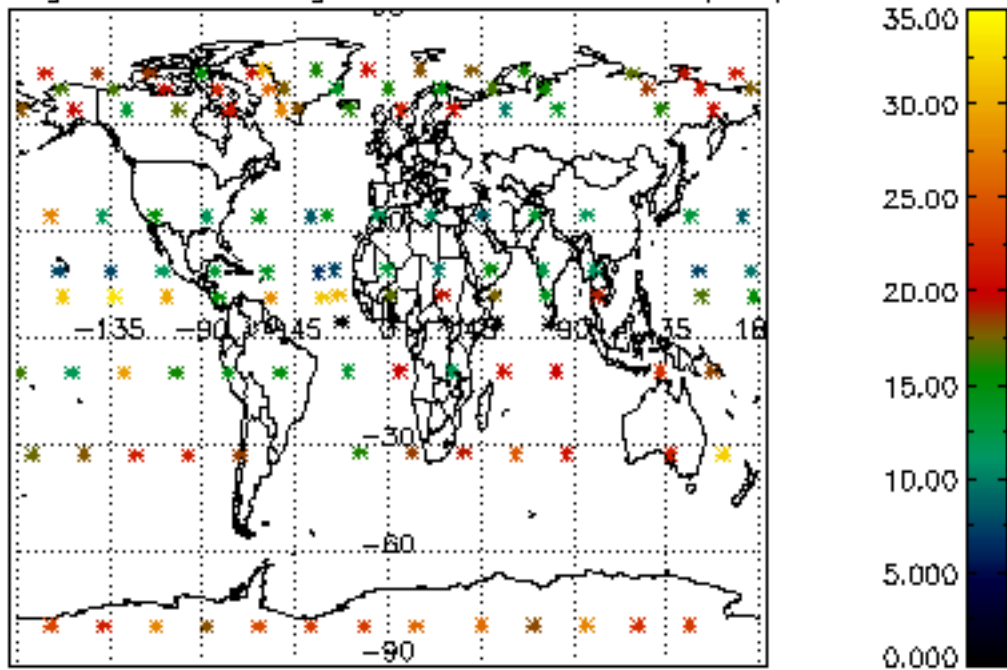

Percentage of cosmic ray hits per profile

Percentage of star falling outside central band per profile