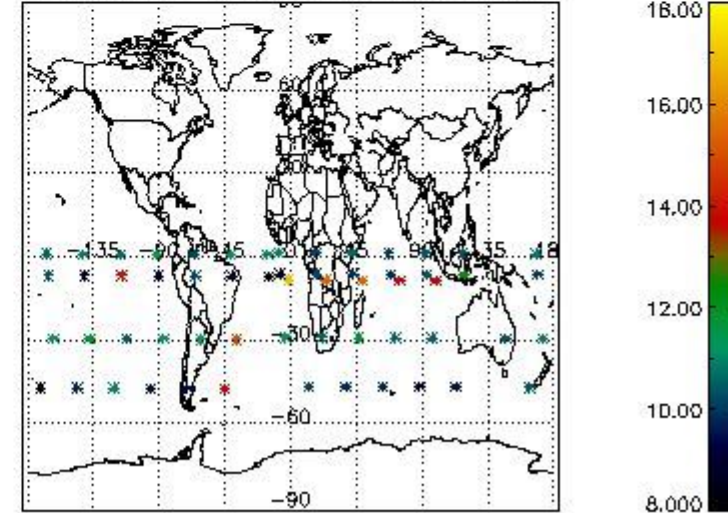

Percentage of flagged data per NO3 profile

4. Level 1 quality information per product

In this section it is plotted some information contained in the Quality Summary data set of the level 2 products that comes from the level 1b processing. Products without errors (error flag in the MPH set to "0") are used.

4.1 Plot quality information per product (time dependant) coming from level 1b processing

4.1.1 Plot level 1 quality information per product (time dependant): ENVISAT ASCENDING passes