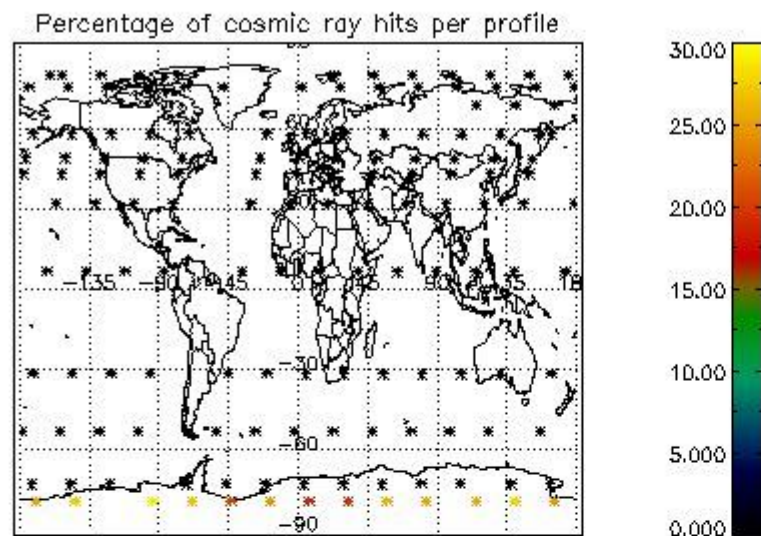

Percentage of datation errors per profile

Percentage of star falling outside central band per profile

Percentage of saturation errors per profile

4.2.2 Plot level 1 quality information per product (world map): ENVISAT DESCENDING passes