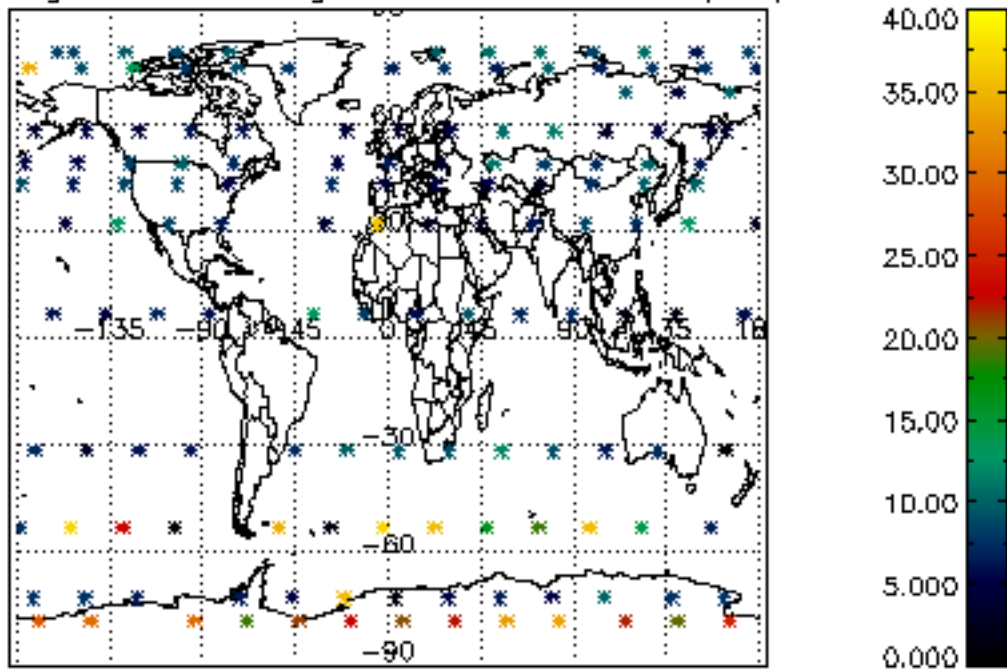

Percentage of star falling outside central band per profile