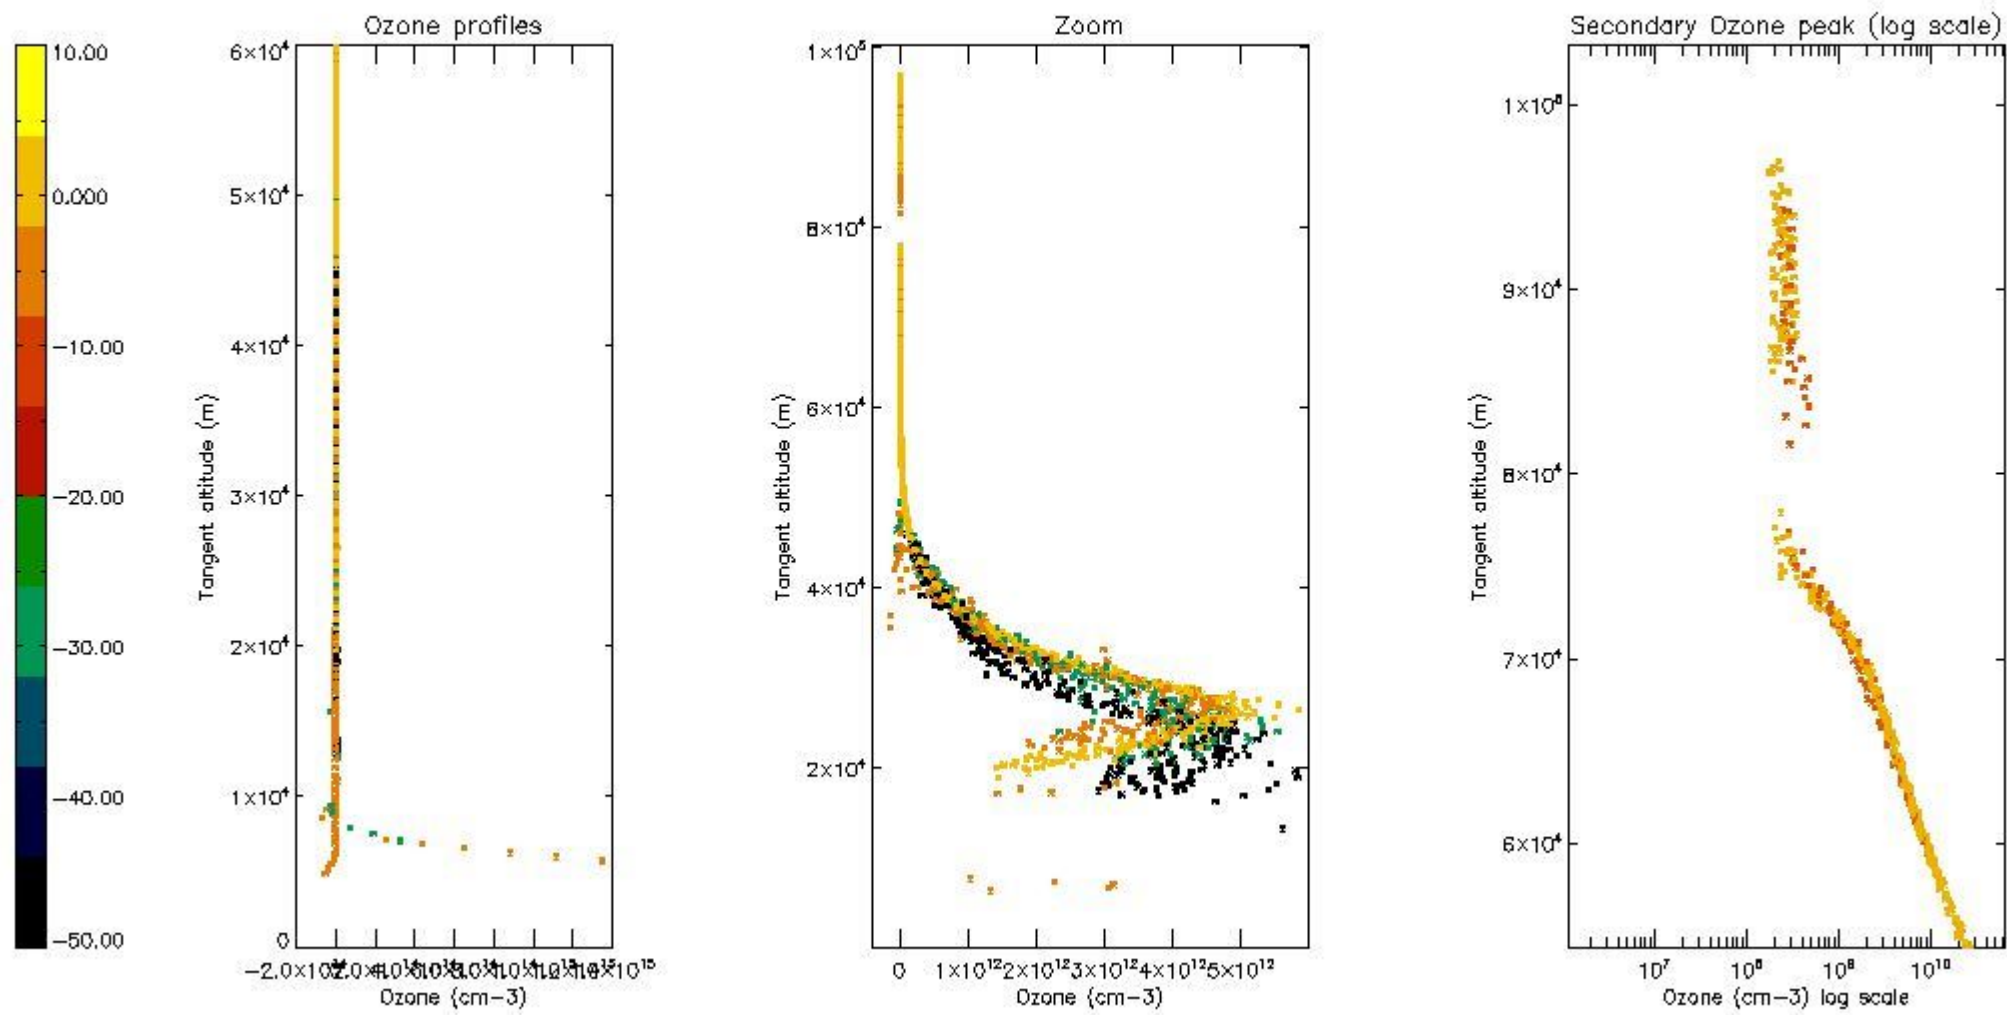

STD < 10	5
STD < 5	3

5.2 Plot ozone profiles for all STD (dark without errors)

The colorbar represents the latitude.

5.3 Plot ozone profiles where STD < 20% (dark without errors)

The colorbar represents the latitude.

5.4 Plot ozone profiles where $STD < 10\%$ (dark without errors)

The colorbar represents the latitude.

5.5 Plot ozone profiles where $STD < 5\%$ (dark without errors)

The colorbar represents the latitude.