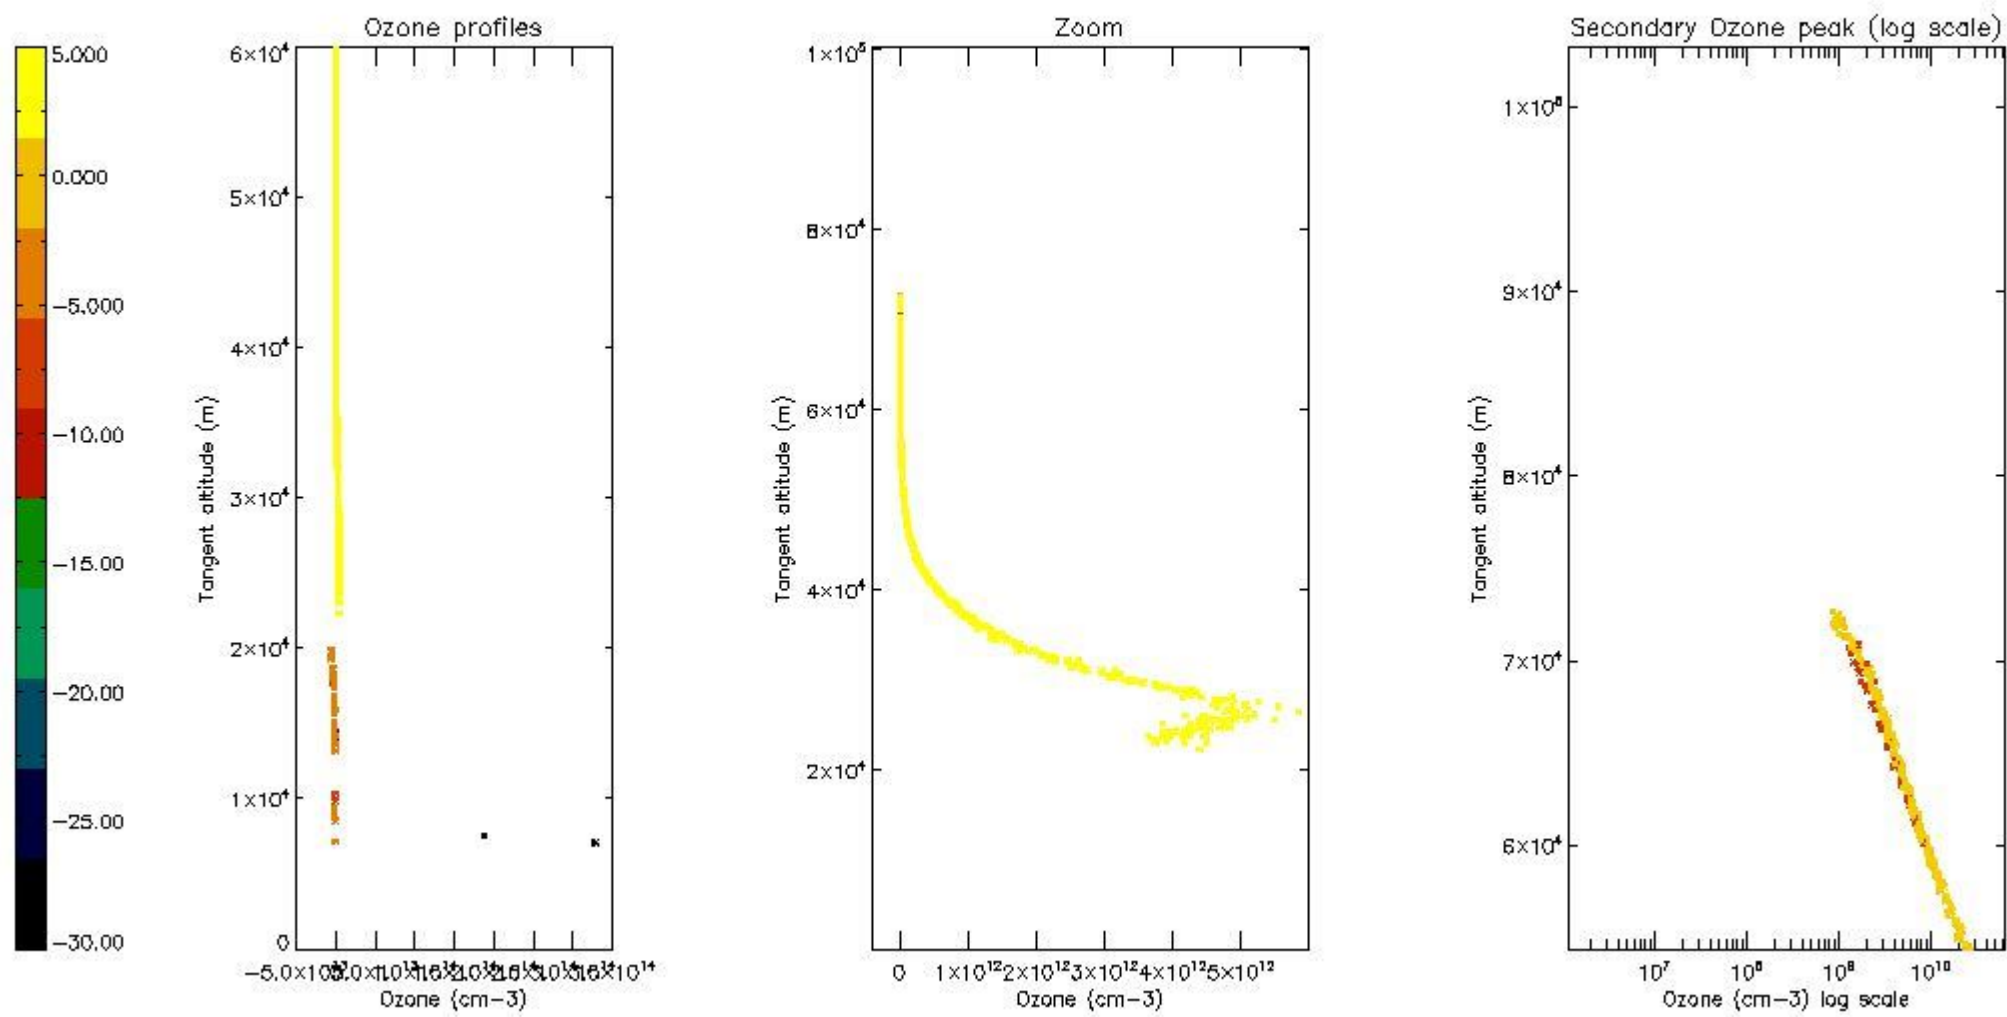

STD < 10	5
STD < 5	3

5.2 Plot ozone profiles for all STD (dark without errors)

The colorbar represents the latitude.

5.3 Plot ozone profiles where STD < 20% (dark without errors)

The colorbar represents the latitude.

5.4 Plot ozone profiles where $STD < 10\%$ (dark without errors)

The colorbar represents the latitude.

5.5 Plot ozone profiles where $STD < 5\%$ (dark without errors)

The colorbar represents the latitude.