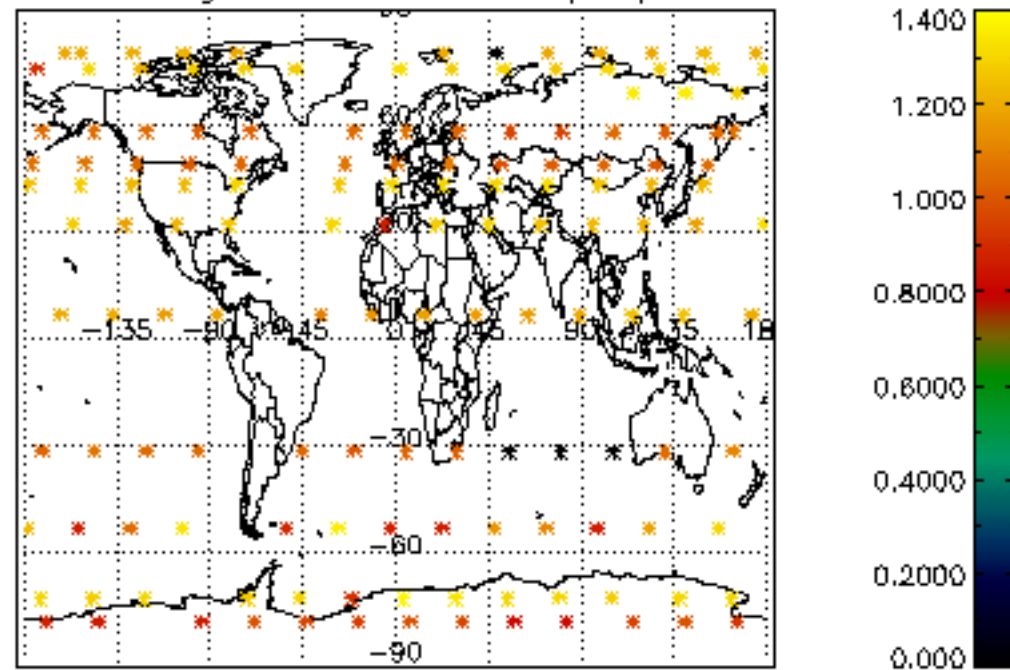

Percentage of datation errors per profile

Percentage of star falling outside central band per profile

Percentage of saturation errors per profile

Percentage of cosmic ray hits per profile

Percentage of datation errors per profile