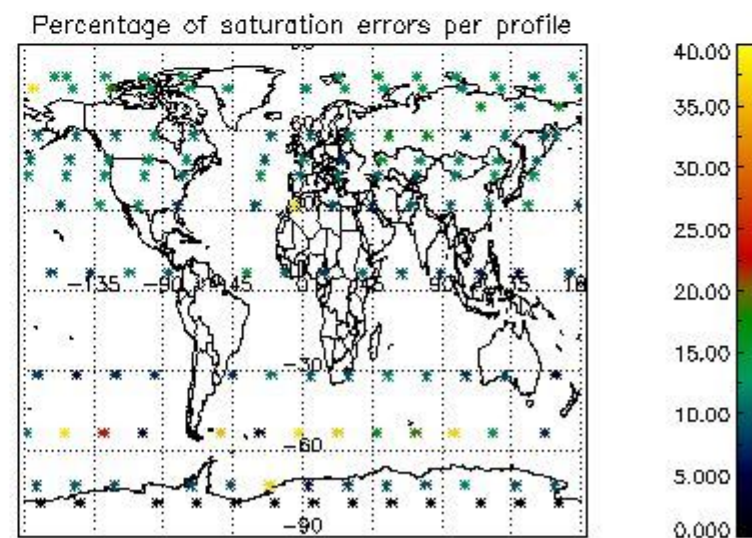

4.2 Plot quality information per product coming from level 1b processing (world map)

4.2.1 Plot level 1 quality information per product (world map): ENVISAT ASCENDING passes

Percentage of cosmic ray hits per profile

Percentage of datation errors per profile

Percentage of star falling outside central band per profile

Percentage of saturation errors per profile

4.2.2 Plot level 1 quality information per product (world map): ENVISAT DESCENDING passes

5. Trace gas profiles

5.1 Ozone statistics based on quality of products

The final quality of the products can be "measured" using the STD (Standard Deviation) attached to every point profile. This information is written to the parameter GOM_NL__2P/NL_LOCAL_SPECIES_DENSITY/o3_std of the level 2 products. The table below shows the statistics for given STD ranges.