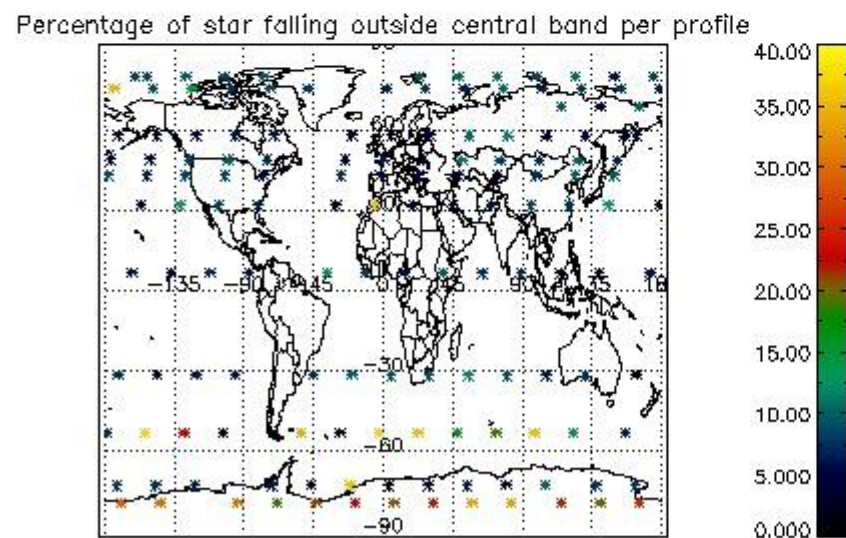

Percentage of datation errors per profile

Percentage of star falling outside central band per profile

Percentage of saturation errors per profile

4.2.2 Plot level 1 quality information per product (world map): ENVISAT DESCENDING passes