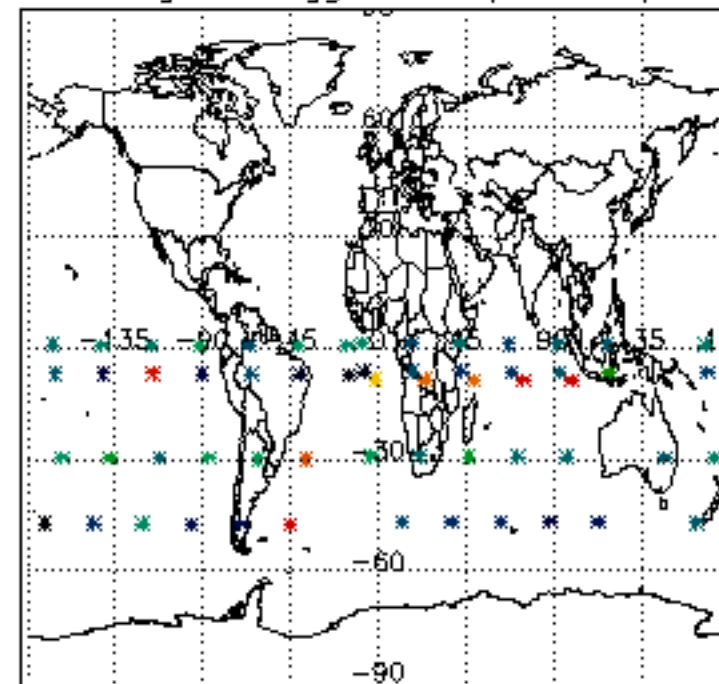

Percentage of flagged data per NO3 profile