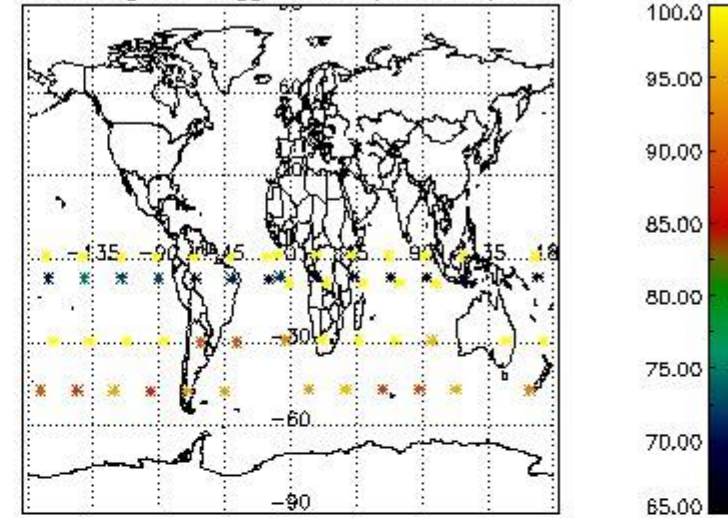

3.1 Plot quality information per product (time dependant)

3.2 Plot quality information per product (world map)

Percentage of flagged data per O3 profile

Percentage of flagged data per H2O profile

Percentage of flagged data per NO2 profile