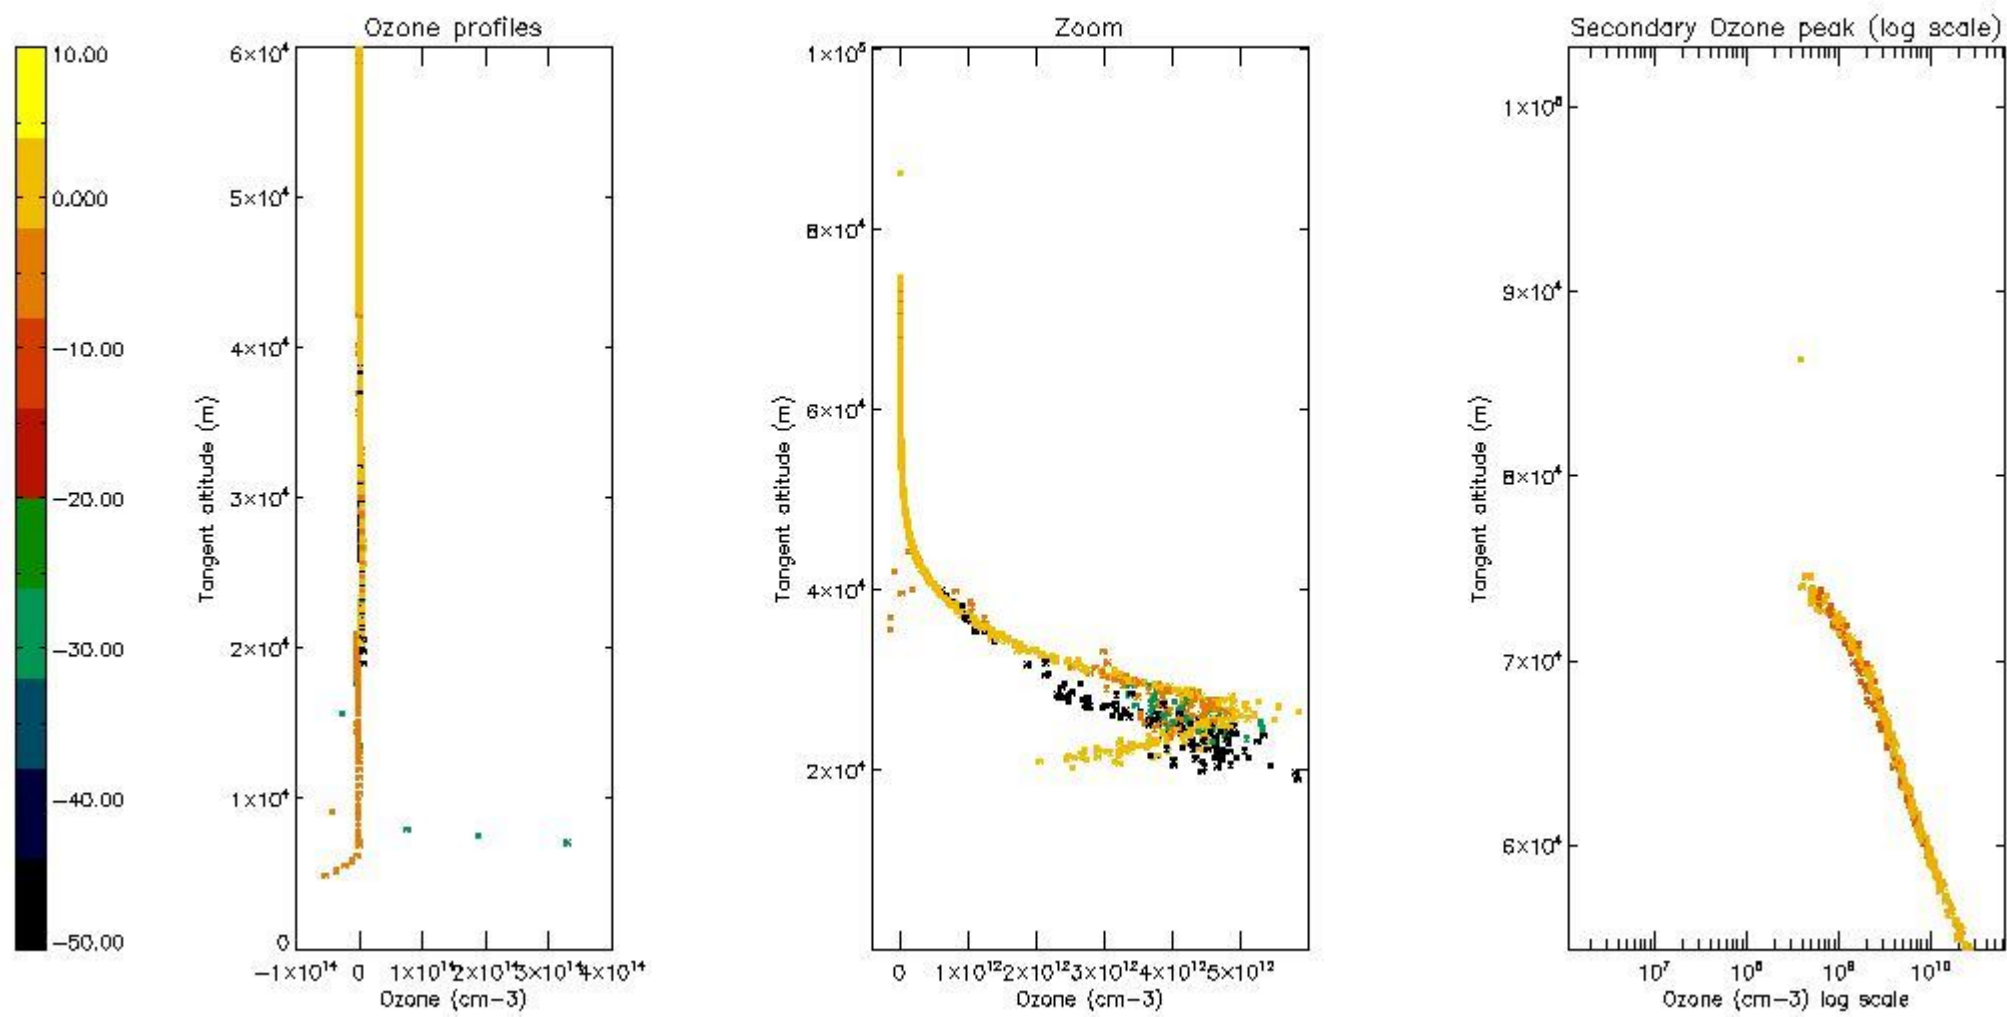

5.5 Plot ozone profiles where $STD < 5\%$ (dark without errors)

The colorbar represents the latitude.