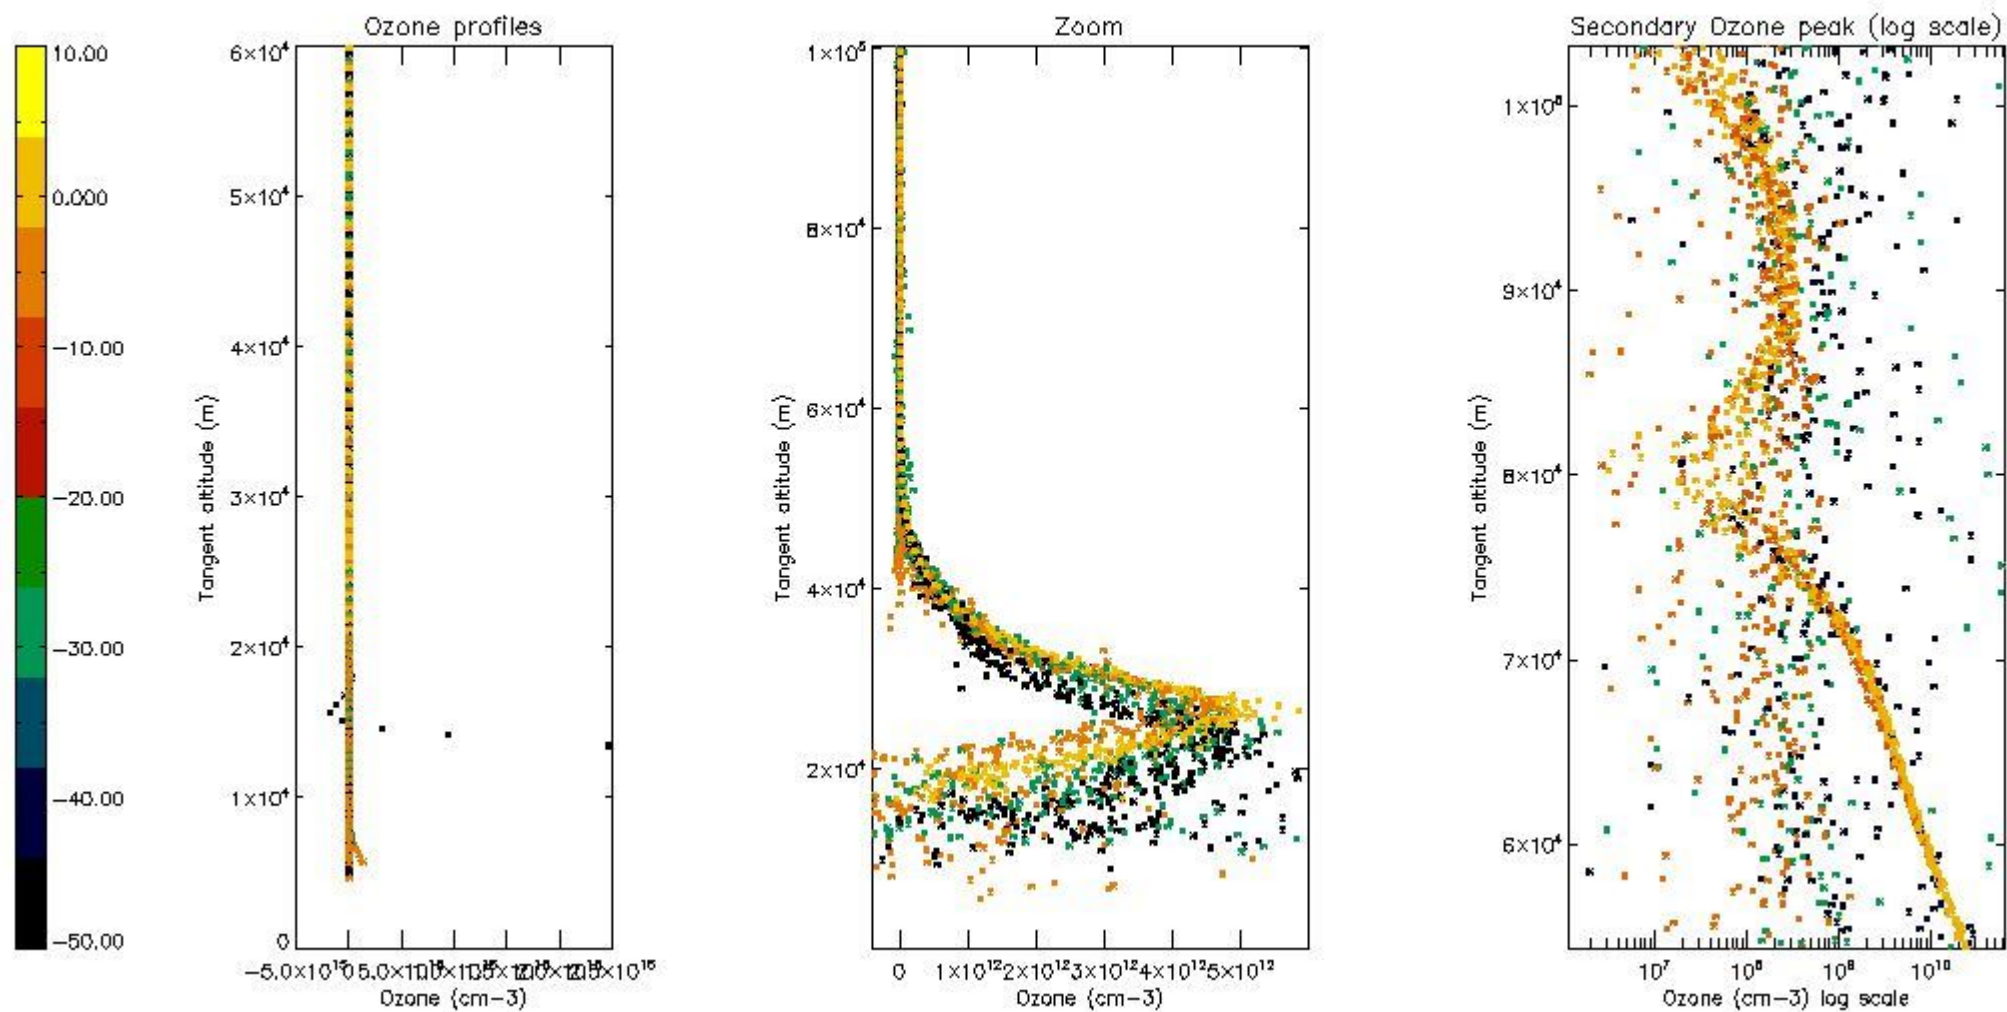

STD < 10	5
STD < 5	3

5.2 Plot ozone profiles for all STD (dark without errors)

The colorbar represents the latitude.

5.3 Plot ozone profiles where STD < 20% (dark without errors)

The colorbar represents the latitude.