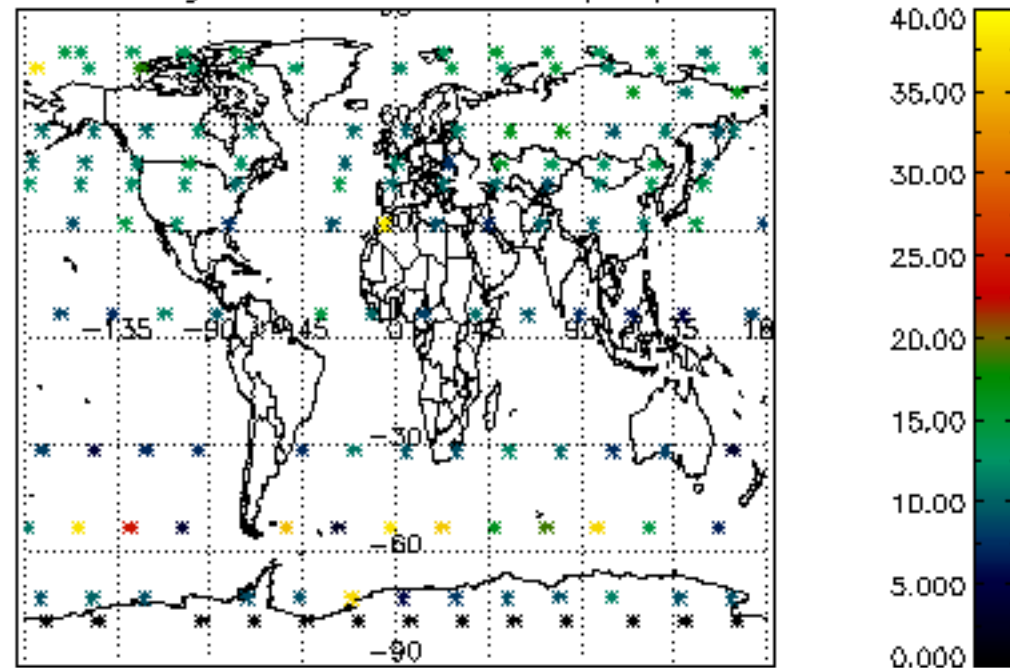

Percentage of saturation errors per profile