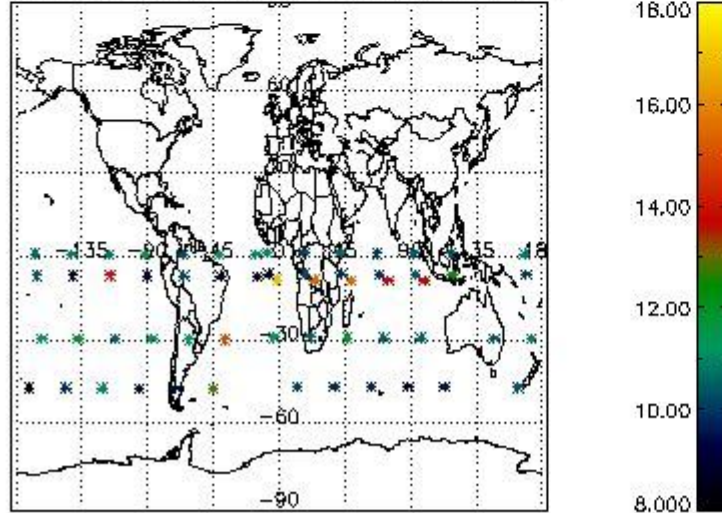

3.1 Plot quality information per product (time dependant)

3.2 Plot quality information per product (world map)

Percentage of flagged data per O3 profile

Percentage of flagged data per H2O profile

Percentage of flagged data per NO2 profile