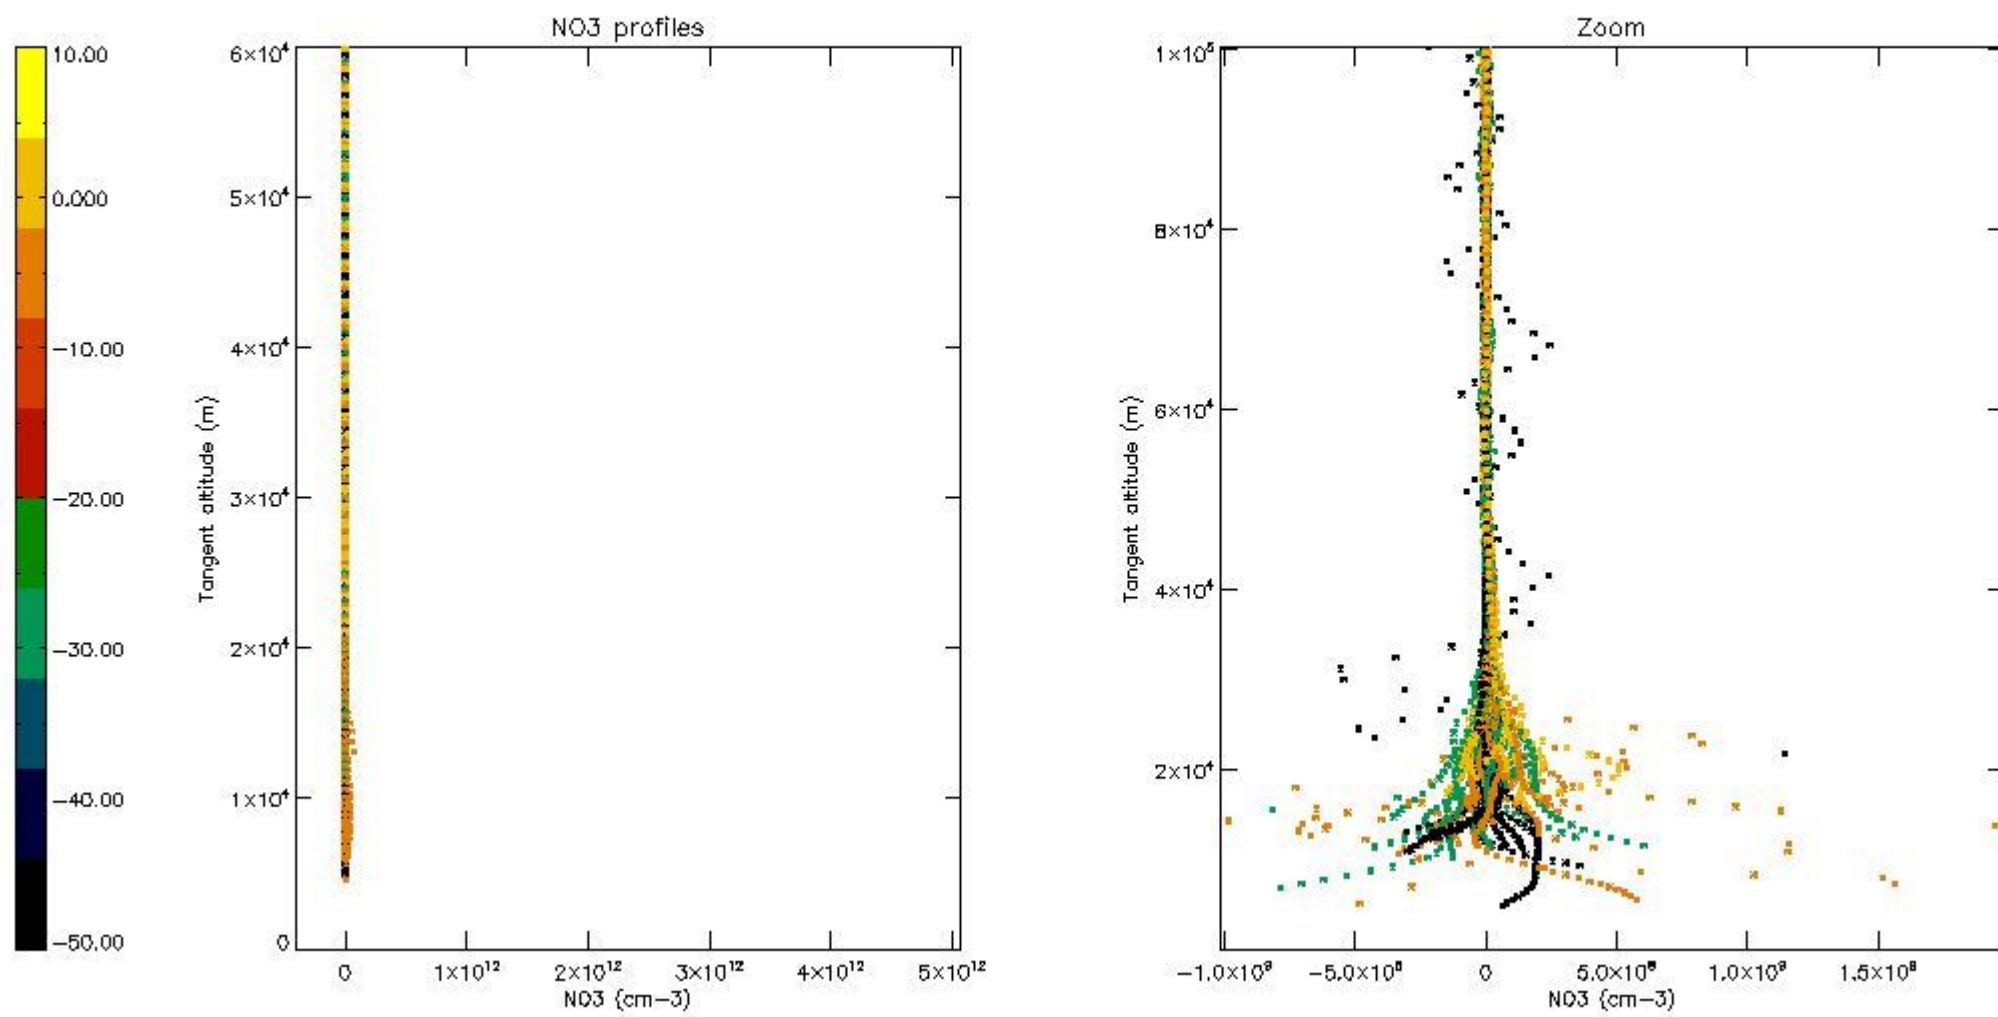

5.4 Plot ozone profiles where $STD < 10\%$ (dark without errors)

The colorbar represents the latitude.

5.5 Plot ozone profiles where $STD < 5\%$ (dark without errors)

The colorbar represents the latitude.

5.6 Plot NO₂ profiles for all STD (dark without errors)

The colorbar represents the latitude.

5.7 Plot NO3 profiles for all STD (dark without errors)

The colorbar represents the latitude.

5.8 Plot H₂O profiles for all STD (only for occultations of stars 1,2,3,4,13,14,16,26,63 dark without errors)