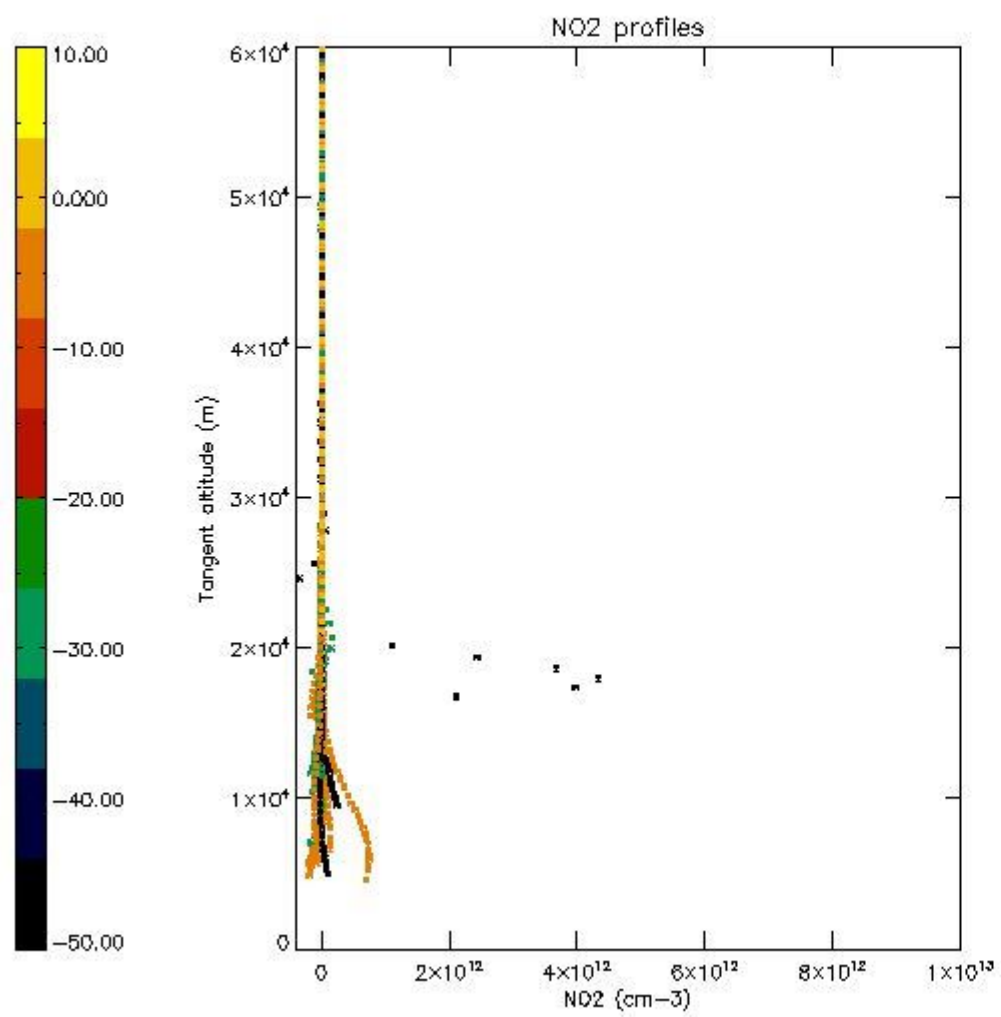

STD < 10	5
STD < 5	3

5.2 Plot ozone profiles for all STD (dark without errors)

The colorbar represents the latitude.

5.3 Plot ozone profiles where STD < 20% (dark without errors)

The colorbar represents the latitude.

5.4 Plot ozone profiles where $STD < 10\%$ (dark without errors)

The colorbar represents the latitude.

5.5 Plot ozone profiles where $STD < 5\%$ (dark without errors)

The colorbar represents the latitude.

5.6 Plot NO₂ profiles for all STD (dark without errors)

The colorbar represents the latitude.

5.7 Plot NO3 profiles for all STD (dark without errors)

The colorbar represents the latitude.

5.8 Plot H₂O profiles for all STD (only for occultations of stars 1,2,3,4,13,14,16,26,63 dark without errors)