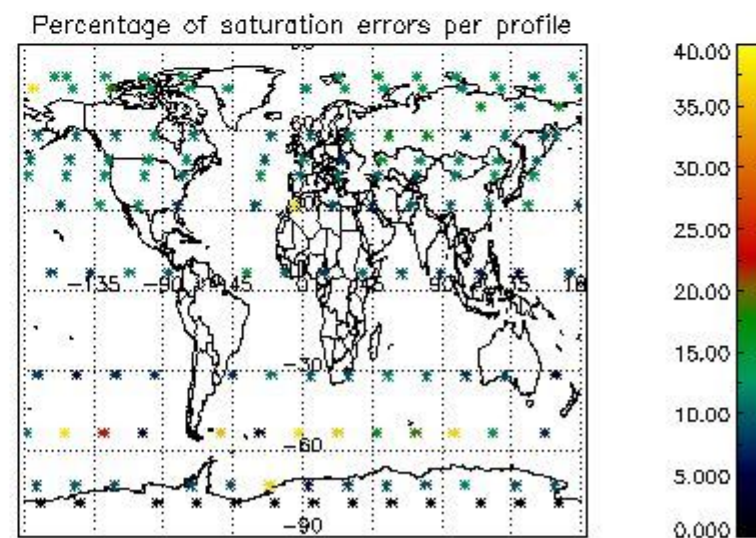

Percentage of datation errors per profile

Percentage of star falling outside central band per profile

Percentage of saturation errors per profile

4.2.2 Plot level 1 quality information per product (world map): ENVISAT DESCENDING passes