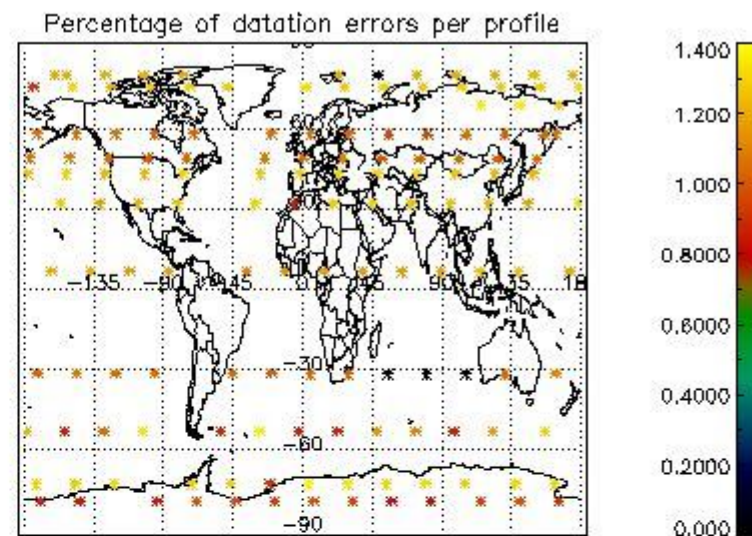

Percentage of datation errors per profile

Percentage of star falling outside central band per profile

Percentage of saturation errors per profile

4.2.2 Plot level 1 quality information per product (world map): ENVISAT DESCENDING passes