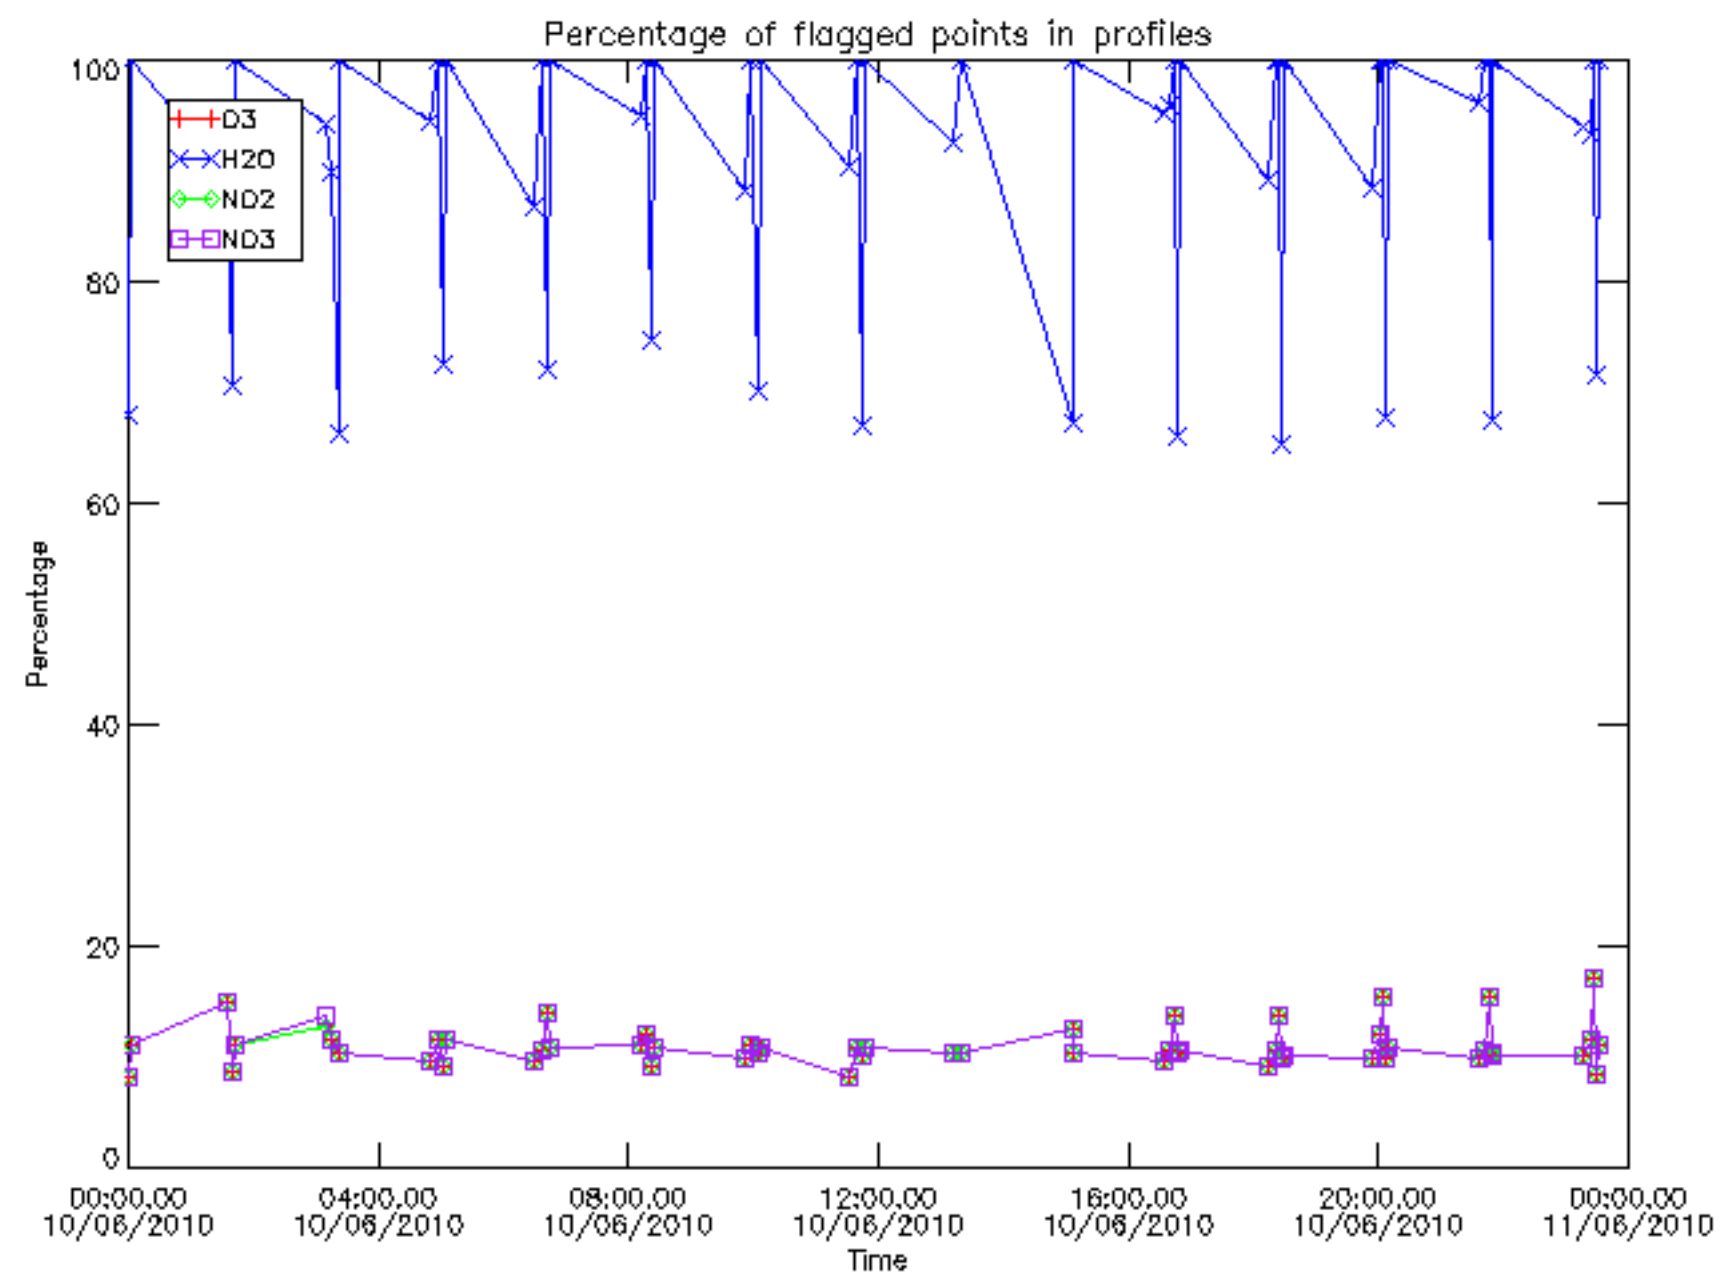

Percentage of flagged data per D3 profile

Percentage of flagged data per H2O profile