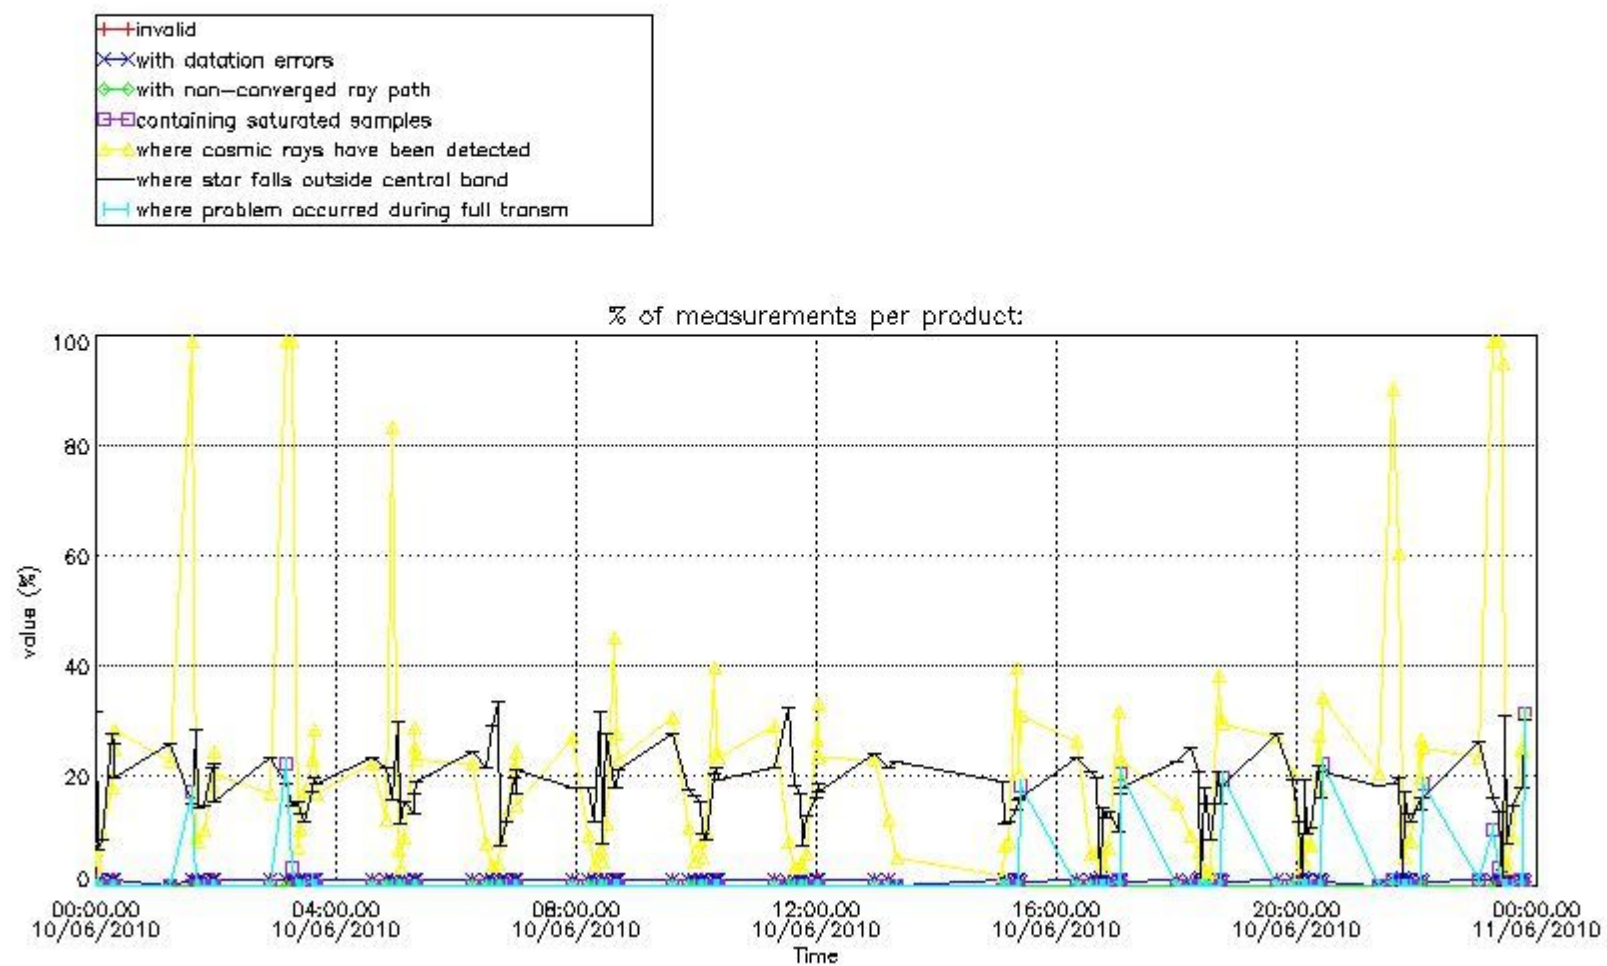

3.1 Plot quality information per product (time dependant)

3.2 Plot quality information per product (world map)

Percentage of flagged data per O3 profile

Percentage of flagged data per H2O profile

Percentage of flagged data per NO2 profile

Percentage of flagged data per NO3 profile

4. Level 1 quality information per product

In this section it is plotted some information contained in the Quality Summary data set of the level 2 products that comes from the level 1b processing. Products without errors (error flag in the MPH set to "0") are used.

4.1 Plot quality information per product (time dependant) coming from level 1b processing

4.1.1 Plot level 1 quality information per product (time dependant): ENVISAT ASCENDING passes

4.1.2 Plot level 1 quality information per product (time dependant): ENVI SAT DESCENDING passes