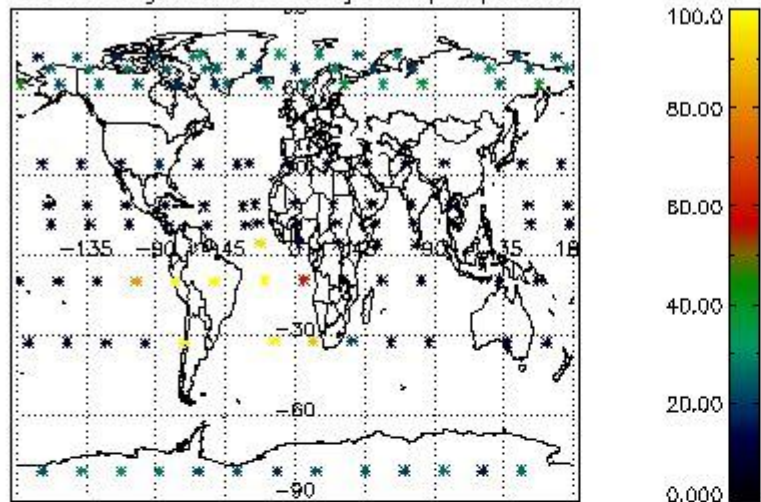

Percentage of cosmic ray hits per profile