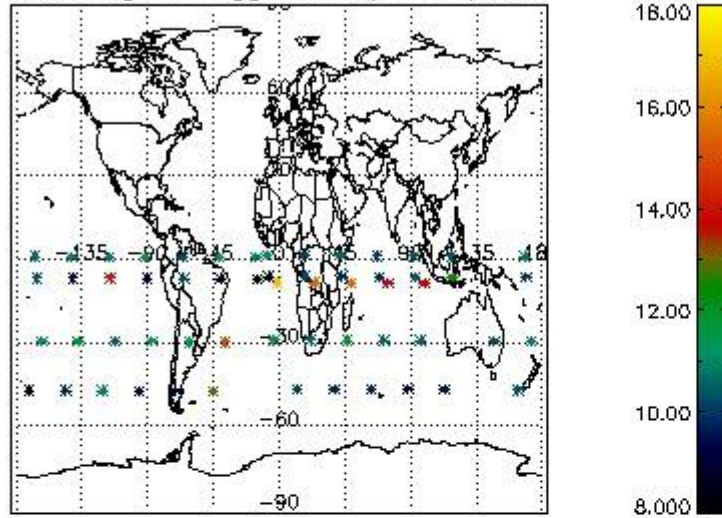

Percentage of flagged data per O3 profile