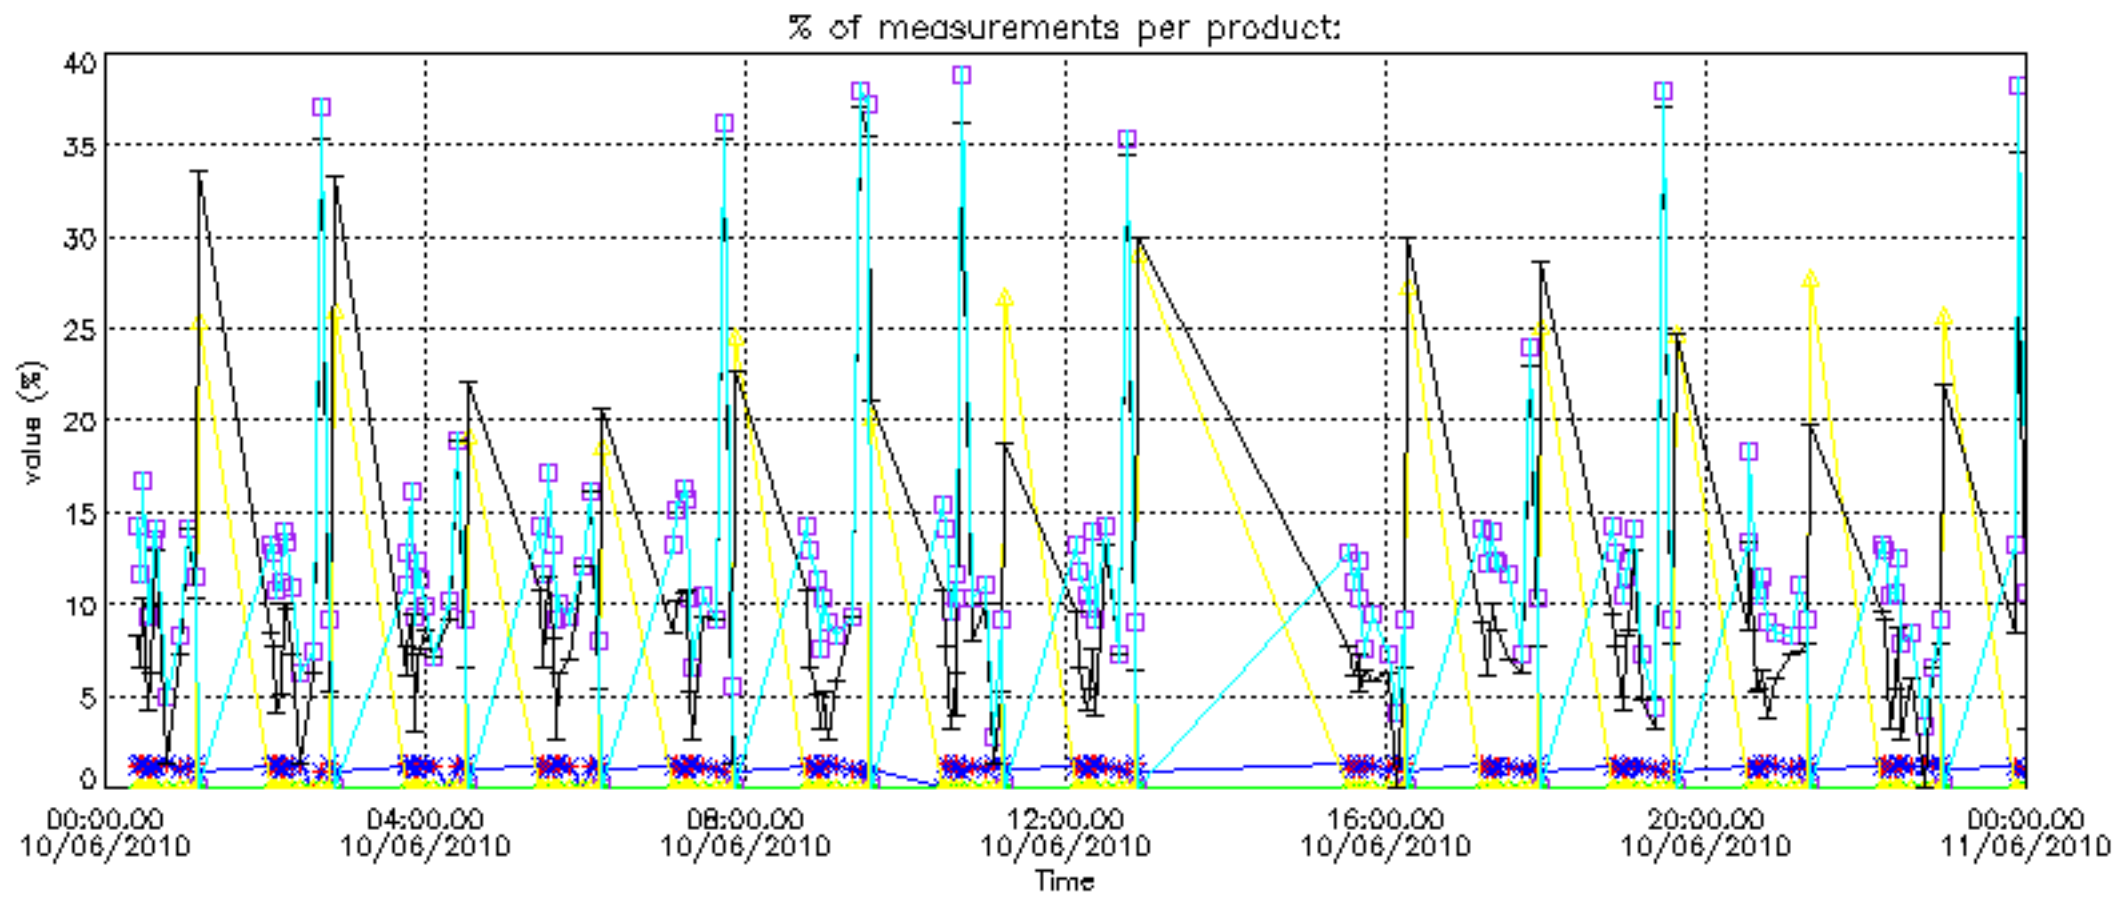

Percentage of cosmic ray hits per profile

Percentage of datation errors per profile