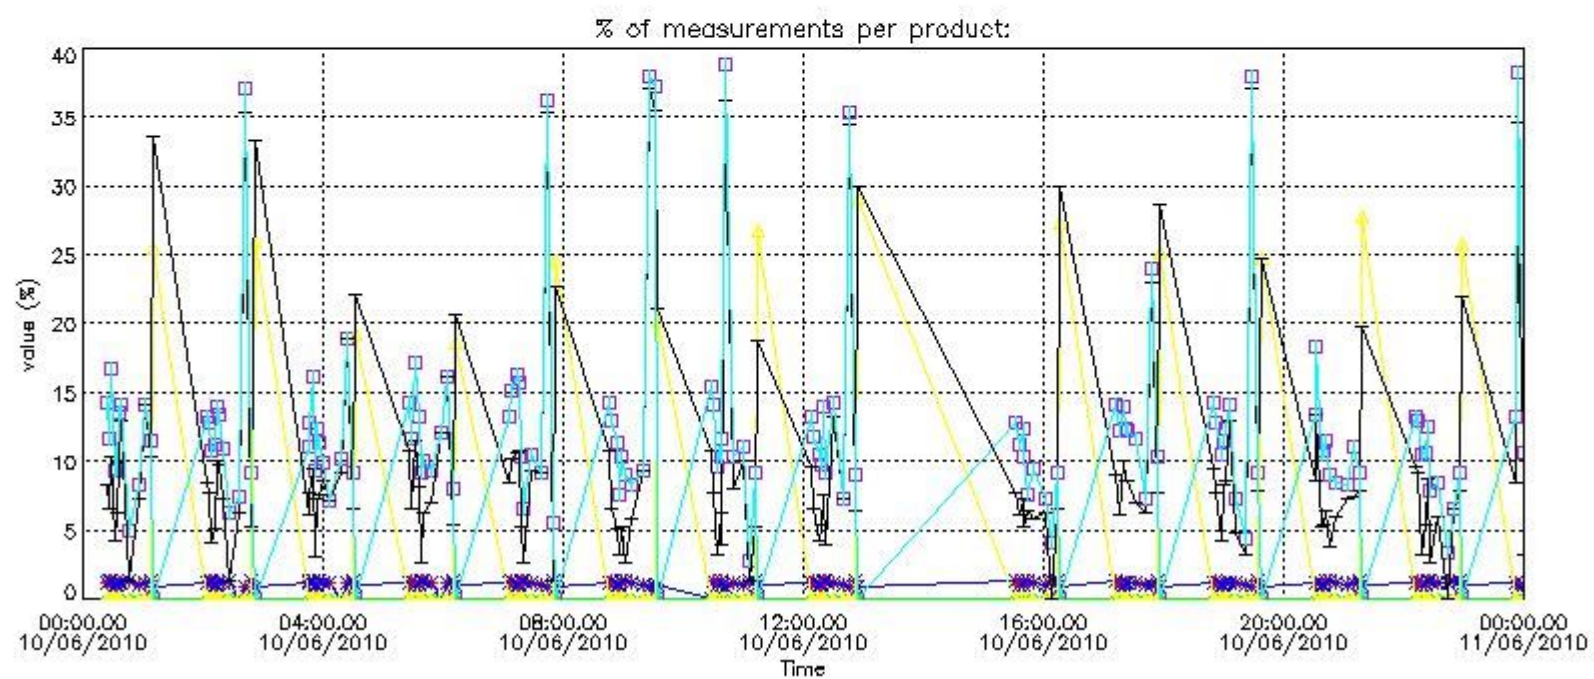

4.2 Plot quality information per product coming from level 1b processing (world map)

4.2.1 Plot level 1 quality information per product (world map): ENVISAT ASCENDING passes