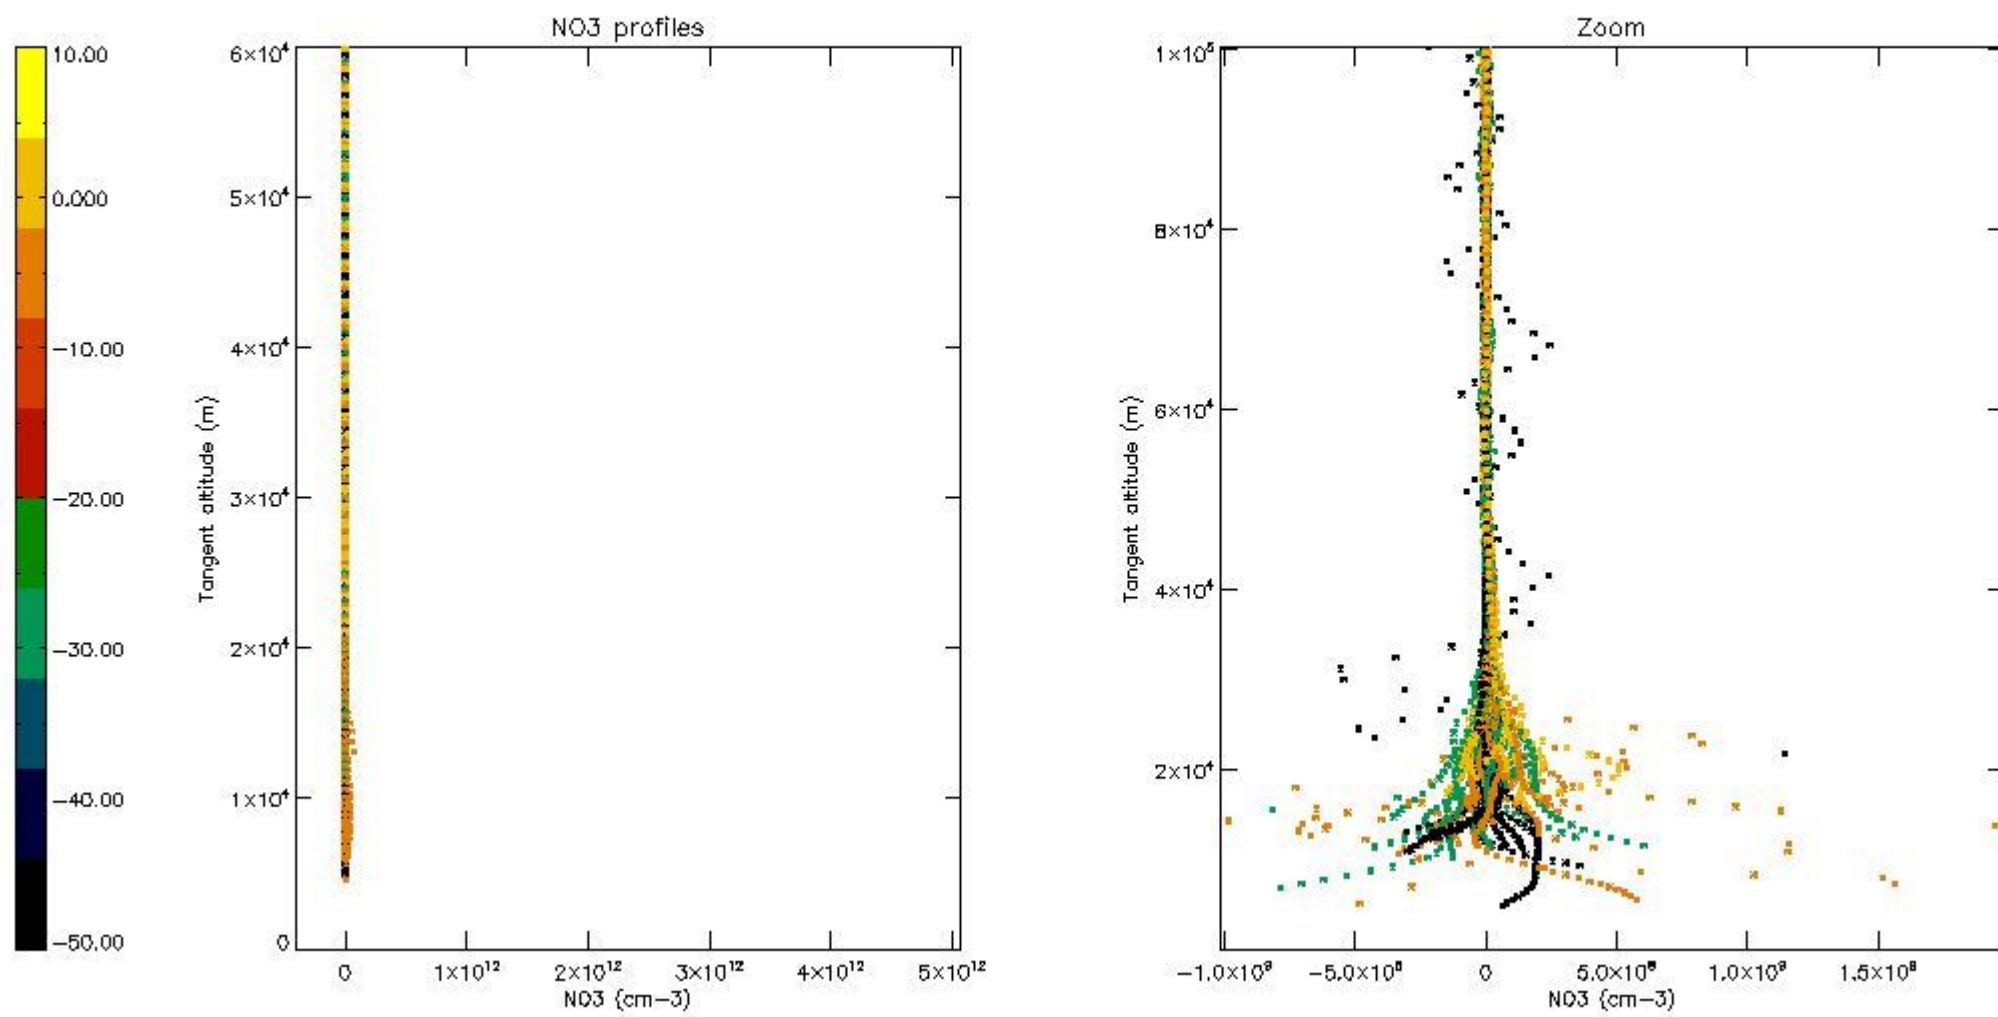

5.8 Plot H₂O profiles for all STD (only for occultations of stars 1,2,3,4,13,14,16,26,63 dark without errors)

The colorbar represents the latitude.