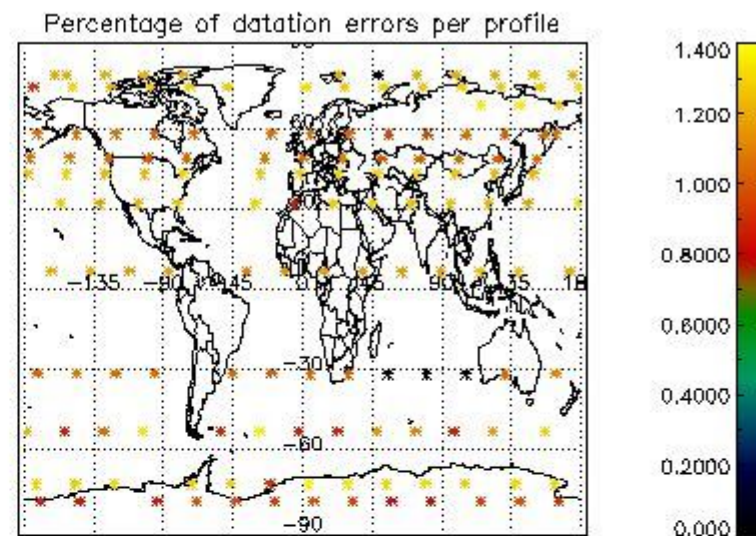

Percentage of datation errors per profile

Percentage of star falling outside central band per profile

Percentage of saturation errors per profile

4.2.2 Plot level 1 quality information per product (world map): ENVISAT DESCENDING passes