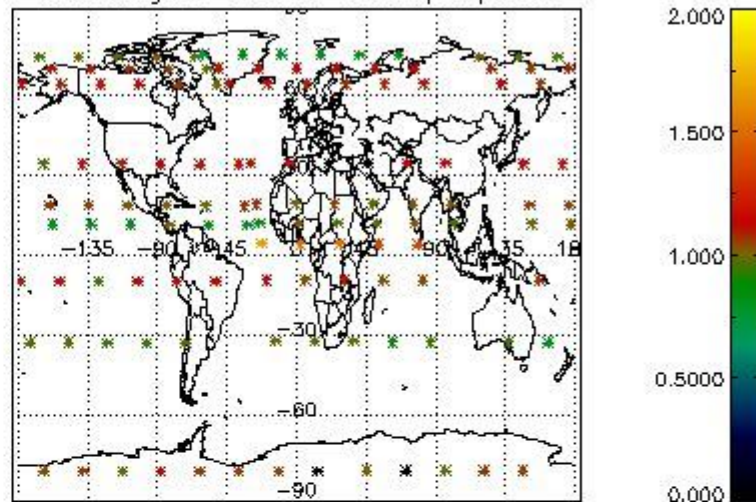

Percentage of datation errors per profile