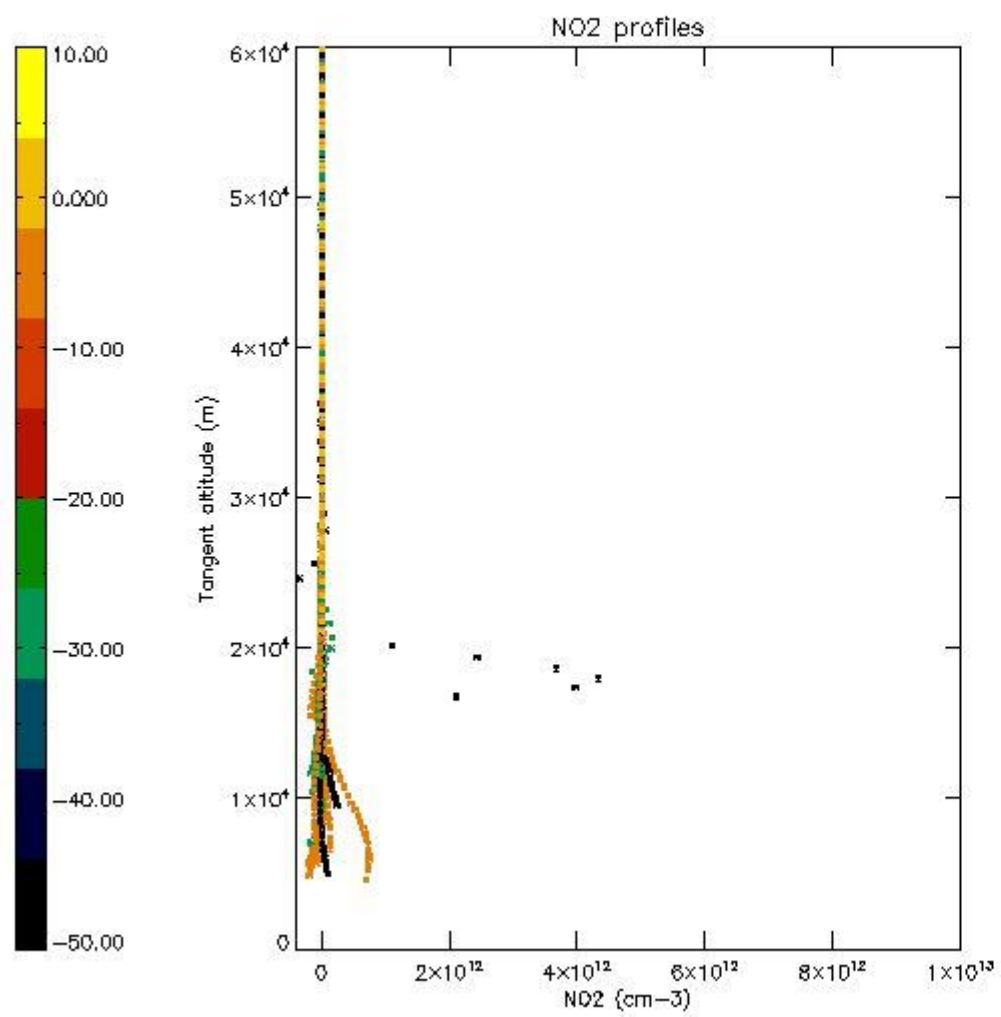

5.7 Plot NO3 profiles for all STD (dark without errors)

The colorbar represents the latitude.