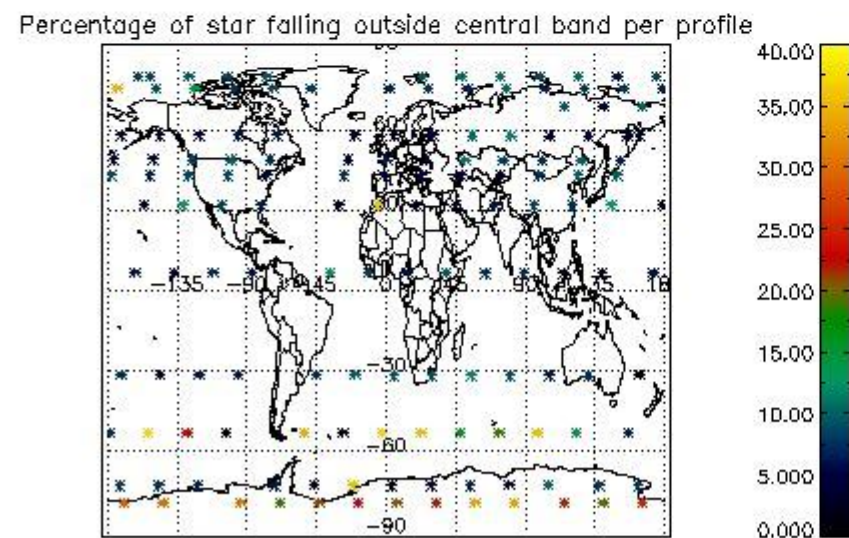

Percentage of datation errors per profile

Percentage of star falling outside central band per profile

Percentage of saturation errors per profile

4.2.2 Plot level 1 quality information per product (world map): ENVISAT DESCENDING passes