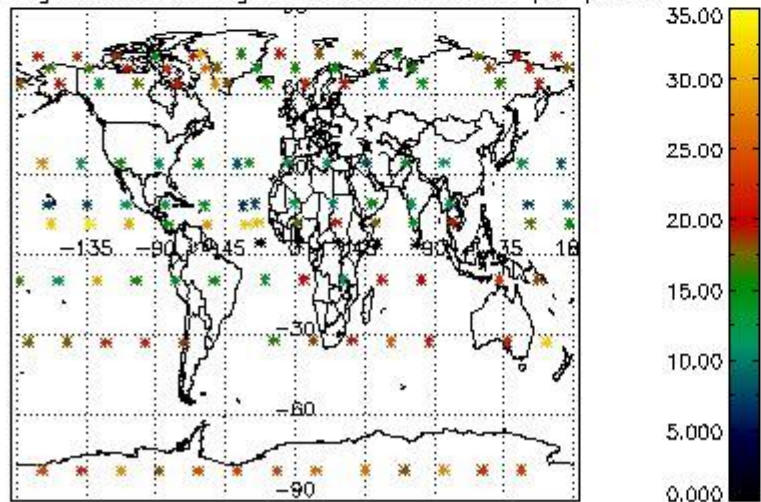

Percentage of star falling outside central band per profile