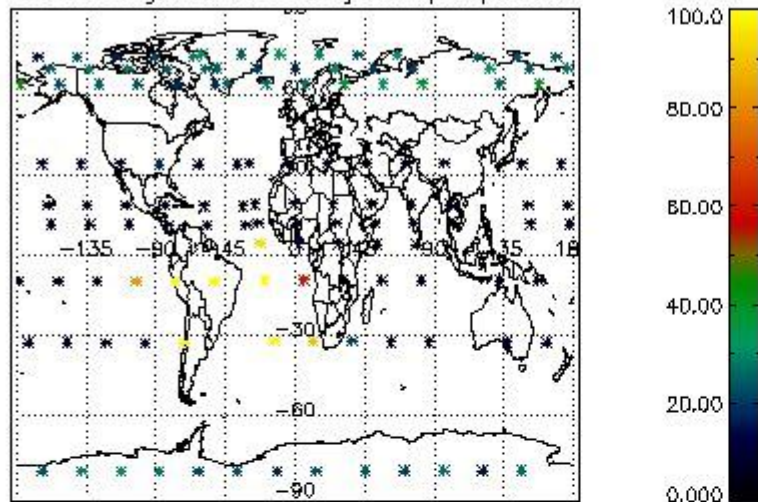

4.1 Plot quality information per product (time dependant) coming from level 1b processing

4.1.1 Plot level 1 quality information per product (time dependant): ENVISAT ASCENDING passes

4.1.2 Plot level 1 quality information per product (time dependant): ENVI SAT DESCENDING passes

4.2 Plot quality information per product coming from level 1b processing (world map)

4.2.1 Plot level 1 quality information per product (world map): ENVISAT ASCENDING passes

Percentage of cosmic ray hits per profile