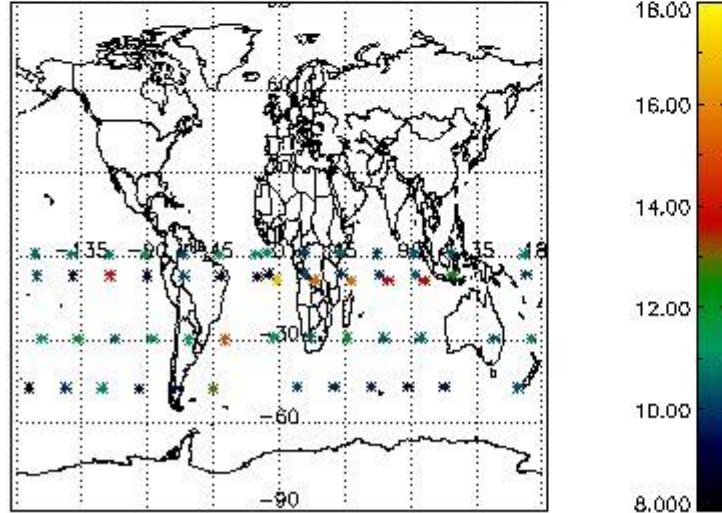

3.1 Plot quality information per product (time dependant)

3.2 Plot quality information per product (world map)

Percentage of flagged data per O3 profile

Percentage of flagged data per H2O profile

Percentage of flagged data per NO2 profile

Percentage of flagged data per NO3 profile

4. Level 1 quality information per product

In this section it is plotted some information contained in the Quality Summary data set of the level 2 products that comes from the level 1b processing. Products without errors (error flag in the MPH set to "0") are used.