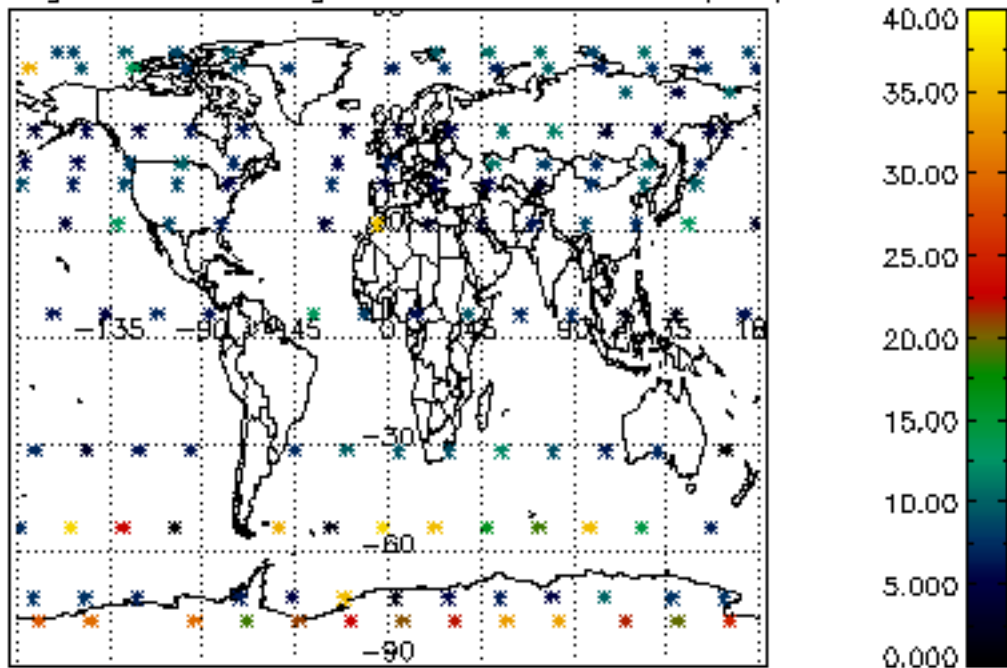

Percentage of star falling outside central band per profile