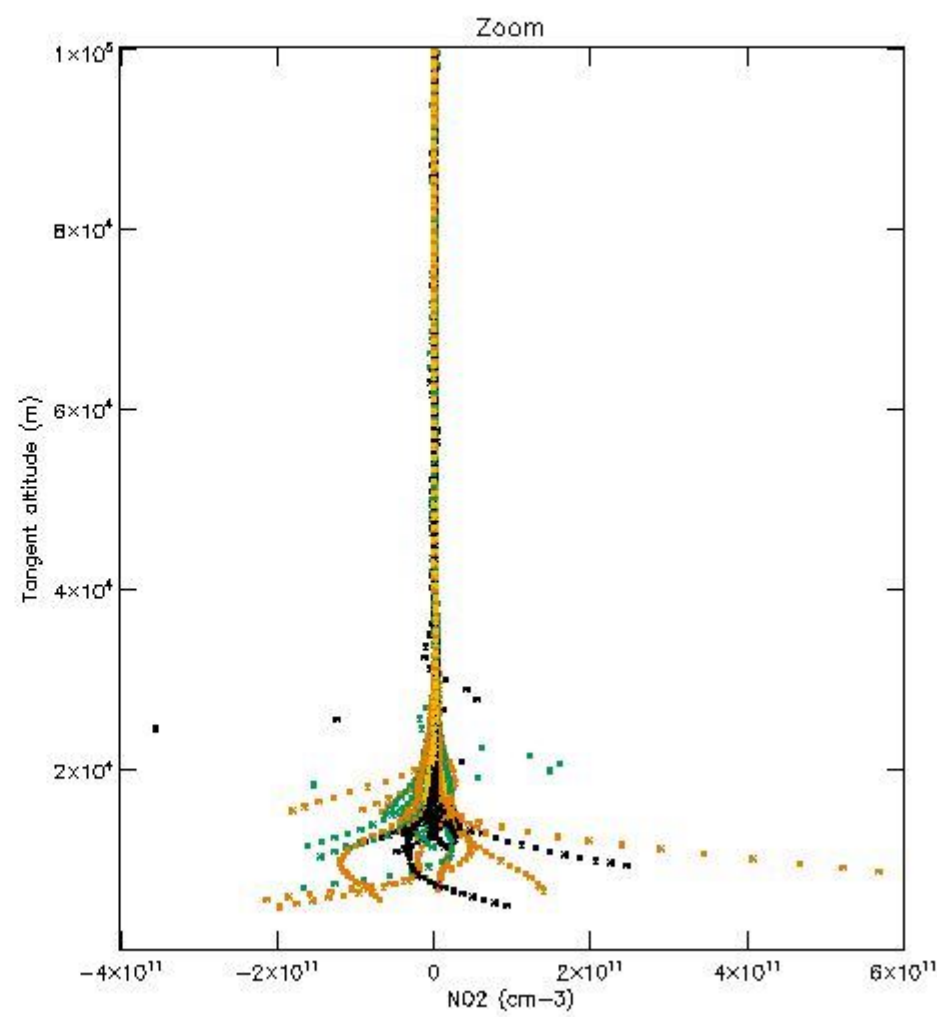

STD < 10	5
STD < 5	3

5.2 Plot ozone profiles for all STD (dark without errors)

The colorbar represents the latitude.

5.3 Plot ozone profiles where STD < 20% (dark without errors)

The colorbar represents the latitude.

5.4 Plot ozone profiles where $STD < 10\%$ (dark without errors)

The colorbar represents the latitude.

5.5 Plot ozone profiles where $STD < 5\%$ (dark without errors)

The colorbar represents the latitude.

5.6 Plot NO₂ profiles for all STD (dark without errors)

The colorbar represents the latitude.

5.7 Plot NO3 profiles for all STD (dark without errors)

The colorbar represents the latitude.

5.8 Plot H₂O profiles for all STD (only for occultations of stars 1,2,3,4,13,14,16,26,63 dark without errors)