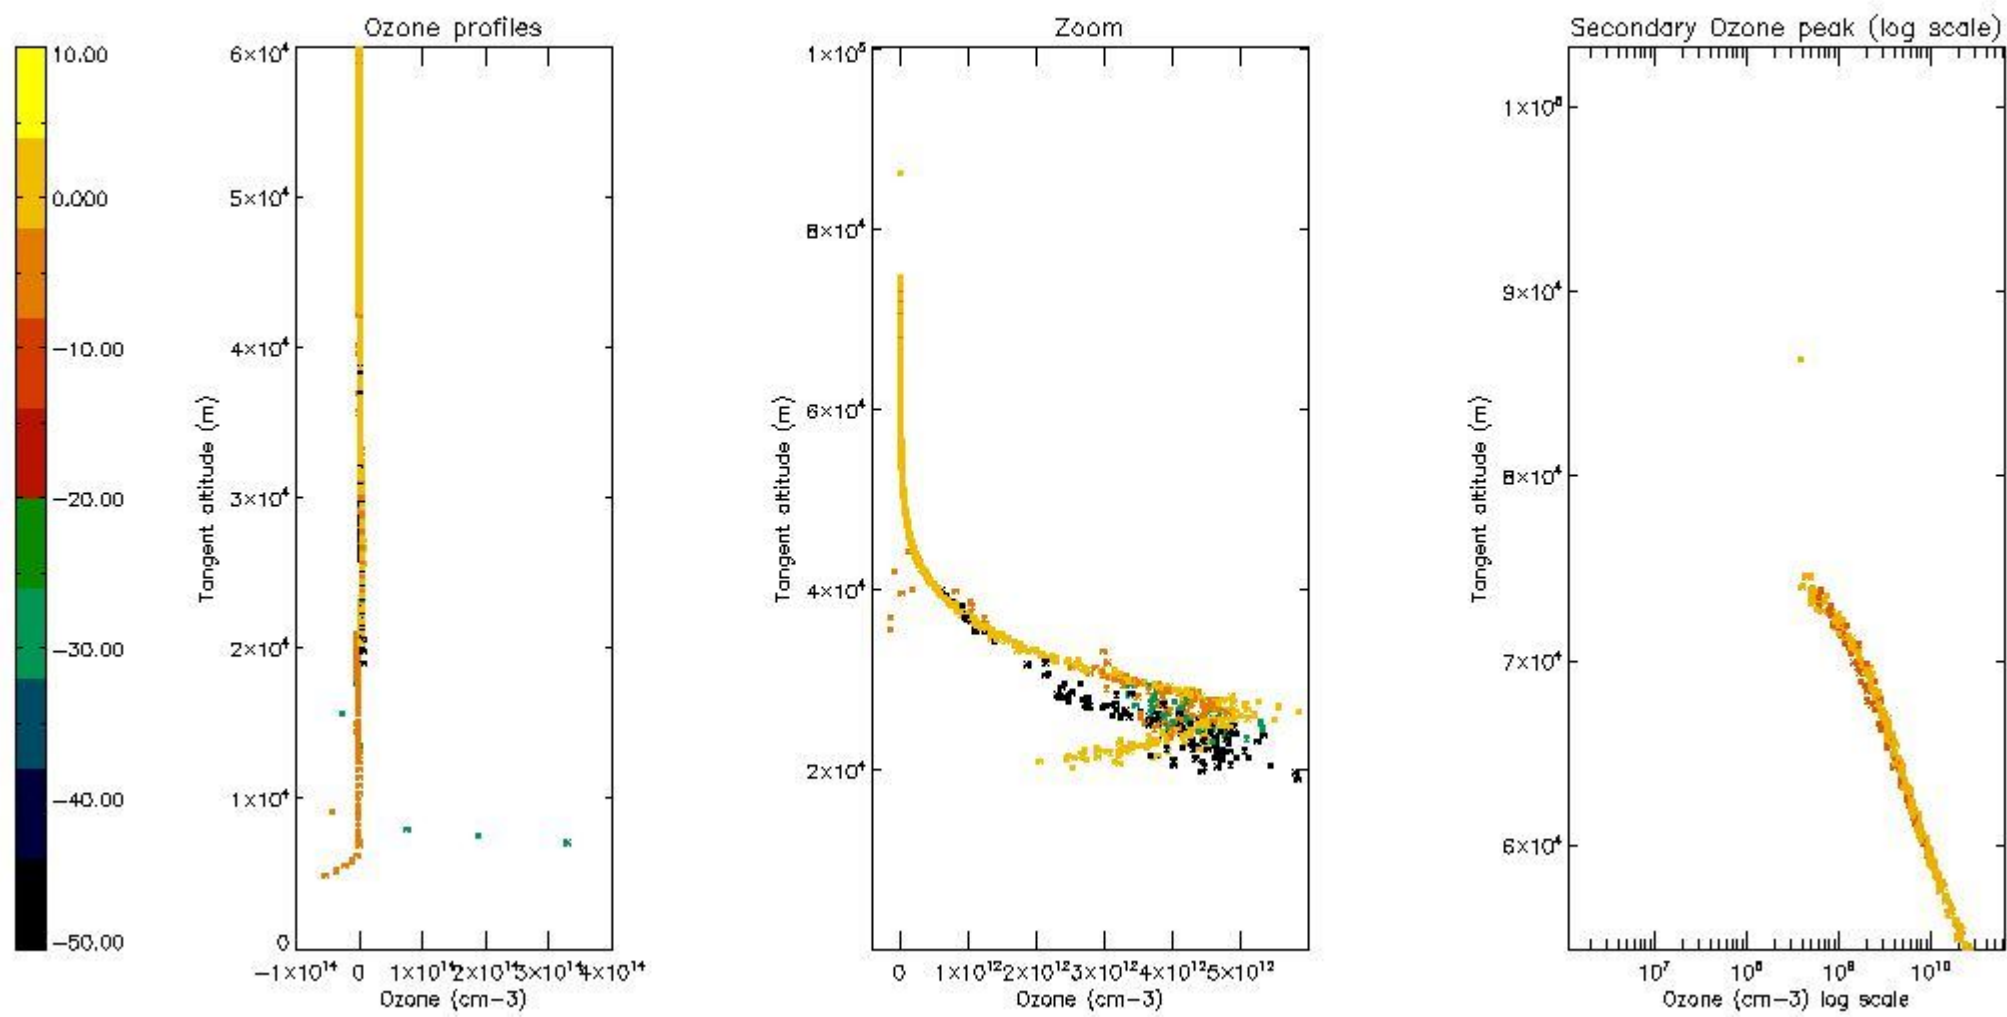

STD < 10	5
STD < 5	3

5.2 Plot ozone profiles for all STD (dark without errors)

The colorbar represents the latitude.

5.3 Plot ozone profiles where STD < 20% (dark without errors)

The colorbar represents the latitude.

5.4 Plot ozone profiles where $STD < 10\%$ (dark without errors)

The colorbar represents the latitude.

5.5 Plot ozone profiles where $STD < 5\%$ (dark without errors)

The colorbar represents the latitude.