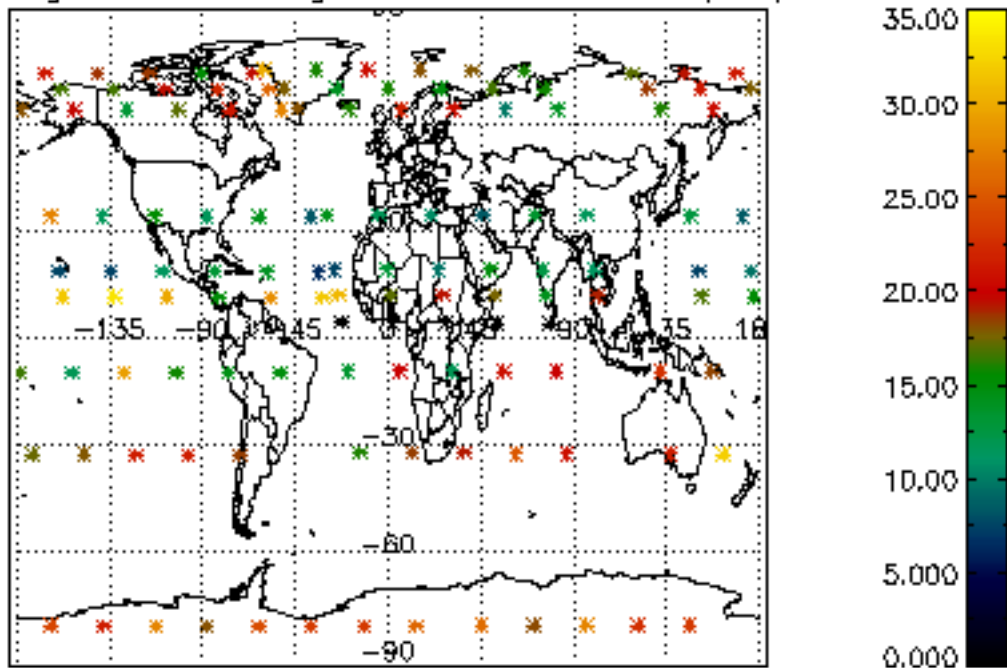

Percentage of cosmic ray hits per profile

Percentage of star falling outside central band per profile