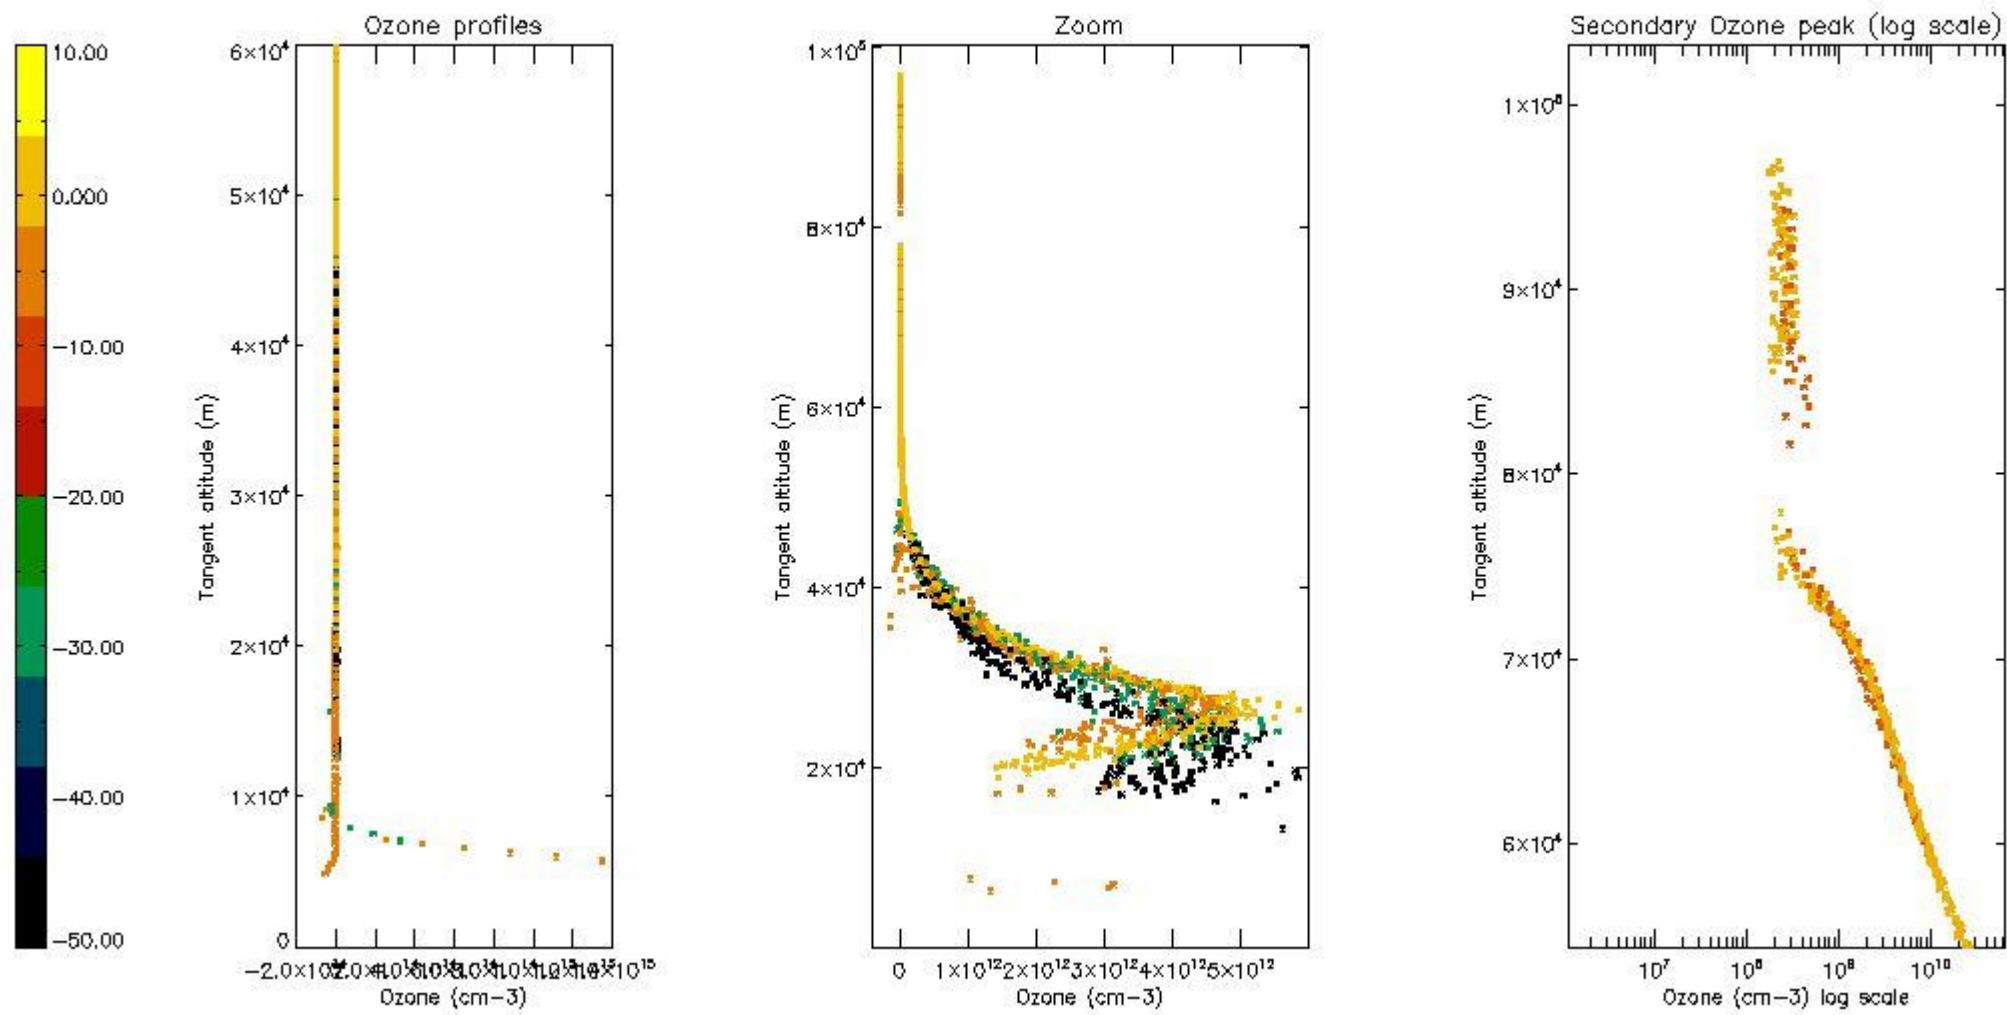

STD < 10	5
STD < 5	3

5.2 Plot ozone profiles for all STD (dark without errors)

The colorbar represents the latitude.

5.3 Plot ozone profiles where STD < 20% (dark without errors)

The colorbar represents the latitude.