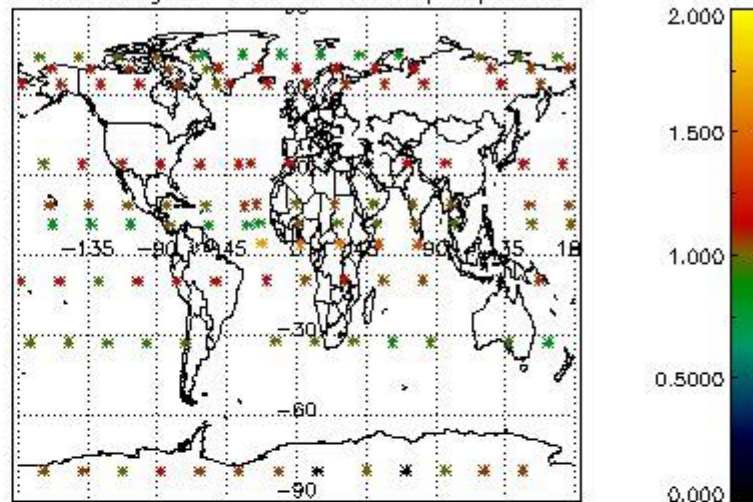

Percentage of datation errors per profile