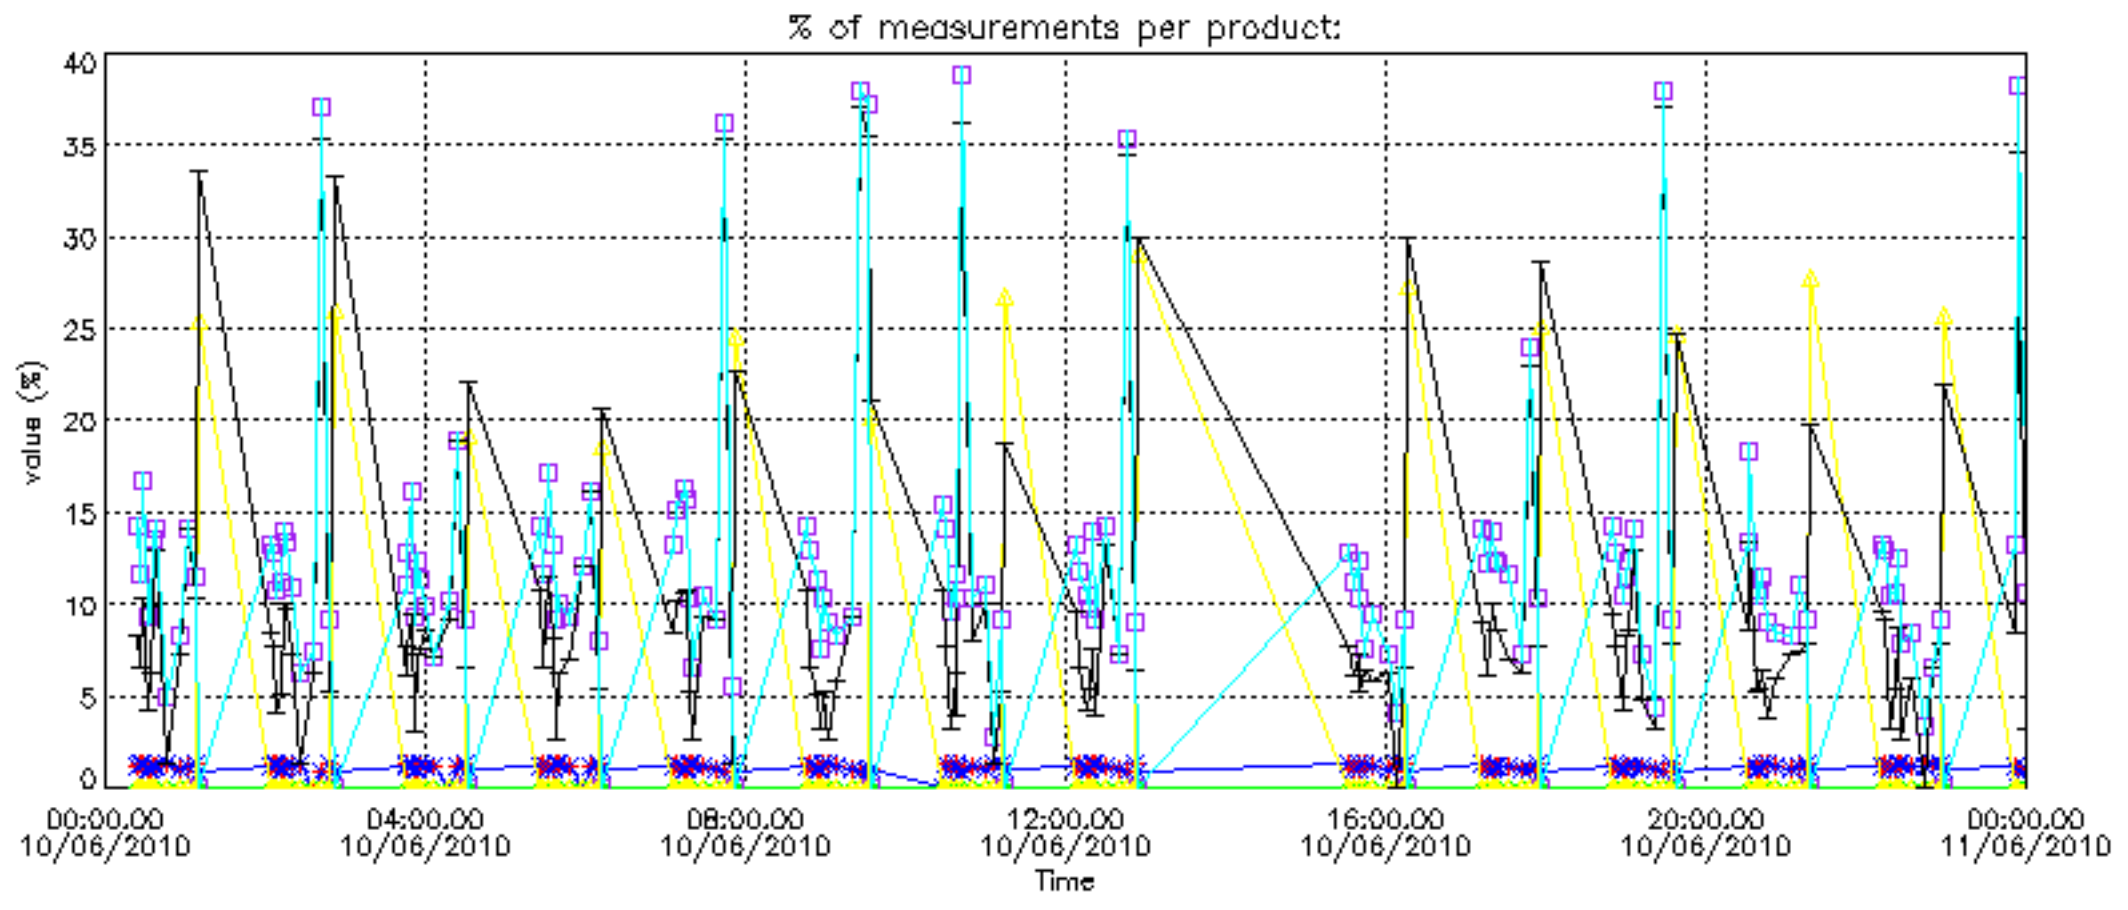

Percentage of cosmic ray hits per profile

Percentage of datation errors per profile