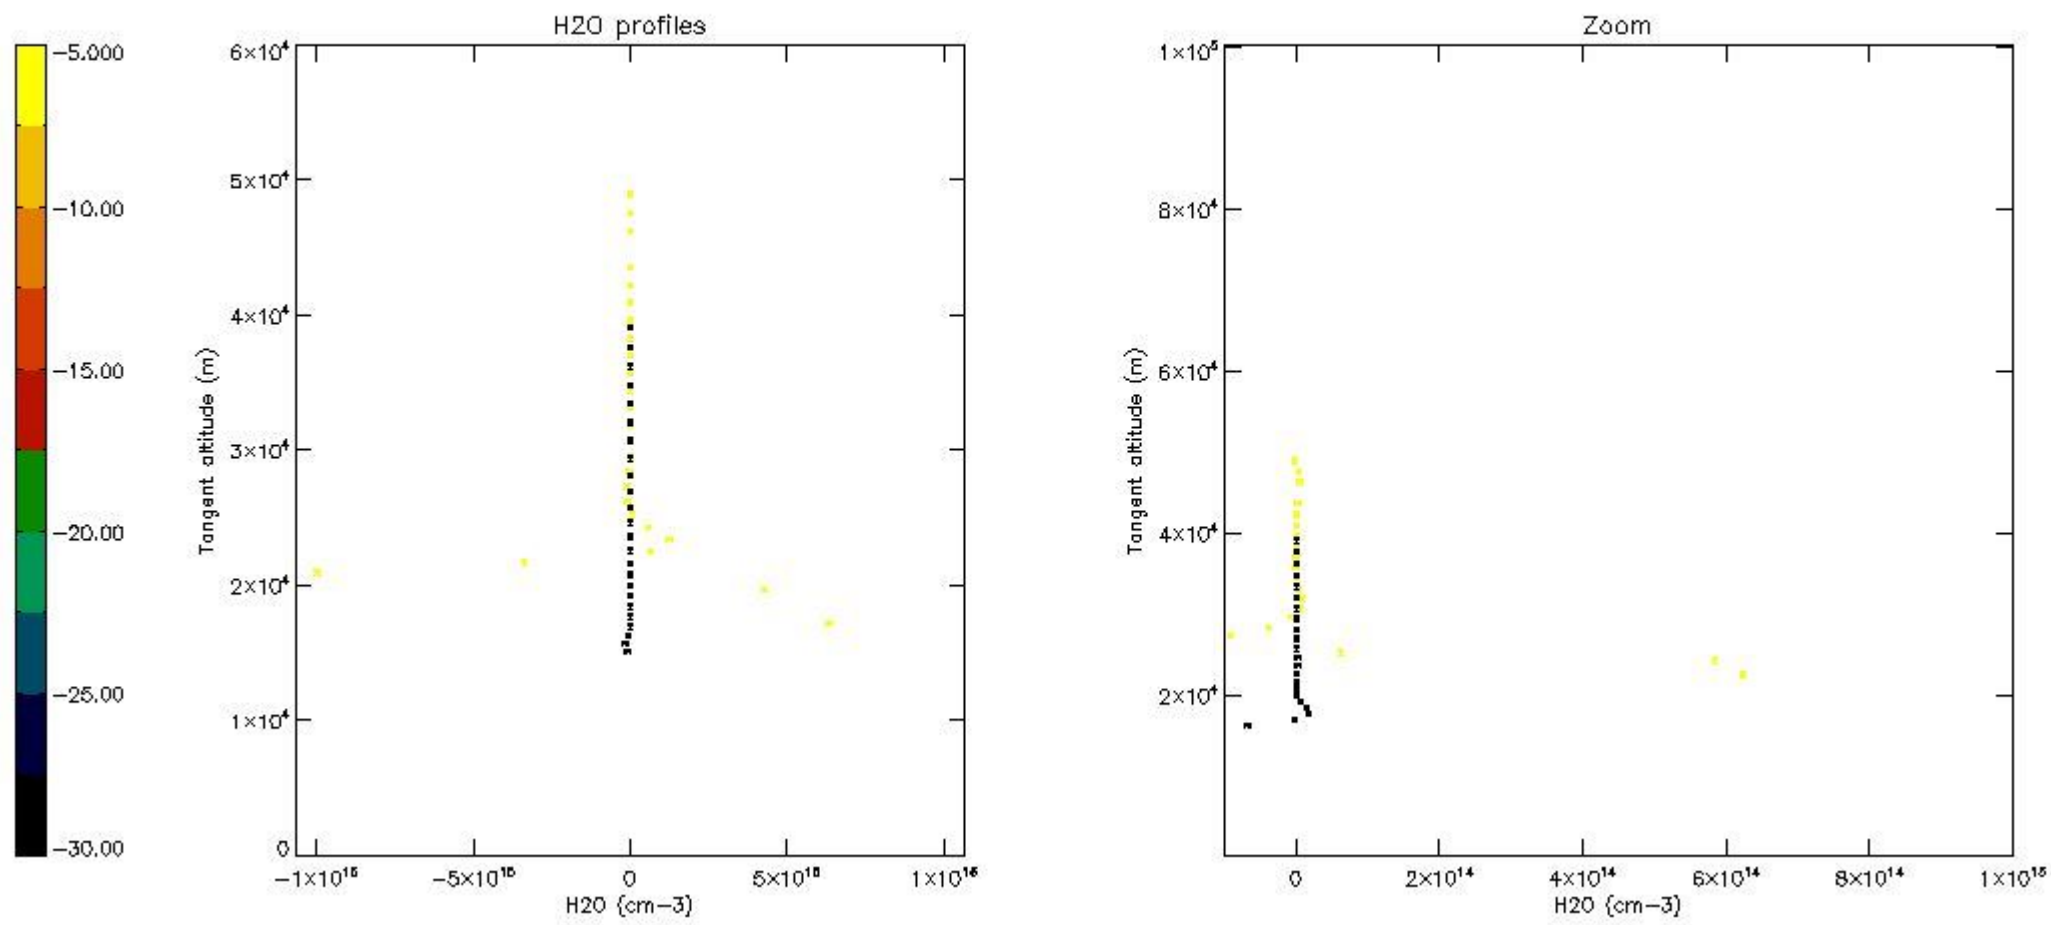

6. Auxiliary Data Files used for the production reported in section 2

The number reported in the third column indicates since which file (see list in section 2) the corresponding auxiliary file has been used. The fourth column is the date of those product files.

Type	Auxiliary Filename	Used since product	Used since product date
INST_PHYS_CHARACTERISTICS	GOM_INS_AXVIEC20091111_143220_20030716_120000_20500101_000000	1	10-JUN-2010 00:00:20
LEVEL-2_PROC_CONFIG	GOM_PR2_AXVIEC20091111_152718_20020301_000000_20500101_000000	1	10-JUN-2010 00:00:20
CROSS_SECTIONS_FILE	GOM_CRS_AXVIEC20091111_154832_20020301_000000_20500101_000000	1	10-JUN-2010 00:00:20