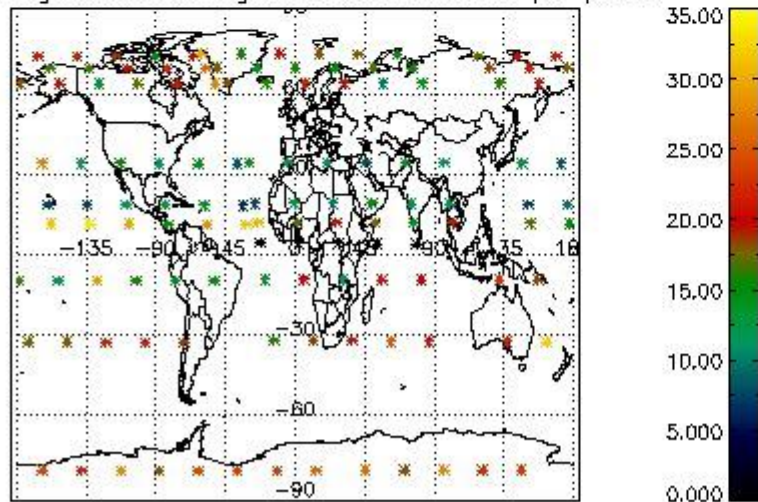

Percentage of star falling outside central band per profile