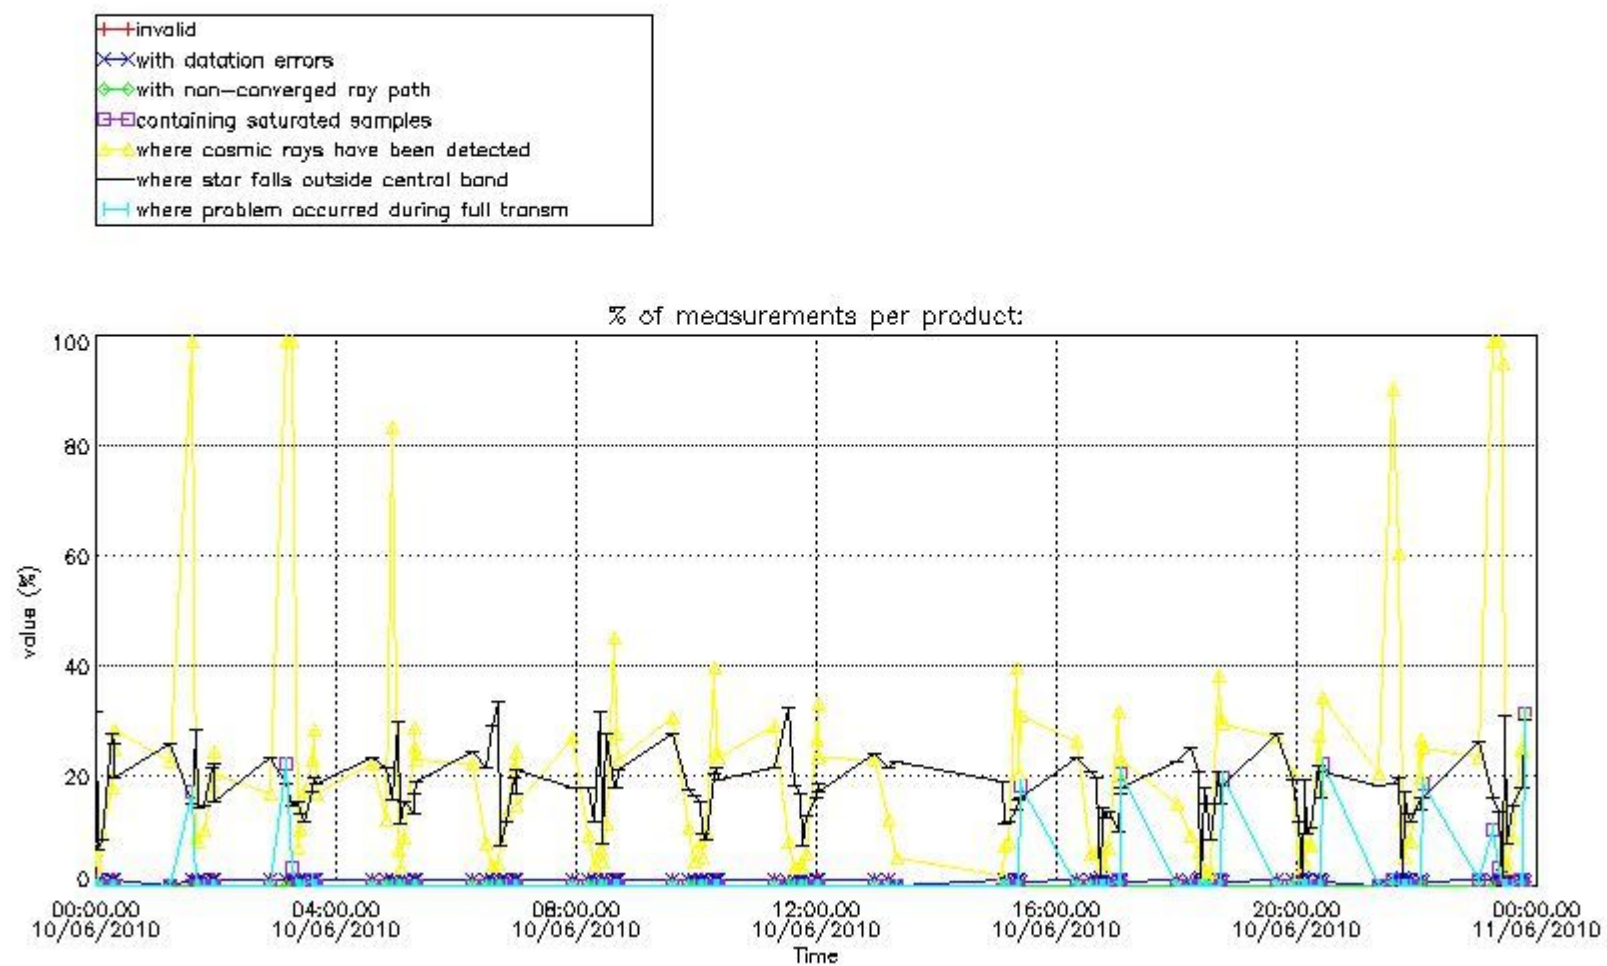

4.1.2 Plot level 1 quality information per product (time dependant): ENVI SAT DESCENDING passes