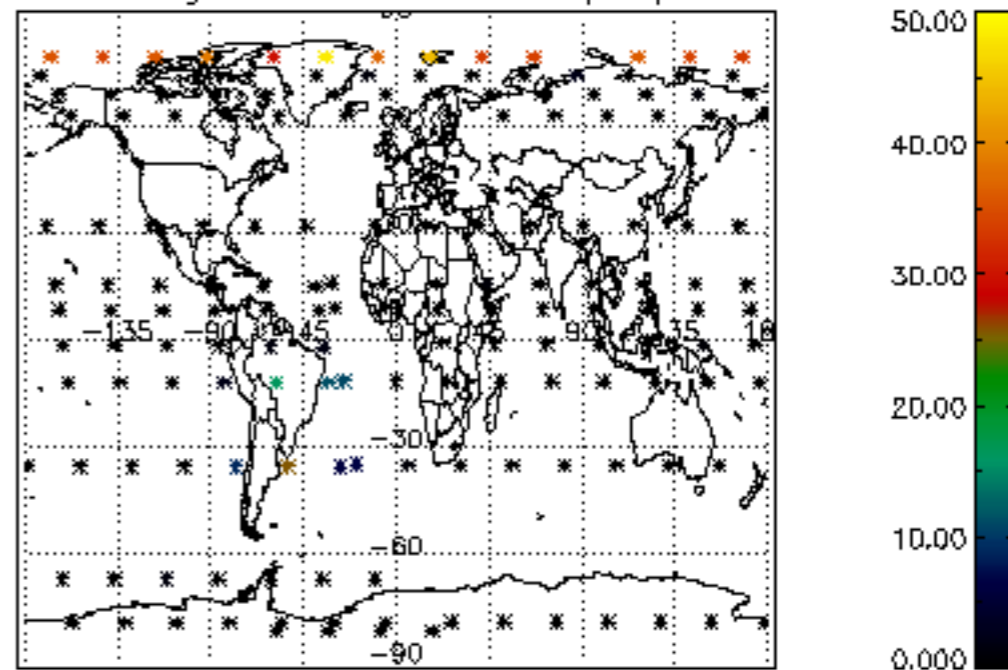

Percentage of datation errors per profile

Percentage of saturation errors per profile