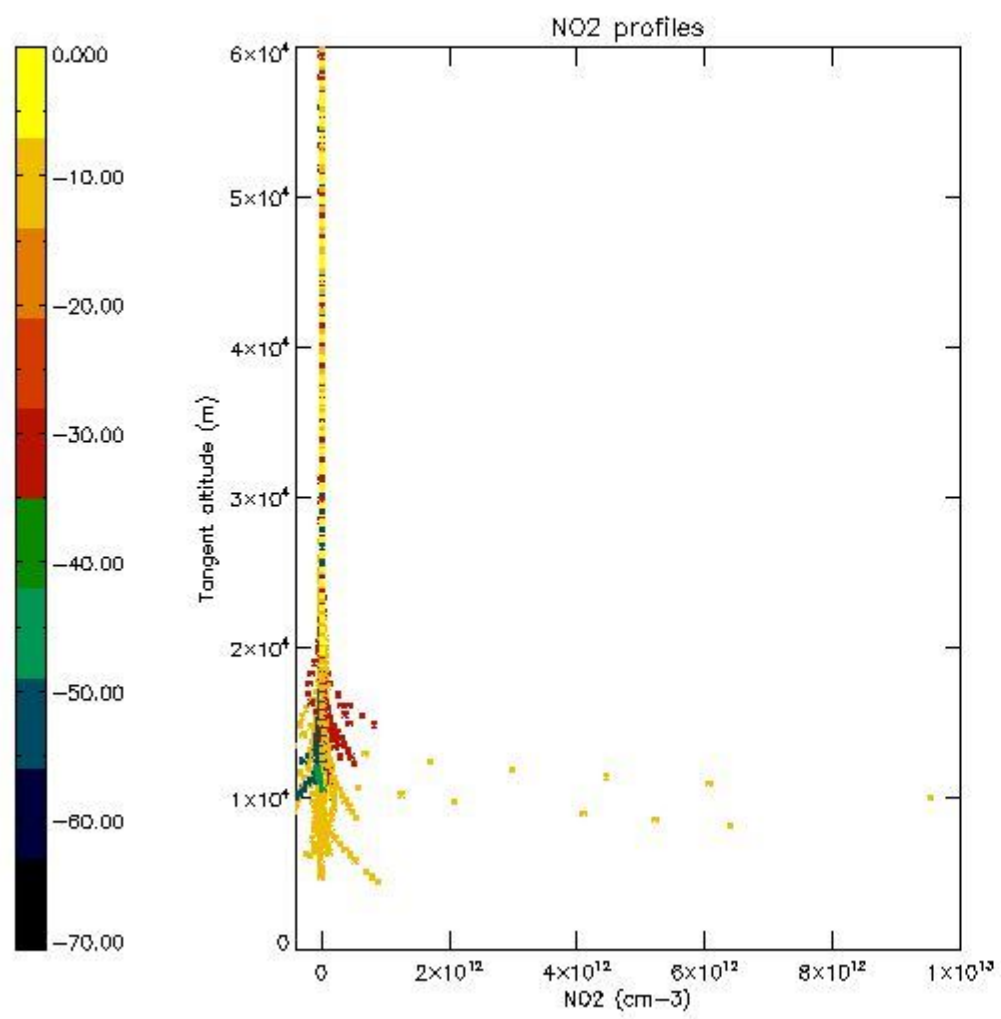

5.7 Plot NO3 profiles for all STD (dark without errors)

The colorbar represents the latitude.