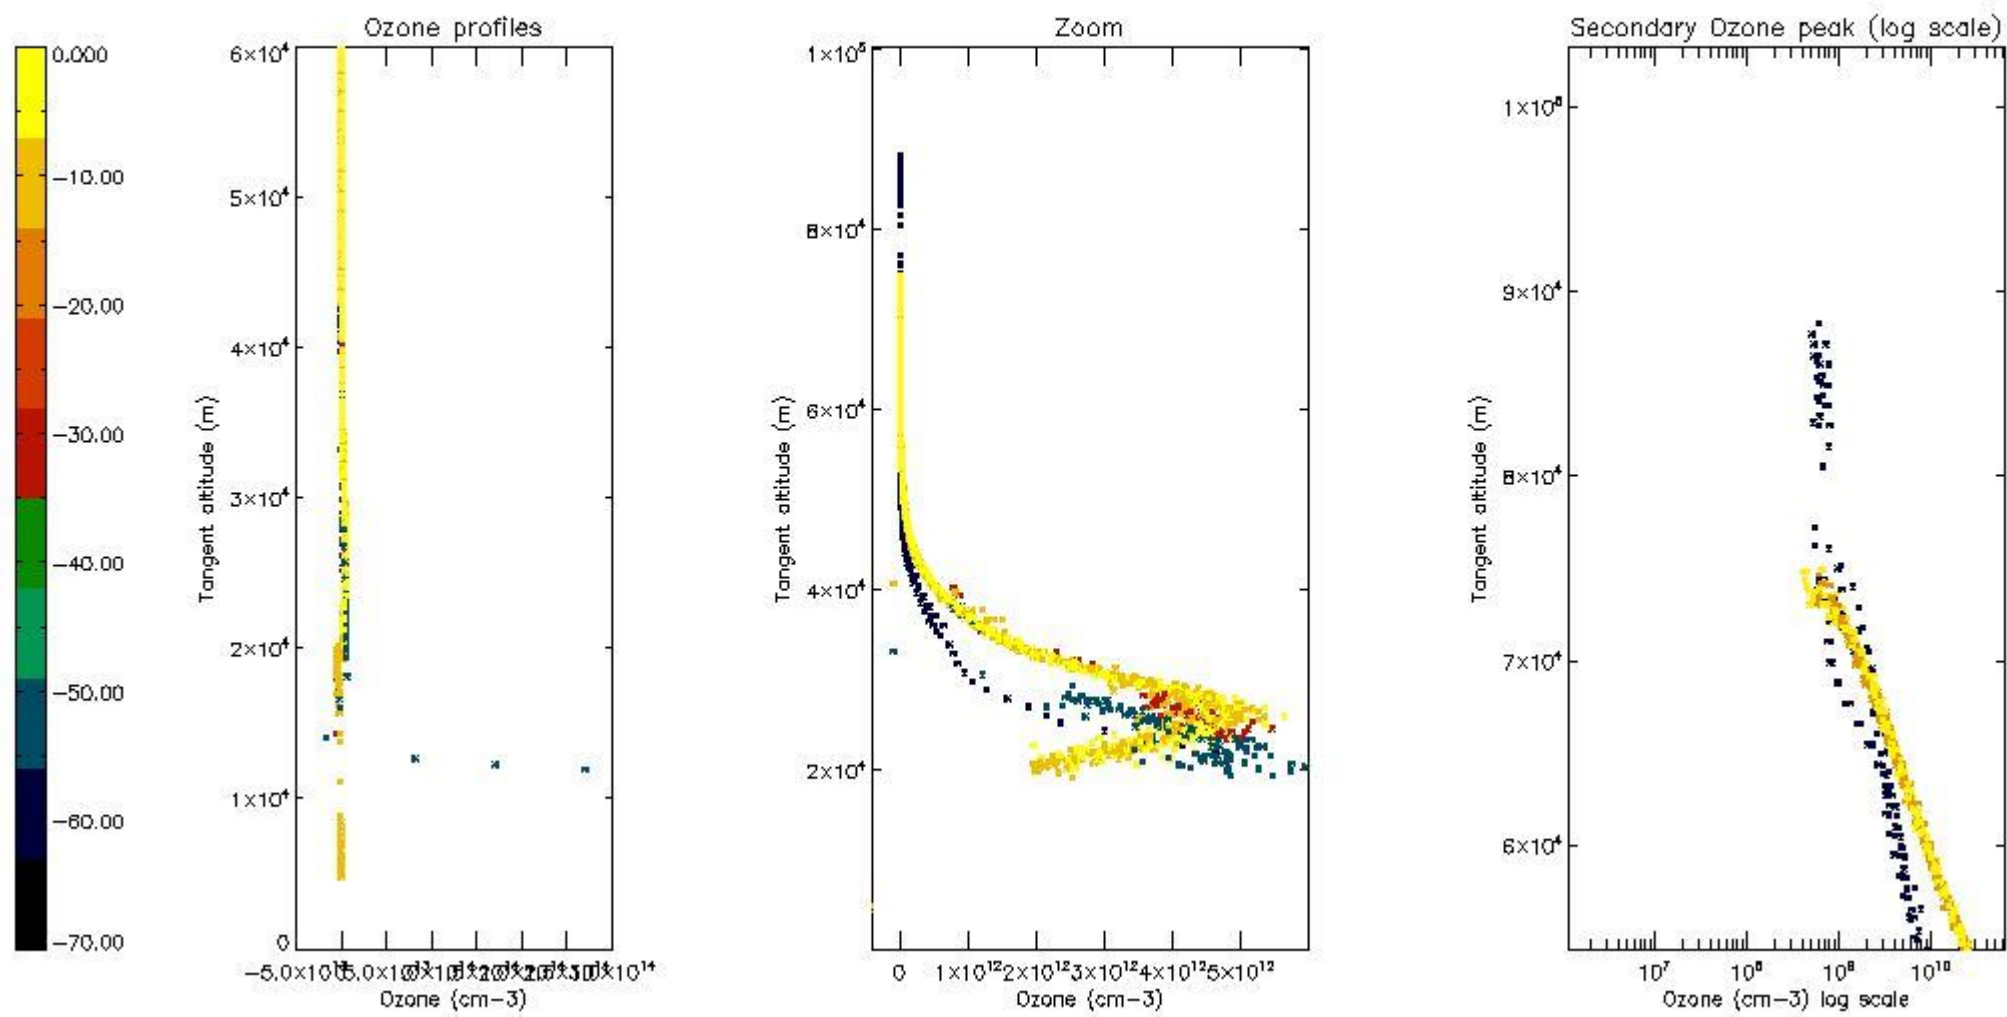

5.5 Plot ozone profiles where $STD < 5\%$ (dark without errors)

The colorbar represents the latitude.