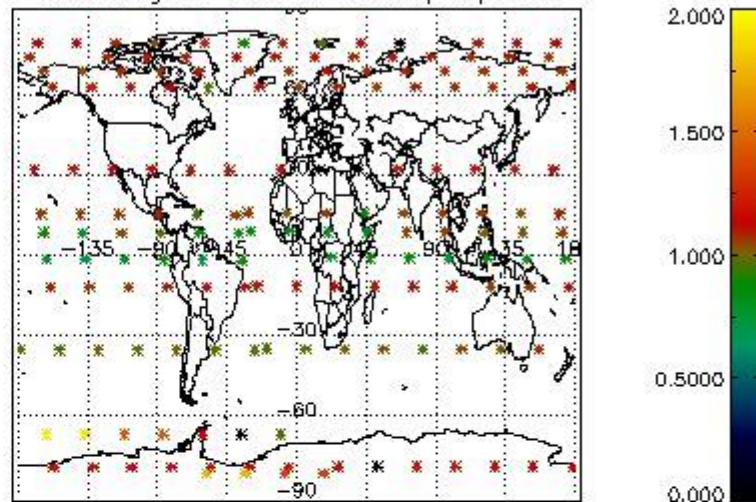

Percentage of datation errors per profile