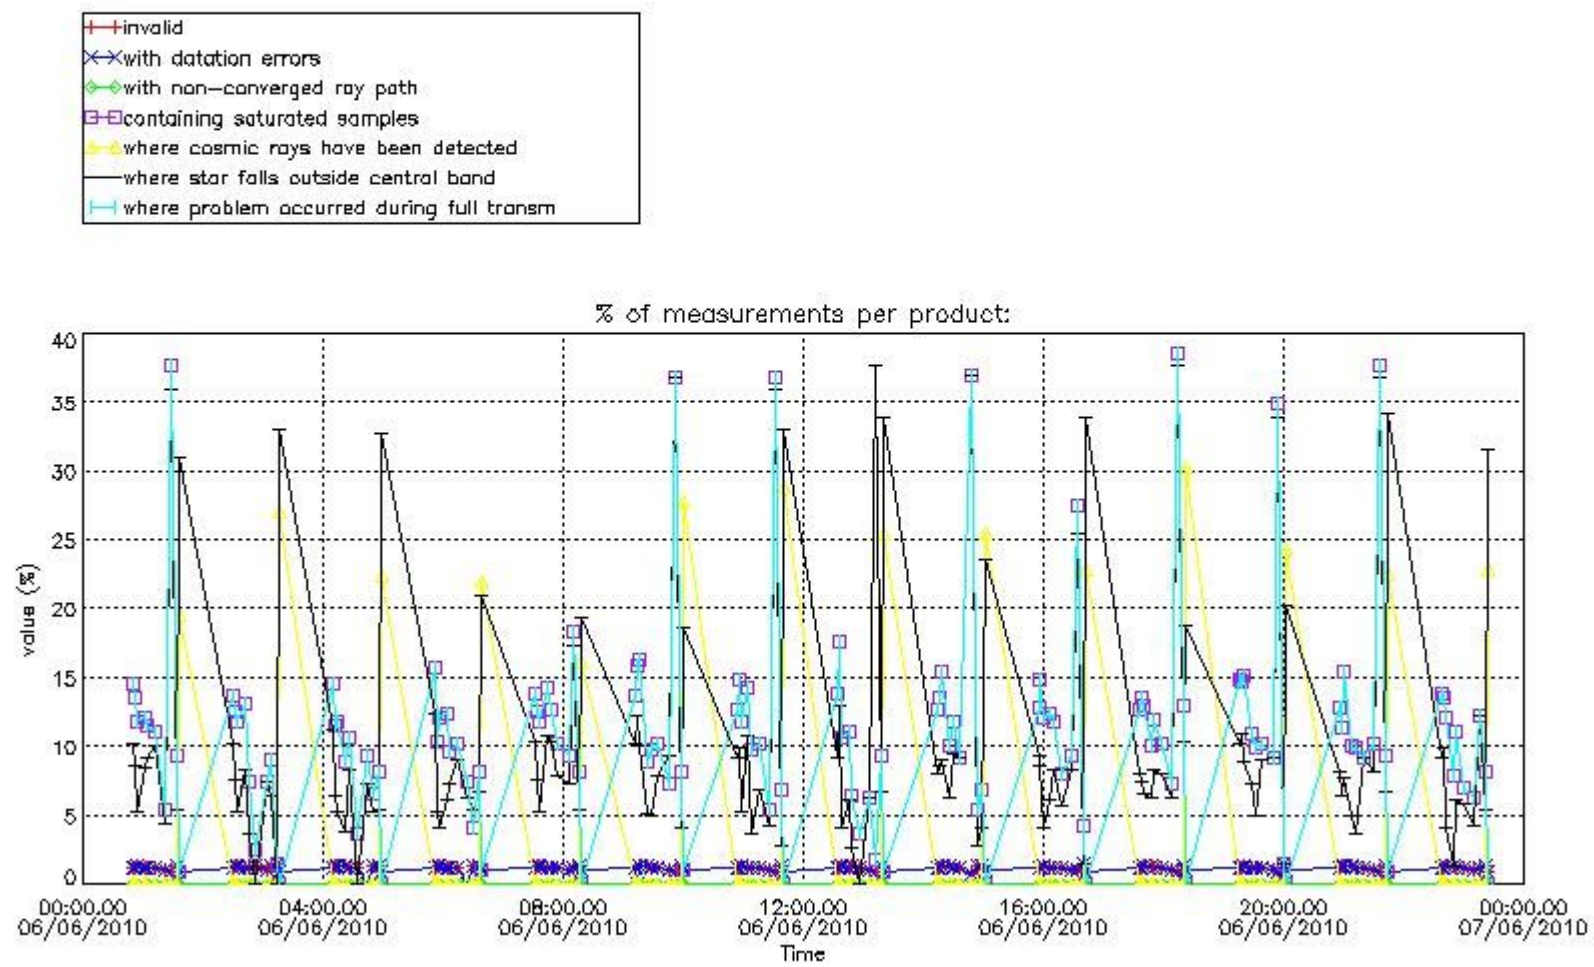

4.2 Plot quality information per product coming from level 1b processing (world map)

4.2.1 Plot level 1 quality information per product (world map): ENVISAT ASCENDING passes