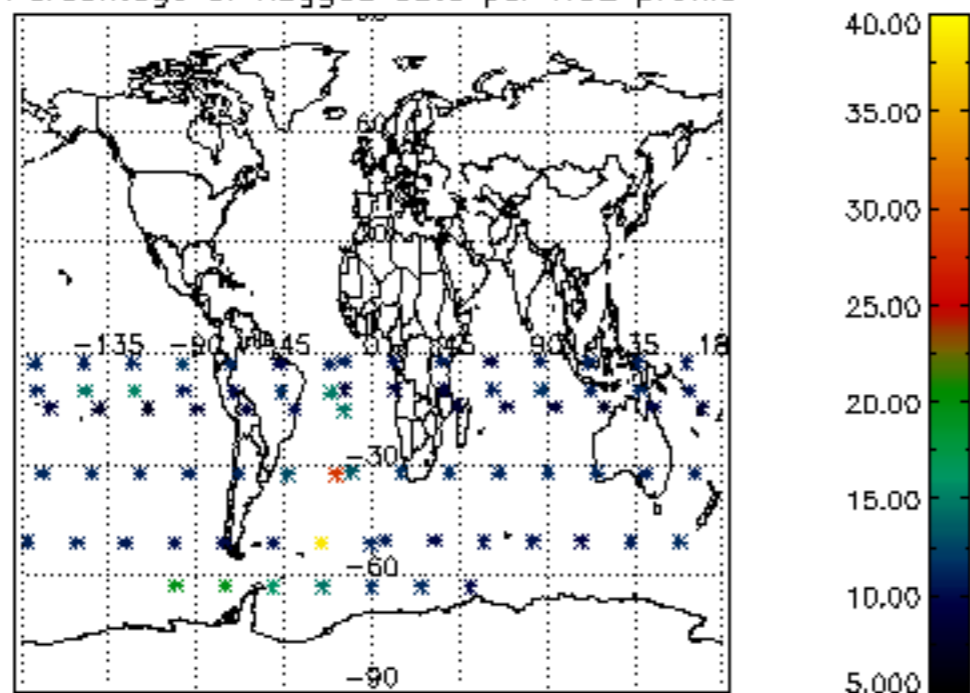

Percentage of flagged data per NO2 profile