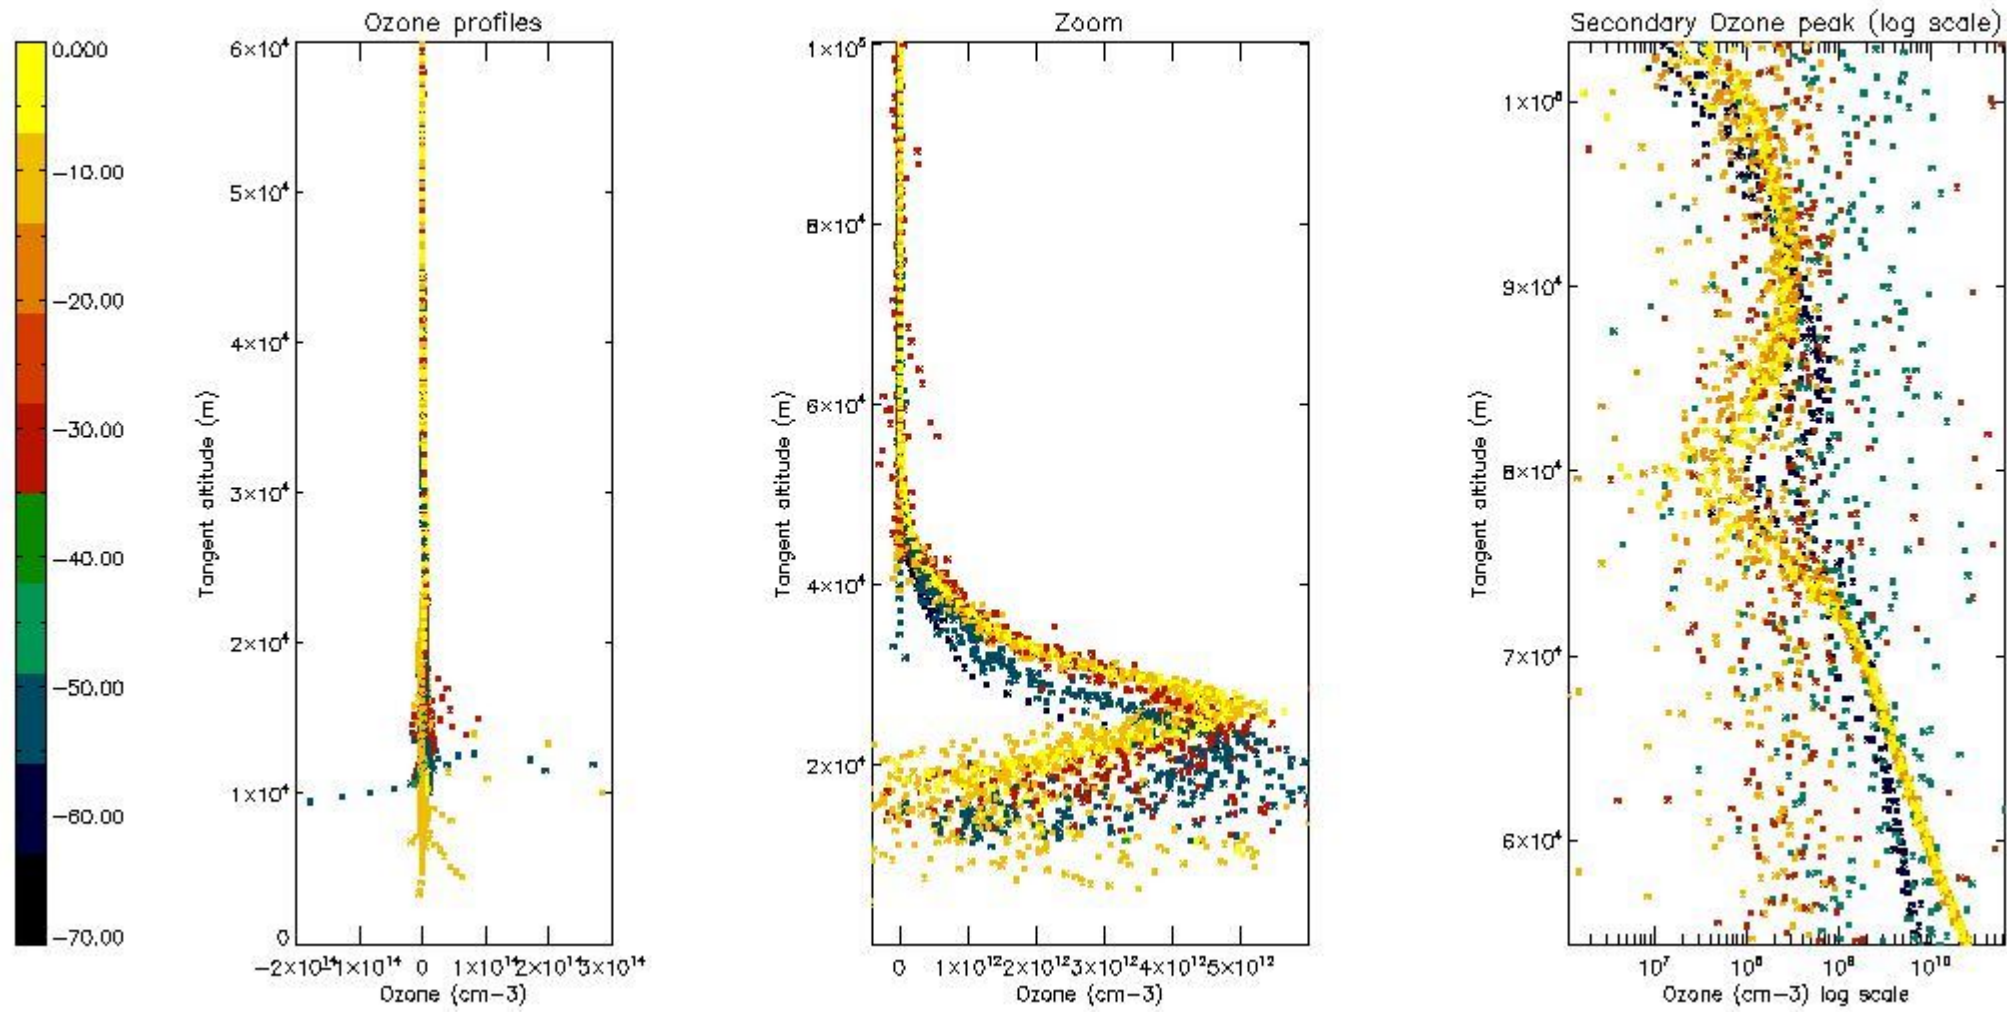

STD < 10	8
STD < 5	6

5.2 Plot ozone profiles for all STD (dark without errors)

The colorbar represents the latitude.

5.3 Plot ozone profiles where STD < 20% (dark without errors)

The colorbar represents the latitude.