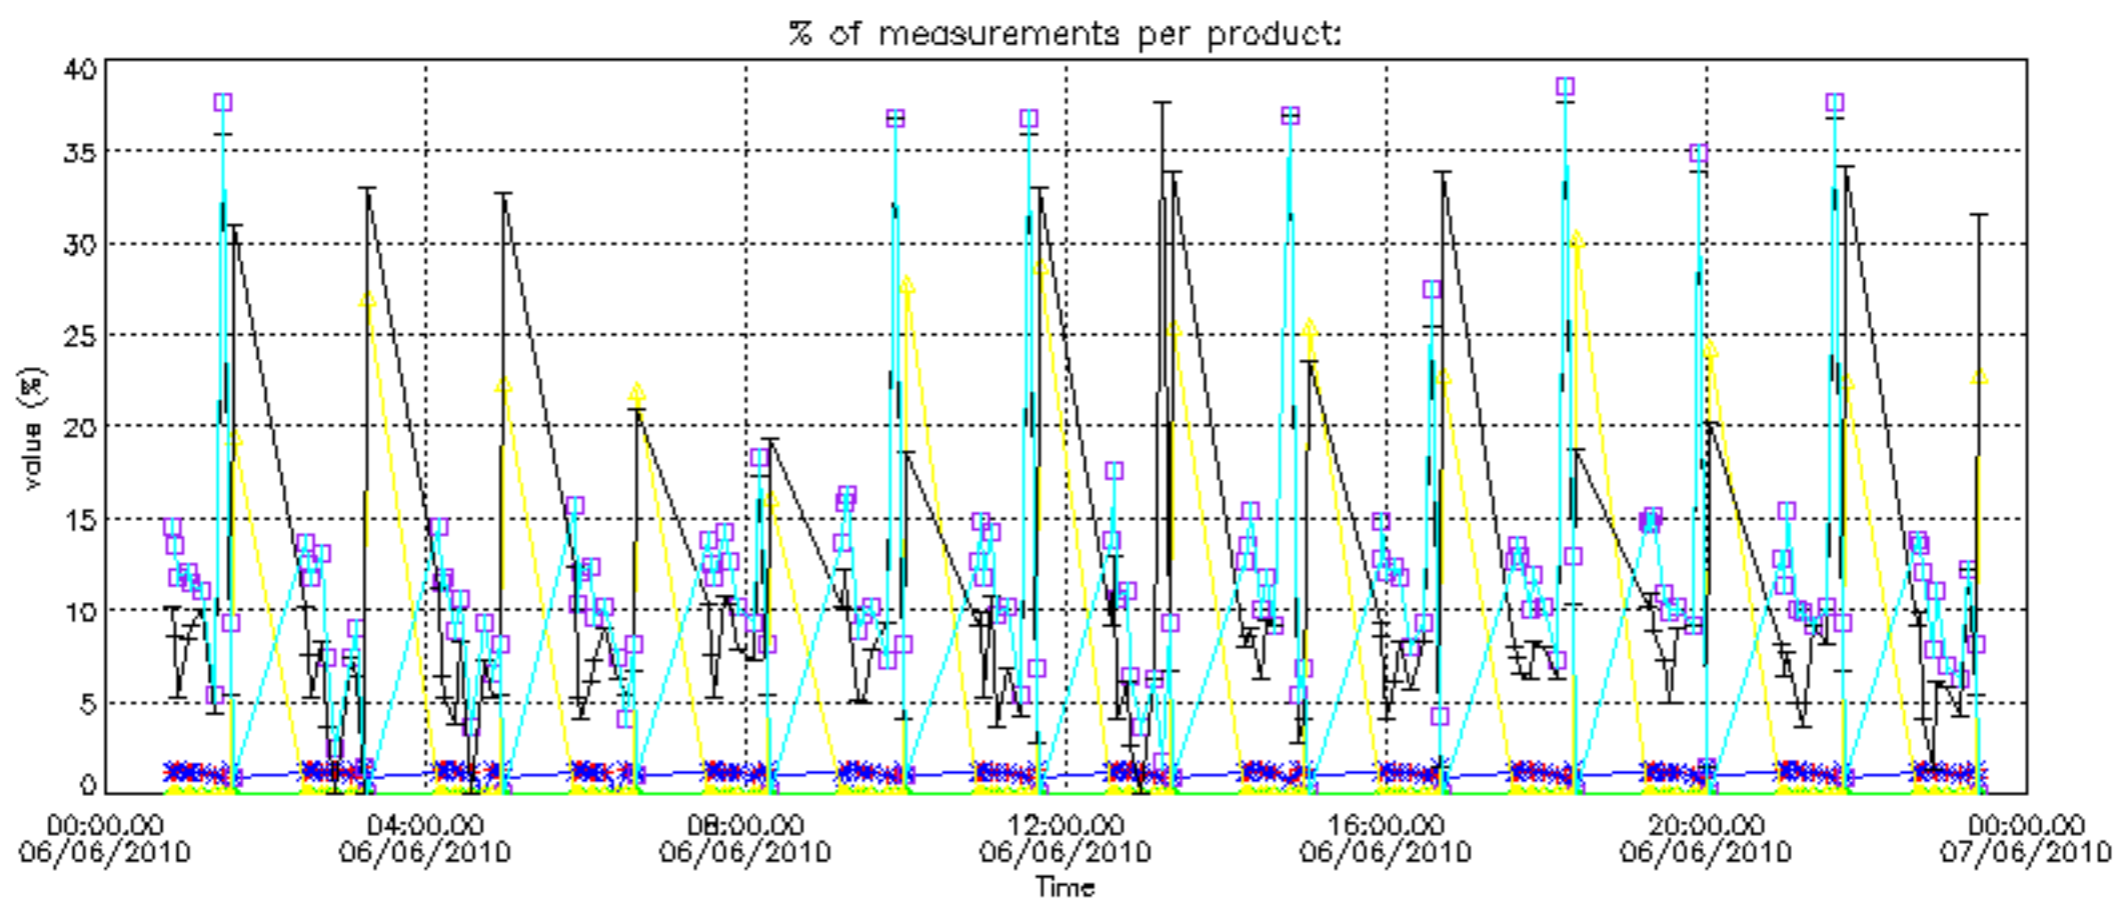

Percentage of cosmic ray hits per profile

Percentage of datation errors per profile