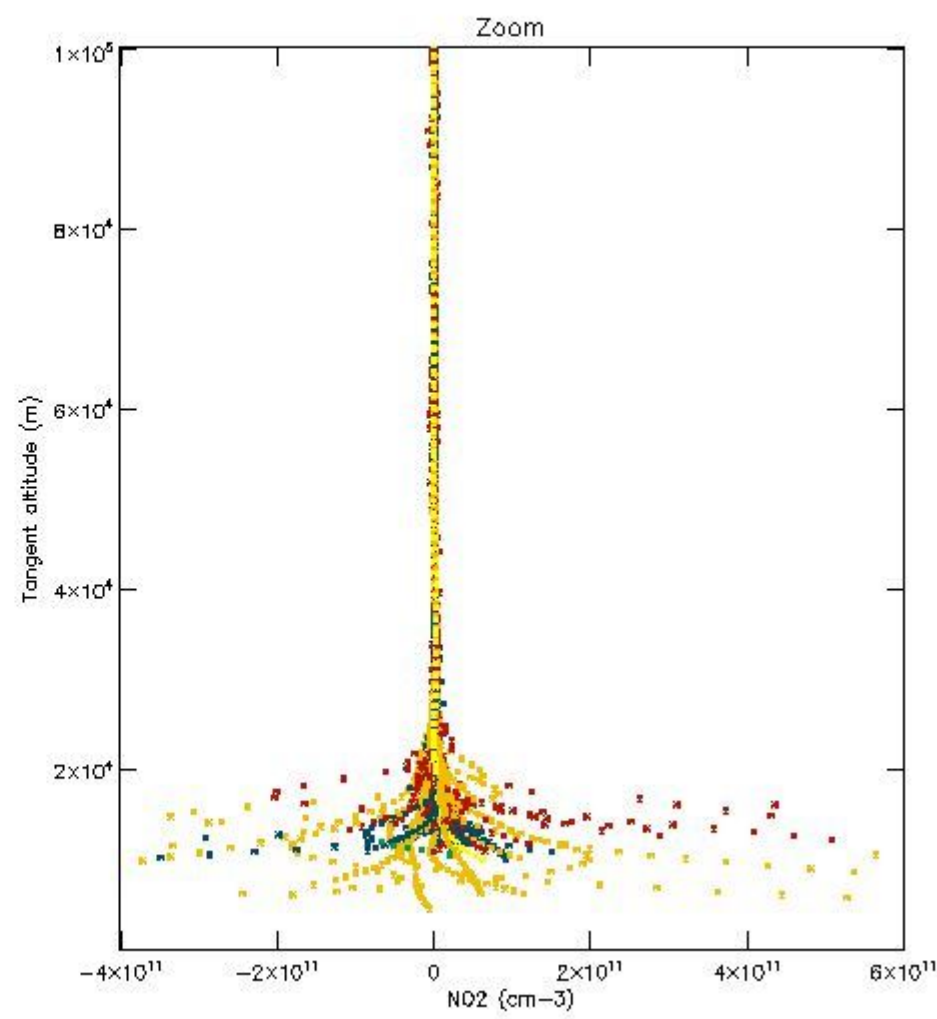

5.7 Plot NO3 profiles for all STD (dark without errors)

The colorbar represents the latitude.