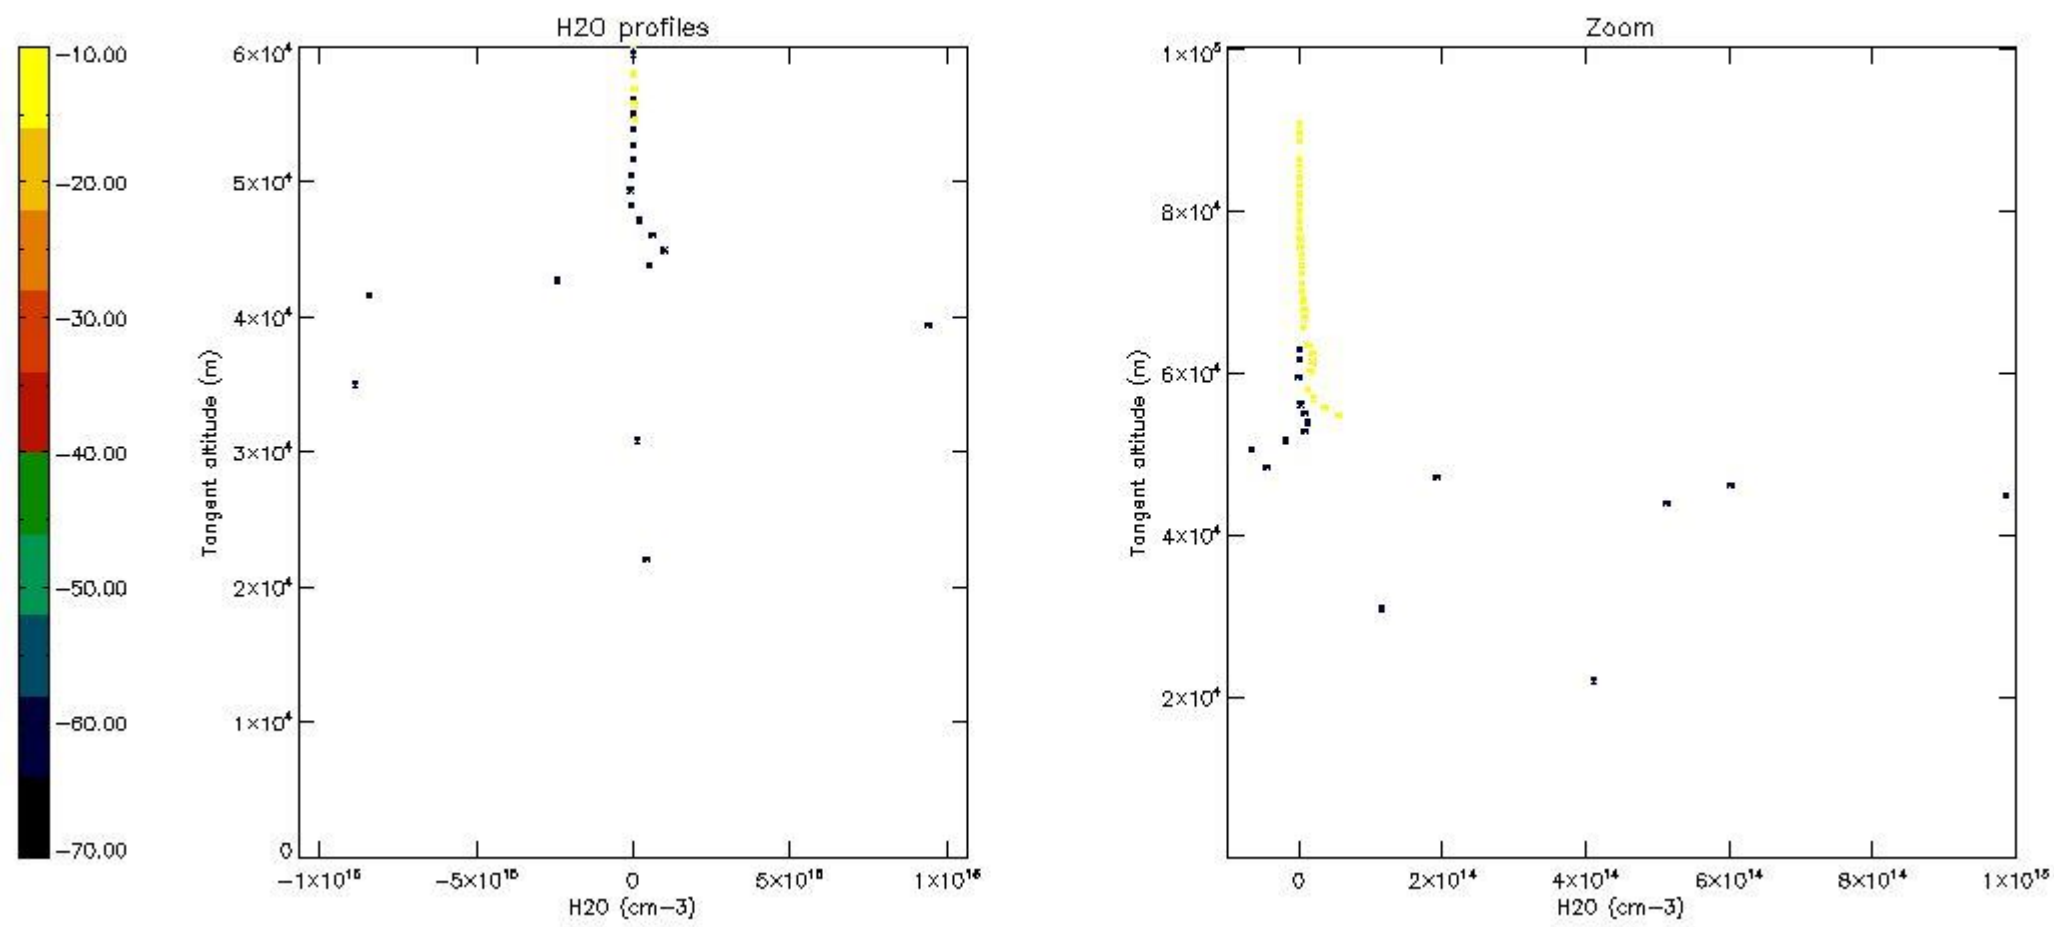

*5.6 Plot NO<sub>2</sub> profiles for all STD (dark without errors)*

The colorbar represents the latitude.

*5.7 Plot NO3 profiles for all STD (dark without errors)*

The colorbar represents the latitude.

5.8 Plot H<sub>2</sub>O profiles for all STD (only for occultations of stars 1,2,3,4,13,14,16,26,63 dark without errors)

The colorbar represents the latitude.