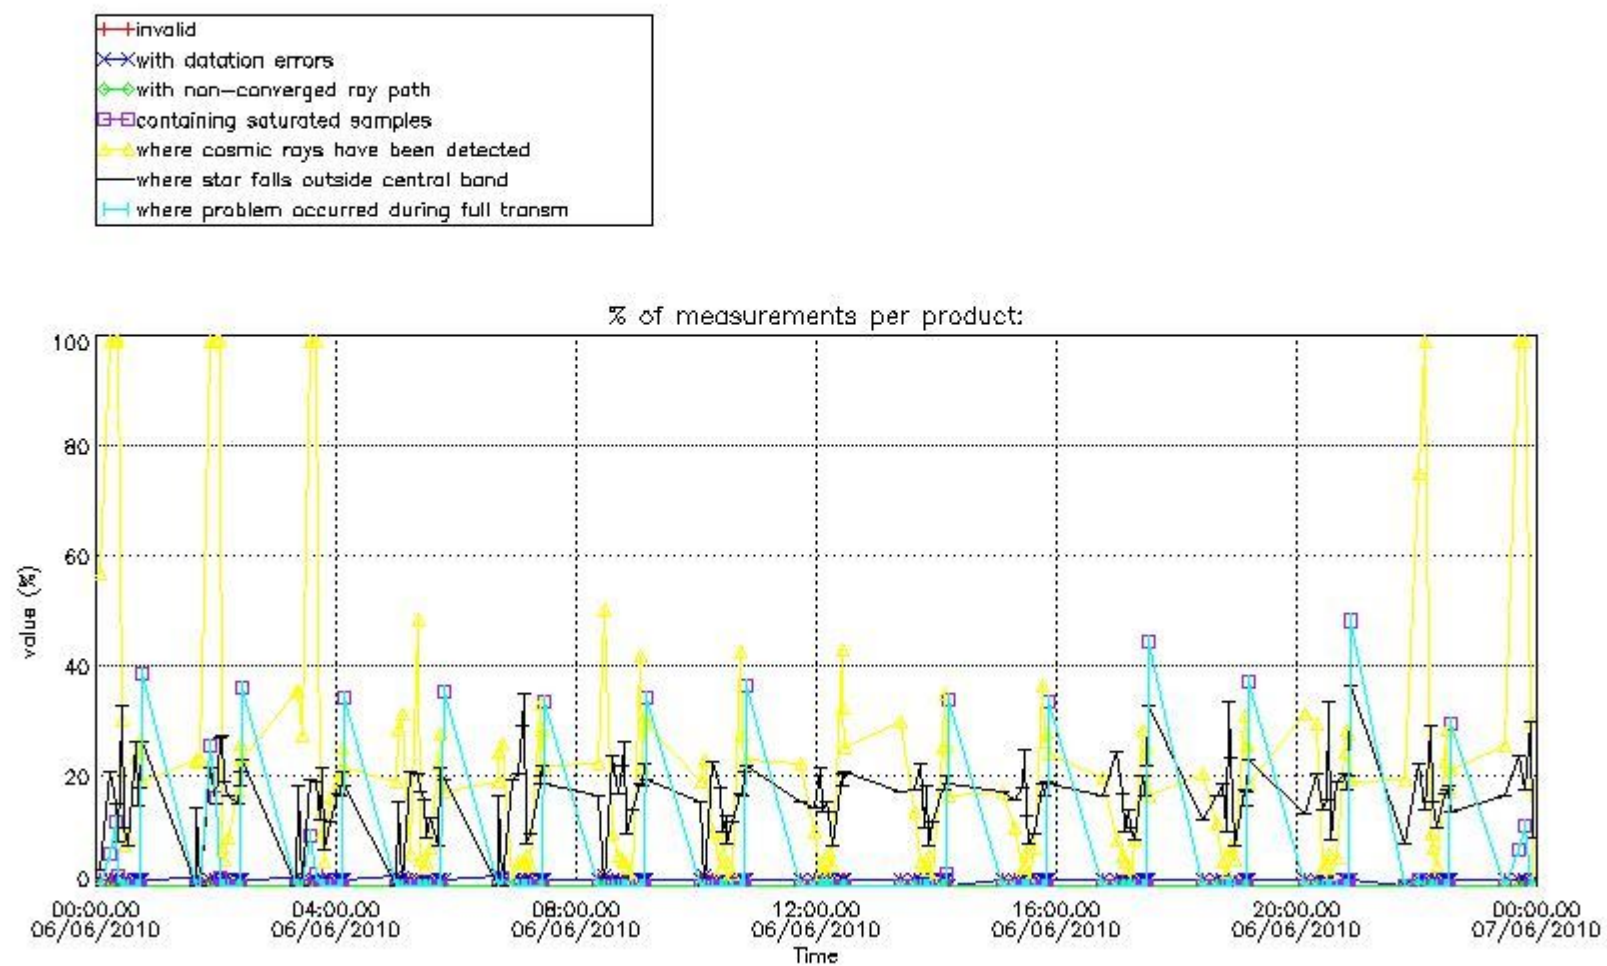

4.1.2 Plot level 1 quality information per product (time dependant): ENVISAT DESCENDING passes