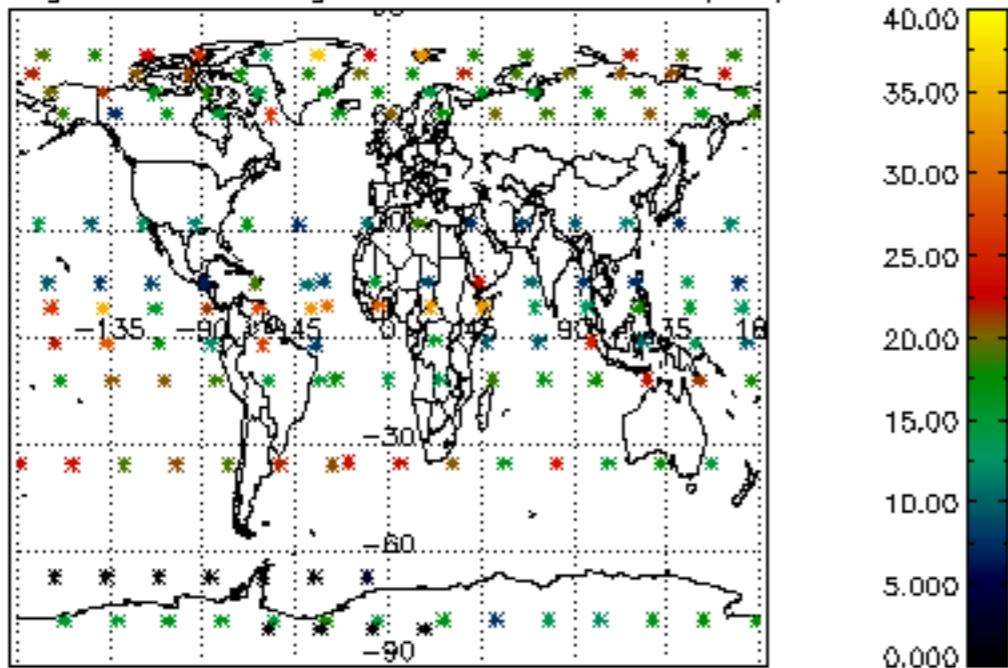

Percentage of cosmic ray hits per profile

Percentage of star falling outside central band per profile