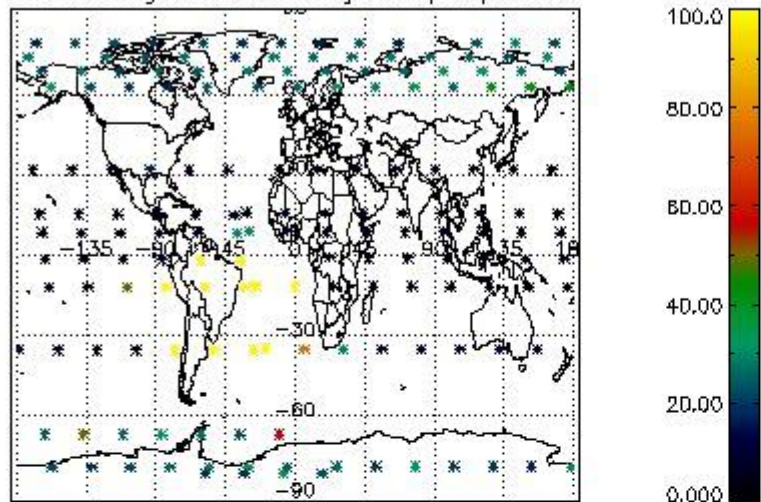

Percentage of cosmic ray hits per profile