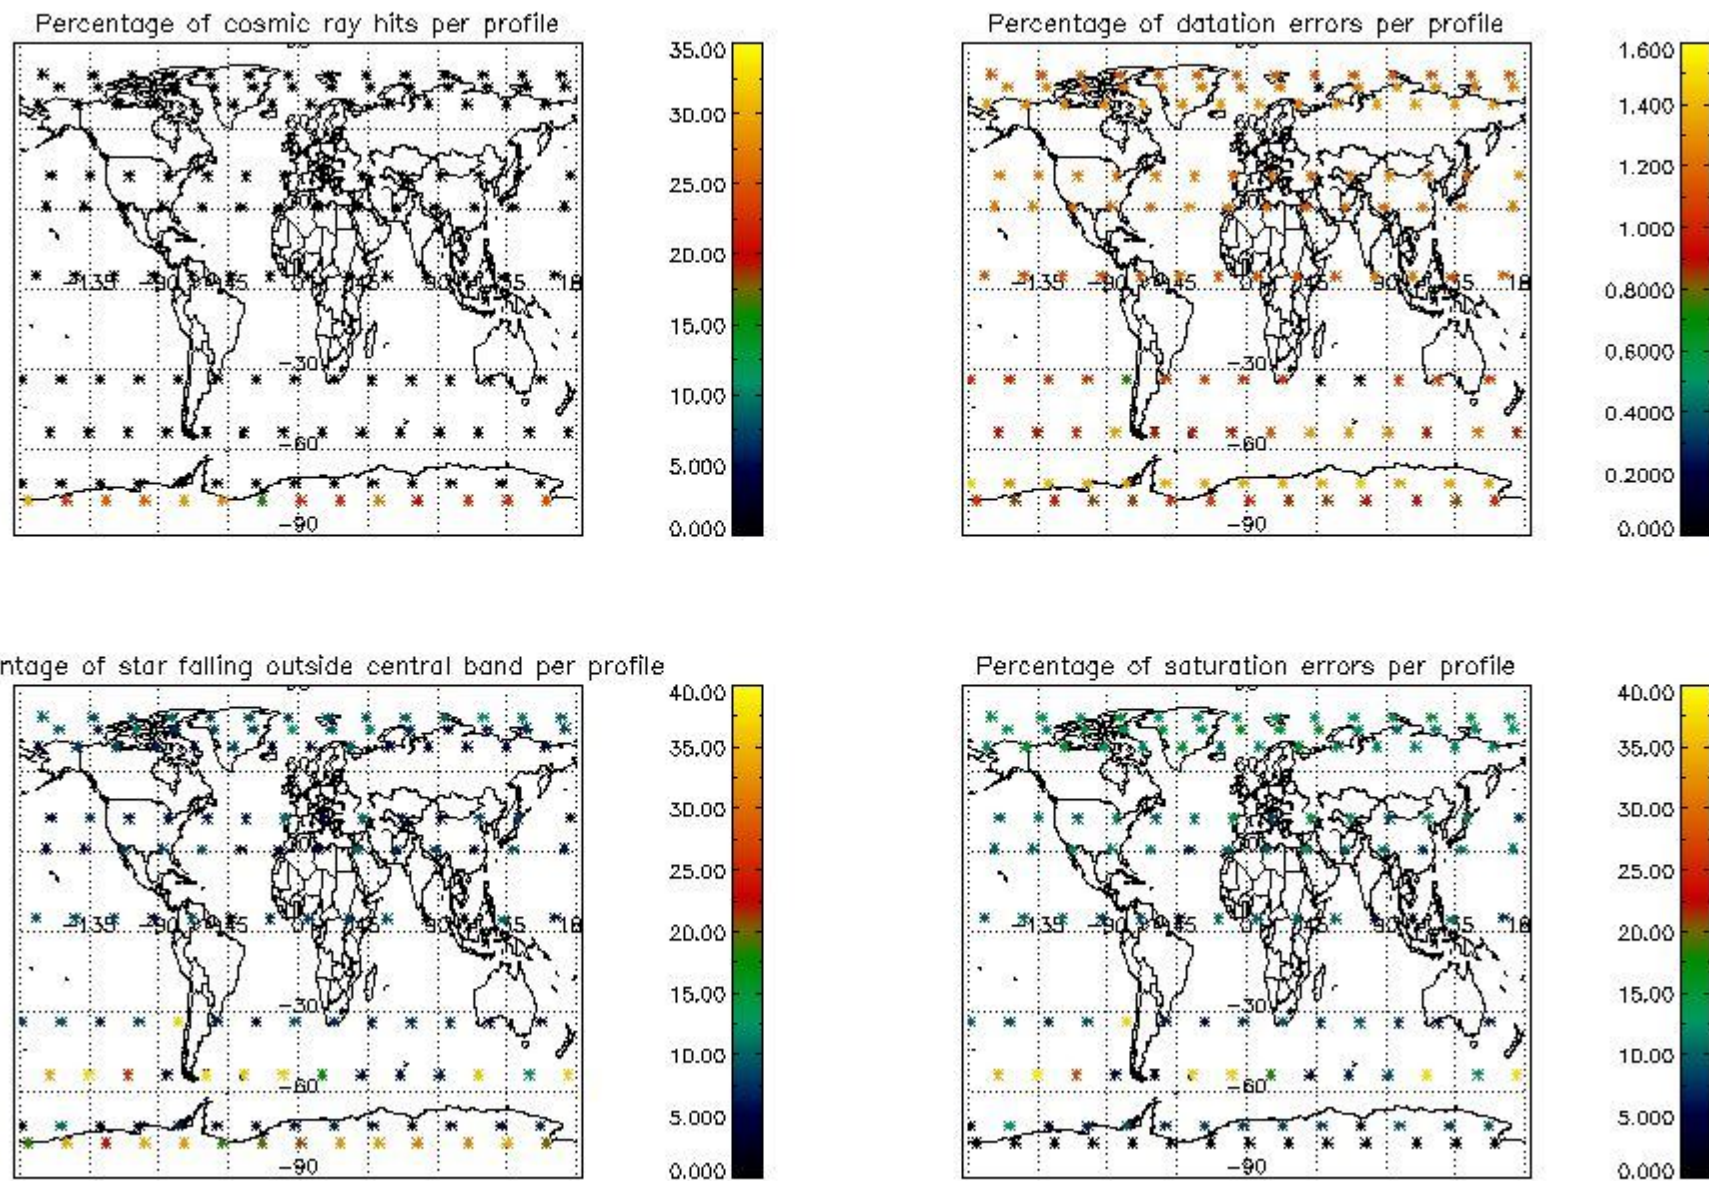

4.2.2 Plot level 1 quality information per product (world map): ENVISAT DESCENDING passes

5. Trace gas profiles

5.1 Ozone statistics based on quality of products

The final quality of the products can be "measured" using the STD (Standard Deviation) attached to every point profile. This information is written to the parameter GOM_NL__2P/NL_LOCAL_SPECIES_DENSITY/o3_std of the level 2 products. The table below shows the statistics for given STD ranges.

The statistics are given with respect to the overall valid production:

- Products without fatal errors: GOM_NL__2P/MPH/PRODUCT_ERR=0
- Valid point profile: GOM_NL__2P/NL_LOCAL_SPECIES_DENSITY/pcd(0)=0

The 'Criteria' is applied to valid points of dark limb products:

- Products in dark limb illumination condition: GOM_NL__2P/NL_SUMMARY_QUALITY/obs_ill_cond=0
- Products without fatal errors: GOM_NL__2P/MPH/PRODUCT_ERR=0
- Valid point profile: GOM_NL__2P/NL_LOCAL_SPECIES_DENSITY/pcd(0)=0

So, the table below shows the percentage of dark limb and valid observations for each criteria with respect to the overall valid daily observations.

Criteria	% of total production
All STD	30
STD < 20	12