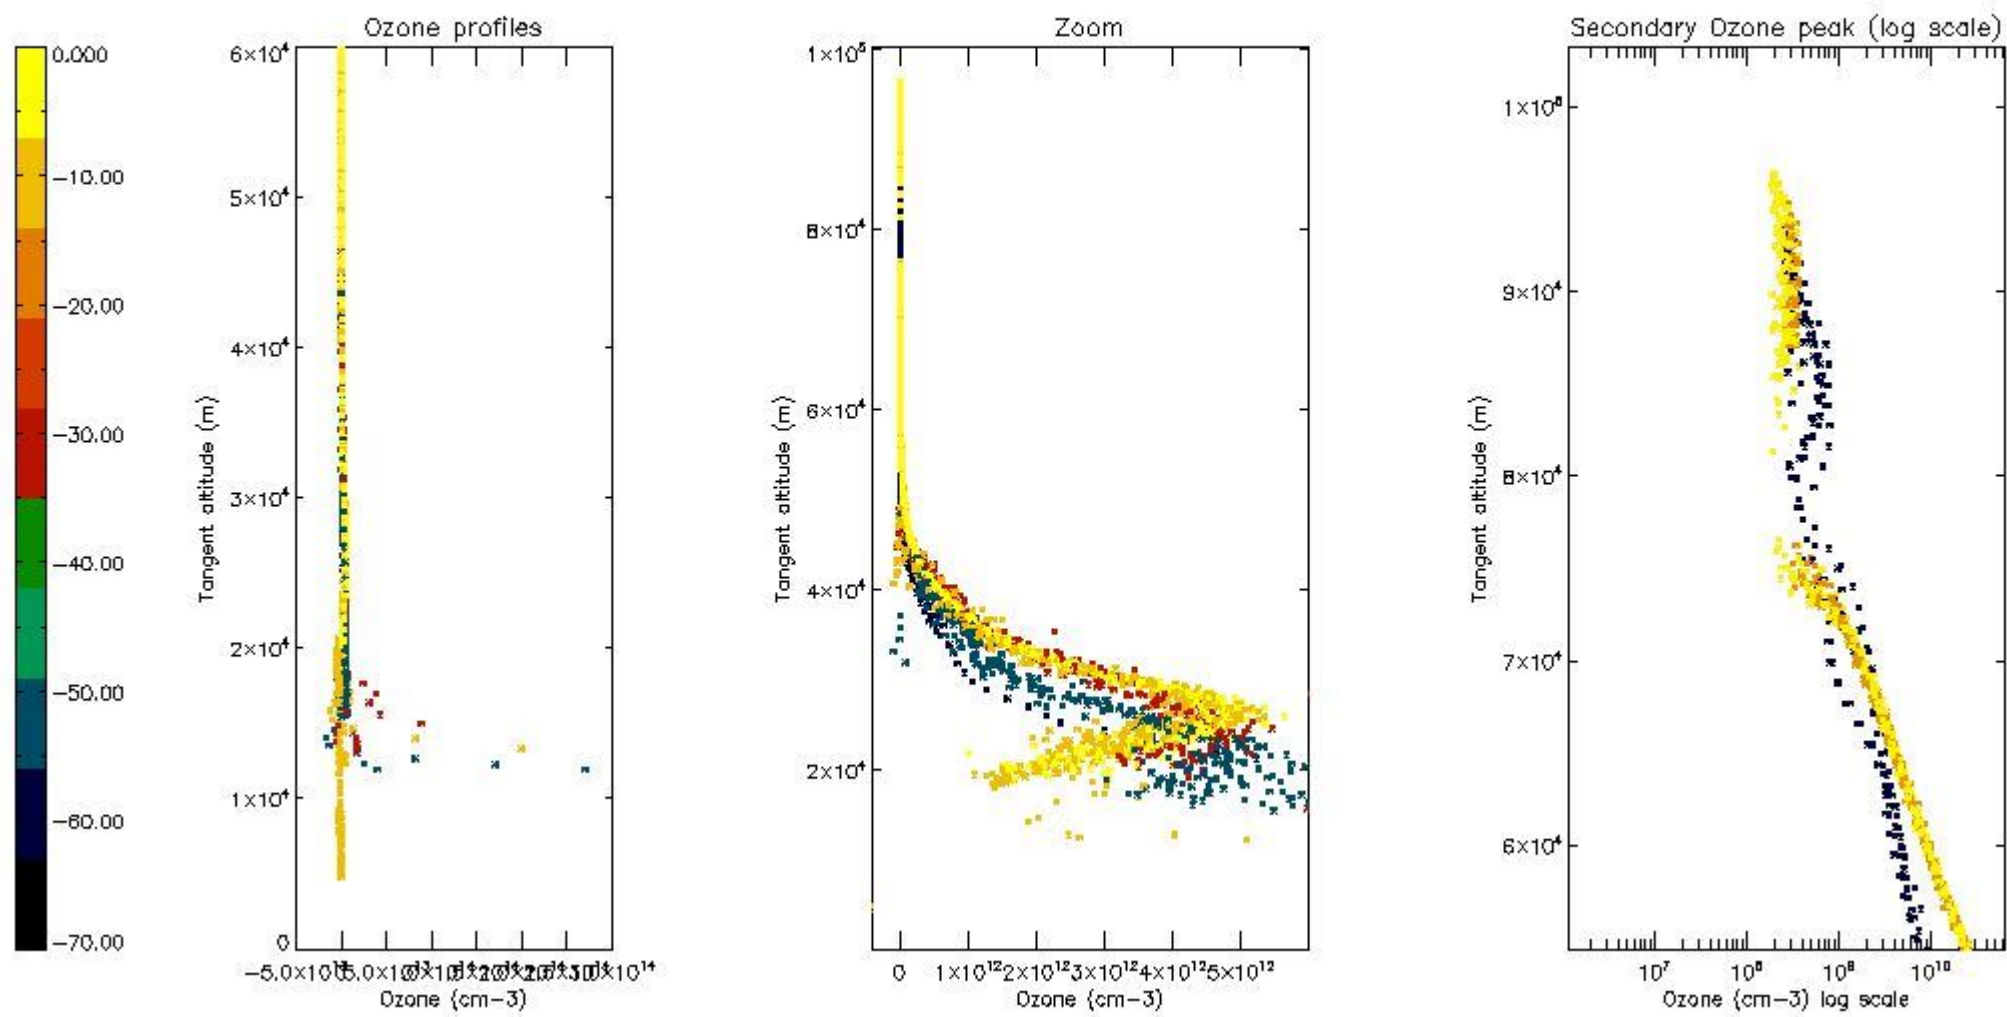

STD < 10	8
STD < 5	6

5.2 Plot ozone profiles for all STD (dark without errors)

The colorbar represents the latitude.

5.3 Plot ozone profiles where STD < 20% (dark without errors)

The colorbar represents the latitude.