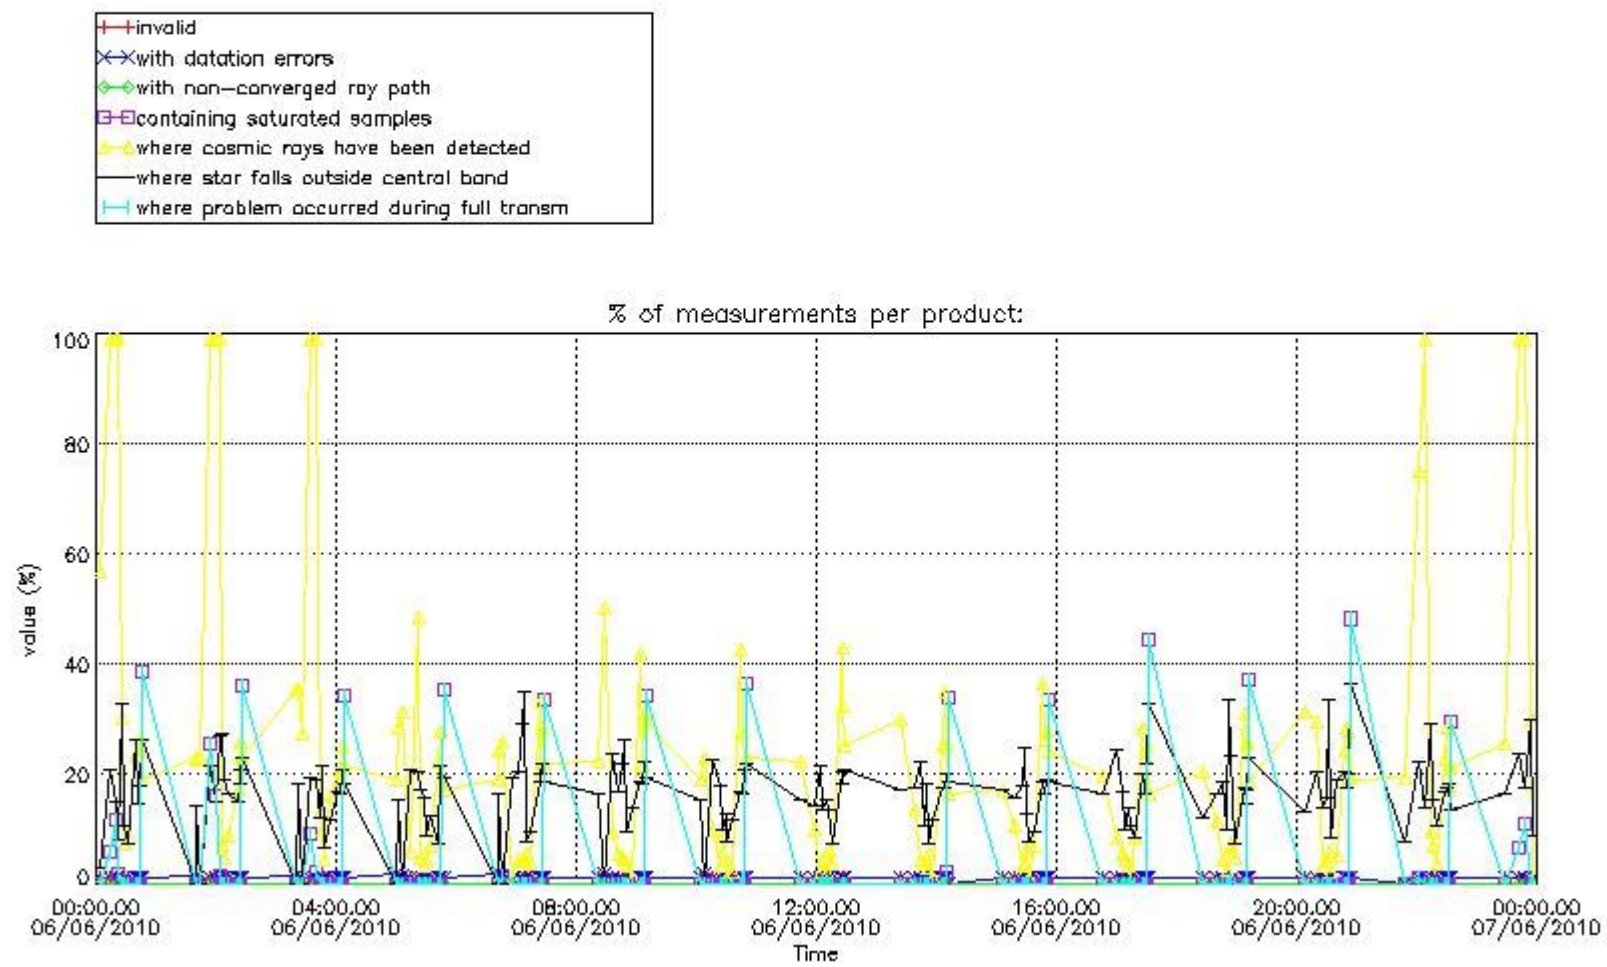

4.1.2 Plot level 1 quality information per product (time dependant): ENVI SAT DESCENDING passes