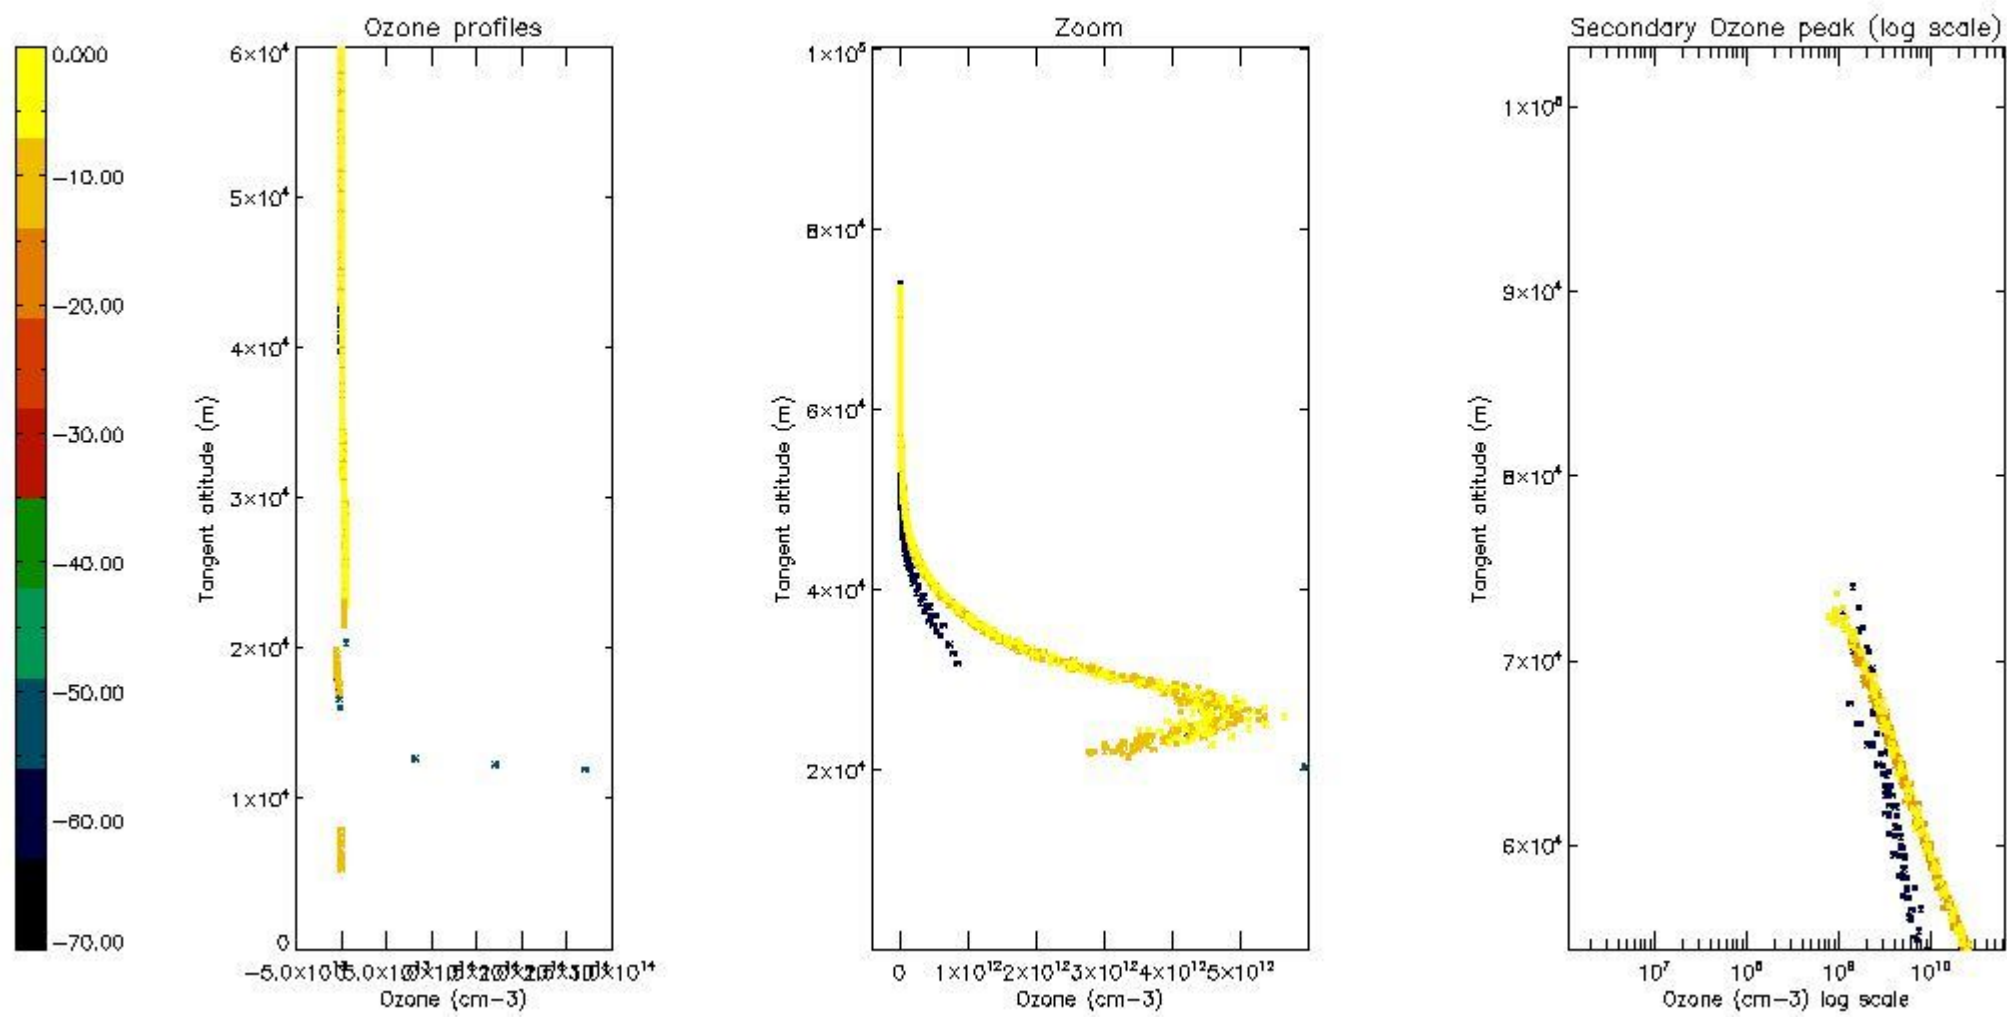

5.6 Plot NO₂ profiles for all STD (dark without errors)

The colorbar represents the latitude.