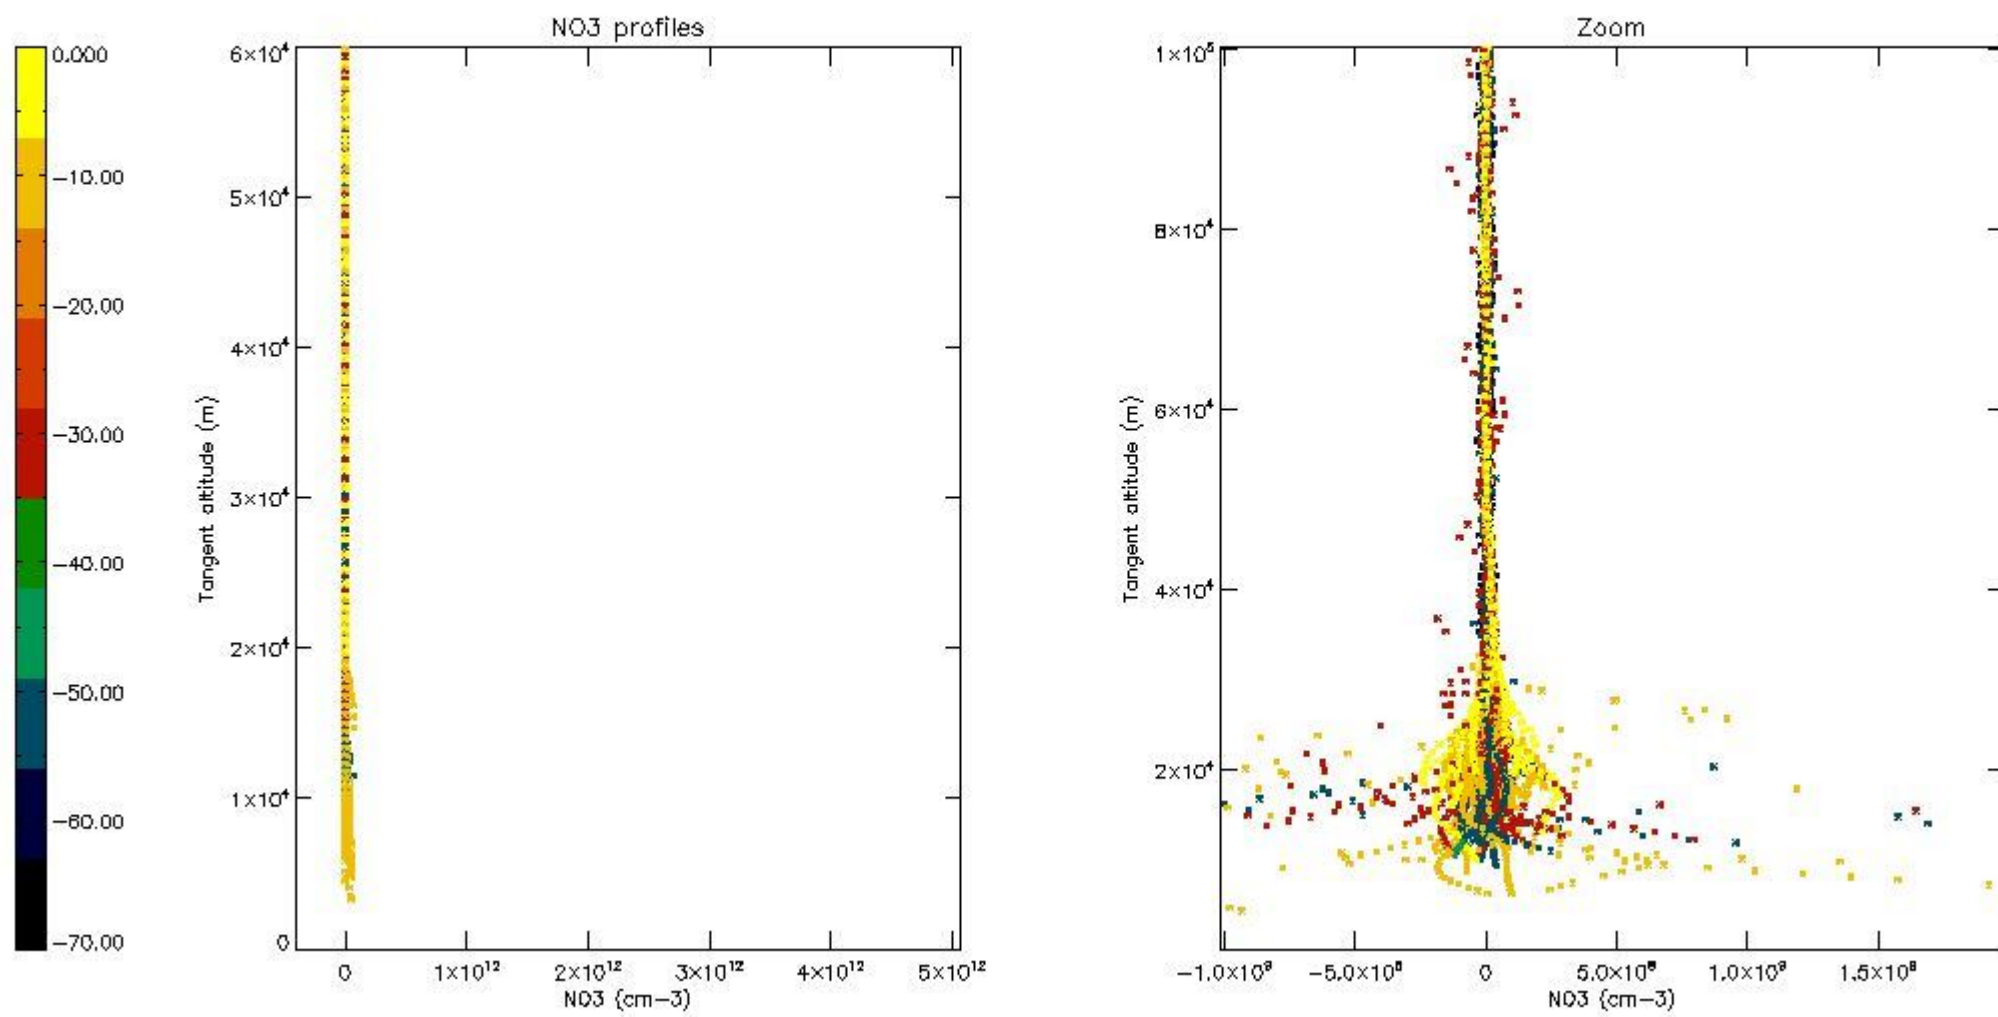

5.8 Plot H₂O profiles for all STD (only for occultations of stars 1,2,3,4,13,14,16,26,63 dark without errors)

The colorbar represents the latitude.