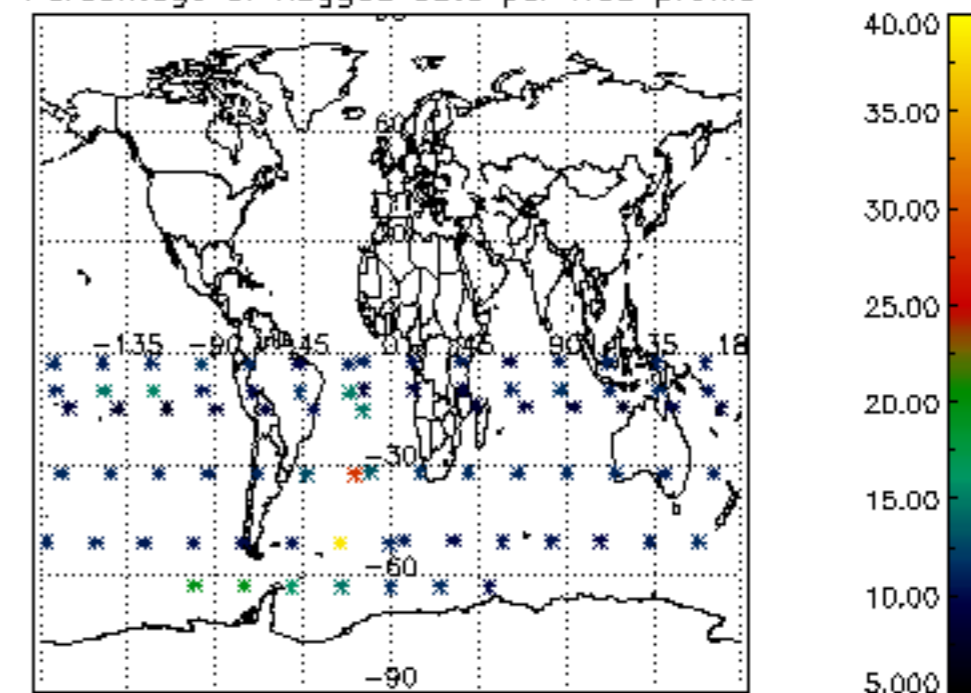

Percentage of flagged data per NO3 profile