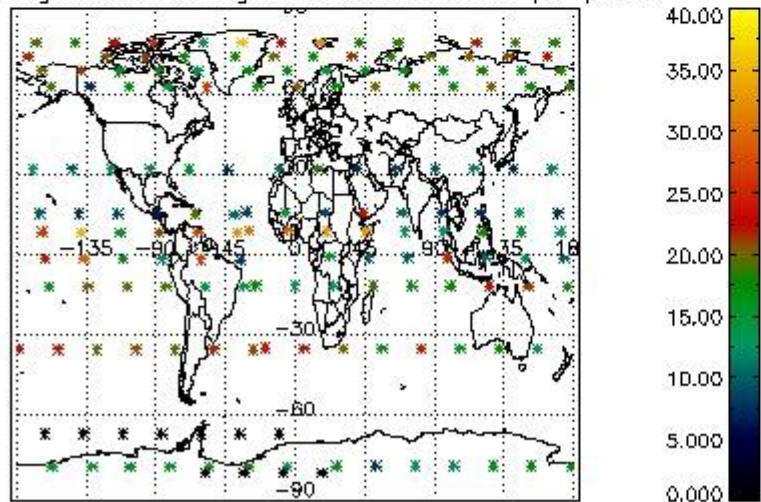

*4.2.1 Plot level 1 quality information per product (world map): ENVISAT ASCENDING passes*

Percentage of cosmic ray hits per profile

Percentage of datation errors per profile

Percentage of star falling outside central band per profile