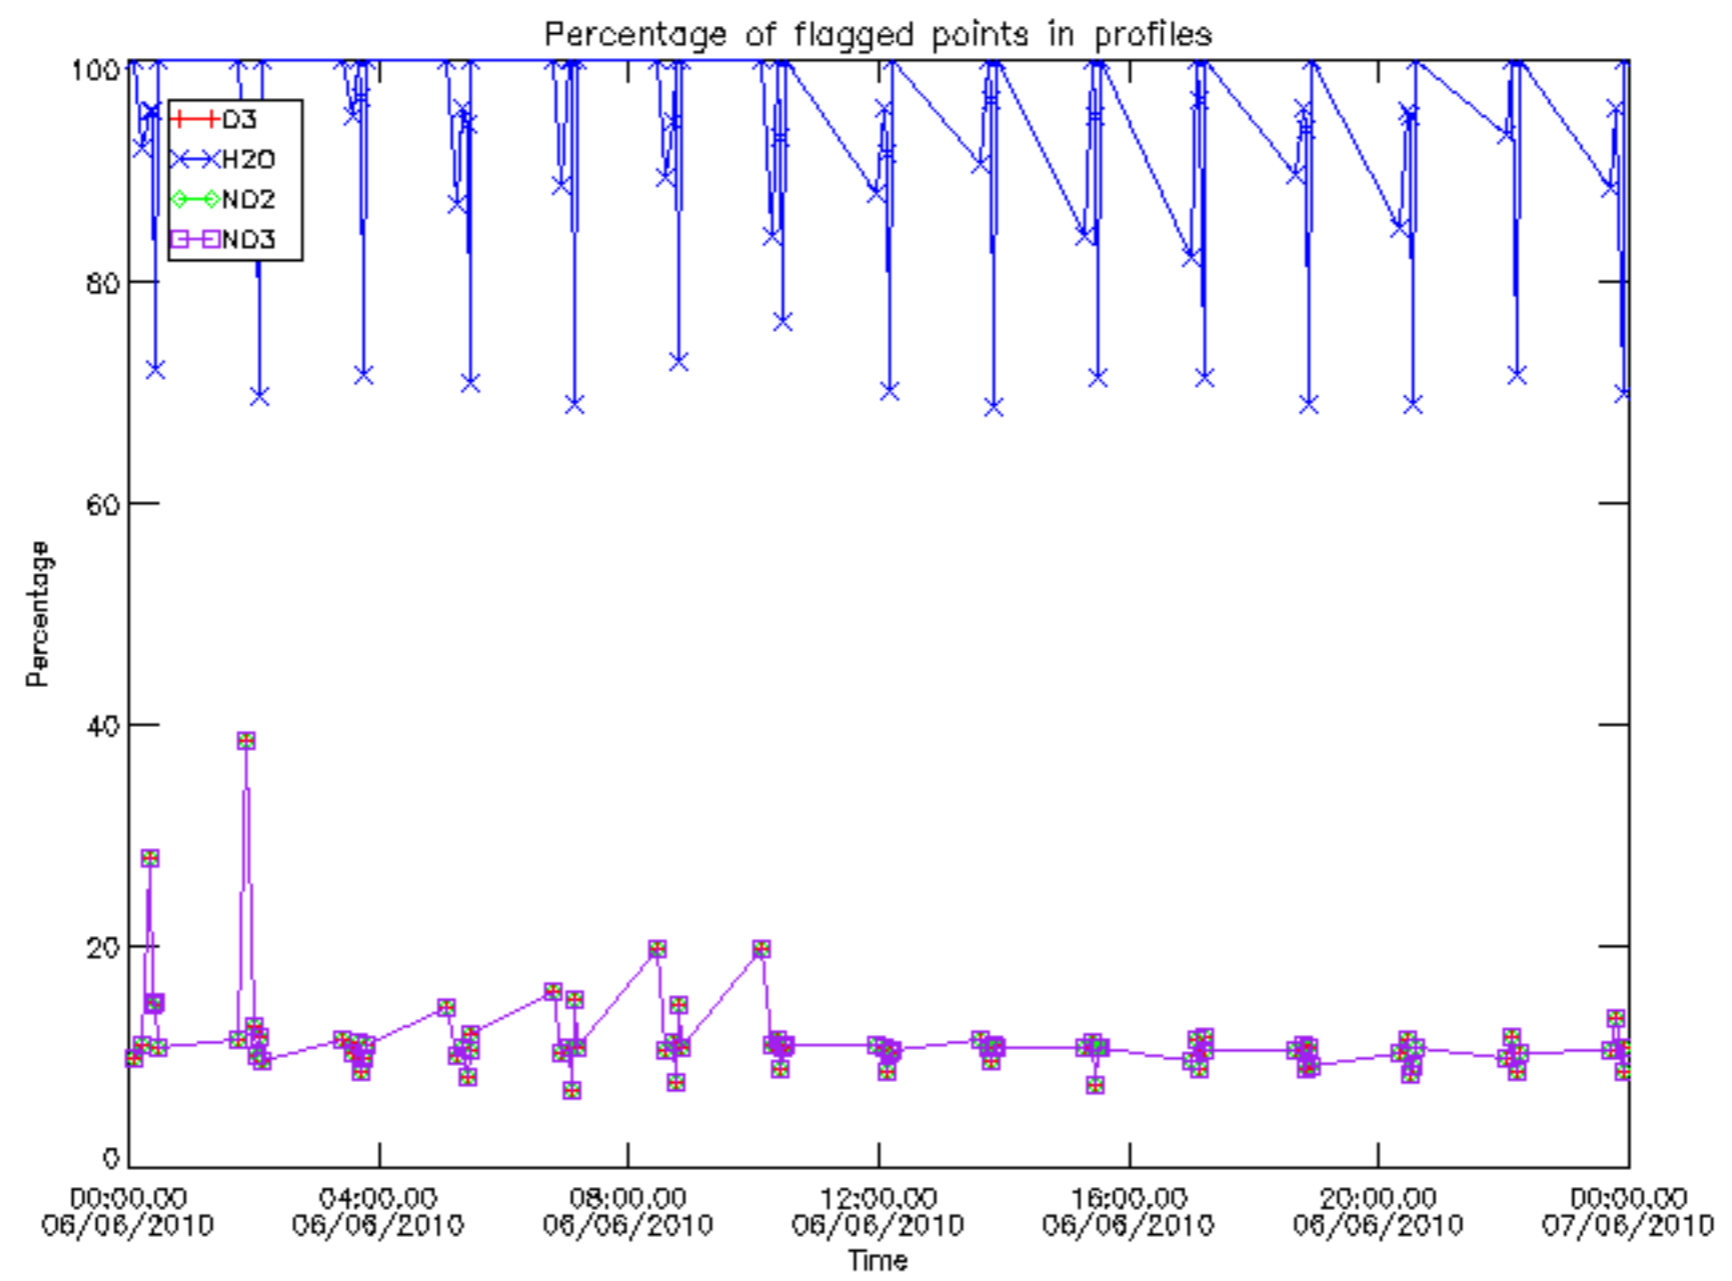

Percentage of flagged data per D3 profile

Percentage of flagged data per H2O profile