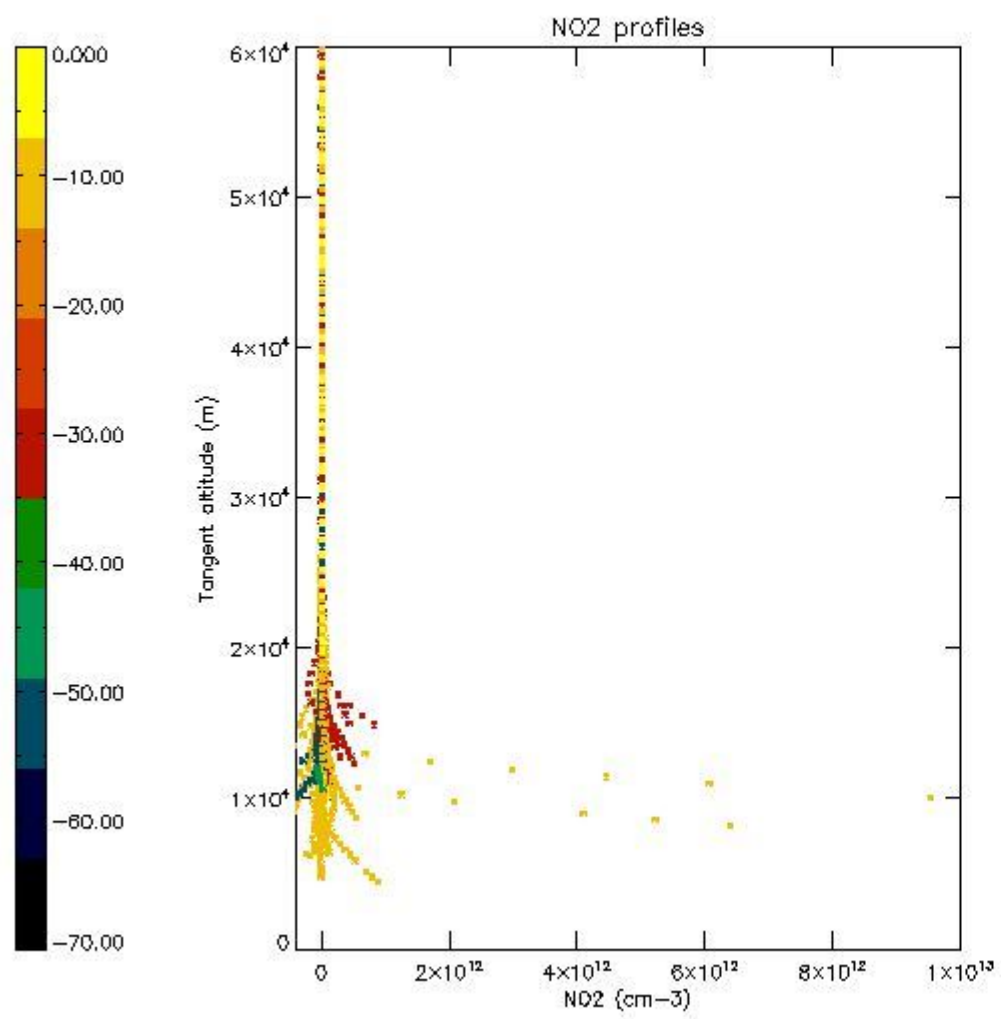

STD < 10	8
STD < 5	6

5.2 Plot ozone profiles for all STD (dark without errors)

The colorbar represents the latitude.

5.3 Plot ozone profiles where STD < 20% (dark without errors)

The colorbar represents the latitude.

5.4 Plot ozone profiles where  $STD < 10\%$  (dark without errors)

The colorbar represents the latitude.

*5.5 Plot ozone profiles where  $STD < 5\%$  (dark without errors)*

The colorbar represents the latitude.

*5.6 Plot NO<sub>2</sub> profiles for all STD (dark without errors)*

The colorbar represents the latitude.

*5.7 Plot NO3 profiles for all STD (dark without errors)*

The colorbar represents the latitude.

5.8 Plot H<sub>2</sub>O profiles for all STD (only for occultations of stars 1,2,3,4,13,14,16,26,63 dark without errors)

The colorbar represents the latitude.