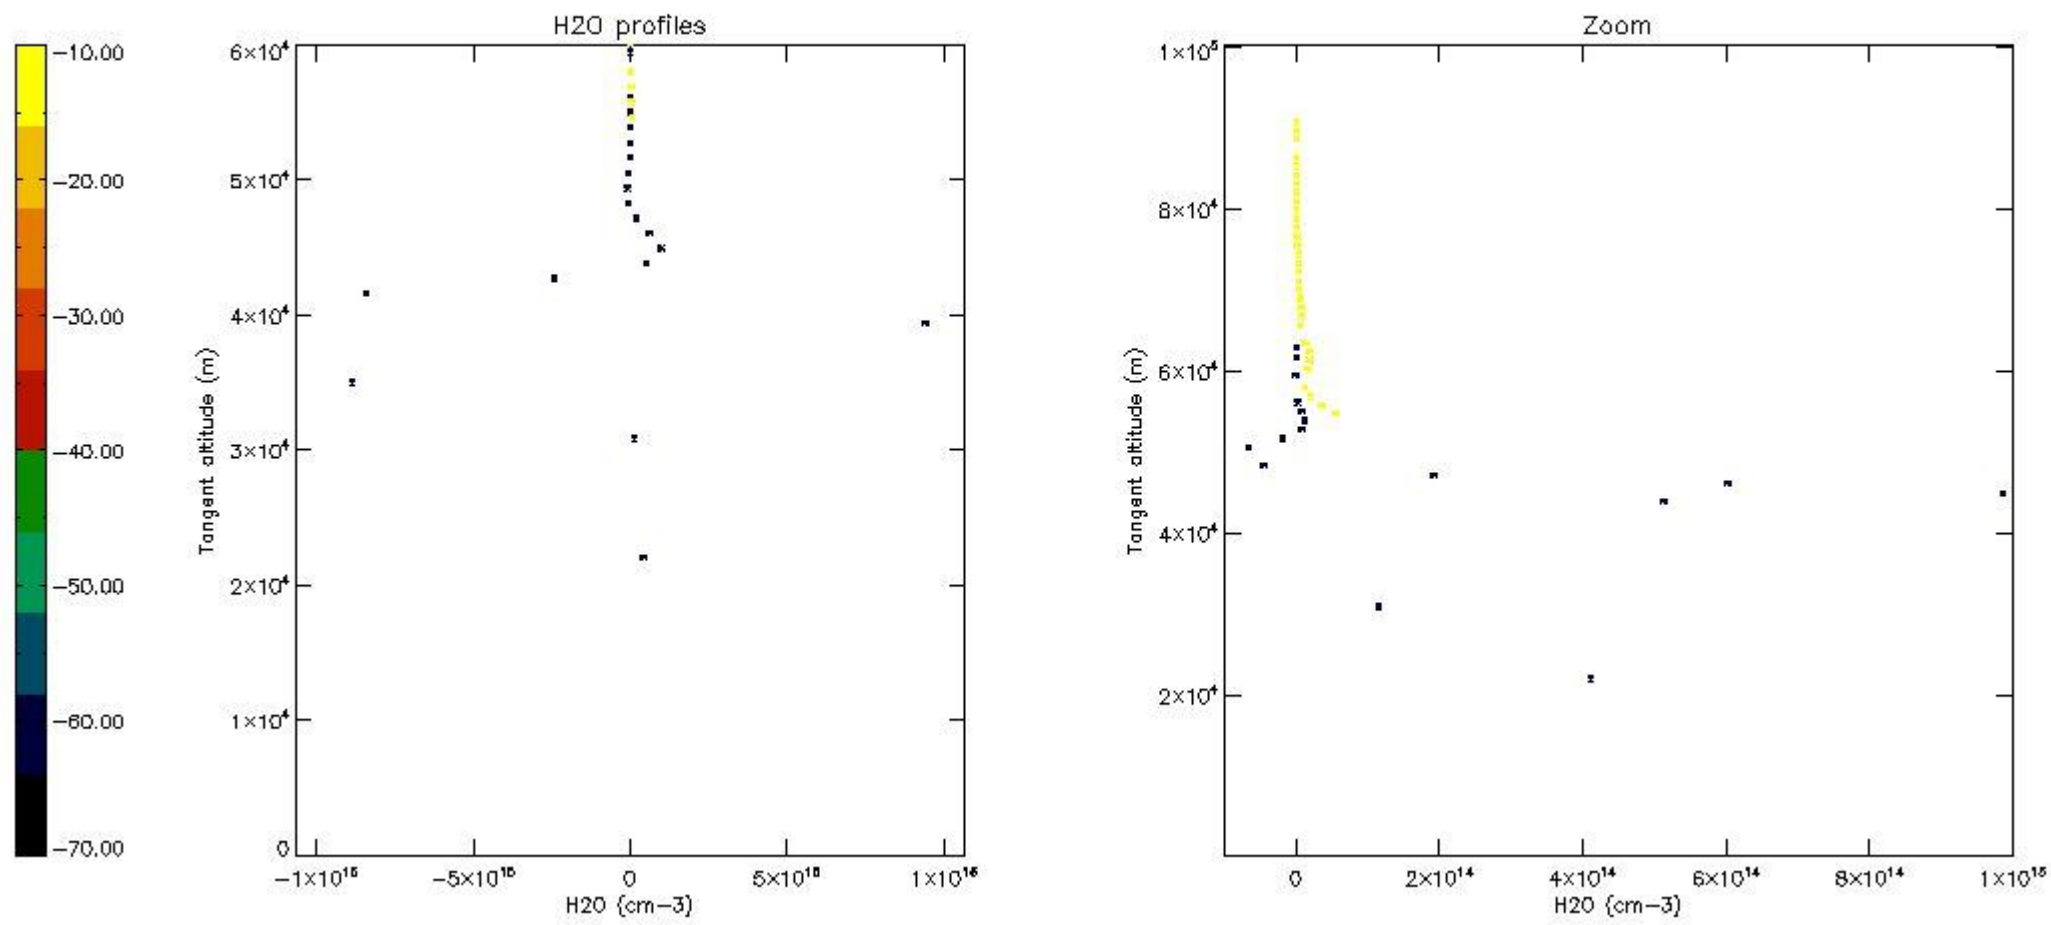

The colorbar represents the latitude.