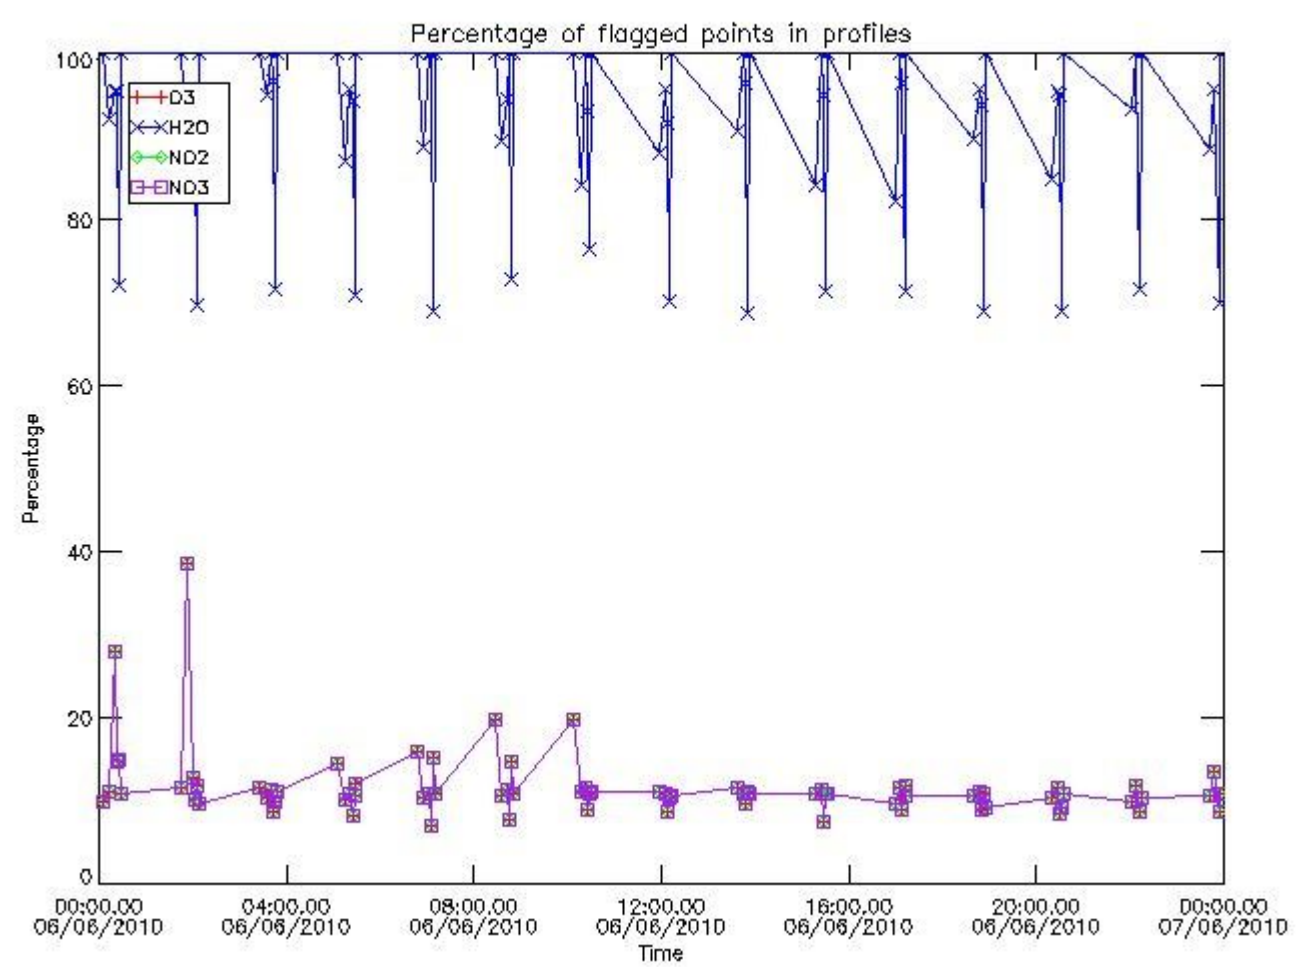

3. Quality information per product

In this section it is plotted some information contained in the Quality Summary data set of the level 2 products. Only products in dark limb conditions and without errors (error flag in the MPH set to "0") are used.

3.1 Plot quality information per product (time dependant)

Percentage of flagged data per O3 profile

Percentage of flagged data per H2O profile