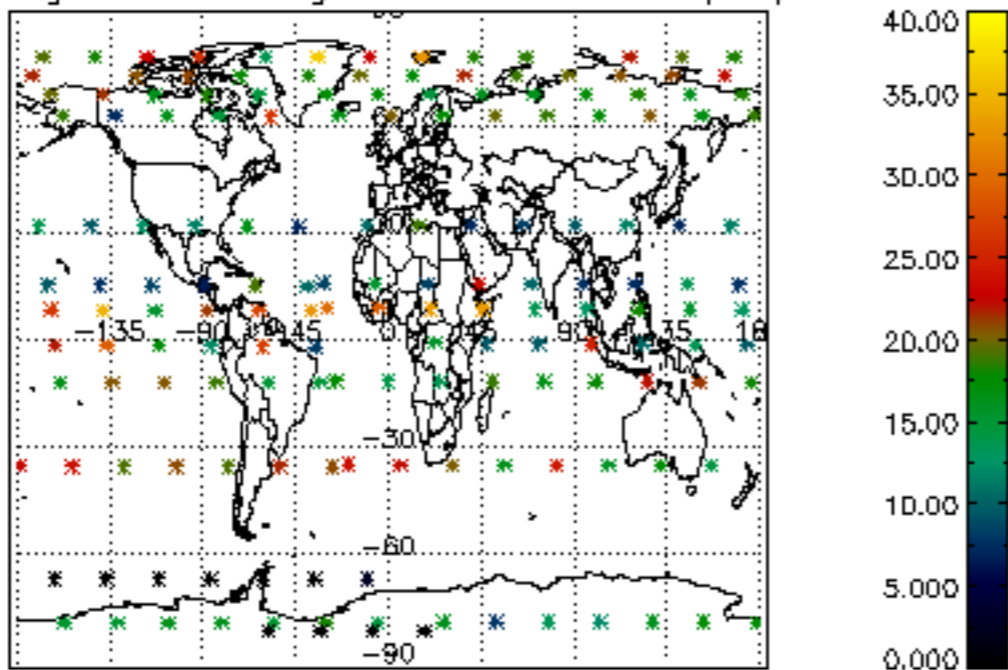

Percentage of cosmic ray hits per profile

Percentage of star falling outside central band per profile