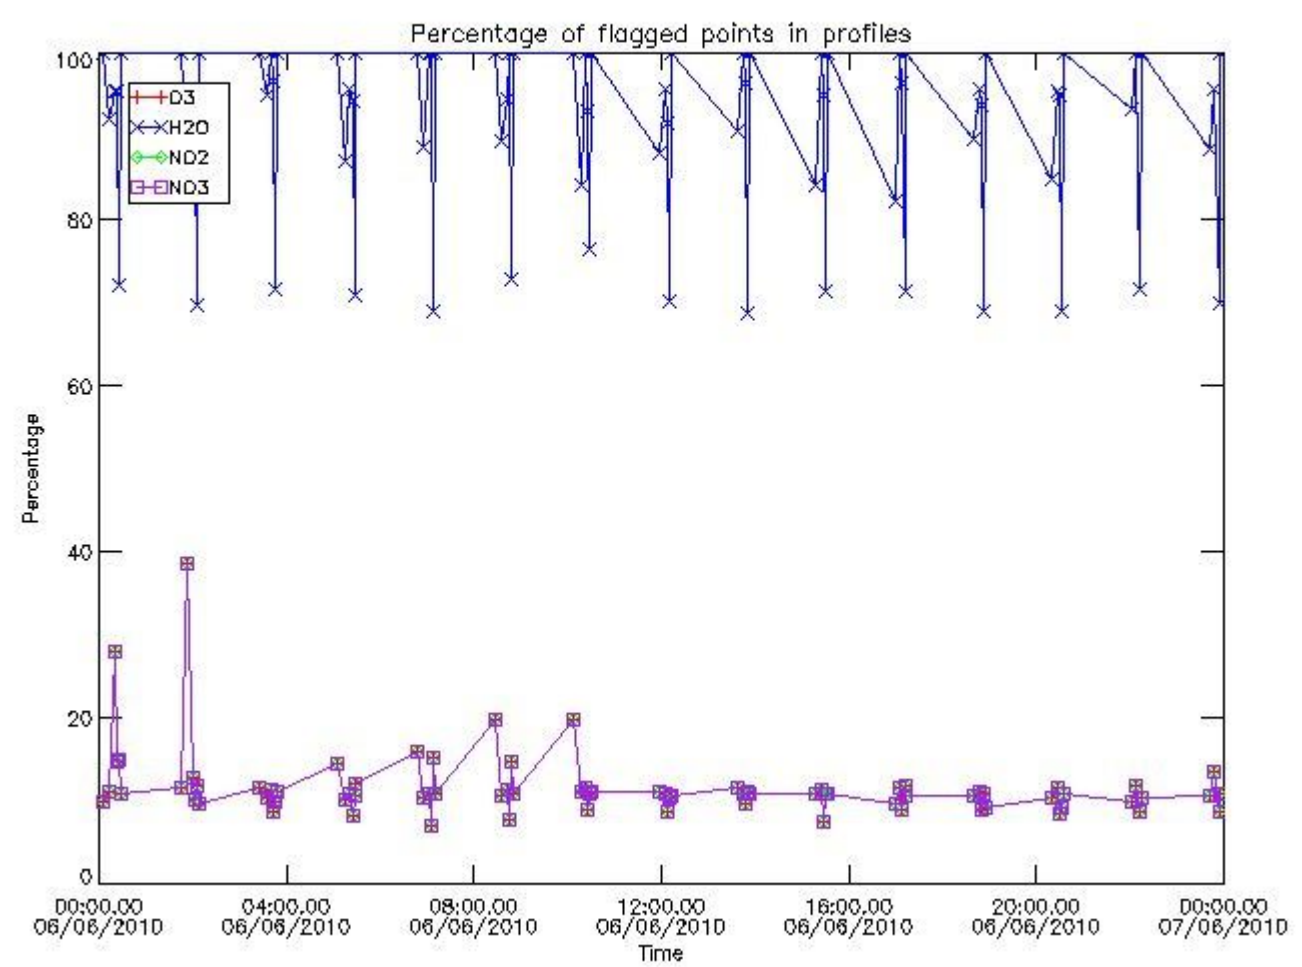

3. Quality information per product

In this section it is plotted some information contained in the Quality Summary data set of the level 2 products. Only products in dark limb conditions and without errors (error flag in the MPH set to "0") are used.

3.1 Plot quality information per product (time dependant)

3.2 Plot quality information per product (world map)