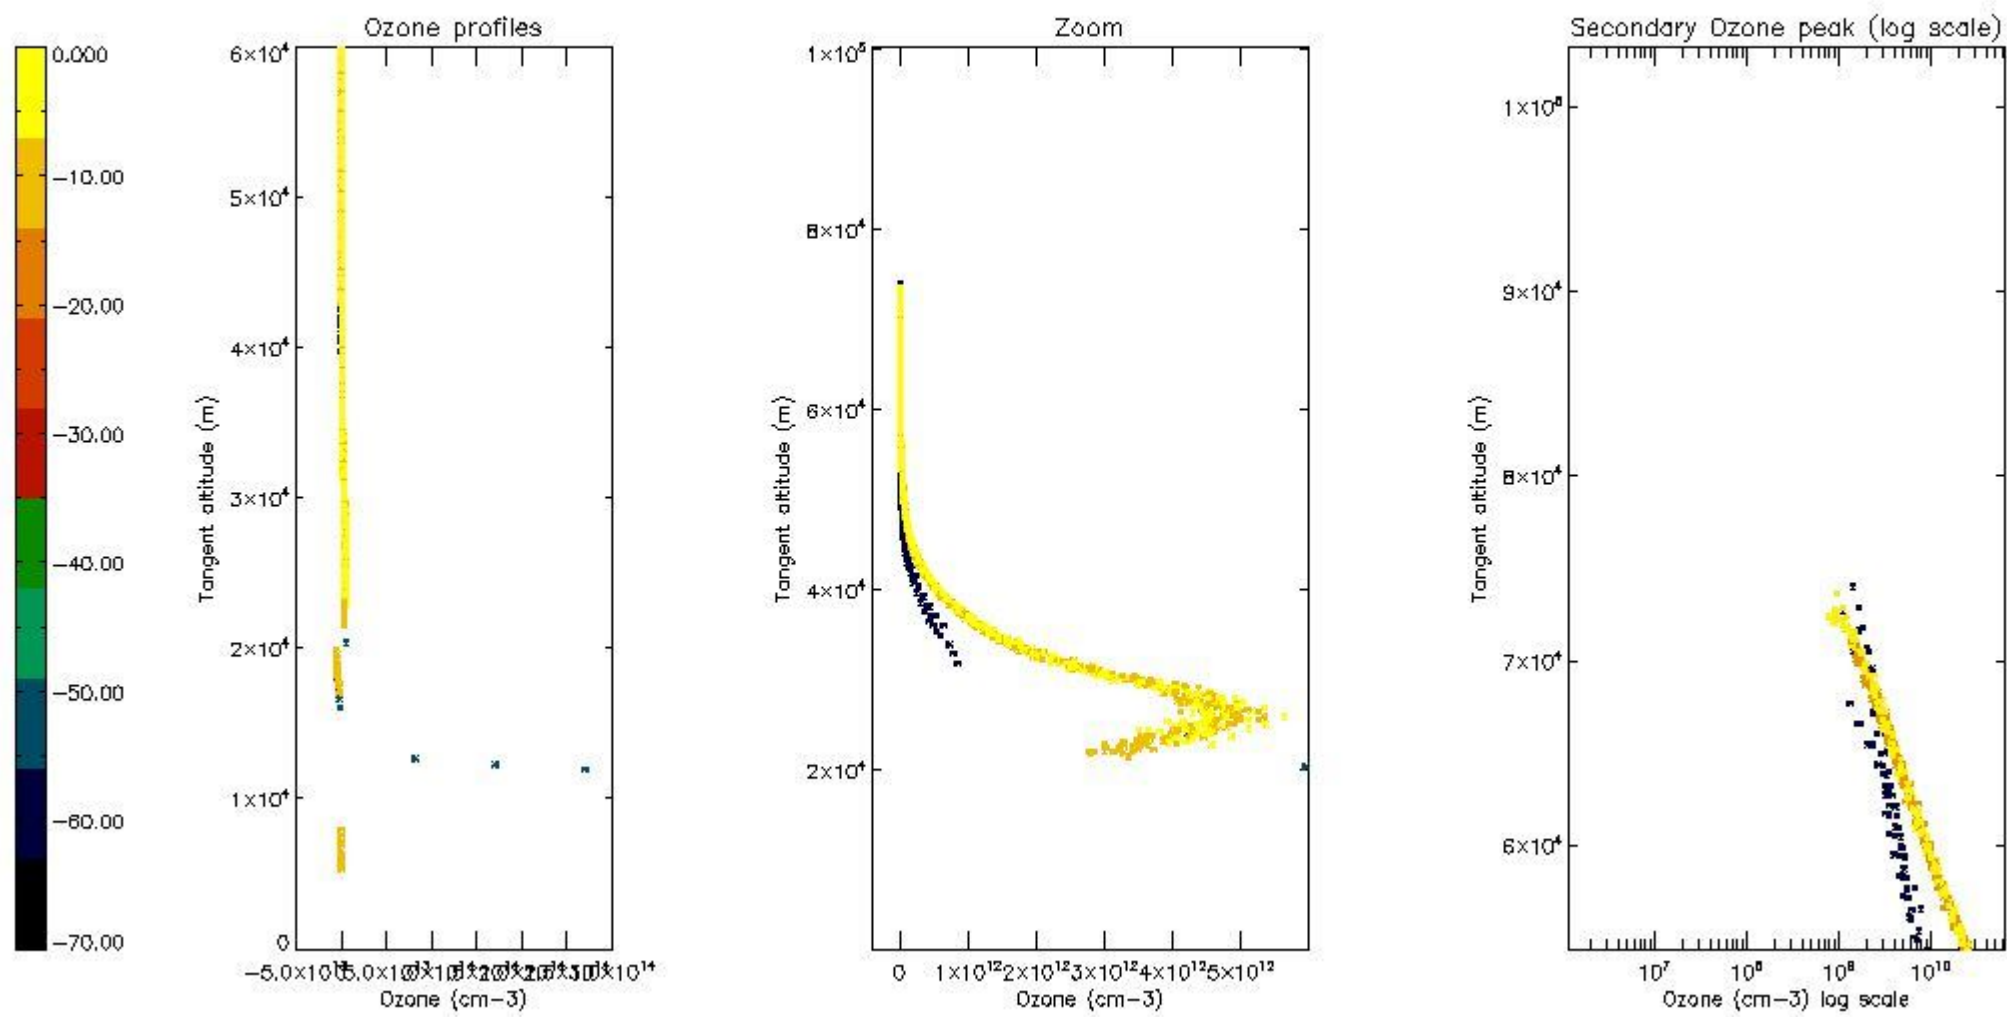

5.4 Plot ozone profiles where  $STD < 10\%$  (dark without errors)

The colorbar represents the latitude.

*5.5 Plot ozone profiles where  $STD < 5\%$  (dark without errors)*

The colorbar represents the latitude.