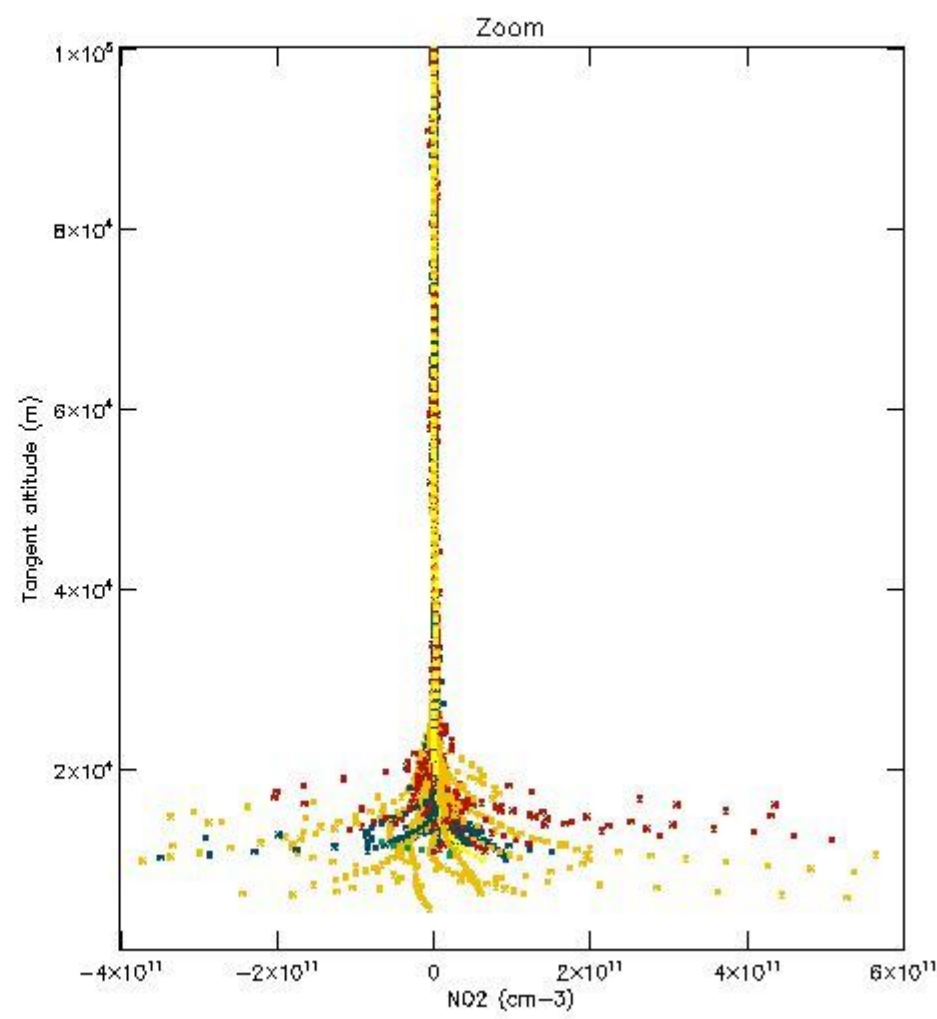

5.4 Plot ozone profiles where  $STD < 10\%$  (dark without errors)

The colorbar represents the latitude.

*5.5 Plot ozone profiles where  $STD < 5\%$  (dark without errors)*

The colorbar represents the latitude.

*5.6 Plot NO<sub>2</sub> profiles for all STD (dark without errors)*

The colorbar represents the latitude.

*5.7 Plot NO3 profiles for all STD (dark without errors)*

The colorbar represents the latitude.

5.8 Plot H<sub>2</sub>O profiles for all STD (only for occultations of stars 1,2,3,4,13,14,16,26,63 dark without errors)