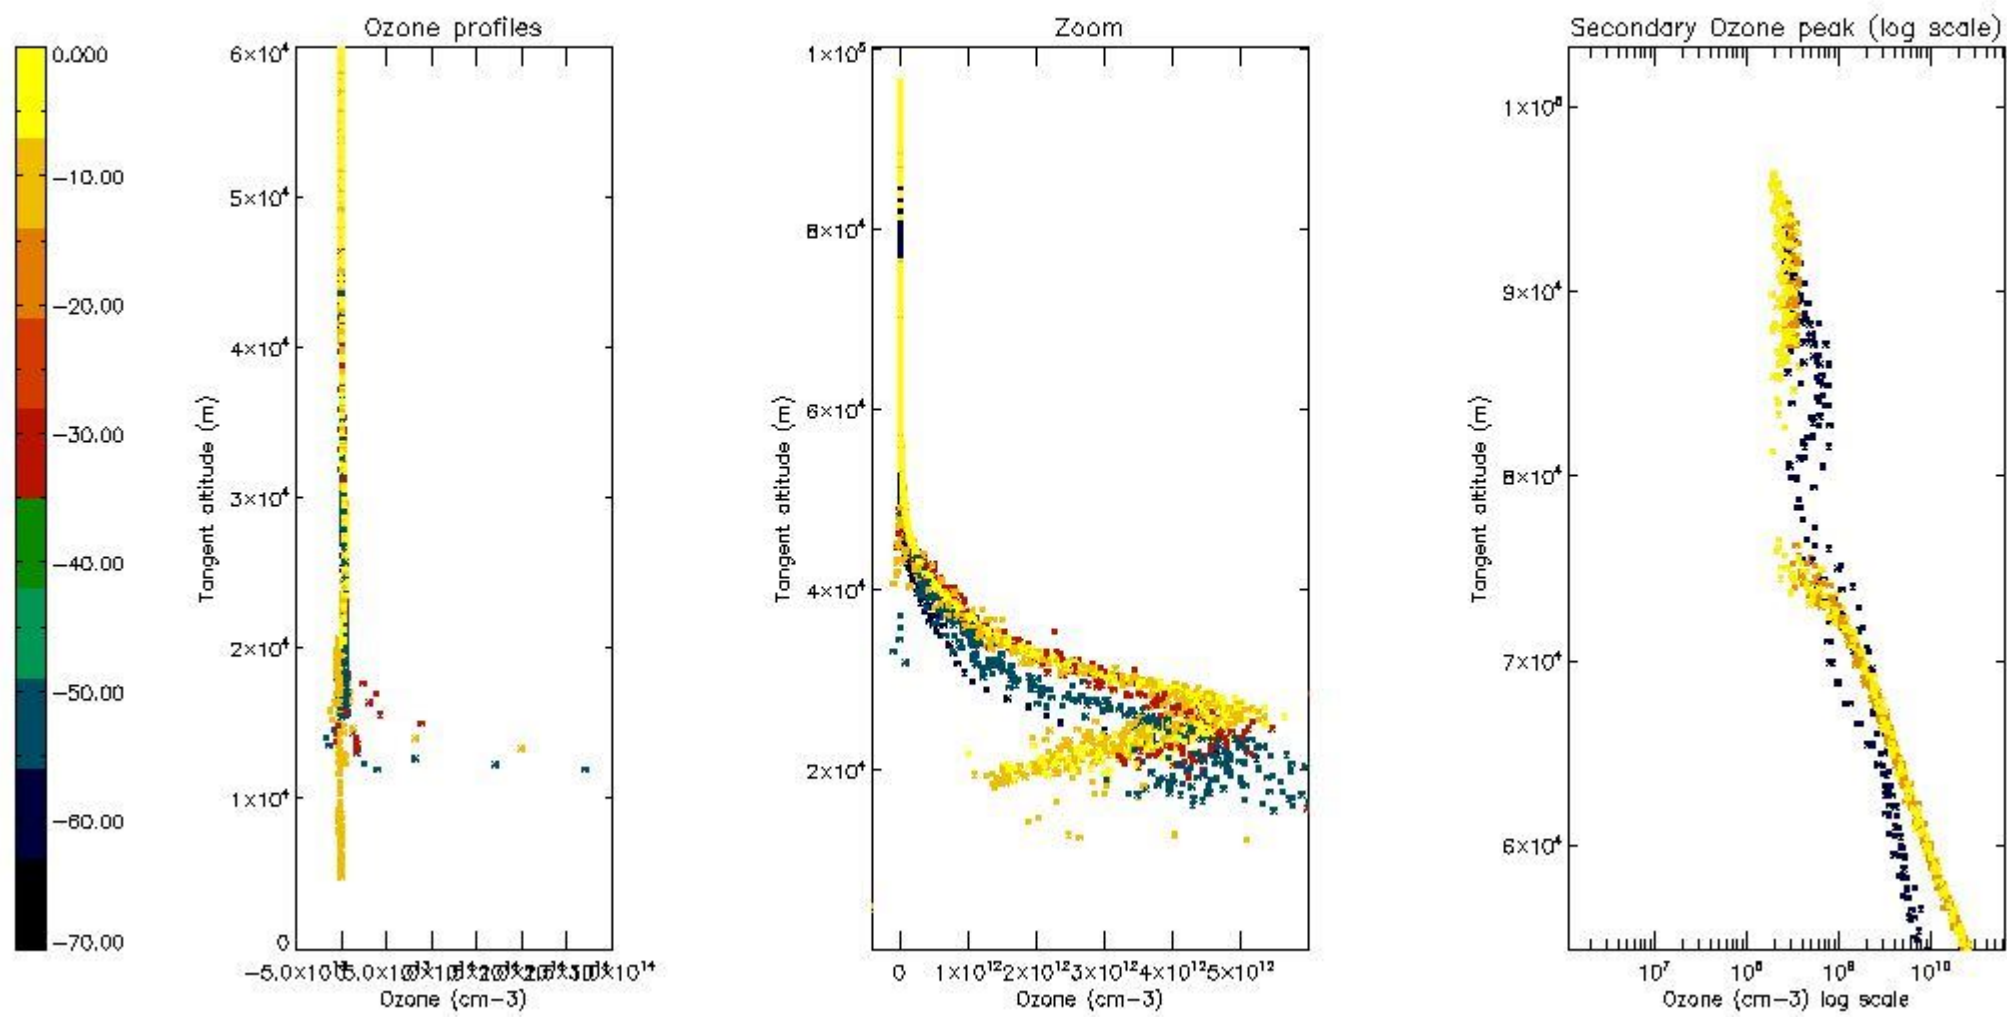

STD < 10	8
STD < 5	6

5.2 Plot ozone profiles for all STD (dark without errors)

The colorbar represents the latitude.

5.3 Plot ozone profiles where STD < 20% (dark without errors)

The colorbar represents the latitude.

5.4 Plot ozone profiles where  $STD < 10\%$  (dark without errors)

The colorbar represents the latitude.

*5.5 Plot ozone profiles where  $STD < 5\%$  (dark without errors)*

The colorbar represents the latitude.