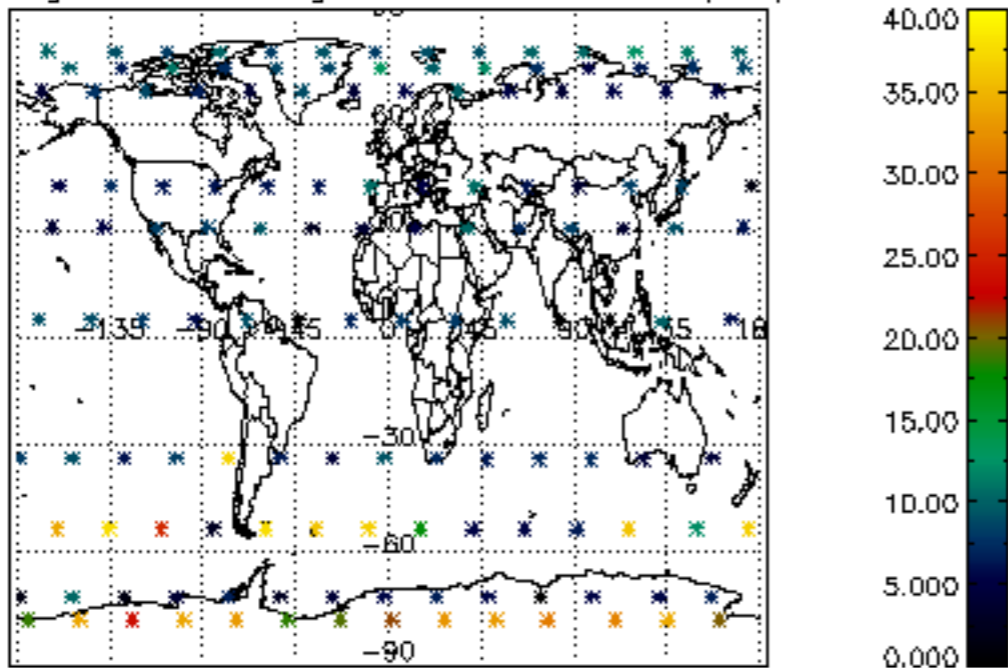

Percentage of star falling outside central band per profile