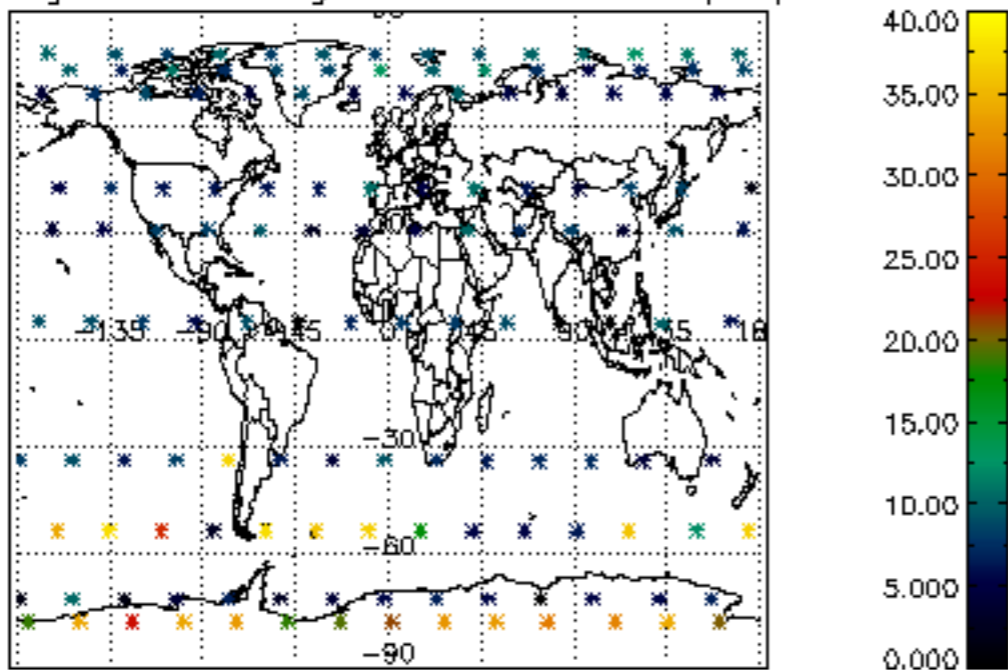

Percentage of star falling outside central band per profile