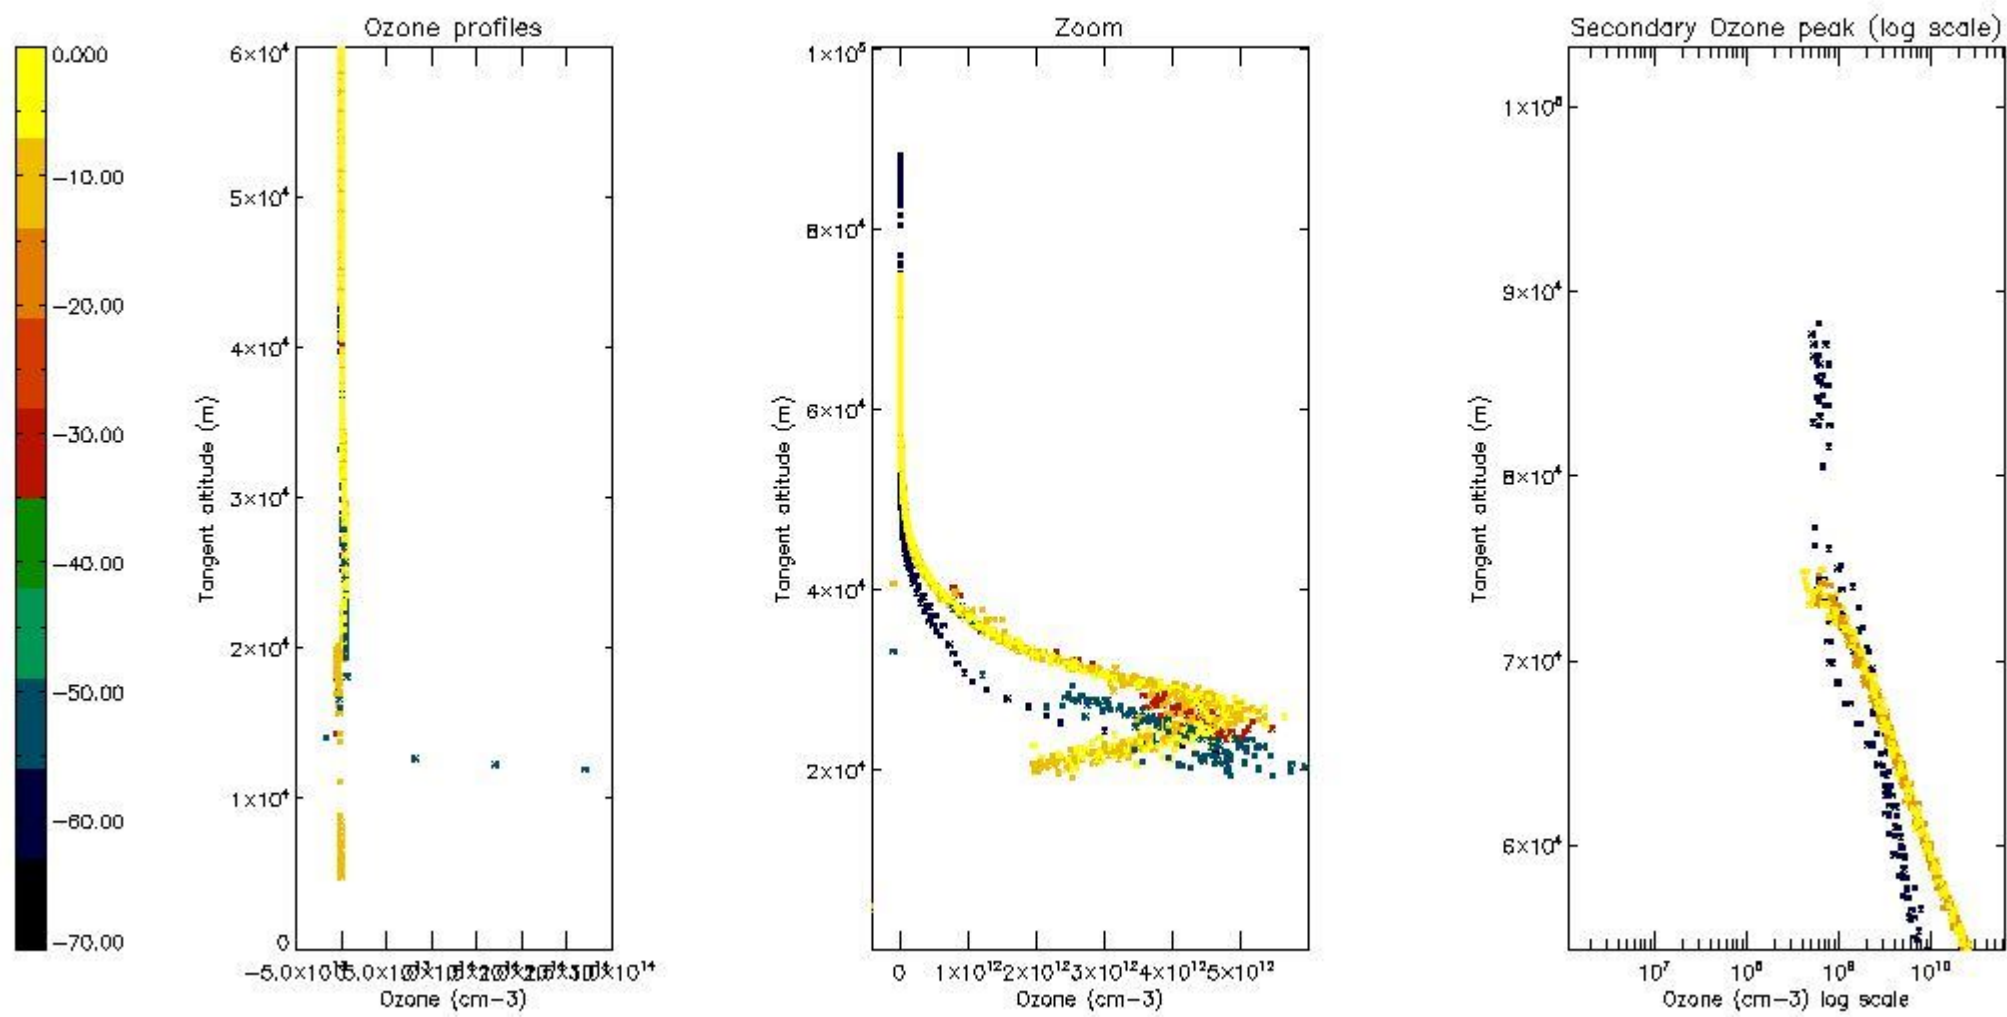

STD < 10	8
STD < 5	6

5.2 Plot ozone profiles for all STD (dark without errors)

The colorbar represents the latitude.

5.3 Plot ozone profiles where STD < 20% (dark without errors)

The colorbar represents the latitude.

5.4 Plot ozone profiles where  $STD < 10\%$  (dark without errors)

The colorbar represents the latitude.

*5.5 Plot ozone profiles where  $STD < 5\%$  (dark without errors)*

The colorbar represents the latitude.