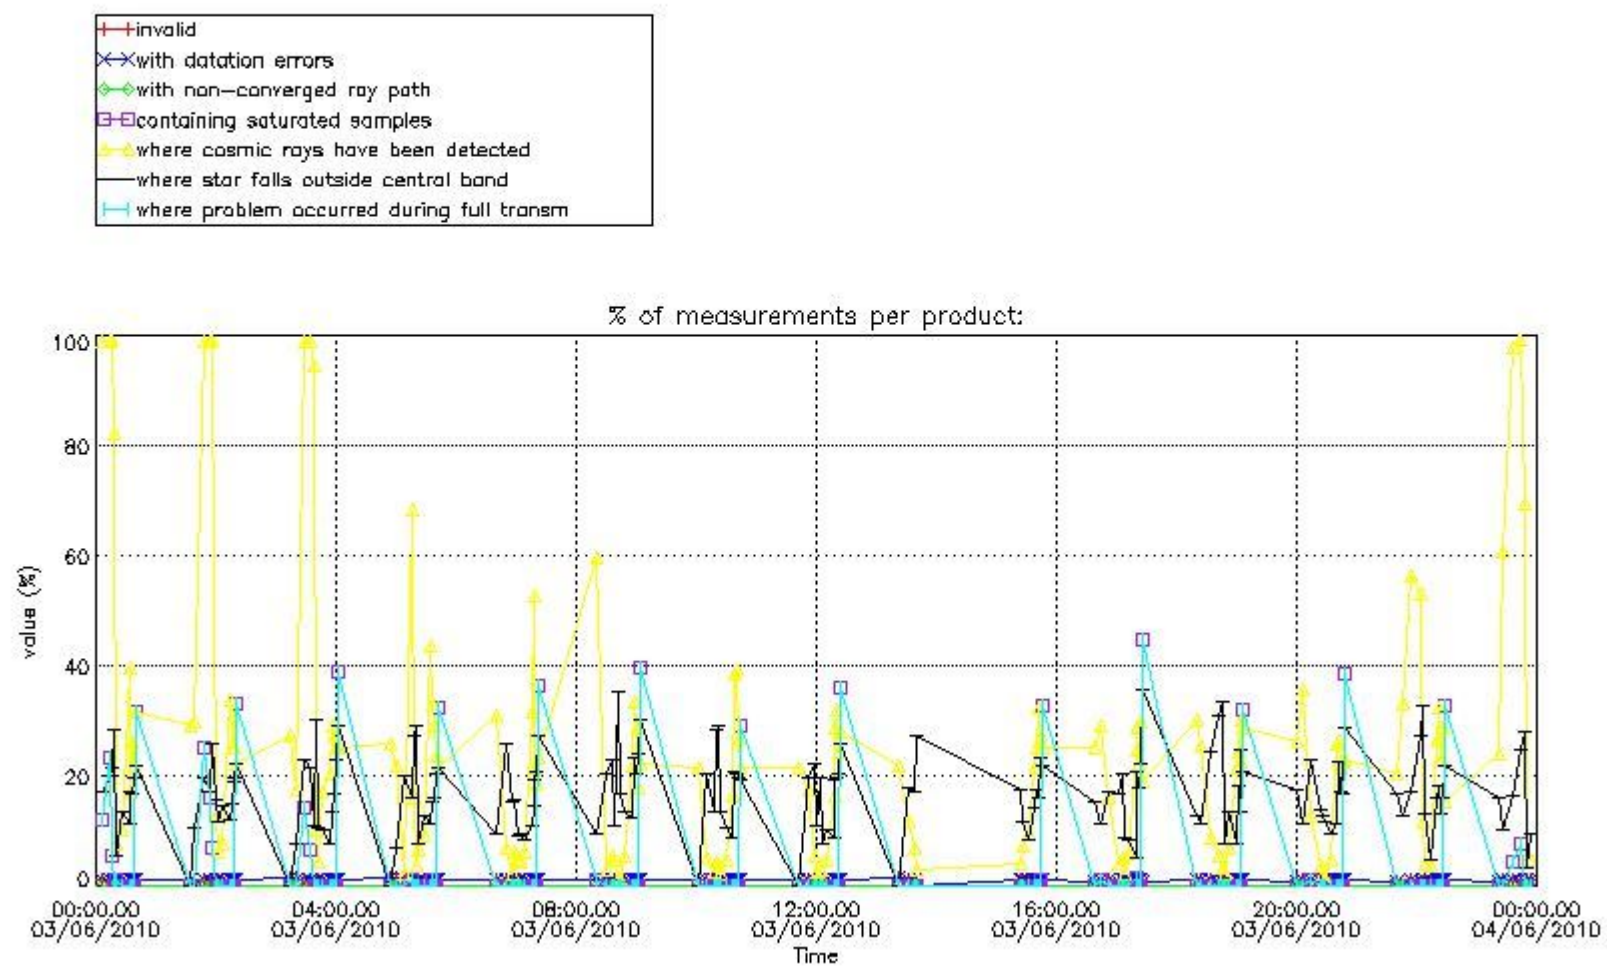

4.1.2 Plot level 1 quality information per product (time dependant): ENVI SAT DESCENDING passes