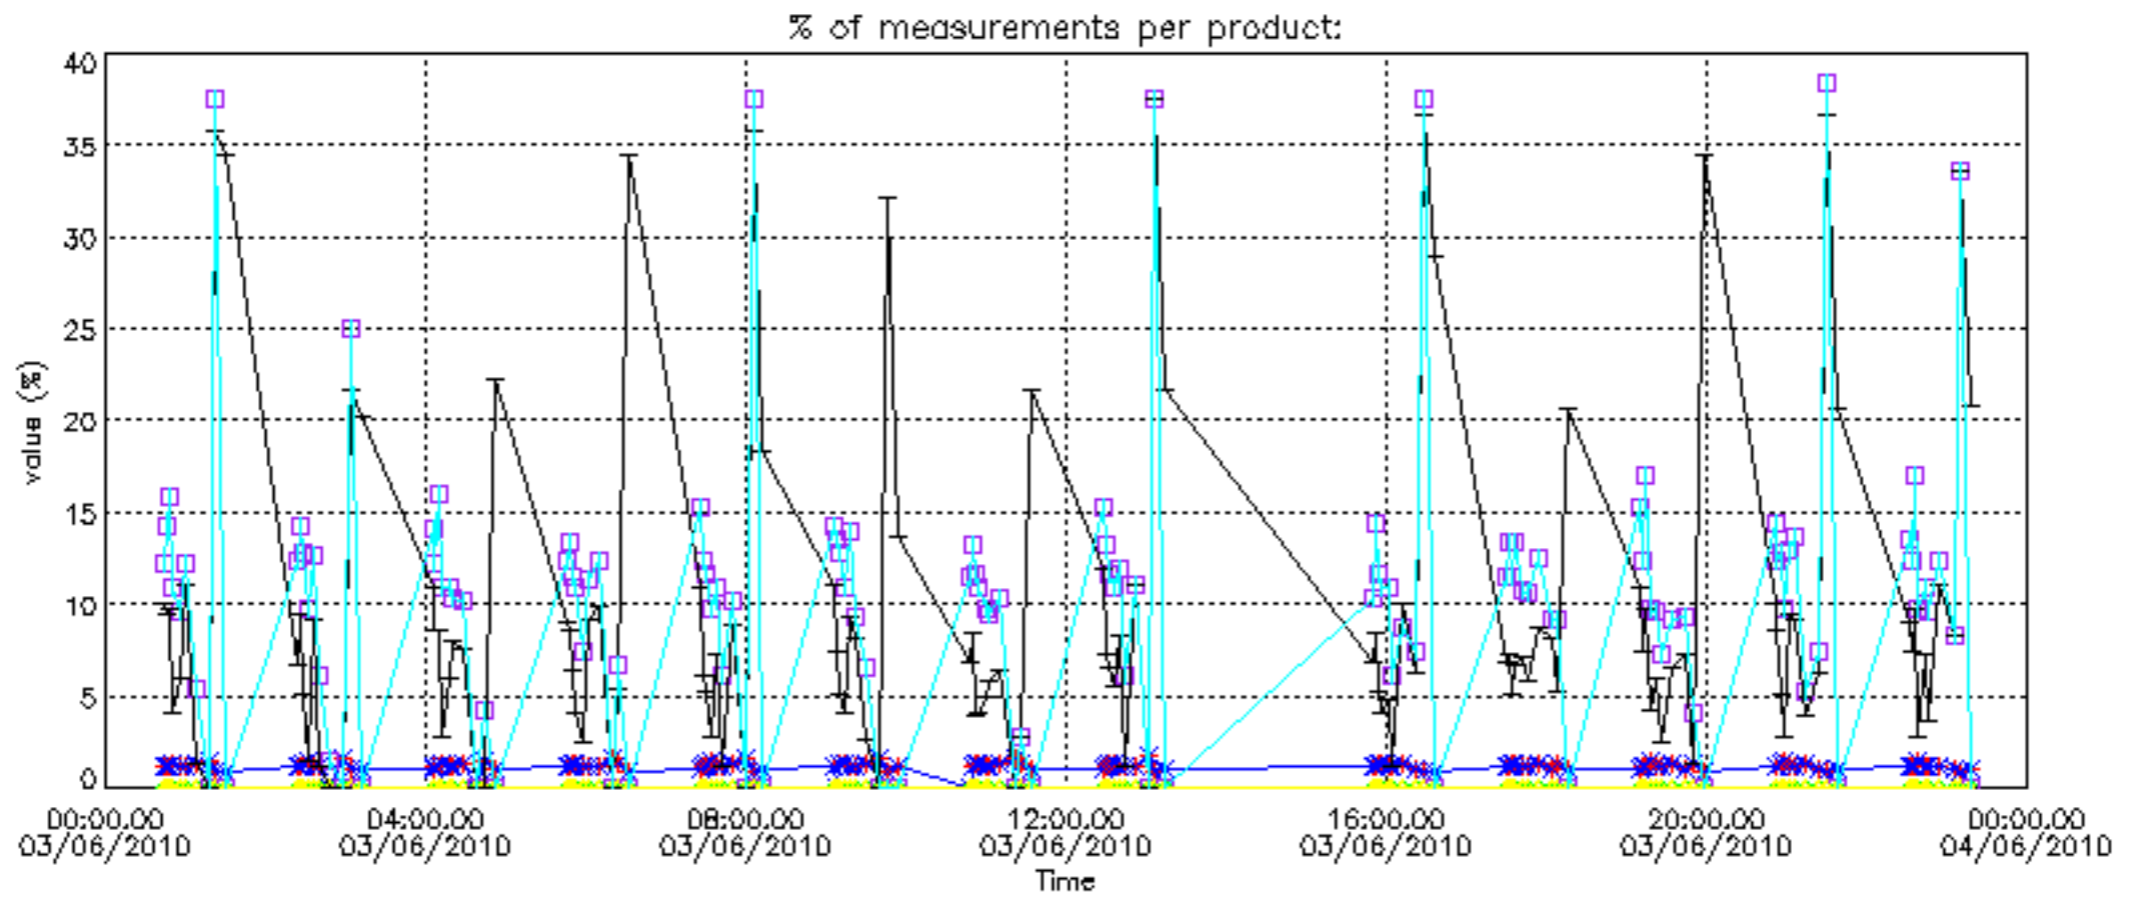

Percentage of cosmic ray hits per profile

Percentage of datation errors per profile