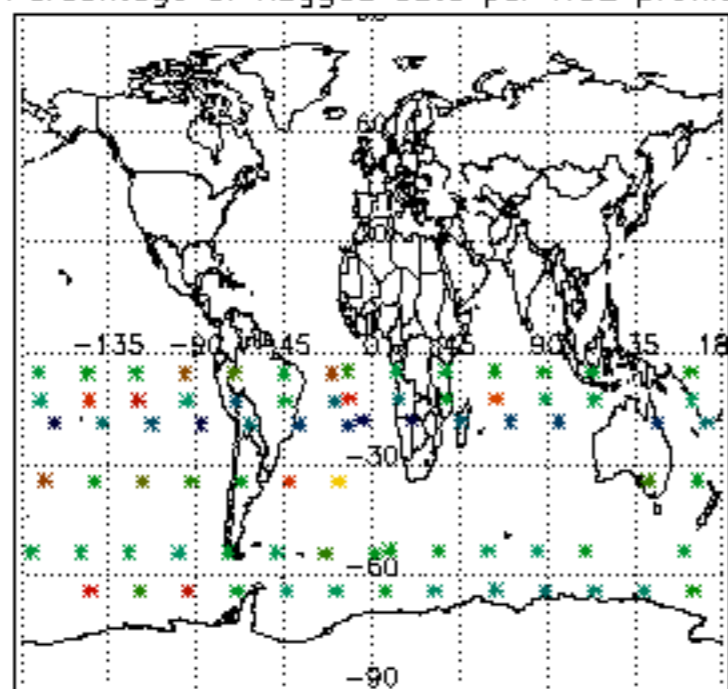

Percentage of flagged data per NO2 profile