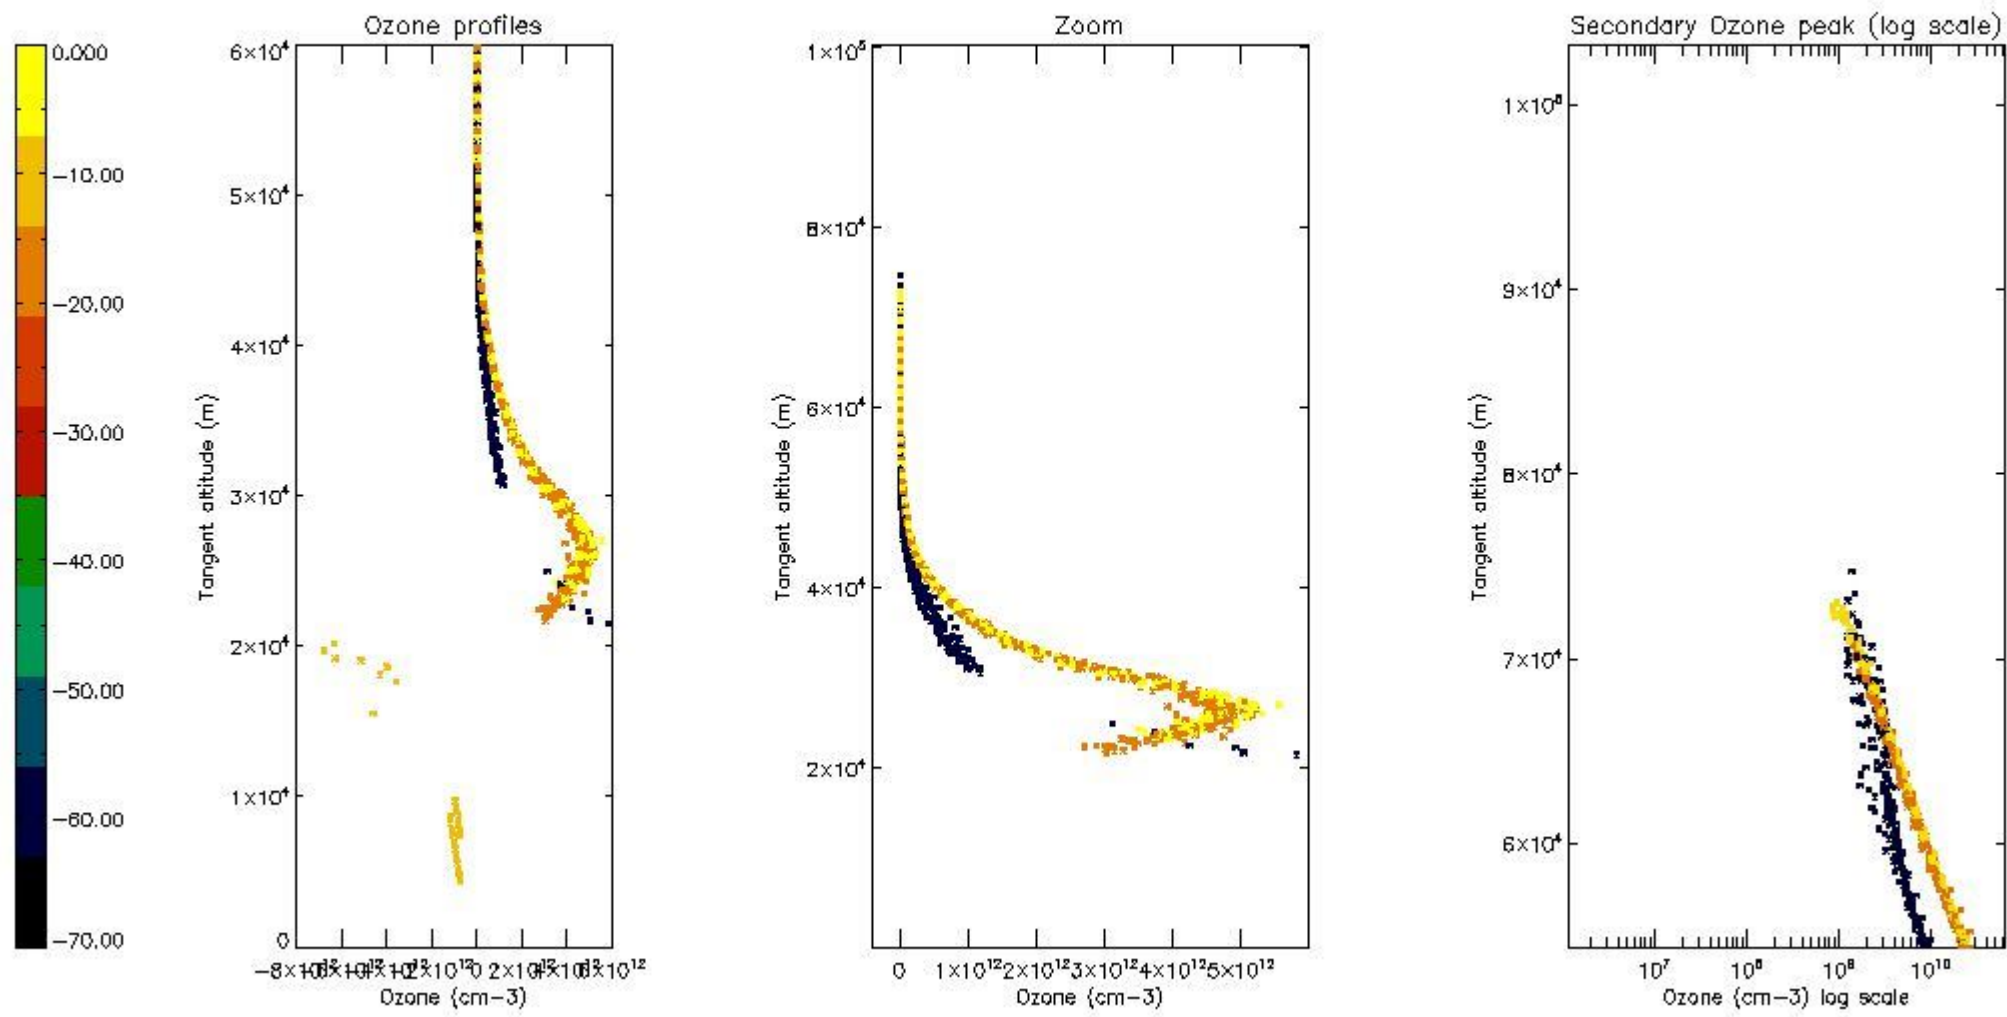

5.6 Plot NO₂ profiles for all STD (dark without errors)

The colorbar represents the latitude.