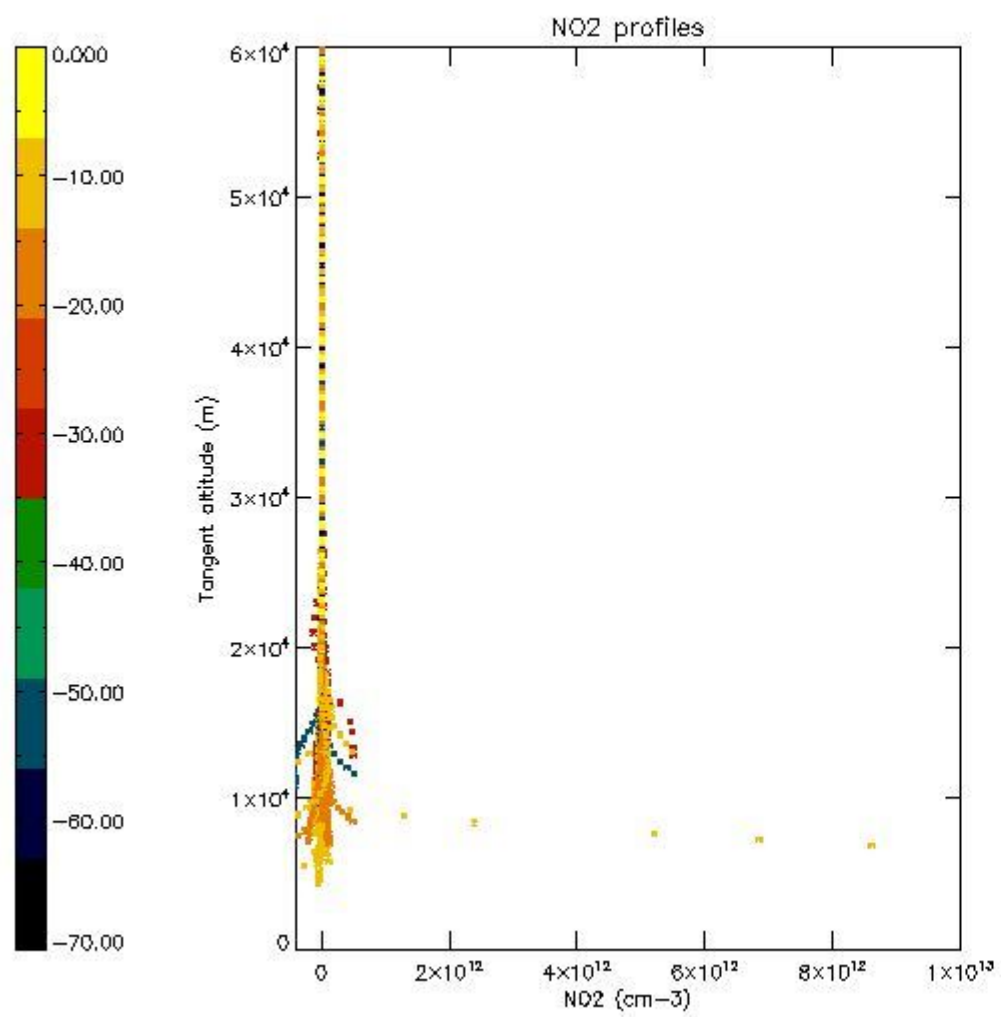

5.7 Plot NO3 profiles for all STD (dark without errors)

The colorbar represents the latitude.