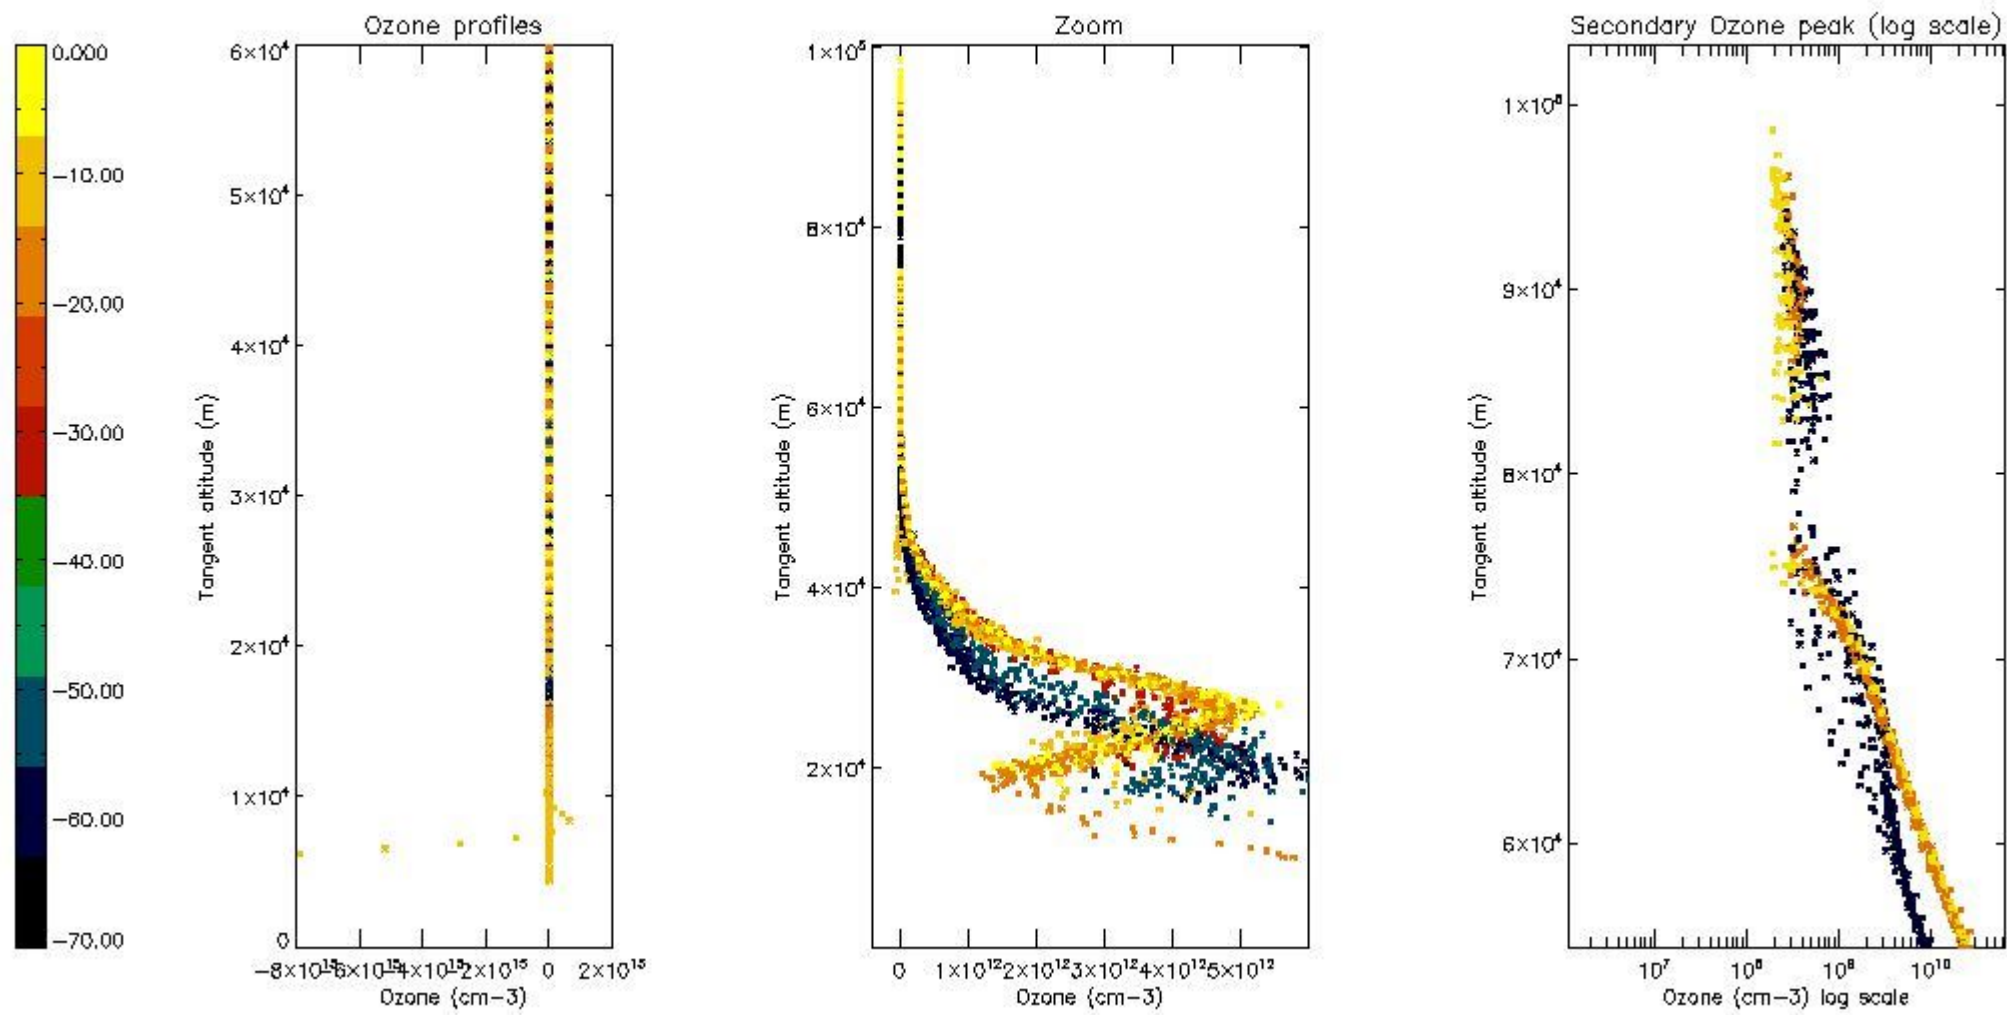

STD < 10	9
STD < 5	7

5.2 Plot ozone profiles for all STD (dark without errors)

The colorbar represents the latitude.

5.3 Plot ozone profiles where STD < 20% (dark without errors)

The colorbar represents the latitude.