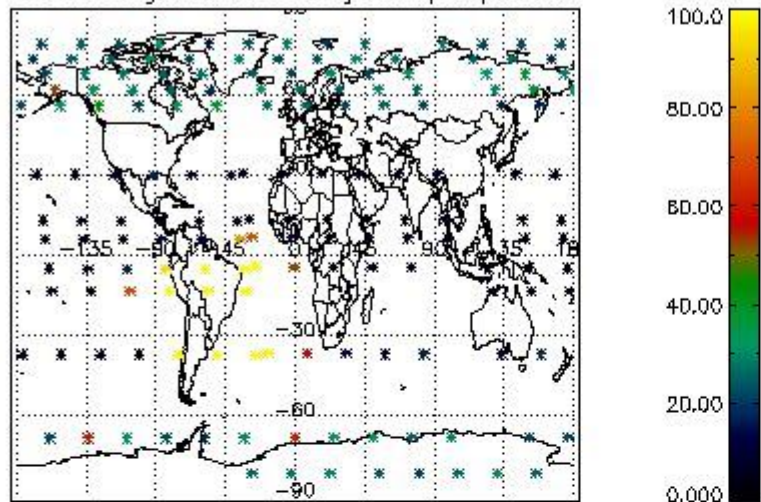

Percentage of cosmic ray hits per profile