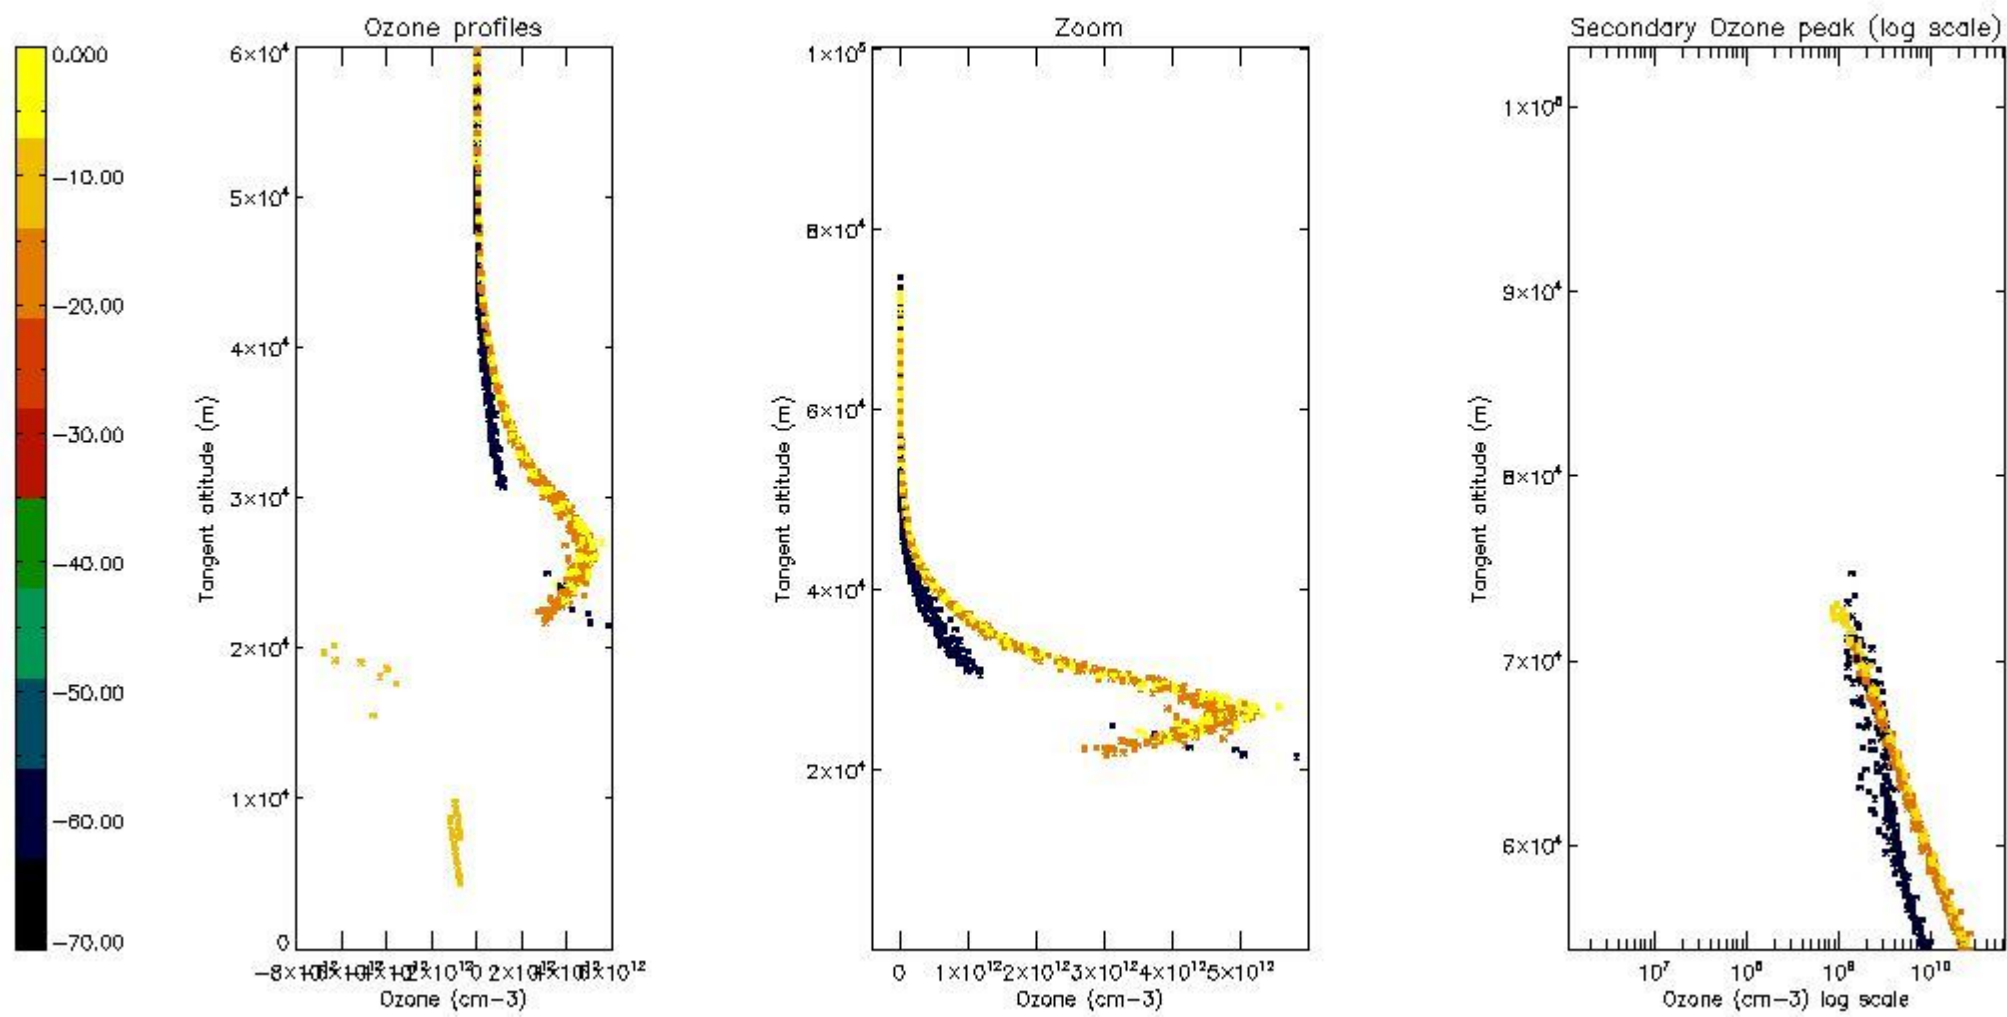

5.6 Plot NO₂ profiles for all STD (dark without errors)

The colorbar represents the latitude.