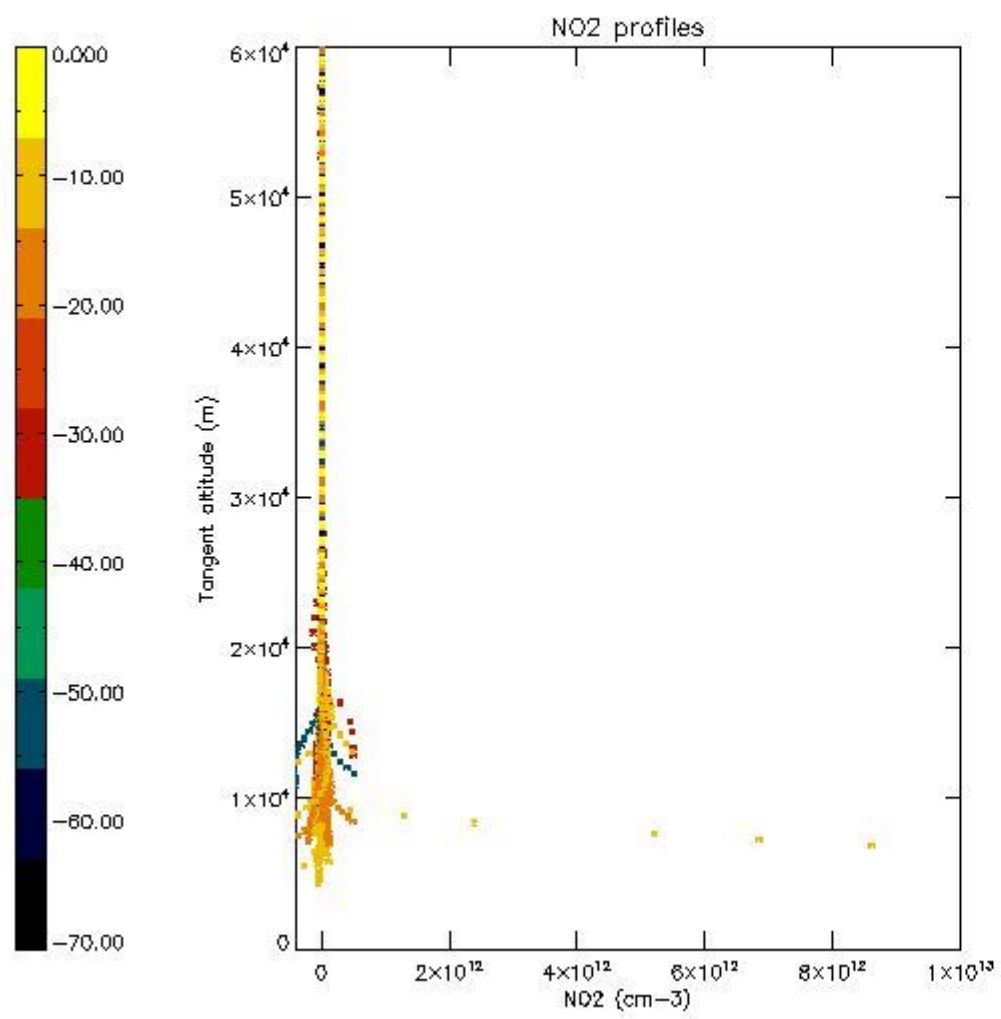

5.7 Plot NO3 profiles for all STD (dark without errors)

The colorbar represents the latitude.