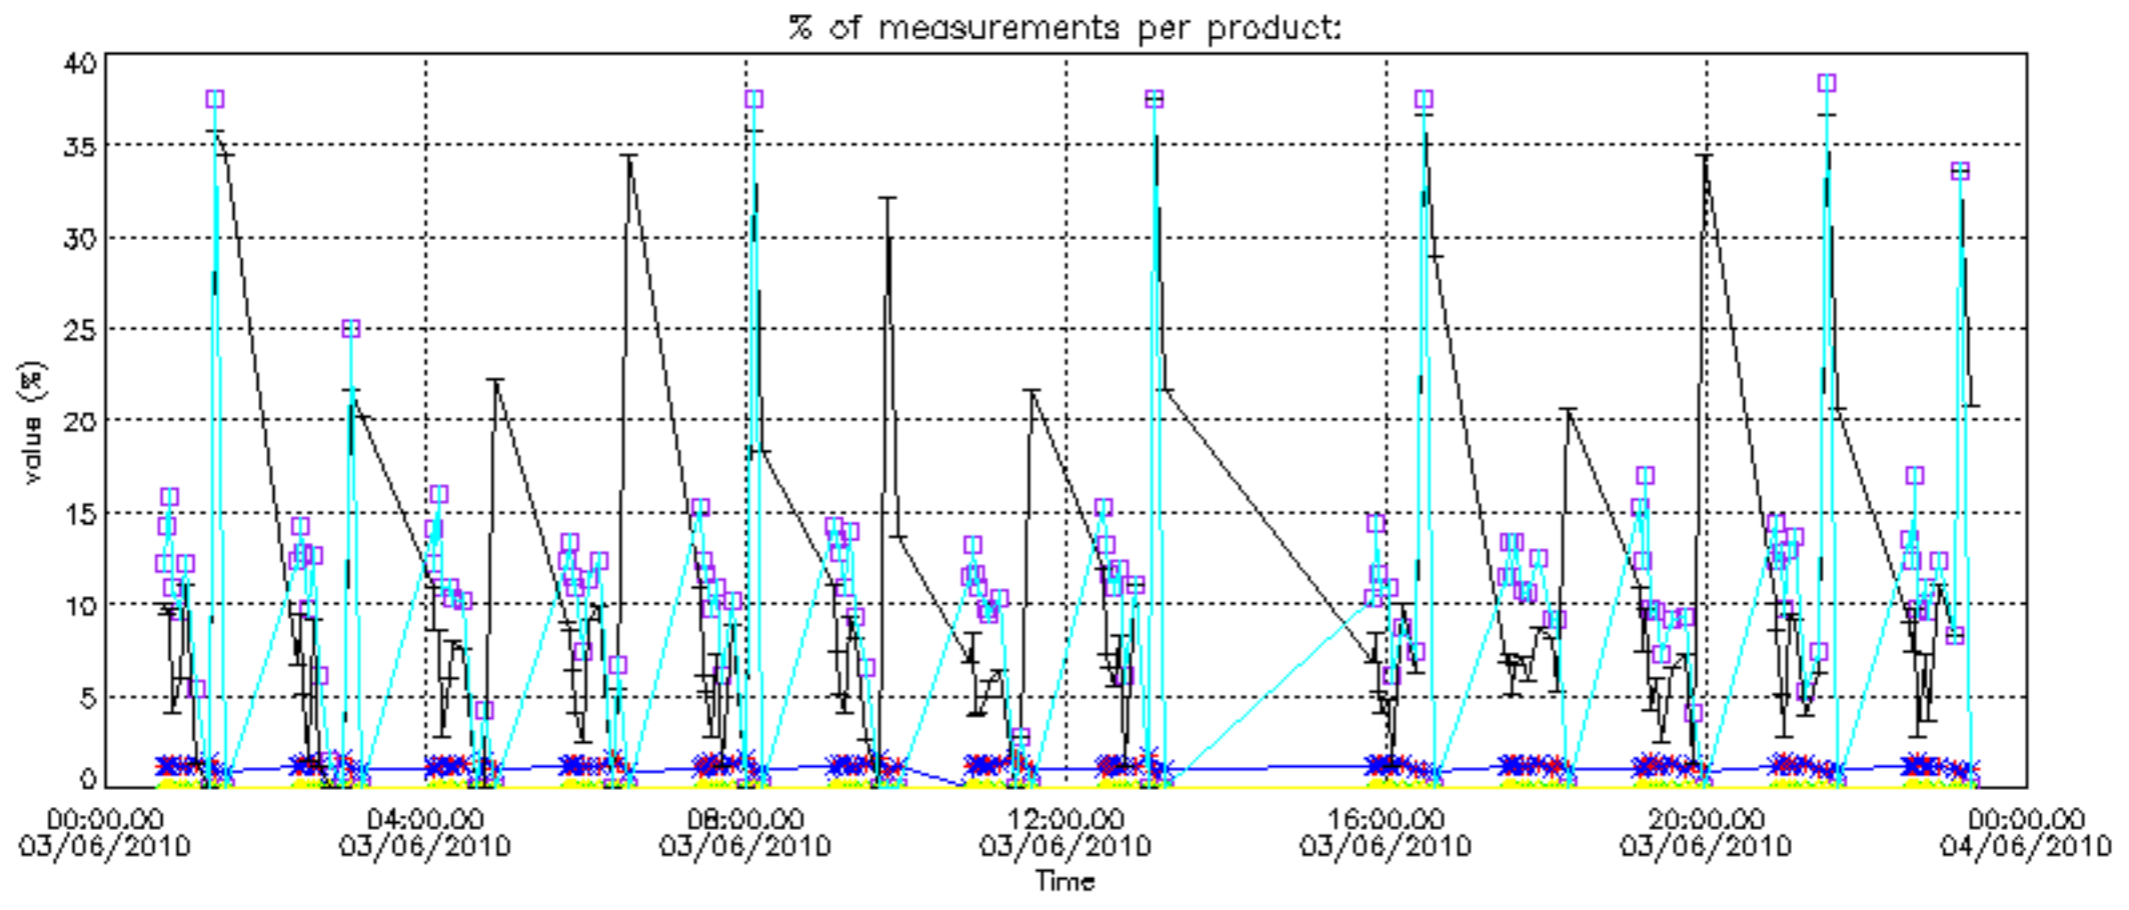

Percentage of cosmic ray hits per profile

Percentage of datation errors per profile