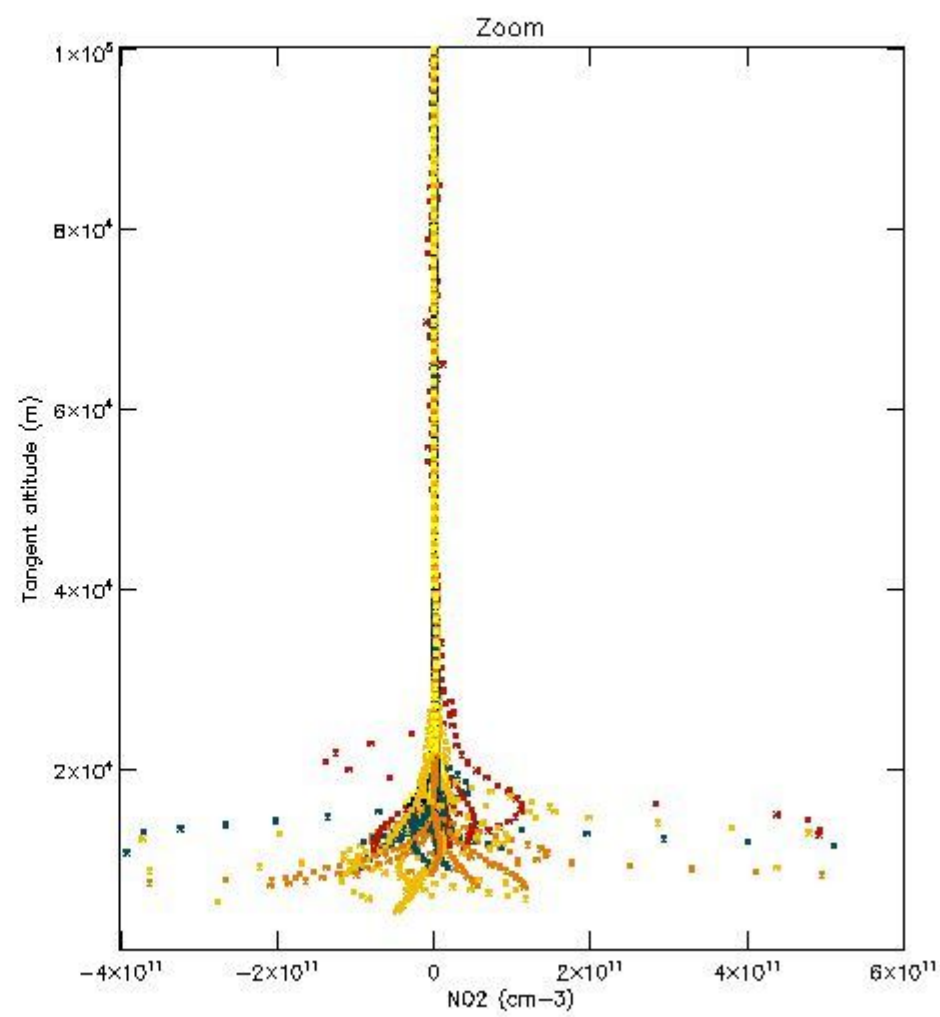

5.7 Plot NO3 profiles for all STD (dark without errors)

The colorbar represents the latitude.