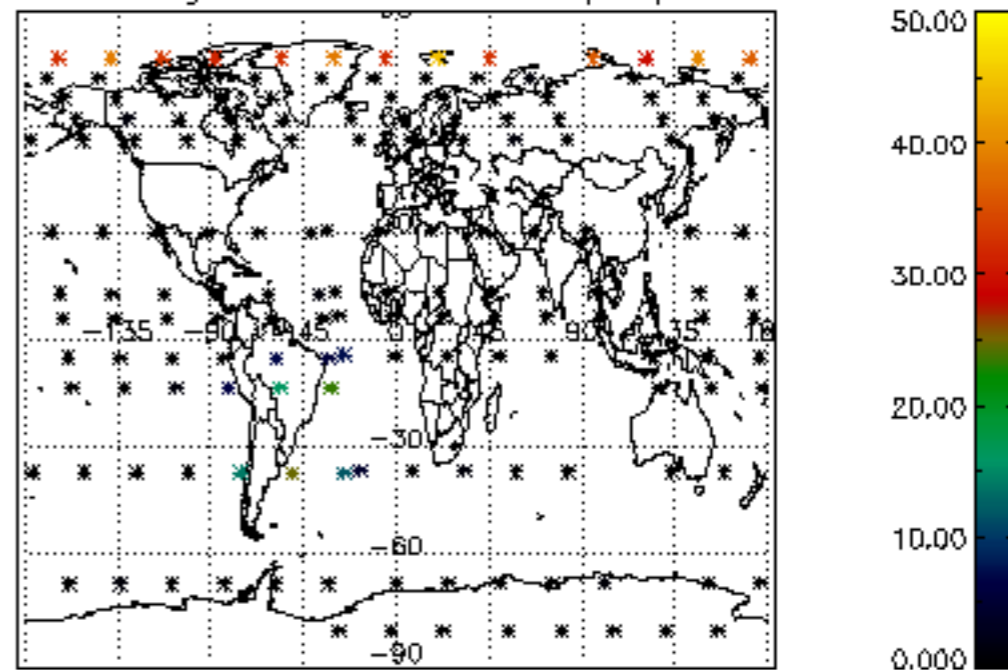

Percentage of datation errors per profile

Percentage of saturation errors per profile