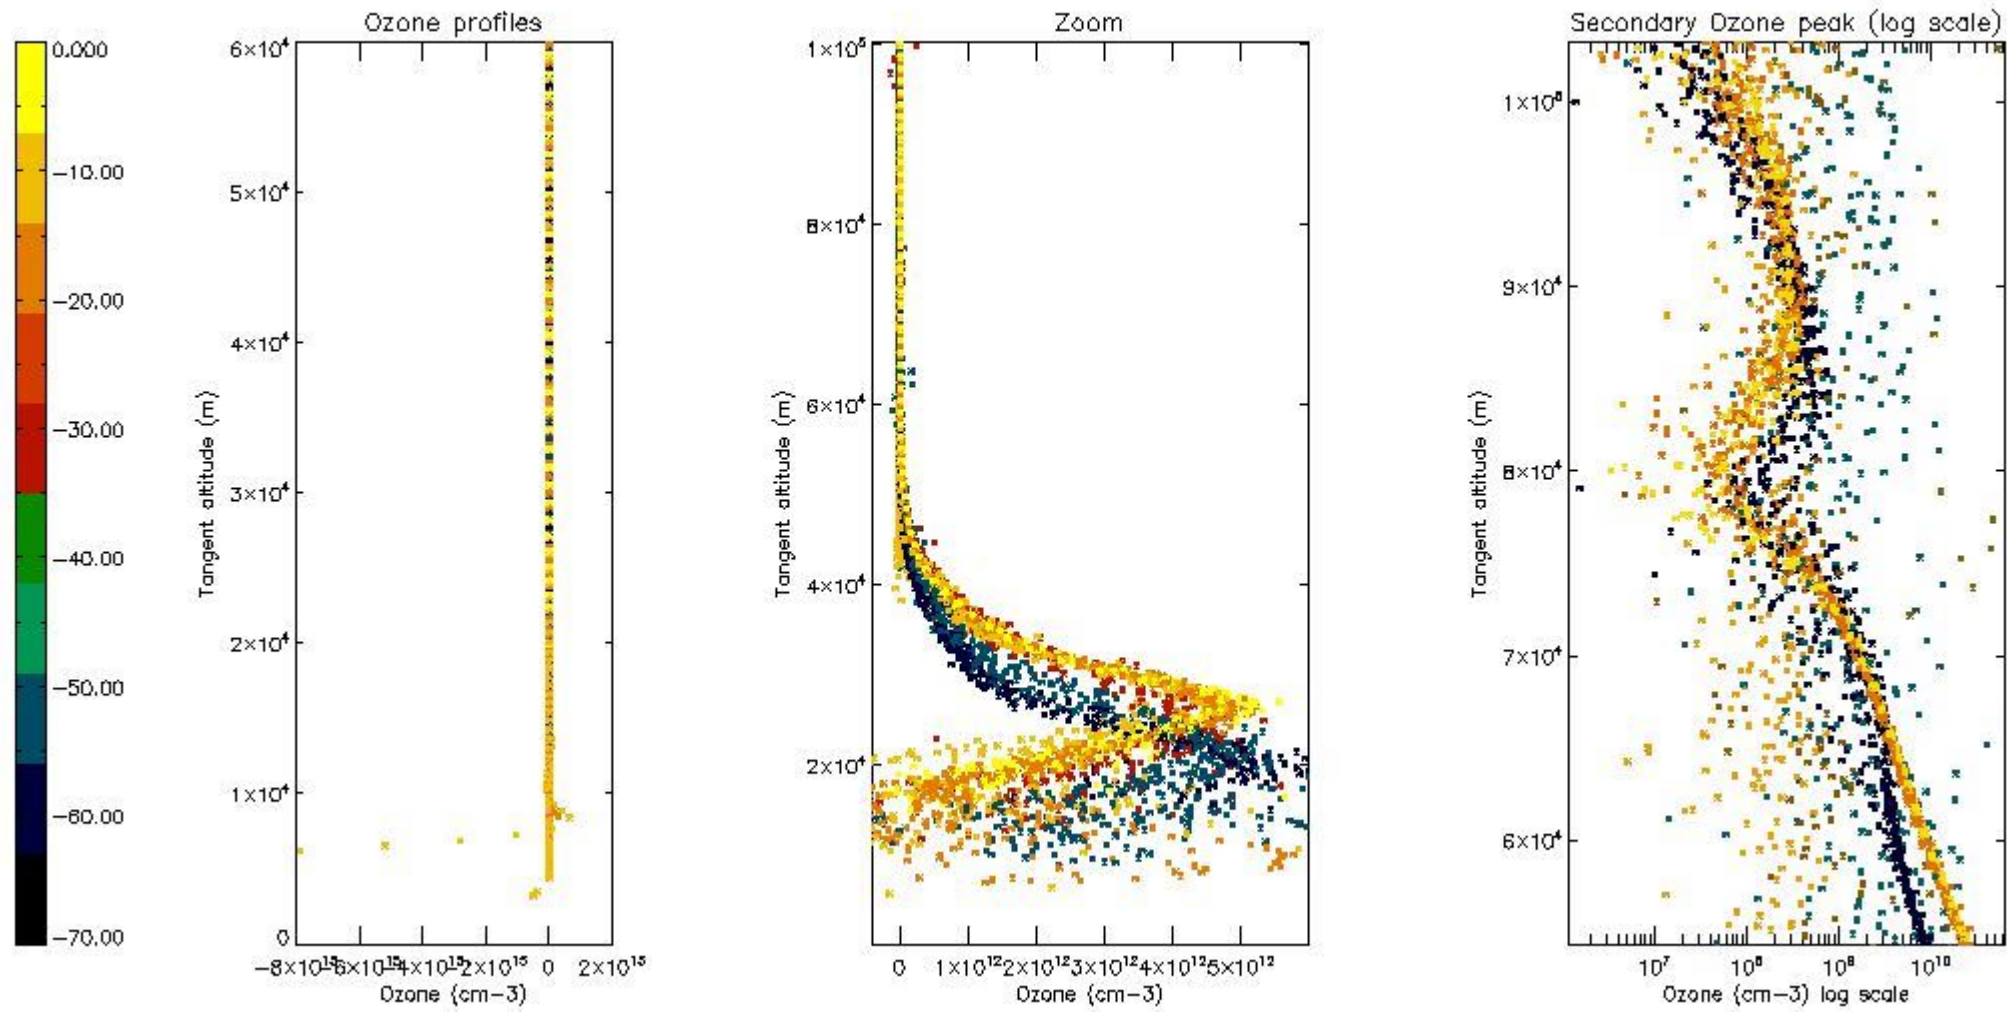

STD < 10	9
STD < 5	7

5.2 Plot ozone profiles for all STD (dark without errors)

The colorbar represents the latitude.

5.3 Plot ozone profiles where STD < 20% (dark without errors)

The colorbar represents the latitude.