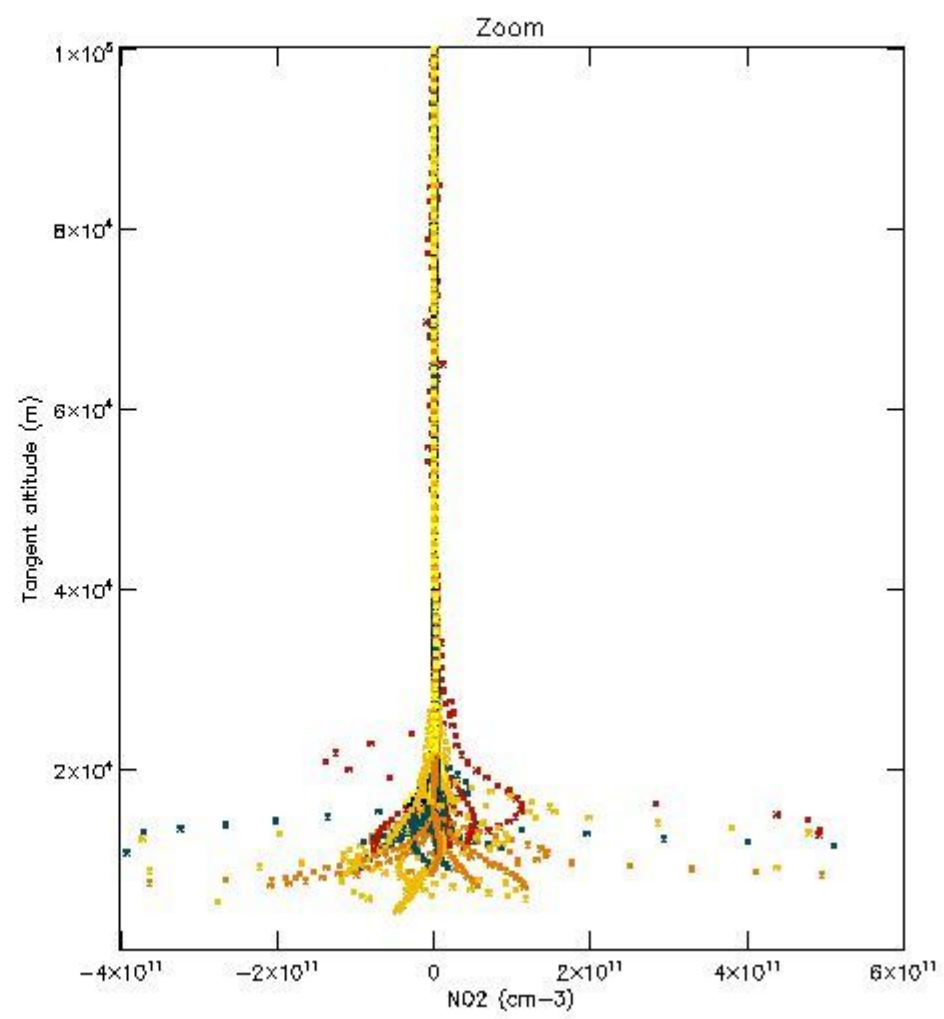

5.7 Plot NO3 profiles for all STD (dark without errors)

The colorbar represents the latitude.