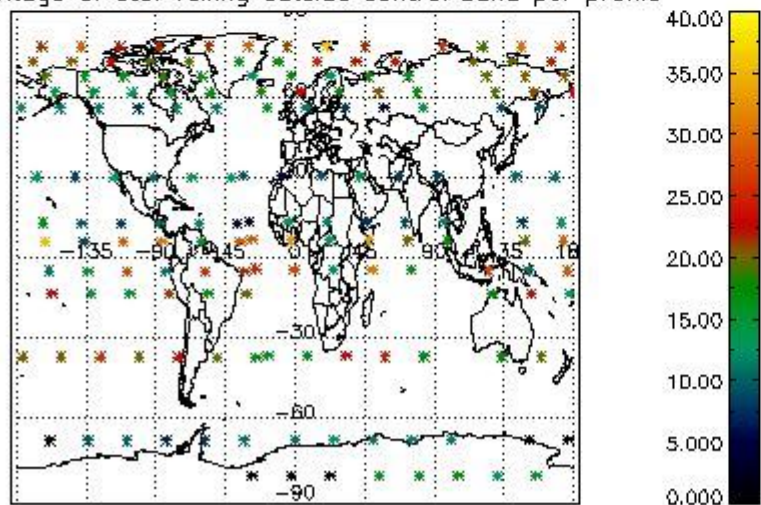

*4.2.1 Plot level 1 quality information per product (world map): ENVI SAT ASCENDING passes*

Percentage of cosmic ray hits per profile

Percentage of datation errors per profile

Percentage of star falling outside central band per profile