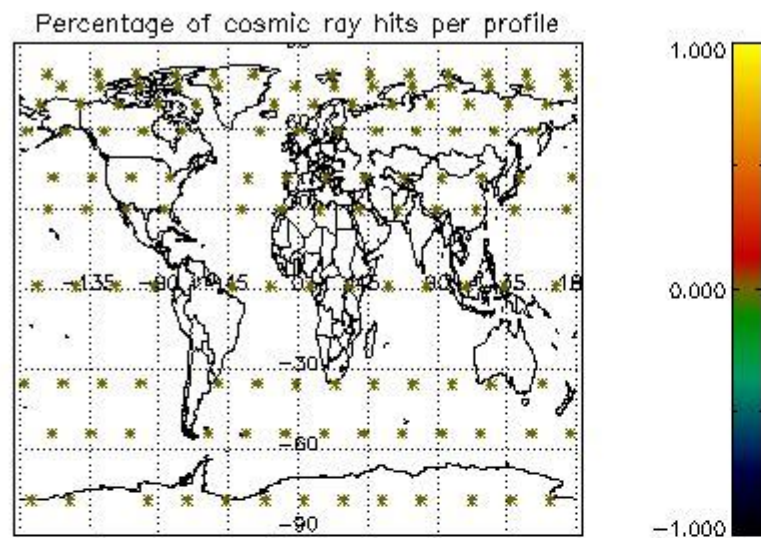

4.2.2 Plot level 1 quality information per product (world map): ENVISAT DESCENDING passes

5. Trace gas profiles

5.1 Ozone statistics based on quality of products

The final quality of the products can be "measured" using the STD (Standard Deviation) attached to every point profile. This information is written to the parameter GOM_NL__2P/NL_LOCAL_SPECIES_DENSITY/o3_std of the level 2 products. The table below shows the statistics for given STD ranges.

The statistics are given with respect to the overall valid production:

- Products without fatal errors: GOM_NL__2P/MPH/PRODUCT_ERR=0
- Valid point profile: GOM_NL__2P/NL_LOCAL_SPECIES_DENSITY/pcd(0)=0

The 'Criteria' is applied to valid points of dark limb products:

- Products in dark limb illumination condition: GOM_NL__2P/NL_SUMMARY_QUALITY/obs_ill_cond=0
- Products without fatal errors: GOM_NL__2P/MPH/PRODUCT_ERR=0
- Valid point profile: GOM_NL__2P/NL_LOCAL_SPECIES_DENSITY/pcd(0)=0

So, the table below shows the percentage of dark limb and valid observations for each criteria with respect to the overall valid daily observations.

Criteria	% of total production
All STD	31
STD < 20	14