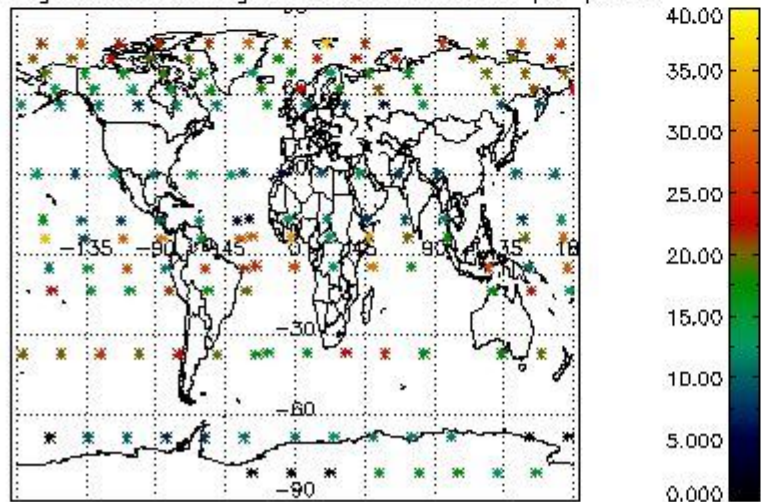

##### 4.2.1 Plot level 1 quality information per product (world map): ENVISAT ASCENDING passes

Percentage of cosmic ray hits per profile

Percentage of datation errors per profile

Percentage of star falling outside central band per profile