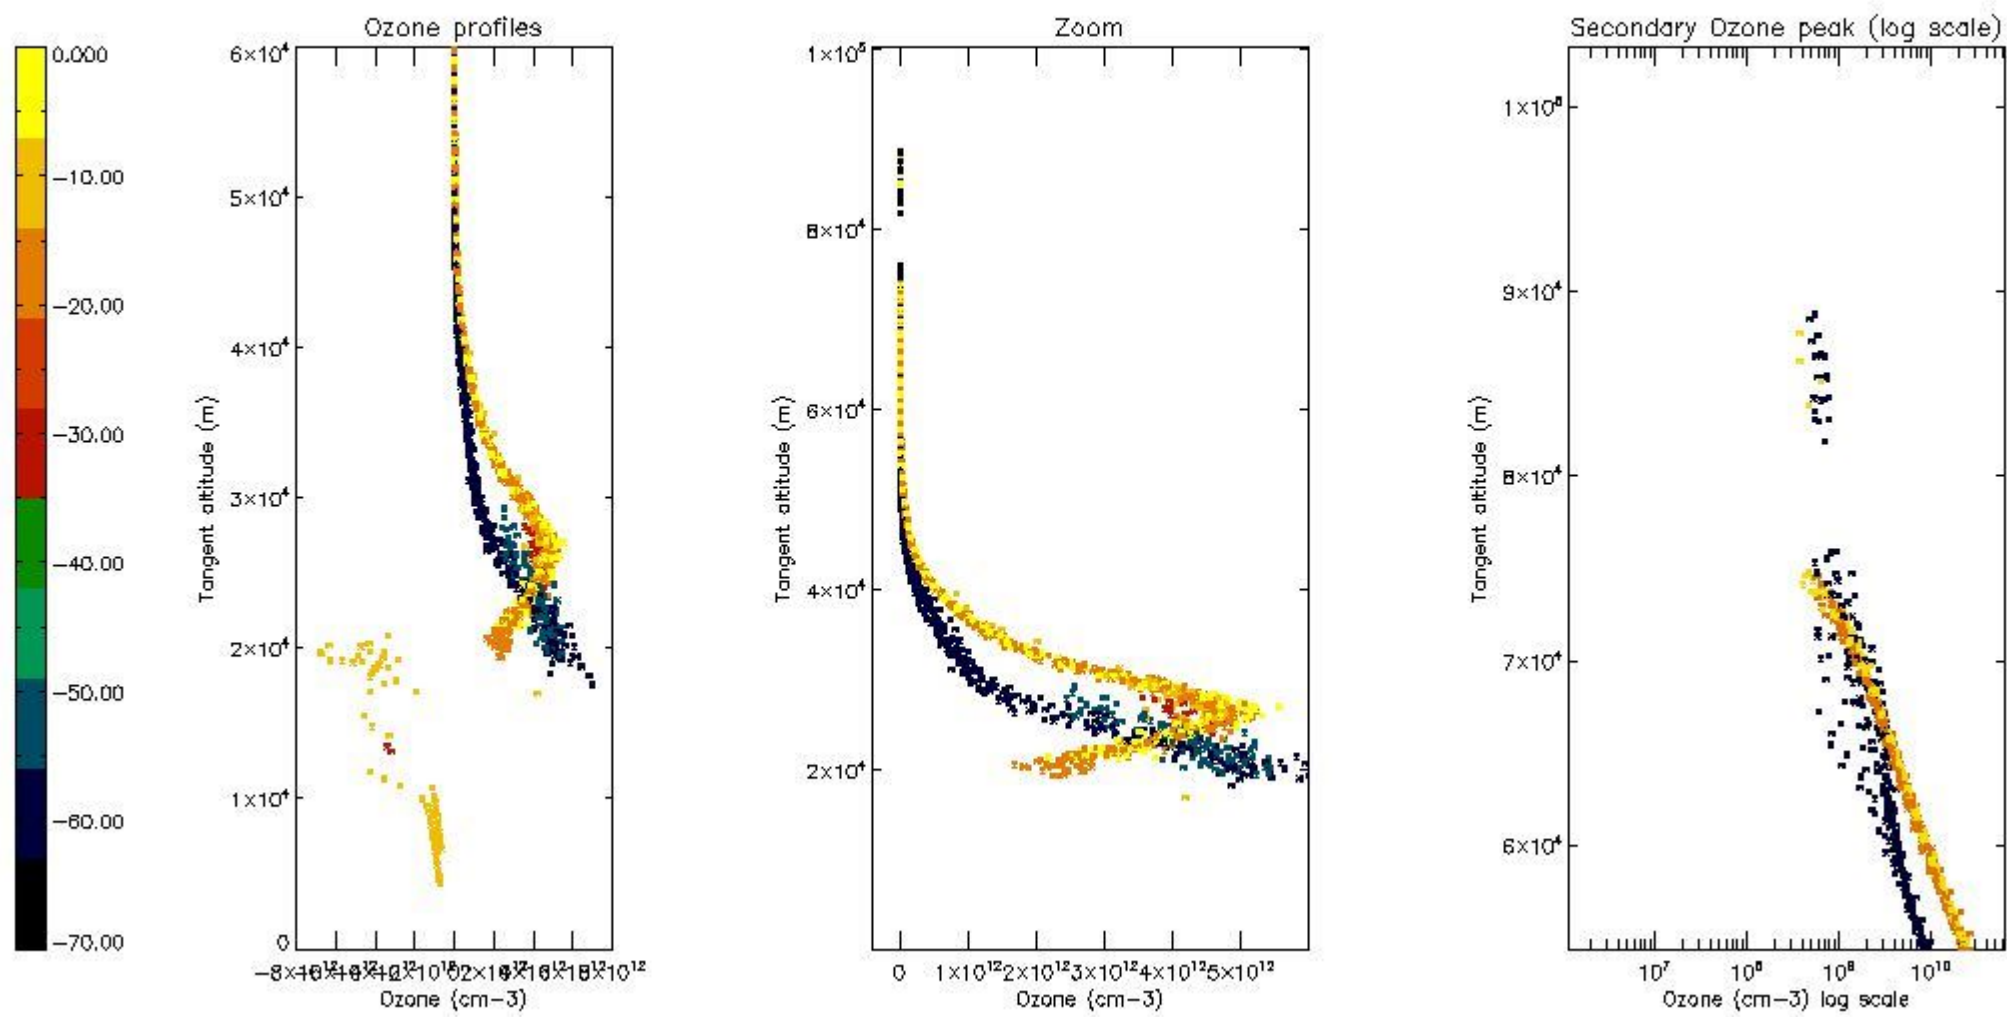

5.5 Plot ozone profiles where STD < 5% (dark without errors)

The colorbar represents the latitude.