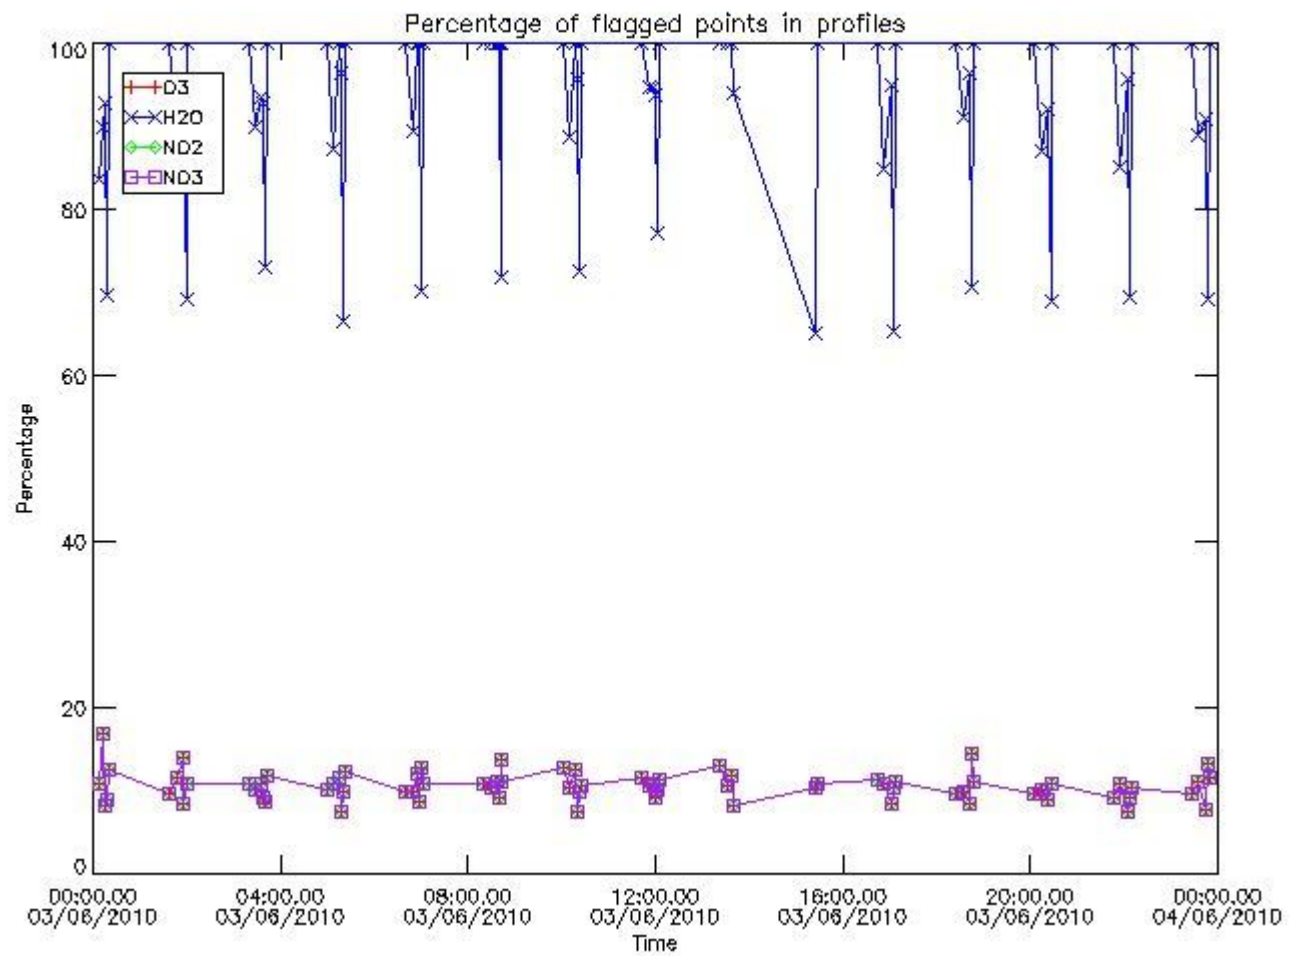

3. Quality information per product

In this section it is plotted some information contained in the Quality Summary data set of the level 2 products. Only products in dark limb conditions and without errors (error flag in the MPH set to "0") are used.

3.1 Plot quality information per product (time dependant)