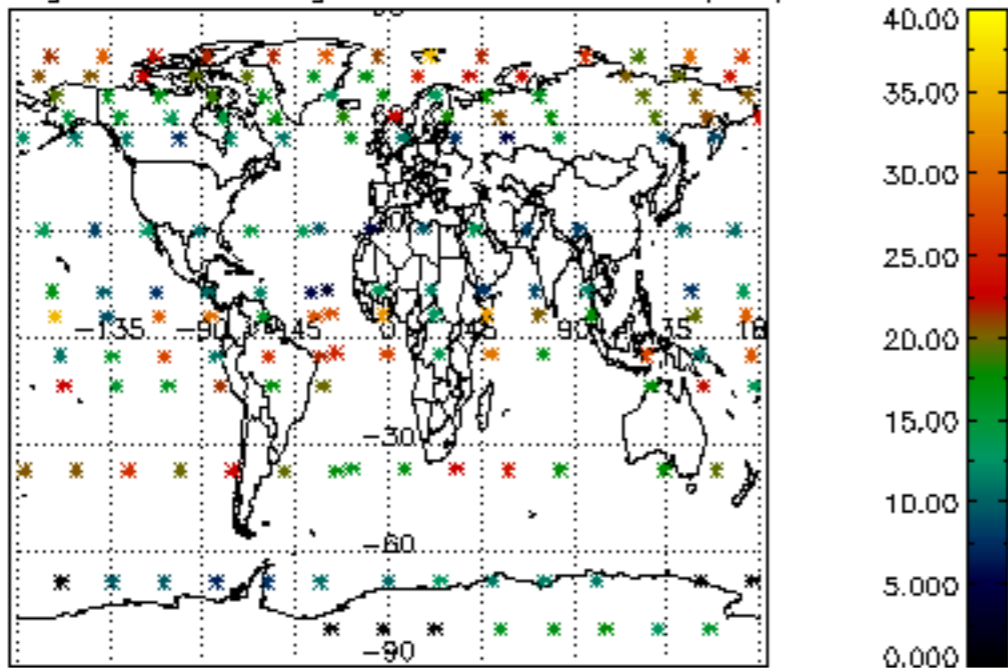

Percentage of cosmic ray hits per profile

Percentage of star falling outside central band per profile