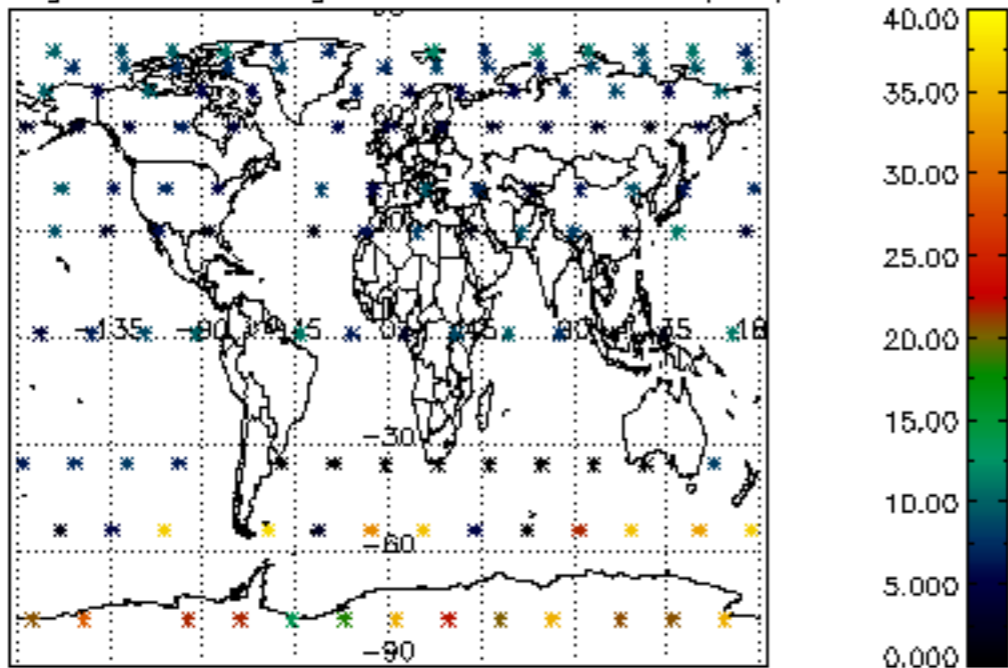

Percentage of star falling outside central band per profile