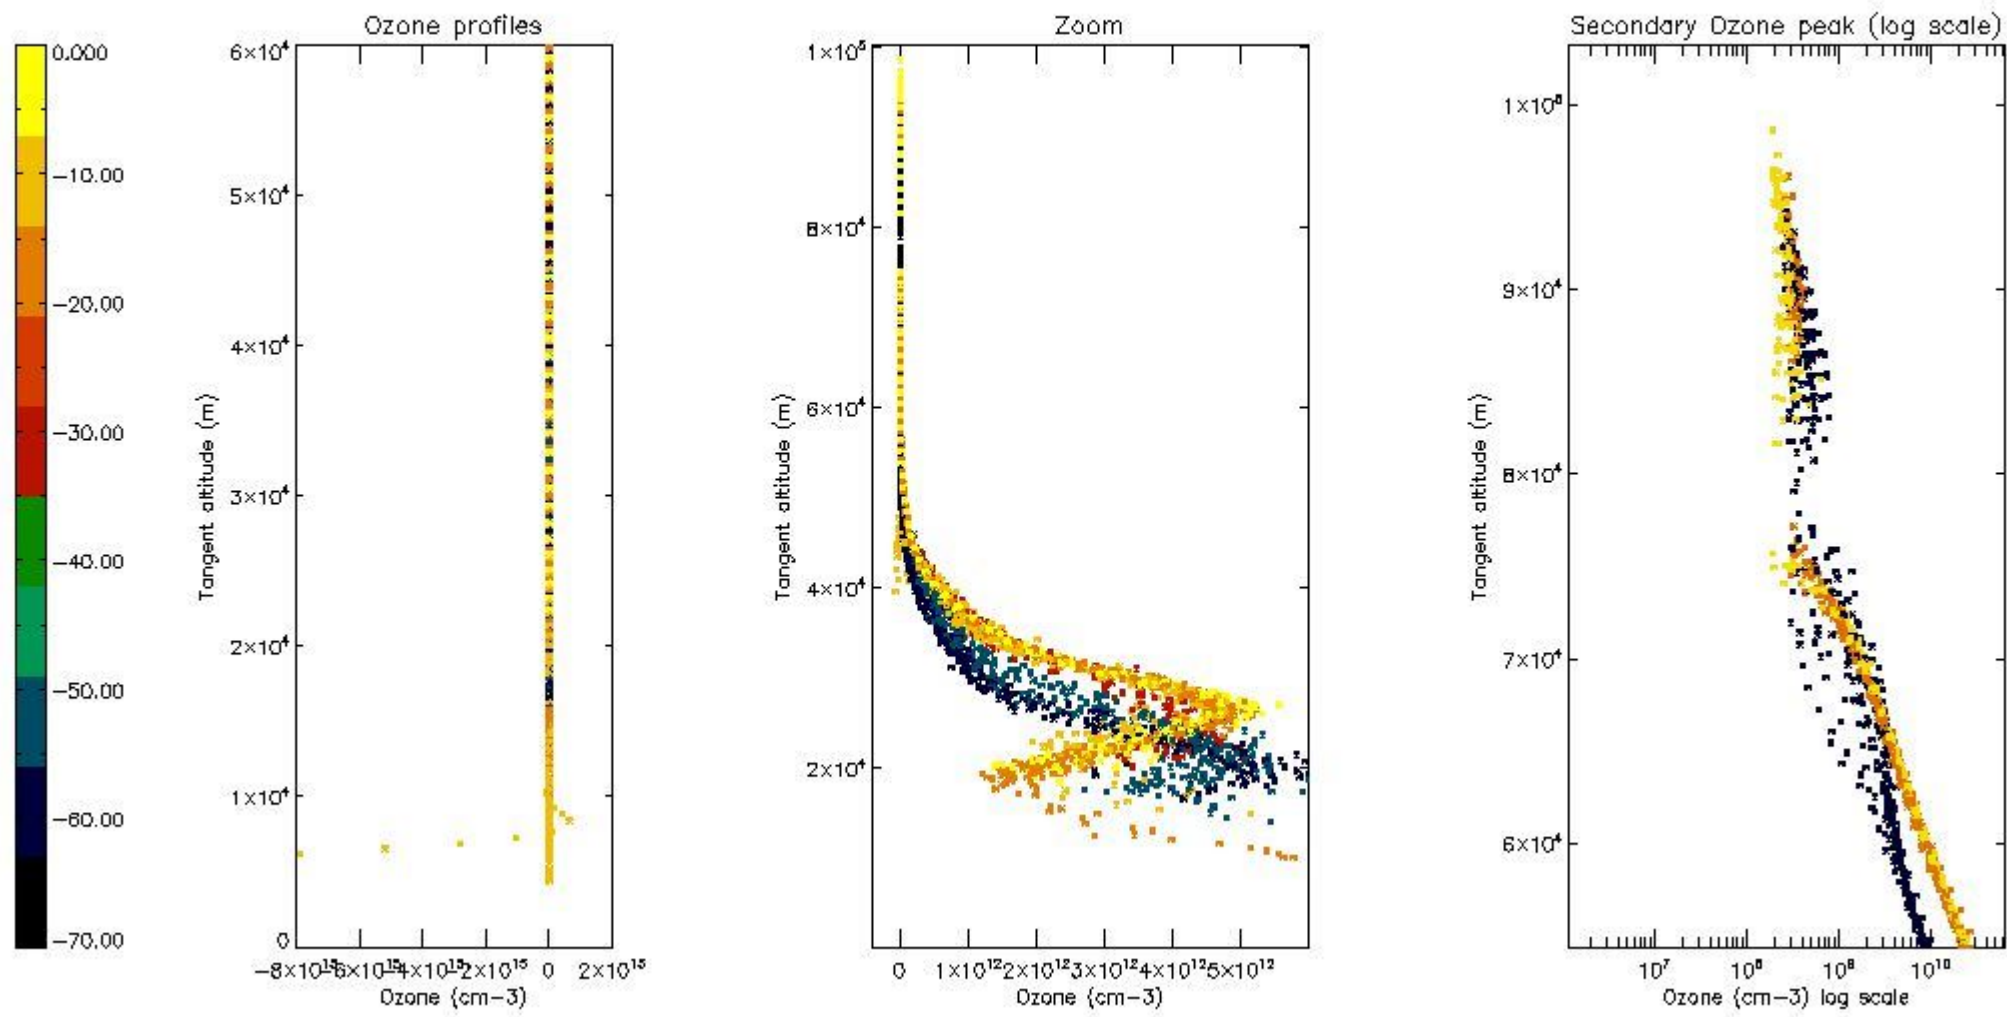

STD < 10	9
STD < 5	7

5.2 Plot ozone profiles for all STD (dark without errors)

The colorbar represents the latitude.

5.3 Plot ozone profiles where STD < 20% (dark without errors)

The colorbar represents the latitude.