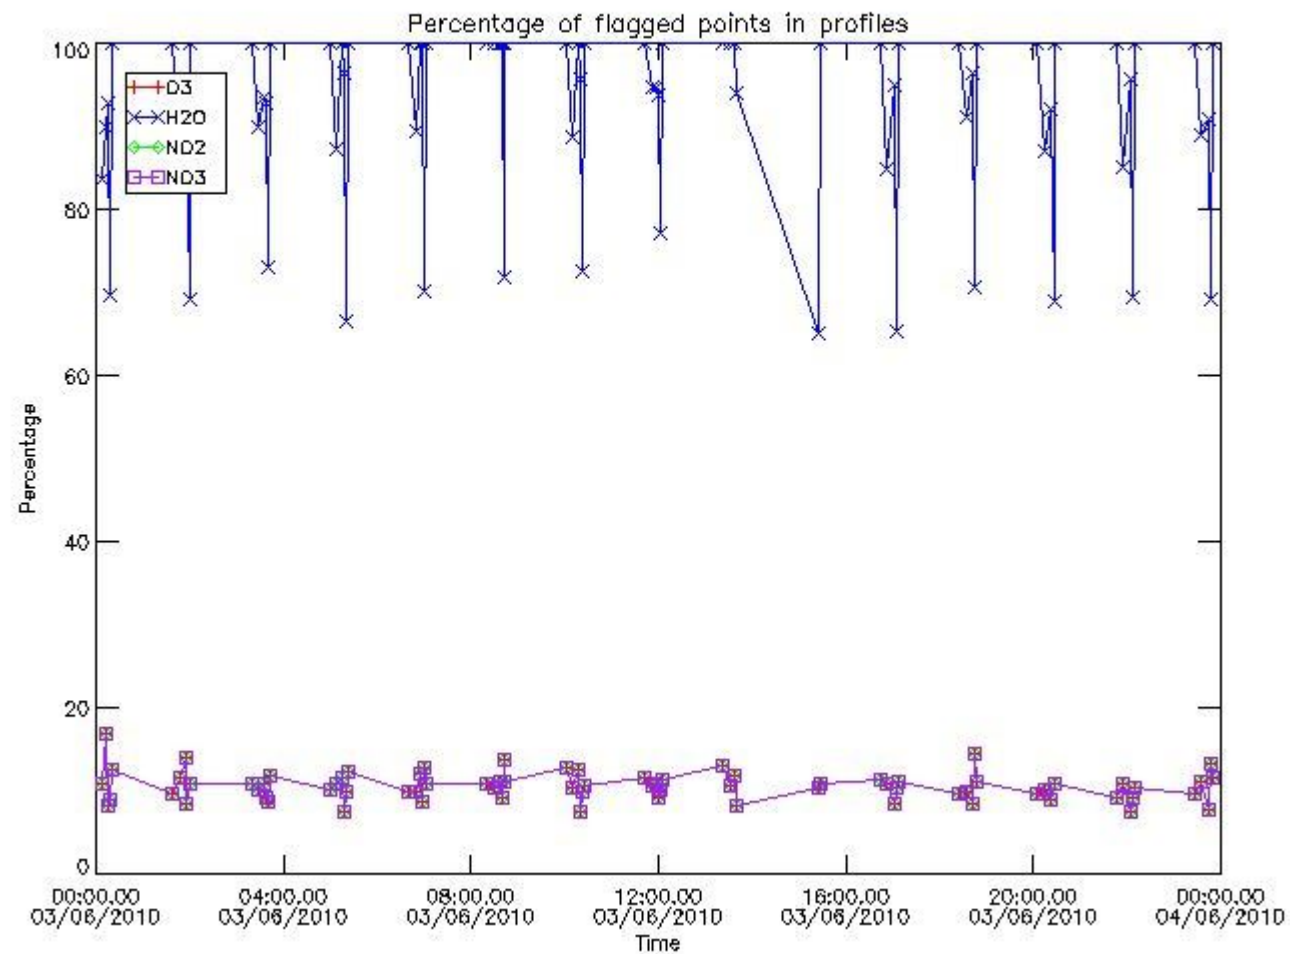

3. Quality information per product

In this section it is plotted some information contained in the Quality Summary data set of the level 2 products. Only products in dark limb conditions and without errors (error flag in the MPH set to "0") are used.

3.1 Plot quality information per product (time dependant)