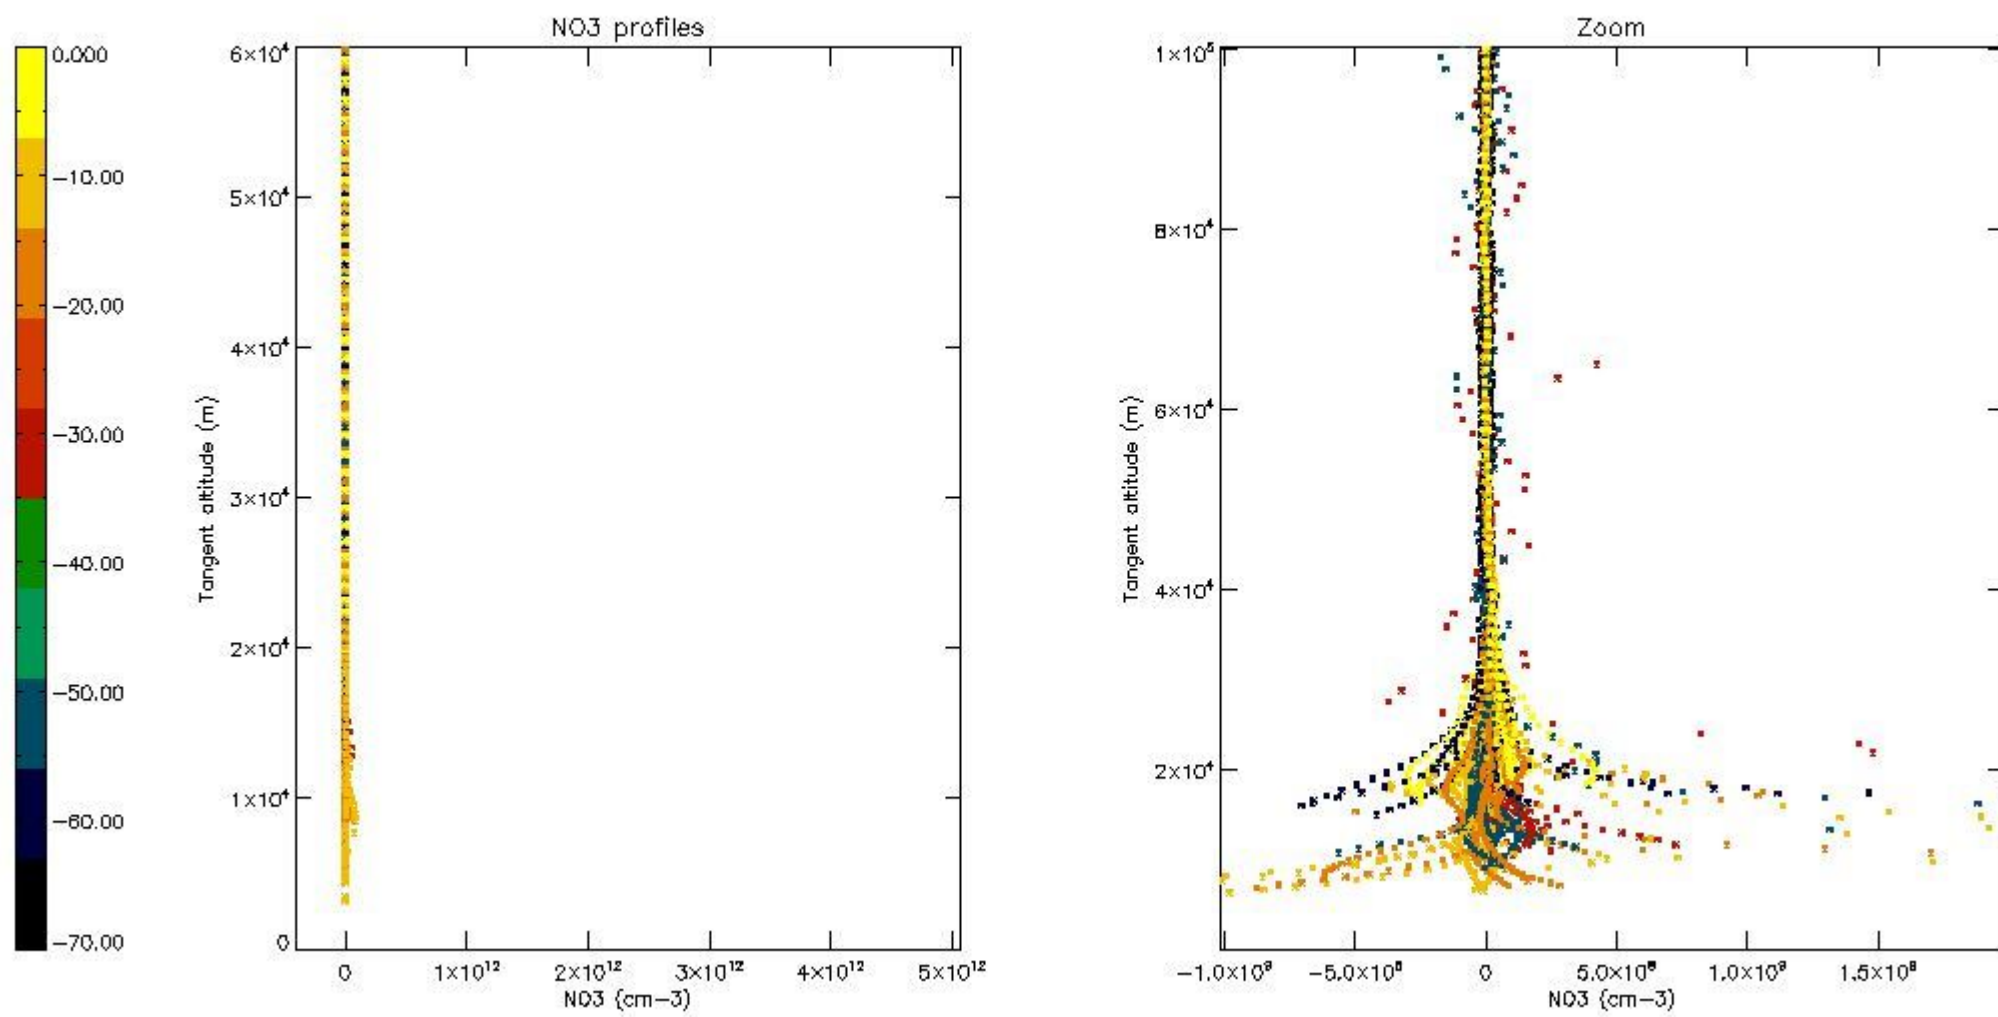

5.8 Plot H2O profiles for all STD (only for occultations of stars 1,2,3,4,13,14,16,26,63 dark without errors)

The colorbar represents the latitude.