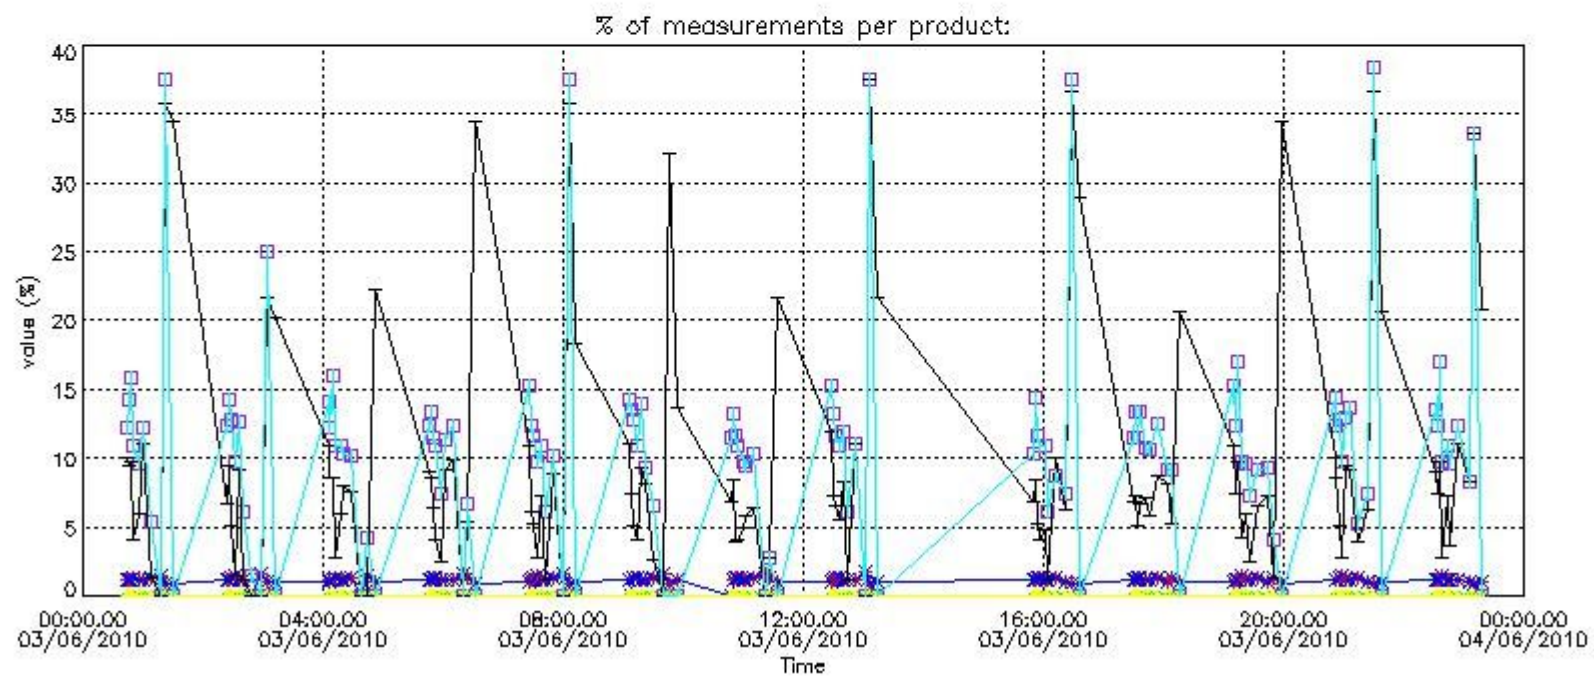

4.2 Plot quality information per product coming from level 1b processing (world map)

4.2.1 Plot level 1 quality information per product (world map): ENVI SAT ASCENDING passes