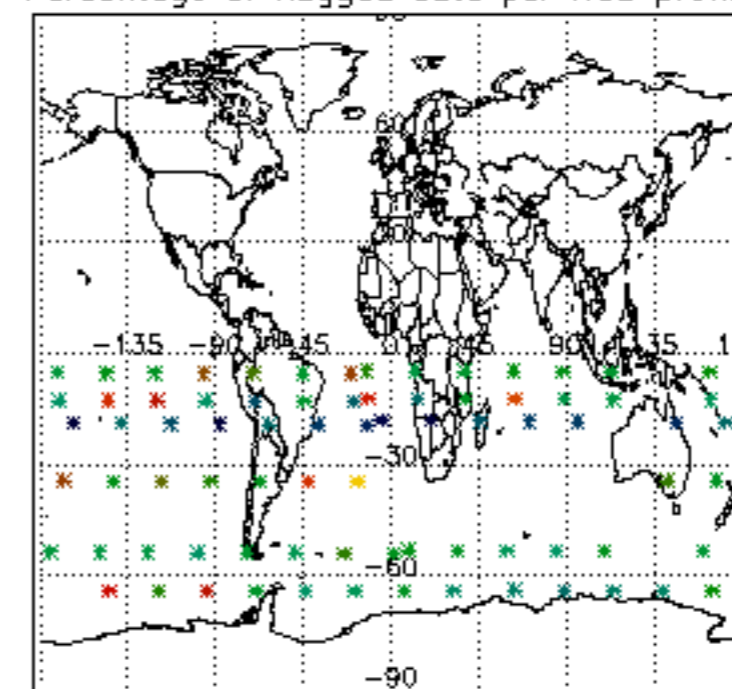

Percentage of flagged data per NO3 profile