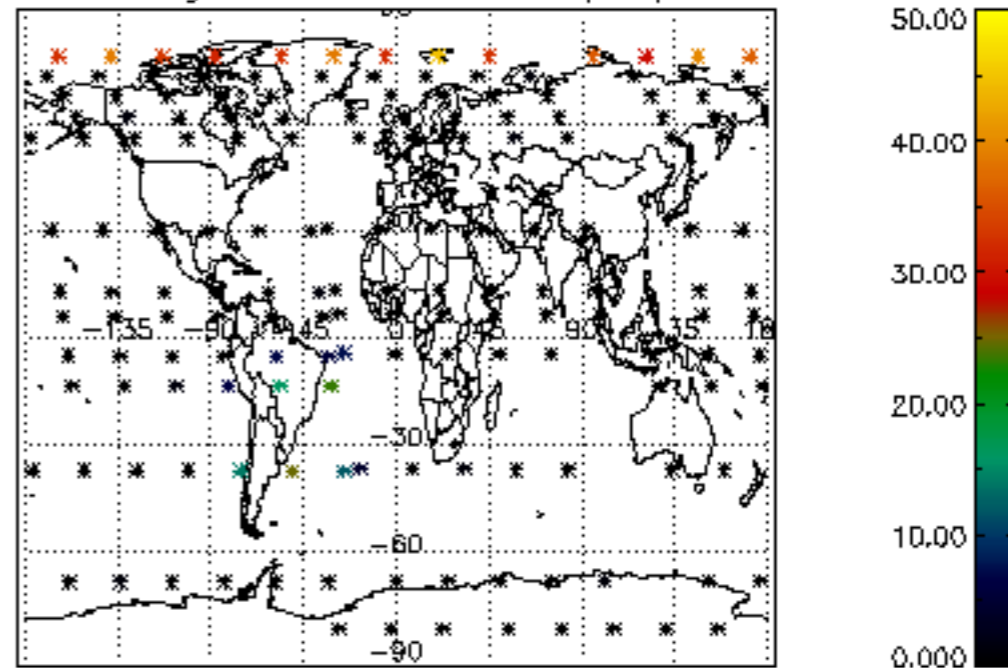

Percentage of datation errors per profile

Percentage of saturation errors per profile