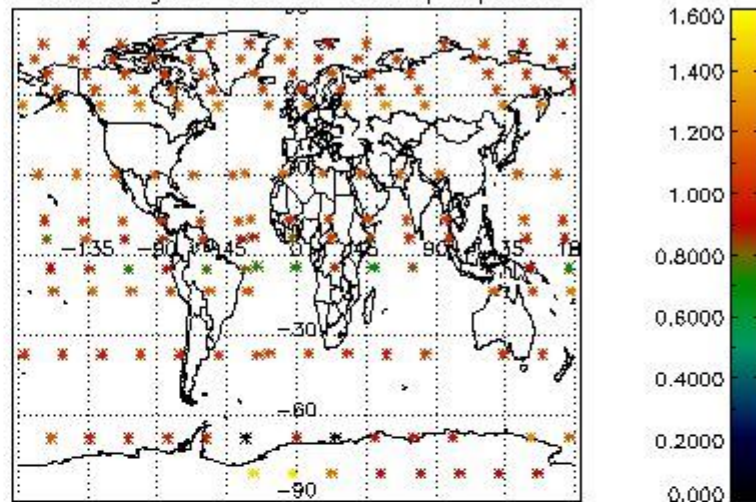

Percentage of datation errors per profile