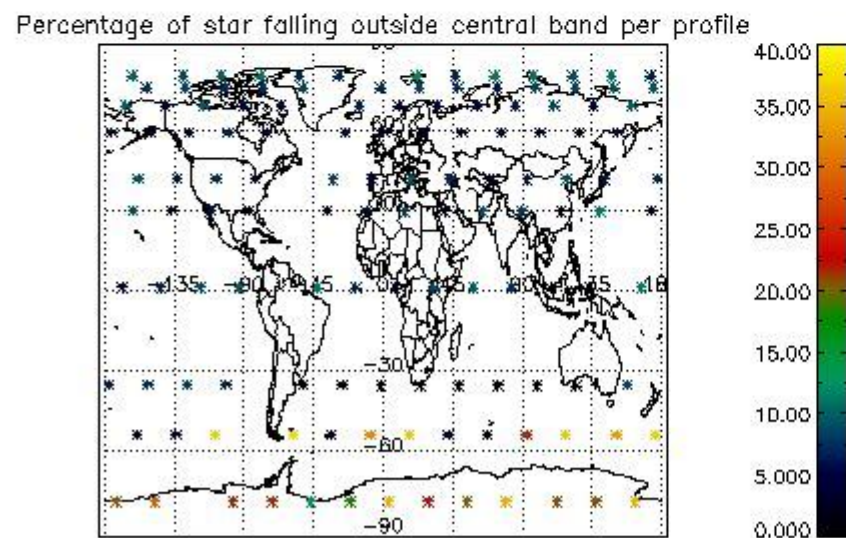

5. Trace gas profiles

5.1 Ozone statistics based on quality of products

The final quality of the products can be "measured" using the STD (Standard Deviation) attached to every point profile. This information is written to the parameter GOM_NL__2P/NL_LOCAL_SPECIES_DENSITY/o3_std of the level 2 products. The table below shows the statistics for given STD ranges.

The statistics are given with respect to the overall valid production:

- Products without fatal errors: GOM_NL__2P/MPH/PRODUCT_ERR=0
- Valid point profile: GOM_NL__2P/NL_LOCAL_SPECIES_DENSITY/pcd(0)=0

The 'Criteria' is applied to valid points of dark limb products:

- Products in dark limb illumination condition: GOM_NL__2P/NL_SUMMARY_QUALITY/obs_ill_cond=0
- Products without fatal errors: GOM_NL__2P/MPH/PRODUCT_ERR=0
- Valid point profile: GOM_NL__2P/NL_LOCAL_SPECIES_DENSITY/pcd(0)=0

So, the table below shows the percentage of dark limb and valid observations for each criteria with respect to the overall valid daily observations.

Criteria	% of total production
All STD	31
STD < 20	14