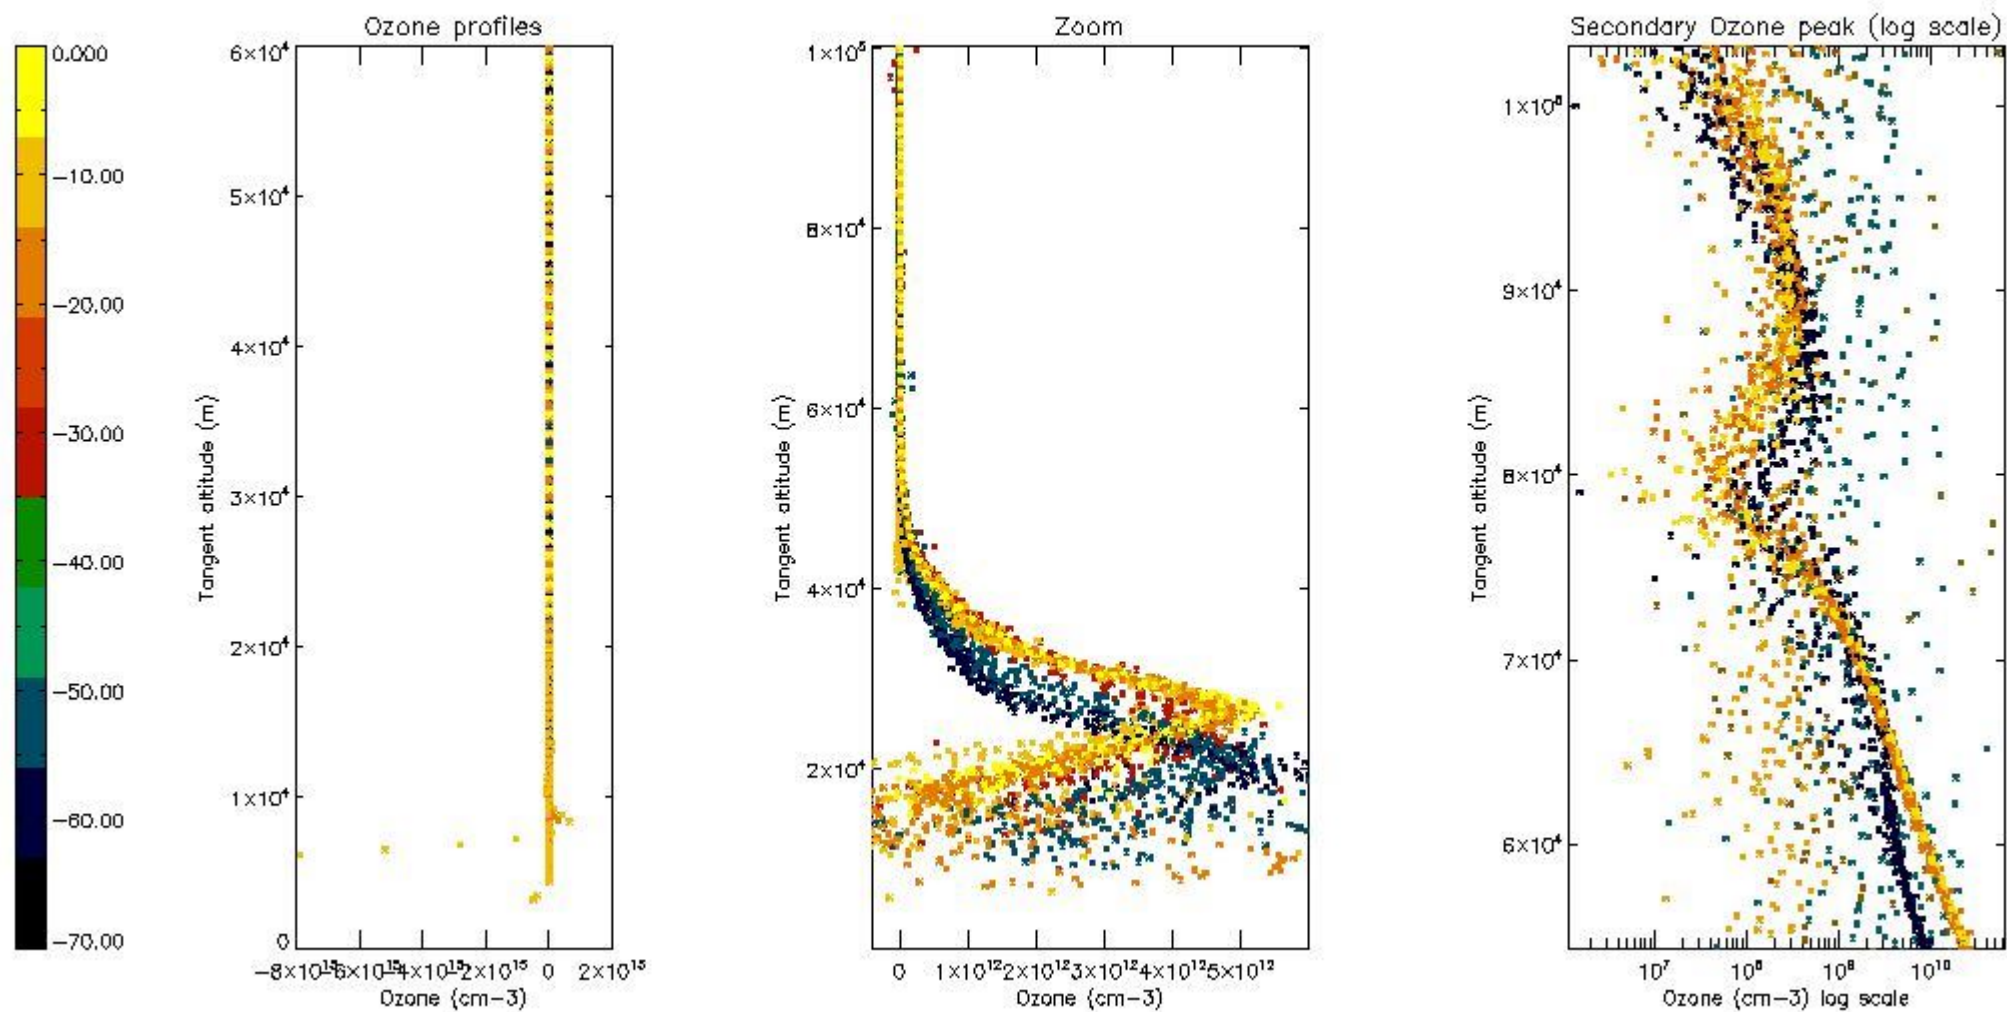

STD < 10	9
STD < 5	7

5.2 Plot ozone profiles for all STD (dark without errors)

The colorbar represents the latitude.

5.3 Plot ozone profiles where STD < 20% (dark without errors)

The colorbar represents the latitude.