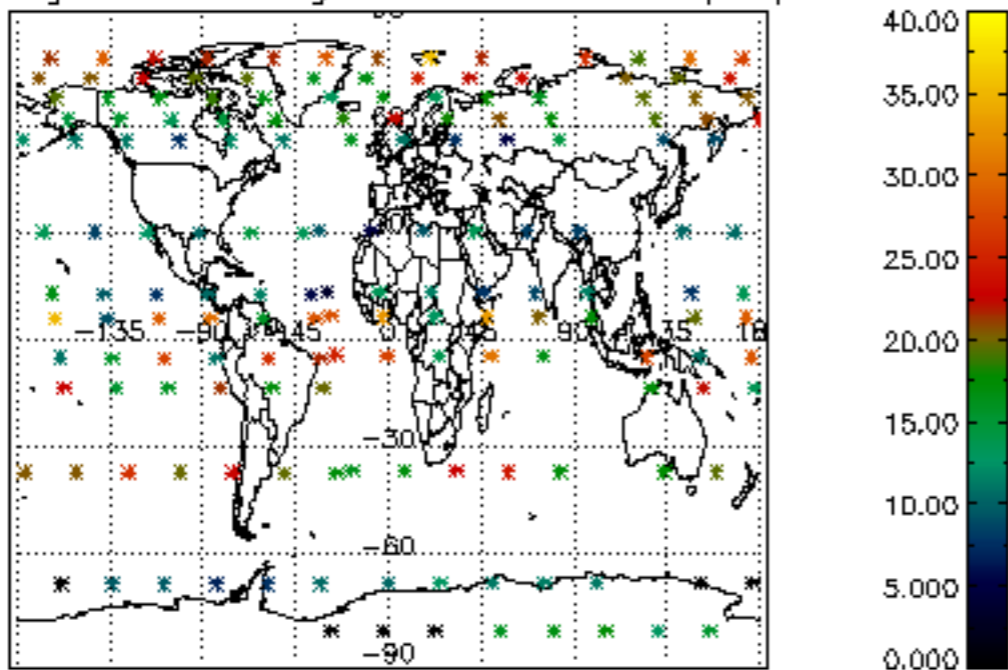

Percentage of cosmic ray hits per profile

Percentage of star falling outside central band per profile