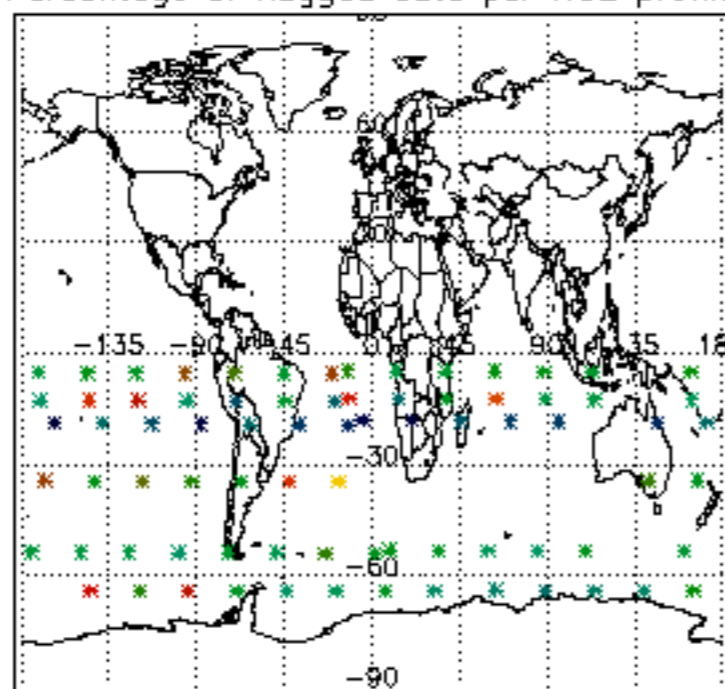

Percentage of flagged data per NO2 profile