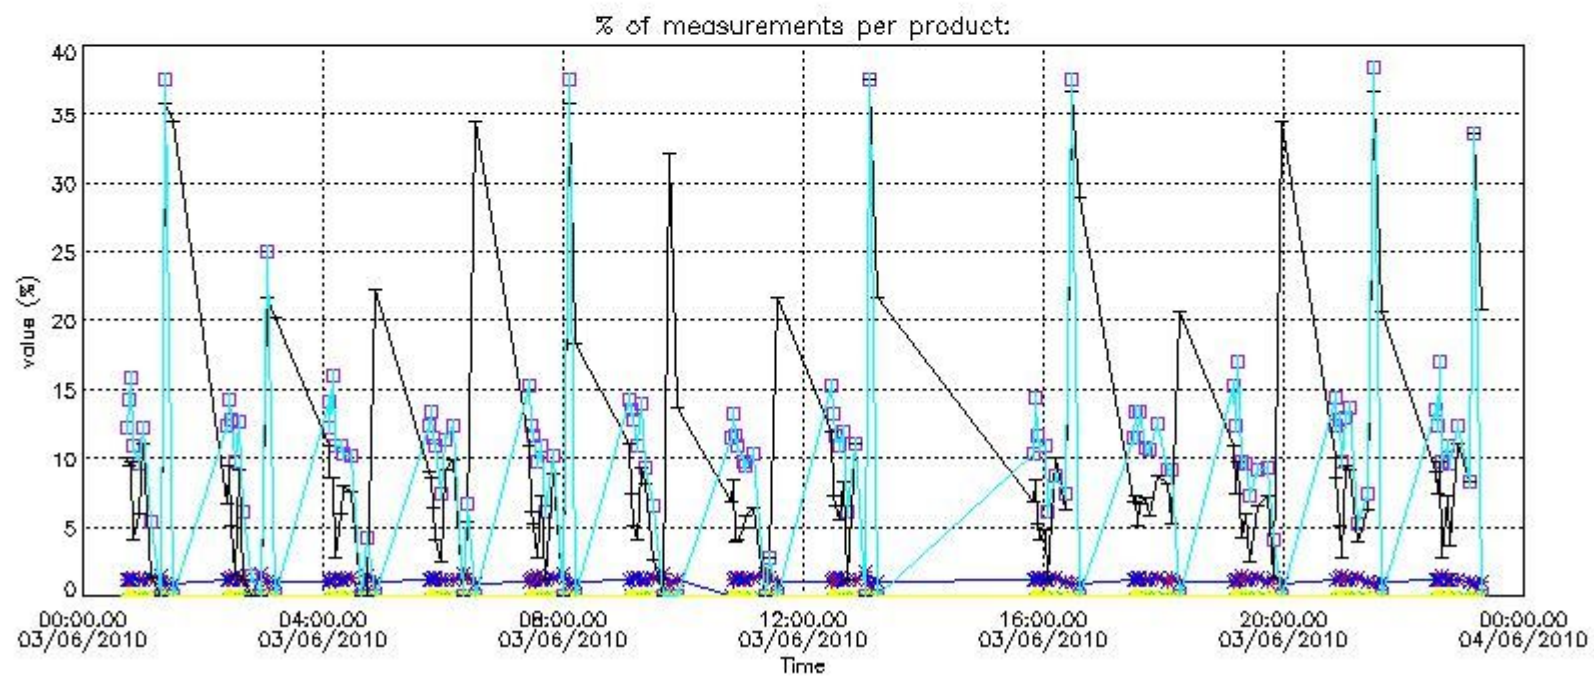

4.2 Plot quality information per product coming from level 1b processing (world map)

4.2.1 Plot level 1 quality information per product (world map): ENVISAT ASCENDING passes