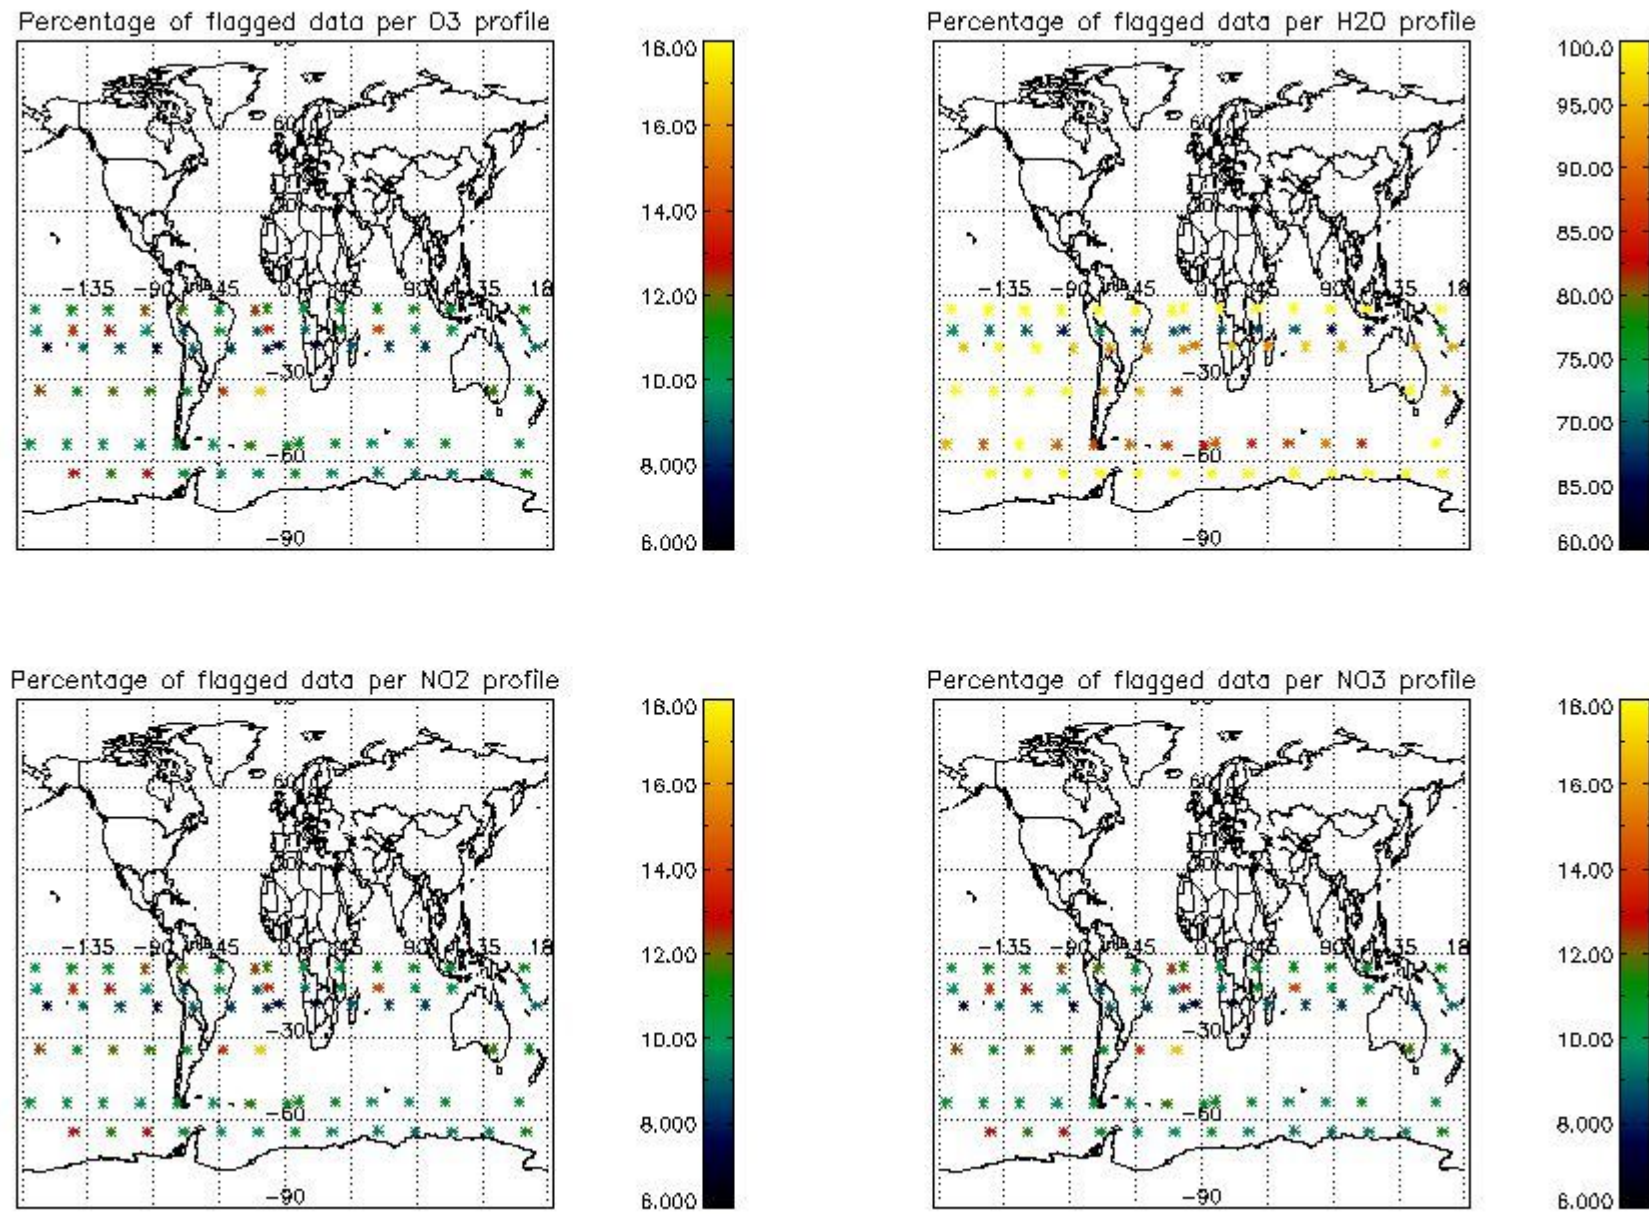

3.2 Plot quality information per product (world map)

4. Level 1 quality information per product

In this section it is plotted some information contained in the Quality Summary data set of the level 2 products that comes from the level 1b processing. Products without errors (error flag in the MPH set to "0") are used.

4.1 Plot quality information per product (time dependant) coming from level 1b processing

4.1.1 Plot level 1 quality information per product (time dependant): ENVISAT ASCENDING passes