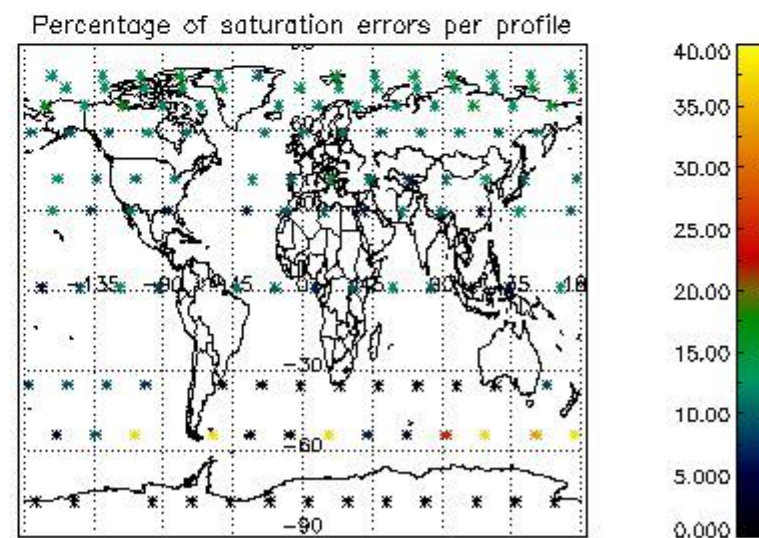

5. Trace gas profiles

5.1 Ozone statistics based on quality of products

The final quality of the products can be "measured" using the STD (Standard Deviation) attached to every point profile. This information is written to the parameter GOM_NL__2P/NL_LOCAL_SPECIES_DENSITY/o3_std of the level 2 products. The table below shows the statistics for given STD ranges.

The statistics are given with respect to the overall valid production:

- Products without fatal errors: GOM_NL__2P/MPH/PRODUCT_ERR=0
- Valid point profile: GOM_NL__2P/NL_LOCAL_SPECIES_DENSITY/pcd(0)=0

The 'Criteria' is applied to valid points of dark limb products:

- Products in dark limb illumination condition: GOM_NL__2P/NL_SUMMARY_QUALITY/obs_ill_cond=0
- Products without fatal errors: GOM_NL__2P/MPH/PRODUCT_ERR=0
- Valid point profile: GOM_NL__2P/NL_LOCAL_SPECIES_DENSITY/pcd(0)=0

So, the table below shows the percentage of dark limb and valid observations for each criteria with respect to the overall valid daily observations.

Criteria	% of total production
All STD	31
STD < 20	14