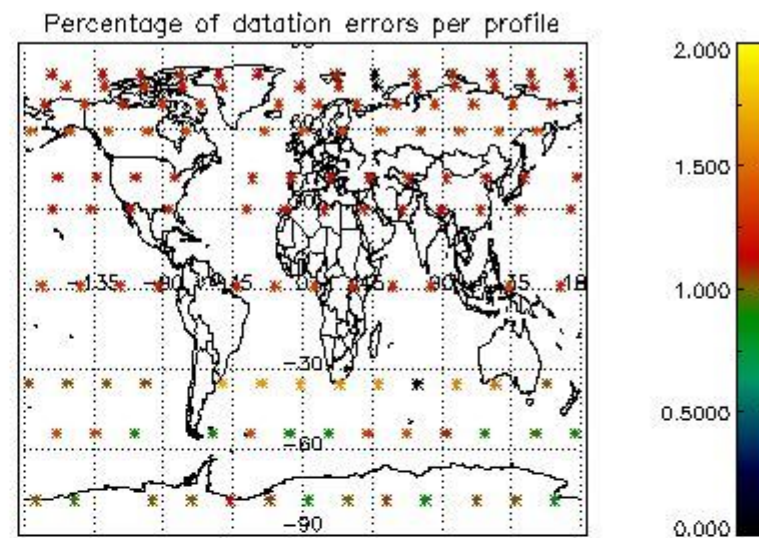

5. Trace gas profiles

5.1 Ozone statistics based on quality of products

The final quality of the products can be "measured" using the STD (Standard Deviation) attached to every point profile. This information is written to the parameter GOM_NL__2P/NL_LOCAL_SPECIES_DENSITY/o3_std of the level 2 products. The table below shows the statistics for given STD ranges.

The statistics are given with respect to the overall valid production:

- Products without fatal errors: GOM_NL__2P/MPH/PRODUCT_ERR=0
- Valid point profile: GOM_NL__2P/NL_LOCAL_SPECIES_DENSITY/pcd(0)=0

The 'Criteria' is applied to valid points of dark limb products:

- Products in dark limb illumination condition: GOM_NL__2P/NL_SUMMARY_QUALITY/obs_ill_cond=0
- Products without fatal errors: GOM_NL__2P/MPH/PRODUCT_ERR=0
- Valid point profile: GOM_NL__2P/NL_LOCAL_SPECIES_DENSITY/pcd(0)=0

So, the table below shows the percentage of dark limb and valid observations for each criteria with respect to the overall valid daily observations.

Criteria	% of total production
All STD	31
STD < 20	14