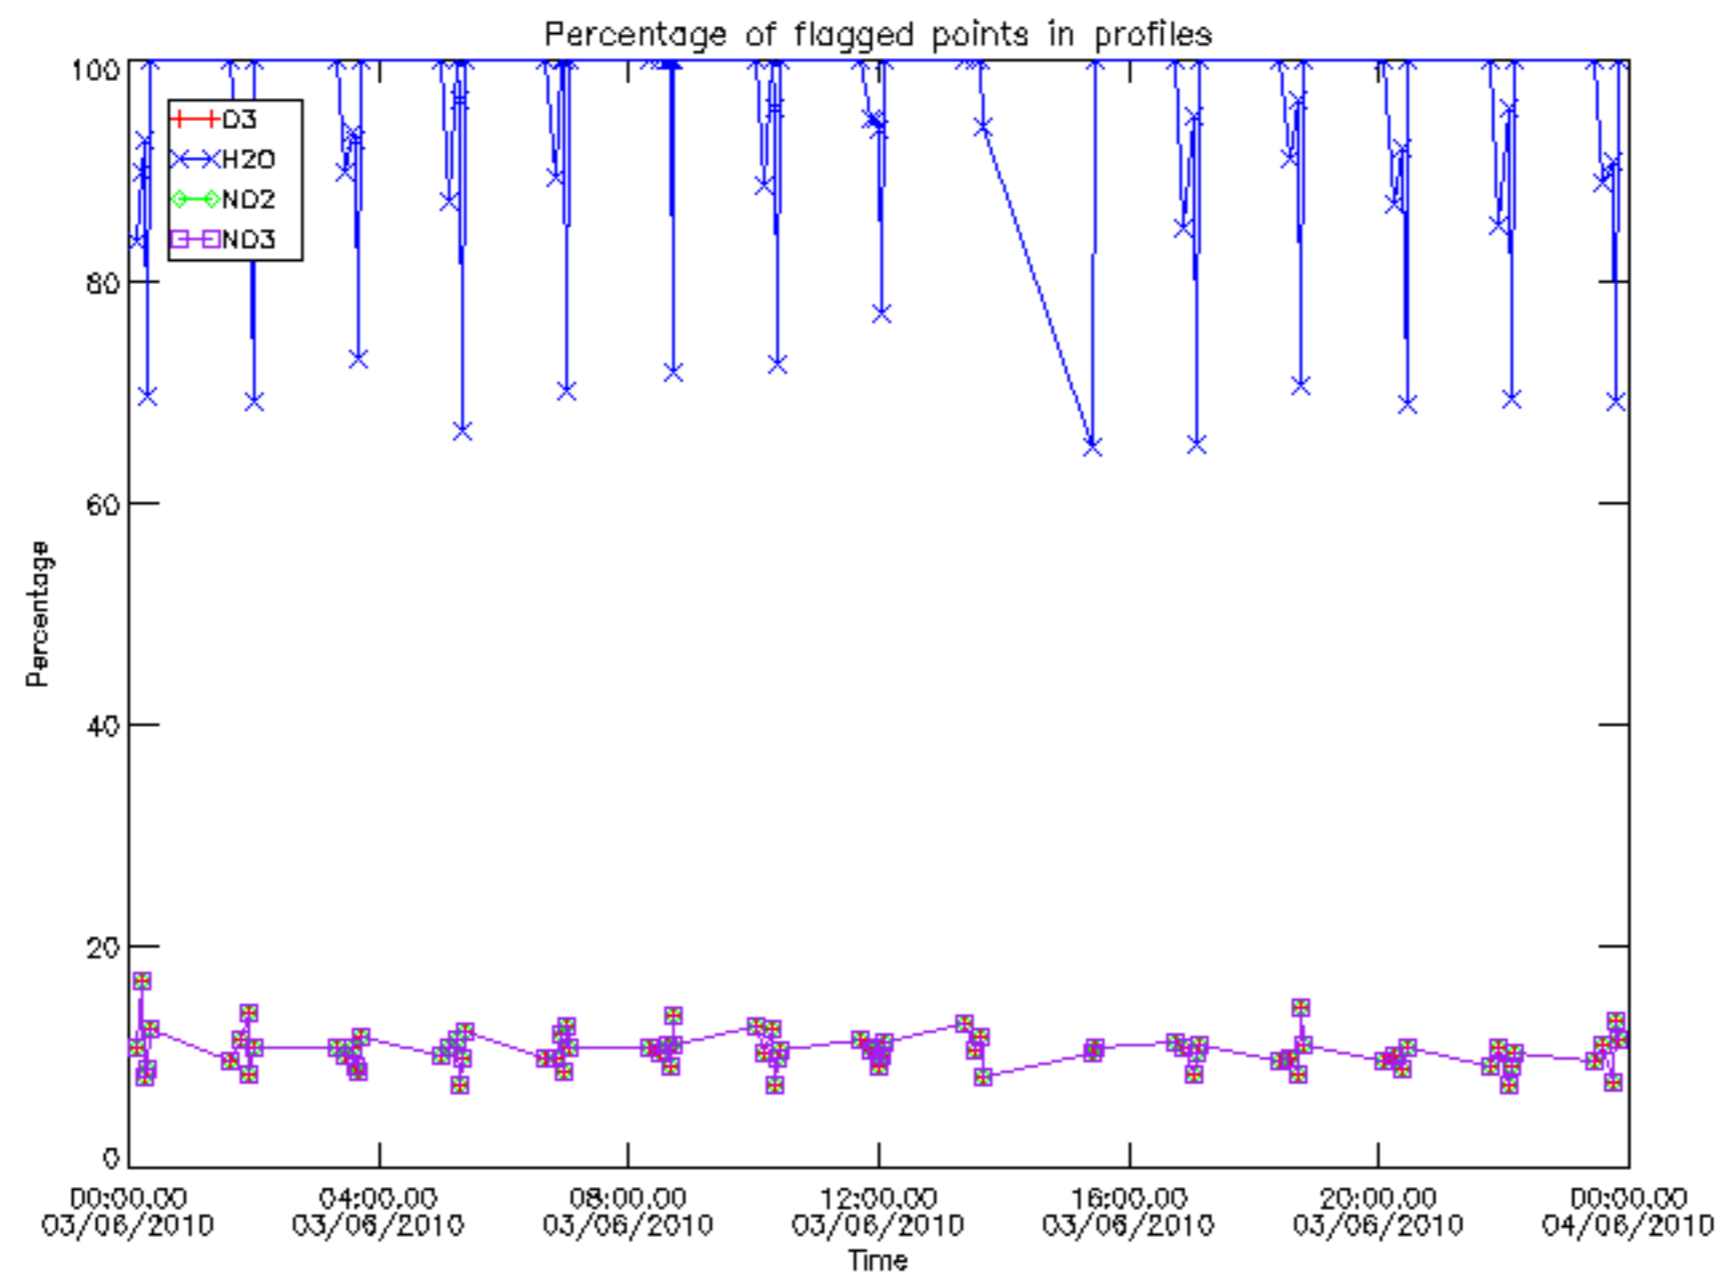

Percentage of flagged data per D3 profile

Percentage of flagged data per H2O profile