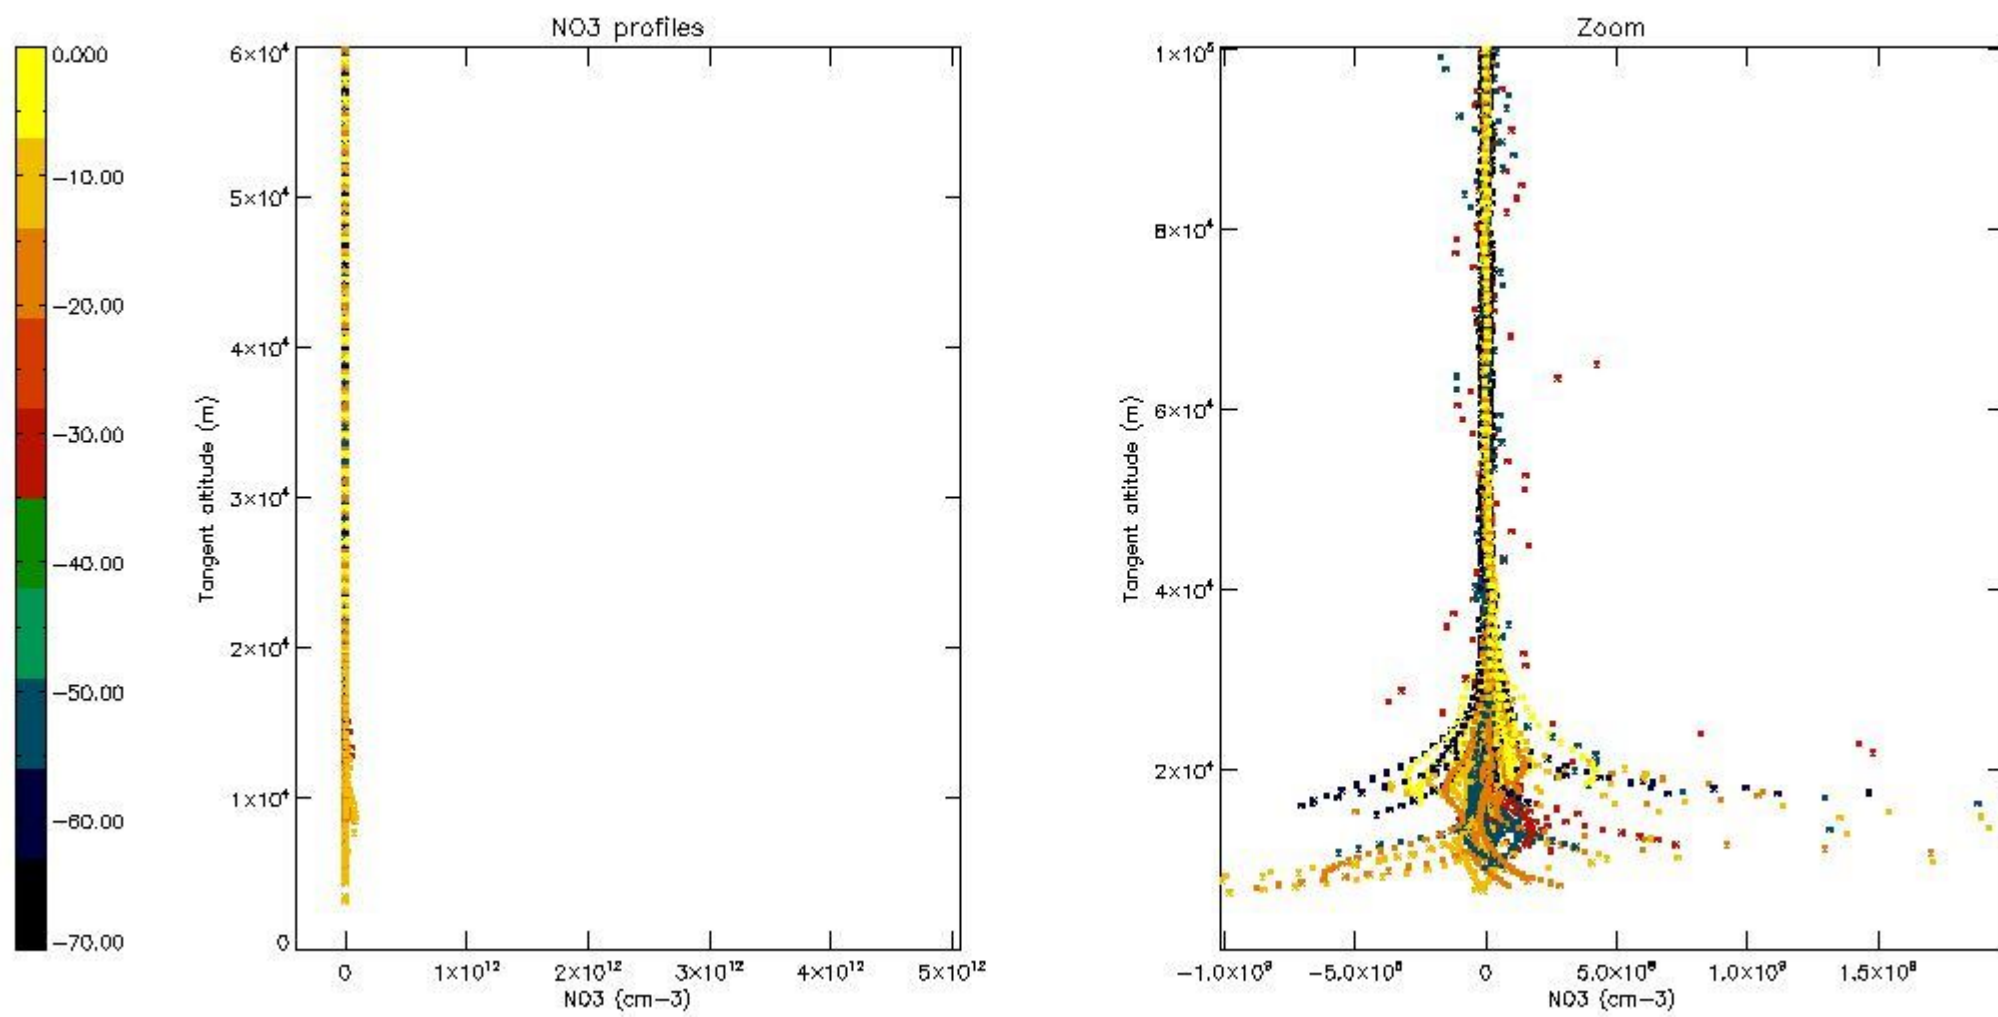

*5.6 Plot NO<sub>2</sub> profiles for all STD (dark without errors)*

The colorbar represents the latitude.

*5.7 Plot NO3 profiles for all STD (dark without errors)*

The colorbar represents the latitude.

5.8 Plot H2O profiles for all STD (only for occultations of stars 1,2,3,4,13,14,16,26,63 dark without errors)

The colorbar represents the latitude.