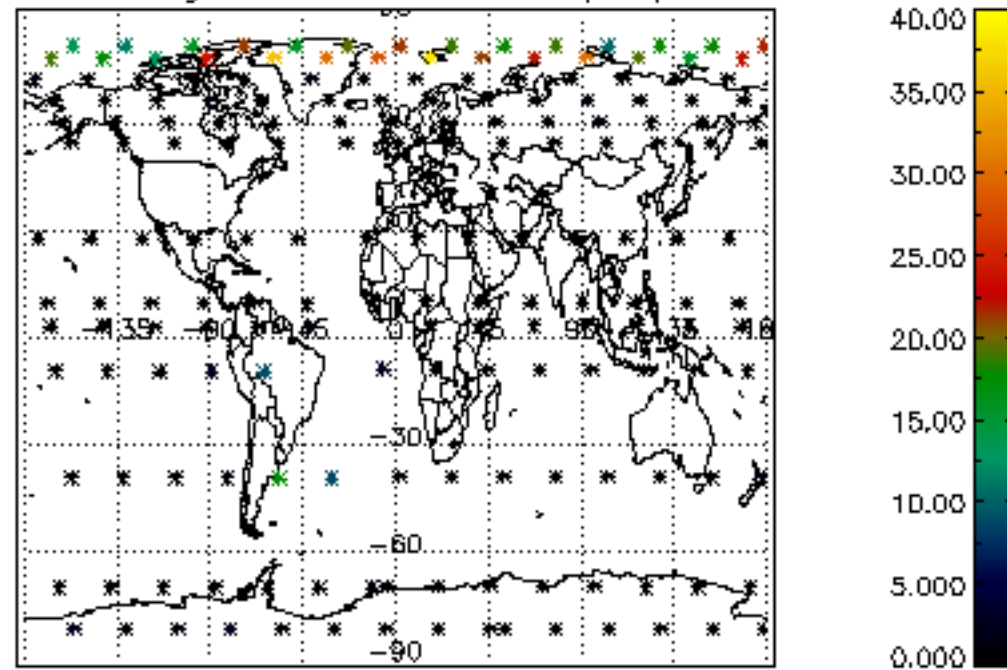

Percentage of datation errors per profile

Percentage of saturation errors per profile