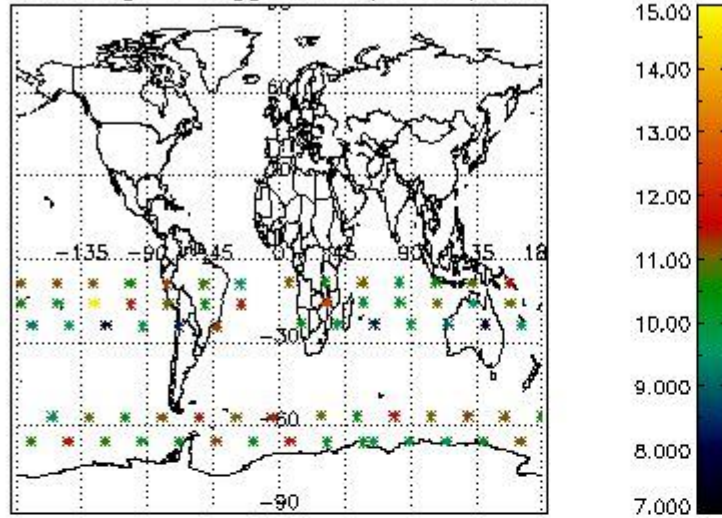

3.2 Plot quality information per product (world map)