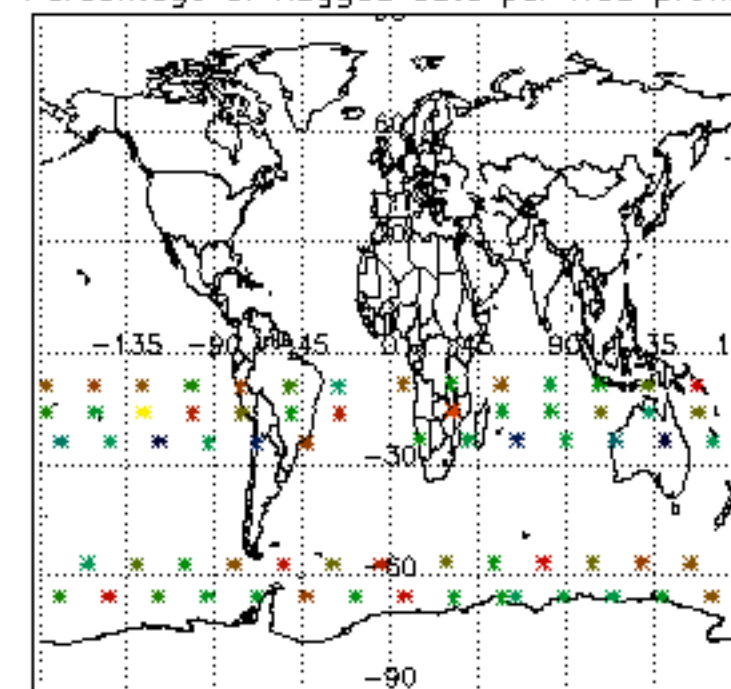

Percentage of flagged data per NO3 profile