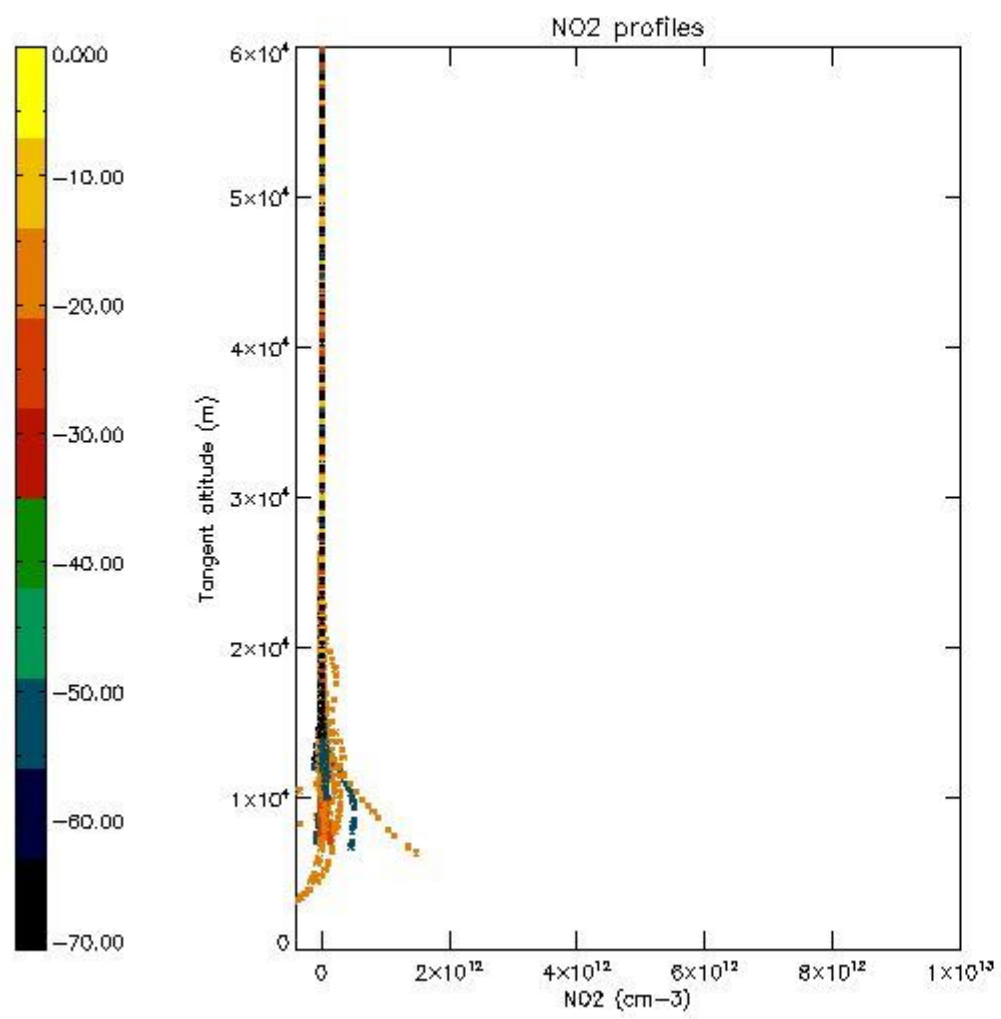

STD < 10	9
STD < 5	6

5.2 Plot ozone profiles for all STD (dark without errors)

The colorbar represents the latitude.

5.3 Plot ozone profiles where STD < 20% (dark without errors)

The colorbar represents the latitude.

5.4 Plot ozone profiles where STD < 10% (dark without errors)

The colorbar represents the latitude.

5.5 Plot ozone profiles where $STD < 5\%$ (dark without errors)

The colorbar represents the latitude.

5.6 Plot NO₂ profiles for all STD (dark without errors)

The colorbar represents the latitude.

5.7 Plot NO3 profiles for all STD (dark without errors)

The colorbar represents the latitude.

5.8 Plot H₂O profiles for all STD (only for occultations of stars 1,2,3,4,13,14,16,26,63 dark without errors)