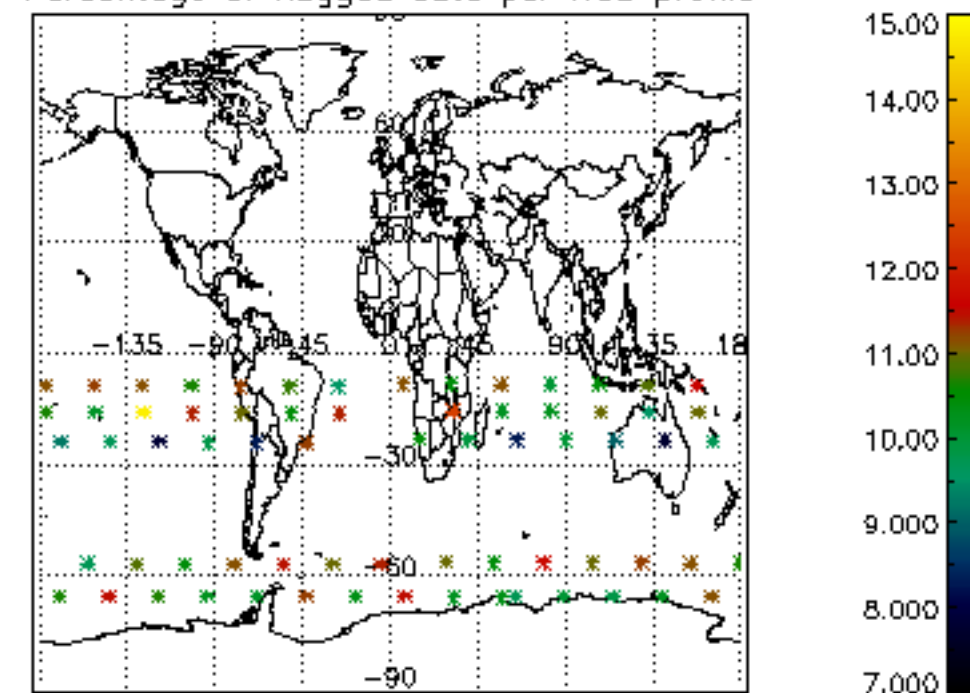

Percentage of flagged data per NO3 profile