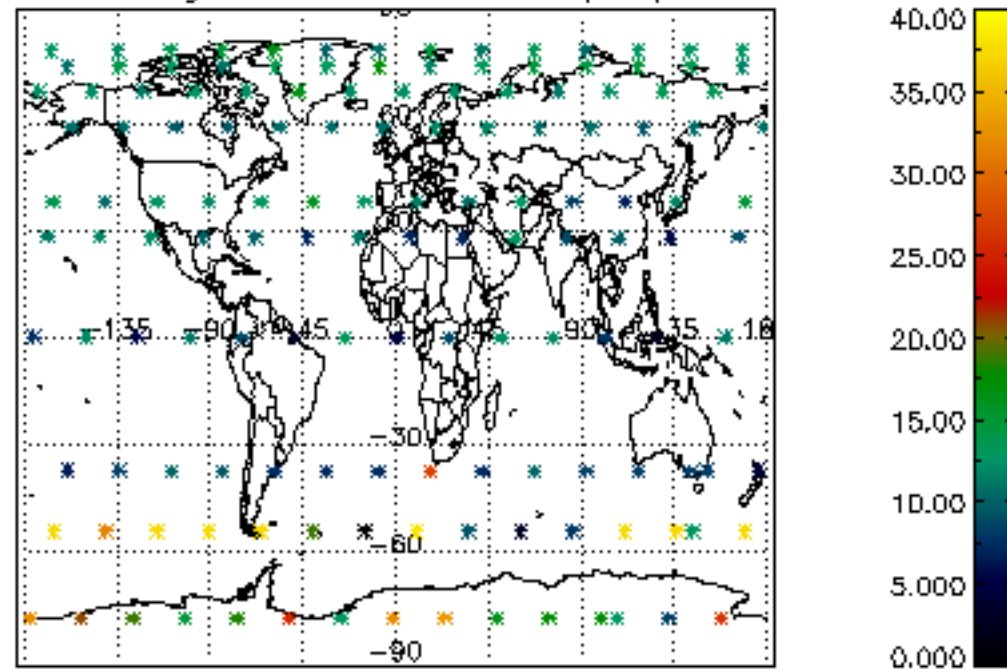

Percentage of saturation errors per profile