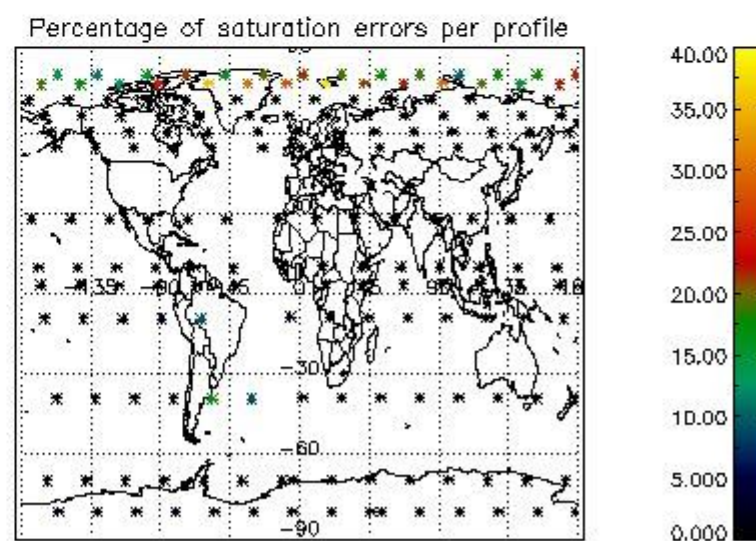

Percentage of flagged data per NO3 profile

4. Level 1 quality information per product

In this section it is plotted some information contained in the Quality Summary data set of the level 2 products that comes from the level 1b processing. Products without errors (error flag in the MPH set to "0") are used.

4.1 Plot quality information per product (time dependant) coming from level 1b processing

4.1.1 Plot level 1 quality information per product (time dependant): ENVISAT ASCENDING passes

4.1.2 Plot level 1 quality information per product (time dependant): ENVI SAT DESCENDING passes

4.2 Plot quality information per product coming from level 1b processing (world map)

4.2.1 Plot level 1 quality information per product (world map): ENVISAT ASCENDING passes

4.2.2 Plot level 1 quality information per product (world map): ENVISAT DESCENDING passes