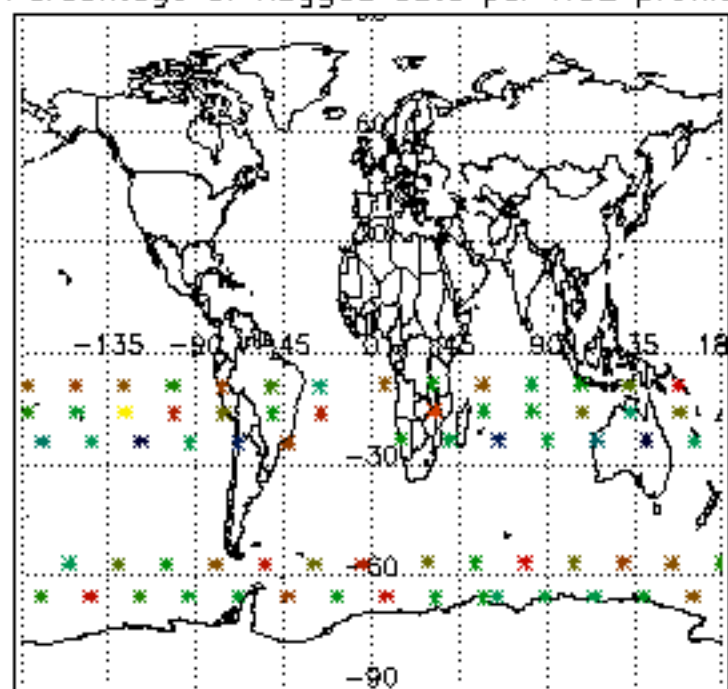

Percentage of flagged data per NO2 profile