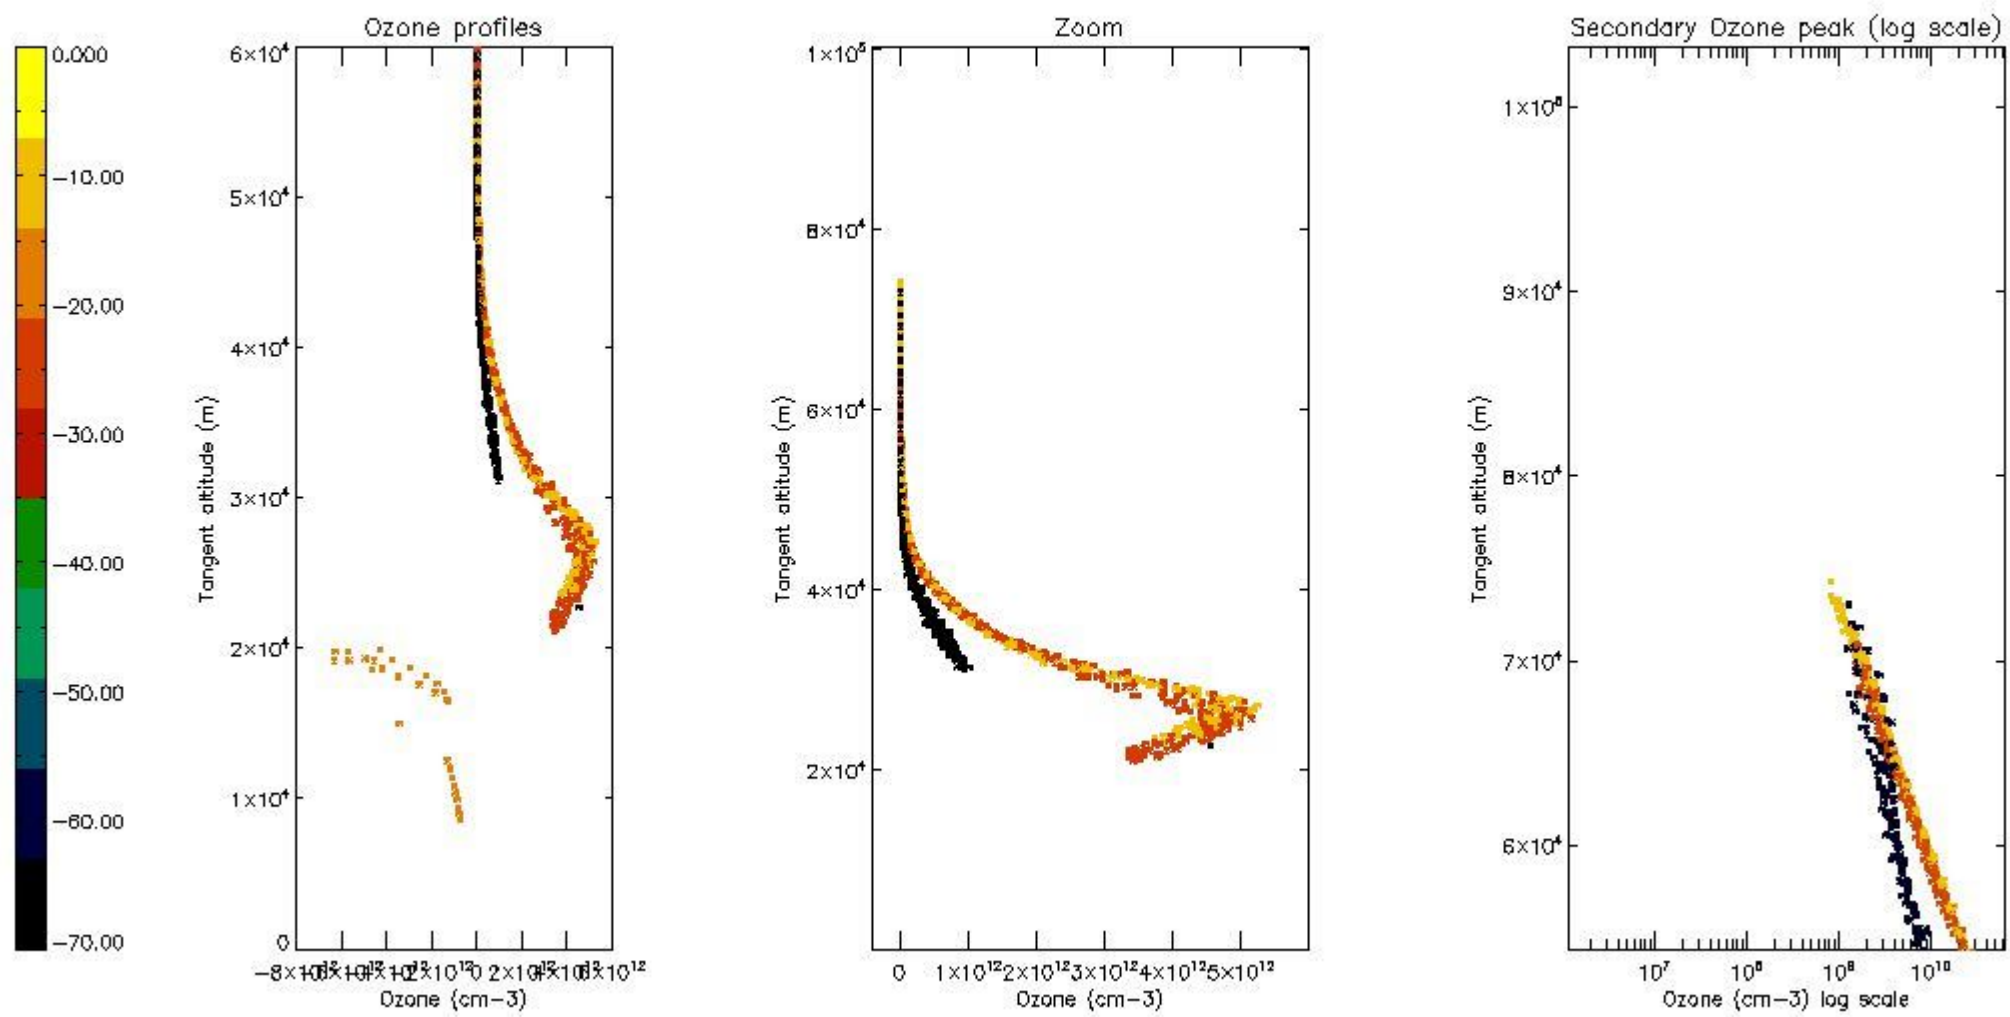

STD < 10	9
STD < 5	6

5.2 Plot ozone profiles for all STD (dark without errors)

The colorbar represents the latitude.

5.3 Plot ozone profiles where STD < 20% (dark without errors)

The colorbar represents the latitude.

5.4 Plot ozone profiles where STD < 10% (dark without errors)

The colorbar represents the latitude.

5.5 Plot ozone profiles where $STD < 5\%$ (dark without errors)

The colorbar represents the latitude.

5.6 Plot NO₂ profiles for all STD (dark without errors)