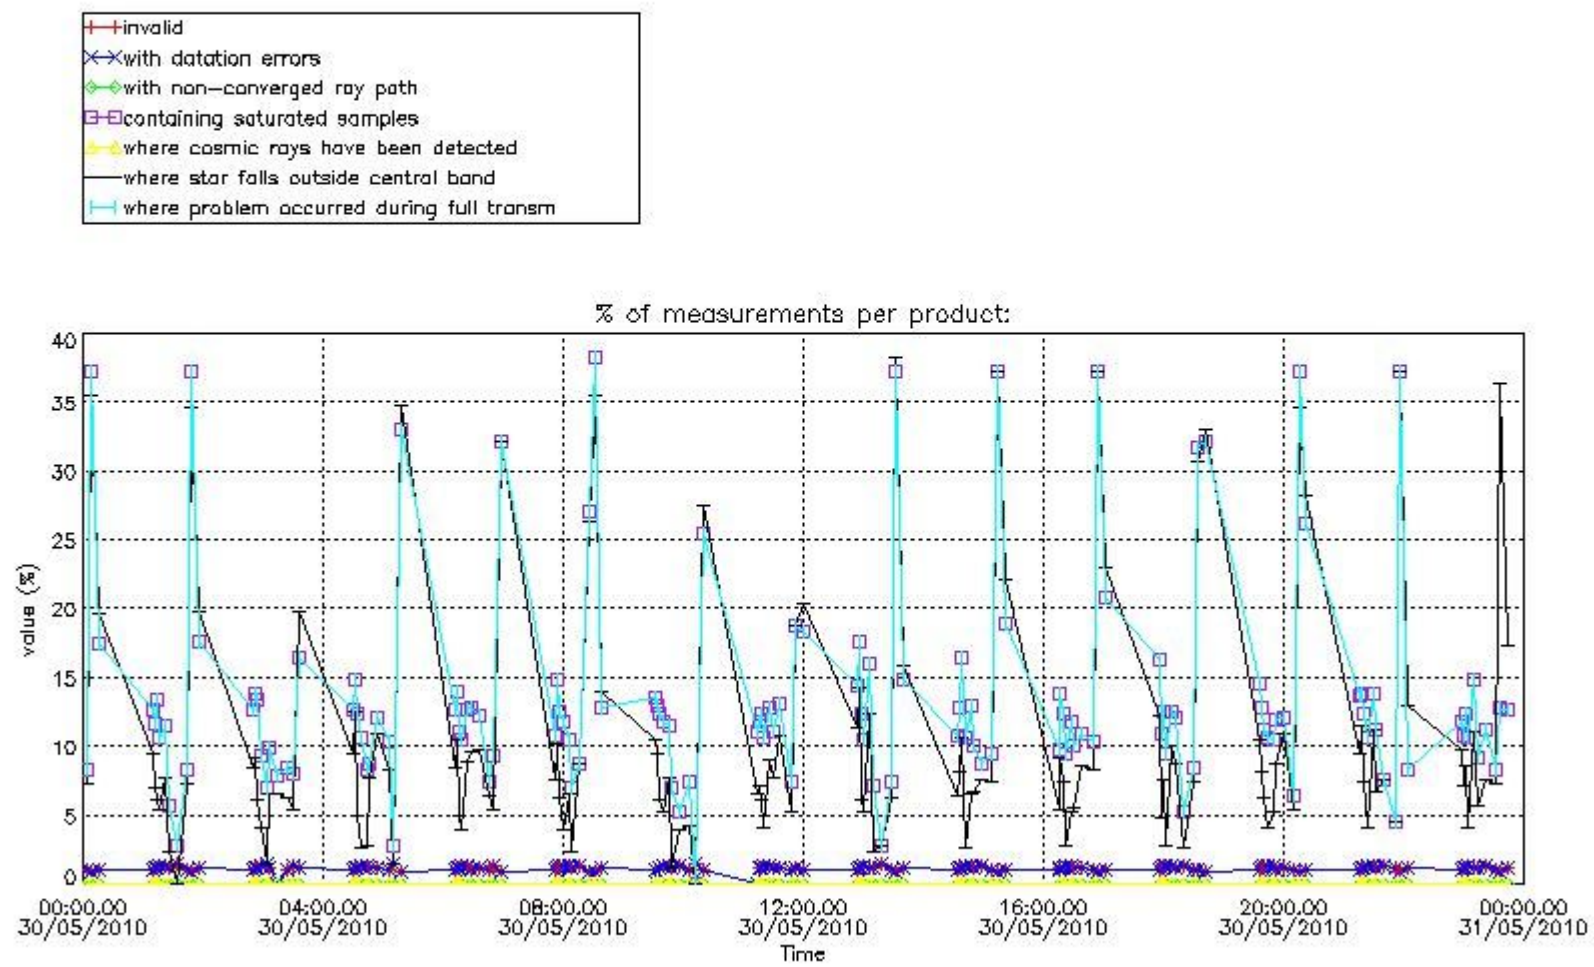

3.1 Plot quality information per product (time dependant)

3.2 Plot quality information per product (world map)

Percentage of flagged data per O3 profile

Percentage of flagged data per H2O profile

Percentage of flagged data per NO2 profile

Percentage of flagged data per NO3 profile

4. Level 1 quality information per product

In this section it is plotted some information contained in the Quality Summary data set of the level 2 products that comes from the level 1b processing. Products without errors (error flag in the MPH set to "0") are used.

4.1 Plot quality information per product (time dependant) coming from level 1b processing

4.1.1 Plot level 1 quality information per product (time dependant): ENVISAT ASCENDING passes

4.1.2 Plot level 1 quality information per product (time dependant): ENVI SAT DESCENDING passes

5. Trace gas profiles

5.1 Ozone statistics based on quality of products

The final quality of the products can be "measured" using the STD (Standard Deviation) attached to every point profile. This information is written to the parameter GOM_NL__2P/NL_LOCAL_SPECIES_DENSITY/o3_std of the level 2 products. The table below shows the statistics for given STD ranges.