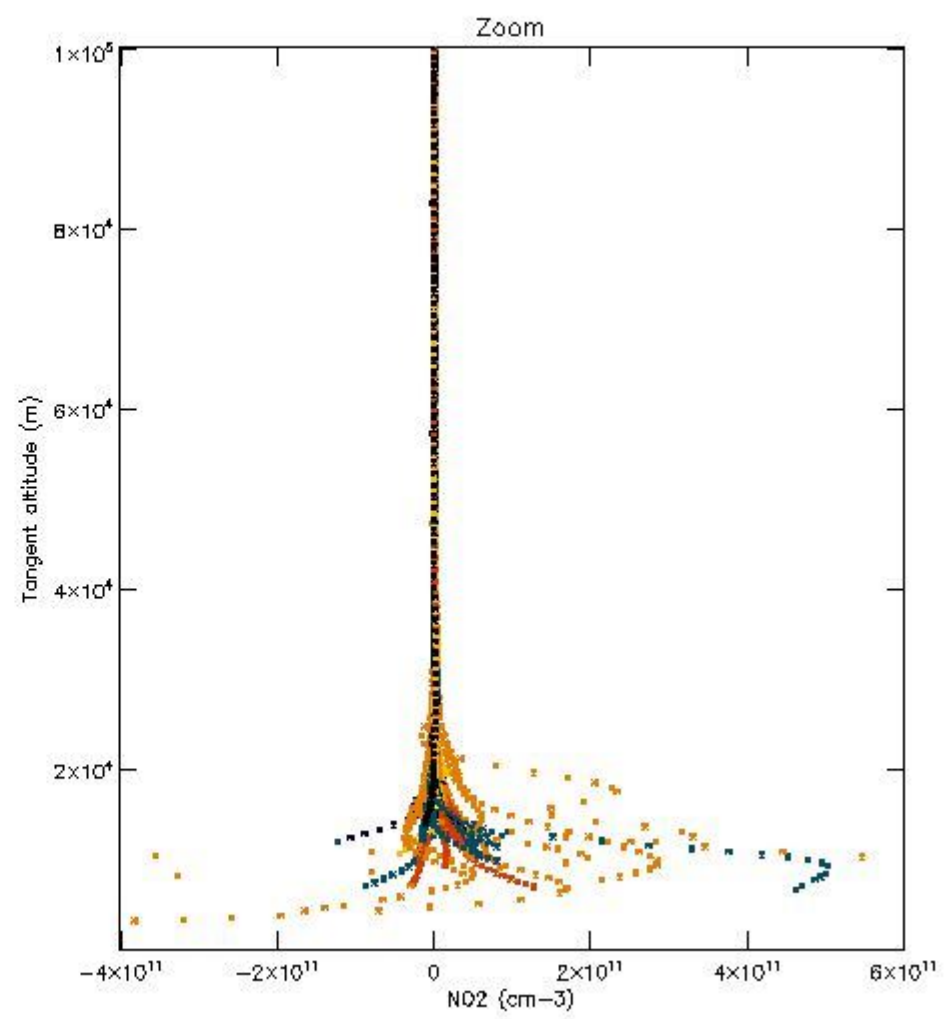

STD < 10	9
STD < 5	6

5.2 Plot ozone profiles for all STD (dark without errors)

The colorbar represents the latitude.

5.3 Plot ozone profiles where STD < 20% (dark without errors)

The colorbar represents the latitude.

5.4 Plot ozone profiles where STD < 10% (dark without errors)

The colorbar represents the latitude.

5.5 Plot ozone profiles where $STD < 5\%$ (dark without errors)

The colorbar represents the latitude.

5.6 Plot NO₂ profiles for all STD (dark without errors)

The colorbar represents the latitude.

5.7 Plot NO3 profiles for all STD (dark without errors)

The colorbar represents the latitude.

5.8 Plot H₂O profiles for all STD (only for occultations of stars 1,2,3,4,13,14,16,26,63 dark without errors)