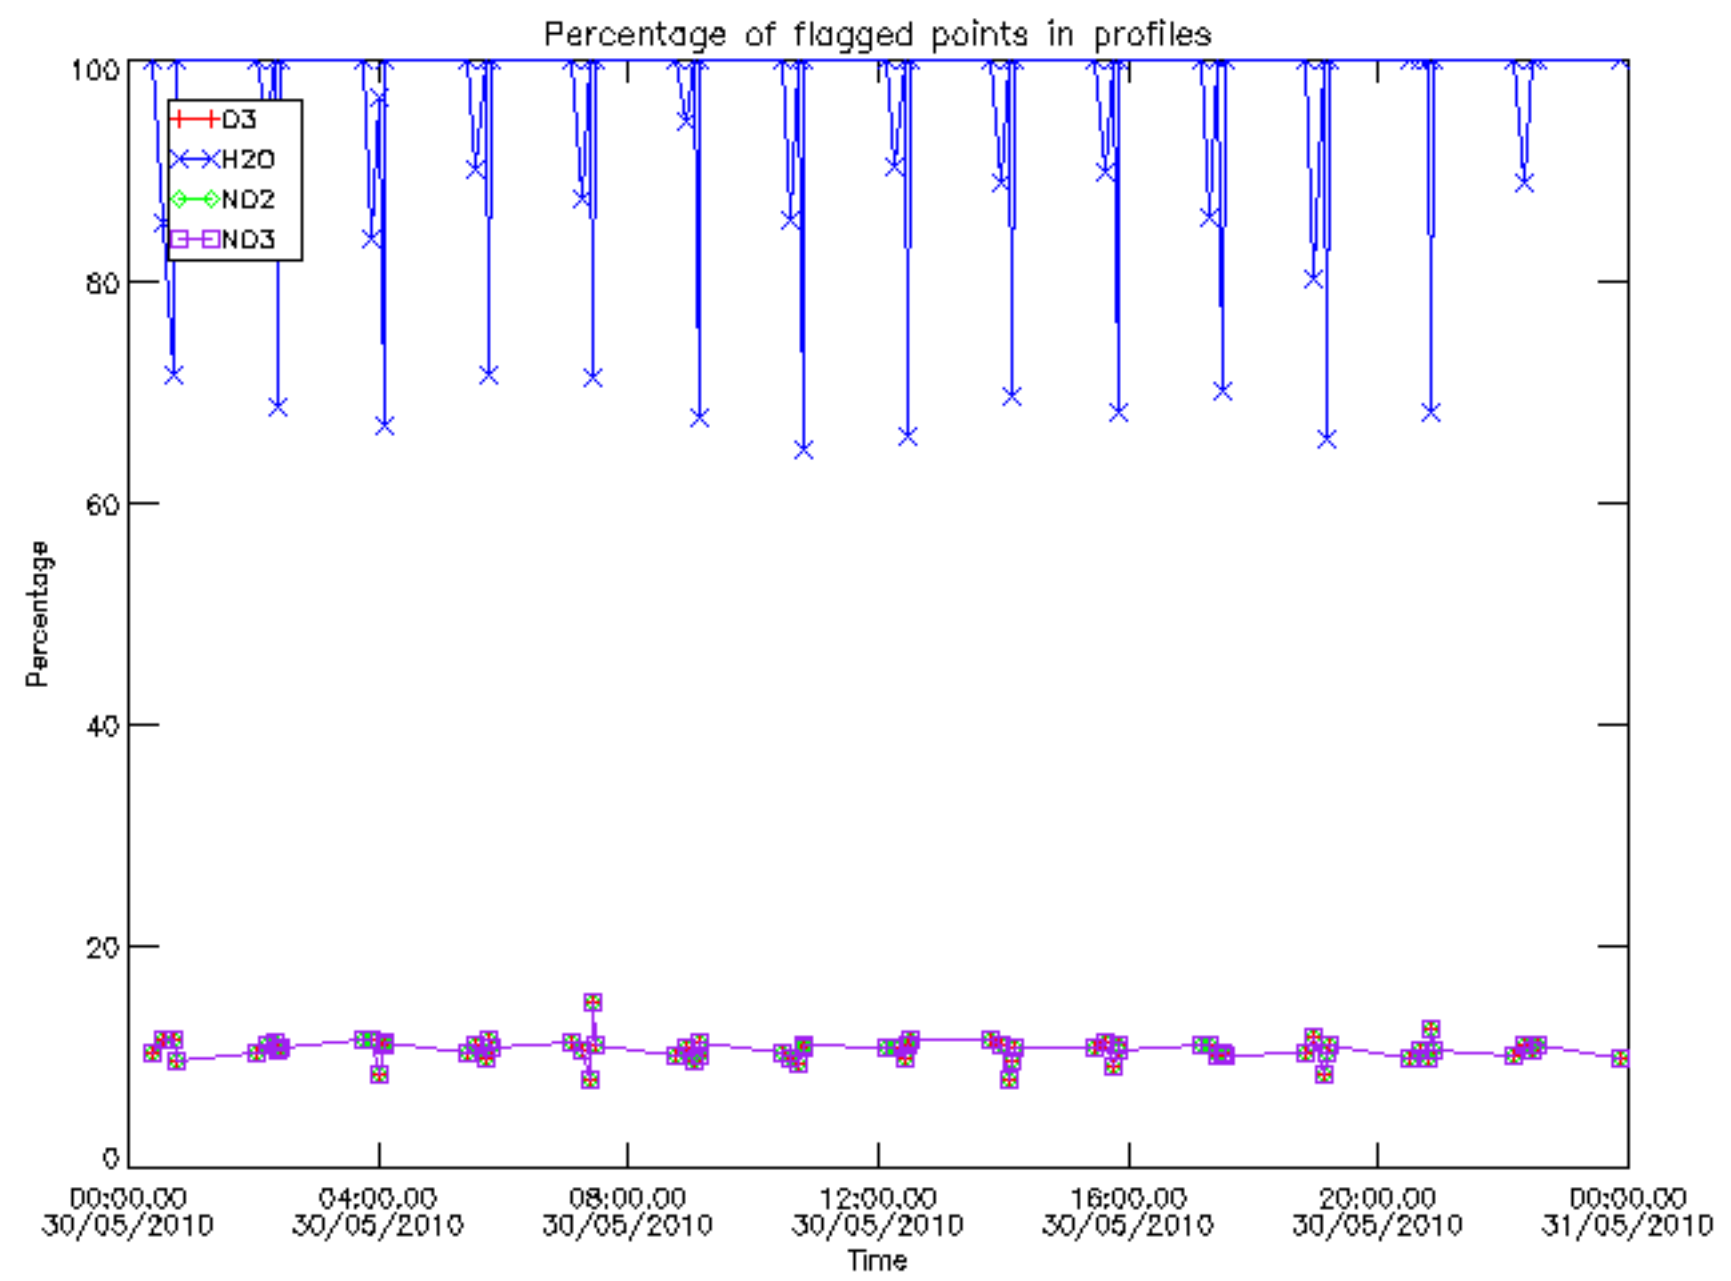

Percentage of flagged data per D3 profile

Percentage of flagged data per H2O profile