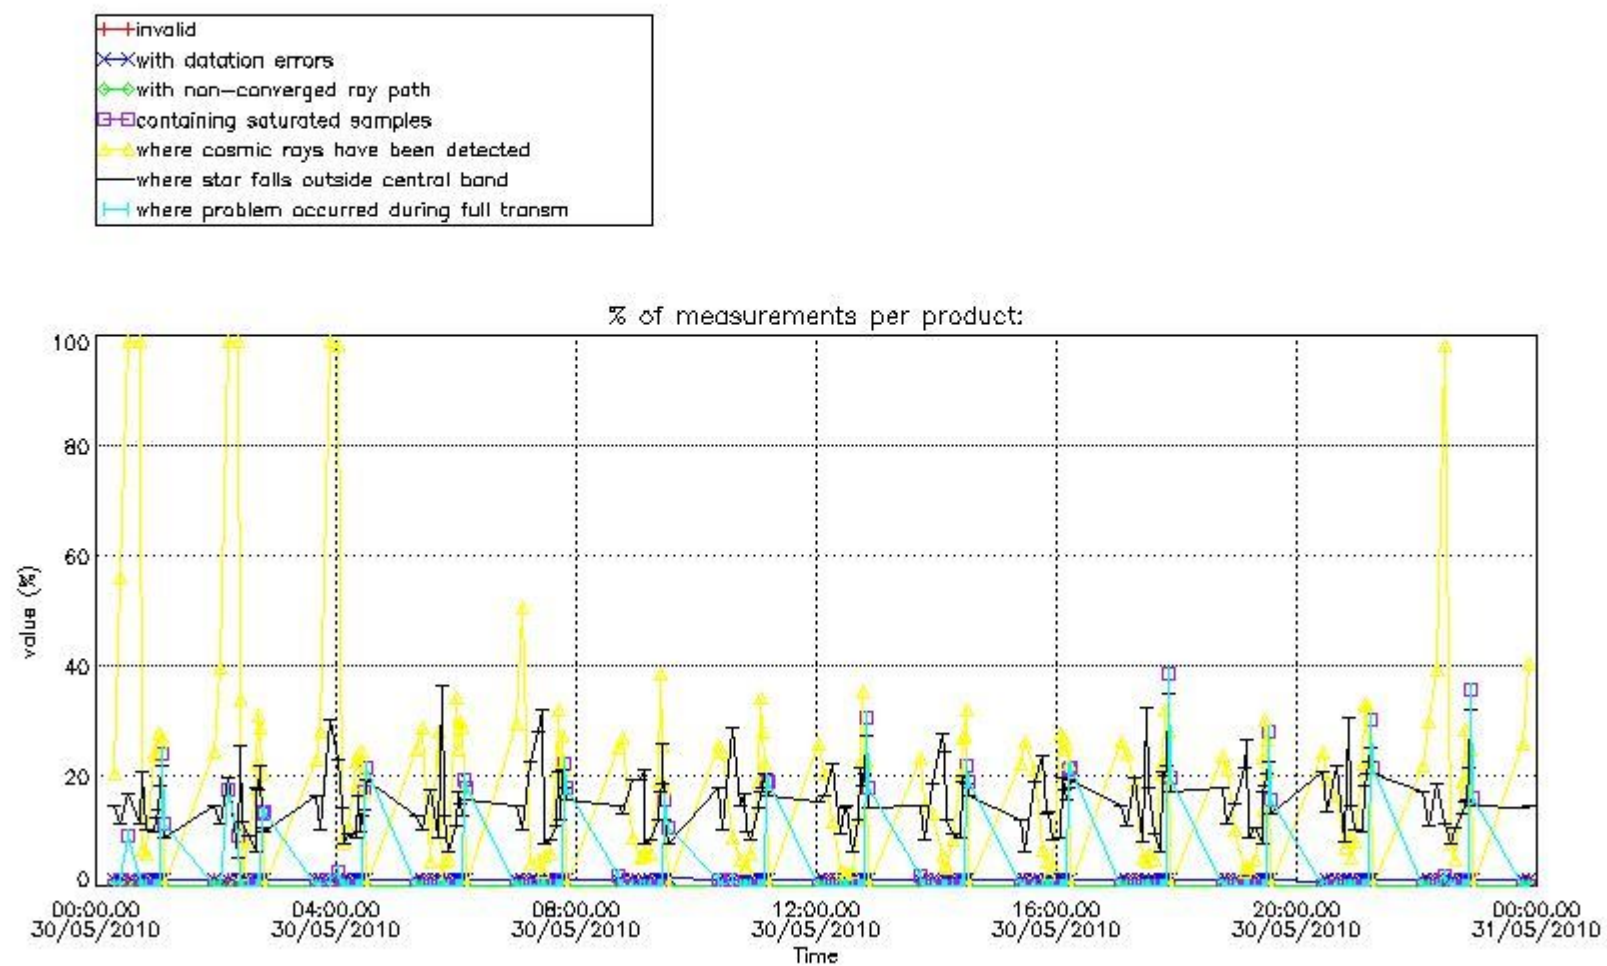

3.1 Plot quality information per product (time dependant)

3.2 Plot quality information per product (world map)

Percentage of flagged data per O3 profile

Percentage of flagged data per H2O profile

Percentage of flagged data per NO2 profile

Percentage of flagged data per NO3 profile

4. Level 1 quality information per product

In this section it is plotted some information contained in the Quality Summary data set of the level 2 products that comes from the level 1b processing. Products without errors (error flag in the MPH set to "0") are used.

4.1 Plot quality information per product (time dependant) coming from level 1b processing

4.1.1 Plot level 1 quality information per product (time dependant): ENVISAT ASCENDING passes

4.1.2 Plot level 1 quality information per product (time dependant): ENVI SAT DESCENDING passes