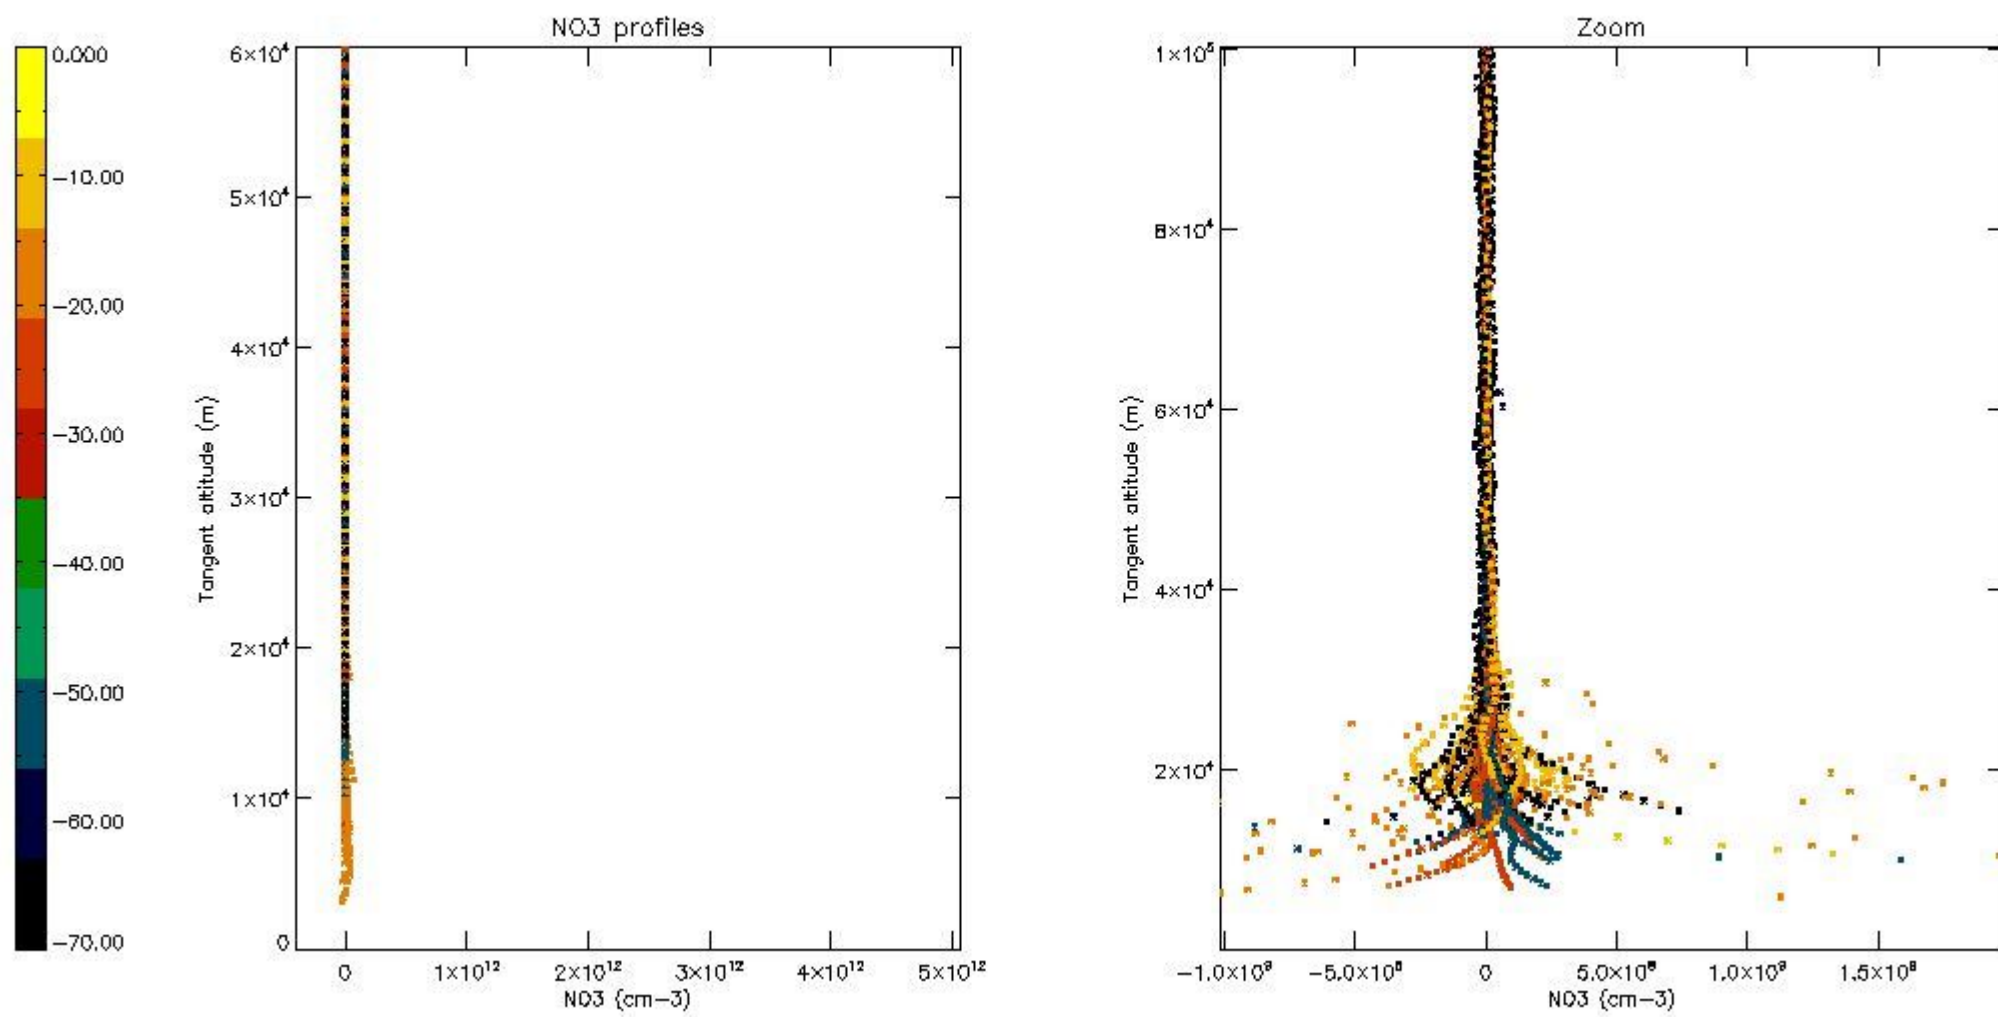

The colorbar represents the latitude.

5.7 Plot NO3 profiles for all STD (dark without errors)

The colorbar represents the latitude.

5.8 Plot H2O profiles for all STD (only for occultations of stars 1,2,3,4,13,14,16,26,63 dark without errors)