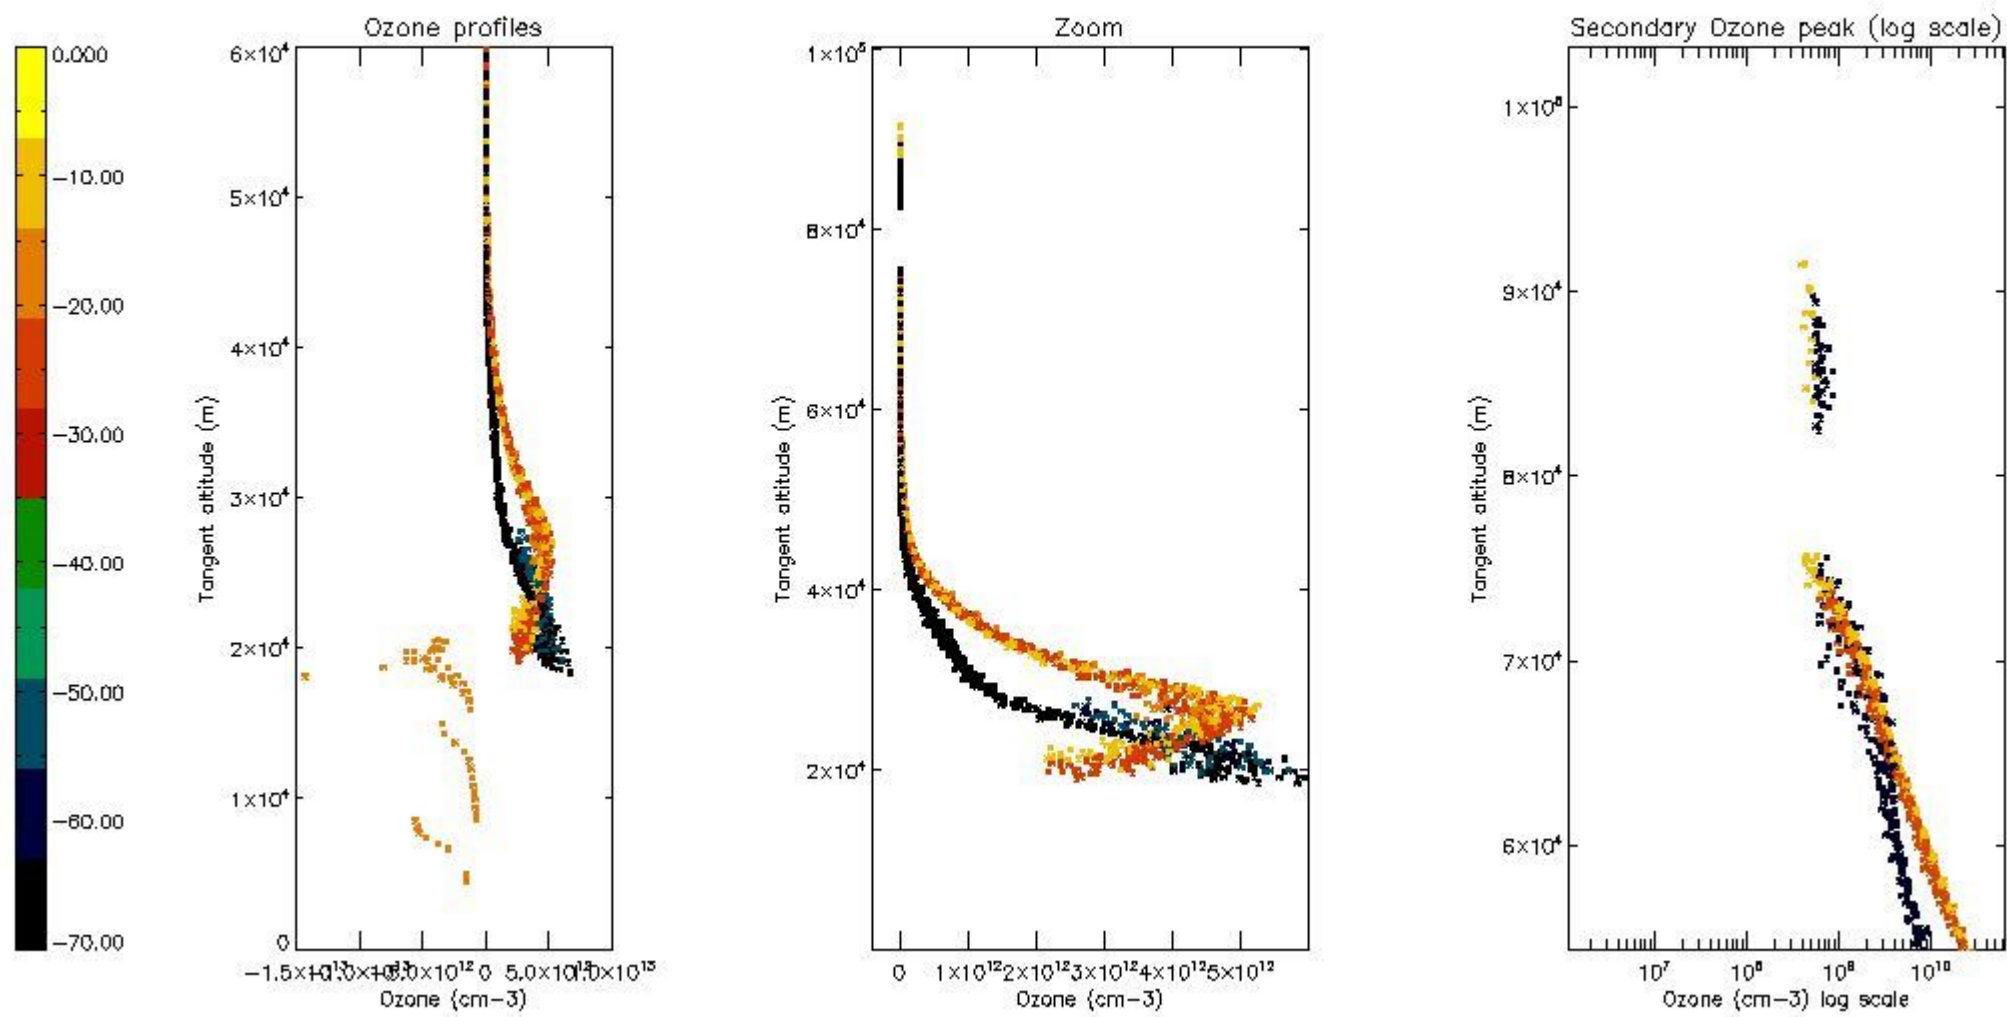

5.5 Plot ozone profiles where STD < 5% (dark without errors)

The colorbar represents the latitude.