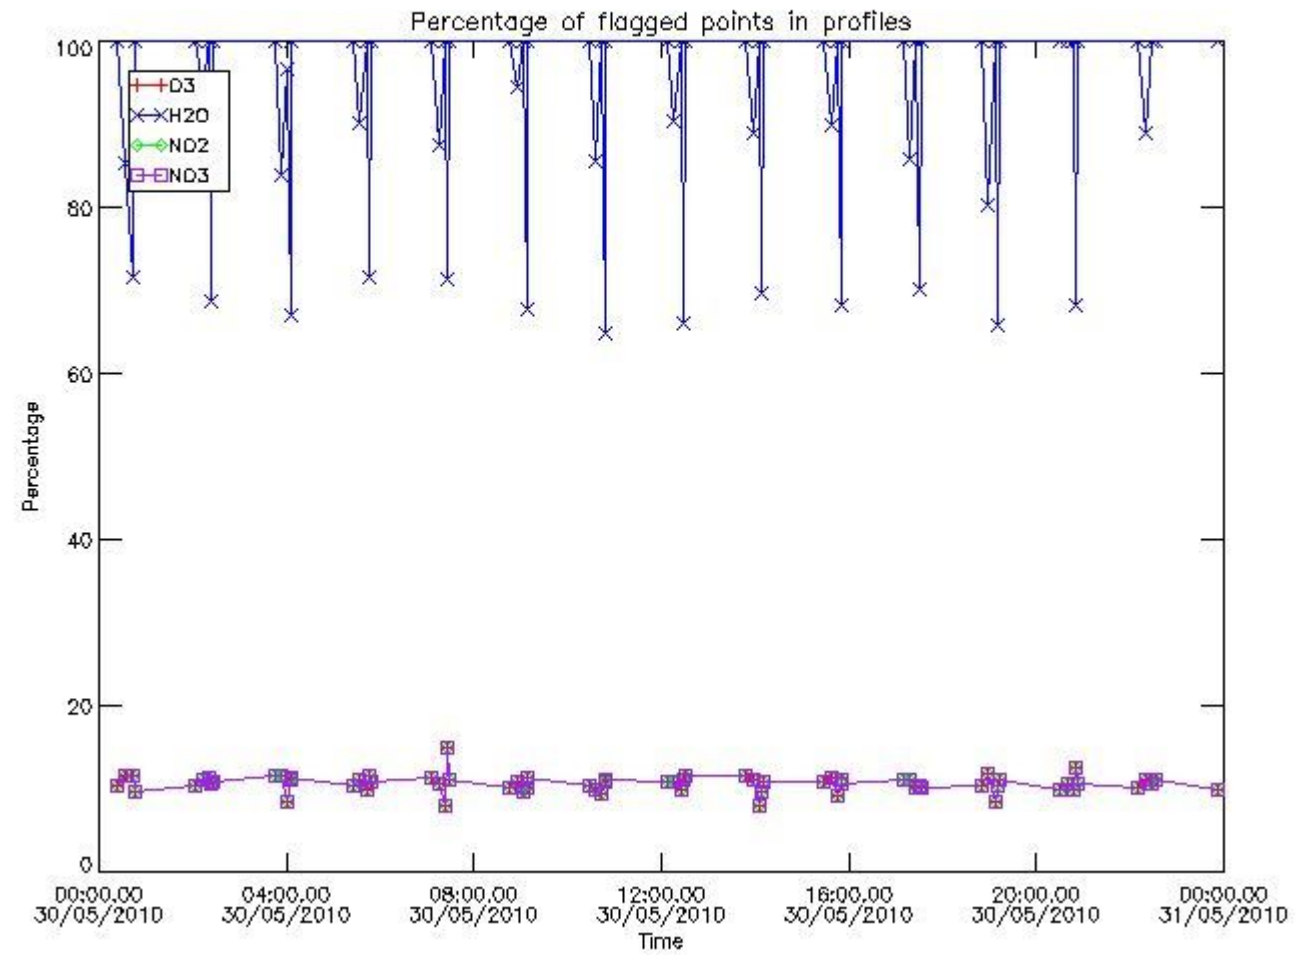

3. Quality information per product

In this section it is plotted some information contained in the Quality Summary data set of the level 2 products. Only products in dark limb conditions and without errors (error flag in the MPH set to "0") are used.

3.1 Plot quality information per product (time dependant)

Percentage of flagged data per O3 profile

Percentage of flagged data per H2O profile