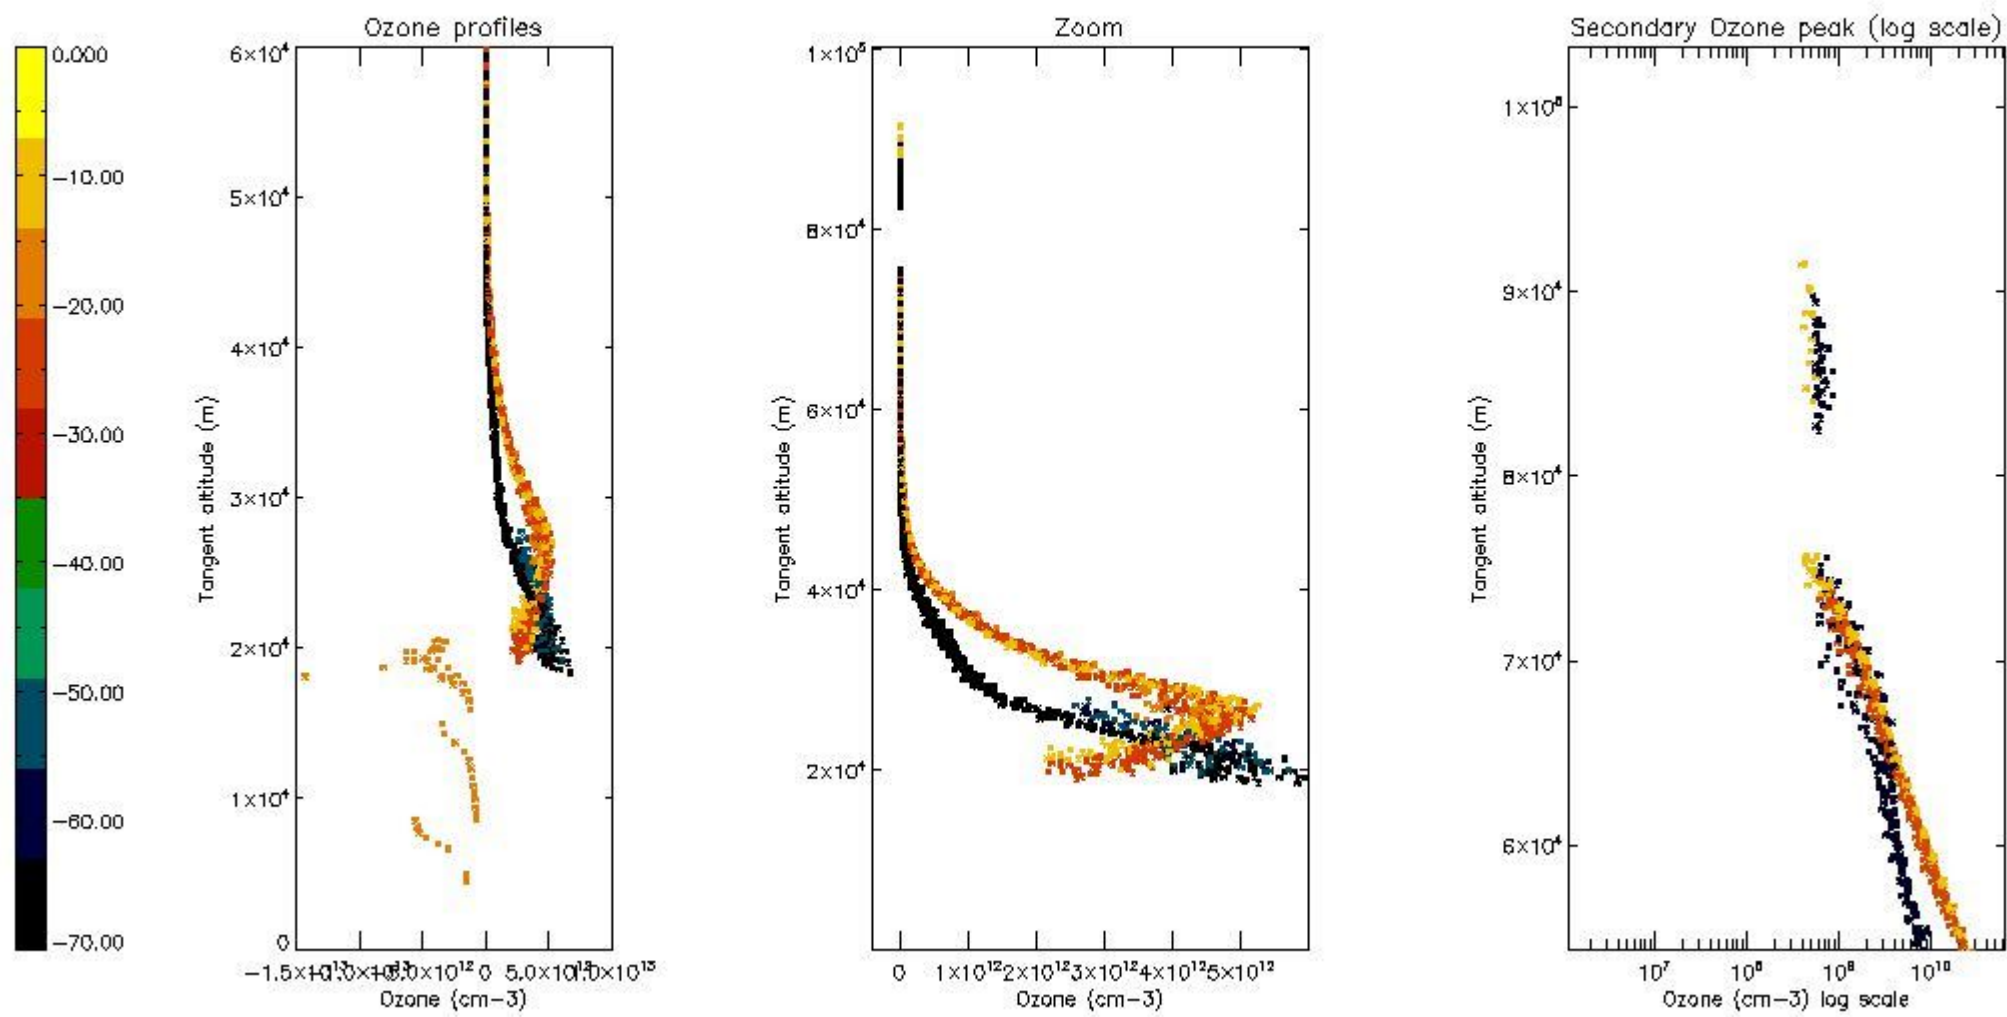

STD < 10	9
STD < 5	6

5.2 Plot ozone profiles for all STD (dark without errors)

The colorbar represents the latitude.

5.3 Plot ozone profiles where STD < 20% (dark without errors)

The colorbar represents the latitude.

5.4 Plot ozone profiles where STD < 10% (dark without errors)

The colorbar represents the latitude.

5.5 Plot ozone profiles where $STD < 5\%$ (dark without errors)

The colorbar represents the latitude.

5.6 Plot NO₂ profiles for all STD (dark without errors)