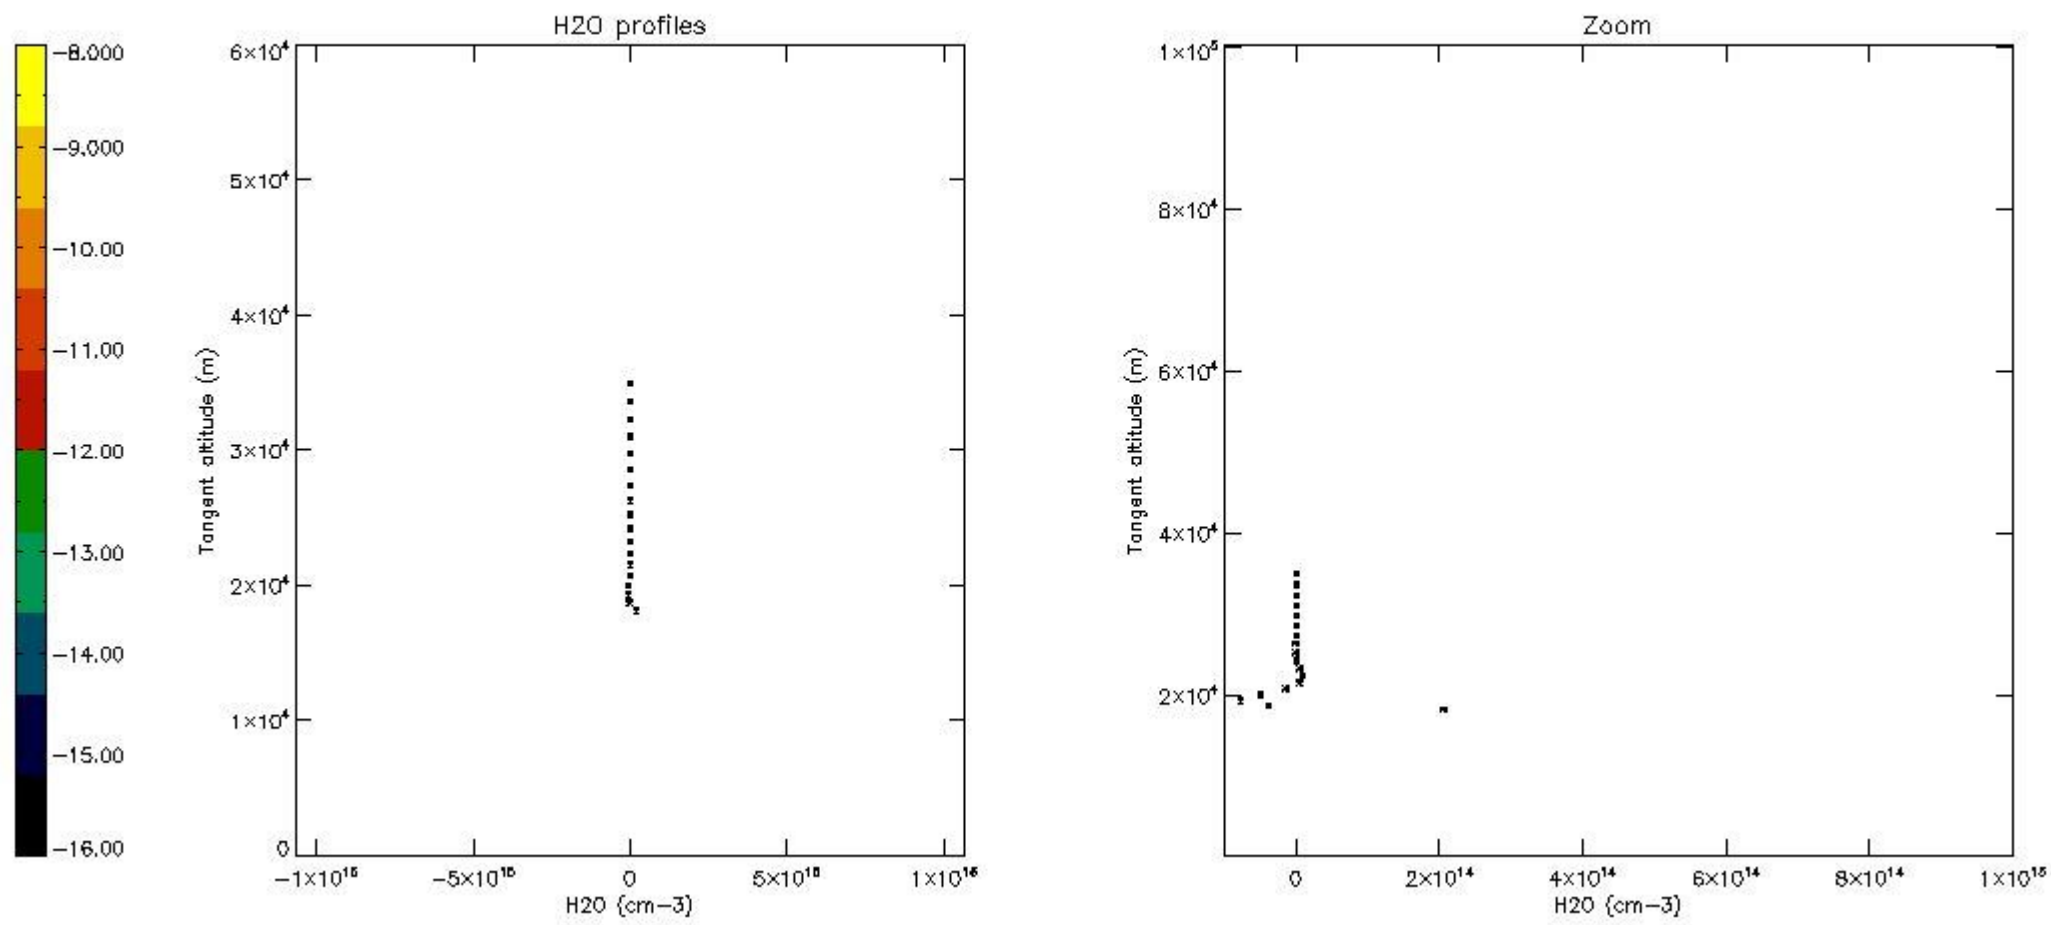

6. Auxiliary Data Files used for the production reported in section 2

The number reported in the third column indicates since which file (see list in section 2) the corresponding auxiliary file has been used. The fourth column is the date of those product files.

Type	Auxiliary Filename	Used since product	Used since product date
INST_PHYS_CHARACTERISTICS	GOM_INS_AXVIEC20091111_143220_20030716_120000_20500101_000000	1	30-MAY-2010 00:03:21
LEVEL-2_PROC_CONFIG	GOM_PR2_AXVIEC20091111_152718_20020301_000000_20500101_000000	1	30-MAY-2010 00:03:21
CROSS_SECTIONS_FILE	GOM_CRS_AXVIEC20091111_154832_20020301_000000_20500101_000000	1	30-MAY-2010 00:03:21