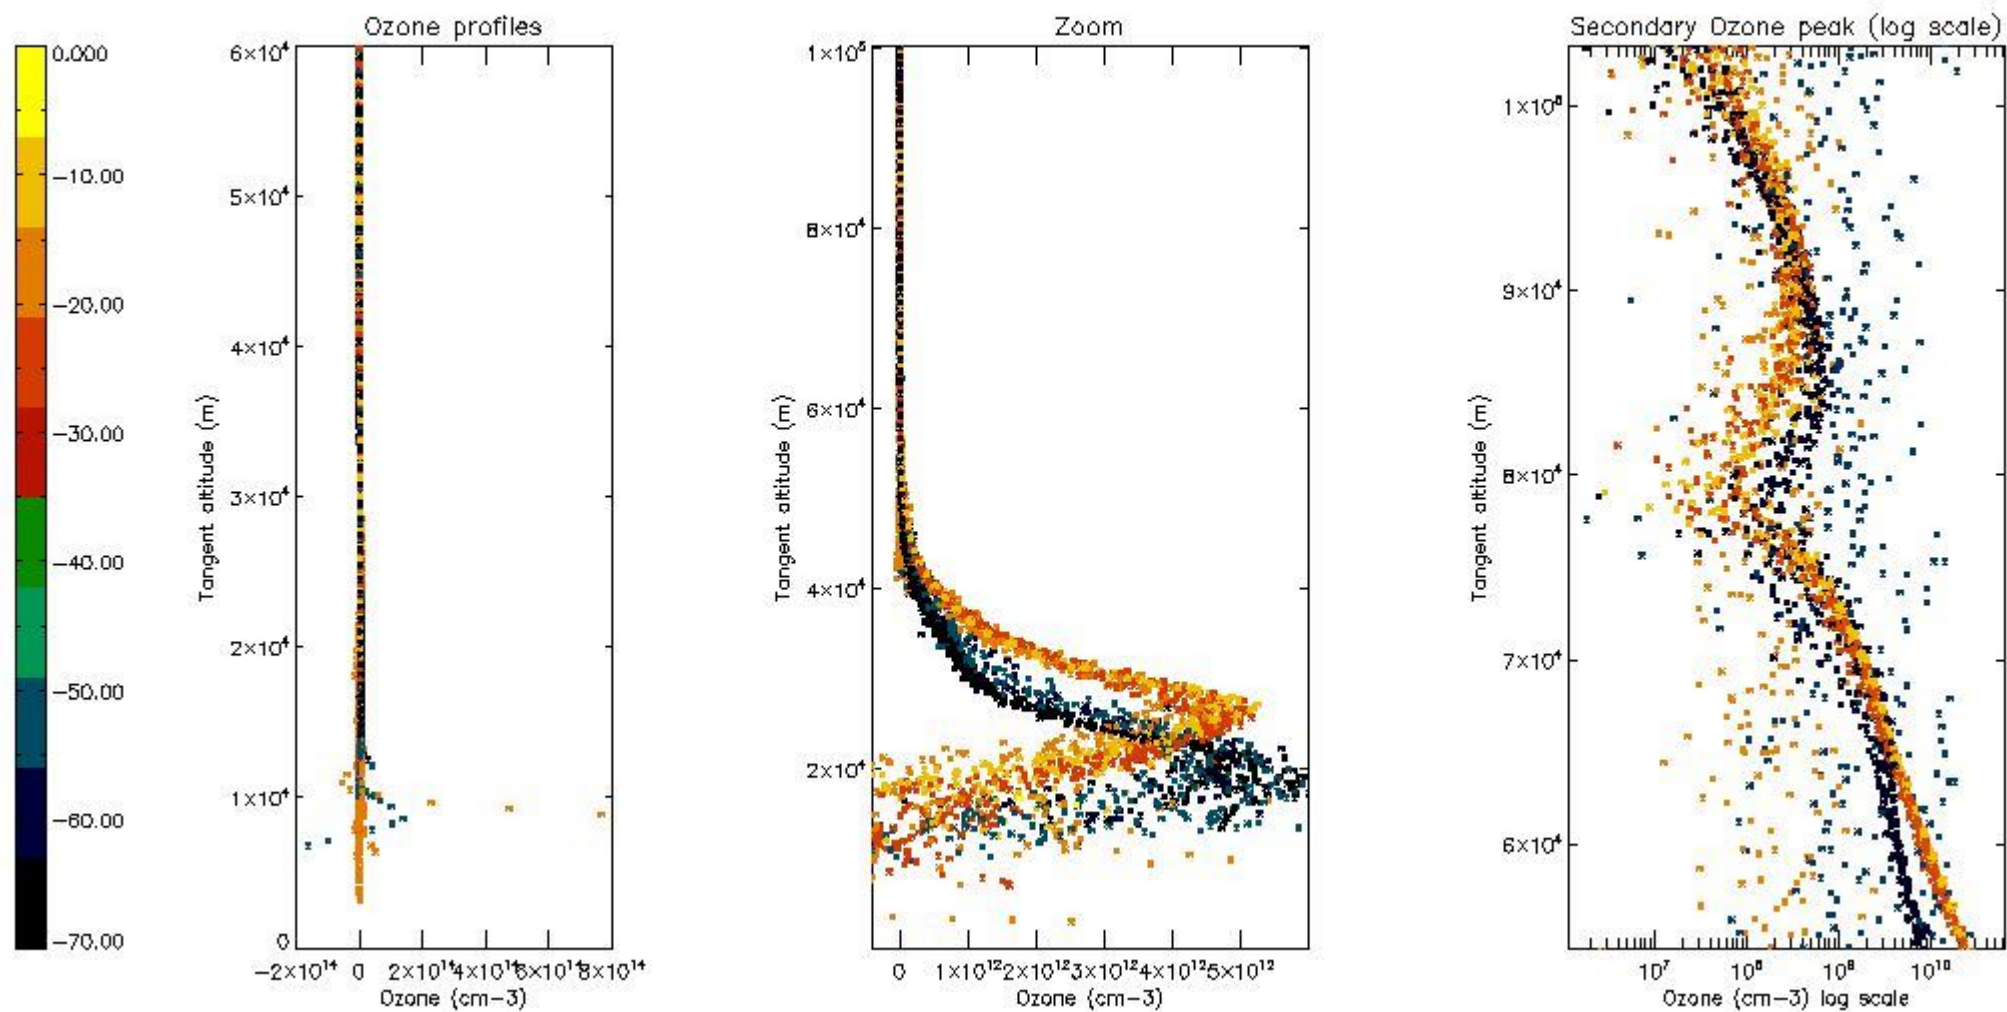

STD < 10	9
STD < 5	6

5.2 Plot ozone profiles for all STD (dark without errors)

The colorbar represents the latitude.

5.3 Plot ozone profiles where STD < 20% (dark without errors)

The colorbar represents the latitude.