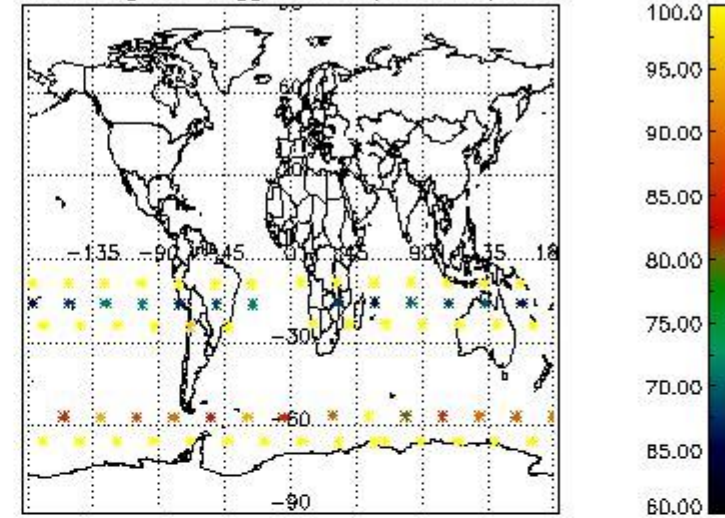

3.1 Plot quality information per product (time dependant)

3.2 Plot quality information per product (world map)

Percentage of flagged data per O3 profile

Percentage of flagged data per H2O profile

Percentage of flagged data per NO2 profile