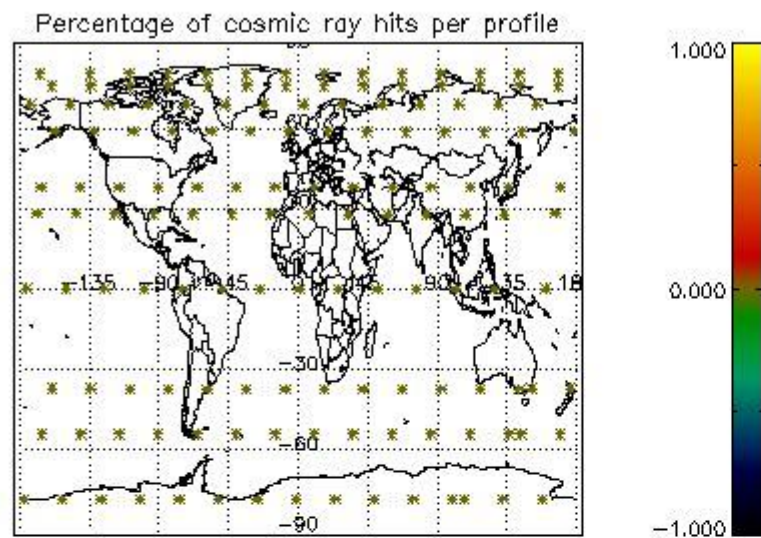

4.2.2 Plot level 1 quality information per product (world map): ENVISAT DESCENDING passes

5. Trace gas profiles

5.1 Ozone statistics based on quality of products

The final quality of the products can be "measured" using the STD (Standard Deviation) attached to every point profile. This information is written to the parameter GOM_NL__2P/NL_LOCAL_SPECIES_DENSITY/o3_std of the level 2 products. The table below shows the statistics for given STD ranges.

The statistics are given with respect to the overall valid production:

- Products without fatal errors: GOM_NL__2P/MPH/PRODUCT_ERR=0
- Valid point profile: GOM_NL__2P/NL_LOCAL_SPECIES_DENSITY/pcd(0)=0

The 'Criteria' is applied to valid points of dark limb products:

- Products in dark limb illumination condition: GOM_NL__2P/NL_SUMMARY_QUALITY/obs_ill_cond=0
- Products without fatal errors: GOM_NL__2P/MPH/PRODUCT_ERR=0
- Valid point profile: GOM_NL__2P/NL_LOCAL_SPECIES_DENSITY/pcd(0)=0

So, the table below shows the percentage of dark limb and valid observations for each criteria with respect to the overall valid daily observations.

Criteria	% of total production
All STD	24
STD < 20	12