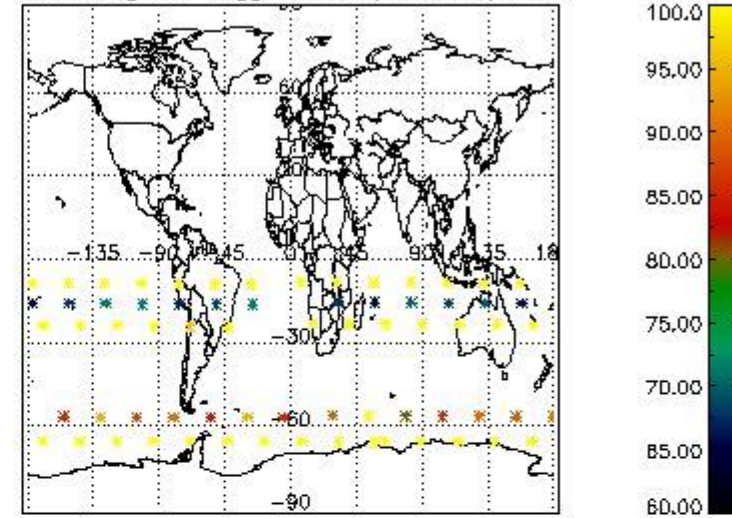

3.1 Plot quality information per product (time dependant)

3.2 Plot quality information per product (world map)

Percentage of flagged data per O3 profile

Percentage of flagged data per H2O profile

Percentage of flagged data per NO2 profile