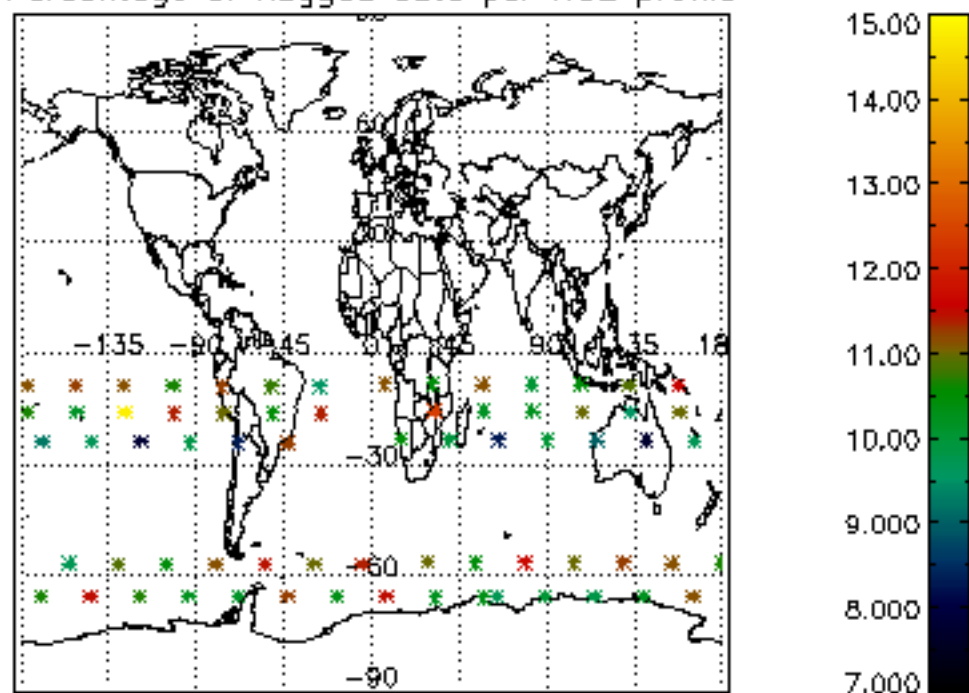

Percentage of flagged data per NO2 profile