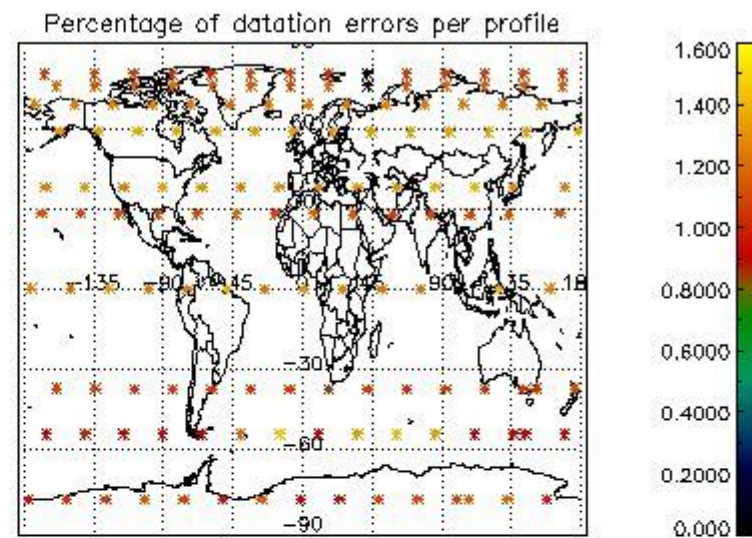

Percentage of flagged data per NO3 profile

4. Level 1 quality information per product

In this section it is plotted some information contained in the Quality Summary data set of the level 2 products that comes from the level 1b processing. Products without errors (error flag in the MPH set to "0") are used.

4.1 Plot quality information per product (time dependant) coming from level 1b processing

4.1.1 Plot level 1 quality information per product (time dependant): ENVISAT ASCENDING passes

4.1.2 Plot level 1 quality information per product (time dependant): ENVI SAT DESCENDING passes

4.2 Plot quality information per product coming from level 1b processing (world map)

4.2.1 Plot level 1 quality information per product (world map): ENVISAT ASCENDING passes

4.2.2 Plot level 1 quality information per product (world map): ENVISAT DESCENDING passes