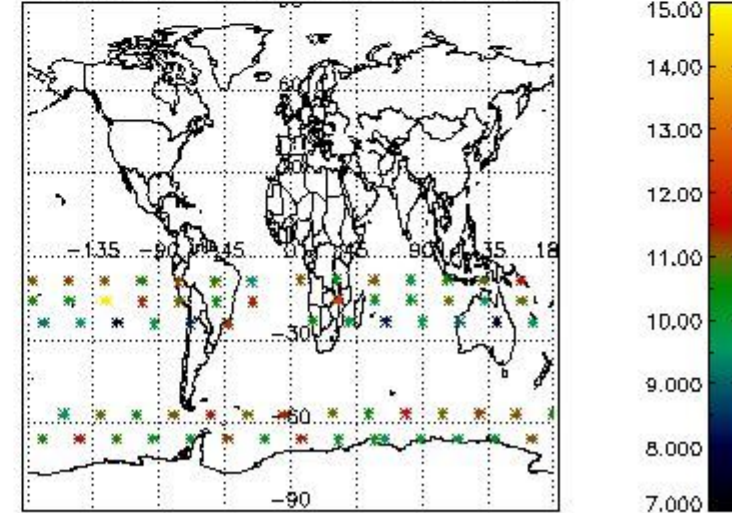

Percentage of flagged data per NO3 profile

4. Level 1 quality information per product

In this section it is plotted some information contained in the Quality Summary data set of the level 2 products that comes from the level 1b processing. Products without errors (error flag in the MPH set to "0") are used.

4.1 Plot quality information per product (time dependant) coming from level 1b processing

4.1.1 Plot level 1 quality information per product (time dependant): ENVISAT ASCENDING passes