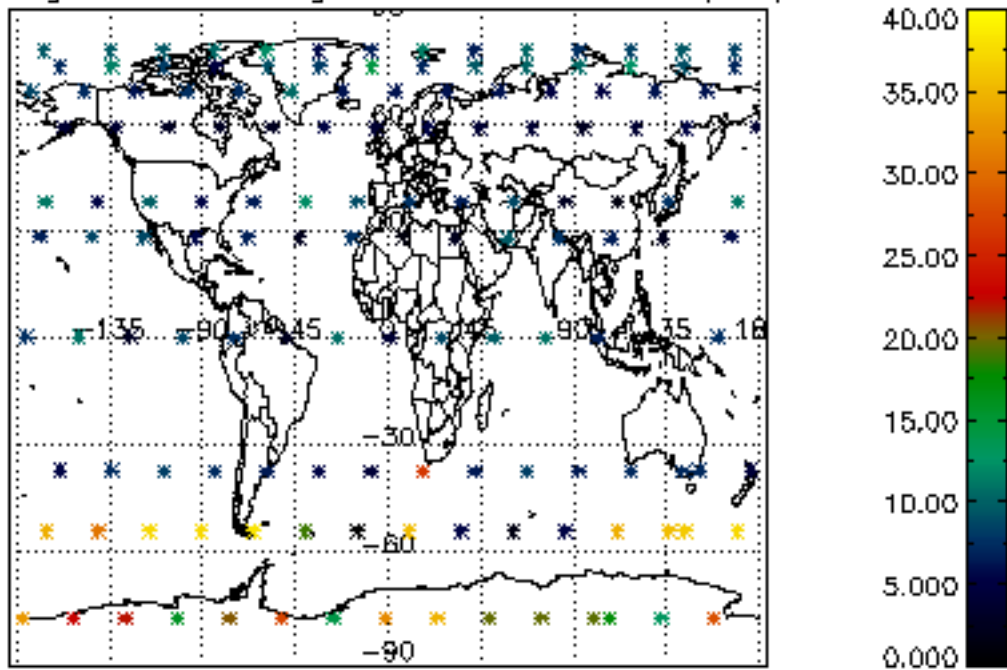

Percentage of star falling outside central band per profile