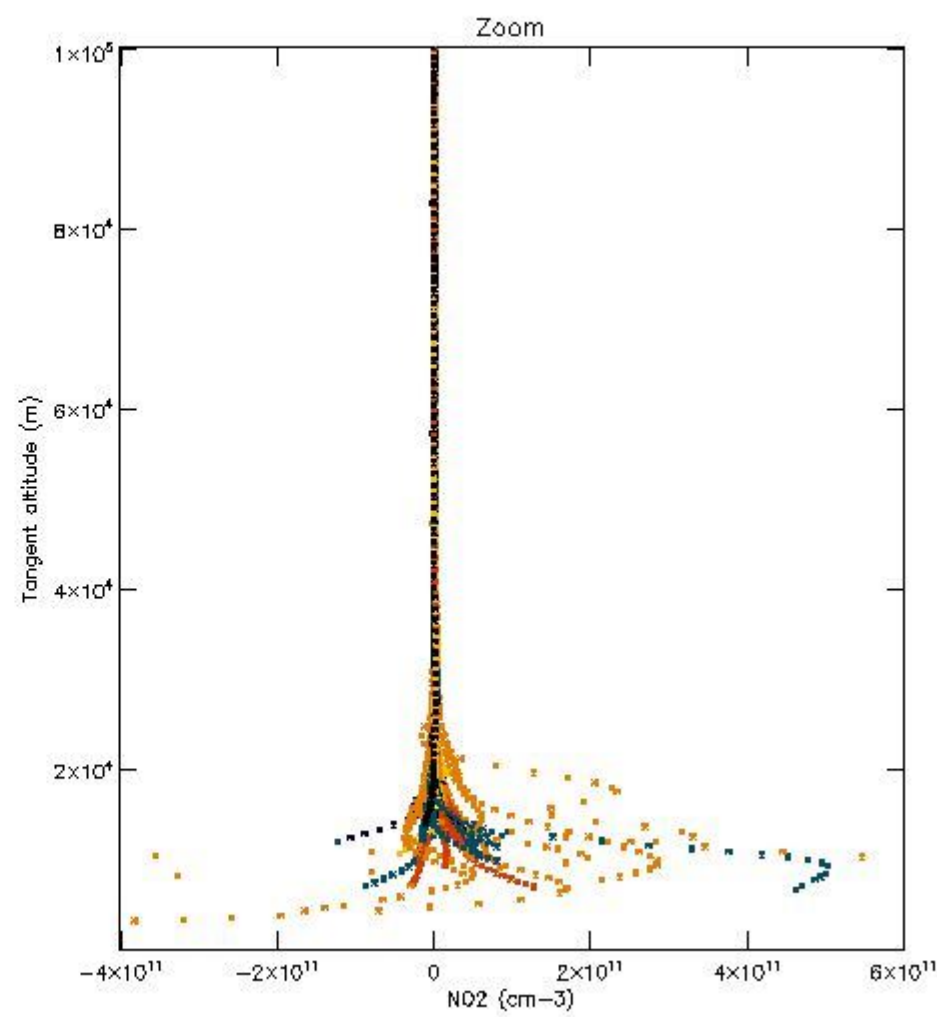

5.4 Plot ozone profiles where $STD < 10\%$ (dark without errors)

The colorbar represents the latitude.

5.5 Plot ozone profiles where STD < 5% (dark without errors)

The colorbar represents the latitude.

5.6 Plot NO₂ profiles for all STD (dark without errors)

The colorbar represents the latitude.

5.7 Plot NO3 profiles for all STD (dark without errors)

The colorbar represents the latitude.

5.8 Plot H2O profiles for all STD (only for occultations of stars 1,2,3,4,13,14,16,26,63 dark without errors)