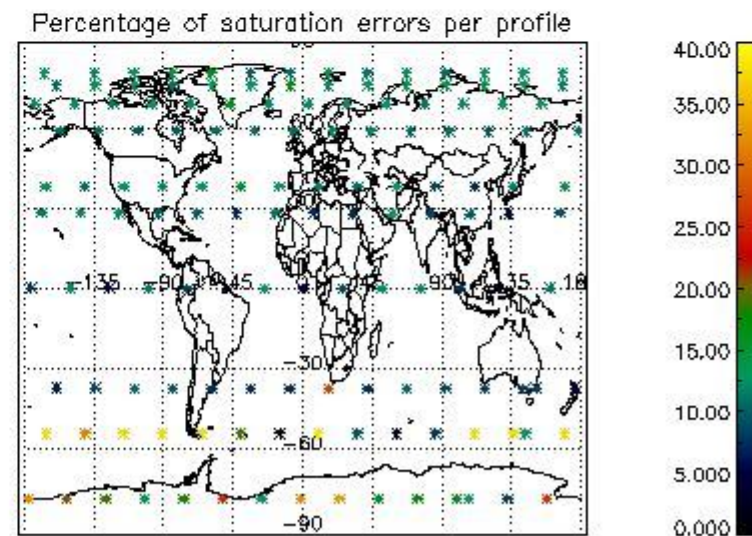

Percentage of flagged data per NO3 profile

4. Level 1 quality information per product

In this section it is plotted some information contained in the Quality Summary data set of the level 2 products that comes from the level 1b processing. Products without errors (error flag in the MPH set to "0") are used.

4.1 Plot quality information per product (time dependant) coming from level 1b processing

4.1.1 Plot level 1 quality information per product (time dependant): ENVISAT ASCENDING passes

4.1.2 Plot level 1 quality information per product (time dependant): ENVI SAT DESCENDING passes

4.2 Plot quality information per product coming from level 1b processing (world map)

4.2.1 Plot level 1 quality information per product (world map): ENVISAT ASCENDING passes

4.2.2 Plot level 1 quality information per product (world map): ENVISAT DESCENDING passes