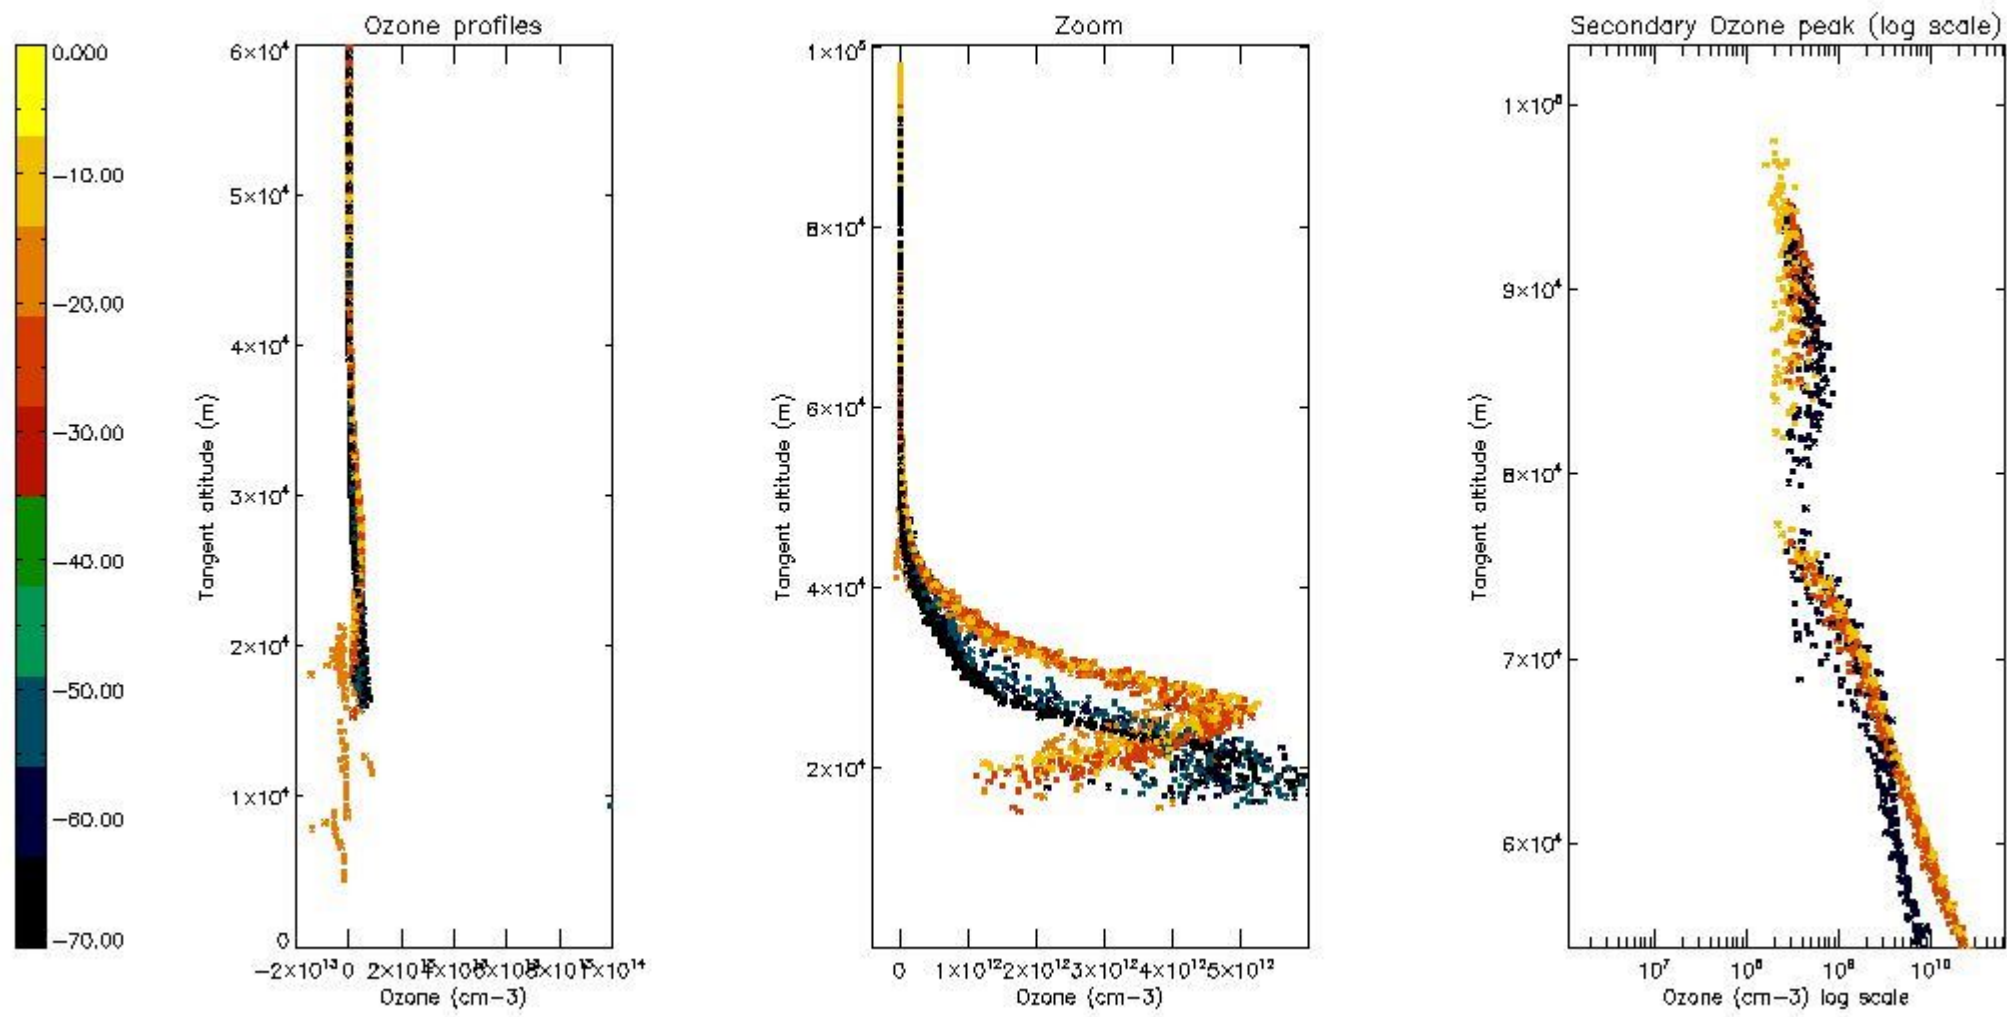

STD < 10	9
STD < 5	6

5.2 Plot ozone profiles for all STD (dark without errors)

The colorbar represents the latitude.

5.3 Plot ozone profiles where STD < 20% (dark without errors)

The colorbar represents the latitude.