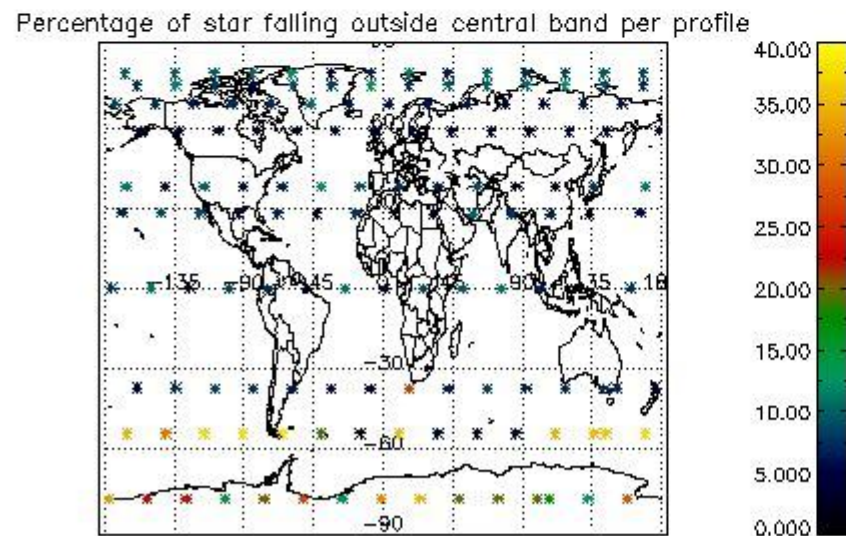

5. Trace gas profiles

5.1 Ozone statistics based on quality of products

The final quality of the products can be "measured" using the STD (Standard Deviation) attached to every point profile. This information is written to the parameter GOM_NL__2P/NL_LOCAL_SPECIES_DENSITY/o3_std of the level 2 products. The table below shows the statistics for given STD ranges.

The statistics are given with respect to the overall valid production:

- Products without fatal errors: GOM_NL__2P/MPH/PRODUCT_ERR=0
- Valid point profile: GOM_NL__2P/NL_LOCAL_SPECIES_DENSITY/pcd(0)=0

The 'Criteria' is applied to valid points of dark limb products:

- Products in dark limb illumination condition: GOM_NL__2P/NL_SUMMARY_QUALITY/obs_ill_cond=0
- Products without fatal errors: GOM_NL__2P/MPH/PRODUCT_ERR=0
- Valid point profile: GOM_NL__2P/NL_LOCAL_SPECIES_DENSITY/pcd(0)=0

So, the table below shows the percentage of dark limb and valid observations for each criteria with respect to the overall valid daily observations.

Criteria	% of total production
All STD	24
STD < 20	12