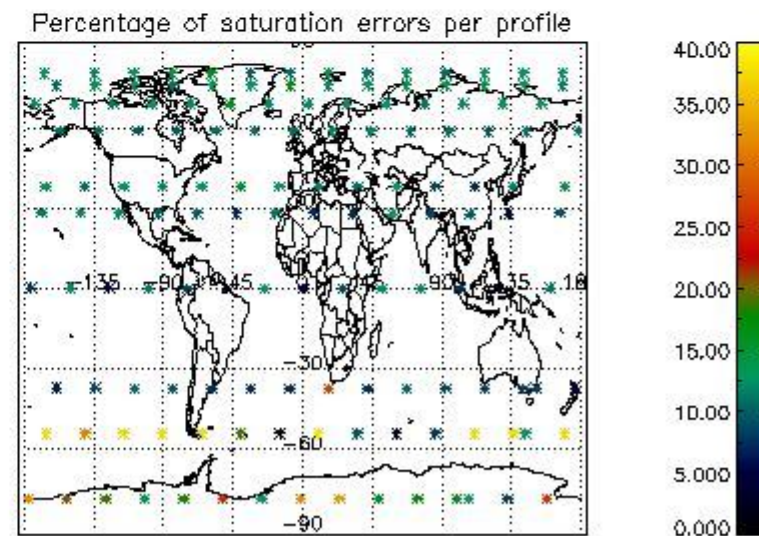

5. Trace gas profiles

5.1 Ozone statistics based on quality of products

The final quality of the products can be "measured" using the STD (Standard Deviation) attached to every point profile. This information is written to the parameter GOM_NL__2P/NL_LOCAL_SPECIES_DENSITY/o3_std of the level 2 products. The table below shows the statistics for given STD ranges.

The statistics are given with respect to the overall valid production:

- Products without fatal errors: GOM_NL__2P/MPH/PRODUCT_ERR=0
- Valid point profile: GOM_NL__2P/NL_LOCAL_SPECIES_DENSITY/pcd(0)=0

The 'Criteria' is applied to valid points of dark limb products:

- Products in dark limb illumination condition: GOM_NL__2P/NL_SUMMARY_QUALITY/obs_ill_cond=0
- Products without fatal errors: GOM_NL__2P/MPH/PRODUCT_ERR=0
- Valid point profile: GOM_NL__2P/NL_LOCAL_SPECIES_DENSITY/pcd(0)=0

So, the table below shows the percentage of dark limb and valid observations for each criteria with respect to the overall valid daily observations.

Criteria	% of total production
All STD	24
STD < 20	12