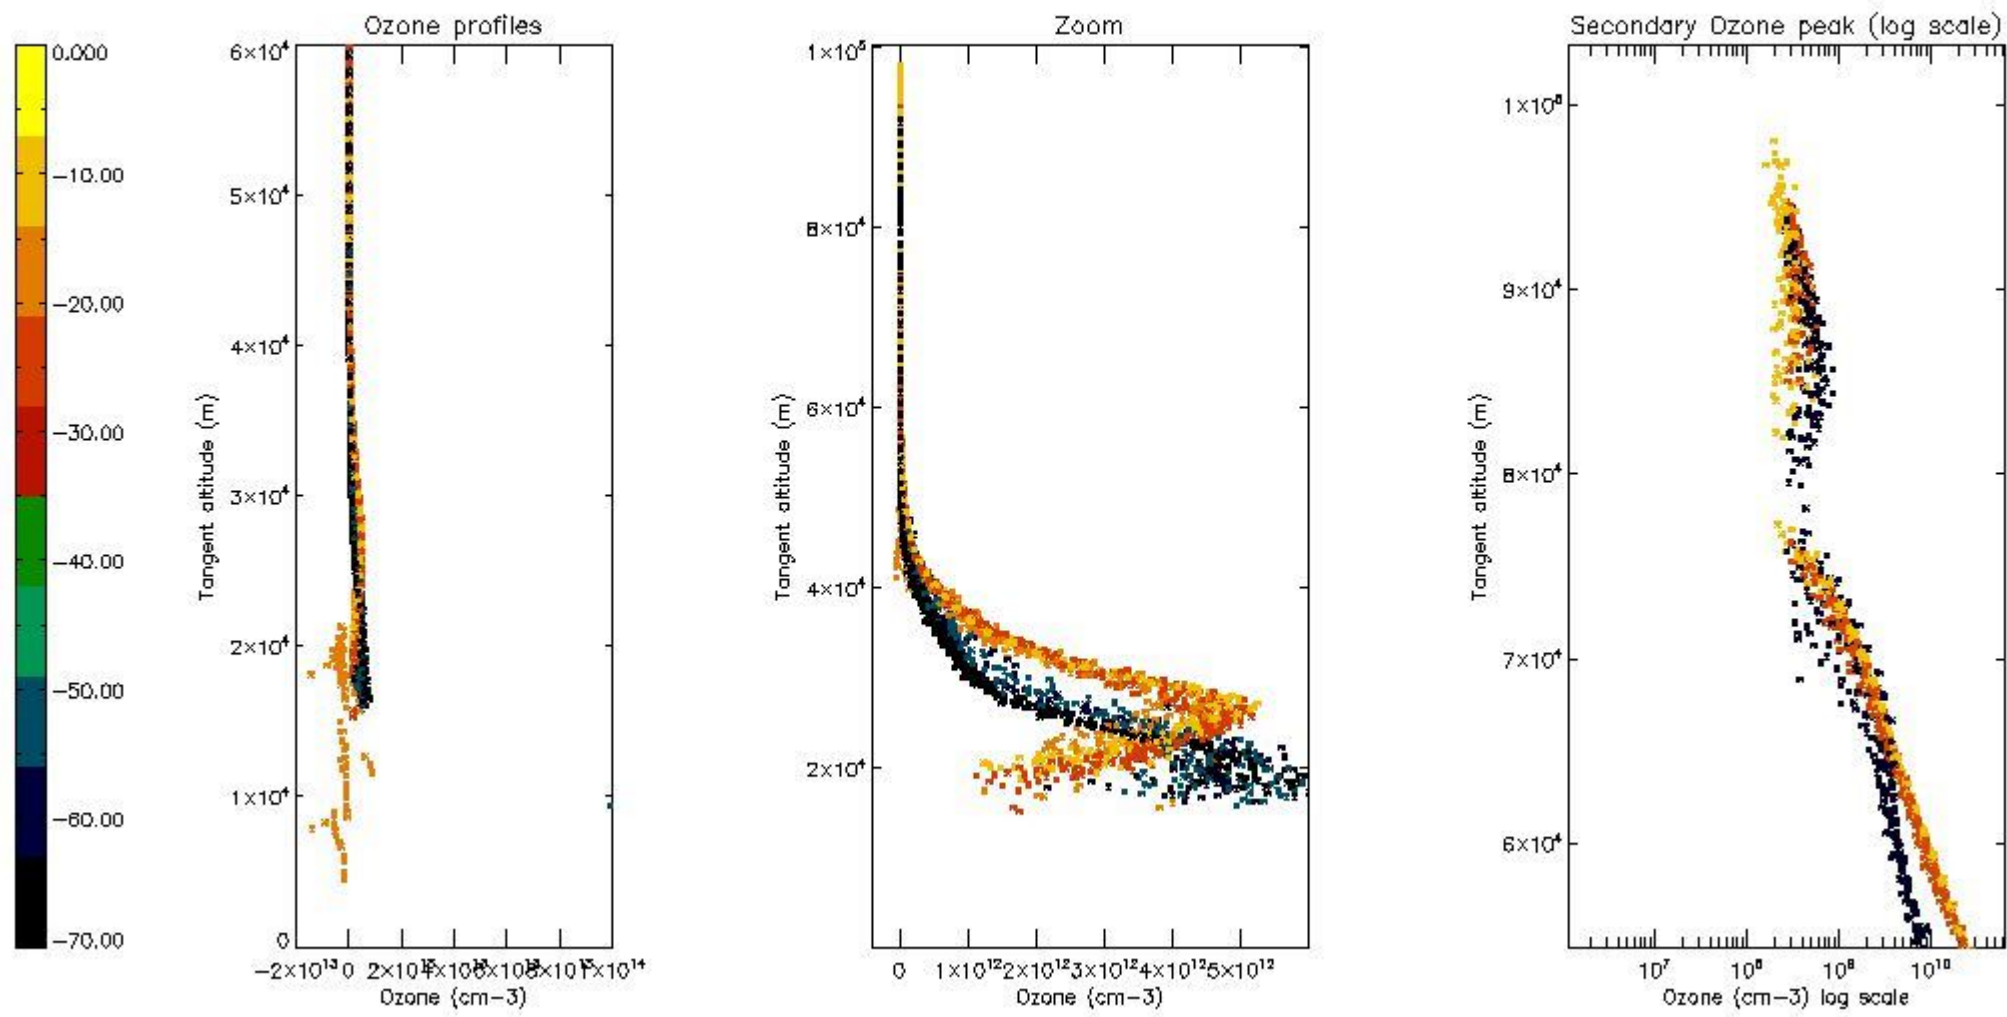

STD < 10	9
STD < 5	6

5.2 Plot ozone profiles for all STD (dark without errors)

The colorbar represents the latitude.

5.3 Plot ozone profiles where STD < 20% (dark without errors)

The colorbar represents the latitude.

5.4 Plot ozone profiles where STD < 10% (dark without errors)

The colorbar represents the latitude.

5.5 Plot ozone profiles where $STD < 5\%$ (dark without errors)

The colorbar represents the latitude.

5.6 Plot NO₂ profiles for all STD (dark without errors)