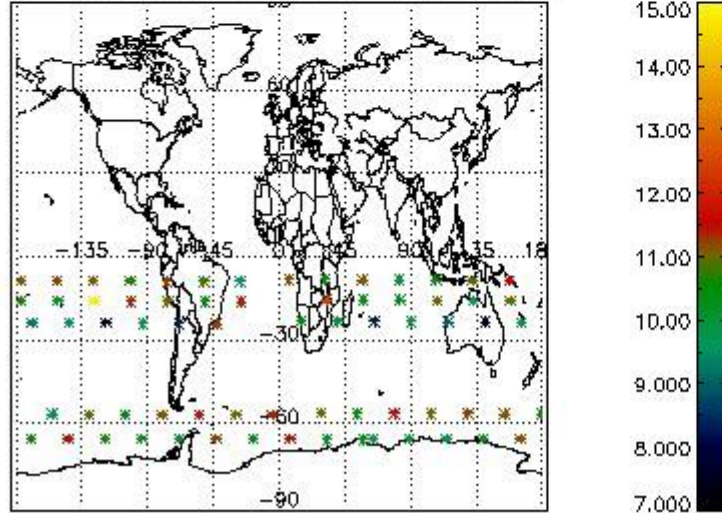

3.1 Plot quality information per product (time dependant)

3.2 Plot quality information per product (world map)

Percentage of flagged data per O3 profile

Percentage of flagged data per H2O profile

Percentage of flagged data per NO2 profile