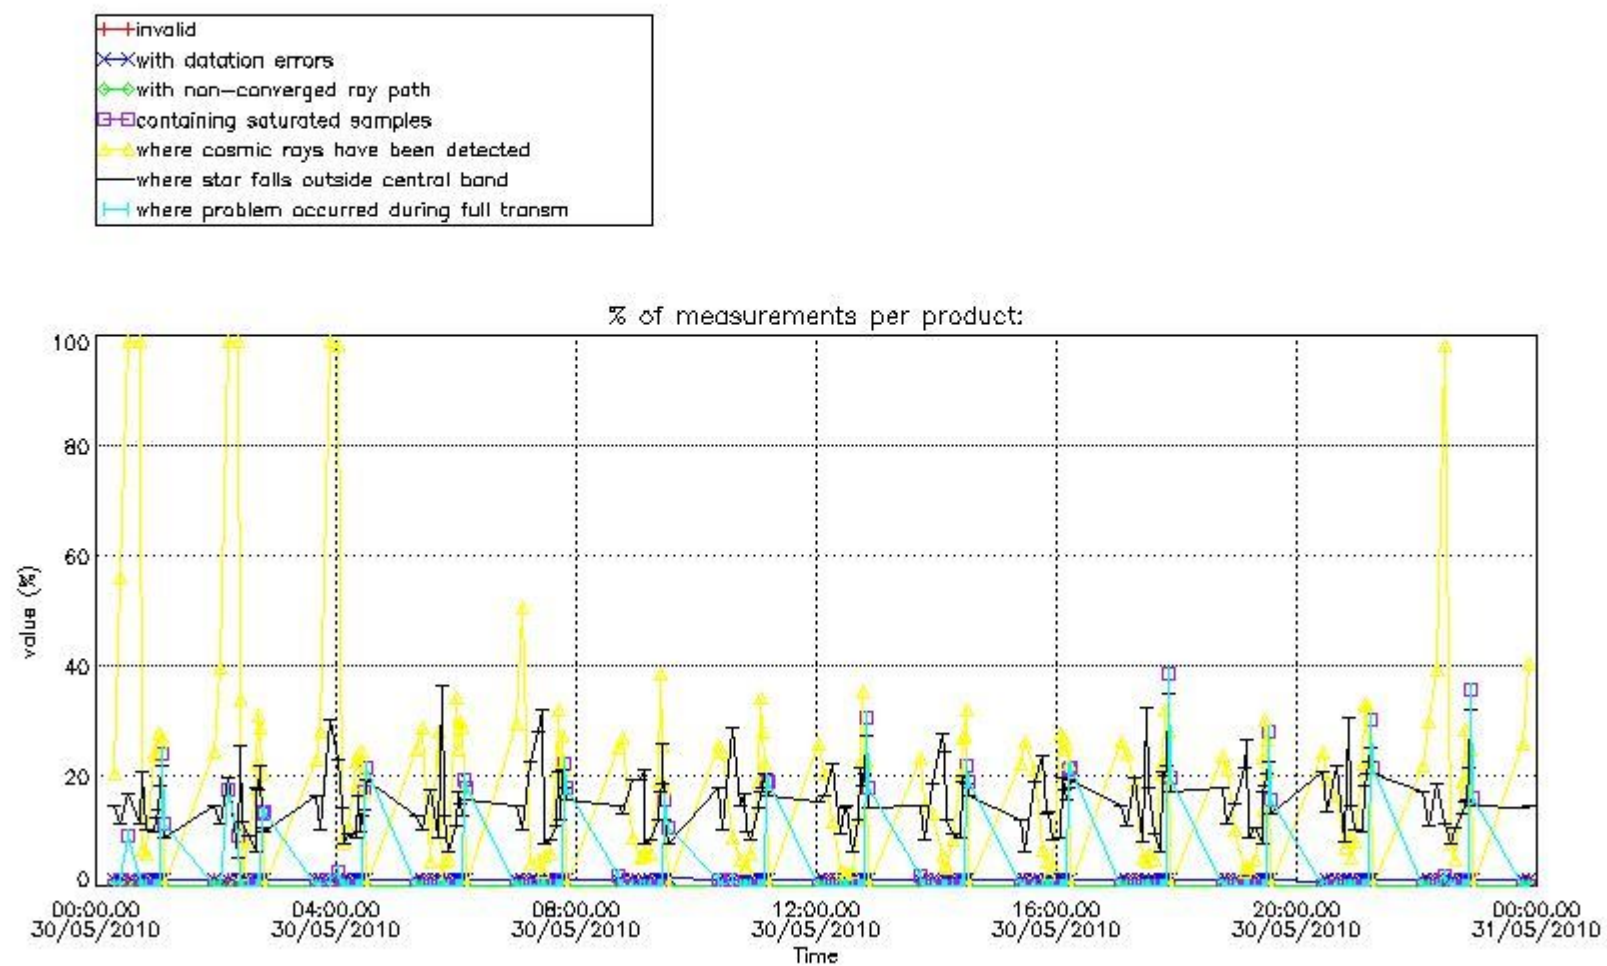

4.1.2 Plot level 1 quality information per product (time dependant): ENVI SAT DESCENDING passes