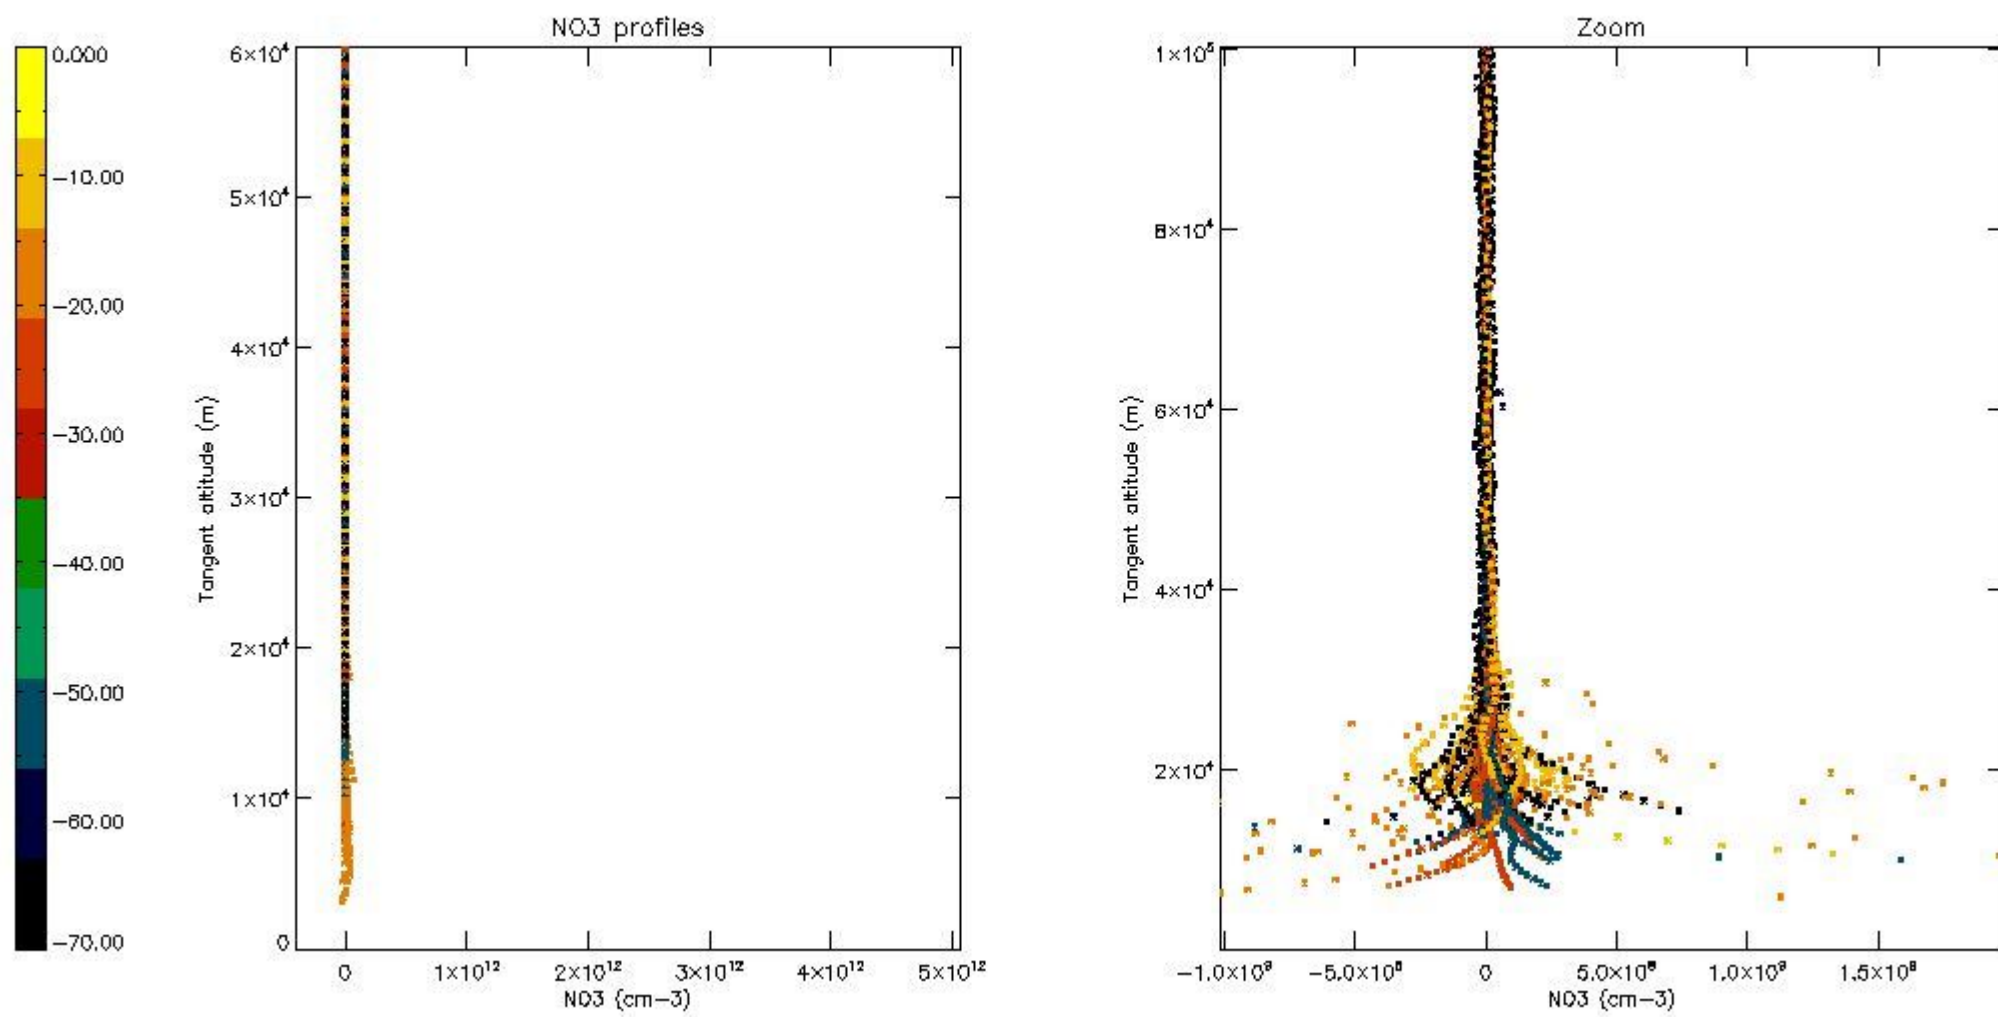

5.4 Plot ozone profiles where STD < 10% (dark without errors)

The colorbar represents the latitude.

5.5 Plot ozone profiles where $STD < 5\%$ (dark without errors)

The colorbar represents the latitude.

5.6 Plot NO₂ profiles for all STD (dark without errors)

The colorbar represents the latitude.

5.7 Plot NO3 profiles for all STD (dark without errors)

The colorbar represents the latitude.

5.8 Plot H₂O profiles for all STD (only for occultations of stars 1,2,3,4,13,14,16,26,63 dark without errors)