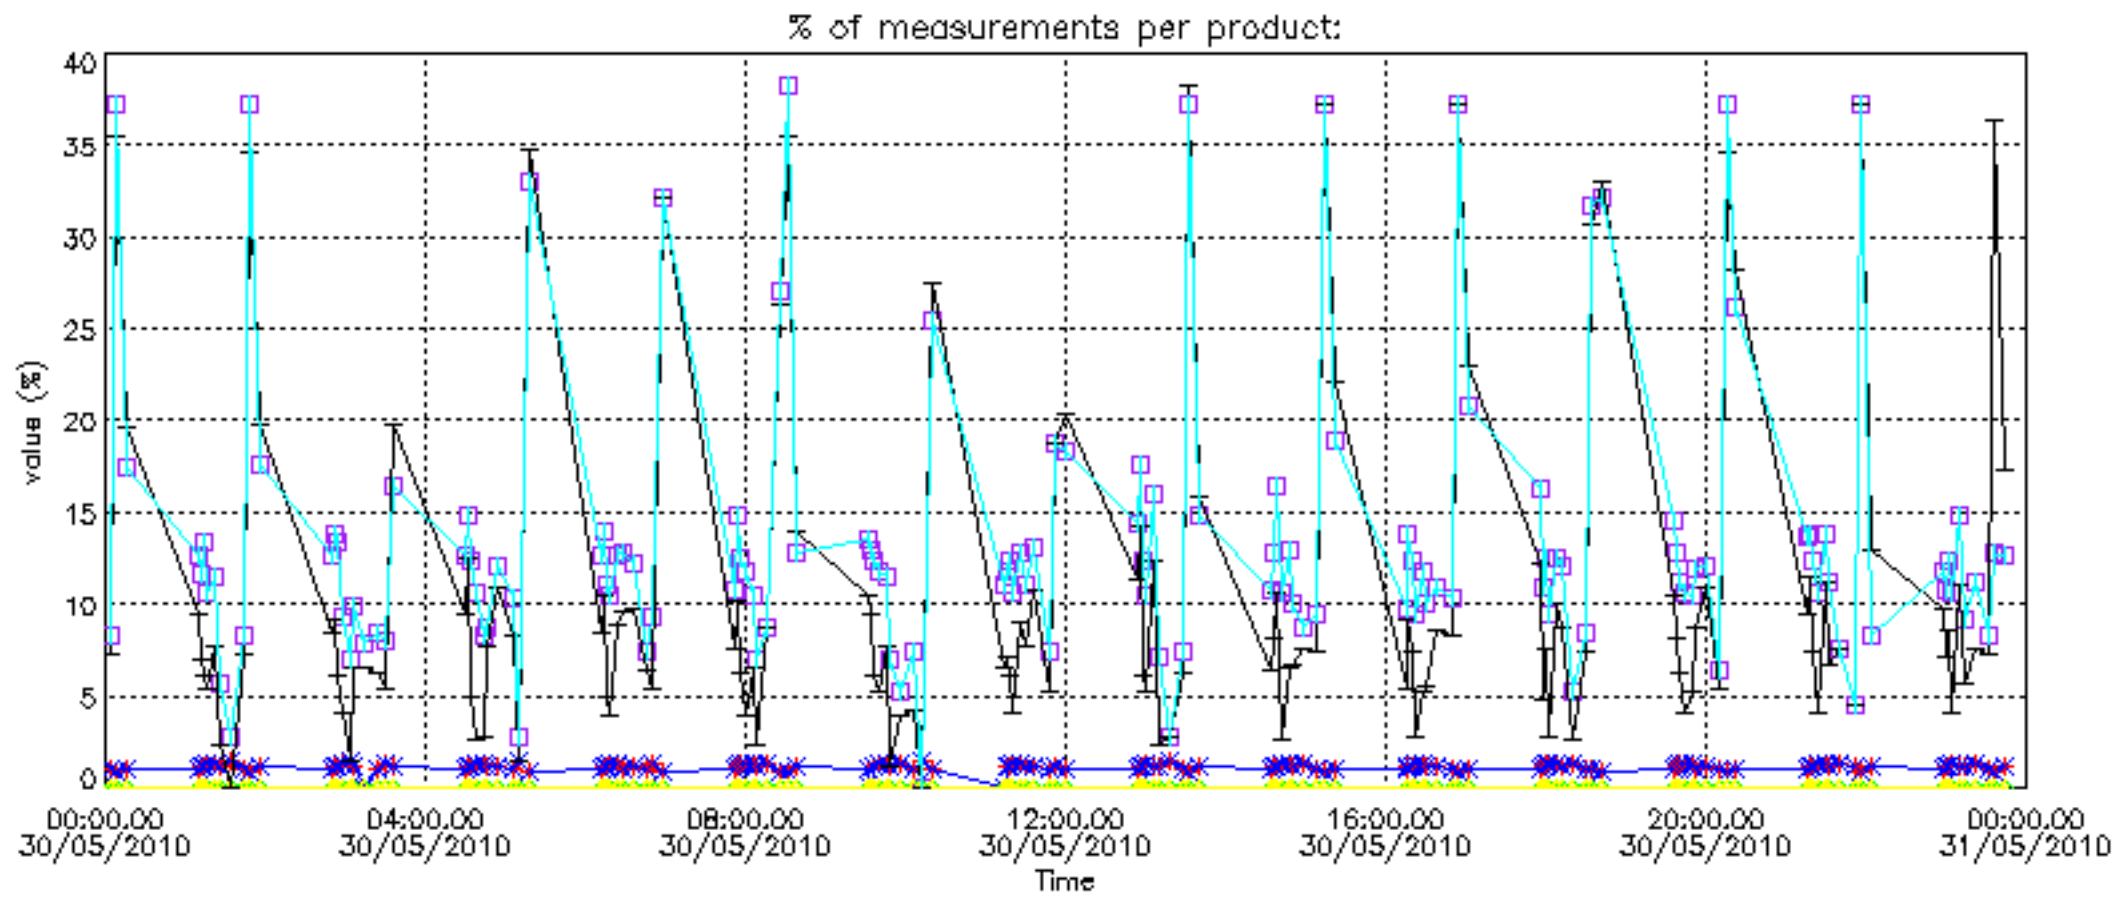

Percentage of cosmic ray hits per profile

Percentage of datation errors per profile