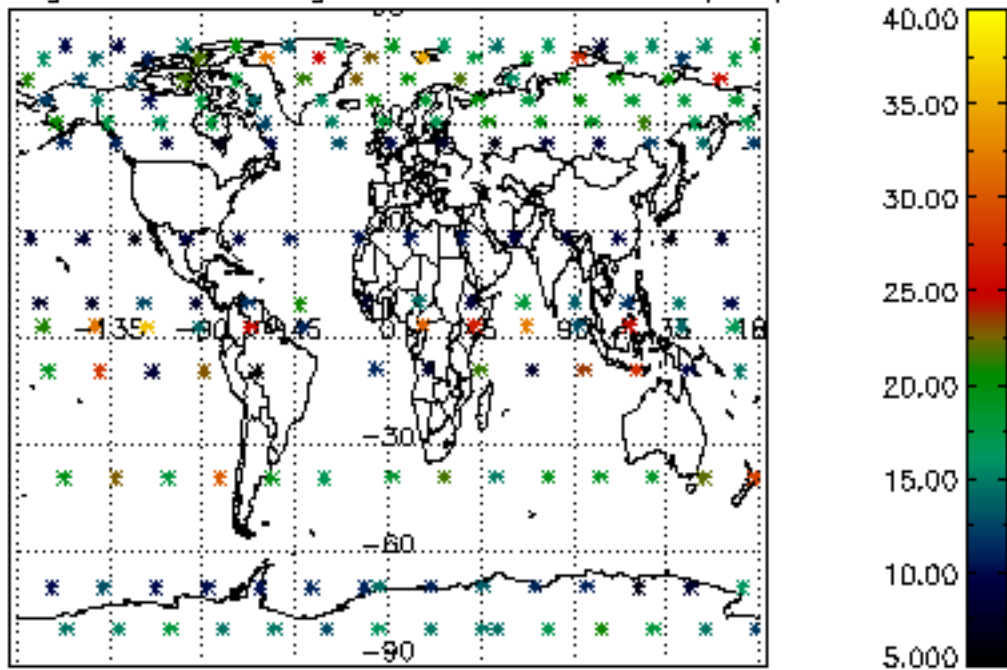

Percentage of cosmic ray hits per profile

Percentage of star falling outside central band per profile