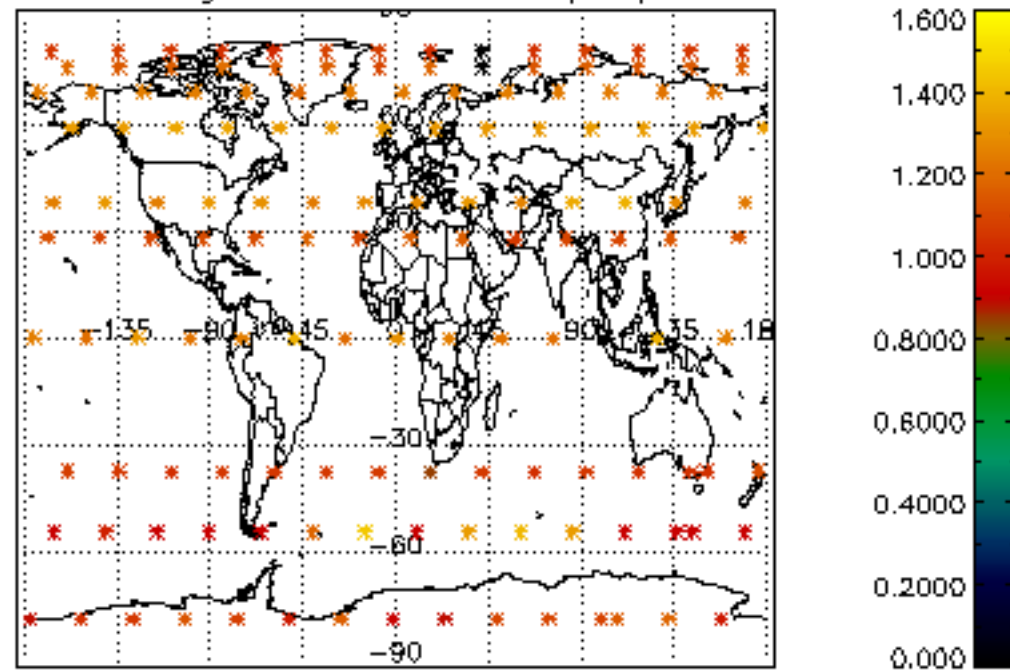

Percentage of datation errors per profile