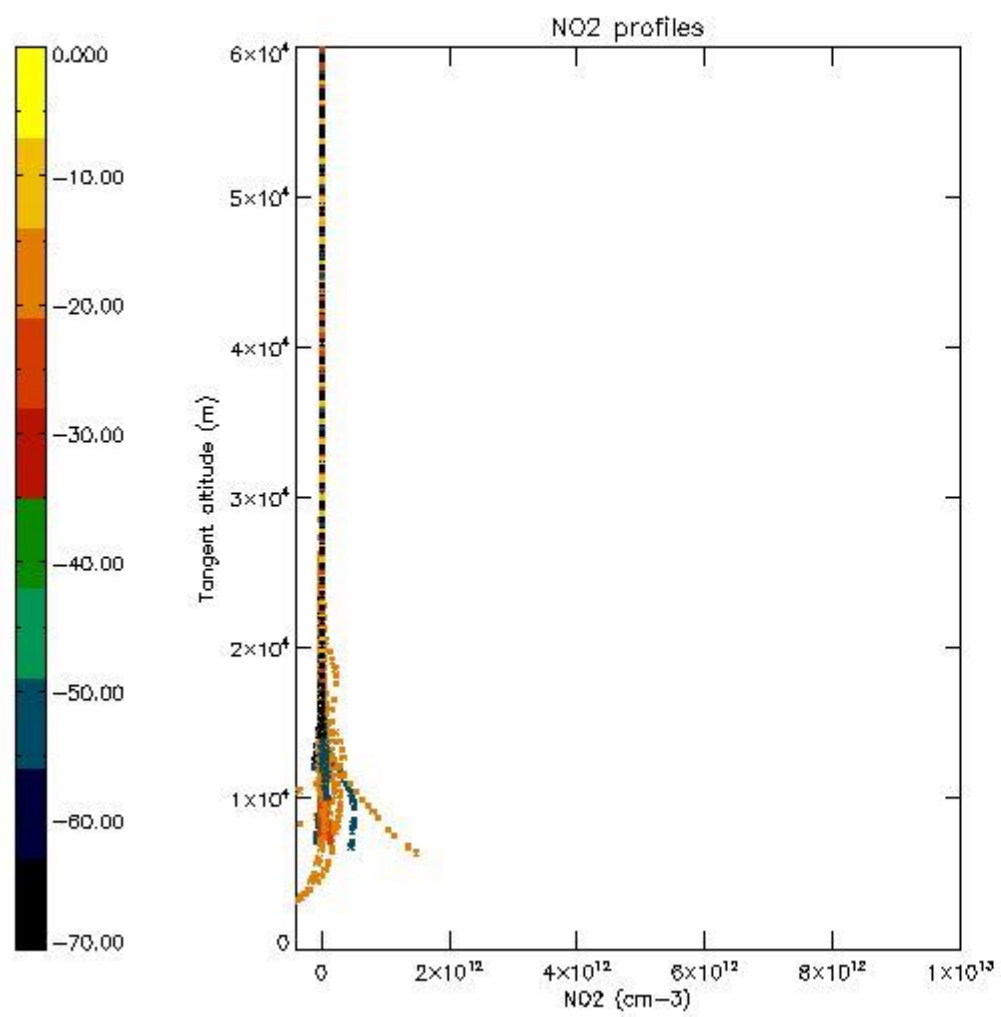

5.7 Plot NO3 profiles for all STD (dark without errors)

The colorbar represents the latitude.