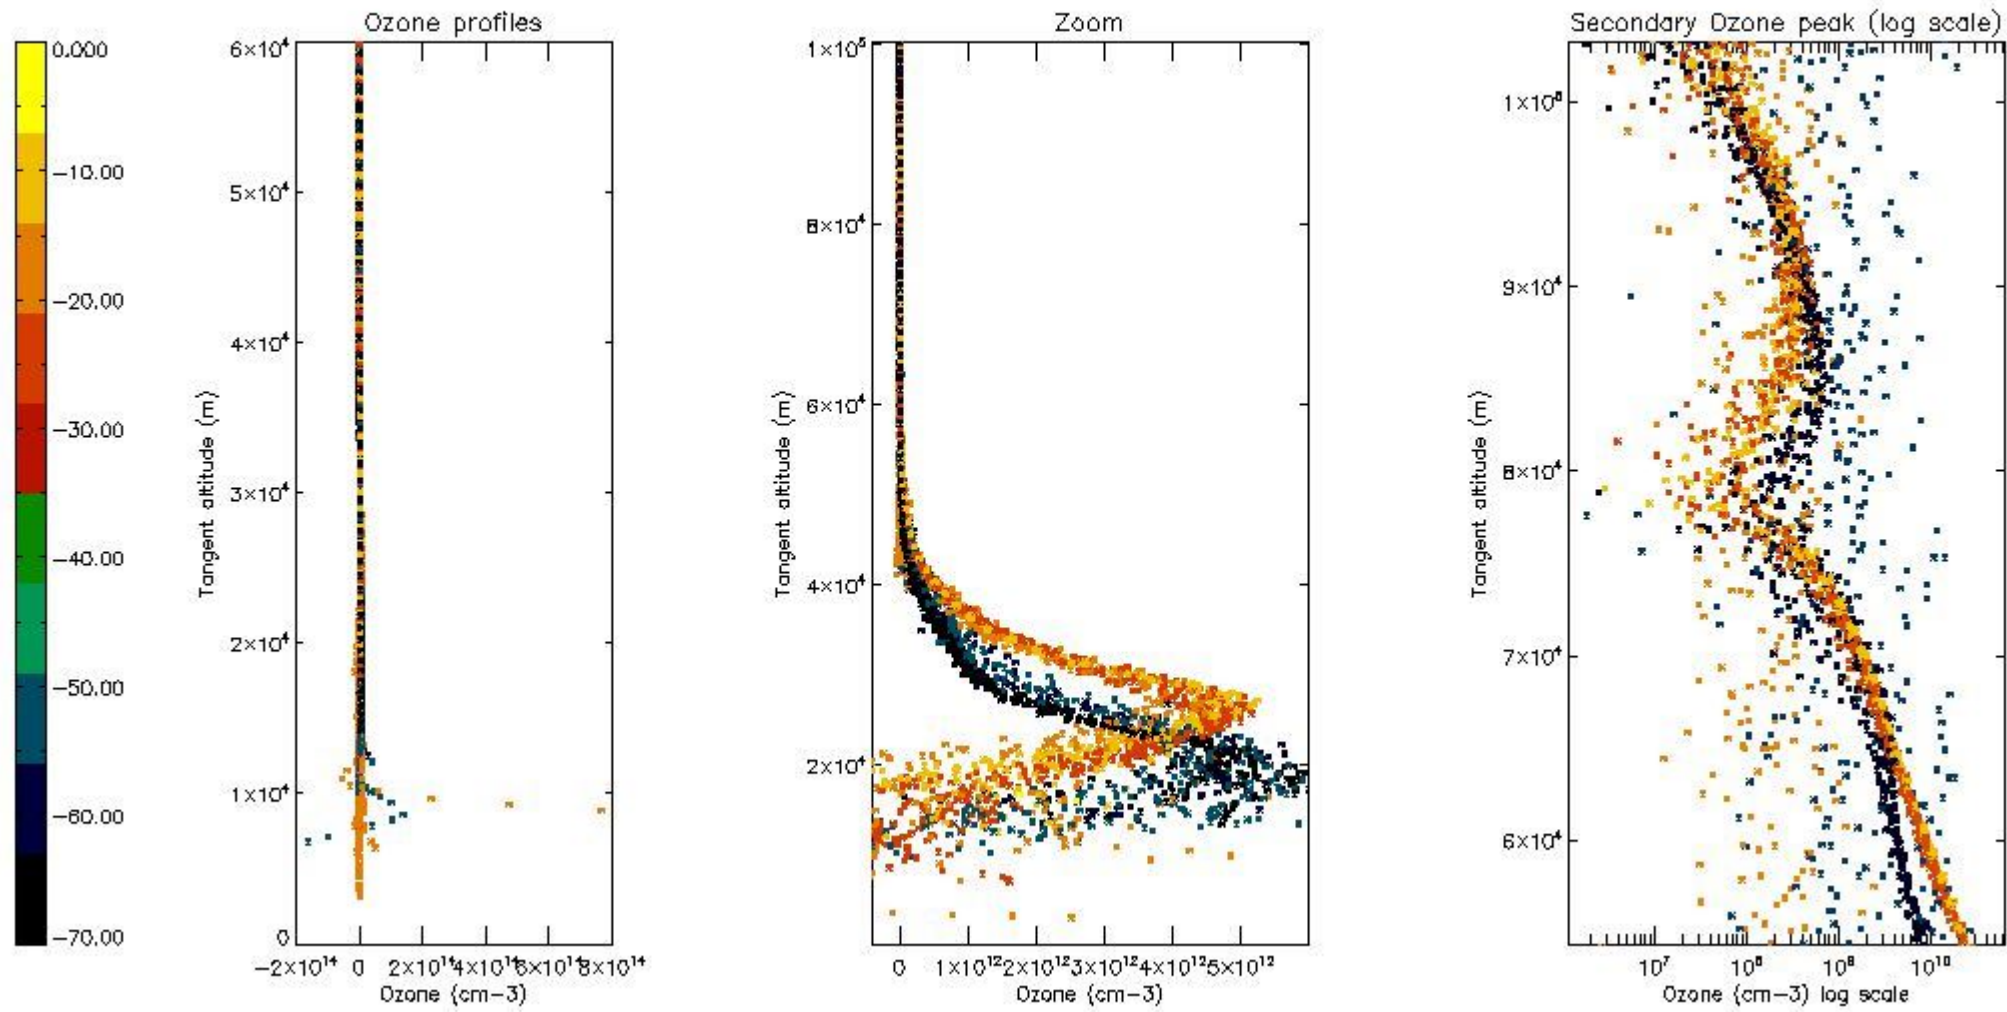

STD < 10	9
STD < 5	6

5.2 Plot ozone profiles for all STD (dark without errors)

The colorbar represents the latitude.

5.3 Plot ozone profiles where STD < 20% (dark without errors)

The colorbar represents the latitude.