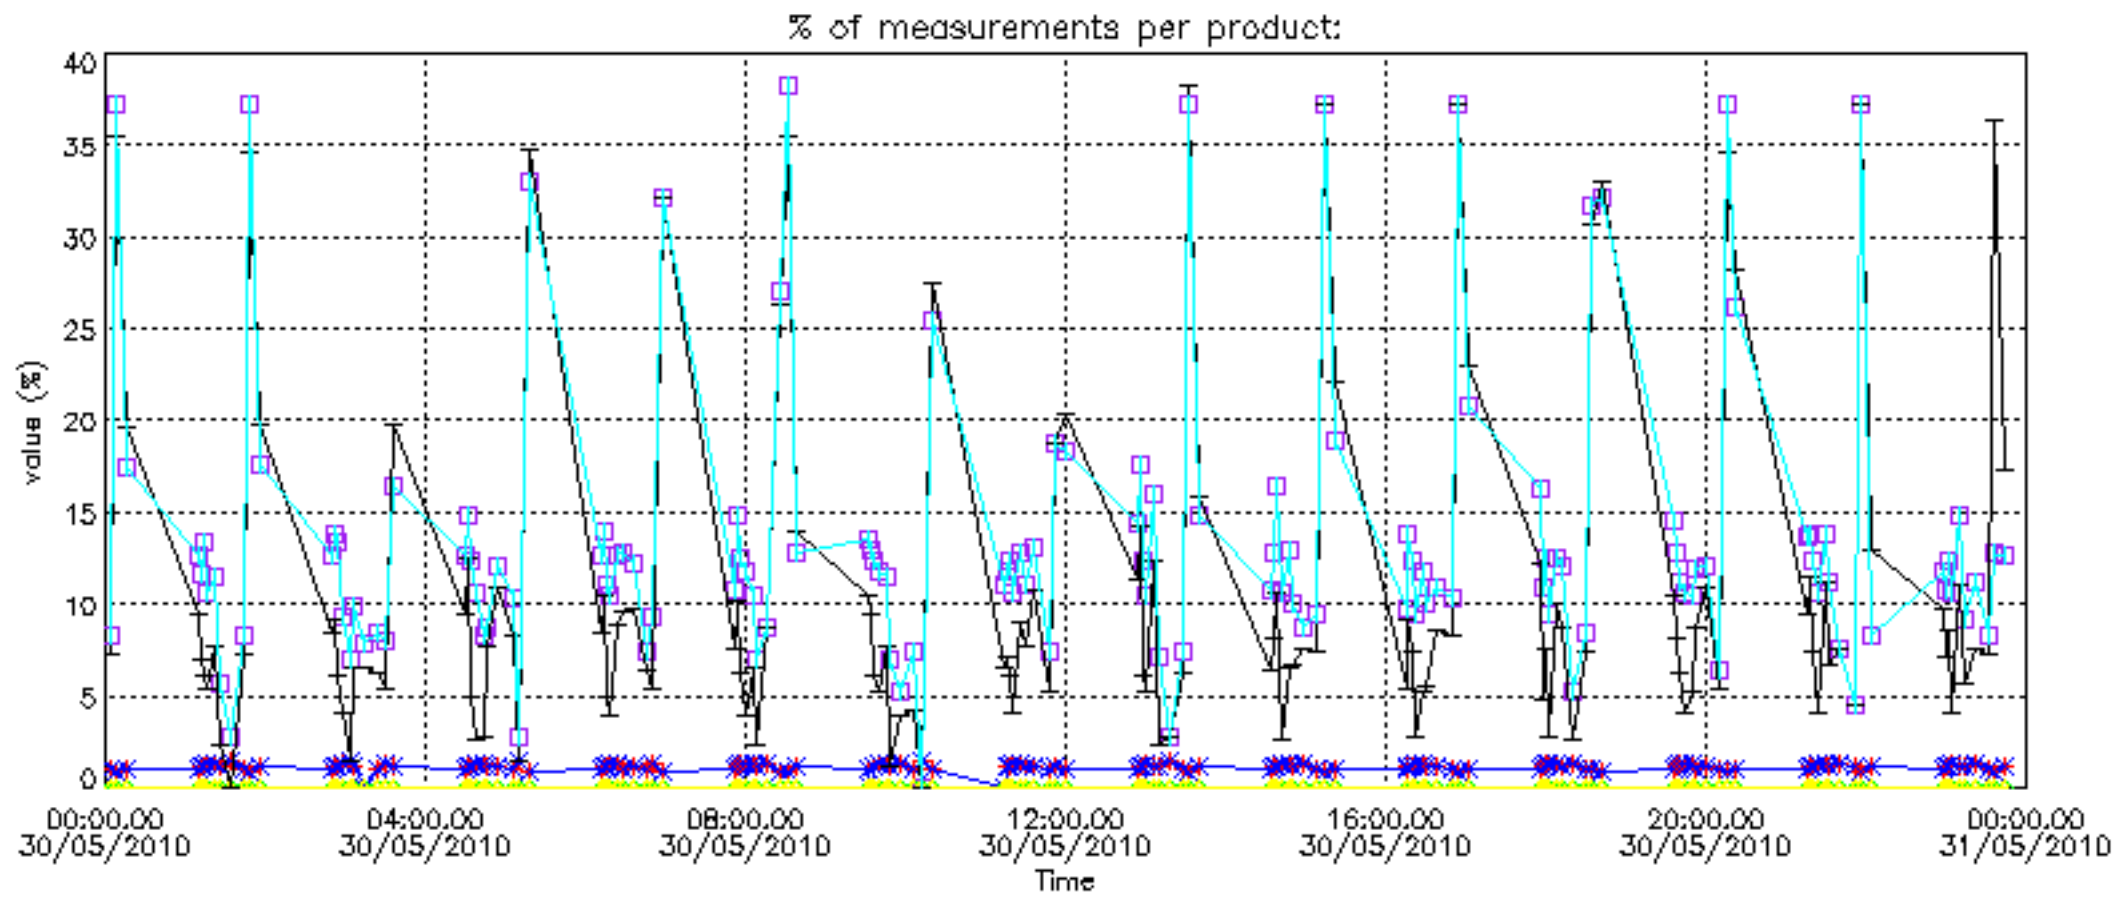

Percentage of cosmic ray hits per profile