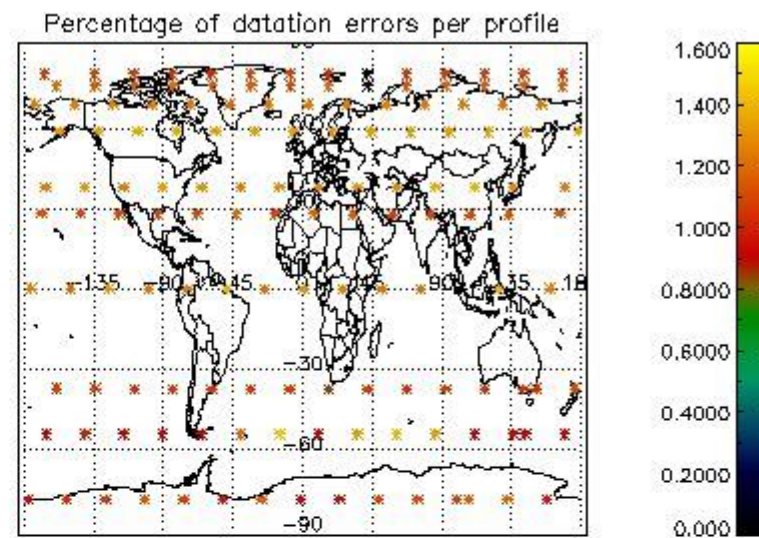

5. Trace gas profiles

5.1 Ozone statistics based on quality of products

The final quality of the products can be "measured" using the STD (Standard Deviation) attached to every point profile. This information is written to the parameter GOM_NL__2P/NL_LOCAL_SPECIES_DENSITY/o3_std of the level 2 products. The table below shows the statistics for given STD ranges.

The statistics are given with respect to the overall valid production:

- Products without fatal errors: GOM_NL__2P/MPH/PRODUCT_ERR=0
- Valid point profile: GOM_NL__2P/NL_LOCAL_SPECIES_DENSITY/pcd(0)=0

The 'Criteria' is applied to valid points of dark limb products:

- Products in dark limb illumination condition: GOM_NL__2P/NL_SUMMARY_QUALITY/obs_ill_cond=0
- Products without fatal errors: GOM_NL__2P/MPH/PRODUCT_ERR=0
- Valid point profile: GOM_NL__2P/NL_LOCAL_SPECIES_DENSITY/pcd(0)=0

So, the table below shows the percentage of dark limb and valid observations for each criteria with respect to the overall valid daily observations.

Criteria	% of total production
All STD	24
STD < 20	12