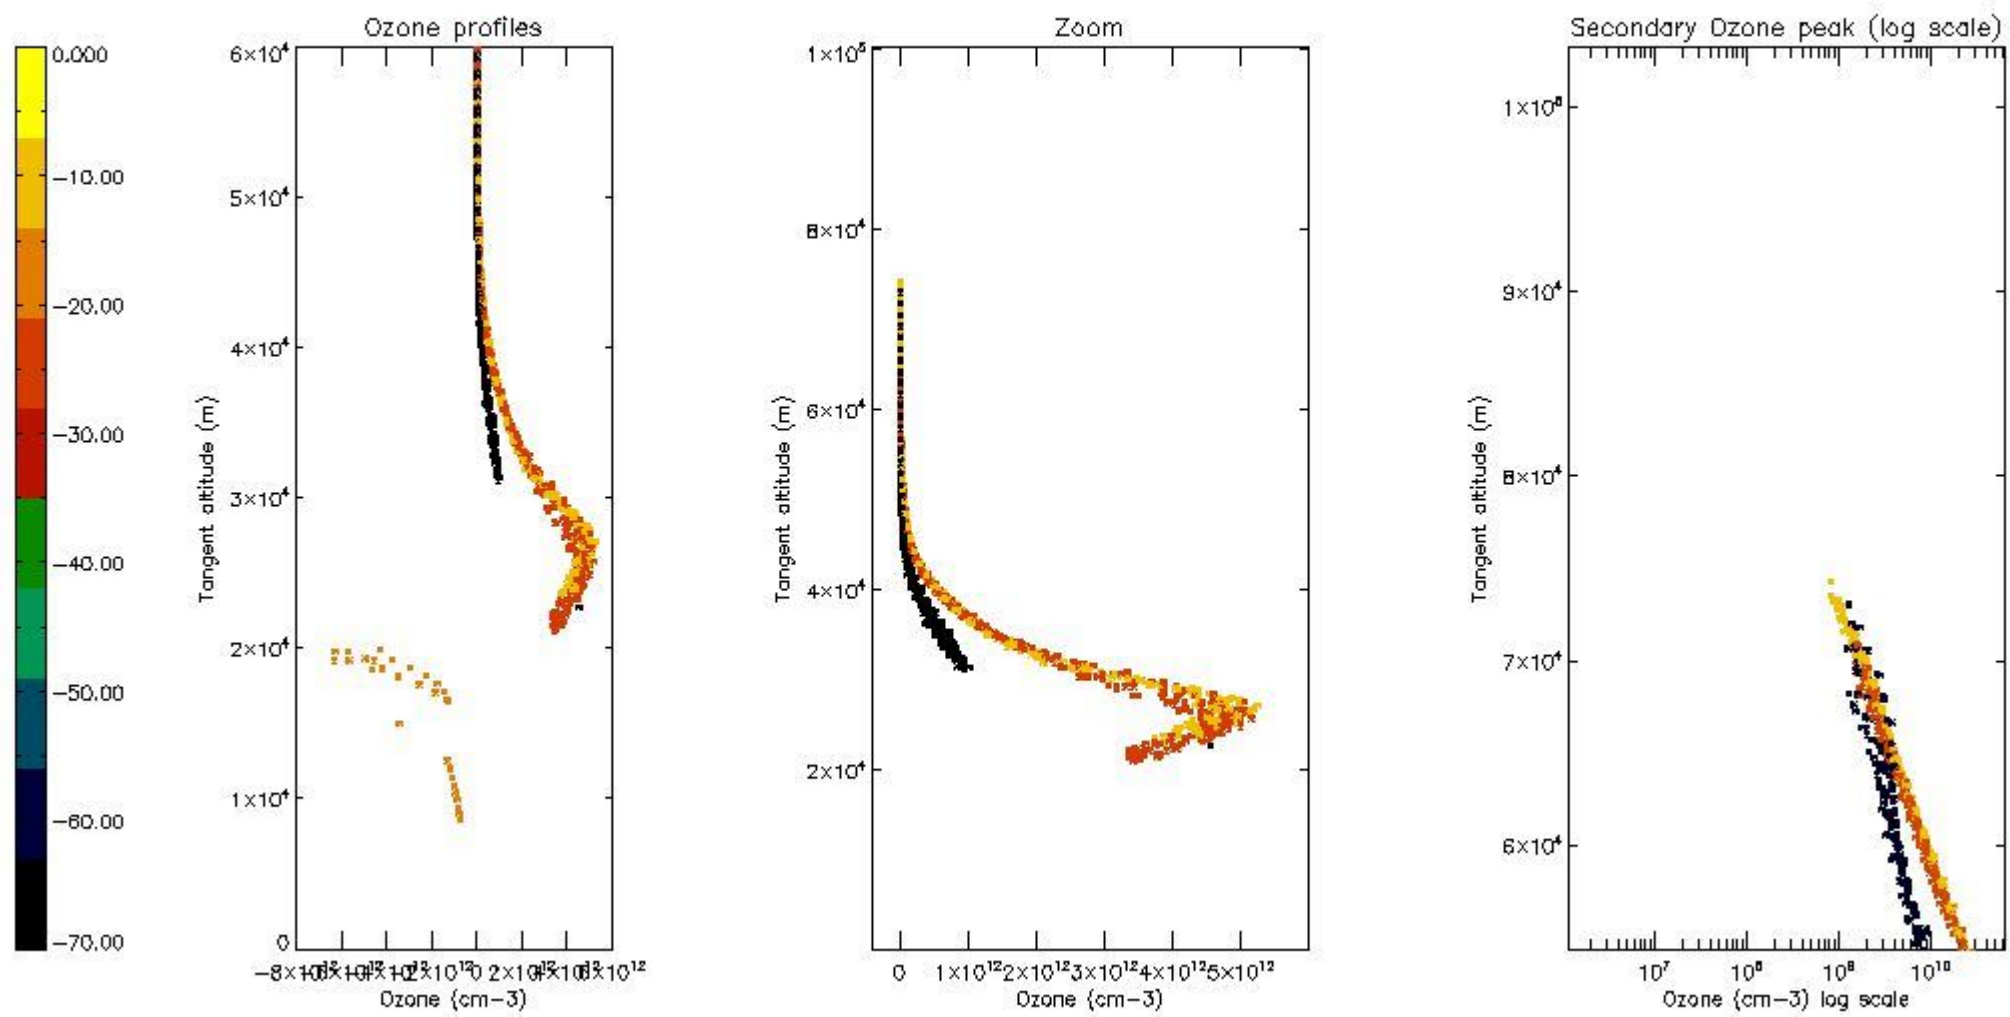

5.6 Plot NO₂ profiles for all STD (dark without errors)

The colorbar represents the latitude.