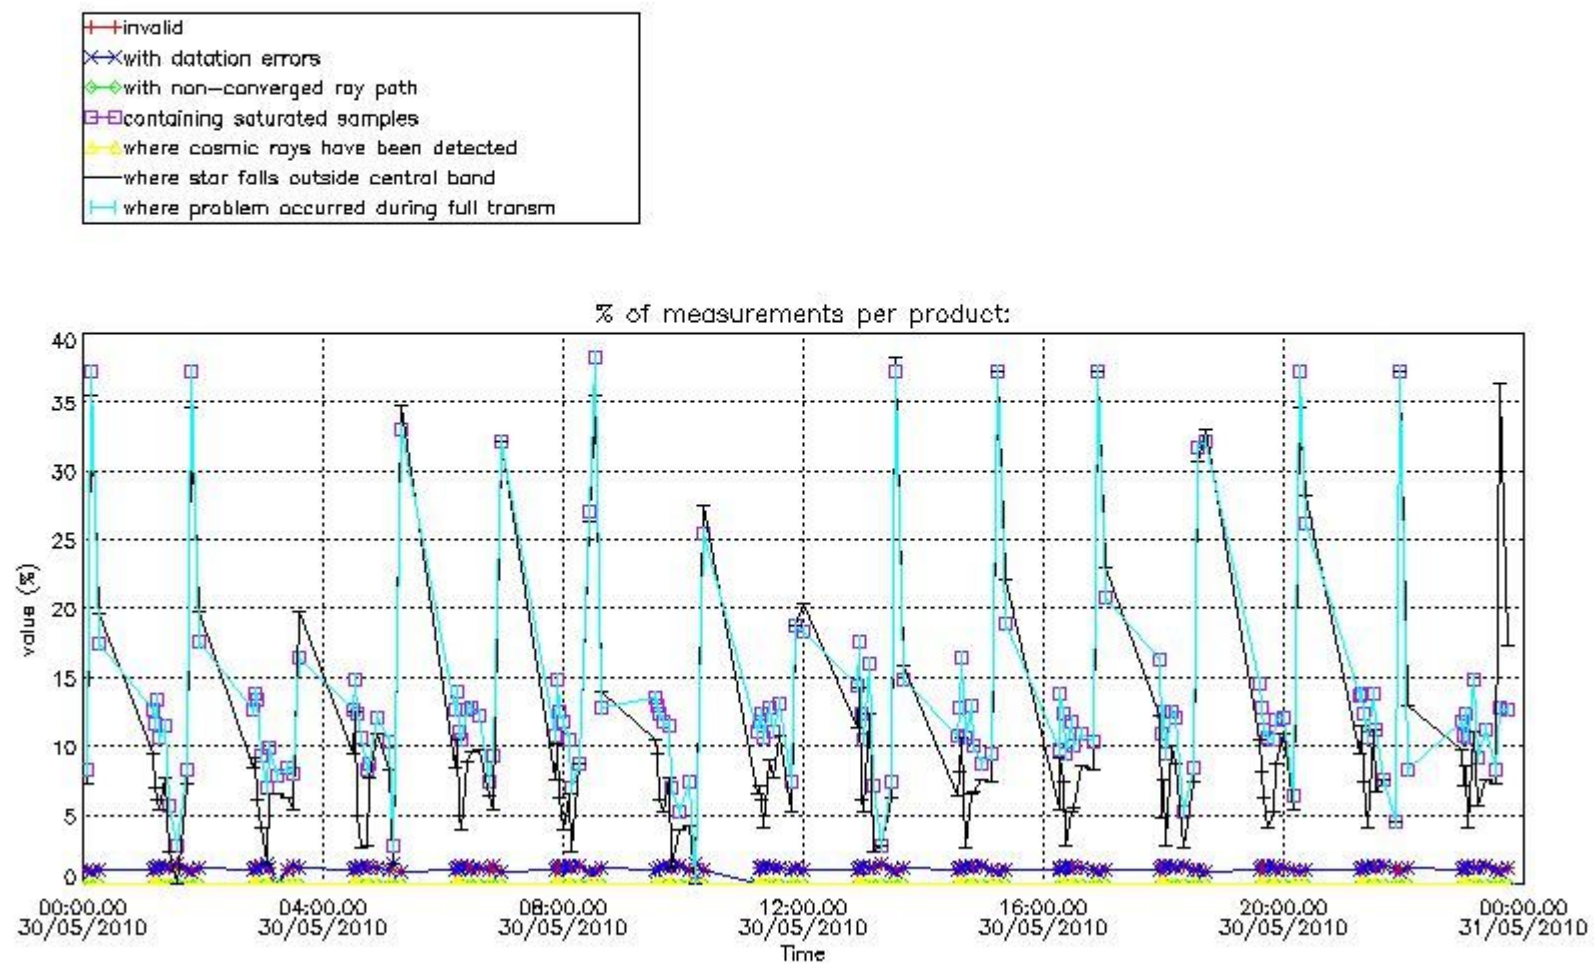

4.2 Plot quality information per product coming from level 1b processing (world map)

4.2.1 Plot level 1 quality information per product (world map): ENVISAT ASCENDING passes