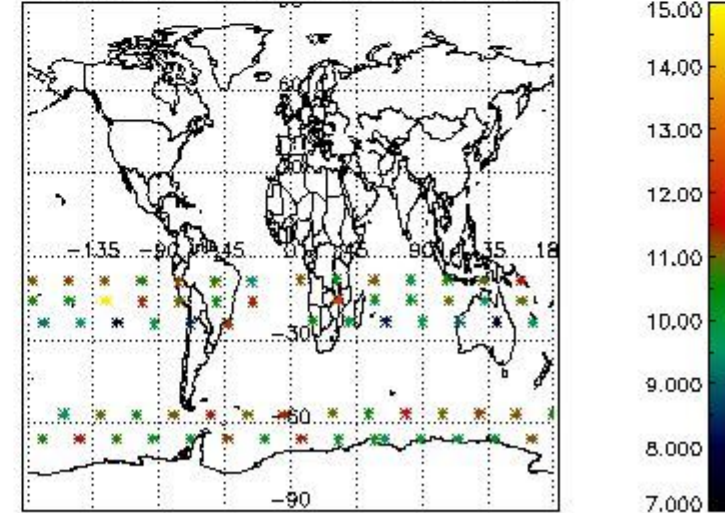

Percentage of flagged data per NO3 profile

4. Level 1 quality information per product

In this section it is plotted some information contained in the Quality Summary data set of the level 2 products that comes from the level 1b processing. Products without errors (error flag in the MPH set to "0") are used.

4.1 Plot quality information per product (time dependant) coming from level 1b processing

4.1.1 Plot level 1 quality information per product (time dependant): ENVISAT ASCENDING passes