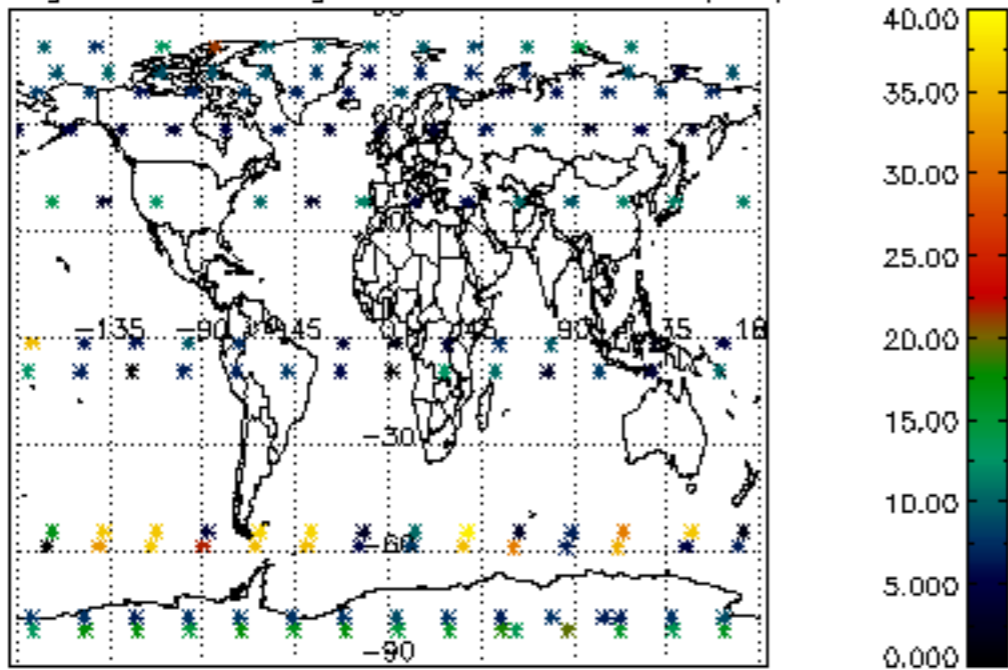

Percentage of star falling outside central band per profile