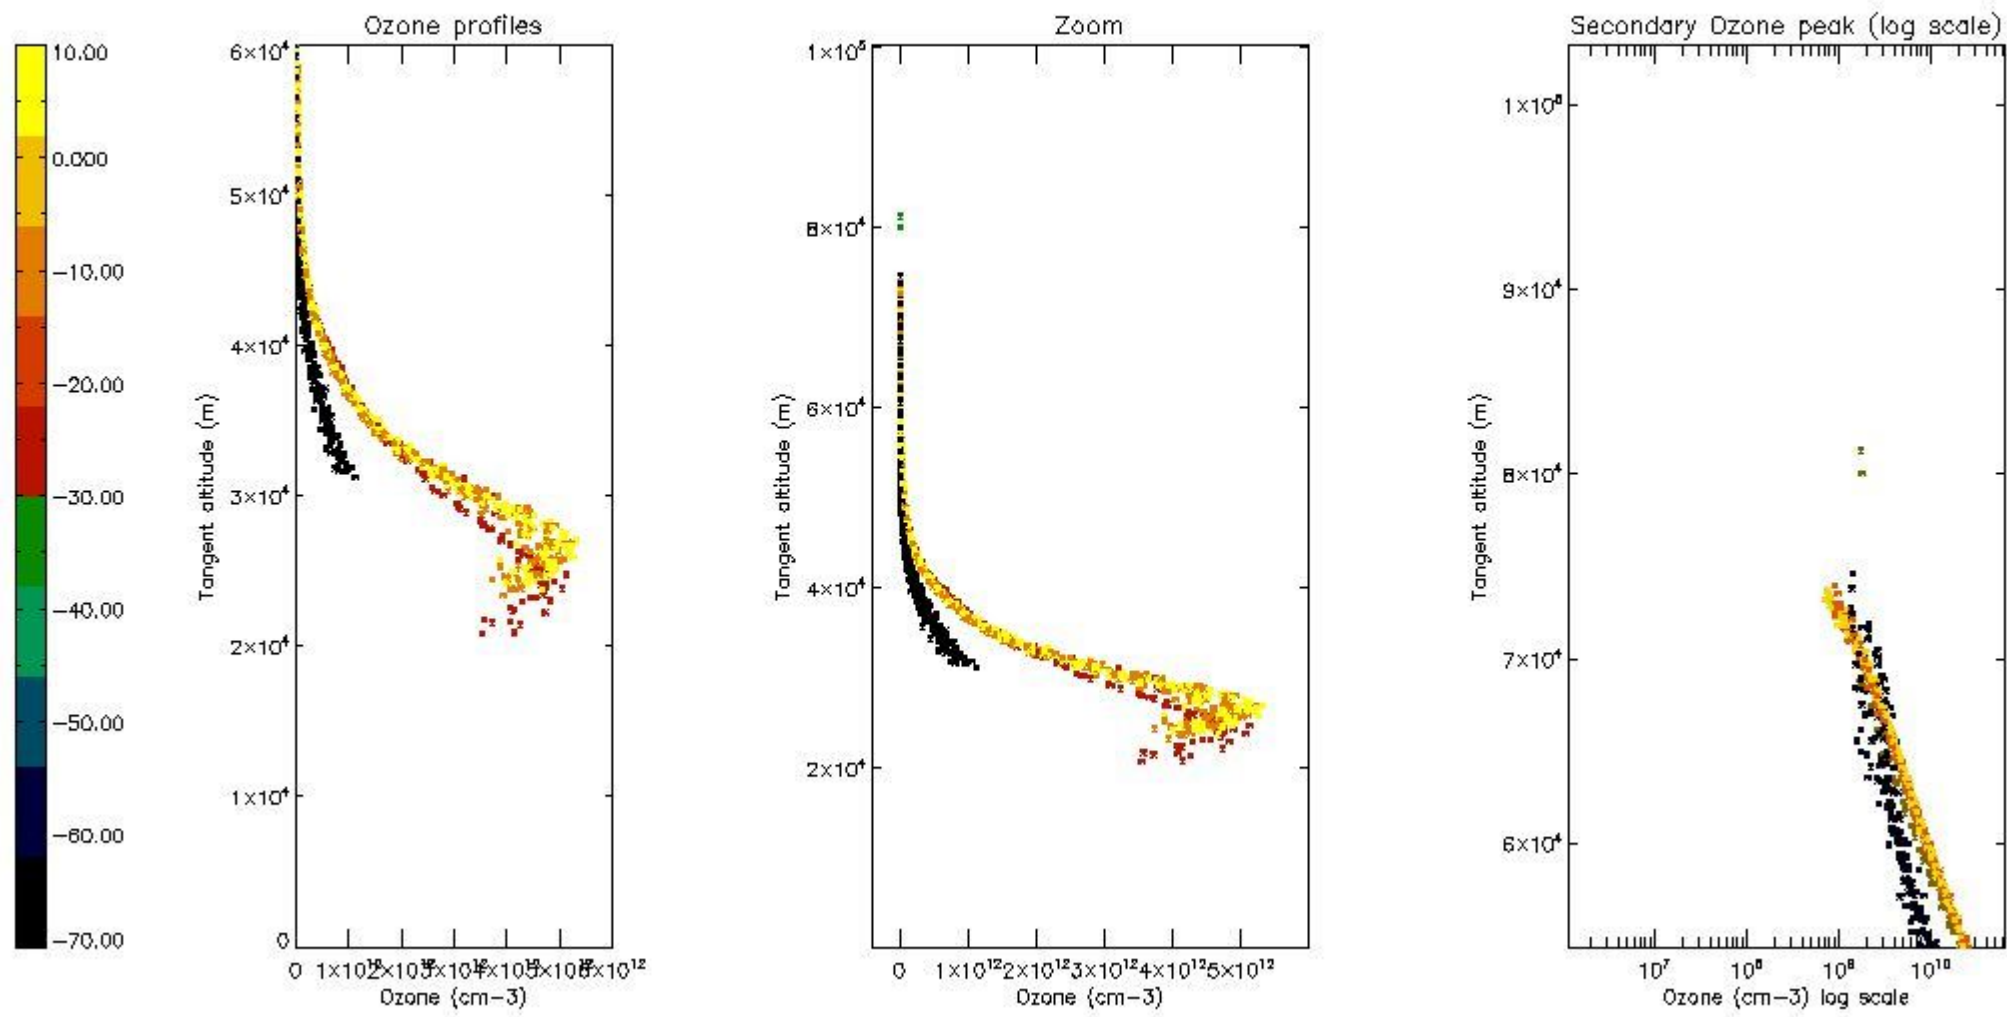

*5.4 Plot ozone profiles where STD < 10% (dark without errors)*

The colorbar represents the latitude.

*5.5 Plot ozone profiles where STD < 5% (dark without errors)*

The colorbar represents the latitude.

*5.6 Plot NO<sub>2</sub> profiles for all STD (dark without errors)*

The colorbar represents the latitude.

*5.7 Plot NO3 profiles for all STD (dark without errors)*

The colorbar represents the latitude.

*5.8 Plot H2O profiles for all STD (only for occultations of stars 1,2,3,4,13,14,16,26,63 dark without errors)*