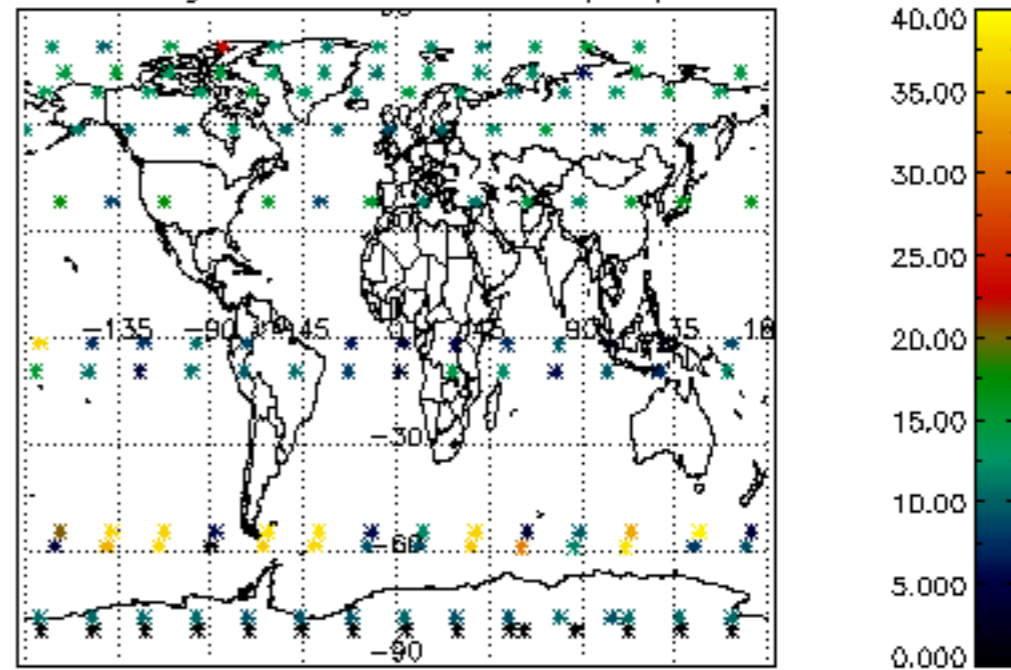

Percentage of saturation errors per profile