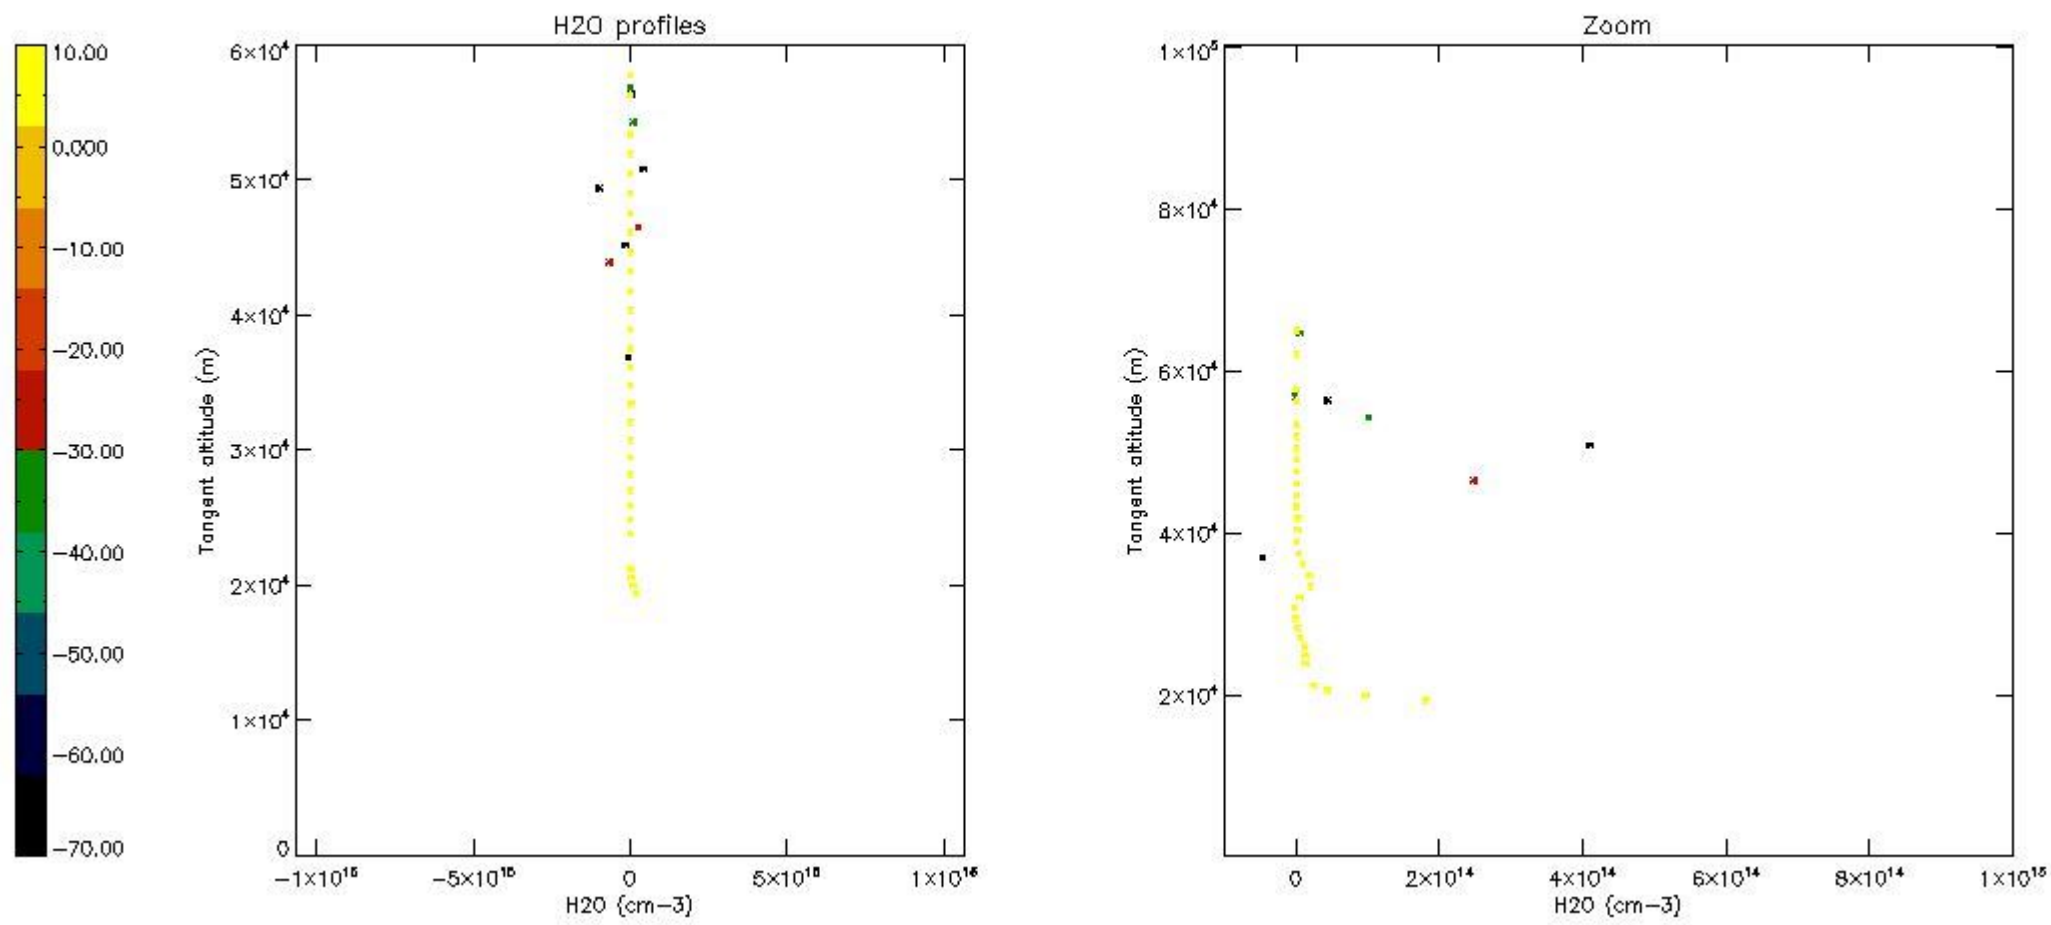

6. Auxiliary Data Files used for the production reported in section 2

The number reported in the third column indicates since which file (see list in section 2) the corresponding auxiliary file has been used. The fourth column is the date of those product files.

Type	Auxiliary Filename	Used since product	Used since product date
INST_PHYS_CHARACTERISTICS	GOM_INS_AXVIEC20091111_143220_20030716_120000_20500101_000000	1	24-MAY-2010 00:04:05
LEVEL-2_PROC_CONFIG	GOM_PR2_AXVIEC20091111_152718_20020301_000000_20500101_000000	1	24-MAY-2010 00:04:05
CROSS_SECTIONS_FILE	GOM_CRS_AXVIEC20091111_154832_20020301_000000_20500101_000000	1	24-MAY-2010 00:04:05