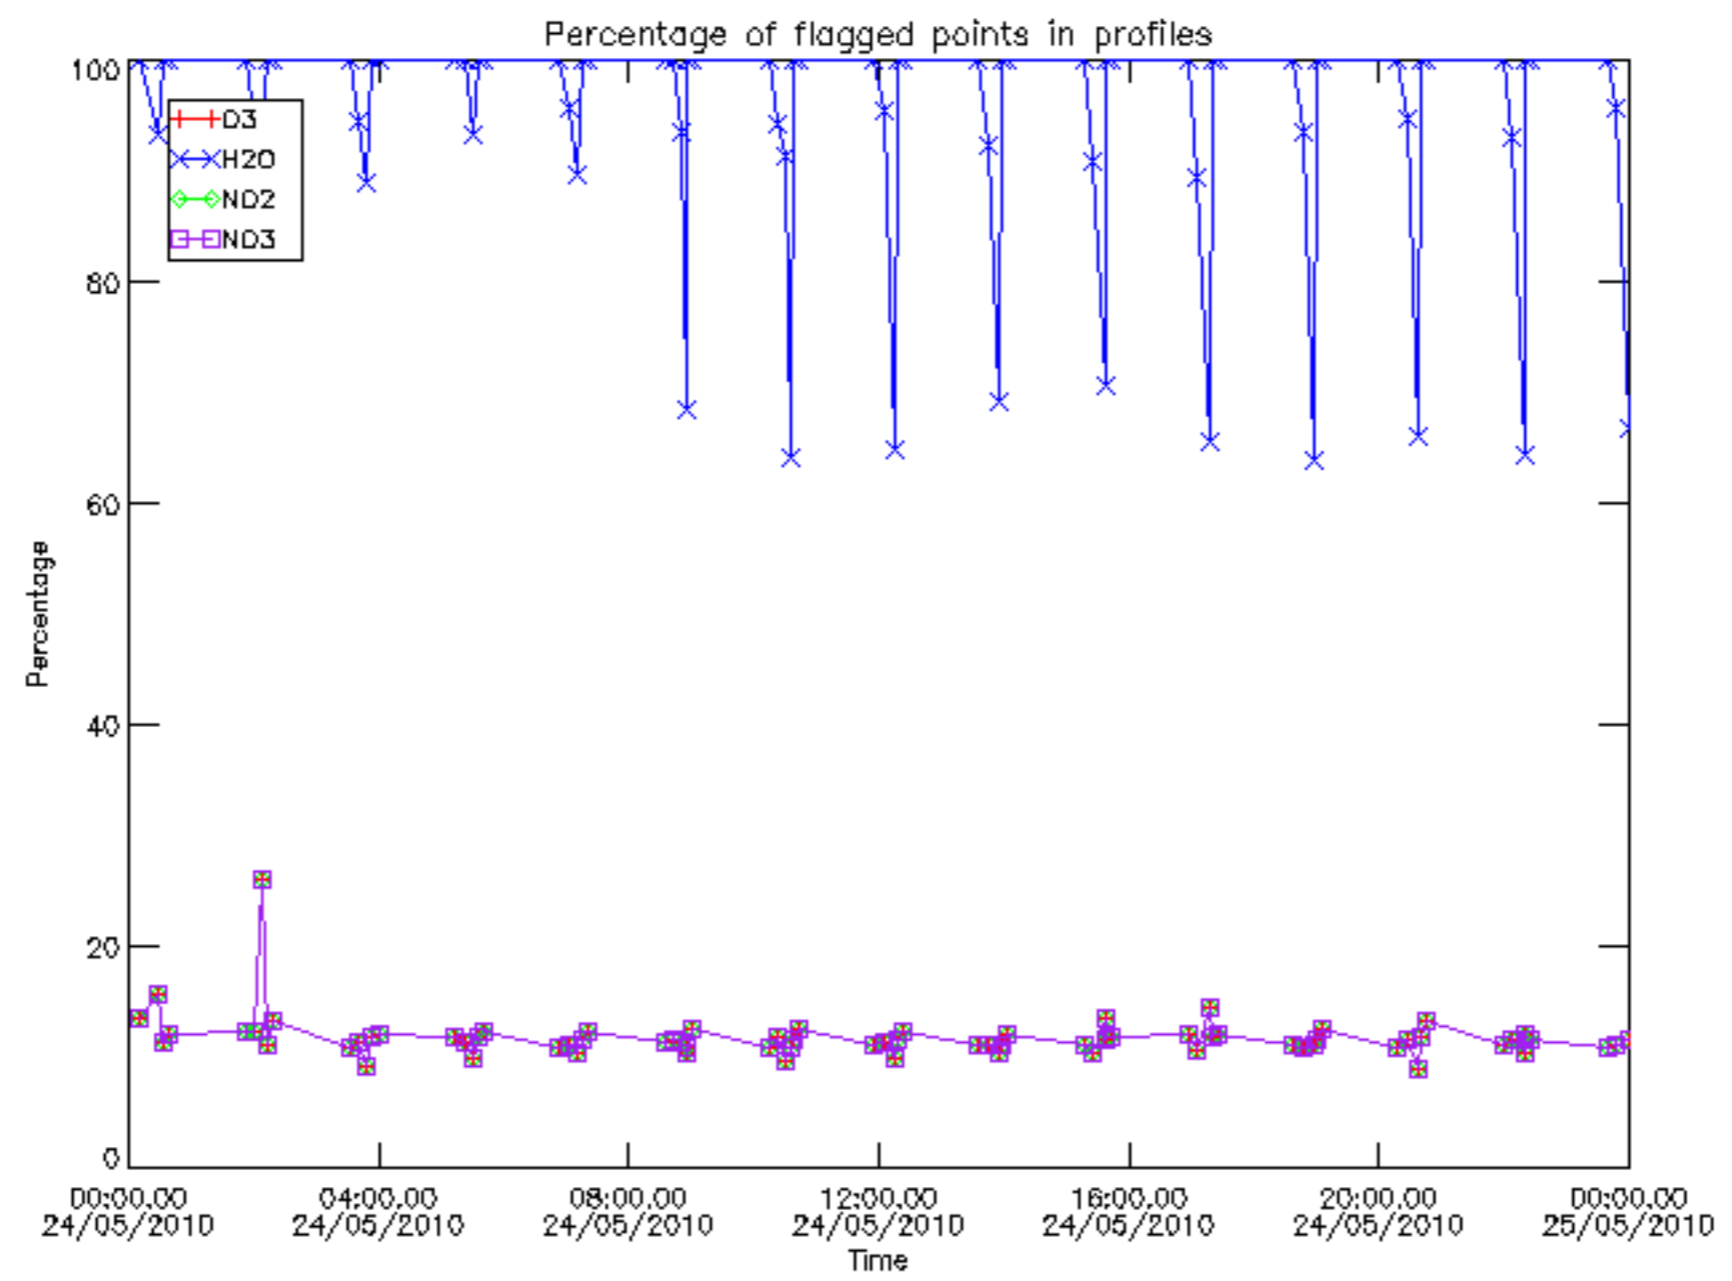

Percentage of flagged data per D3 profile

Percentage of flagged data per H2O profile