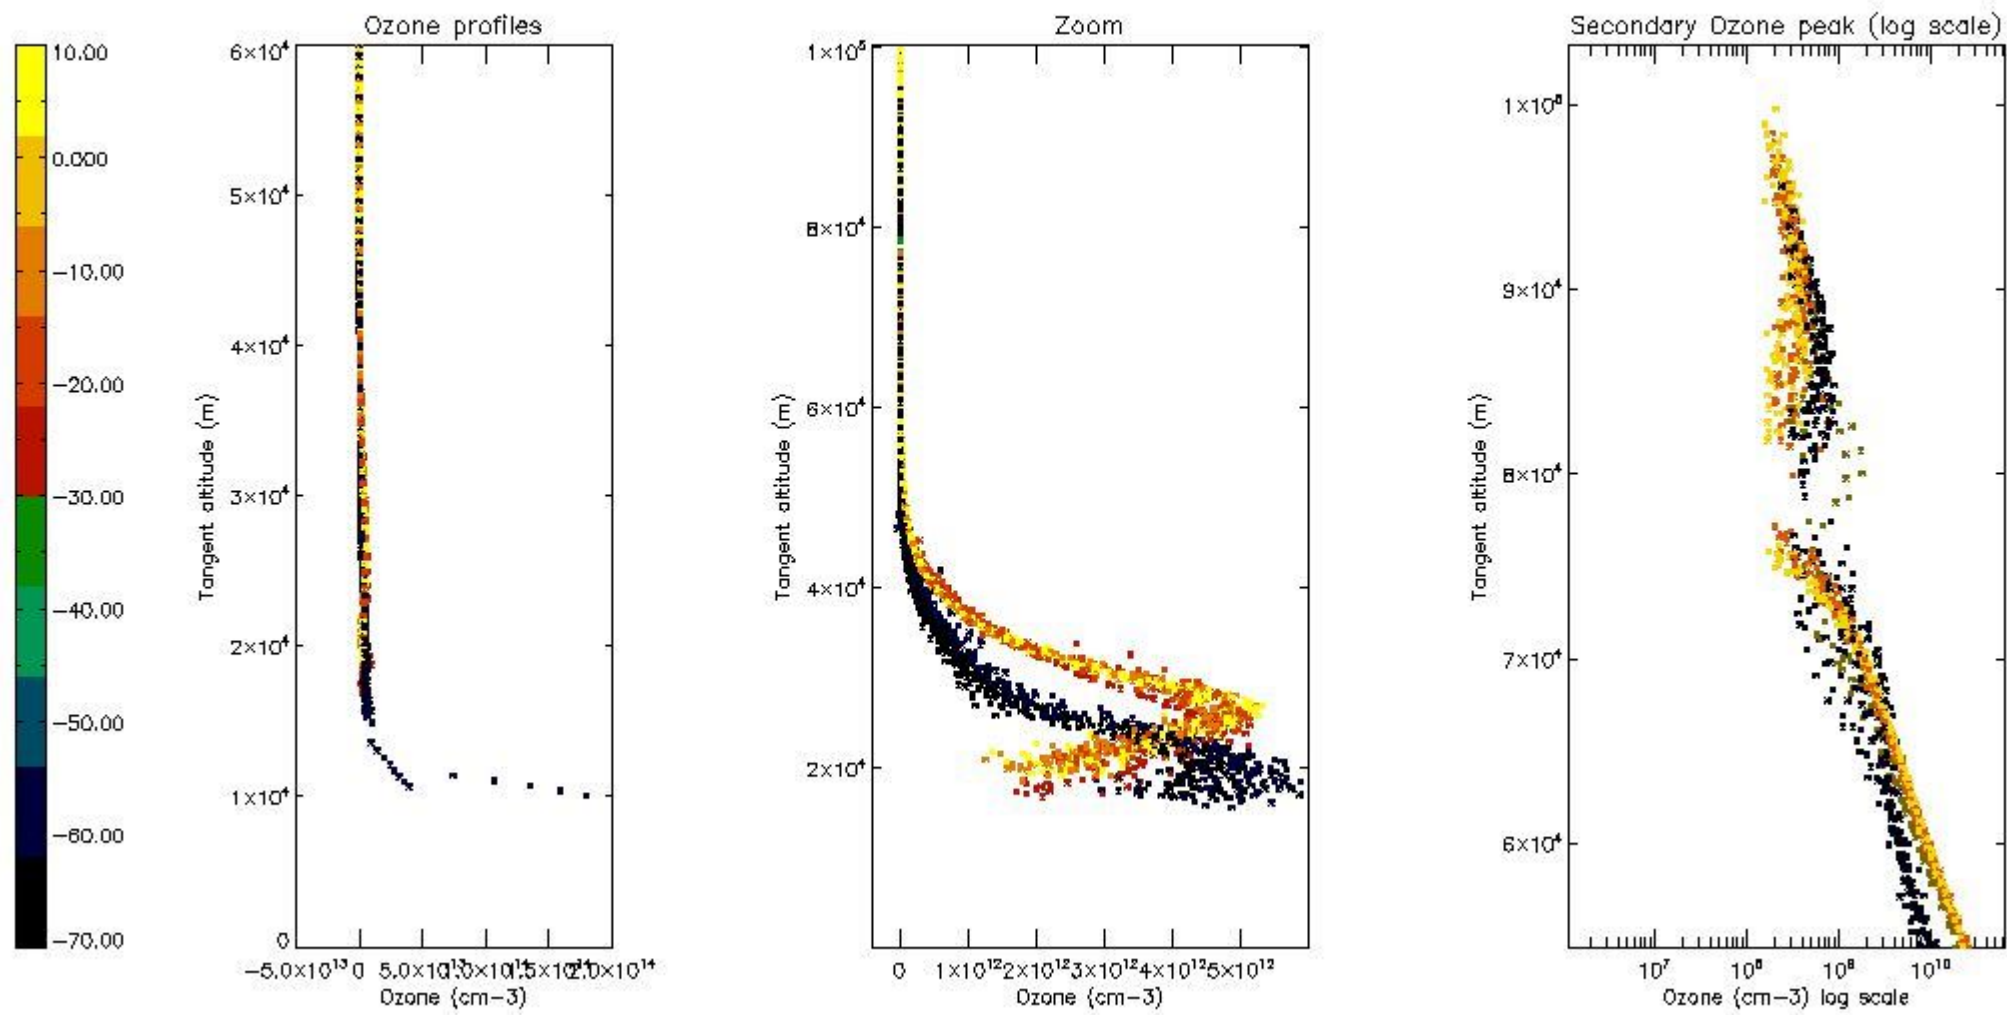

STD < 10	10
STD < 5	7

5.2 Plot ozone profiles for all STD (dark without errors)

The colorbar represents the latitude.

5.3 Plot ozone profiles where STD < 20% (dark without errors)

The colorbar represents the latitude.