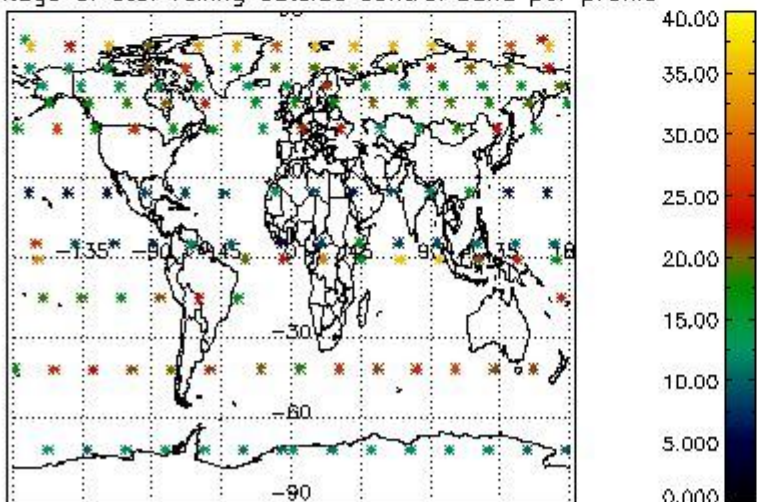

4.2.1 Plot level 1 quality information per product (world map): ENVISAT ASCENDING passes

Percentage of cosmic ray hits per profile

Percentage of datation errors per profile

Percentage of star falling outside central band per profile