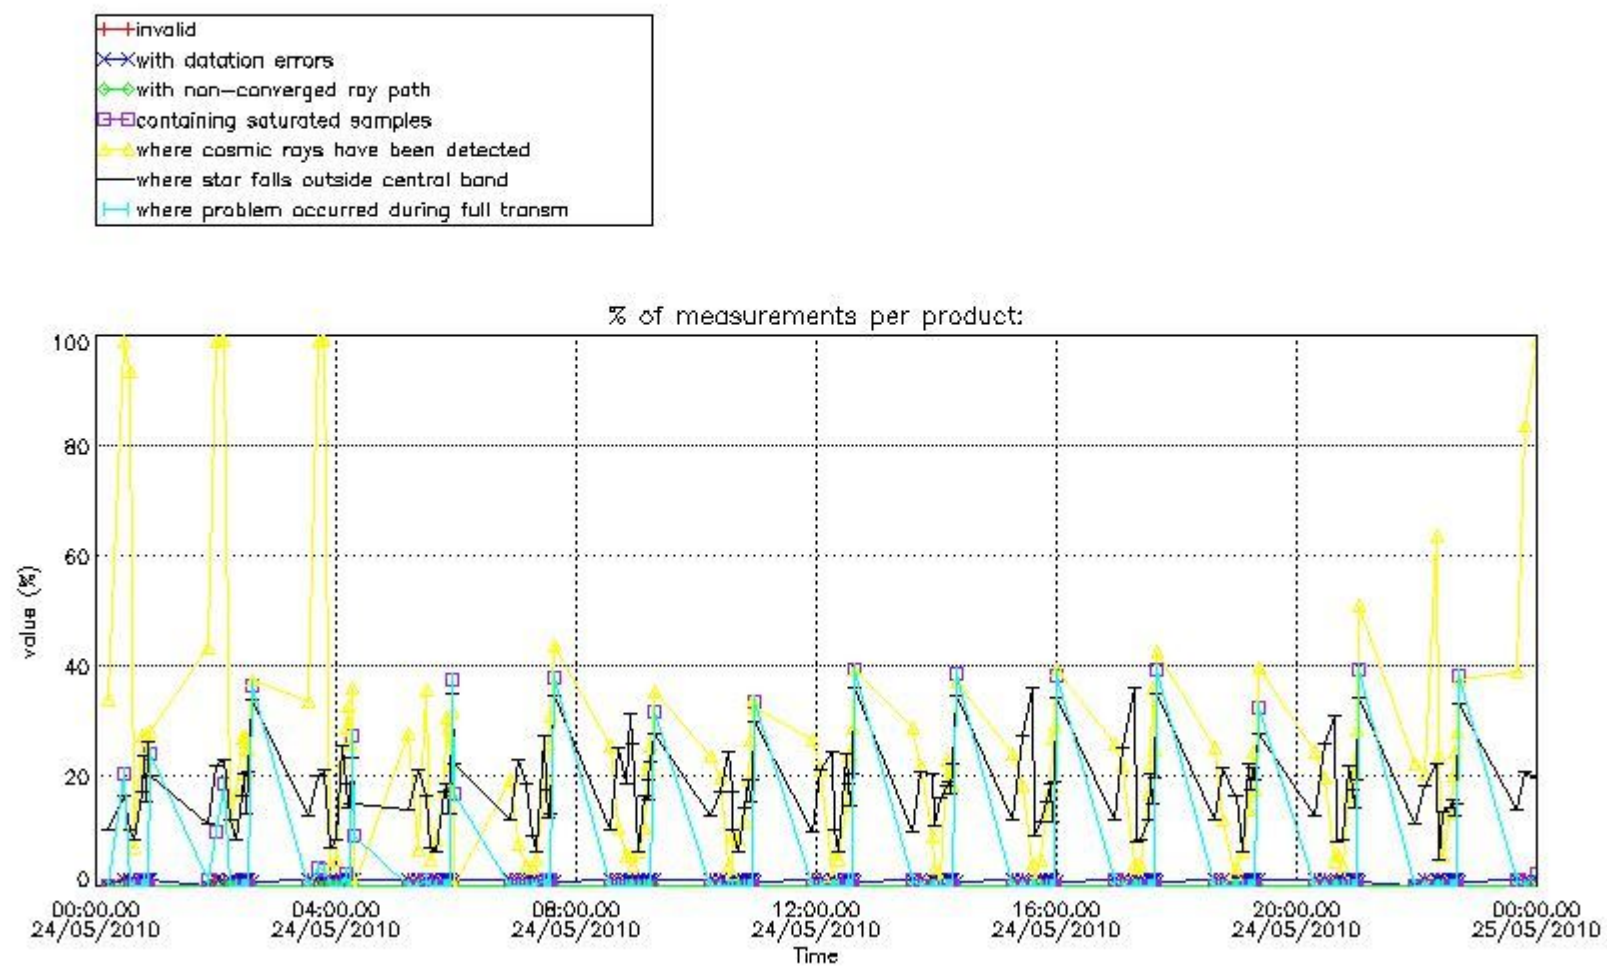

4.1.2 Plot level 1 quality information per product (time dependant): ENVI SAT DESCENDING passes