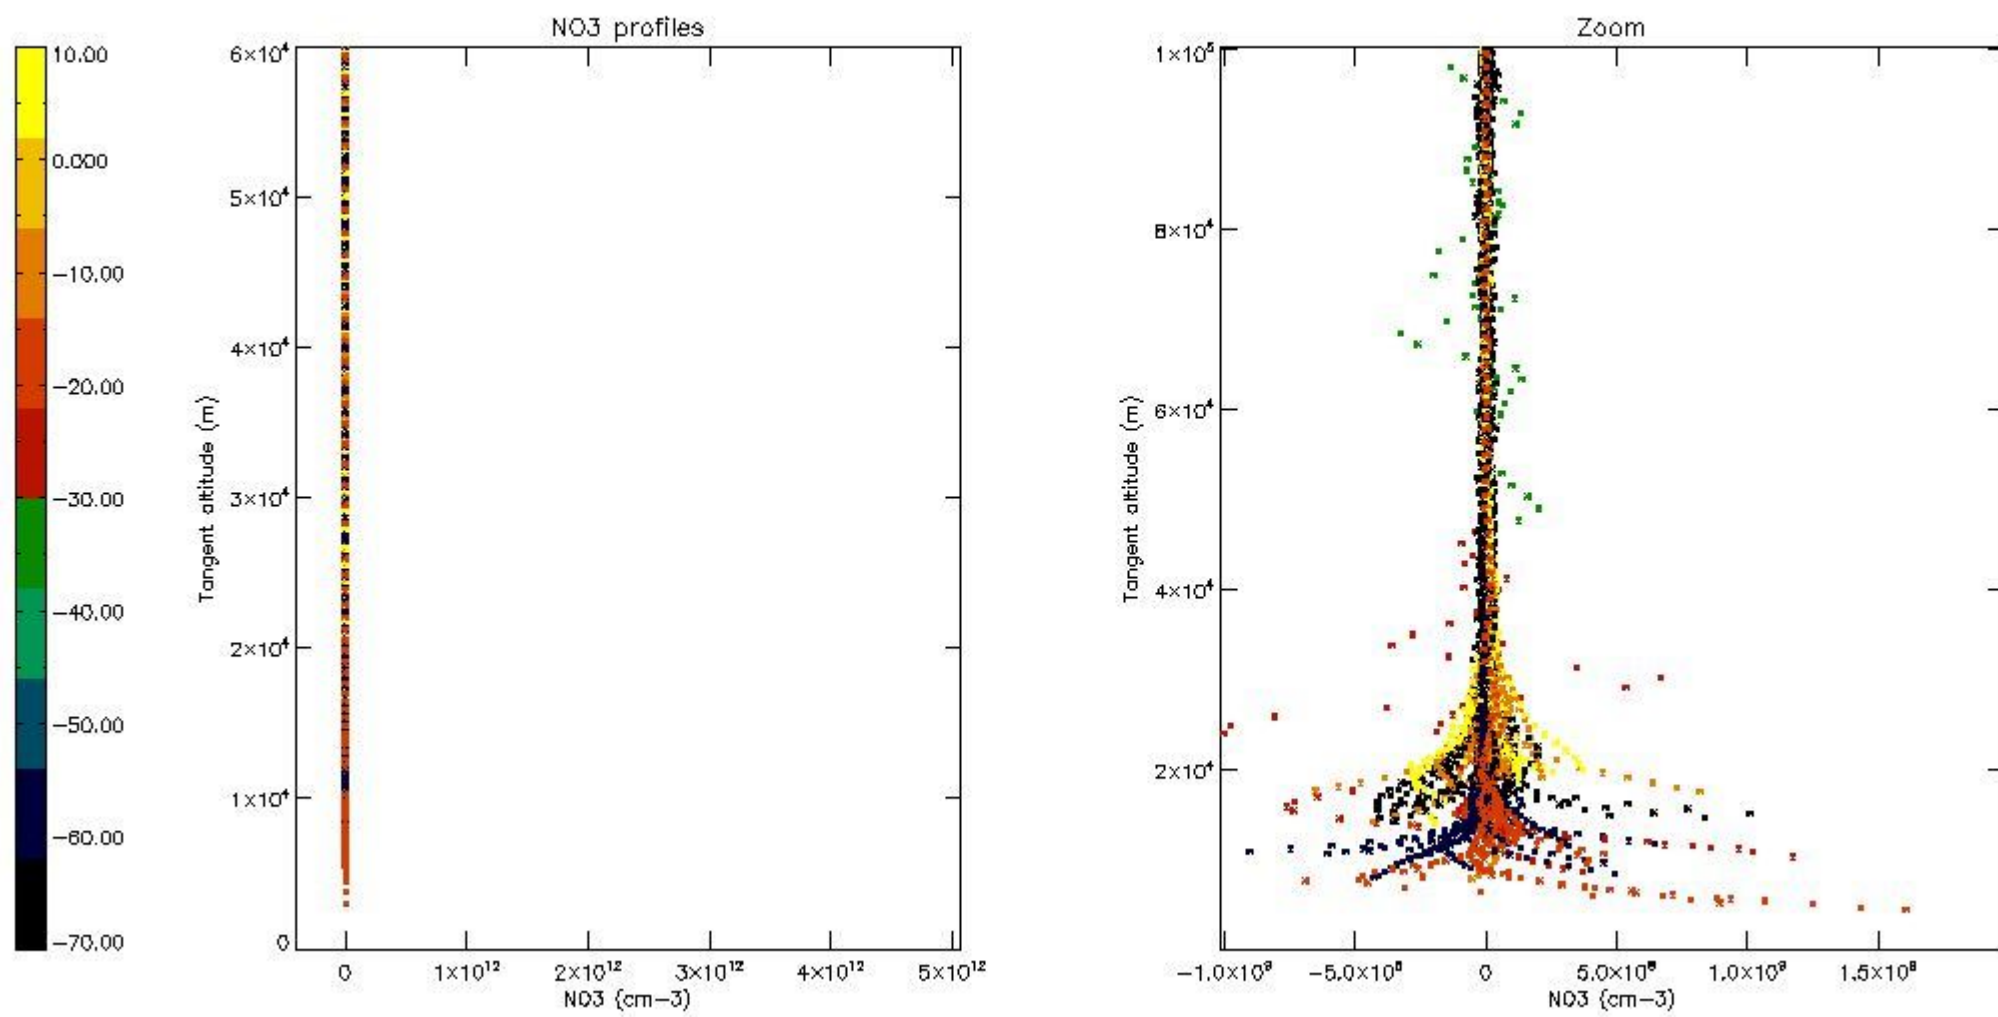

5.8 Plot H2O profiles for all STD (only for occultations of stars 1,2,3,4,13,14,16,26,63 dark without errors)

The colorbar represents the latitude.