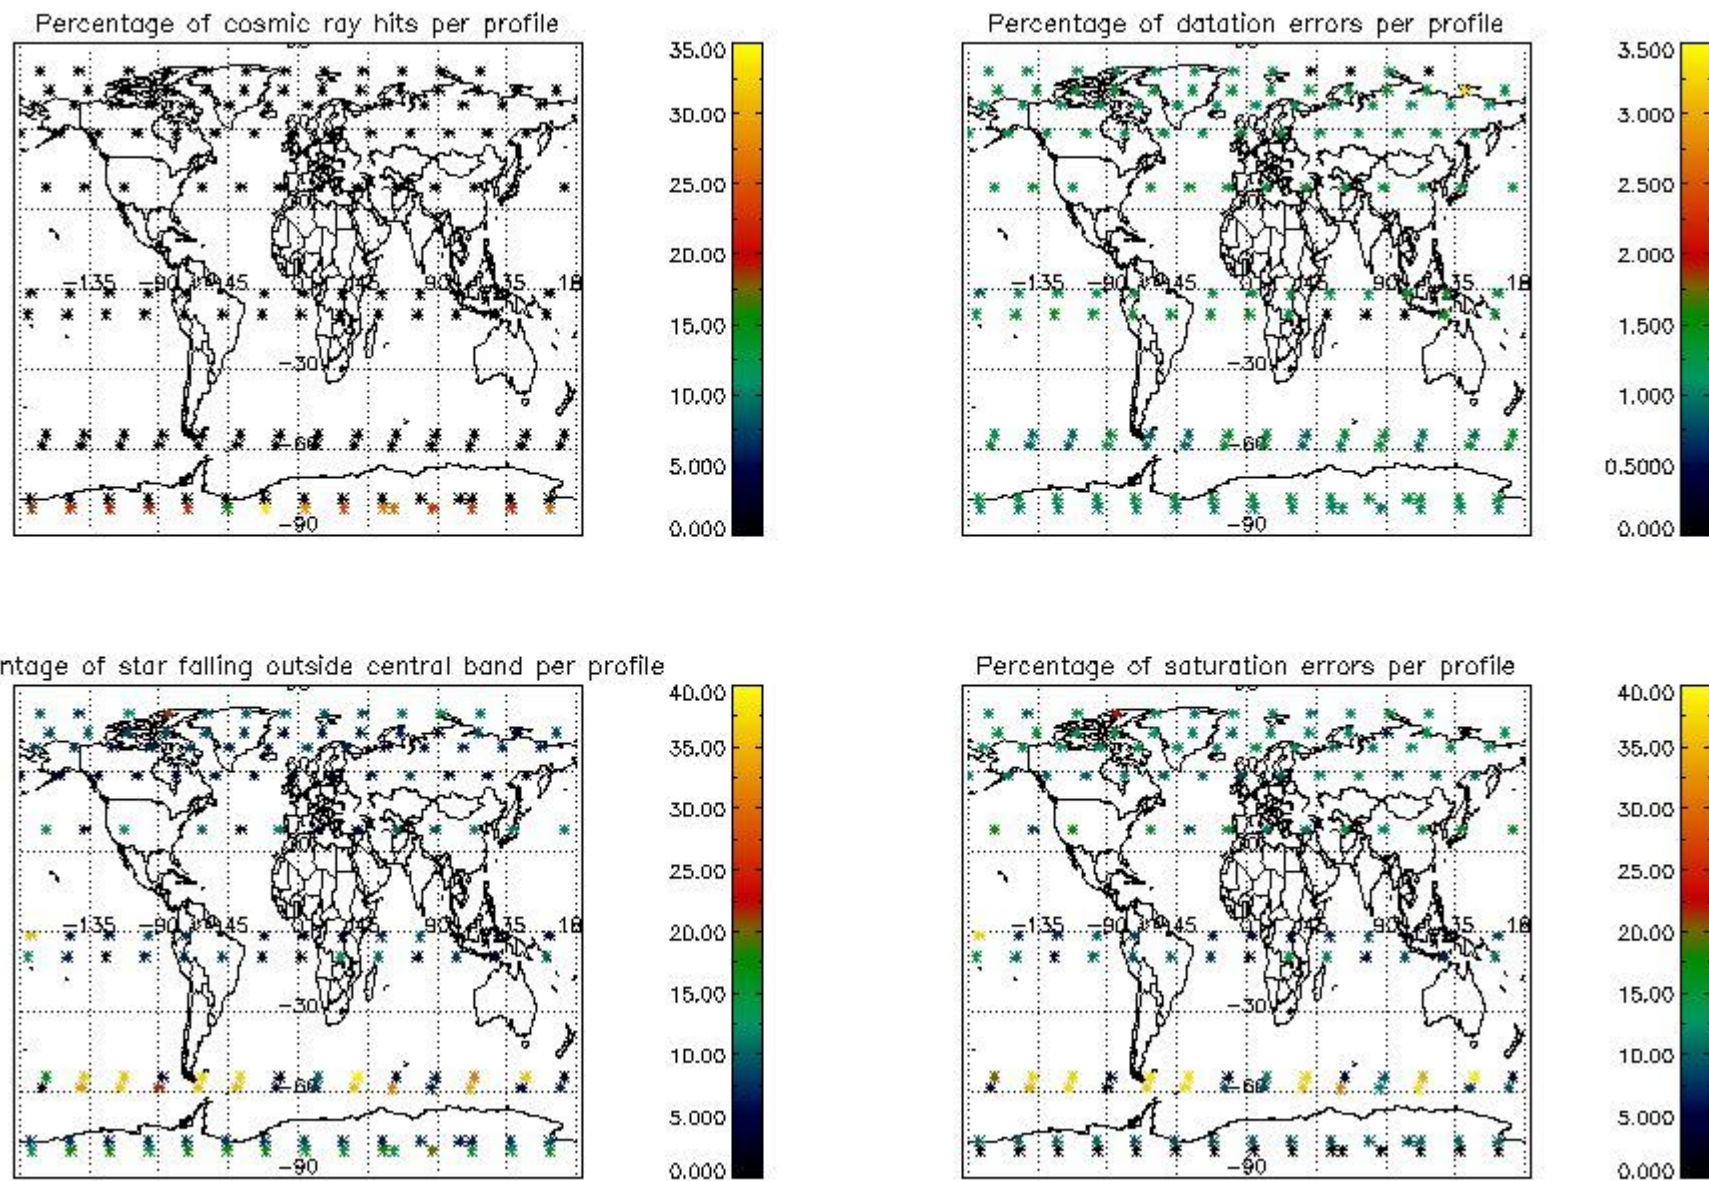

4.2.2 Plot level 1 quality information per product (world map): ENVISAT DESCENDING passes

5. Trace gas profiles

5.1 Ozone statistics based on quality of products

The final quality of the products can be "measured" using the STD (Standard Deviation) attached to every point profile. This information is written to the parameter GOM_NL__2P/NL_LOCAL_SPECIES_DENSITY/o3_std of the level 2 products. The table below shows the statistics for given STD ranges.

The statistics are given with respect to the overall valid production:

- Products without fatal errors: GOM_NL__2P/MPH/PRODUCT_ERR=0
- Valid point profile: GOM_NL__2P/NL_LOCAL_SPECIES_DENSITY/pcd(0)=0

The 'Criteria' is applied to valid points of dark limb products:

- Products in dark limb illumination condition: GOM_NL__2P/NL_SUMMARY_QUALITY/obs_ill_cond=0
- Products without fatal errors: GOM_NL__2P/MPH/PRODUCT_ERR=0
- Valid point profile: GOM_NL__2P/NL_LOCAL_SPECIES_DENSITY/pcd(0)=0

So, the table below shows the percentage of dark limb and valid observations for each criteria with respect to the overall valid daily observations.

Criteria	% of total production
All STD	27
STD < 20	14