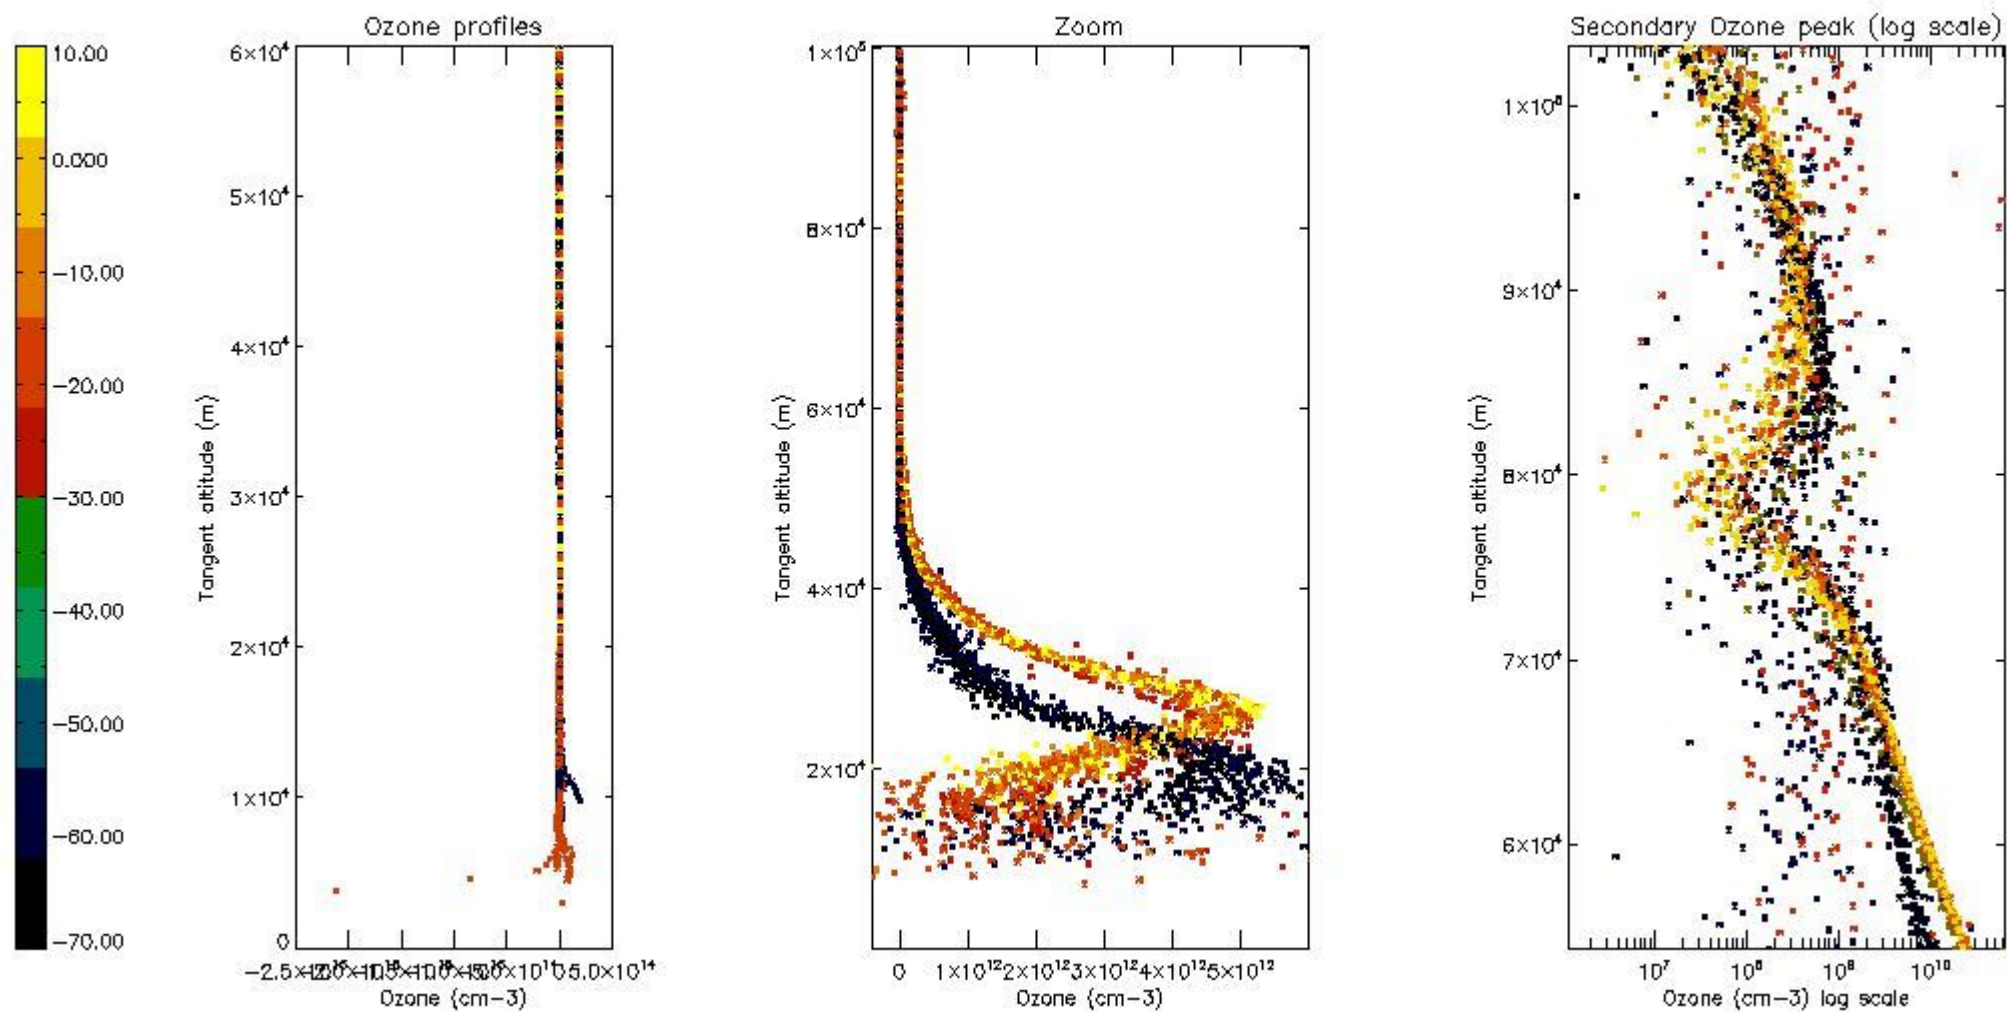

STD < 10	10
STD < 5	7

5.2 Plot ozone profiles for all STD (dark without errors)

The colorbar represents the latitude.

5.3 Plot ozone profiles where STD < 20% (dark without errors)

The colorbar represents the latitude.