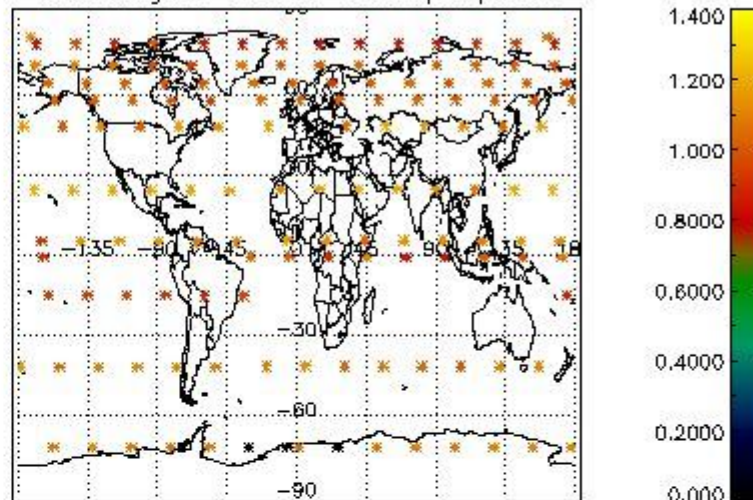

Percentage of datation errors per profile