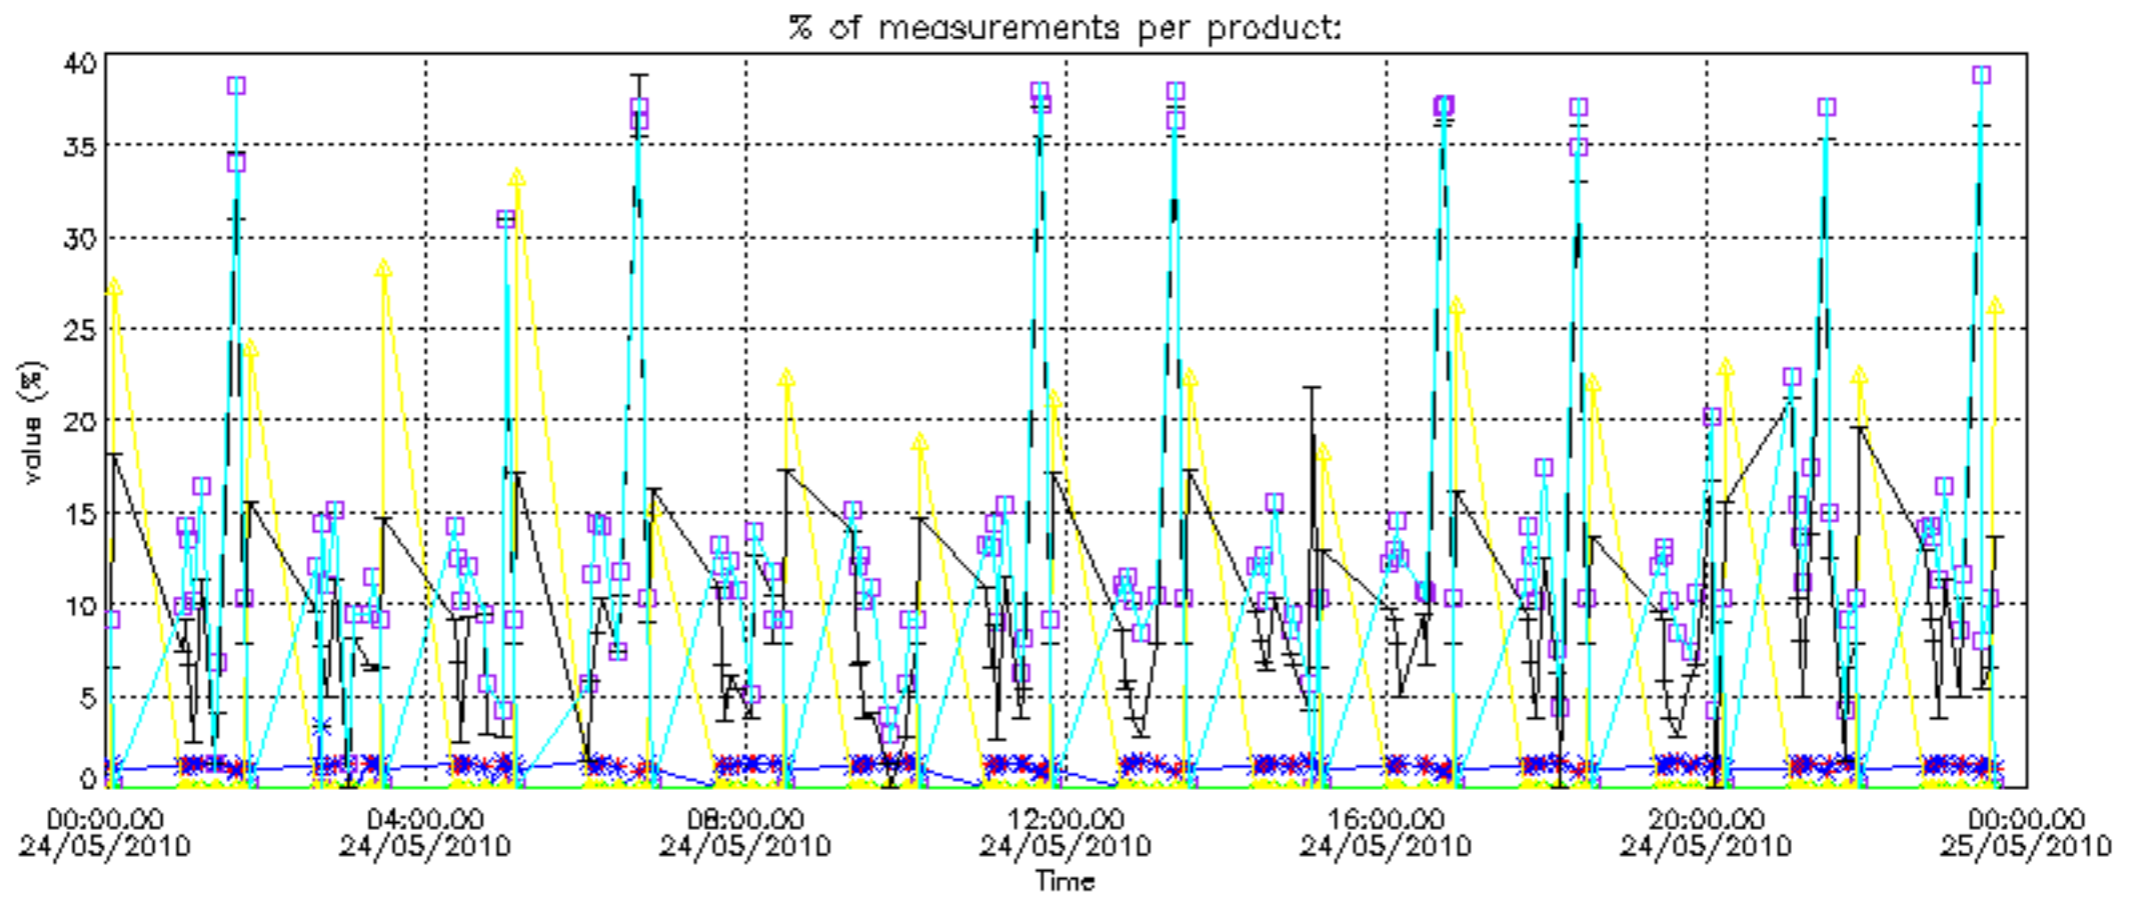

Percentage of cosmic ray hits per profile

Percentage of datation errors per profile