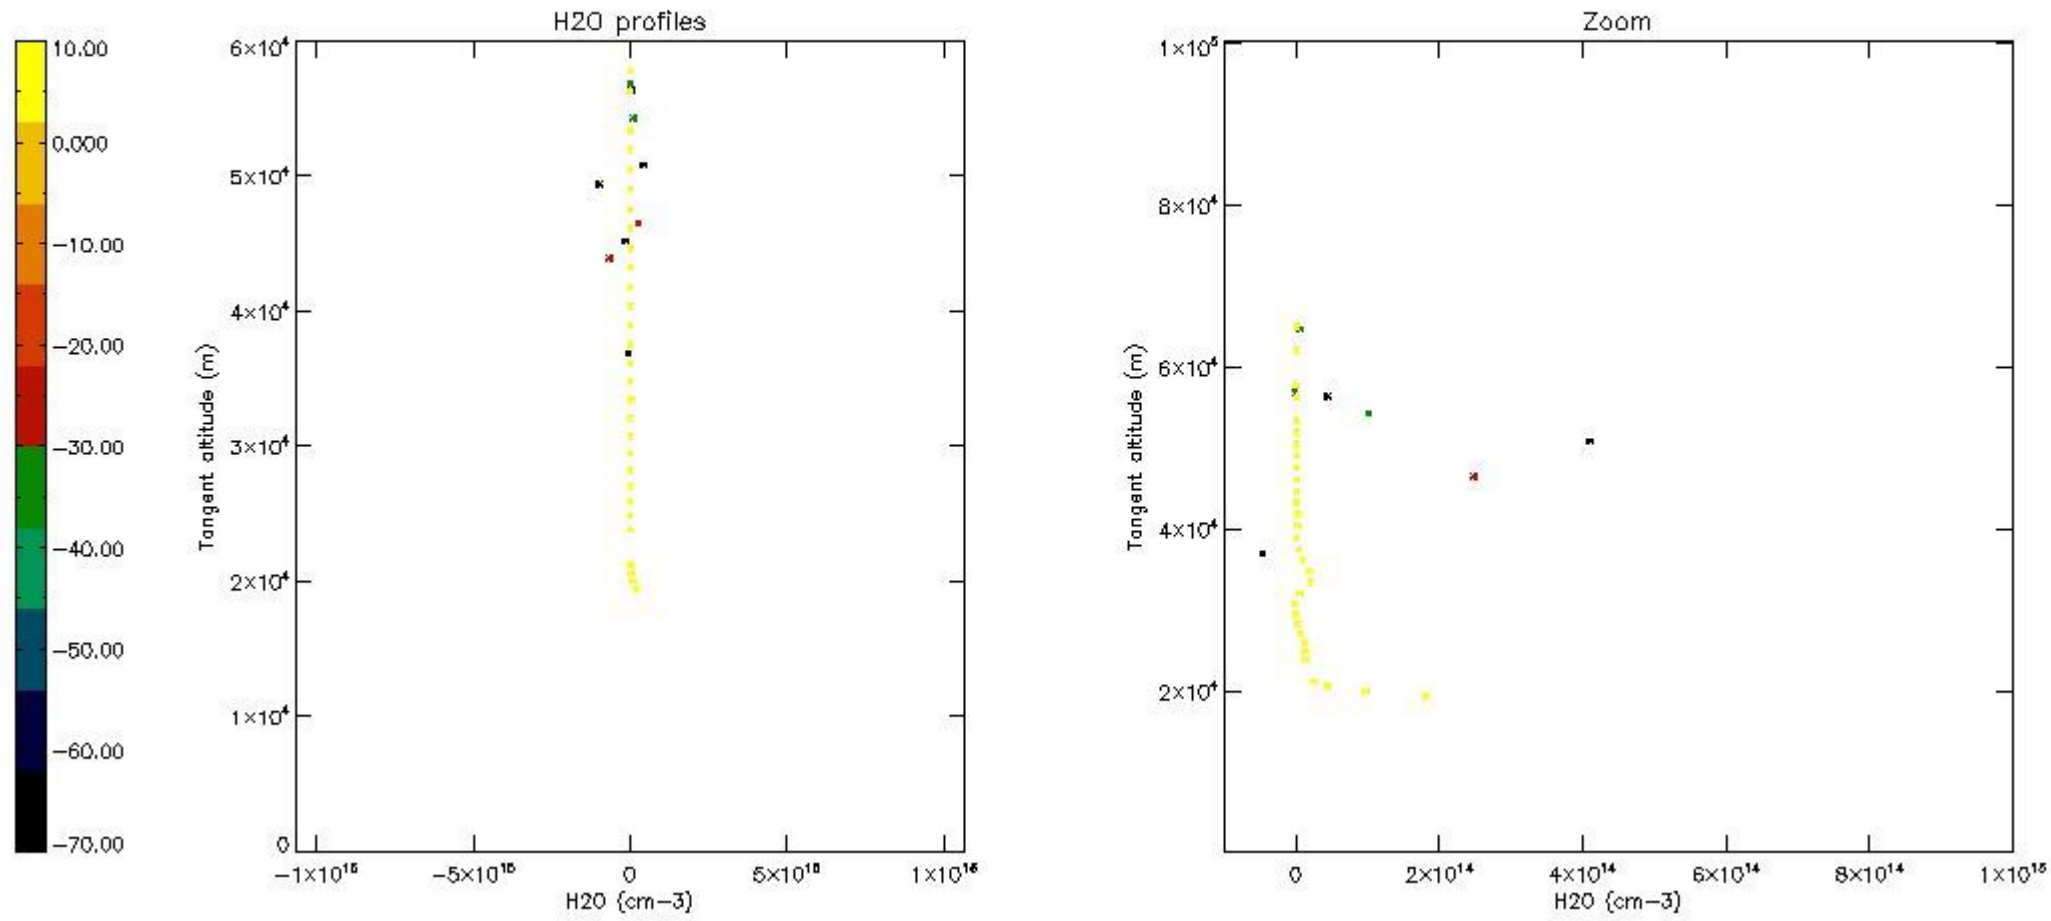

The colorbar represents the latitude.

*5.7 Plot NO3 profiles for all STD (dark without errors)*

The colorbar represents the latitude.

*5.8 Plot H2O profiles for all STD (only for occultations of stars 1,2,3,4,13,14,16,26,63 dark without errors)*

The colorbar represents the latitude.