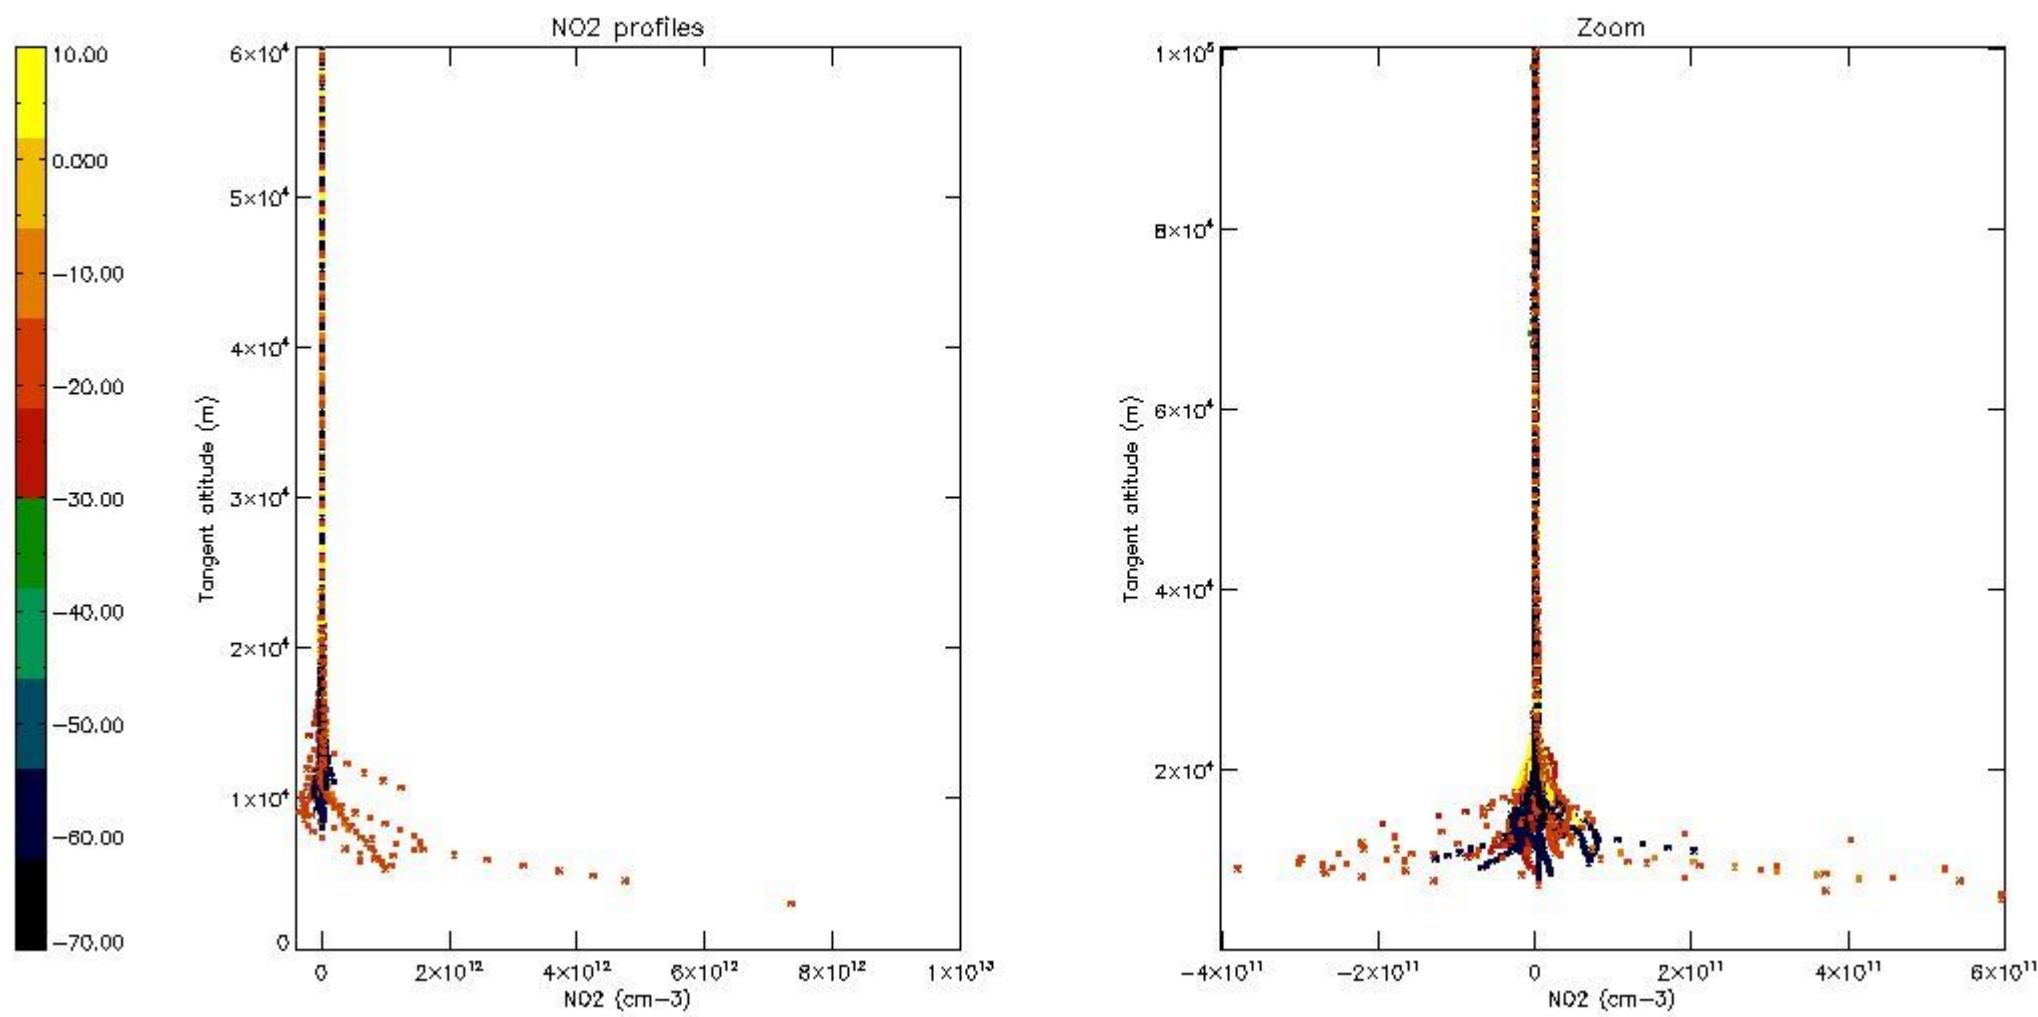

5.7 Plot NO3 profiles for all STD (dark without errors)

The colorbar represents the latitude.