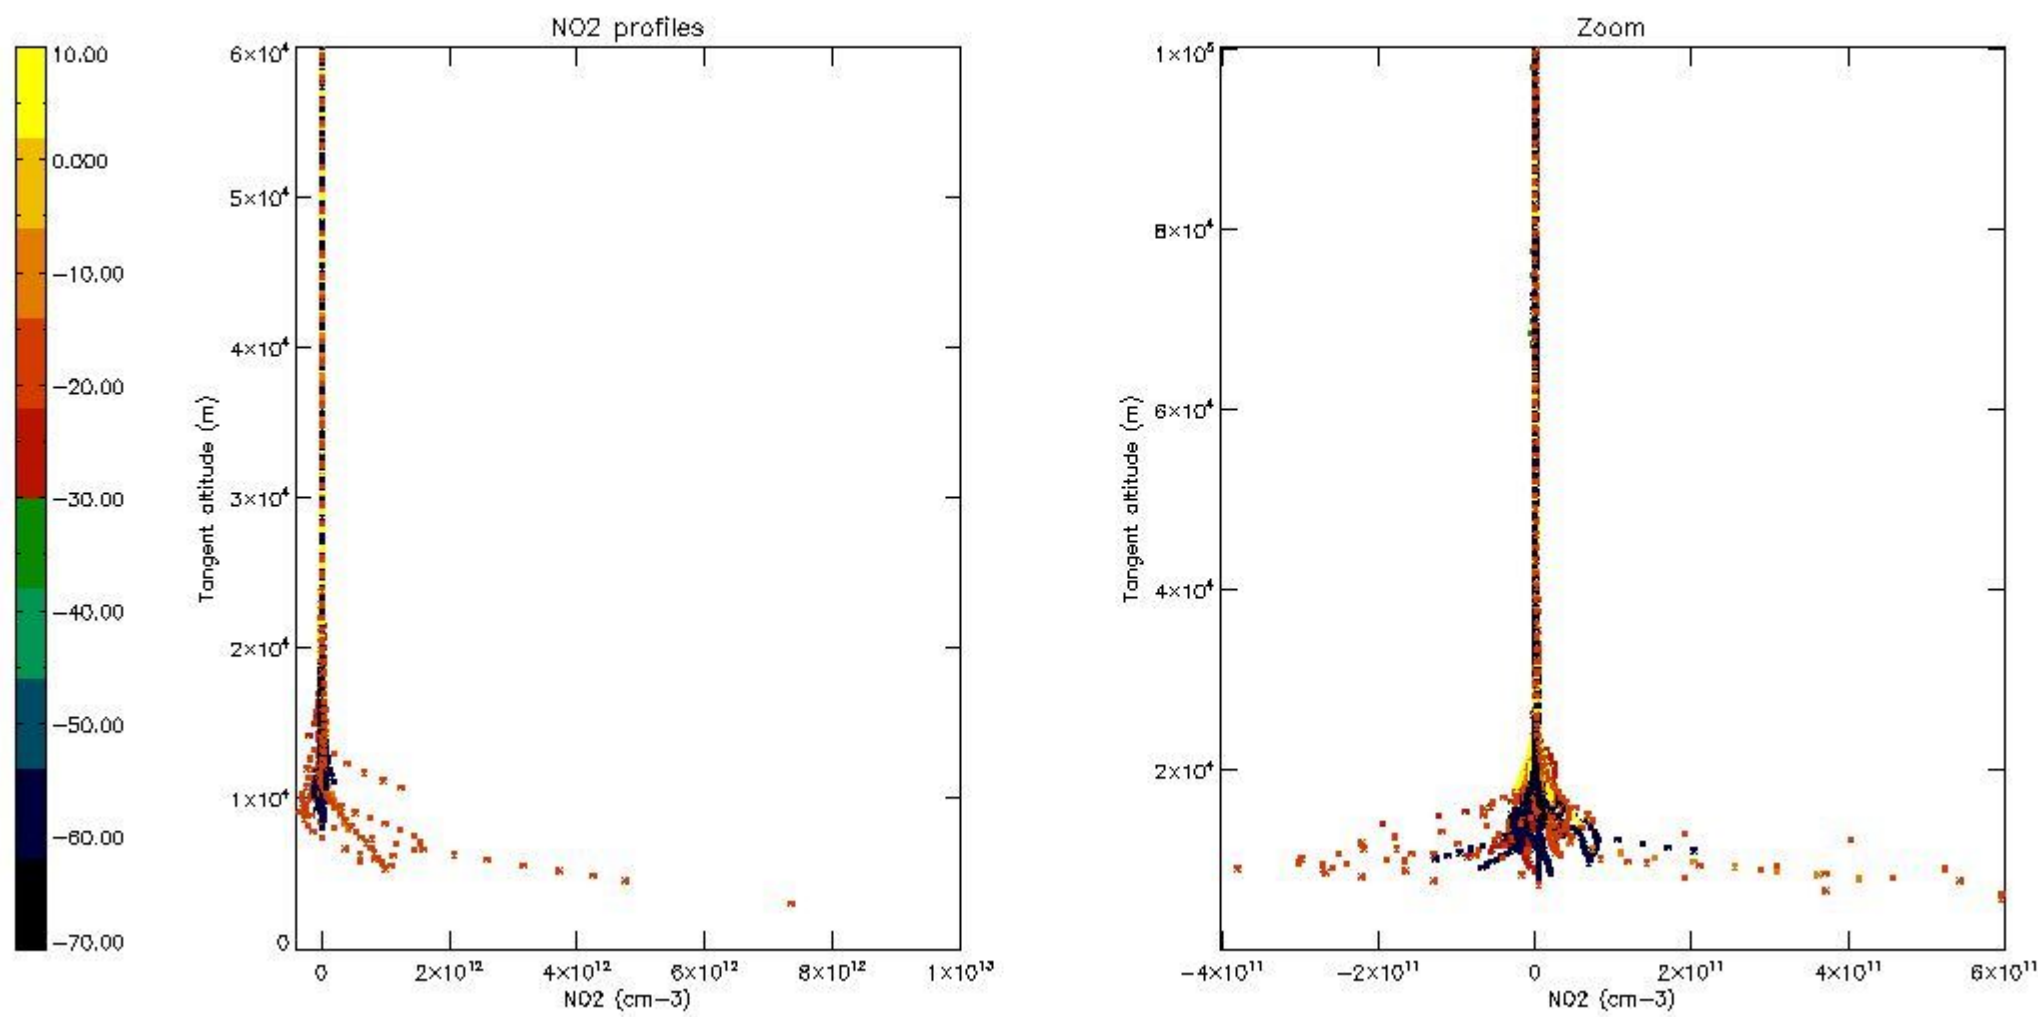

The colorbar represents the latitude.

*5.7 Plot NO3 profiles for all STD (dark without errors)*

The colorbar represents the latitude.

*5.8 Plot H2O profiles for all STD (only for occultations of stars 1,2,3,4,13,14,16,26,63 dark without errors)*