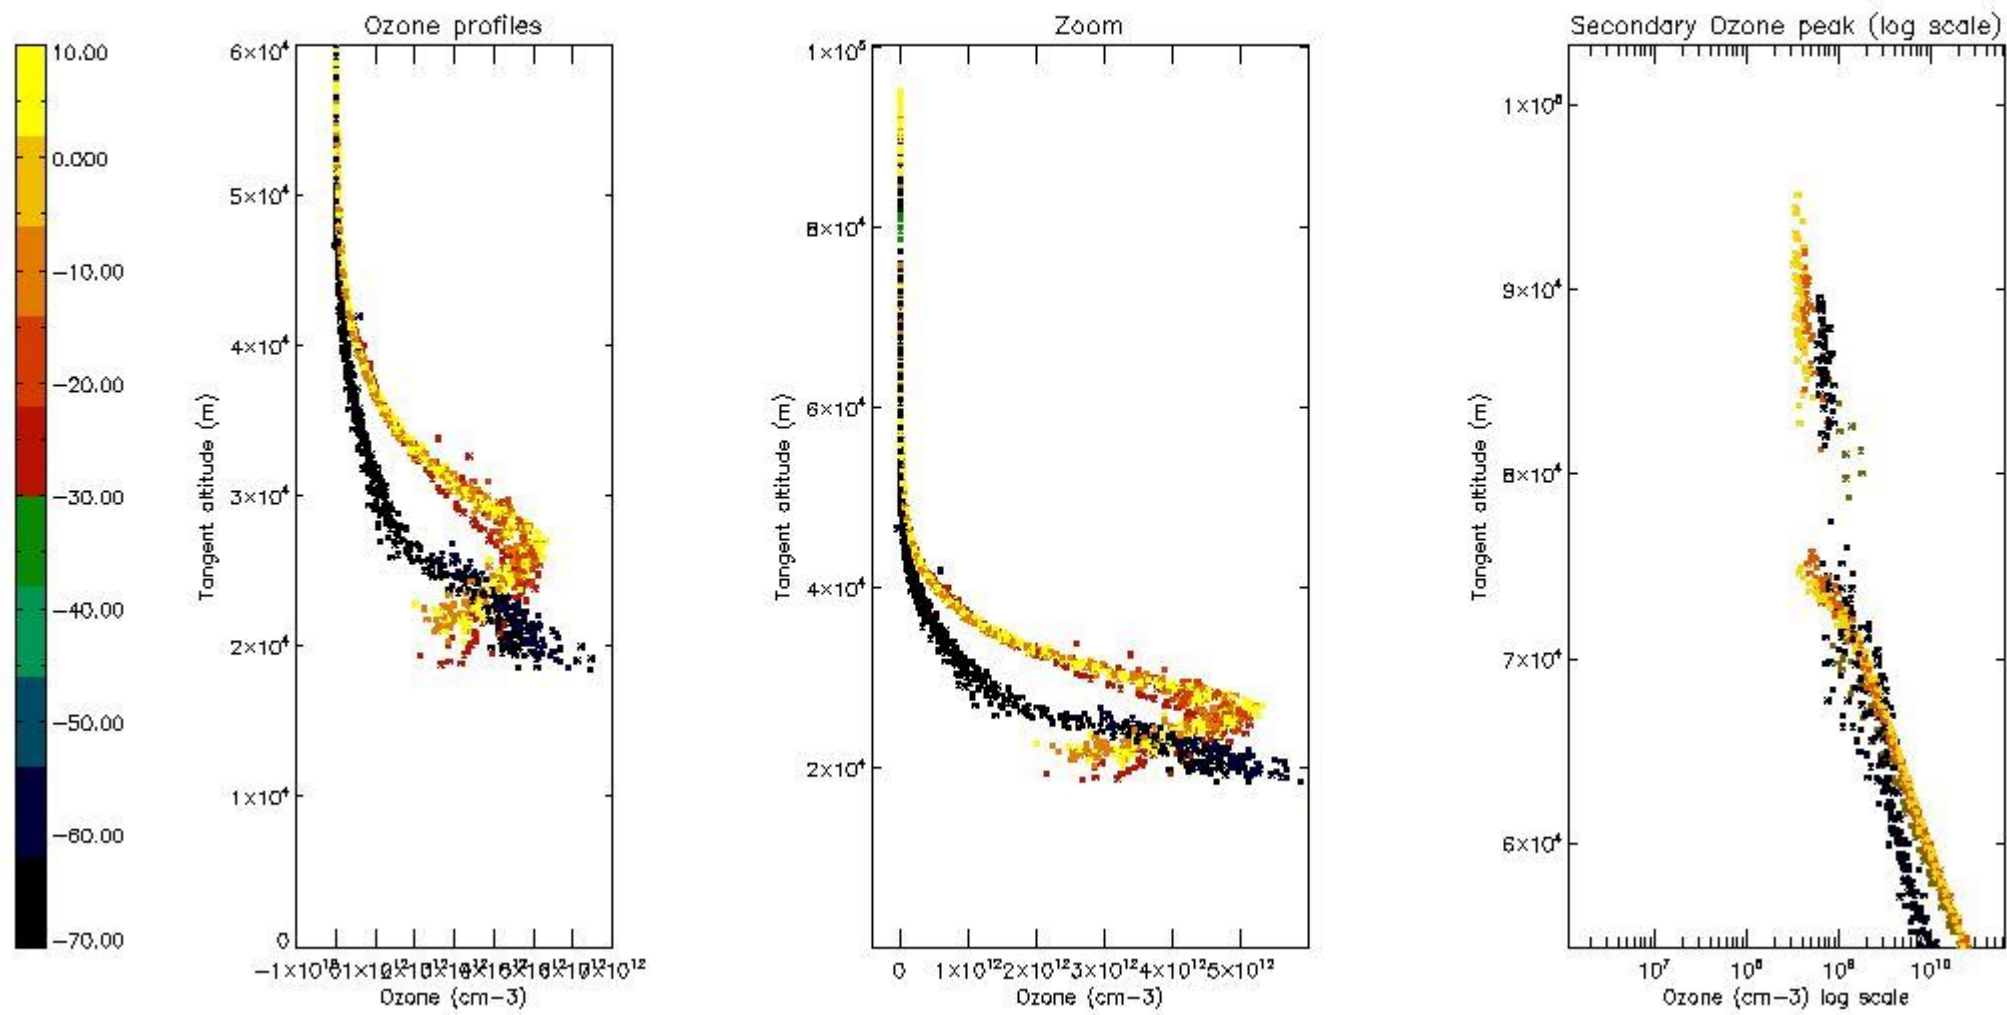

5.5 Plot ozone profiles where STD < 5% (dark without errors)

The colorbar represents the latitude.