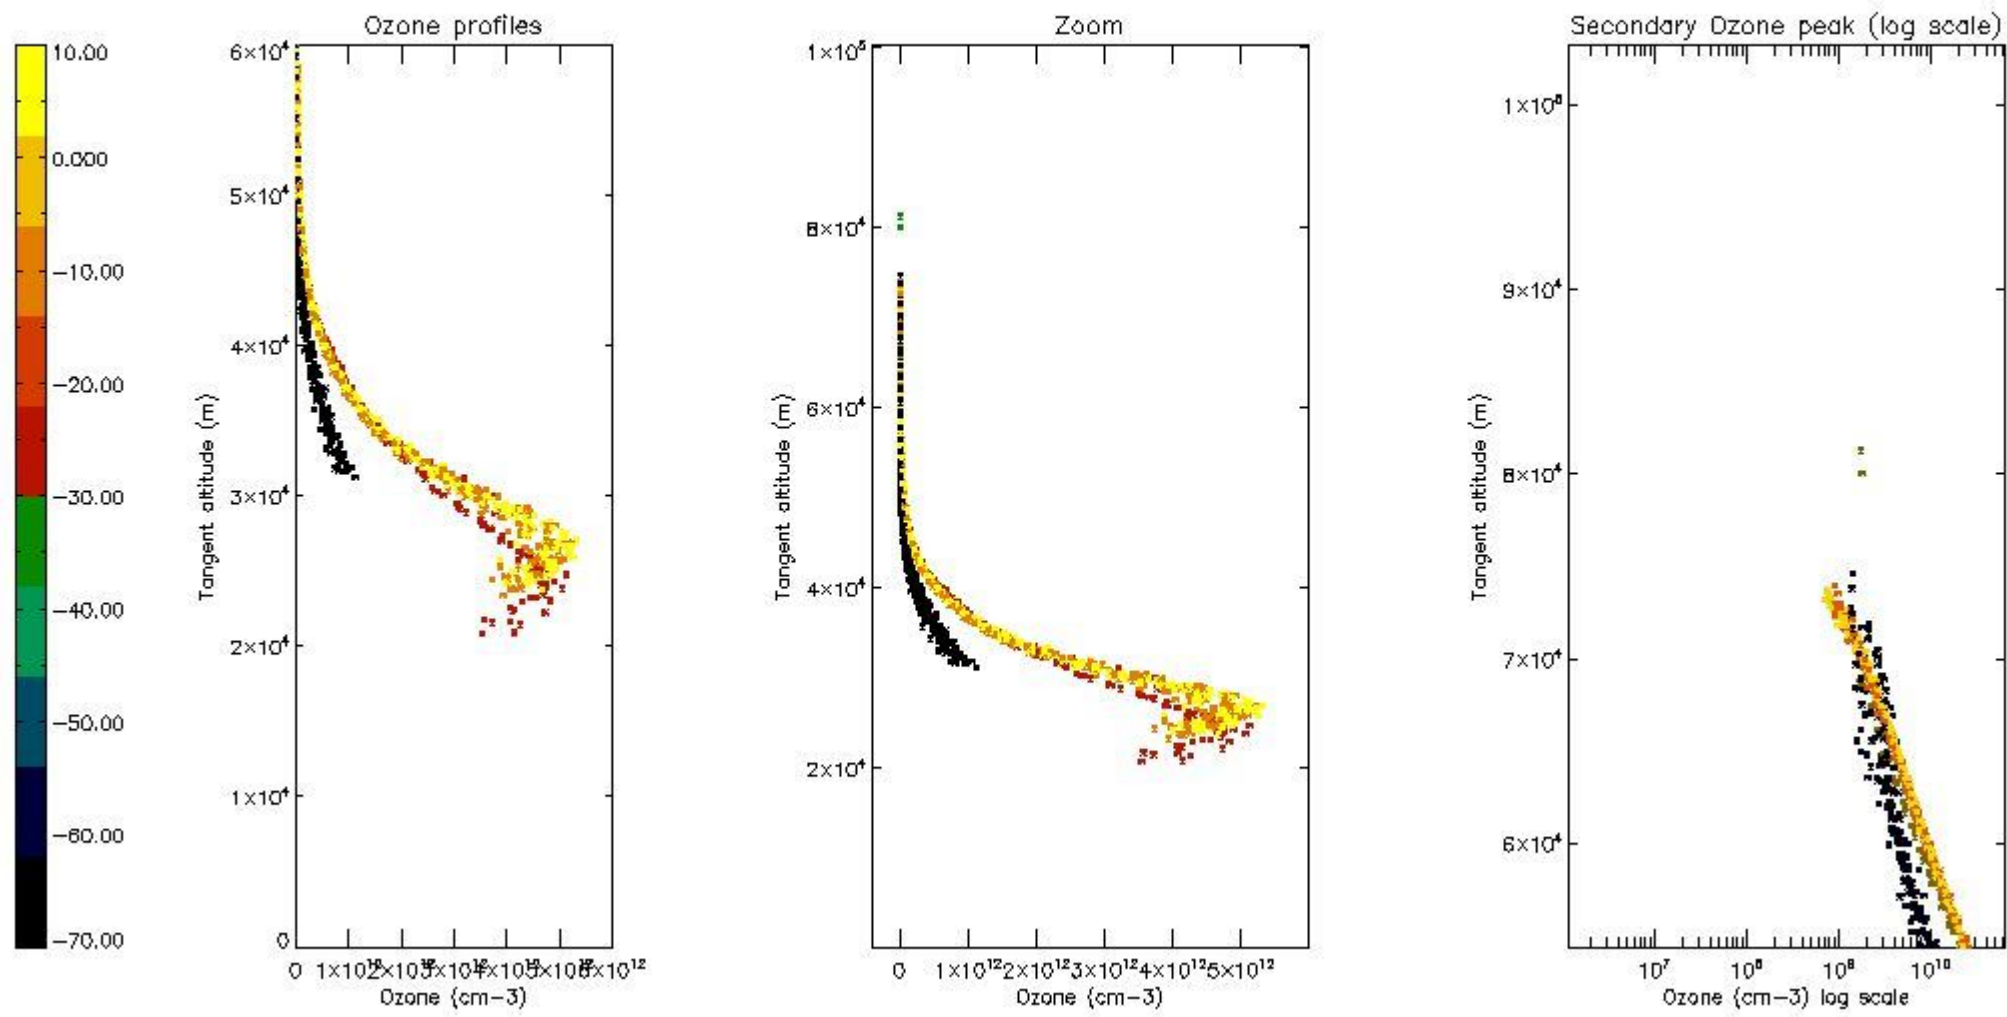

5.6 Plot NO₂ profiles for all STD (dark without errors)

The colorbar represents the latitude.