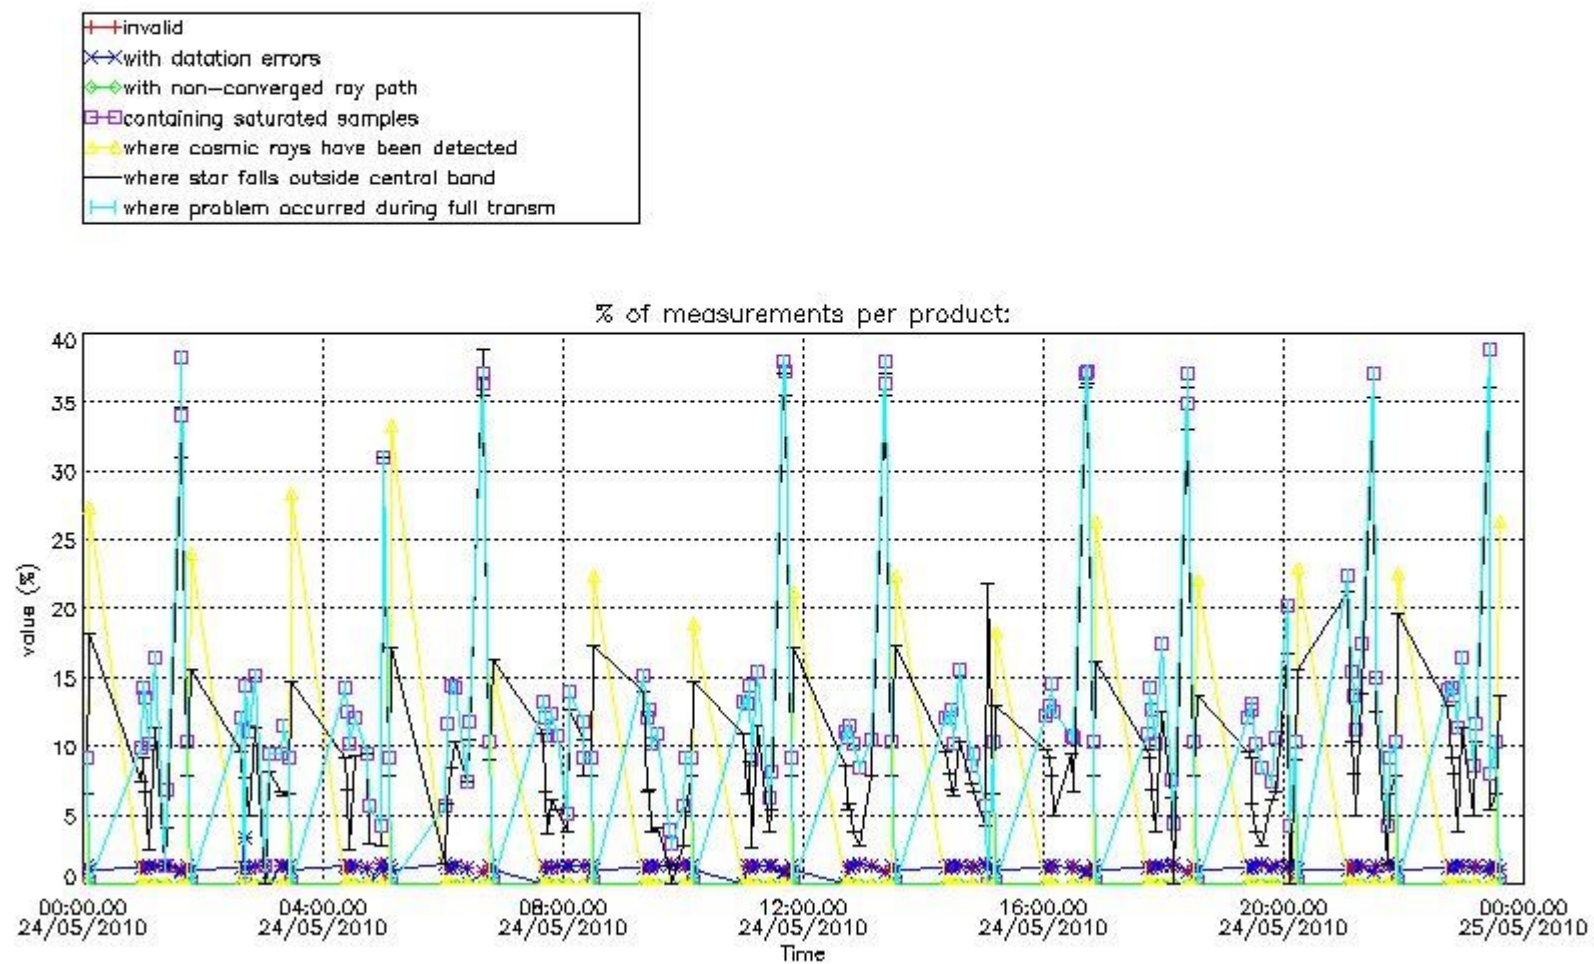

4.2 Plot quality information per product coming from level 1b processing (world map)

4.2.1 Plot level 1 quality information per product (world map): ENVISAT ASCENDING passes