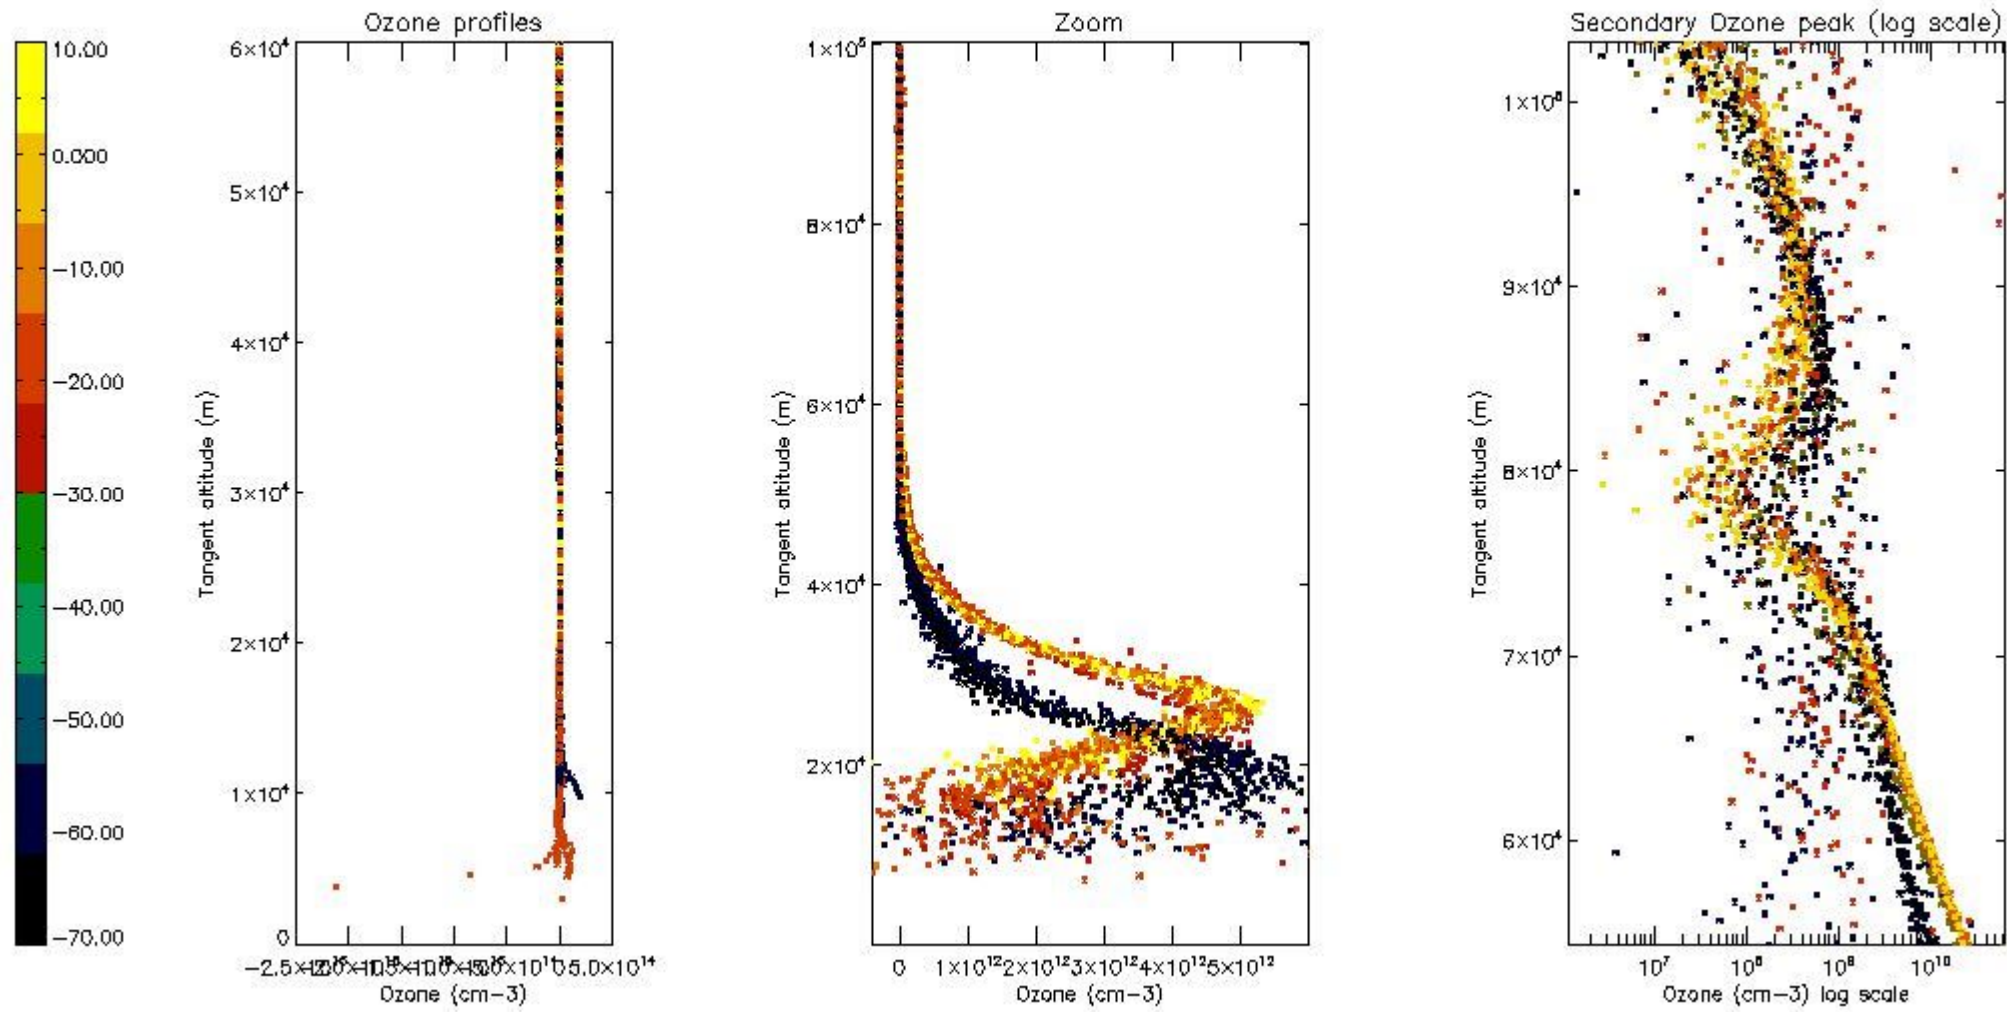

STD < 10	10
STD < 5	7

5.2 Plot ozone profiles for all STD (dark without errors)

The colorbar represents the latitude.

5.3 Plot ozone profiles where STD < 20% (dark without errors)

The colorbar represents the latitude.