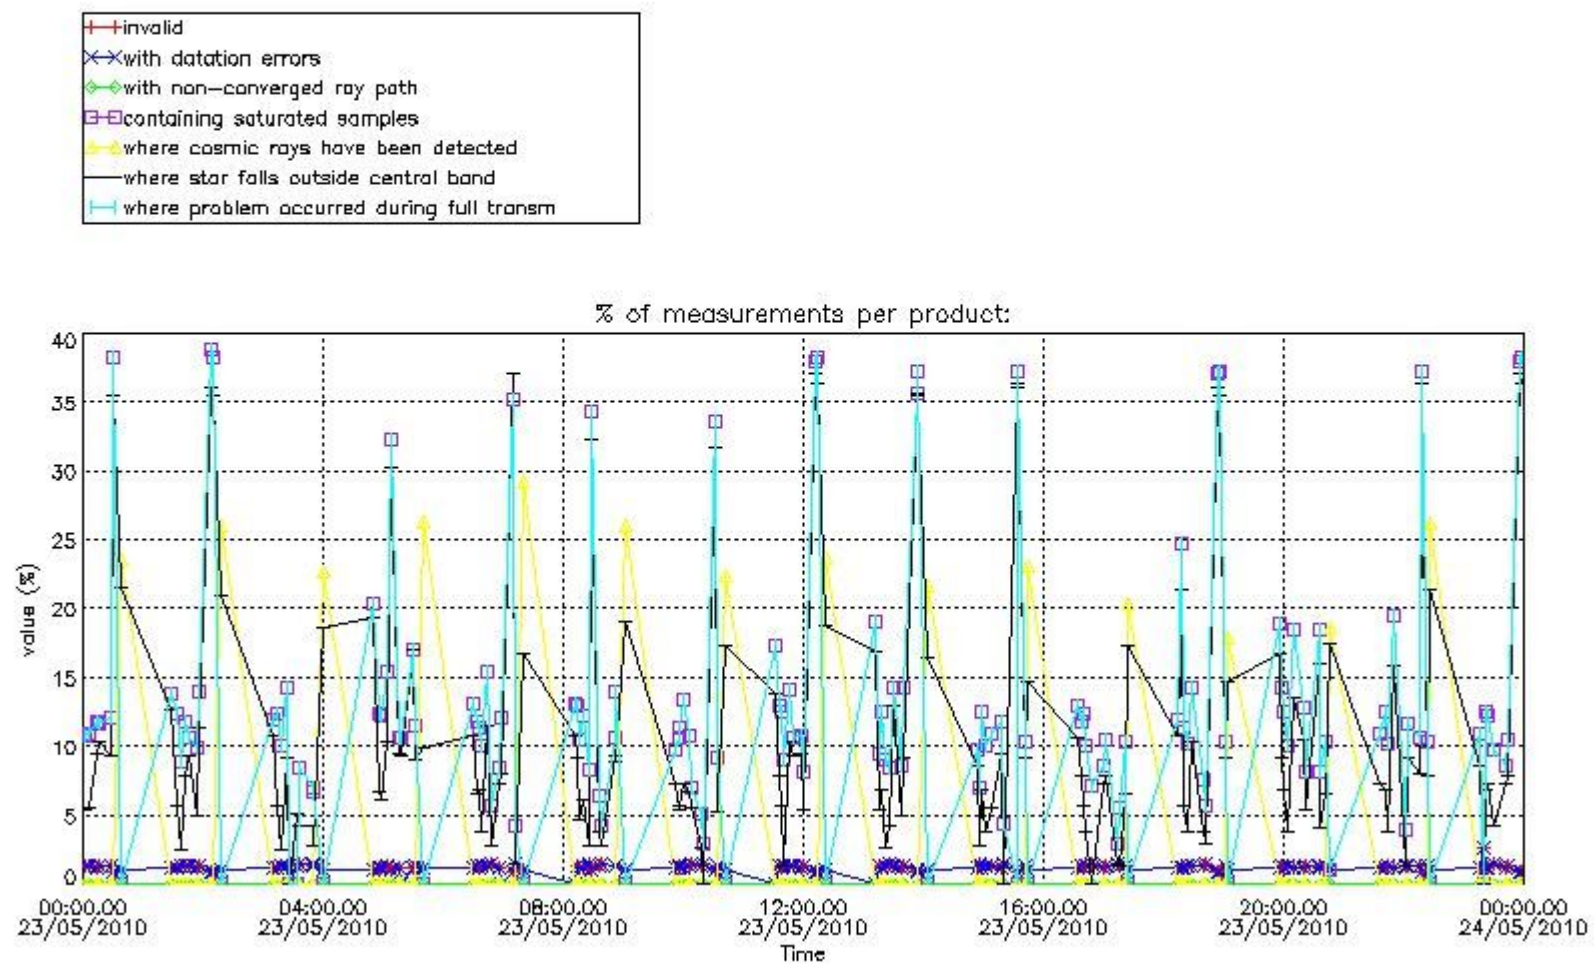

3. Quality information per product

In this section it is plotted some information contained in the Quality Summary data set of the level 2 products. Only products in dark limb conditions and without errors (error flag in the MPH set to "0") are used.

3.1 Plot quality information per product (time dependant)

3.2 Plot quality information per product (world map)

Percentage of flagged data per O3 profile

Percentage of flagged data per H2O profile

Percentage of flagged data per NO2 profile

Percentage of flagged data per NO3 profile

4. Level 1 quality information per product

In this section it is plotted some information contained in the Quality Summary data set of the level 2 products that comes from the level 1b processing. Products without errors (error flag in the MPH set to "0") are used.

4.1 Plot quality information per product (time dependant) coming from level 1b processing

4.1.1 Plot level 1 quality information per product (time dependant): ENVISAT ASCENDING passes

4.1.2 Plot level 1 quality information per product (time dependant): ENVI SAT DESCENDING passes