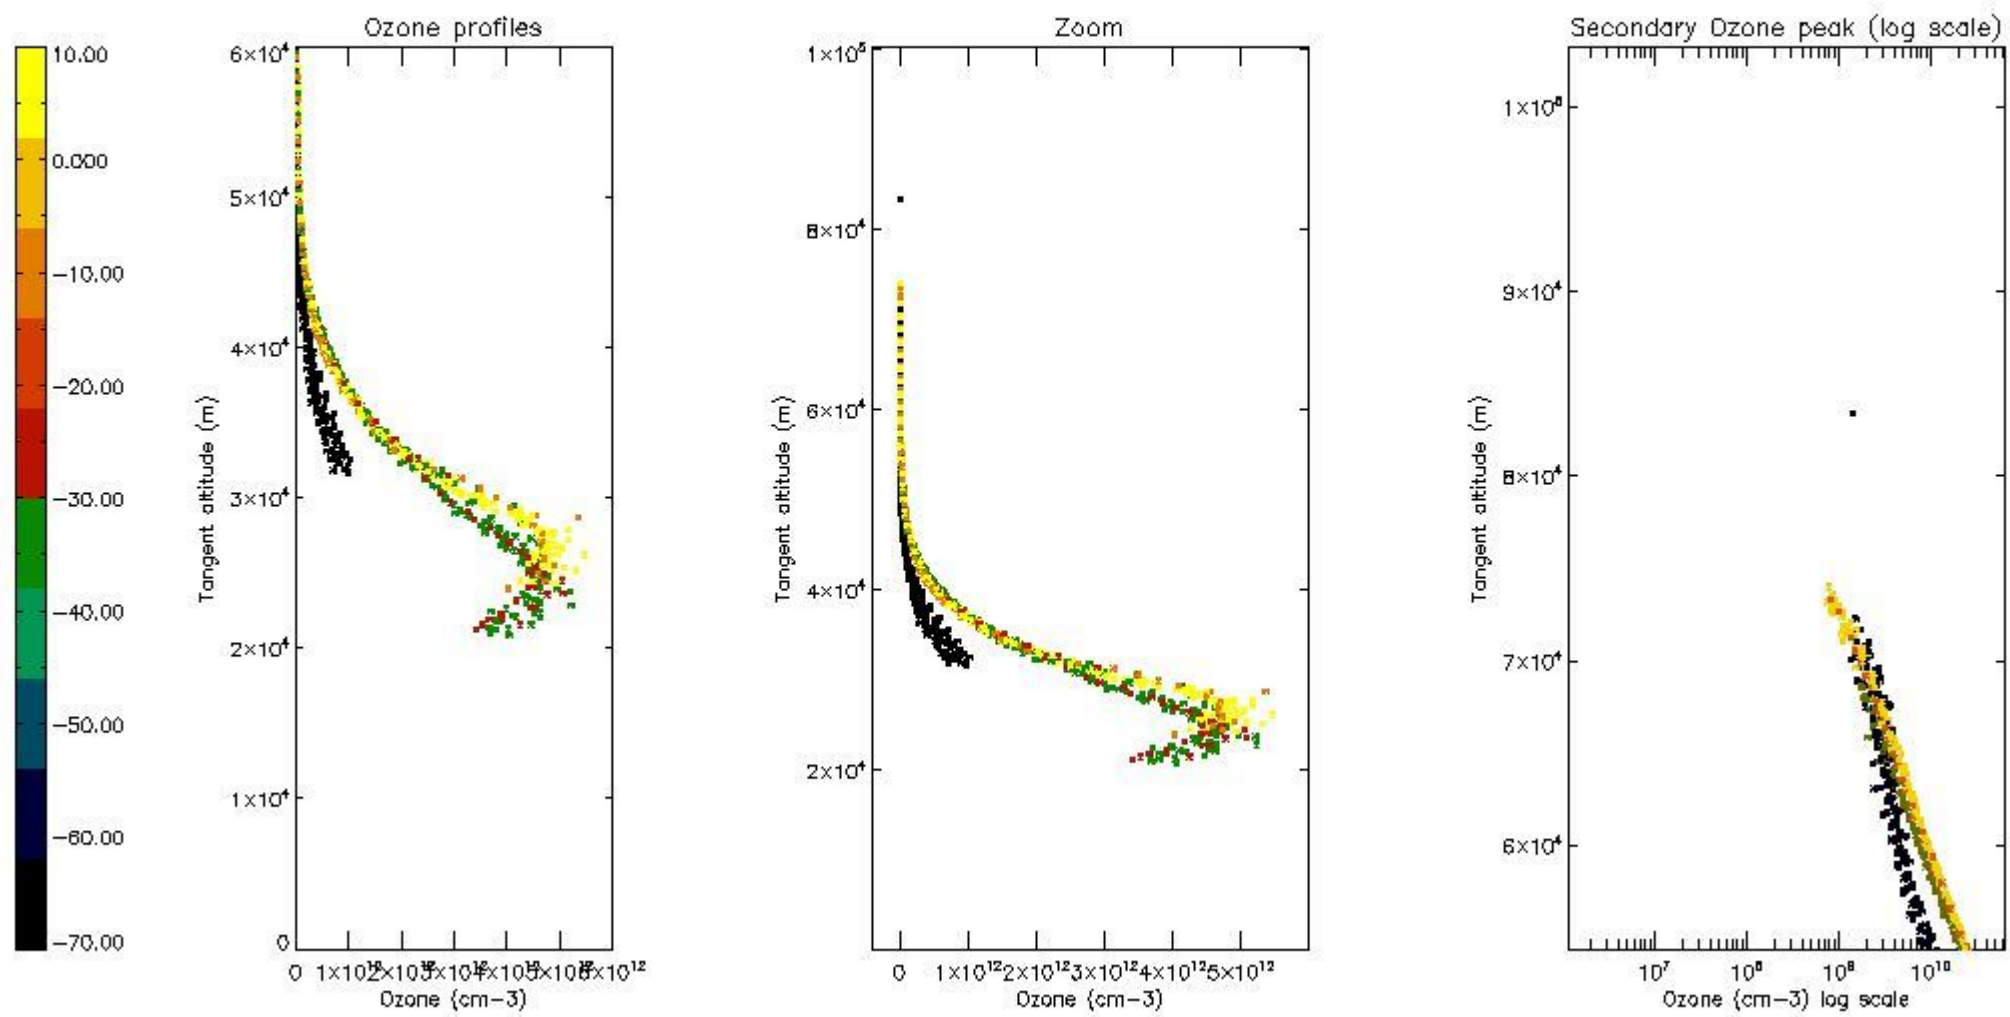

5.6 Plot NO₂ profiles for all STD (dark without errors)

The colorbar represents the latitude.