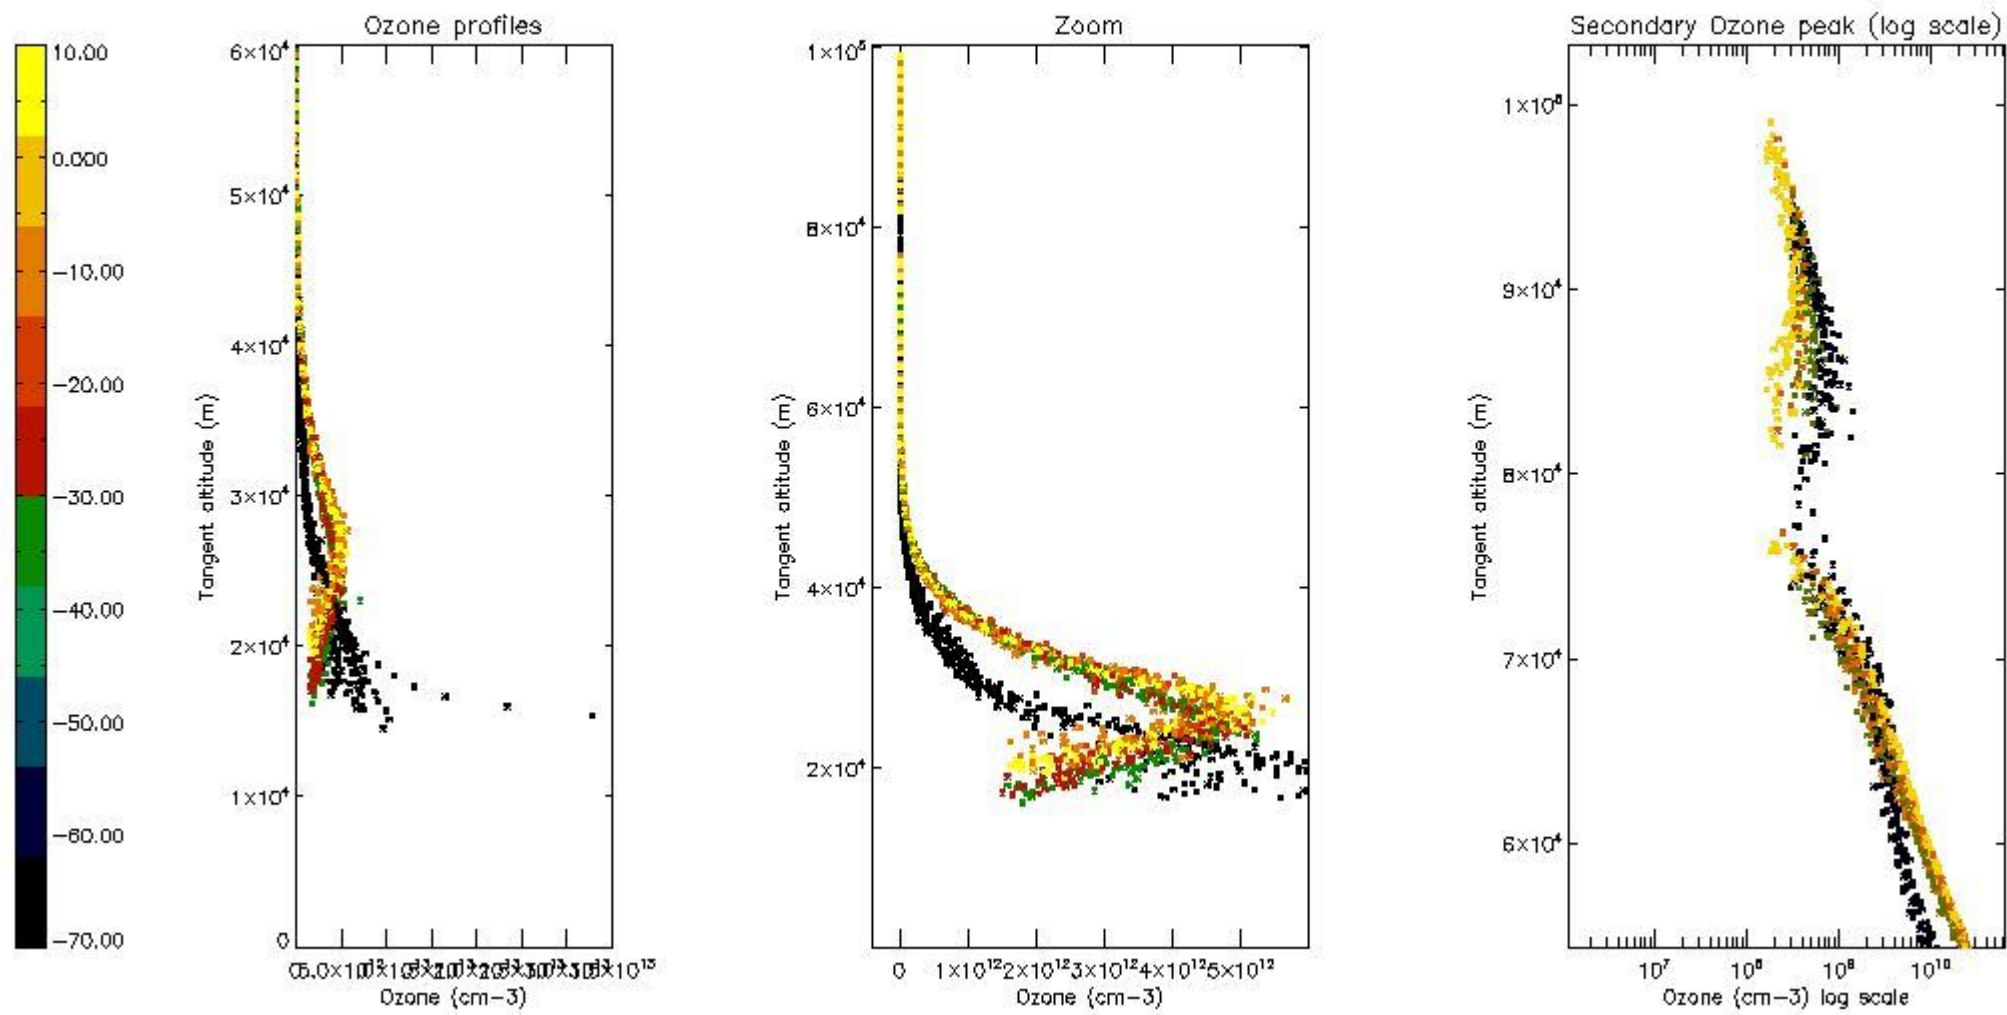

STD < 10	11
STD < 5	7

5.2 Plot ozone profiles for all STD (dark without errors)

The colorbar represents the latitude.

5.3 Plot ozone profiles where STD < 20% (dark without errors)

The colorbar represents the latitude.

5.4 Plot ozone profiles where STD < 10% (dark without errors)

The colorbar represents the latitude.

5.5 Plot ozone profiles where STD < 5% (dark without errors)

The colorbar represents the latitude.

5.6 Plot NO₂ profiles for all STD (dark without errors)