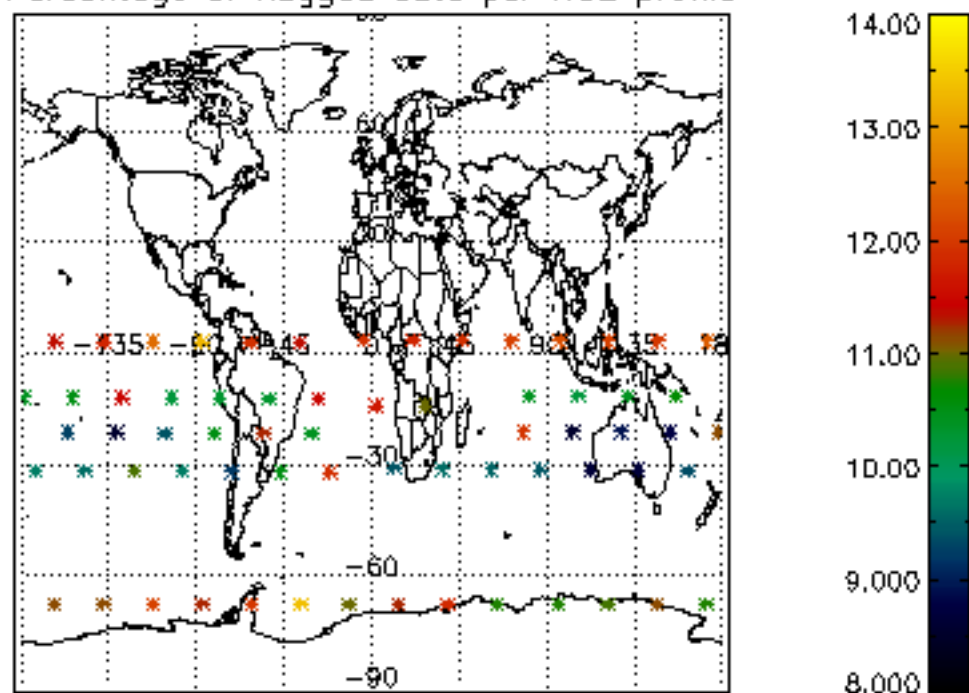

Percentage of flagged data per NO2 profile