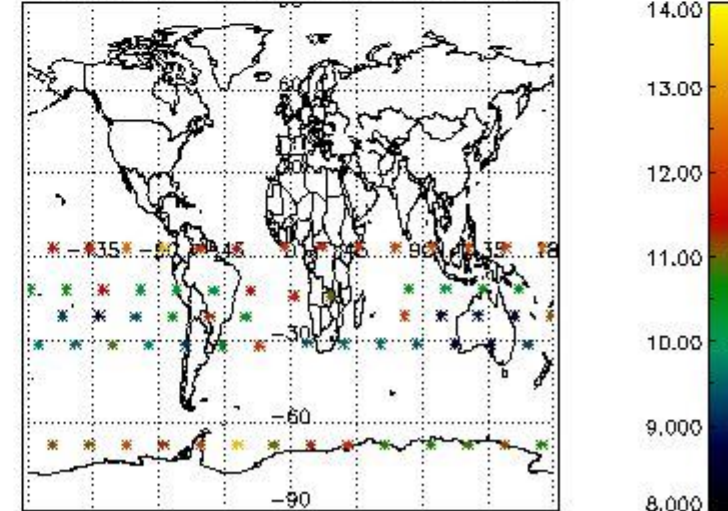

Percentage of flagged data per NO3 profile

4. Level 1 quality information per product

In this section it is plotted some information contained in the Quality Summary data set of the level 2 products that comes from the level 1b processing. Products without errors (error flag in the MPH set to "0") are used.

4.1 Plot quality information per product (time dependant) coming from level 1b processing

4.1.1 Plot level 1 quality information per product (time dependant): ENVISAT ASCENDING passes