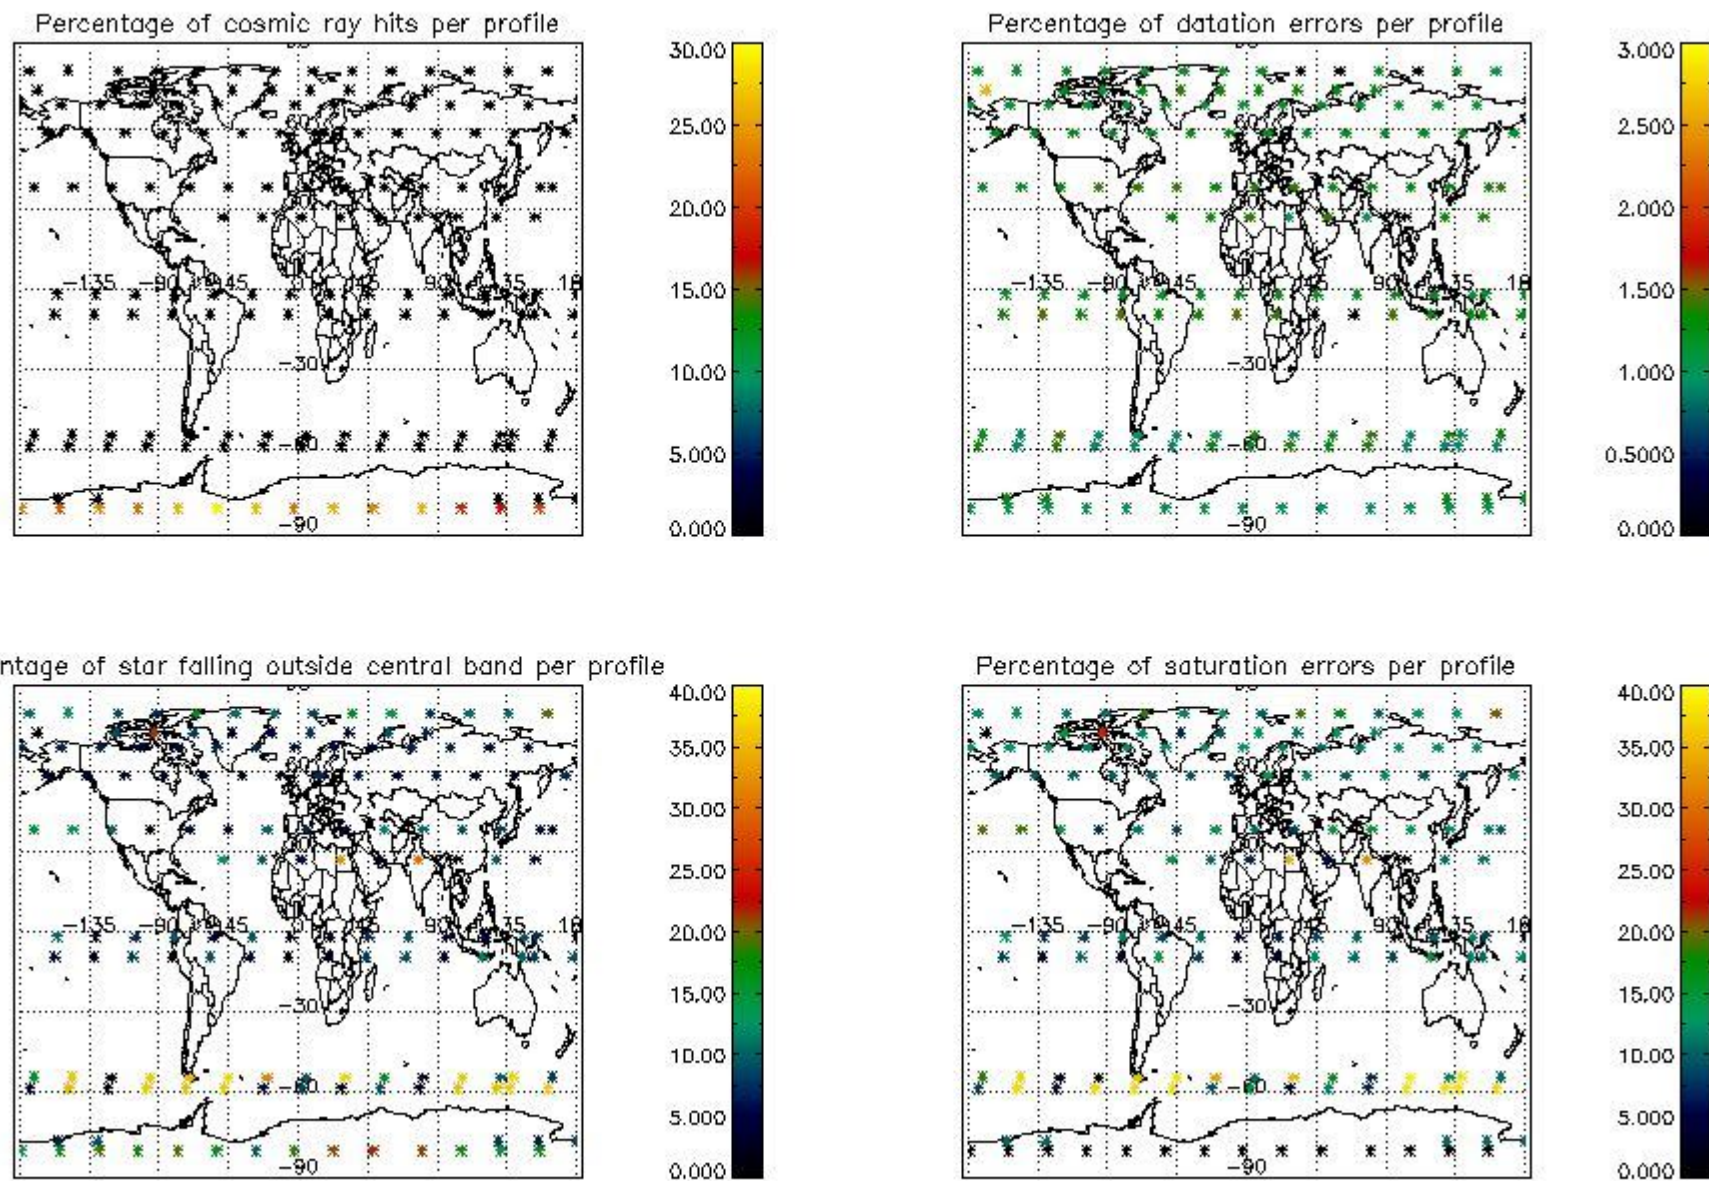

4.2.2 Plot level 1 quality information per product (world map): ENVISAT DESCENDING passes

5. Trace gas profiles

5.1 Ozone statistics based on quality of products

The final quality of the products can be "measured" using the STD (Standard Deviation) attached to every point profile. This information is written to the parameter GOM_NL__2P/NL_LOCAL_SPECIES_DENSITY/o3_std of the level 2 products. The table below shows the statistics for given STD ranges.

The statistics are given with respect to the overall valid production:

- Products without fatal errors: GOM_NL__2P/MPH/PRODUCT_ERR=0
- Valid point profile: GOM_NL__2P/NL_LOCAL_SPECIES_DENSITY/pcd(0)=0

The 'Criteria' is applied to valid points of dark limb products:

- Products in dark limb illumination condition: GOM_NL__2P/NL_SUMMARY_QUALITY/obs_ill_cond=0
- Products without fatal errors: GOM_NL__2P/MPH/PRODUCT_ERR=0
- Valid point profile: GOM_NL__2P/NL_LOCAL_SPECIES_DENSITY/pcd(0)=0

So, the table below shows the percentage of dark limb and valid observations for each criteria with respect to the overall valid daily observations.

Criteria	% of total production
All STD	25
STD < 20	13