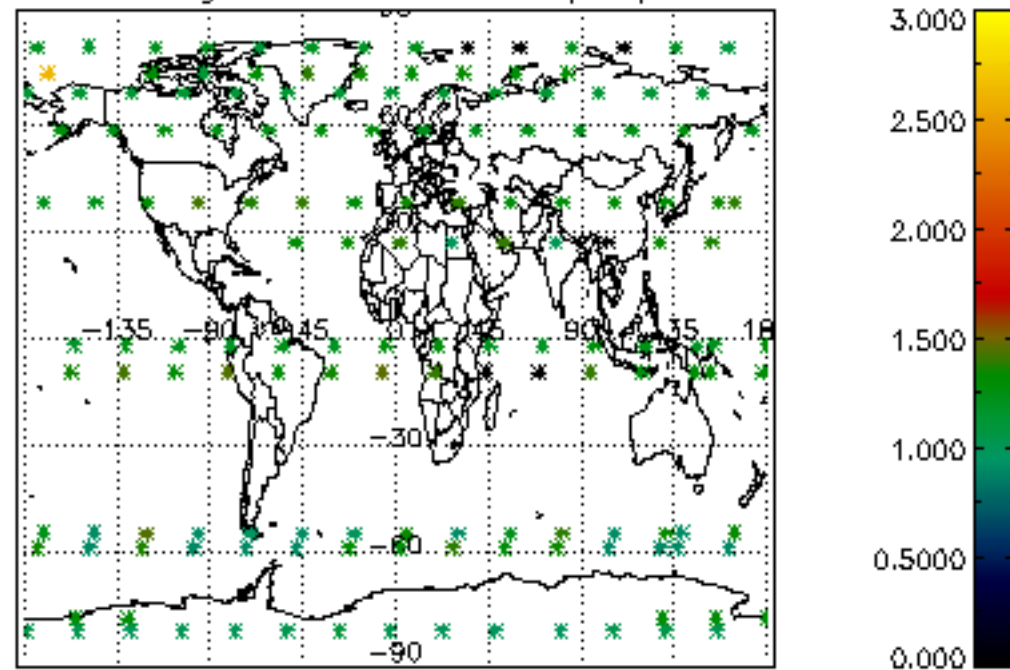

Percentage of datation errors per profile

Percentage of star falling outside central band per profile

Percentage of saturation errors per profile

Percentage of cosmic ray hits per profile

Percentage of datation errors per profile