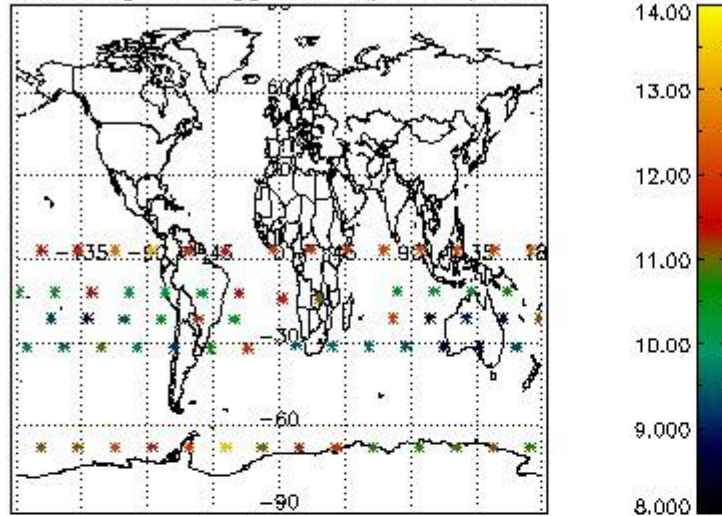

Percentage of flagged data per O3 profile