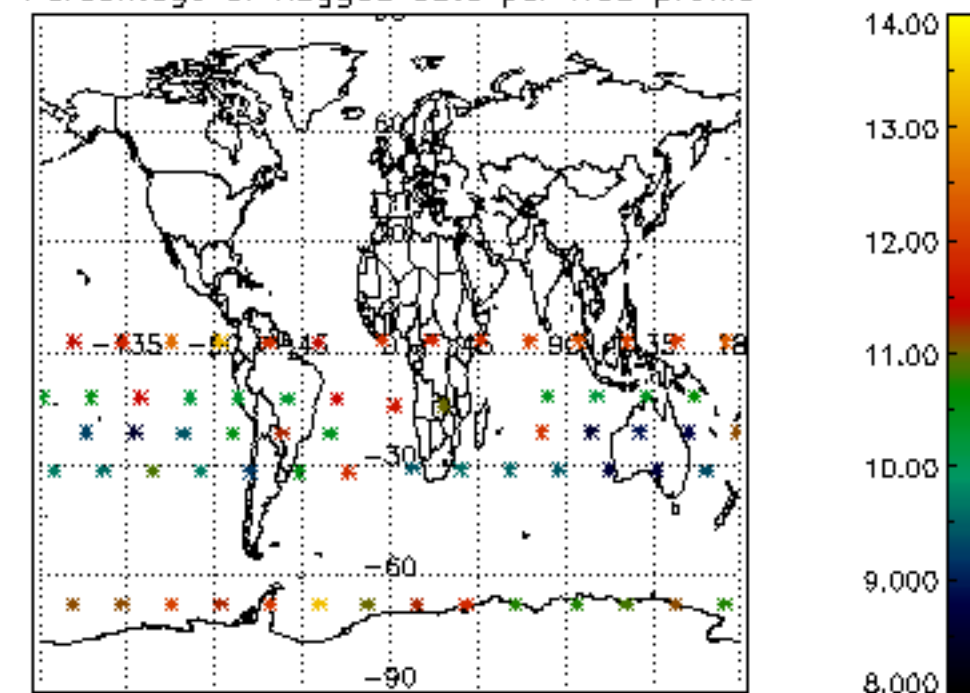

Percentage of flagged data per NO3 profile