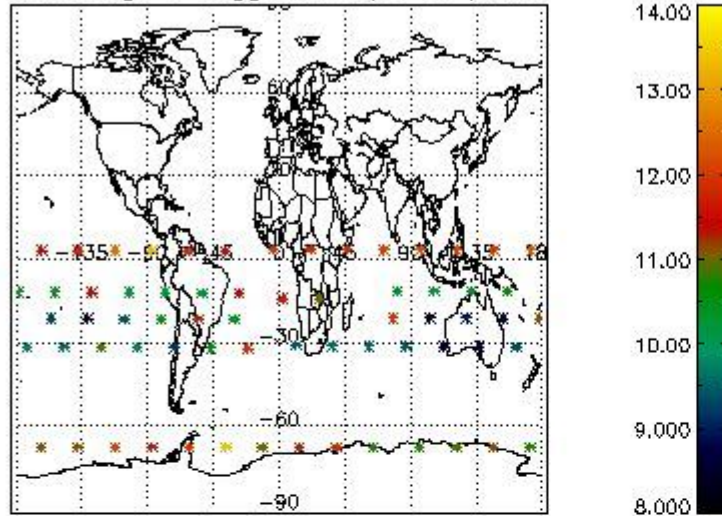

3. Quality information per product

In this section it is plotted some information contained in the Quality Summary data set of the level 2 products. Only products in dark limb conditions and without errors (error flag in the MPH set to "0") are used.

3.1 Plot quality information per product (time dependant)

3.2 Plot quality information per product (world map)

Percentage of flagged data per O3 profile

Percentage of flagged data per H2O profile

Percentage of flagged data per NO2 profile