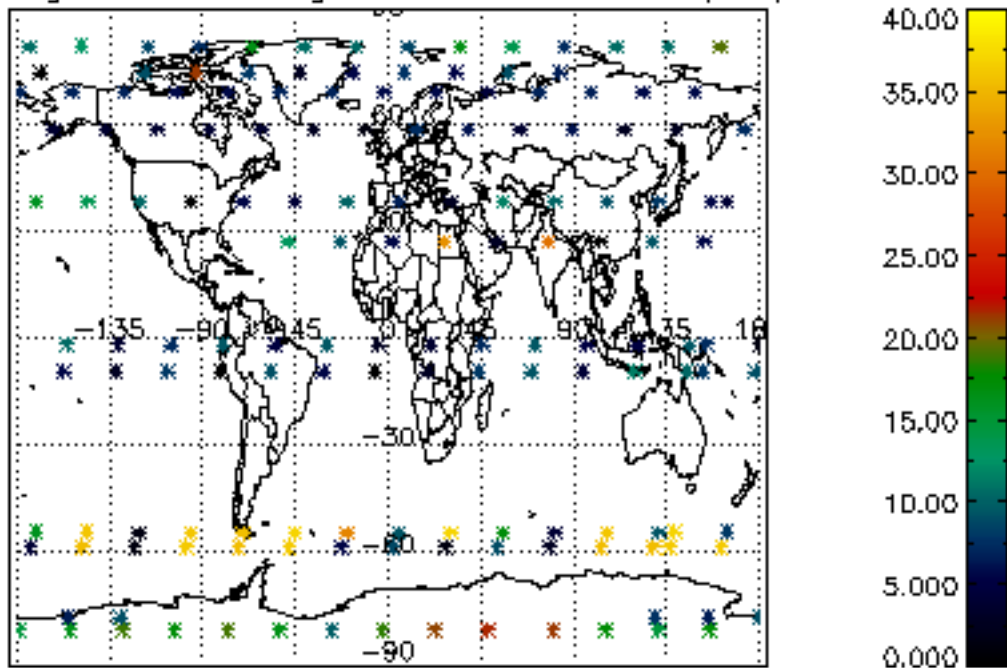

Percentage of star falling outside central band per profile