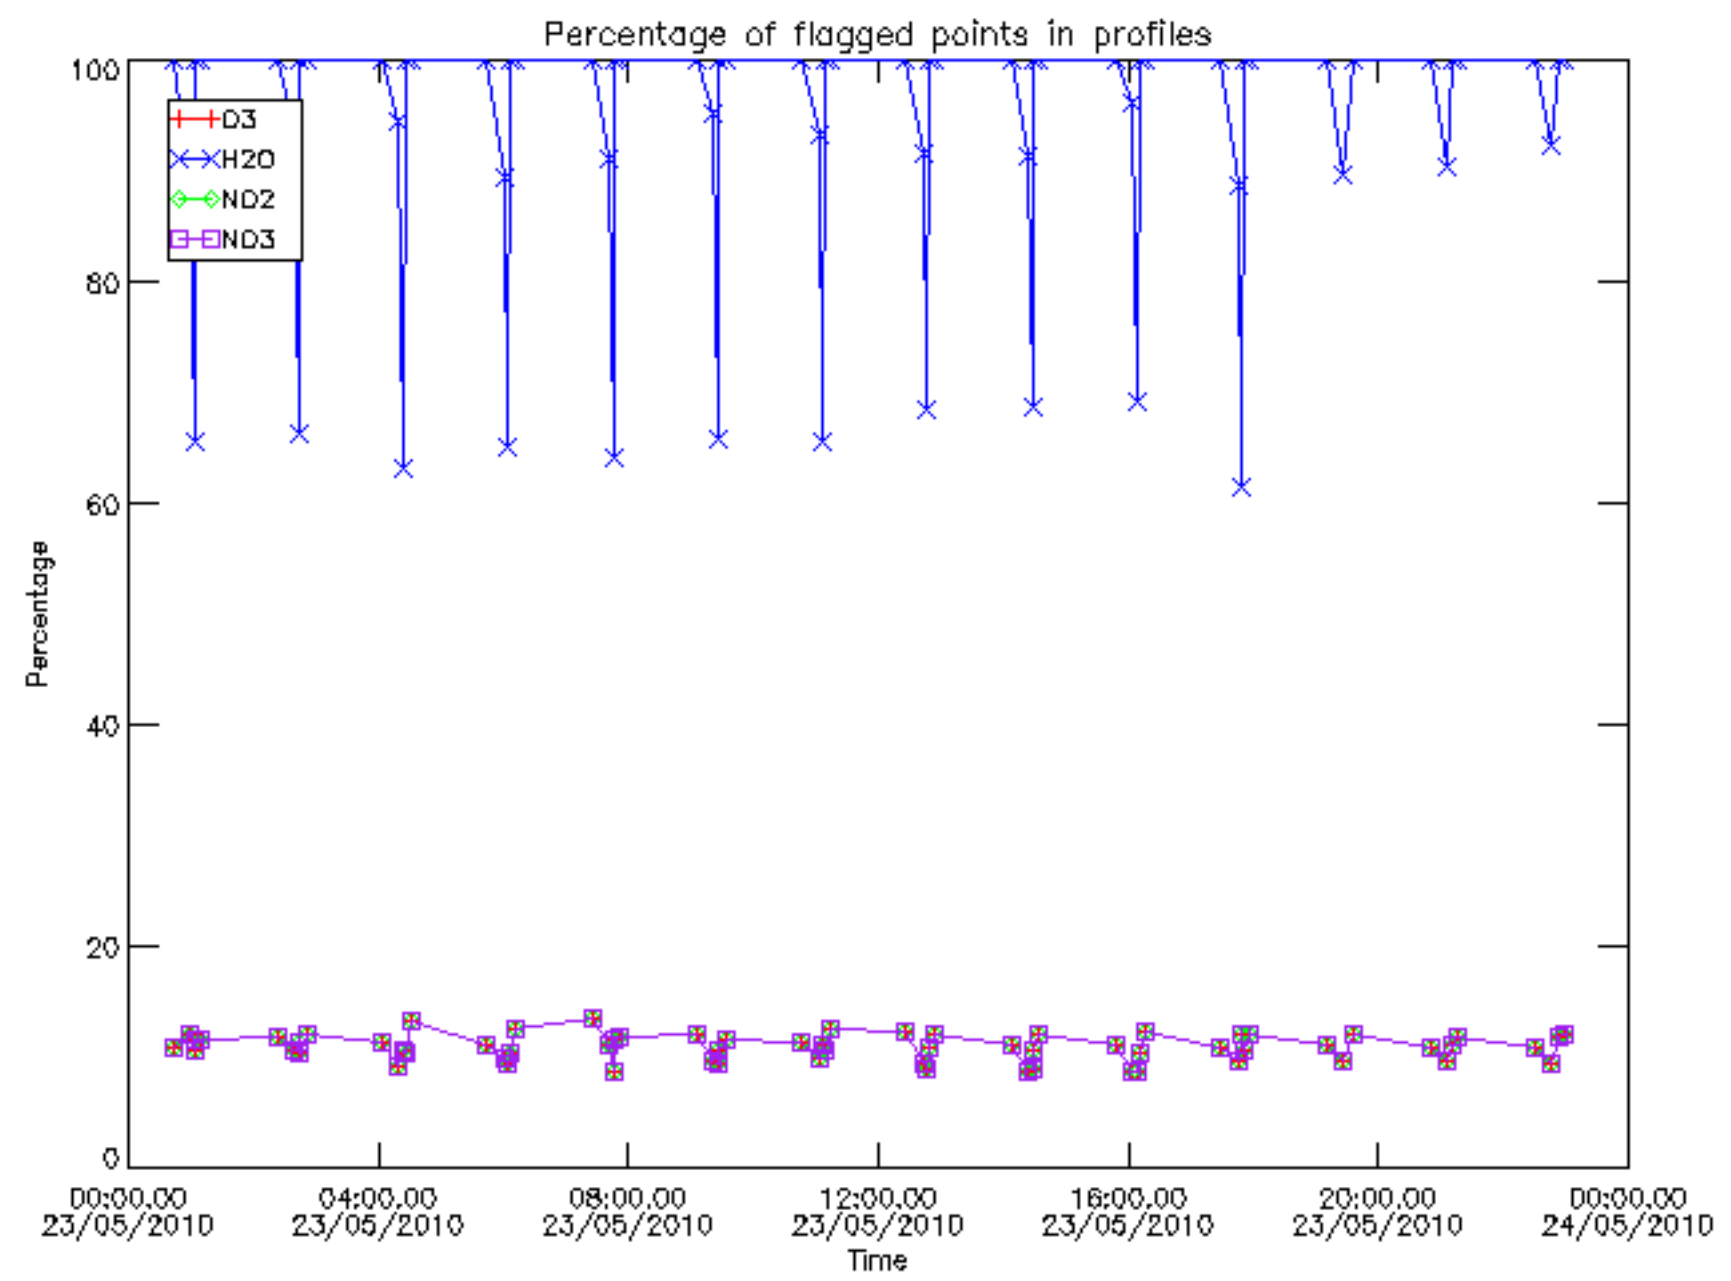

Percentage of flagged data per D3 profile

Percentage of flagged data per H2O profile