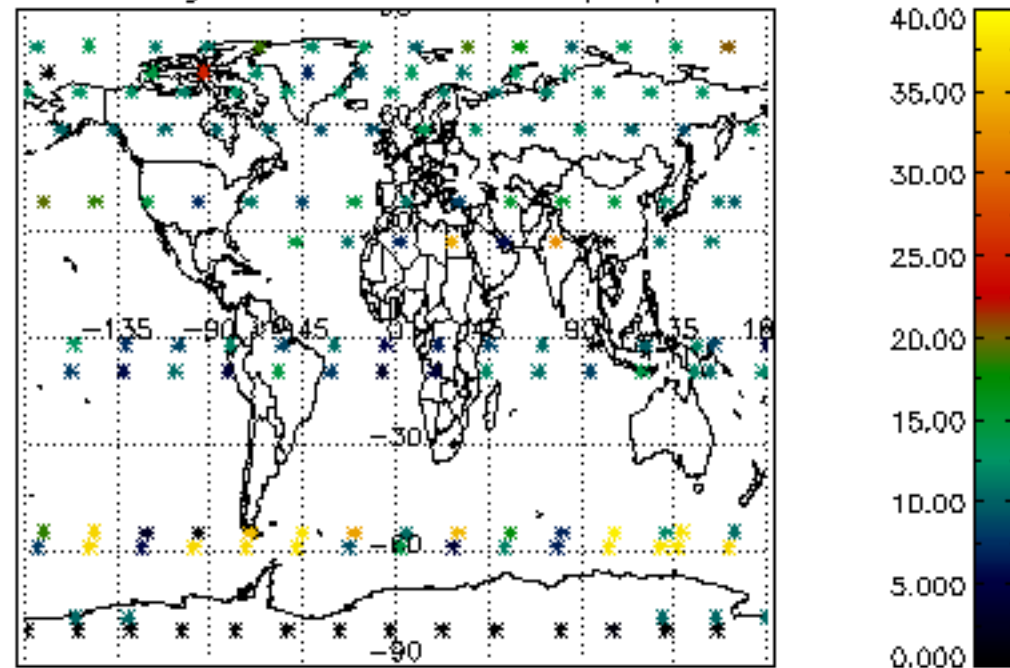

Percentage of saturation errors per profile