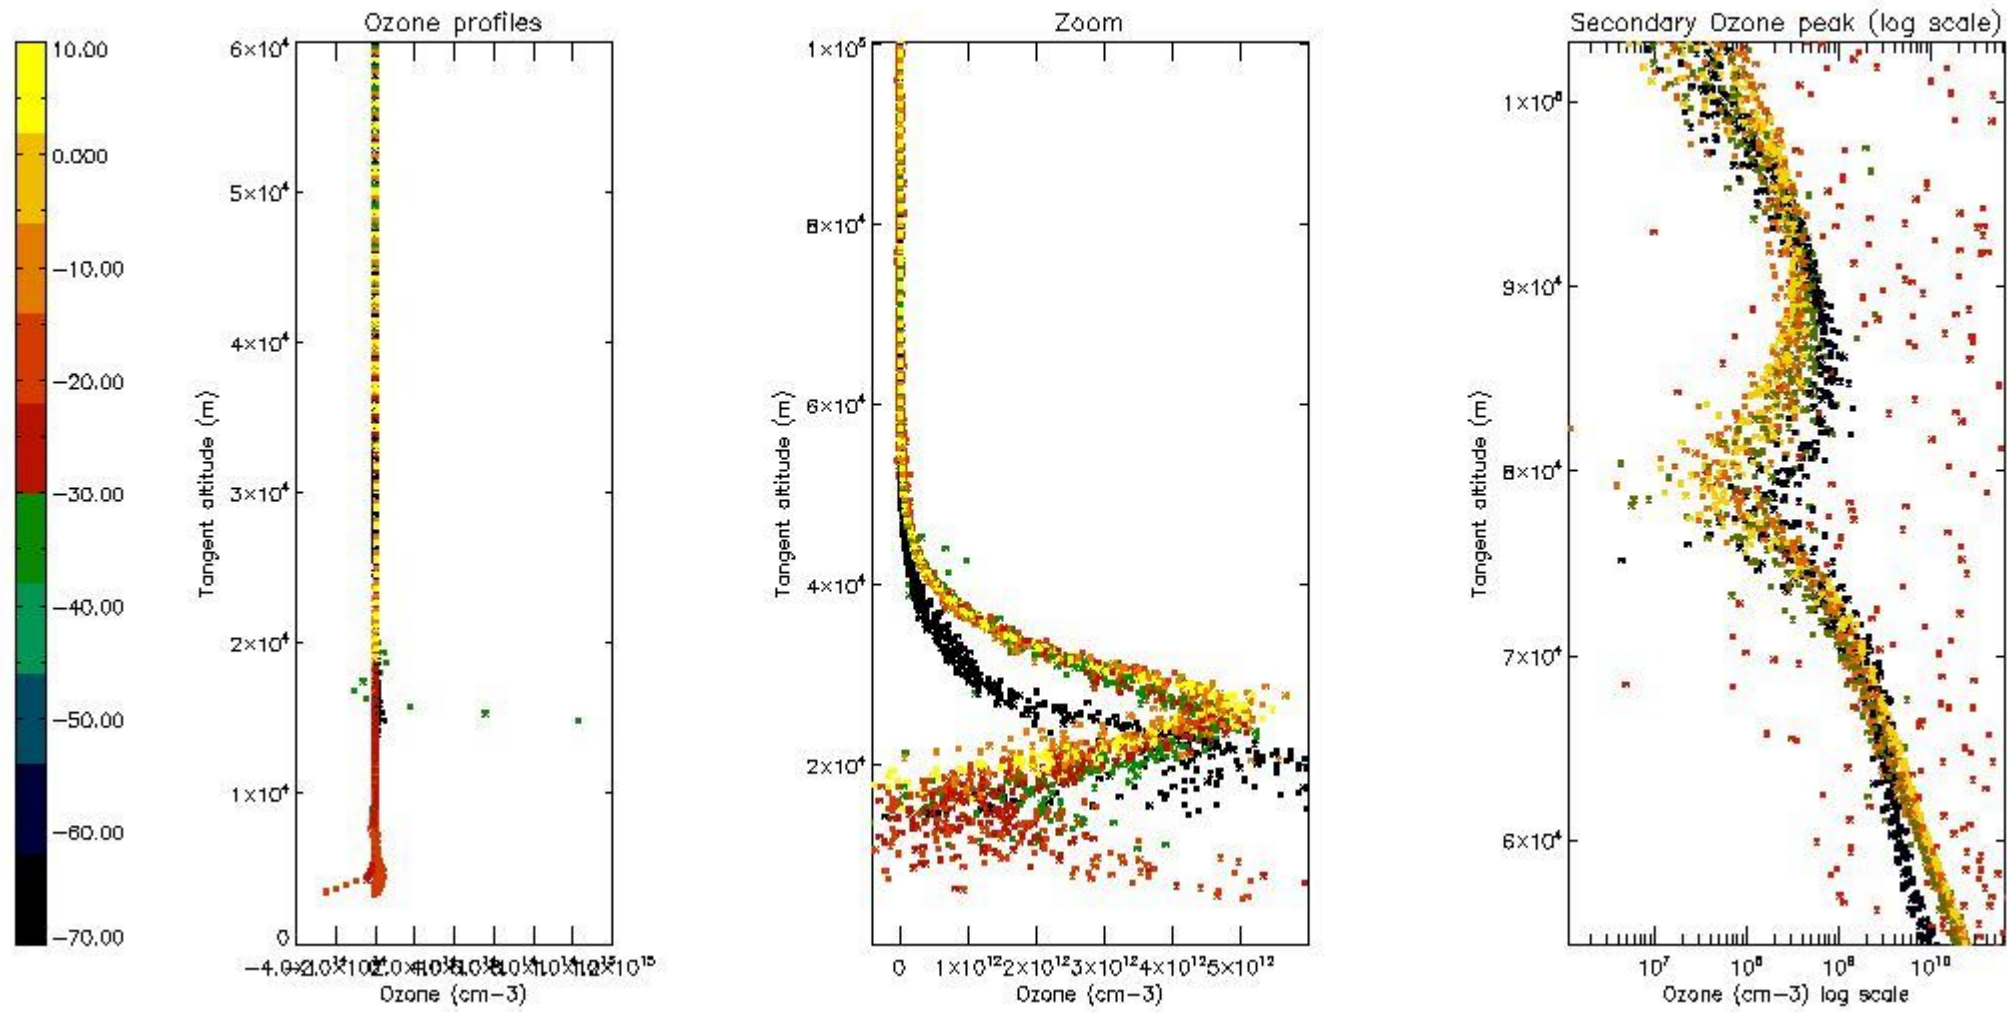

STD < 10	11
STD < 5	7

5.2 Plot ozone profiles for all STD (dark without errors)

The colorbar represents the latitude.

5.3 Plot ozone profiles where STD < 20% (dark without errors)

The colorbar represents the latitude.