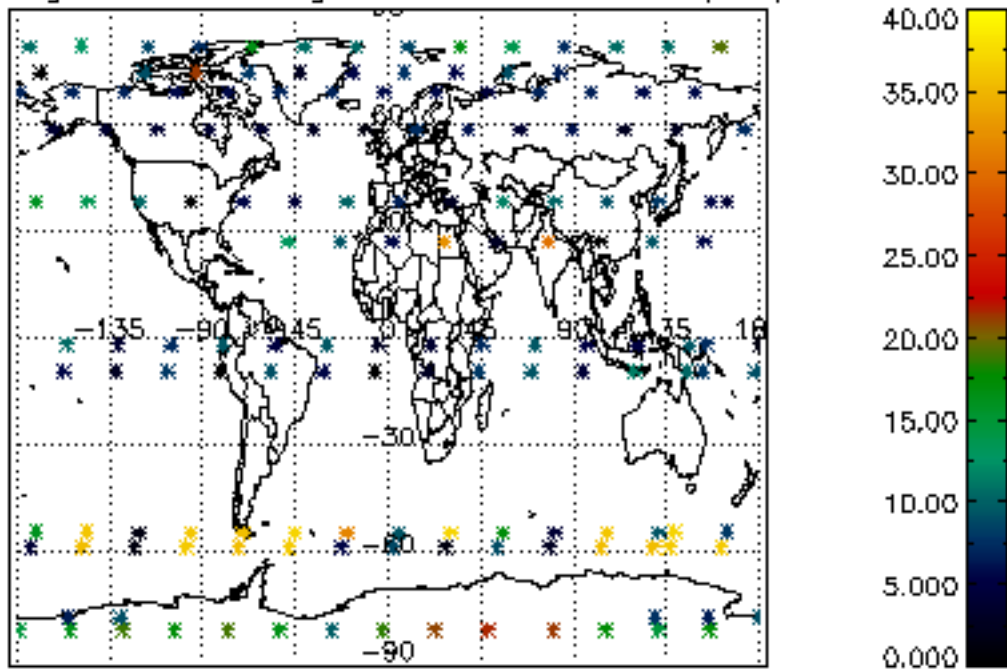

Percentage of star falling outside central band per profile