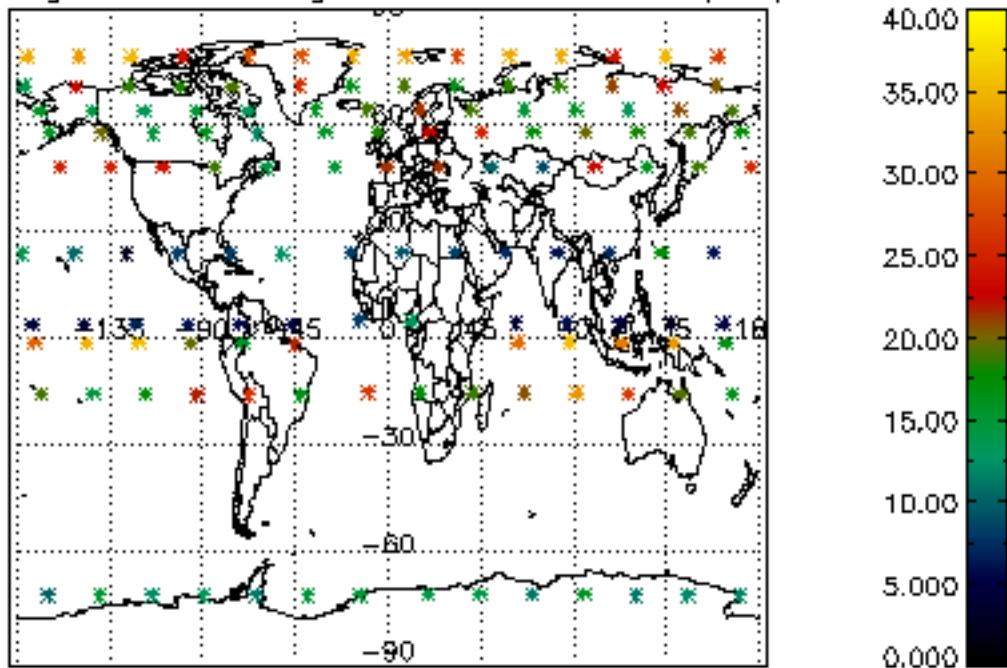

Percentage of cosmic ray hits per profile

Percentage of star falling outside central band per profile