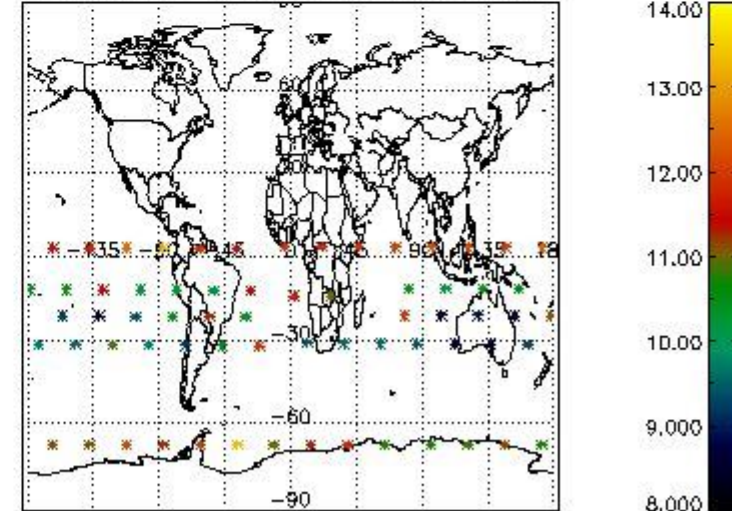

Percentage of flagged data per NO3 profile

4. Level 1 quality information per product

In this section it is plotted some information contained in the Quality Summary data set of the level 2 products that comes from the level 1b processing. Products without errors (error flag in the MPH set to "0") are used.

4.1 Plot quality information per product (time dependant) coming from level 1b processing

4.1.1 Plot level 1 quality information per product (time dependant): ENVISAT ASCENDING passes