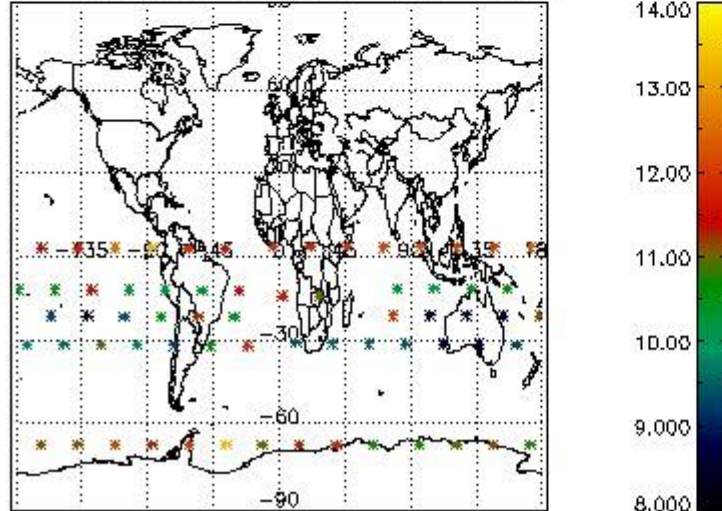

3.1 Plot quality information per product (time dependant)

3.2 Plot quality information per product (world map)

Percentage of flagged data per O3 profile

Percentage of flagged data per H2O profile

Percentage of flagged data per NO2 profile