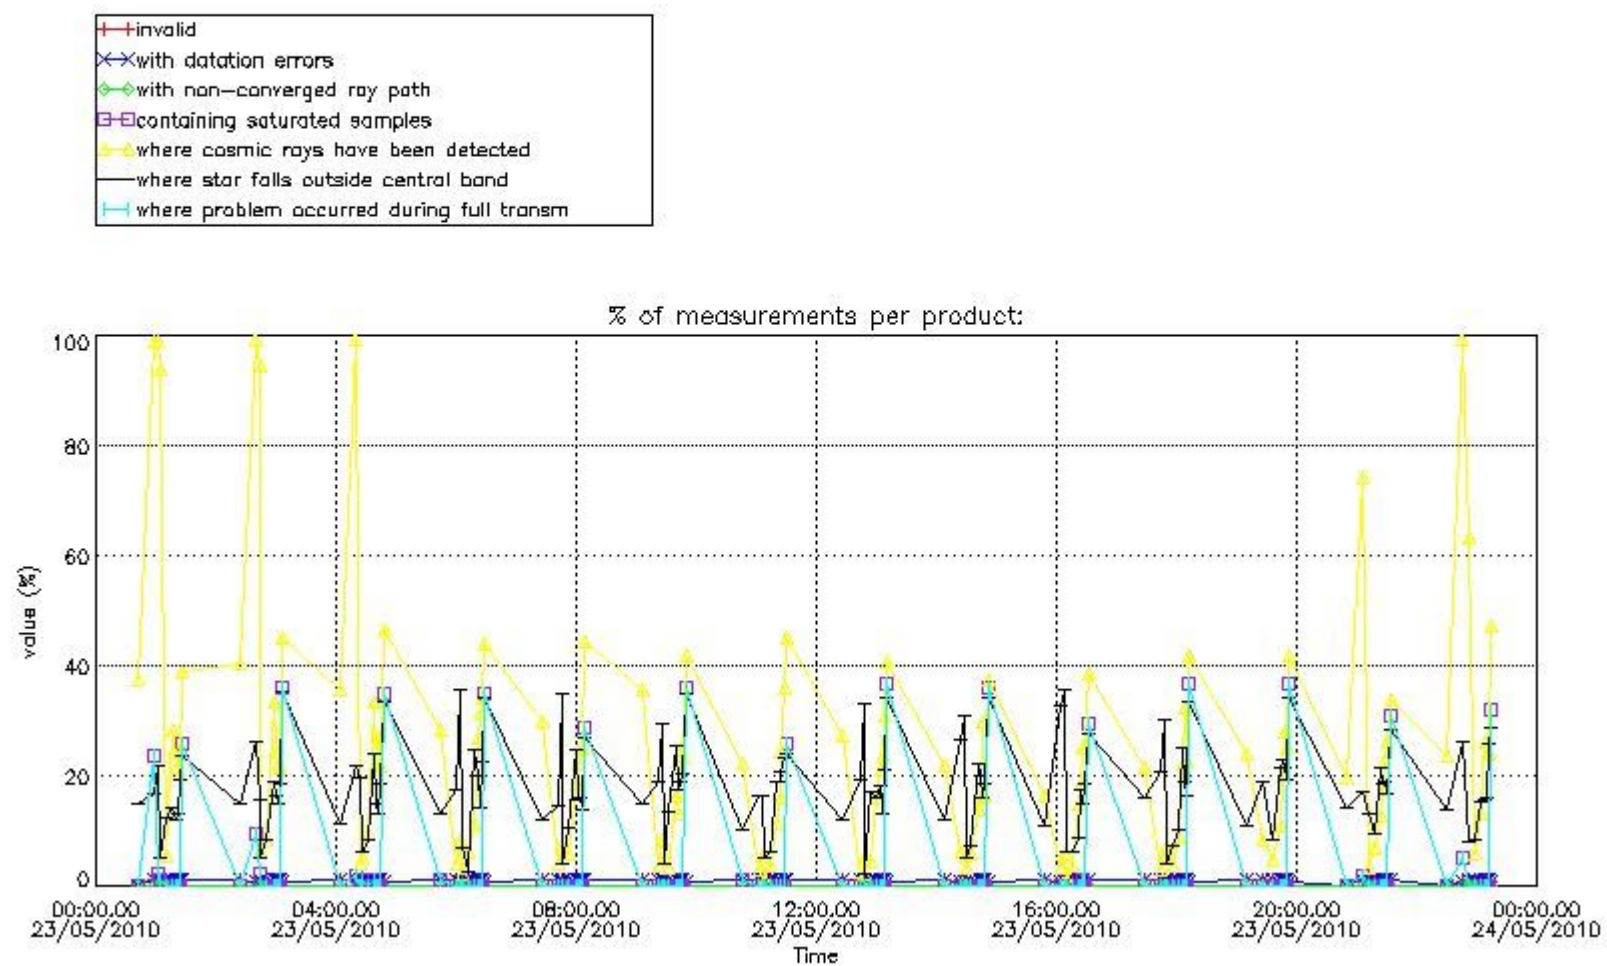

4.1.2 Plot level 1 quality information per product (time dependant): ENVI SAT DESCENDING passes