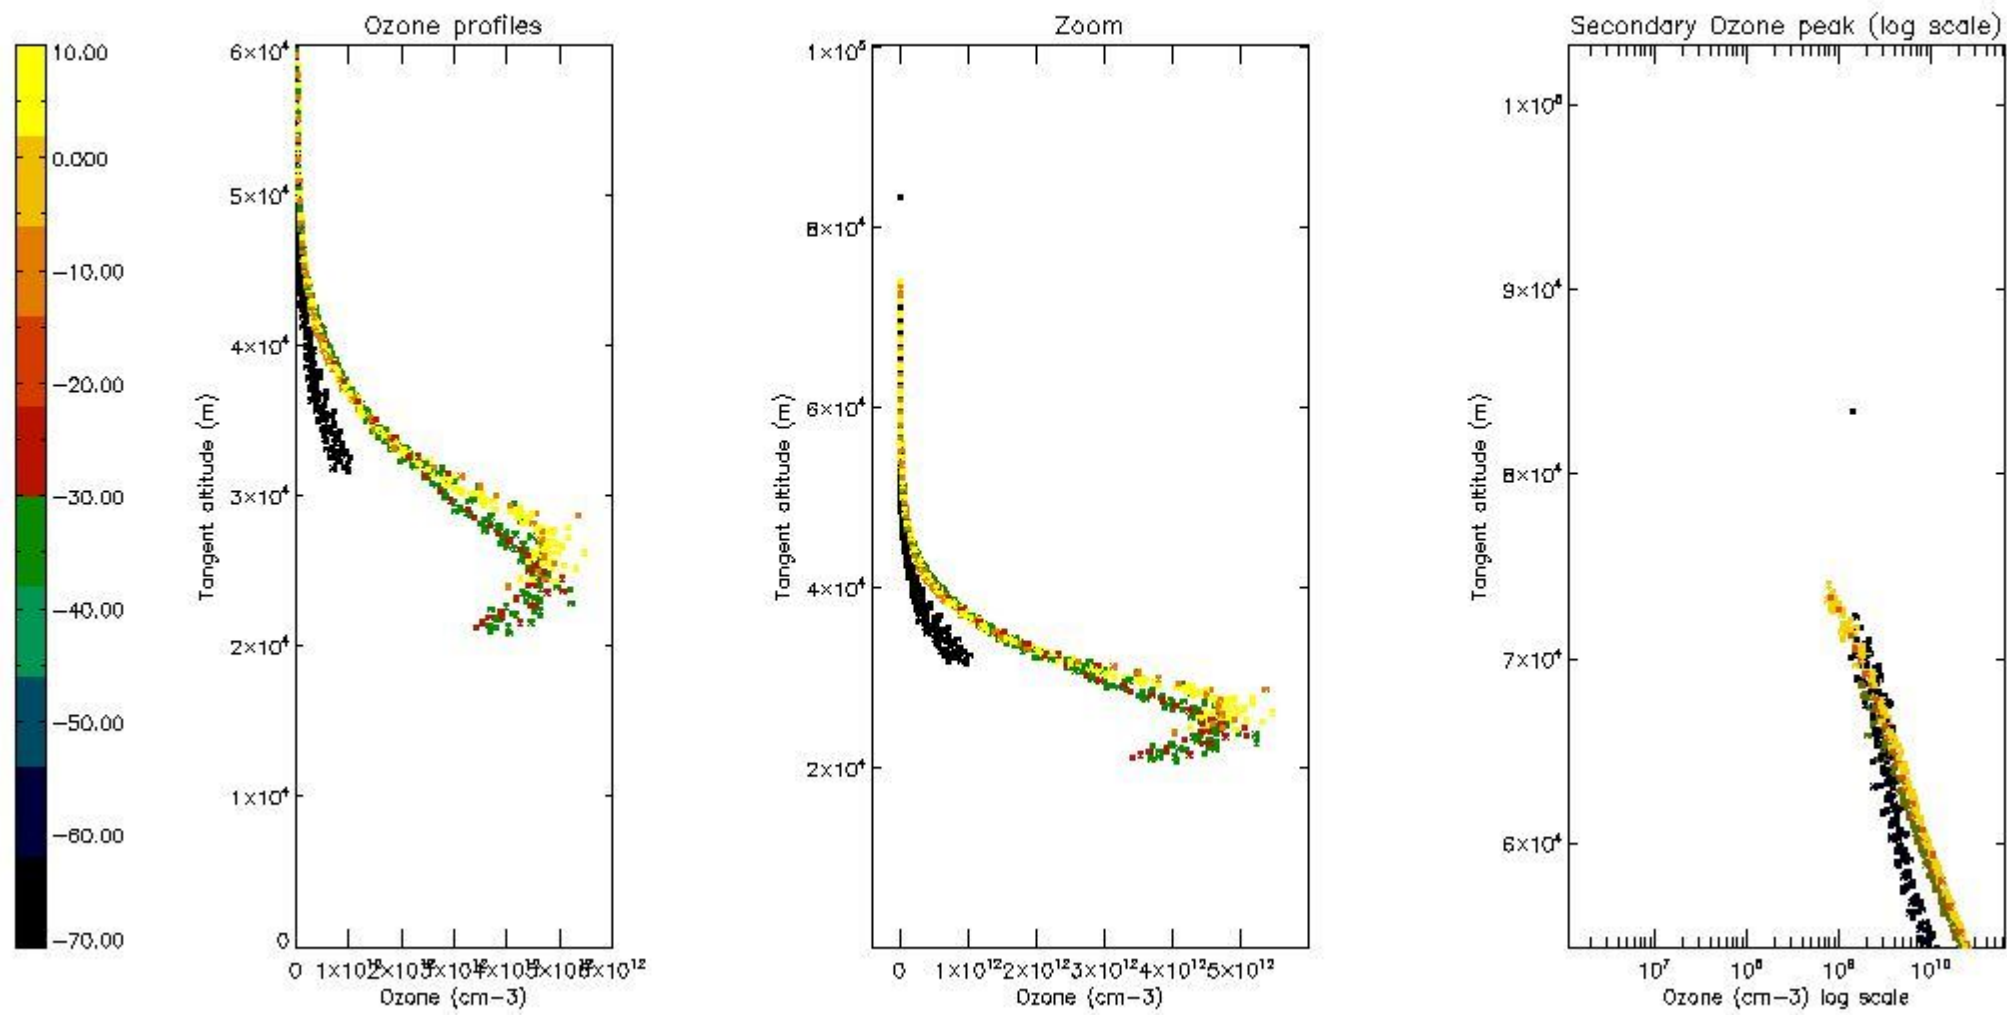

5.6 Plot NO₂ profiles for all STD (dark without errors)

The colorbar represents the latitude.