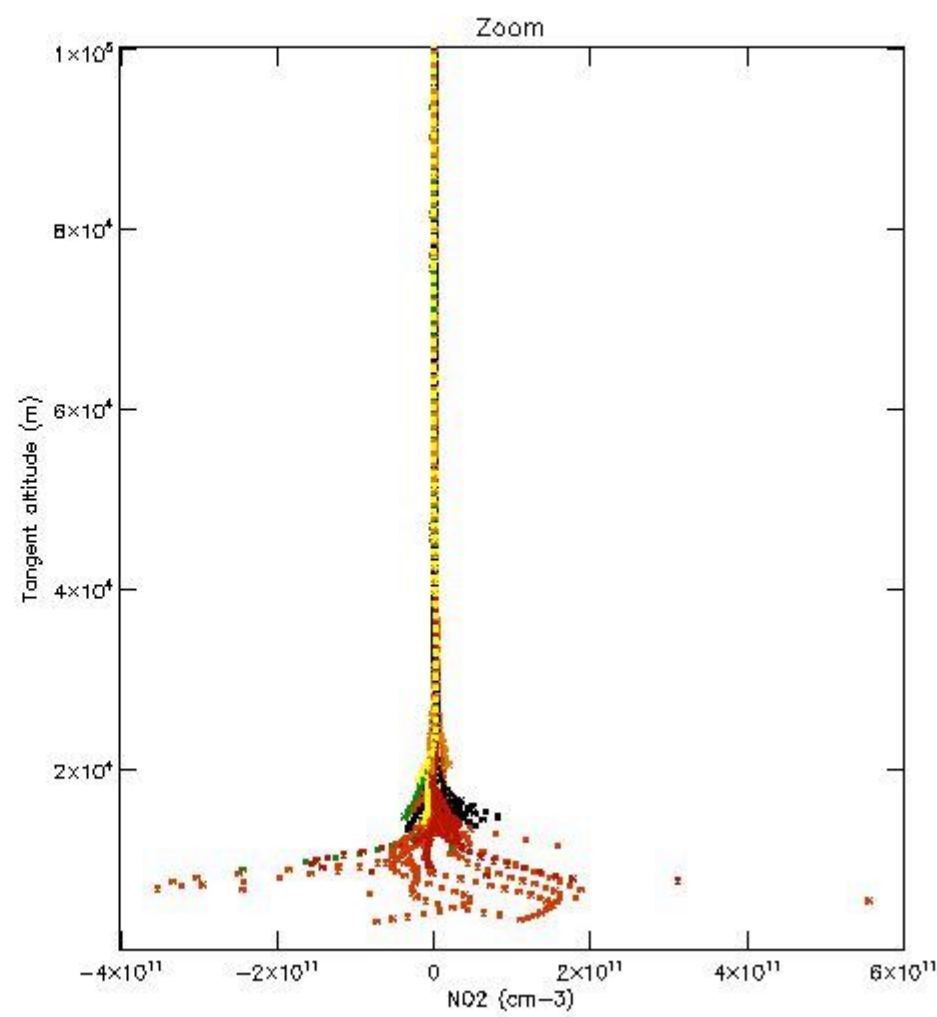

STD < 10	11
STD < 5	7

5.2 Plot ozone profiles for all STD (dark without errors)

The colorbar represents the latitude.

5.3 Plot ozone profiles where STD < 20% (dark without errors)

The colorbar represents the latitude.

5.4 Plot ozone profiles where STD < 10% (dark without errors)

The colorbar represents the latitude.

5.5 Plot ozone profiles where STD < 5% (dark without errors)

The colorbar represents the latitude.

5.6 Plot NO₂ profiles for all STD (dark without errors)

The colorbar represents the latitude.

5.7 Plot NO3 profiles for all STD (dark without errors)

The colorbar represents the latitude.

5.8 Plot H2O profiles for all STD (only for occultations of stars 1,2,3,4,13,14,16,26,63 dark without errors)