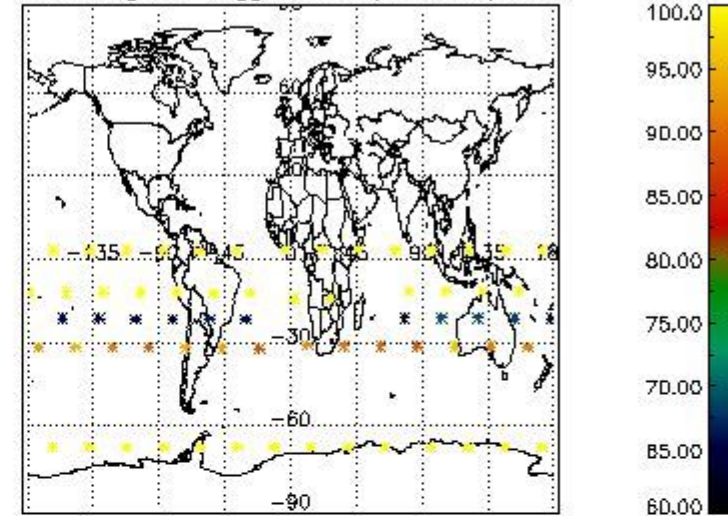

3.1 Plot quality information per product (time dependant)

3.2 Plot quality information per product (world map)

Percentage of flagged data per O3 profile

Percentage of flagged data per H2O profile

Percentage of flagged data per NO2 profile