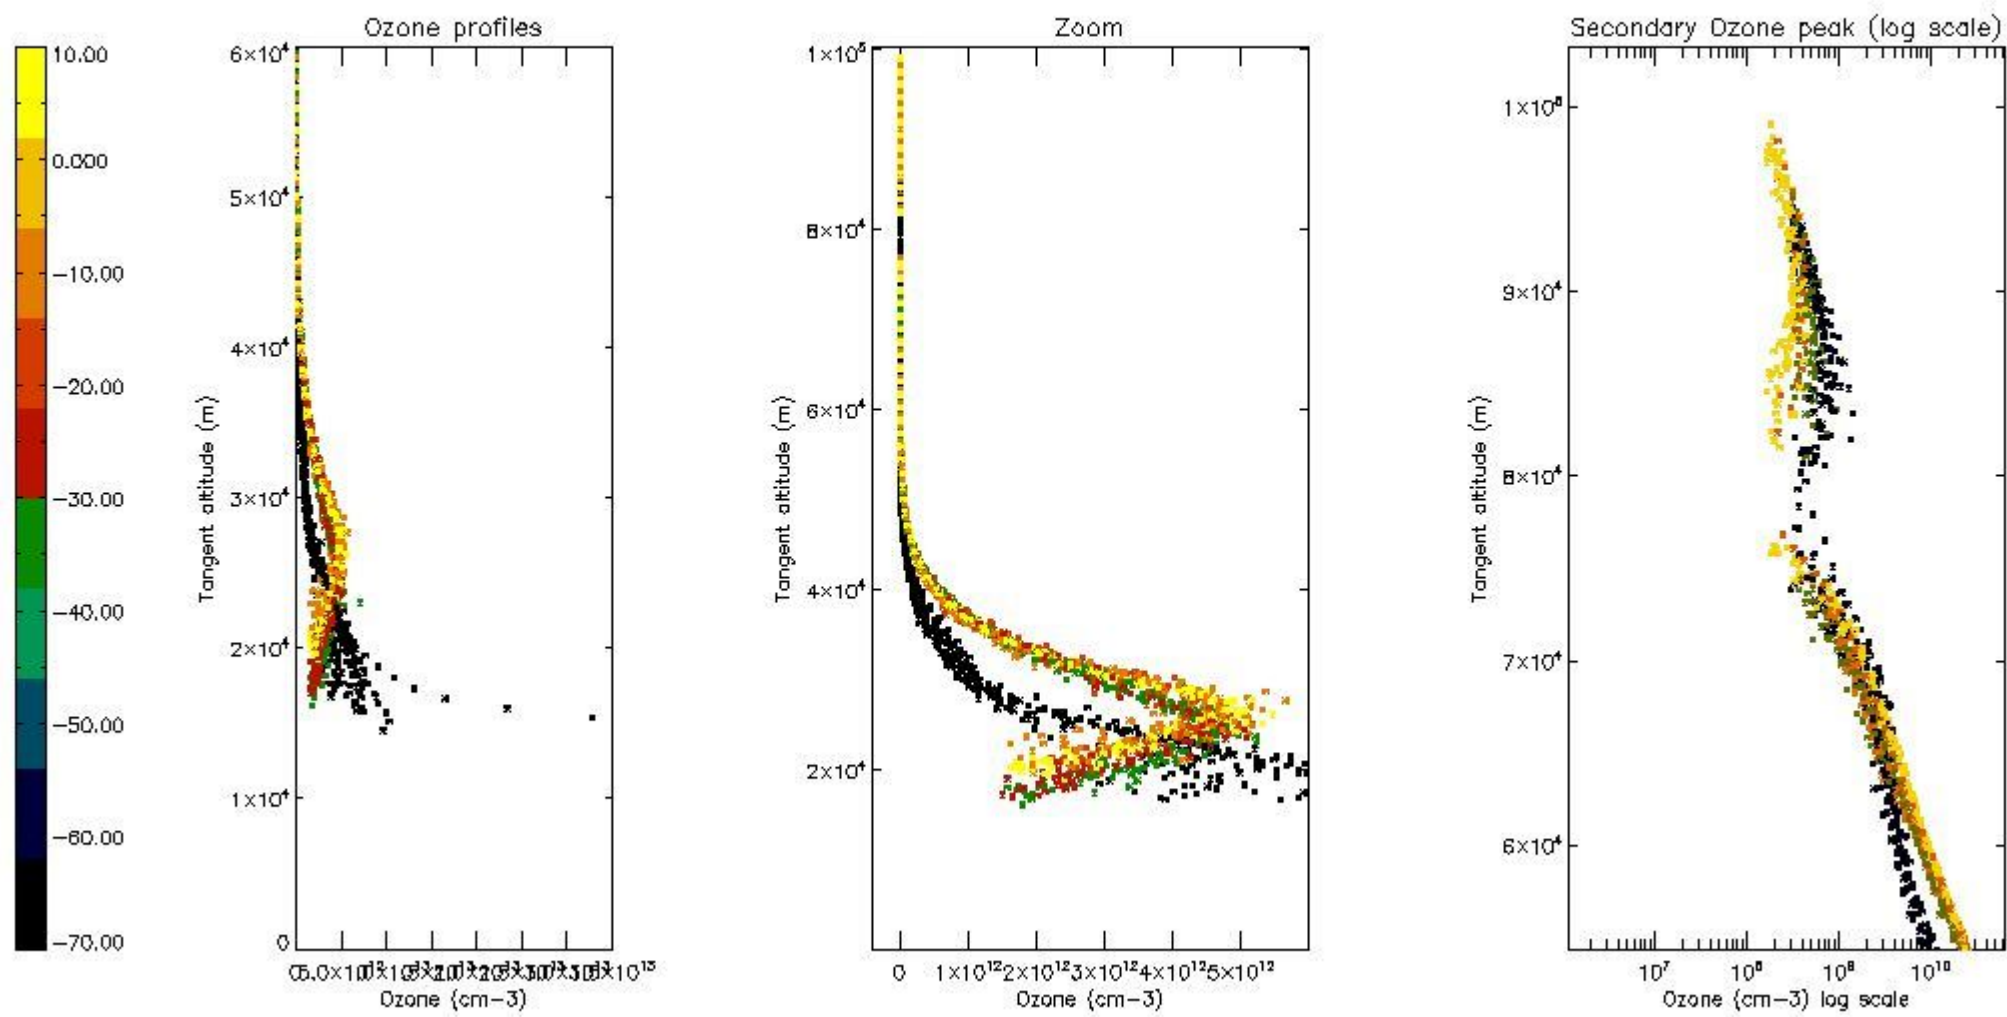

STD < 10	11
STD < 5	7

5.2 Plot ozone profiles for all STD (dark without errors)

The colorbar represents the latitude.

5.3 Plot ozone profiles where STD < 20% (dark without errors)

The colorbar represents the latitude.