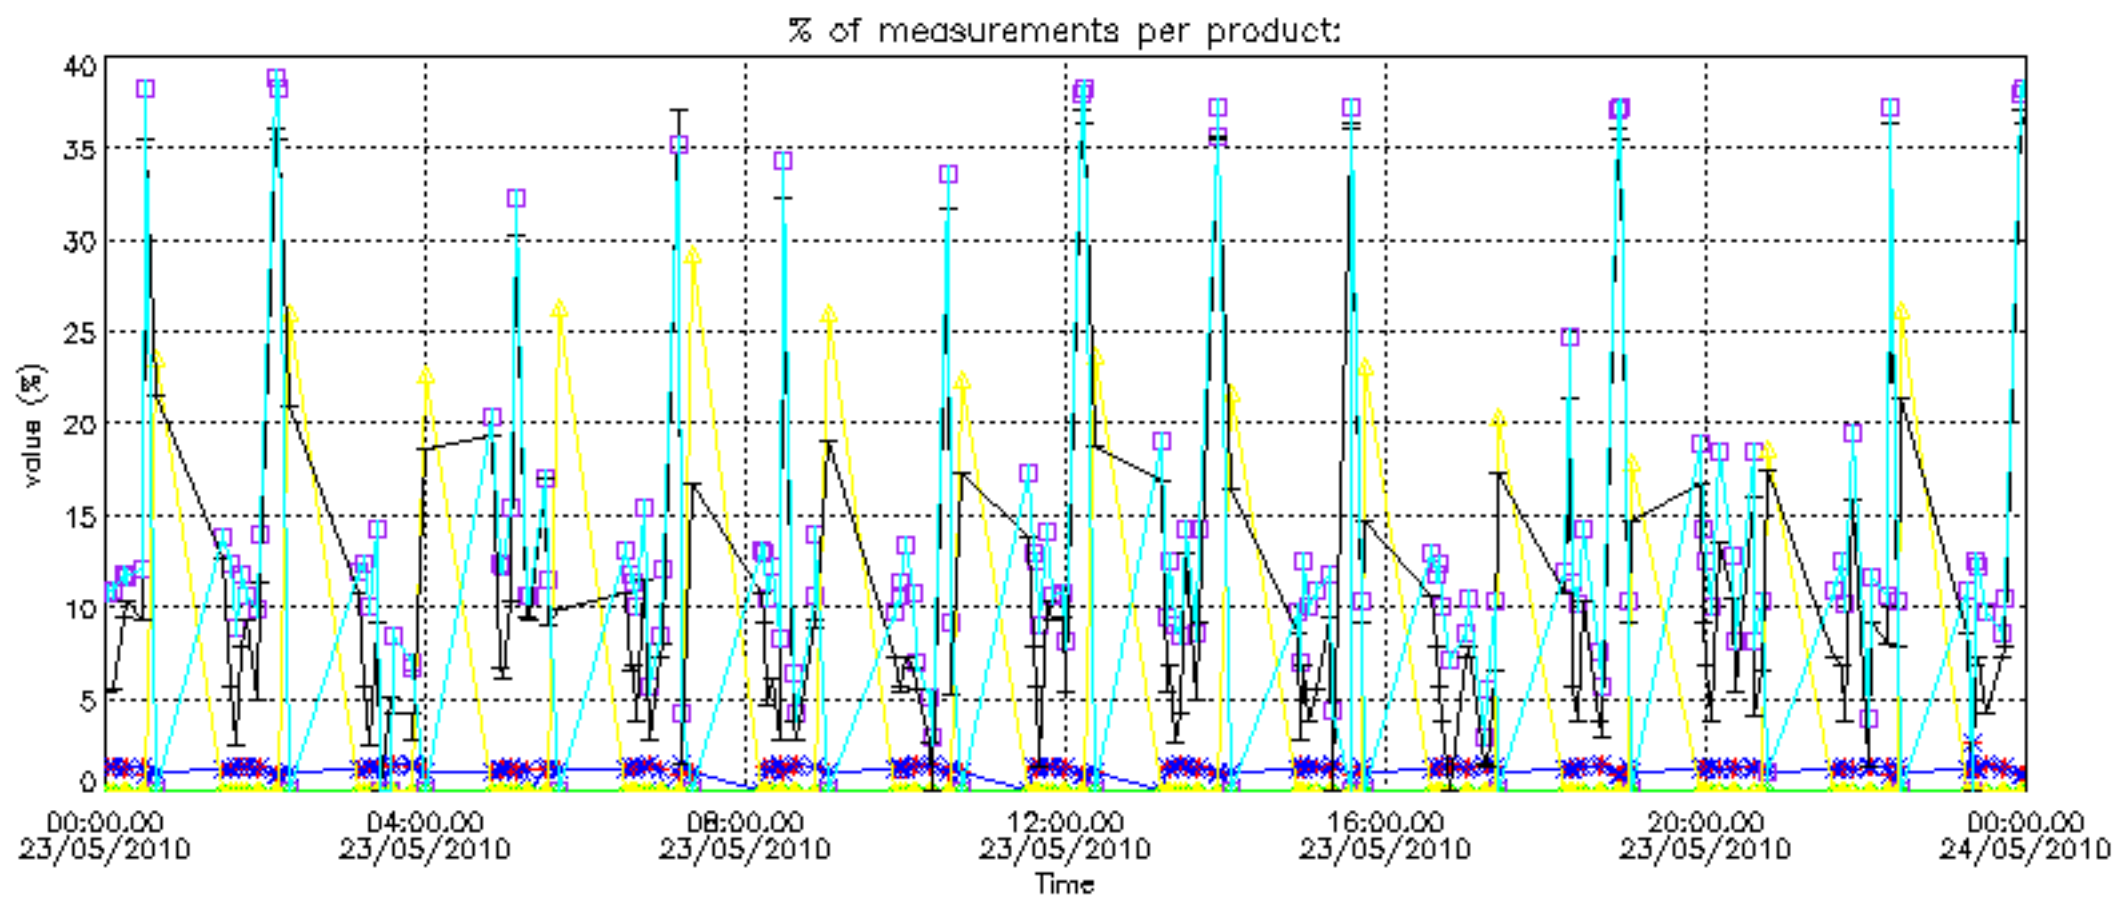

Percentage of cosmic ray hits per profile

Percentage of datation errors per profile