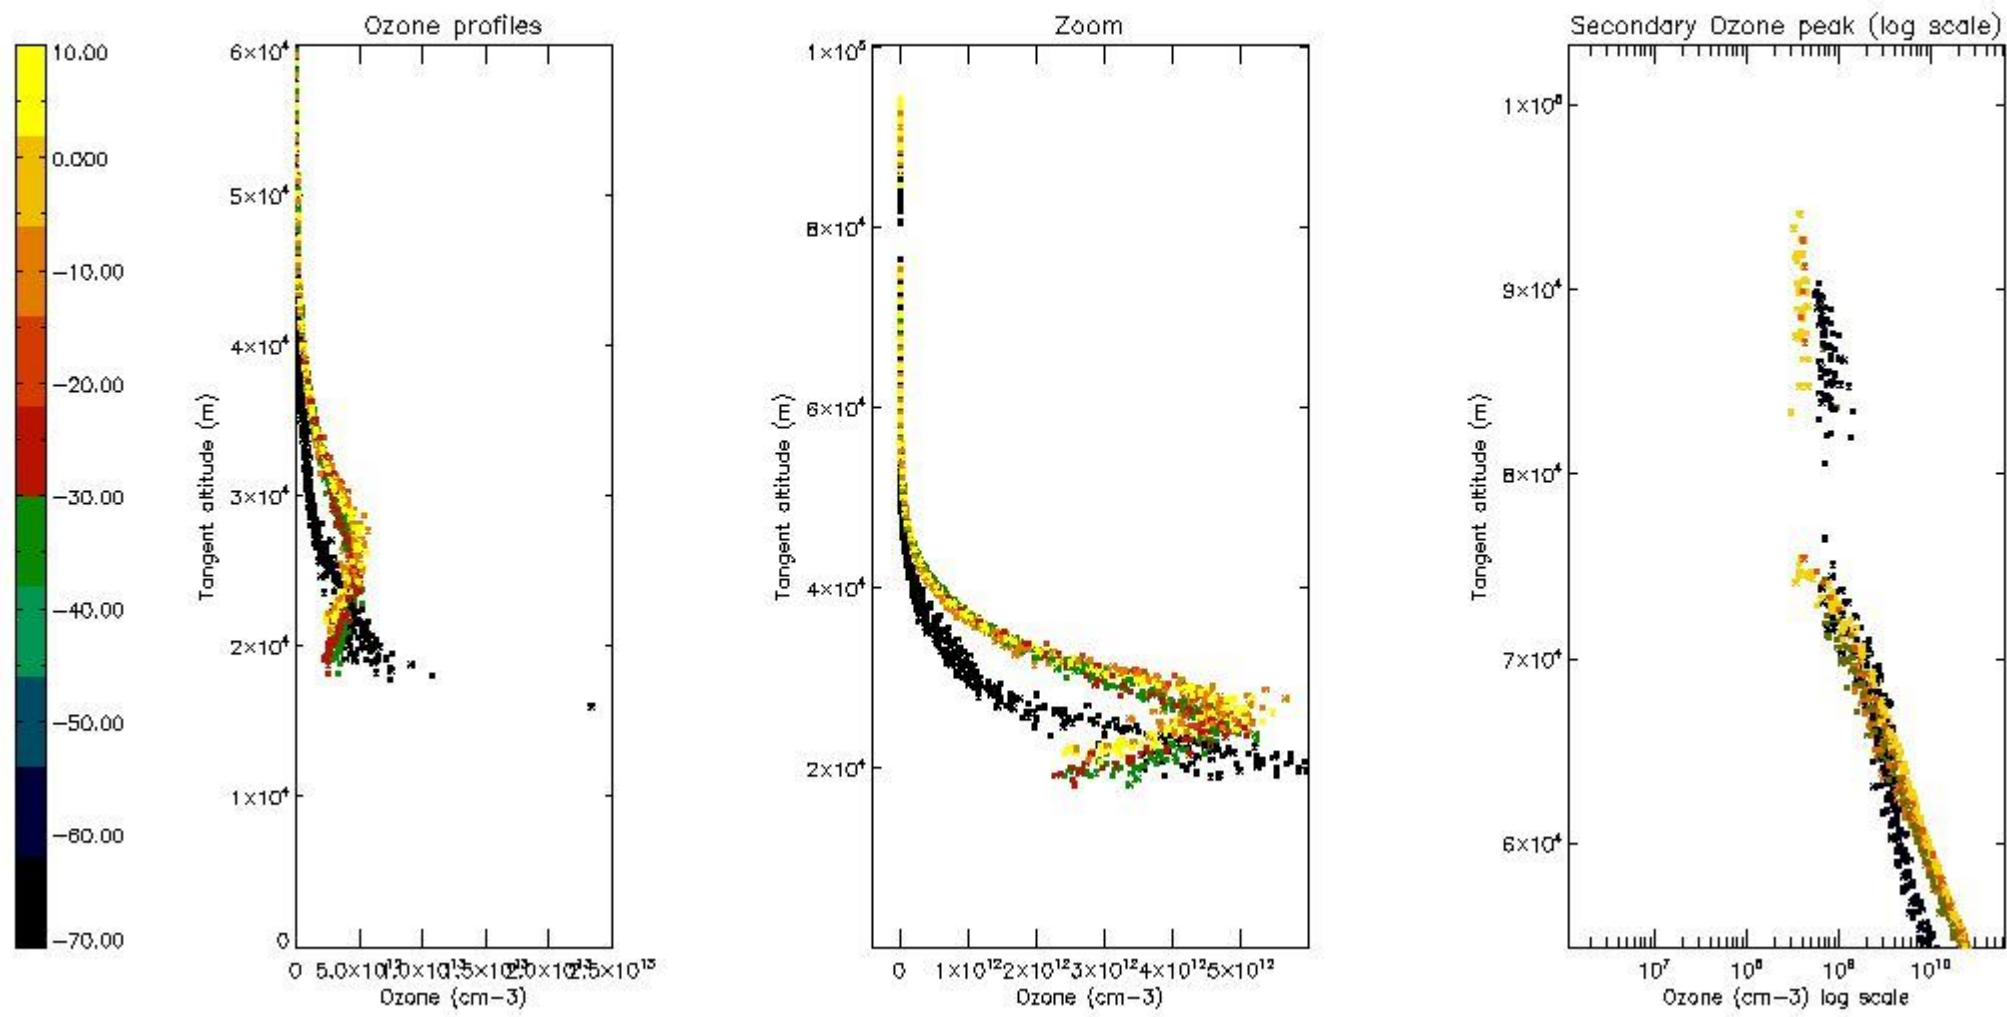

5.5 Plot ozone profiles where STD < 5% (dark without errors)

The colorbar represents the latitude.