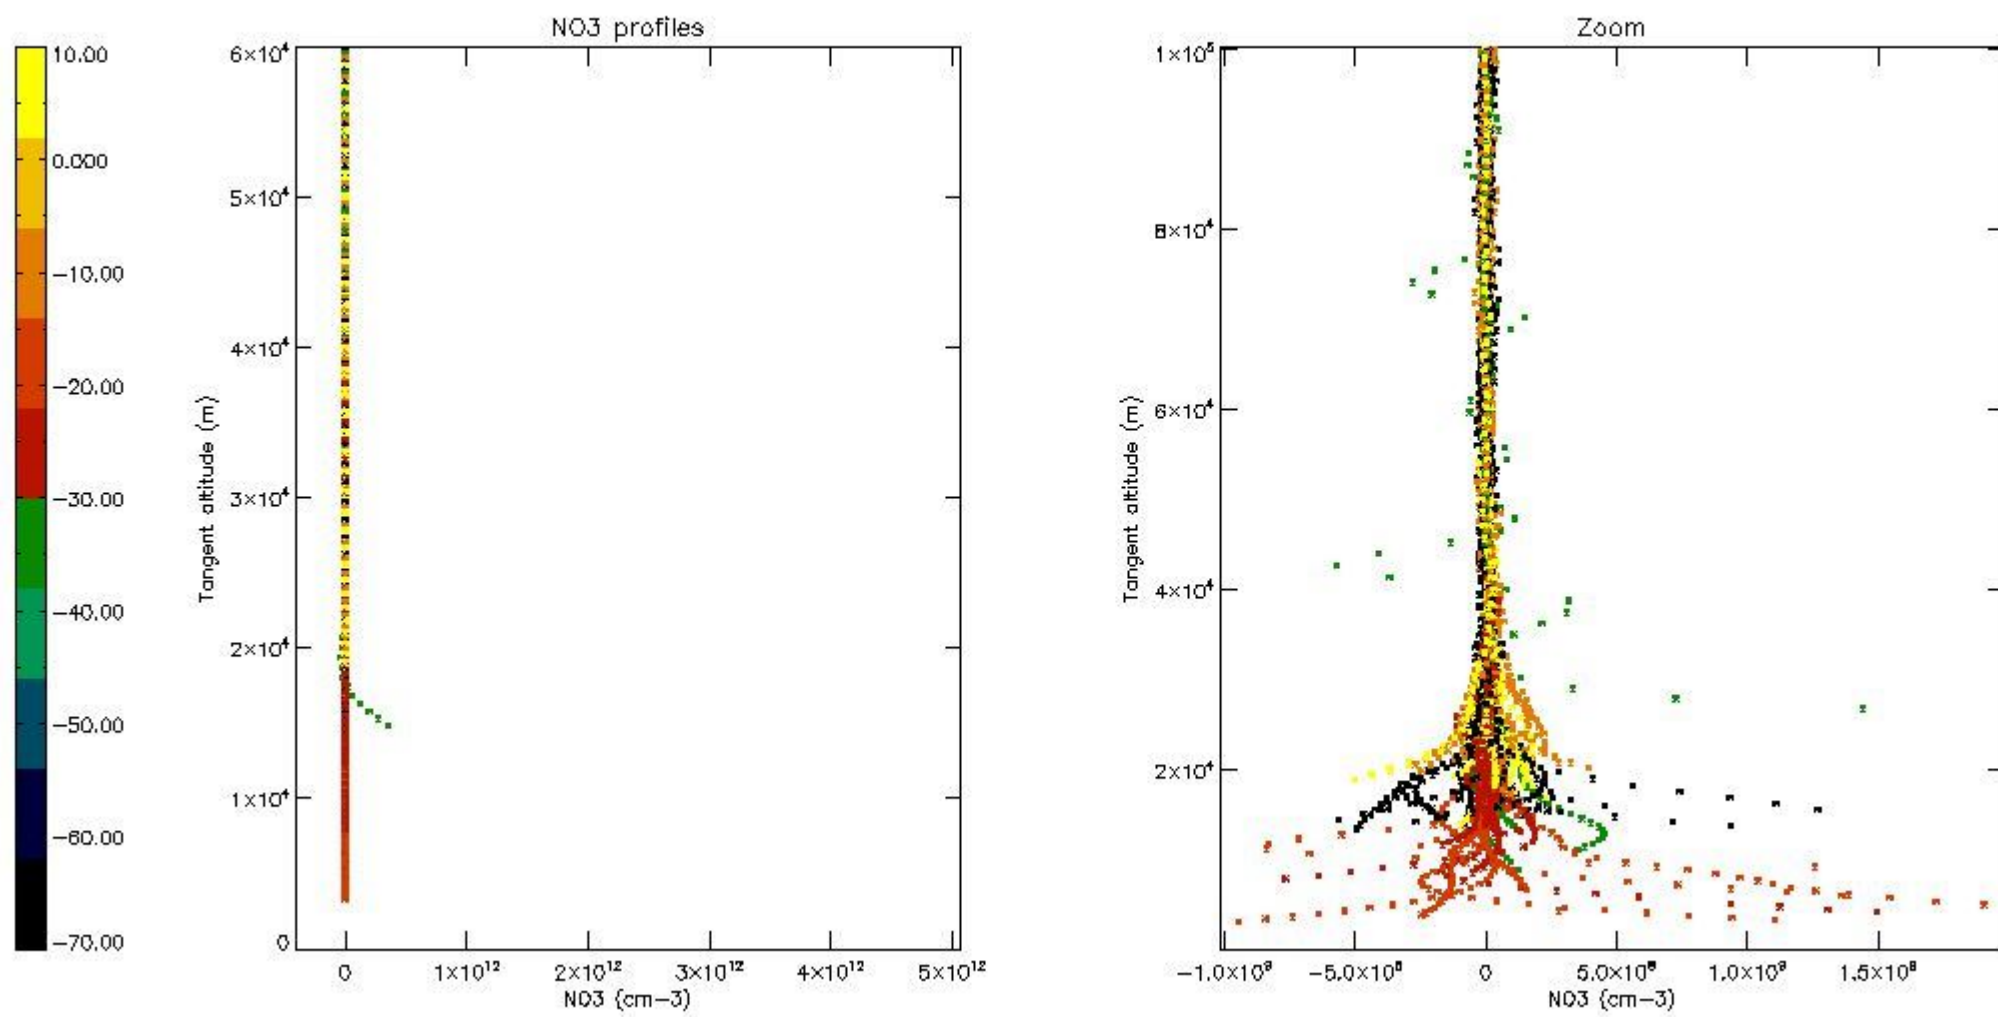

5.8 Plot H2O profiles for all STD (only for occultations of stars 1,2,3,4,13,14,16,26,63 dark without errors)

The colorbar represents the latitude.