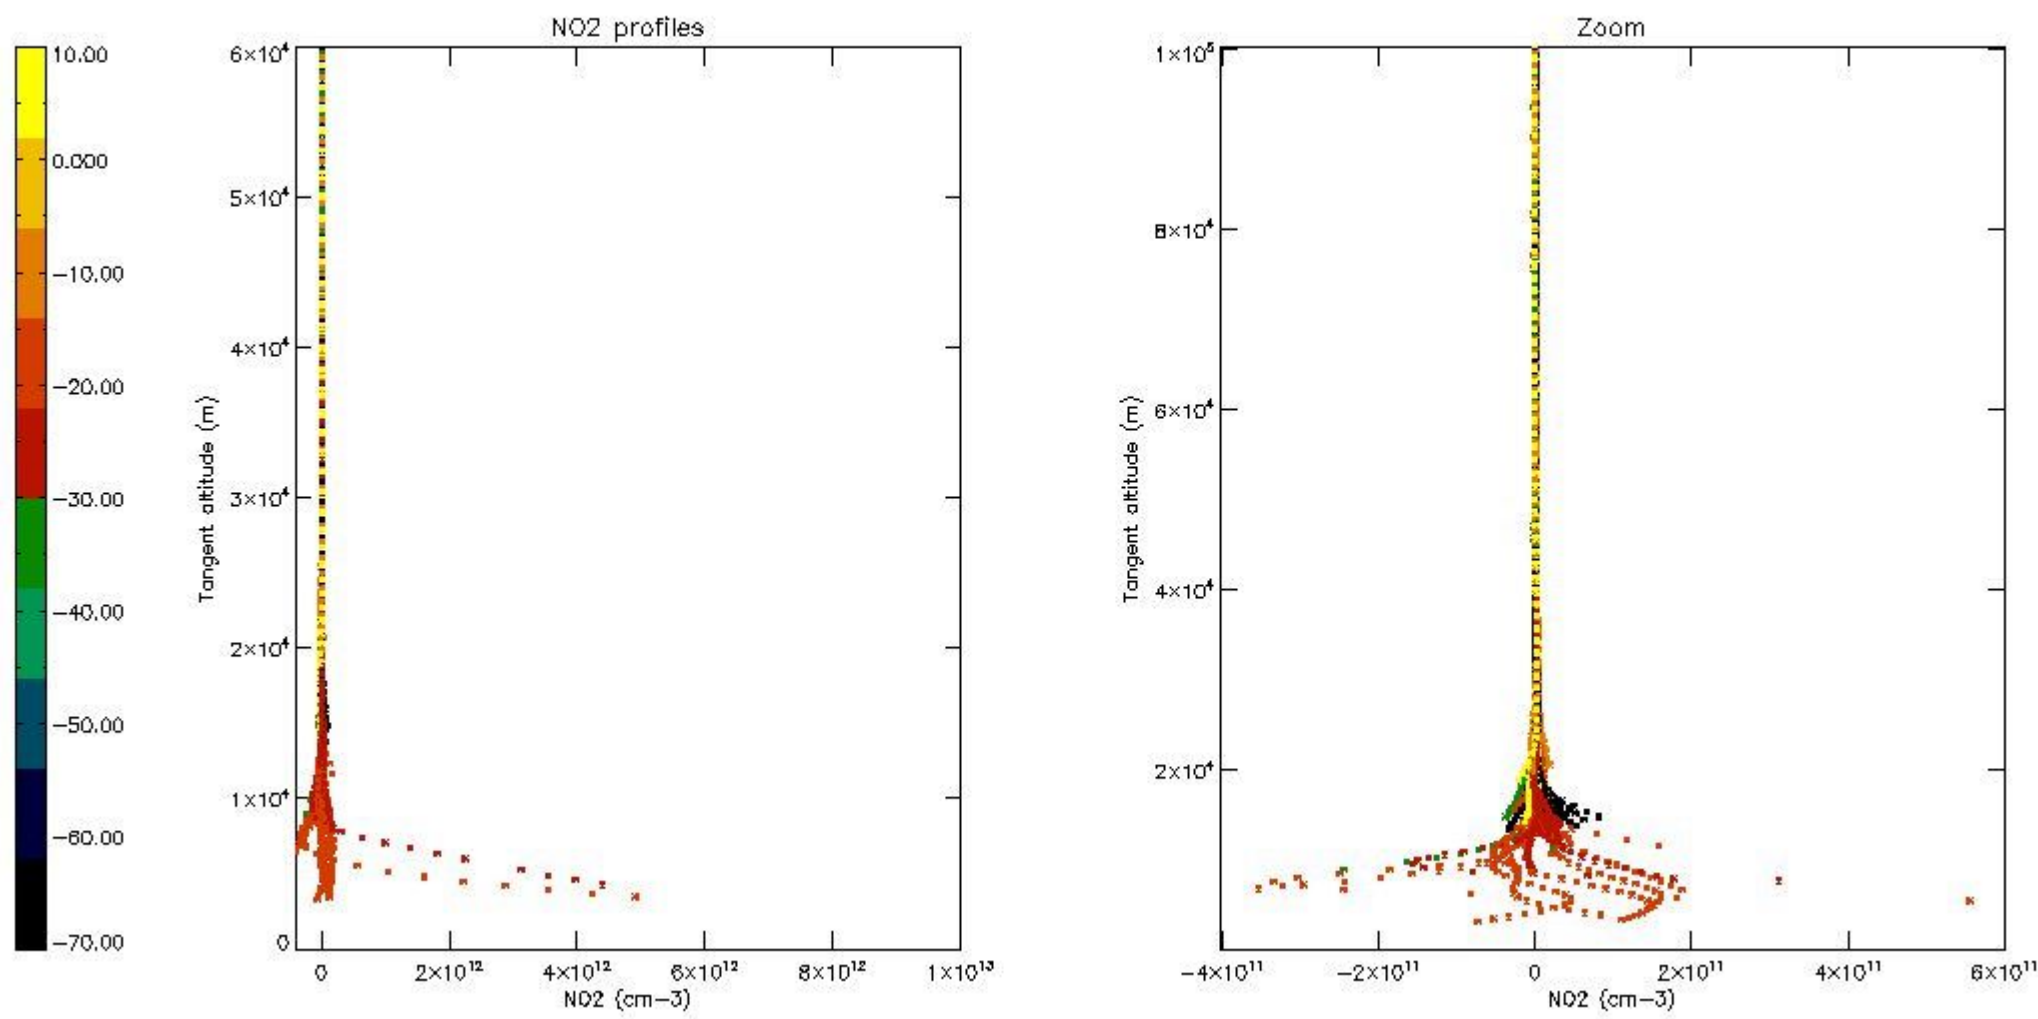

5.7 Plot NO3 profiles for all STD (dark without errors)

The colorbar represents the latitude.