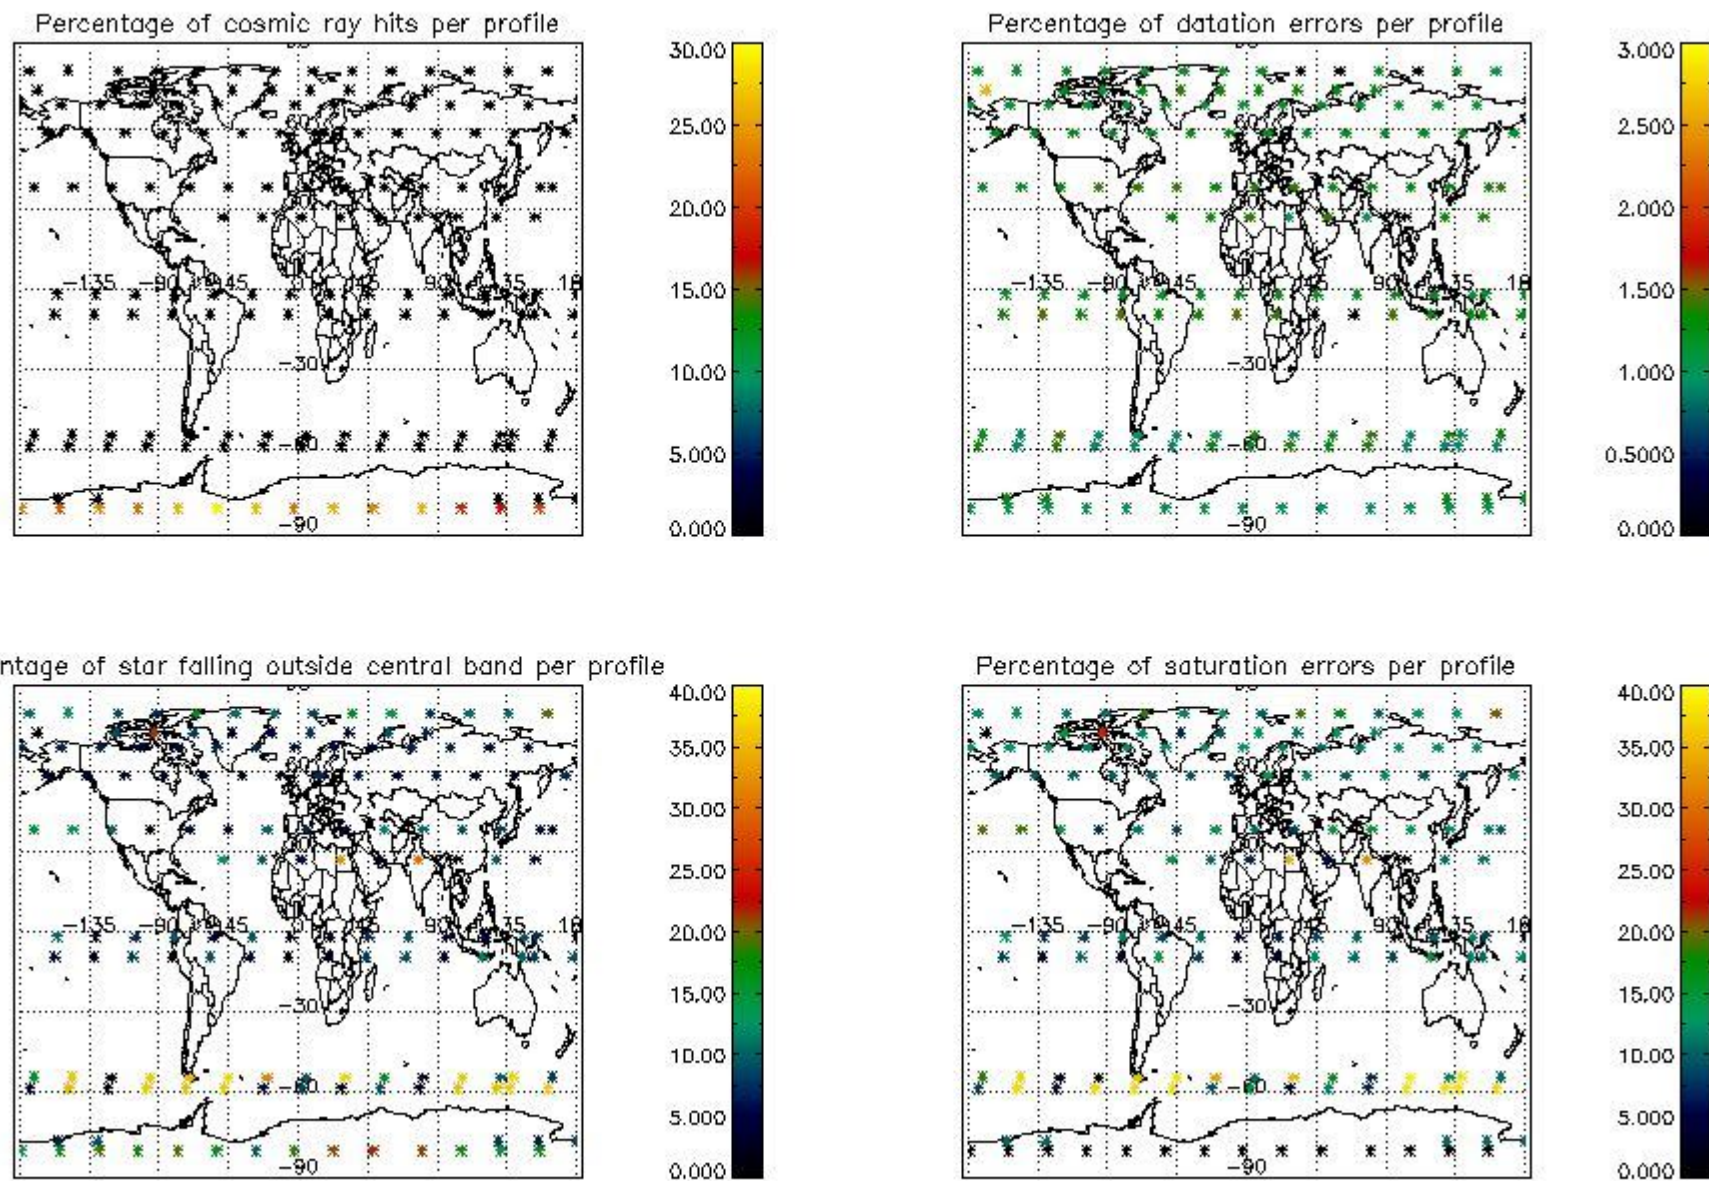

Percentage of flagged data per NO3 profile

4. Level 1 quality information per product

In this section it is plotted some information contained in the Quality Summary data set of the level 2 products that comes from the level 1b processing. Products without errors (error flag in the MPH set to "0") are used.

4.1 Plot quality information per product (time dependant) coming from level 1b processing

4.1.1 Plot level 1 quality information per product (time dependant): ENVISAT ASCENDING passes

4.1.2 Plot level 1 quality information per product (time dependant): ENVI SAT DESCENDING passes

4.2 Plot quality information per product coming from level 1b processing (world map)

4.2.1 Plot level 1 quality information per product (world map): ENVISAT ASCENDING passes

4.2.2 Plot level 1 quality information per product (world map): ENVISAT DESCENDING passes