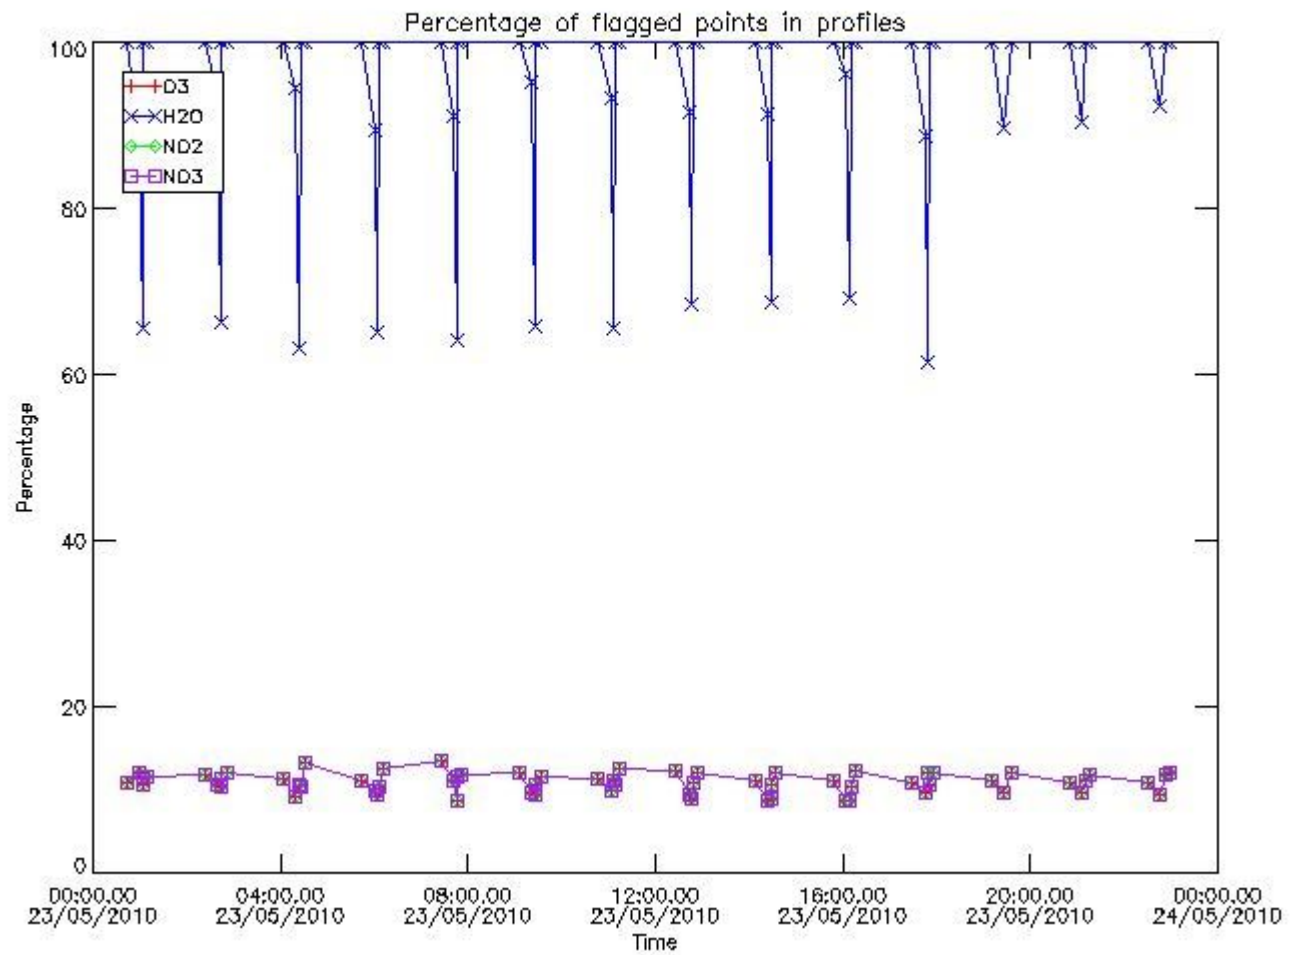

3. Quality information per product

In this section it is plotted some information contained in the Quality Summary data set of the level 2 products. Only products in dark limb conditions and without errors (error flag in the MPH set to "0") are used.

3.1 Plot quality information per product (time dependant)

3.2 Plot quality information per product (world map)