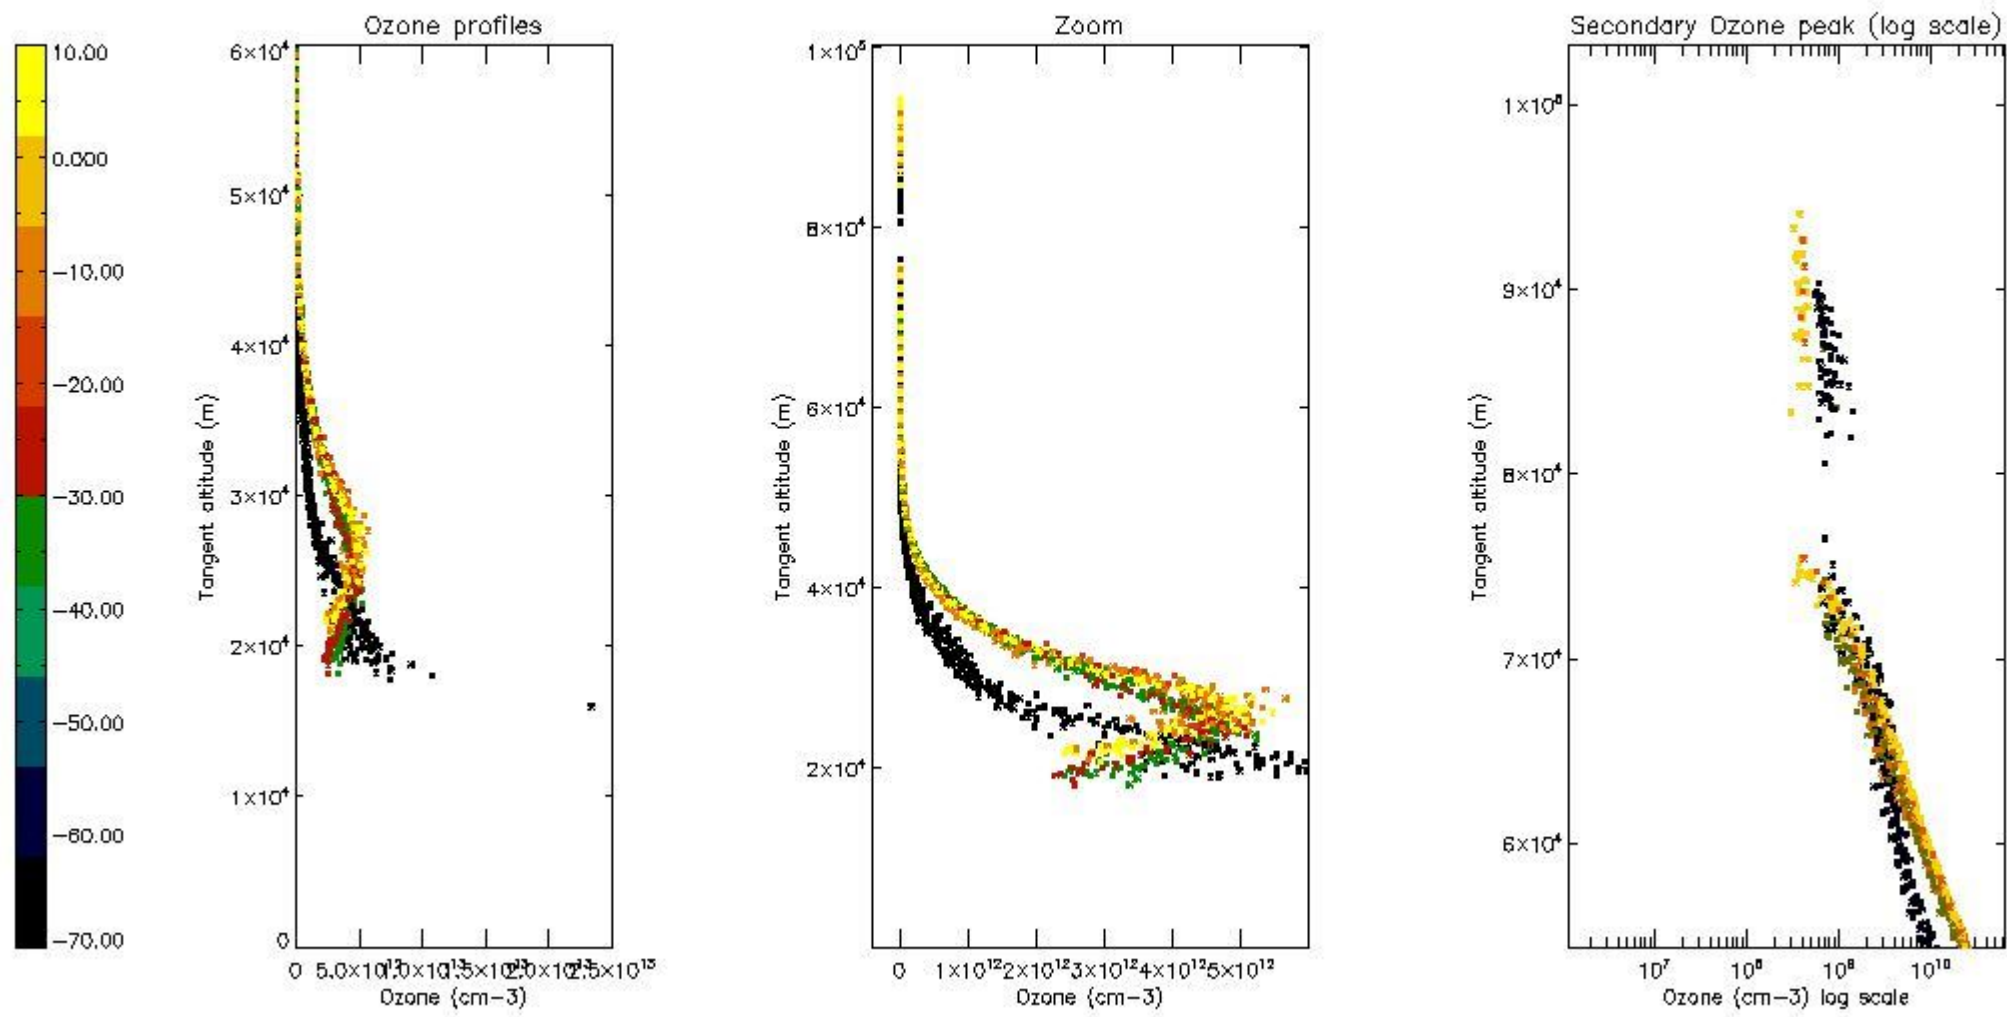

STD < 10	11
STD < 5	7

5.2 Plot ozone profiles for all STD (dark without errors)

The colorbar represents the latitude.

5.3 Plot ozone profiles where STD < 20% (dark without errors)

The colorbar represents the latitude.

5.4 Plot ozone profiles where STD < 10% (dark without errors)

The colorbar represents the latitude.

5.5 Plot ozone profiles where STD < 5% (dark without errors)

The colorbar represents the latitude.

5.6 Plot NO₂ profiles for all STD (dark without errors)