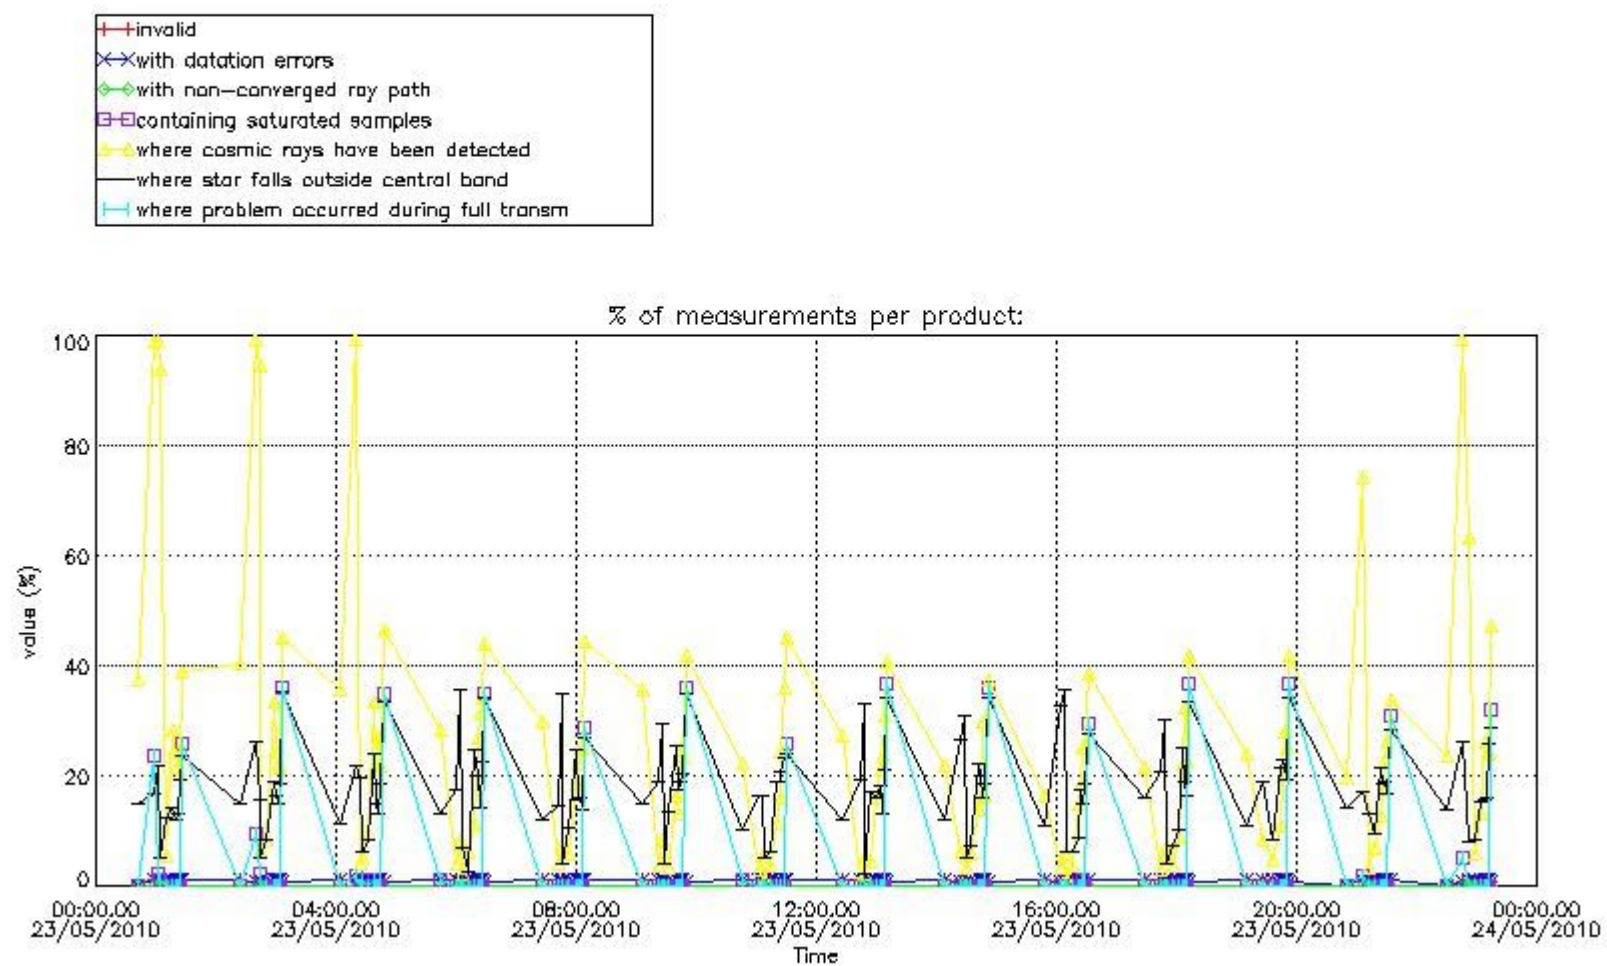

3.1 Plot quality information per product (time dependant)

3.2 Plot quality information per product (world map)

Percentage of flagged data per O3 profile

Percentage of flagged data per H2O profile

Percentage of flagged data per NO2 profile

Percentage of flagged data per NO3 profile

4. Level 1 quality information per product

In this section it is plotted some information contained in the Quality Summary data set of the level 2 products that comes from the level 1b processing. Products without errors (error flag in the MPH set to "0") are used.

4.1 Plot quality information per product (time dependant) coming from level 1b processing

4.1.1 Plot level 1 quality information per product (time dependant): ENVISAT ASCENDING passes

4.1.2 Plot level 1 quality information per product (time dependant): ENVI SAT DESCENDING passes