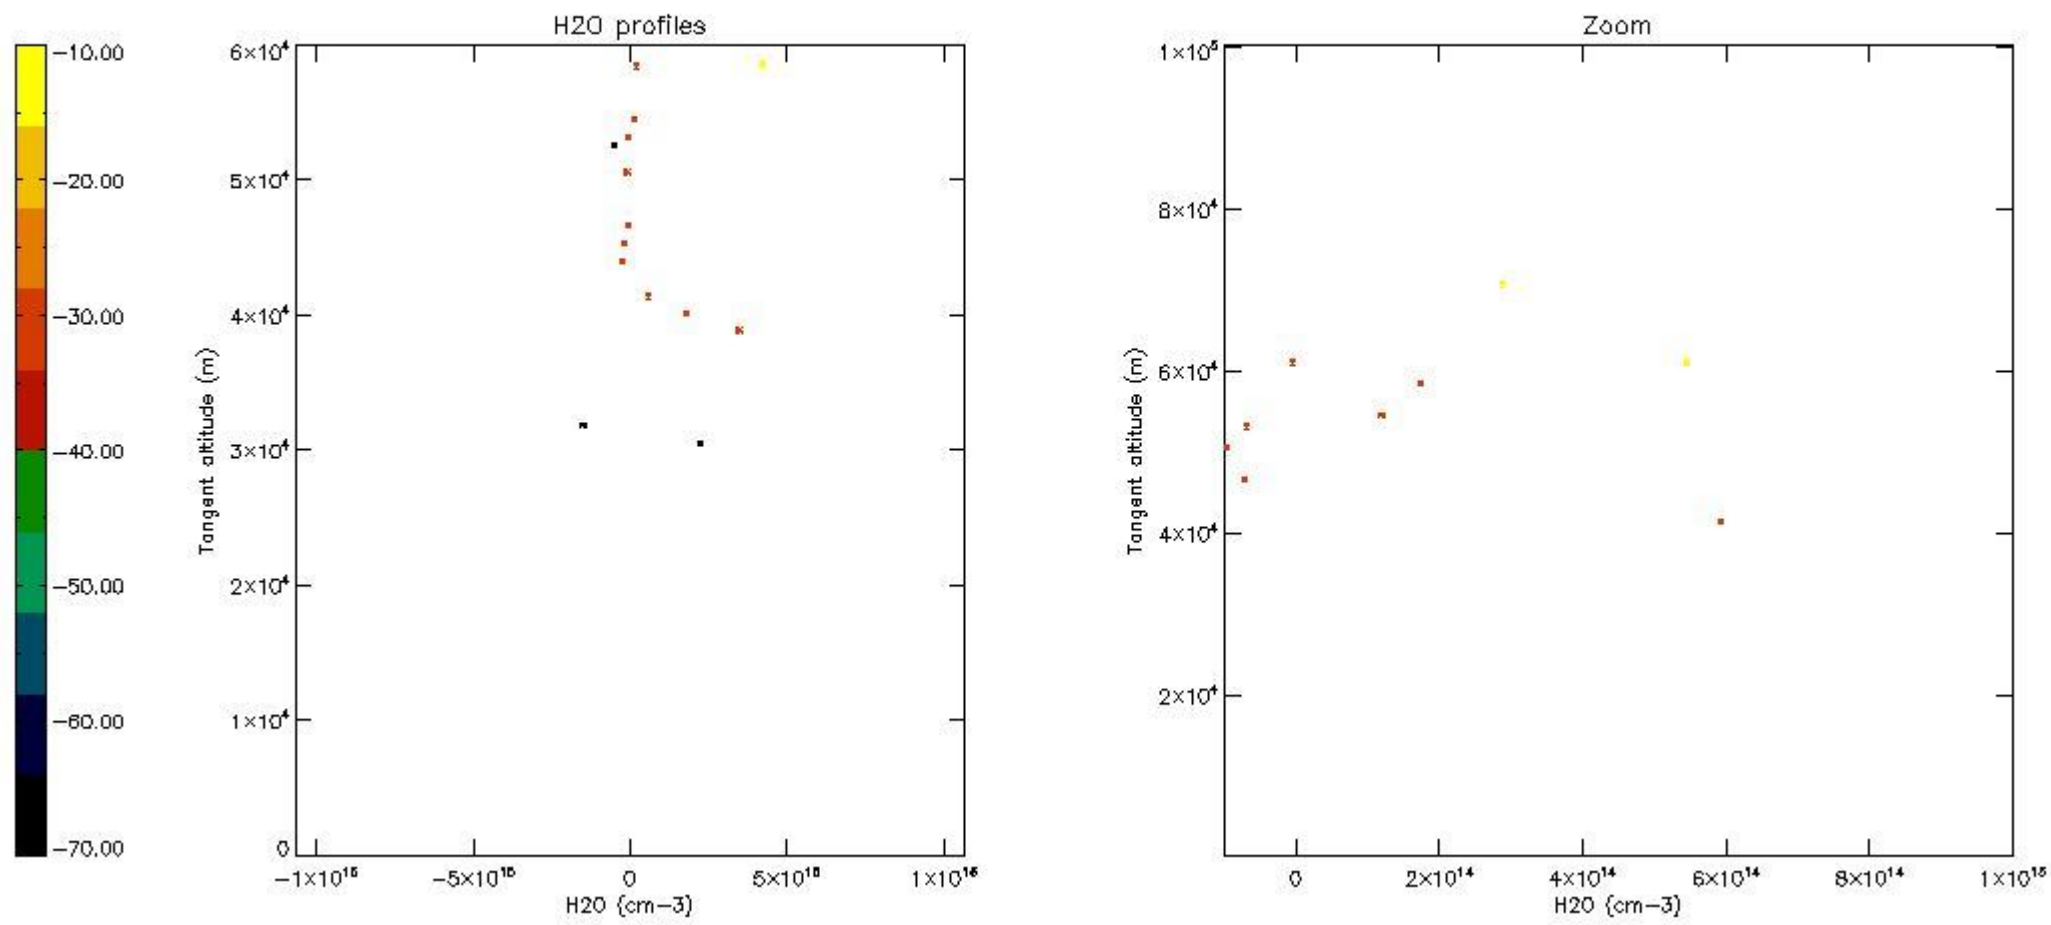

6. Auxiliary Data Files used for the production reported in section 2

The number reported in the third column indicates since which file (see list in section 2) the corresponding auxiliary file has been used. The fourth column is the date of those product files.

Type	Auxiliary Filename	Used since product	Used since product date
INST_PHYS_CHARACTERISTICS	GOM_INS_AXVIEC20091111_143220_20030716_120000_20500101_000000	1	23-MAY-2010 00:02:11
LEVEL-2_PROC_CONFIG	GOM_PR2_AXVIEC20091111_152718_20020301_000000_20500101_000000	1	23-MAY-2010 00:02:11
CROSS_SECTIONS_FILE	GOM_CRS_AXVIEC20091111_154832_20020301_000000_20500101_000000	1	23-MAY-2010 00:02:11