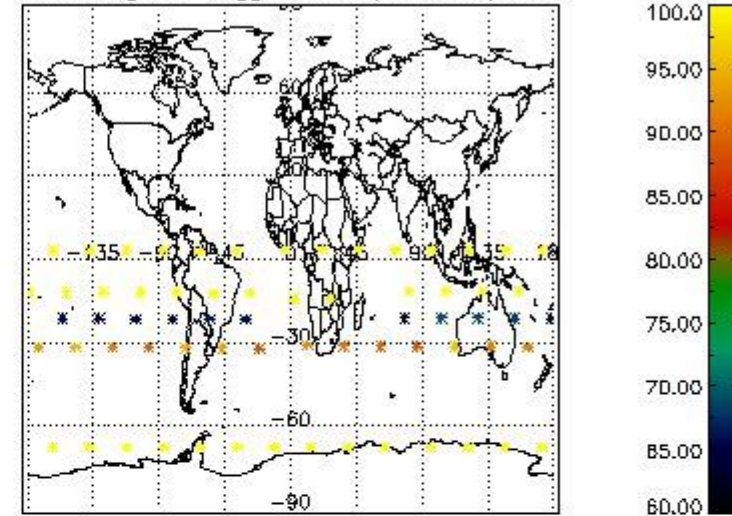

3.1 Plot quality information per product (time dependant)

3.2 Plot quality information per product (world map)

Percentage of flagged data per O3 profile

Percentage of flagged data per H2O profile

Percentage of flagged data per NO2 profile