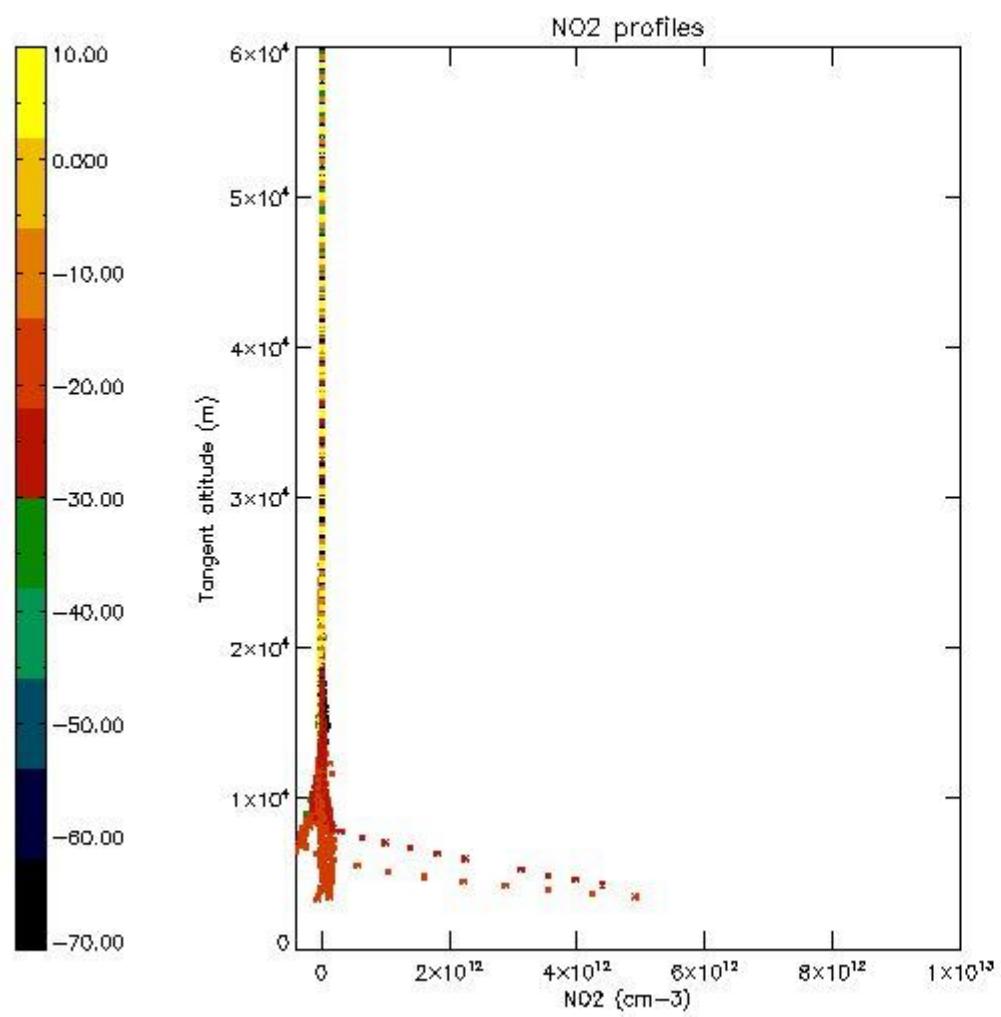

STD < 10	11
STD < 5	7

5.2 Plot ozone profiles for all STD (dark without errors)

The colorbar represents the latitude.

5.3 Plot ozone profiles where STD < 20% (dark without errors)

The colorbar represents the latitude.

5.4 Plot ozone profiles where STD < 10% (dark without errors)

The colorbar represents the latitude.

5.5 Plot ozone profiles where STD < 5% (dark without errors)

The colorbar represents the latitude.

5.6 Plot NO₂ profiles for all STD (dark without errors)

The colorbar represents the latitude.

5.7 Plot NO3 profiles for all STD (dark without errors)

The colorbar represents the latitude.

5.8 Plot H2O profiles for all STD (only for occultations of stars 1,2,3,4,13,14,16,26,63 dark without errors)