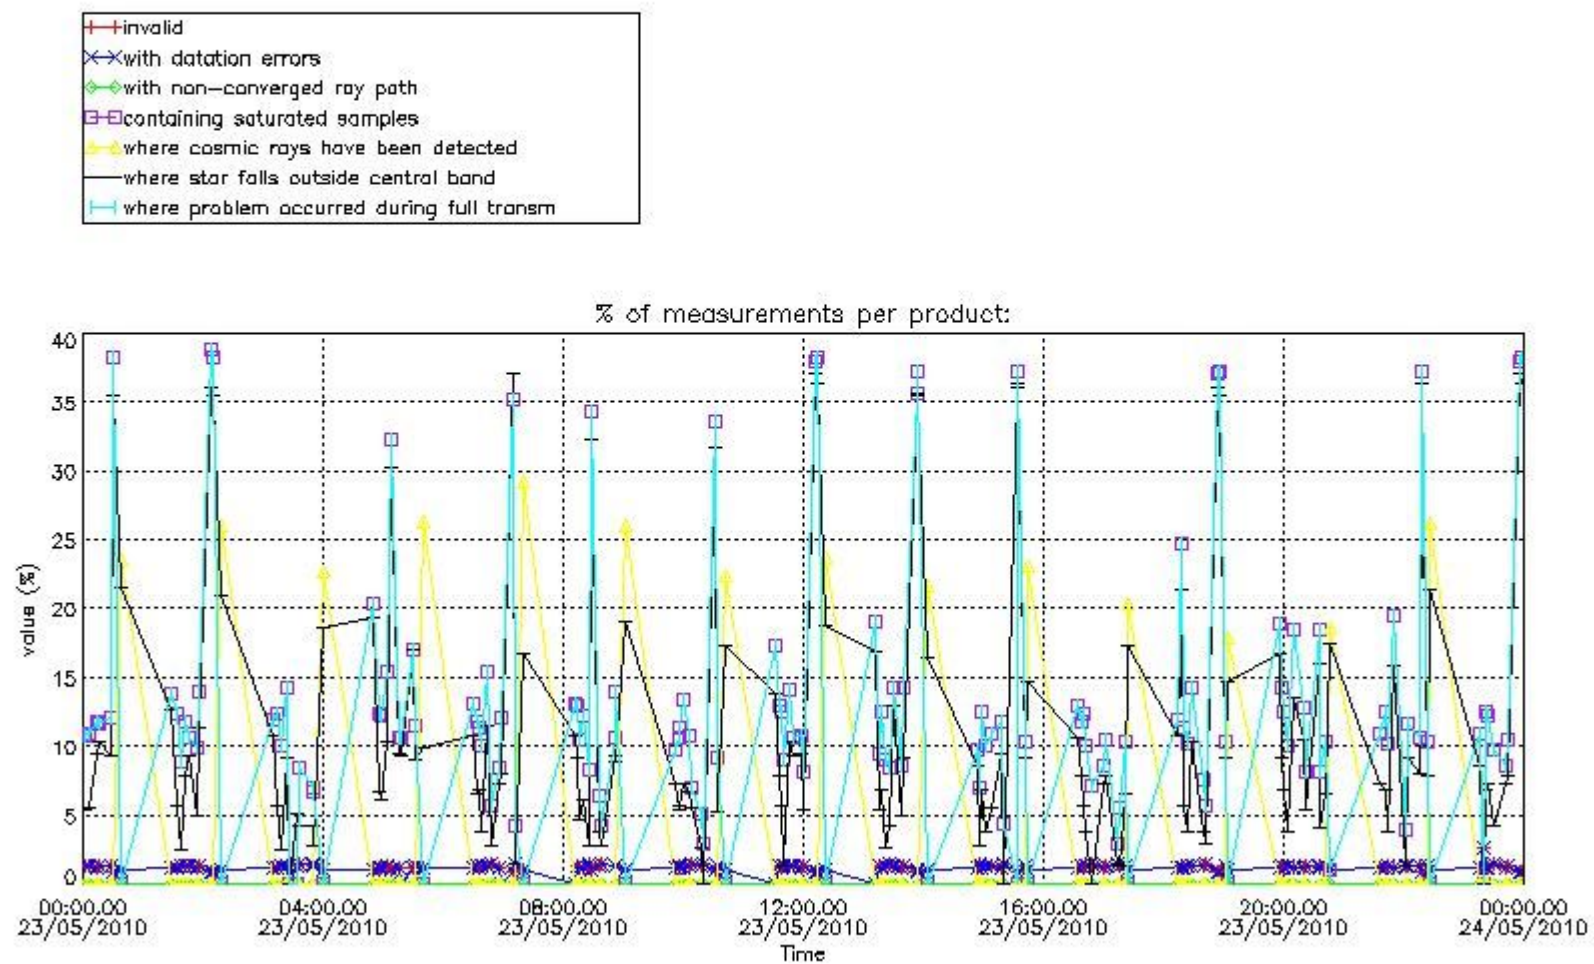

3.1 Plot quality information per product (time dependant)

3.2 Plot quality information per product (world map)

Percentage of flagged data per O3 profile

Percentage of flagged data per H2O profile

Percentage of flagged data per NO2 profile

Percentage of flagged data per NO3 profile

4. Level 1 quality information per product

In this section it is plotted some information contained in the Quality Summary data set of the level 2 products that comes from the level 1b processing. Products without errors (error flag in the MPH set to "0") are used.

4.1 Plot quality information per product (time dependant) coming from level 1b processing

4.1.1 Plot level 1 quality information per product (time dependant): ENVISAT ASCENDING passes

4.1.2 Plot level 1 quality information per product (time dependant): ENVI SAT DESCENDING passes

5. Trace gas profiles

5.1 Ozone statistics based on quality of products

The final quality of the products can be "measured" using the STD (Standard Deviation) attached to every point profile. This information is written to the parameter GOM_NL__2P/NL_LOCAL_SPECIES_DENSITY/o3_std of the level 2 products. The table below shows the statistics for given STD ranges.