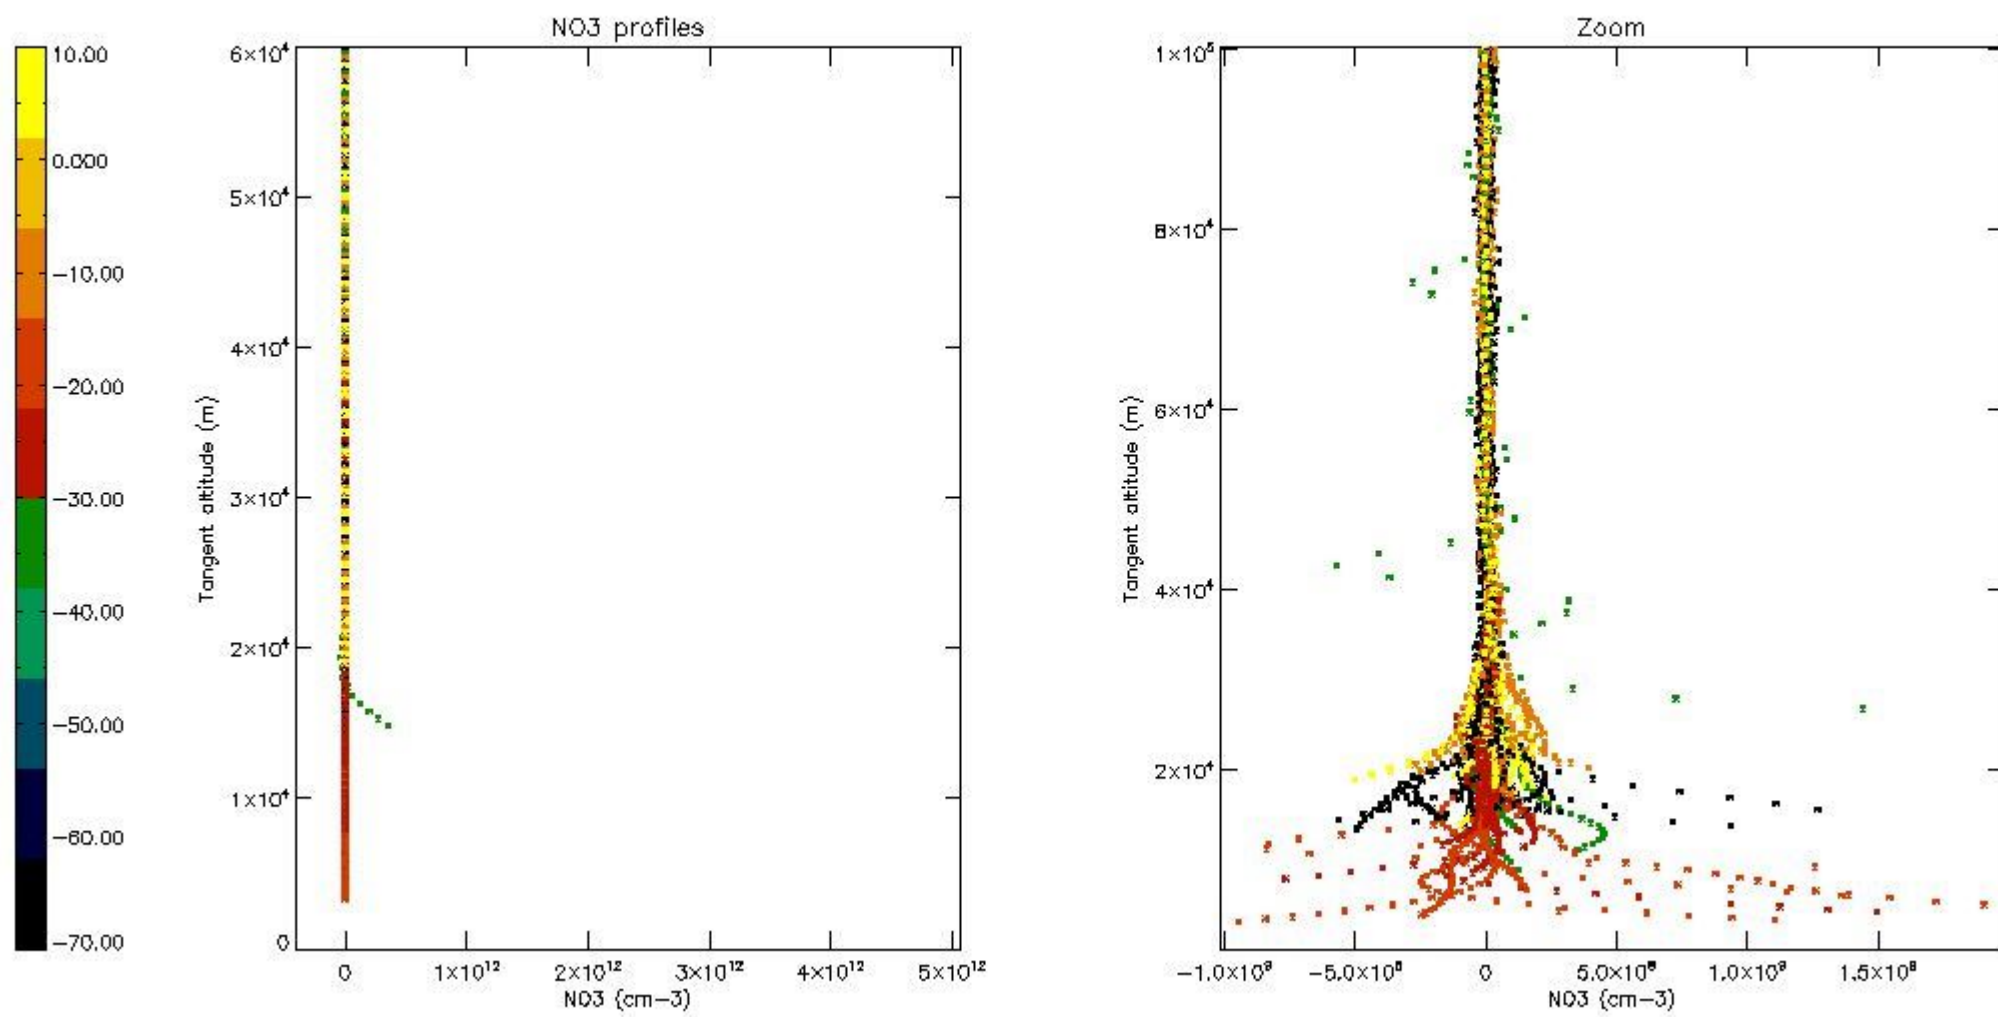

5.4 Plot ozone profiles where STD < 10% (dark without errors)

The colorbar represents the latitude.

5.5 Plot ozone profiles where STD < 5% (dark without errors)

The colorbar represents the latitude.

5.6 Plot NO₂ profiles for all STD (dark without errors)

The colorbar represents the latitude.

5.7 Plot NO3 profiles for all STD (dark without errors)

The colorbar represents the latitude.

5.8 Plot H2O profiles for all STD (only for occultations of stars 1,2,3,4,13,14,16,26,63 dark without errors)