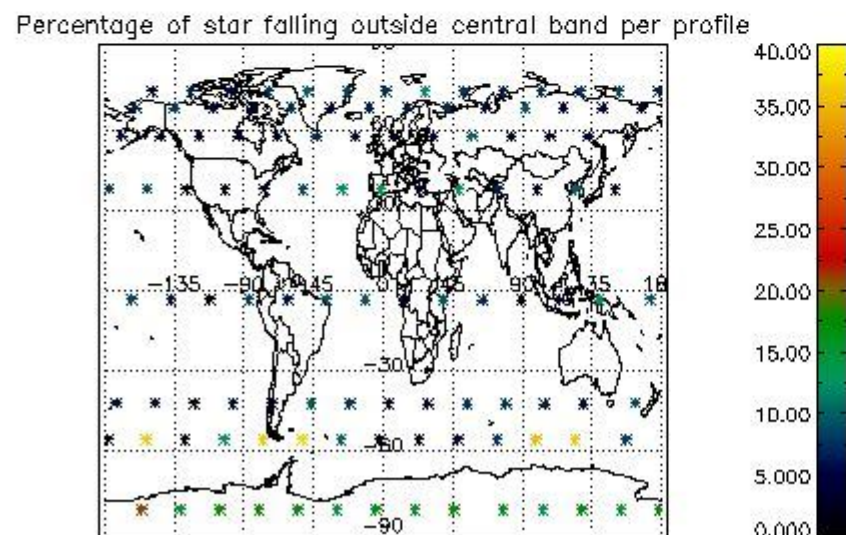

5. Trace gas profiles

5.1 Ozone statistics based on quality of products

The final quality of the products can be "measured" using the STD (Standard Deviation) attached to every point profile. This information is written to the parameter GOM_NL__2P/NL_LOCAL_SPECIES_DENSITY/o3_std of the level 2 products. The table below shows the statistics for given STD ranges.

The statistics are given with respect to the overall valid production:

- Products without fatal errors: GOM_NL__2P/MPH/PRODUCT_ERR=0
- Valid point profile: GOM_NL__2P/NL_LOCAL_SPECIES_DENSITY/pcd(0)=0

The 'Criteria' is applied to valid points of dark limb products:

- Products in dark limb illumination condition: GOM_NL__2P/NL_SUMMARY_QUALITY/obs_ill_cond=0
- Products without fatal errors: GOM_NL__2P/MPH/PRODUCT_ERR=0
- Valid point profile: GOM_NL__2P/NL_LOCAL_SPECIES_DENSITY/pcd(0)=0

So, the table below shows the percentage of dark limb and valid observations for each criteria with respect to the overall valid daily observations.

Criteria	% of total production
All STD	30
STD < 20	17