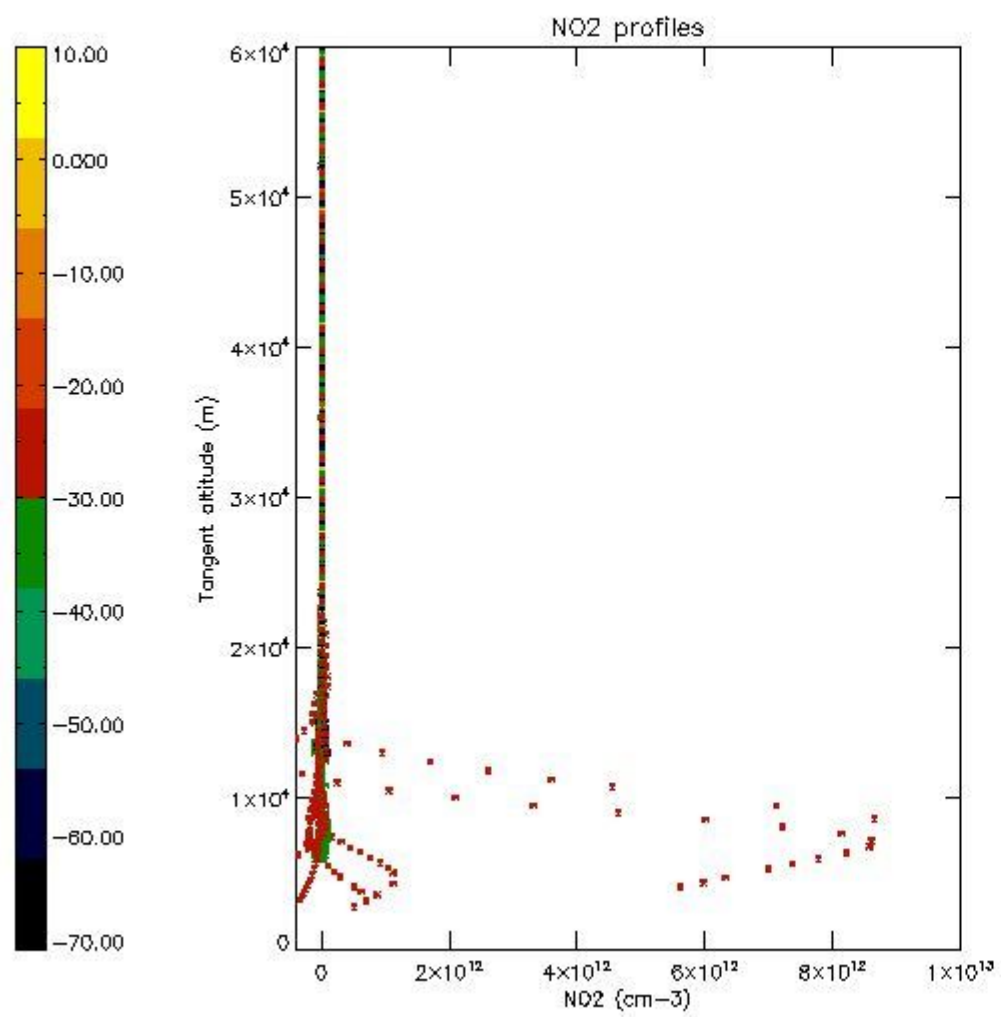

5.7 Plot NO3 profiles for all STD (dark without errors)

The colorbar represents the latitude.