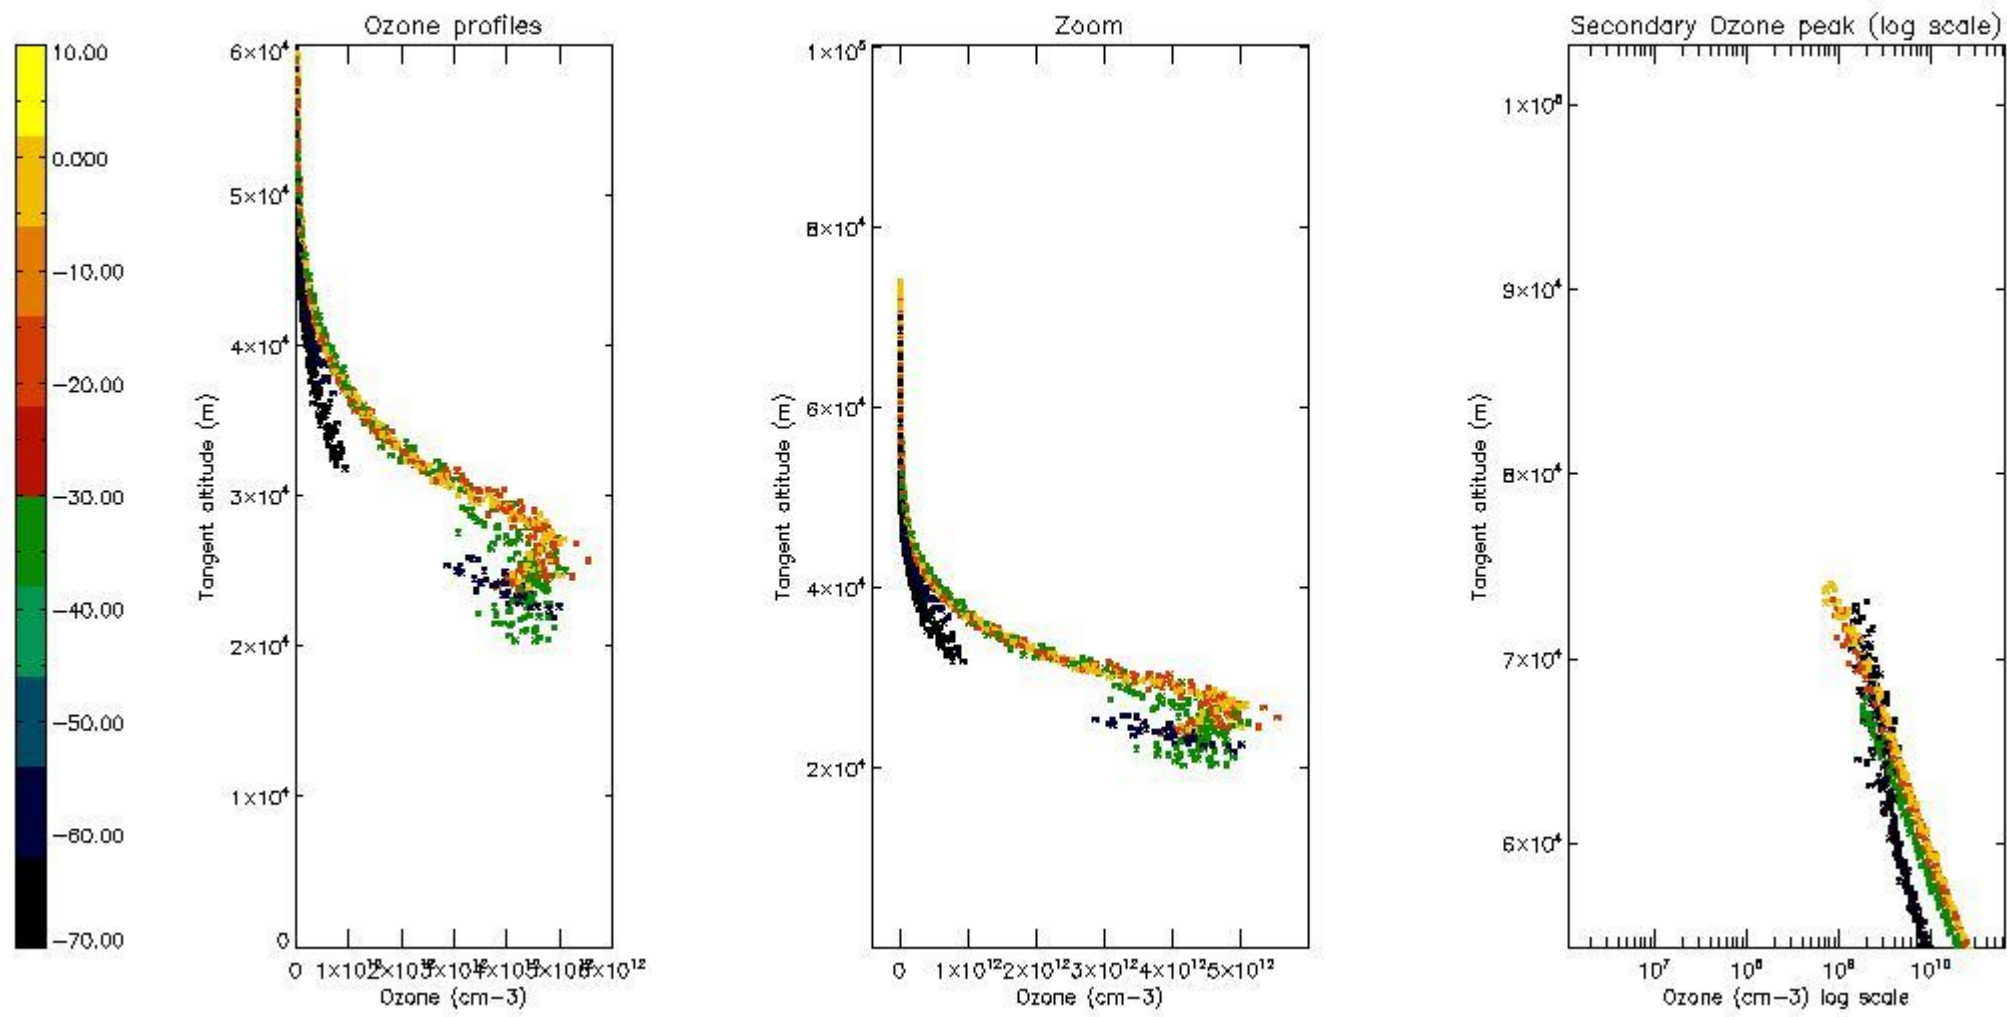

5.6 Plot NO₂ profiles for all STD (dark without errors)

The colorbar represents the latitude.