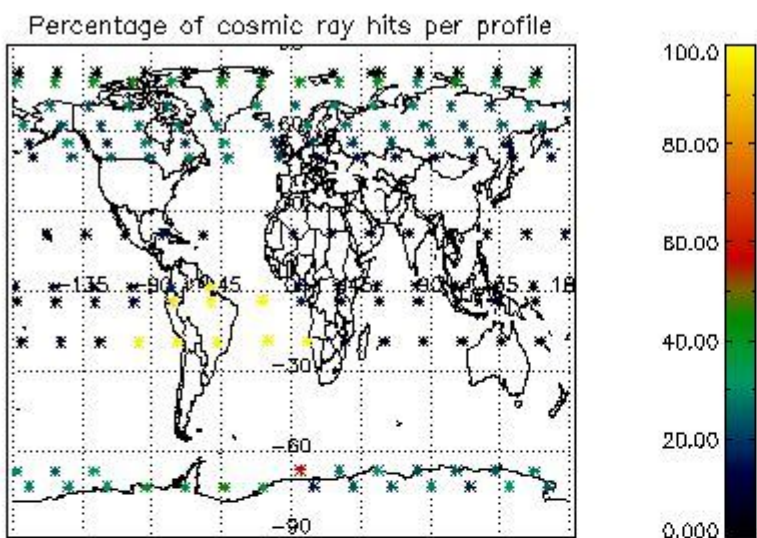

###### 4.1.1 Plot level 1 quality information per product (time dependant): ENVISAT ASCENDING passes

4.1.2 Plot level 1 quality information per product (time dependant): ENVI SAT DESCENDING passes

4.2 Plot quality information per product coming from level 1b processing (world map)  
 4.2.1 Plot level 1 quality information per product (world map): ENVISAT ASCENDING passes