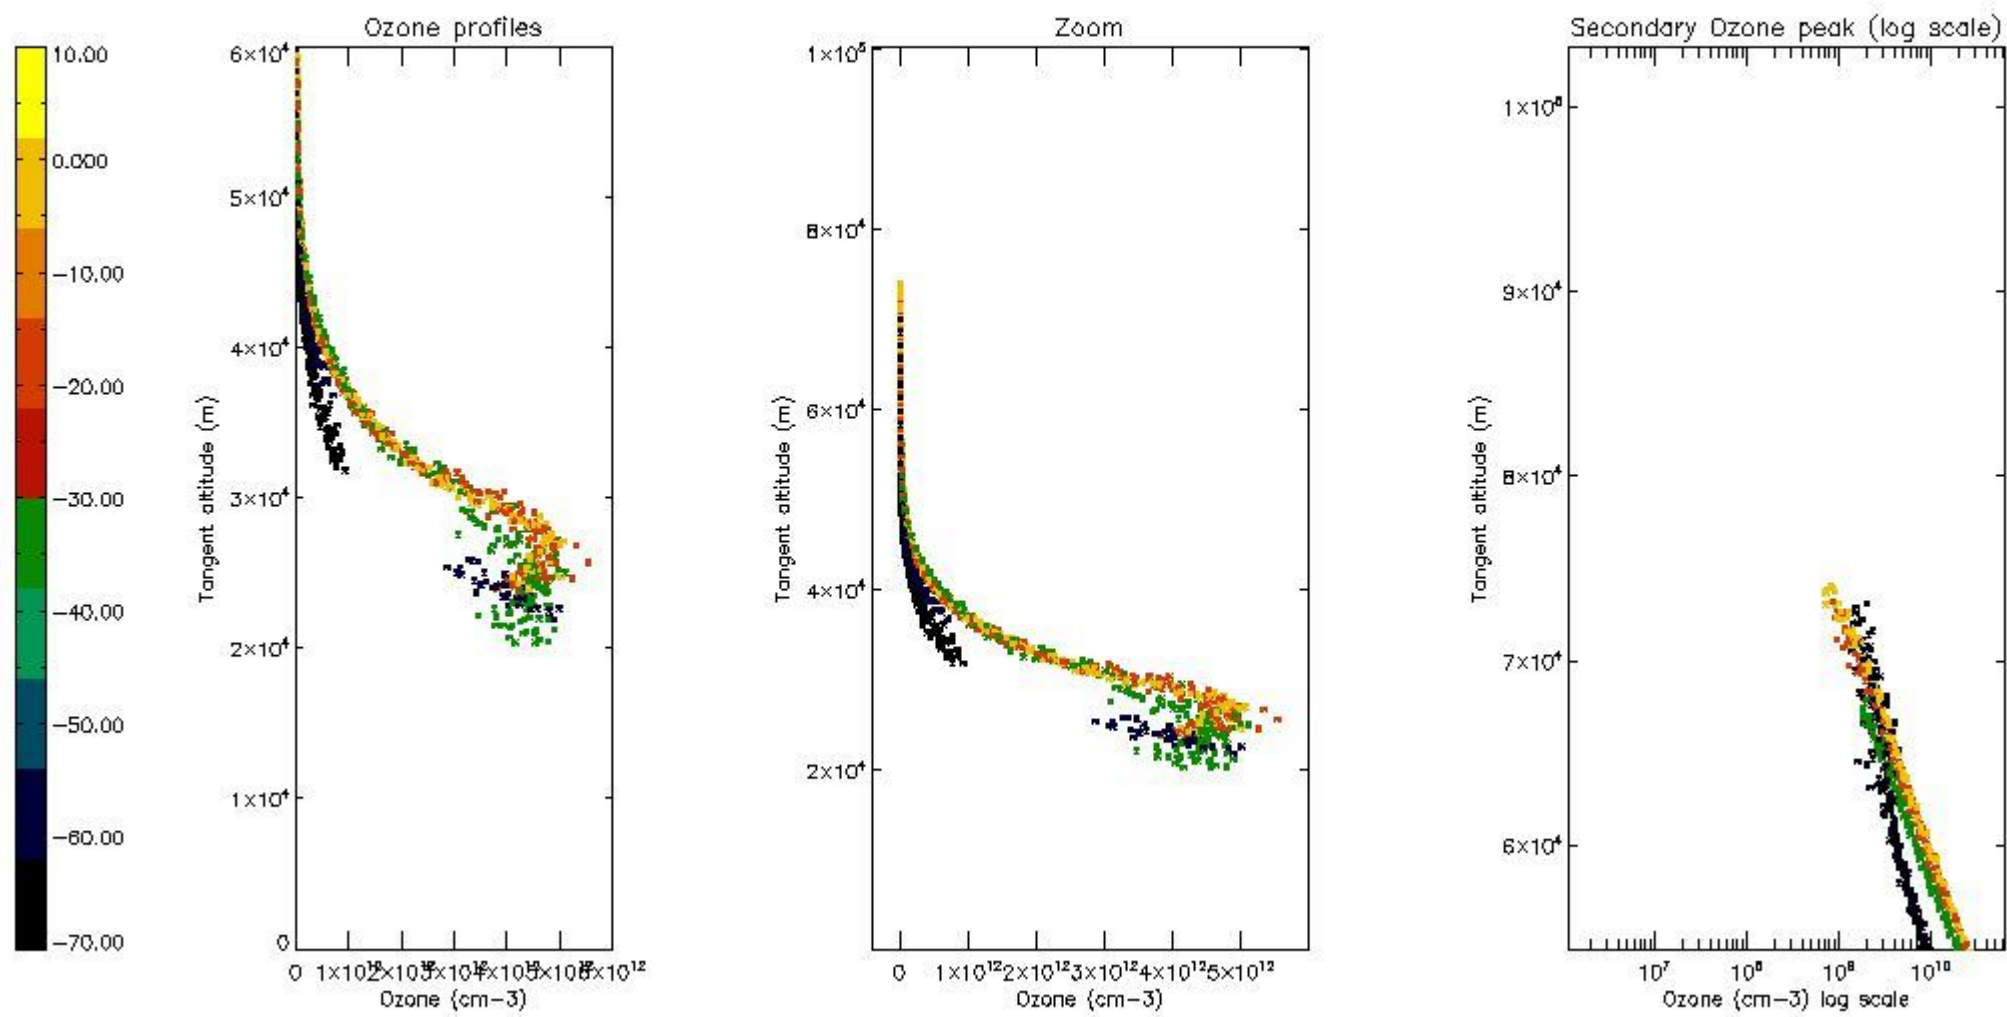

5.6 Plot NO₂ profiles for all STD (dark without errors)

The colorbar represents the latitude.