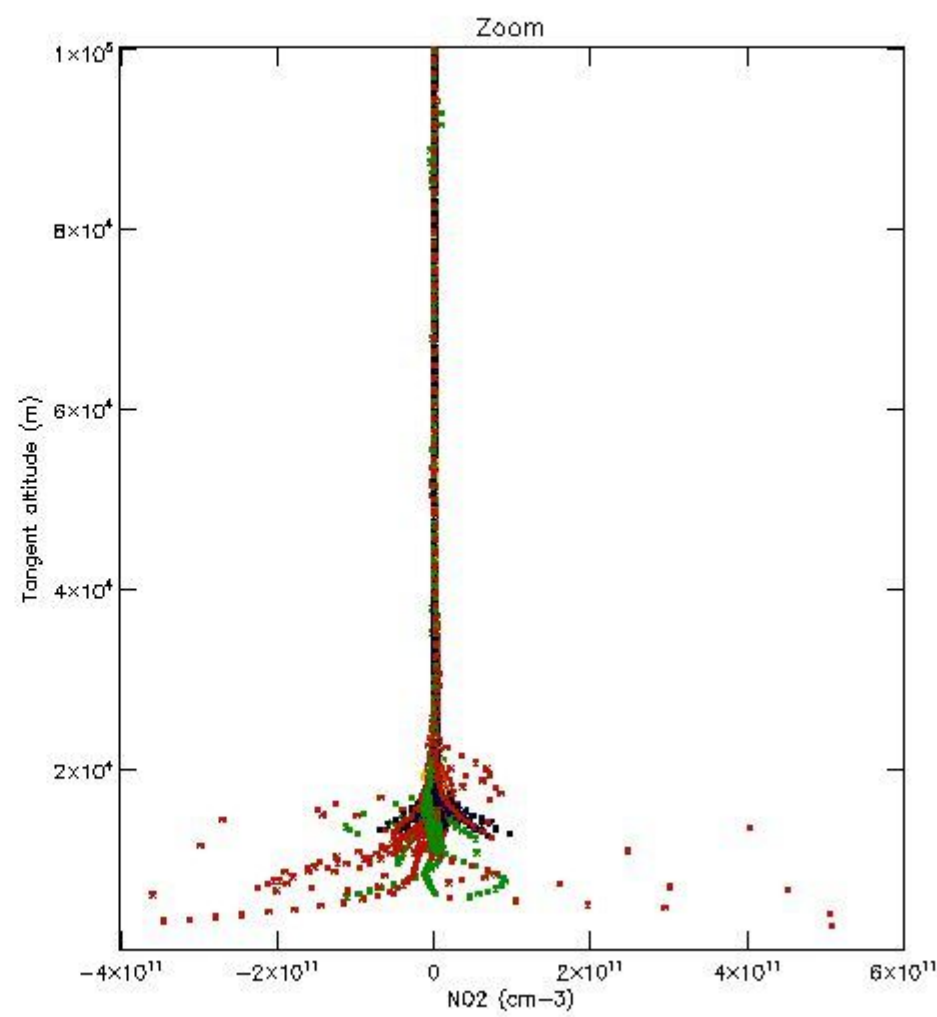

*5.4 Plot ozone profiles where STD < 10% (dark without errors)*

The colorbar represents the latitude.

*5.5 Plot ozone profiles where STD < 5% (dark without errors)*

The colorbar represents the latitude.

*5.6 Plot NO<sub>2</sub> profiles for all STD (dark without errors)*

The colorbar represents the latitude.

*5.7 Plot NO3 profiles for all STD (dark without errors)*

The colorbar represents the latitude.

*5.8 Plot H2O profiles for all STD (only for occultations of stars 1,2,3,4,13,14,16,26,63 dark without errors)*