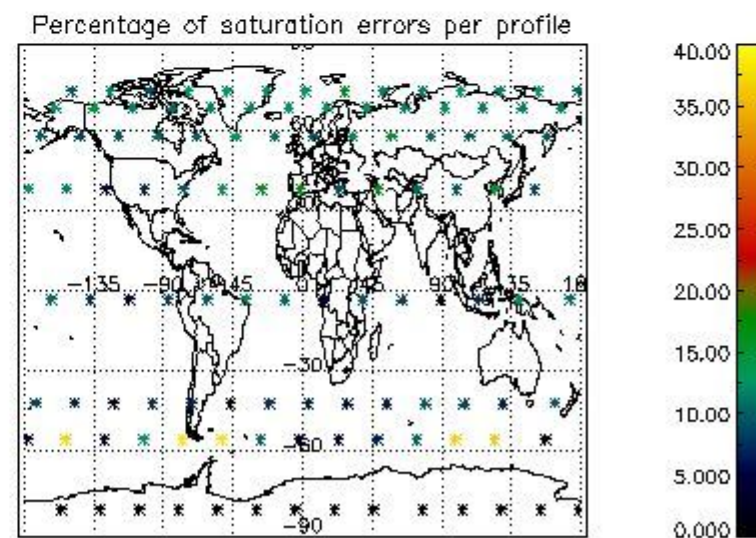

5. Trace gas profiles

5.1 Ozone statistics based on quality of products

The final quality of the products can be "measured" using the STD (Standard Deviation) attached to every point profile. This information is written to the parameter GOM_NL__2P/NL_LOCAL_SPECIES_DENSITY/o3_std of the level 2 products. The table below shows the statistics for given STD ranges.

The statistics are given with respect to the overall valid production:

- Products without fatal errors: GOM_NL__2P/MPH/PRODUCT_ERR=0
- Valid point profile: GOM_NL__2P/NL_LOCAL_SPECIES_DENSITY/pcd(0)=0

The 'Criteria' is applied to valid points of dark limb products:

- Products in dark limb illumination condition: GOM_NL__2P/NL_SUMMARY_QUALITY/obs_ill_cond=0
- Products without fatal errors: GOM_NL__2P/MPH/PRODUCT_ERR=0
- Valid point profile: GOM_NL__2P/NL_LOCAL_SPECIES_DENSITY/pcd(0)=0

So, the table below shows the percentage of dark limb and valid observations for each criteria with respect to the overall valid daily observations.

Criteria	% of total production
All STD	30
STD < 20	17