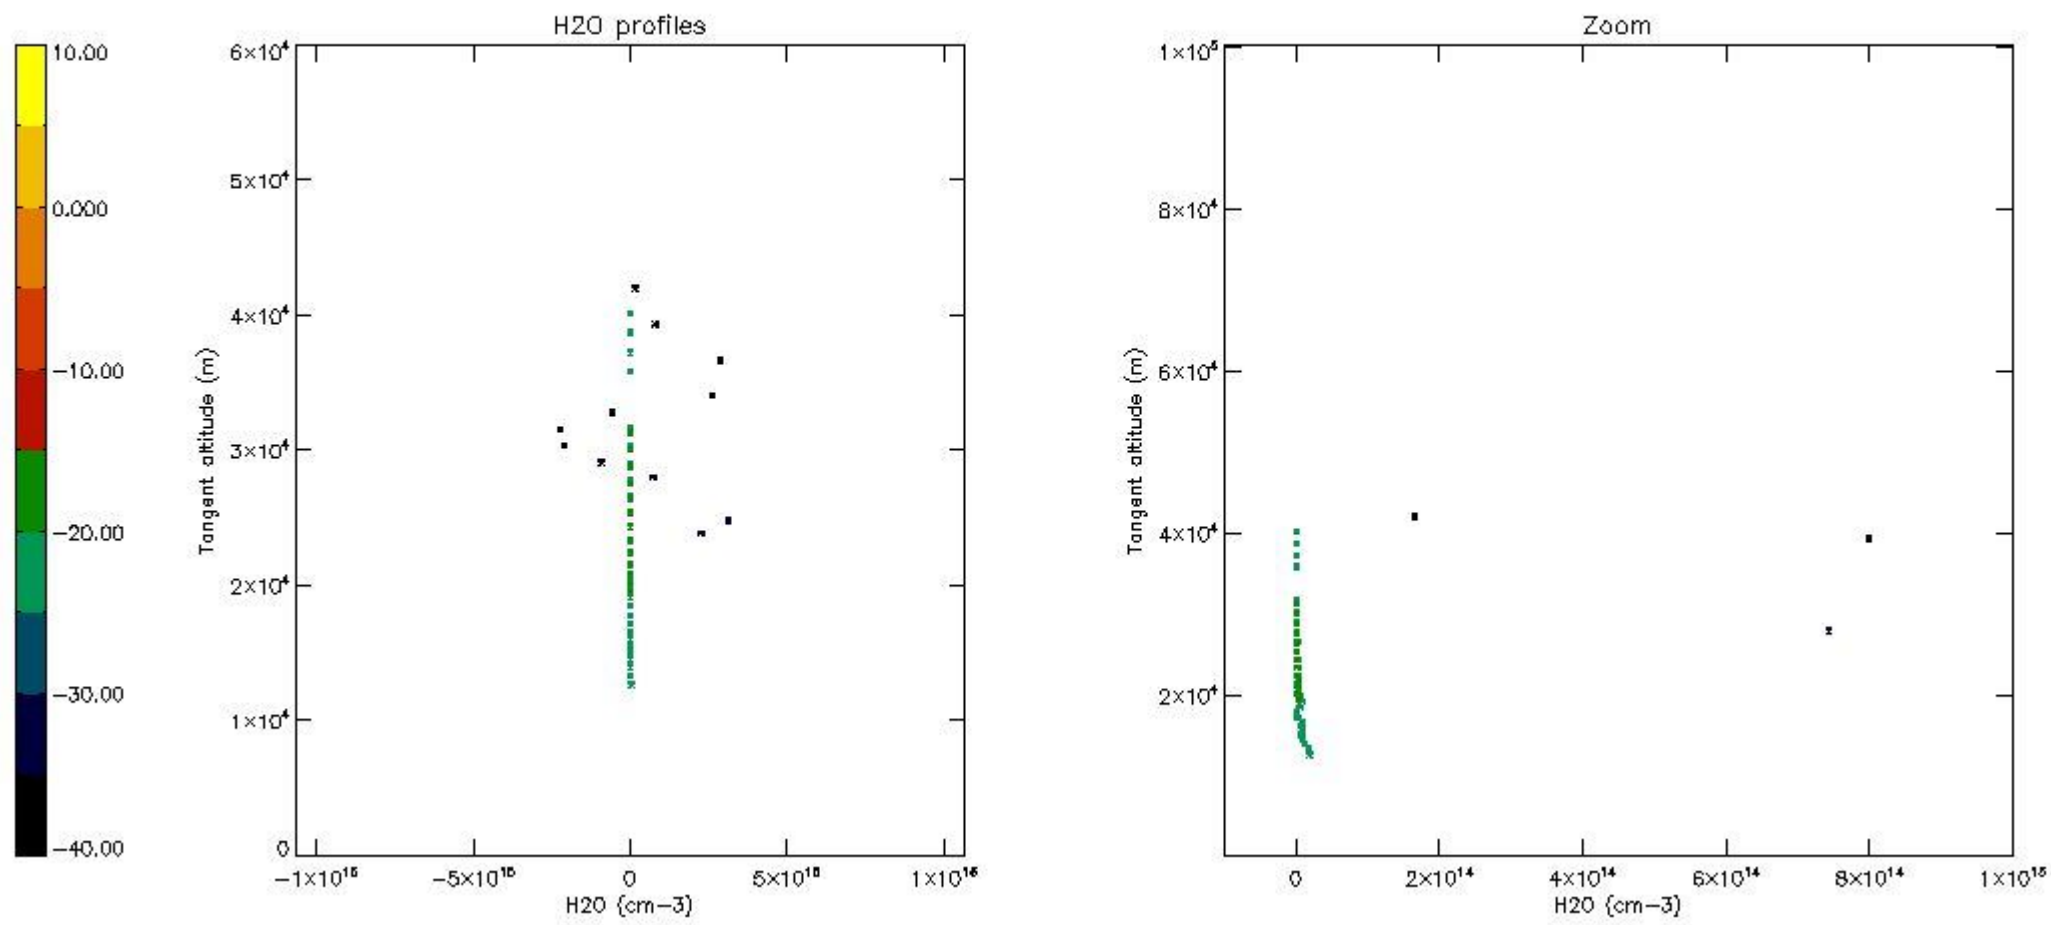

The colorbar represents the latitude.

*5.7 Plot NO3 profiles for all STD (dark without errors)*

The colorbar represents the latitude.

*5.8 Plot H2O profiles for all STD (only for occultations of stars 1,2,3,4,13,14,16,26,63 dark without errors)*

The colorbar represents the latitude.