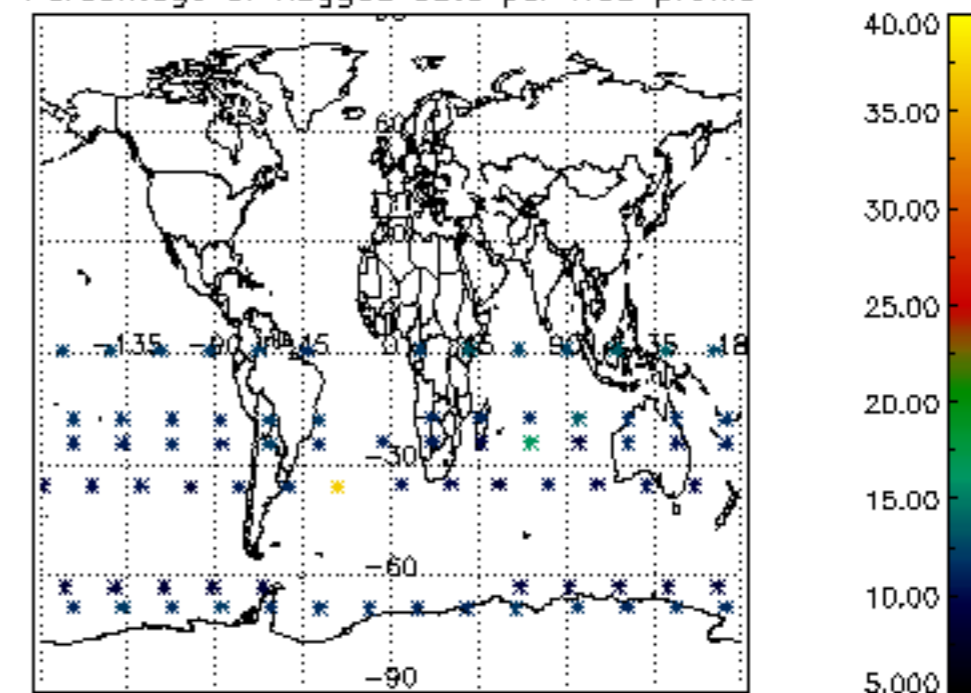

Percentage of flagged data per NO3 profile