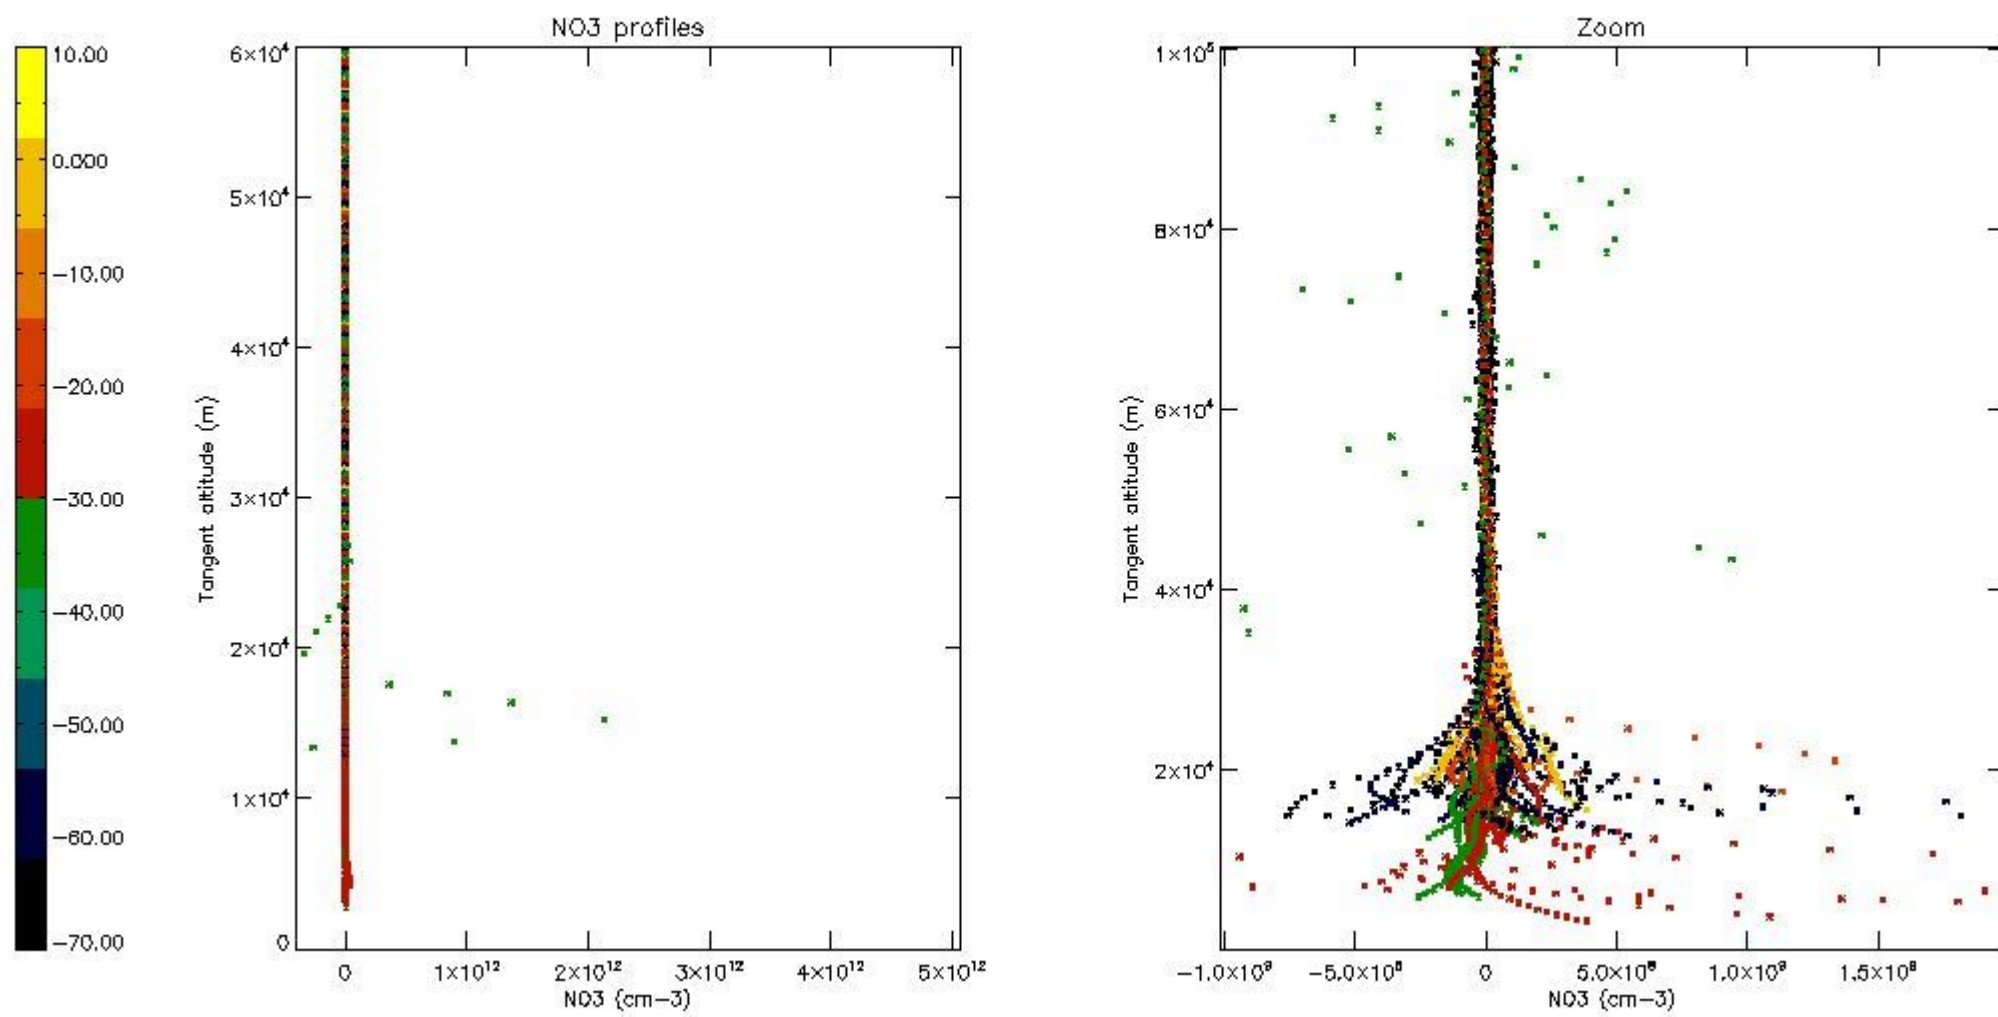

*5.4 Plot ozone profiles where STD < 10% (dark without errors)*

The colorbar represents the latitude.

*5.5 Plot ozone profiles where STD < 5% (dark without errors)*

The colorbar represents the latitude.

*5.6 Plot NO<sub>2</sub> profiles for all STD (dark without errors)*

The colorbar represents the latitude.

*5.7 Plot NO3 profiles for all STD (dark without errors)*

The colorbar represents the latitude.

*5.8 Plot H2O profiles for all STD (only for occultations of stars 1,2,3,4,13,14,16,26,63 dark without errors)*