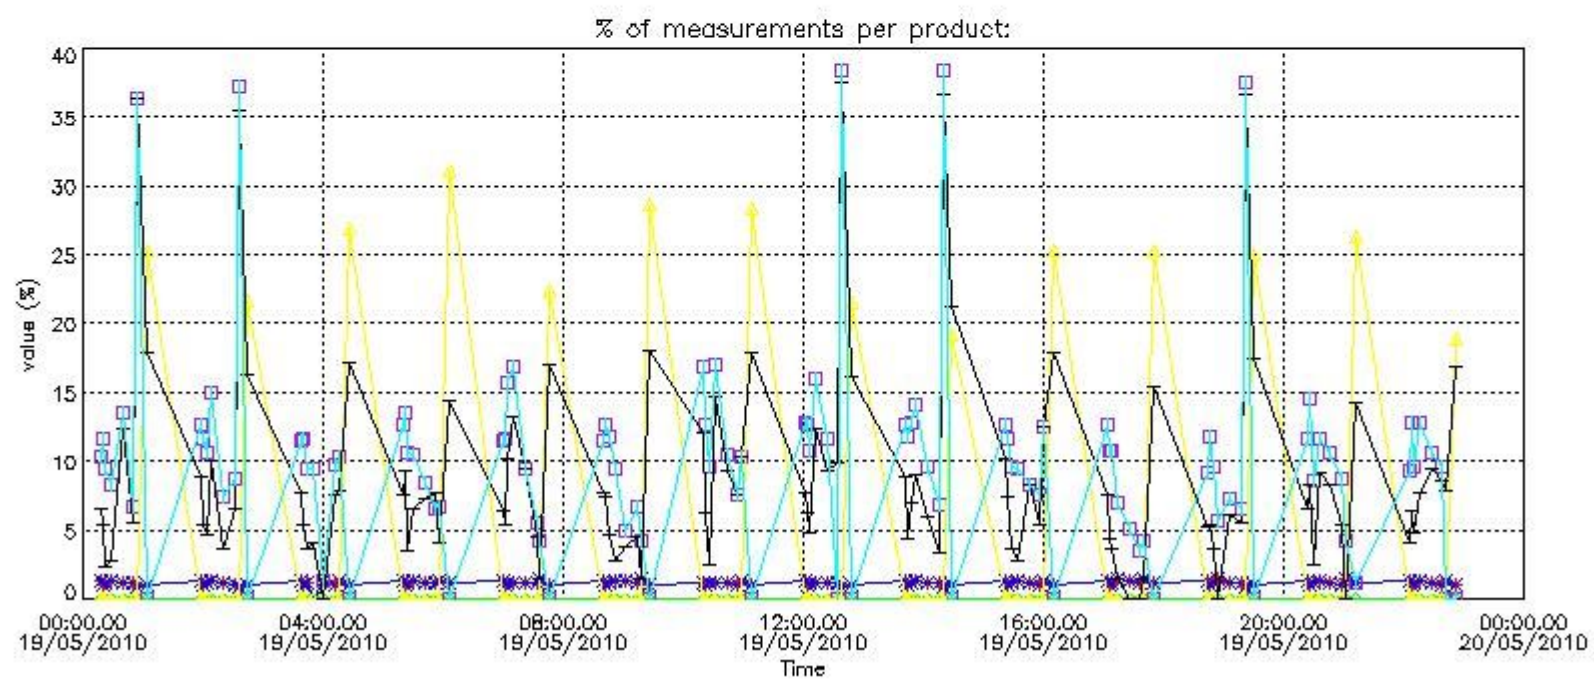

4.2 Plot quality information per product coming from level 1b processing (world map)

4.2.1 Plot level 1 quality information per product (world map): ENVISAT ASCENDING passes