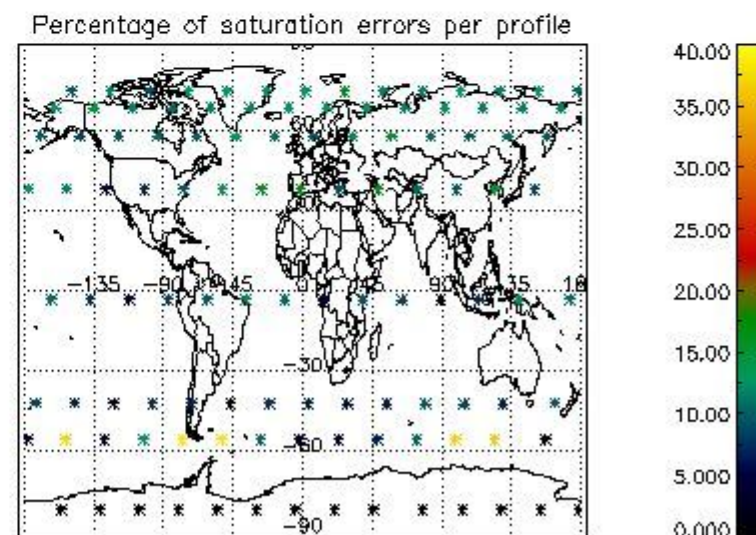

5. Trace gas profiles

5.1 Ozone statistics based on quality of products

The final quality of the products can be "measured" using the STD (Standard Deviation) attached to every point profile. This information is written to the parameter GOM_NL__2P/NL_LOCAL_SPECIES_DENSITY/o3_std of the level 2 products. The table below shows the statistics for given STD ranges.

The statistics are given with respect to the overall valid production:

- Products without fatal errors: GOM_NL__2P/MPH/PRODUCT_ERR=0
- Valid point profile: GOM_NL__2P/NL_LOCAL_SPECIES_DENSITY/pcd(0)=0

The 'Criteria' is applied to valid points of dark limb products:

- Products in dark limb illumination condition: GOM_NL__2P/NL_SUMMARY_QUALITY/obs_ill_cond=0
- Products without fatal errors: GOM_NL__2P/MPH/PRODUCT_ERR=0
- Valid point profile: GOM_NL__2P/NL_LOCAL_SPECIES_DENSITY/pcd(0)=0

So, the table below shows the percentage of dark limb and valid observations for each criteria with respect to the overall valid daily observations.

Criteria	% of total production
All STD	30
STD < 20	17