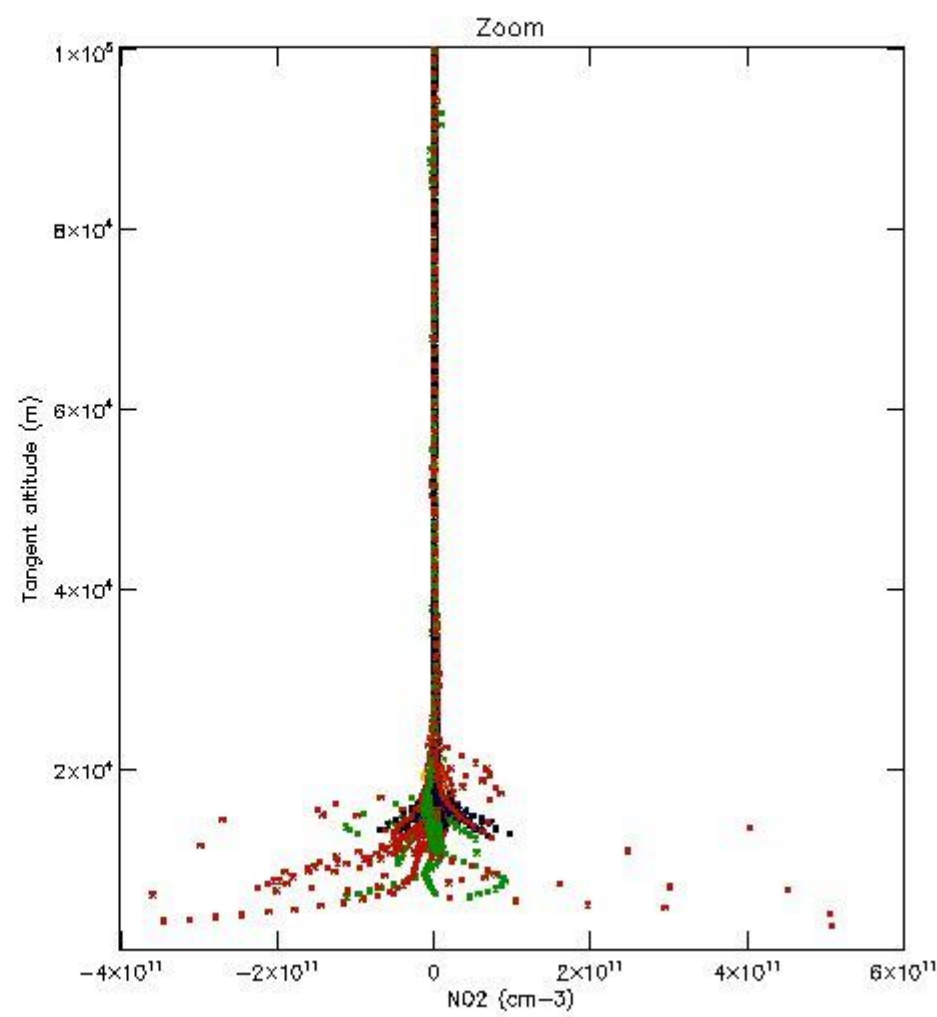

5.7 Plot NO3 profiles for all STD (dark without errors)

The colorbar represents the latitude.