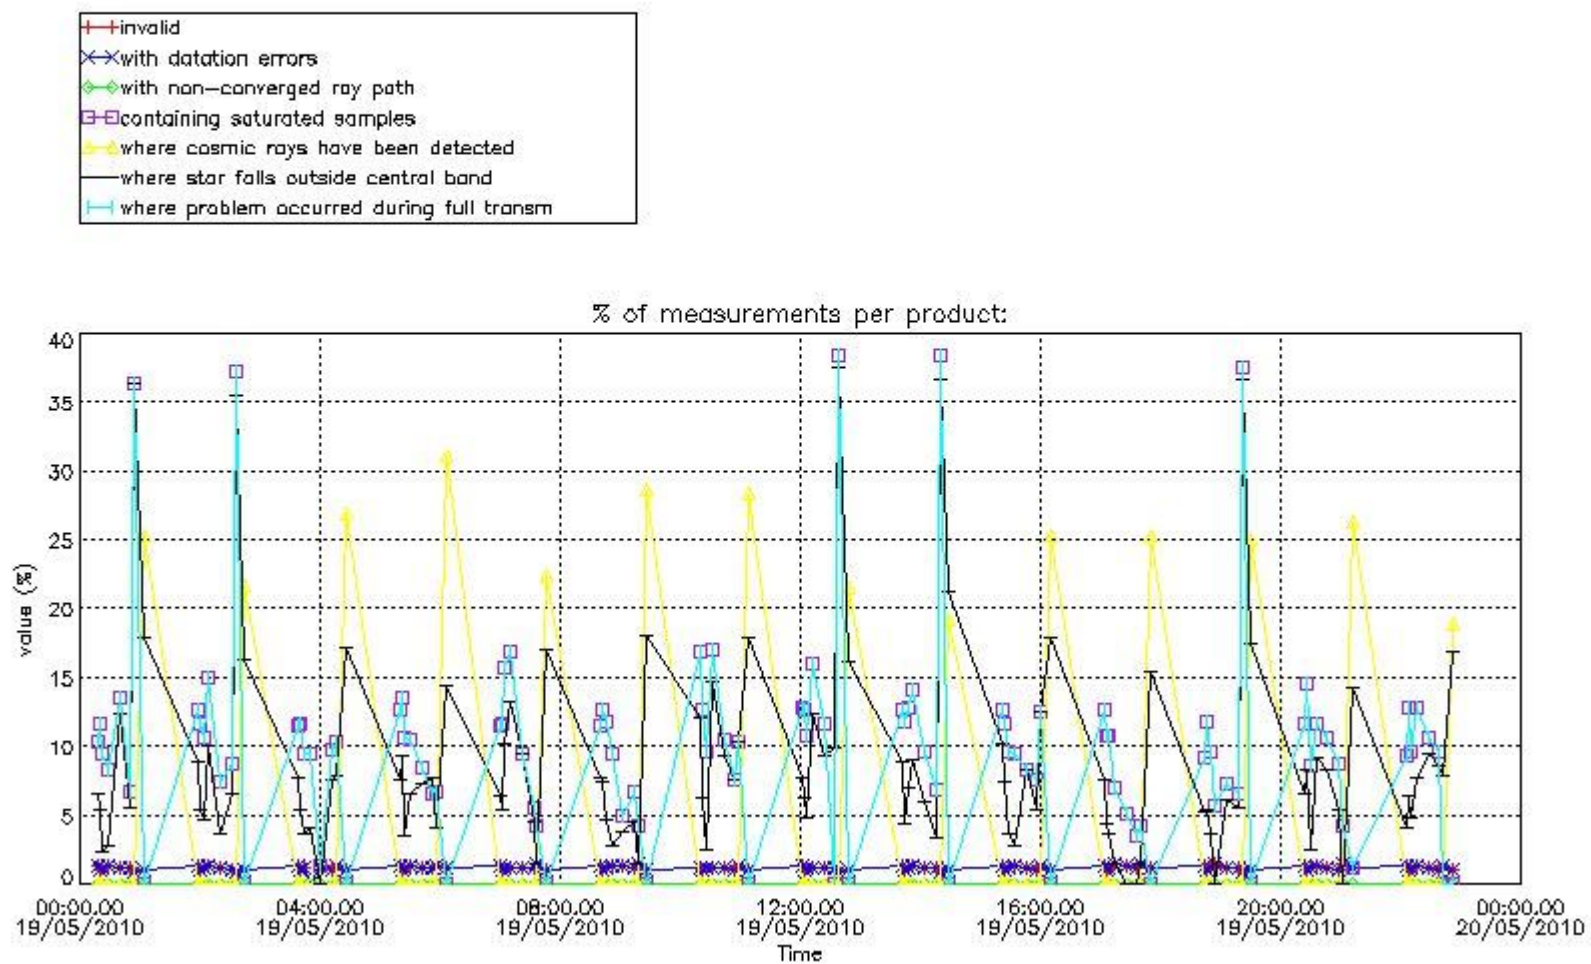

4.2 Plot quality information per product coming from level 1b processing (world map)
4.2.1 Plot level 1 quality information per product (world map): ENVISAT ASCENDING passes