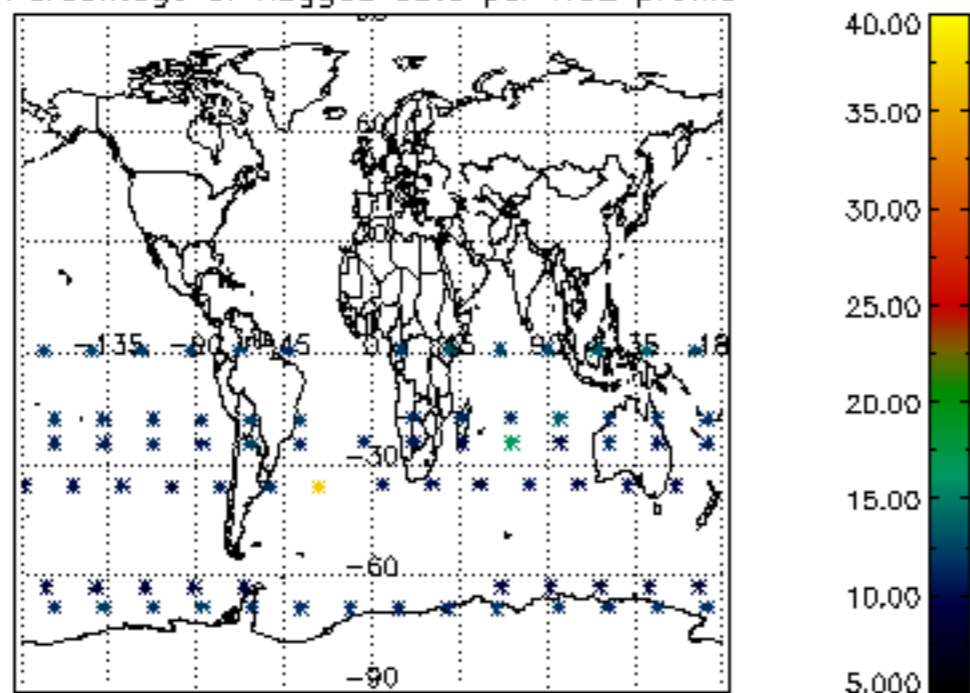

Percentage of flagged data per NO2 profile