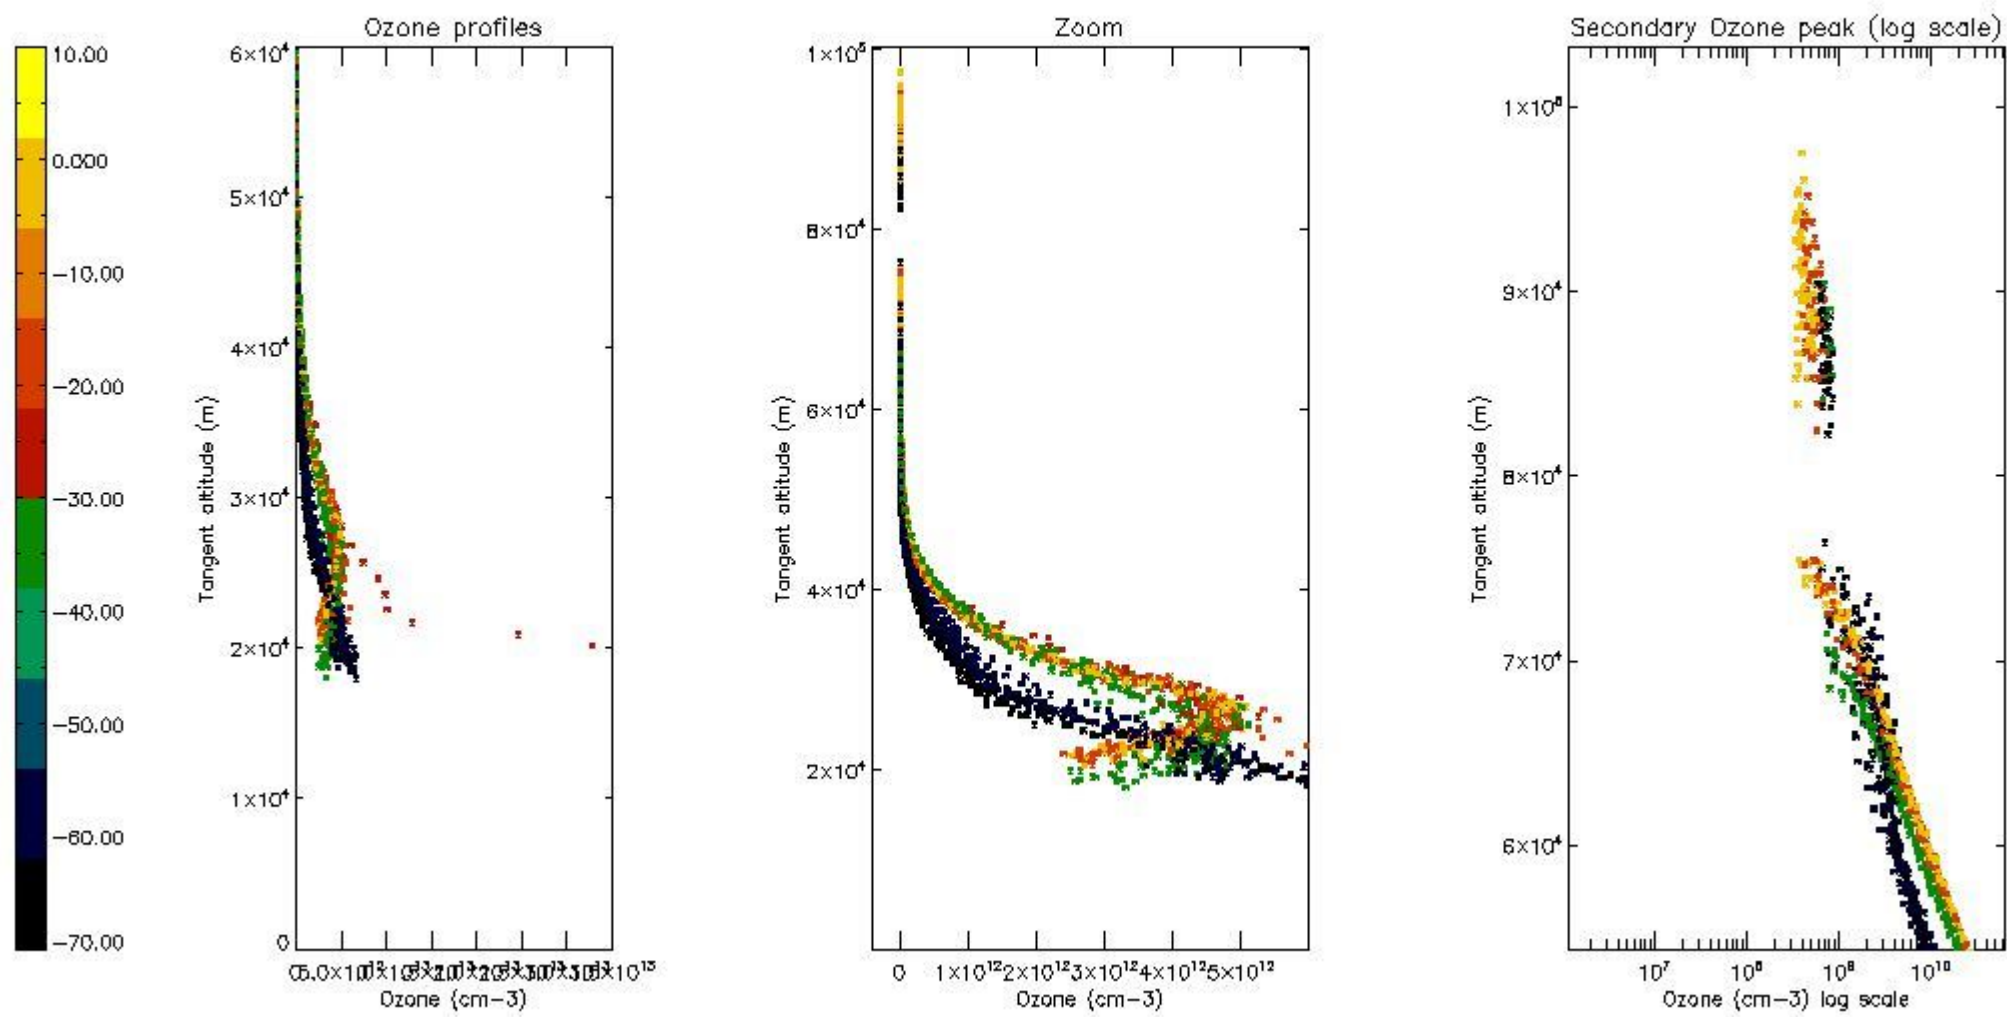

5.5 Plot ozone profiles where STD < 5% (dark without errors)

The colorbar represents the latitude.