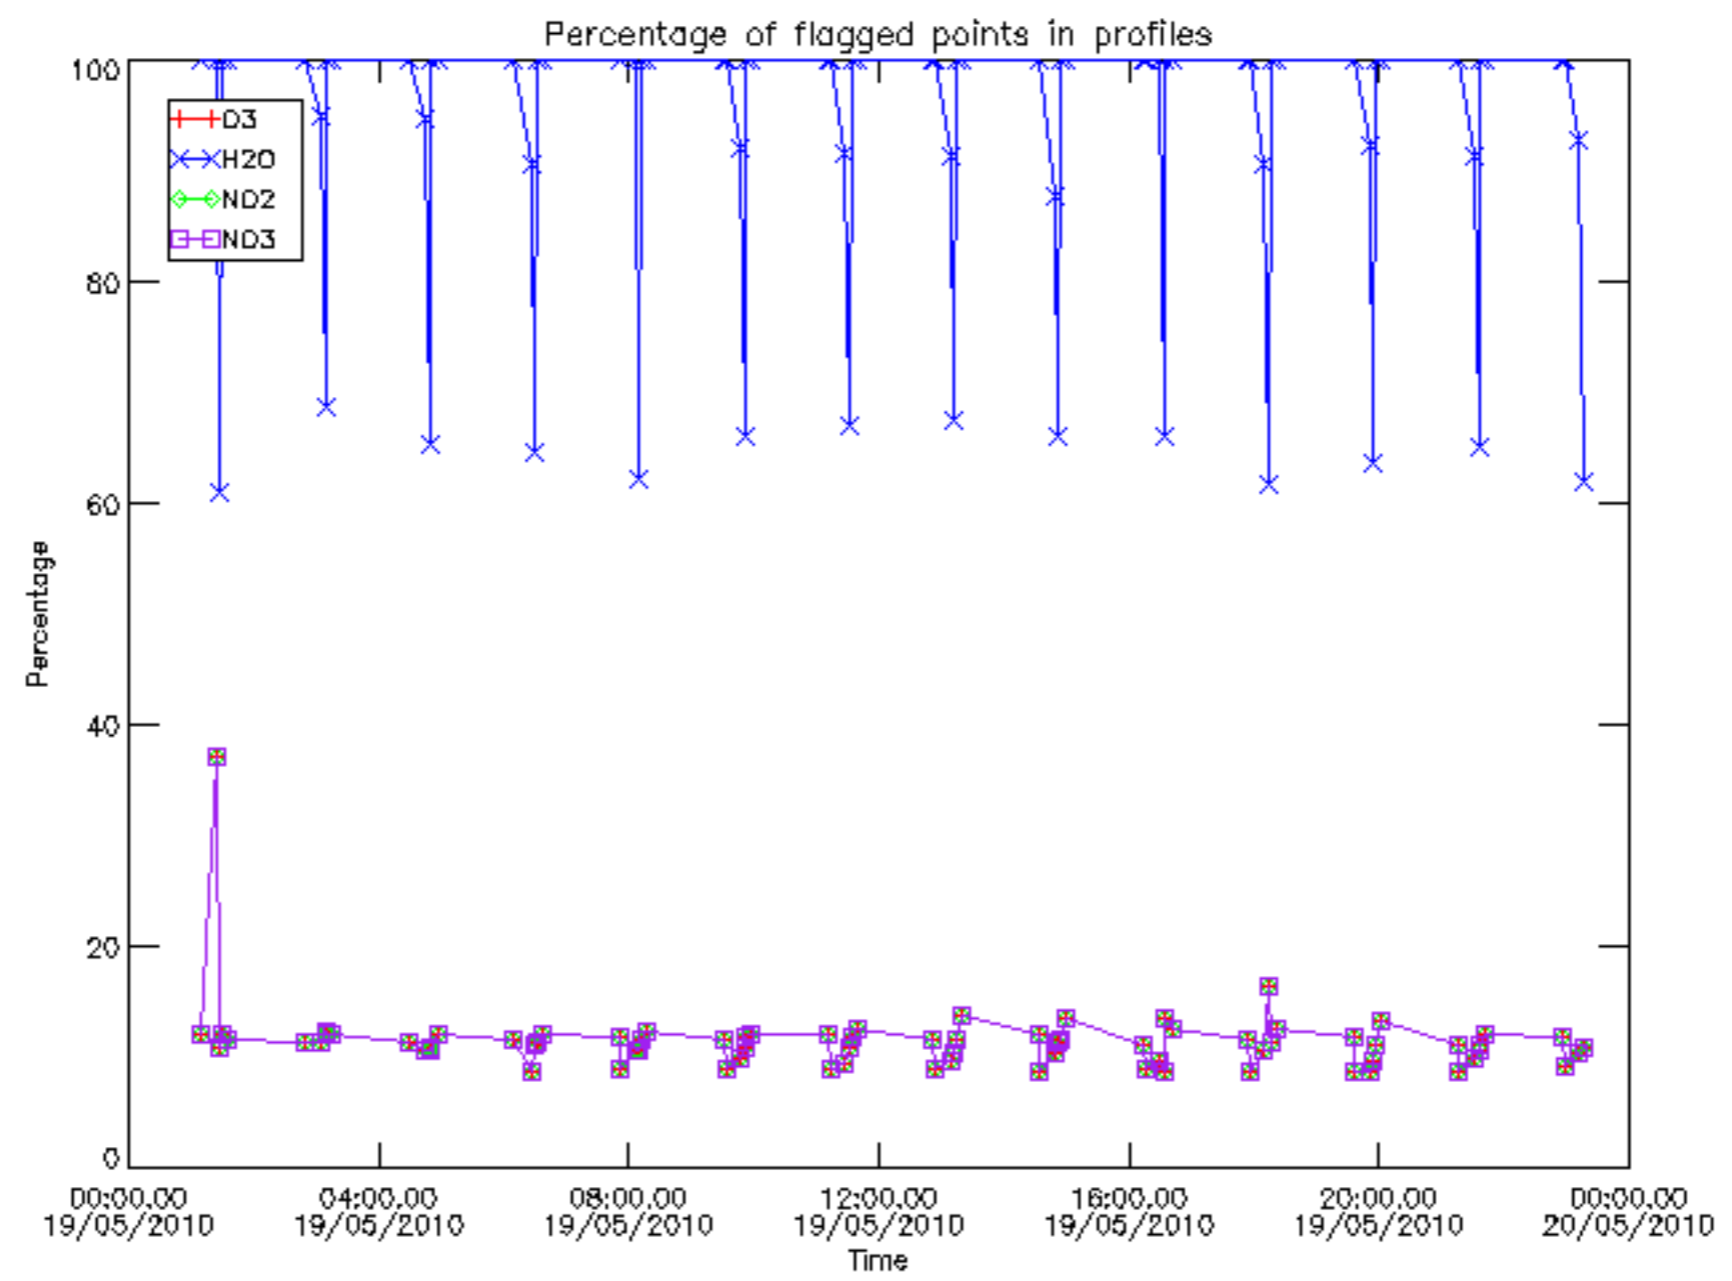

Percentage of flagged data per D3 profile

Percentage of flagged data per H2O profile