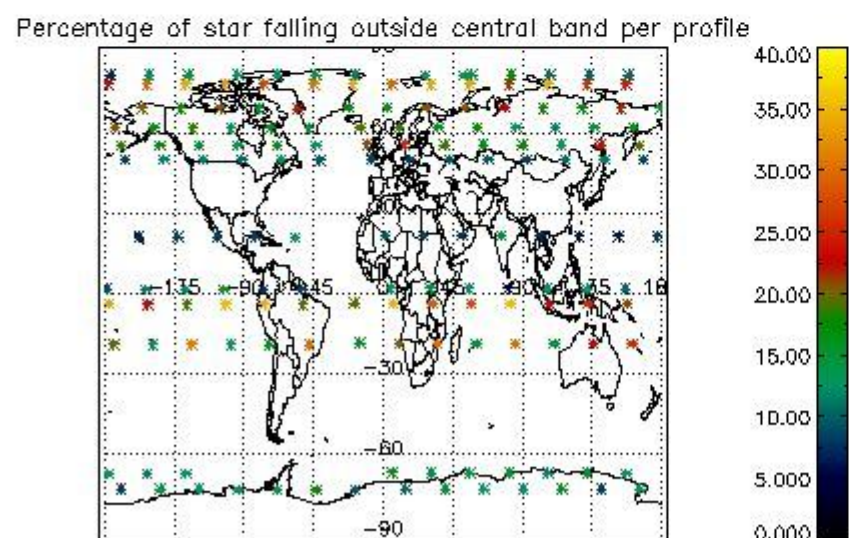

###### 4.1.1 Plot level 1 quality information per product (time dependant): ENVISAT ASCENDING passes

4.1.2 Plot level 1 quality information per product (time dependant): ENVI SAT DESCENDING passes

4.2 Plot quality information per product coming from level 1b processing (world map)  
 4.2.1 Plot level 1 quality information per product (world map): ENVISAT ASCENDING passes