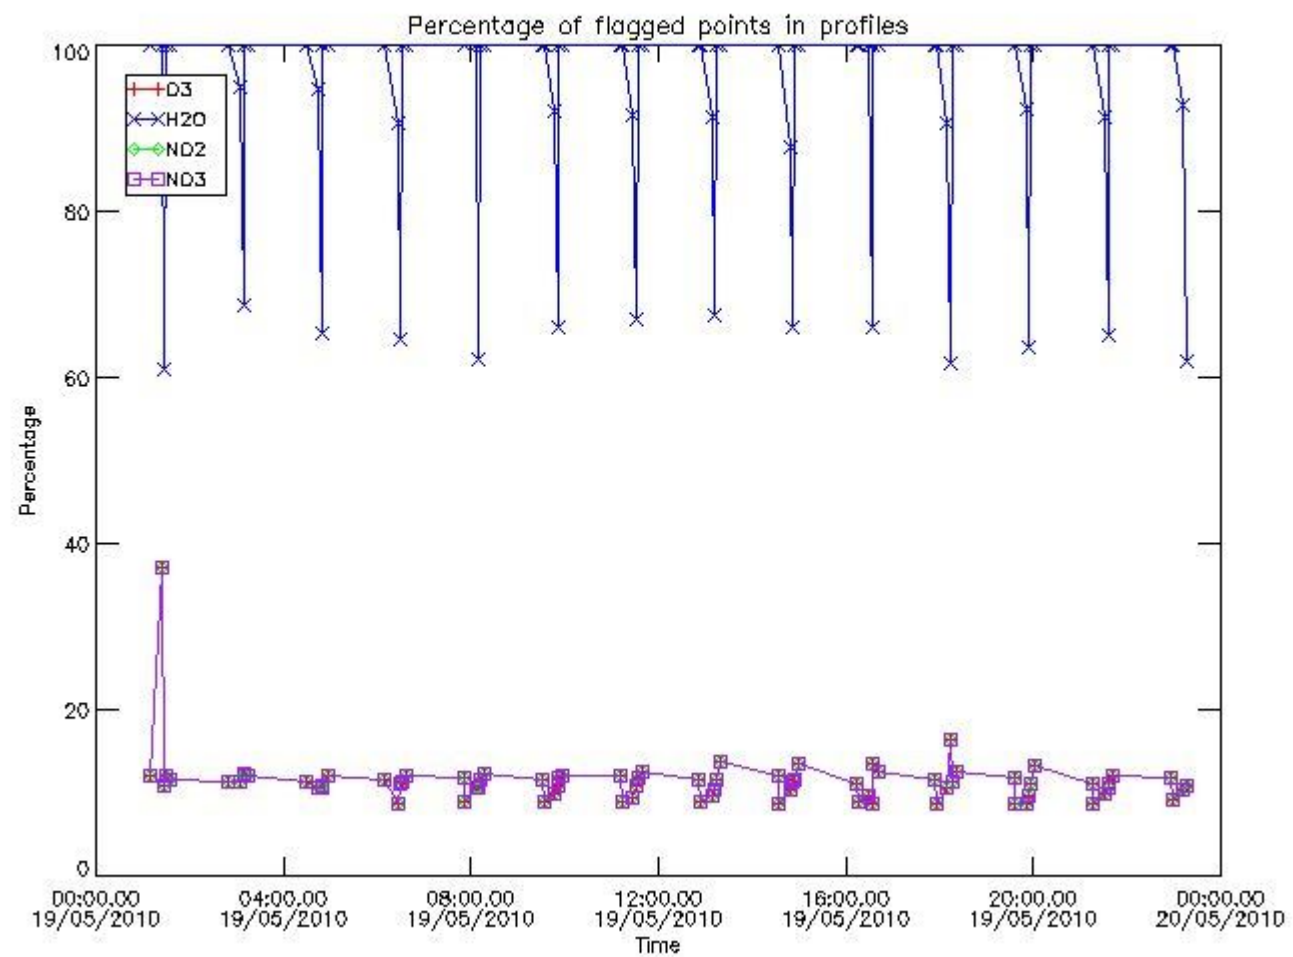

In this section it is plotted some information contained in the Quality Summary data set of the level 2 products. Only products in dark limb conditions and without errors (error flag in the MPH set to "0") are used.

3.1 Plot quality information per product (time dependant)

3.2 Plot quality information per product (world map)