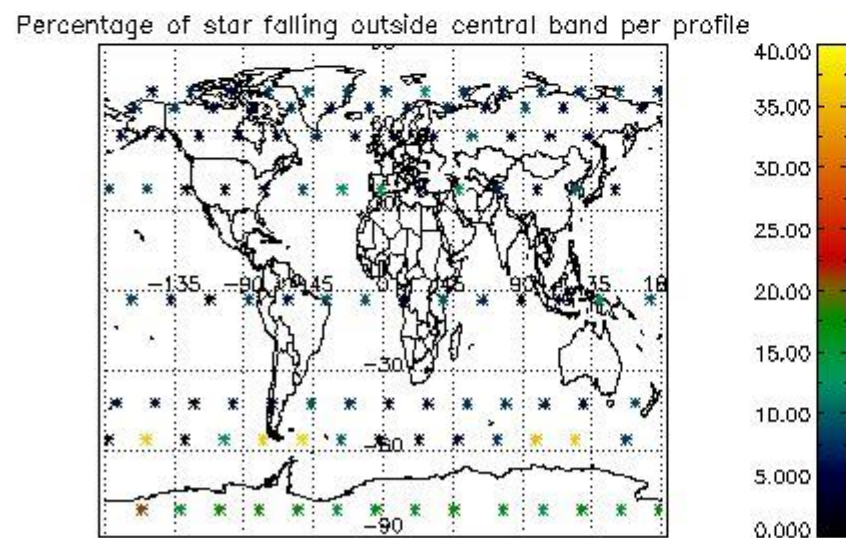

5. Trace gas profiles

5.1 Ozone statistics based on quality of products

The final quality of the products can be "measured" using the STD (Standard Deviation) attached to every point profile. This information is written to the parameter GOM_NL__2P/NL_LOCAL_SPECIES_DENSITY/o3_std of the level 2 products. The table below shows the statistics for given STD ranges.

The statistics are given with respect to the overall valid production:

- Products without fatal errors: GOM_NL__2P/MPH/PRODUCT_ERR=0
- Valid point profile: GOM_NL__2P/NL_LOCAL_SPECIES_DENSITY/pcd(0)=0

The 'Criteria' is applied to valid points of dark limb products:

- Products in dark limb illumination condition: GOM_NL__2P/NL_SUMMARY_QUALITY/obs_ill_cond=0
- Products without fatal errors: GOM_NL__2P/MPH/PRODUCT_ERR=0
- Valid point profile: GOM_NL__2P/NL_LOCAL_SPECIES_DENSITY/pcd(0)=0

So, the table below shows the percentage of dark limb and valid observations for each criteria with respect to the overall valid daily observations.

Criteria	% of total production
All STD	30
STD < 20	17