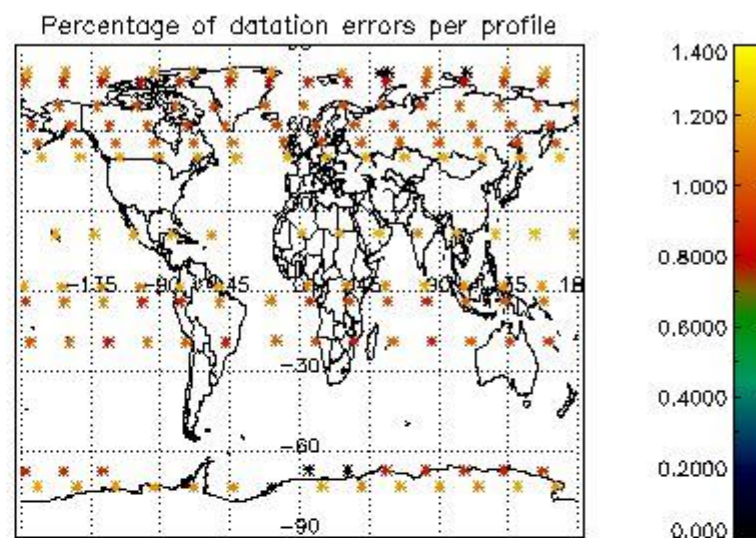

###### 4.1.1 Plot level 1 quality information per product (time dependant): ENVISAT ASCENDING passes

4.1.2 Plot level 1 quality information per product (time dependant): ENVI SAT DESCENDING passes

4.2 Plot quality information per product coming from level 1b processing (world map)  
 4.2.1 Plot level 1 quality information per product (world map): ENVISAT ASCENDING passes