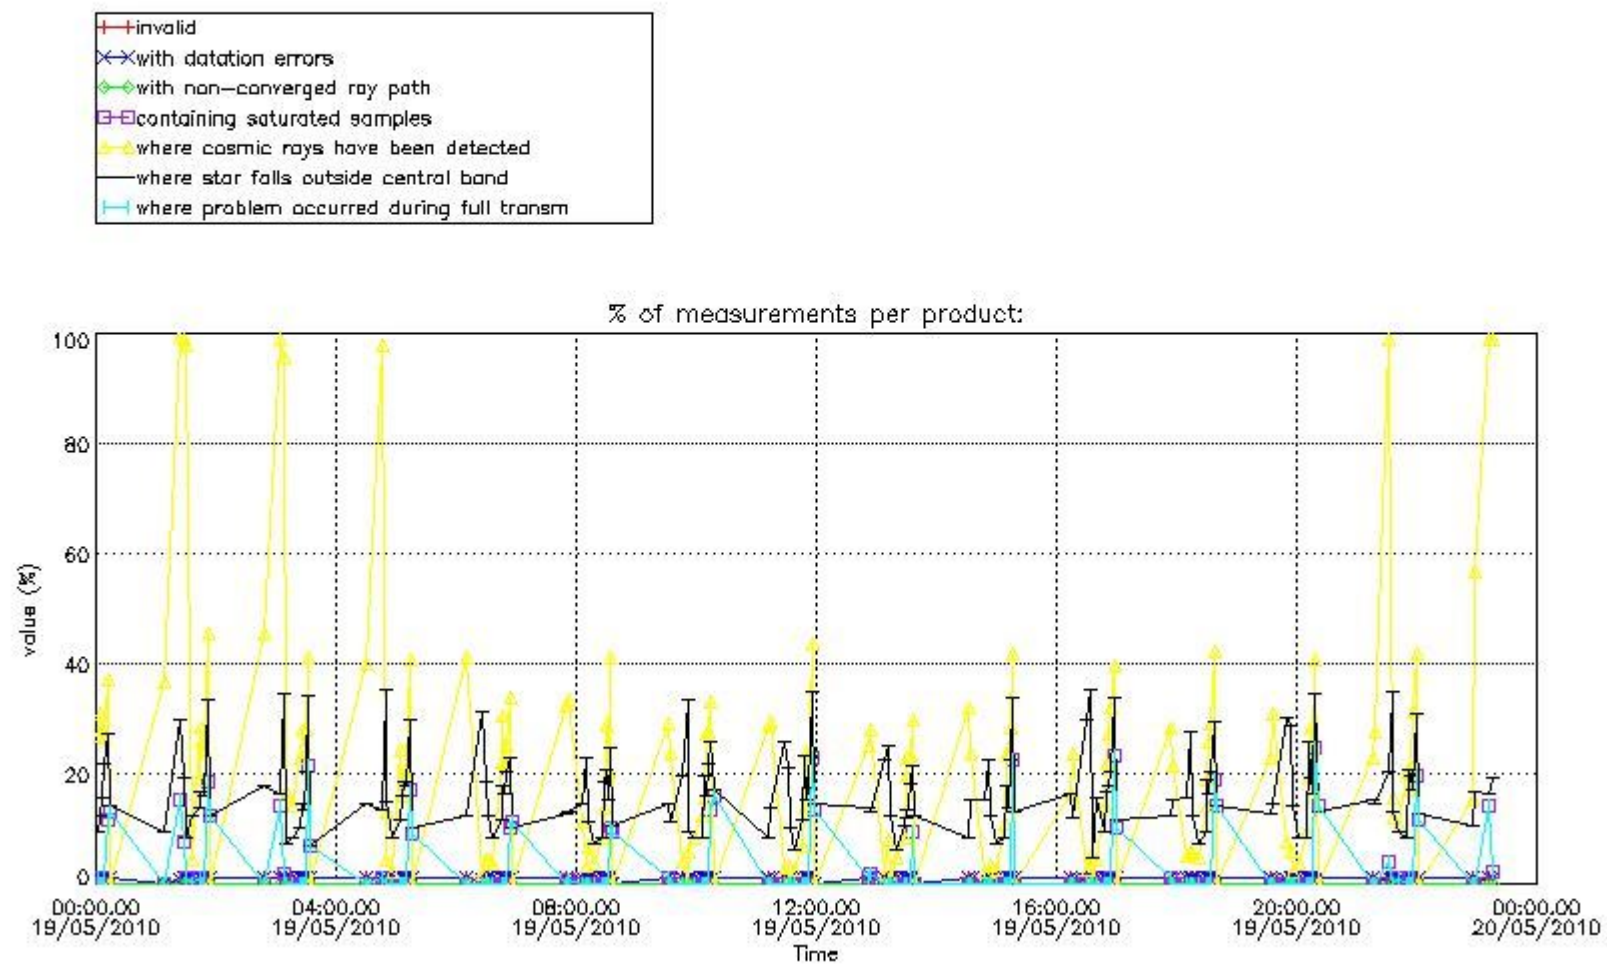

4.1.2 Plot level 1 quality information per product (time dependant): ENVI SAT DESCENDING passes