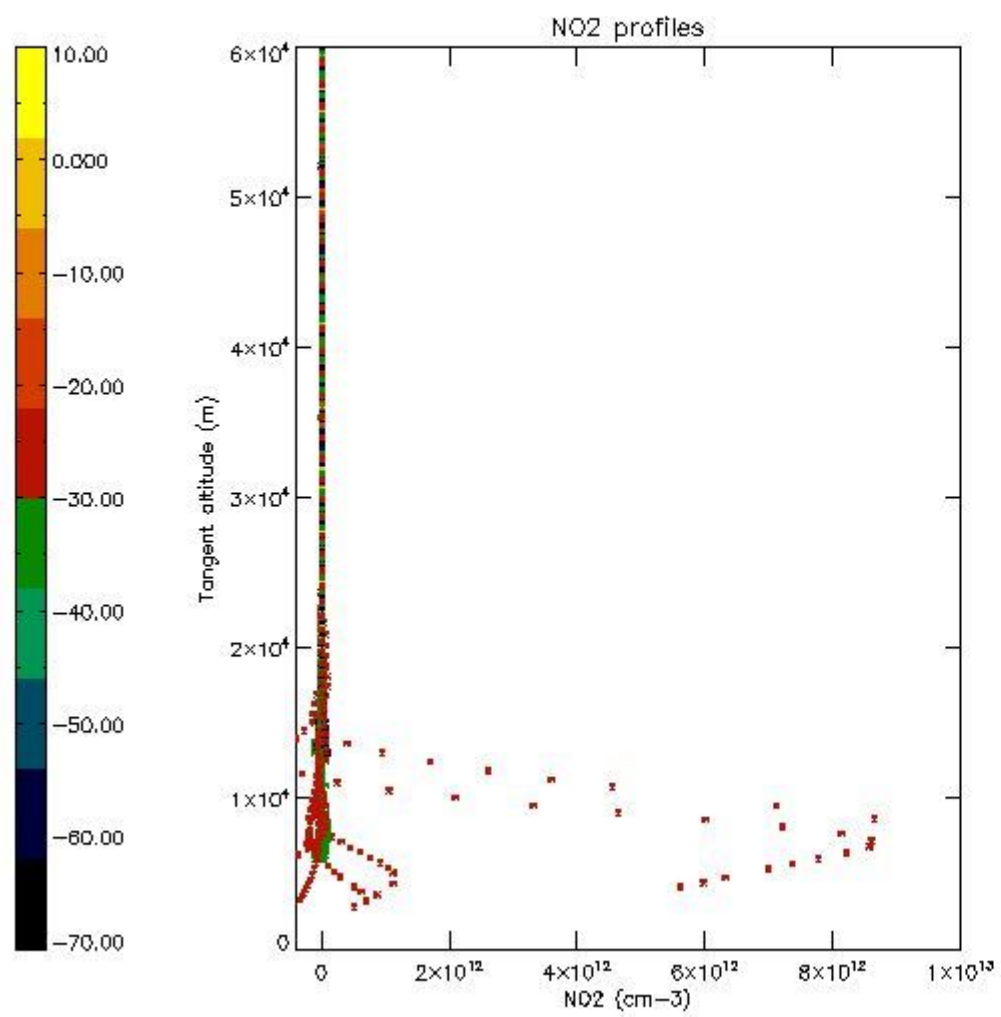

*5.4 Plot ozone profiles where STD < 10% (dark without errors)*

The colorbar represents the latitude.

*5.5 Plot ozone profiles where STD < 5% (dark without errors)*

The colorbar represents the latitude.

*5.6 Plot NO<sub>2</sub> profiles for all STD (dark without errors)*

The colorbar represents the latitude.

*5.7 Plot NO3 profiles for all STD (dark without errors)*

The colorbar represents the latitude.

*5.8 Plot H2O profiles for all STD (only for occultations of stars 1,2,3,4,13,14,16,26,63 dark without errors)*