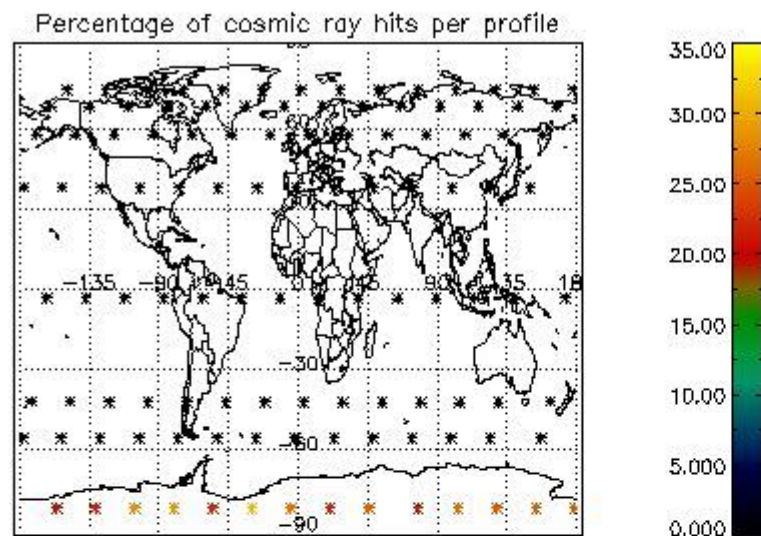

4.2.2 Plot level 1 quality information per product (world map): ENVISAT DESCENDING passes

5. Trace gas profiles

5.1 Ozone statistics based on quality of products

The final quality of the products can be "measured" using the STD (Standard Deviation) attached to every point profile. This information is written to the parameter GOM_NL__2P/NL_LOCAL_SPECIES_DENSITY/o3_std of the level 2 products. The table below shows the statistics for given STD ranges.

The statistics are given with respect to the overall valid production:

- Products without fatal errors: GOM_NL__2P/MPH/PRODUCT_ERR=0
- Valid point profile: GOM_NL__2P/NL_LOCAL_SPECIES_DENSITY/pcd(0)=0

The 'Criteria' is applied to valid points of dark limb products:

- Products in dark limb illumination condition: GOM_NL__2P/NL_SUMMARY_QUALITY/obs_ill_cond=0
- Products without fatal errors: GOM_NL__2P/MPH/PRODUCT_ERR=0
- Valid point profile: GOM_NL__2P/NL_LOCAL_SPECIES_DENSITY/pcd(0)=0

So, the table below shows the percentage of dark limb and valid observations for each criteria with respect to the overall valid daily observations.

Criteria	% of total production
All STD	30
STD < 20	17