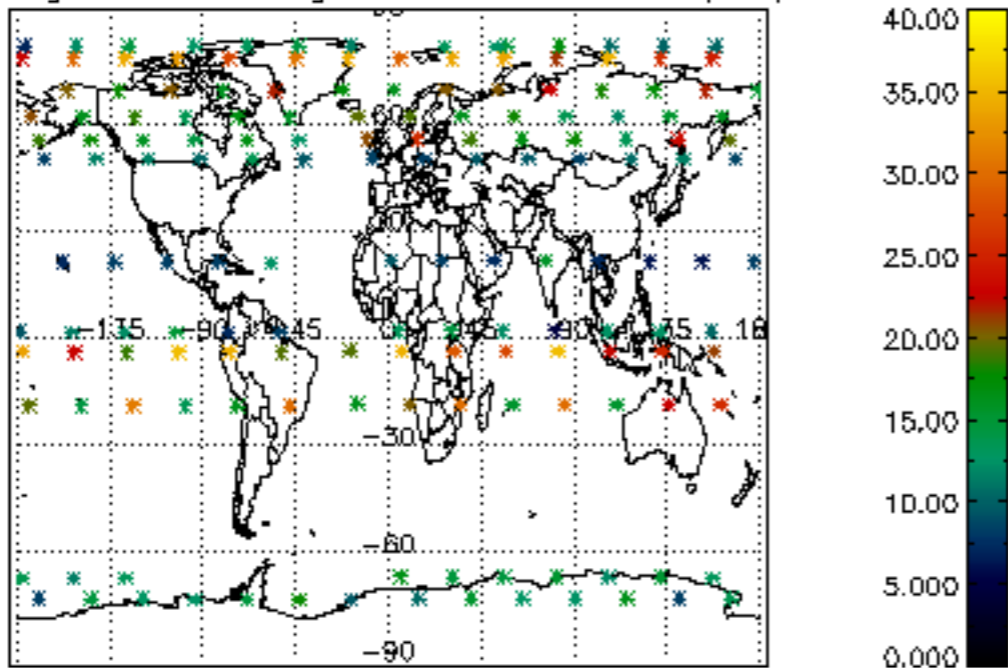

Percentage of cosmic ray hits per profile

Percentage of star falling outside central band per profile