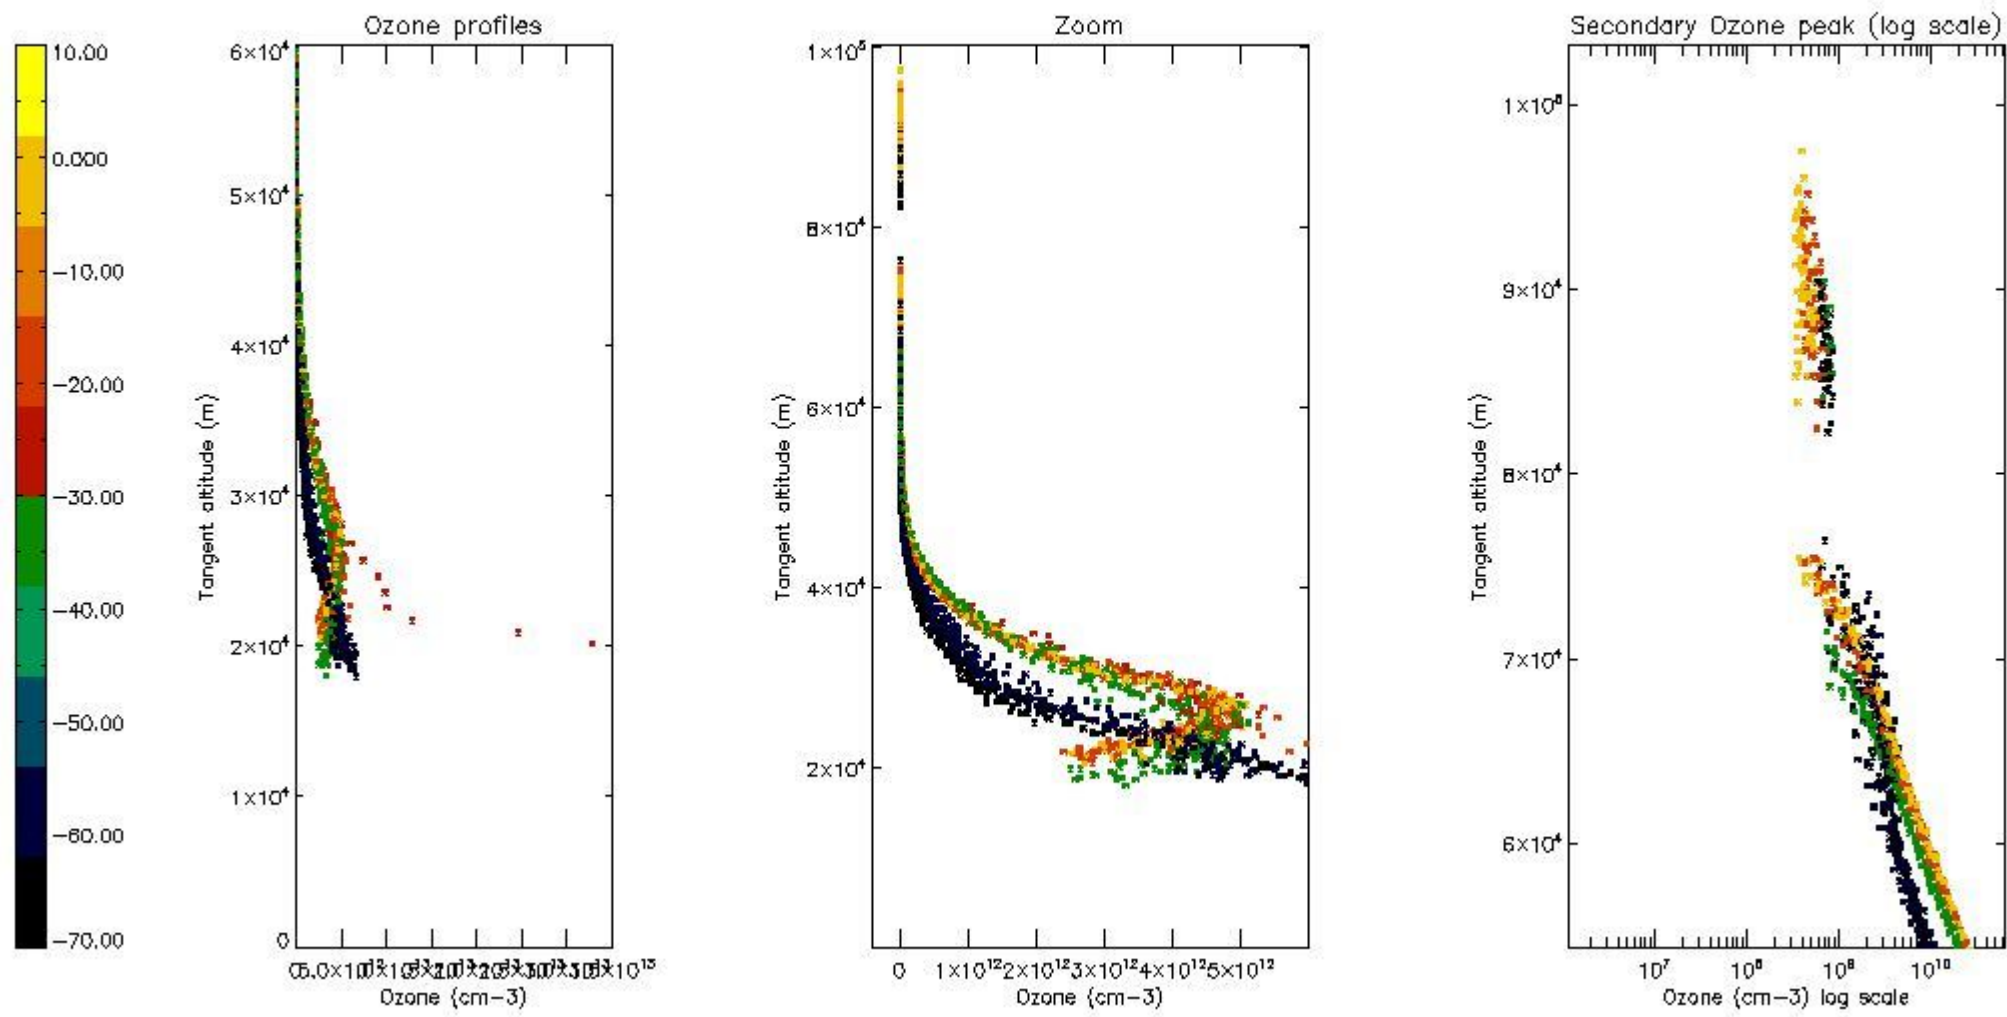

5.5 Plot ozone profiles where STD < 5% (dark without errors)

The colorbar represents the latitude.