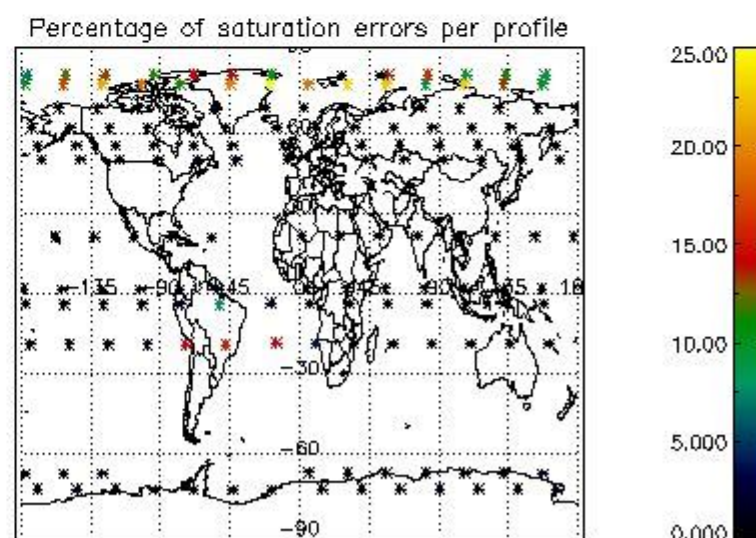

##### 4.1 Plot quality information per product (time dependant) coming from level 1b processing

###### 4.1.1 Plot level 1 quality information per product (time dependant): ENVISAT ASCENDING passes

4.1.2 Plot level 1 quality information per product (time dependant): ENVI SAT DESCENDING passes

4.2 Plot quality information per product coming from level 1b processing (world map)  
 4.2.1 Plot level 1 quality information per product (world map): ENVISAT ASCENDING passes

4.2.2 Plot level 1 quality information per product (world map): ENVISAT DESCENDING passes