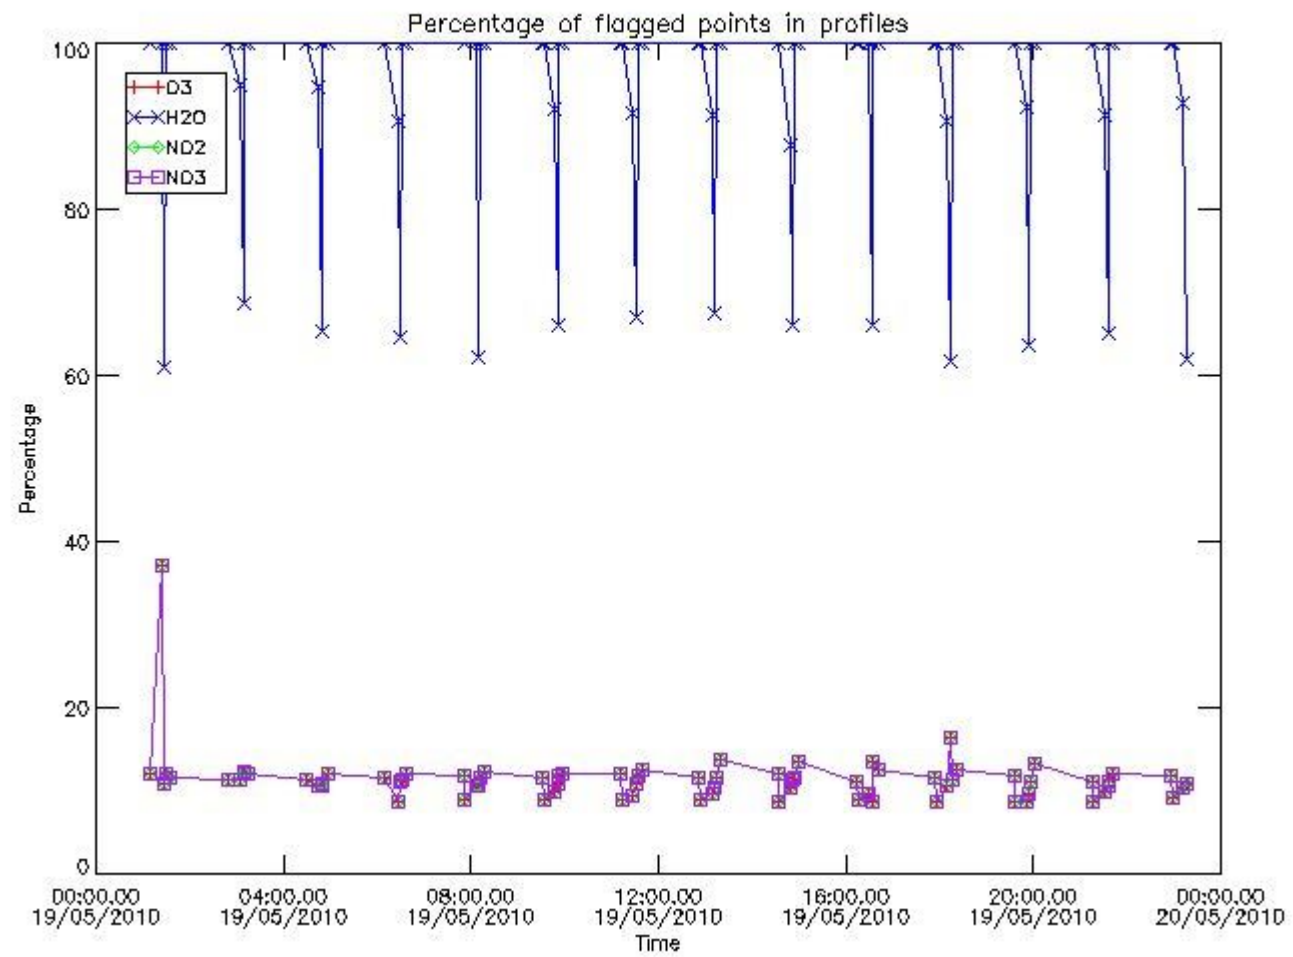

In this section it is plotted some information contained in the Quality Summary data set of the level 2 products. Only products in dark limb conditions and without errors (error flag in the MPH set to "0") are used.

3.1 Plot quality information per product (time dependant)

3.2 Plot quality information per product (world map)