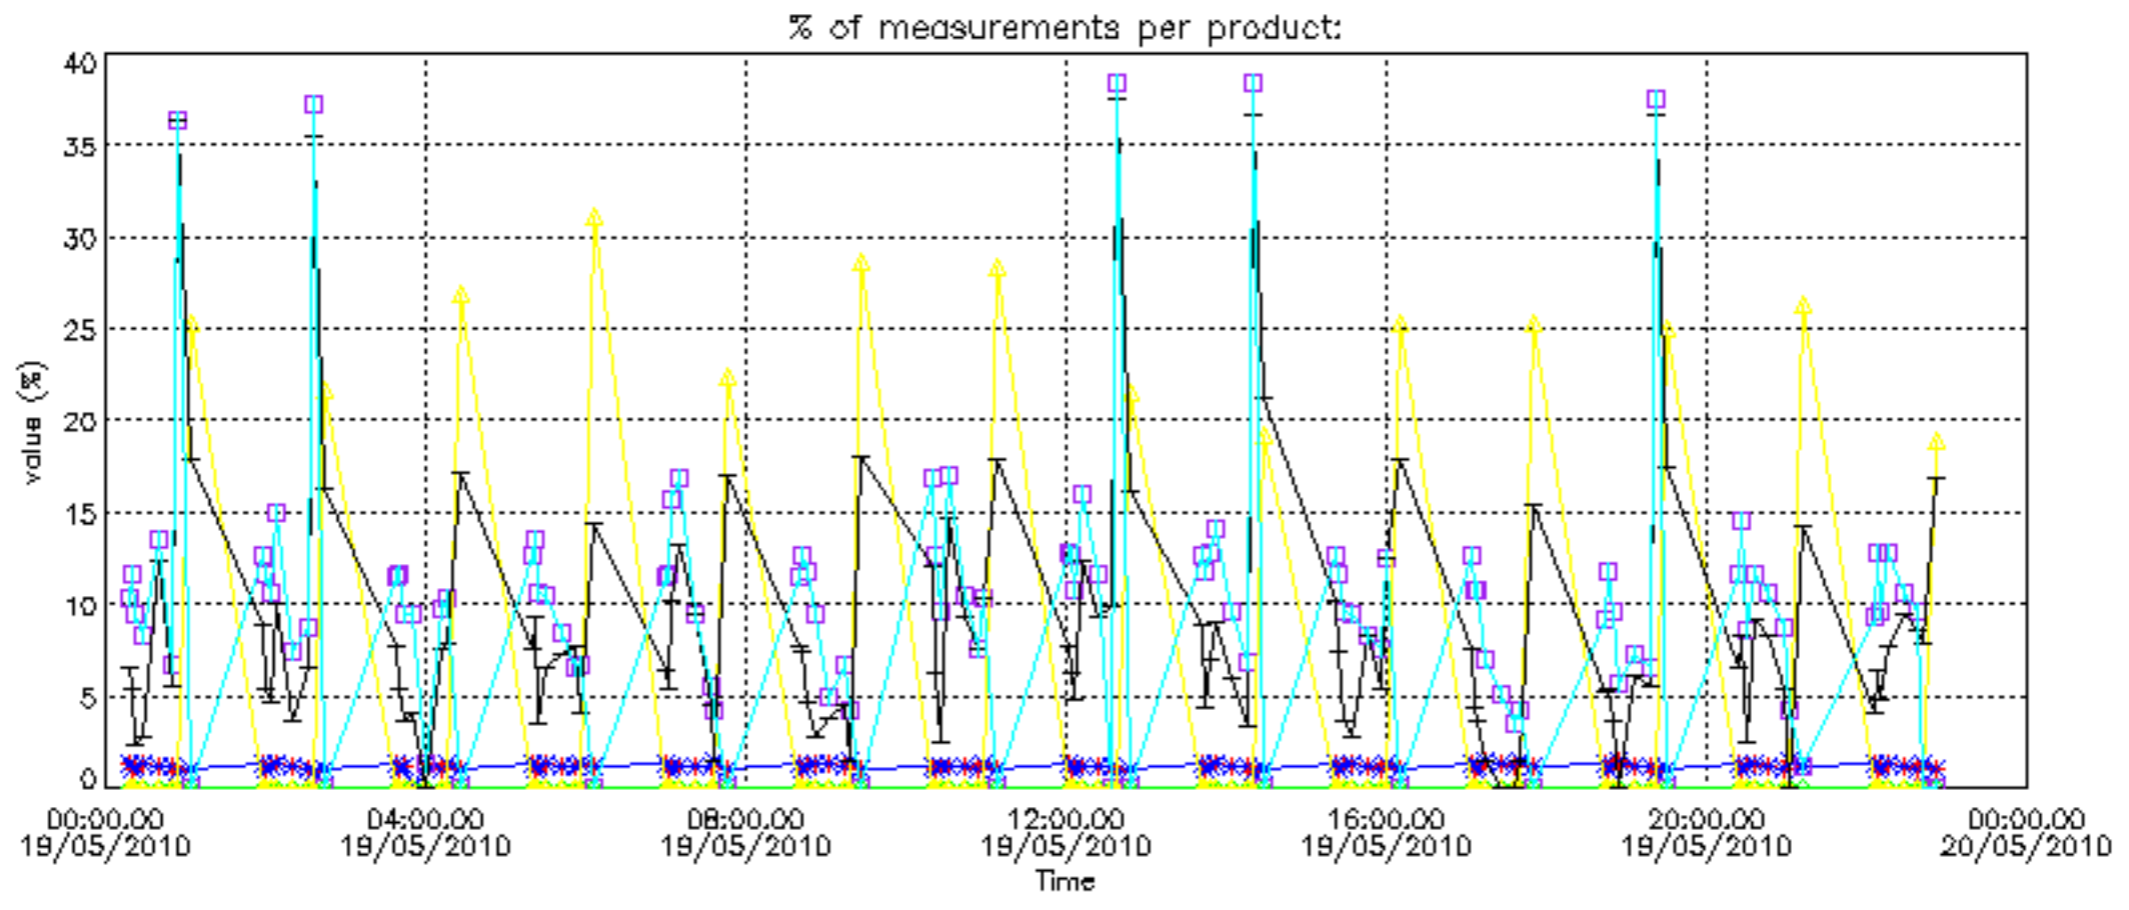

Percentage of cosmic ray hits per profile

Percentage of datation errors per profile