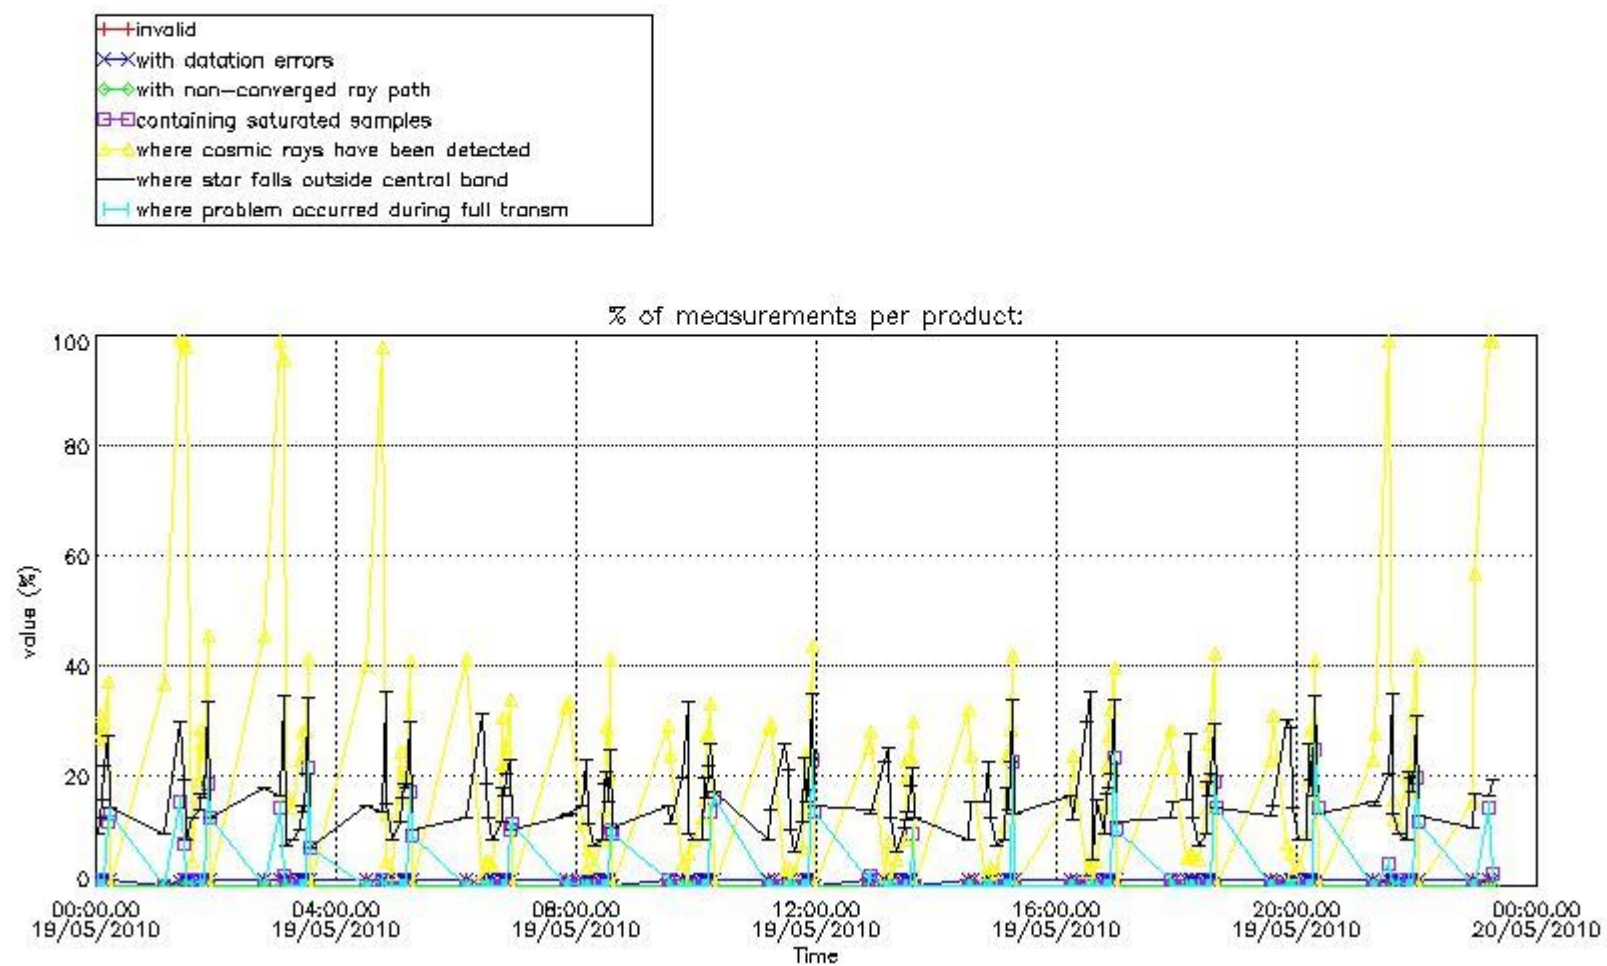

4.1.2 Plot level 1 quality information per product (time dependant): ENVI SAT DESCENDING passes