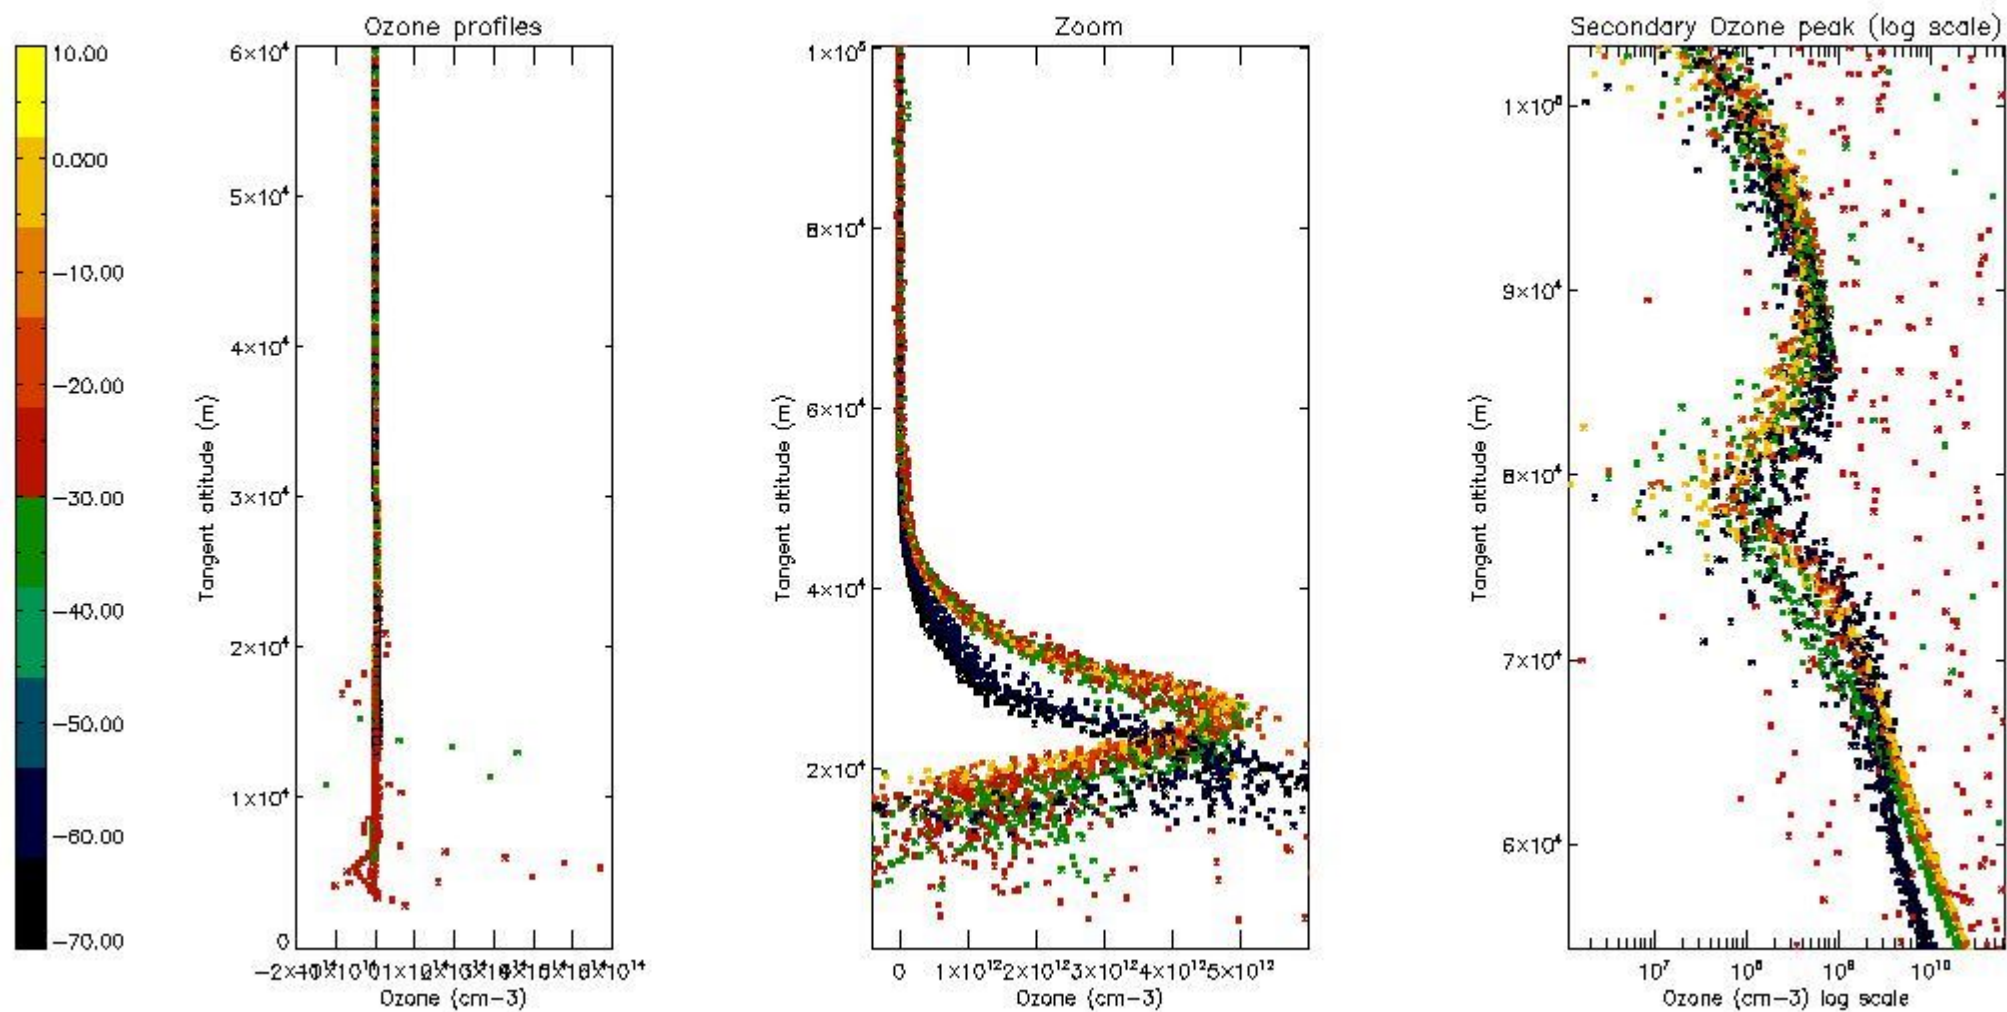

STD < 10	13
STD < 5	8

5.2 Plot ozone profiles for all STD (dark without errors)

The colorbar represents the latitude.

5.3 Plot ozone profiles where STD < 20% (dark without errors)

The colorbar represents the latitude.