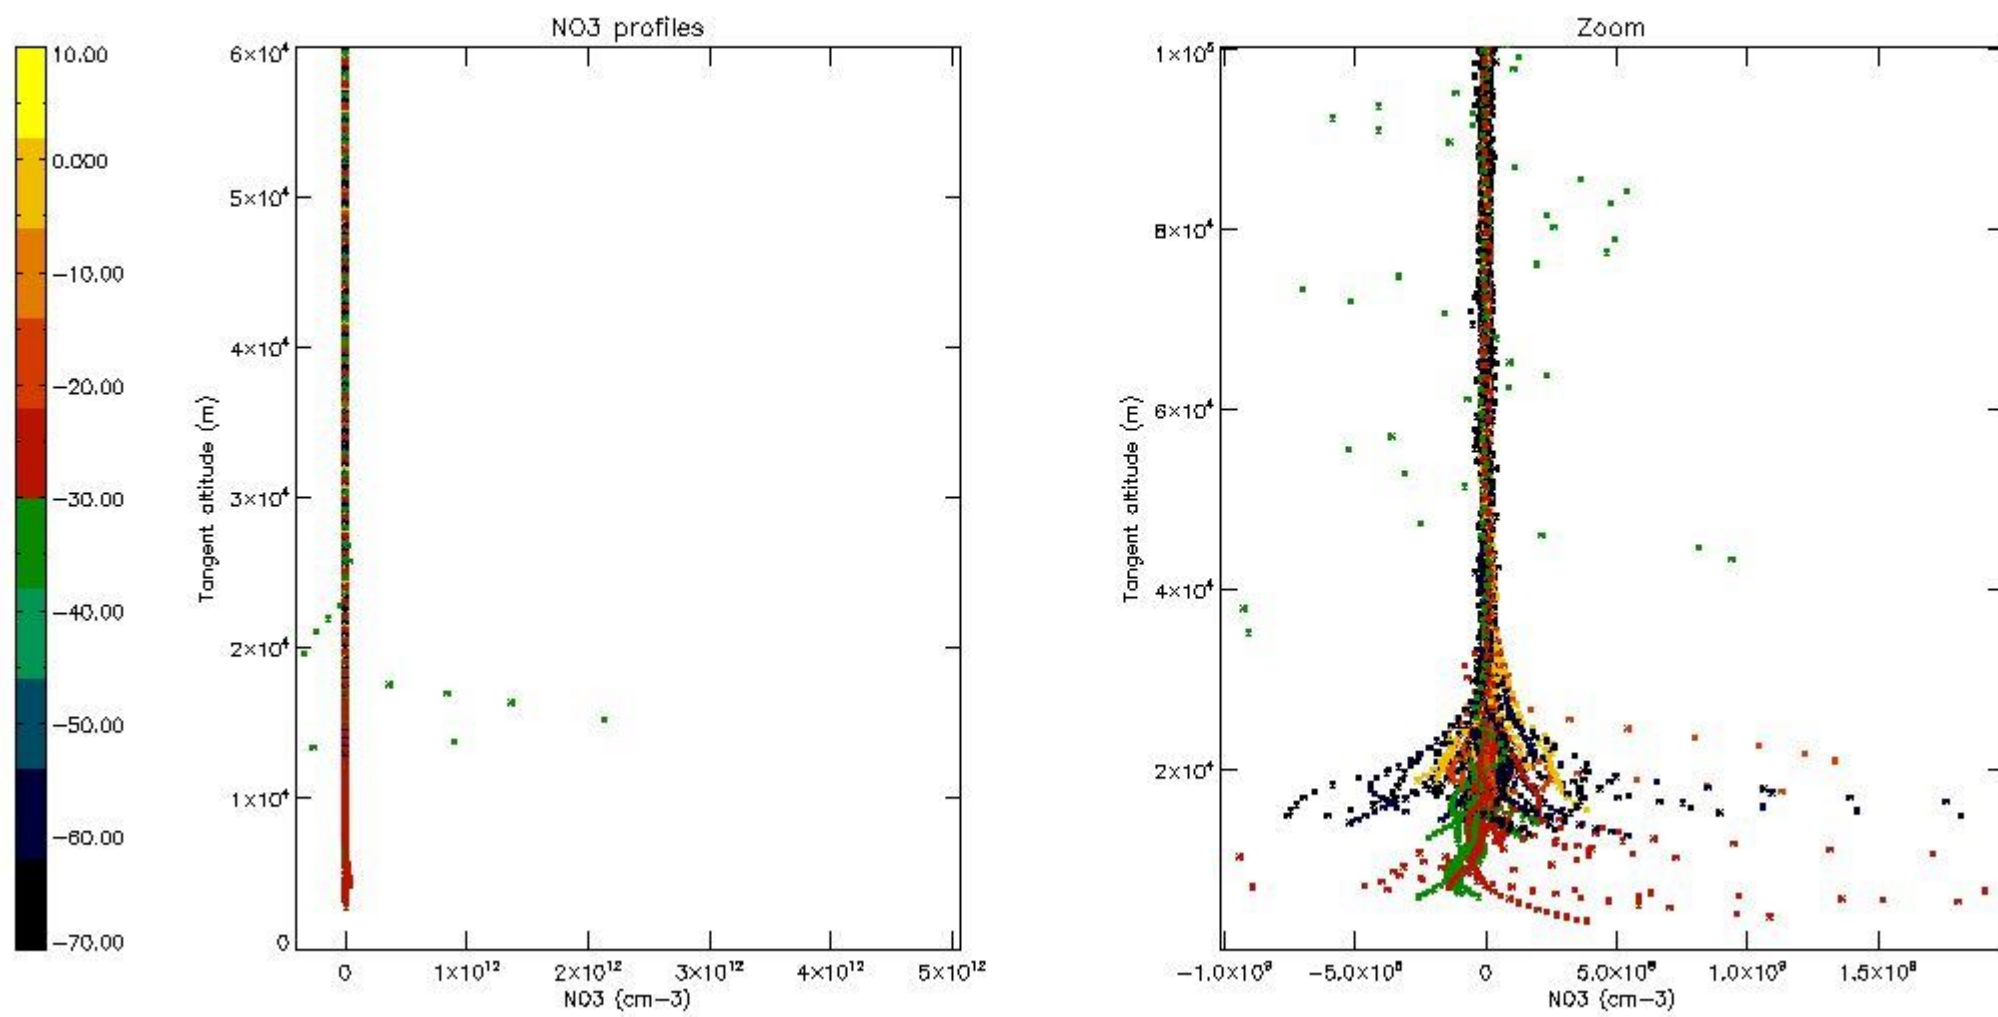

5.8 Plot H2O profiles for all STD (only for occultations of stars 1,2,3,4,13,14,16,26,63 dark without errors)

The colorbar represents the latitude.