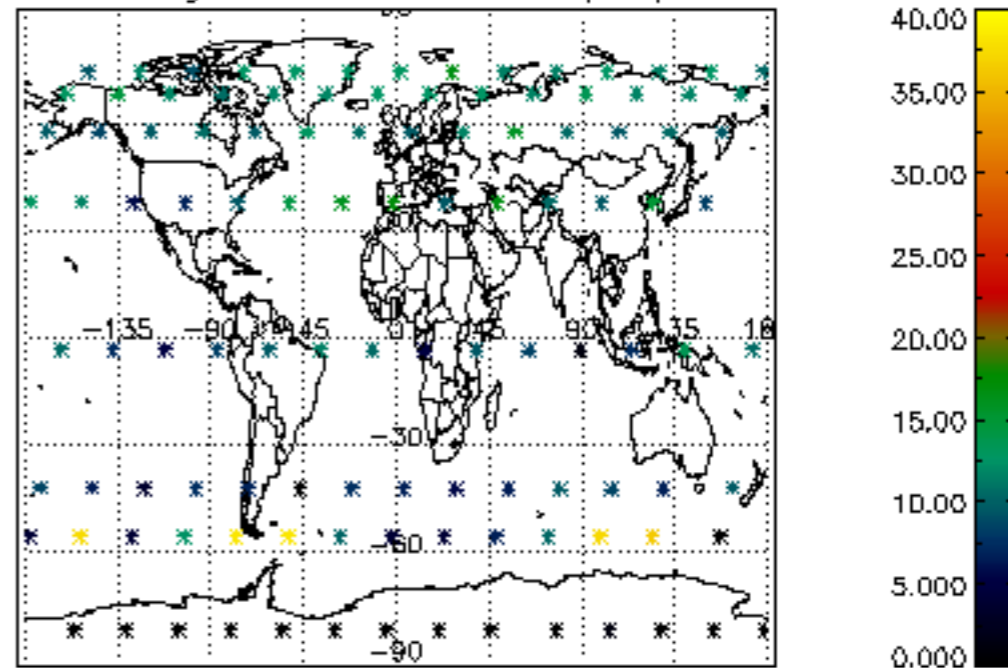

Percentage of saturation errors per profile