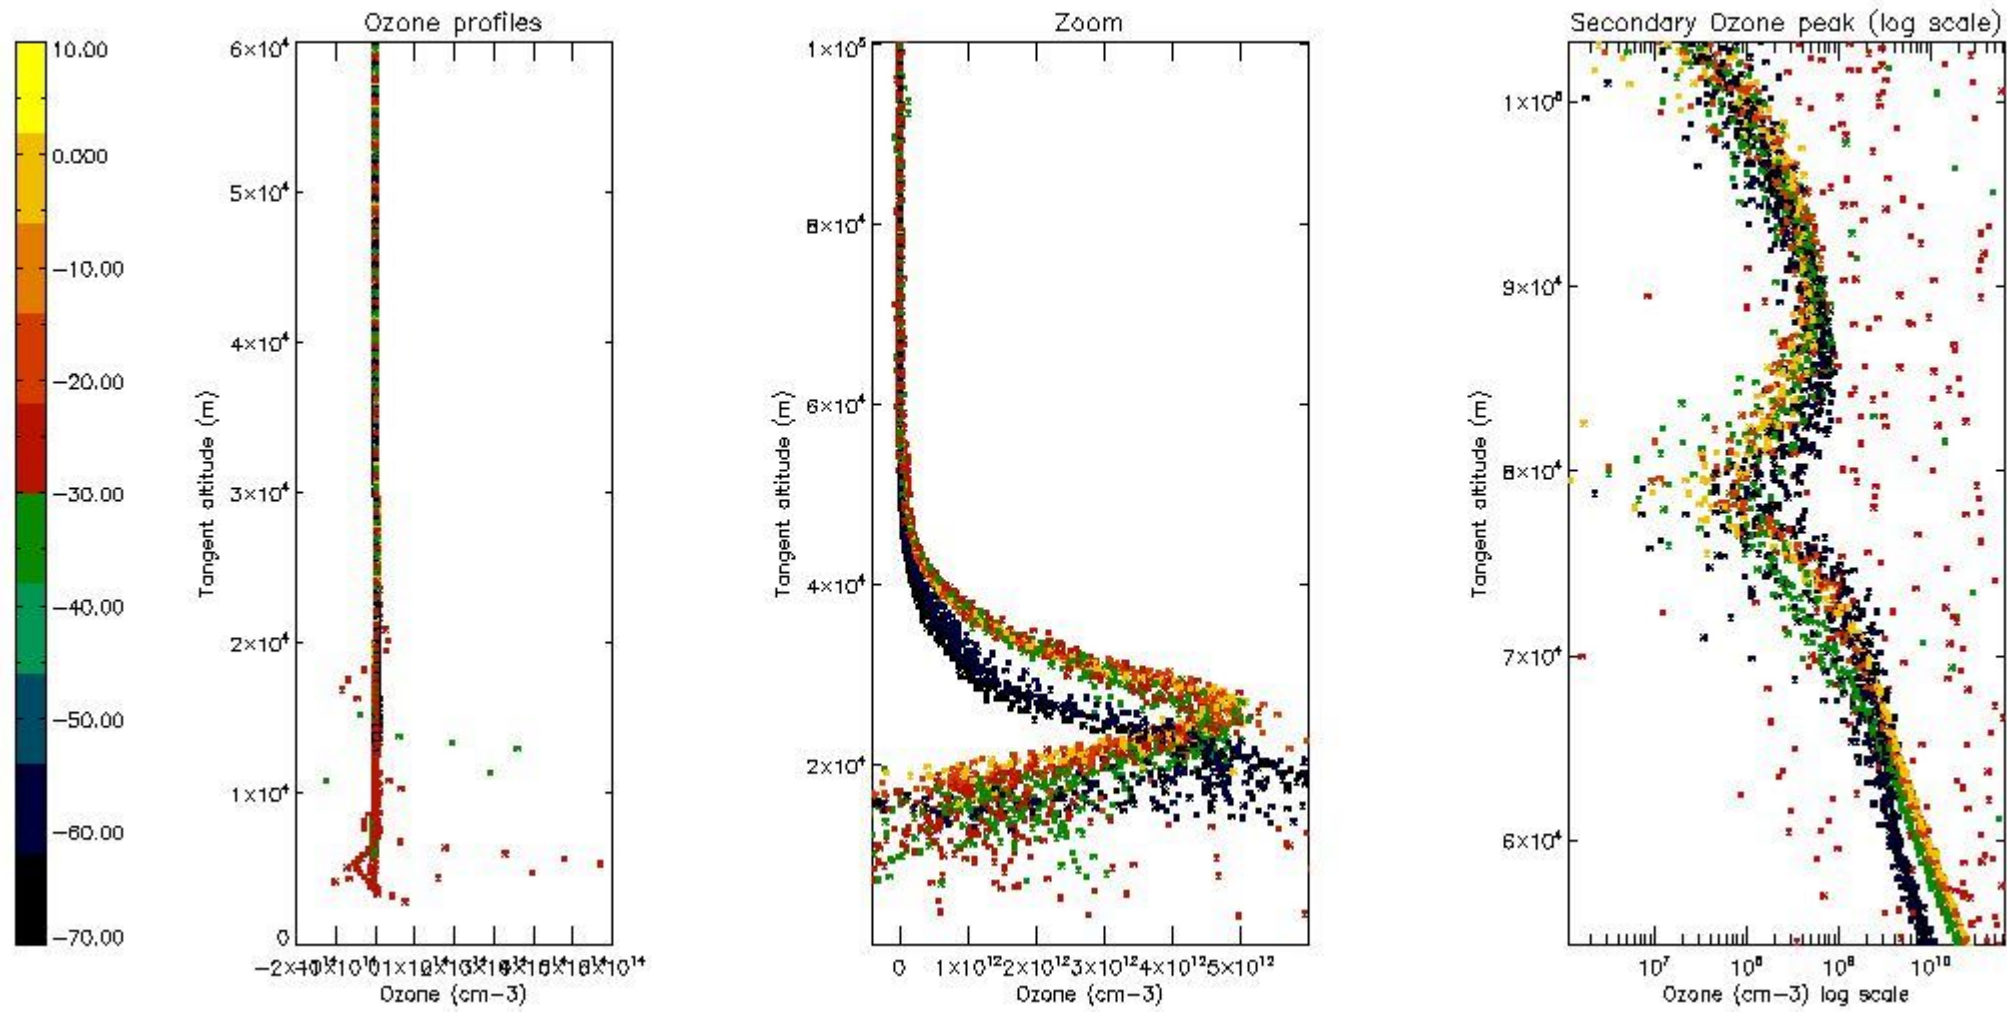

STD < 10	13
STD < 5	8

5.2 Plot ozone profiles for all STD (dark without errors)

The colorbar represents the latitude.

5.3 Plot ozone profiles where STD < 20% (dark without errors)

The colorbar represents the latitude.