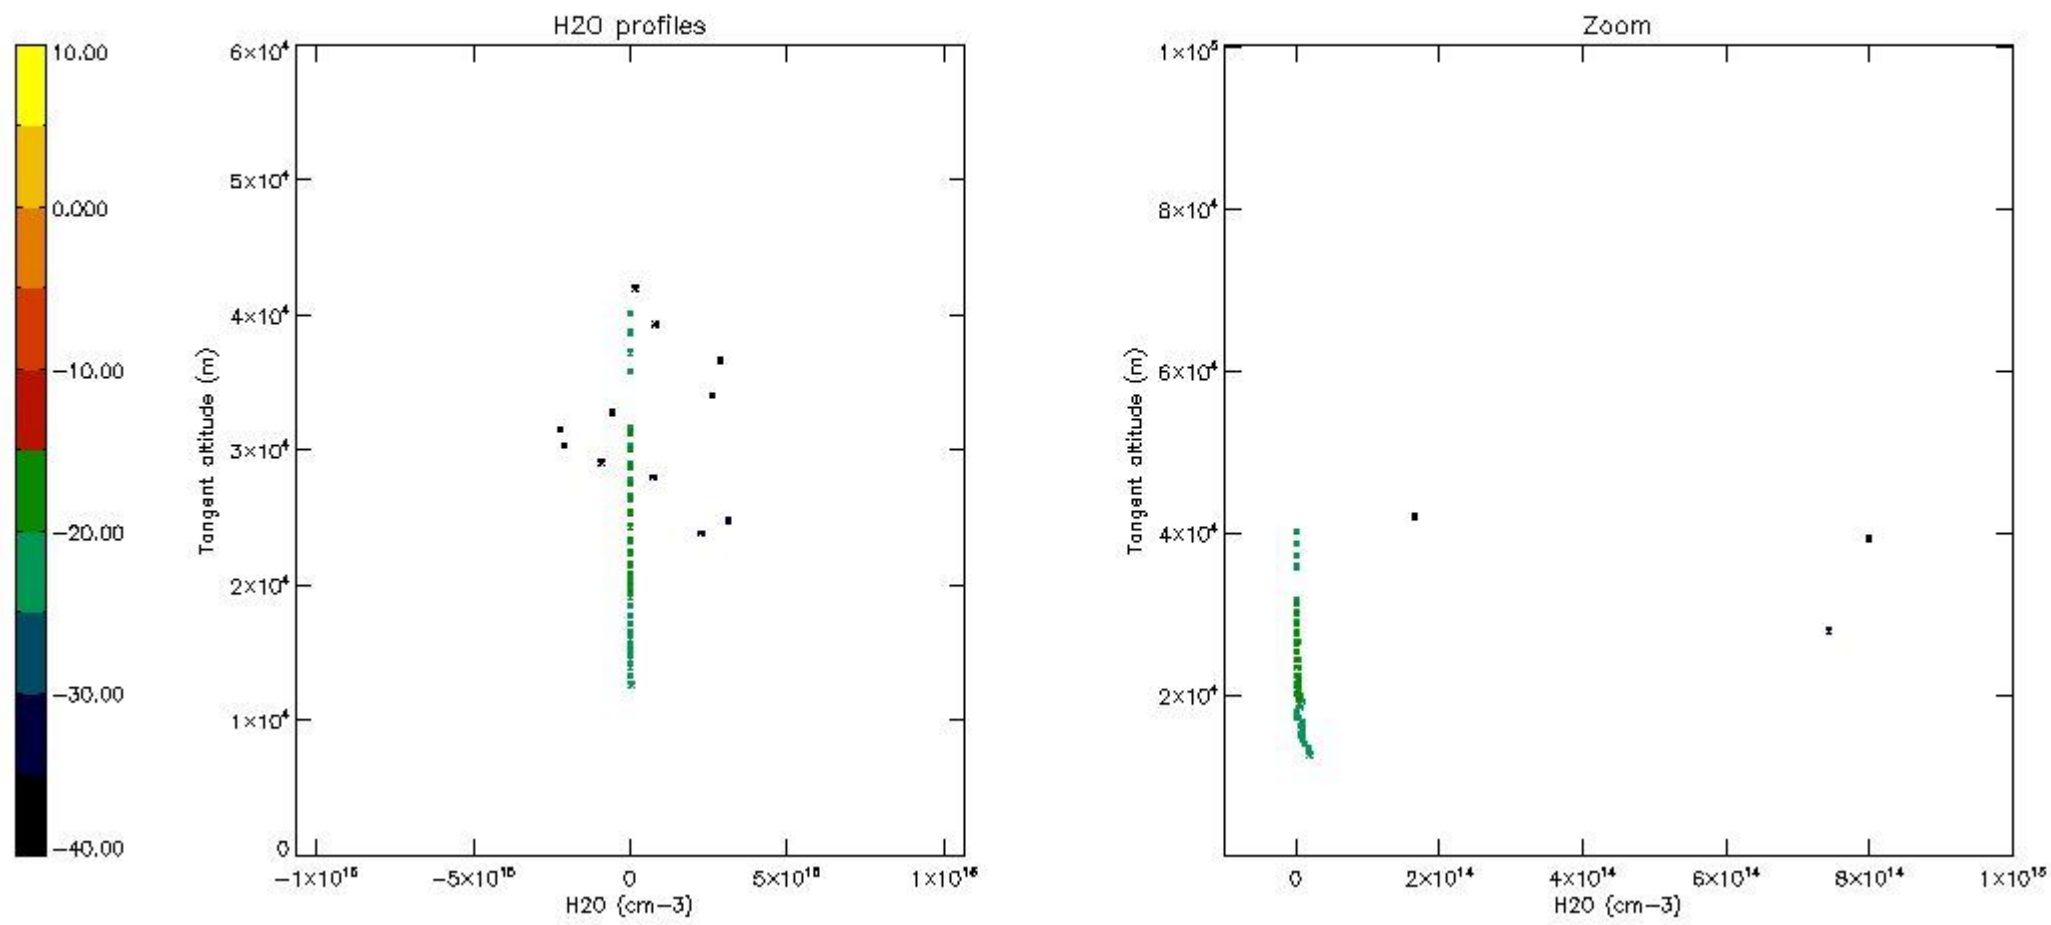

6. Auxiliary Data Files used for the production reported in section 2

The number reported in the third column indicates since which file (see list in section 2) the corresponding auxiliary file has been used. The fourth column is the date of those product files.

Type	Auxiliary Filename	Used since product	Used since product date
INST_PHYS_CHARACTERISTICS	GOM_INS_AXVIEC20091111_143220_20030716_120000_20500101_000000	1	19-MAY-2010 00:02:37
LEVEL-2_PROC_CONFIG	GOM_PR2_AXVIEC20091111_152718_20020301_000000_20500101_000000	1	19-MAY-2010 00:02:37
CROSS_SECTIONS_FILE	GOM_CRS_AXVIEC20091111_154832_20020301_000000_20500101_000000	1	19-MAY-2010 00:02:37