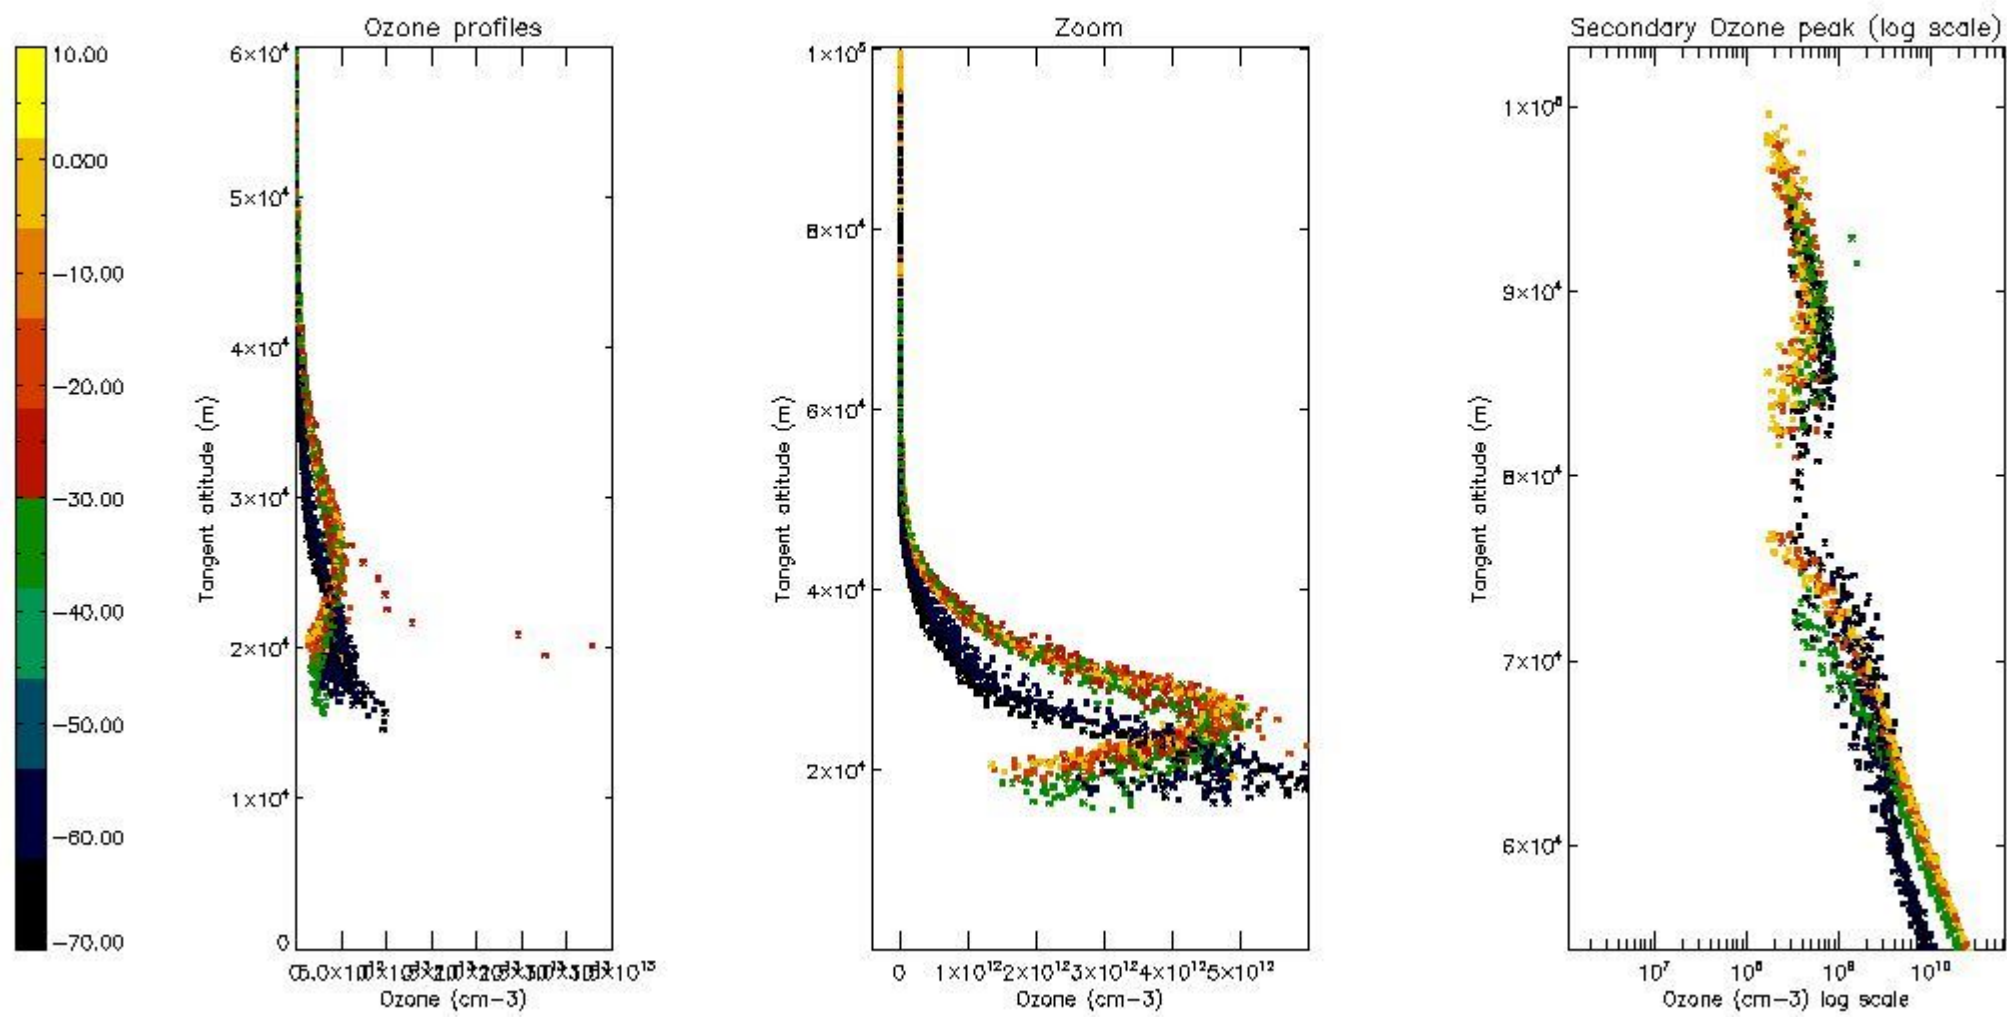

STD < 10	13
STD < 5	8

5.2 Plot ozone profiles for all STD (dark without errors)

The colorbar represents the latitude.

5.3 Plot ozone profiles where STD < 20% (dark without errors)

The colorbar represents the latitude.