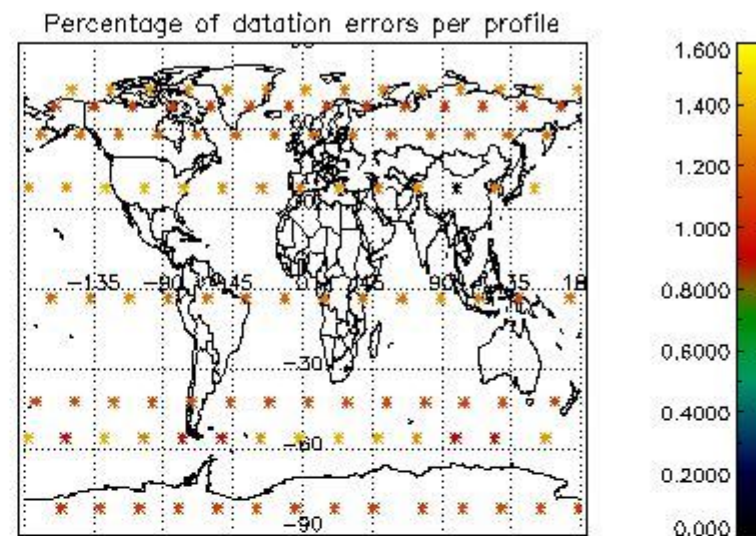

5. Trace gas profiles

5.1 Ozone statistics based on quality of products

The final quality of the products can be "measured" using the STD (Standard Deviation) attached to every point profile. This information is written to the parameter GOM_NL__2P/NL_LOCAL_SPECIES_DENSITY/o3_std of the level 2 products. The table below shows the statistics for given STD ranges.

The statistics are given with respect to the overall valid production:

- Products without fatal errors: GOM_NL__2P/MPH/PRODUCT_ERR=0
- Valid point profile: GOM_NL__2P/NL_LOCAL_SPECIES_DENSITY/pcd(0)=0

The 'Criteria' is applied to valid points of dark limb products:

- Products in dark limb illumination condition: GOM_NL__2P/NL_SUMMARY_QUALITY/obs_ill_cond=0
- Products without fatal errors: GOM_NL__2P/MPH/PRODUCT_ERR=0
- Valid point profile: GOM_NL__2P/NL_LOCAL_SPECIES_DENSITY/pcd(0)=0

So, the table below shows the percentage of dark limb and valid observations for each criteria with respect to the overall valid daily observations.

Criteria	% of total production
All STD	30
STD < 20	17