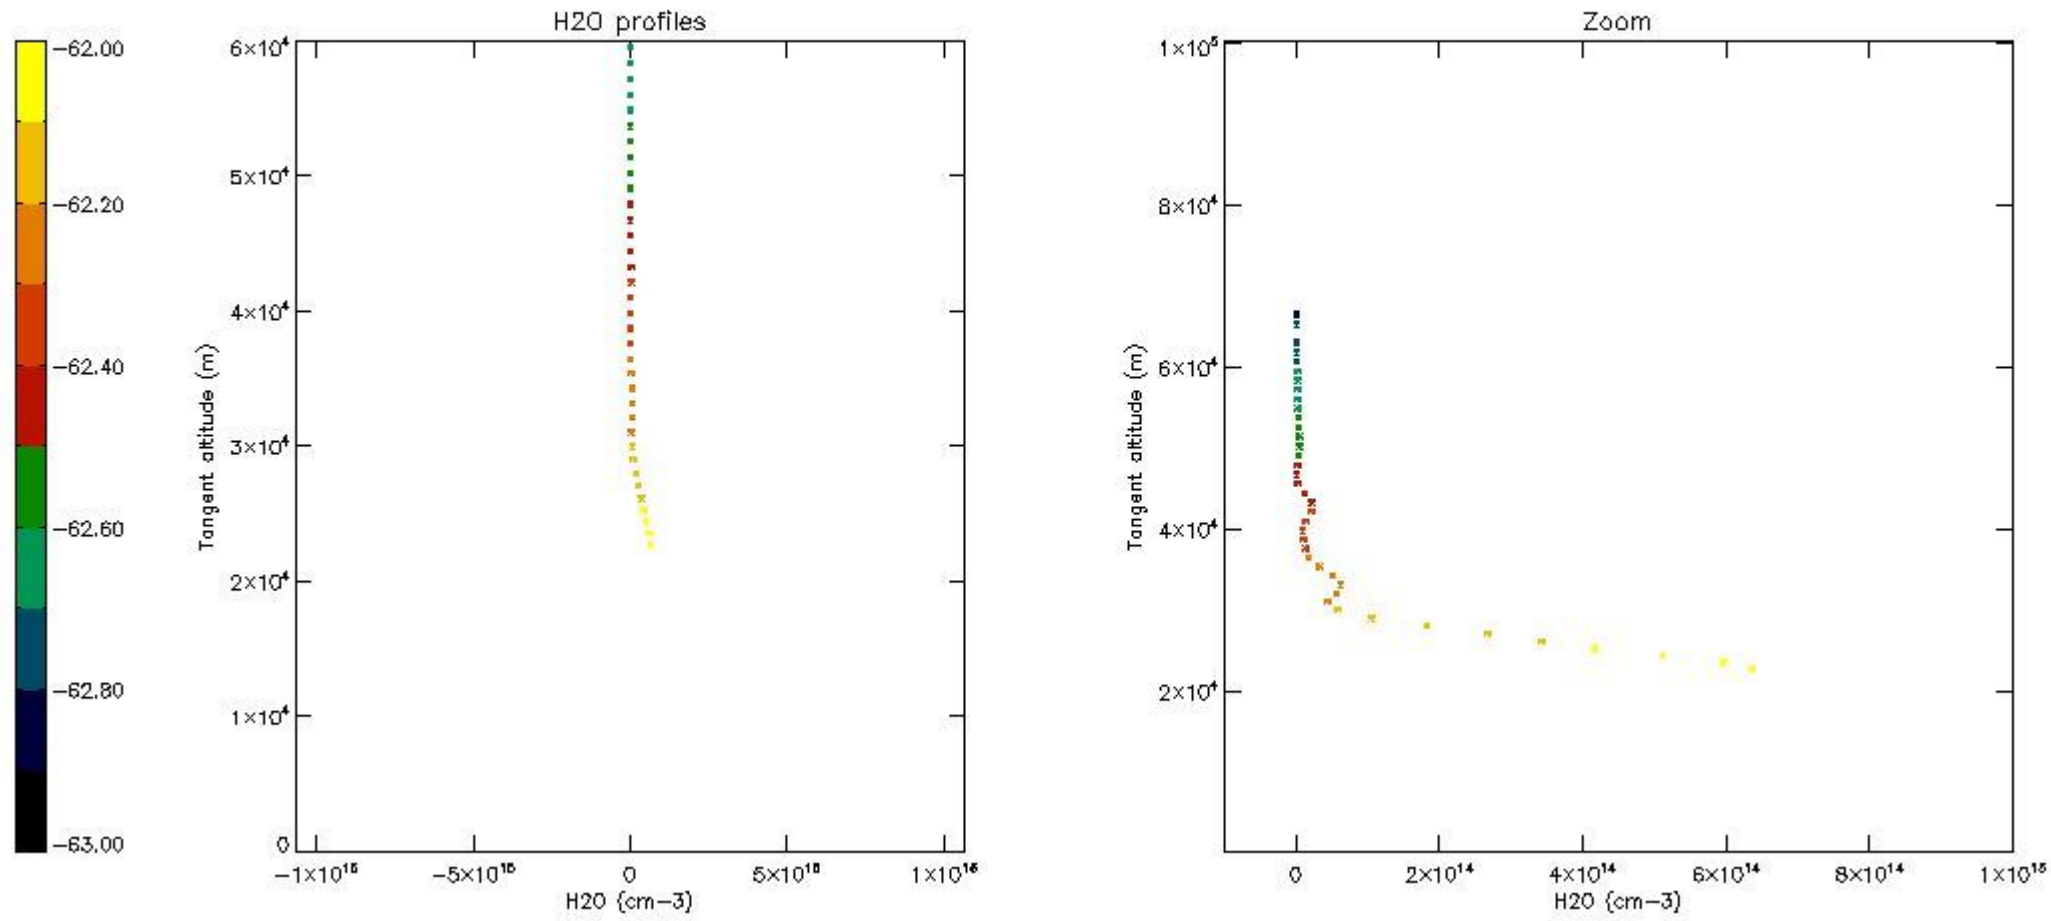

6. Auxiliary Data Files used for the production reported in section 2

The number reported in the third column indicates since which file (see list in section 2) the corresponding auxiliary file has been used. The fourth column is the date of those product files.

Type	Auxiliary Filename	Used since product	Used since product date
INST_PHYS_CHARACTERISTICS	GOM_INS_AXVIEC20091111_143220_20030716_120000_20500101_000000	1	18-MAY-2010 00:00:50
LEVEL-2_PROC_CONFIG	GOM_PR2_AXVIEC20091111_152718_20020301_000000_20500101_000000	1	18-MAY-2010 00:00:50
CROSS_SECTIONS_FILE	GOM_CRS_AXVIEC20091111_154832_20020301_000000_20500101_000000	1	18-MAY-2010 00:00:50