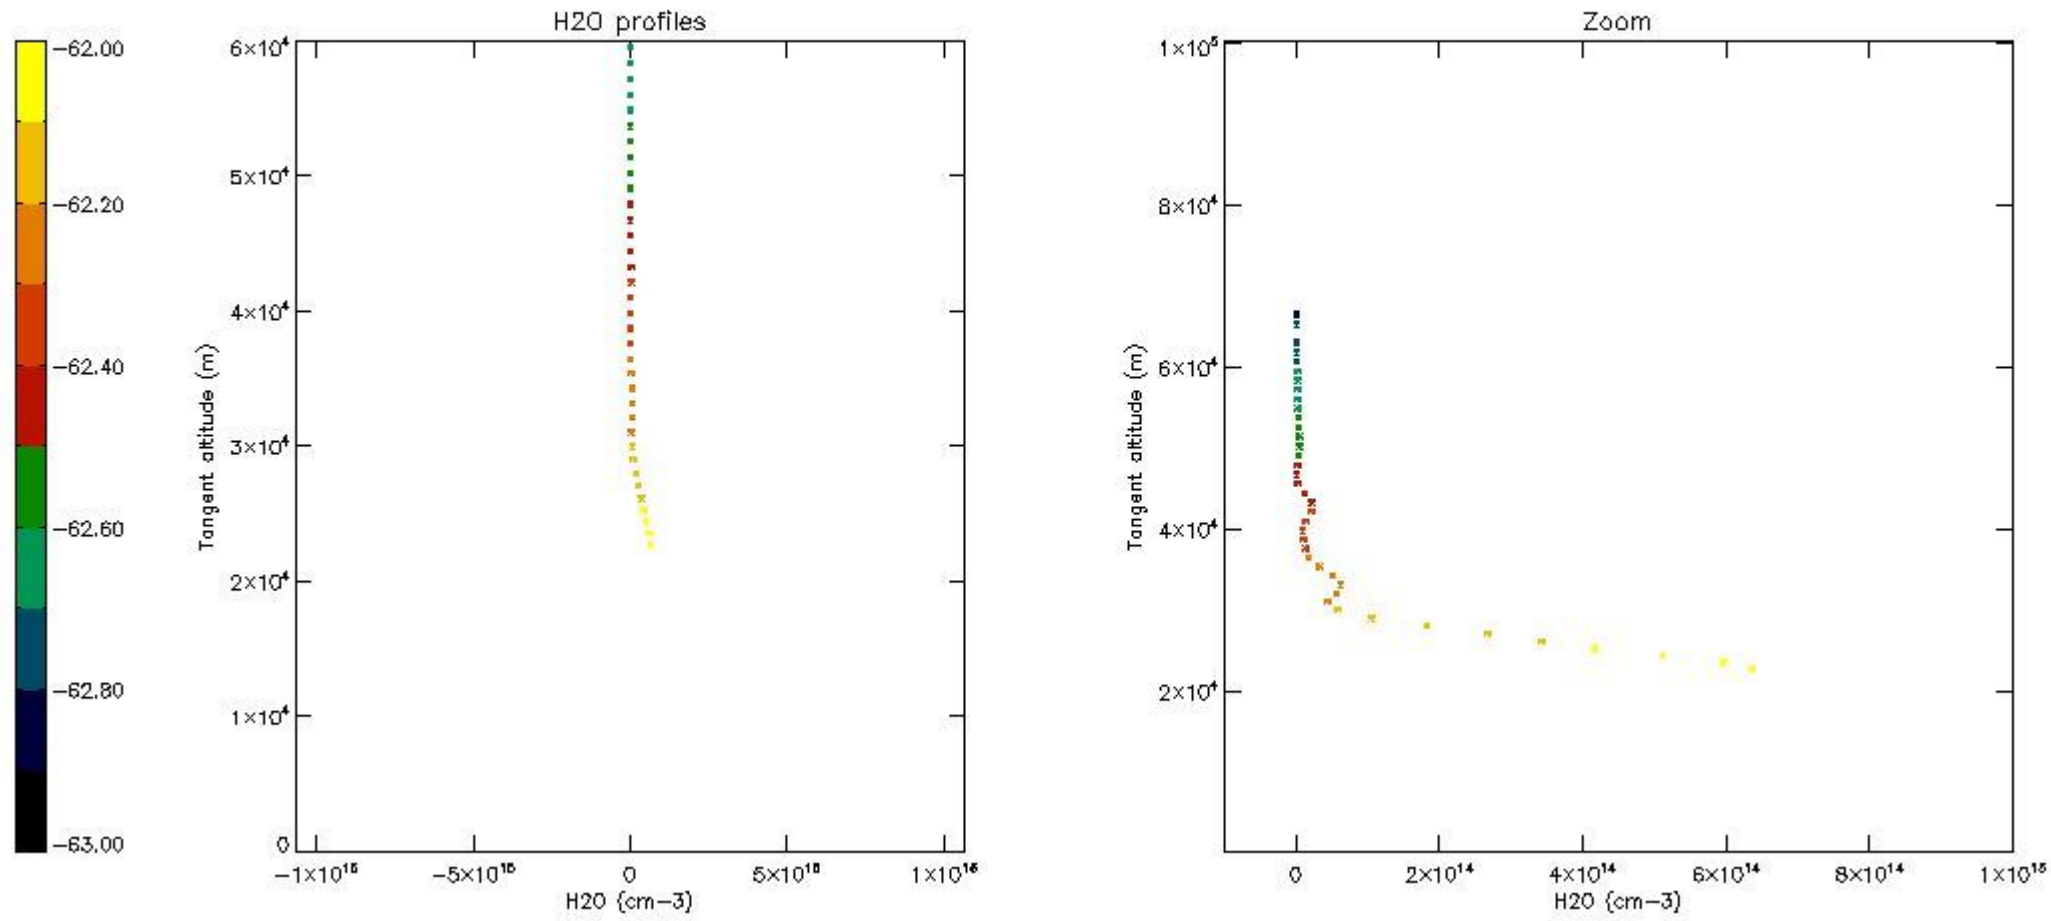

The colorbar represents the latitude.

*5.7 Plot NO3 profiles for all STD (dark without errors)*

The colorbar represents the latitude.

5.8 Plot H2O profiles for all STD (only for occultations of stars 1,2,3,4,13,14,16,26,63 dark without errors)

The colorbar represents the latitude.