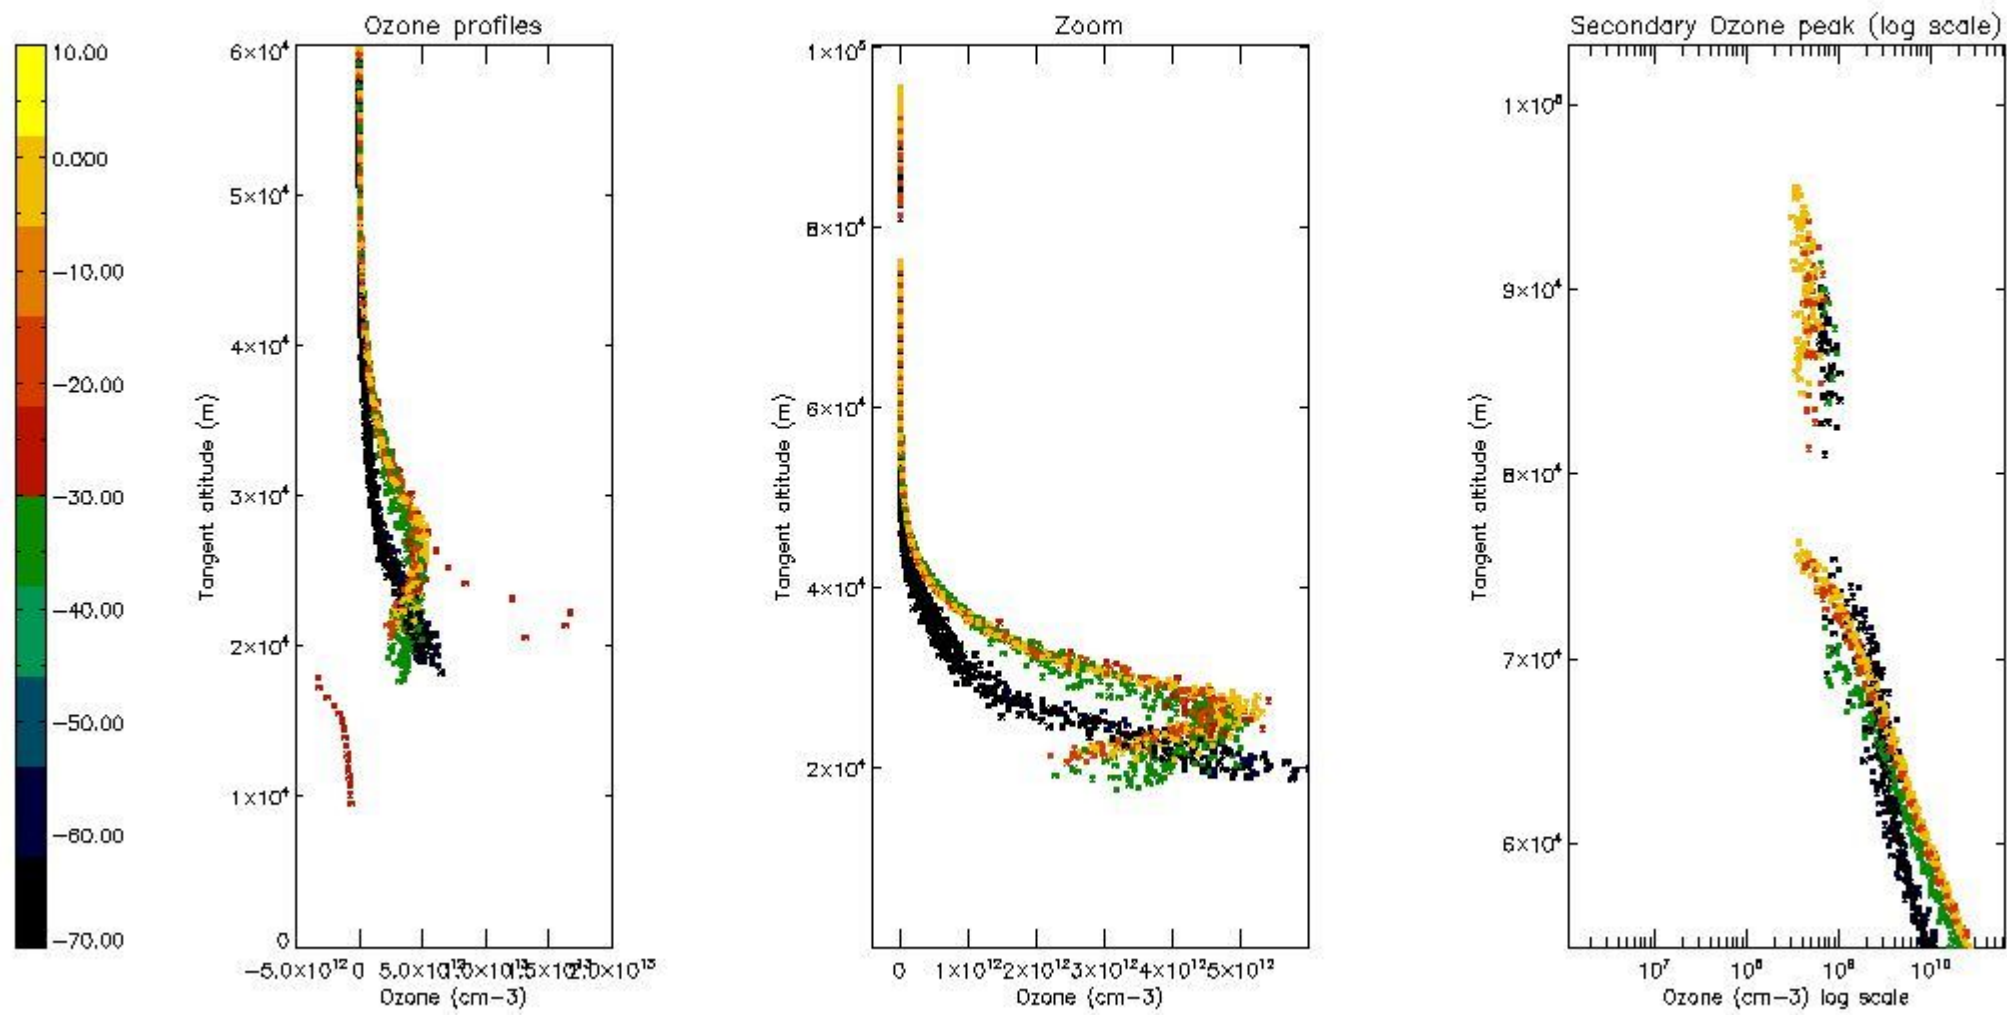

5.5 Plot ozone profiles where STD < 5% (dark without errors)

The colorbar represents the latitude.