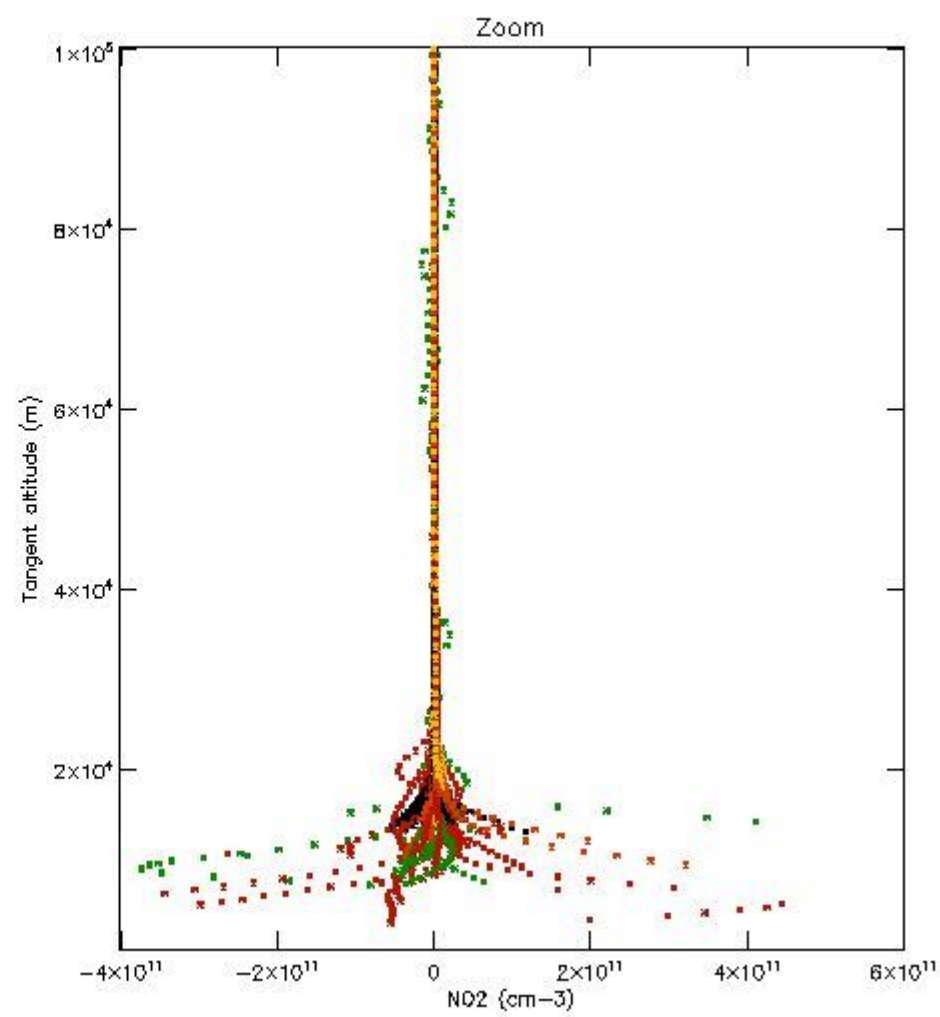

5.7 Plot NO3 profiles for all STD (dark without errors)

The colorbar represents the latitude.