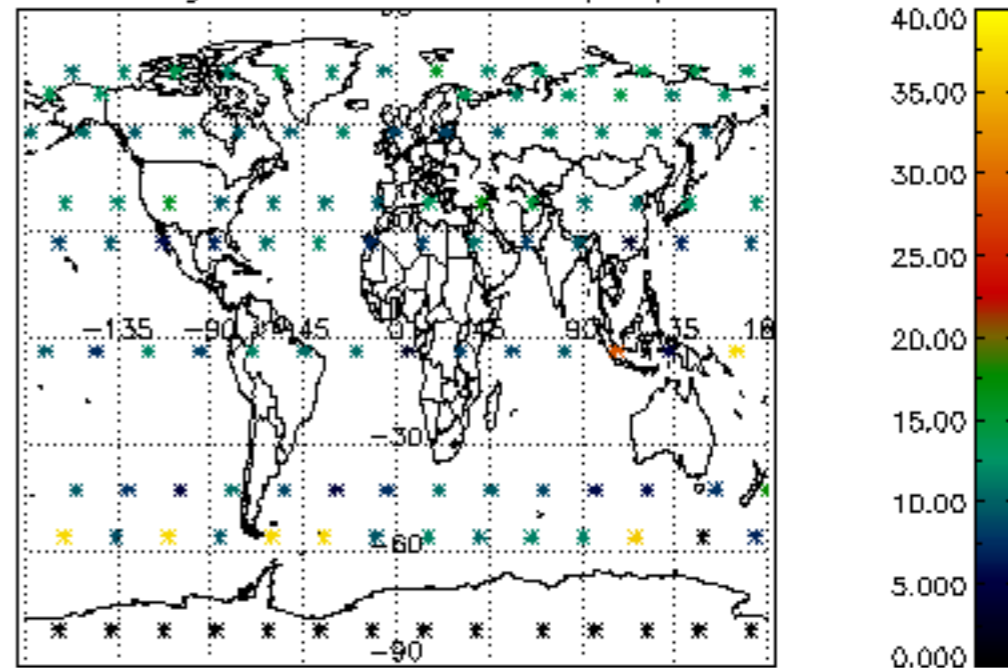

Percentage of saturation errors per profile