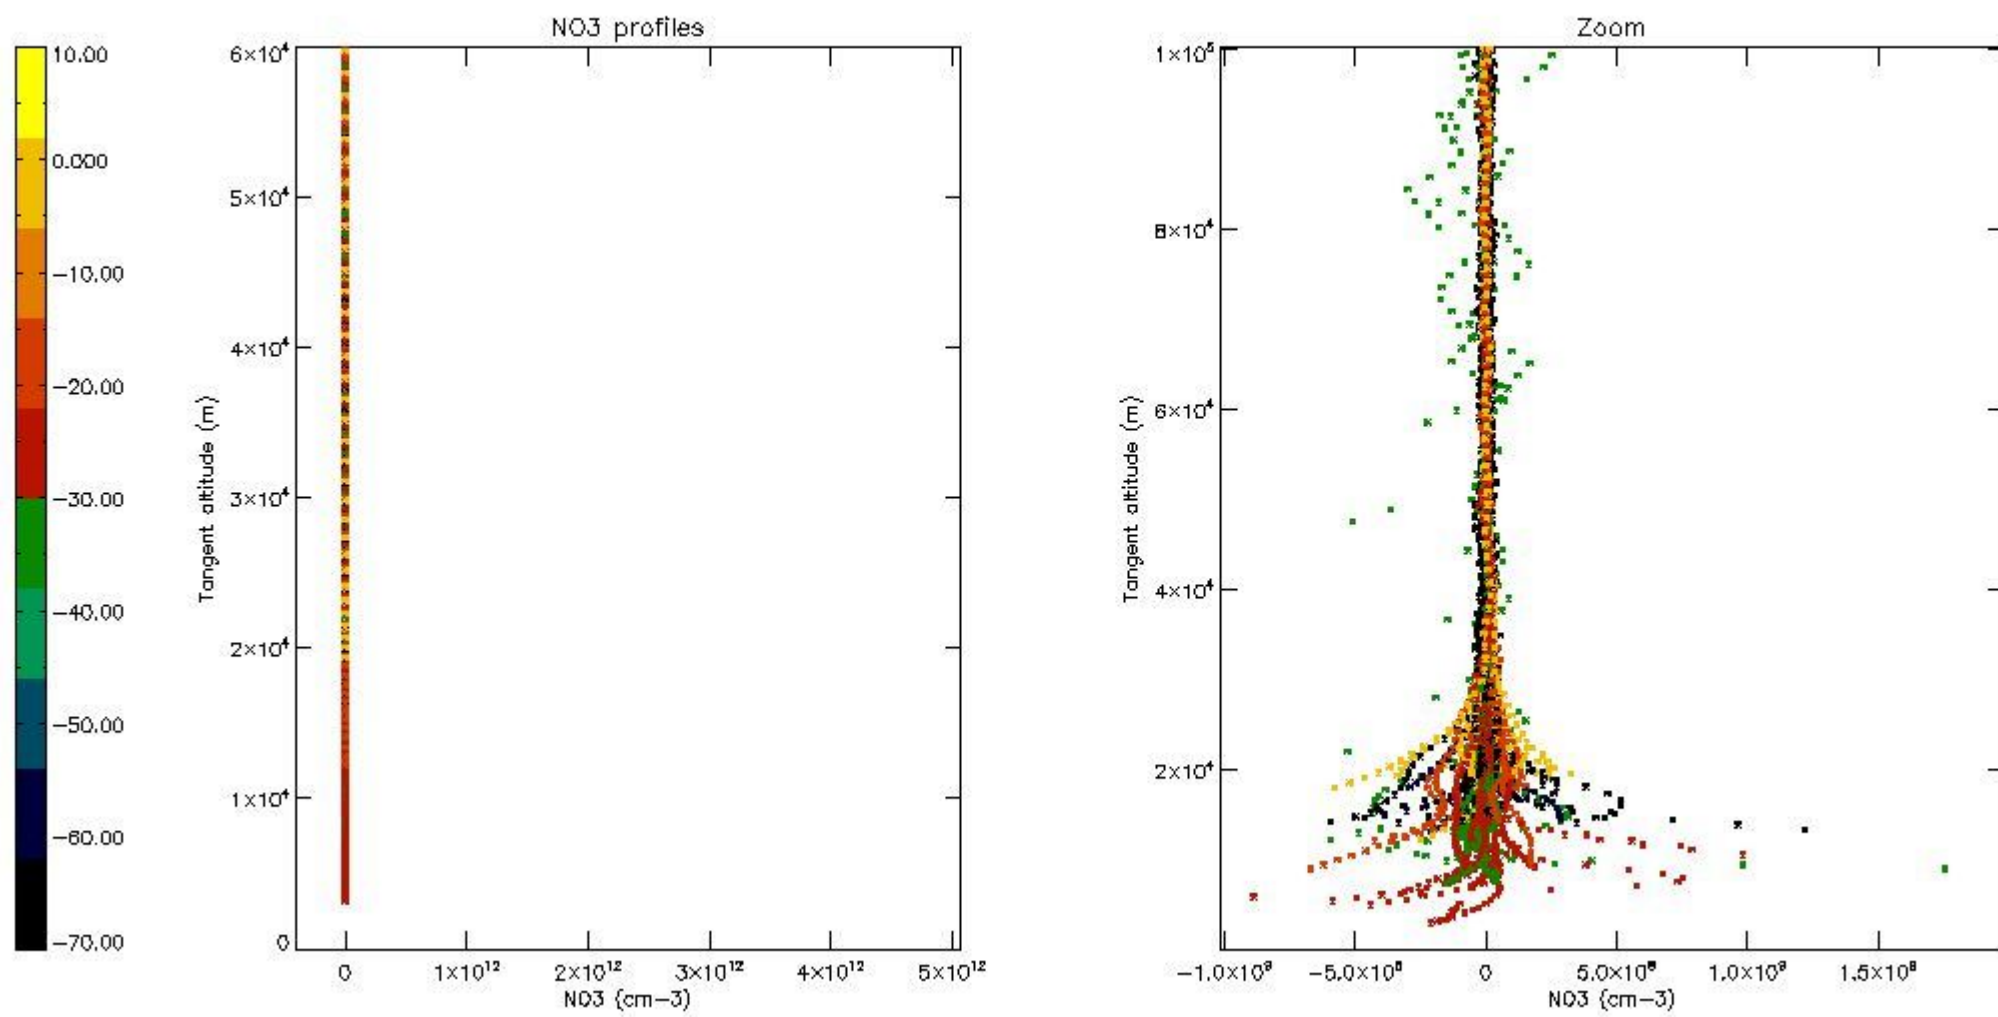

5.8 Plot H2O profiles for all STD (only for occultations of stars 1,2,3,4,13,14,16,26,63 dark without errors)

The colorbar represents the latitude.