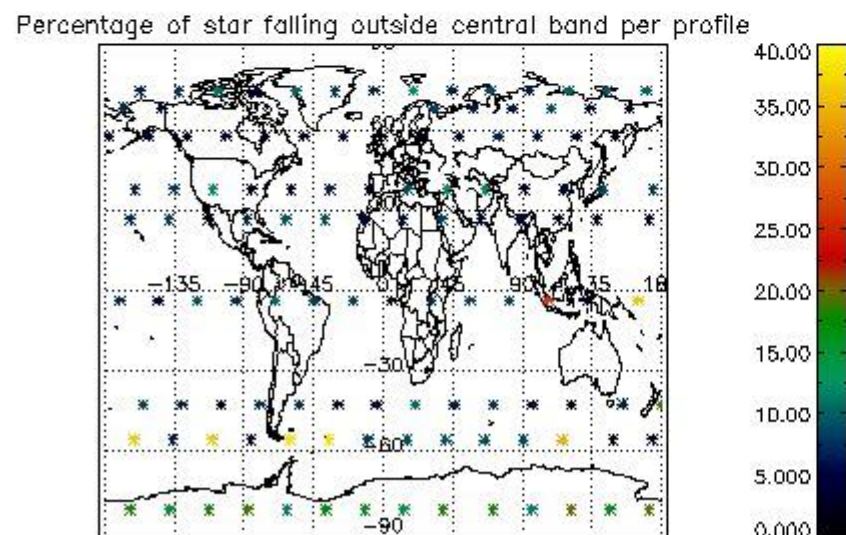

5. Trace gas profiles

5.1 Ozone statistics based on quality of products

The final quality of the products can be "measured" using the STD (Standard Deviation) attached to every point profile. This information is written to the parameter GOM_NL__2P/NL_LOCAL_SPECIES_DENSITY/o3_std of the level 2 products. The table below shows the statistics for given STD ranges.

The statistics are given with respect to the overall valid production:

- Products without fatal errors: GOM_NL__2P/MPH/PRODUCT_ERR=0
- Valid point profile: GOM_NL__2P/NL_LOCAL_SPECIES_DENSITY/pcd(0)=0

The 'Criteria' is applied to valid points of dark limb products:

- Products in dark limb illumination condition: GOM_NL__2P/NL_SUMMARY_QUALITY/obs_ill_cond=0
- Products without fatal errors: GOM_NL__2P/MPH/PRODUCT_ERR=0
- Valid point profile: GOM_NL__2P/NL_LOCAL_SPECIES_DENSITY/pcd(0)=0

So, the table below shows the percentage of dark limb and valid observations for each criteria with respect to the overall valid daily observations.

Criteria	% of total production
All STD	29
STD < 20	16