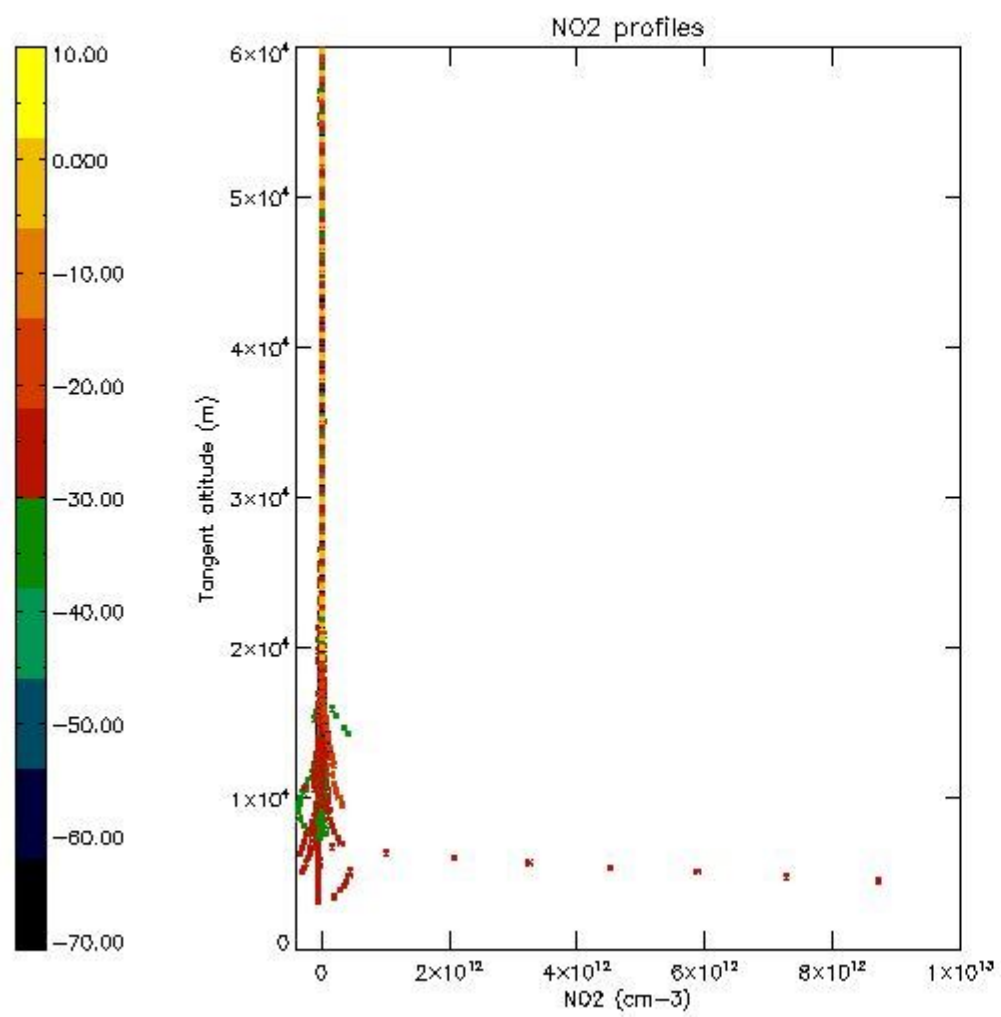

*5.4 Plot ozone profiles where STD < 10% (dark without errors)*

The colorbar represents the latitude.

*5.5 Plot ozone profiles where STD < 5% (dark without errors)*

The colorbar represents the latitude.

*5.6 Plot NO<sub>2</sub> profiles for all STD (dark without errors)*

The colorbar represents the latitude.

*5.7 Plot NO3 profiles for all STD (dark without errors)*

The colorbar represents the latitude.

5.8 Plot H2O profiles for all STD (only for occultations of stars 1,2,3,4,13,14,16,26,63 dark without errors)