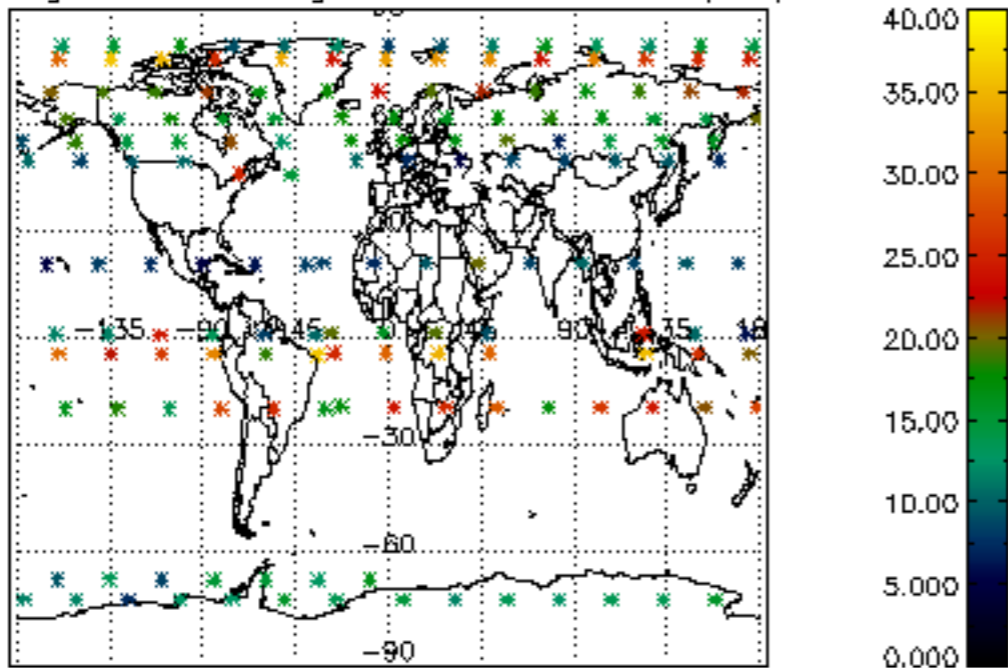

Percentage of cosmic ray hits per profile

Percentage of star falling outside central band per profile