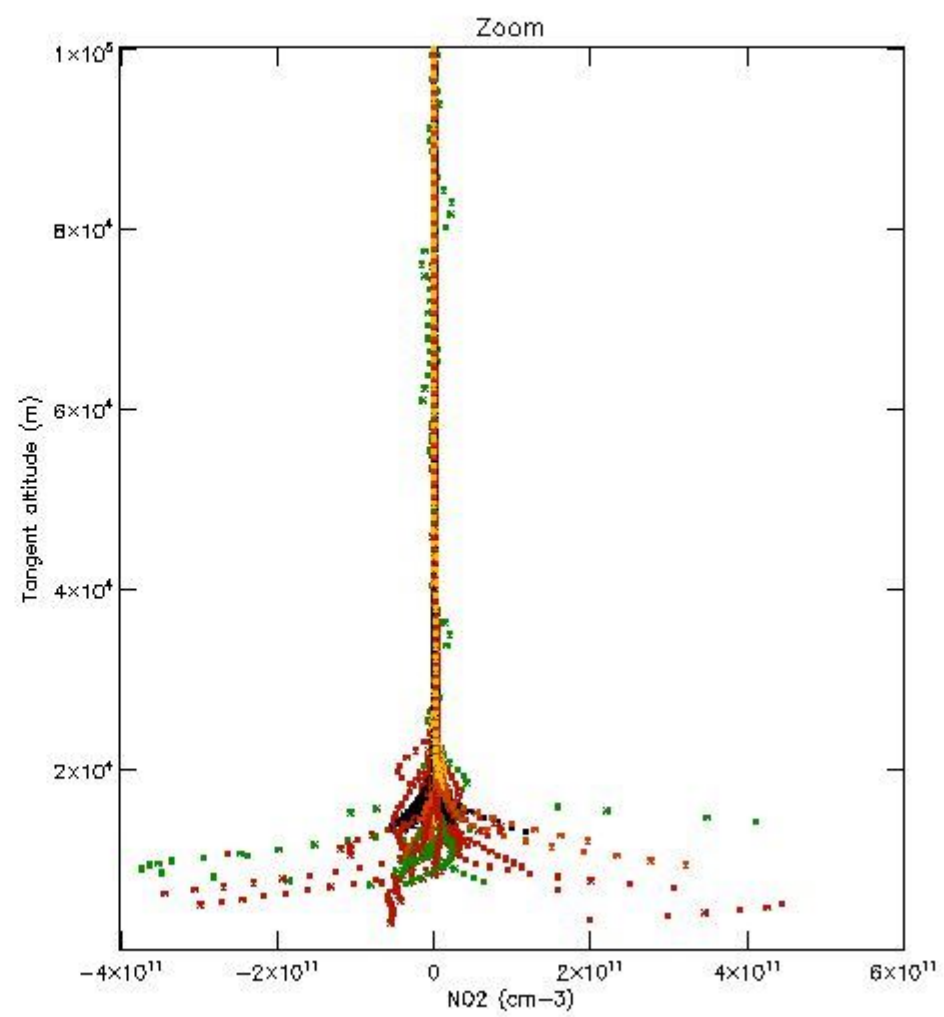

*5.4 Plot ozone profiles where STD < 10% (dark without errors)*

The colorbar represents the latitude.

*5.5 Plot ozone profiles where STD < 5% (dark without errors)*

The colorbar represents the latitude.

*5.6 Plot NO<sub>2</sub> profiles for all STD (dark without errors)*

The colorbar represents the latitude.

*5.7 Plot NO3 profiles for all STD (dark without errors)*

The colorbar represents the latitude.

5.8 Plot H2O profiles for all STD (only for occultations of stars 1,2,3,4,13,14,16,26,63 dark without errors)

The colorbar represents the latitude.