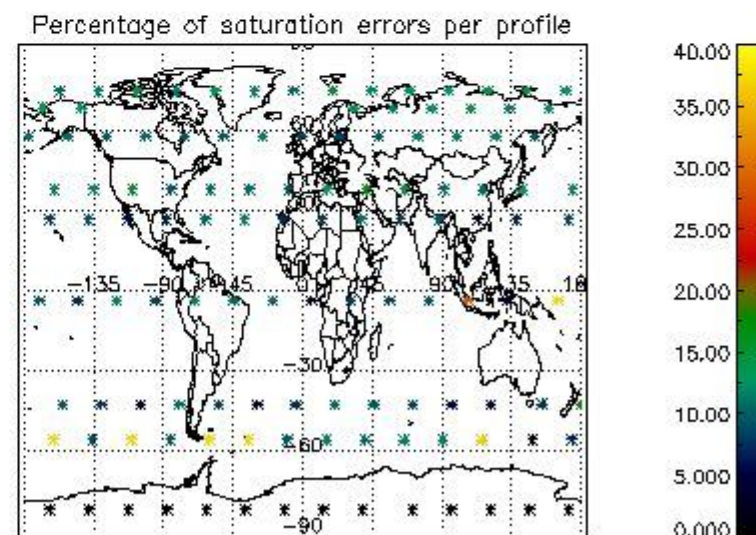

5. Trace gas profiles

5.1 Ozone statistics based on quality of products

The final quality of the products can be "measured" using the STD (Standard Deviation) attached to every point profile. This information is written to the parameter GOM_NL__2P/NL_LOCAL_SPECIES_DENSITY/o3_std of the level 2 products. The table below shows the statistics for given STD ranges.

The statistics are given with respect to the overall valid production:

- Products without fatal errors: GOM_NL__2P/MPH/PRODUCT_ERR=0
- Valid point profile: GOM_NL__2P/NL_LOCAL_SPECIES_DENSITY/pcd(0)=0

The 'Criteria' is applied to valid points of dark limb products:

- Products in dark limb illumination condition: GOM_NL__2P/NL_SUMMARY_QUALITY/obs_ill_cond=0
- Products without fatal errors: GOM_NL__2P/MPH/PRODUCT_ERR=0
- Valid point profile: GOM_NL__2P/NL_LOCAL_SPECIES_DENSITY/pcd(0)=0

So, the table below shows the percentage of dark limb and valid observations for each criteria with respect to the overall valid daily observations.

Criteria	% of total production
All STD	29
STD < 20	16