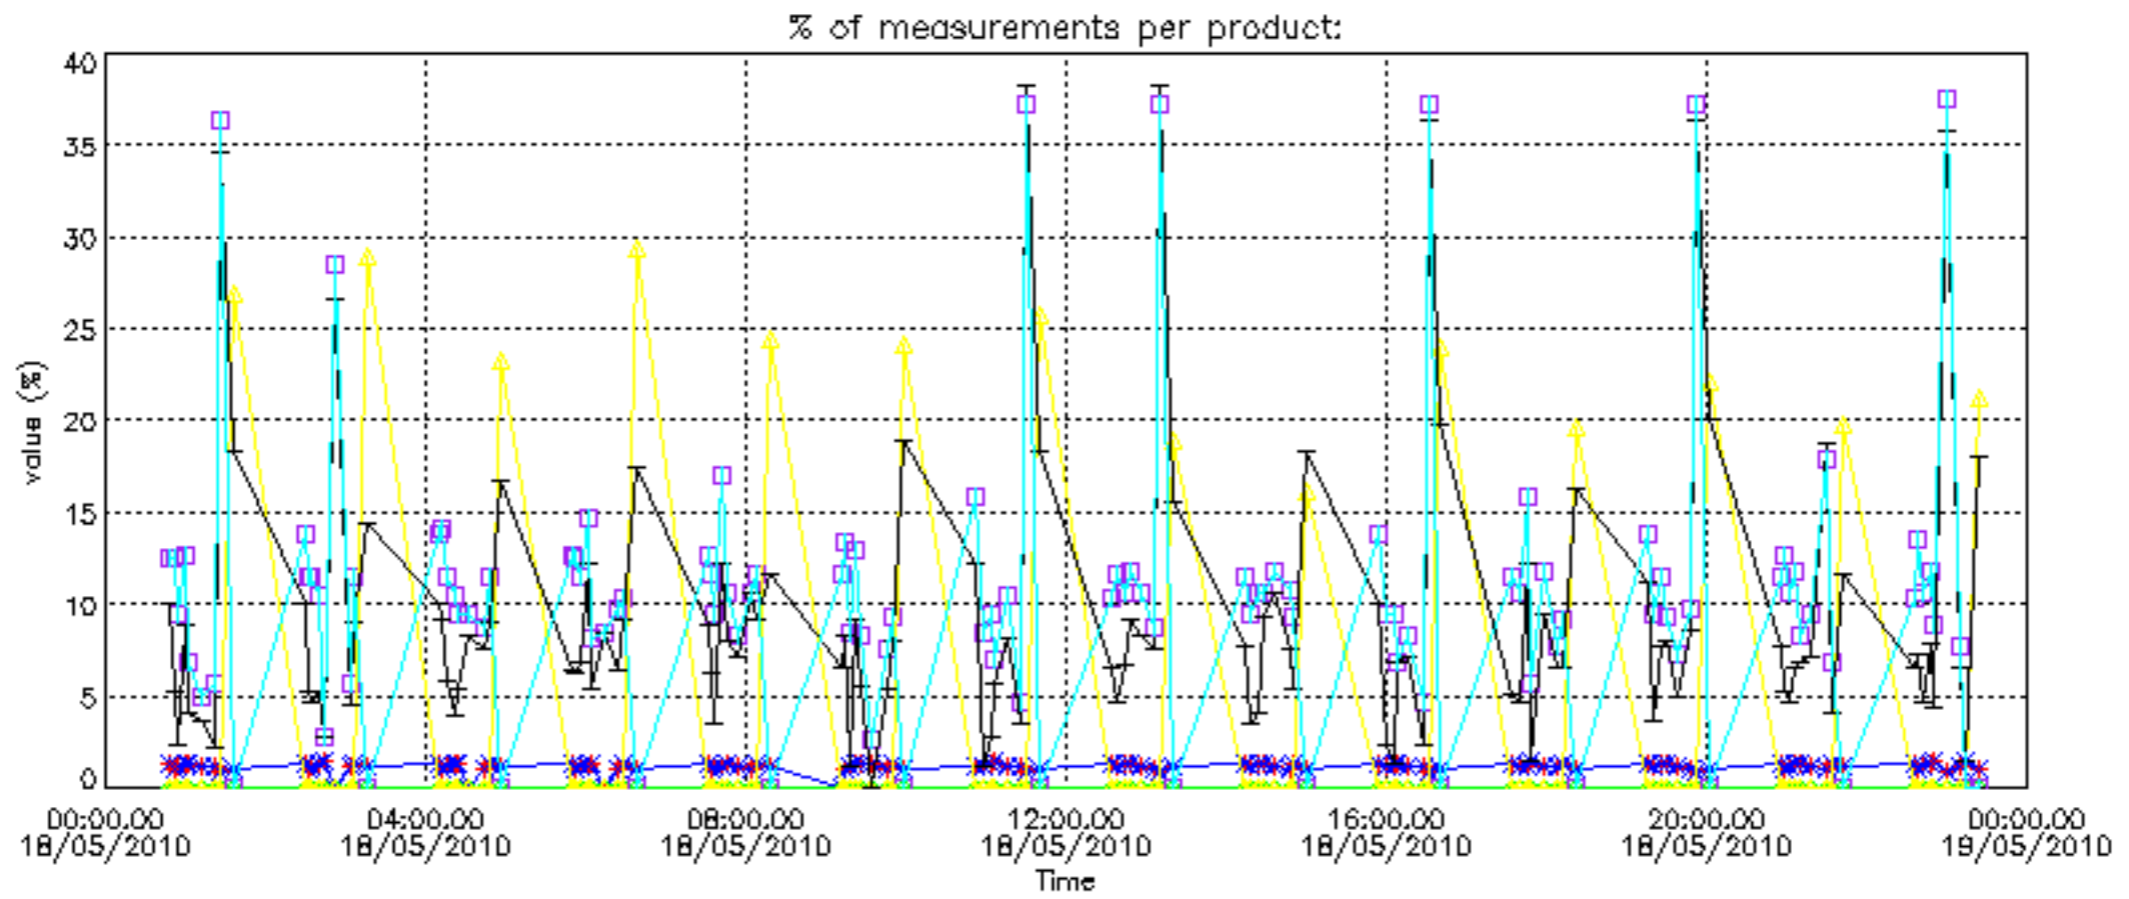

Percentage of cosmic ray hits per profile

Percentage of datation errors per profile