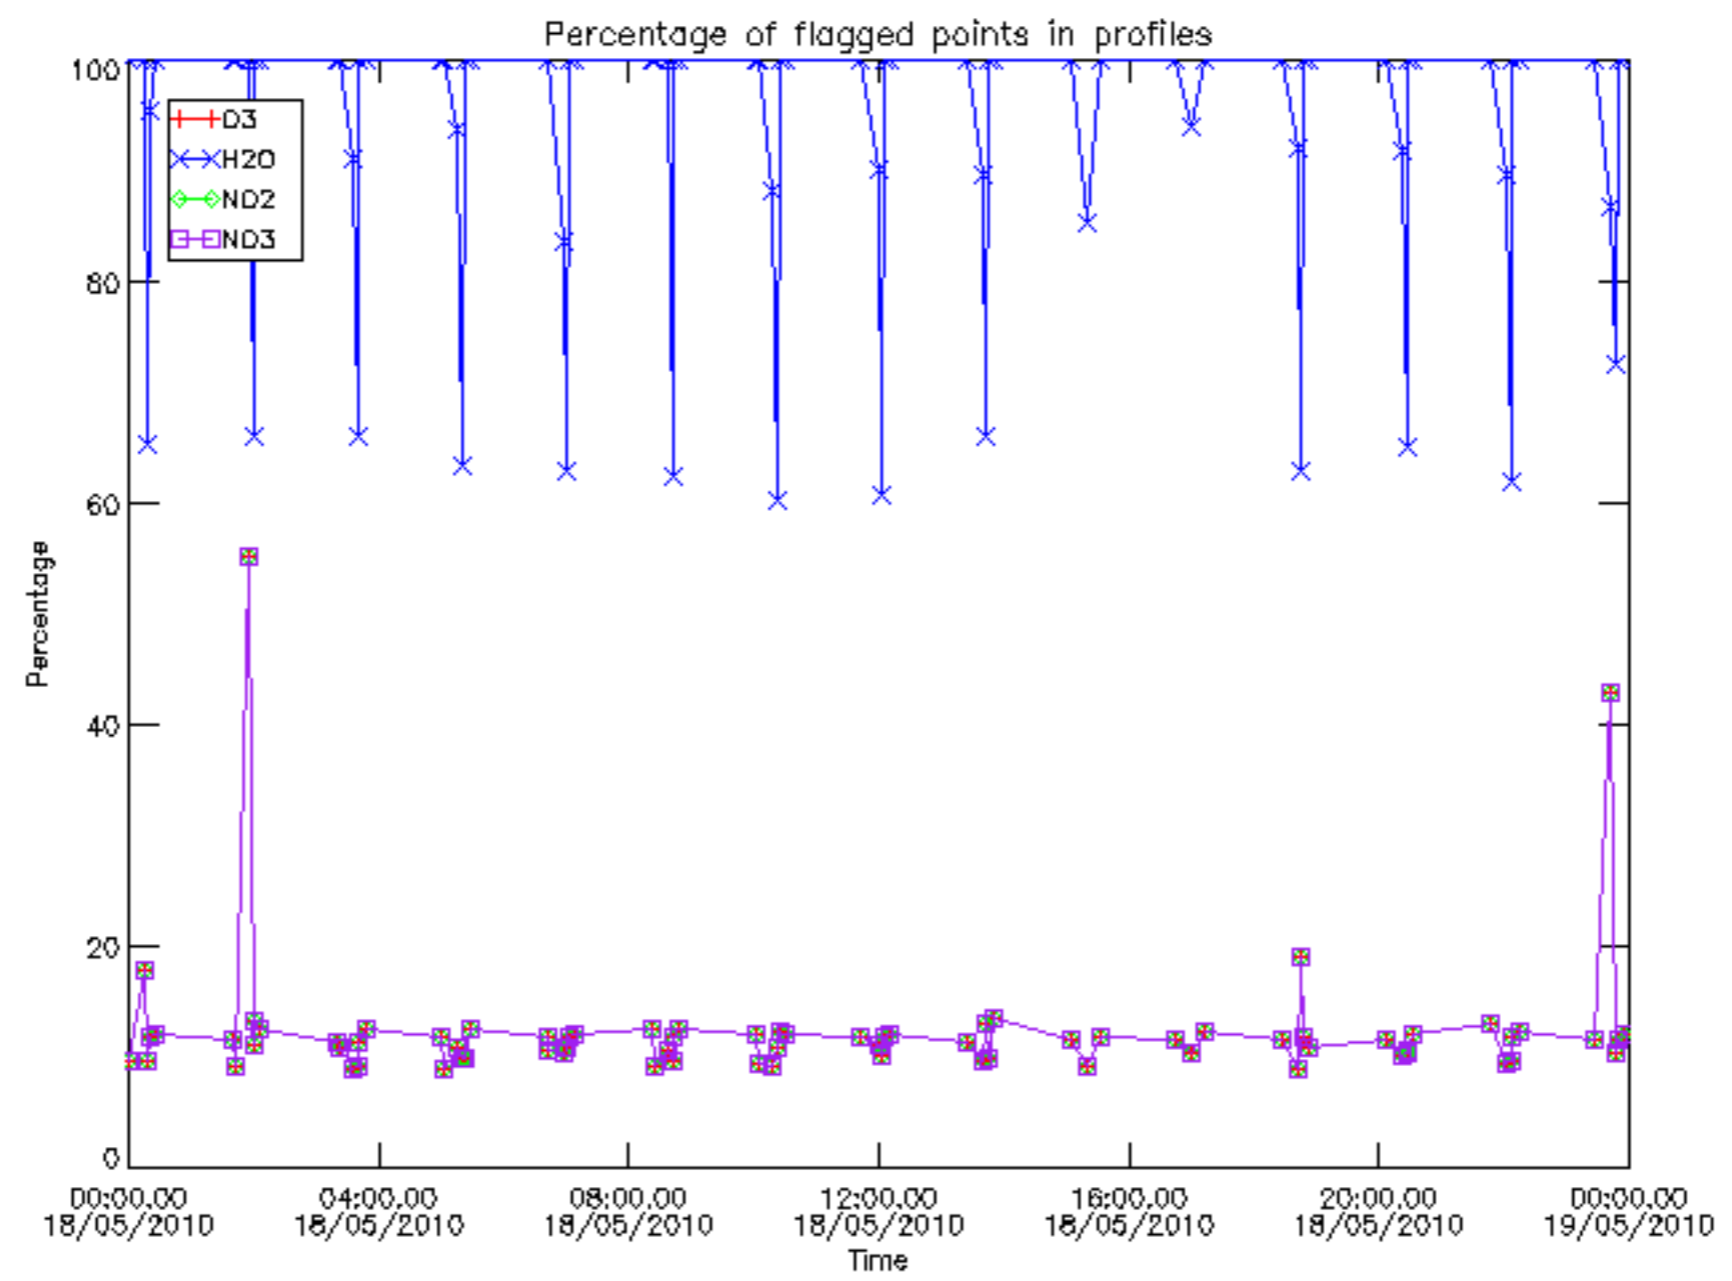

Percentage of flagged data per D3 profile

Percentage of flagged data per H2O profile