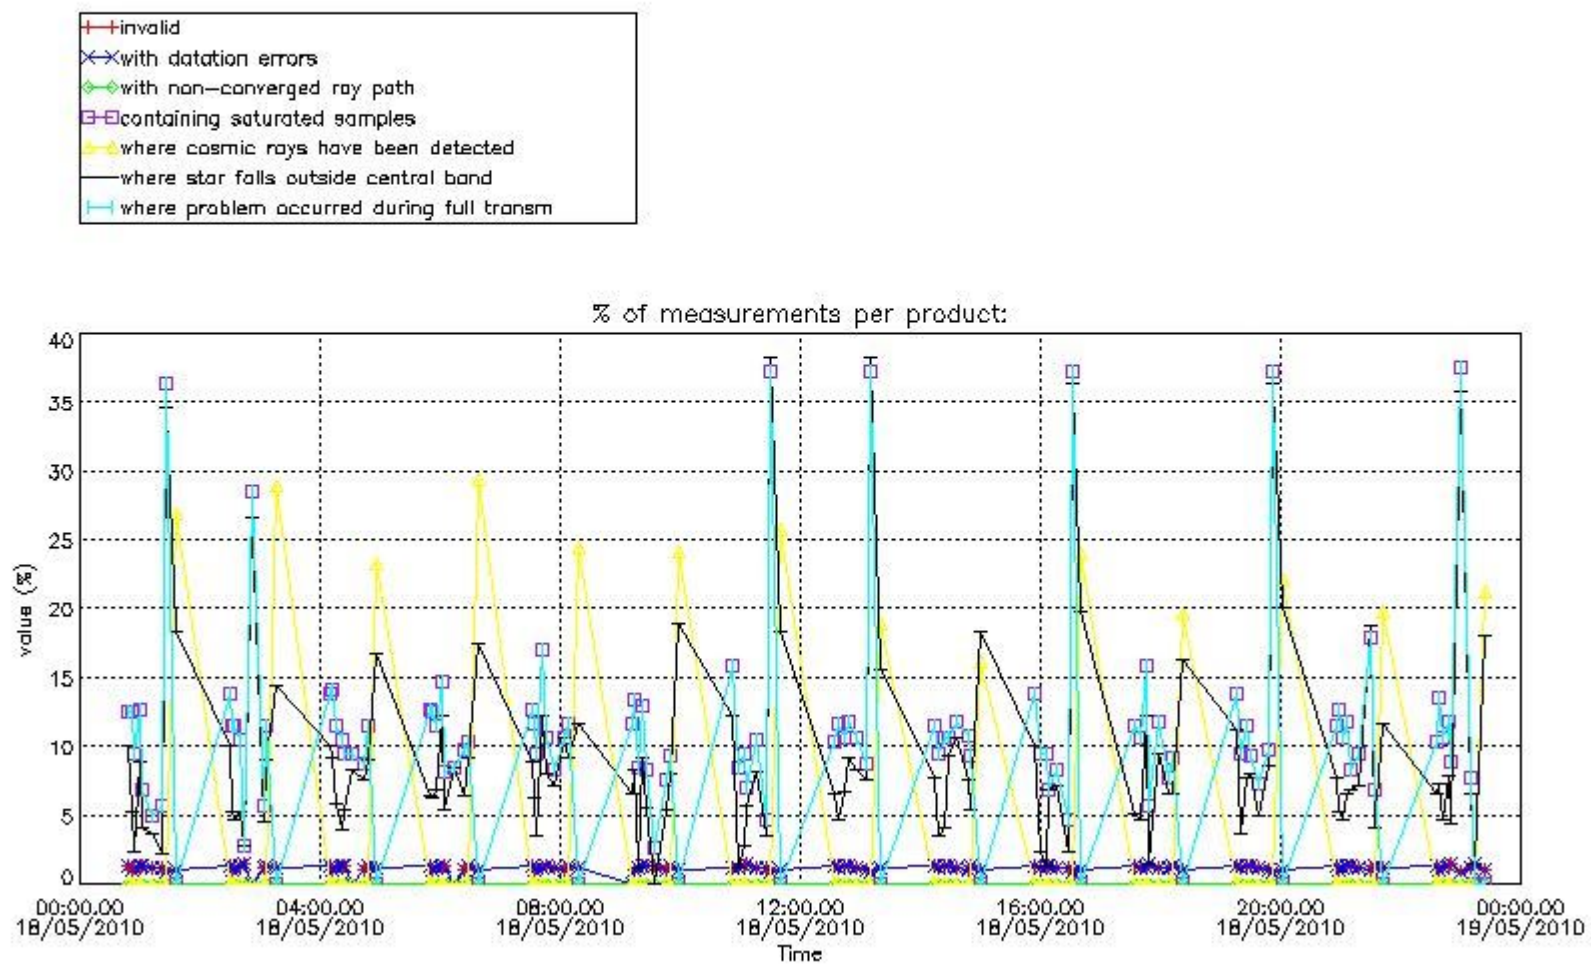

4.2 Plot quality information per product coming from level 1b processing (world map)

4.2.1 Plot level 1 quality information per product (world map): ENVISAT ASCENDING passes