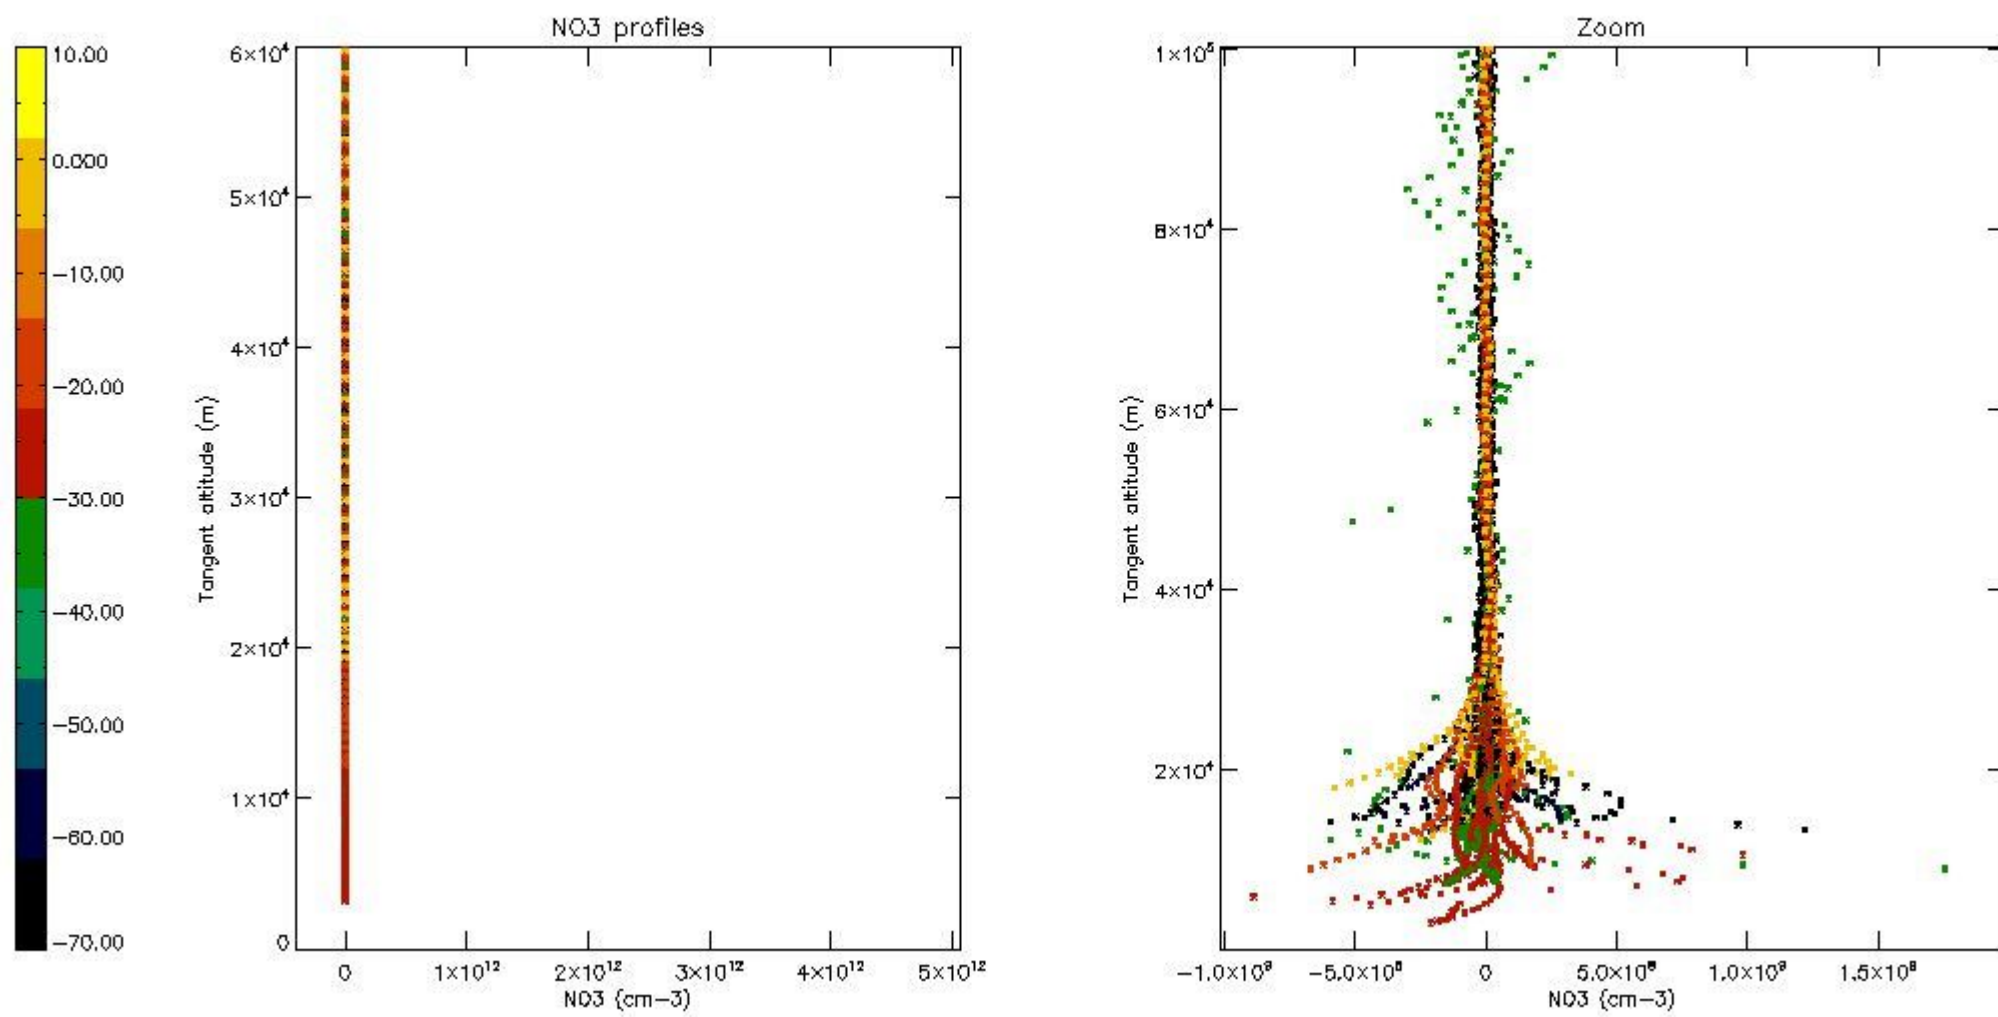

*5.4 Plot ozone profiles where STD < 10% (dark without errors)*

The colorbar represents the latitude.

*5.5 Plot ozone profiles where STD < 5% (dark without errors)*

The colorbar represents the latitude.

*5.6 Plot NO<sub>2</sub> profiles for all STD (dark without errors)*

The colorbar represents the latitude.

*5.7 Plot NO3 profiles for all STD (dark without errors)*

The colorbar represents the latitude.

5.8 Plot H2O profiles for all STD (only for occultations of stars 1,2,3,4,13,14,16,26,63 dark without errors)