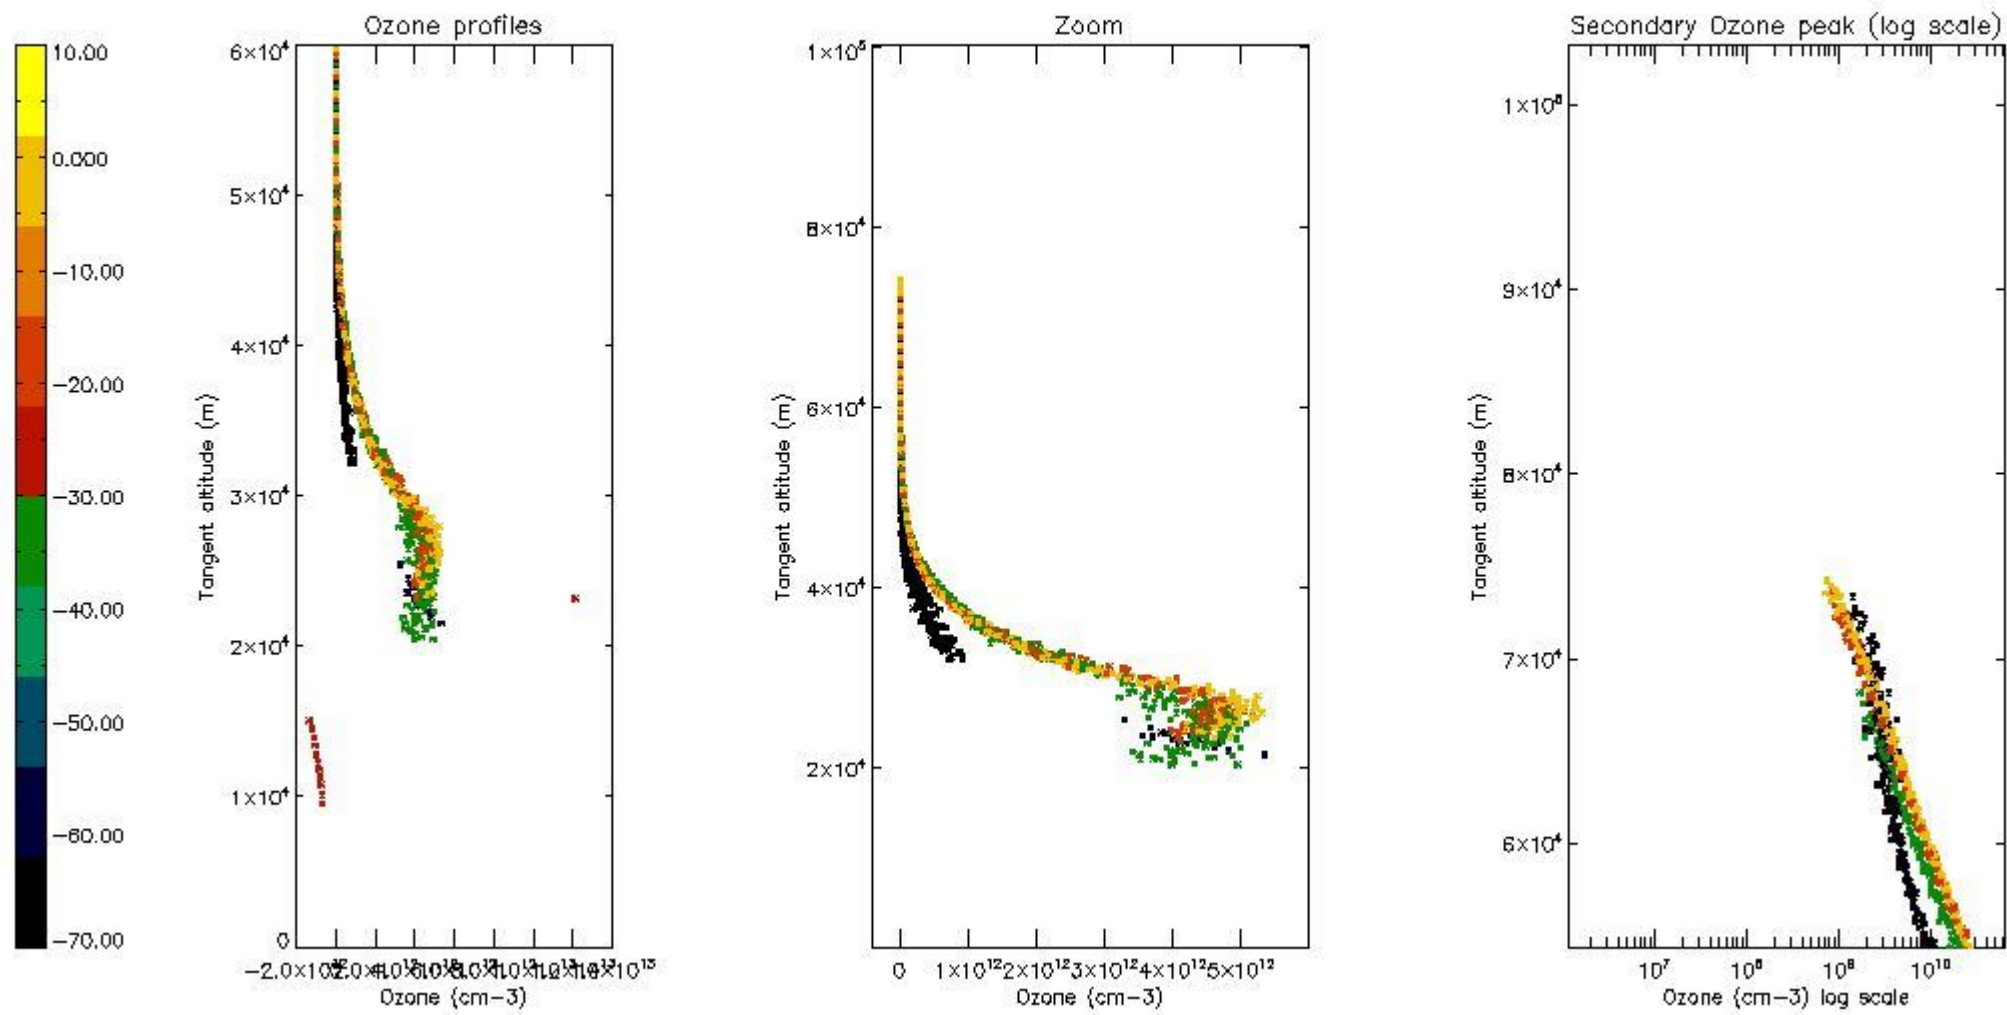

*5.4 Plot ozone profiles where STD < 10% (dark without errors)*

The colorbar represents the latitude.

*5.5 Plot ozone profiles where STD < 5% (dark without errors)*

The colorbar represents the latitude.

*5.6 Plot NO<sub>2</sub> profiles for all STD (dark without errors)*

The colorbar represents the latitude.

*5.7 Plot NO3 profiles for all STD (dark without errors)*

The colorbar represents the latitude.

5.8 Plot H2O profiles for all STD (only for occultations of stars 1,2,3,4,13,14,16,26,63 dark without errors)