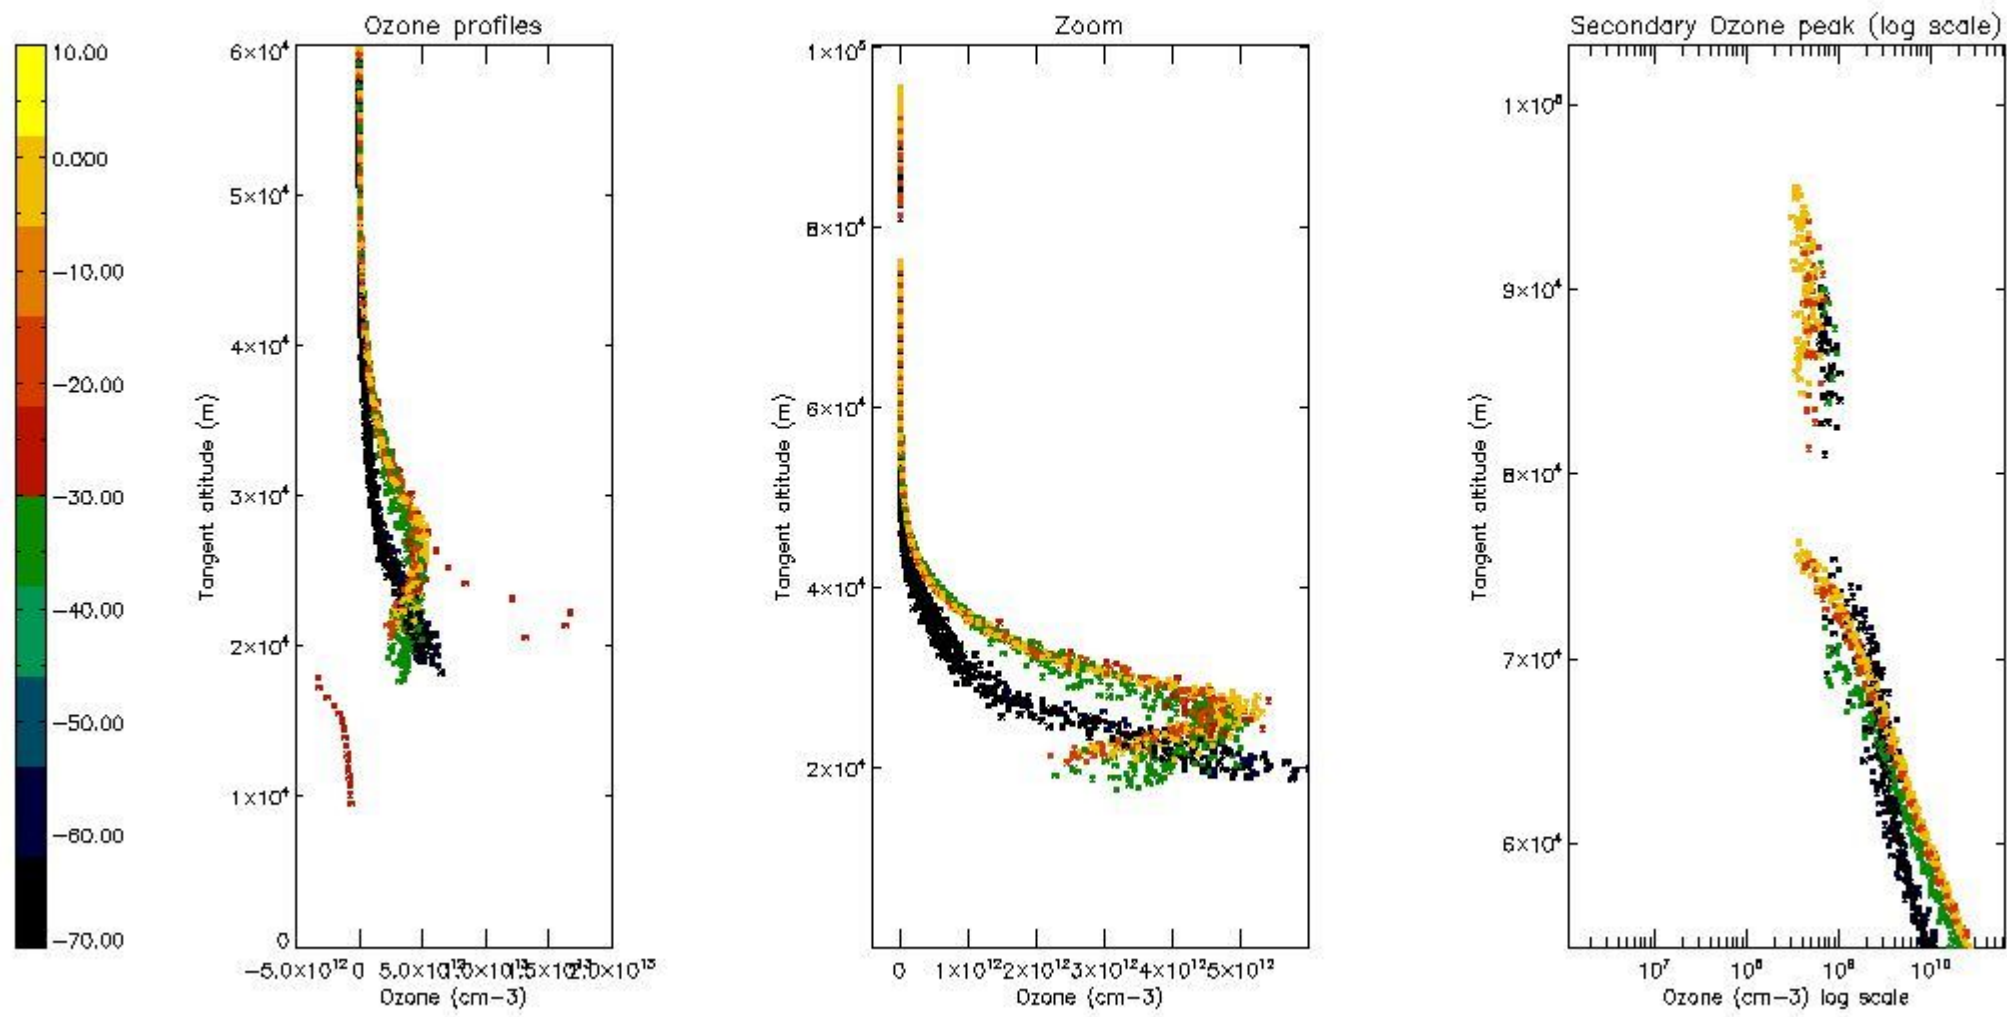

5.5 Plot ozone profiles where STD < 5% (dark without errors)

The colorbar represents the latitude.