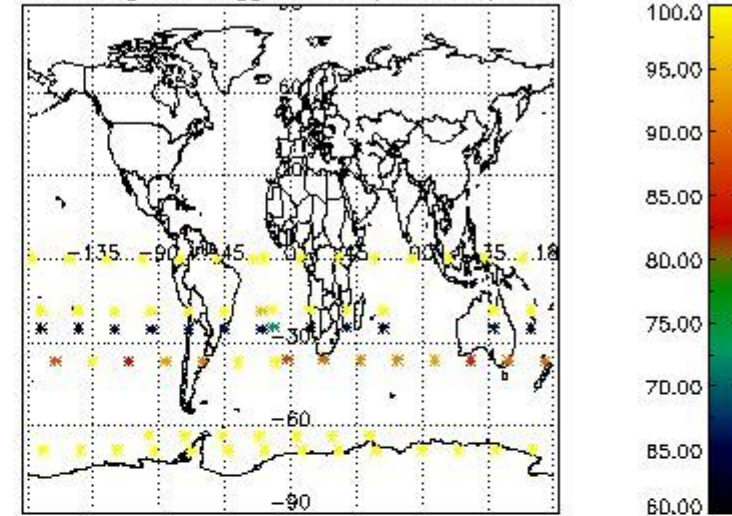

Percentage of flagged data per H2O profile