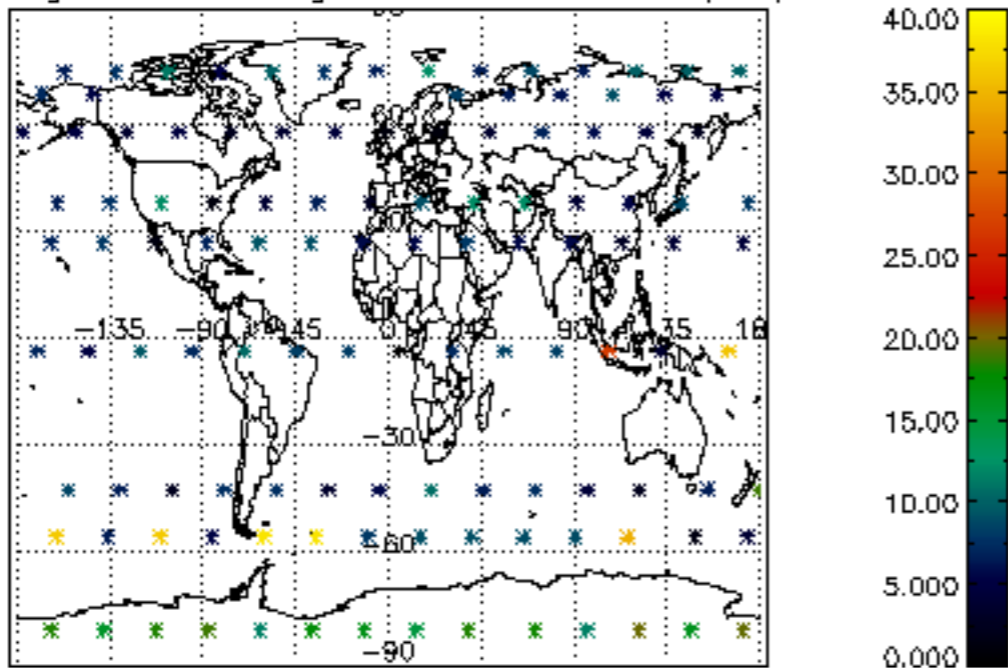

Percentage of star falling outside central band per profile