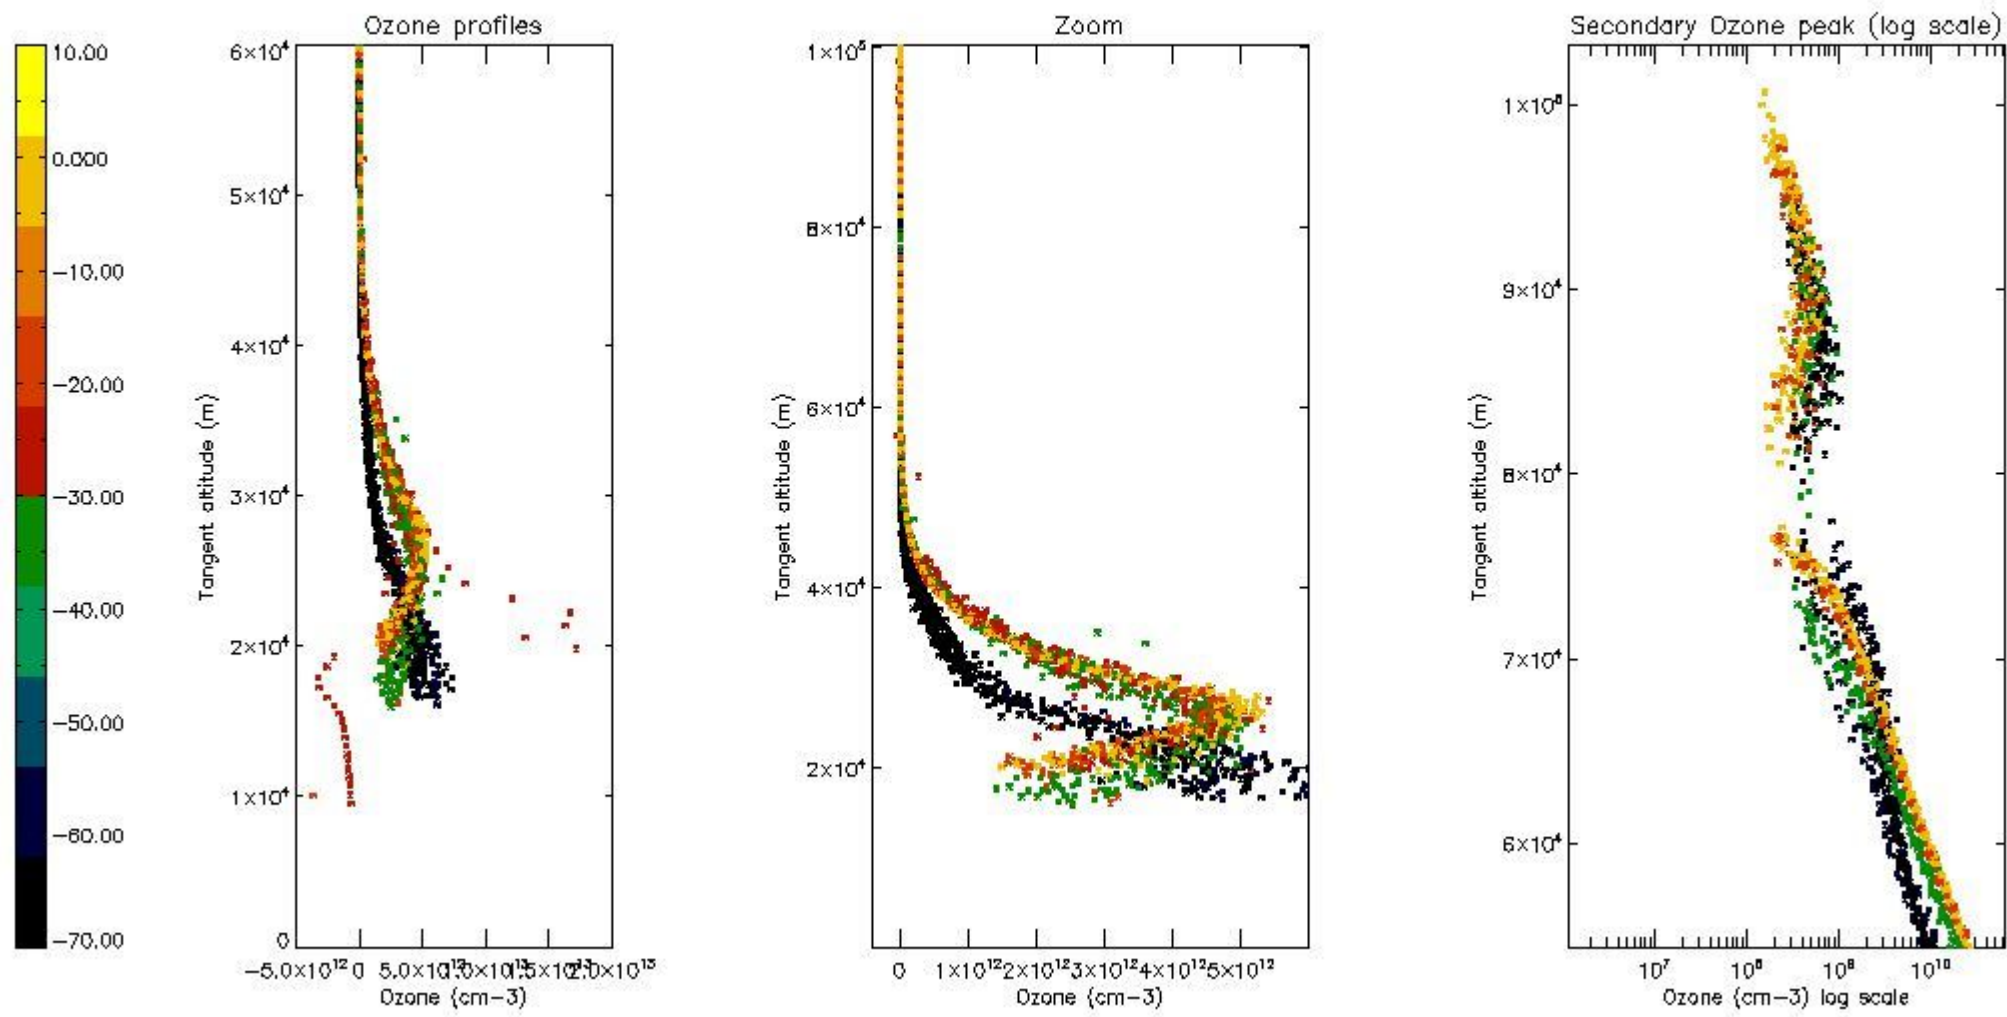

STD < 10	12
STD < 5	8

5.2 Plot ozone profiles for all STD (dark without errors)

The colorbar represents the latitude.

5.3 Plot ozone profiles where STD < 20% (dark without errors)

The colorbar represents the latitude.