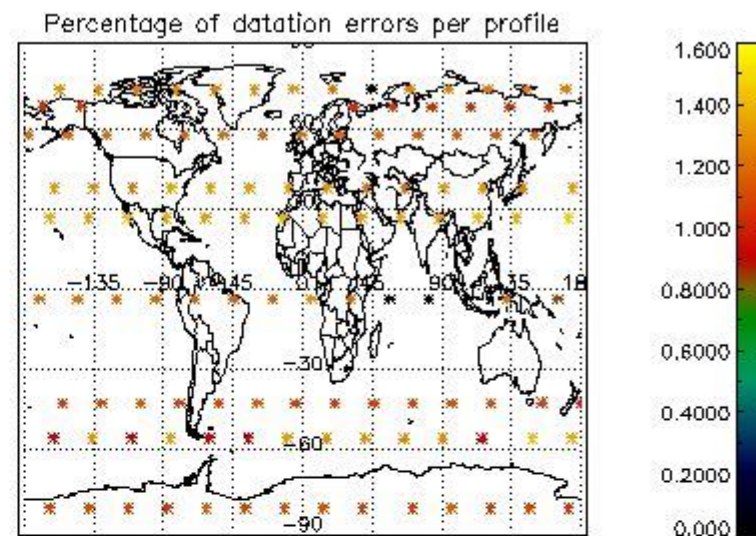

5. Trace gas profiles

5.1 Ozone statistics based on quality of products

The final quality of the products can be "measured" using the STD (Standard Deviation) attached to every point profile. This information is written to the parameter GOM_NL__2P/NL_LOCAL_SPECIES_DENSITY/o3_std of the level 2 products. The table below shows the statistics for given STD ranges.

The statistics are given with respect to the overall valid production:

- Products without fatal errors: GOM_NL__2P/MPH/PRODUCT_ERR=0
- Valid point profile: GOM_NL__2P/NL_LOCAL_SPECIES_DENSITY/pcd(0)=0

The 'Criteria' is applied to valid points of dark limb products:

- Products in dark limb illumination condition: GOM_NL__2P/NL_SUMMARY_QUALITY/obs_ill_cond=0
- Products without fatal errors: GOM_NL__2P/MPH/PRODUCT_ERR=0
- Valid point profile: GOM_NL__2P/NL_LOCAL_SPECIES_DENSITY/pcd(0)=0

So, the table below shows the percentage of dark limb and valid observations for each criteria with respect to the overall valid daily observations.

Criteria	% of total production
All STD	29
STD < 20	16