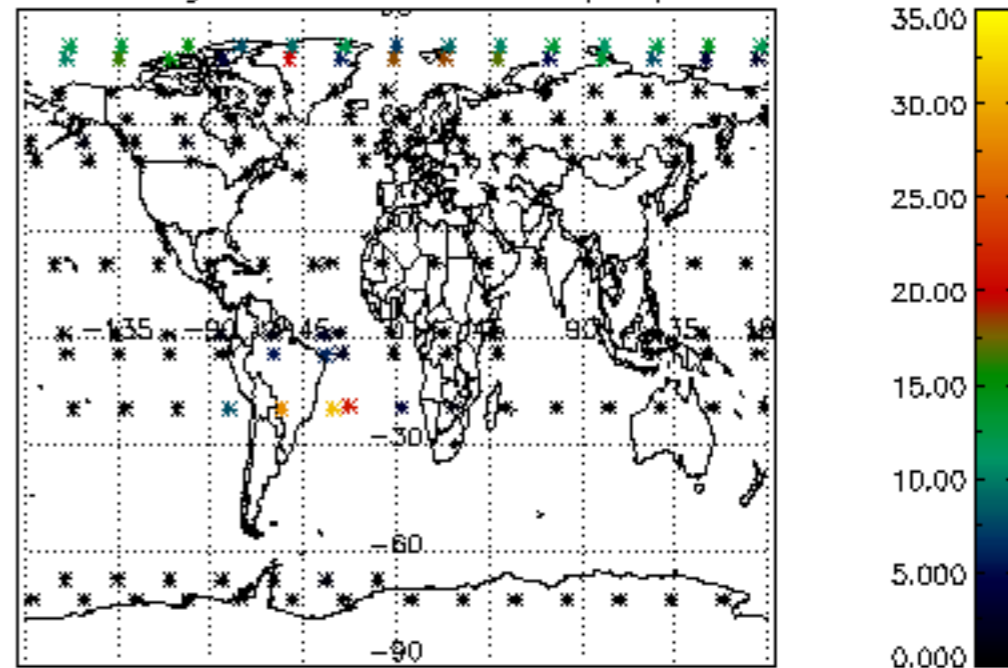

Percentage of datation errors per profile

Percentage of saturation errors per profile