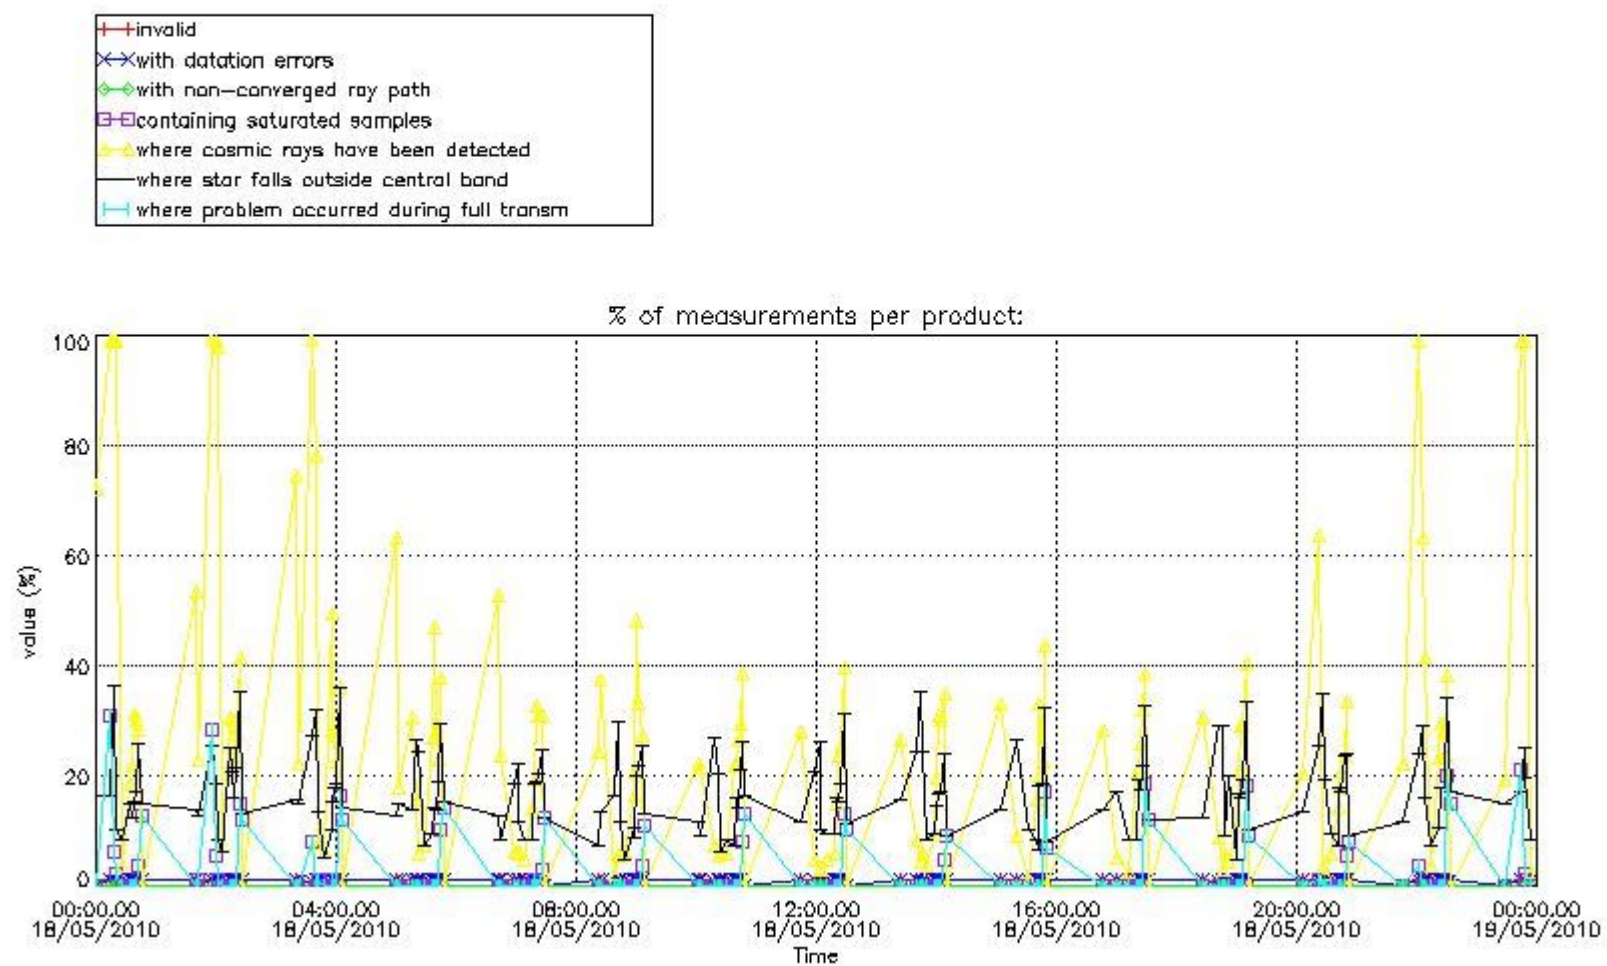

4.1.2 Plot level 1 quality information per product (time dependant): ENVI SAT DESCENDING passes