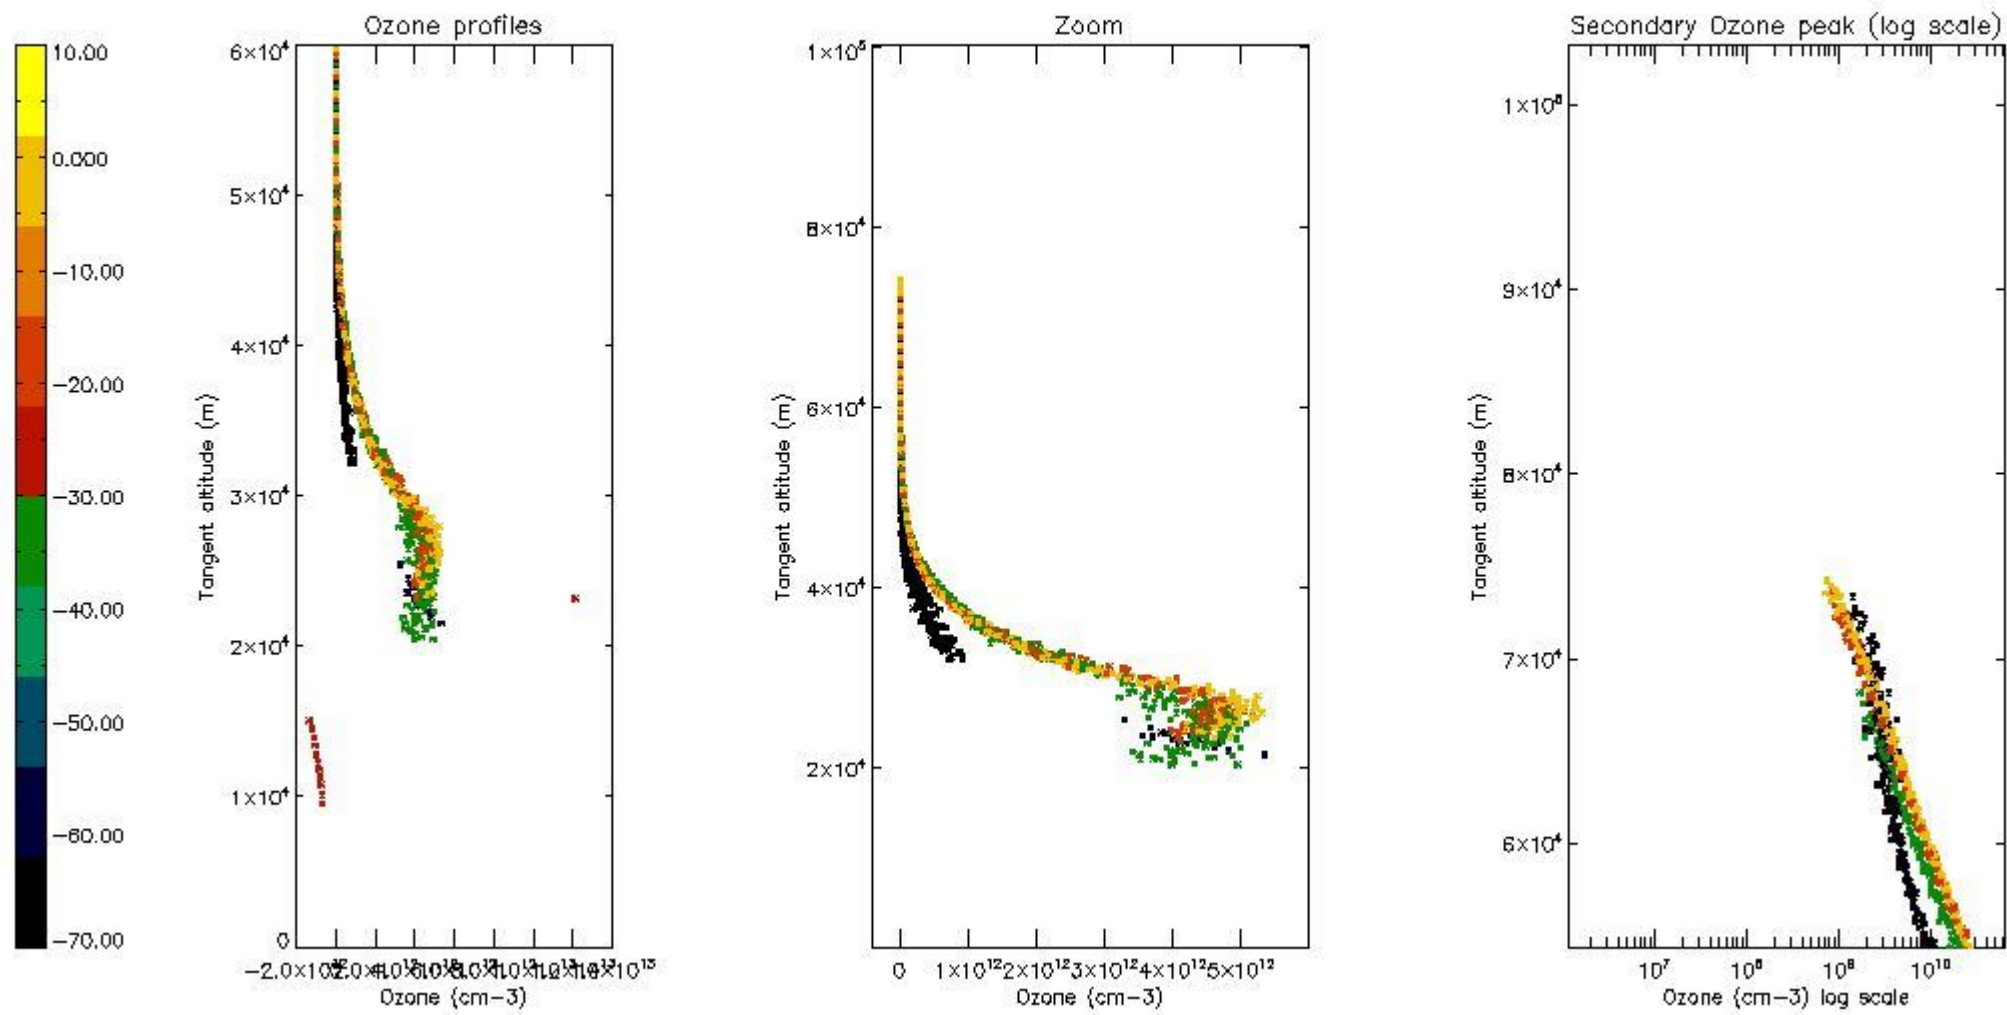

*5.4 Plot ozone profiles where STD < 10% (dark without errors)*

The colorbar represents the latitude.

*5.5 Plot ozone profiles where STD < 5% (dark without errors)*

The colorbar represents the latitude.

*5.6 Plot NO<sub>2</sub> profiles for all STD (dark without errors)*