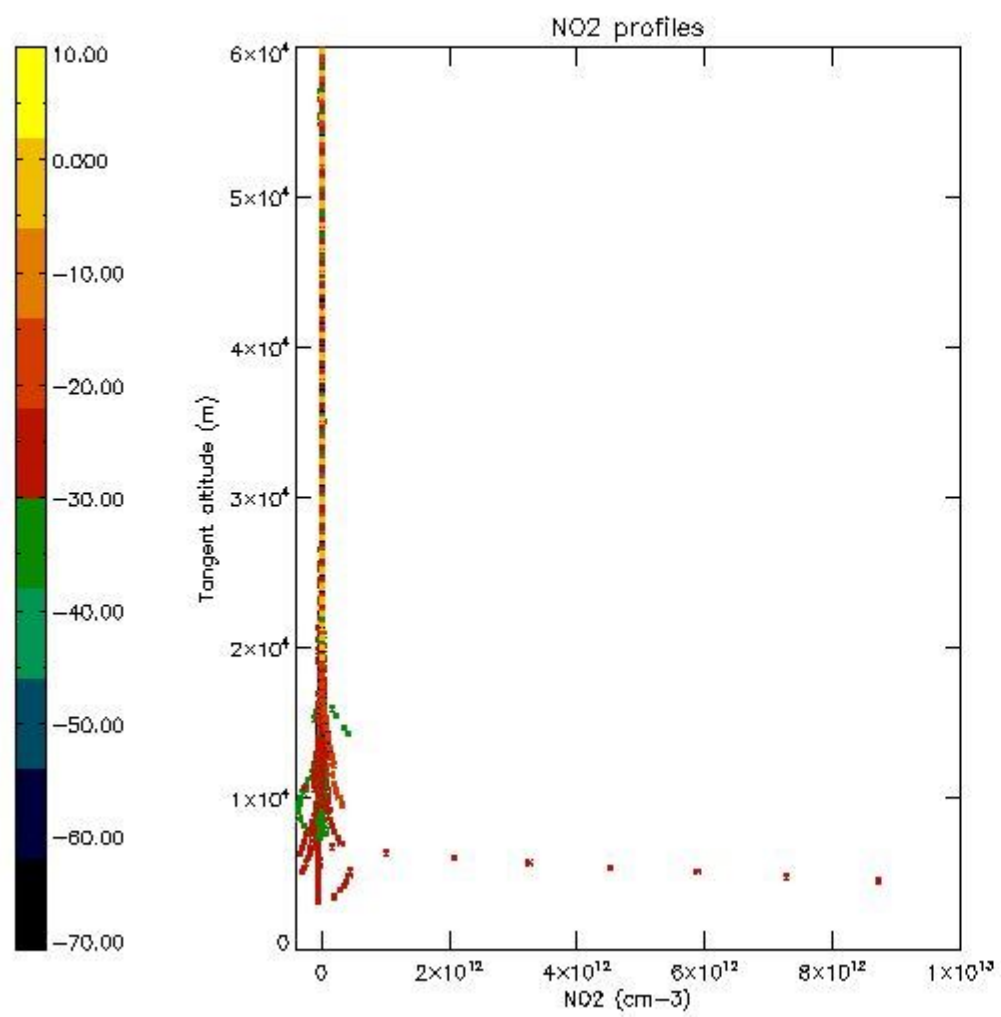

5.7 Plot NO3 profiles for all STD (dark without errors)

The colorbar represents the latitude.