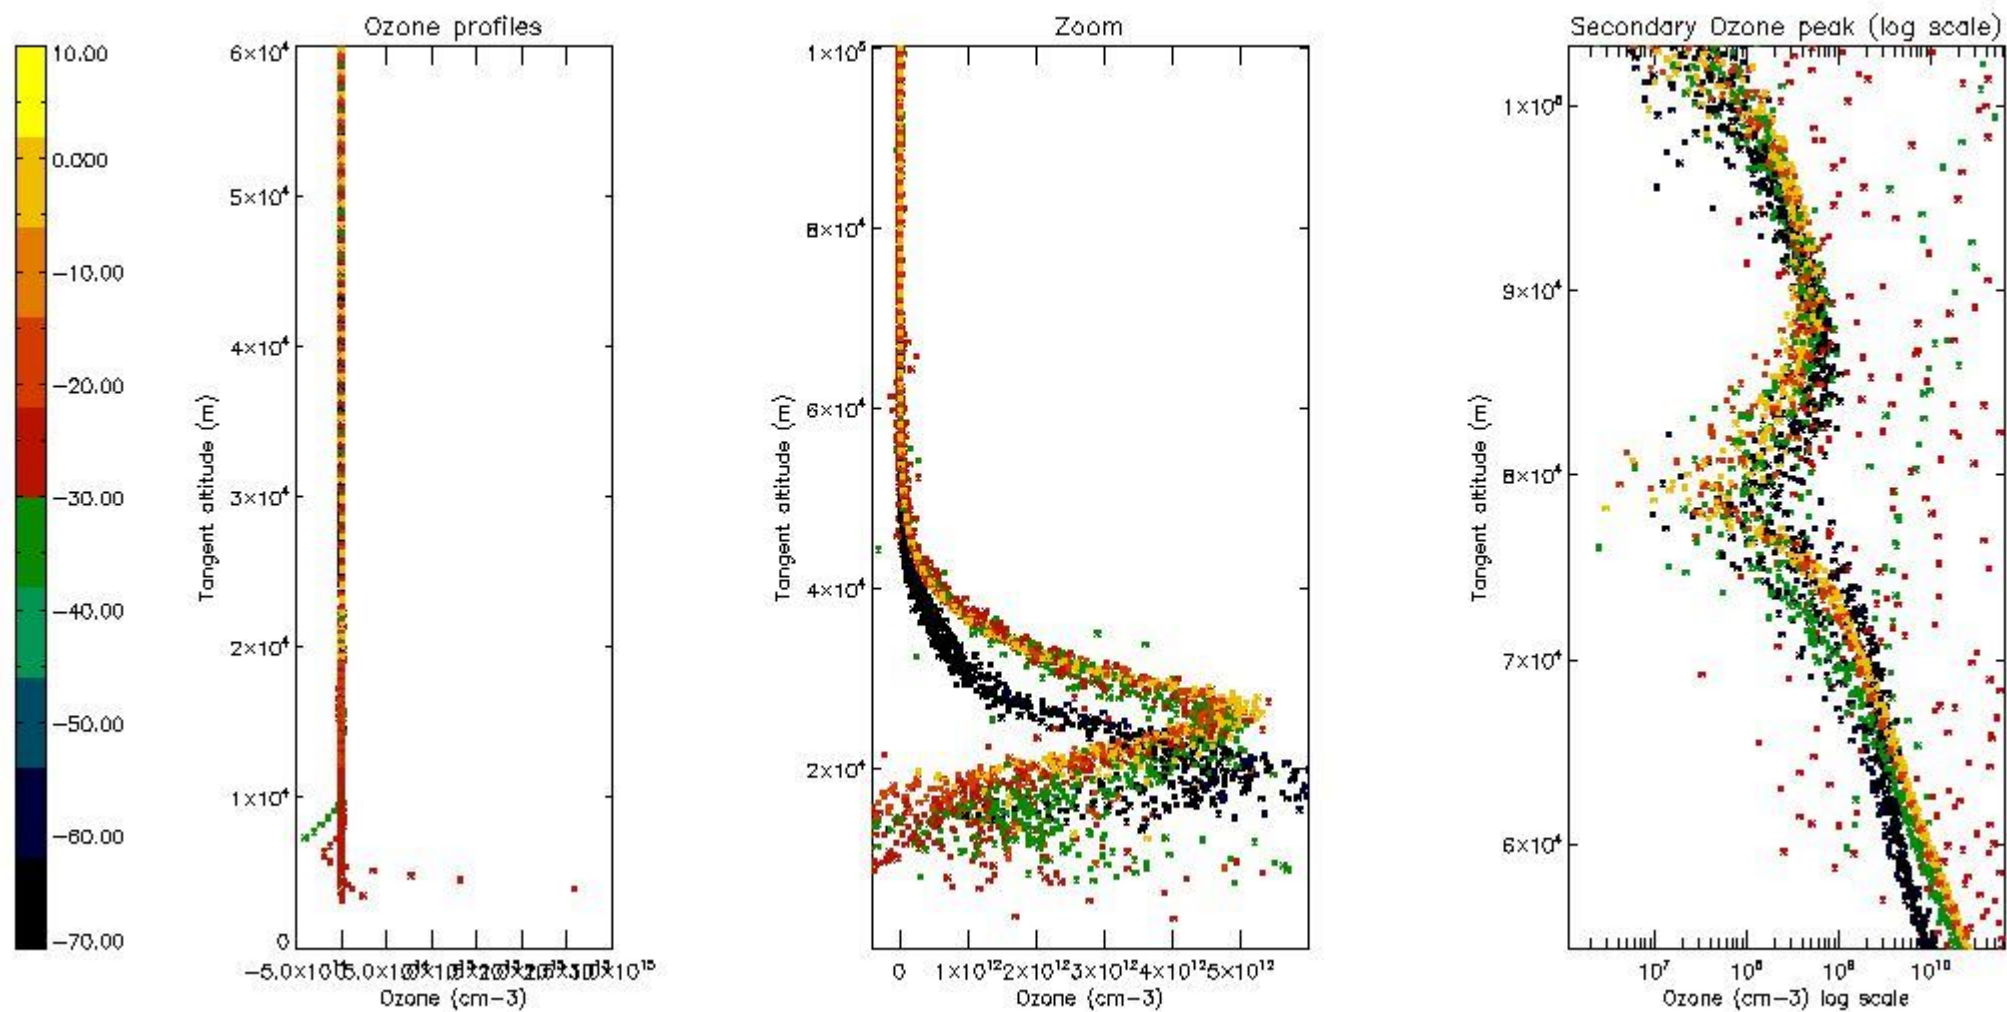

STD < 10	12
STD < 5	8

5.2 Plot ozone profiles for all STD (dark without errors)

The colorbar represents the latitude.

5.3 Plot ozone profiles where STD < 20% (dark without errors)

The colorbar represents the latitude.