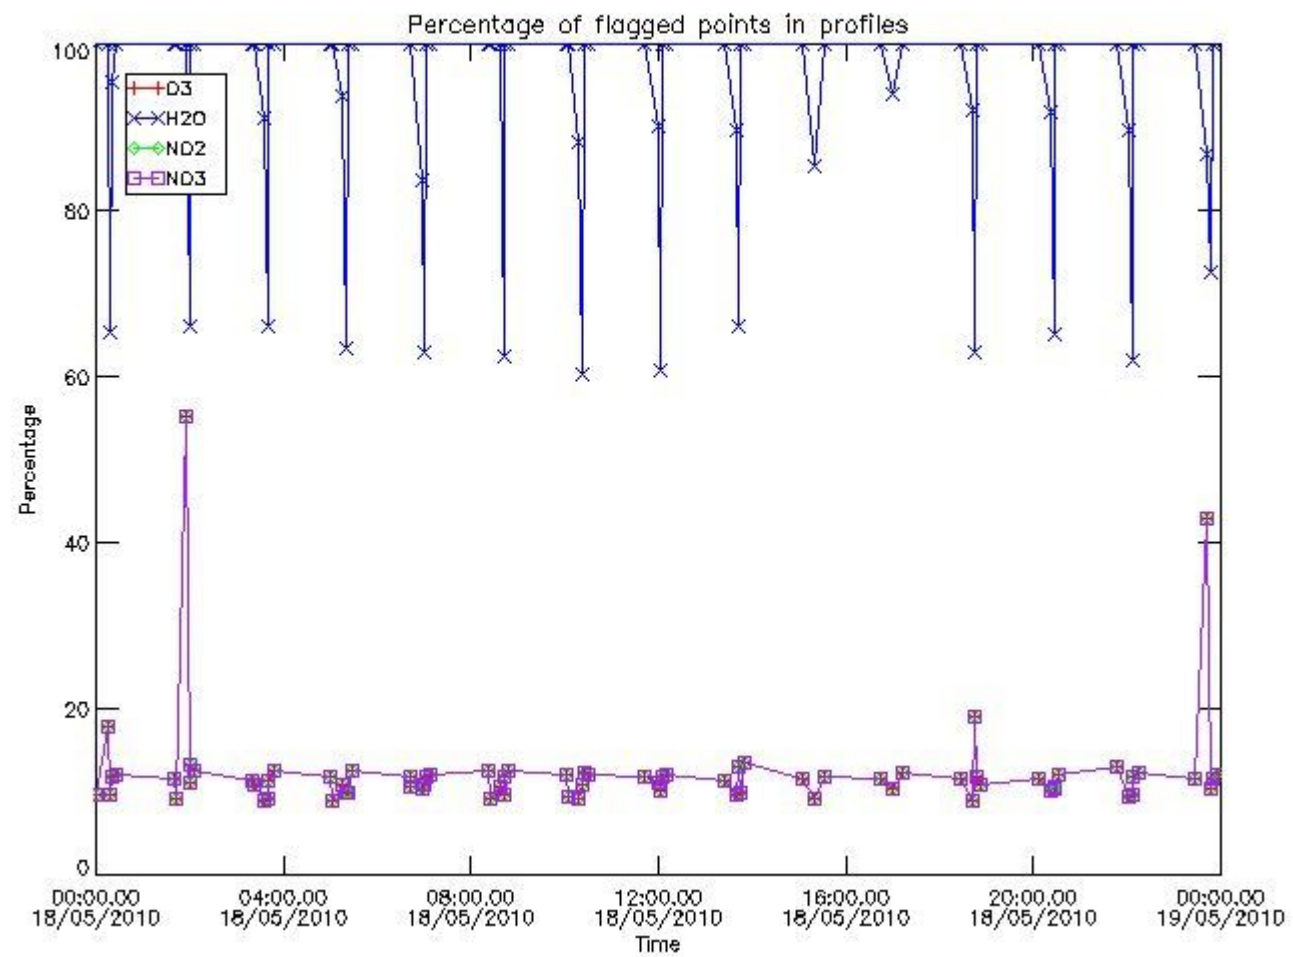

279	GOM_NL__2PRFIN20100518_234724_000000502089_00316_42955_0514.N1	18-MAY-2010 23:47:24	Dark	49.500	63	Bet Gru	2.1500	2800.0	99	42955	No
280	GOM_NL__2PRFIN20100518_234858_000000492089_00317_42956_0503.N1	18-MAY-2010 23:48:58	Dark	48.500	31	Alp Gru	1.7340	15200.	97	42956	No
281	GOM_NL__2PRFIN20100518_235428_000000422089_00317_42956_0504.N1	18-MAY-2010 23:54:28	Dark	42.000	45	Alp Pav	1.9400	26000.	84	42956	No

3. Quality information per product

In this section it is plotted some information contained in the Quality Summary data set of the level 2 products. Only products in dark limb conditions and without errors (error flag in the MPH set to "0") are used.

3.1 Plot quality information per product (time dependant)

3.2 Plot quality information per product (world map)