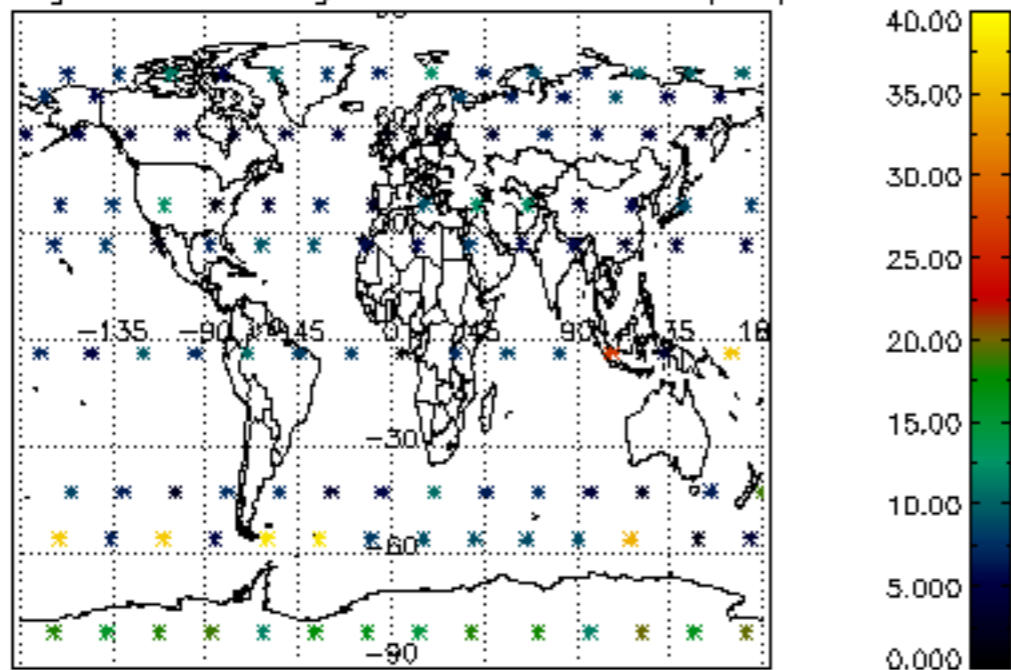

Percentage of star falling outside central band per profile