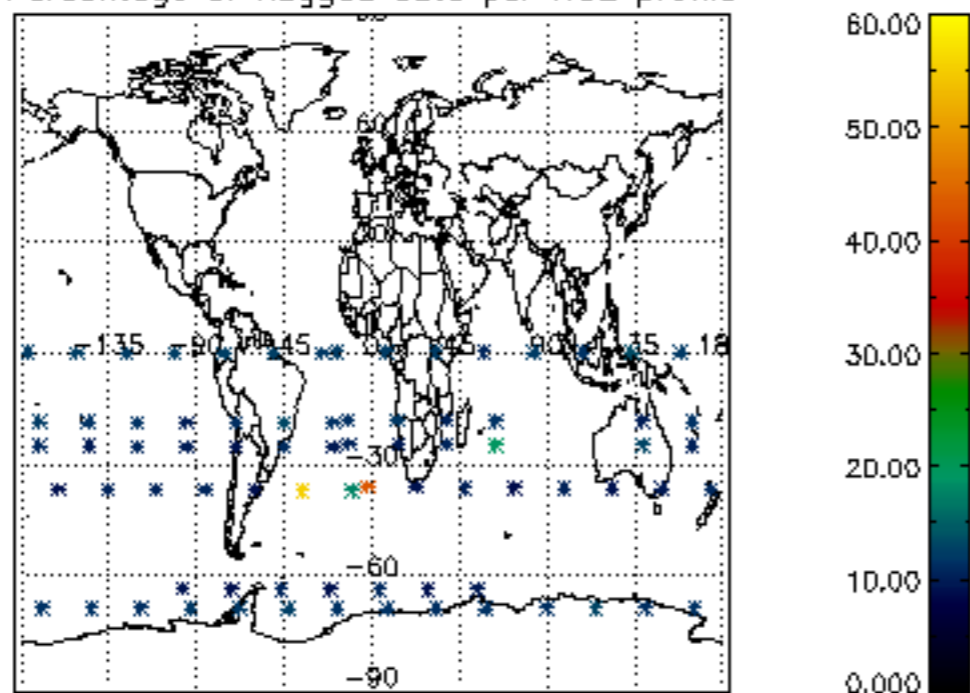

Percentage of flagged data per NO2 profile