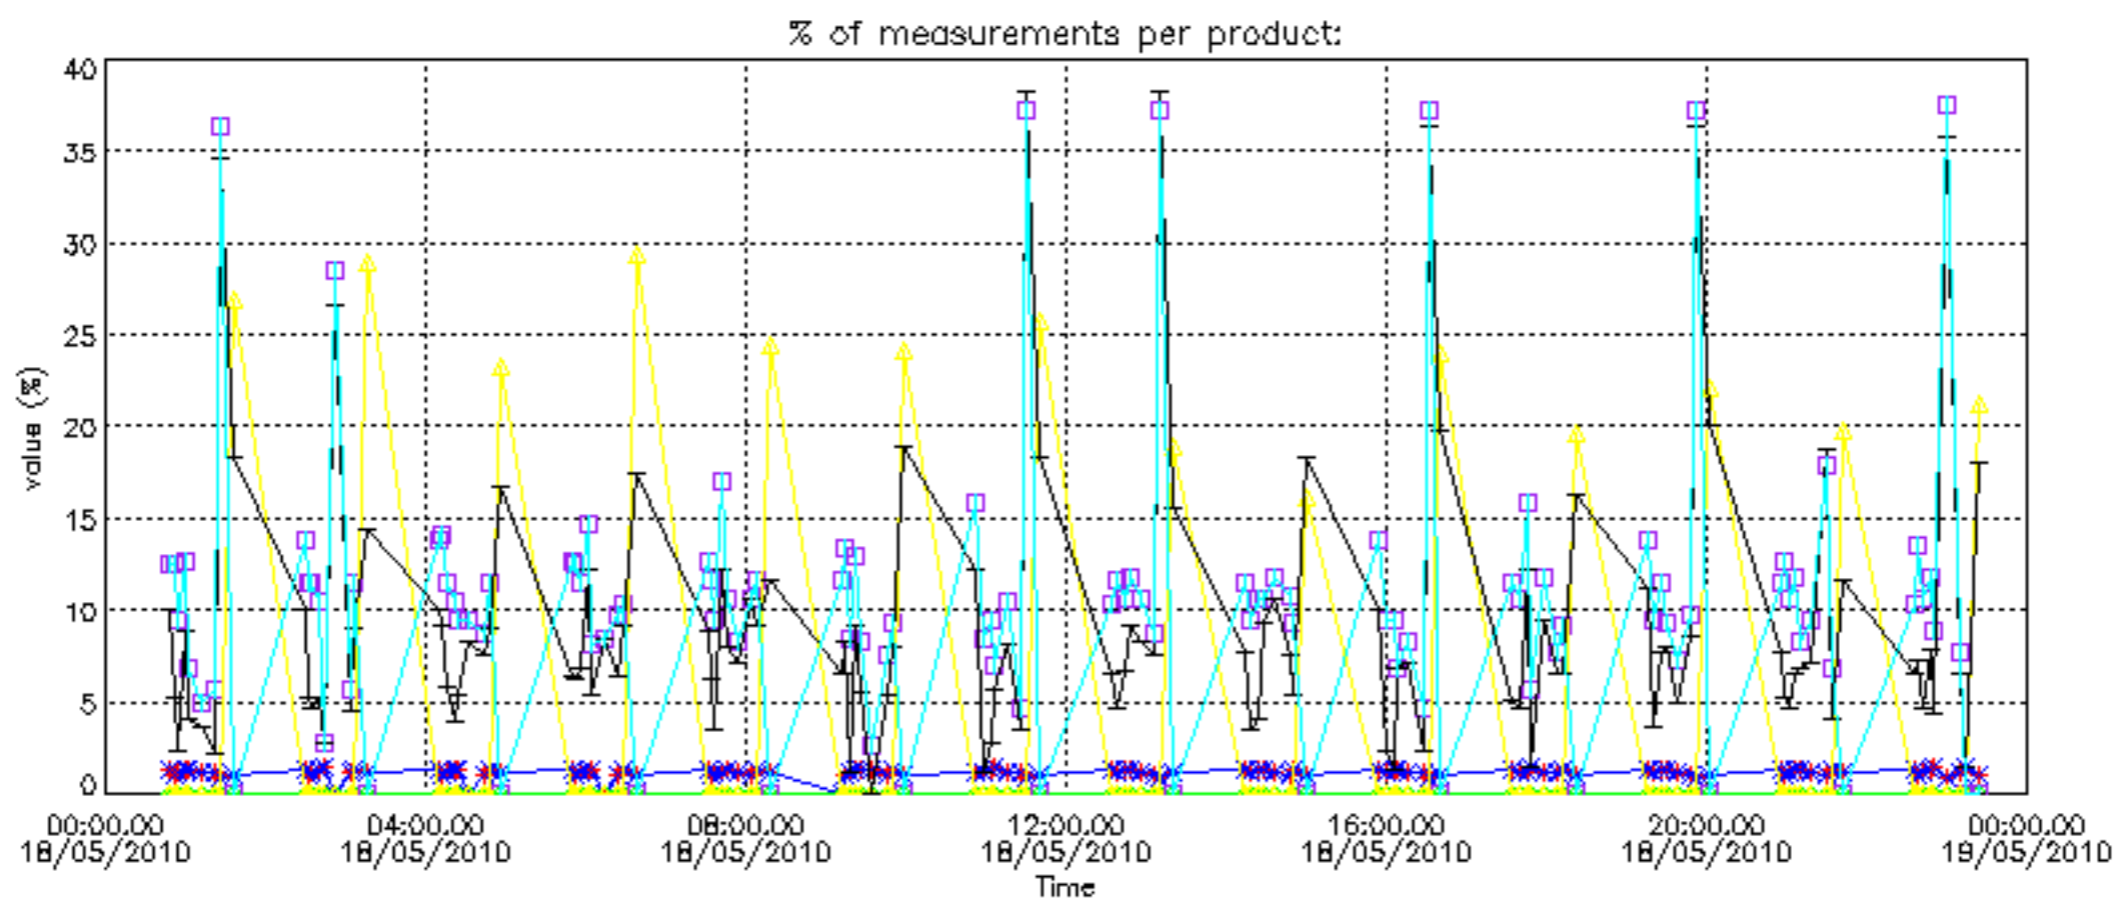

Percentage of cosmic ray hits per profile

Percentage of datation errors per profile