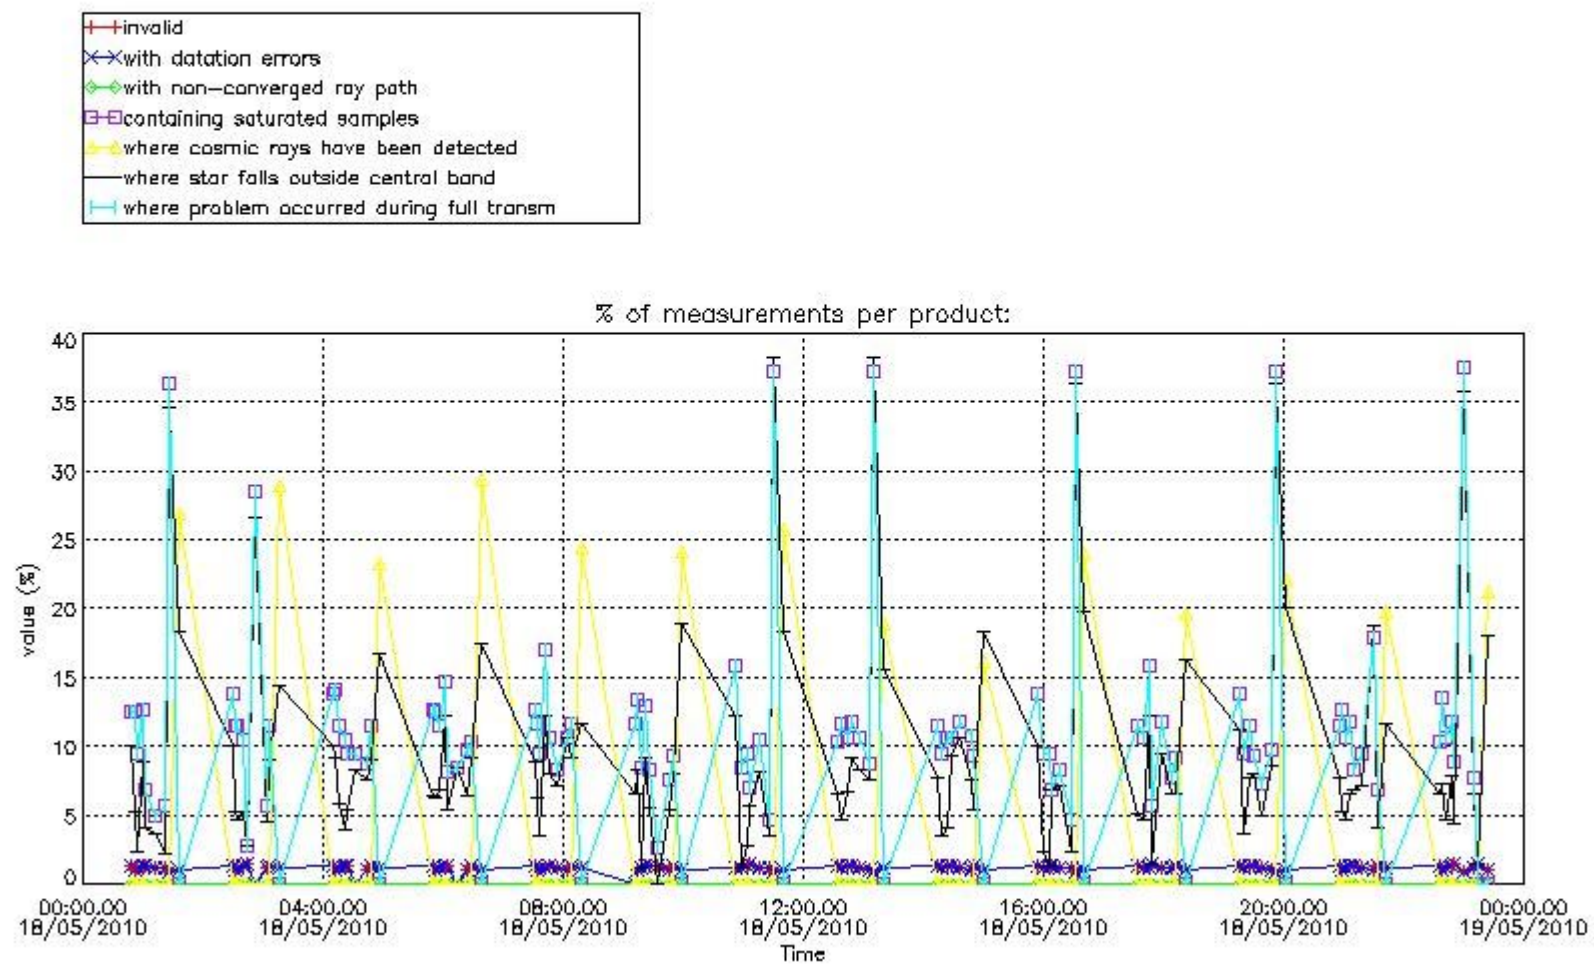

4.2 Plot quality information per product coming from level 1b processing (world map)

4.2.1 Plot level 1 quality information per product (world map): ENVISAT ASCENDING passes