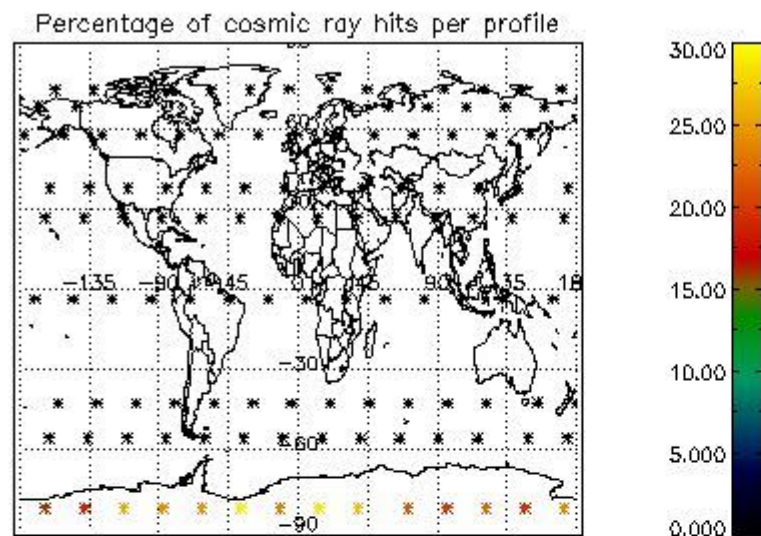

4.2.2 Plot level 1 quality information per product (world map): ENVISAT DESCENDING passes

5. Trace gas profiles

5.1 Ozone statistics based on quality of products

The final quality of the products can be "measured" using the STD (Standard Deviation) attached to every point profile. This information is written to the parameter GOM_NL__2P/NL_LOCAL_SPECIES_DENSITY/o3_std of the level 2 products. The table below shows the statistics for given STD ranges.

The statistics are given with respect to the overall valid production:

- Products without fatal errors: GOM_NL__2P/MPH/PRODUCT_ERR=0
- Valid point profile: GOM_NL__2P/NL_LOCAL_SPECIES_DENSITY/pcd(0)=0

The 'Criteria' is applied to valid points of dark limb products:

- Products in dark limb illumination condition: GOM_NL__2P/NL_SUMMARY_QUALITY/obs_ill_cond=0
- Products without fatal errors: GOM_NL__2P/MPH/PRODUCT_ERR=0
- Valid point profile: GOM_NL__2P/NL_LOCAL_SPECIES_DENSITY/pcd(0)=0

So, the table below shows the percentage of dark limb and valid observations for each criteria with respect to the overall valid daily observations.

Criteria	% of total production
All STD	29
STD < 20	16