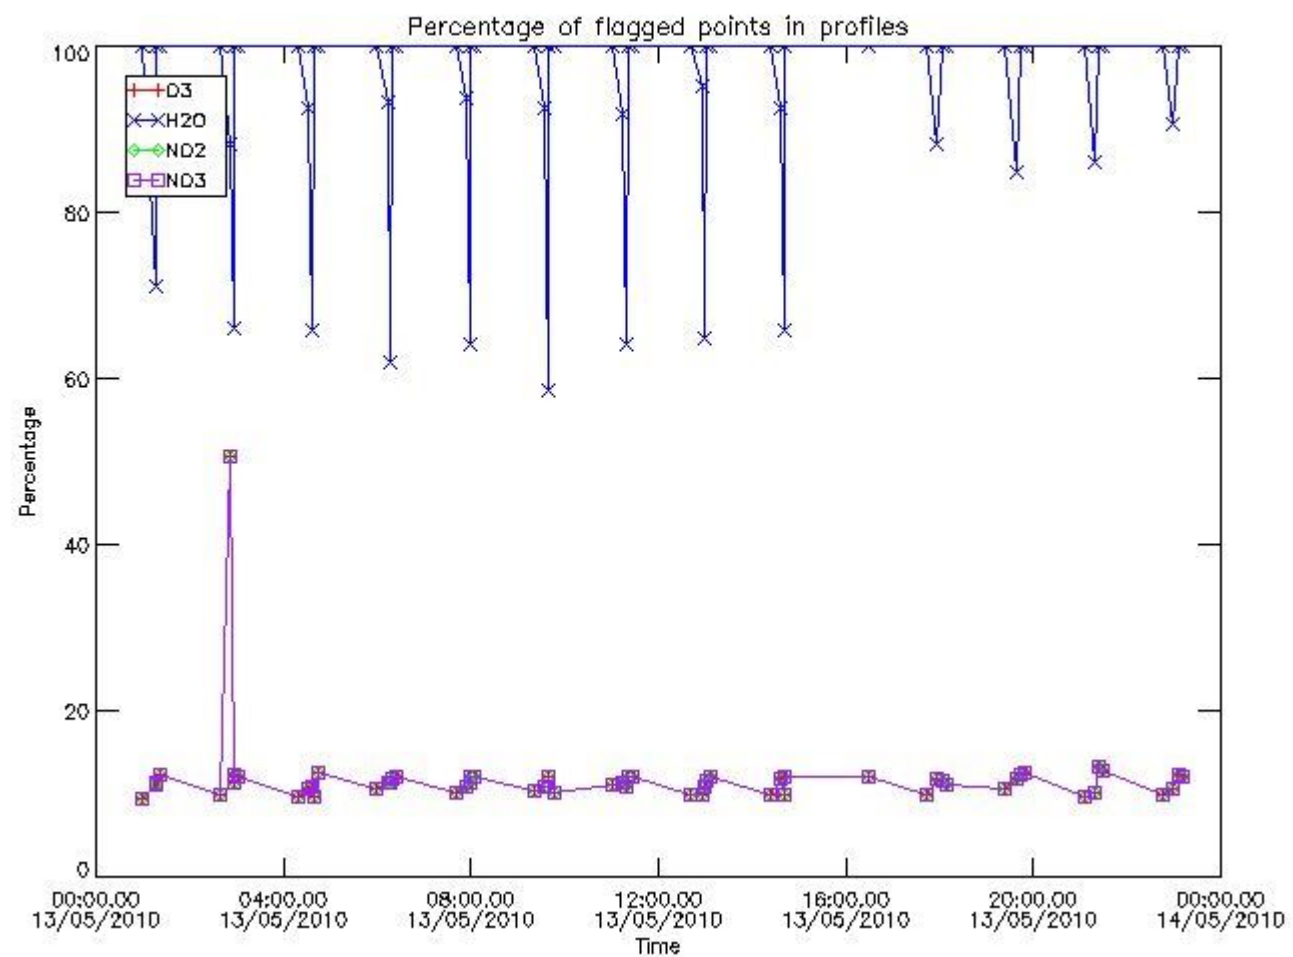

3. Quality information per product

In this section it is plotted some information contained in the Quality Summary data set of the level 2 products. Only products in dark limb conditions and without errors (error flag in the MPH set to "0") are used.

3.1 Plot quality information per product (time dependant)

3.2 Plot quality information per product (world map)