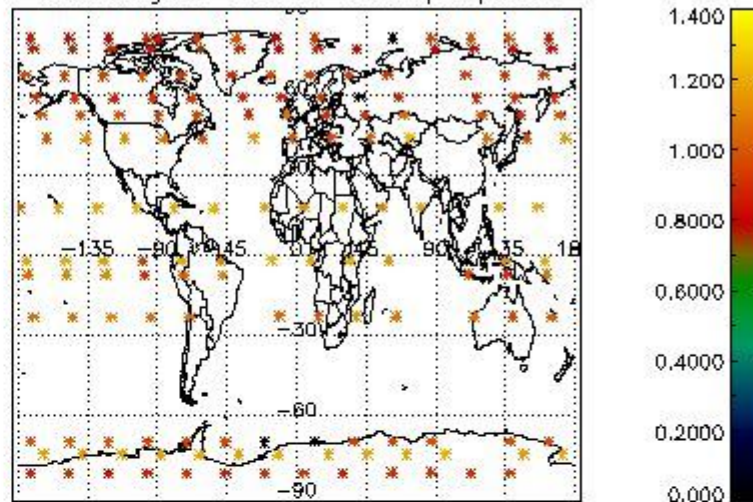

Percentage of datation errors per profile