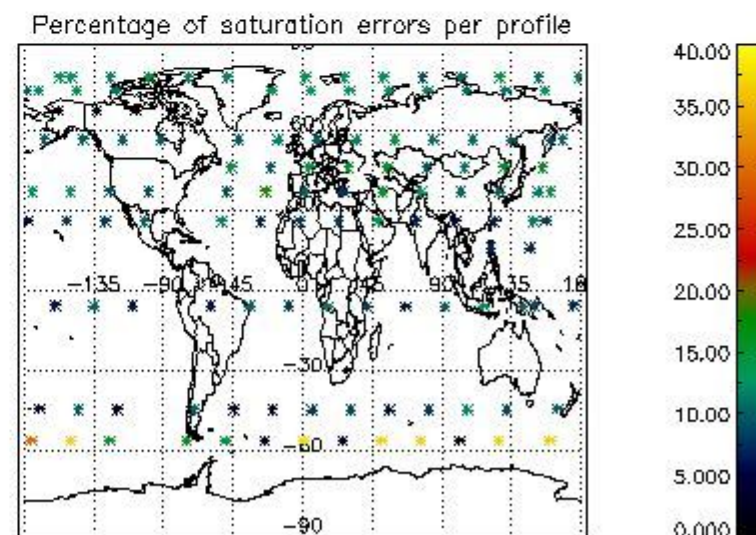

5. Trace gas profiles

5.1 Ozone statistics based on quality of products

The final quality of the products can be "measured" using the STD (Standard Deviation) attached to every point profile. This information is written to the parameter GOM_NL__2P/NL_LOCAL_SPECIES_DENSITY/o3_std of the level 2 products. The table below shows the statistics for given STD ranges.

The statistics are given with respect to the overall valid production:

- Products without fatal errors: GOM_NL__2P/MPH/PRODUCT_ERR=0
- Valid point profile: GOM_NL__2P/NL_LOCAL_SPECIES_DENSITY/pcd(0)=0

The 'Criteria' is applied to valid points of dark limb products:

- Products in dark limb illumination condition: GOM_NL__2P/NL_SUMMARY_QUALITY/obs_ill_cond=0
- Products without fatal errors: GOM_NL__2P/MPH/PRODUCT_ERR=0
- Valid point profile: GOM_NL__2P/NL_LOCAL_SPECIES_DENSITY/pcd(0)=0

So, the table below shows the percentage of dark limb and valid observations for each criteria with respect to the overall valid daily observations.

Criteria	% of total production
All STD	21
STD < 20	12