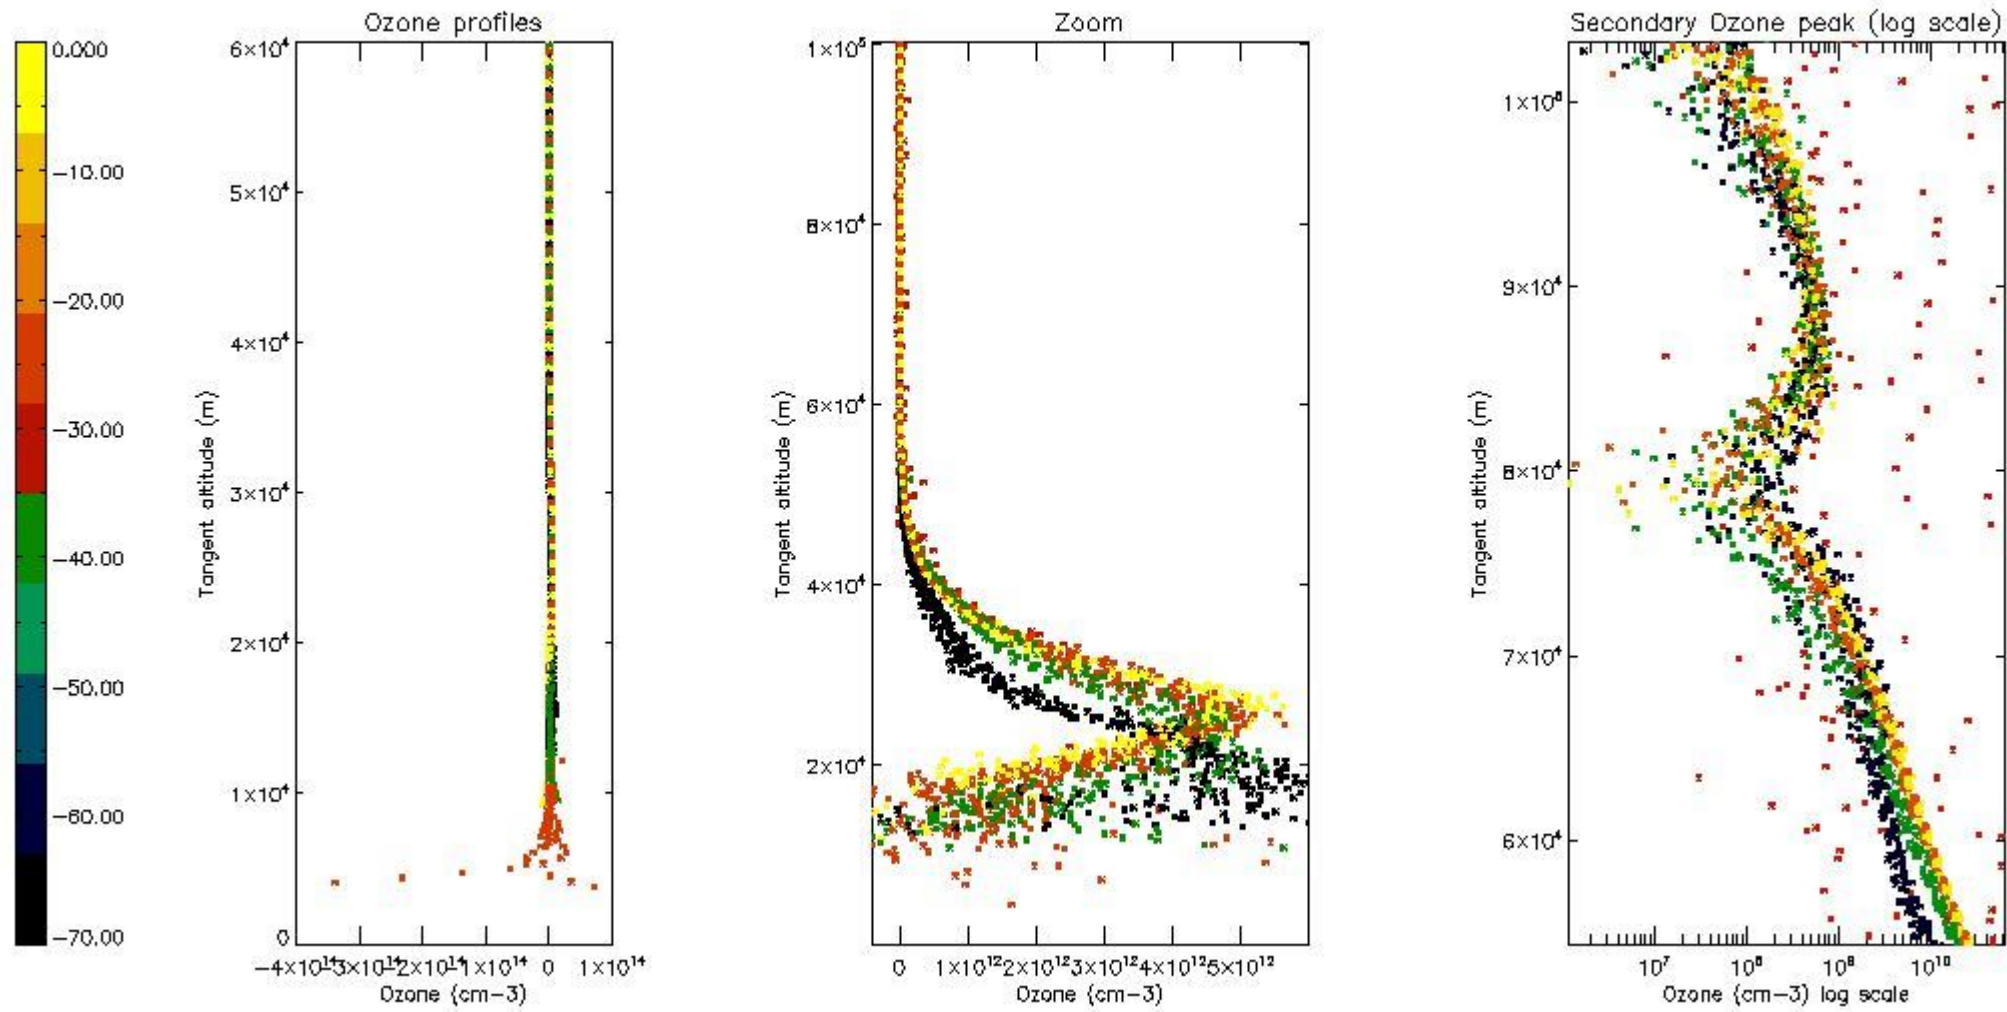

STD < 10	9
STD < 5	6

5.2 Plot ozone profiles for all STD (dark without errors)

The colorbar represents the latitude.

5.3 Plot ozone profiles where STD < 20% (dark without errors)

The colorbar represents the latitude.