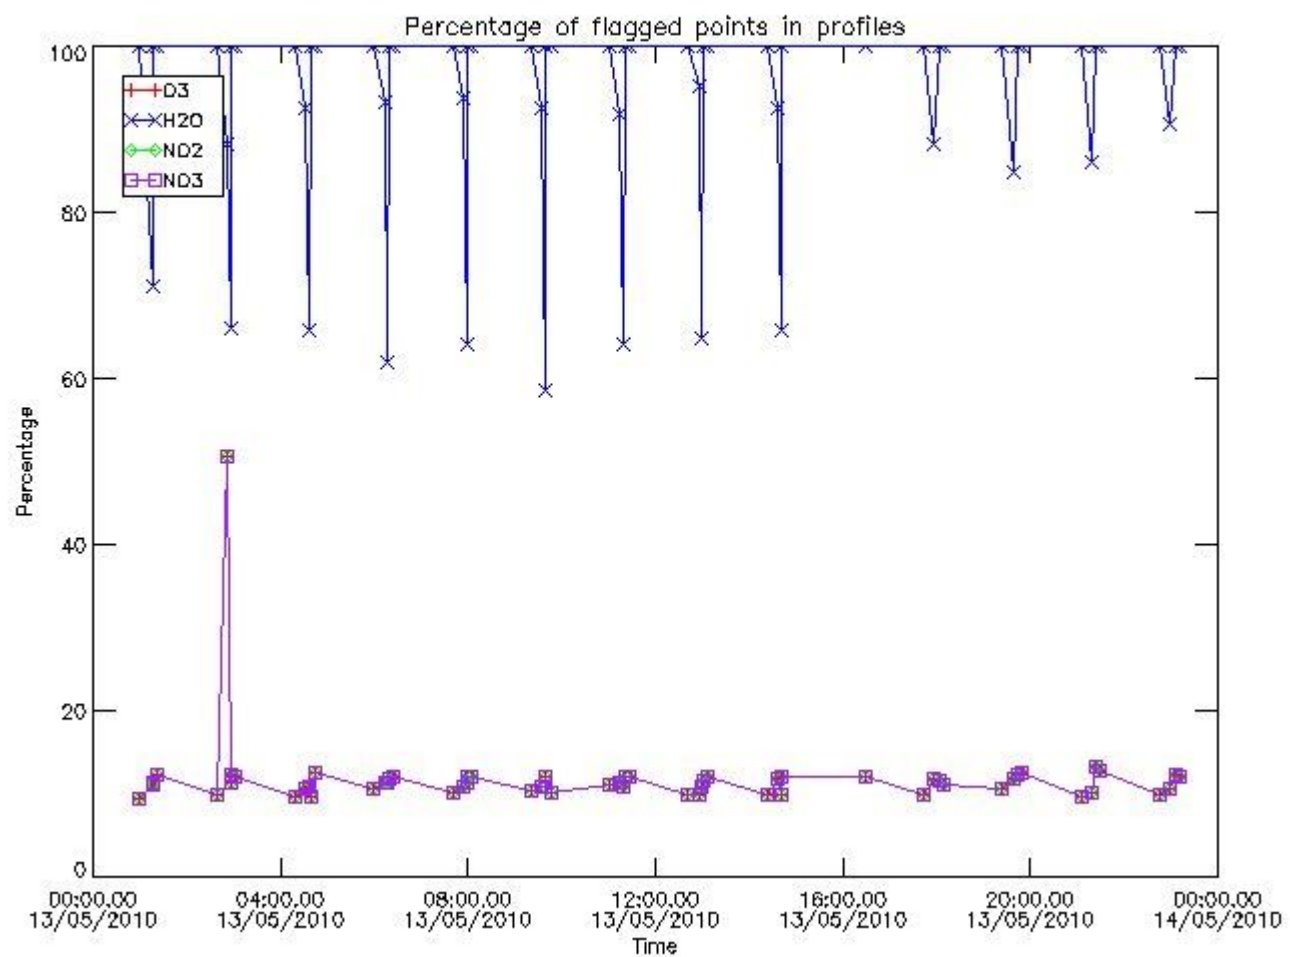

3. Quality information per product

In this section it is plotted some information contained in the Quality Summary data set of the level 2 products. Only products in dark limb conditions and without errors (error flag in the MPH set to "0") are used.

3.1 Plot quality information per product (time dependant)

3.2 Plot quality information per product (world map)