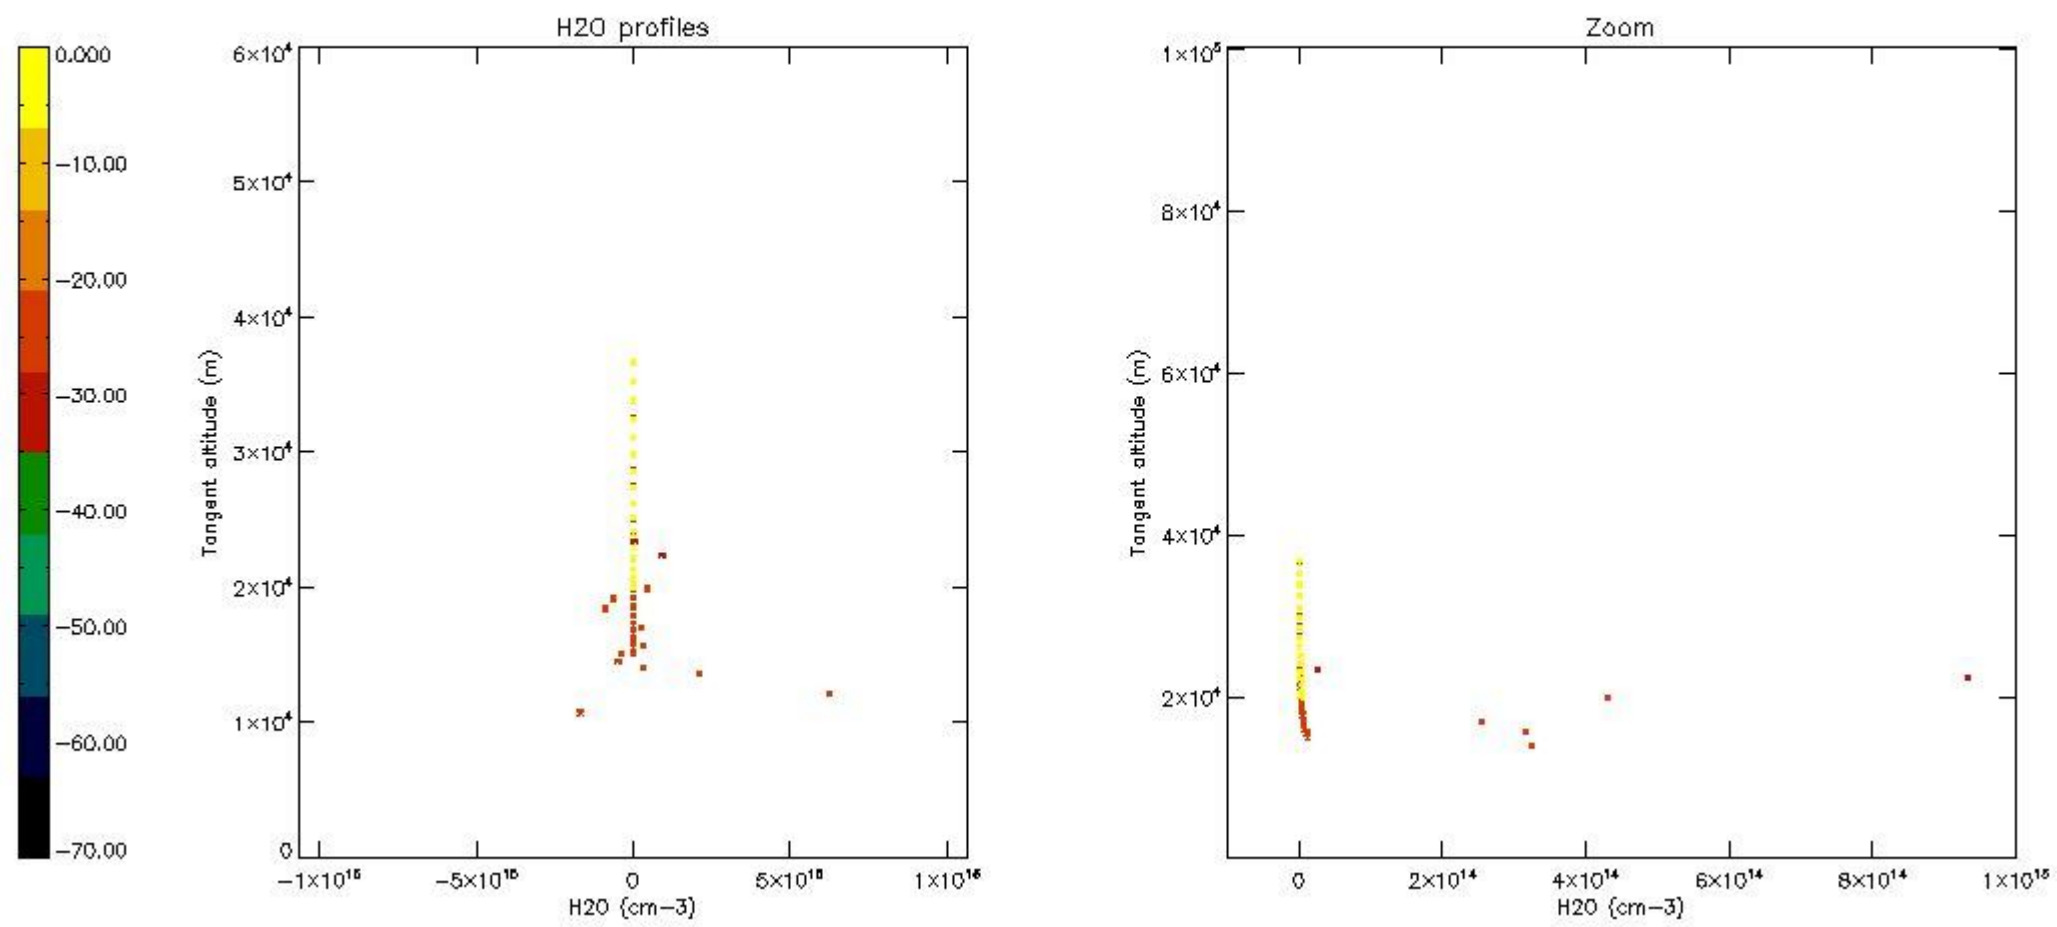

The colorbar represents the latitude.

*5.7 Plot NO3 profiles for all STD (dark without errors)*

The colorbar represents the latitude.

5.8 Plot H<sub>2</sub>O profiles for all STD (only for occultations of stars 1,2,3,4,13,14,16,26,63 dark without errors)

The colorbar represents the latitude.