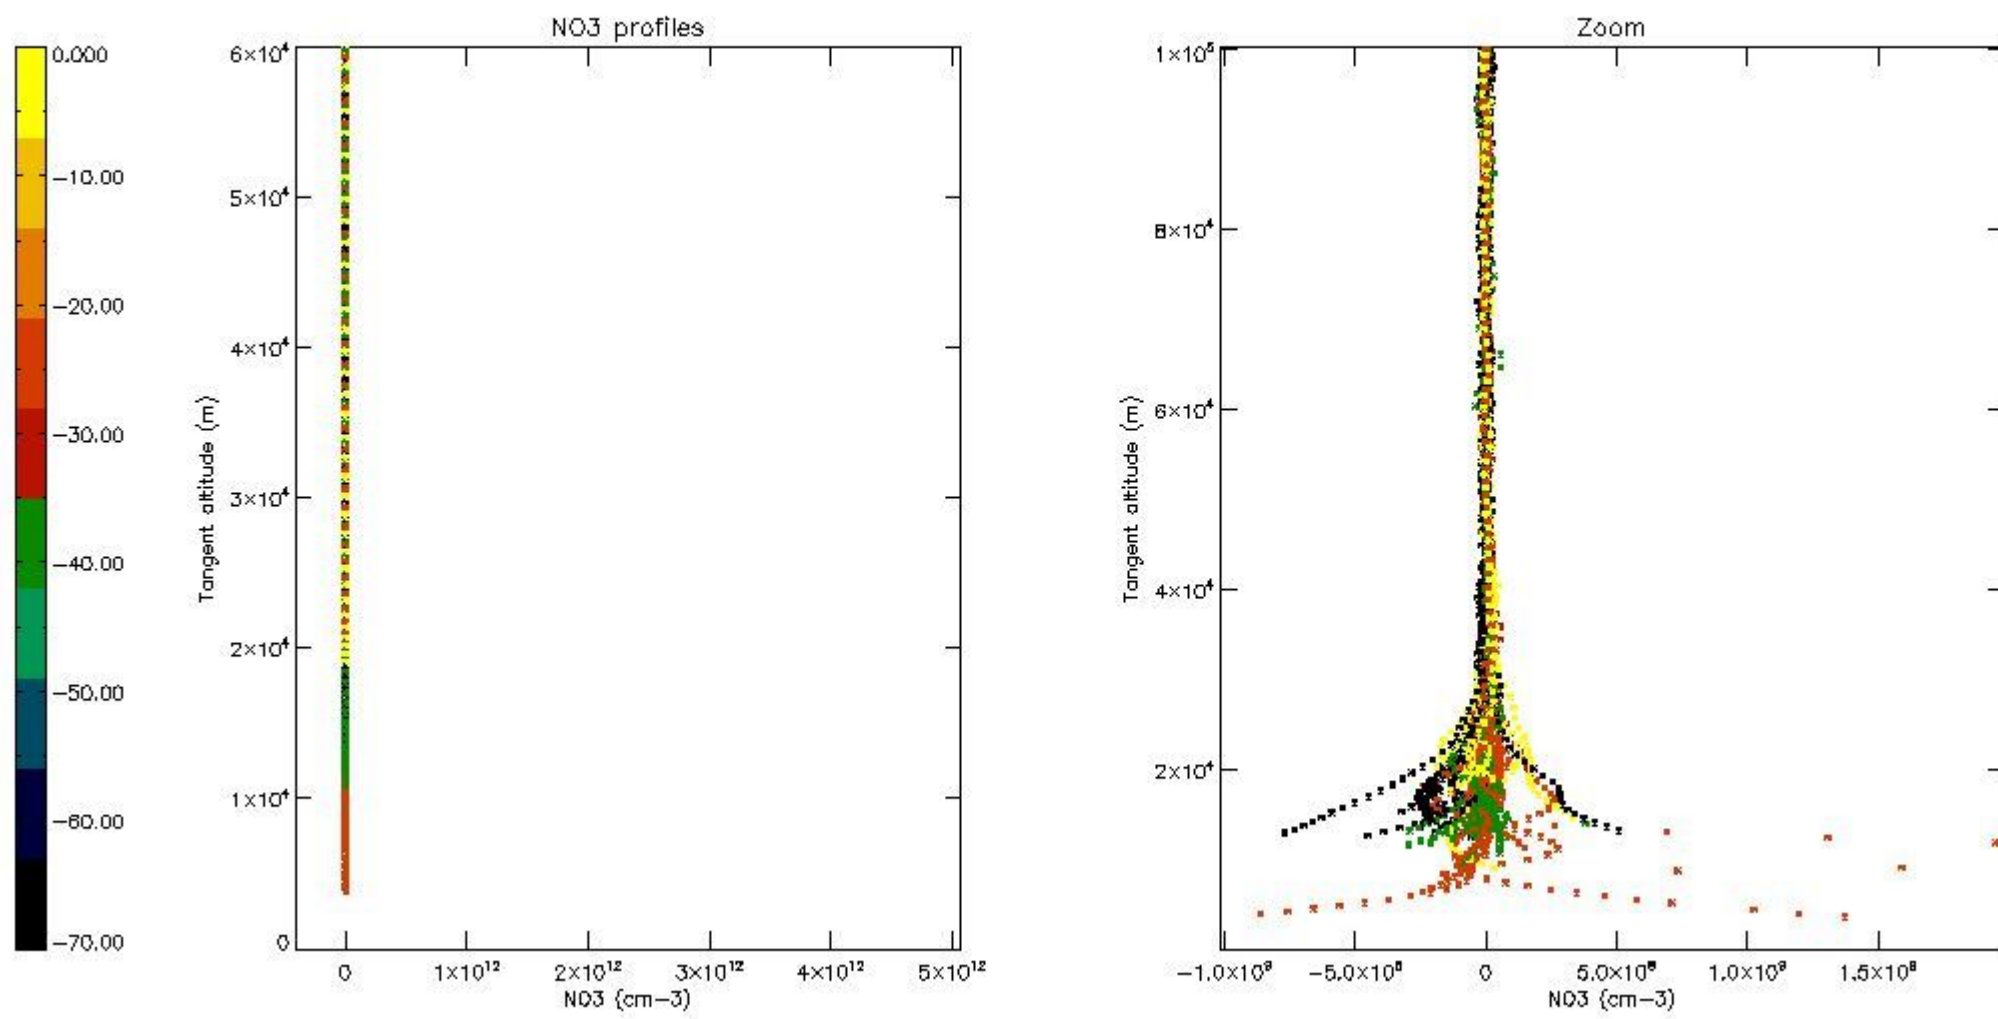

5.8 Plot H₂O profiles for all STD (only for occultations of stars 1,2,3,4,13,14,16,26,63 dark without errors)

The colorbar represents the latitude.