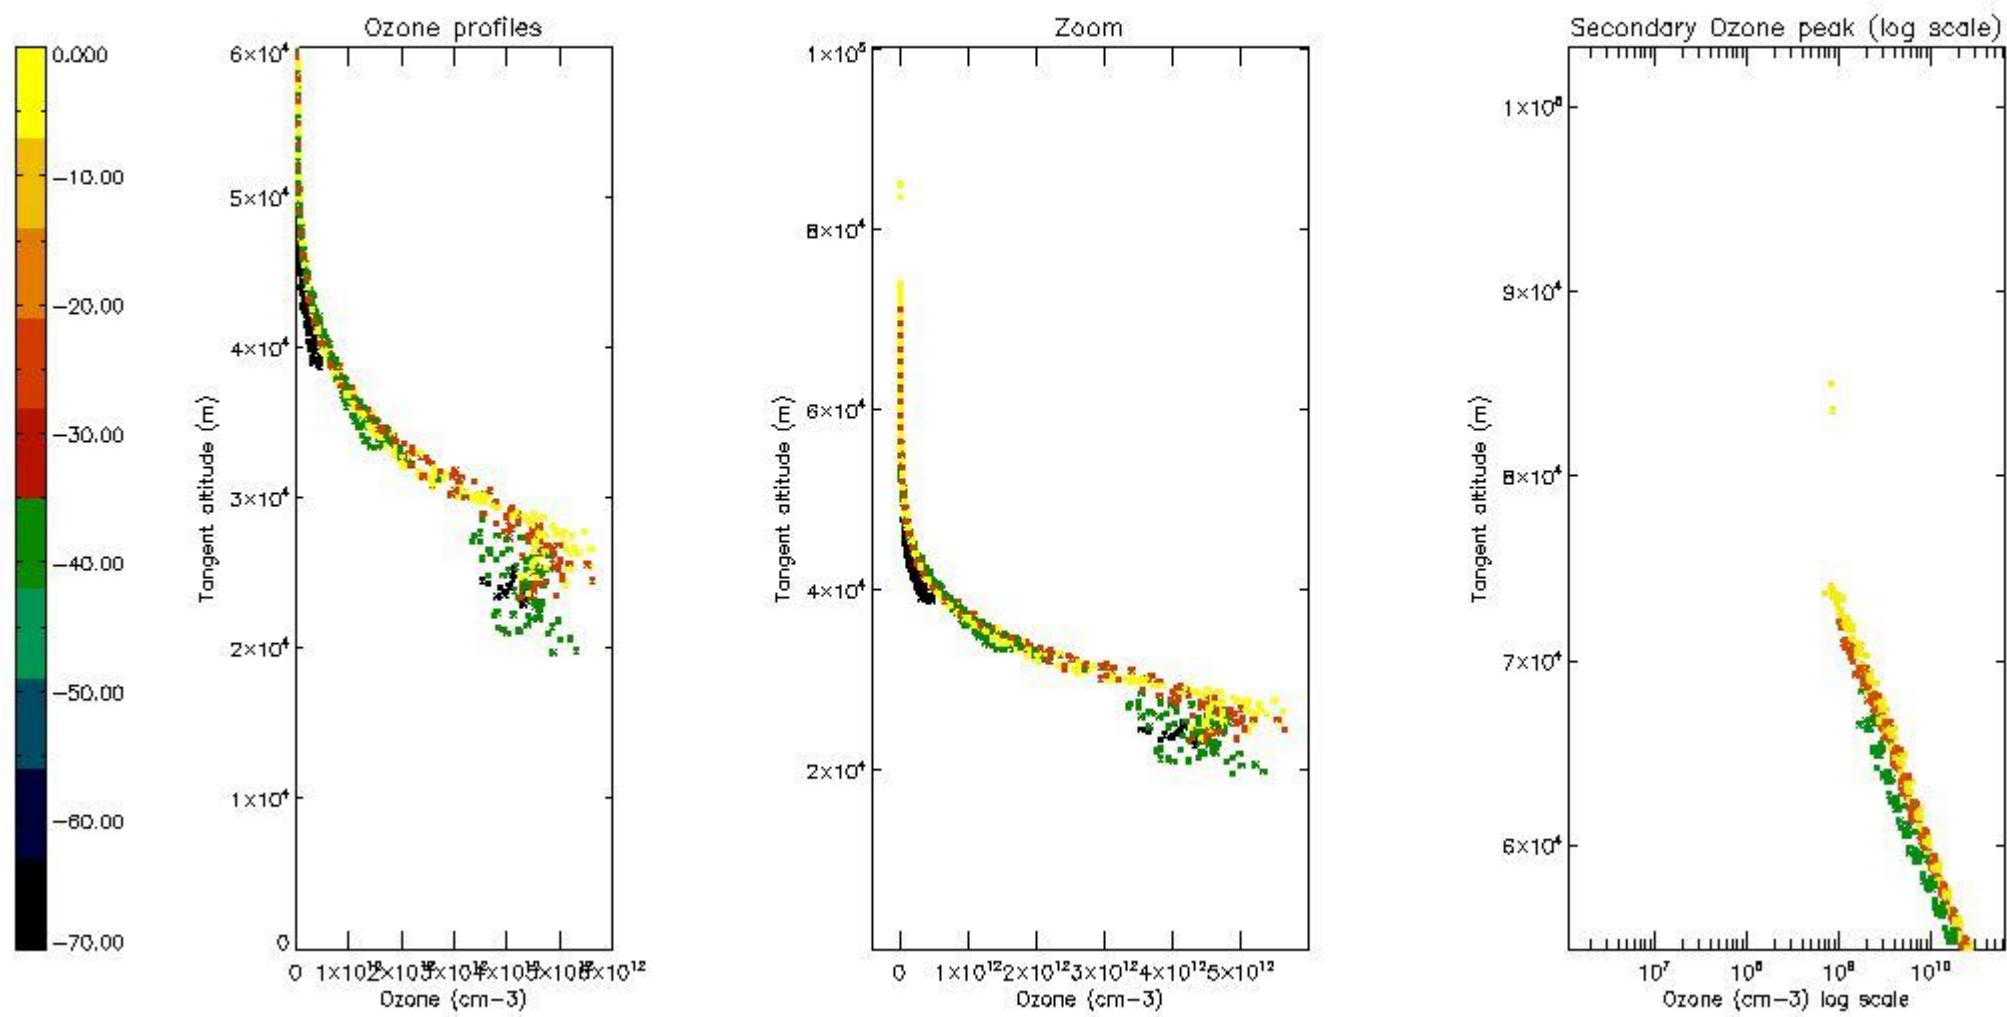

5.6 Plot NO₂ profiles for all STD (dark without errors)

The colorbar represents the latitude.