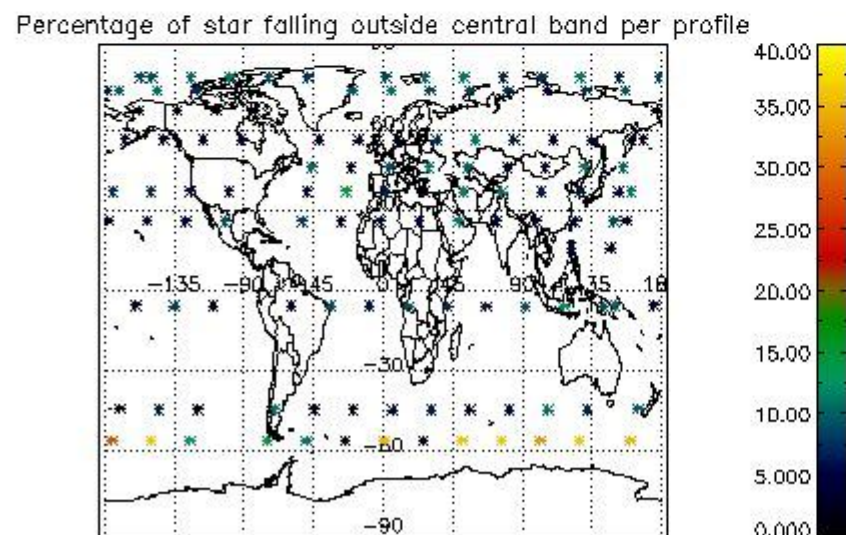

5. Trace gas profiles

5.1 Ozone statistics based on quality of products

The final quality of the products can be "measured" using the STD (Standard Deviation) attached to every point profile. This information is written to the parameter GOM_NL__2P/NL_LOCAL_SPECIES_DENSITY/o3_std of the level 2 products. The table below shows the statistics for given STD ranges.

The statistics are given with respect to the overall valid production:

- Products without fatal errors: GOM_NL__2P/MPH/PRODUCT_ERR=0
- Valid point profile: GOM_NL__2P/NL_LOCAL_SPECIES_DENSITY/pcd(0)=0

The 'Criteria' is applied to valid points of dark limb products:

- Products in dark limb illumination condition: GOM_NL__2P/NL_SUMMARY_QUALITY/obs_ill_cond=0
- Products without fatal errors: GOM_NL__2P/MPH/PRODUCT_ERR=0
- Valid point profile: GOM_NL__2P/NL_LOCAL_SPECIES_DENSITY/pcd(0)=0

So, the table below shows the percentage of dark limb and valid observations for each criteria with respect to the overall valid daily observations.

Criteria	% of total production
All STD	21
STD < 20	12