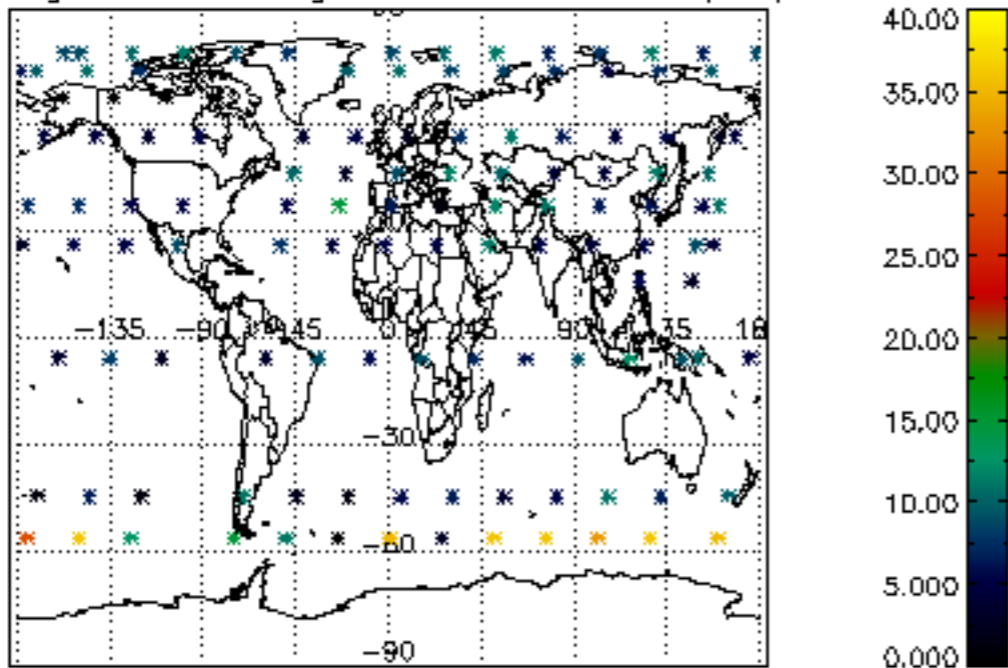

Percentage of star falling outside central band per profile