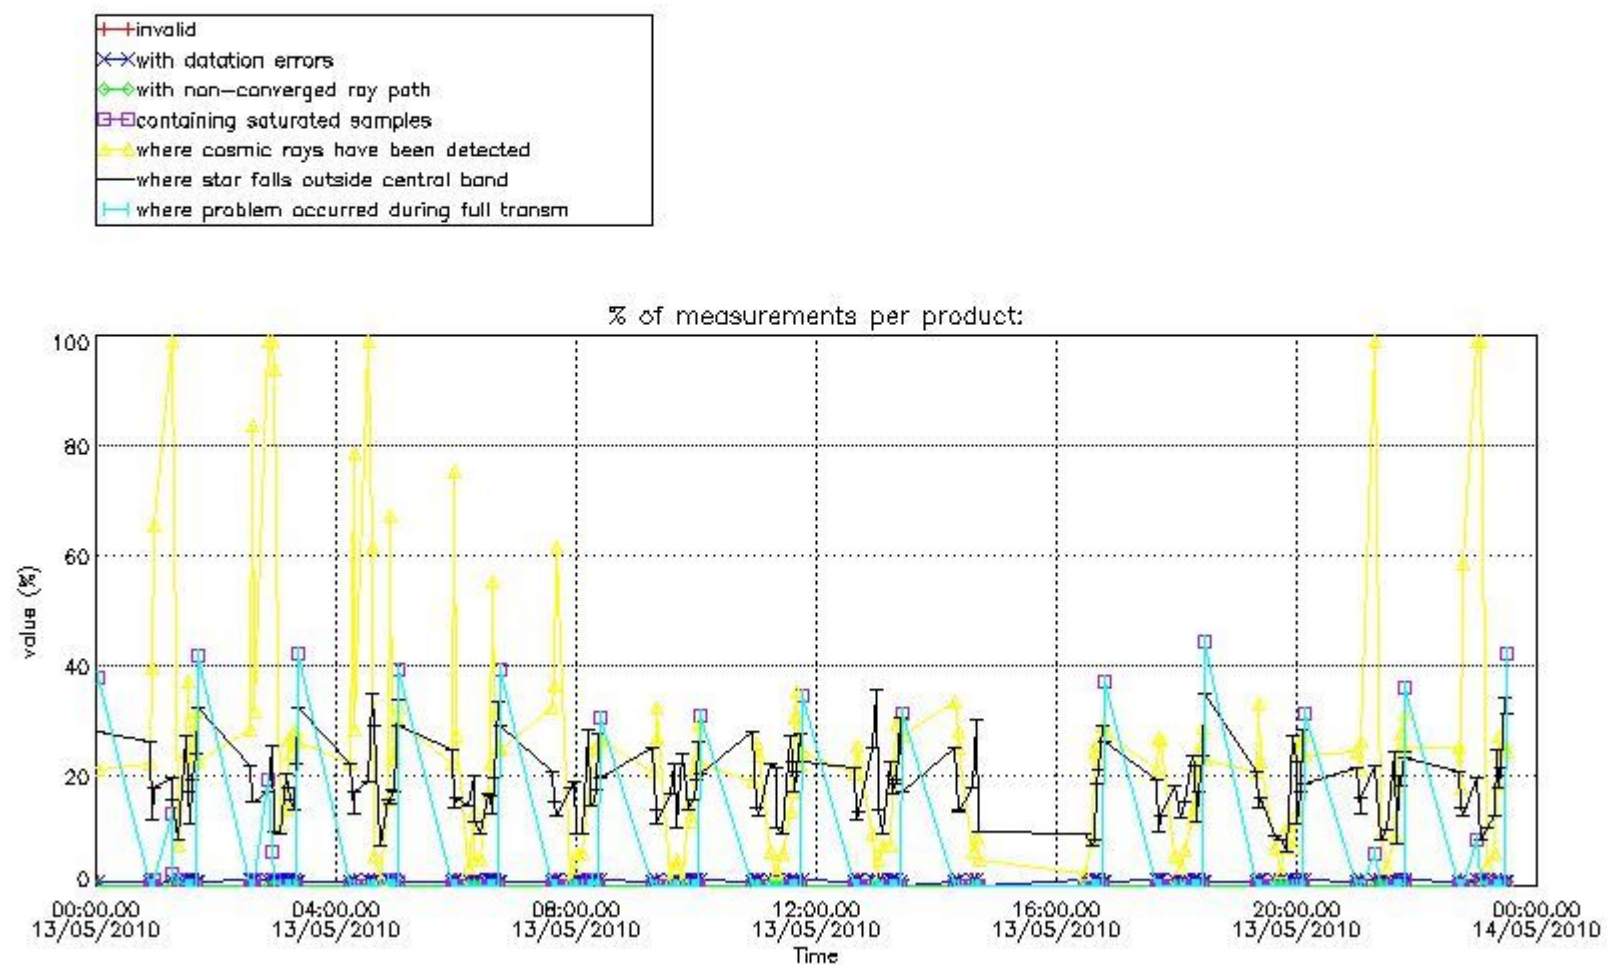

4.1.2 Plot level 1 quality information per product (time dependant): ENVI SAT DESCENDING passes