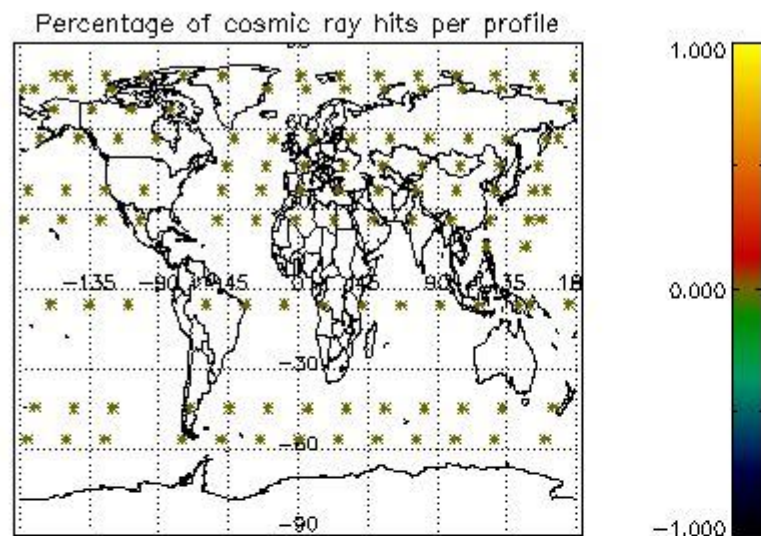

4.2.2 Plot level 1 quality information per product (world map): ENVISAT DESCENDING passes

5. Trace gas profiles

5.1 Ozone statistics based on quality of products

The final quality of the products can be "measured" using the STD (Standard Deviation) attached to every point profile. This information is written to the parameter GOM_NL__2P/NL_LOCAL_SPECIES_DENSITY/o3_std of the level 2 products. The table below shows the statistics for given STD ranges.

The statistics are given with respect to the overall valid production:

- Products without fatal errors: GOM_NL__2P/MPH/PRODUCT_ERR=0
- Valid point profile: GOM_NL__2P/NL_LOCAL_SPECIES_DENSITY/pcd(0)=0

The 'Criteria' is applied to valid points of dark limb products:

- Products in dark limb illumination condition: GOM_NL__2P/NL_SUMMARY_QUALITY/obs_ill_cond=0
- Products without fatal errors: GOM_NL__2P/MPH/PRODUCT_ERR=0
- Valid point profile: GOM_NL__2P/NL_LOCAL_SPECIES_DENSITY/pcd(0)=0

So, the table below shows the percentage of dark limb and valid observations for each criteria with respect to the overall valid daily observations.

Criteria	% of total production
All STD	21
STD < 20	12