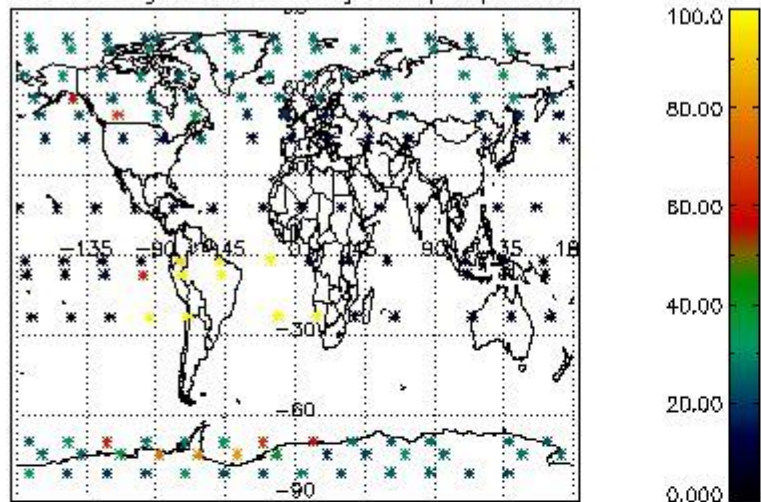

Percentage of cosmic ray hits per profile