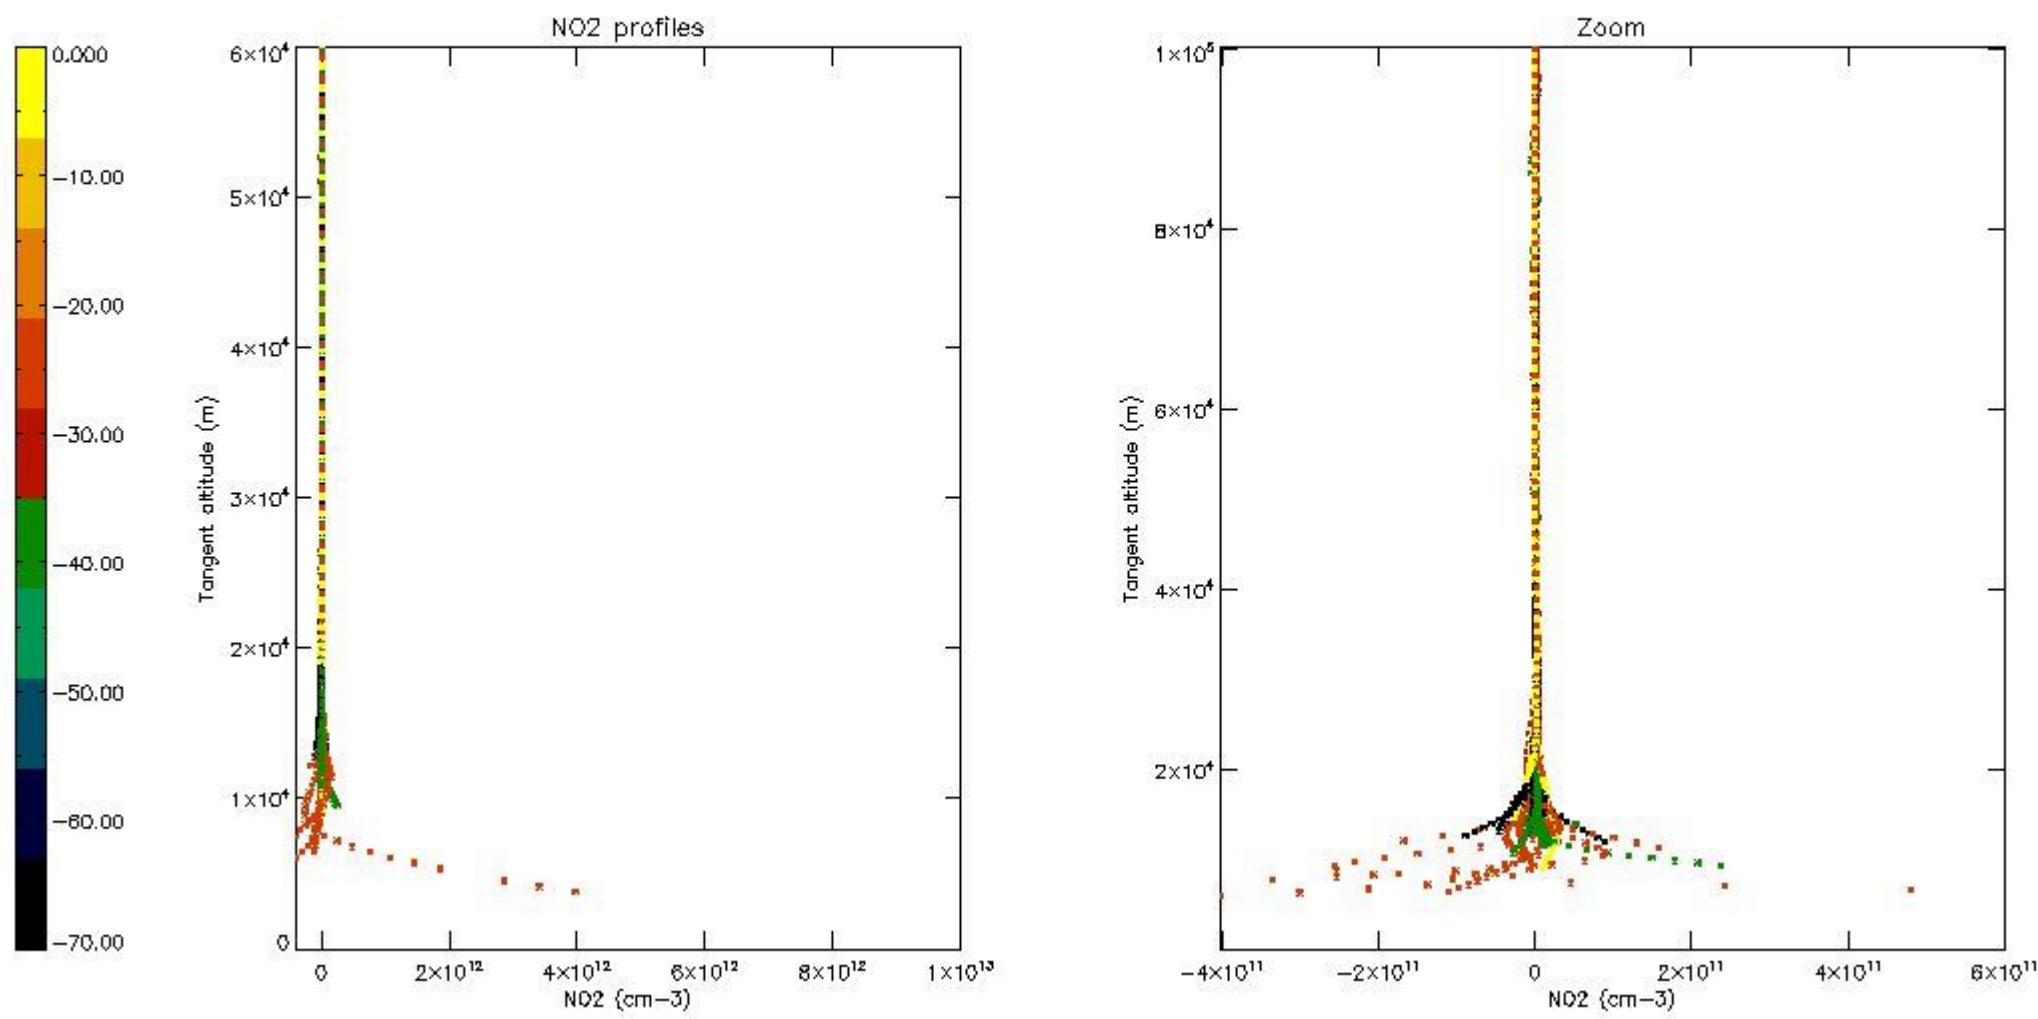

5.7 Plot NO3 profiles for all STD (dark without errors)

The colorbar represents the latitude.