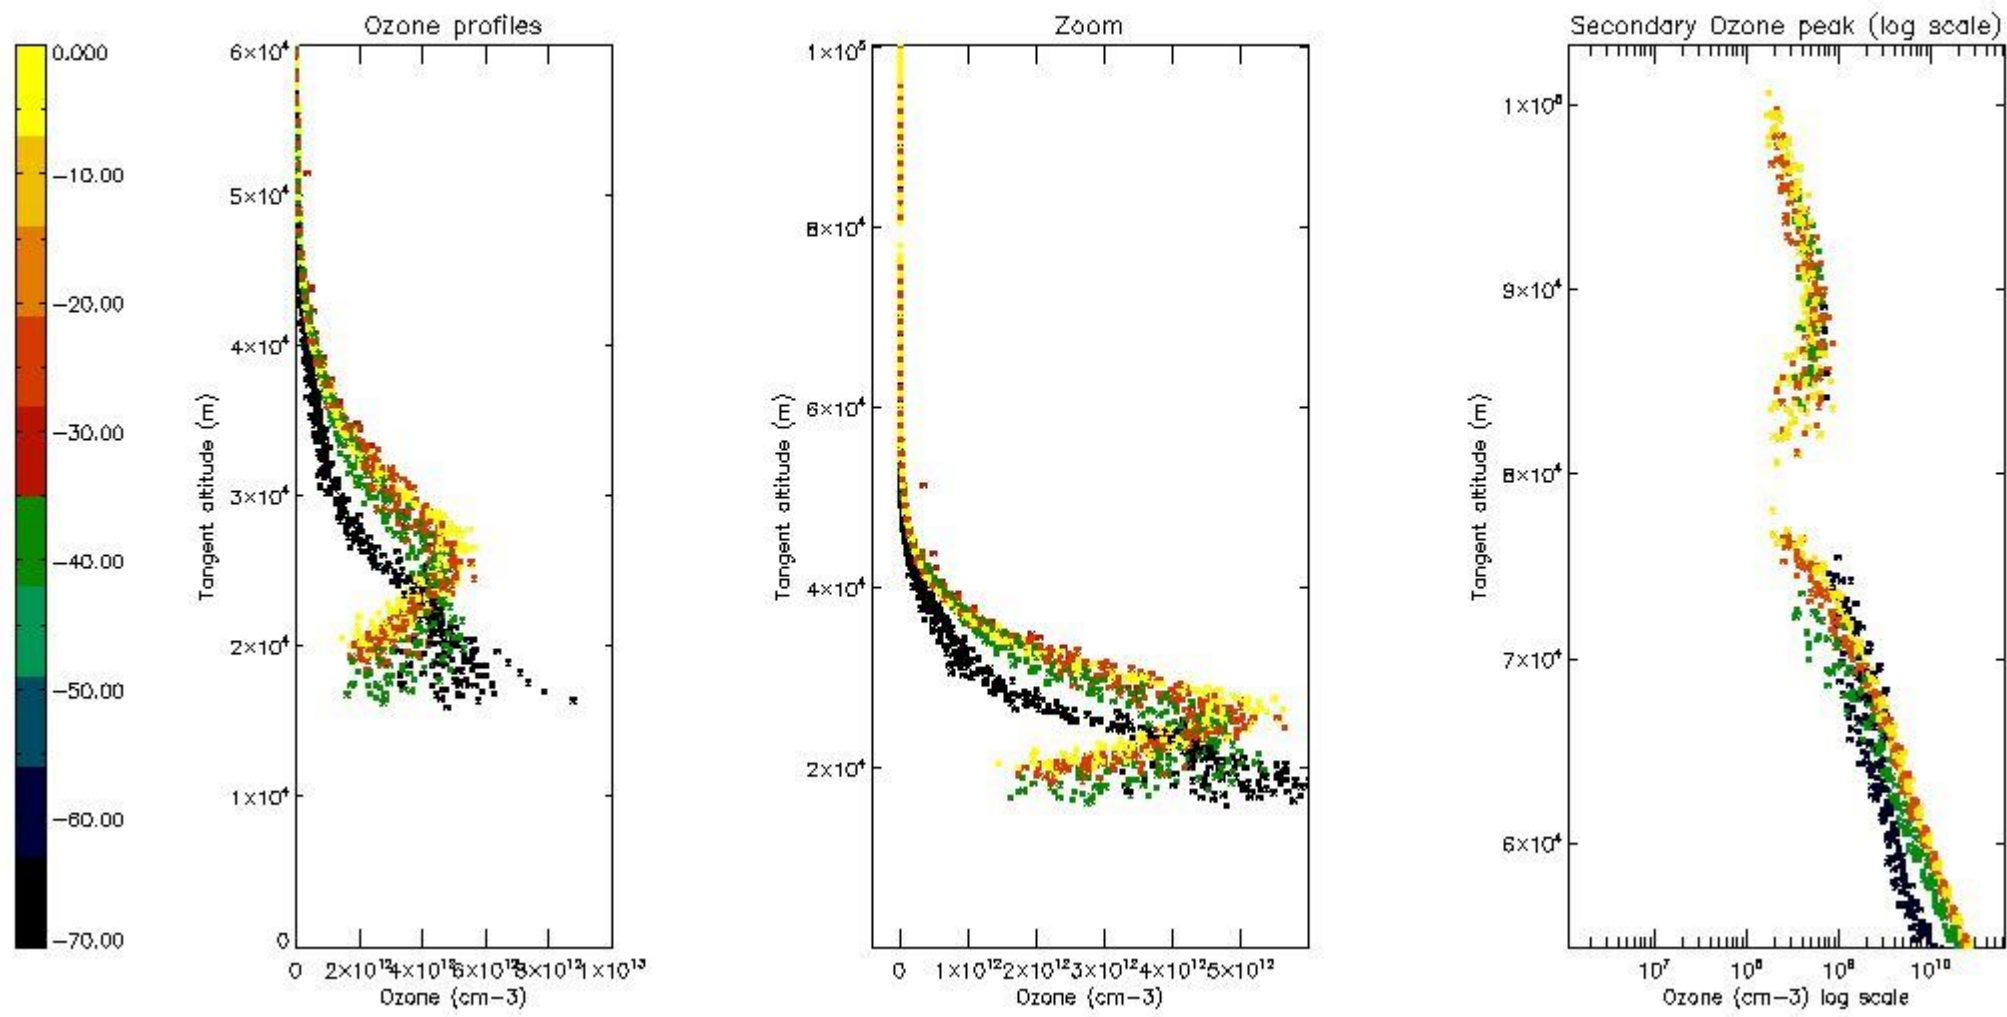

STD < 10	9
STD < 5	6

5.2 Plot ozone profiles for all STD (dark without errors)

The colorbar represents the latitude.

5.3 Plot ozone profiles where STD < 20% (dark without errors)

The colorbar represents the latitude.