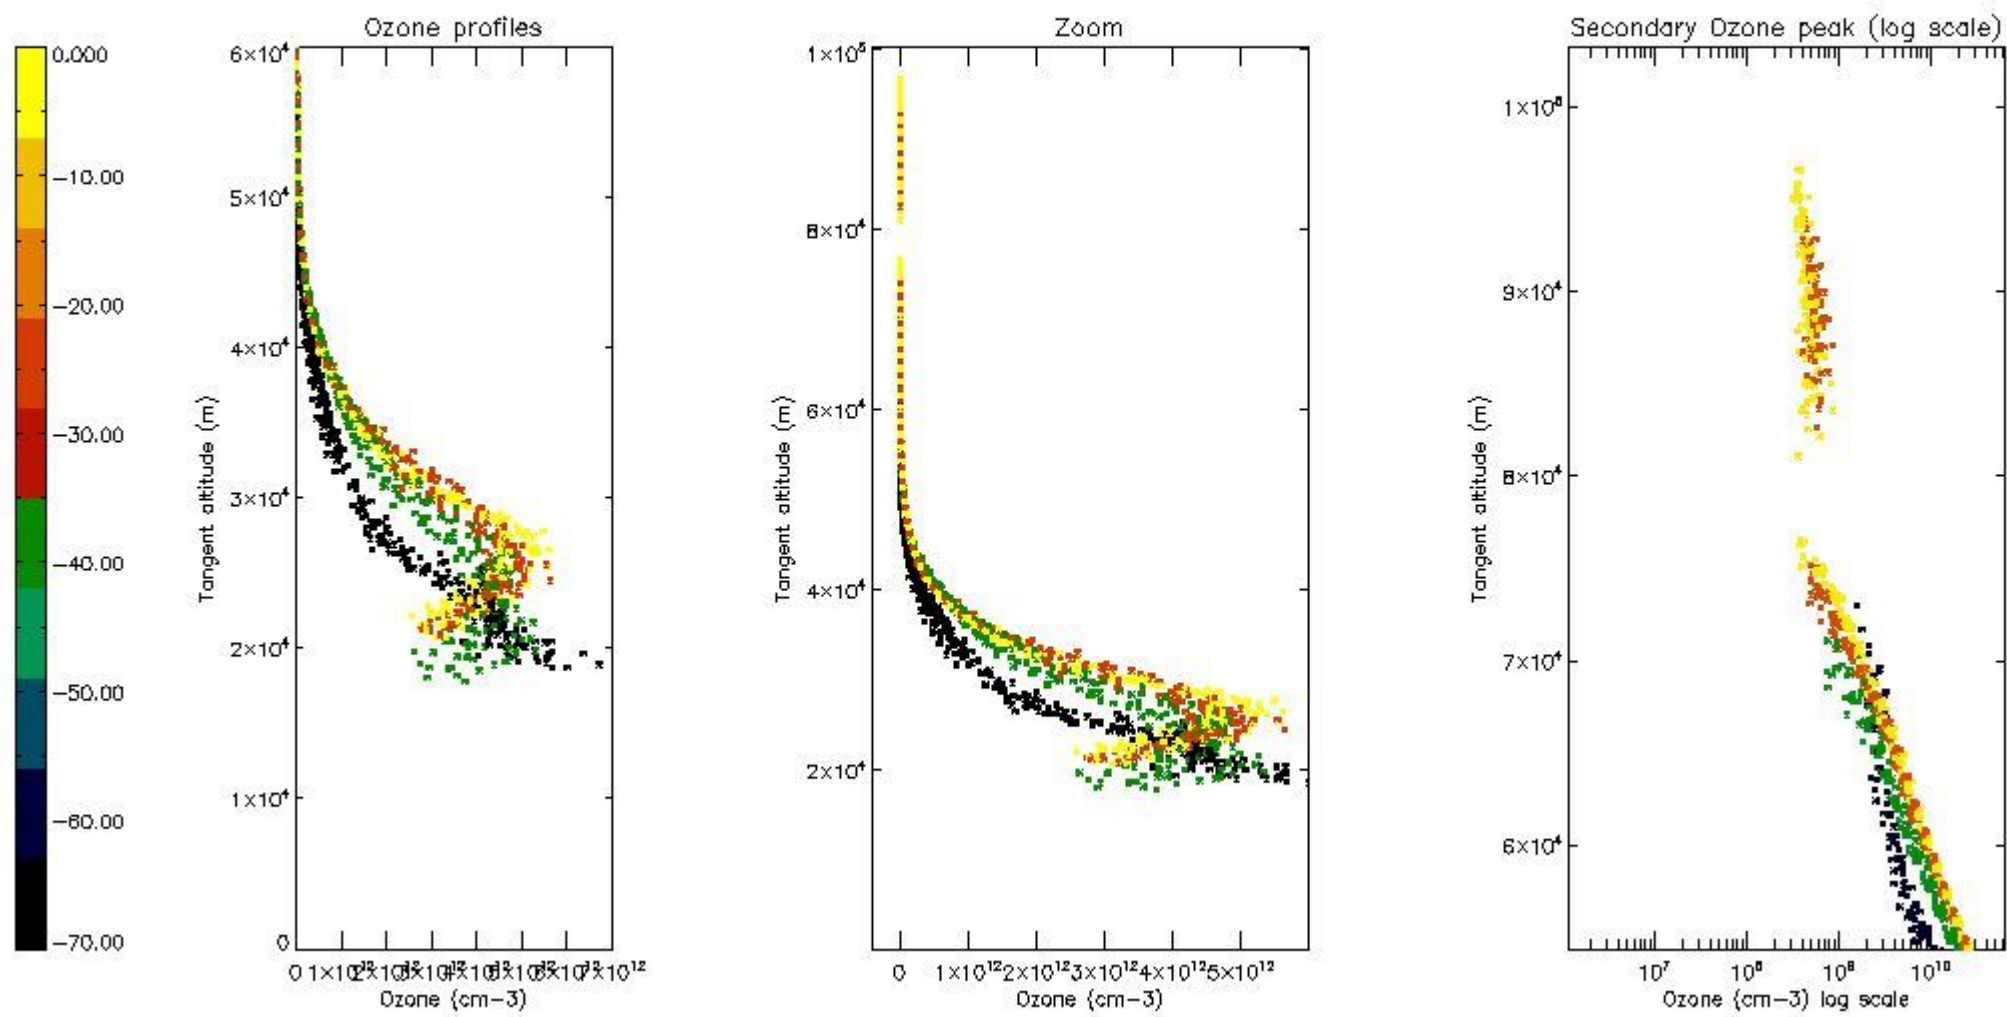

5.5 Plot ozone profiles where STD < 5% (dark without errors)

The colorbar represents the latitude.