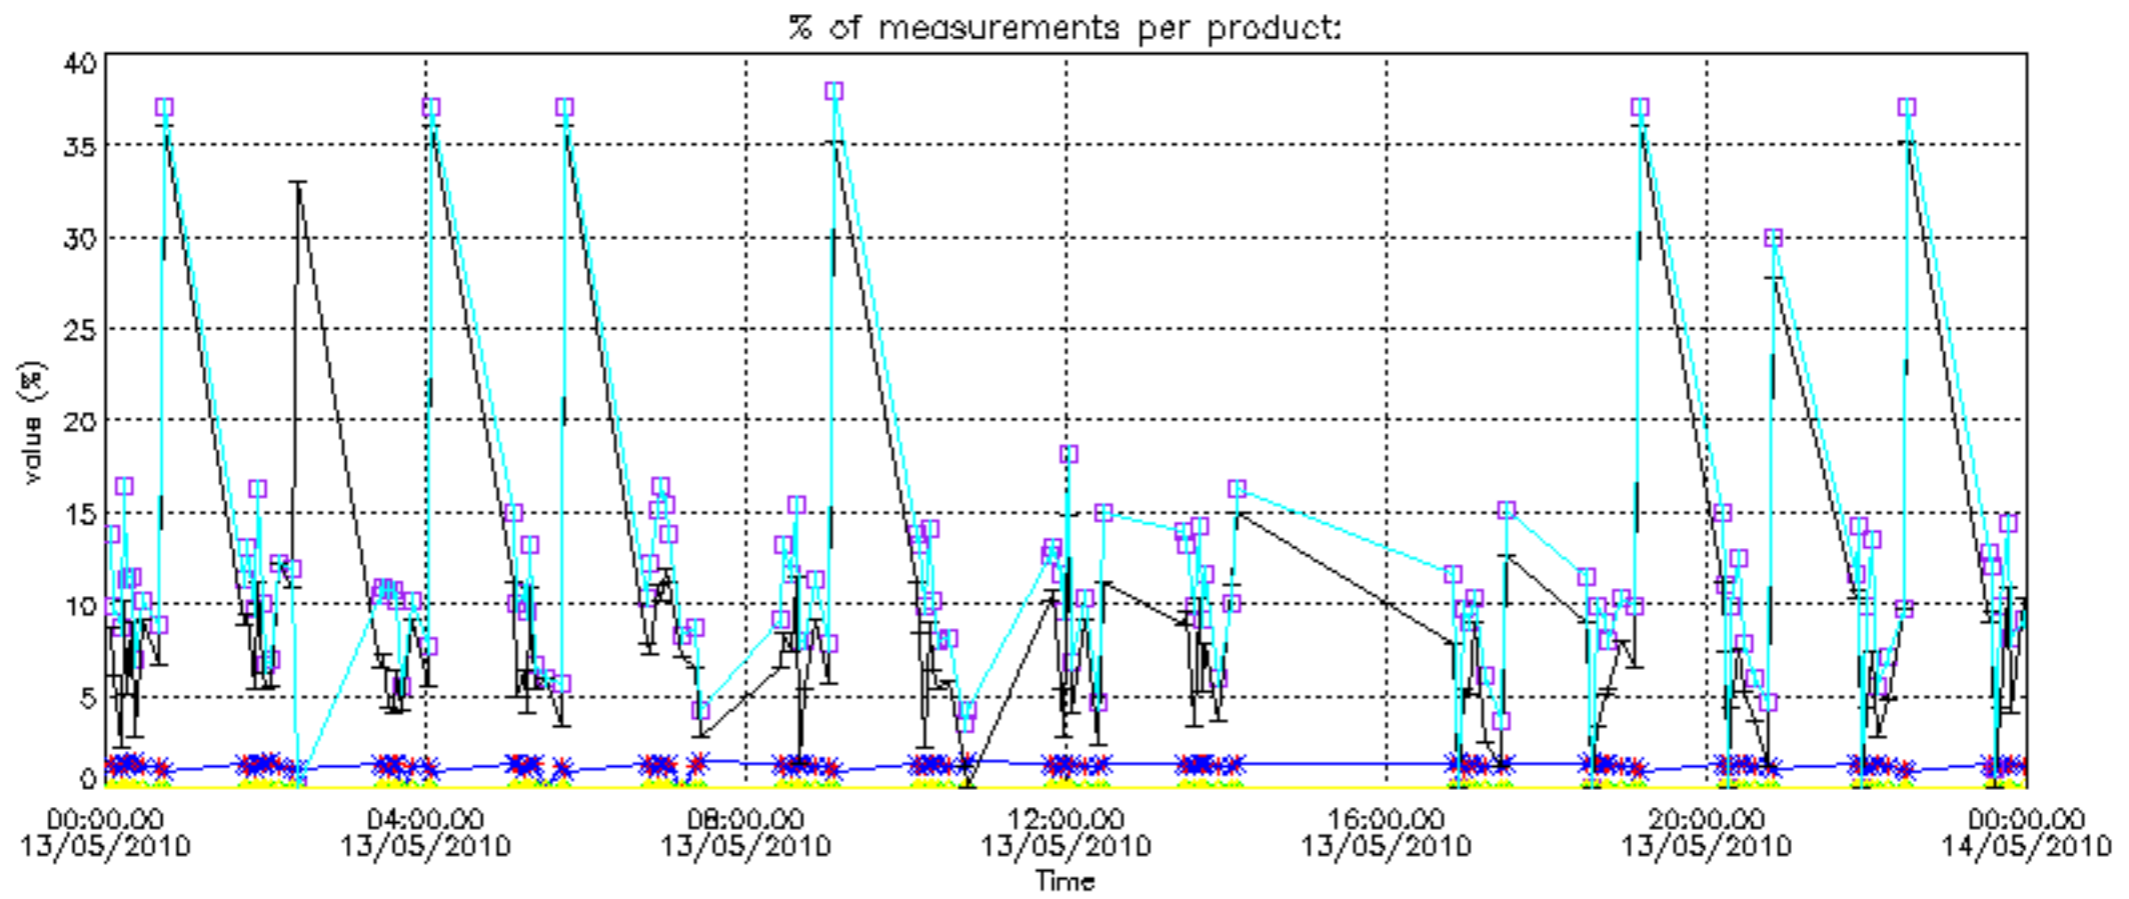

Percentage of cosmic ray hits per profile

Percentage of datation errors per profile