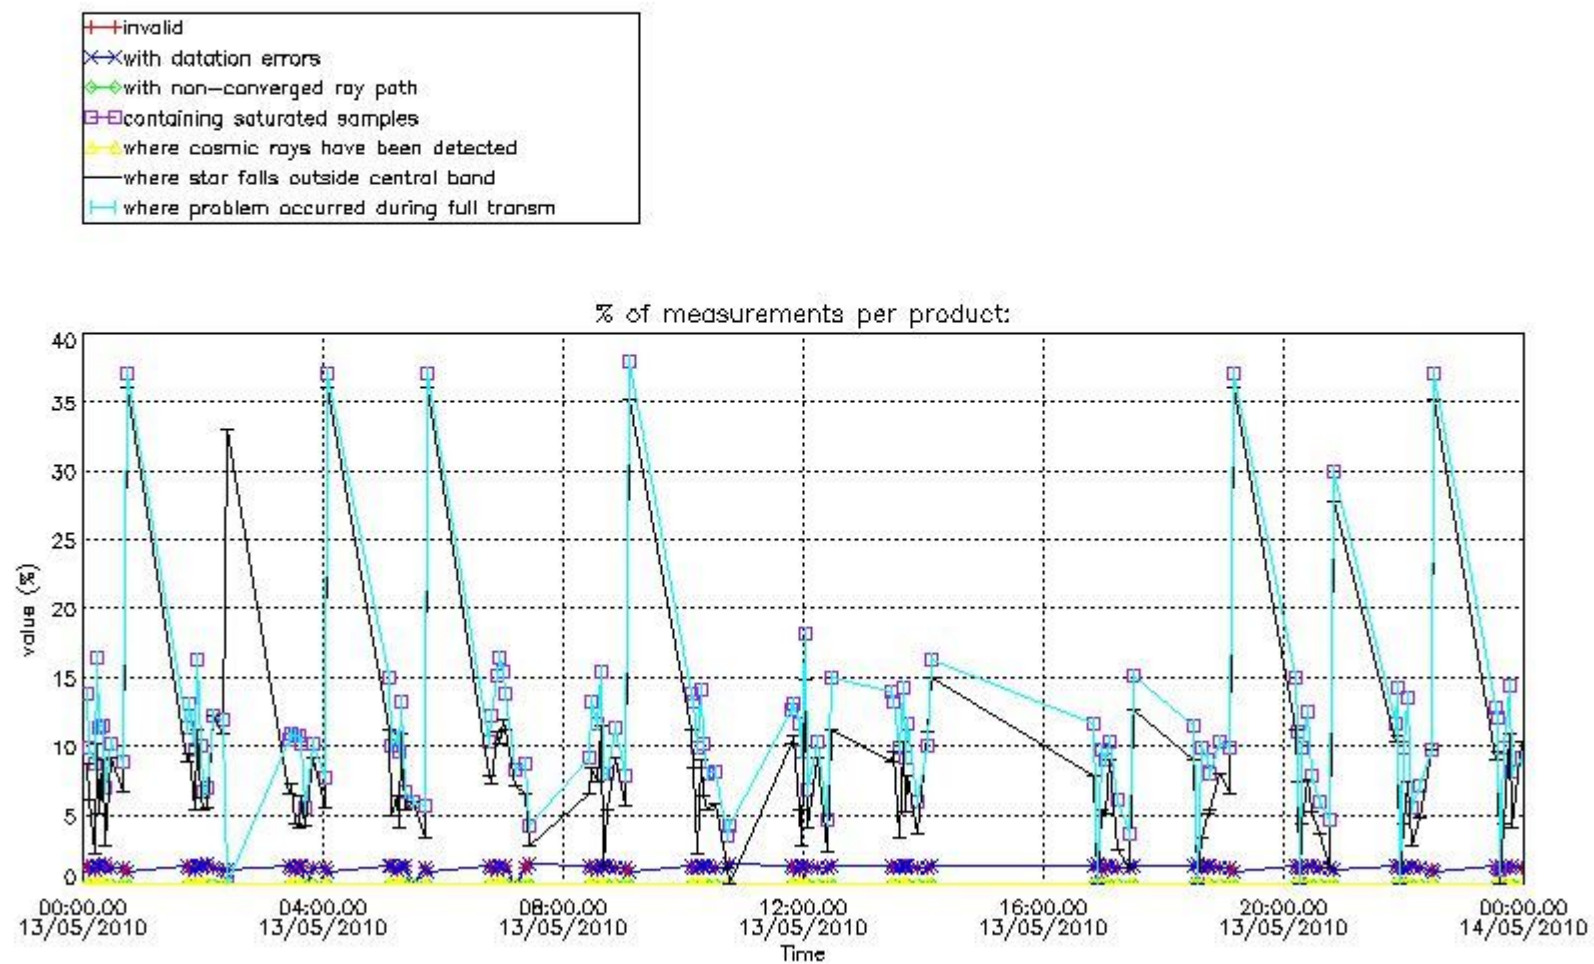

4.2 Plot quality information per product coming from level 1b processing (world map)

4.2.1 Plot level 1 quality information per product (world map): ENVISAT ASCENDING passes