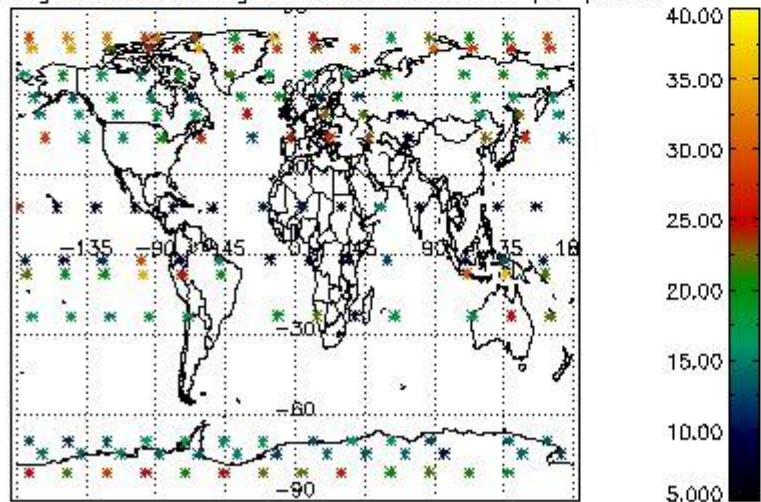

4.2.1 Plot level 1 quality information per product (world map): ENVISAT ASCENDING passes

Percentage of cosmic ray hits per profile

Percentage of datation errors per profile

Percentage of star falling outside central band per profile