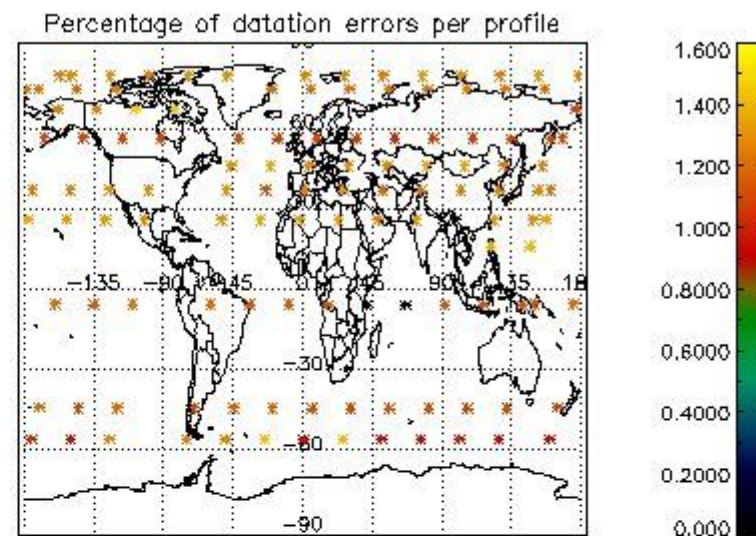

5. Trace gas profiles

5.1 Ozone statistics based on quality of products

The final quality of the products can be "measured" using the STD (Standard Deviation) attached to every point profile. This information is written to the parameter GOM_NL__2P/NL_LOCAL_SPECIES_DENSITY/o3_std of the level 2 products. The table below shows the statistics for given STD ranges.

The statistics are given with respect to the overall valid production:

- Products without fatal errors: GOM_NL__2P/MPH/PRODUCT_ERR=0
- Valid point profile: GOM_NL__2P/NL_LOCAL_SPECIES_DENSITY/pcd(0)=0

The 'Criteria' is applied to valid points of dark limb products:

- Products in dark limb illumination condition: GOM_NL__2P/NL_SUMMARY_QUALITY/obs_ill_cond=0
- Products without fatal errors: GOM_NL__2P/MPH/PRODUCT_ERR=0
- Valid point profile: GOM_NL__2P/NL_LOCAL_SPECIES_DENSITY/pcd(0)=0

So, the table below shows the percentage of dark limb and valid observations for each criteria with respect to the overall valid daily observations.

Criteria	% of total production
All STD	21
STD < 20	12