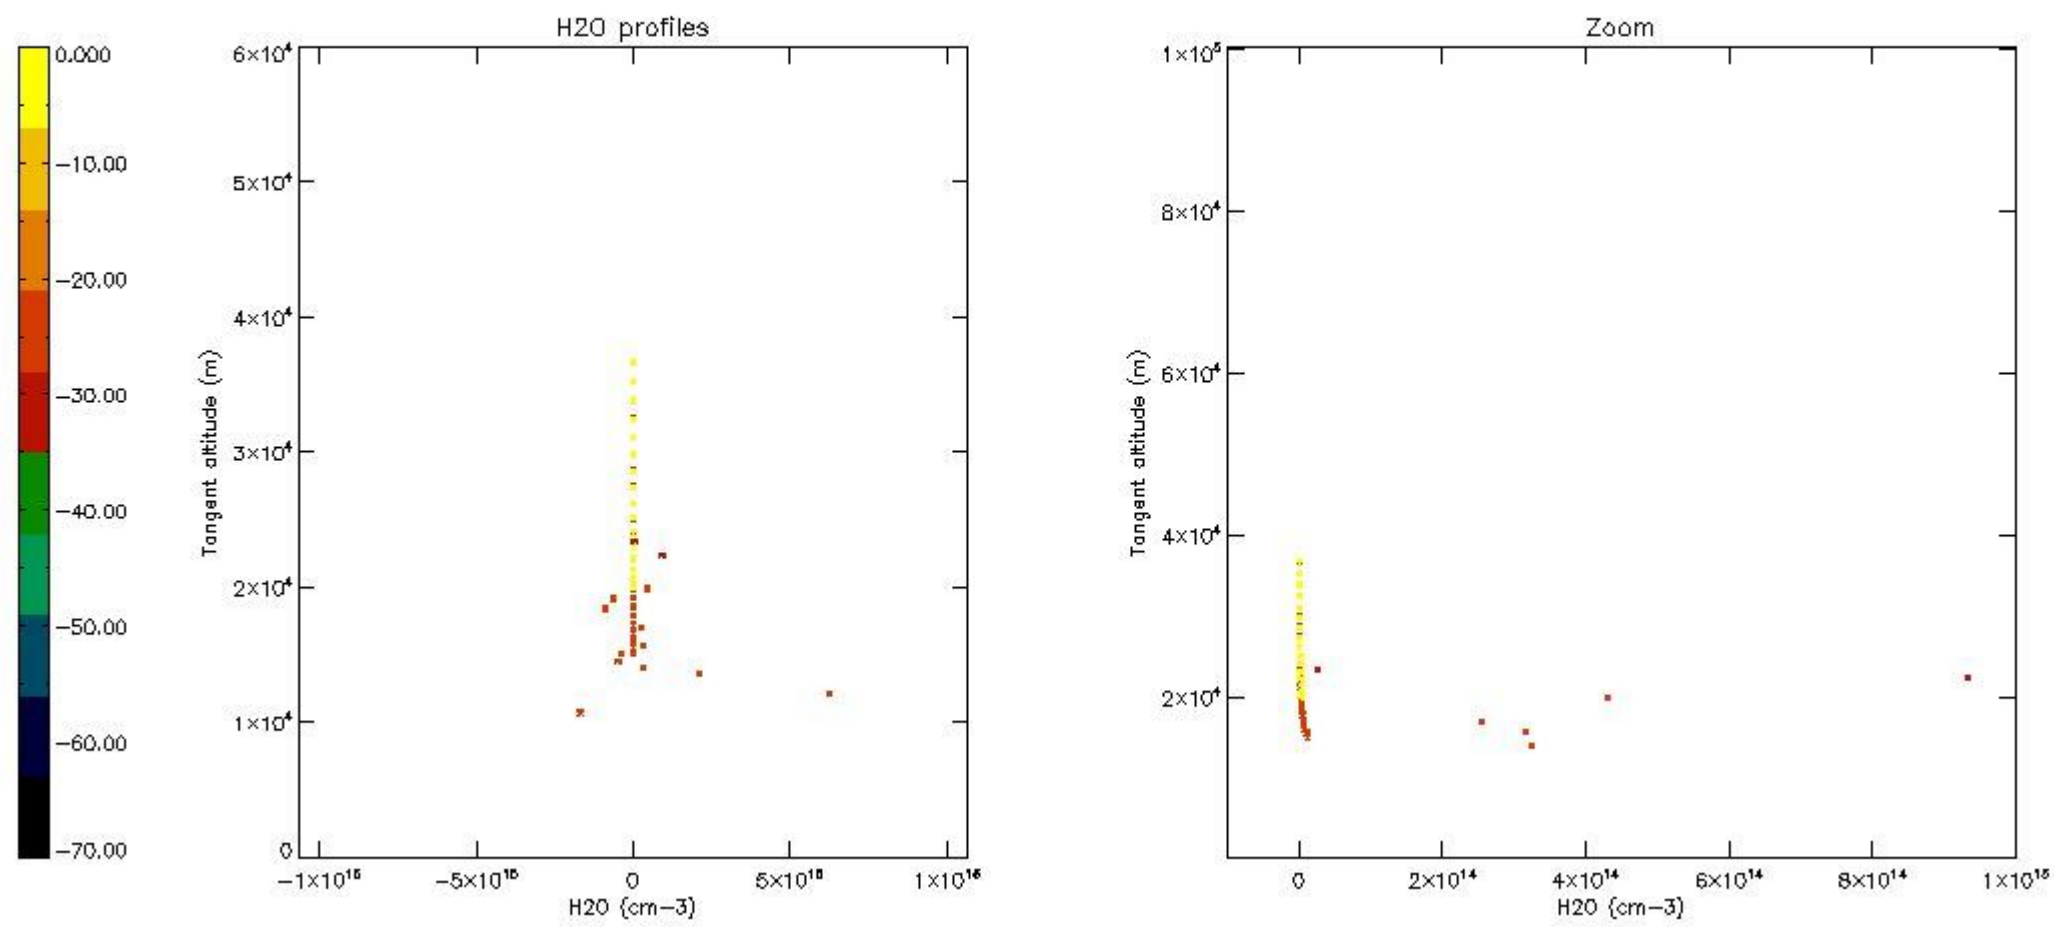

6. Auxiliary Data Files used for the production reported in section 2

The number reported in the third column indicates since which file (see list in section 2) the corresponding auxiliary file has been used. The fourth column is the date of those product files.

Type	Auxiliary Filename	Used since product	Used since product date
INST_PHYS_CHARACTERISTICS	GOM_INS_AXVIEC20091111_143220_20030716_120000_20500101_000000	1	13-MAY-2010 00:01:08
LEVEL-2_PROC_CONFIG	GOM_PR2_AXVIEC20091111_152718_20020301_000000_20500101_000000	1	13-MAY-2010 00:01:08
CROSS_SECTIONS_FILE	GOM_CRS_AXVIEC20091111_154832_20020301_000000_20500101_000000	1	13-MAY-2010 00:01:08