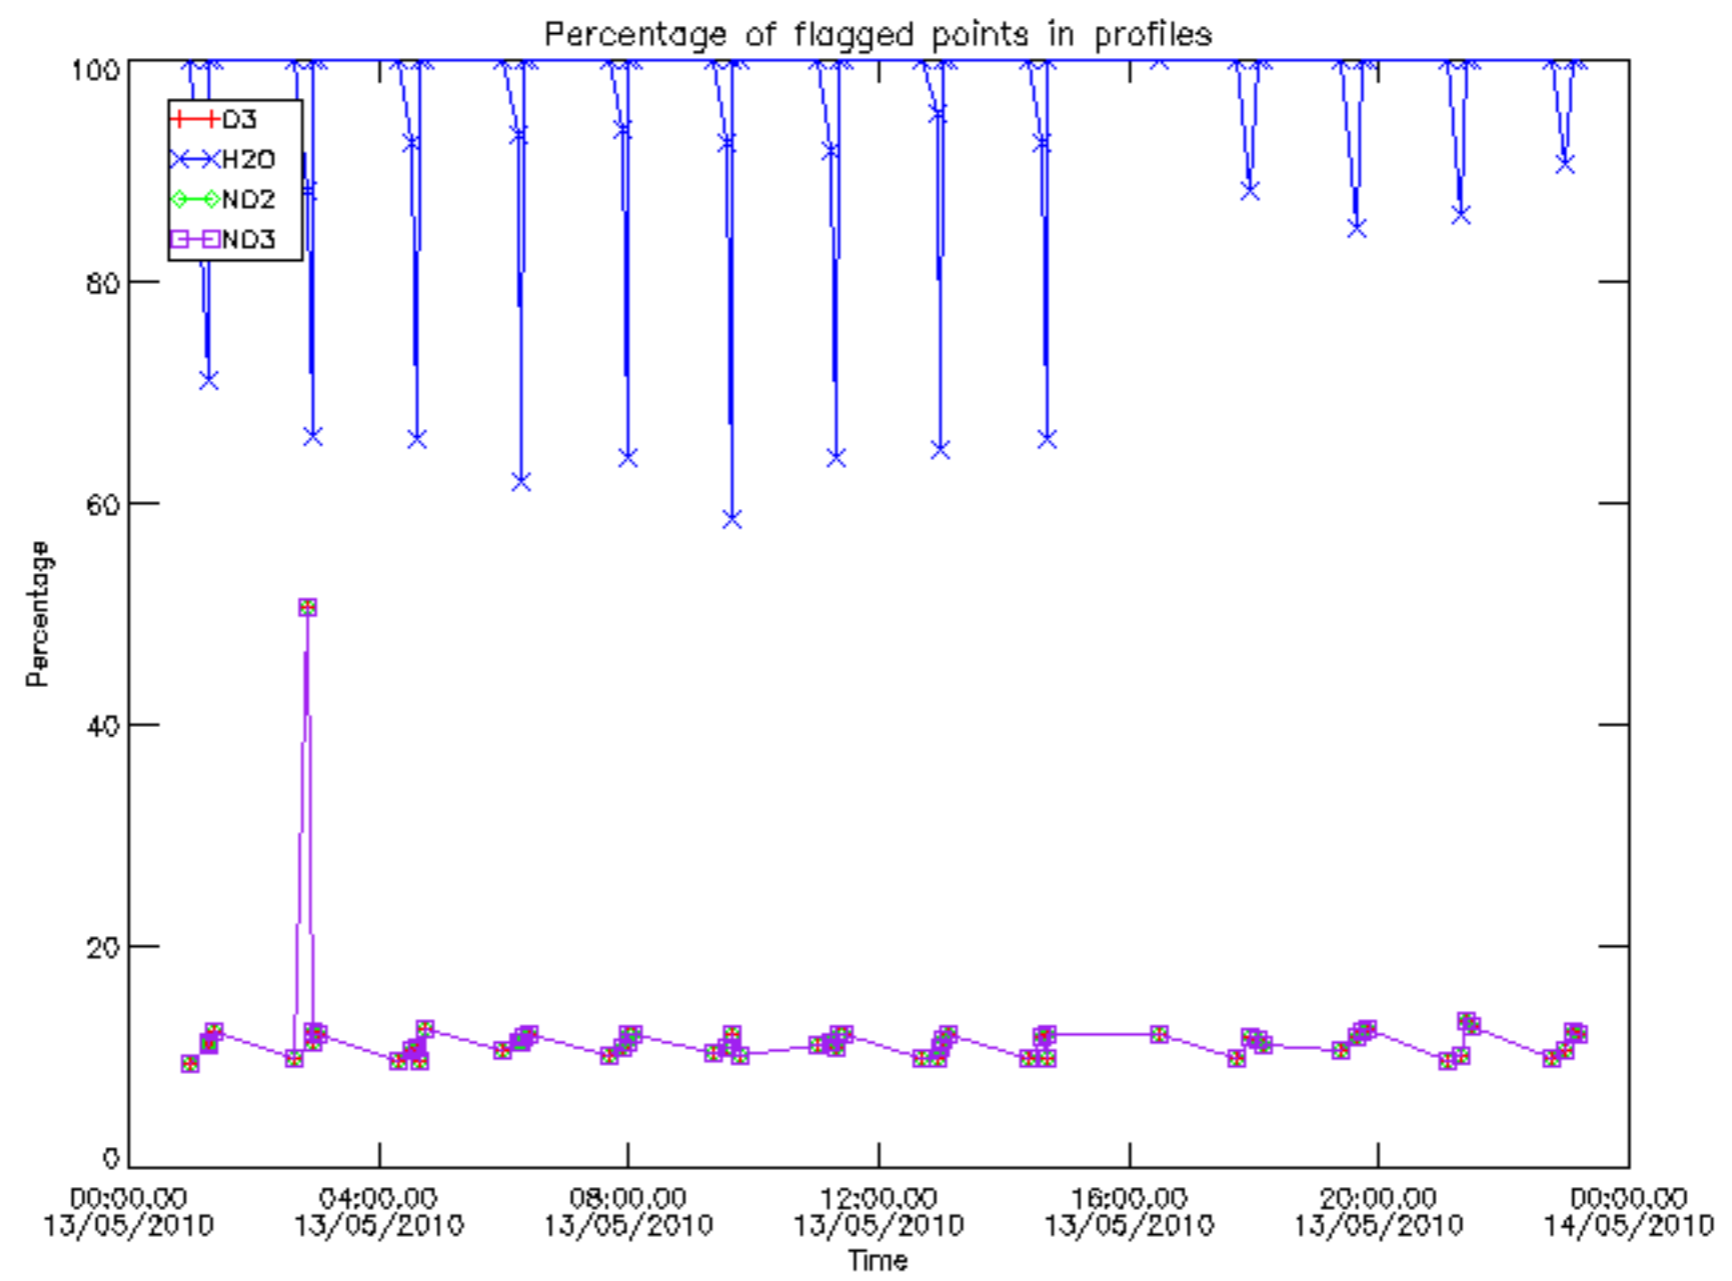

Percentage of flagged data per D3 profile

Percentage of flagged data per H2O profile