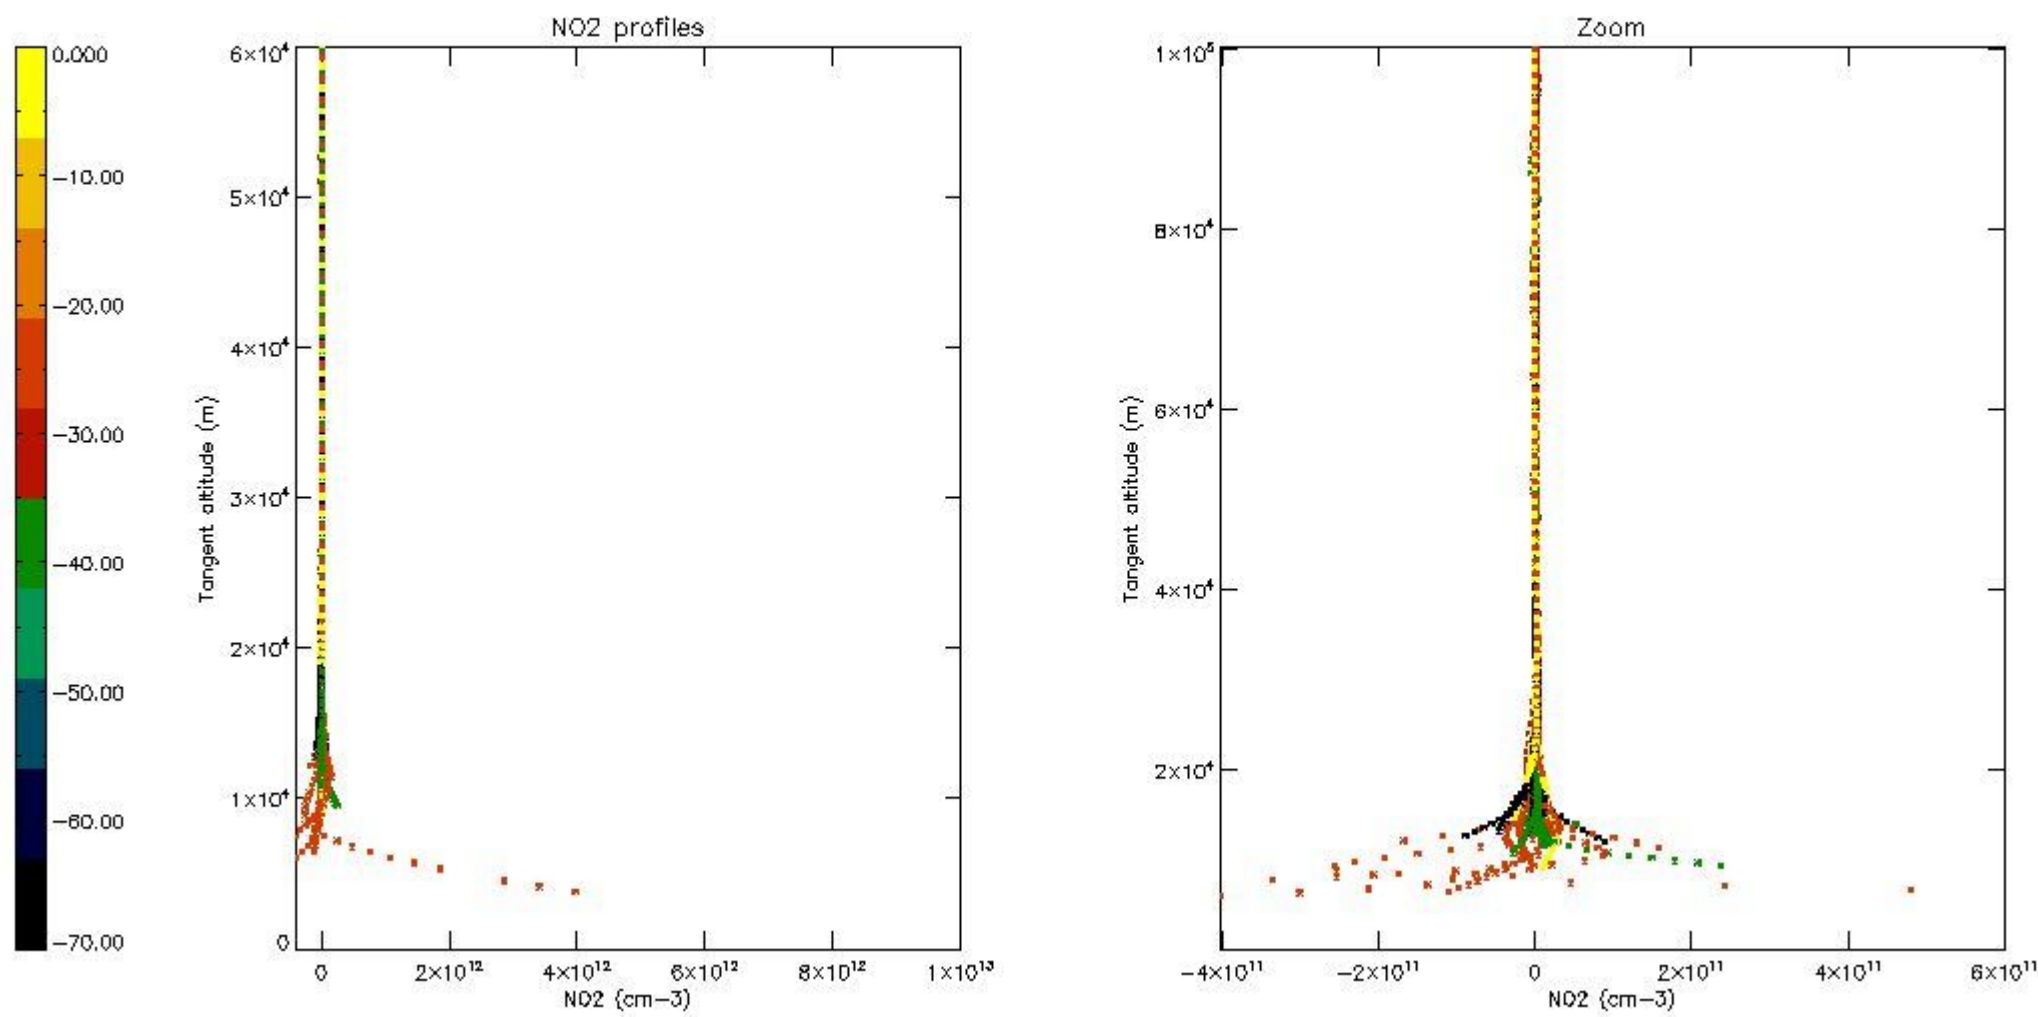

5.7 Plot NO3 profiles for all STD (dark without errors)

The colorbar represents the latitude.