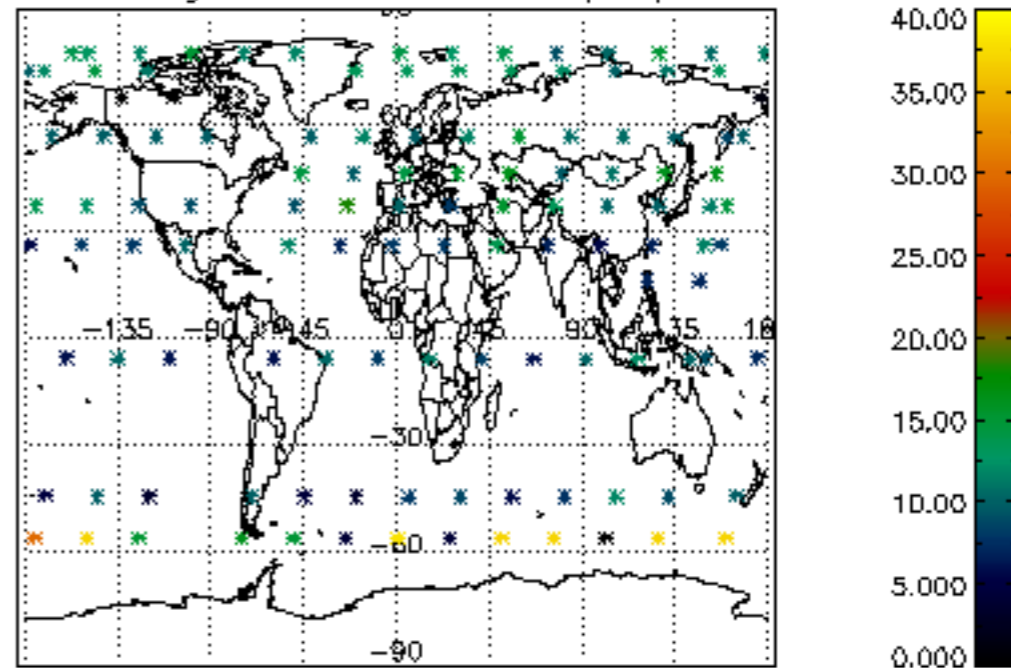

Percentage of saturation errors per profile