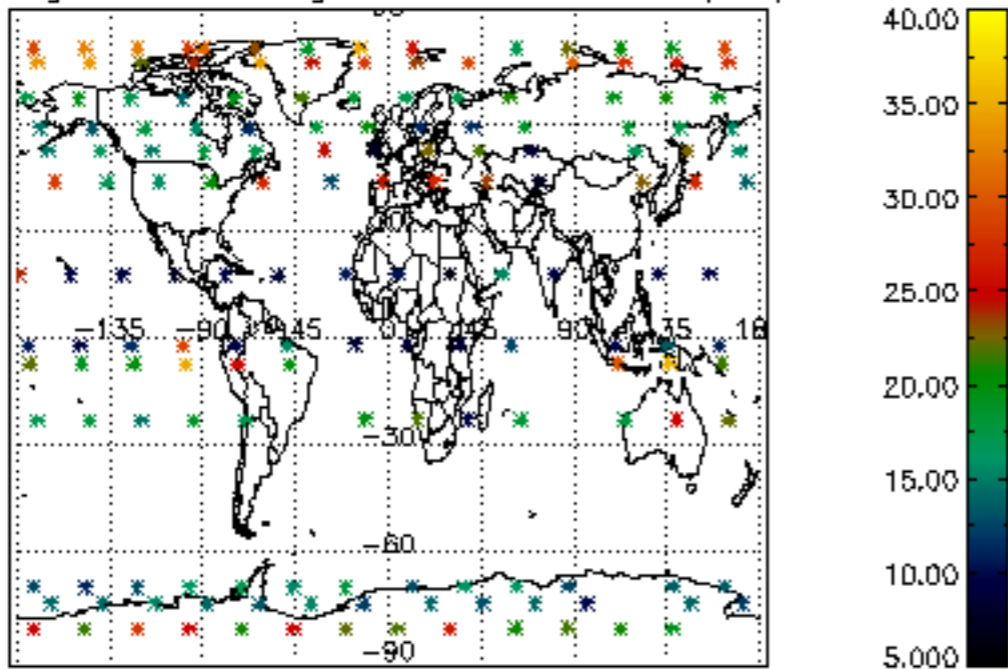

Percentage of cosmic ray hits per profile

Percentage of star falling outside central band per profile