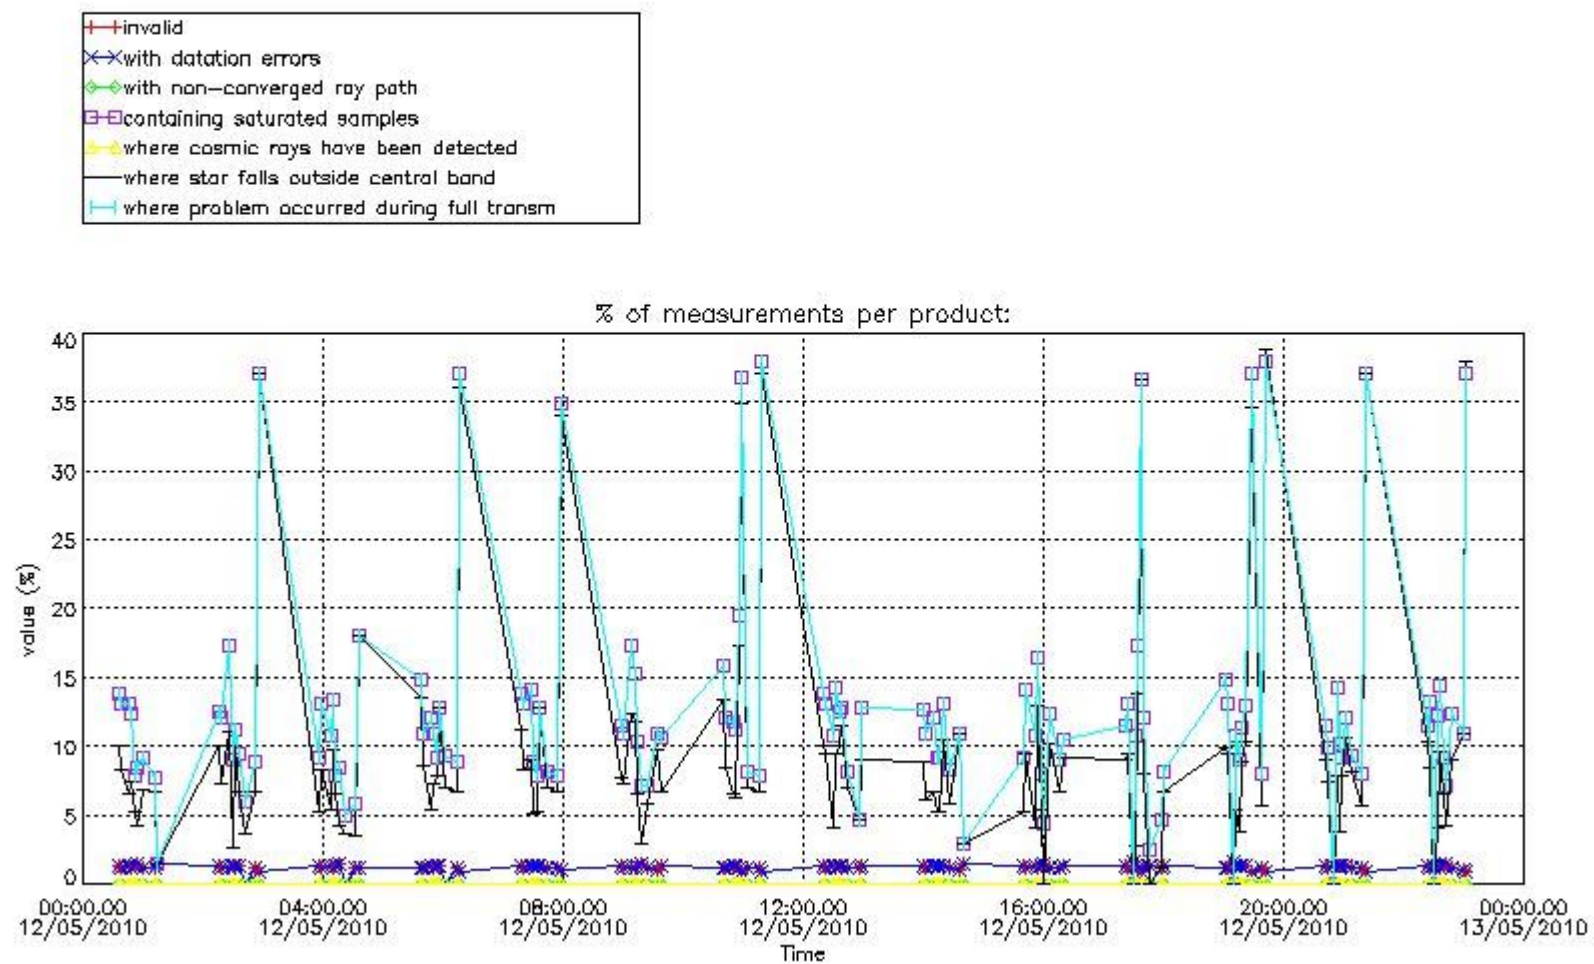

3.1 Plot quality information per product (time dependant)

3.2 Plot quality information per product (world map)

Percentage of flagged data per O3 profile

Percentage of flagged data per H2O profile

Percentage of flagged data per NO2 profile

Percentage of flagged data per NO3 profile

4. Level 1 quality information per product

In this section it is plotted some information contained in the Quality Summary data set of the level 2 products that comes from the level 1b processing. Products without errors (error flag in the MPH set to "0") are used.

4.1 Plot quality information per product (time dependant) coming from level 1b processing

4.1.1 Plot level 1 quality information per product (time dependant): ENVISAT ASCENDING passes

4.1.2 Plot level 1 quality information per product (time dependant): ENVI SAT DESCENDING passes

5. Trace gas profiles

5.1 Ozone statistics based on quality of products

The final quality of the products can be "measured" using the STD (Standard Deviation) attached to every point profile. This information is written to the parameter GOM_NL__2P/NL_LOCAL_SPECIES_DENSITY/o3_std of the level 2 products. The table below shows the statistics for given STD ranges.