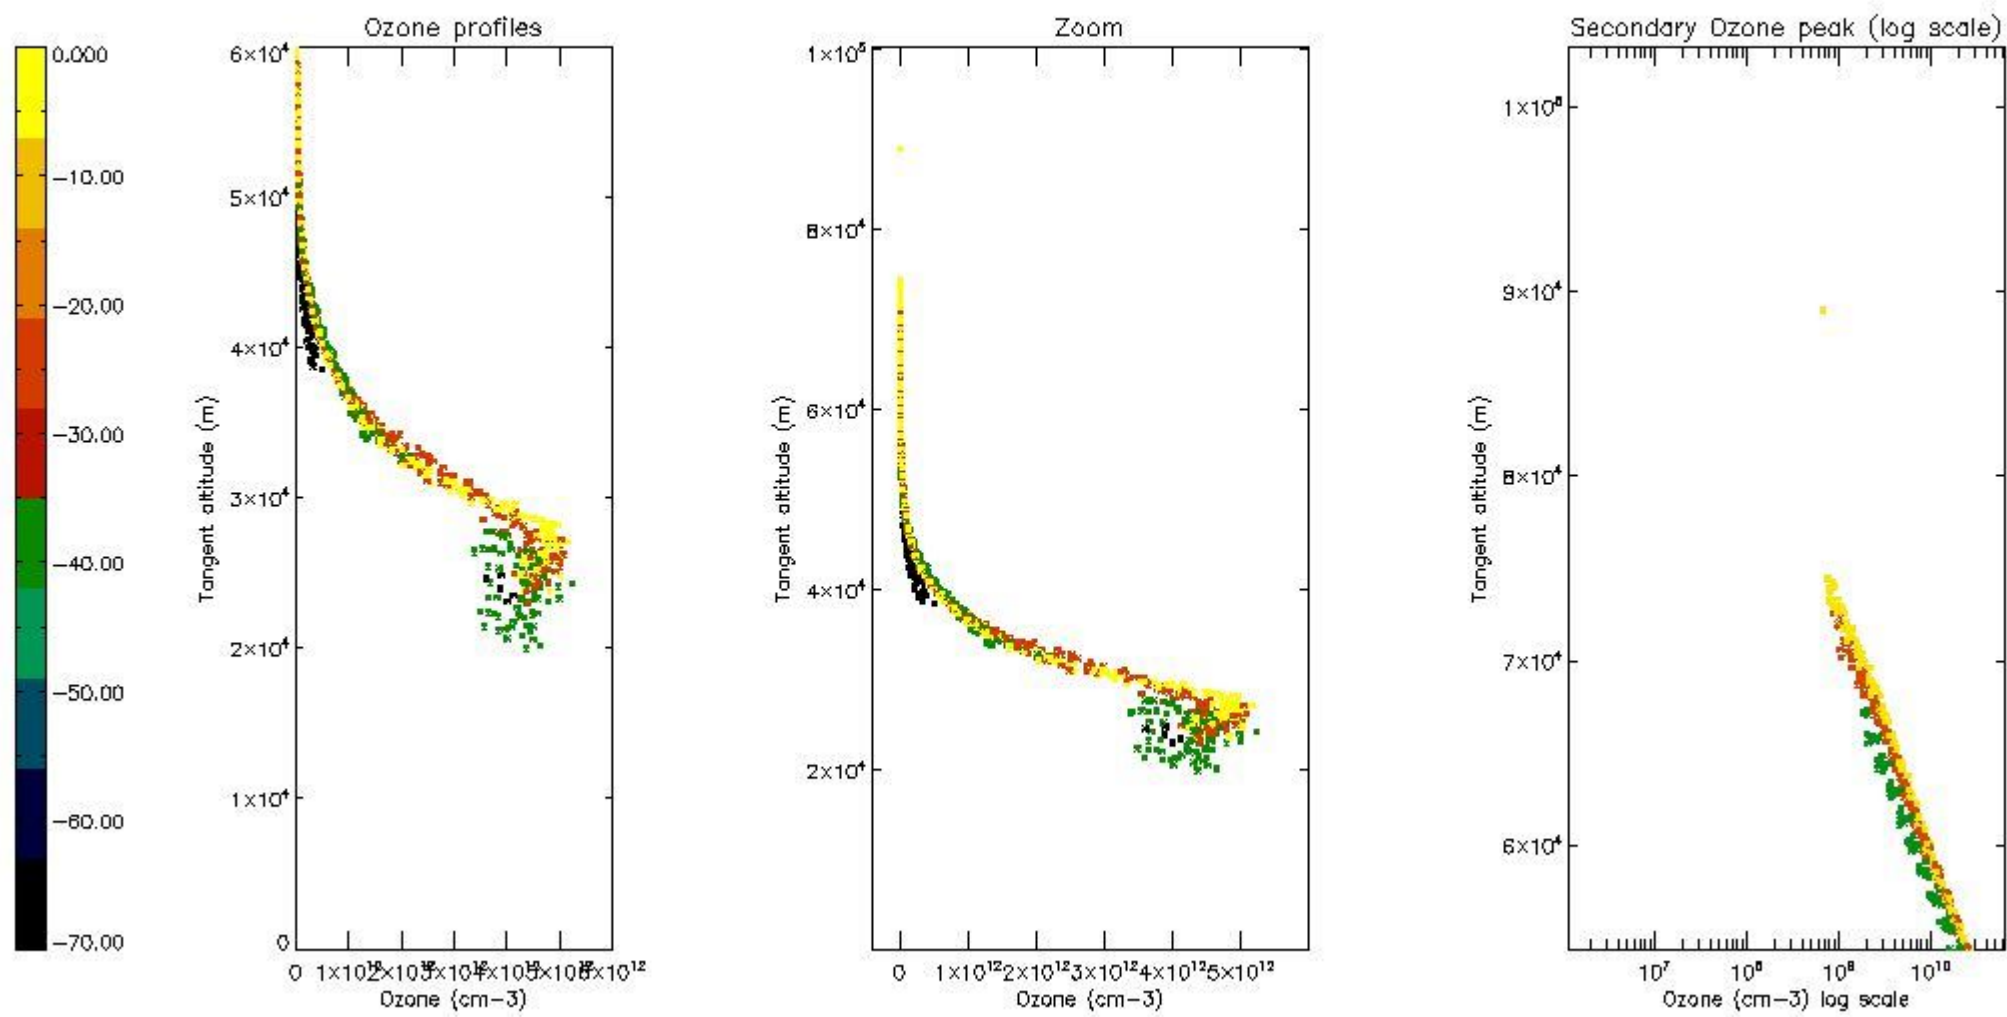

STD < 10	9
STD < 5	6

5.2 Plot ozone profiles for all STD (dark without errors)

The colorbar represents the latitude.

5.3 Plot ozone profiles where STD < 20% (dark without errors)

The colorbar represents the latitude.

5.4 Plot ozone profiles where STD < 10% (dark without errors)

The colorbar represents the latitude.

5.5 Plot ozone profiles where STD < 5% (dark without errors)

The colorbar represents the latitude.

5.6 Plot NO₂ profiles for all STD (dark without errors)