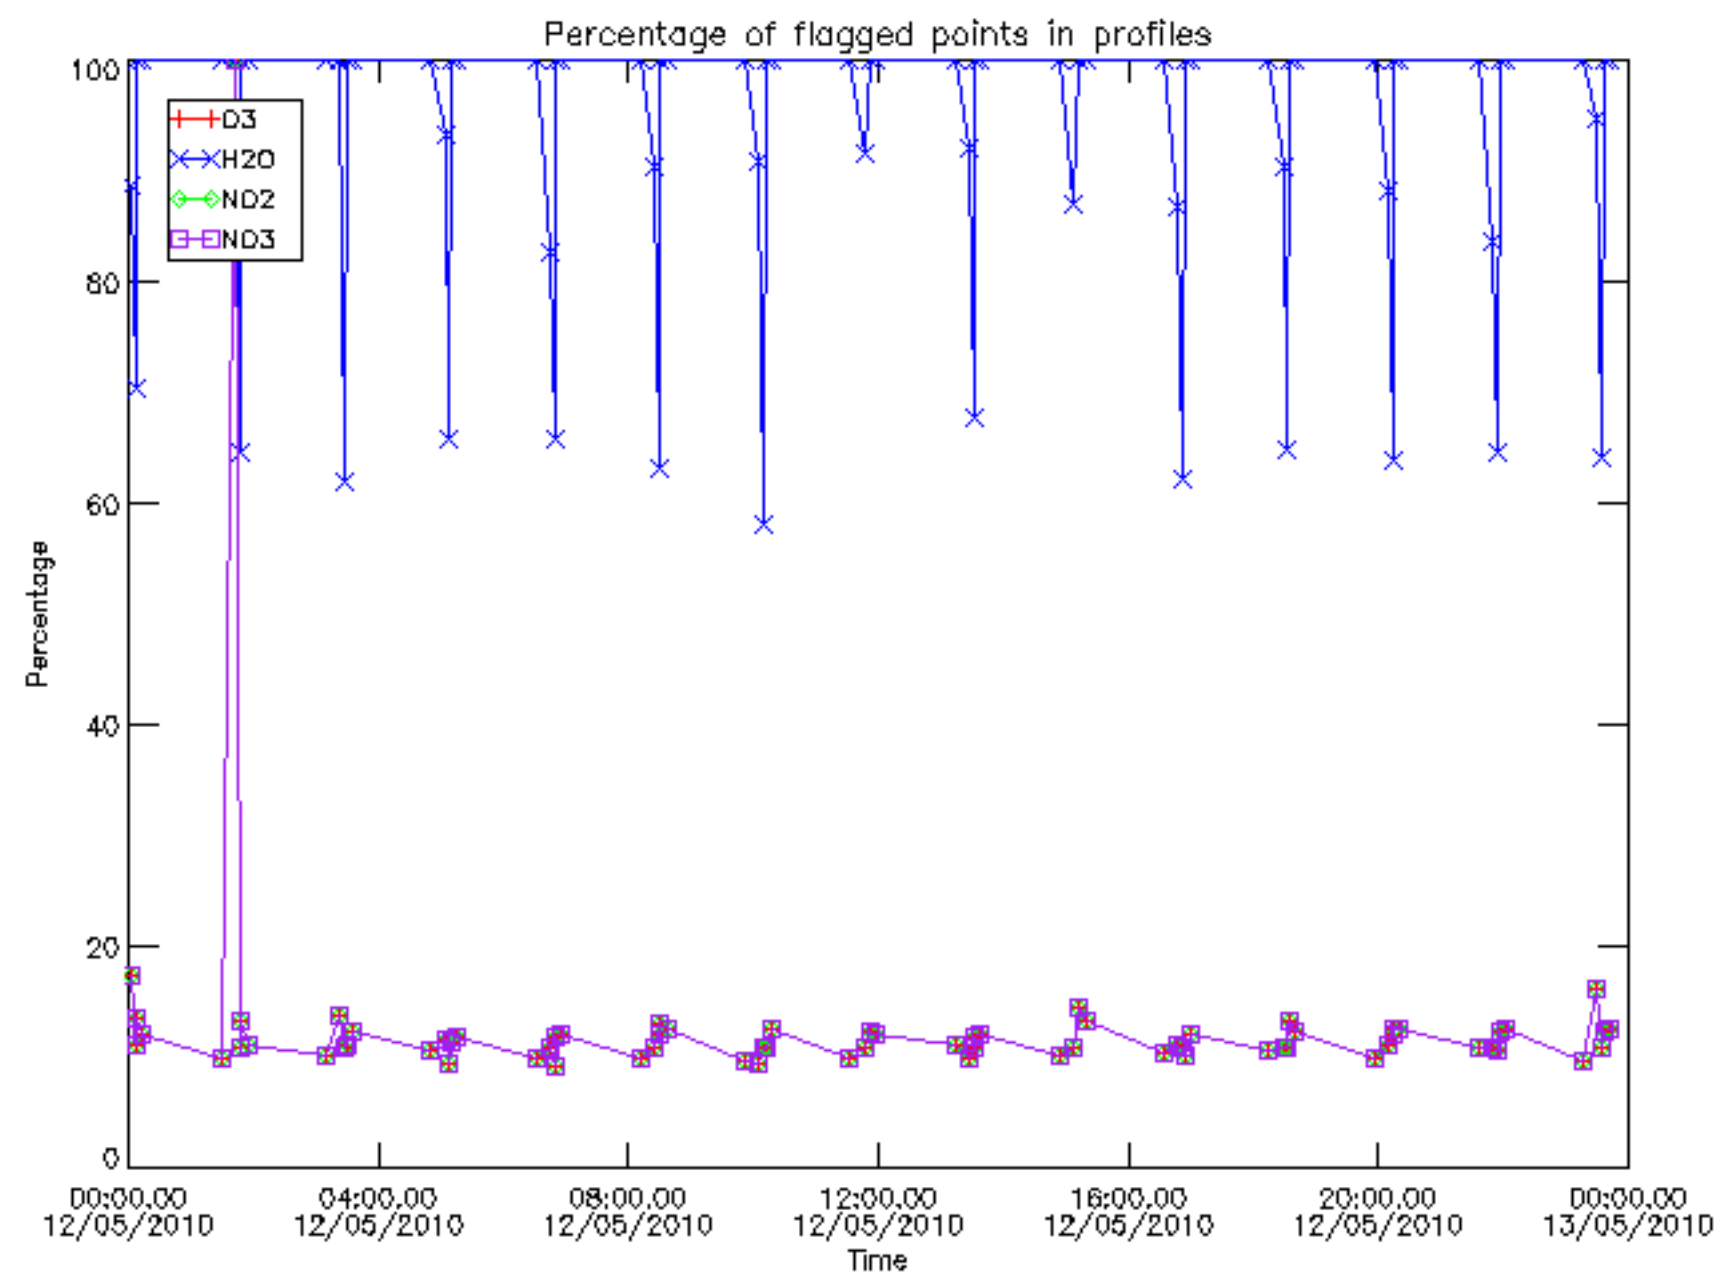

Percentage of flagged data per D3 profile

Percentage of flagged data per H2O profile