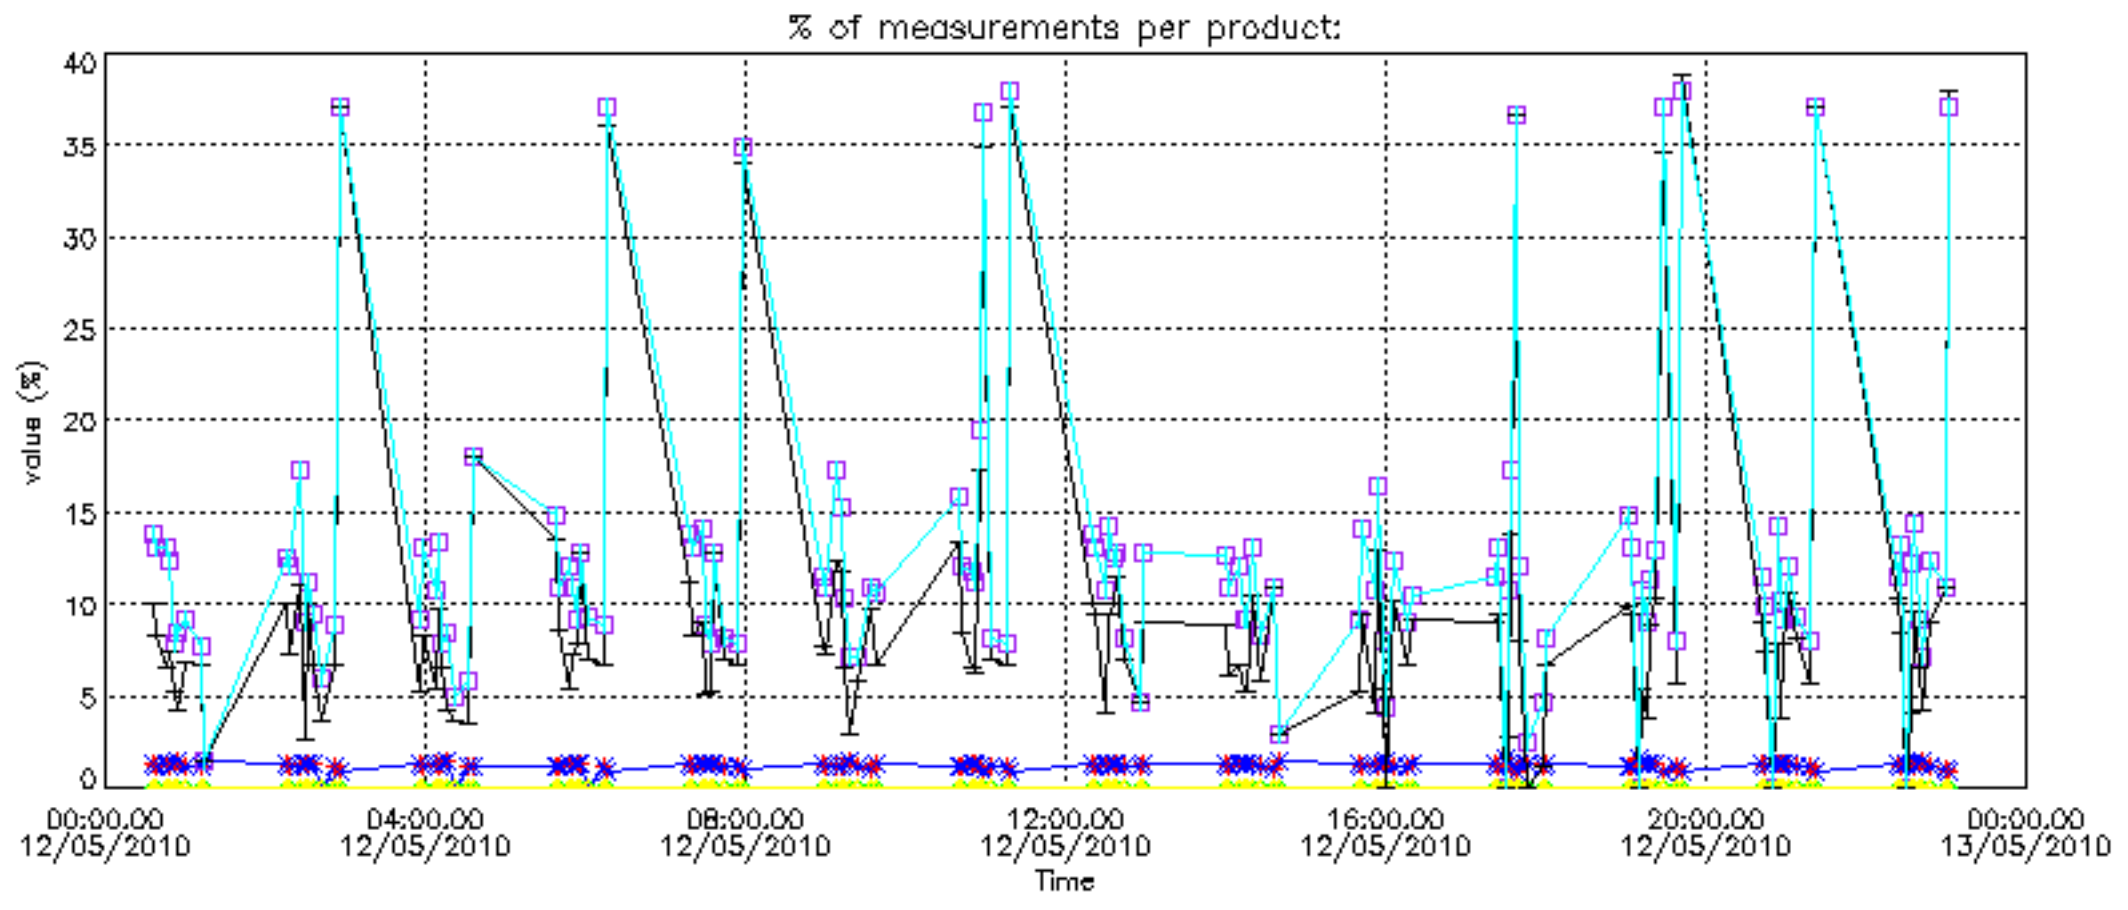

Percentage of cosmic ray hits per profile

Percentage of datation errors per profile