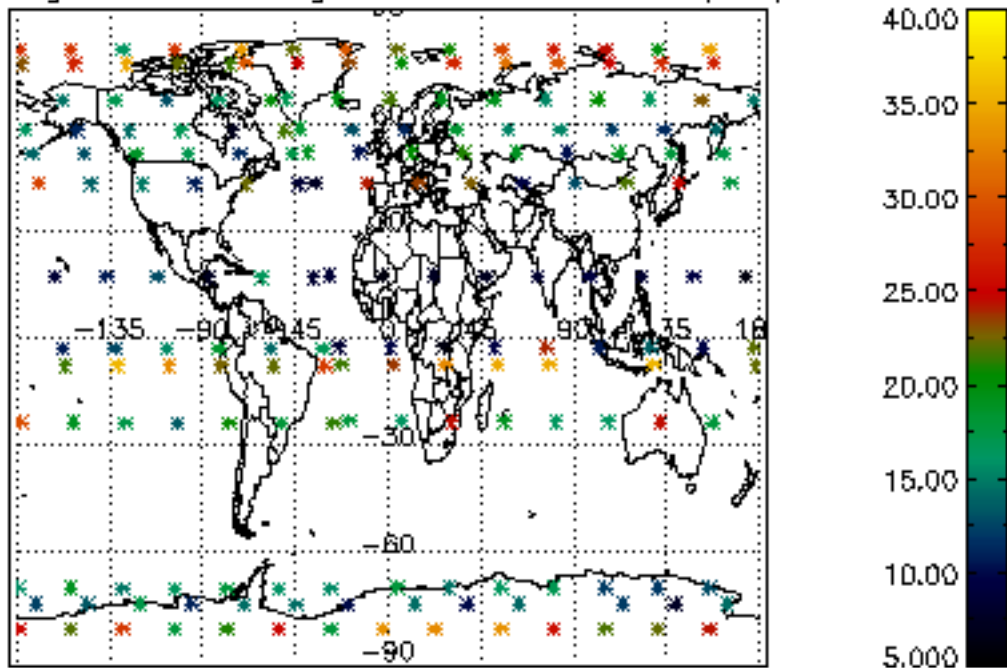

Percentage of cosmic ray hits per profile

Percentage of star falling outside central band per profile