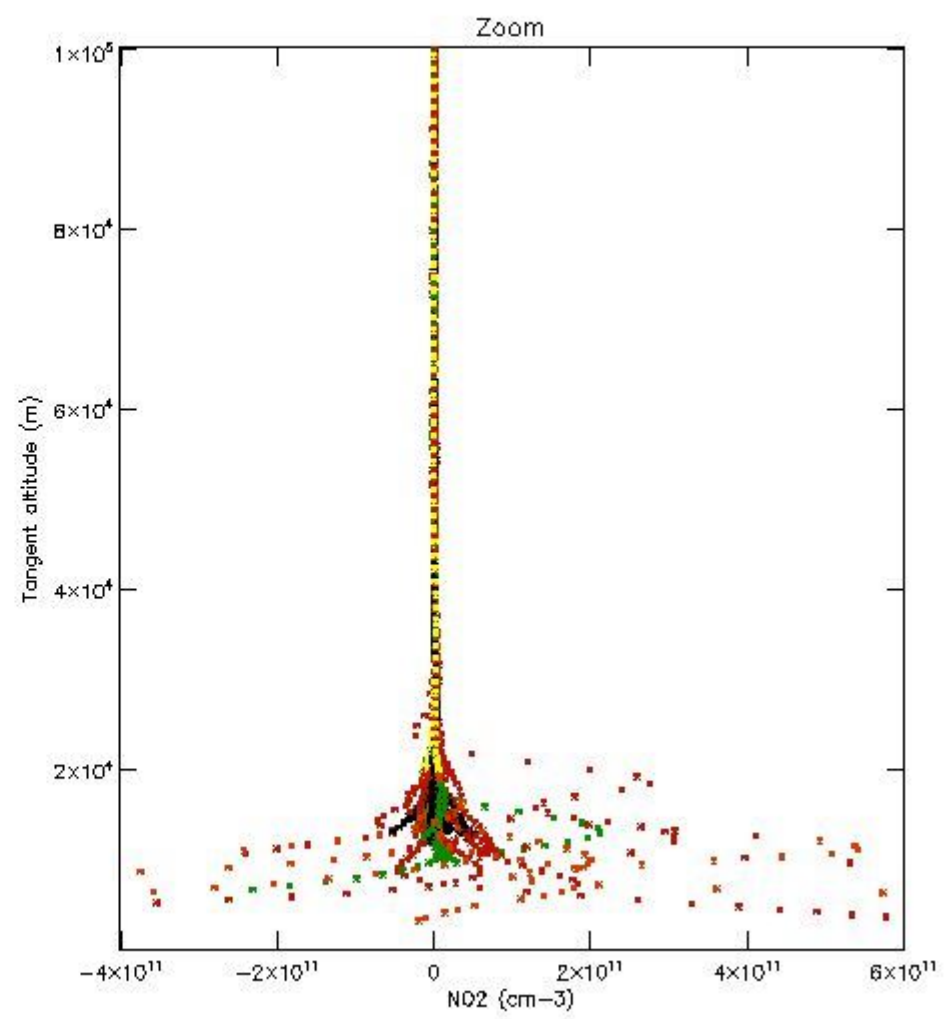

5.4 Plot ozone profiles where STD < 10% (dark without errors)

The colorbar represents the latitude.

5.5 Plot ozone profiles where STD < 5% (dark without errors)

The colorbar represents the latitude.

5.6 Plot NO₂ profiles for all STD (dark without errors)

The colorbar represents the latitude.

5.7 Plot NO3 profiles for all STD (dark without errors)

The colorbar represents the latitude.

5.8 Plot H2O profiles for all STD (only for occultations of stars 1,2,3,4,13,14,16,26,63 dark without errors)