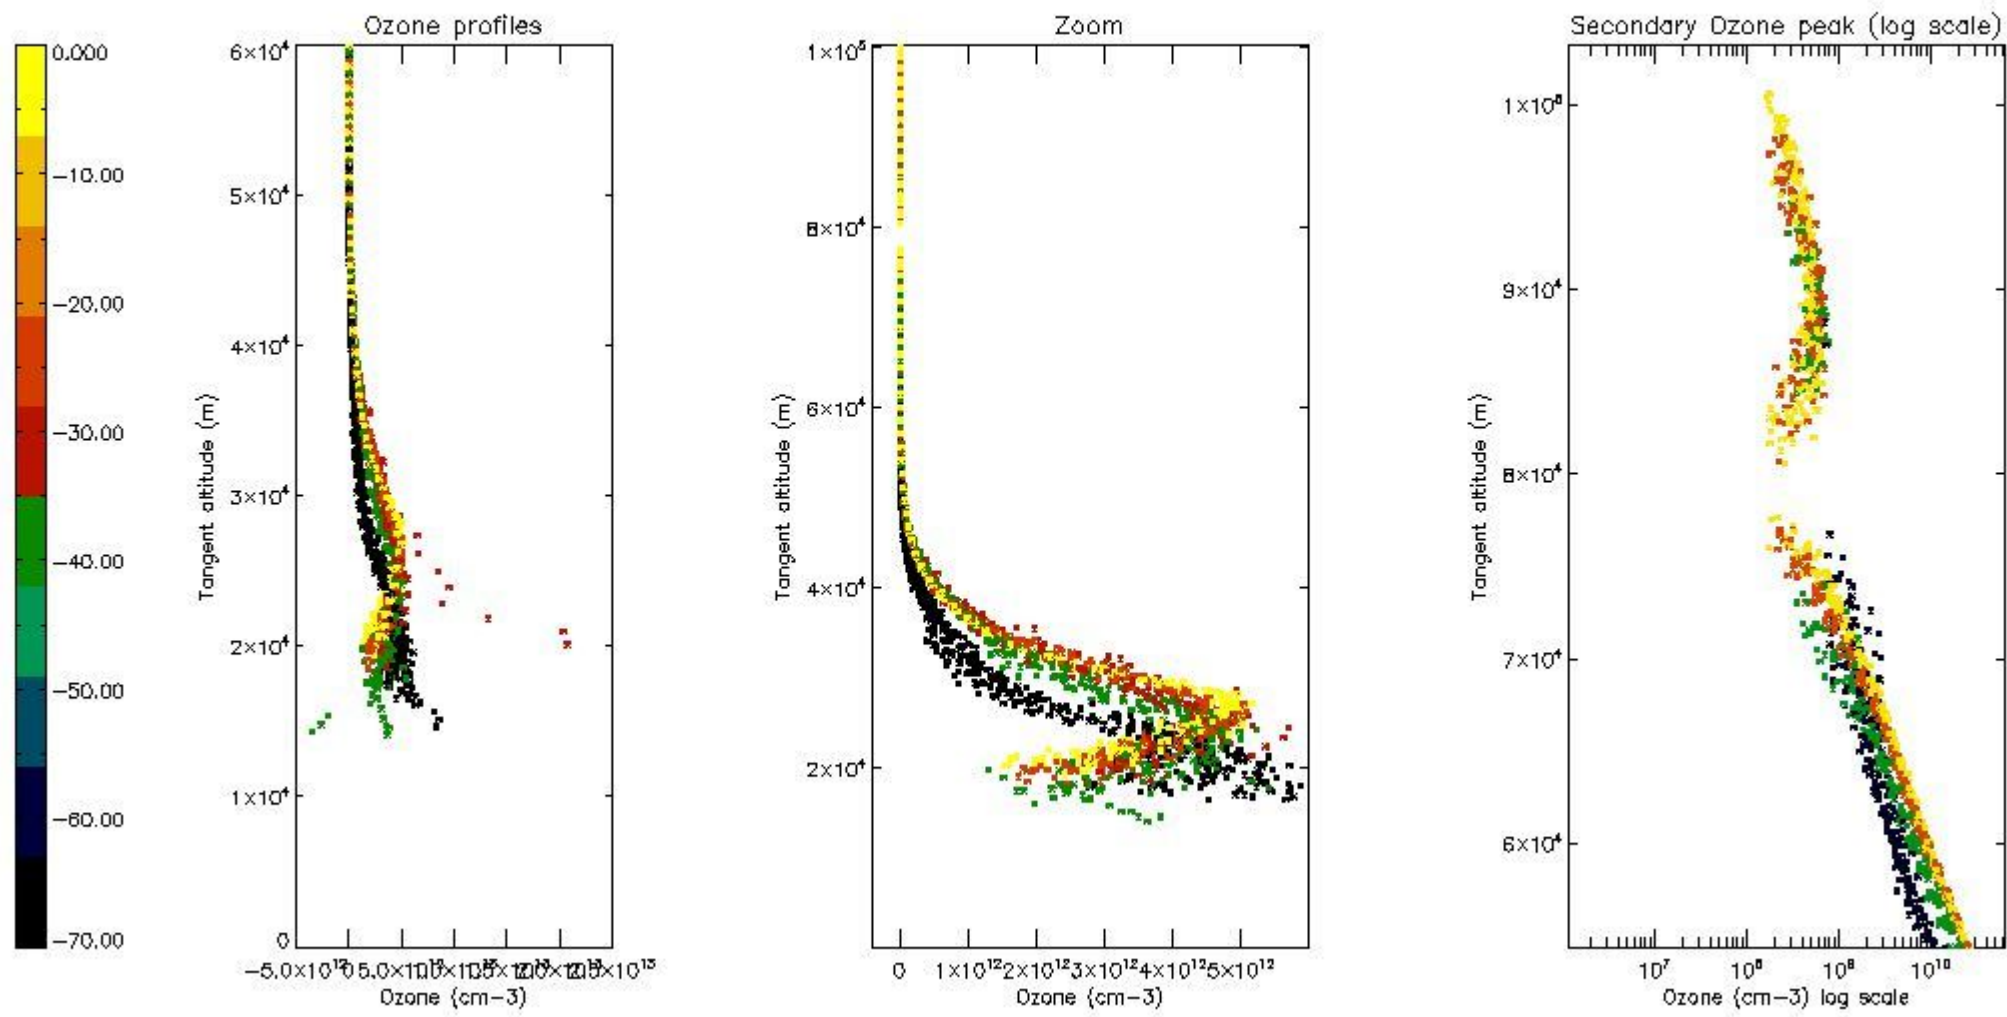

STD < 10	9
STD < 5	6

5.2 Plot ozone profiles for all STD (dark without errors)

The colorbar represents the latitude.

5.3 Plot ozone profiles where STD < 20% (dark without errors)

The colorbar represents the latitude.

5.4 Plot ozone profiles where STD < 10% (dark without errors)

The colorbar represents the latitude.

5.5 Plot ozone profiles where STD < 5% (dark without errors)

The colorbar represents the latitude.

5.6 Plot NO₂ profiles for all STD (dark without errors)