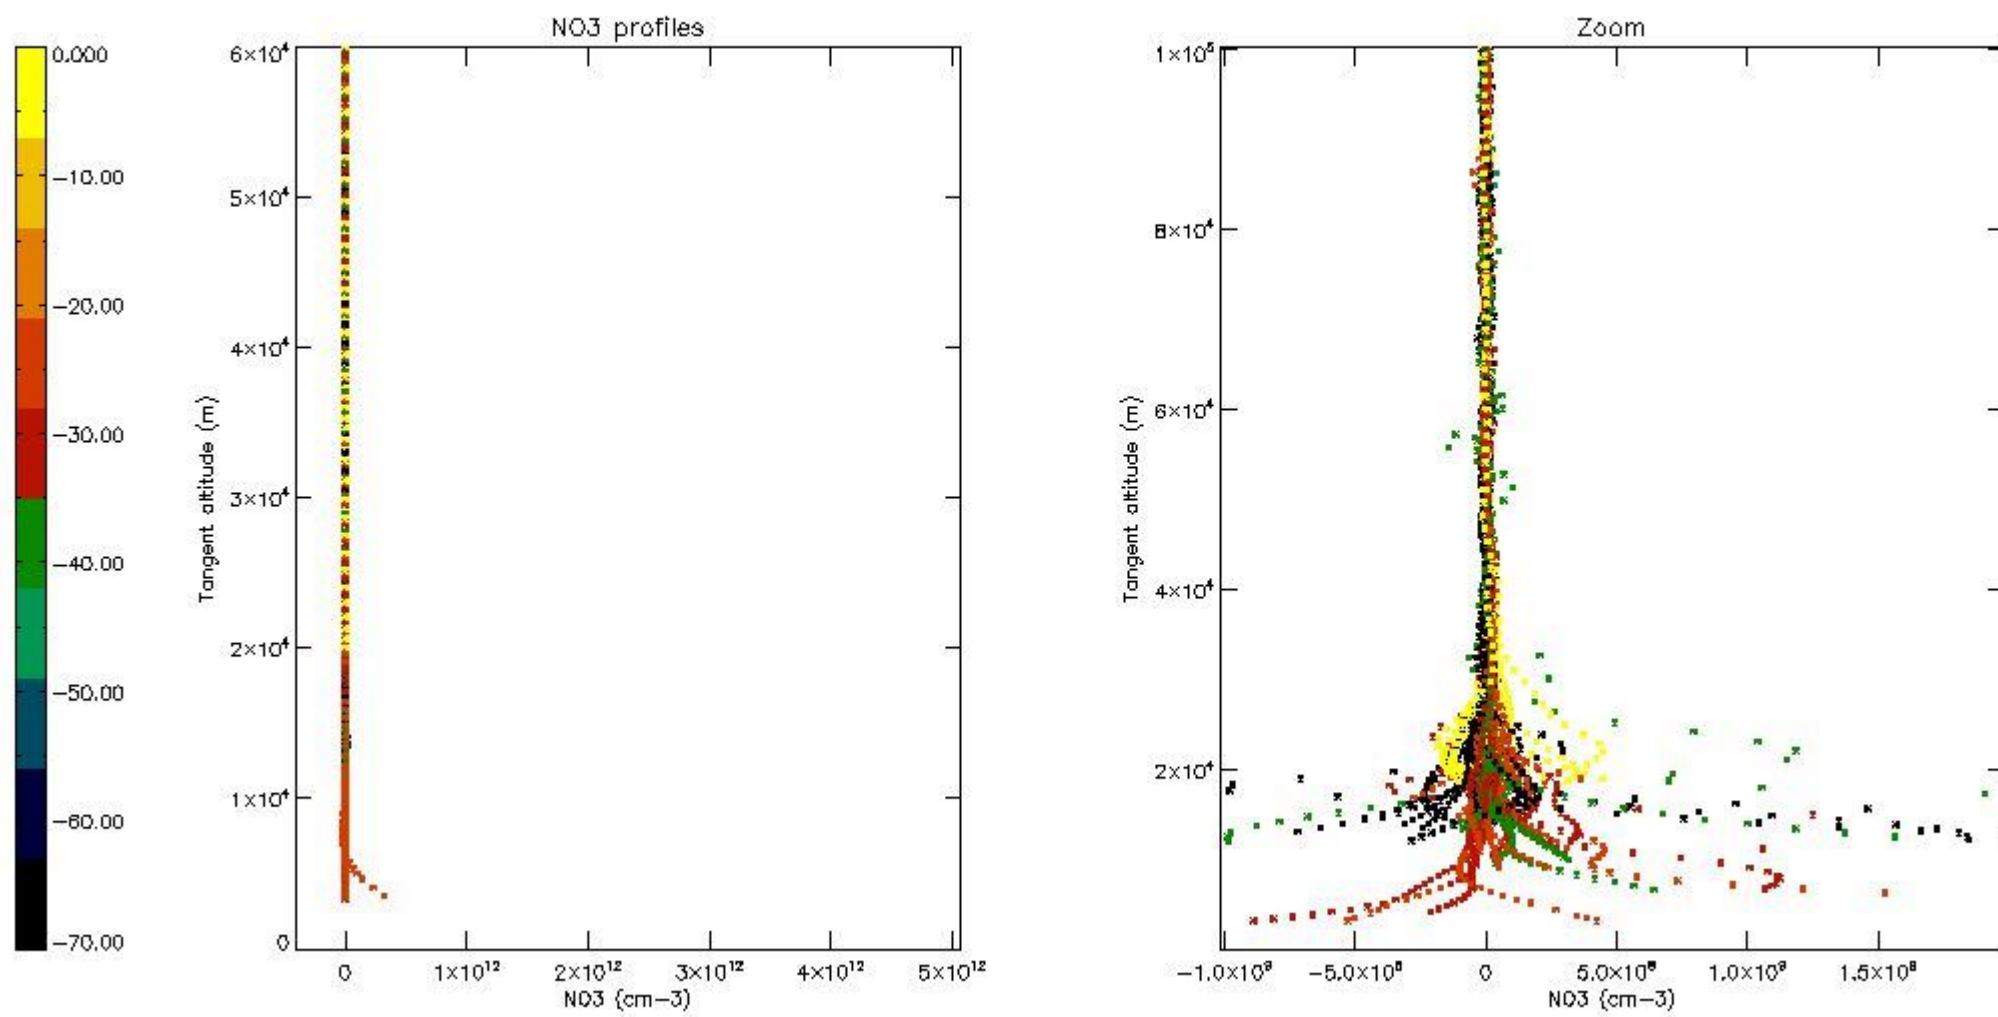

5.8 Plot H2O profiles for all STD (only for occultations of stars 1,2,3,4,13,14,16,26,63 dark without errors)

The colorbar represents the latitude.