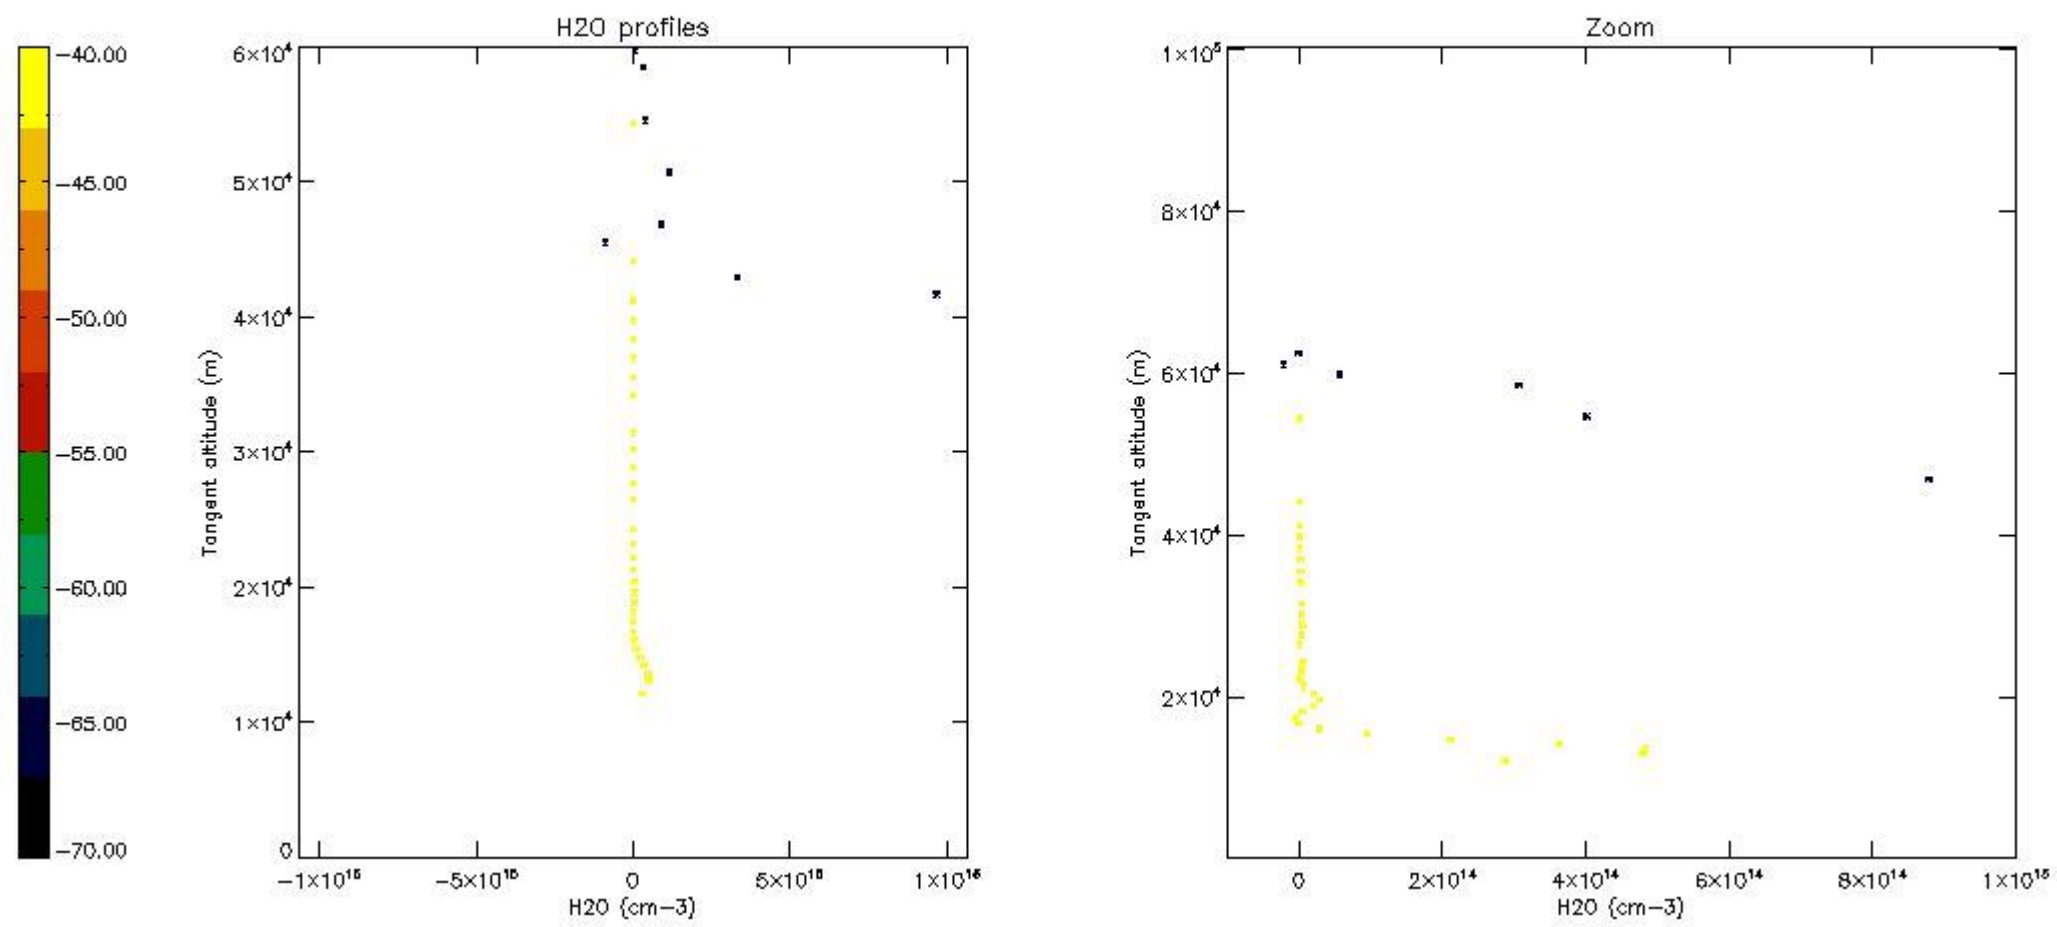

6. Auxiliary Data Files used for the production reported in section 2

The number reported in the third column indicates since which file (see list in section 2) the corresponding auxiliary file has been used. The fourth column is the date of those product files.

Type	Auxiliary Filename	Used since product	Used since product date
INST_PHYS_CHARACTERISTICS	GOM_INS_AXVIEC20091111_143220_20030716_120000_20500101_000000	1	12-MAY-2010 00:01:58
LEVEL-2_PROC_CONFIG	GOM_PR2_AXVIEC20091111_152718_20020301_000000_20500101_000000	1	12-MAY-2010 00:01:58
CROSS_SECTIONS_FILE	GOM_CRS_AXVIEC20091111_154832_20020301_000000_20500101_000000	1	12-MAY-2010 00:01:58