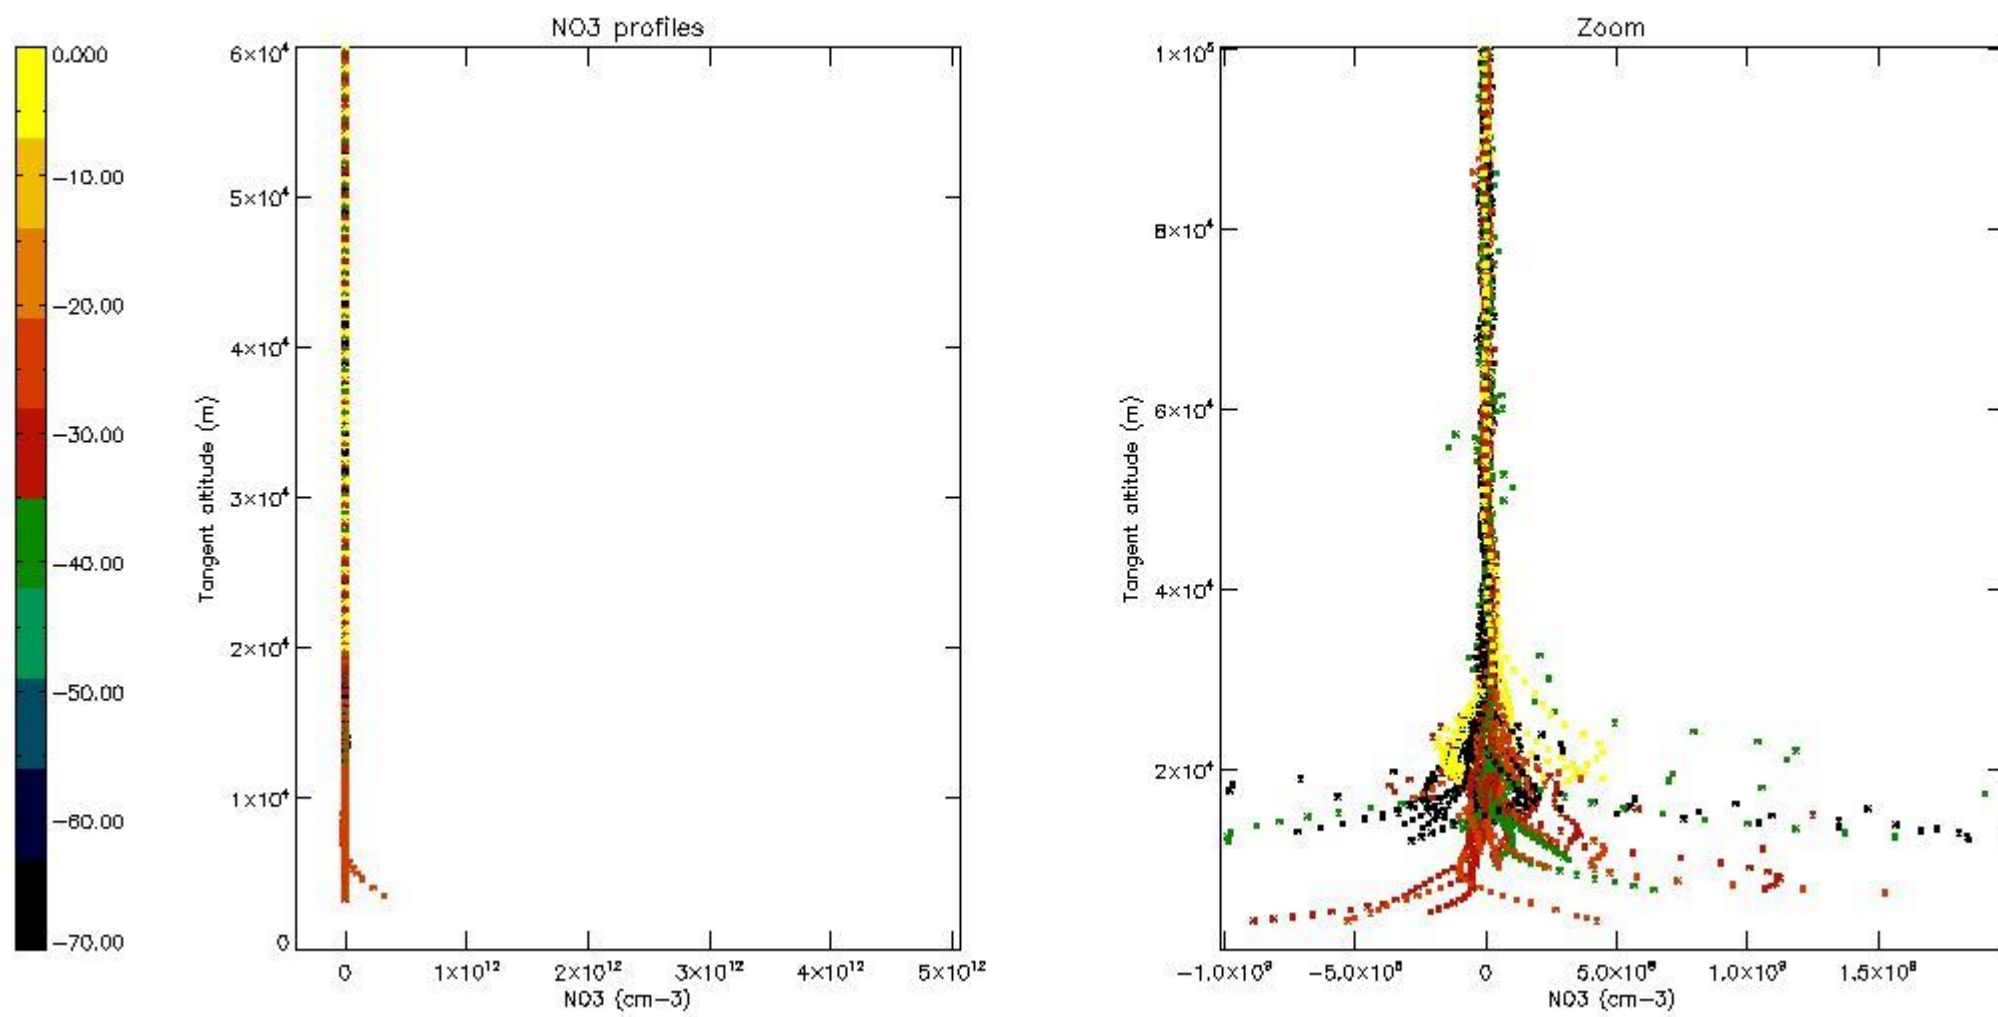

5.4 Plot ozone profiles where STD < 10% (dark without errors)

The colorbar represents the latitude.

5.5 Plot ozone profiles where STD < 5% (dark without errors)

The colorbar represents the latitude.

5.6 Plot NO₂ profiles for all STD (dark without errors)

The colorbar represents the latitude.

5.7 Plot NO3 profiles for all STD (dark without errors)

The colorbar represents the latitude.

5.8 Plot H2O profiles for all STD (only for occultations of stars 1,2,3,4,13,14,16,26,63 dark without errors)