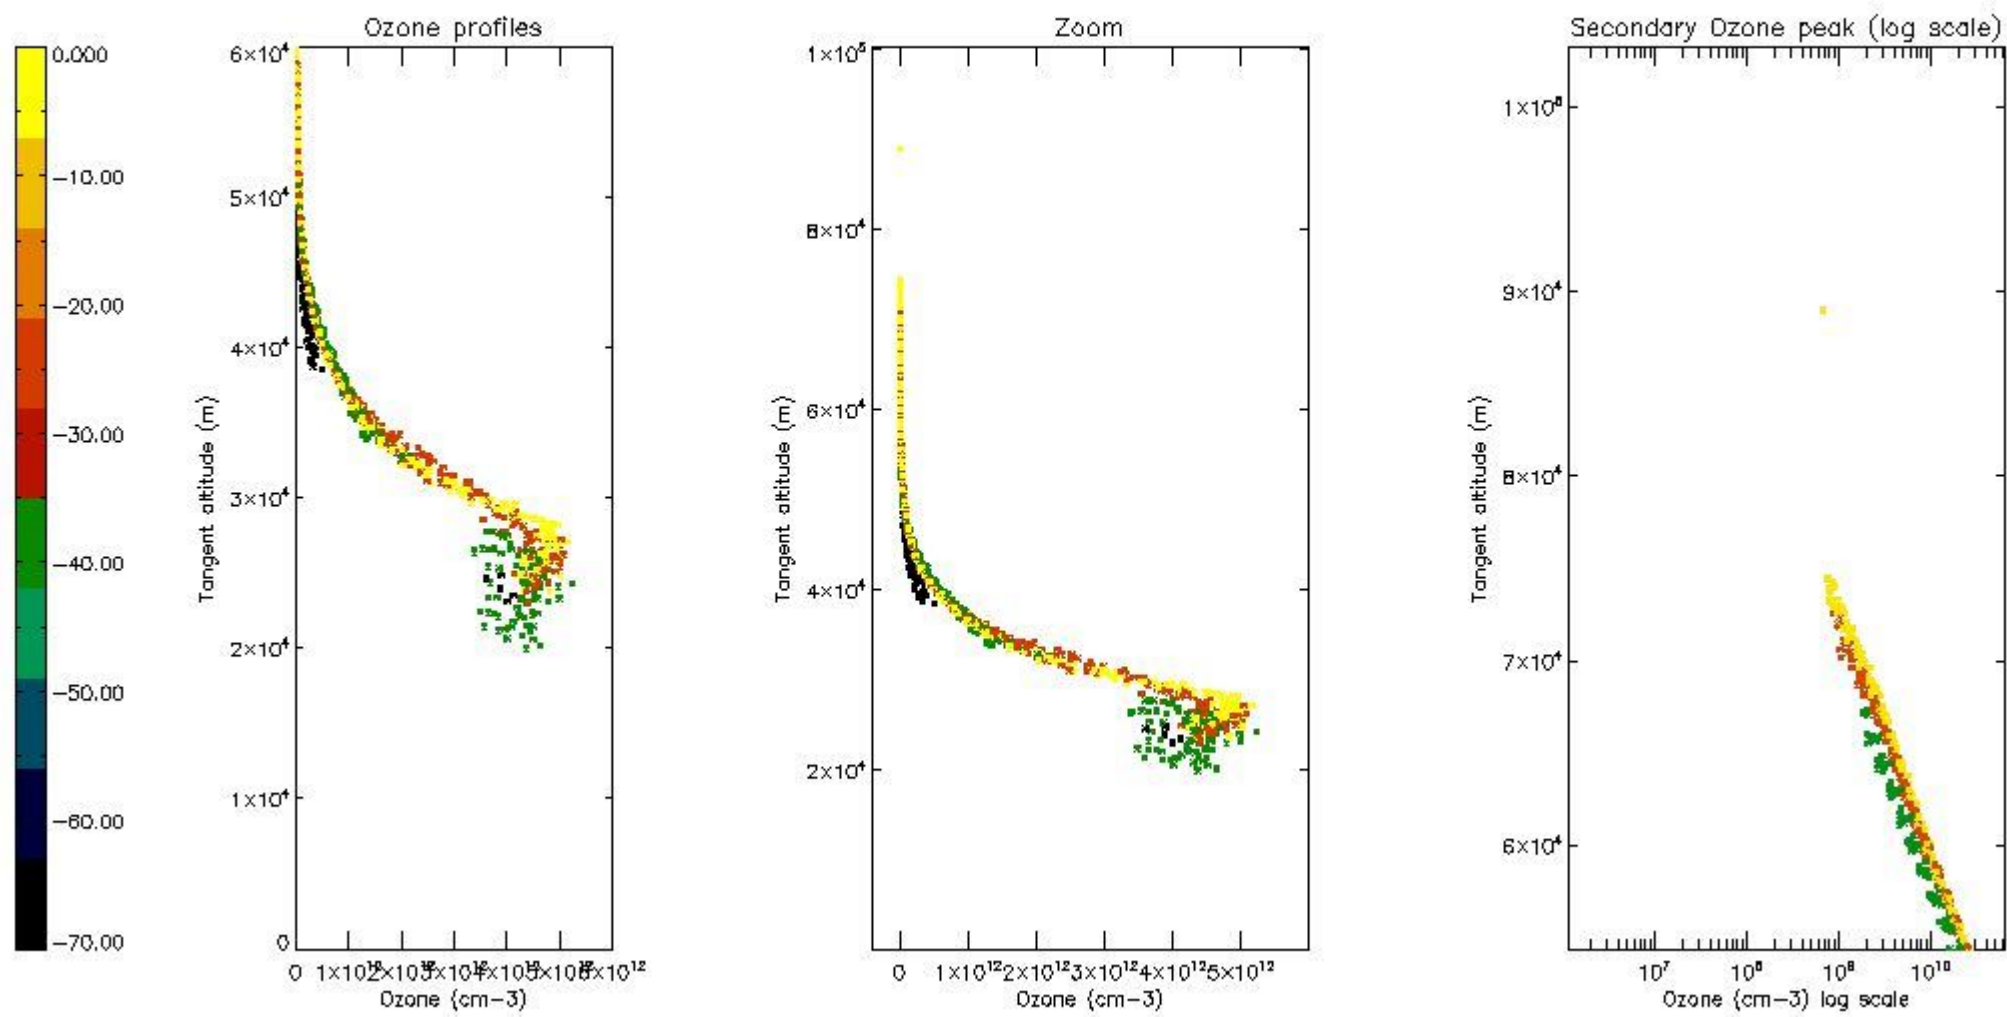

5.6 Plot NO₂ profiles for all STD (dark without errors)

The colorbar represents the latitude.