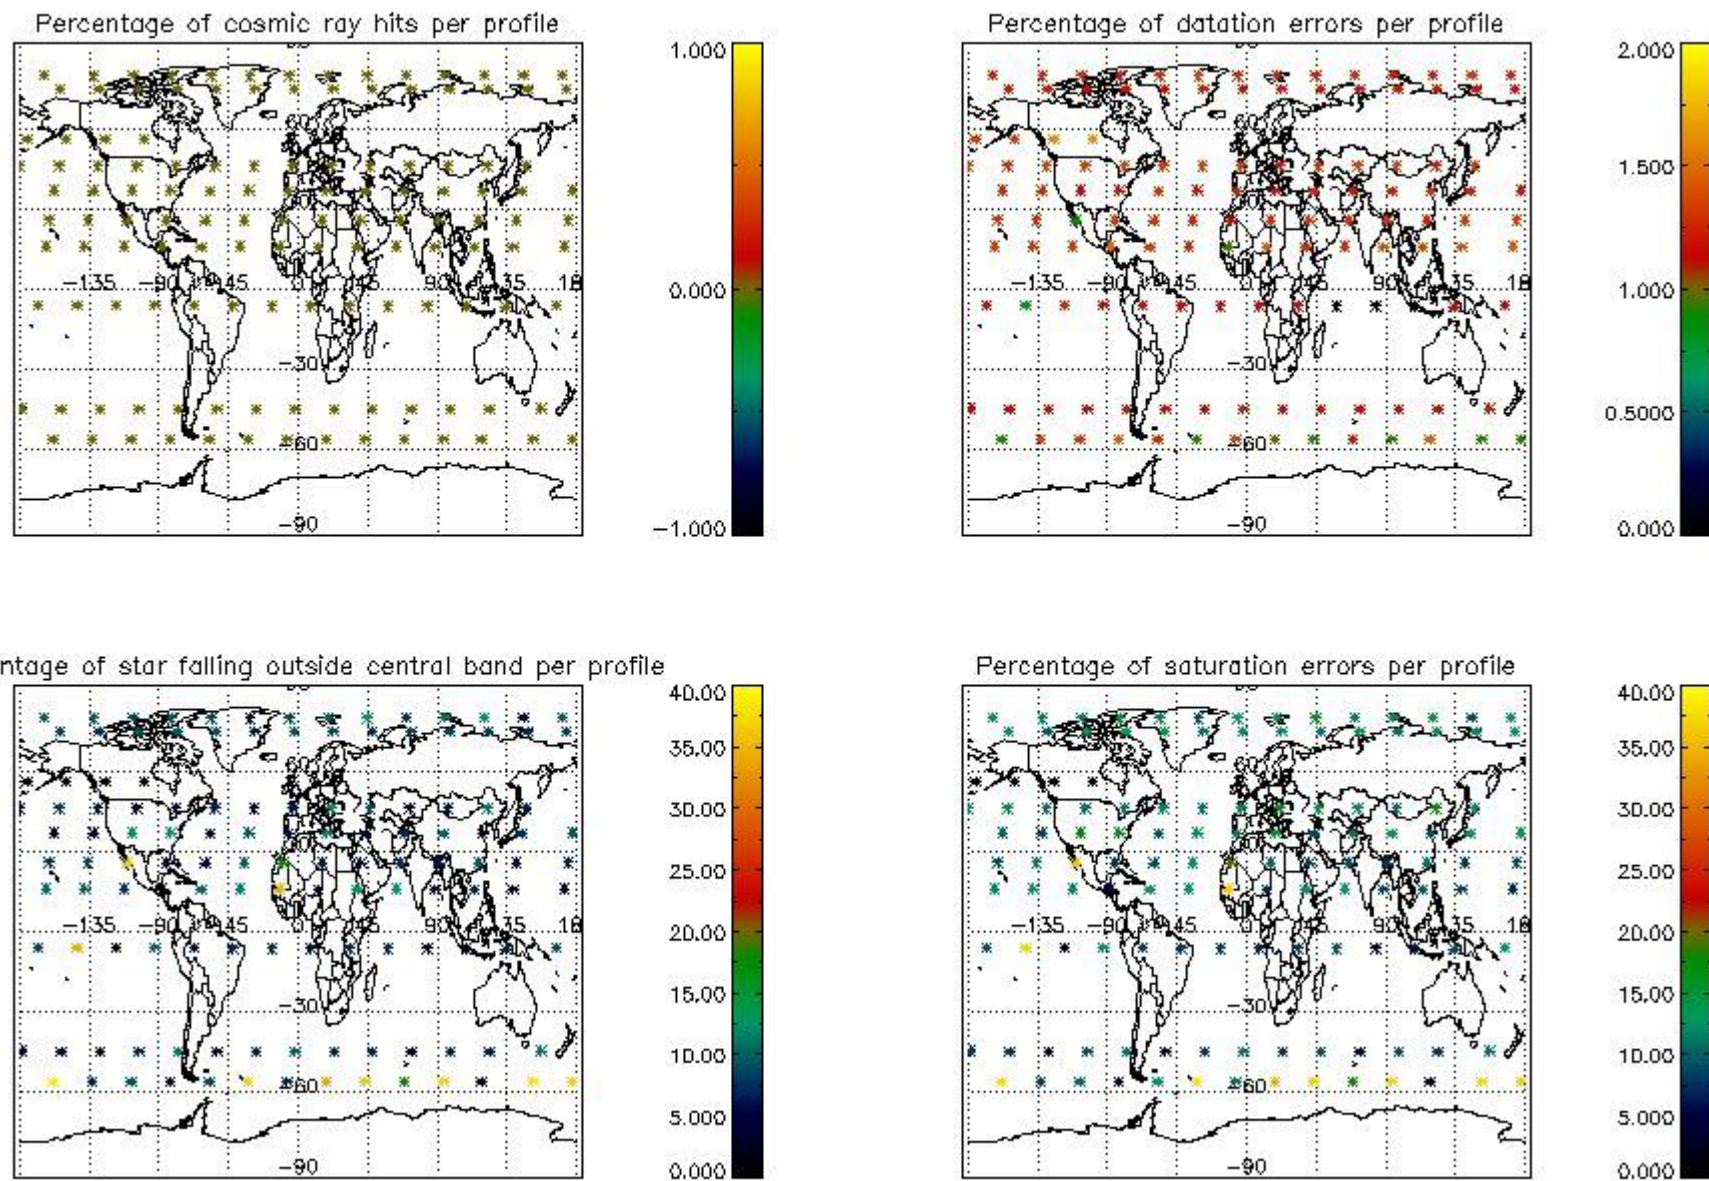

4.2.2 Plot level 1 quality information per product (world map): ENVISAT DESCENDING passes

5. Trace gas profiles

5.1 Ozone statistics based on quality of products

The final quality of the products can be "measured" using the STD (Standard Deviation) attached to every point profile. This information is written to the parameter GOM_NL__2P/NL_LOCAL_SPECIES_DENSITY/o3_std of the level 2 products. The table below shows the statistics for given STD ranges.

The statistics are given with respect to the overall valid production:

- Products without fatal errors: GOM_NL__2P/MPH/PRODUCT_ERR=0
- Valid point profile: GOM_NL__2P/NL_LOCAL_SPECIES_DENSITY/pcd(0)=0

The 'Criteria' is applied to valid points of dark limb products:

- Products in dark limb illumination condition: GOM_NL__2P/NL_SUMMARY_QUALITY/obs_ill_cond=0
- Products without fatal errors: GOM_NL__2P/MPH/PRODUCT_ERR=0
- Valid point profile: GOM_NL__2P/NL_LOCAL_SPECIES_DENSITY/pcd(0)=0

So, the table below shows the percentage of dark limb and valid observations for each criteria with respect to the overall valid daily observations.

Criteria	% of total production
All STD	23
STD < 20	12