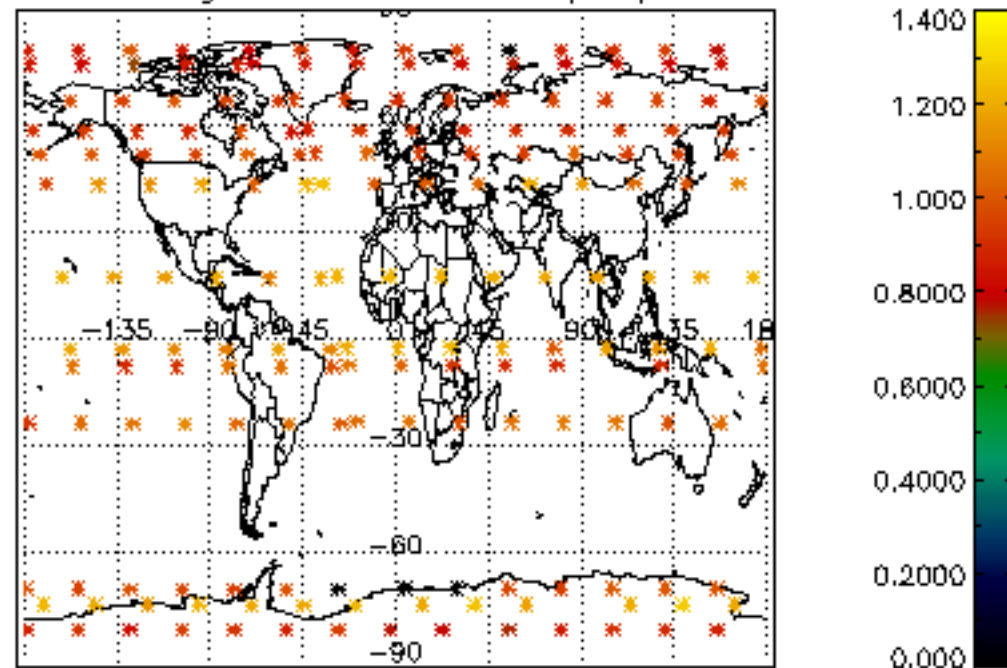

Percentage of flagged data per NO3 profile

Percentage of cosmic ray hits per profile

Percentage of datation errors per profile

Percentage of star falling outside central band per profile

Percentage of saturation errors per profile