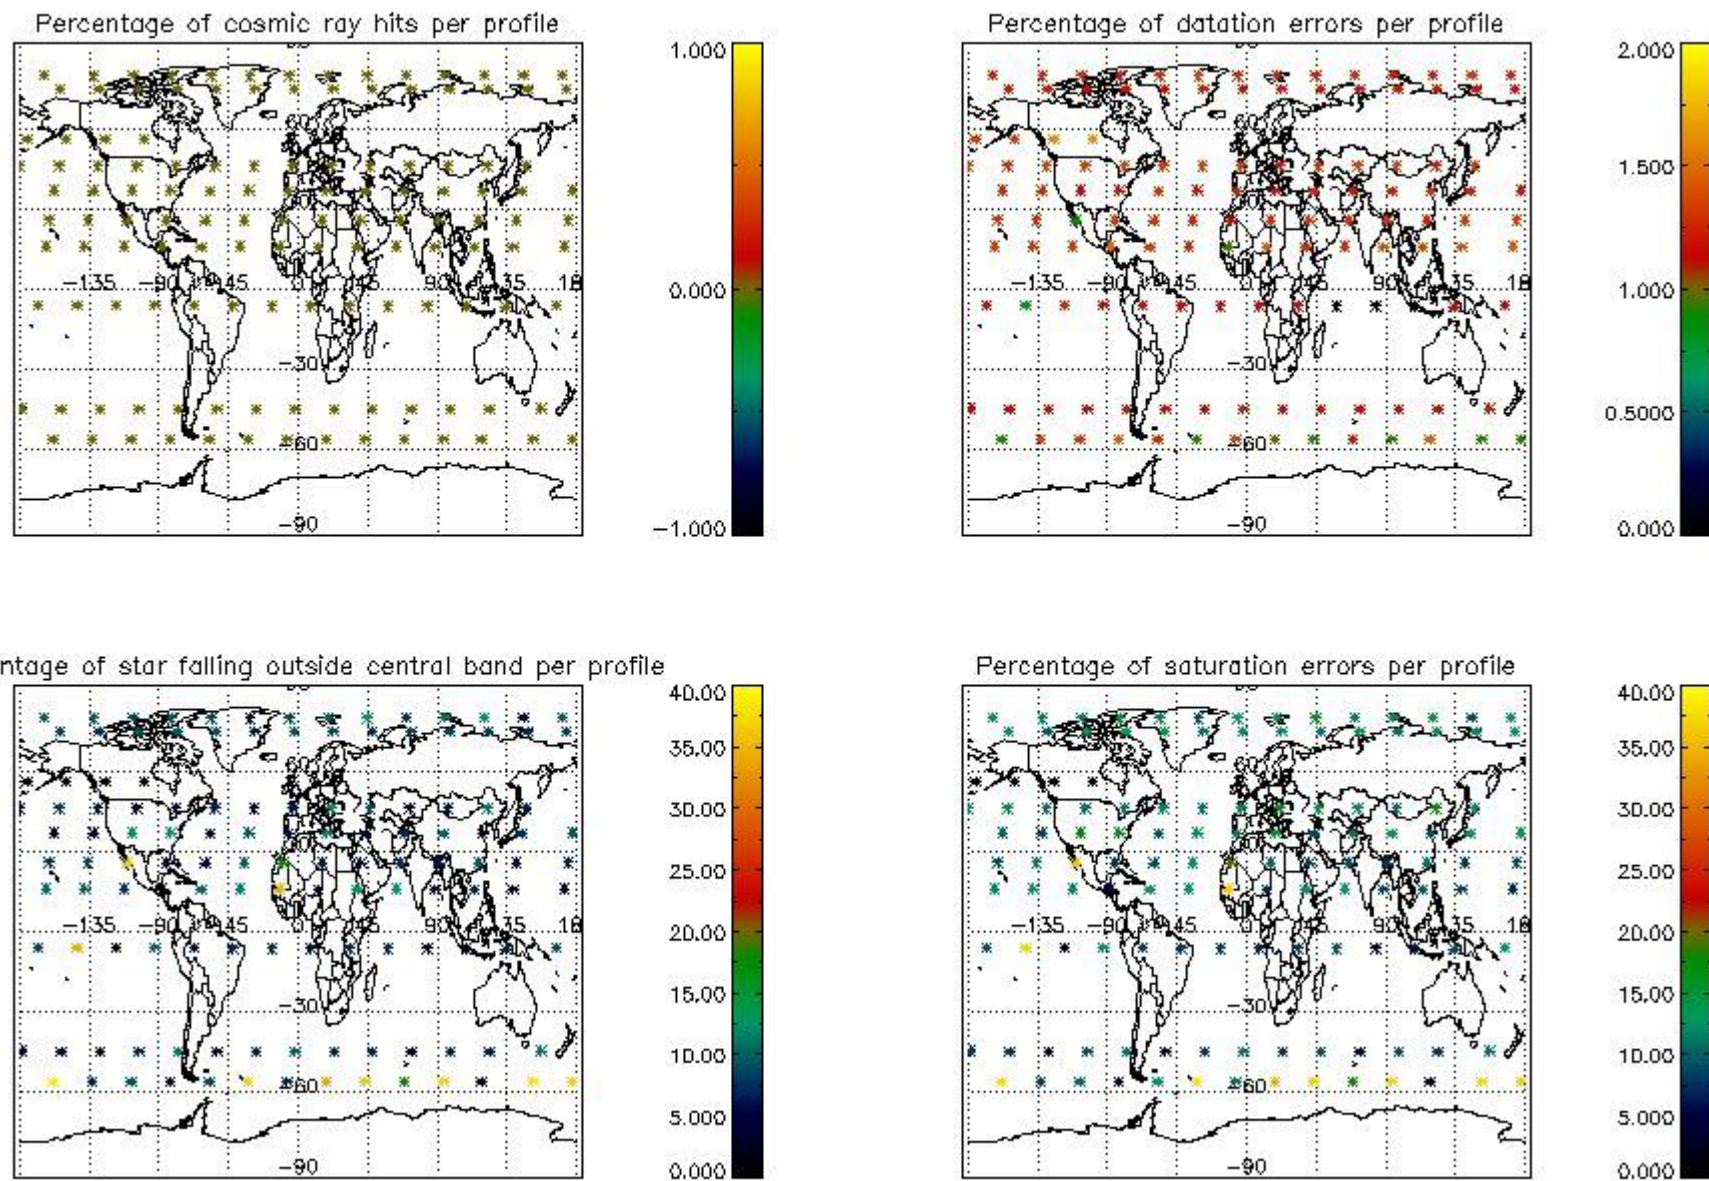

Percentage of flagged data per NO3 profile

4. Level 1 quality information per product

In this section it is plotted some information contained in the Quality Summary data set of the level 2 products that comes from the level 1b processing. Products without errors (error flag in the MPH set to "0") are used.

4.1 Plot quality information per product (time dependant) coming from level 1b processing

4.1.1 Plot level 1 quality information per product (time dependant): ENVISAT ASCENDING passes

4.1.2 Plot level 1 quality information per product (time dependant): ENVI SAT DESCENDING passes

4.2 Plot quality information per product coming from level 1b processing (world map)

4.2.1 Plot level 1 quality information per product (world map): ENVISAT ASCENDING passes

4.2.2 Plot level 1 quality information per product (world map): ENVISAT DESCENDING passes