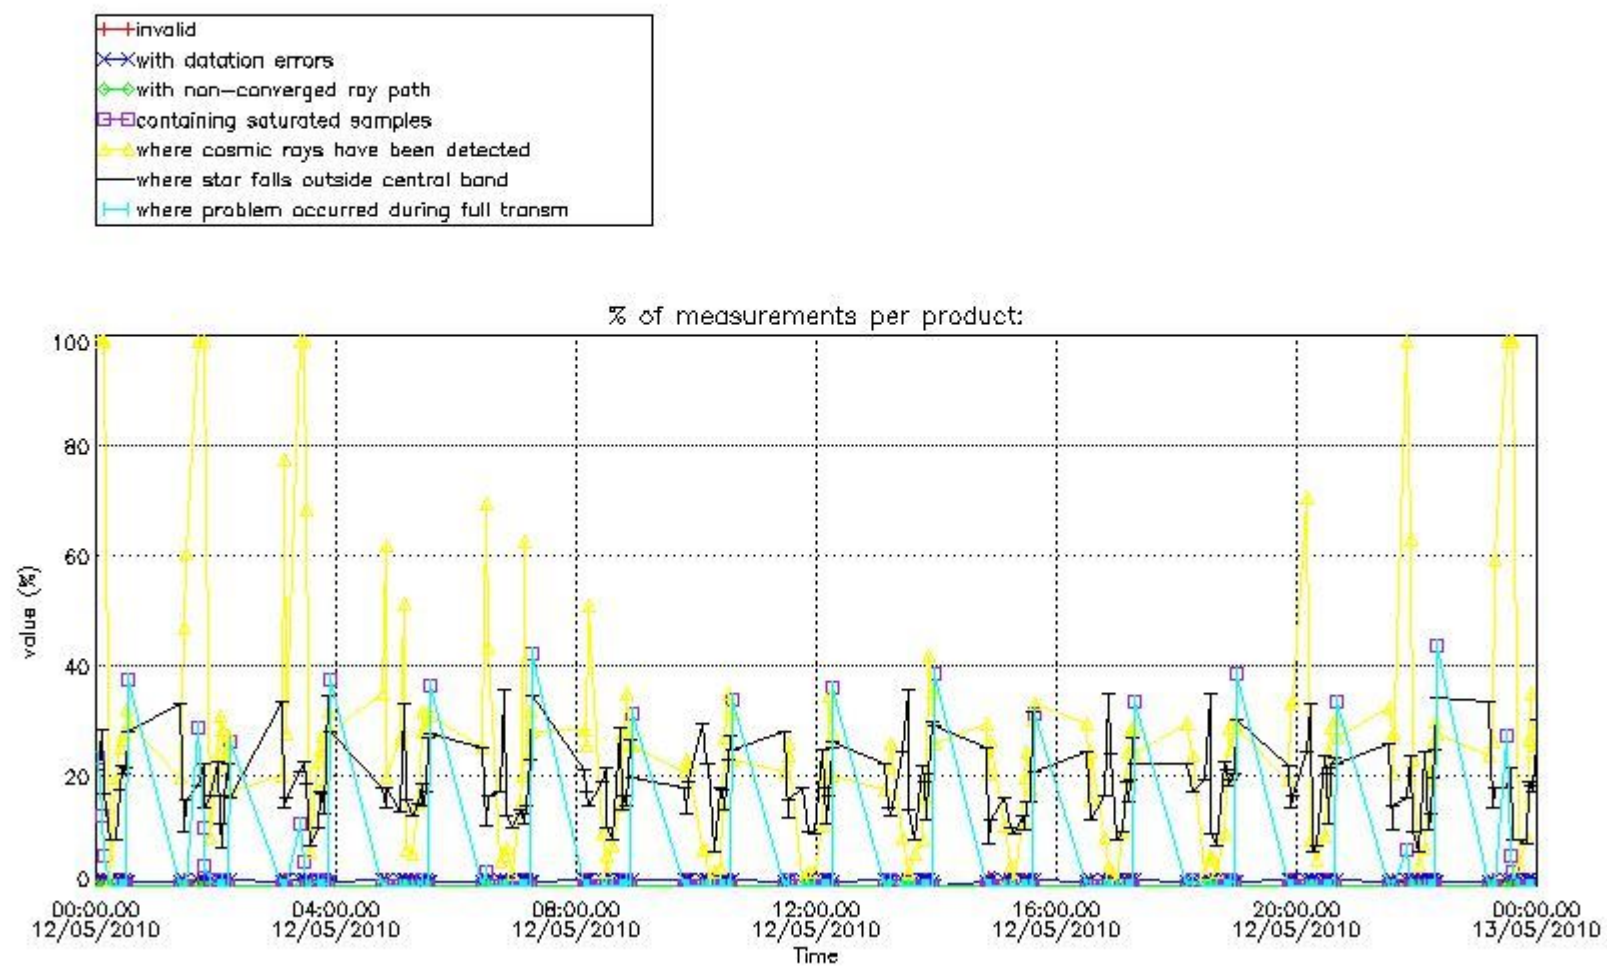

3.1 Plot quality information per product (time dependant)

3.2 Plot quality information per product (world map)

Percentage of flagged data per O3 profile

Percentage of flagged data per H2O profile

Percentage of flagged data per NO2 profile

Percentage of flagged data per NO3 profile

4. Level 1 quality information per product

In this section it is plotted some information contained in the Quality Summary data set of the level 2 products that comes from the level 1b processing. Products without errors (error flag in the MPH set to "0") are used.

4.1 Plot quality information per product (time dependant) coming from level 1b processing

4.1.1 Plot level 1 quality information per product (time dependant): ENVISAT ASCENDING passes

4.1.2 Plot level 1 quality information per product (time dependant): ENVI SAT DESCENDING passes