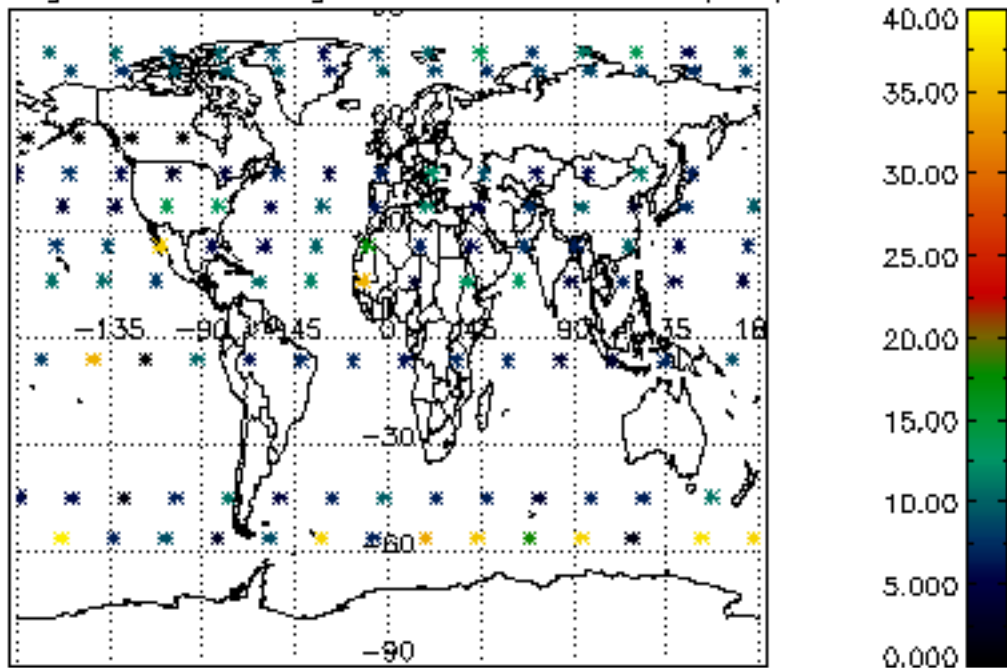

Percentage of star falling outside central band per profile