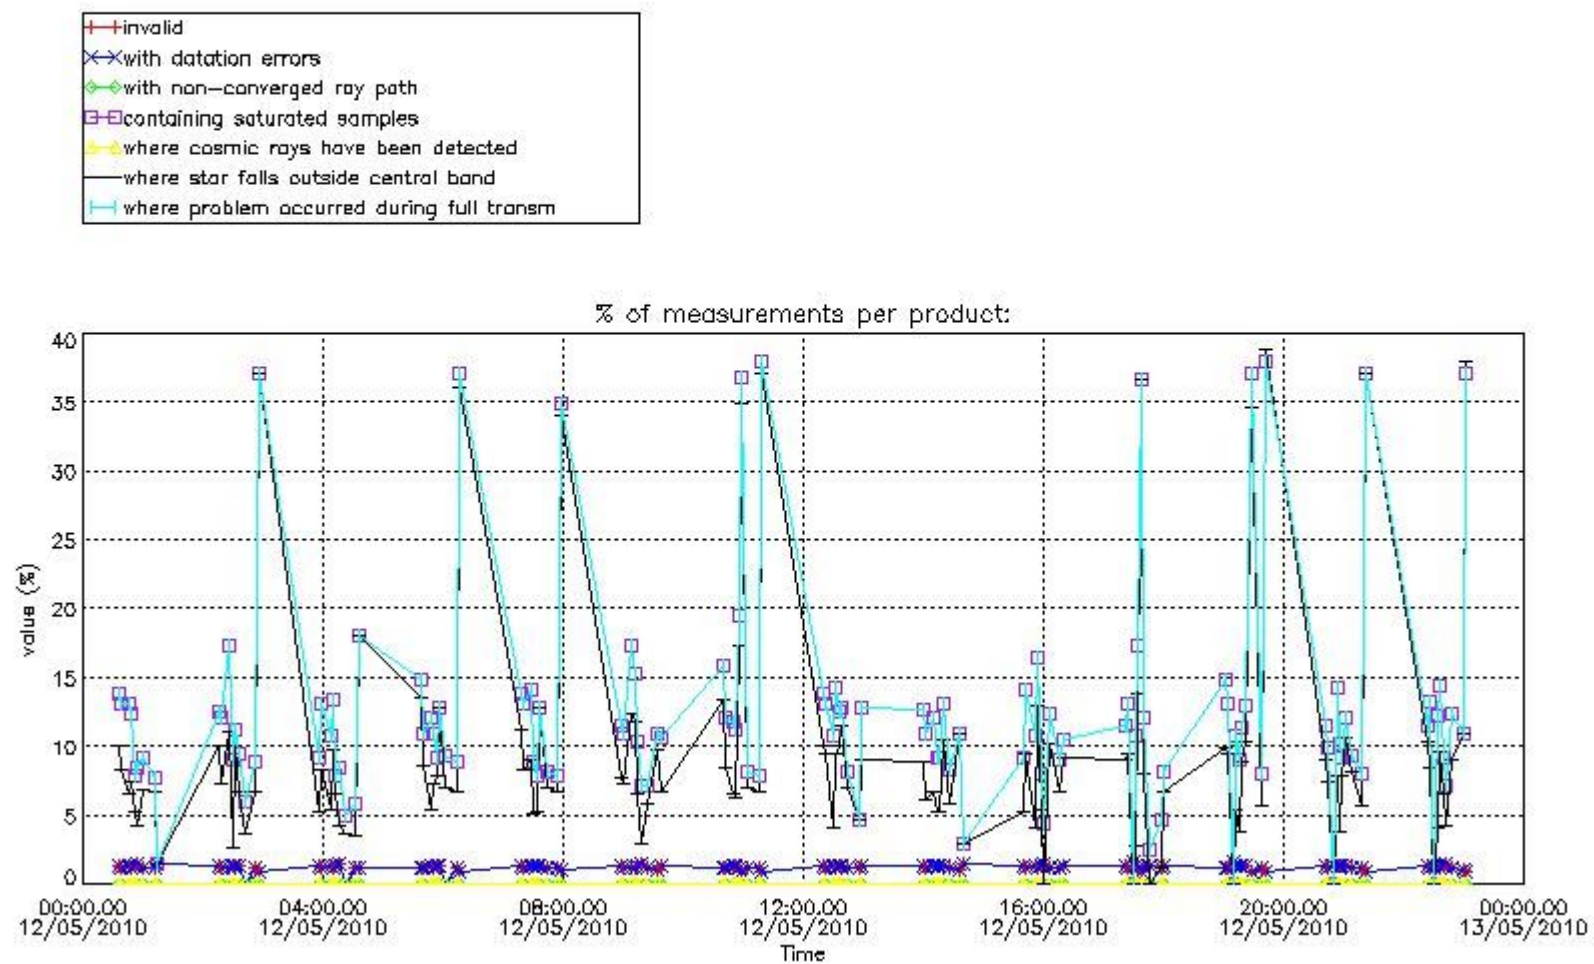

4.2 Plot quality information per product coming from level 1b processing (world map)

4.2.1 Plot level 1 quality information per product (world map): ENVISAT ASCENDING passes