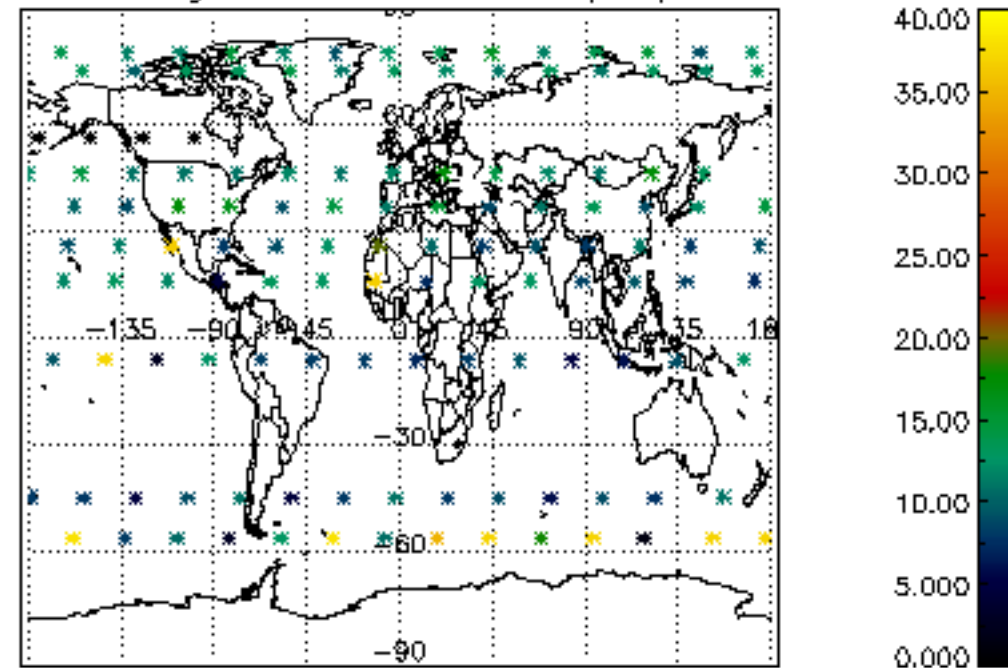

Percentage of saturation errors per profile