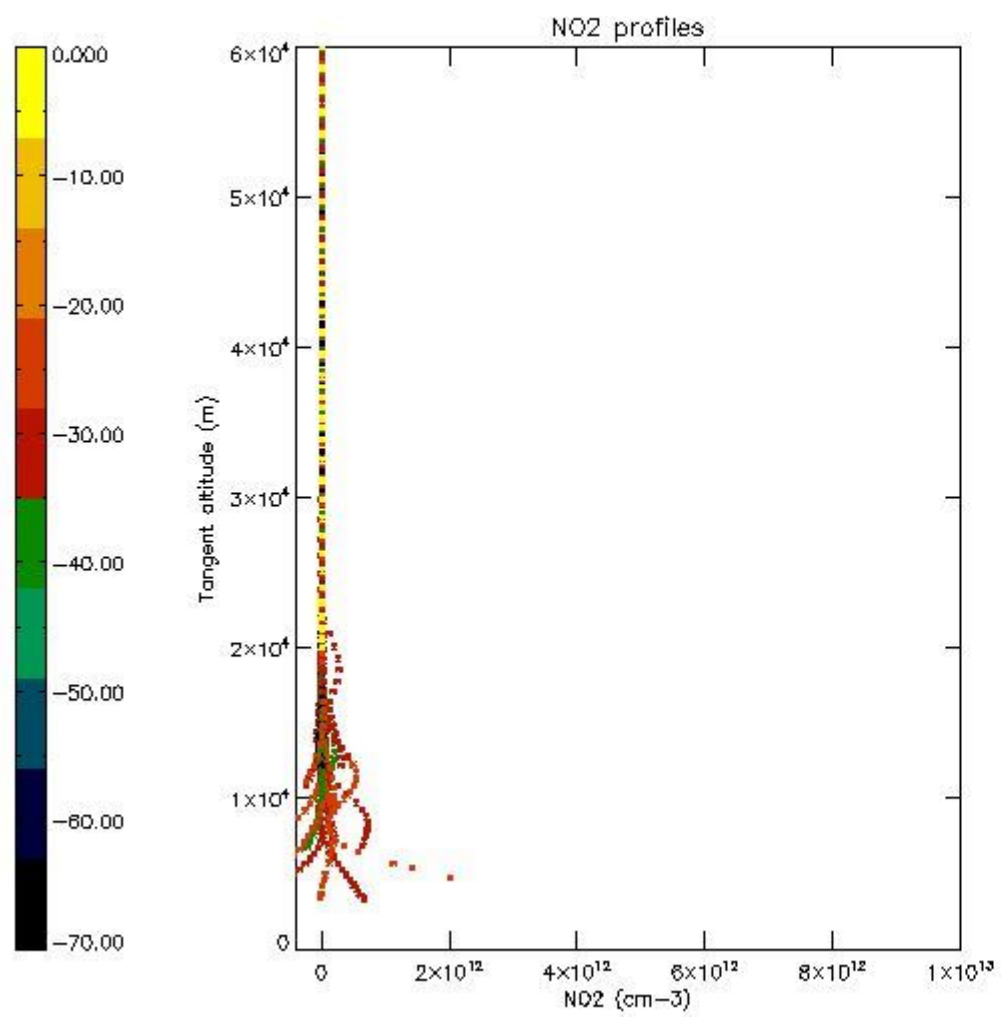

STD < 10	9
STD < 5	6

5.2 Plot ozone profiles for all STD (dark without errors)

The colorbar represents the latitude.

5.3 Plot ozone profiles where STD < 20% (dark without errors)

The colorbar represents the latitude.

5.4 Plot ozone profiles where STD < 10% (dark without errors)

The colorbar represents the latitude.

5.5 Plot ozone profiles where STD < 5% (dark without errors)

The colorbar represents the latitude.

5.6 Plot NO₂ profiles for all STD (dark without errors)

The colorbar represents the latitude.

5.7 Plot NO3 profiles for all STD (dark without errors)

The colorbar represents the latitude.

5.8 Plot H2O profiles for all STD (only for occultations of stars 1,2,3,4,13,14,16,26,63 dark without errors)