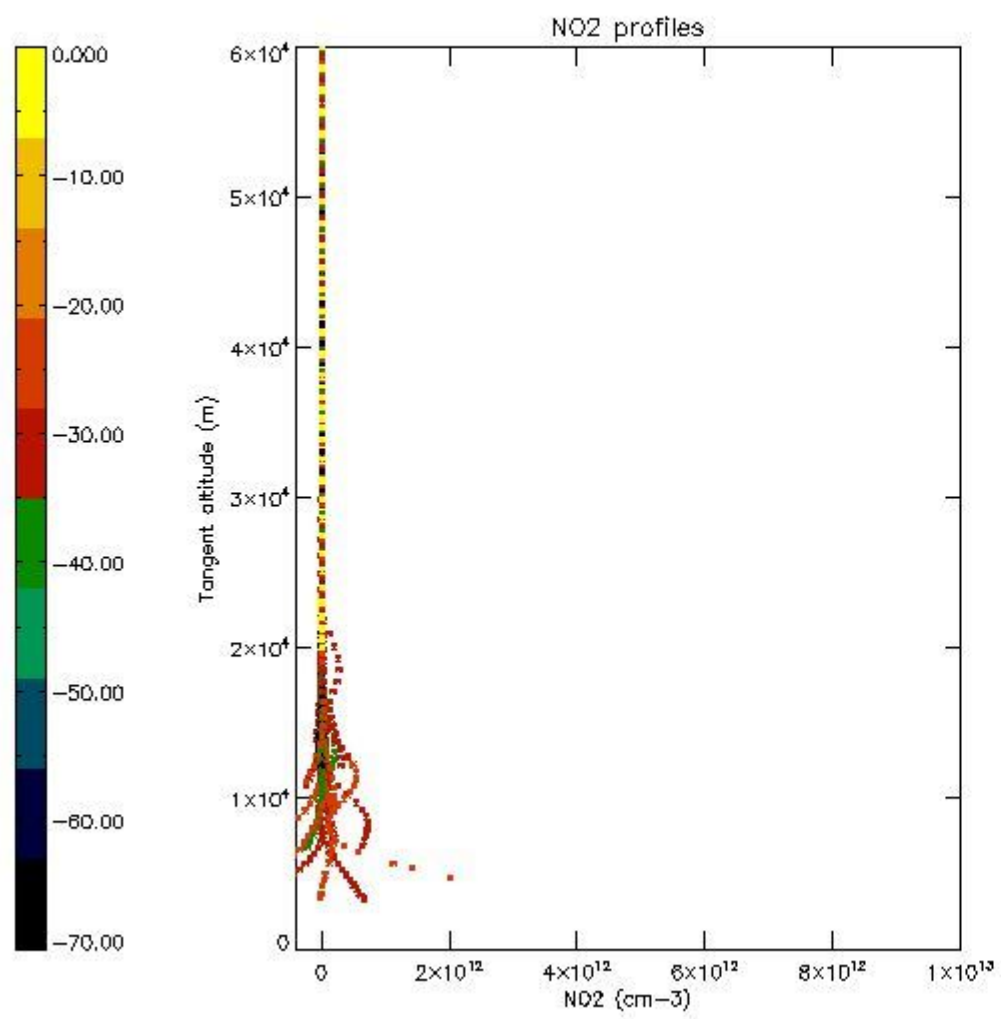

5.4 Plot ozone profiles where STD < 10% (dark without errors)

The colorbar represents the latitude.

5.5 Plot ozone profiles where STD < 5% (dark without errors)

The colorbar represents the latitude.

5.6 Plot NO₂ profiles for all STD (dark without errors)

The colorbar represents the latitude.

5.7 Plot NO3 profiles for all STD (dark without errors)

The colorbar represents the latitude.

5.8 Plot H2O profiles for all STD (only for occultations of stars 1,2,3,4,13,14,16,26,63 dark without errors)