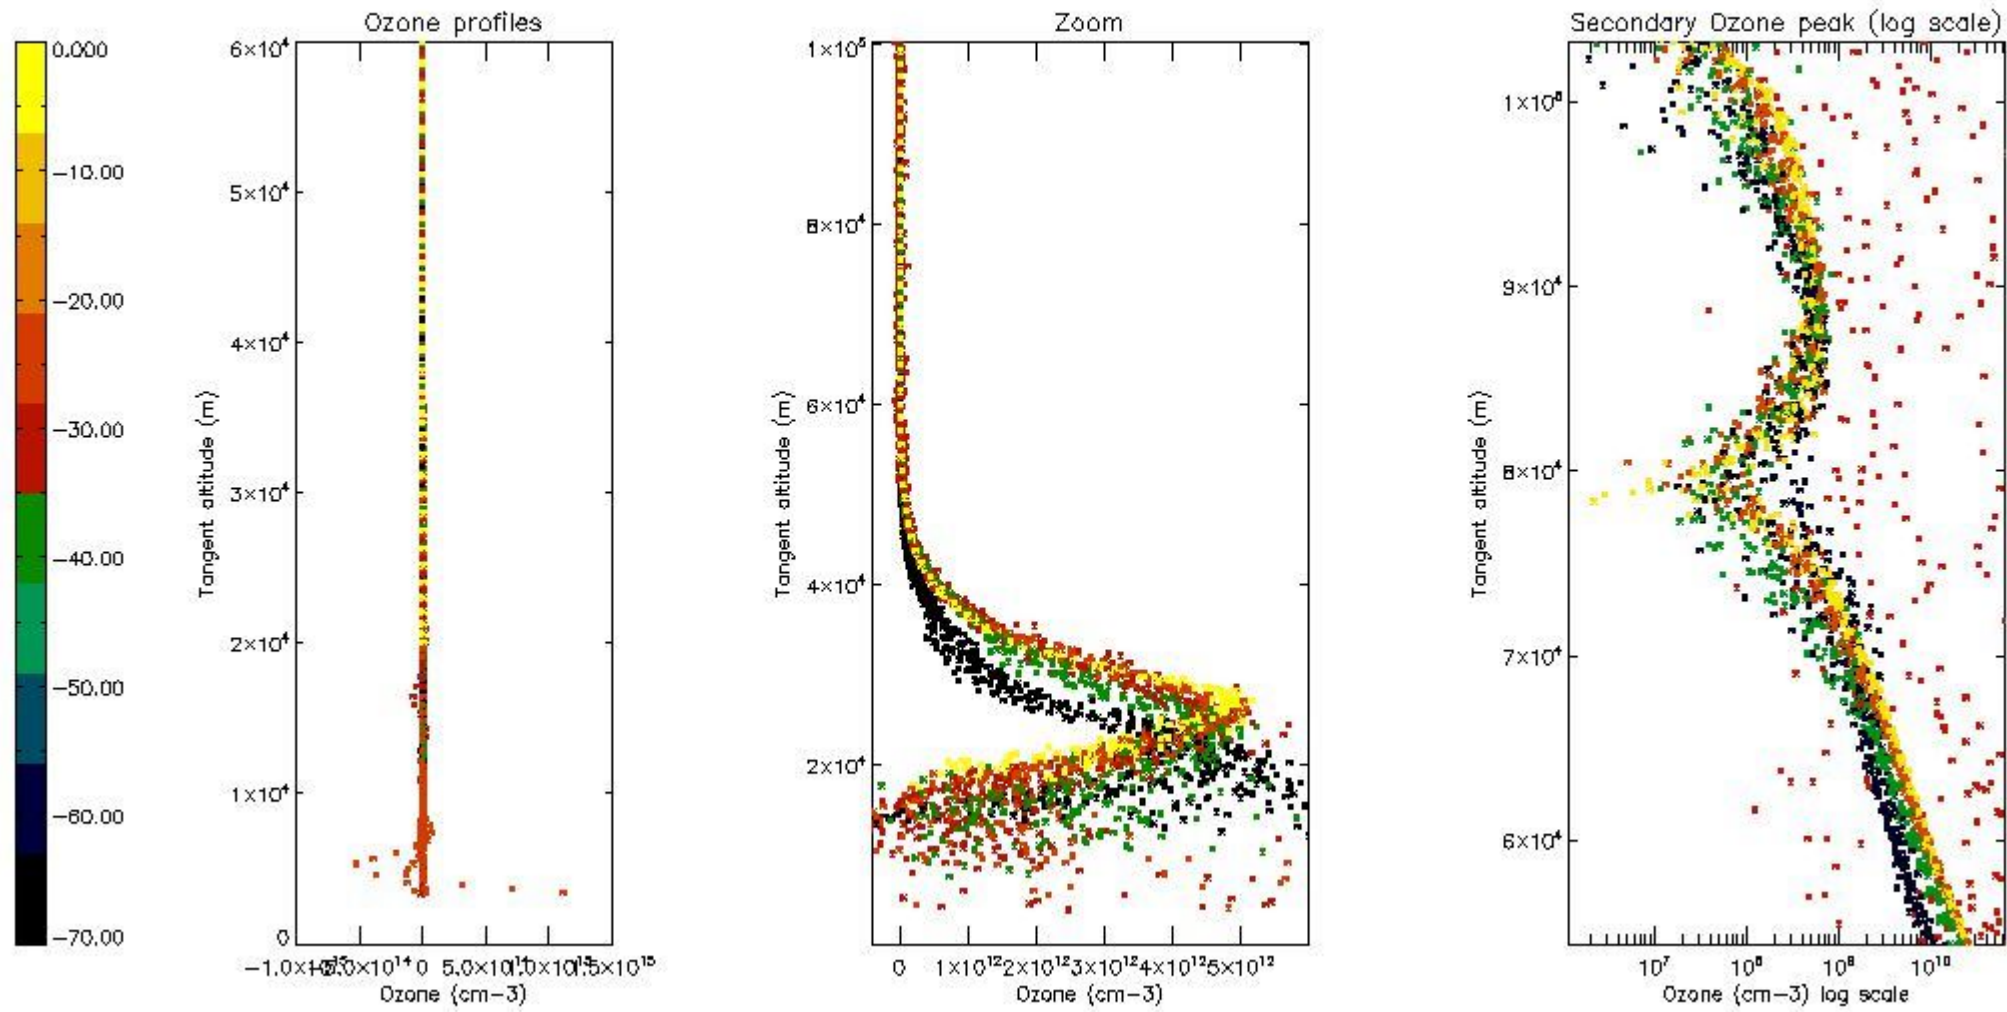

STD < 10	9
STD < 5	6

5.2 Plot ozone profiles for all STD (dark without errors)

The colorbar represents the latitude.

5.3 Plot ozone profiles where STD < 20% (dark without errors)

The colorbar represents the latitude.