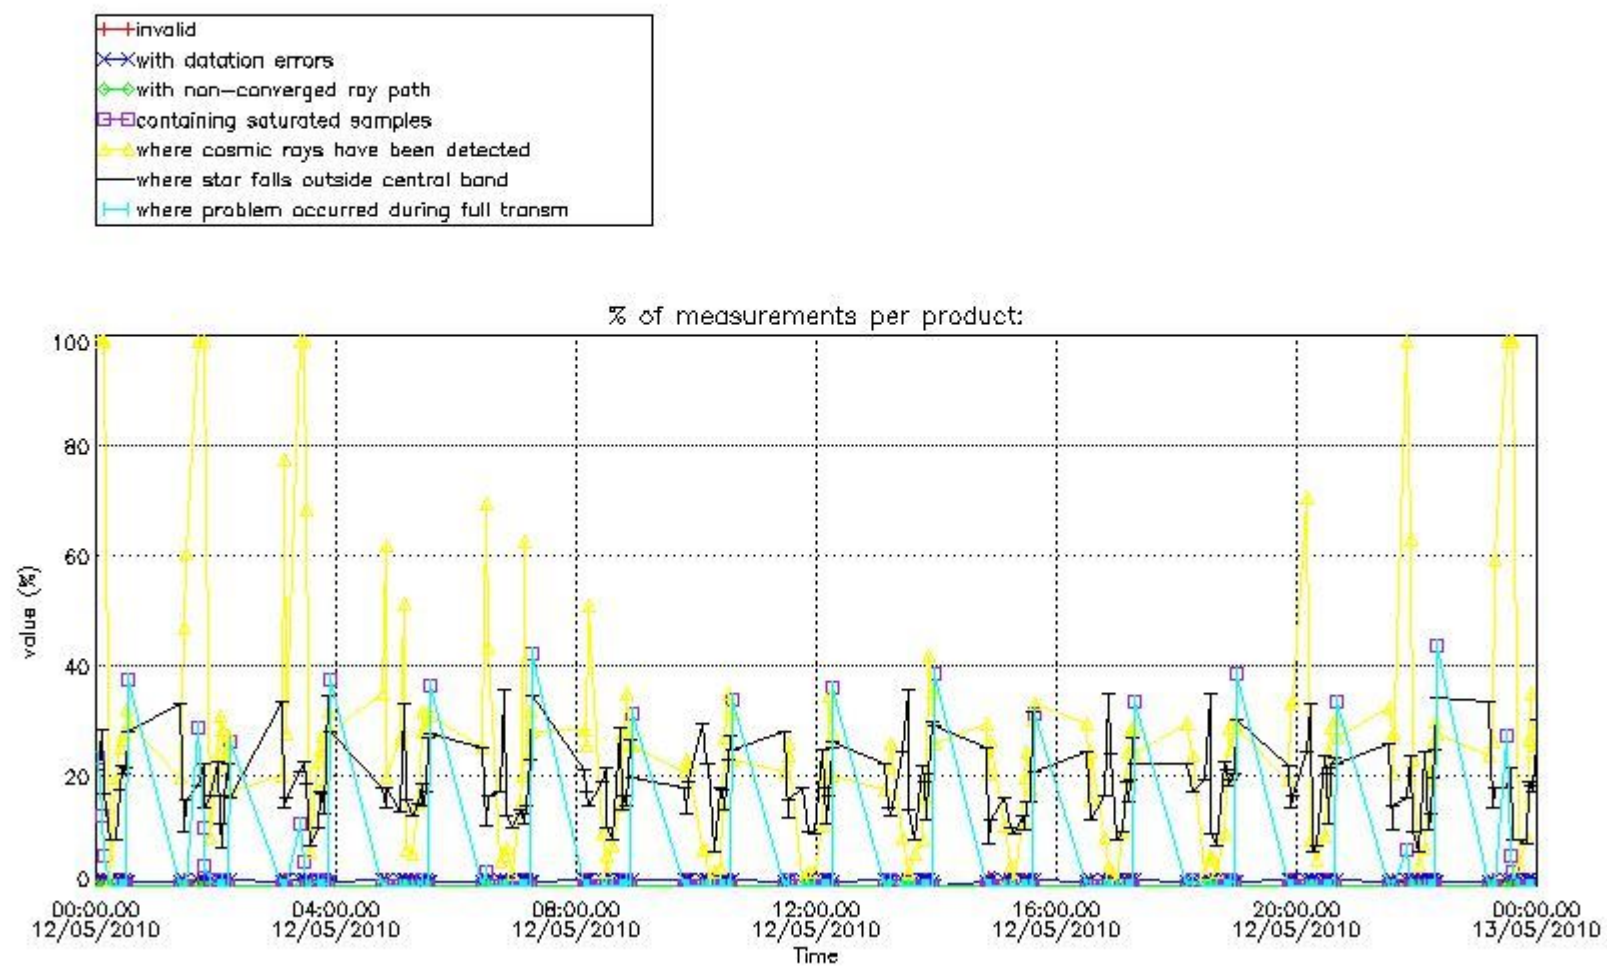

4.1.2 Plot level 1 quality information per product (time dependant): ENVI SAT DESCENDING passes