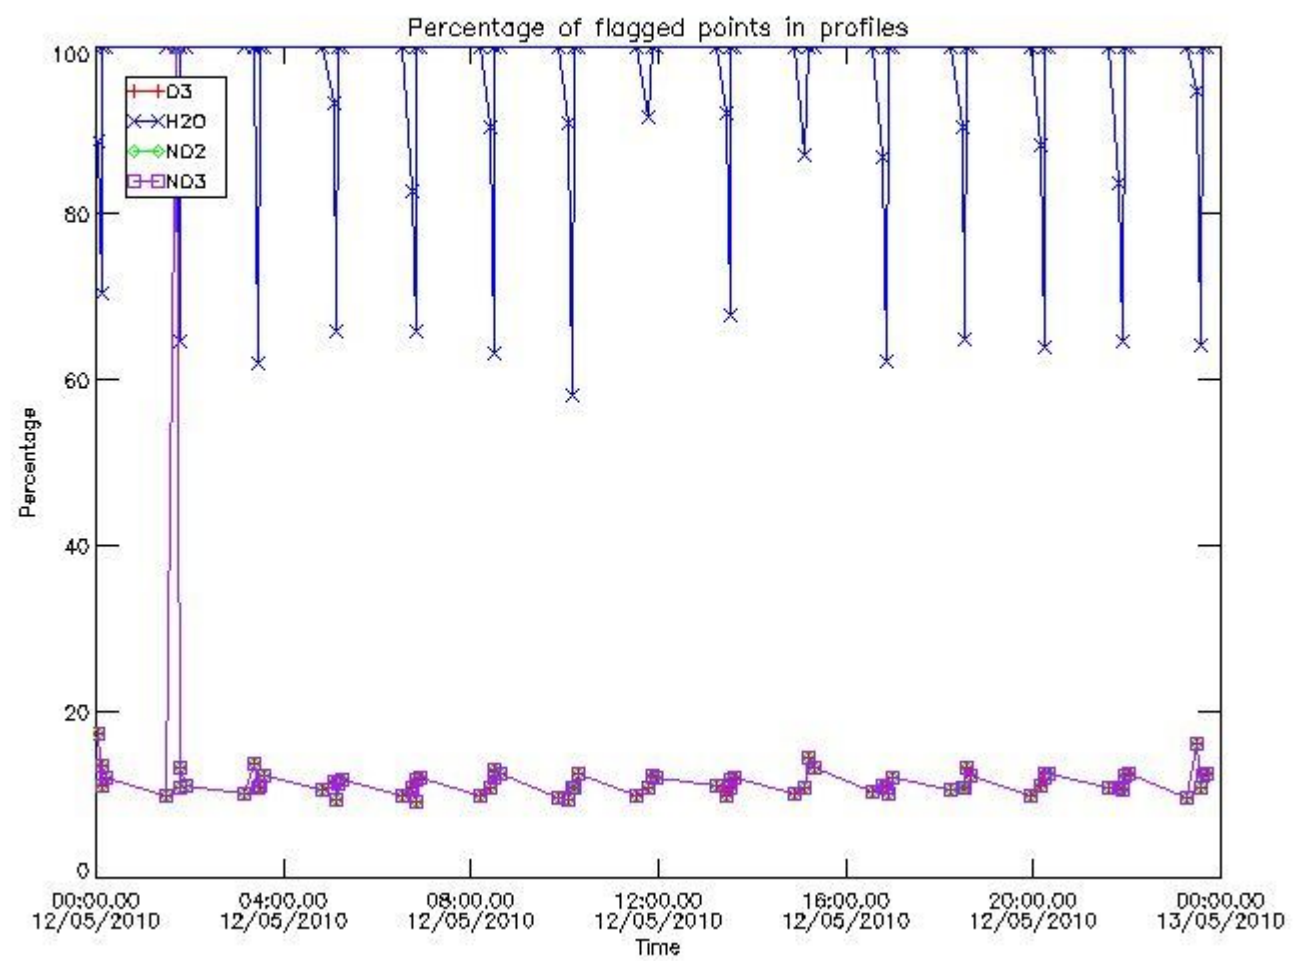

3. Quality information per product

In this section it is plotted some information contained in the Quality Summary data set of the level 2 products. Only products in dark limb conditions and without errors (error flag in the MPH set to "0") are used.

3.1 Plot quality information per product (time dependant)

3.2 Plot quality information per product (world map)