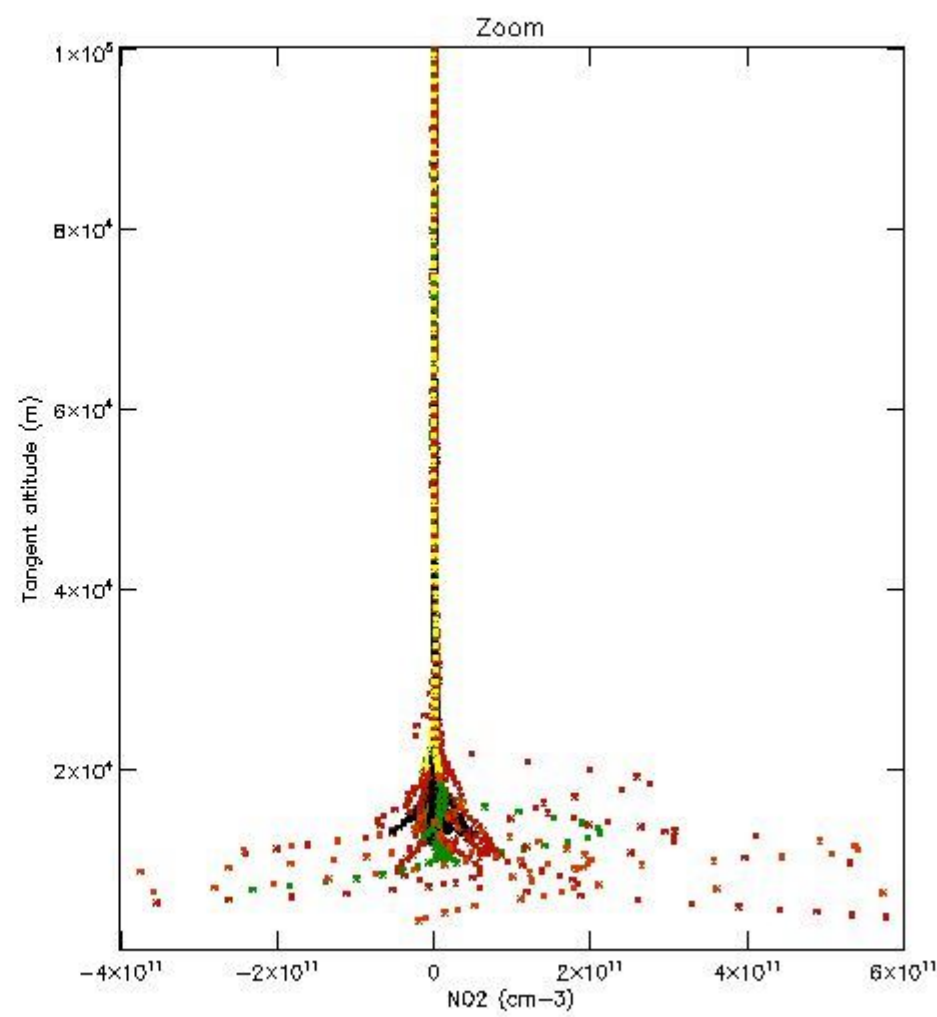

STD < 10	9
STD < 5	6

5.2 Plot ozone profiles for all STD (dark without errors)

The colorbar represents the latitude.

5.3 Plot ozone profiles where STD < 20% (dark without errors)

The colorbar represents the latitude.

5.4 Plot ozone profiles where STD < 10% (dark without errors)

The colorbar represents the latitude.

5.5 Plot ozone profiles where STD < 5% (dark without errors)

The colorbar represents the latitude.

5.6 Plot NO₂ profiles for all STD (dark without errors)

The colorbar represents the latitude.

5.7 Plot NO3 profiles for all STD (dark without errors)

The colorbar represents the latitude.

5.8 Plot H2O profiles for all STD (only for occultations of stars 1,2,3,4,13,14,16,26,63 dark without errors)