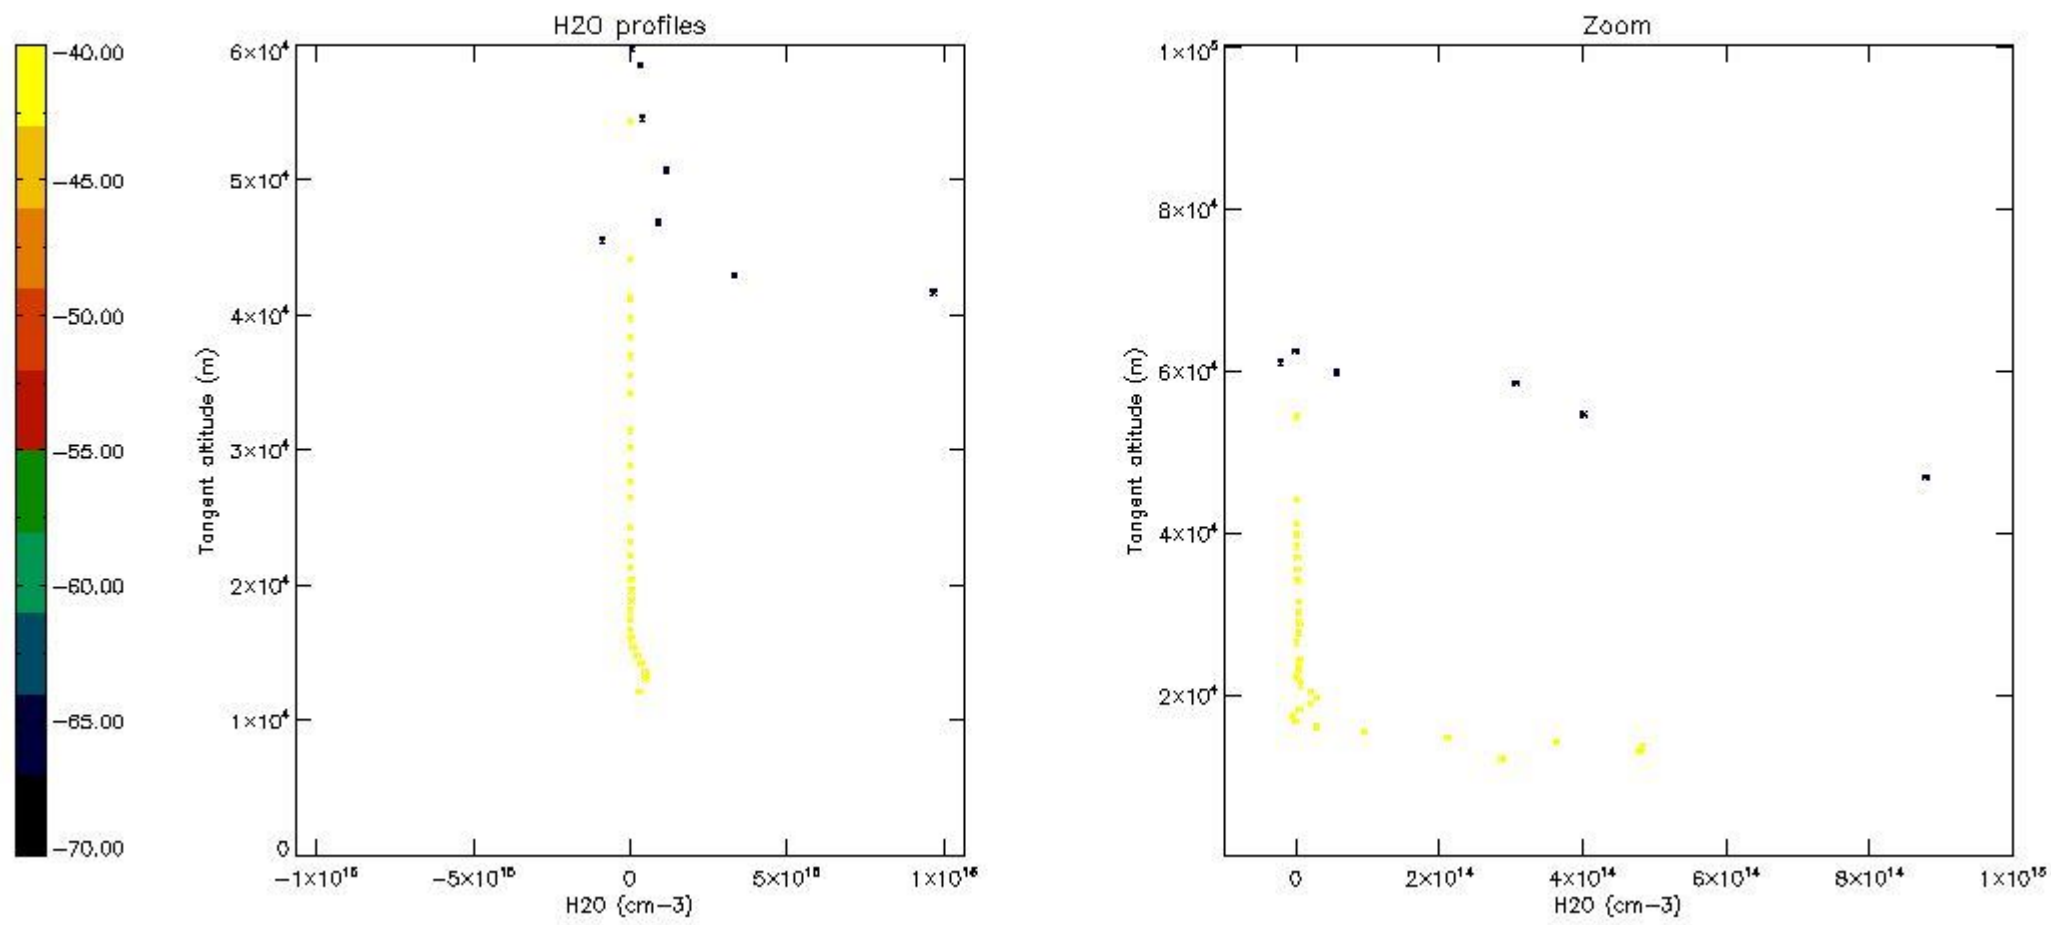

6. Auxiliary Data Files used for the production reported in section 2

The number reported in the third column indicates since which file (see list in section 2) the corresponding auxiliary file has been used. The fourth column is the date of those product files.

Type	Auxiliary Filename	Used since product	Used since product date
INST_PHYS_CHARACTERISTICS	GOM_INS_AXVIEC20091111_143220_20030716_120000_20500101_000000	1	12-MAY-2010 00:01:58
LEVEL-2_PROC_CONFIG	GOM_PR2_AXVIEC20091111_152718_20020301_000000_20500101_000000	1	12-MAY-2010 00:01:58
CROSS_SECTIONS_FILE	GOM_CRS_AXVIEC20091111_154832_20020301_000000_20500101_000000	1	12-MAY-2010 00:01:58