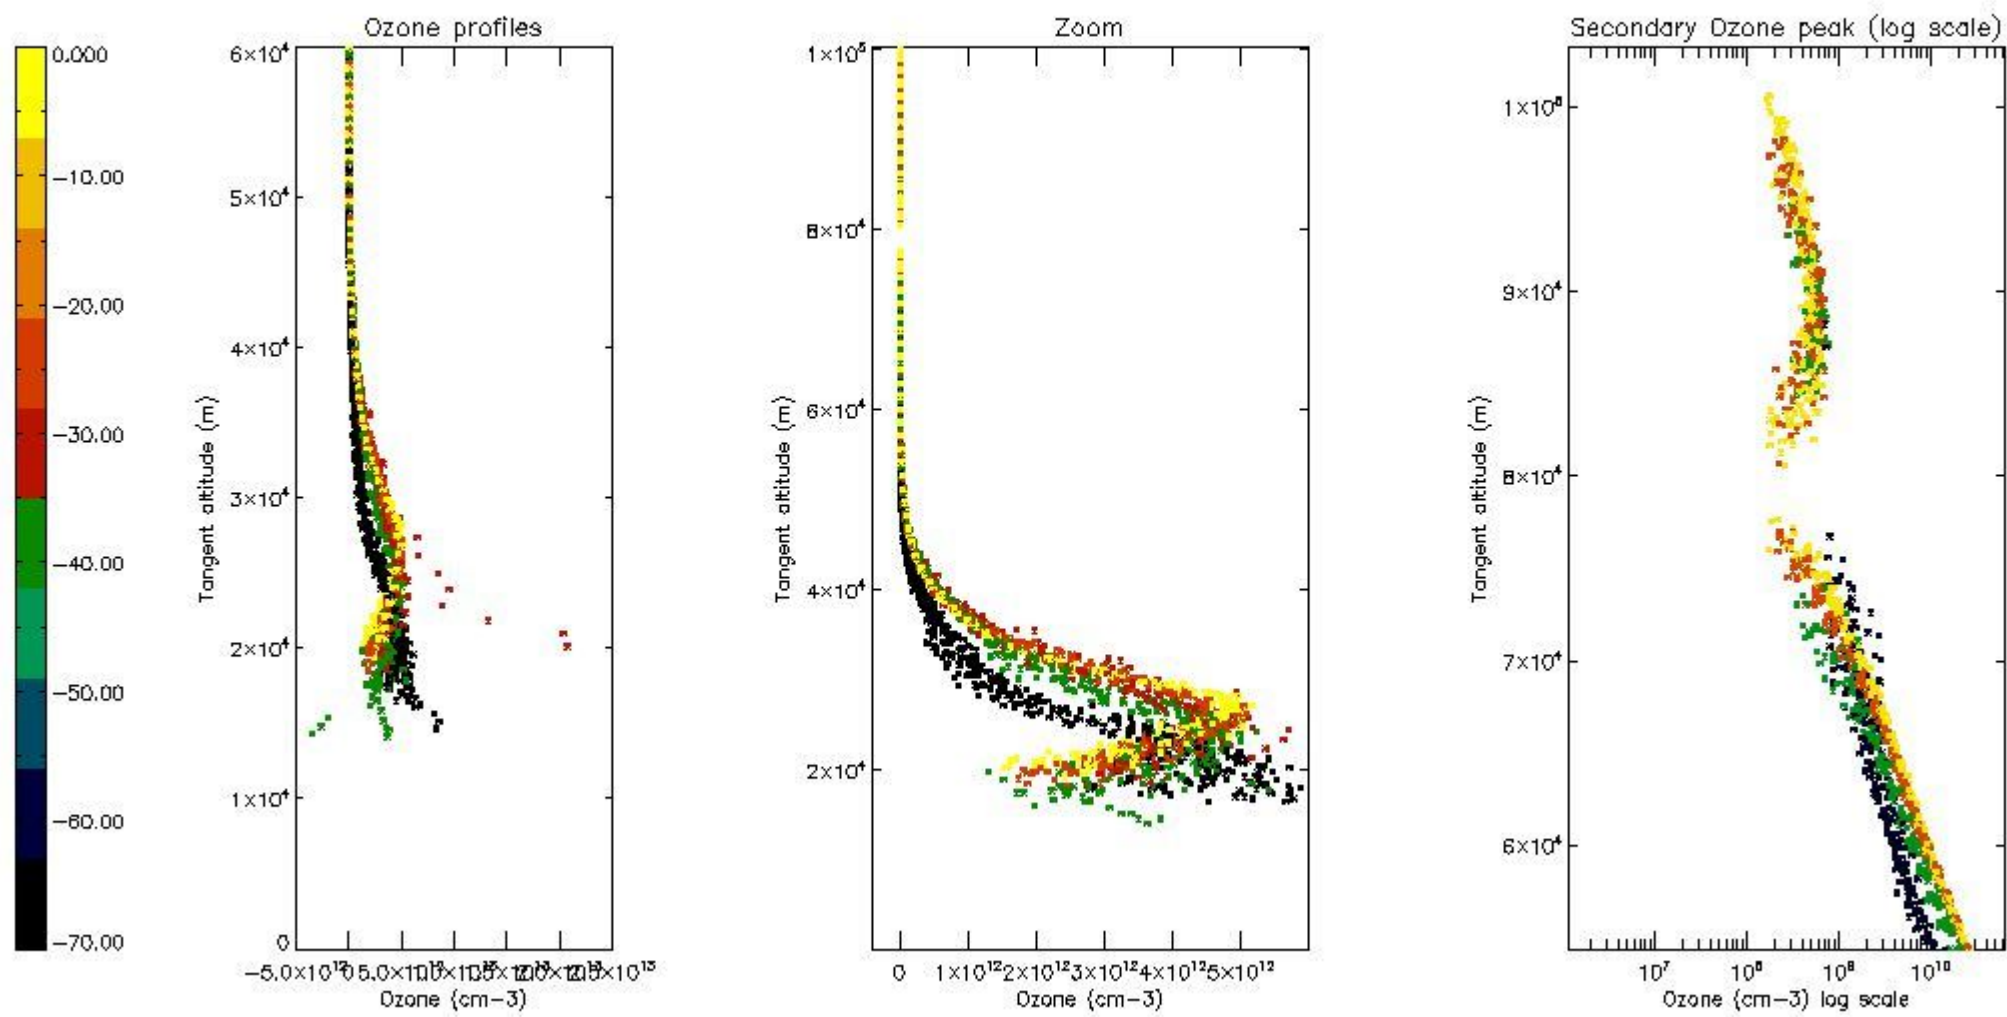

STD < 10	9
STD < 5	6

5.2 Plot ozone profiles for all STD (dark without errors)

The colorbar represents the latitude.

5.3 Plot ozone profiles where STD < 20% (dark without errors)

The colorbar represents the latitude.