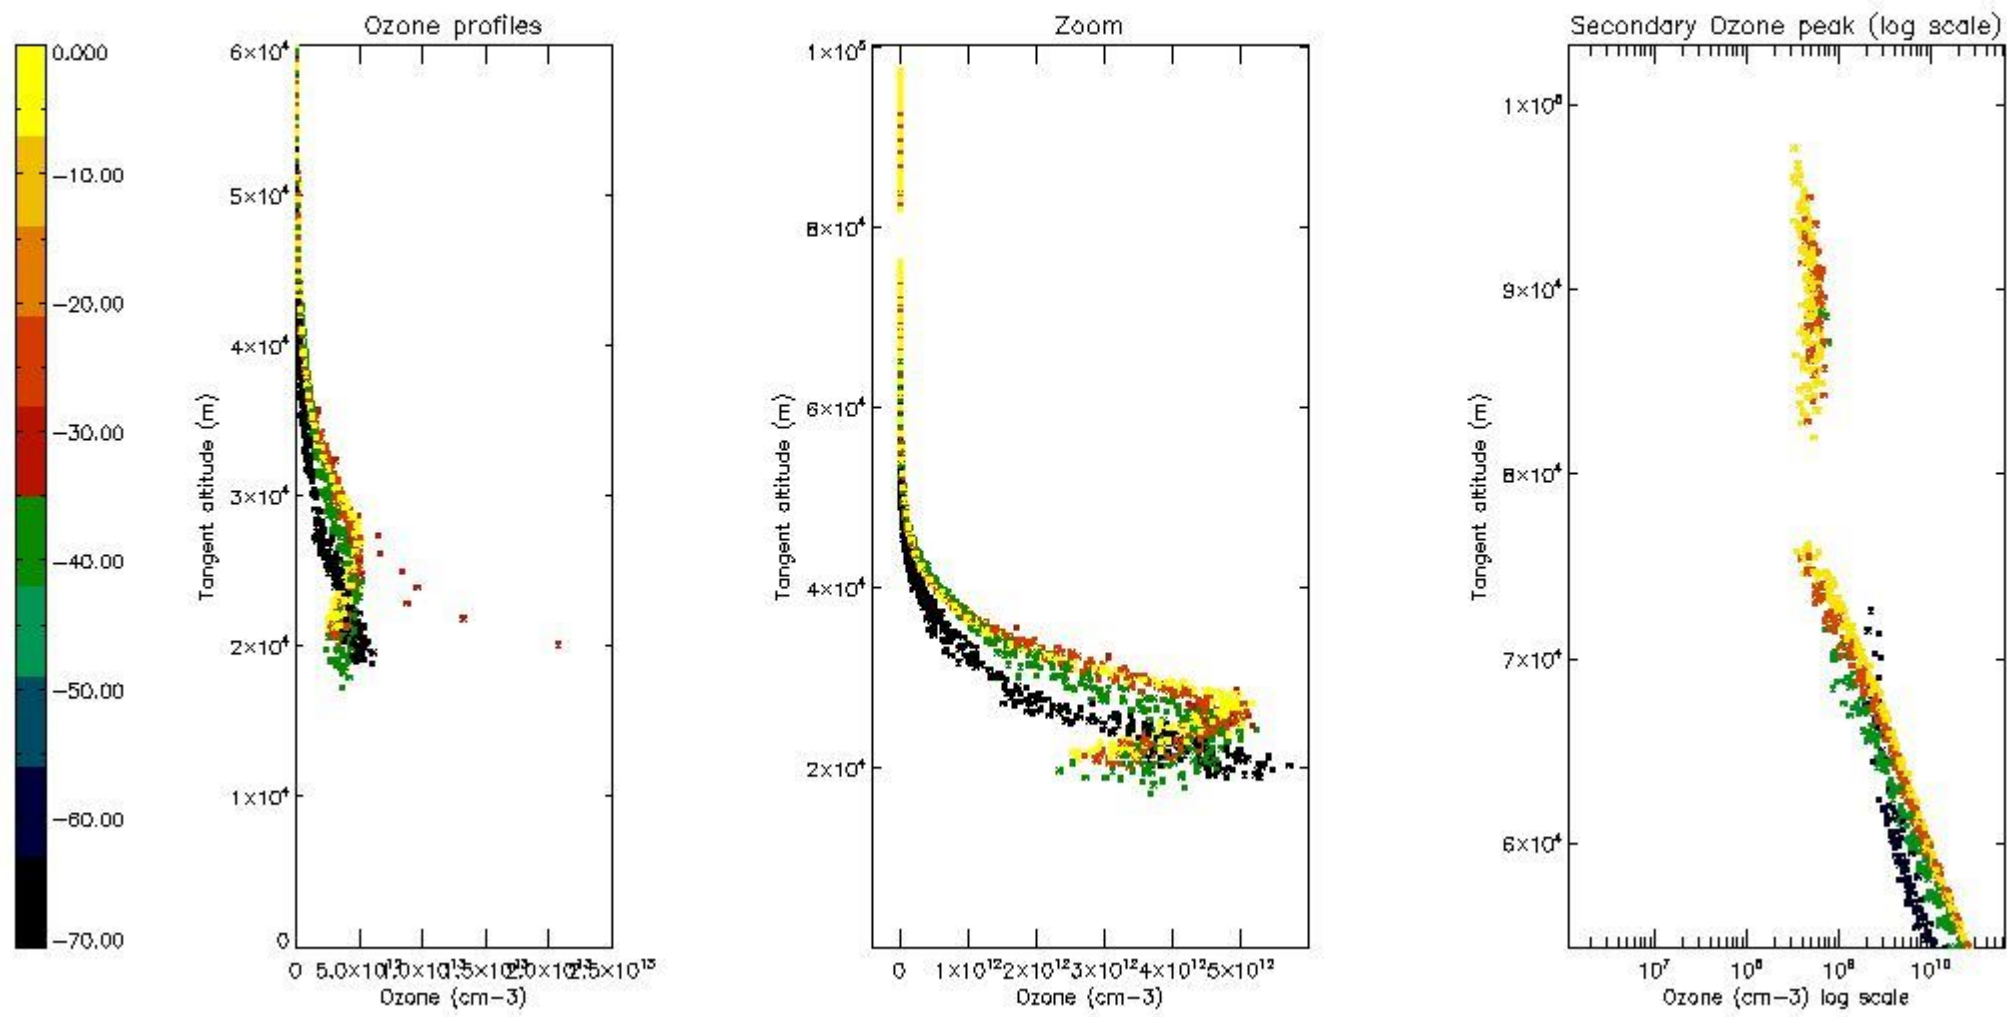

5.5 Plot ozone profiles where STD < 5% (dark without errors)

The colorbar represents the latitude.