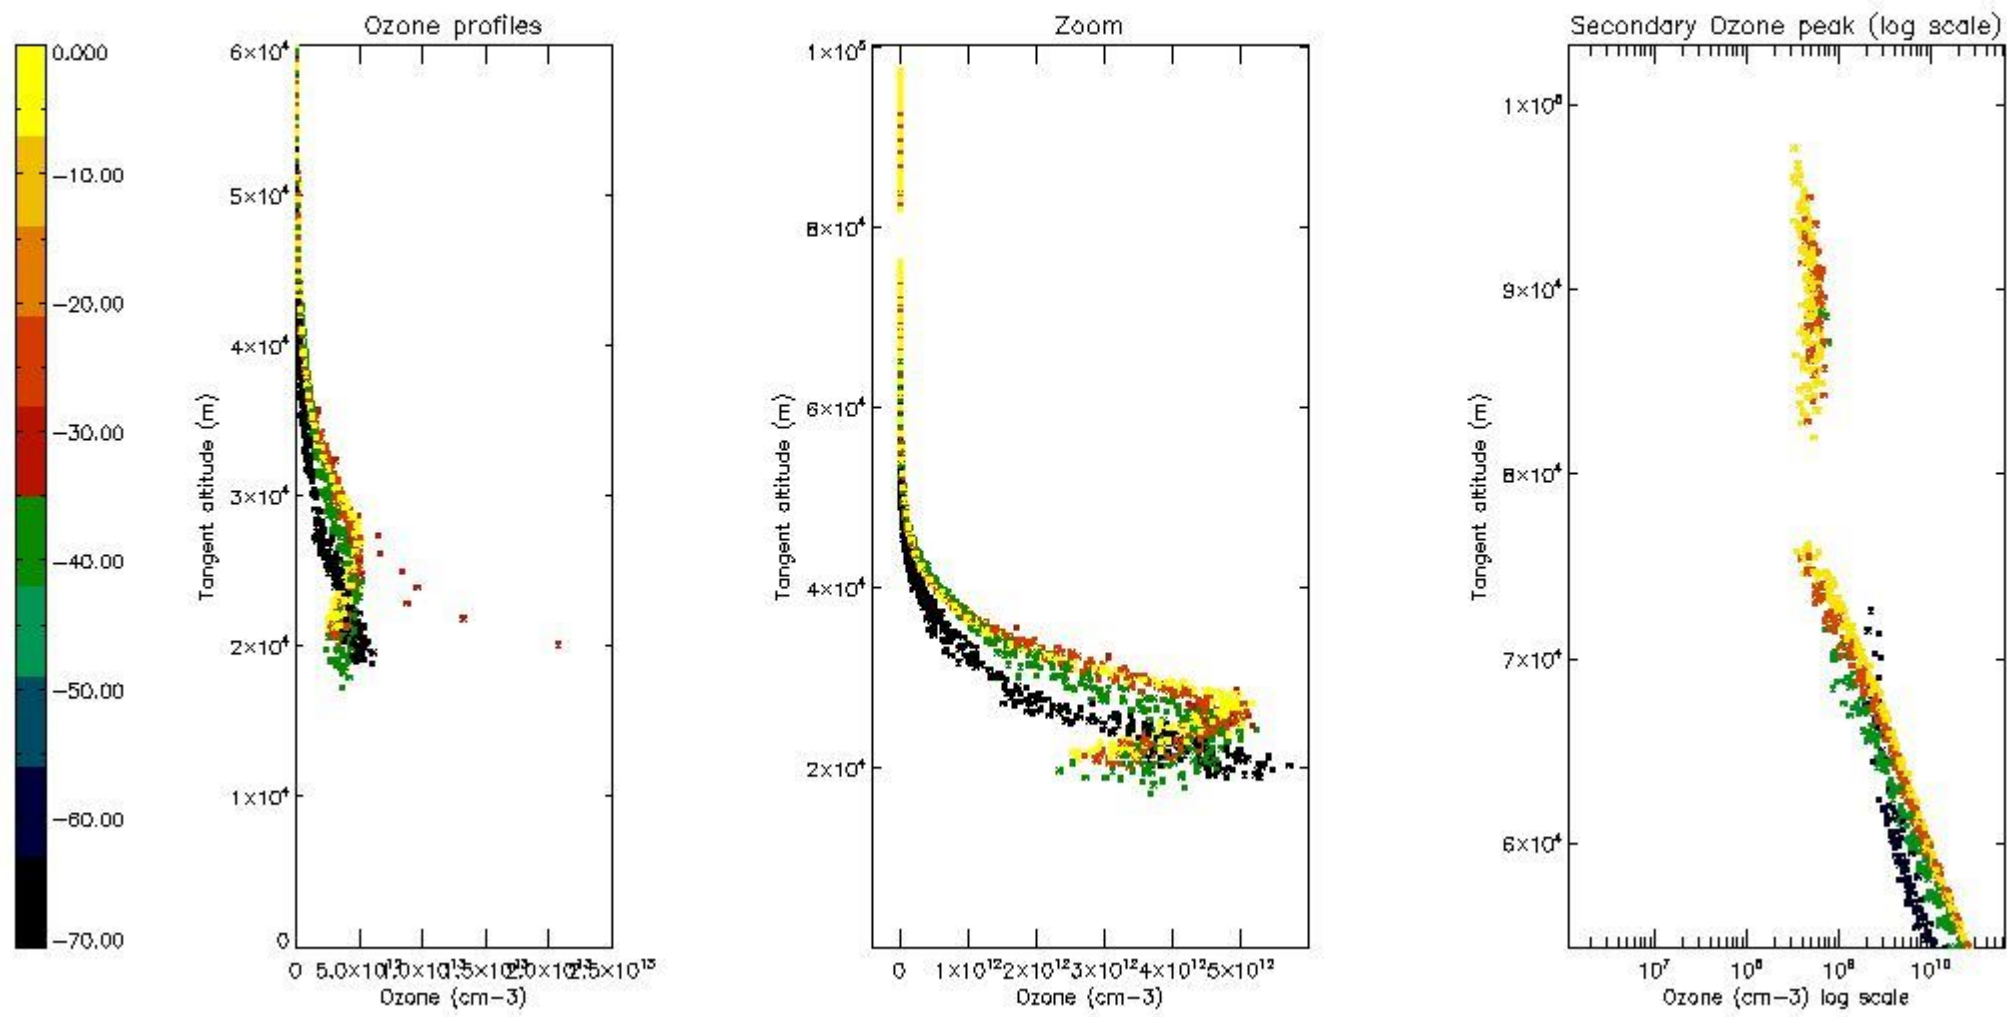

So, the table below shows the percentage of dark limb and valid observations for each criteria with respect to the overall valid daily observations.

Criteria	% of total production
All STD	23
STD < 20	12

STD < 10	9
STD < 5	6

5.2 Plot ozone profiles for all STD (dark without errors)

The colorbar represents the latitude.

5.3 Plot ozone profiles where STD < 20% (dark without errors)

The colorbar represents the latitude.

5.4 Plot ozone profiles where STD < 10% (dark without errors)

The colorbar represents the latitude.

5.5 Plot ozone profiles where STD < 5% (dark without errors)

The colorbar represents the latitude.

5.6 Plot NO₂ profiles for all STD (dark without errors)