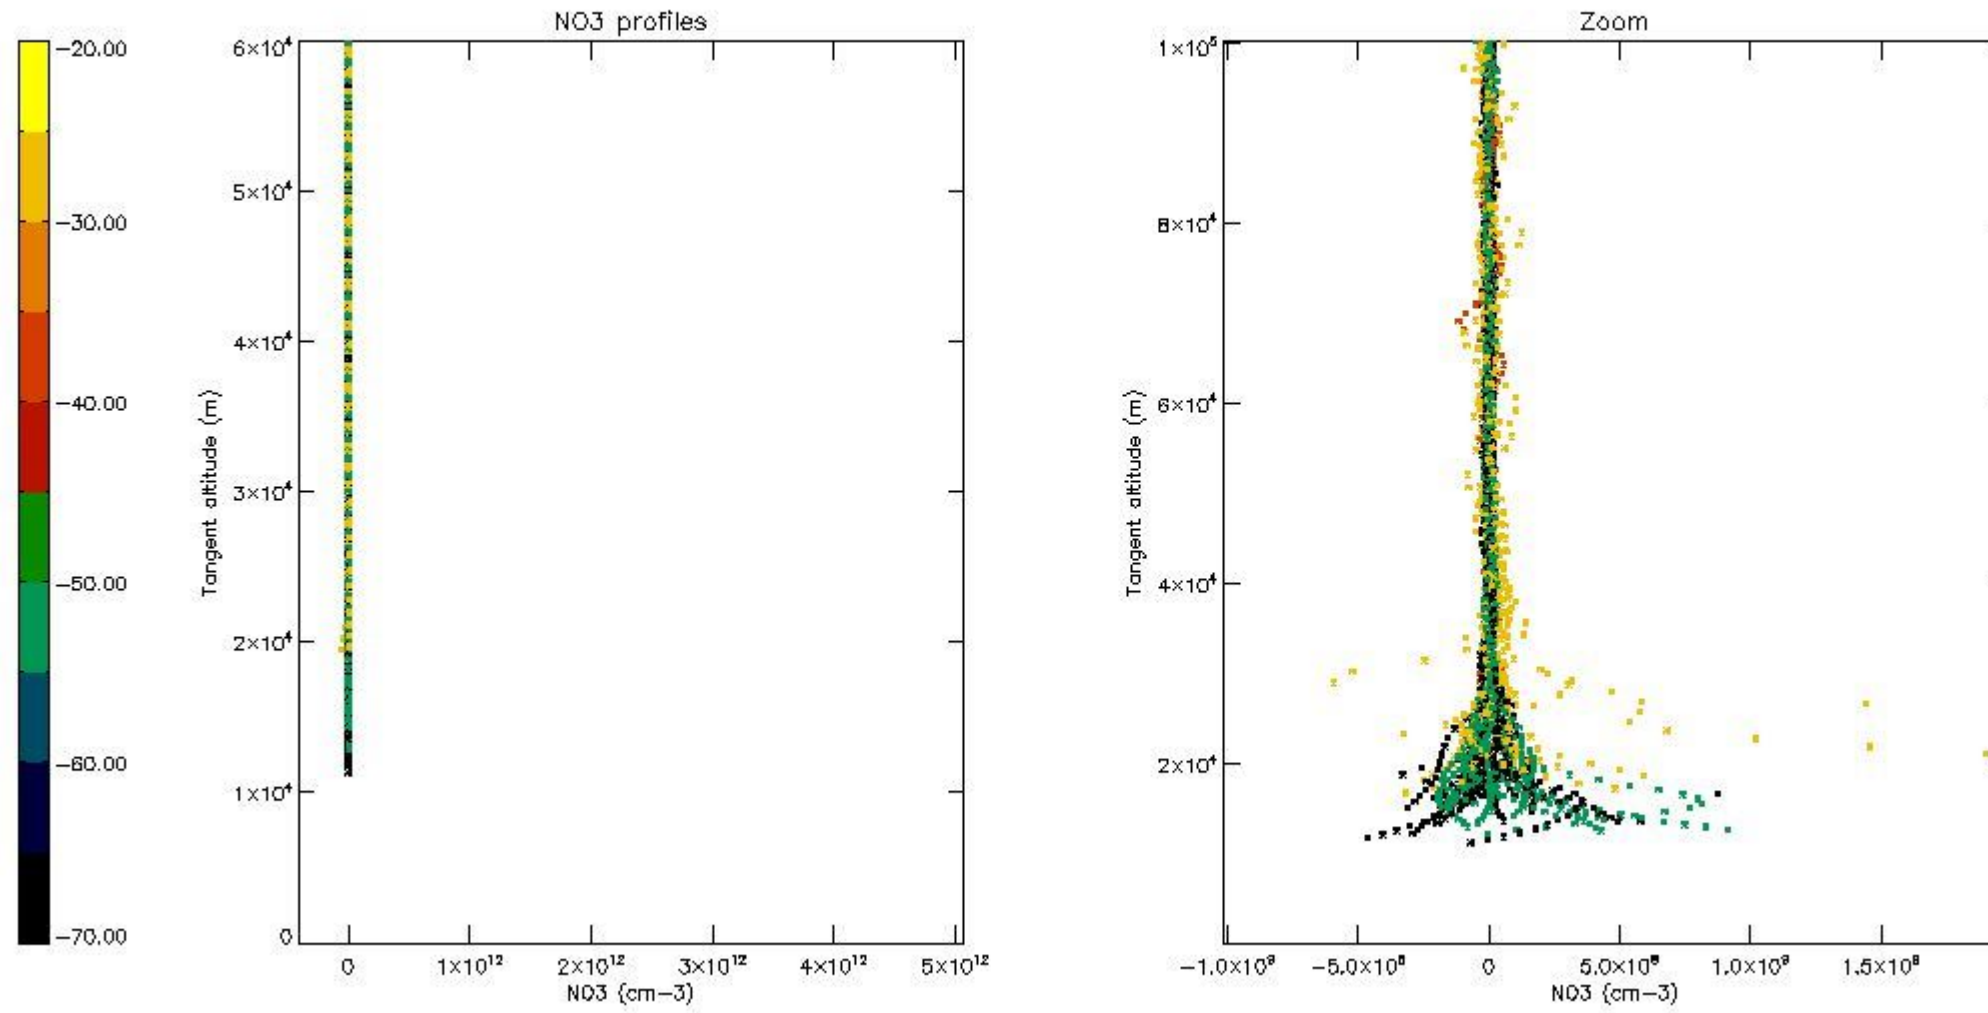

6. Auxiliary Data Files used for the production reported in section 2

The number reported in the third column indicates since which file (see list in section 2) the corresponding auxiliary file has been used. The fourth column is the date of those product files.

Type	Auxiliary Filename	Used since product	Used since product date
INST_PHYS_CHARACTERISTICS	GOM_INS_AXVIEC20091111_143220_20030716_120000_20500101_000000	1	05-MAY-2010 00:03:58
LEVEL-2_PROC_CONFIG	GOM_PR2_AXVIEC20091111_152718_20020301_000000_20500101_000000	1	05-MAY-2010 00:03:58
CROSS_SECTIONS_FILE	GOM_CR2_AXVIEC20091111_154832_20020301_000000_20500101_000000	1	05-MAY-2010 00:03:58