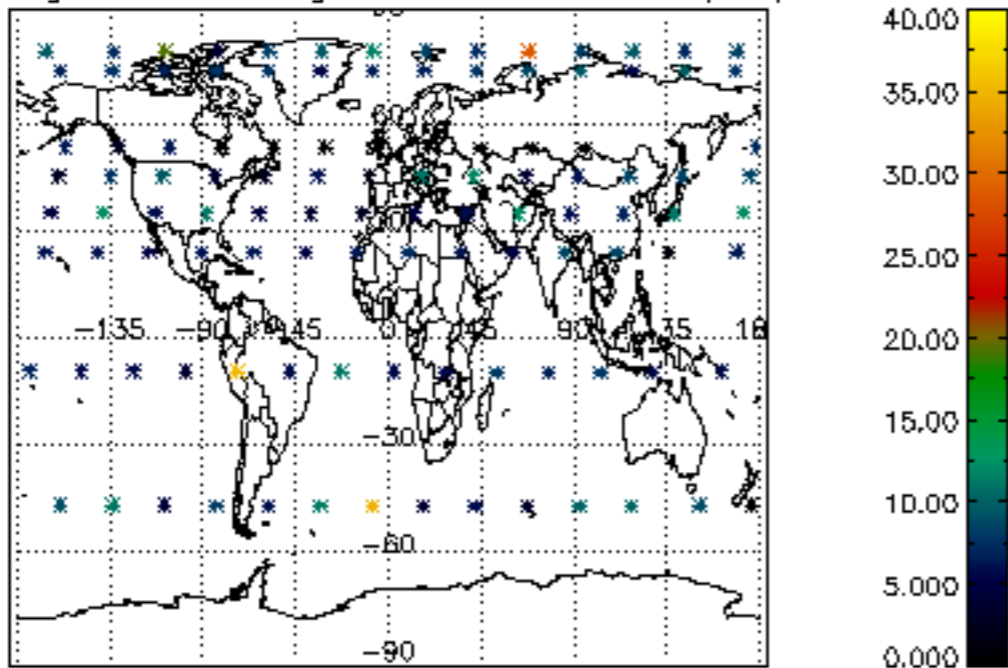

Percentage of star falling outside central band per profile