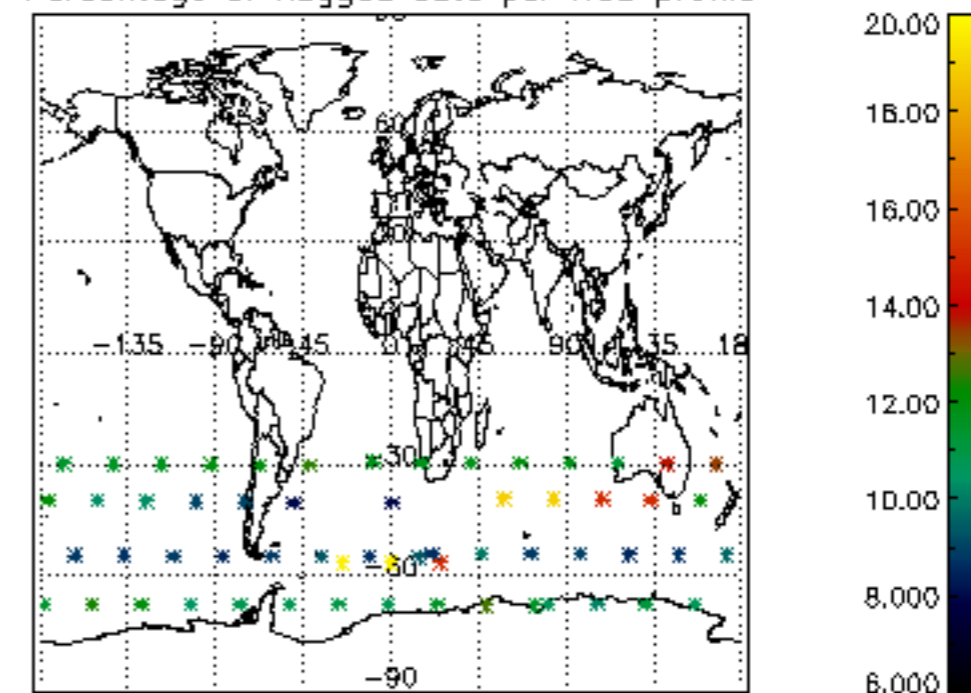

Percentage of flagged data per NO3 profile