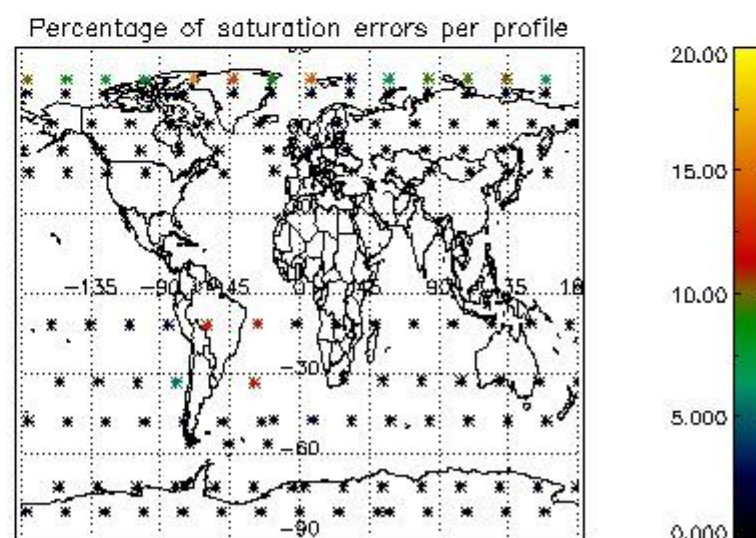

Percentage of flagged data per NO3 profile

4. Level 1 quality information per product

In this section it is plotted some information contained in the Quality Summary data set of the level 2 products that comes from the level 1b processing. Products without errors (error flag in the MPH set to "0") are used.

4.1 Plot quality information per product (time dependant) coming from level 1b processing

4.1.1 Plot level 1 quality information per product (time dependant): ENVISAT ASCENDING passes

4.1.2 Plot level 1 quality information per product (time dependant): ENVI SAT DESCENDING passes

4.2 Plot quality information per product coming from level 1b processing (world map)

4.2.1 Plot level 1 quality information per product (world map): ENVISAT ASCENDING passes

4.2.2 Plot level 1 quality information per product (world map): ENVISAT DESCENDING passes