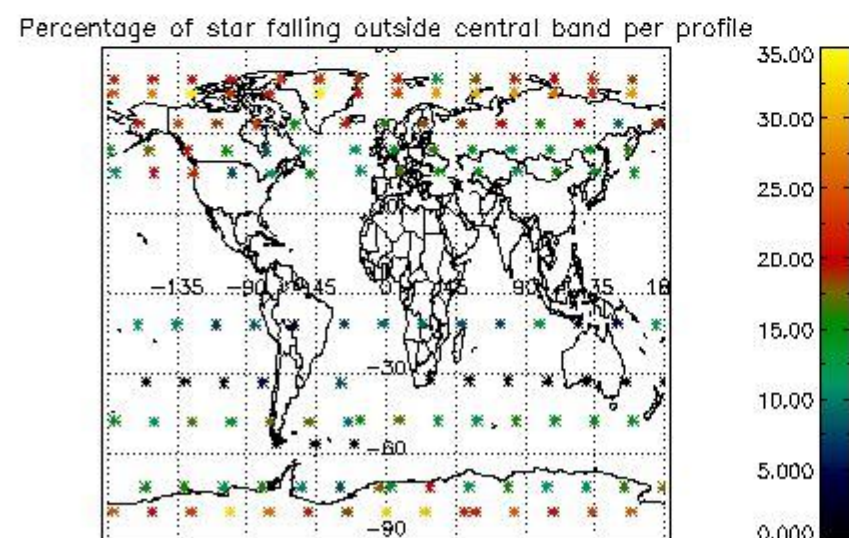

4.1 Plot quality information per product (time dependant) coming from level 1b processing

4.1.1 Plot level 1 quality information per product (time dependant): ENVISAT ASCENDING passes

4.1.2 Plot level 1 quality information per product (time dependant): ENVI SAT DESCENDING passes

4.2 Plot quality information per product coming from level 1b processing (world map)

4.2.1 Plot level 1 quality information per product (world map): ENVISAT ASCENDING passes

4.2.2 Plot level 1 quality information per product (world map): ENVISAT DESCENDING passes