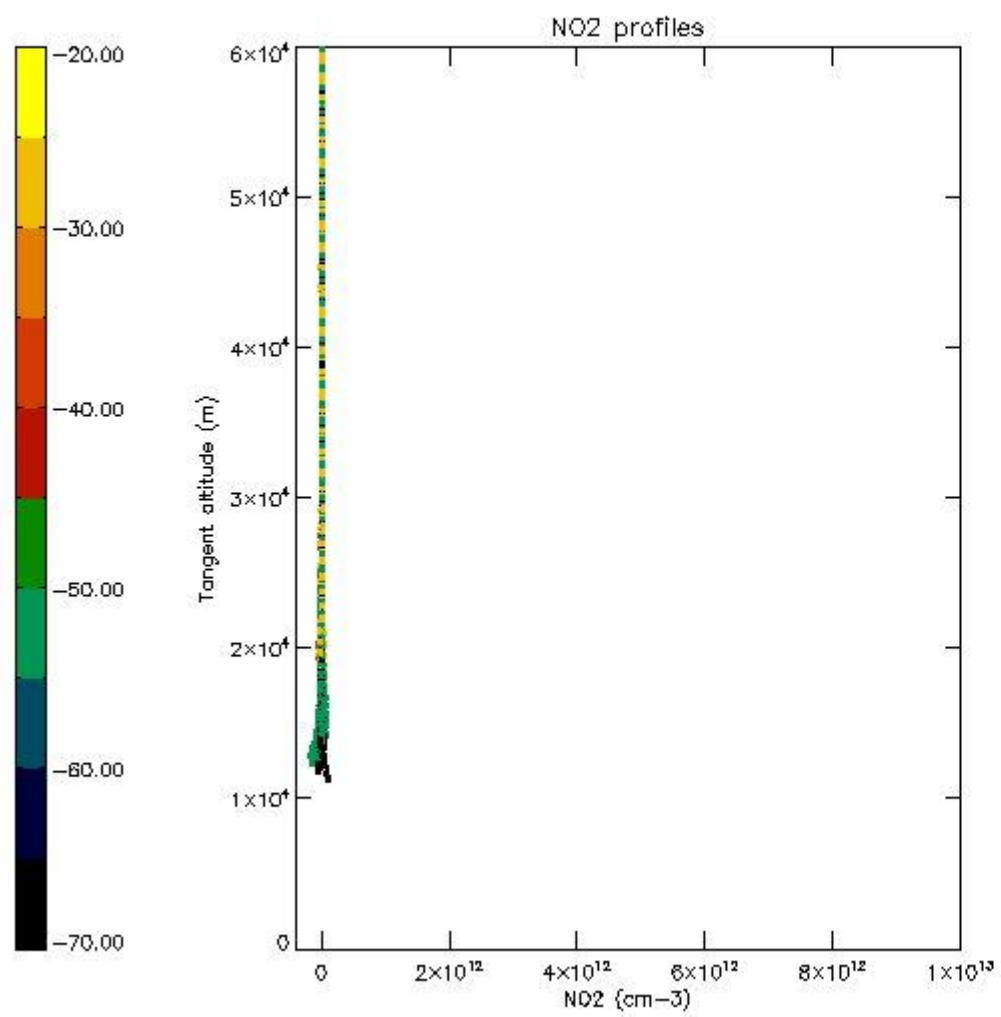

5.7 Plot NO3 profiles for all STD (dark without errors)

The colorbar represents the latitude.