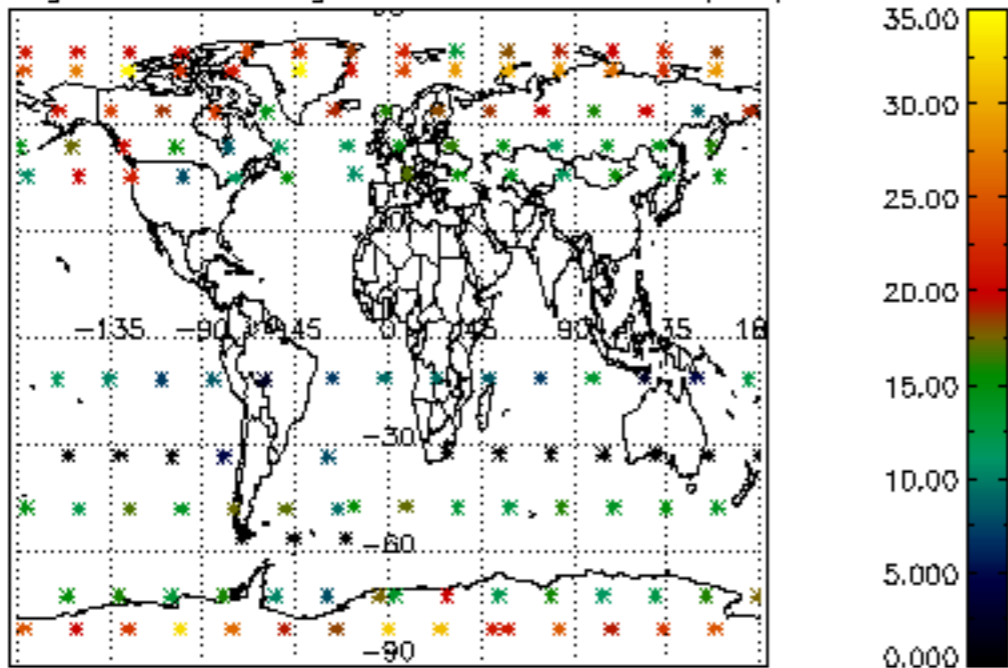

Percentage of cosmic ray hits per profile

Percentage of star falling outside central band per profile