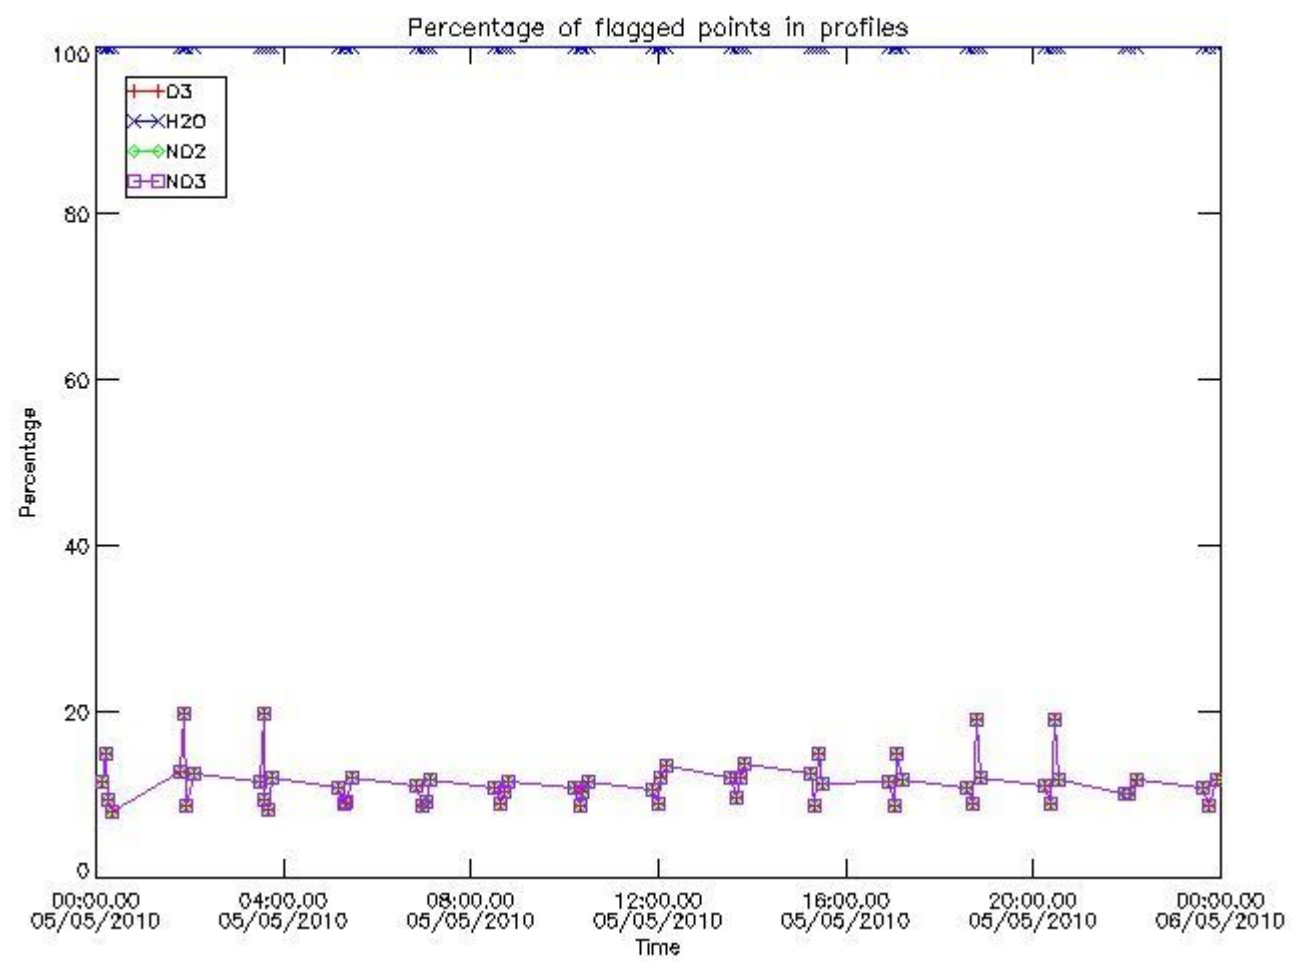

3. Quality information per product

In this section it is plotted some information contained in the Quality Summary data set of the level 2 products. Only products in dark limb conditions and without errors (error flag in the MPH set to "0") are used.

3.1 Plot quality information per product (time dependant)

3.2 Plot quality information per product (world map)