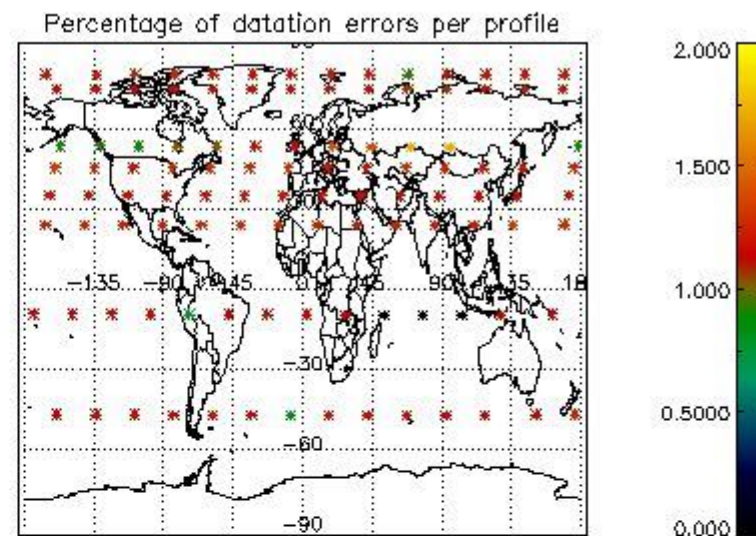

5. Trace gas profiles

5.1 Ozone statistics based on quality of products

The final quality of the products can be "measured" using the STD (Standard Deviation) attached to every point profile. This information is written to the parameter GOM_NL__2P/NL_LOCAL_SPECIES_DENSITY/o3_std of the level 2 products. The table below shows the statistics for given STD ranges.

The statistics are given with respect to the overall valid production:

- Products without fatal errors: GOM_NL__2P/MPH/PRODUCT_ERR=0
- Valid point profile: GOM_NL__2P/NL_LOCAL_SPECIES_DENSITY/pcd(0)=0

The 'Criteria' is applied to valid points of dark limb products:

- Products in dark limb illumination condition: GOM_NL__2P/NL_SUMMARY_QUALITY/obs_ill_cond=0
- Products without fatal errors: GOM_NL__2P/MPH/PRODUCT_ERR=0
- Valid point profile: GOM_NL__2P/NL_LOCAL_SPECIES_DENSITY/pcd(0)=0

So, the table below shows the percentage of dark limb and valid observations for each criteria with respect to the overall valid daily observations.

Criteria	% of total production
All STD	22
STD < 20	7