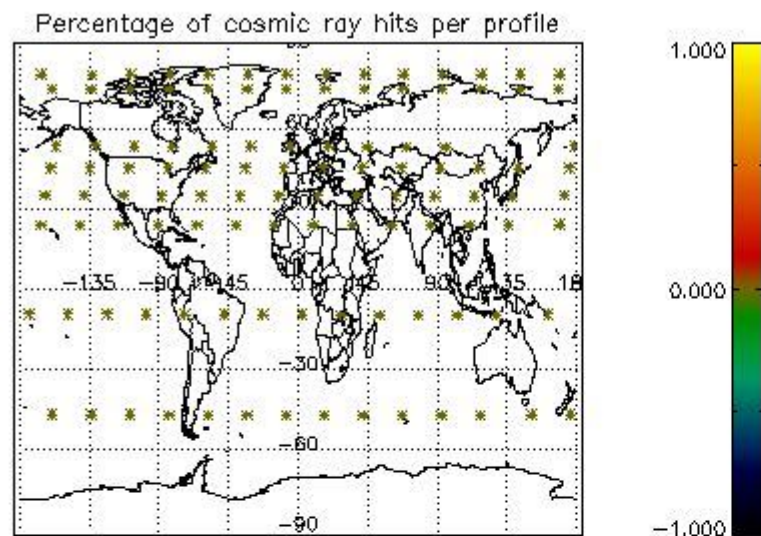

4.2.2 Plot level 1 quality information per product (world map): ENVISAT DESCENDING passes

5. Trace gas profiles

5.1 Ozone statistics based on quality of products

The final quality of the products can be "measured" using the STD (Standard Deviation) attached to every point profile. This information is written to the parameter GOM_NL__2P/NL_LOCAL_SPECIES_DENSITY/o3_std of the level 2 products. The table below shows the statistics for given STD ranges.

The statistics are given with respect to the overall valid production:

- Products without fatal errors: GOM_NL__2P/MPH/PRODUCT_ERR=0
- Valid point profile: GOM_NL__2P/NL_LOCAL_SPECIES_DENSITY/pcd(0)=0

The 'Criteria' is applied to valid points of dark limb products:

- Products in dark limb illumination condition: GOM_NL__2P/NL_SUMMARY_QUALITY/obs_ill_cond=0
- Products without fatal errors: GOM_NL__2P/MPH/PRODUCT_ERR=0
- Valid point profile: GOM_NL__2P/NL_LOCAL_SPECIES_DENSITY/pcd(0)=0

So, the table below shows the percentage of dark limb and valid observations for each criteria with respect to the overall valid daily observations.

Criteria	% of total production
All STD	22
STD < 20	7