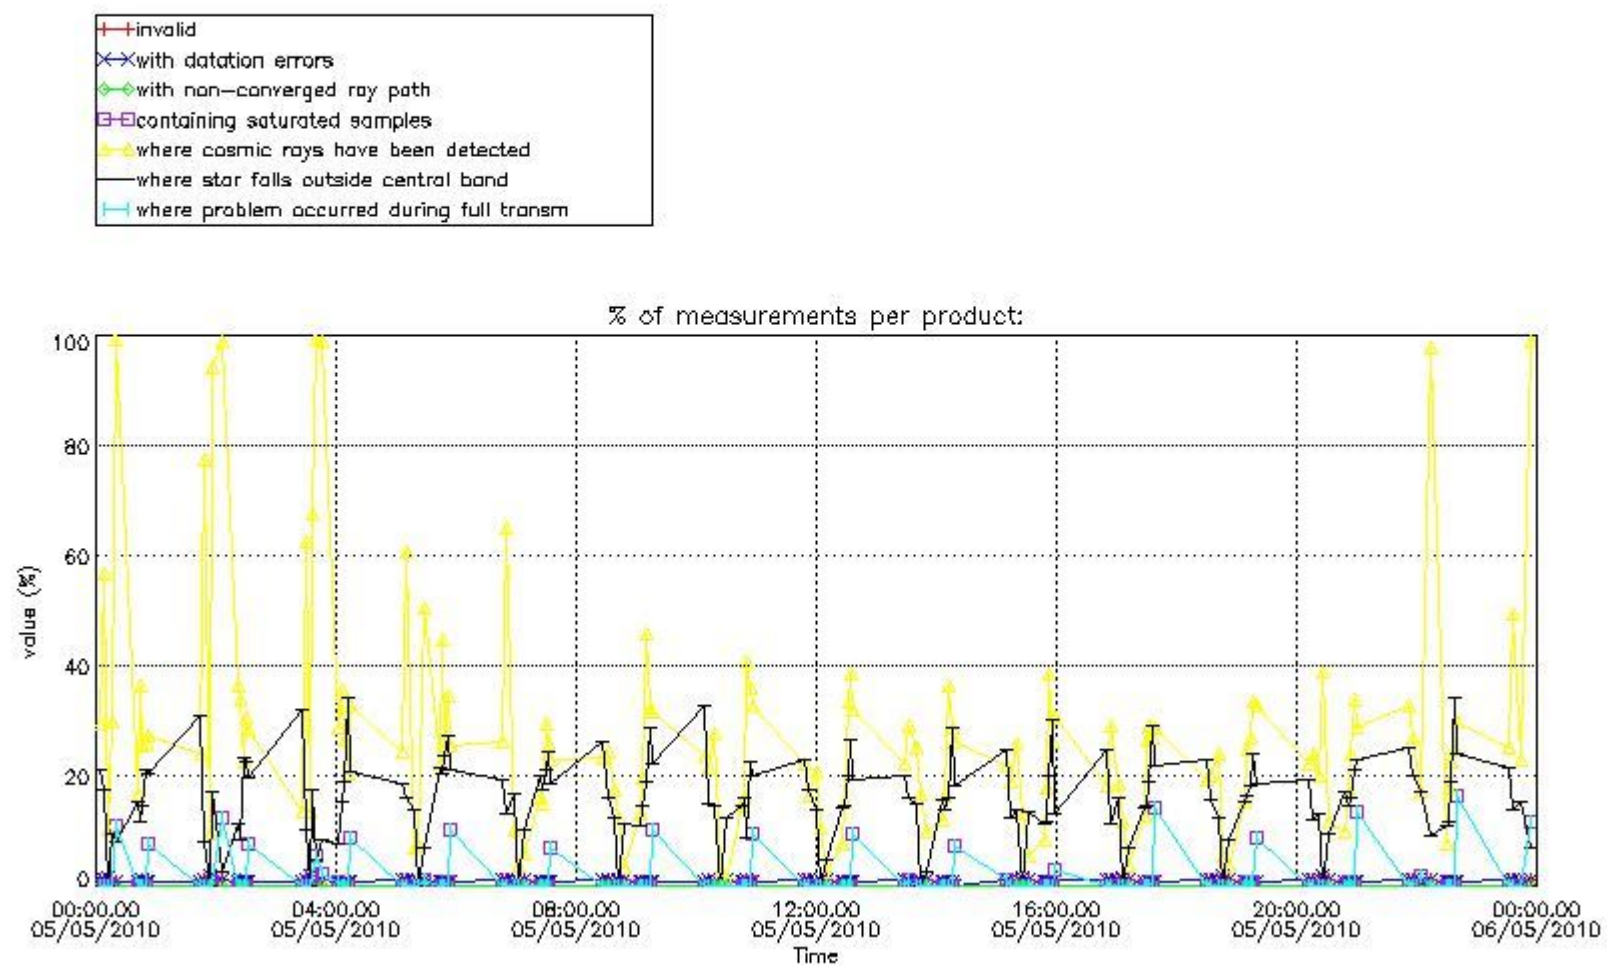

4.1.2 Plot level 1 quality information per product (time dependant): ENVI SAT DESCENDING passes