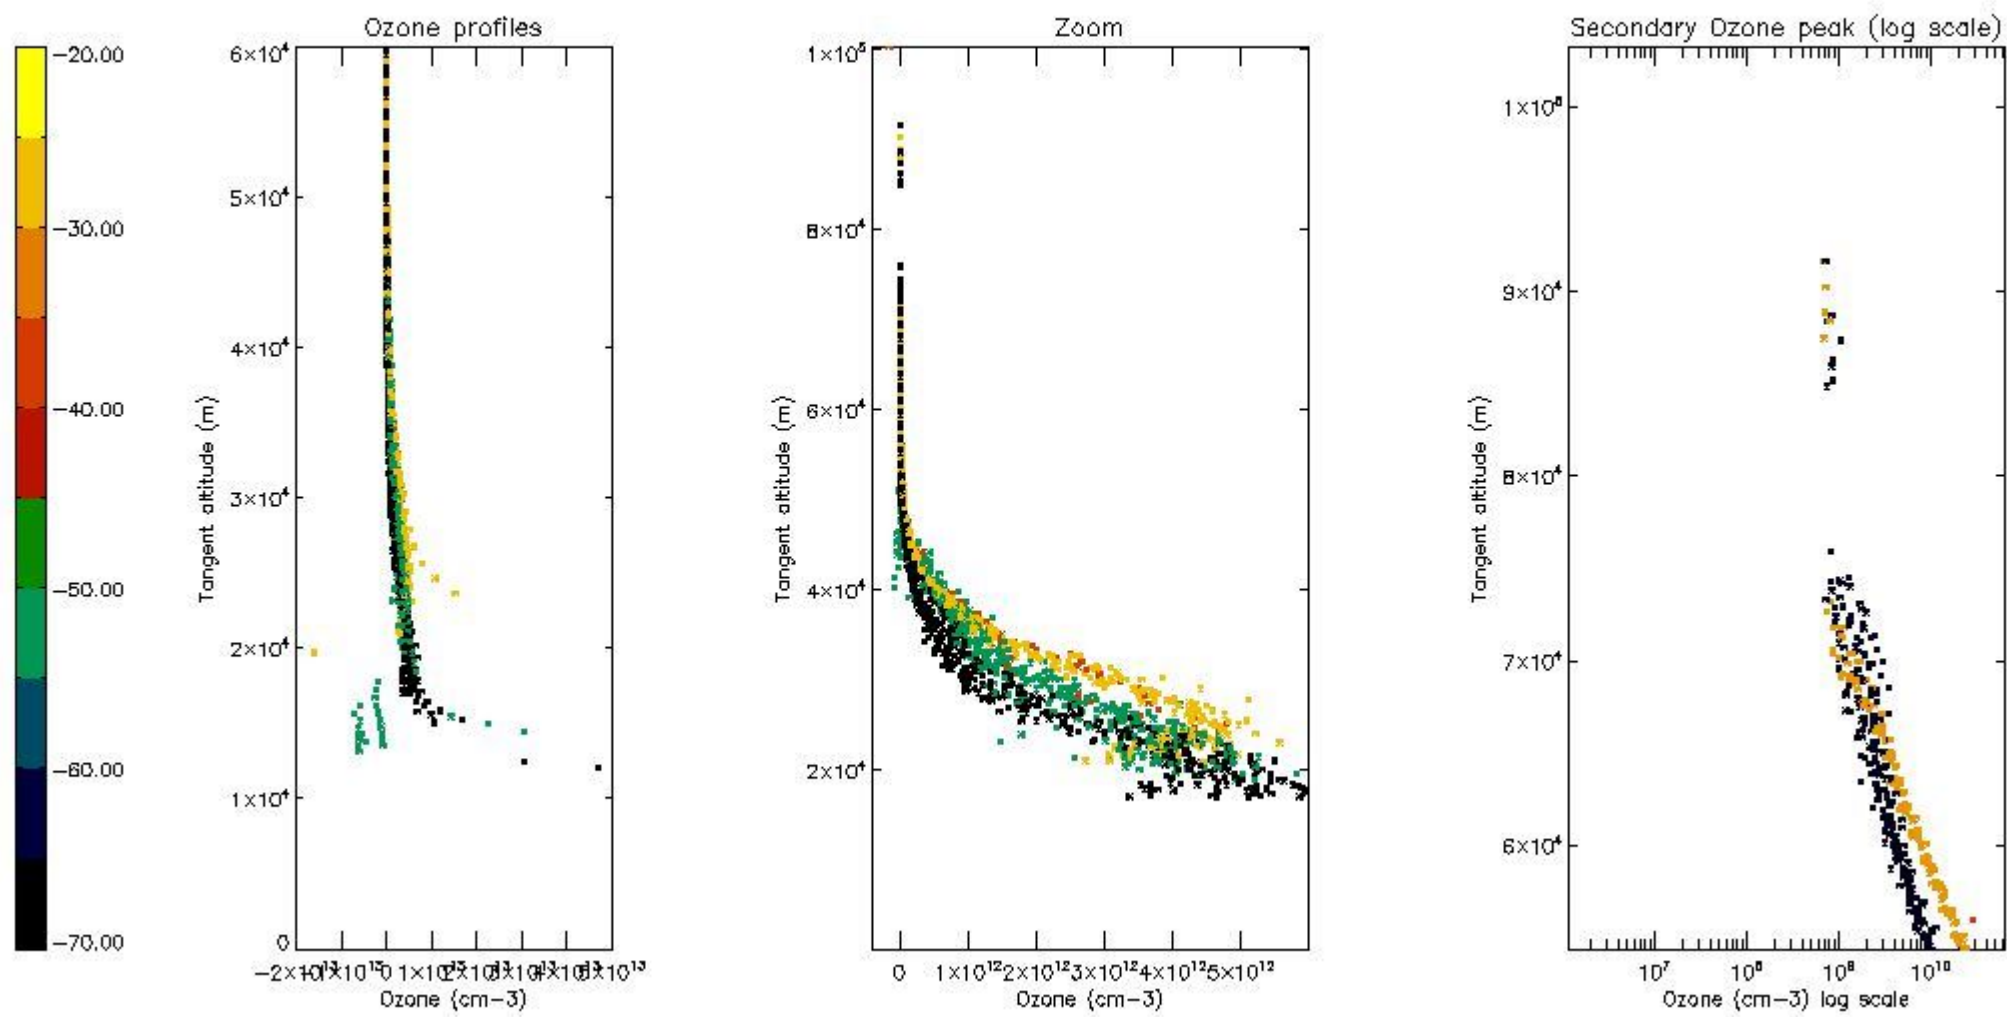

So, the table below shows the percentage of dark limb and valid observations for each criteria with respect to the overall valid daily observations.

Criteria	% of total production
All STD	22
STD < 20	7

STD < 10	4
STD < 5	0

5.2 Plot ozone profiles for all STD (dark without errors)

The colorbar represents the latitude.

5.3 Plot ozone profiles where STD < 20% (dark without errors)

The colorbar represents the latitude.

5.4 Plot ozone profiles where $STD < 10\%$ (dark without errors)

The colorbar represents the latitude.

5.5 Plot ozone profiles where STD < 5% (dark without errors)

The colorbar represents the latitude.

5.6 Plot NO₂ profiles for all STD (dark without errors)