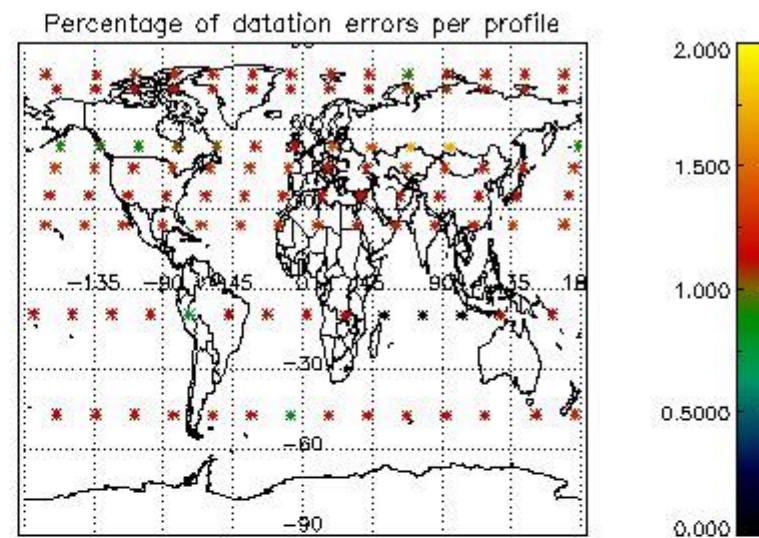

Percentage of datation errors per profile

Percentage of star falling outside central band per profile

Percentage of saturation errors per profile

4.2.2 Plot level 1 quality information per product (world map): ENVISAT DESCENDING passes