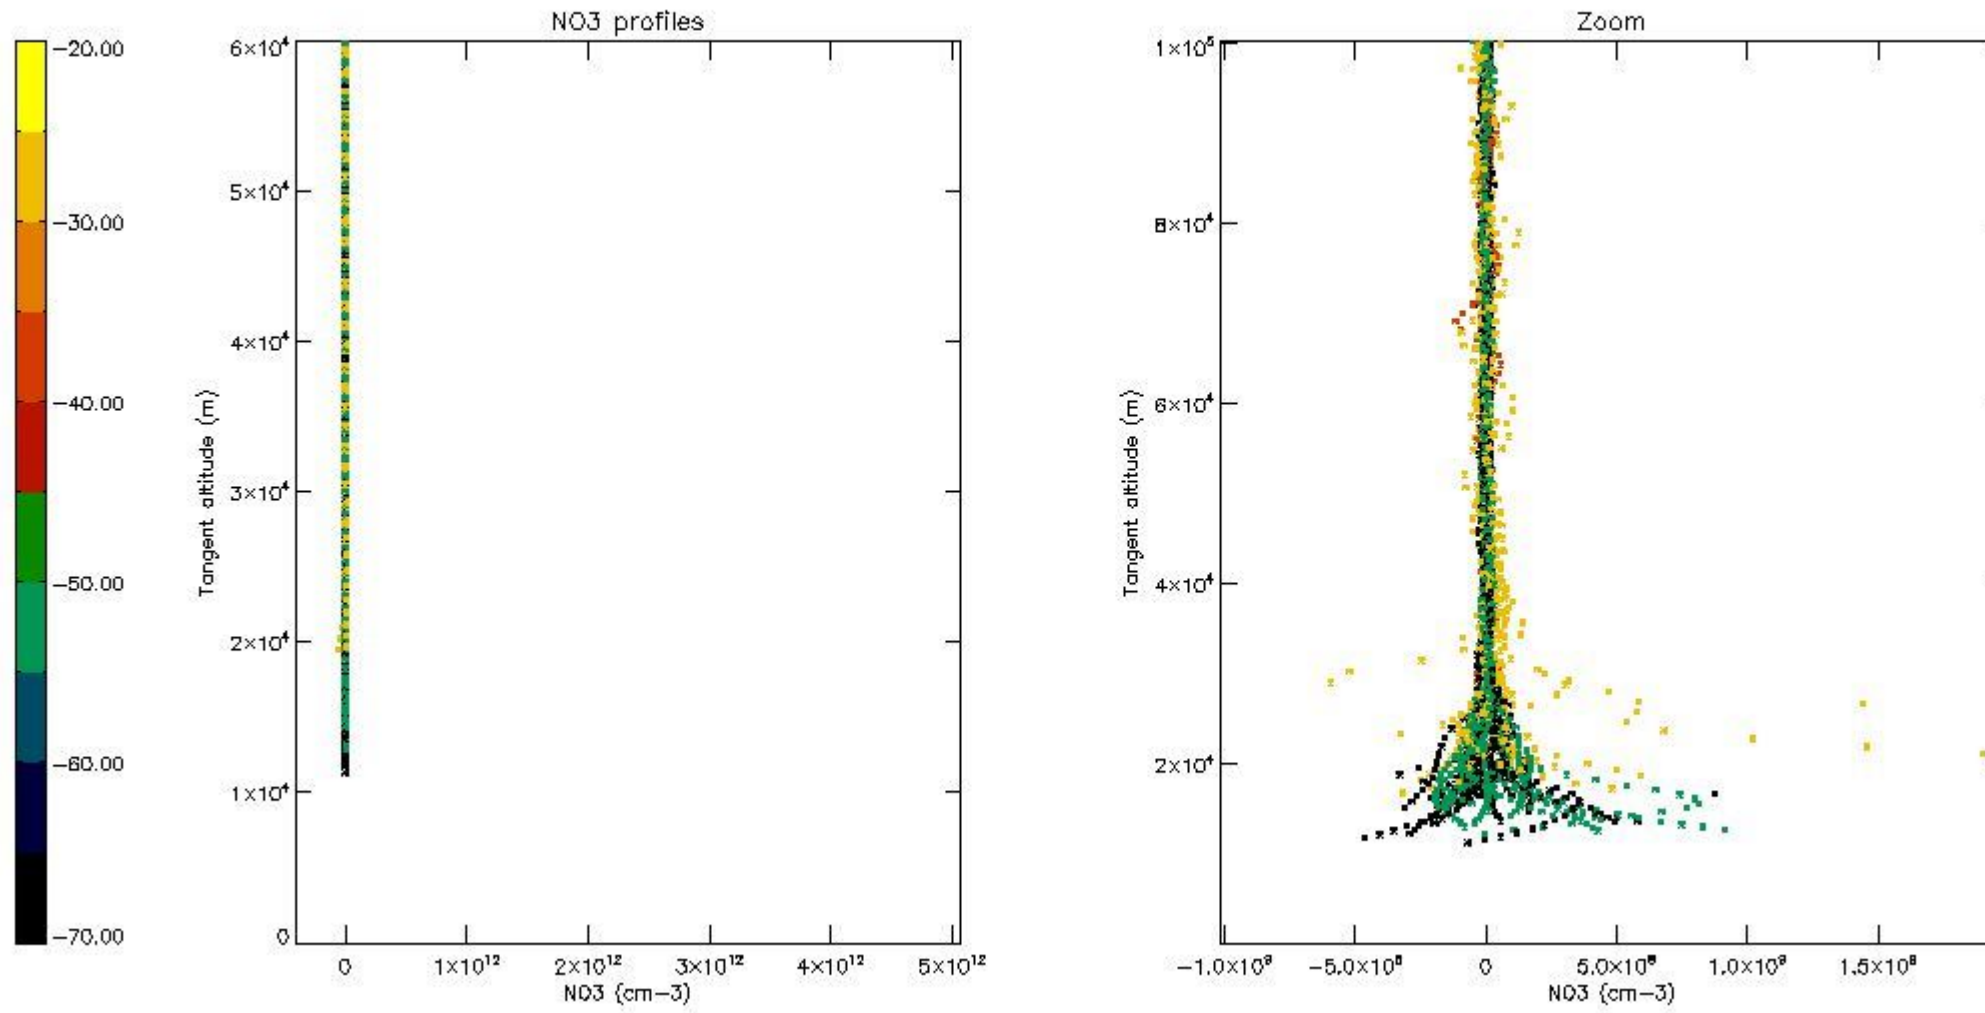

6. Auxiliary Data Files used for the production reported in section 2

The number reported in the third column indicates since which file (see list in section 2) the corresponding auxiliary file has been used. The fourth column is the date of those product files.

Type	Auxiliary Filename	Used since product	Used since product date
INST_PHYS_CHARACTERISTICS	GOM_INS_AXVIEC20091111_143220_20030716_120000_20500101_000000	1	05-MAY-2010 00:03:58
LEVEL-2_PROC_CONFIG	GOM_PR2_AXVIEC20091111_152718_20020301_000000_20500101_000000	1	05-MAY-2010 00:03:58
CROSS_SECTIONS_FILE	GOM_CRS_AXVIEC20091111_154832_20020301_000000_20500101_000000	1	05-MAY-2010 00:03:58