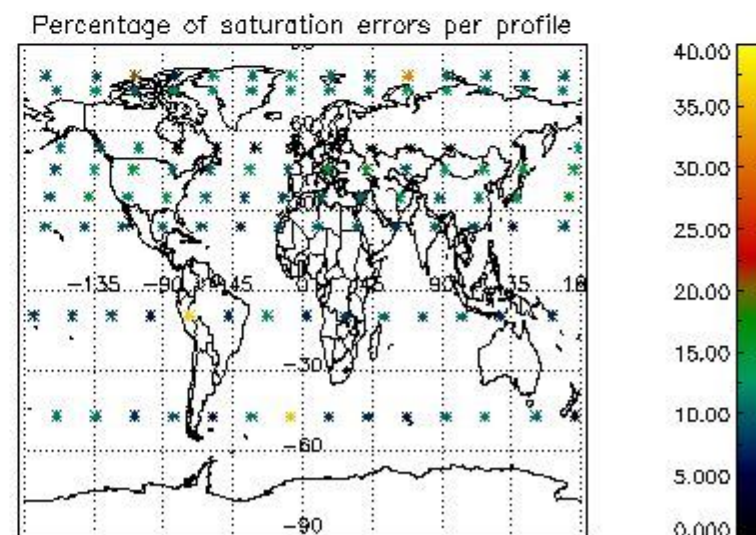

Percentage of flagged data per NO3 profile

4. Level 1 quality information per product

In this section it is plotted some information contained in the Quality Summary data set of the level 2 products that comes from the level 1b processing. Products without errors (error flag in the MPH set to "0") are used.

4.1 Plot quality information per product (time dependant) coming from level 1b processing

4.1.1 Plot level 1 quality information per product (time dependant): ENVISAT ASCENDING passes

4.1.2 Plot level 1 quality information per product (time dependant): ENVI SAT DESCENDING passes

4.2 Plot quality information per product coming from level 1b processing (world map)

4.2.1 Plot level 1 quality information per product (world map): ENVISAT ASCENDING passes

4.2.2 Plot level 1 quality information per product (world map): ENVISAT DESCENDING passes