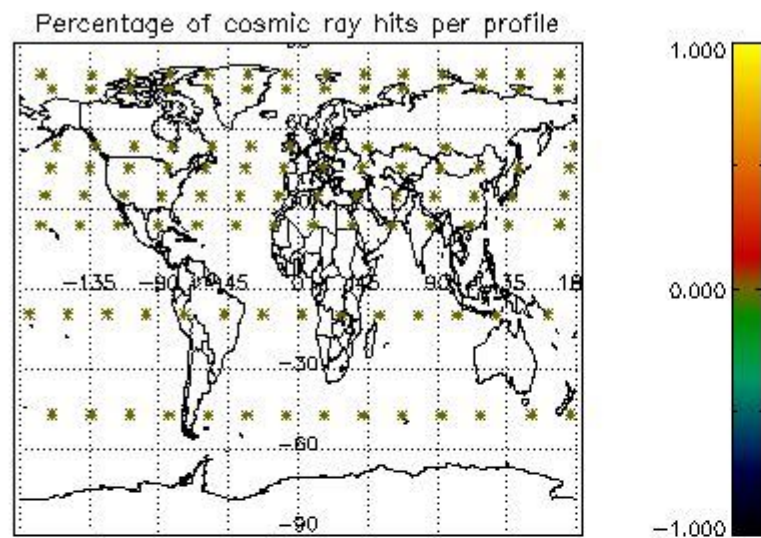

Percentage of datation errors per profile

Percentage of star falling outside central band per profile

Percentage of saturation errors per profile

4.2.2 Plot level 1 quality information per product (world map): ENVISAT DESCENDING passes