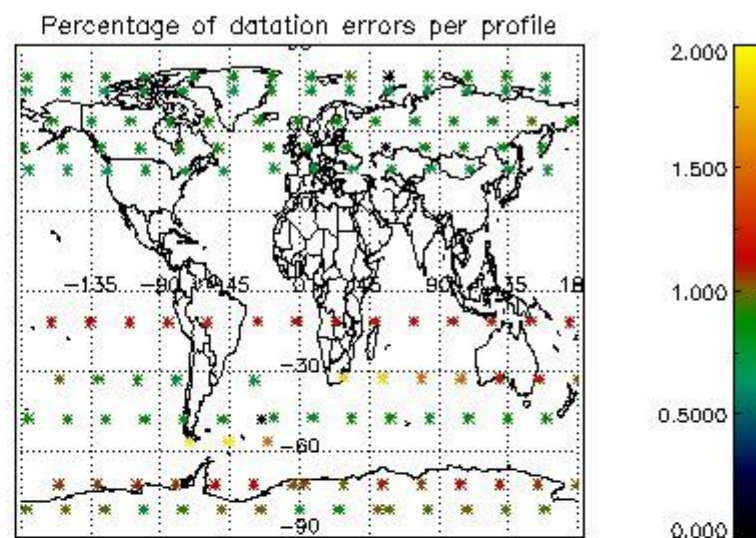

Percentage of flagged data per NO3 profile

4. Level 1 quality information per product

In this section it is plotted some information contained in the Quality Summary data set of the level 2 products that comes from the level 1b processing. Products without errors (error flag in the MPH set to "0") are used.

4.1 Plot quality information per product (time dependant) coming from level 1b processing

4.1.1 Plot level 1 quality information per product (time dependant): ENVISAT ASCENDING passes

4.1.2 Plot level 1 quality information per product (time dependant): ENVI SAT DESCENDING passes

4.2 Plot quality information per product coming from level 1b processing (world map)

4.2.1 Plot level 1 quality information per product (world map): ENVISAT ASCENDING passes

4.2.2 Plot level 1 quality information per product (world map): ENVISAT DESCENDING passes