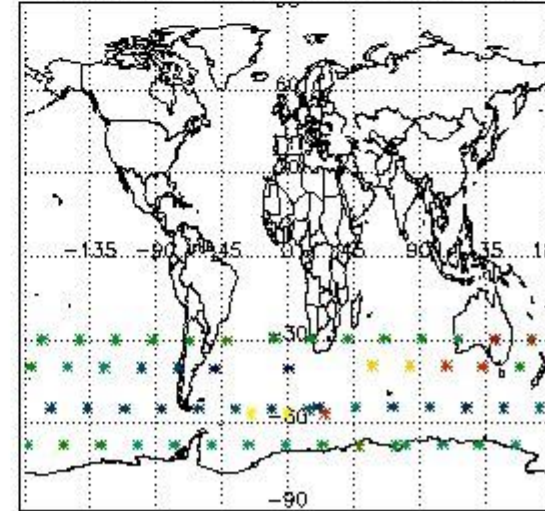

Percentage of flagged data per NO3 profile

4. Level 1 quality information per product

In this section it is plotted some information contained in the Quality Summary data set of the level 2 products that comes from the level 1b processing. Products without errors (error flag in the MPH set to "0") are used.

4.1 Plot quality information per product (time dependant) coming from level 1b processing

4.1.1 Plot level 1 quality information per product (time dependant): ENVISAT ASCENDING passes