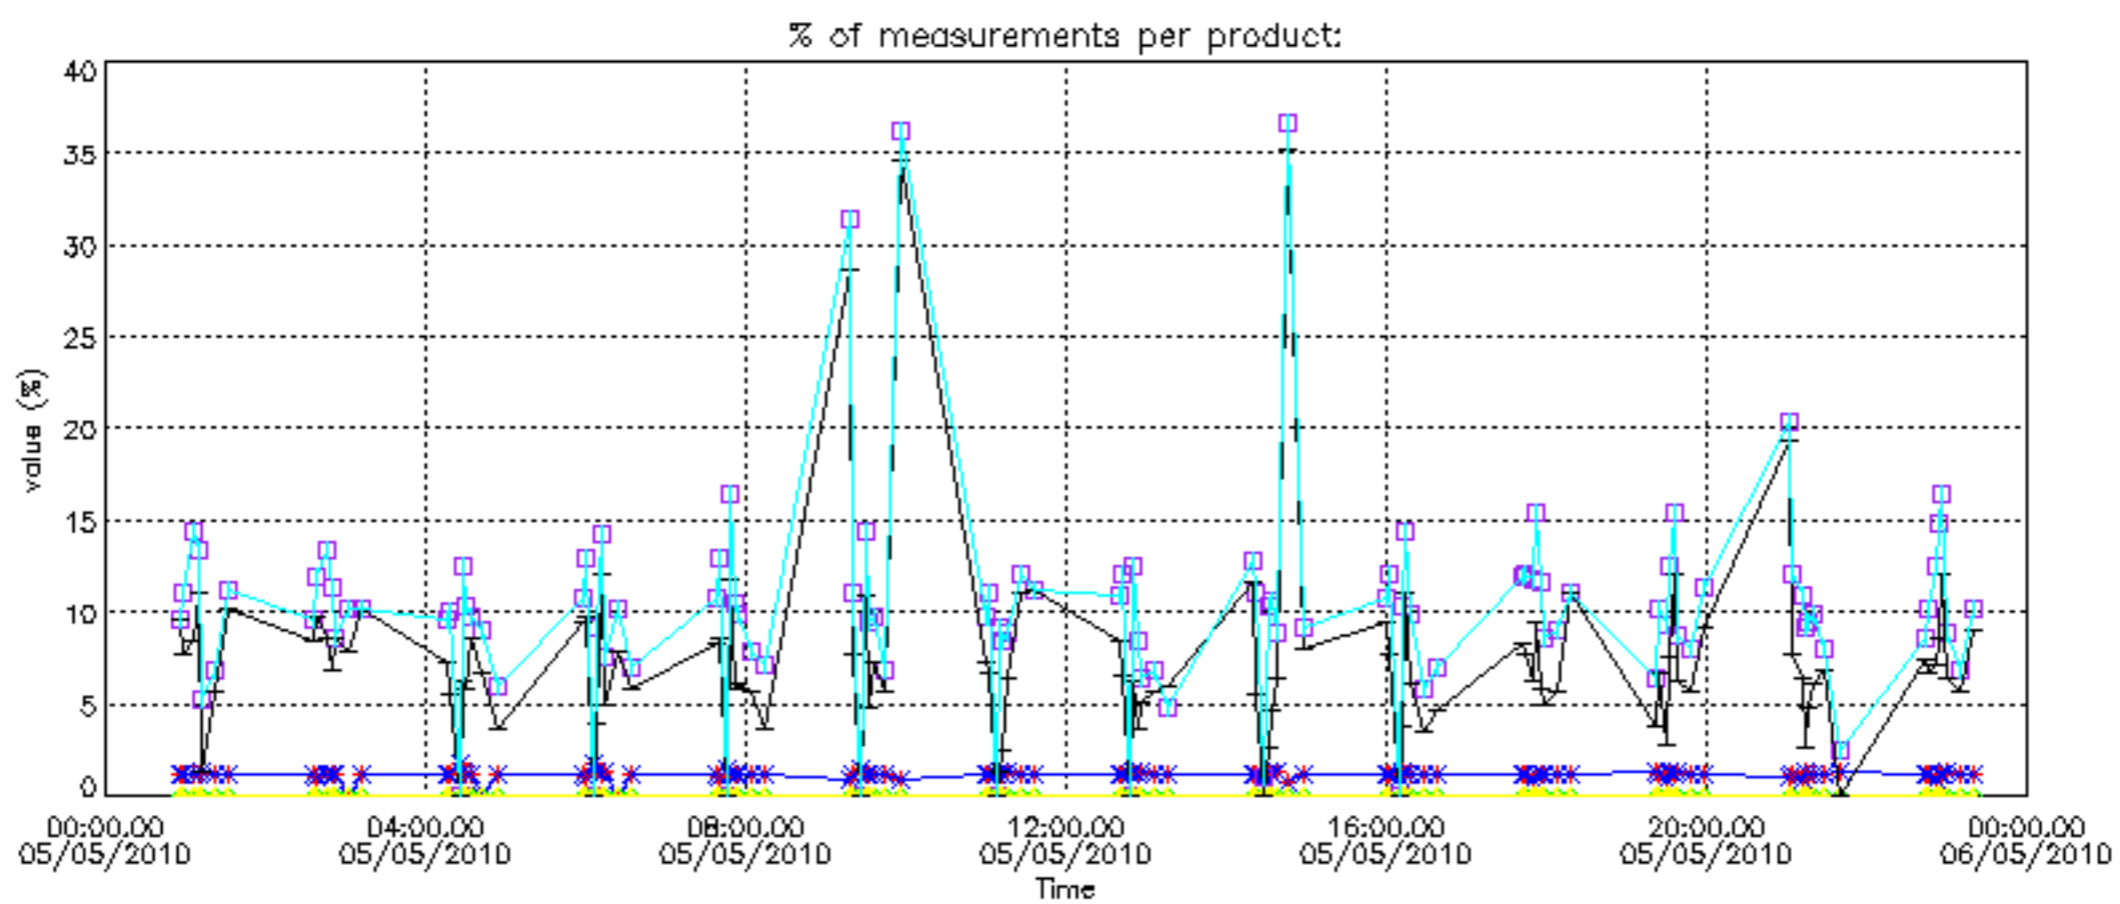

Percentage of cosmic ray hits per profile

Percentage of datation errors per profile