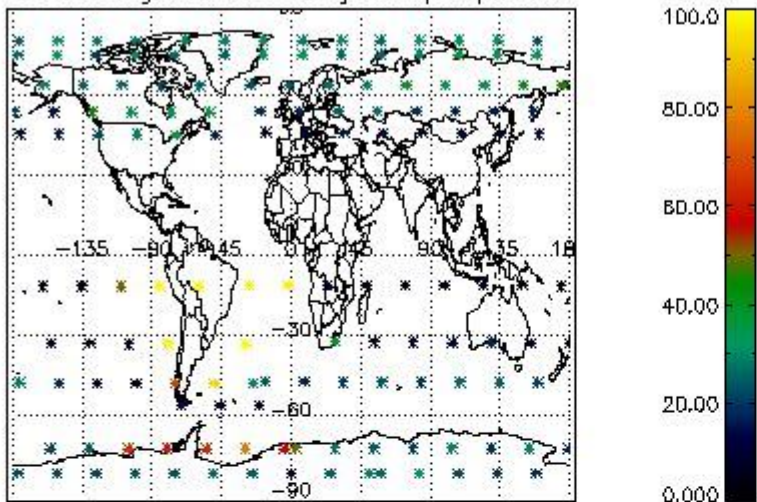

Percentage of cosmic ray hits per profile