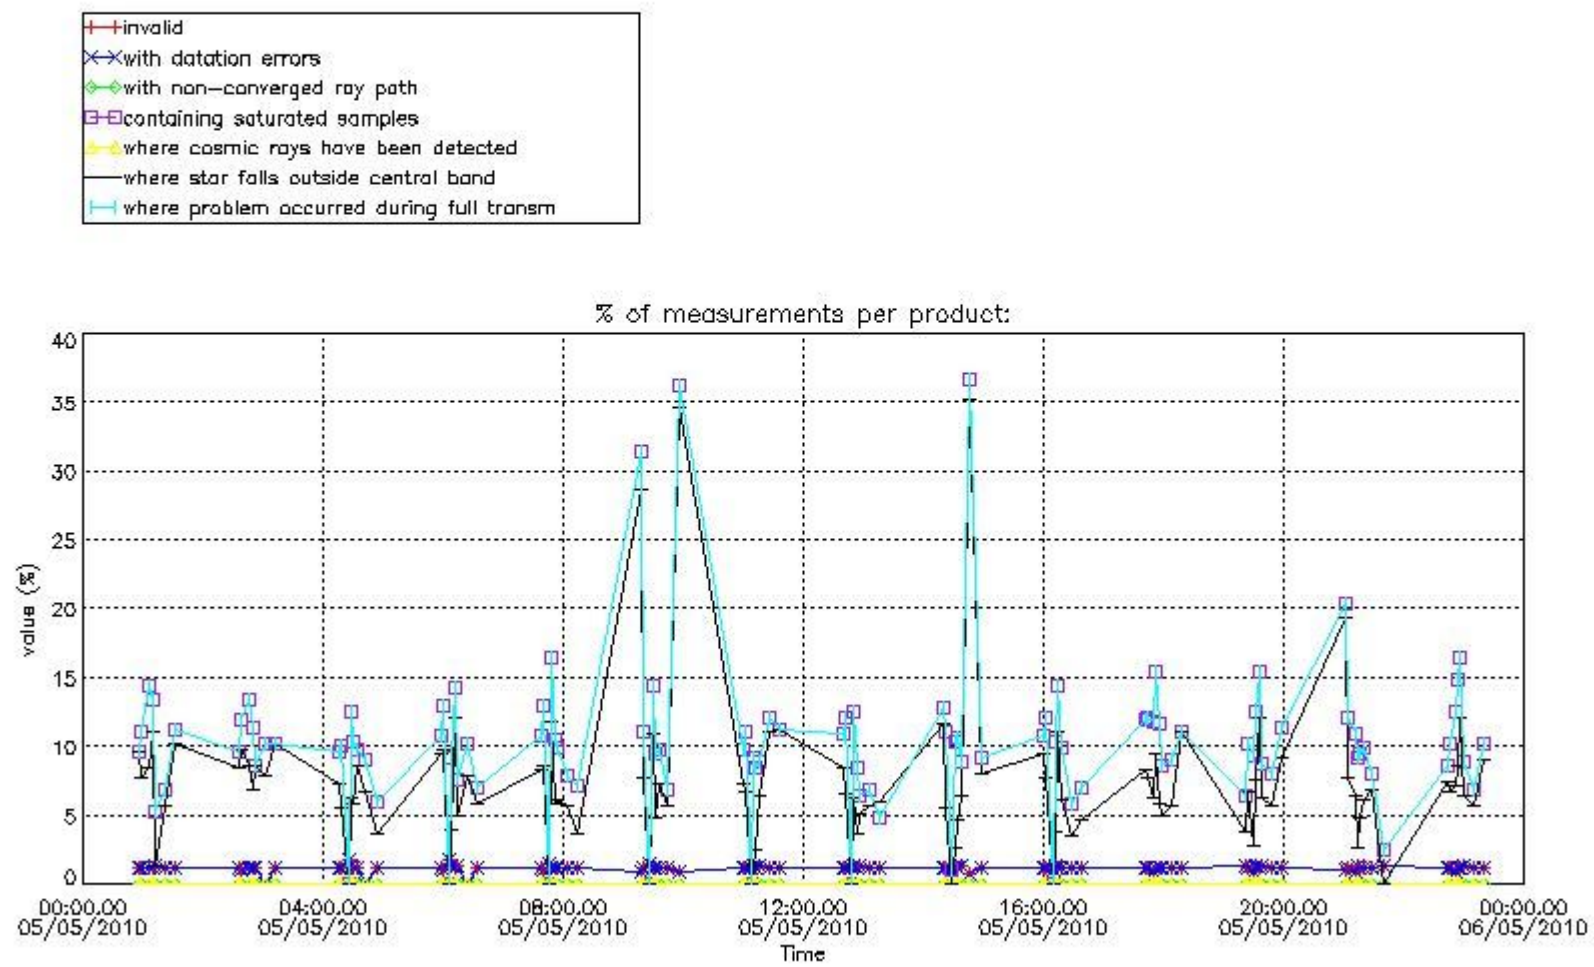

3.1 Plot quality information per product (time dependant)

3.2 Plot quality information per product (world map)

Percentage of flagged data per O3 profile

Percentage of flagged data per H2O profile

Percentage of flagged data per NO2 profile

Percentage of flagged data per NO3 profile

4. Level 1 quality information per product

In this section it is plotted some information contained in the Quality Summary data set of the level 2 products that comes from the level 1b processing. Products without errors (error flag in the MPH set to "0") are used.

4.1 Plot quality information per product (time dependant) coming from level 1b processing

4.1.1 Plot level 1 quality information per product (time dependant): ENVISAT ASCENDING passes

4.1.2 Plot level 1 quality information per product (time dependant): ENVI SAT DESCENDING passes