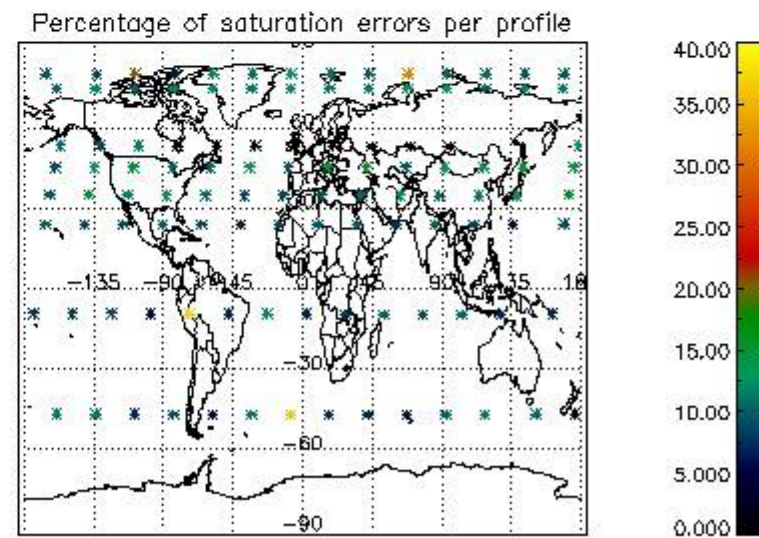

Percentage of datation errors per profile

Percentage of star falling outside central band per profile

Percentage of saturation errors per profile

4.2.2 Plot level 1 quality information per product (world map): ENVISAT DESCENDING passes