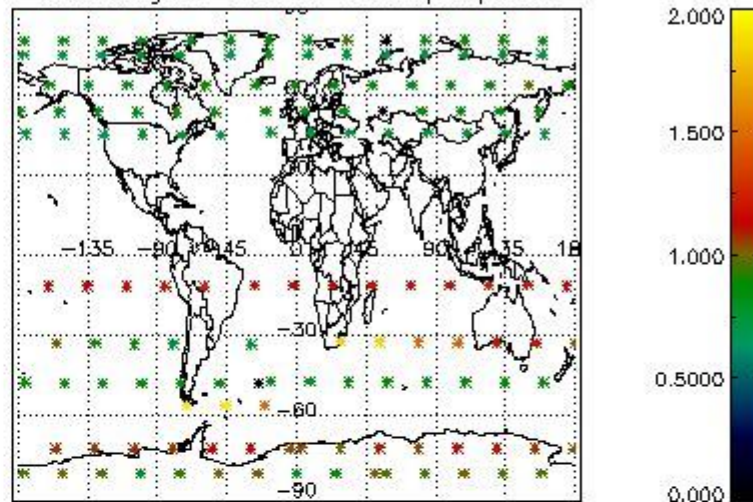

Percentage of datation errors per profile