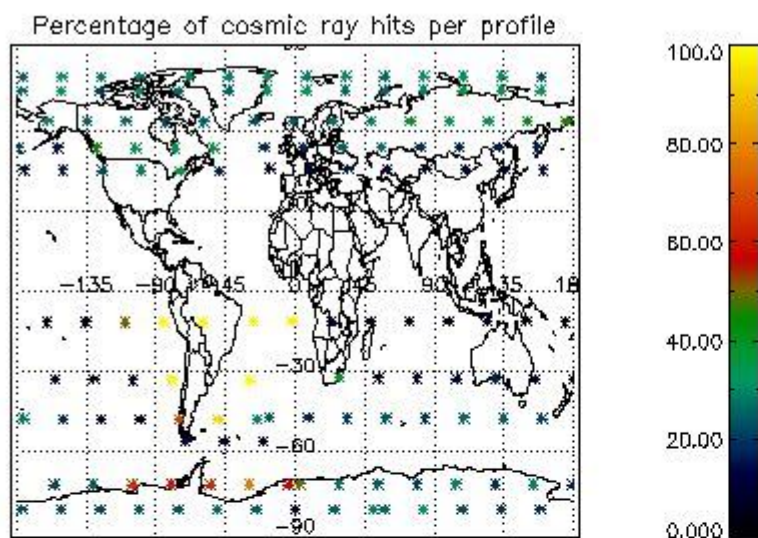

4.1 Plot quality information per product (time dependant) coming from level 1b processing

4.1.1 Plot level 1 quality information per product (time dependant): ENVISAT ASCENDING passes

4.1.2 Plot level 1 quality information per product (time dependant): ENVI SAT DESCENDING passes

4.2 Plot quality information per product coming from level 1b processing (world map)

4.2.1 Plot level 1 quality information per product (world map): ENVISAT ASCENDING passes

4.2.2 Plot level 1 quality information per product (world map): ENVISAT DESCENDING passes