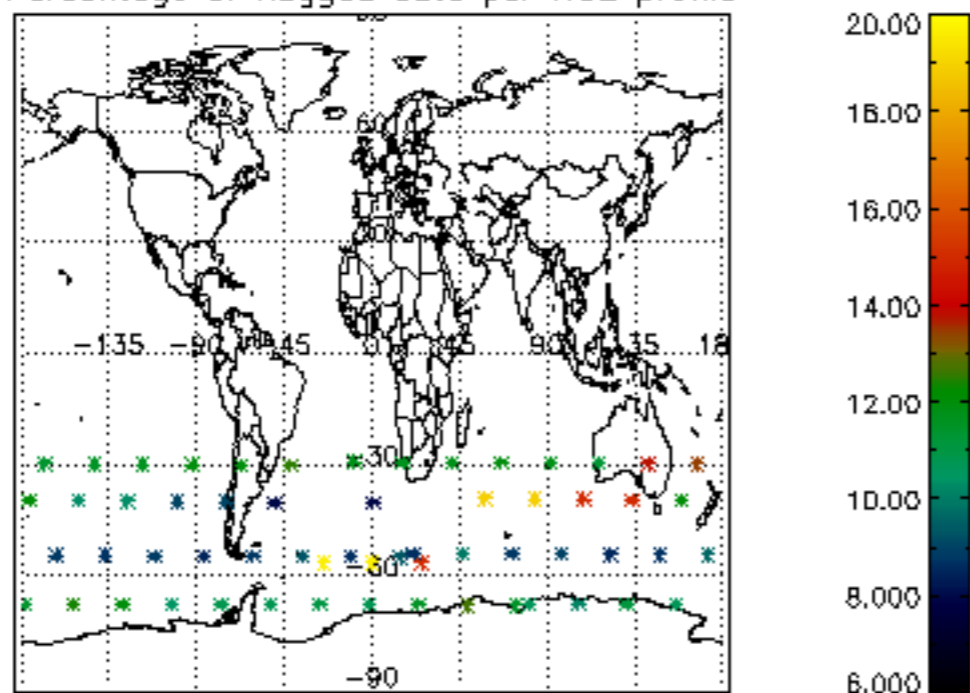

Percentage of flagged data per NO2 profile