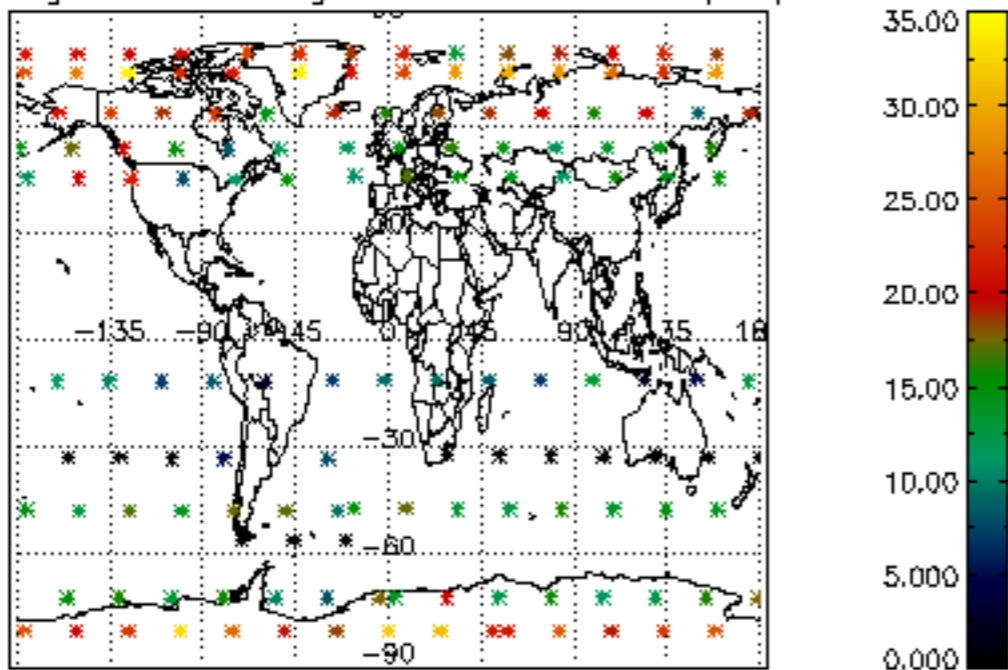

Percentage of cosmic ray hits per profile

Percentage of star falling outside central band per profile