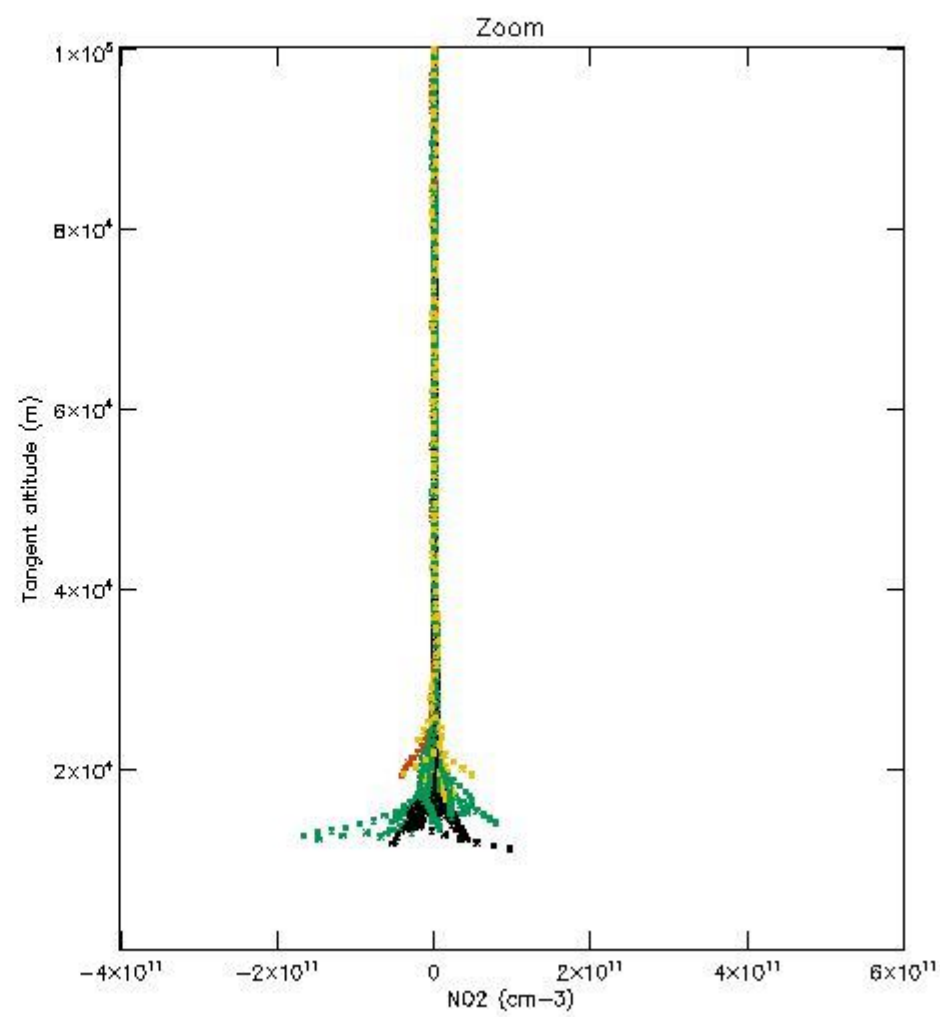

5.7 Plot NO3 profiles for all STD (dark without errors)

The colorbar represents the latitude.