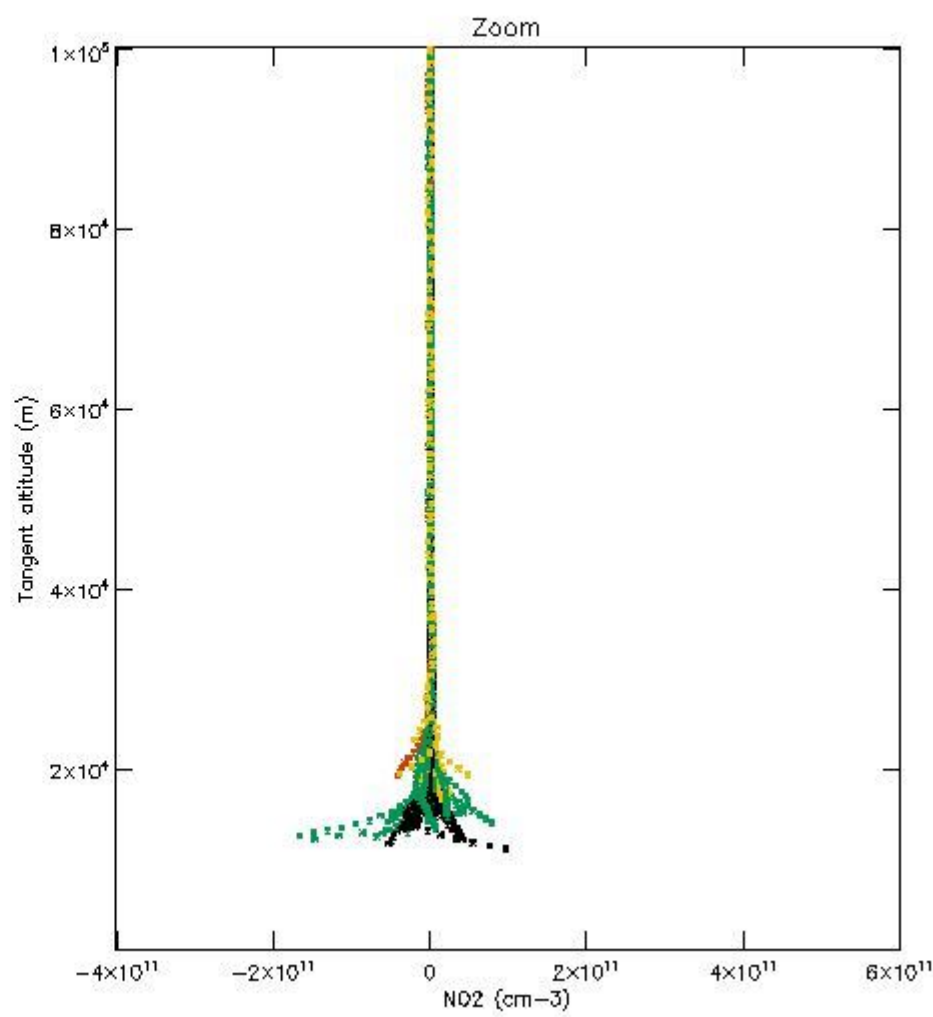

5.7 Plot NO3 profiles for all STD (dark without errors)

The colorbar represents the latitude.