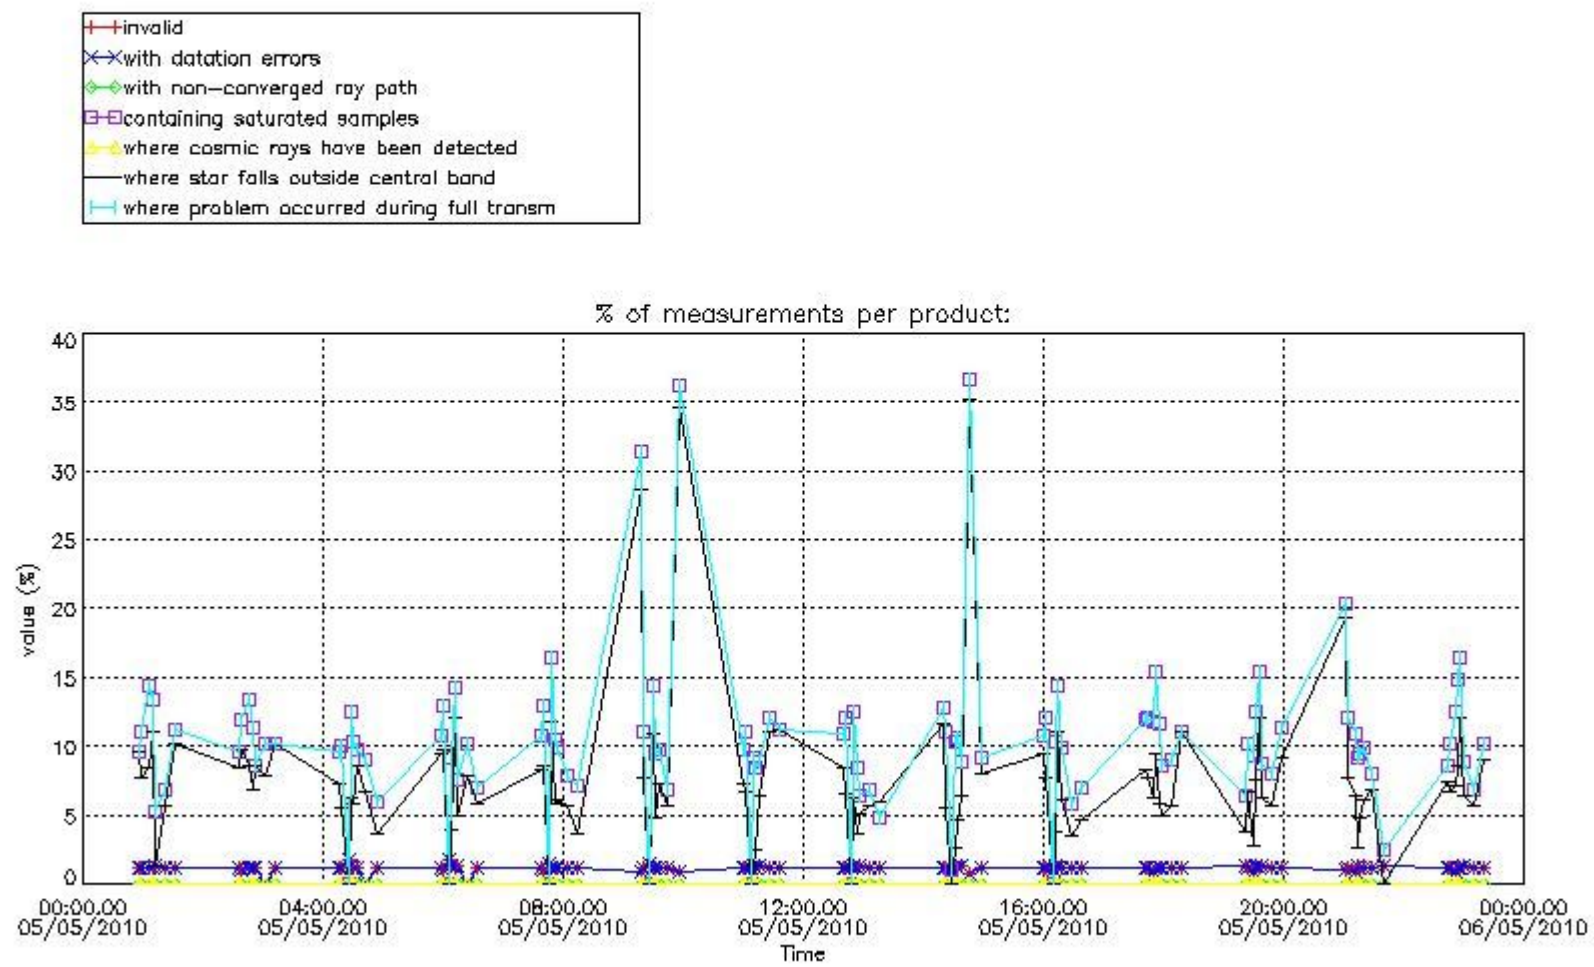

4.2 Plot quality information per product coming from level 1b processing (world map)

4.2.1 Plot level 1 quality information per product (world map): ENVISAT ASCENDING passes