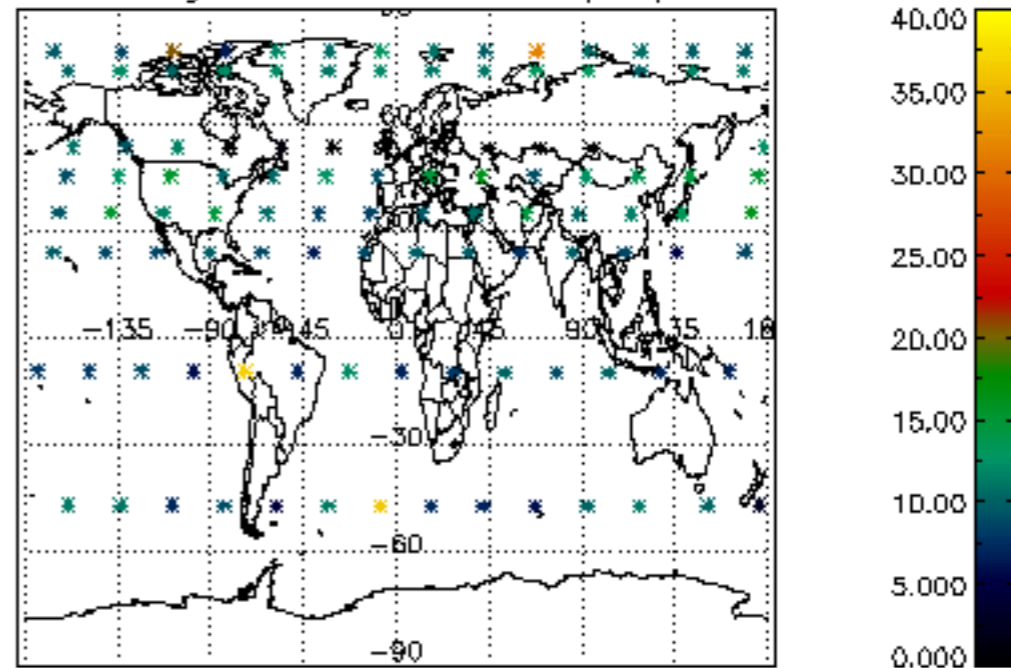

Percentage of saturation errors per profile