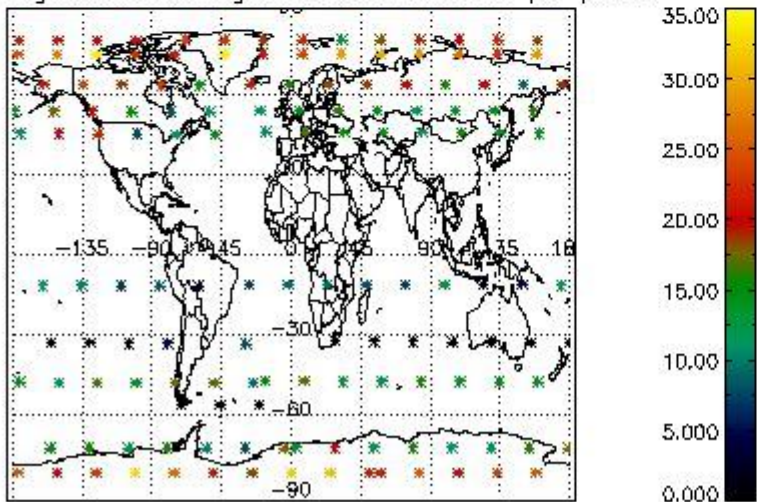

Percentage of star falling outside central band per profile