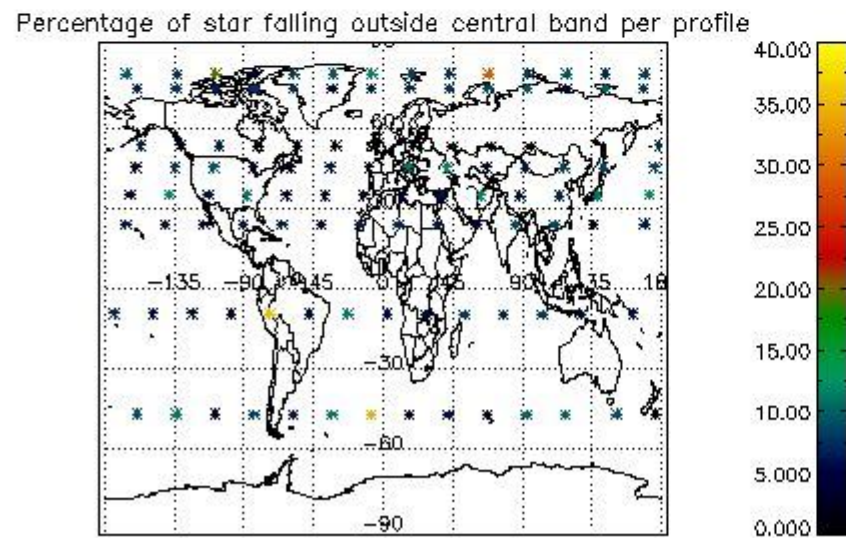

Percentage of datation errors per profile

Percentage of star falling outside central band per profile

Percentage of saturation errors per profile

4.2.2 Plot level 1 quality information per product (world map): ENVISAT DESCENDING passes