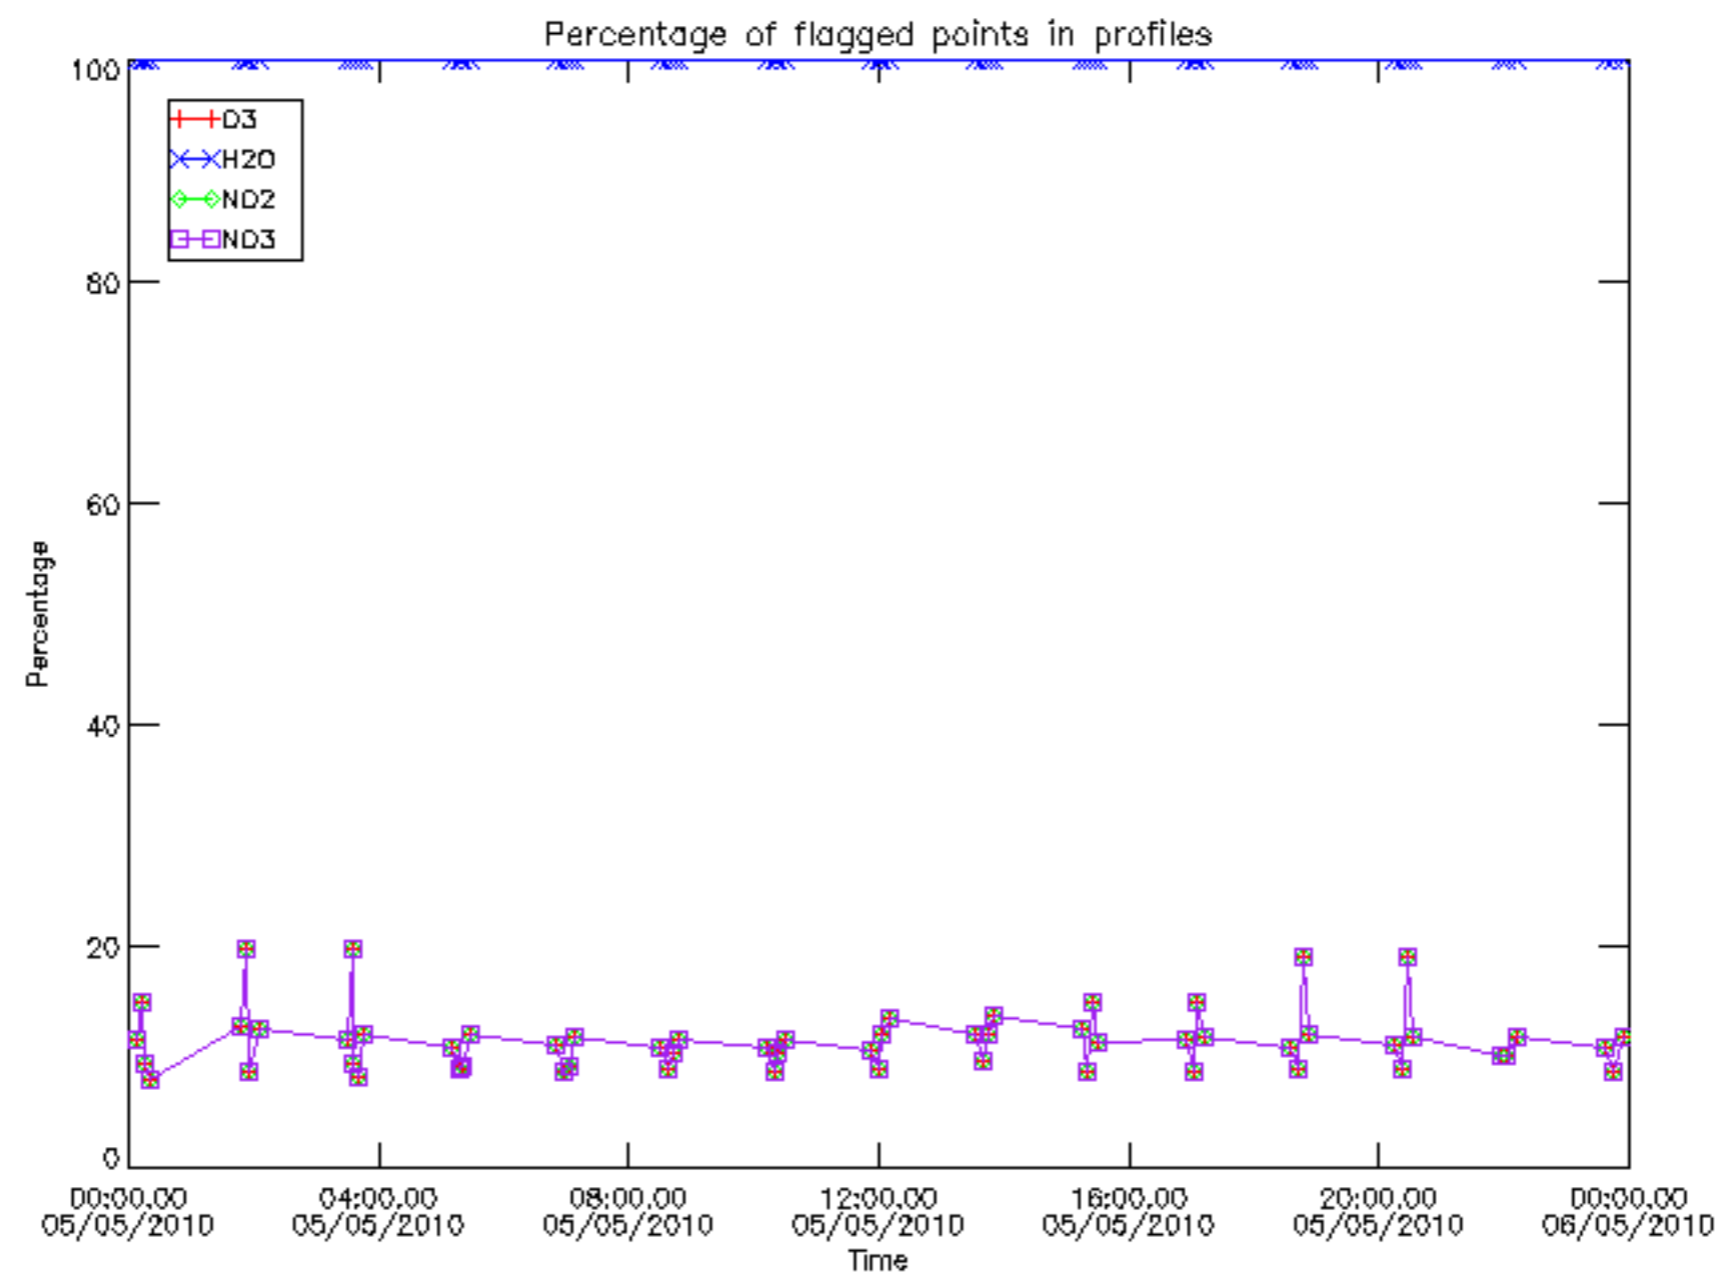

Percentage of flagged data per D3 profile

Percentage of flagged data per H2O profile