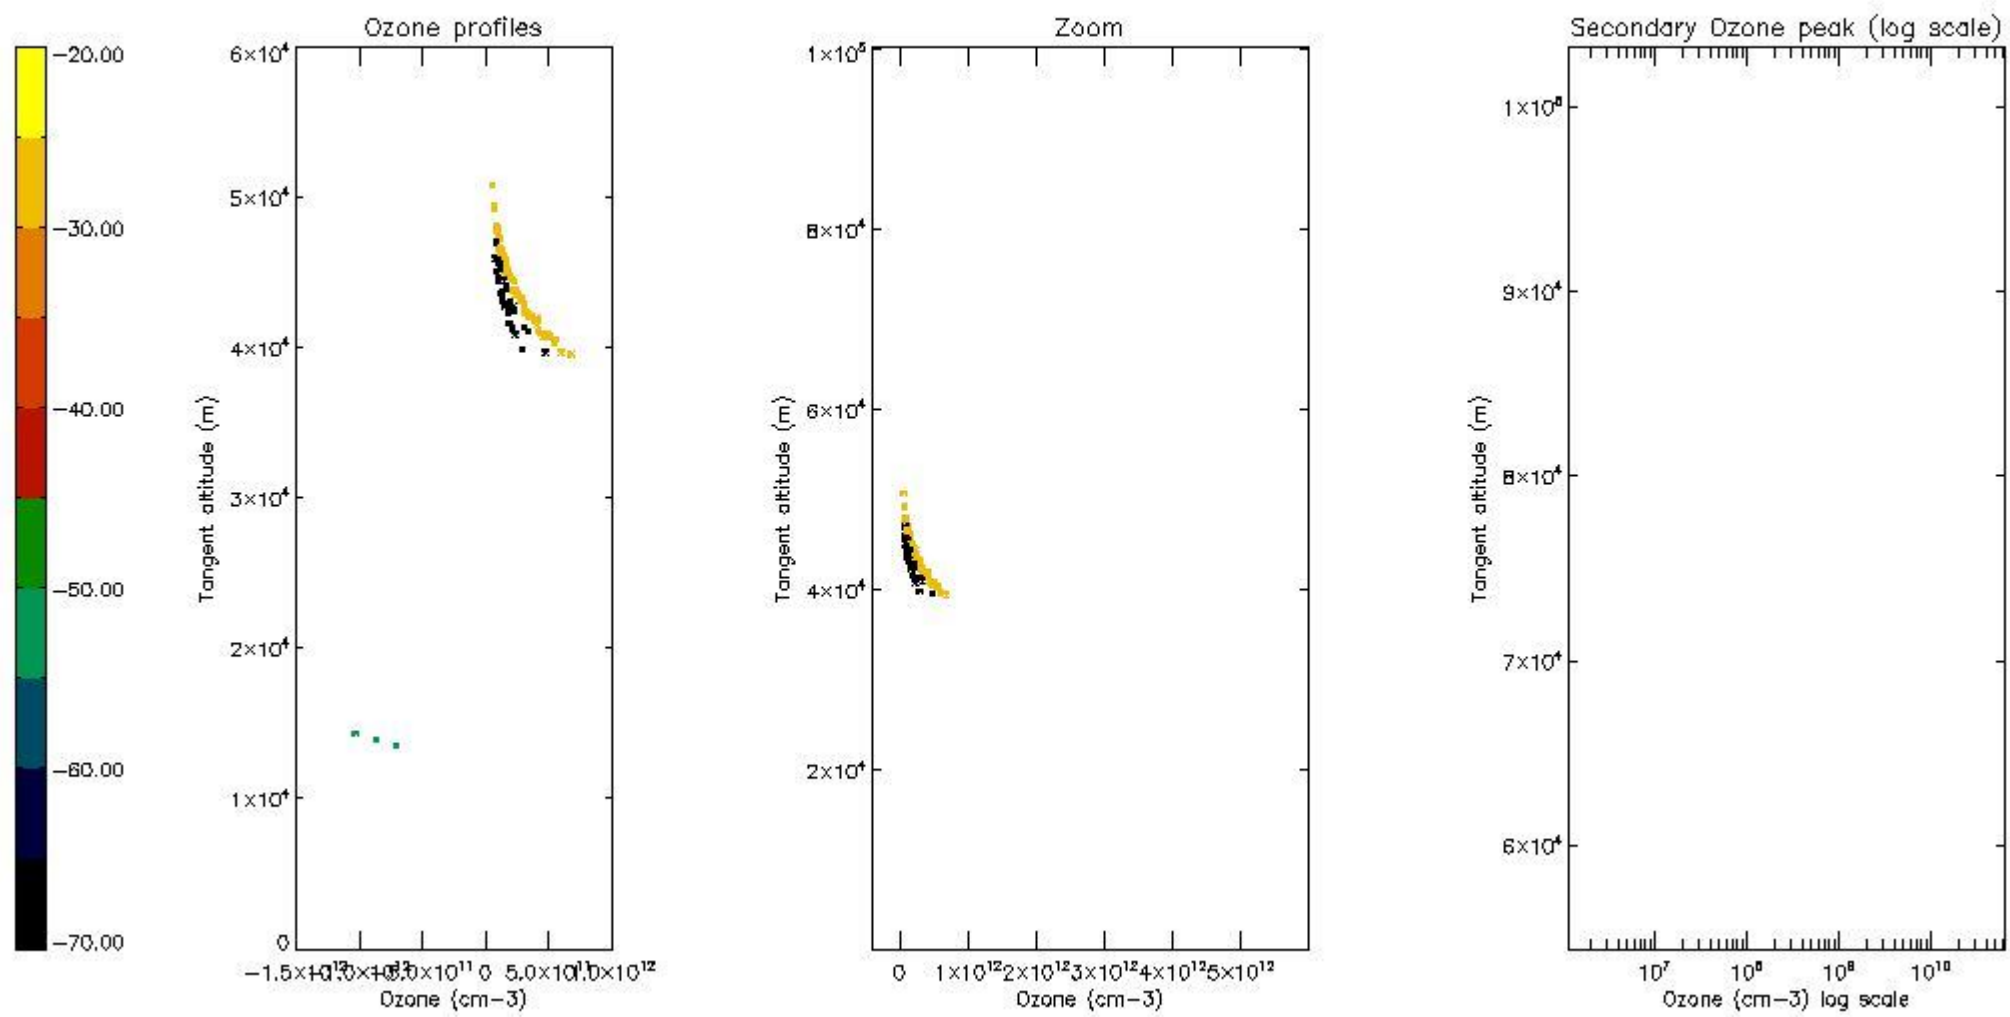

5.6 Plot NO₂ profiles for all STD (dark without errors)

The colorbar represents the latitude.