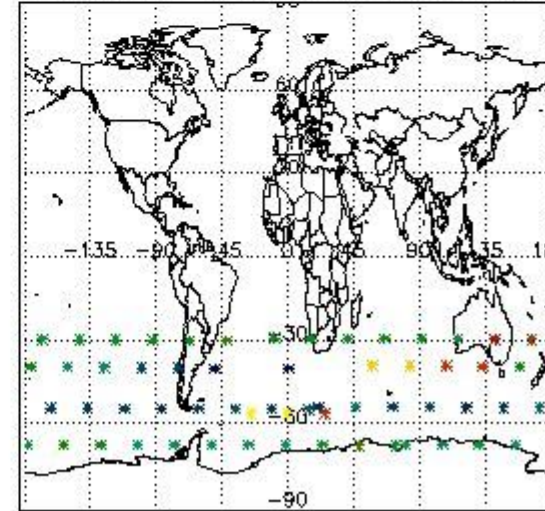

3.1 Plot quality information per product (time dependant)

3.2 Plot quality information per product (world map)

Percentage of flagged data per O3 profile

Percentage of flagged data per H2O profile

Percentage of flagged data per NO2 profile

Percentage of flagged data per NO3 profile

4. Level 1 quality information per product

In this section it is plotted some information contained in the Quality Summary data set of the level 2 products that comes from the level 1b processing. Products without errors (error flag in the MPH set to "0") are used.