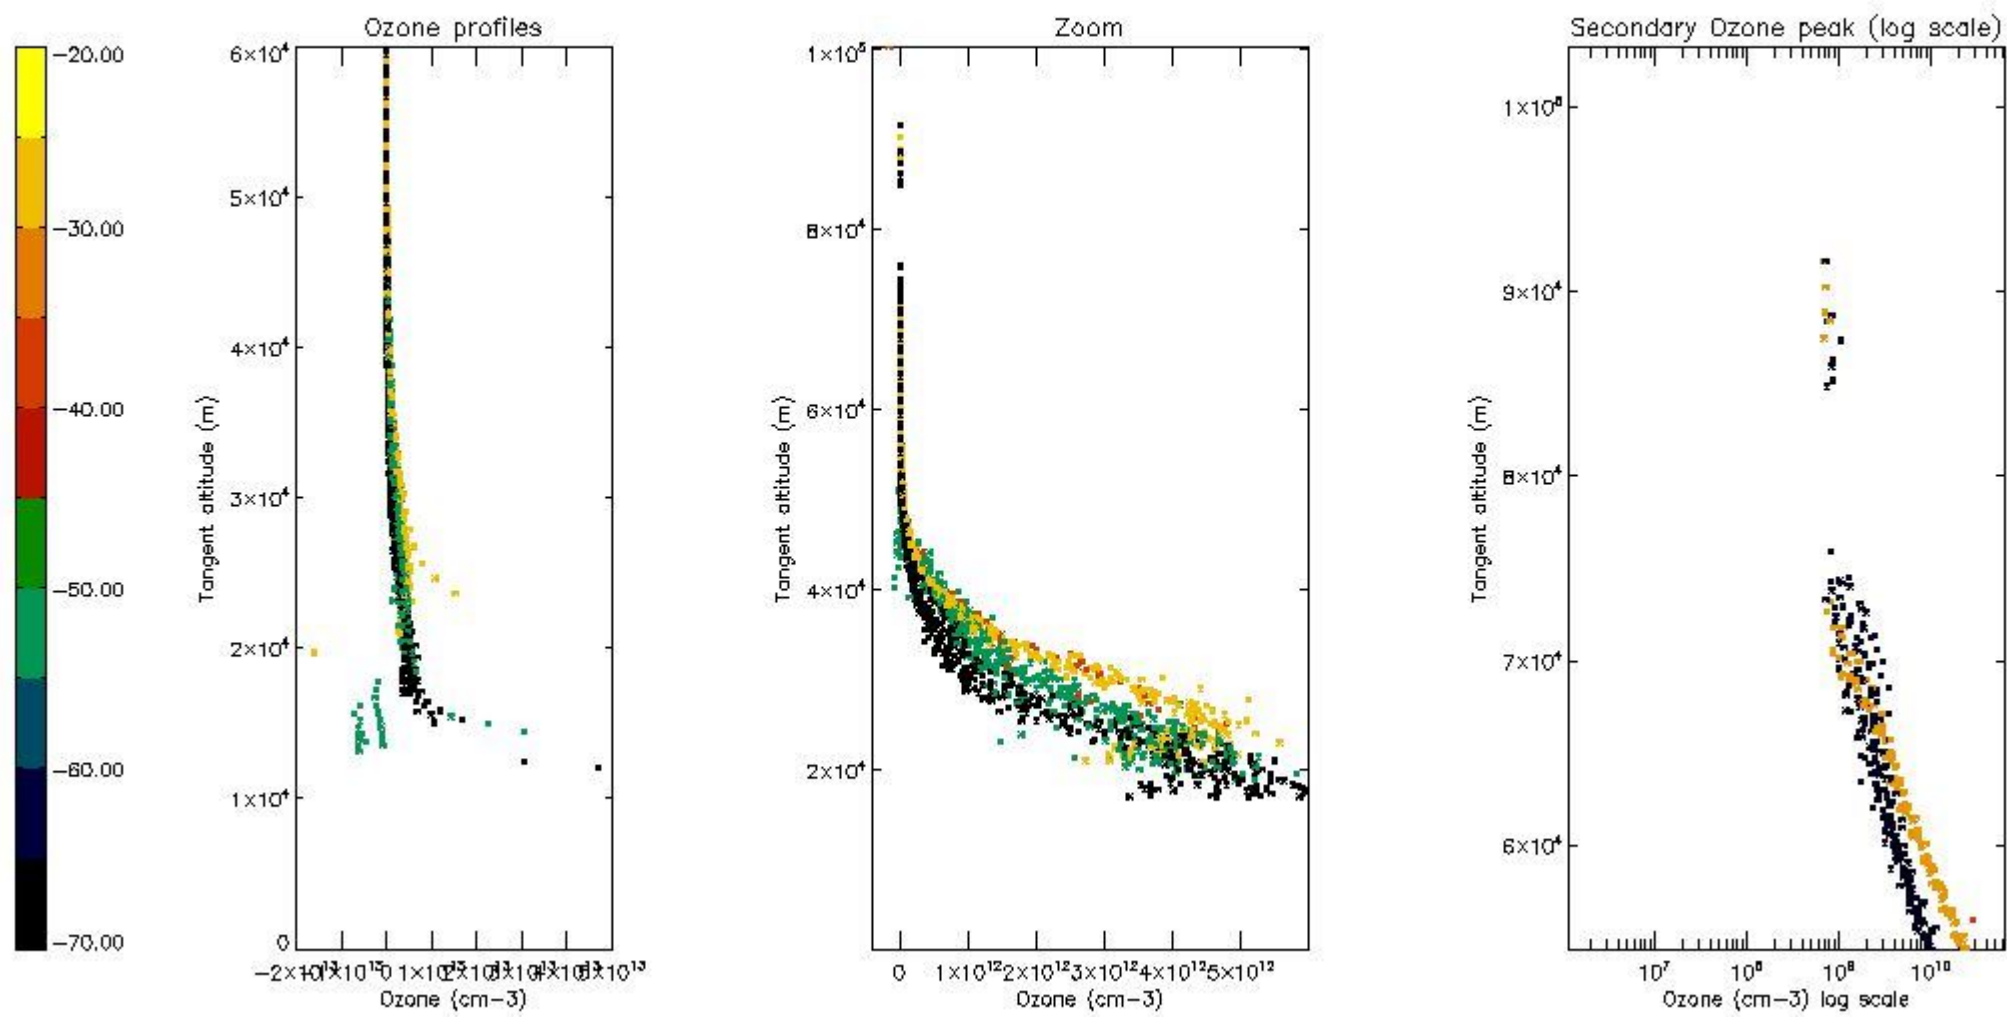

STD < 10	4
STD < 5	0

5.2 Plot ozone profiles for all STD (dark without errors)

The colorbar represents the latitude.

5.3 Plot ozone profiles where STD < 20% (dark without errors)

The colorbar represents the latitude.