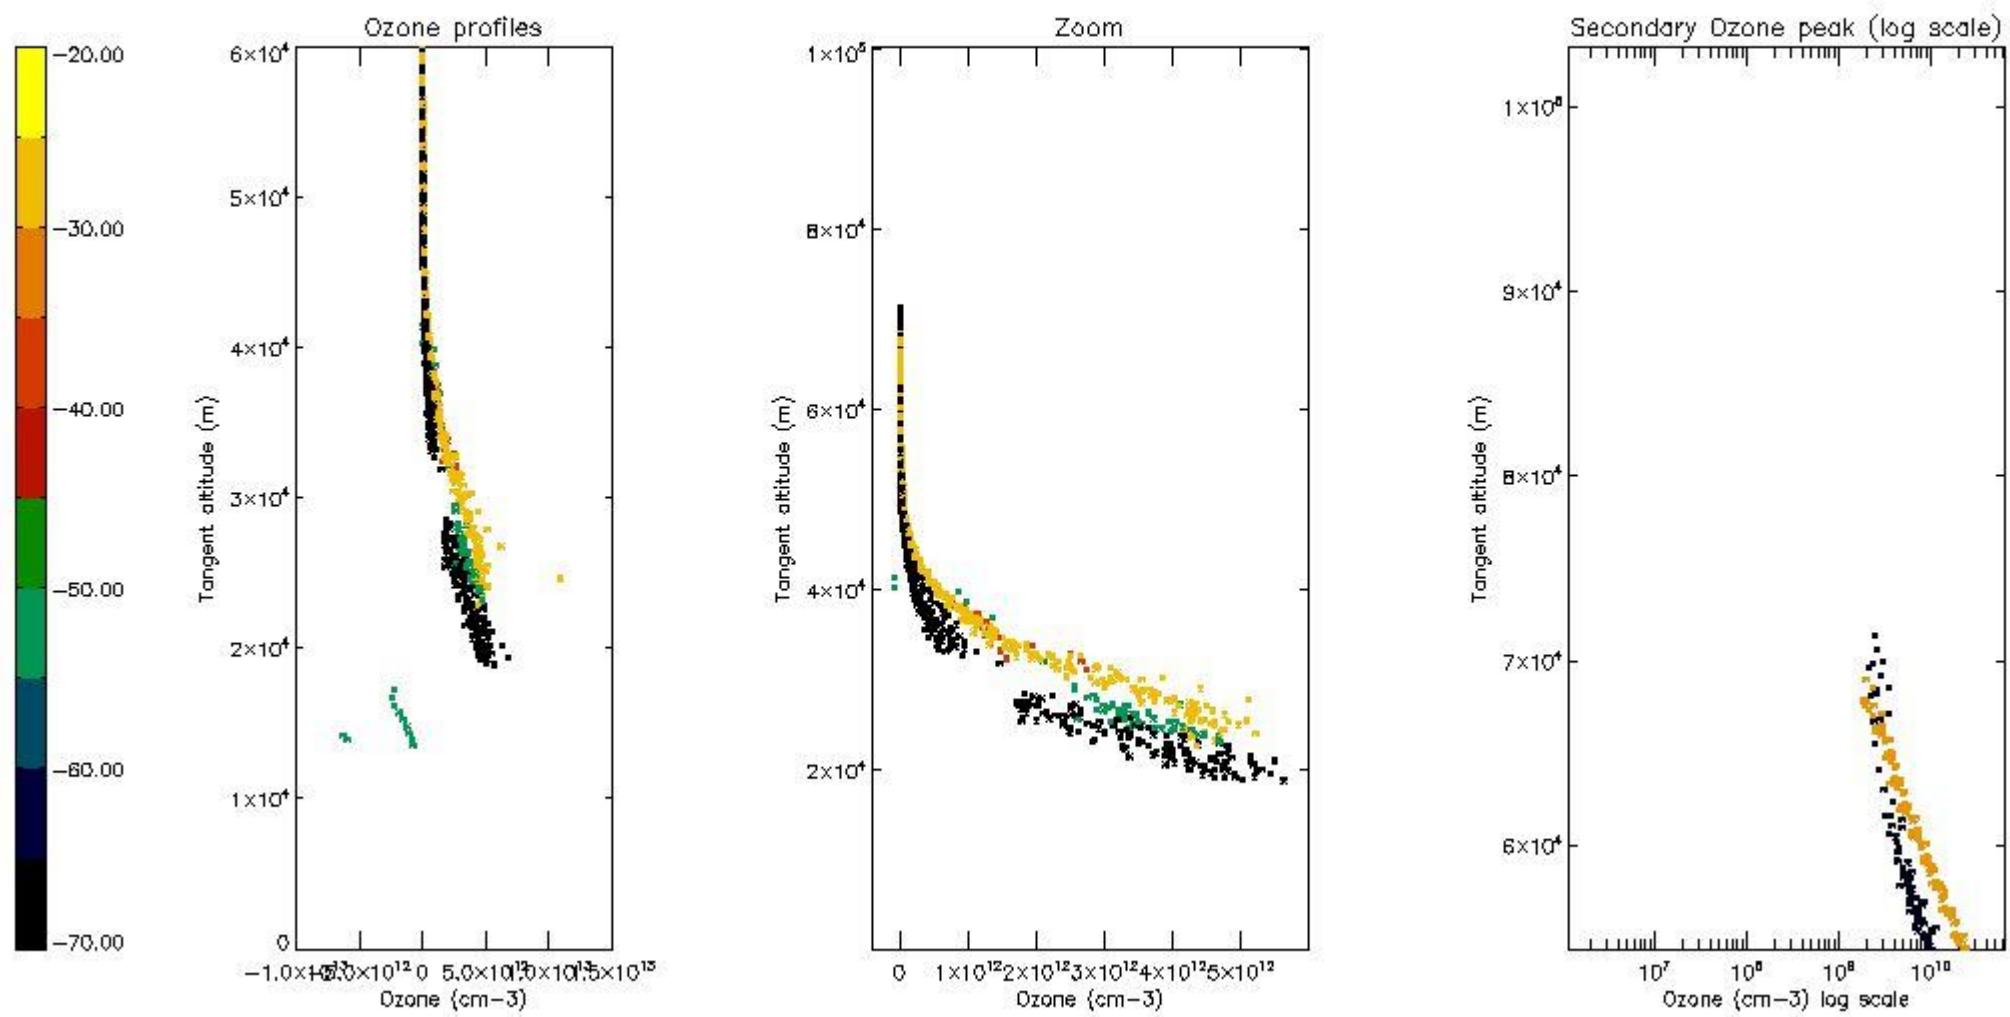

5.5 Plot ozone profiles where STD < 5% (dark without errors)

The colorbar represents the latitude.