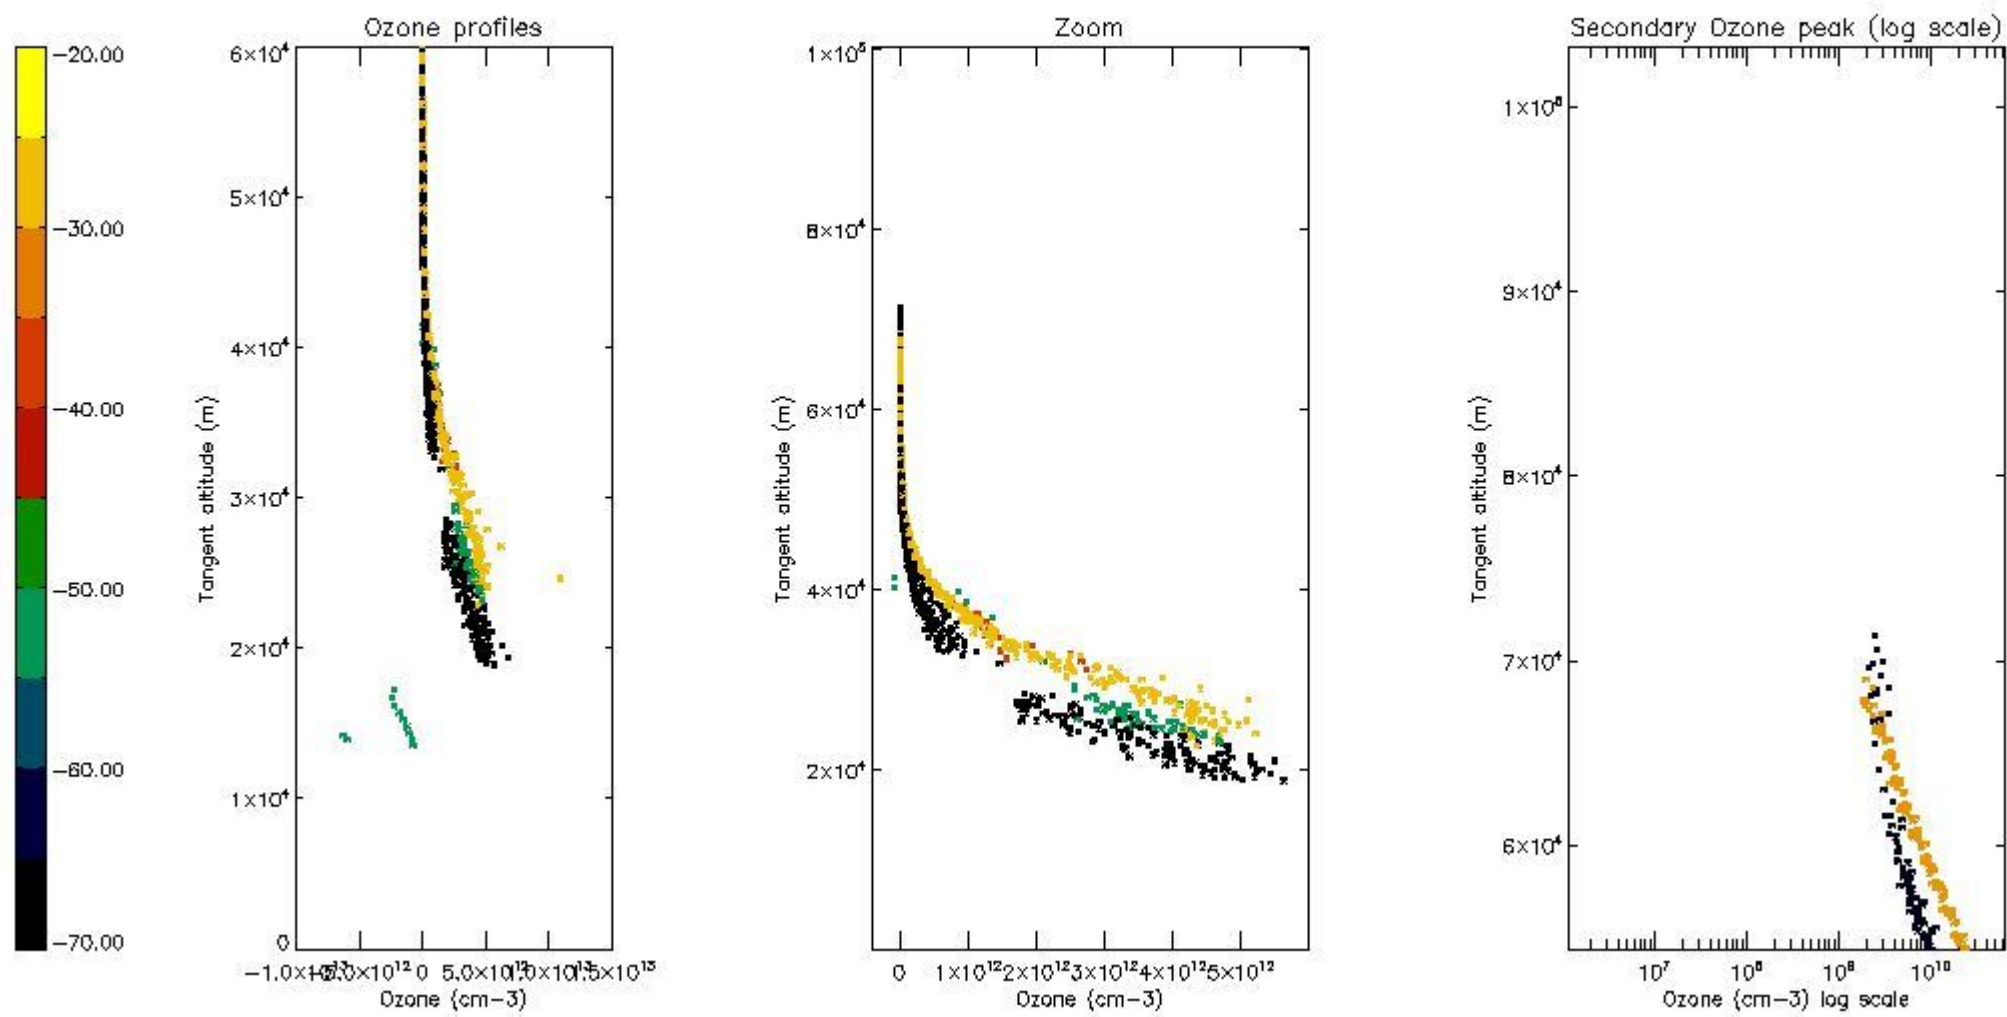

So, the table below shows the percentage of dark limb and valid observations for each criteria with respect to the overall valid daily observations.

Criteria	% of total production
All STD	22
STD < 20	7

STD < 10	4
STD < 5	0

5.2 Plot ozone profiles for all STD (dark without errors)

The colorbar represents the latitude.

5.3 Plot ozone profiles where STD < 20% (dark without errors)

The colorbar represents the latitude.

5.4 Plot ozone profiles where $STD < 10\%$ (dark without errors)

The colorbar represents the latitude.

5.5 Plot ozone profiles where STD < 5% (dark without errors)

The colorbar represents the latitude.

5.6 Plot NO₂ profiles for all STD (dark without errors)