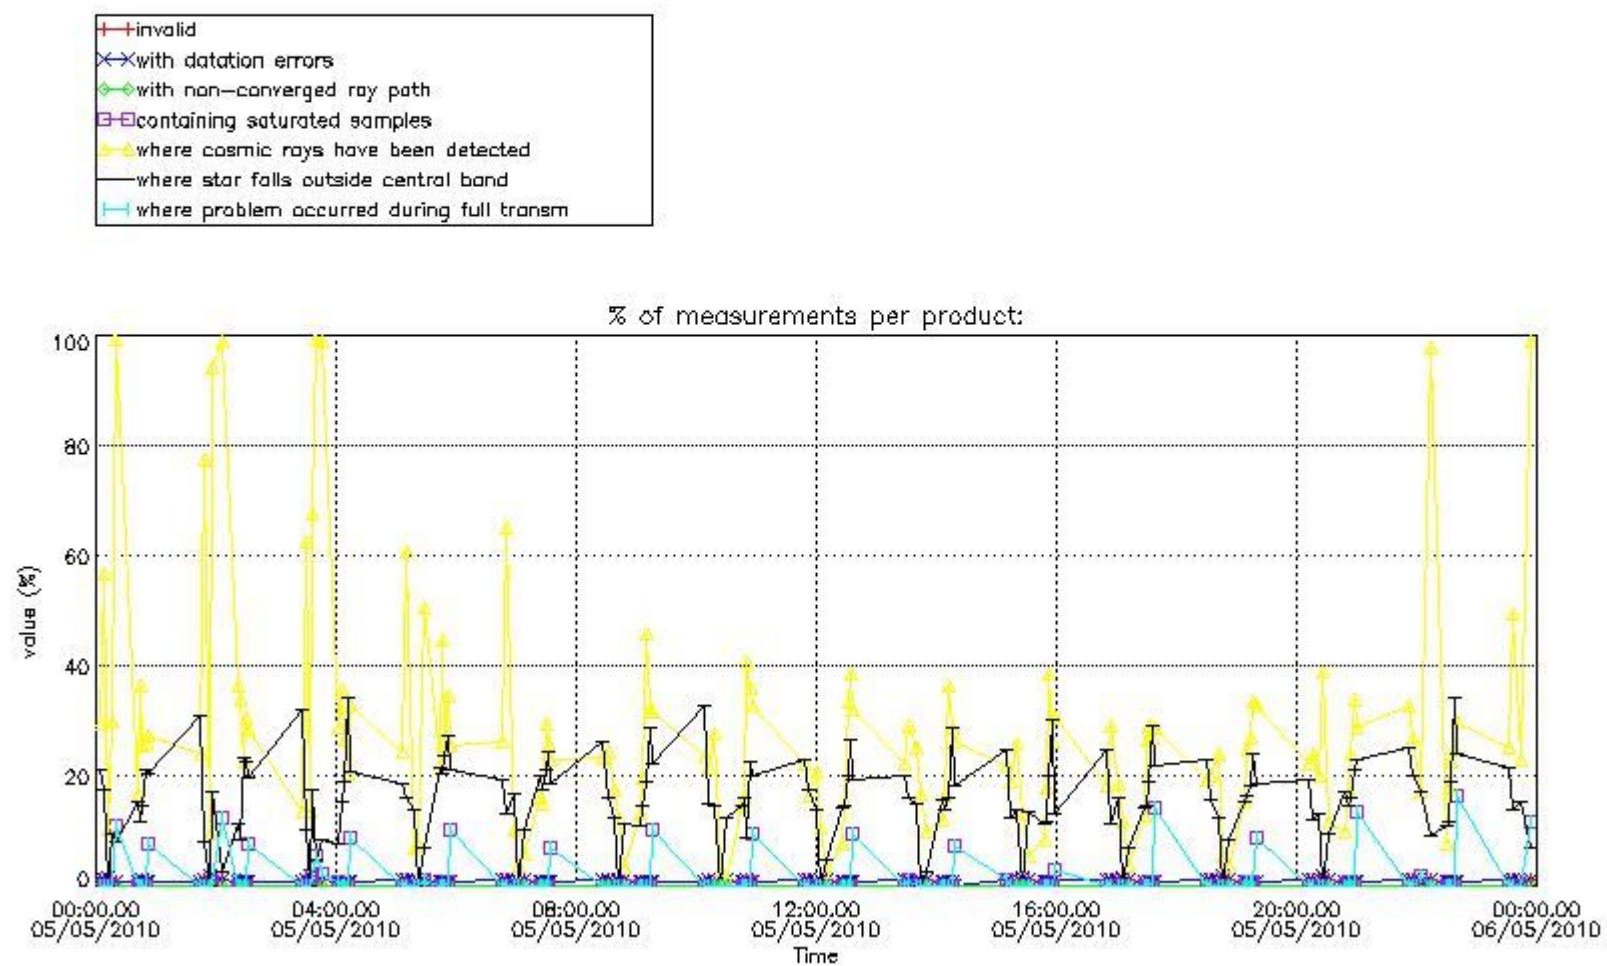

3.1 Plot quality information per product (time dependant)

3.2 Plot quality information per product (world map)

Percentage of flagged data per O3 profile

Percentage of flagged data per H2O profile

Percentage of flagged data per NO2 profile

Percentage of flagged data per NO3 profile

4. Level 1 quality information per product

In this section it is plotted some information contained in the Quality Summary data set of the level 2 products that comes from the level 1b processing. Products without errors (error flag in the MPH set to "0") are used.

4.1 Plot quality information per product (time dependant) coming from level 1b processing

4.1.1 Plot level 1 quality information per product (time dependant): ENVISAT ASCENDING passes

4.1.2 Plot level 1 quality information per product (time dependant): ENVI SAT DESCENDING passes