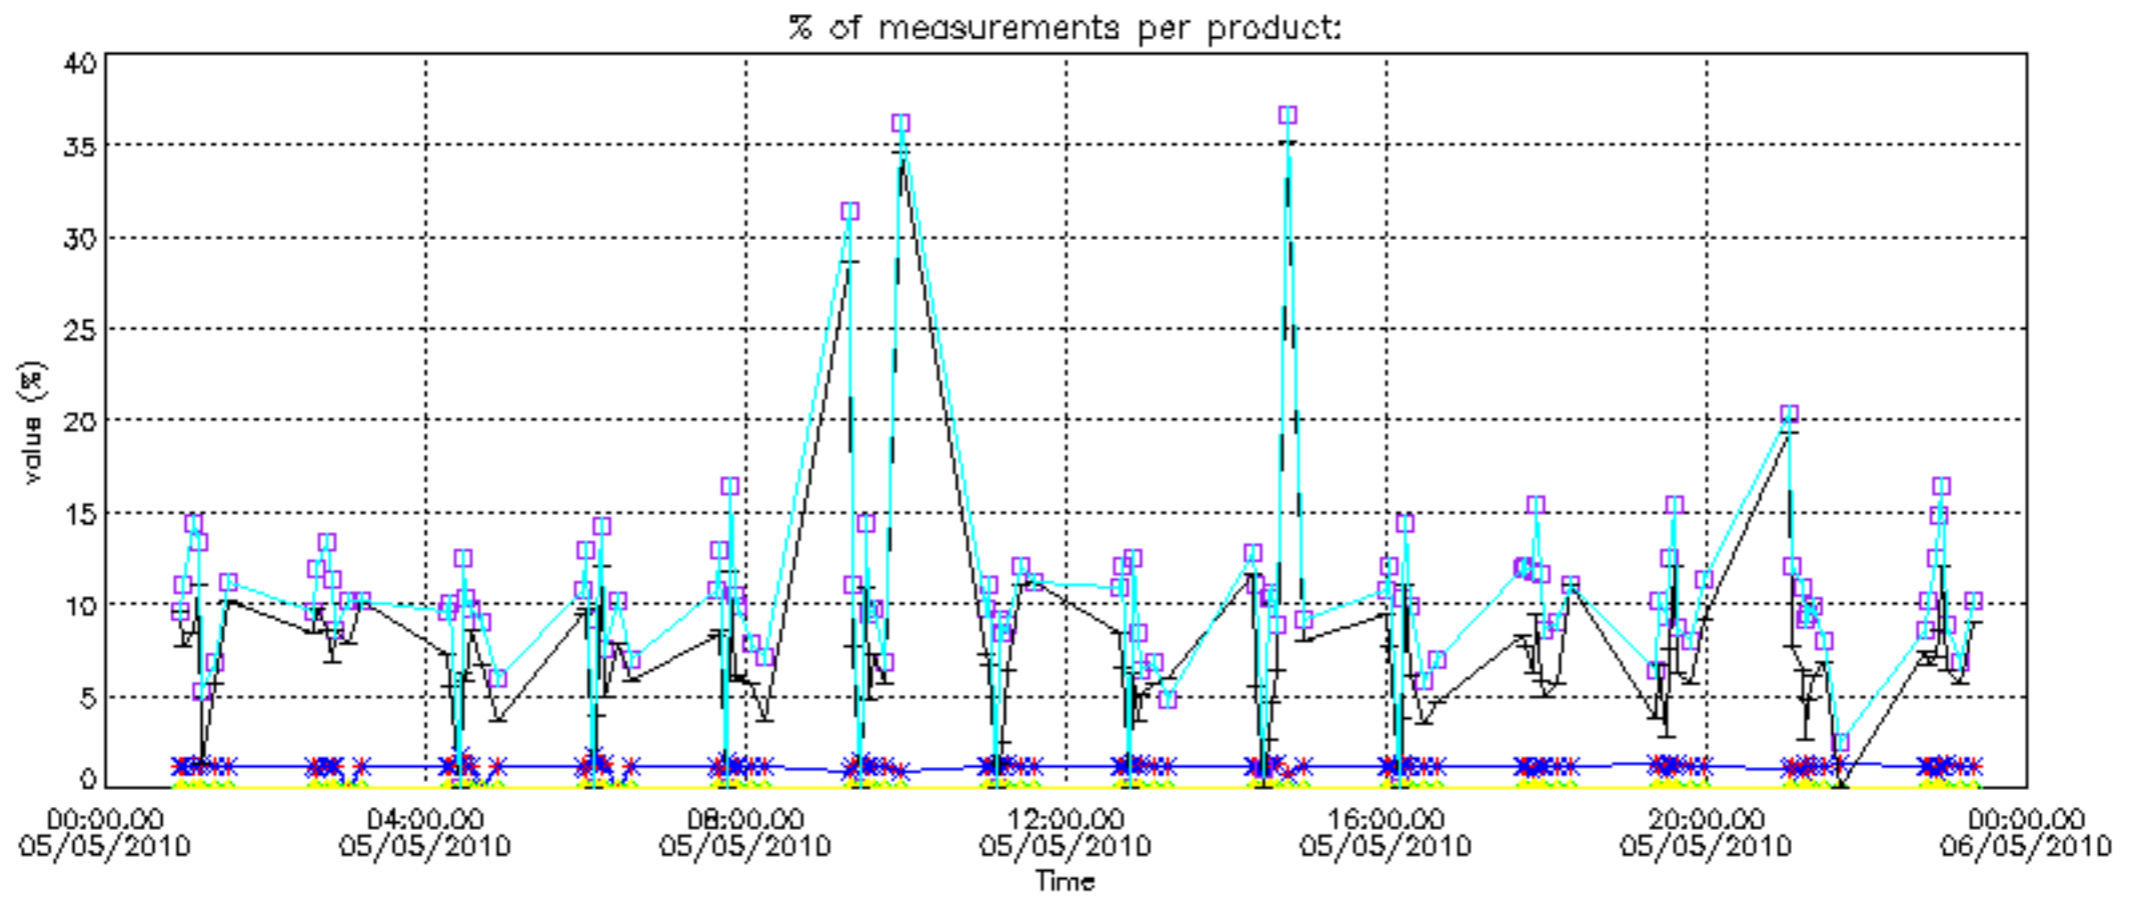

Percentage of cosmic ray hits per profile

Percentage of datation errors per profile