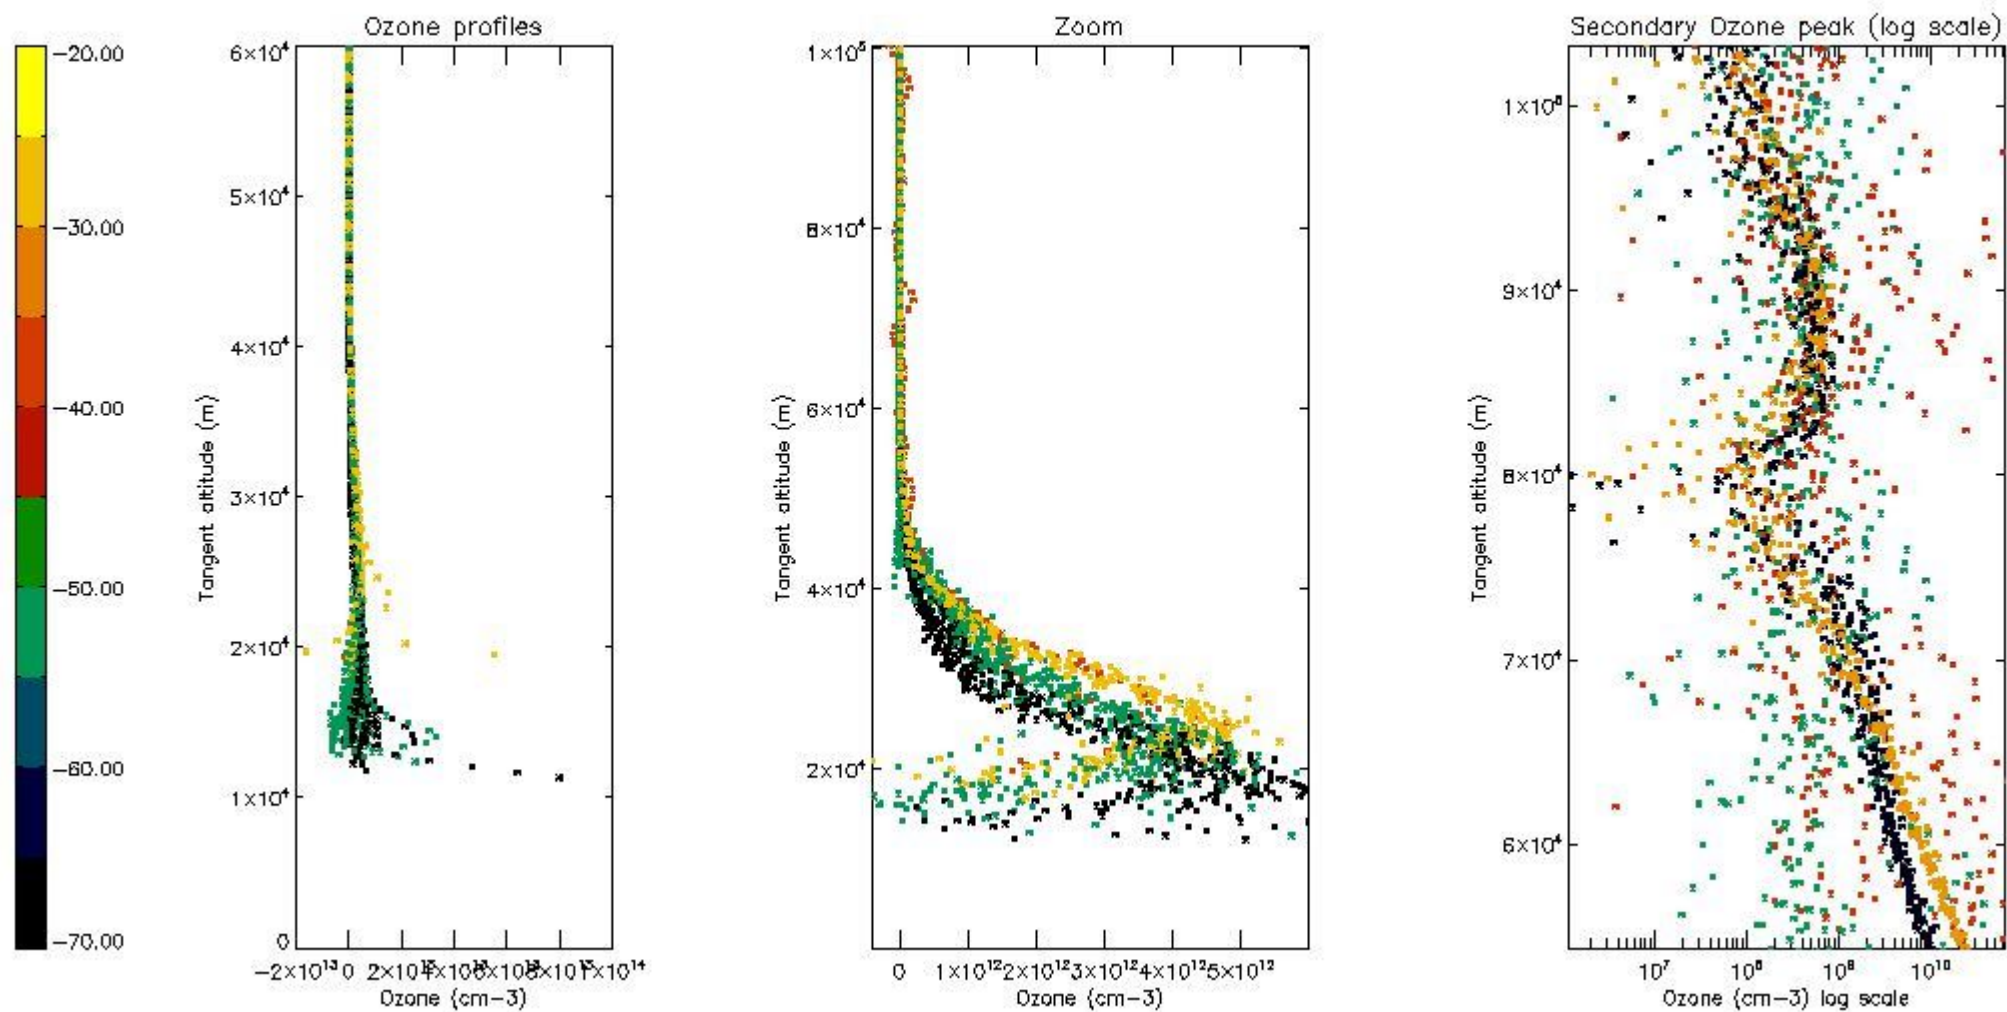

STD < 10	4
STD < 5	0

5.2 Plot ozone profiles for all STD (dark without errors)

The colorbar represents the latitude.

5.3 Plot ozone profiles where STD < 20% (dark without errors)

The colorbar represents the latitude.