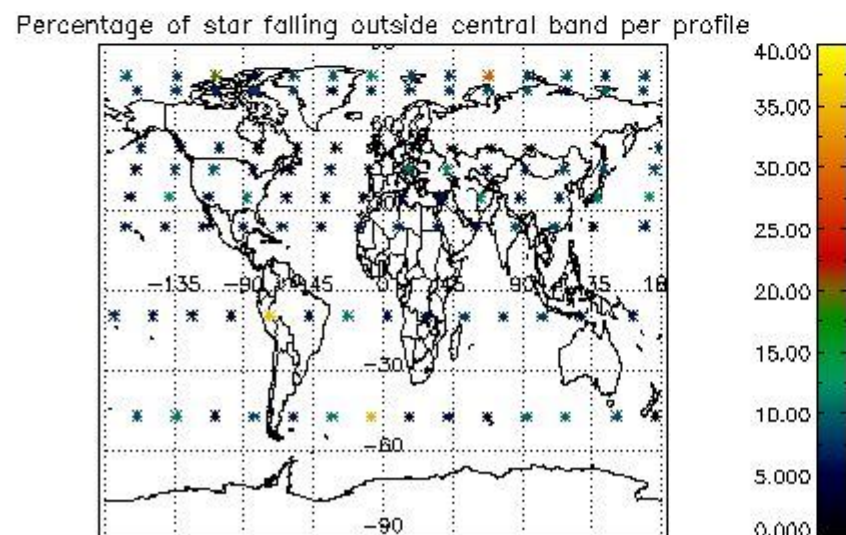

5. Trace gas profiles

5.1 Ozone statistics based on quality of products

The final quality of the products can be "measured" using the STD (Standard Deviation) attached to every point profile. This information is written to the parameter GOM_NL__2P/NL_LOCAL_SPECIES_DENSITY/o3_std of the level 2 products. The table below shows the statistics for given STD ranges.

The statistics are given with respect to the overall valid production:

- Products without fatal errors: GOM_NL__2P/MPH/PRODUCT_ERR=0
- Valid point profile: GOM_NL__2P/NL_LOCAL_SPECIES_DENSITY/pcd(0)=0

The 'Criteria' is applied to valid points of dark limb products:

- Products in dark limb illumination condition: GOM_NL__2P/NL_SUMMARY_QUALITY/obs_ill_cond=0
- Products without fatal errors: GOM_NL__2P/MPH/PRODUCT_ERR=0
- Valid point profile: GOM_NL__2P/NL_LOCAL_SPECIES_DENSITY/pcd(0)=0

So, the table below shows the percentage of dark limb and valid observations for each criteria with respect to the overall valid daily observations.

Criteria	% of total production
All STD	22
STD < 20	7