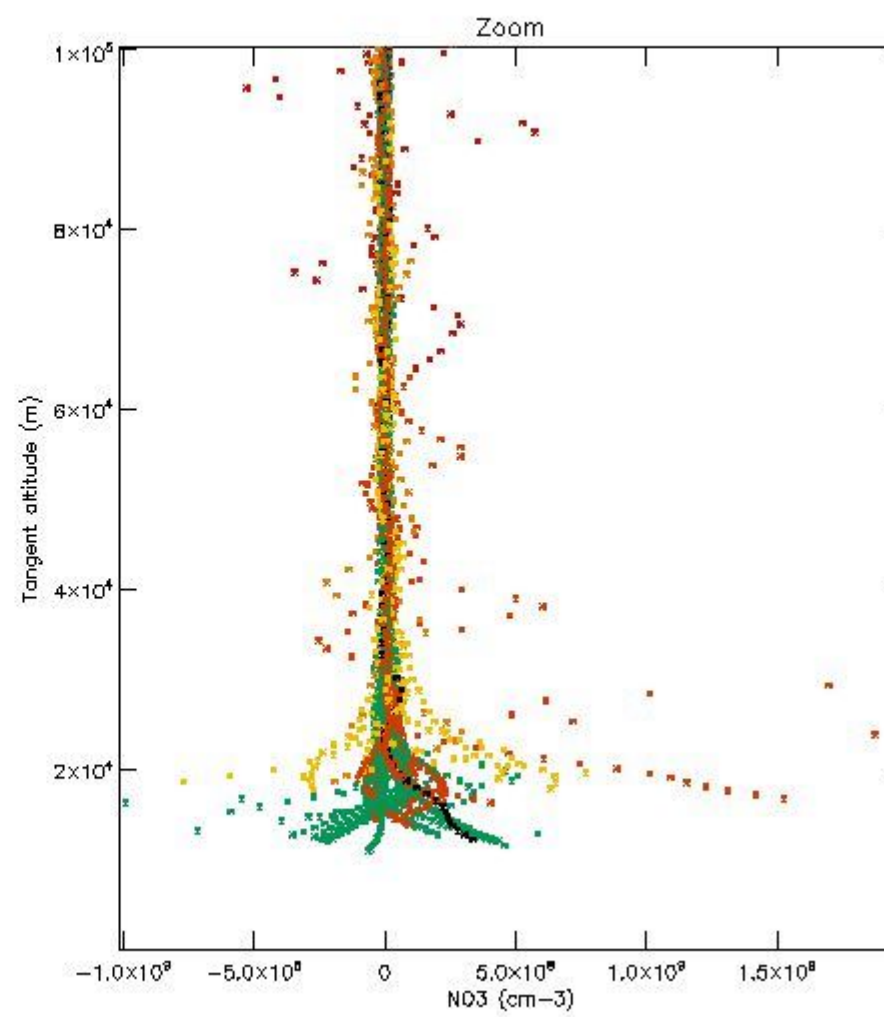

5.4 Plot ozone profiles where  $STD < 10\%$  (dark without errors)

The colorbar represents the latitude.

*5.5 Plot ozone profiles where STD < 5% (dark without errors)*

The colorbar represents the latitude.

*5.6 Plot NO<sub>2</sub> profiles for all STD (dark without errors)*

The colorbar represents the latitude.

*5.7 Plot NO3 profiles for all STD (dark without errors)*

The colorbar represents the latitude.

*5.8 Plot H2O profiles for all STD (only for occultations of stars 1,2,3,4,13,14,16,26,63 dark without errors)*

The colorbar represents the latitude.