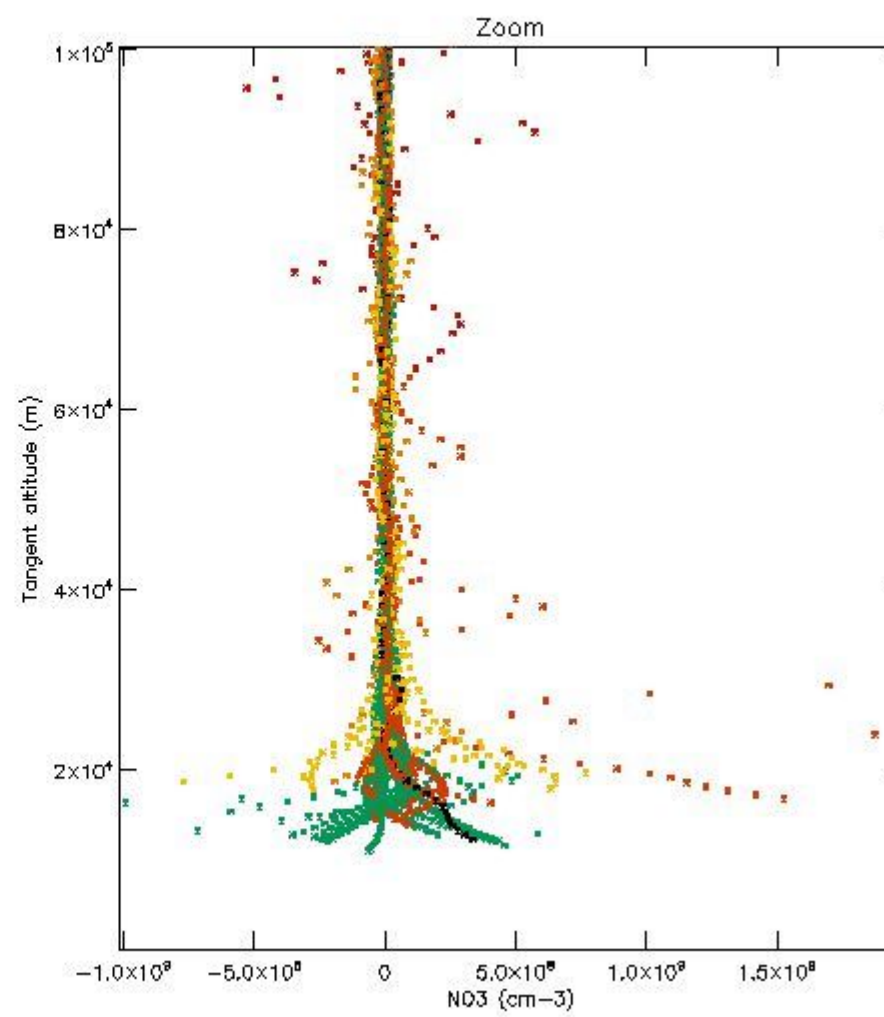

5.8 Plot H2O profiles for all STD (only for occultations of stars 1,2,3,4,13,14,16,26,63 dark without errors)

The colorbar represents the latitude.