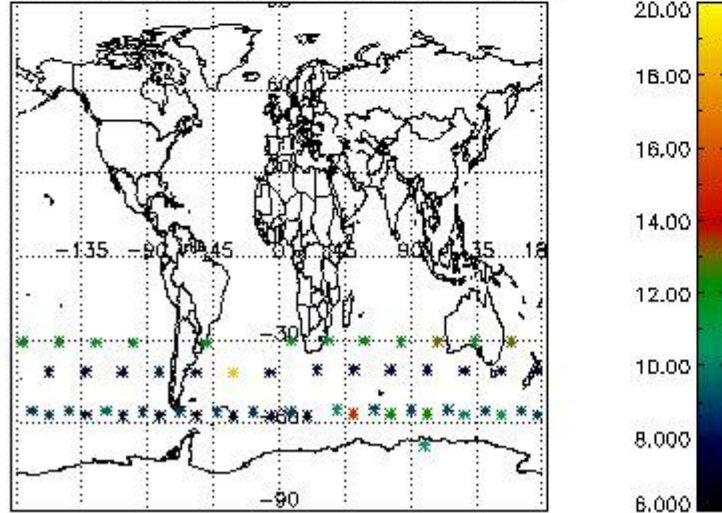

#### 3.1 Plot quality information per product (time dependant)

*3.2 Plot quality information per product (world map)*

Percentage of flagged data per O3 profile

Percentage of flagged data per H2O profile

Percentage of flagged data per NO2 profile