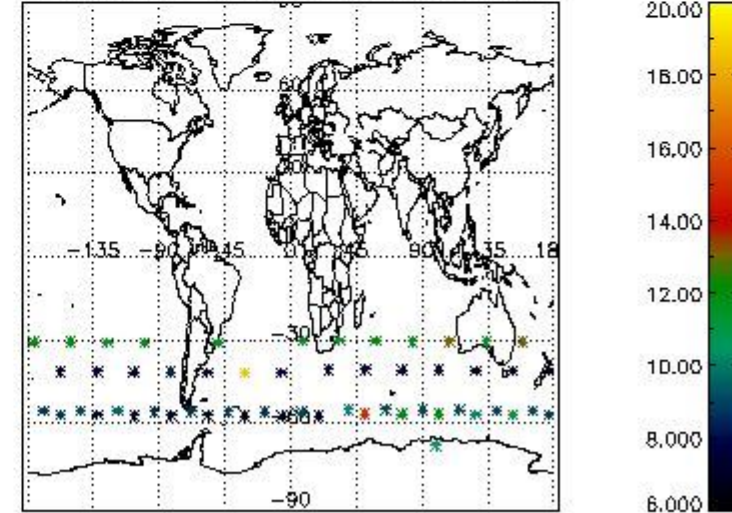

Percentage of flagged data per NO3 profile

4. Level 1 quality information per product

In this section it is plotted some information contained in the Quality Summary data set of the level 2 products that comes from the level 1b processing. Products without errors (error flag in the MPH set to "0") are used.

4.1 Plot quality information per product (time dependant) coming from level 1b processing

4.1.1 Plot level 1 quality information per product (time dependant): ENVISAT ASCENDING passes