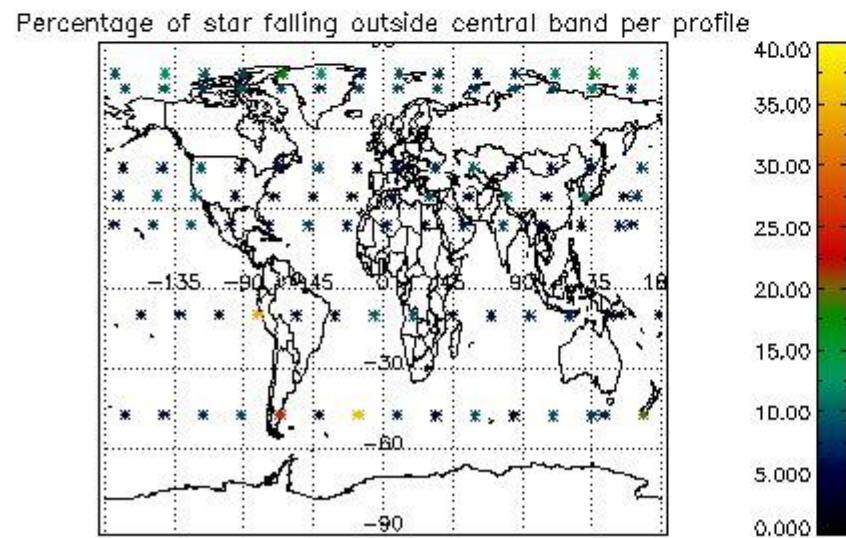

5. Trace gas profiles

5.1 Ozone statistics based on quality of products

The final quality of the products can be "measured" using the STD (Standard Deviation) attached to every point profile. This information is written to the parameter GOM_NL__2P/NL_LOCAL_SPECIES_DENSITY/o3_std of the level 2 products. The table below shows the statistics for given STD ranges.

The statistics are given with respect to the overall valid production:

- Products without fatal errors: GOM_NL__2P/MPH/PRODUCT_ERR=0
- Valid point profile: GOM_NL__2P/NL_LOCAL_SPECIES_DENSITY/pcd(0)=0

The 'Criteria' is applied to valid points of dark limb products:

- Products in dark limb illumination condition: GOM_NL__2P/NL_SUMMARY_QUALITY/obs_ill_cond=0
- Products without fatal errors: GOM_NL__2P/MPH/PRODUCT_ERR=0
- Valid point profile: GOM_NL__2P/NL_LOCAL_SPECIES_DENSITY/pcd(0)=0

So, the table below shows the percentage of dark limb and valid observations for each criteria with respect to the overall valid daily observations.

Criteria	% of total production
All STD	24
STD < 20	6