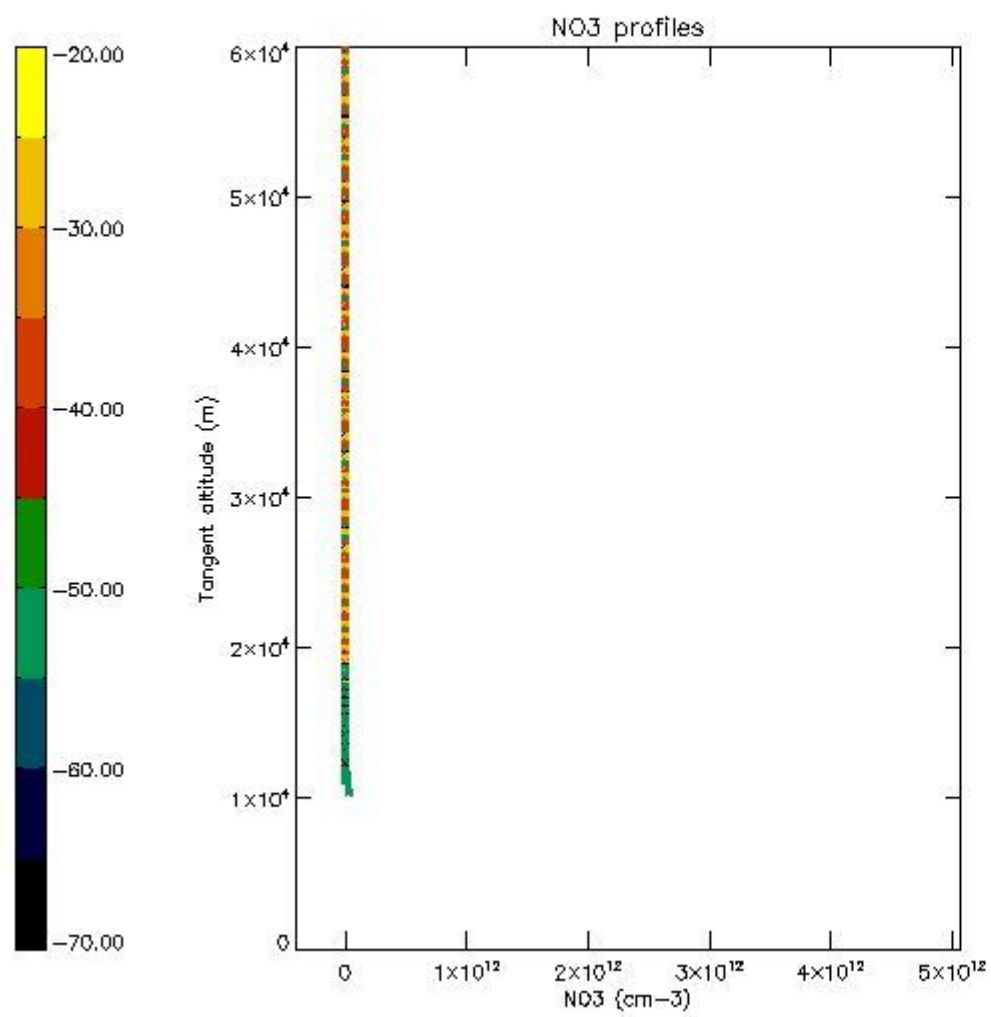

5.4 Plot ozone profiles where  $STD < 10\%$  (dark without errors)

The colorbar represents the latitude.

*5.5 Plot ozone profiles where STD < 5% (dark without errors)*

The colorbar represents the latitude.

*5.6 Plot NO<sub>2</sub> profiles for all STD (dark without errors)*

The colorbar represents the latitude.

*5.7 Plot NO3 profiles for all STD (dark without errors)*

The colorbar represents the latitude.

*5.8 Plot H2O profiles for all STD (only for occultations of stars 1,2,3,4,13,14,16,26,63 dark without errors)*

The colorbar represents the latitude.