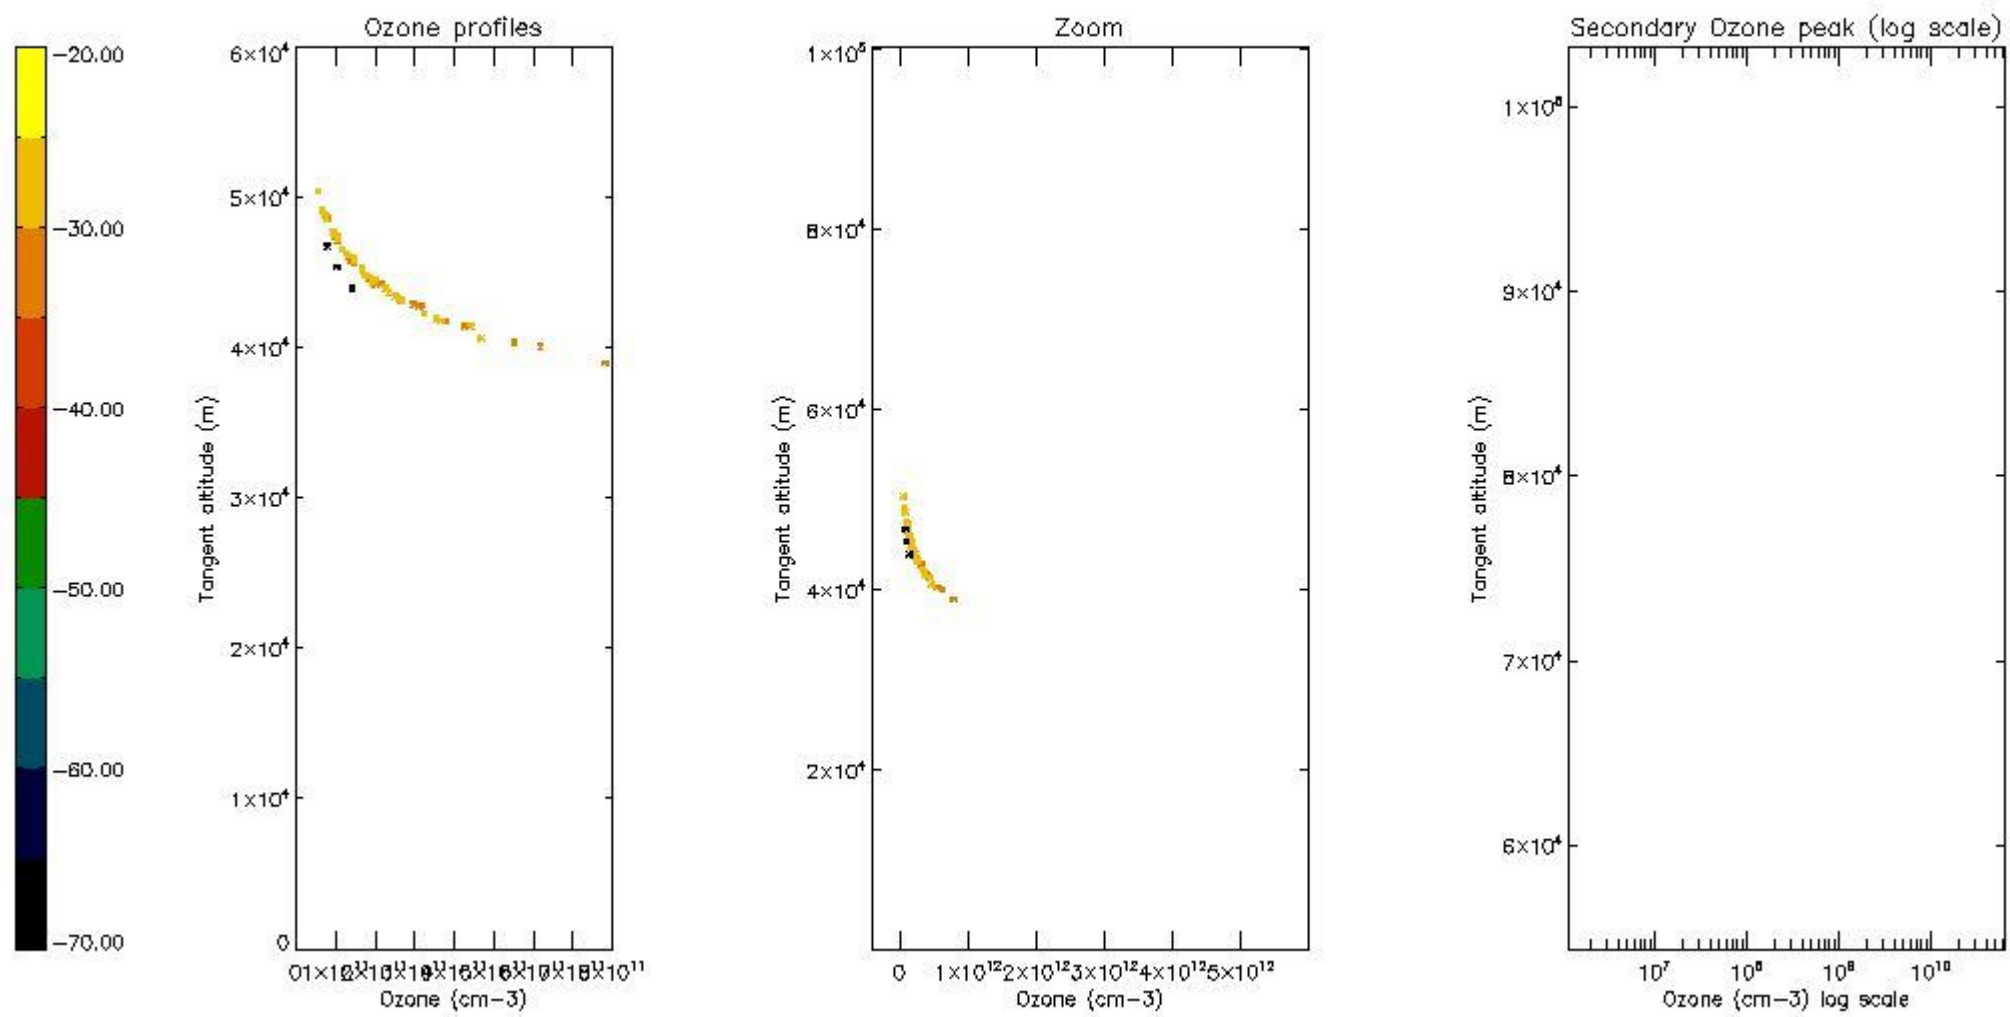

5.4 Plot ozone profiles where  $STD < 10\%$  (dark without errors)

The colorbar represents the latitude.

*5.5 Plot ozone profiles where STD < 5% (dark without errors)*

The colorbar represents the latitude.