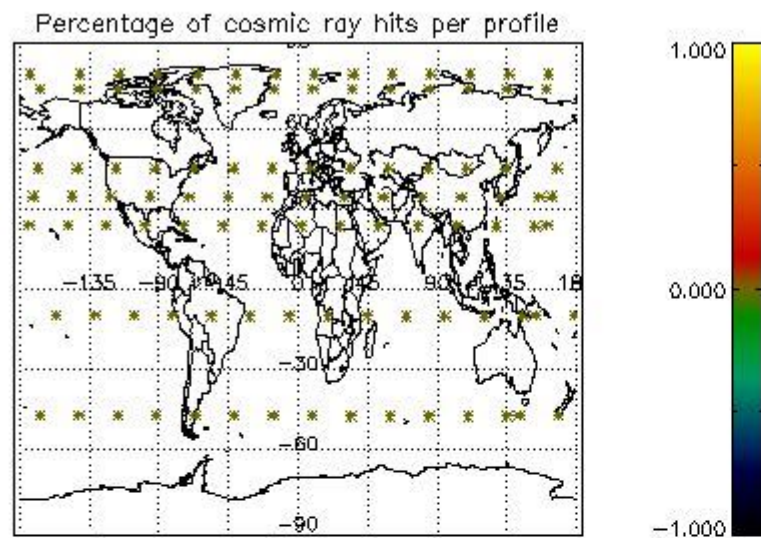

4.2.2 Plot level 1 quality information per product (world map): ENVISAT DESCENDING passes

5. Trace gas profiles

5.1 Ozone statistics based on quality of products

The final quality of the products can be "measured" using the STD (Standard Deviation) attached to every point profile. This information is written to the parameter GOM_NL__2P/NL_LOCAL_SPECIES_DENSITY/o3_std of the level 2 products. The table below shows the statistics for given STD ranges.

The statistics are given with respect to the overall valid production:

- Products without fatal errors: GOM_NL__2P/MPH/PRODUCT_ERR=0
- Valid point profile: GOM_NL__2P/NL_LOCAL_SPECIES_DENSITY/pcd(0)=0

The 'Criteria' is applied to valid points of dark limb products:

- Products in dark limb illumination condition: GOM_NL__2P/NL_SUMMARY_QUALITY/obs_ill_cond=0
- Products without fatal errors: GOM_NL__2P/MPH/PRODUCT_ERR=0
- Valid point profile: GOM_NL__2P/NL_LOCAL_SPECIES_DENSITY/pcd(0)=0

So, the table below shows the percentage of dark limb and valid observations for each criteria with respect to the overall valid daily observations.

Criteria	% of total production
All STD	24
STD < 20	6