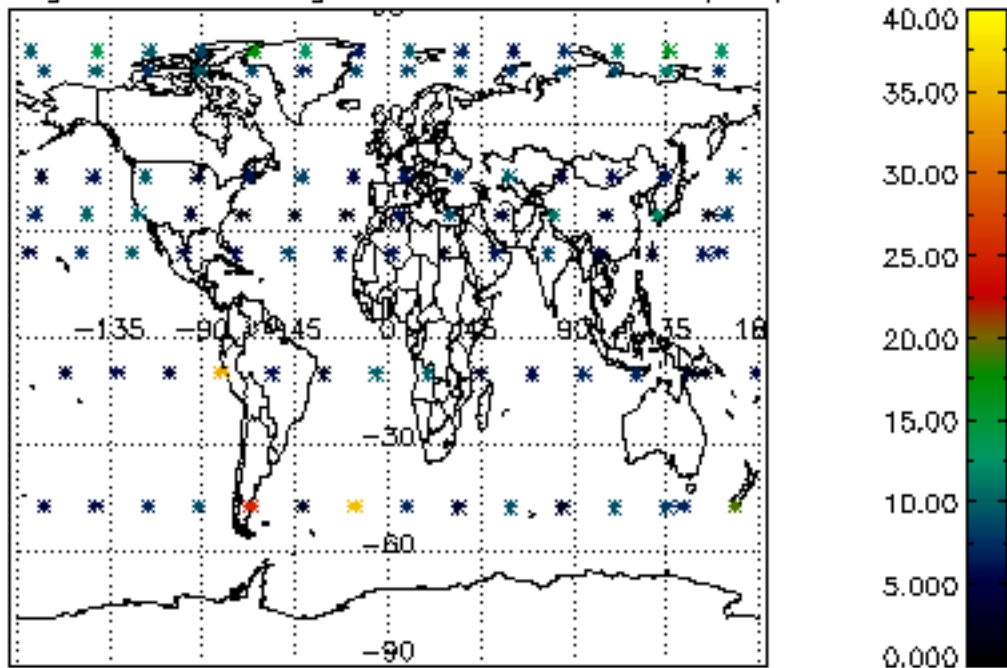

Percentage of star falling outside central band per profile