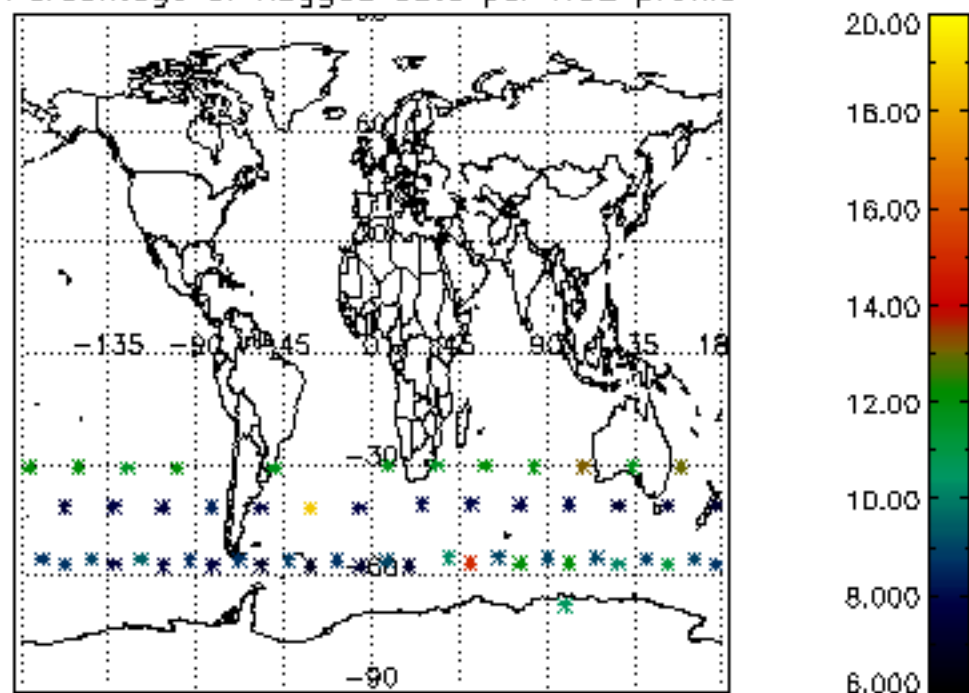

Percentage of flagged data per NO2 profile