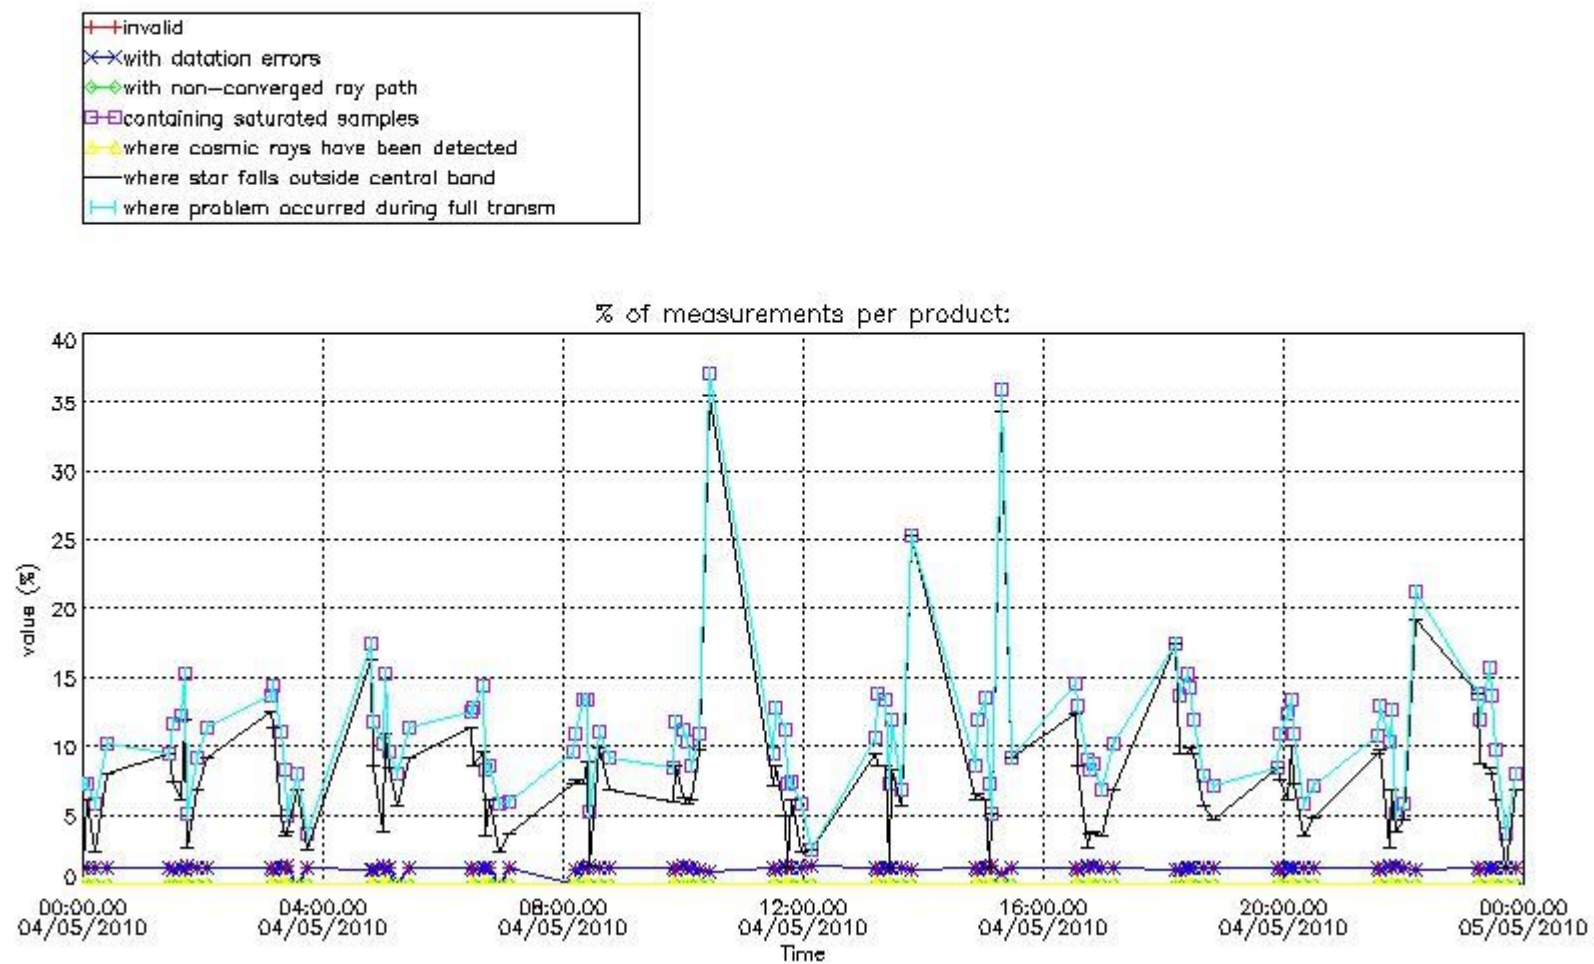

4.2 Plot quality information per product coming from level 1b processing (world map)

4.2.1 Plot level 1 quality information per product (world map): ENVISAT ASCENDING passes