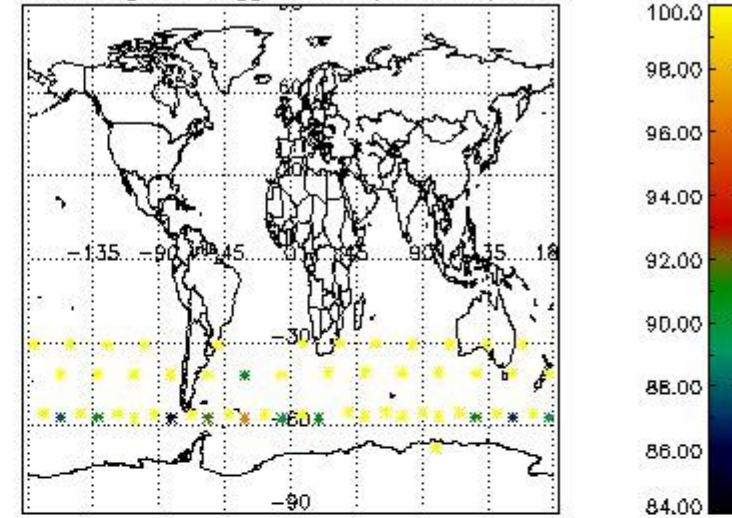

#### 3.1 Plot quality information per product (time dependant)

*3.2 Plot quality information per product (world map)*

Percentage of flagged data per O3 profile

Percentage of flagged data per H2O profile

Percentage of flagged data per NO2 profile