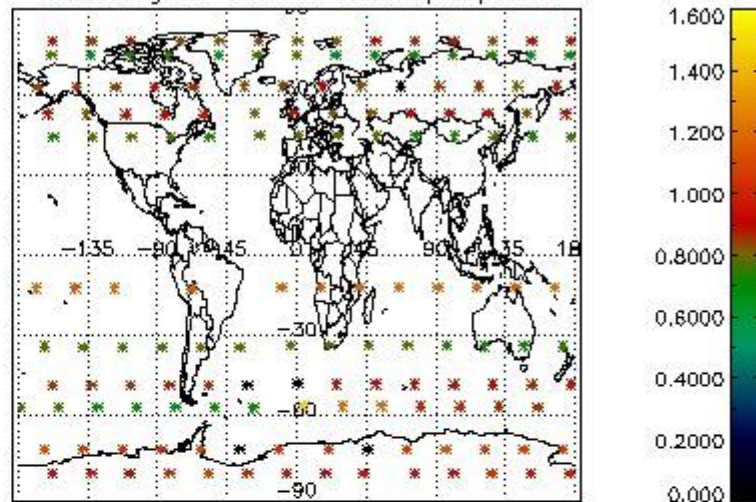

Percentage of datation errors per profile