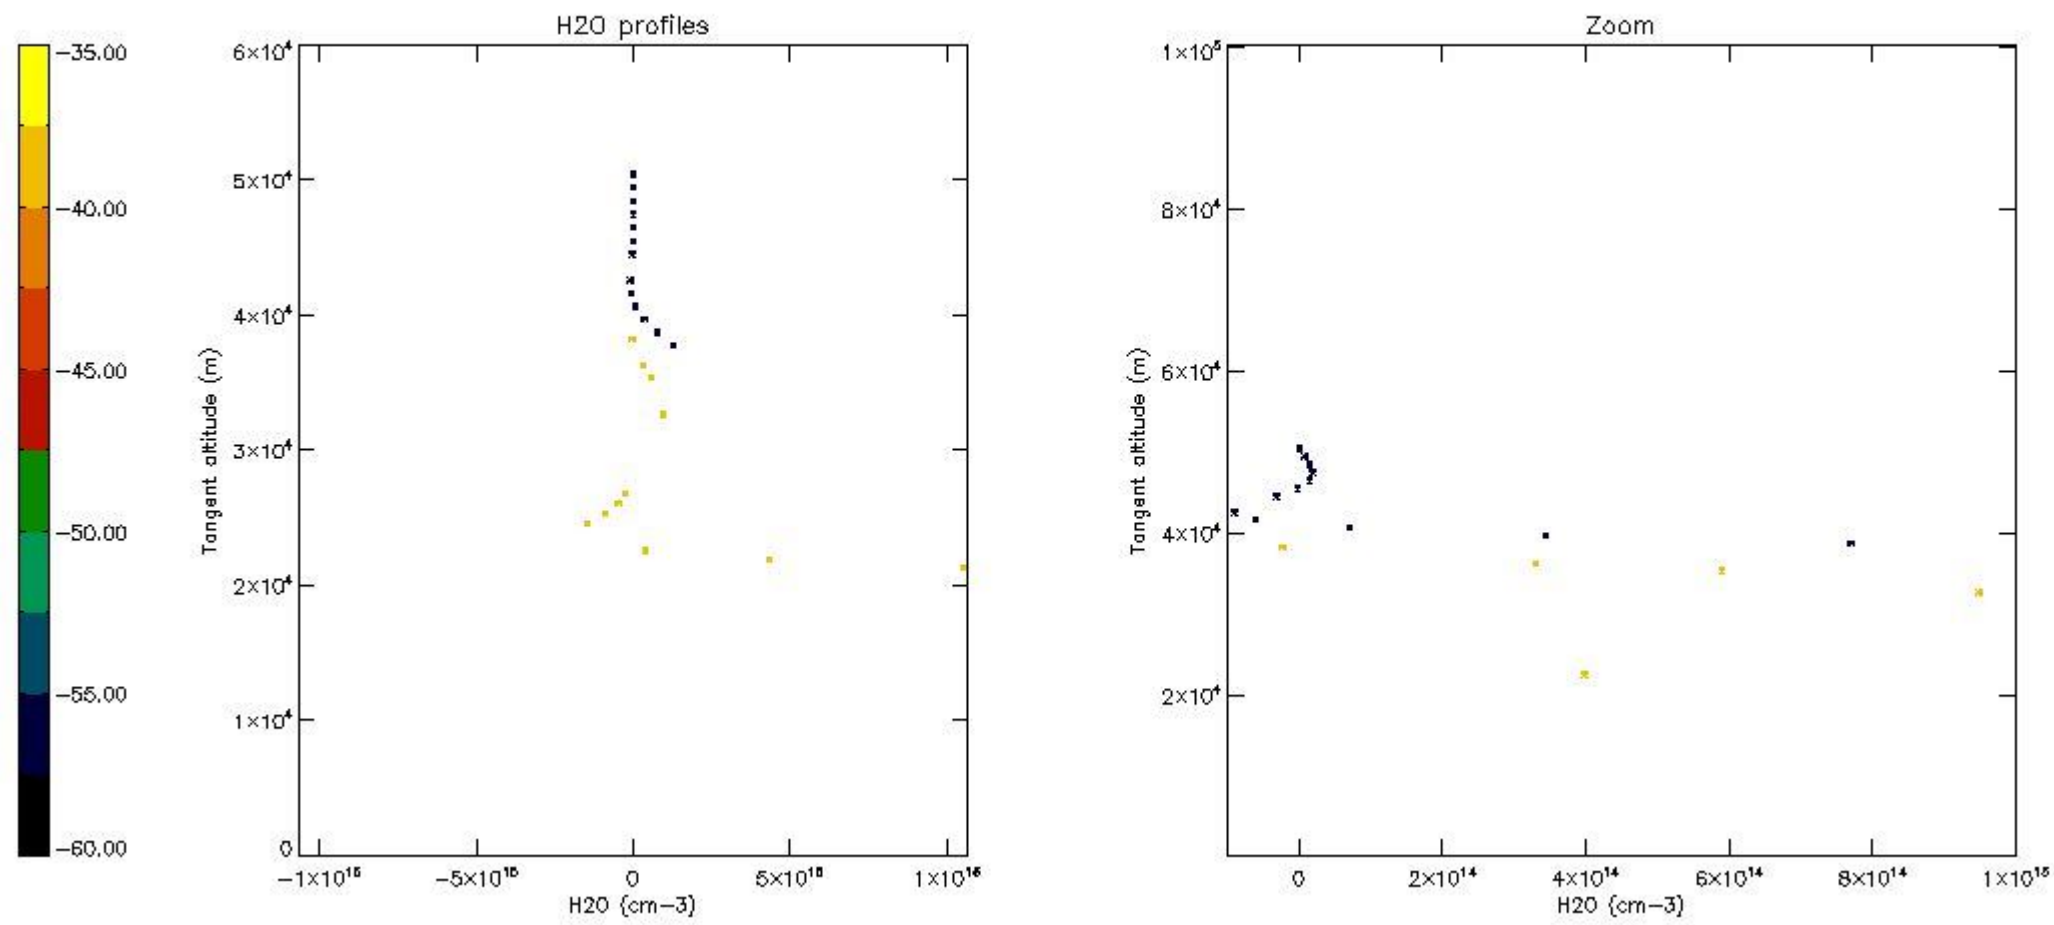

*5.6 Plot NO<sub>2</sub> profiles for all STD (dark without errors)*

The colorbar represents the latitude.

*5.7 Plot NO3 profiles for all STD (dark without errors)*

The colorbar represents the latitude.

*5.8 Plot H2O profiles for all STD (only for occultations of stars 1,2,3,4,13,14,16,26,63 dark without errors)*

The colorbar represents the latitude.