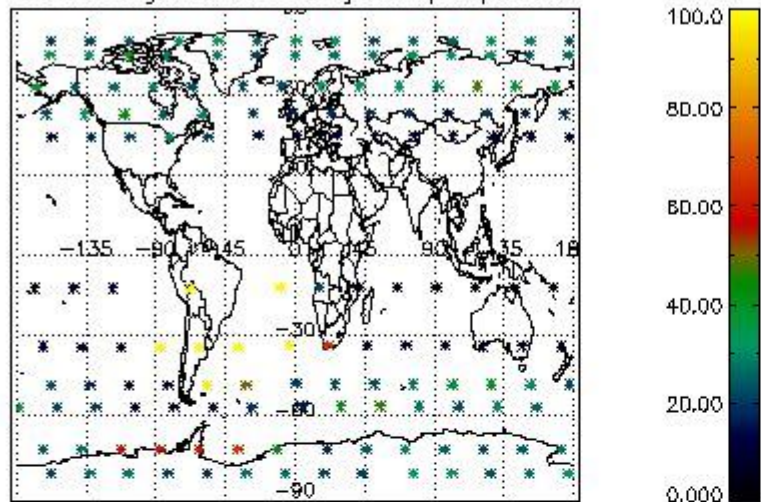

Percentage of cosmic ray hits per profile