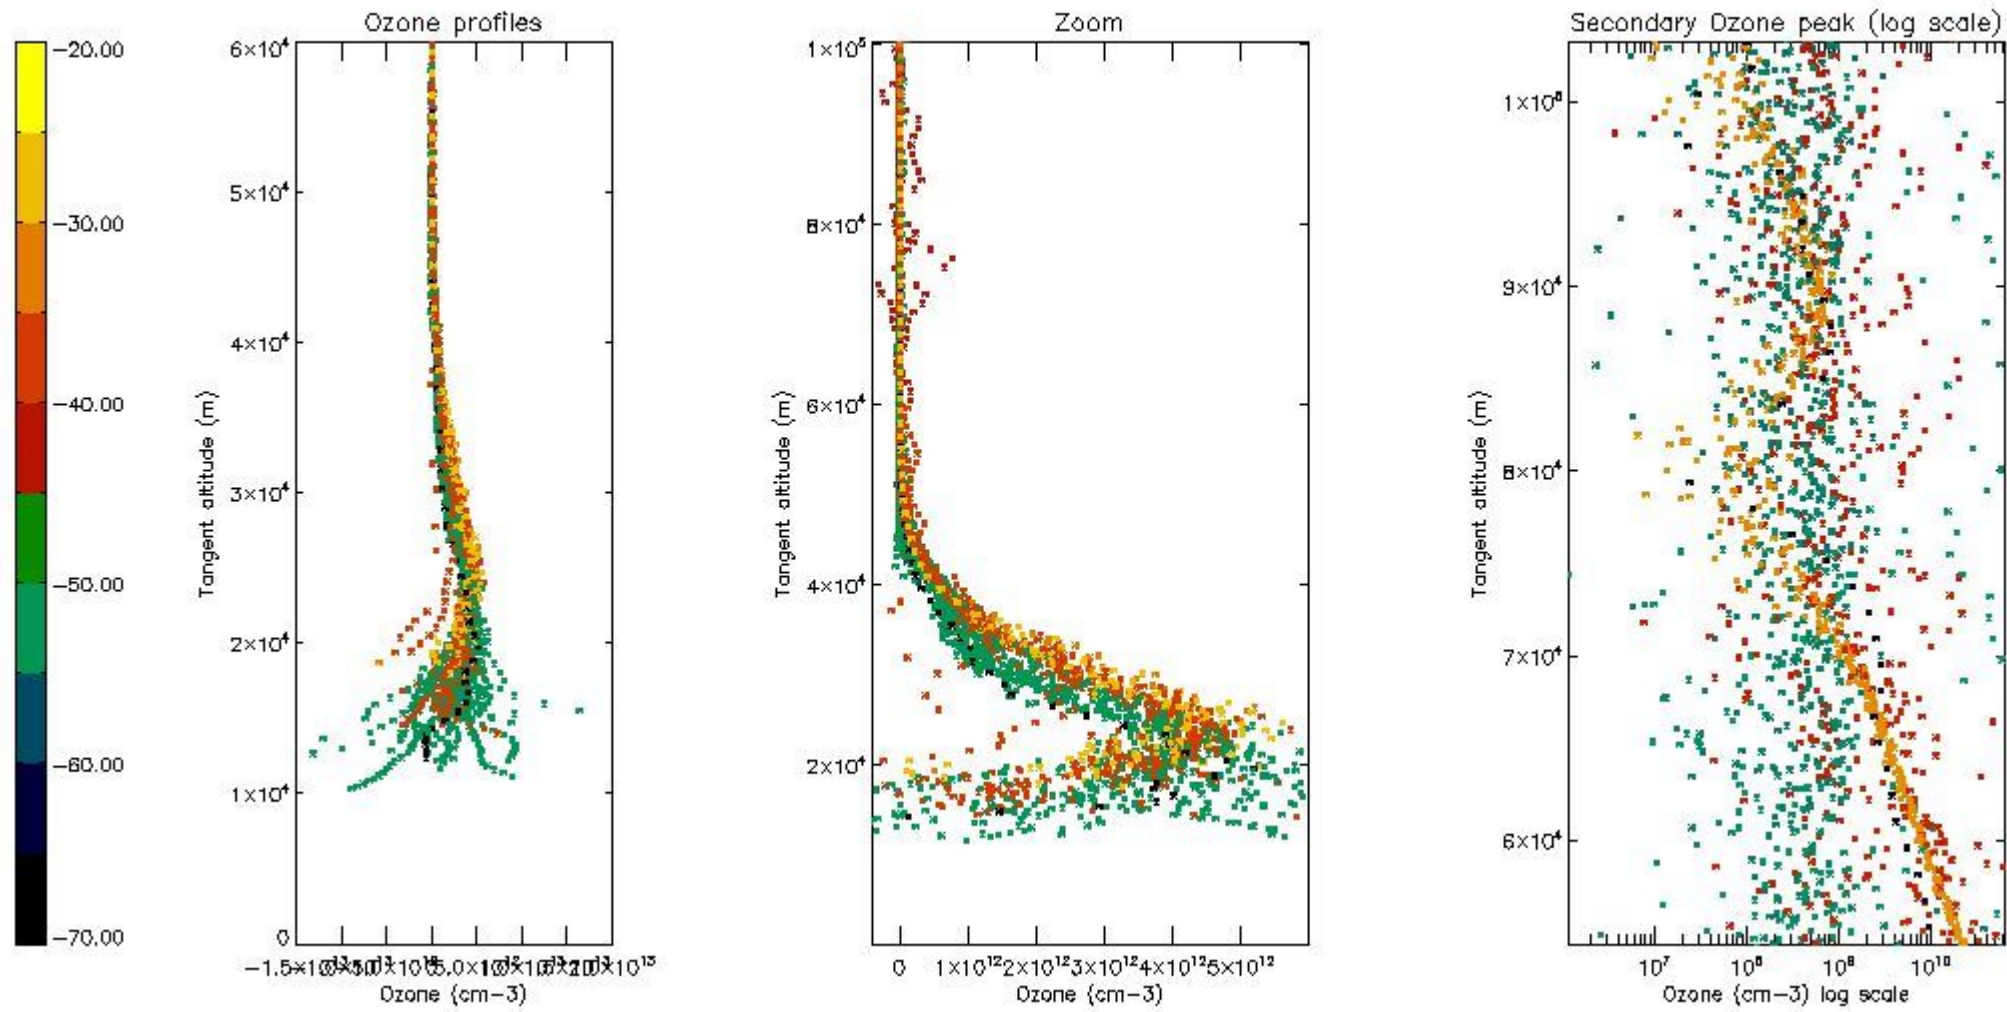

STD < 10	3
STD < 5	0

5.2 Plot ozone profiles for all STD (dark without errors)

The colorbar represents the latitude.

5.3 Plot ozone profiles where STD < 20% (dark without errors)

The colorbar represents the latitude.