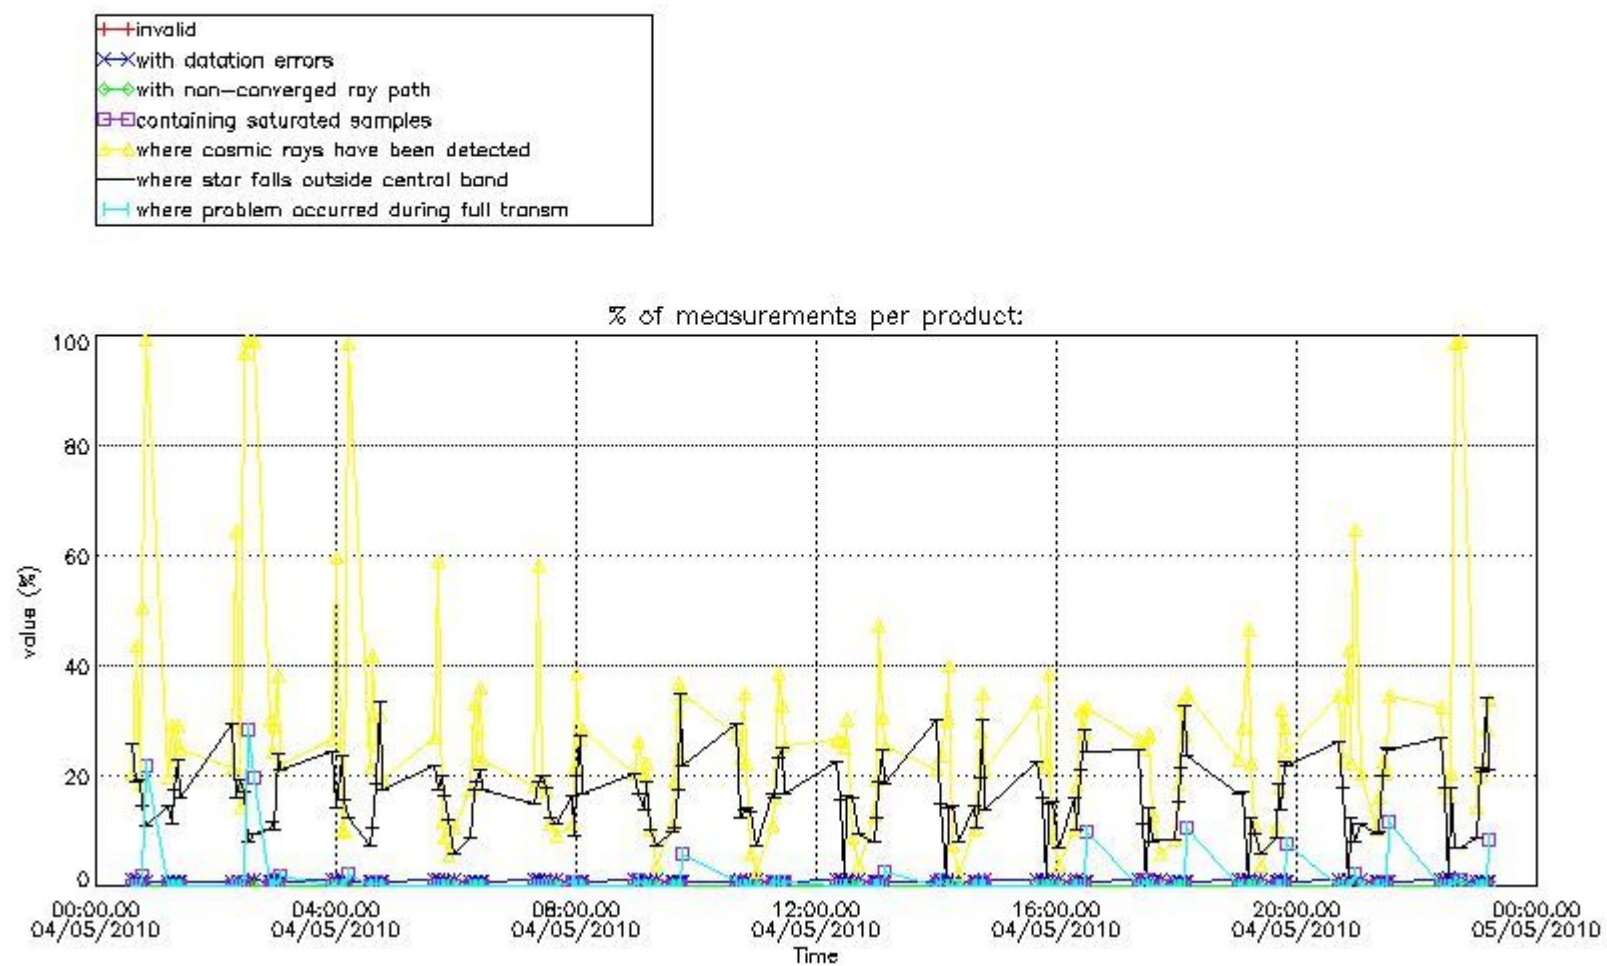

4.1.2 Plot level 1 quality information per product (time dependant): ENVI SAT DESCENDING passes