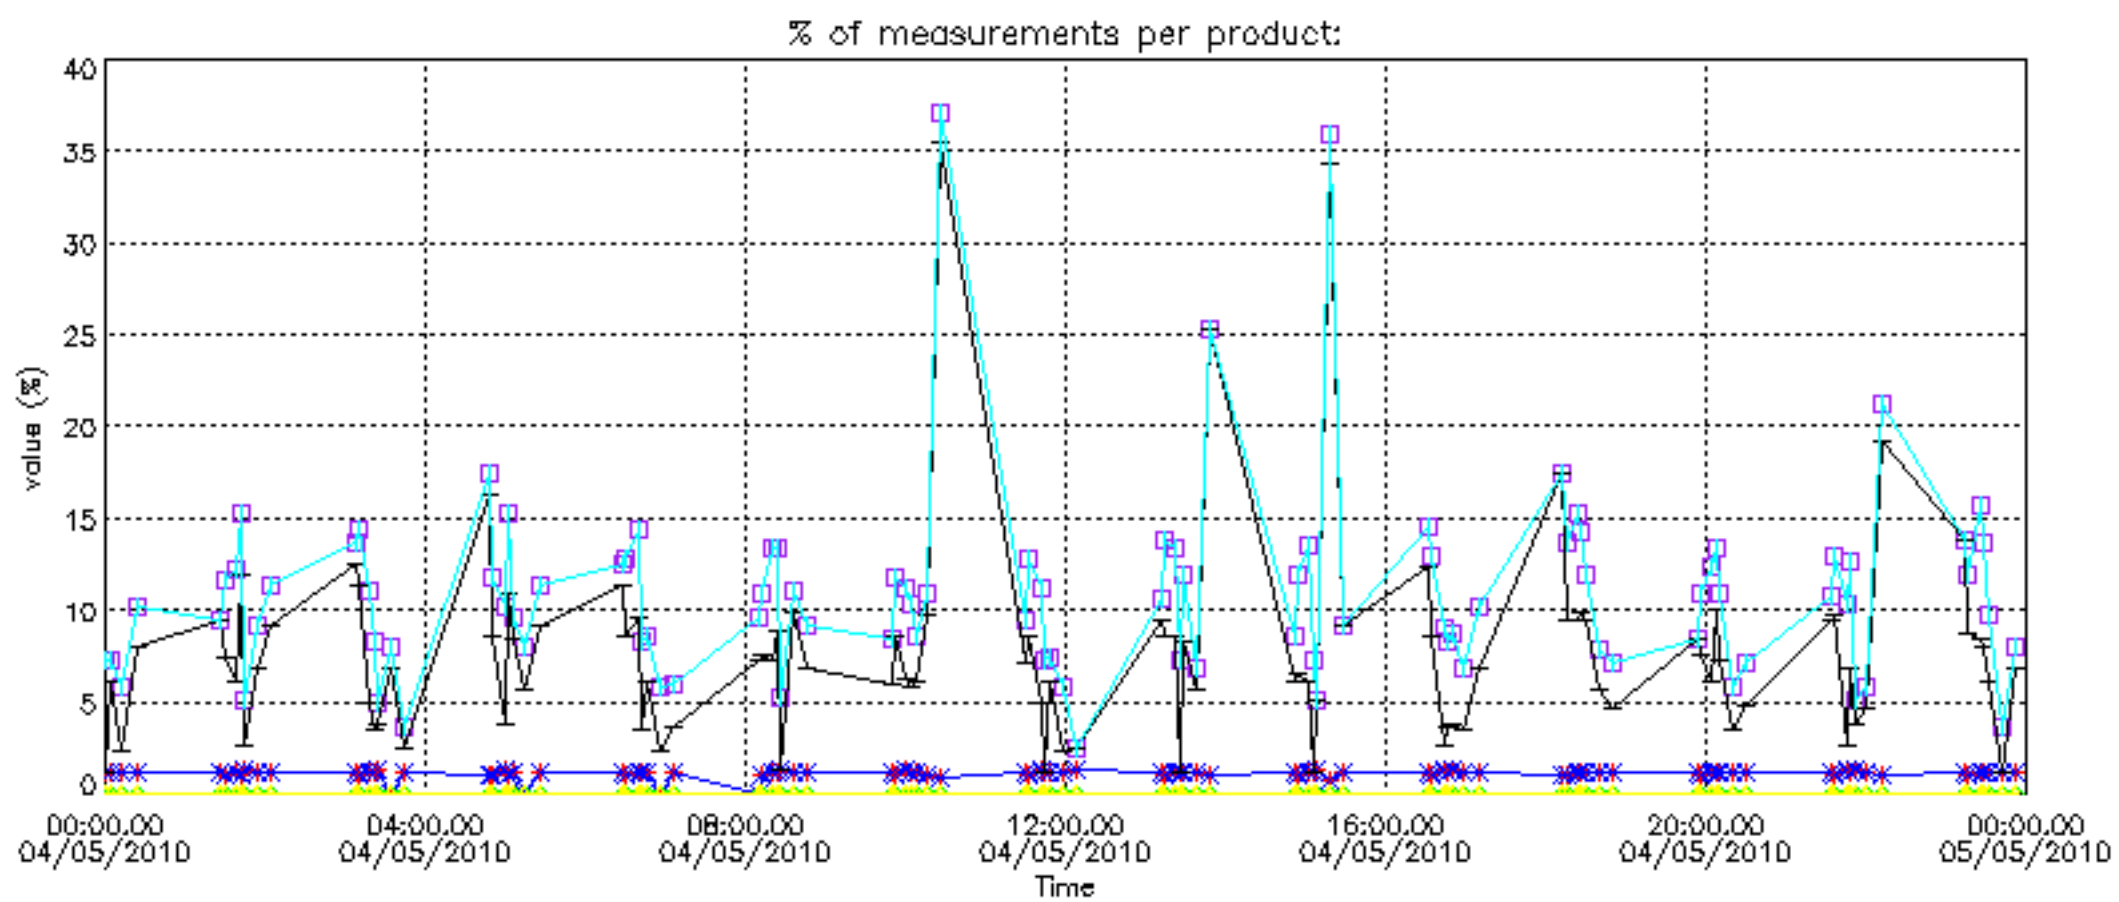

Percentage of cosmic ray hits per profile

Percentage of datation errors per profile