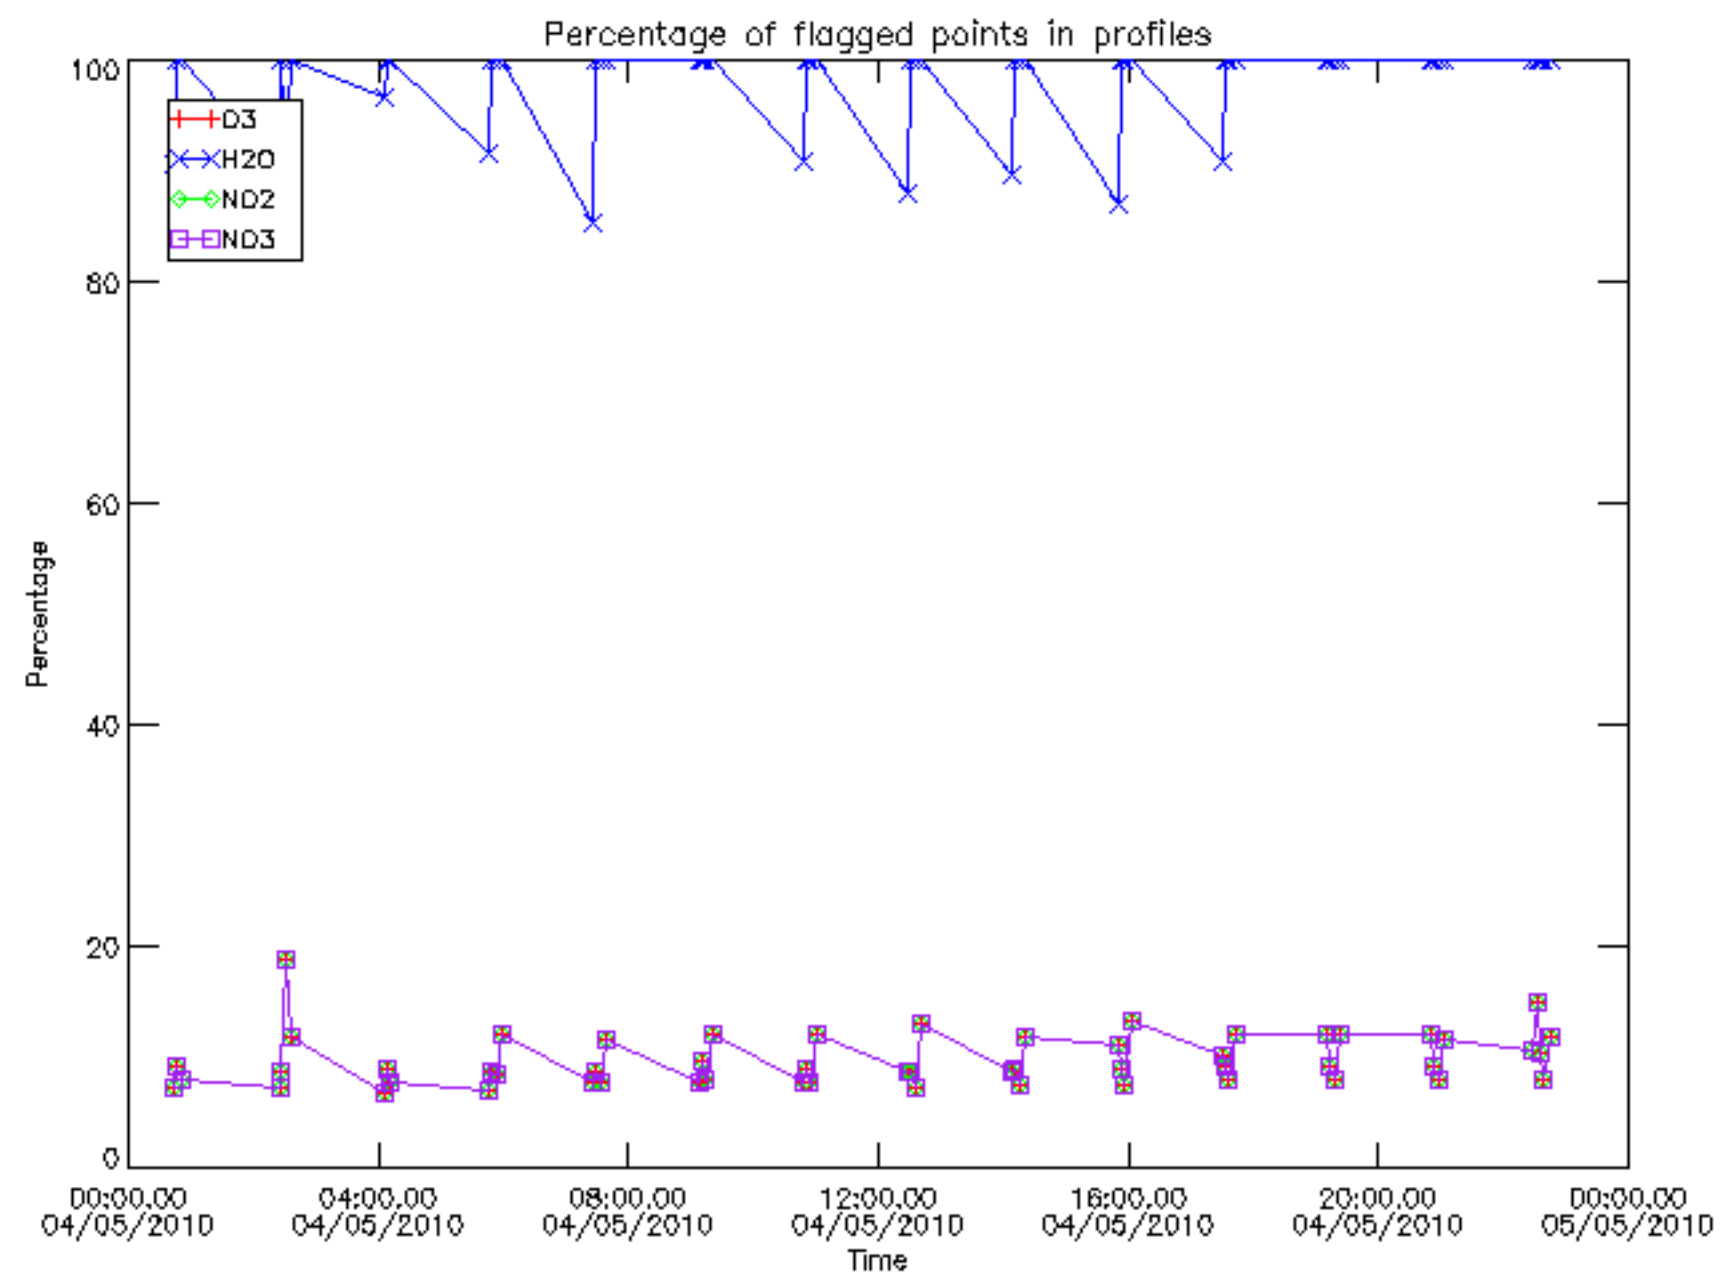

Percentage of flagged data per D3 profile

Percentage of flagged data per H2O profile