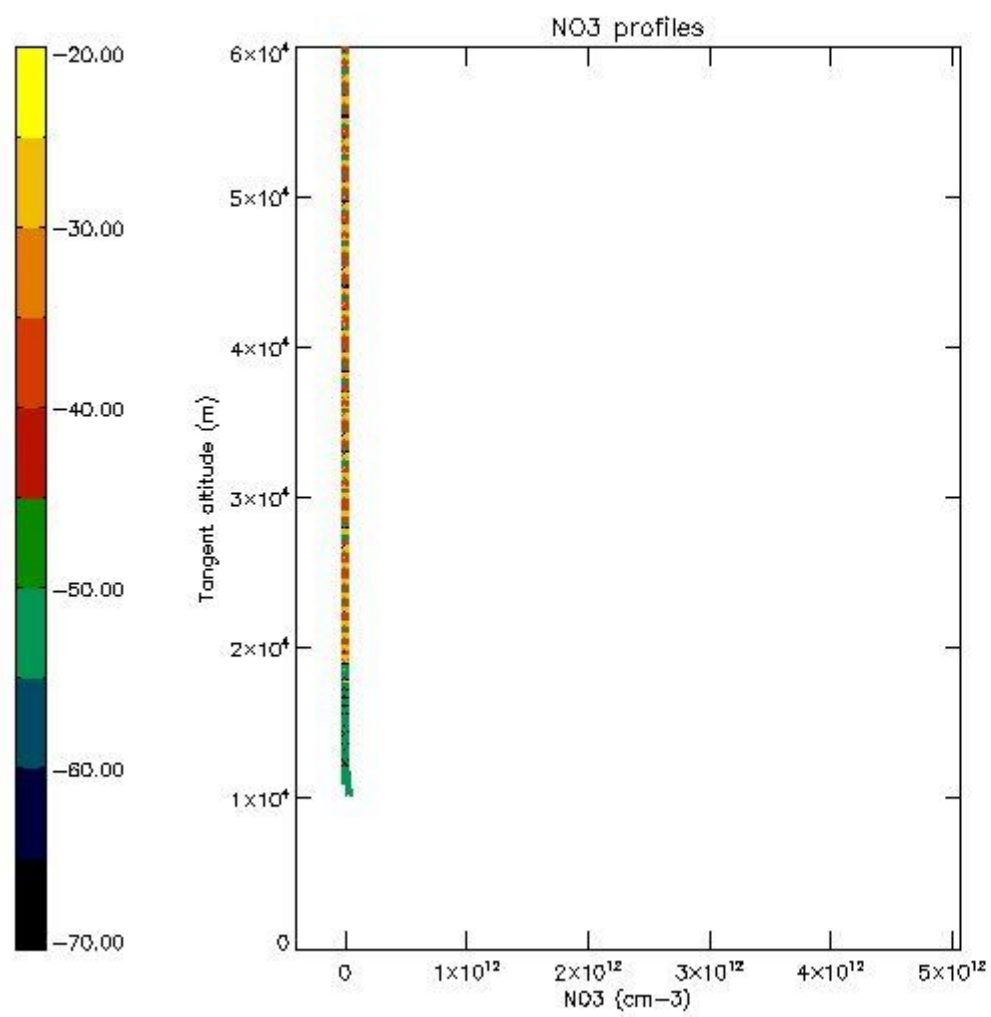

5.8 Plot H2O profiles for all STD (only for occultations of stars 1,2,3,4,13,14,16,26,63 dark without errors)

The colorbar represents the latitude.