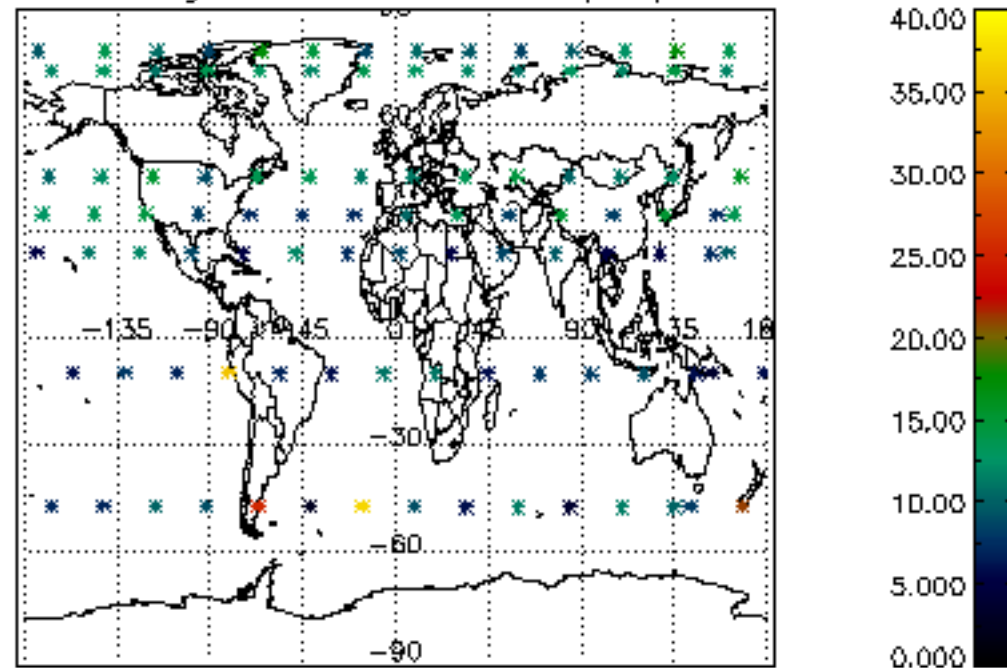

Percentage of saturation errors per profile