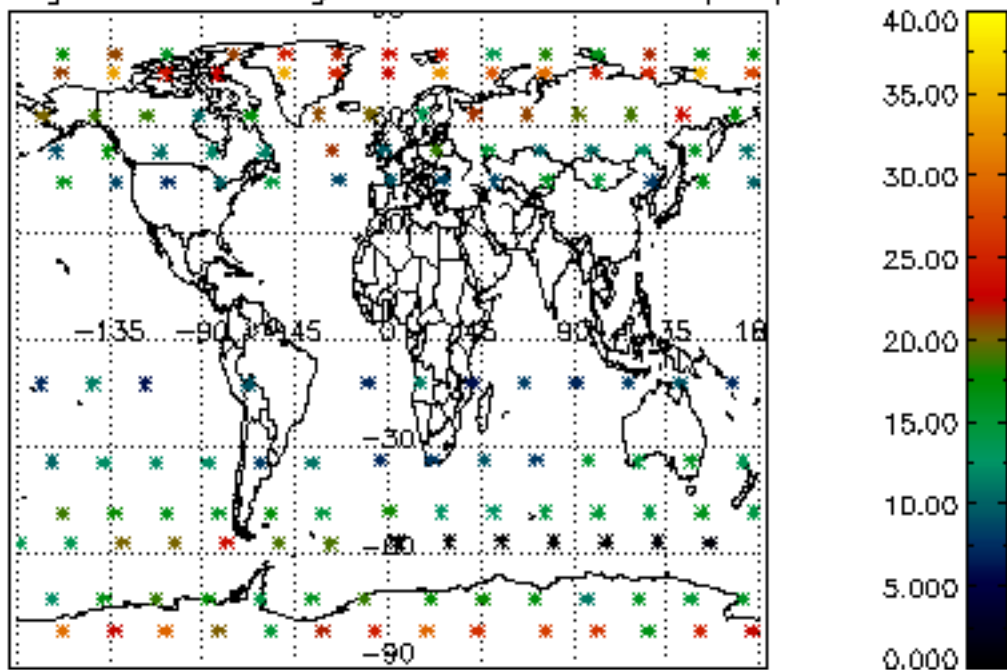

Percentage of cosmic ray hits per profile

Percentage of star falling outside central band per profile