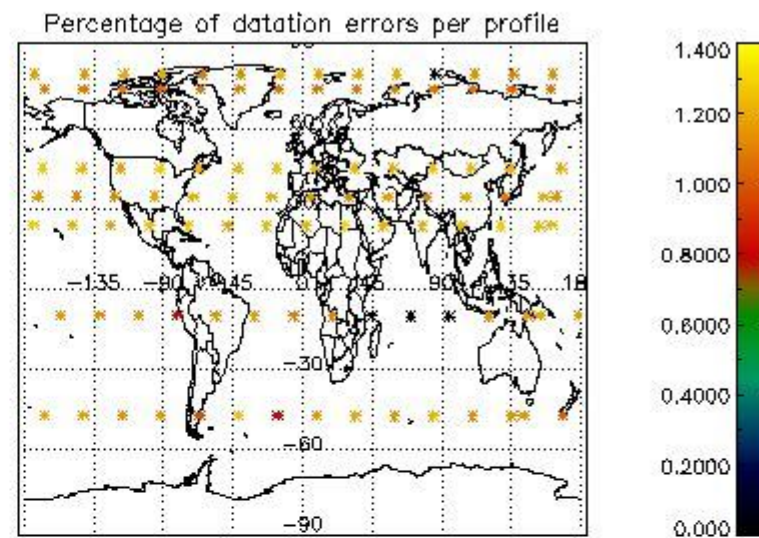

5. Trace gas profiles

5.1 Ozone statistics based on quality of products

The final quality of the products can be "measured" using the STD (Standard Deviation) attached to every point profile. This information is written to the parameter GOM_NL__2P/NL_LOCAL_SPECIES_DENSITY/o3_std of the level 2 products. The table below shows the statistics for given STD ranges.

The statistics are given with respect to the overall valid production:

- Products without fatal errors: GOM_NL__2P/MPH/PRODUCT_ERR=0
- Valid point profile: GOM_NL__2P/NL_LOCAL_SPECIES_DENSITY/pcd(0)=0

The 'Criteria' is applied to valid points of dark limb products:

- Products in dark limb illumination condition: GOM_NL__2P/NL_SUMMARY_QUALITY/obs_ill_cond=0
- Products without fatal errors: GOM_NL__2P/MPH/PRODUCT_ERR=0
- Valid point profile: GOM_NL__2P/NL_LOCAL_SPECIES_DENSITY/pcd(0)=0

So, the table below shows the percentage of dark limb and valid observations for each criteria with respect to the overall valid daily observations.

Criteria	% of total production
All STD	24
STD < 20	6