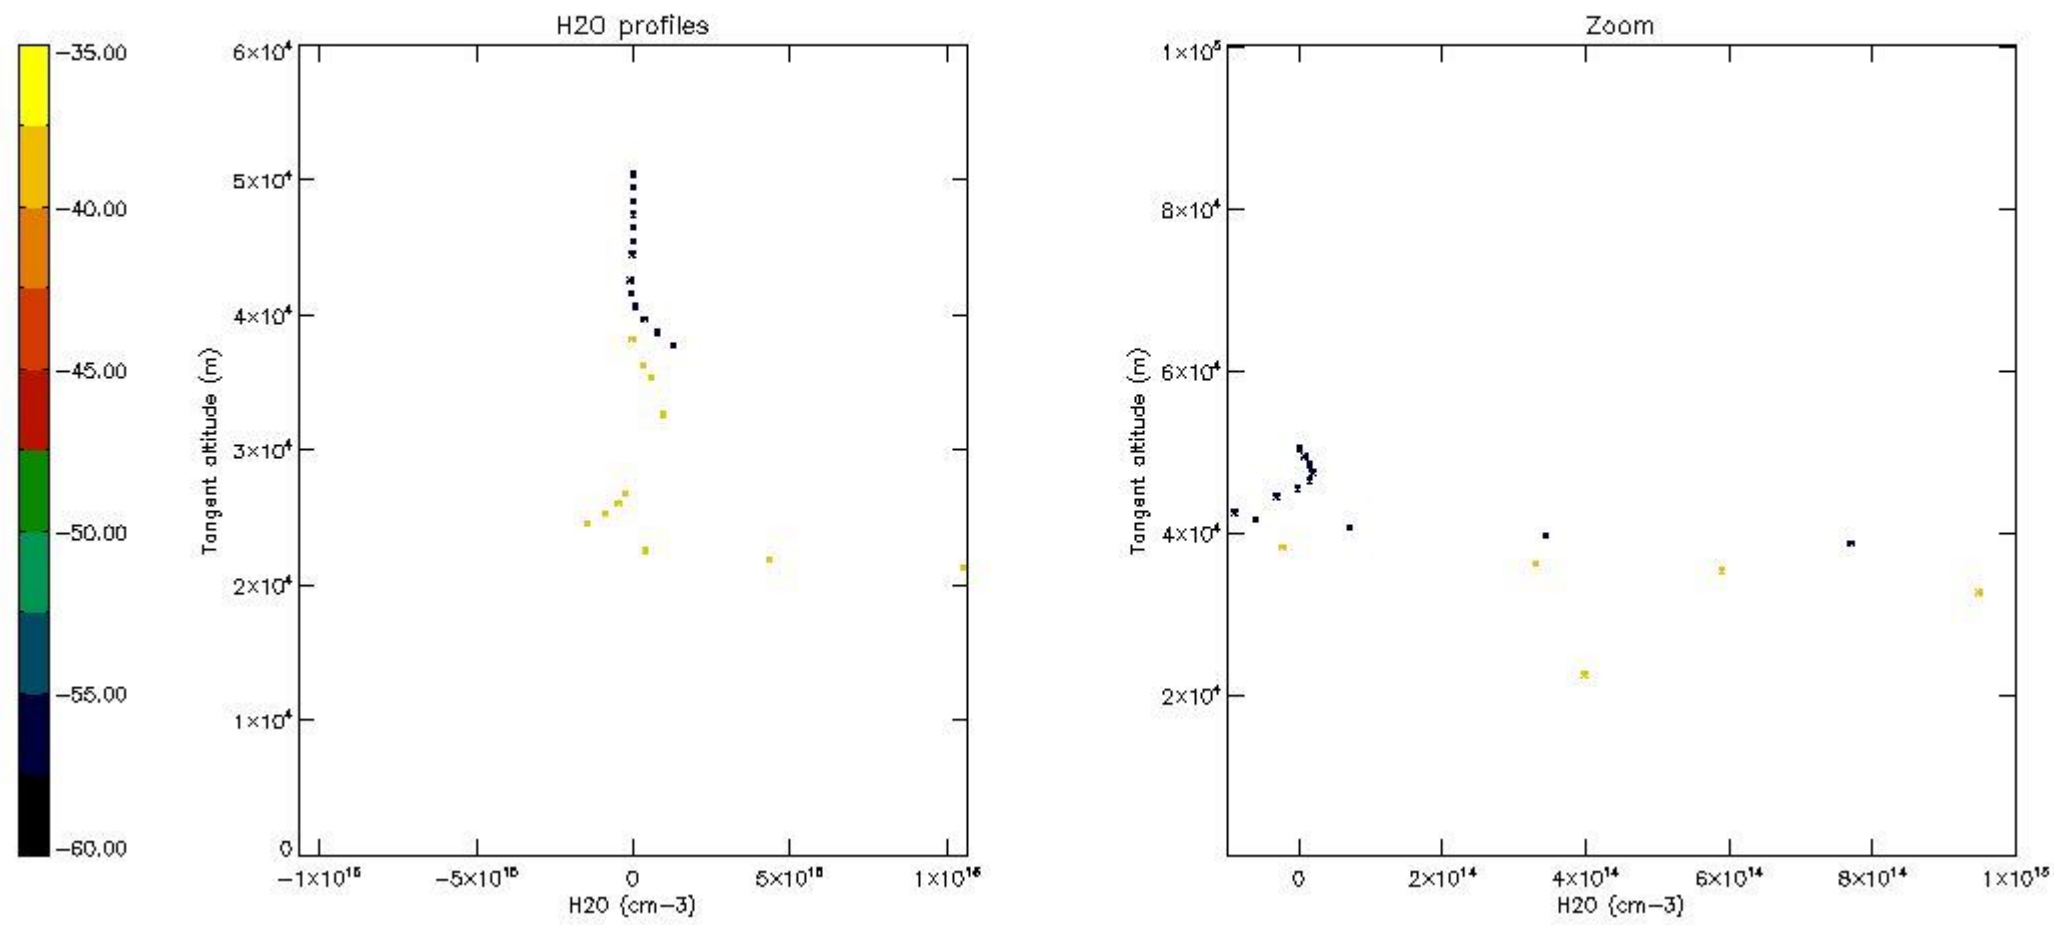

The colorbar represents the latitude.