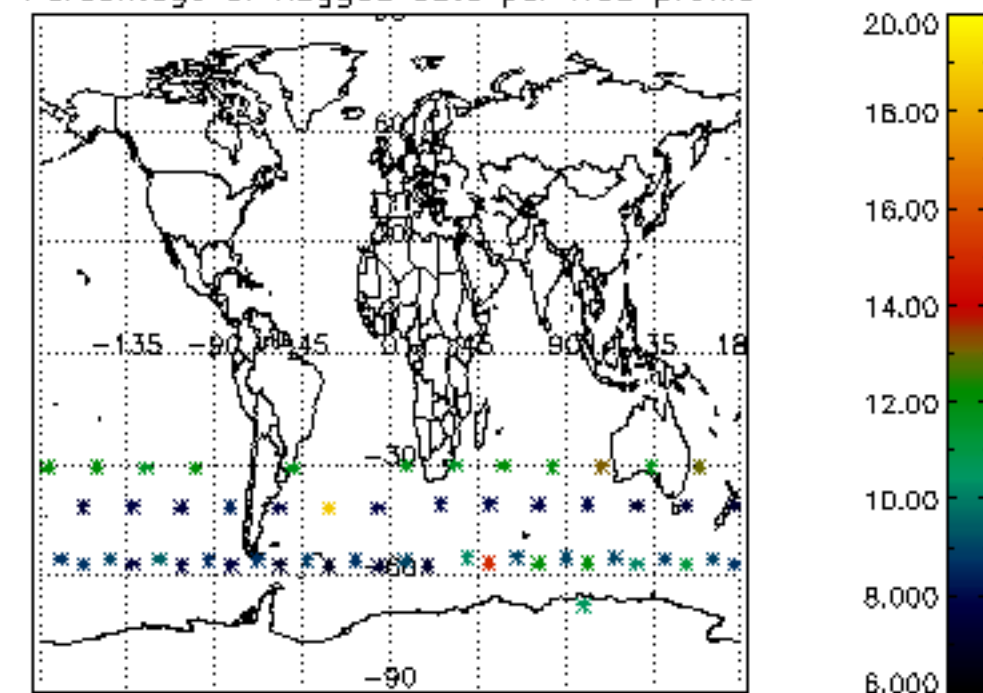

Percentage of flagged data per NO3 profile