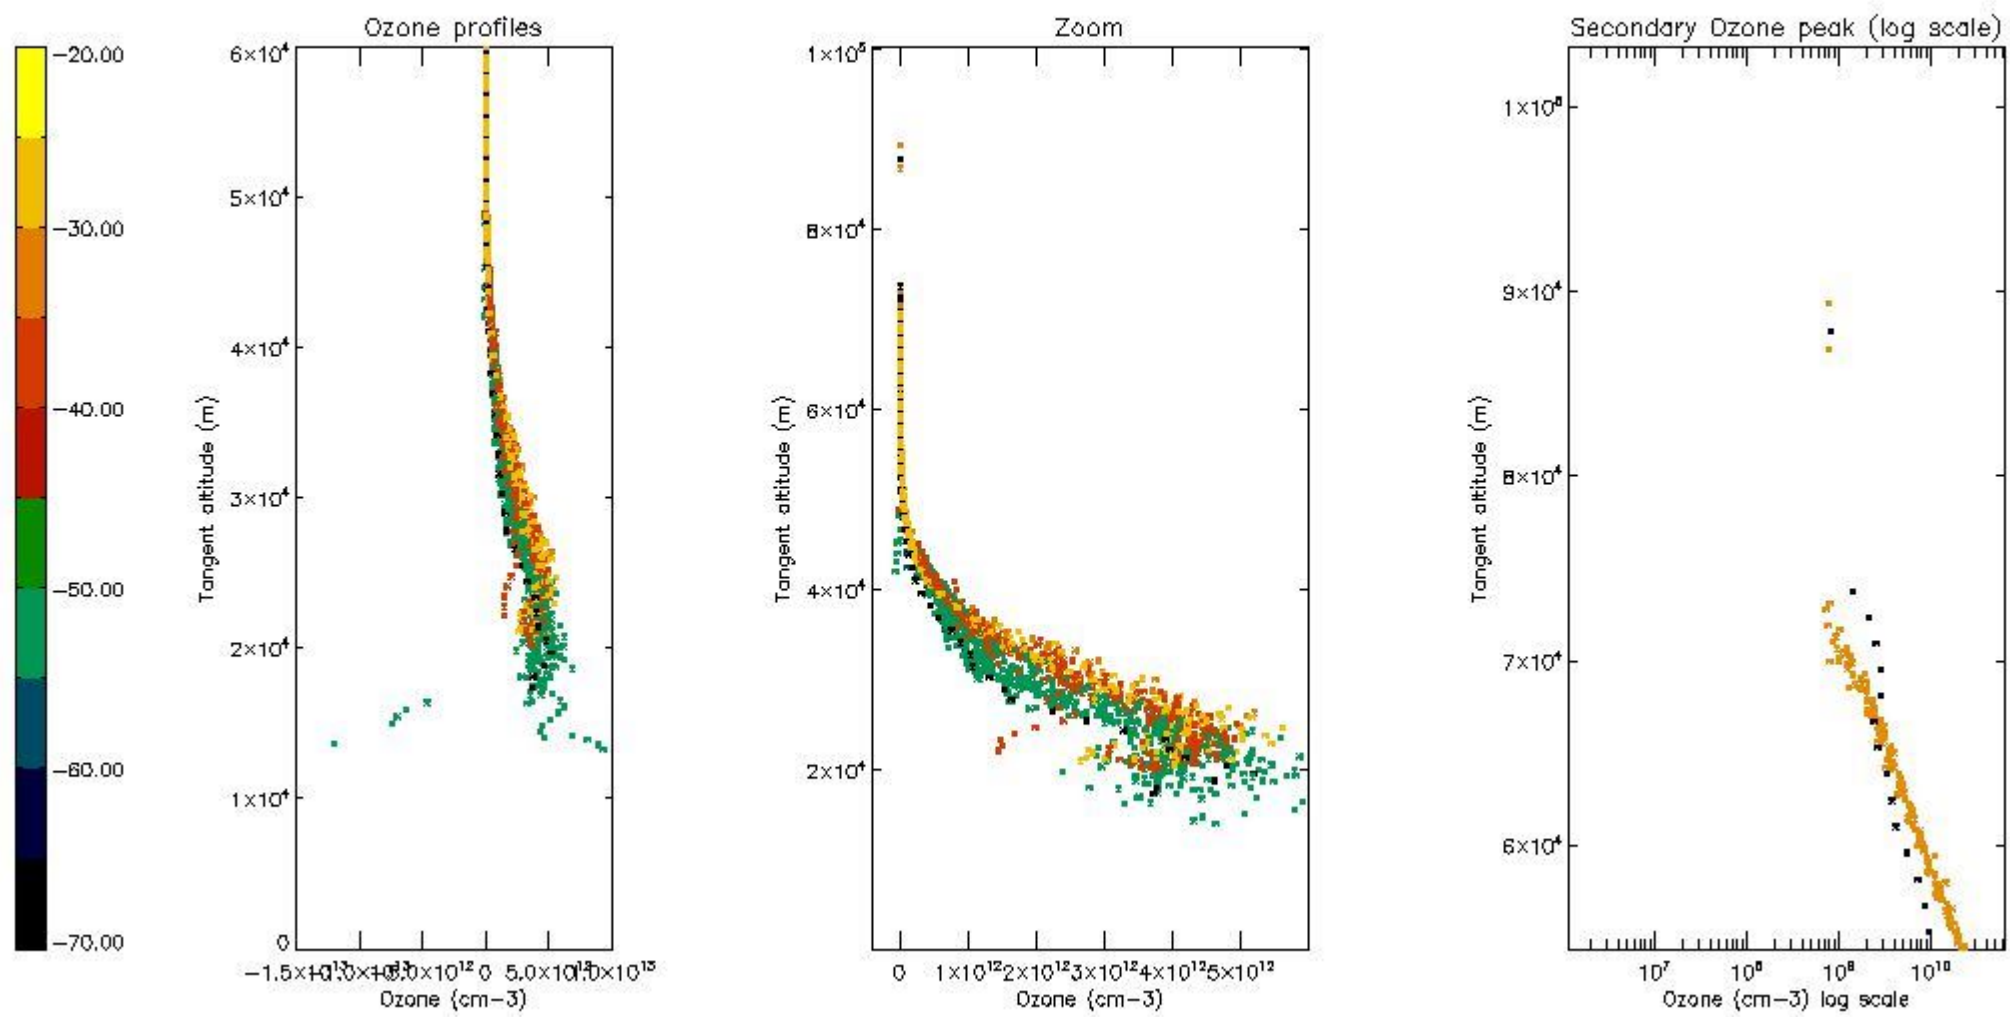

STD < 10	3
STD < 5	0

5.2 Plot ozone profiles for all STD (dark without errors)

The colorbar represents the latitude.

5.3 Plot ozone profiles where STD < 20% (dark without errors)

The colorbar represents the latitude.