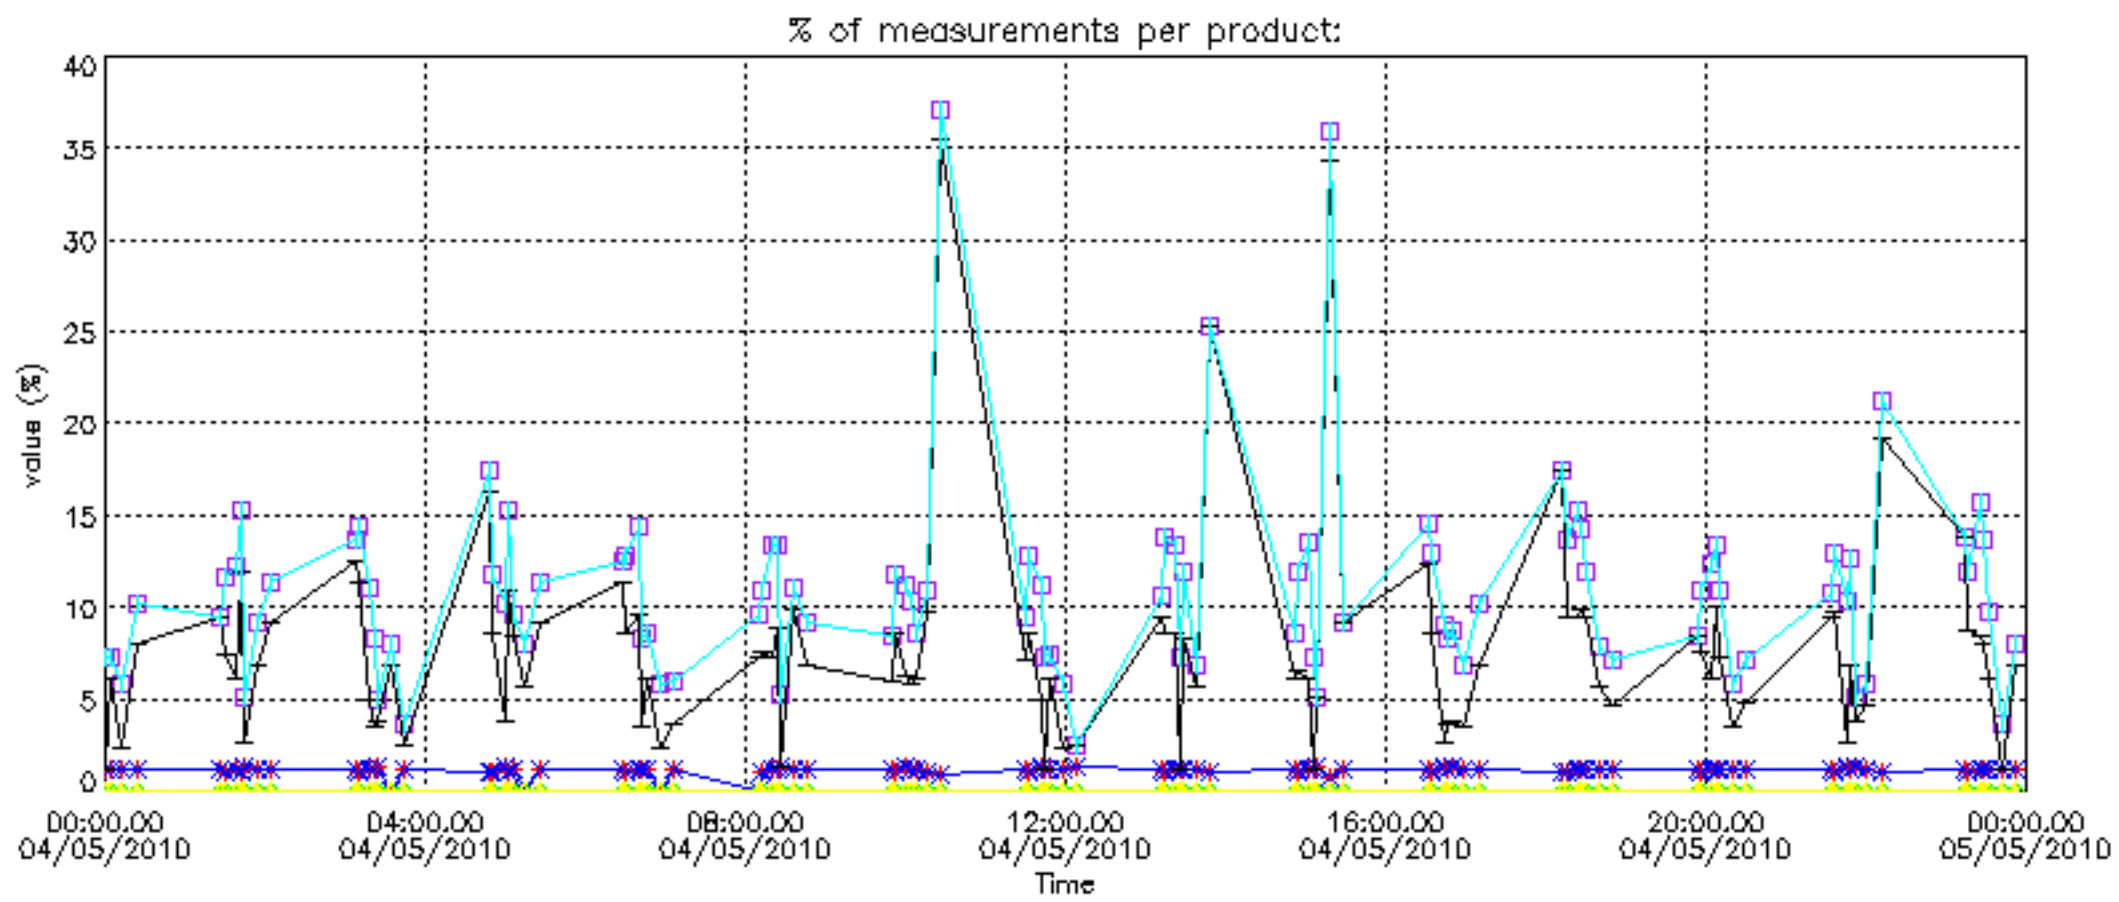

Percentage of cosmic ray hits per profile

Percentage of datation errors per profile