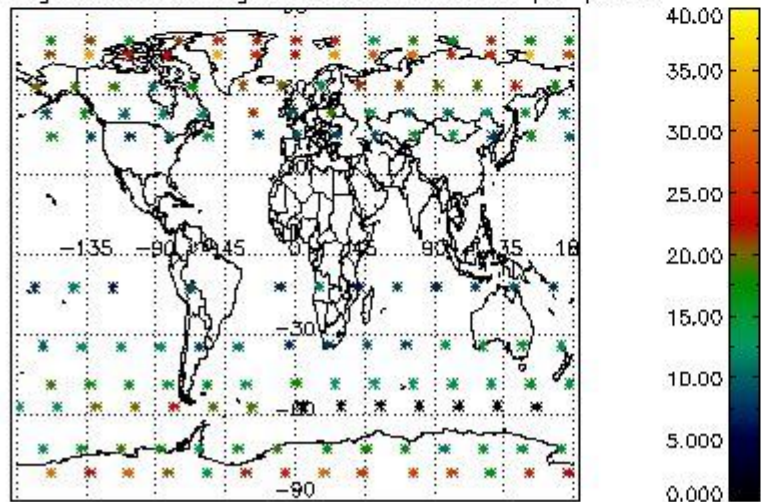

4.2.1 Plot level 1 quality information per product (world map): ENVISAT ASCENDING passes

Percentage of cosmic ray hits per profile

Percentage of datation errors per profile

Percentage of star falling outside central band per profile