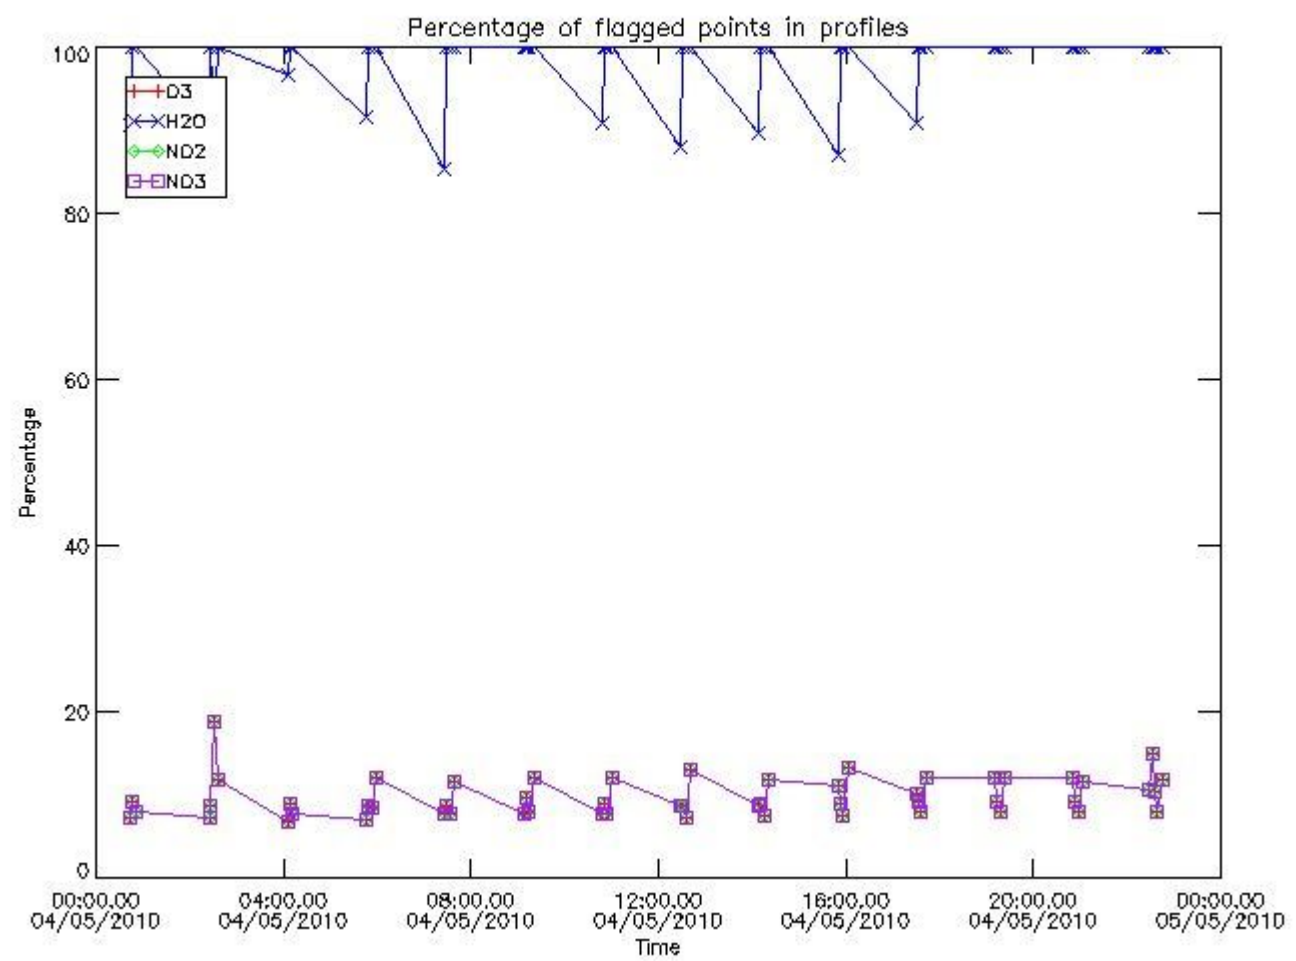

3. Quality information per product

In this section it is plotted some information contained in the Quality Summary data set of the level 2 products. Only products in dark limb conditions and without errors (error flag in the MPH set to "0") are used.

3.1 Plot quality information per product (time dependant)

3.2 Plot quality information per product (world map)