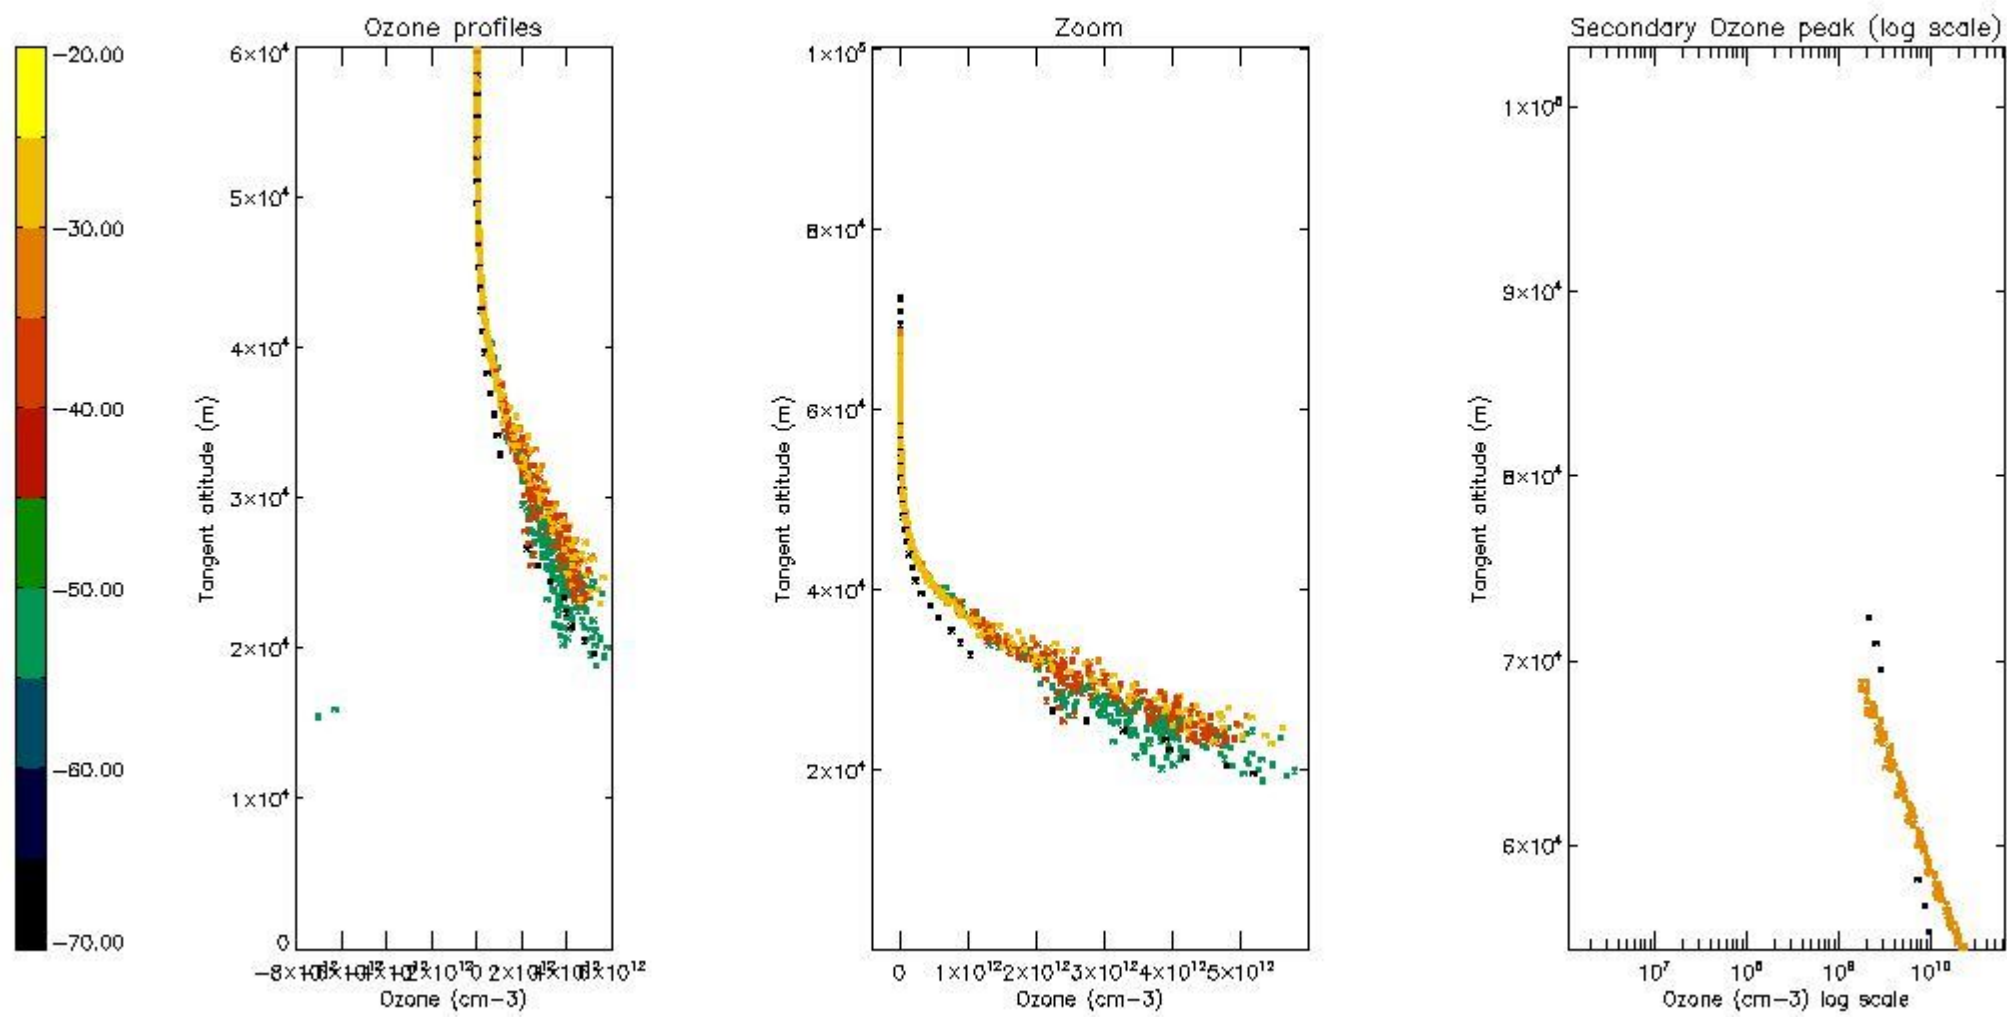

5.5 Plot ozone profiles where STD < 5% (dark without errors)

The colorbar represents the latitude.