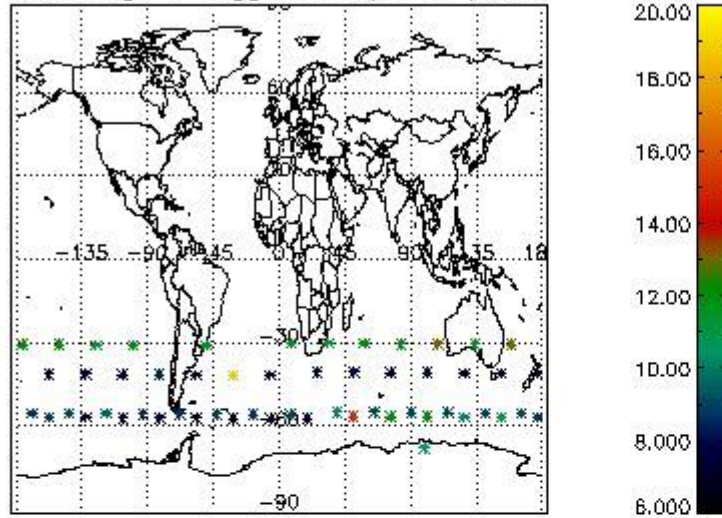

Percentage of flagged data per O3 profile