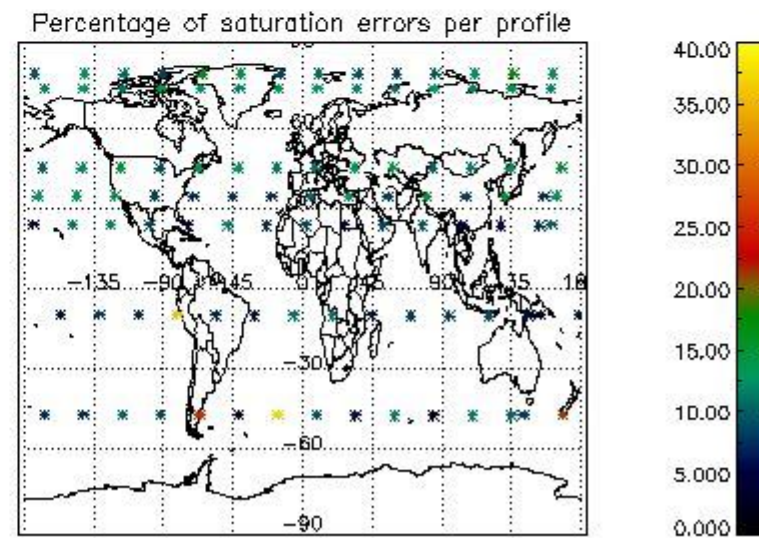

5. Trace gas profiles

5.1 Ozone statistics based on quality of products

The final quality of the products can be "measured" using the STD (Standard Deviation) attached to every point profile. This information is written to the parameter GOM_NL__2P/NL_LOCAL_SPECIES_DENSITY/o3_std of the level 2 products. The table below shows the statistics for given STD ranges.

The statistics are given with respect to the overall valid production:

- Products without fatal errors: GOM_NL__2P/MPH/PRODUCT_ERR=0
- Valid point profile: GOM_NL__2P/NL_LOCAL_SPECIES_DENSITY/pcd(0)=0

The 'Criteria' is applied to valid points of dark limb products:

- Products in dark limb illumination condition: GOM_NL__2P/NL_SUMMARY_QUALITY/obs_ill_cond=0
- Products without fatal errors: GOM_NL__2P/MPH/PRODUCT_ERR=0
- Valid point profile: GOM_NL__2P/NL_LOCAL_SPECIES_DENSITY/pcd(0)=0

So, the table below shows the percentage of dark limb and valid observations for each criteria with respect to the overall valid daily observations.

Criteria	% of total production
All STD	24
STD < 20	6