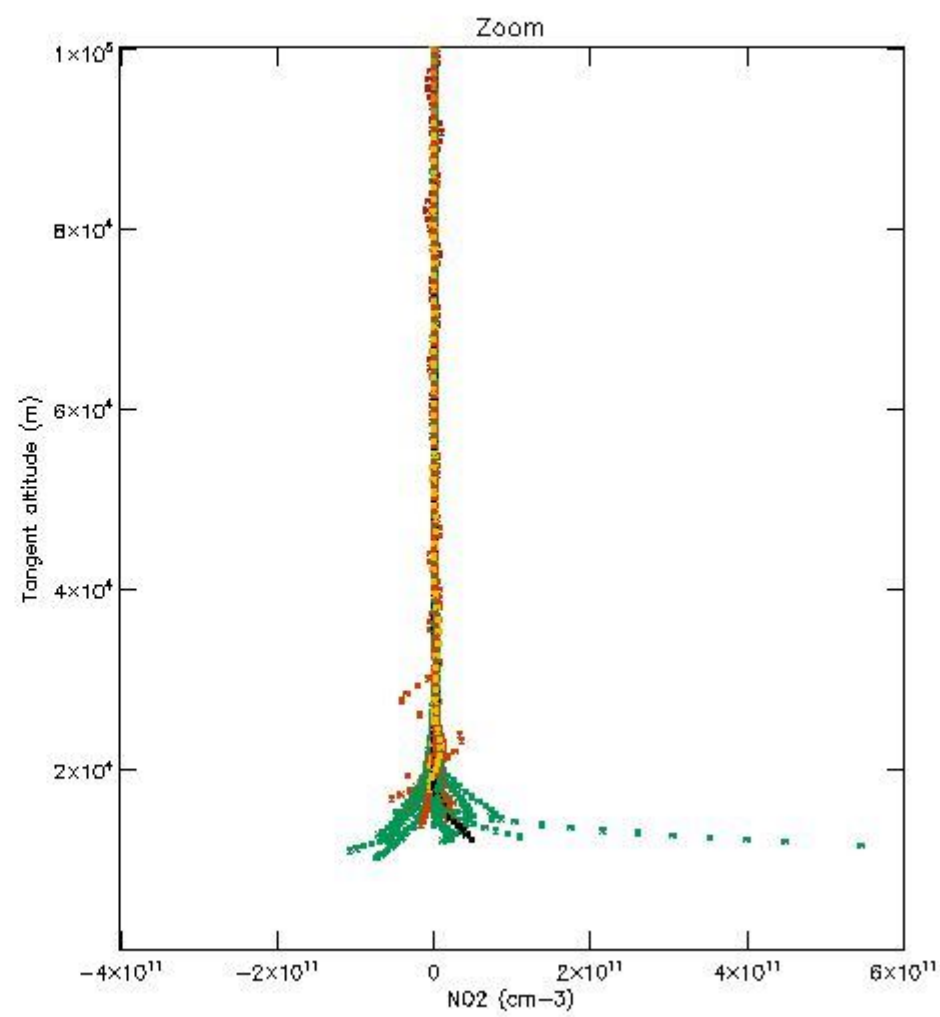

5.7 Plot NO3 profiles for all STD (dark without errors)

The colorbar represents the latitude.