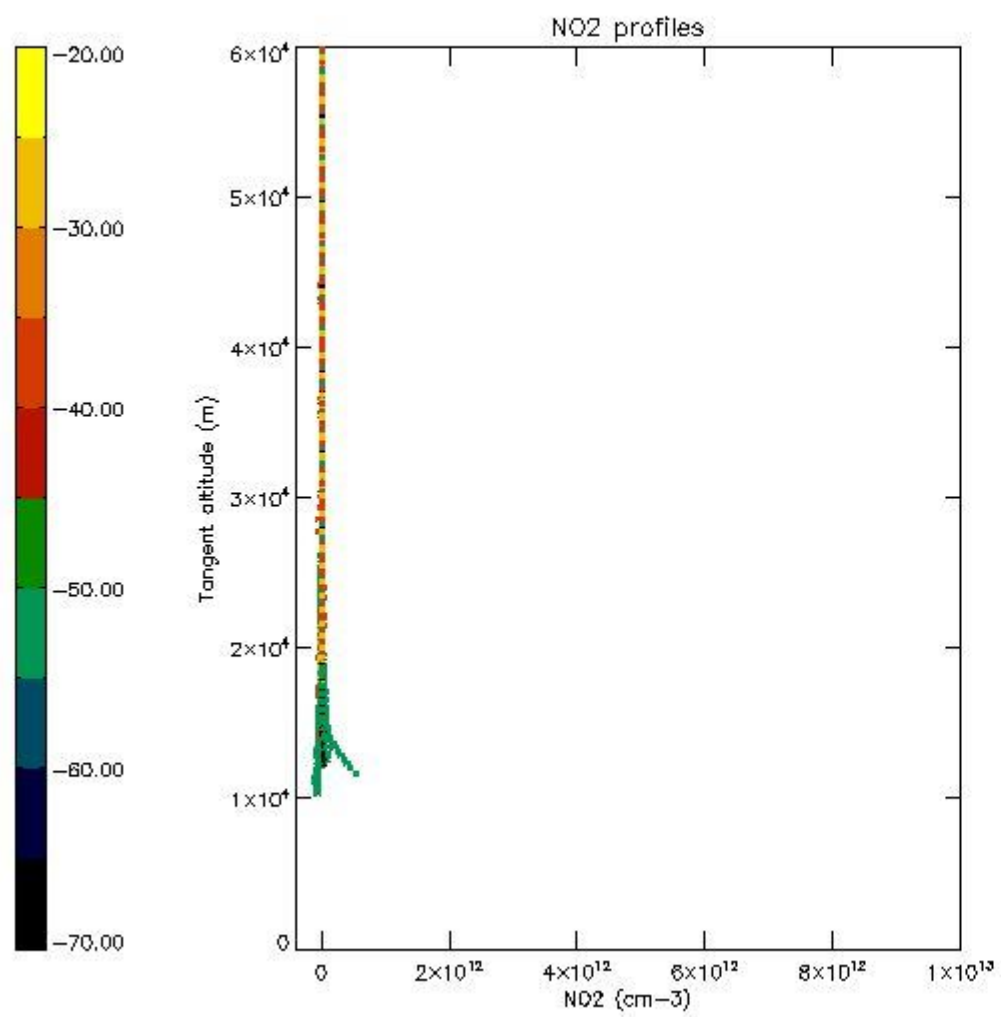

5.7 Plot NO3 profiles for all STD (dark without errors)

The colorbar represents the latitude.