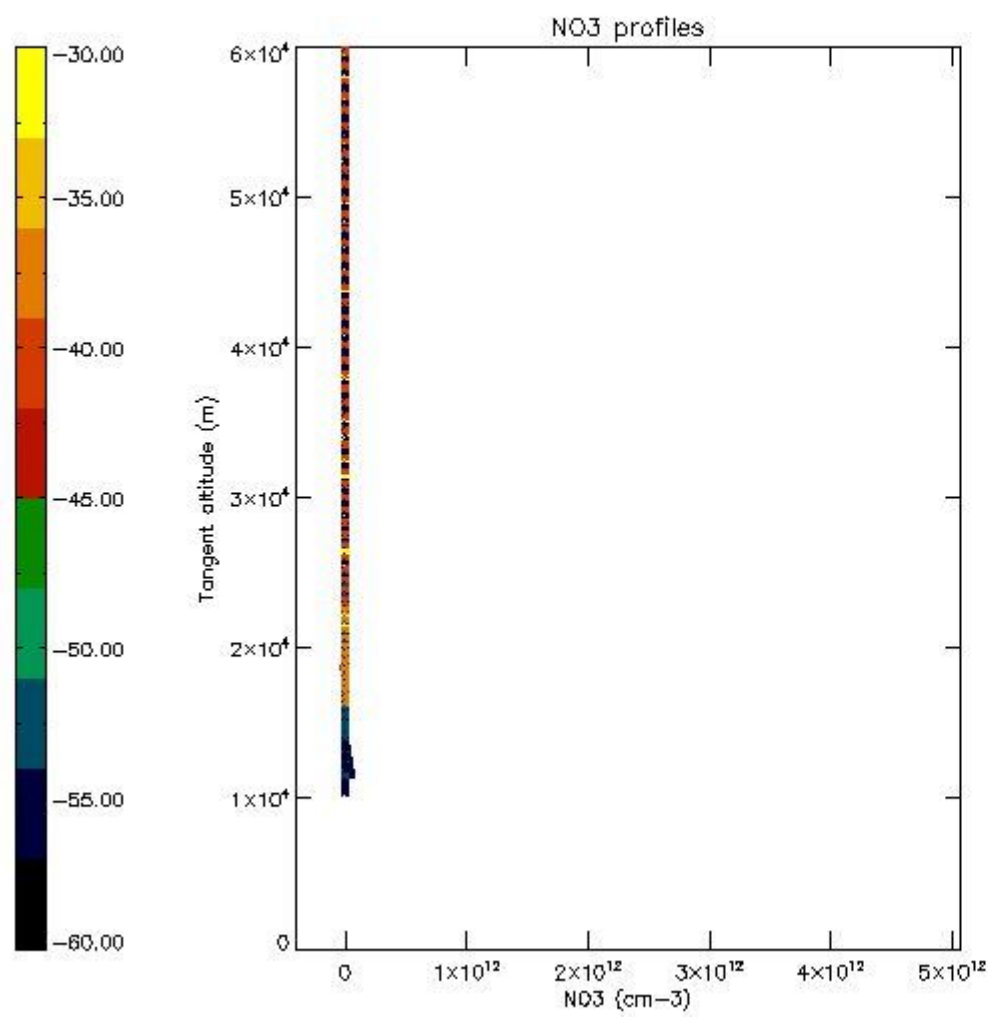

5.4 Plot ozone profiles where  $STD < 10\%$  (dark without errors)

The colorbar represents the latitude.

*5.5 Plot ozone profiles where  $STD < 5\%$  (dark without errors)*

The colorbar represents the latitude.

*5.6 Plot NO<sub>2</sub> profiles for all STD (dark without errors)*

The colorbar represents the latitude.

*5.7 Plot NO3 profiles for all STD (dark without errors)*

The colorbar represents the latitude.

*5.8 Plot H2O profiles for all STD (only for occultations of stars 1,2,3,4,13,14,16,26,63 dark without errors)*

The colorbar represents the latitude.