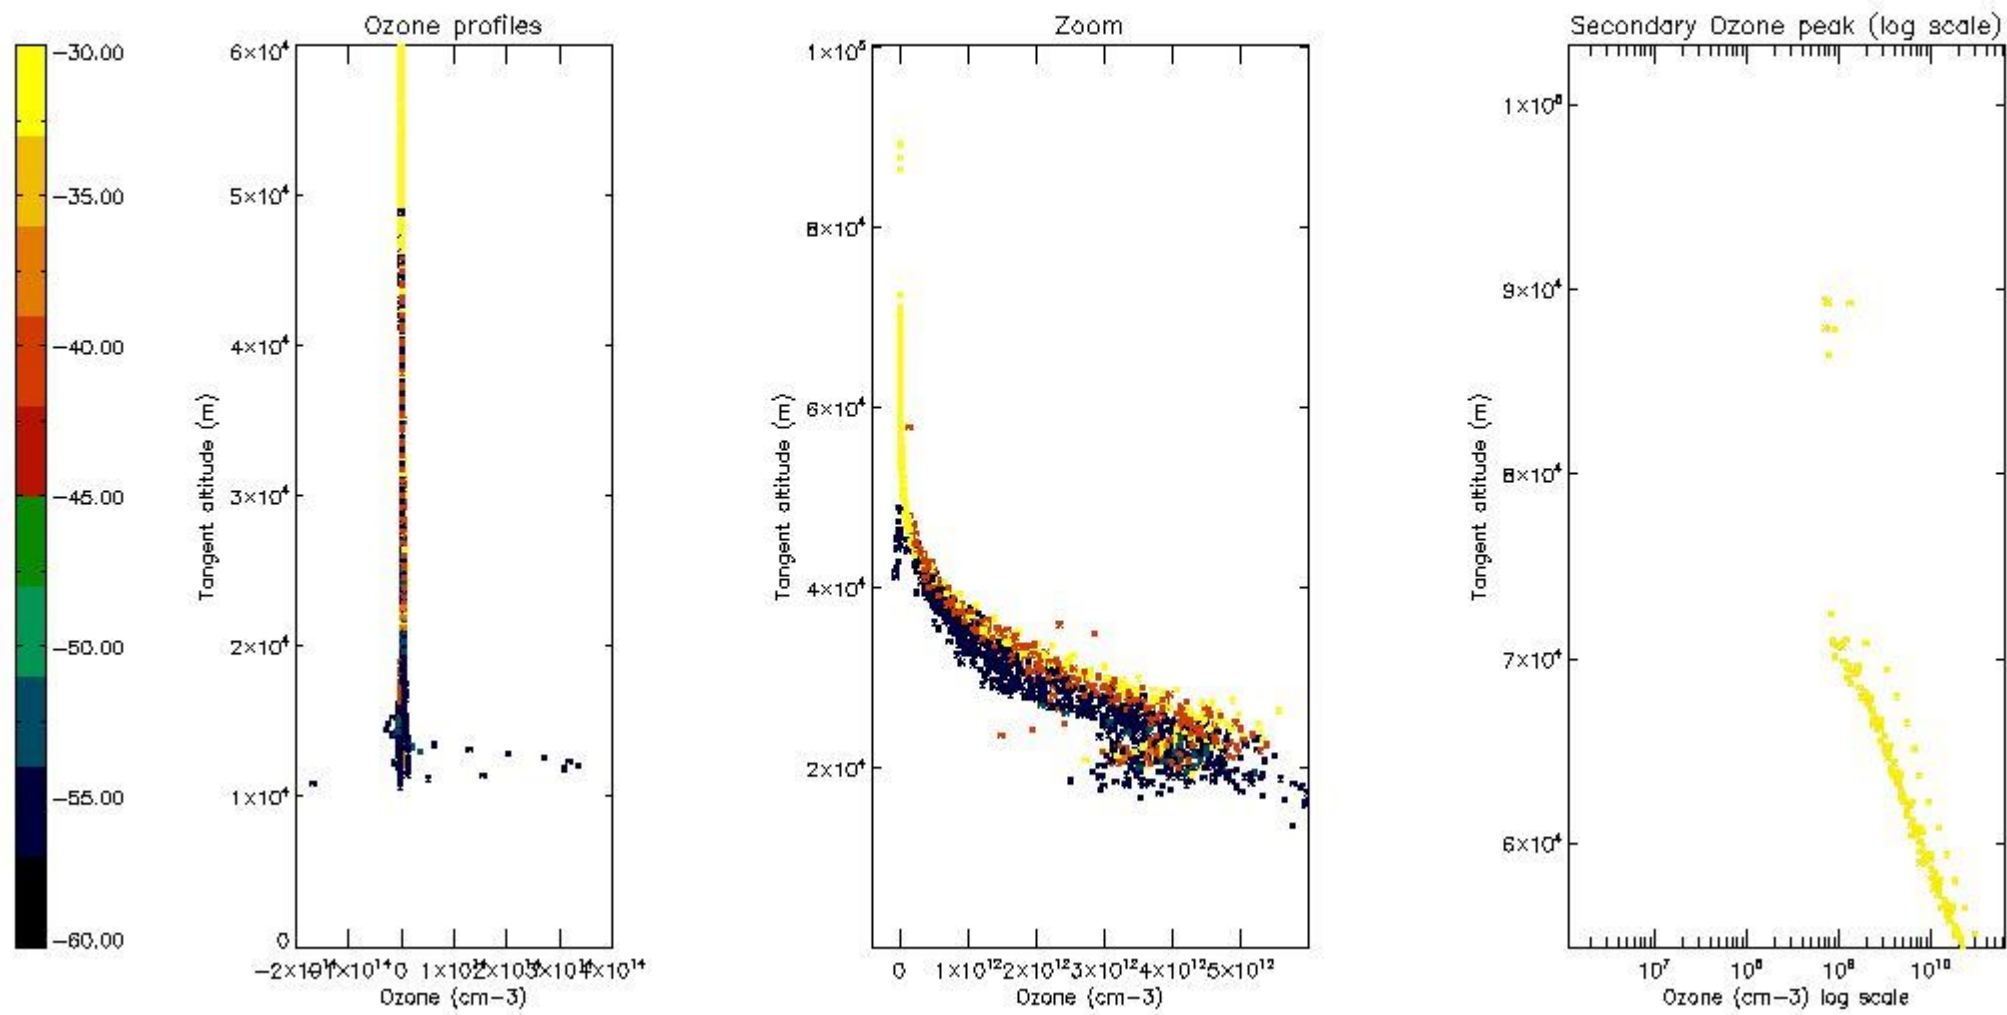

STD < 10	3
STD < 5	0

5.2 Plot ozone profiles for all STD (dark without errors)

The colorbar represents the latitude.

5.3 Plot ozone profiles where STD < 20% (dark without errors)

The colorbar represents the latitude.