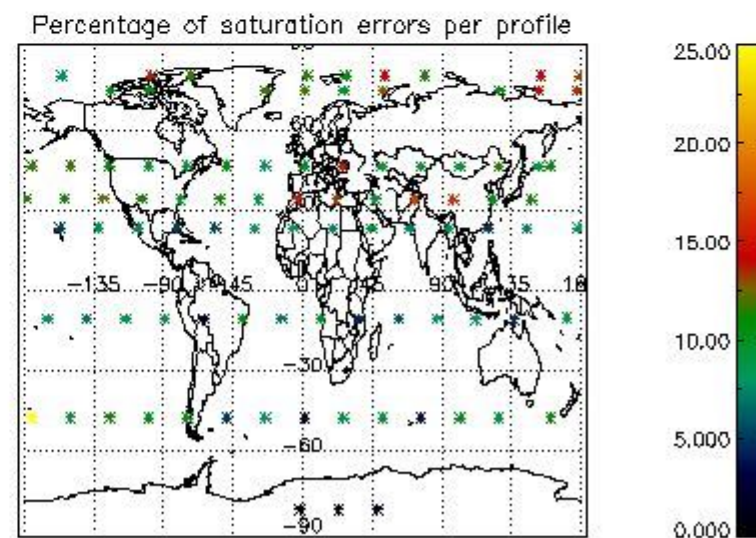

5. Trace gas profiles

5.1 Ozone statistics based on quality of products

The final quality of the products can be "measured" using the STD (Standard Deviation) attached to every point profile. This information is written to the parameter GOM_NL__2P/NL_LOCAL_SPECIES_DENSITY/o3_std of the level 2 products. The table below shows the statistics for given STD ranges.

The statistics are given with respect to the overall valid production:

- Products without fatal errors: GOM_NL__2P/MPH/PRODUCT_ERR=0
- Valid point profile: GOM_NL__2P/NL_LOCAL_SPECIES_DENSITY/pcd(0)=0

The 'Criteria' is applied to valid points of dark limb products:

- Products in dark limb illumination condition: GOM_NL__2P/NL_SUMMARY_QUALITY/obs_ill_cond=0
- Products without fatal errors: GOM_NL__2P/MPH/PRODUCT_ERR=0
- Valid point profile: GOM_NL__2P/NL_LOCAL_SPECIES_DENSITY/pcd(0)=0

So, the table below shows the percentage of dark limb and valid observations for each criteria with respect to the overall valid daily observations.

Criteria	% of total production
All STD	24
STD < 20	7