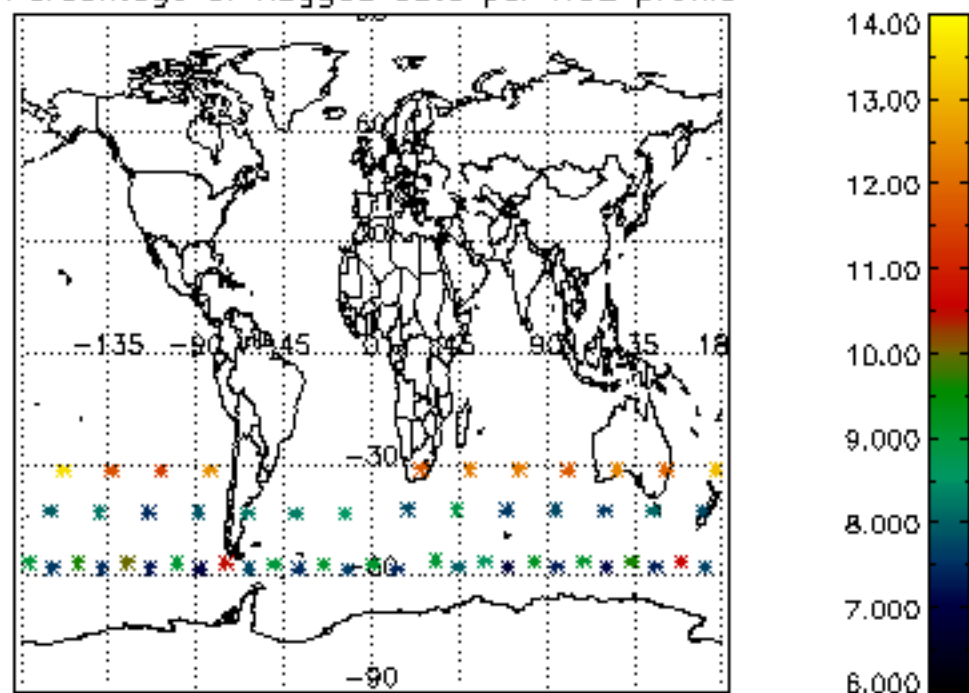

Percentage of flagged data per NO2 profile