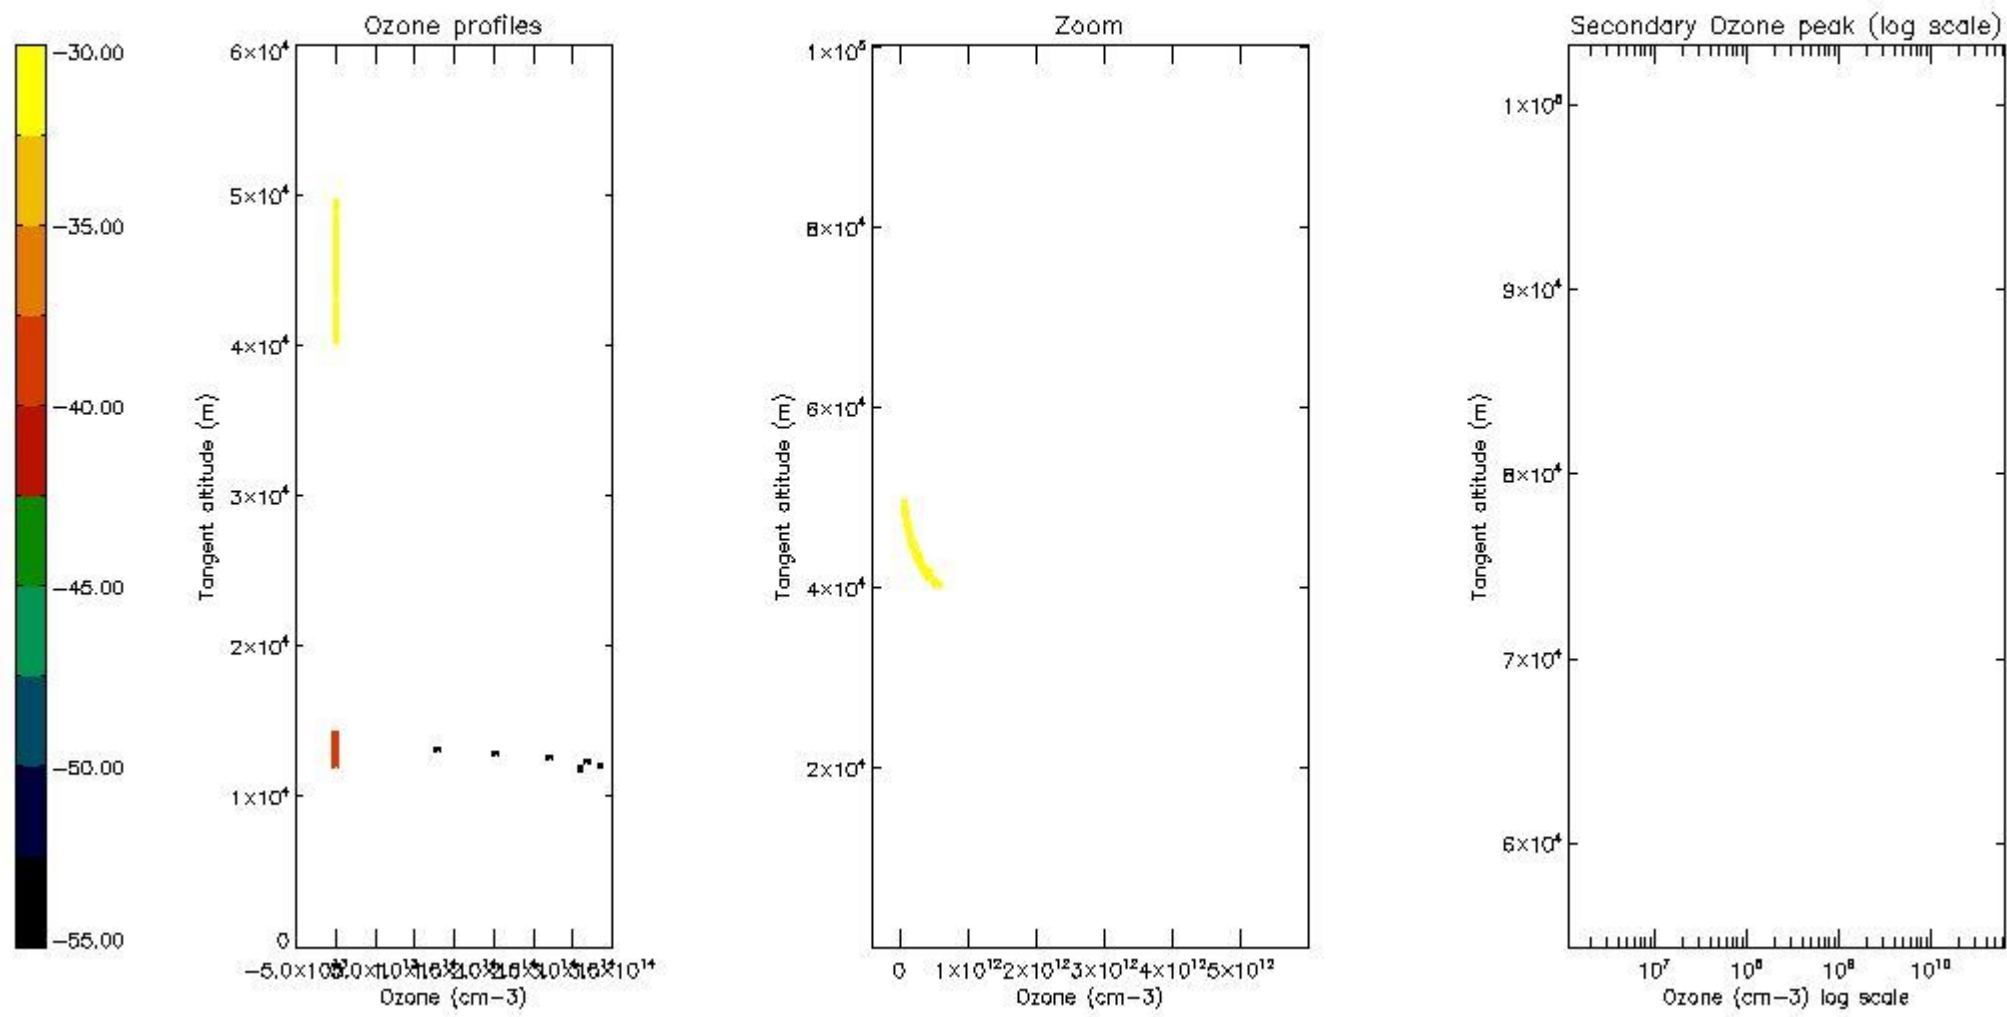

5.4 Plot ozone profiles where  $STD < 10\%$  (dark without errors)

The colorbar represents the latitude.

*5.5 Plot ozone profiles where  $STD < 5\%$  (dark without errors)*

The colorbar represents the latitude.