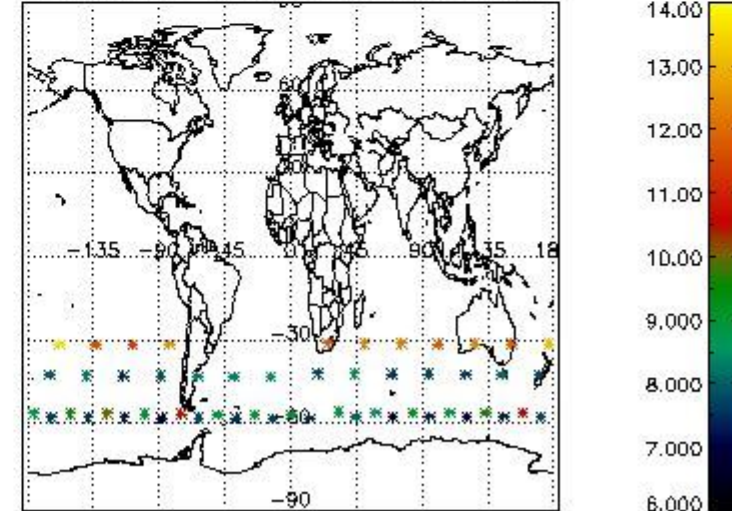

Percentage of flagged data per NO3 profile

4. Level 1 quality information per product

In this section it is plotted some information contained in the Quality Summary data set of the level 2 products that comes from the level 1b processing. Products without errors (error flag in the MPH set to "0") are used.

4.1 Plot quality information per product (time dependant) coming from level 1b processing

4.1.1 Plot level 1 quality information per product (time dependant): ENVISAT ASCENDING passes