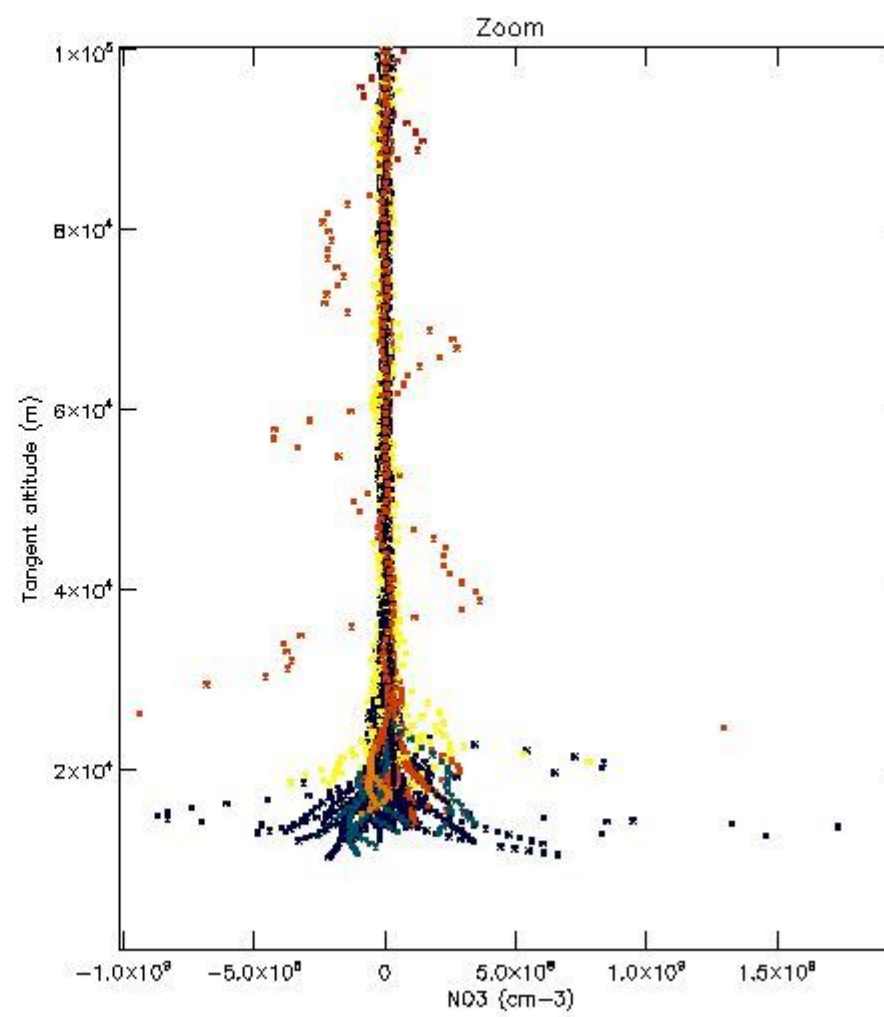

5.8 Plot H2O profiles for all STD (only for occultations of stars 1,2,3,4,13,14,16,26,63 dark without errors)

The colorbar represents the latitude.