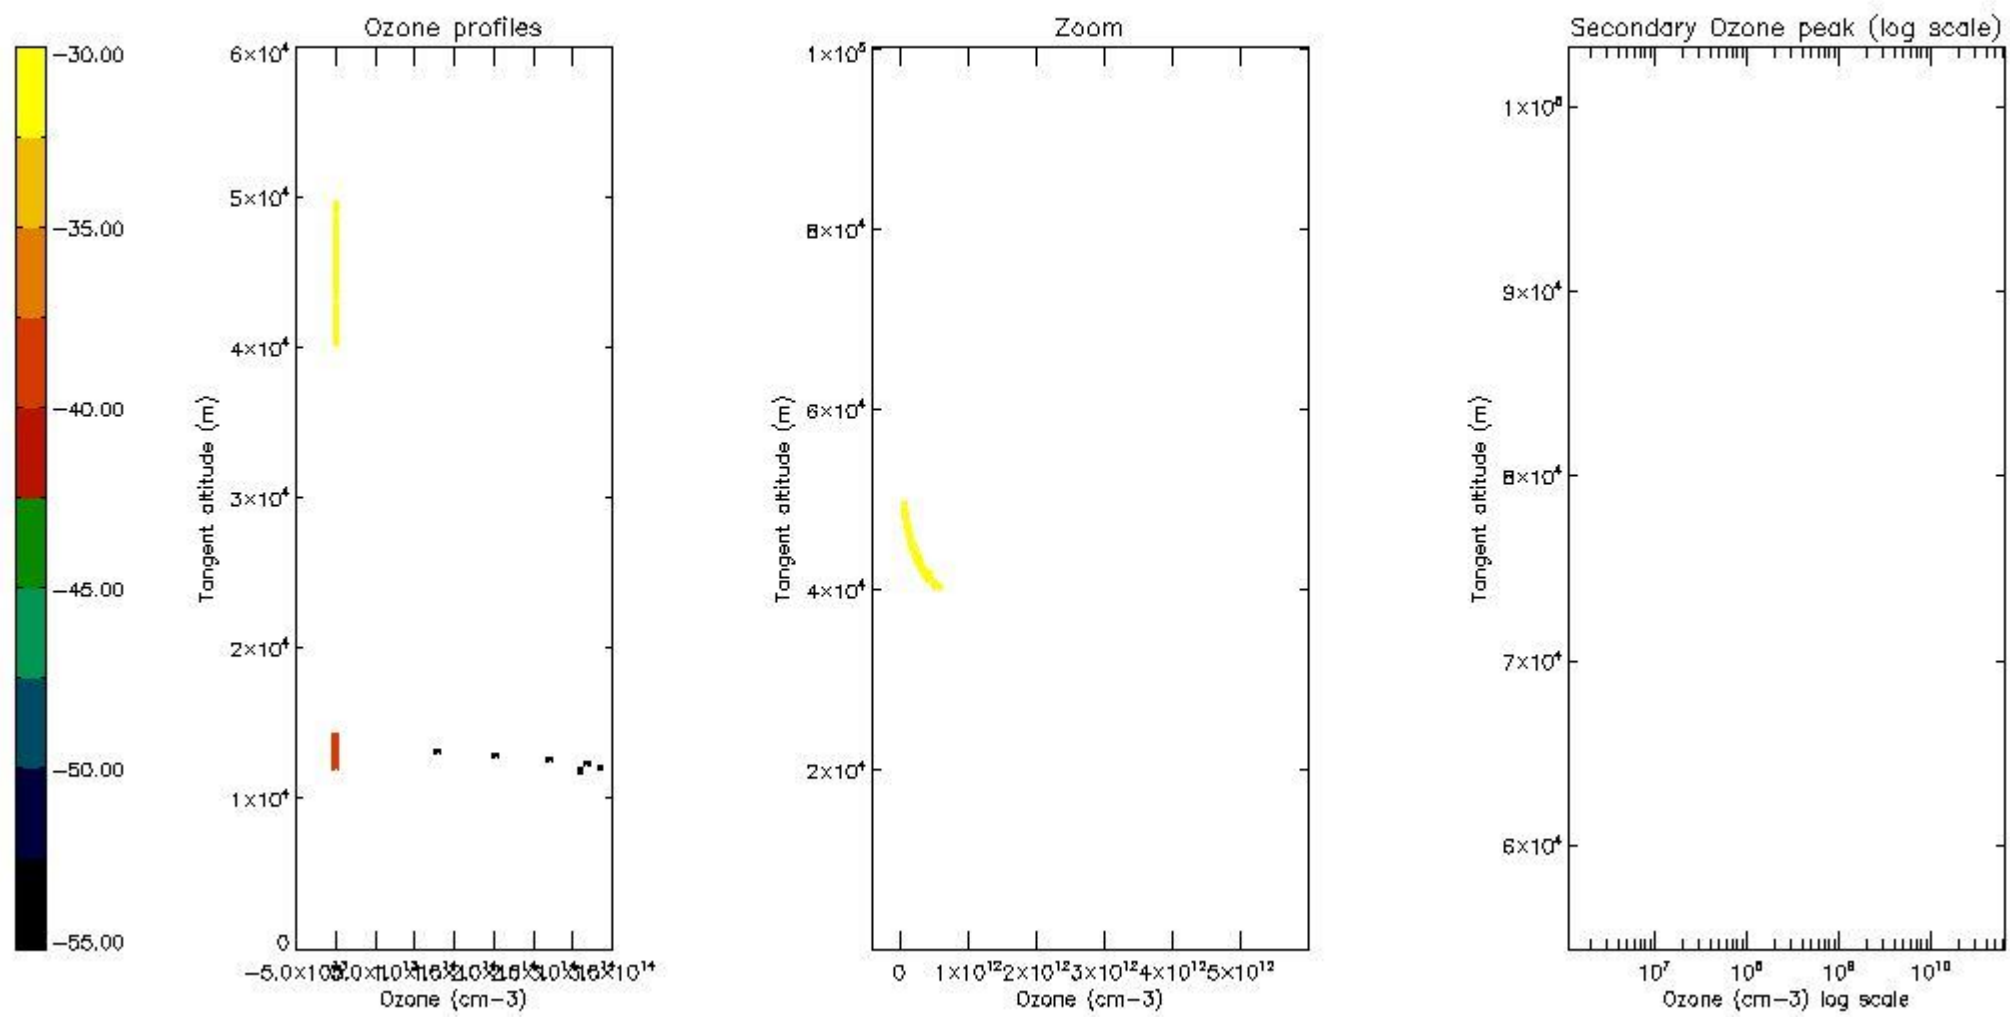

5.6 Plot NO₂ profiles for all STD (dark without errors)

The colorbar represents the latitude.