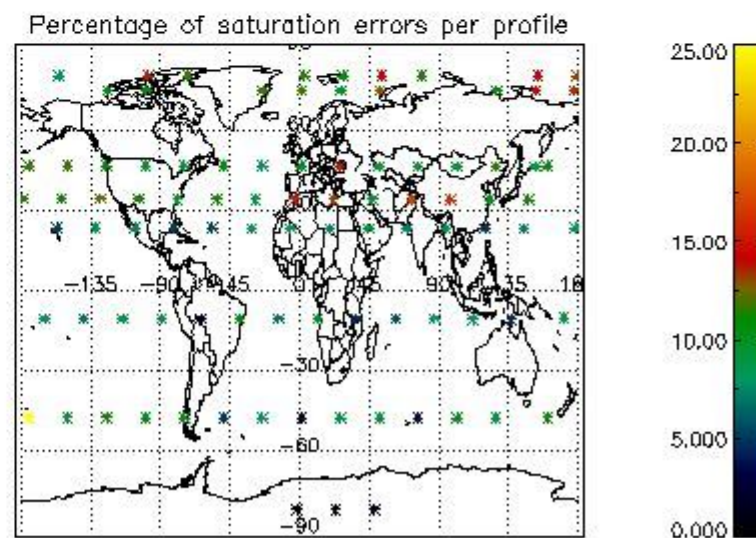

5. Trace gas profiles

5.1 Ozone statistics based on quality of products

The final quality of the products can be "measured" using the STD (Standard Deviation) attached to every point profile. This information is written to the parameter GOM_NL__2P/NL_LOCAL_SPECIES_DENSITY/o3_std of the level 2 products. The table below shows the statistics for given STD ranges.

The statistics are given with respect to the overall valid production:

- Products without fatal errors: GOM_NL__2P/MPH/PRODUCT_ERR=0
- Valid point profile: GOM_NL__2P/NL_LOCAL_SPECIES_DENSITY/pcd(0)=0

The 'Criteria' is applied to valid points of dark limb products:

- Products in dark limb illumination condition: GOM_NL__2P/NL_SUMMARY_QUALITY/obs_ill_cond=0
- Products without fatal errors: GOM_NL__2P/MPH/PRODUCT_ERR=0
- Valid point profile: GOM_NL__2P/NL_LOCAL_SPECIES_DENSITY/pcd(0)=0

So, the table below shows the percentage of dark limb and valid observations for each criteria with respect to the overall valid daily observations.

Criteria	% of total production
All STD	24
STD < 20	7