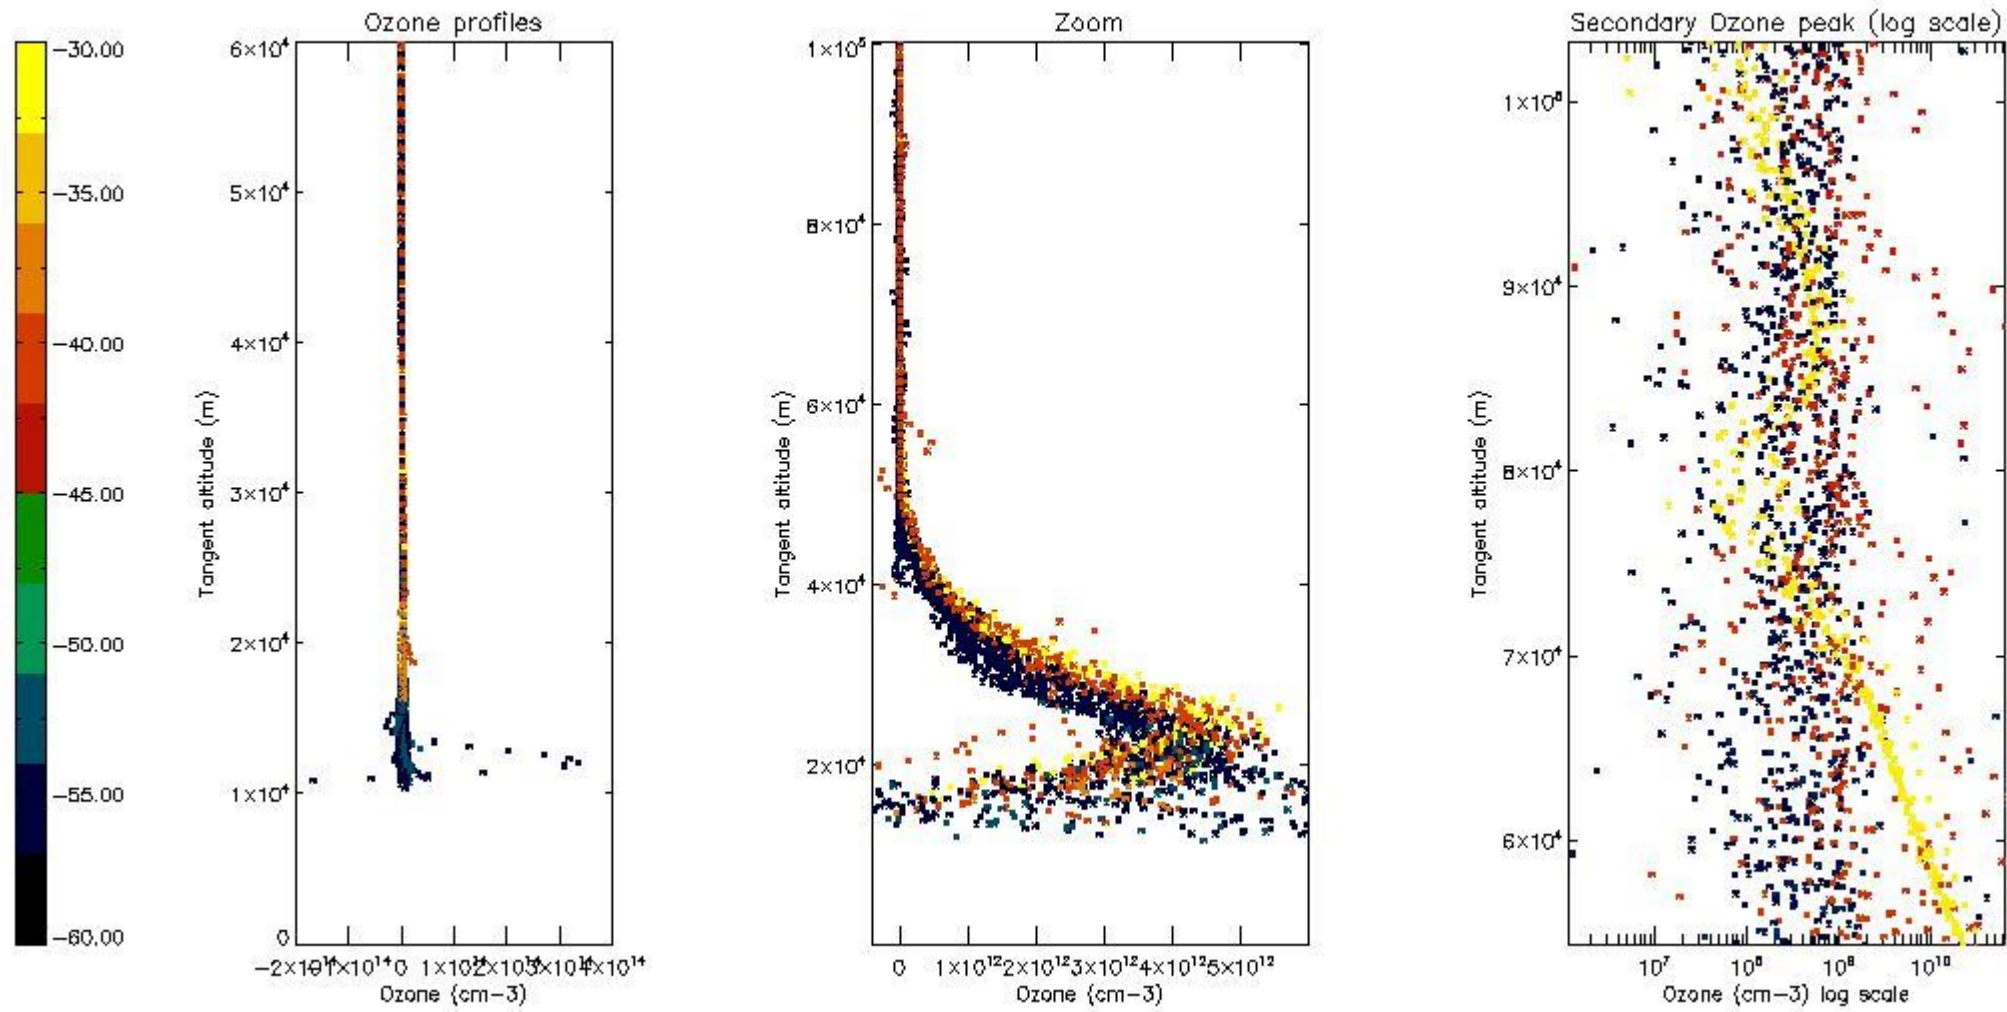

STD < 10	3
STD < 5	0

5.2 Plot ozone profiles for all STD (dark without errors)

The colorbar represents the latitude.

5.3 Plot ozone profiles where STD < 20% (dark without errors)

The colorbar represents the latitude.