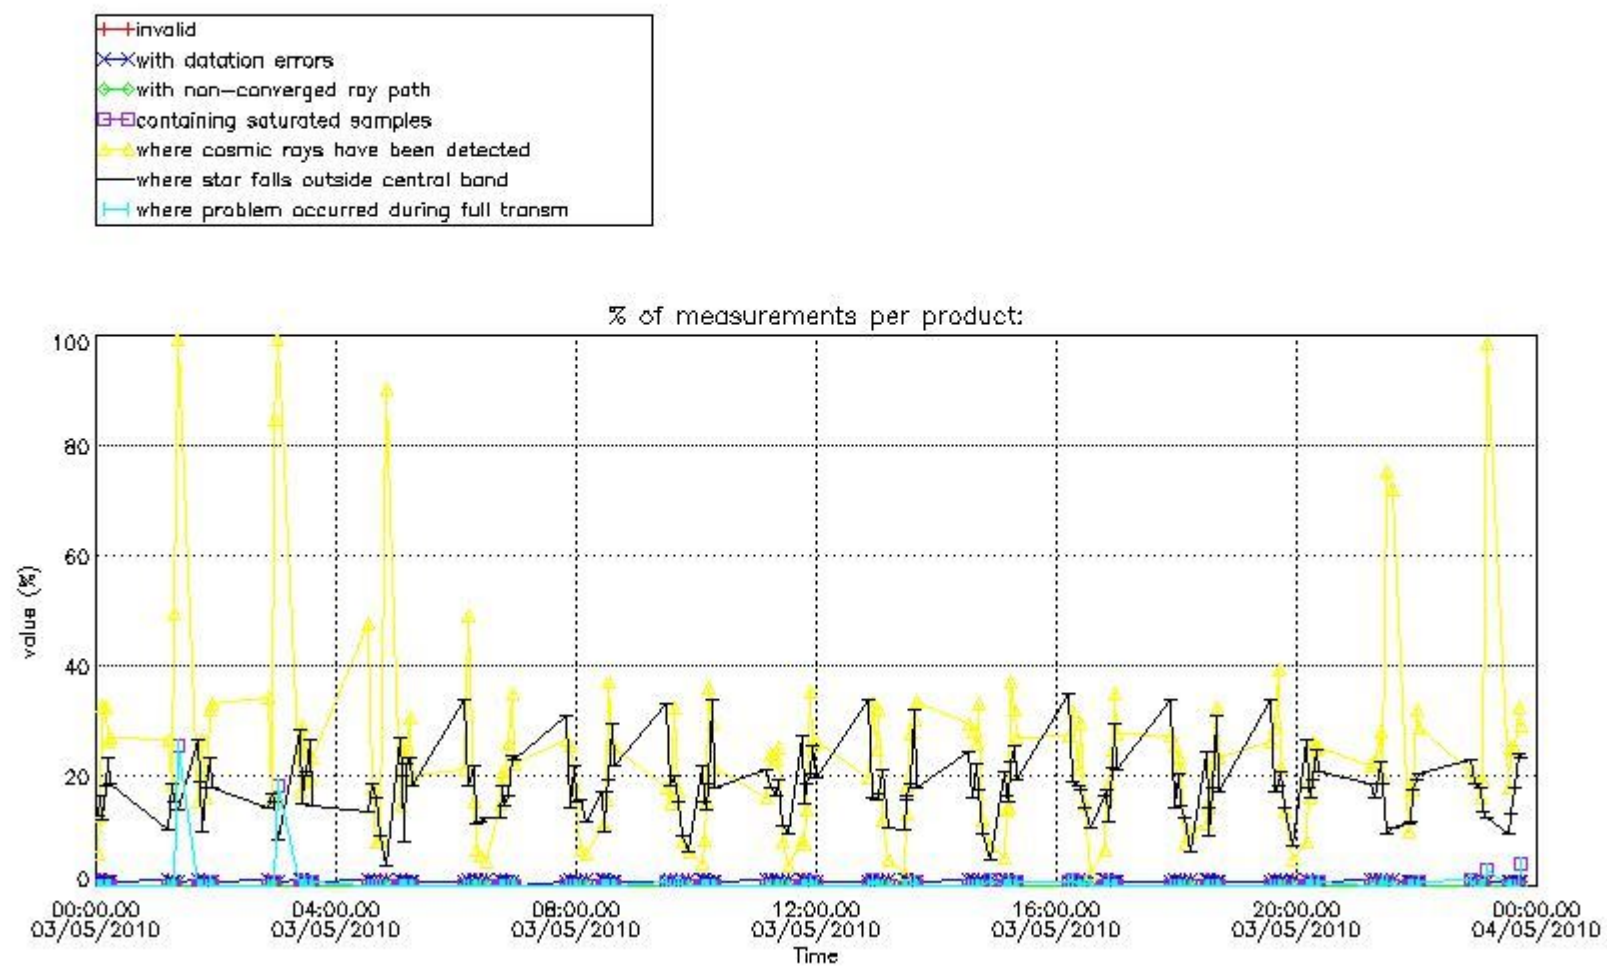

4.1.2 Plot level 1 quality information per product (time dependant): ENVI SAT DESCENDING passes