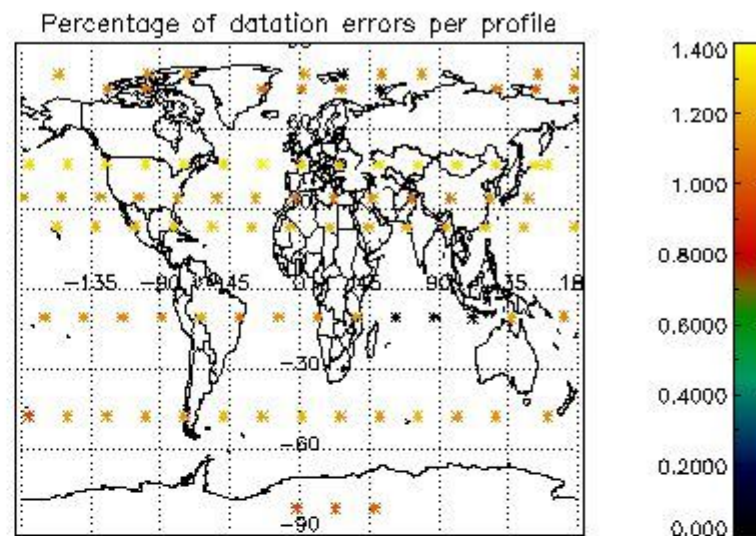

5. Trace gas profiles

5.1 Ozone statistics based on quality of products

The final quality of the products can be "measured" using the STD (Standard Deviation) attached to every point profile. This information is written to the parameter GOM_NL__2P/NL_LOCAL_SPECIES_DENSITY/o3_std of the level 2 products. The table below shows the statistics for given STD ranges.

The statistics are given with respect to the overall valid production:

- Products without fatal errors: GOM_NL__2P/MPH/PRODUCT_ERR=0
- Valid point profile: GOM_NL__2P/NL_LOCAL_SPECIES_DENSITY/pcd(0)=0

The 'Criteria' is applied to valid points of dark limb products:

- Products in dark limb illumination condition: GOM_NL__2P/NL_SUMMARY_QUALITY/obs_ill_cond=0
- Products without fatal errors: GOM_NL__2P/MPH/PRODUCT_ERR=0
- Valid point profile: GOM_NL__2P/NL_LOCAL_SPECIES_DENSITY/pcd(0)=0

So, the table below shows the percentage of dark limb and valid observations for each criteria with respect to the overall valid daily observations.

Criteria	% of total production
All STD	24
STD < 20	7