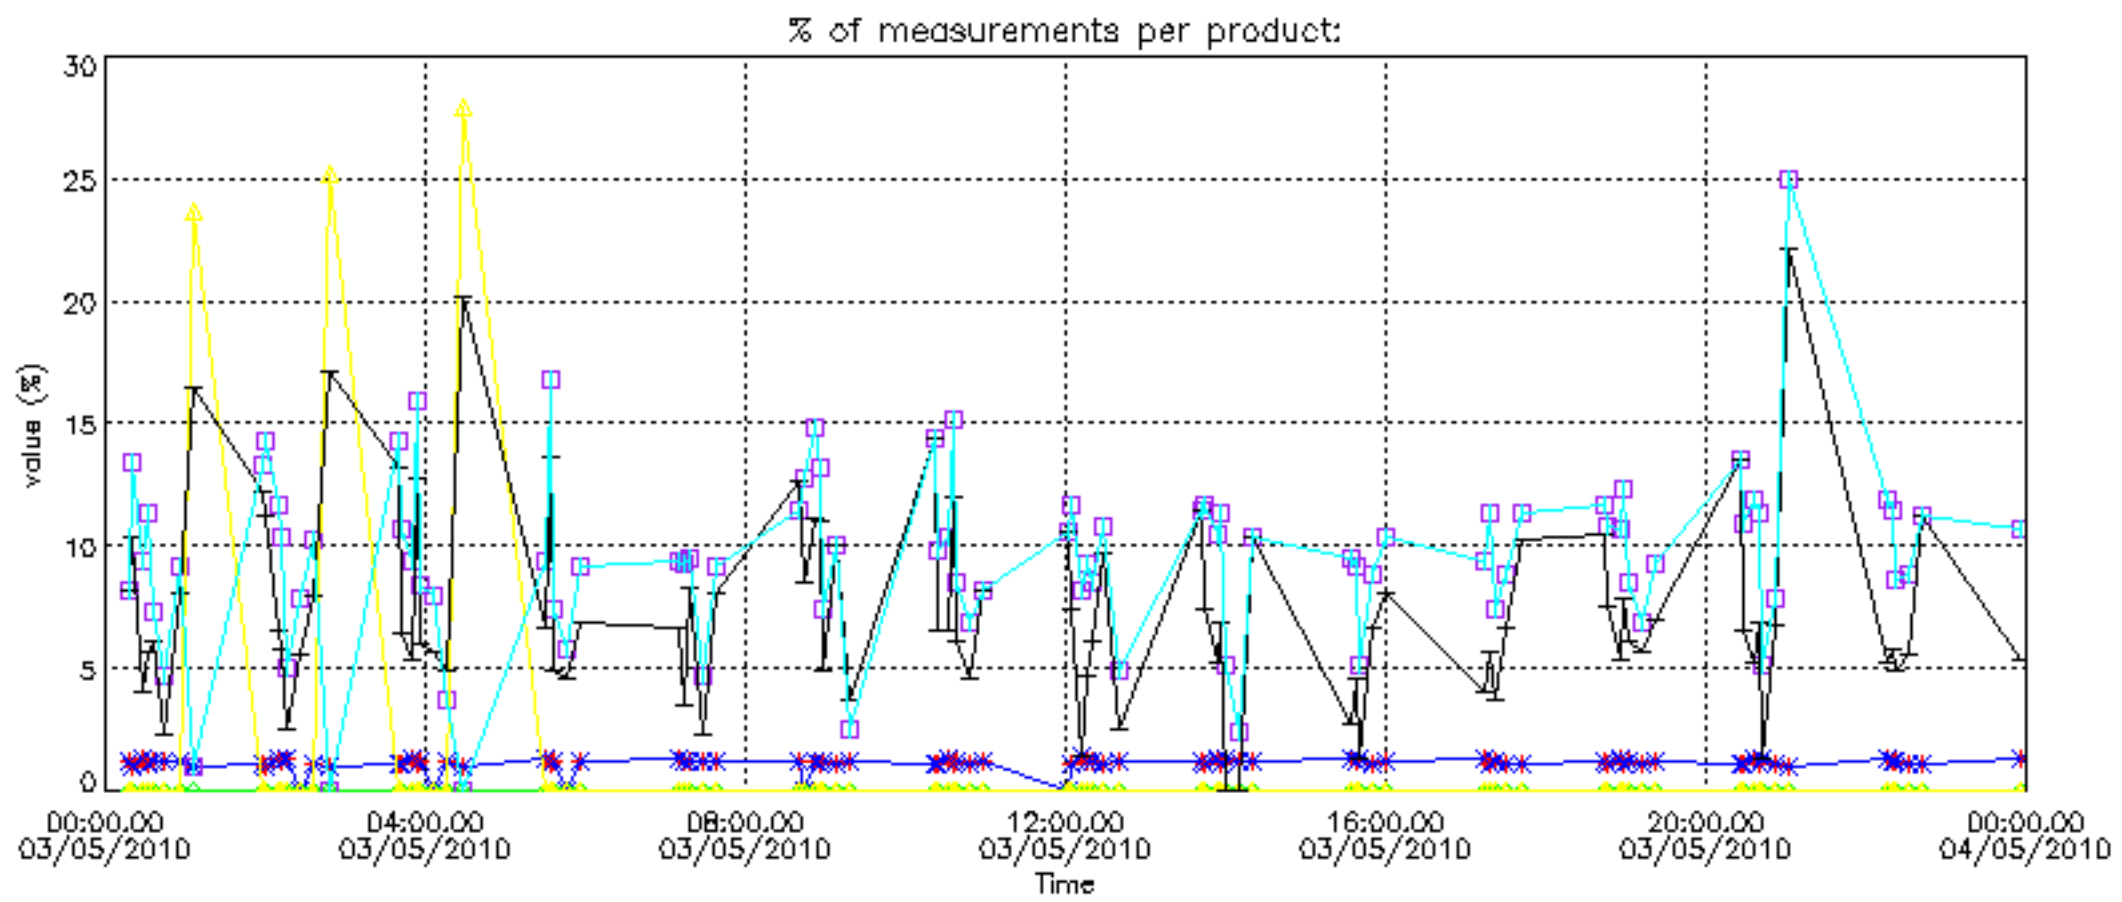

Percentage of cosmic ray hits per profile

Percentage of datation errors per profile