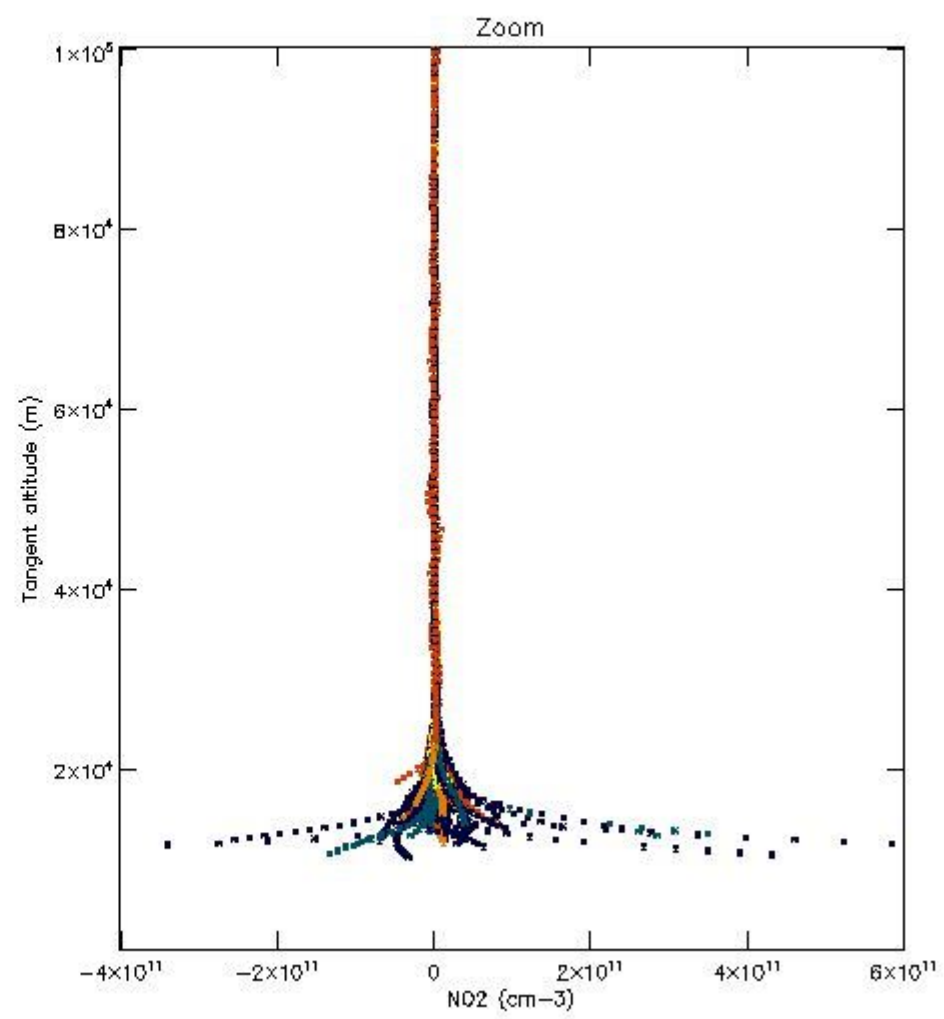

5.7 Plot NO3 profiles for all STD (dark without errors)

The colorbar represents the latitude.