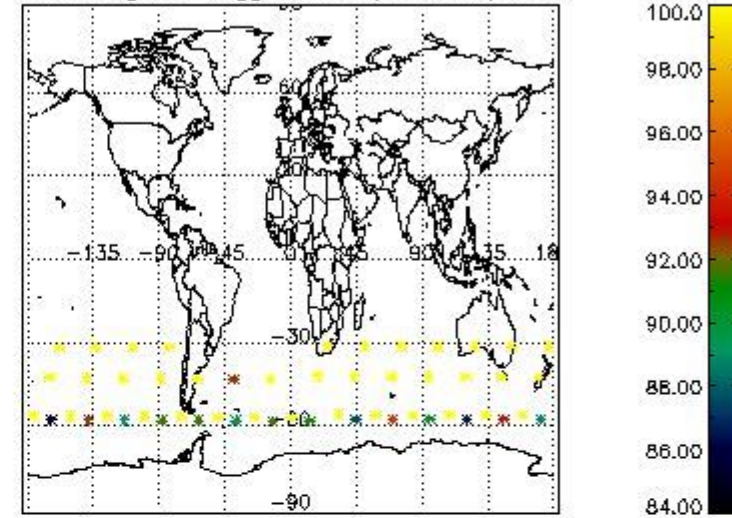

#### 3.1 Plot quality information per product (time dependant)

3.2 Plot quality information per product (world map)

Percentage of flagged data per O3 profile

Percentage of flagged data per H2O profile

Percentage of flagged data per NO2 profile