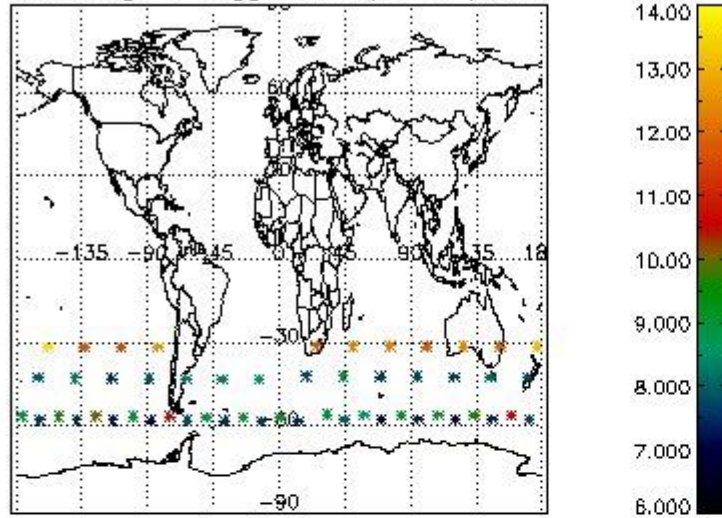

Percentage of flagged data per O3 profile