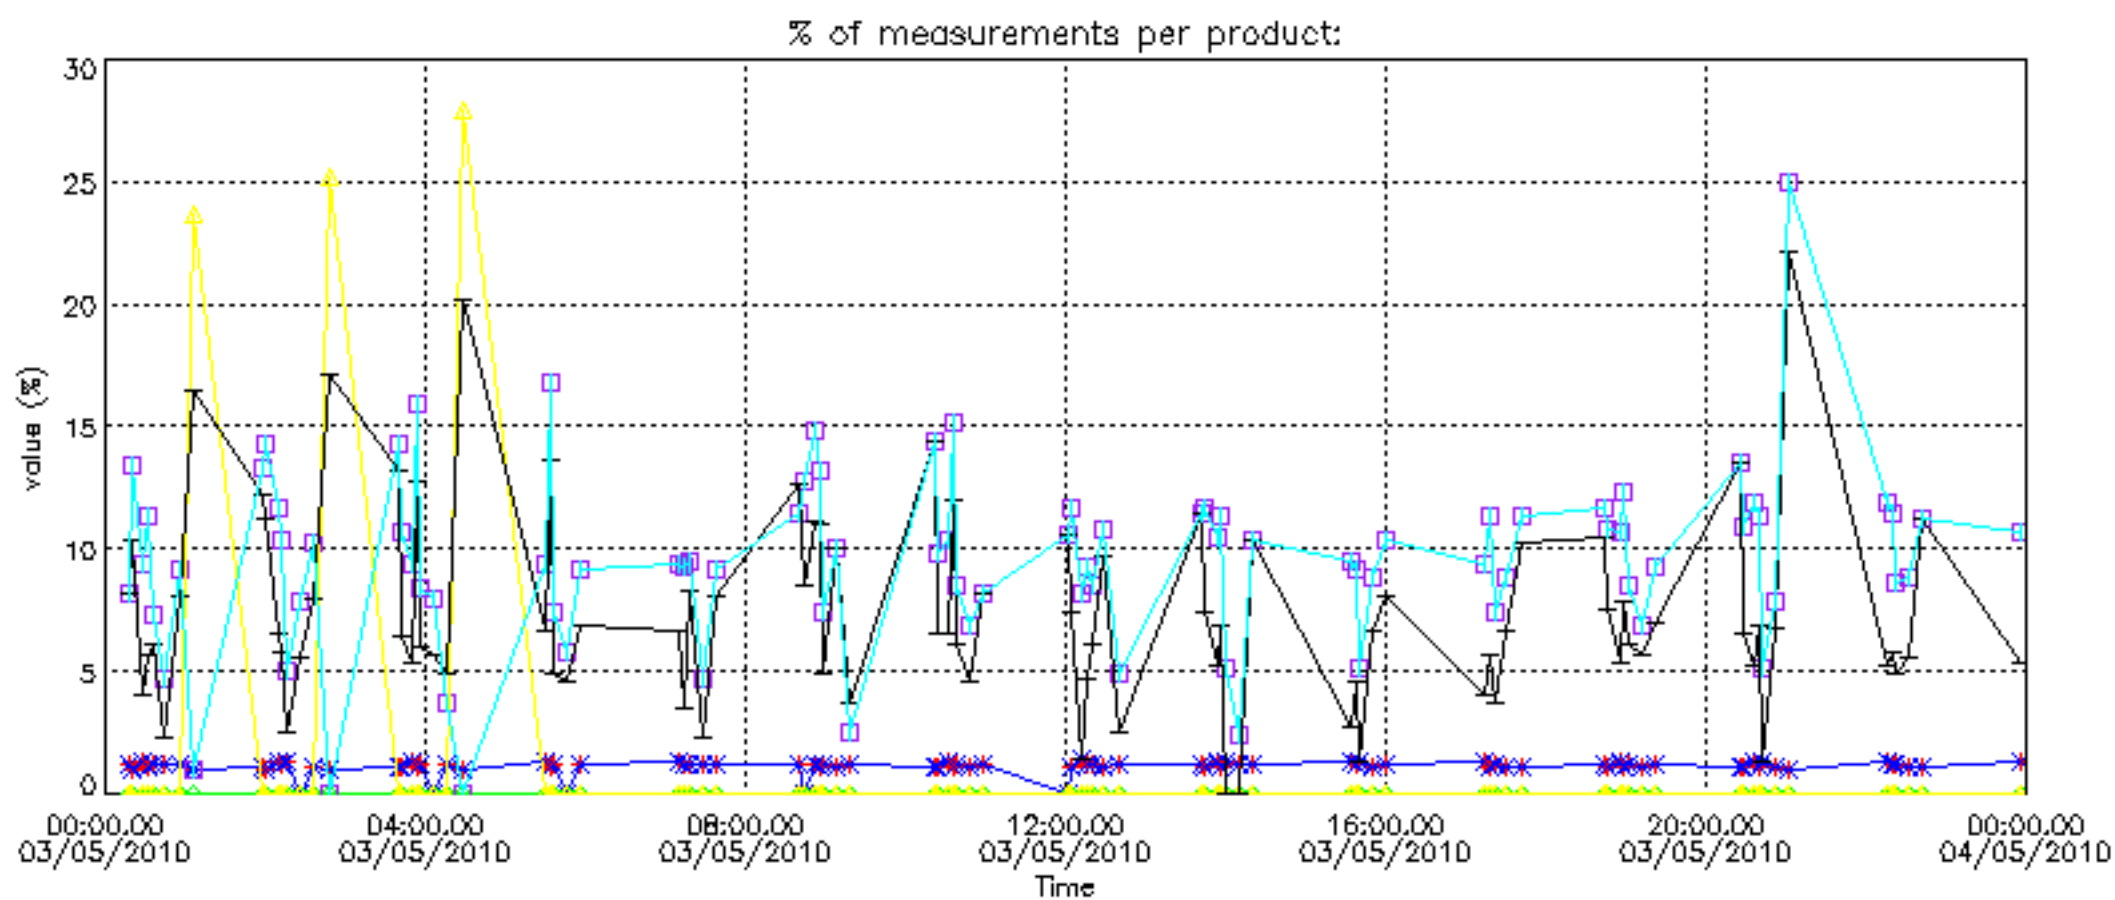

Percentage of cosmic ray hits per profile

Percentage of datation errors per profile