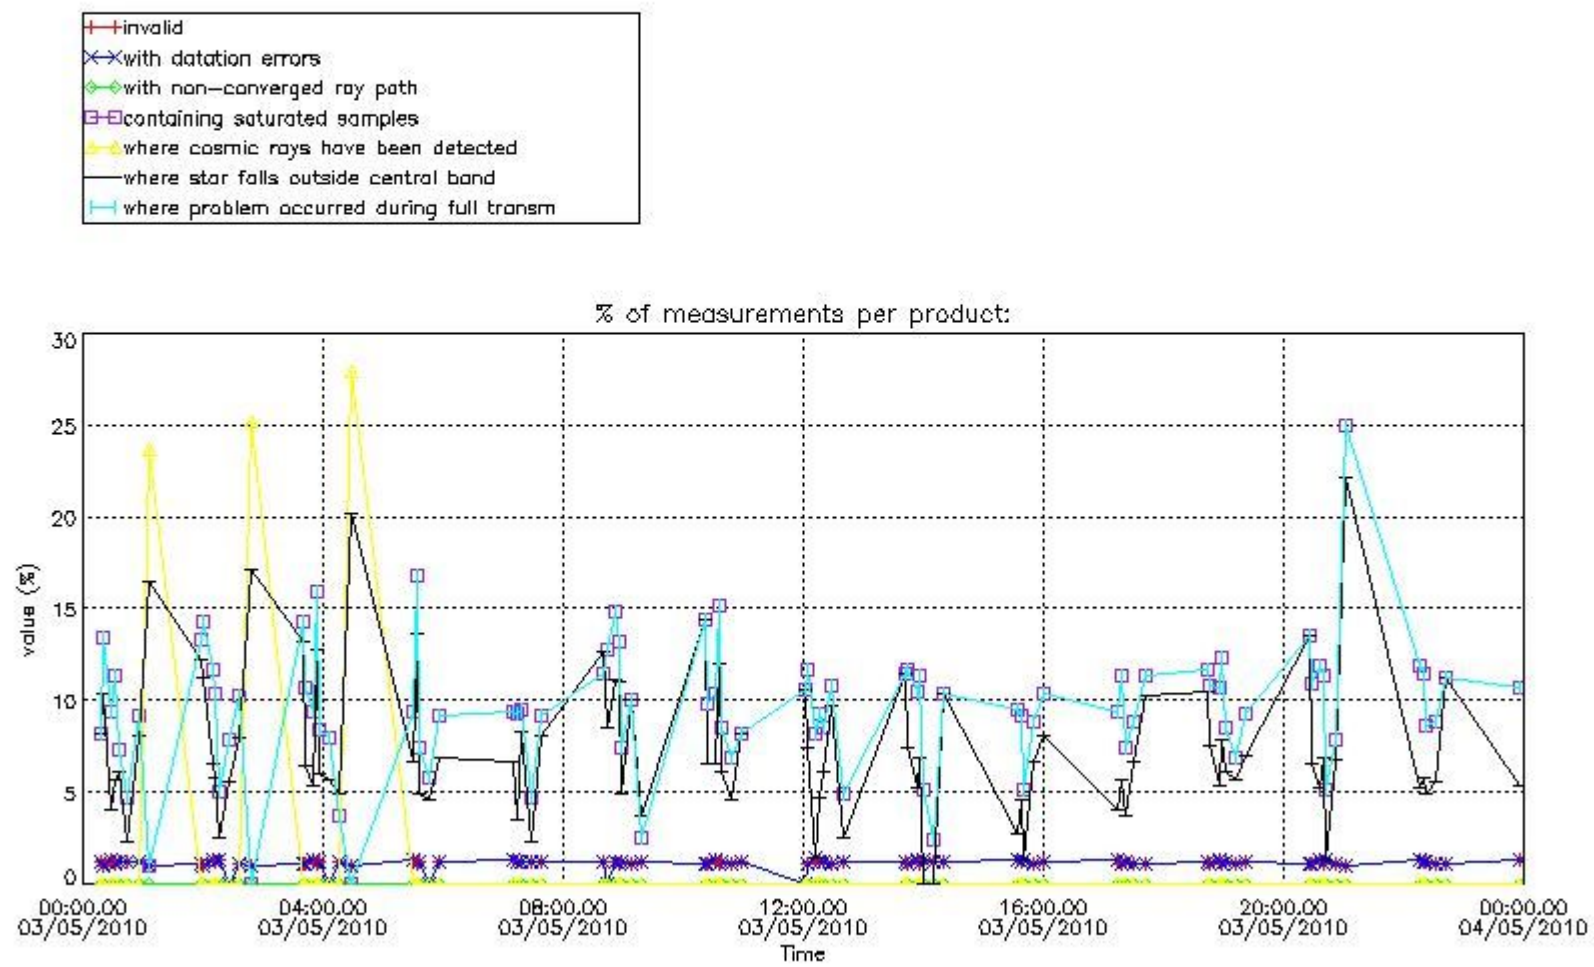

4.2 Plot quality information per product coming from level 1b processing (world map)

4.2.1 Plot level 1 quality information per product (world map): ENVISAT ASCENDING passes