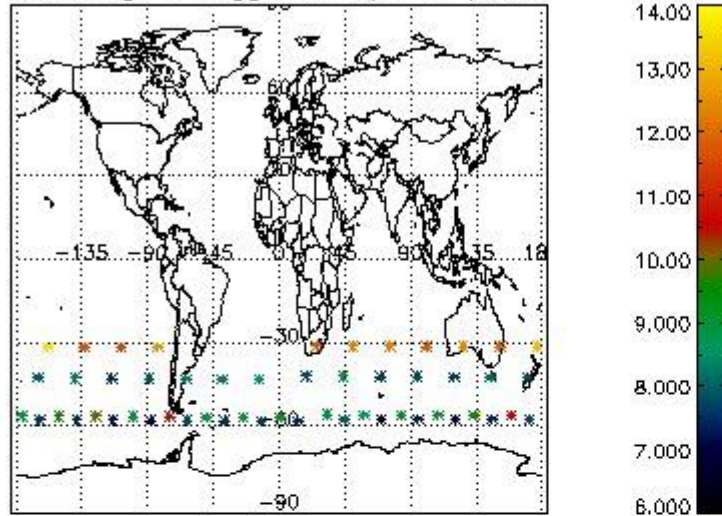

Percentage of flagged data per O3 profile