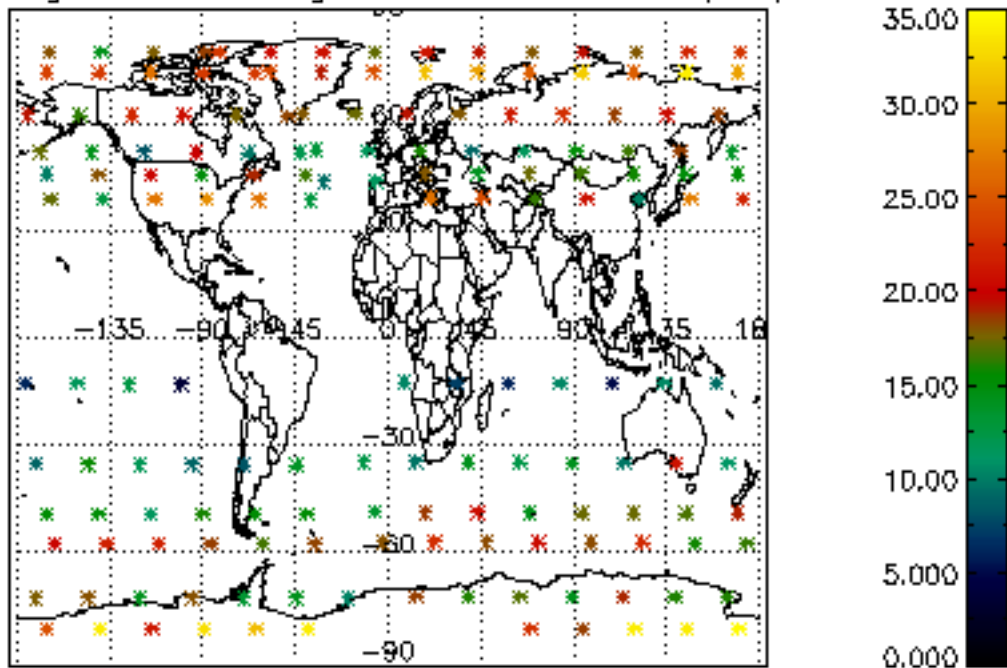

Percentage of cosmic ray hits per profile

Percentage of star falling outside central band per profile