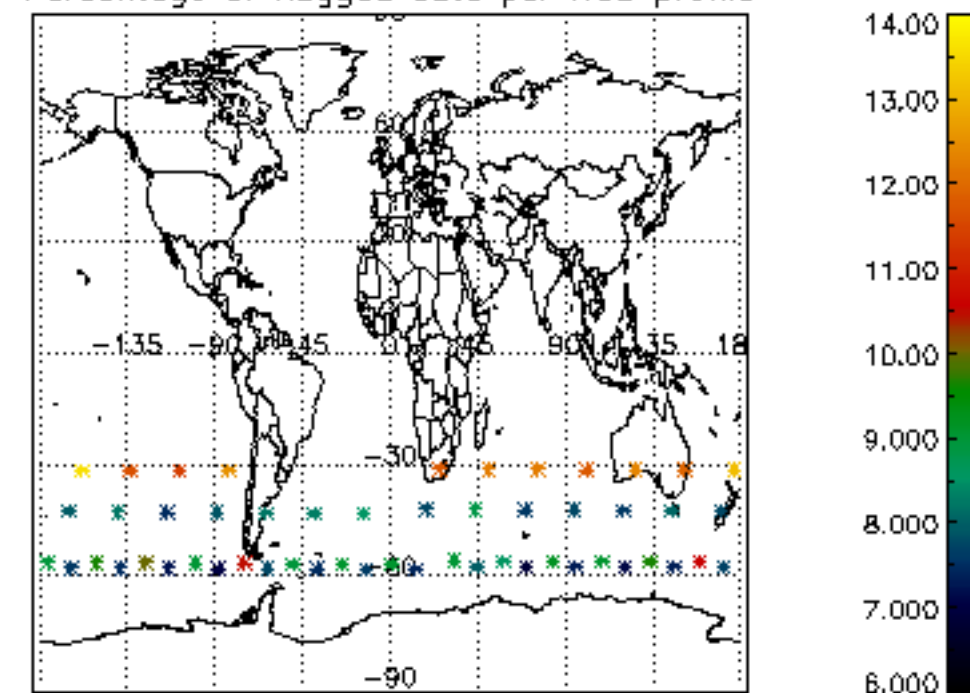

Percentage of flagged data per NO3 profile