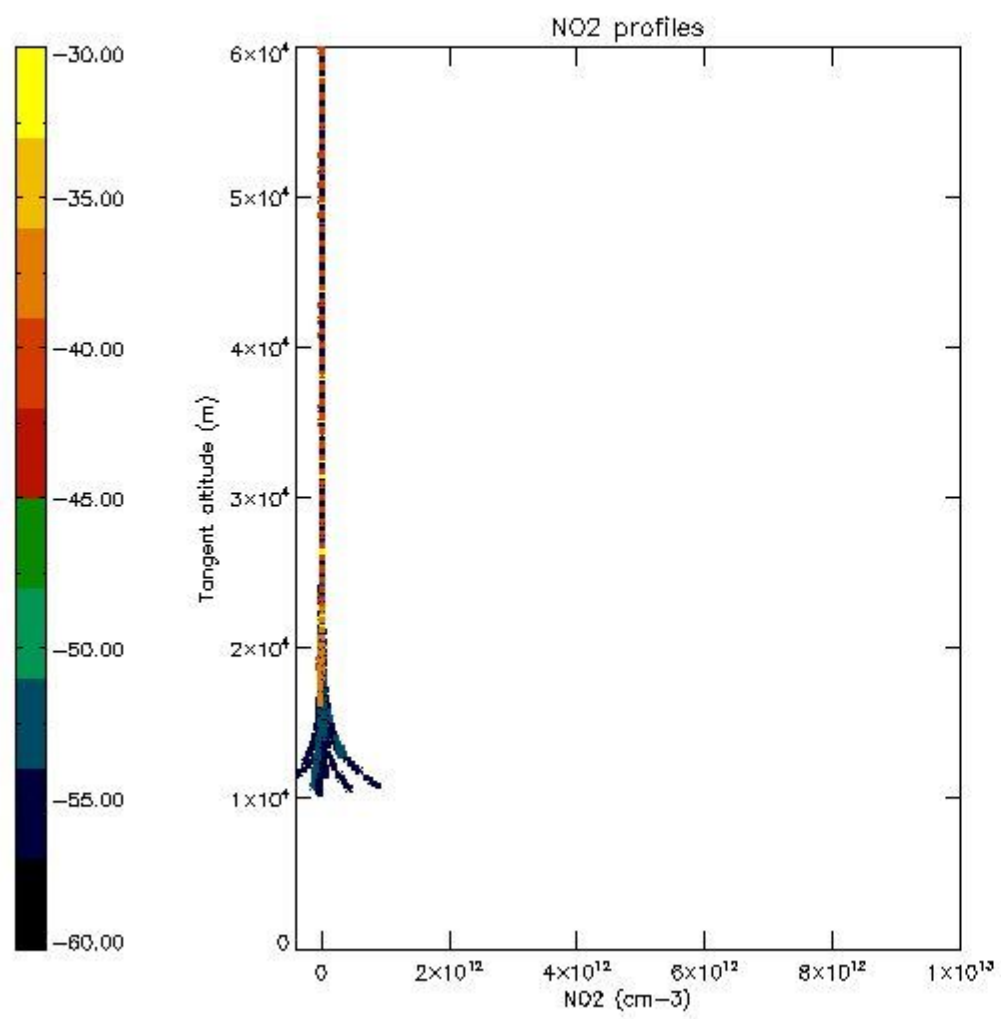

5.7 Plot NO3 profiles for all STD (dark without errors)

The colorbar represents the latitude.