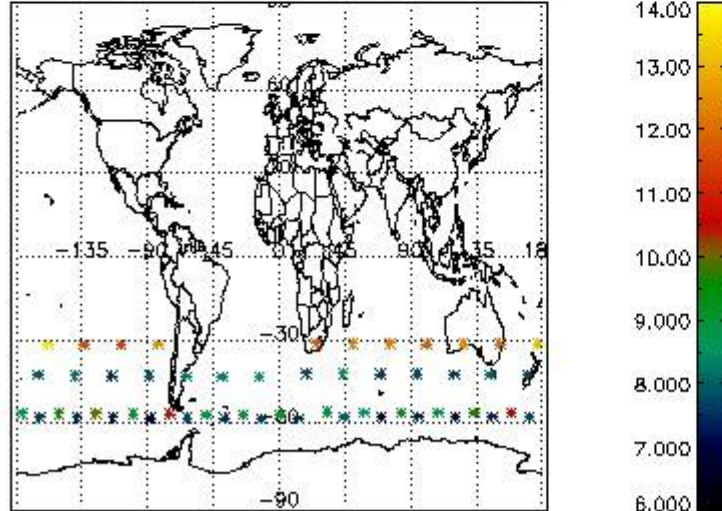

#### 3.1 Plot quality information per product (time dependant)

3.2 Plot quality information per product (world map)

Percentage of flagged data per O3 profile

Percentage of flagged data per H2O profile

Percentage of flagged data per NO2 profile