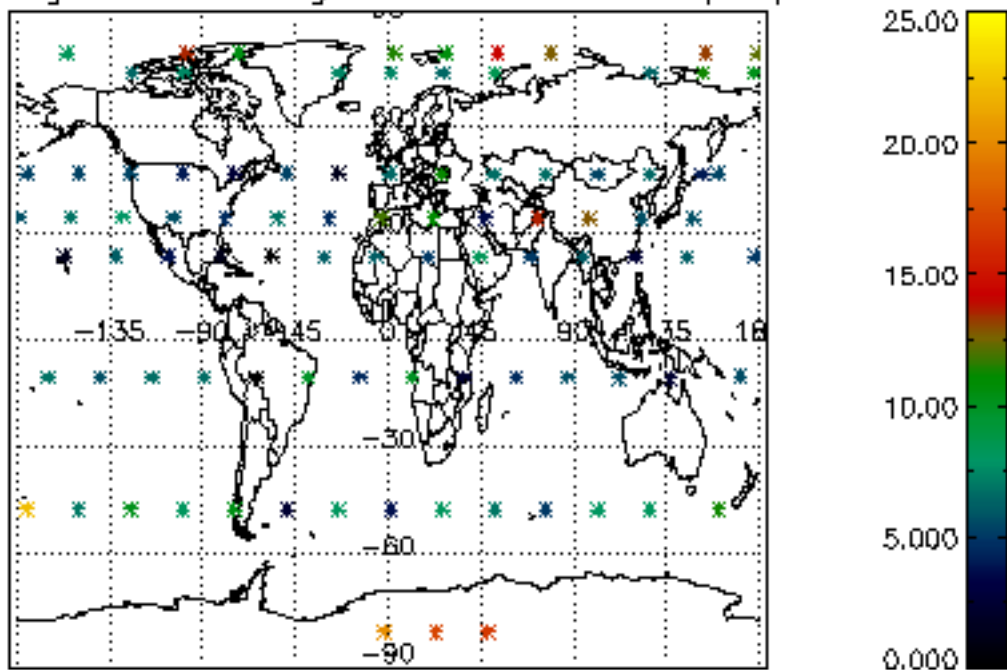

Percentage of star falling outside central band per profile