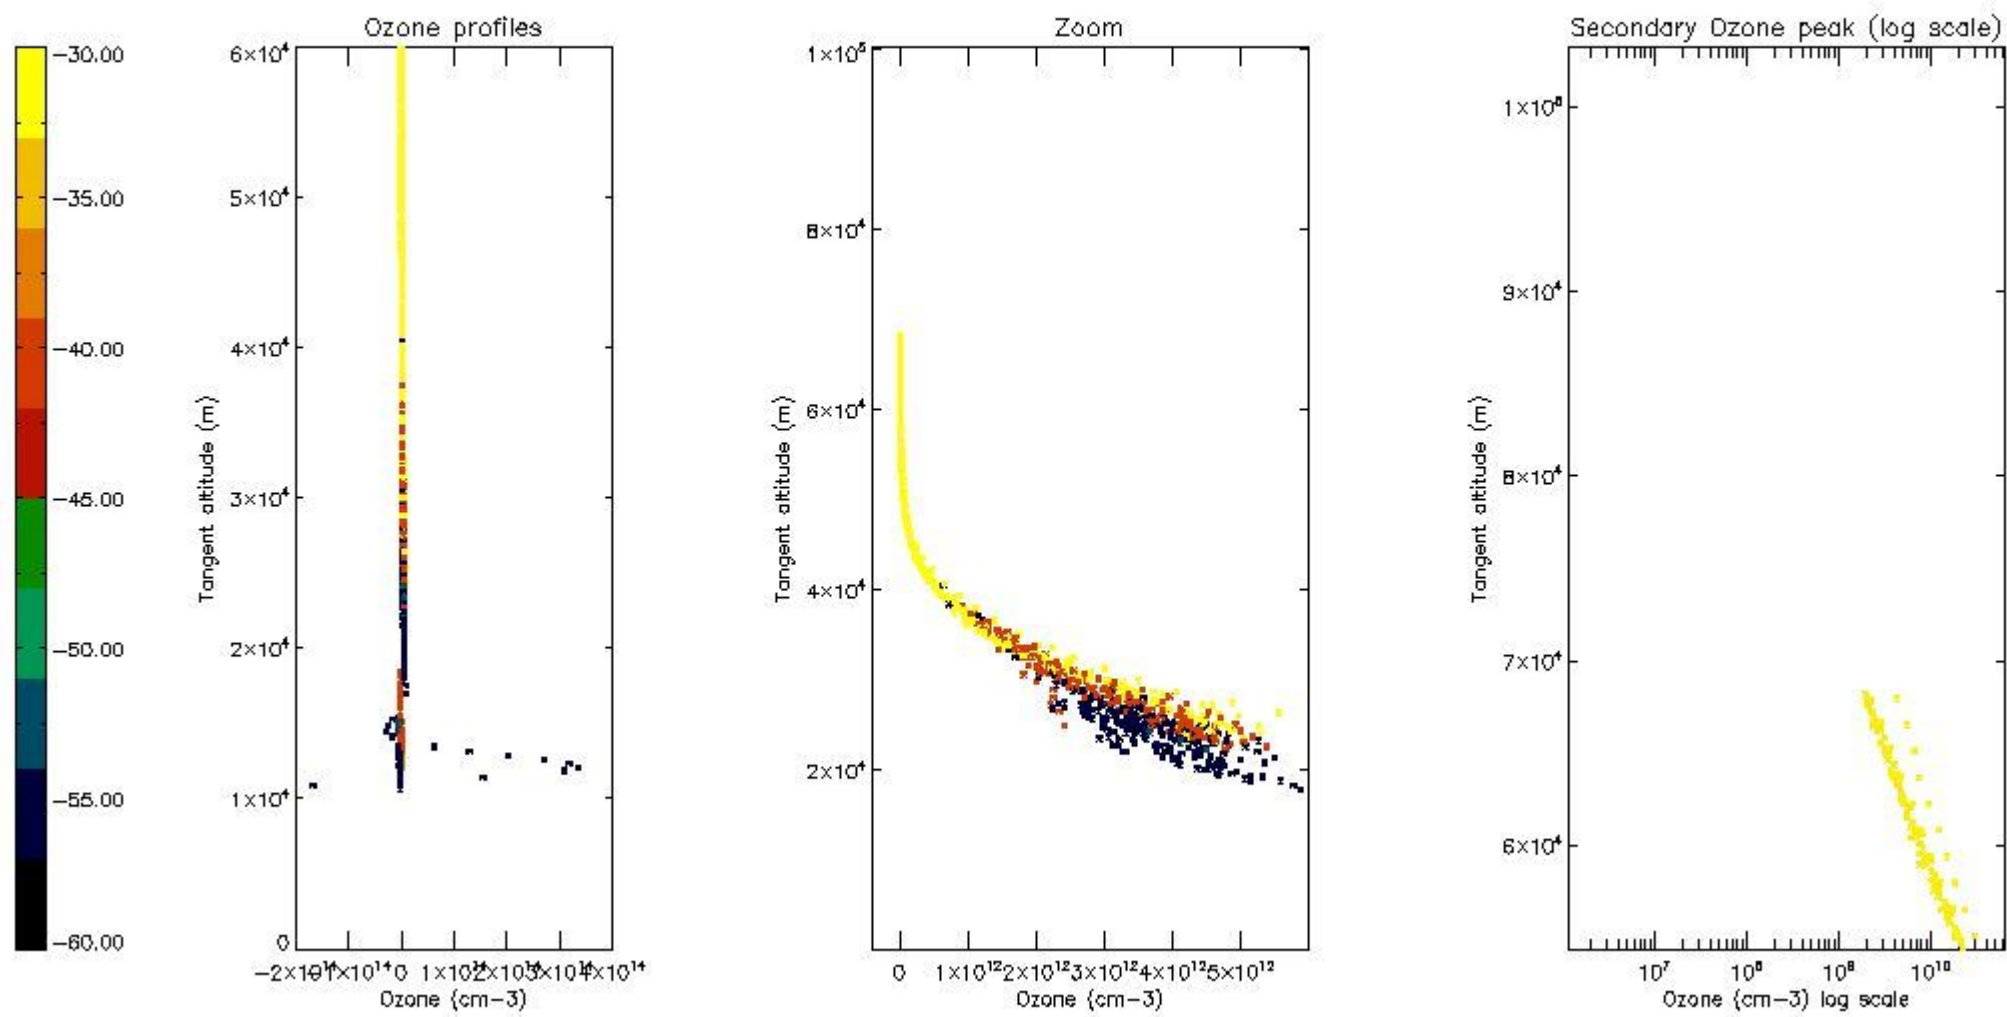

5.5 Plot ozone profiles where $STD < 5\%$ (dark without errors)

The colorbar represents the latitude.