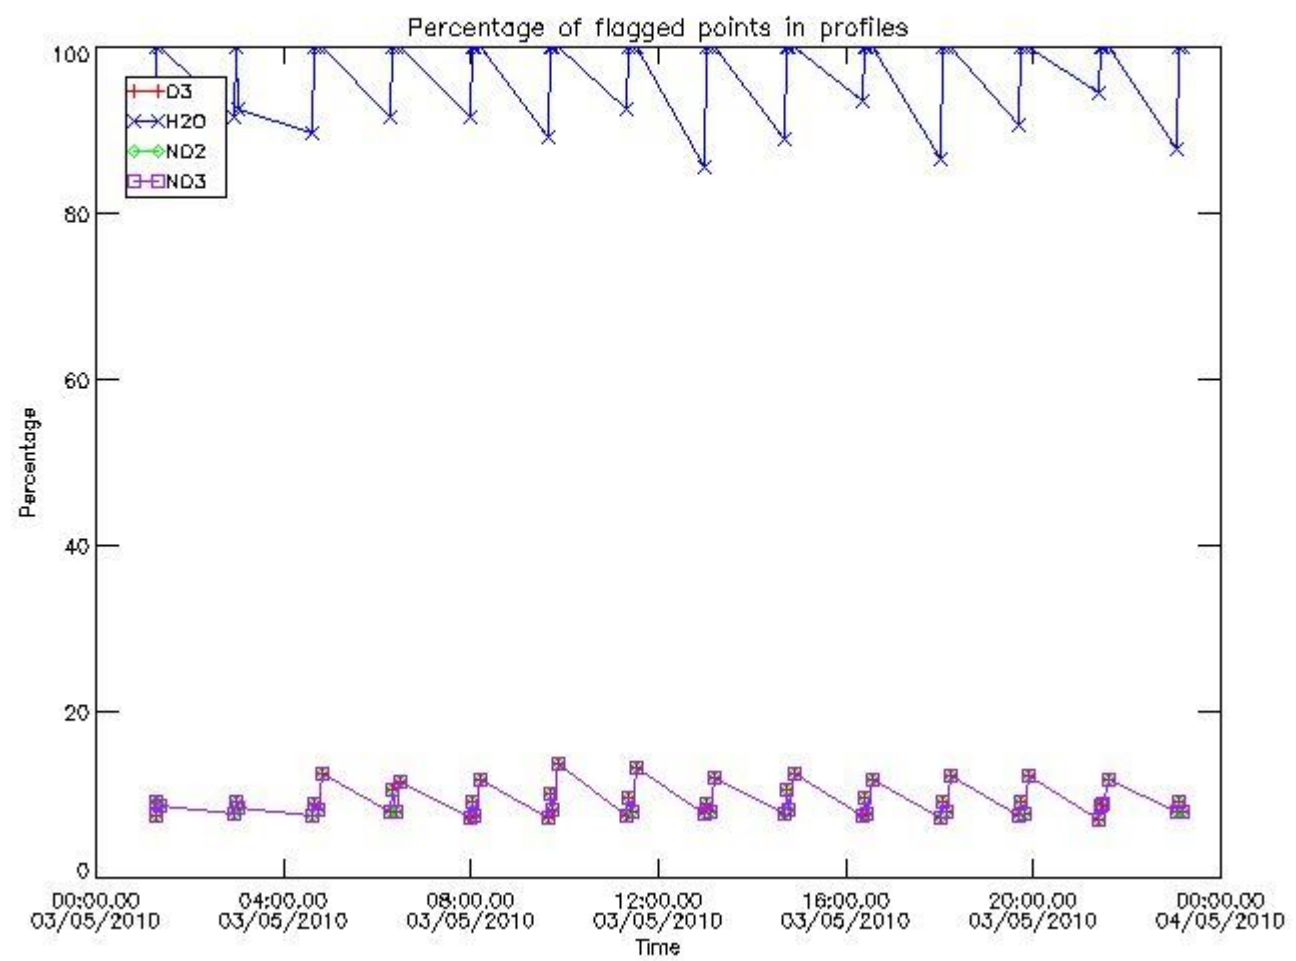

3. Quality information per product

In this section it is plotted some information contained in the Quality Summary data set of the level 2 products. Only products in dark limb conditions and without errors (error flag in the MPH set to "0") are used.

3.1 Plot quality information per product (time dependant)

3.2 Plot quality information per product (world map)