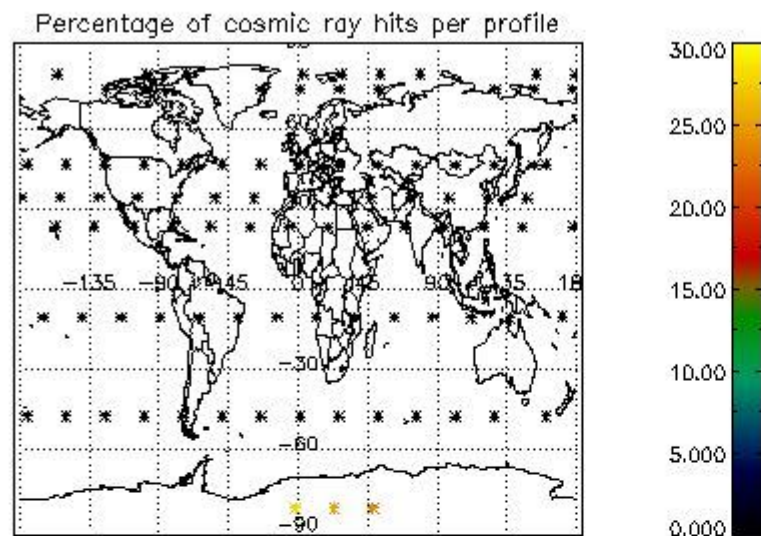

4.2.2 Plot level 1 quality information per product (world map): ENVISAT DESCENDING passes

5. Trace gas profiles

5.1 Ozone statistics based on quality of products

The final quality of the products can be "measured" using the STD (Standard Deviation) attached to every point profile. This information is written to the parameter GOM_NL__2P/NL_LOCAL_SPECIES_DENSITY/o3_std of the level 2 products. The table below shows the statistics for given STD ranges.

The statistics are given with respect to the overall valid production:

- Products without fatal errors: GOM_NL__2P/MPH/PRODUCT_ERR=0
- Valid point profile: GOM_NL__2P/NL_LOCAL_SPECIES_DENSITY/pcd(0)=0

The 'Criteria' is applied to valid points of dark limb products:

- Products in dark limb illumination condition: GOM_NL__2P/NL_SUMMARY_QUALITY/obs_ill_cond=0
- Products without fatal errors: GOM_NL__2P/MPH/PRODUCT_ERR=0
- Valid point profile: GOM_NL__2P/NL_LOCAL_SPECIES_DENSITY/pcd(0)=0

So, the table below shows the percentage of dark limb and valid observations for each criteria with respect to the overall valid daily observations.

Criteria	% of total production
All STD	24
STD < 20	7