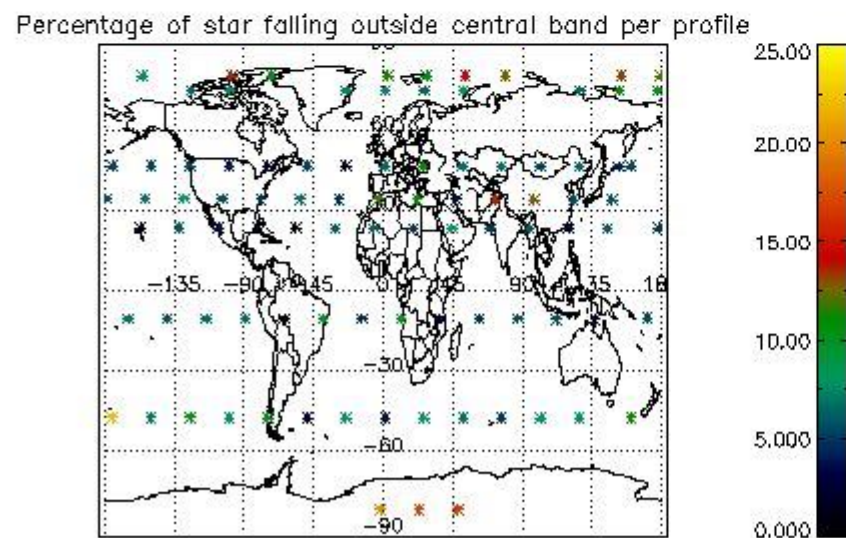

5. Trace gas profiles

5.1 Ozone statistics based on quality of products

The final quality of the products can be "measured" using the STD (Standard Deviation) attached to every point profile. This information is written to the parameter GOM_NL__2P/NL_LOCAL_SPECIES_DENSITY/o3_std of the level 2 products. The table below shows the statistics for given STD ranges.

The statistics are given with respect to the overall valid production:

- Products without fatal errors: GOM_NL__2P/MPH/PRODUCT_ERR=0
- Valid point profile: GOM_NL__2P/NL_LOCAL_SPECIES_DENSITY/pcd(0)=0

The 'Criteria' is applied to valid points of dark limb products:

- Products in dark limb illumination condition: GOM_NL__2P/NL_SUMMARY_QUALITY/obs_ill_cond=0
- Products without fatal errors: GOM_NL__2P/MPH/PRODUCT_ERR=0
- Valid point profile: GOM_NL__2P/NL_LOCAL_SPECIES_DENSITY/pcd(0)=0

So, the table below shows the percentage of dark limb and valid observations for each criteria with respect to the overall valid daily observations.

Criteria	% of total production
All STD	24
STD < 20	7