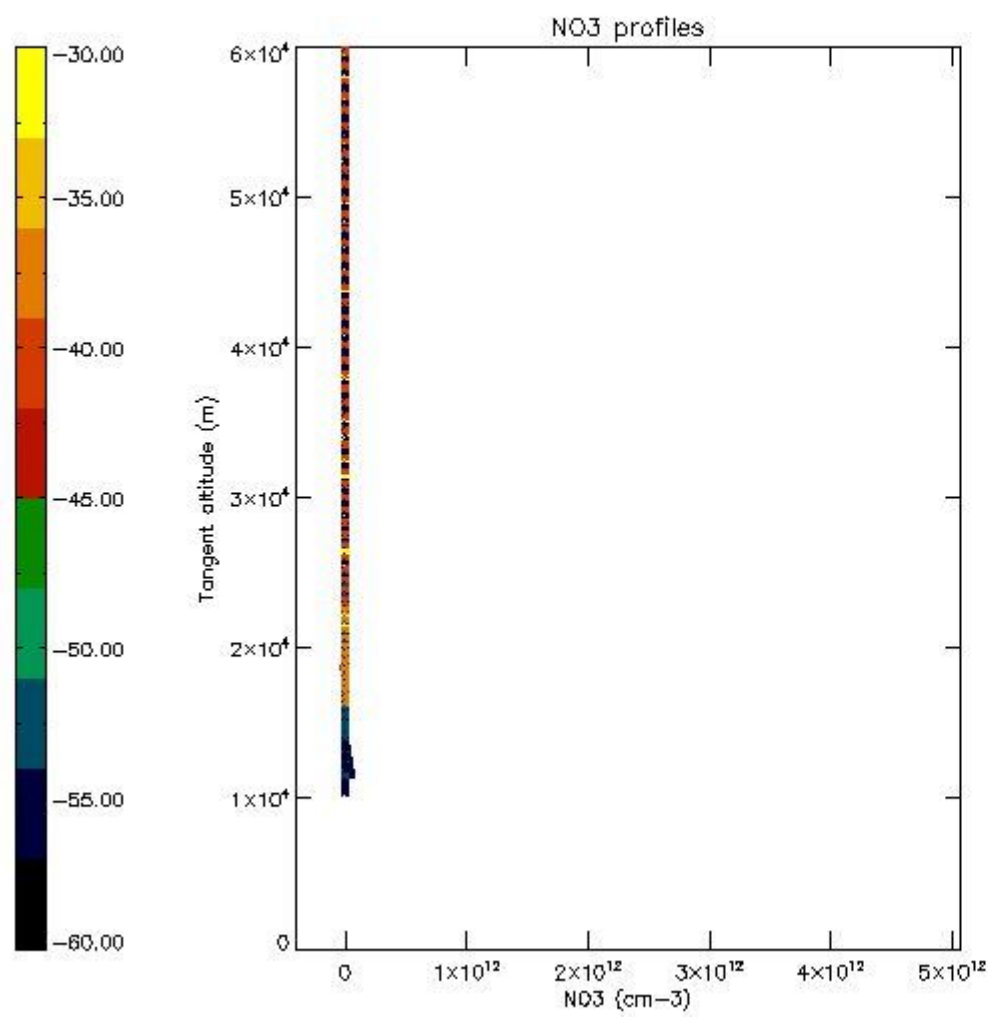

5.8 Plot H2O profiles for all STD (only for occultations of stars 1,2,3,4,13,14,16,26,63 dark without errors)

The colorbar represents the latitude.