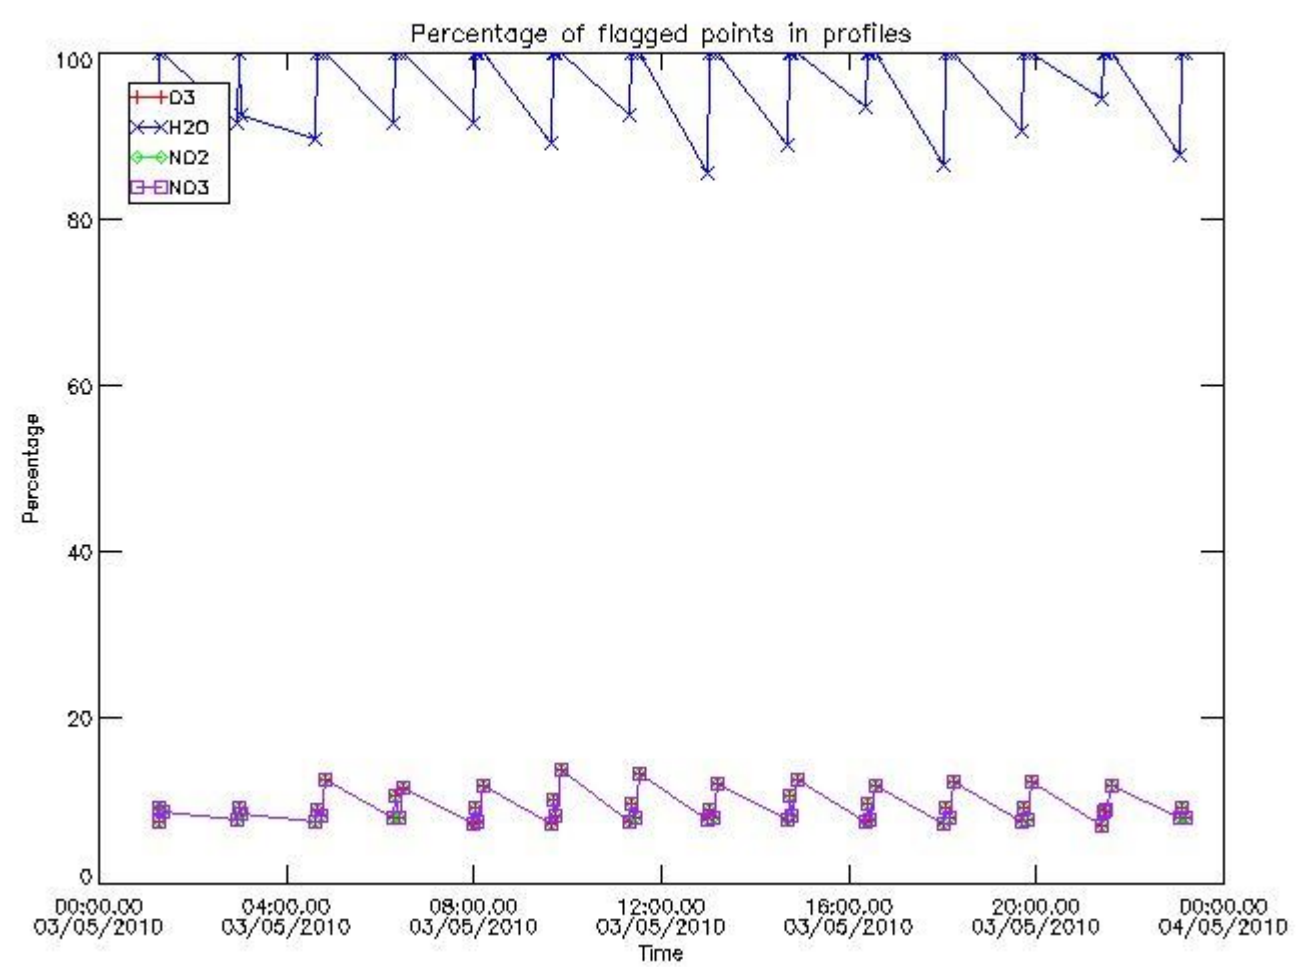

3. Quality information per product

In this section it is plotted some information contained in the Quality Summary data set of the level 2 products. Only products in dark limb conditions and without errors (error flag in the MPH set to "0") are used.

3.1 Plot quality information per product (time dependant)

3.2 Plot quality information per product (world map)