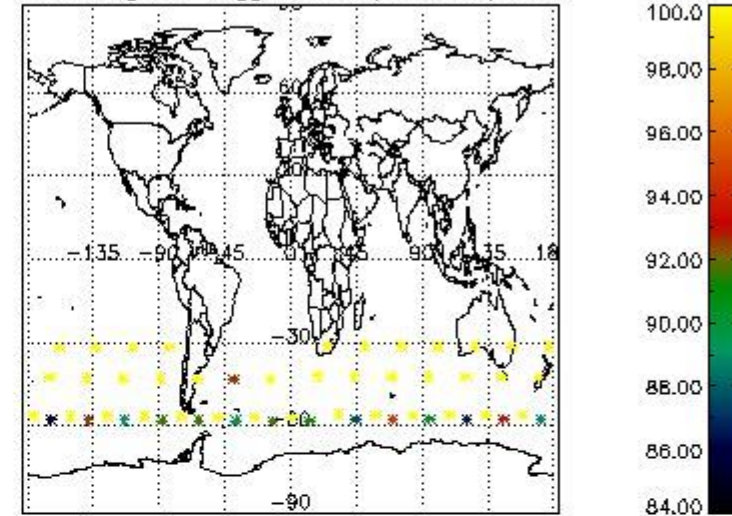

#### 3.1 Plot quality information per product (time dependant)

3.2 Plot quality information per product (world map)

Percentage of flagged data per O3 profile

Percentage of flagged data per H2O profile

Percentage of flagged data per NO2 profile