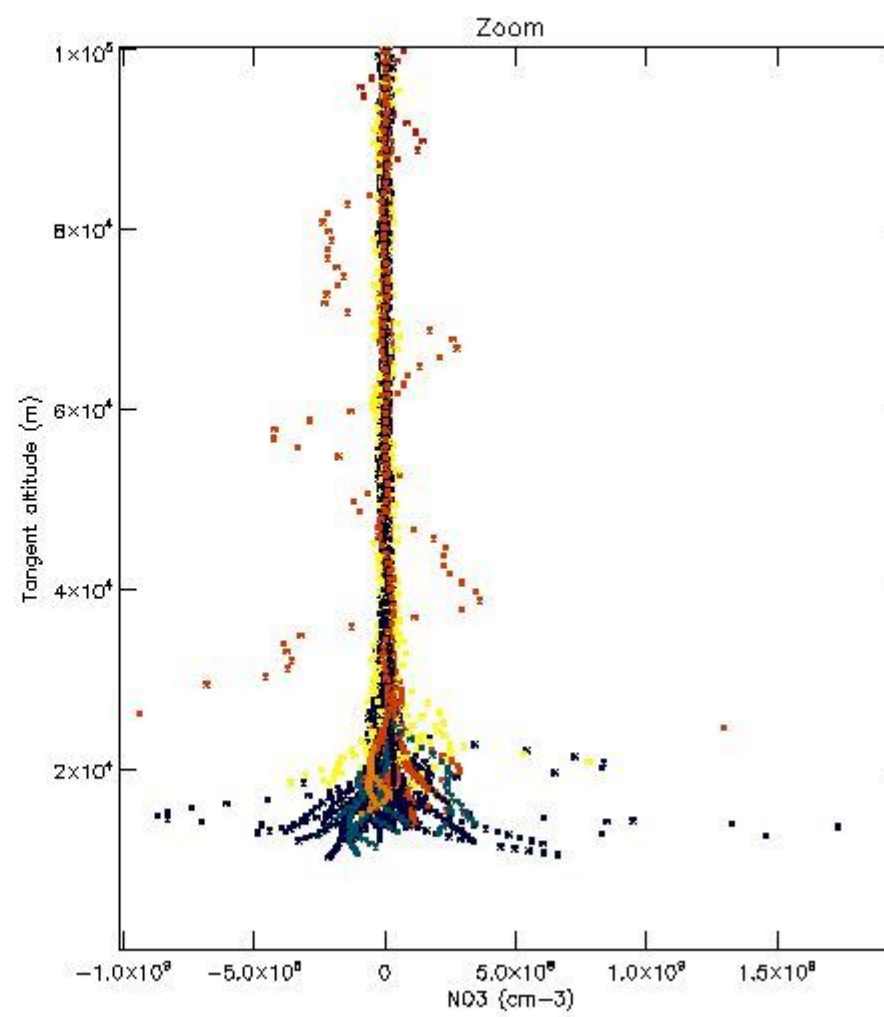

5.4 Plot ozone profiles where  $STD < 10\%$  (dark without errors)

The colorbar represents the latitude.

*5.5 Plot ozone profiles where  $STD < 5\%$  (dark without errors)*

The colorbar represents the latitude.

*5.6 Plot NO<sub>2</sub> profiles for all STD (dark without errors)*

The colorbar represents the latitude.

*5.7 Plot NO3 profiles for all STD (dark without errors)*

The colorbar represents the latitude.

*5.8 Plot H2O profiles for all STD (only for occultations of stars 1,2,3,4,13,14,16,26,63 dark without errors)*

The colorbar represents the latitude.