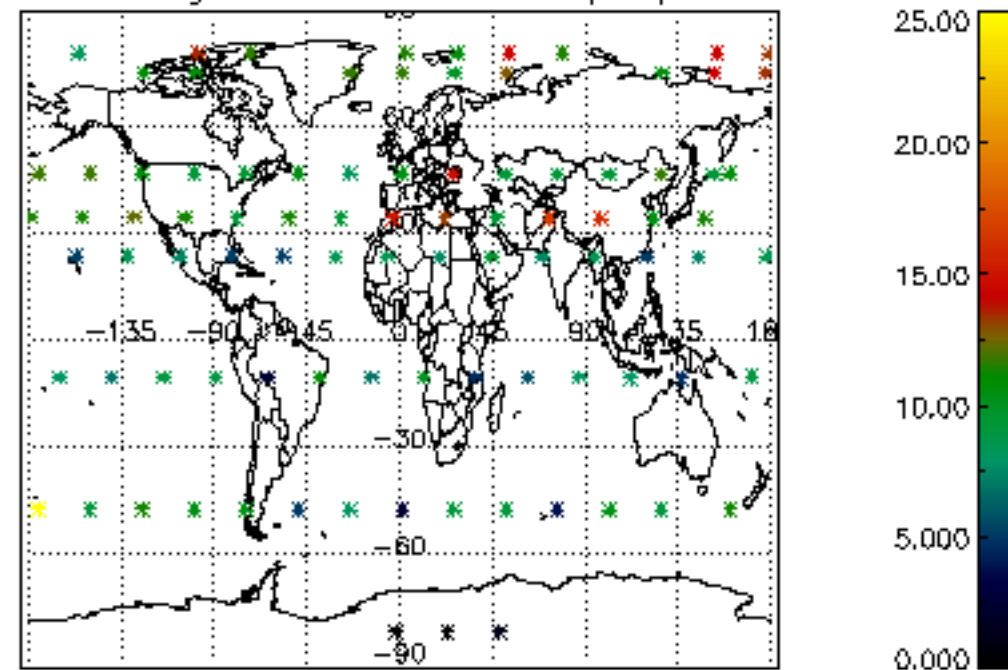

Percentage of saturation errors per profile