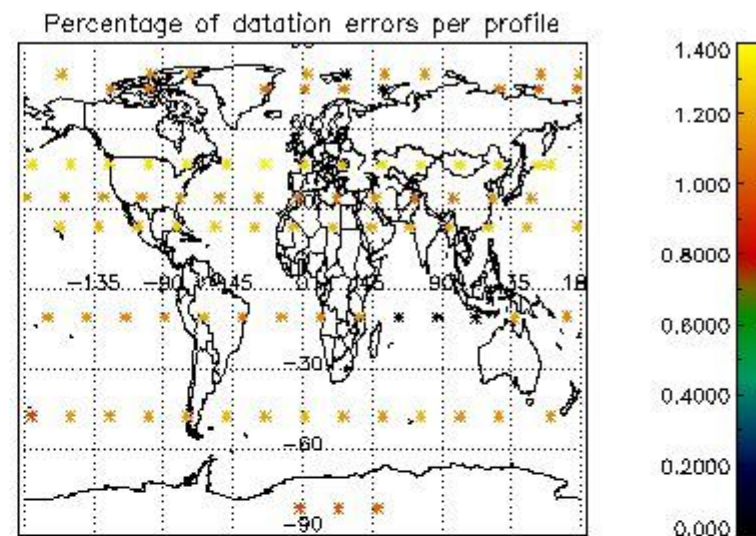

5. Trace gas profiles

5.1 Ozone statistics based on quality of products

The final quality of the products can be "measured" using the STD (Standard Deviation) attached to every point profile. This information is written to the parameter GOM_NL__2P/NL_LOCAL_SPECIES_DENSITY/o3_std of the level 2 products. The table below shows the statistics for given STD ranges.

The statistics are given with respect to the overall valid production:

- Products without fatal errors: GOM_NL__2P/MPH/PRODUCT_ERR=0
- Valid point profile: GOM_NL__2P/NL_LOCAL_SPECIES_DENSITY/pcd(0)=0

The 'Criteria' is applied to valid points of dark limb products:

- Products in dark limb illumination condition: GOM_NL__2P/NL_SUMMARY_QUALITY/obs_ill_cond=0
- Products without fatal errors: GOM_NL__2P/MPH/PRODUCT_ERR=0
- Valid point profile: GOM_NL__2P/NL_LOCAL_SPECIES_DENSITY/pcd(0)=0

So, the table below shows the percentage of dark limb and valid observations for each criteria with respect to the overall valid daily observations.

Criteria	% of total production
All STD	24
STD < 20	7