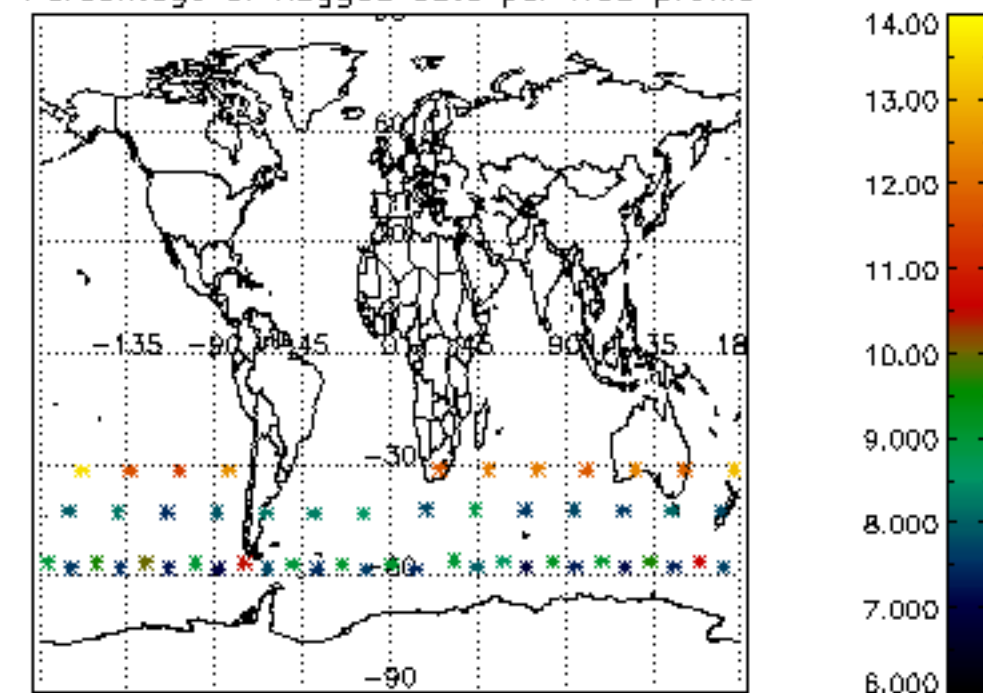

Percentage of flagged data per NO3 profile