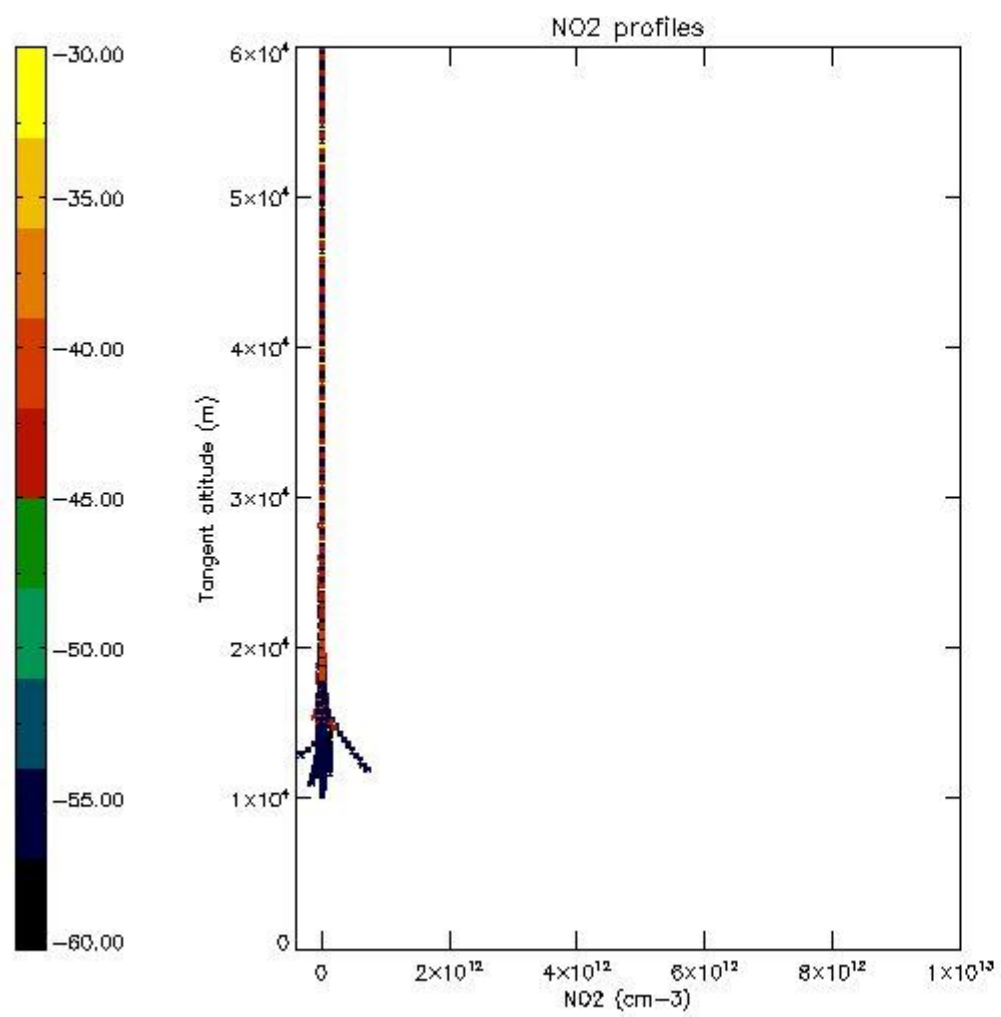

5.7 Plot NO3 profiles for all STD (dark without errors)

The colorbar represents the latitude.