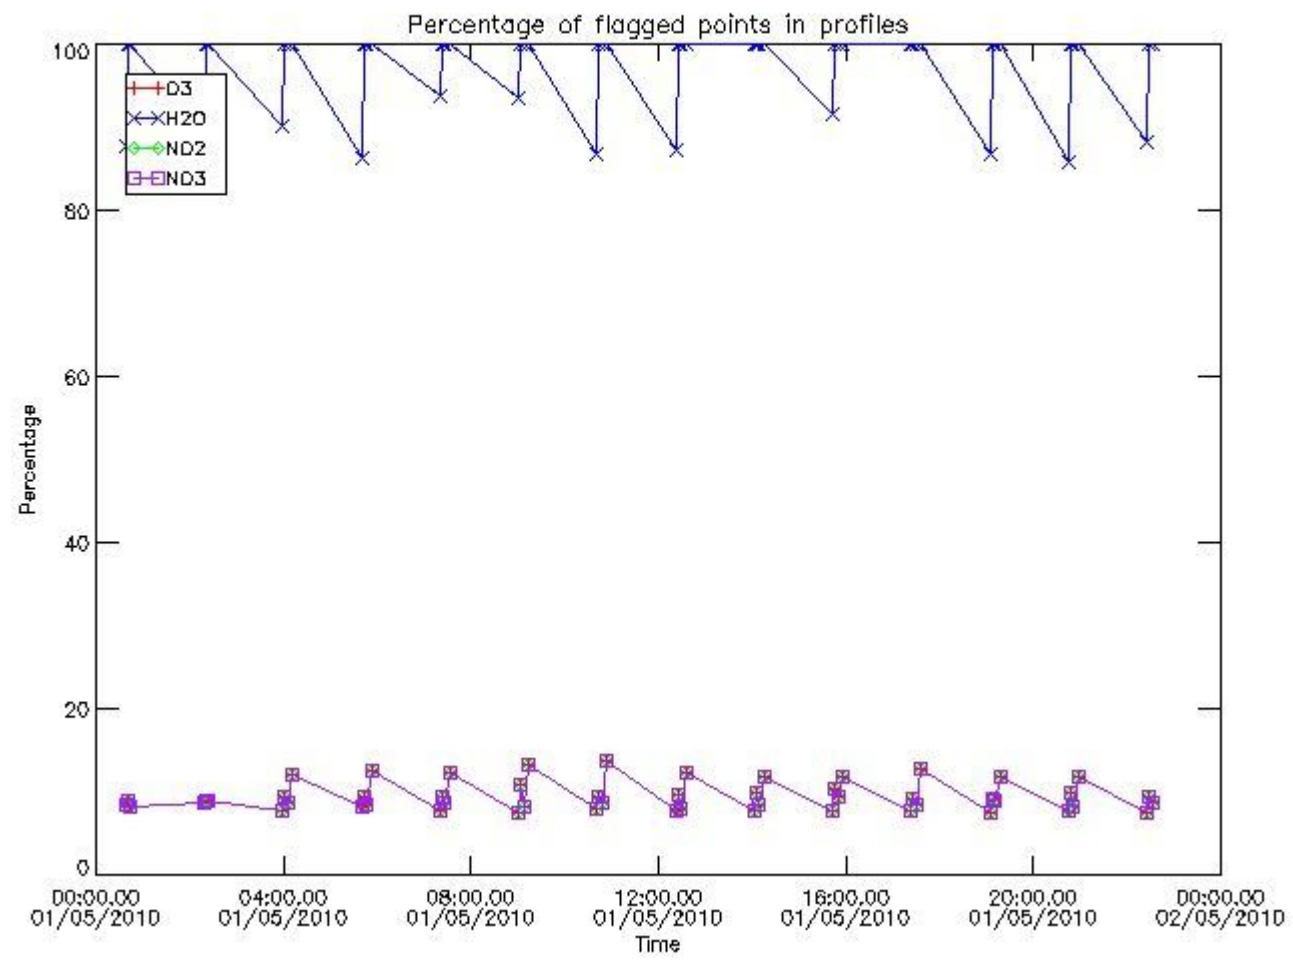

279	GOM_NL__2PRFIN20100501_232316_000000462089_00073_42712_7206.N1	01-MAY-2010 23:23:16	Bright	45.500	83		2.3780	11000.	91	42712	No
280	GOM_NL__2PRFIN20100501_232617_000000422089_00073_42712_7207.N1	01-MAY-2010 23:26:17	Bright	42.000	180	27Gam Boo	3.0400	8000.0	84	42712	No
281	GOM_NL__2PRFIN20100501_233549_000000452089_00073_42712_7208.N1	01-MAY-2010 23:35:49	Bright	44.500	119	14Eta Dra	2.7270	4700.0	89	42712	No
282	GOM_NL__2PRFIN20100501_234611_000000422089_00073_42712_7209.N1	01-MAY-2010 23:46:11	Bright	42.000	89	5Alp Cep	2.4510	8000.0	84	42712	No
283	GOM_NL__2PRFIN20100501_235736_000000512089_00073_42712_7210.N1	01-MAY-2010 23:57:36	Bright	50.500	164	44Eta Peg	2.9480	5400.0	101	42712	No

3. Quality information per product

In this section it is plotted some information contained in the Quality Summary data set of the level 2 products. Only products in dark limb conditions and without errors (error flag in the MPH set to "0") are used.

3.1 Plot quality information per product (time dependant)

3.2 Plot quality information per product (world map)