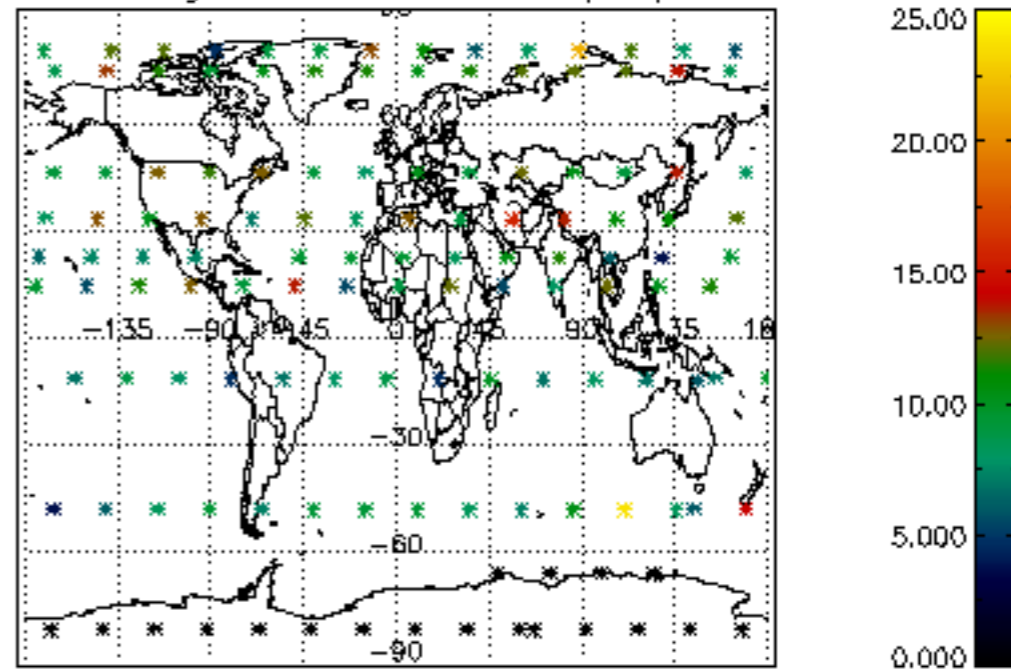

Percentage of saturation errors per profile