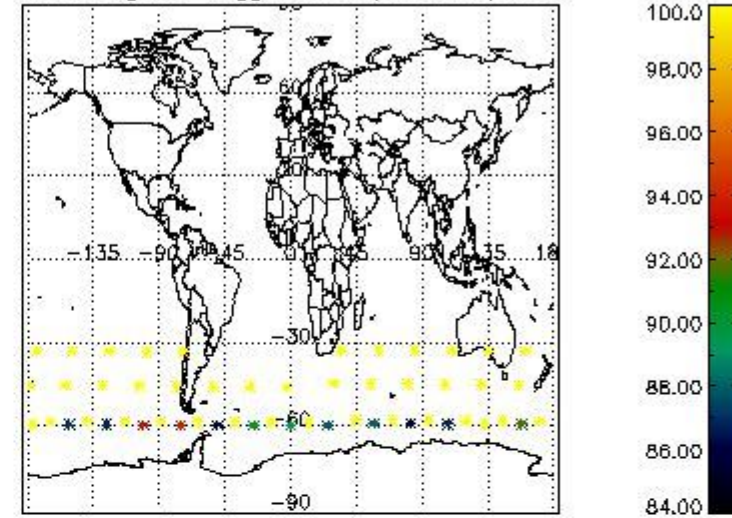

3.1 Plot quality information per product (time dependant)

3.2 Plot quality information per product (world map)

Percentage of flagged data per O3 profile

Percentage of flagged data per H2O profile

Percentage of flagged data per NO2 profile