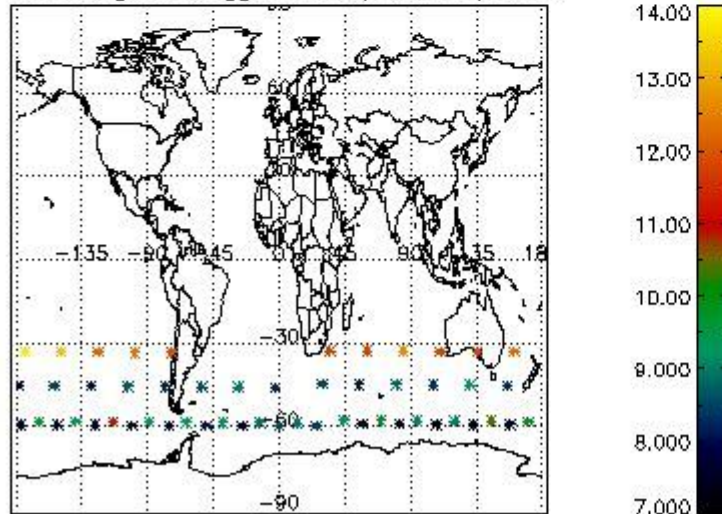

3.1 Plot quality information per product (time dependant)

3.2 Plot quality information per product (world map)

Percentage of flagged data per O3 profile

Percentage of flagged data per H2O profile

Percentage of flagged data per NO2 profile