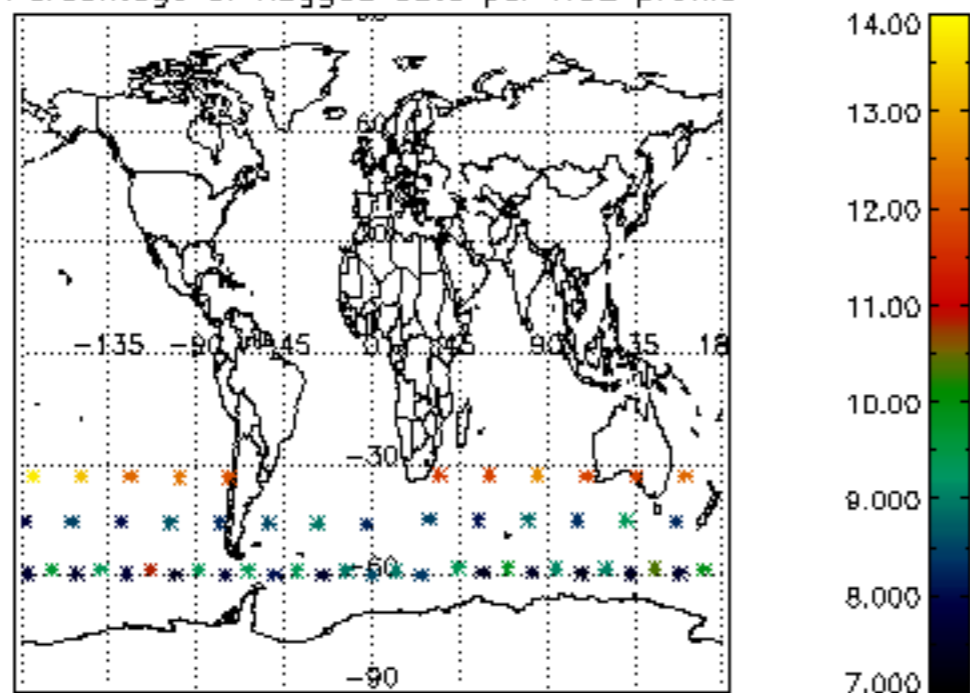

Percentage of flagged data per NO2 profile