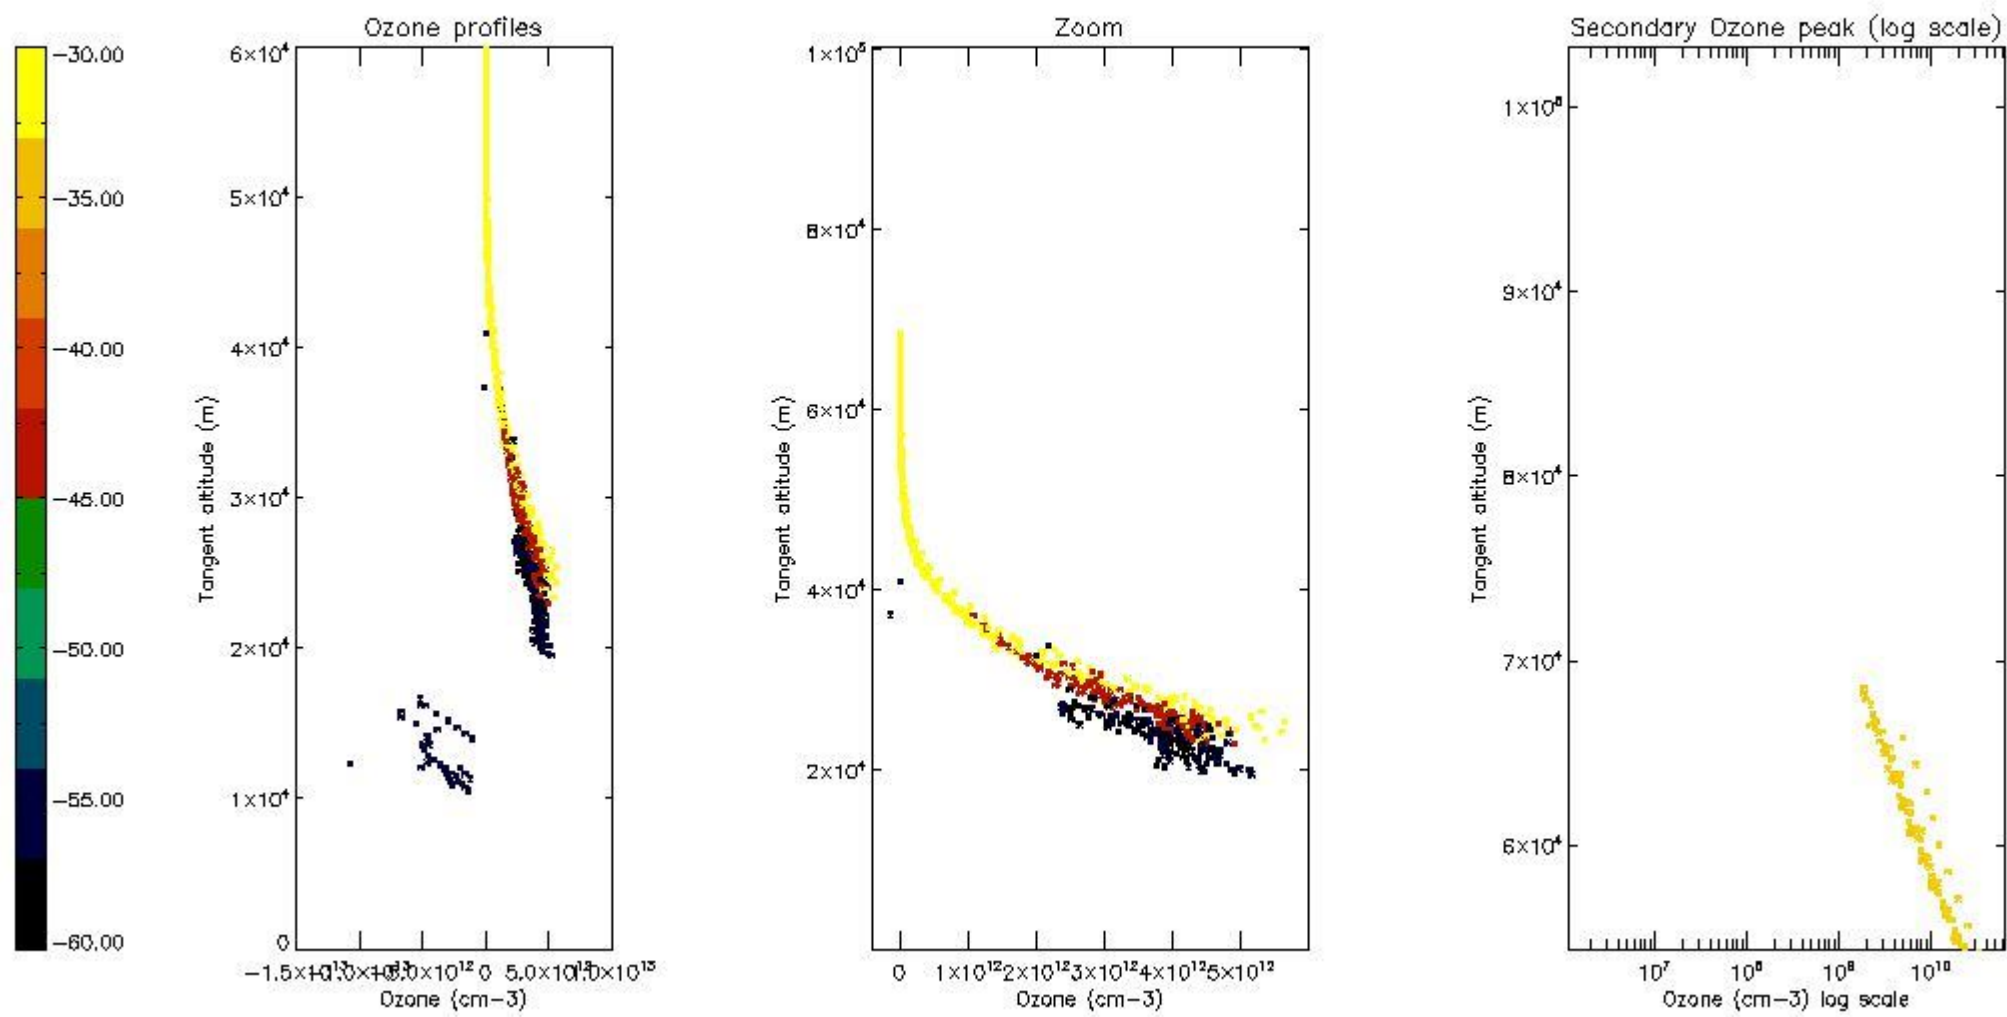

5.5 Plot ozone profiles where STD < 5% (dark without errors)

The colorbar represents the latitude.