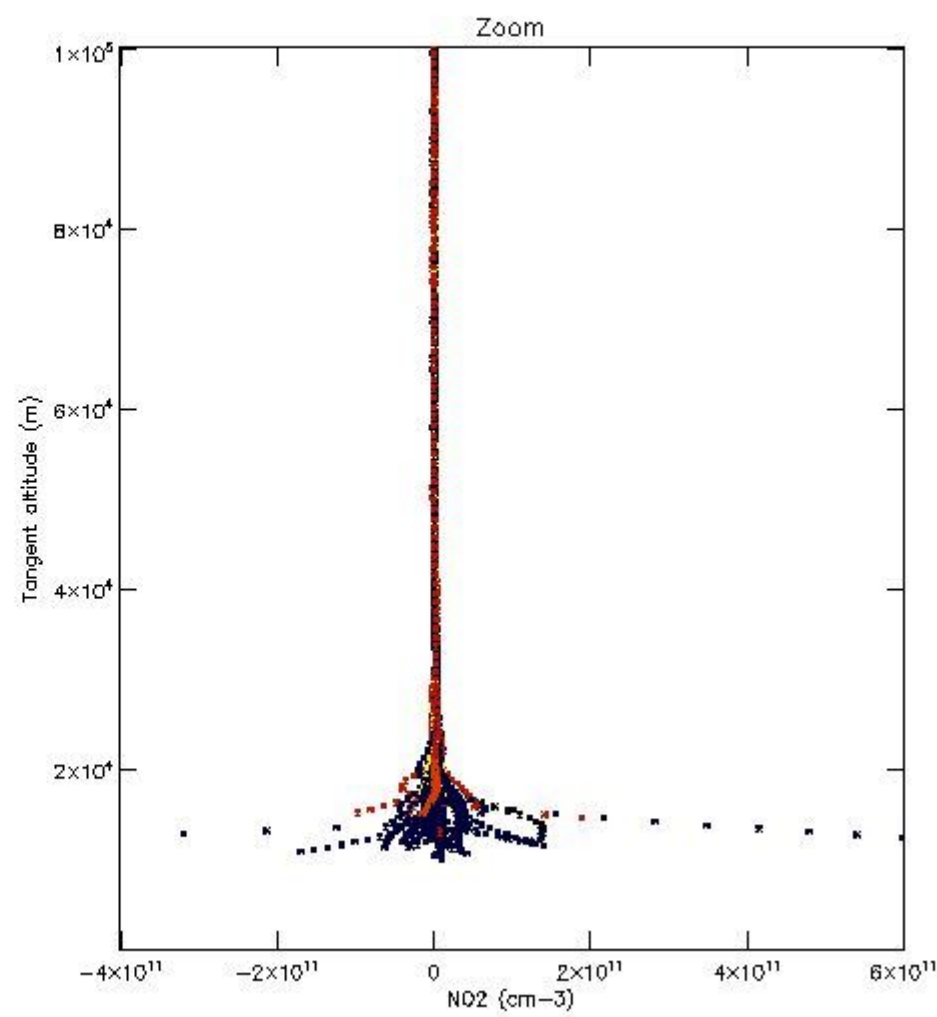

5.7 Plot NO3 profiles for all STD (dark without errors)

The colorbar represents the latitude.