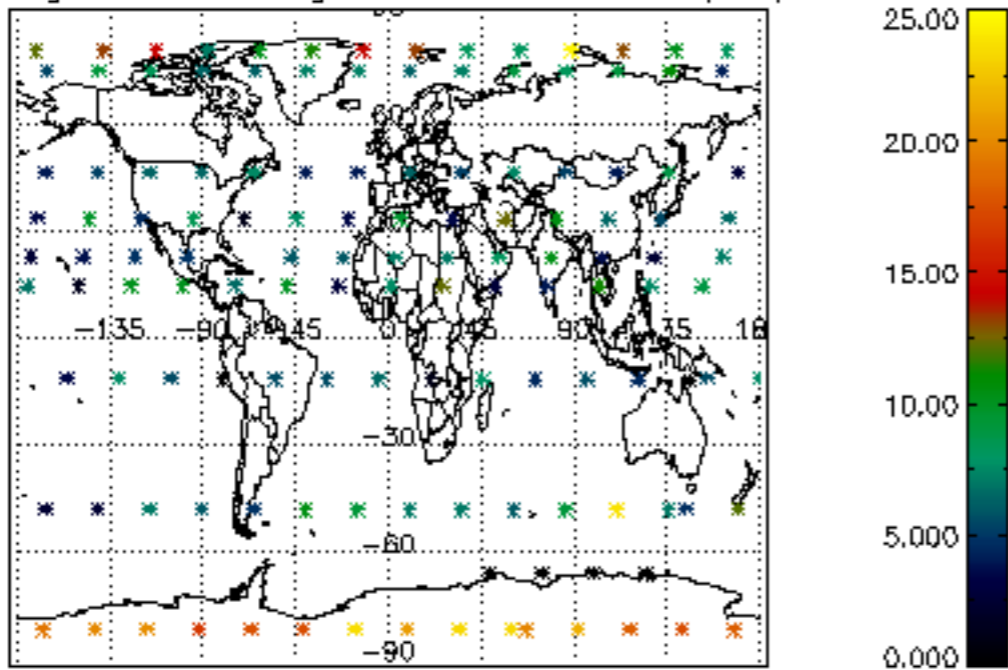

Percentage of star falling outside central band per profile