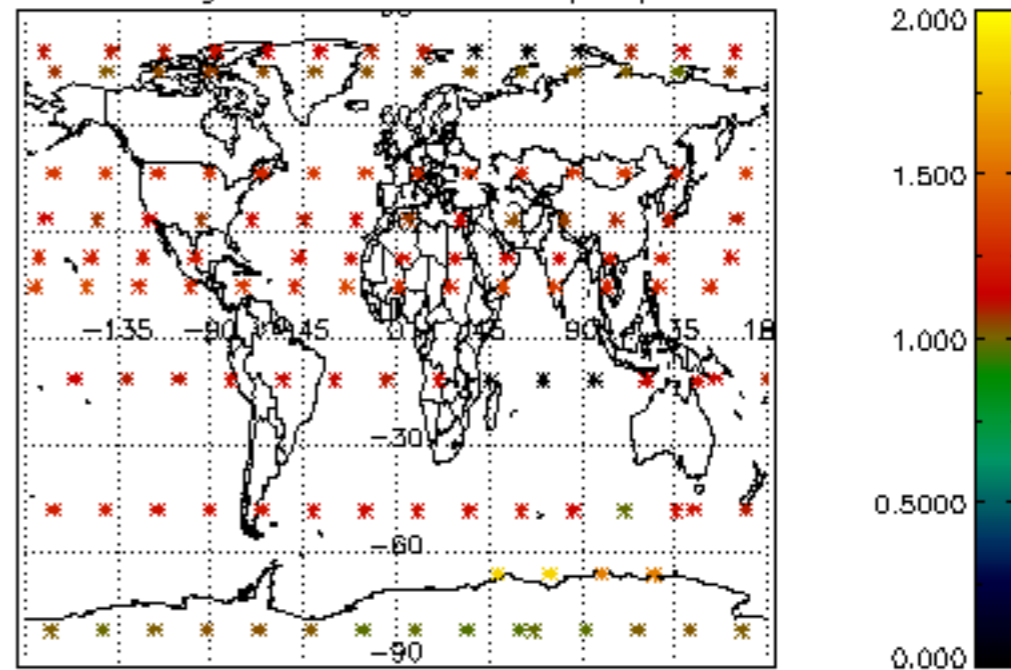

Percentage of datation errors per profile

Percentage of star falling outside central band per profile

Percentage of saturation errors per profile

Percentage of cosmic ray hits per profile

Percentage of datation errors per profile