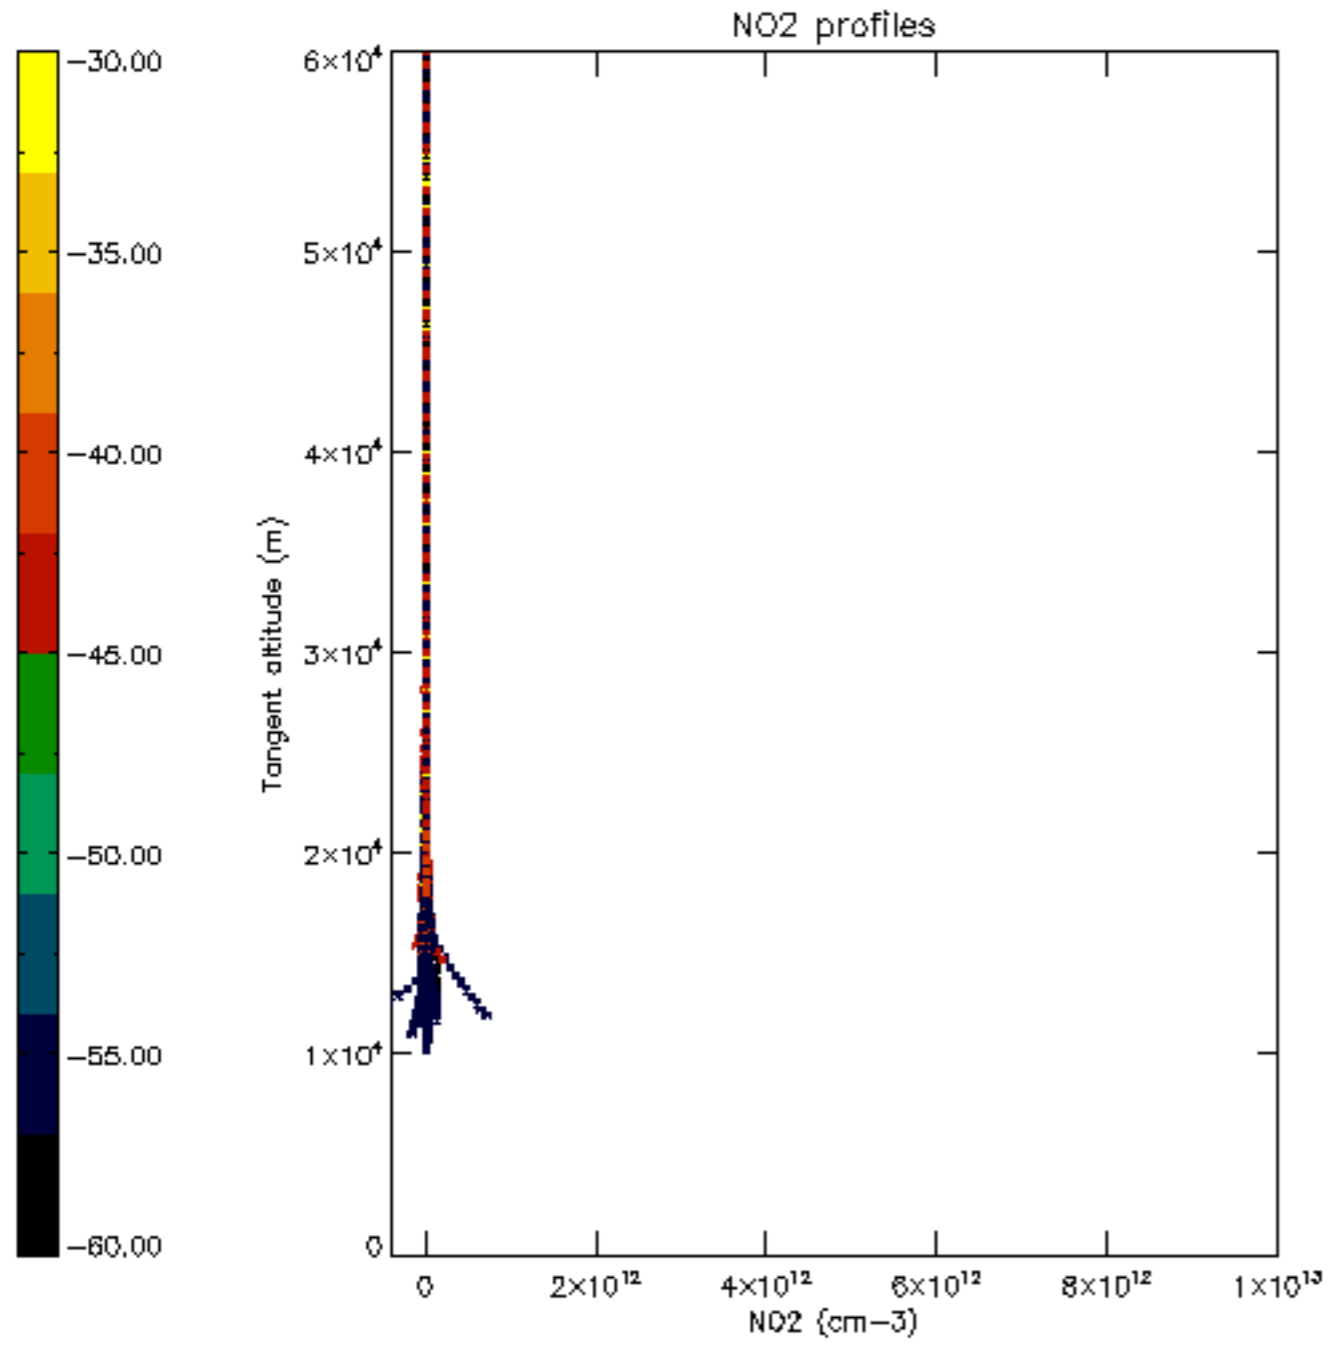

Percentage of star falling outside central band per profile

Percentage of saturation errors per profile

Percentage of flagged data per D3 profile

Percentage of flagged data per H2O profile

Percentage of flagged data per NO2 profile