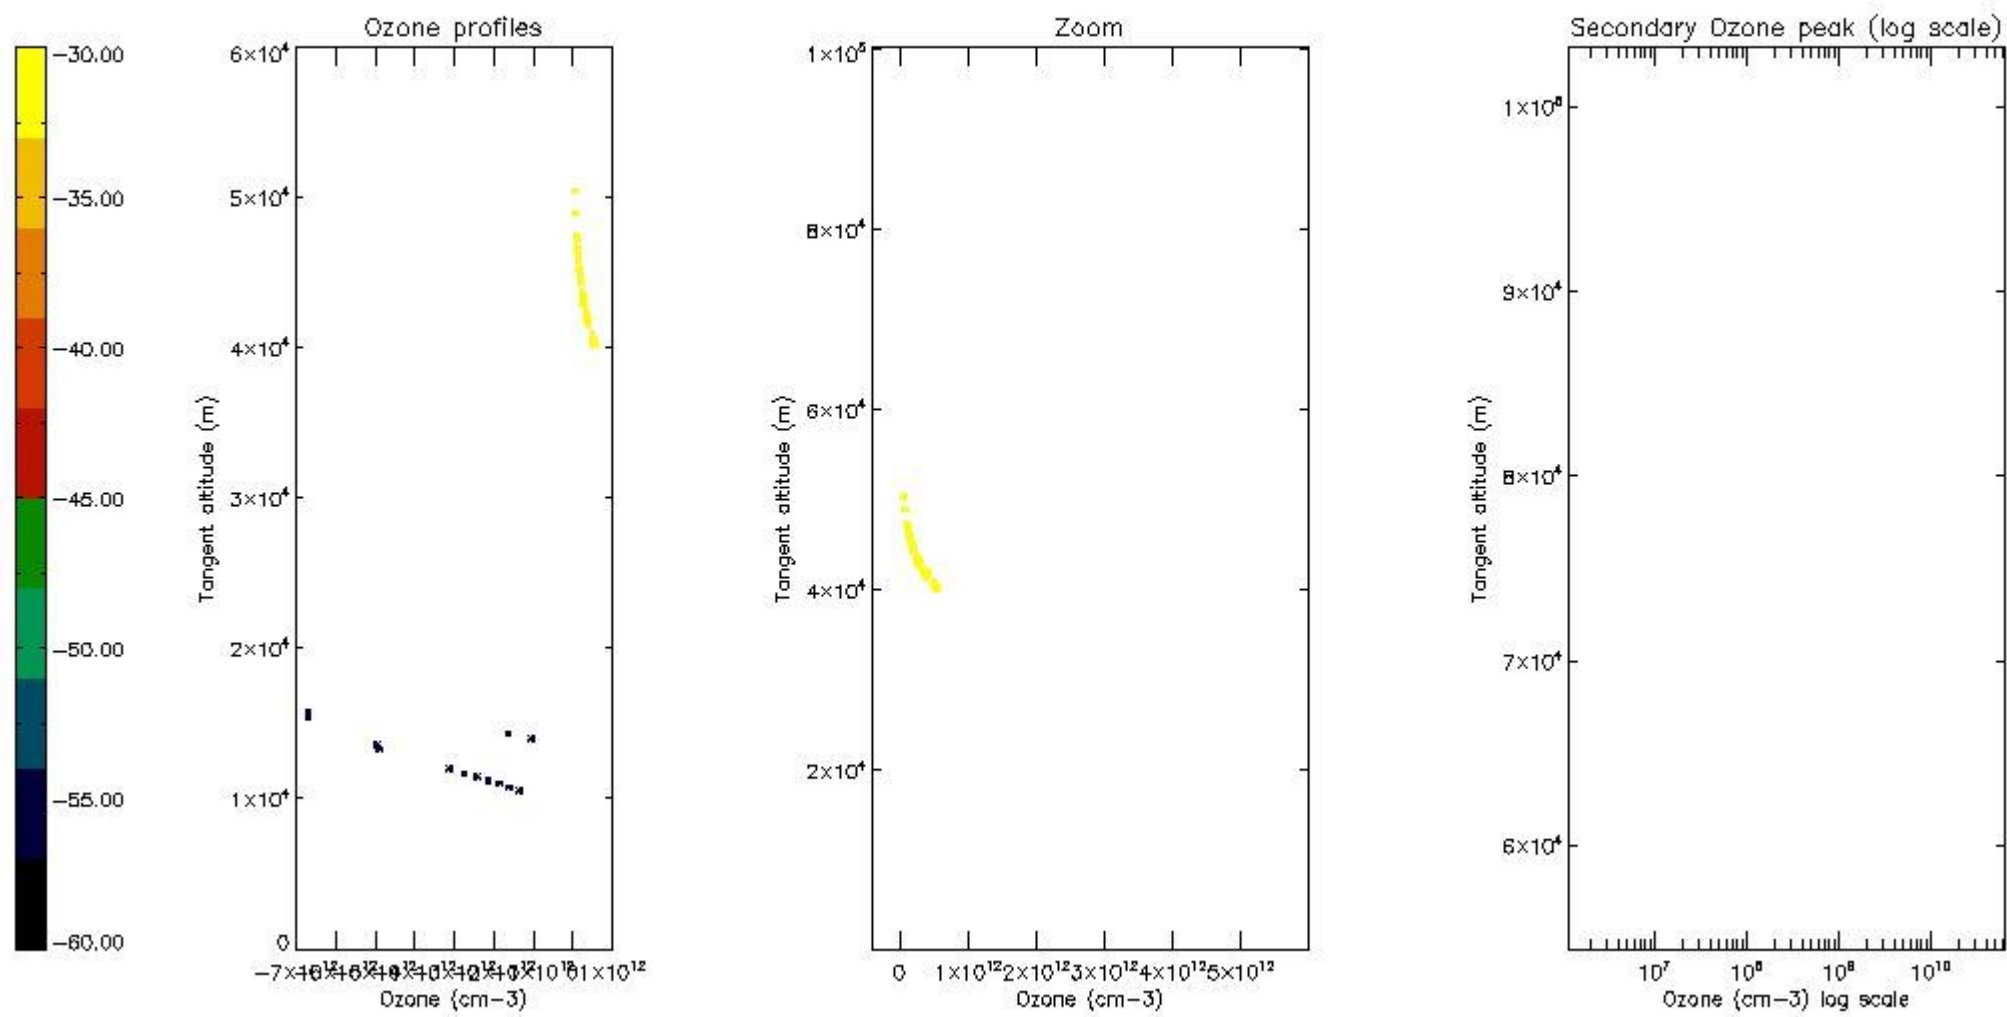

5.6 Plot NO₂ profiles for all STD (dark without errors)

The colorbar represents the latitude.