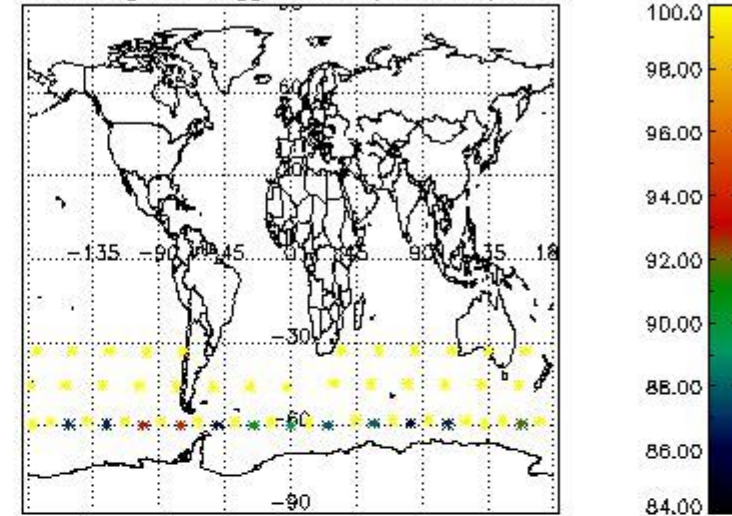

3.1 Plot quality information per product (time dependant)

3.2 Plot quality information per product (world map)

Percentage of flagged data per O3 profile

Percentage of flagged data per H2O profile

Percentage of flagged data per NO2 profile