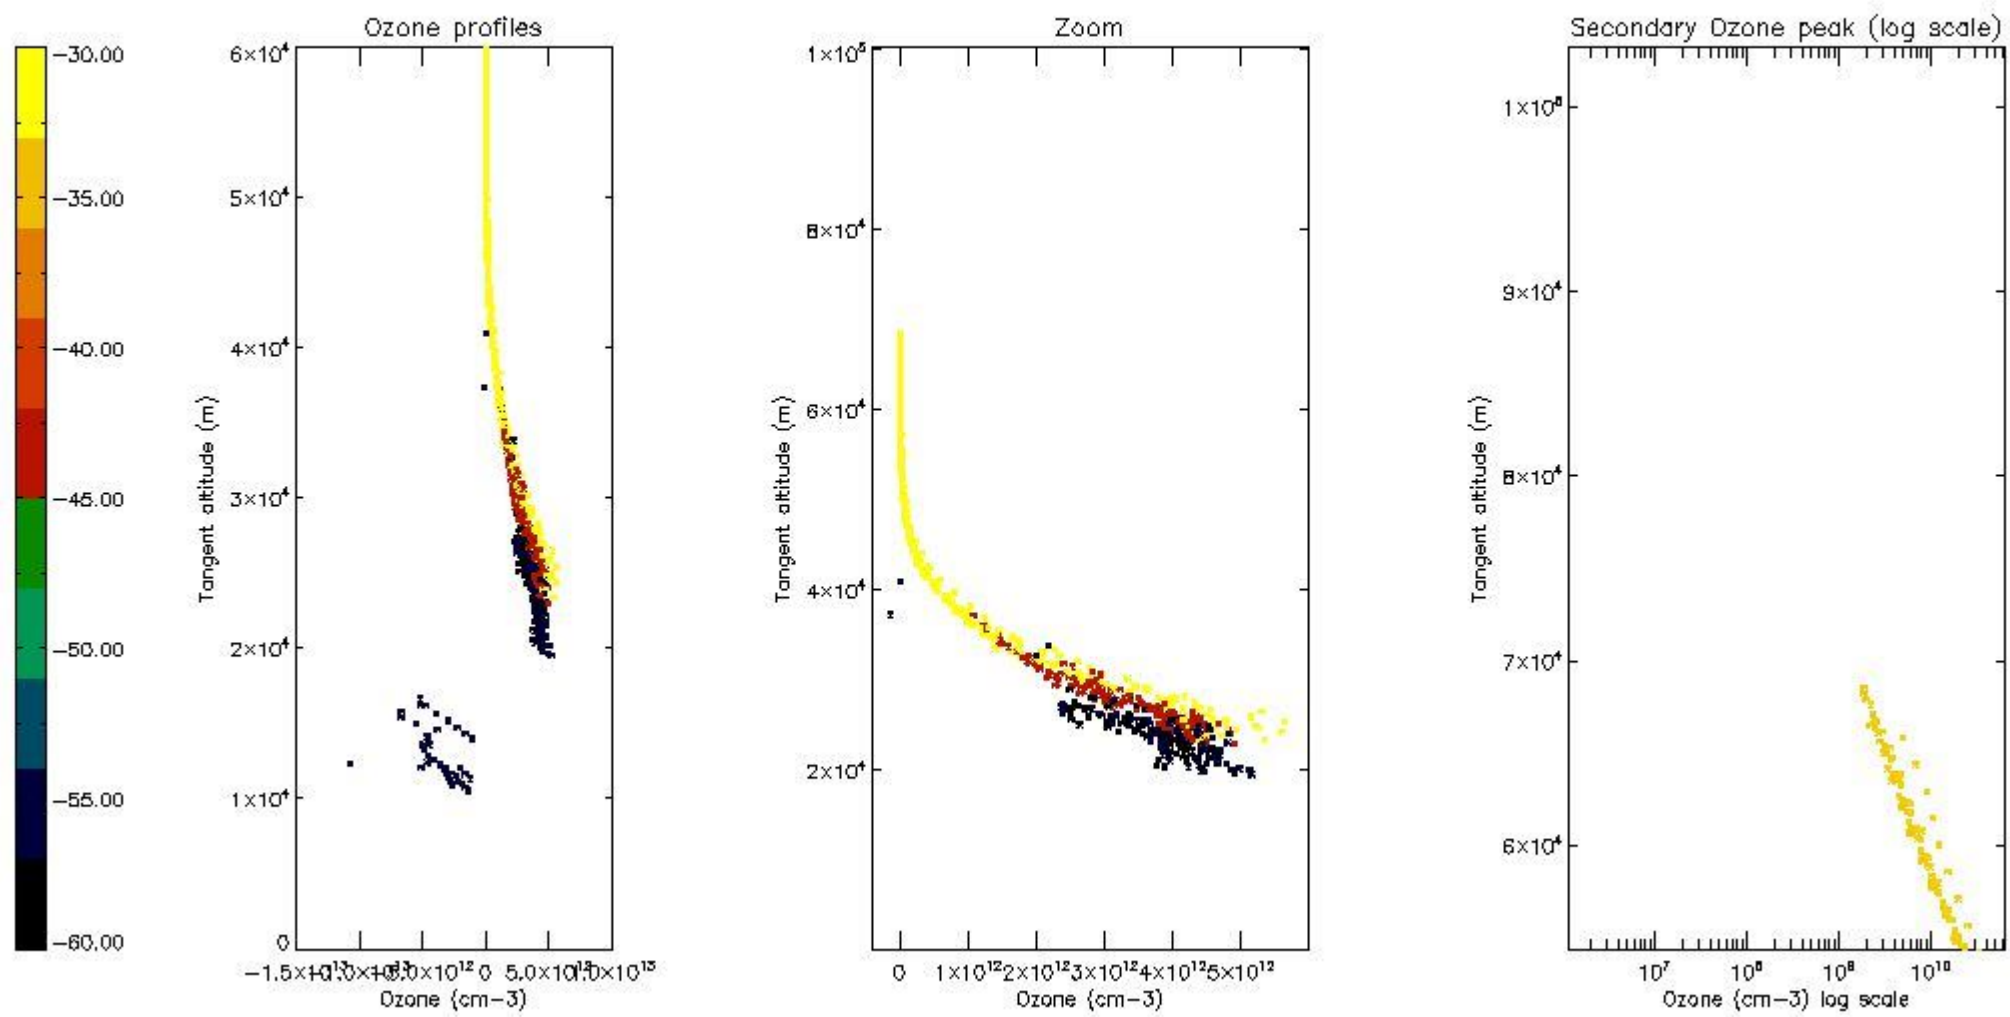

STD < 10	3
STD < 5	0

5.2 Plot ozone profiles for all STD (dark without errors)

The colorbar represents the latitude.

5.3 Plot ozone profiles where STD < 20% (dark without errors)

The colorbar represents the latitude.

5.4 Plot ozone profiles where STD < 10% (dark without errors)

The colorbar represents the latitude.

5.5 Plot ozone profiles where STD < 5% (dark without errors)

The colorbar represents the latitude.

5.6 Plot NO₂ profiles for all STD (dark without errors)