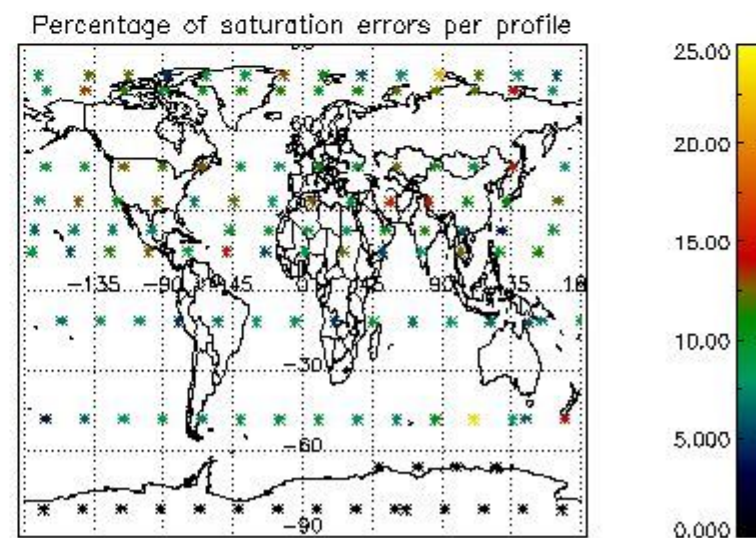

Percentage of datation errors per profile

Percentage of star falling outside central band per profile

Percentage of saturation errors per profile

4.2.2 Plot level 1 quality information per product (world map): ENVISAT DESCENDING passes