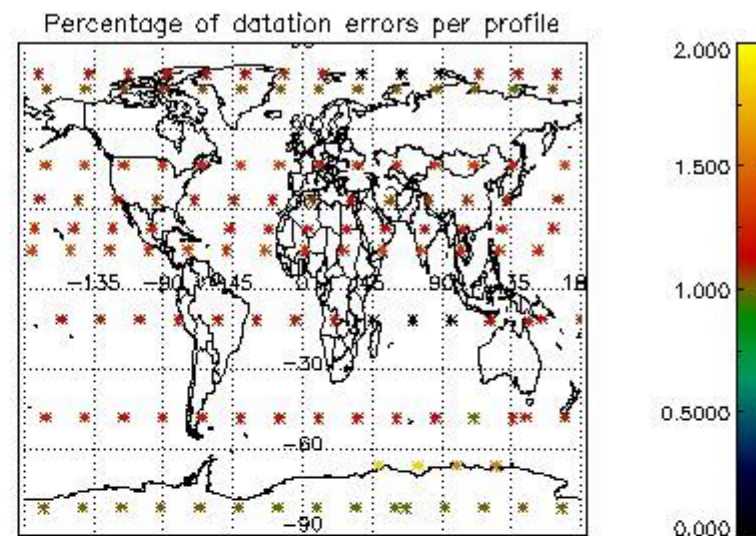

Percentage of datation errors per profile

Percentage of star falling outside central band per profile

Percentage of saturation errors per profile

4.2.2 Plot level 1 quality information per product (world map): ENVISAT DESCENDING passes