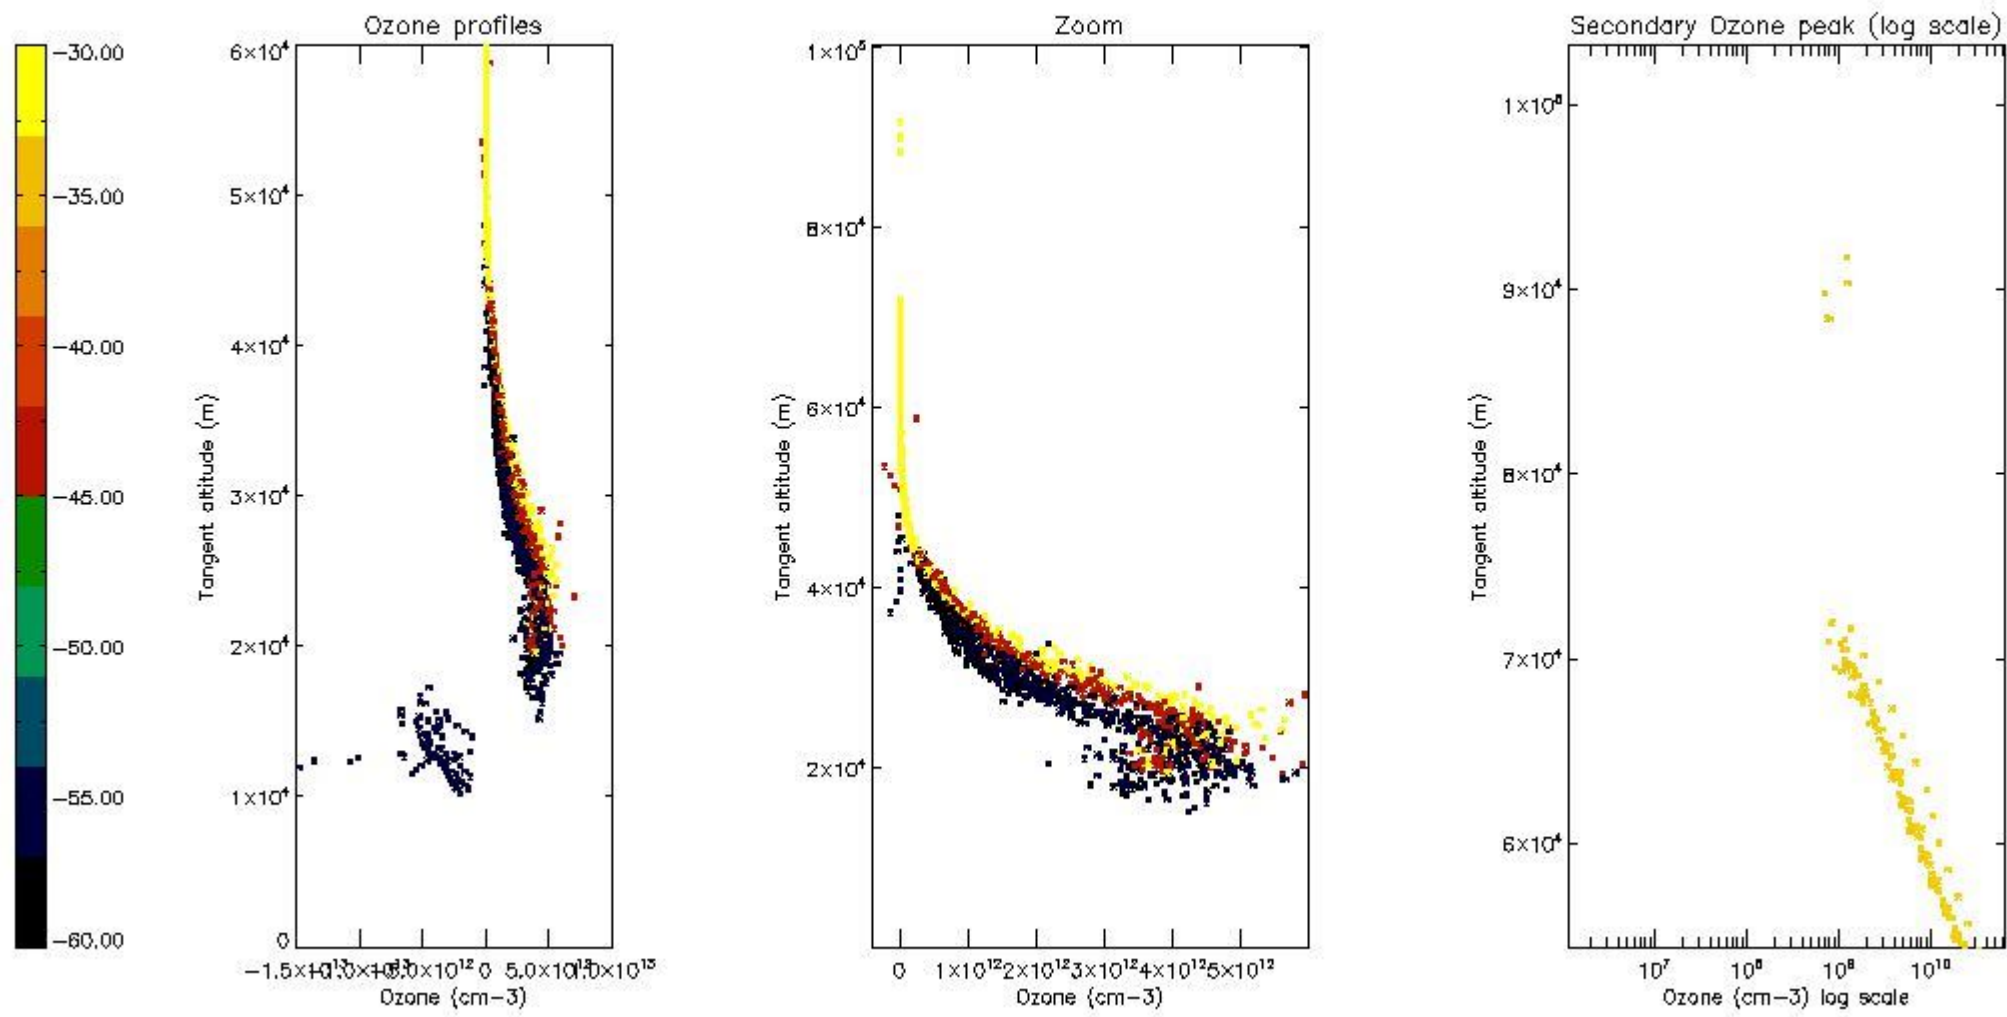

STD < 10	3
STD < 5	0

5.2 Plot ozone profiles for all STD (dark without errors)

The colorbar represents the latitude.

5.3 Plot ozone profiles where STD < 20% (dark without errors)

The colorbar represents the latitude.

5.4 Plot ozone profiles where STD < 10% (dark without errors)

The colorbar represents the latitude.

5.5 Plot ozone profiles where STD < 5% (dark without errors)

The colorbar represents the latitude.

5.6 Plot NO₂ profiles for all STD (dark without errors)