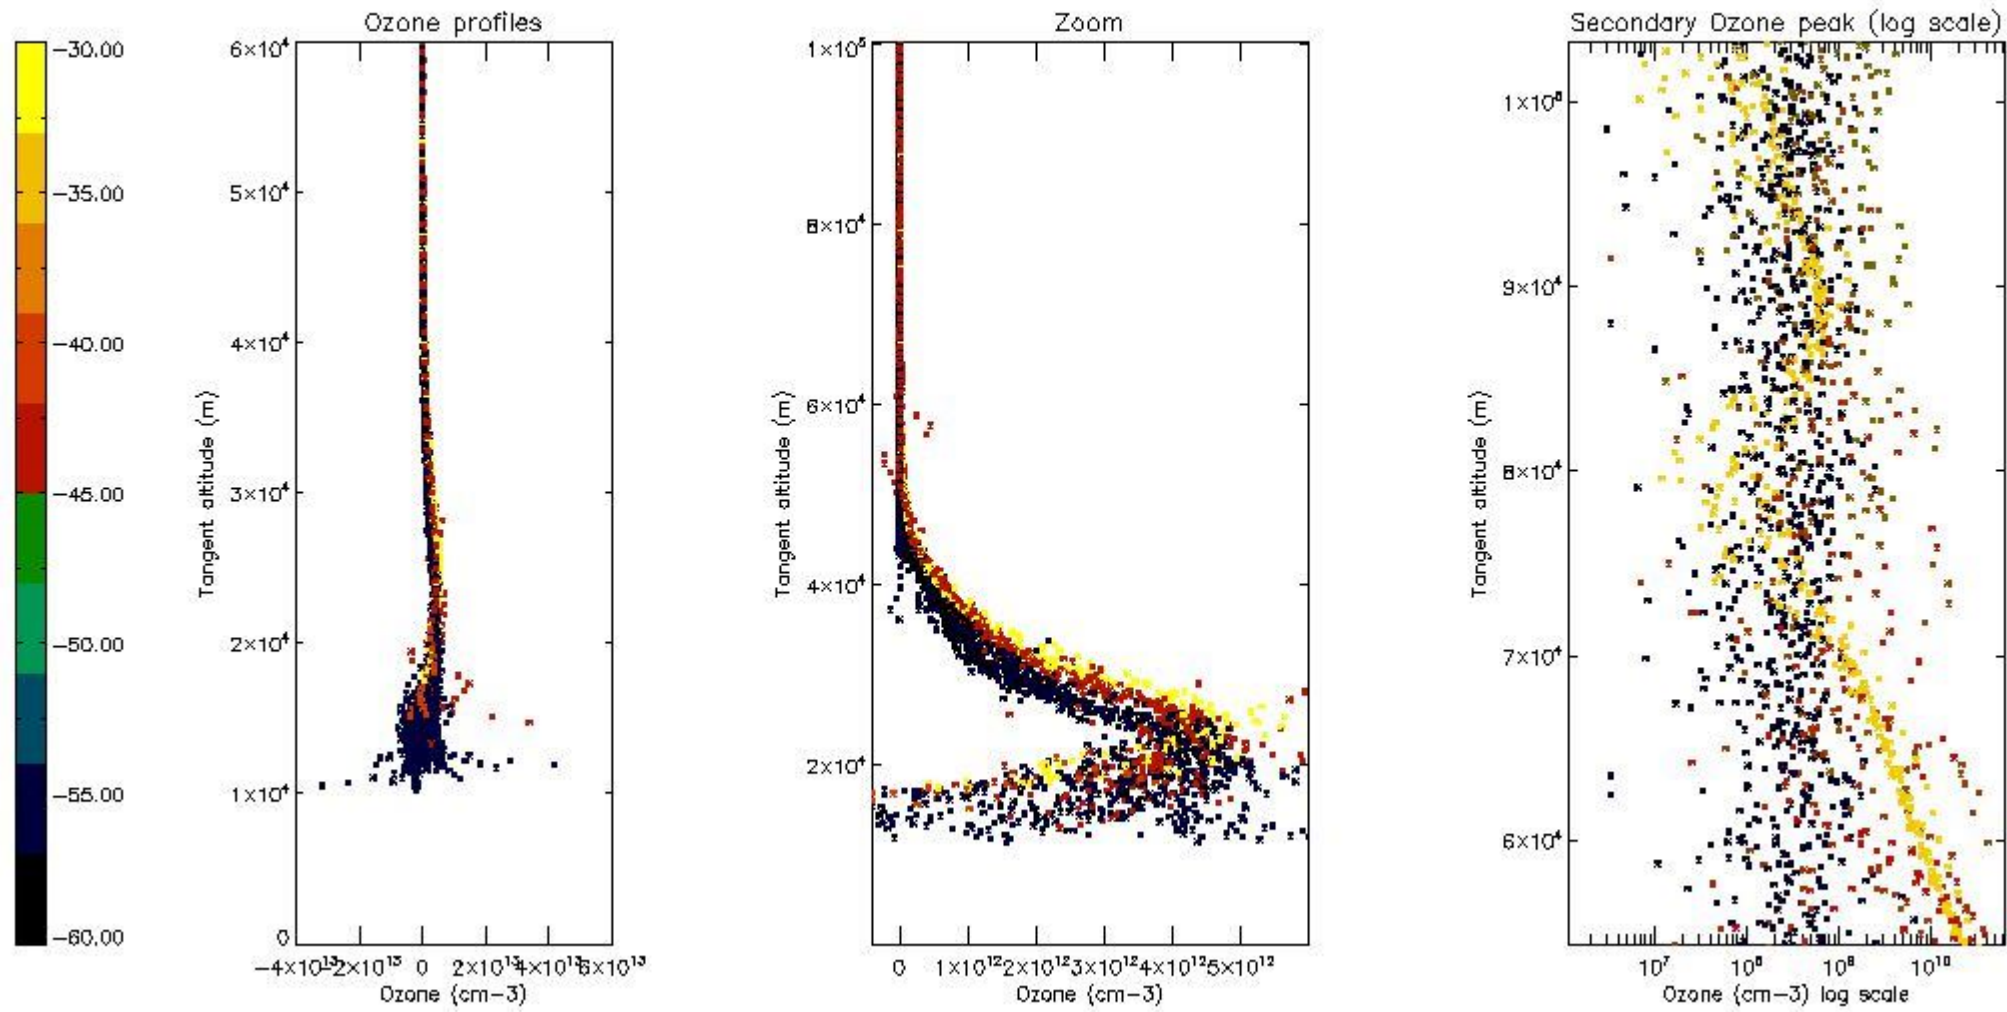

STD < 10	3
STD < 5	0

5.2 Plot ozone profiles for all STD (dark without errors)

The colorbar represents the latitude.

5.3 Plot ozone profiles where STD < 20% (dark without errors)

The colorbar represents the latitude.