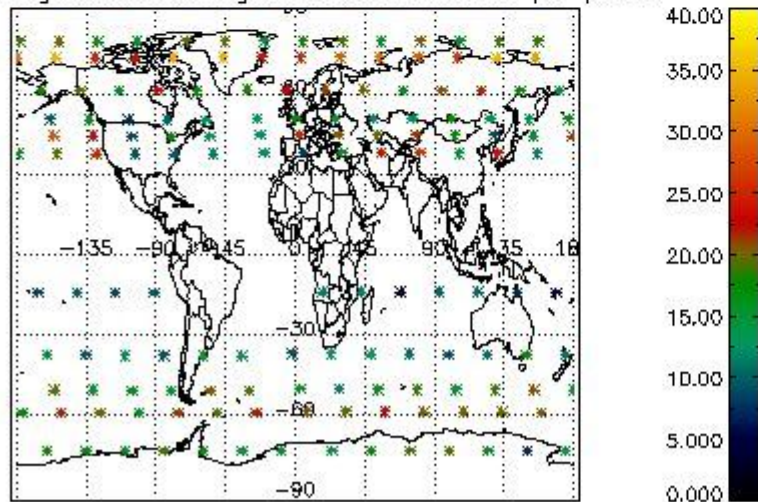

Percentage of star falling outside central band per profile