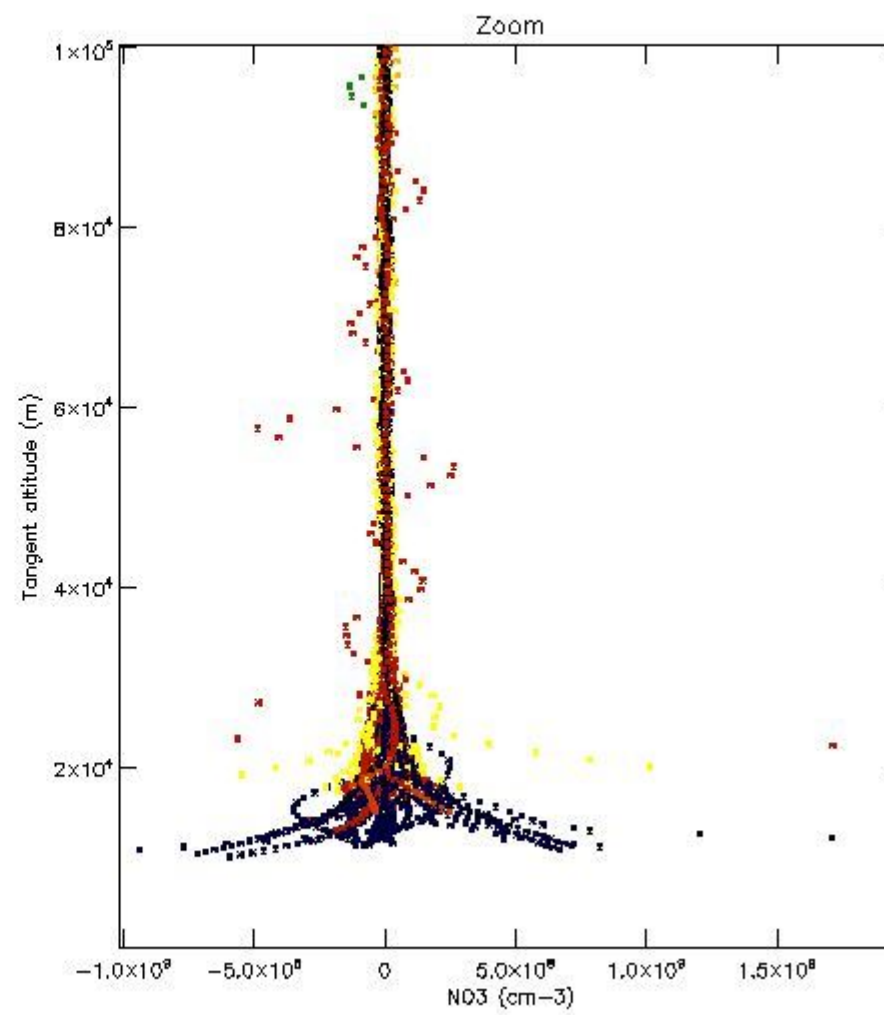

6. Auxiliary Data Files used for the production reported in section 2

The number reported in the third column indicates since which file (see list in section 2) the corresponding auxiliary file has been used. The fourth column is the date of those product files.

Type	Auxiliary Filename	Used since product	Used since product date
INST_PHYS_CHARACTERISTICS	GOM_INS_AXVIEC20091111_143220_20030716_120000_20500101_000000	1	01-MAY-2010 00:00:14
LEVEL-2_PROC_CONFIG	GOM_PR2_AXVIEC20091111_152718_20020301_000000_20500101_000000	1	01-MAY-2010 00:00:14
CROSS_SECTIONS_FILE	GOM_CRS_AXVIEC20091111_154832_20020301_000000_20500101_000000	1	01-MAY-2010 00:00:14