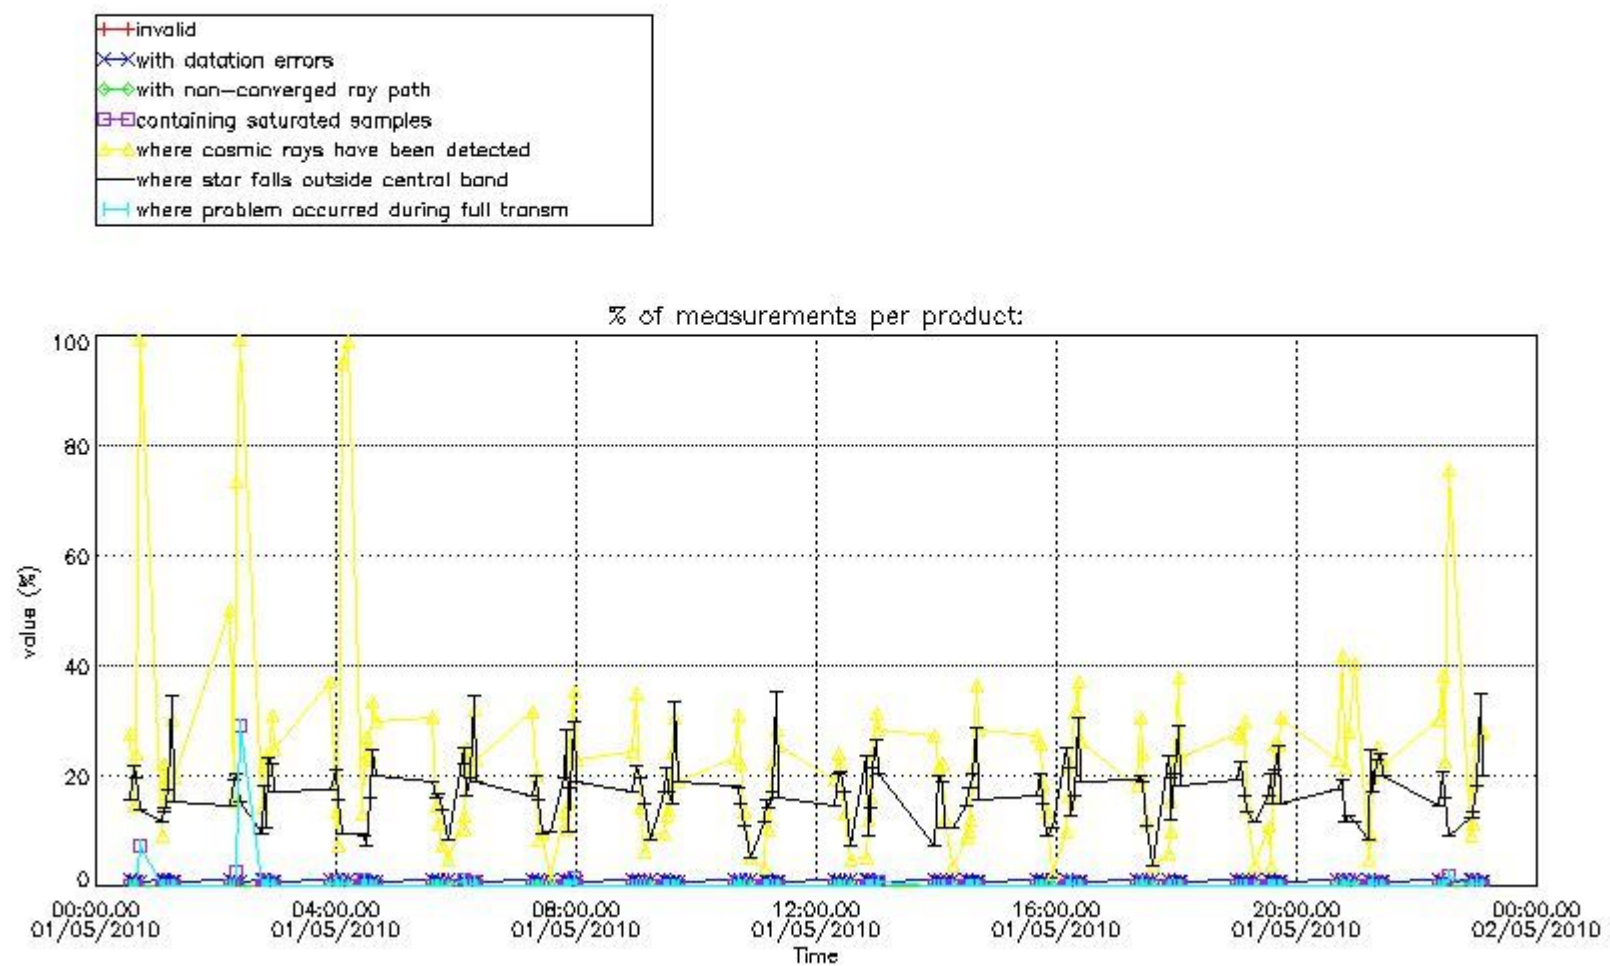

4.1.2 Plot level 1 quality information per product (time dependant): ENVI SAT DESCENDING passes