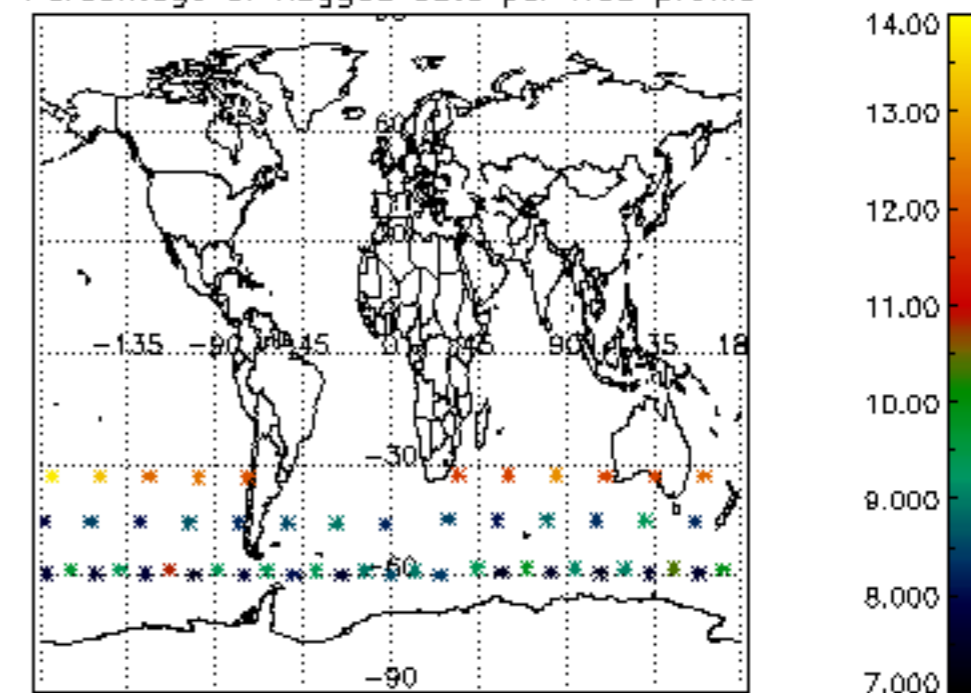

Percentage of flagged data per NO3 profile