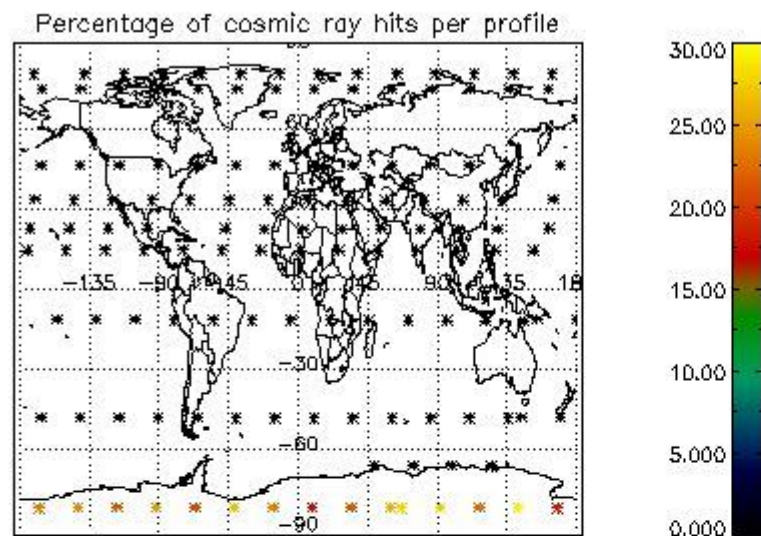

Percentage of datation errors per profile

Percentage of star falling outside central band per profile

Percentage of saturation errors per profile

4.2.2 Plot level 1 quality information per product (world map): ENVISAT DESCENDING passes