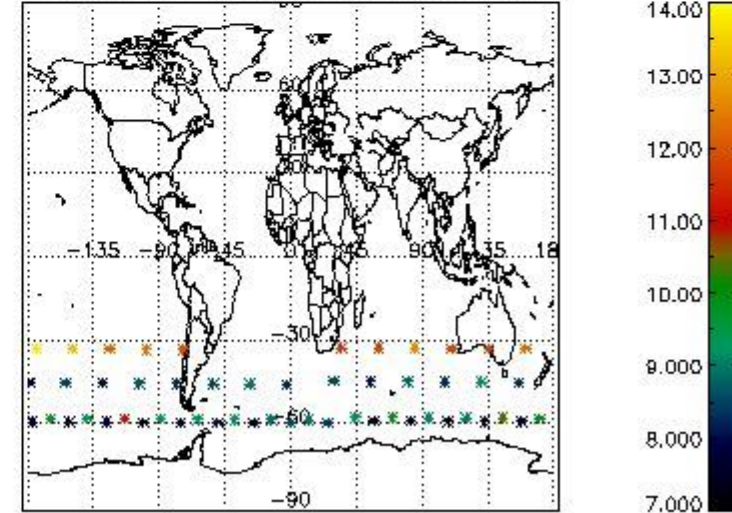

Percentage of flagged data per NO3 profile

4. Level 1 quality information per product

In this section it is plotted some information contained in the Quality Summary data set of the level 2 products that comes from the level 1b processing. Products without errors (error flag in the MPH set to "0") are used.

4.1 Plot quality information per product (time dependant) coming from level 1b processing

4.1.1 Plot level 1 quality information per product (time dependant): ENVISAT ASCENDING passes