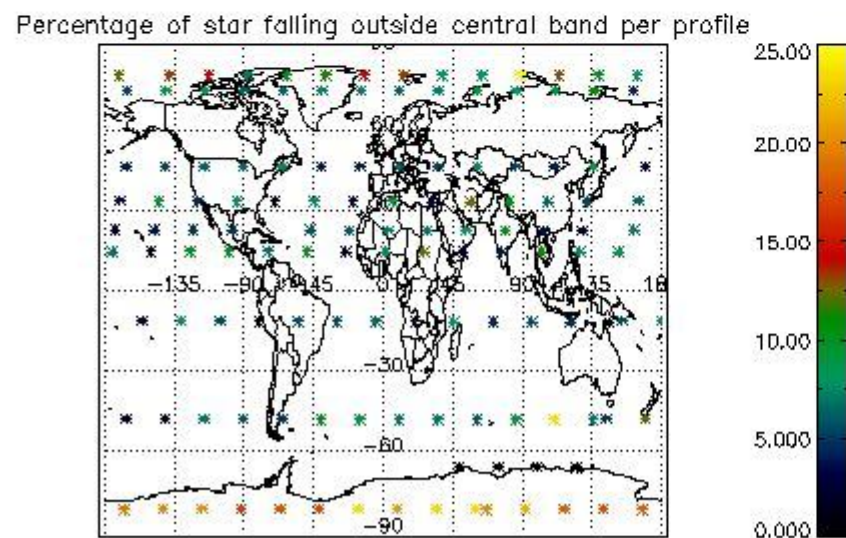

Percentage of datation errors per profile

Percentage of star falling outside central band per profile

Percentage of saturation errors per profile

4.2.2 Plot level 1 quality information per product (world map): ENVISAT DESCENDING passes