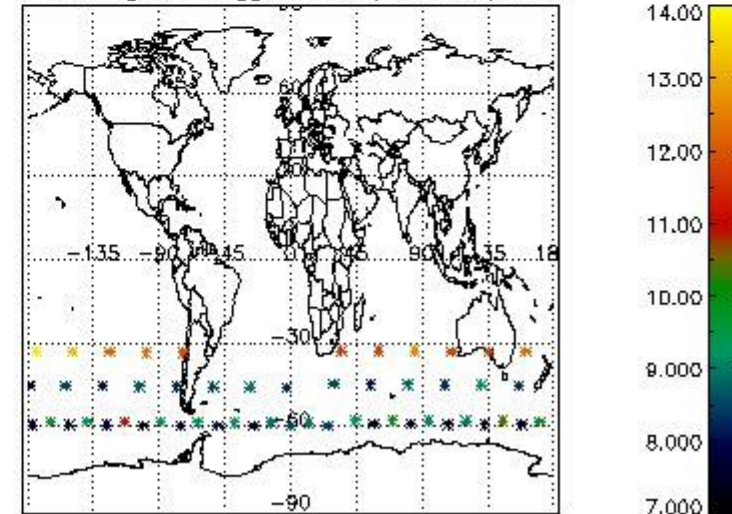

Percentage of flagged data per NO3 profile

4. Level 1 quality information per product

In this section it is plotted some information contained in the Quality Summary data set of the level 2 products that comes from the level 1b processing. Products without errors (error flag in the MPH set to "0") are used.

4.1 Plot quality information per product (time dependant) coming from level 1b processing

4.1.1 Plot level 1 quality information per product (time dependant): ENVISAT ASCENDING passes