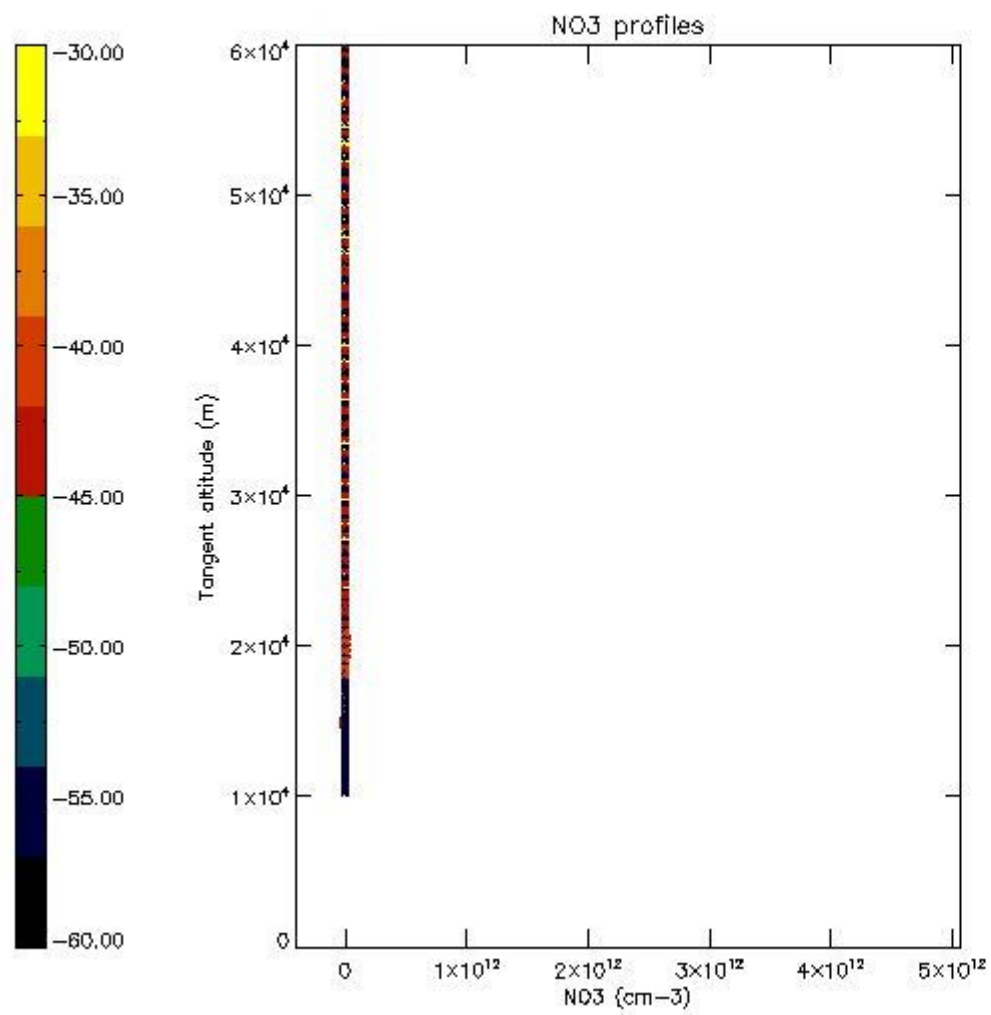

6. Auxiliary Data Files used for the production reported in section 2

The number reported in the third column indicates since which file (see list in section 2) the corresponding auxiliary file has been used. The fourth column is the date of those product files.

Type	Auxiliary Filename	Used since product	Used since product date
INST_PHYS_CHARACTERISTICS	GOM_INS_AXVIEC20091111_143220_20030716_120000_20500101_000000	1	01-MAY-2010 00:00:14
LEVEL-2_PROC_CONFIG	GOM_PR2_AXVIEC20091111_152718_20020301_000000_20500101_000000	1	01-MAY-2010 00:00:14
CROSS_SECTIONS_FILE	GOM_CRS_AXVIEC20091111_154832_20020301_000000_20500101_000000	1	01-MAY-2010 00:00:14