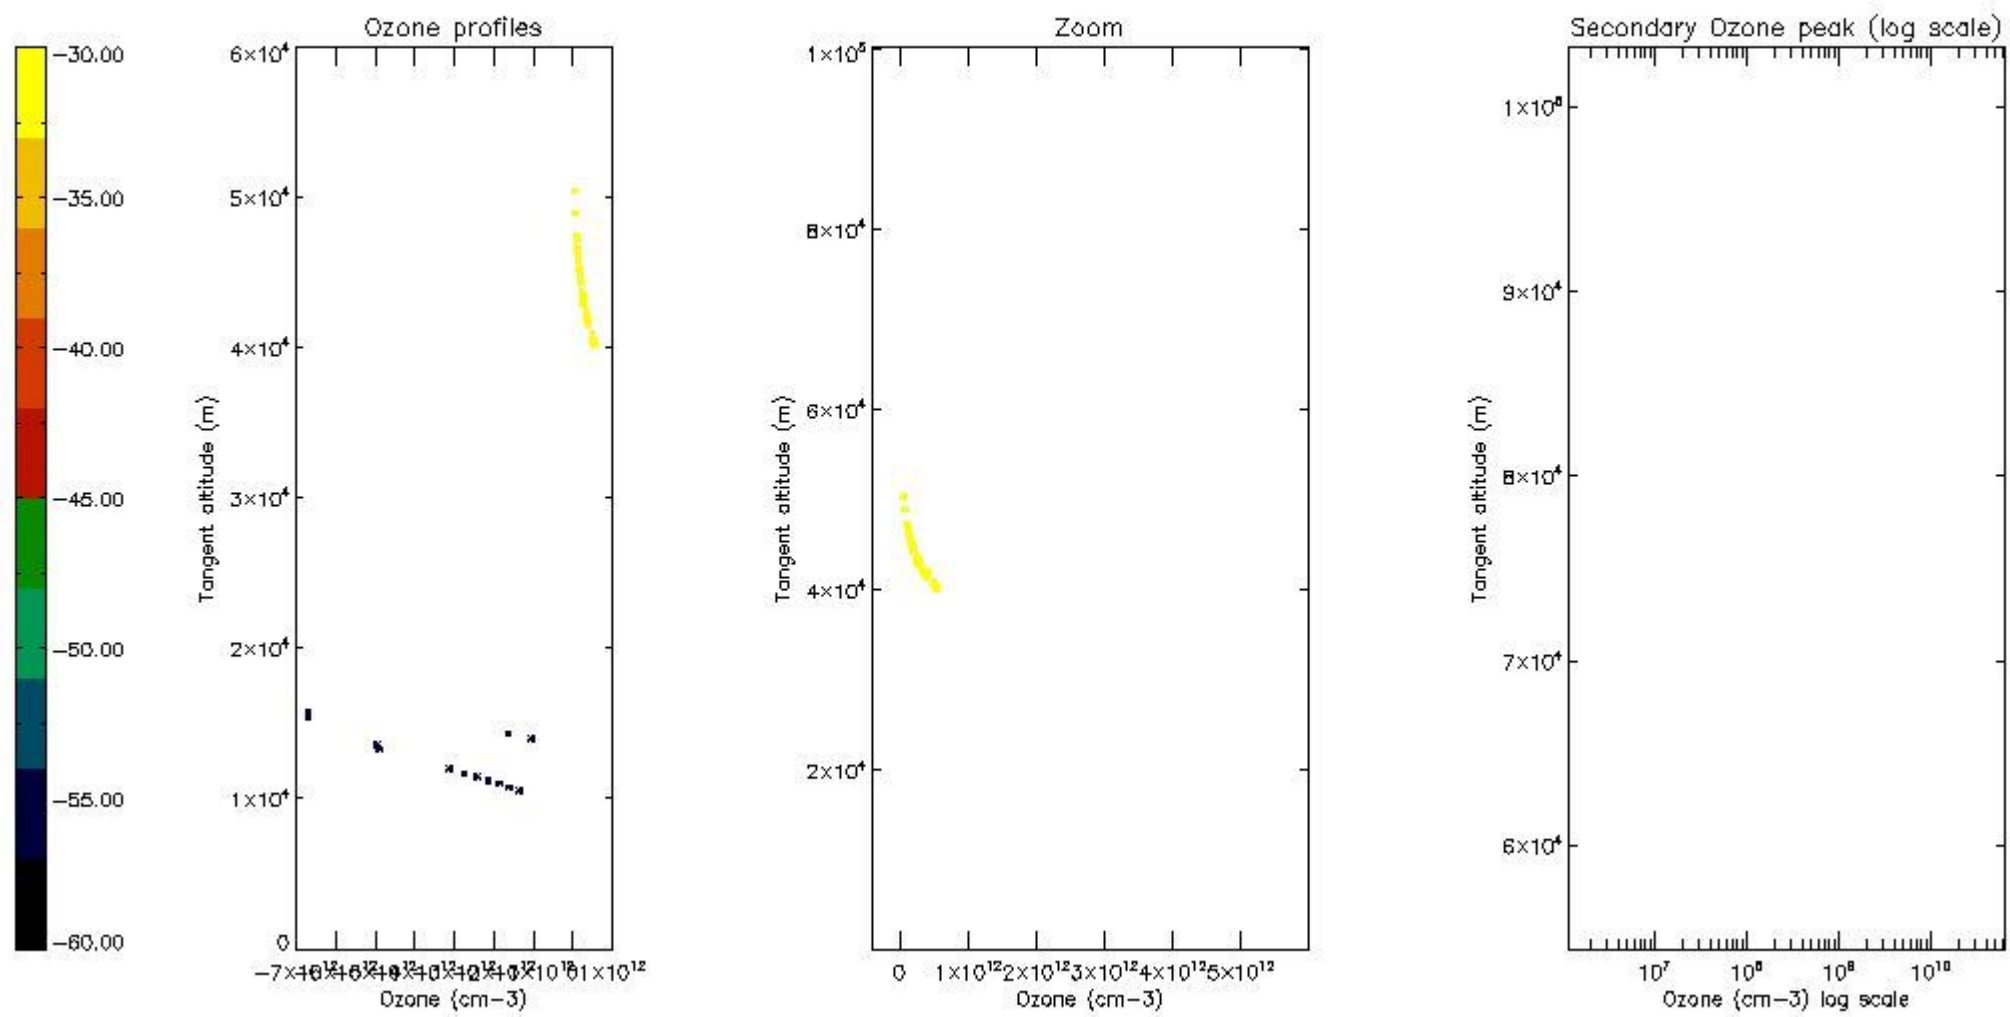

5.6 Plot NO₂ profiles for all STD (dark without errors)

The colorbar represents the latitude.