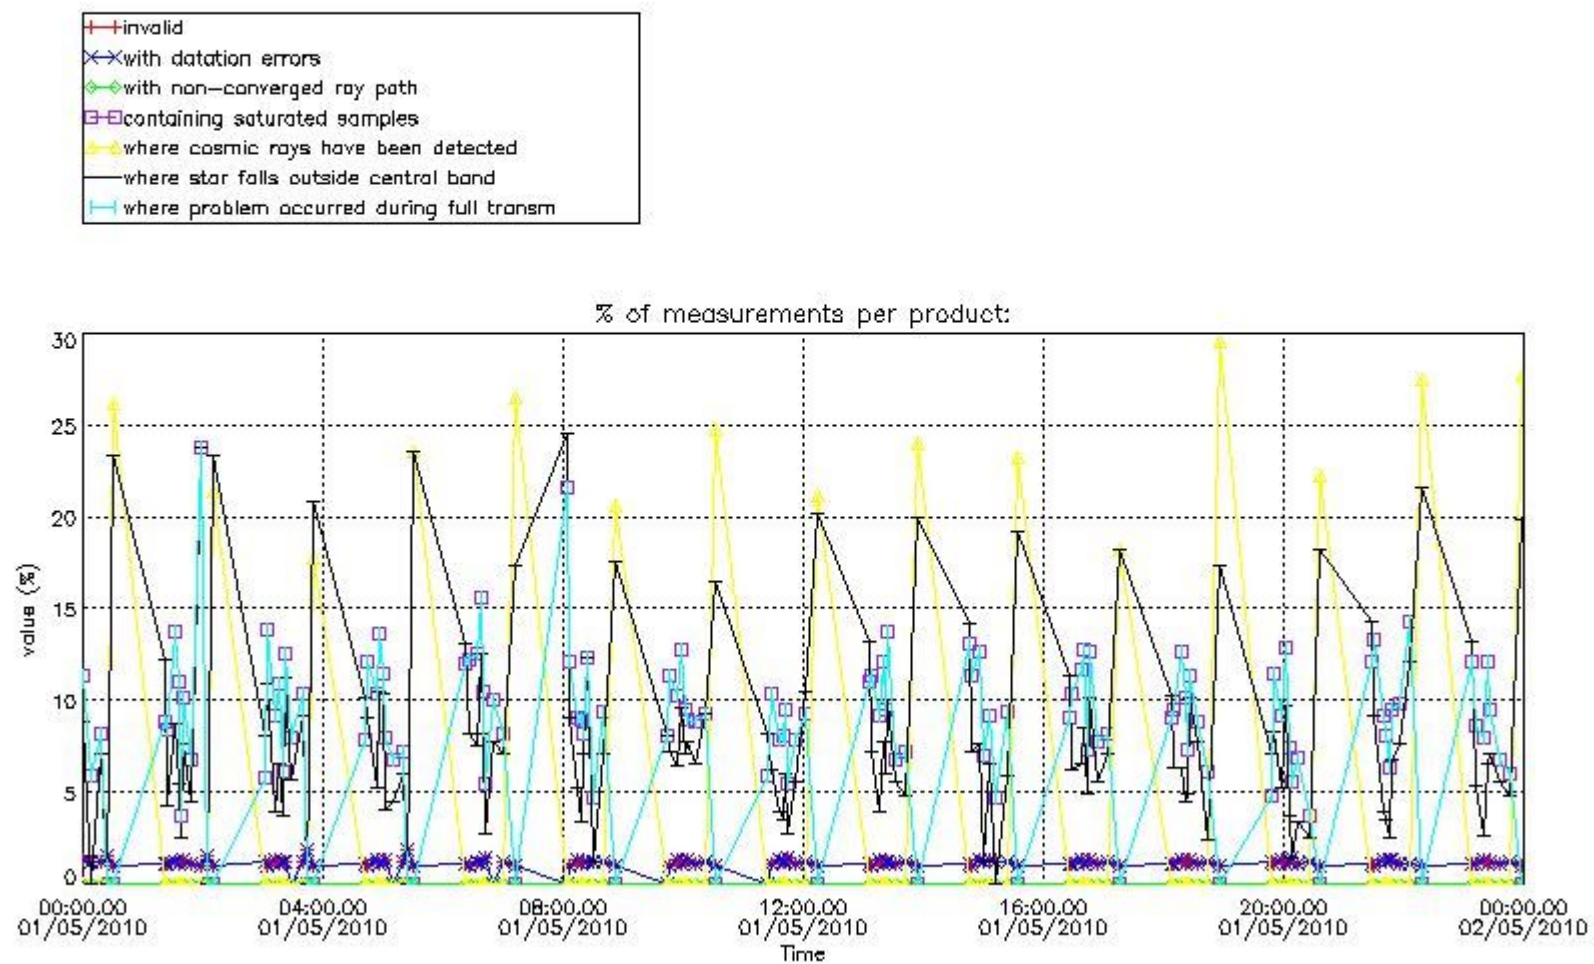

3.1 Plot quality information per product (time dependant)

3.2 Plot quality information per product (world map)

Percentage of flagged data per O3 profile

Percentage of flagged data per H2O profile

Percentage of flagged data per NO2 profile

Percentage of flagged data per NO3 profile

4. Level 1 quality information per product

In this section it is plotted some information contained in the Quality Summary data set of the level 2 products that comes from the level 1b processing. Products without errors (error flag in the MPH set to "0") are used.

4.1 Plot quality information per product (time dependant) coming from level 1b processing

4.1.1 Plot level 1 quality information per product (time dependant): ENVISAT ASCENDING passes

4.1.2 Plot level 1 quality information per product (time dependant): ENVI SAT DESCENDING passes