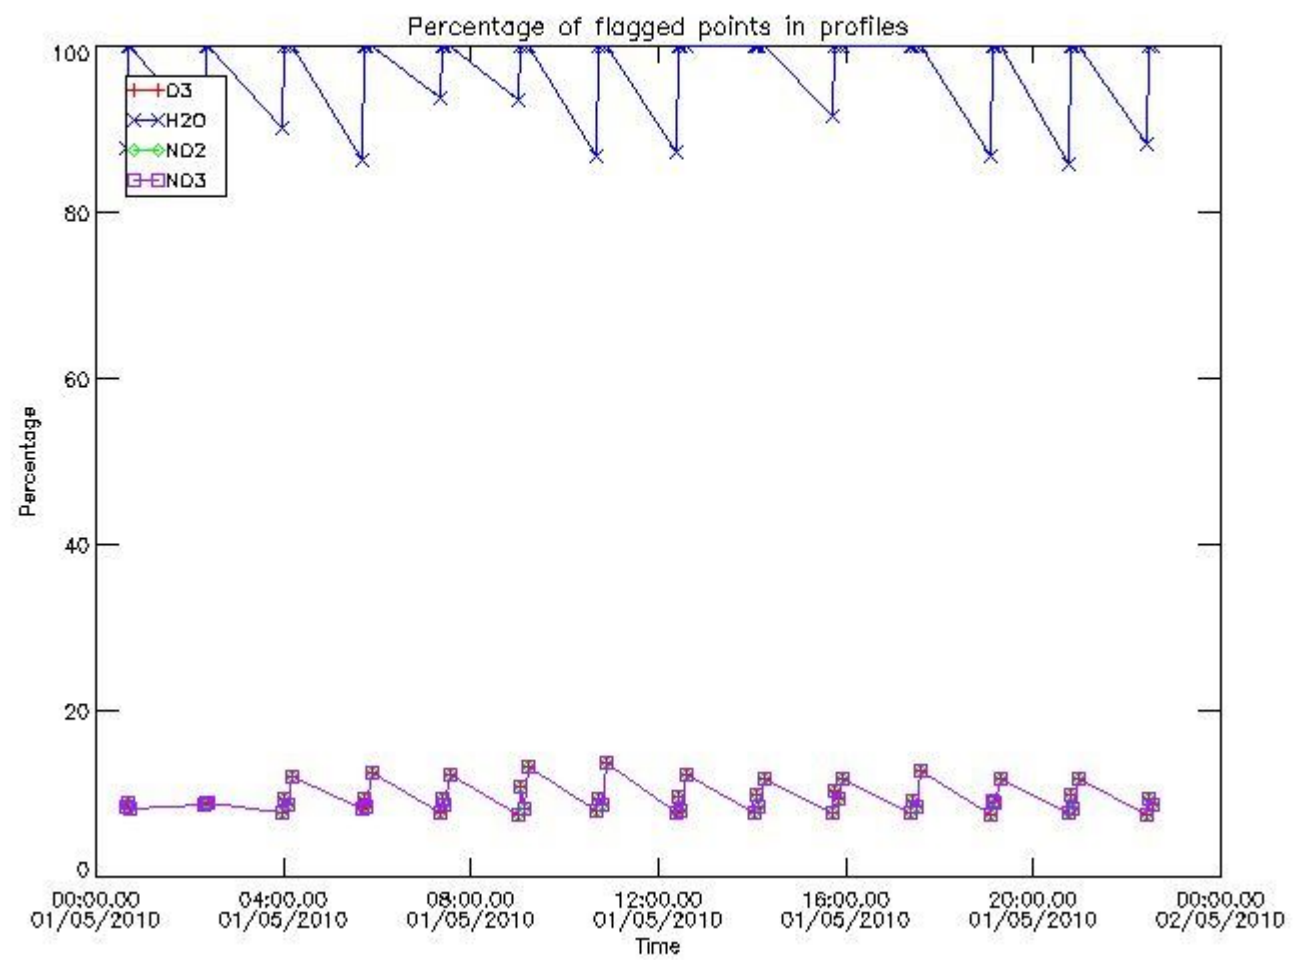

279	GOM_NL__2PRFIN20100501_232316_000000462089_00073_42712_7206.N1	01-MAY-2010 23:23:16	Bright	45.500	83		2.3780	11000.	91	42712	No
280	GOM_NL__2PRFIN20100501_232617_000000422089_00073_42712_7207.N1	01-MAY-2010 23:26:17	Bright	42.000	180	27Gam Boo	3.0400	8000.0	84	42712	No
281	GOM_NL__2PRFIN20100501_233549_000000452089_00073_42712_7208.N1	01-MAY-2010 23:35:49	Bright	44.500	119	14Eta Dra	2.7270	4700.0	89	42712	No
282	GOM_NL__2PRFIN20100501_234611_000000422089_00073_42712_7209.N1	01-MAY-2010 23:46:11	Bright	42.000	89	5Alp Cep	2.4510	8000.0	84	42712	No
283	GOM_NL__2PRFIN20100501_235736_000000512089_00073_42712_7210.N1	01-MAY-2010 23:57:36	Bright	50.500	164	44Eta Peg	2.9480	5400.0	101	42712	No

3. Quality information per product

In this section it is plotted some information contained in the Quality Summary data set of the level 2 products. Only products in dark limb conditions and without errors (error flag in the MPH set to "0") are used.

3.1 Plot quality information per product (time dependant)

3.2 Plot quality information per product (world map)