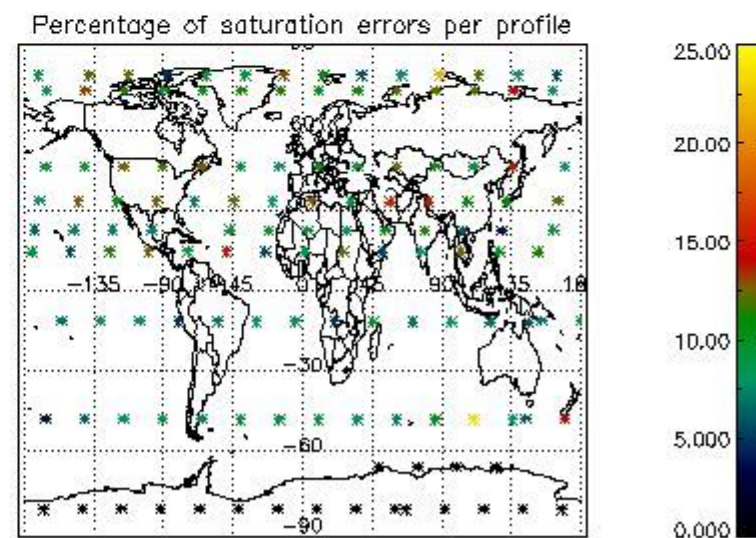

4.2 Plot quality information per product coming from level 1b processing (world map)

4.2.1 Plot level 1 quality information per product (world map): ENVISAT ASCENDING passes

Percentage of cosmic ray hits per profile

Percentage of datation errors per profile

Percentage of star falling outside central band per profile

Percentage of saturation errors per profile

4.2.2 Plot level 1 quality information per product (world map): ENVISAT DESCENDING passes

5. Trace gas profiles

5.1 Ozone statistics based on quality of products

The final quality of the products can be "measured" using the STD (Standard Deviation) attached to every point profile. This information is written to the parameter GOM_NL__2P/NL_LOCAL_SPECIES_DENSITY/o3_std of the level 2 products. The table below shows the statistics for given STD ranges.