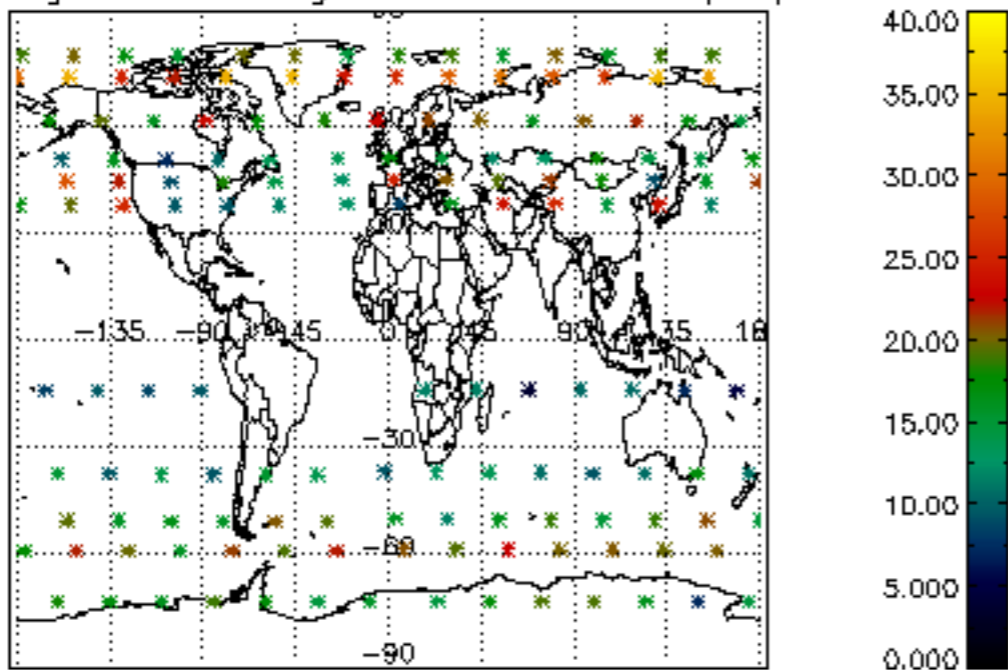

Percentage of cosmic ray hits per profile

Percentage of star falling outside central band per profile