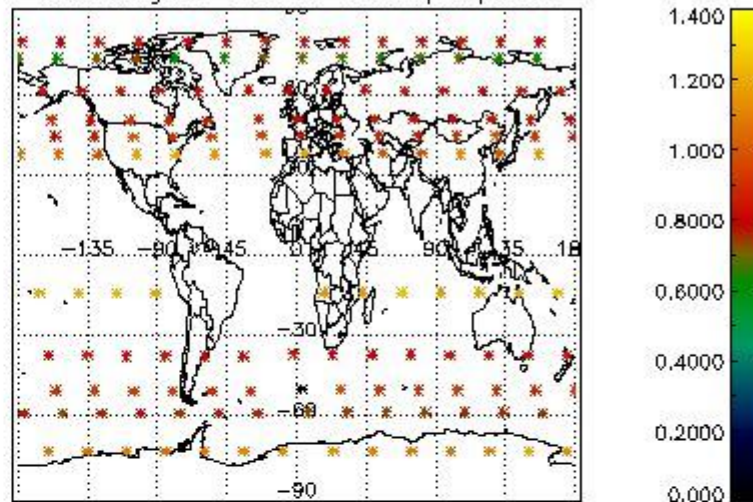

Percentage of datation errors per profile