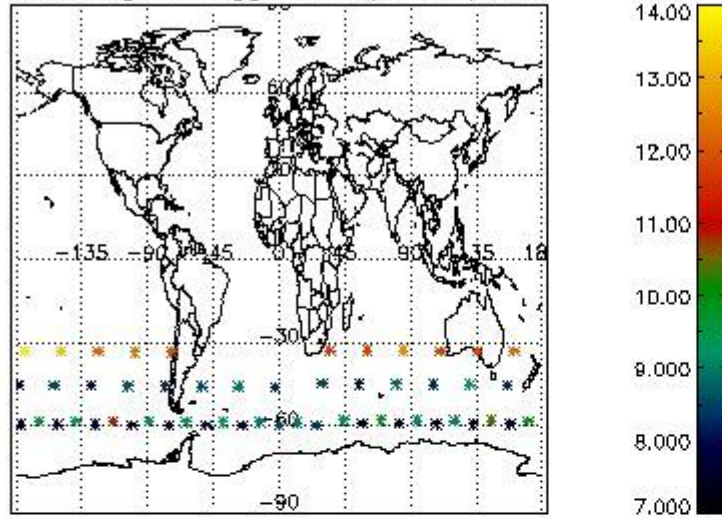

Percentage of flagged data per O3 profile