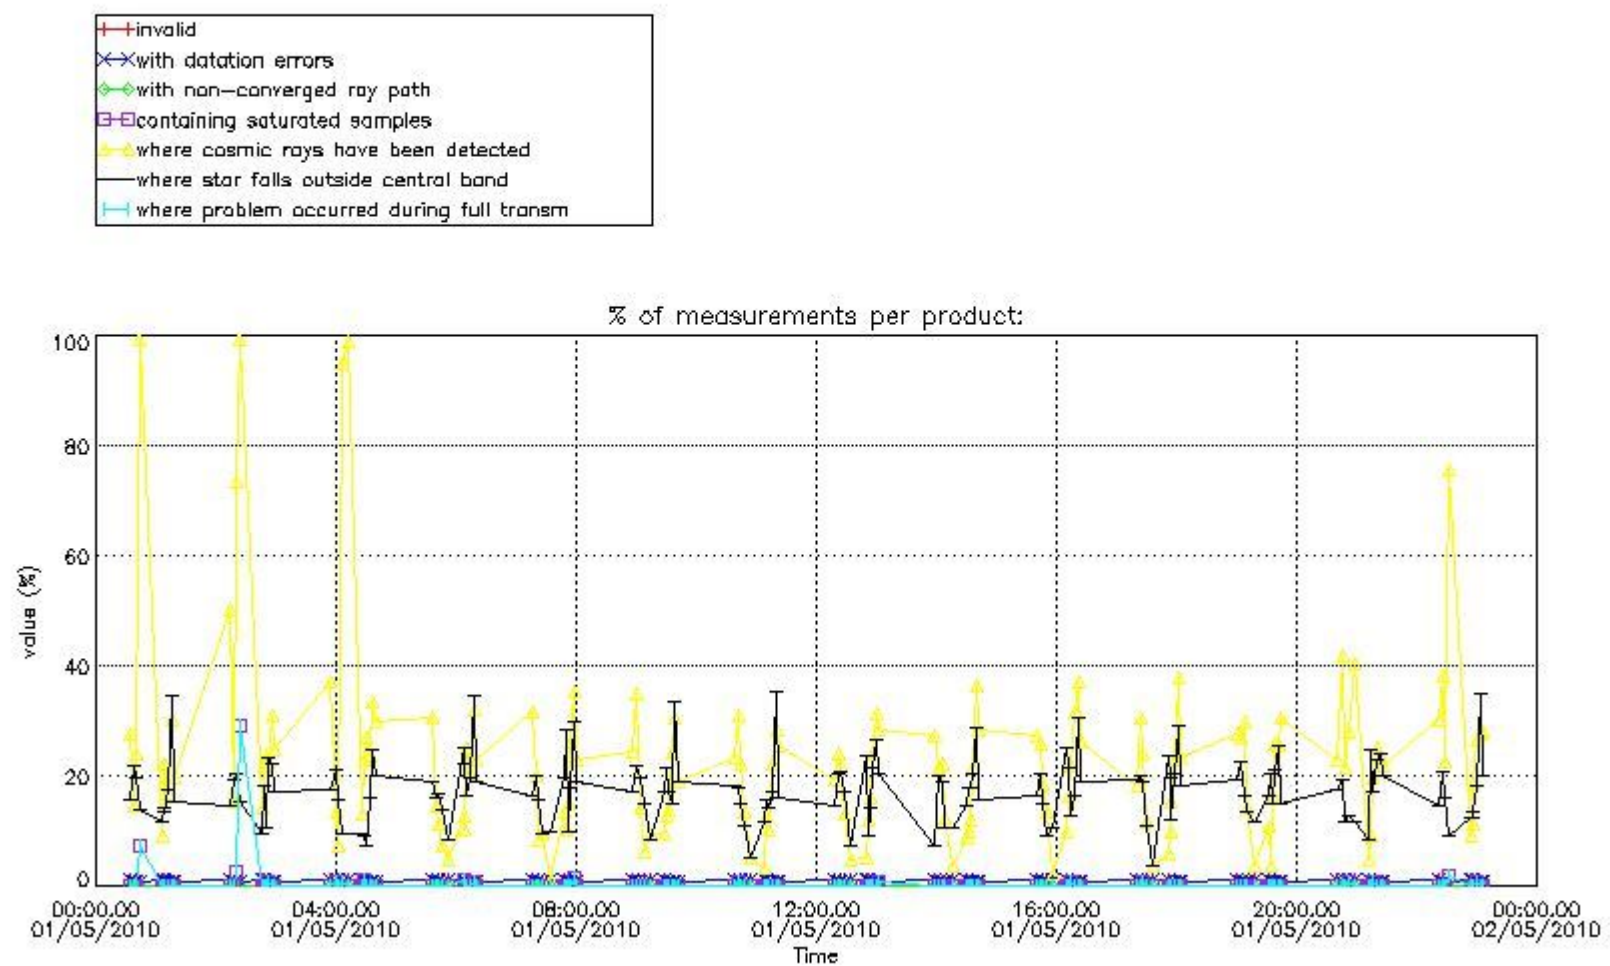

3.1 Plot quality information per product (time dependant)

3.2 Plot quality information per product (world map)

Percentage of flagged data per O3 profile

Percentage of flagged data per H2O profile

Percentage of flagged data per NO2 profile

Percentage of flagged data per NO3 profile

4. Level 1 quality information per product

In this section it is plotted some information contained in the Quality Summary data set of the level 2 products that comes from the level 1b processing. Products without errors (error flag in the MPH set to "0") are used.

4.1 Plot quality information per product (time dependant) coming from level 1b processing

4.1.1 Plot level 1 quality information per product (time dependant): ENVISAT ASCENDING passes

4.1.2 Plot level 1 quality information per product (time dependant): ENVI SAT DESCENDING passes