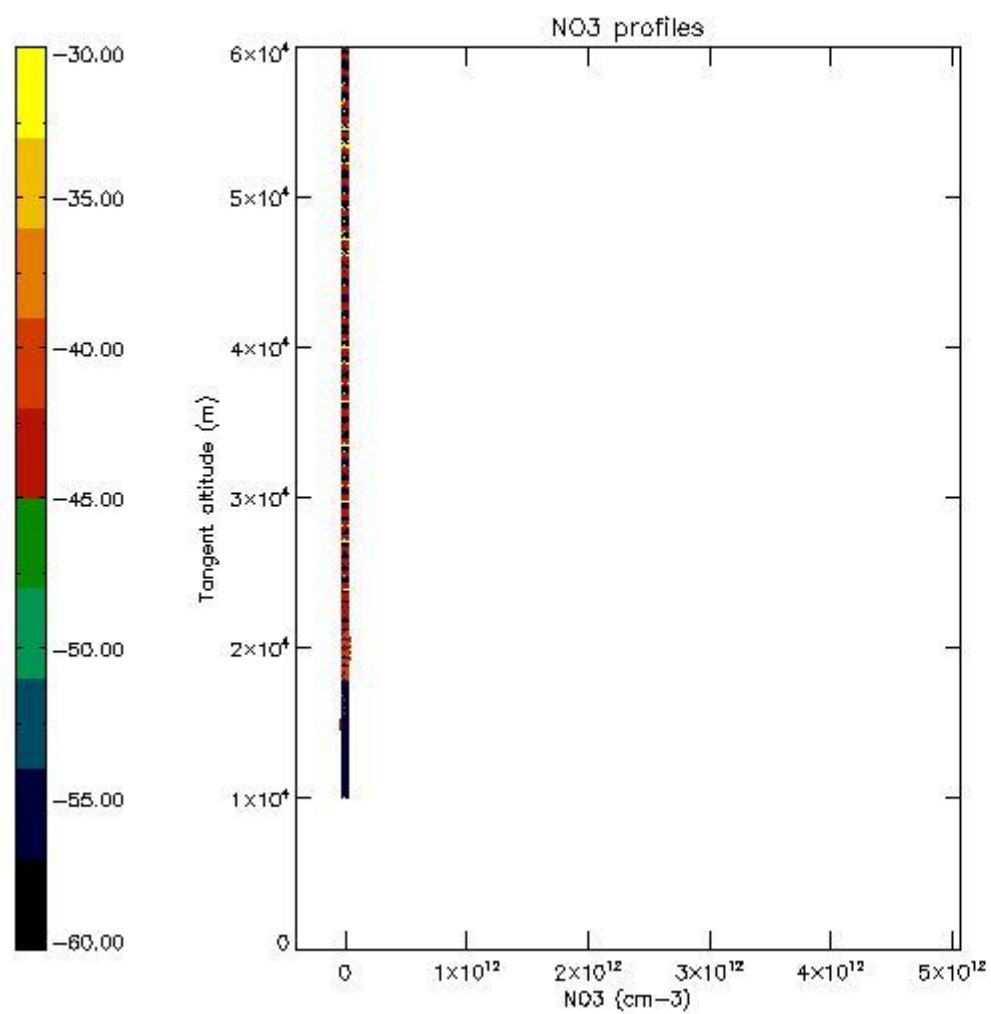

6. Auxiliary Data Files used for the production reported in section 2

The number reported in the third column indicates since which file (see list in section 2) the corresponding auxiliary file has been used. The fourth column is the date of those product files.

Type	Auxiliary Filename	Used since product	Used since product date
INST_PHYS_CHARACTERISTICS	GOM_INS_AXVIEC20091111_143220_20030716_120000_20500101_000000	1	01-MAY-2010 00:00:14
LEVEL-2_PROC_CONFIG	GOM_PR2_AXVIEC20091111_152718_20020301_000000_20500101_000000	1	01-MAY-2010 00:00:14
CROSS_SECTIONS_FILE	GOM_CRS_AXVIEC20091111_154832_20020301_000000_20500101_000000	1	01-MAY-2010 00:00:14