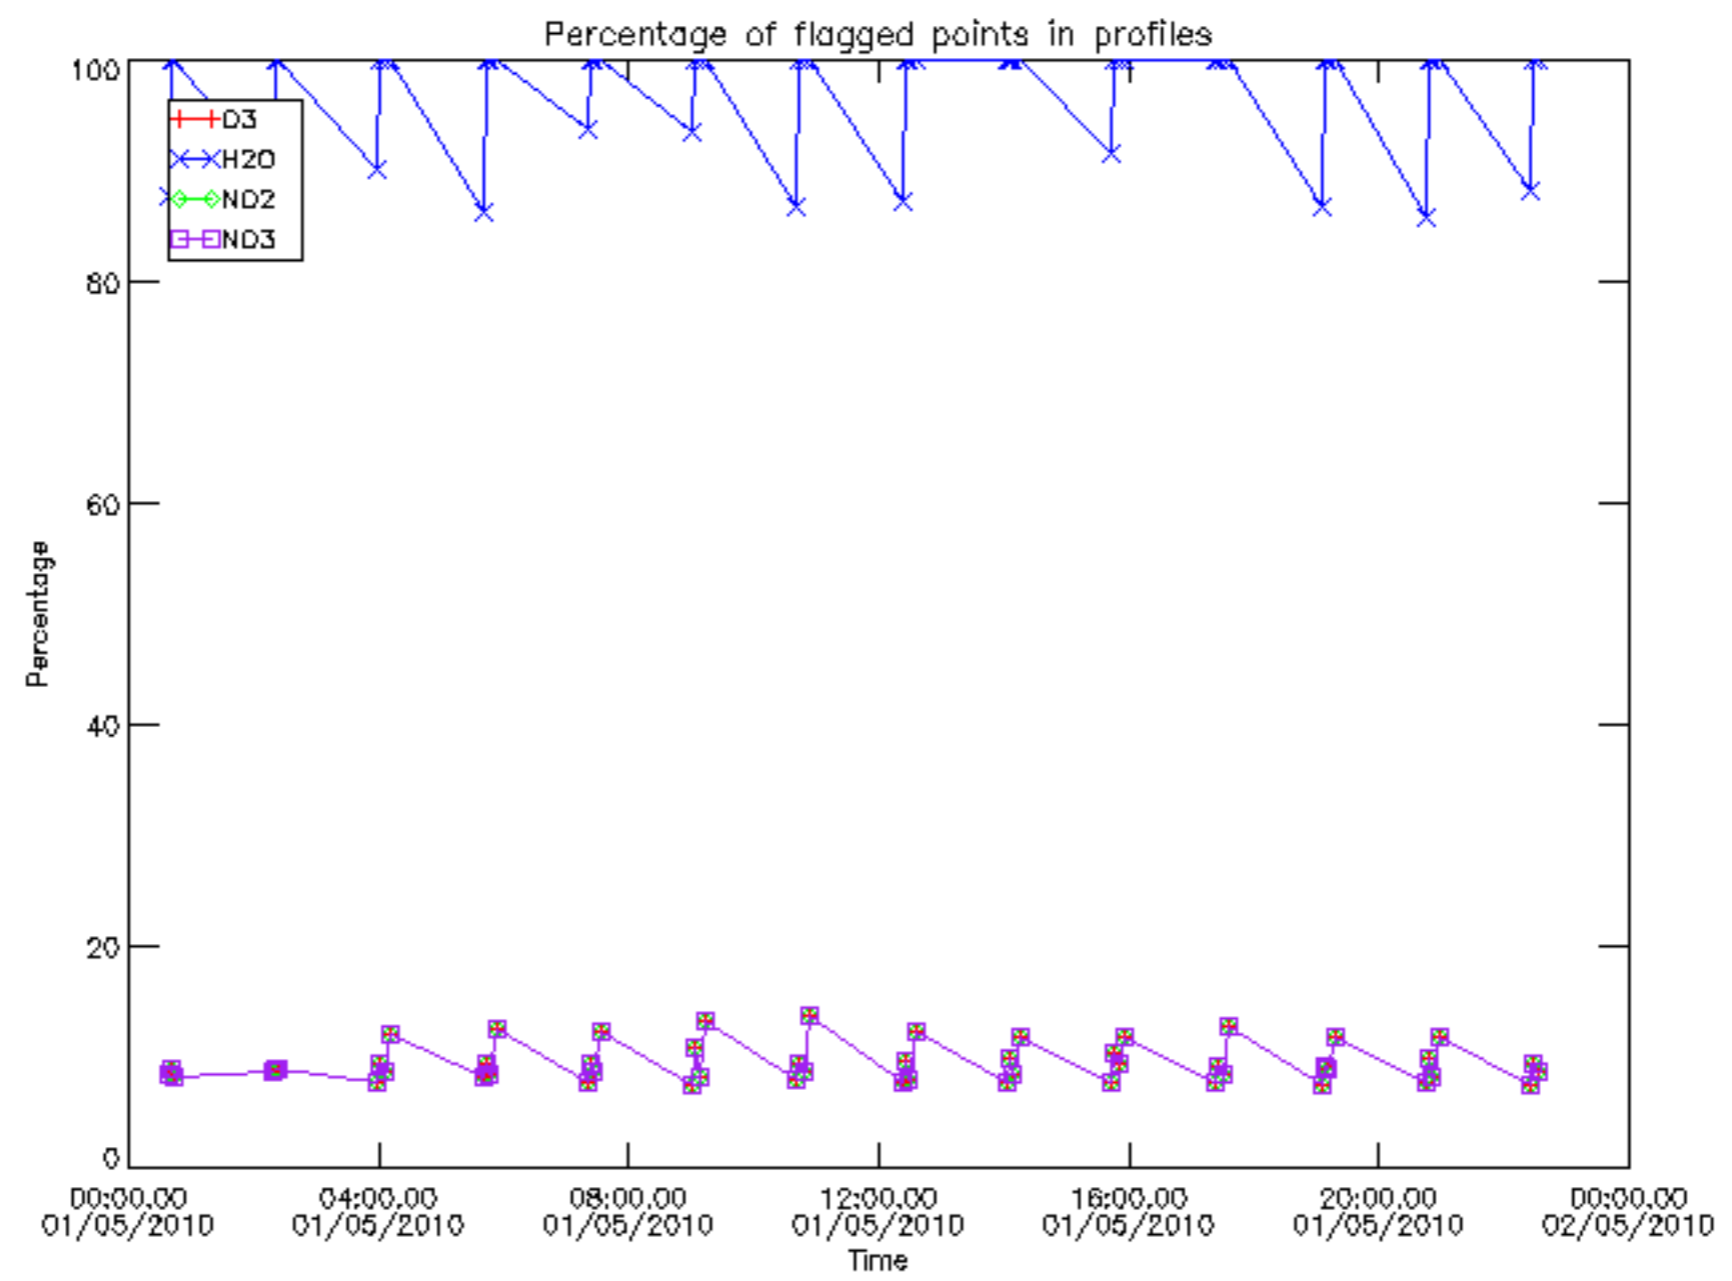

Percentage of flagged data per D3 profile

Percentage of flagged data per H2O profile