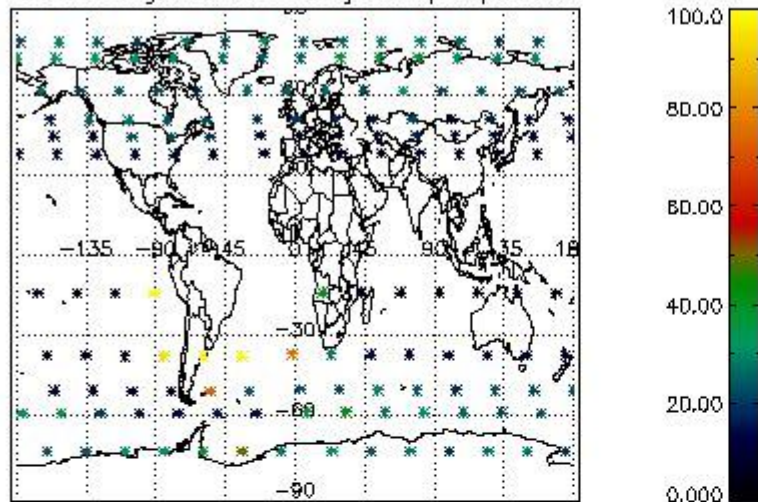

Percentage of cosmic ray hits per profile