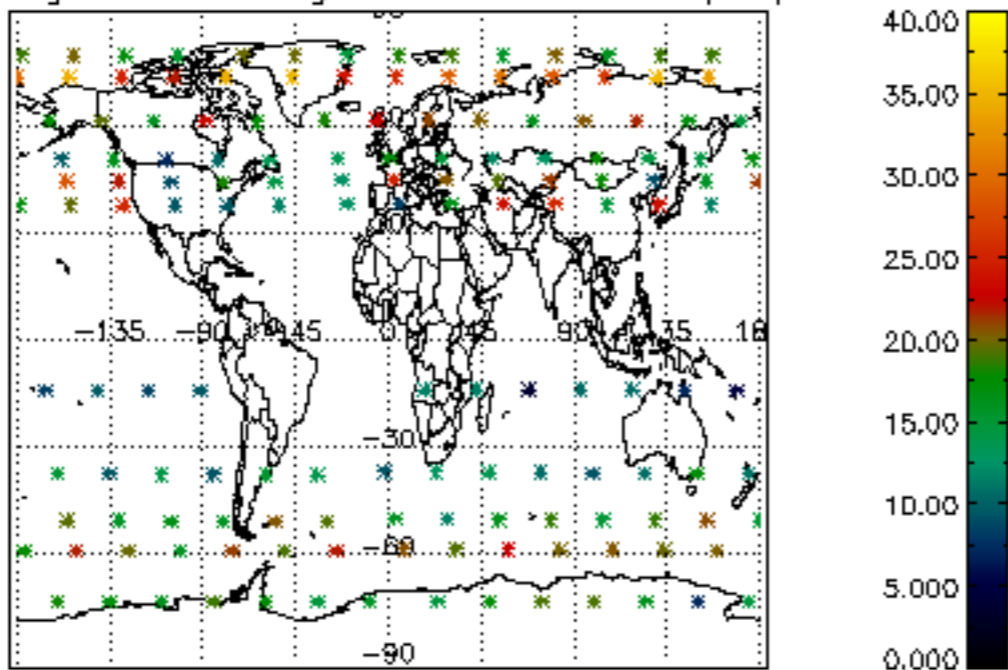

Percentage of flagged data per NO3 profile

Percentage of cosmic ray hits per profile

Percentage of datation errors per profile

Percentage of star falling outside central band per profile

Percentage of saturation errors per profile