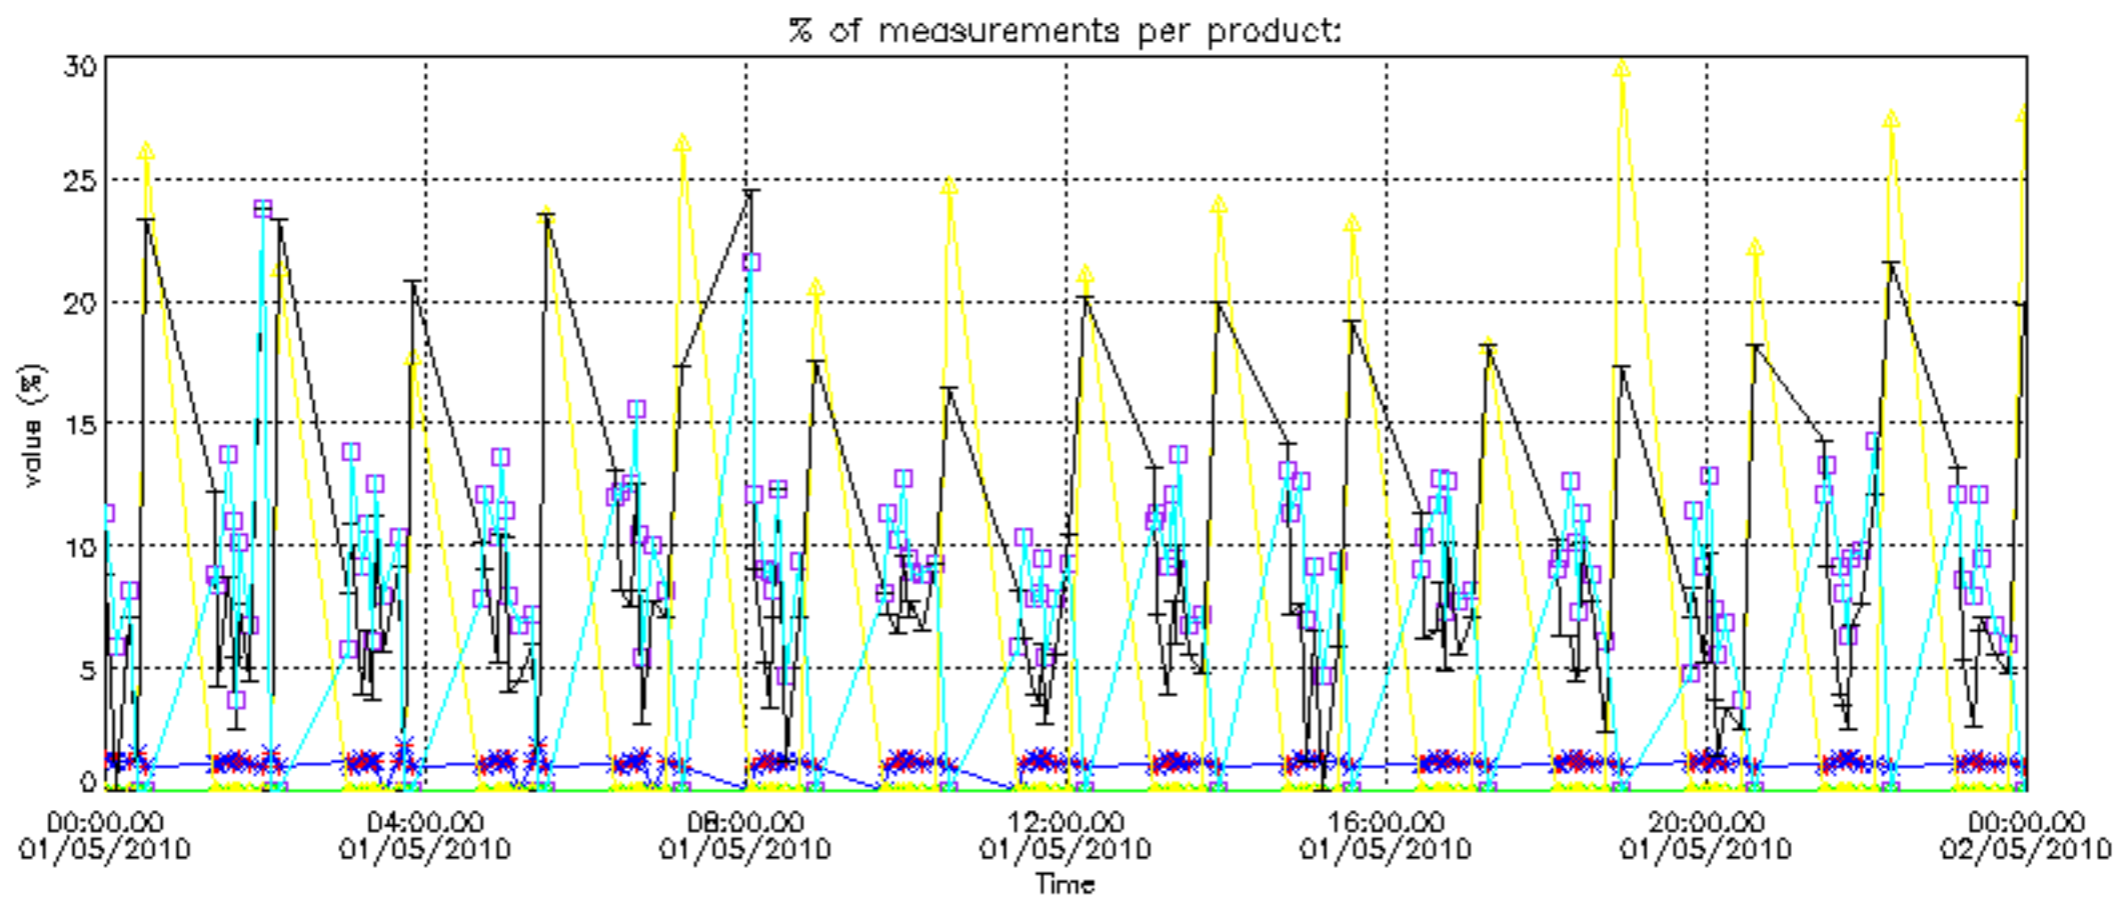

Percentage of cosmic ray hits per profile

Percentage of datation errors per profile