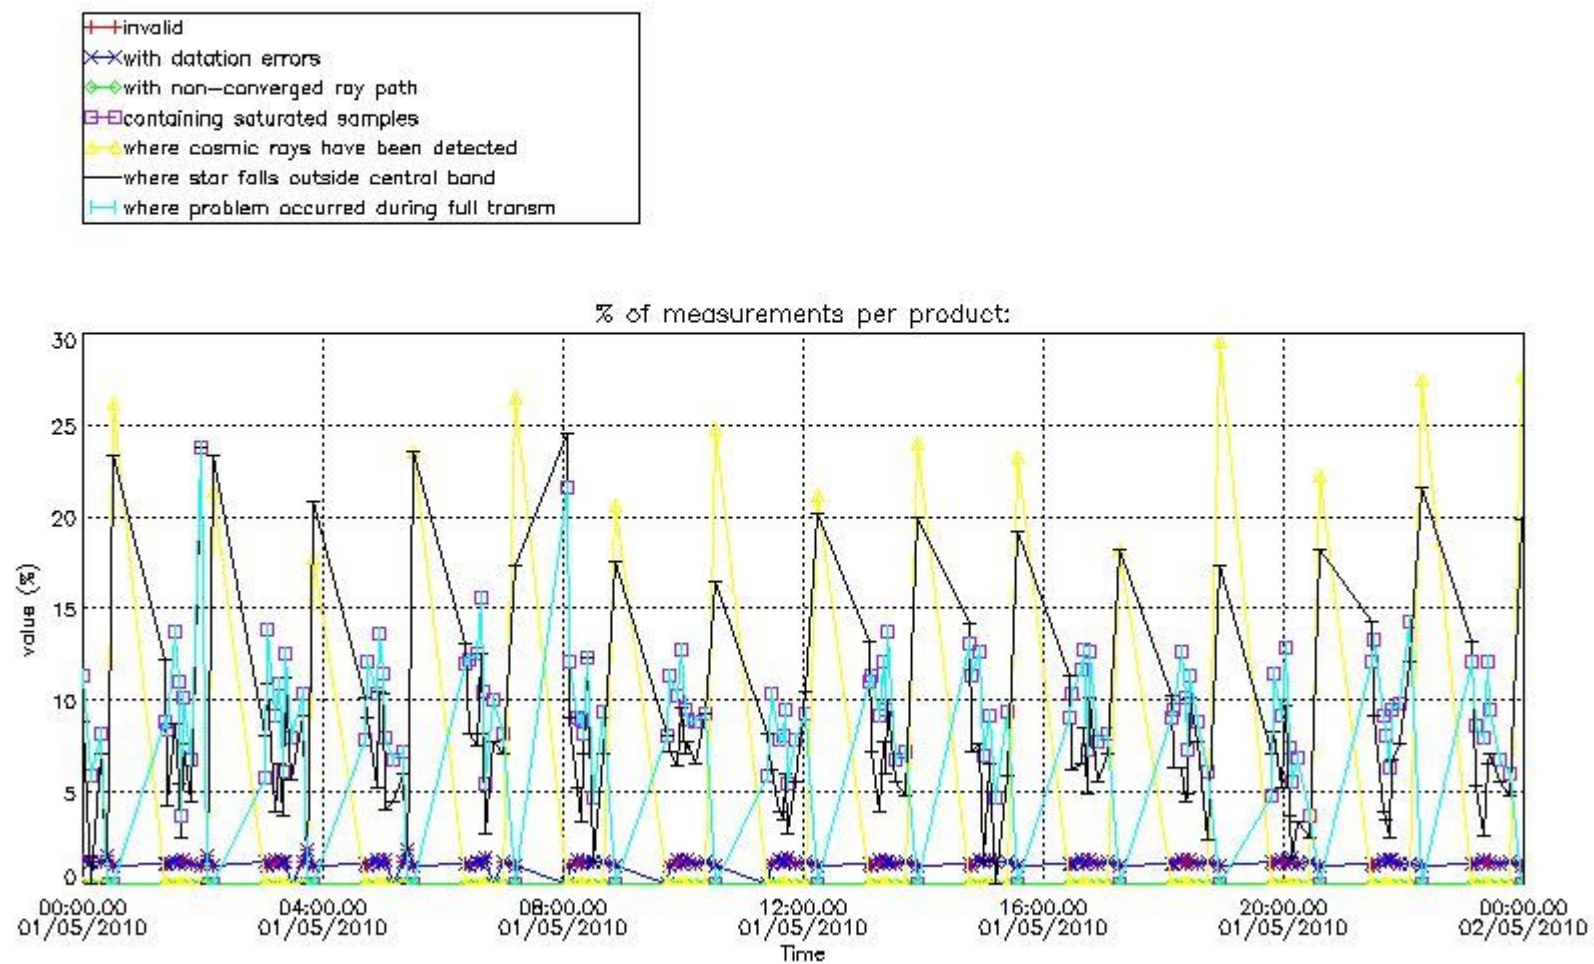

[6. Auxiliary Data Files used for the production reported in section 2](#)

This report presents the daily analysis on parameters extracted from GOMOS level 2 data (GOM_NL__2P). It is intended to monitor some important parameters that will impact the quality of these products. A list of level 2 products (and content) that have arrived during the reporting day to the PCF is also given.

3.1 Plot quality information per product (time dependant)

3.2 Plot quality information per product (world map)

Percentage of flagged data per O3 profile

Percentage of flagged data per H2O profile

Percentage of flagged data per NO2 profile

Percentage of flagged data per NO3 profile

4. Level 1 quality information per product

In this section it is plotted some information contained in the Quality Summary data set of the level 2 products that comes from the level 1b processing. Products without errors (error flag in the MPH set to "0") are used.

4.1 Plot quality information per product (time dependant) coming from level 1b processing

4.1.1 Plot level 1 quality information per product (time dependant): ENVISAT ASCENDING passes

4.1.2 Plot level 1 quality information per product (time dependant): ENVI SAT DESCENDING passes