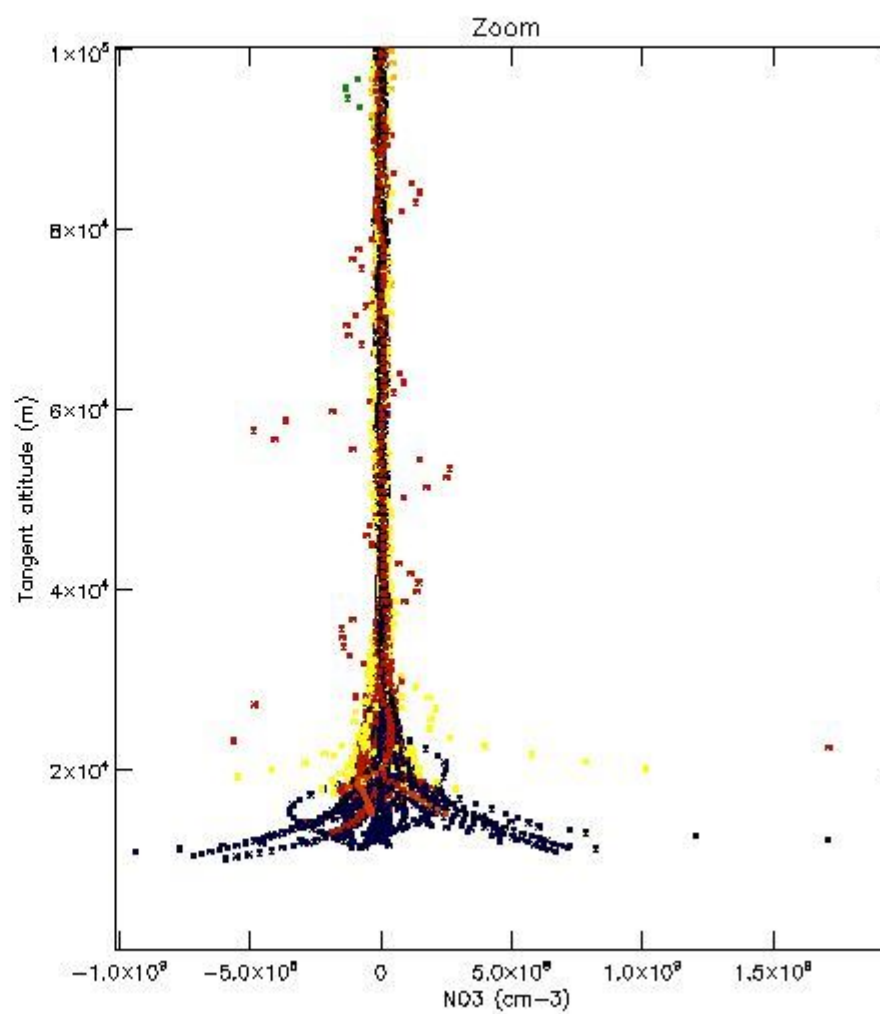

6. Auxiliary Data Files used for the production reported in section 2

The number reported in the third column indicates since which file (see list in section 2) the corresponding auxiliary file has been used. The fourth column is the date of those product files.

Type	Auxiliary Filename	Used since product	Used since product date
INST_PHYS_CHARACTERISTICS	GOM_INS_AXVIEC20091111_143220_20030716_120000_20500101_000000	1	01-MAY-2010 00:00:14
LEVEL-2_PROC_CONFIG	GOM_PR2_AXVIEC20091111_152718_20020301_000000_20500101_000000	1	01-MAY-2010 00:00:14
CROSS_SECTIONS_FILE	GOM_CRS_AXVIEC20091111_154832_20020301_000000_20500101_000000	1	01-MAY-2010 00:00:14