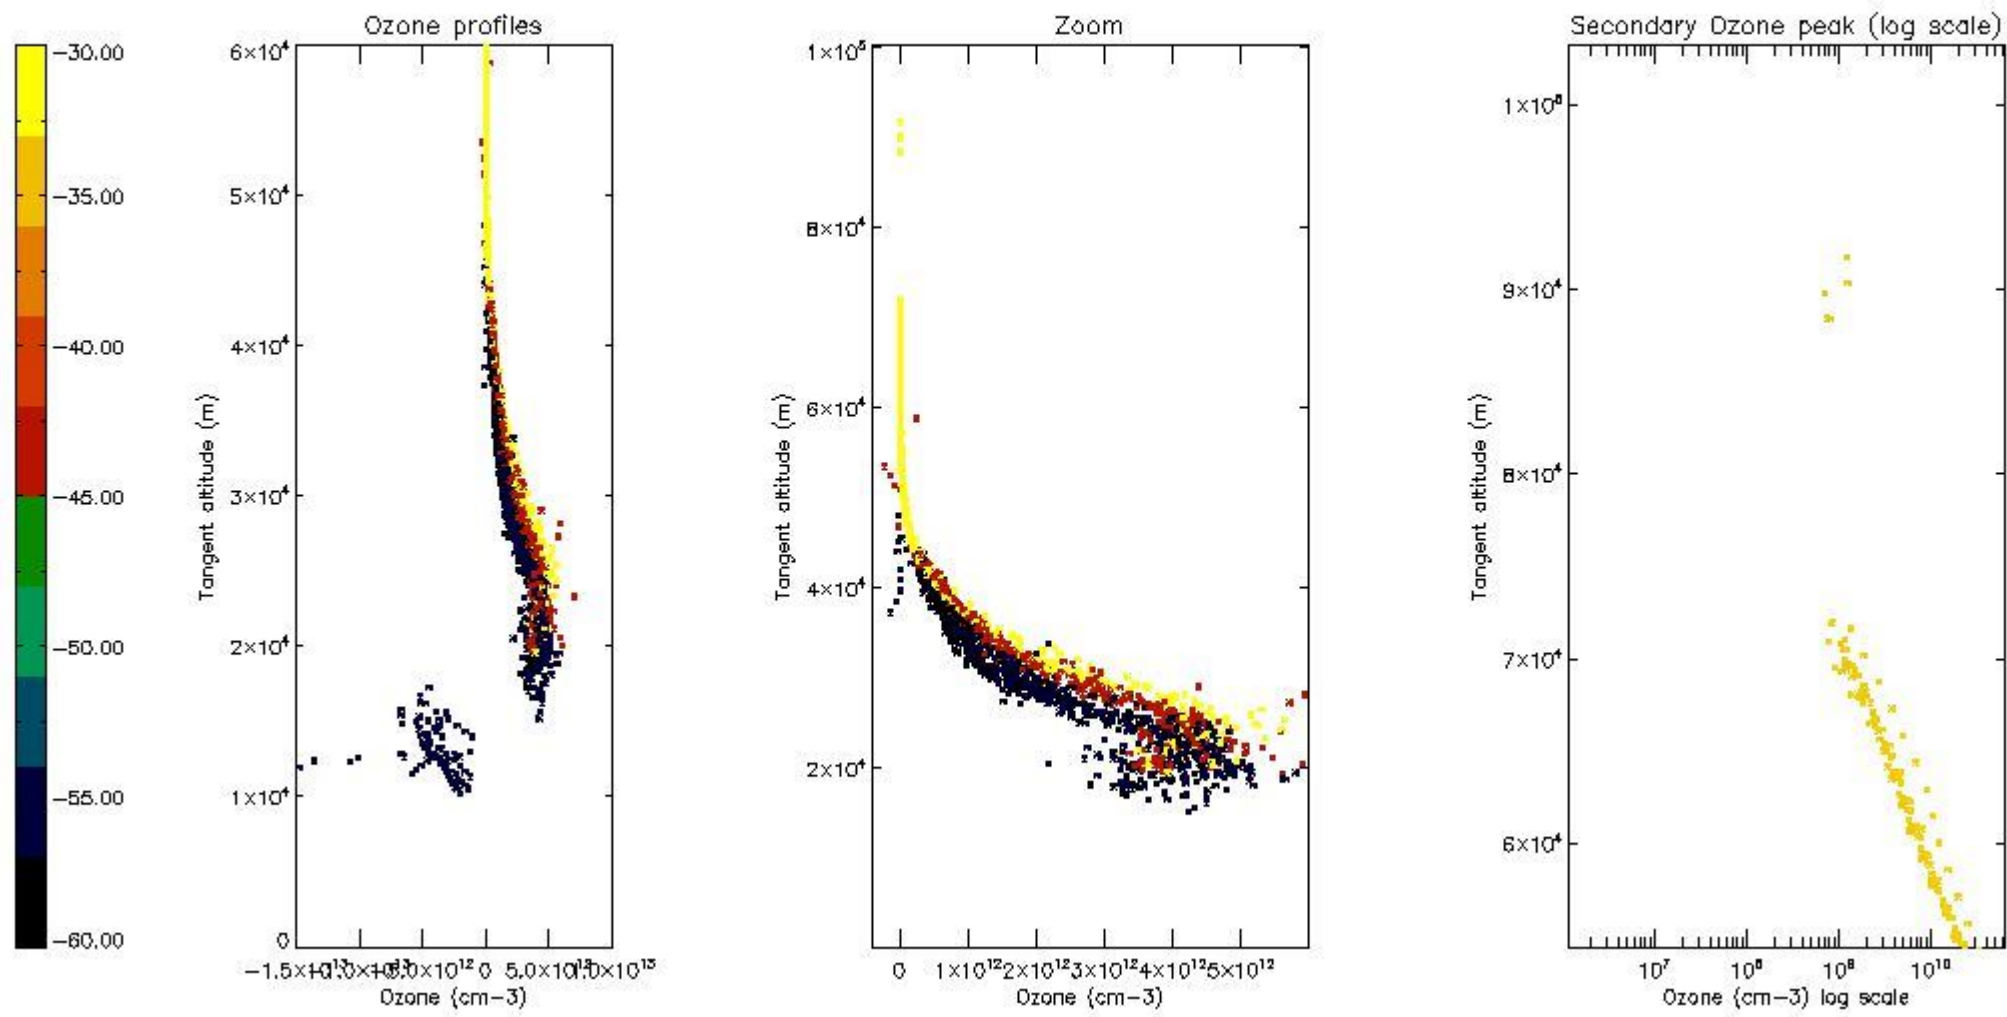

STD < 10	3
STD < 5	0

5.2 Plot ozone profiles for all STD (dark without errors)

The colorbar represents the latitude.

5.3 Plot ozone profiles where STD < 20% (dark without errors)

The colorbar represents the latitude.