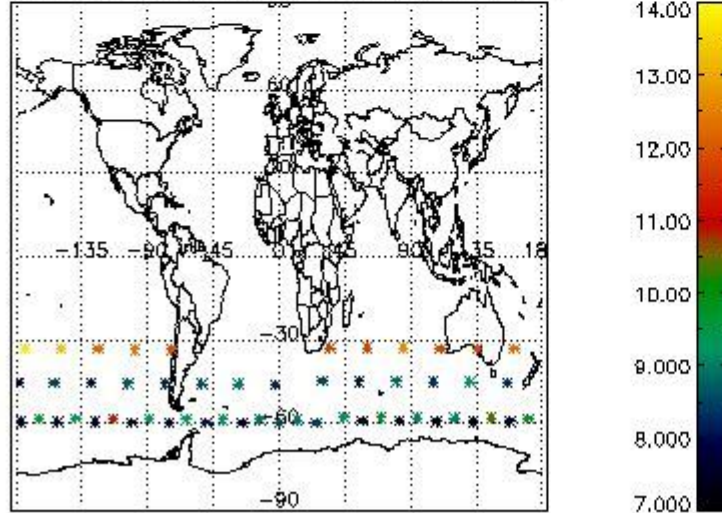

3.1 Plot quality information per product (time dependant)

3.2 Plot quality information per product (world map)

Percentage of flagged data per O3 profile

Percentage of flagged data per H2O profile

Percentage of flagged data per NO2 profile