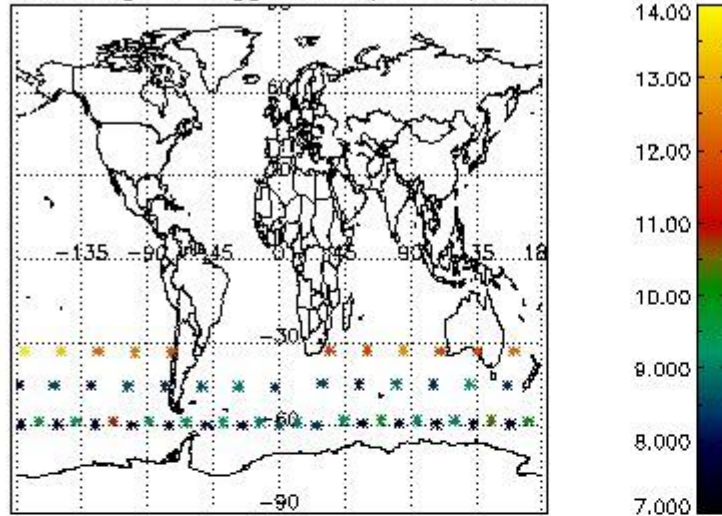

Percentage of flagged data per O3 profile