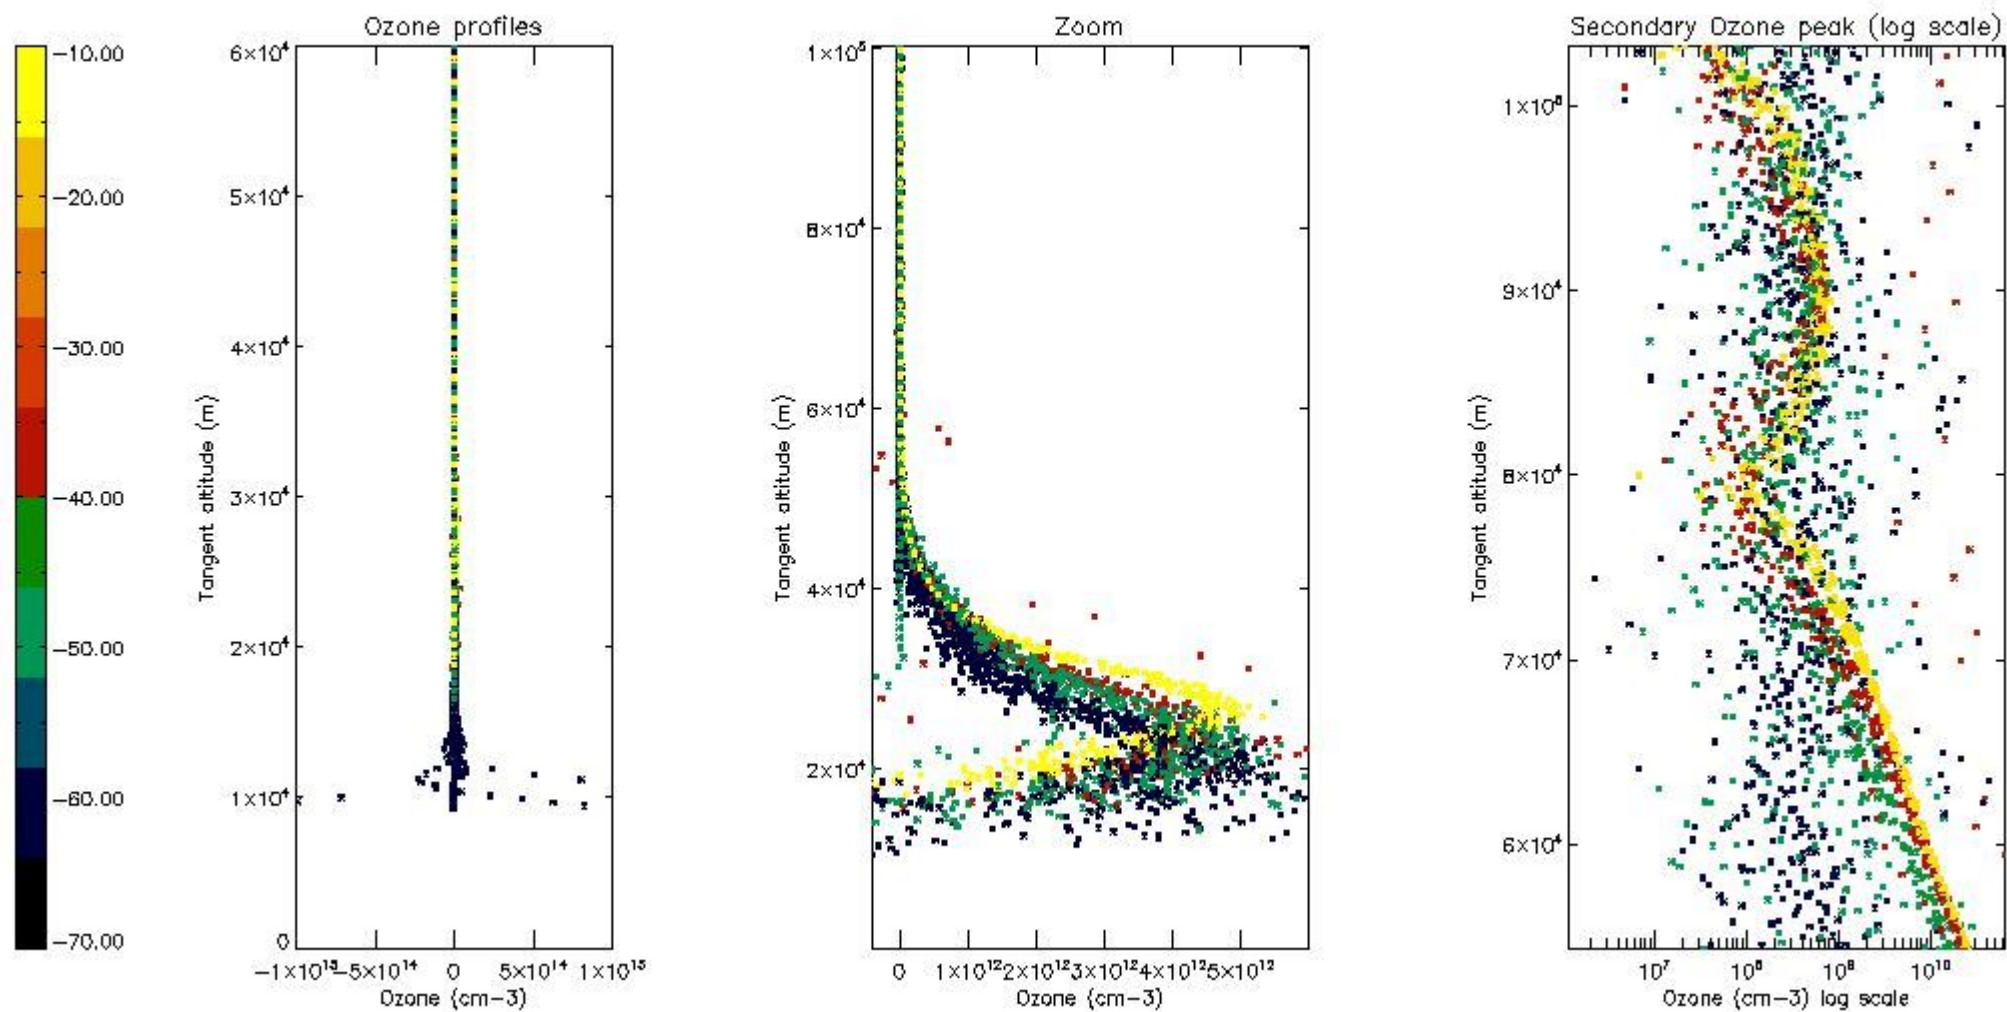

STD < 10	6
STD < 5	3

5.2 Plot ozone profiles for all STD (dark without errors)

The colorbar represents the latitude.

5.3 Plot ozone profiles where STD < 20% (dark without errors)

The colorbar represents the latitude.