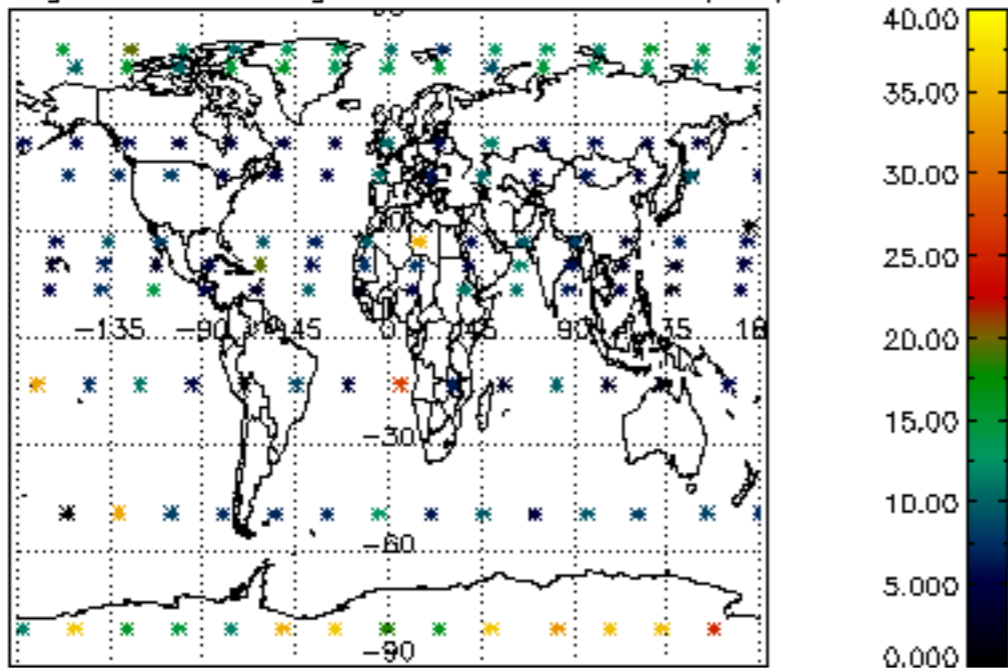

Percentage of star falling outside central band per profile