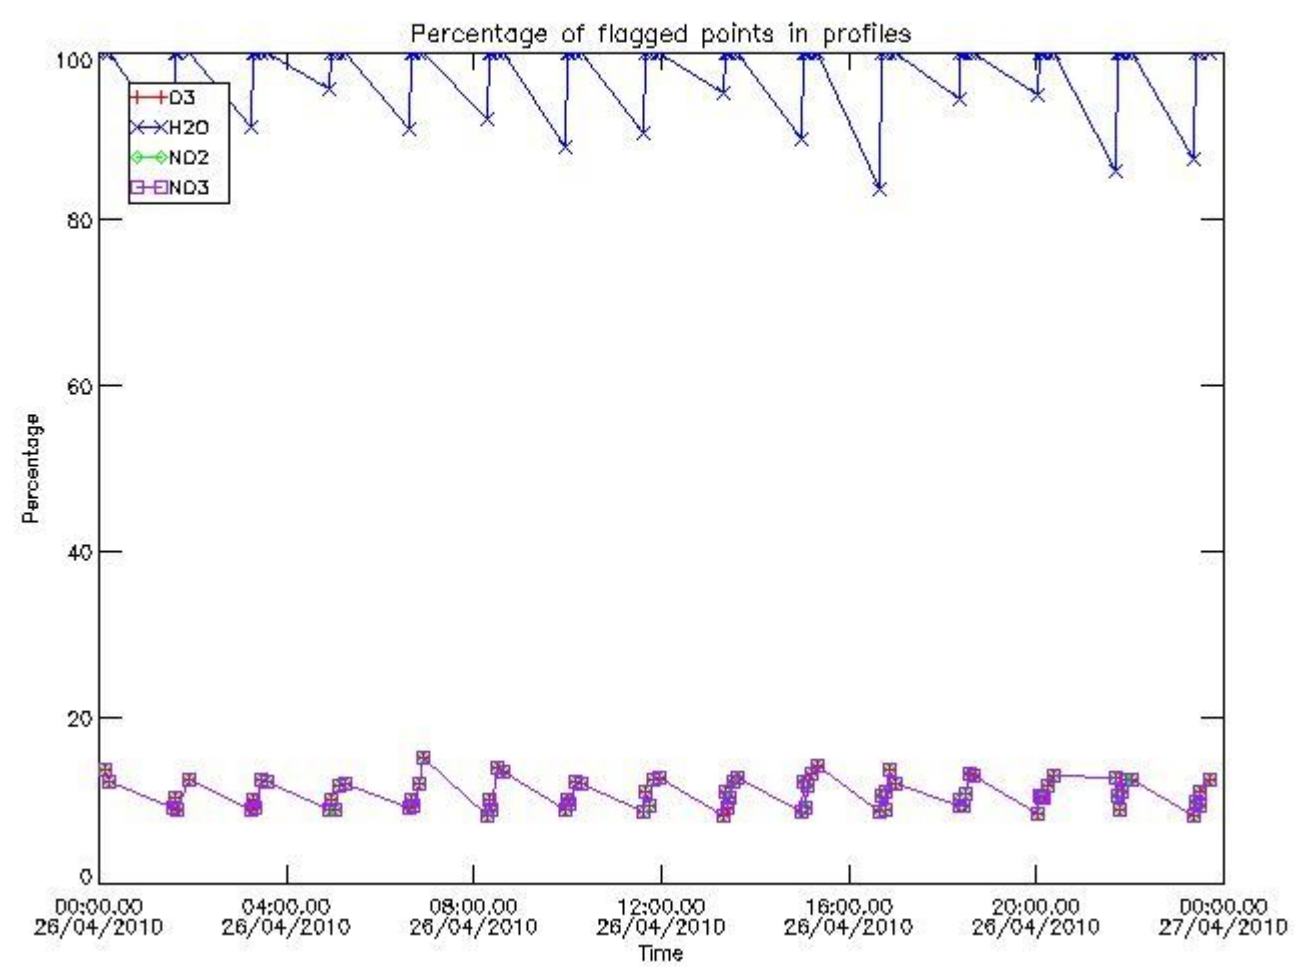

3. Quality information per product

In this section it is plotted some information contained in the Quality Summary data set of the level 2 products. Only products in dark limb conditions and without errors (error flag in the MPH set to "0") are used.

3.1 Plot quality information per product (time dependant)

3.2 Plot quality information per product (world map)