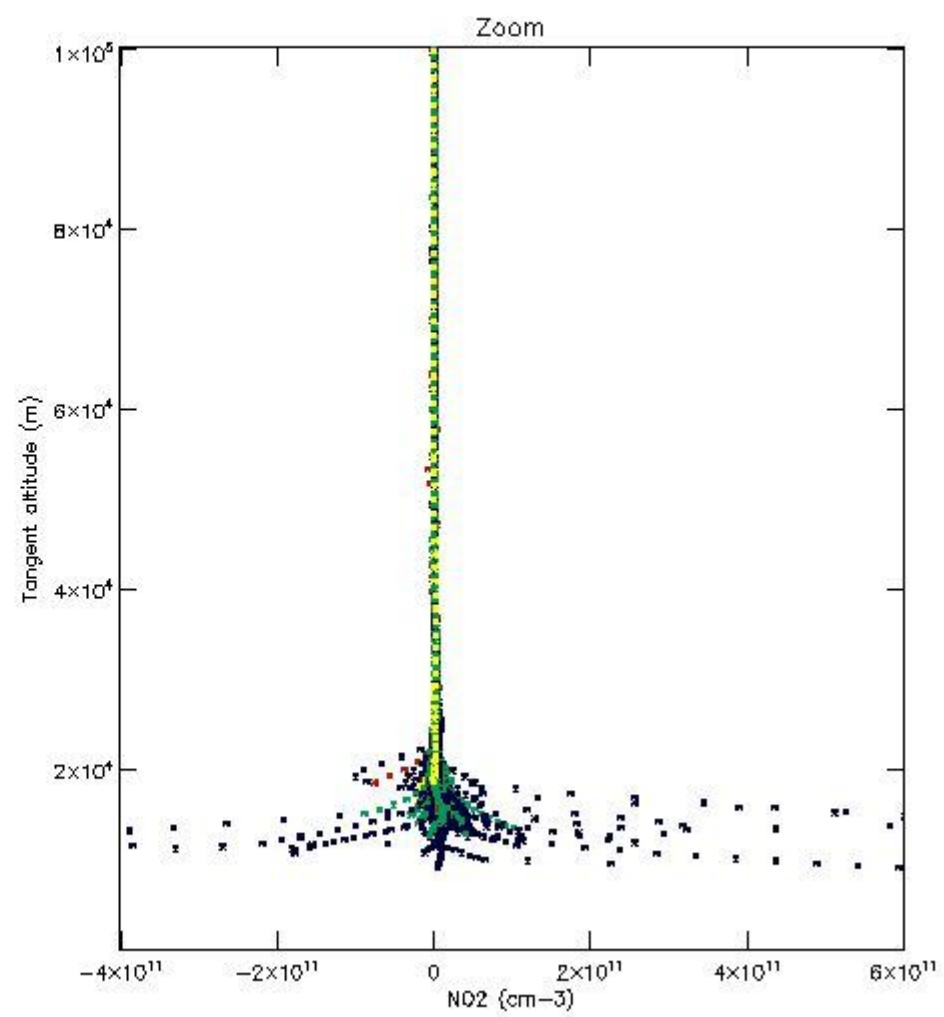

5.7 Plot NO3 profiles for all STD (dark without errors)

The colorbar represents the latitude.