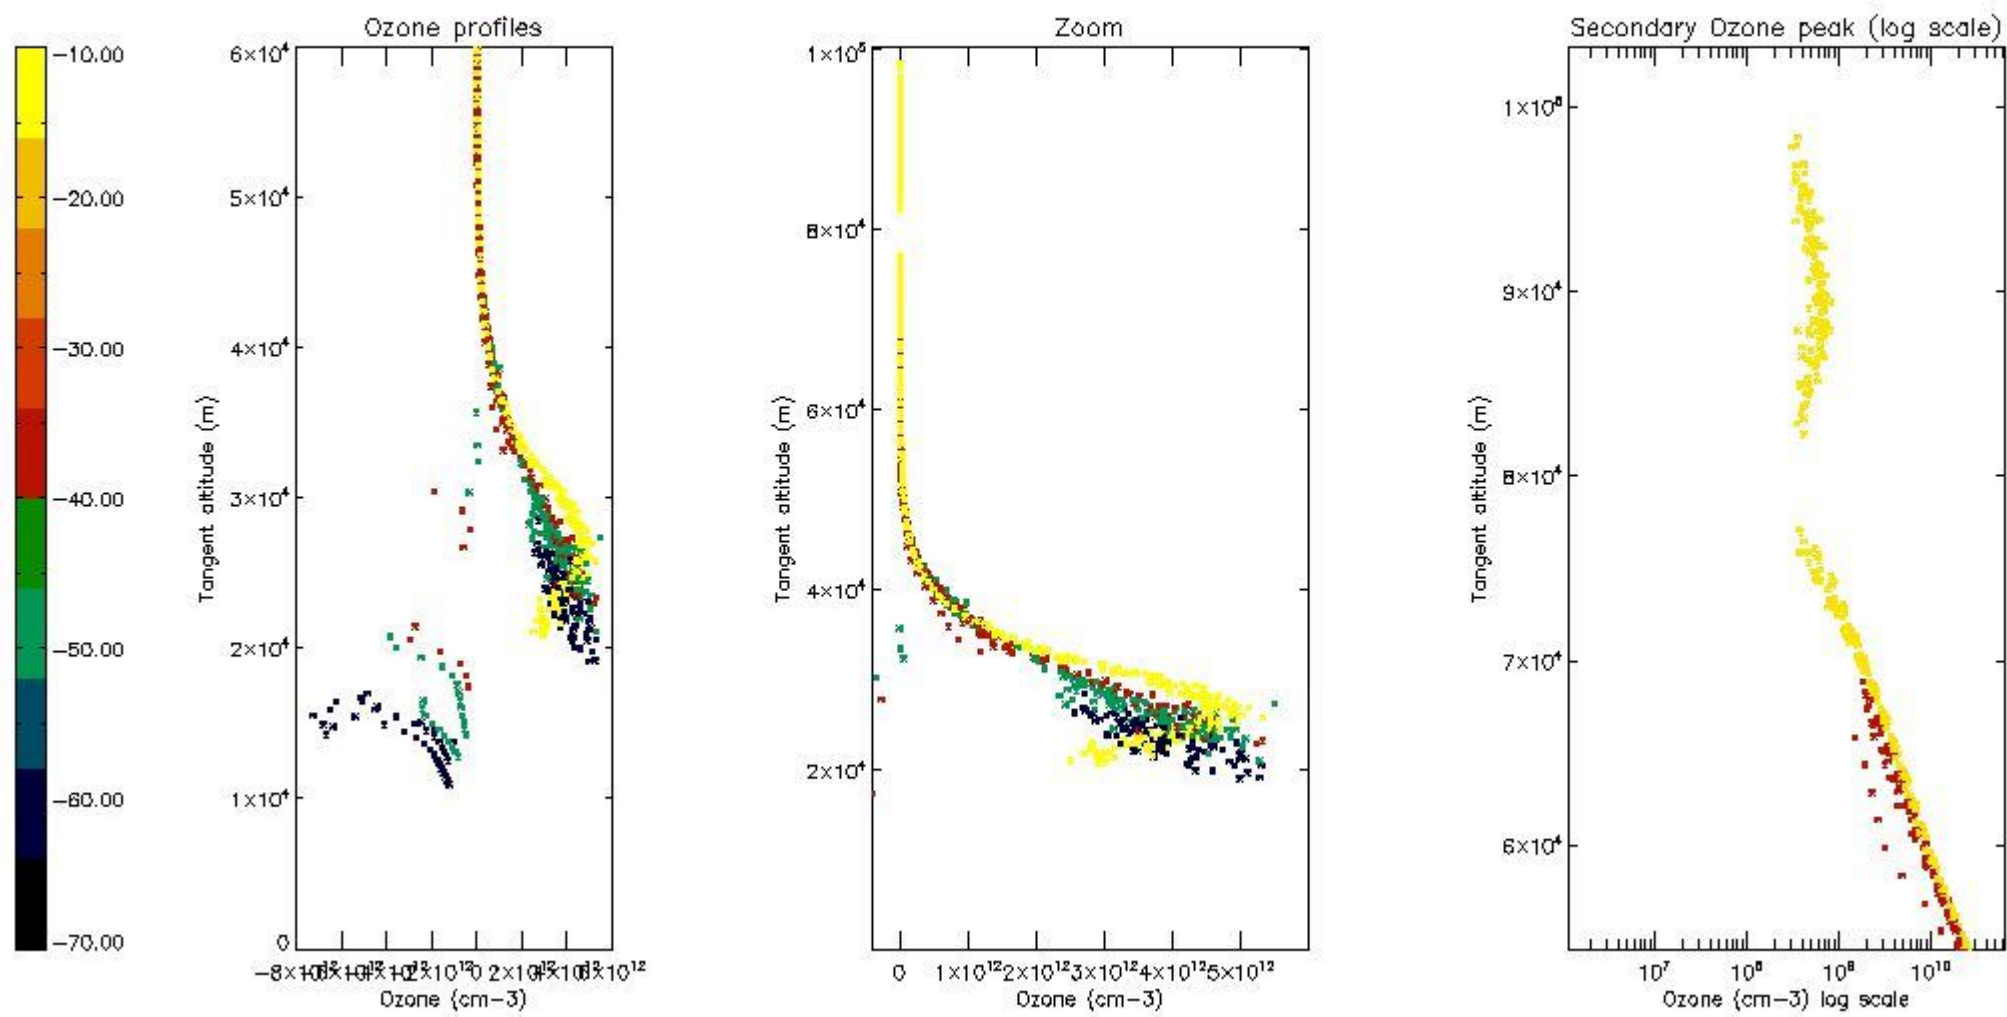

5.5 Plot ozone profiles where STD < 5% (dark without errors)

The colorbar represents the latitude.