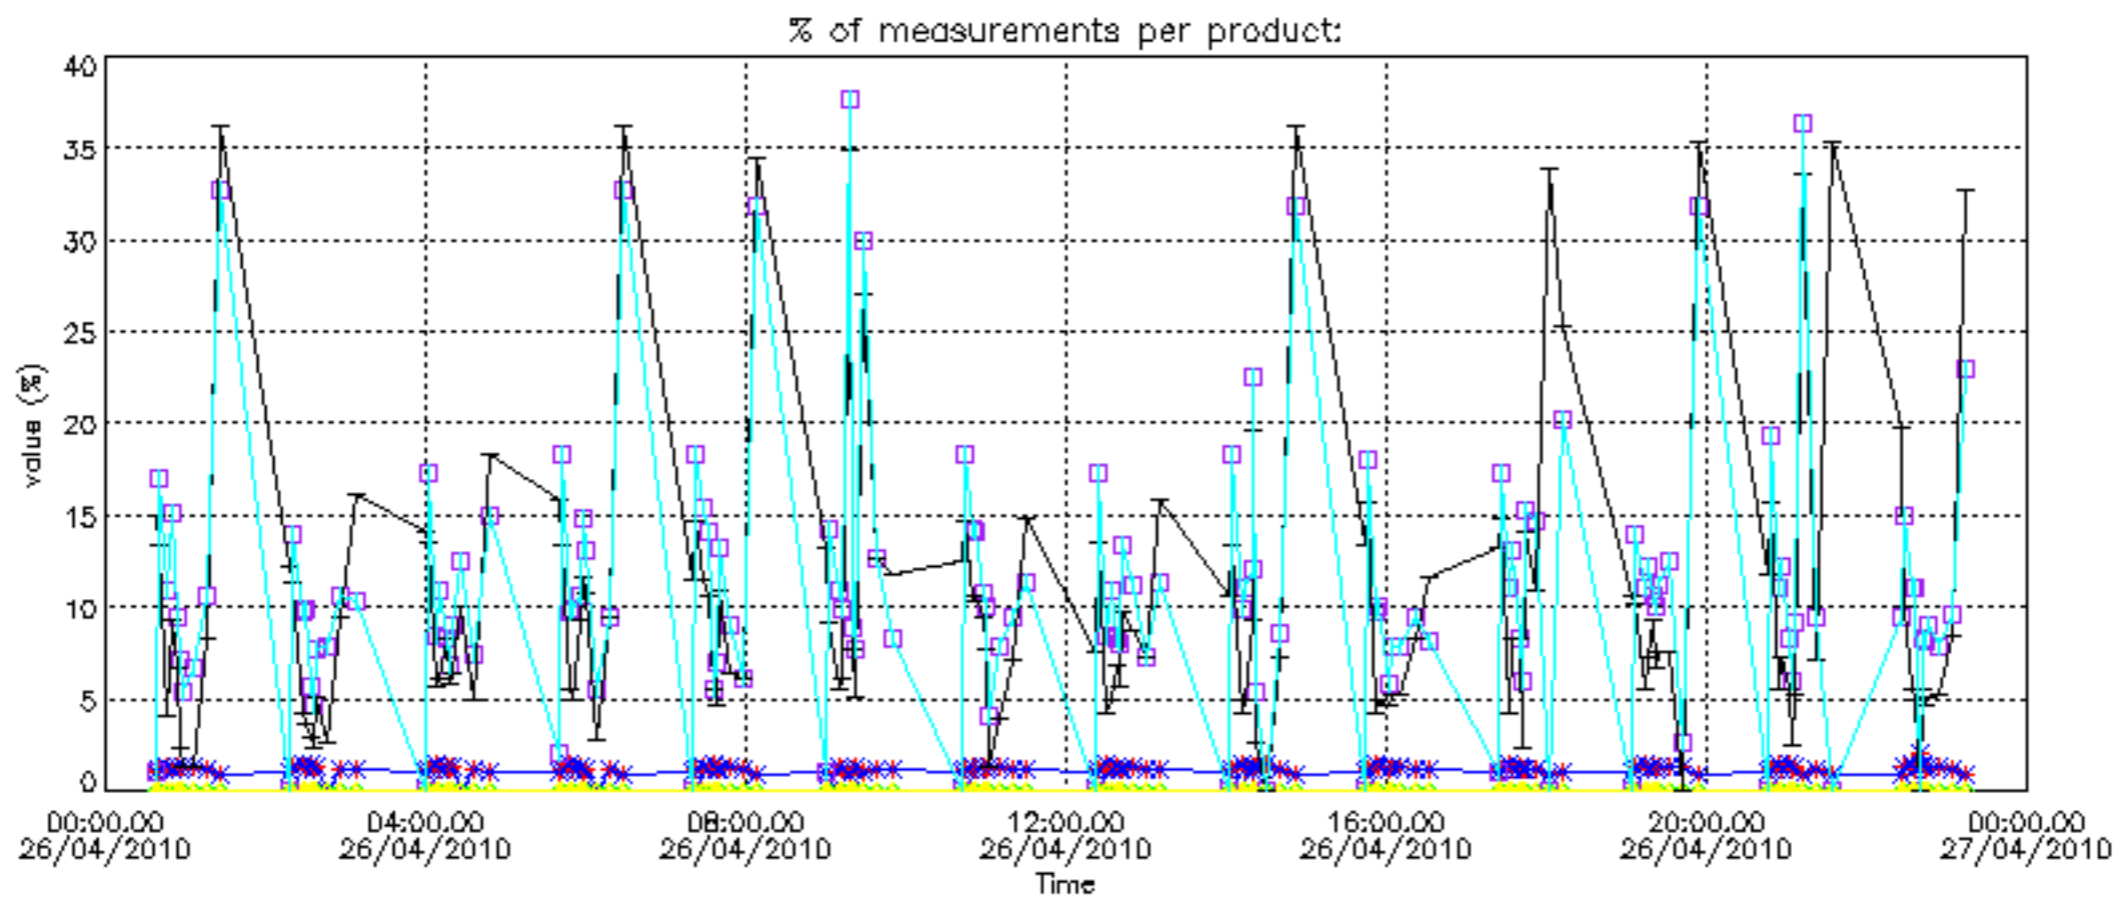

Percentage of cosmic ray hits per profile

Percentage of datation errors per profile