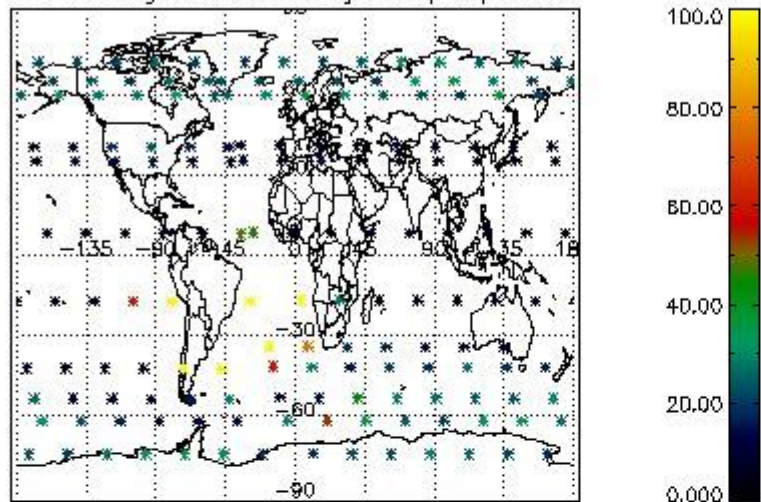

4.1 Plot quality information per product (time dependant) coming from level 1b processing

4.1.1 Plot level 1 quality information per product (time dependant): ENVISAT ASCENDING passes

4.1.2 Plot level 1 quality information per product (time dependant): ENVI SAT DESCENDING passes

4.2 Plot quality information per product coming from level 1b processing (world map)

4.2.1 Plot level 1 quality information per product (world map): ENVISAT ASCENDING passes

Percentage of cosmic ray hits per profile