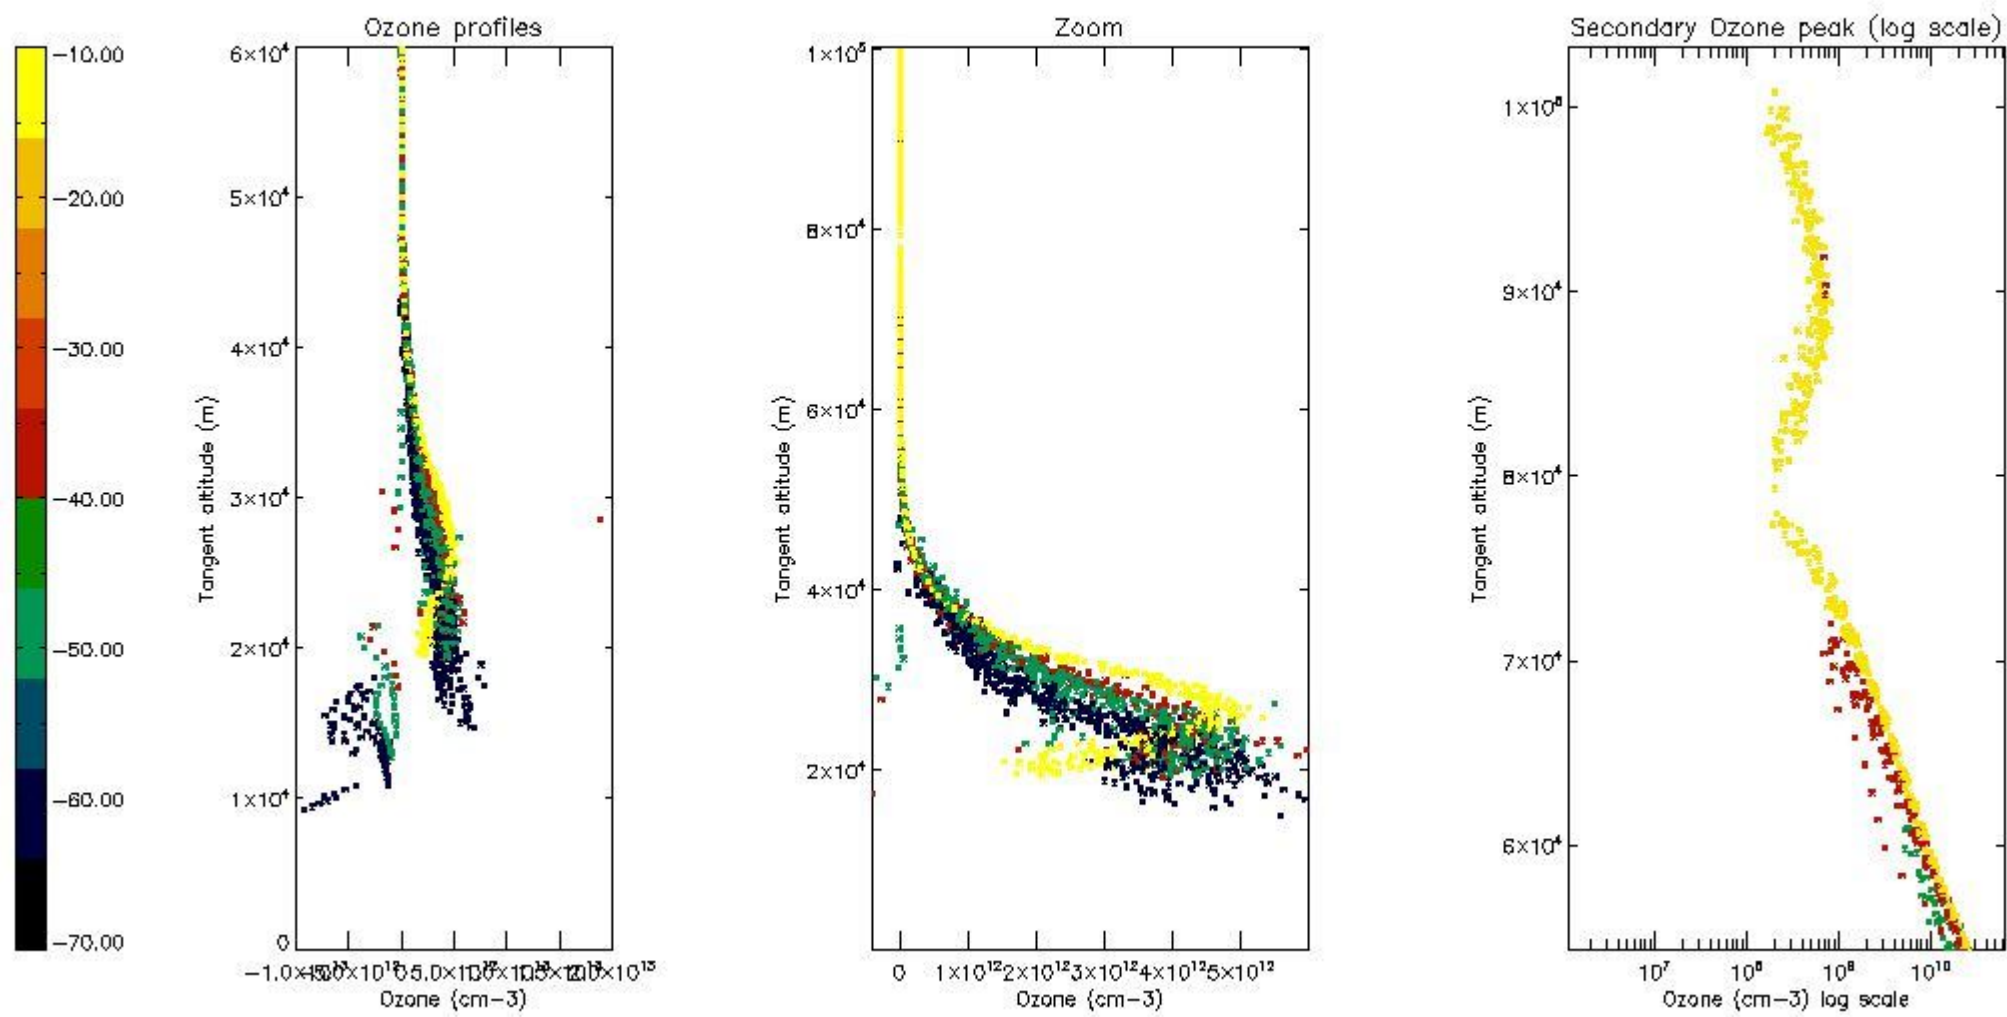

STD < 10	6
STD < 5	3

5.2 Plot ozone profiles for all STD (dark without errors)

The colorbar represents the latitude.

5.3 Plot ozone profiles where STD < 20% (dark without errors)

The colorbar represents the latitude.

5.4 Plot ozone profiles where STD < 10% (dark without errors)

The colorbar represents the latitude.

5.5 Plot ozone profiles where STD < 5% (dark without errors)

The colorbar represents the latitude.

5.6 Plot NO₂ profiles for all STD (dark without errors)