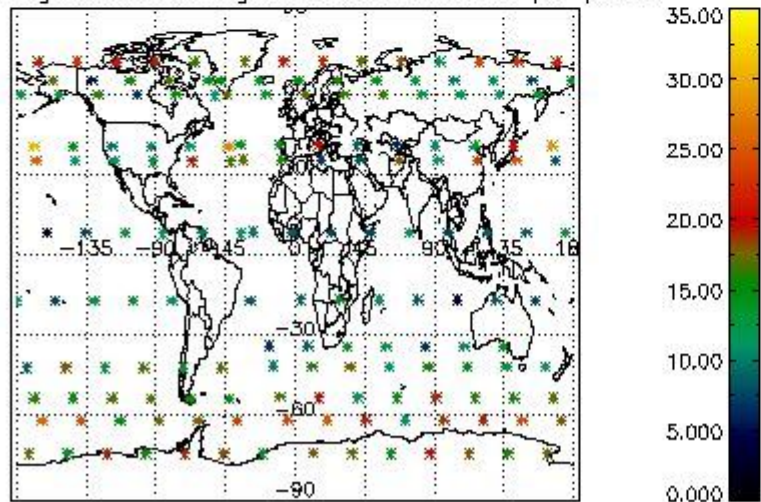

Percentage of star falling outside central band per profile