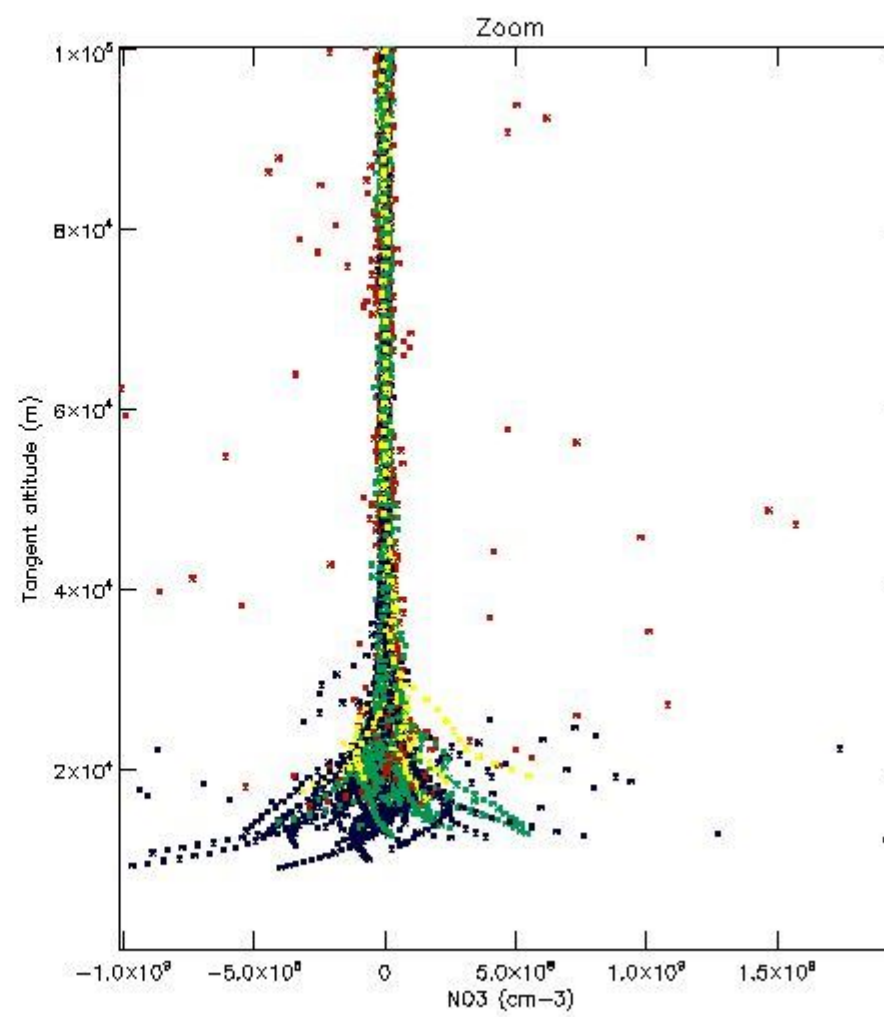

6. Auxiliary Data Files used for the production reported in section 2

The number reported in the third column indicates since which file (see list in section 2) the corresponding auxiliary file has been used. The fourth column is the date of those product files.

Type	Auxiliary Filename	Used since product	Used since product date
INST_PHYS_CHARACTERISTICS	GOM_INS_AXVIEC20091111_143220_20030716_120000_20500101_000000	1	26-APR-2010 00:06:41
LEVEL-2_PROC_CONFIG	GOM_PR2_AXVIEC20091111_152718_20020301_000000_20500101_000000	1	26-APR-2010 00:06:41
CROSS_SECTIONS_FILE	GOM_CRS_AXVIEC20091111_154832_20020301_000000_20500101_000000	1	26-APR-2010 00:06:41