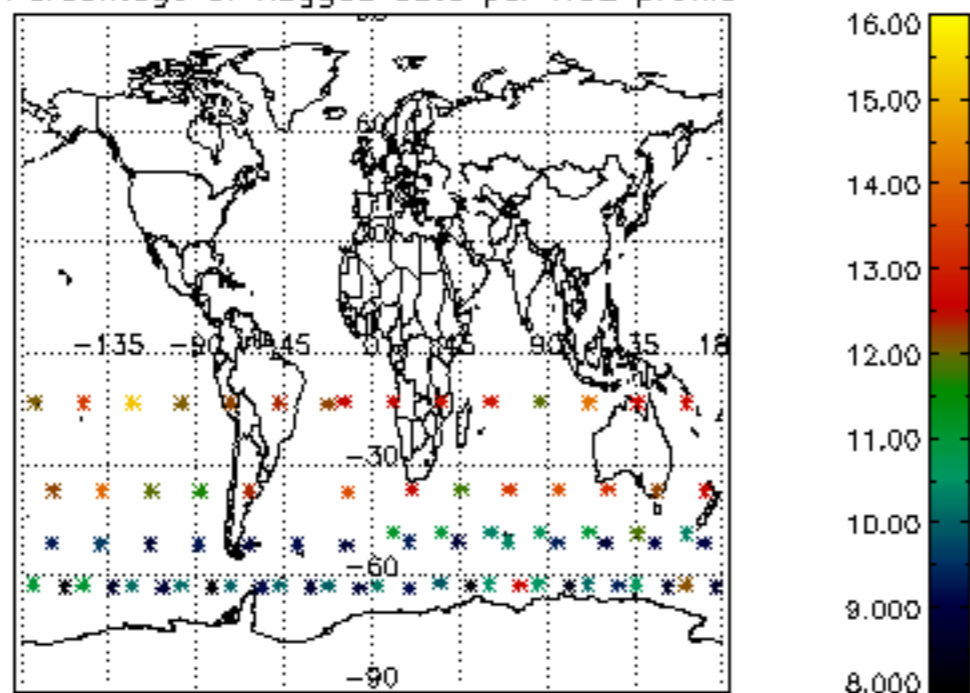

Percentage of flagged data per NO2 profile