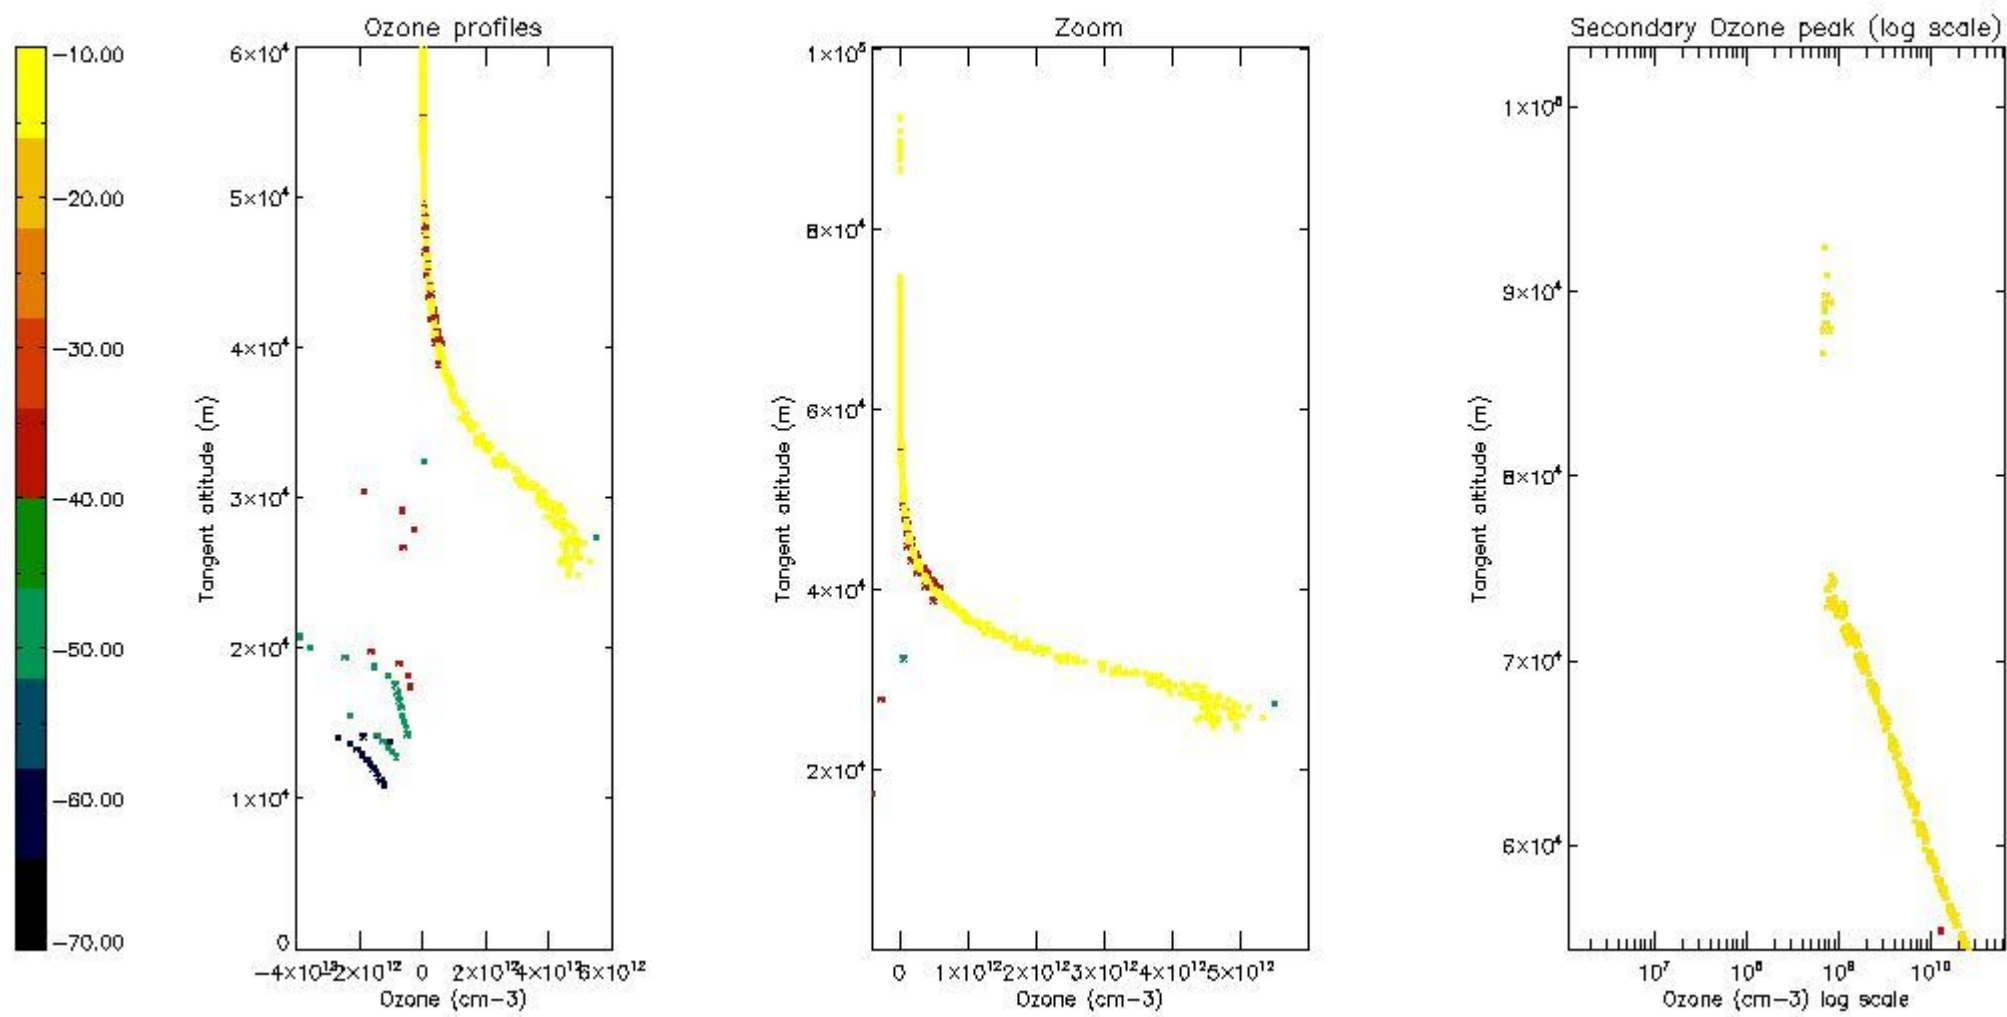

STD < 10	6
STD < 5	3

5.2 Plot ozone profiles for all STD (dark without errors)

The colorbar represents the latitude.

5.3 Plot ozone profiles where STD < 20% (dark without errors)

The colorbar represents the latitude.

5.4 Plot ozone profiles where STD < 10% (dark without errors)

The colorbar represents the latitude.

5.5 Plot ozone profiles where STD < 5% (dark without errors)

The colorbar represents the latitude.

5.6 Plot NO₂ profiles for all STD (dark without errors)