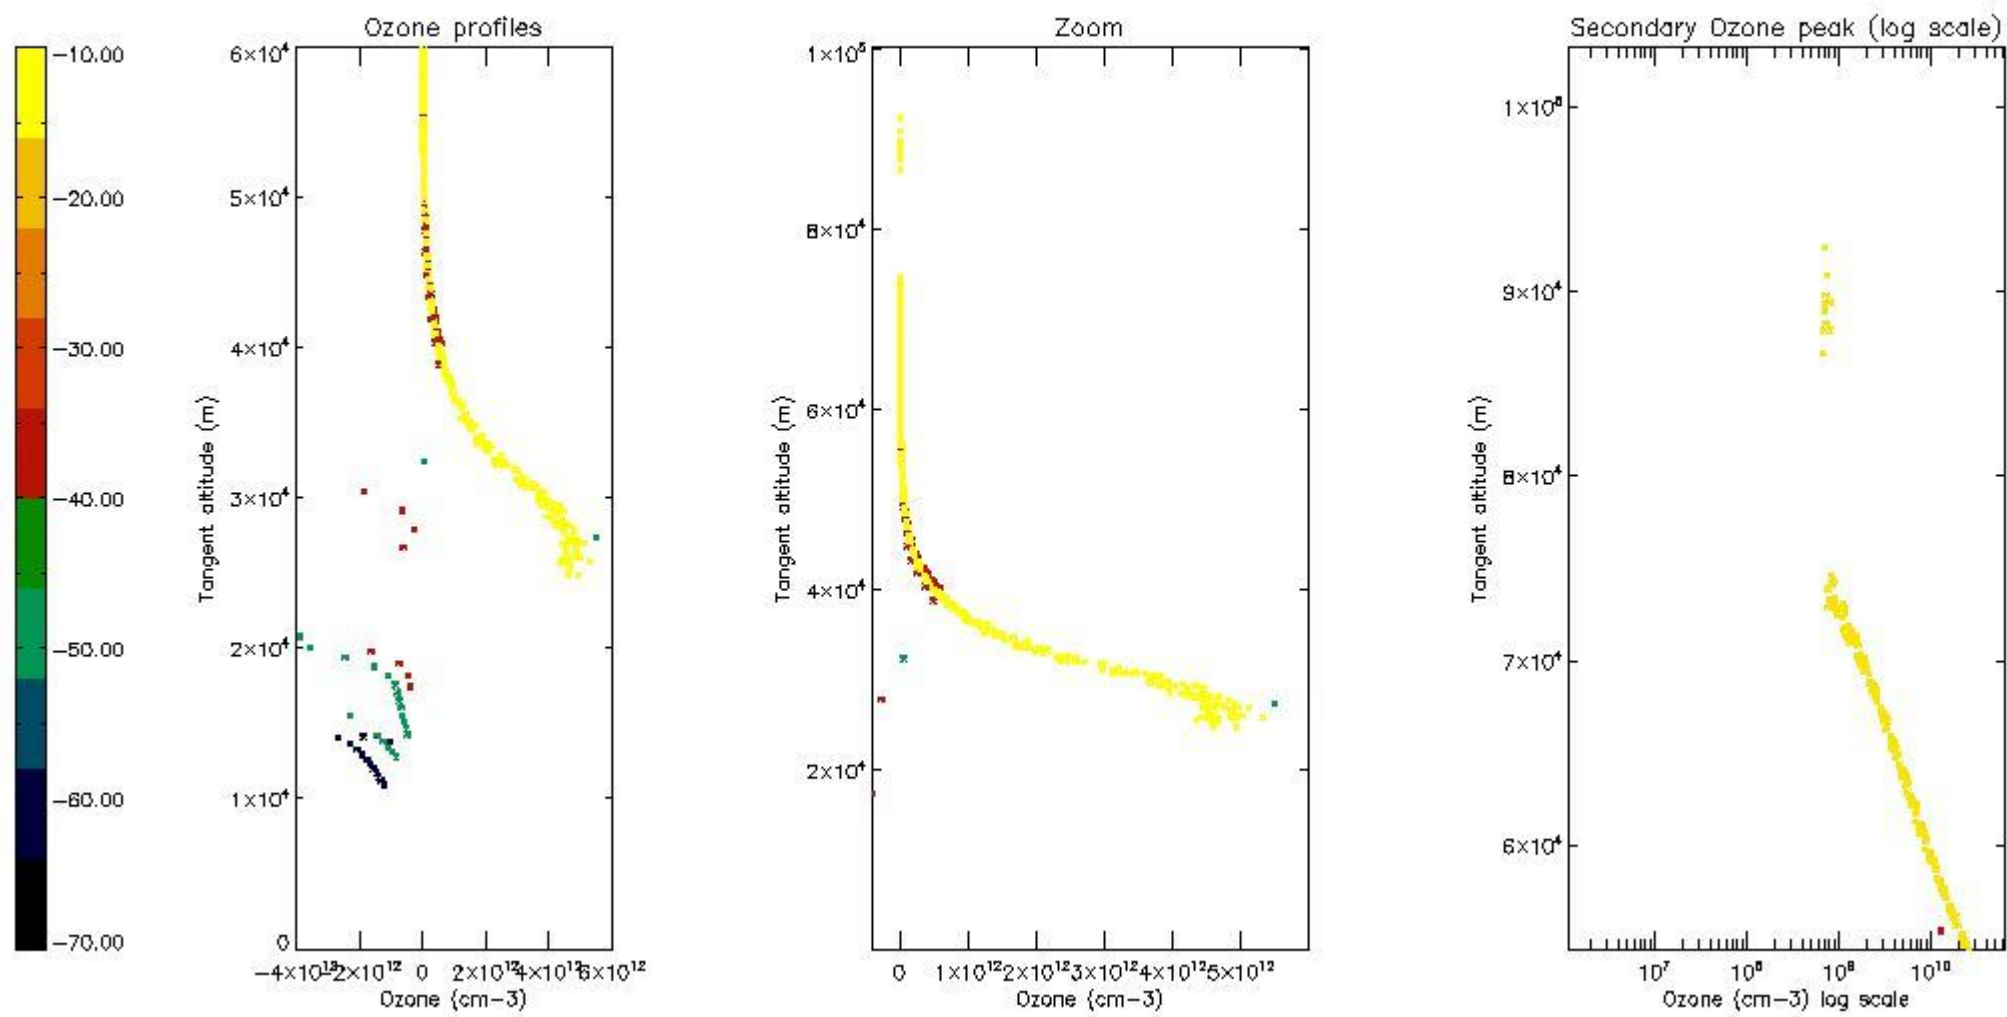

5.6 Plot NO₂ profiles for all STD (dark without errors)

The colorbar represents the latitude.