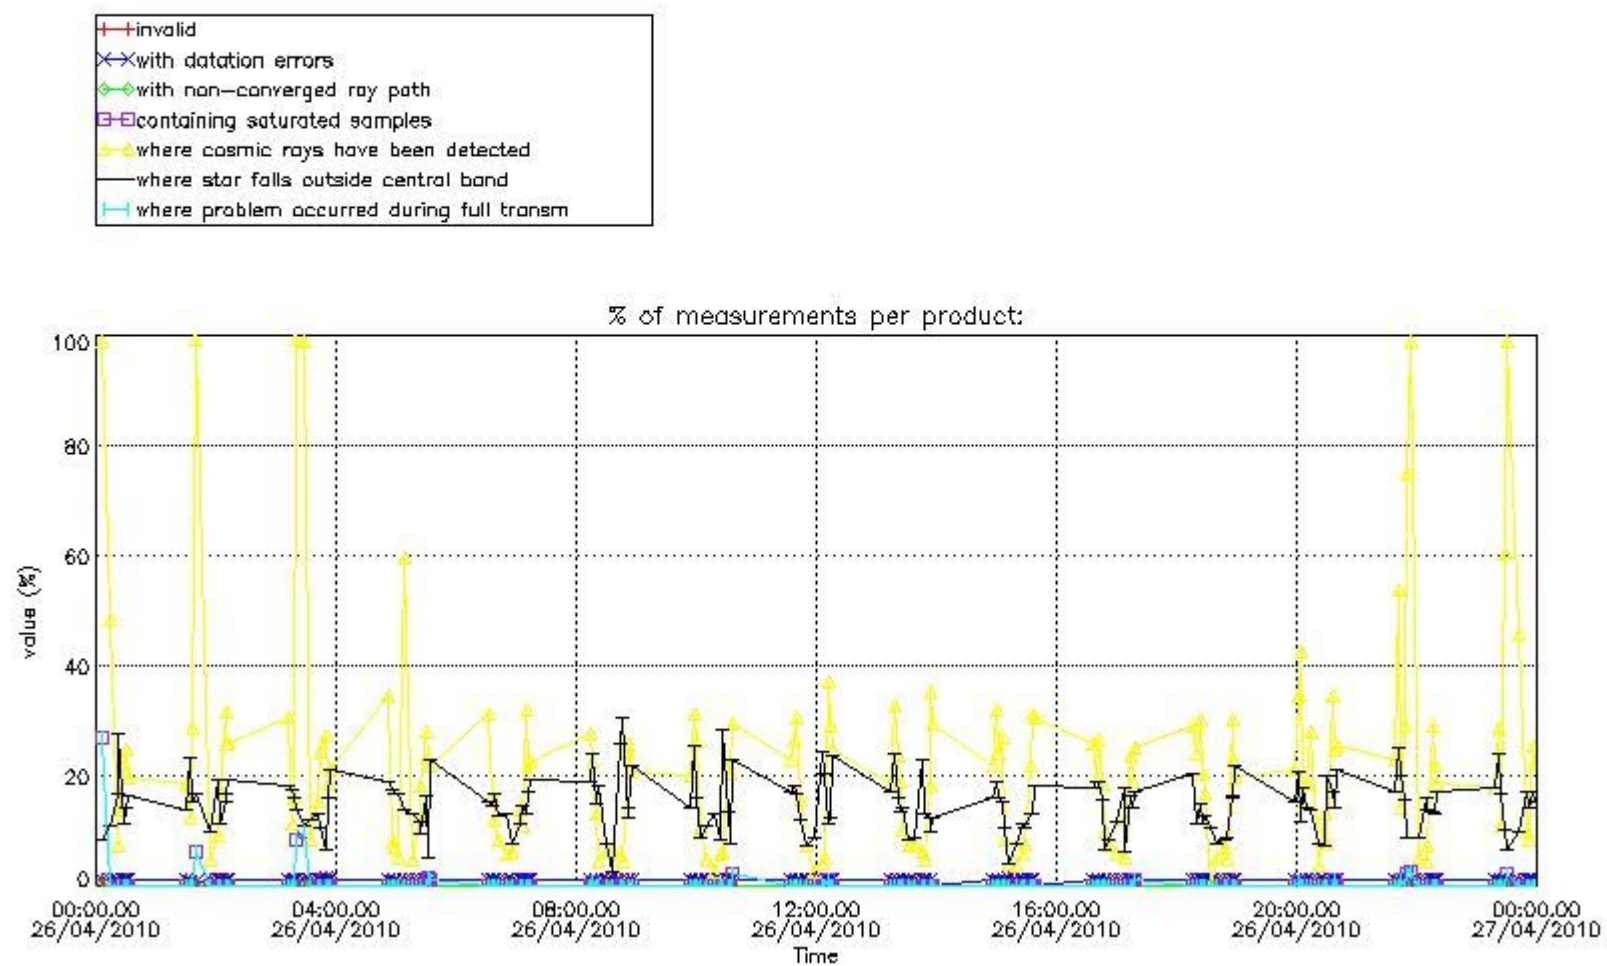

4.1.2 Plot level 1 quality information per product (time dependant): ENVI SAT DESCENDING passes