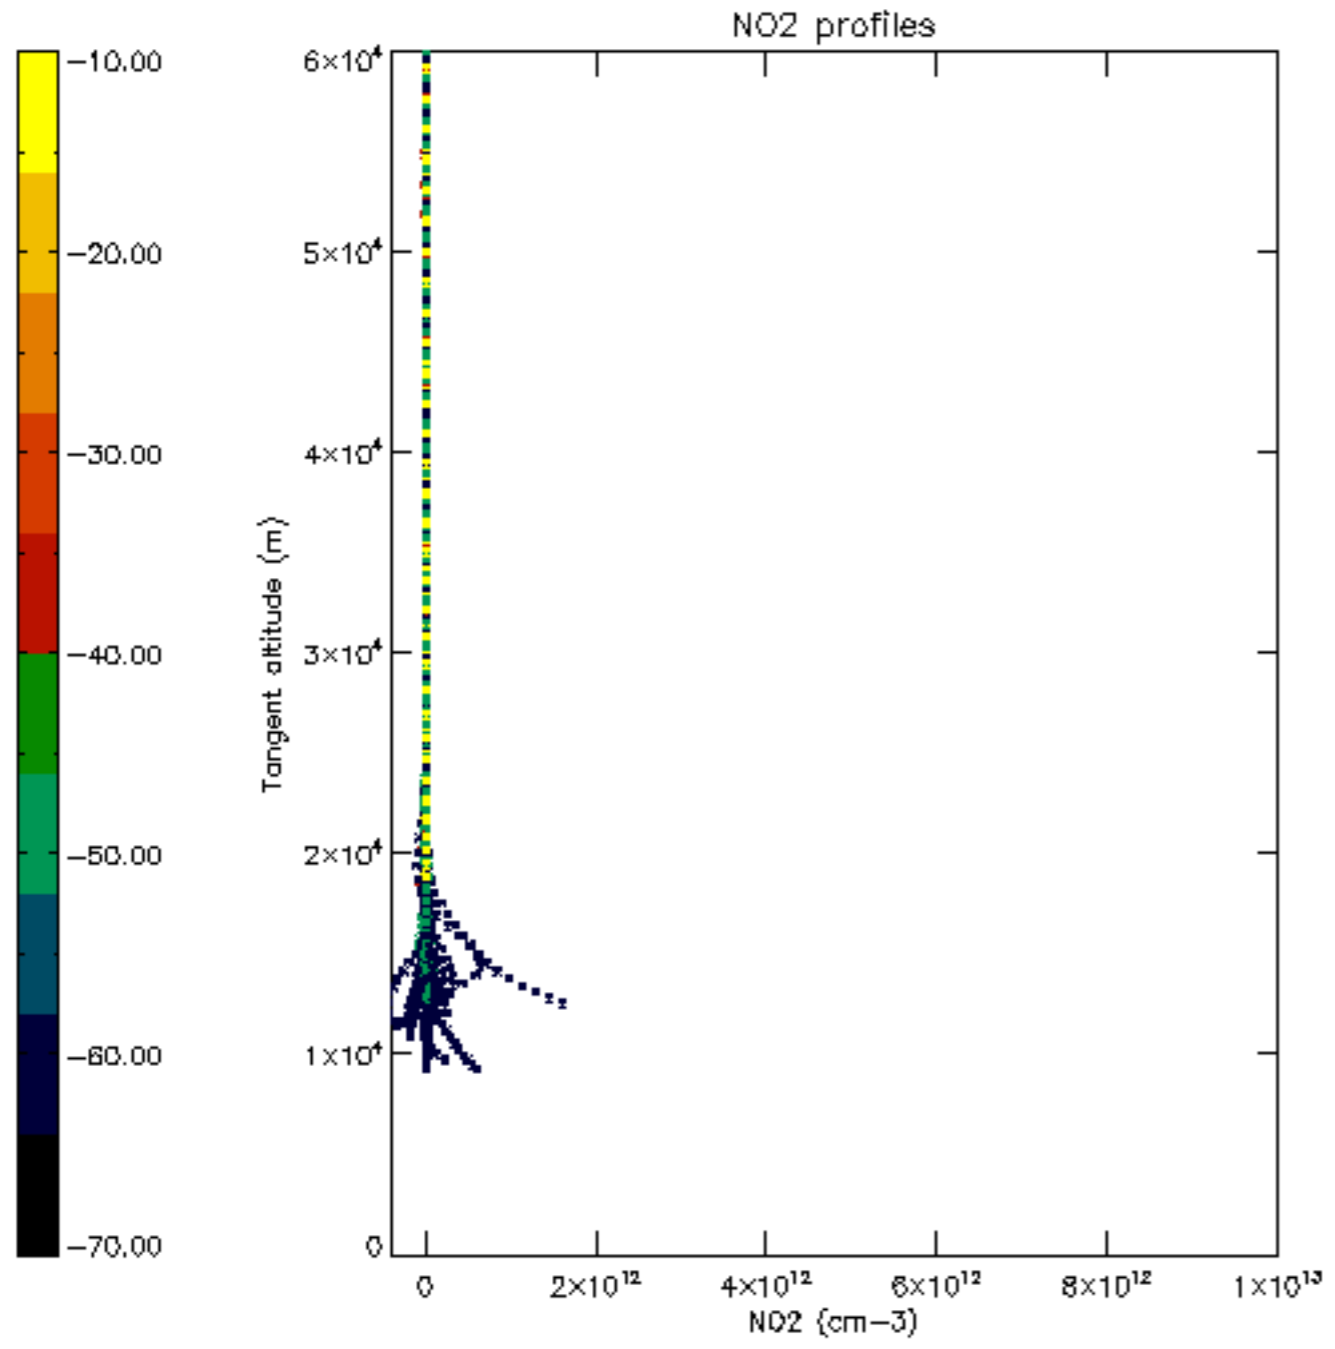

Percentage of star falling outside central band per profile

Percentage of saturation errors per profile

Percentage of flagged data per D3 profile

Percentage of flagged data per H2O profile

Percentage of flagged data per NO2 profile