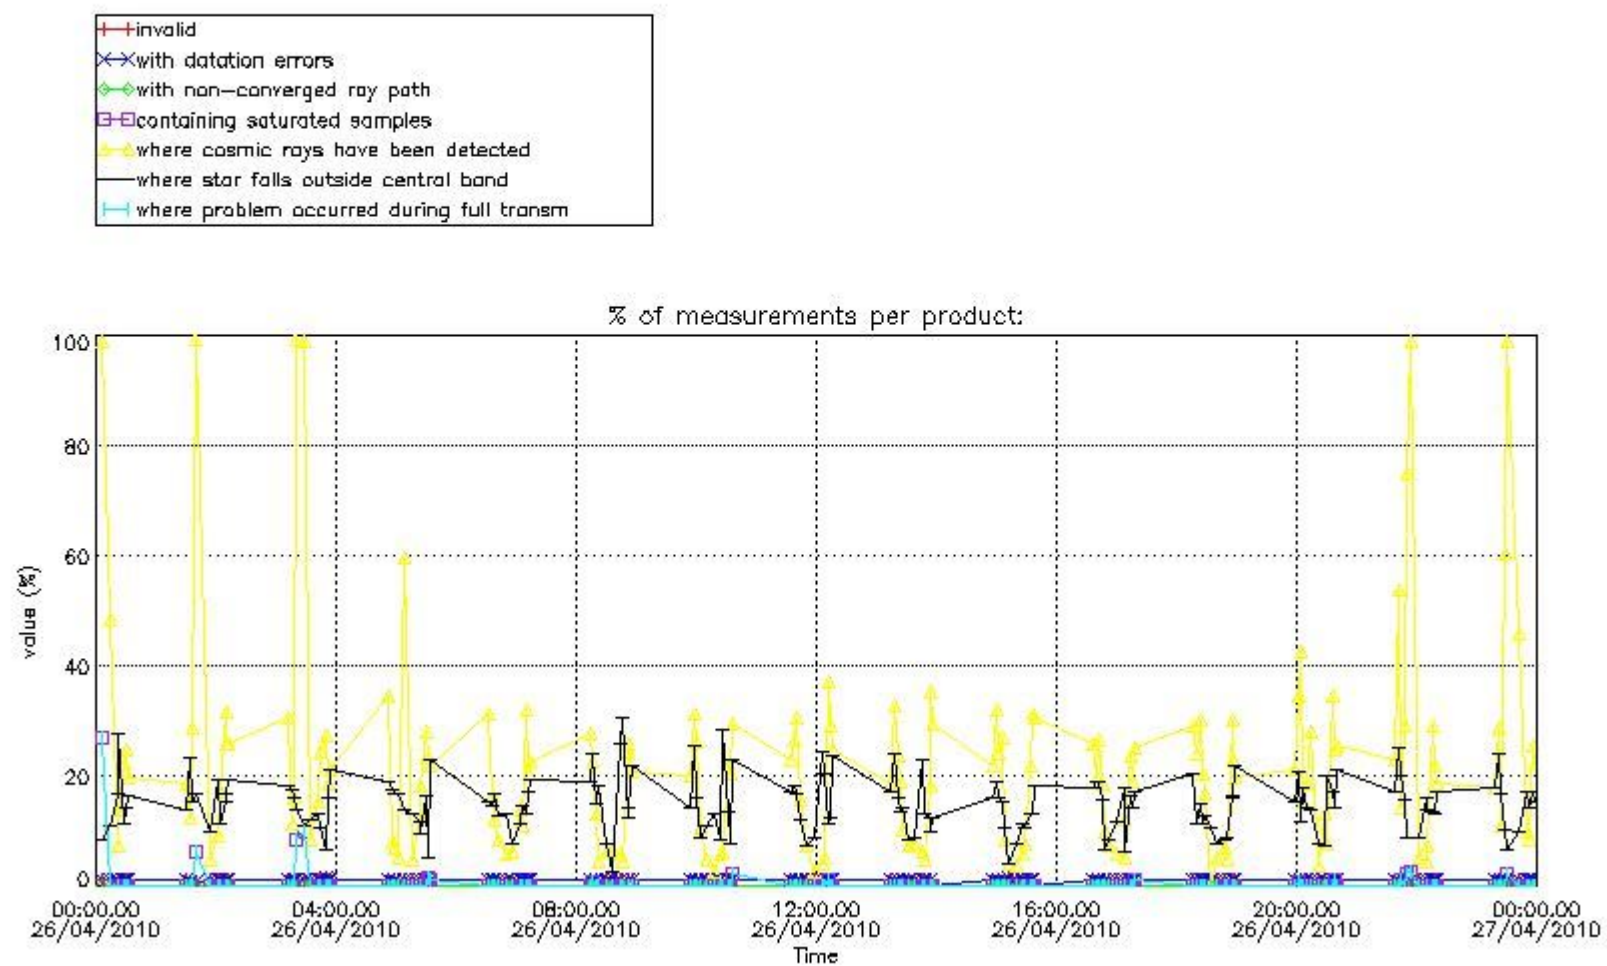

3.1 Plot quality information per product (time dependant)

3.2 Plot quality information per product (world map)

Percentage of flagged data per O3 profile

Percentage of flagged data per H2O profile

Percentage of flagged data per NO2 profile

Percentage of flagged data per NO3 profile

4. Level 1 quality information per product

In this section it is plotted some information contained in the Quality Summary data set of the level 2 products that comes from the level 1b processing. Products without errors (error flag in the MPH set to "0") are used.

4.1 Plot quality information per product (time dependant) coming from level 1b processing

4.1.1 Plot level 1 quality information per product (time dependant): ENVISAT ASCENDING passes

4.1.2 Plot level 1 quality information per product (time dependant): ENVI SAT DESCENDING passes