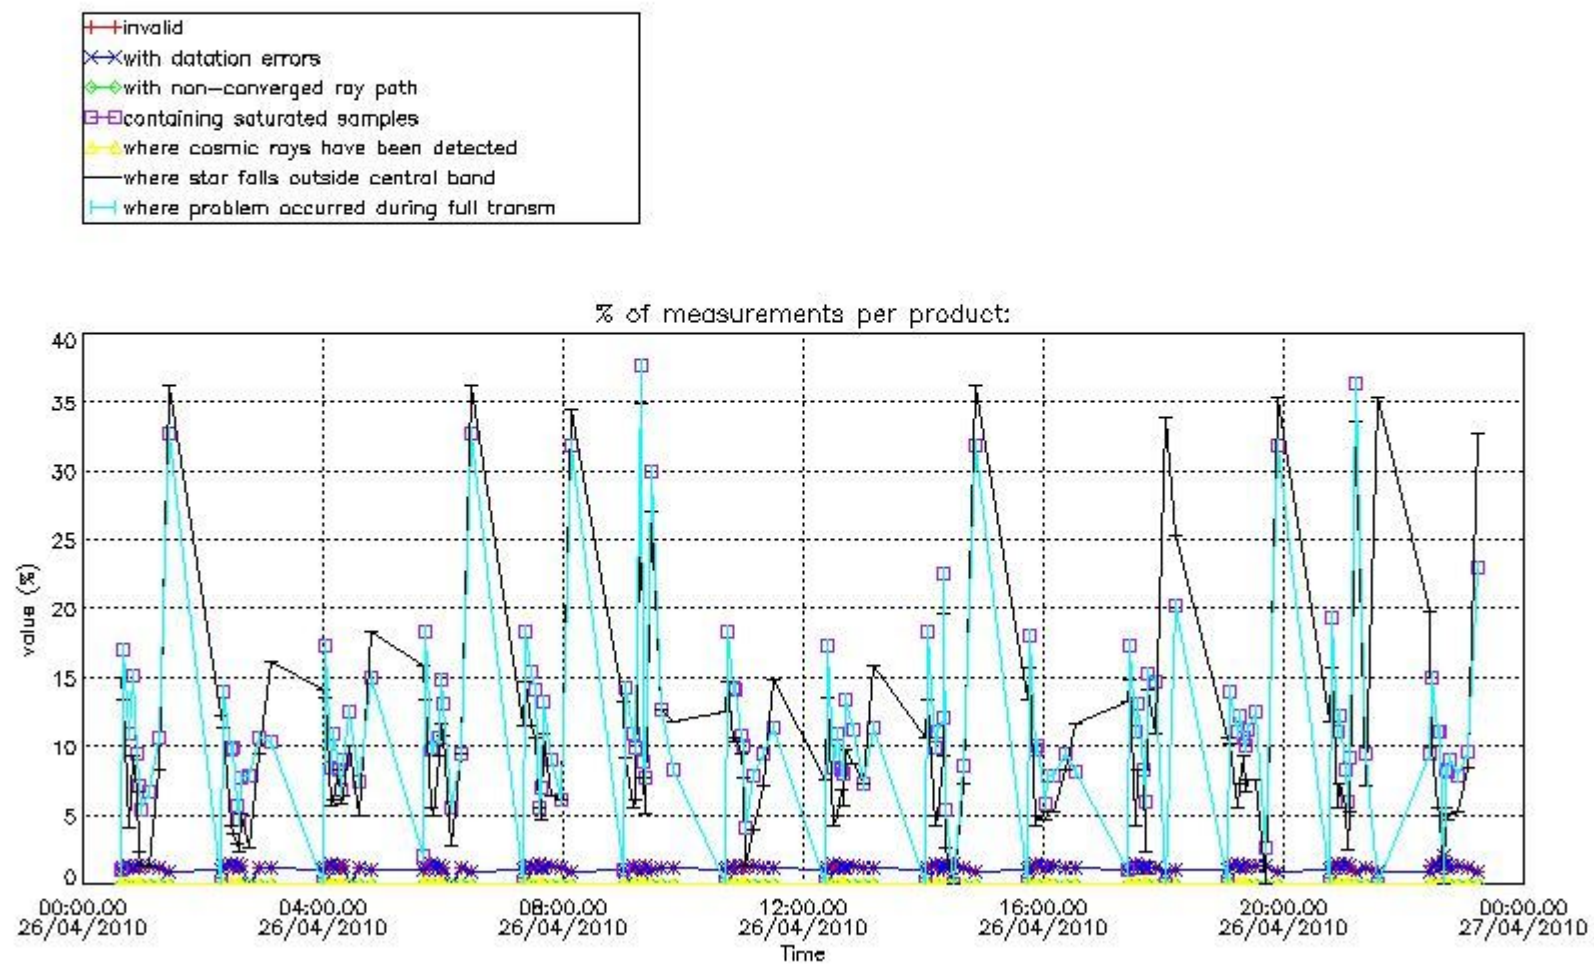

4.2 Plot quality information per product coming from level 1b processing (world map)

4.2.1 Plot level 1 quality information per product (world map): ENVISAT ASCENDING passes