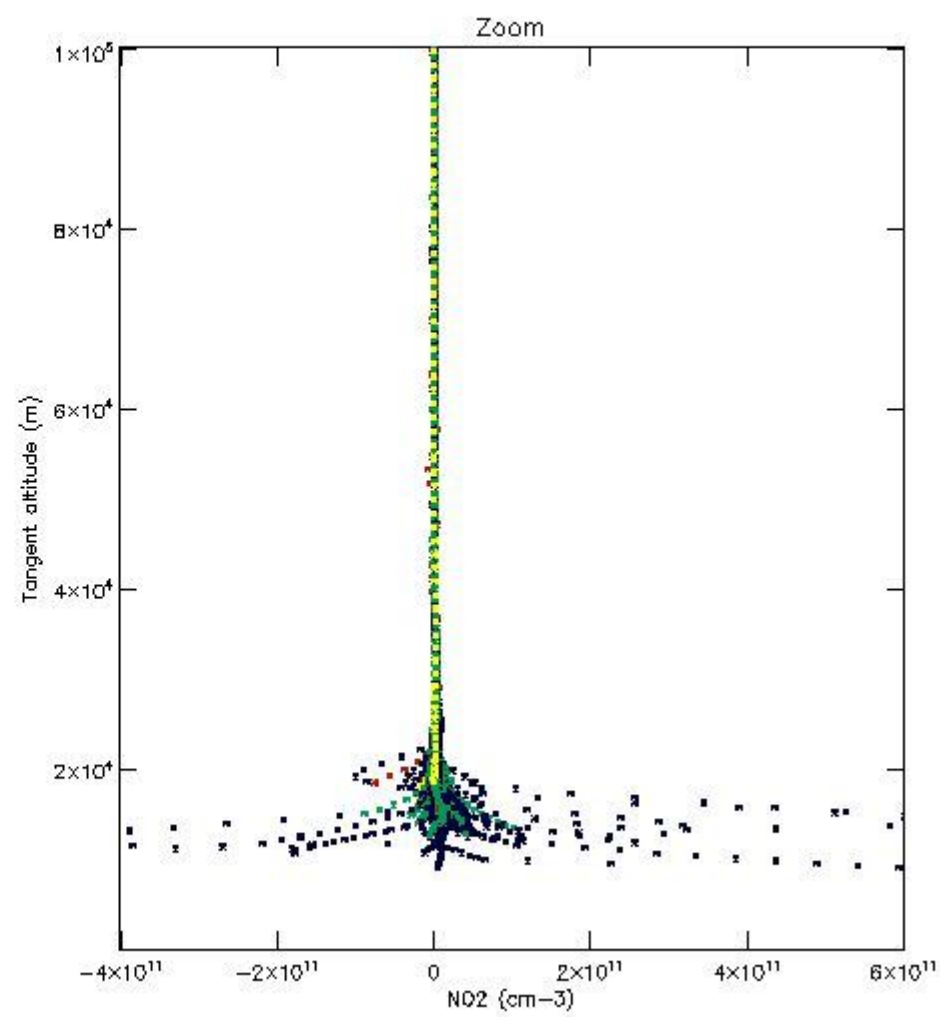

5.7 Plot NO3 profiles for all STD (dark without errors)

The colorbar represents the latitude.