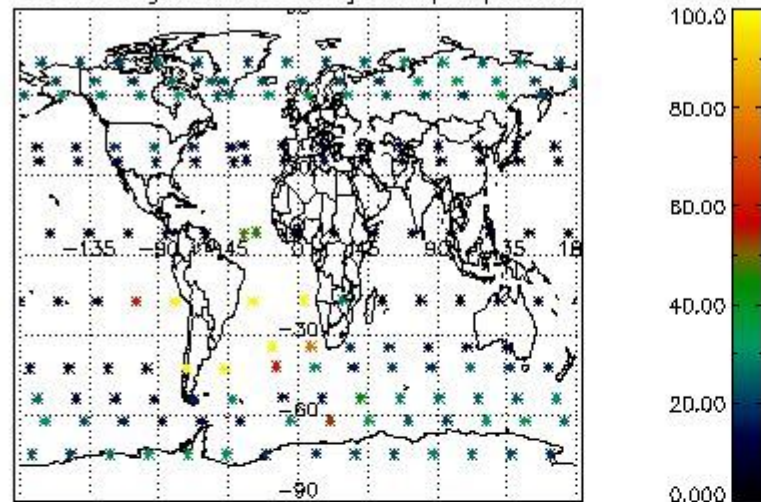

Percentage of cosmic ray hits per profile