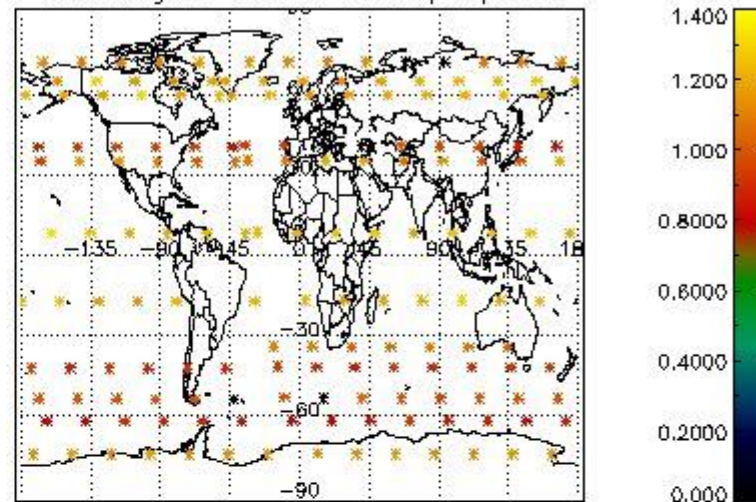

Percentage of datation errors per profile