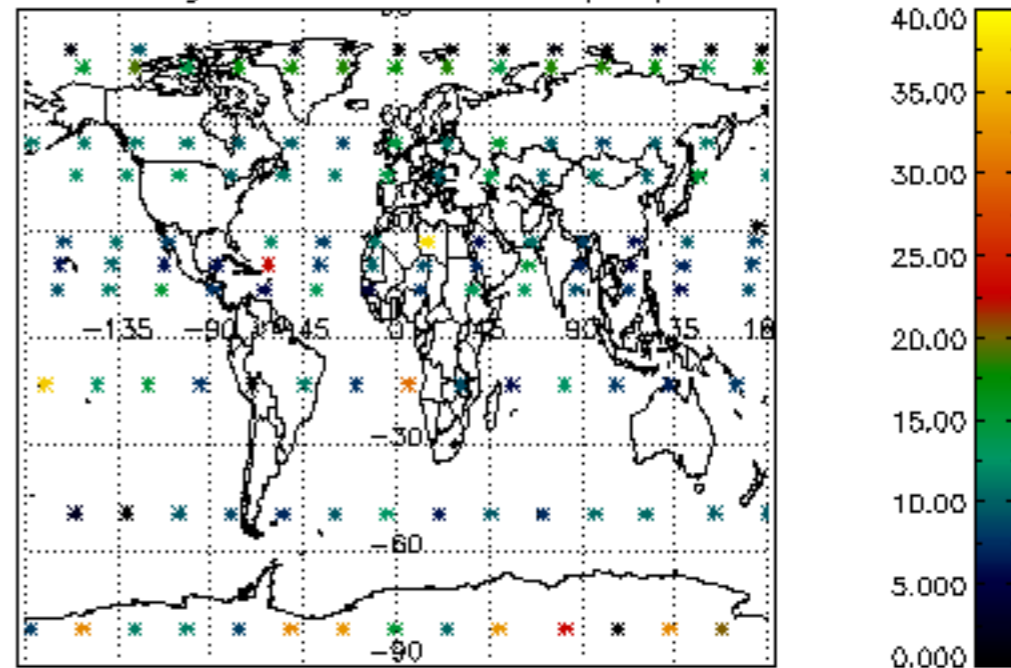

Percentage of saturation errors per profile