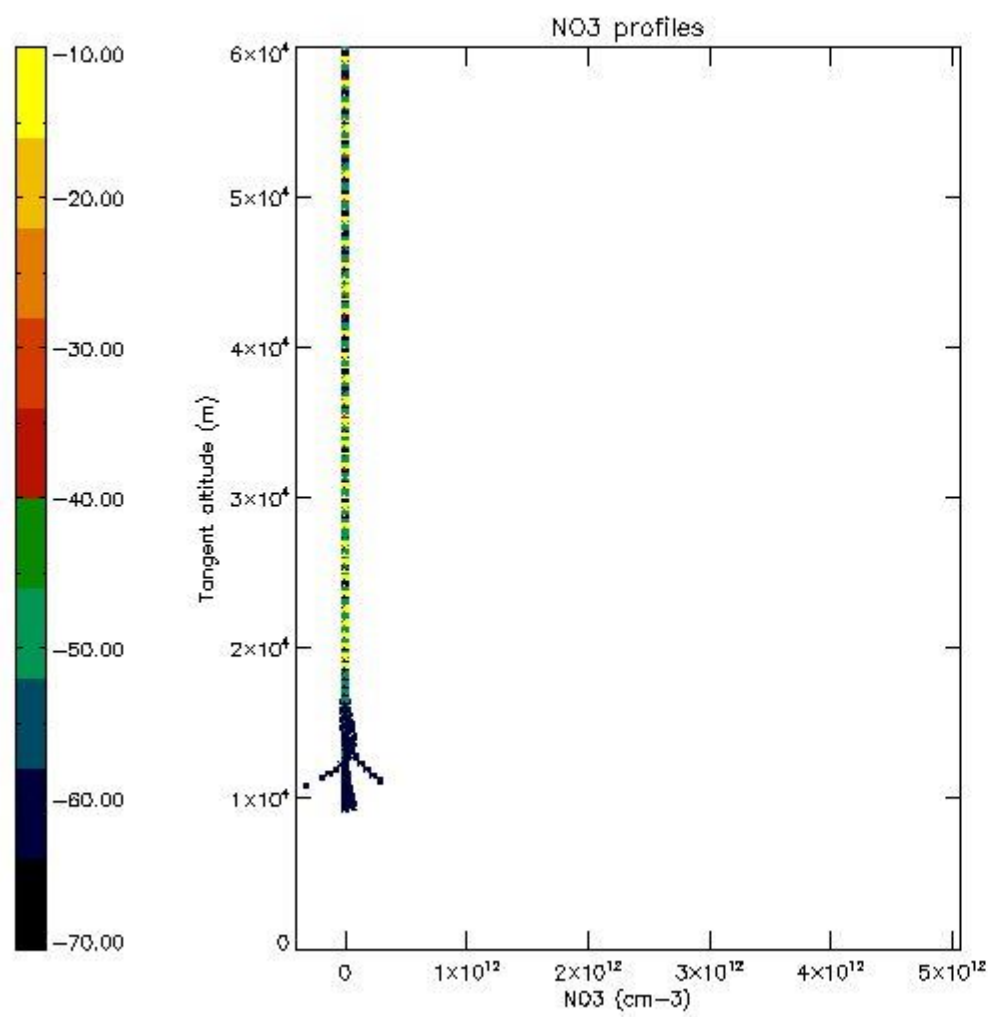

6. Auxiliary Data Files used for the production reported in section 2

The number reported in the third column indicates since which file (see list in section 2) the corresponding auxiliary file has been used. The fourth column is the date of those product files.

Type	Auxiliary Filename	Used since product	Used since product date
INST_PHYS_CHARACTERISTICS	GOM_INS_AXVIEC20091111_143220_20030716_120000_20500101_000000	1	26-APR-2010 00:06:41
LEVEL-2_PROC_CONFIG	GOM_PR2_AXVIEC20091111_152718_20020301_000000_20500101_000000	1	26-APR-2010 00:06:41
CROSS_SECTIONS_FILE	GOM_CRS_AXVIEC20091111_154832_20020301_000000_20500101_000000	1	26-APR-2010 00:06:41