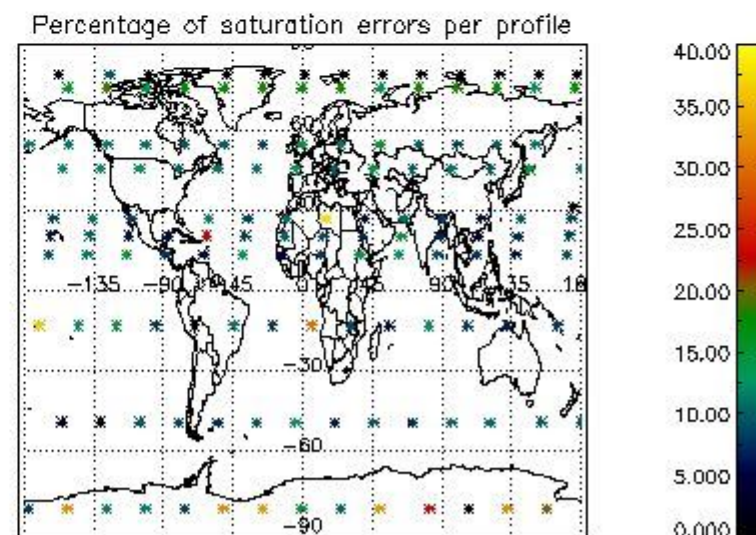

Percentage of datation errors per profile

Percentage of star falling outside central band per profile

Percentage of saturation errors per profile

4.2.2 Plot level 1 quality information per product (world map): ENVISAT DESCENDING passes