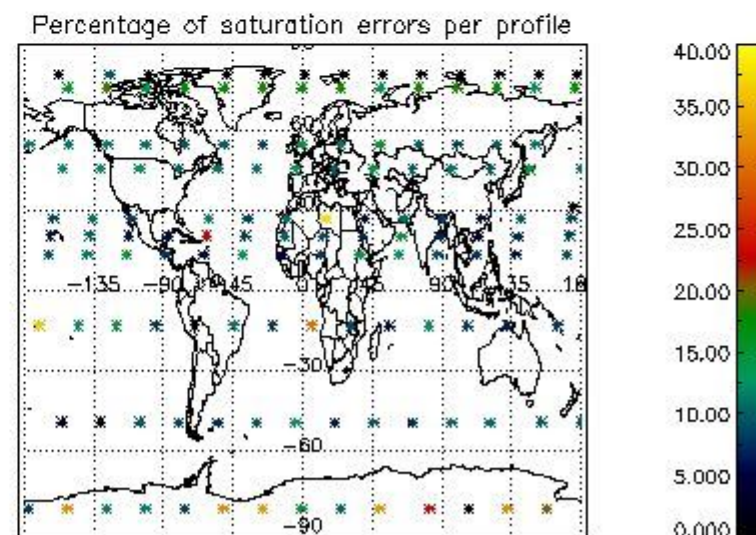

4.2 Plot quality information per product coming from level 1b processing (world map)

4.2.1 Plot level 1 quality information per product (world map): ENVISAT ASCENDING passes

Percentage of cosmic ray hits per profile

Percentage of datation errors per profile

Percentage of star falling outside central band per profile

Percentage of saturation errors per profile

4.2.2 Plot level 1 quality information per product (world map): ENVISAT DESCENDING passes

5. Trace gas profiles

5.1 Ozone statistics based on quality of products

The final quality of the products can be "measured" using the STD (Standard Deviation) attached to every point profile. This information is written to the parameter GOM_NL__2P/NL_LOCAL_SPECIES_DENSITY/o3_std of the level 2 products. The table below shows the statistics for given STD ranges.