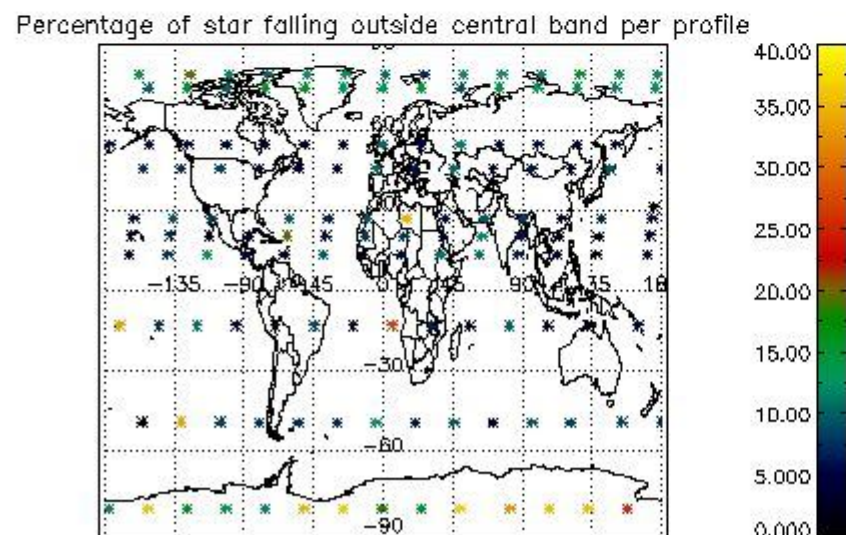

Percentage of datation errors per profile

Percentage of star falling outside central band per profile

Percentage of saturation errors per profile

4.2.2 Plot level 1 quality information per product (world map): ENVISAT DESCENDING passes