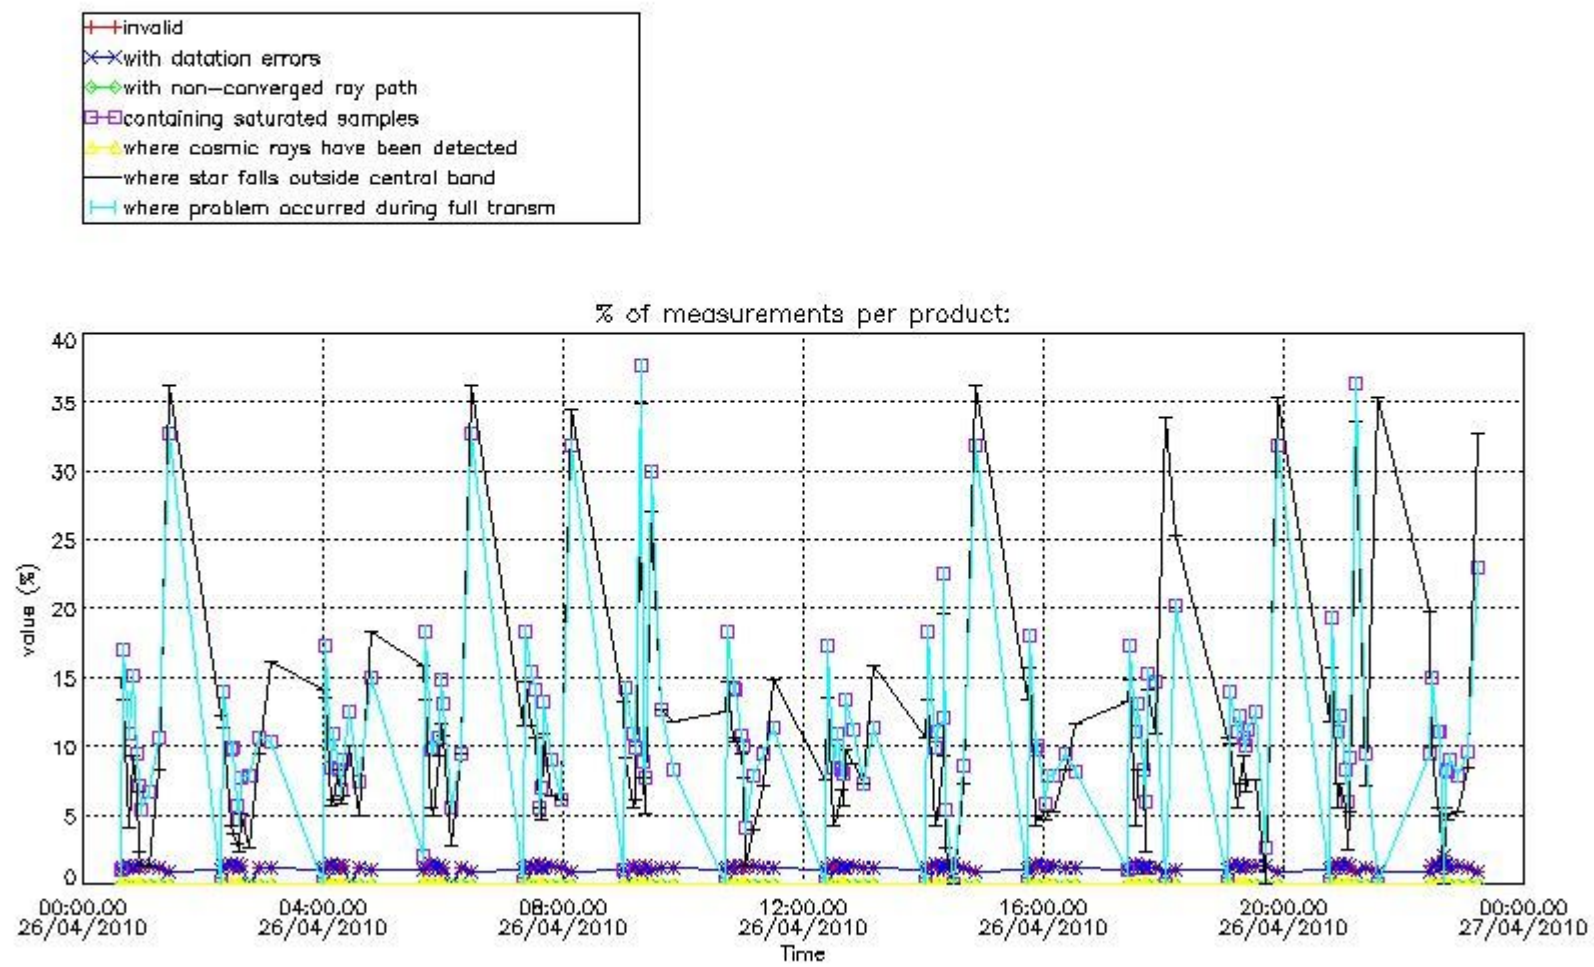

3.1 Plot quality information per product (time dependant)

3.2 Plot quality information per product (world map)

Percentage of flagged data per O3 profile

Percentage of flagged data per H2O profile

Percentage of flagged data per NO2 profile

Percentage of flagged data per NO3 profile

4. Level 1 quality information per product

In this section it is plotted some information contained in the Quality Summary data set of the level 2 products that comes from the level 1b processing. Products without errors (error flag in the MPH set to "0") are used.

4.1 Plot quality information per product (time dependant) coming from level 1b processing

4.1.1 Plot level 1 quality information per product (time dependant): ENVISAT ASCENDING passes

4.1.2 Plot level 1 quality information per product (time dependant): ENVI SAT DESCENDING passes