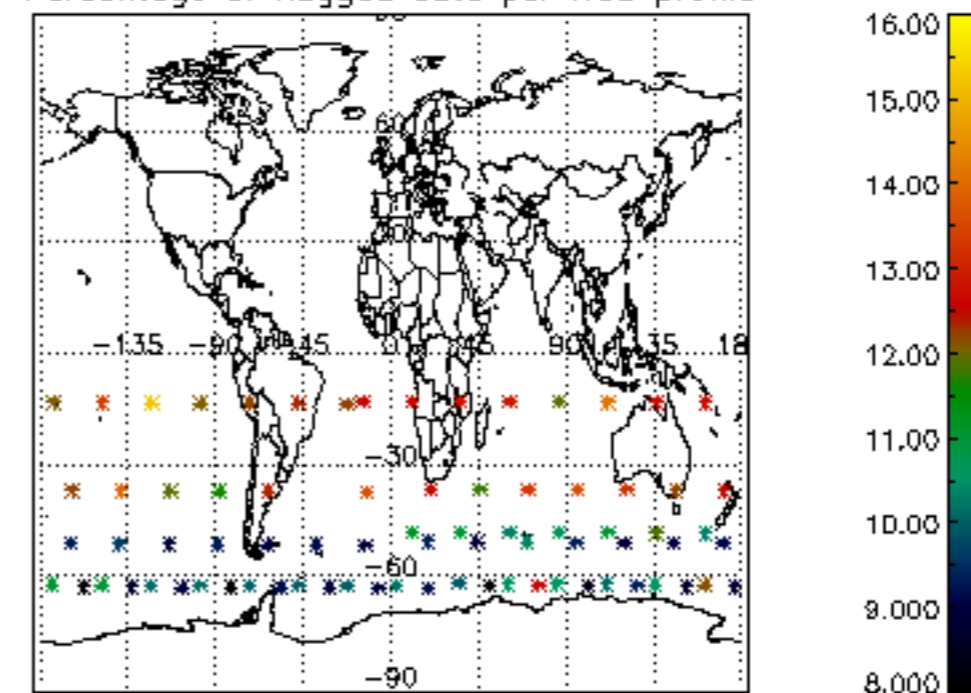

Percentage of flagged data per NO3 profile