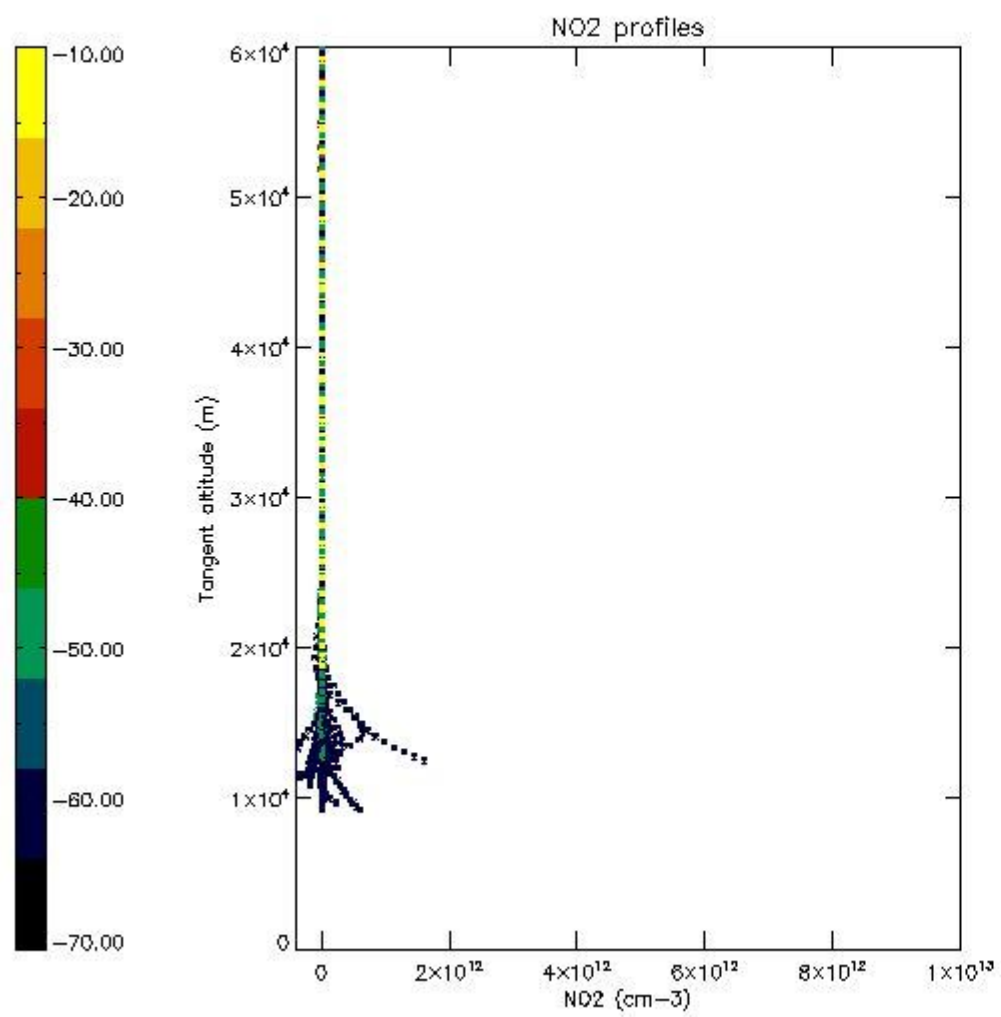

5.7 Plot NO3 profiles for all STD (dark without errors)

The colorbar represents the latitude.