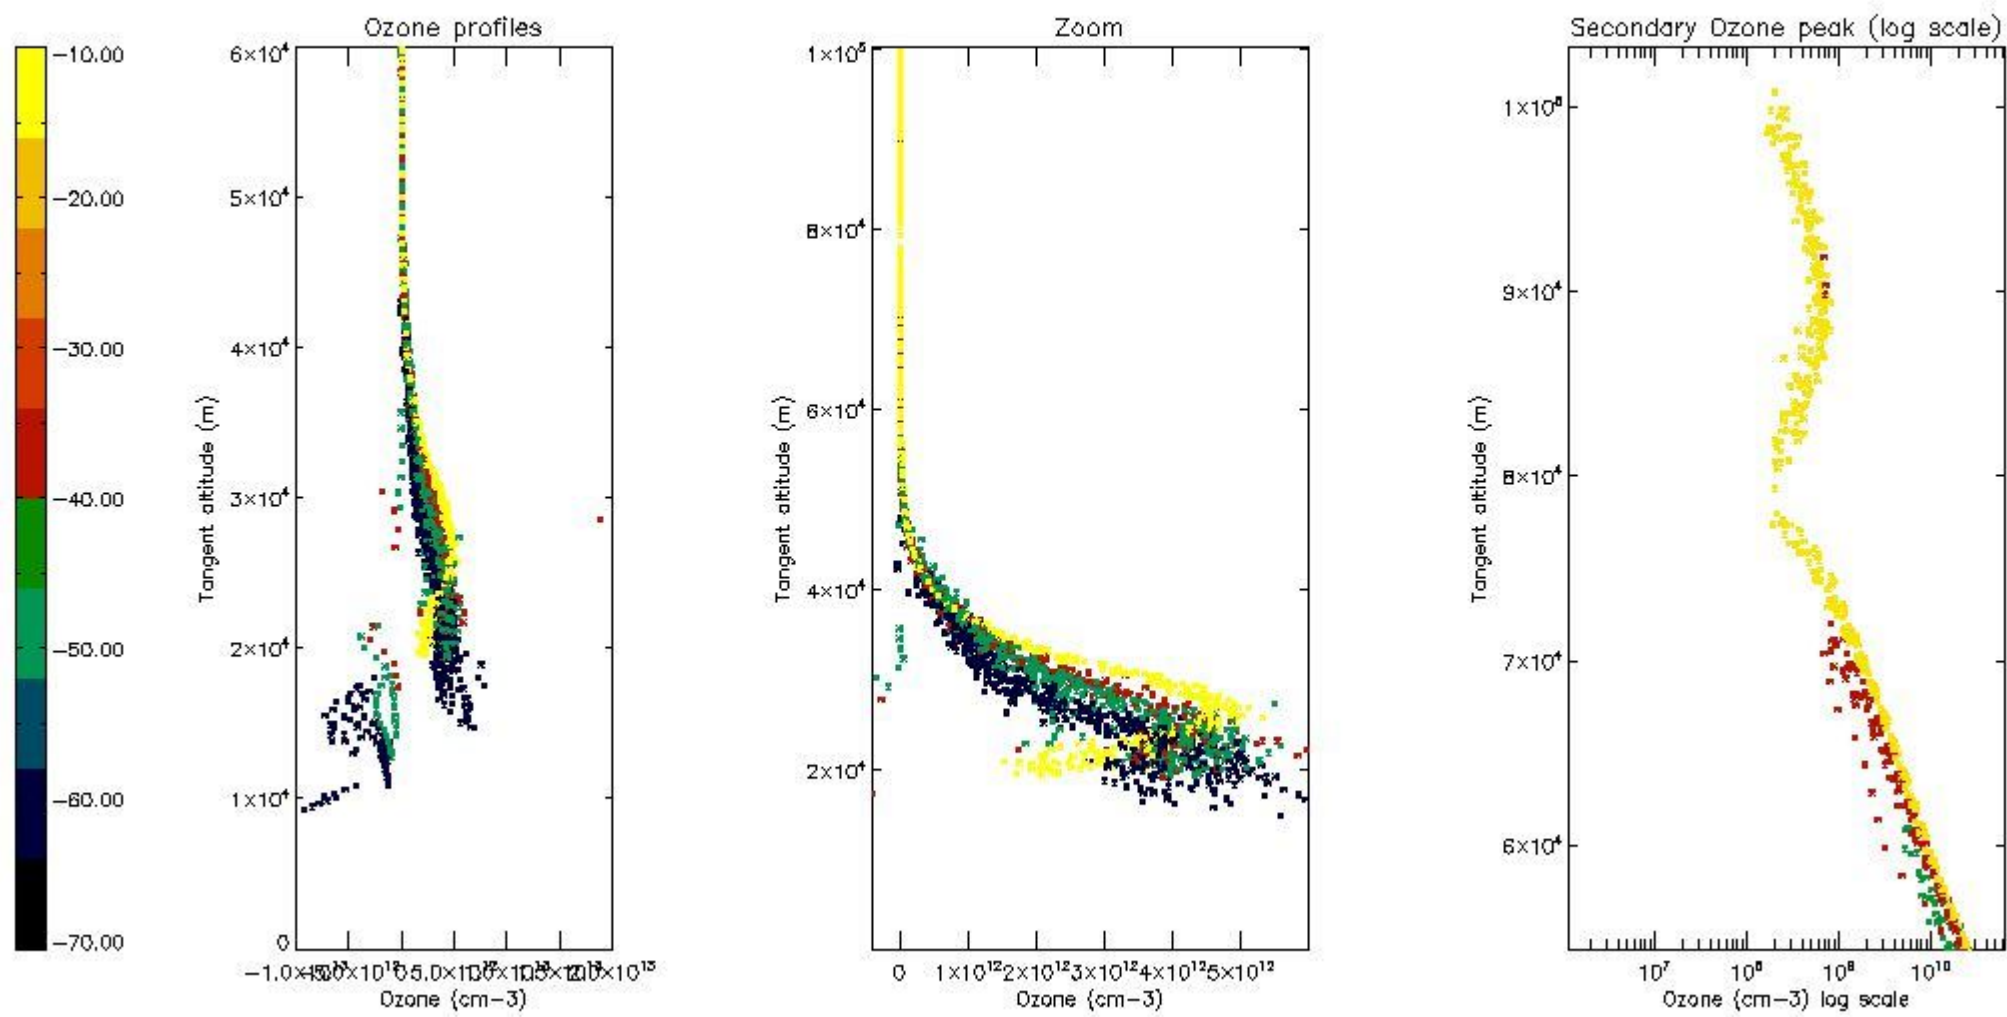

STD < 10	6
STD < 5	3

5.2 Plot ozone profiles for all STD (dark without errors)

The colorbar represents the latitude.

5.3 Plot ozone profiles where STD < 20% (dark without errors)

The colorbar represents the latitude.