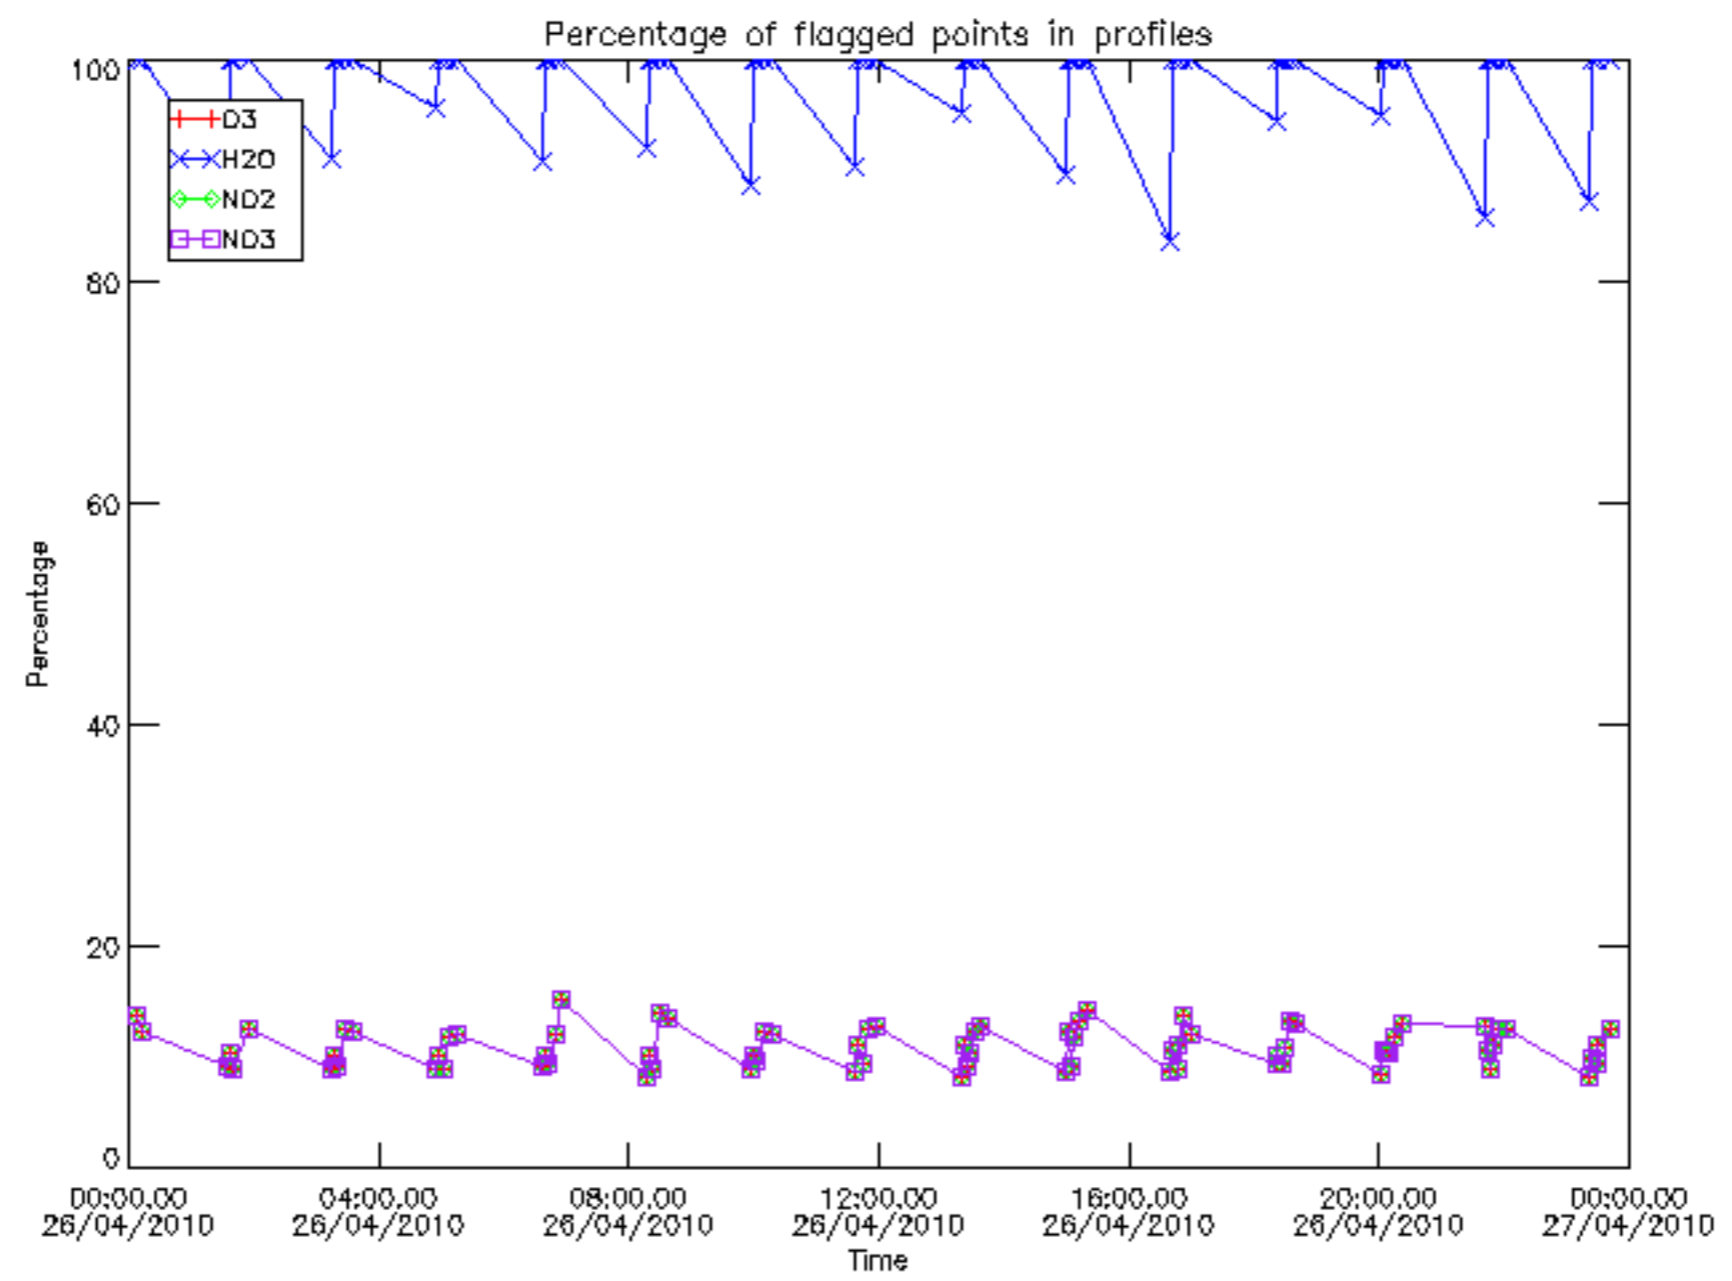

Percentage of flagged data per D3 profile

Percentage of flagged data per H2O profile