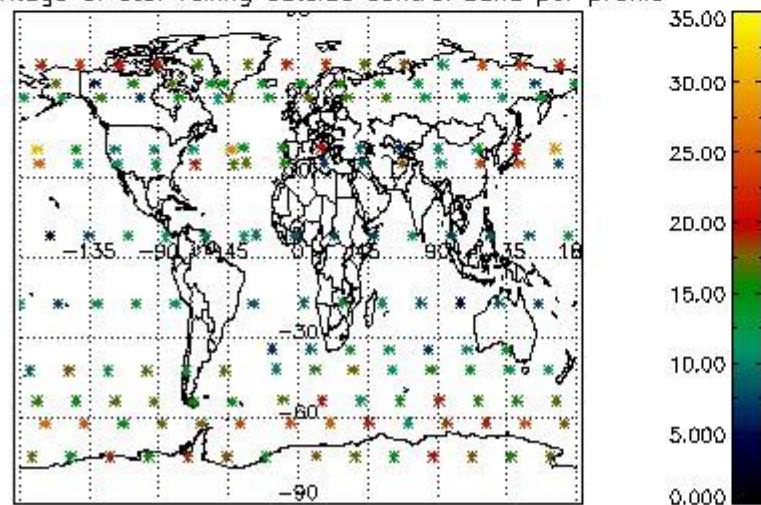

Percentage of star falling outside central band per profile