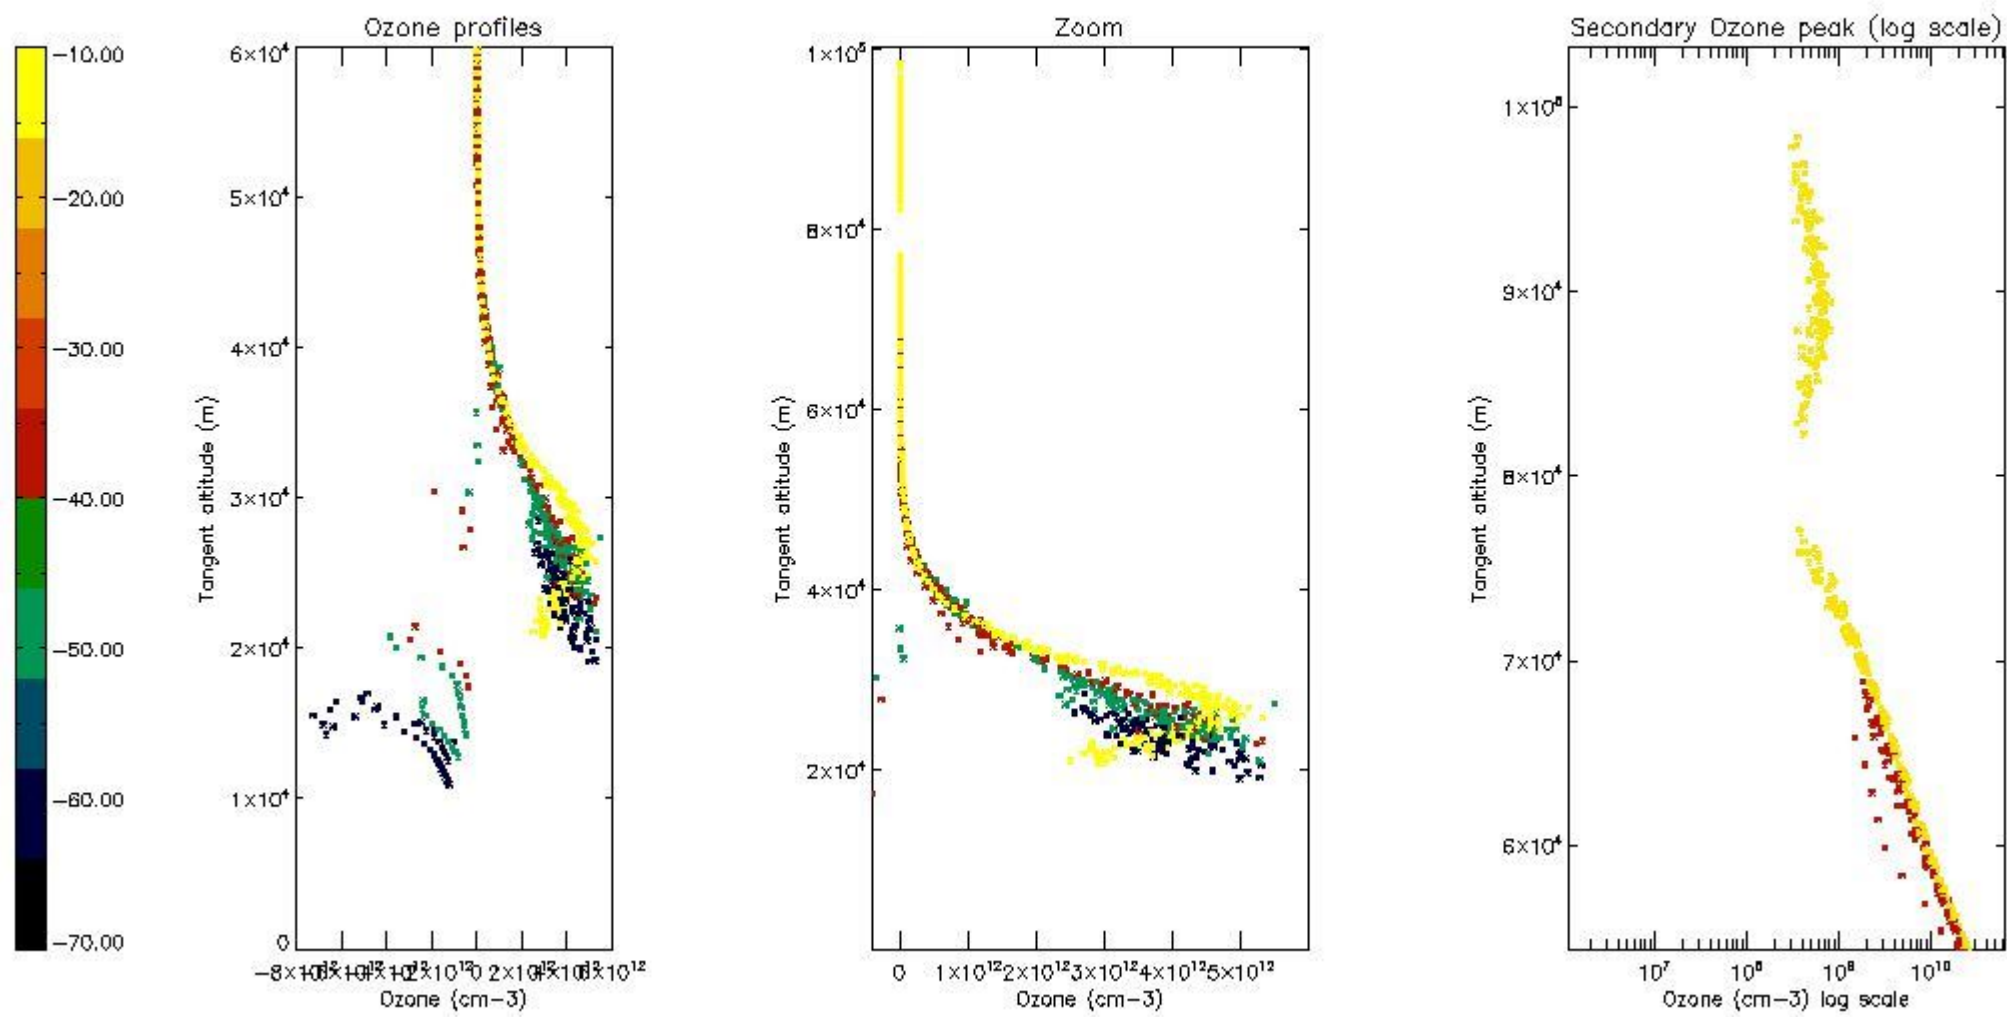

STD < 10	6
STD < 5	3

5.2 Plot ozone profiles for all STD (dark without errors)

The colorbar represents the latitude.

5.3 Plot ozone profiles where STD < 20% (dark without errors)

The colorbar represents the latitude.

5.4 Plot ozone profiles where STD < 10% (dark without errors)

The colorbar represents the latitude.

5.5 Plot ozone profiles where STD < 5% (dark without errors)

The colorbar represents the latitude.

5.6 Plot NO₂ profiles for all STD (dark without errors)