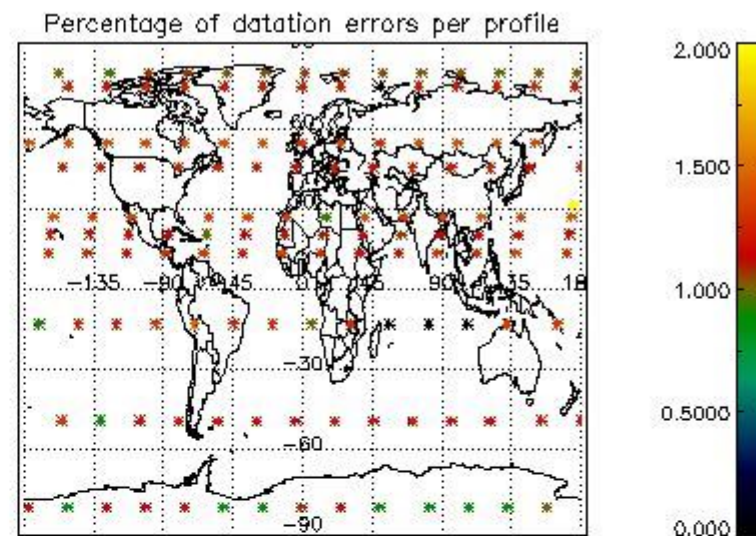

Percentage of datation errors per profile

Percentage of star falling outside central band per profile

Percentage of saturation errors per profile

4.2.2 Plot level 1 quality information per product (world map): ENVISAT DESCENDING passes