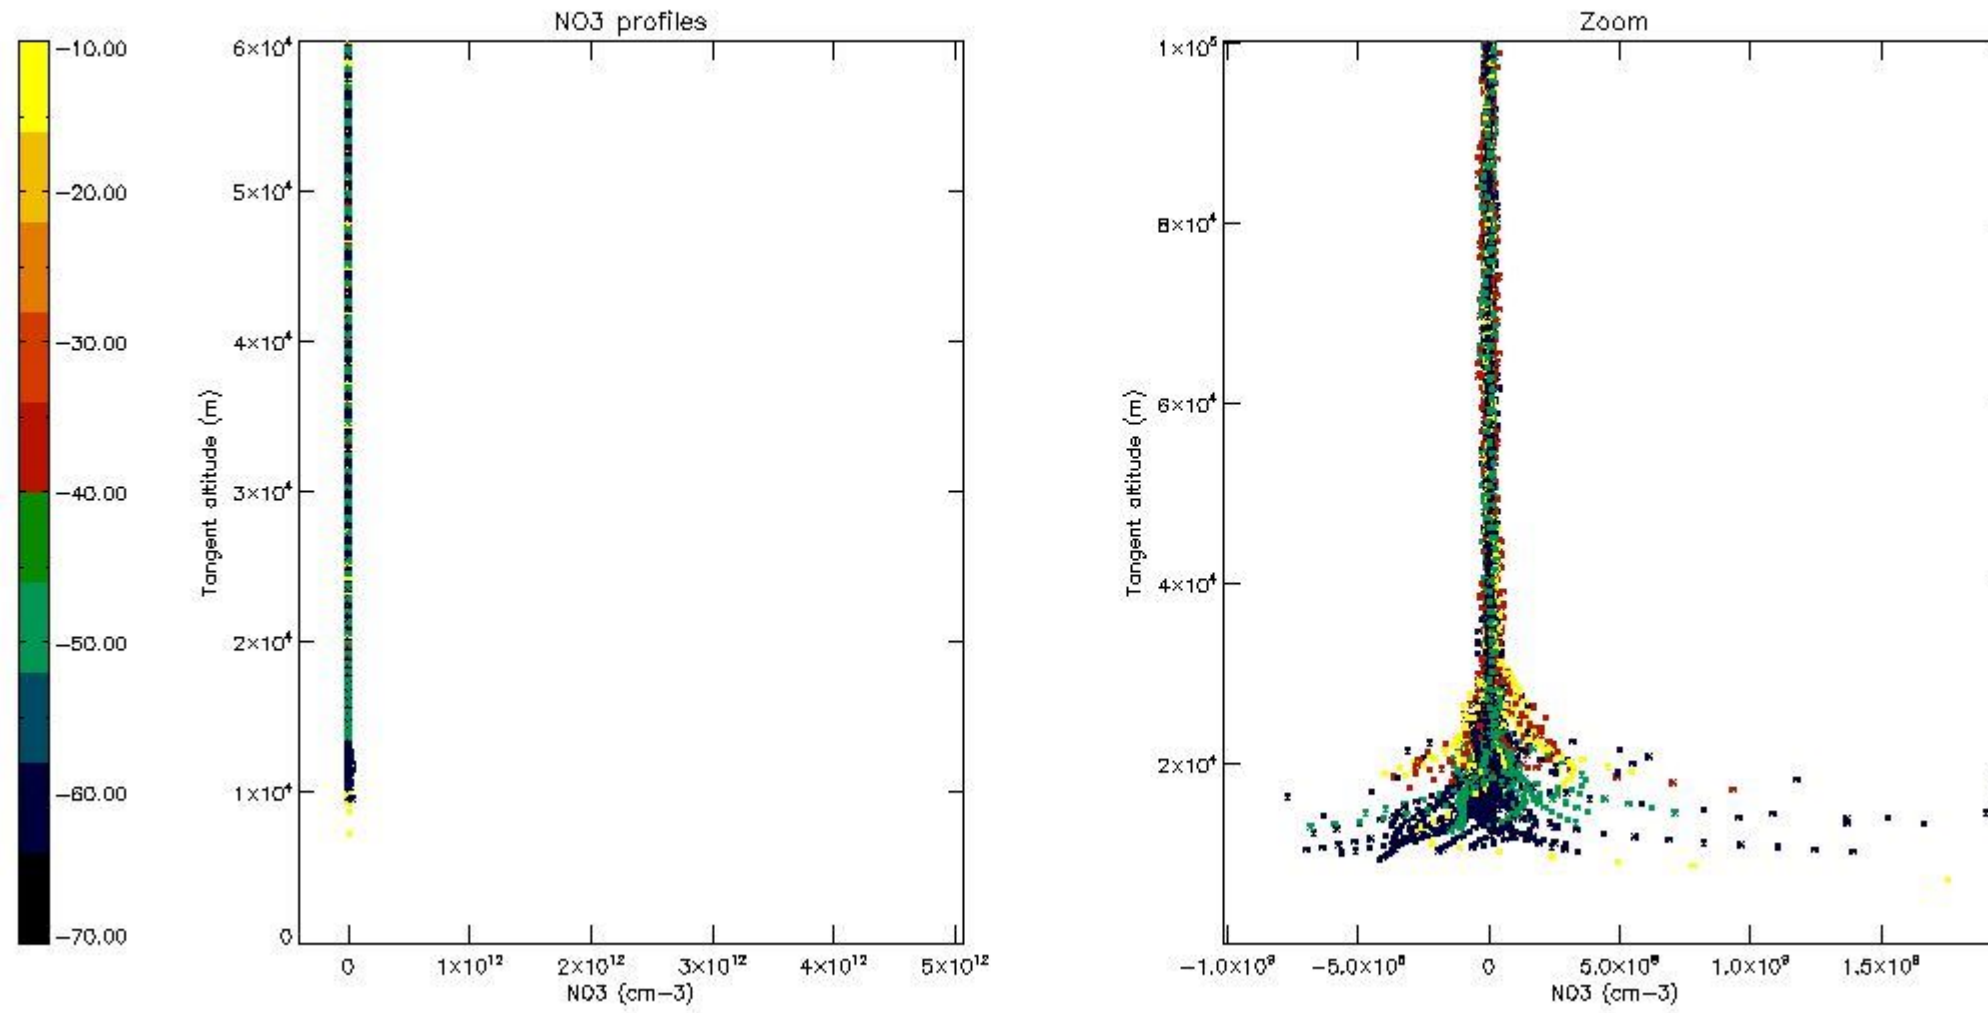

6. Auxiliary Data Files used for the production reported in section 2

The number reported in the third column indicates since which file (see list in section 2) the corresponding auxiliary file has been used. The fourth column is the date of those product files.

Type	Auxiliary Filename	Used since product	Used since product date
INST_PHYS_CHARACTERISTICS	GOM_INS_AXVIEC20091111_143220_20030716_120000_20500101_000000	1	25-APR-2010 00:06:45
LEVEL-2_PROC_CONFIG	GOM_PR2_AXVIEC20091111_152718_20020301_000000_20500101_000000	1	25-APR-2010 00:06:45
CROSS_SECTIONS_FILE	GOM_CRS_AXVIEC20091111_154832_20020301_000000_20500101_000000	1	25-APR-2010 00:06:45