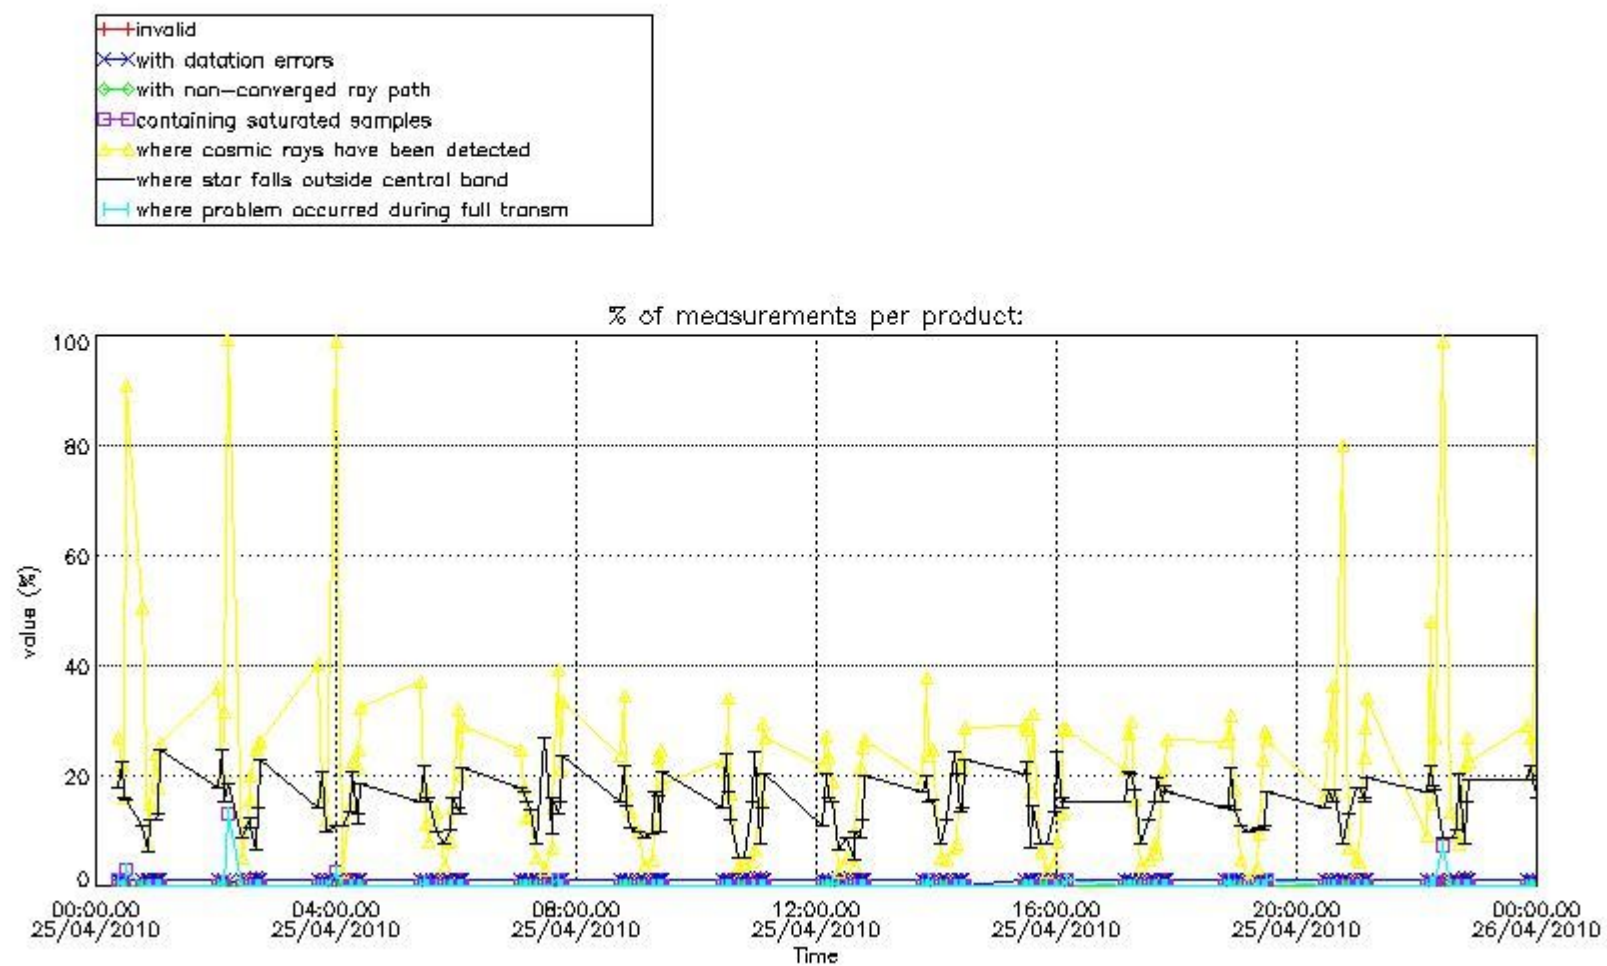

4.1.2 Plot level 1 quality information per product (time dependant): ENVI SAT DESCENDING passes