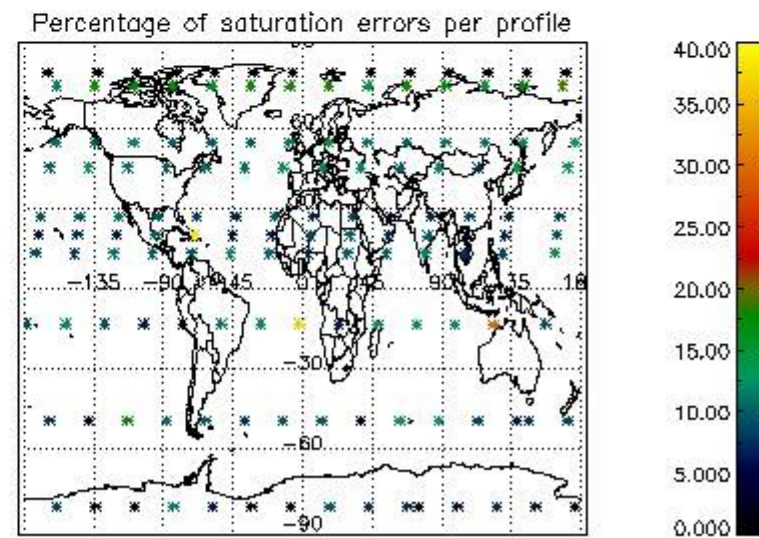

5. Trace gas profiles

5.1 Ozone statistics based on quality of products

The final quality of the products can be "measured" using the STD (Standard Deviation) attached to every point profile. This information is written to the parameter GOM_NL__2P/NL_LOCAL_SPECIES_DENSITY/o3_std of the level 2 products. The table below shows the statistics for given STD ranges.

The statistics are given with respect to the overall valid production:

- Products without fatal errors: GOM_NL__2P/MPH/PRODUCT_ERR=0
- Valid point profile: GOM_NL__2P/NL_LOCAL_SPECIES_DENSITY/pcd(0)=0

The 'Criteria' is applied to valid points of dark limb products:

- Products in dark limb illumination condition: GOM_NL__2P/NL_SUMMARY_QUALITY/obs_ill_cond=0
- Products without fatal errors: GOM_NL__2P/MPH/PRODUCT_ERR=0
- Valid point profile: GOM_NL__2P/NL_LOCAL_SPECIES_DENSITY/pcd(0)=0

So, the table below shows the percentage of dark limb and valid observations for each criteria with respect to the overall valid daily observations.

Criteria	% of total production
All STD	27
STD < 20	10