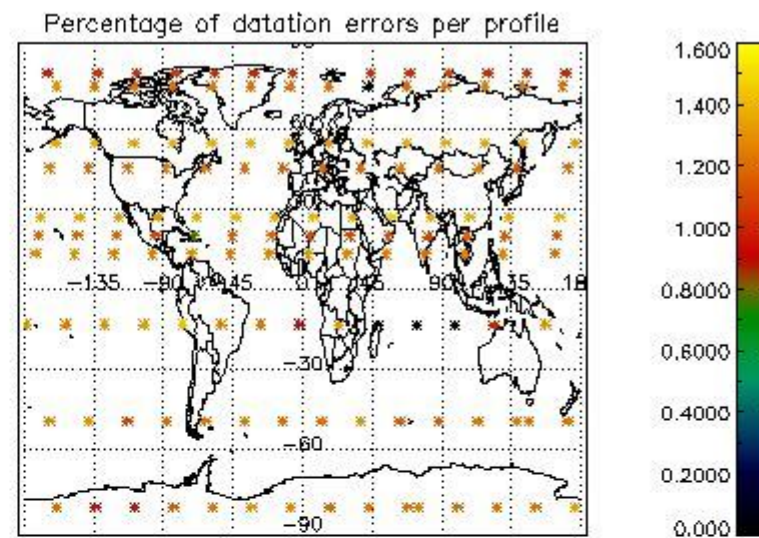

5. Trace gas profiles

5.1 Ozone statistics based on quality of products

The final quality of the products can be "measured" using the STD (Standard Deviation) attached to every point profile. This information is written to the parameter GOM_NL__2P/NL_LOCAL_SPECIES_DENSITY/o3_std of the level 2 products. The table below shows the statistics for given STD ranges.

The statistics are given with respect to the overall valid production:

- Products without fatal errors: GOM_NL__2P/MPH/PRODUCT_ERR=0
- Valid point profile: GOM_NL__2P/NL_LOCAL_SPECIES_DENSITY/pcd(0)=0

The 'Criteria' is applied to valid points of dark limb products:

- Products in dark limb illumination condition: GOM_NL__2P/NL_SUMMARY_QUALITY/obs_ill_cond=0
- Products without fatal errors: GOM_NL__2P/MPH/PRODUCT_ERR=0
- Valid point profile: GOM_NL__2P/NL_LOCAL_SPECIES_DENSITY/pcd(0)=0

So, the table below shows the percentage of dark limb and valid observations for each criteria with respect to the overall valid daily observations.

Criteria	% of total production
All STD	27
STD < 20	10