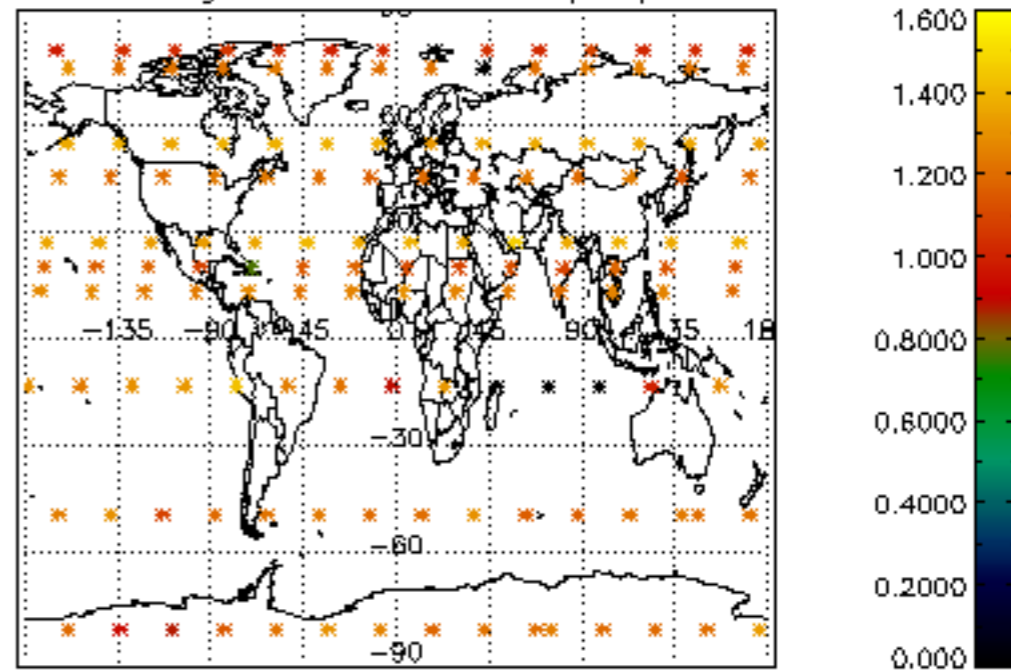

Percentage of datation errors per profile

Percentage of star falling outside central band per profile

Percentage of saturation errors per profile

Percentage of cosmic ray hits per profile

Percentage of datation errors per profile