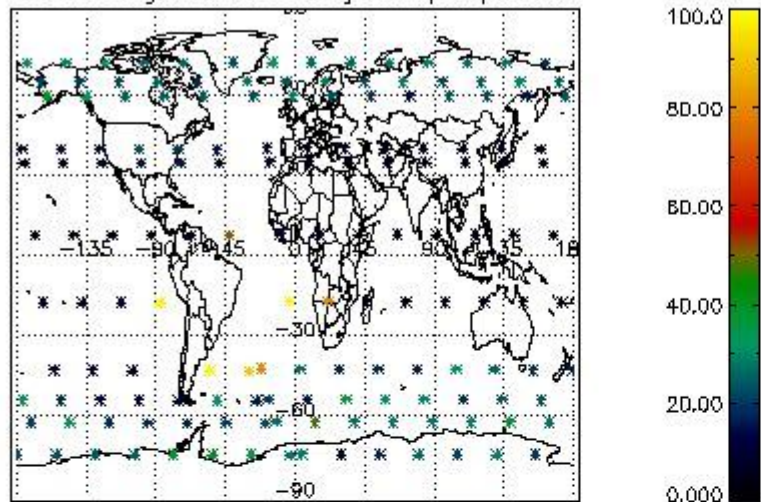

Percentage of cosmic ray hits per profile