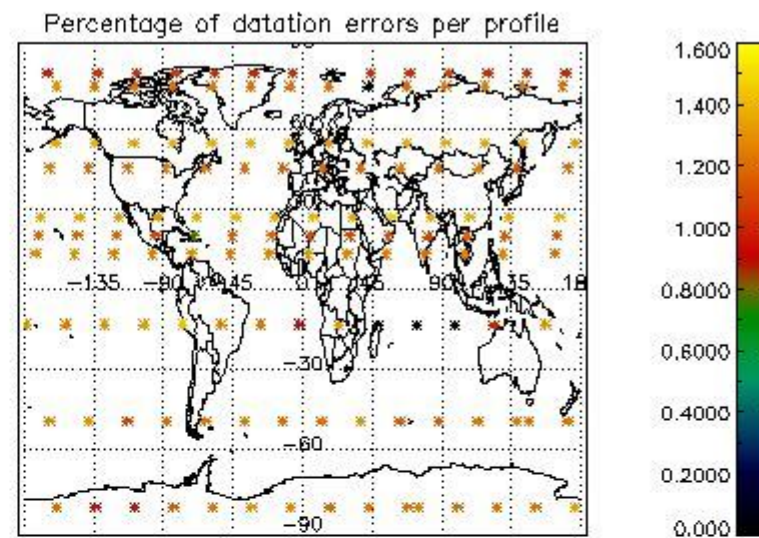

Percentage of datation errors per profile

Percentage of star falling outside central band per profile

Percentage of saturation errors per profile

4.2.2 Plot level 1 quality information per product (world map): ENVISAT DESCENDING passes