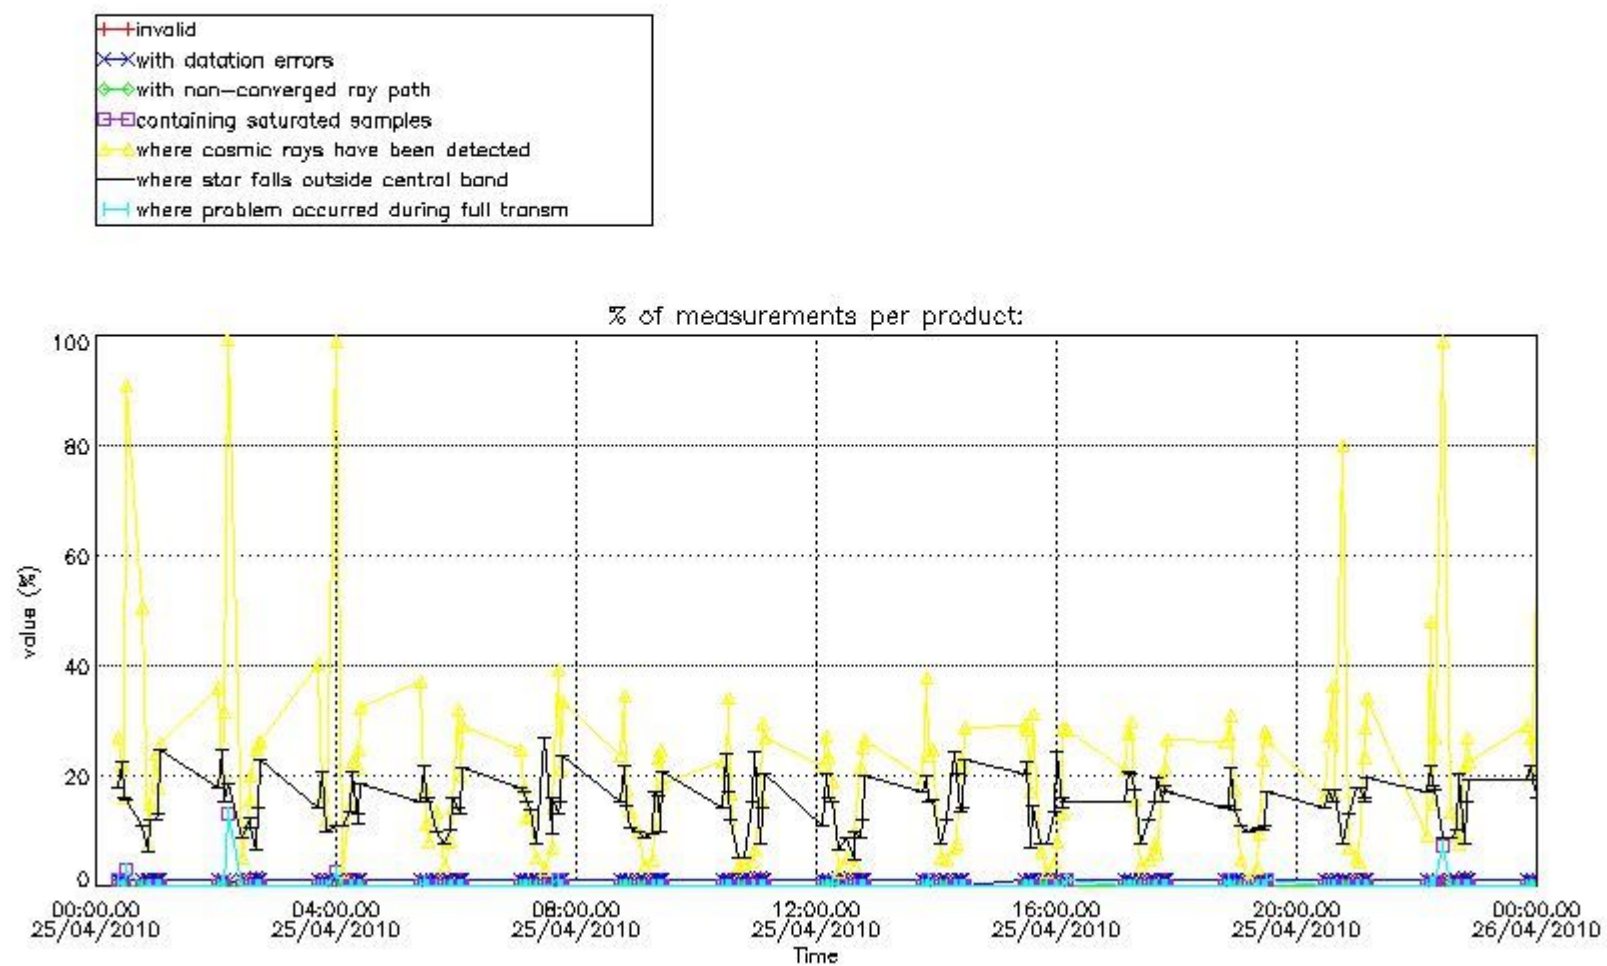

3.1 Plot quality information per product (time dependant)

3.2 Plot quality information per product (world map)

Percentage of flagged data per O3 profile

Percentage of flagged data per H2O profile

Percentage of flagged data per NO2 profile

Percentage of flagged data per NO3 profile

4. Level 1 quality information per product

In this section it is plotted some information contained in the Quality Summary data set of the level 2 products that comes from the level 1b processing. Products without errors (error flag in the MPH set to "0") are used.

4.1 Plot quality information per product (time dependant) coming from level 1b processing

4.1.1 Plot level 1 quality information per product (time dependant): ENVISAT ASCENDING passes

4.1.2 Plot level 1 quality information per product (time dependant): ENVI SAT DESCENDING passes