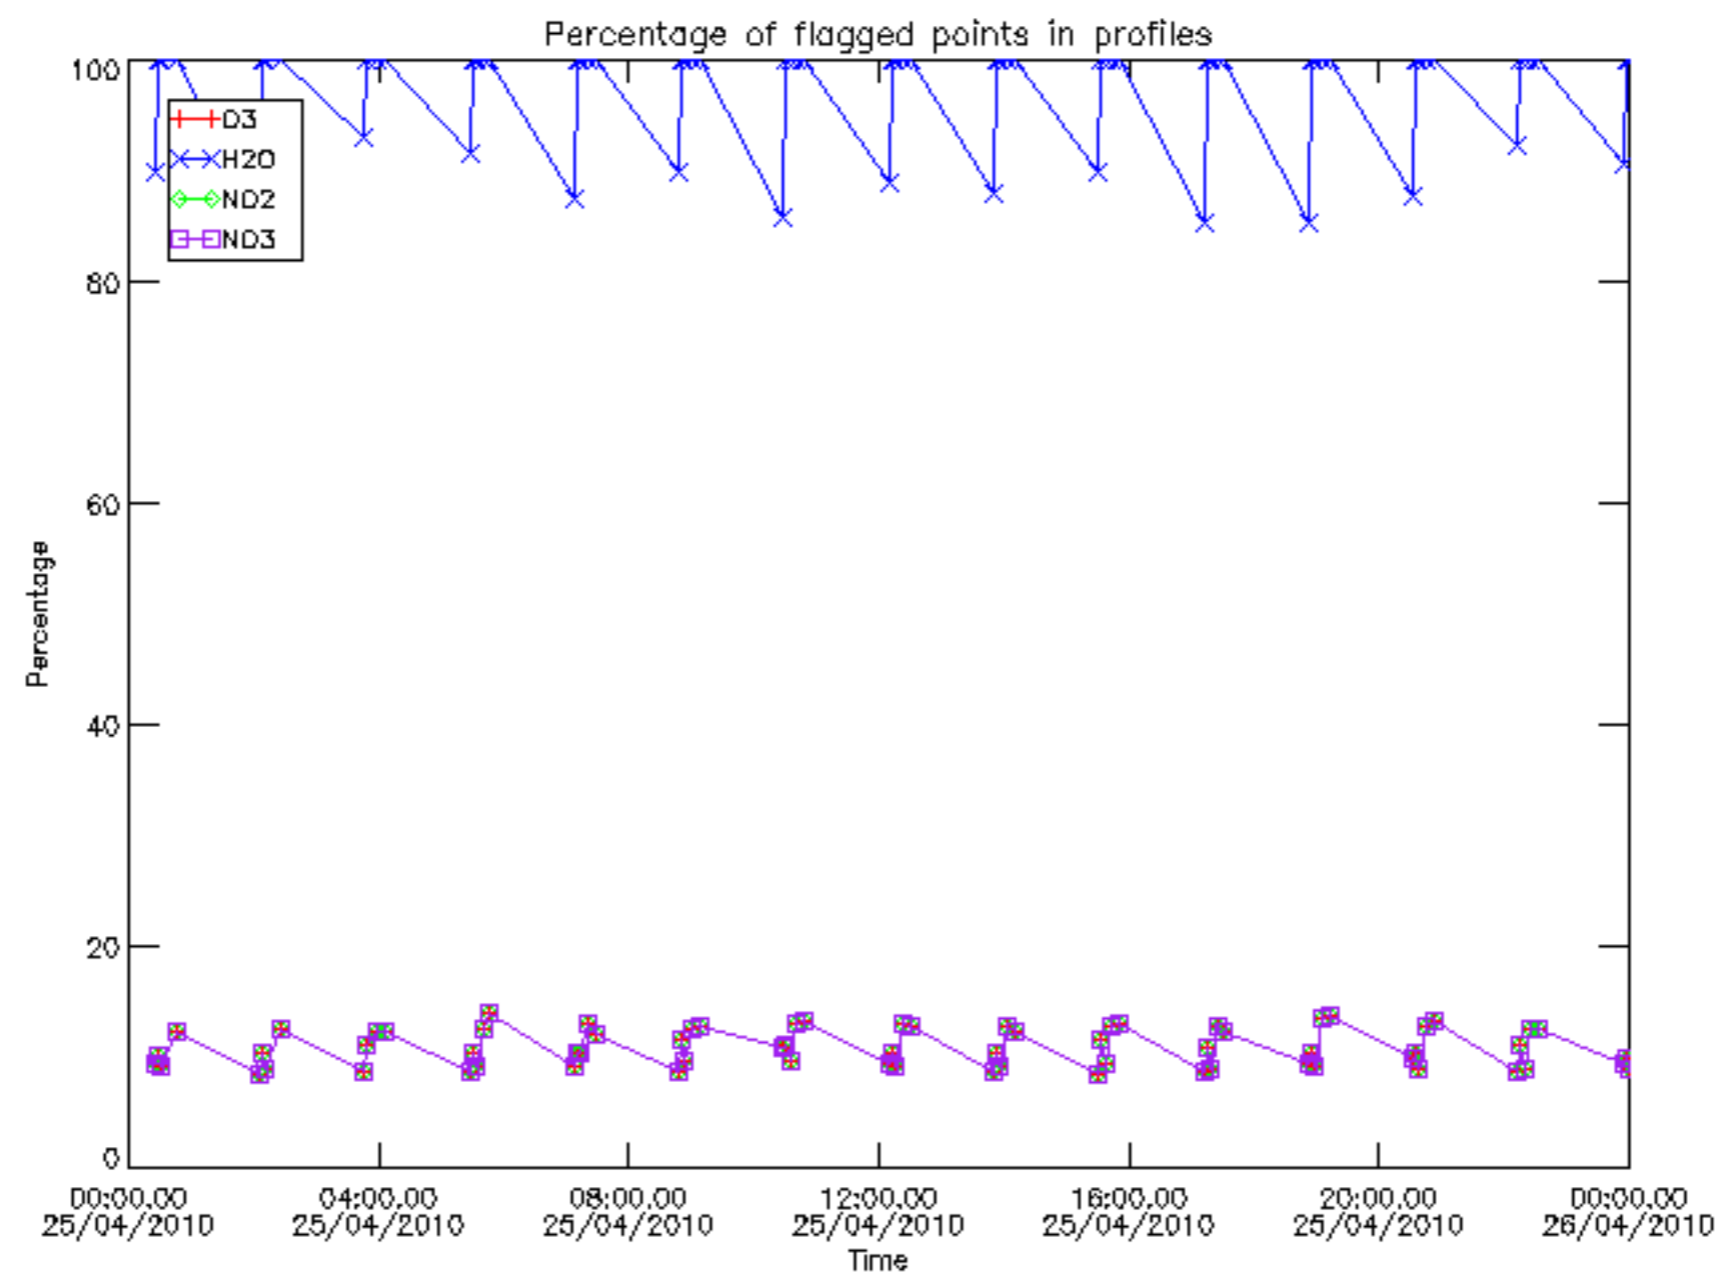

Percentage of flagged data per D3 profile

Percentage of flagged data per H2O profile