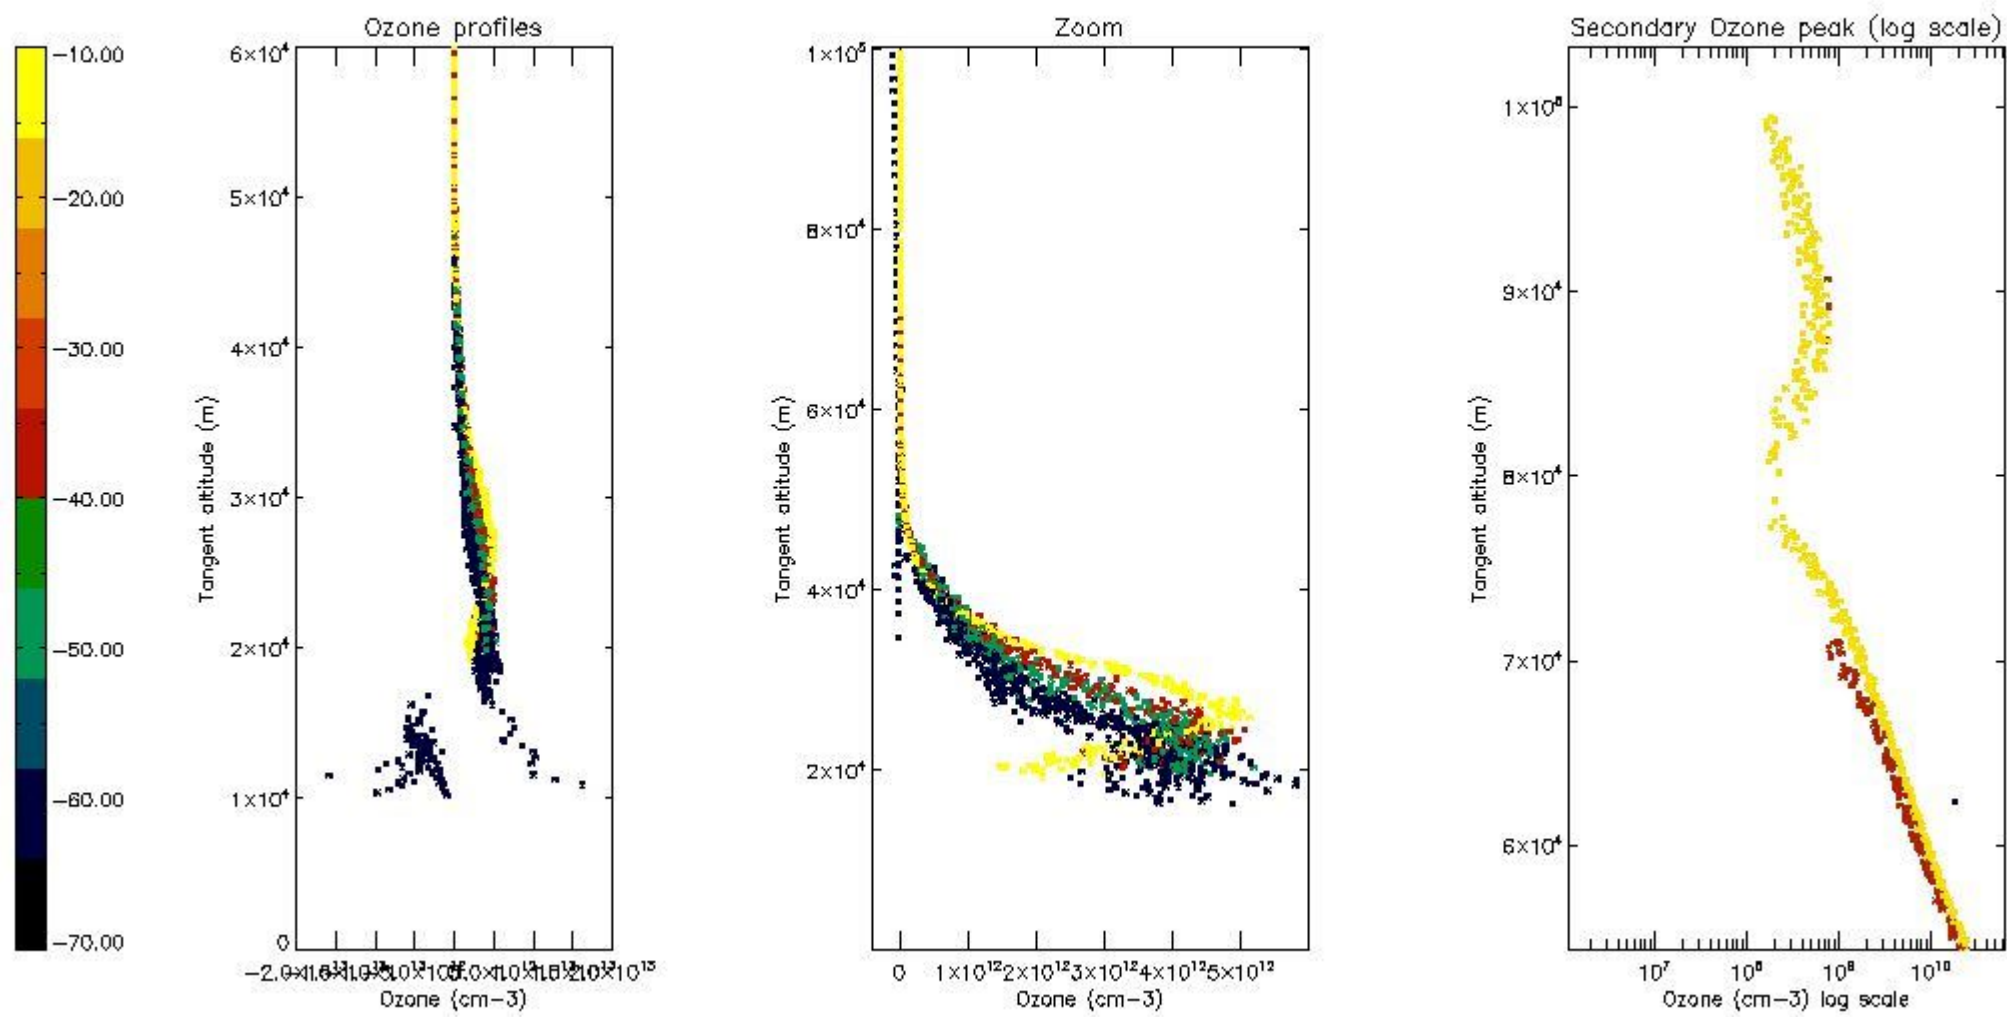

STD < 10	5
STD < 5	2

5.2 Plot ozone profiles for all STD (dark without errors)

The colorbar represents the latitude.

5.3 Plot ozone profiles where STD < 20% (dark without errors)

The colorbar represents the latitude.