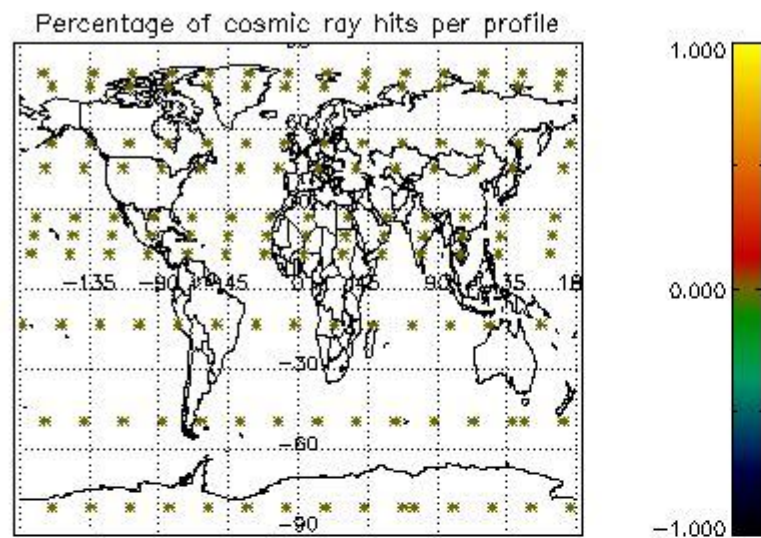

4.2.2 Plot level 1 quality information per product (world map): ENVISAT DESCENDING passes

5. Trace gas profiles

5.1 Ozone statistics based on quality of products

The final quality of the products can be "measured" using the STD (Standard Deviation) attached to every point profile. This information is written to the parameter GOM_NL__2P/NL_LOCAL_SPECIES_DENSITY/o3_std of the level 2 products. The table below shows the statistics for given STD ranges.

The statistics are given with respect to the overall valid production:

- Products without fatal errors: GOM_NL__2P/MPH/PRODUCT_ERR=0
- Valid point profile: GOM_NL__2P/NL_LOCAL_SPECIES_DENSITY/pcd(0)=0

The 'Criteria' is applied to valid points of dark limb products:

- Products in dark limb illumination condition: GOM_NL__2P/NL_SUMMARY_QUALITY/obs_ill_cond=0
- Products without fatal errors: GOM_NL__2P/MPH/PRODUCT_ERR=0
- Valid point profile: GOM_NL__2P/NL_LOCAL_SPECIES_DENSITY/pcd(0)=0

So, the table below shows the percentage of dark limb and valid observations for each criteria with respect to the overall valid daily observations.

Criteria	% of total production
All STD	27
STD < 20	10