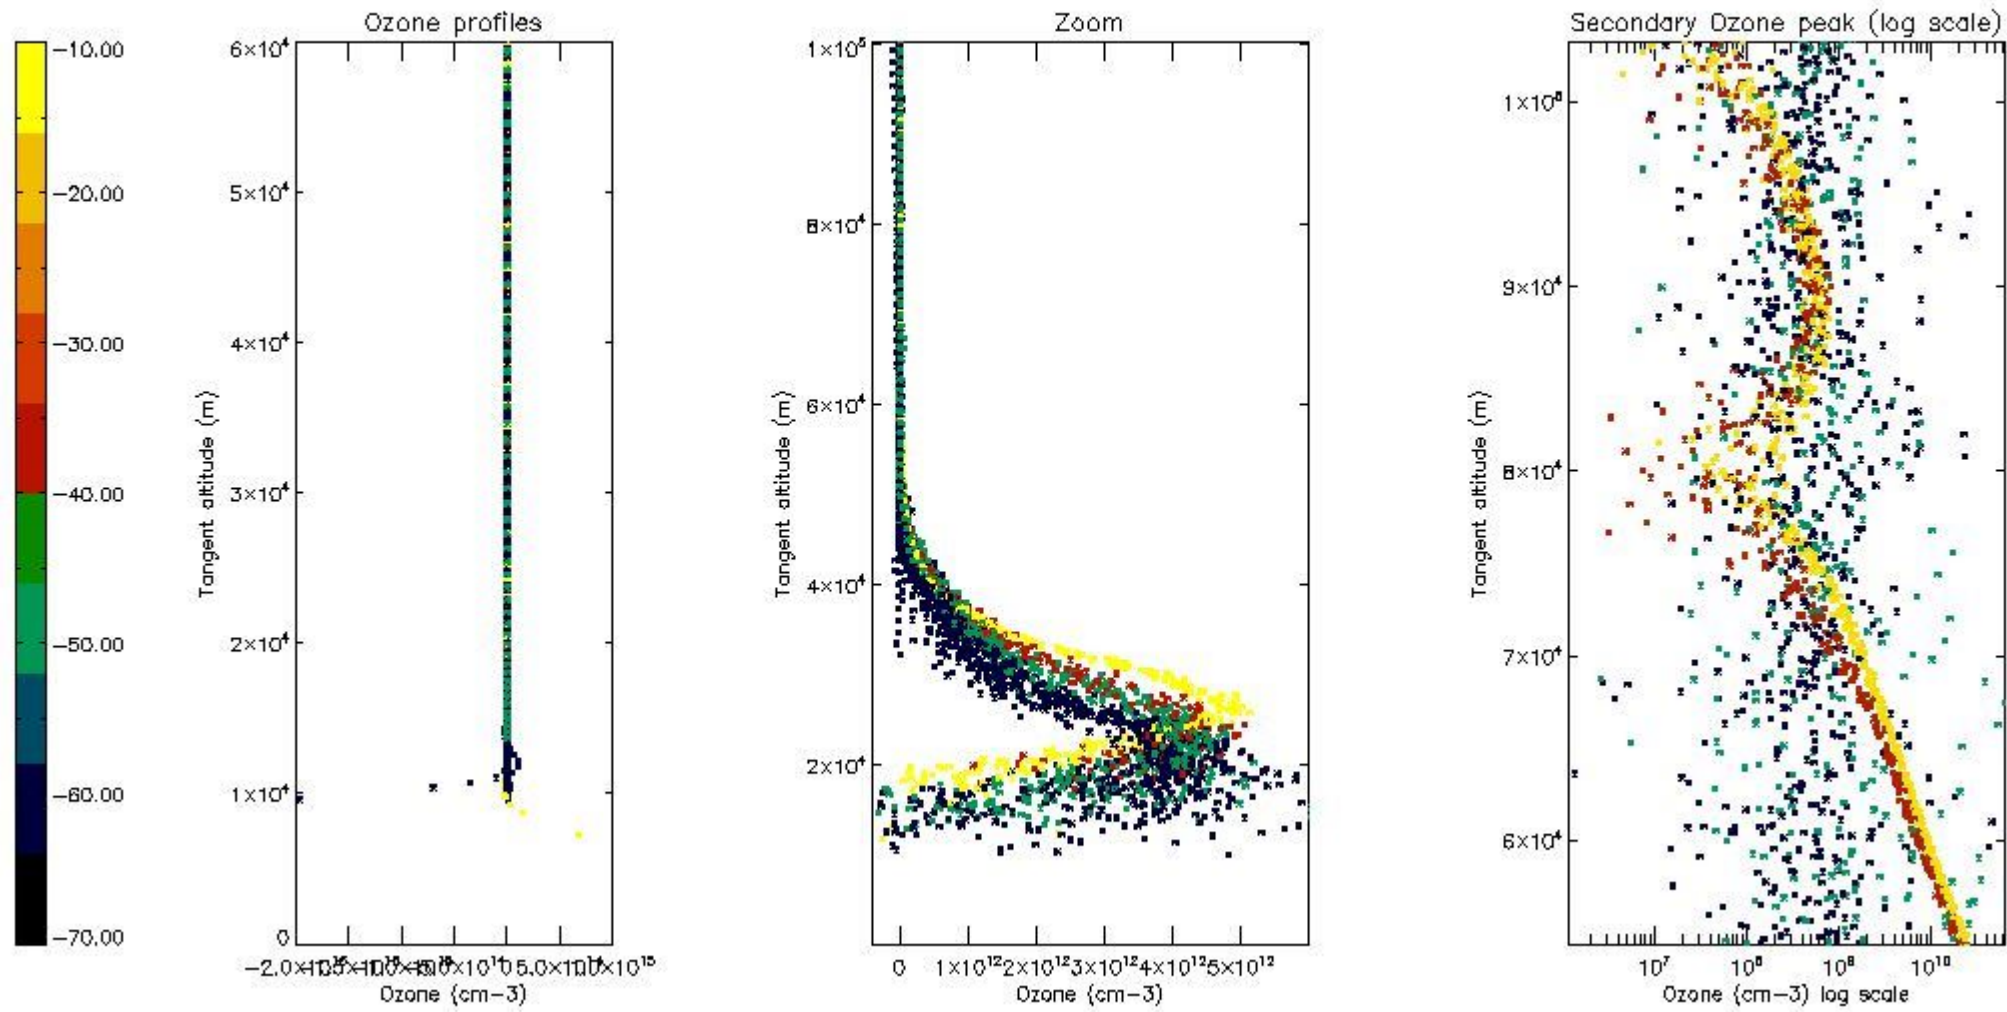

STD < 10	5
STD < 5	2

5.2 Plot ozone profiles for all STD (dark without errors)

The colorbar represents the latitude.

5.3 Plot ozone profiles where STD < 20% (dark without errors)

The colorbar represents the latitude.