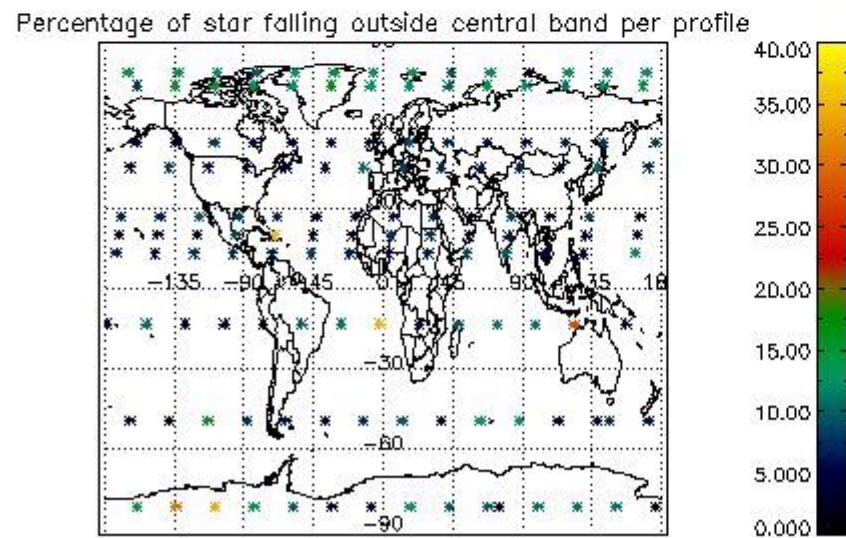

5. Trace gas profiles

5.1 Ozone statistics based on quality of products

The final quality of the products can be "measured" using the STD (Standard Deviation) attached to every point profile. This information is written to the parameter GOM_NL__2P/NL_LOCAL_SPECIES_DENSITY/o3_std of the level 2 products. The table below shows the statistics for given STD ranges.

The statistics are given with respect to the overall valid production:

- Products without fatal errors: GOM_NL__2P/MPH/PRODUCT_ERR=0
- Valid point profile: GOM_NL__2P/NL_LOCAL_SPECIES_DENSITY/pcd(0)=0

The 'Criteria' is applied to valid points of dark limb products:

- Products in dark limb illumination condition: GOM_NL__2P/NL_SUMMARY_QUALITY/obs_ill_cond=0
- Products without fatal errors: GOM_NL__2P/MPH/PRODUCT_ERR=0
- Valid point profile: GOM_NL__2P/NL_LOCAL_SPECIES_DENSITY/pcd(0)=0

So, the table below shows the percentage of dark limb and valid observations for each criteria with respect to the overall valid daily observations.

Criteria	% of total production
All STD	27
STD < 20	10