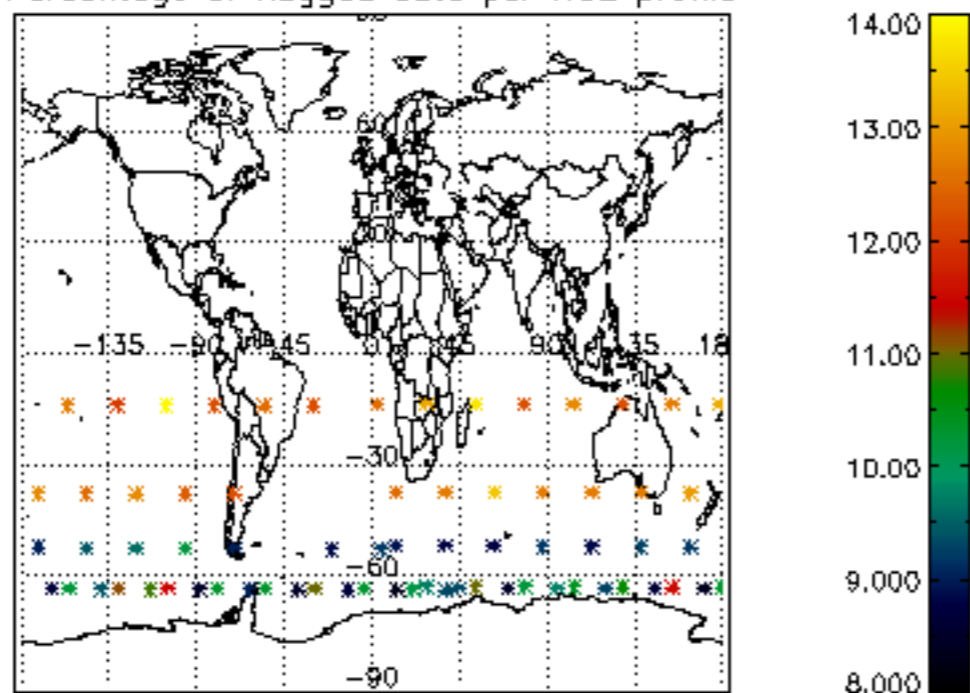

Percentage of flagged data per NO2 profile