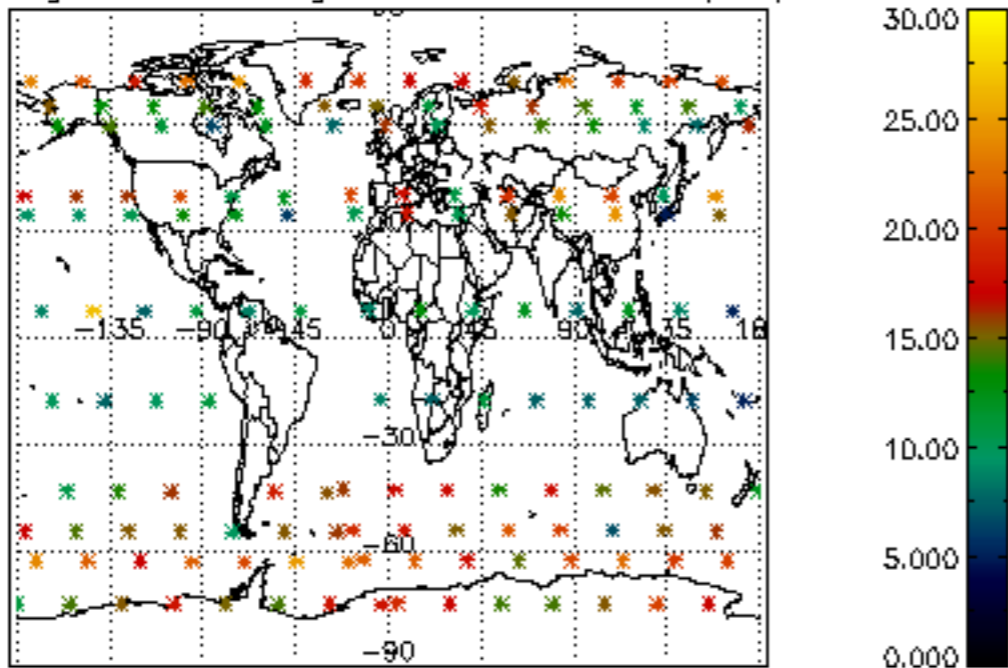

Percentage of cosmic ray hits per profile

Percentage of star falling outside central band per profile