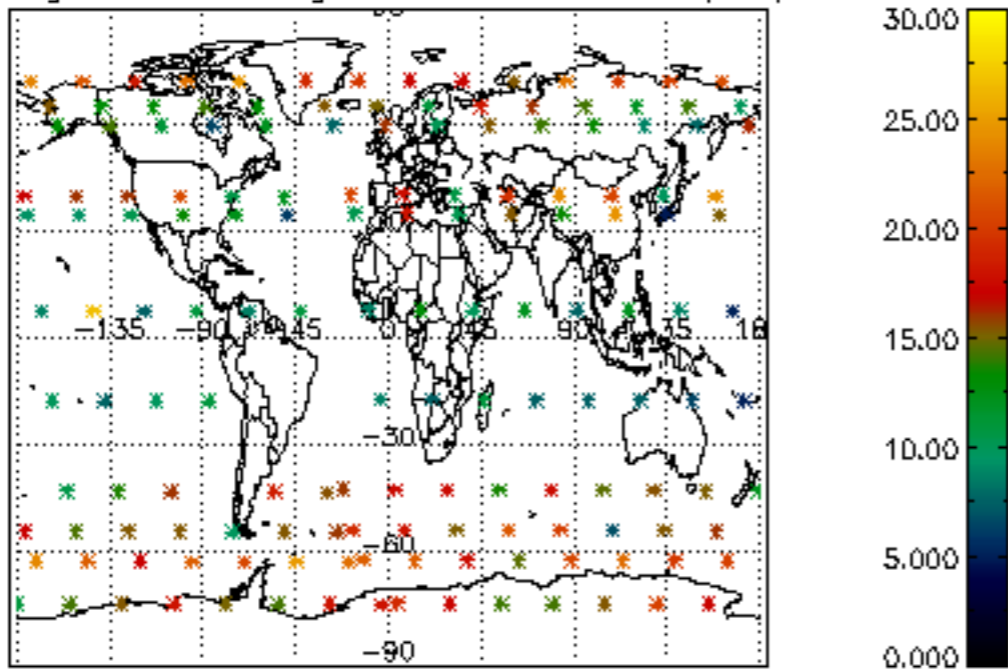

Percentage of cosmic ray hits per profile

Percentage of star falling outside central band per profile