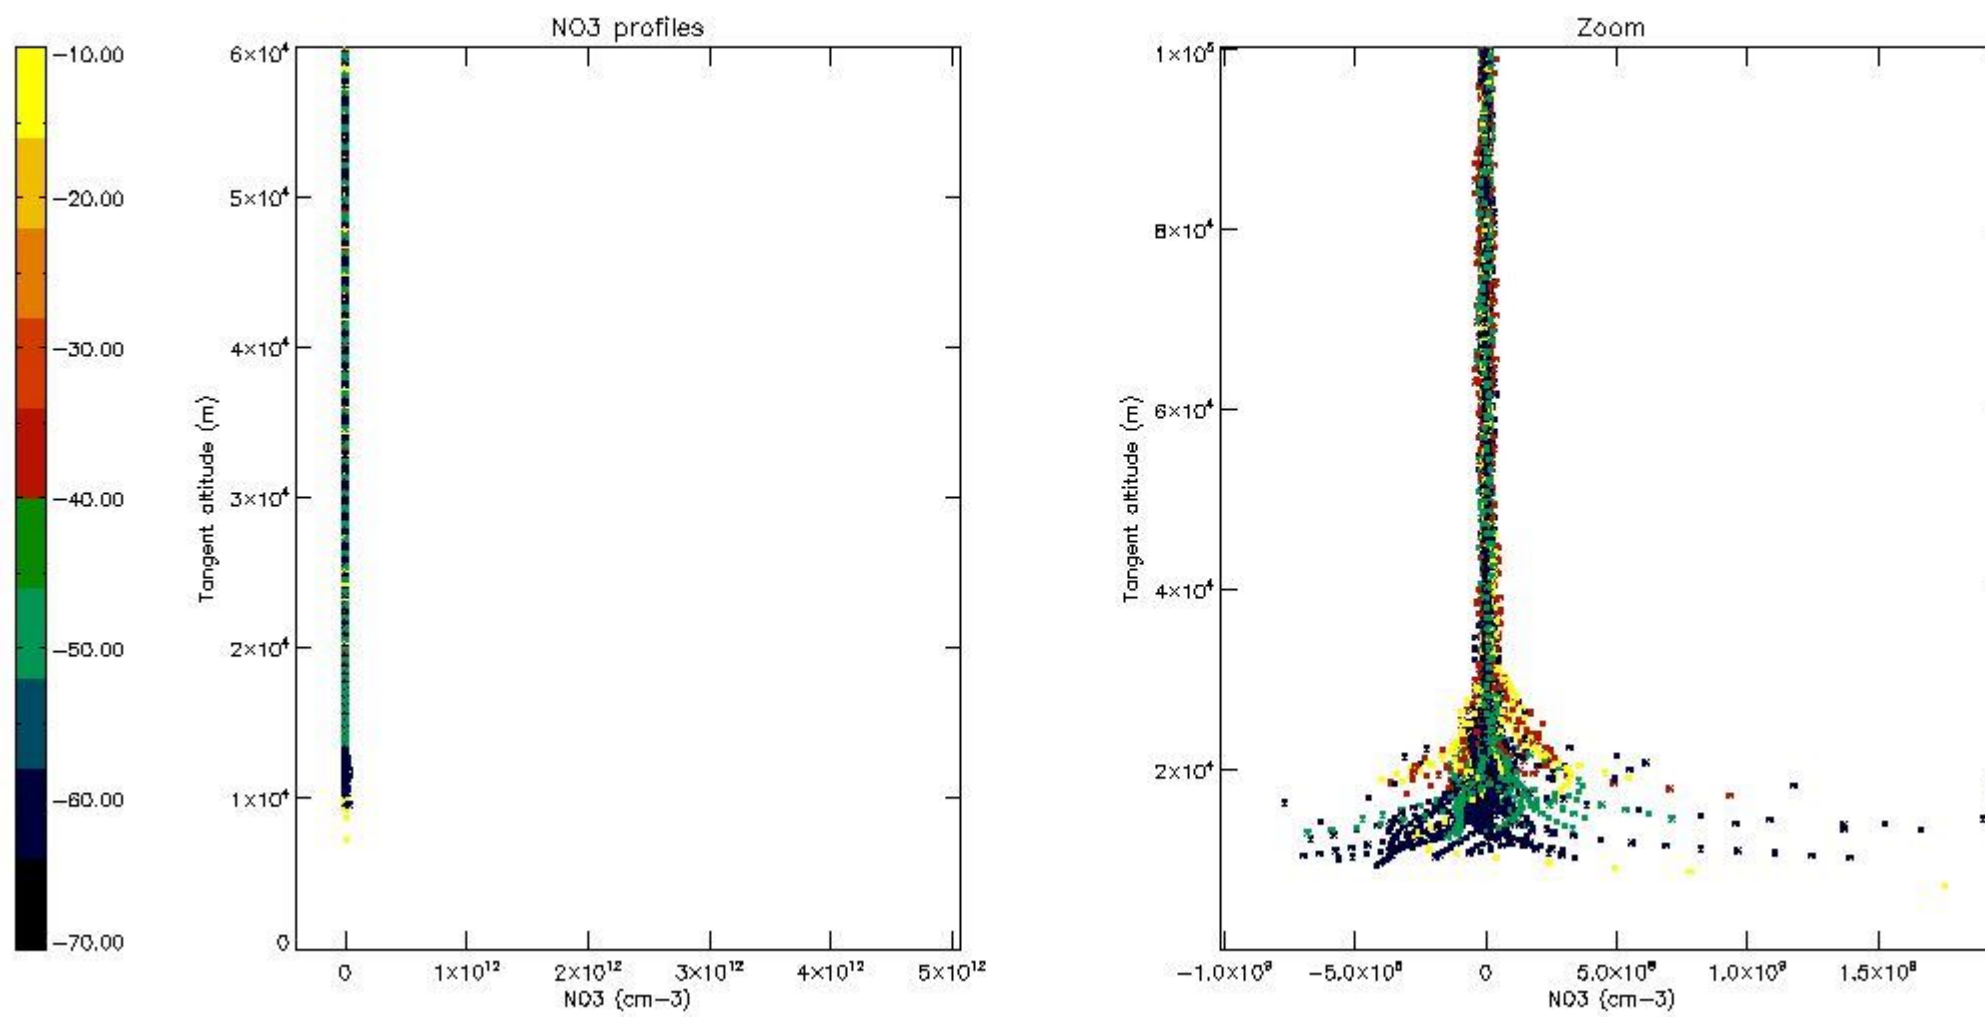

6. Auxiliary Data Files used for the production reported in section 2

The number reported in the third column indicates since which file (see list in section 2) the corresponding auxiliary file has been used. The fourth column is the date of those product files.

Type	Auxiliary Filename	Used since product	Used since product date
INST_PHYS_CHARACTERISTICS	GOM_INS_AXVIEC20091111_143220_20030716_120000_20500101_000000	1	25-APR-2010 00:06:45
LEVEL-2_PROC_CONFIG	GOM_PR2_AXVIEC20091111_152718_20020301_000000_20500101_000000	1	25-APR-2010 00:06:45
CROSS_SECTIONS_FILE	GOM_CRS_AXVIEC20091111_154832_20020301_000000_20500101_000000	1	25-APR-2010 00:06:45