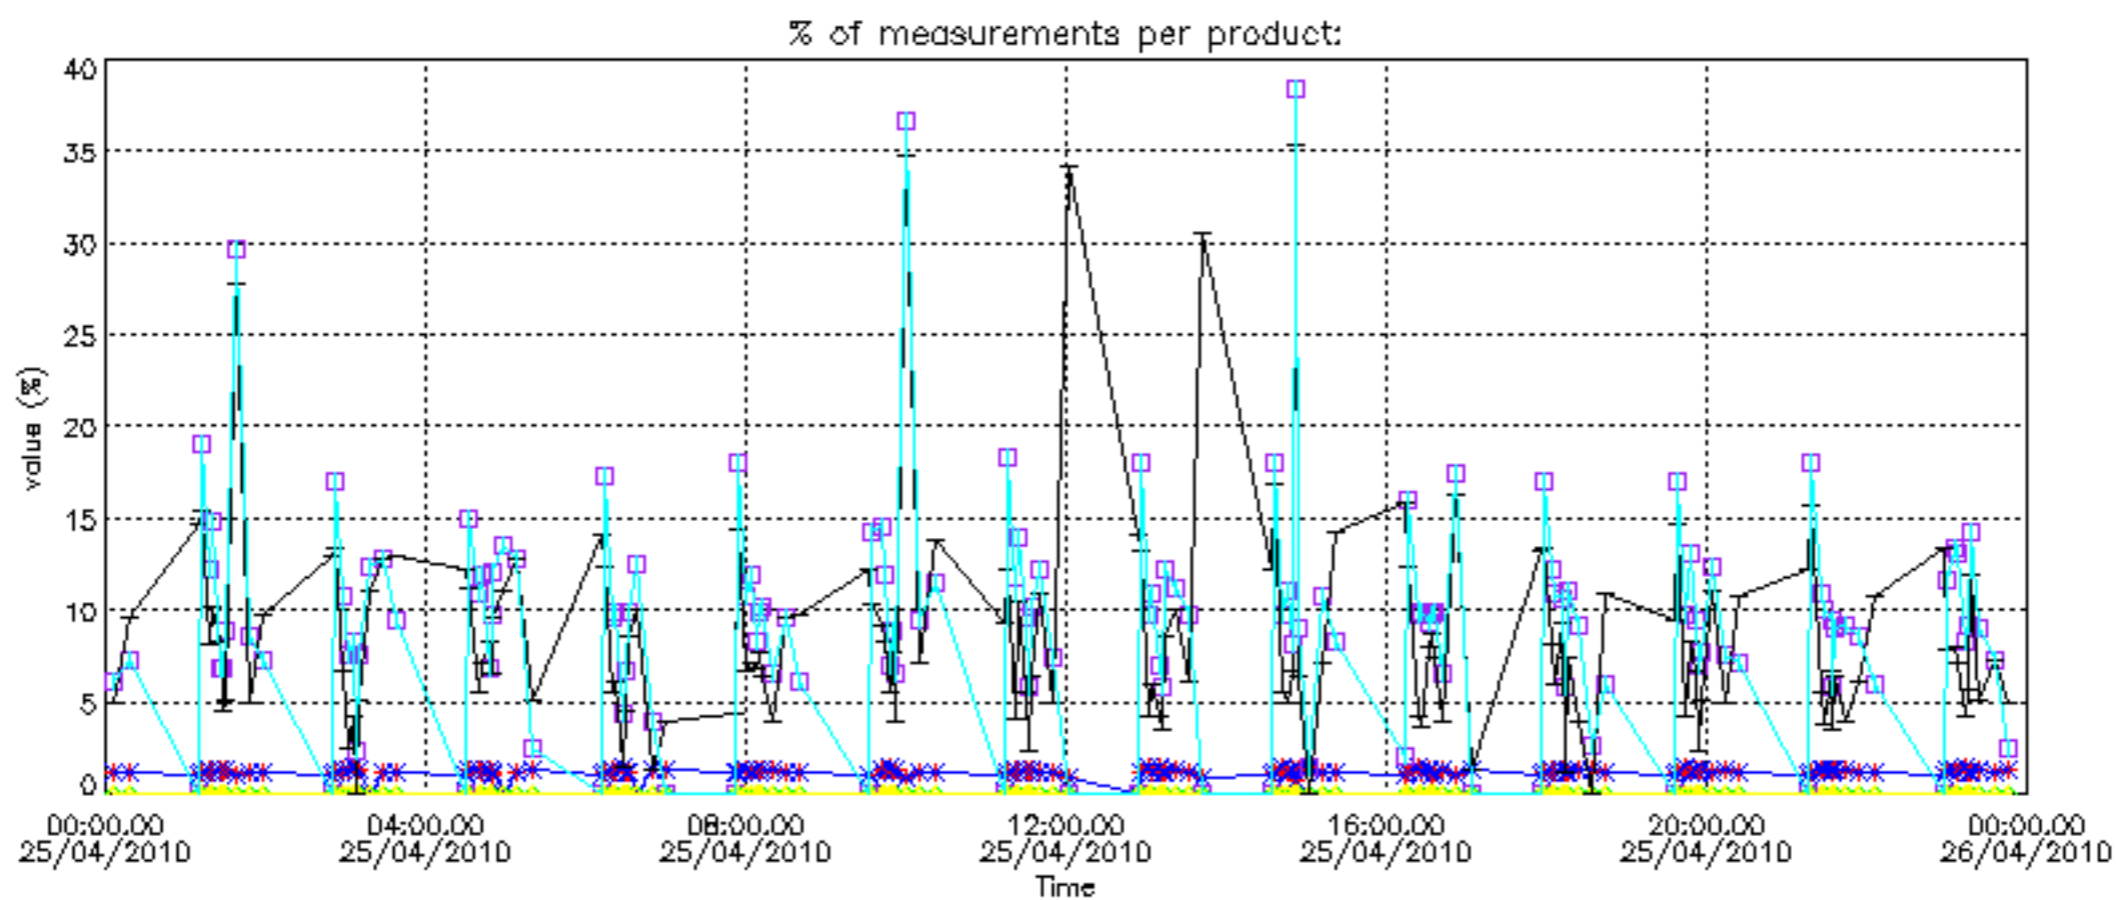

Percentage of cosmic ray hits per profile

Percentage of datation errors per profile