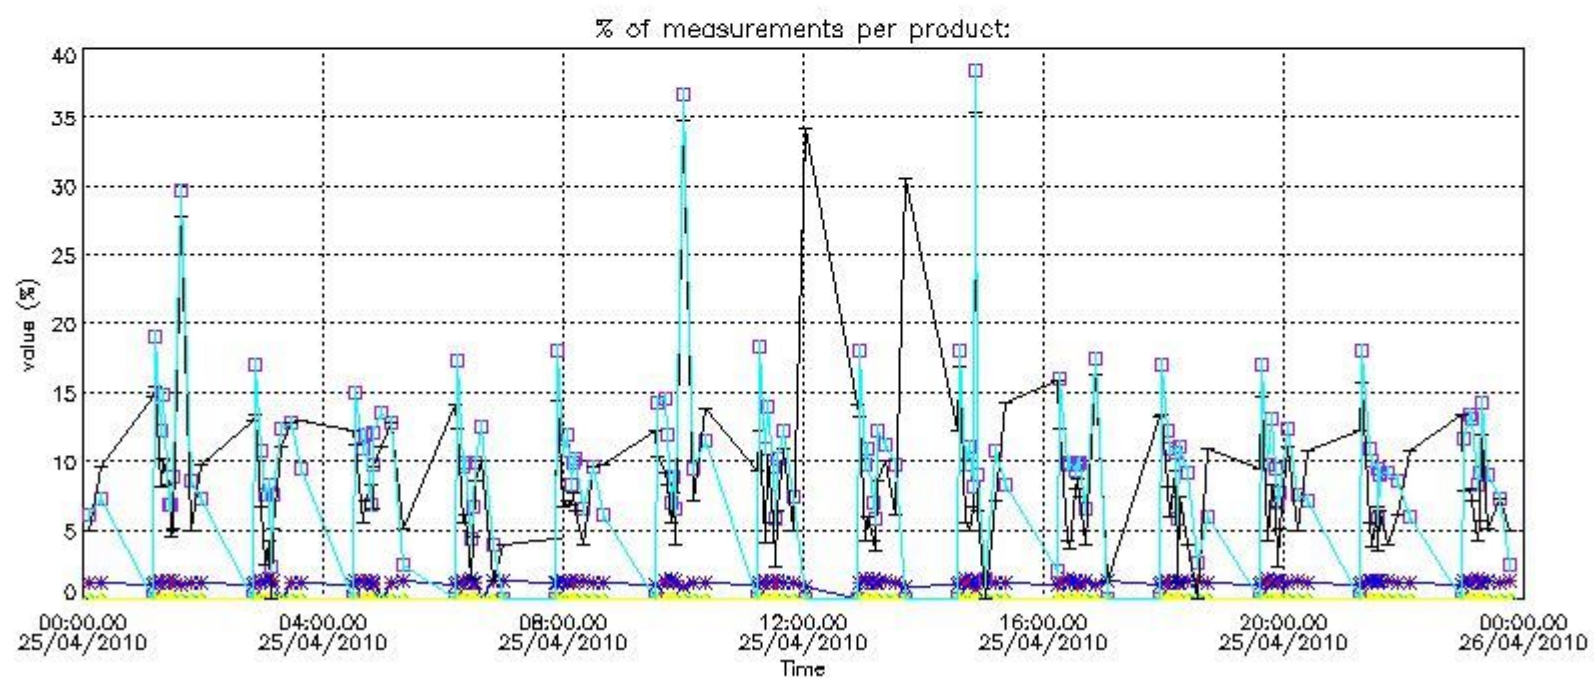

4.2 Plot quality information per product coming from level 1b processing (world map)

4.2.1 Plot level 1 quality information per product (world map): ENVISAT ASCENDING passes