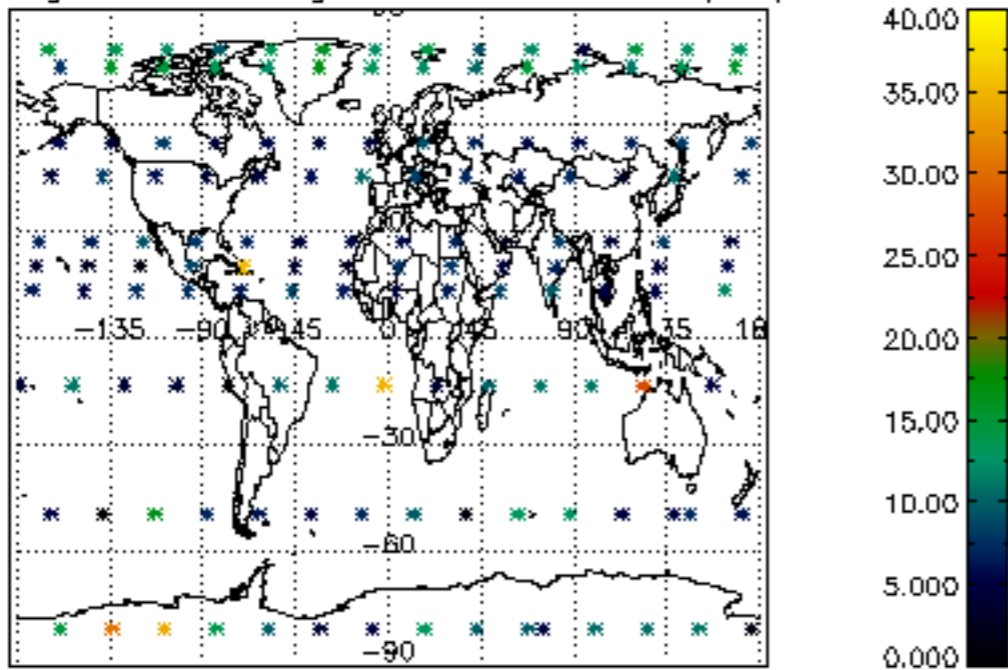

Percentage of star falling outside central band per profile