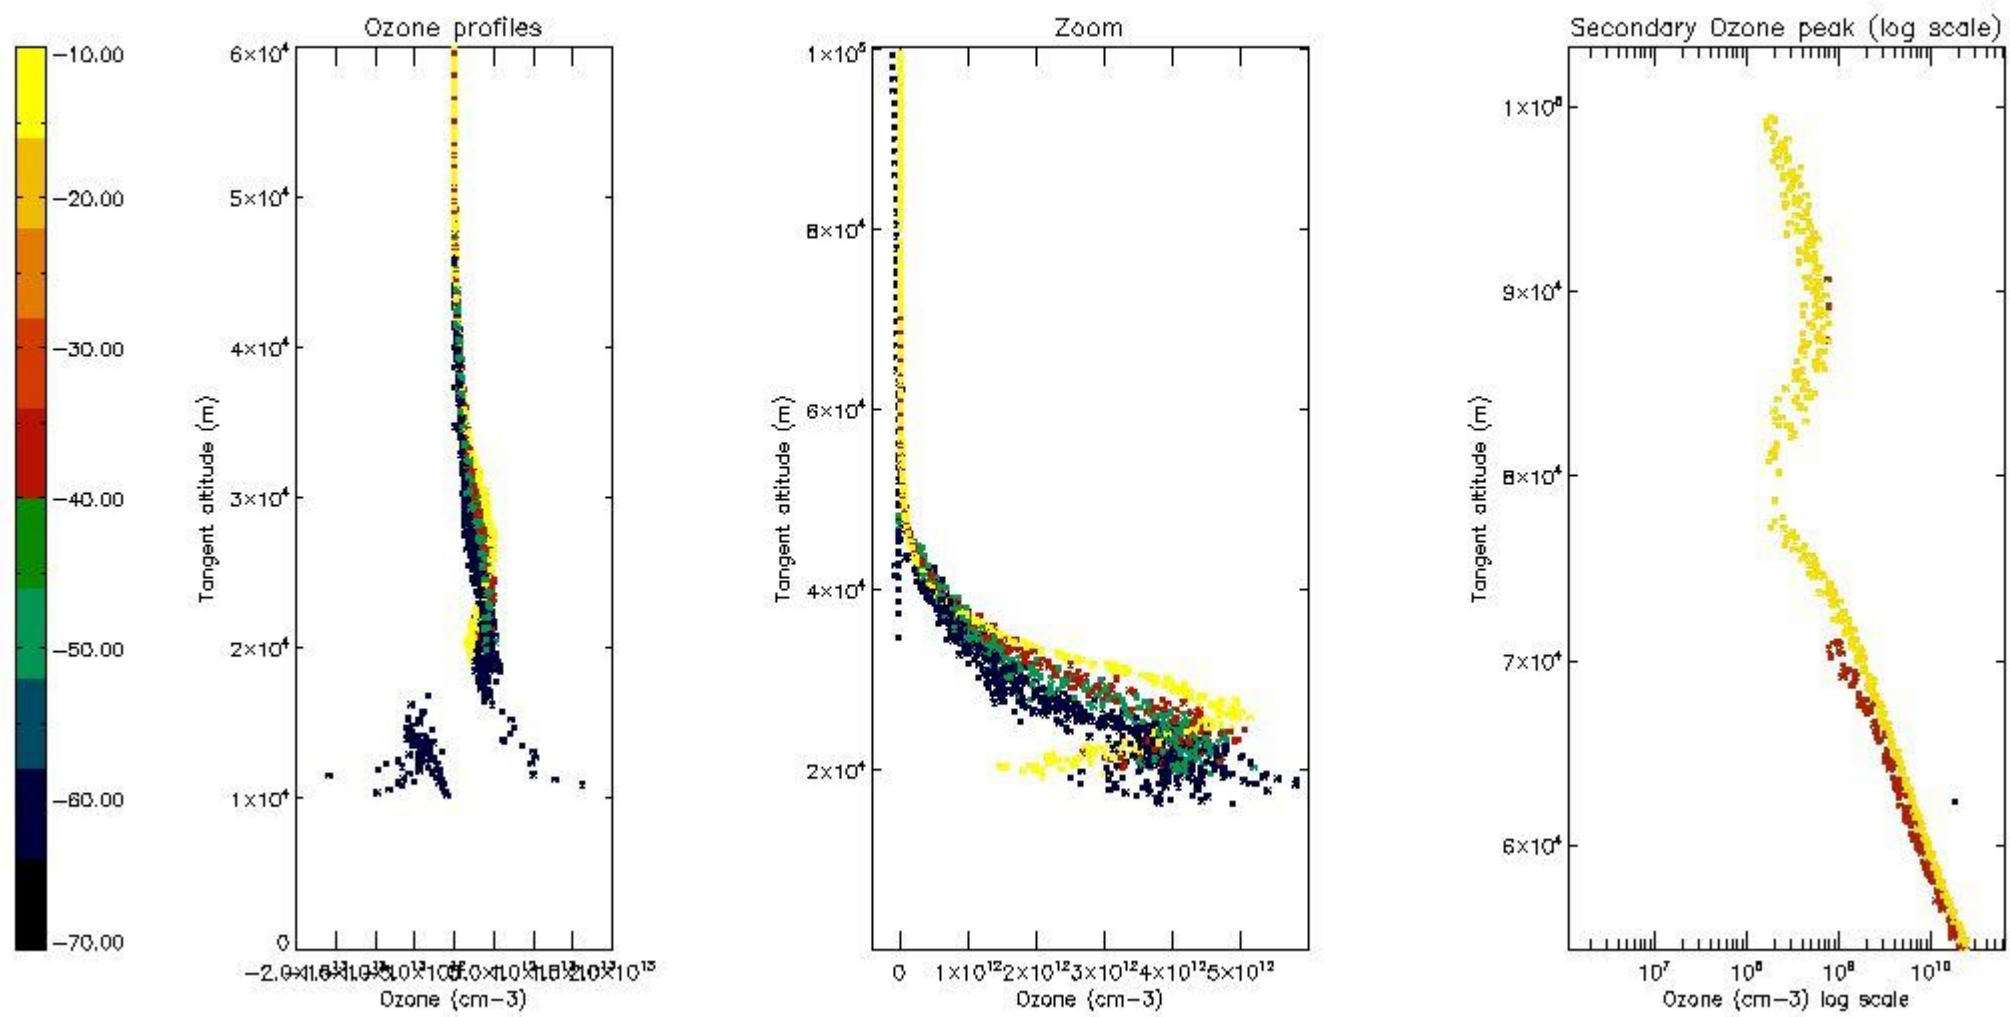

STD < 10	5
STD < 5	2

5.2 Plot ozone profiles for all STD (dark without errors)

The colorbar represents the latitude.

5.3 Plot ozone profiles where STD < 20% (dark without errors)

The colorbar represents the latitude.

5.4 Plot ozone profiles where STD < 10% (dark without errors)

The colorbar represents the latitude.

5.5 Plot ozone profiles where $STD < 5\%$ (dark without errors)

The colorbar represents the latitude.

5.6 Plot NO₂ profiles for all STD (dark without errors)