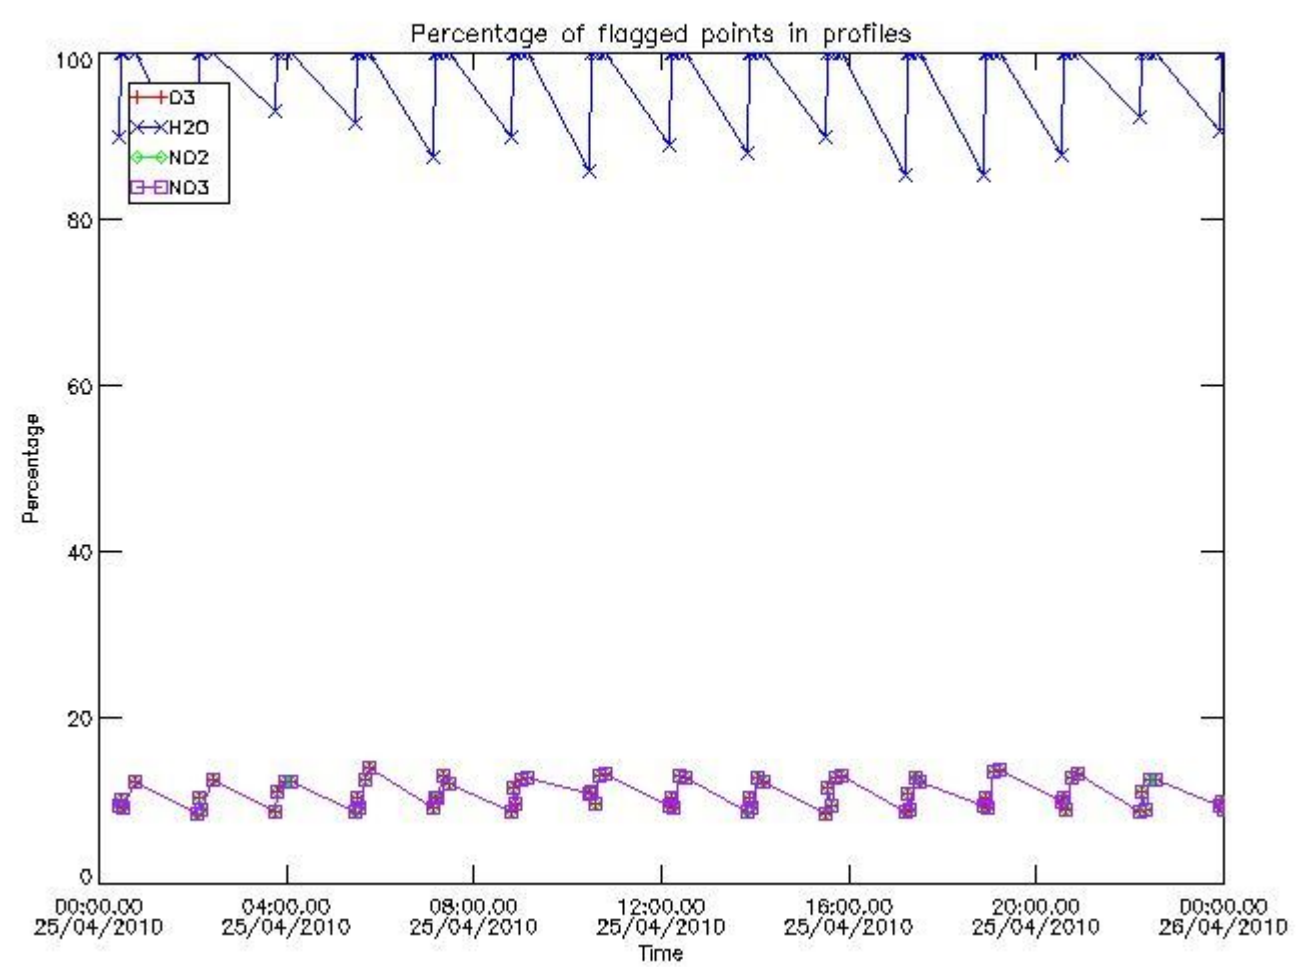

279	GOM_NL__2PRFIN20100425_224043_000000442088_00488_42626_6294.N1	25-APR-2010 22:40:43	Straylight	43.500	141	Bet Ara	2.8400	4600.0	87	42626	No
280	GOM_NL__2PRFIN20100425_224214_000000592088_00488_42626_6295.N1	25-APR-2010 22:42:14	Straylight	58.500	40	The Sco	1.8590	7100.0	117	42626	No
281	GOM_NL__2PRFIN20100425_224747_000000392088_00488_42626_6296.N1	25-APR-2010 22:47:47	Straylight	39.000	78	Alp Lup	2.3040	28000.	78	42626	No
282	GOM_NL__2PRFIN20100425_224921_000000432088_00488_42626_6297.N1	25-APR-2010 22:49:21	Straylight	42.500	81	Eta Cen	2.3560	28000.	85	42626	No
283	GOM_NL__2PRFIN20100425_225132_000000452088_00488_42626_6298.N1	25-APR-2010 22:51:32	Straylight	44.500	54	5The Cen	2.0550	4500.0	89	42626	No
284	GOM_NL__2PRFIN20100425_225718_000000492088_00488_42626_6299.N1	25-APR-2010 22:57:18	Bright	48.500	122	9Alp2Lib	2.7470	9700.0	97	42626	No
285	GOM_NL__2PRFIN20100425_225919_000000392088_00488_42626_6300.N1	25-APR-2010 22:59:19	Bright	38.500	15	67Alp Vir	0.97600	28000.	77	42626	No
286	GOM_NL__2PRFIN20100425_230549_000000382088_00488_42626_6301.N1	25-APR-2010 23:05:49	Bright	37.500	138	47Eps Vir	2.8280	4700.0	75	42626	No
287	GOM_NL__2PRFIN20100425_230825_000000422088_00488_42626_6302.N1	25-APR-2010 23:08:25	Bright	42.000	111	8Eta Boo	2.6800	6000.0	84	42626	No
288	GOM_NL__2PRFIN20100425_231339_000000362088_00488_42626_6303.N1	25-APR-2010 23:13:39	Bright	36.000	152	12Alp2CVn	2.8900	11000.	72	42626	No
289	GOM_NL__2PRFIN20100425_231531_000000442088_00488_42626_6304.N1	25-APR-2010 23:15:31	Bright	44.000	180	27Gam Boo	3.0400	8000.0	88	42626	No
290	GOM_NL__2PRFIN20100425_231726_000000422088_00488_42626_6305.N1	25-APR-2010 23:17:26	Bright	42.000	39	85Eta UMa	1.8540	24000.	84	42626	No
291	GOM_NL__2PRFIN20100425_232451_000000392088_00488_42626_6306.N1	25-APR-2010 23:24:51	Bright	39.000	60	7Bet UMi	2.0810	3950.0	78	42626	No
292	GOM_NL__2PRFIN20100425_233504_000000422088_00488_42626_6307.N1	25-APR-2010 23:35:04	Bright	41.500	89	5Alp Cep	2.4510	8000.0	83	42626	No
293	GOM_NL__2PRFIN20100425_234552_000000402088_00488_42626_6308.N1	25-APR-2010 23:45:52	Bright	40.000	164	44Eta Peg	2.9480	5400.0	80	42626	No
294	GOM_NL__2PRFIN20100425_235008_000000452088_00488_42626_6309.N1	25-APR-2010 23:50:08	Tw_i_and_stray	44.500	90	54Alp Peg	2.4870	11000.	89	42626	No
295	GOM_NL__2PRFIN20100425_235353_000000602088_00488_42626_6310.N1	25-APR-2010 23:53:53	Dark	59.500	61	8Eps Peg	2.1000	3900.0	119	42626	No
296	GOM_NL__2PRFIN20100425_235620_000000522088_00488_42626_6311.N1	25-APR-2010 23:56:20	Dark	52.000	162	34Alp Aqr	2.9440	5350.0	104	42626	No
297	GOM_NL__2PRFIN20100425_235936_000000572088_00488_42626_6312.N1	25-APR-2010 23:59:36	Dark	56.500	154	22Bet Aqr	2.8990	5700.0	113	42626	No

3. Quality information per product

In this section it is plotted some information contained in the Quality Summary data set of the level 2 products. Only products in dark limb conditions and without errors (error flag in the MPH set to "0") are used.

3.1 Plot quality information per product (time dependant)

3.2 Plot quality information per product (world map)