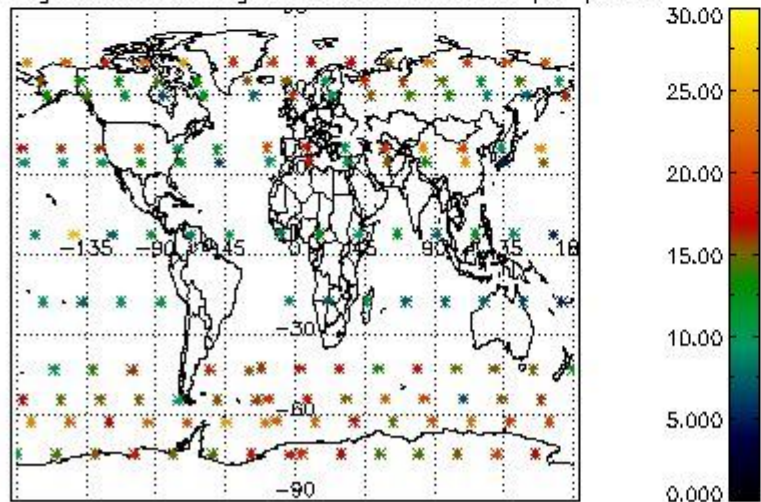

Percentage of star falling outside central band per profile