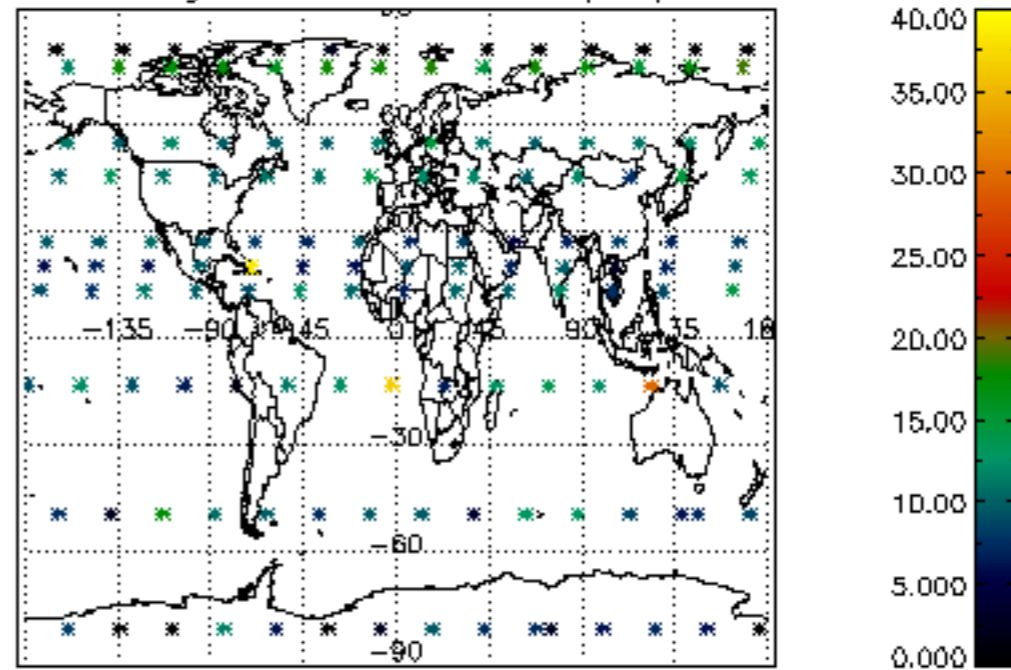

Percentage of saturation errors per profile