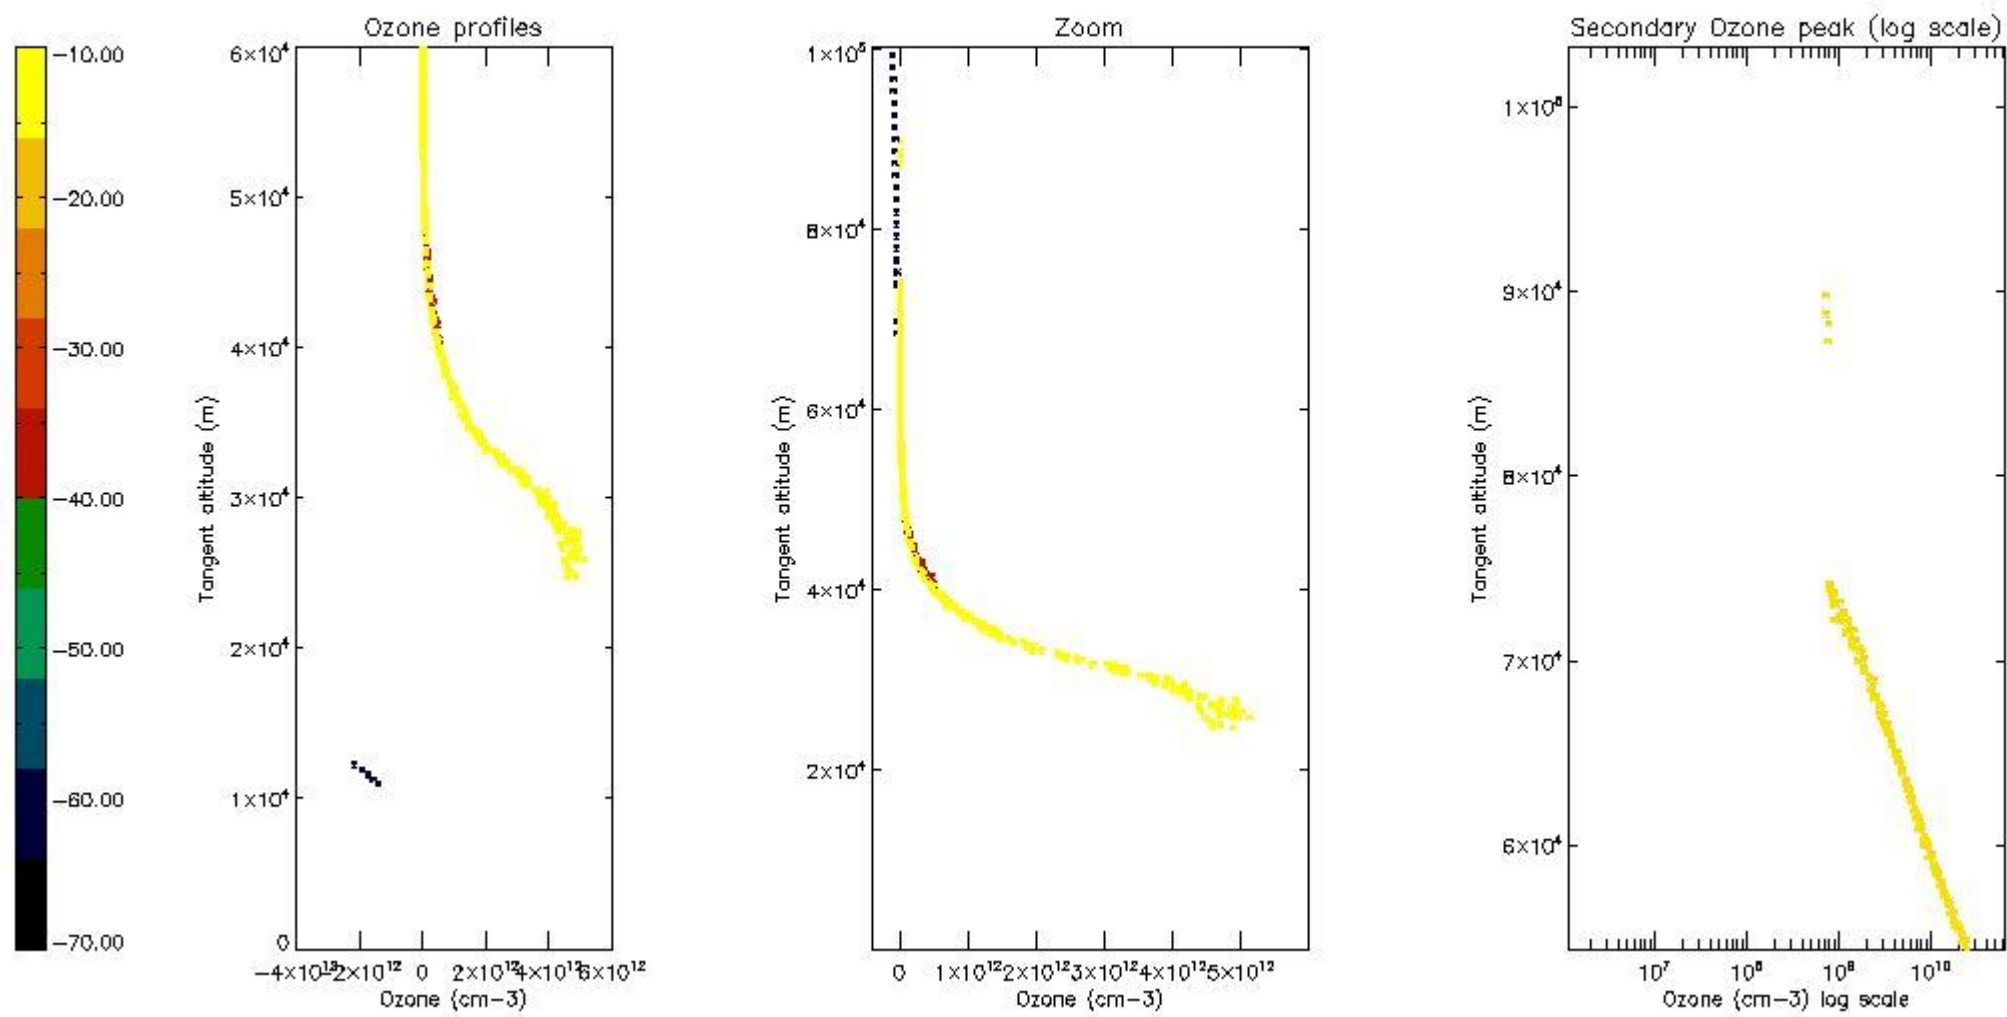

5.6 Plot NO₂ profiles for all STD (dark without errors)

The colorbar represents the latitude.