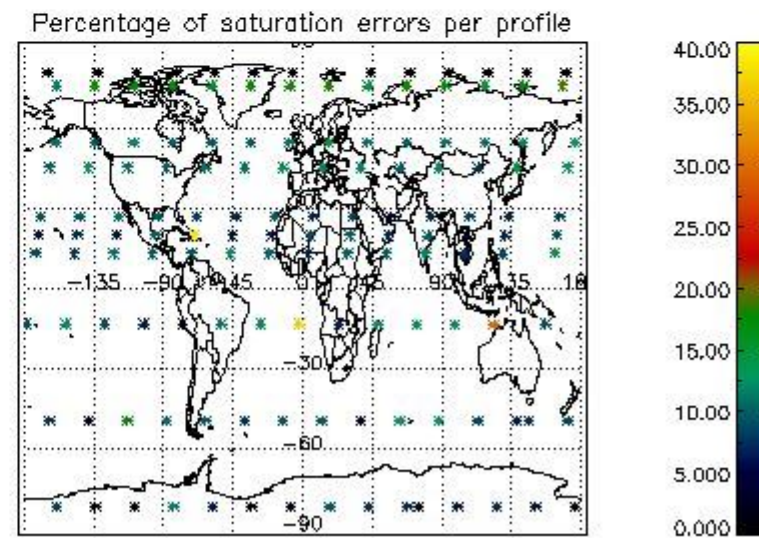

Percentage of datation errors per profile

Percentage of star falling outside central band per profile

Percentage of saturation errors per profile

4.2.2 Plot level 1 quality information per product (world map): ENVISAT DESCENDING passes