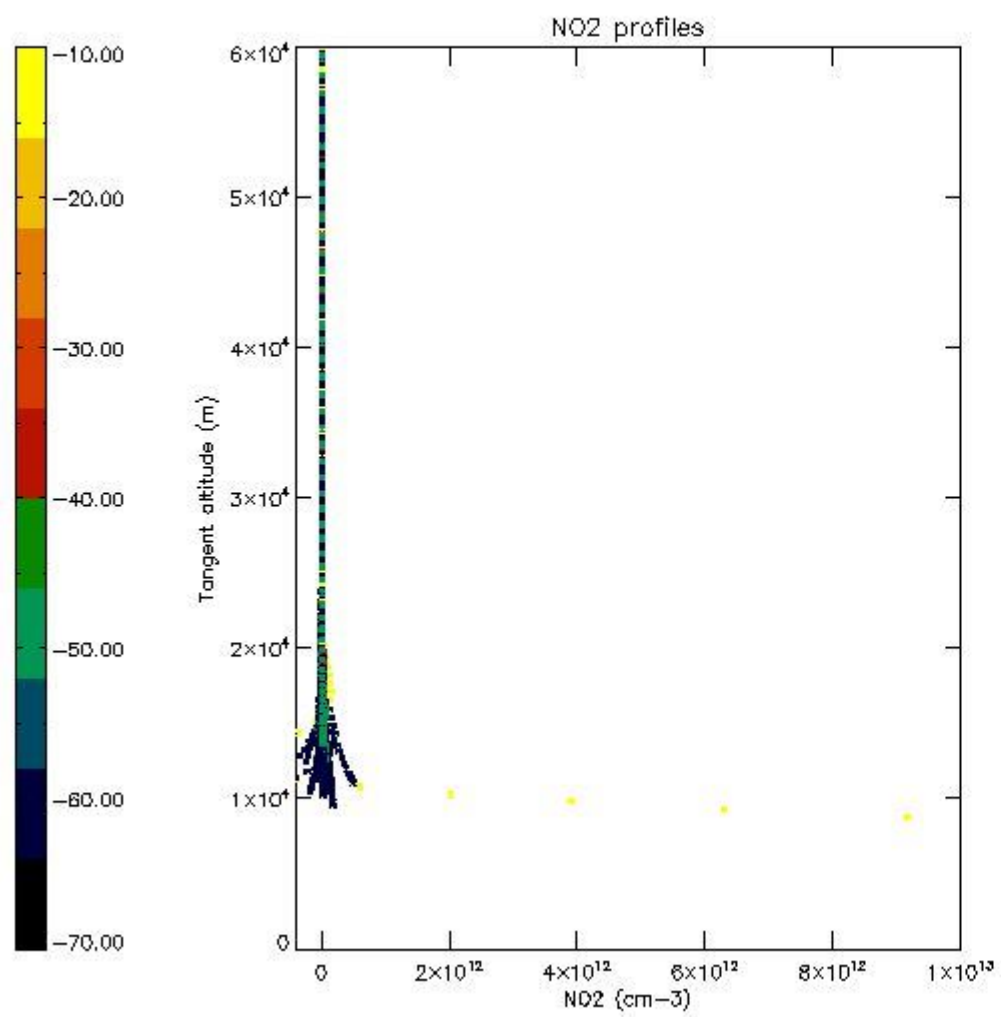

5.7 Plot NO3 profiles for all STD (dark without errors)

The colorbar represents the latitude.