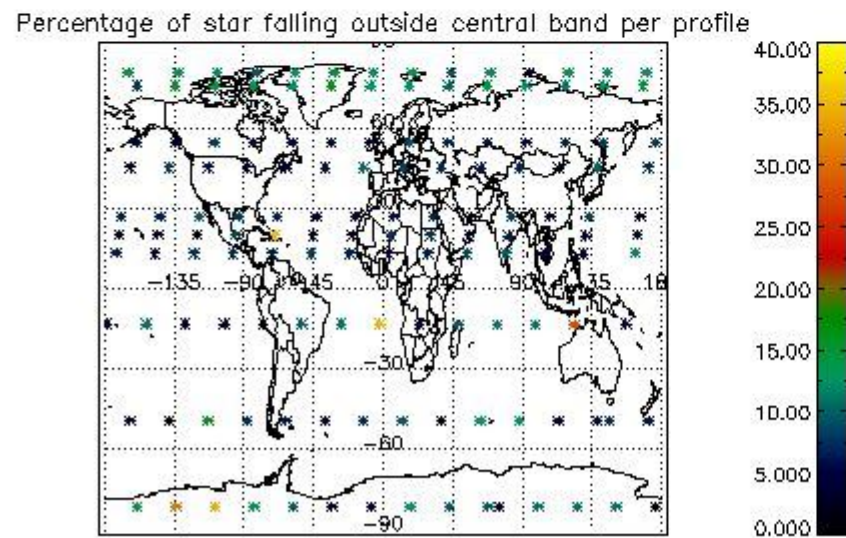

Percentage of datation errors per profile

Percentage of star falling outside central band per profile

Percentage of saturation errors per profile

4.2.2 Plot level 1 quality information per product (world map): ENVISAT DESCENDING passes