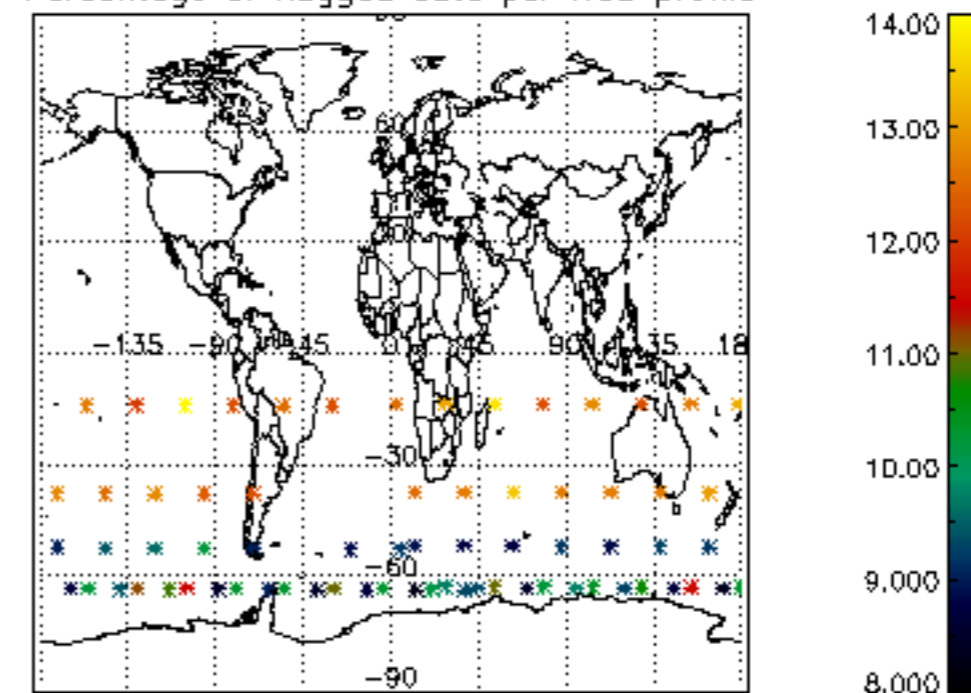

Percentage of flagged data per NO3 profile