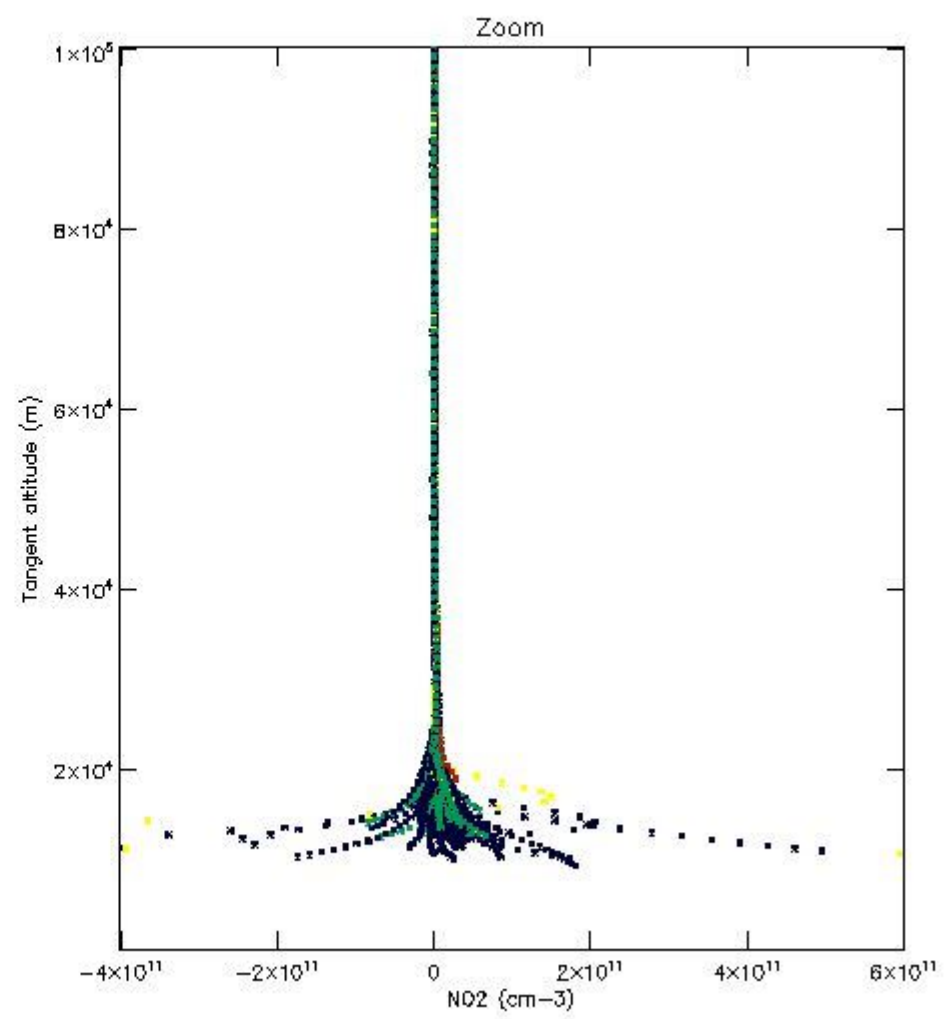

5.7 Plot NO3 profiles for all STD (dark without errors)

The colorbar represents the latitude.