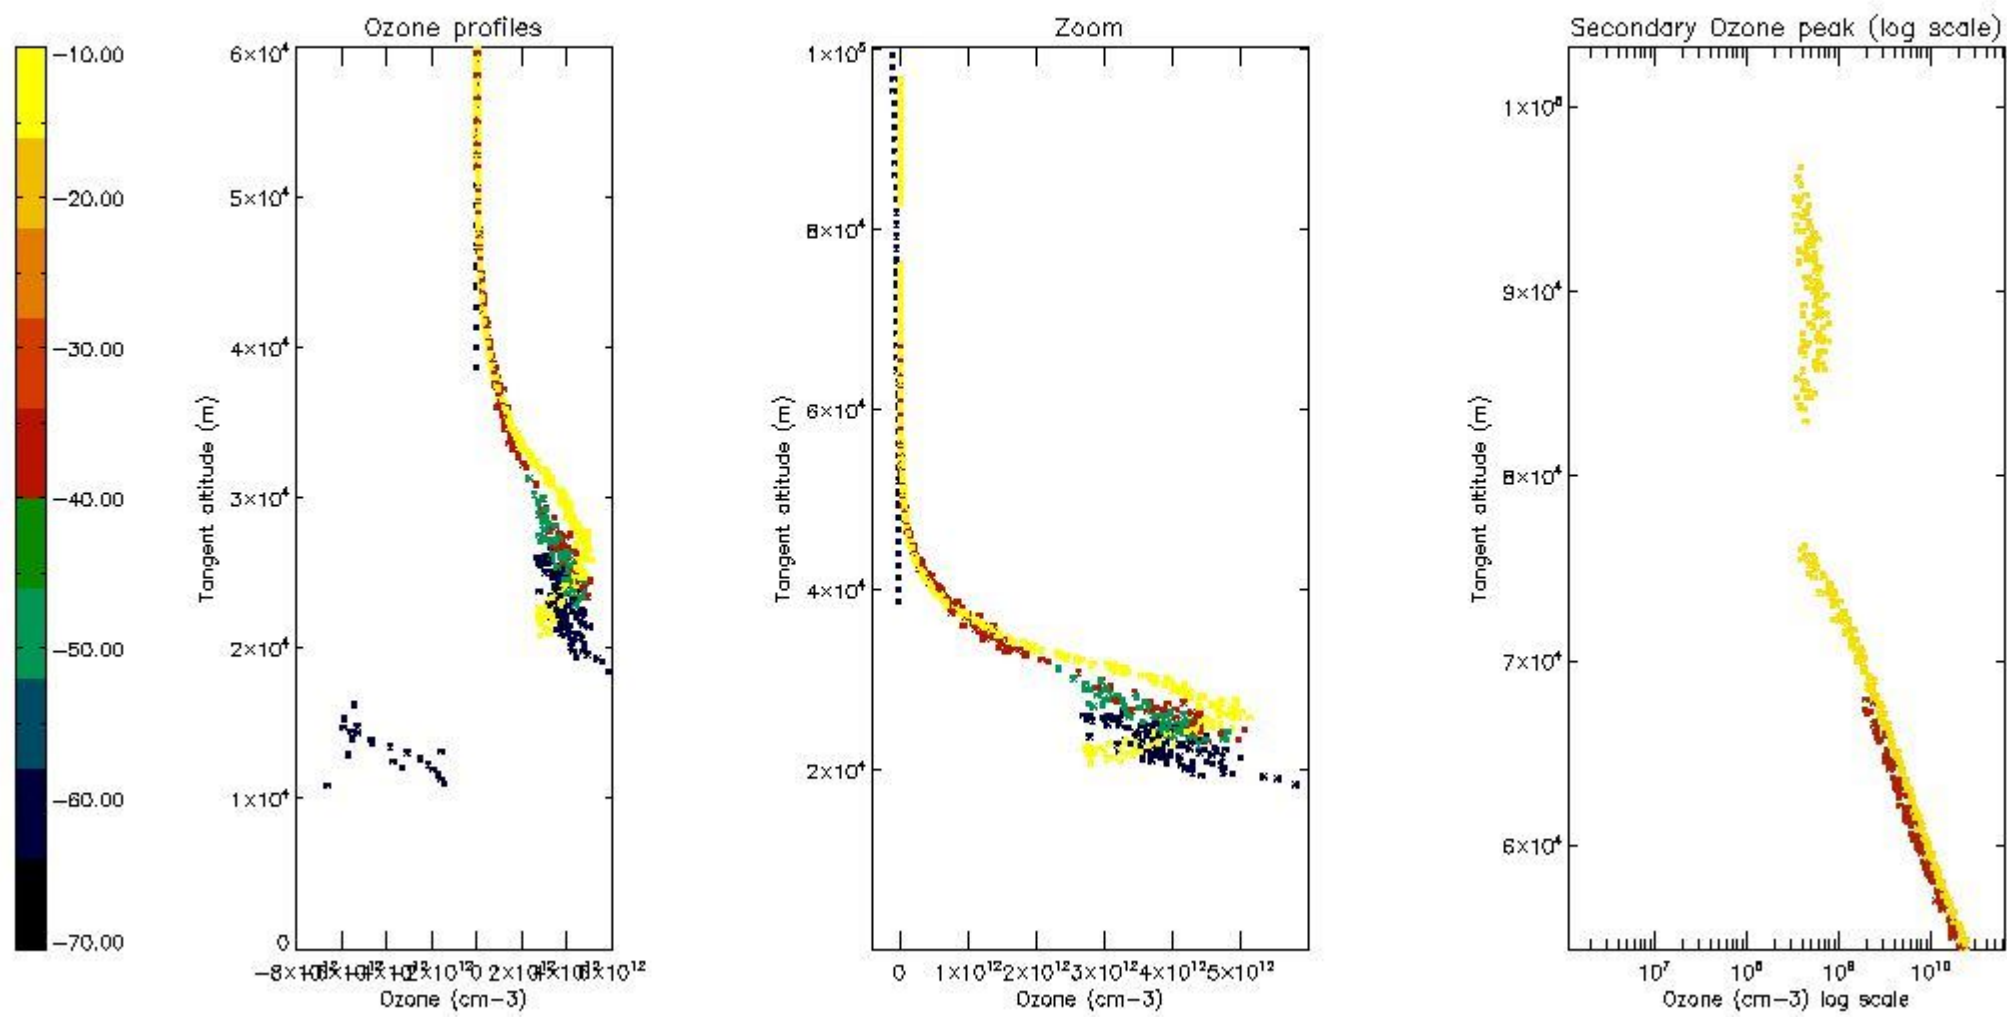

STD < 10	5
STD < 5	2

5.2 Plot ozone profiles for all STD (dark without errors)

The colorbar represents the latitude.

5.3 Plot ozone profiles where STD < 20% (dark without errors)

The colorbar represents the latitude.

5.4 Plot ozone profiles where STD < 10% (dark without errors)

The colorbar represents the latitude.

5.5 Plot ozone profiles where $STD < 5\%$ (dark without errors)

The colorbar represents the latitude.

5.6 Plot NO₂ profiles for all STD (dark without errors)