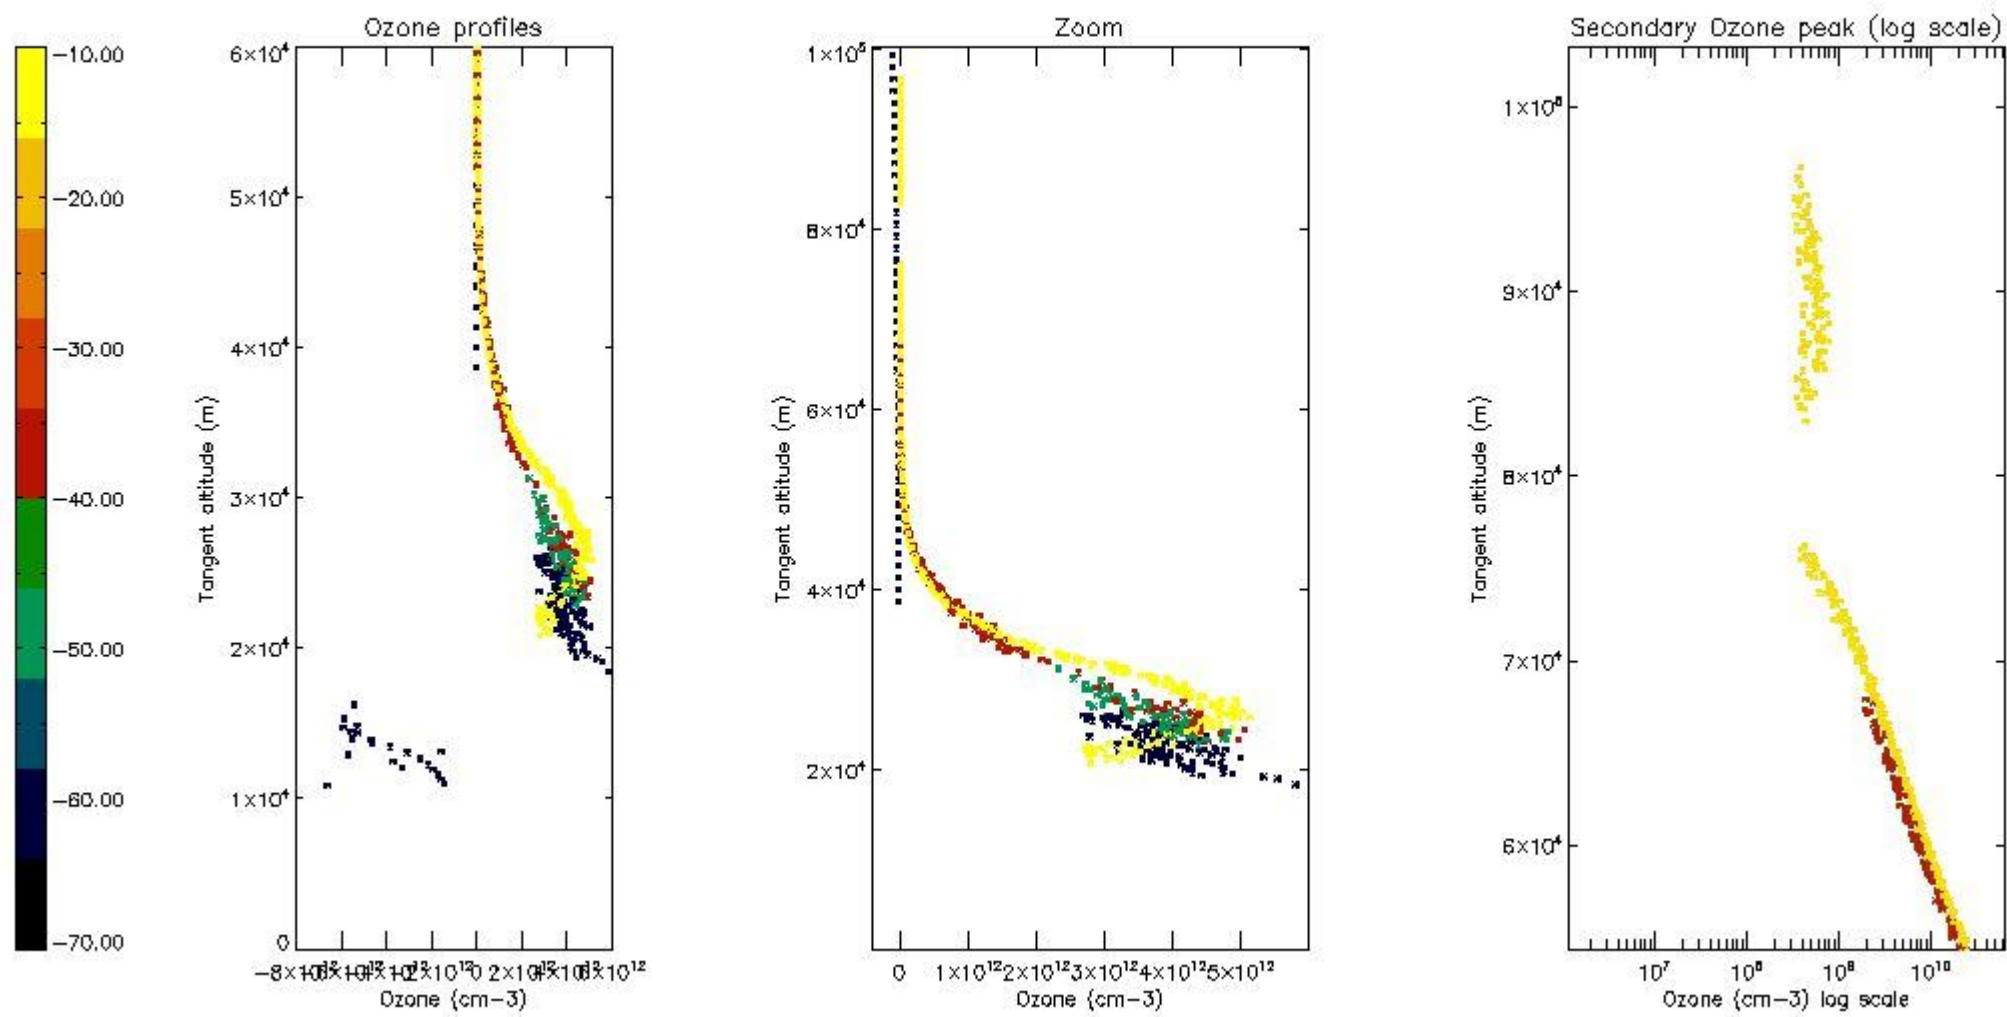

5.5 Plot ozone profiles where STD < 5% (dark without errors)

The colorbar represents the latitude.