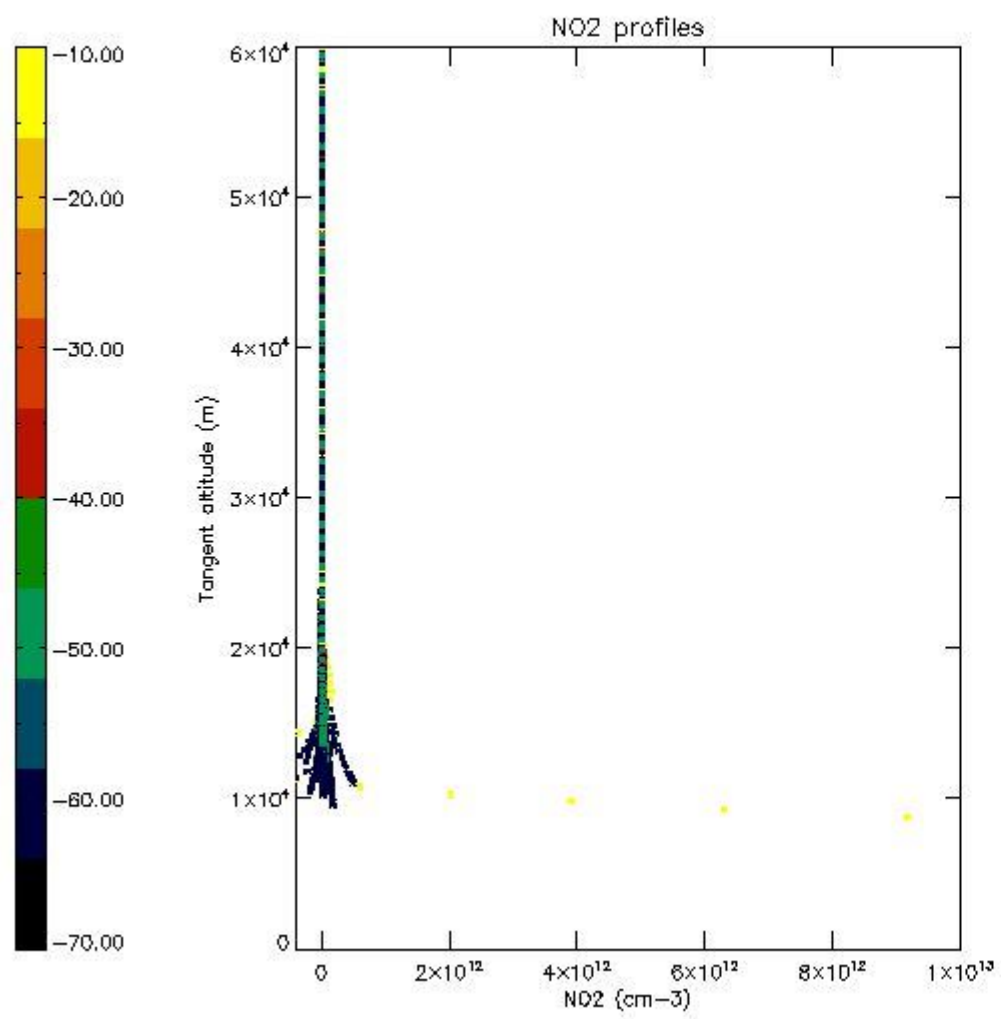

5.7 Plot NO3 profiles for all STD (dark without errors)

The colorbar represents the latitude.