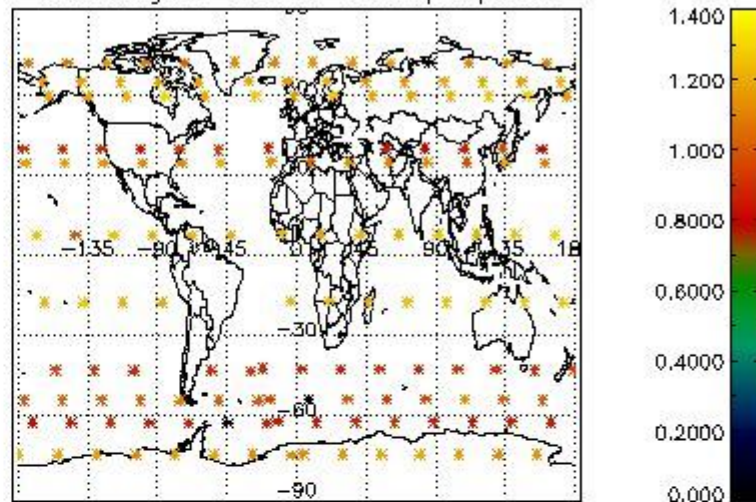

Percentage of datation errors per profile