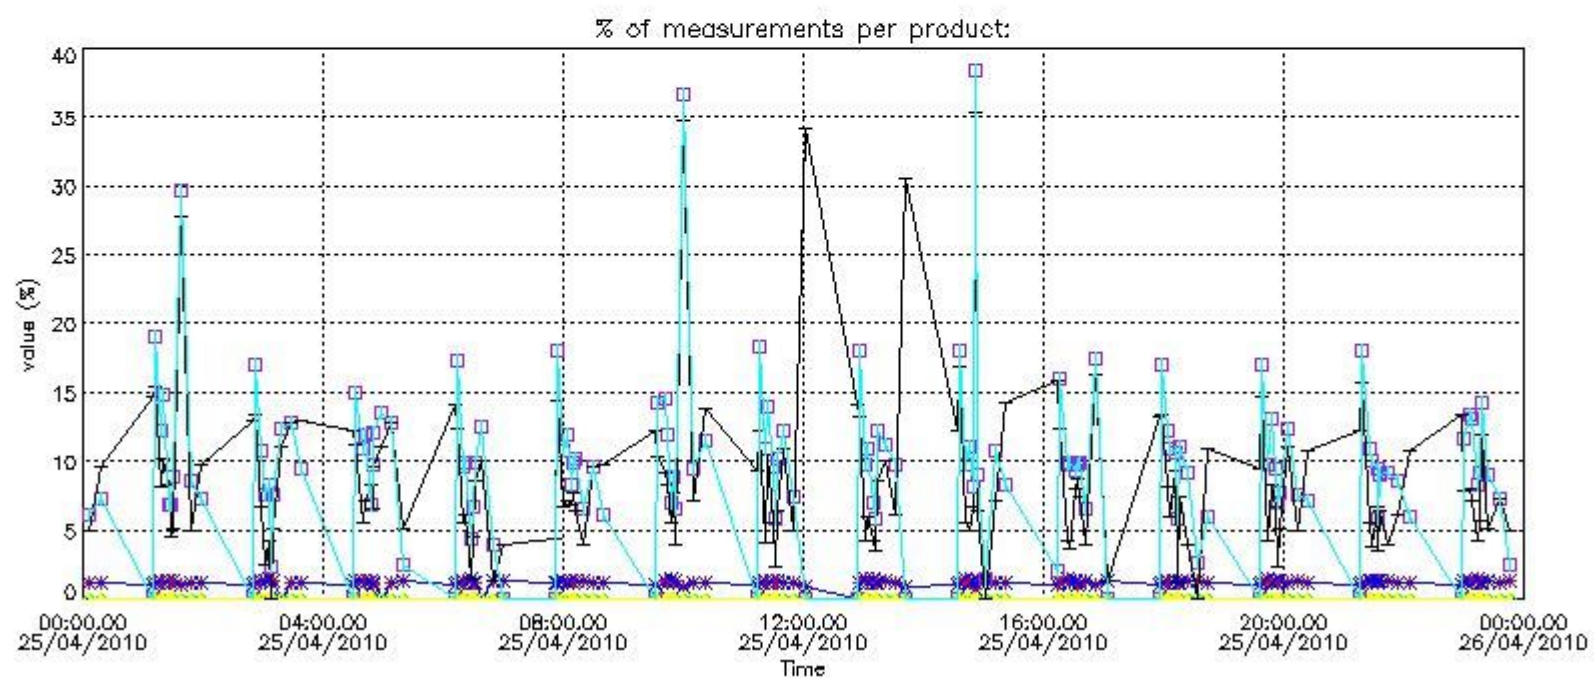

Percentage of flagged data per NO3 profile

4. Level 1 quality information per product

In this section it is plotted some information contained in the Quality Summary data set of the level 2 products that comes from the level 1b processing. Products without errors (error flag in the MPH set to "0") are used.

4.1 Plot quality information per product (time dependant) coming from level 1b processing

4.1.1 Plot level 1 quality information per product (time dependant): ENVISAT ASCENDING passes

4.1.2 Plot level 1 quality information per product (time dependant): ENVI SAT DESCENDING passes