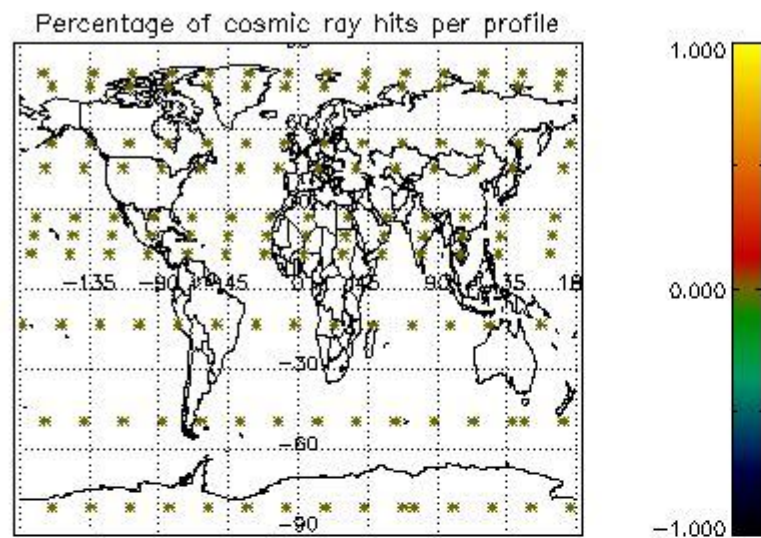

Percentage of datation errors per profile

Percentage of star falling outside central band per profile

Percentage of saturation errors per profile

4.2.2 Plot level 1 quality information per product (world map): ENVISAT DESCENDING passes