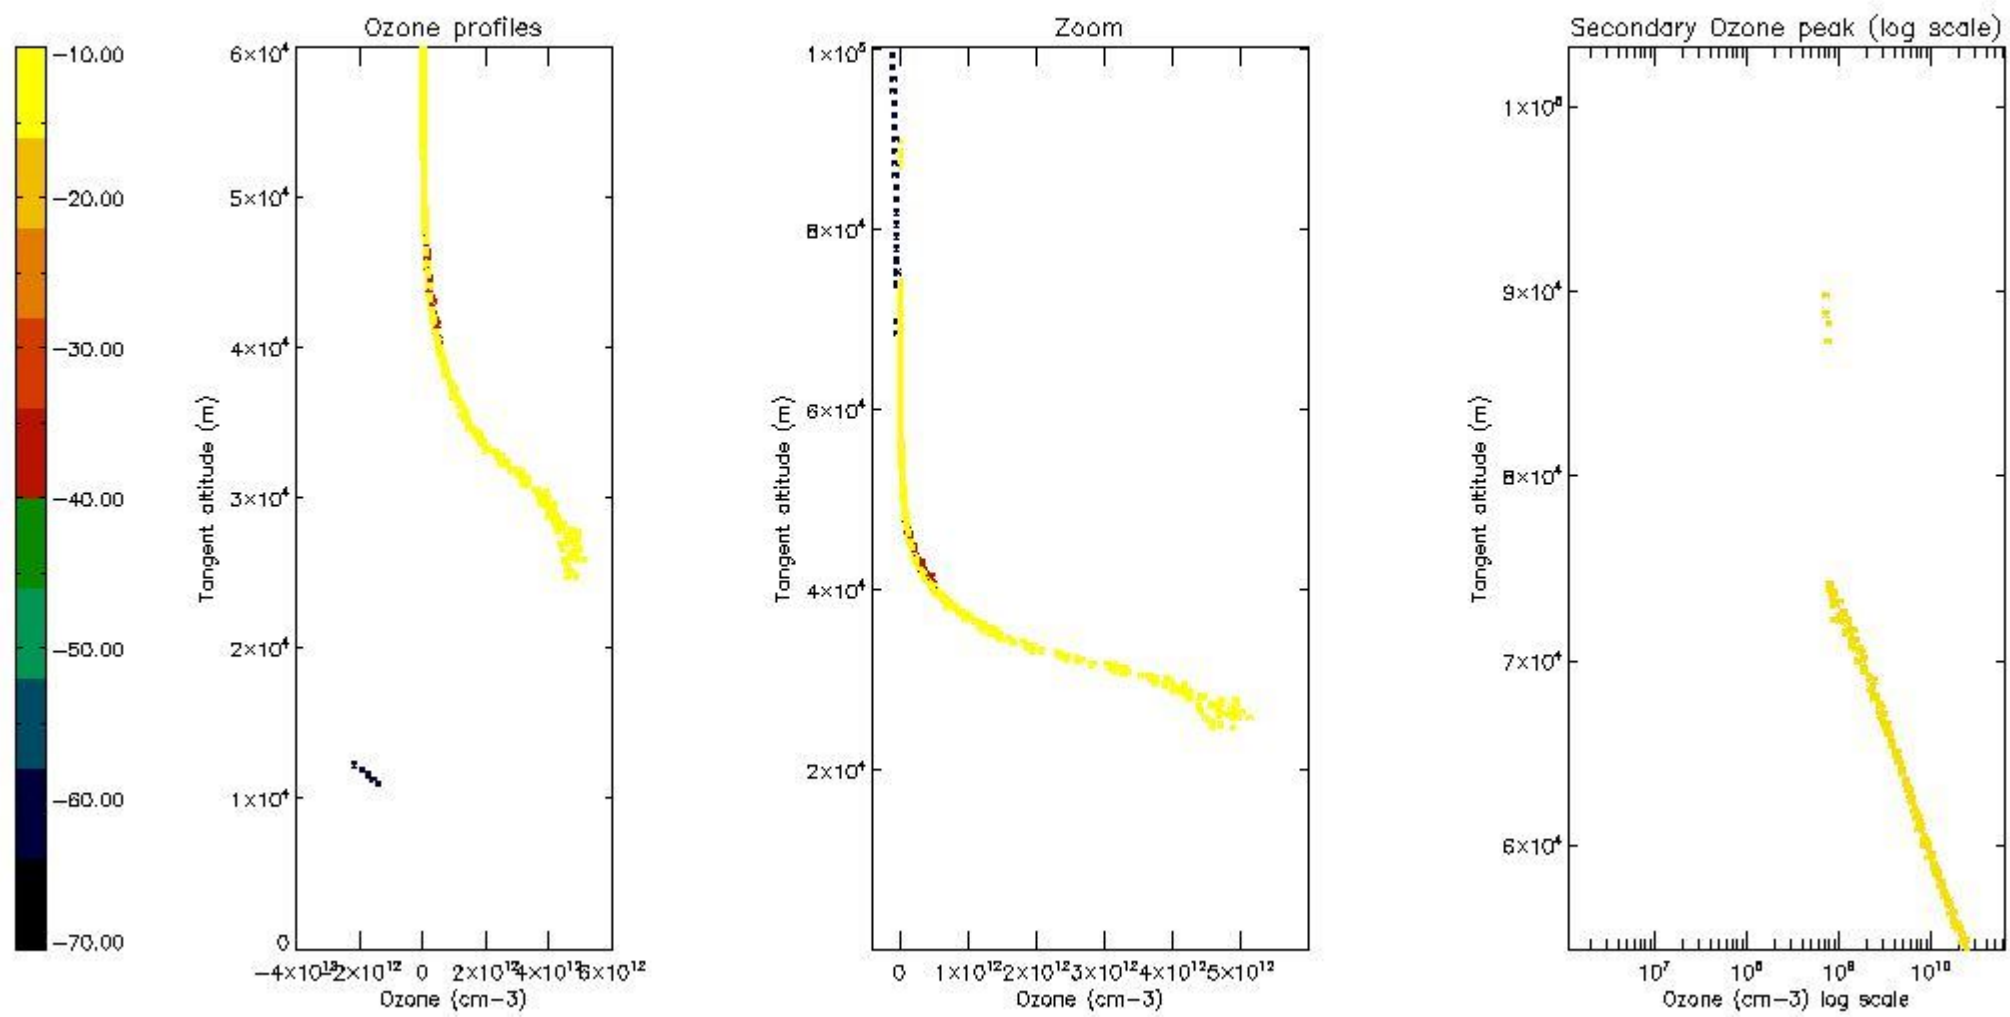

5.6 Plot NO₂ profiles for all STD (dark without errors)

The colorbar represents the latitude.