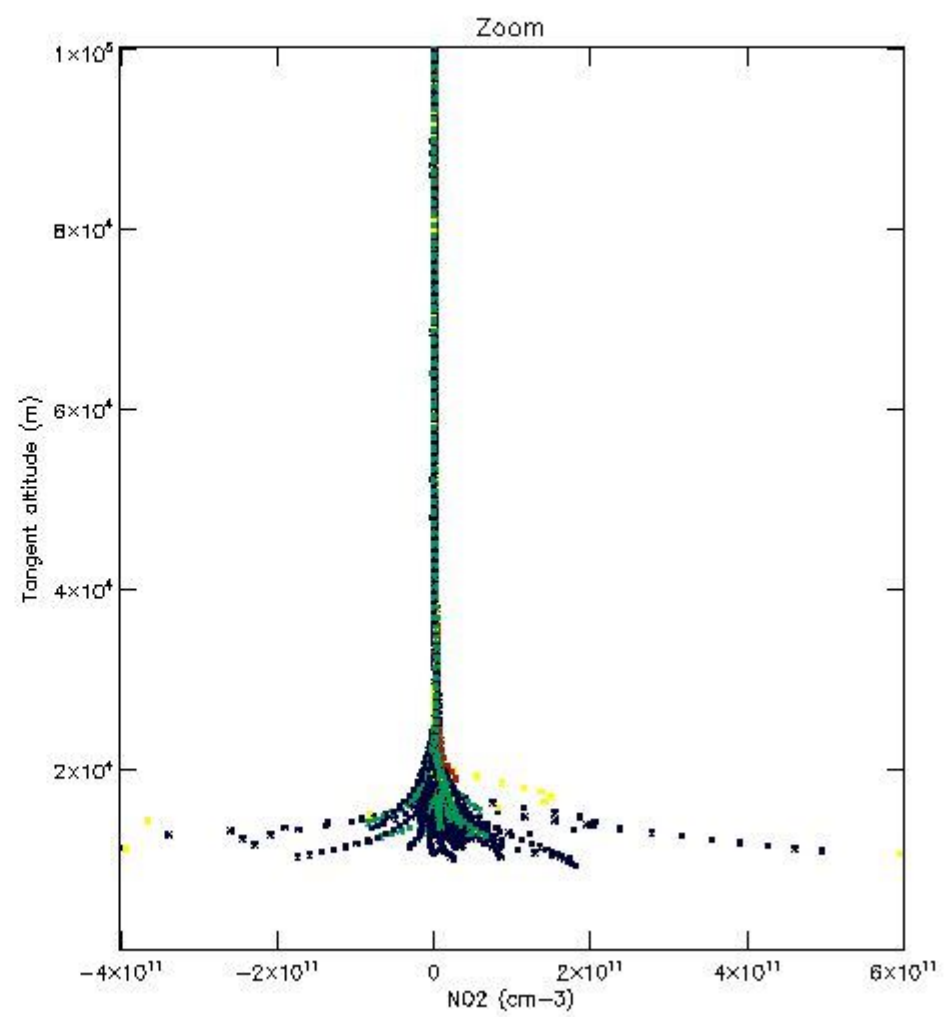

5.7 Plot NO3 profiles for all STD (dark without errors)

The colorbar represents the latitude.