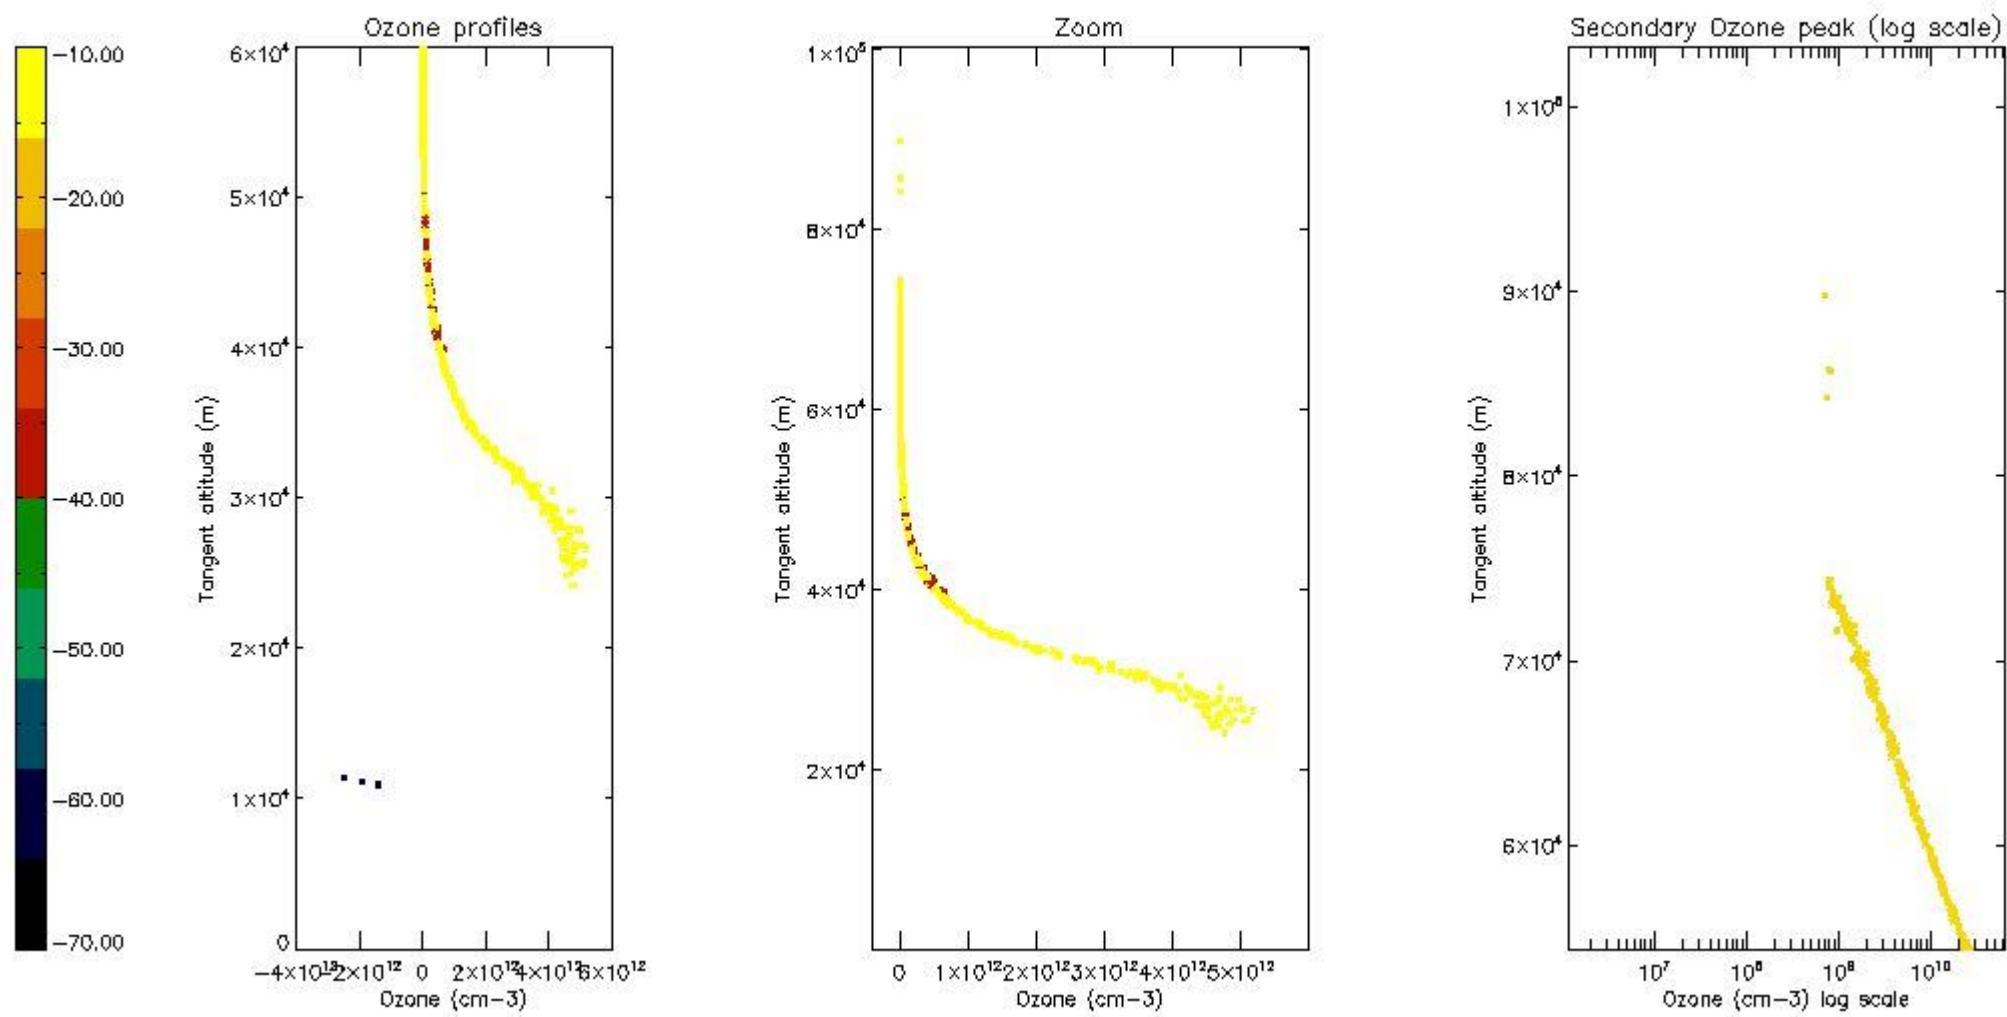

*5.4 Plot ozone profiles where STD < 10% (dark without errors)*

The colorbar represents the latitude.

*5.5 Plot ozone profiles where STD < 5% (dark without errors)*

The colorbar represents the latitude.

5.6 Plot NO<sub>2</sub> profiles for all STD (dark without errors)