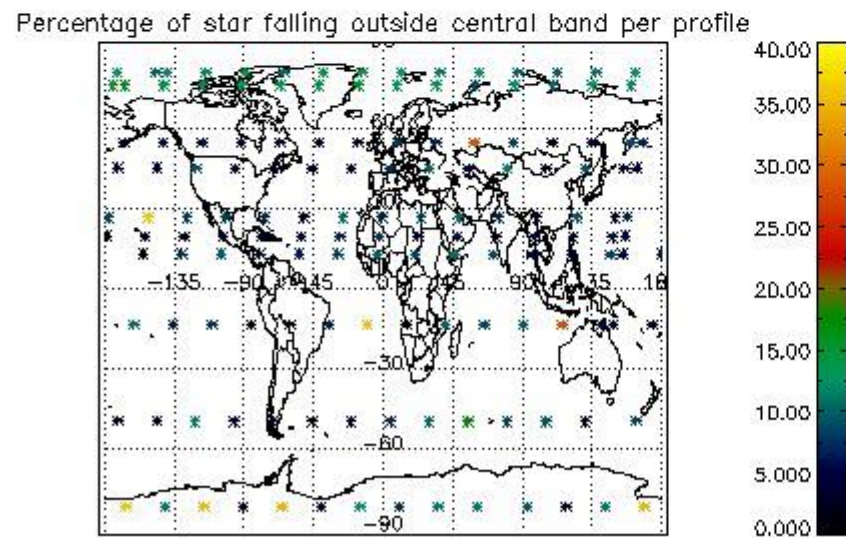

5. Trace gas profiles

5.1 Ozone statistics based on quality of products

The final quality of the products can be "measured" using the STD (Standard Deviation) attached to every point profile. This information is written to the parameter GOM_NL__2P/NL_LOCAL_SPECIES_DENSITY/o3_std of the level 2 products. The table below shows the statistics for given STD ranges.

The statistics are given with respect to the overall valid production:

- Products without fatal errors: GOM_NL__2P/MPH/PRODUCT_ERR=0
- Valid point profile: GOM_NL__2P/NL_LOCAL_SPECIES_DENSITY/pcd(0)=0

The 'Criteria' is applied to valid points of dark limb products:

- Products in dark limb illumination condition: GOM_NL__2P/NL_SUMMARY_QUALITY/obs_ill_cond=0
- Products without fatal errors: GOM_NL__2P/MPH/PRODUCT_ERR=0
- Valid point profile: GOM_NL__2P/NL_LOCAL_SPECIES_DENSITY/pcd(0)=0

So, the table below shows the percentage of dark limb and valid observations for each criteria with respect to the overall valid daily observations.

Criteria	% of total production
All STD	27
STD < 20	9