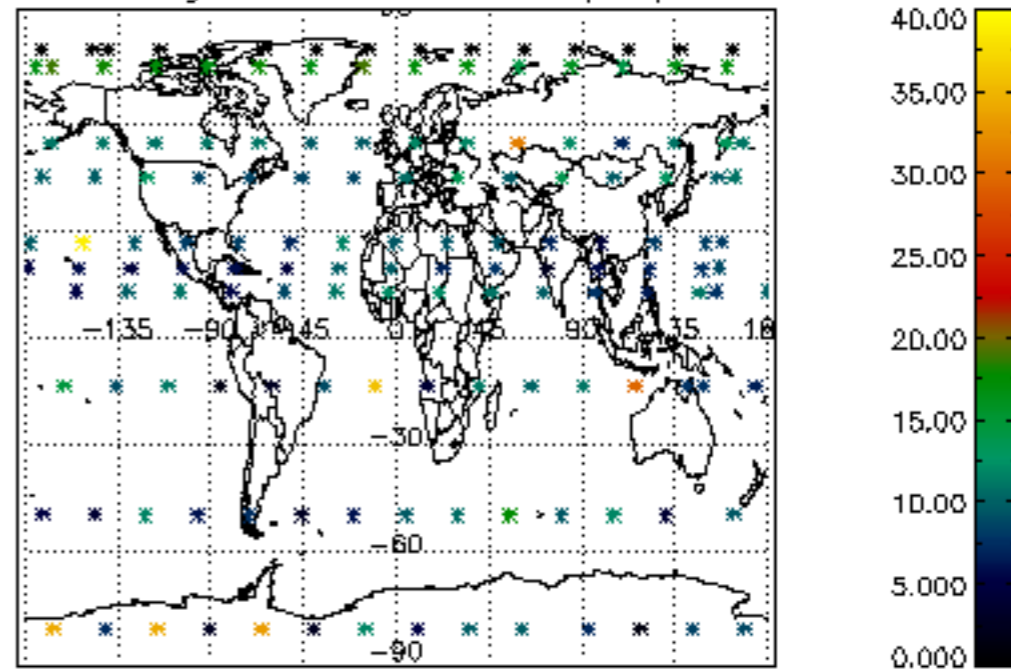

Percentage of saturation errors per profile