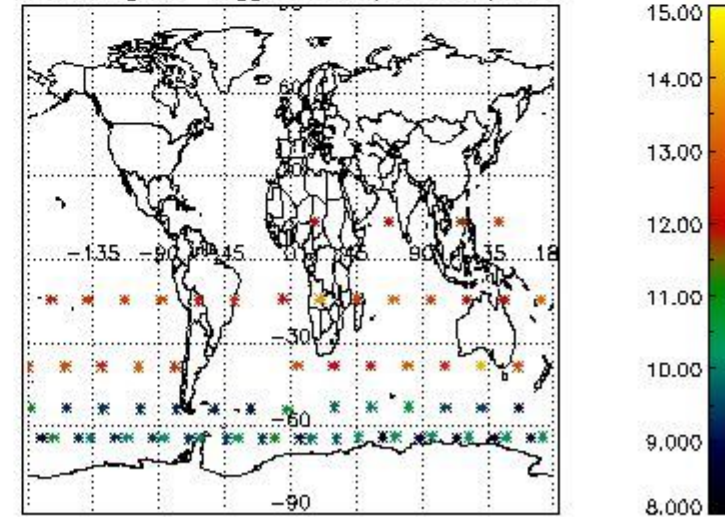

### 3.2 Plot quality information per product (world map)

Percentage of flagged data per O3 profile

Percentage of flagged data per H2O profile

Percentage of flagged data per NO2 profile

Percentage of flagged data per NO3 profile