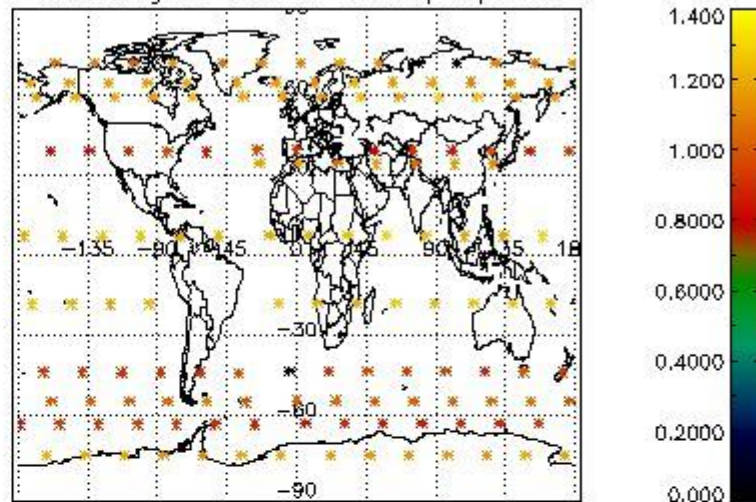

Percentage of datation errors per profile