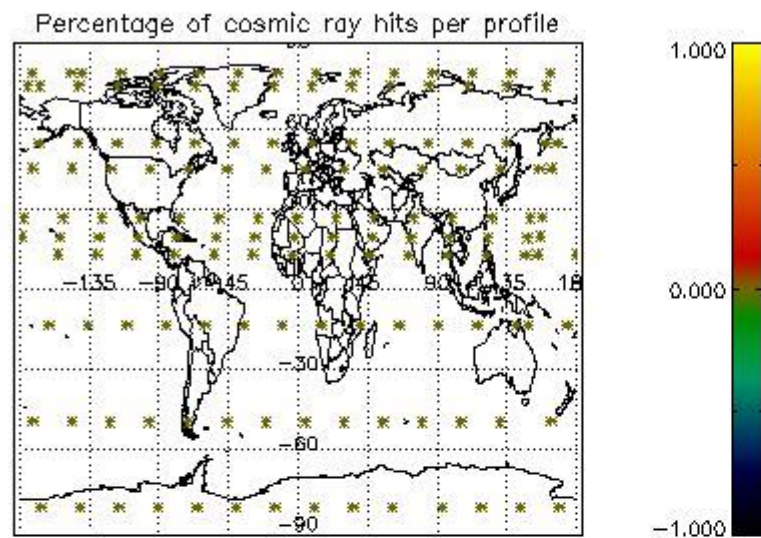

4.2.2 Plot level 1 quality information per product (world map): ENVISAT DESCENDING passes

5. Trace gas profiles

5.1 Ozone statistics based on quality of products

The final quality of the products can be "measured" using the STD (Standard Deviation) attached to every point profile. This information is written to the parameter GOM_NL__2P/NL_LOCAL_SPECIES_DENSITY/o3_std of the level 2 products. The table below shows the statistics for given STD ranges.

The statistics are given with respect to the overall valid production:

- Products without fatal errors: GOM_NL__2P/MPH/PRODUCT_ERR=0
- Valid point profile: GOM_NL__2P/NL_LOCAL_SPECIES_DENSITY/pcd(0)=0

The 'Criteria' is applied to valid points of dark limb products:

- Products in dark limb illumination condition: GOM_NL__2P/NL_SUMMARY_QUALITY/obs_ill_cond=0
- Products without fatal errors: GOM_NL__2P/MPH/PRODUCT_ERR=0
- Valid point profile: GOM_NL__2P/NL_LOCAL_SPECIES_DENSITY/pcd(0)=0

So, the table below shows the percentage of dark limb and valid observations for each criteria with respect to the overall valid daily observations.

Criteria	% of total production
All STD	27
STD < 20	9