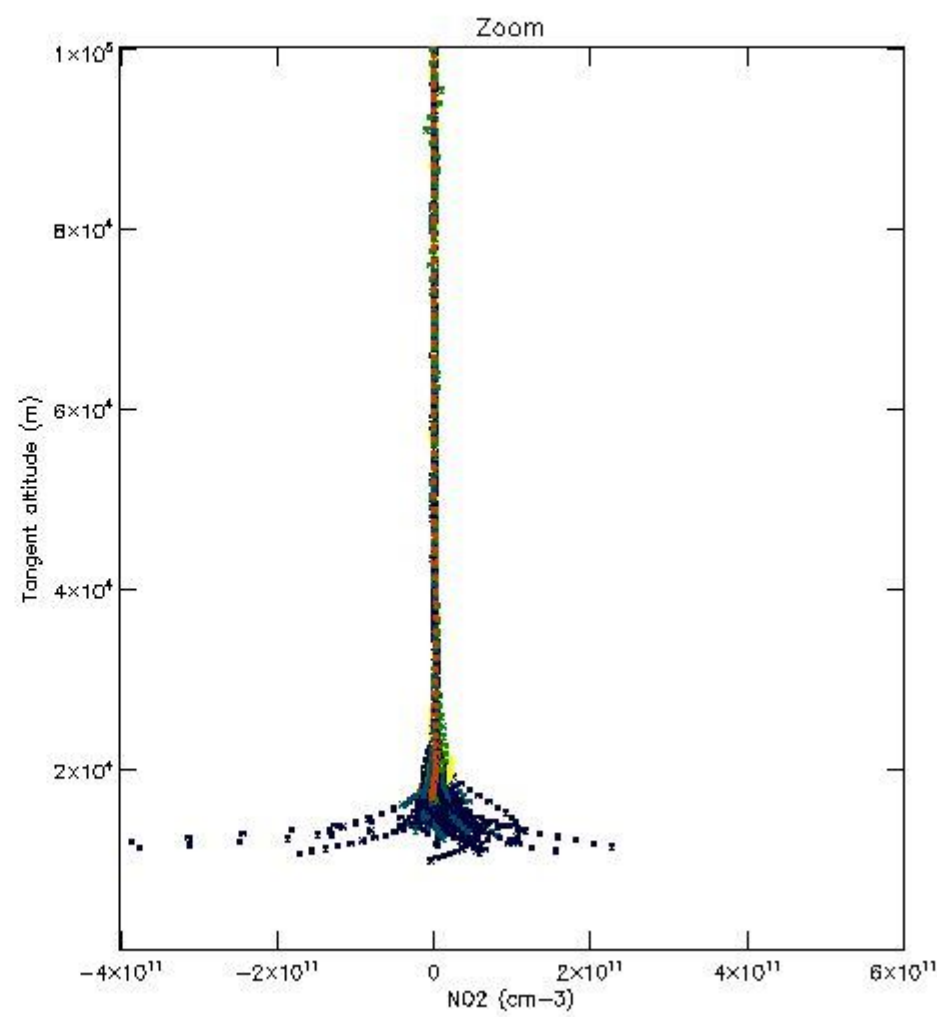

5.7 Plot NO3 profiles for all STD (dark without errors)

The colorbar represents the latitude.