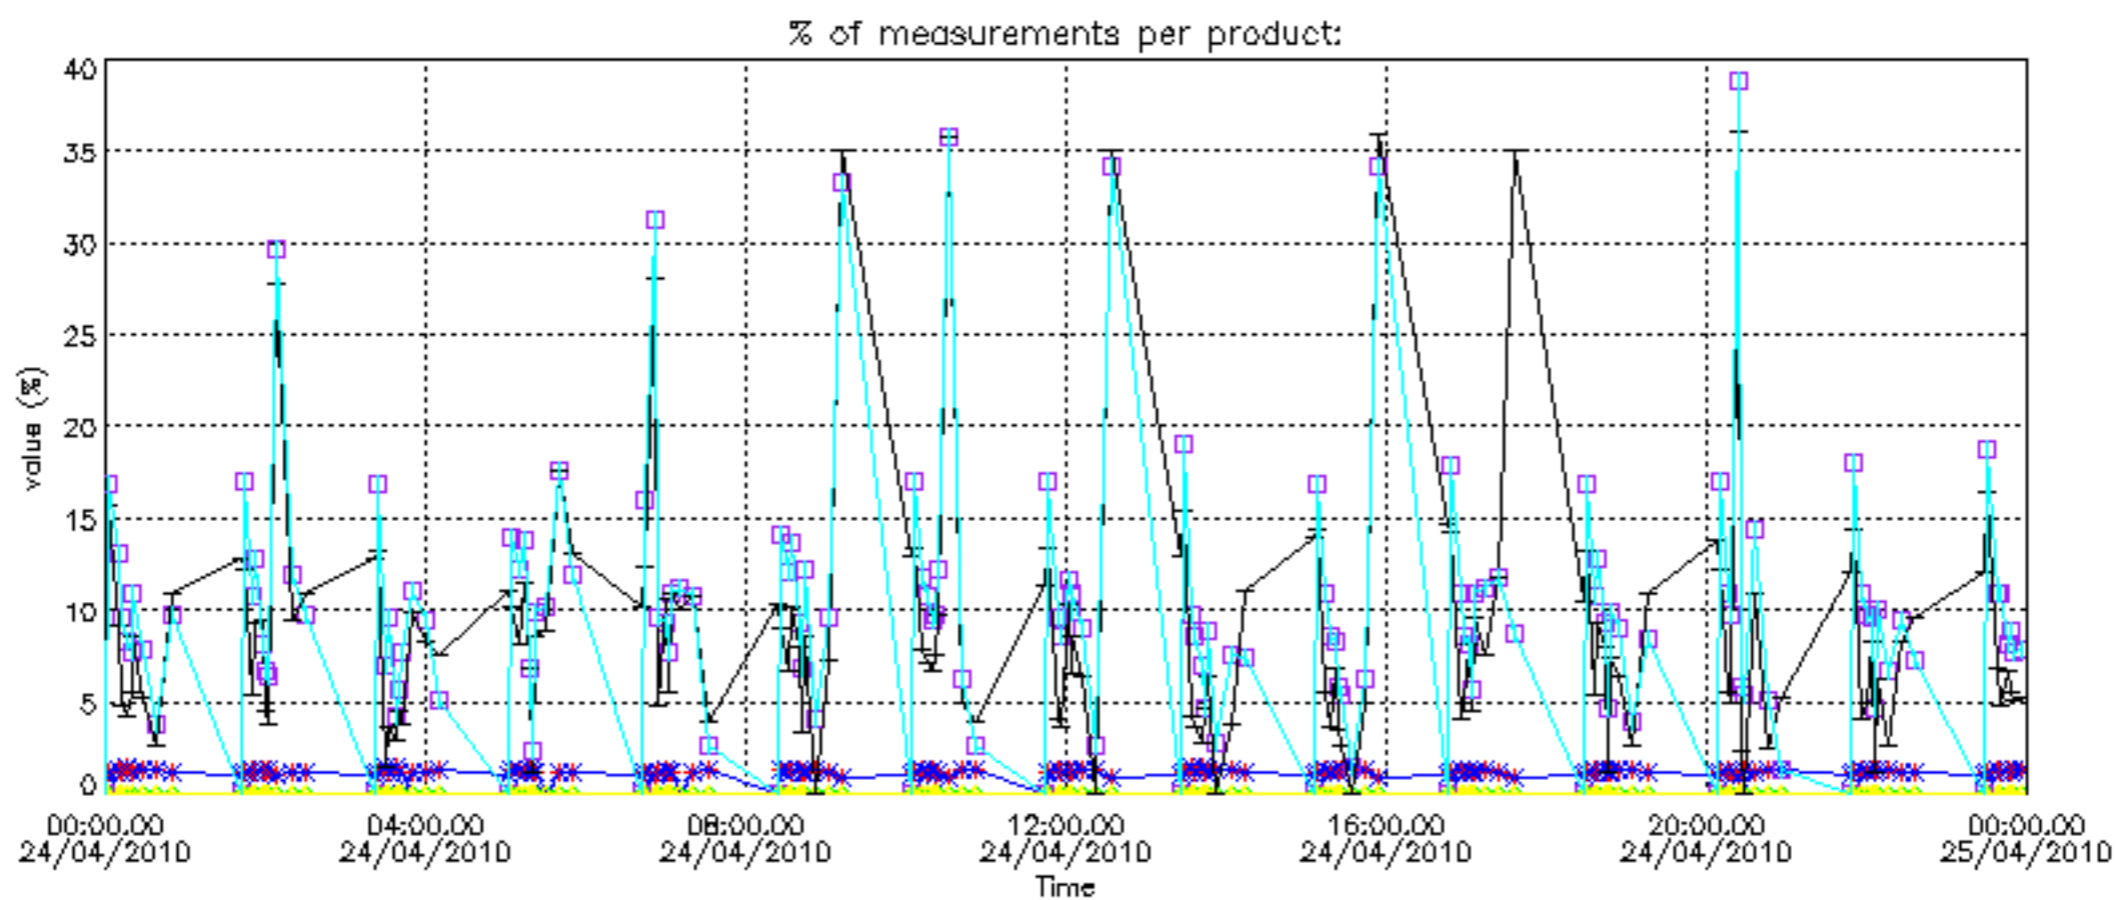

Percentage of cosmic ray hits per profile

Percentage of datation errors per profile