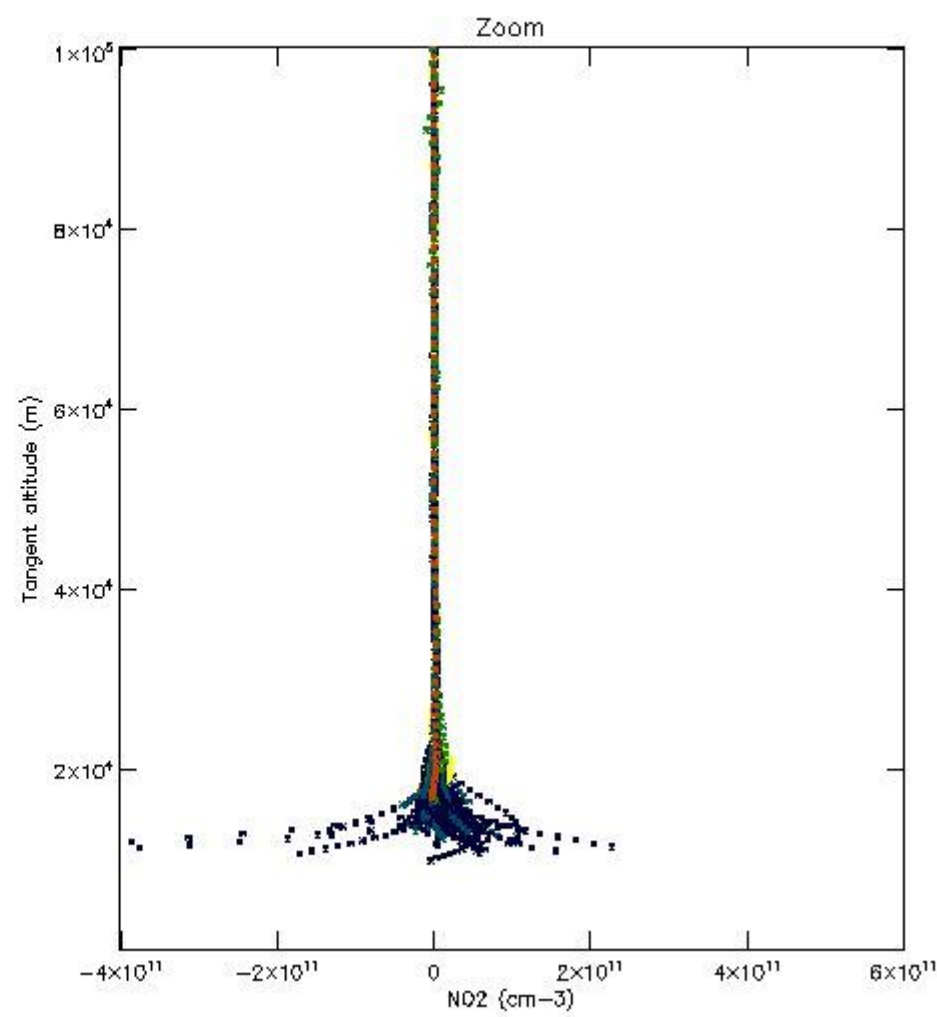

*5.4 Plot ozone profiles where STD < 10% (dark without errors)*

The colorbar represents the latitude.

*5.5 Plot ozone profiles where STD < 5% (dark without errors)*

The colorbar represents the latitude.

*5.6 Plot NO<sub>2</sub> profiles for all STD (dark without errors)*

The colorbar represents the latitude.

*5.7 Plot NO3 profiles for all STD (dark without errors)*

The colorbar represents the latitude.