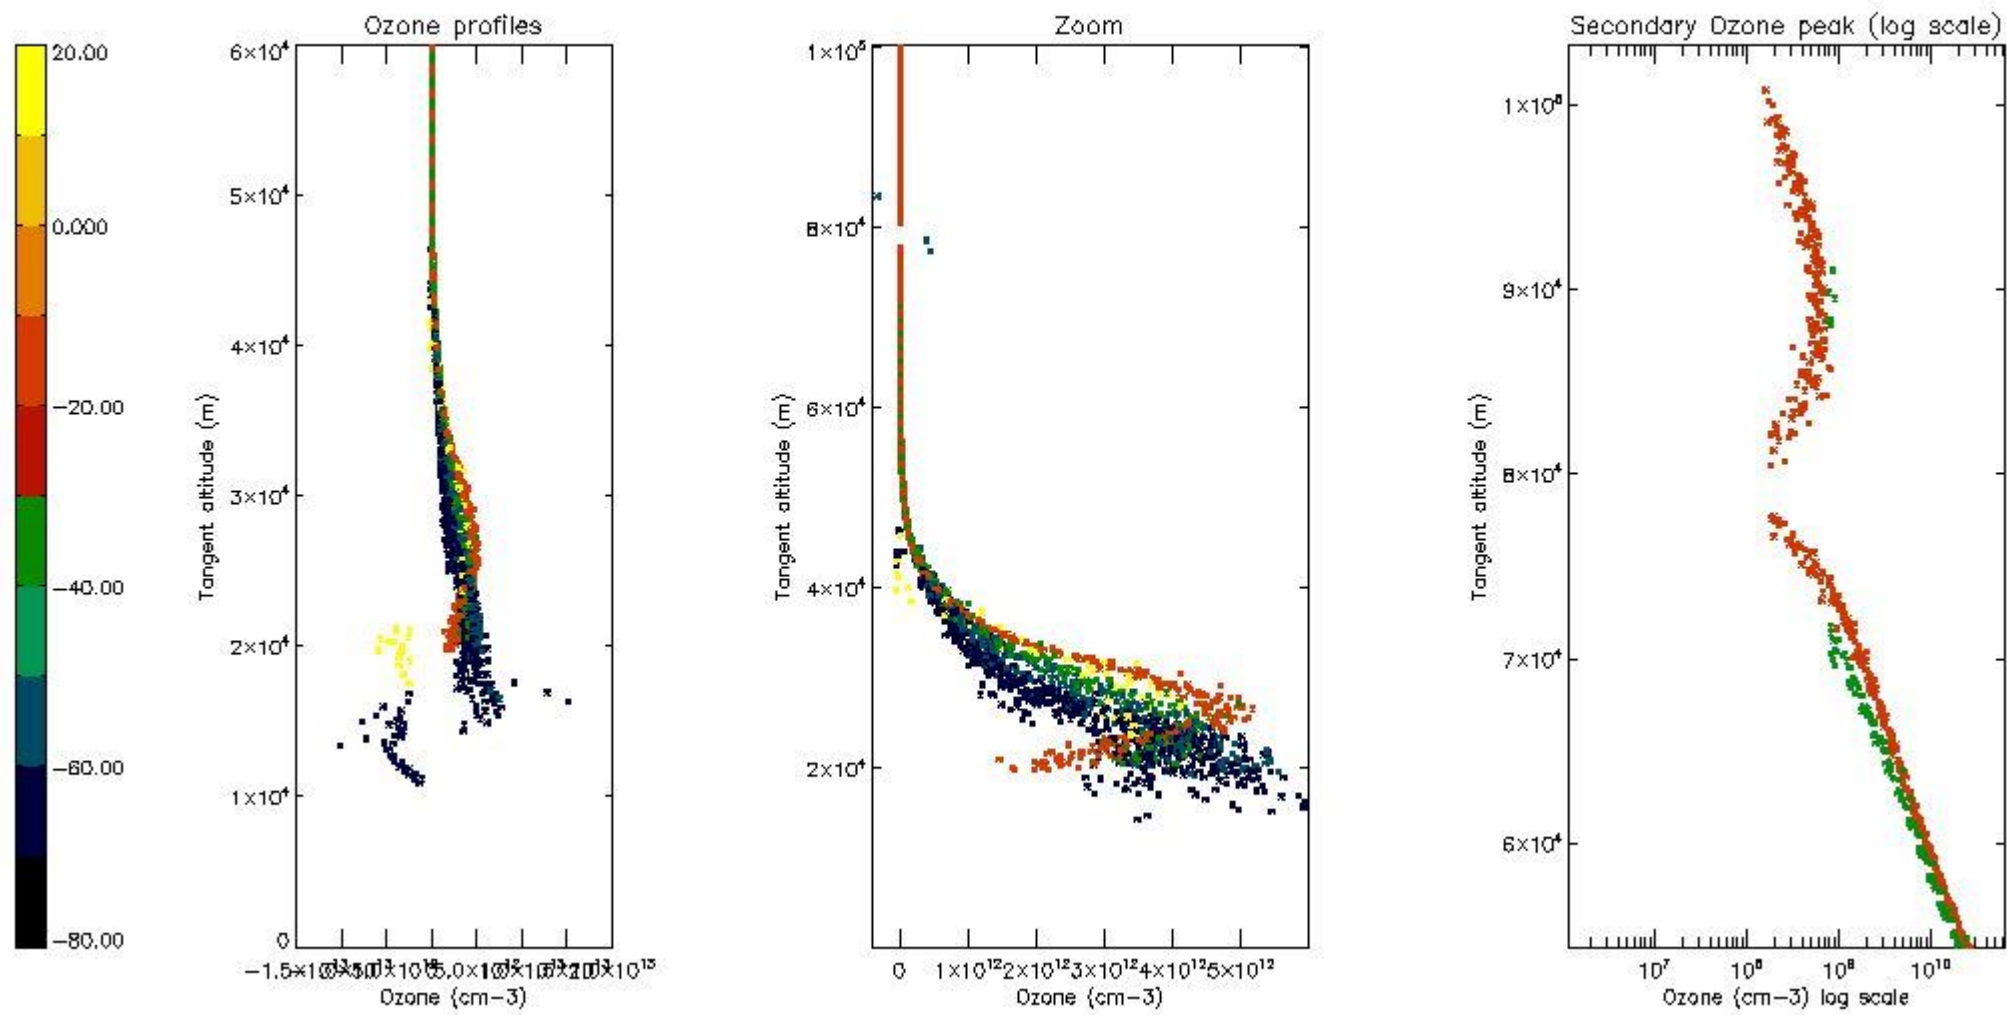

STD < 10	5
STD < 5	2

5.2 Plot ozone profiles for all STD (dark without errors)

The colorbar represents the latitude.

5.3 Plot ozone profiles where STD < 20% (dark without errors)

The colorbar represents the latitude.