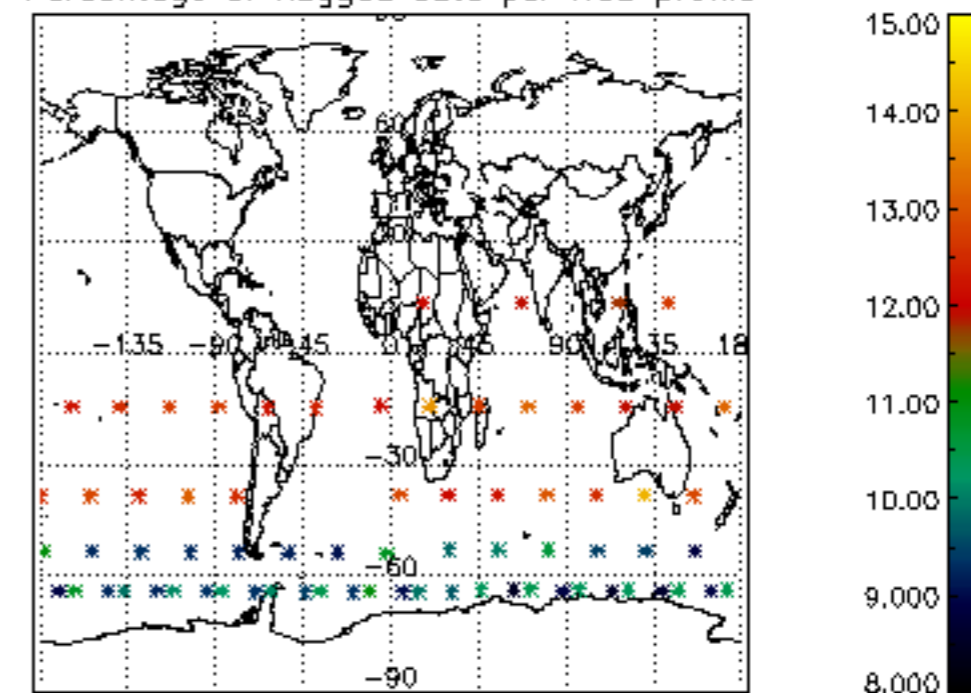

Percentage of flagged data per NO3 profile