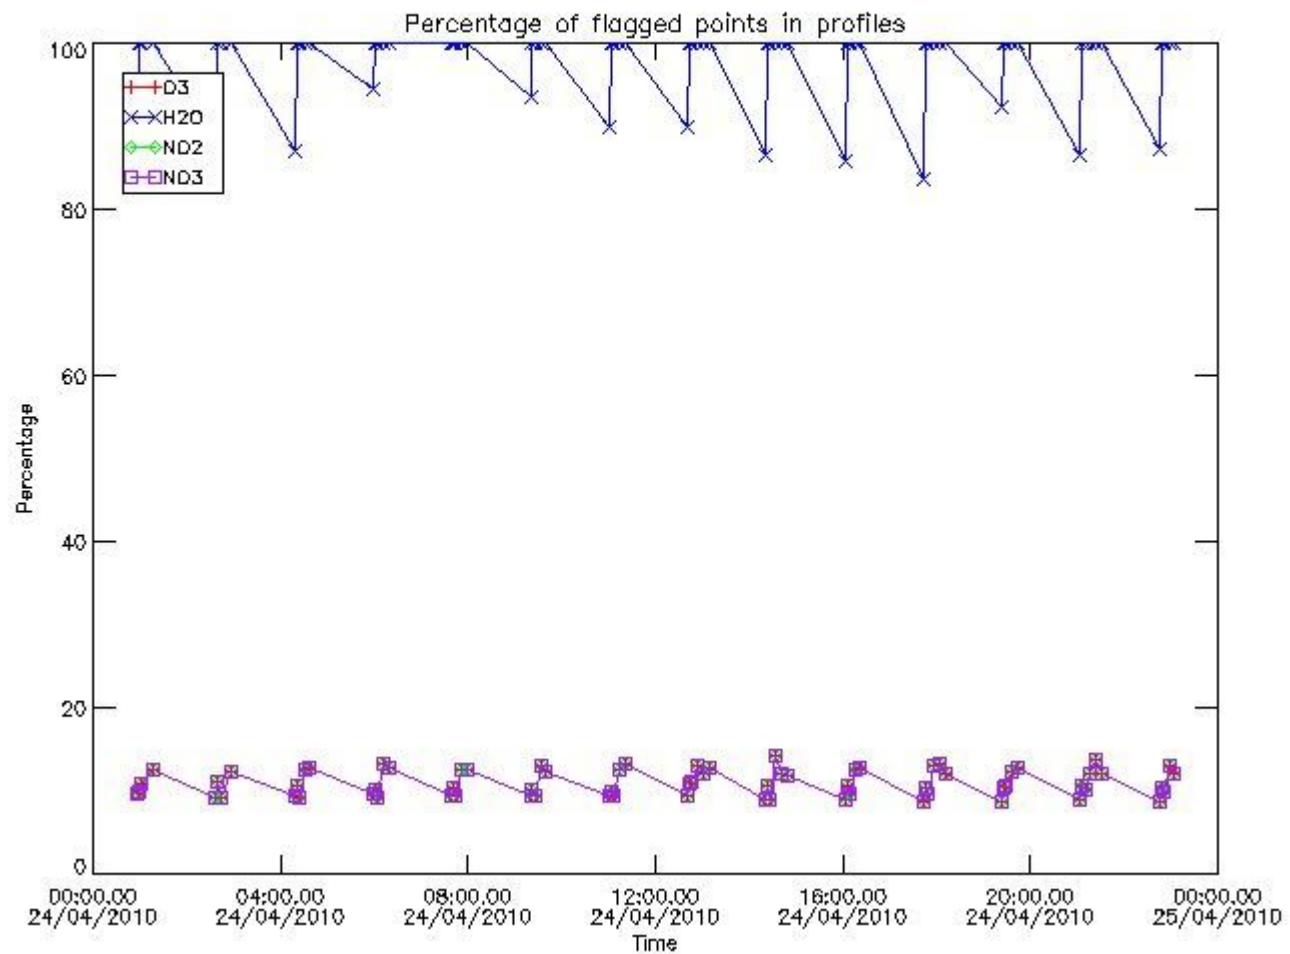

3. Quality information per product

In this section it is plotted some information contained in the Quality Summary data set of the level 2 products. Only products in dark limb conditions and without errors (error flag in the MPH set to "0") are used.

3.1 Plot quality information per product (time dependant)