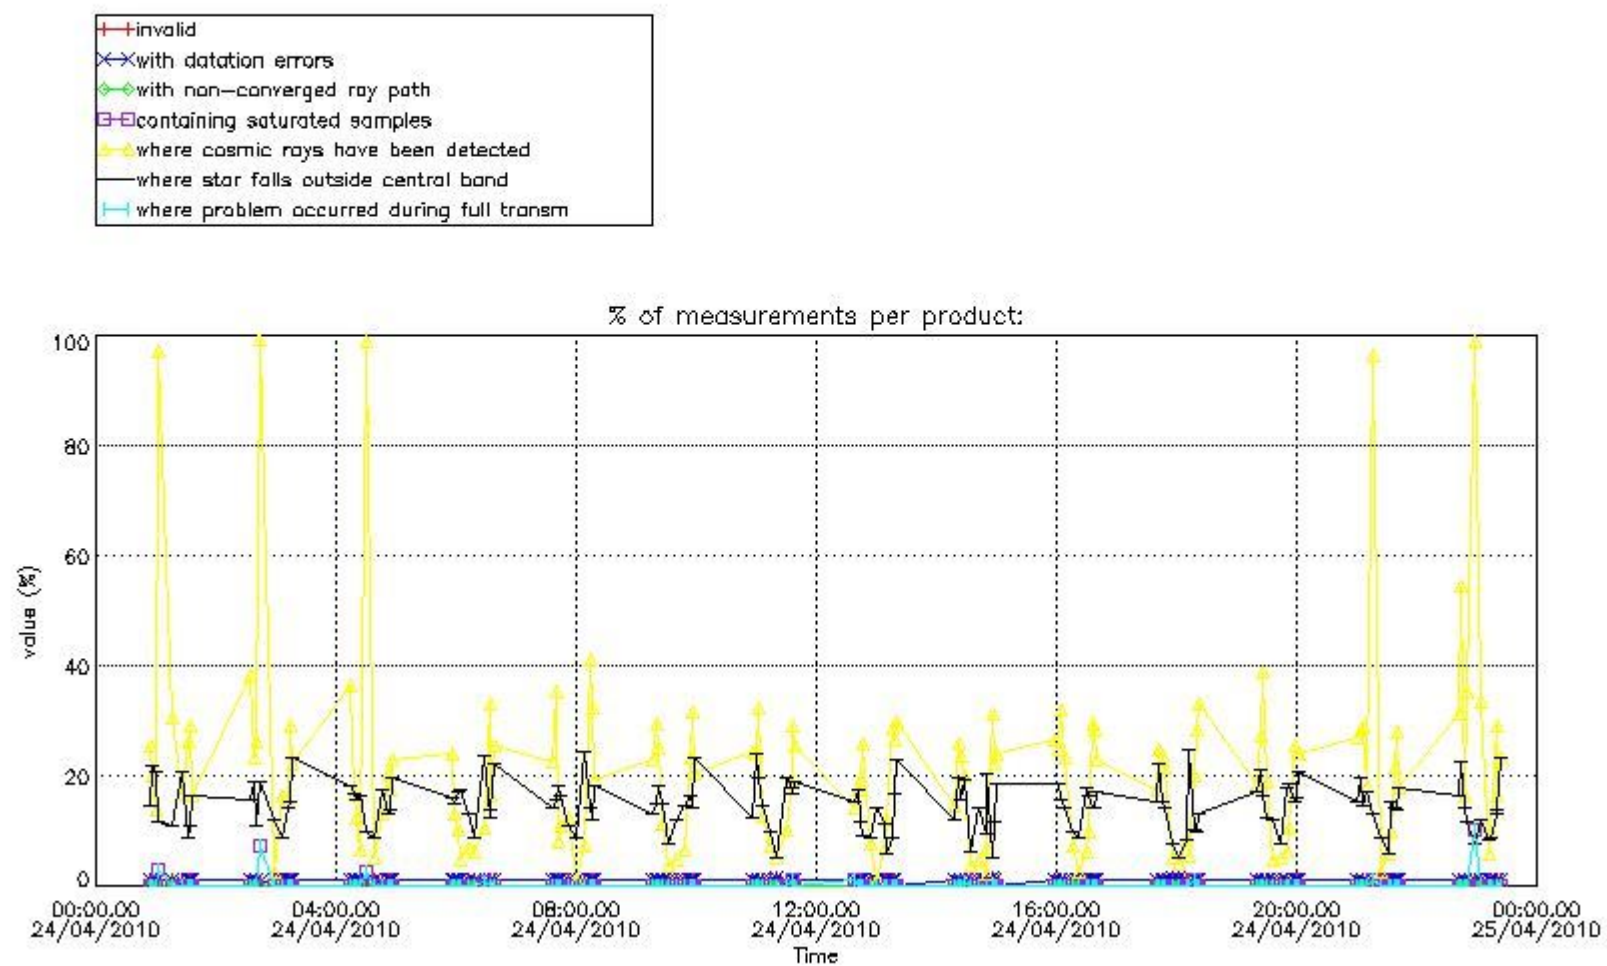

4.1.2 Plot level 1 quality information per product (time dependant): ENVI SAT DESCENDING passes