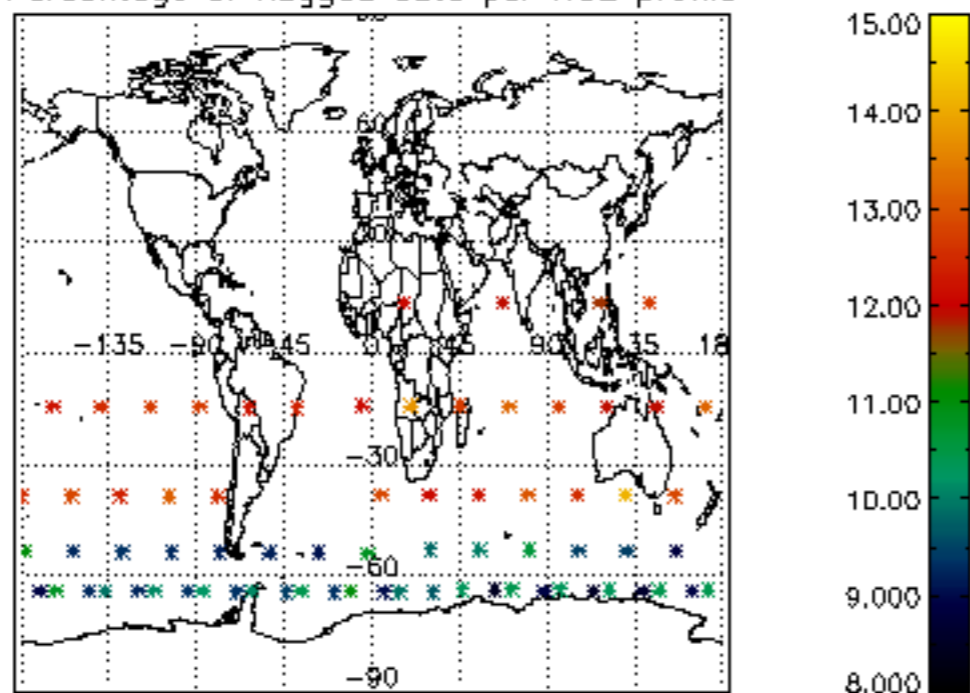

Percentage of flagged data per NO2 profile