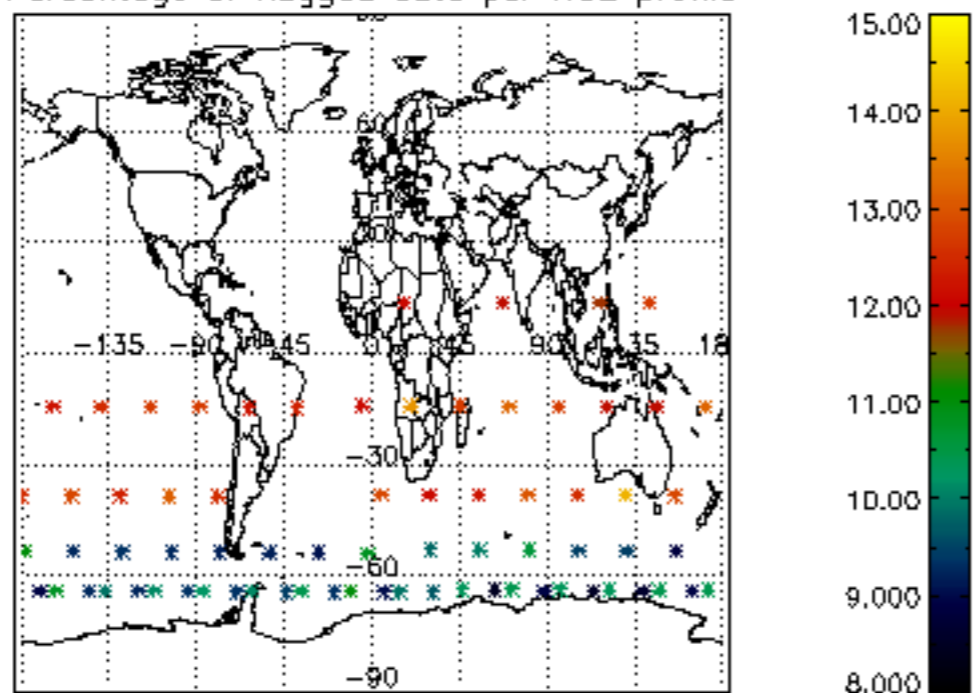

Percentage of flagged data per NO2 profile