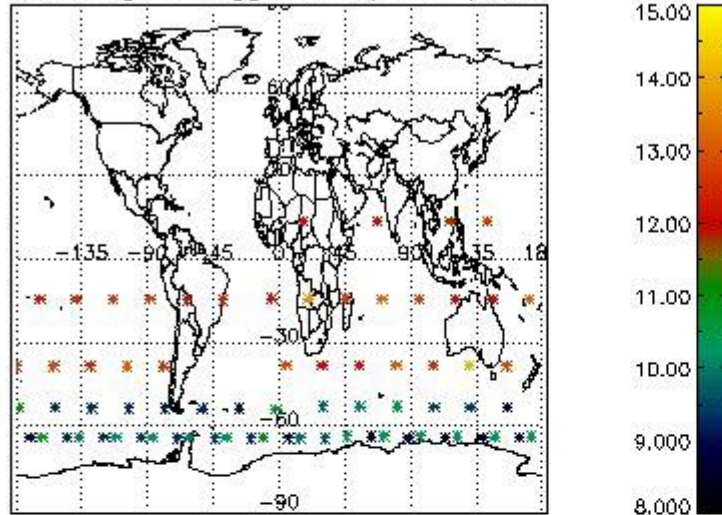

3.2 Plot quality information per product (world map)

Percentage of flagged data per O3 profile