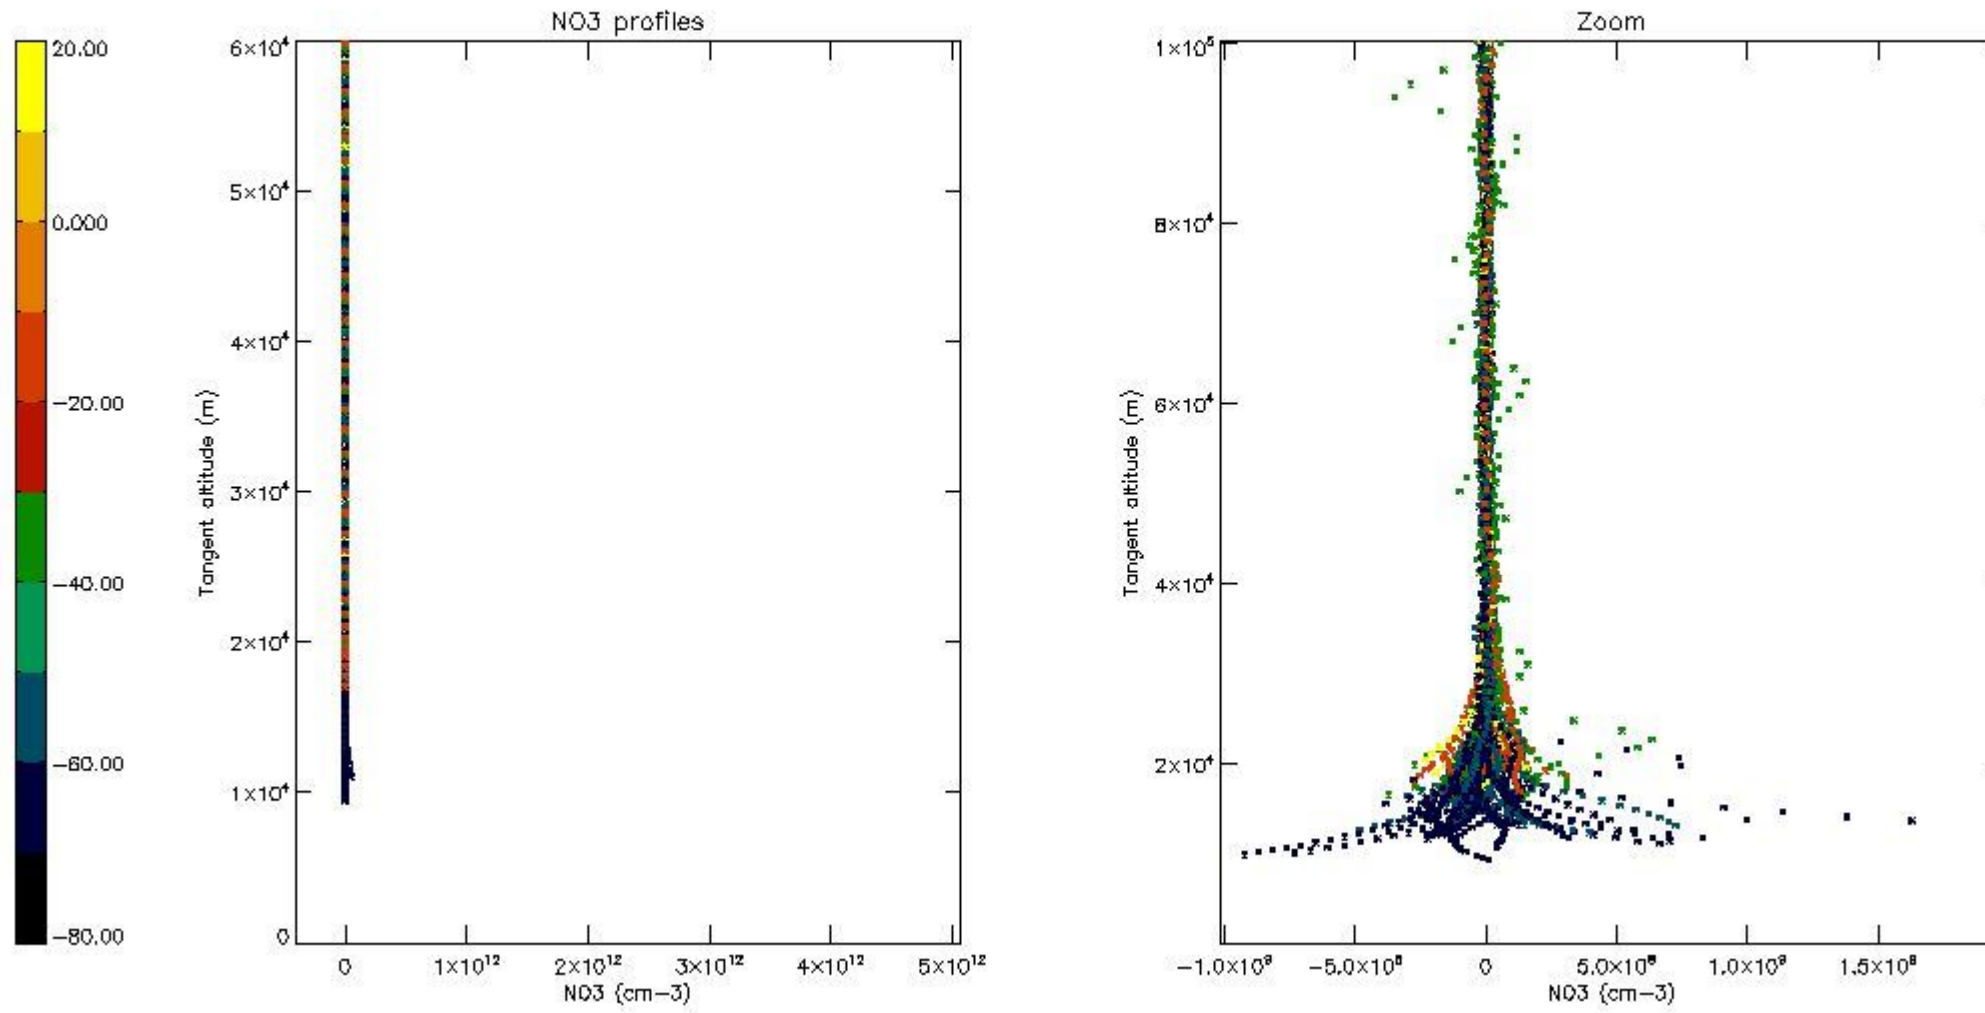

The colorbar represents the latitude.

*5.7 Plot NO3 profiles for all STD (dark without errors)*

The colorbar represents the latitude.