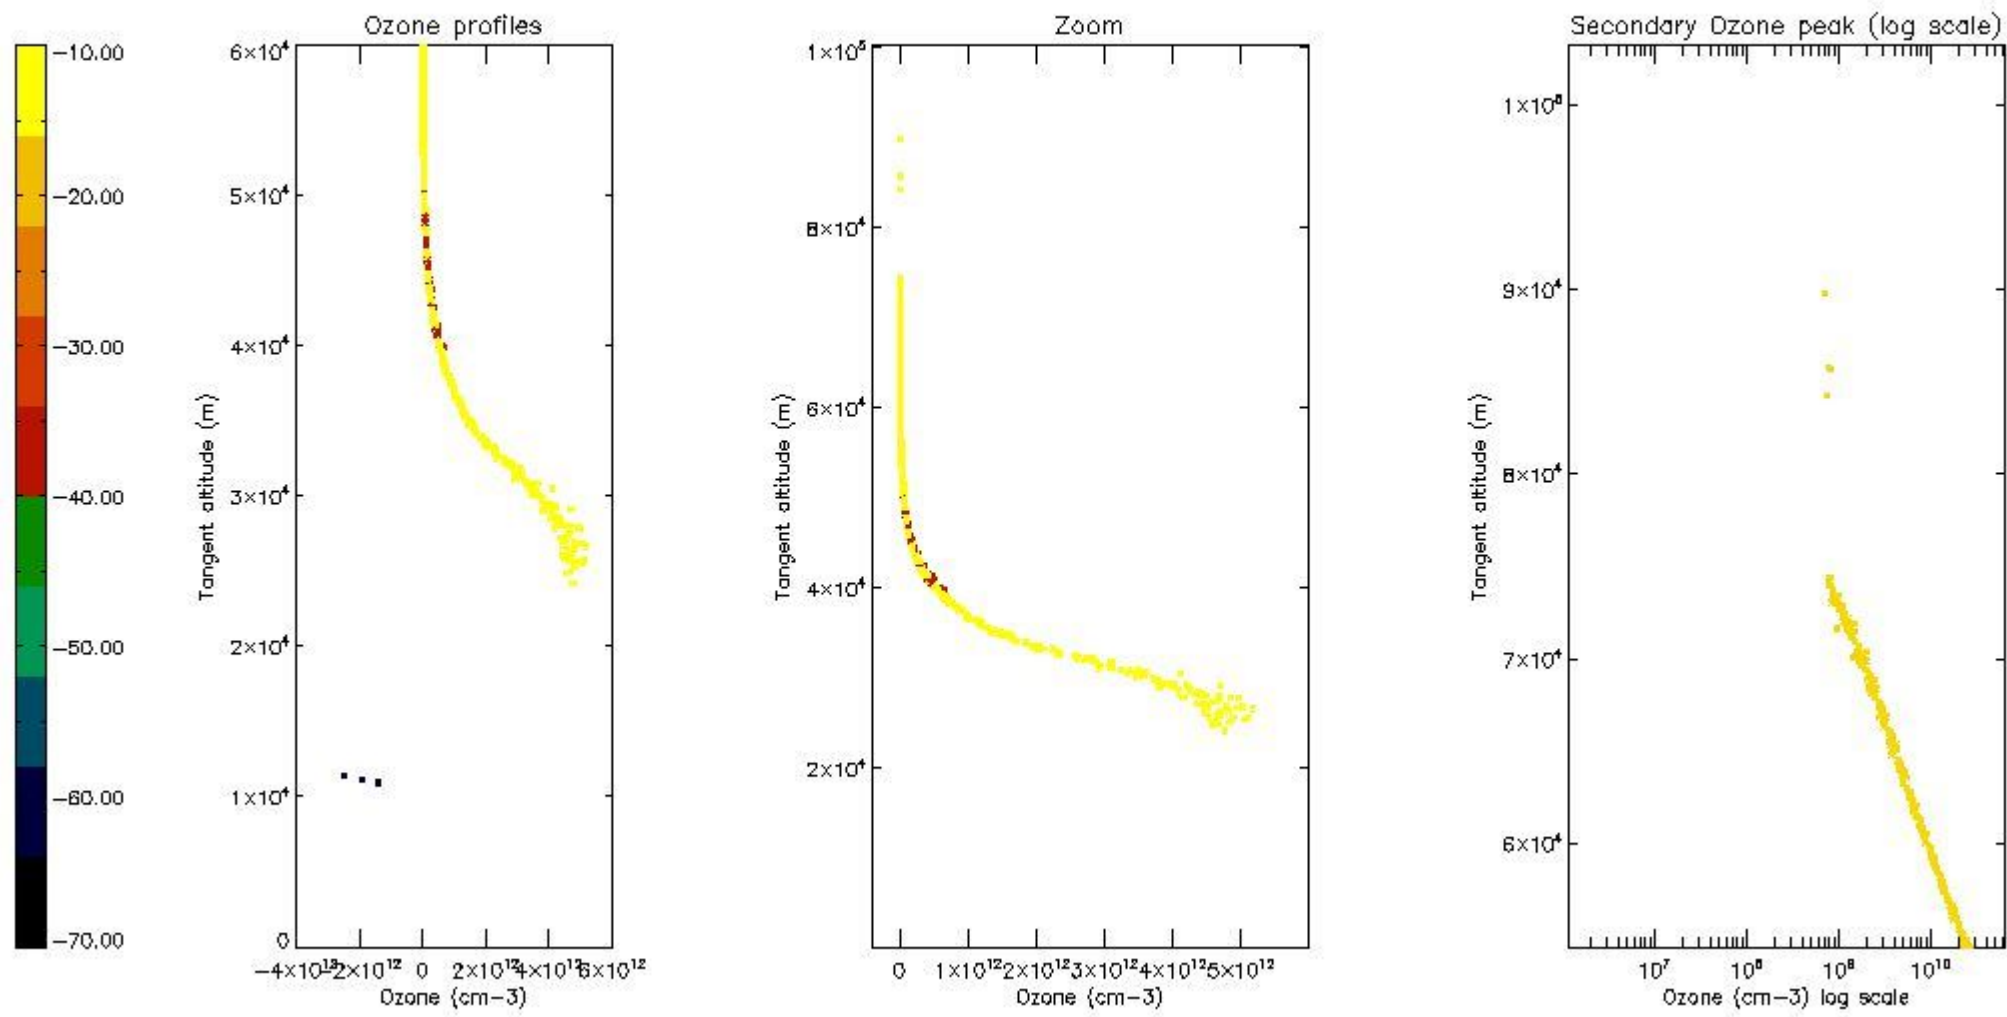

*5.4 Plot ozone profiles where STD < 10% (dark without errors)*

The colorbar represents the latitude.

*5.5 Plot ozone profiles where STD < 5% (dark without errors)*

The colorbar represents the latitude.

*5.6 Plot NO<sub>2</sub> profiles for all STD (dark without errors)*

The colorbar represents the latitude.

*5.7 Plot NO3 profiles for all STD (dark without errors)*

The colorbar represents the latitude.