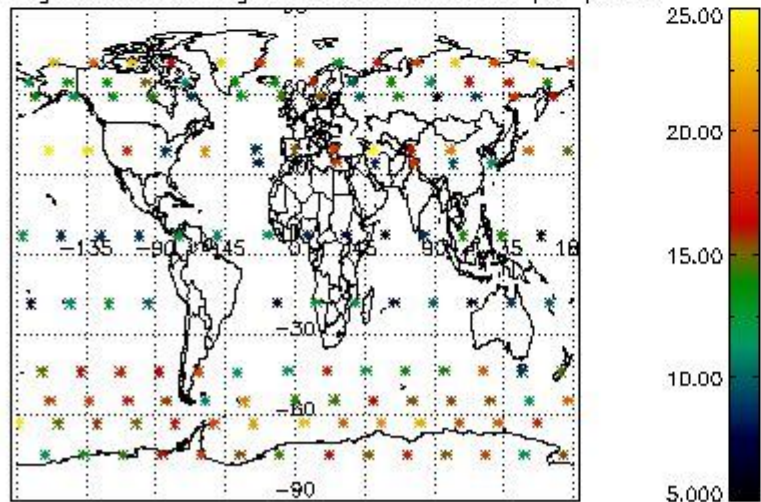

4.2.1 Plot level 1 quality information per product (world map): ENVISAT ASCENDING passes

Percentage of cosmic ray hits per profile

Percentage of datation errors per profile

Percentage of star falling outside central band per profile