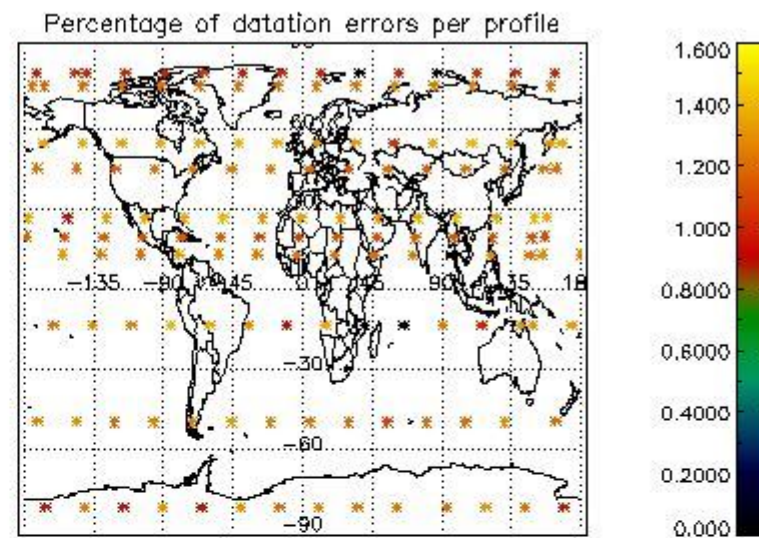

5. Trace gas profiles

5.1 Ozone statistics based on quality of products

The final quality of the products can be "measured" using the STD (Standard Deviation) attached to every point profile. This information is written to the parameter GOM_NL__2P/NL_LOCAL_SPECIES_DENSITY/o3_std of the level 2 products. The table below shows the statistics for given STD ranges.

The statistics are given with respect to the overall valid production:

- Products without fatal errors: GOM_NL__2P/MPH/PRODUCT_ERR=0
- Valid point profile: GOM_NL__2P/NL_LOCAL_SPECIES_DENSITY/pcd(0)=0

The 'Criteria' is applied to valid points of dark limb products:

- Products in dark limb illumination condition: GOM_NL__2P/NL_SUMMARY_QUALITY/obs_ill_cond=0
- Products without fatal errors: GOM_NL__2P/MPH/PRODUCT_ERR=0
- Valid point profile: GOM_NL__2P/NL_LOCAL_SPECIES_DENSITY/pcd(0)=0

So, the table below shows the percentage of dark limb and valid observations for each criteria with respect to the overall valid daily observations.

Criteria	% of total production
All STD	27
STD < 20	9