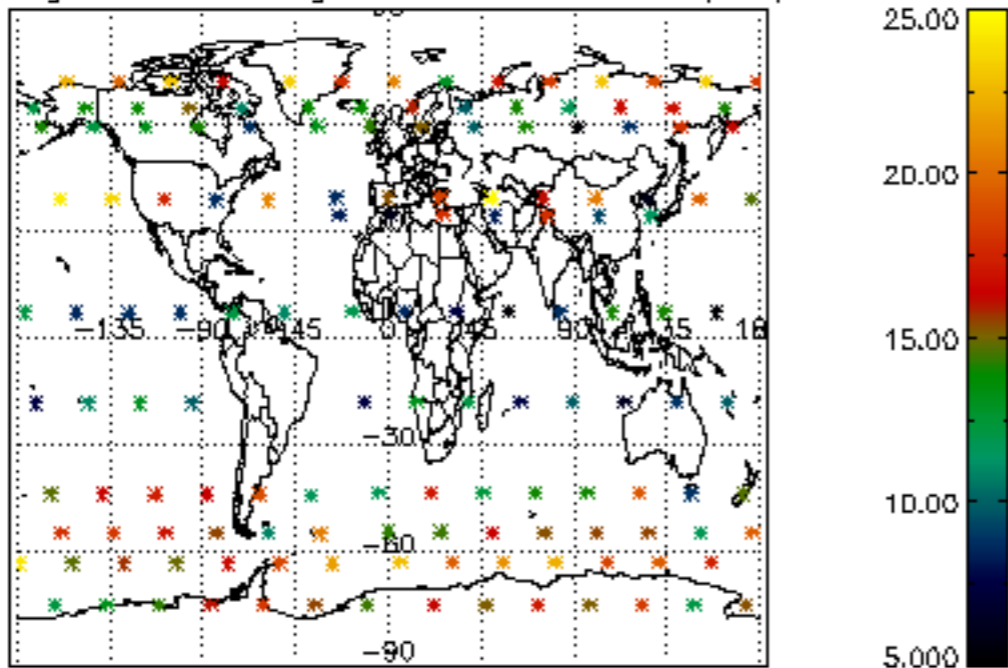

Percentage of cosmic ray hits per profile

Percentage of star falling outside central band per profile