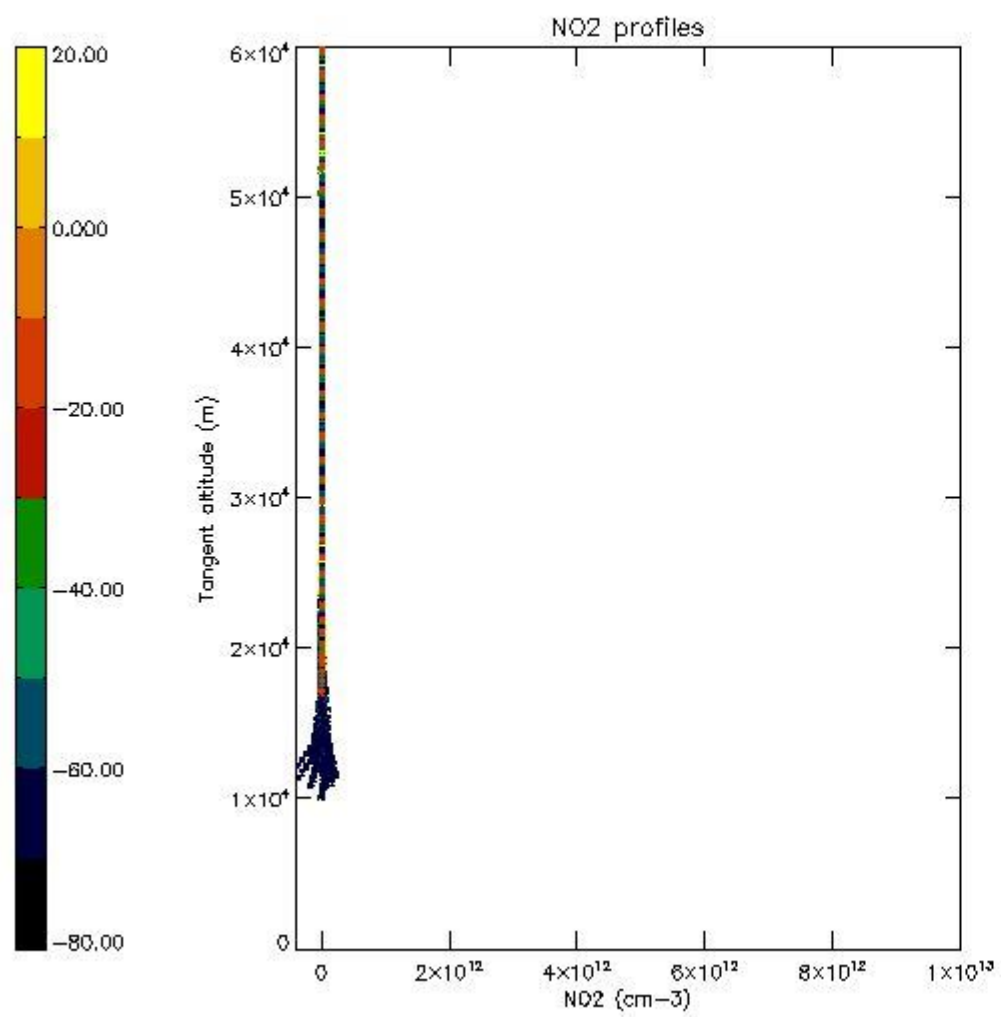

5.7 Plot NO3 profiles for all STD (dark without errors)

The colorbar represents the latitude.