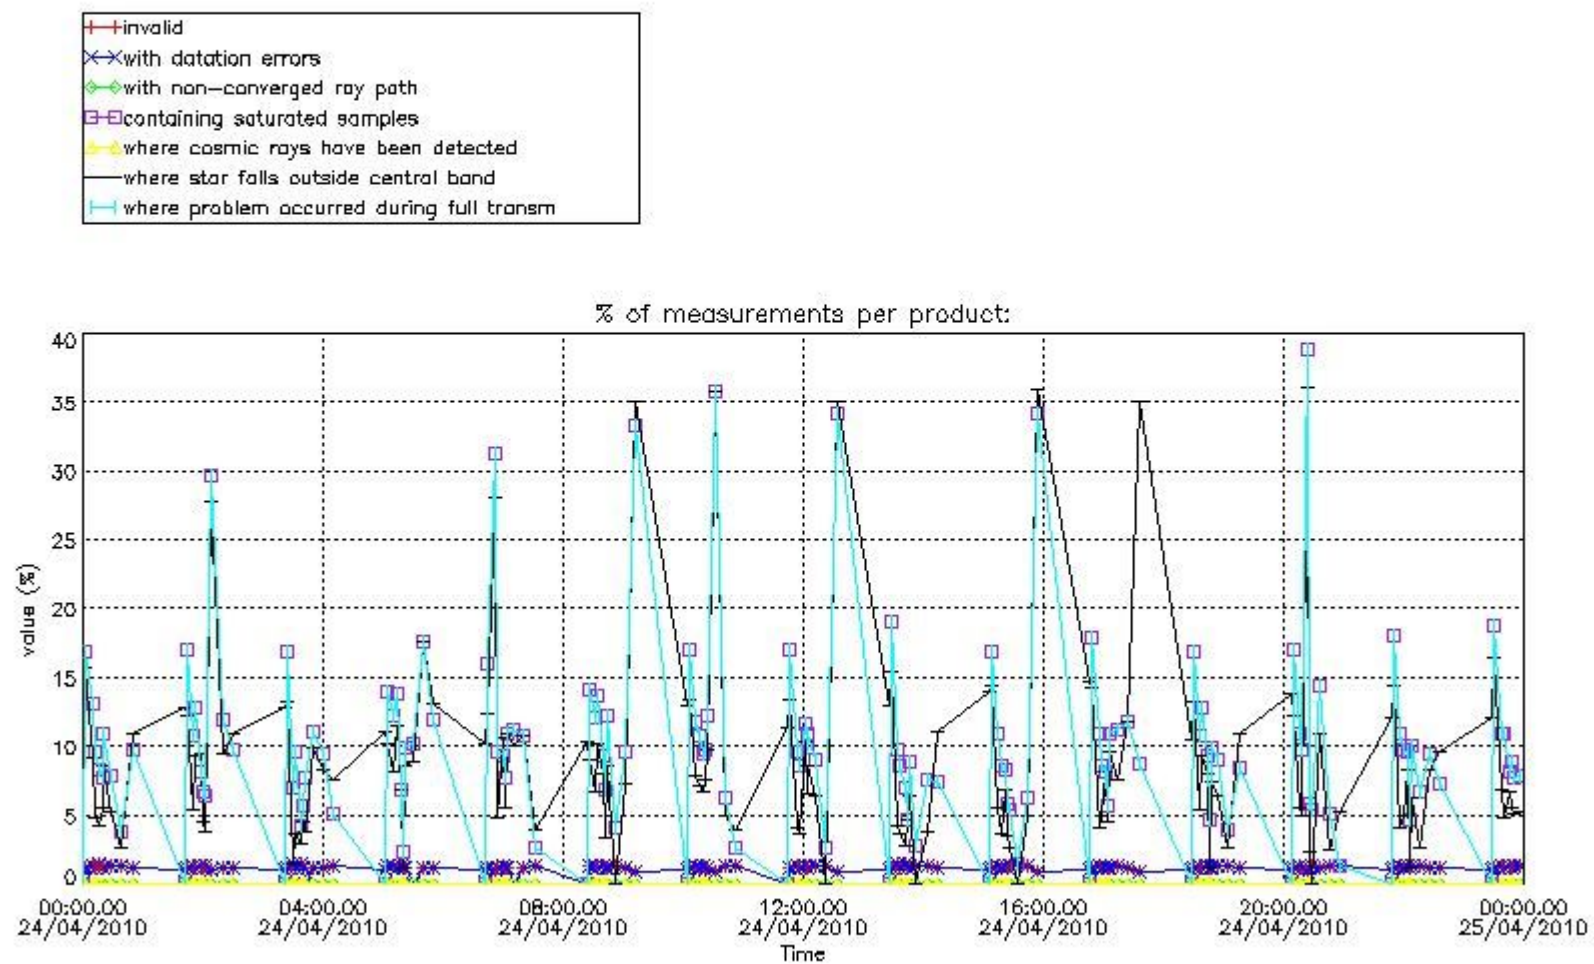

4.2 Plot quality information per product coming from level 1b processing (world map)

4.2.1 Plot level 1 quality information per product (world map): ENVISAT ASCENDING passes