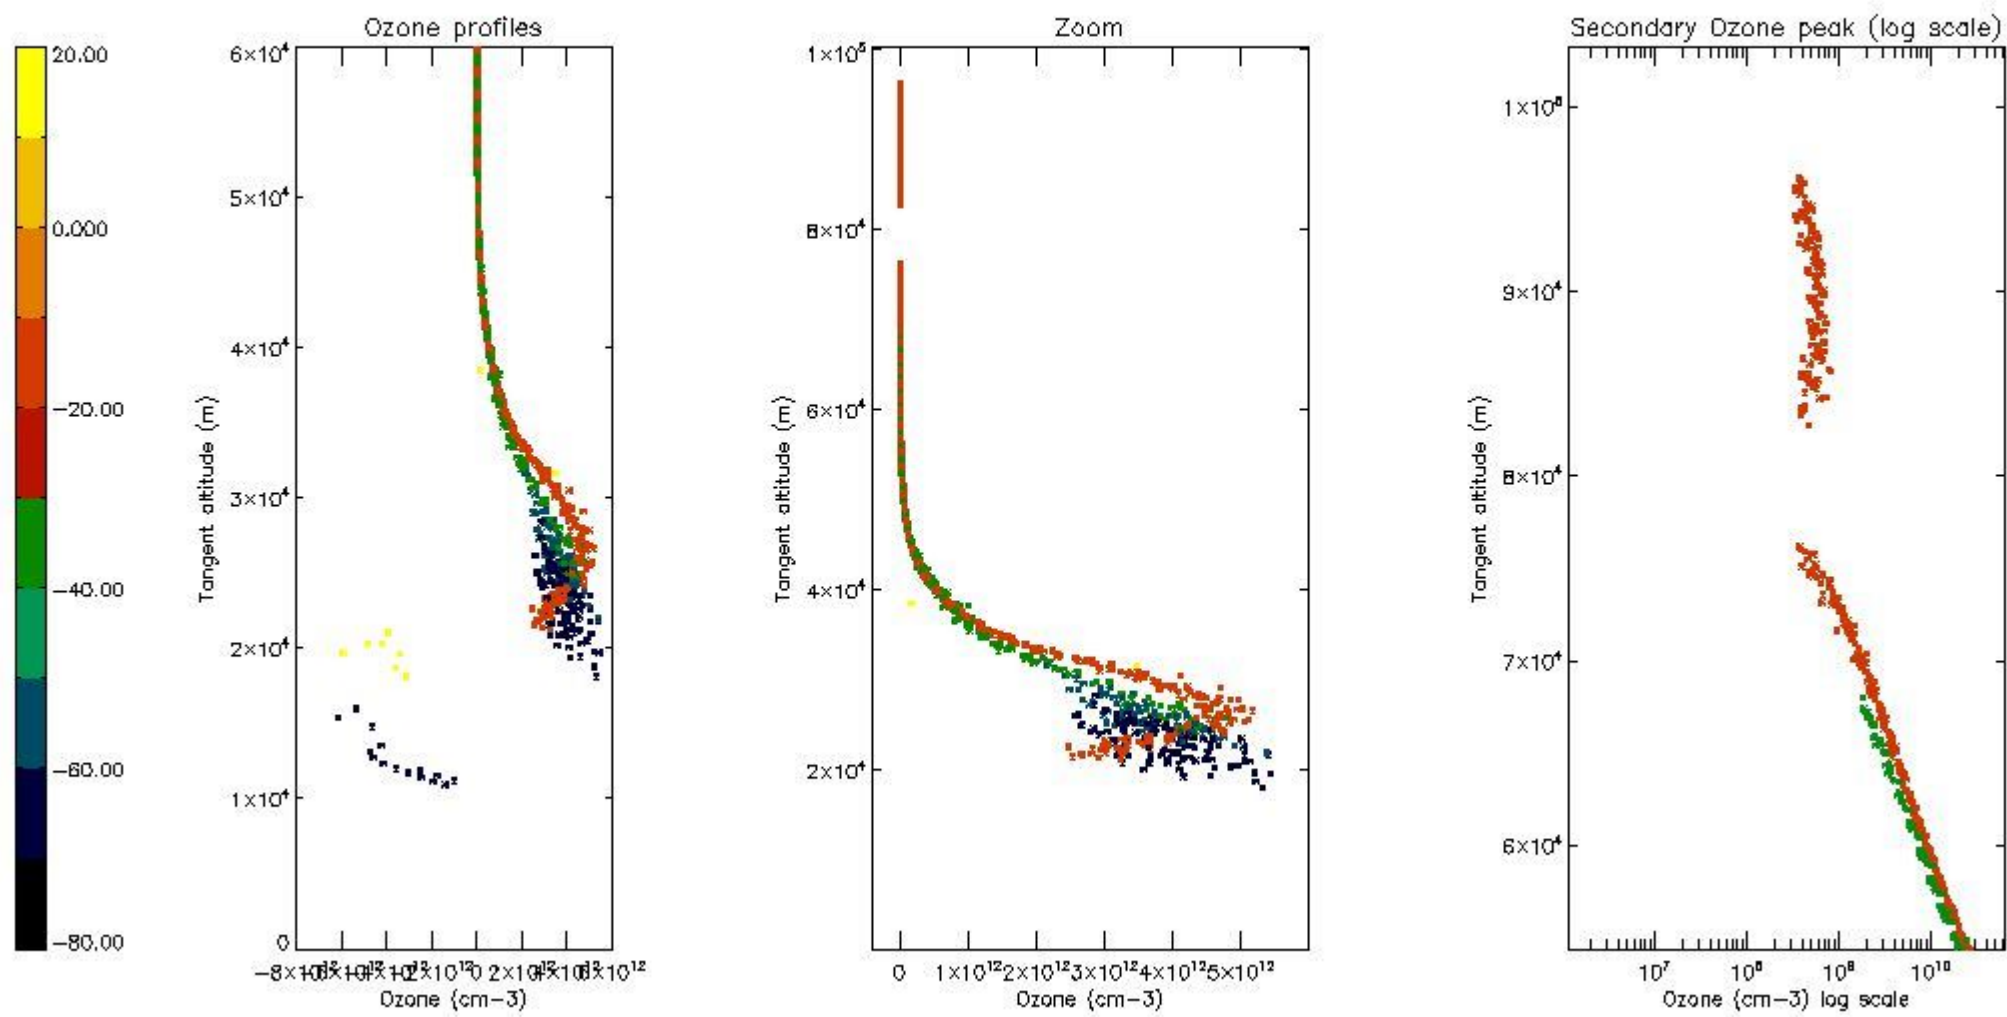

5.5 Plot ozone profiles where STD < 5% (dark without errors)

The colorbar represents the latitude.