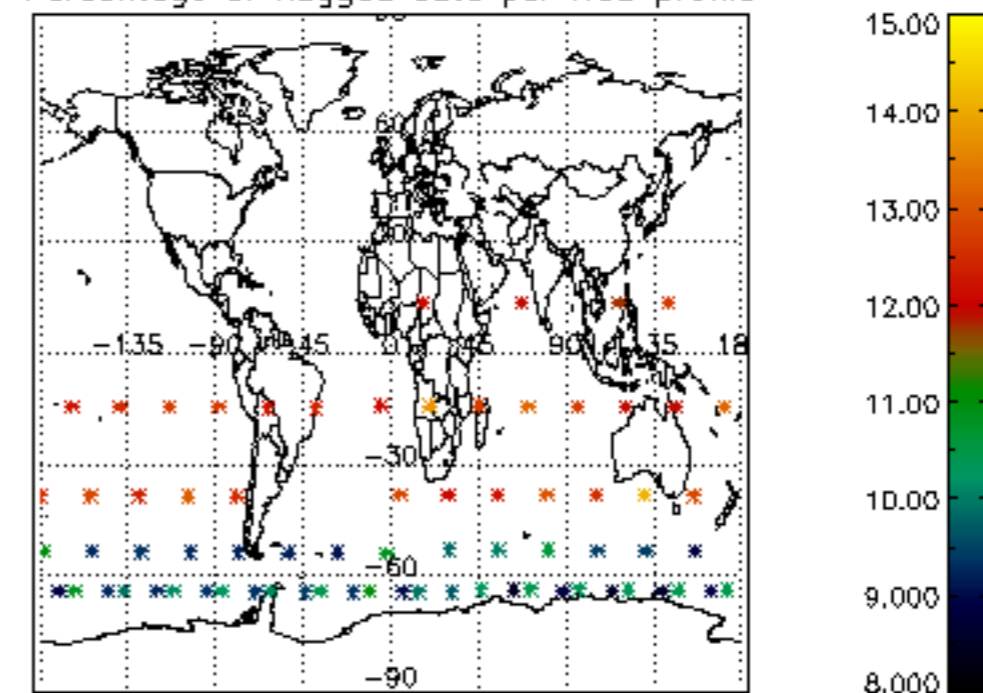

Percentage of flagged data per NO3 profile