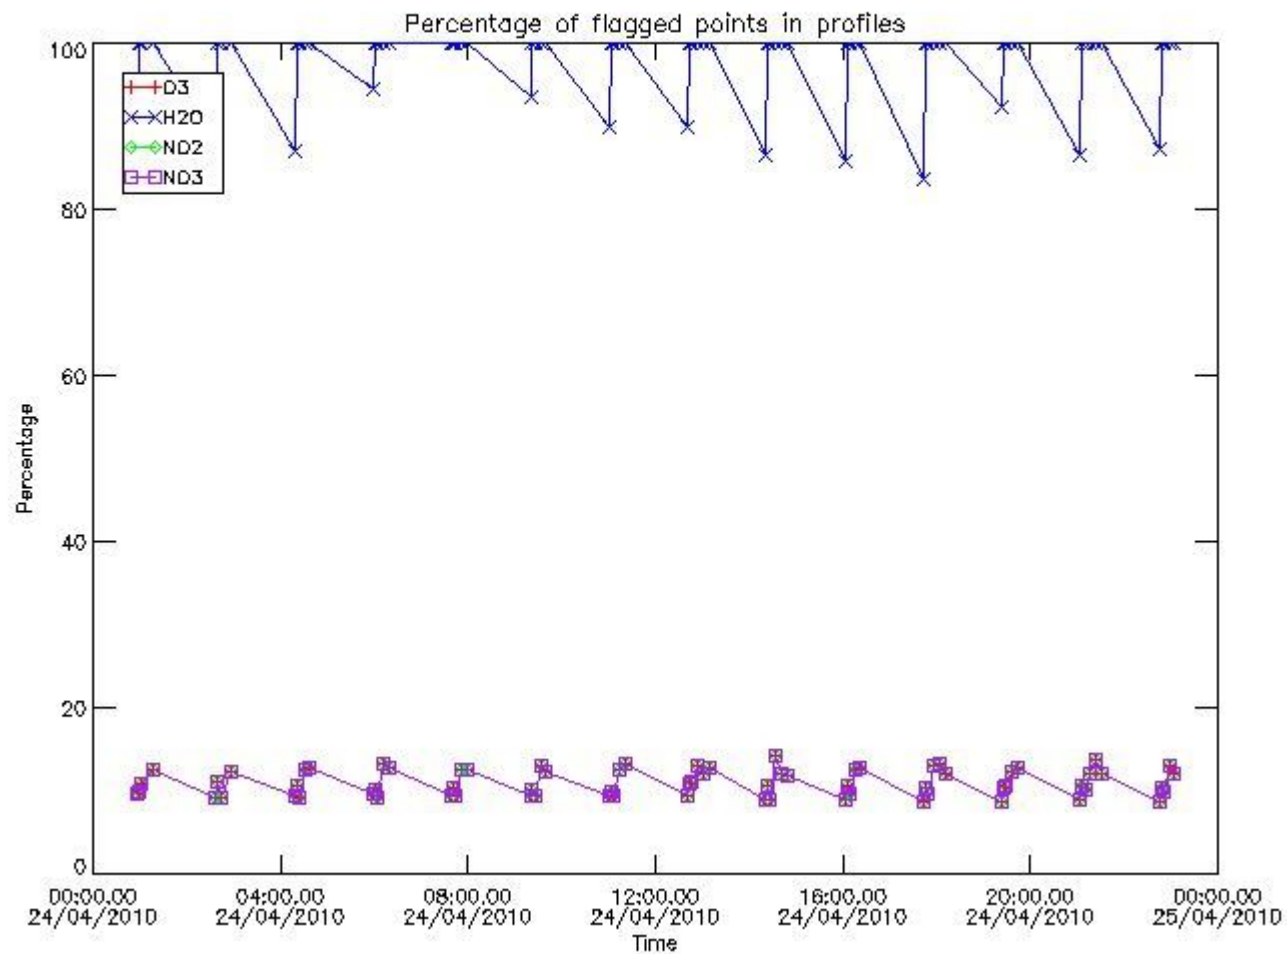

3. Quality information per product

In this section it is plotted some information contained in the Quality Summary data set of the level 2 products. Only products in dark limb conditions and without errors (error flag in the MPH set to "0") are used.

3.1 Plot quality information per product (time dependant)