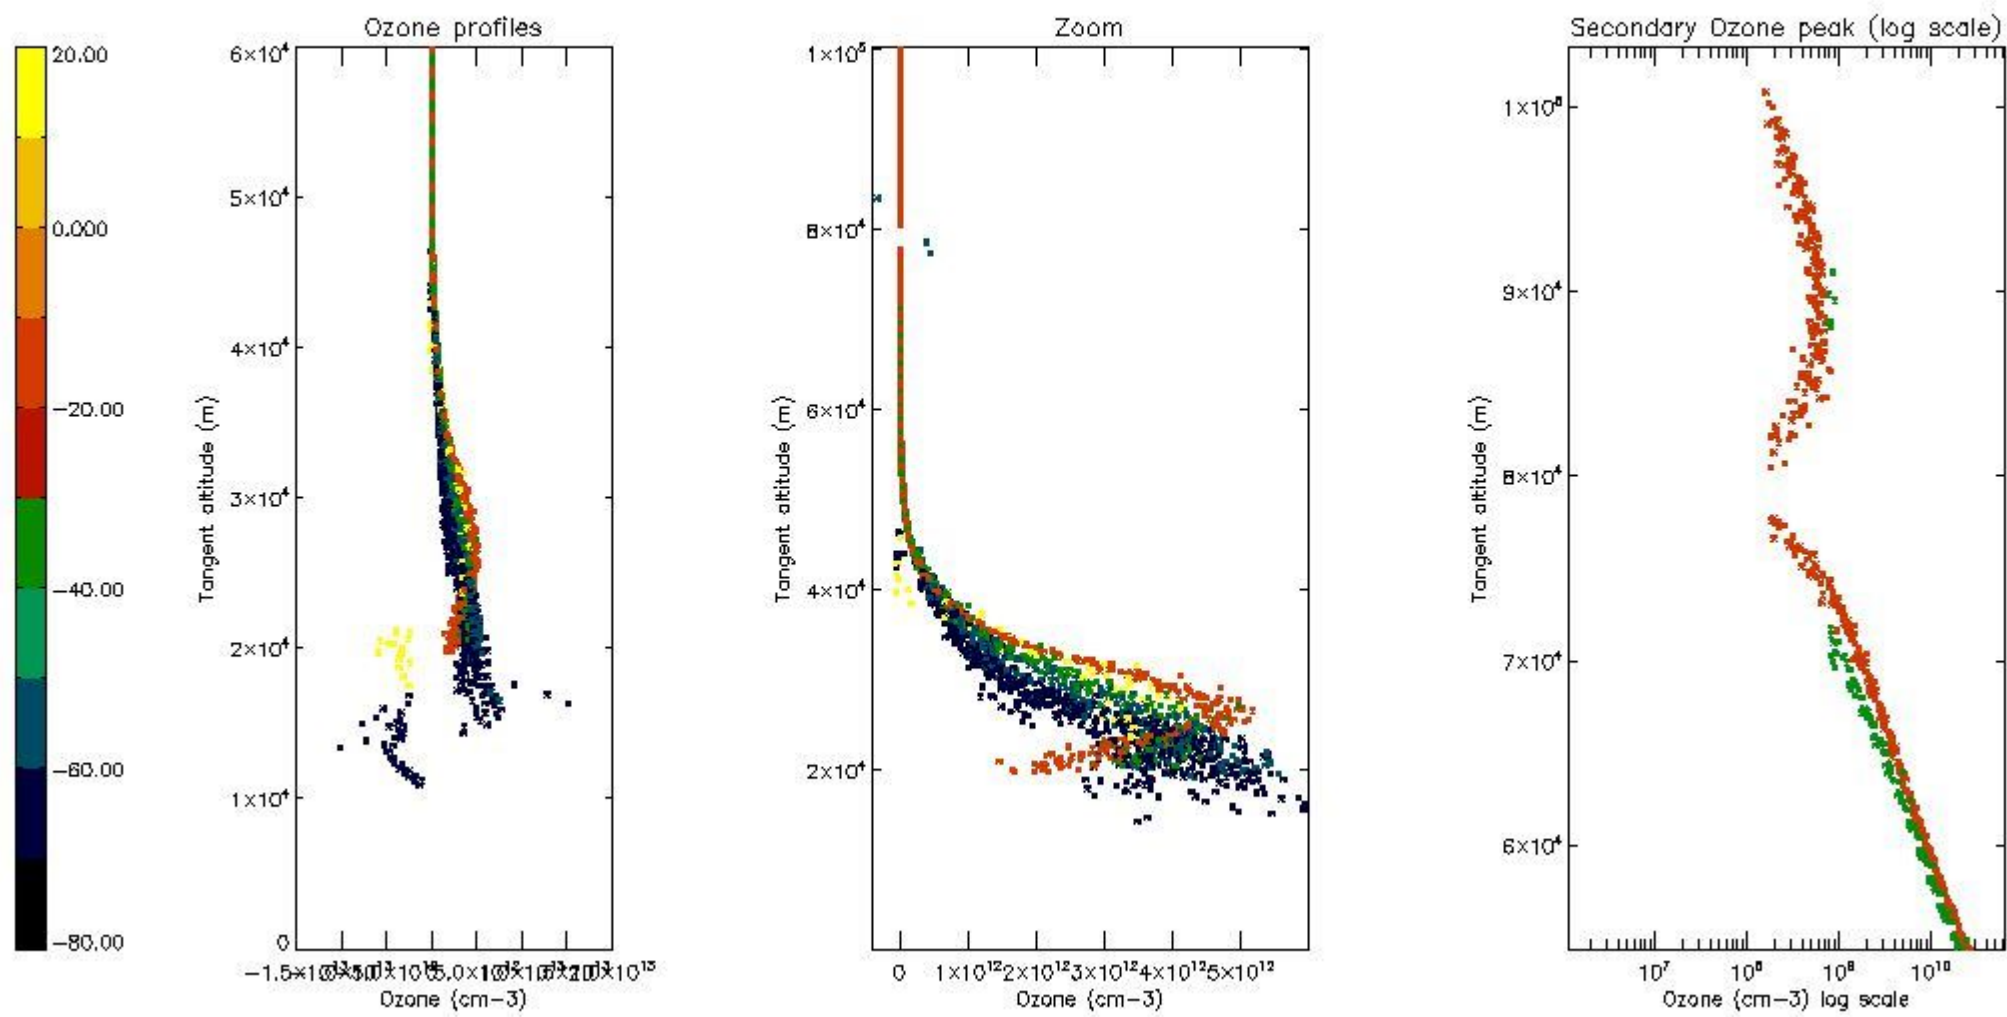

STD < 10	5
STD < 5	2

5.2 Plot ozone profiles for all STD (dark without errors)

The colorbar represents the latitude.

5.3 Plot ozone profiles where STD < 20% (dark without errors)

The colorbar represents the latitude.