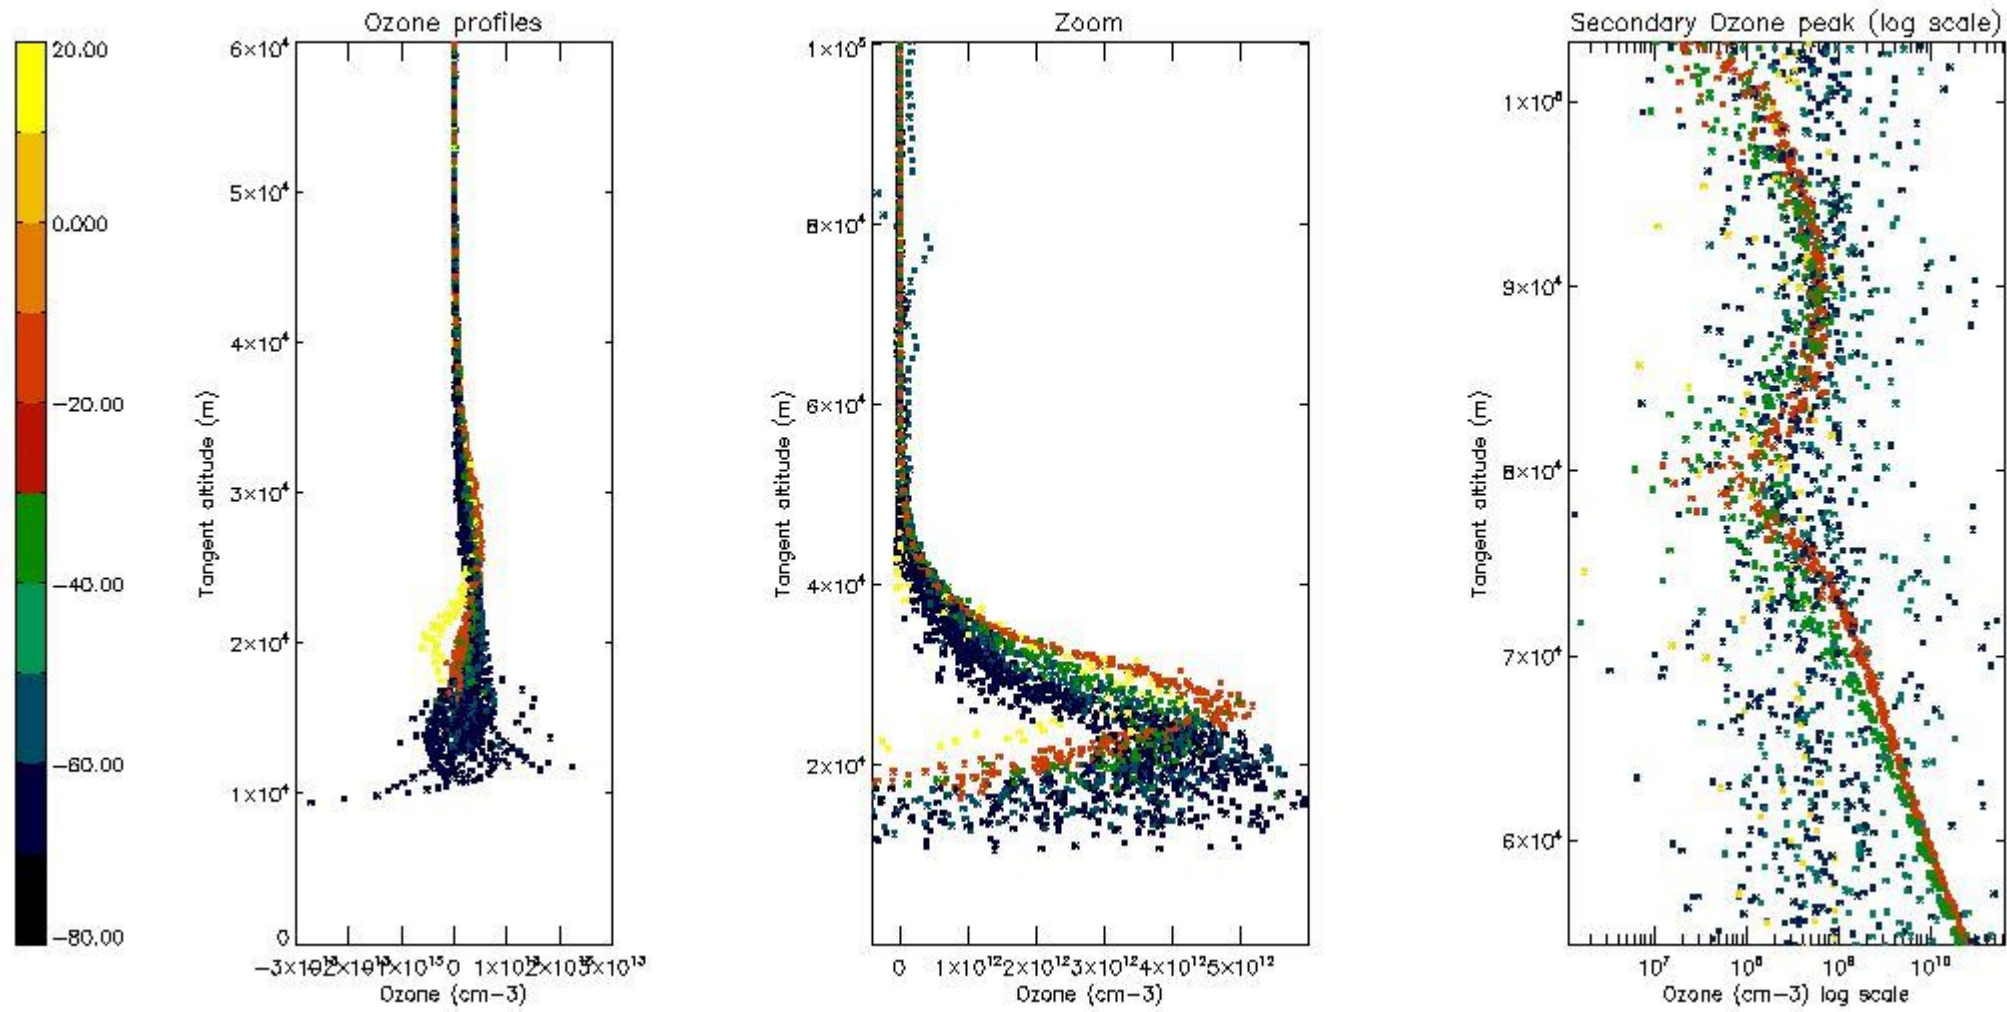

STD < 10	5
STD < 5	2

5.2 Plot ozone profiles for all STD (dark without errors)

The colorbar represents the latitude.

5.3 Plot ozone profiles where STD < 20% (dark without errors)

The colorbar represents the latitude.