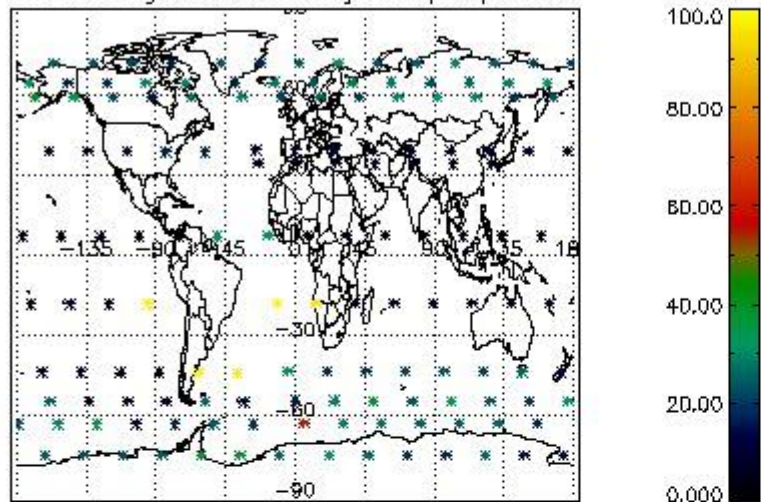

Percentage of cosmic ray hits per profile