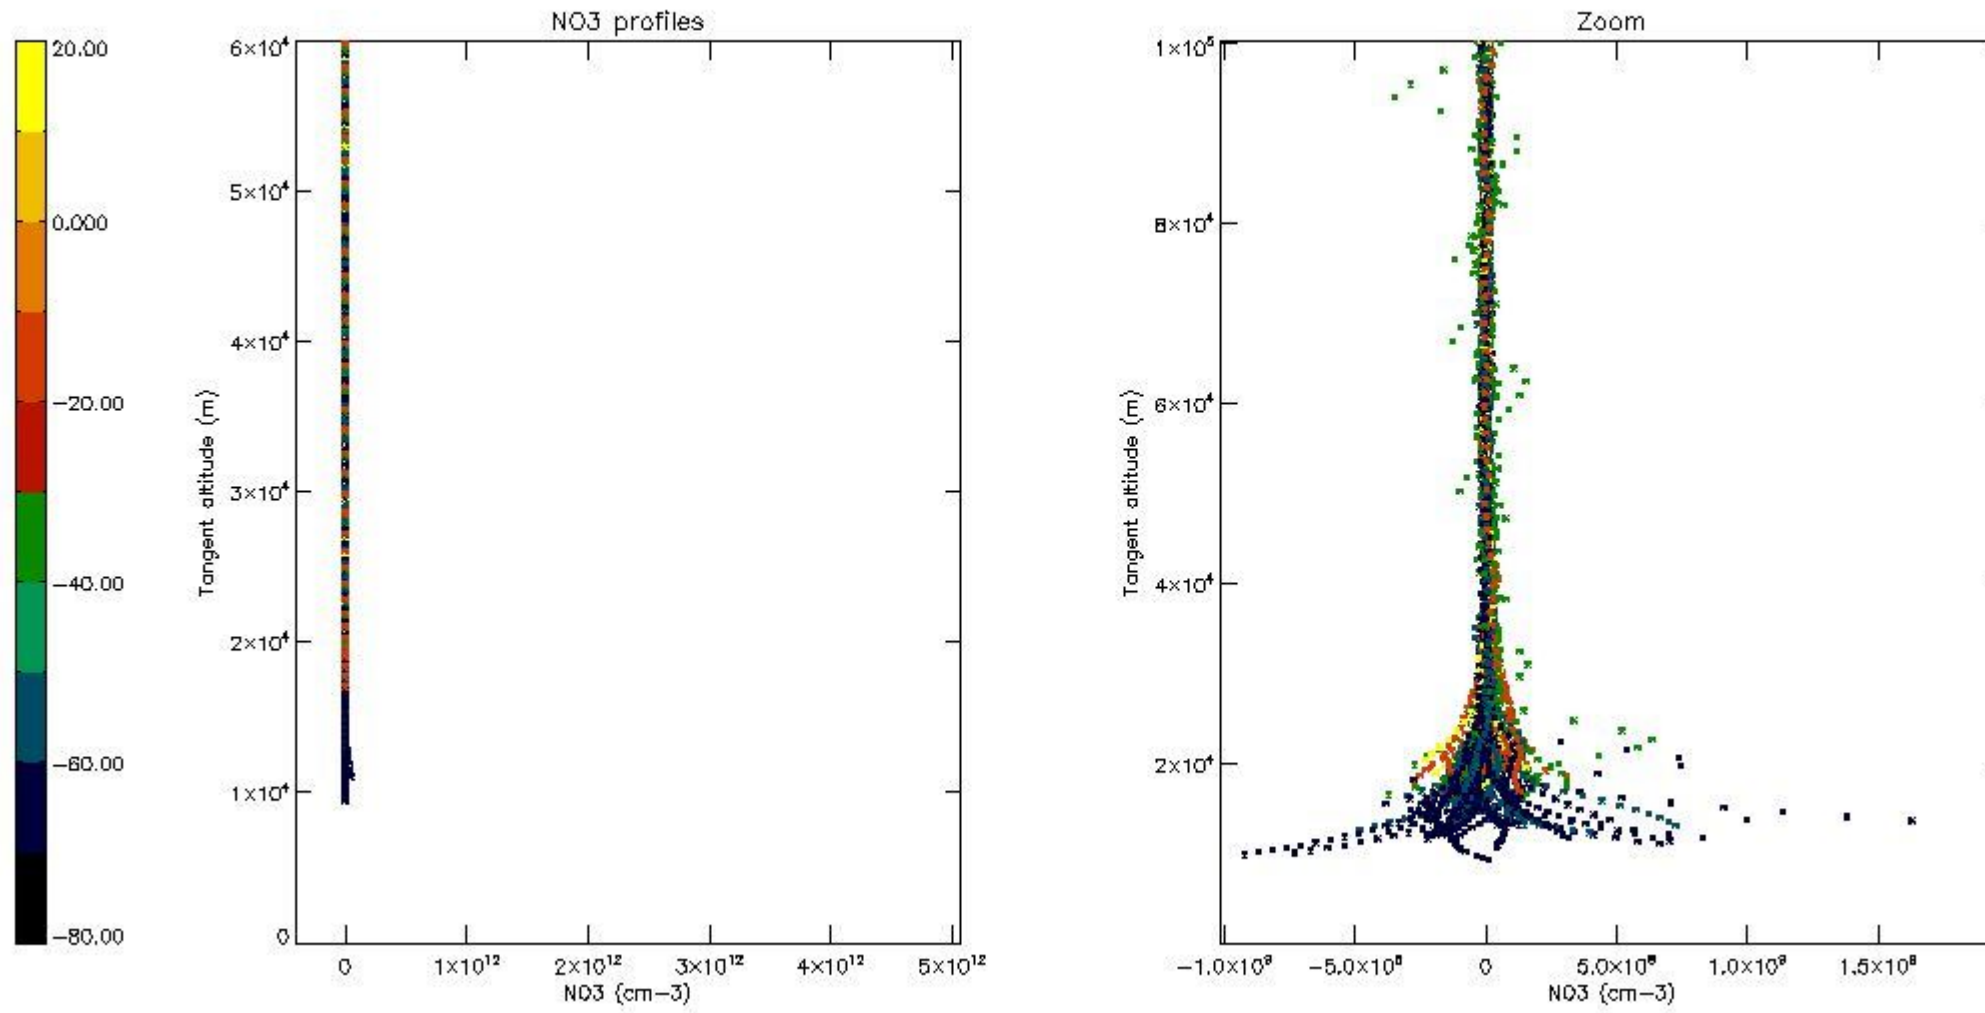

6. Auxiliary Data Files used for the production reported in section 2

The number reported in the third column indicates since which file (see list in section 2) the corresponding auxiliary file has been used. The fourth column is the date of those product files.

Type	Auxiliary Filename	Used since product	Used since product date
INST_PHYS_CHARACTERISTICS	GOM_INS_AXVIEC20091111_143220_20030716_120000_20500101_000000	1	24-APR-2010 00:00:29
LEVEL-2_PROC_CONFIG	GOM_PR2_AXVIEC20091111_152718_20020301_000000_20500101_000000	1	24-APR-2010 00:00:29
CROSS_SECTIONS_FILE	GOM_CRS_AXVIEC20091111_154832_20020301_000000_20500101_000000	1	24-APR-2010 00:00:29