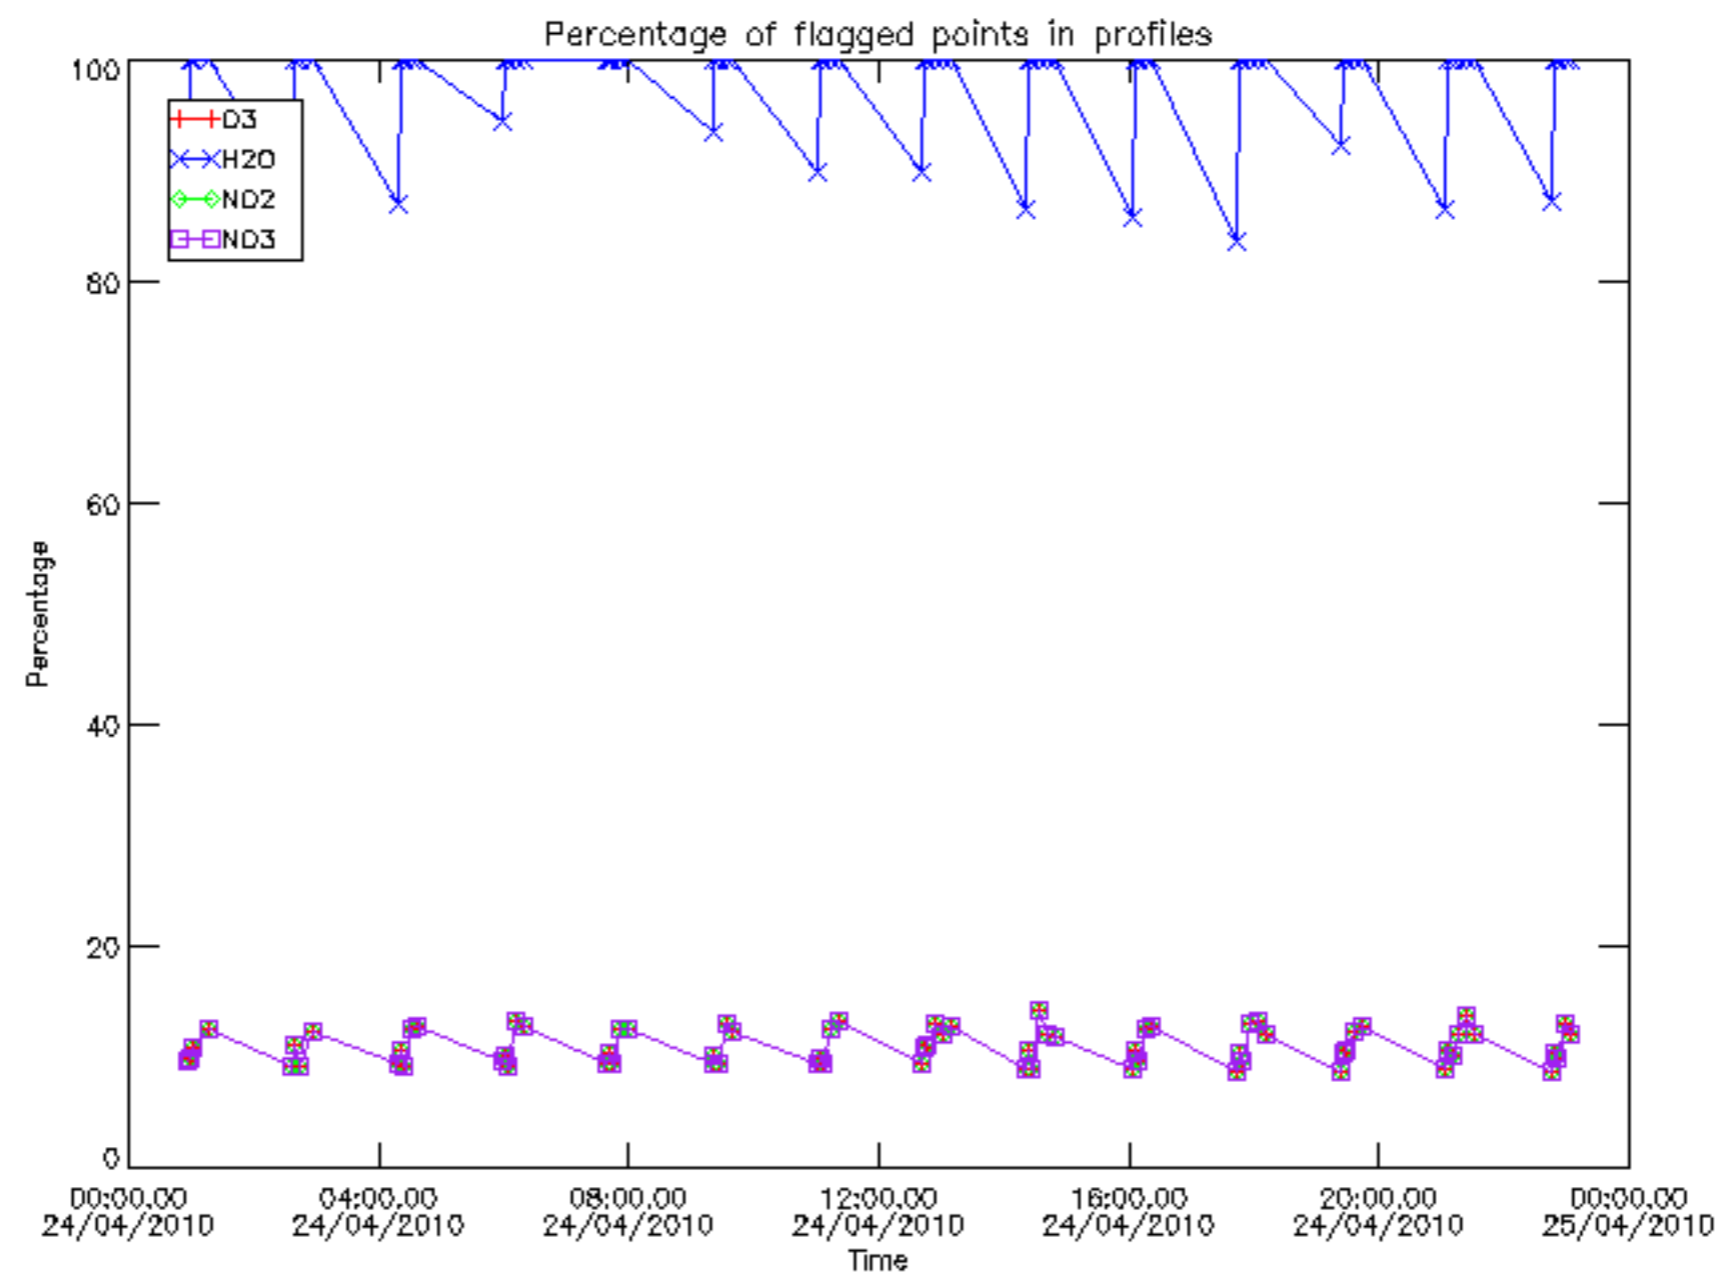

Percentage of flagged data per D3 profile

Percentage of flagged data per H2O profile