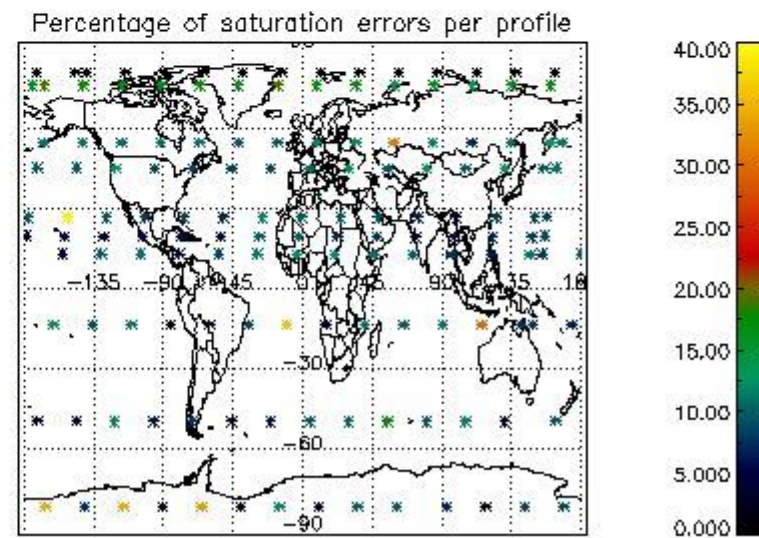

5. Trace gas profiles

5.1 Ozone statistics based on quality of products

The final quality of the products can be "measured" using the STD (Standard Deviation) attached to every point profile. This information is written to the parameter GOM_NL__2P/NL_LOCAL_SPECIES_DENSITY/o3_std of the level 2 products. The table below shows the statistics for given STD ranges.

The statistics are given with respect to the overall valid production:

- Products without fatal errors: GOM_NL__2P/MPH/PRODUCT_ERR=0
- Valid point profile: GOM_NL__2P/NL_LOCAL_SPECIES_DENSITY/pcd(0)=0

The 'Criteria' is applied to valid points of dark limb products:

- Products in dark limb illumination condition: GOM_NL__2P/NL_SUMMARY_QUALITY/obs_ill_cond=0
- Products without fatal errors: GOM_NL__2P/MPH/PRODUCT_ERR=0
- Valid point profile: GOM_NL__2P/NL_LOCAL_SPECIES_DENSITY/pcd(0)=0

So, the table below shows the percentage of dark limb and valid observations for each criteria with respect to the overall valid daily observations.

Criteria	% of total production
All STD	27
STD < 20	9