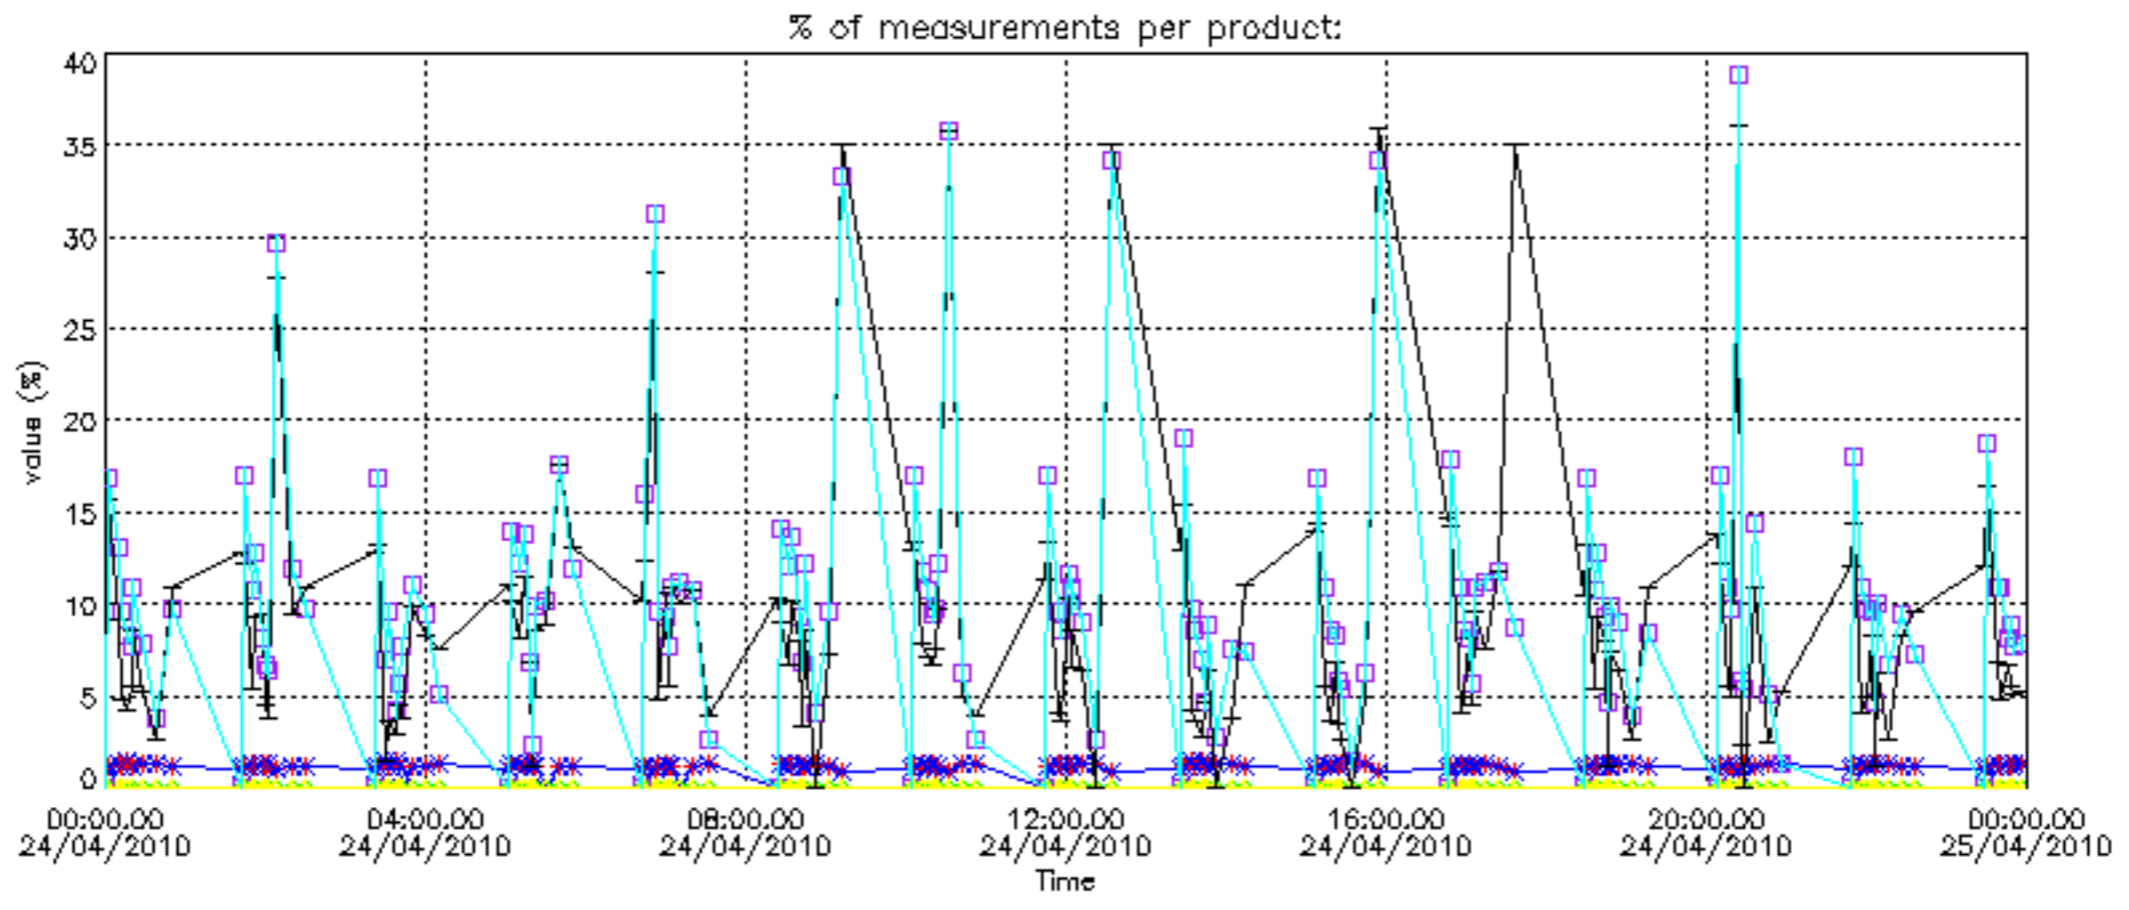

Percentage of cosmic ray hits per profile

Percentage of datation errors per profile