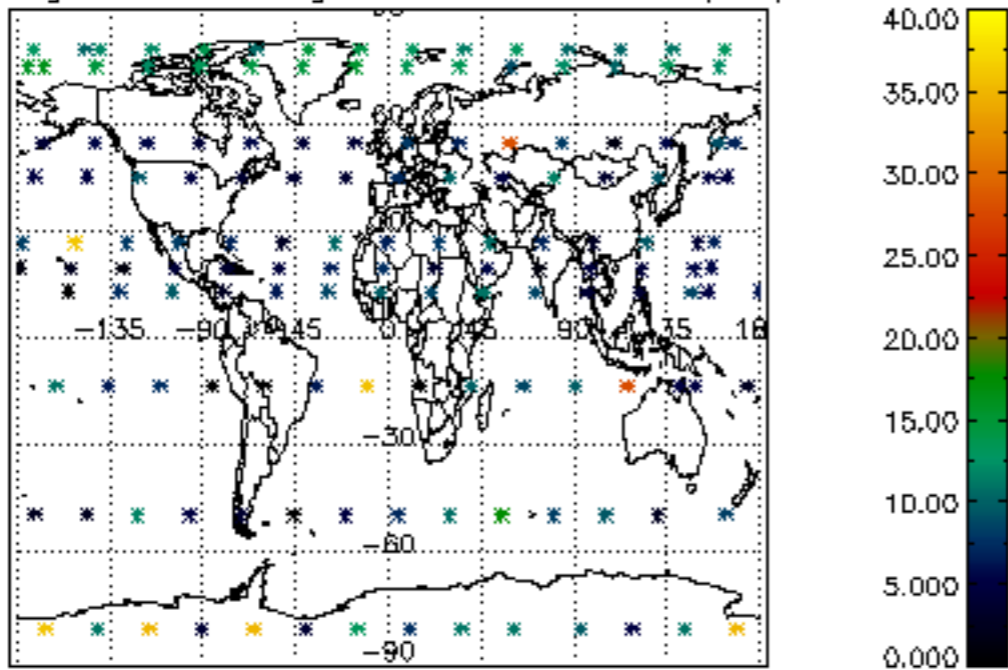

Percentage of star falling outside central band per profile