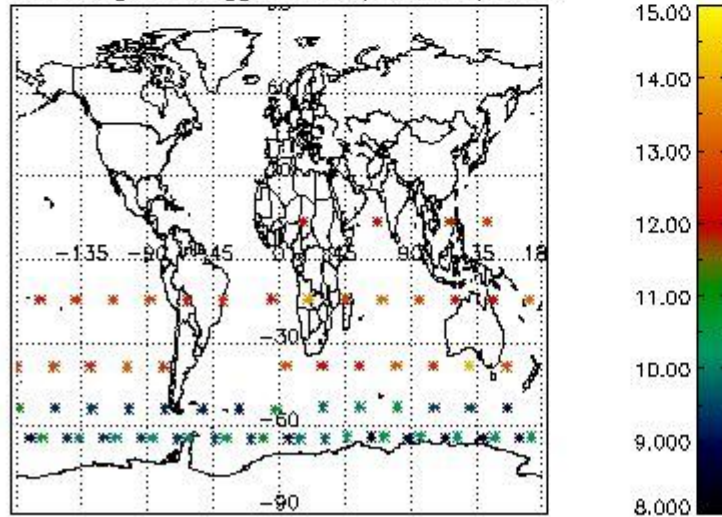

Percentage of flagged data per NO2 profile