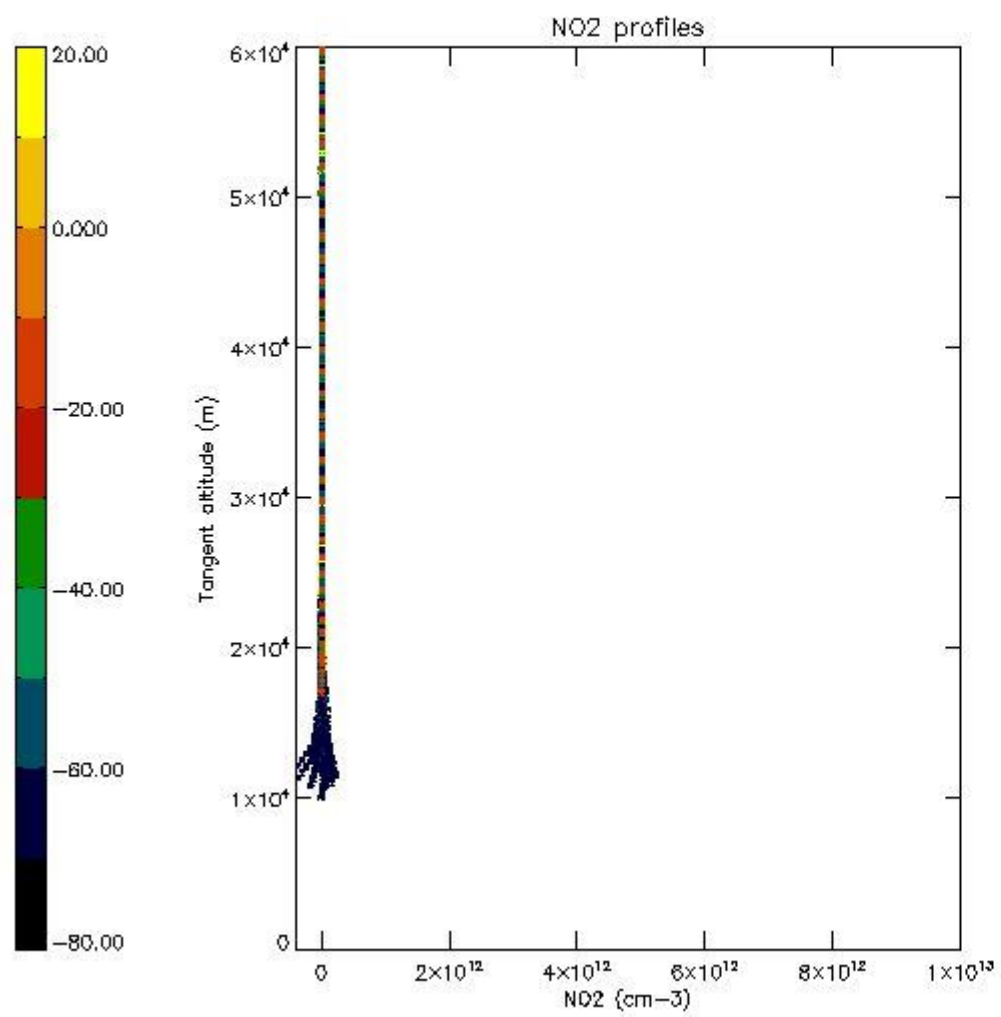

*5.4 Plot ozone profiles where STD < 10% (dark without errors)*

The colorbar represents the latitude.

*5.5 Plot ozone profiles where STD < 5% (dark without errors)*

The colorbar represents the latitude.

*5.6 Plot NO<sub>2</sub> profiles for all STD (dark without errors)*

The colorbar represents the latitude.

*5.7 Plot NO3 profiles for all STD (dark without errors)*

The colorbar represents the latitude.