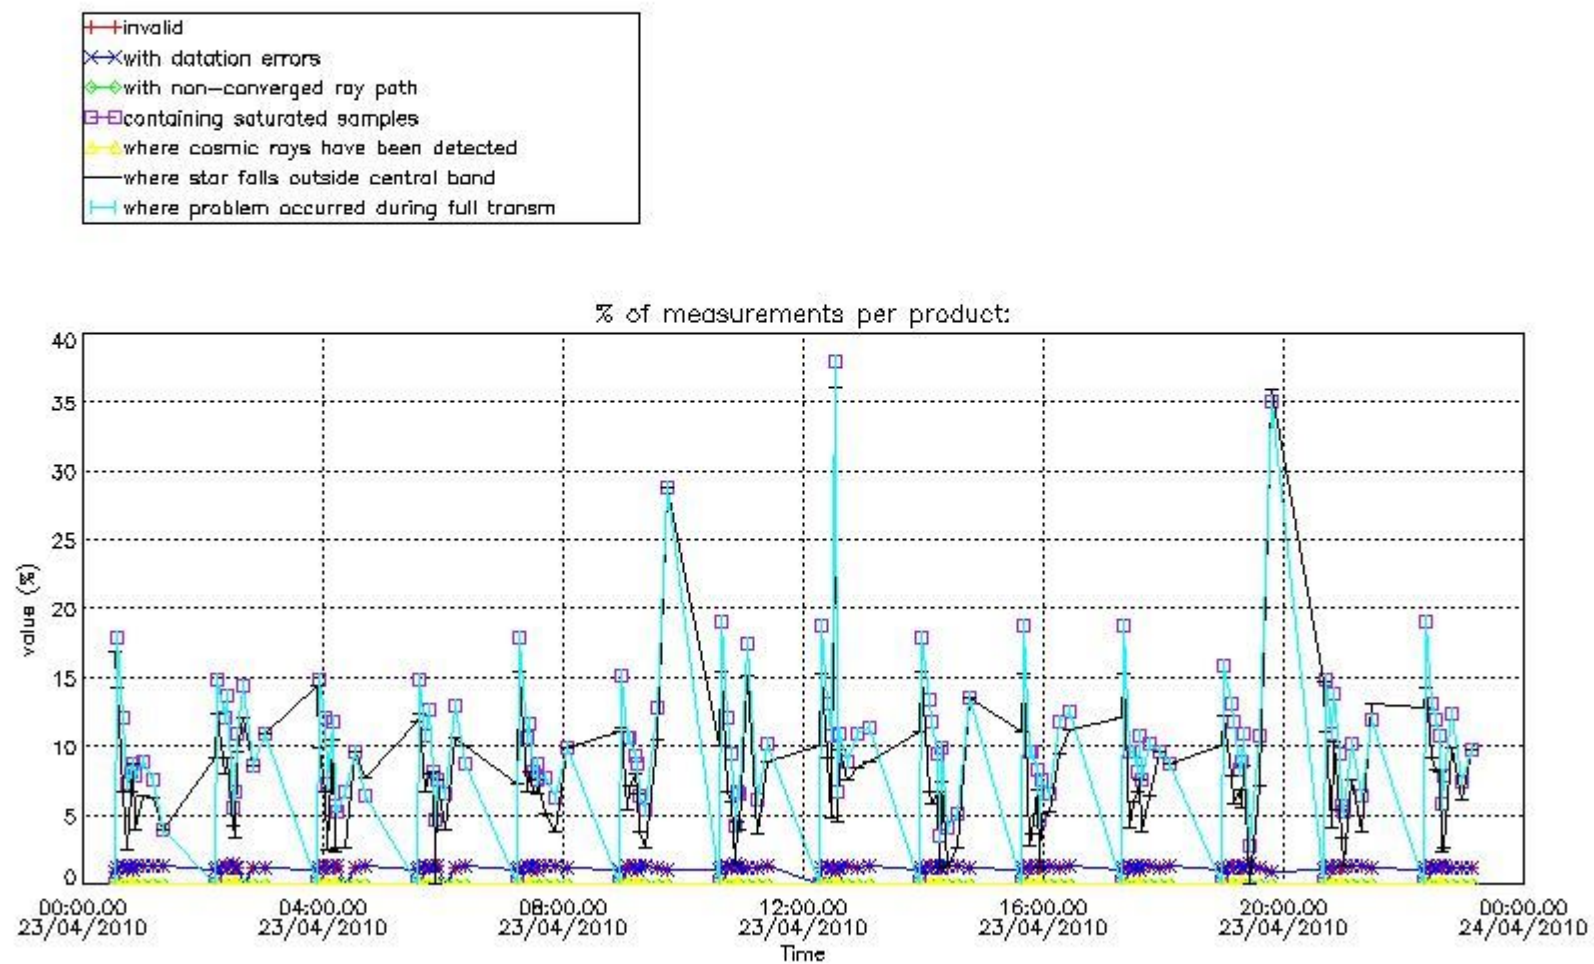

4.2 Plot quality information per product coming from level 1b processing (world map)

4.2.1 Plot level 1 quality information per product (world map): ENVISAT ASCENDING passes