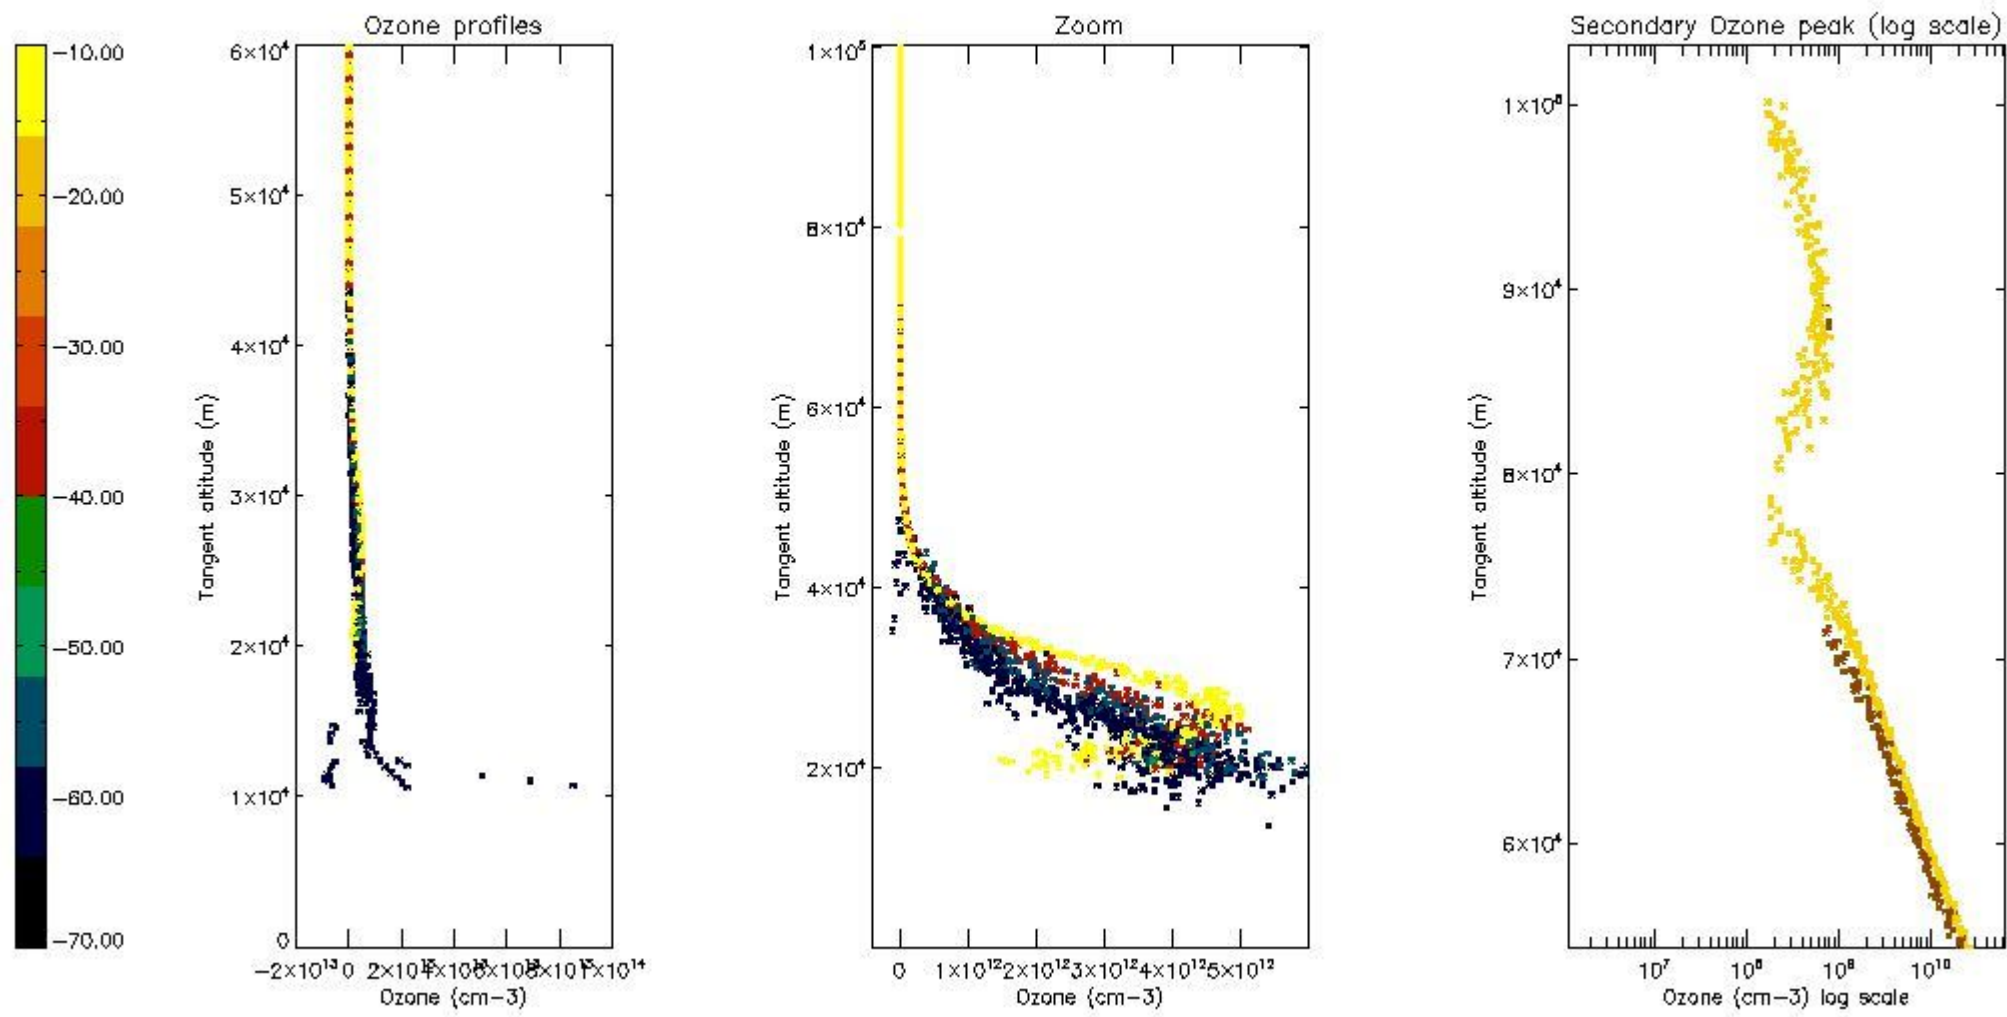

STD < 10	5
STD < 5	2

5.2 Plot ozone profiles for all STD (dark without errors)

The colorbar represents the latitude.

5.3 Plot ozone profiles where STD < 20% (dark without errors)

The colorbar represents the latitude.