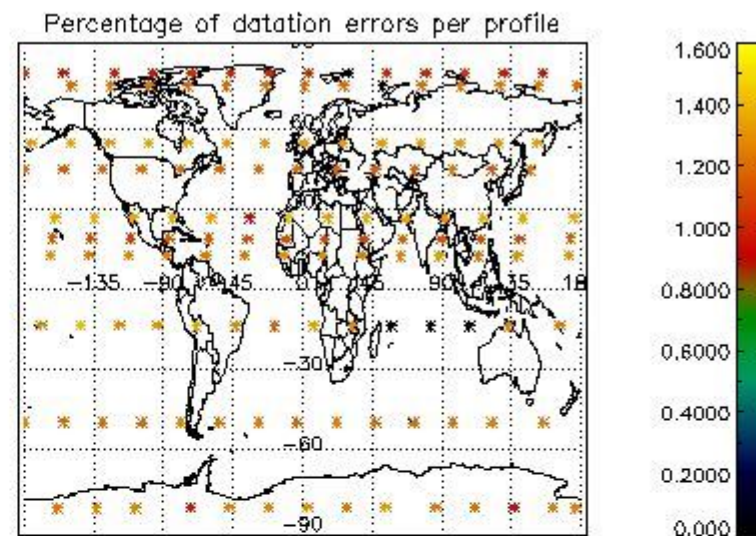

Percentage of datation errors per profile

Percentage of star falling outside central band per profile

Percentage of saturation errors per profile

4.2.2 Plot level 1 quality information per product (world map): ENVISAT DESCENDING passes