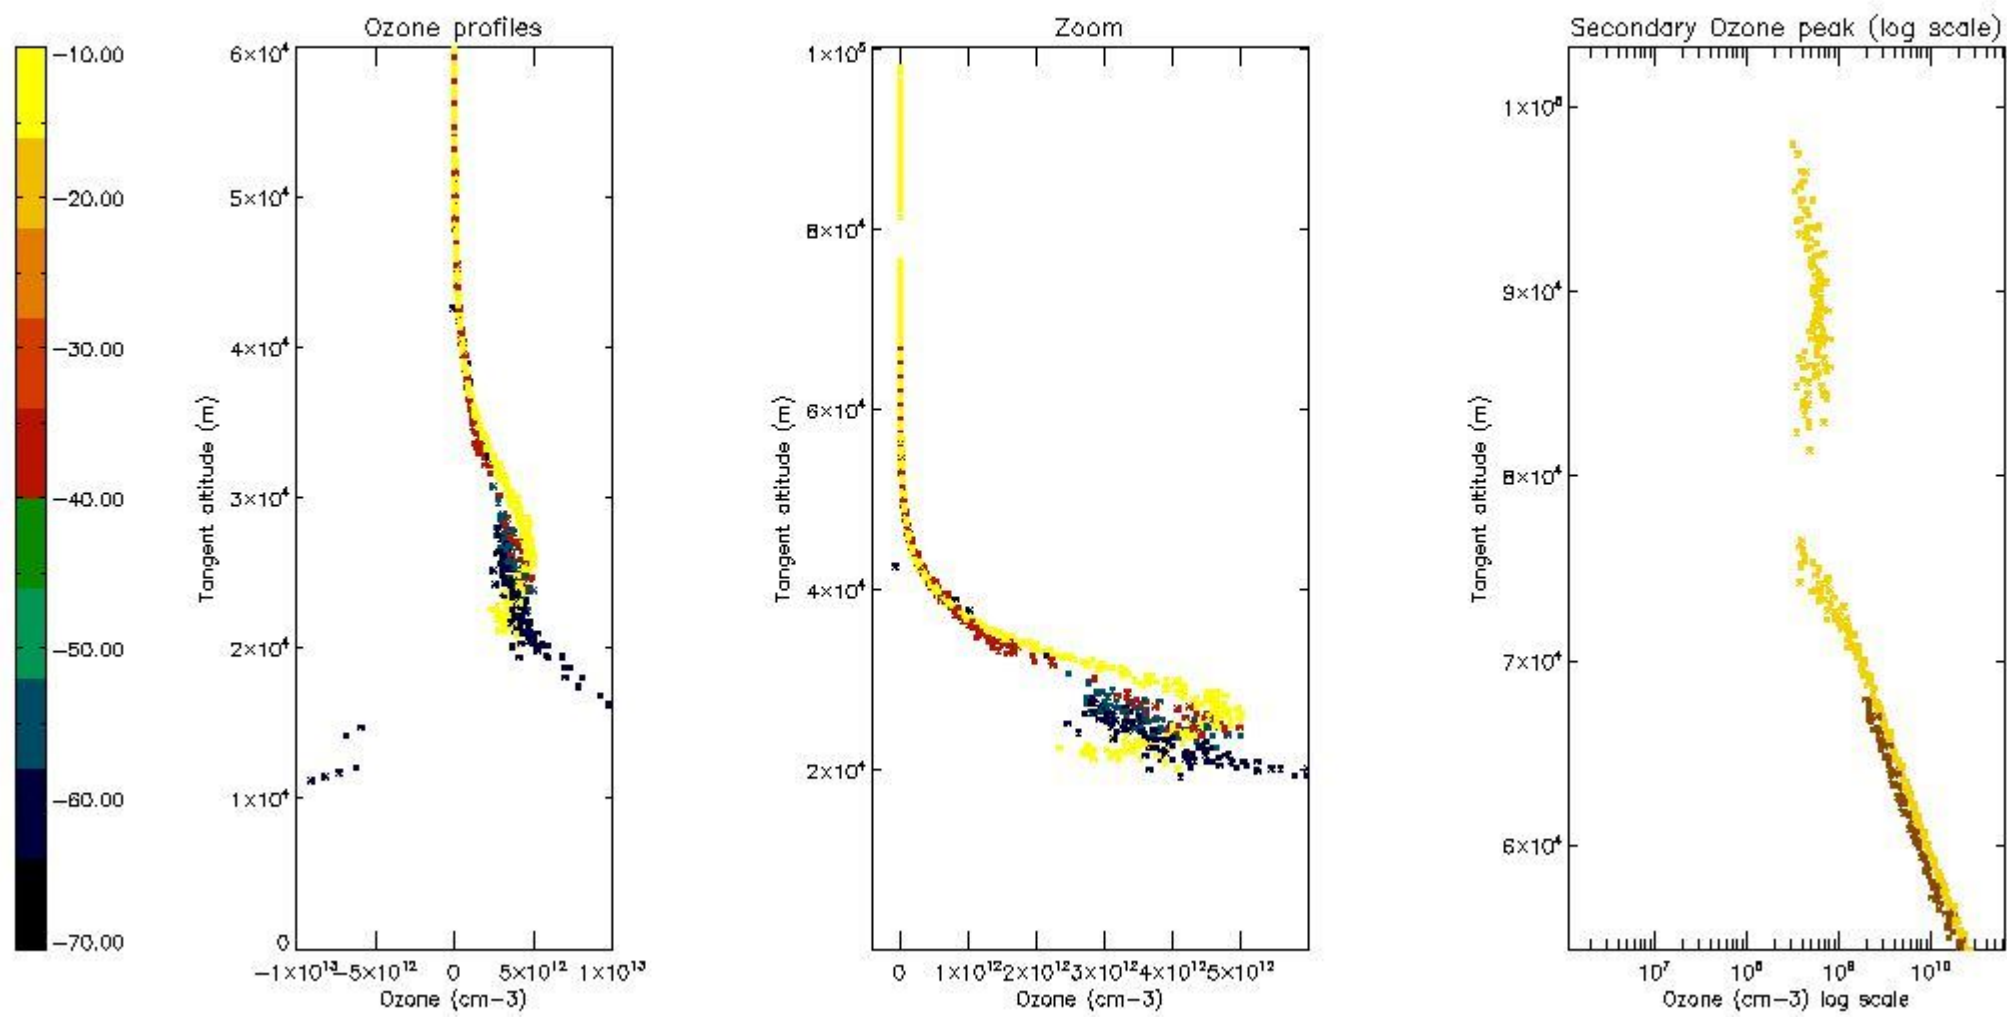

5.5 Plot ozone profiles where STD < 5% (dark without errors)

The colorbar represents the latitude.