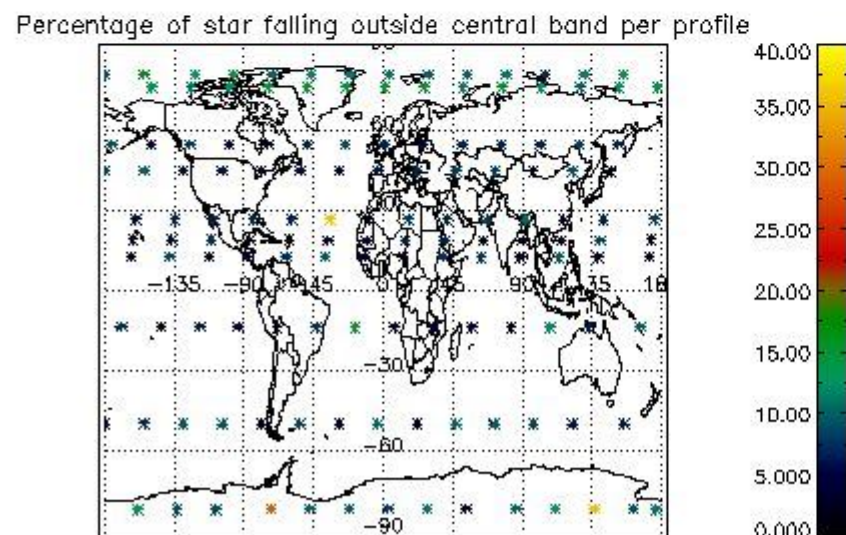

Percentage of datation errors per profile

Percentage of star falling outside central band per profile

Percentage of saturation errors per profile

4.2.2 Plot level 1 quality information per product (world map): ENVISAT DESCENDING passes