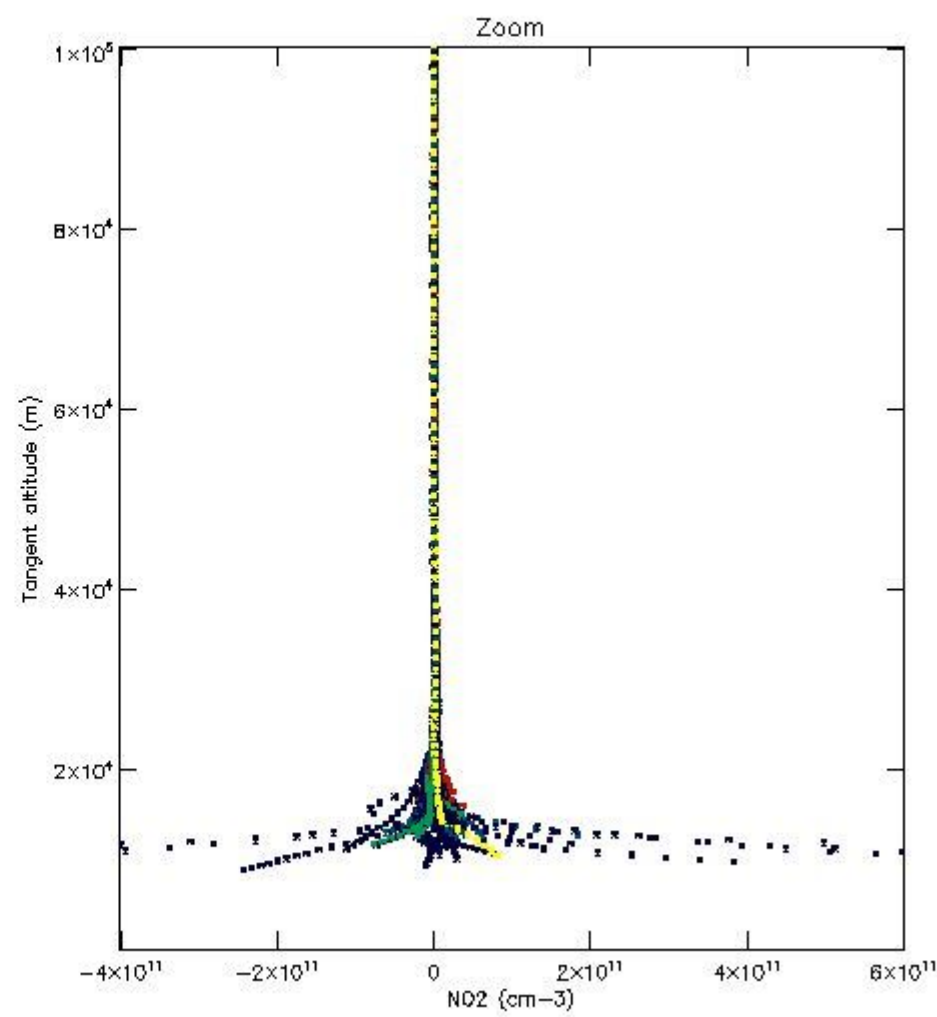

5.7 Plot NO3 profiles for all STD (dark without errors)

The colorbar represents the latitude.