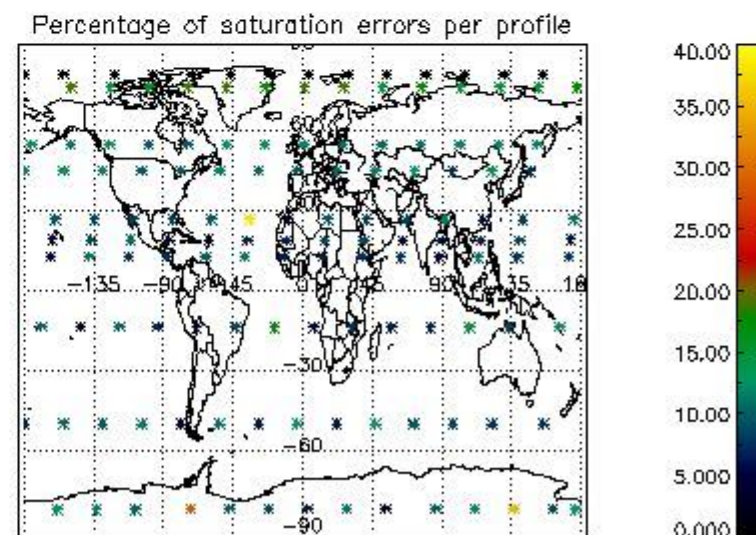

4.2 Plot quality information per product coming from level 1b processing (world map)

4.2.1 Plot level 1 quality information per product (world map): ENVISAT ASCENDING passes

Percentage of cosmic ray hits per profile

Percentage of datation errors per profile

Percentage of star falling outside central band per profile

Percentage of saturation errors per profile

4.2.2 Plot level 1 quality information per product (world map): ENVISAT DESCENDING passes

5. Trace gas profiles

5.1 Ozone statistics based on quality of products

The final quality of the products can be "measured" using the STD (Standard Deviation) attached to every point profile. This information is written to the parameter GOM_NL__2P/NL_LOCAL_SPECIES_DENSITY/o3_std of the level 2 products. The table below shows the statistics for given STD ranges.