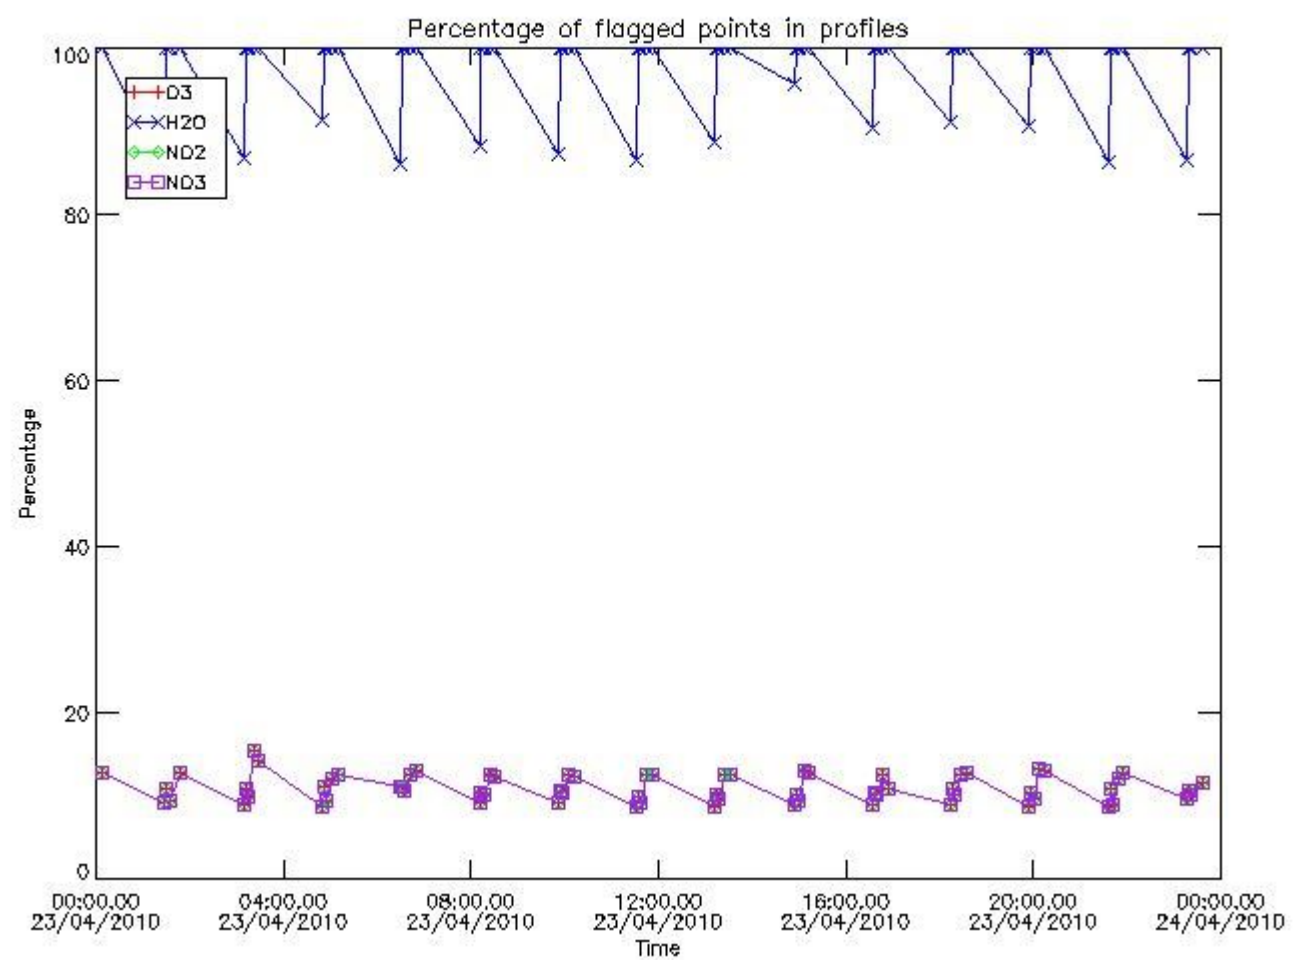

279	GOM_NL__2PRFIN20100423_233606_000000442088_00460_42598_5981.N1	23-APR-2010 23:36:06	Dark	44.000	45	Alp Pav	1.9400	26000.	88	42598	No
280	GOM_NL__2PRFIN20100423_234500_000000582088_00460_42598_5982.N1	23-APR-2010 23:45:00	Straylight	57.500	40	The Sco	1.8590	7100.0	115	42598	No
281	GOM_NL__2PRFIN20100423_235051_000000422088_00460_42598_5983.N1	23-APR-2010 23:50:51	Straylight	42.000	78	Alp Lup	2.3040	28000.	84	42598	No
282	GOM_NL__2PRFIN20100423_235225_000000442088_00460_42598_5984.N1	23-APR-2010 23:52:25	Straylight	44.000	81	Eta Cen	2.3560	28000.	88	42598	No
283	GOM_NL__2PRFIN20100423_235438_000000462088_00460_42598_5985.N1	23-APR-2010 23:54:38	Straylight	45.500	54	5The Cen	2.0550	4500.0	91	42598	No

3. Quality information per product

In this section it is plotted some information contained in the Quality Summary data set of the level 2 products. Only products in dark limb conditions and without errors (error flag in the MPH set to "0") are used.

3.1 Plot quality information per product (time dependant)

3.2 Plot quality information per product (world map)