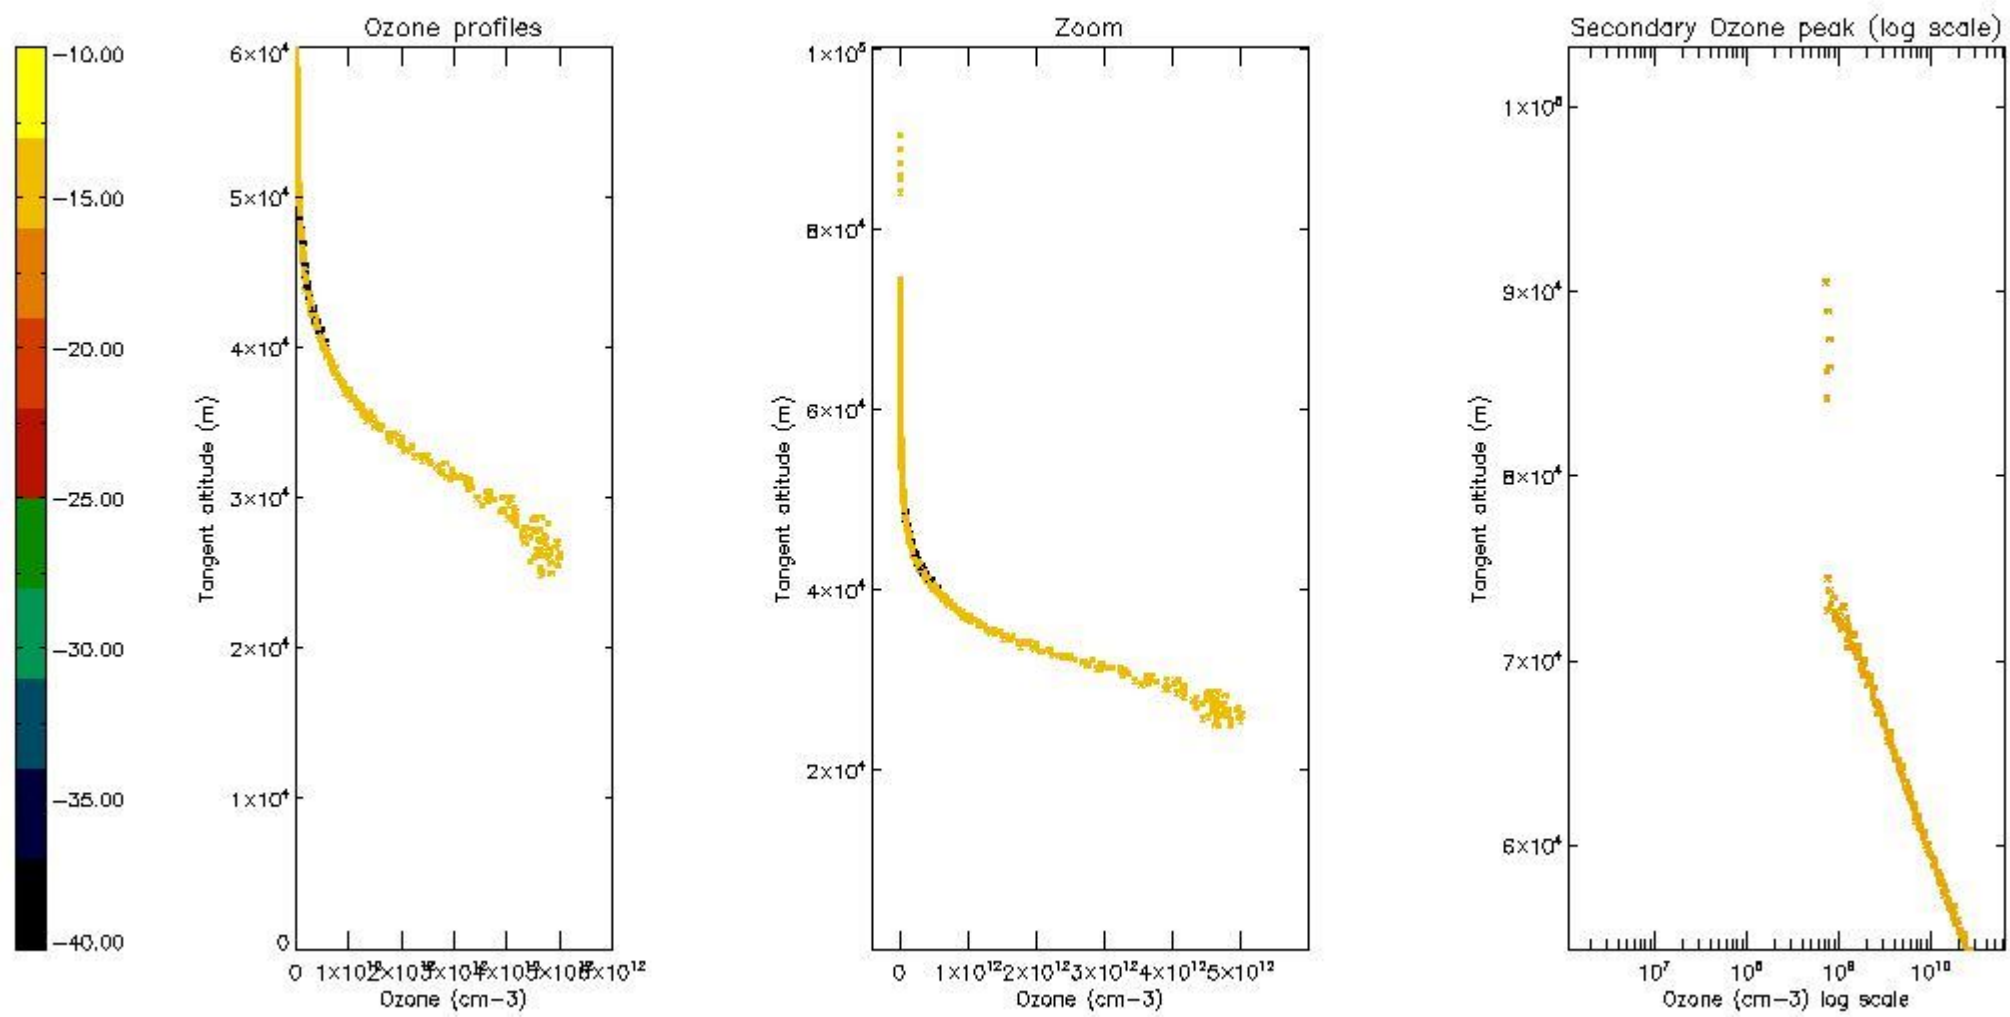

5.6 Plot NO₂ profiles for all STD (dark without errors)

The colorbar represents the latitude.