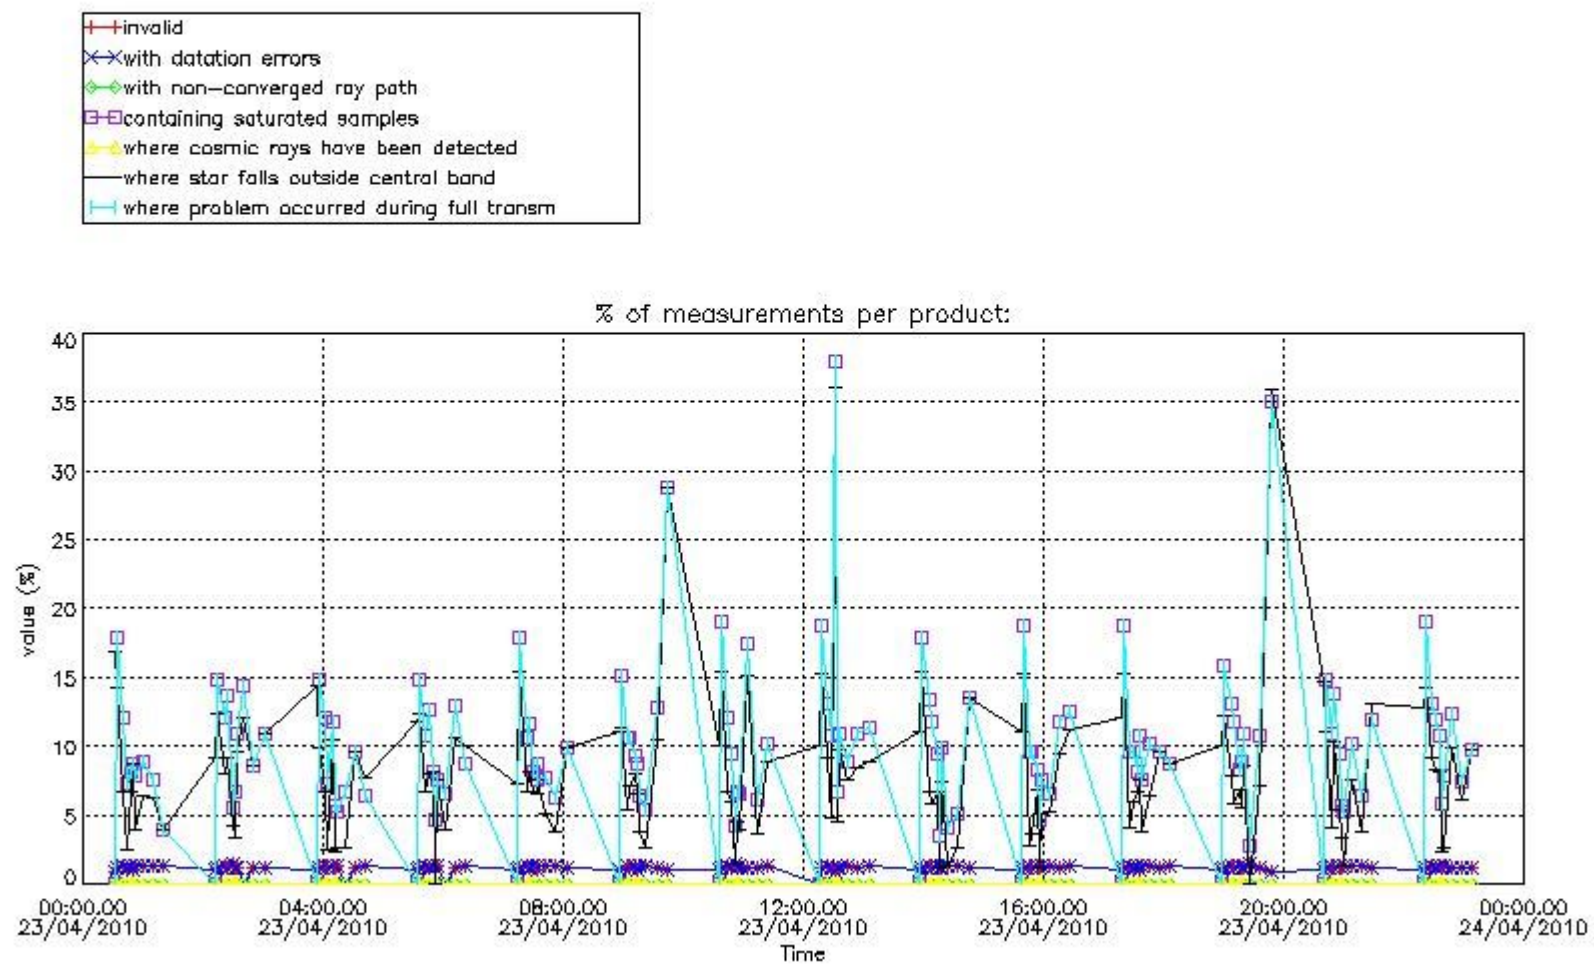

3.1 Plot quality information per product (time dependant)

3.2 Plot quality information per product (world map)

Percentage of flagged data per O3 profile

Percentage of flagged data per H2O profile

Percentage of flagged data per NO2 profile

Percentage of flagged data per NO3 profile

4. Level 1 quality information per product

In this section it is plotted some information contained in the Quality Summary data set of the level 2 products that comes from the level 1b processing. Products without errors (error flag in the MPH set to "0") are used.

4.1 Plot quality information per product (time dependant) coming from level 1b processing

4.1.1 Plot level 1 quality information per product (time dependant): ENVISAT ASCENDING passes

4.1.2 Plot level 1 quality information per product (time dependant): ENVI SAT DESCENDING passes