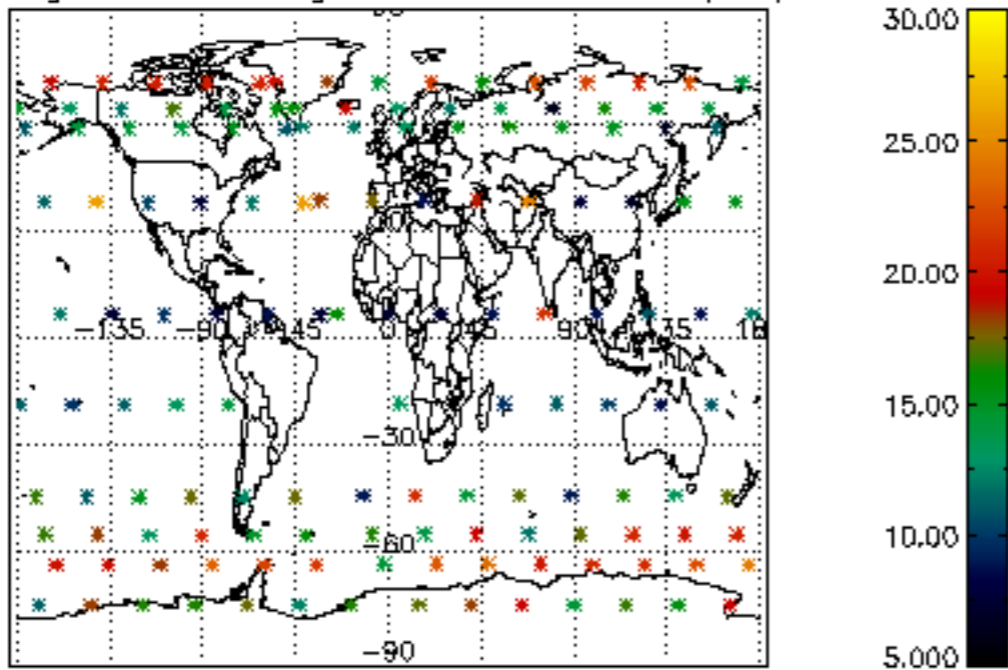

Percentage of cosmic ray hits per profile

Percentage of star falling outside central band per profile