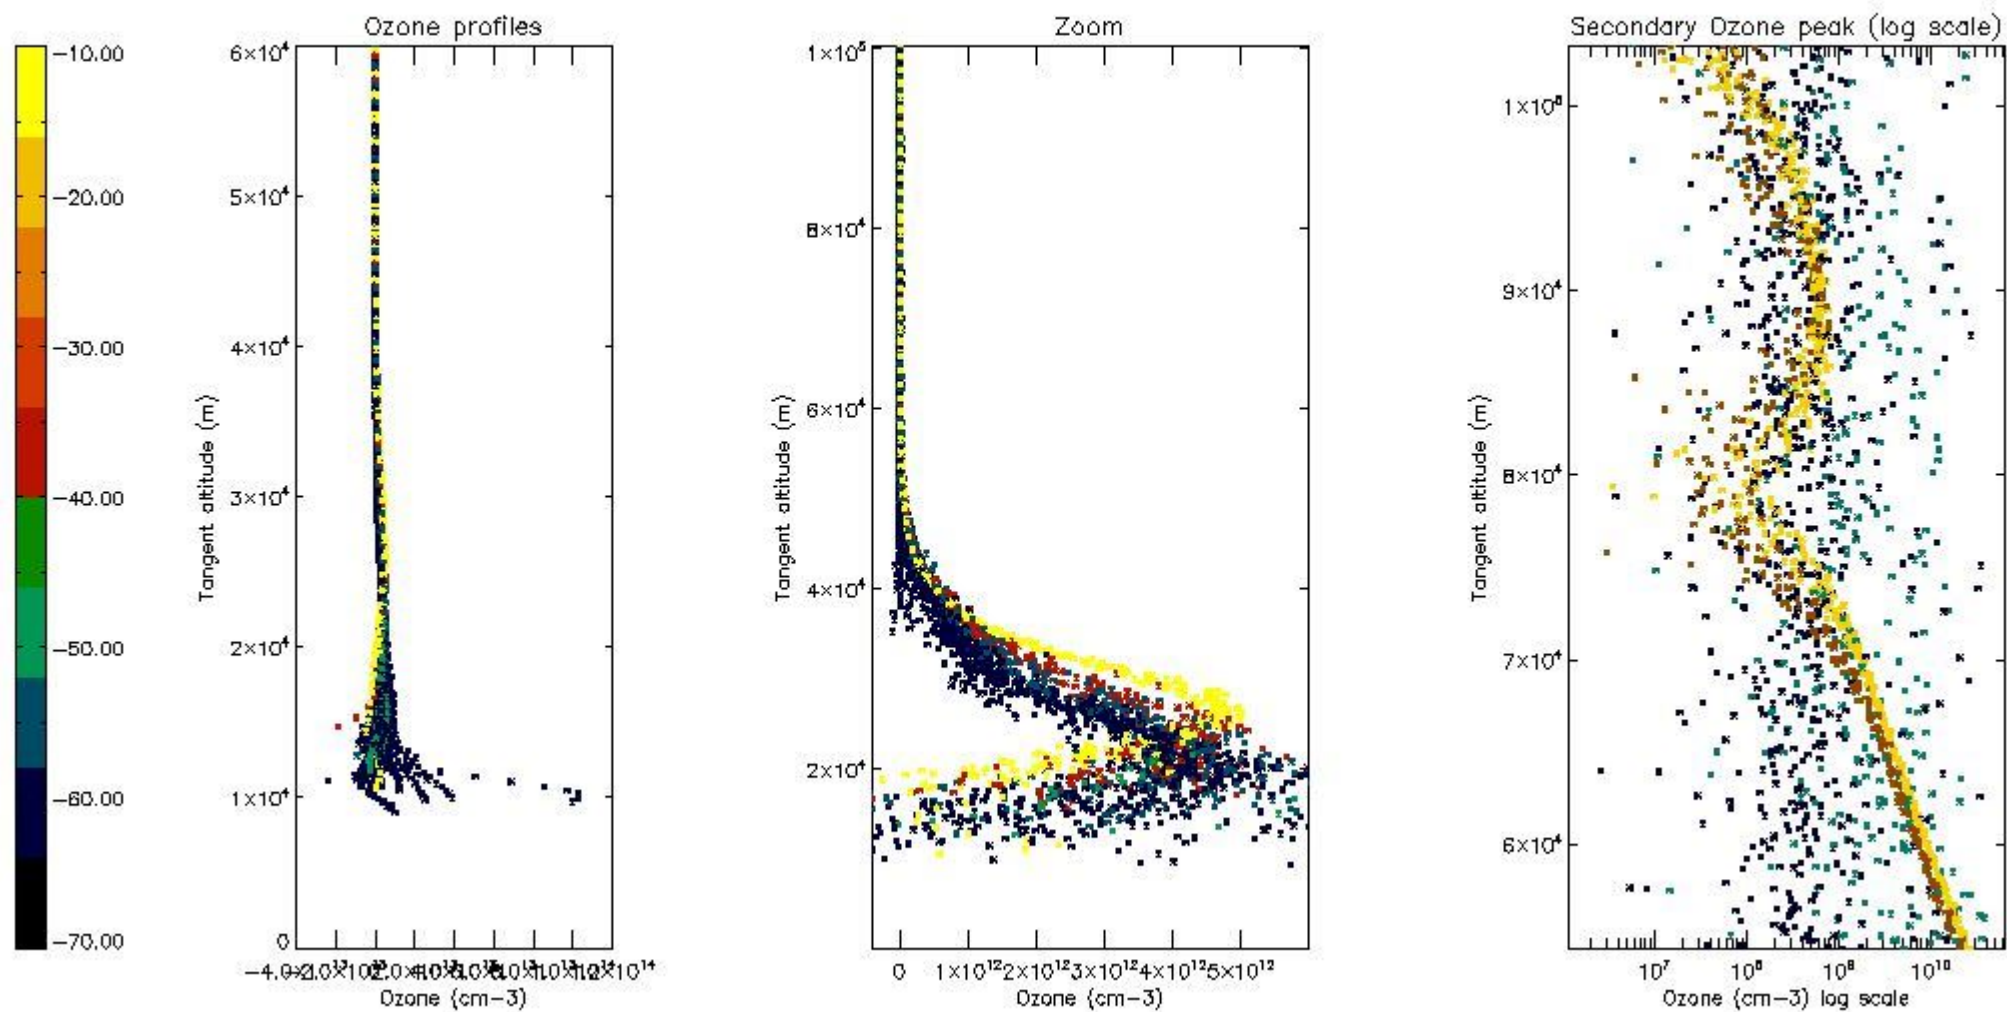

STD < 10	5
STD < 5	2

5.2 Plot ozone profiles for all STD (dark without errors)

The colorbar represents the latitude.

5.3 Plot ozone profiles where STD < 20% (dark without errors)

The colorbar represents the latitude.