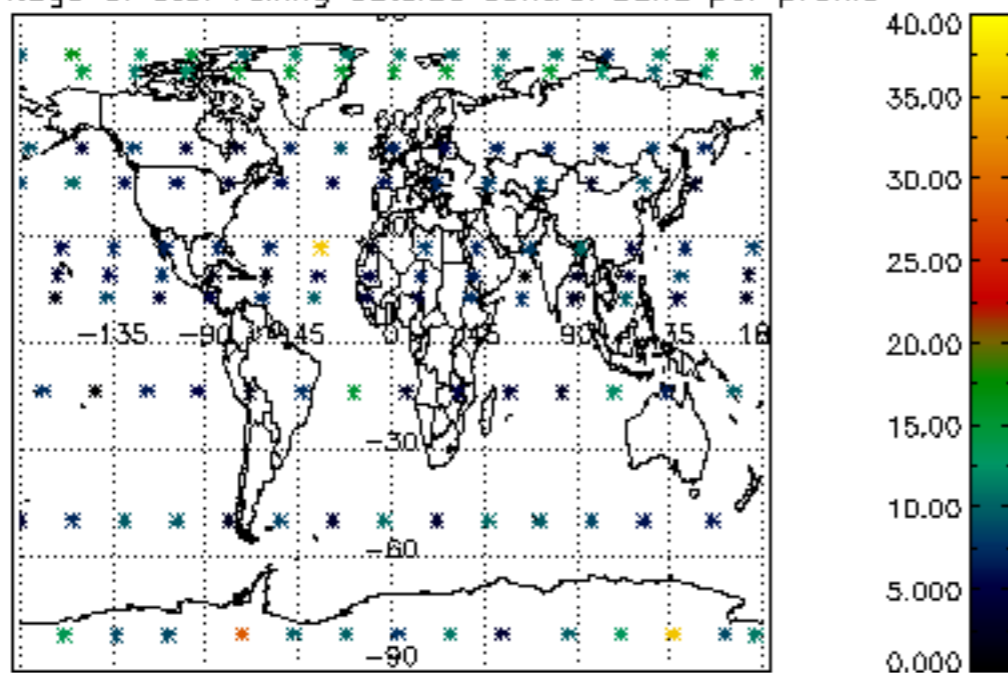

Percentage of star falling outside central band per profile