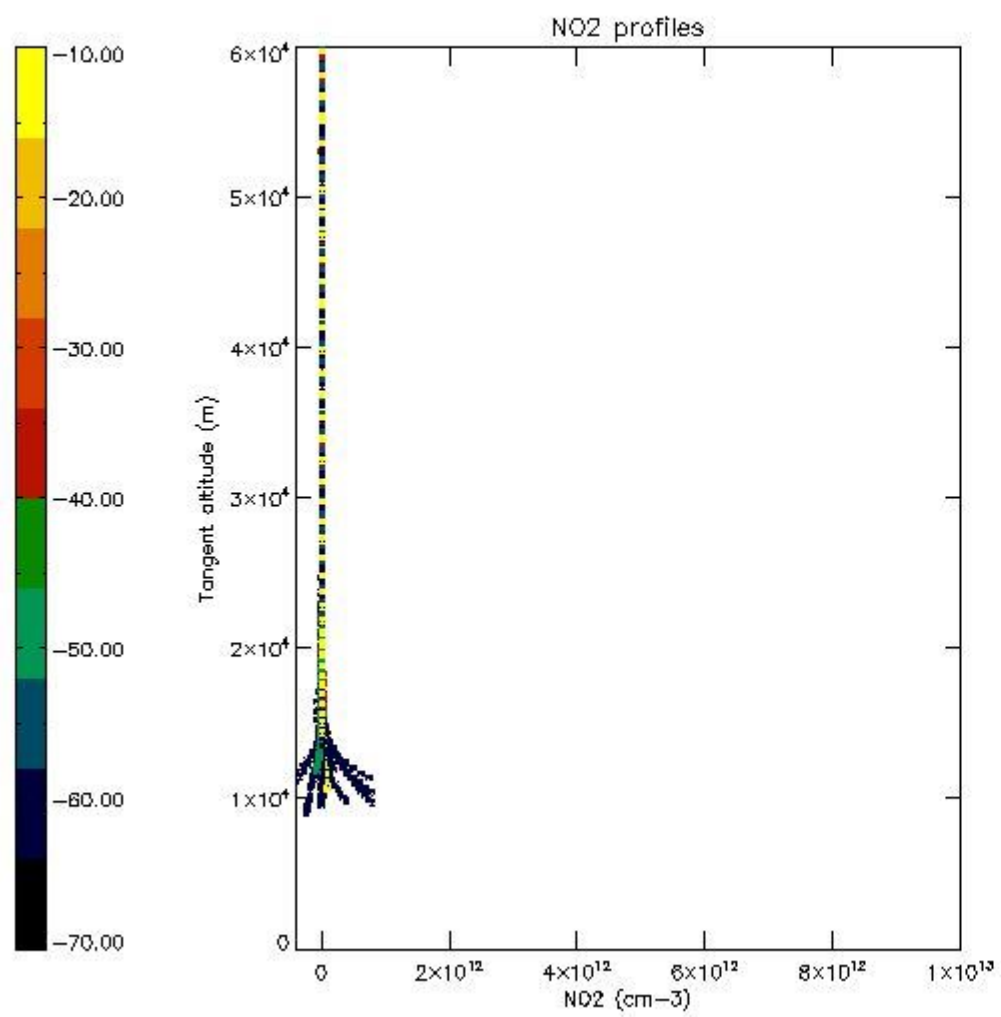

5.7 Plot NO3 profiles for all STD (dark without errors)

The colorbar represents the latitude.