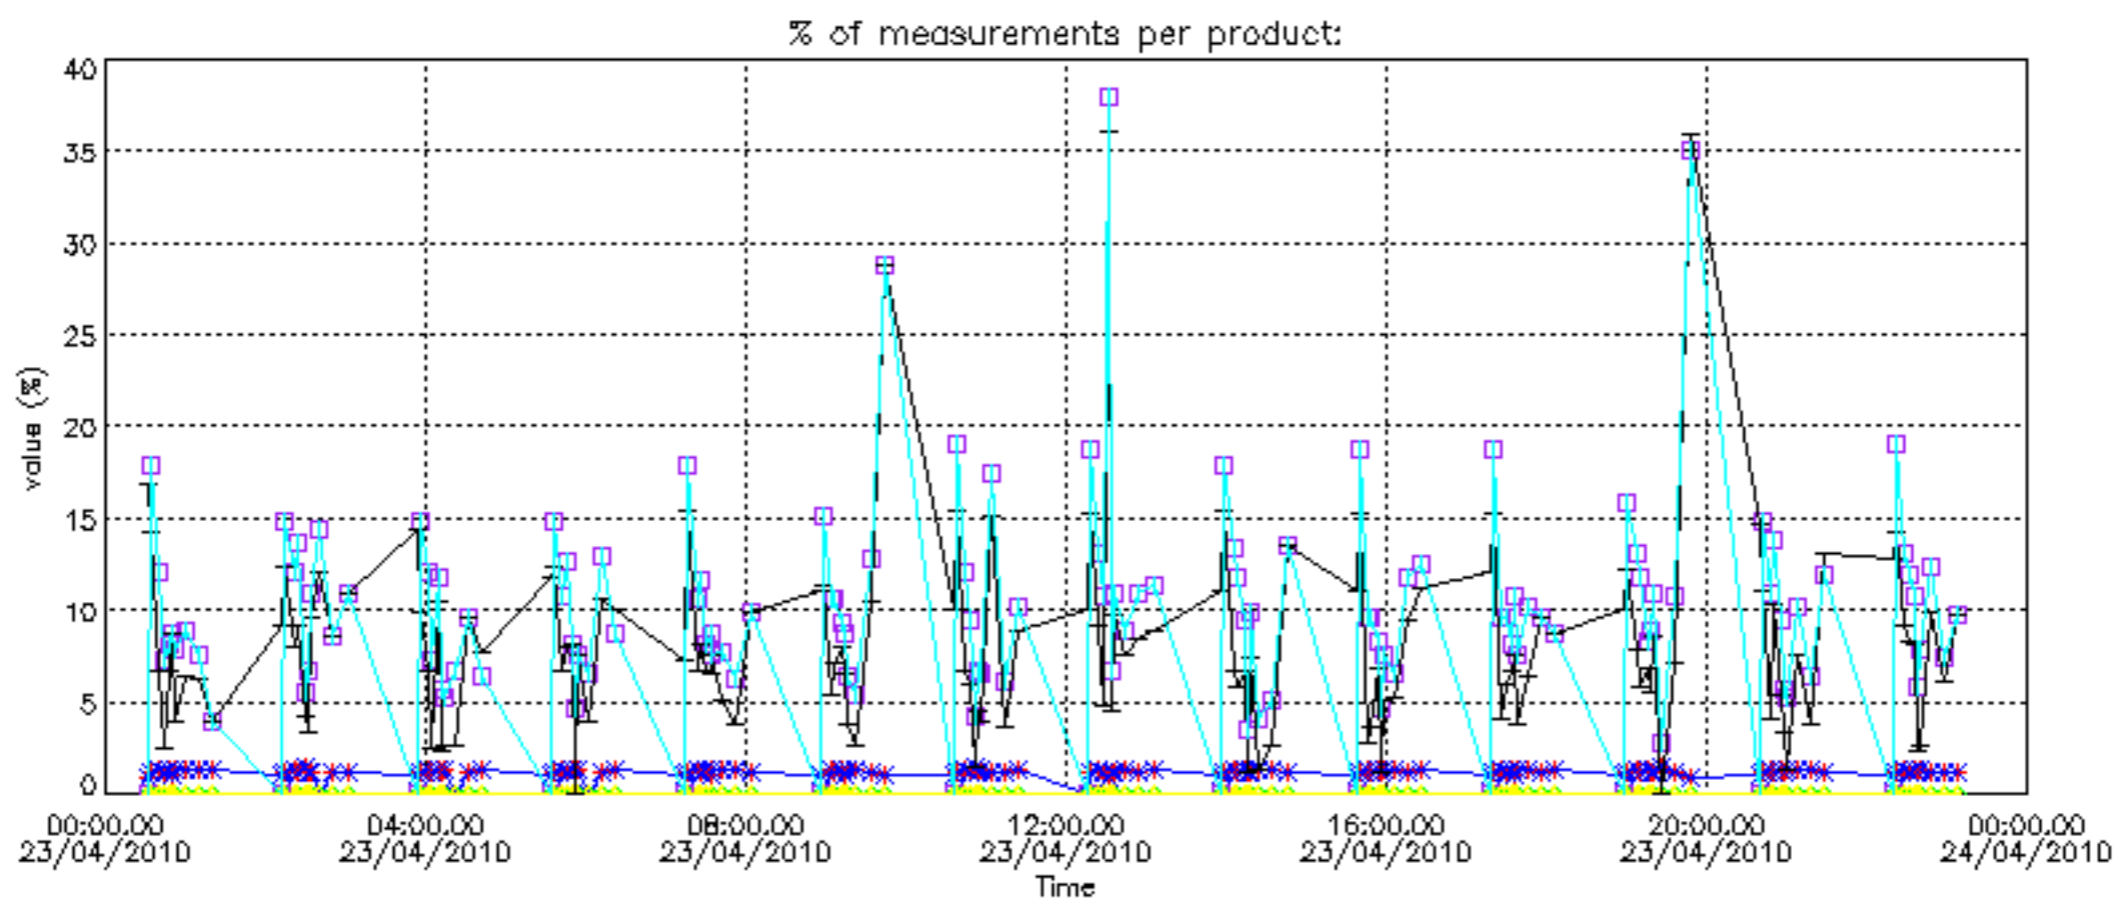

Percentage of cosmic ray hits per profile

Percentage of datation errors per profile