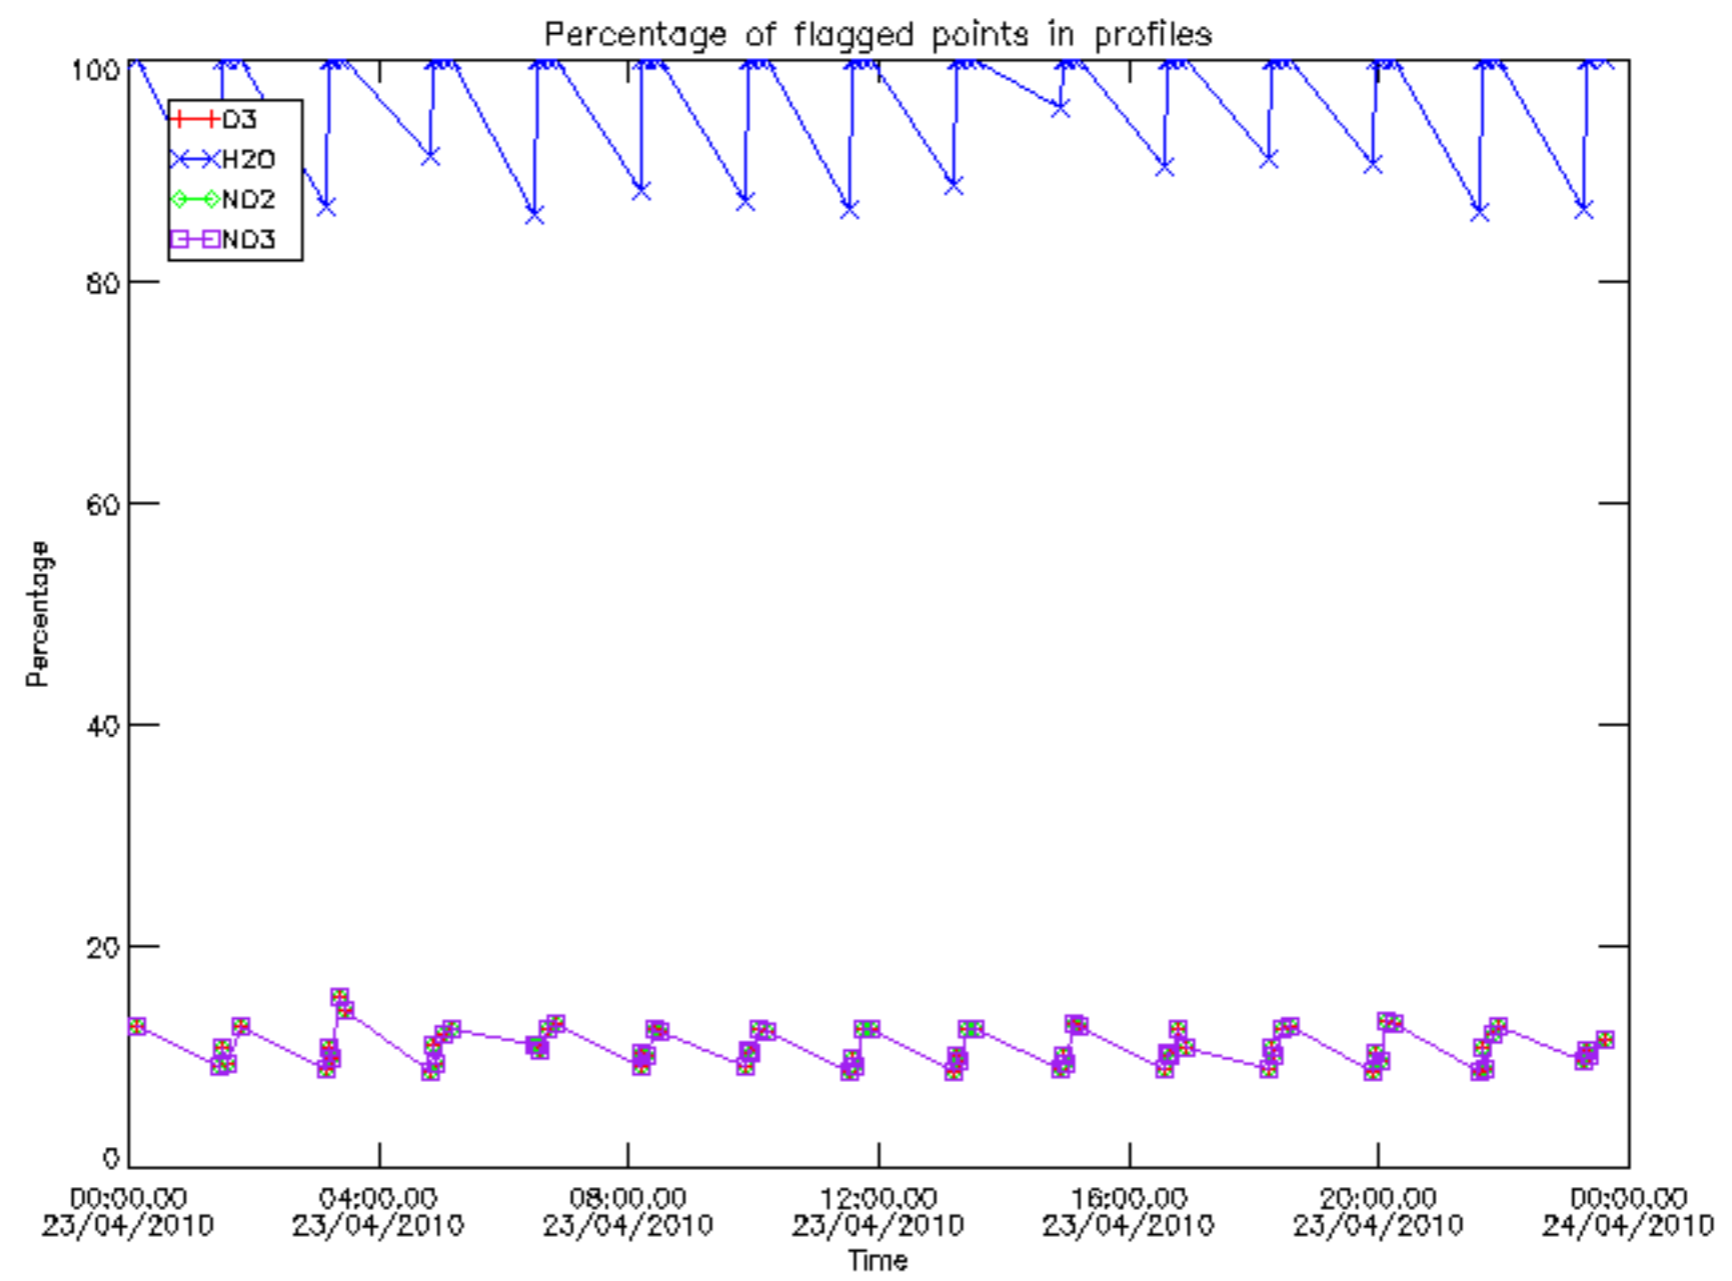

Percentage of flagged data per D3 profile

Percentage of flagged data per H2O profile