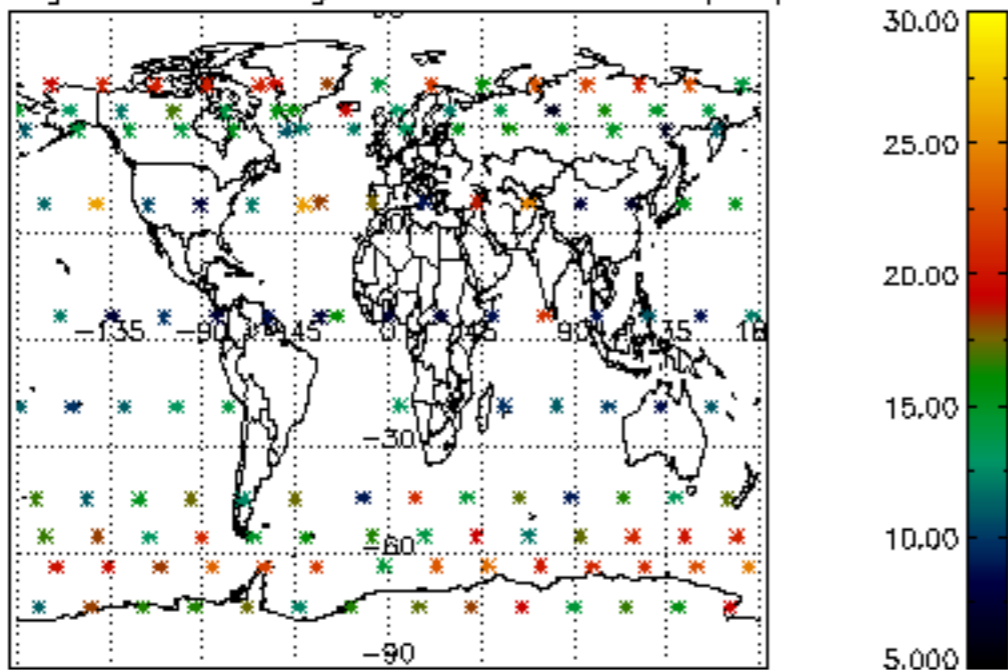

Percentage of cosmic ray hits per profile

Percentage of star falling outside central band per profile