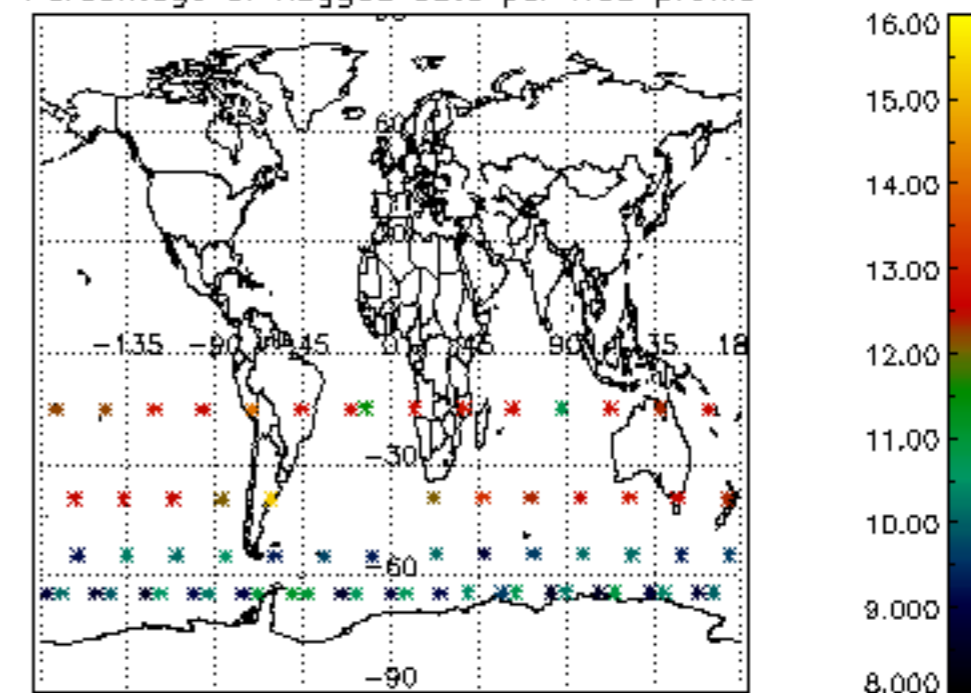

Percentage of flagged data per NO3 profile