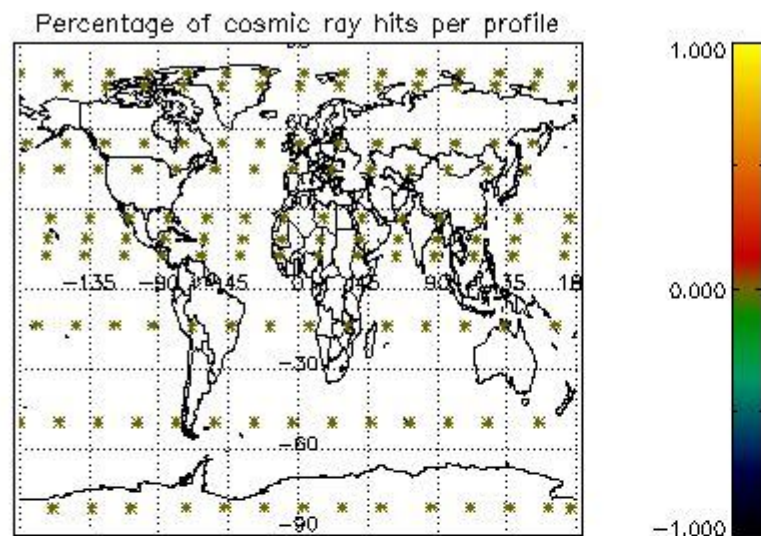

Percentage of datation errors per profile

Percentage of star falling outside central band per profile

Percentage of saturation errors per profile

4.2.2 Plot level 1 quality information per product (world map): ENVISAT DESCENDING passes