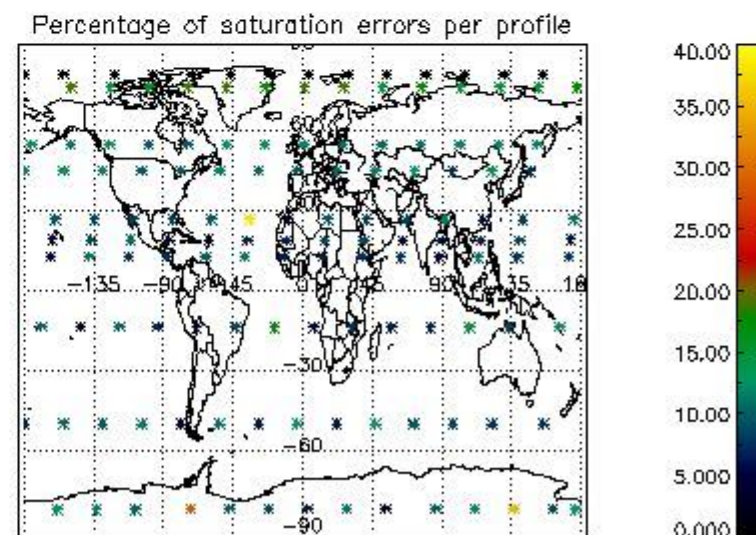

Percentage of datation errors per profile

Percentage of star falling outside central band per profile

Percentage of saturation errors per profile

4.2.2 Plot level 1 quality information per product (world map): ENVISAT DESCENDING passes