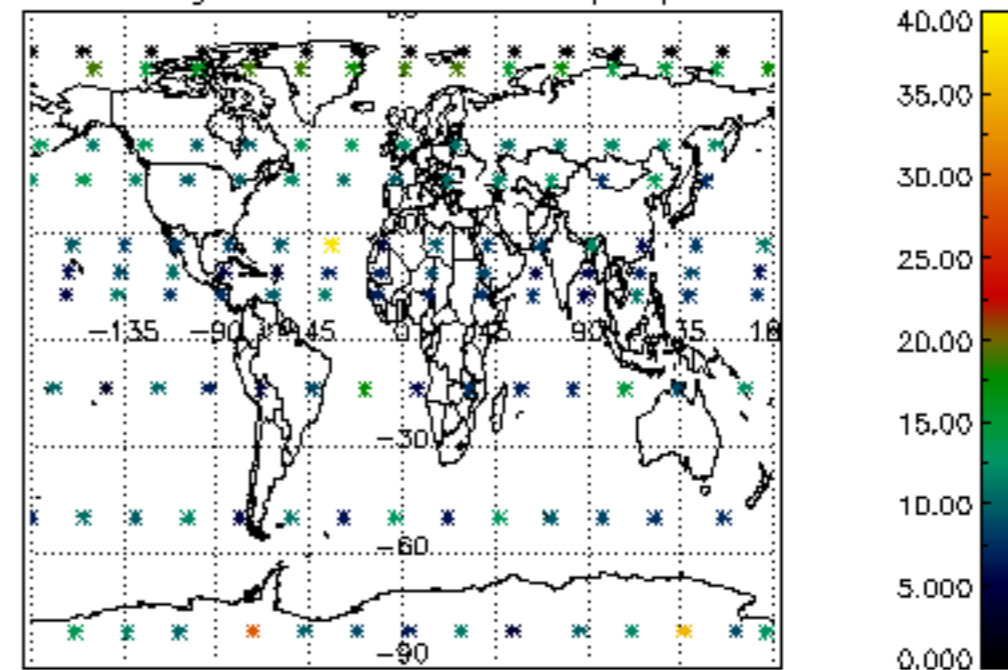

Percentage of saturation errors per profile