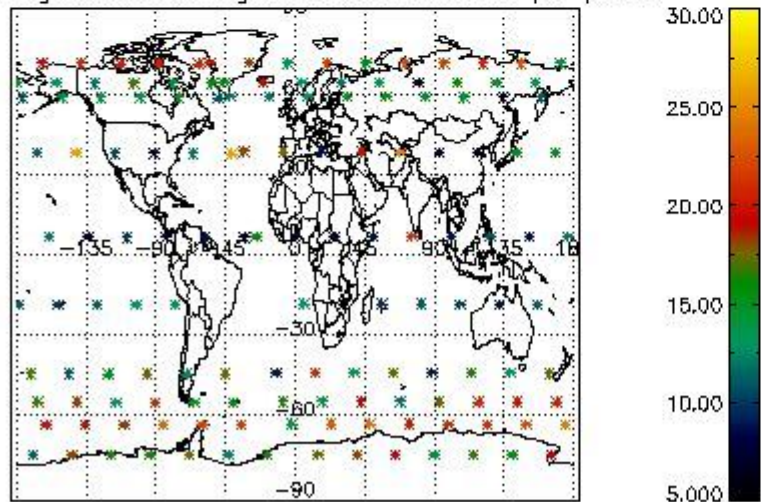

Percentage of star falling outside central band per profile