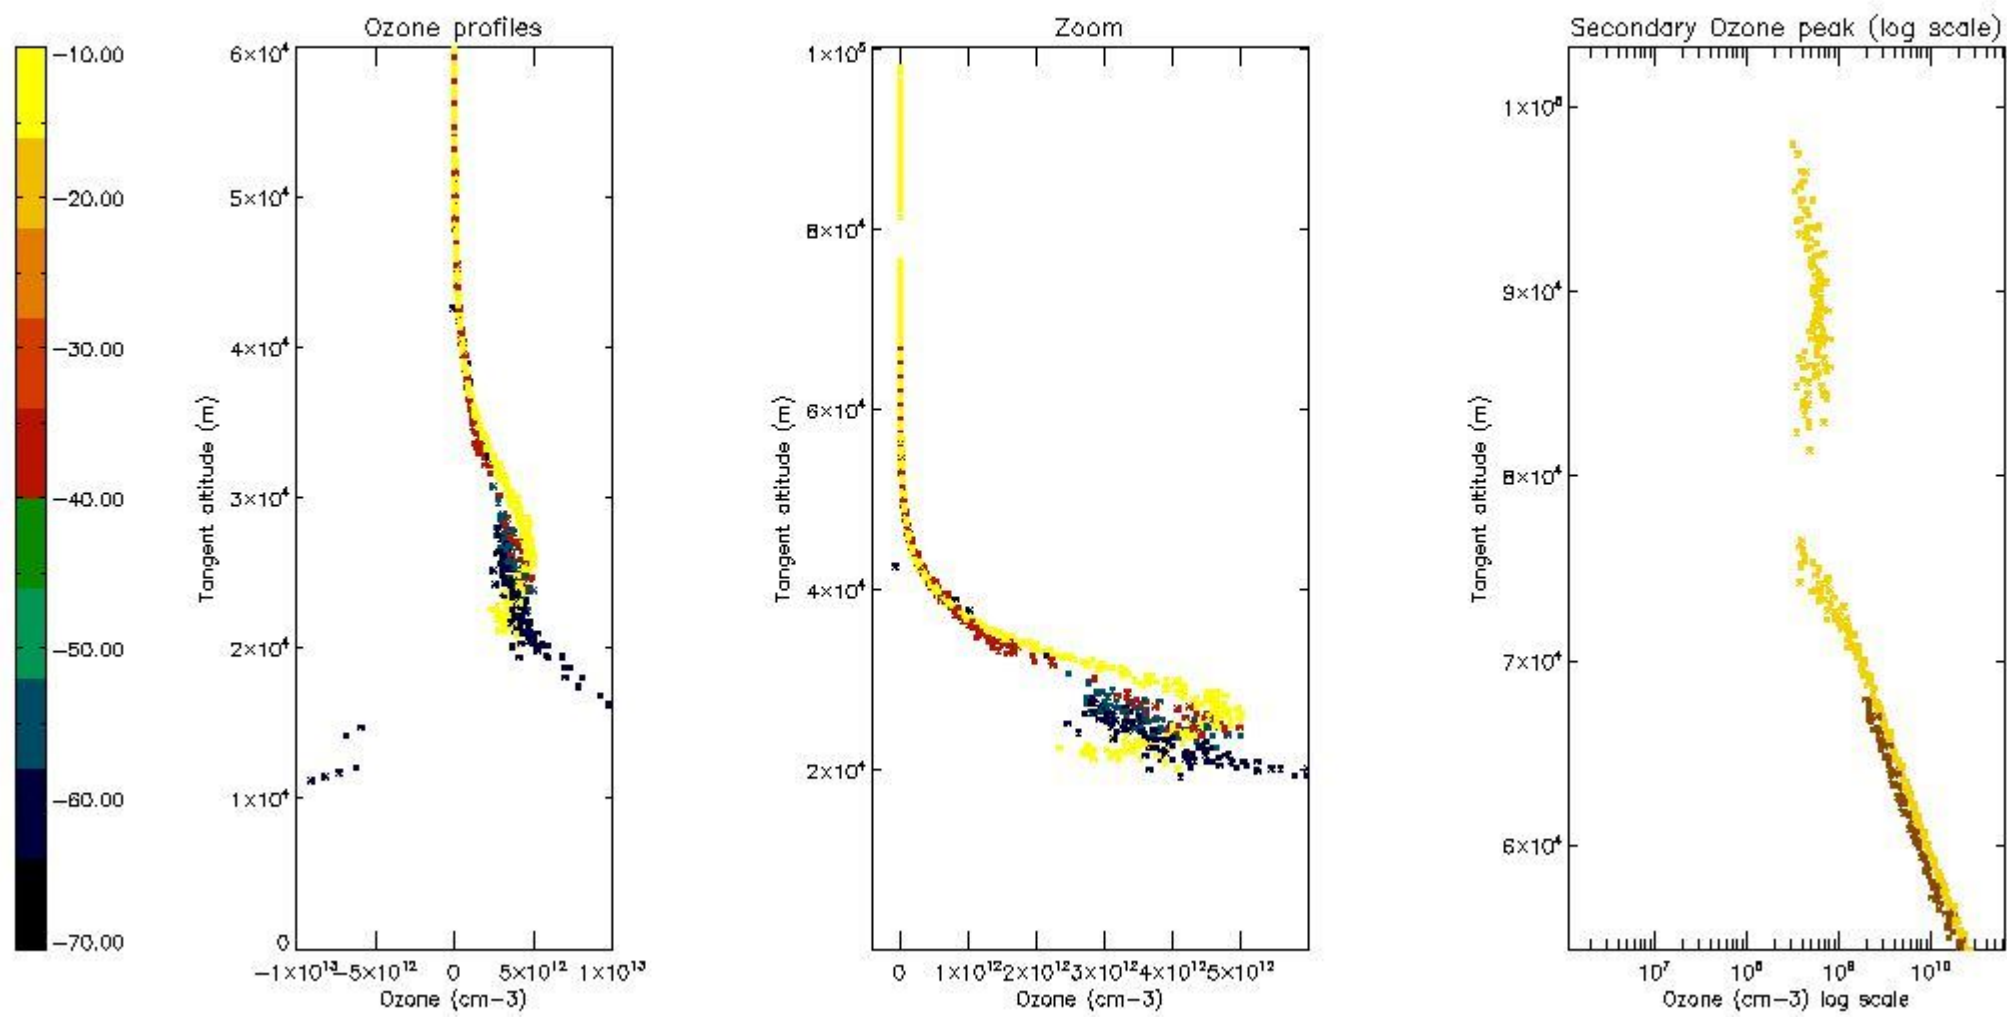

STD < 10	5
STD < 5	2

5.2 Plot ozone profiles for all STD (dark without errors)

The colorbar represents the latitude.

5.3 Plot ozone profiles where STD < 20% (dark without errors)

The colorbar represents the latitude.

5.4 Plot ozone profiles where $STD < 10\%$ (dark without errors)

The colorbar represents the latitude.

5.5 Plot ozone profiles where STD < 5% (dark without errors)

The colorbar represents the latitude.

5.6 Plot NO₂ profiles for all STD (dark without errors)