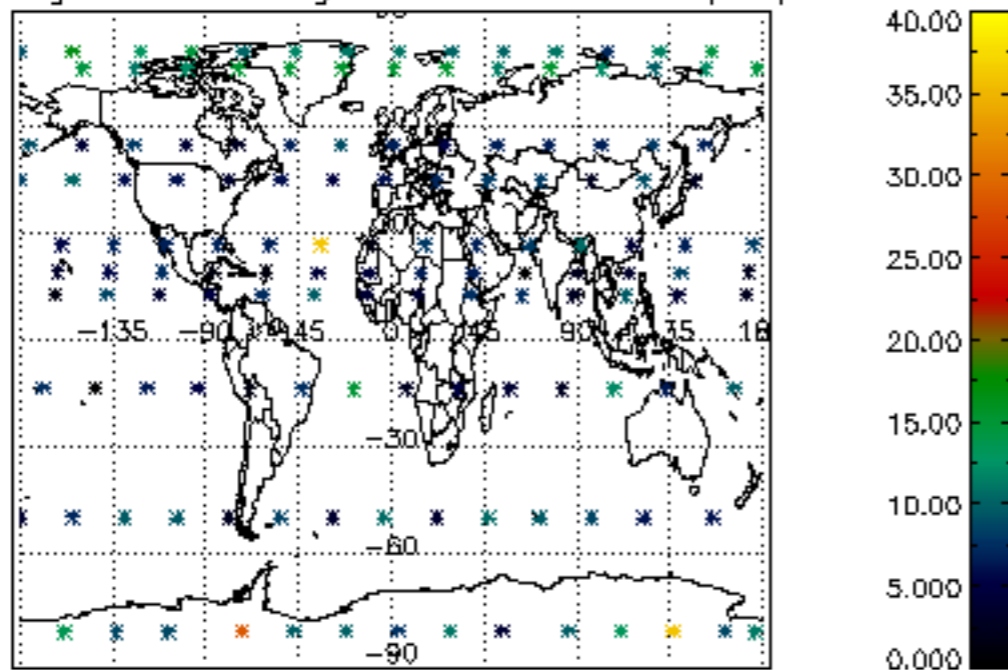

Percentage of star falling outside central band per profile