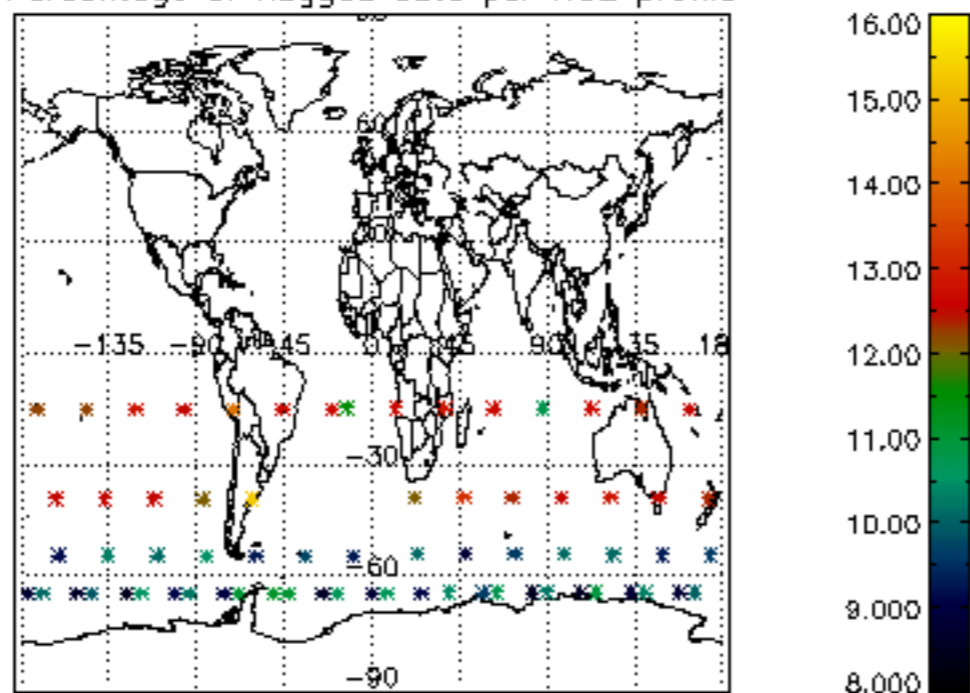

Percentage of flagged data per NO2 profile