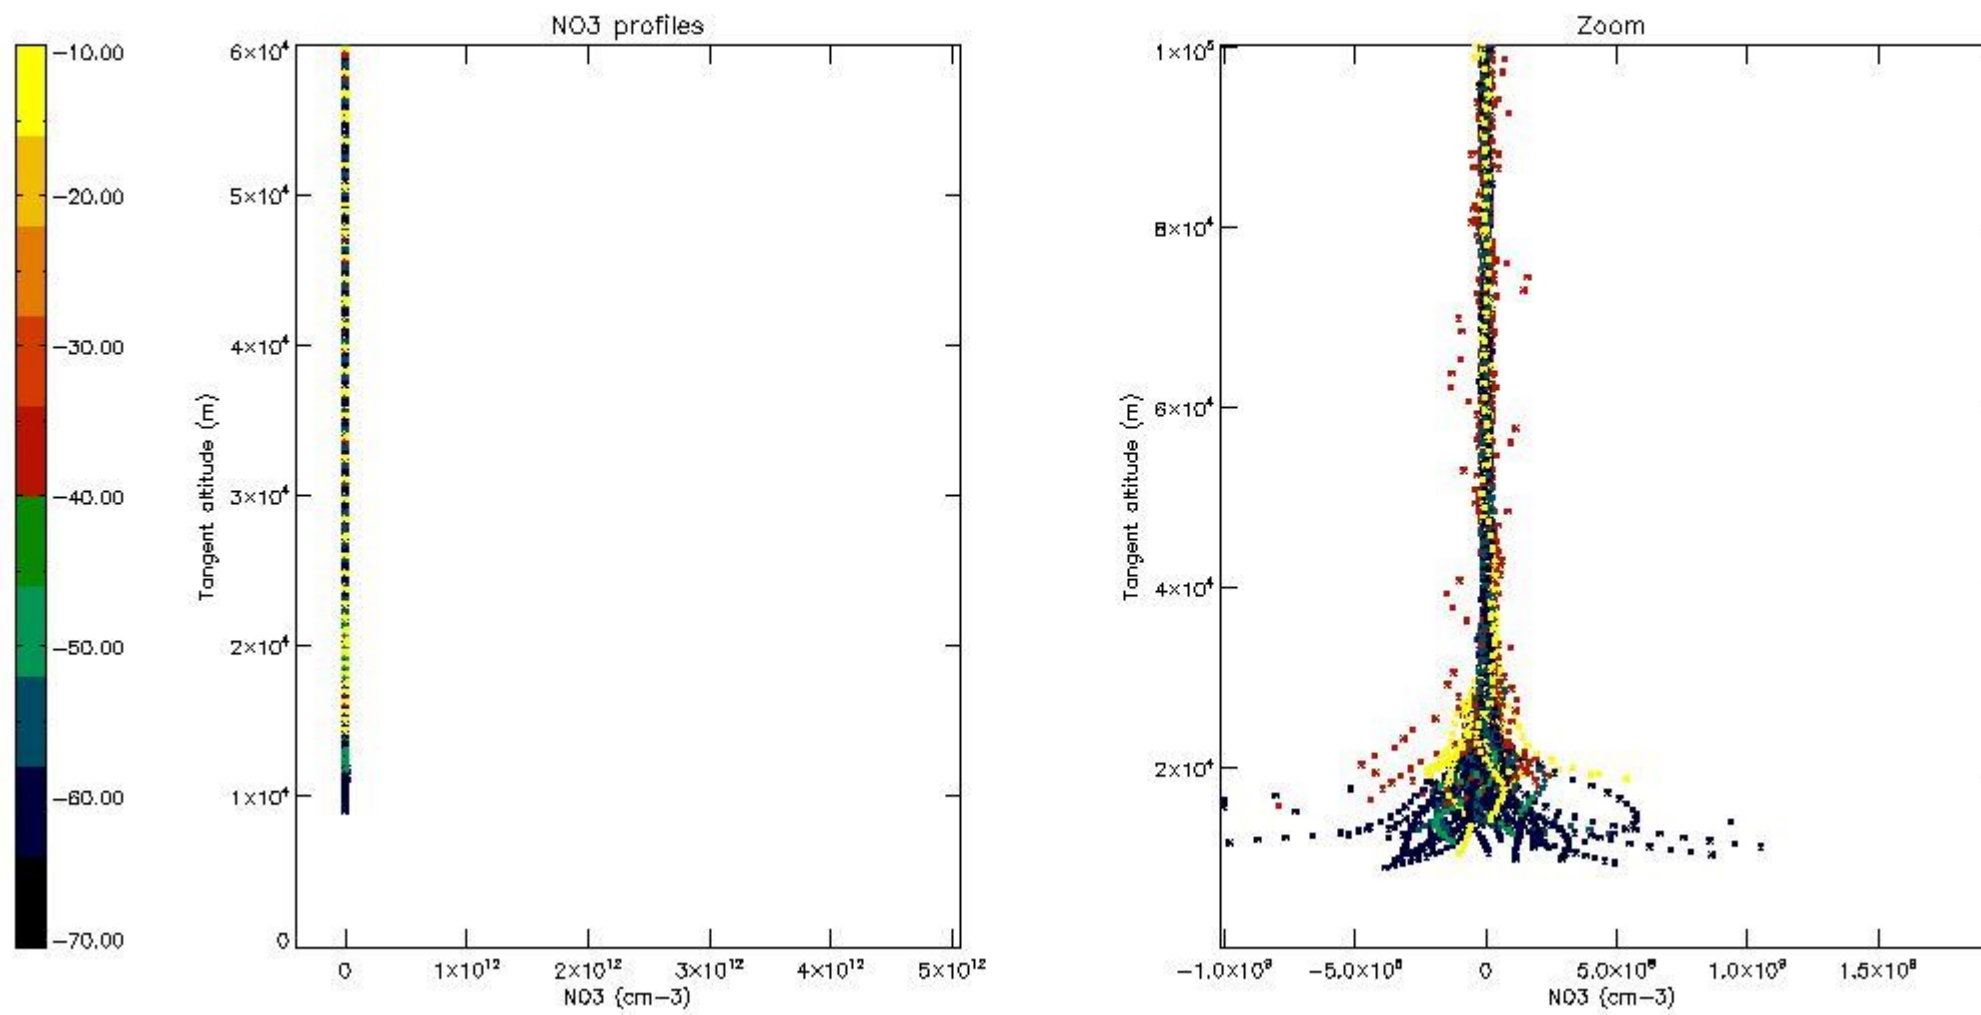

6. Auxiliary Data Files used for the production reported in section 2

The number reported in the third column indicates since which file (see list in section 2) the corresponding auxiliary file has been used. The fourth column is the date of those product files.

Type	Auxiliary Filename	Used since product	Used since product date
INST_PHYS_CHARACTERISTICS	GOM_INS_AXVIEC20091111_143220_20030716_120000_20500101_000000	1	23-APR-2010 00:07:35
LEVEL-2_PROC_CONFIG	GOM_PR2_AXVIEC20091111_152718_20020301_000000_20500101_000000	1	23-APR-2010 00:07:35
CROSS_SECTIONS_FILE	GOM_CRS_AXVIEC20091111_154832_20020301_000000_20500101_000000	1	23-APR-2010 00:07:35