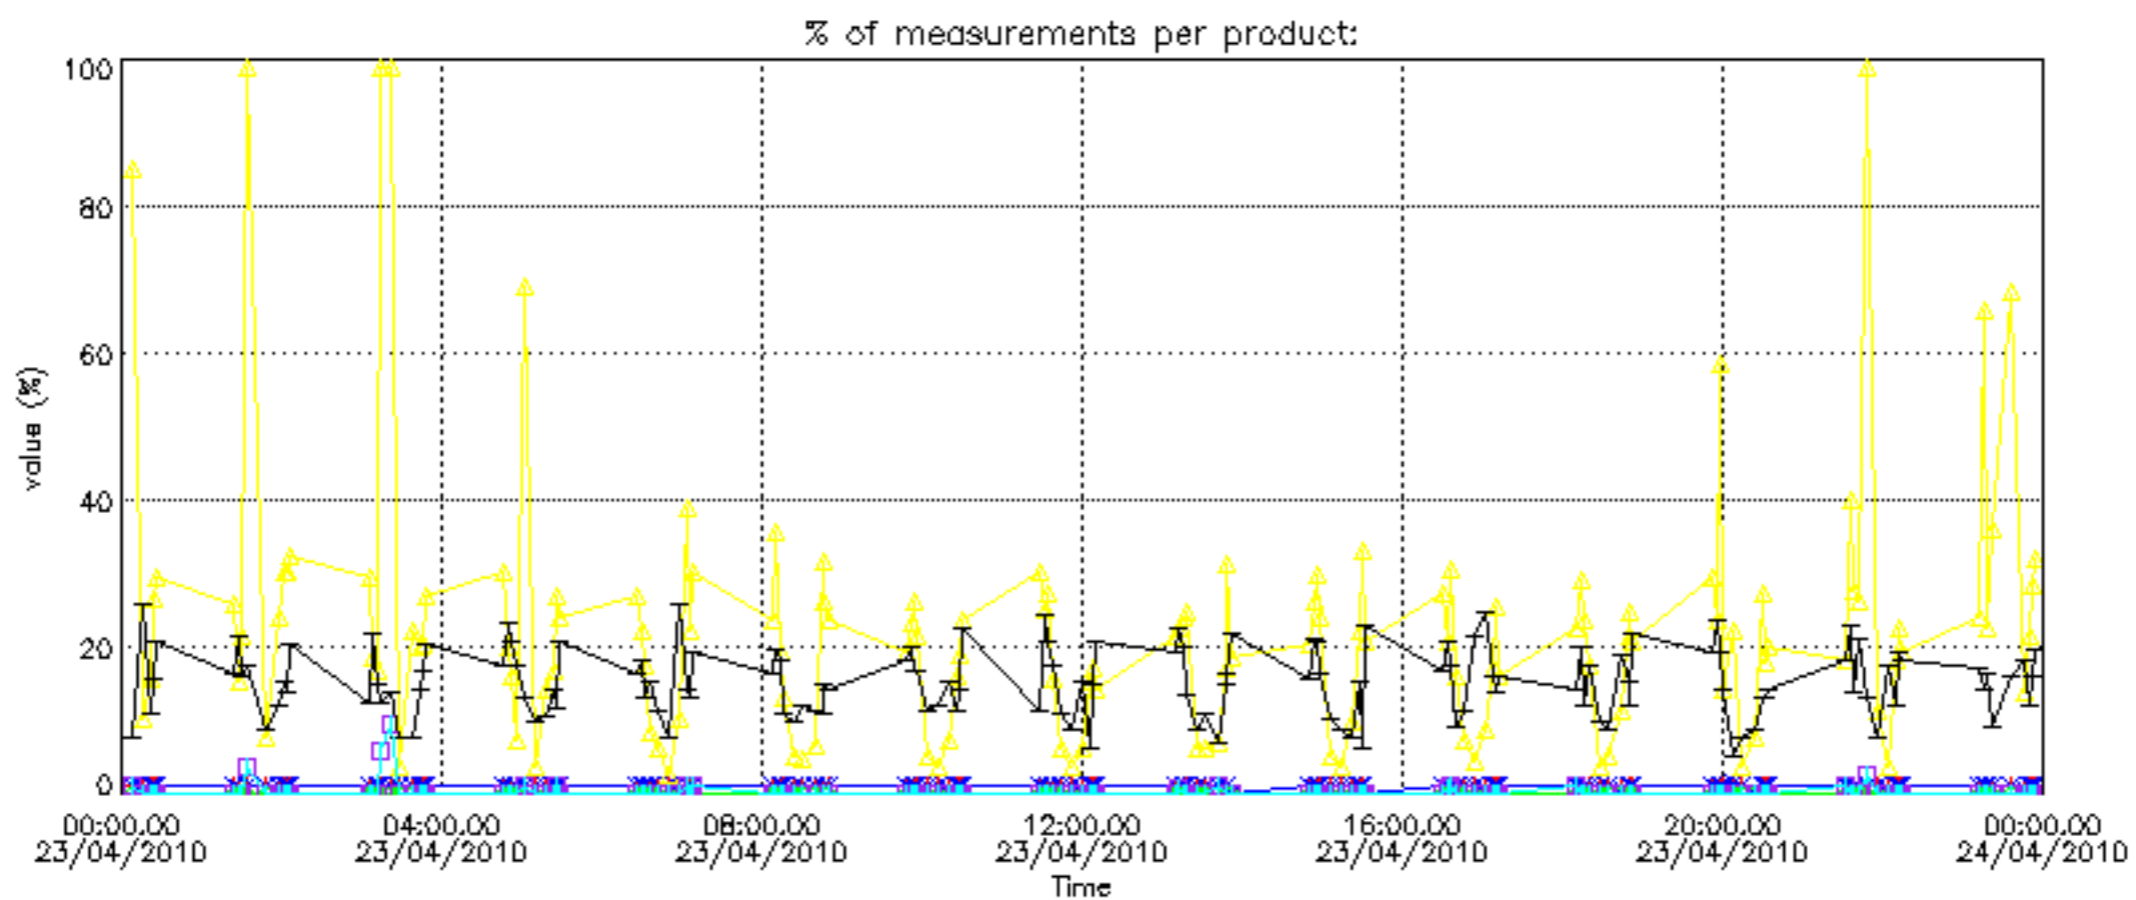

Percentage of flagged data per D3 profile

Percentage of flagged data per H2O profile

Percentage of flagged data per NO2 profile

Percentage of flagged data per NO3 profile

Percentage of cosmic ray hits per profile