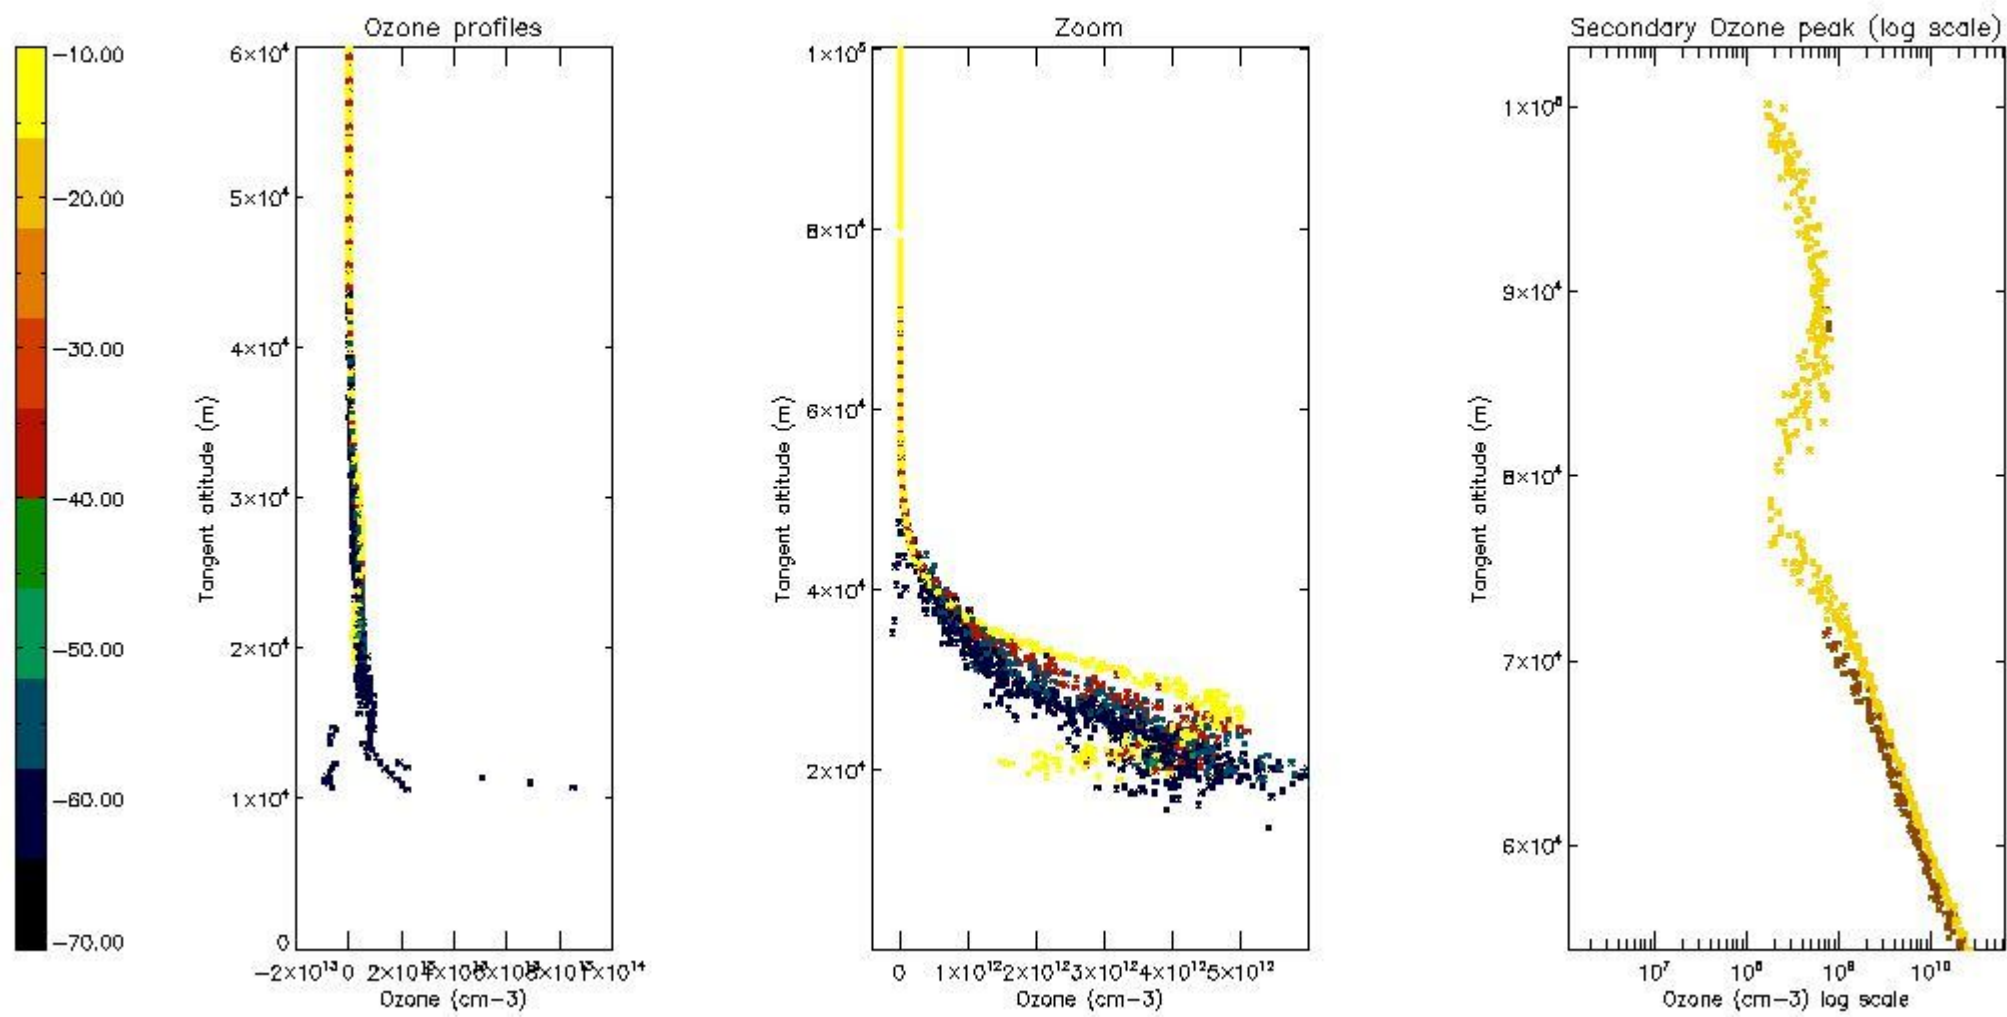

STD < 10	5
STD < 5	2

5.2 Plot ozone profiles for all STD (dark without errors)

The colorbar represents the latitude.

5.3 Plot ozone profiles where STD < 20% (dark without errors)

The colorbar represents the latitude.