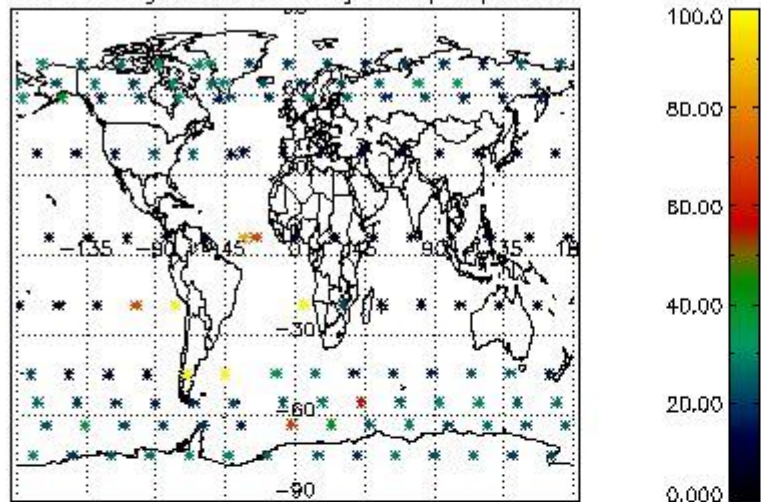

Percentage of cosmic ray hits per profile