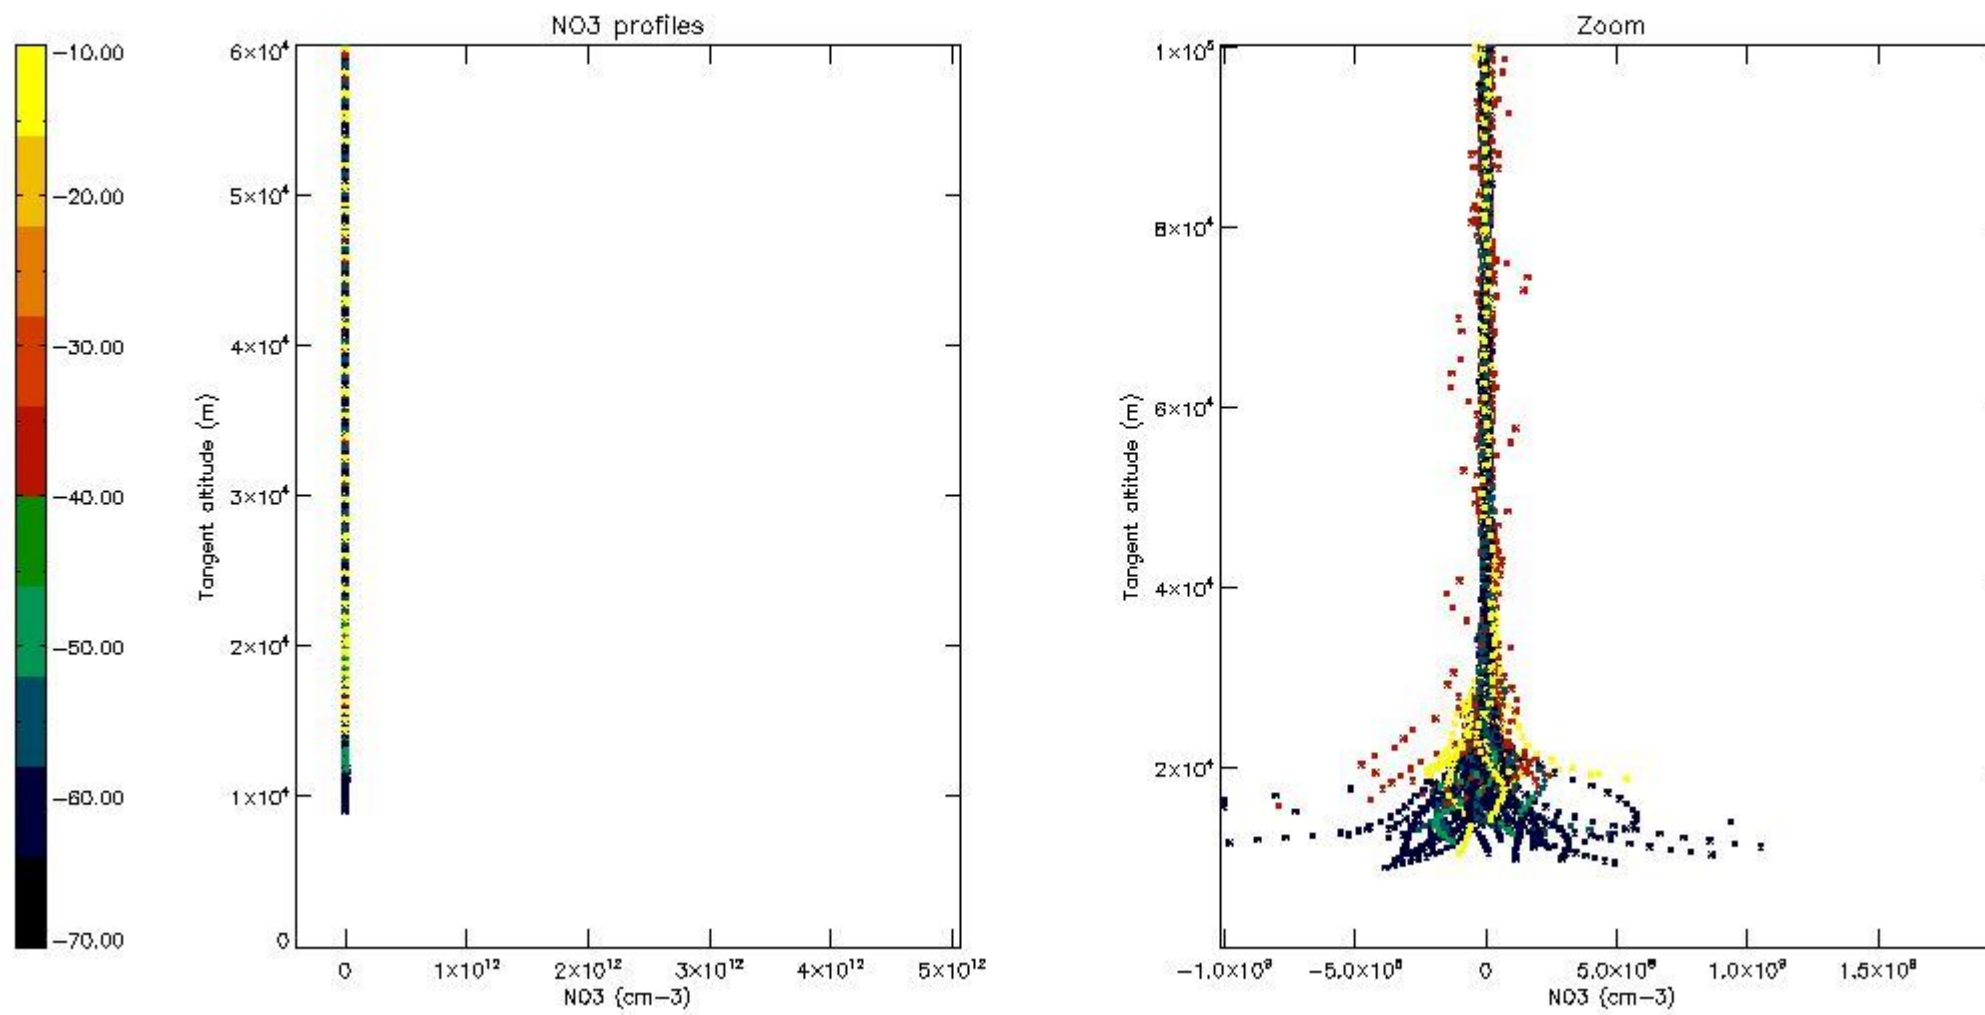

6. Auxiliary Data Files used for the production reported in section 2

The number reported in the third column indicates since which file (see list in section 2) the corresponding auxiliary file has been used. The fourth column is the date of those product files.

Type	Auxiliary Filename	Used since product	Used since product date
INST_PHYS_CHARACTERISTICS	GOM_INS_AXVIEC20091111_143220_20030716_120000_20500101_000000	1	23-APR-2010 00:07:35
LEVEL-2_PROC_CONFIG	GOM_PR2_AXVIEC20091111_152718_20020301_000000_20500101_000000	1	23-APR-2010 00:07:35
CROSS_SECTIONS_FILE	GOM_CRS_AXVIEC20091111_154832_20020301_000000_20500101_000000	1	23-APR-2010 00:07:35