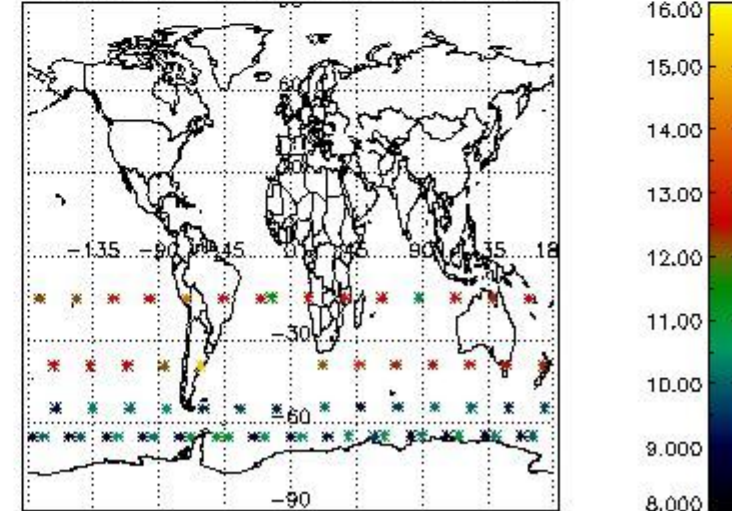

Percentage of flagged data per NO3 profile

4. Level 1 quality information per product

In this section it is plotted some information contained in the Quality Summary data set of the level 2 products that comes from the level 1b processing. Products without errors (error flag in the MPH set to "0") are used.

4.1 Plot quality information per product (time dependant) coming from level 1b processing

4.1.1 Plot level 1 quality information per product (time dependant): ENVISAT ASCENDING passes