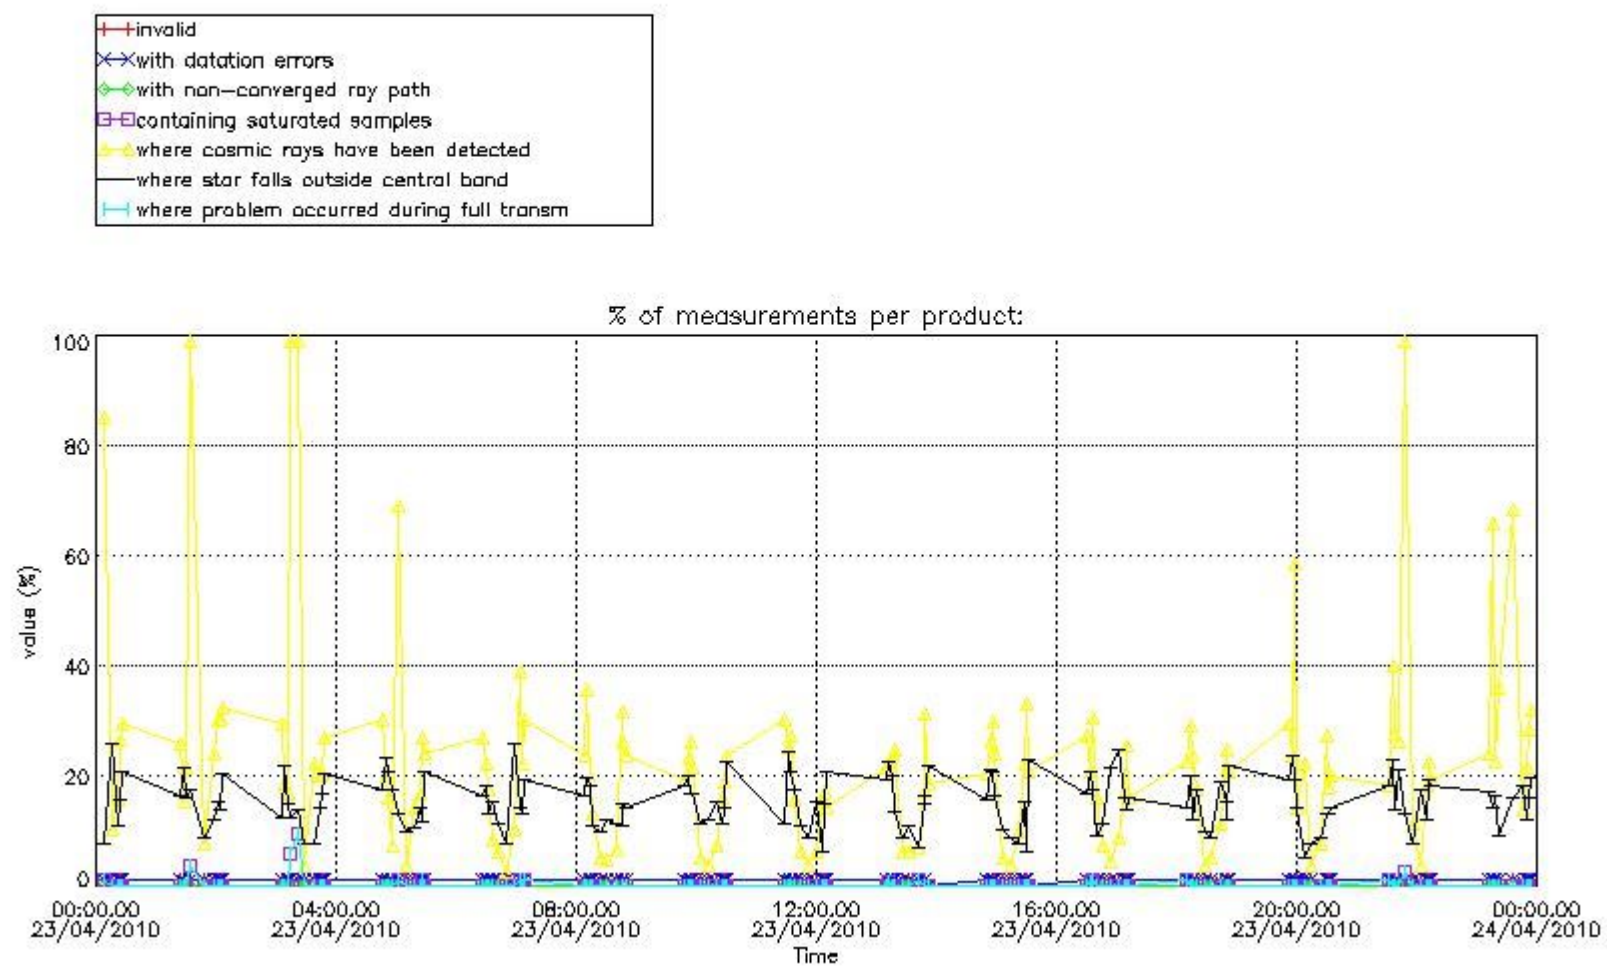

4.1.2 Plot level 1 quality information per product (time dependant): ENVI SAT DESCENDING passes