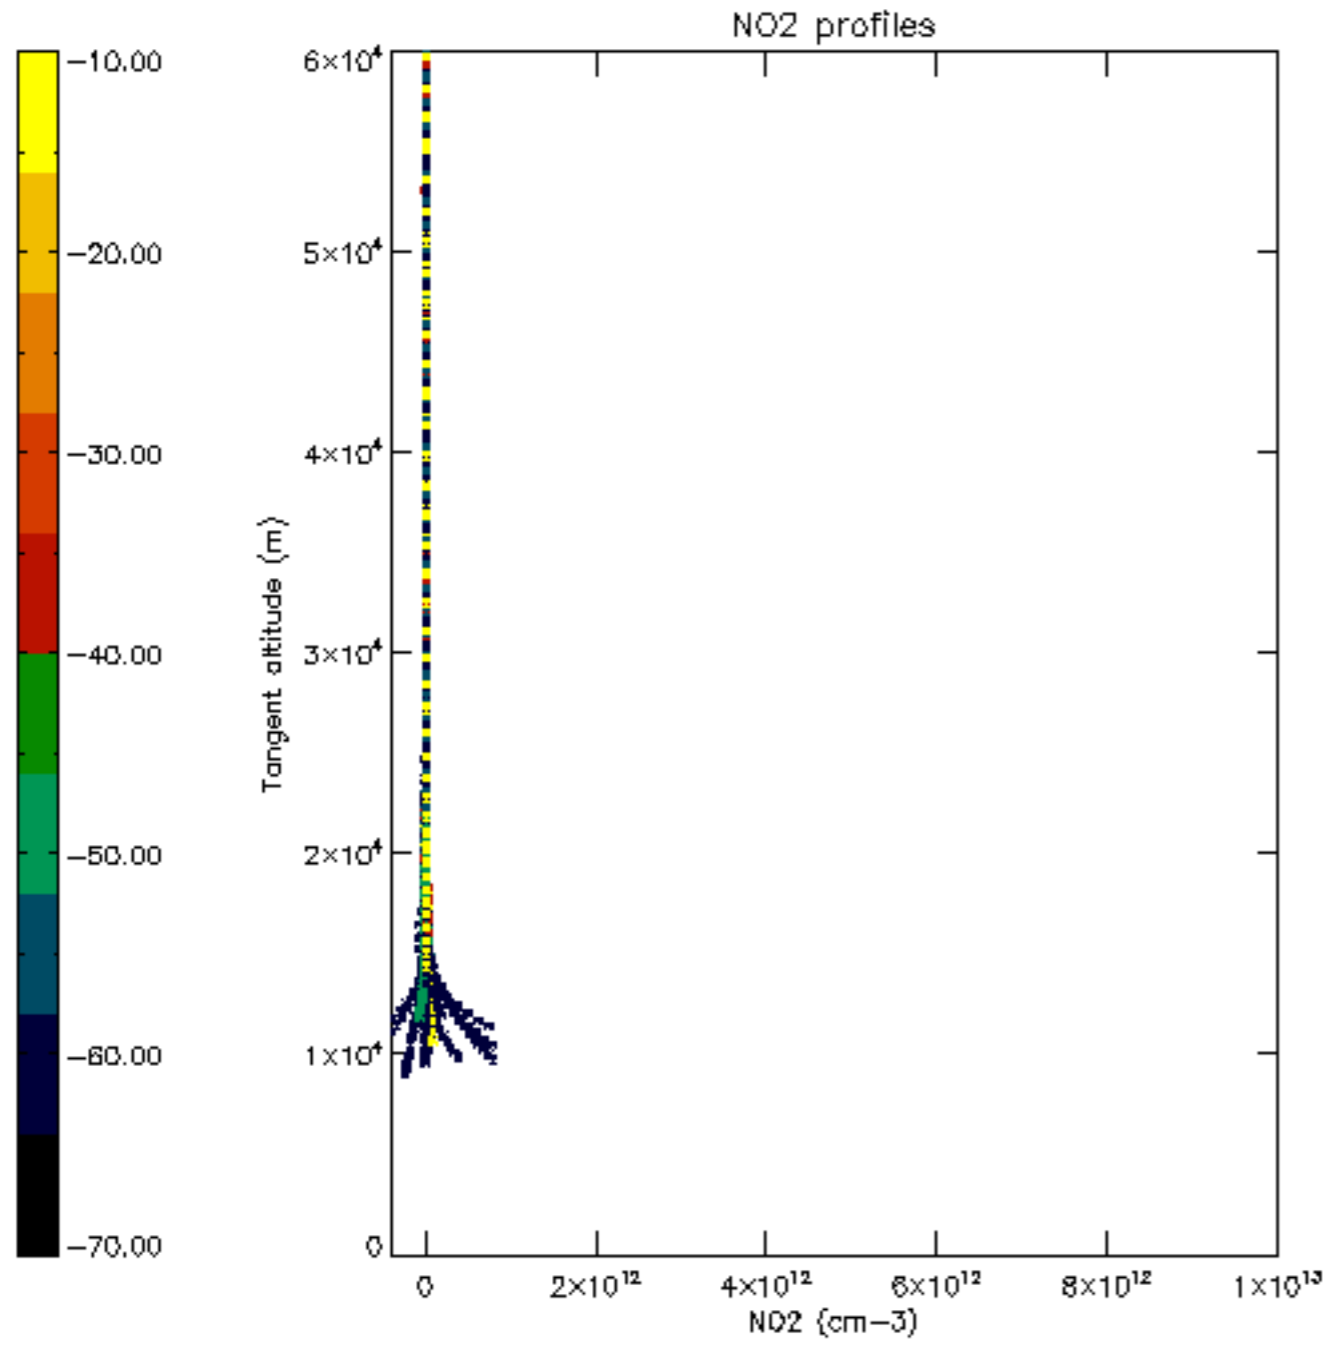

Percentage of star falling outside central band per profile

Percentage of saturation errors per profile

Percentage of flagged data per D3 profile

Percentage of flagged data per H2O profile

Percentage of flagged data per NO2 profile