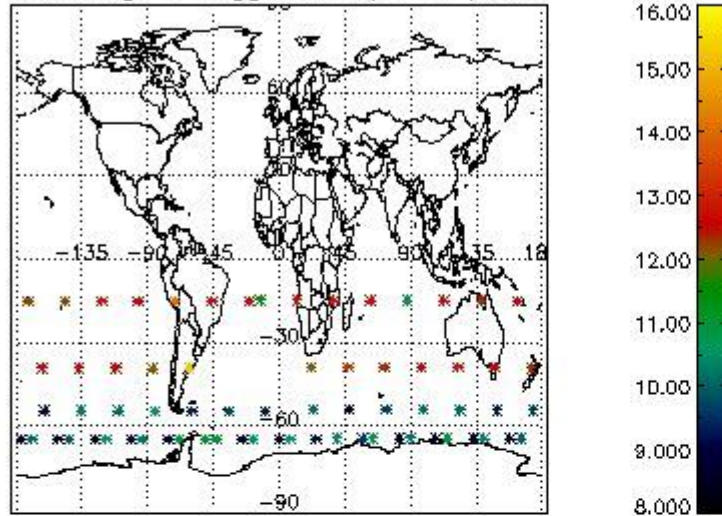

3. Quality information per product

In this section it is plotted some information contained in the Quality Summary data set of the level 2 products. Only products in dark limb conditions and without errors (error flag in the MPH set to "0") are used.

3.1 Plot quality information per product (time dependant)

3.2 Plot quality information per product (world map)

Percentage of flagged data per O3 profile

Percentage of flagged data per H2O profile

Percentage of flagged data per NO2 profile