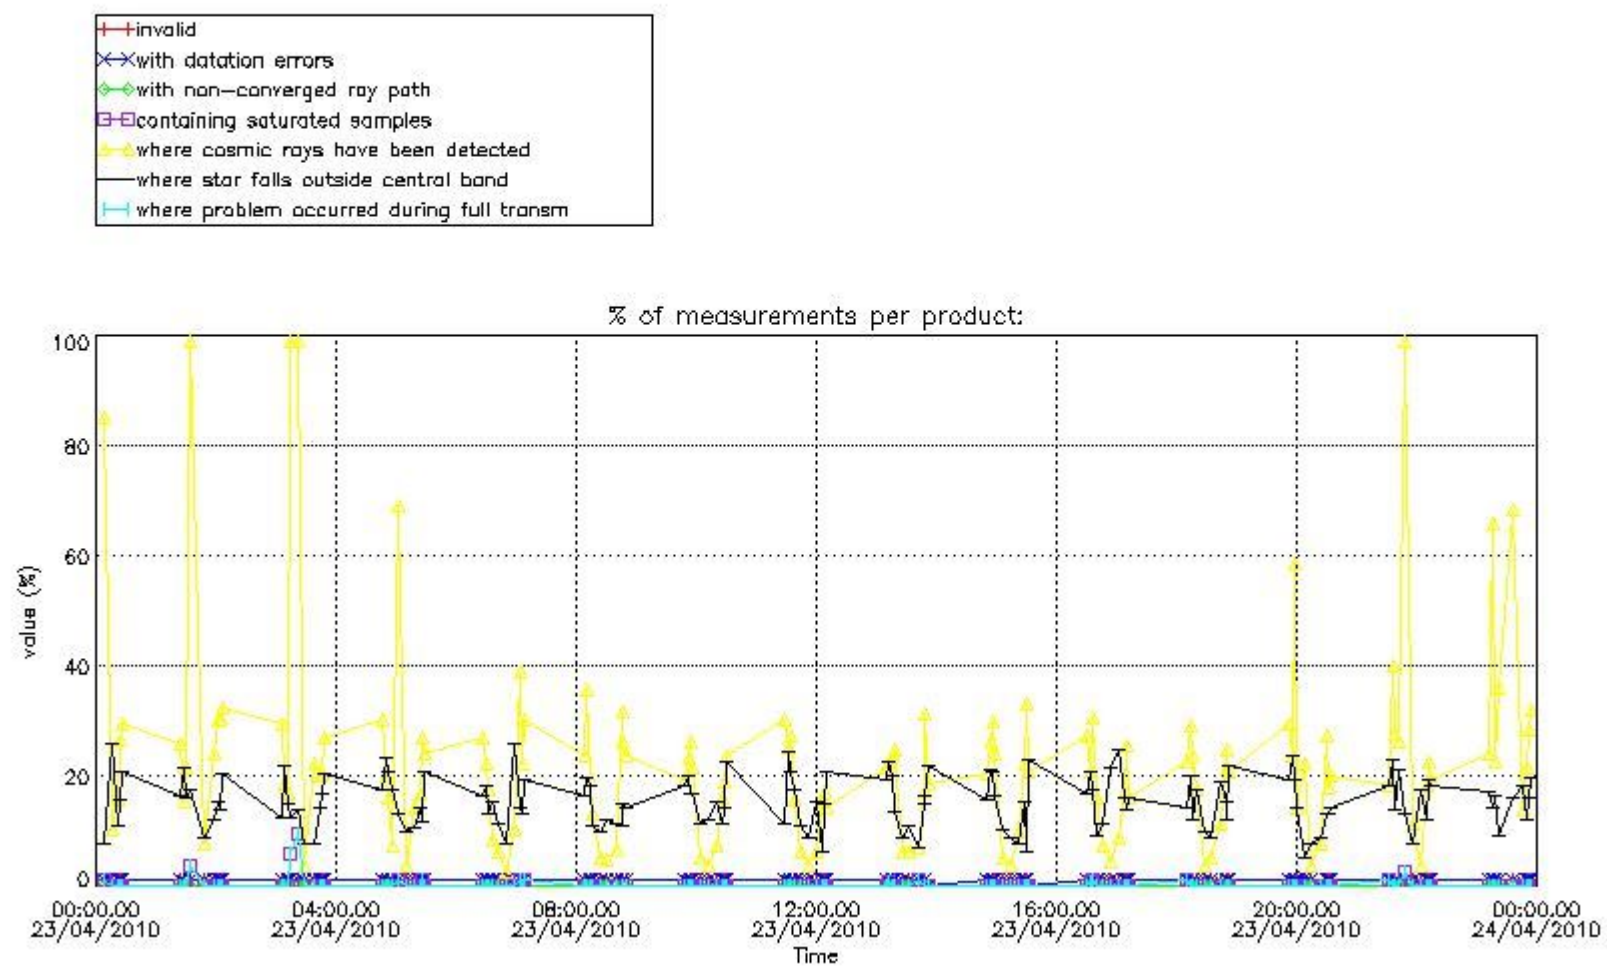

3.1 Plot quality information per product (time dependant)

3.2 Plot quality information per product (world map)

Percentage of flagged data per O3 profile

Percentage of flagged data per H2O profile

Percentage of flagged data per NO2 profile

Percentage of flagged data per NO3 profile

4. Level 1 quality information per product

In this section it is plotted some information contained in the Quality Summary data set of the level 2 products that comes from the level 1b processing. Products without errors (error flag in the MPH set to "0") are used.

4.1 Plot quality information per product (time dependant) coming from level 1b processing

4.1.1 Plot level 1 quality information per product (time dependant): ENVISAT ASCENDING passes

4.1.2 Plot level 1 quality information per product (time dependant): ENVI SAT DESCENDING passes