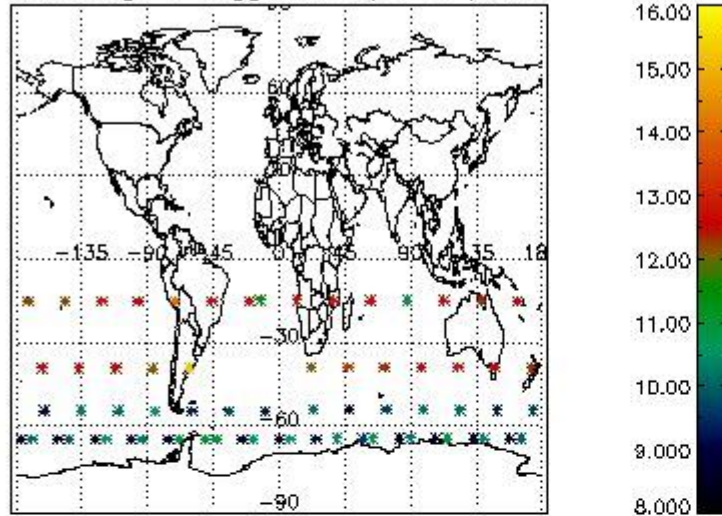

Percentage of flagged data per O3 profile