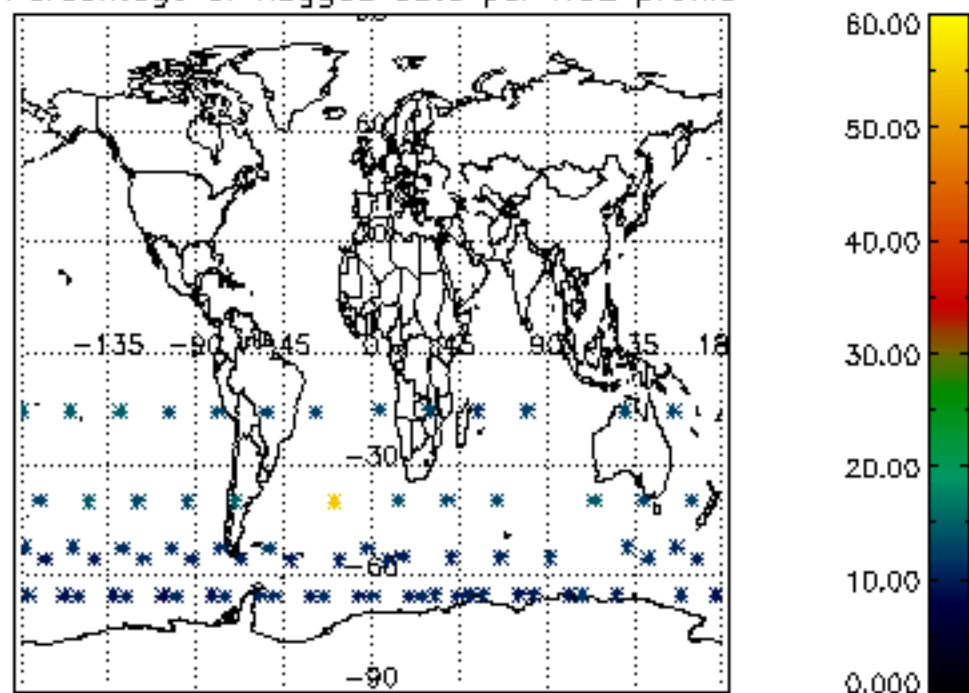

Percentage of flagged data per NO2 profile