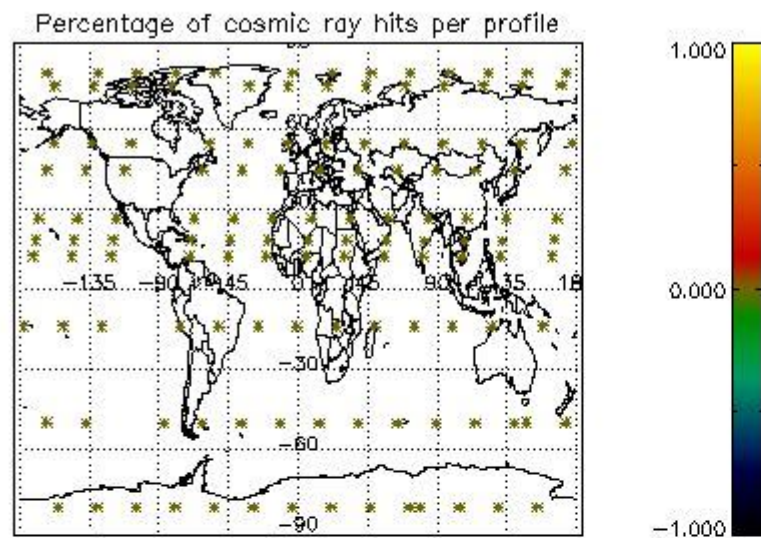

4.2.2 Plot level 1 quality information per product (world map): ENVISAT DESCENDING passes

5. Trace gas profiles

5.1 Ozone statistics based on quality of products

The final quality of the products can be "measured" using the STD (Standard Deviation) attached to every point profile. This information is written to the parameter GOM_NL__2P/NL_LOCAL_SPECIES_DENSITY/o3_std of the level 2 products. The table below shows the statistics for given STD ranges.

The statistics are given with respect to the overall valid production:

- Products without fatal errors: GOM_NL__2P/MPH/PRODUCT_ERR=0
- Valid point profile: GOM_NL__2P/NL_LOCAL_SPECIES_DENSITY/pcd(0)=0

The 'Criteria' is applied to valid points of dark limb products:

- Products in dark limb illumination condition: GOM_NL__2P/NL_SUMMARY_QUALITY/obs_ill_cond=0
- Products without fatal errors: GOM_NL__2P/MPH/PRODUCT_ERR=0
- Valid point profile: GOM_NL__2P/NL_LOCAL_SPECIES_DENSITY/pcd(0)=0

So, the table below shows the percentage of dark limb and valid observations for each criteria with respect to the overall valid daily observations.

Criteria	% of total production
All STD	29
STD < 20	10