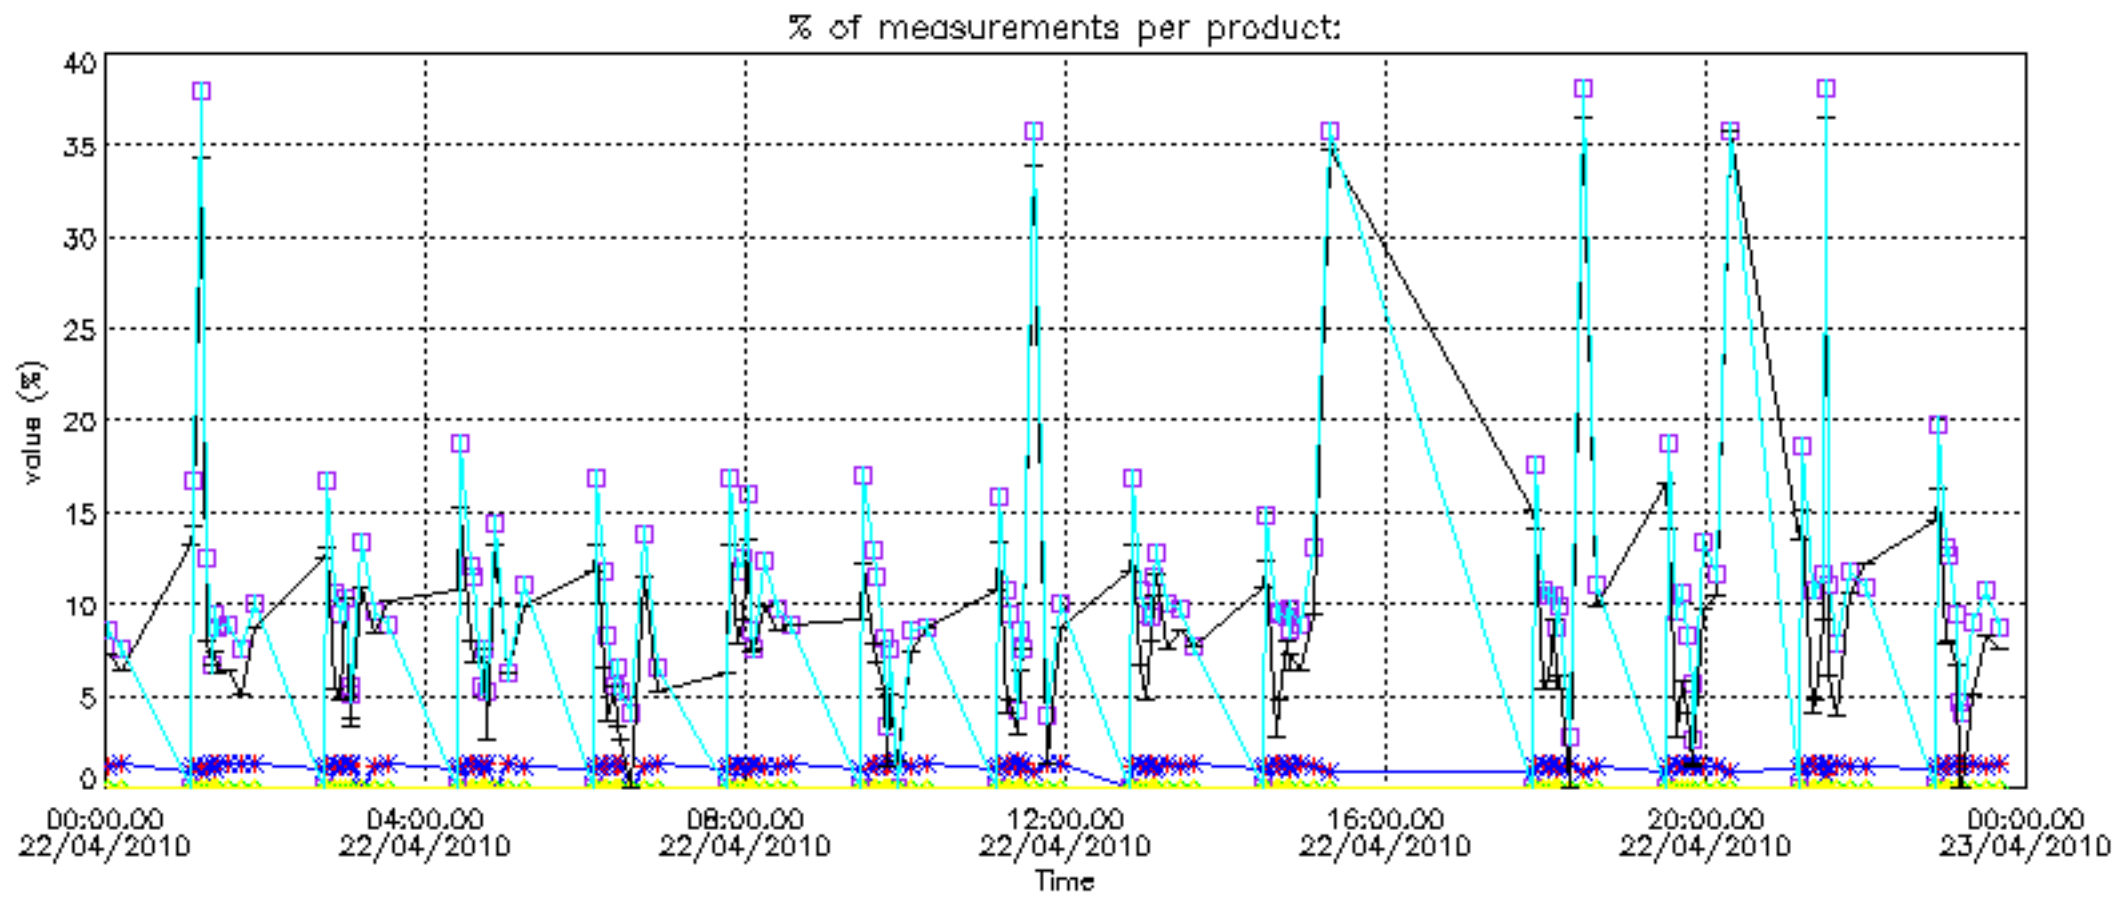

Percentage of cosmic ray hits per profile

Percentage of datation errors per profile