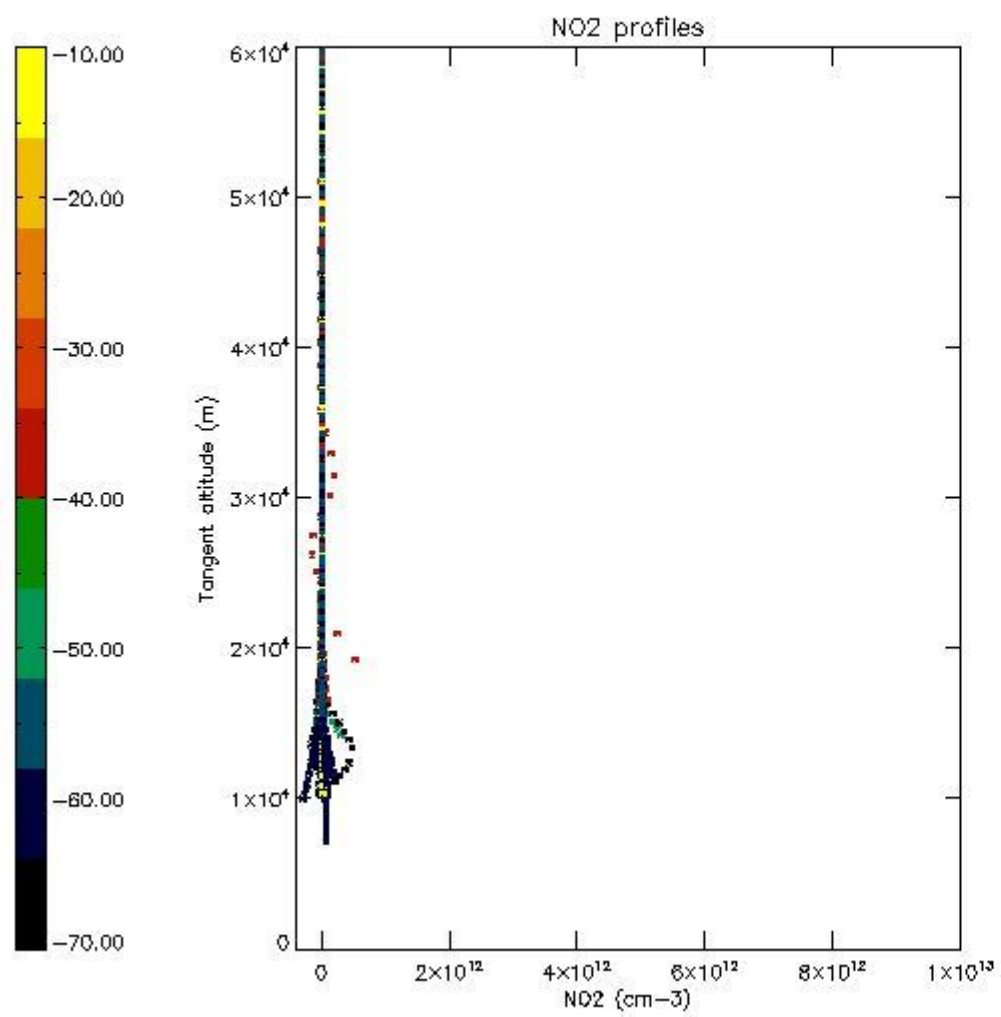

5.7 Plot NO3 profiles for all STD (dark without errors)

The colorbar represents the latitude.