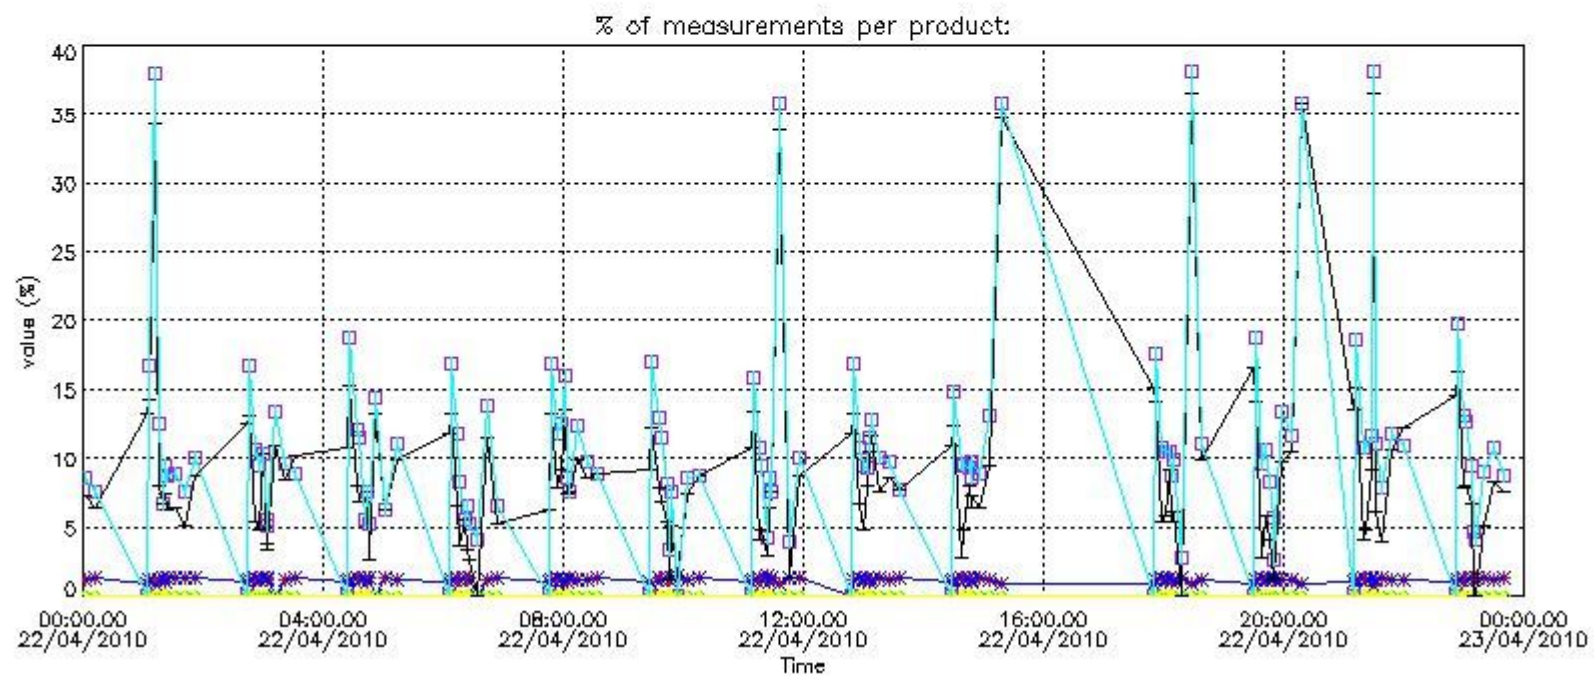

4.2 Plot quality information per product coming from level 1b processing (world map)

4.2.1 Plot level 1 quality information per product (world map): ENVISAT ASCENDING passes