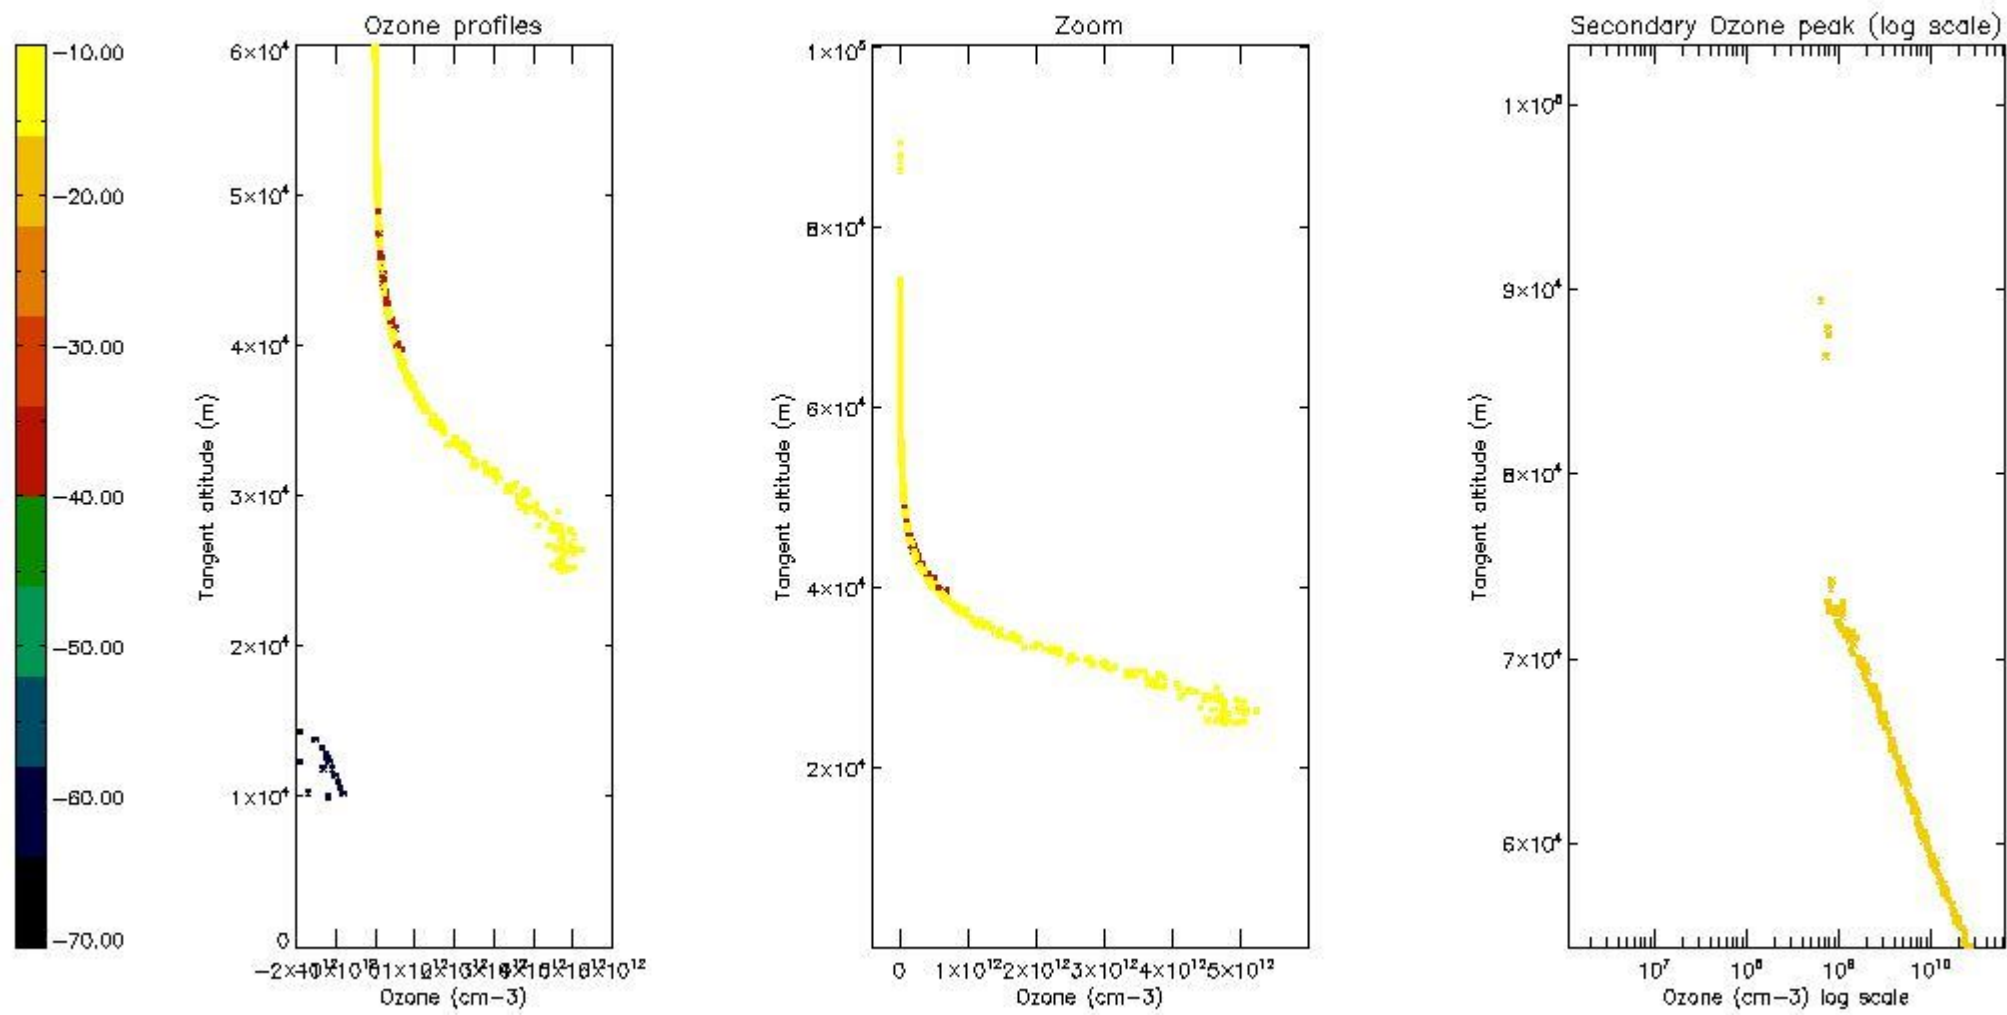

5.4 Plot ozone profiles where  $STD < 10\%$  (dark without errors)

The colorbar represents the latitude.

*5.5 Plot ozone profiles where  $STD < 5\%$  (dark without errors)*

The colorbar represents the latitude.