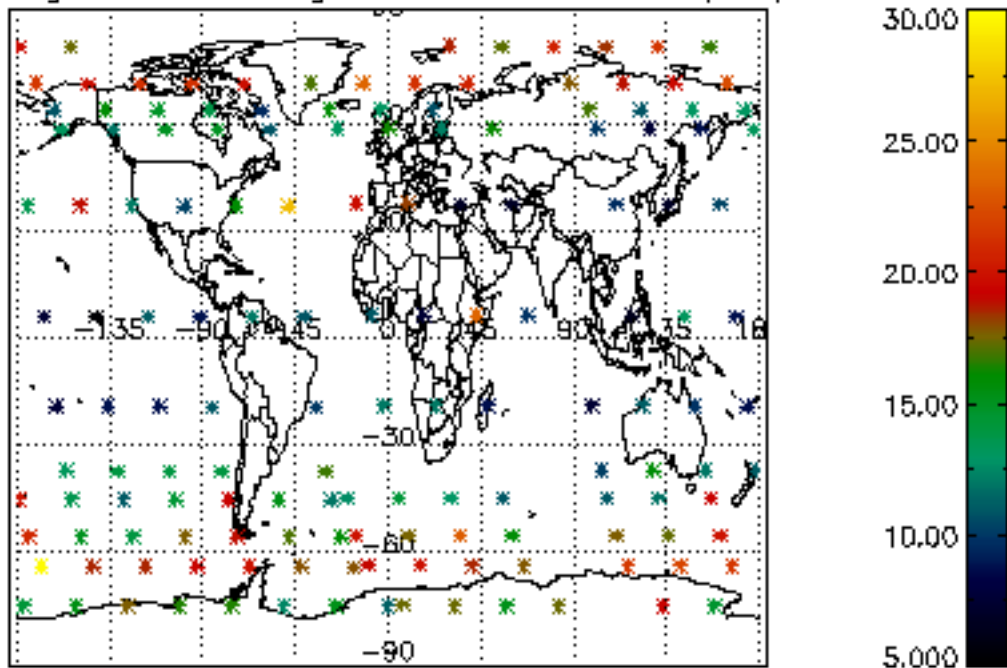

Percentage of flagged data per NO3 profile

Percentage of cosmic ray hits per profile

Percentage of datation errors per profile

Percentage of star falling outside central band per profile

Percentage of saturation errors per profile