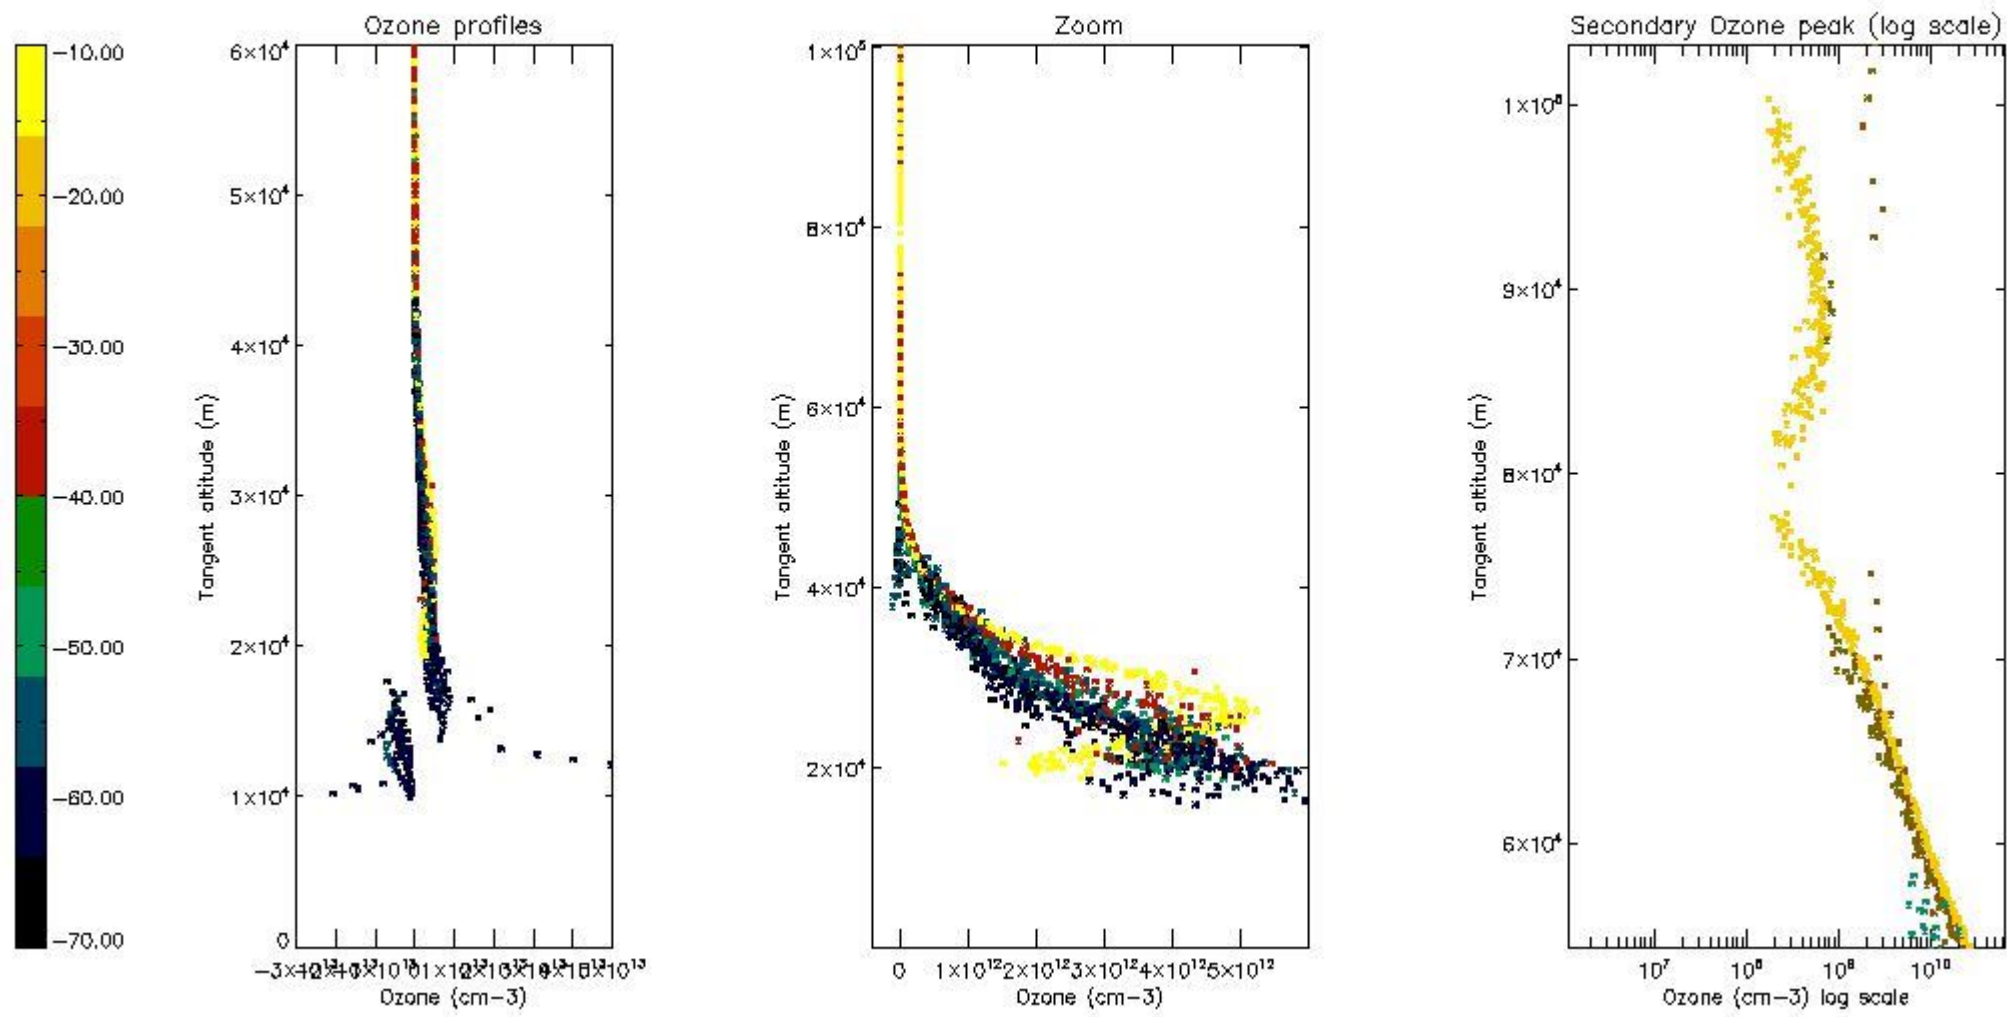

STD < 10	5
STD < 5	2

5.2 Plot ozone profiles for all STD (dark without errors)

The colorbar represents the latitude.

5.3 Plot ozone profiles where STD < 20% (dark without errors)

The colorbar represents the latitude.