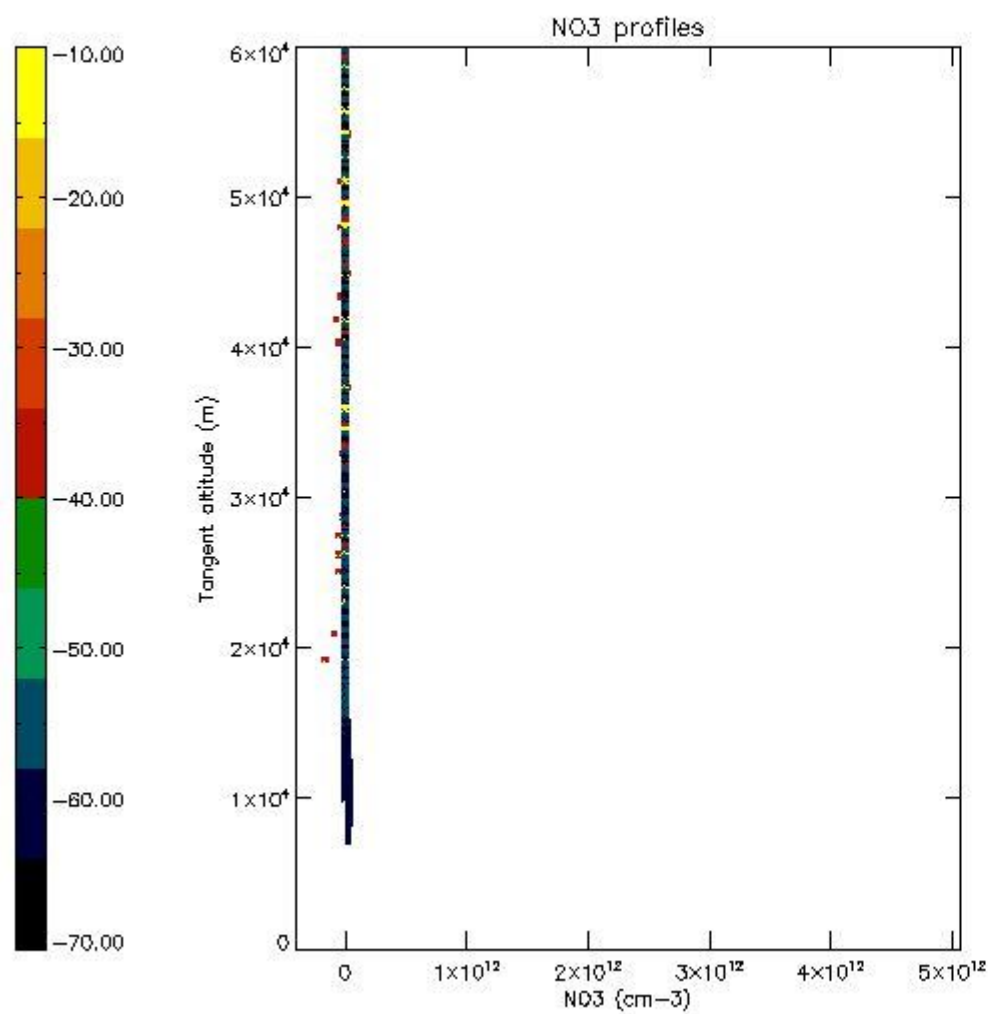

6. Auxiliary Data Files used for the production reported in section 2

The number reported in the third column indicates since which file (see list in section 2) the corresponding auxiliary file has been used. The fourth column is the date of those product files.

Type	Auxiliary Filename	Used since product	Used since product date
INST_PHYS_CHARACTERISTICS	GOM_INS_AXVIEC20091111_143220_20030716_120000_20500101_000000	1	22-APR-2010 00:01:10
LEVEL-2_PROC_CONFIG	GOM_PR2_AXVIEC20091111_152718_20020301_000000_20500101_000000	1	22-APR-2010 00:01:10
CROSS_SECTIONS_FILE	GOM_CRS_AXVIEC20091111_154832_20020301_000000_20500101_000000	1	22-APR-2010 00:01:10