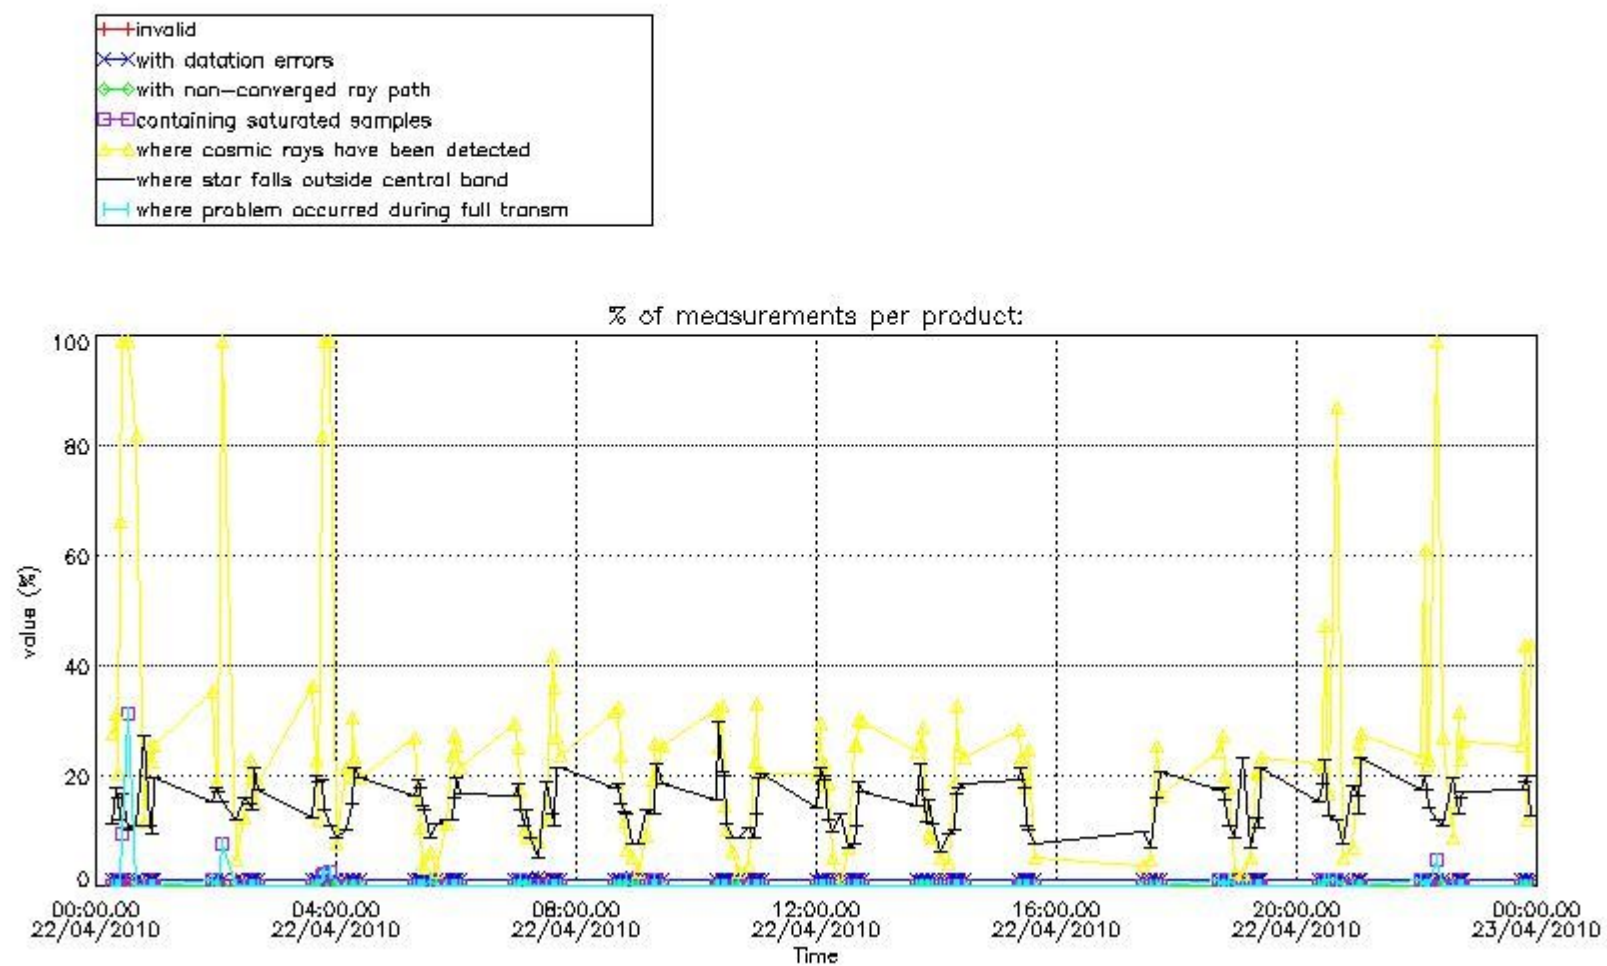

4.1.2 Plot level 1 quality information per product (time dependant): ENVI SAT DESCENDING passes