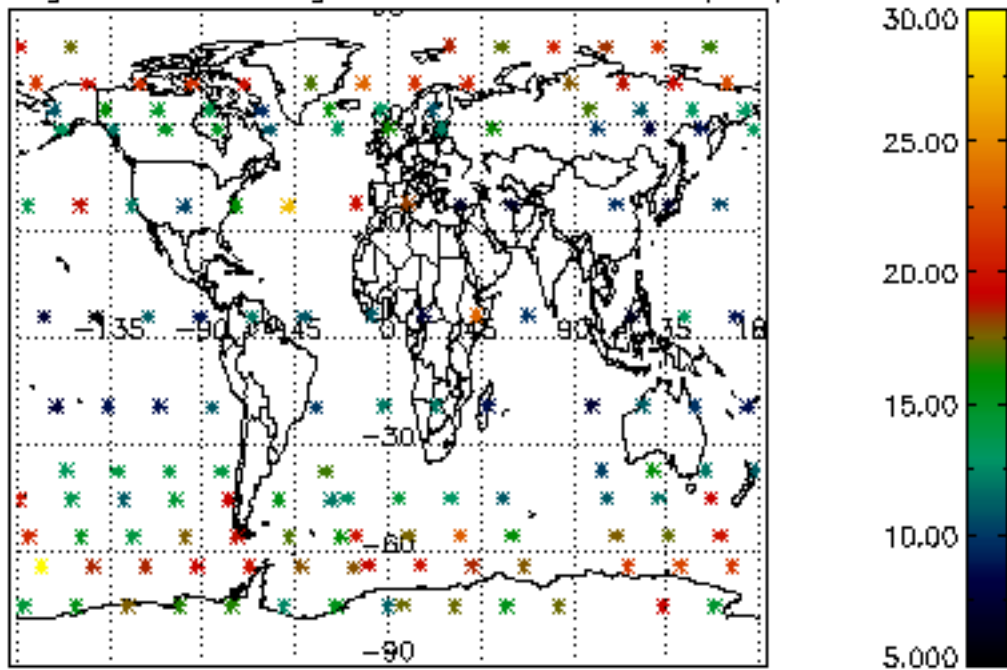

Percentage of cosmic ray hits per profile

Percentage of star falling outside central band per profile