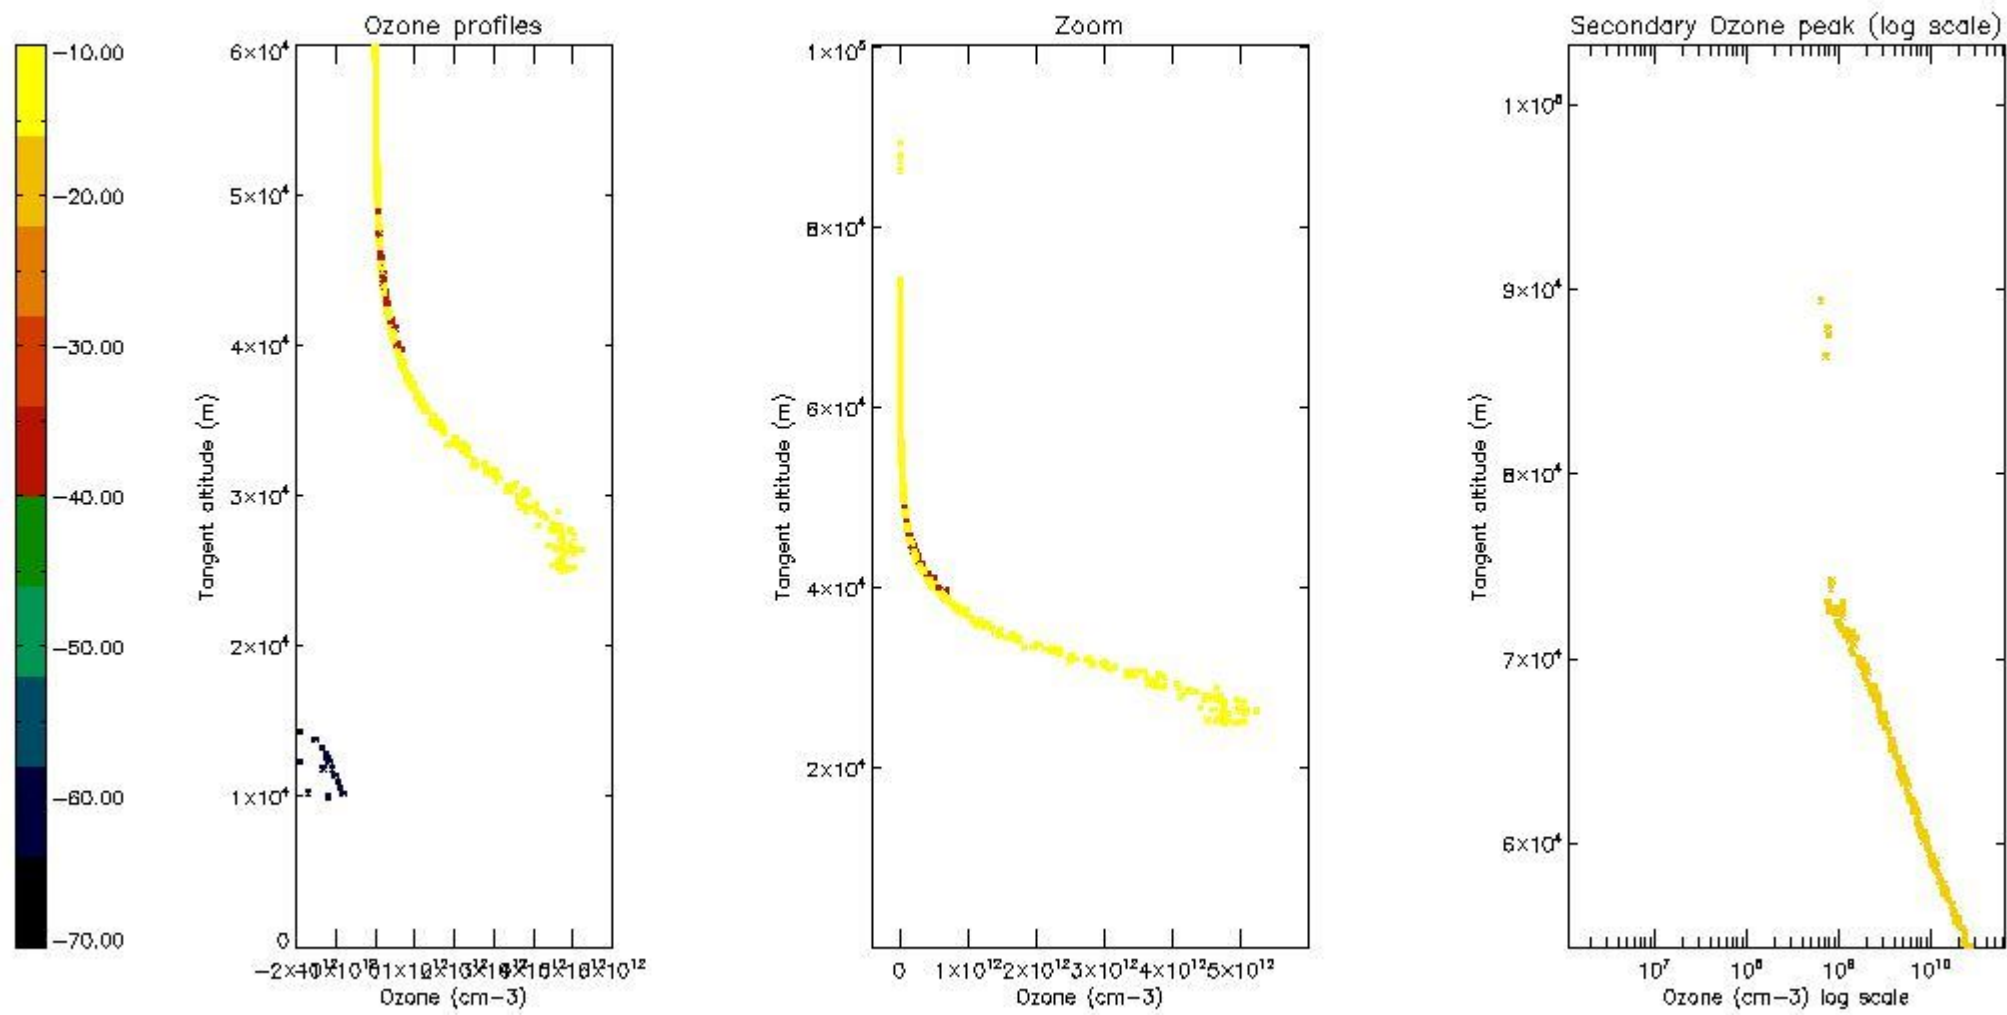

5.4 Plot ozone profiles where  $STD < 10\%$  (dark without errors)

The colorbar represents the latitude.

*5.5 Plot ozone profiles where STD < 5% (dark without errors)*

The colorbar represents the latitude.