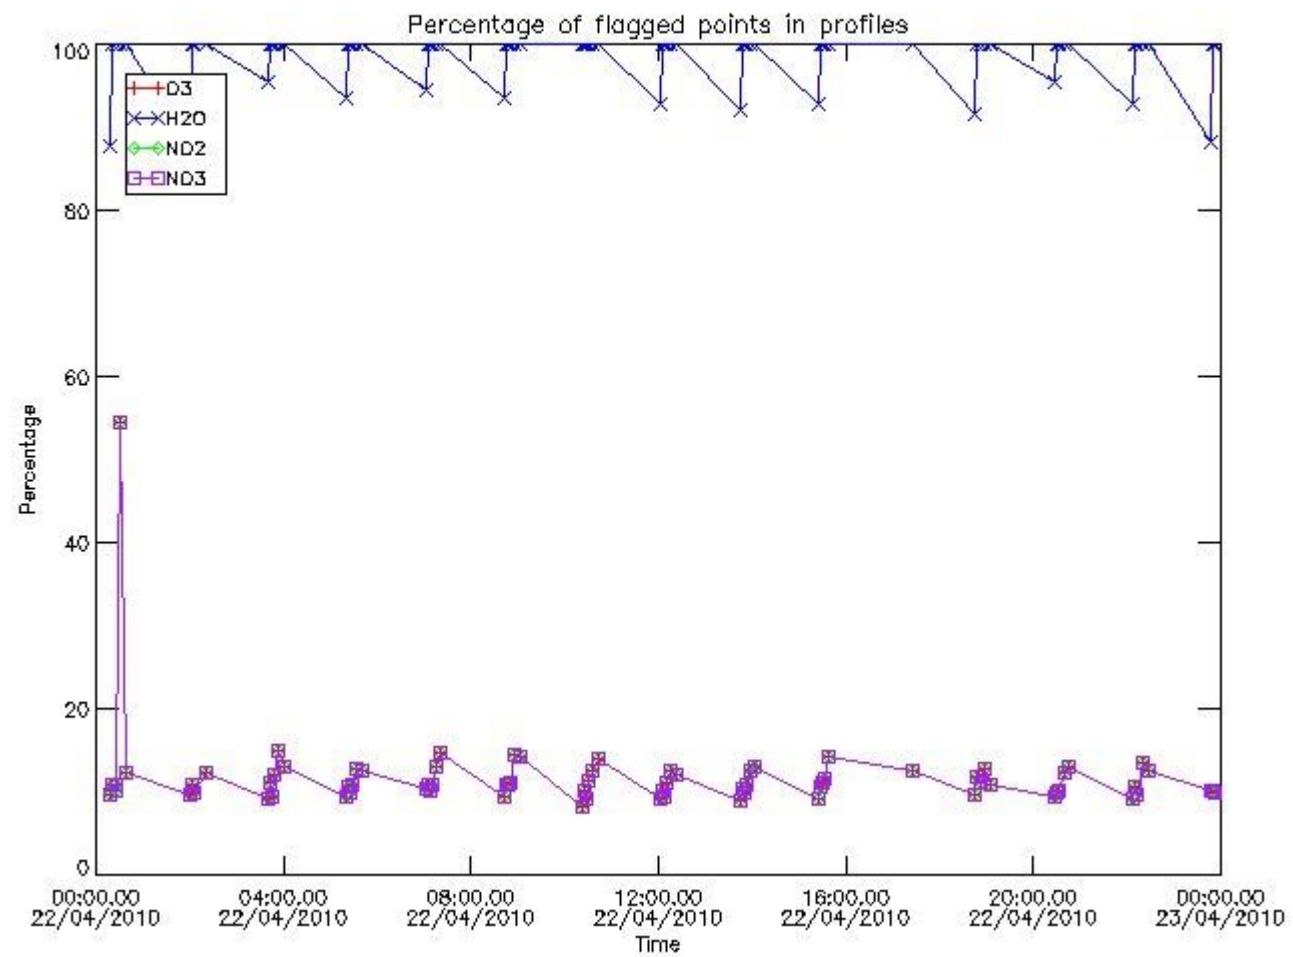

279	GOM_NL__2PRFIN20100422_234742_000000552088_00445_42583_5852.N1	22-APR-2010 23:47:42	Dark	55.000	61	8Eps Peg	2.1000	3900.0	110	42583	No
280	GOM_NL__2PRFIN20100422_235009_000000502088_00445_42583_5853.N1	22-APR-2010 23:50:09	Dark	50.000	162	34Alp Aqr	2.9440	5350.0	100	42583	No
281	GOM_NL__2PRFIN20100422_235312_000000522088_00445_42583_5854.N1	22-APR-2010 23:53:12	Dark	51.500	154	22Bet Aqr	2.8990	5700.0	103	42583	No

3. Quality information per product

In this section it is plotted some information contained in the Quality Summary data set of the level 2 products. Only products in dark limb conditions and without errors (error flag in the MPH set to "0") are used.

3.1 Plot quality information per product (time dependant)

3.2 Plot quality information per product (world map)