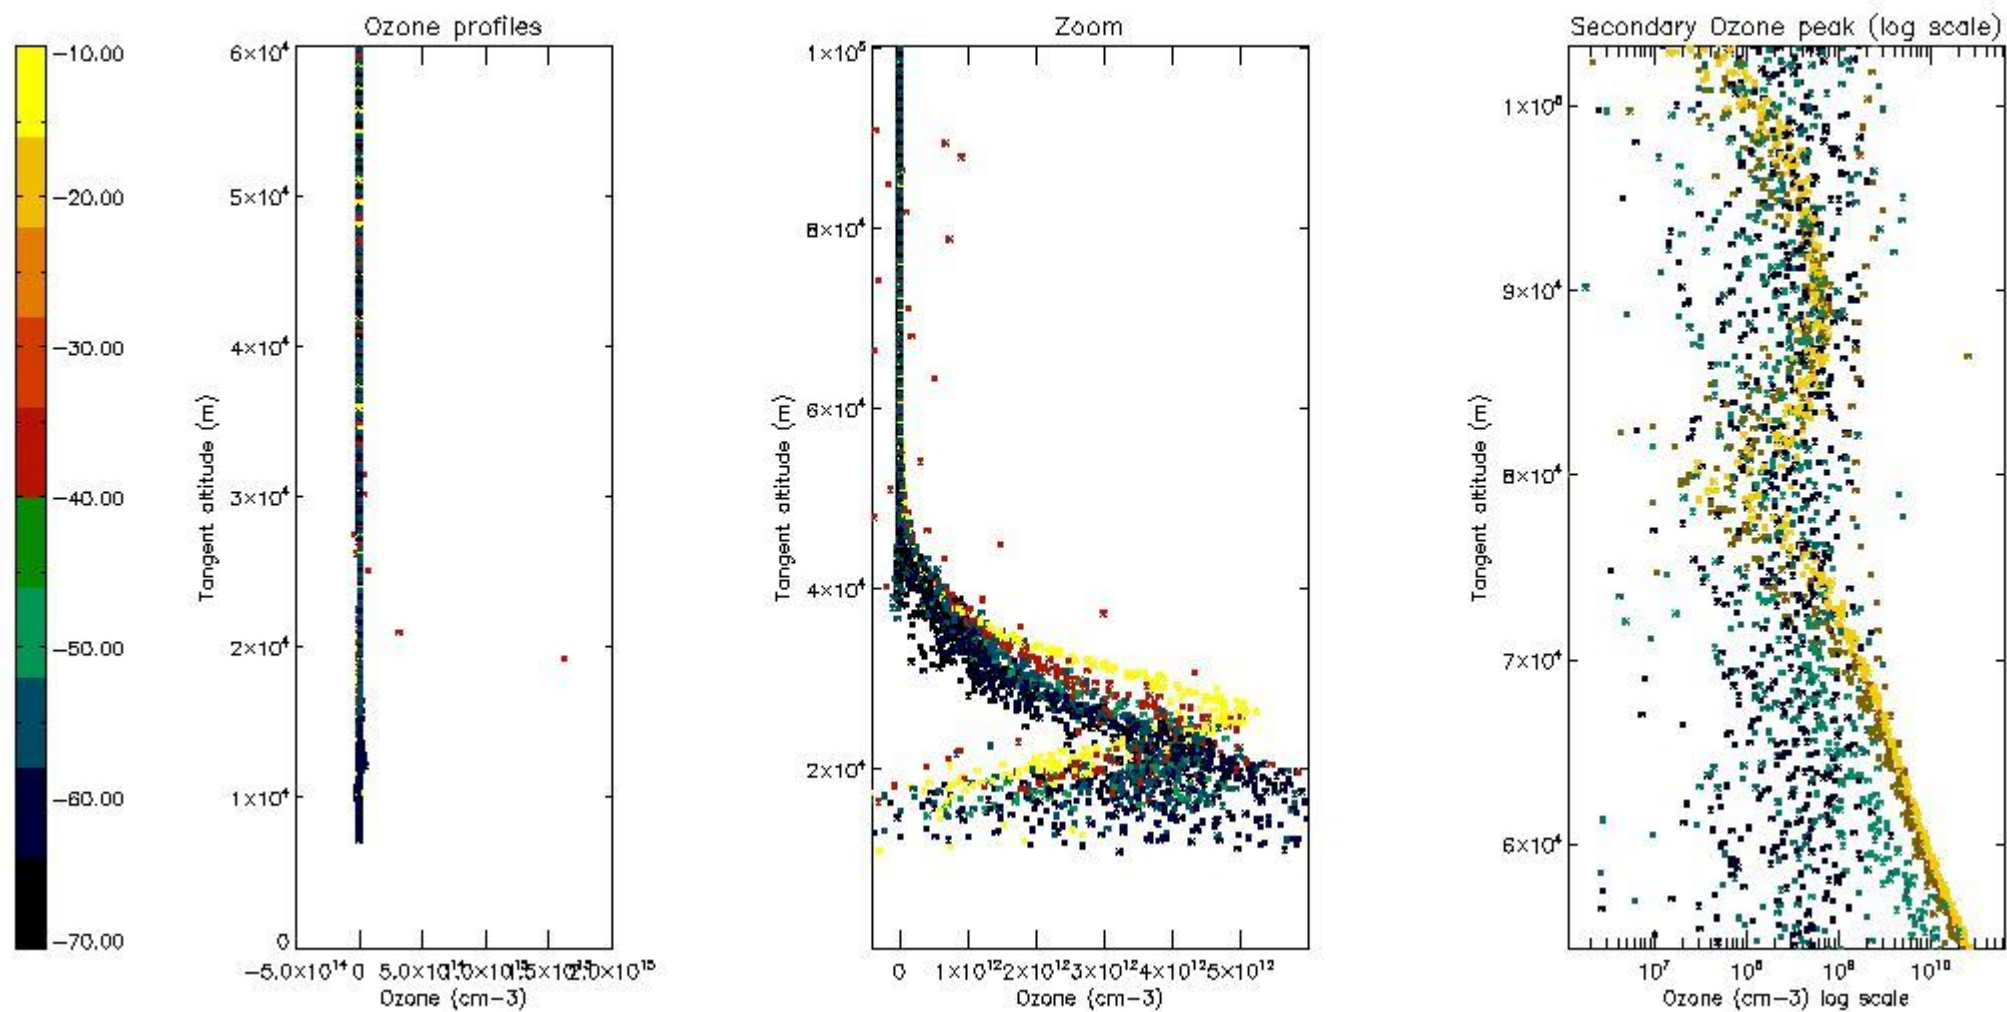

STD < 10	5
STD < 5	2

5.2 Plot ozone profiles for all STD (dark without errors)

The colorbar represents the latitude.

5.3 Plot ozone profiles where STD < 20% (dark without errors)

The colorbar represents the latitude.