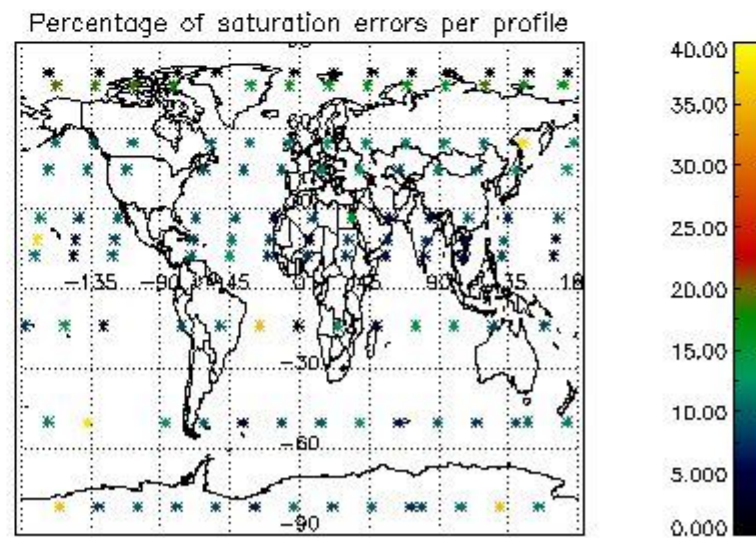

5. Trace gas profiles

5.1 Ozone statistics based on quality of products

The final quality of the products can be "measured" using the STD (Standard Deviation) attached to every point profile. This information is written to the parameter GOM_NL__2P/NL_LOCAL_SPECIES_DENSITY/o3_std of the level 2 products. The table below shows the statistics for given STD ranges.

The statistics are given with respect to the overall valid production:

- Products without fatal errors: GOM_NL__2P/MPH/PRODUCT_ERR=0
- Valid point profile: GOM_NL__2P/NL_LOCAL_SPECIES_DENSITY/pcd(0)=0

The 'Criteria' is applied to valid points of dark limb products:

- Products in dark limb illumination condition: GOM_NL__2P/NL_SUMMARY_QUALITY/obs_ill_cond=0
- Products without fatal errors: GOM_NL__2P/MPH/PRODUCT_ERR=0
- Valid point profile: GOM_NL__2P/NL_LOCAL_SPECIES_DENSITY/pcd(0)=0

So, the table below shows the percentage of dark limb and valid observations for each criteria with respect to the overall valid daily observations.

Criteria	% of total production
All STD	29
STD < 20	10