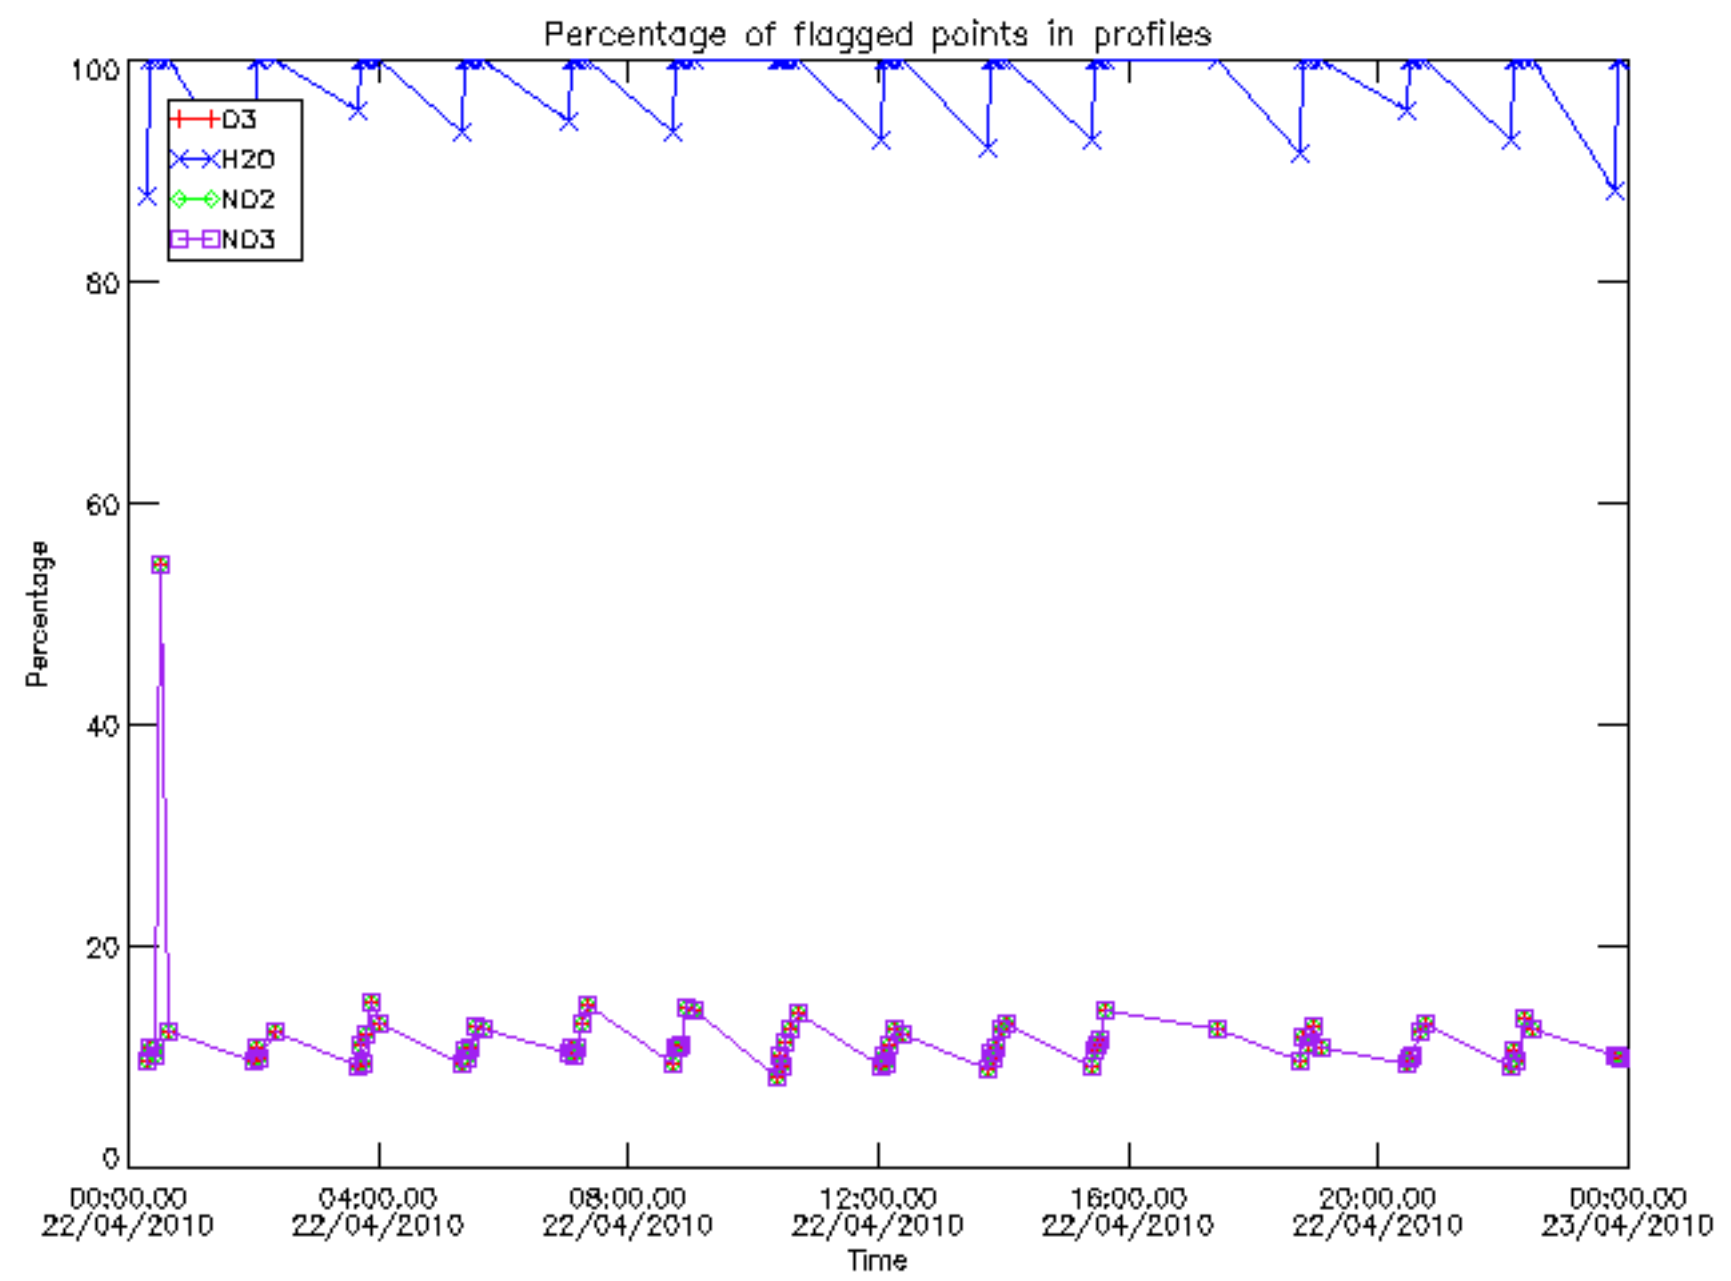

Percentage of flagged data per D3 profile

Percentage of flagged data per H2O profile