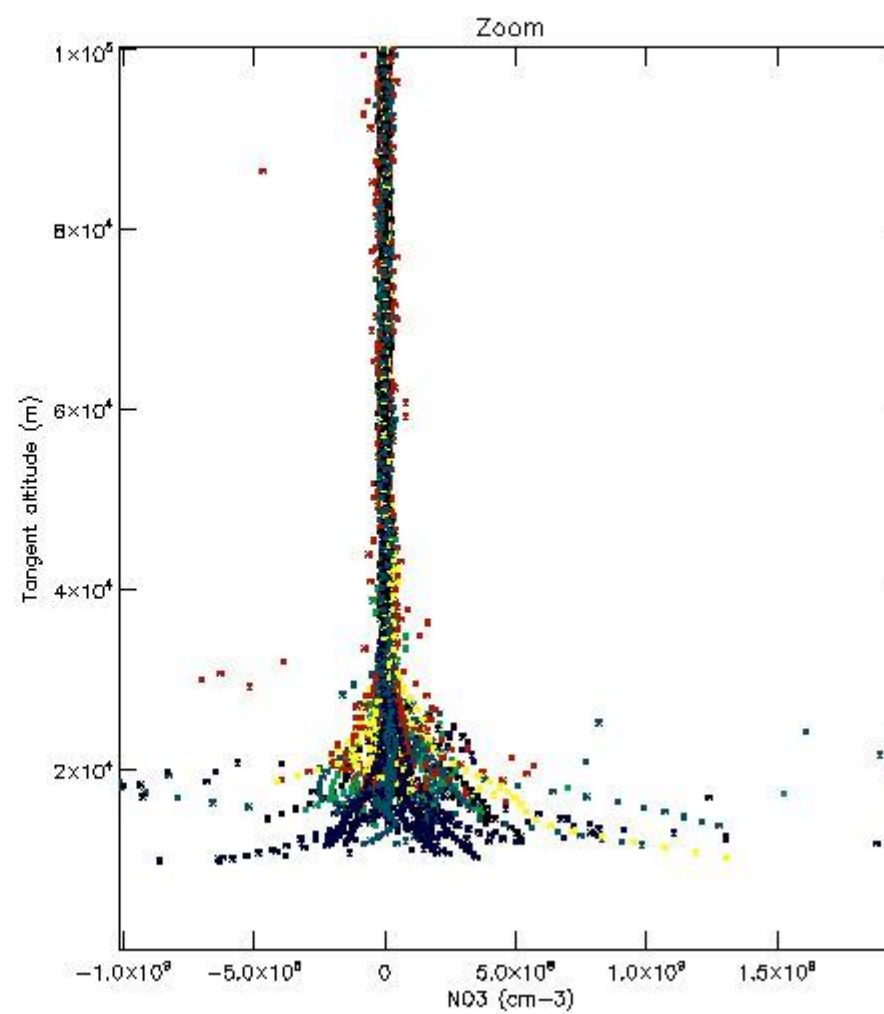

6. Auxiliary Data Files used for the production reported in section 2

The number reported in the third column indicates since which file (see list in section 2) the corresponding auxiliary file has been used. The fourth column is the date of those product files.

Type	Auxiliary Filename	Used since product	Used since product date
INST_PHYS_CHARACTERISTICS	GOM_INS_AXVIEC20091111_143220_20030716_120000_20500101_000000	1	22-APR-2010 00:01:10
LEVEL-2_PROC_CONFIG	GOM_PR2_AXVIEC20091111_152718_20020301_000000_20500101_000000	1	22-APR-2010 00:01:10
CROSS_SECTIONS_FILE	GOM_CRS_AXVIEC20091111_154832_20020301_000000_20500101_000000	1	22-APR-2010 00:01:10