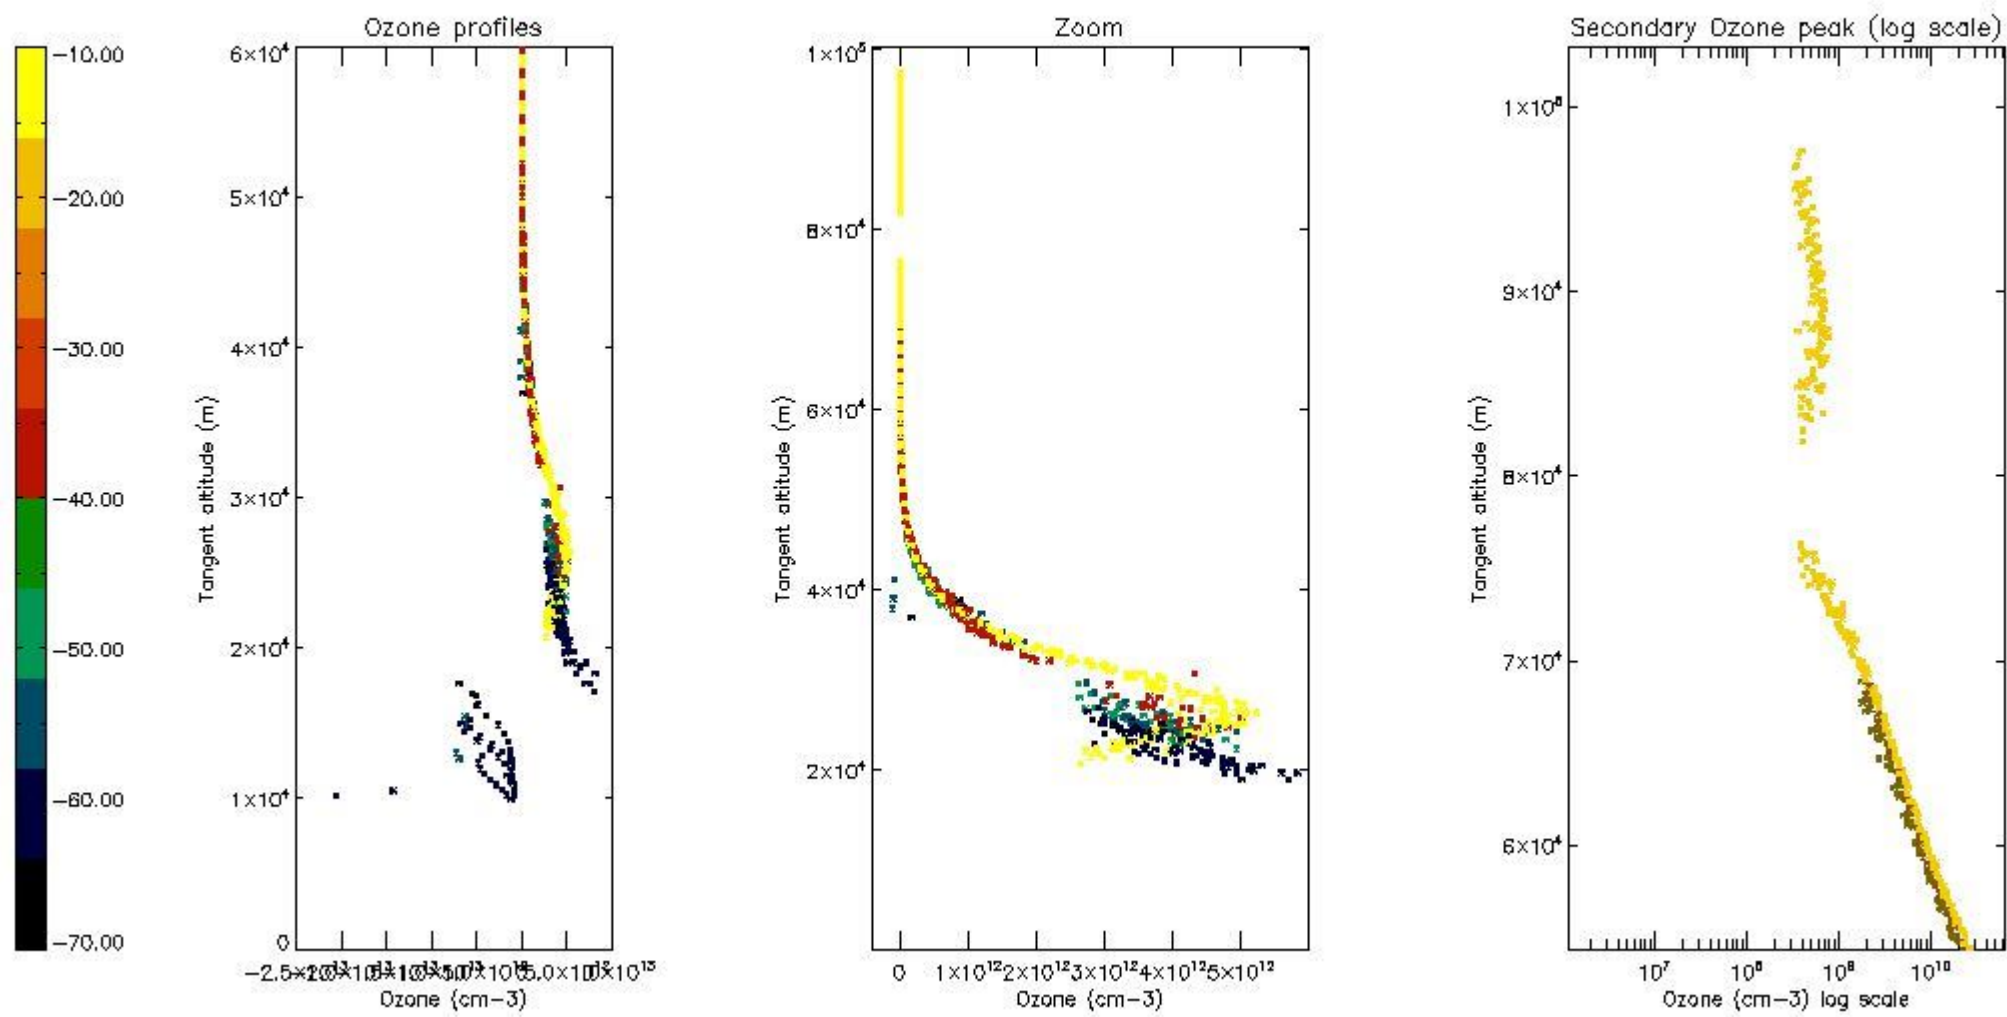

5.5 Plot ozone profiles where STD < 5% (dark without errors)

The colorbar represents the latitude.