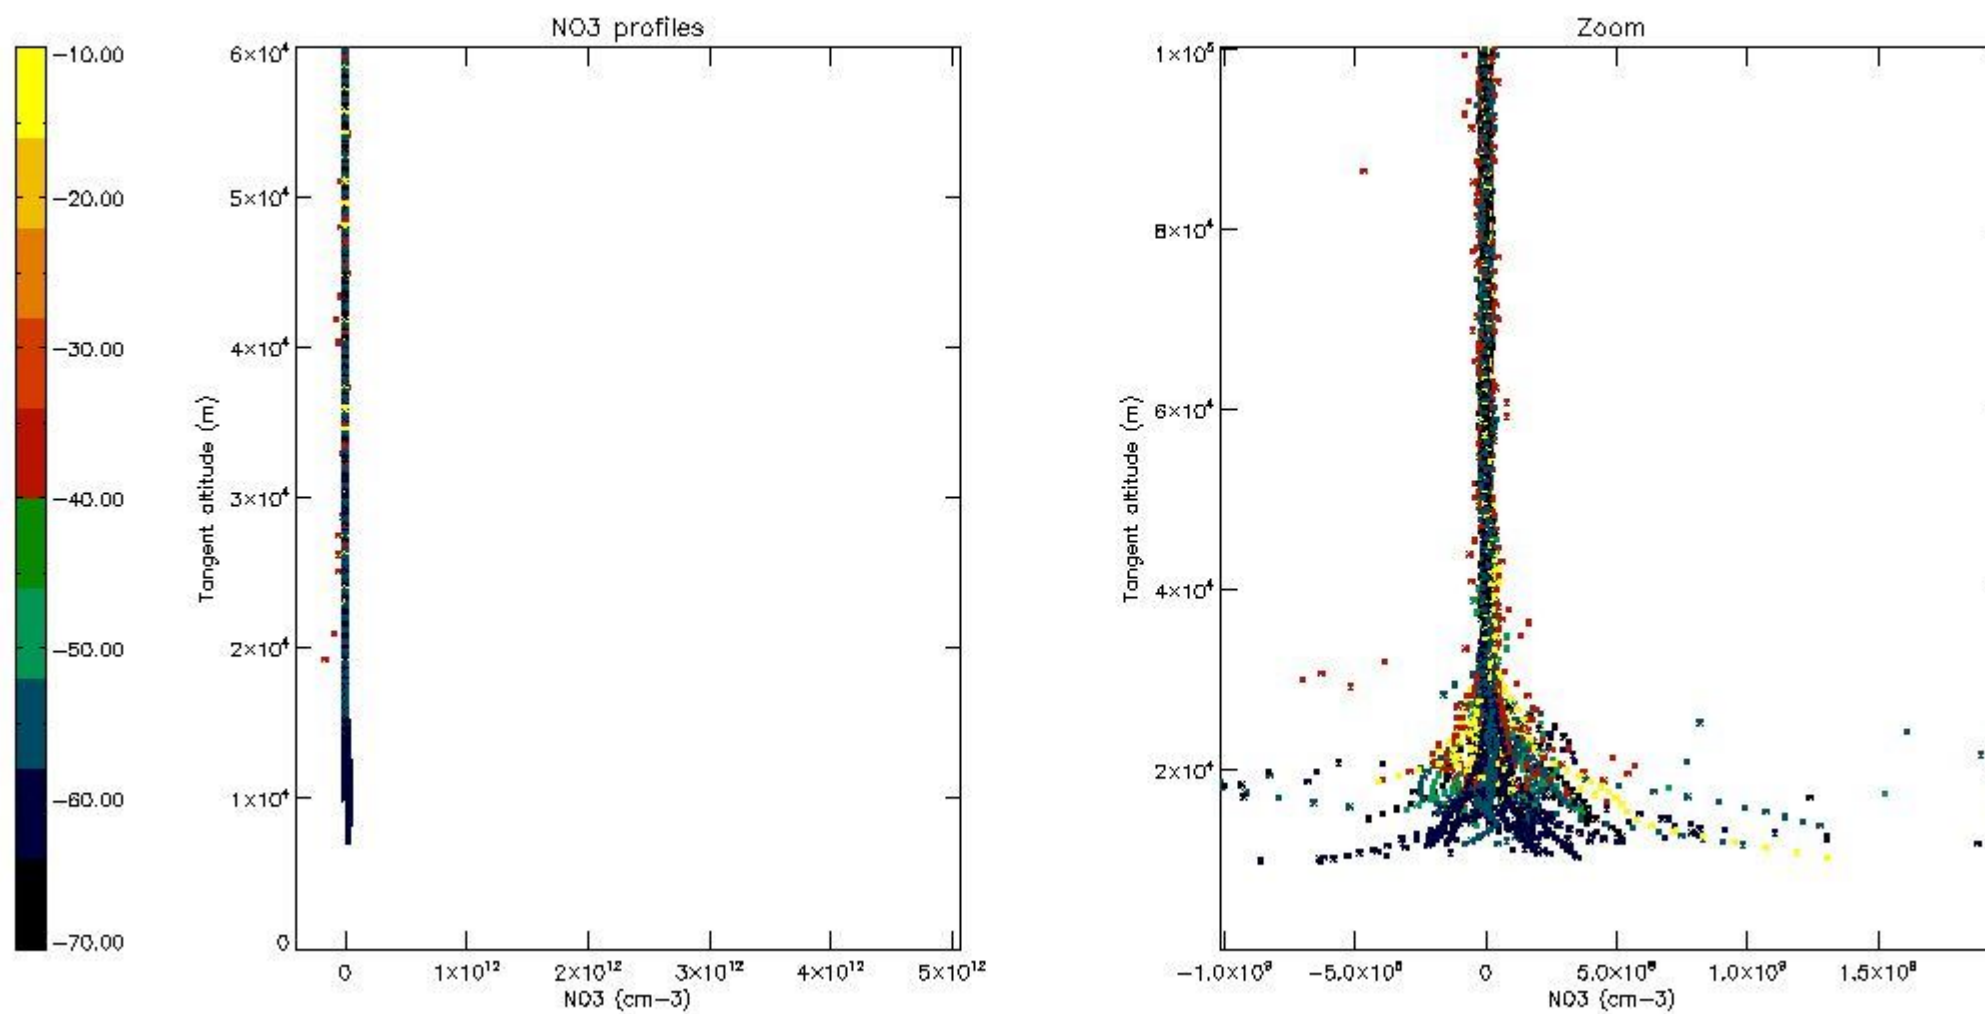

*5.6 Plot NO<sub>2</sub> profiles for all STD (dark without errors)*

The colorbar represents the latitude.

*5.7 Plot NO3 profiles for all STD (dark without errors)*

The colorbar represents the latitude.