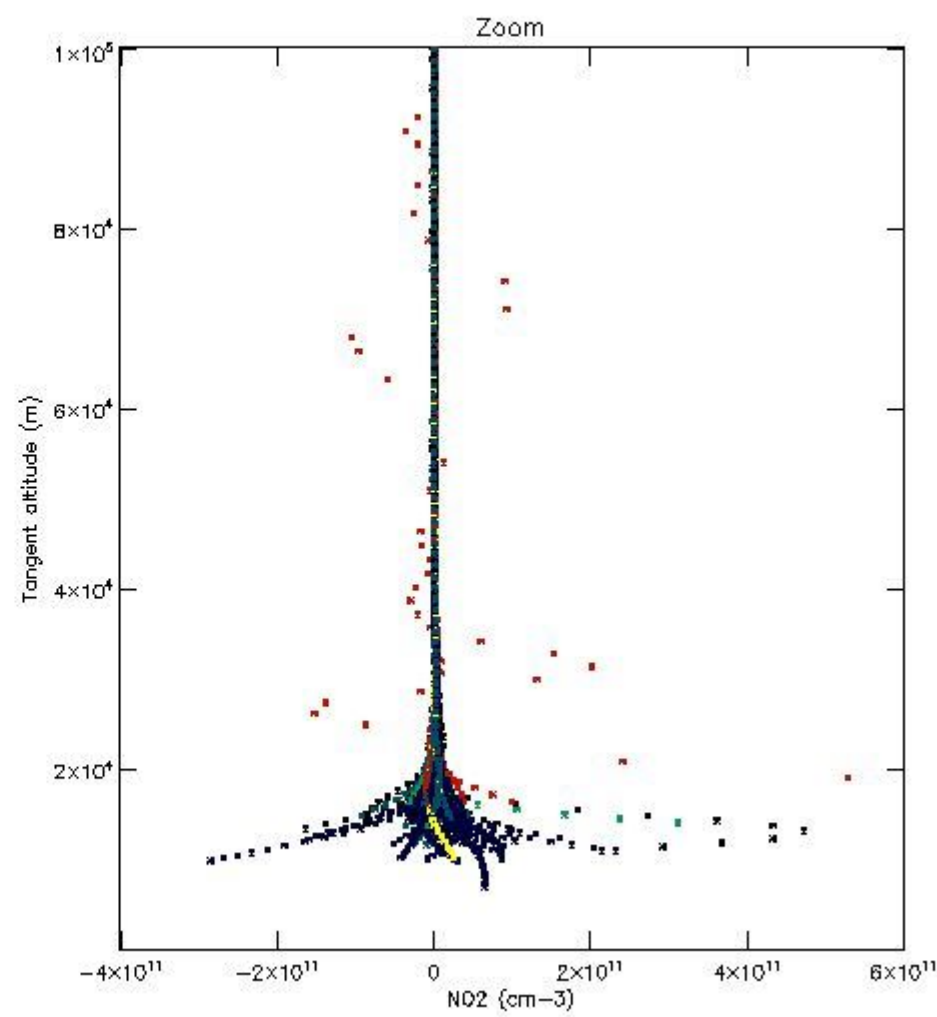

5.7 Plot NO3 profiles for all STD (dark without errors)

The colorbar represents the latitude.