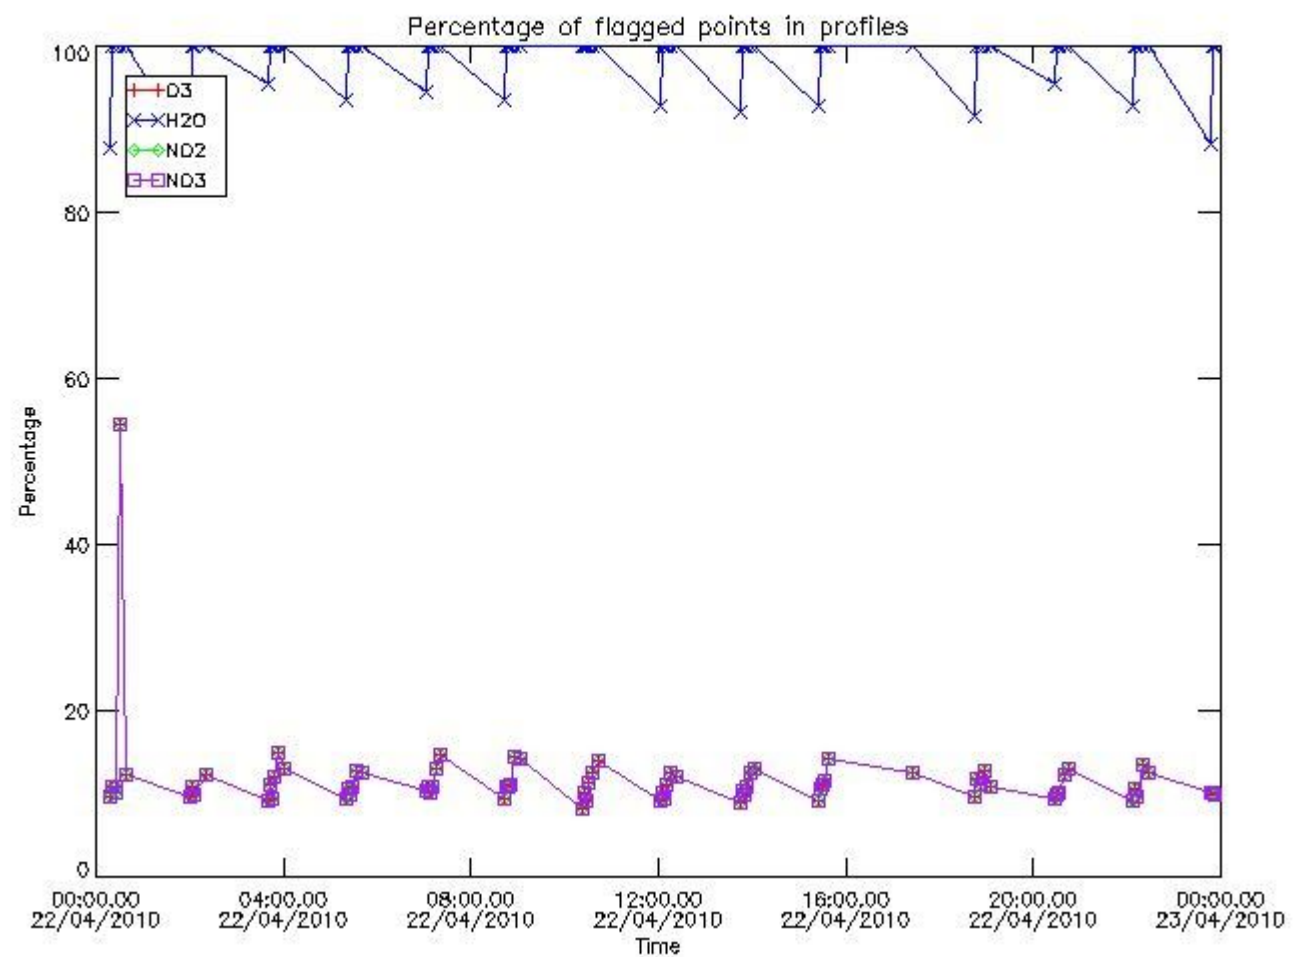

279	GOM_NL__2PRFIN20100422_234742_000000552088_00445_42583_5852.N1	22-APR-2010 23:47:42	Dark	55.000	61	8Eps Peg	2.1000	3900.0	110	42583	No
280	GOM_NL__2PRFIN20100422_235009_000000502088_00445_42583_5853.N1	22-APR-2010 23:50:09	Dark	50.000	162	34Alp Aqr	2.9440	5350.0	100	42583	No
281	GOM_NL__2PRFIN20100422_235312_000000522088_00445_42583_5854.N1	22-APR-2010 23:53:12	Dark	51.500	154	22Bet Aqr	2.8990	5700.0	103	42583	No

3. Quality information per product

In this section it is plotted some information contained in the Quality Summary data set of the level 2 products. Only products in dark limb conditions and without errors (error flag in the MPH set to "0") are used.

3.1 Plot quality information per product (time dependant)

3.2 Plot quality information per product (world map)