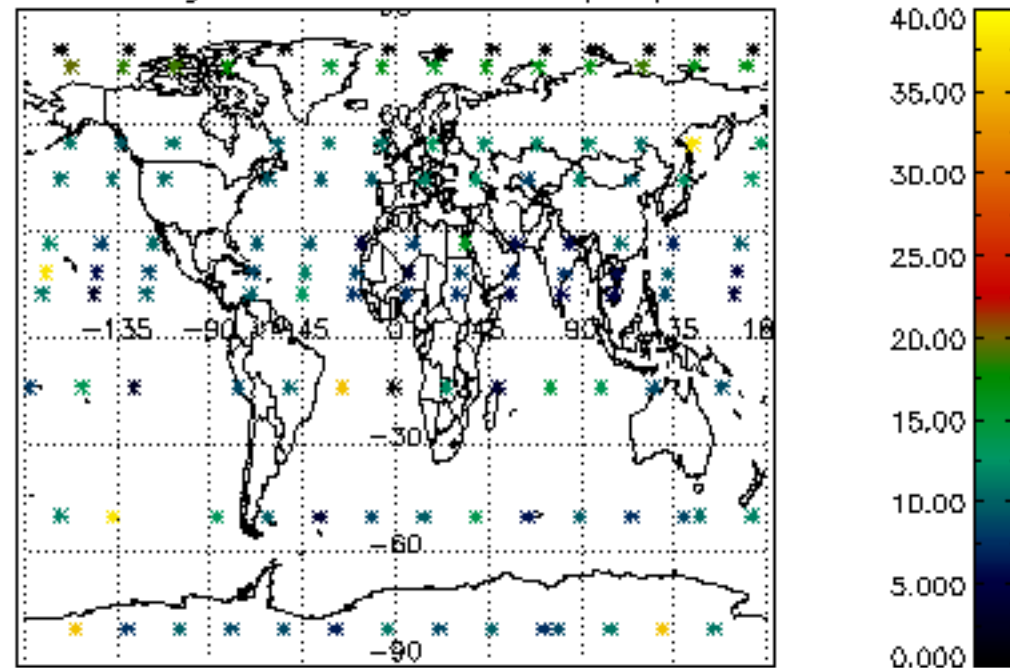

Percentage of saturation errors per profile