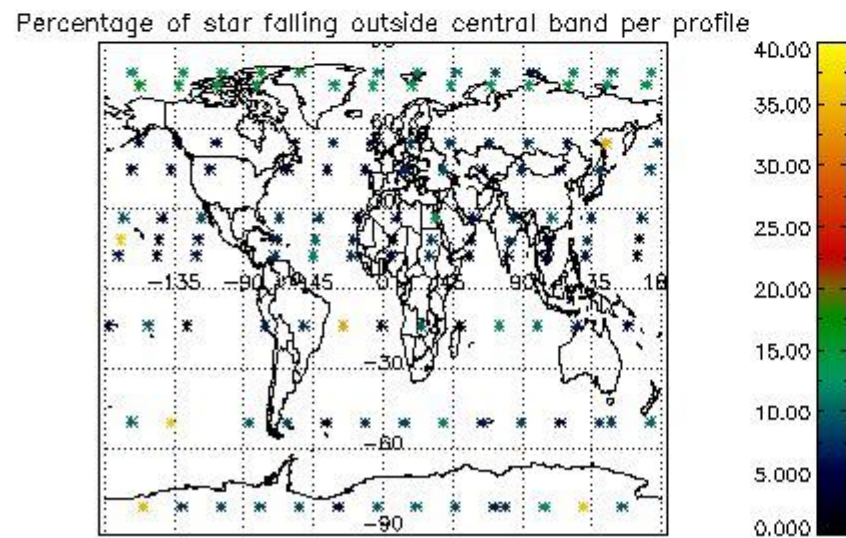

5. Trace gas profiles

5.1 Ozone statistics based on quality of products

The final quality of the products can be "measured" using the STD (Standard Deviation) attached to every point profile. This information is written to the parameter GOM_NL__2P/NL_LOCAL_SPECIES_DENSITY/o3_std of the level 2 products. The table below shows the statistics for given STD ranges.

The statistics are given with respect to the overall valid production:

- Products without fatal errors: GOM_NL__2P/MPH/PRODUCT_ERR=0
- Valid point profile: GOM_NL__2P/NL_LOCAL_SPECIES_DENSITY/pcd(0)=0

The 'Criteria' is applied to valid points of dark limb products:

- Products in dark limb illumination condition: GOM_NL__2P/NL_SUMMARY_QUALITY/obs_ill_cond=0
- Products without fatal errors: GOM_NL__2P/MPH/PRODUCT_ERR=0
- Valid point profile: GOM_NL__2P/NL_LOCAL_SPECIES_DENSITY/pcd(0)=0

So, the table below shows the percentage of dark limb and valid observations for each criteria with respect to the overall valid daily observations.

Criteria	% of total production
All STD	29
STD < 20	10