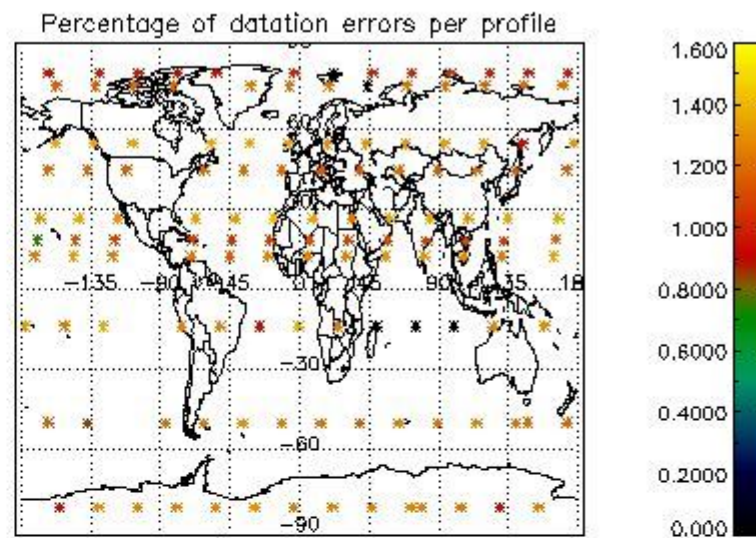

5. Trace gas profiles

5.1 Ozone statistics based on quality of products

The final quality of the products can be "measured" using the STD (Standard Deviation) attached to every point profile. This information is written to the parameter GOM_NL__2P/NL_LOCAL_SPECIES_DENSITY/o3_std of the level 2 products. The table below shows the statistics for given STD ranges.

The statistics are given with respect to the overall valid production:

- Products without fatal errors: GOM_NL__2P/MPH/PRODUCT_ERR=0
- Valid point profile: GOM_NL__2P/NL_LOCAL_SPECIES_DENSITY/pcd(0)=0

The 'Criteria' is applied to valid points of dark limb products:

- Products in dark limb illumination condition: GOM_NL__2P/NL_SUMMARY_QUALITY/obs_ill_cond=0
- Products without fatal errors: GOM_NL__2P/MPH/PRODUCT_ERR=0
- Valid point profile: GOM_NL__2P/NL_LOCAL_SPECIES_DENSITY/pcd(0)=0

So, the table below shows the percentage of dark limb and valid observations for each criteria with respect to the overall valid daily observations.

Criteria	% of total production
All STD	29
STD < 20	10