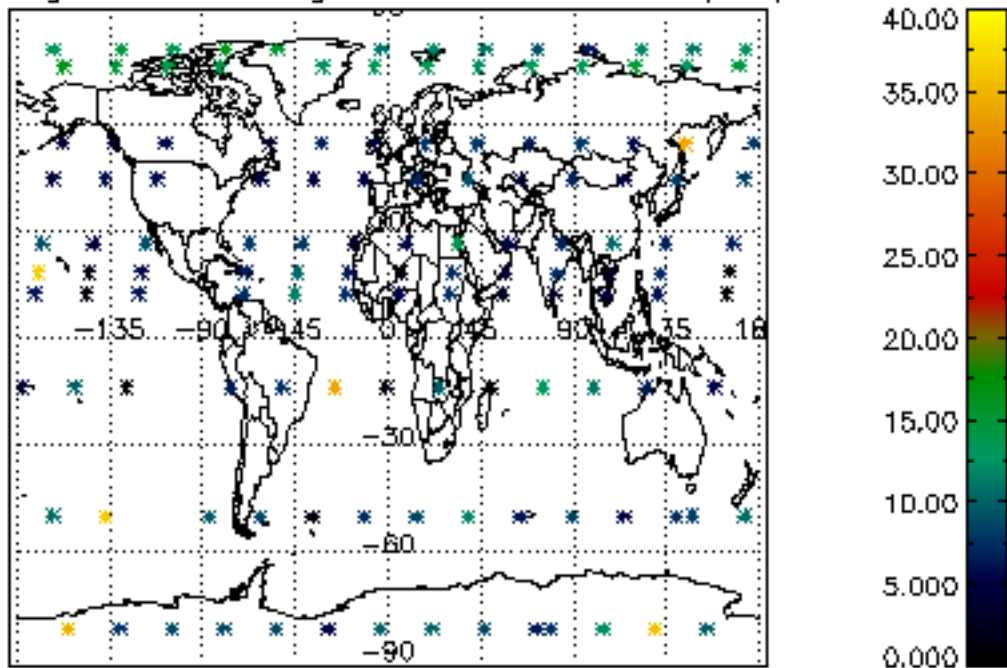

Percentage of star falling outside central band per profile