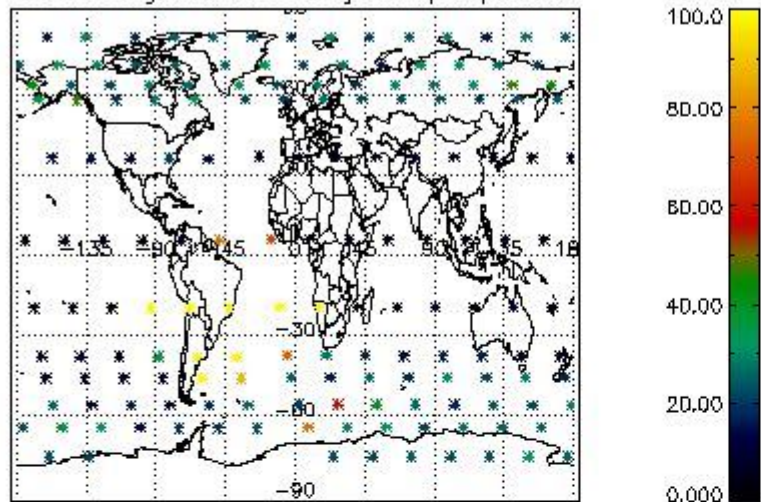

Percentage of cosmic ray hits per profile