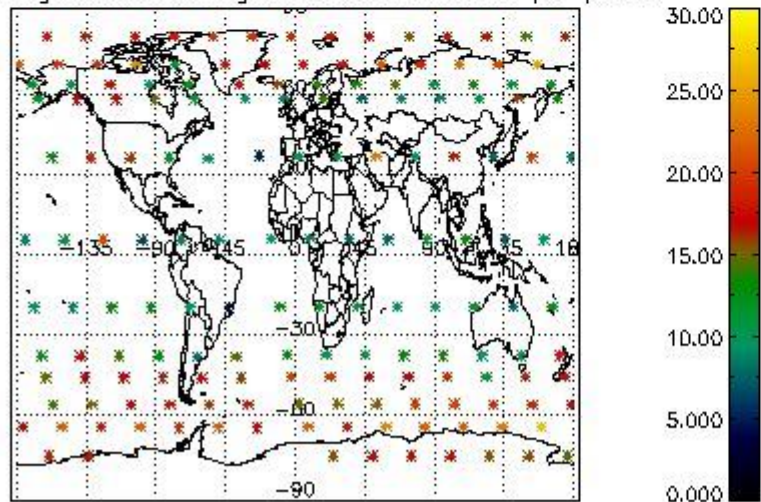

Percentage of star falling outside central band per profile