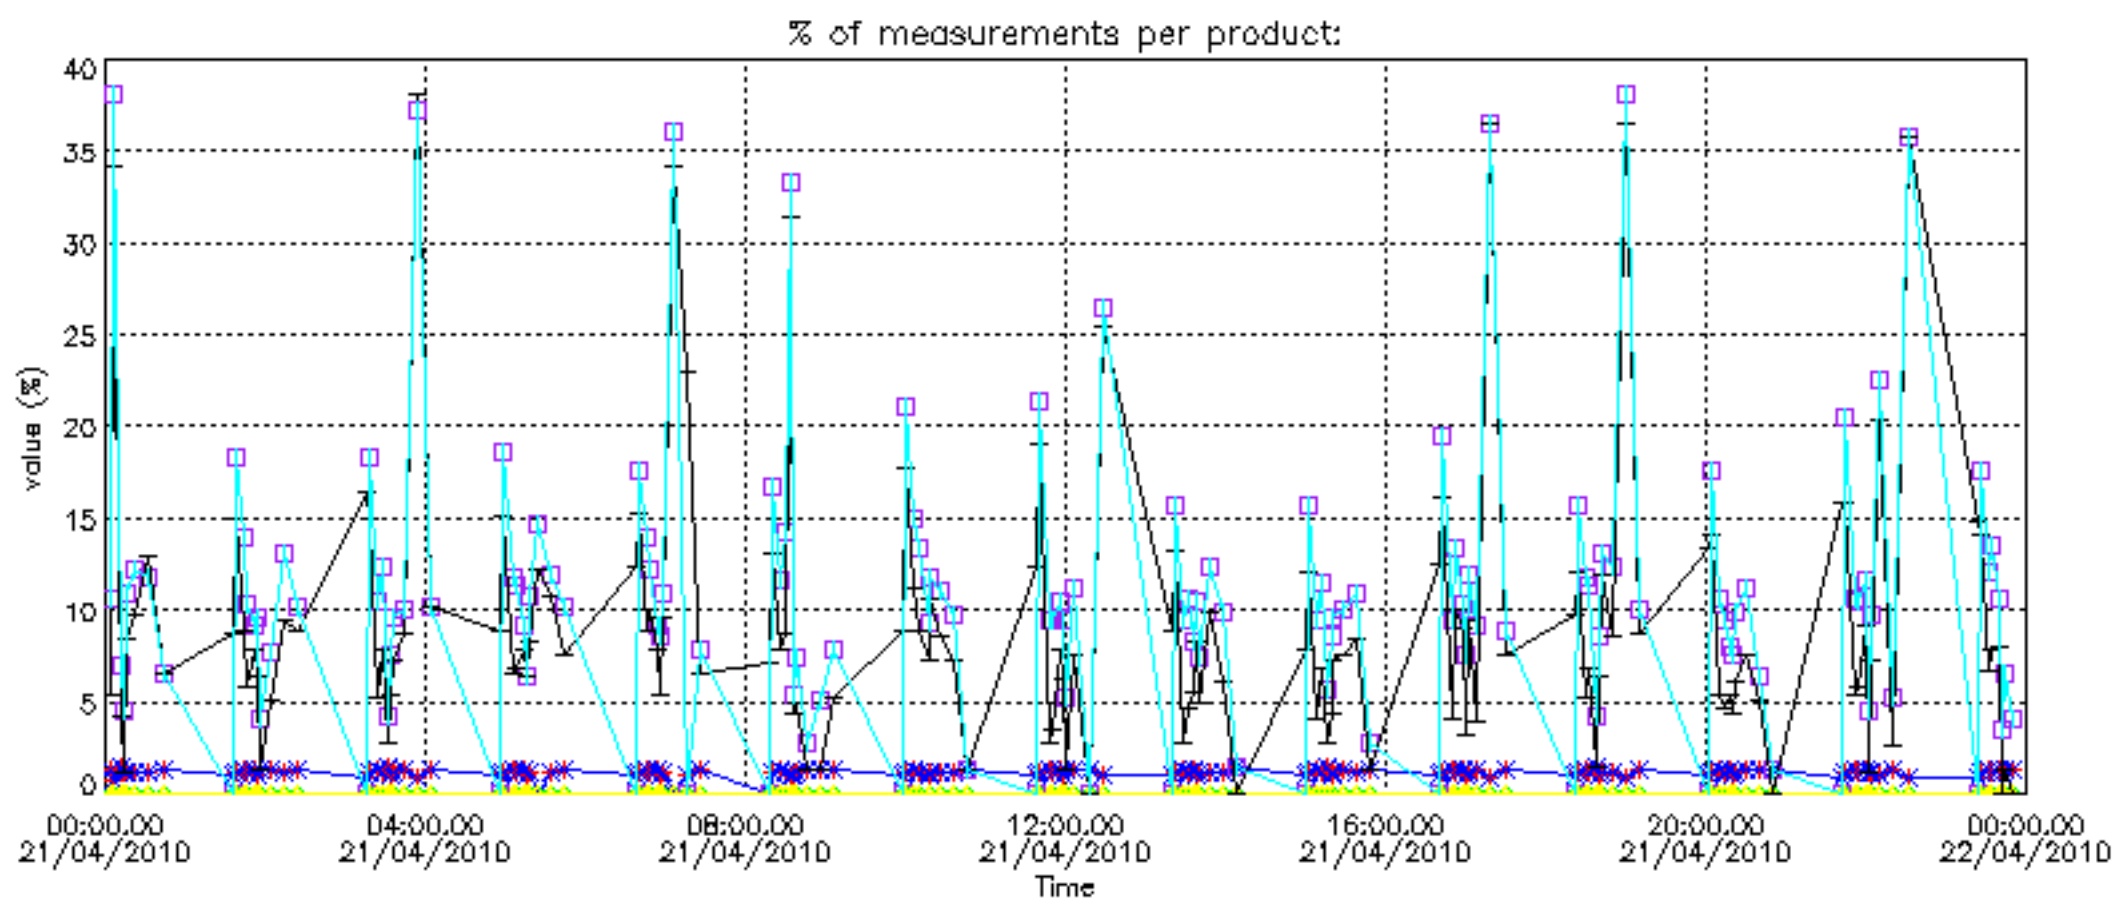

Percentage of cosmic ray hits per profile

Percentage of datation errors per profile