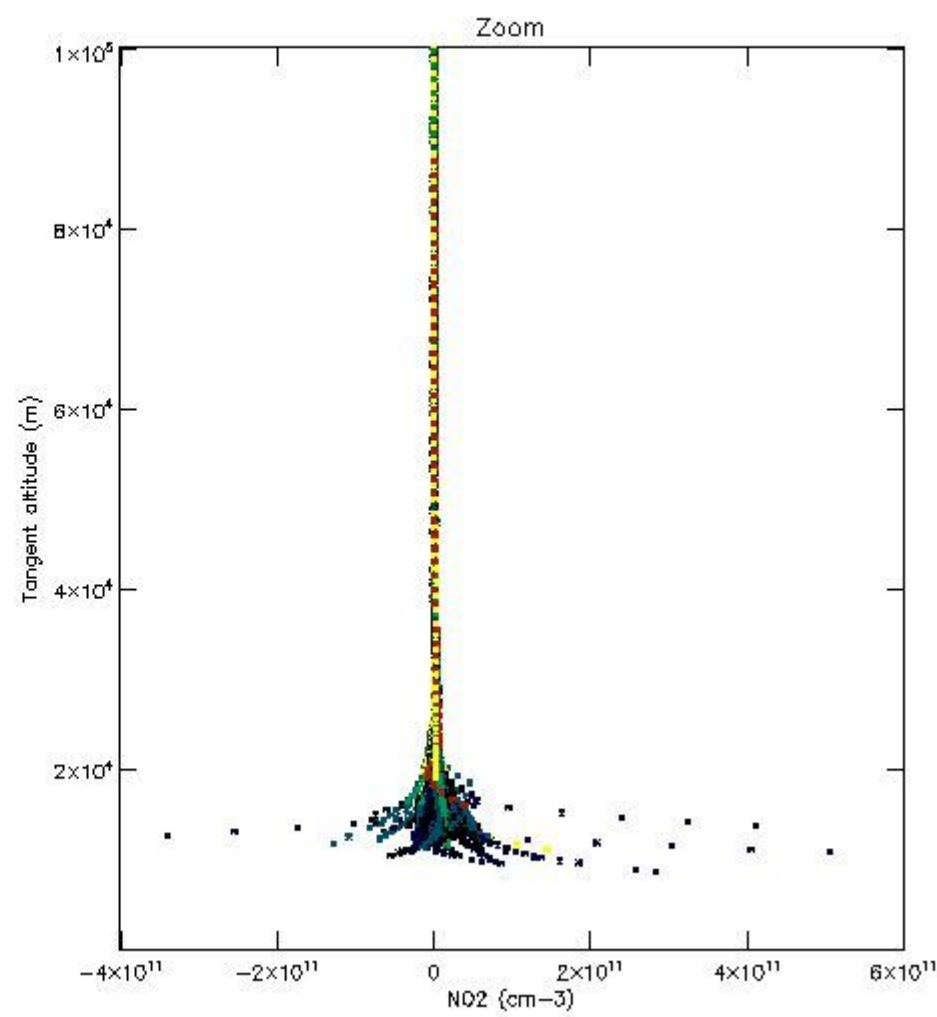

5.7 Plot NO3 profiles for all STD (dark without errors)

The colorbar represents the latitude.