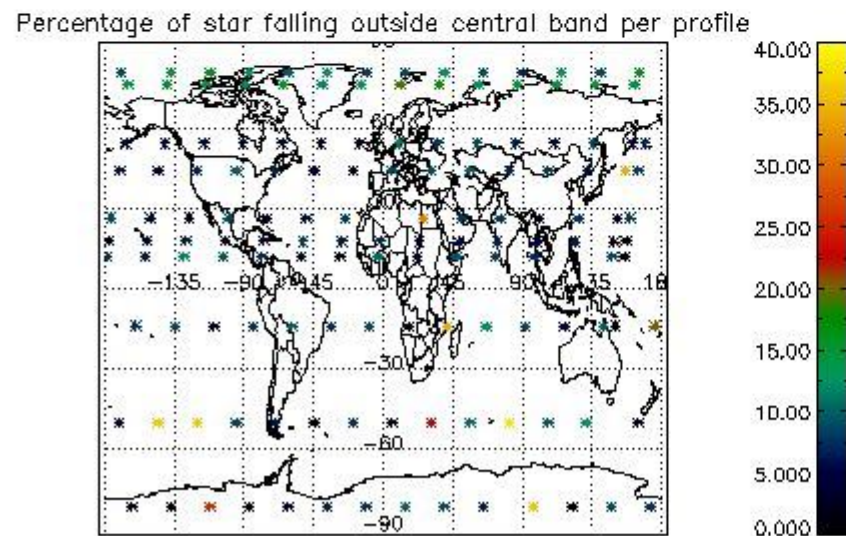

Percentage of datation errors per profile

Percentage of star falling outside central band per profile

Percentage of saturation errors per profile

4.2.2 Plot level 1 quality information per product (world map): ENVISAT DESCENDING passes