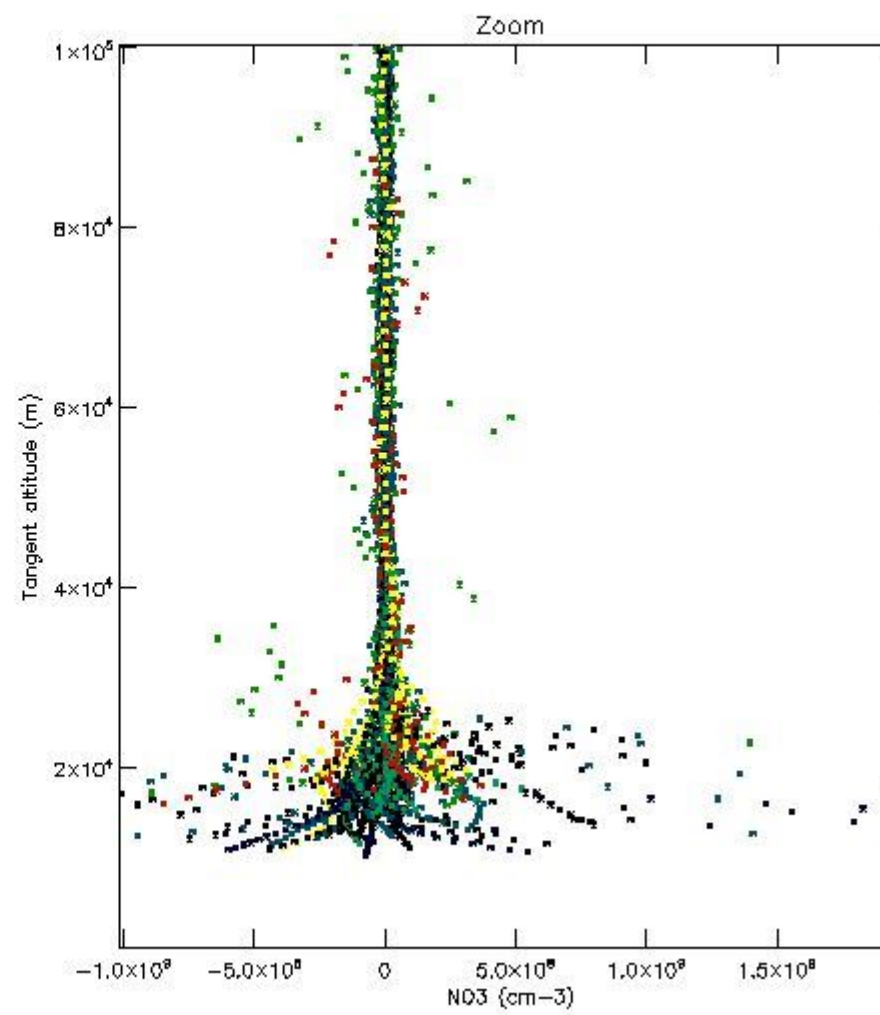

6. Auxiliary Data Files used for the production reported in section 2

The number reported in the third column indicates since which file (see list in section 2) the corresponding auxiliary file has been used. The fourth column is the date of those product files.

Type	Auxiliary Filename	Used since product	Used since product date
INST_PHYS_CHARACTERISTICS	GOM_INS_AXVIEC20091111_143220_20030716_120000_20500101_000000	1	21-APR-2010 00:03:20
LEVEL-2_PROC_CONFIG	GOM_PR2_AXVIEC20091111_152718_20020301_000000_20500101_000000	1	21-APR-2010 00:03:20
CROSS_SECTIONS_FILE	GOM_CRS_AXVIEC20091111_154832_20020301_000000_20500101_000000	1	21-APR-2010 00:03:20