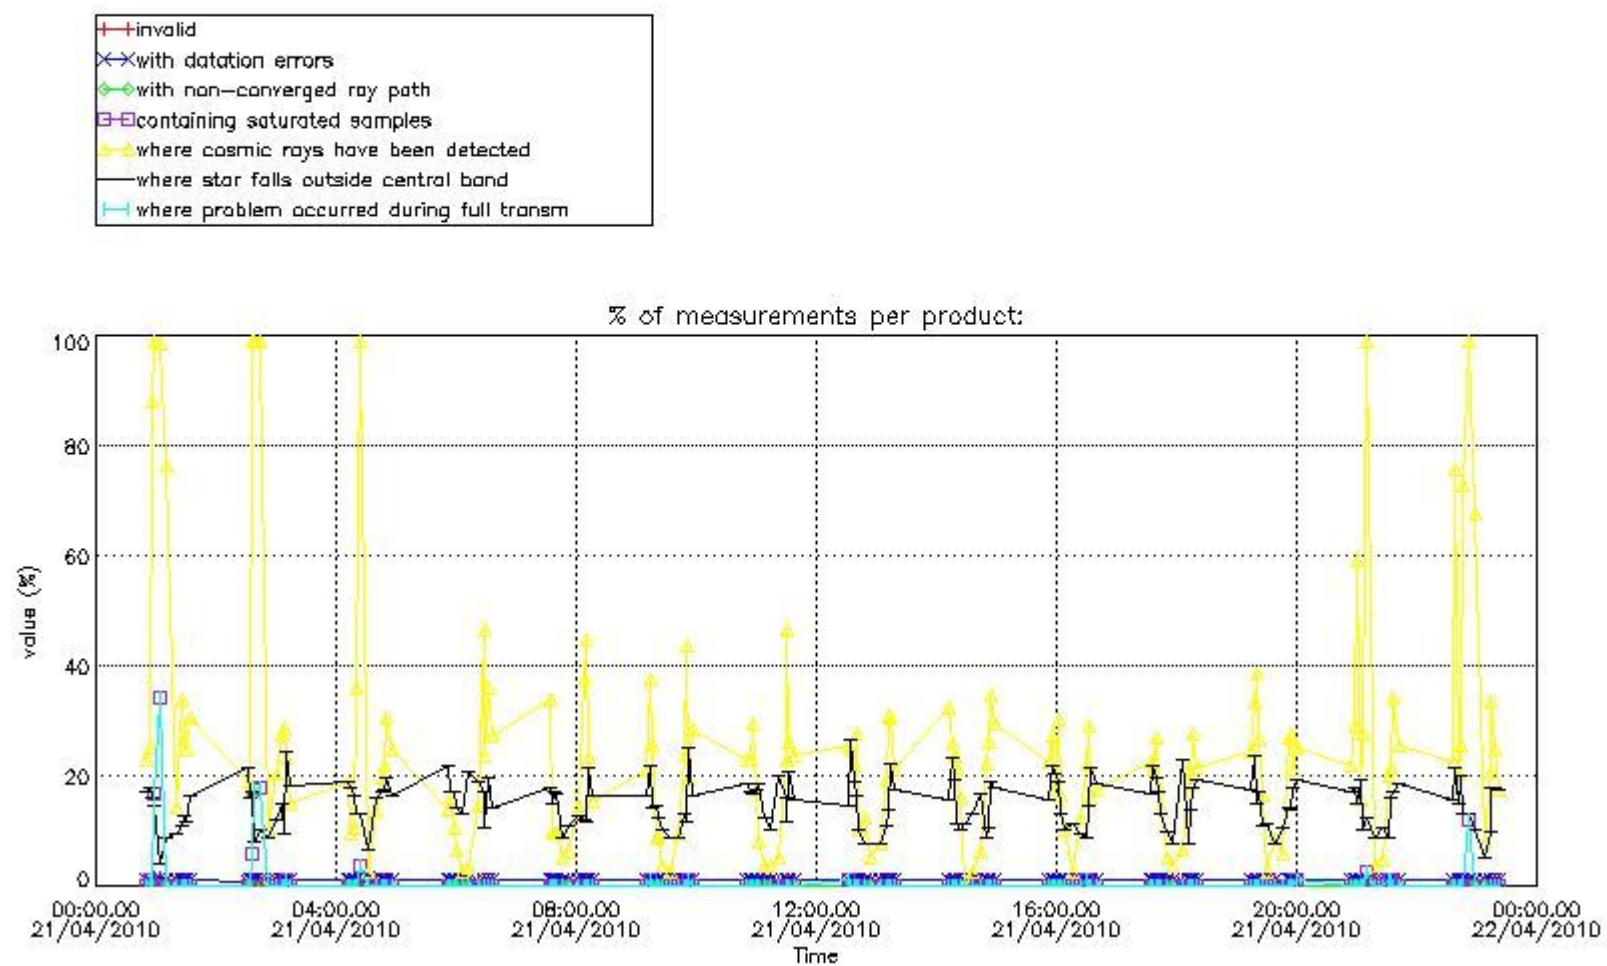

4.1.2 Plot level 1 quality information per product (time dependant): ENVI SAT DESCENDING passes