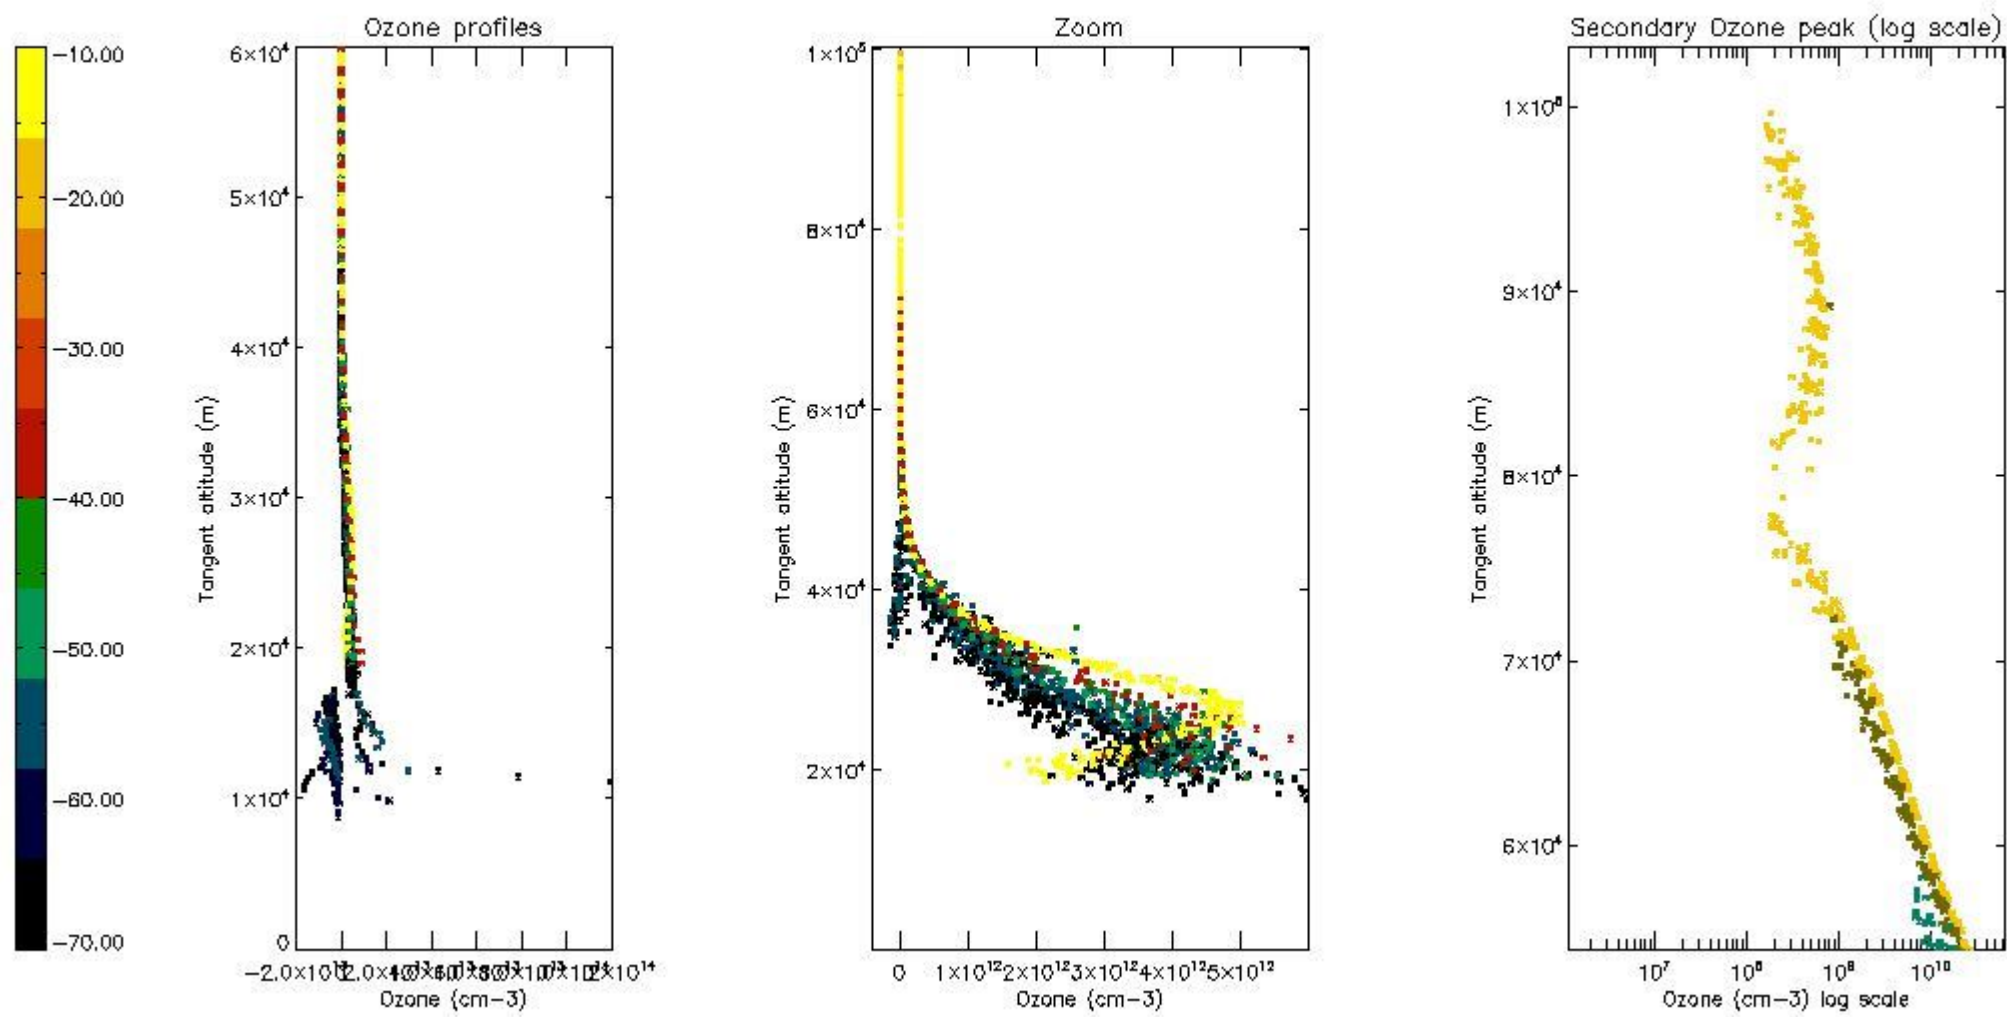

STD < 10	6
STD < 5	2

5.2 Plot ozone profiles for all STD (dark without errors)

The colorbar represents the latitude.

5.3 Plot ozone profiles where STD < 20% (dark without errors)

The colorbar represents the latitude.