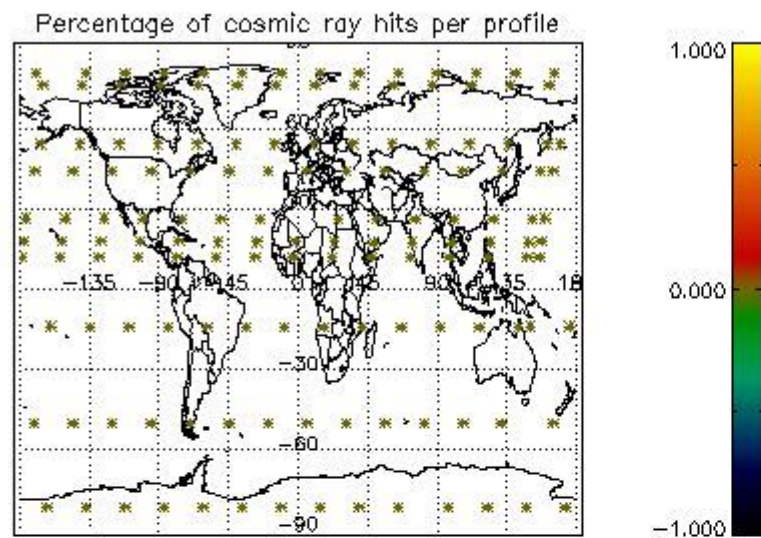

Percentage of datation errors per profile

Percentage of star falling outside central band per profile

Percentage of saturation errors per profile

4.2.2 Plot level 1 quality information per product (world map): ENVISAT DESCENDING passes