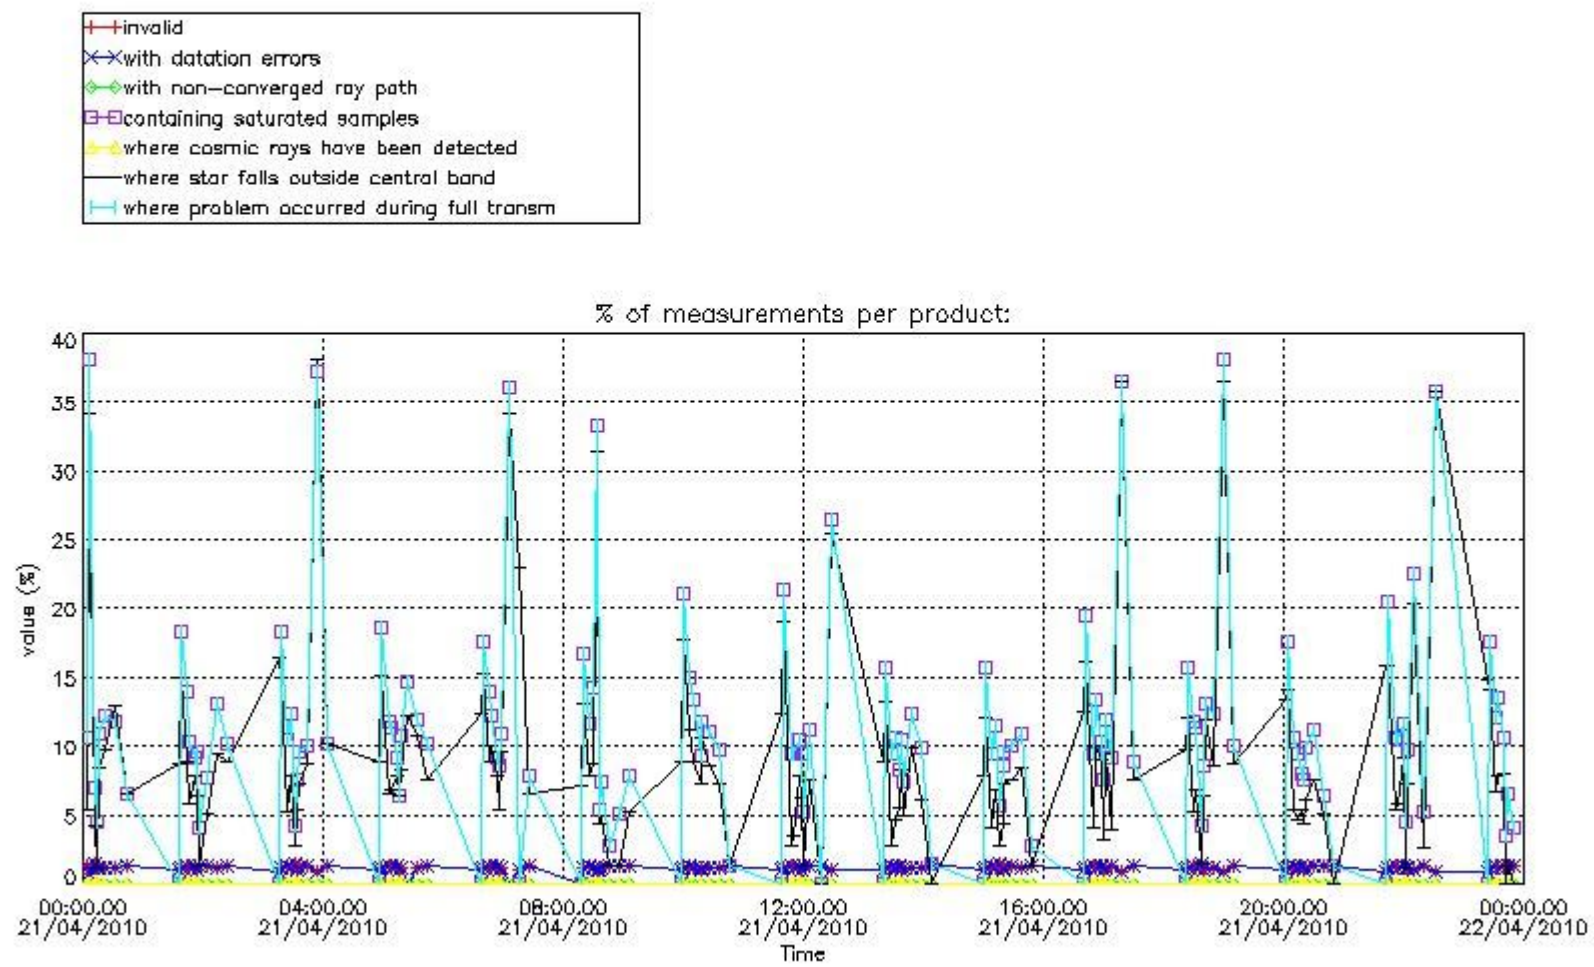

3.1 Plot quality information per product (time dependant)

3.2 Plot quality information per product (world map)

Percentage of flagged data per O3 profile

Percentage of flagged data per H2O profile

Percentage of flagged data per NO2 profile

Percentage of flagged data per NO3 profile

4. Level 1 quality information per product

In this section it is plotted some information contained in the Quality Summary data set of the level 2 products that comes from the level 1b processing. Products without errors (error flag in the MPH set to "0") are used.

4.1 Plot quality information per product (time dependant) coming from level 1b processing

4.1.1 Plot level 1 quality information per product (time dependant): ENVISAT ASCENDING passes

4.1.2 Plot level 1 quality information per product (time dependant): ENVI SAT DESCENDING passes