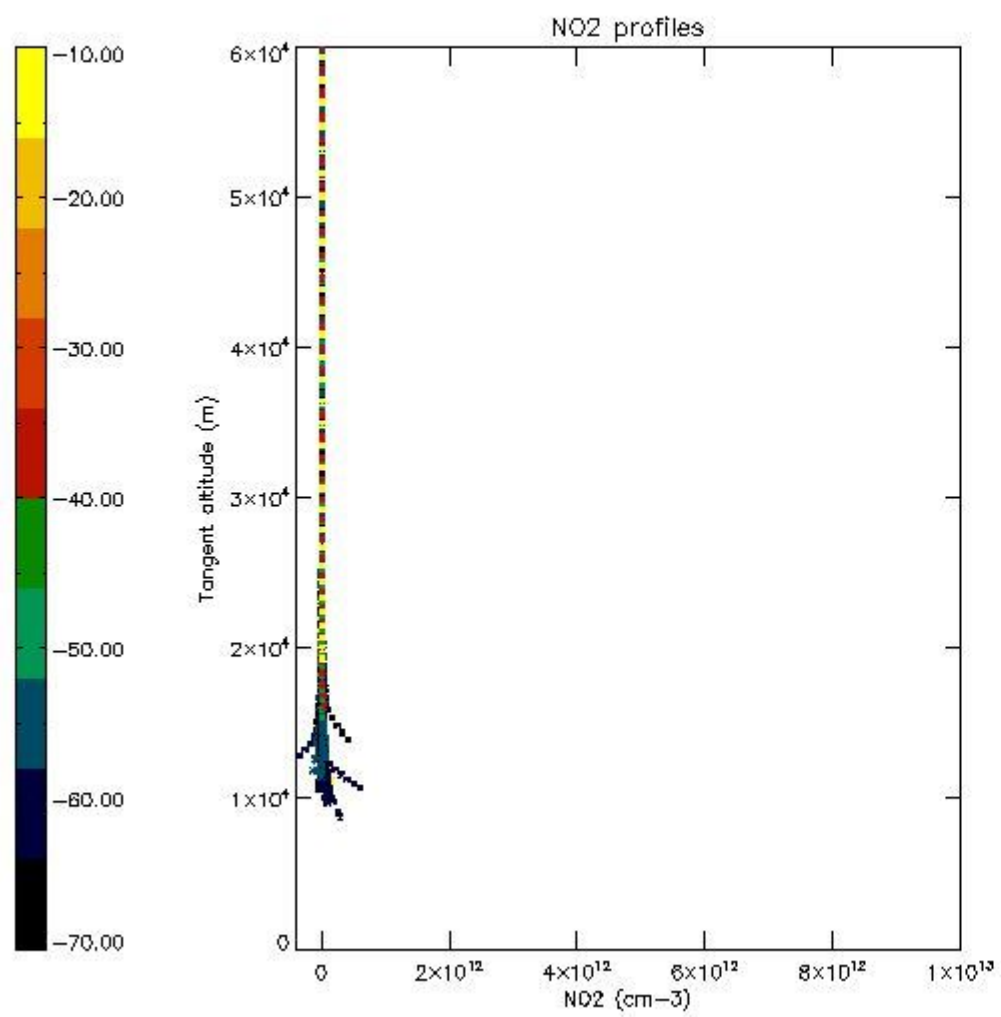

5.7 Plot NO3 profiles for all STD (dark without errors)

The colorbar represents the latitude.