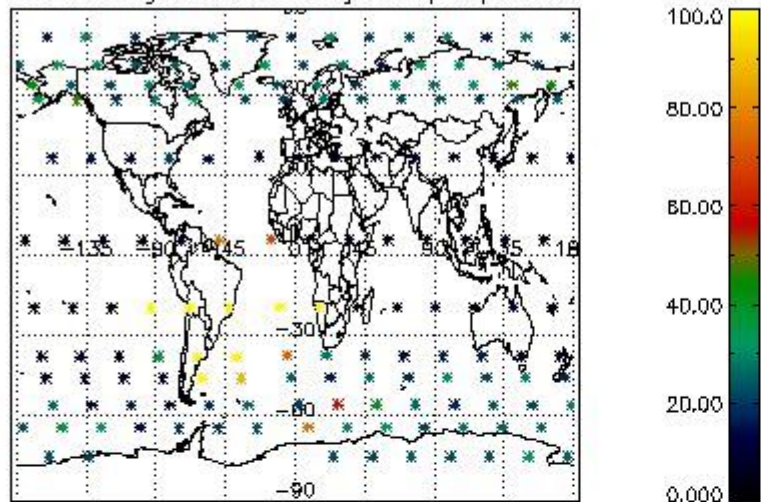

4.1 Plot quality information per product (time dependant) coming from level 1b processing

4.1.1 Plot level 1 quality information per product (time dependant): ENVISAT ASCENDING passes

4.1.2 Plot level 1 quality information per product (time dependant): ENVI SAT DESCENDING passes

4.2 Plot quality information per product coming from level 1b processing (world map)

4.2.1 Plot level 1 quality information per product (world map): ENVISAT ASCENDING passes

Percentage of cosmic ray hits per profile