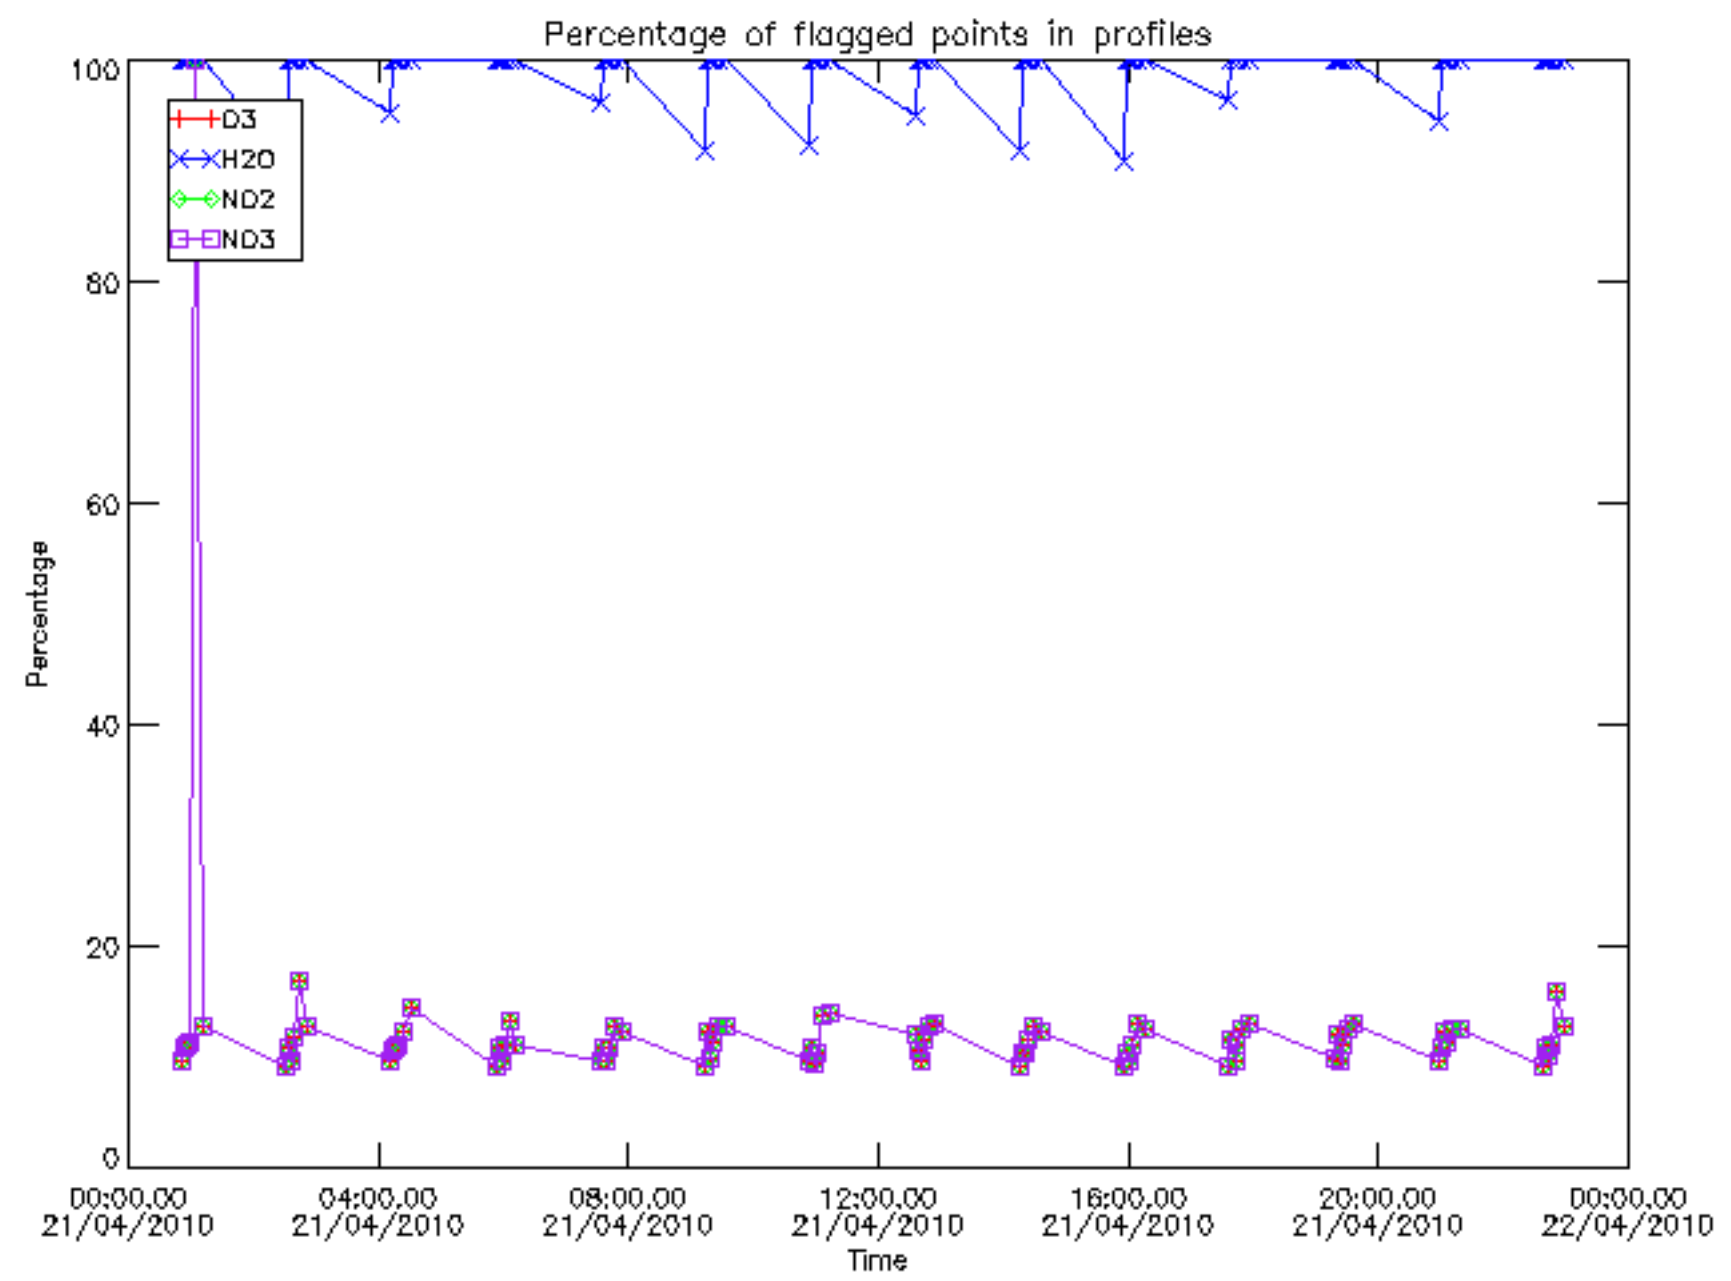

Percentage of flagged data per D3 profile

Percentage of flagged data per H2O profile