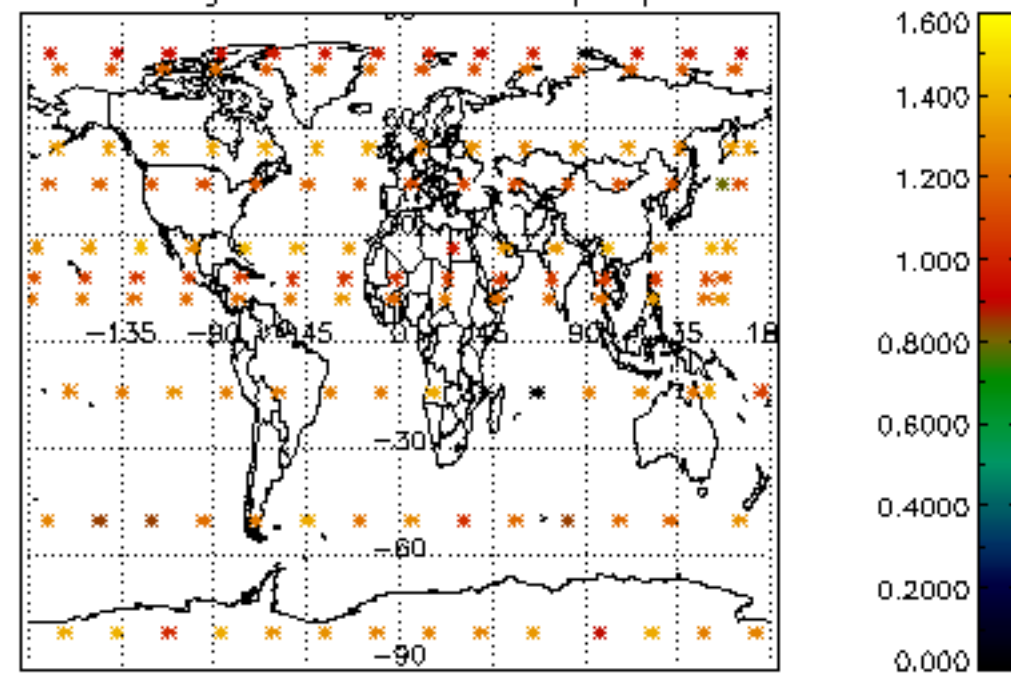

Percentage of datation errors per profile

Percentage of star falling outside central band per profile

Percentage of saturation errors per profile

Percentage of cosmic ray hits per profile

Percentage of datation errors per profile