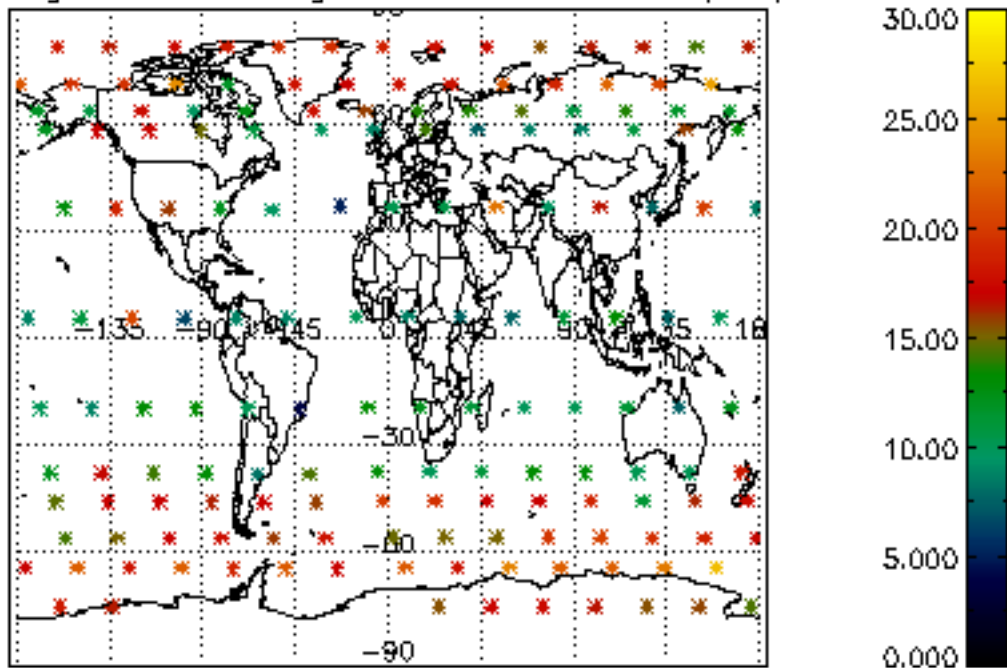

Percentage of cosmic ray hits per profile

Percentage of star falling outside central band per profile