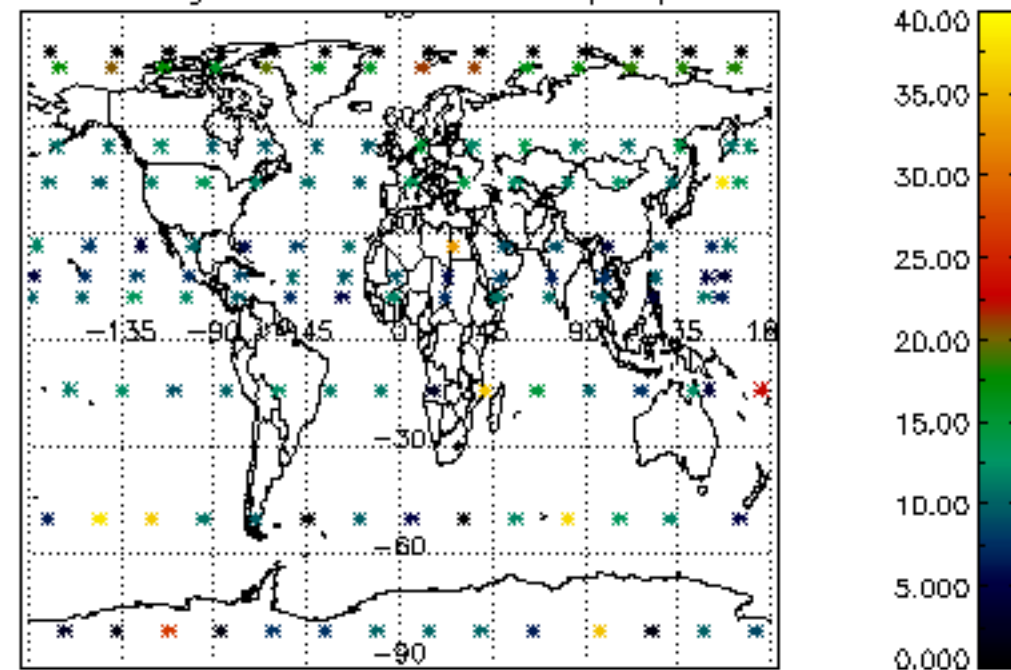

Percentage of saturation errors per profile