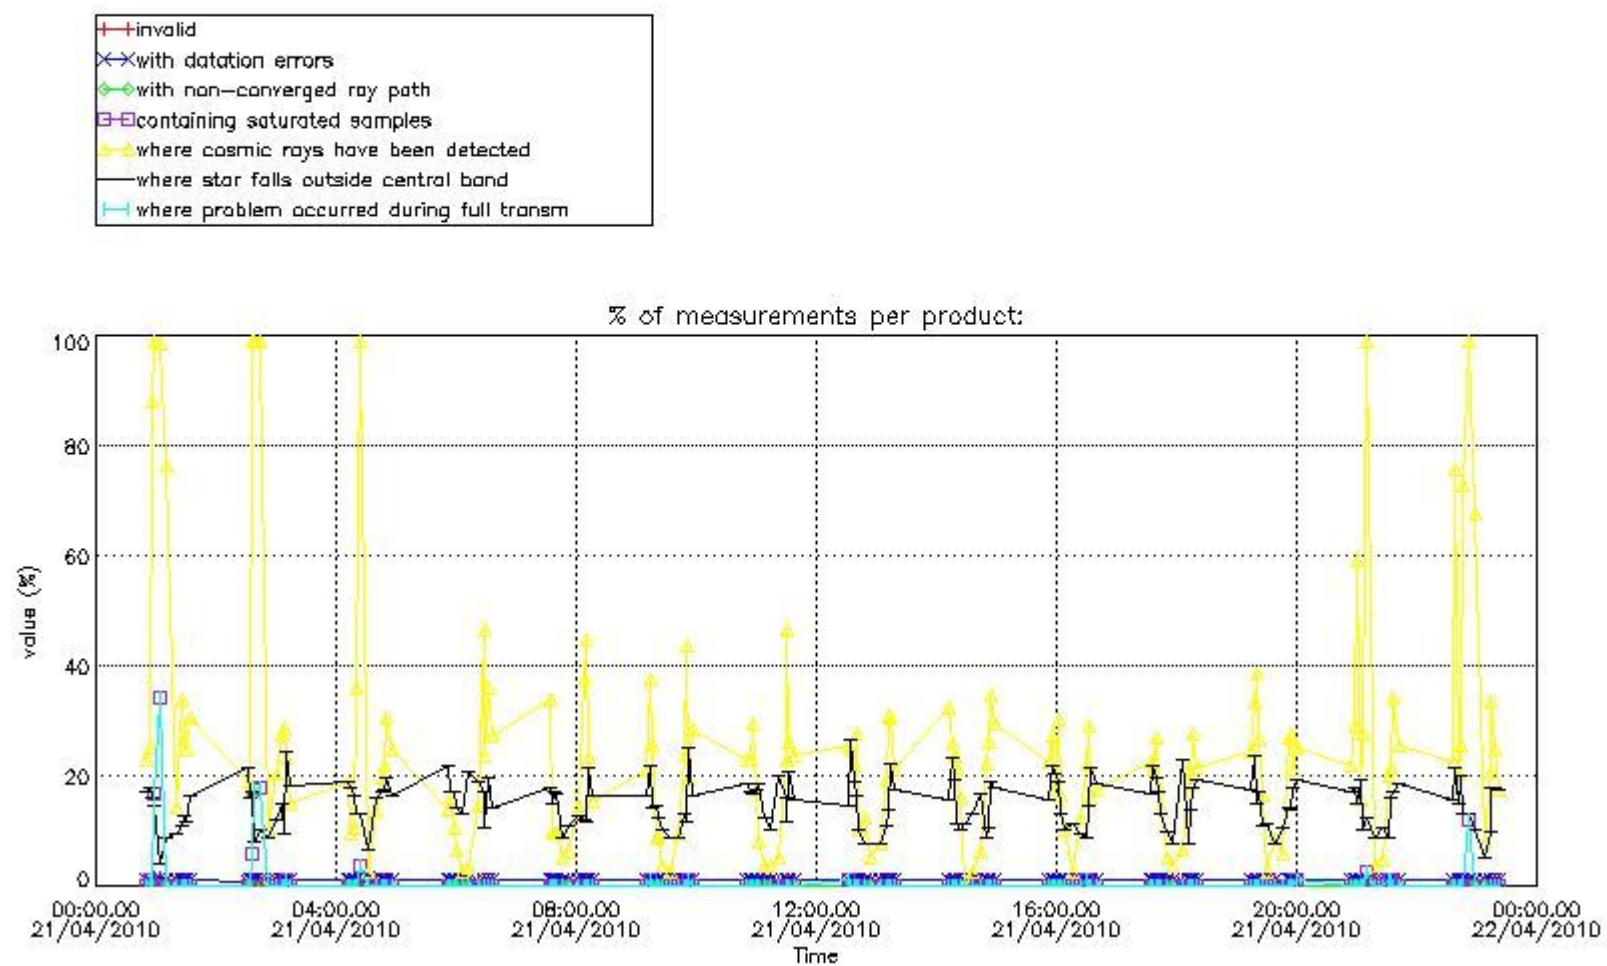

3.1 Plot quality information per product (time dependant)

3.2 Plot quality information per product (world map)

Percentage of flagged data per O3 profile

Percentage of flagged data per H2O profile

Percentage of flagged data per NO2 profile

Percentage of flagged data per NO3 profile

4. Level 1 quality information per product

In this section it is plotted some information contained in the Quality Summary data set of the level 2 products that comes from the level 1b processing. Products without errors (error flag in the MPH set to "0") are used.

4.1 Plot quality information per product (time dependant) coming from level 1b processing

4.1.1 Plot level 1 quality information per product (time dependant): ENVISAT ASCENDING passes

4.1.2 Plot level 1 quality information per product (time dependant): ENVI SAT DESCENDING passes