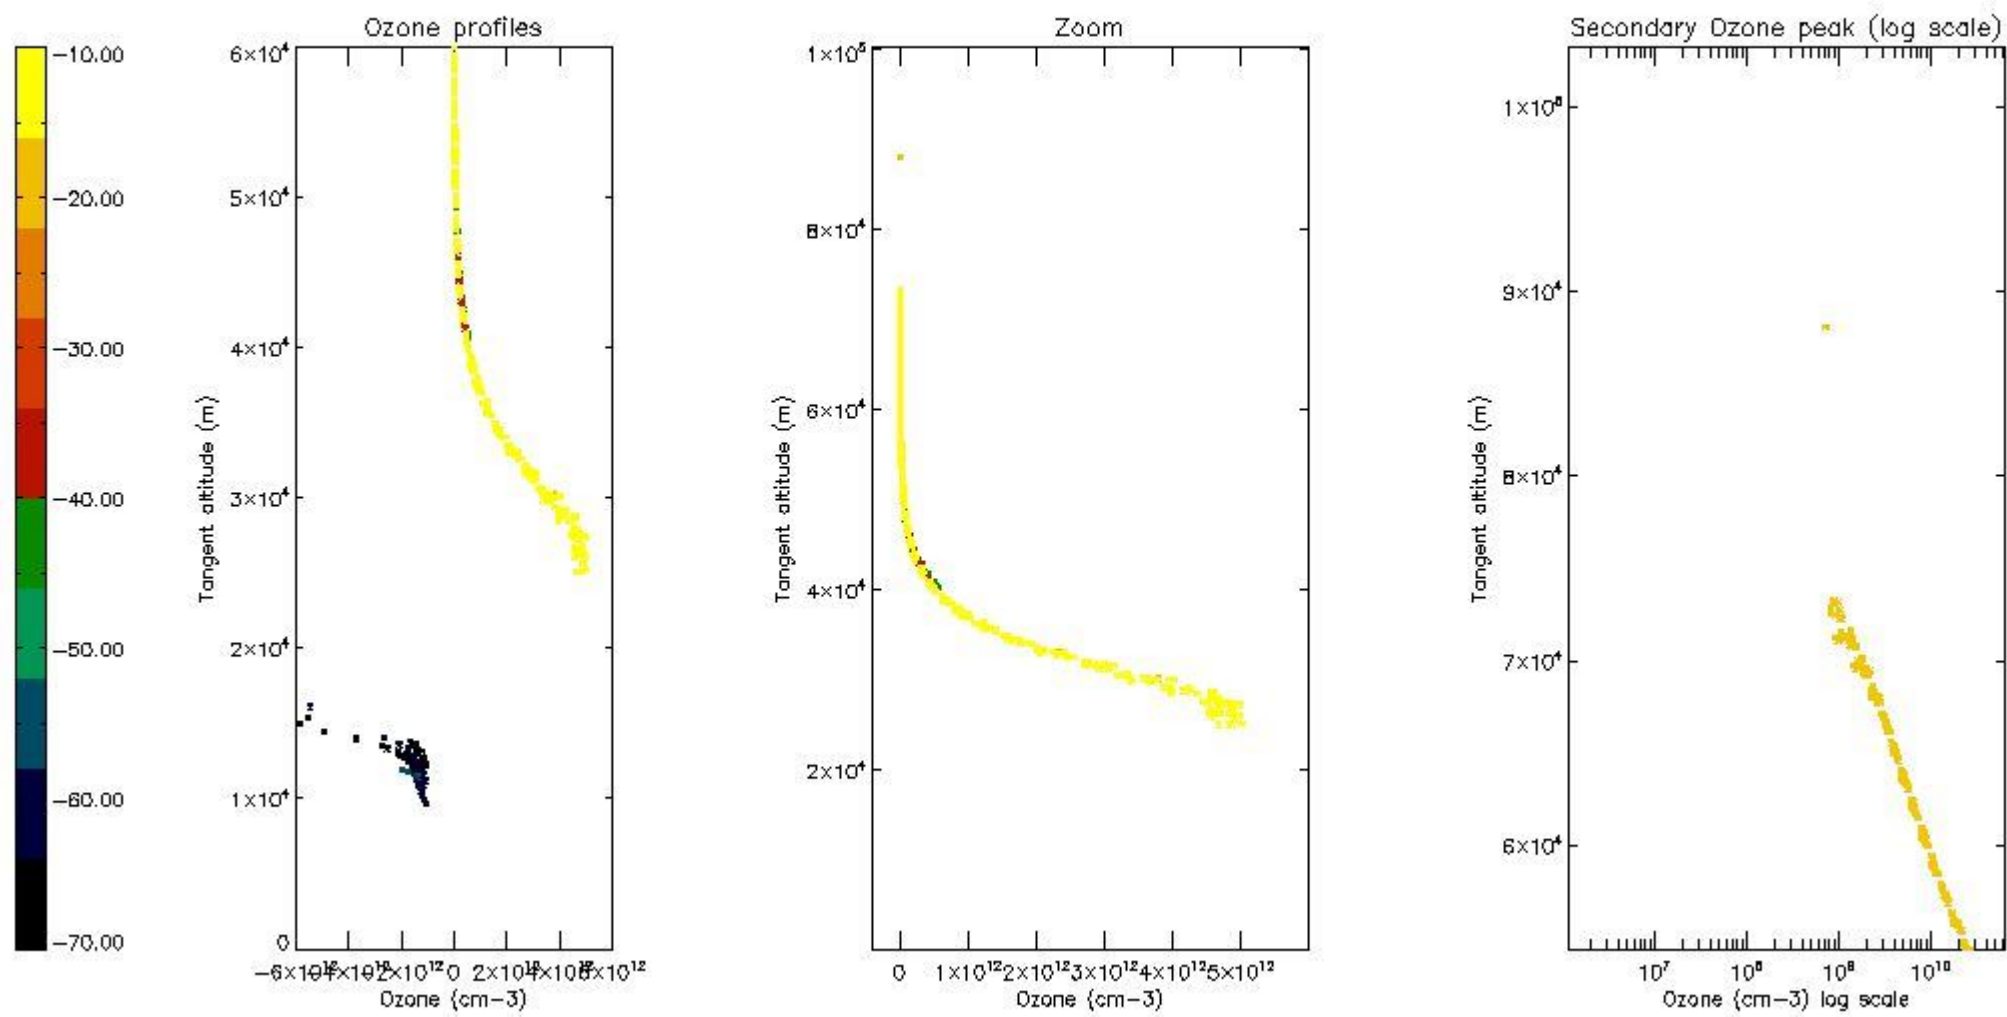

5.6 Plot NO₂ profiles for all STD (dark without errors)

The colorbar represents the latitude.