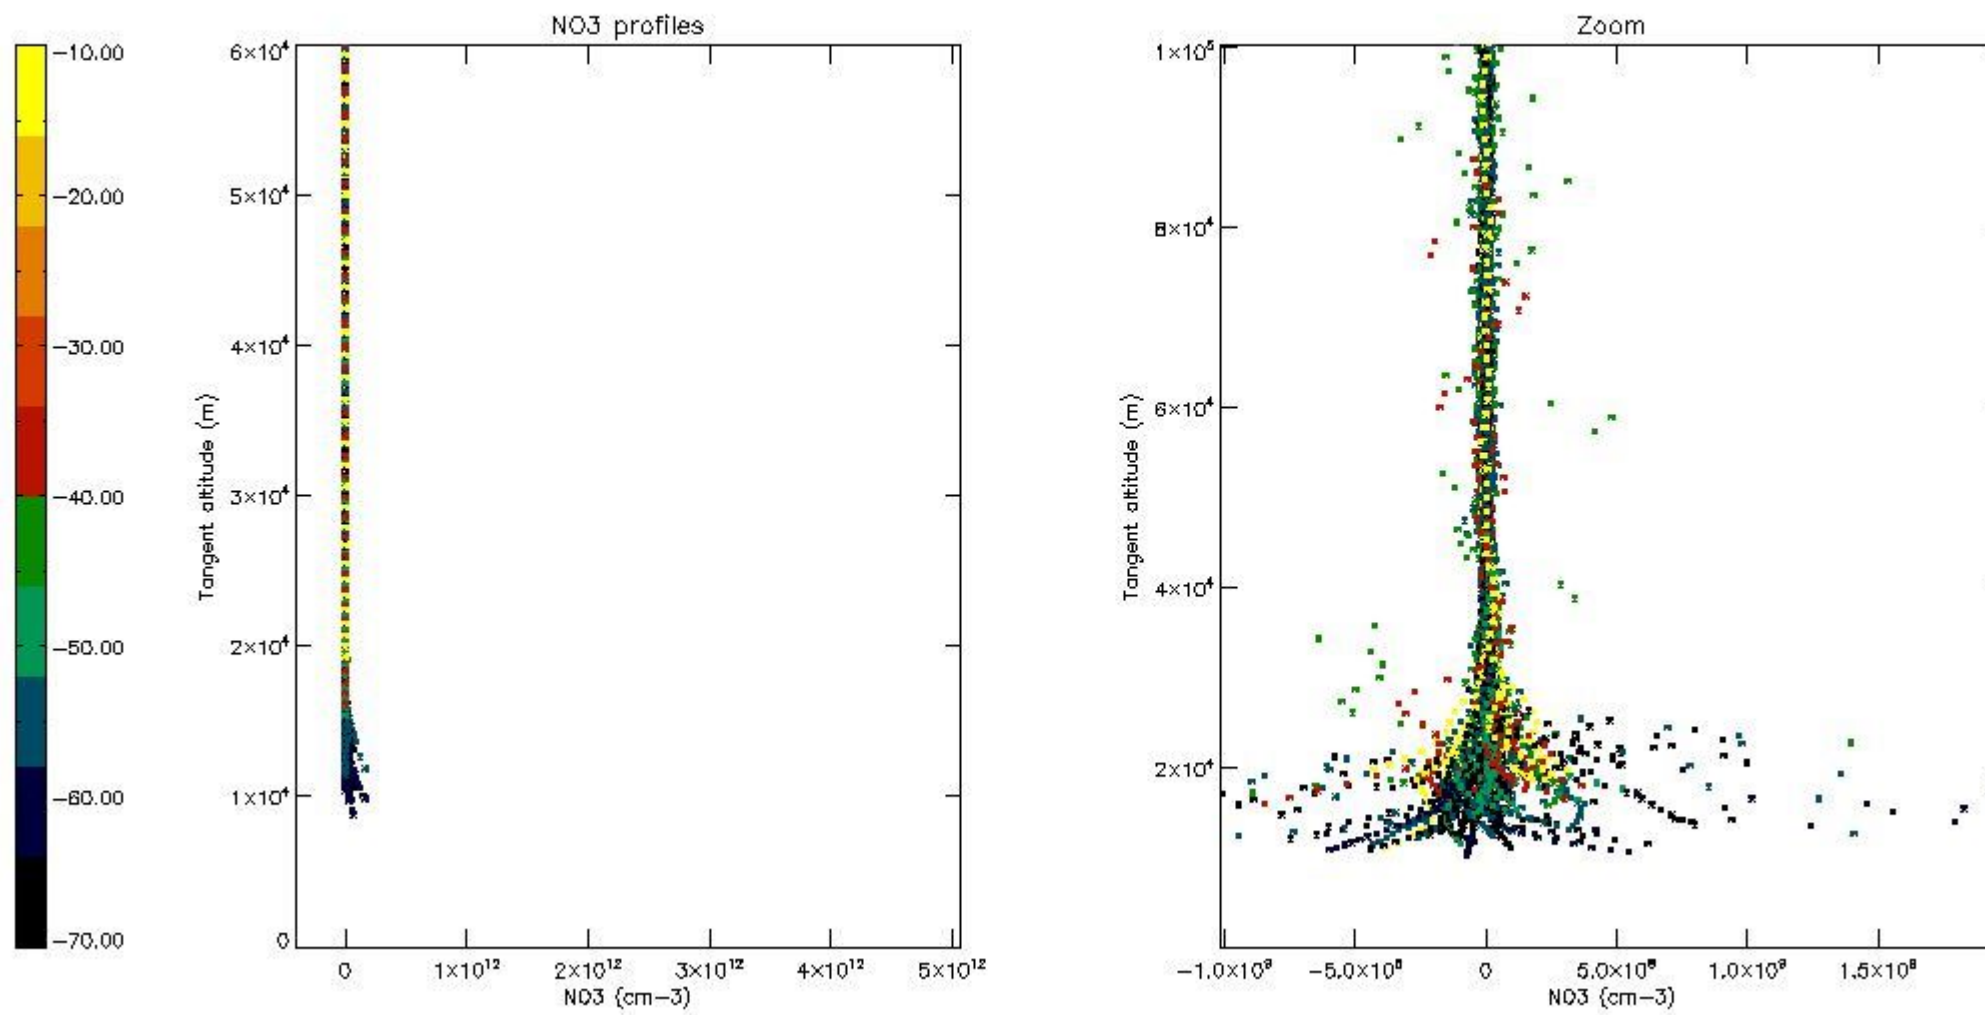

6. Auxiliary Data Files used for the production reported in section 2

The number reported in the third column indicates since which file (see list in section 2) the corresponding auxiliary file has been used. The fourth column is the date of those product files.

Type	Auxiliary Filename	Used since product	Used since product date
INST_PHYS_CHARACTERISTICS	GOM_INS_AXVIEC20091111_143220_20030716_120000_20500101_000000	1	21-APR-2010 00:03:20
LEVEL-2_PROC_CONFIG	GOM_PR2_AXVIEC20091111_152718_20020301_000000_20500101_000000	1	21-APR-2010 00:03:20
CROSS_SECTIONS_FILE	GOM_CRS_AXVIEC20091111_154832_20020301_000000_20500101_000000	1	21-APR-2010 00:03:20