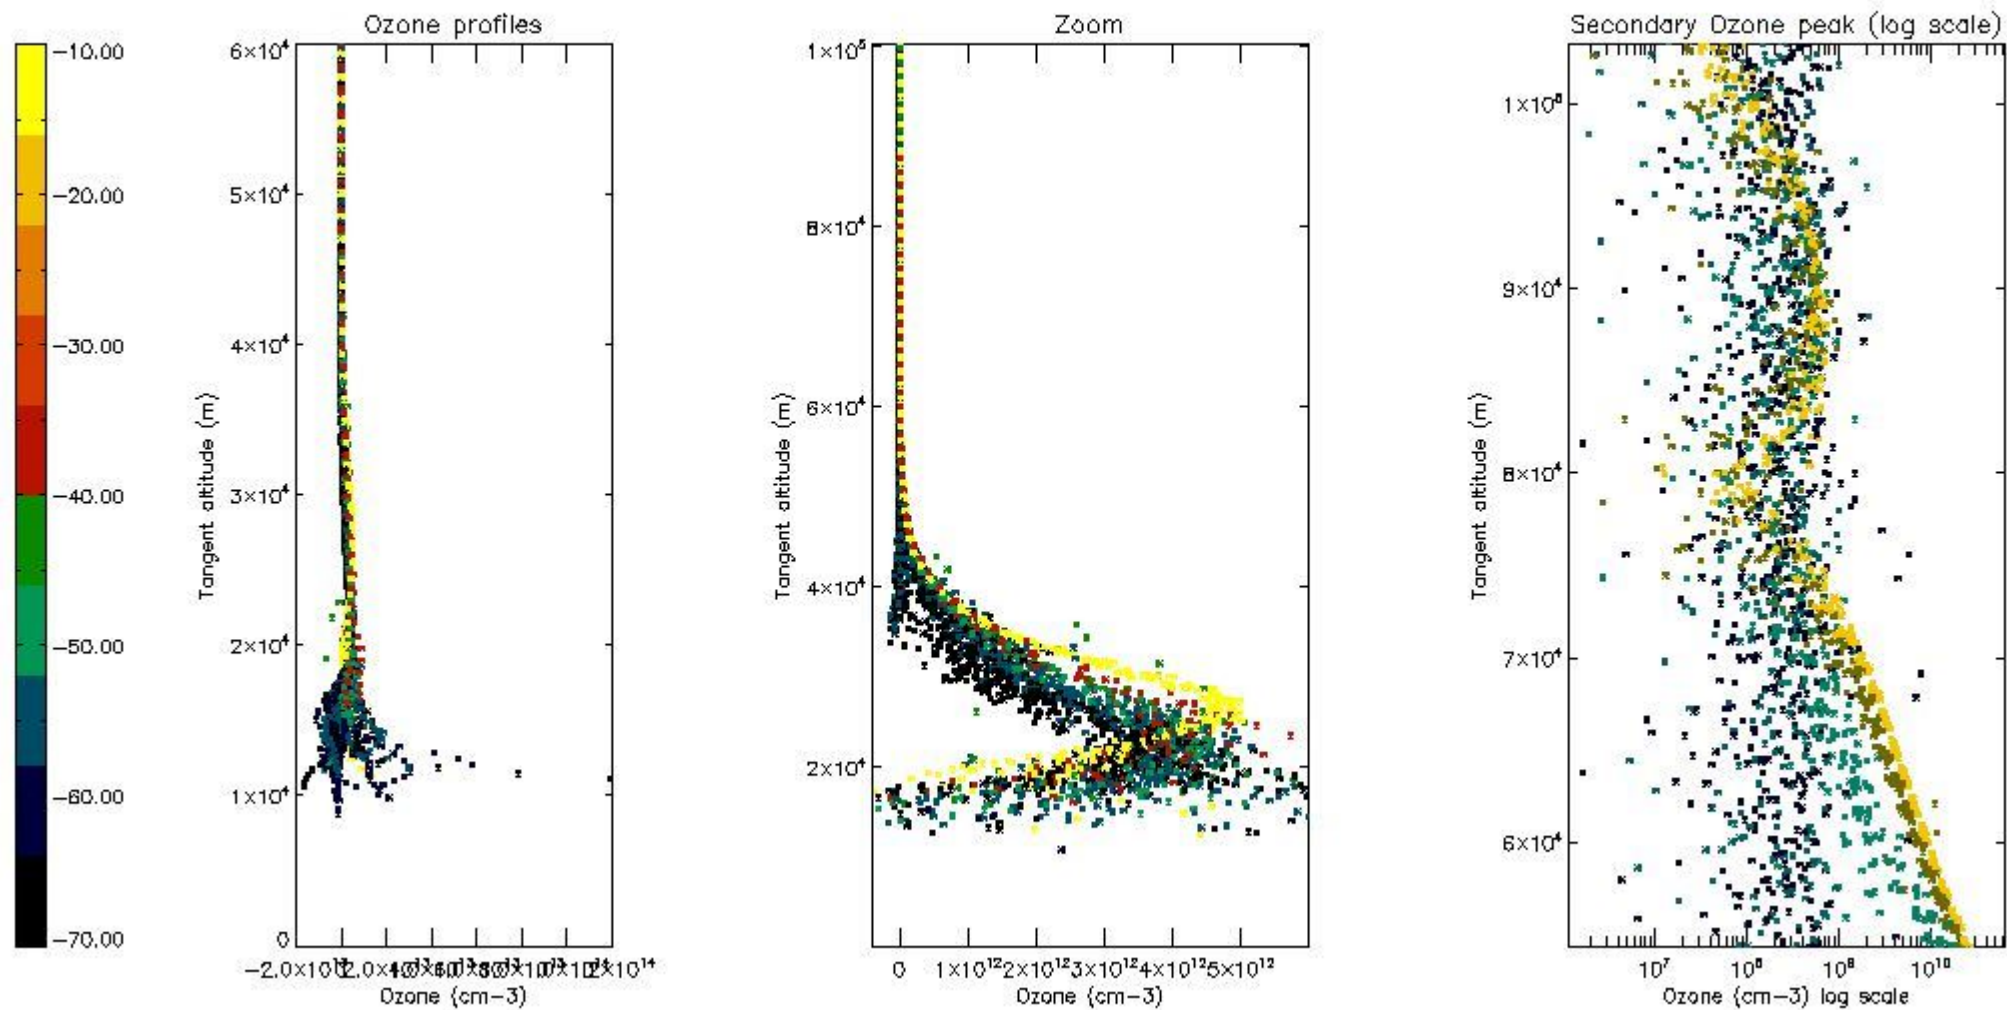

STD < 10	6
STD < 5	2

5.2 Plot ozone profiles for all STD (dark without errors)

The colorbar represents the latitude.

5.3 Plot ozone profiles where STD < 20% (dark without errors)

The colorbar represents the latitude.