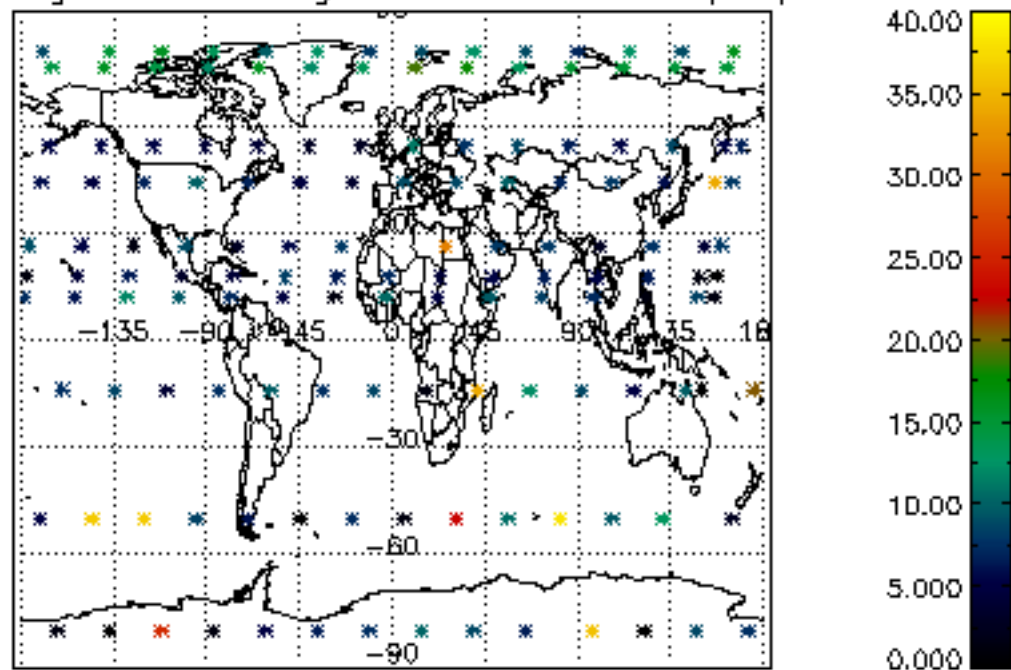

Percentage of star falling outside central band per profile