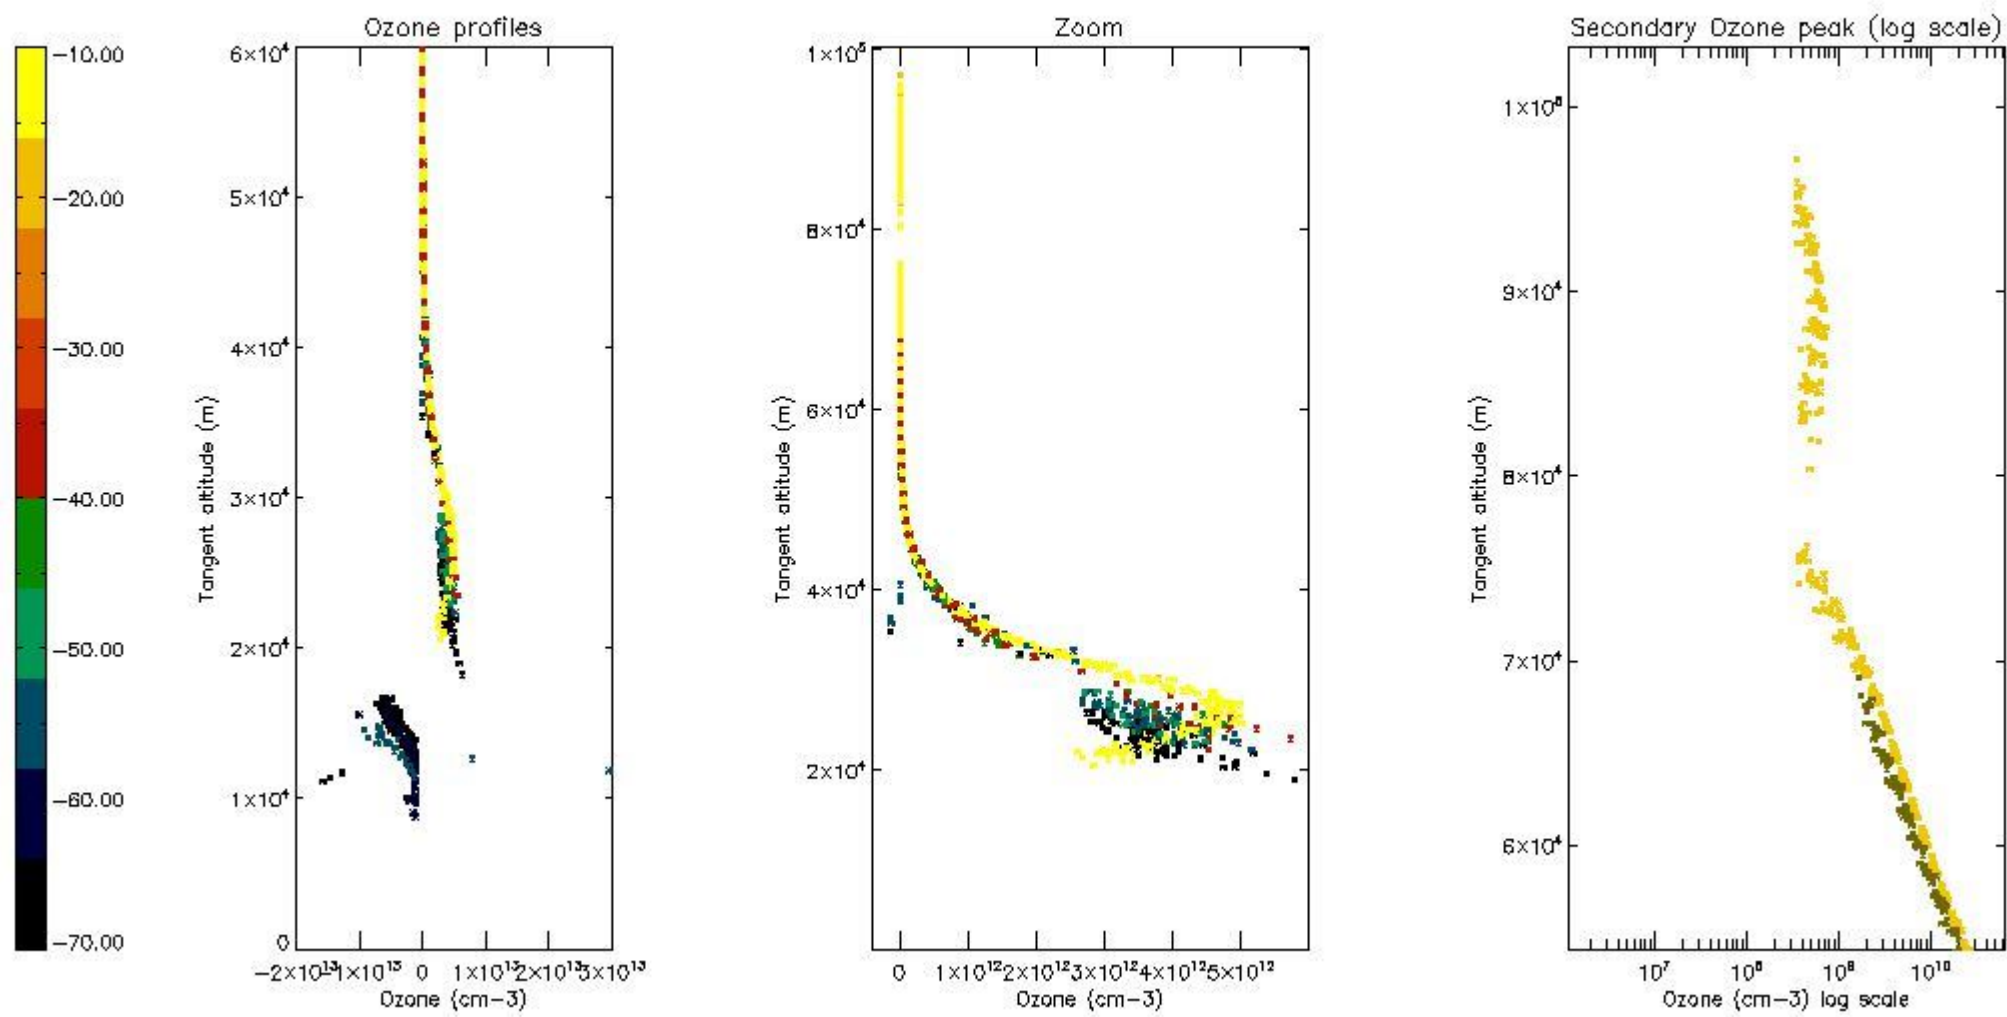

STD < 10	6
STD < 5	2

5.2 Plot ozone profiles for all STD (dark without errors)

The colorbar represents the latitude.

5.3 Plot ozone profiles where STD < 20% (dark without errors)

The colorbar represents the latitude.

5.4 Plot ozone profiles where STD < 10% (dark without errors)

The colorbar represents the latitude.

5.5 Plot ozone profiles where STD < 5% (dark without errors)

The colorbar represents the latitude.

5.6 Plot NO₂ profiles for all STD (dark without errors)