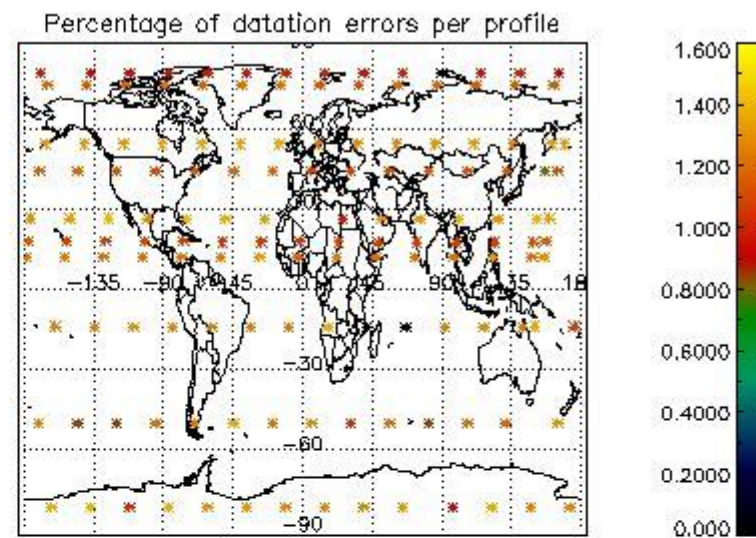

Percentage of datation errors per profile

Percentage of star falling outside central band per profile

Percentage of saturation errors per profile

4.2.2 Plot level 1 quality information per product (world map): ENVISAT DESCENDING passes