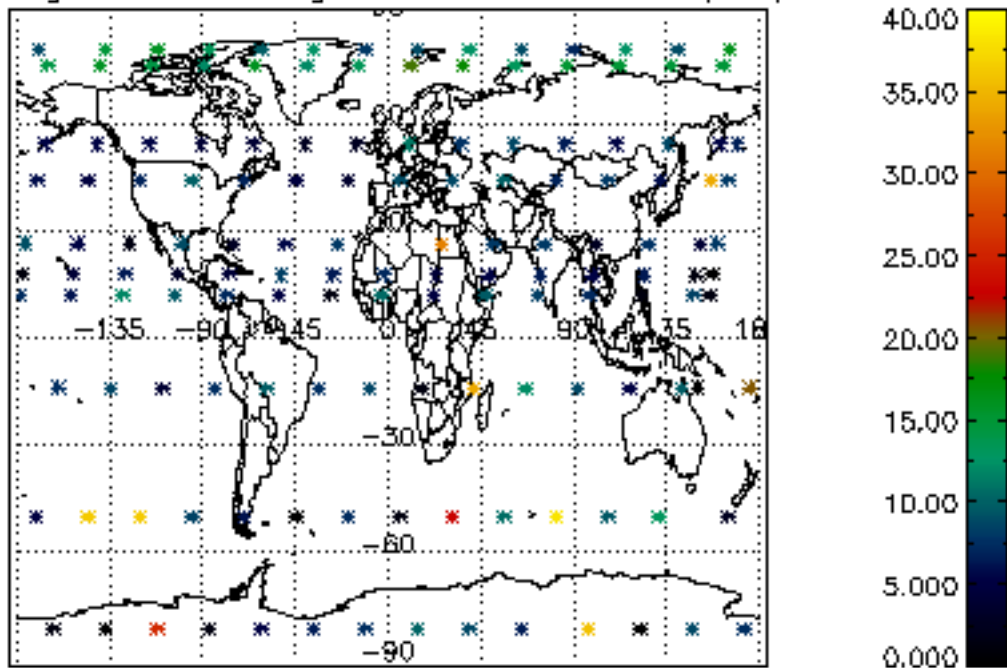

Percentage of star falling outside central band per profile