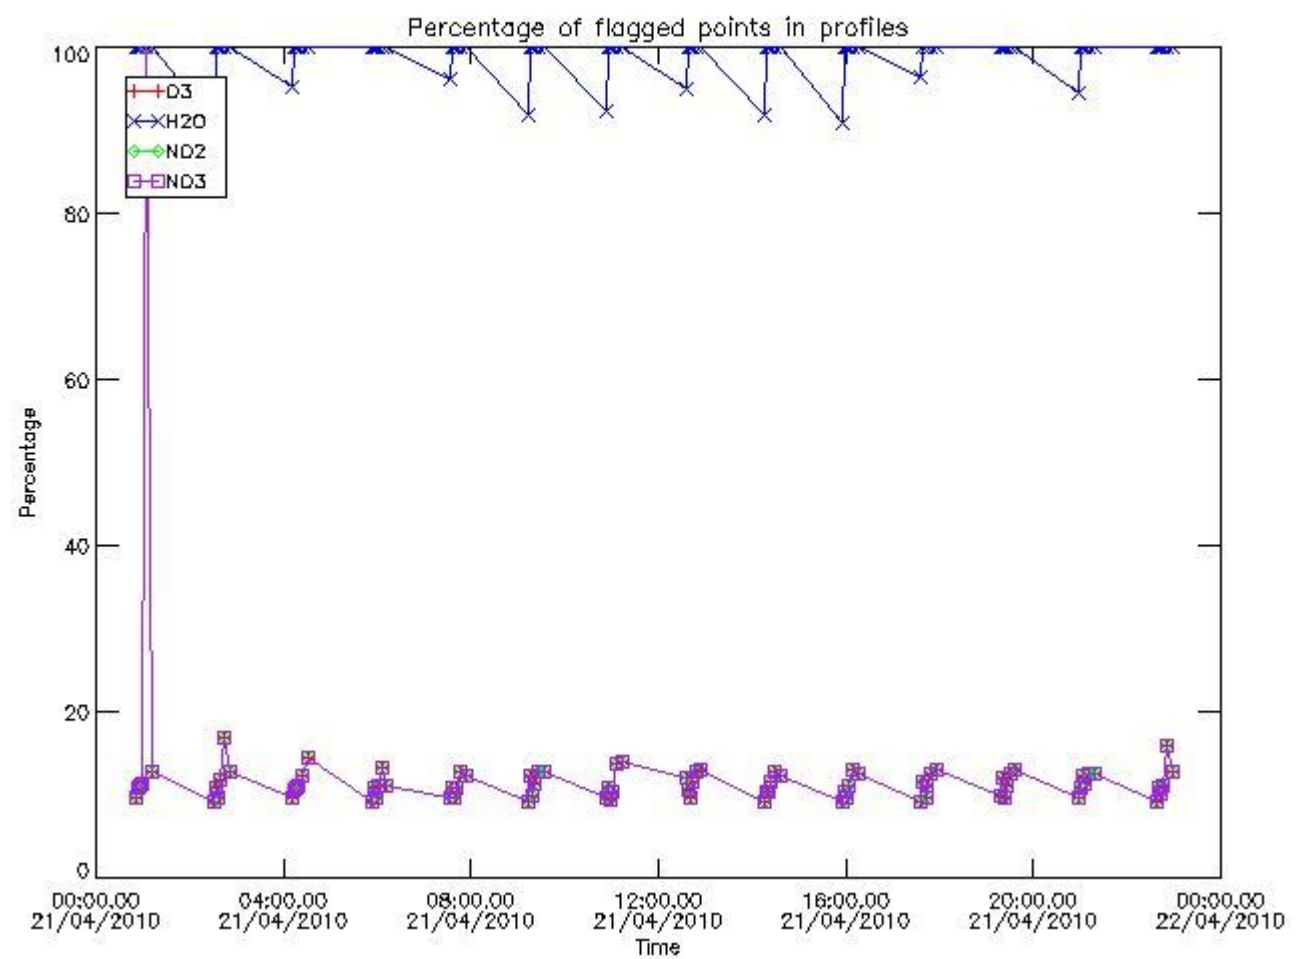

3. Quality information per product

In this section it is plotted some information contained in the Quality Summary data set of the level 2 products. Only products in dark limb conditions and without errors (error flag in the MPH set to "0") are used.

3.1 Plot quality information per product (time dependant)

3.2 Plot quality information per product (world map)