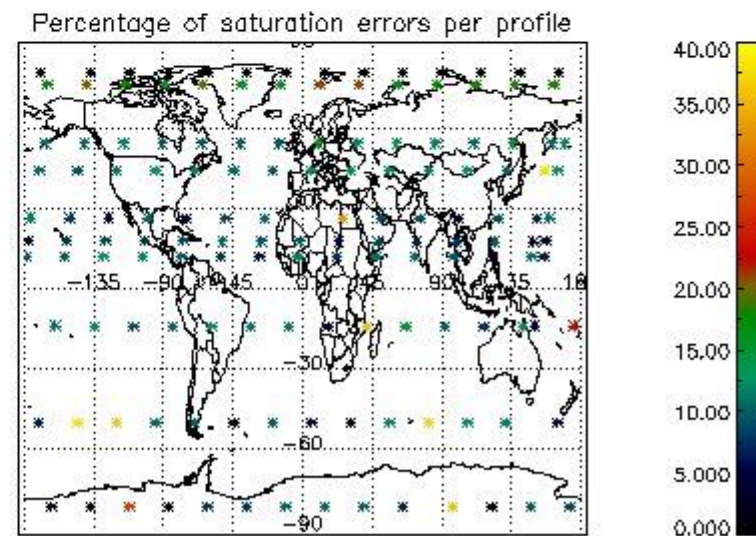

4.2 Plot quality information per product coming from level 1b processing (world map)

4.2.1 Plot level 1 quality information per product (world map): ENVISAT ASCENDING passes

Percentage of cosmic ray hits per profile

Percentage of datation errors per profile

Percentage of star falling outside central band per profile

Percentage of saturation errors per profile

4.2.2 Plot level 1 quality information per product (world map): ENVISAT DESCENDING passes

5. Trace gas profiles

5.1 Ozone statistics based on quality of products

The final quality of the products can be "measured" using the STD (Standard Deviation) attached to every point profile. This information is written to the parameter GOM_NL__2P/NL_LOCAL_SPECIES_DENSITY/o3_std of the level 2 products. The table below shows the statistics for given STD ranges.