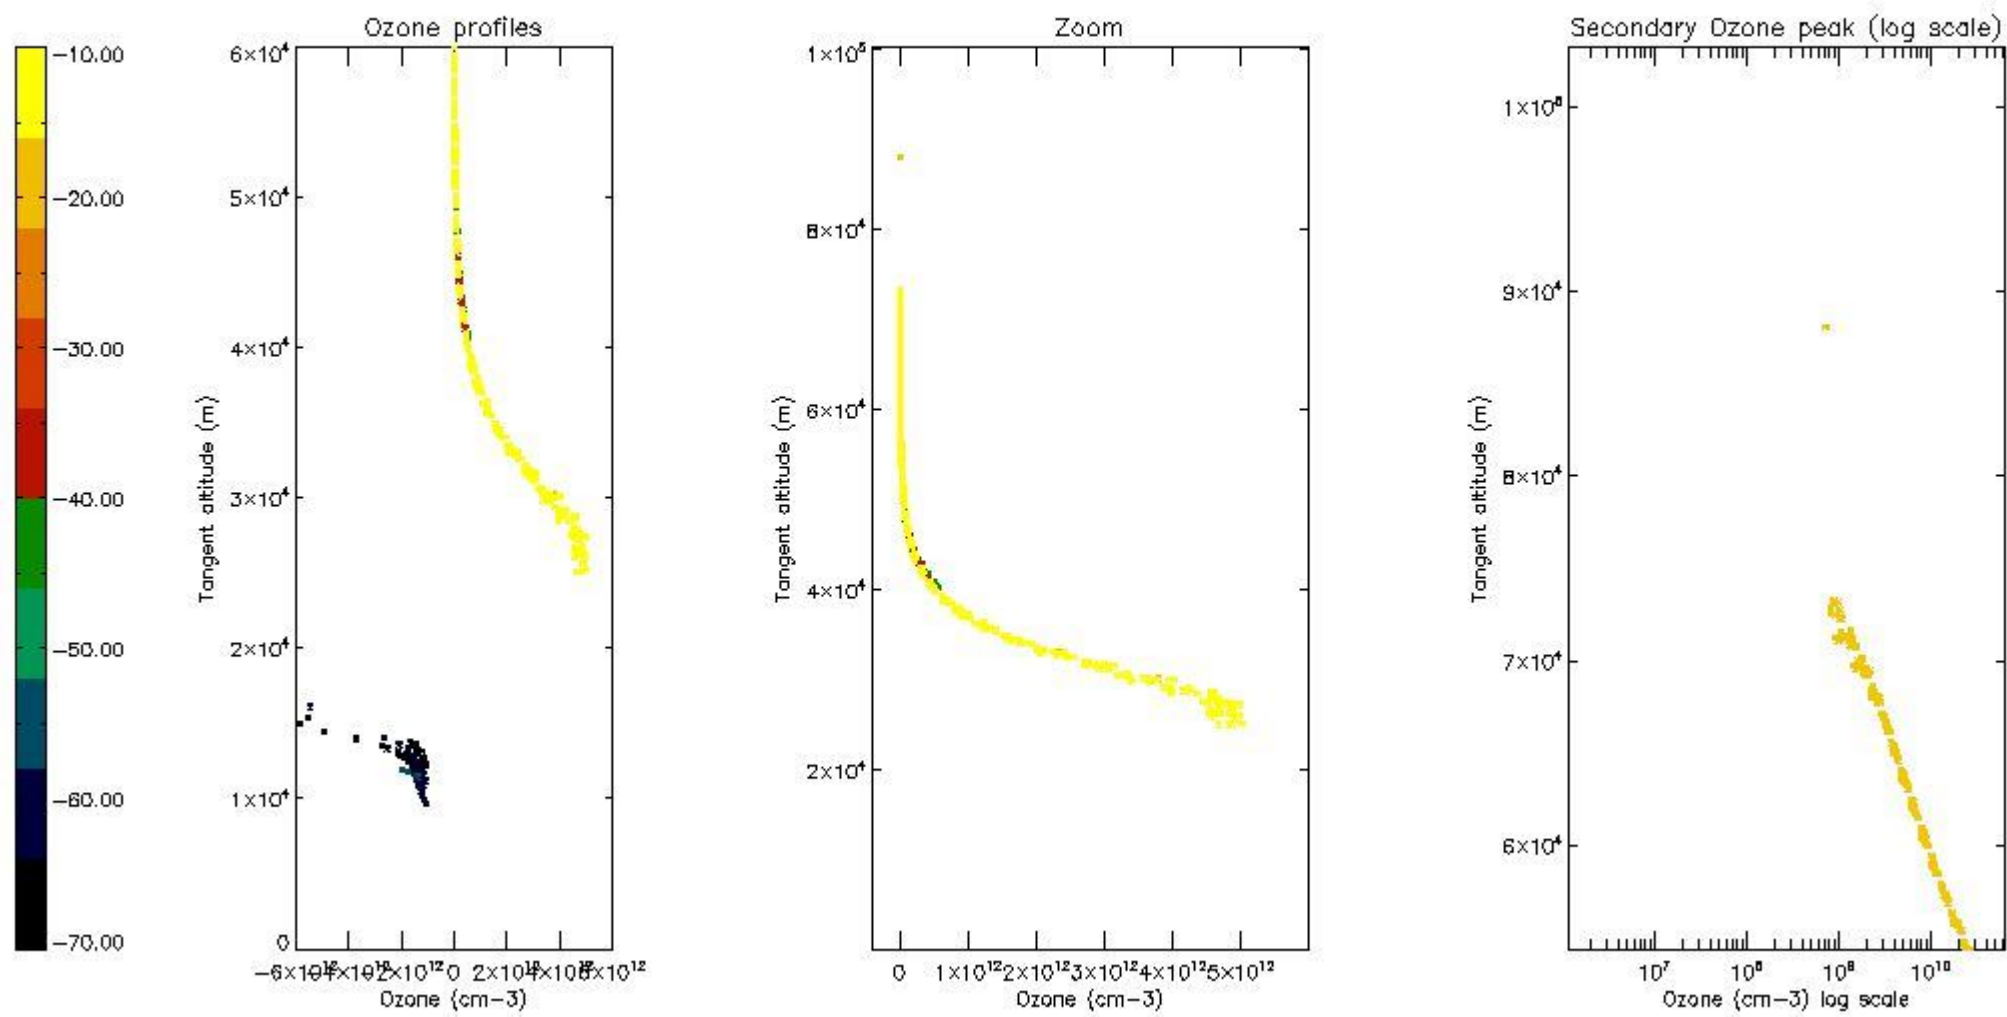

STD < 10	6
STD < 5	2

5.2 Plot ozone profiles for all STD (dark without errors)

The colorbar represents the latitude.

5.3 Plot ozone profiles where STD < 20% (dark without errors)

The colorbar represents the latitude.

5.4 Plot ozone profiles where STD < 10% (dark without errors)

The colorbar represents the latitude.

5.5 Plot ozone profiles where STD < 5% (dark without errors)

The colorbar represents the latitude.

5.6 Plot NO₂ profiles for all STD (dark without errors)