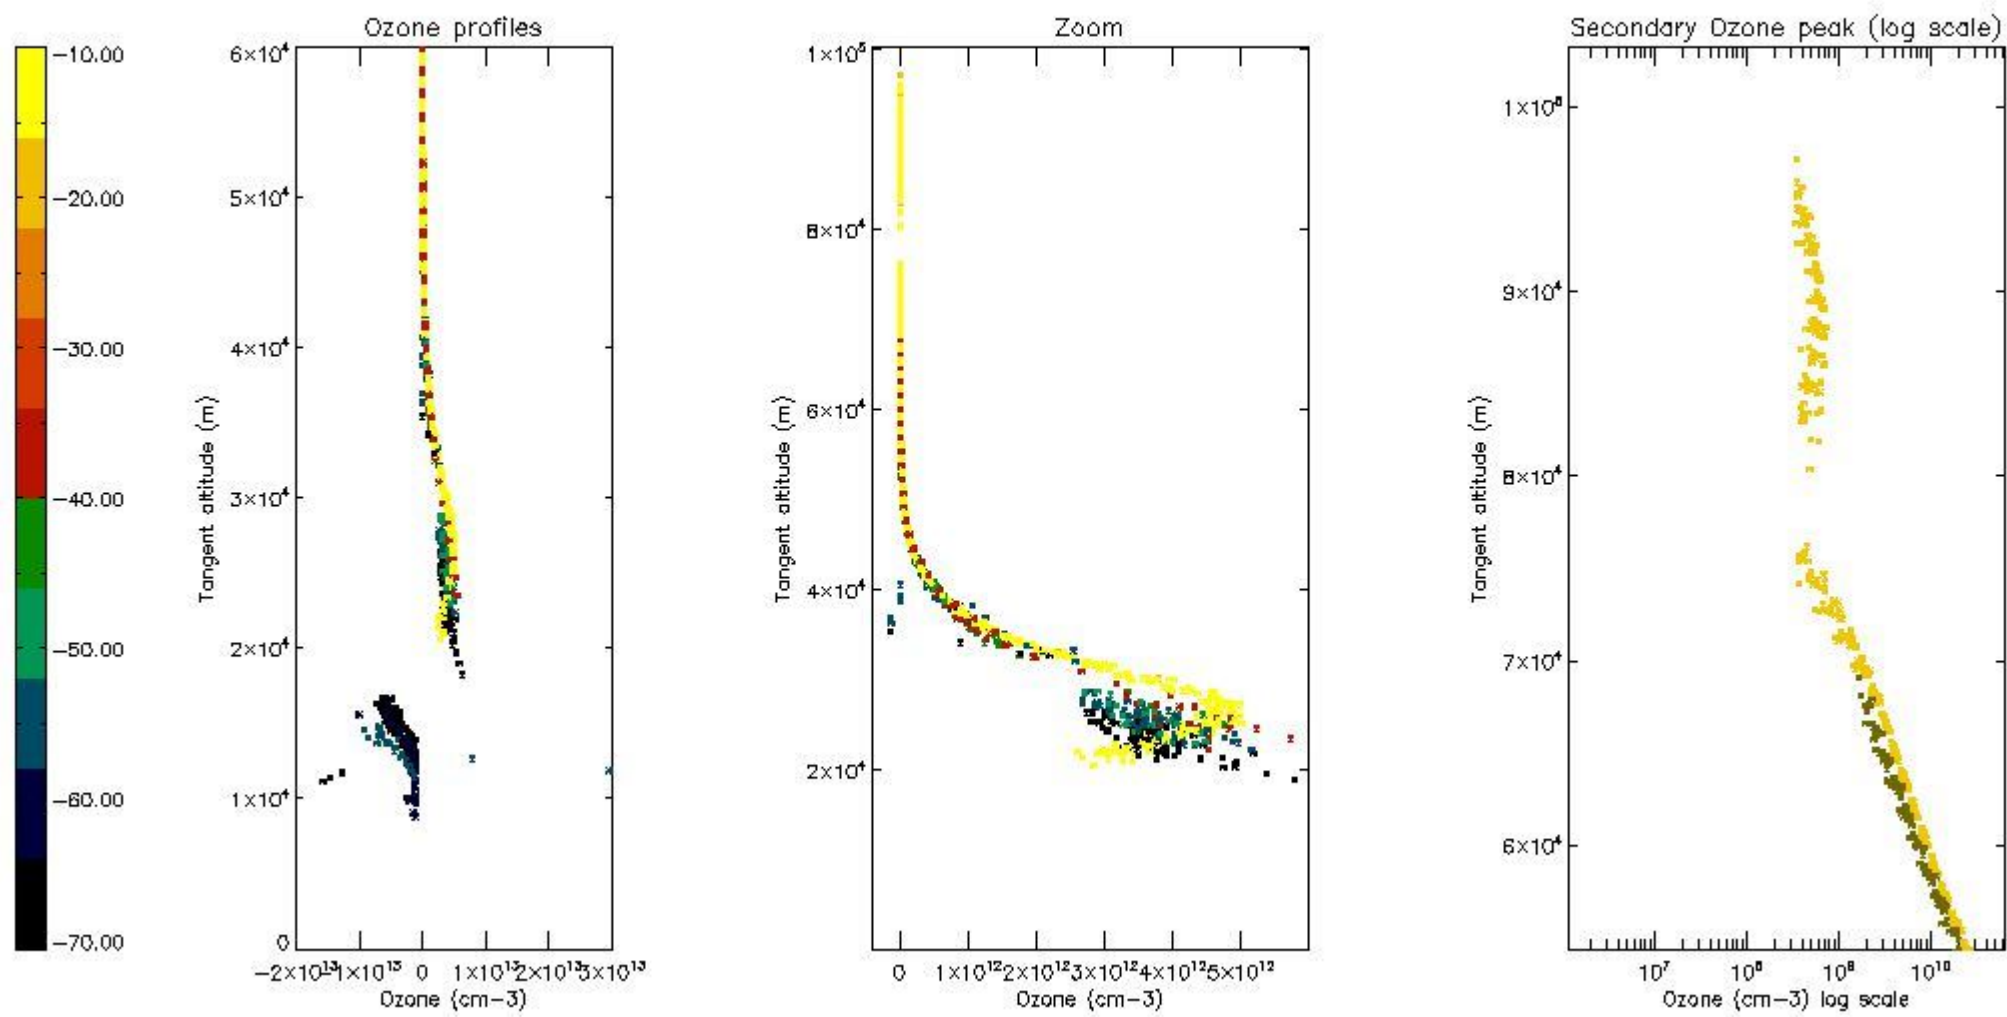

5.5 Plot ozone profiles where STD < 5% (dark without errors)

The colorbar represents the latitude.