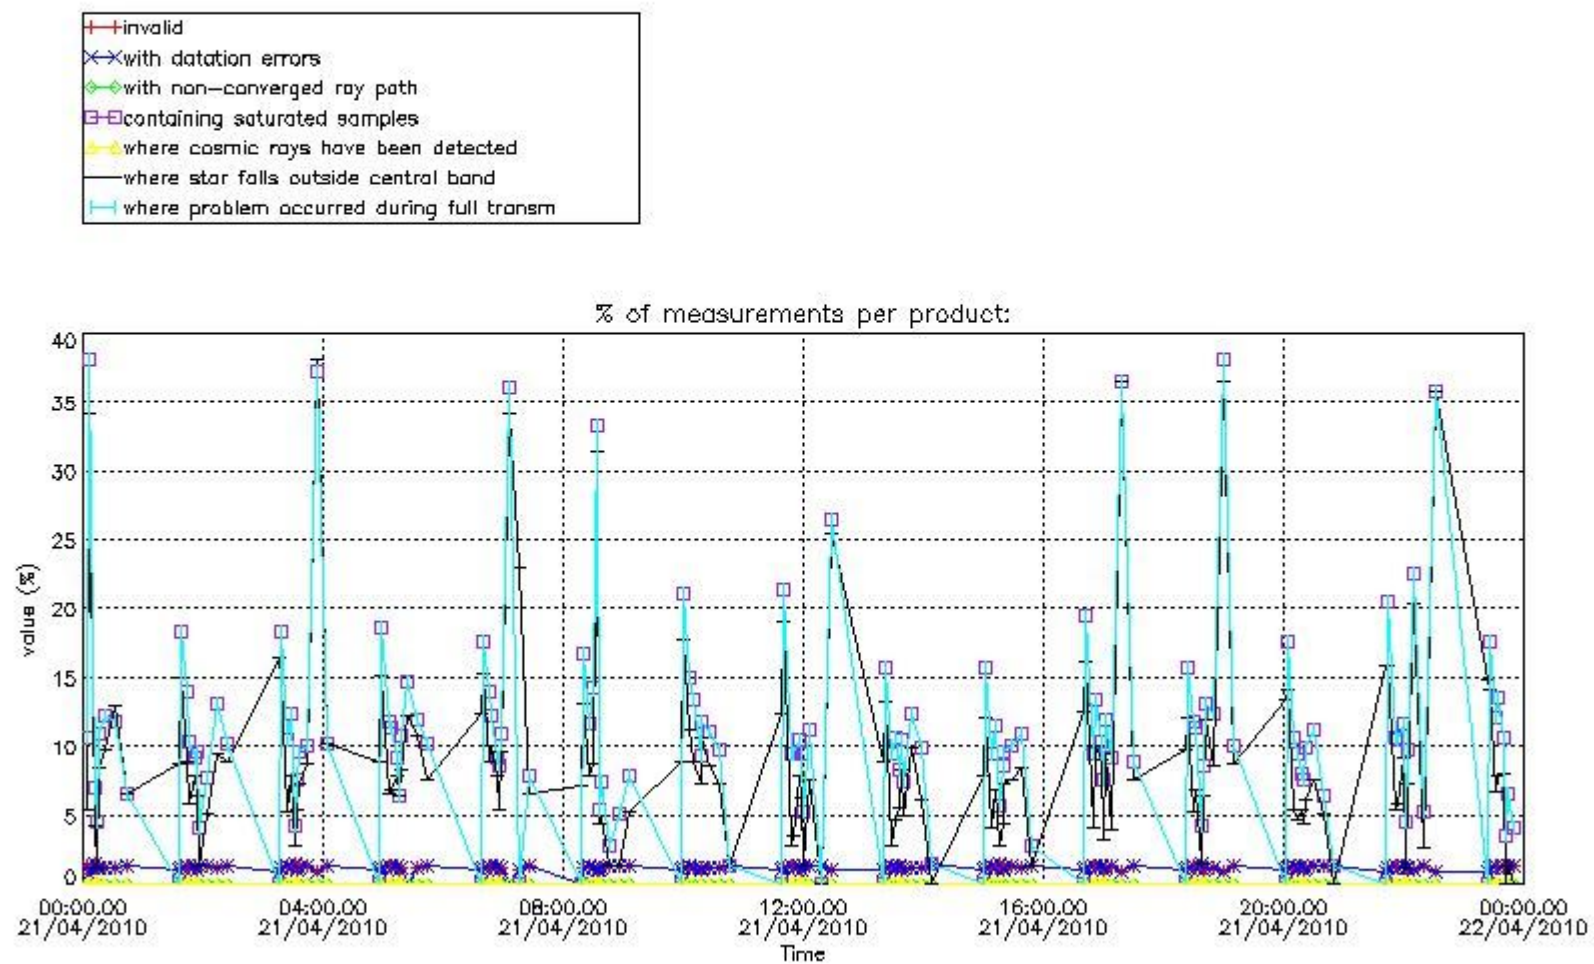

4.2 Plot quality information per product coming from level 1b processing (world map)

4.2.1 Plot level 1 quality information per product (world map): ENVISAT ASCENDING passes