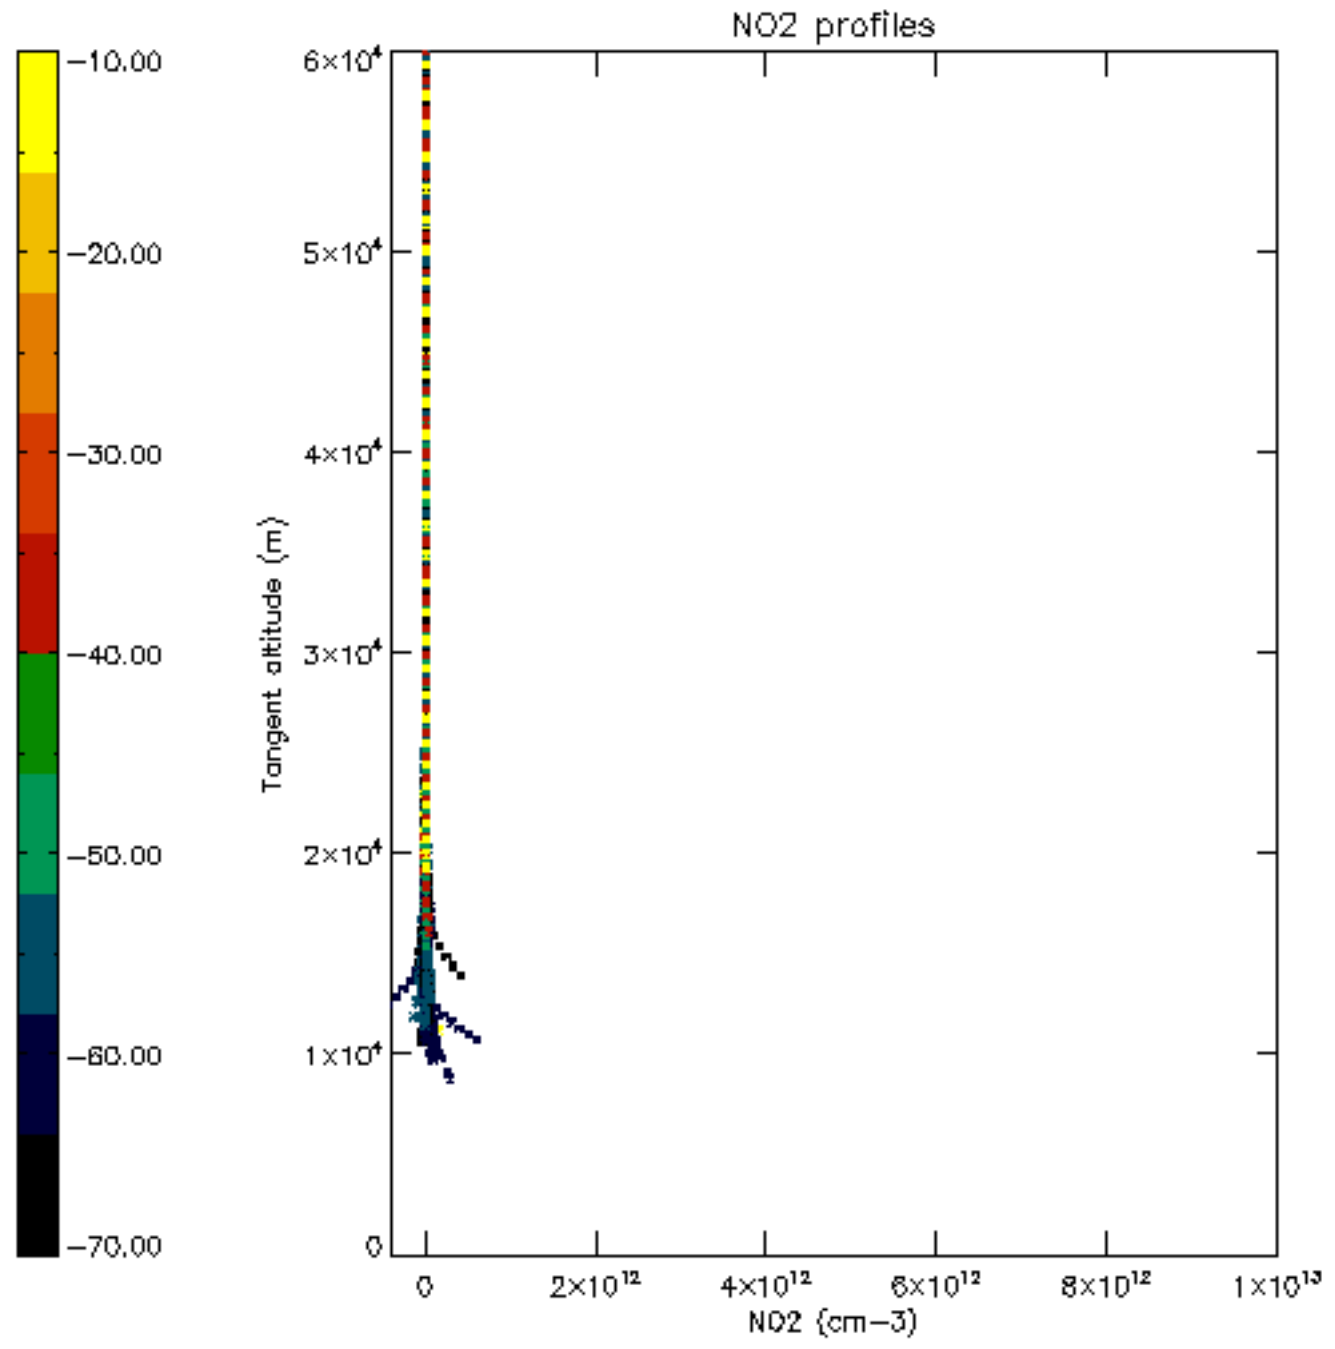

Percentage of star falling outside central band per profile

Percentage of saturation errors per profile

Percentage of flagged data per D3 profile

Percentage of flagged data per H2O profile

Percentage of flagged data per NO2 profile