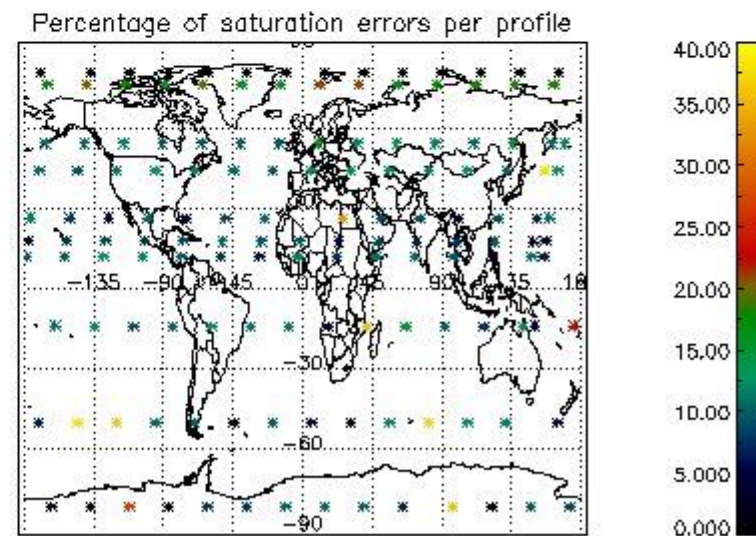

Percentage of datation errors per profile

Percentage of star falling outside central band per profile

Percentage of saturation errors per profile

4.2.2 Plot level 1 quality information per product (world map): ENVISAT DESCENDING passes