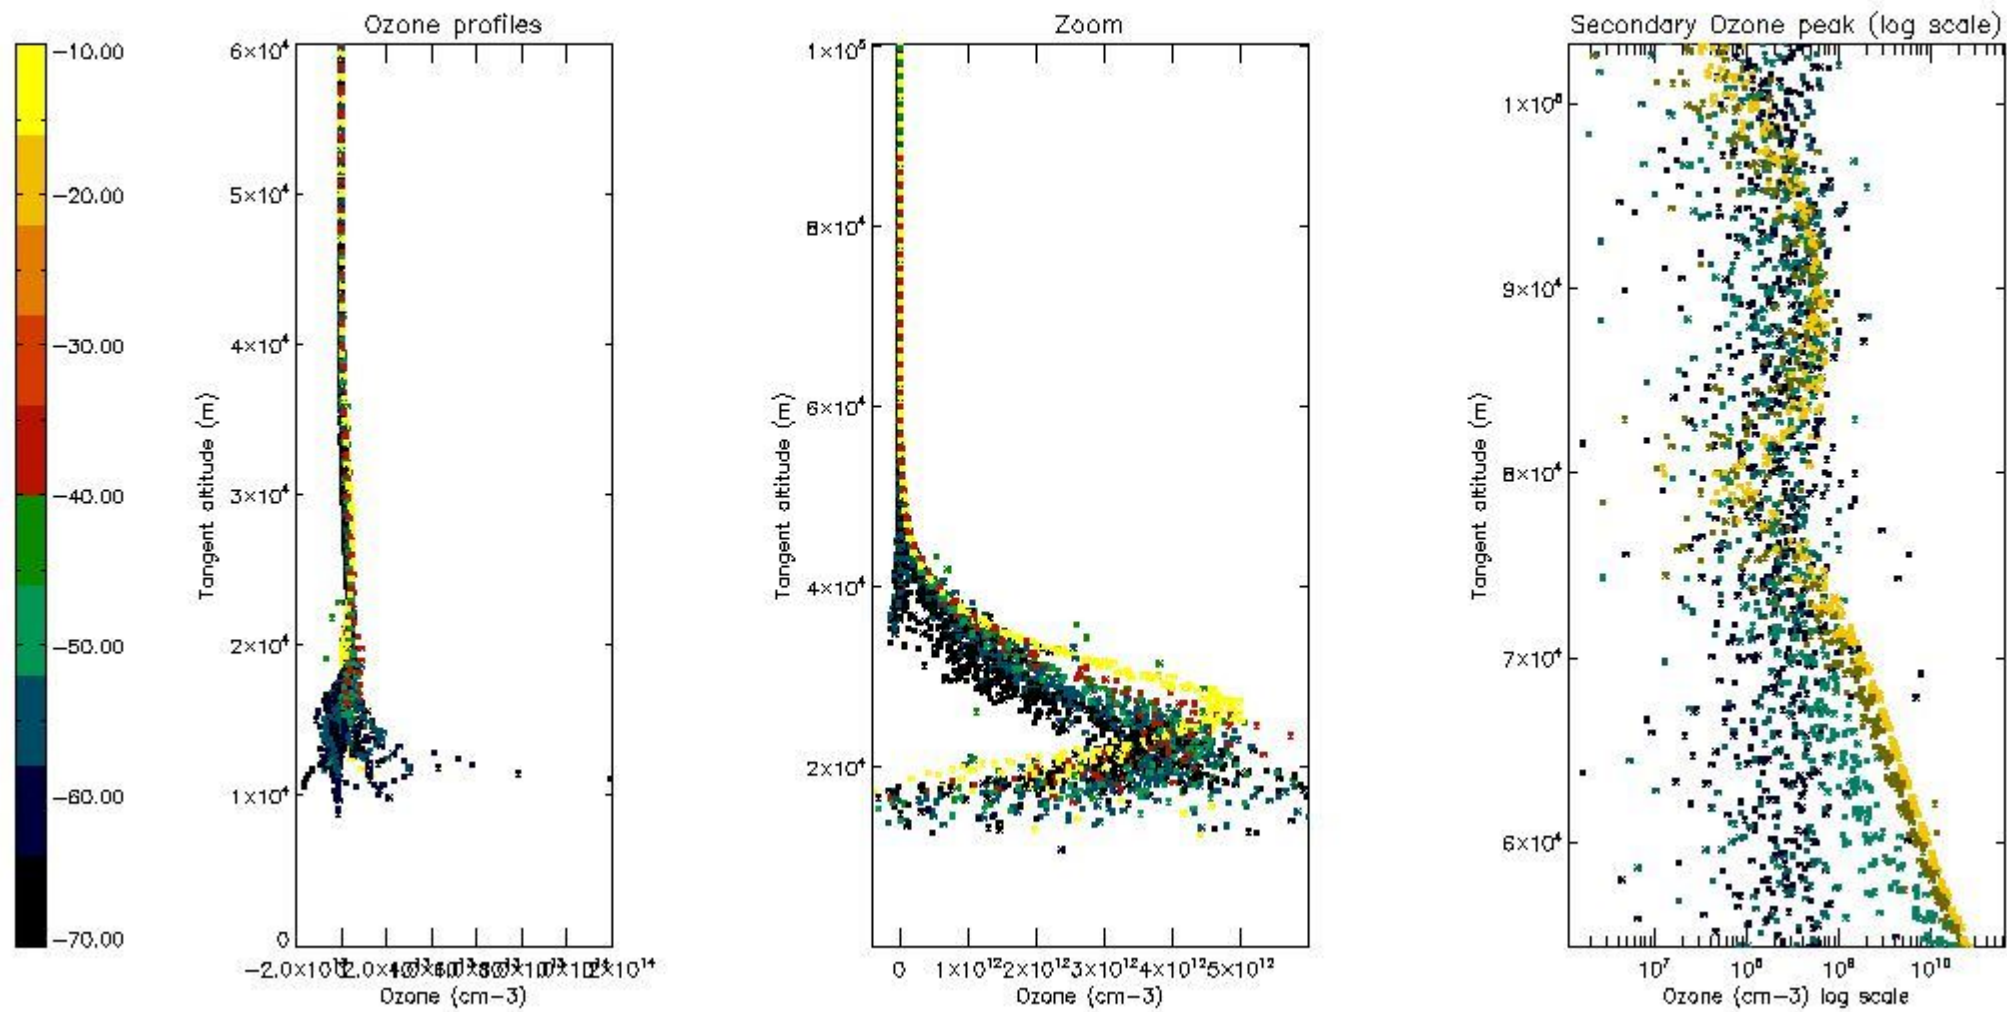

STD < 10	6
STD < 5	2

5.2 Plot ozone profiles for all STD (dark without errors)

The colorbar represents the latitude.

5.3 Plot ozone profiles where STD < 20% (dark without errors)

The colorbar represents the latitude.