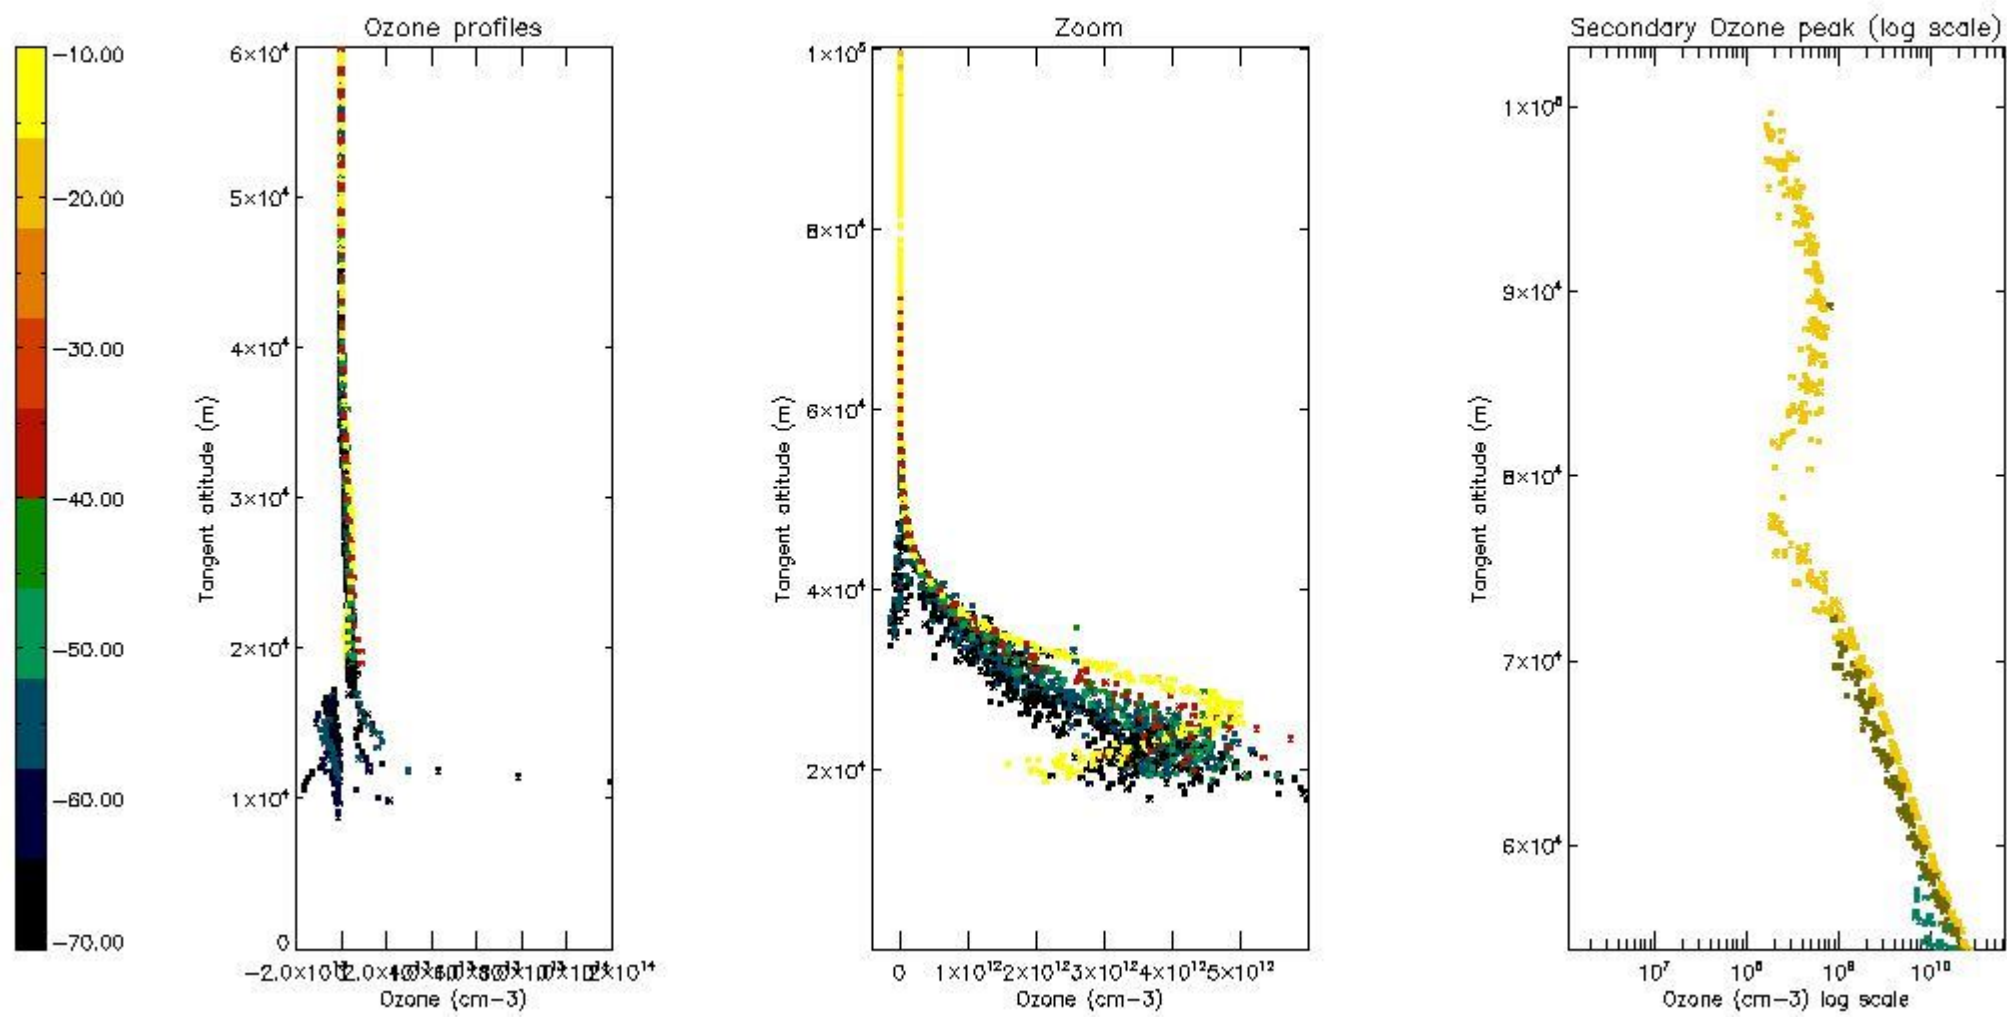

STD < 10	6
STD < 5	2

5.2 Plot ozone profiles for all STD (dark without errors)

The colorbar represents the latitude.

5.3 Plot ozone profiles where STD < 20% (dark without errors)

The colorbar represents the latitude.

5.4 Plot ozone profiles where STD < 10% (dark without errors)

The colorbar represents the latitude.

5.5 Plot ozone profiles where STD < 5% (dark without errors)

The colorbar represents the latitude.

5.6 Plot NO₂ profiles for all STD (dark without errors)