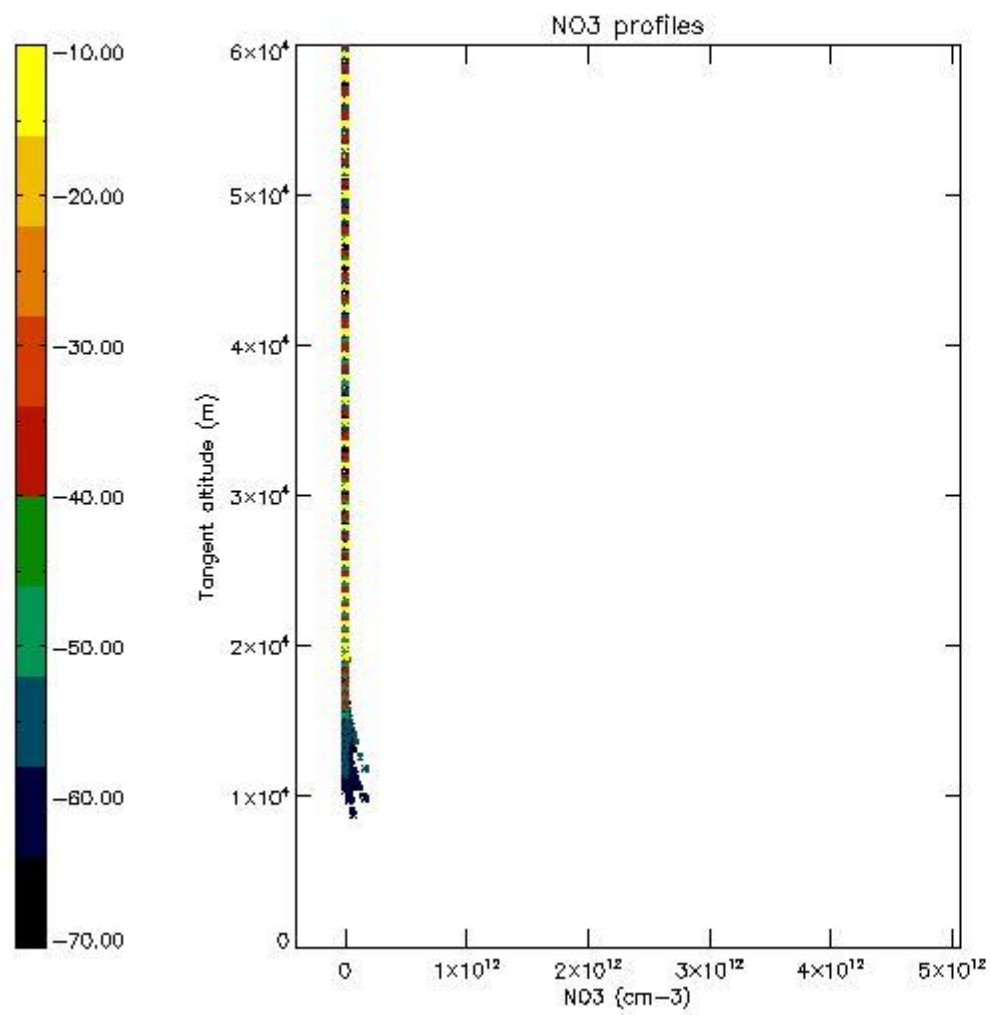

6. Auxiliary Data Files used for the production reported in section 2

The number reported in the third column indicates since which file (see list in section 2) the corresponding auxiliary file has been used. The fourth column is the date of those product files.

Type	Auxiliary Filename	Used since product	Used since product date
INST_PHYS_CHARACTERISTICS	GOM_INS_AXVIEC20091111_143220_20030716_120000_20500101_000000	1	21-APR-2010 00:03:20
LEVEL-2_PROC_CONFIG	GOM_PR2_AXVIEC20091111_152718_20020301_000000_20500101_000000	1	21-APR-2010 00:03:20
CROSS_SECTIONS_FILE	GOM_CRS_AXVIEC20091111_154832_20020301_000000_20500101_000000	1	21-APR-2010 00:03:20