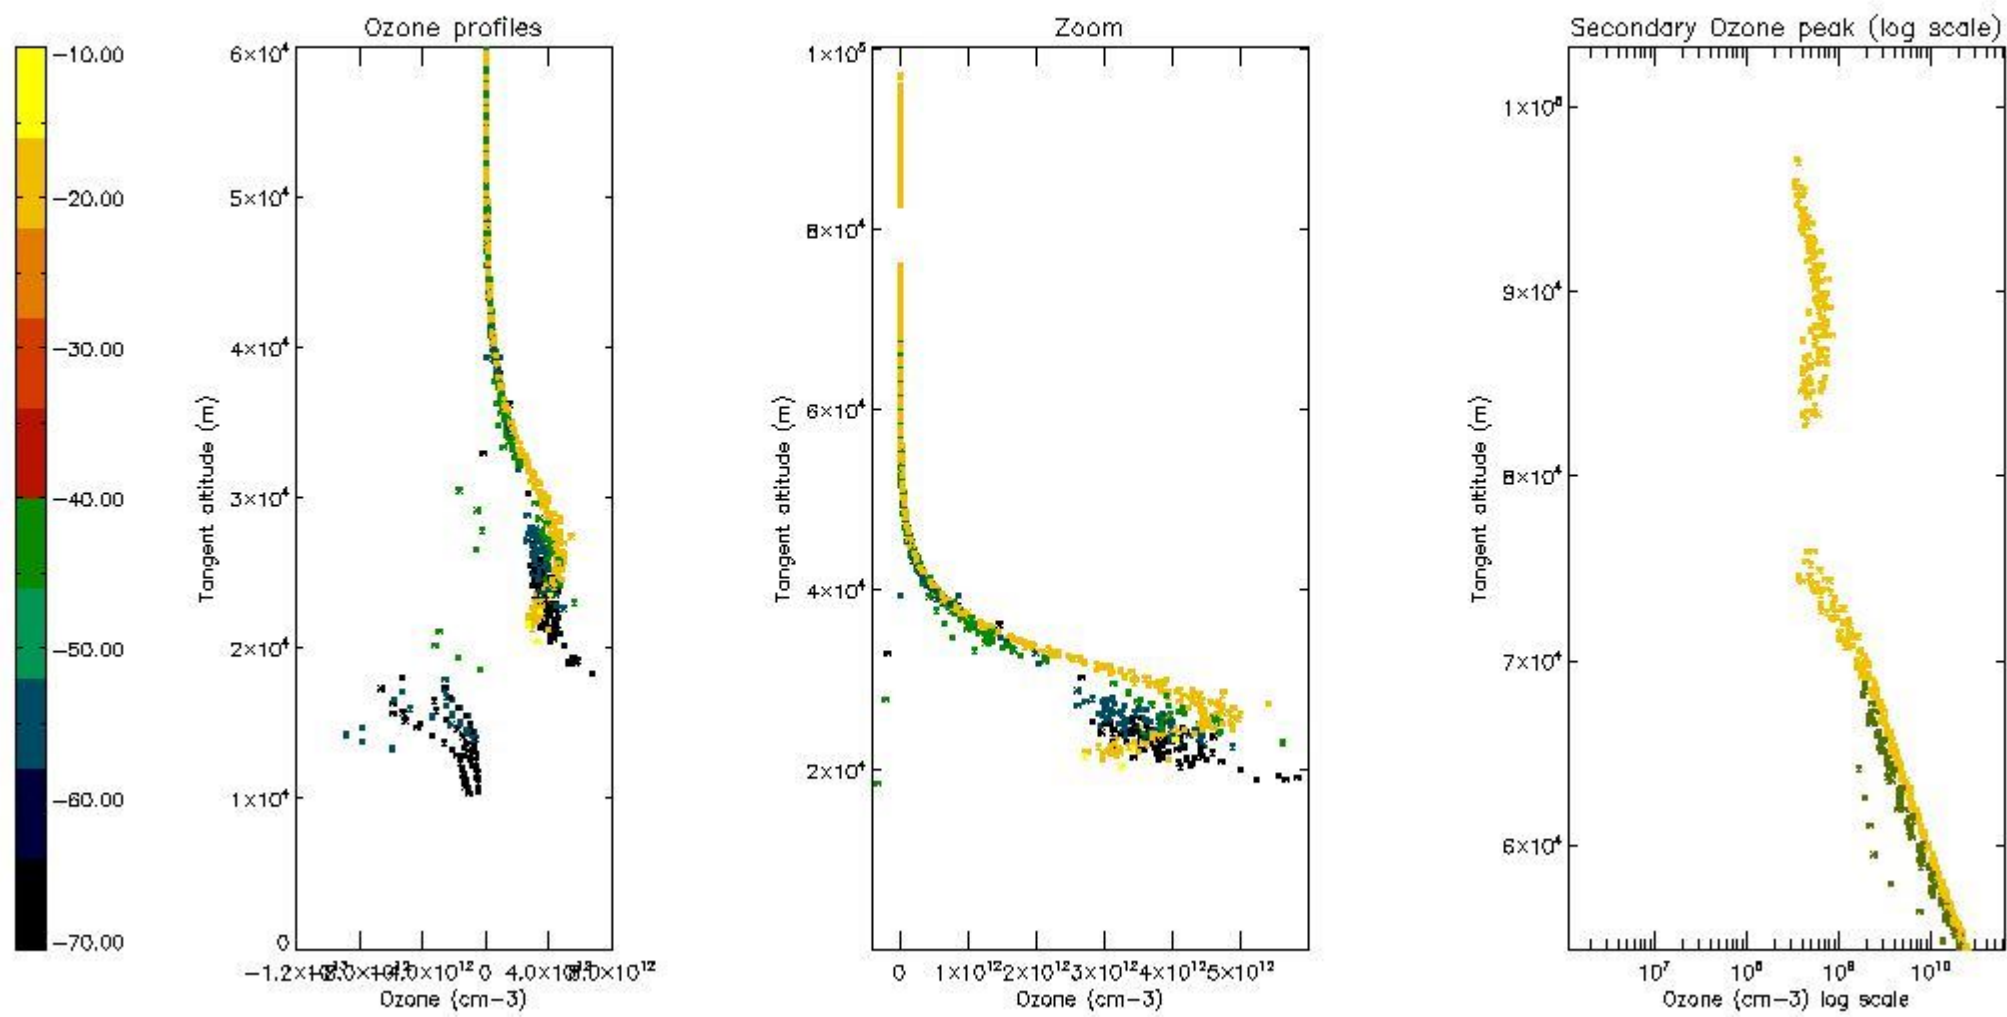

STD < 10	6
STD < 5	3

5.2 Plot ozone profiles for all STD (dark without errors)

The colorbar represents the latitude.

5.3 Plot ozone profiles where STD < 20% (dark without errors)

The colorbar represents the latitude.

5.4 Plot ozone profiles where STD < 10% (dark without errors)

The colorbar represents the latitude.

5.5 Plot ozone profiles where STD < 5% (dark without errors)

The colorbar represents the latitude.

5.6 Plot NO₂ profiles for all STD (dark without errors)