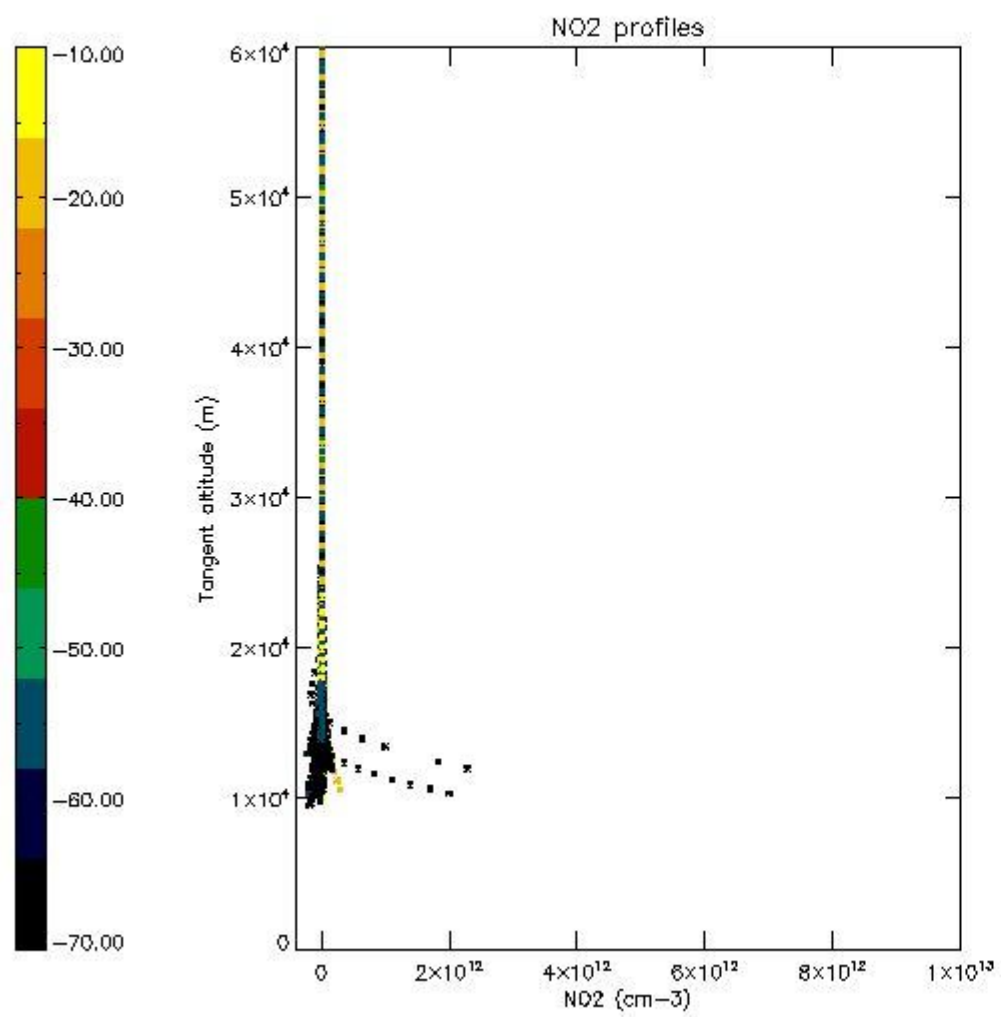

5.7 Plot NO3 profiles for all STD (dark without errors)

The colorbar represents the latitude.