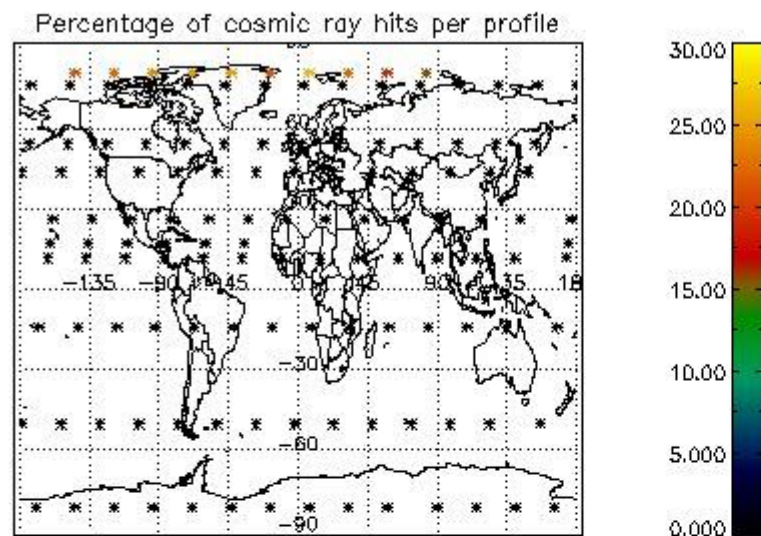

4.2.2 Plot level 1 quality information per product (world map): ENVISAT DESCENDING passes

5. Trace gas profiles

5.1 Ozone statistics based on quality of products

The final quality of the products can be "measured" using the STD (Standard Deviation) attached to every point profile. This information is written to the parameter GOM_NL__2P/NL_LOCAL_SPECIES_DENSITY/o3_std of the level 2 products. The table below shows the statistics for given STD ranges.

The statistics are given with respect to the overall valid production:

- Products without fatal errors: GOM_NL__2P/MPH/PRODUCT_ERR=0
- Valid point profile: GOM_NL__2P/NL_LOCAL_SPECIES_DENSITY/pcd(0)=0

The 'Criteria' is applied to valid points of dark limb products:

- Products in dark limb illumination condition: GOM_NL__2P/NL_SUMMARY_QUALITY/obs_ill_cond=0
- Products without fatal errors: GOM_NL__2P/MPH/PRODUCT_ERR=0
- Valid point profile: GOM_NL__2P/NL_LOCAL_SPECIES_DENSITY/pcd(0)=0

So, the table below shows the percentage of dark limb and valid observations for each criteria with respect to the overall valid daily observations.

Criteria	% of total production
All STD	31
STD < 20	11