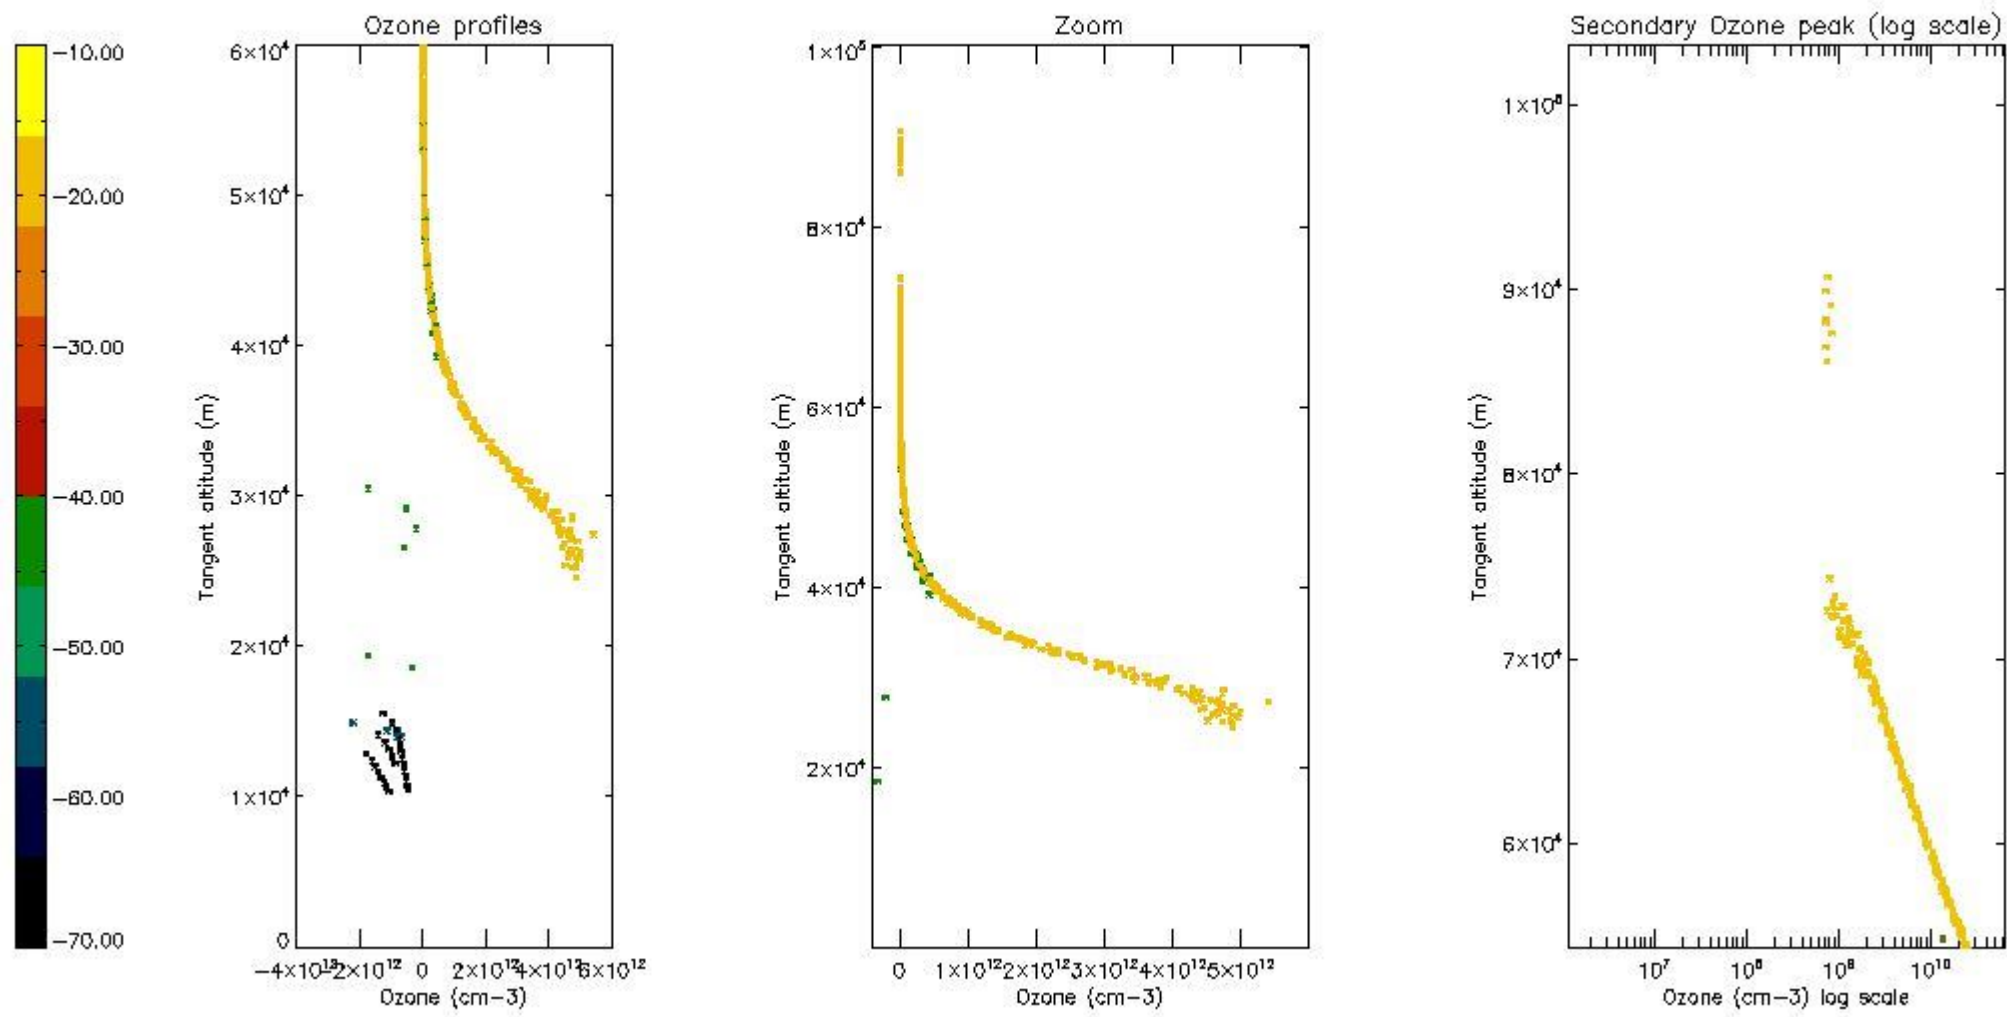

STD < 10	6
STD < 5	3

5.2 Plot ozone profiles for all STD (dark without errors)

The colorbar represents the latitude.

5.3 Plot ozone profiles where STD < 20% (dark without errors)

The colorbar represents the latitude.

5.4 Plot ozone profiles where STD < 10% (dark without errors)

The colorbar represents the latitude.

5.5 Plot ozone profiles where STD < 5% (dark without errors)

The colorbar represents the latitude.

5.6 Plot NO₂ profiles for all STD (dark without errors)