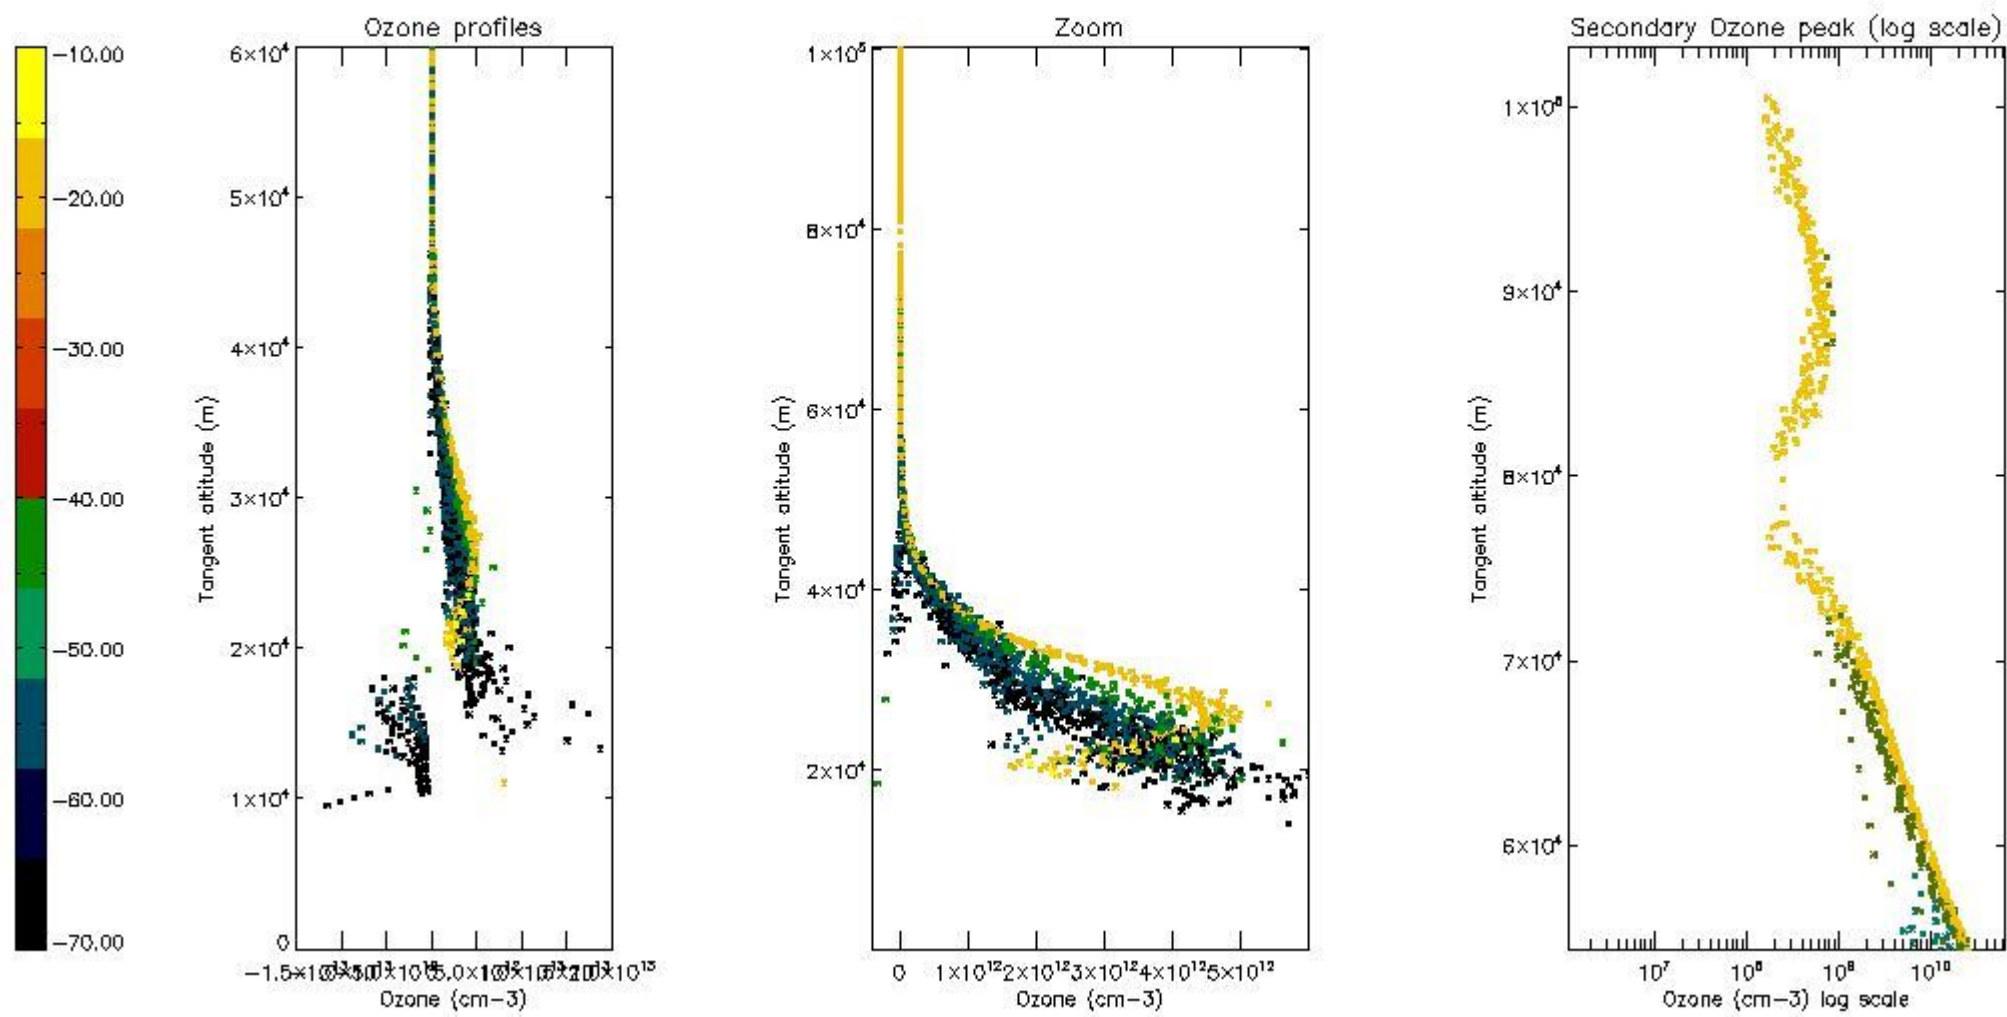

STD < 10	6
STD < 5	3

5.2 Plot ozone profiles for all STD (dark without errors)

The colorbar represents the latitude.

5.3 Plot ozone profiles where STD < 20% (dark without errors)

The colorbar represents the latitude.

5.4 Plot ozone profiles where STD < 10% (dark without errors)

The colorbar represents the latitude.

5.5 Plot ozone profiles where STD < 5% (dark without errors)

The colorbar represents the latitude.

5.6 Plot NO₂ profiles for all STD (dark without errors)