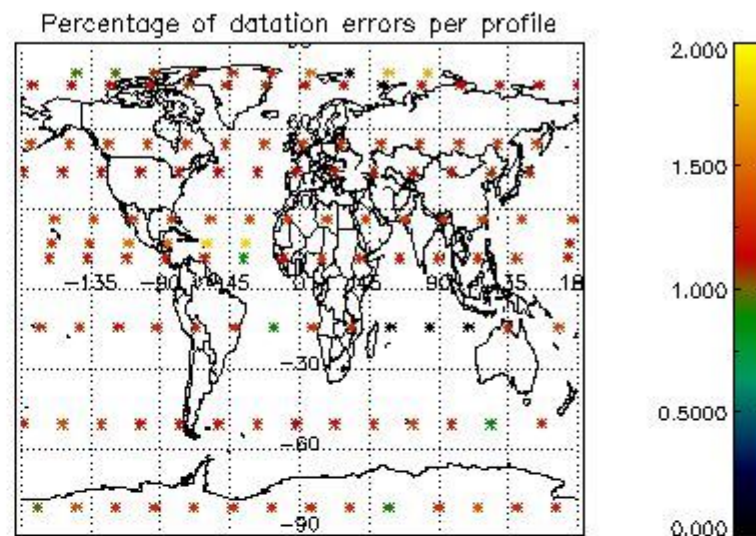

Percentage of flagged data per NO3 profile

4. Level 1 quality information per product

In this section it is plotted some information contained in the Quality Summary data set of the level 2 products that comes from the level 1b processing. Products without errors (error flag in the MPH set to "0") are used.

4.1 Plot quality information per product (time dependant) coming from level 1b processing

4.1.1 Plot level 1 quality information per product (time dependant): ENVISAT ASCENDING passes

4.1.2 Plot level 1 quality information per product (time dependant): ENVI SAT DESCENDING passes

4.2 Plot quality information per product coming from level 1b processing (world map)

4.2.1 Plot level 1 quality information per product (world map): ENVISAT ASCENDING passes

4.2.2 Plot level 1 quality information per product (world map): ENVISAT DESCENDING passes