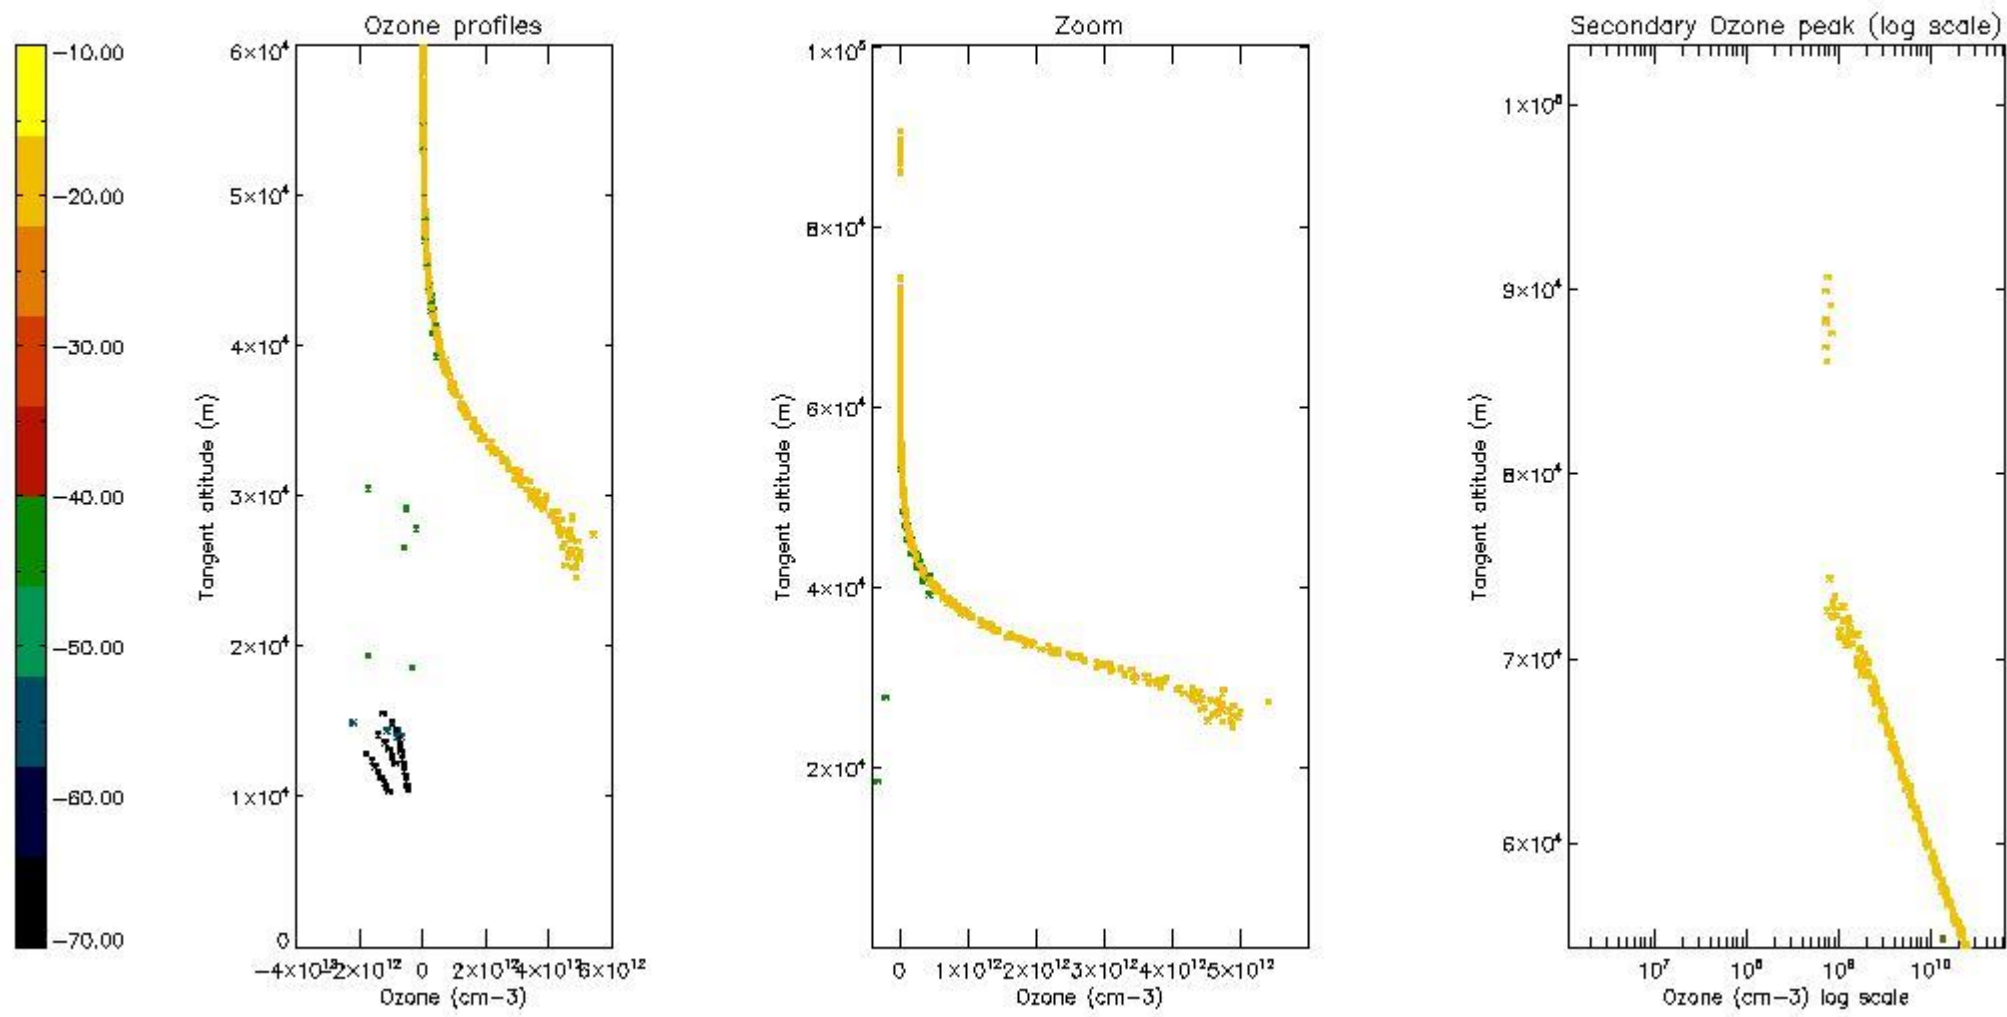

5.6 Plot NO₂ profiles for all STD (dark without errors)

The colorbar represents the latitude.