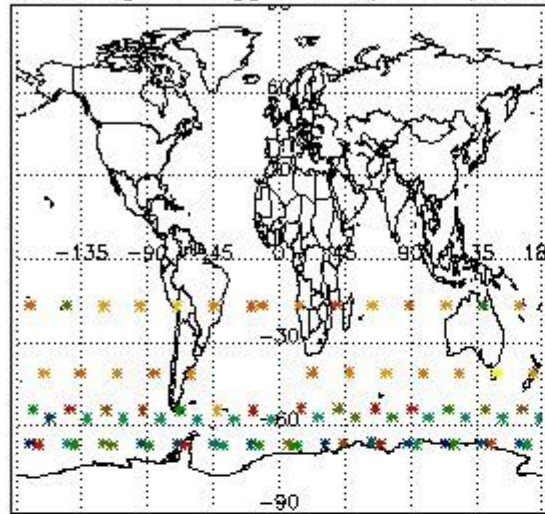

3.1 Plot quality information per product (time dependant)

3.2 Plot quality information per product (world map)

Percentage of flagged data per O3 profile

Percentage of flagged data per H2O profile

Percentage of flagged data per NO2 profile