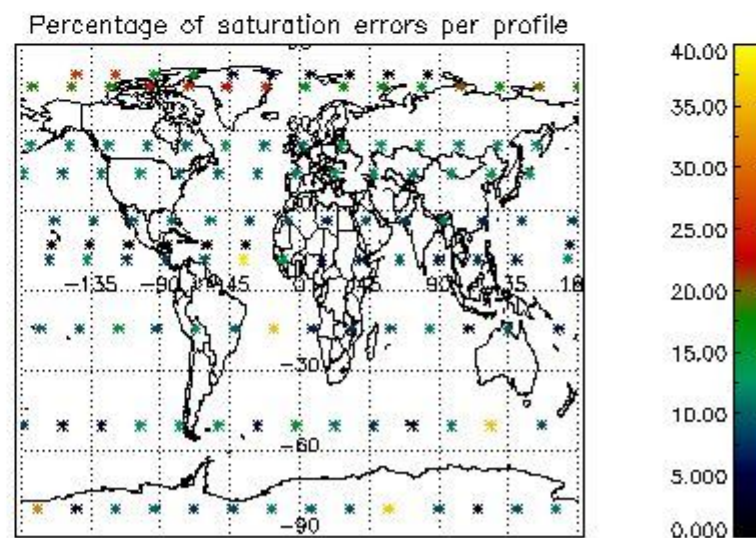

Percentage of flagged data per NO3 profile

4. Level 1 quality information per product

In this section it is plotted some information contained in the Quality Summary data set of the level 2 products that comes from the level 1b processing. Products without errors (error flag in the MPH set to "0") are used.

4.1 Plot quality information per product (time dependant) coming from level 1b processing

4.1.1 Plot level 1 quality information per product (time dependant): ENVISAT ASCENDING passes

4.1.2 Plot level 1 quality information per product (time dependant): ENVI SAT DESCENDING passes

4.2 Plot quality information per product coming from level 1b processing (world map)

4.2.1 Plot level 1 quality information per product (world map): ENVISAT ASCENDING passes

4.2.2 Plot level 1 quality information per product (world map): ENVISAT DESCENDING passes