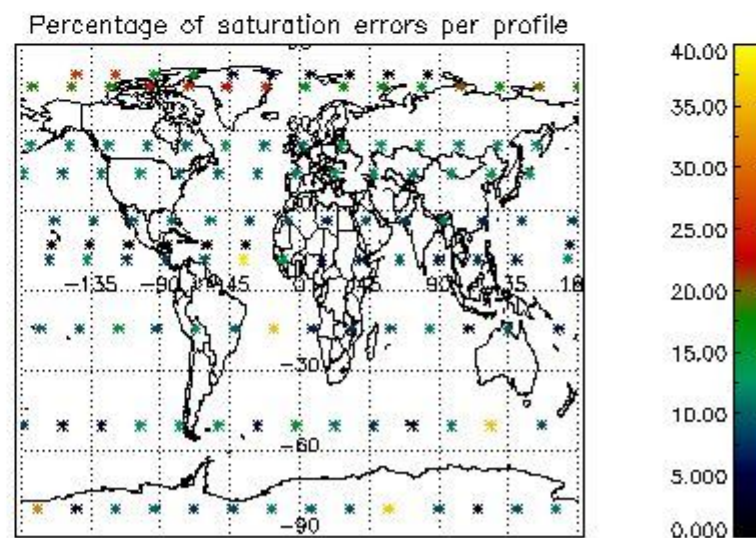

5. Trace gas profiles

5.1 Ozone statistics based on quality of products

The final quality of the products can be "measured" using the STD (Standard Deviation) attached to every point profile. This information is written to the parameter GOM_NL__2P/NL_LOCAL_SPECIES_DENSITY/o3_std of the level 2 products. The table below shows the statistics for given STD ranges.

The statistics are given with respect to the overall valid production:

- Products without fatal errors: GOM_NL__2P/MPH/PRODUCT_ERR=0
- Valid point profile: GOM_NL__2P/NL_LOCAL_SPECIES_DENSITY/pcd(0)=0

The 'Criteria' is applied to valid points of dark limb products:

- Products in dark limb illumination condition: GOM_NL__2P/NL_SUMMARY_QUALITY/obs_ill_cond=0
- Products without fatal errors: GOM_NL__2P/MPH/PRODUCT_ERR=0
- Valid point profile: GOM_NL__2P/NL_LOCAL_SPECIES_DENSITY/pcd(0)=0

So, the table below shows the percentage of dark limb and valid observations for each criteria with respect to the overall valid daily observations.

Criteria	% of total production
All STD	31
STD < 20	11