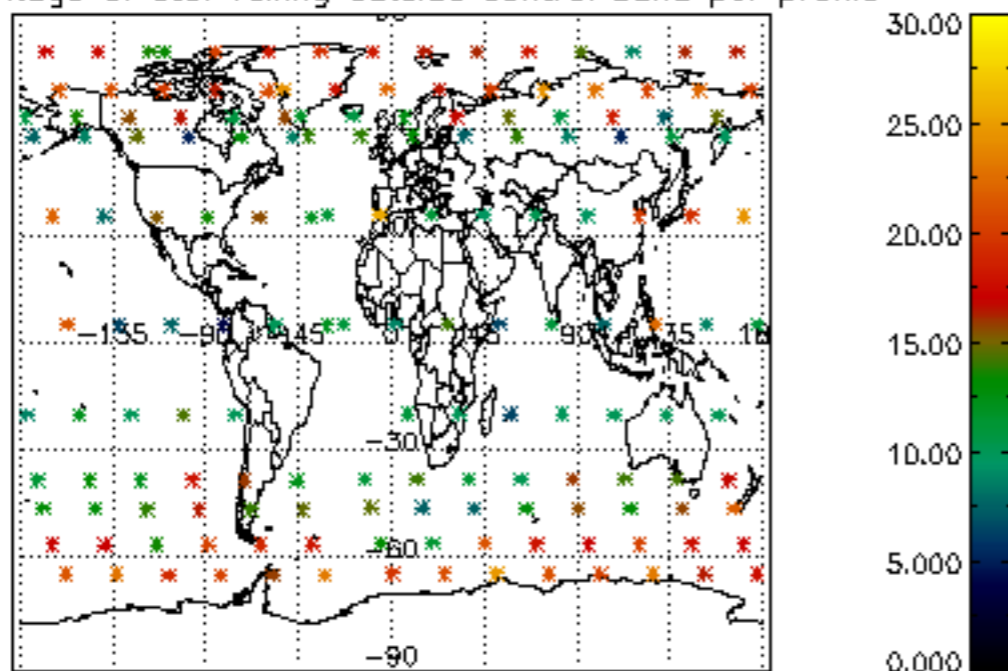

Percentage of cosmic ray hits per profile

Percentage of star falling outside central band per profile