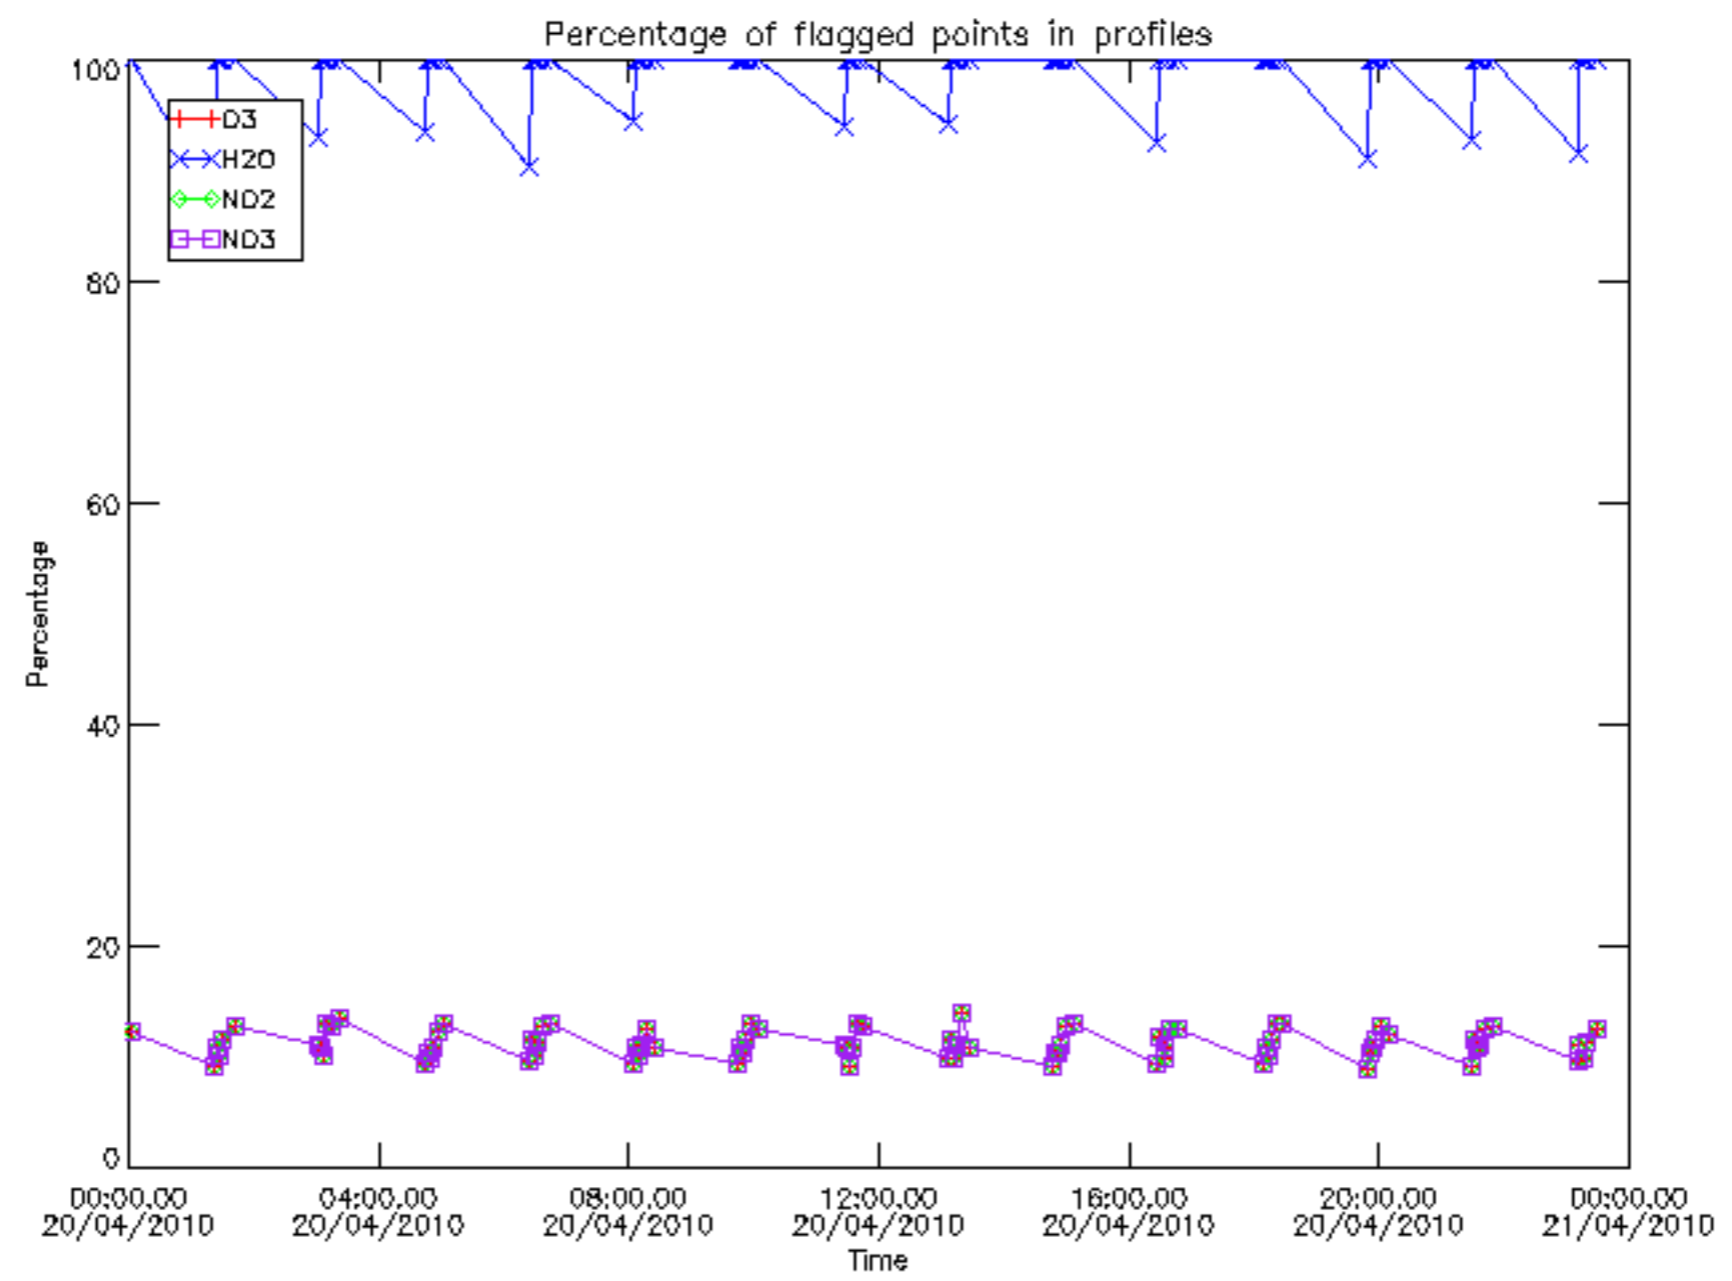

Percentage of flagged data per D3 profile

Percentage of flagged data per H2O profile