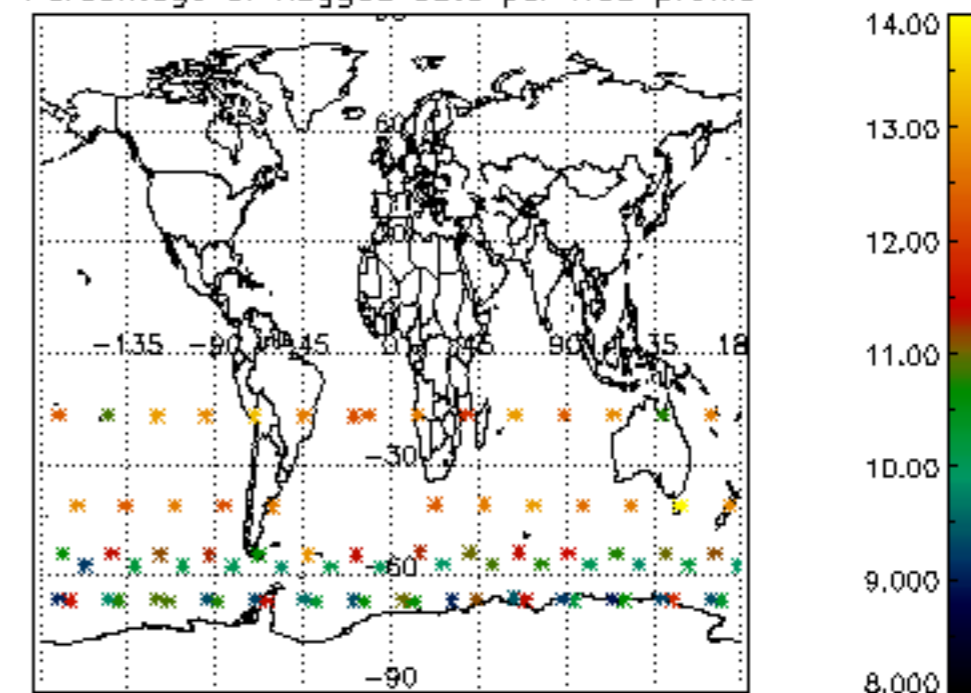

Percentage of flagged data per NO3 profile