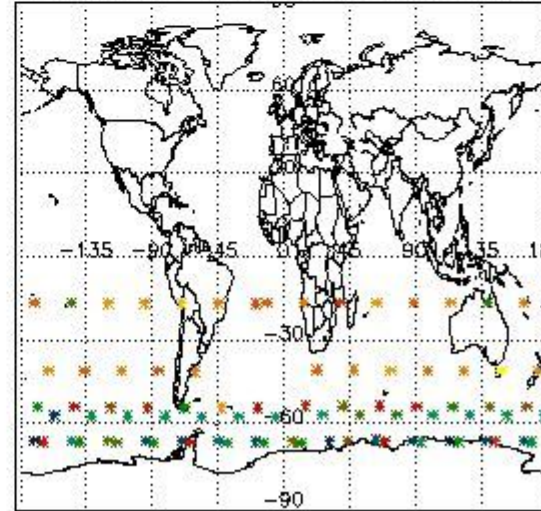

Percentage of flagged data per NO3 profile

4. Level 1 quality information per product

In this section it is plotted some information contained in the Quality Summary data set of the level 2 products that comes from the level 1b processing. Products without errors (error flag in the MPH set to "0") are used.

4.1 Plot quality information per product (time dependant) coming from level 1b processing

4.1.1 Plot level 1 quality information per product (time dependant): ENVISAT ASCENDING passes