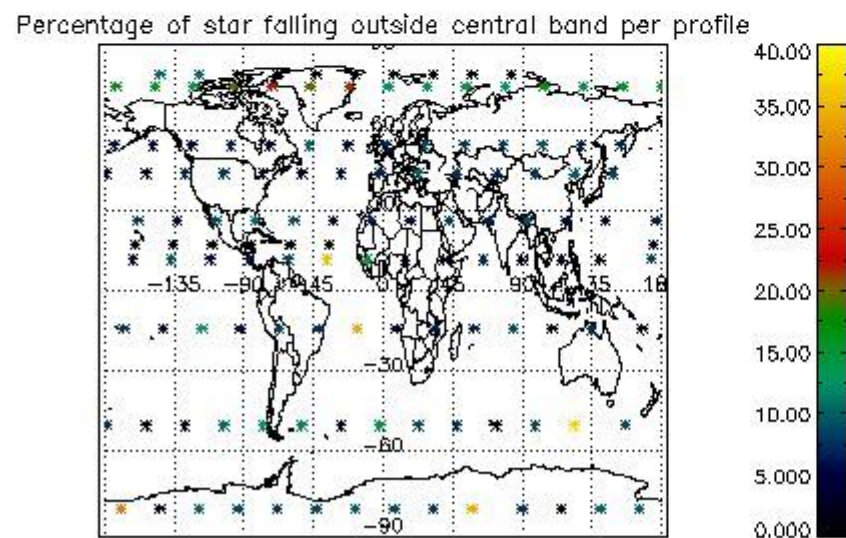

5. Trace gas profiles

5.1 Ozone statistics based on quality of products

The final quality of the products can be "measured" using the STD (Standard Deviation) attached to every point profile. This information is written to the parameter GOM_NL__2P/NL_LOCAL_SPECIES_DENSITY/o3_std of the level 2 products. The table below shows the statistics for given STD ranges.

The statistics are given with respect to the overall valid production:

- Products without fatal errors: GOM_NL__2P/MPH/PRODUCT_ERR=0
- Valid point profile: GOM_NL__2P/NL_LOCAL_SPECIES_DENSITY/pcd(0)=0

The 'Criteria' is applied to valid points of dark limb products:

- Products in dark limb illumination condition: GOM_NL__2P/NL_SUMMARY_QUALITY/obs_ill_cond=0
- Products without fatal errors: GOM_NL__2P/MPH/PRODUCT_ERR=0
- Valid point profile: GOM_NL__2P/NL_LOCAL_SPECIES_DENSITY/pcd(0)=0

So, the table below shows the percentage of dark limb and valid observations for each criteria with respect to the overall valid daily observations.

Criteria	% of total production
All STD	31
STD < 20	11