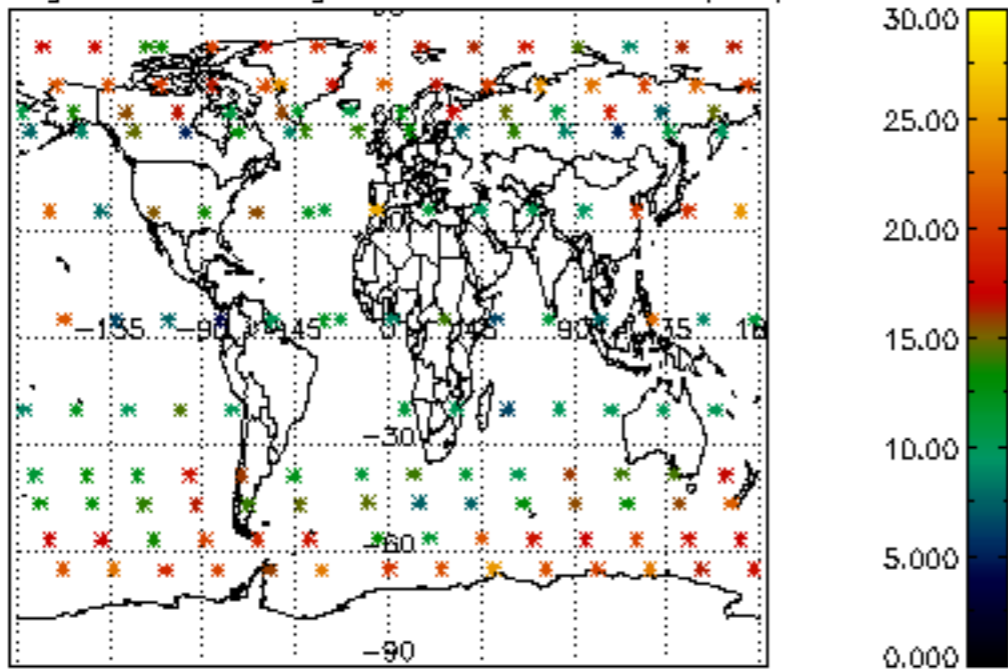

Percentage of cosmic ray hits per profile

Percentage of star falling outside central band per profile