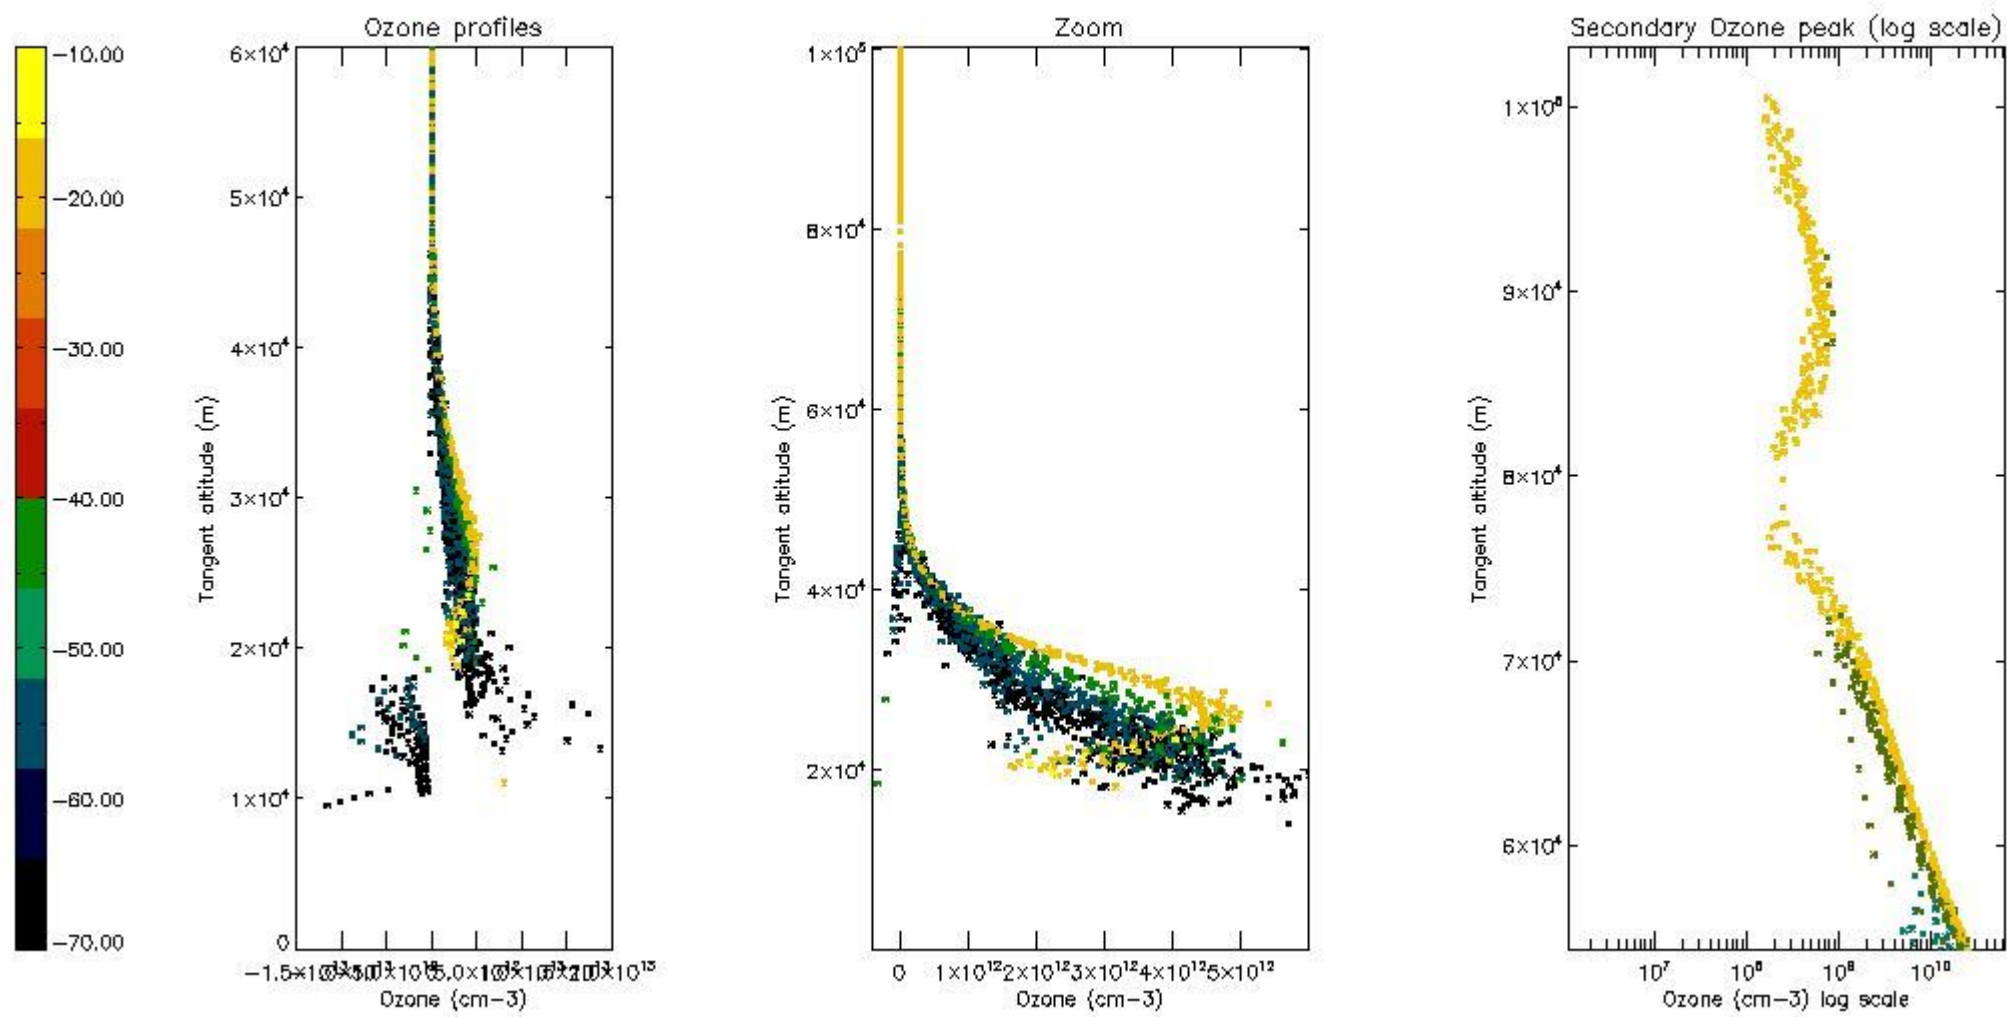

STD < 10	6
STD < 5	3

5.2 Plot ozone profiles for all STD (dark without errors)

The colorbar represents the latitude.

5.3 Plot ozone profiles where STD < 20% (dark without errors)

The colorbar represents the latitude.