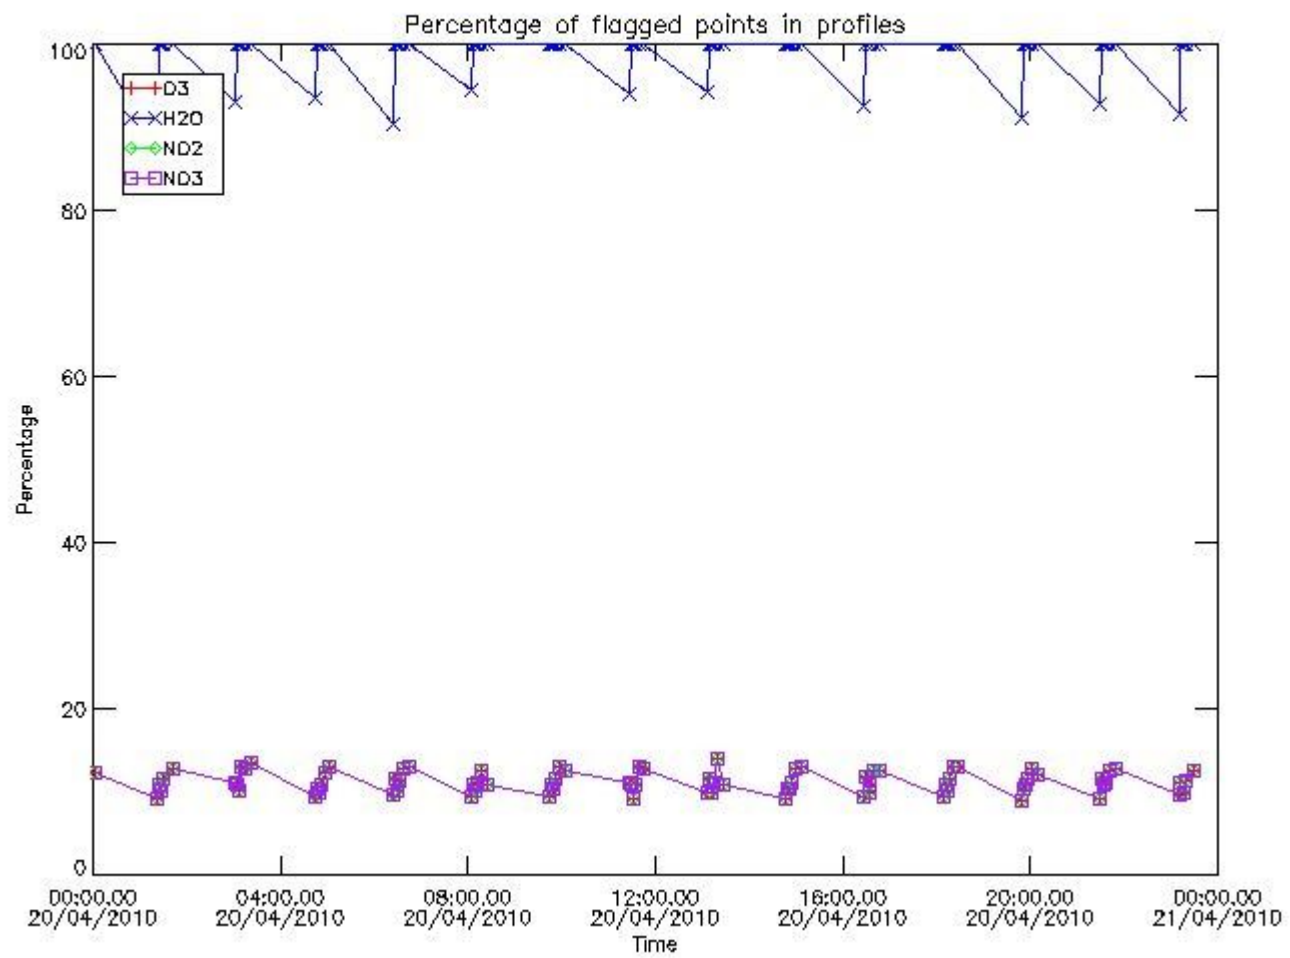

3. Quality information per product

In this section it is plotted some information contained in the Quality Summary data set of the level 2 products. Only products in dark limb conditions and without errors (error flag in the MPH set to "0") are used.

3.1 Plot quality information per product (time dependant)

3.2 Plot quality information per product (world map)