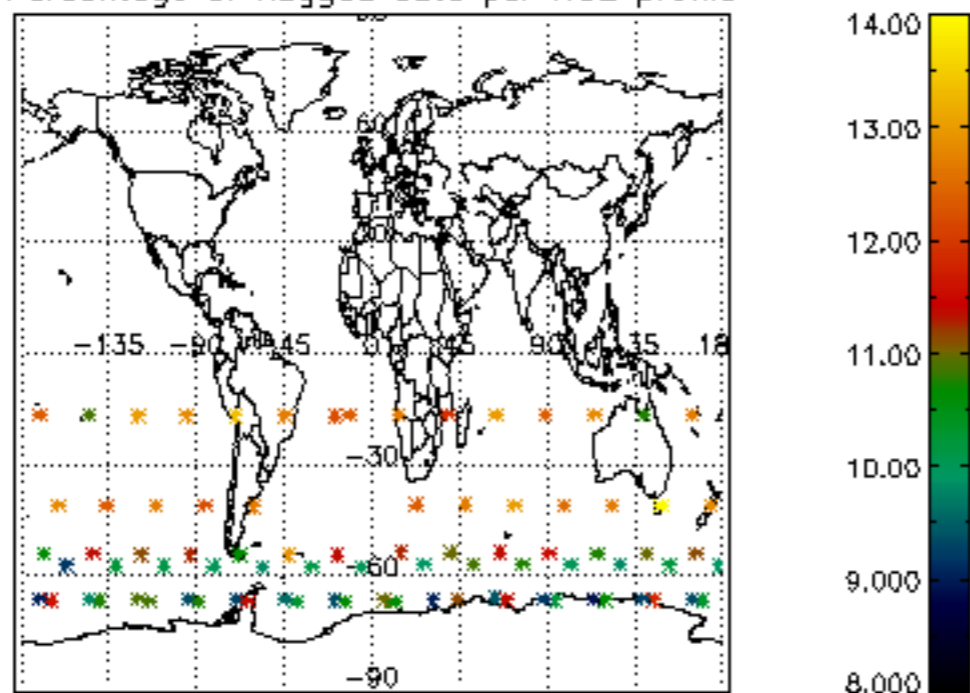

Percentage of flagged data per NO2 profile