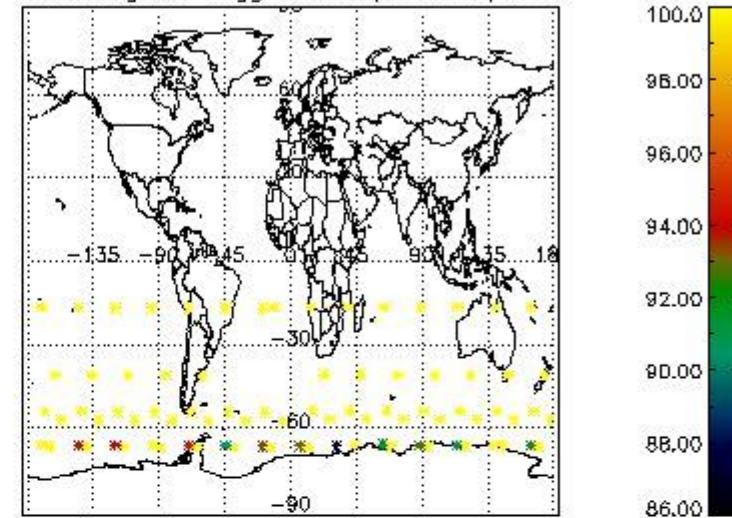

3.1 Plot quality information per product (time dependant)

3.2 Plot quality information per product (world map)

Percentage of flagged data per O3 profile

Percentage of flagged data per H2O profile

Percentage of flagged data per NO2 profile