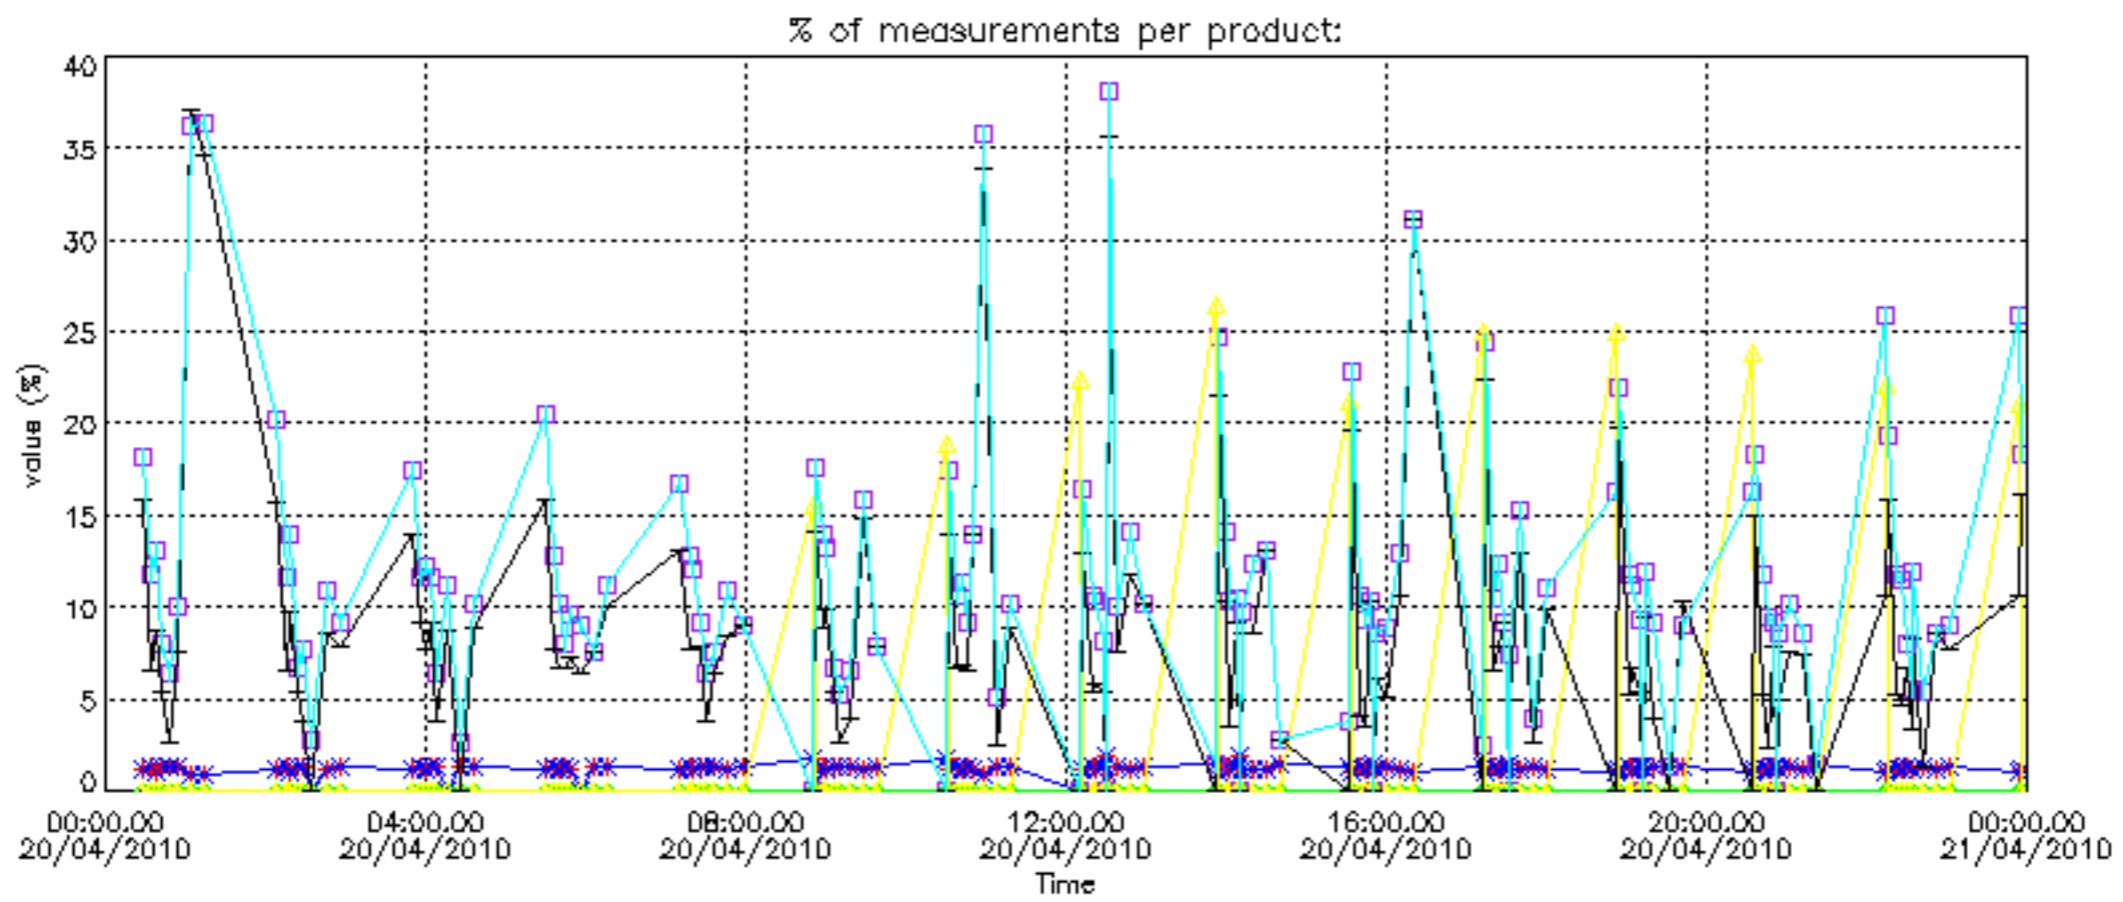

Percentage of cosmic ray hits per profile

Percentage of datation errors per profile