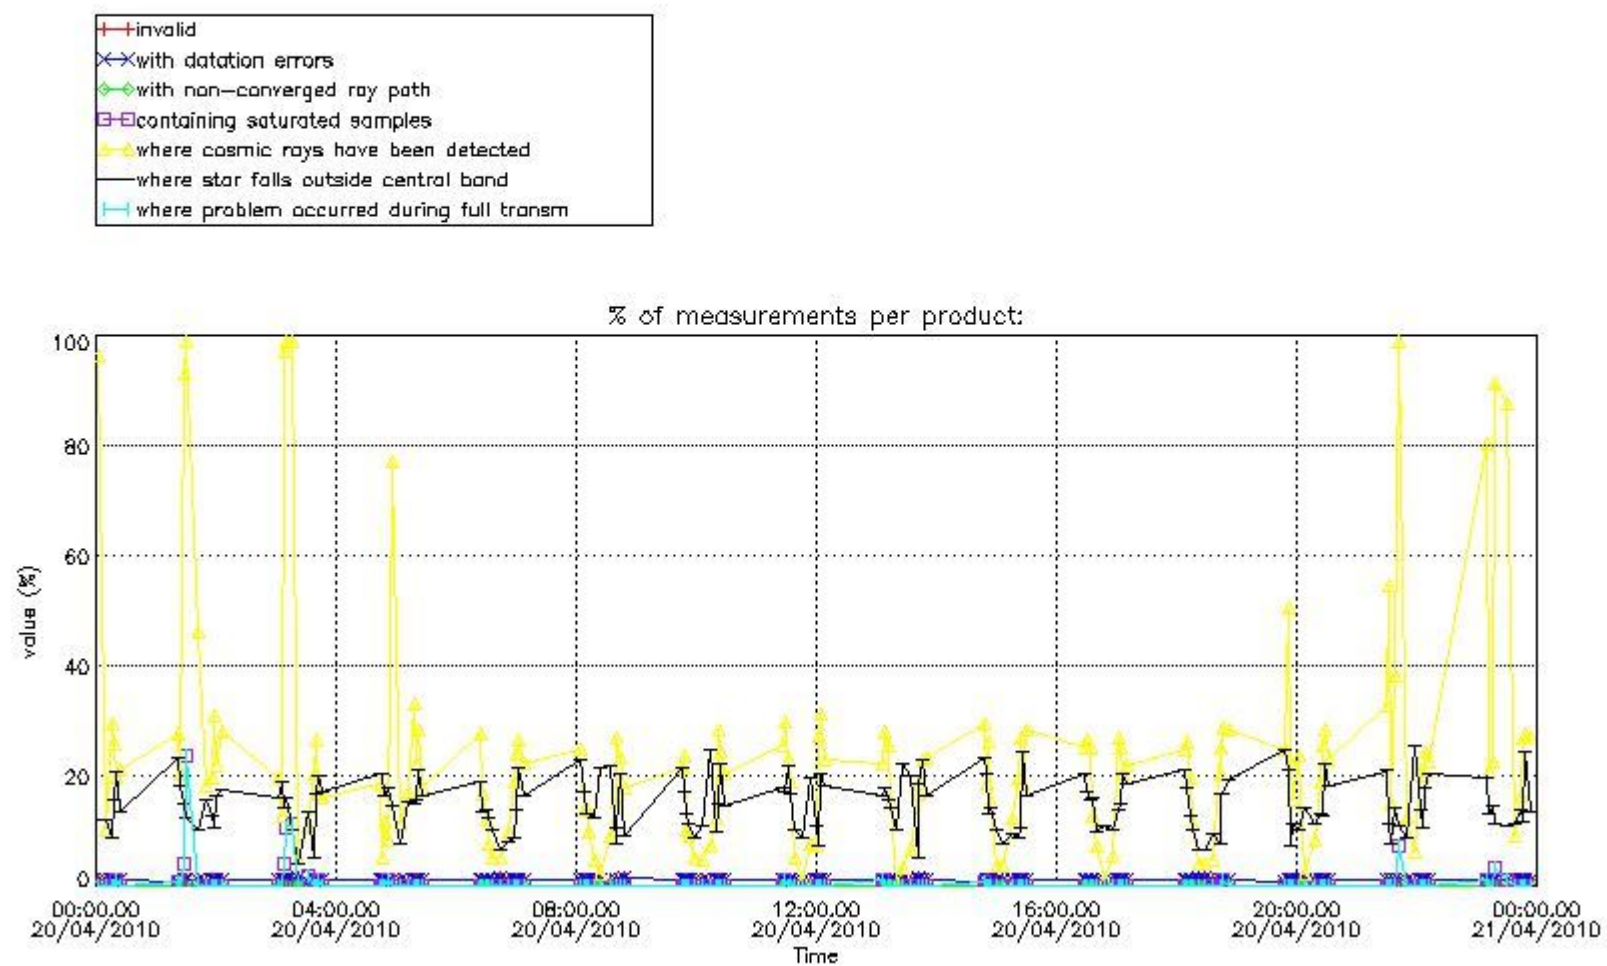

4.1.2 Plot level 1 quality information per product (time dependant): ENVI SAT DESCENDING passes