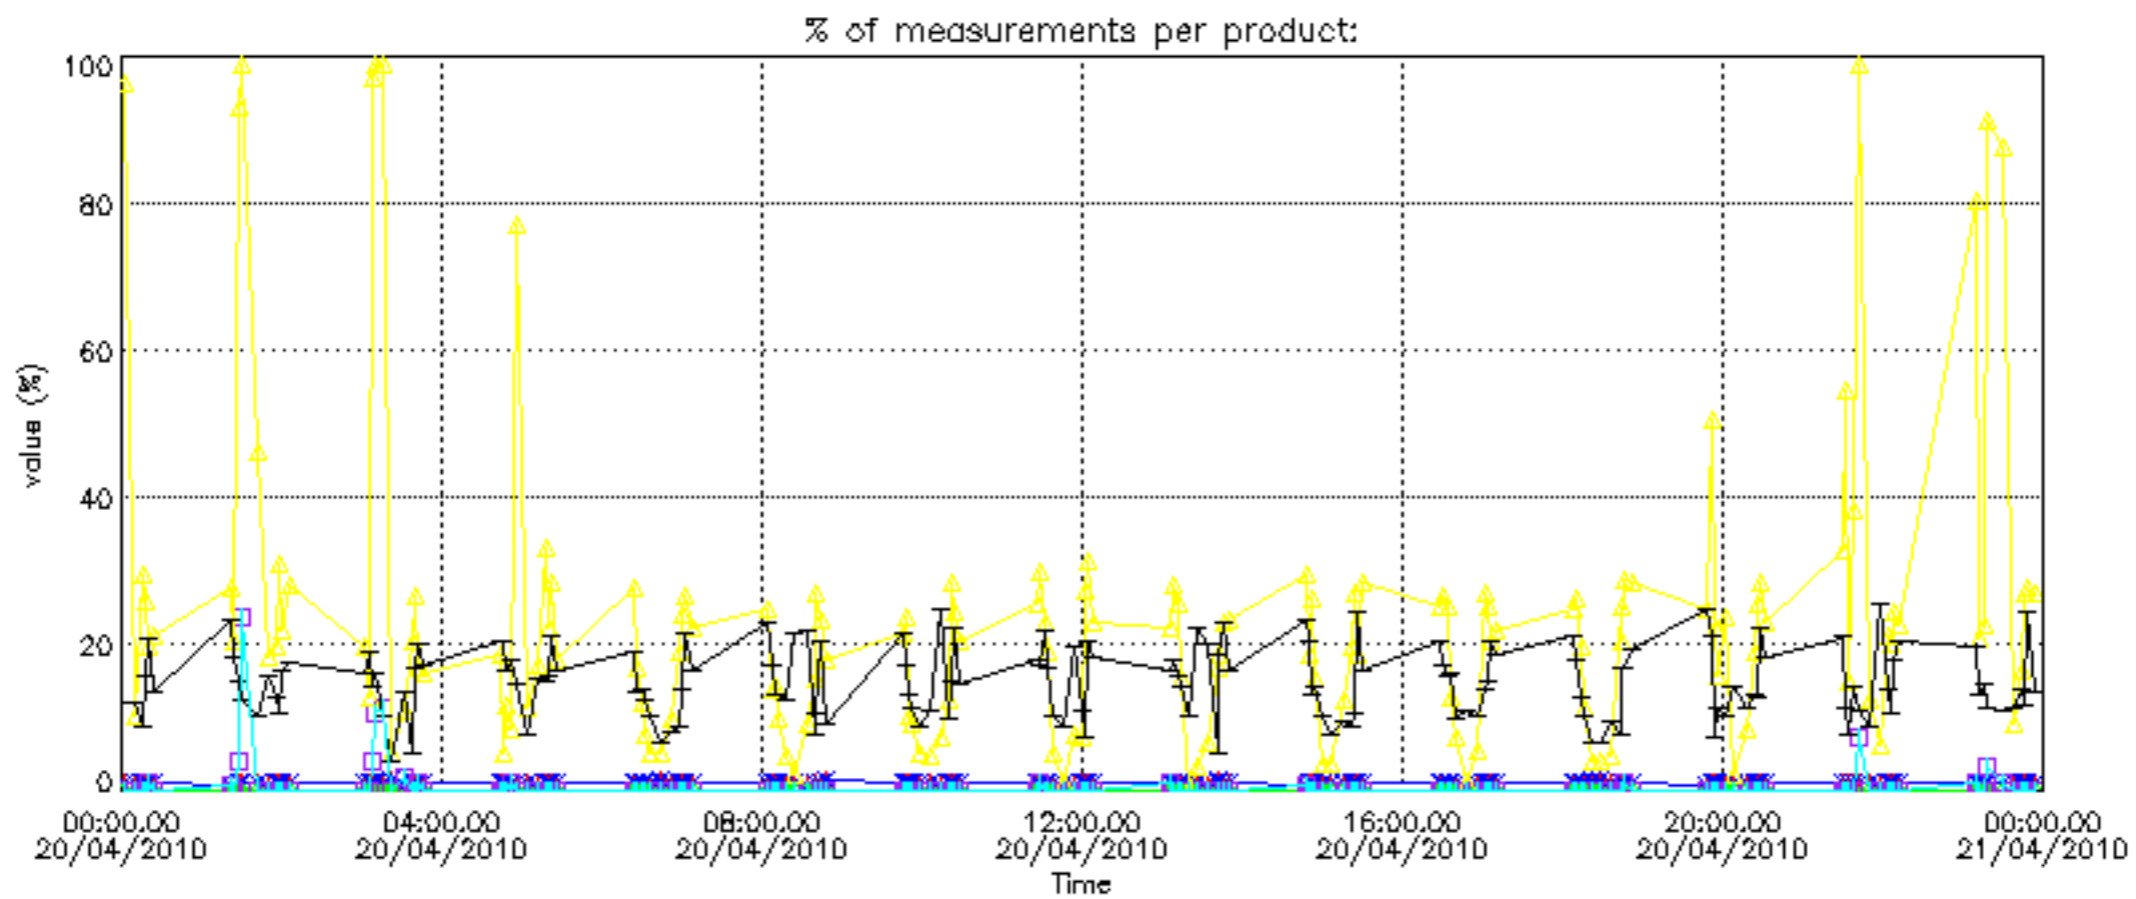

Percentage of flagged data per D3 profile

Percentage of flagged data per H2O profile

Percentage of flagged data per NO2 profile

Percentage of flagged data per NO3 profile

Percentage of cosmic ray hits per profile