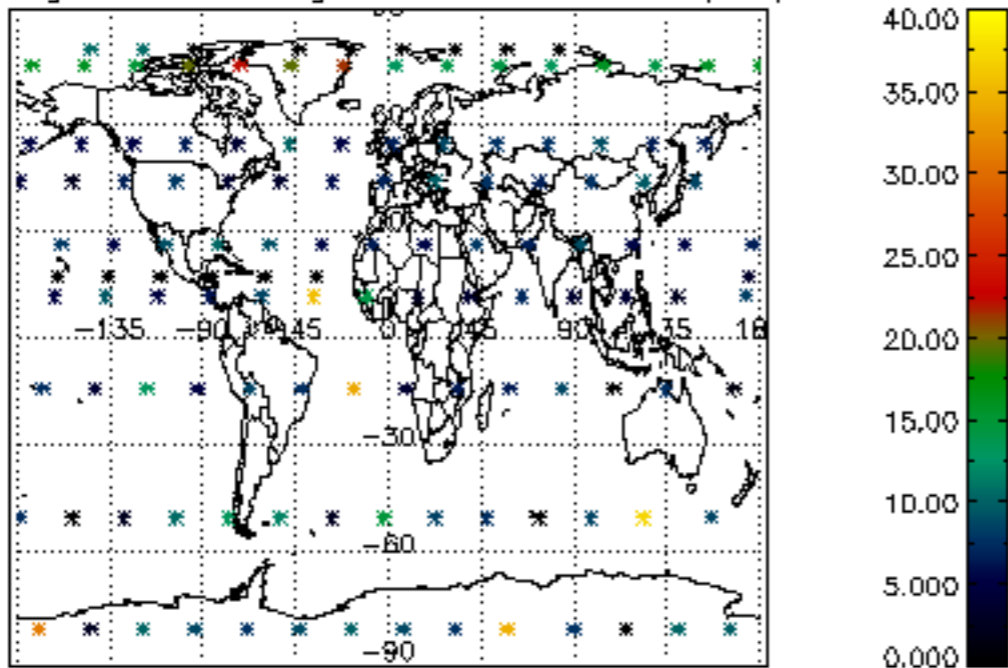

Percentage of star falling outside central band per profile