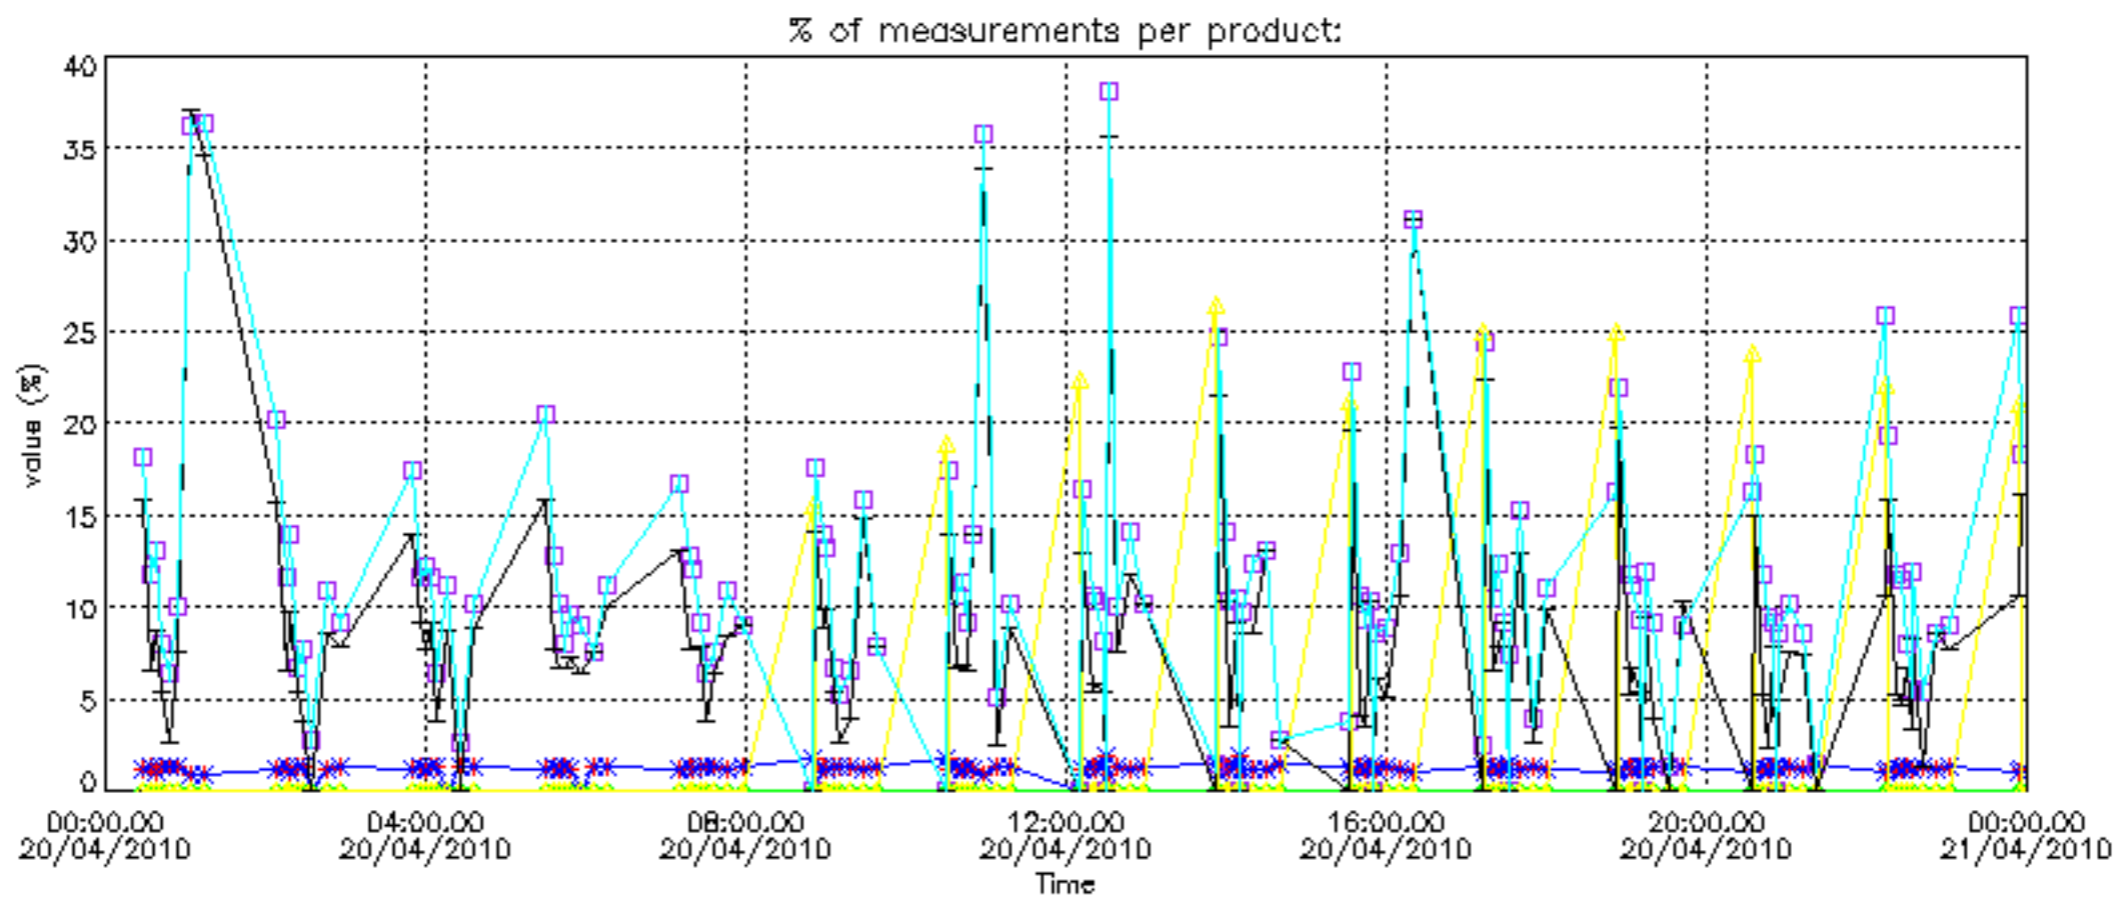

Percentage of cosmic ray hits per profile

Percentage of datation errors per profile