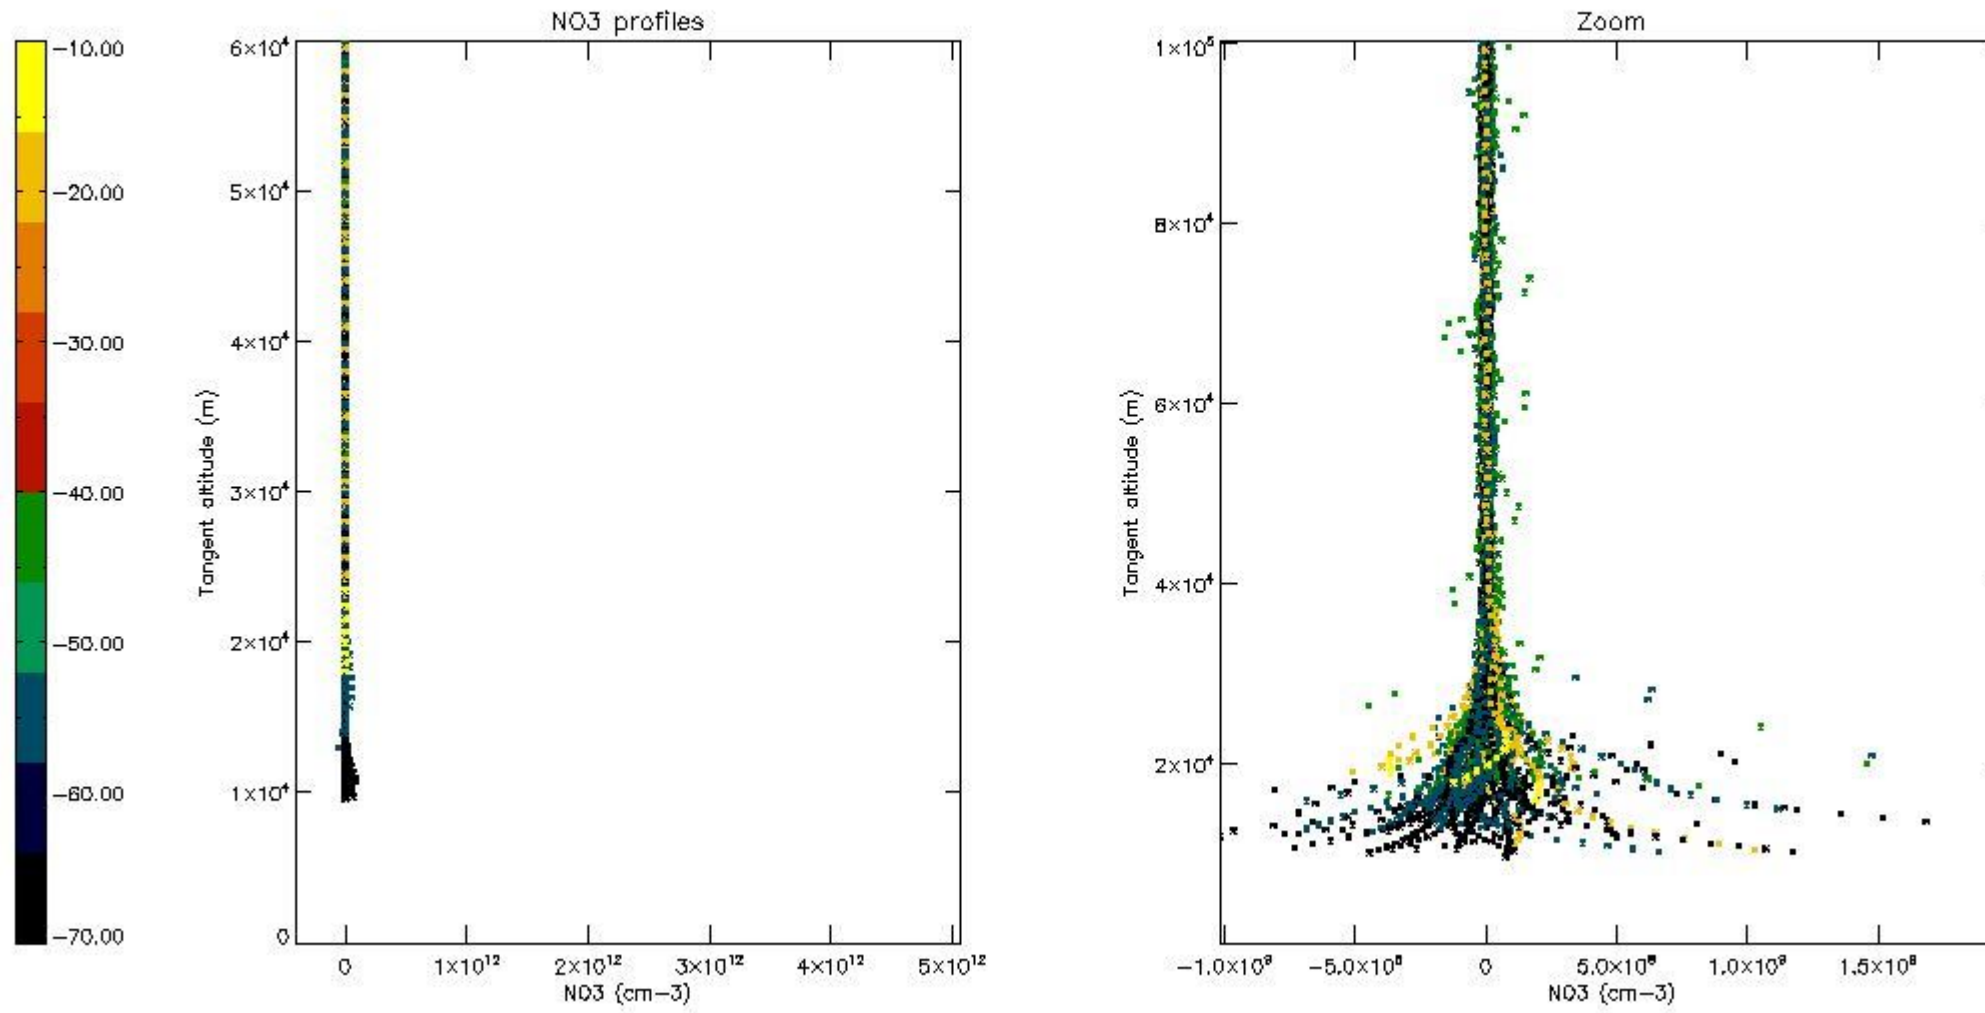

6. Auxiliary Data Files used for the production reported in section 2

The number reported in the third column indicates since which file (see list in section 2) the corresponding auxiliary file has been used. The fourth column is the date of those product files.

Type	Auxiliary Filename	Used since product	Used since product date
INST_PHYS_CHARACTERISTICS	GOM_INS_AXVIEC20091111_143220_20030716_120000_20500101_000000	1	20-APR-2010 00:01:25
LEVEL-2_PROC_CONFIG	GOM_PR2_AXVIEC20091111_152718_20020301_000000_20500101_000000	1	20-APR-2010 00:01:25
CROSS_SECTIONS_FILE	GOM_CRS_AXVIEC20091111_154832_20020301_000000_20500101_000000	1	20-APR-2010 00:01:25