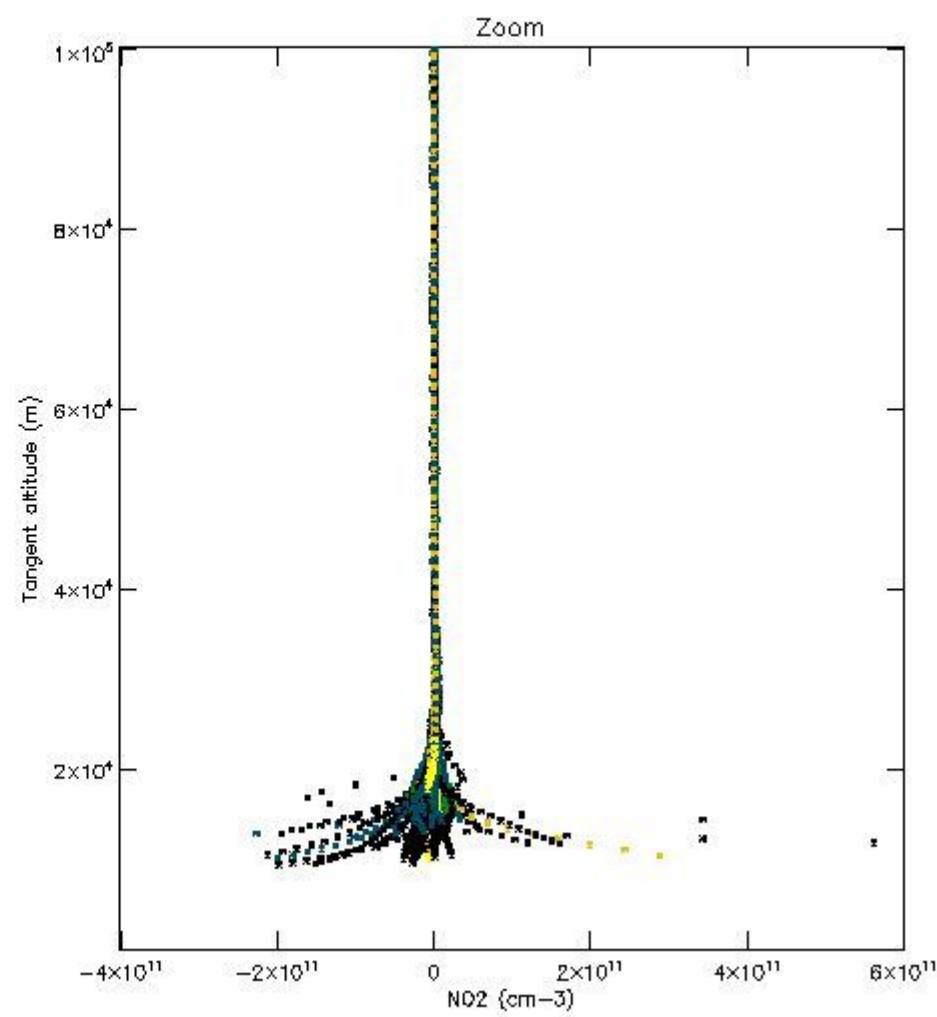

5.7 Plot NO3 profiles for all STD (dark without errors)

The colorbar represents the latitude.