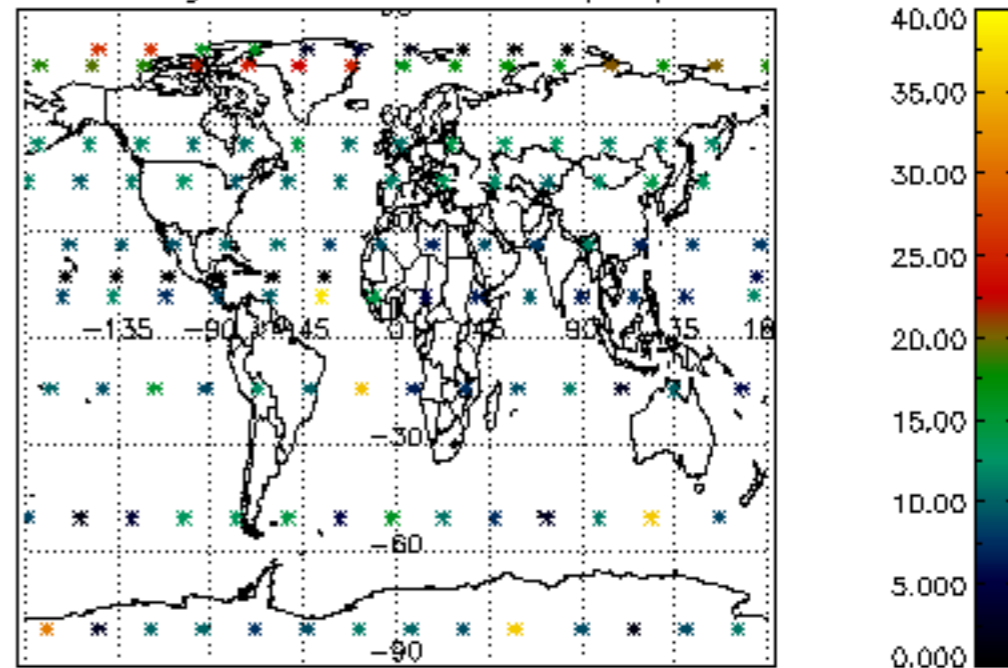

Percentage of saturation errors per profile