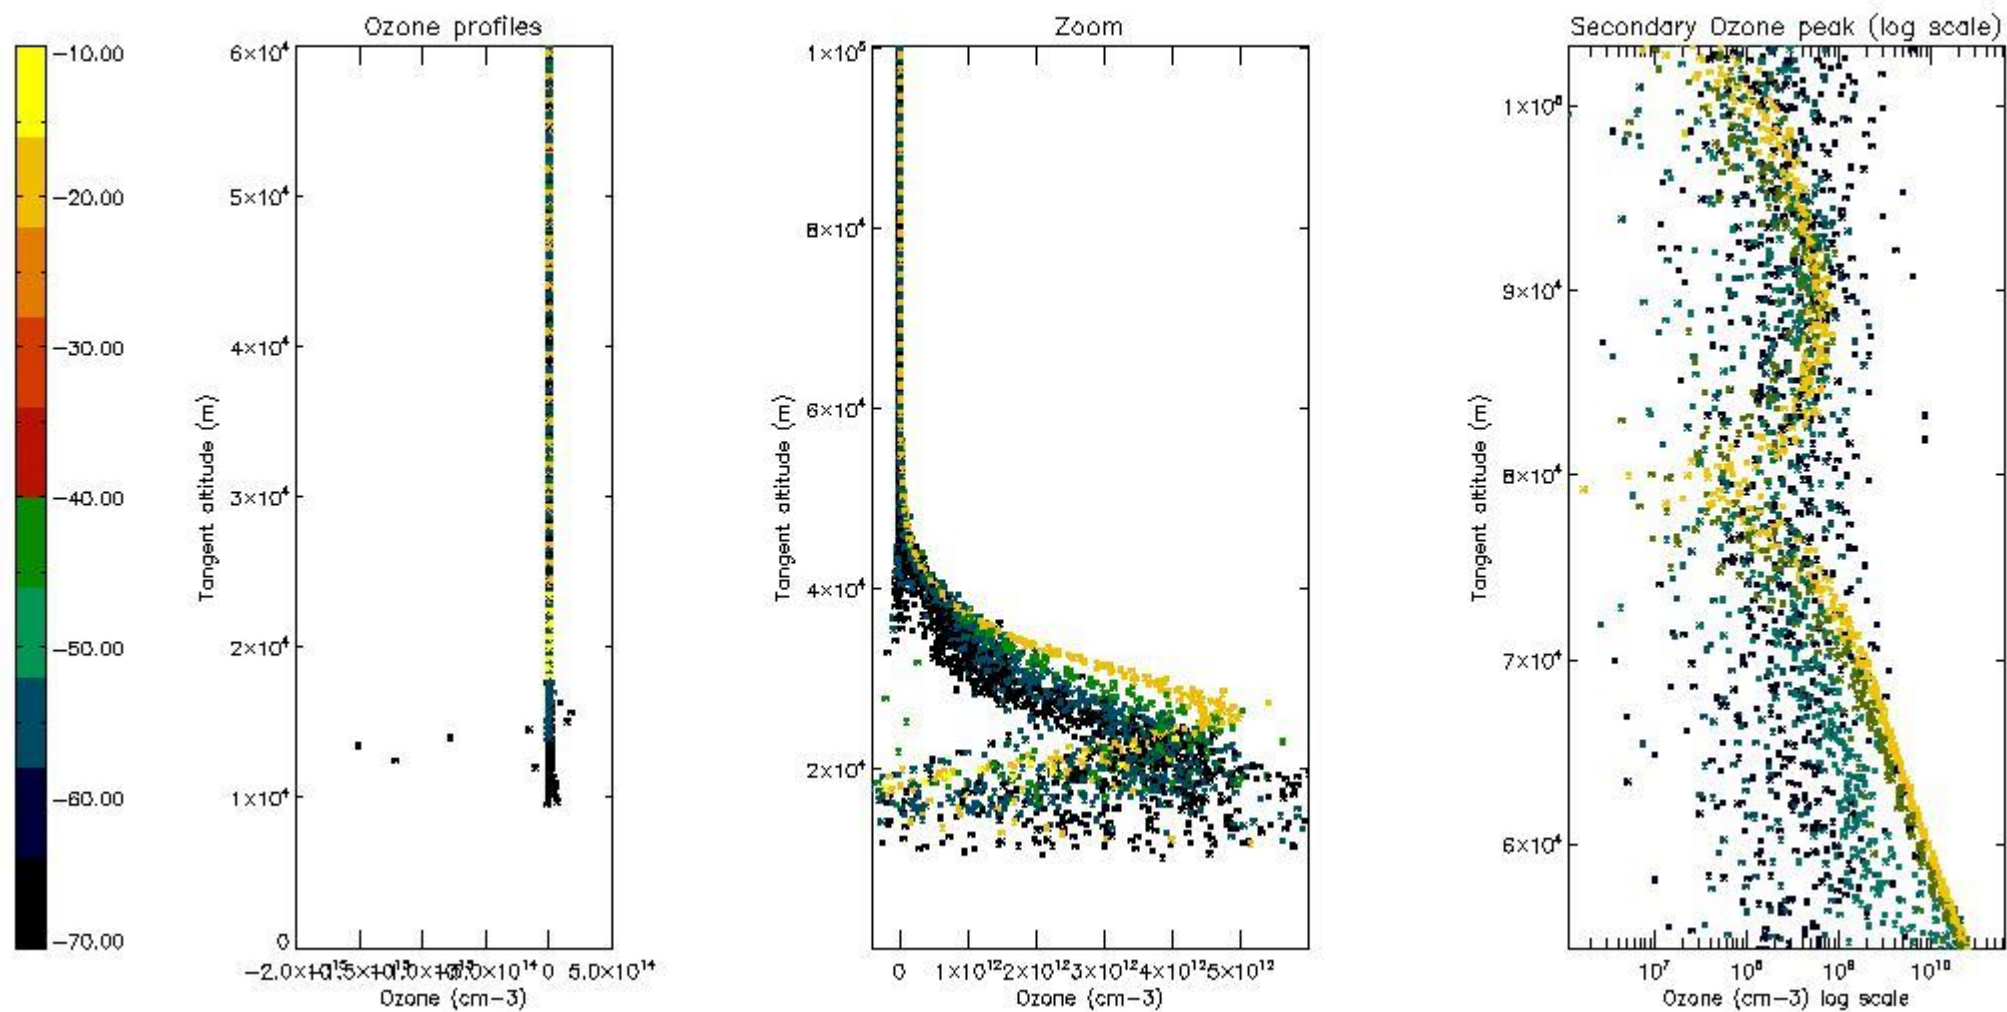

STD < 10	6
STD < 5	3

5.2 Plot ozone profiles for all STD (dark without errors)

The colorbar represents the latitude.

5.3 Plot ozone profiles where STD < 20% (dark without errors)

The colorbar represents the latitude.