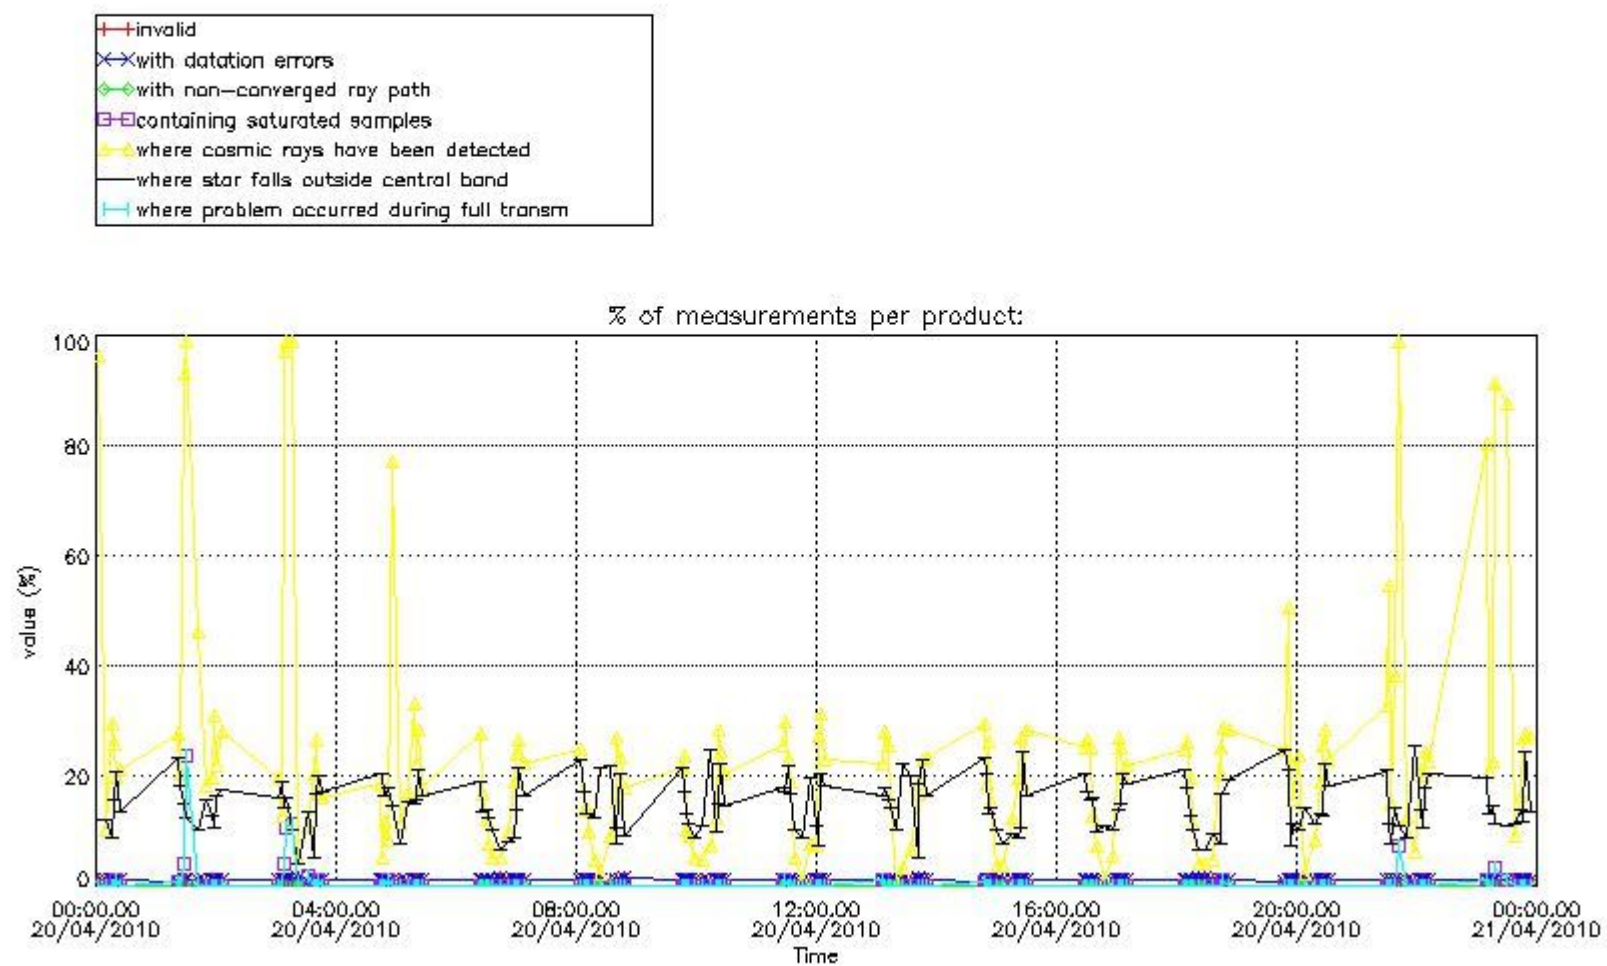

3.1 Plot quality information per product (time dependant)

3.2 Plot quality information per product (world map)

Percentage of flagged data per O3 profile

Percentage of flagged data per H2O profile

Percentage of flagged data per NO2 profile

Percentage of flagged data per NO3 profile

4. Level 1 quality information per product

In this section it is plotted some information contained in the Quality Summary data set of the level 2 products that comes from the level 1b processing. Products without errors (error flag in the MPH set to "0") are used.

4.1 Plot quality information per product (time dependant) coming from level 1b processing

4.1.1 Plot level 1 quality information per product (time dependant): ENVISAT ASCENDING passes

4.1.2 Plot level 1 quality information per product (time dependant): ENVI SAT DESCENDING passes