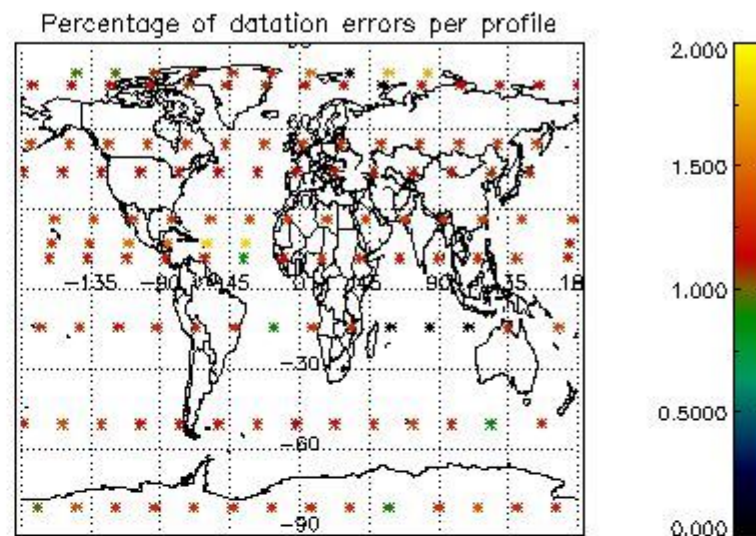

5. Trace gas profiles

5.1 Ozone statistics based on quality of products

The final quality of the products can be "measured" using the STD (Standard Deviation) attached to every point profile. This information is written to the parameter GOM_NL__2P/NL_LOCAL_SPECIES_DENSITY/o3_std of the level 2 products. The table below shows the statistics for given STD ranges.

The statistics are given with respect to the overall valid production:

- Products without fatal errors: GOM_NL__2P/MPH/PRODUCT_ERR=0
- Valid point profile: GOM_NL__2P/NL_LOCAL_SPECIES_DENSITY/pcd(0)=0

The 'Criteria' is applied to valid points of dark limb products:

- Products in dark limb illumination condition: GOM_NL__2P/NL_SUMMARY_QUALITY/obs_ill_cond=0
- Products without fatal errors: GOM_NL__2P/MPH/PRODUCT_ERR=0
- Valid point profile: GOM_NL__2P/NL_LOCAL_SPECIES_DENSITY/pcd(0)=0

So, the table below shows the percentage of dark limb and valid observations for each criteria with respect to the overall valid daily observations.

Criteria	% of total production
All STD	31
STD < 20	11