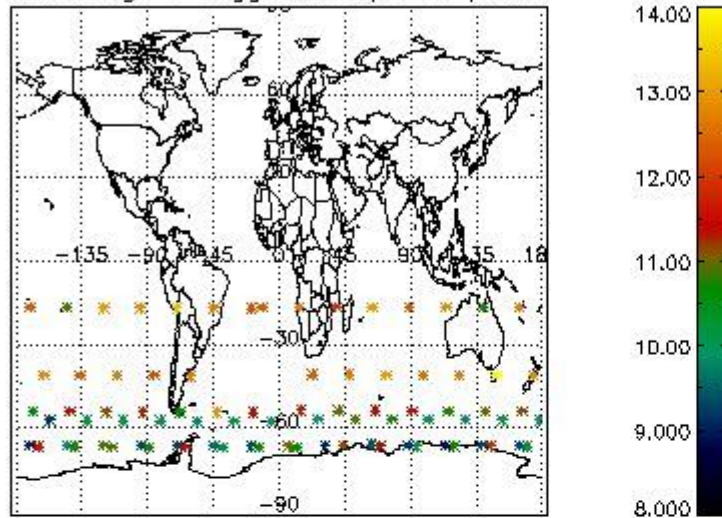

3. Quality information per product

In this section it is plotted some information contained in the Quality Summary data set of the level 2 products. Only products in dark limb conditions and without errors (error flag in the MPH set to "0") are used.

3.1 Plot quality information per product (time dependant)

3.2 Plot quality information per product (world map)

Percentage of flagged data per O3 profile

Percentage of flagged data per H2O profile

Percentage of flagged data per NO2 profile