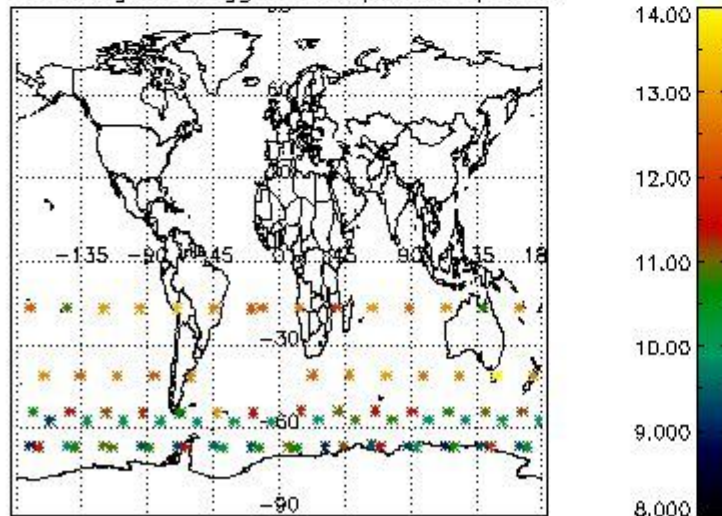

3.1 Plot quality information per product (time dependant)

3.2 Plot quality information per product (world map)

Percentage of flagged data per O3 profile

Percentage of flagged data per H2O profile

Percentage of flagged data per NO2 profile