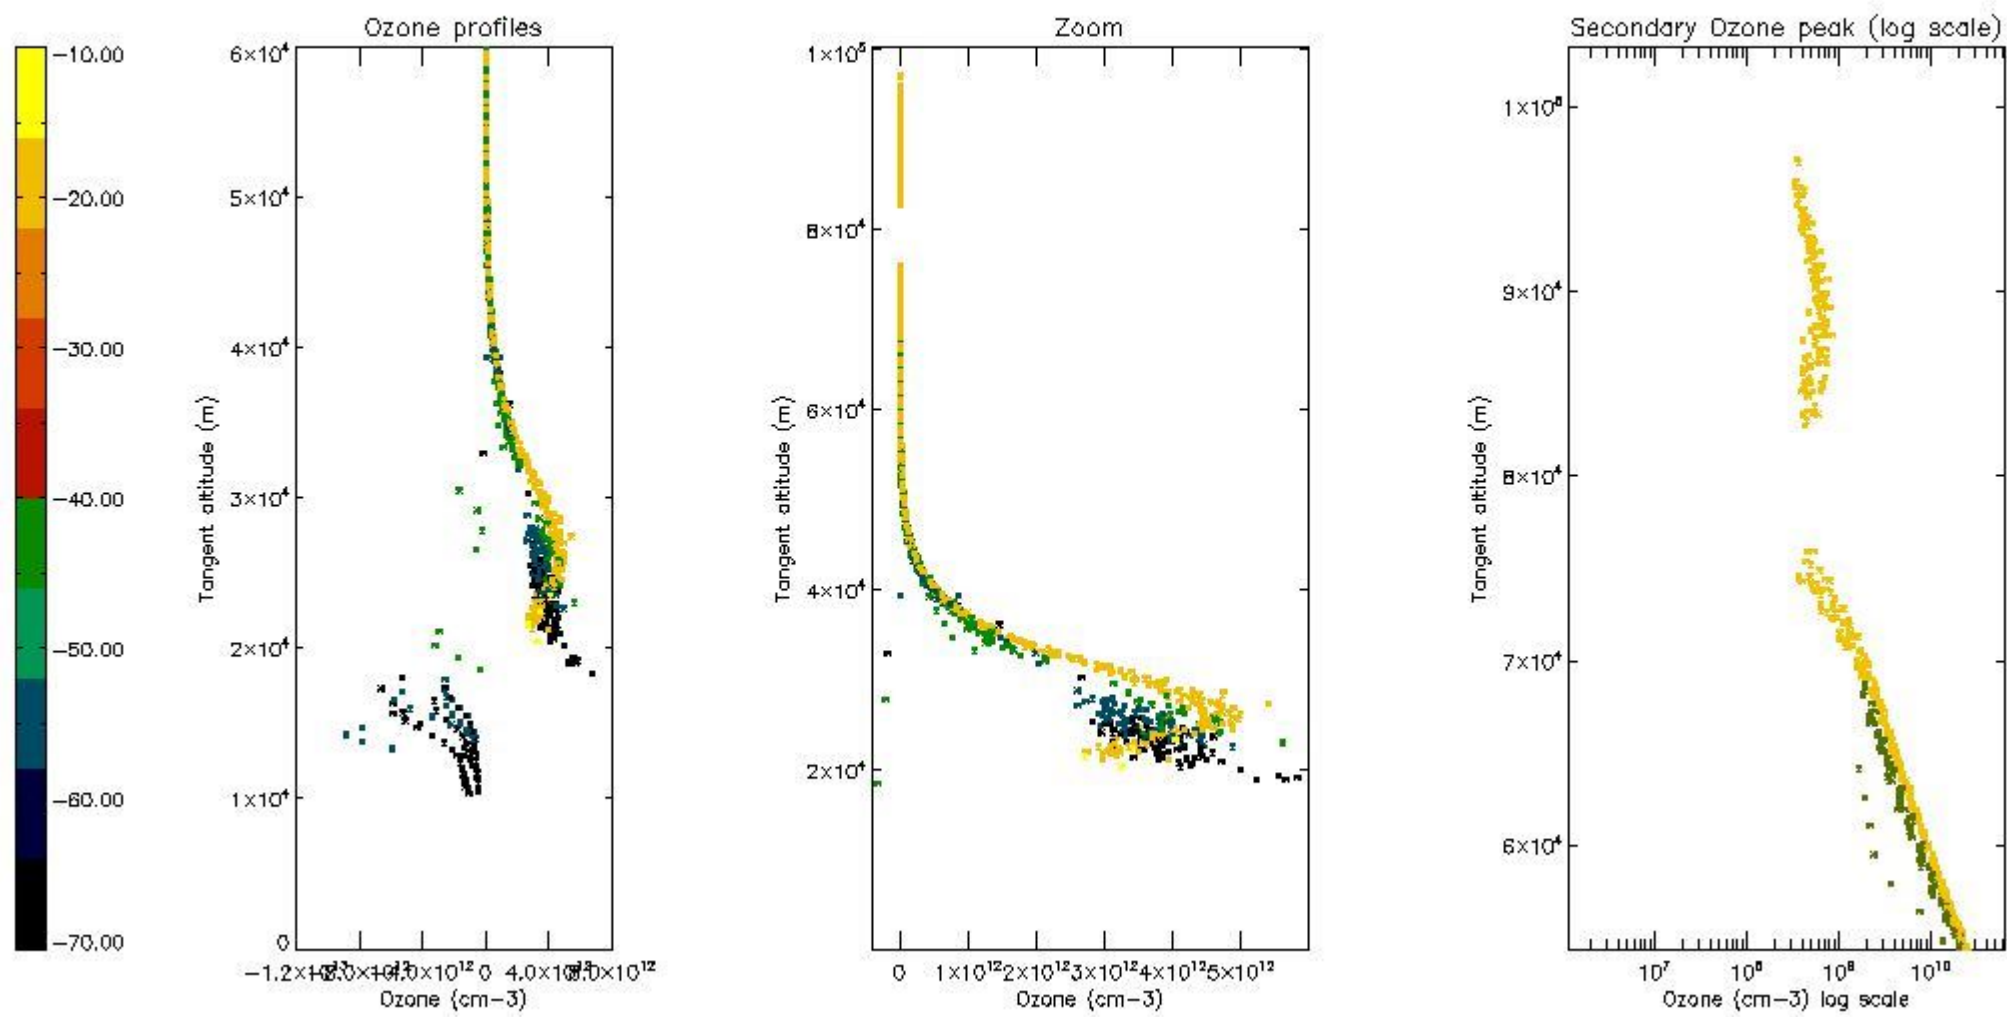

5.5 Plot ozone profiles where STD < 5% (dark without errors)

The colorbar represents the latitude.