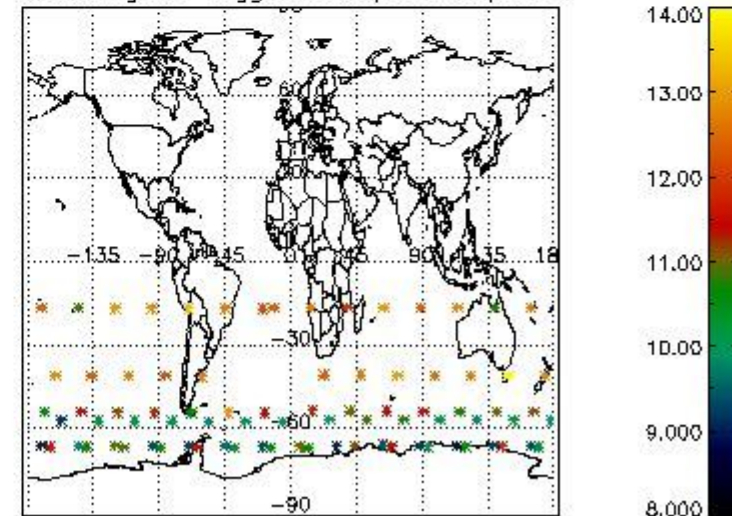

Percentage of flagged data per NO3 profile

4. Level 1 quality information per product

In this section it is plotted some information contained in the Quality Summary data set of the level 2 products that comes from the level 1b processing. Products without errors (error flag in the MPH set to "0") are used.

4.1 Plot quality information per product (time dependant) coming from level 1b processing

4.1.1 Plot level 1 quality information per product (time dependant): ENVISAT ASCENDING passes