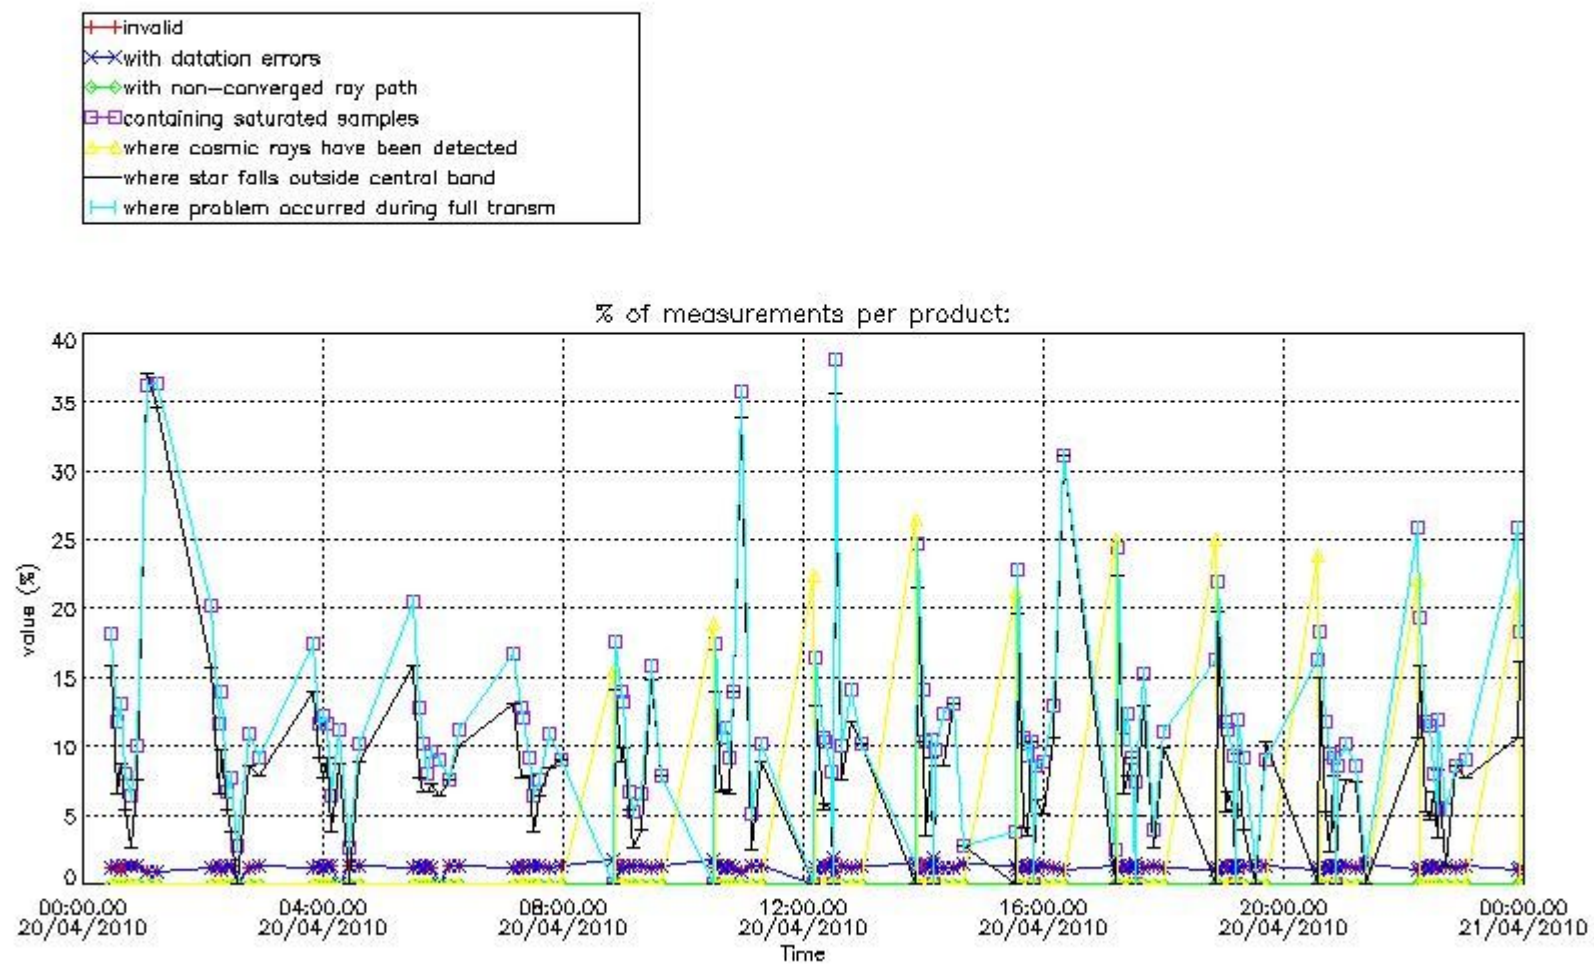

3.1 Plot quality information per product (time dependant)

3.2 Plot quality information per product (world map)

Percentage of flagged data per O3 profile

Percentage of flagged data per H2O profile

Percentage of flagged data per NO2 profile

Percentage of flagged data per NO3 profile

4. Level 1 quality information per product

In this section it is plotted some information contained in the Quality Summary data set of the level 2 products that comes from the level 1b processing. Products without errors (error flag in the MPH set to "0") are used.

4.1 Plot quality information per product (time dependant) coming from level 1b processing

4.1.1 Plot level 1 quality information per product (time dependant): ENVISAT ASCENDING passes

4.1.2 Plot level 1 quality information per product (time dependant): ENVI SAT DESCENDING passes