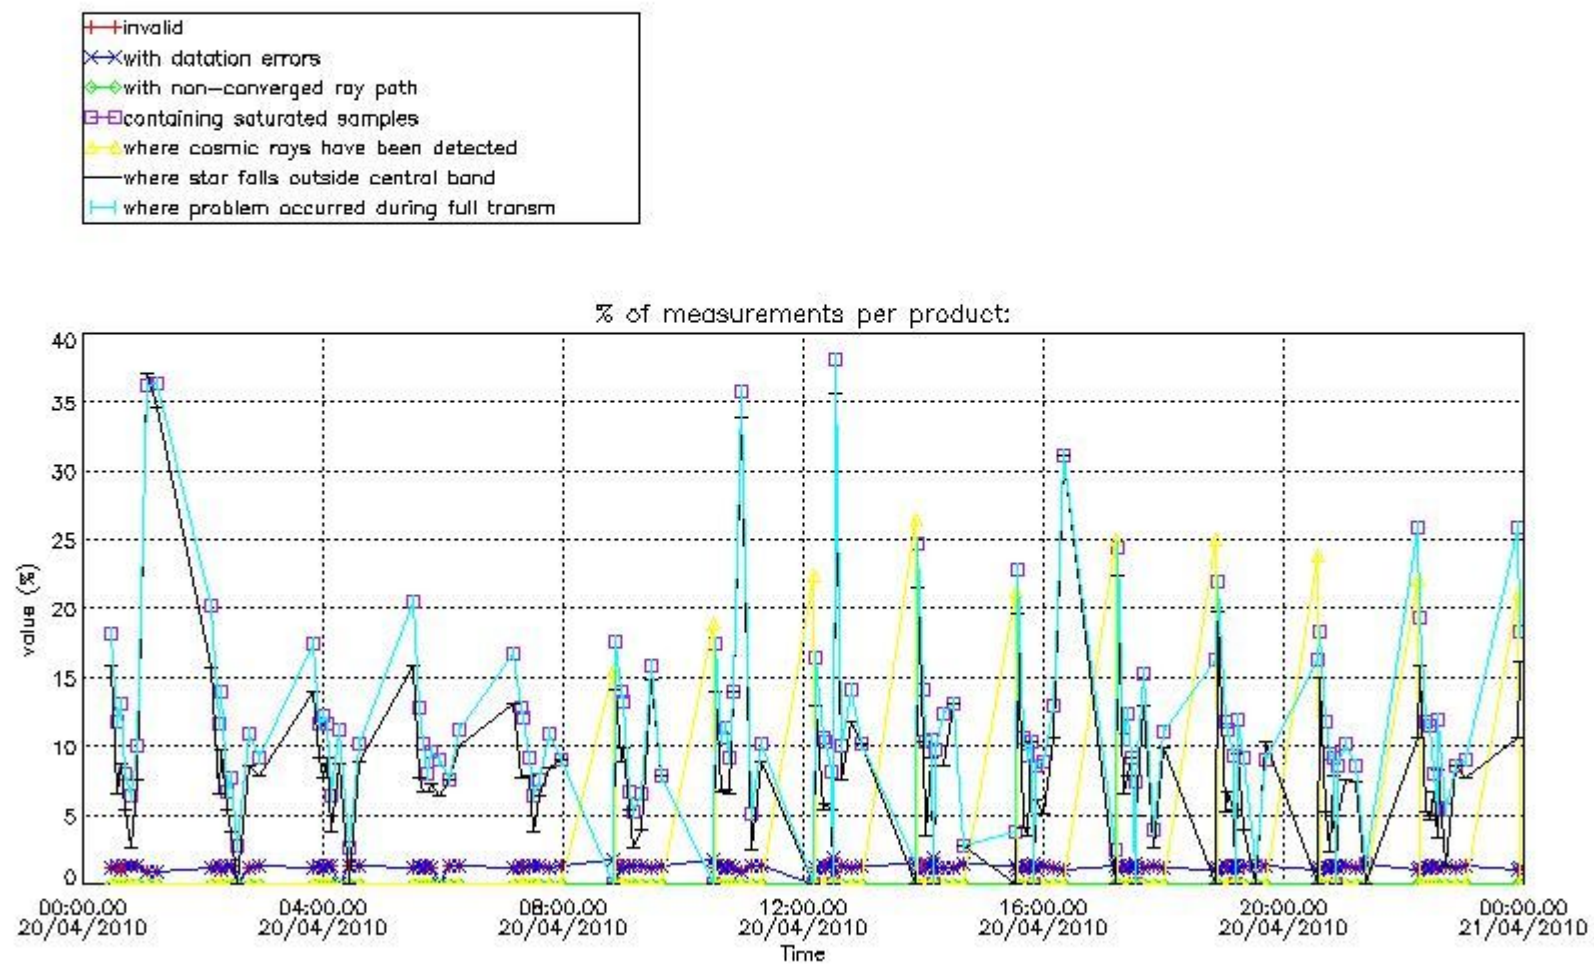

4.2 Plot quality information per product coming from level 1b processing (world map)

4.2.1 Plot level 1 quality information per product (world map): ENVISAT ASCENDING passes