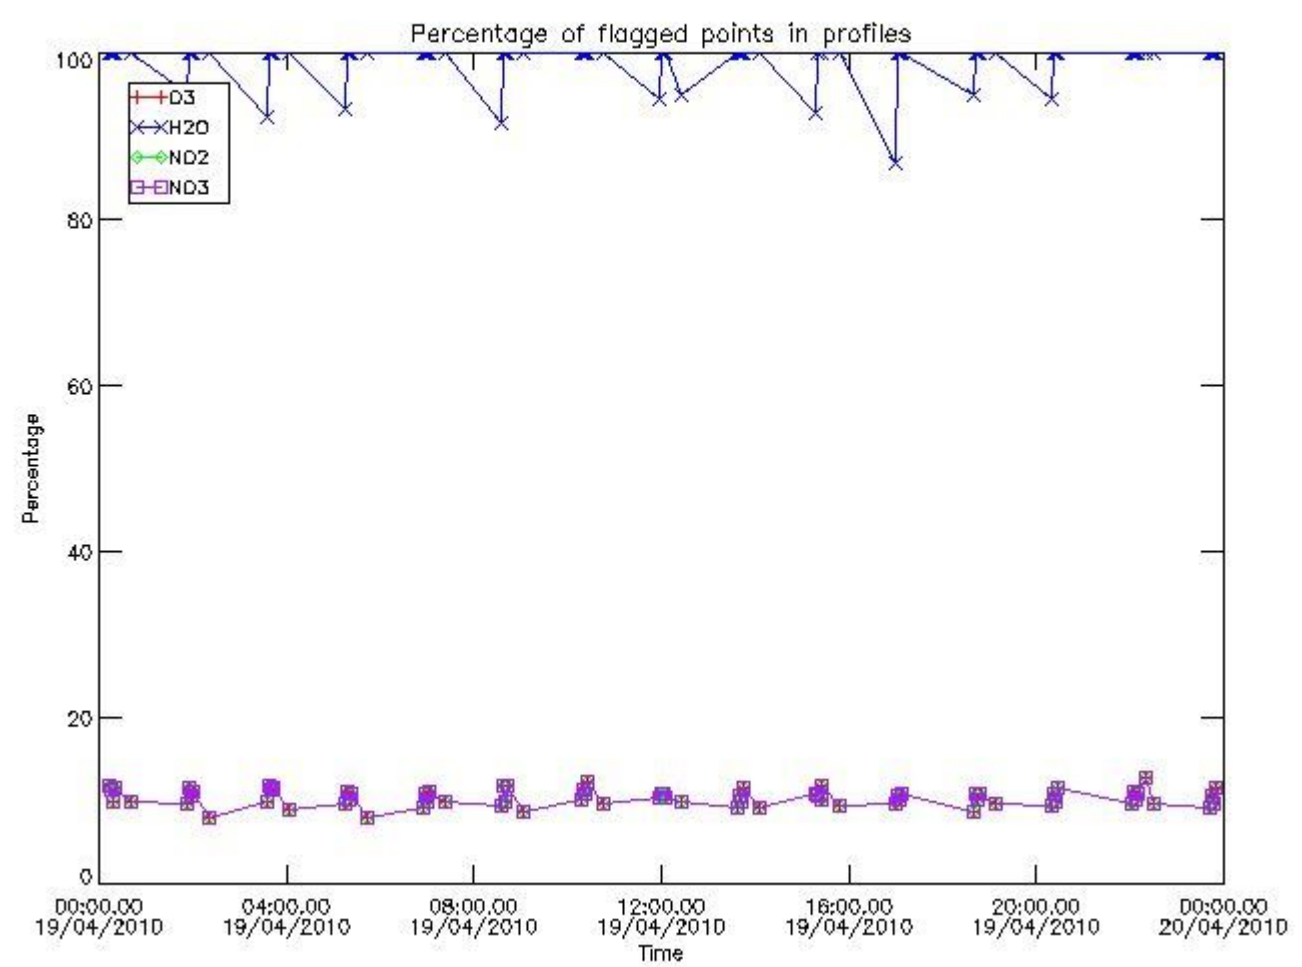

3. Quality information per product

In this section it is plotted some information contained in the Quality Summary data set of the level 2 products. Only products in dark limb conditions and without errors (error flag in the MPH set to "0") are used.

3.1 Plot quality information per product (time dependant)

3.2 Plot quality information per product (world map)