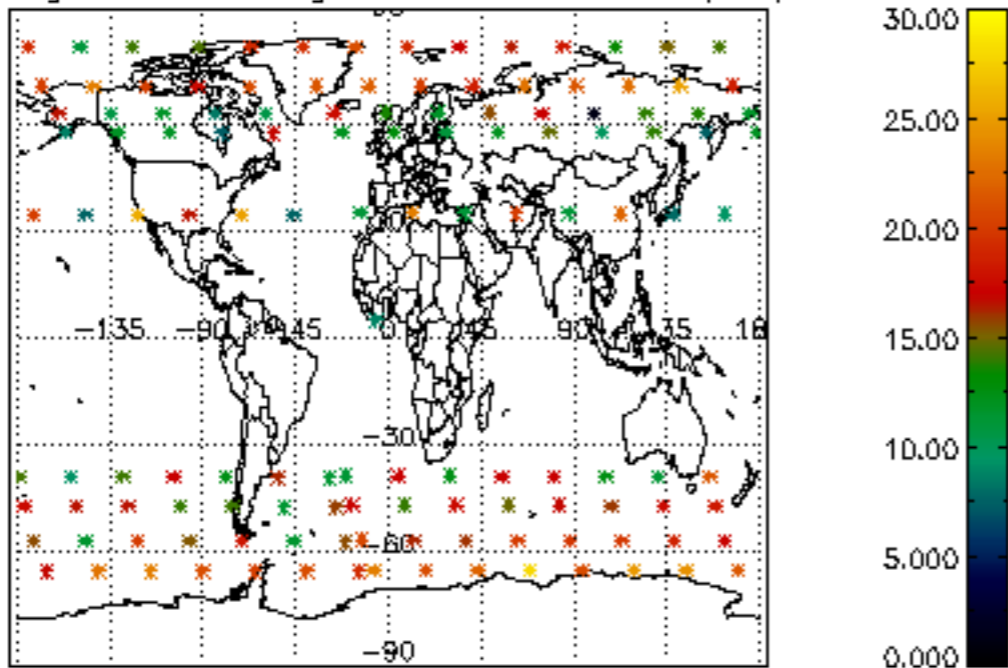

Percentage of cosmic ray hits per profile

Percentage of star falling outside central band per profile