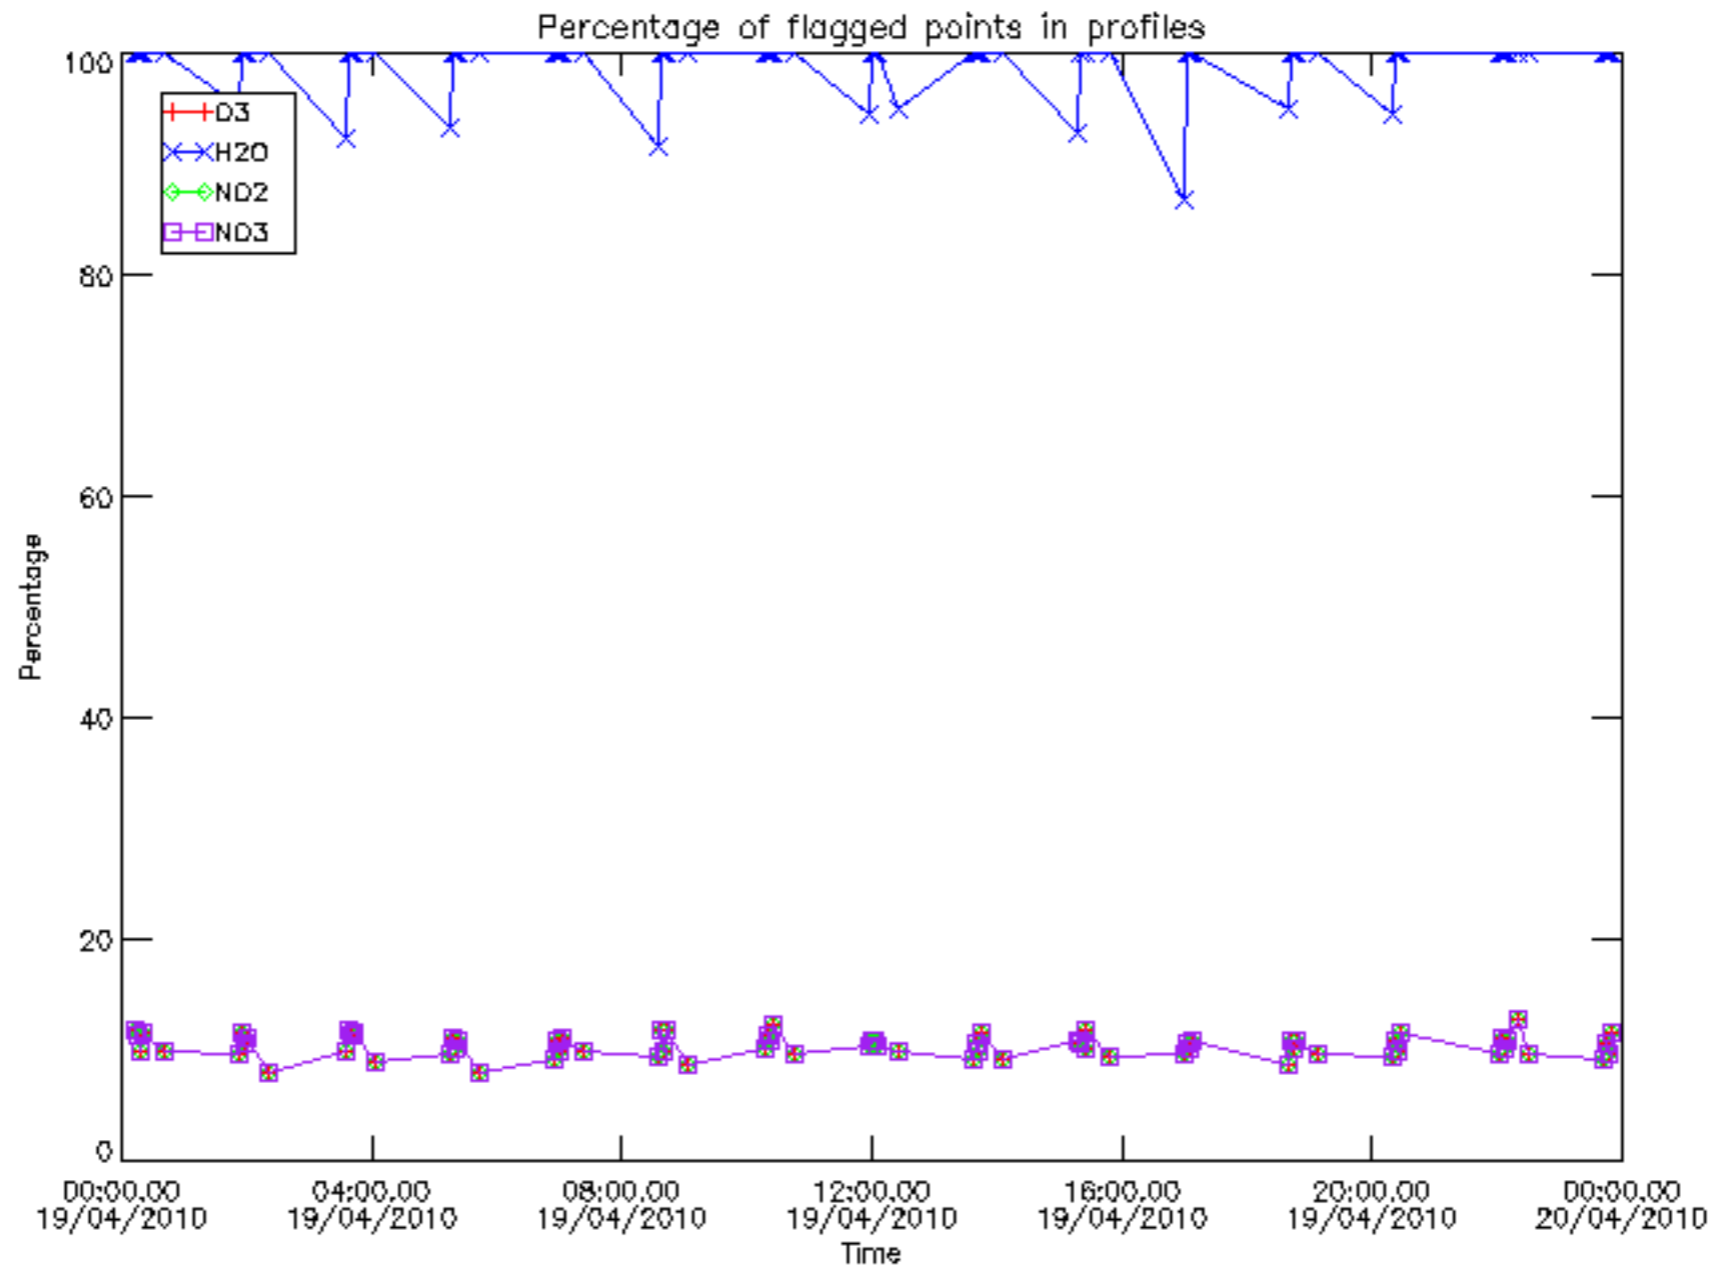

Percentage of flagged data per D3 profile

Percentage of flagged data per H2O profile