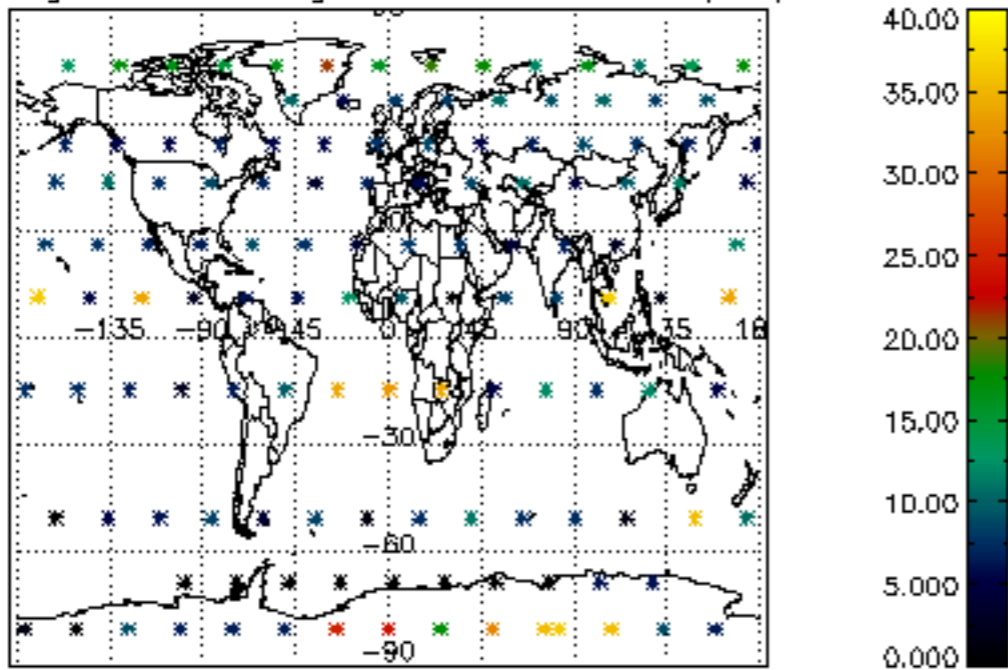

Percentage of star falling outside central band per profile