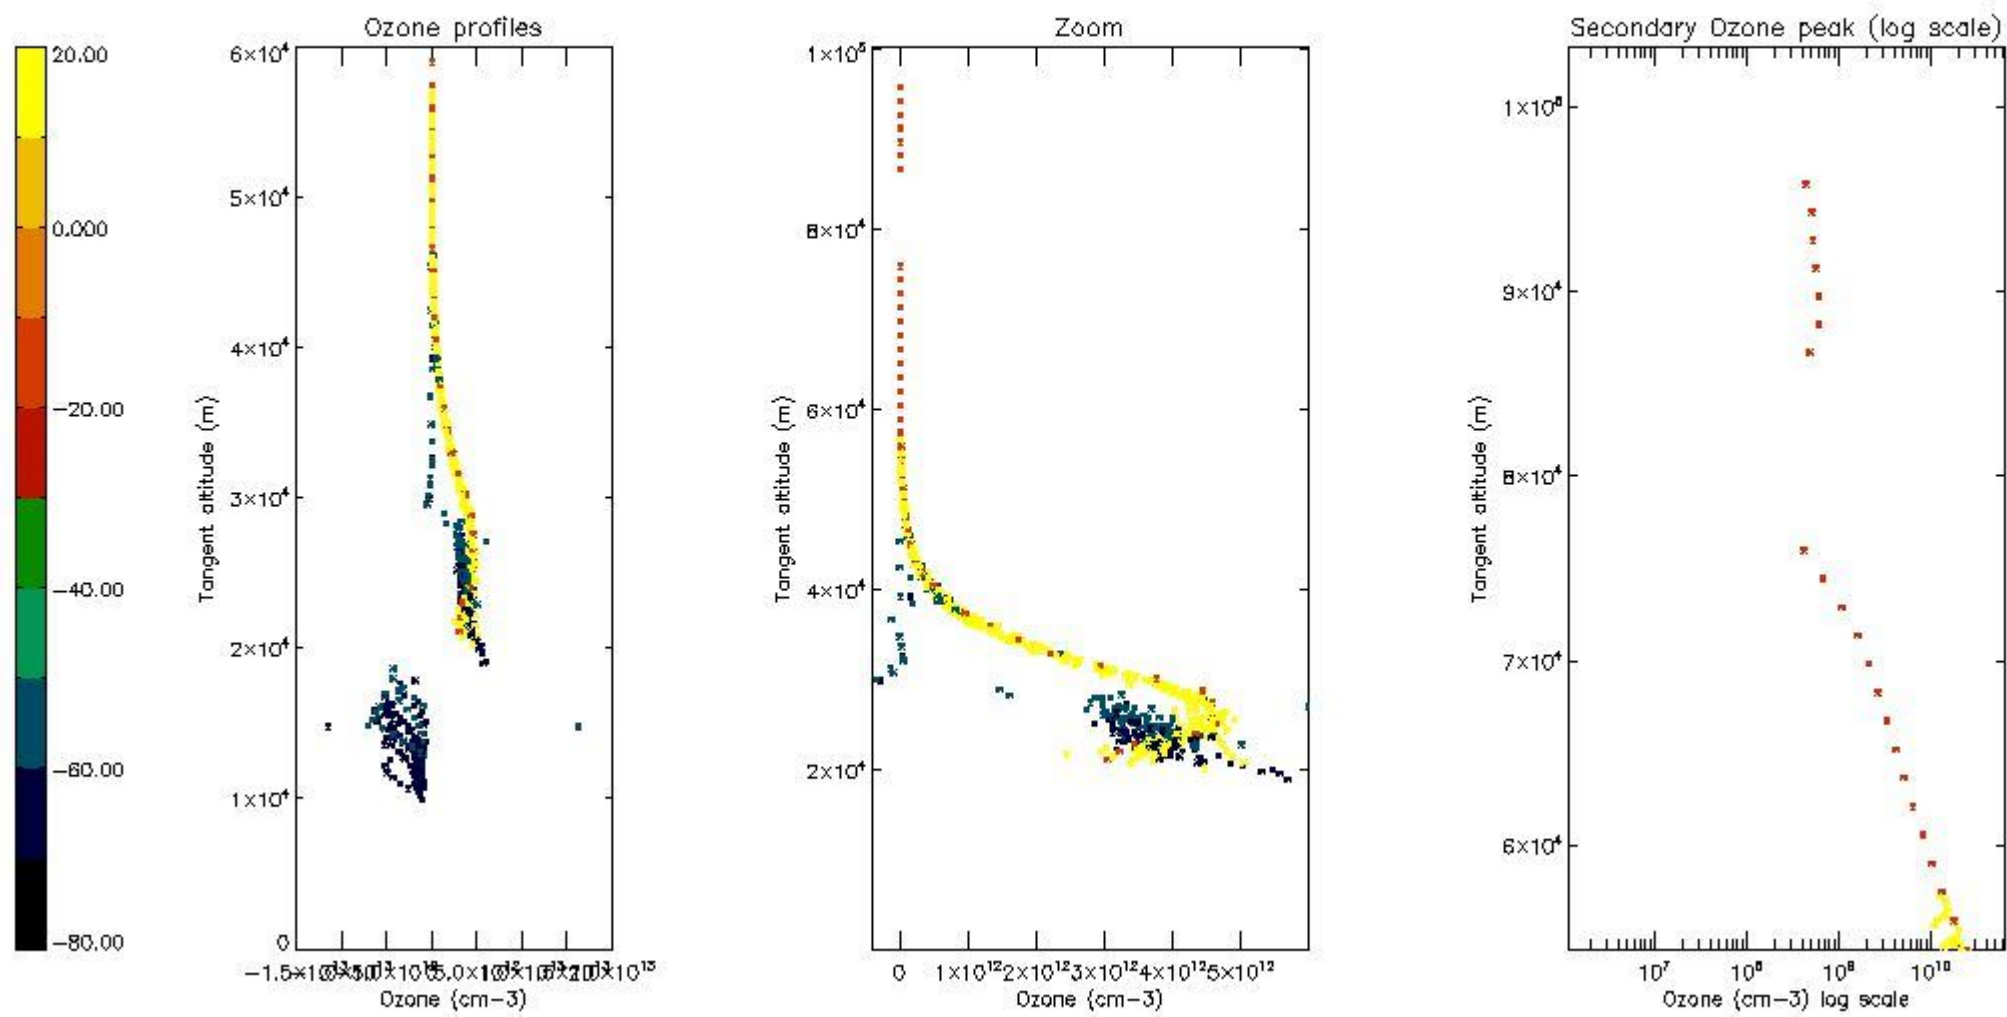

5.5 Plot ozone profiles where STD < 5% (dark without errors)

The colorbar represents the latitude.