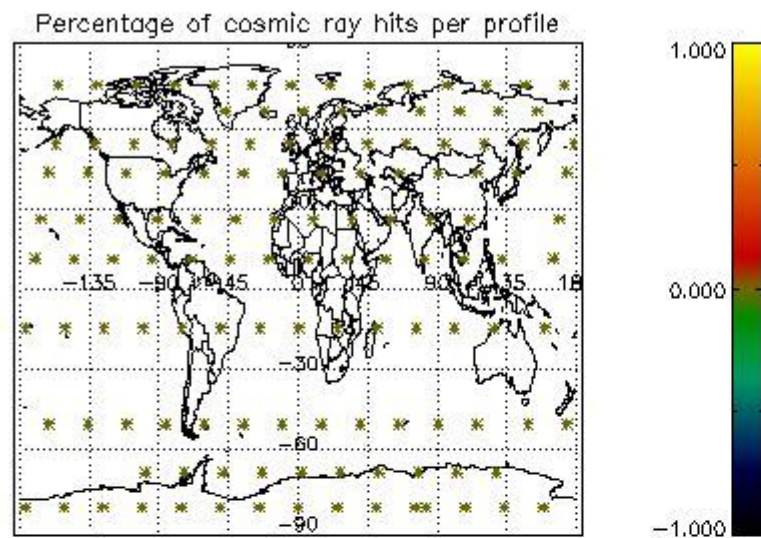

4.2.2 Plot level 1 quality information per product (world map): ENVISAT DESCENDING passes

5. Trace gas profiles

5.1 Ozone statistics based on quality of products

The final quality of the products can be "measured" using the STD (Standard Deviation) attached to every point profile. This information is written to the parameter GOM_NL__2P/NL_LOCAL_SPECIES_DENSITY/o3_std of the level 2 products. The table below shows the statistics for given STD ranges.

The statistics are given with respect to the overall valid production:

- Products without fatal errors: GOM_NL__2P/MPH/PRODUCT_ERR=0
- Valid point profile: GOM_NL__2P/NL_LOCAL_SPECIES_DENSITY/pcd(0)=0

The 'Criteria' is applied to valid points of dark limb products:

- Products in dark limb illumination condition: GOM_NL__2P/NL_SUMMARY_QUALITY/obs_ill_cond=0
- Products without fatal errors: GOM_NL__2P/MPH/PRODUCT_ERR=0
- Valid point profile: GOM_NL__2P/NL_LOCAL_SPECIES_DENSITY/pcd(0)=0

So, the table below shows the percentage of dark limb and valid observations for each criteria with respect to the overall valid daily observations.

Criteria	% of total production
All STD	32
STD < 20	9