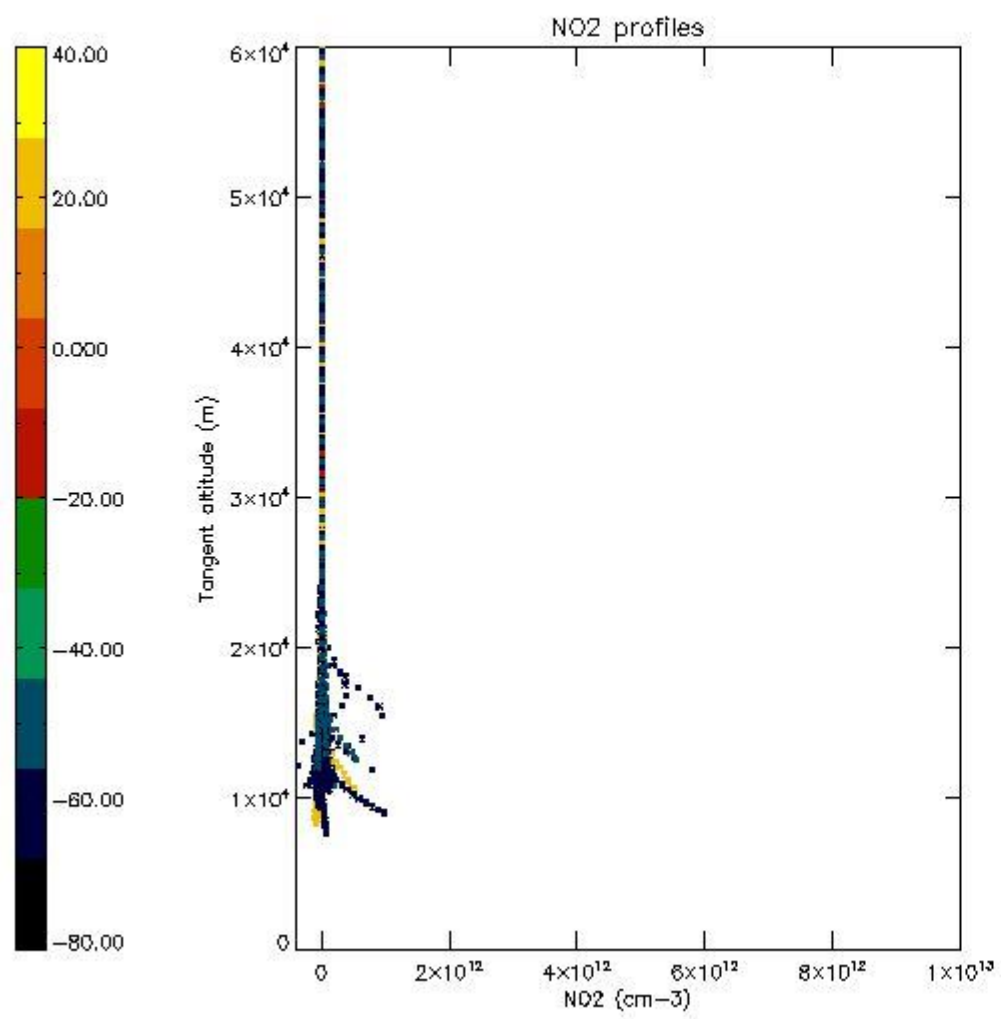

The colorbar represents the latitude.

*5.7 Plot NO3 profiles for all STD (dark without errors)*

The colorbar represents the latitude.