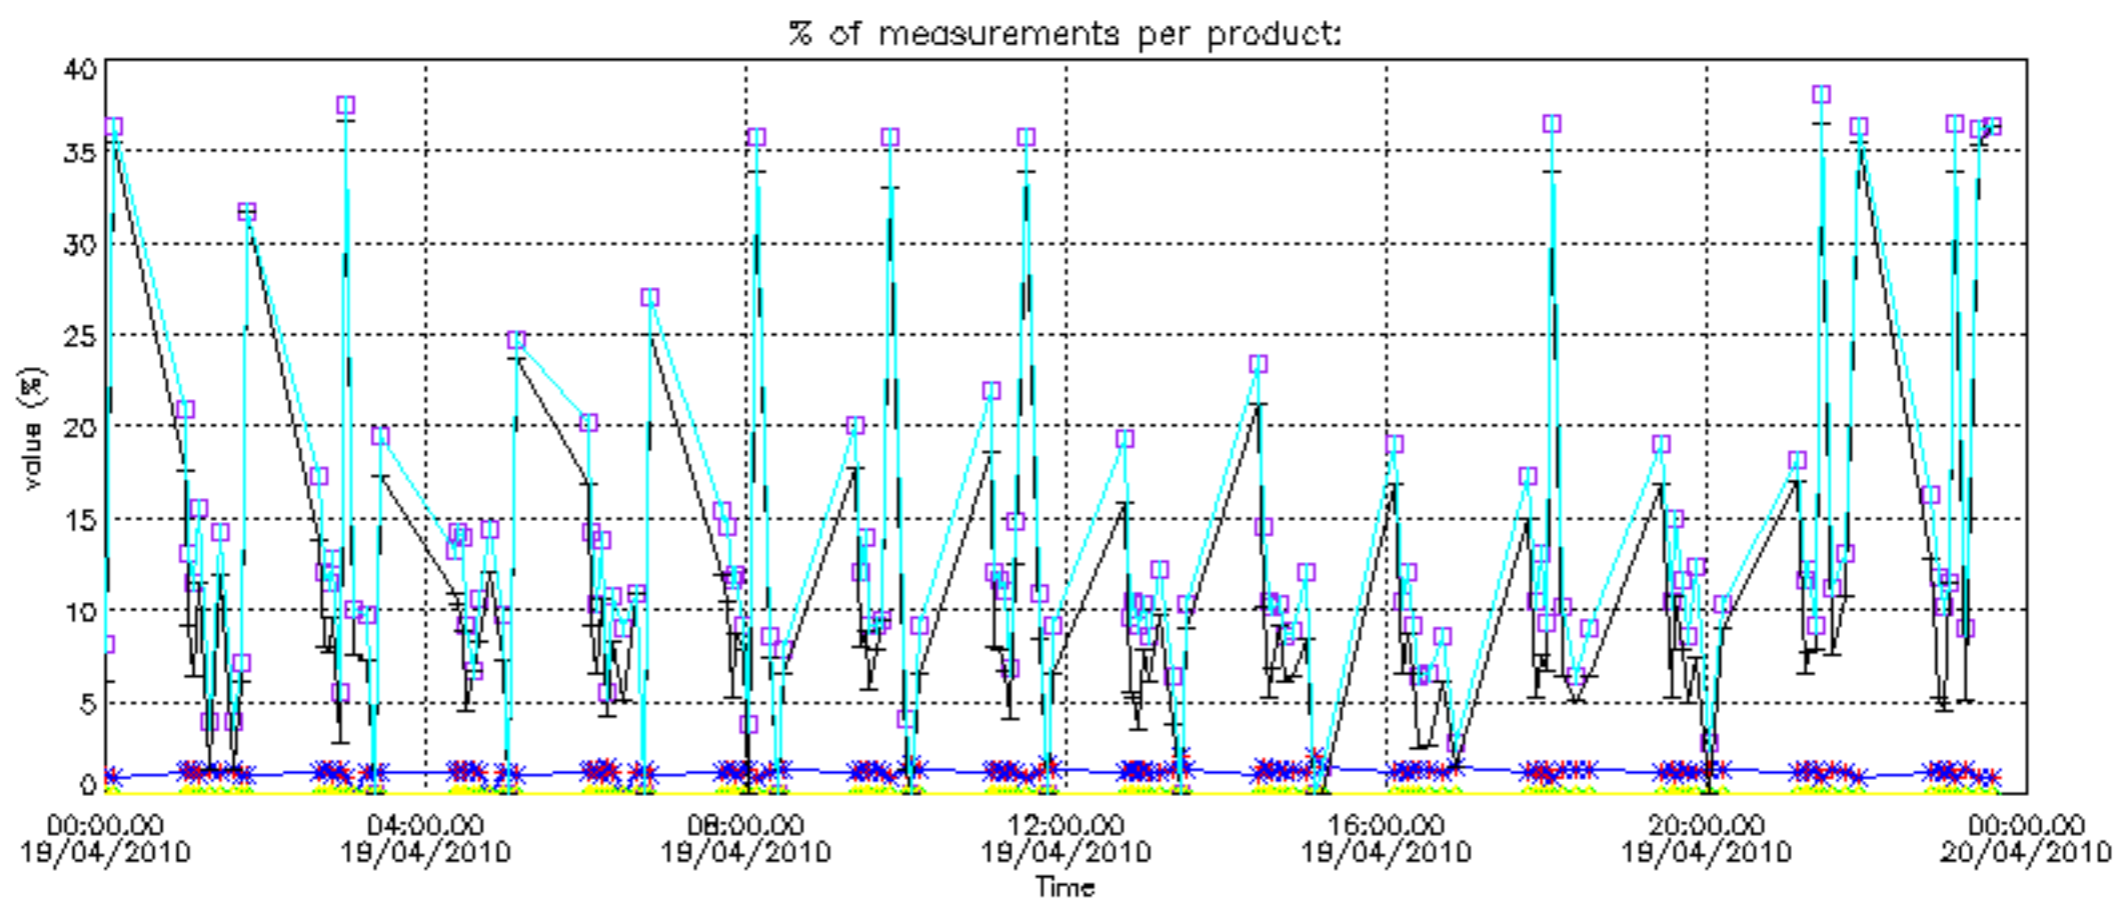

Percentage of cosmic ray hits per profile

Percentage of datation errors per profile