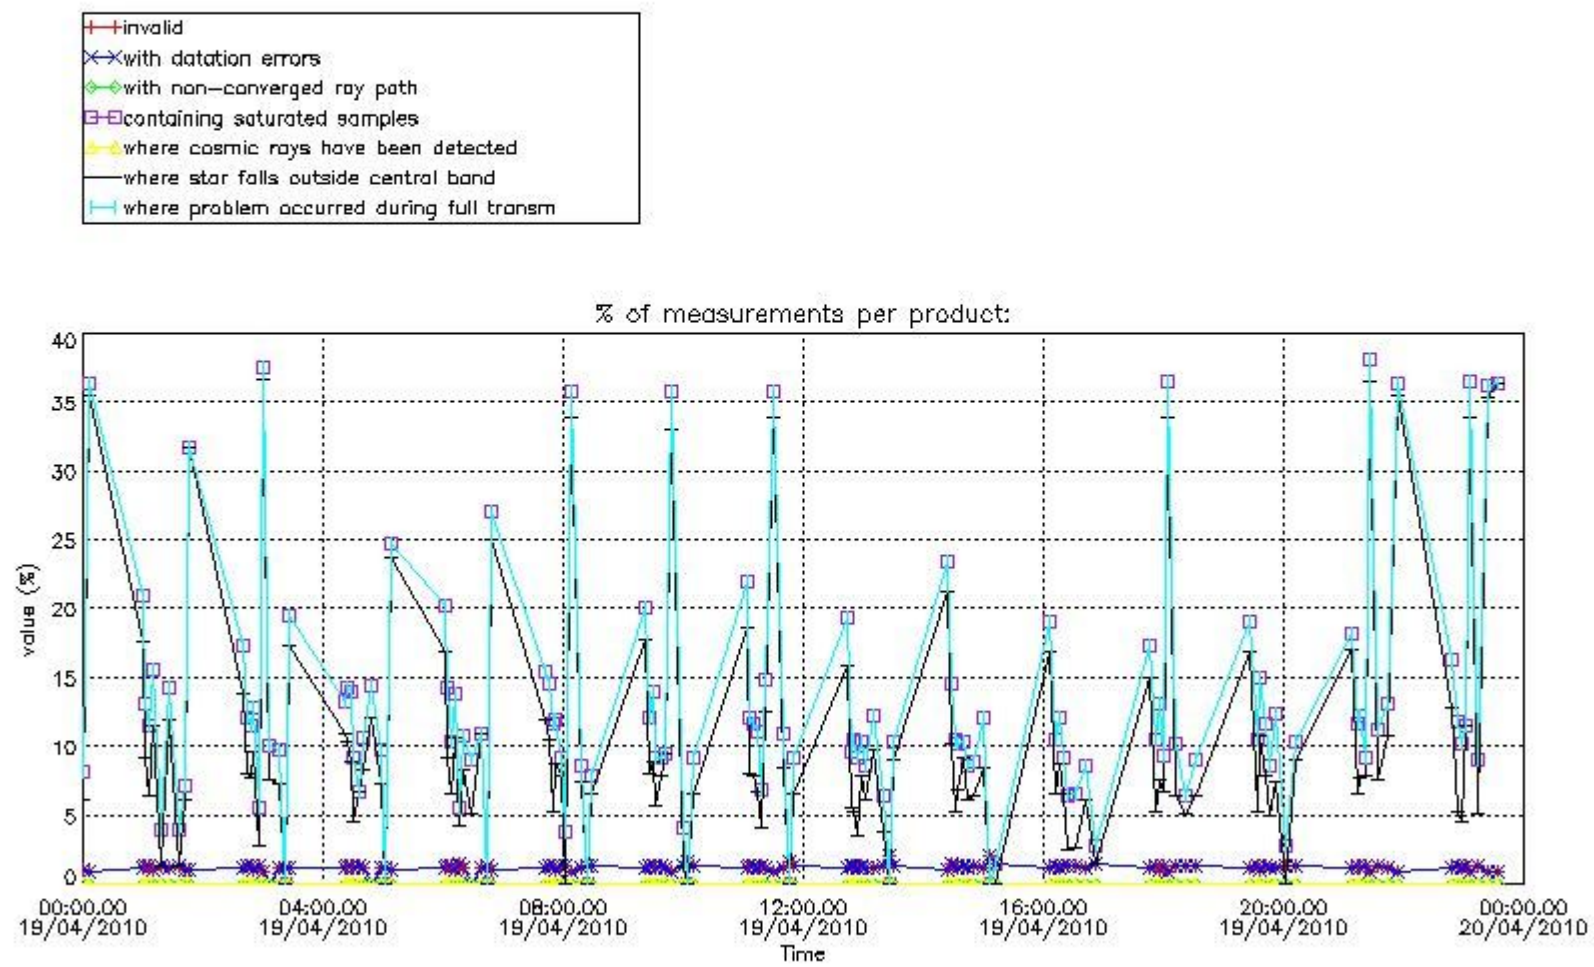

4.2 Plot quality information per product coming from level 1b processing (world map)

4.2.1 Plot level 1 quality information per product (world map): ENVISAT ASCENDING passes