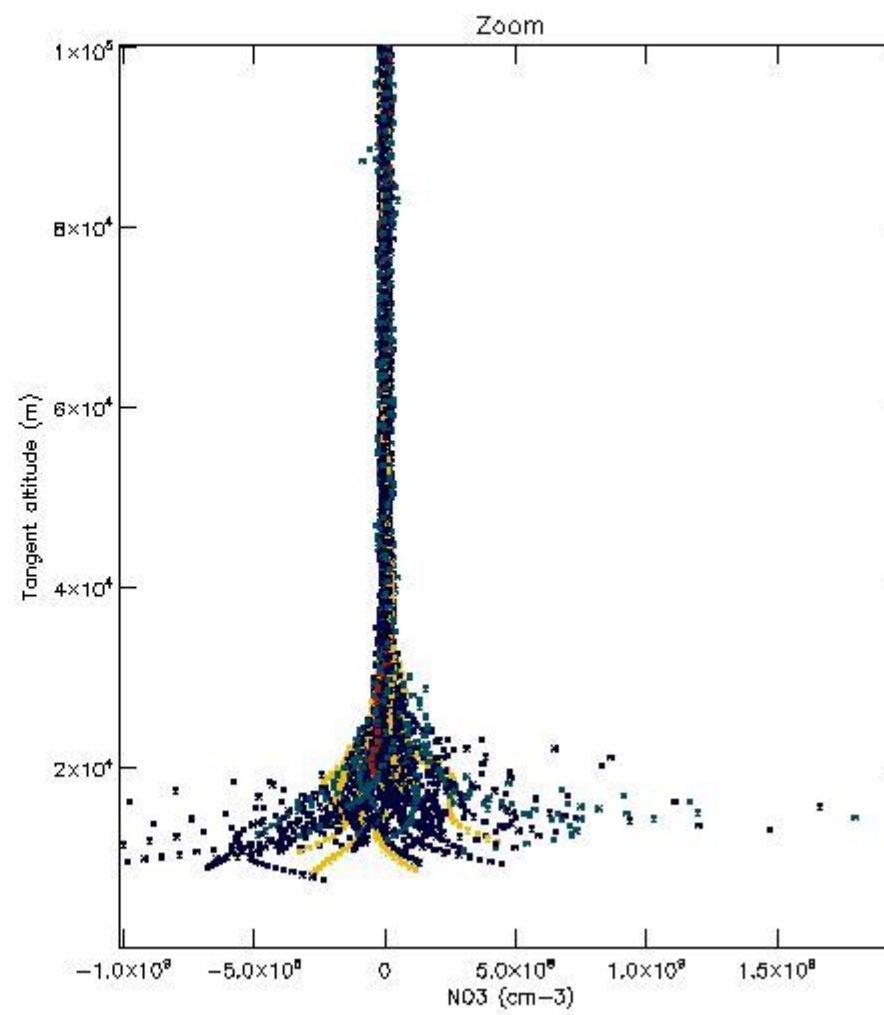

*5.4 Plot ozone profiles where STD < 10% (dark without errors)*

The colorbar represents the latitude.

*5.5 Plot ozone profiles where STD < 5% (dark without errors)*

The colorbar represents the latitude.

*5.6 Plot NO<sub>2</sub> profiles for all STD (dark without errors)*

The colorbar represents the latitude.

*5.7 Plot NO3 profiles for all STD (dark without errors)*

The colorbar represents the latitude.