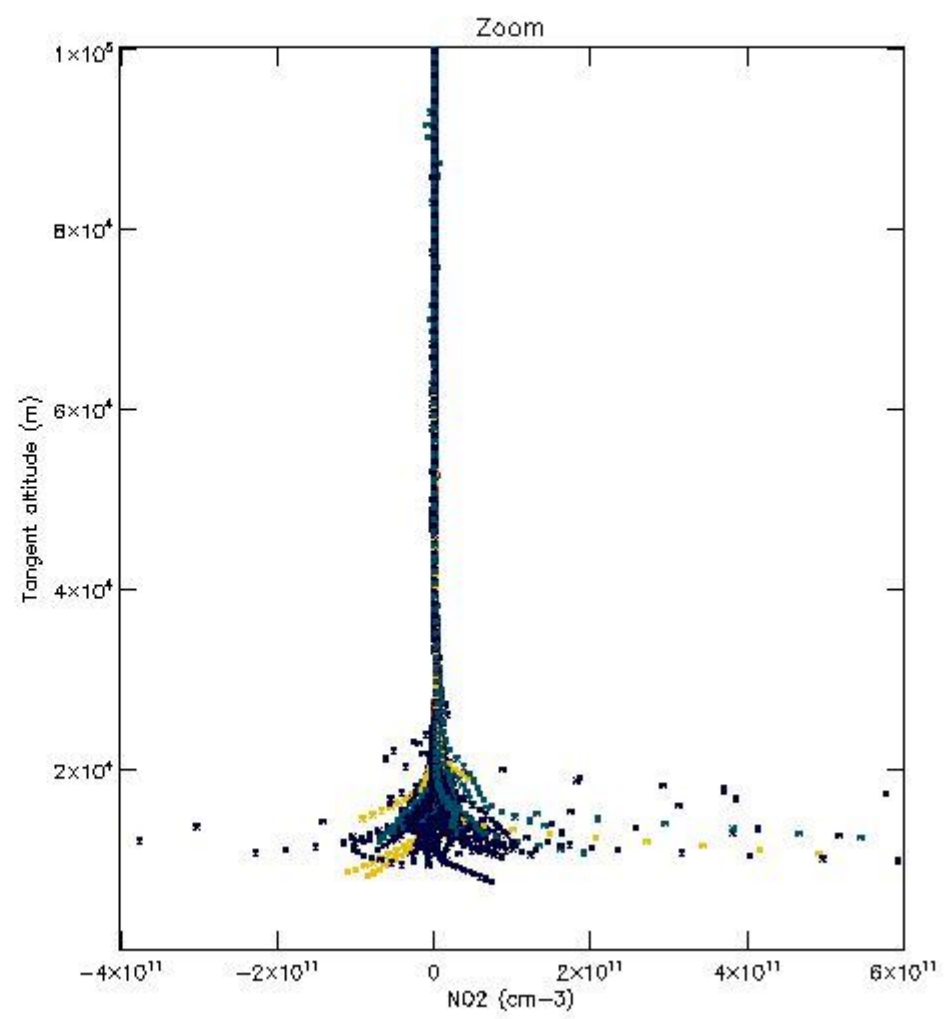

The colorbar represents the latitude.

*5.7 Plot NO3 profiles for all STD (dark without errors)*

The colorbar represents the latitude.