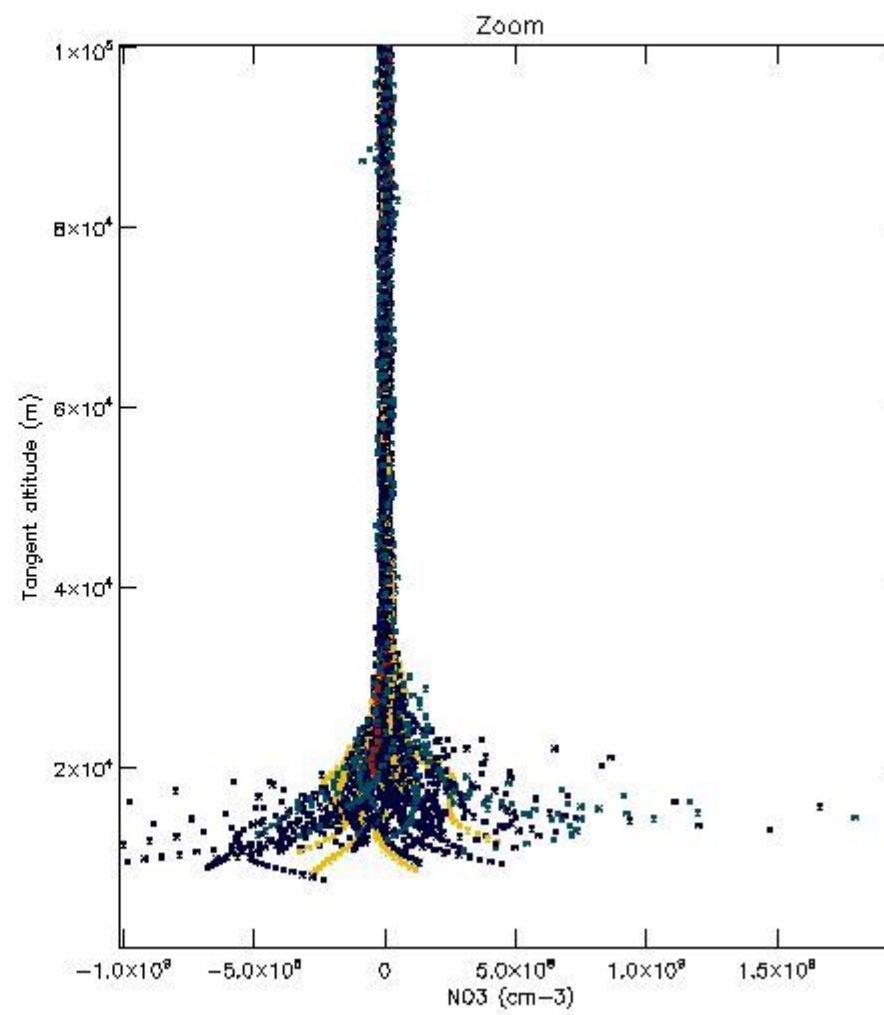

The colorbar represents the latitude.

*5.7 Plot NO3 profiles for all STD (dark without errors)*

The colorbar represents the latitude.