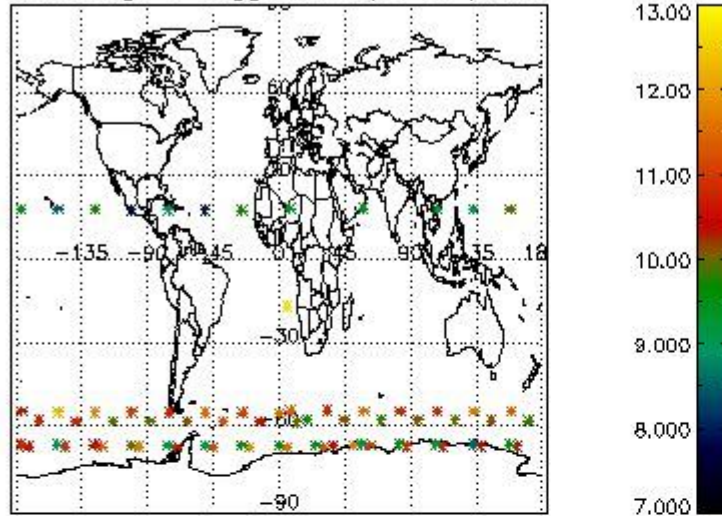

Percentage of flagged data per O3 profile