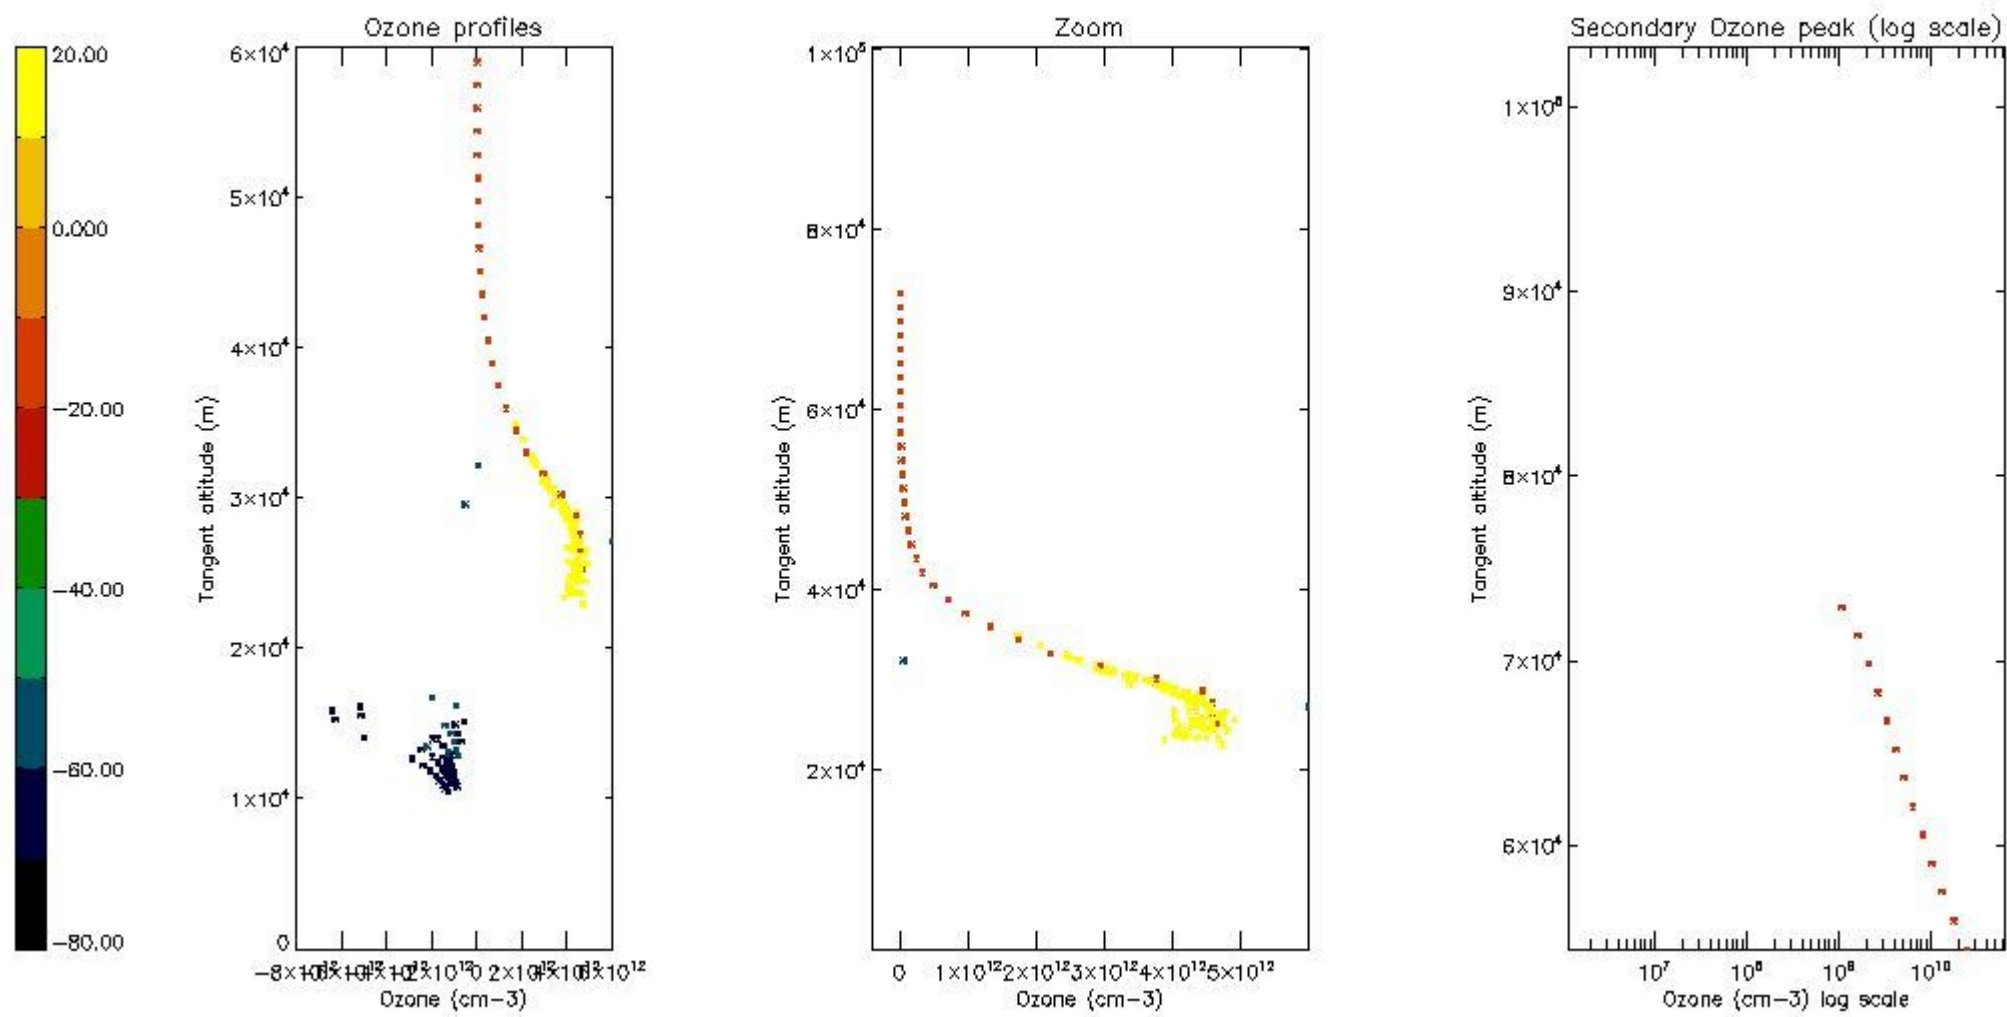

*5.4 Plot ozone profiles where STD < 10% (dark without errors)*

The colorbar represents the latitude.

*5.5 Plot ozone profiles where STD < 5% (dark without errors)*

The colorbar represents the latitude.

*5.6 Plot NO<sub>2</sub> profiles for all STD (dark without errors)*

The colorbar represents the latitude.

*5.7 Plot NO3 profiles for all STD (dark without errors)*

The colorbar represents the latitude.