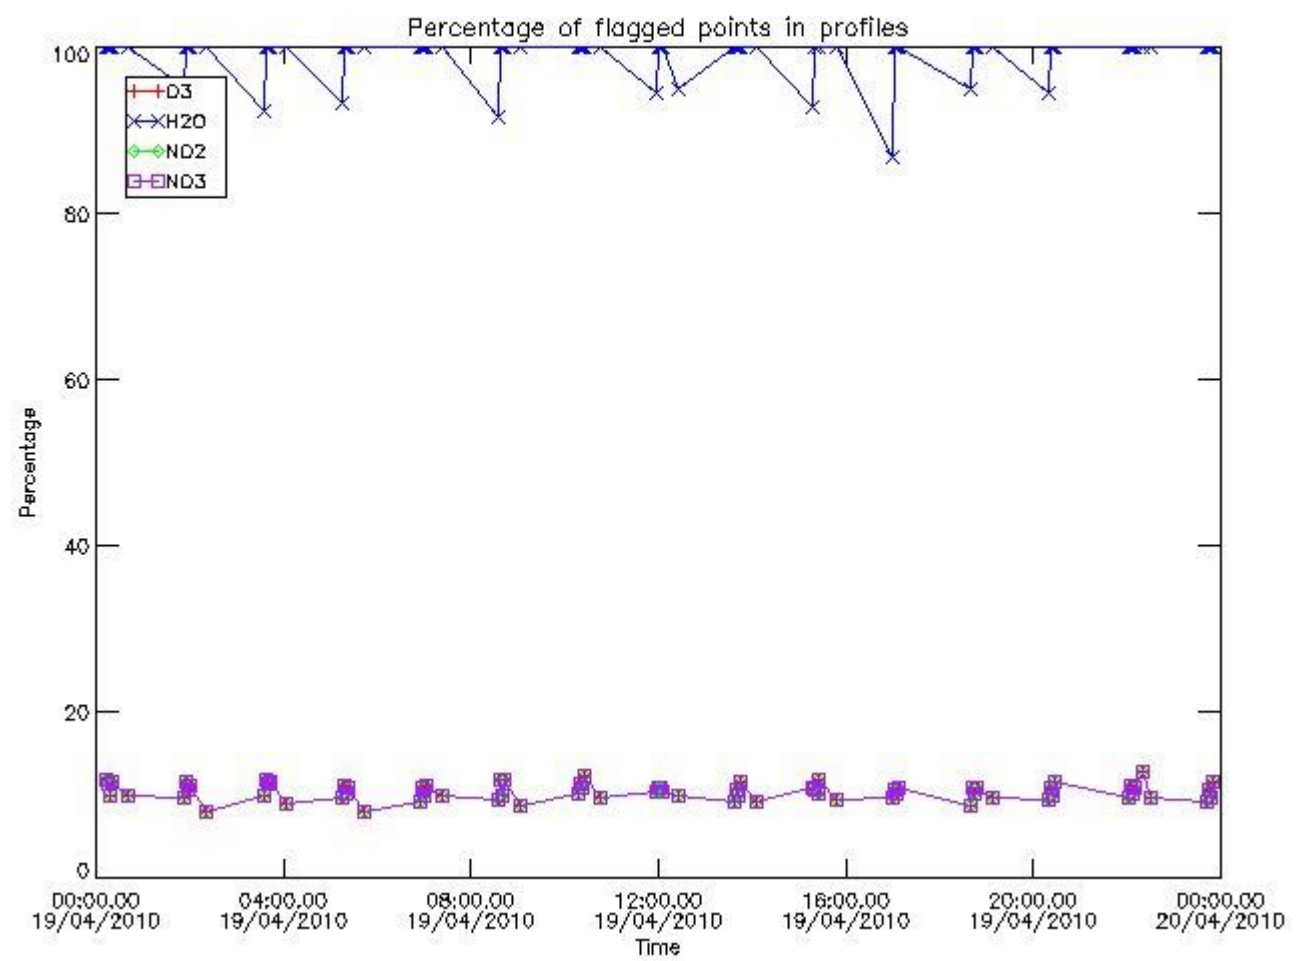

3. Quality information per product

In this section it is plotted some information contained in the Quality Summary data set of the level 2 products. Only products in dark limb conditions and without errors (error flag in the MPH set to "0") are used.

3.1 Plot quality information per product (time dependant)

3.2 Plot quality information per product (world map)