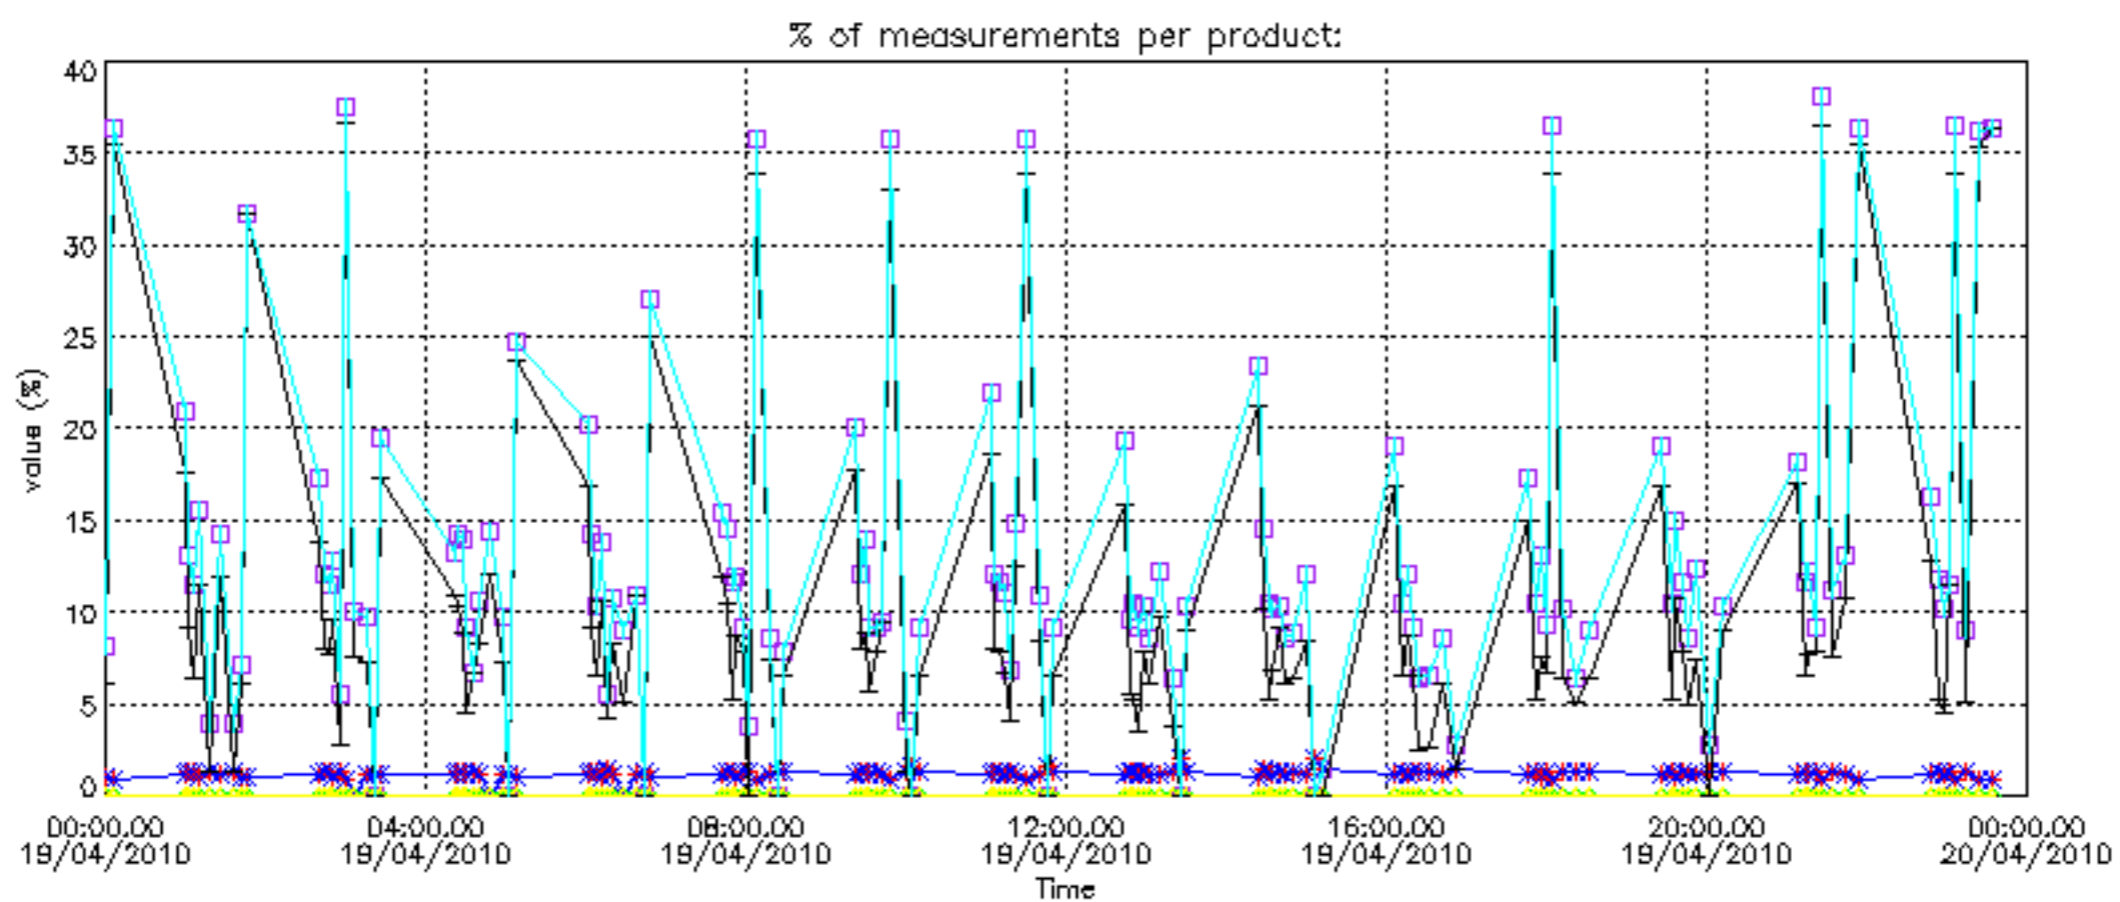

Percentage of cosmic ray hits per profile

Percentage of datation errors per profile