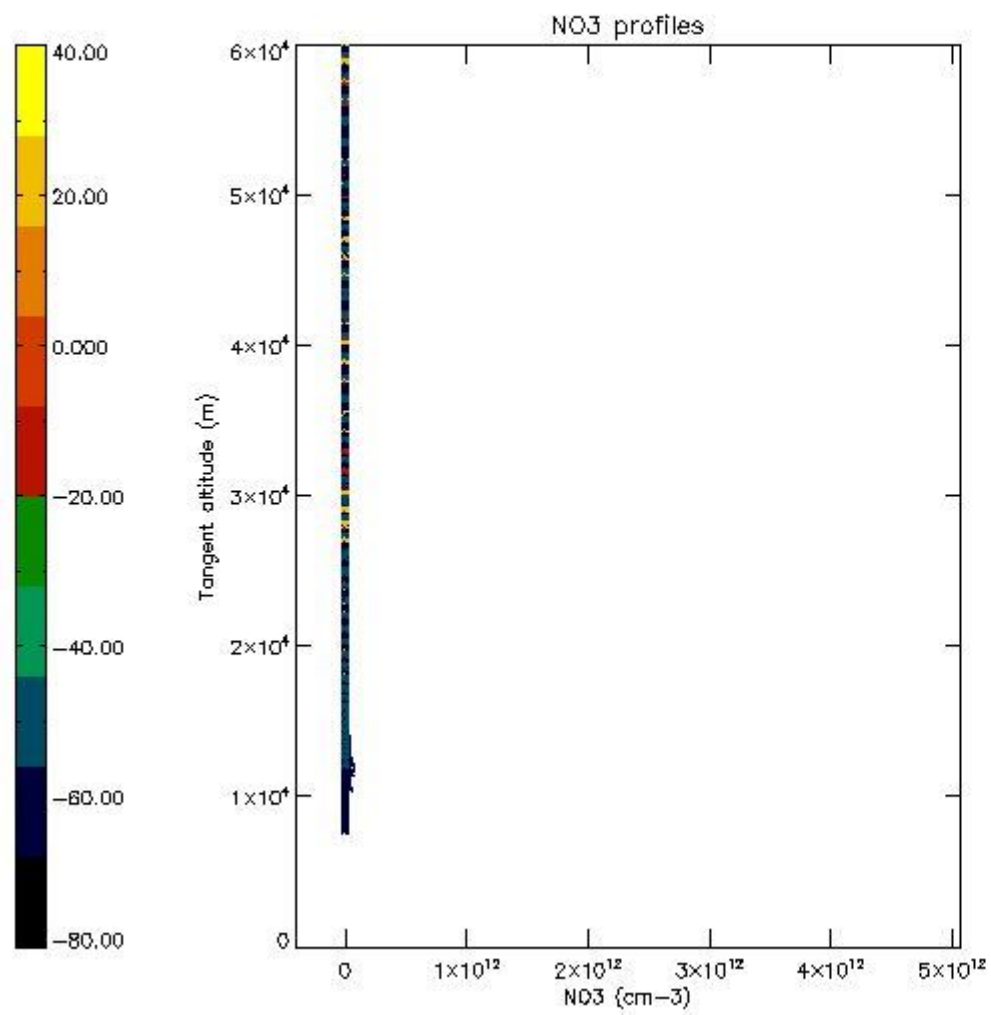

*5.4 Plot ozone profiles where STD < 10% (dark without errors)*

The colorbar represents the latitude.

*5.5 Plot ozone profiles where STD < 5% (dark without errors)*

The colorbar represents the latitude.

*5.6 Plot NO<sub>2</sub> profiles for all STD (dark without errors)*

The colorbar represents the latitude.

*5.7 Plot NO3 profiles for all STD (dark without errors)*

The colorbar represents the latitude.