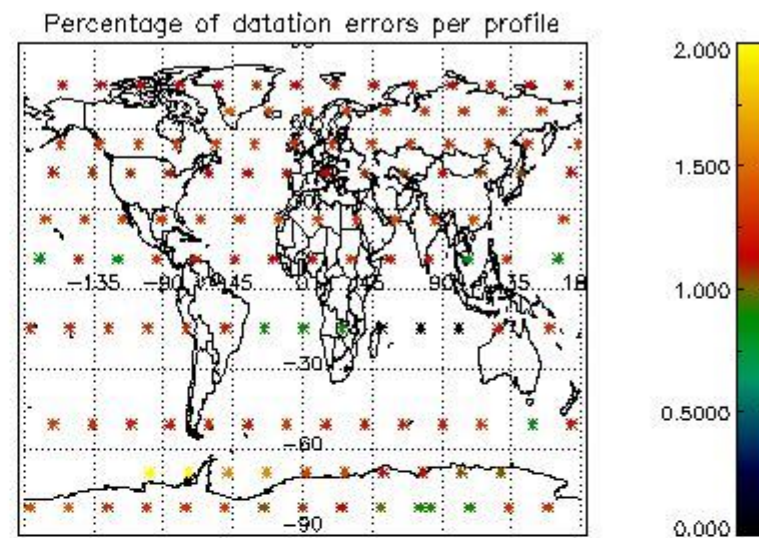

5. Trace gas profiles

5.1 Ozone statistics based on quality of products

The final quality of the products can be "measured" using the STD (Standard Deviation) attached to every point profile. This information is written to the parameter GOM_NL__2P/NL_LOCAL_SPECIES_DENSITY/o3_std of the level 2 products. The table below shows the statistics for given STD ranges.

The statistics are given with respect to the overall valid production:

- Products without fatal errors: GOM_NL__2P/MPH/PRODUCT_ERR=0
- Valid point profile: GOM_NL__2P/NL_LOCAL_SPECIES_DENSITY/pcd(0)=0

The 'Criteria' is applied to valid points of dark limb products:

- Products in dark limb illumination condition: GOM_NL__2P/NL_SUMMARY_QUALITY/obs_ill_cond=0
- Products without fatal errors: GOM_NL__2P/MPH/PRODUCT_ERR=0
- Valid point profile: GOM_NL__2P/NL_LOCAL_SPECIES_DENSITY/pcd(0)=0

So, the table below shows the percentage of dark limb and valid observations for each criteria with respect to the overall valid daily observations.

Criteria	% of total production
All STD	32
STD < 20	9