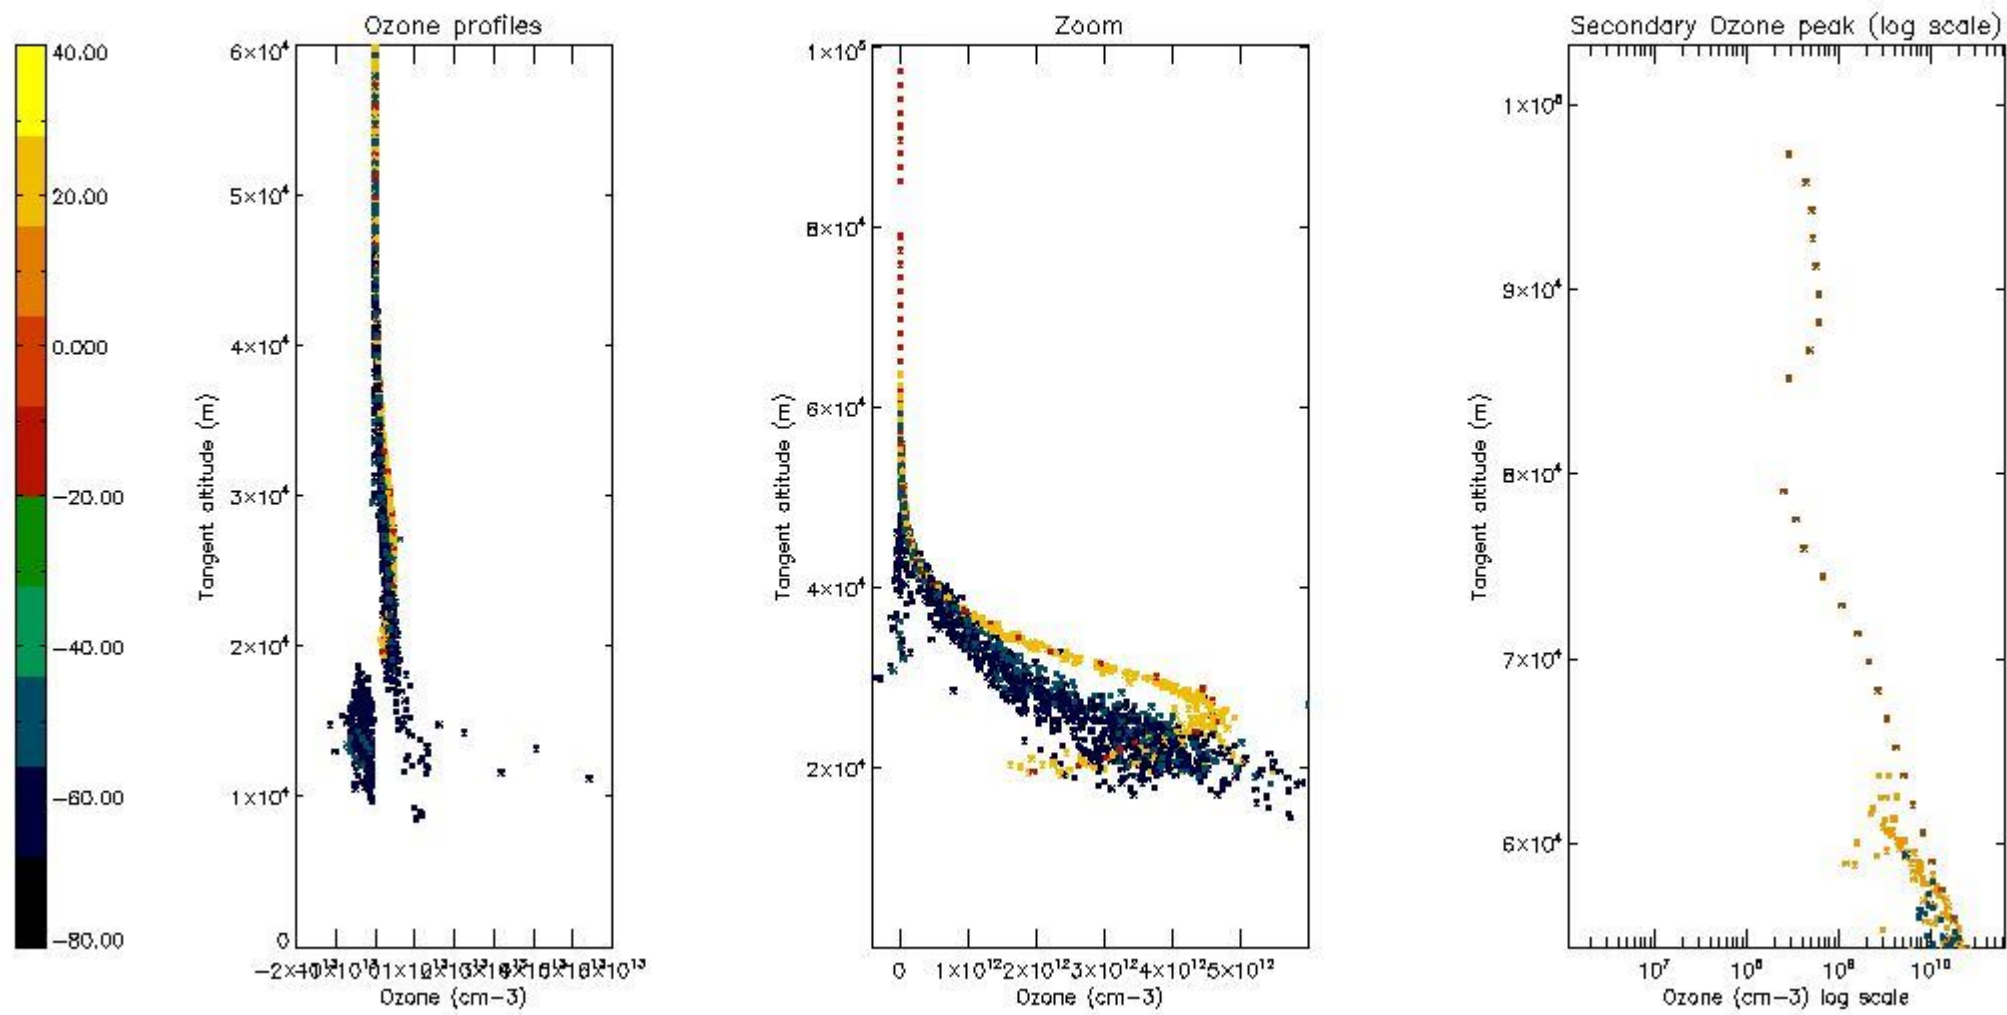

STD < 10	4
STD < 5	1

5.2 Plot ozone profiles for all STD (dark without errors)

The colorbar represents the latitude.

5.3 Plot ozone profiles where STD < 20% (dark without errors)

The colorbar represents the latitude.