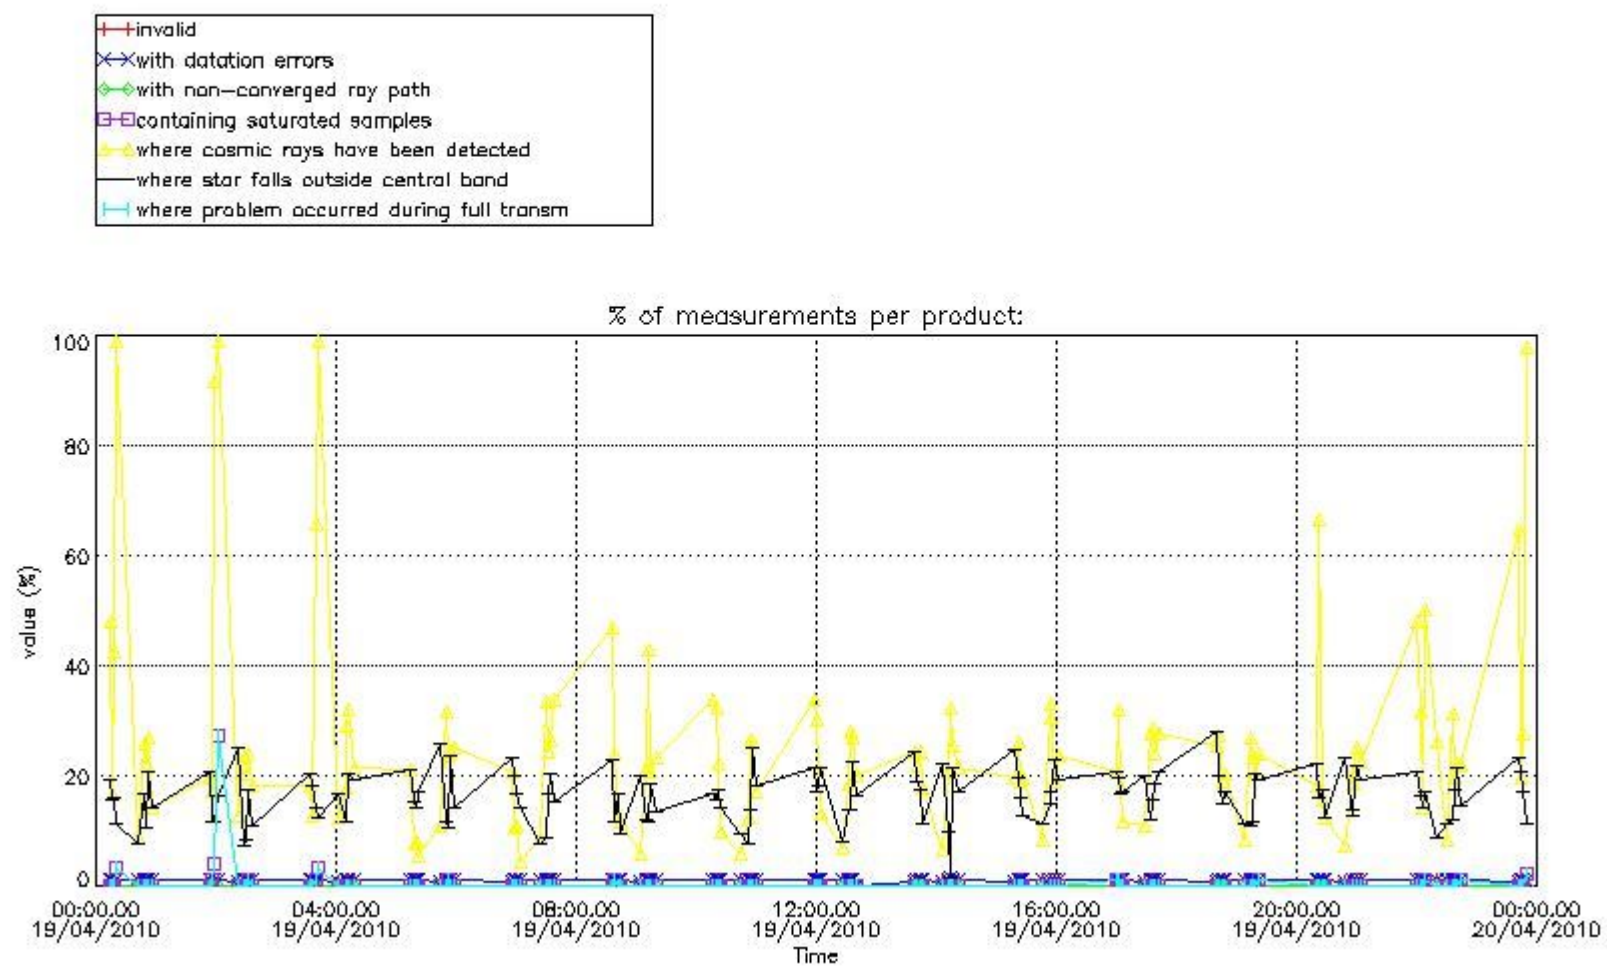

4.1.2 Plot level 1 quality information per product (time dependant): ENVI SAT DESCENDING passes