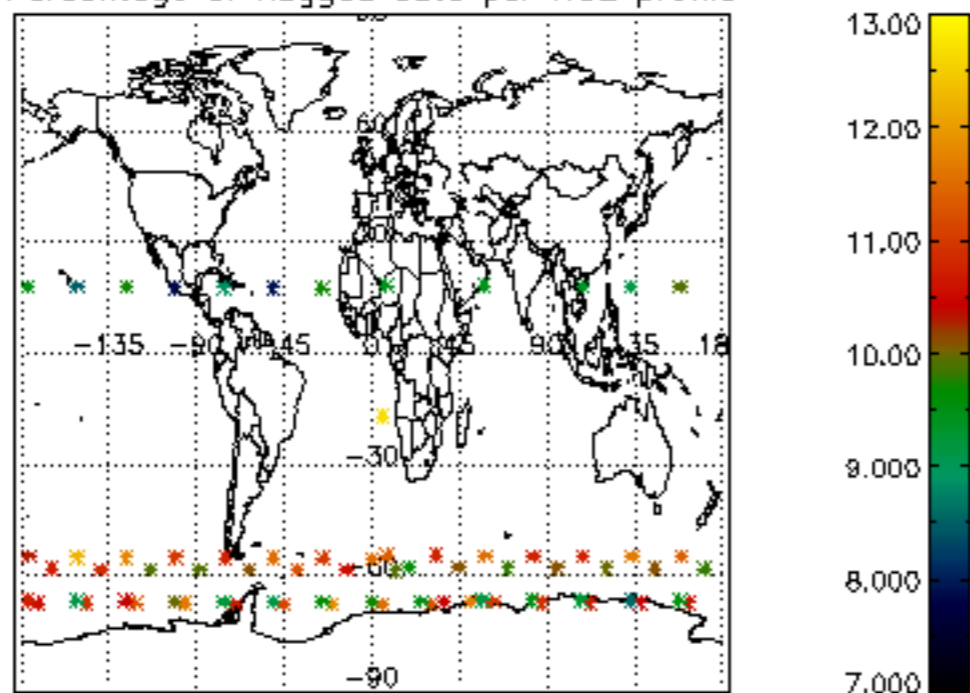

Percentage of flagged data per NO2 profile