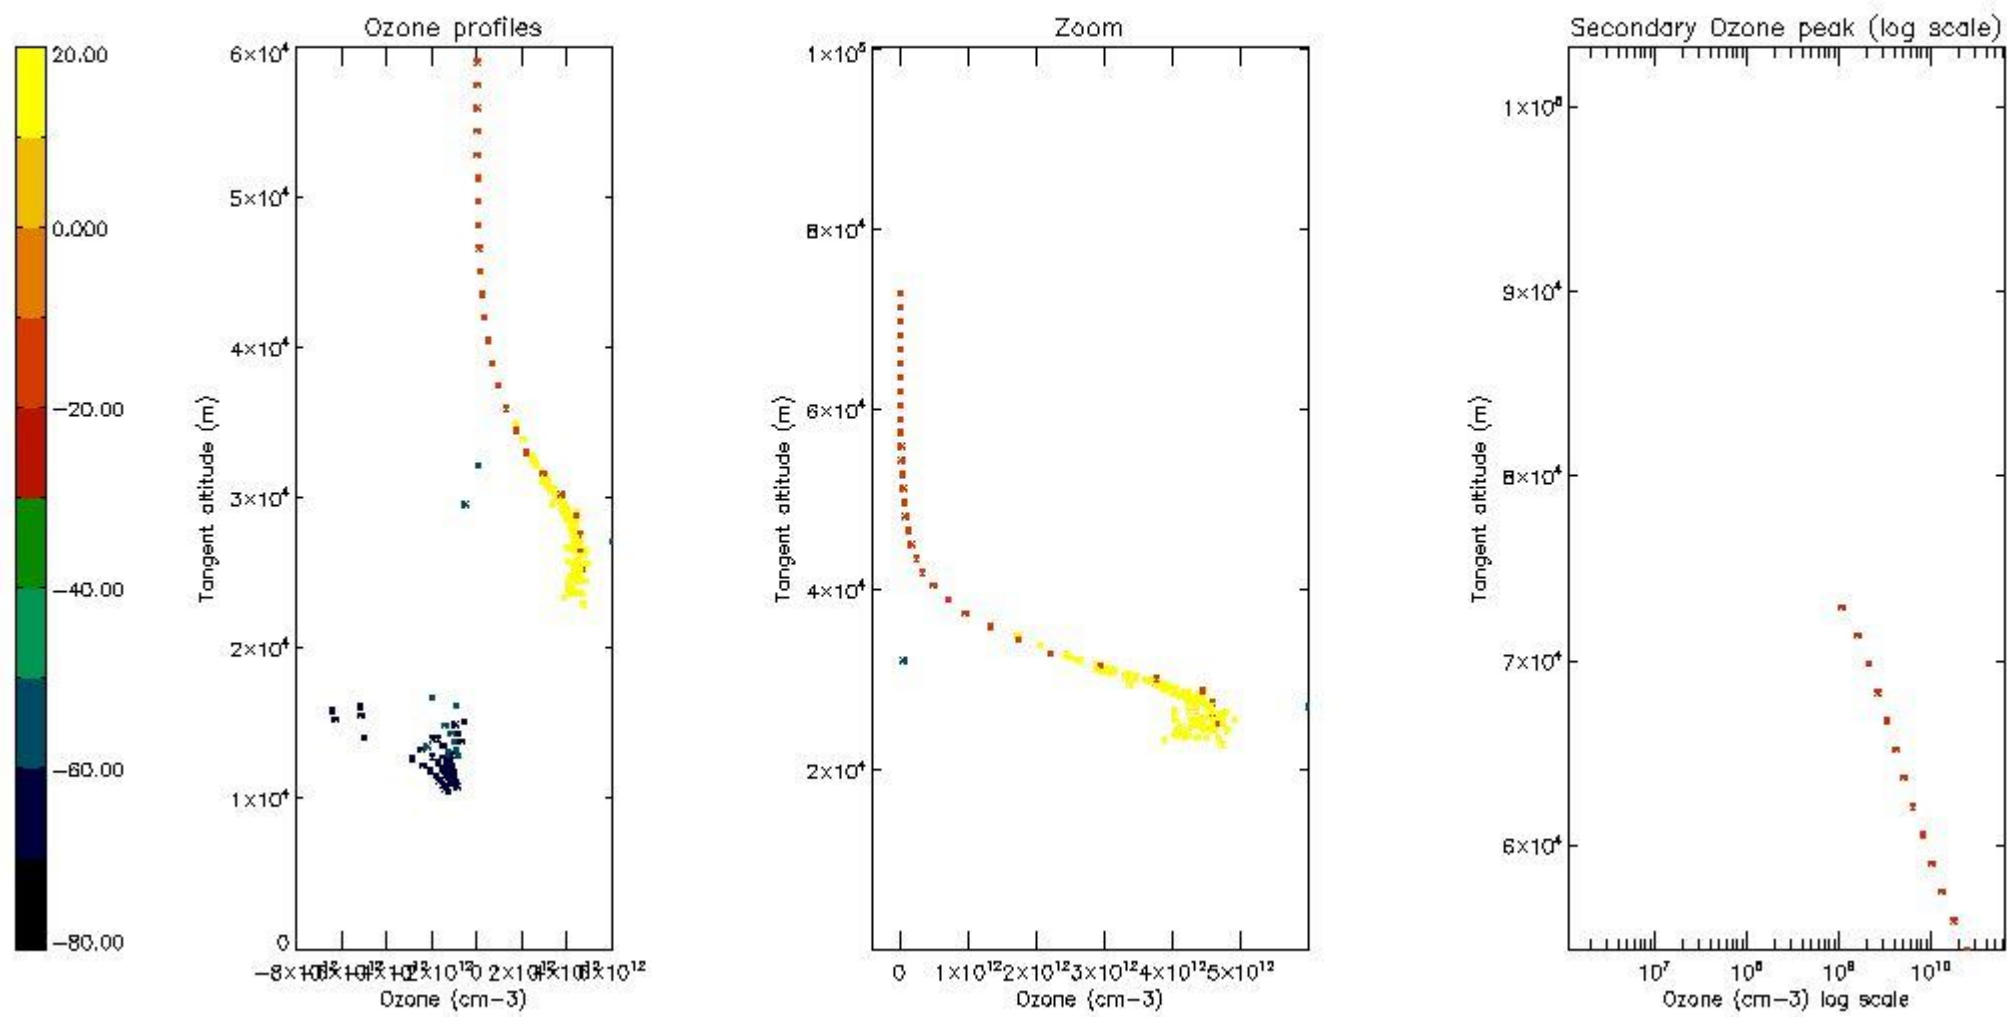

5.6 Plot NO₂ profiles for all STD (dark without errors)

The colorbar represents the latitude.