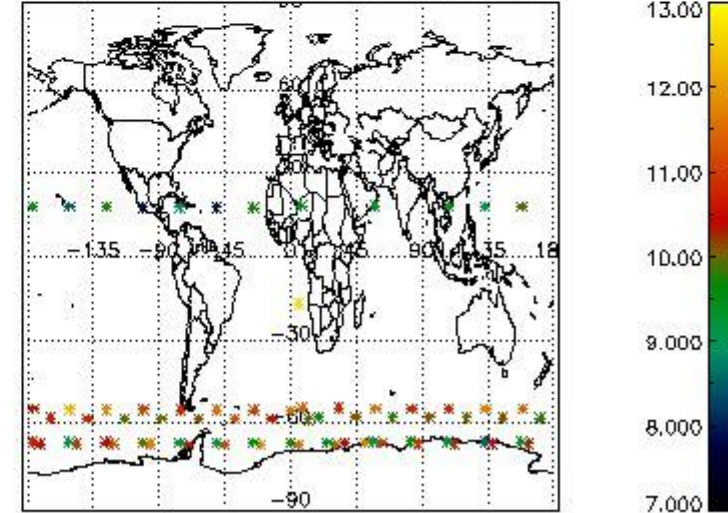

Percentage of flagged data per NO3 profile

4. Level 1 quality information per product

In this section it is plotted some information contained in the Quality Summary data set of the level 2 products that comes from the level 1b processing. Products without errors (error flag in the MPH set to "0") are used.

4.1 Plot quality information per product (time dependant) coming from level 1b processing

4.1.1 Plot level 1 quality information per product (time dependant): ENVISAT ASCENDING passes