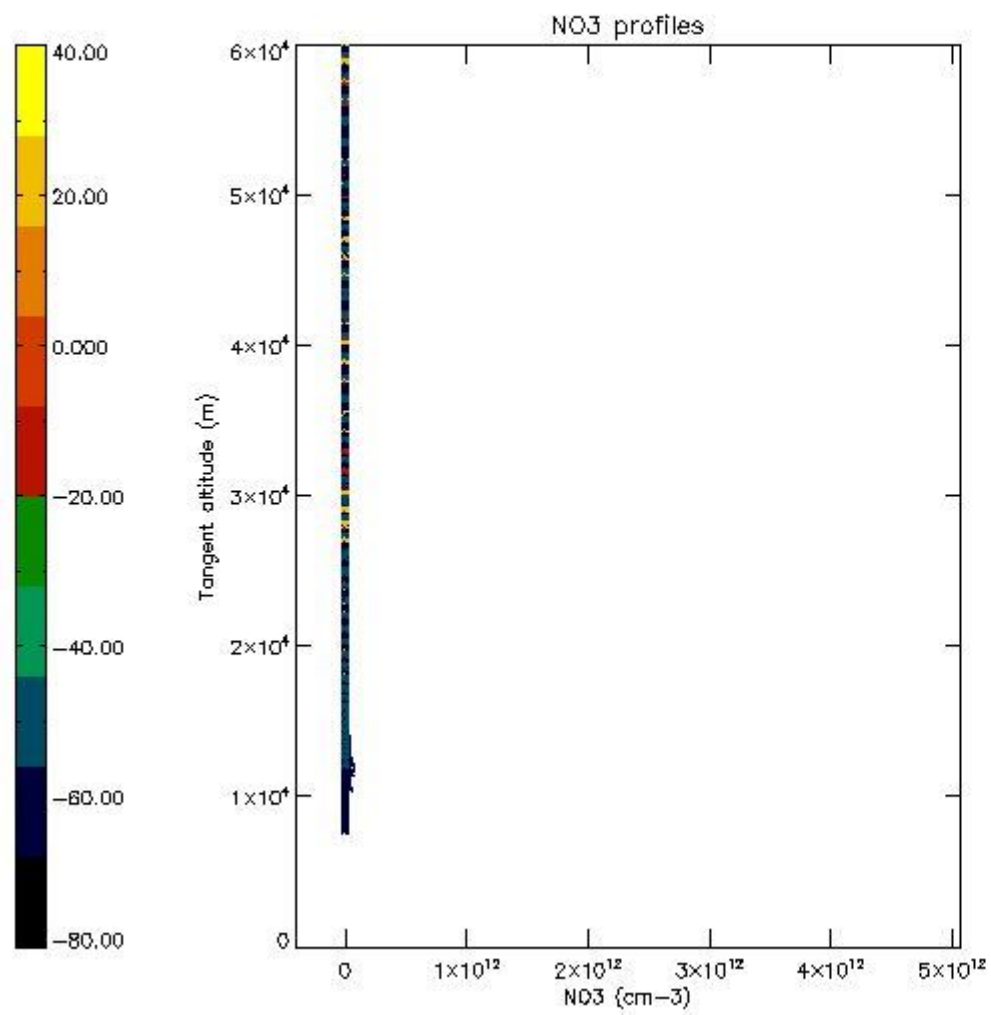

The colorbar represents the latitude.

*5.7 Plot NO3 profiles for all STD (dark without errors)*

The colorbar represents the latitude.