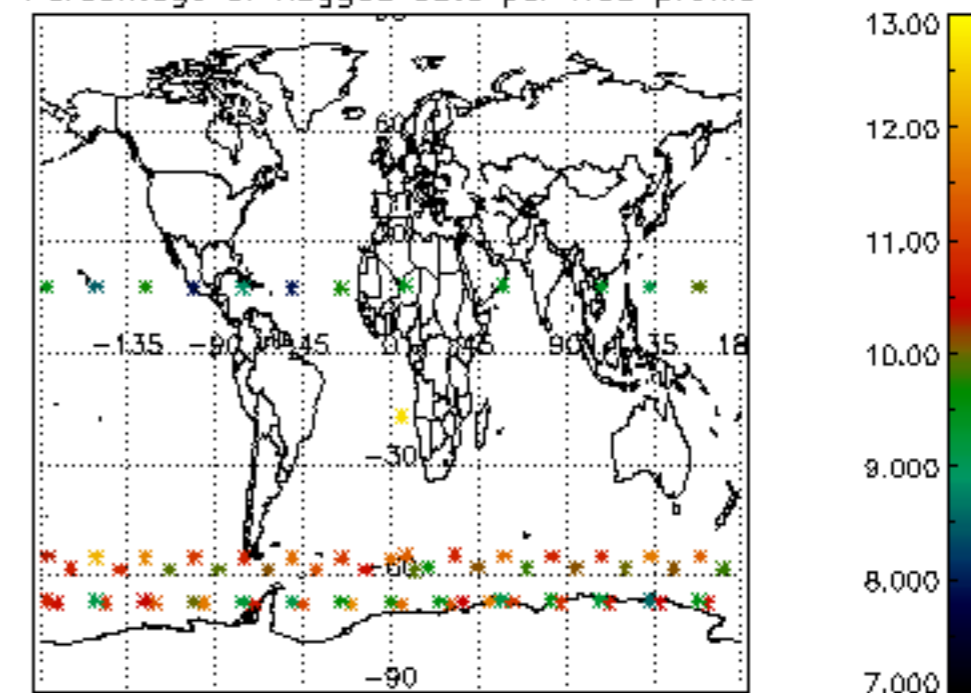

Percentage of flagged data per NO3 profile