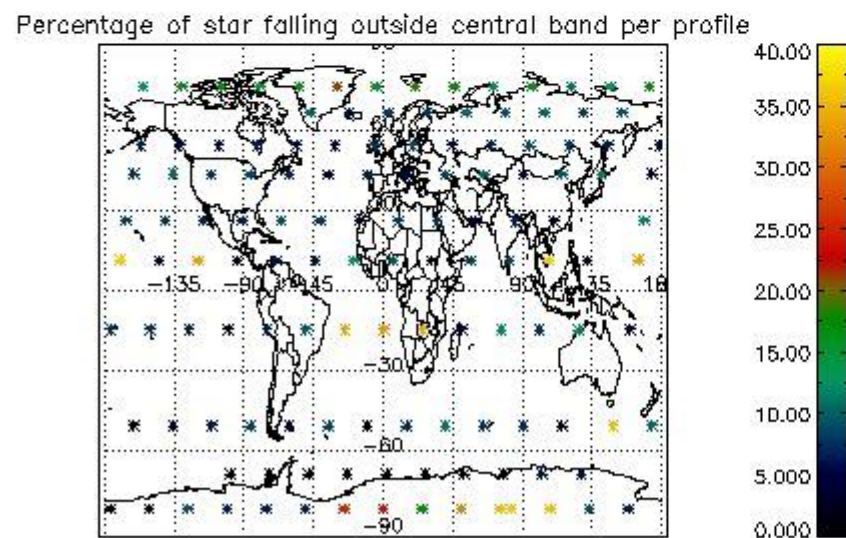

5. Trace gas profiles

5.1 Ozone statistics based on quality of products

The final quality of the products can be "measured" using the STD (Standard Deviation) attached to every point profile. This information is written to the parameter GOM_NL__2P/NL_LOCAL_SPECIES_DENSITY/o3_std of the level 2 products. The table below shows the statistics for given STD ranges.

The statistics are given with respect to the overall valid production:

- Products without fatal errors: GOM_NL__2P/MPH/PRODUCT_ERR=0
- Valid point profile: GOM_NL__2P/NL_LOCAL_SPECIES_DENSITY/pcd(0)=0

The 'Criteria' is applied to valid points of dark limb products:

- Products in dark limb illumination condition: GOM_NL__2P/NL_SUMMARY_QUALITY/obs_ill_cond=0
- Products without fatal errors: GOM_NL__2P/MPH/PRODUCT_ERR=0
- Valid point profile: GOM_NL__2P/NL_LOCAL_SPECIES_DENSITY/pcd(0)=0

So, the table below shows the percentage of dark limb and valid observations for each criteria with respect to the overall valid daily observations.

Criteria	% of total production
All STD	32
STD < 20	9