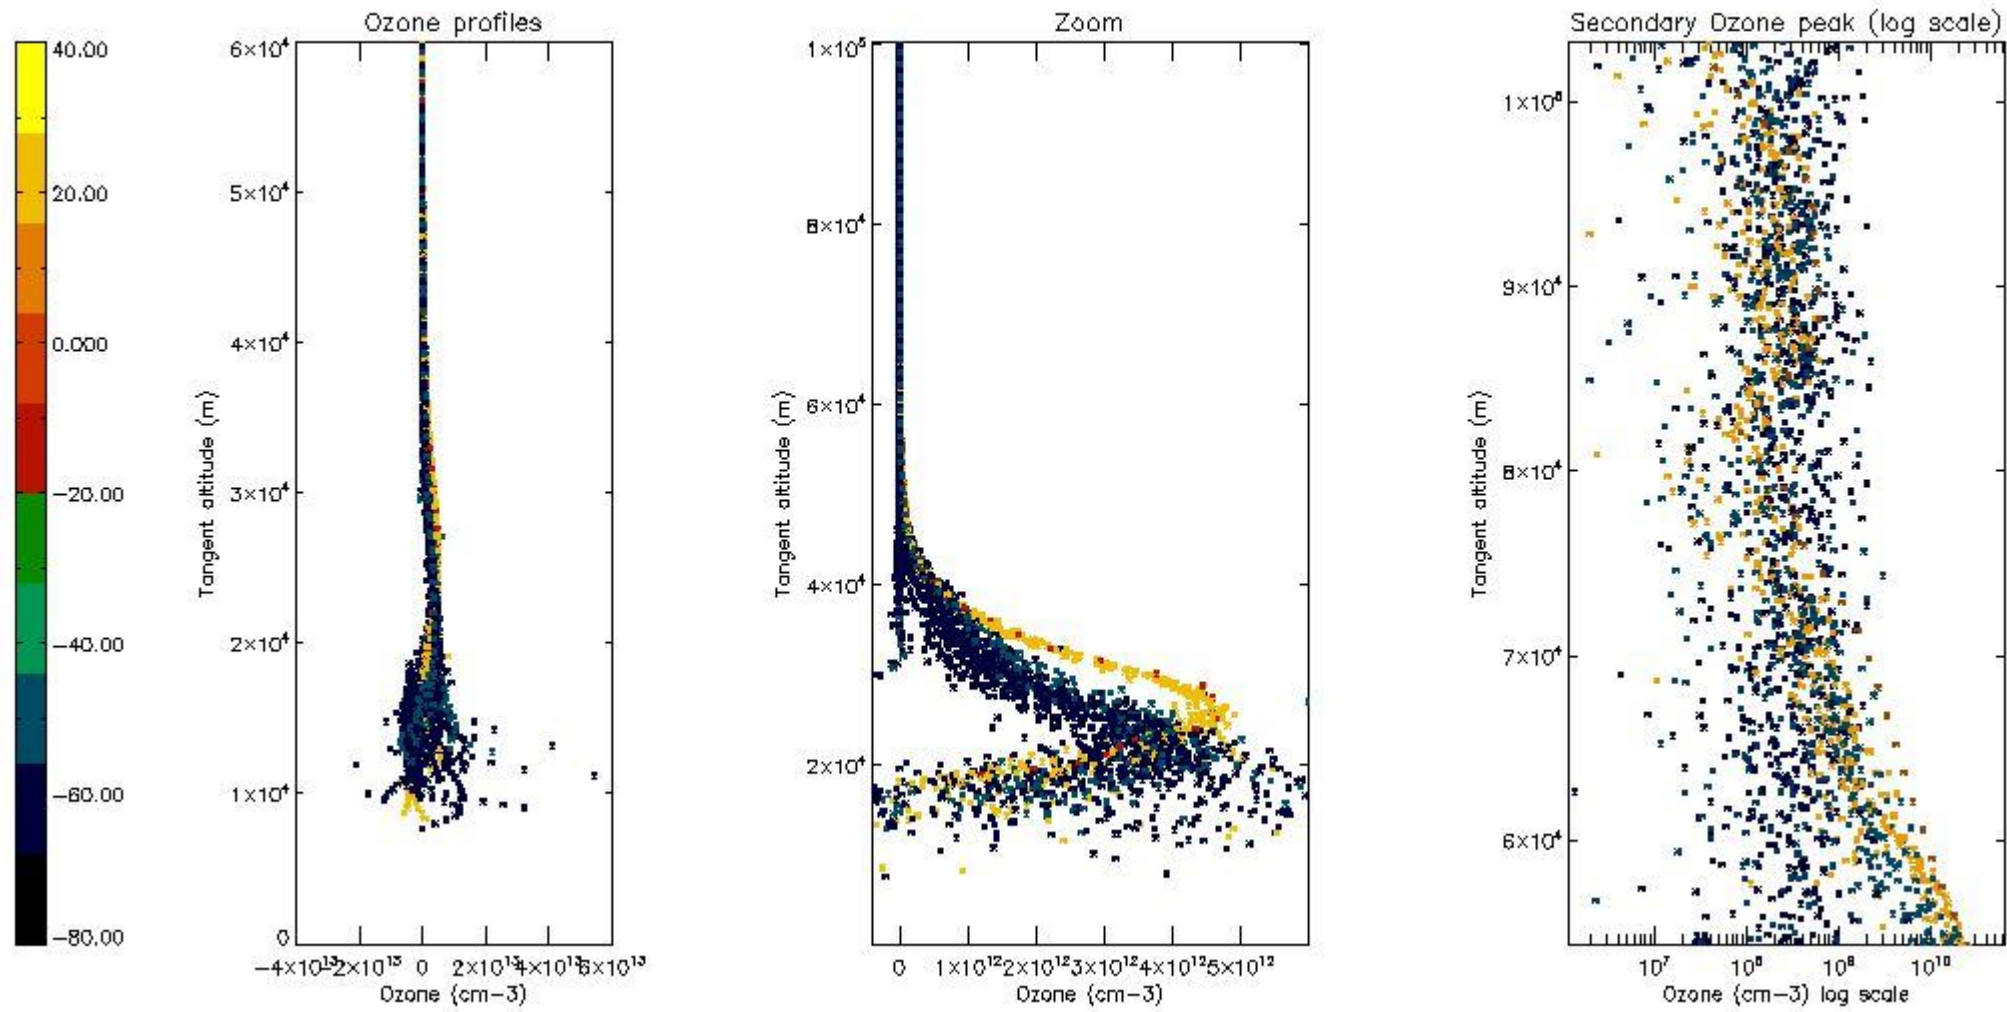

STD < 10	4
STD < 5	1

5.2 Plot ozone profiles for all STD (dark without errors)

The colorbar represents the latitude.

5.3 Plot ozone profiles where STD < 20% (dark without errors)

The colorbar represents the latitude.