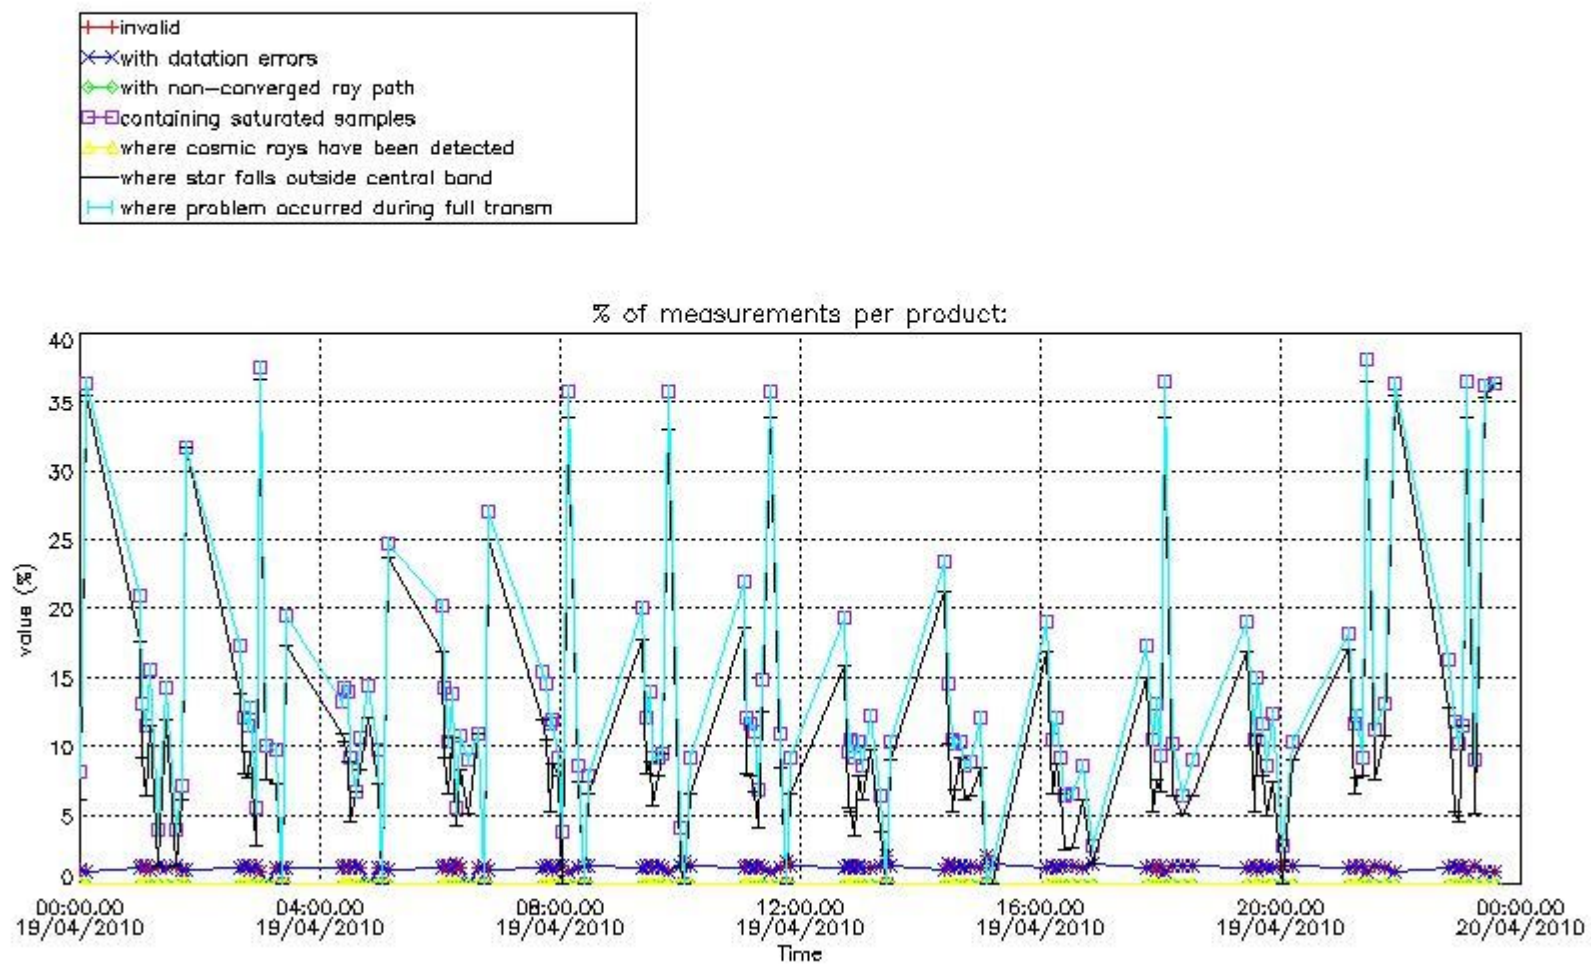

4.2 Plot quality information per product coming from level 1b processing (world map)

4.2.1 Plot level 1 quality information per product (world map): ENVISAT ASCENDING passes