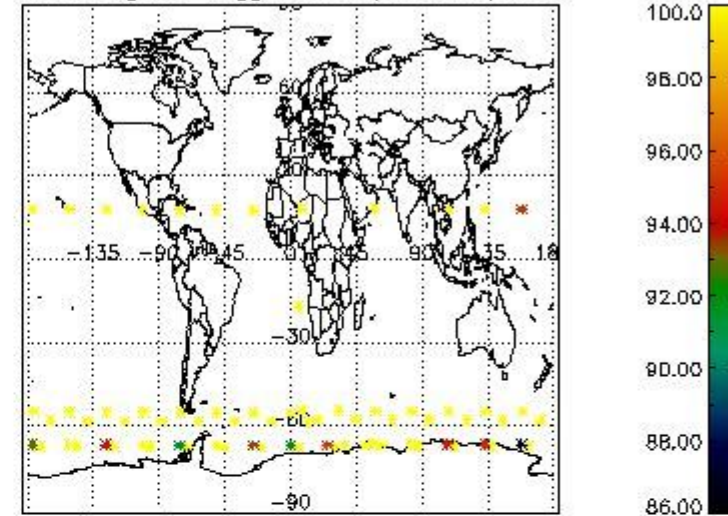

#### 3.1 Plot quality information per product (time dependant)

3.2 Plot quality information per product (world map)

Percentage of flagged data per O3 profile

Percentage of flagged data per H2O profile

Percentage of flagged data per NO2 profile