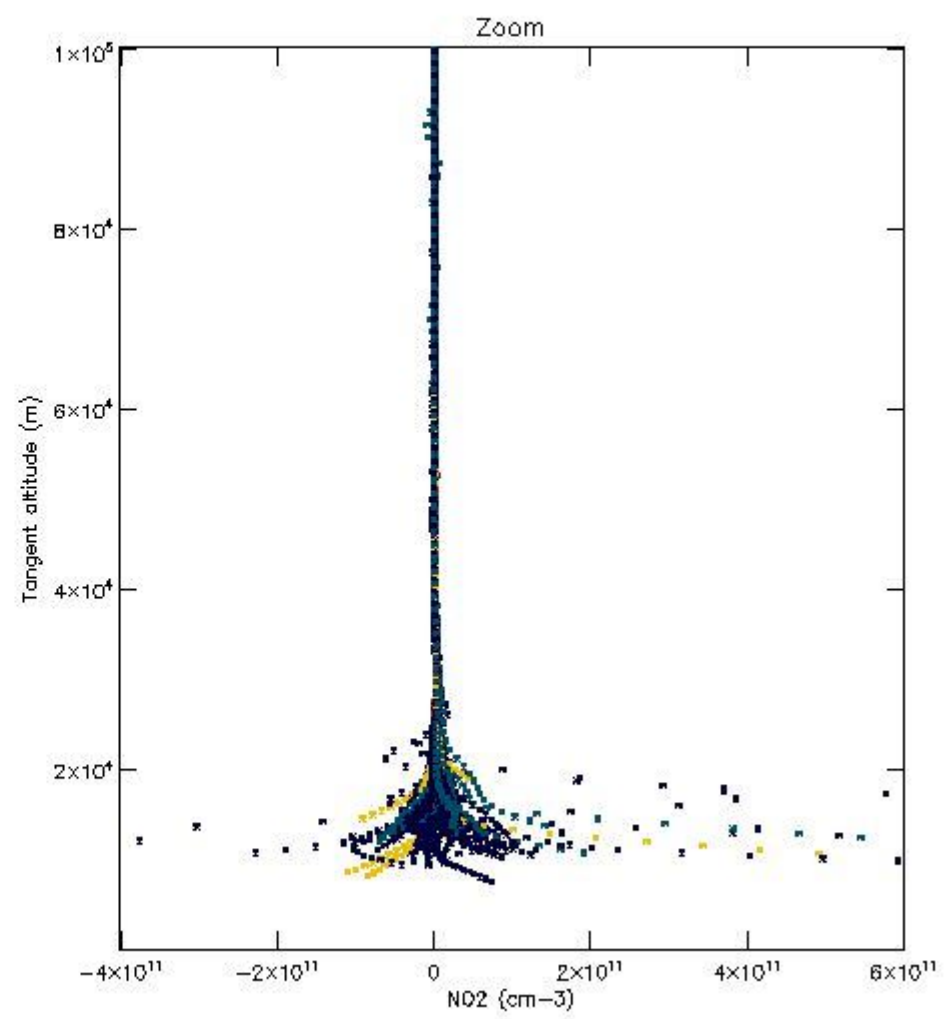

*5.4 Plot ozone profiles where STD < 10% (dark without errors)*

The colorbar represents the latitude.

*5.5 Plot ozone profiles where STD < 5% (dark without errors)*

The colorbar represents the latitude.

*5.6 Plot NO<sub>2</sub> profiles for all STD (dark without errors)*

The colorbar represents the latitude.

*5.7 Plot NO3 profiles for all STD (dark without errors)*

The colorbar represents the latitude.