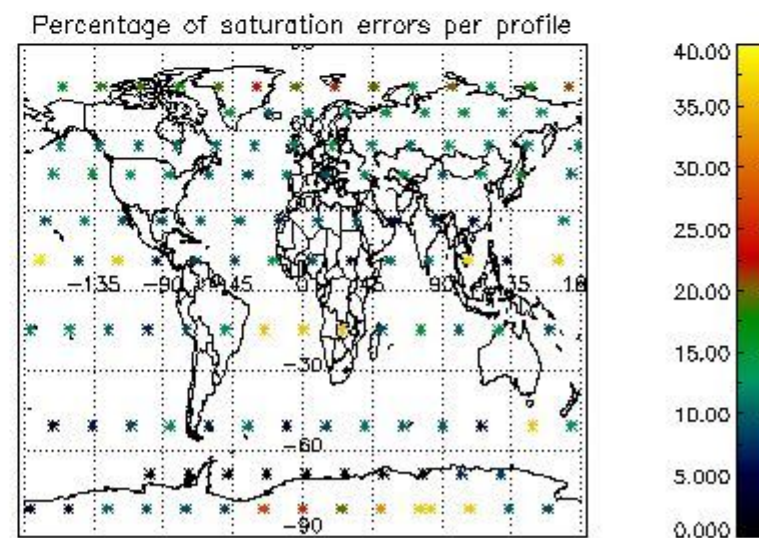

5. Trace gas profiles

5.1 Ozone statistics based on quality of products

The final quality of the products can be "measured" using the STD (Standard Deviation) attached to every point profile. This information is written to the parameter GOM_NL__2P/NL_LOCAL_SPECIES_DENSITY/o3_std of the level 2 products. The table below shows the statistics for given STD ranges.

The statistics are given with respect to the overall valid production:

- Products without fatal errors: GOM_NL__2P/MPH/PRODUCT_ERR=0
- Valid point profile: GOM_NL__2P/NL_LOCAL_SPECIES_DENSITY/pcd(0)=0

The 'Criteria' is applied to valid points of dark limb products:

- Products in dark limb illumination condition: GOM_NL__2P/NL_SUMMARY_QUALITY/obs_ill_cond=0
- Products without fatal errors: GOM_NL__2P/MPH/PRODUCT_ERR=0
- Valid point profile: GOM_NL__2P/NL_LOCAL_SPECIES_DENSITY/pcd(0)=0

So, the table below shows the percentage of dark limb and valid observations for each criteria with respect to the overall valid daily observations.

Criteria	% of total production
All STD	32
STD < 20	9