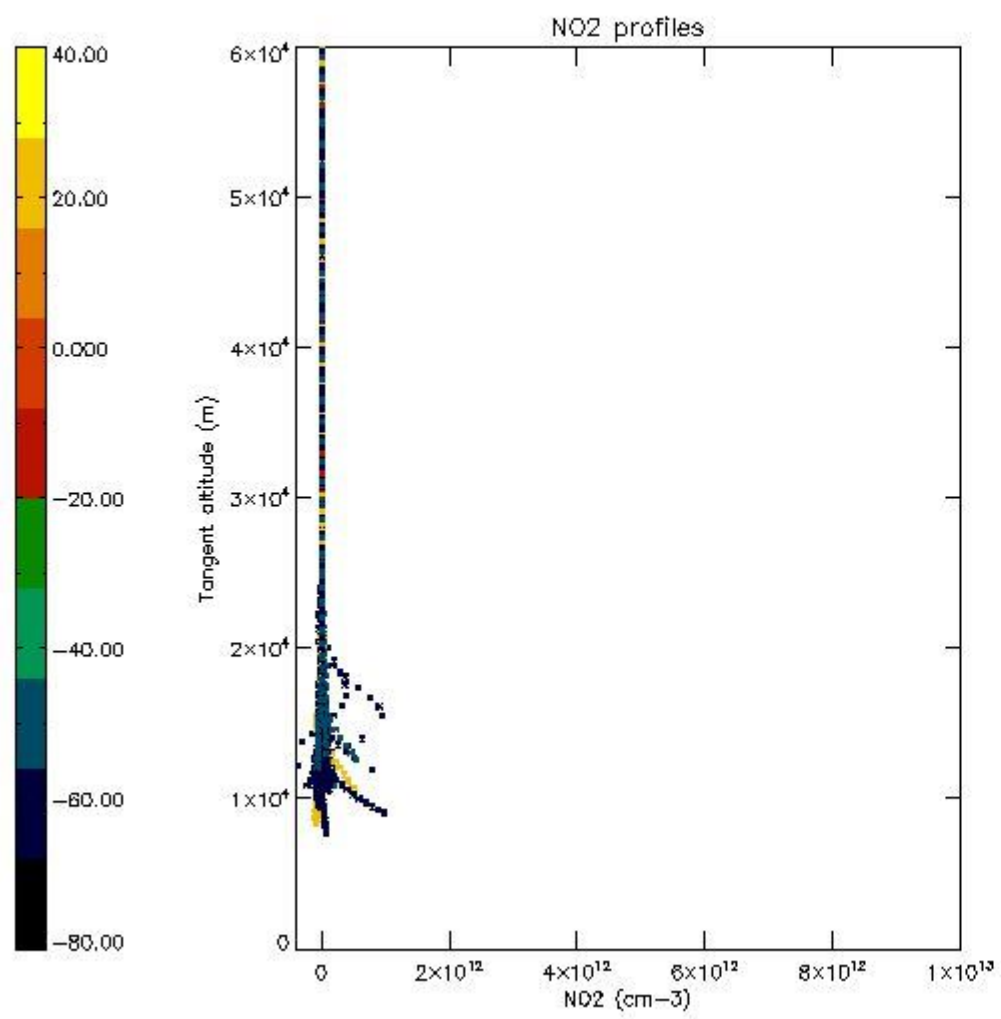

*5.4 Plot ozone profiles where STD < 10% (dark without errors)*

The colorbar represents the latitude.

*5.5 Plot ozone profiles where STD < 5% (dark without errors)*

The colorbar represents the latitude.

*5.6 Plot NO<sub>2</sub> profiles for all STD (dark without errors)*

The colorbar represents the latitude.

*5.7 Plot NO3 profiles for all STD (dark without errors)*

The colorbar represents the latitude.