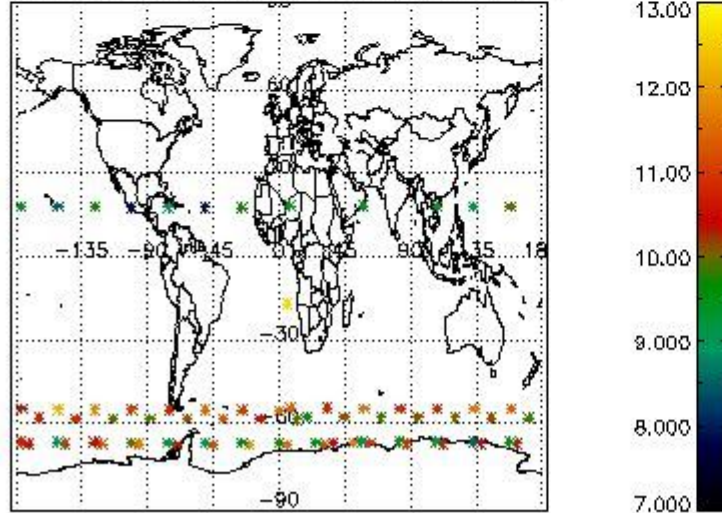

#### 3.1 Plot quality information per product (time dependant)

3.2 Plot quality information per product (world map)

Percentage of flagged data per O3 profile

Percentage of flagged data per H2O profile

Percentage of flagged data per NO2 profile