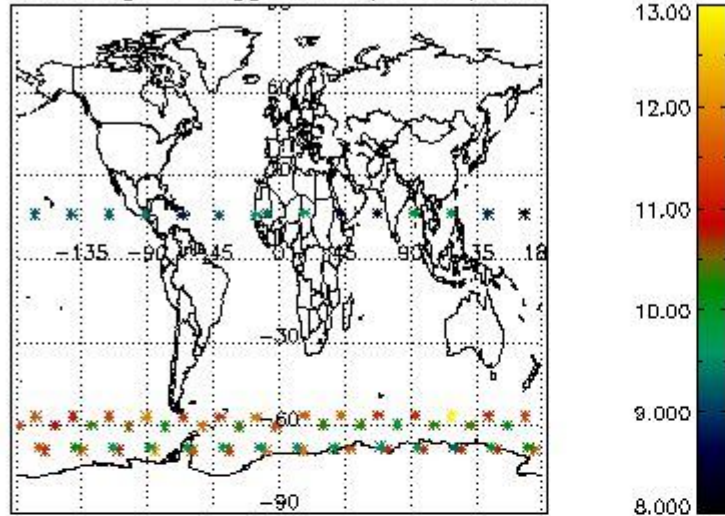

Percentage of flagged data per O3 profile