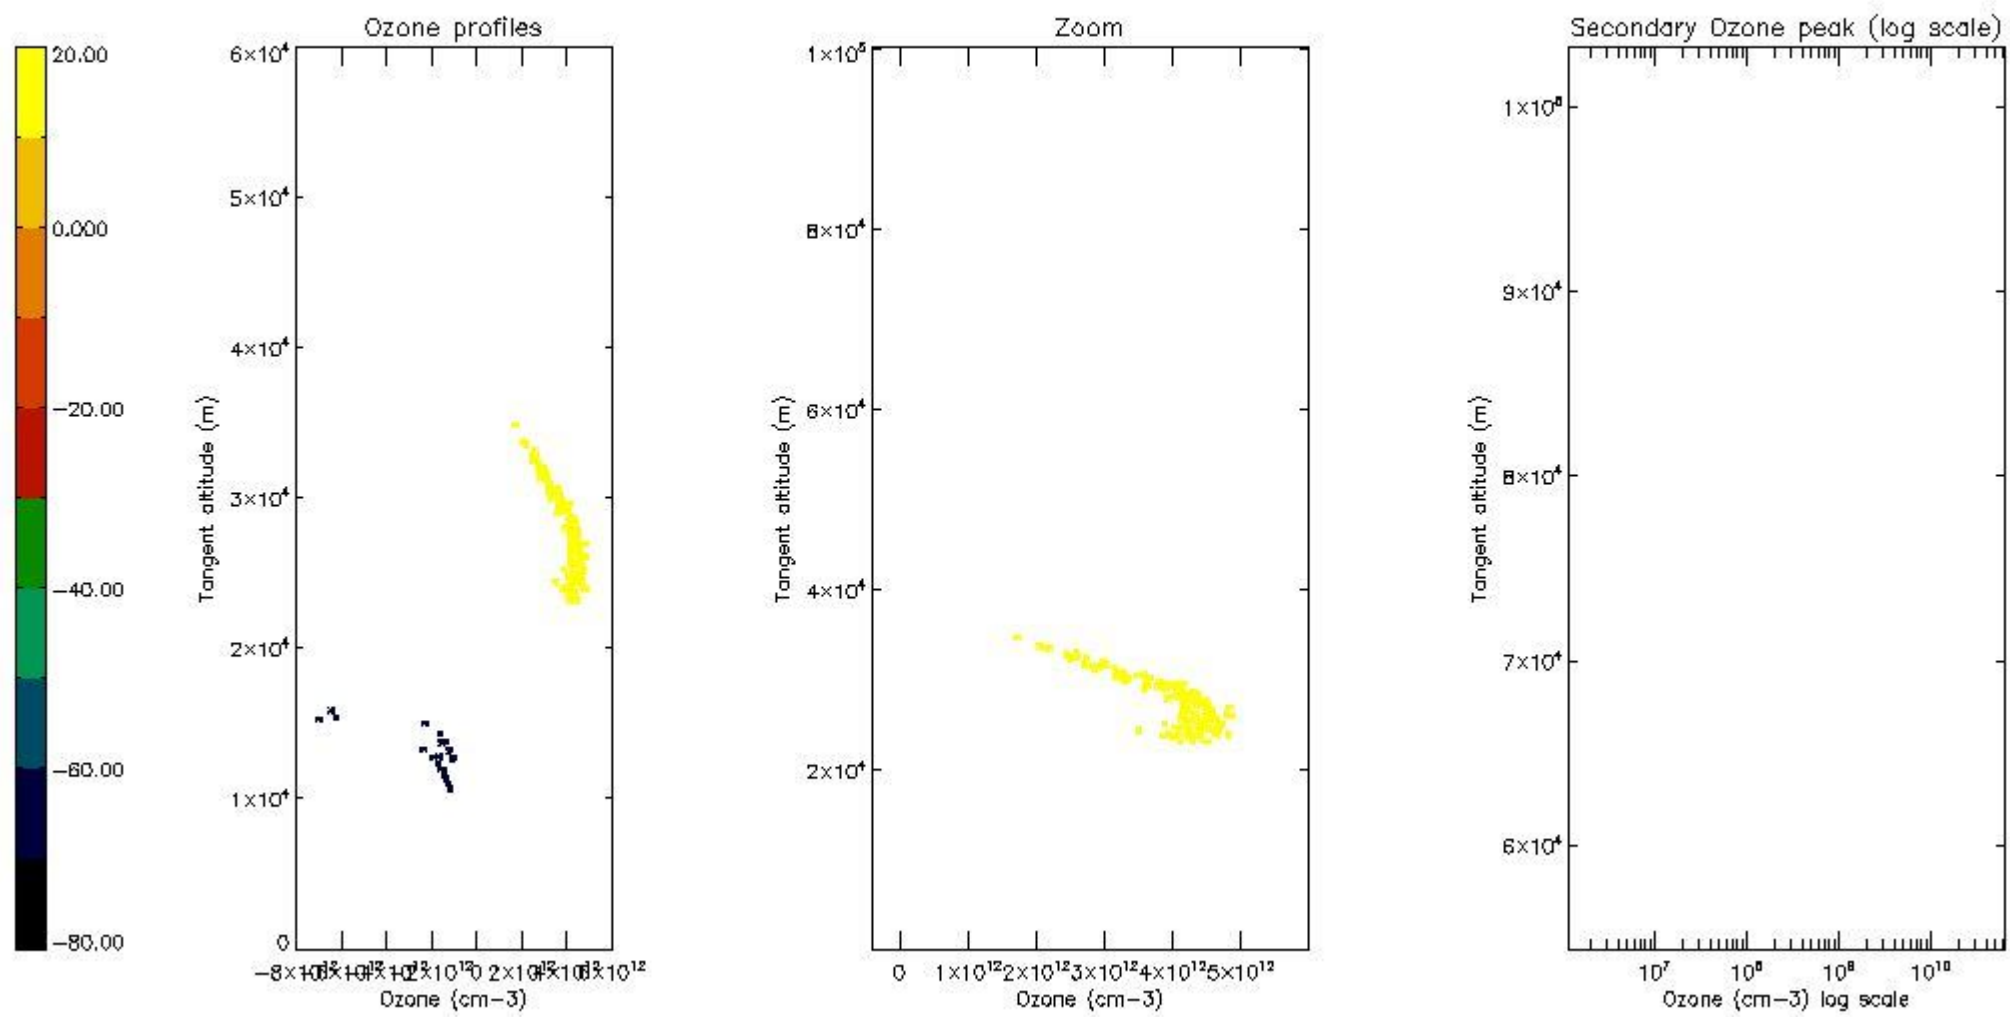

5.6 Plot NO₂ profiles for all STD (dark without errors)

The colorbar represents the latitude.