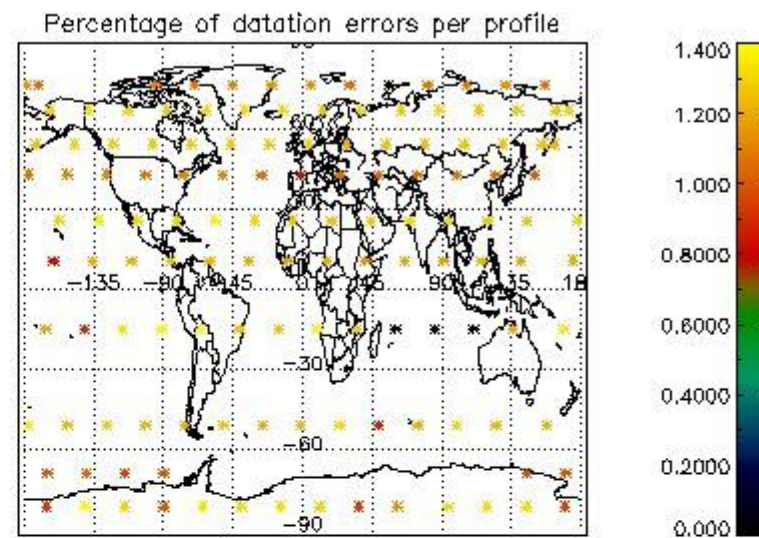

5. Trace gas profiles

5.1 Ozone statistics based on quality of products

The final quality of the products can be "measured" using the STD (Standard Deviation) attached to every point profile. This information is written to the parameter GOM_NL__2P/NL_LOCAL_SPECIES_DENSITY/o3_std of the level 2 products. The table below shows the statistics for given STD ranges.

The statistics are given with respect to the overall valid production:

- Products without fatal errors: GOM_NL__2P/MPH/PRODUCT_ERR=0
- Valid point profile: GOM_NL__2P/NL_LOCAL_SPECIES_DENSITY/pcd(0)=0

The 'Criteria' is applied to valid points of dark limb products:

- Products in dark limb illumination condition: GOM_NL__2P/NL_SUMMARY_QUALITY/obs_ill_cond=0
- Products without fatal errors: GOM_NL__2P/MPH/PRODUCT_ERR=0
- Valid point profile: GOM_NL__2P/NL_LOCAL_SPECIES_DENSITY/pcd(0)=0

So, the table below shows the percentage of dark limb and valid observations for each criteria with respect to the overall valid daily observations.

Criteria	% of total production
All STD	31
STD < 20	9