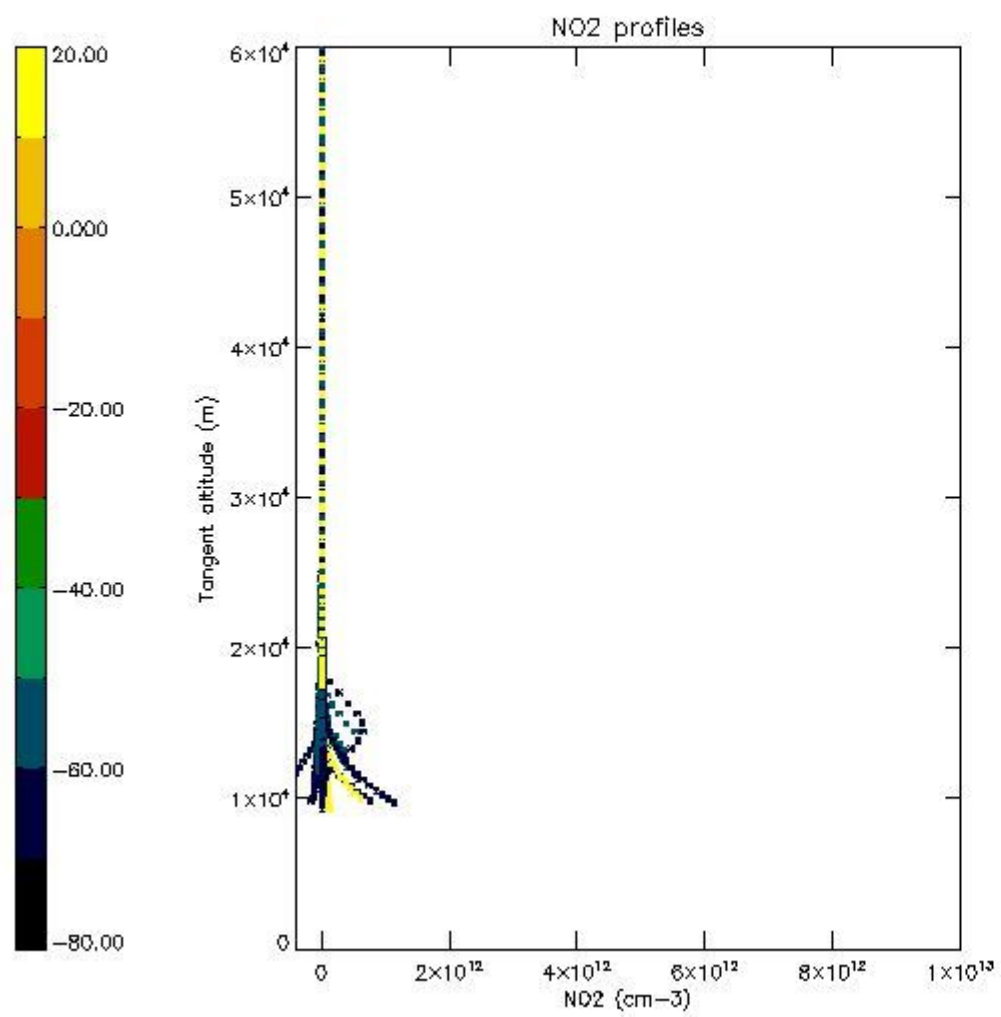

5.7 Plot NO3 profiles for all STD (dark without errors)

The colorbar represents the latitude.