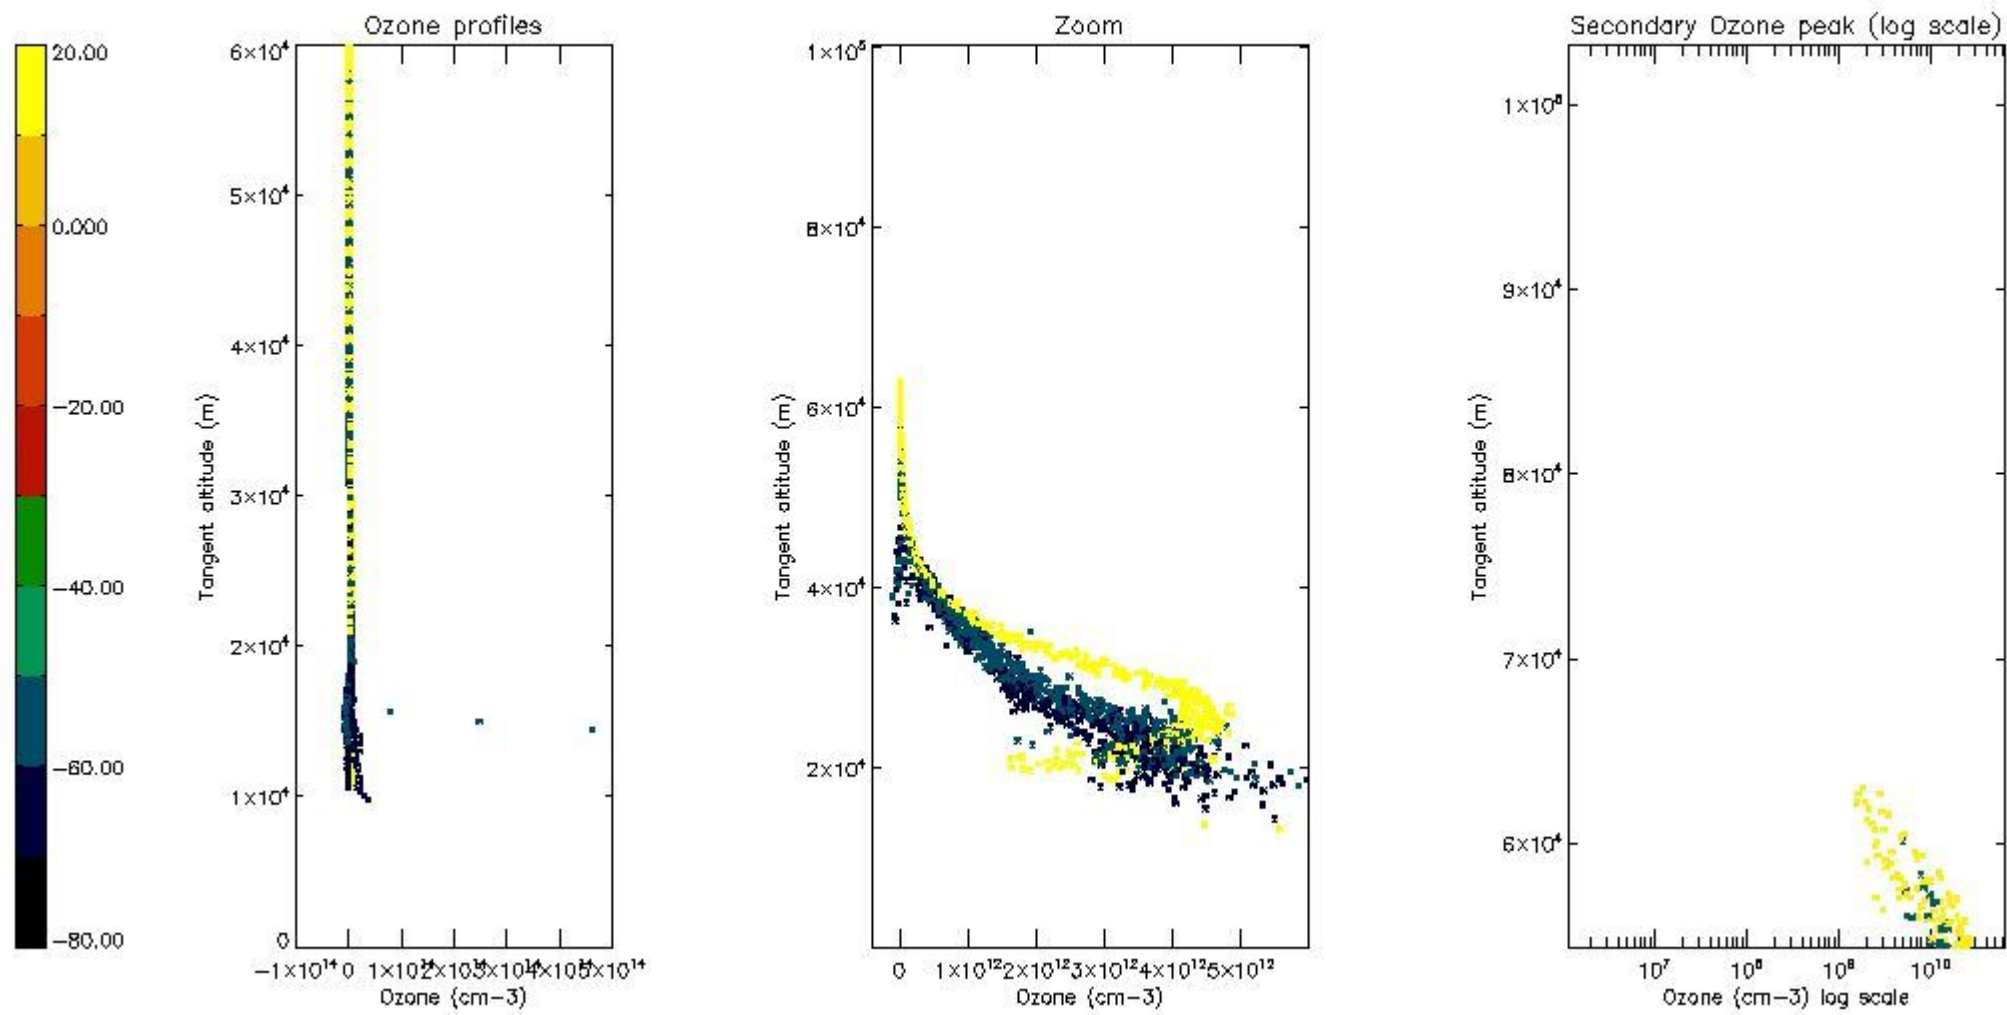

STD < 10	4
STD < 5	1

5.2 Plot ozone profiles for all STD (dark without errors)

The colorbar represents the latitude.

5.3 Plot ozone profiles where STD < 20% (dark without errors)

The colorbar represents the latitude.

5.4 Plot ozone profiles where $STD < 10\%$ (dark without errors)

The colorbar represents the latitude.

5.5 Plot ozone profiles where $STD < 5\%$ (dark without errors)

The colorbar represents the latitude.