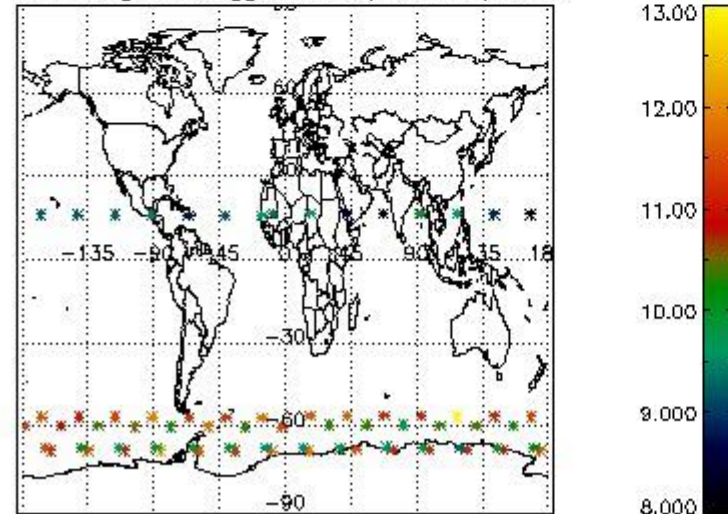

3.1 Plot quality information per product (time dependant)

3.2 Plot quality information per product (world map)

Percentage of flagged data per O3 profile

Percentage of flagged data per H2O profile

Percentage of flagged data per NO2 profile