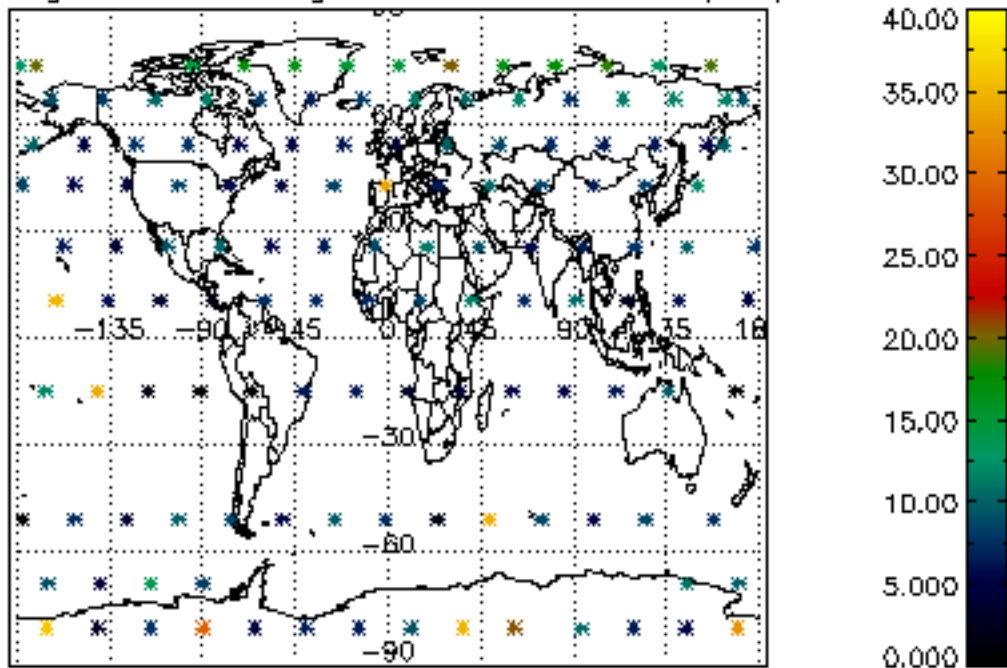

Percentage of star falling outside central band per profile