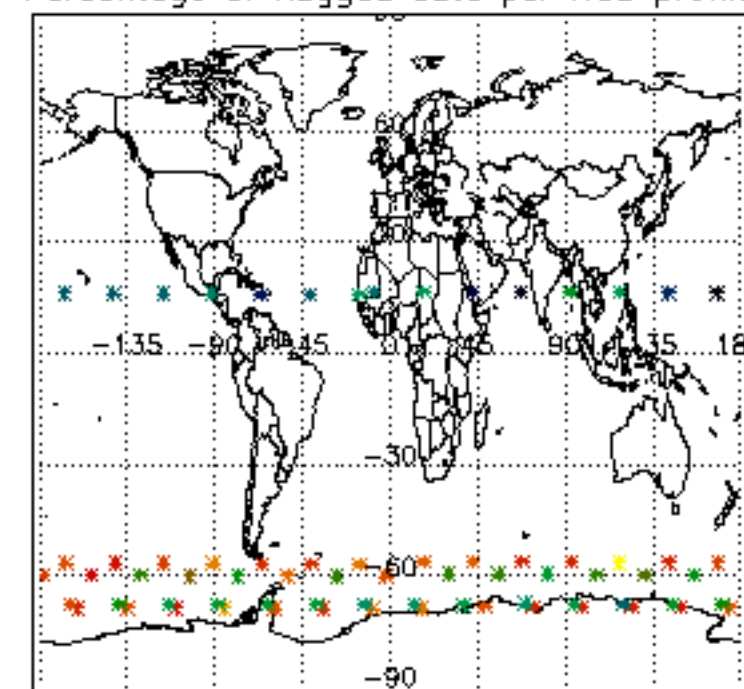

Percentage of flagged data per NO3 profile