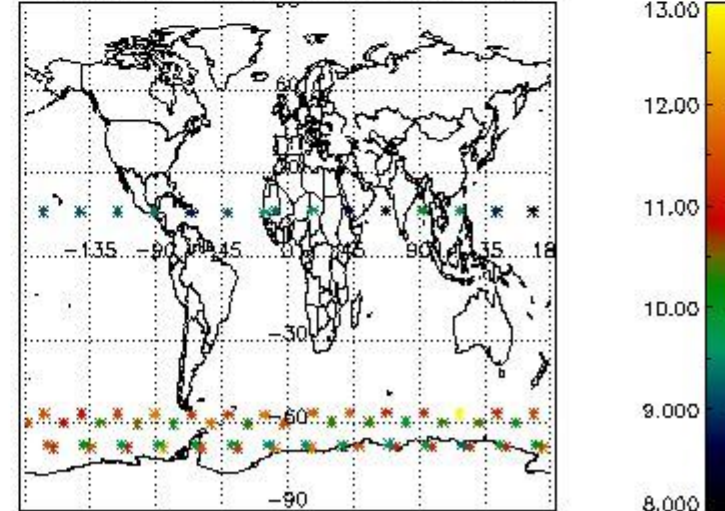

Percentage of flagged data per NO3 profile

4. Level 1 quality information per product

In this section it is plotted some information contained in the Quality Summary data set of the level 2 products that comes from the level 1b processing. Products without errors (error flag in the MPH set to "0") are used.

4.1 Plot quality information per product (time dependant) coming from level 1b processing

4.1.1 Plot level 1 quality information per product (time dependant): ENVISAT ASCENDING passes