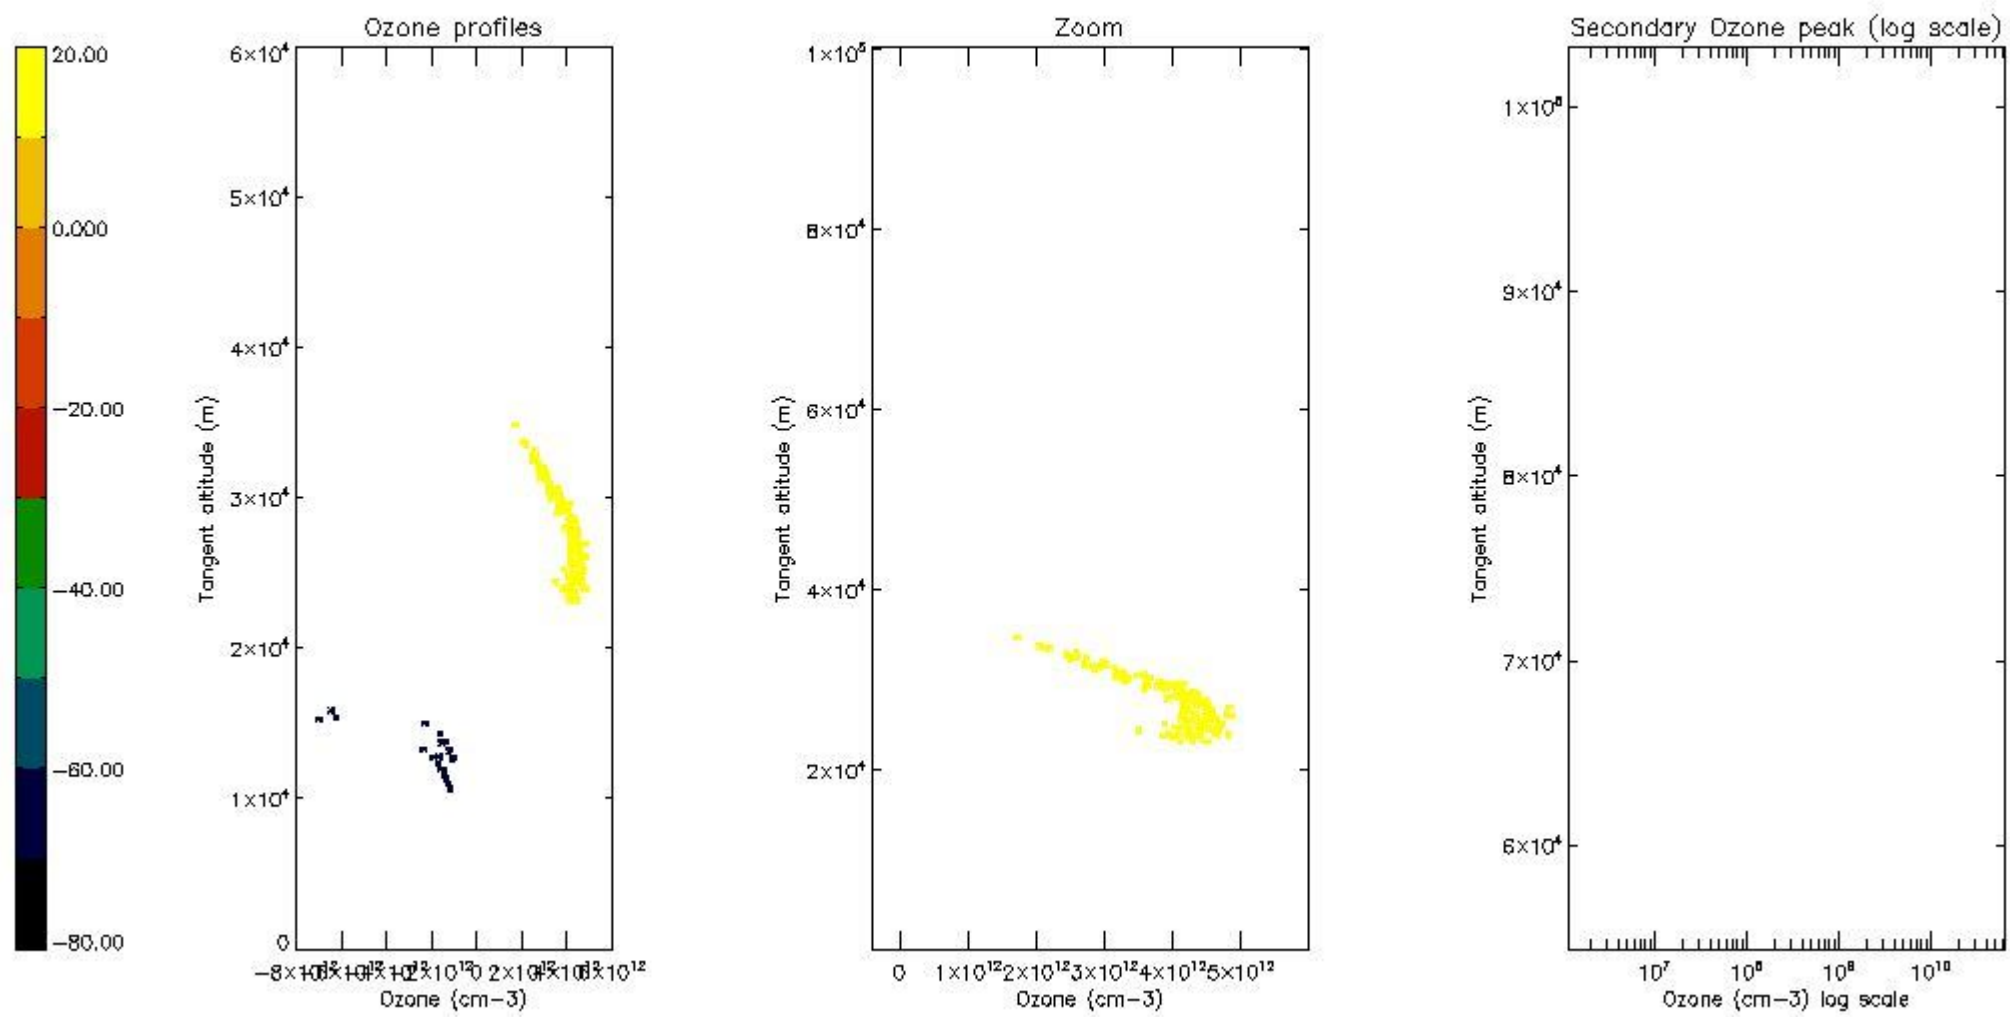

STD < 10	4
STD < 5	1

5.2 Plot ozone profiles for all STD (dark without errors)

The colorbar represents the latitude.

5.3 Plot ozone profiles where STD < 20% (dark without errors)

The colorbar represents the latitude.

5.4 Plot ozone profiles where $STD < 10\%$ (dark without errors)

The colorbar represents the latitude.

5.5 Plot ozone profiles where $STD < 5\%$ (dark without errors)

The colorbar represents the latitude.