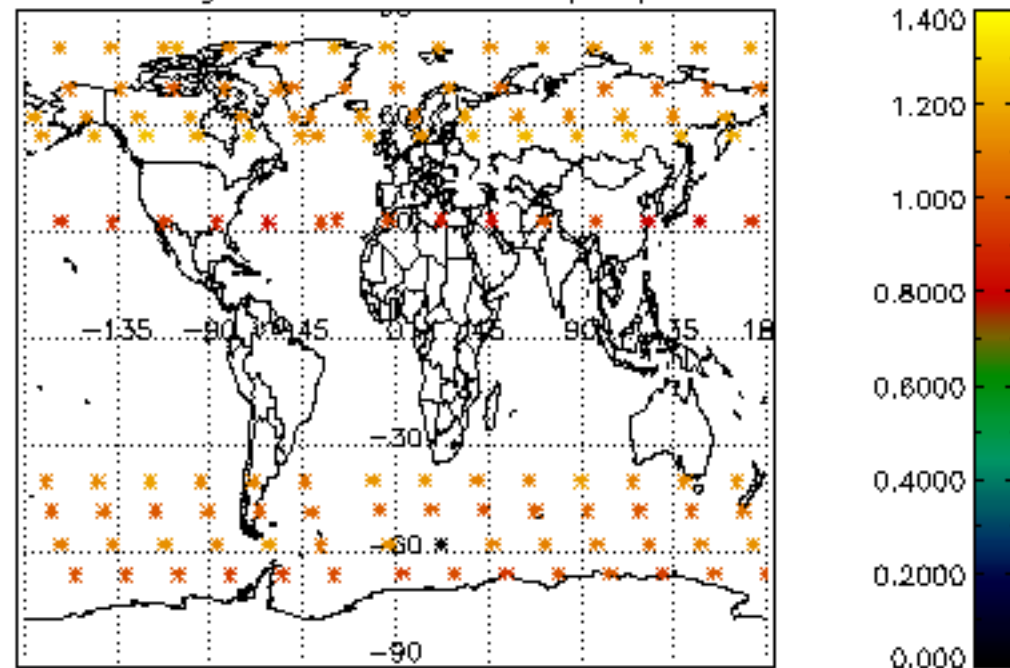

Percentage of flagged data per NO3 profile

Percentage of cosmic ray hits per profile

Percentage of datation errors per profile

Percentage of star falling outside central band per profile

Percentage of saturation errors per profile