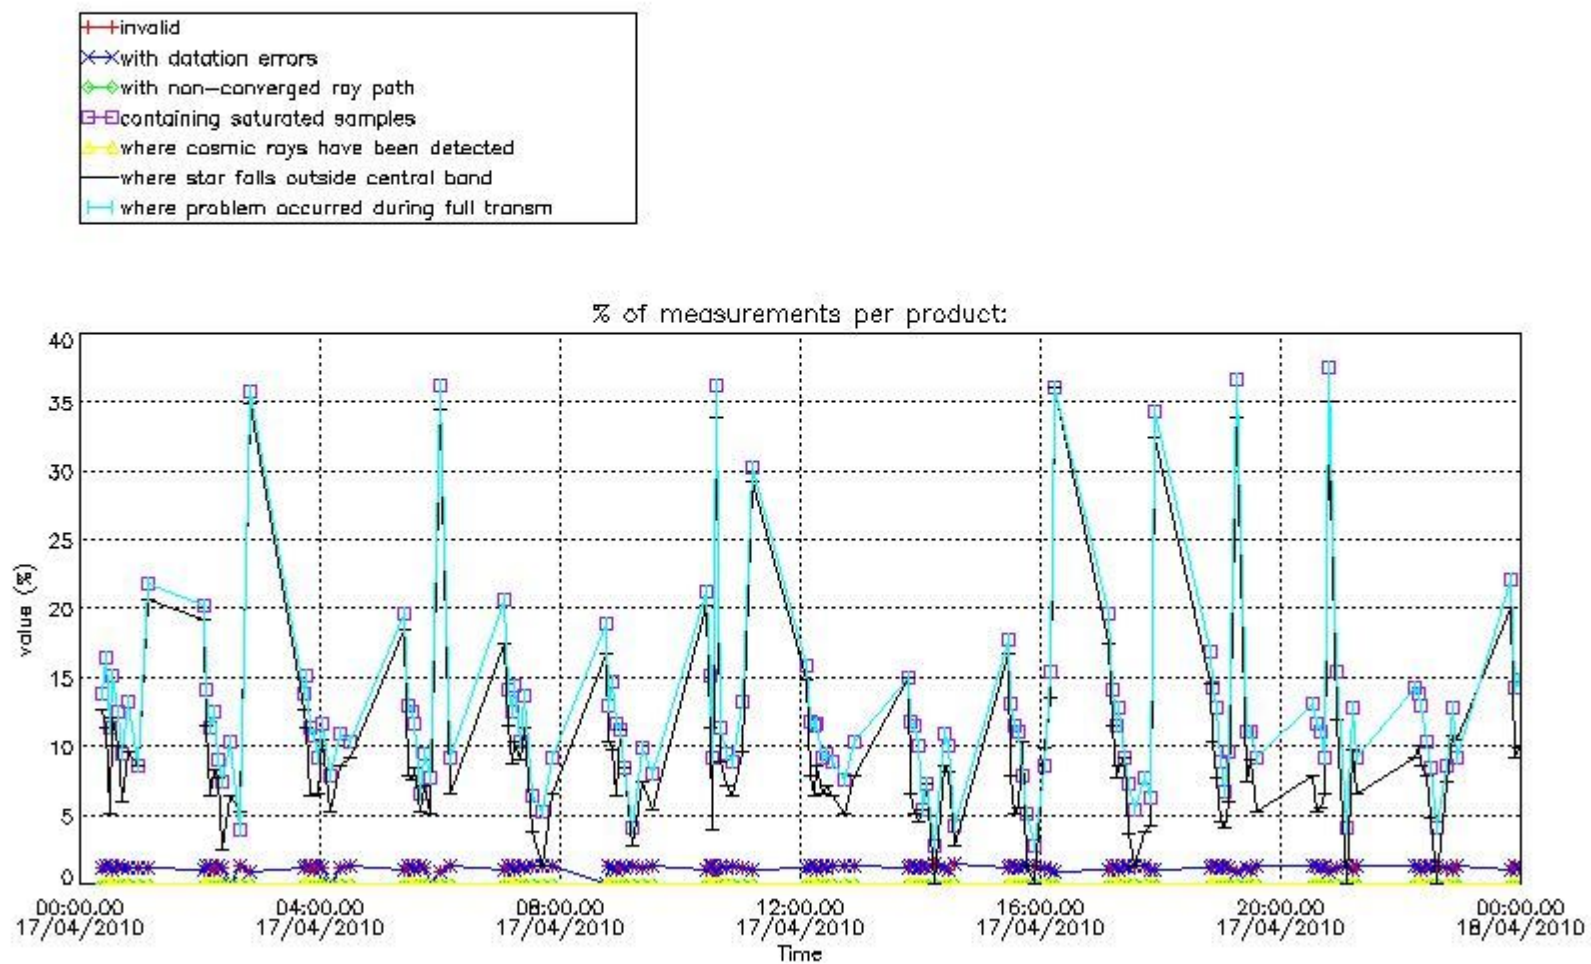

3.1 Plot quality information per product (time dependant)

3.2 Plot quality information per product (world map)

Percentage of flagged data per O3 profile

Percentage of flagged data per H2O profile

Percentage of flagged data per NO2 profile

Percentage of flagged data per NO3 profile

4. Level 1 quality information per product

In this section it is plotted some information contained in the Quality Summary data set of the level 2 products that comes from the level 1b processing. Products without errors (error flag in the MPH set to "0") are used.

4.1 Plot quality information per product (time dependant) coming from level 1b processing

4.1.1 Plot level 1 quality information per product (time dependant): ENVISAT ASCENDING passes

4.1.2 Plot level 1 quality information per product (time dependant): ENVI SAT DESCENDING passes