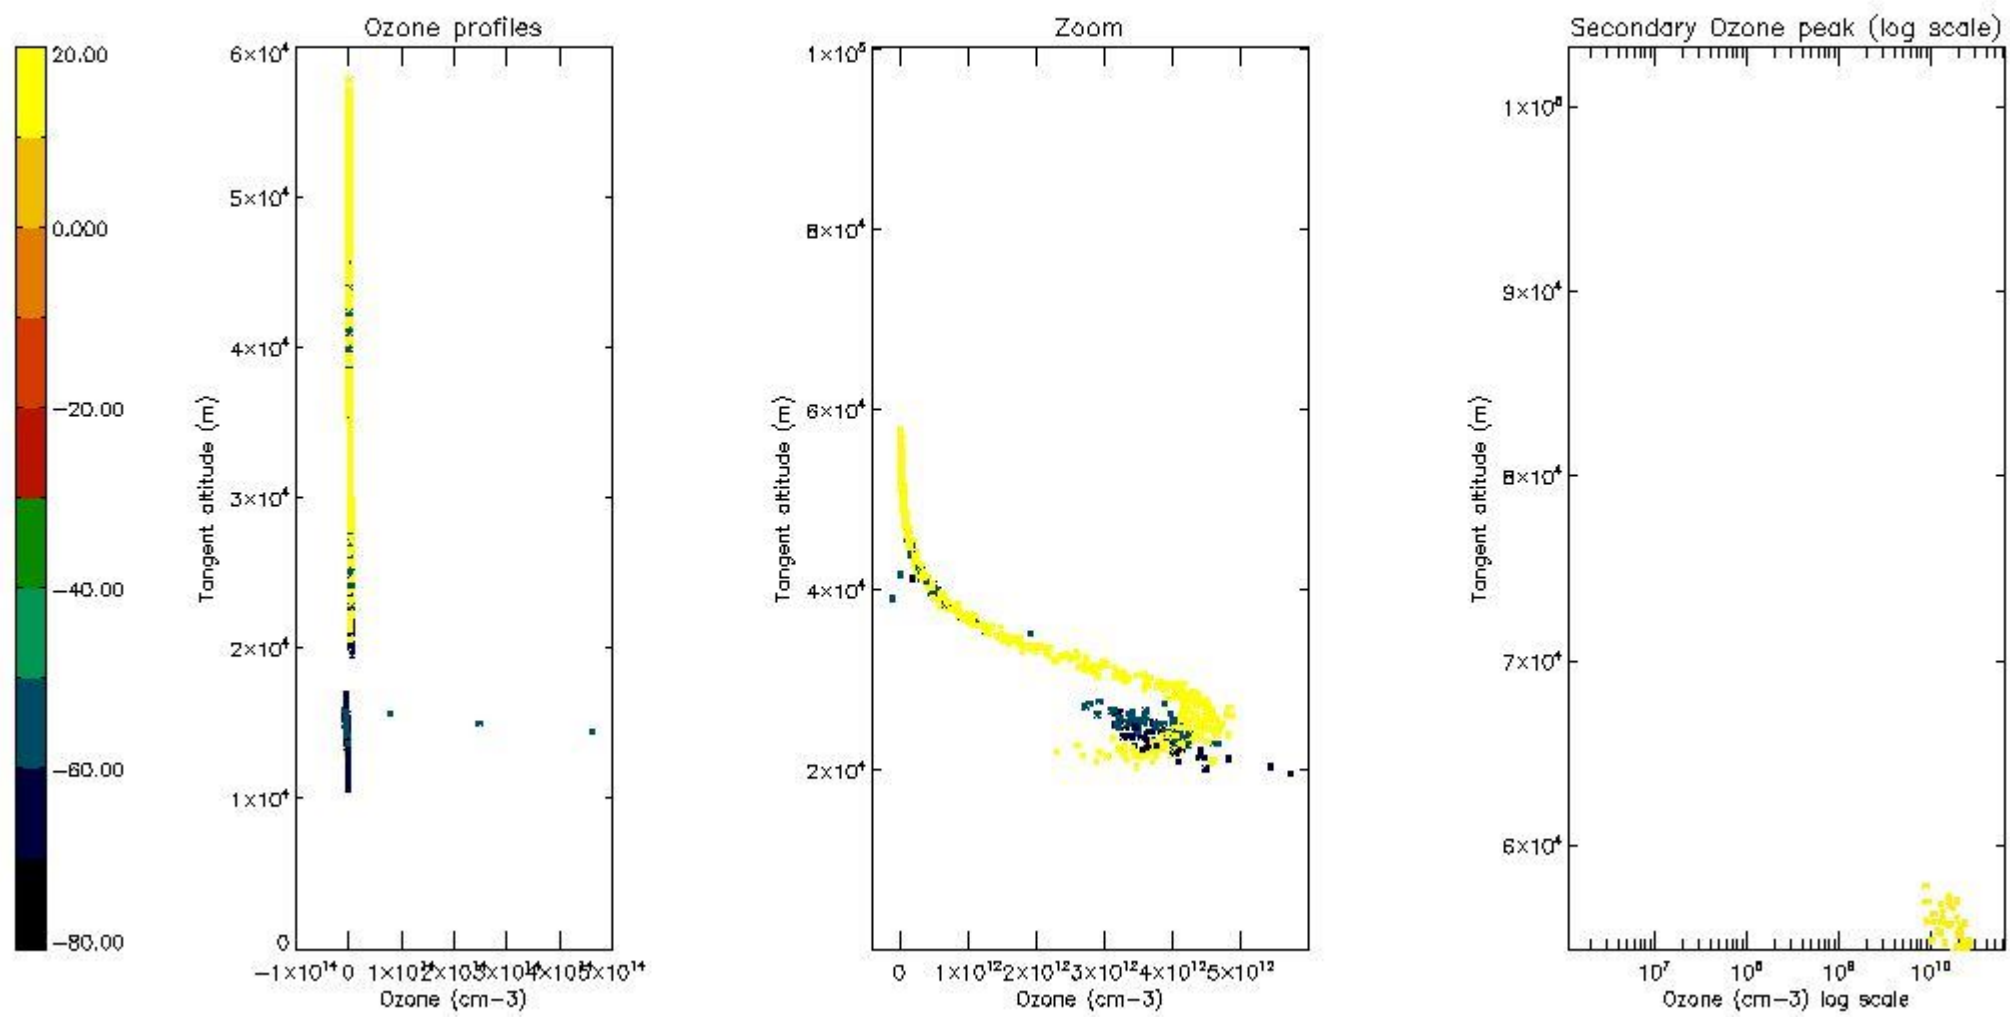

STD < 10	4
STD < 5	1

5.2 Plot ozone profiles for all STD (dark without errors)

The colorbar represents the latitude.

5.3 Plot ozone profiles where STD < 20% (dark without errors)

The colorbar represents the latitude.

5.4 Plot ozone profiles where $STD < 10\%$ (dark without errors)

The colorbar represents the latitude.

5.5 Plot ozone profiles where $STD < 5\%$ (dark without errors)

The colorbar represents the latitude.