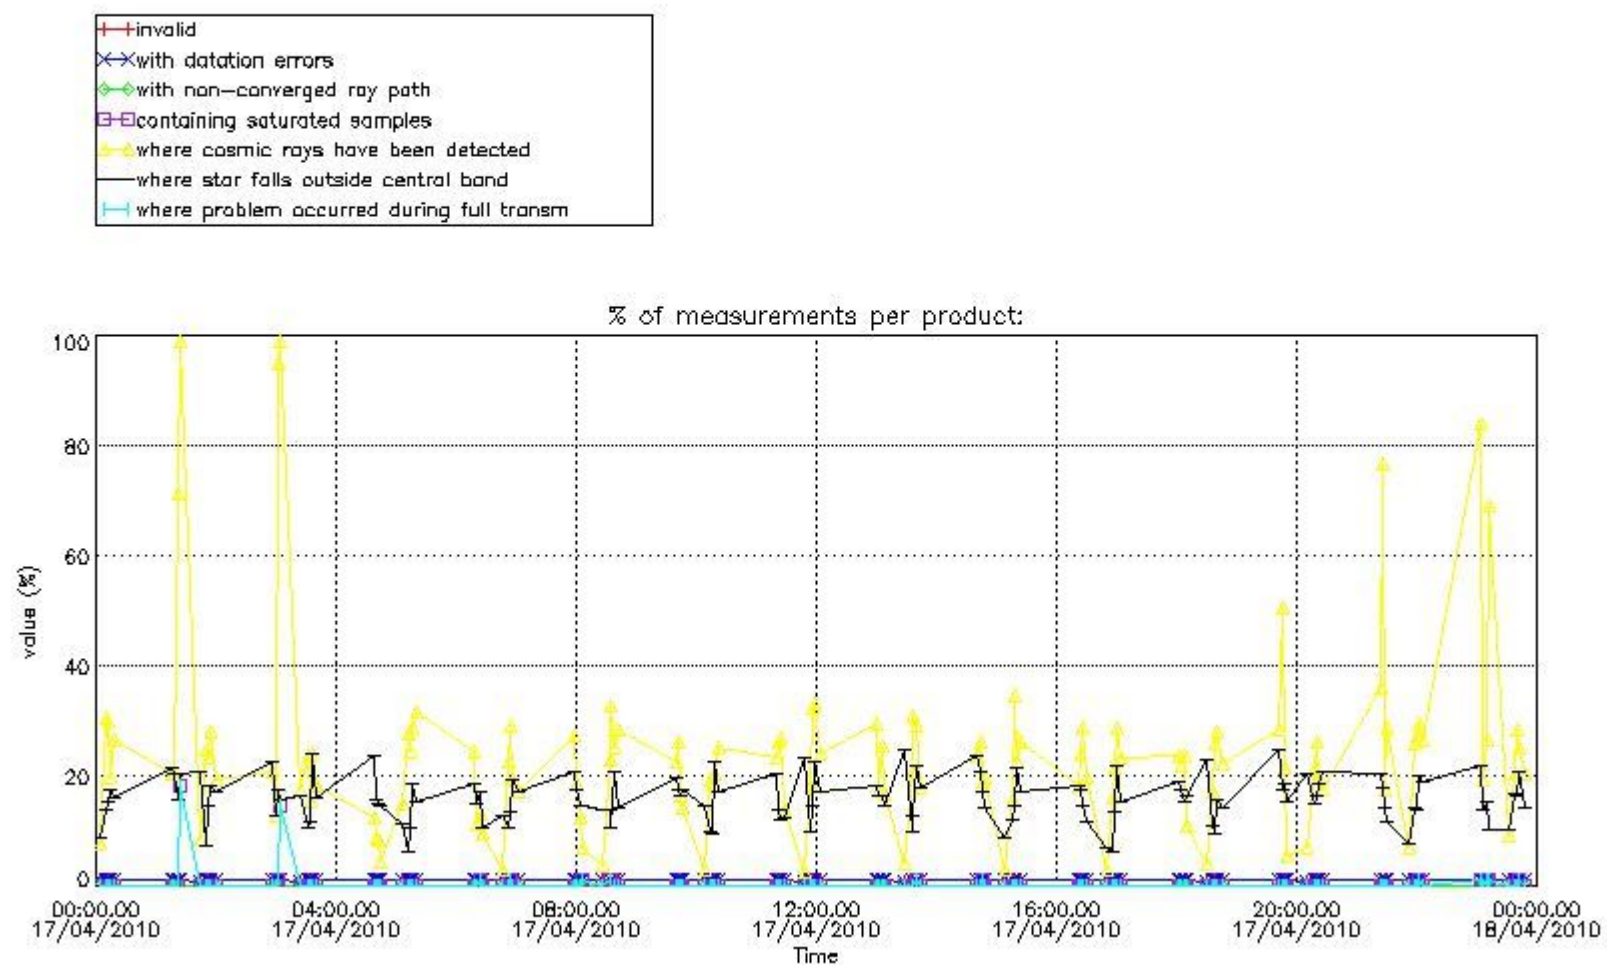

4.1.2 Plot level 1 quality information per product (time dependant): ENVI SAT DESCENDING passes