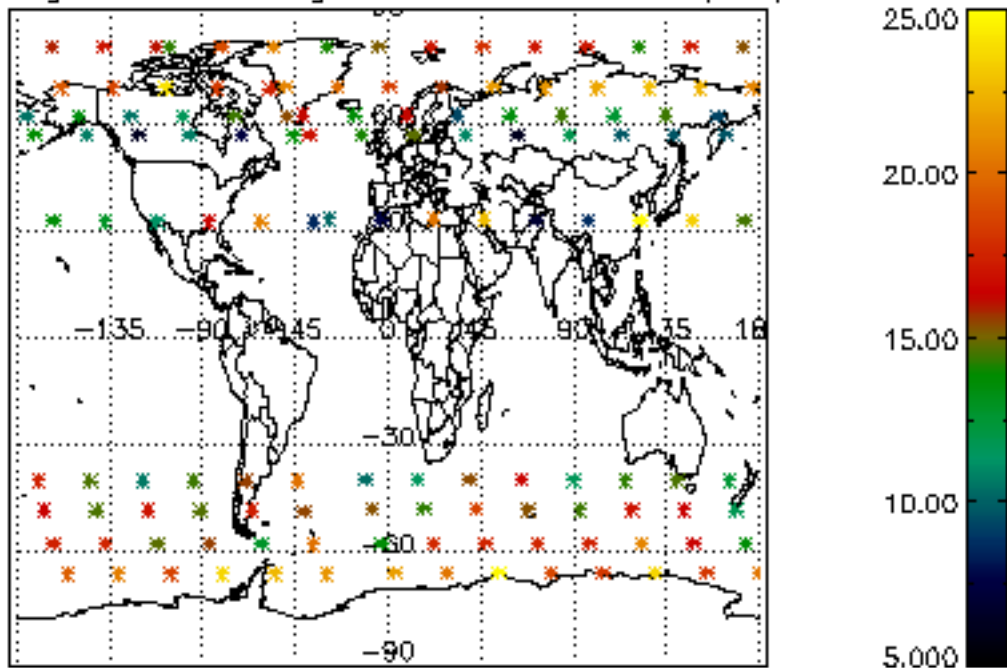

Percentage of cosmic ray hits per profile

Percentage of star falling outside central band per profile