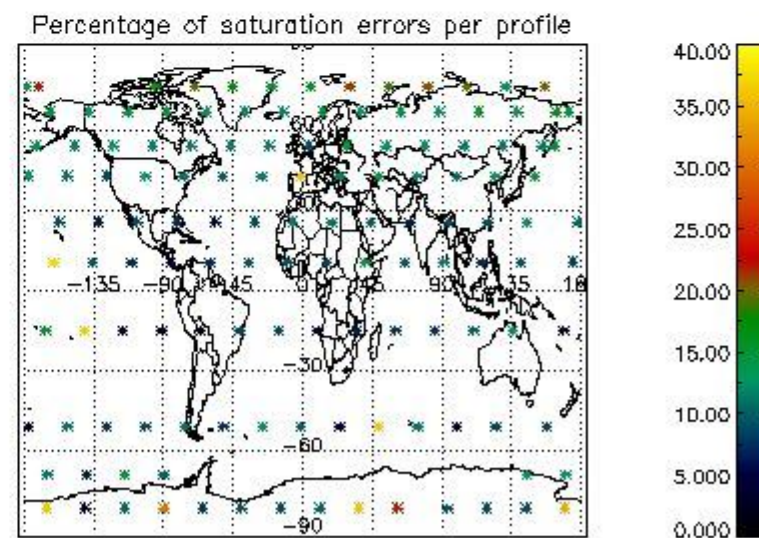

5. Trace gas profiles

5.1 Ozone statistics based on quality of products

The final quality of the products can be "measured" using the STD (Standard Deviation) attached to every point profile. This information is written to the parameter GOM_NL__2P/NL_LOCAL_SPECIES_DENSITY/o3_std of the level 2 products. The table below shows the statistics for given STD ranges.

The statistics are given with respect to the overall valid production:

- Products without fatal errors: GOM_NL__2P/MPH/PRODUCT_ERR=0
- Valid point profile: GOM_NL__2P/NL_LOCAL_SPECIES_DENSITY/pcd(0)=0

The 'Criteria' is applied to valid points of dark limb products:

- Products in dark limb illumination condition: GOM_NL__2P/NL_SUMMARY_QUALITY/obs_ill_cond=0
- Products without fatal errors: GOM_NL__2P/MPH/PRODUCT_ERR=0
- Valid point profile: GOM_NL__2P/NL_LOCAL_SPECIES_DENSITY/pcd(0)=0

So, the table below shows the percentage of dark limb and valid observations for each criteria with respect to the overall valid daily observations.

Criteria	% of total production
All STD	31
STD < 20	9