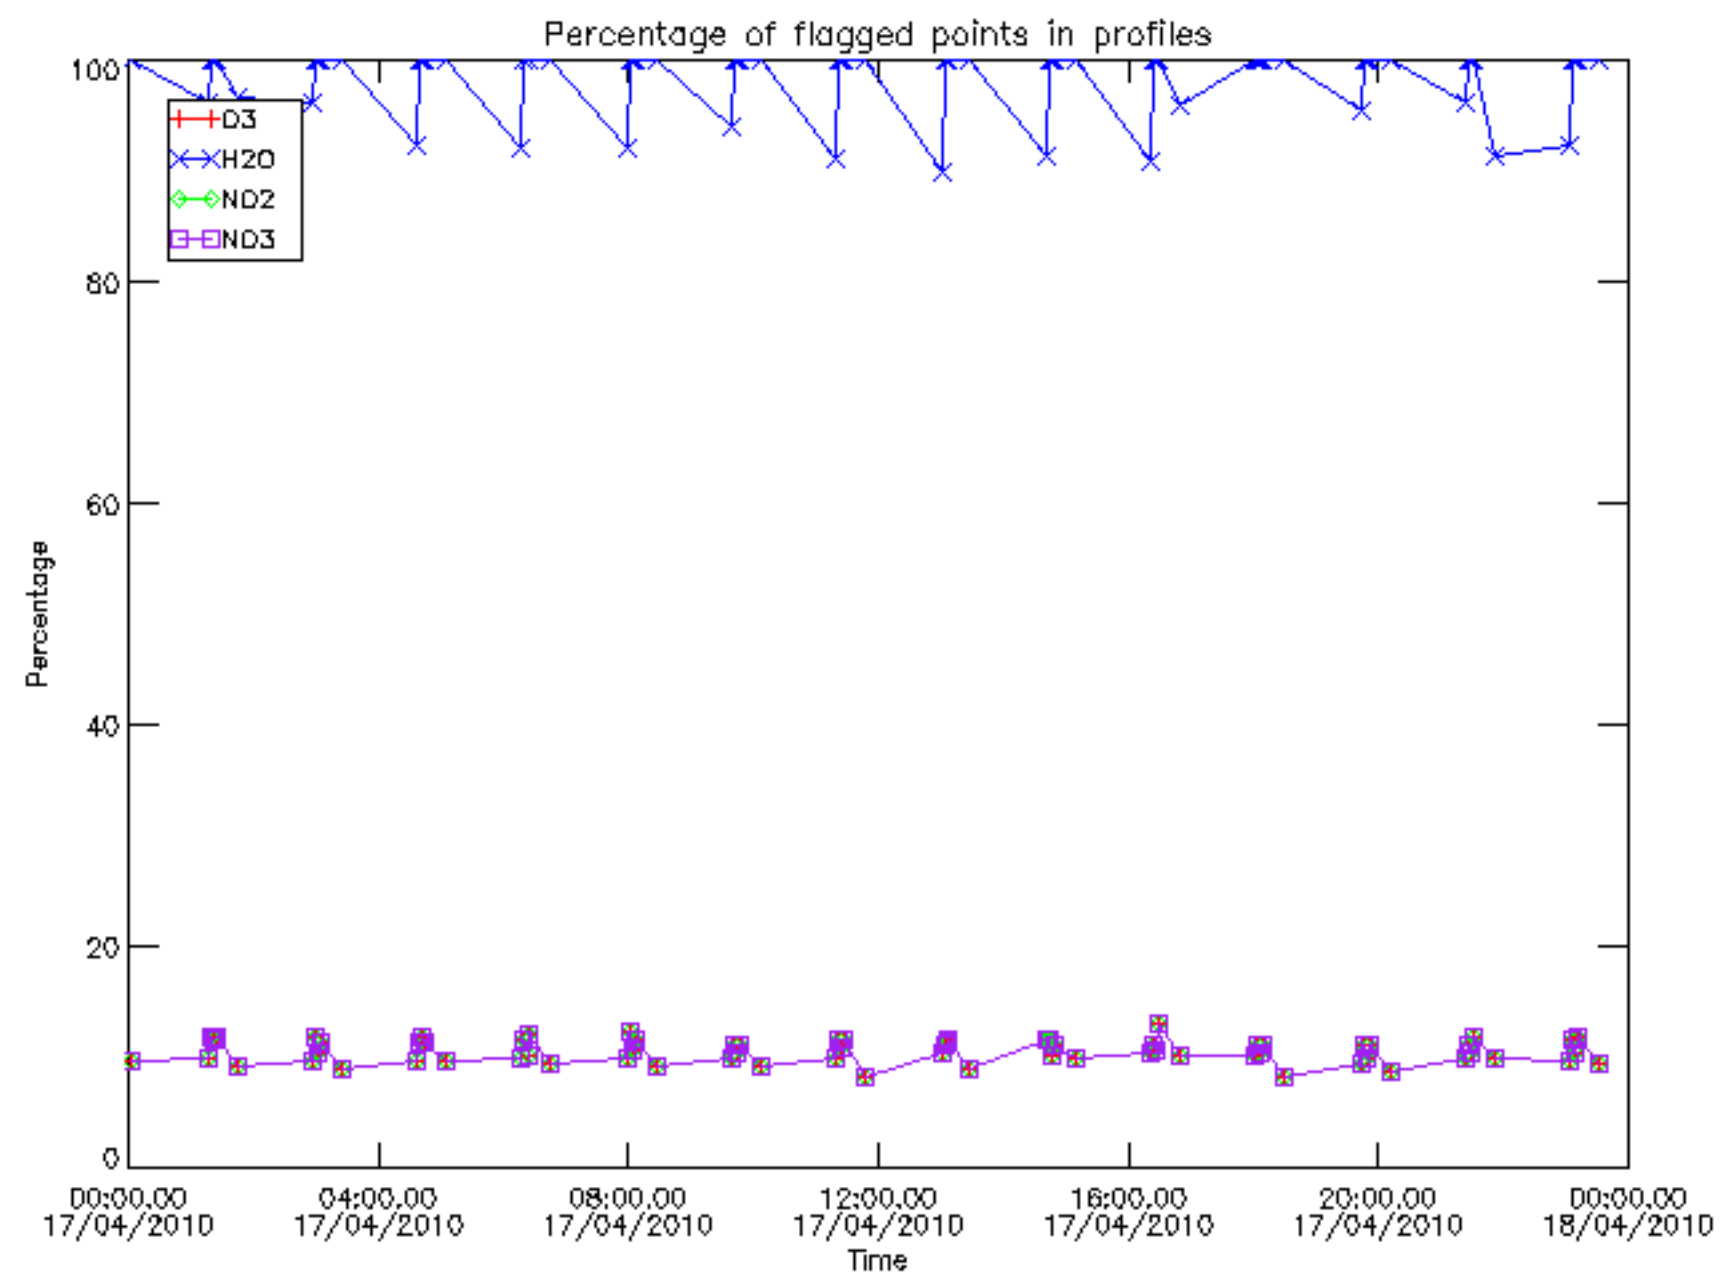

Percentage of flagged data per D3 profile

Percentage of flagged data per H2O profile