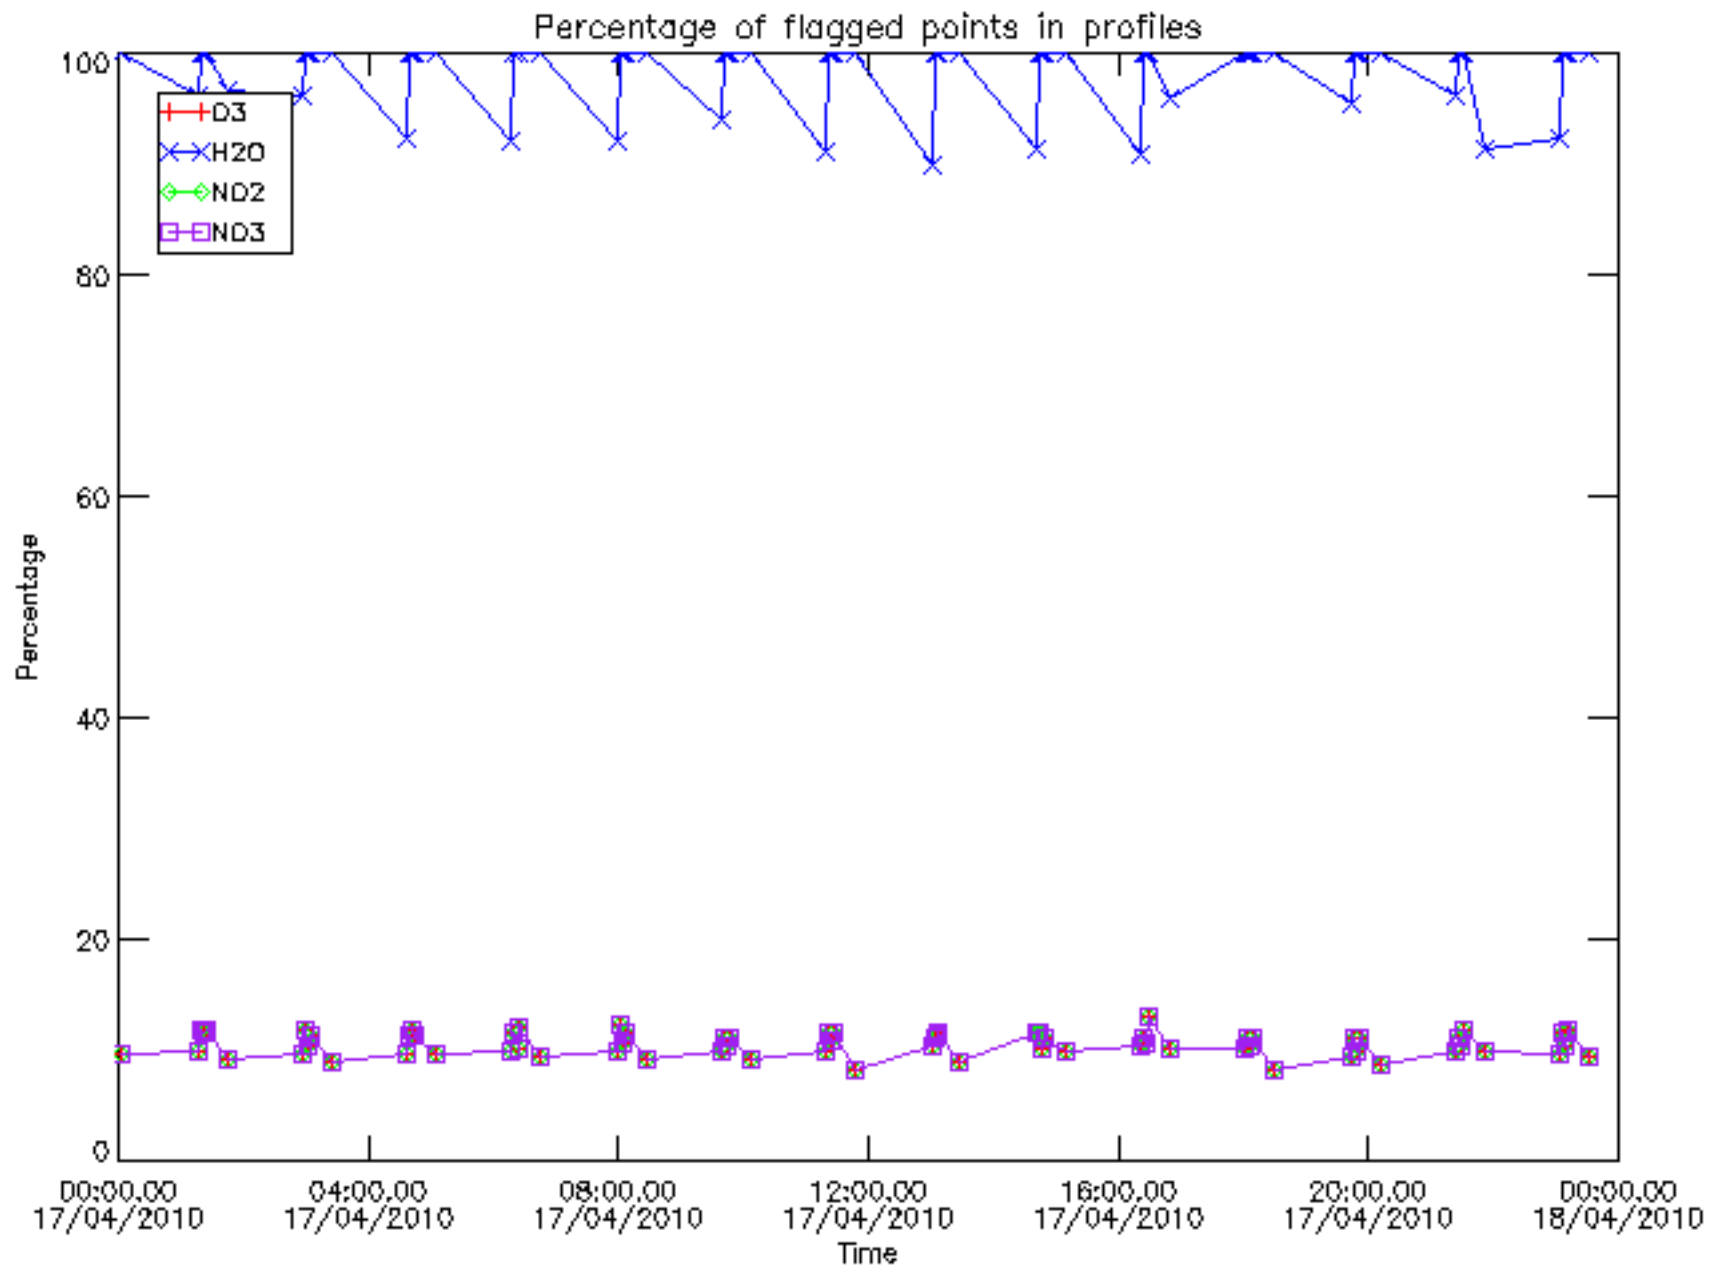

Percentage of flagged data per D3 profile

Percentage of flagged data per H2O profile