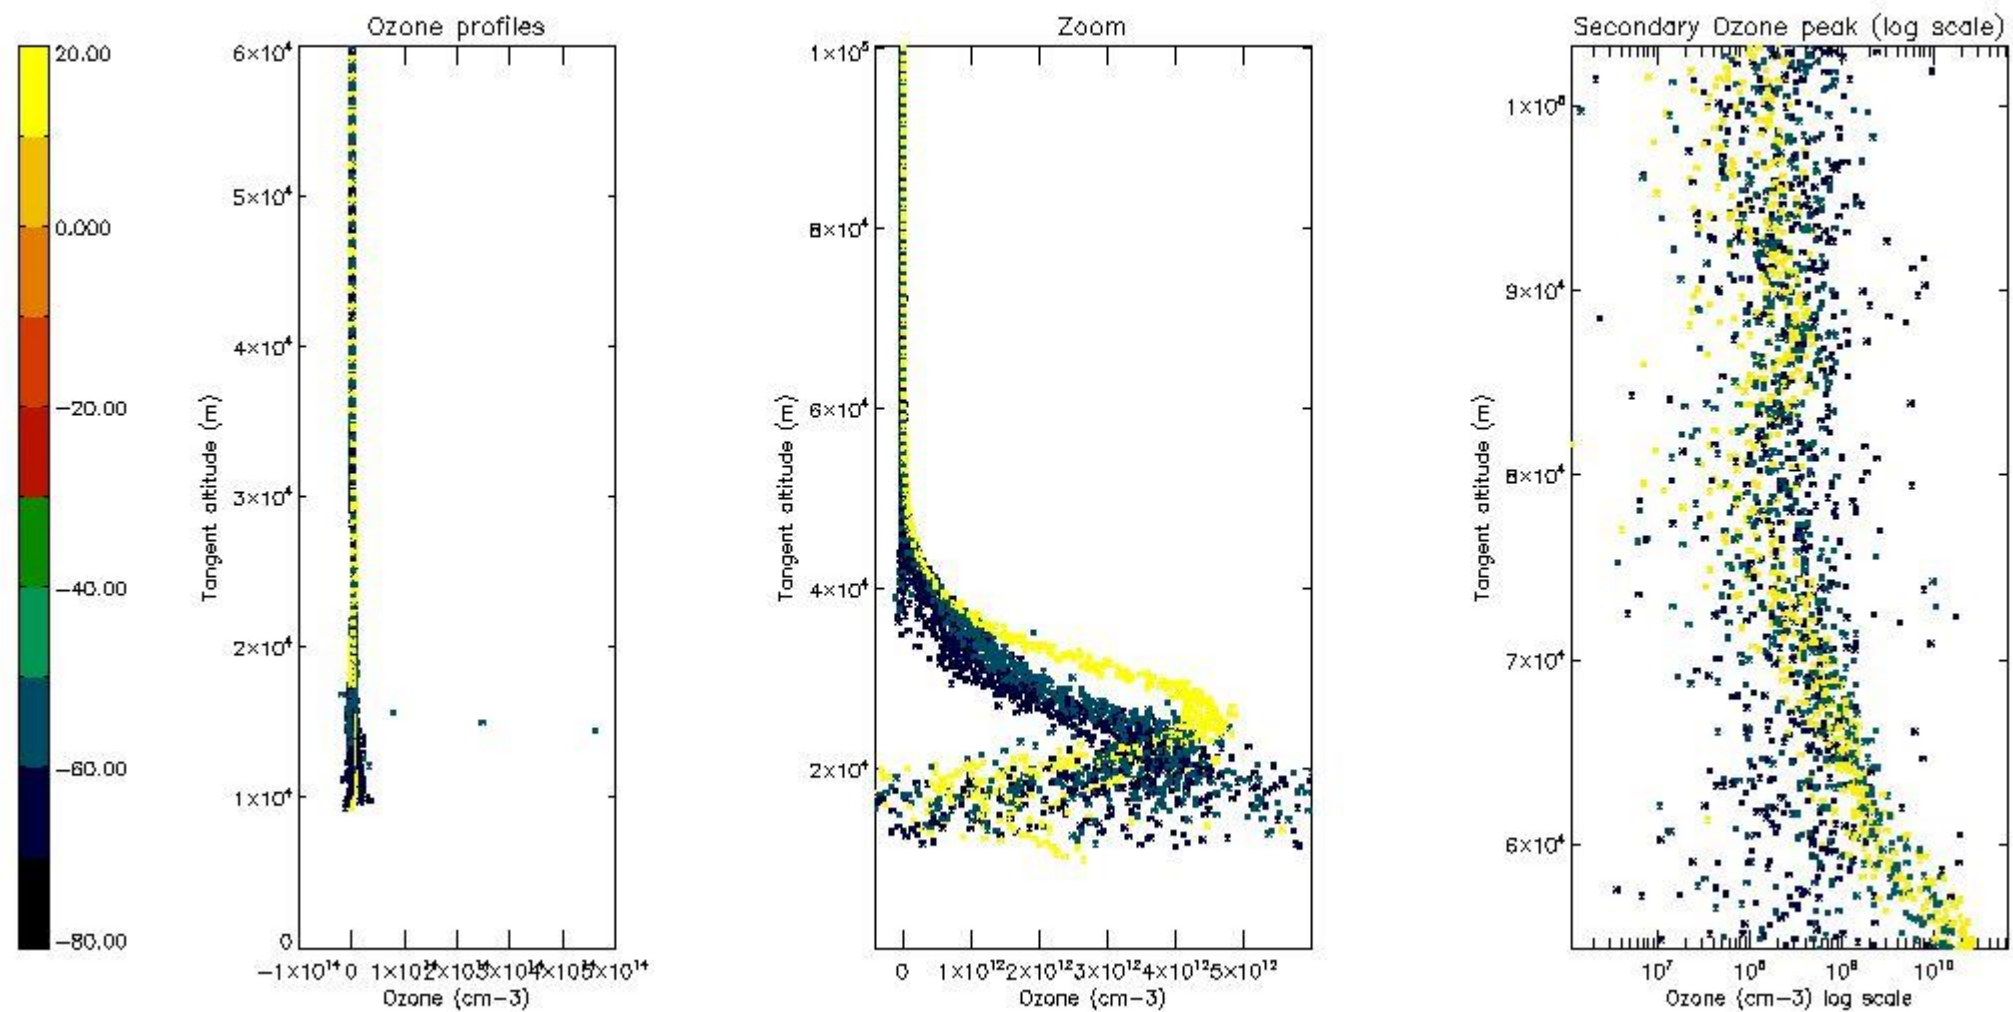

STD < 10	4
STD < 5	1

5.2 Plot ozone profiles for all STD (dark without errors)

The colorbar represents the latitude.

5.3 Plot ozone profiles where STD < 20% (dark without errors)

The colorbar represents the latitude.