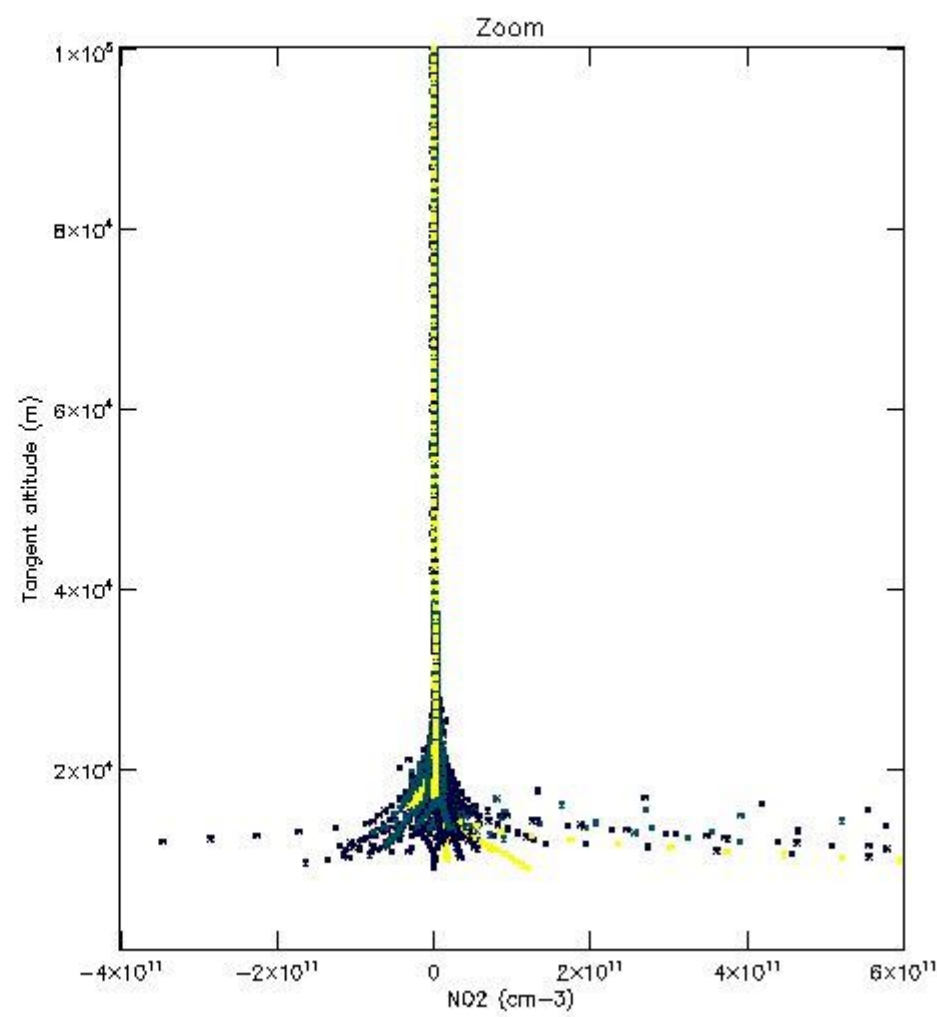

5.7 Plot NO3 profiles for all STD (dark without errors)

The colorbar represents the latitude.