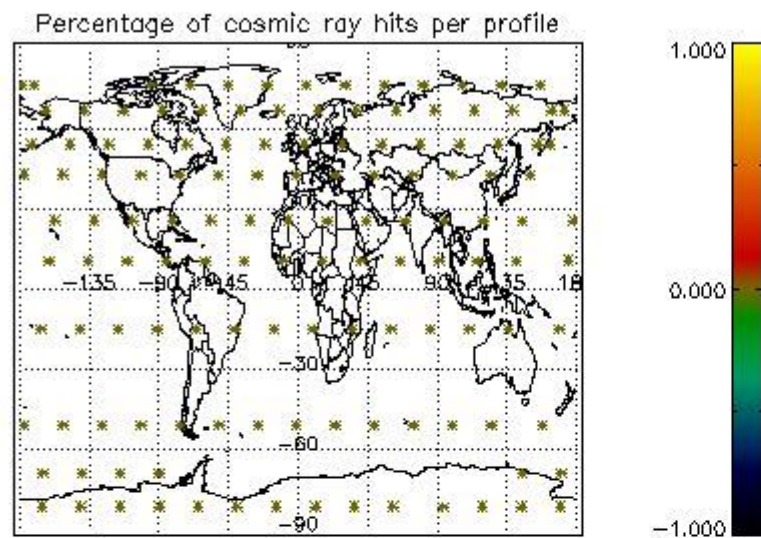

4.2.2 Plot level 1 quality information per product (world map): ENVISAT DESCENDING passes

5. Trace gas profiles

5.1 Ozone statistics based on quality of products

The final quality of the products can be "measured" using the STD (Standard Deviation) attached to every point profile. This information is written to the parameter GOM_NL__2P/NL_LOCAL_SPECIES_DENSITY/o3_std of the level 2 products. The table below shows the statistics for given STD ranges.

The statistics are given with respect to the overall valid production:

- Products without fatal errors: GOM_NL__2P/MPH/PRODUCT_ERR=0
- Valid point profile: GOM_NL__2P/NL_LOCAL_SPECIES_DENSITY/pcd(0)=0

The 'Criteria' is applied to valid points of dark limb products:

- Products in dark limb illumination condition: GOM_NL__2P/NL_SUMMARY_QUALITY/obs_ill_cond=0
- Products without fatal errors: GOM_NL__2P/MPH/PRODUCT_ERR=0
- Valid point profile: GOM_NL__2P/NL_LOCAL_SPECIES_DENSITY/pcd(0)=0

So, the table below shows the percentage of dark limb and valid observations for each criteria with respect to the overall valid daily observations.

Criteria	% of total production
All STD	31
STD < 20	9