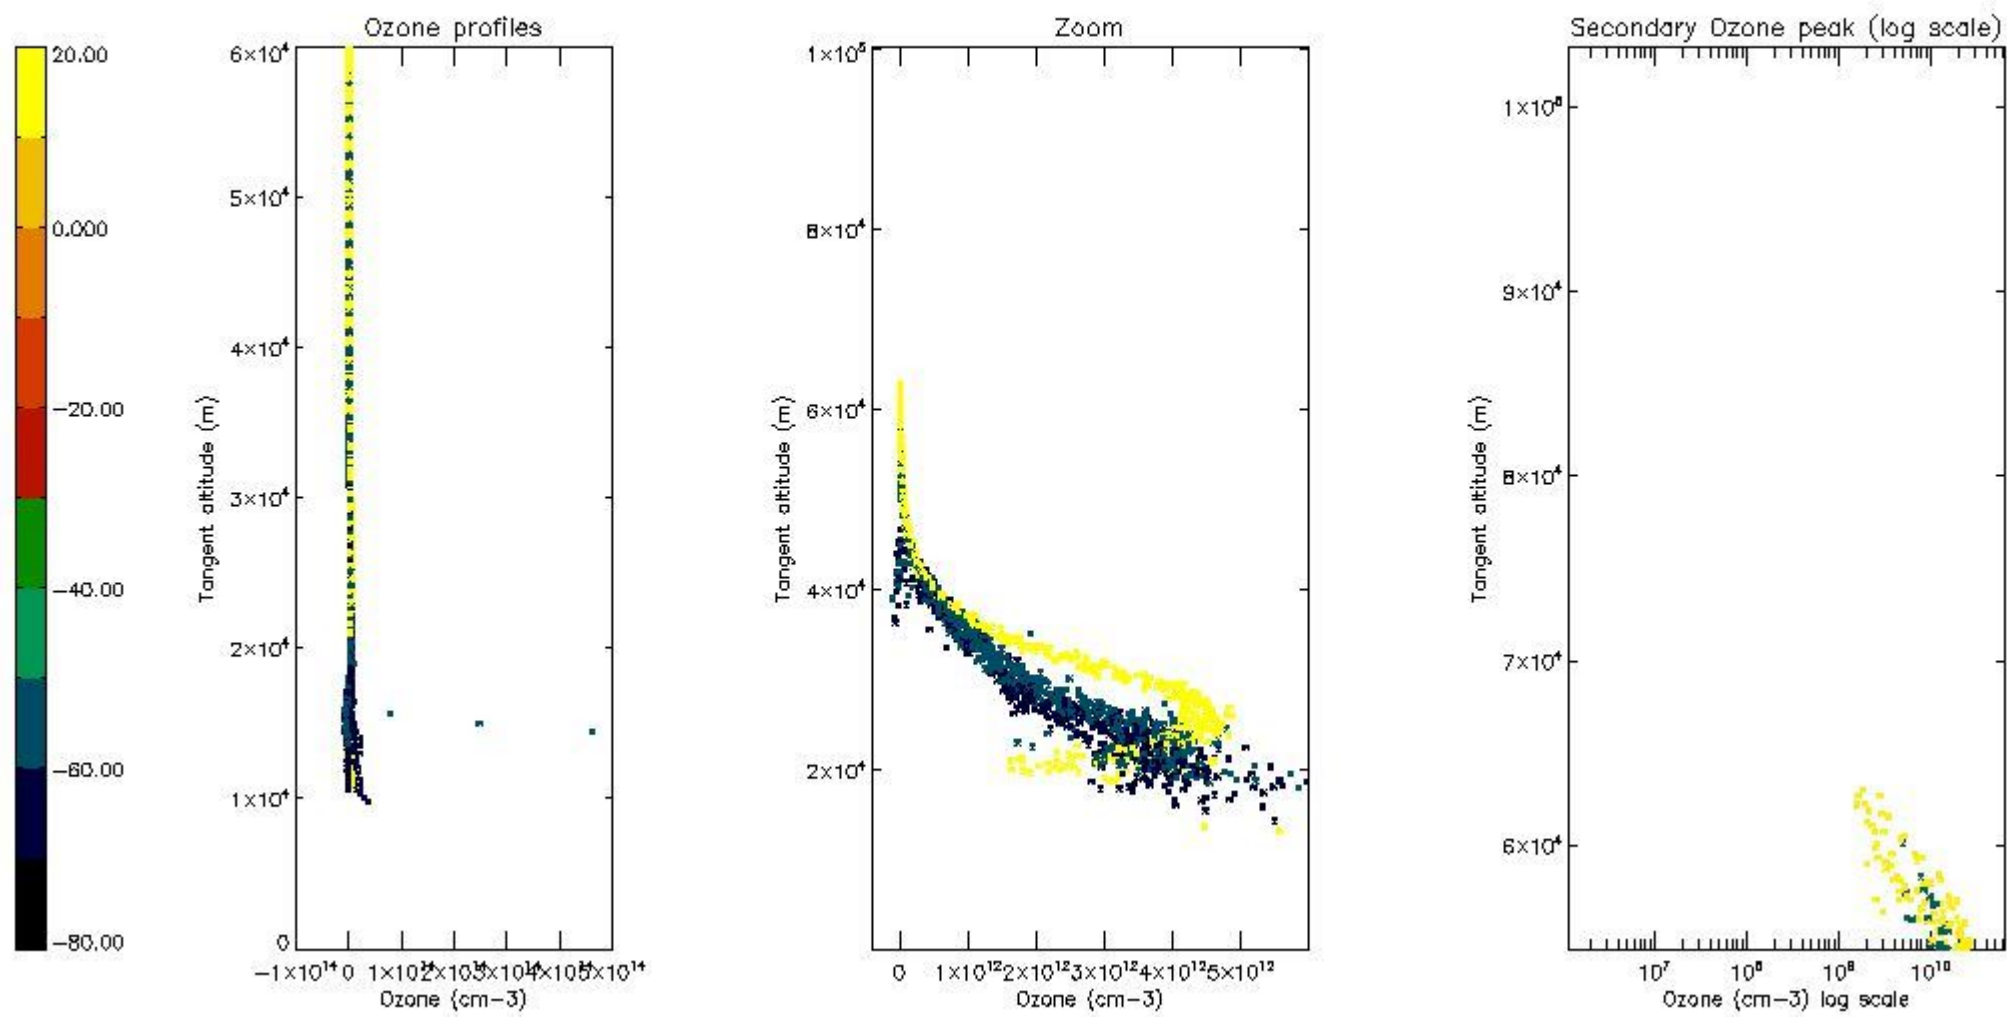

STD < 10	4
STD < 5	1

5.2 Plot ozone profiles for all STD (dark without errors)

The colorbar represents the latitude.

5.3 Plot ozone profiles where STD < 20% (dark without errors)

The colorbar represents the latitude.