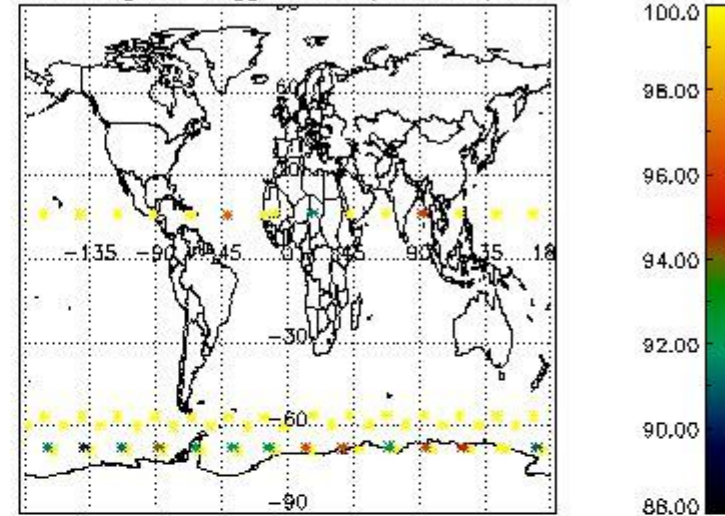

3.1 Plot quality information per product (time dependant)

3.2 Plot quality information per product (world map)

Percentage of flagged data per O3 profile

Percentage of flagged data per H2O profile

Percentage of flagged data per NO2 profile