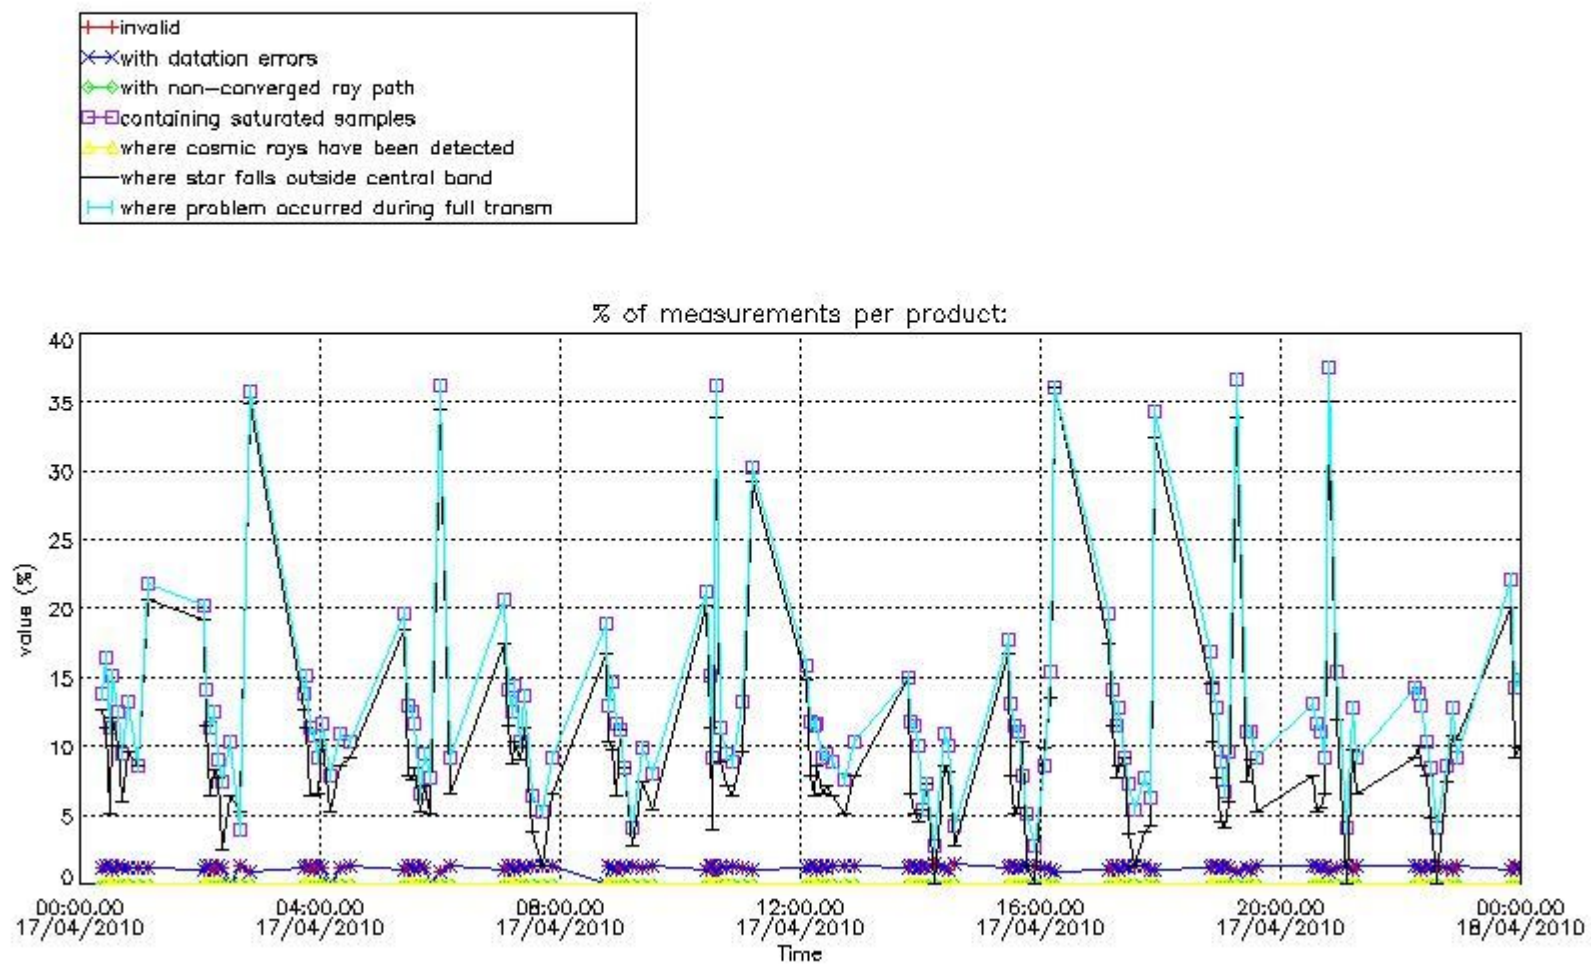

4.2 Plot quality information per product coming from level 1b processing (world map)

4.2.1 Plot level 1 quality information per product (world map): ENVISAT ASCENDING passes