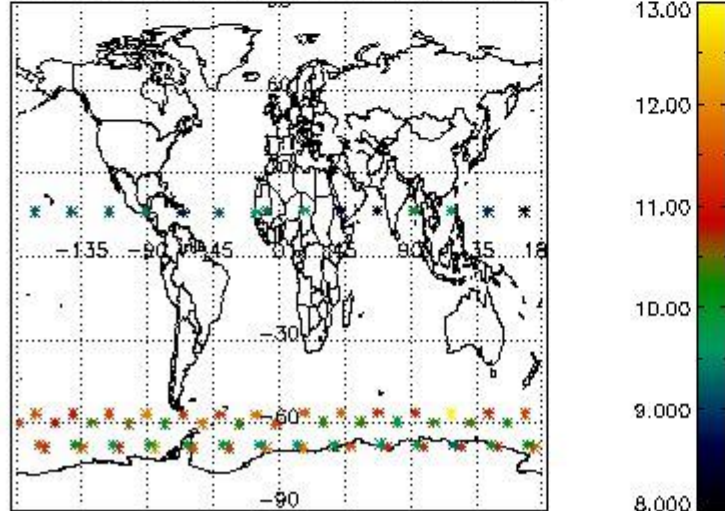

3.1 Plot quality information per product (time dependant)

3.2 Plot quality information per product (world map)

Percentage of flagged data per O3 profile

Percentage of flagged data per H2O profile

Percentage of flagged data per NO2 profile