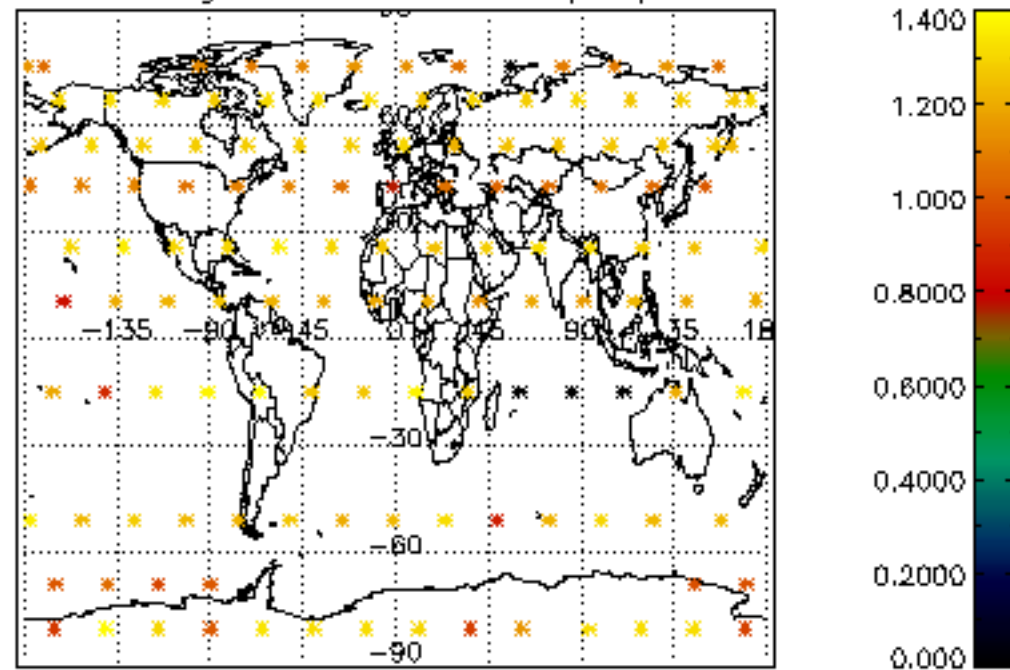

Percentage of datation errors per profile

Percentage of star falling outside central band per profile

Percentage of saturation errors per profile

Percentage of cosmic ray hits per profile

Percentage of datation errors per profile