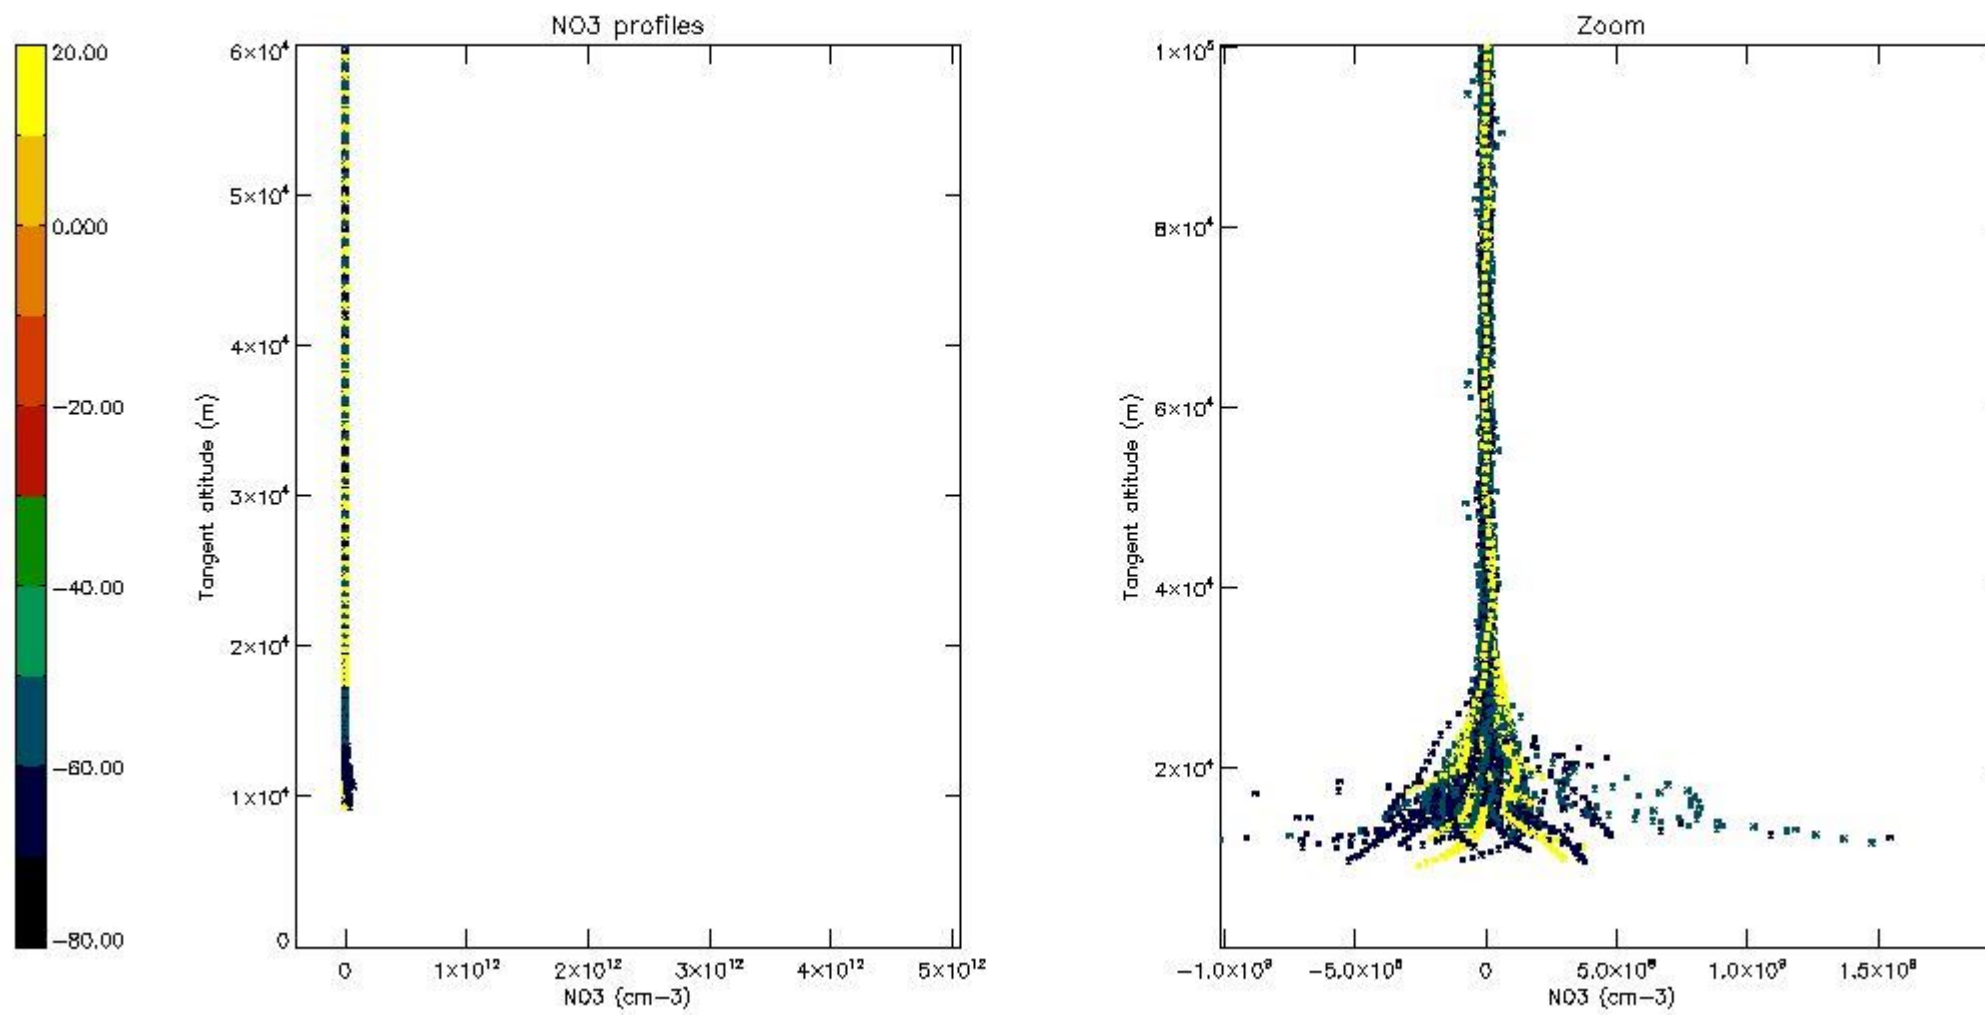

6. Auxiliary Data Files used for the production reported in section 2

The number reported in the third column indicates since which file (see list in section 2) the corresponding auxiliary file has been used. The fourth column is the date of those product files.

Type	Auxiliary Filename	Used since product	Used since product date
INST_PHYS_CHARACTERISTICS	GOM_INS_AXVIEC20091111_143220_20030716_120000_20500101_000000	1	17-APR-2010 00:03:24
LEVEL-2_PROC_CONFIG	GOM_PR2_AXVIEC20091111_152718_20020301_000000_20500101_000000	1	17-APR-2010 00:03:24
CROSS_SECTIONS_FILE	GOM_CRS_AXVIEC20091111_154832_20020301_000000_20500101_000000	1	17-APR-2010 00:03:24