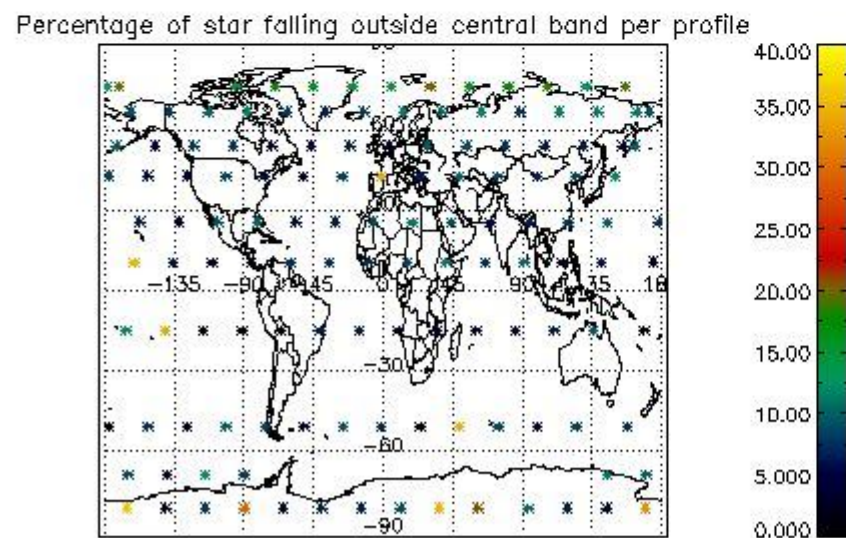

5. Trace gas profiles

5.1 Ozone statistics based on quality of products

The final quality of the products can be "measured" using the STD (Standard Deviation) attached to every point profile. This information is written to the parameter GOM_NL__2P/NL_LOCAL_SPECIES_DENSITY/o3_std of the level 2 products. The table below shows the statistics for given STD ranges.

The statistics are given with respect to the overall valid production:

- Products without fatal errors: GOM_NL__2P/MPH/PRODUCT_ERR=0
- Valid point profile: GOM_NL__2P/NL_LOCAL_SPECIES_DENSITY/pcd(0)=0

The 'Criteria' is applied to valid points of dark limb products:

- Products in dark limb illumination condition: GOM_NL__2P/NL_SUMMARY_QUALITY/obs_ill_cond=0
- Products without fatal errors: GOM_NL__2P/MPH/PRODUCT_ERR=0
- Valid point profile: GOM_NL__2P/NL_LOCAL_SPECIES_DENSITY/pcd(0)=0

So, the table below shows the percentage of dark limb and valid observations for each criteria with respect to the overall valid daily observations.

Criteria	% of total production
All STD	31
STD < 20	9