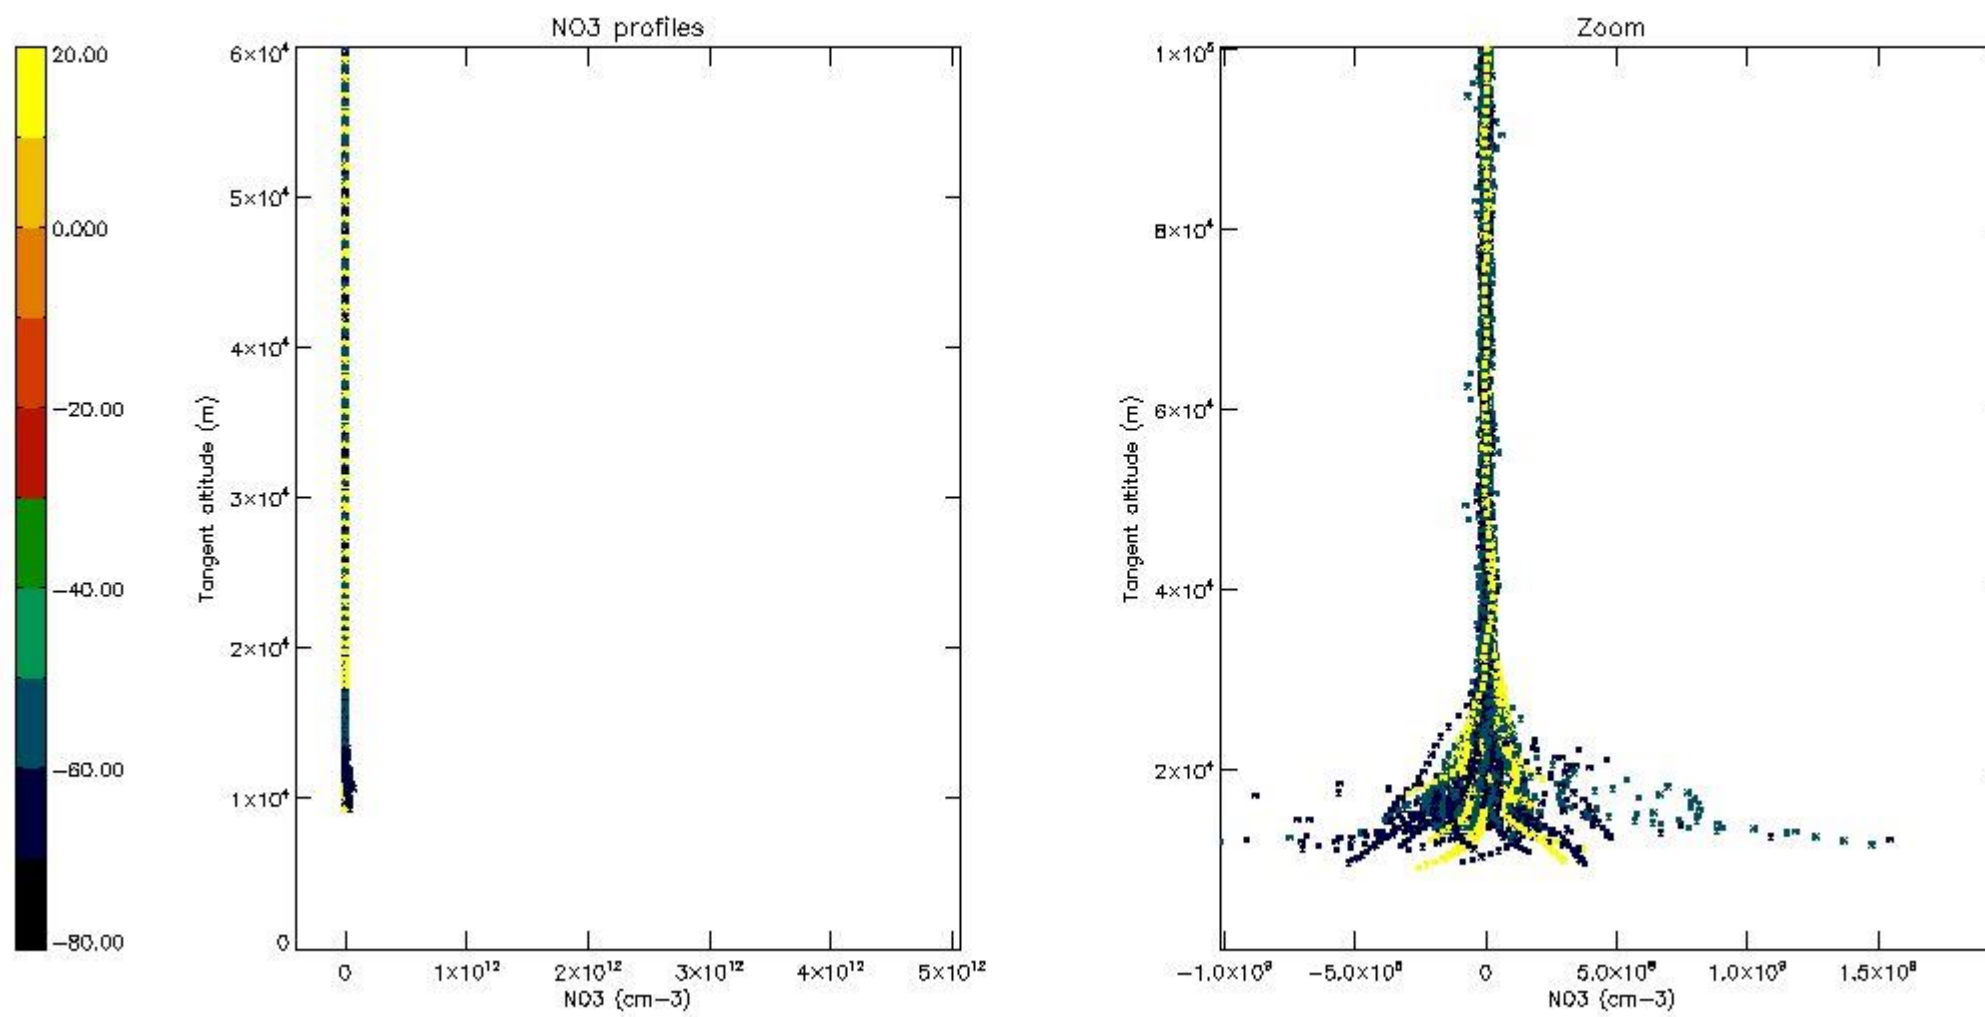

6. Auxiliary Data Files used for the production reported in section 2

The number reported in the third column indicates since which file (see list in section 2) the corresponding auxiliary file has been used. The fourth column is the date of those product files.

Type	Auxiliary Filename	Used since product	Used since product date
INST_PHYS_CHARACTERISTICS	GOM_INS_AXVIEC20091111_143220_20030716_120000_20500101_000000	1	17-APR-2010 00:03:24
LEVEL-2_PROC_CONFIG	GOM_PR2_AXVIEC20091111_152718_20020301_000000_20500101_000000	1	17-APR-2010 00:03:24
CROSS_SECTIONS_FILE	GOM_CRS_AXVIEC20091111_154832_20020301_000000_20500101_000000	1	17-APR-2010 00:03:24