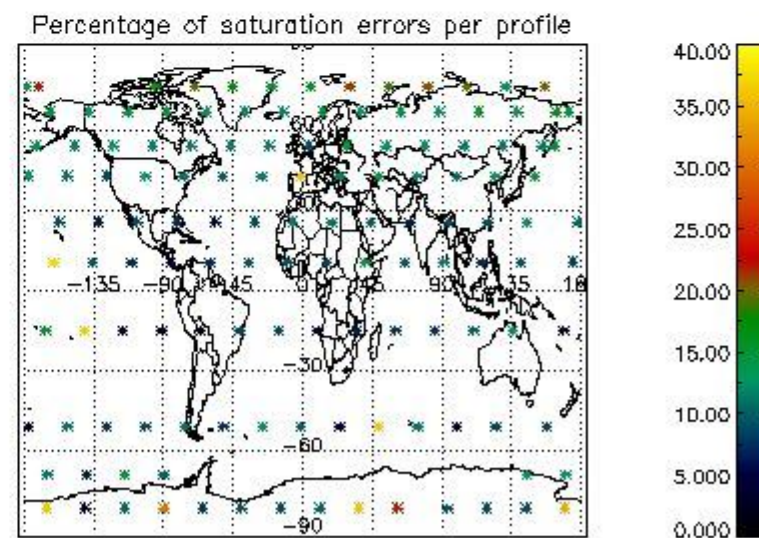

Percentage of flagged data per NO3 profile

4. Level 1 quality information per product

In this section it is plotted some information contained in the Quality Summary data set of the level 2 products that comes from the level 1b processing. Products without errors (error flag in the MPH set to "0") are used.

4.1 Plot quality information per product (time dependant) coming from level 1b processing

4.1.1 Plot level 1 quality information per product (time dependant): ENVISAT ASCENDING passes

4.1.2 Plot level 1 quality information per product (time dependant): ENVI SAT DESCENDING passes

4.2 Plot quality information per product coming from level 1b processing (world map)

4.2.1 Plot level 1 quality information per product (world map): ENVISAT ASCENDING passes

4.2.2 Plot level 1 quality information per product (world map): ENVISAT DESCENDING passes