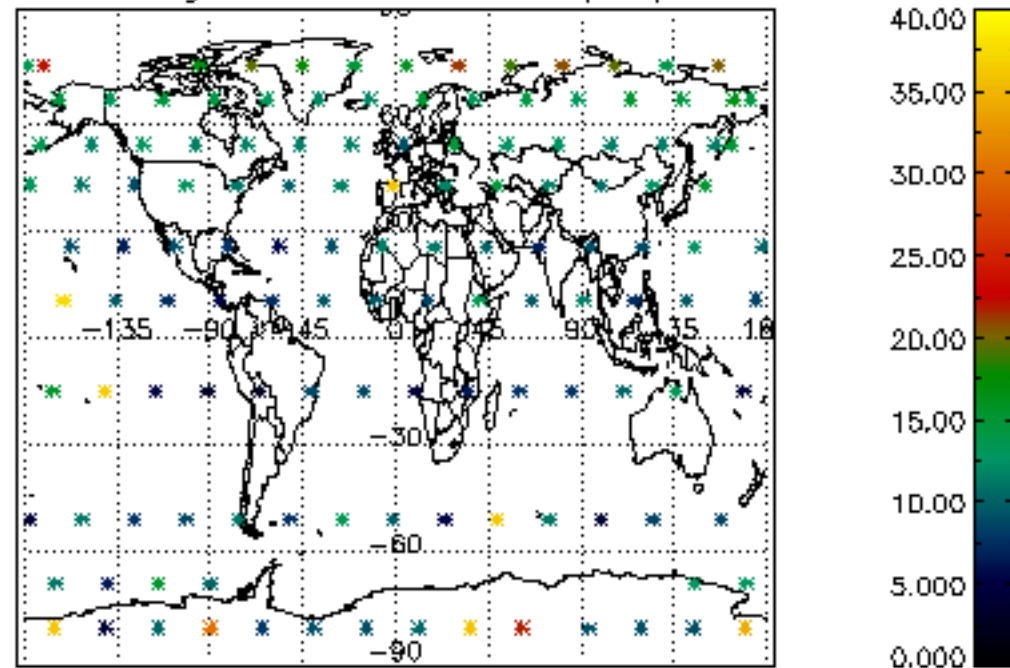

Percentage of saturation errors per profile