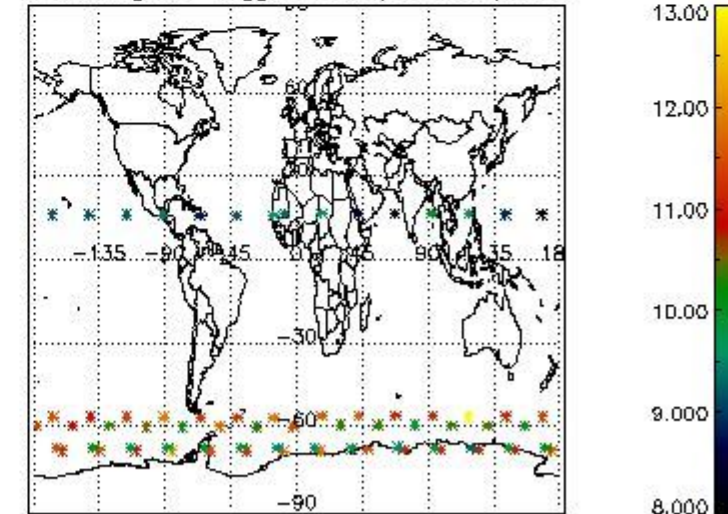

Percentage of flagged data per NO3 profile

4. Level 1 quality information per product

In this section it is plotted some information contained in the Quality Summary data set of the level 2 products that comes from the level 1b processing. Products without errors (error flag in the MPH set to "0") are used.

4.1 Plot quality information per product (time dependant) coming from level 1b processing

4.1.1 Plot level 1 quality information per product (time dependant): ENVISAT ASCENDING passes