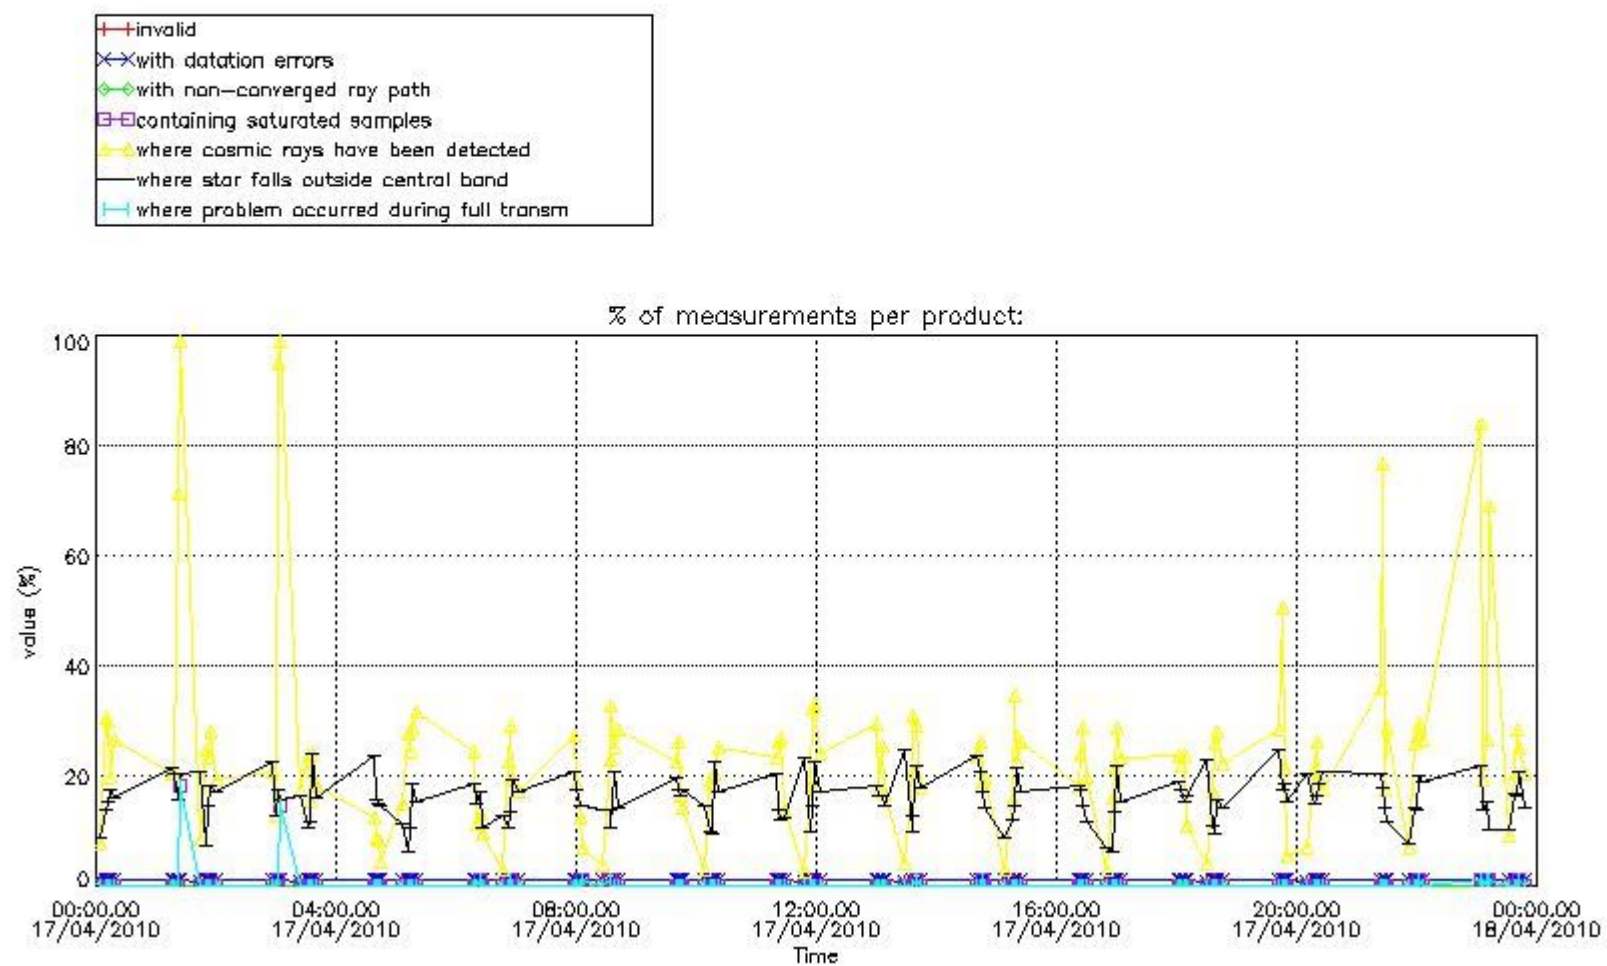

3.1 Plot quality information per product (time dependant)

3.2 Plot quality information per product (world map)

Percentage of flagged data per O3 profile

Percentage of flagged data per H2O profile

Percentage of flagged data per NO2 profile

Percentage of flagged data per NO3 profile

4. Level 1 quality information per product

In this section it is plotted some information contained in the Quality Summary data set of the level 2 products that comes from the level 1b processing. Products without errors (error flag in the MPH set to "0") are used.

4.1 Plot quality information per product (time dependant) coming from level 1b processing

4.1.1 Plot level 1 quality information per product (time dependant): ENVISAT ASCENDING passes

4.1.2 Plot level 1 quality information per product (time dependant): ENVI SAT DESCENDING passes