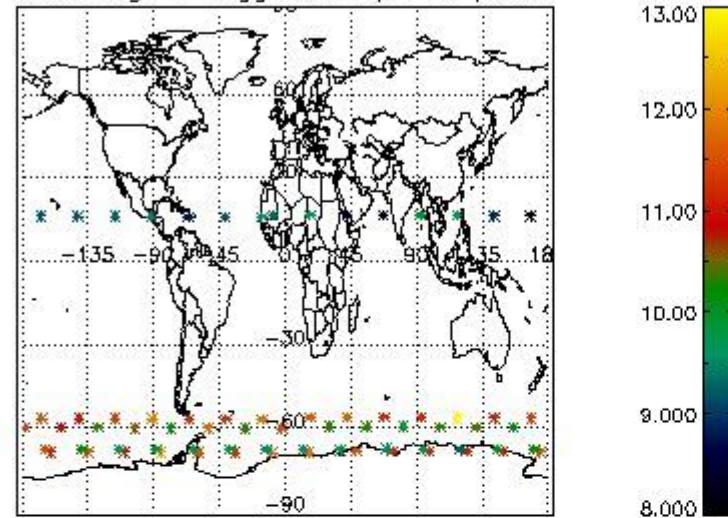

Percentage of flagged data per O3 profile