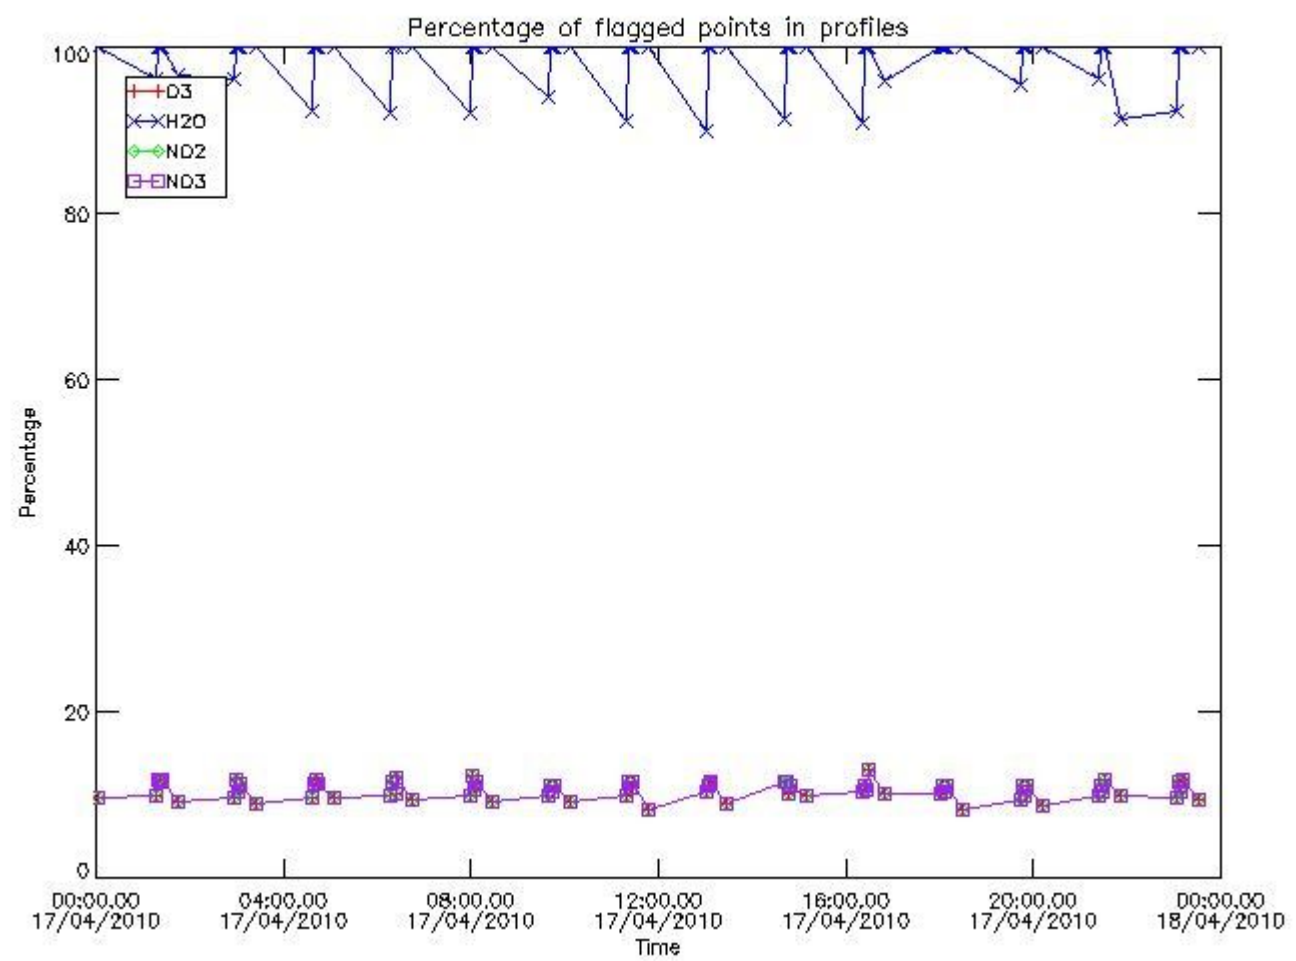

3. Quality information per product

In this section it is plotted some information contained in the Quality Summary data set of the level 2 products. Only products in dark limb conditions and without errors (error flag in the MPH set to "0") are used.

3.1 Plot quality information per product (time dependant)

3.2 Plot quality information per product (world map)