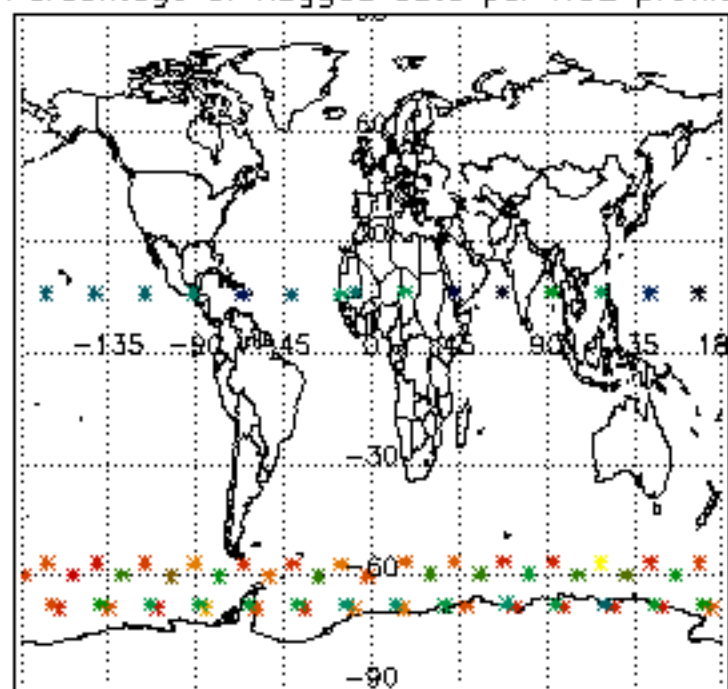

Percentage of flagged data per NO2 profile