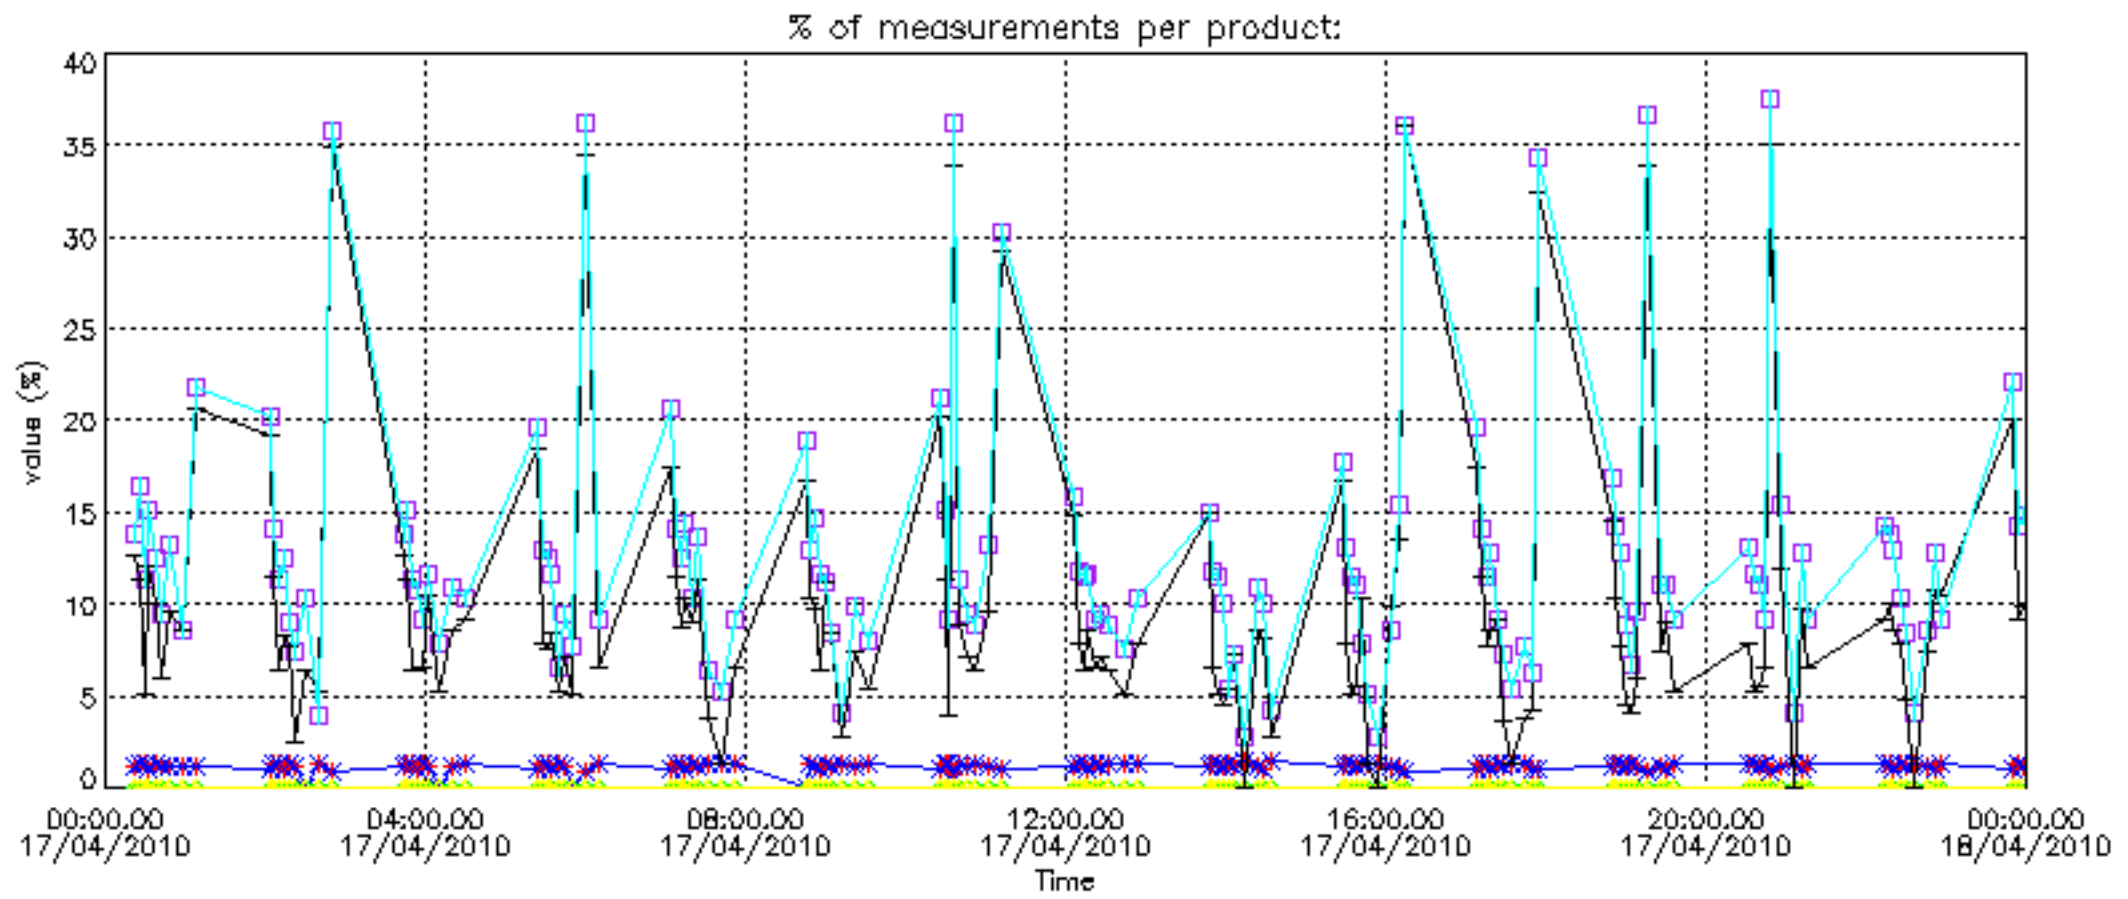

Percentage of cosmic ray hits per profile

Percentage of datation errors per profile