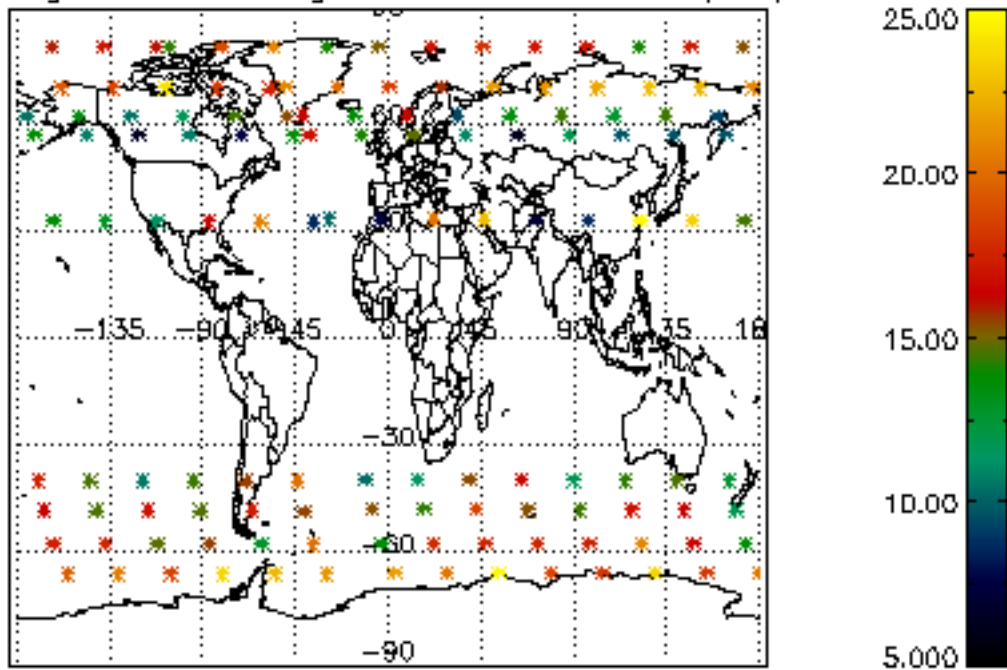

Percentage of cosmic ray hits per profile

Percentage of star falling outside central band per profile