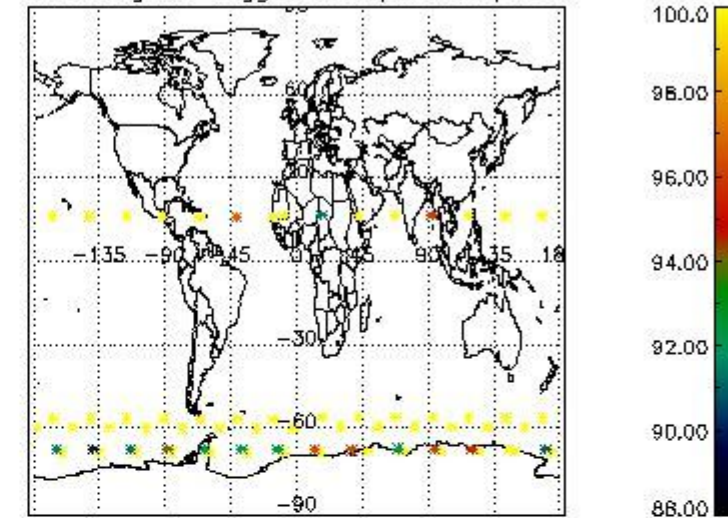

3.1 Plot quality information per product (time dependant)

3.2 Plot quality information per product (world map)

Percentage of flagged data per O3 profile

Percentage of flagged data per H2O profile

Percentage of flagged data per NO2 profile