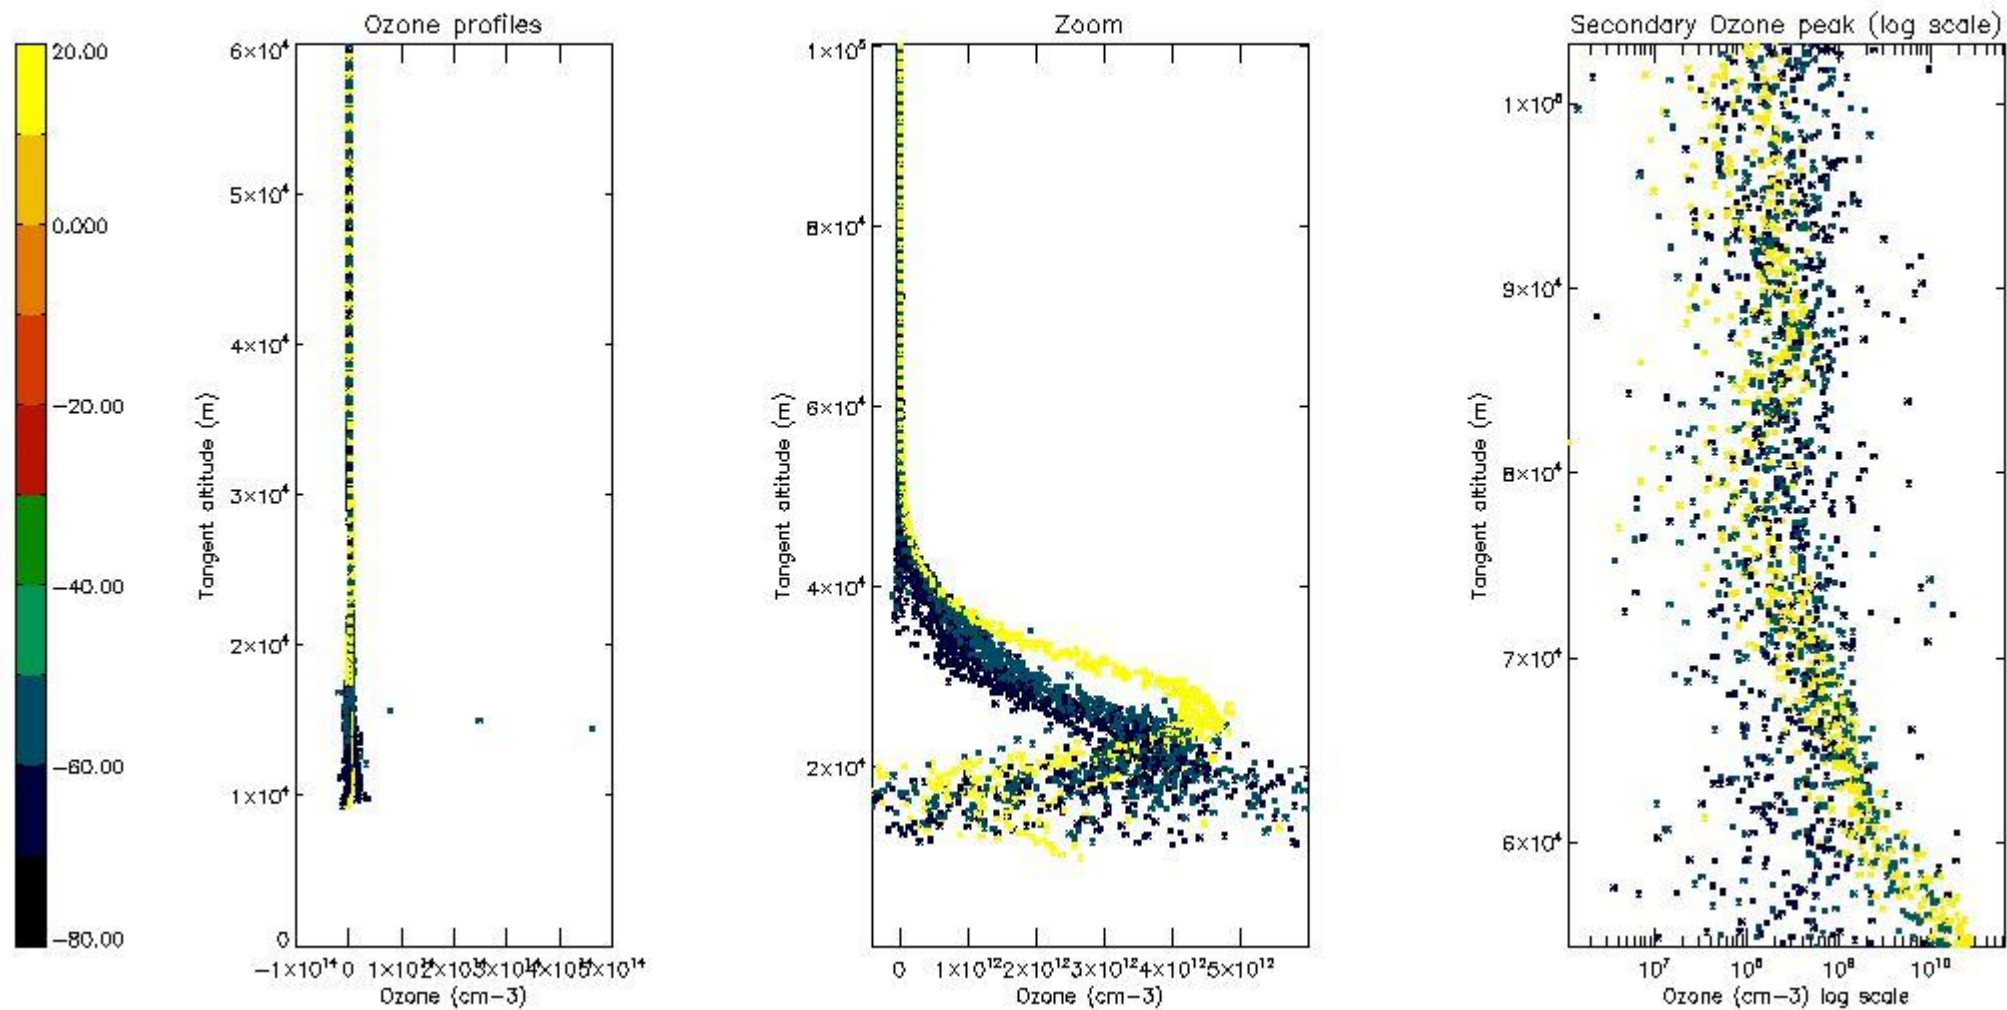

STD < 10	4
STD < 5	1

5.2 Plot ozone profiles for all STD (dark without errors)

The colorbar represents the latitude.

5.3 Plot ozone profiles where STD < 20% (dark without errors)

The colorbar represents the latitude.