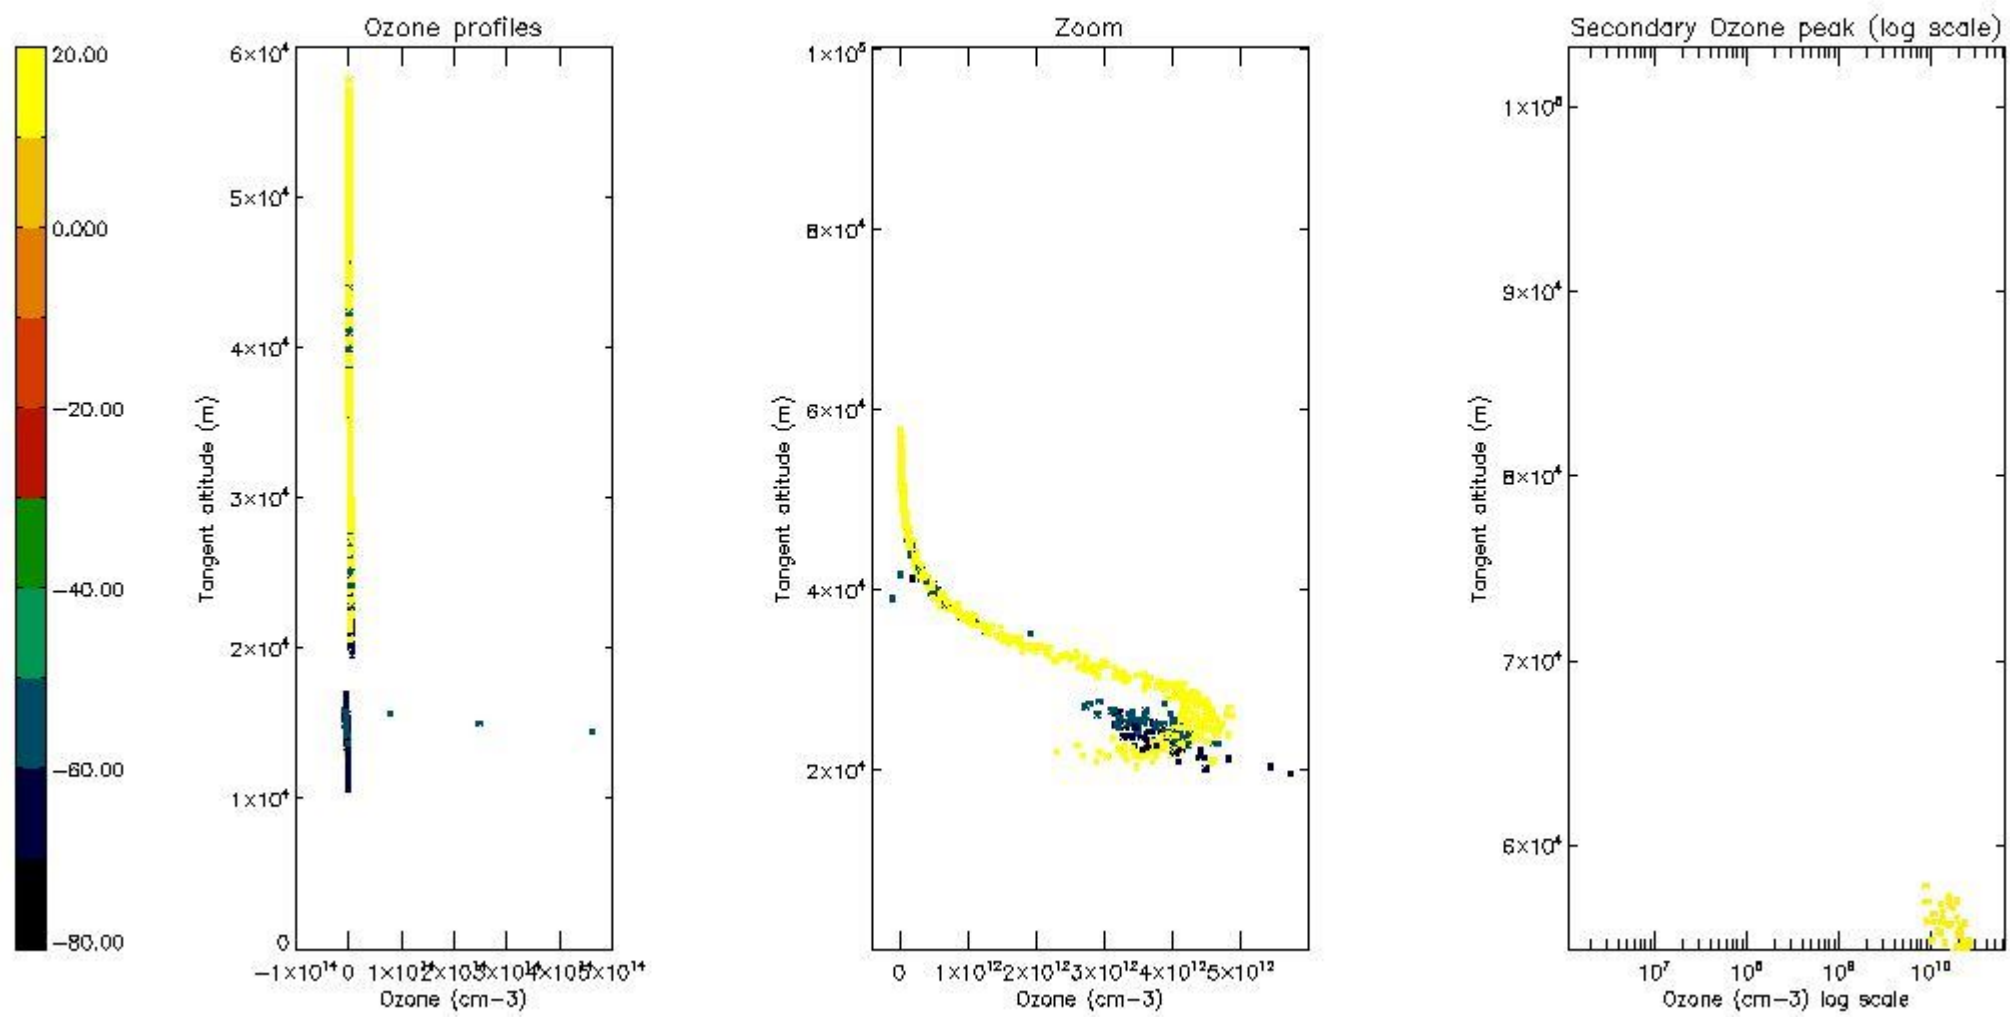

5.5 Plot ozone profiles where $STD < 5\%$ (dark without errors)

The colorbar represents the latitude.