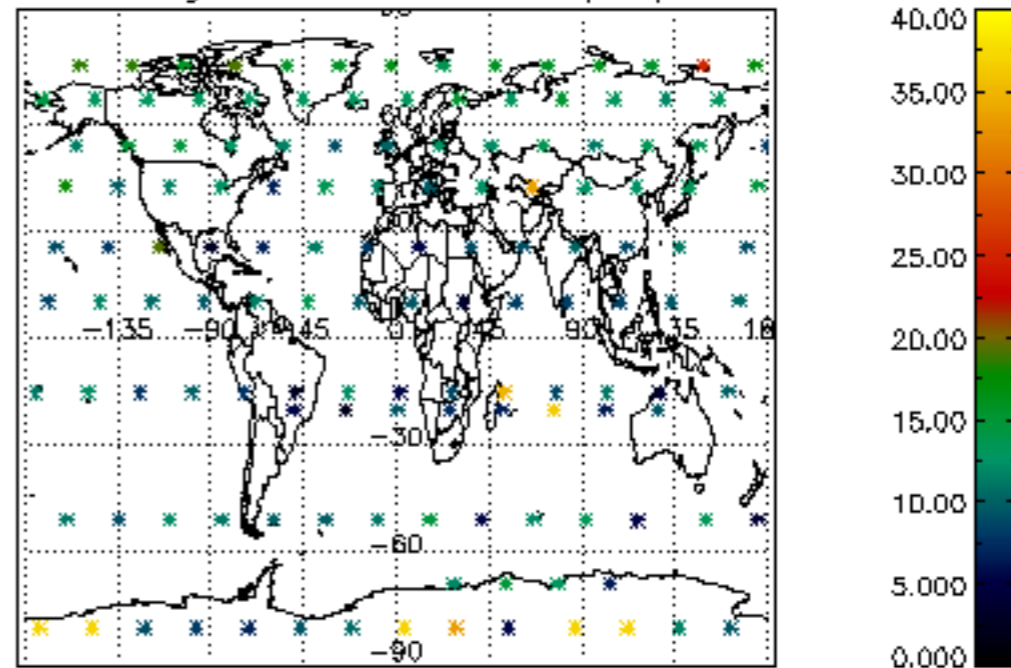

Percentage of saturation errors per profile