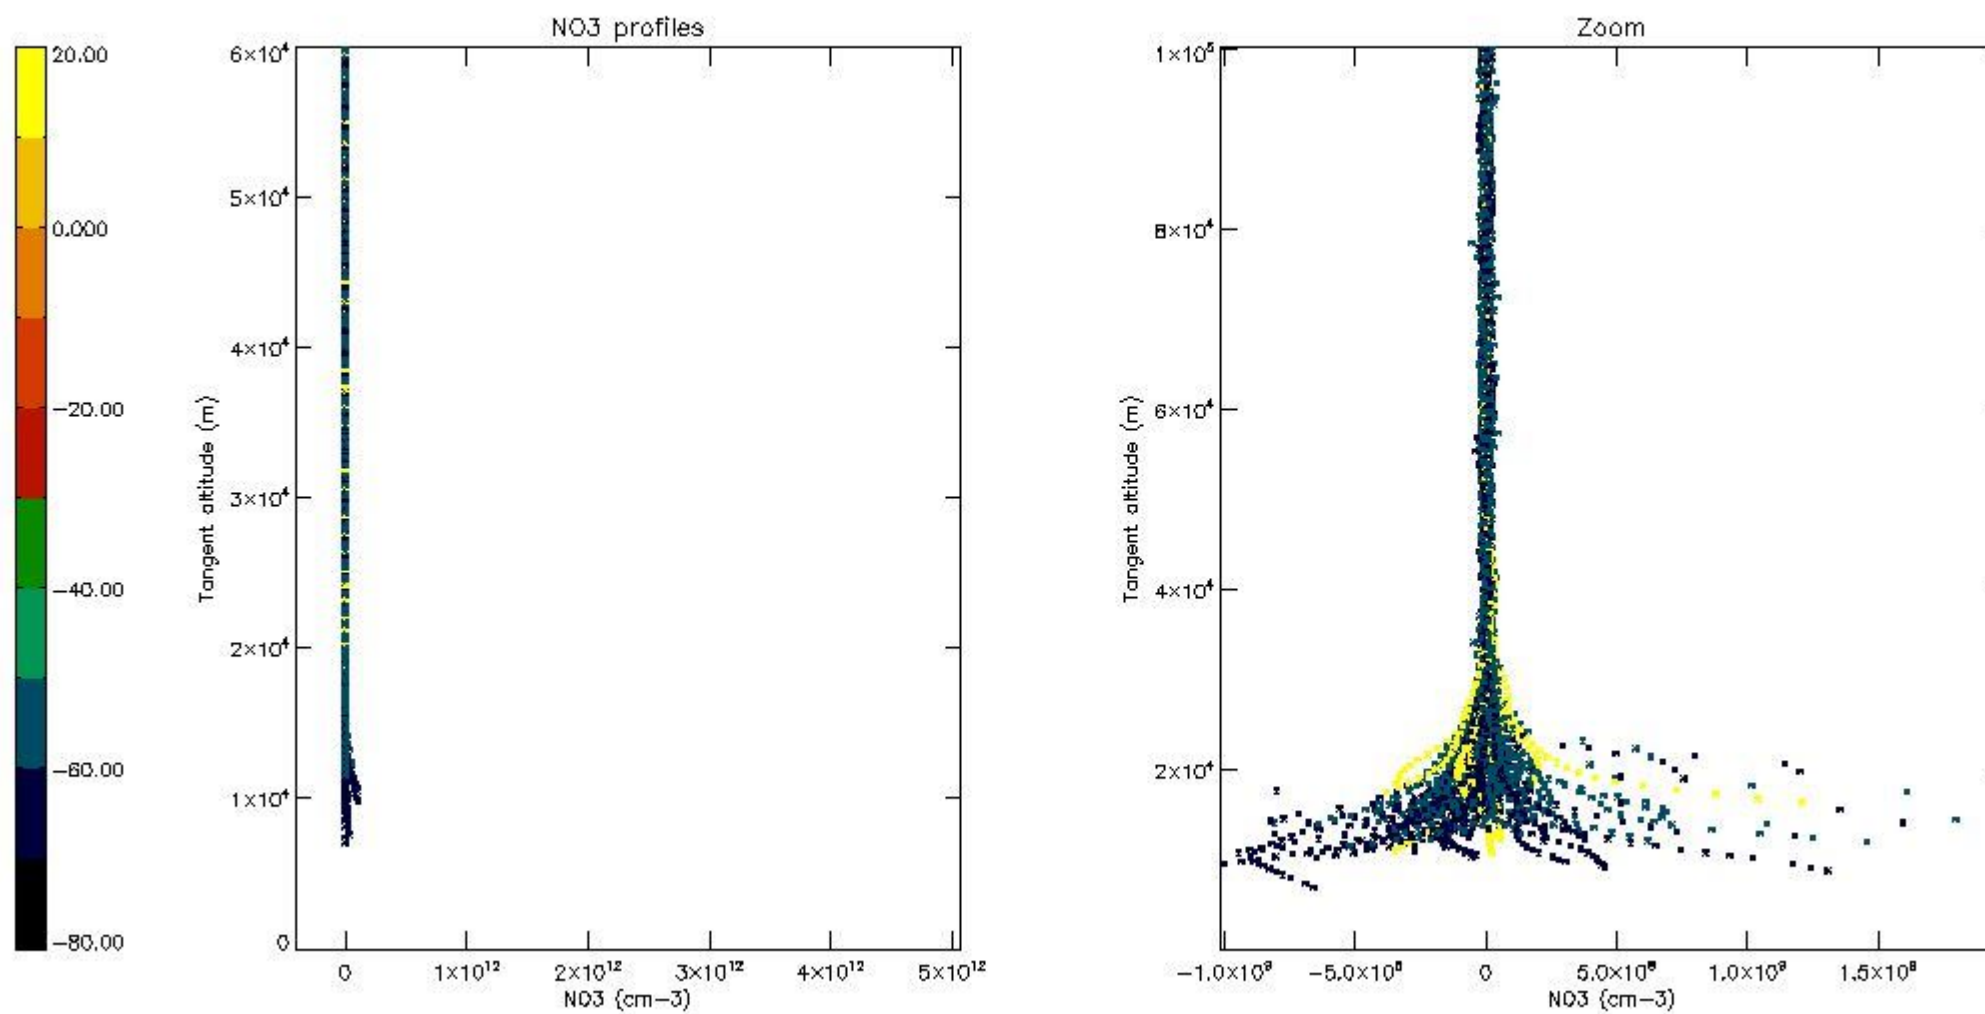

6. Auxiliary Data Files used for the production reported in section 2

The number reported in the third column indicates since which file (see list in section 2) the corresponding auxiliary file has been used. The fourth column is the date of those product files.

Type	Auxiliary Filename	Used since product	Used since product date
INST_PHYS_CHARACTERISTICS	GOM_INS_AXVIEC20091111_143220_20030716_120000_20500101_000000	1	16-APR-2010 00:06:59
LEVEL-2_PROC_CONFIG	GOM_PR2_AXVIEC20091111_152718_20020301_000000_20500101_000000	1	16-APR-2010 00:06:59
CROSS_SECTIONS_FILE	GOM_CRS_AXVIEC20091111_154832_20020301_000000_20500101_000000	1	16-APR-2010 00:06:59