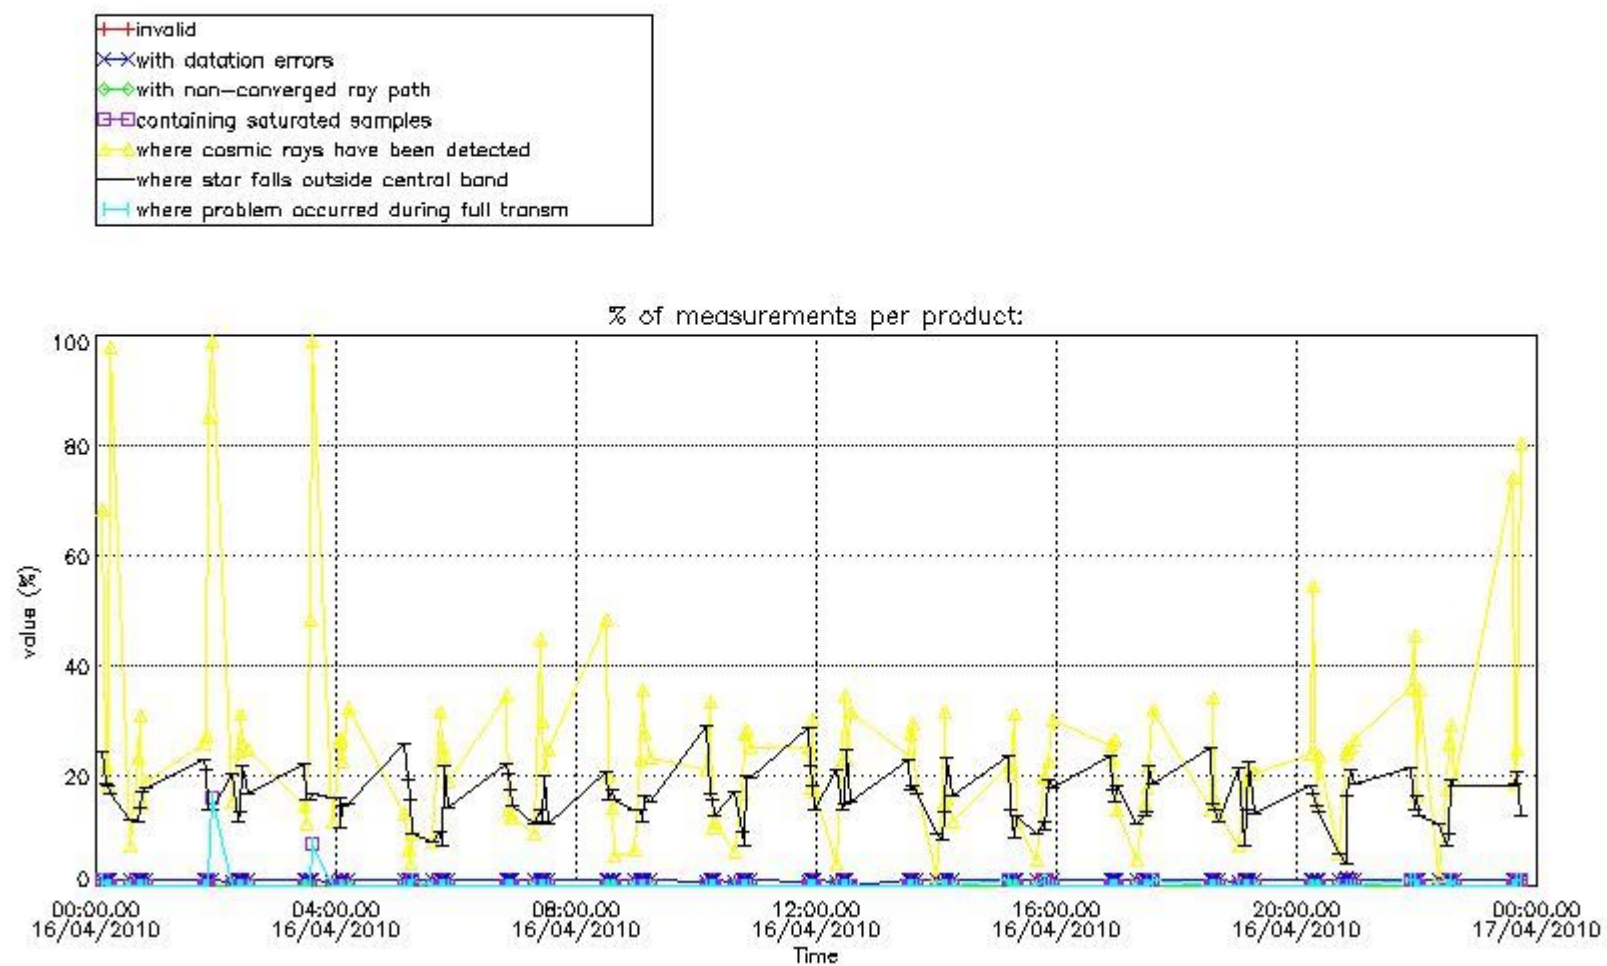

3.1 Plot quality information per product (time dependant)

3.2 Plot quality information per product (world map)

Percentage of flagged data per O3 profile

Percentage of flagged data per H2O profile

Percentage of flagged data per NO2 profile

Percentage of flagged data per NO3 profile

4. Level 1 quality information per product

In this section it is plotted some information contained in the Quality Summary data set of the level 2 products that comes from the level 1b processing. Products without errors (error flag in the MPH set to "0") are used.

4.1 Plot quality information per product (time dependant) coming from level 1b processing

4.1.1 Plot level 1 quality information per product (time dependant): ENVISAT ASCENDING passes

4.1.2 Plot level 1 quality information per product (time dependant): ENVI SAT DESCENDING passes