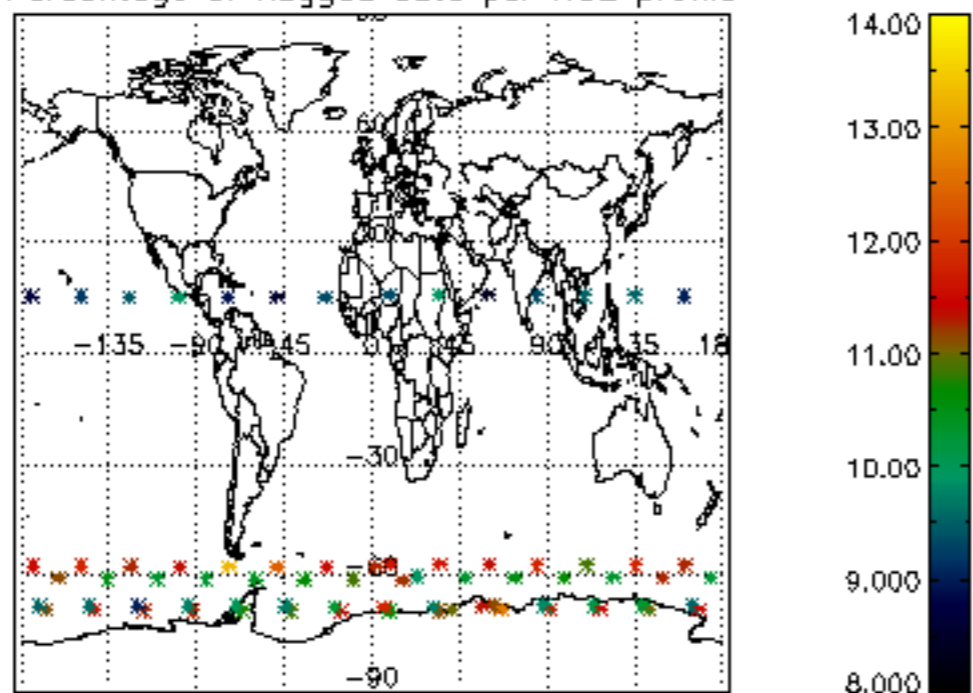

Percentage of flagged data per NO2 profile