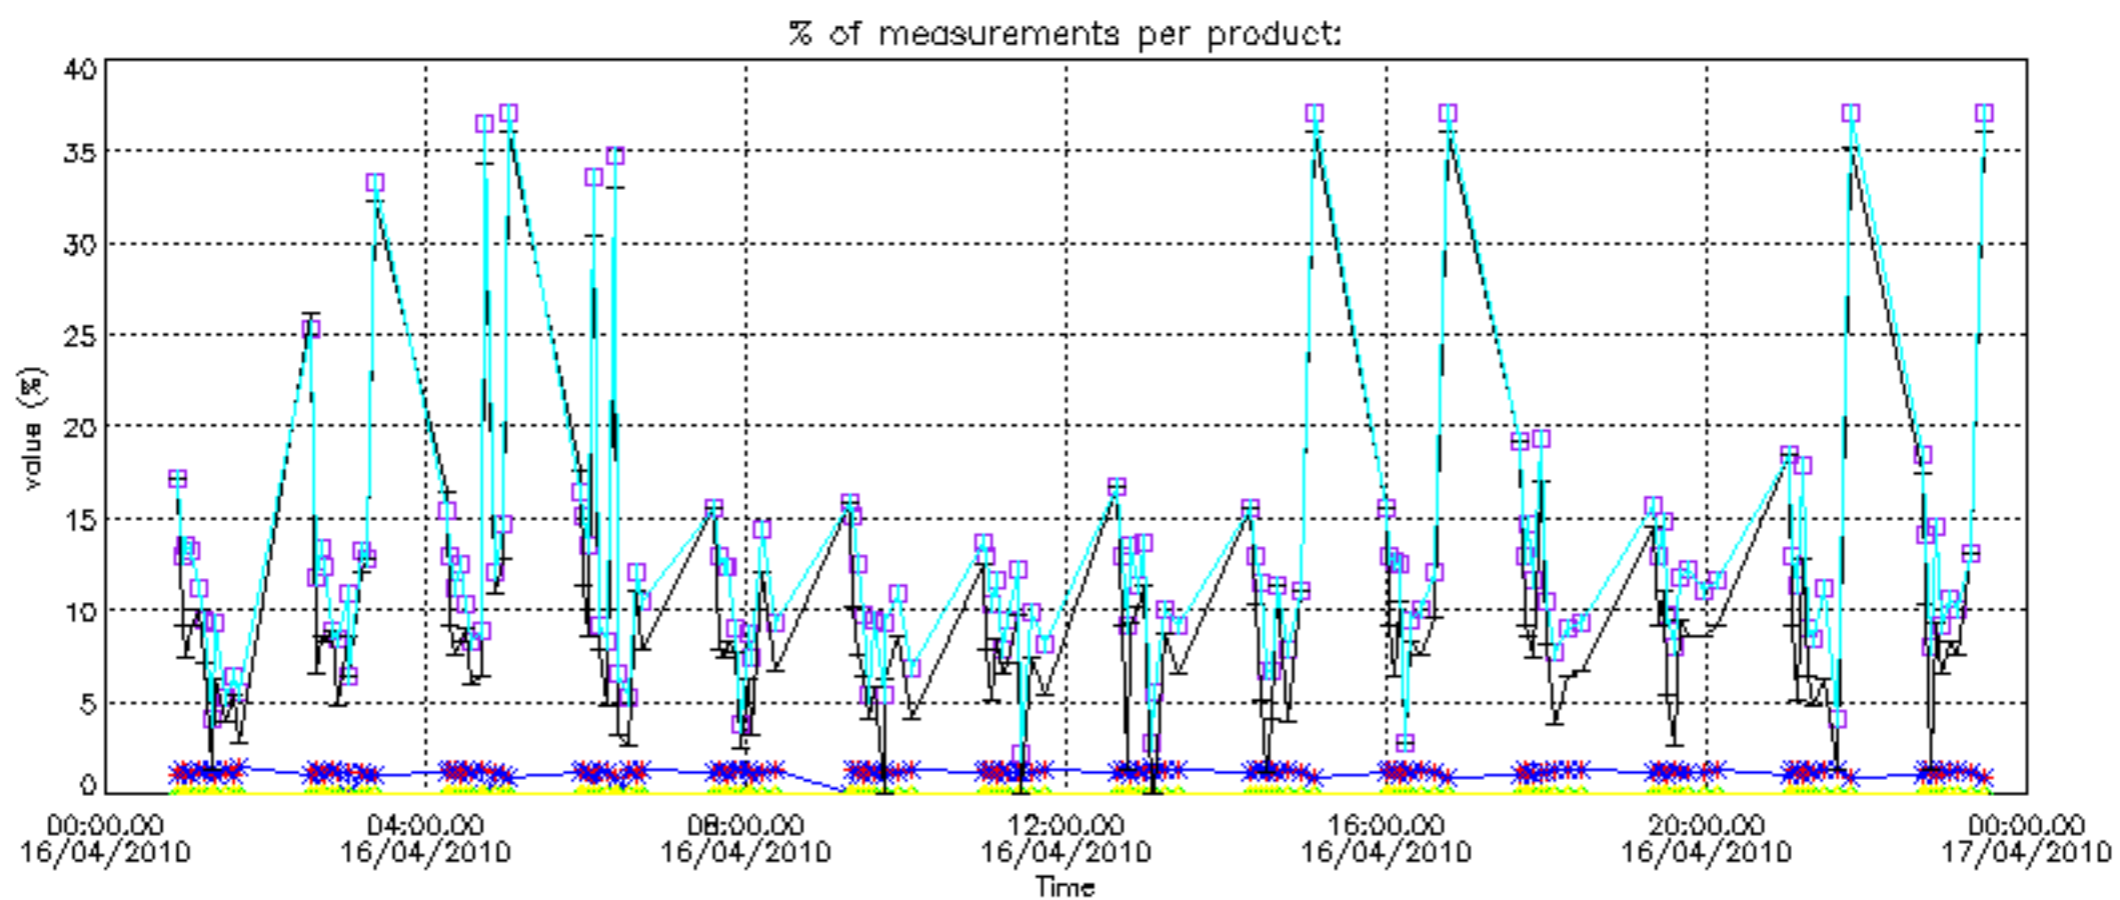

Percentage of cosmic ray hits per profile

Percentage of datation errors per profile