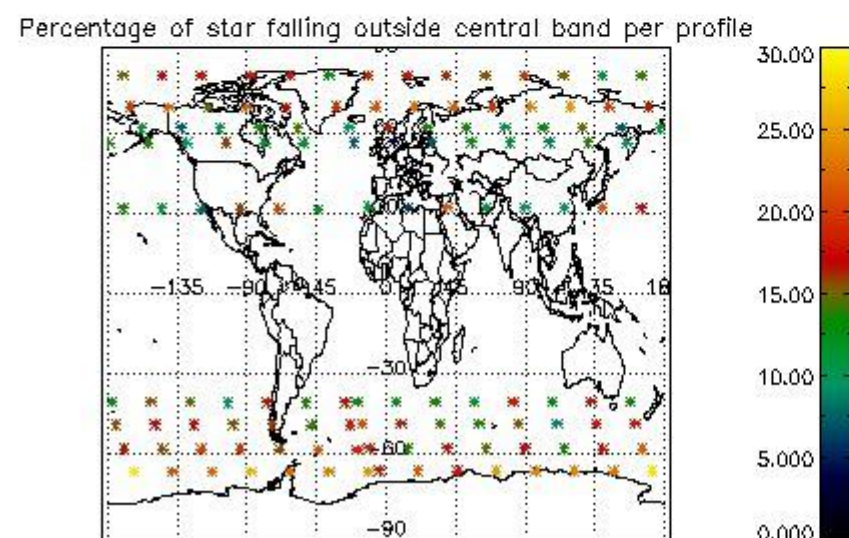

4.1 Plot quality information per product (time dependant) coming from level 1b processing

4.1.1 Plot level 1 quality information per product (time dependant): ENVISAT ASCENDING passes

4.1.2 Plot level 1 quality information per product (time dependant): ENVI SAT DESCENDING passes

4.2 Plot quality information per product coming from level 1b processing (world map)

4.2.1 Plot level 1 quality information per product (world map): ENVISAT ASCENDING passes

4.2.2 Plot level 1 quality information per product (world map): ENVISAT DESCENDING passes