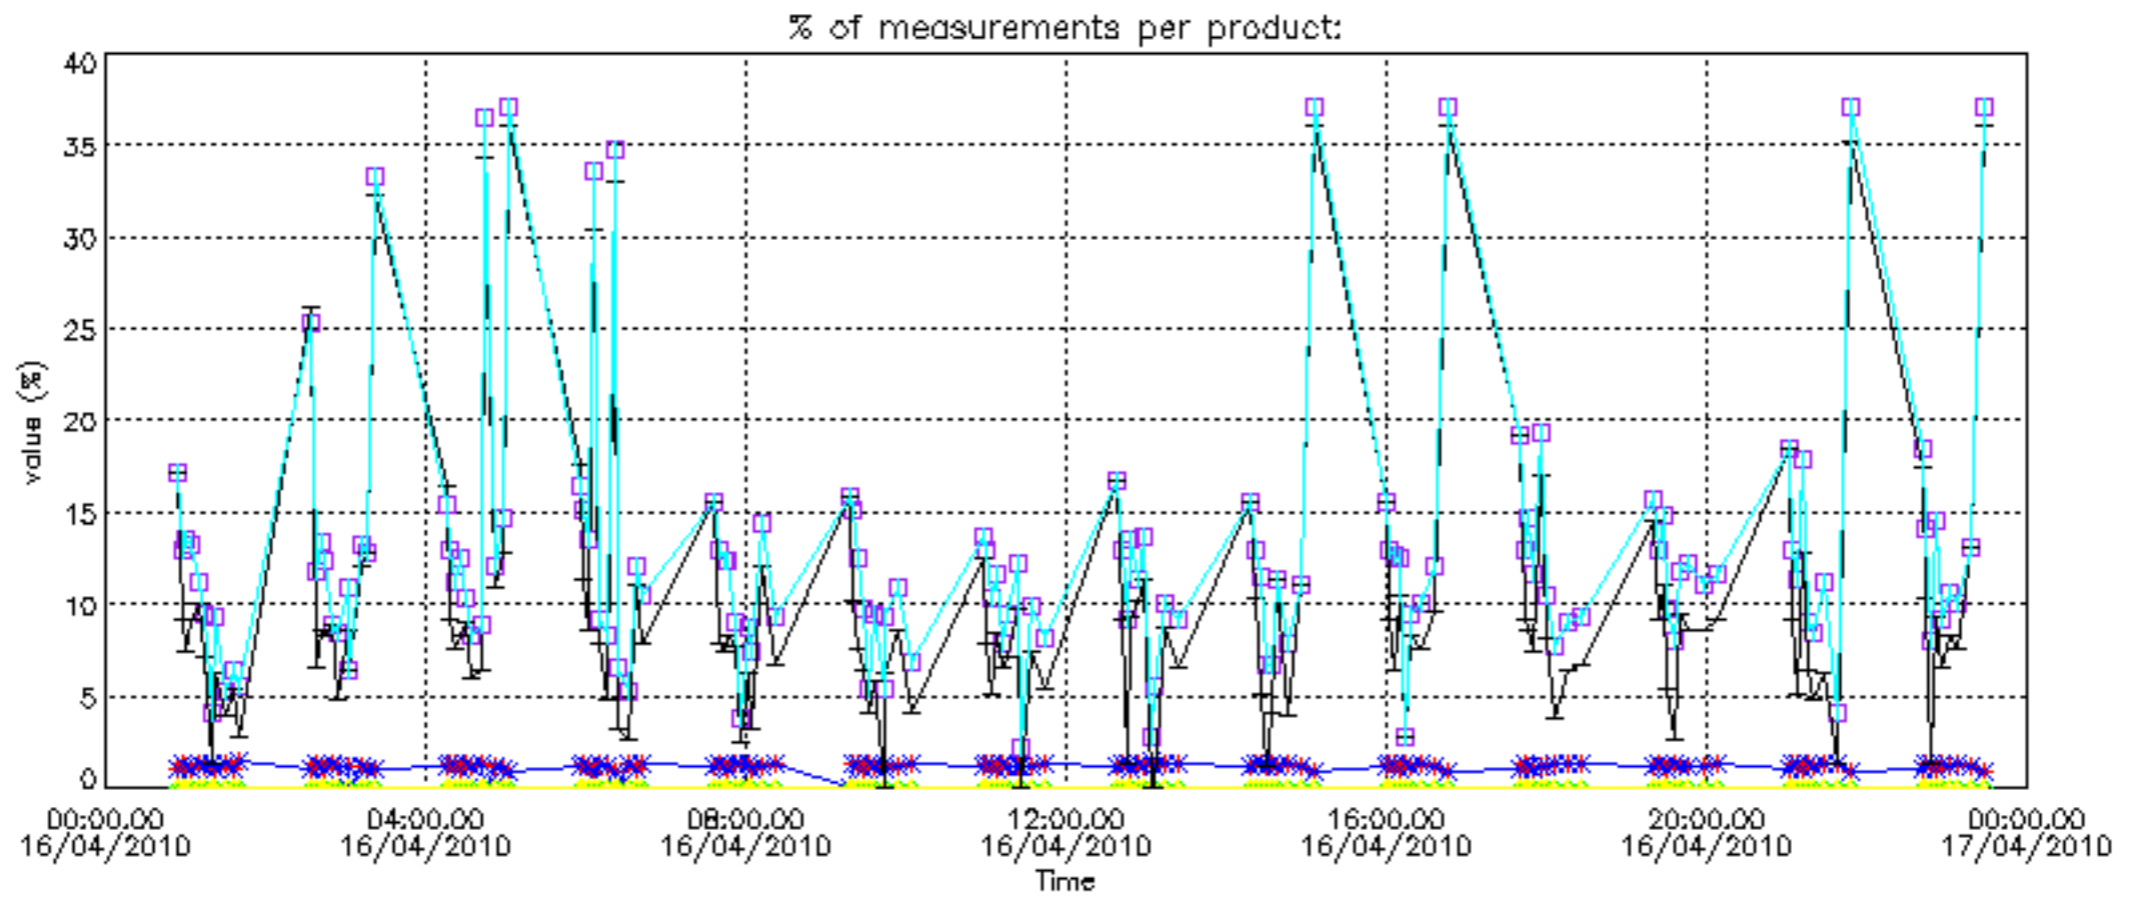

Percentage of flagged data per D3 profile

Percentage of flagged data per H2O profile

Percentage of flagged data per NO2 profile

Percentage of flagged data per NO3 profile

Percentage of cosmic ray hits per profile