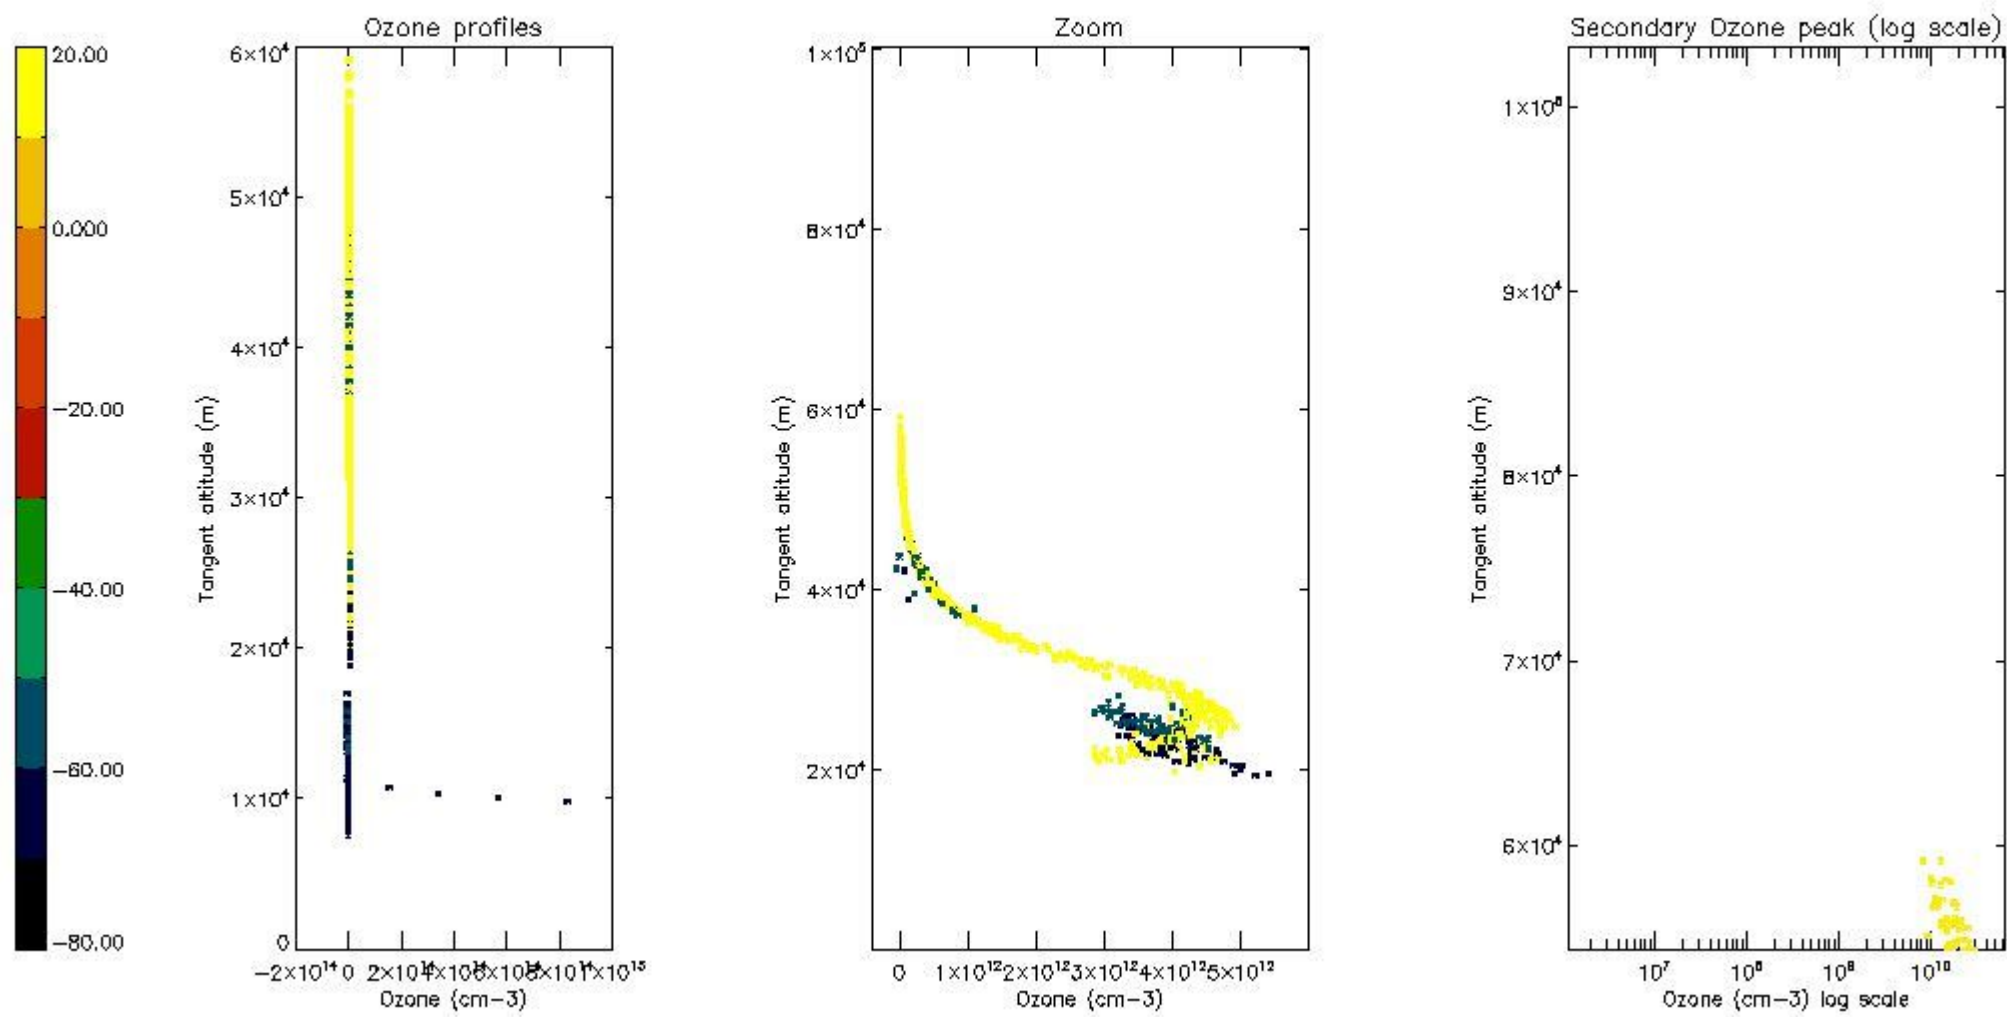

STD < 10	4
STD < 5	1

5.2 Plot ozone profiles for all STD (dark without errors)

The colorbar represents the latitude.

5.3 Plot ozone profiles where STD < 20% (dark without errors)

The colorbar represents the latitude.

5.4 Plot ozone profiles where $STD < 10\%$ (dark without errors)

The colorbar represents the latitude.

5.5 Plot ozone profiles where STD < 5% (dark without errors)

The colorbar represents the latitude.

5.6 Plot NO₂ profiles for all STD (dark without errors)