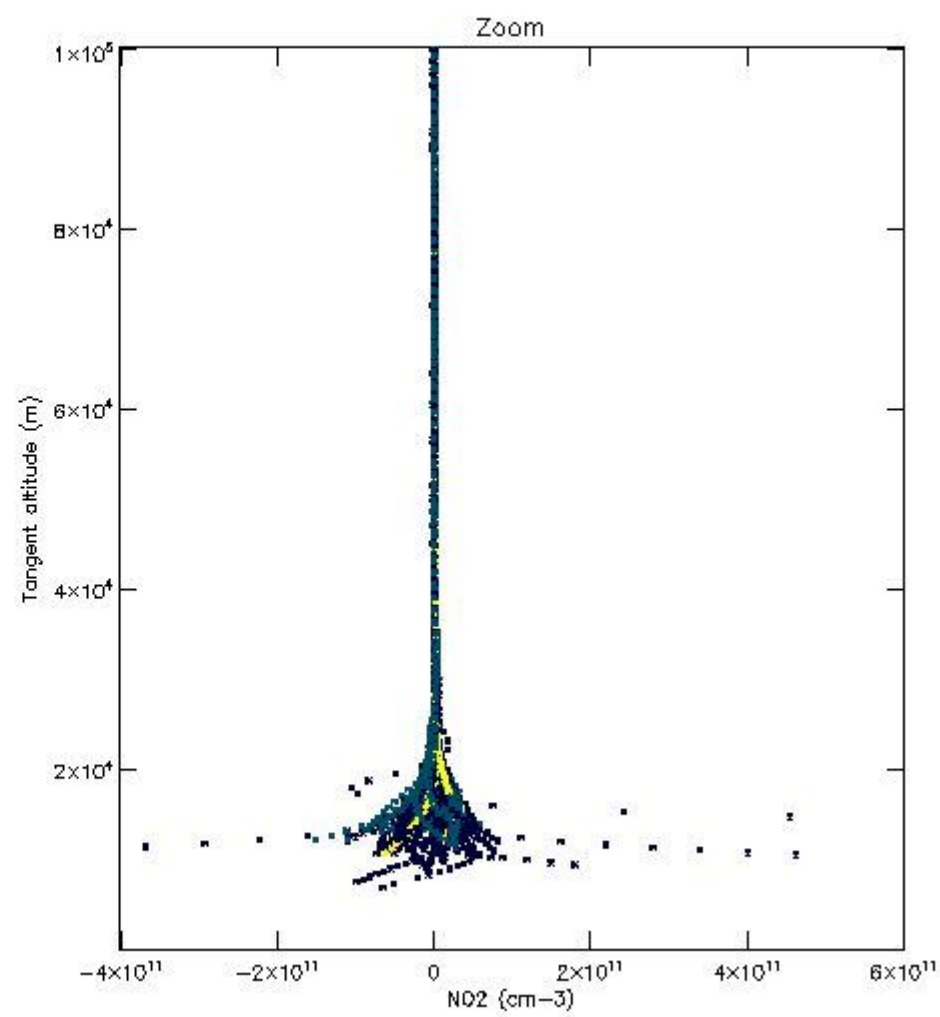

5.7 Plot NO3 profiles for all STD (dark without errors)

The colorbar represents the latitude.