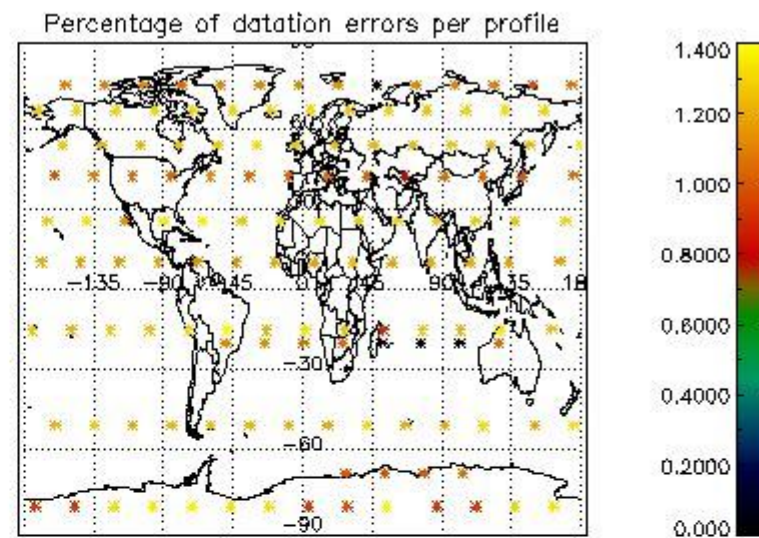

5. Trace gas profiles

5.1 Ozone statistics based on quality of products

The final quality of the products can be "measured" using the STD (Standard Deviation) attached to every point profile. This information is written to the parameter GOM_NL__2P/NL_LOCAL_SPECIES_DENSITY/o3_std of the level 2 products. The table below shows the statistics for given STD ranges.

The statistics are given with respect to the overall valid production:

- Products without fatal errors: GOM_NL__2P/MPH/PRODUCT_ERR=0
- Valid point profile: GOM_NL__2P/NL_LOCAL_SPECIES_DENSITY/pcd(0)=0

The 'Criteria' is applied to valid points of dark limb products:

- Products in dark limb illumination condition: GOM_NL__2P/NL_SUMMARY_QUALITY/obs_ill_cond=0
- Products without fatal errors: GOM_NL__2P/MPH/PRODUCT_ERR=0
- Valid point profile: GOM_NL__2P/NL_LOCAL_SPECIES_DENSITY/pcd(0)=0

So, the table below shows the percentage of dark limb and valid observations for each criteria with respect to the overall valid daily observations.

Criteria	% of total production
All STD	31
STD < 20	9