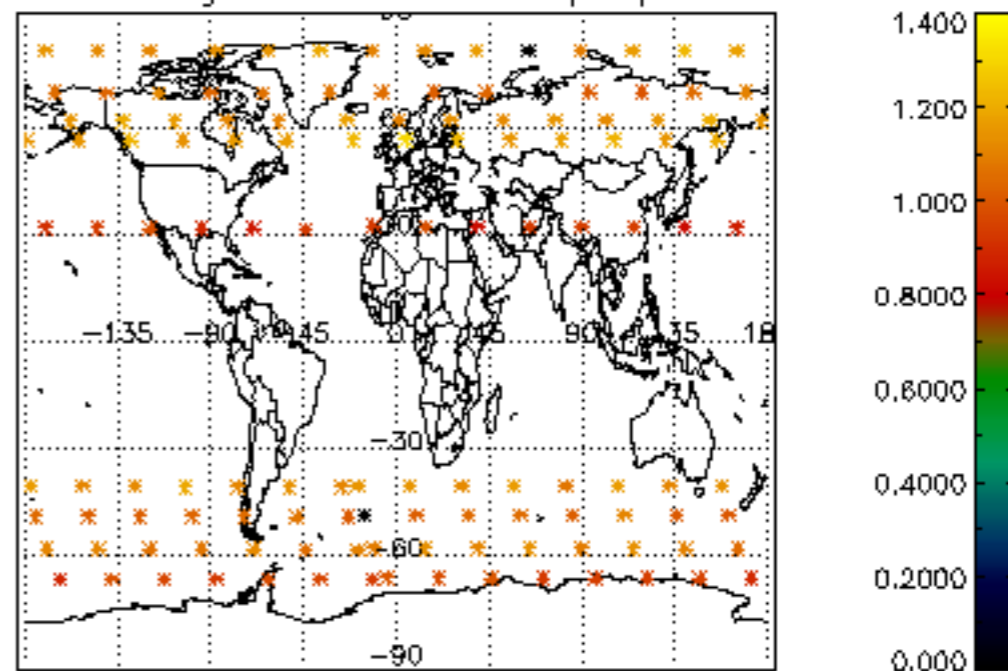

Percentage of flagged data per NO3 profile

Percentage of cosmic ray hits per profile

Percentage of datation errors per profile

Percentage of star falling outside central band per profile

Percentage of saturation errors per profile