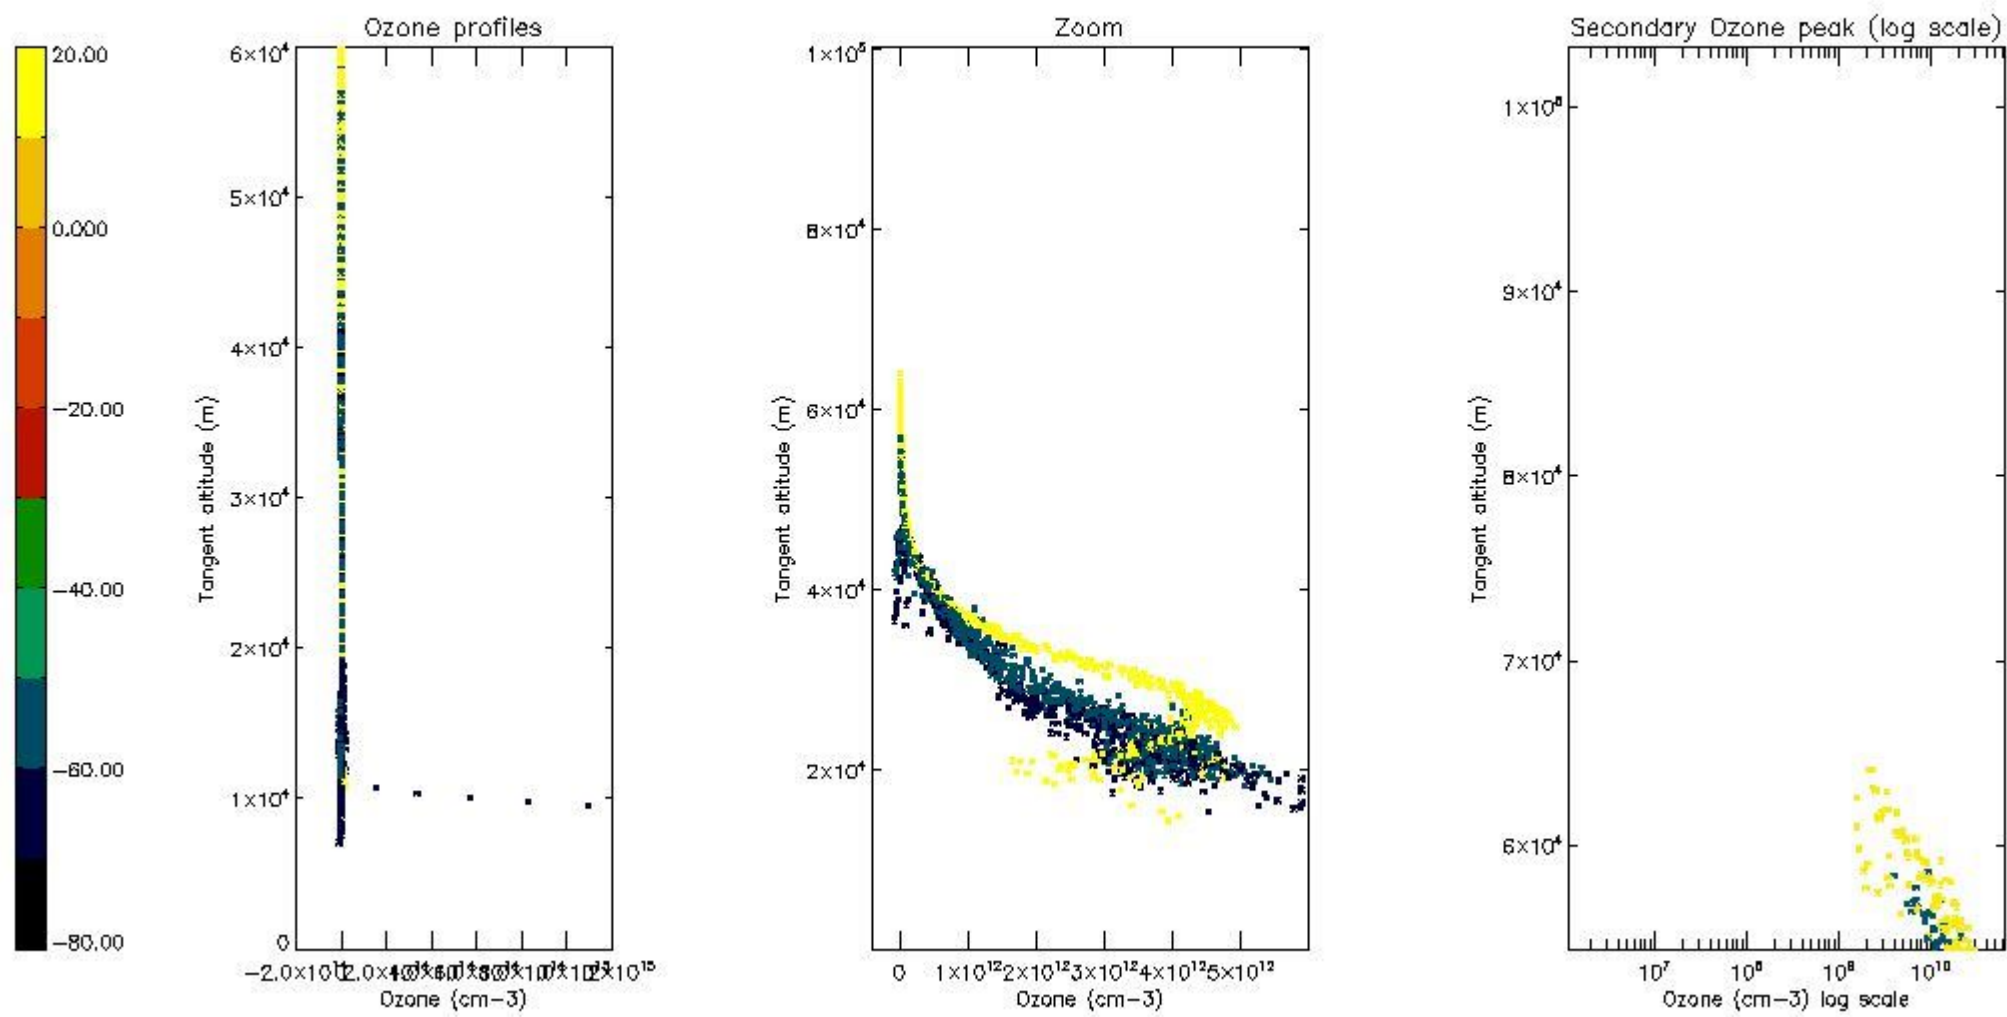

STD < 10	4
STD < 5	1

5.2 Plot ozone profiles for all STD (dark without errors)

The colorbar represents the latitude.

5.3 Plot ozone profiles where STD < 20% (dark without errors)

The colorbar represents the latitude.

5.4 Plot ozone profiles where $STD < 10\%$ (dark without errors)

The colorbar represents the latitude.

5.5 Plot ozone profiles where STD < 5% (dark without errors)

The colorbar represents the latitude.

5.6 Plot NO₂ profiles for all STD (dark without errors)