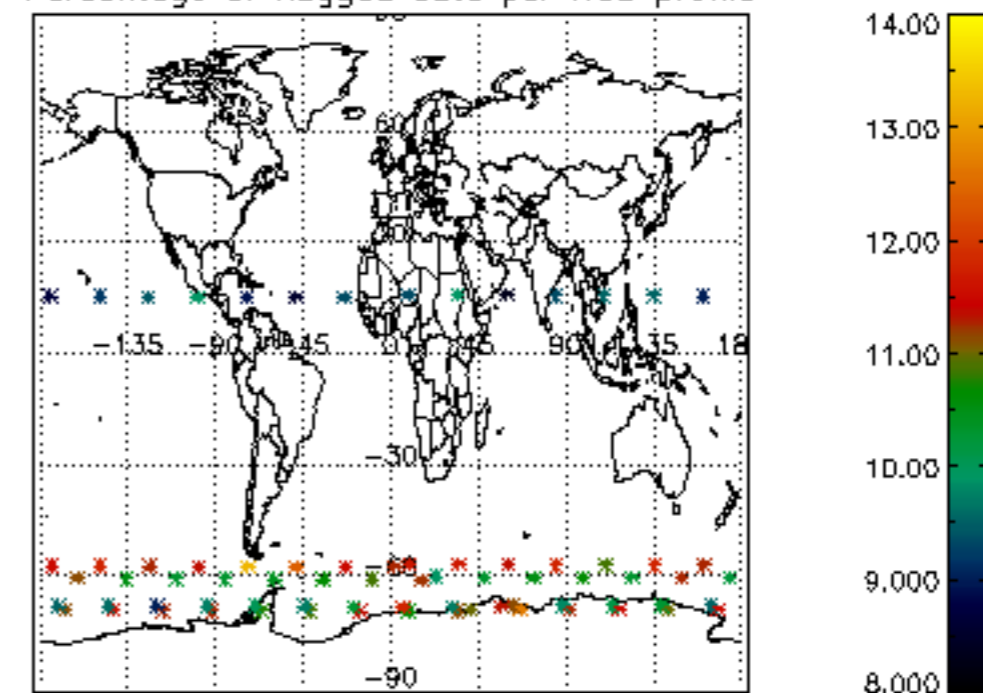

Percentage of flagged data per NO3 profile