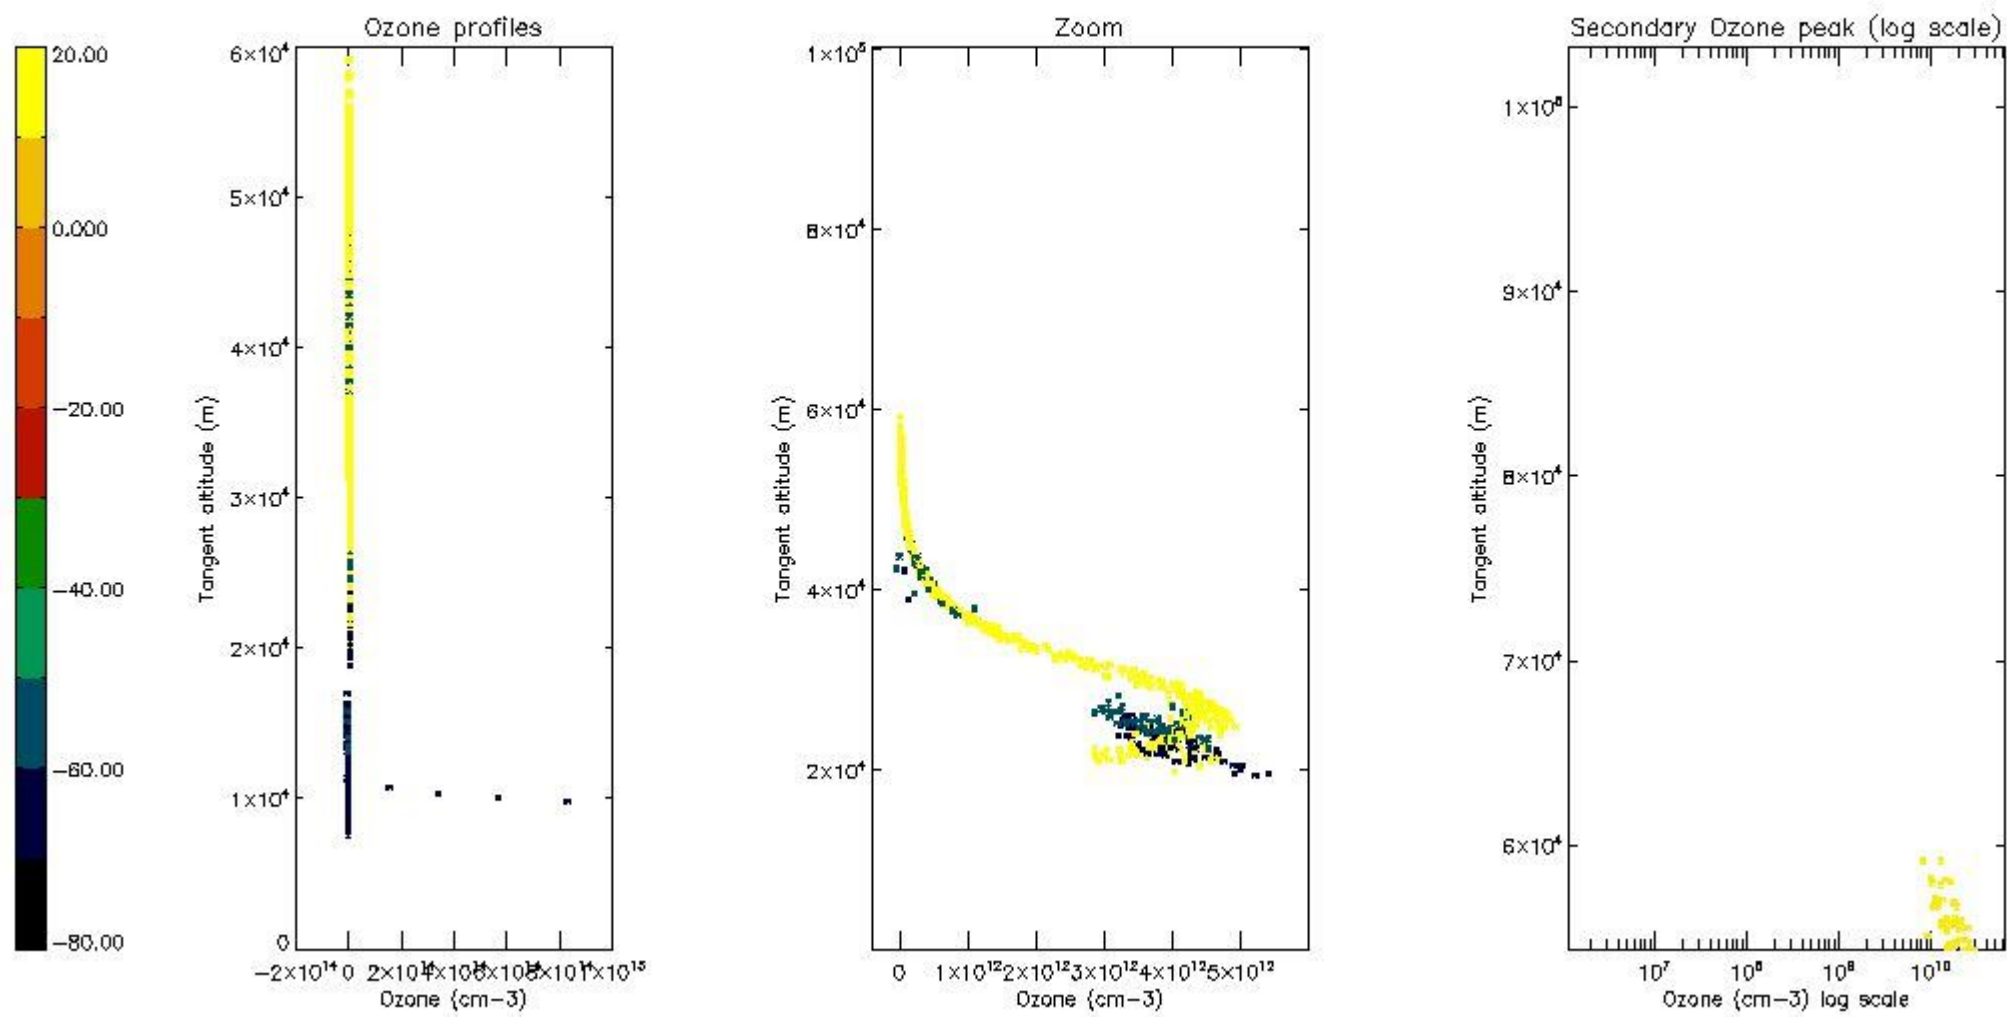

5.5 Plot ozone profiles where STD < 5% (dark without errors)

The colorbar represents the latitude.