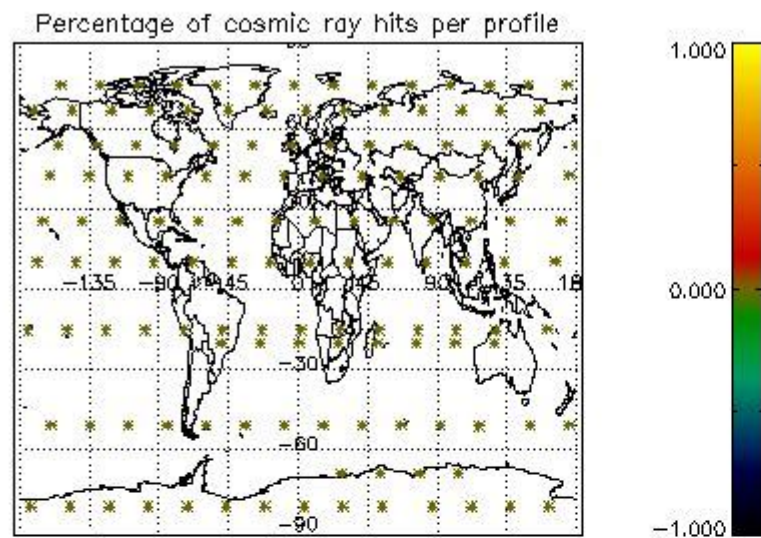

4.2.2 Plot level 1 quality information per product (world map): ENVISAT DESCENDING passes

5. Trace gas profiles

5.1 Ozone statistics based on quality of products

The final quality of the products can be "measured" using the STD (Standard Deviation) attached to every point profile. This information is written to the parameter GOM_NL__2P/NL_LOCAL_SPECIES_DENSITY/o3_std of the level 2 products. The table below shows the statistics for given STD ranges.

The statistics are given with respect to the overall valid production:

- Products without fatal errors: GOM_NL__2P/MPH/PRODUCT_ERR=0
- Valid point profile: GOM_NL__2P/NL_LOCAL_SPECIES_DENSITY/pcd(0)=0

The 'Criteria' is applied to valid points of dark limb products:

- Products in dark limb illumination condition: GOM_NL__2P/NL_SUMMARY_QUALITY/obs_ill_cond=0
- Products without fatal errors: GOM_NL__2P/MPH/PRODUCT_ERR=0
- Valid point profile: GOM_NL__2P/NL_LOCAL_SPECIES_DENSITY/pcd(0)=0

So, the table below shows the percentage of dark limb and valid observations for each criteria with respect to the overall valid daily observations.

Criteria	% of total production
All STD	31
STD < 20	9