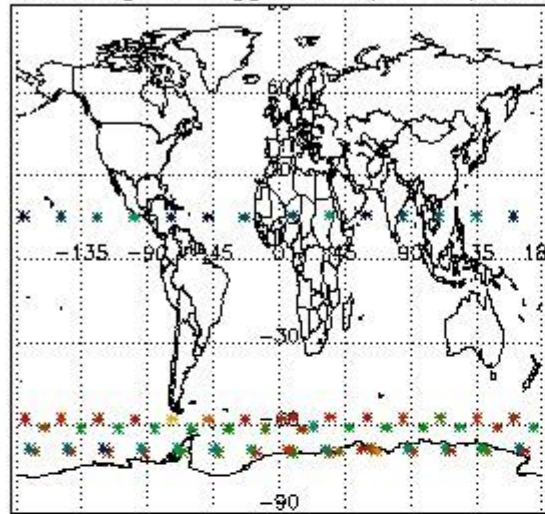

3.1 Plot quality information per product (time dependant)

3.2 Plot quality information per product (world map)

Percentage of flagged data per O3 profile

Percentage of flagged data per H2O profile

Percentage of flagged data per NO2 profile