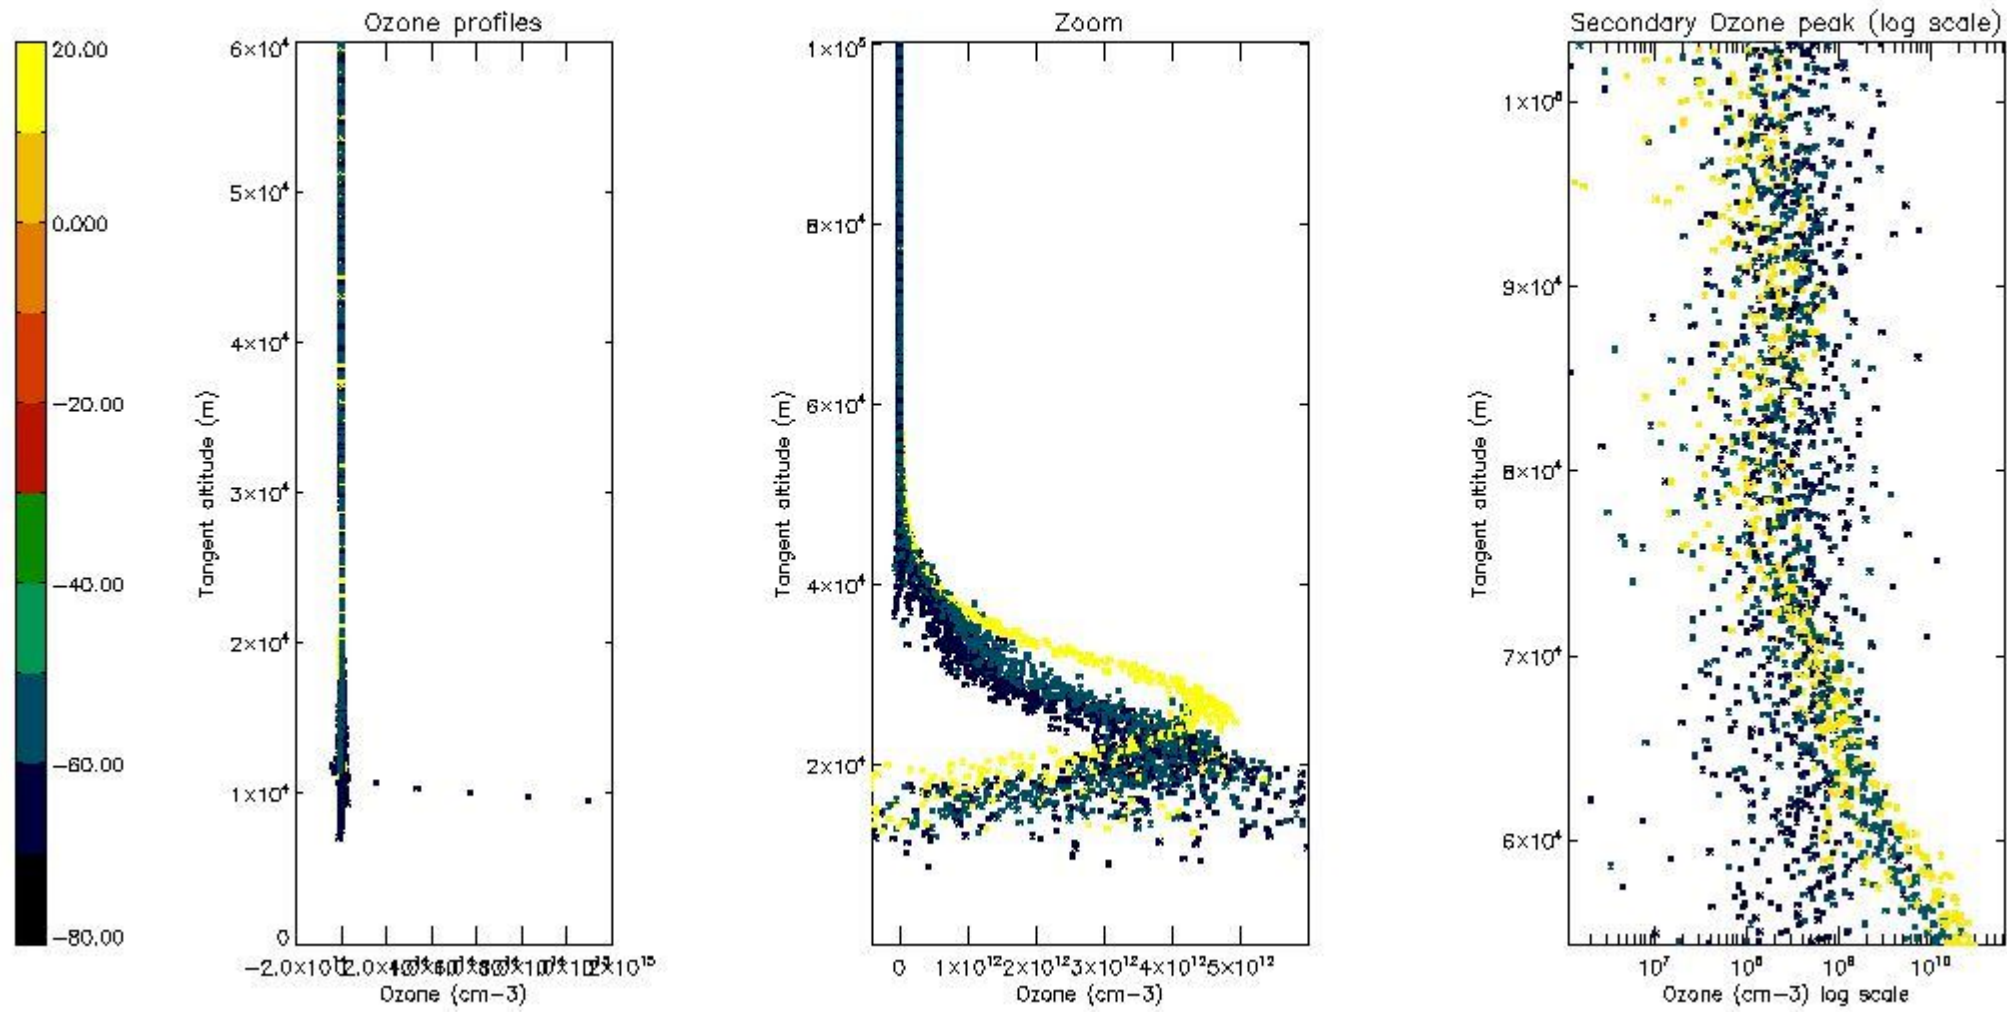

STD < 10	4
STD < 5	1

5.2 Plot ozone profiles for all STD (dark without errors)

The colorbar represents the latitude.

5.3 Plot ozone profiles where STD < 20% (dark without errors)

The colorbar represents the latitude.