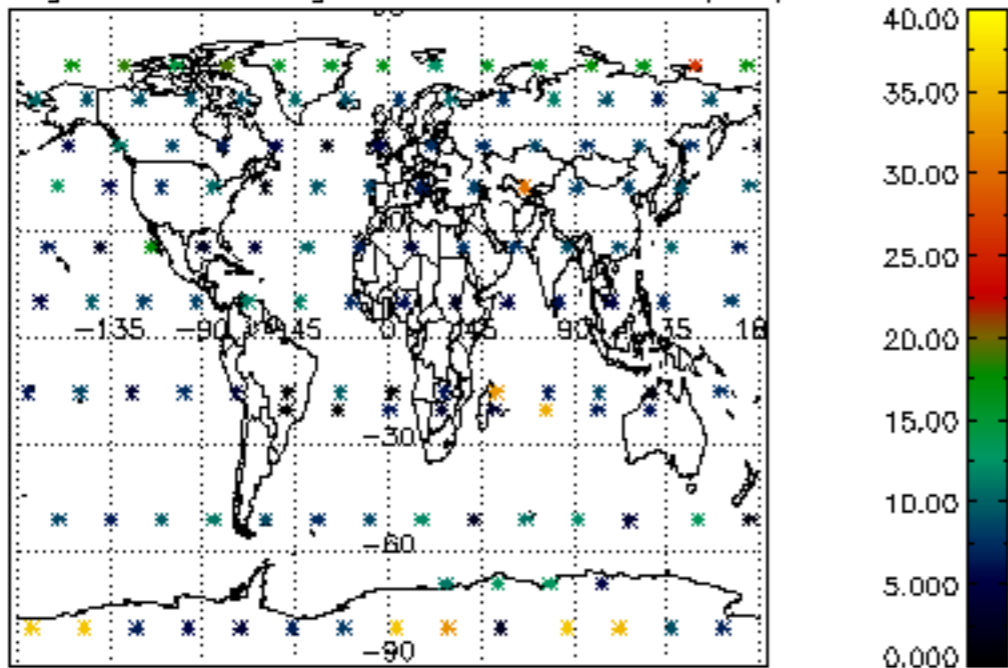

Percentage of star falling outside central band per profile