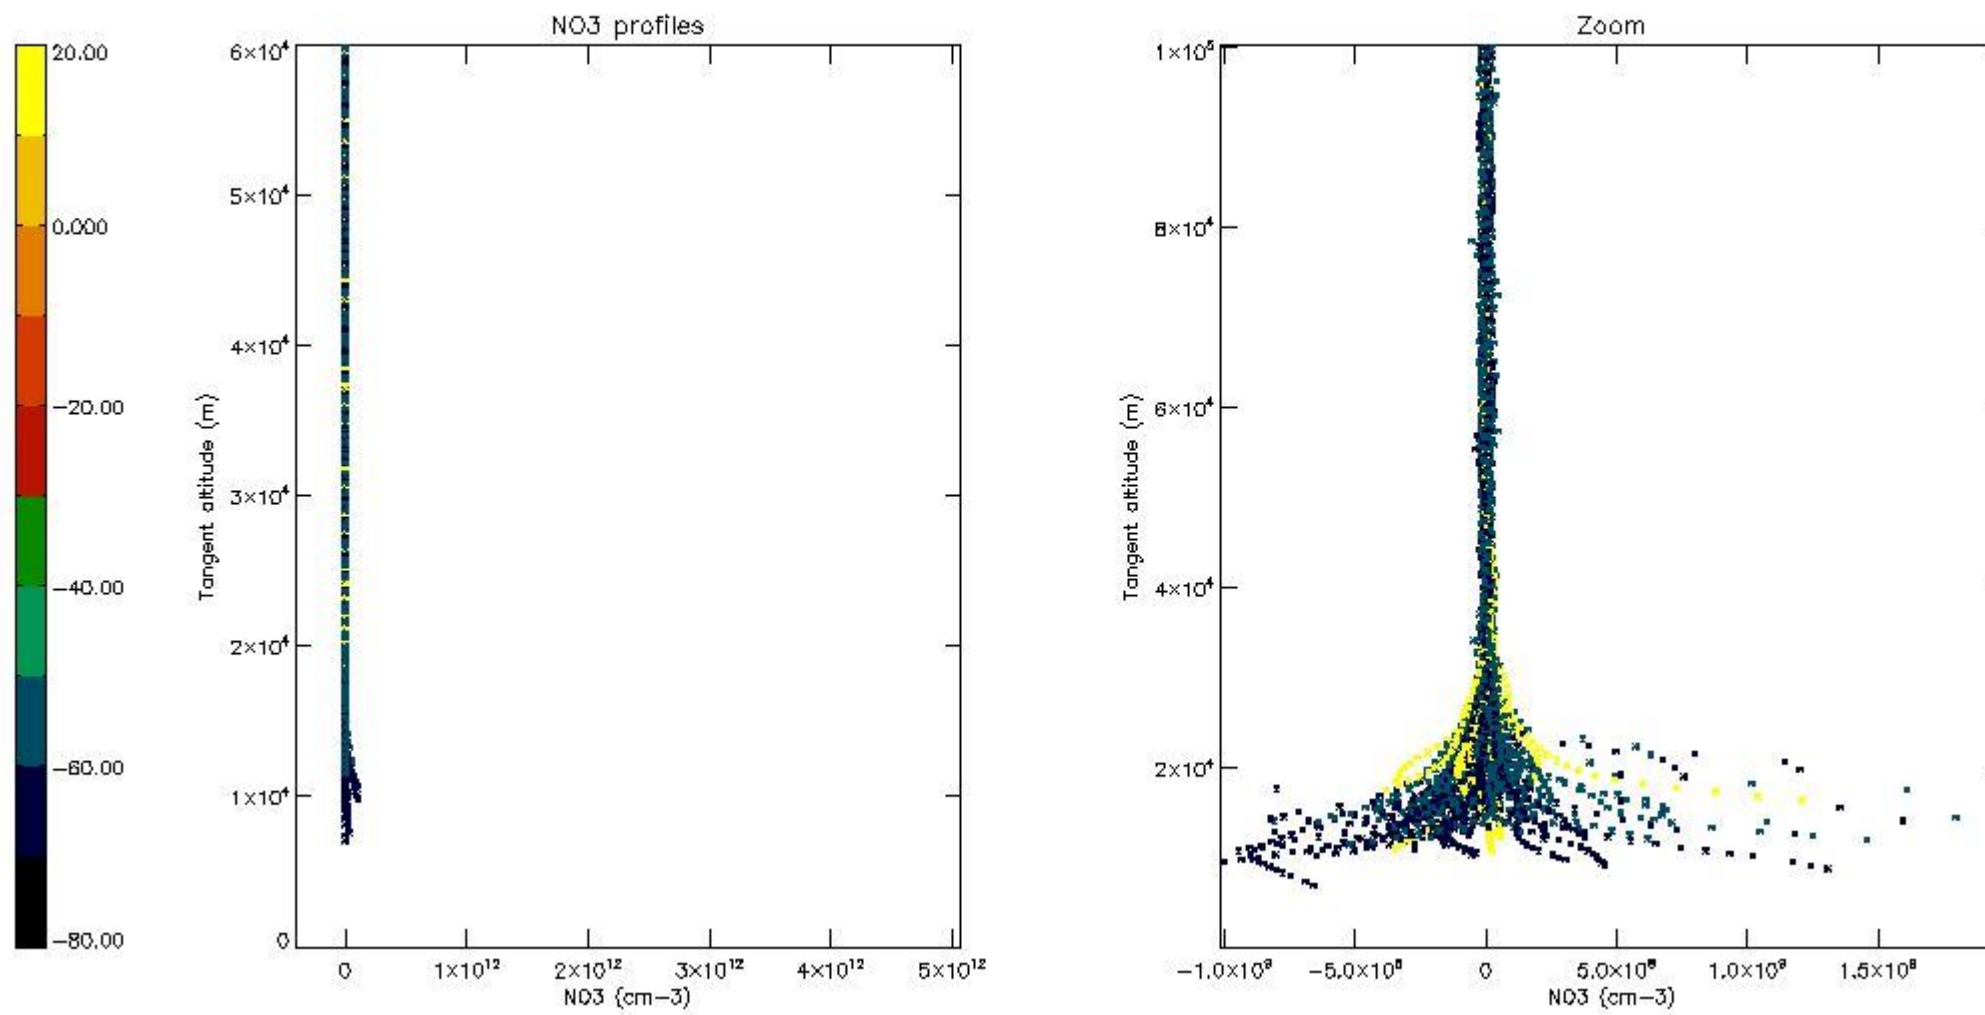

6. Auxiliary Data Files used for the production reported in section 2

The number reported in the third column indicates since which file (see list in section 2) the corresponding auxiliary file has been used. The fourth column is the date of those product files.

Type	Auxiliary Filename	Used since product	Used since product date
INST_PHYS_CHARACTERISTICS	GOM_INS_AXVIEC20091111_143220_20030716_120000_20500101_000000	1	16-APR-2010 00:06:59
LEVEL-2_PROC_CONFIG	GOM_PR2_AXVIEC20091111_152718_20020301_000000_20500101_000000	1	16-APR-2010 00:06:59
CROSS_SECTIONS_FILE	GOM_CRS_AXVIEC20091111_154832_20020301_000000_20500101_000000	1	16-APR-2010 00:06:59