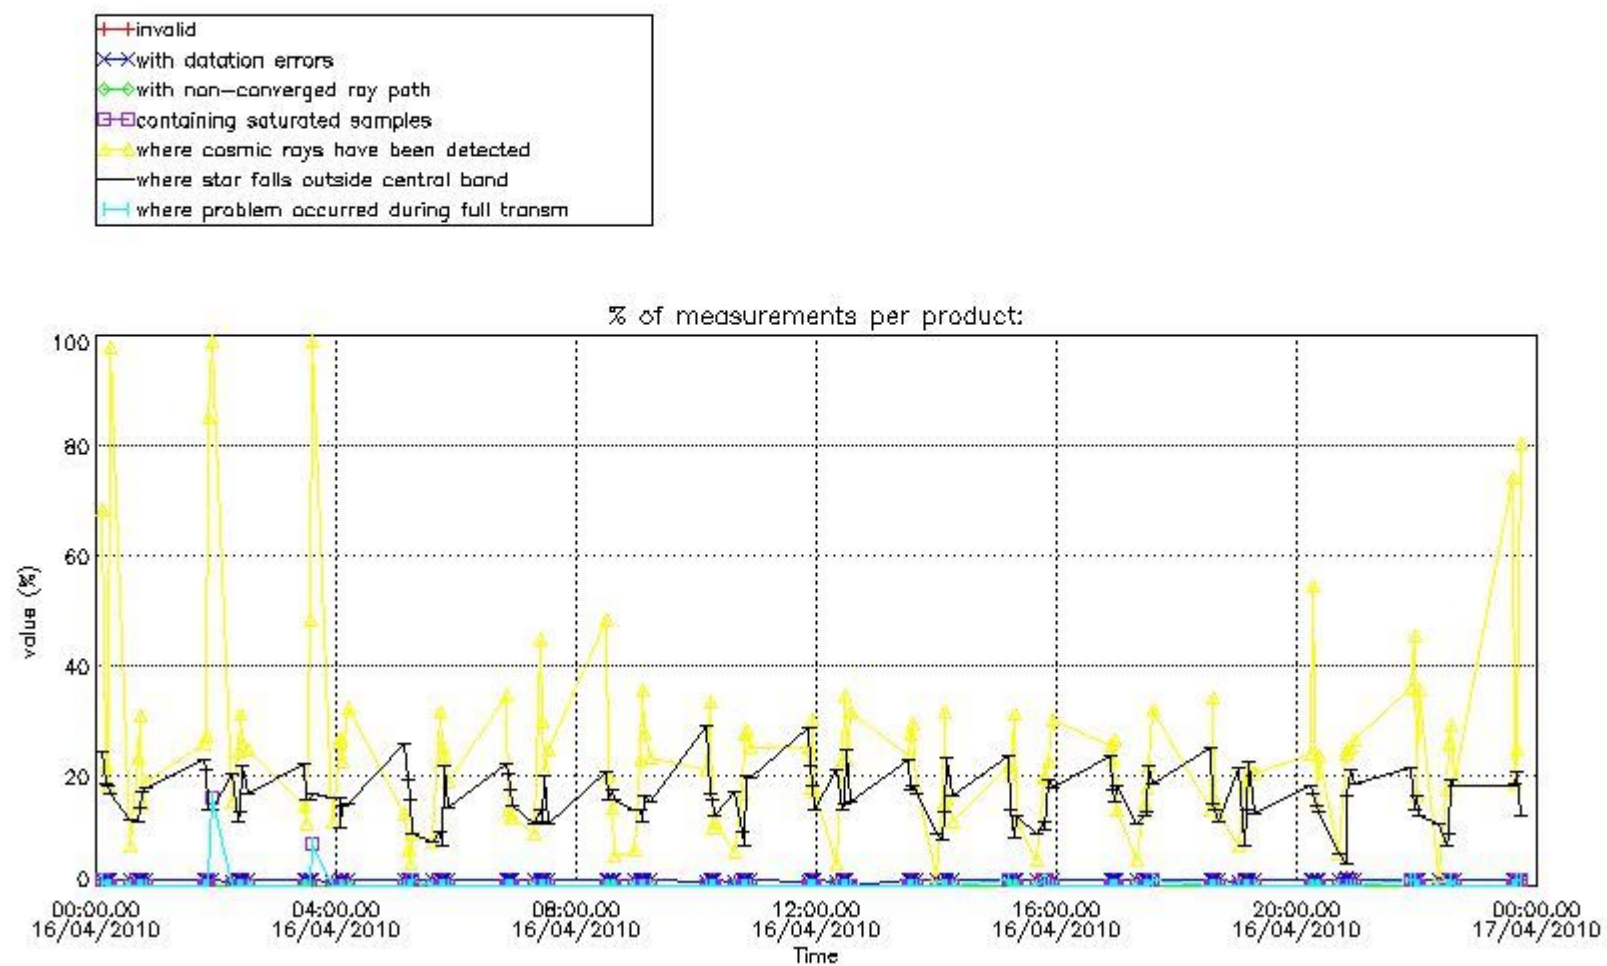

4.1.2 Plot level 1 quality information per product (time dependant): ENVI SAT DESCENDING passes