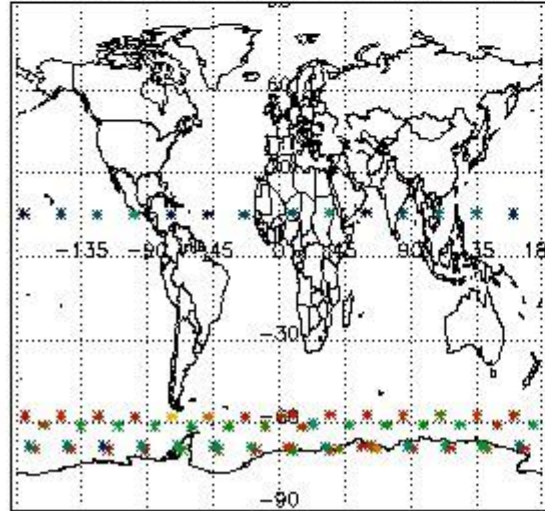

3.1 Plot quality information per product (time dependant)

3.2 Plot quality information per product (world map)

Percentage of flagged data per O3 profile

Percentage of flagged data per H2O profile

Percentage of flagged data per NO2 profile