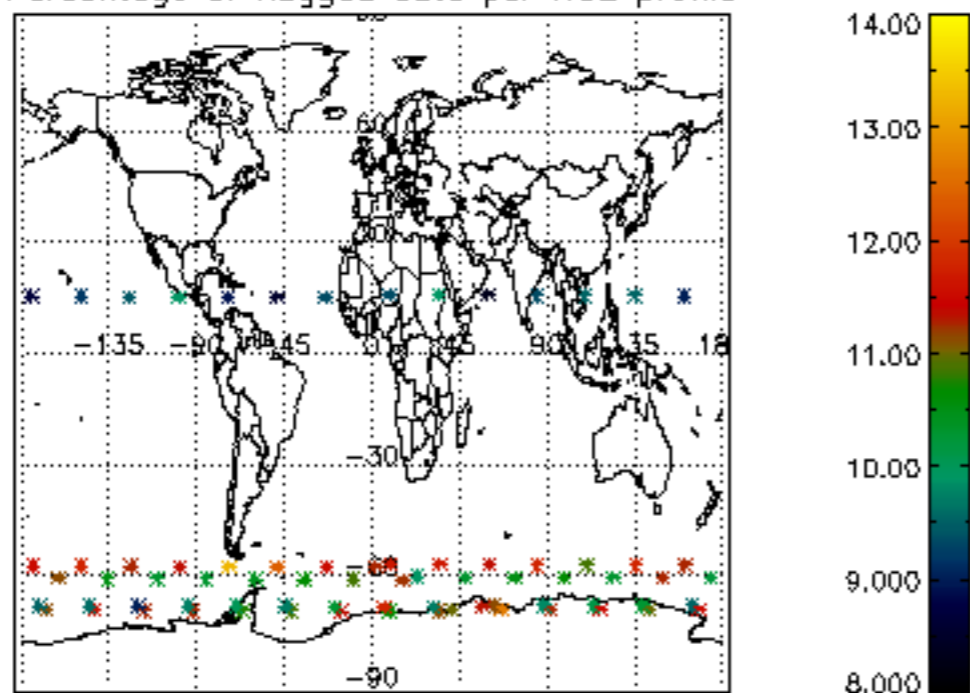

Percentage of flagged data per NO2 profile