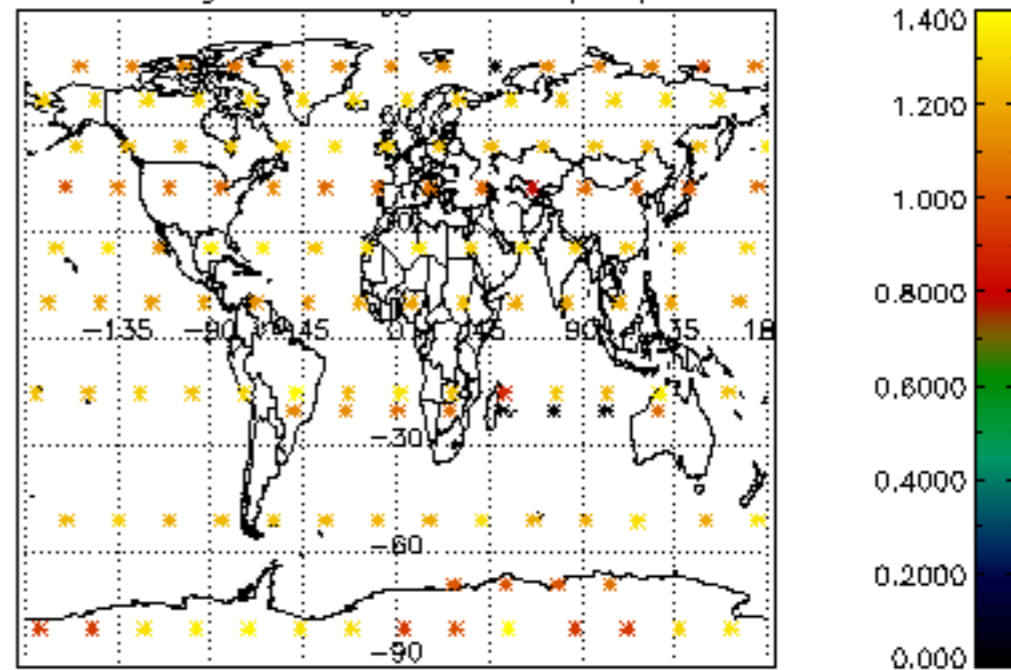

Percentage of datation errors per profile

Percentage of star falling outside central band per profile

Percentage of saturation errors per profile

Percentage of cosmic ray hits per profile

Percentage of datation errors per profile