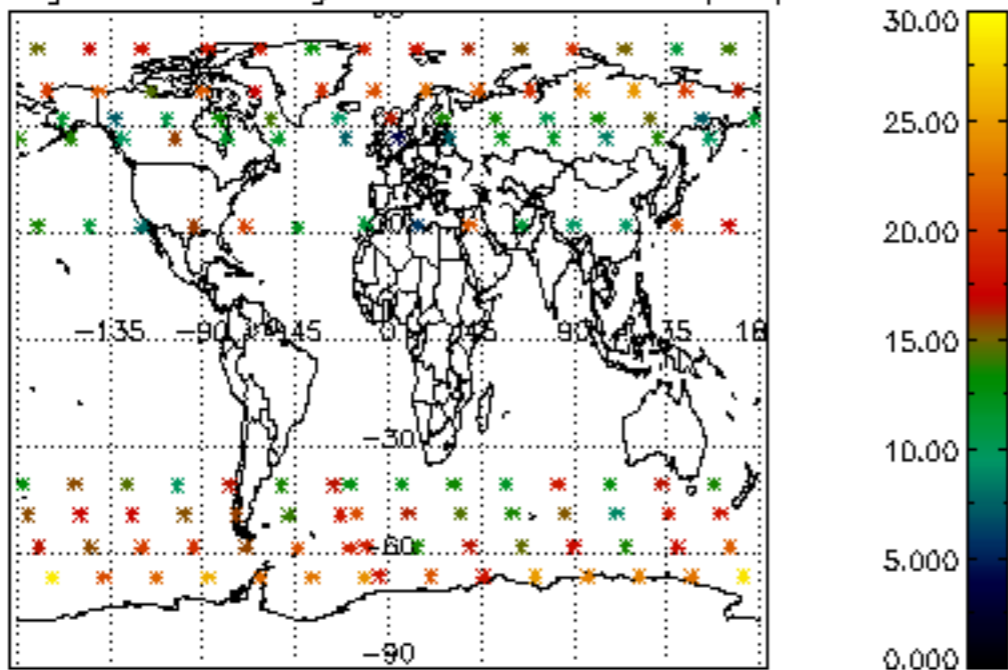

Percentage of cosmic ray hits per profile

Percentage of star falling outside central band per profile