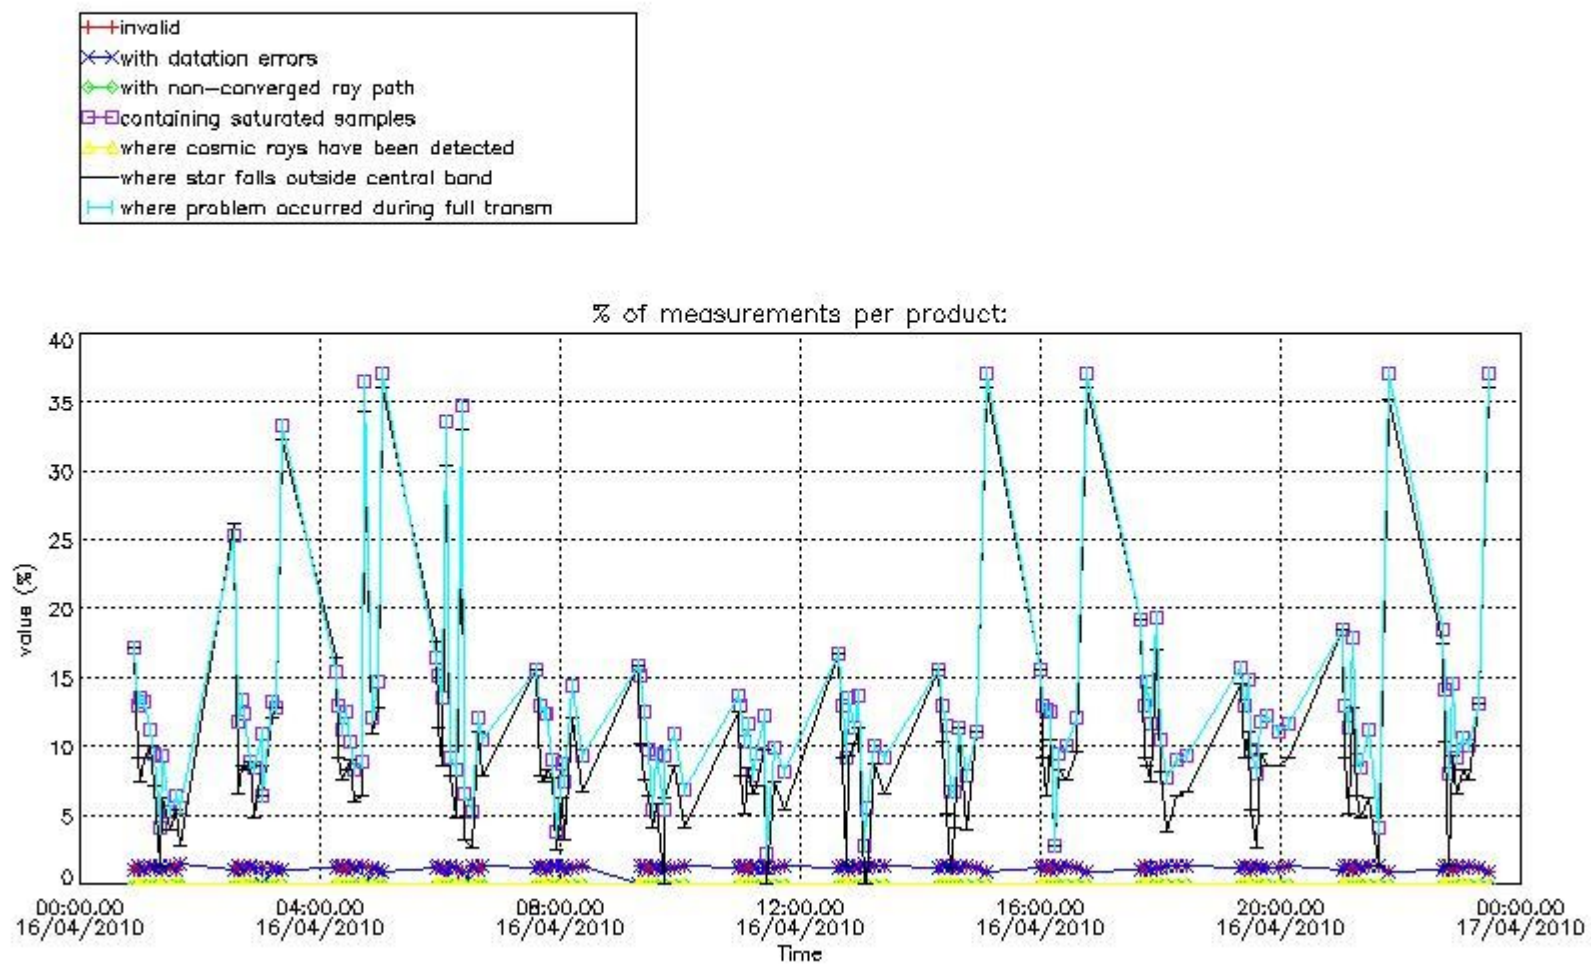

4.2 Plot quality information per product coming from level 1b processing (world map)

4.2.1 Plot level 1 quality information per product (world map): ENVISAT ASCENDING passes