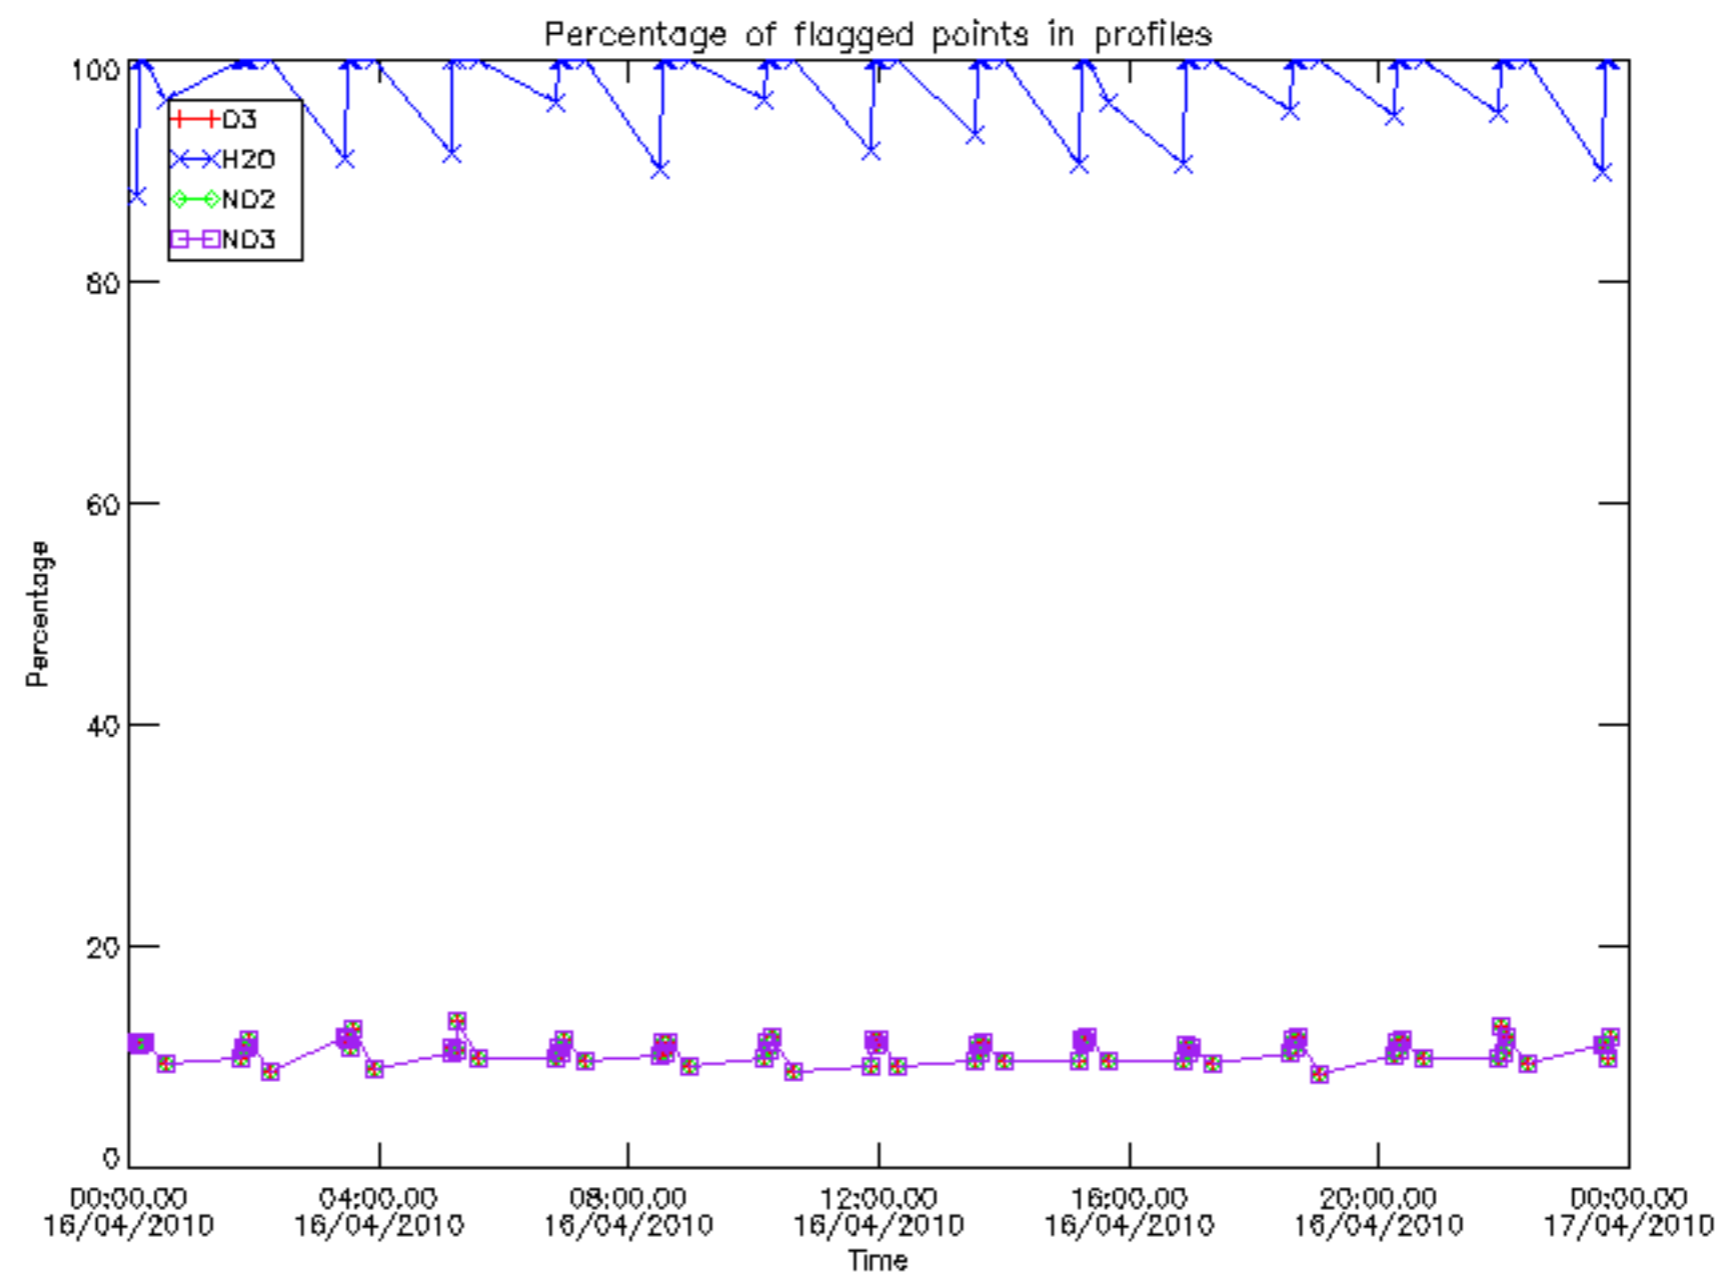

Percentage of flagged data per D3 profile

Percentage of flagged data per H2O profile