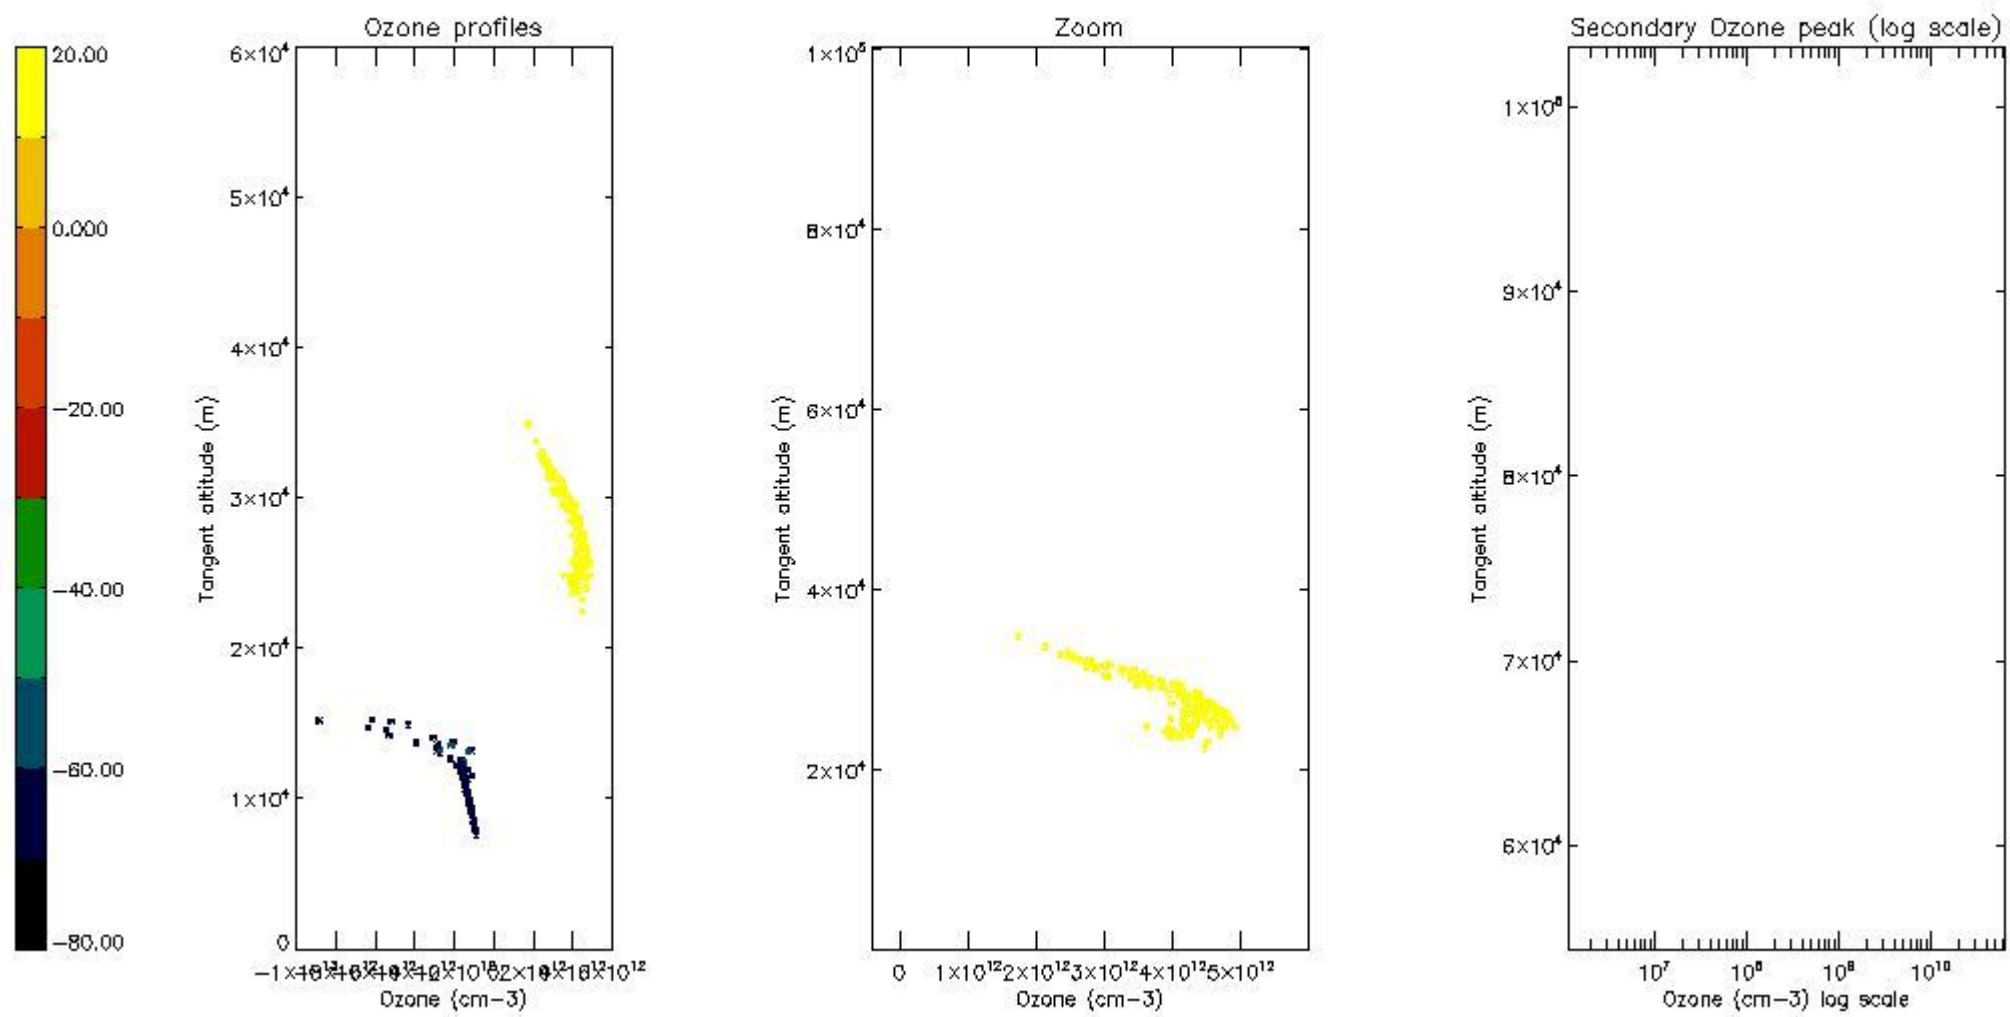

5.6 Plot NO₂ profiles for all STD (dark without errors)

The colorbar represents the latitude.