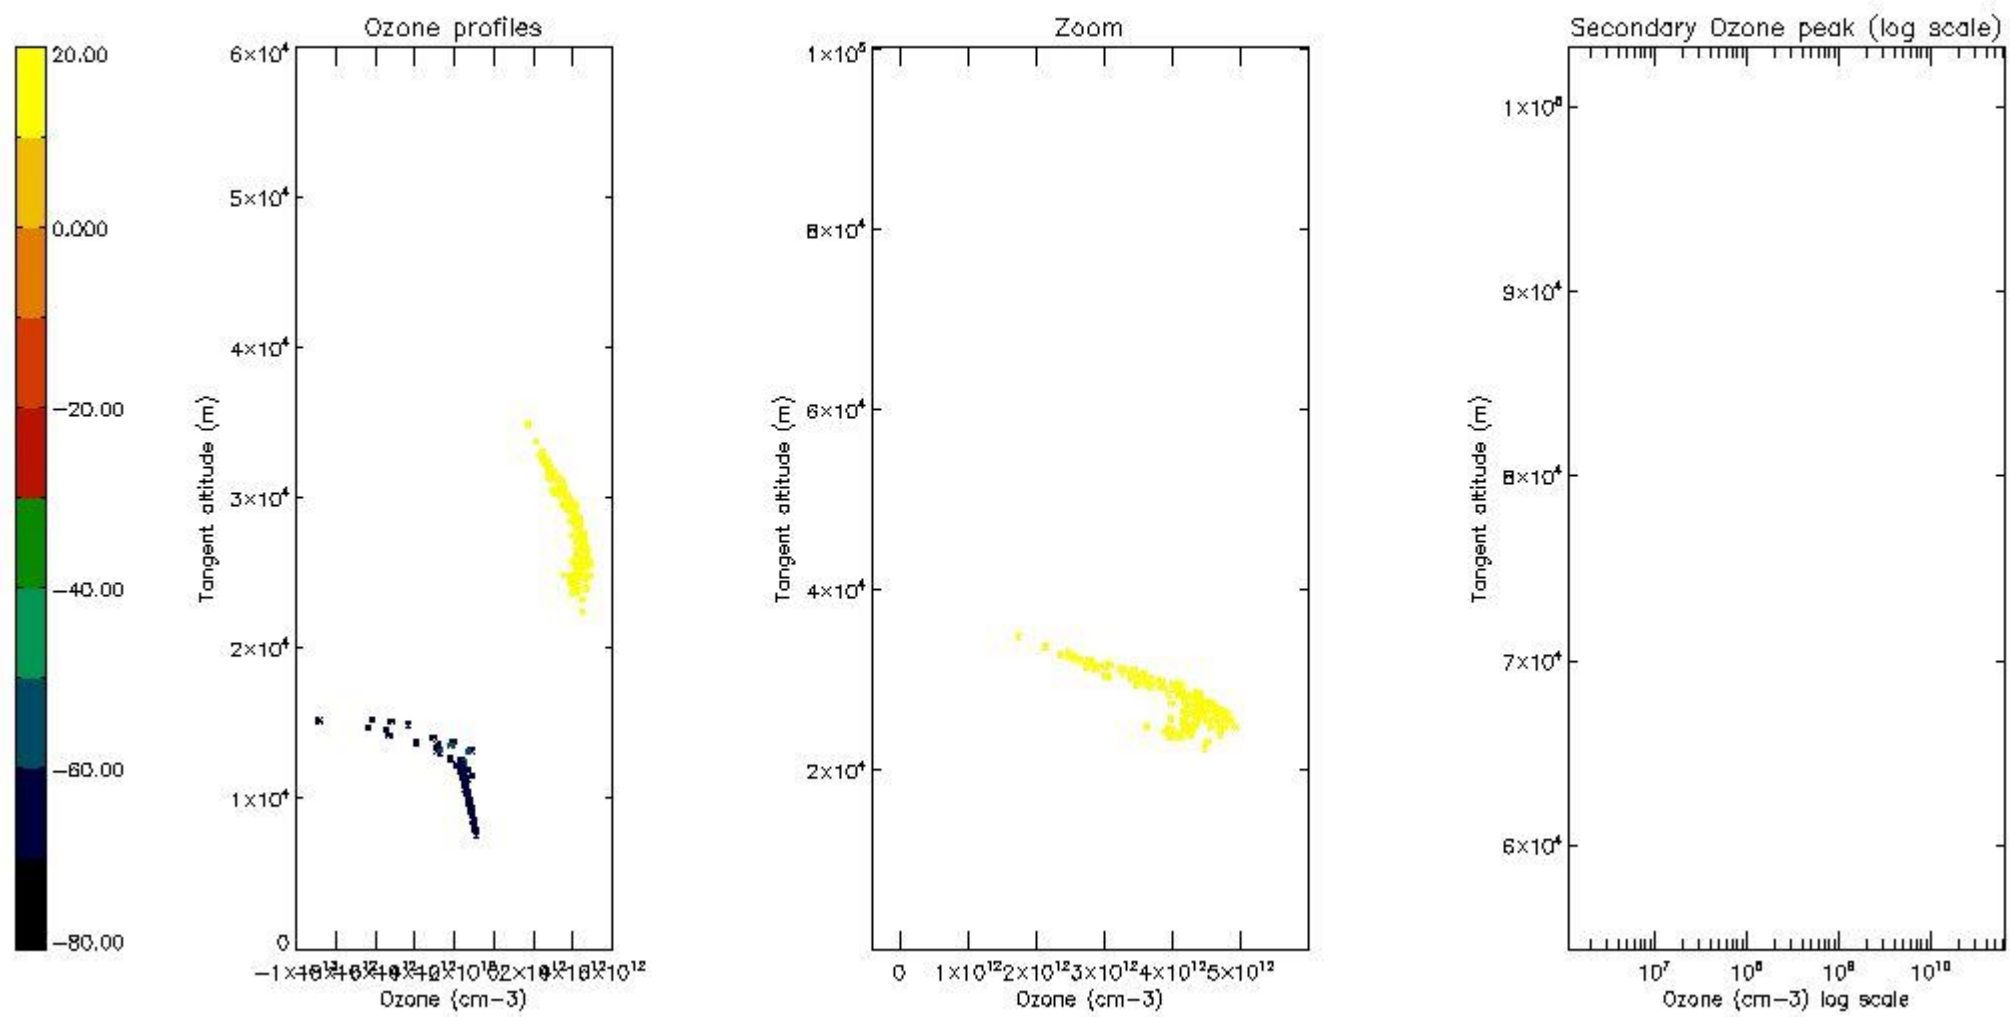

STD < 10	4
STD < 5	1

5.2 Plot ozone profiles for all STD (dark without errors)

The colorbar represents the latitude.

5.3 Plot ozone profiles where STD < 20% (dark without errors)

The colorbar represents the latitude.

5.4 Plot ozone profiles where $STD < 10\%$ (dark without errors)

The colorbar represents the latitude.

5.5 Plot ozone profiles where STD < 5% (dark without errors)

The colorbar represents the latitude.

5.6 Plot NO₂ profiles for all STD (dark without errors)