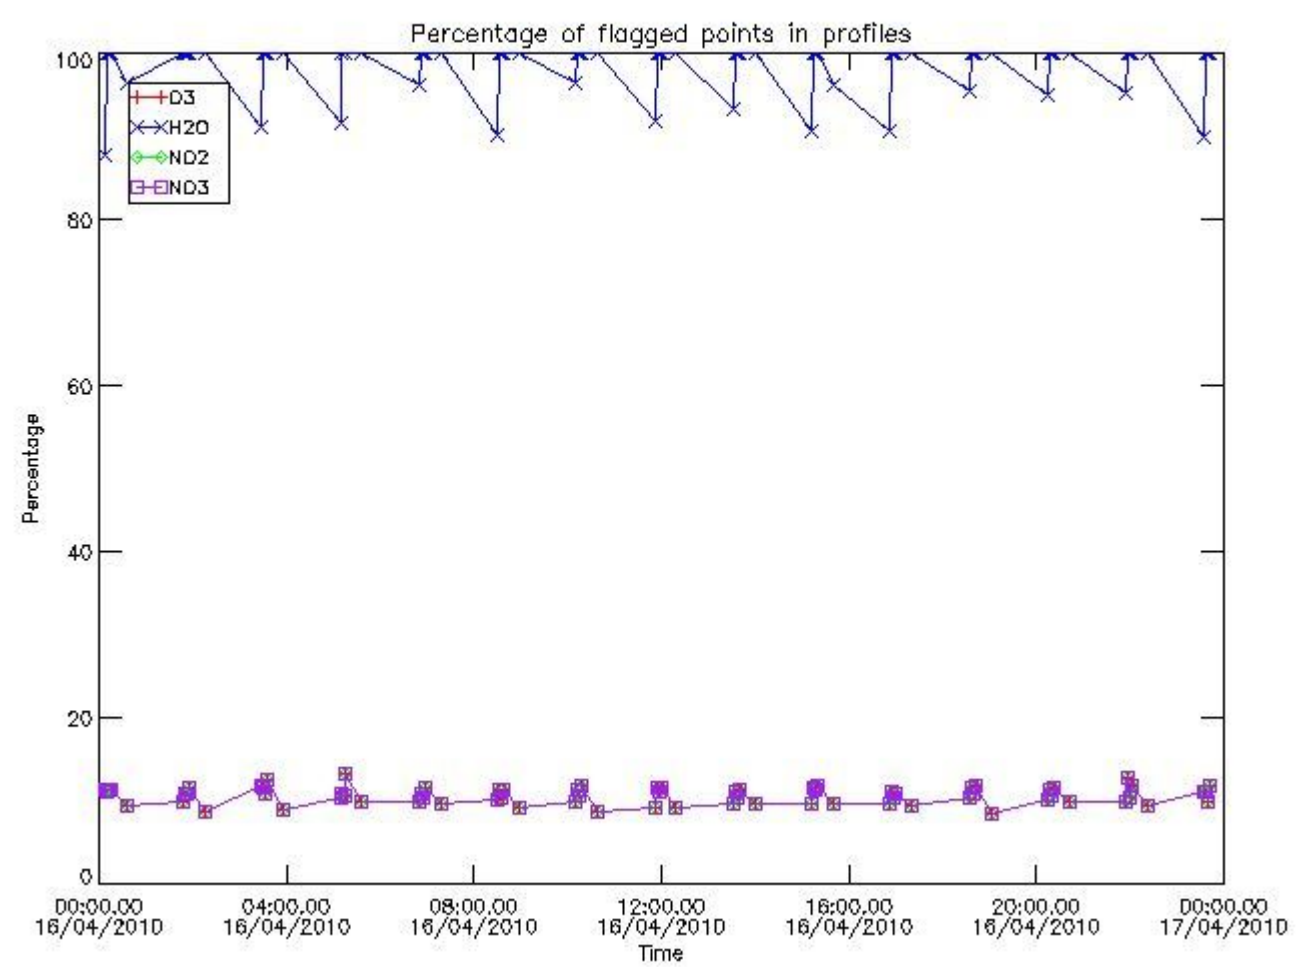

3. Quality information per product

In this section it is plotted some information contained in the Quality Summary data set of the level 2 products. Only products in dark limb conditions and without errors (error flag in the MPH set to "0") are used.

3.1 Plot quality information per product (time dependant)

3.2 Plot quality information per product (world map)