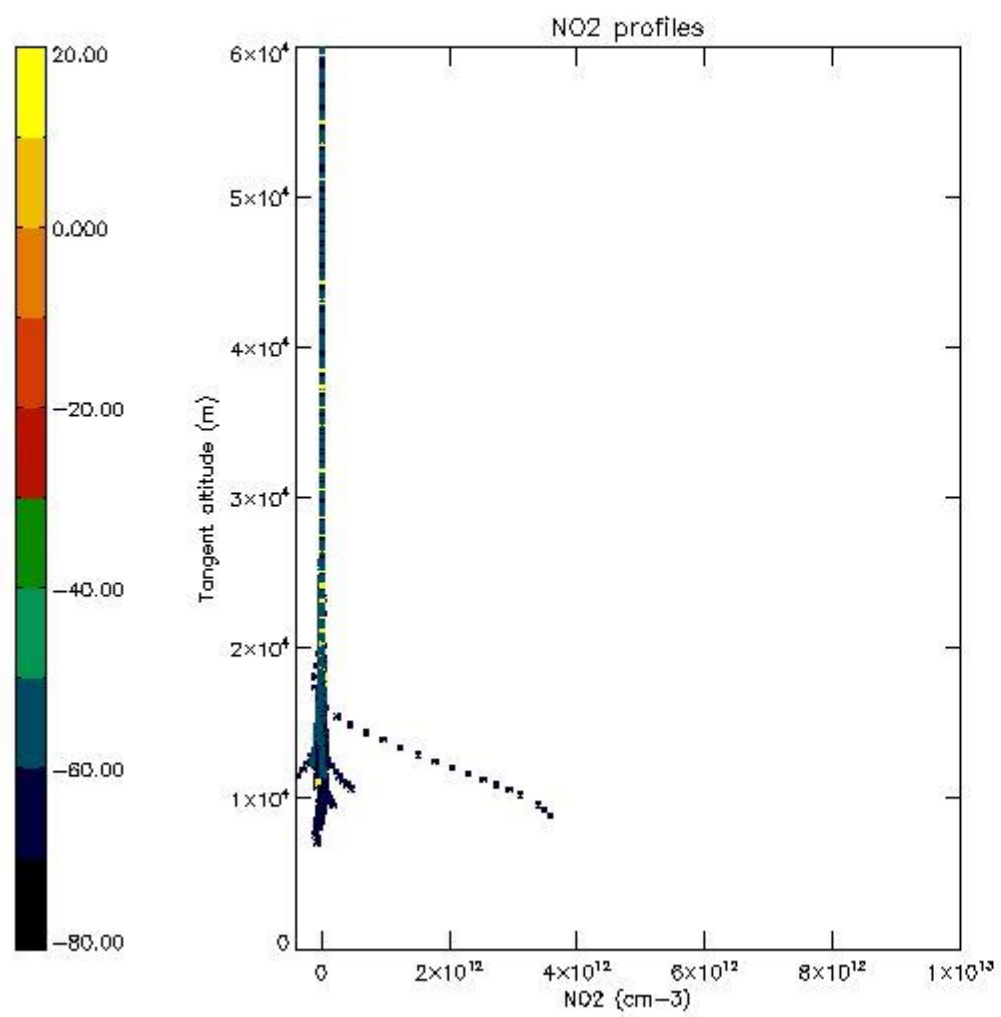

5.7 Plot NO3 profiles for all STD (dark without errors)

The colorbar represents the latitude.