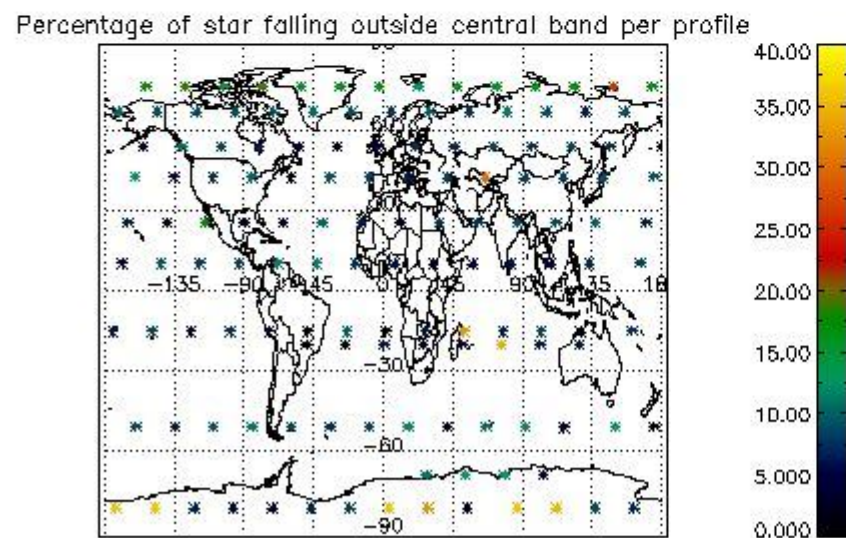

5. Trace gas profiles

5.1 Ozone statistics based on quality of products

The final quality of the products can be "measured" using the STD (Standard Deviation) attached to every point profile. This information is written to the parameter GOM_NL__2P/NL_LOCAL_SPECIES_DENSITY/o3_std of the level 2 products. The table below shows the statistics for given STD ranges.

The statistics are given with respect to the overall valid production:

- Products without fatal errors: GOM_NL__2P/MPH/PRODUCT_ERR=0
- Valid point profile: GOM_NL__2P/NL_LOCAL_SPECIES_DENSITY/pcd(0)=0

The 'Criteria' is applied to valid points of dark limb products:

- Products in dark limb illumination condition: GOM_NL__2P/NL_SUMMARY_QUALITY/obs_ill_cond=0
- Products without fatal errors: GOM_NL__2P/MPH/PRODUCT_ERR=0
- Valid point profile: GOM_NL__2P/NL_LOCAL_SPECIES_DENSITY/pcd(0)=0

So, the table below shows the percentage of dark limb and valid observations for each criteria with respect to the overall valid daily observations.

Criteria	% of total production
All STD	31
STD < 20	9