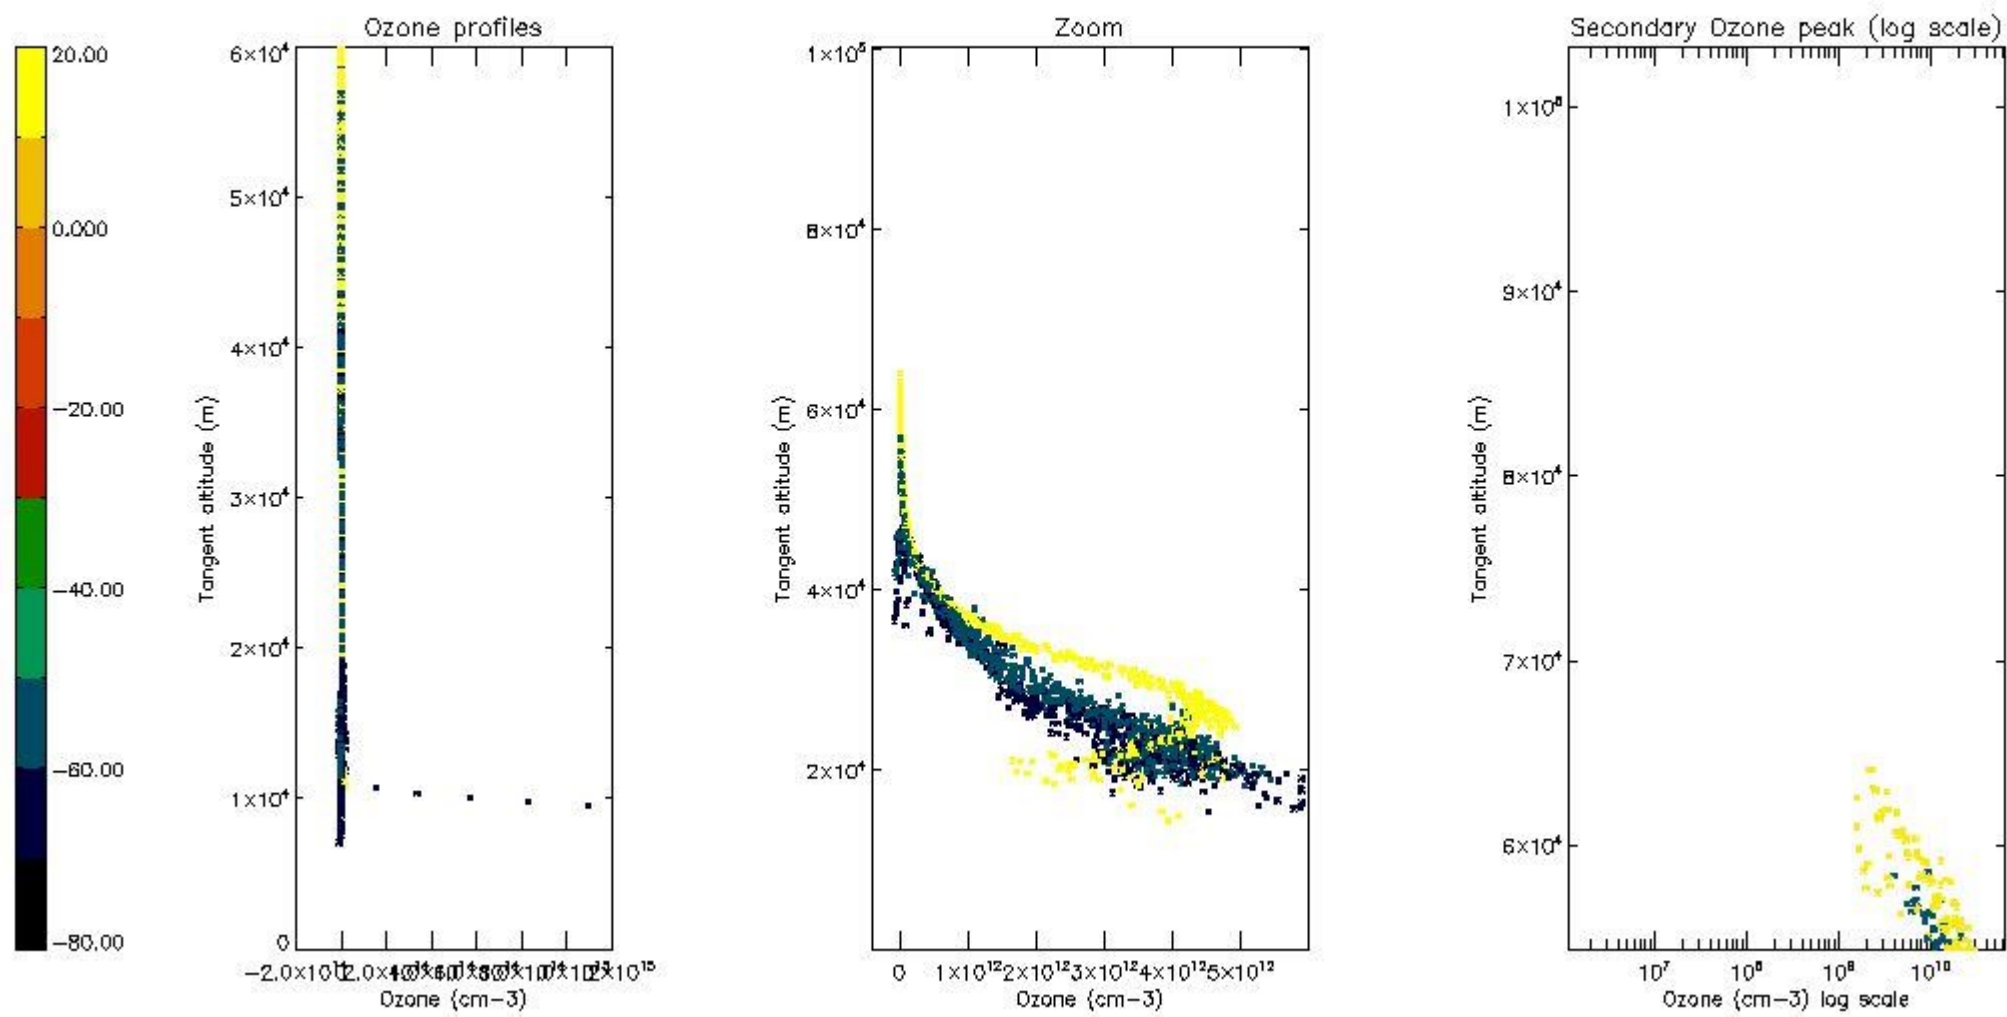

STD < 10	4
STD < 5	1

5.2 Plot ozone profiles for all STD (dark without errors)

The colorbar represents the latitude.

5.3 Plot ozone profiles where STD < 20% (dark without errors)

The colorbar represents the latitude.