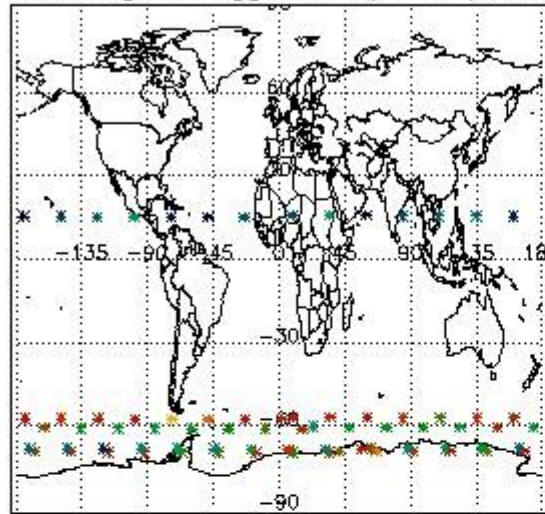

Percentage of flagged data per O3 profile