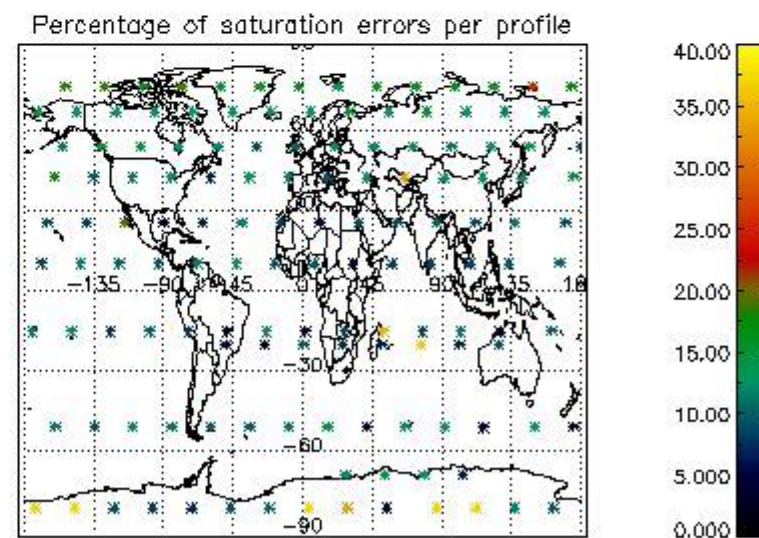

Percentage of flagged data per NO3 profile

4. Level 1 quality information per product

In this section it is plotted some information contained in the Quality Summary data set of the level 2 products that comes from the level 1b processing. Products without errors (error flag in the MPH set to "0") are used.

4.1 Plot quality information per product (time dependant) coming from level 1b processing

4.1.1 Plot level 1 quality information per product (time dependant): ENVISAT ASCENDING passes

4.1.2 Plot level 1 quality information per product (time dependant): ENVI SAT DESCENDING passes

4.2 Plot quality information per product coming from level 1b processing (world map)

4.2.1 Plot level 1 quality information per product (world map): ENVISAT ASCENDING passes

4.2.2 Plot level 1 quality information per product (world map): ENVISAT DESCENDING passes