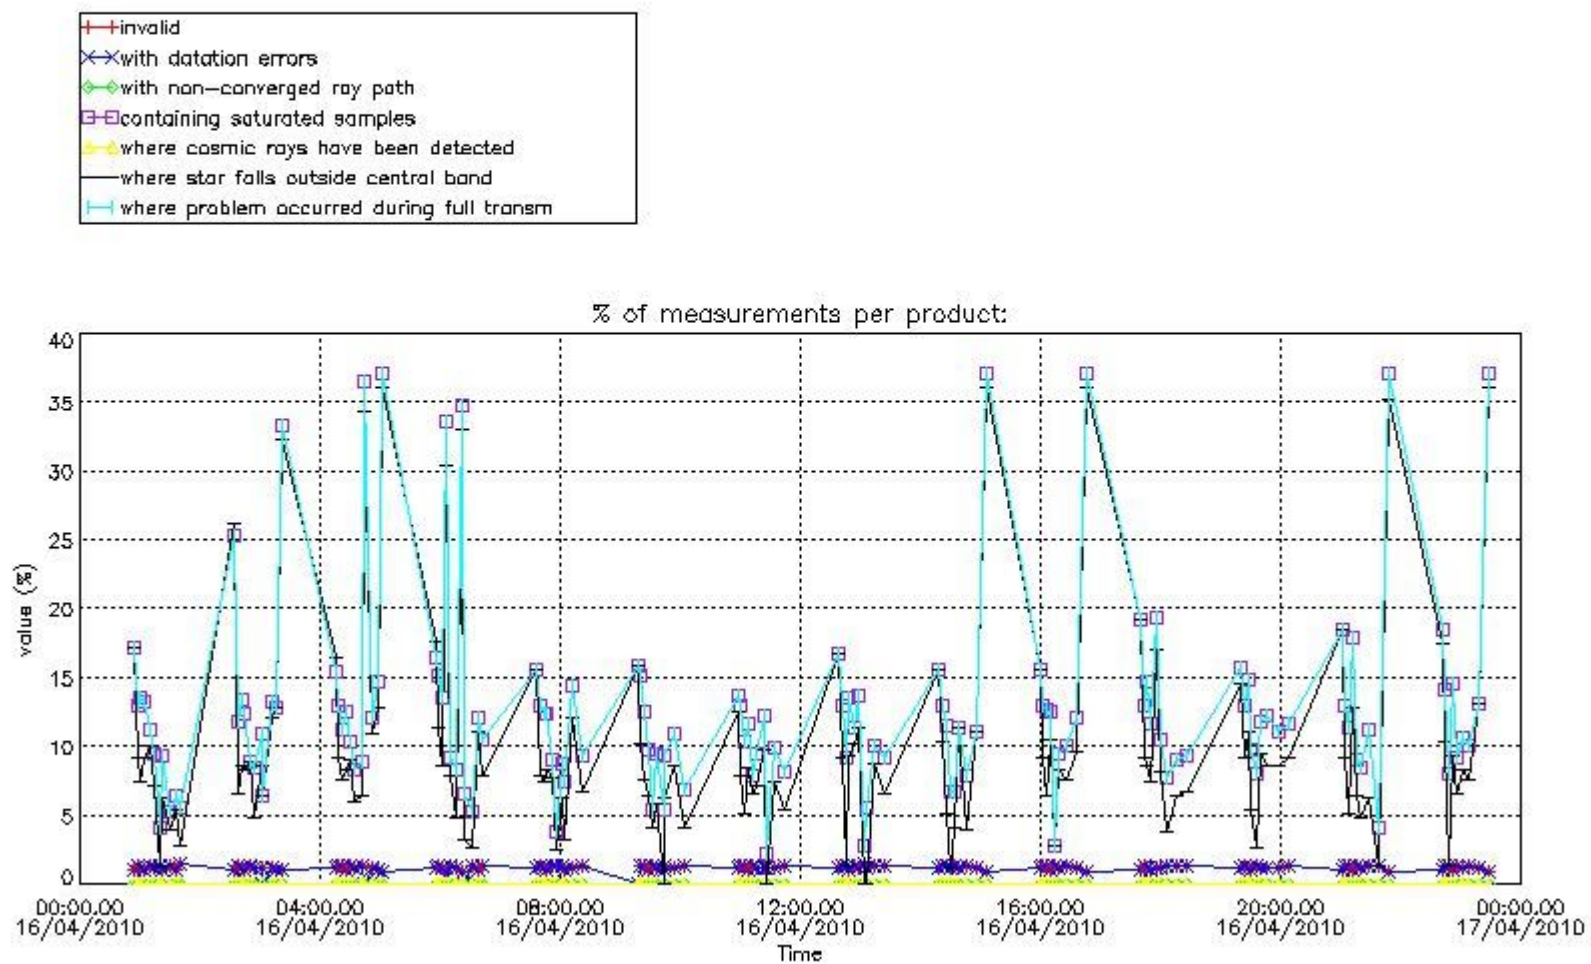

3.1 Plot quality information per product (time dependant)

3.2 Plot quality information per product (world map)

Percentage of flagged data per O3 profile

Percentage of flagged data per H2O profile

Percentage of flagged data per NO2 profile

Percentage of flagged data per NO3 profile

4. Level 1 quality information per product

In this section it is plotted some information contained in the Quality Summary data set of the level 2 products that comes from the level 1b processing. Products without errors (error flag in the MPH set to "0") are used.

4.1 Plot quality information per product (time dependant) coming from level 1b processing

4.1.1 Plot level 1 quality information per product (time dependant): ENVISAT ASCENDING passes

4.1.2 Plot level 1 quality information per product (time dependant): ENVI SAT DESCENDING passes