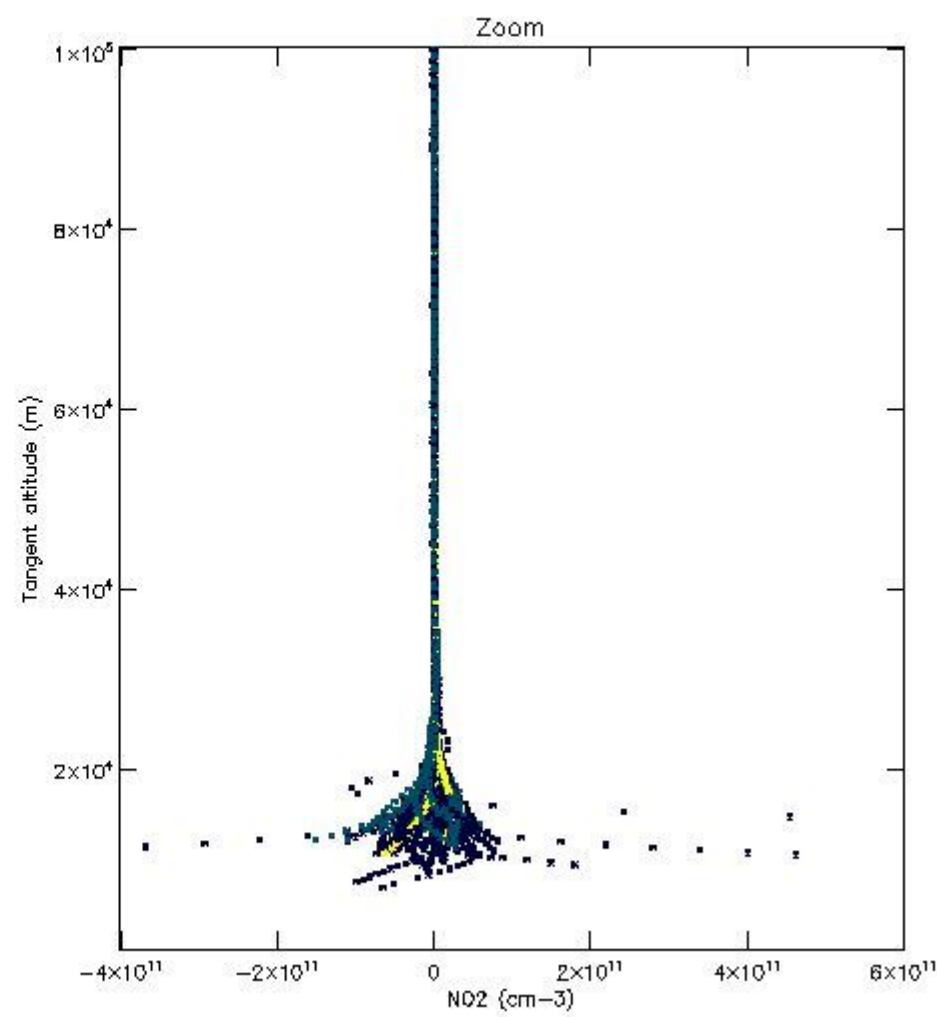

5.7 Plot NO3 profiles for all STD (dark without errors)

The colorbar represents the latitude.