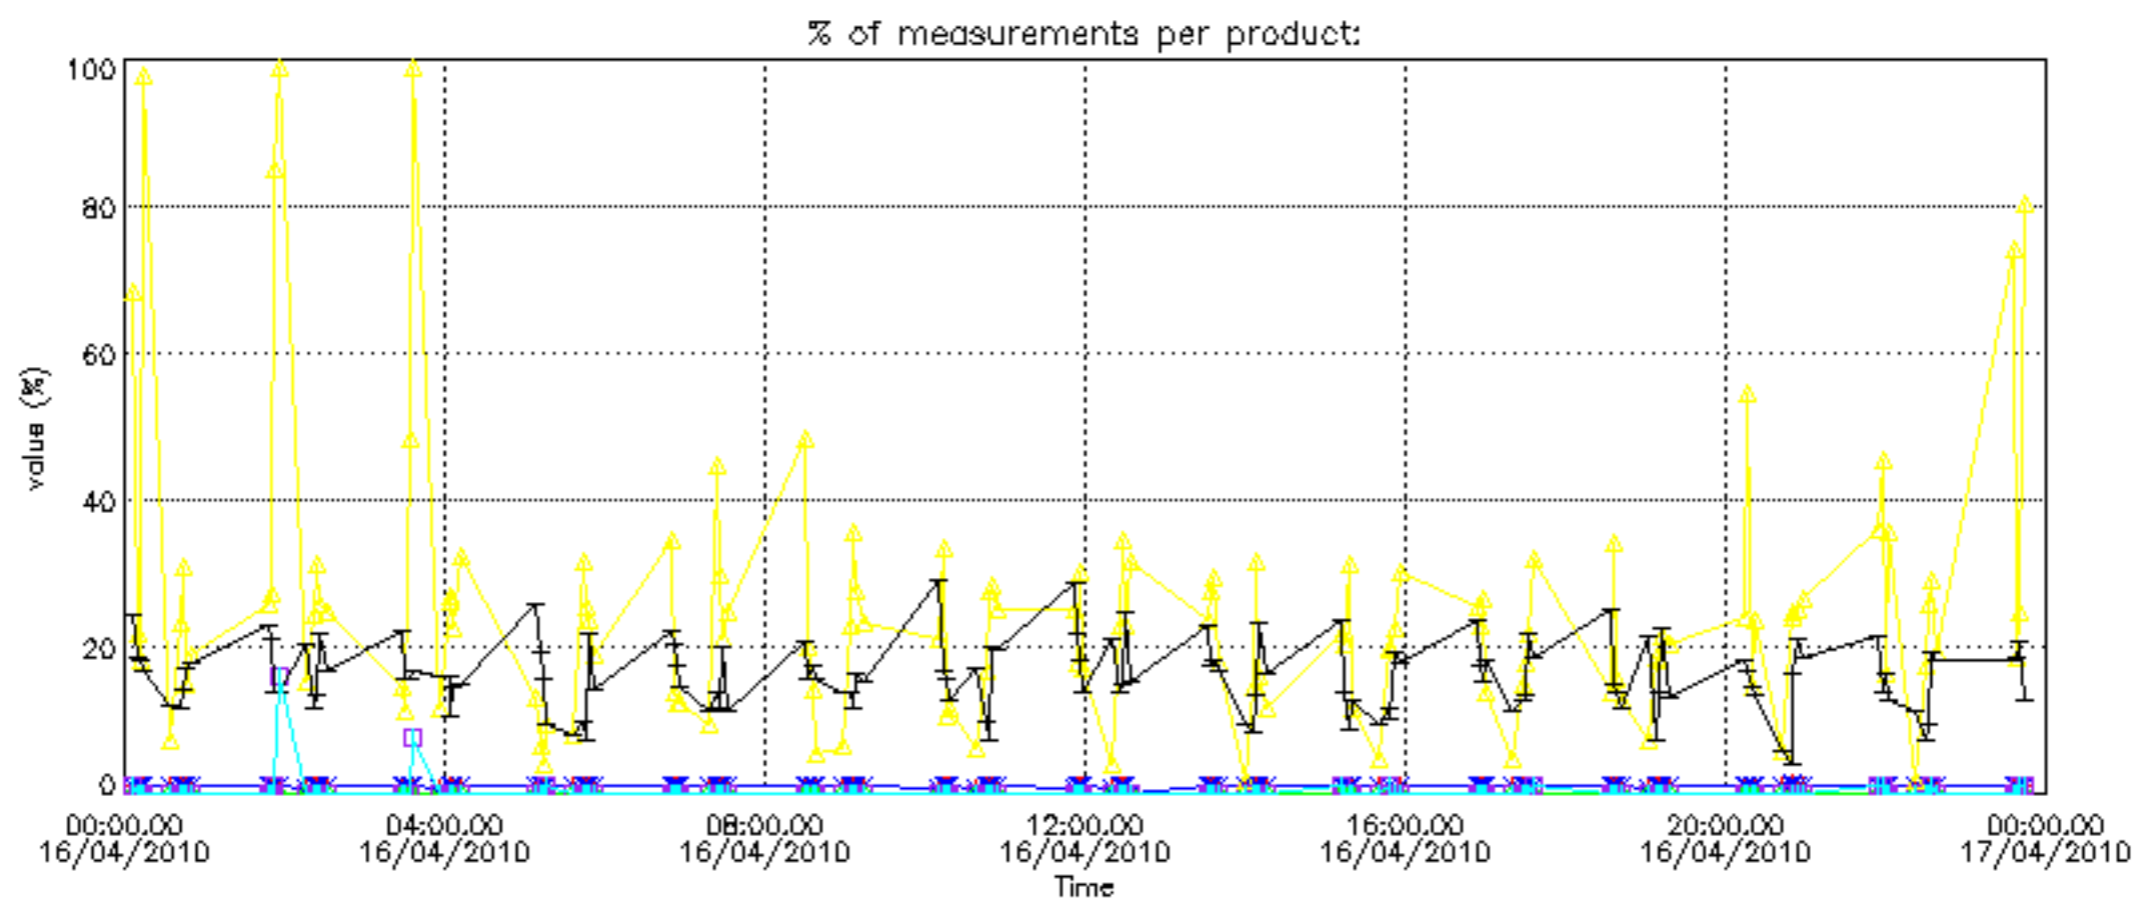

Percentage of flagged data per D3 profile

Percentage of flagged data per H2O profile

Percentage of flagged data per NO2 profile

Percentage of flagged data per NO3 profile

Percentage of cosmic ray hits per profile