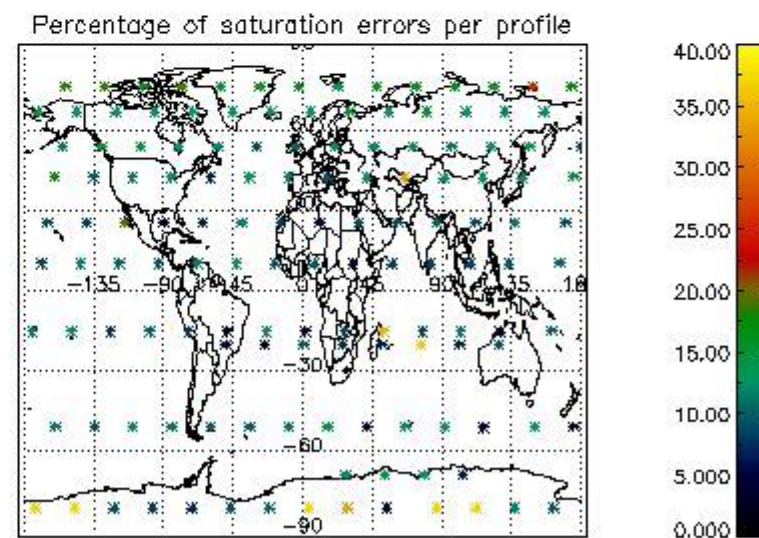

5. Trace gas profiles

5.1 Ozone statistics based on quality of products

The final quality of the products can be "measured" using the STD (Standard Deviation) attached to every point profile. This information is written to the parameter GOM_NL__2P/NL_LOCAL_SPECIES_DENSITY/o3_std of the level 2 products. The table below shows the statistics for given STD ranges.

The statistics are given with respect to the overall valid production:

- Products without fatal errors: GOM_NL__2P/MPH/PRODUCT_ERR=0
- Valid point profile: GOM_NL__2P/NL_LOCAL_SPECIES_DENSITY/pcd(0)=0

The 'Criteria' is applied to valid points of dark limb products:

- Products in dark limb illumination condition: GOM_NL__2P/NL_SUMMARY_QUALITY/obs_ill_cond=0
- Products without fatal errors: GOM_NL__2P/MPH/PRODUCT_ERR=0
- Valid point profile: GOM_NL__2P/NL_LOCAL_SPECIES_DENSITY/pcd(0)=0

So, the table below shows the percentage of dark limb and valid observations for each criteria with respect to the overall valid daily observations.

Criteria	% of total production
All STD	31
STD < 20	9