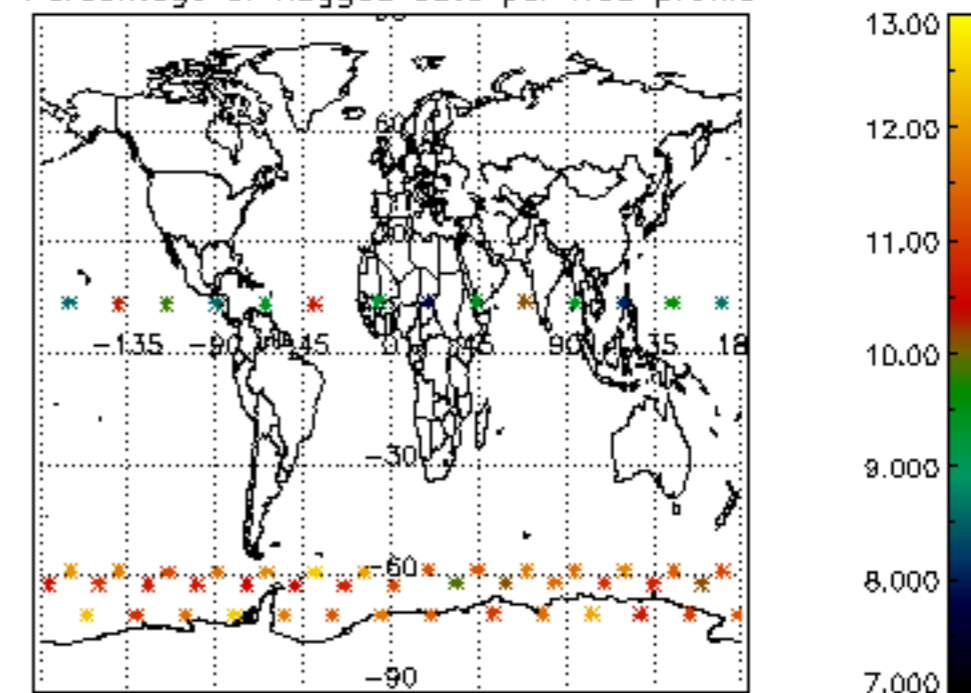

Percentage of flagged data per NO3 profile