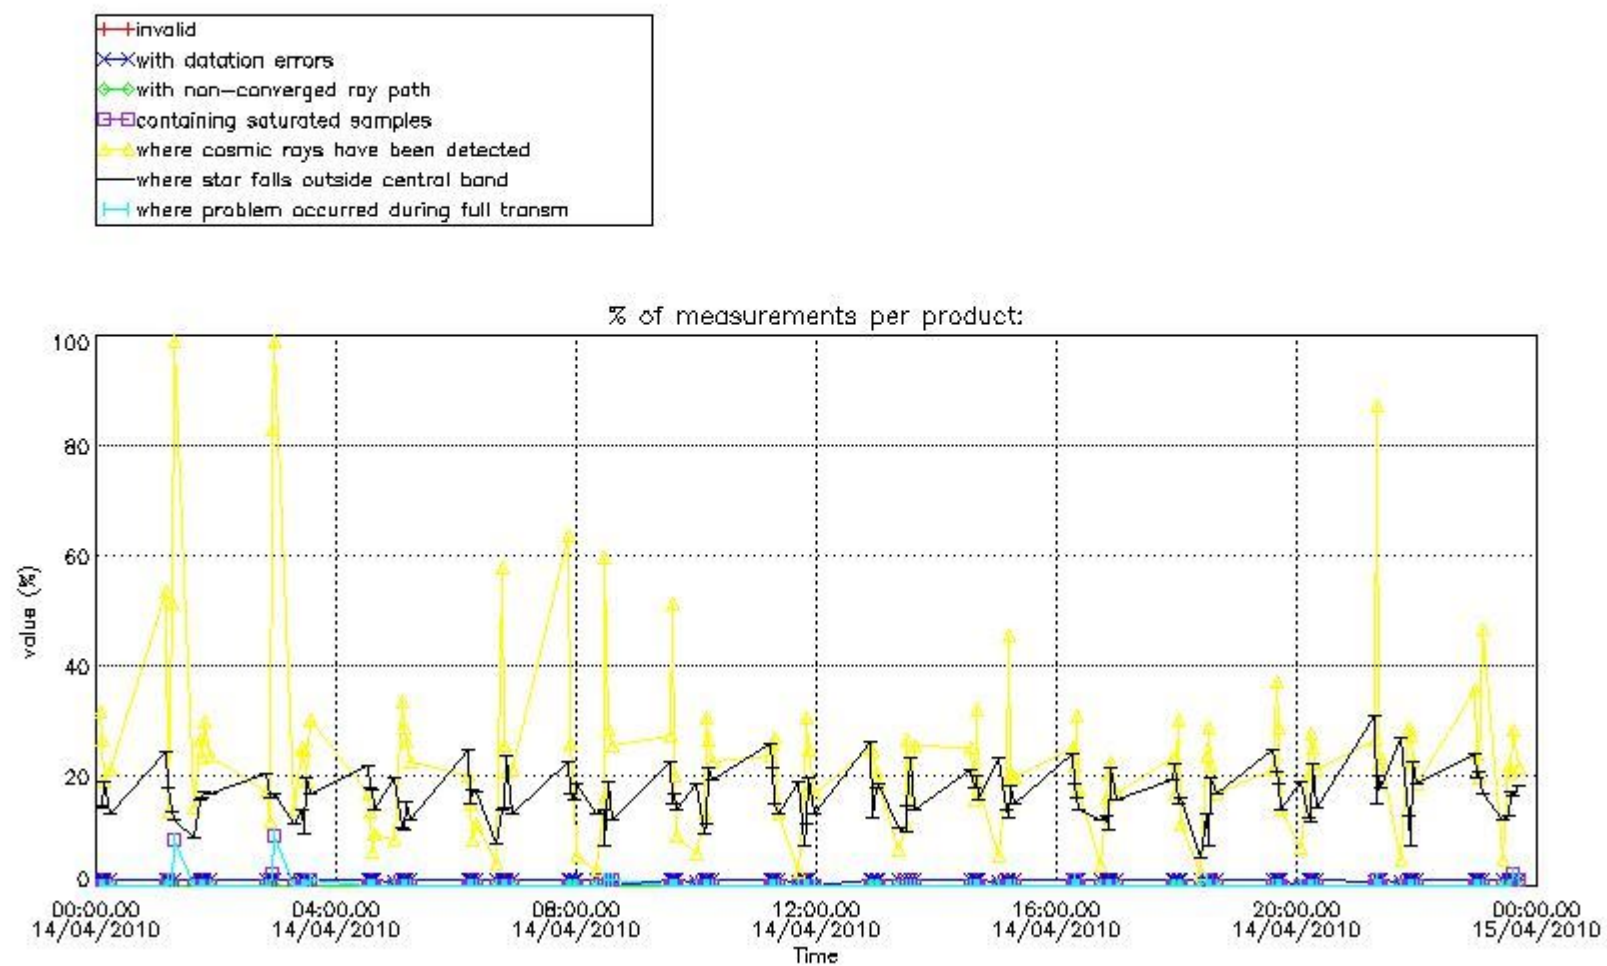

4.1.2 Plot level 1 quality information per product (time dependant): ENVI SAT DESCENDING passes