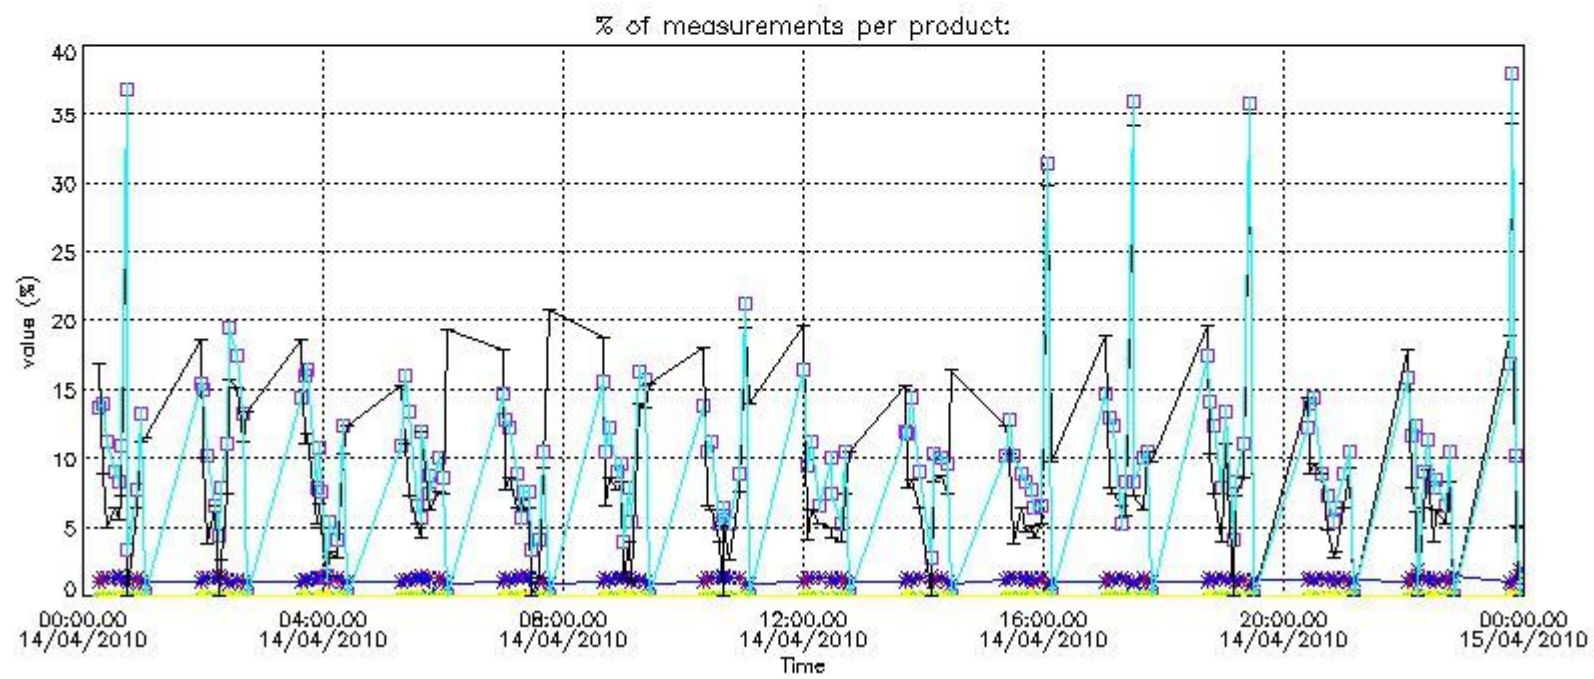

3.1 Plot quality information per product (time dependant)

3.2 Plot quality information per product (world map)

Percentage of flagged data per O3 profile

Percentage of flagged data per H2O profile

Percentage of flagged data per NO2 profile

Percentage of flagged data per NO3 profile

4. Level 1 quality information per product

In this section it is plotted some information contained in the Quality Summary data set of the level 2 products that comes from the level 1b processing. Products without errors (error flag in the MPH set to "0") are used.

4.1 Plot quality information per product (time dependant) coming from level 1b processing

4.1.1 Plot level 1 quality information per product (time dependant): ENVISAT ASCENDING passes

4.1.2 Plot level 1 quality information per product (time dependant): ENVI SAT DESCENDING passes