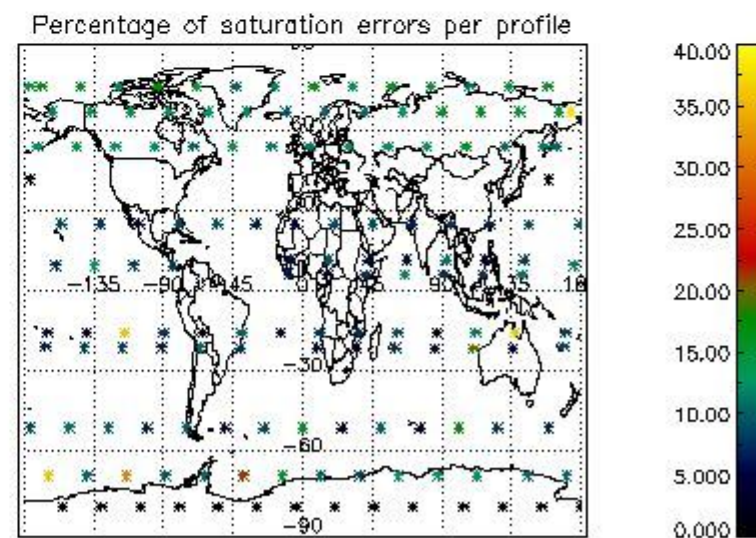

5. Trace gas profiles

5.1 Ozone statistics based on quality of products

The final quality of the products can be "measured" using the STD (Standard Deviation) attached to every point profile. This information is written to the parameter GOM_NL__2P/NL_LOCAL_SPECIES_DENSITY/o3_std of the level 2 products. The table below shows the statistics for given STD ranges.

The statistics are given with respect to the overall valid production:

- Products without fatal errors: GOM_NL__2P/MPH/PRODUCT_ERR=0
- Valid point profile: GOM_NL__2P/NL_LOCAL_SPECIES_DENSITY/pcd(0)=0

The 'Criteria' is applied to valid points of dark limb products:

- Products in dark limb illumination condition: GOM_NL__2P/NL_SUMMARY_QUALITY/obs_ill_cond=0
- Products without fatal errors: GOM_NL__2P/MPH/PRODUCT_ERR=0
- Valid point profile: GOM_NL__2P/NL_LOCAL_SPECIES_DENSITY/pcd(0)=0

So, the table below shows the percentage of dark limb and valid observations for each criteria with respect to the overall valid daily observations.

Criteria	% of total production
All STD	22
STD < 20	7