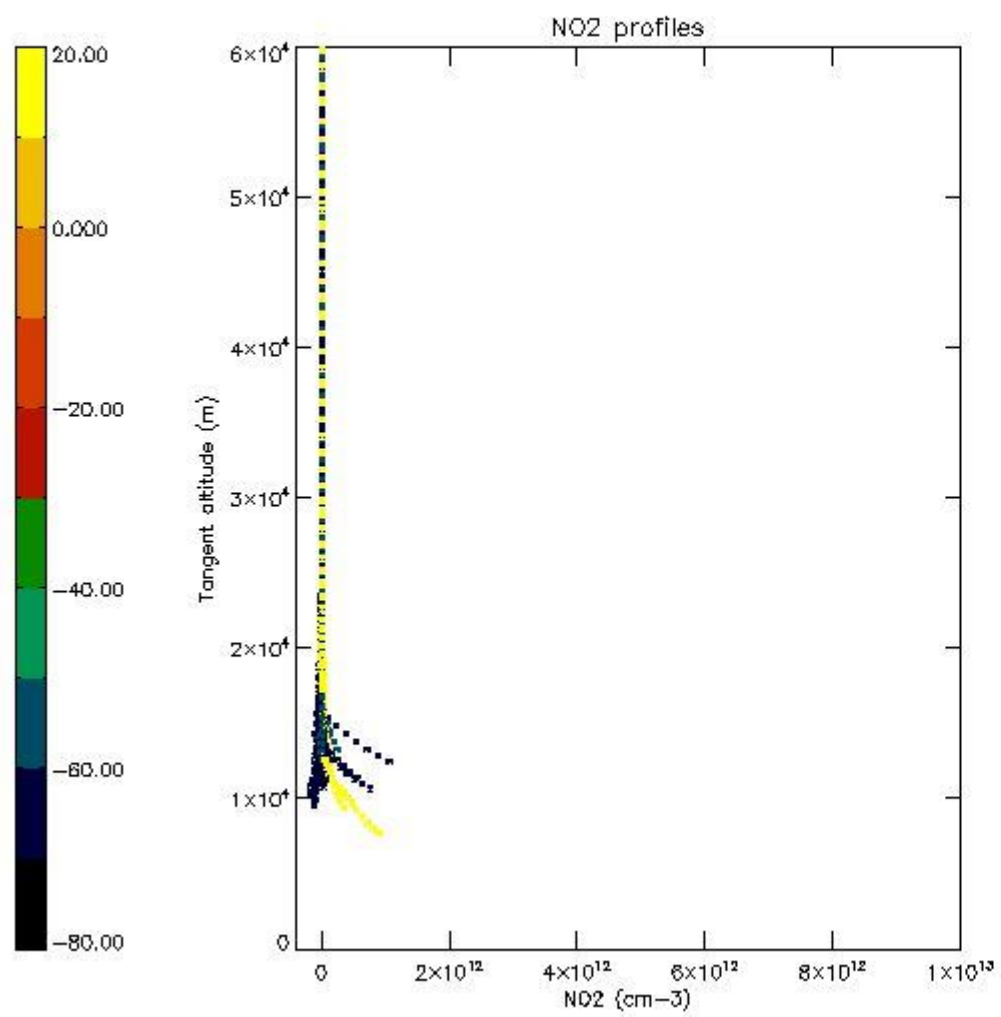

5.7 Plot NO3 profiles for all STD (dark without errors)

The colorbar represents the latitude.