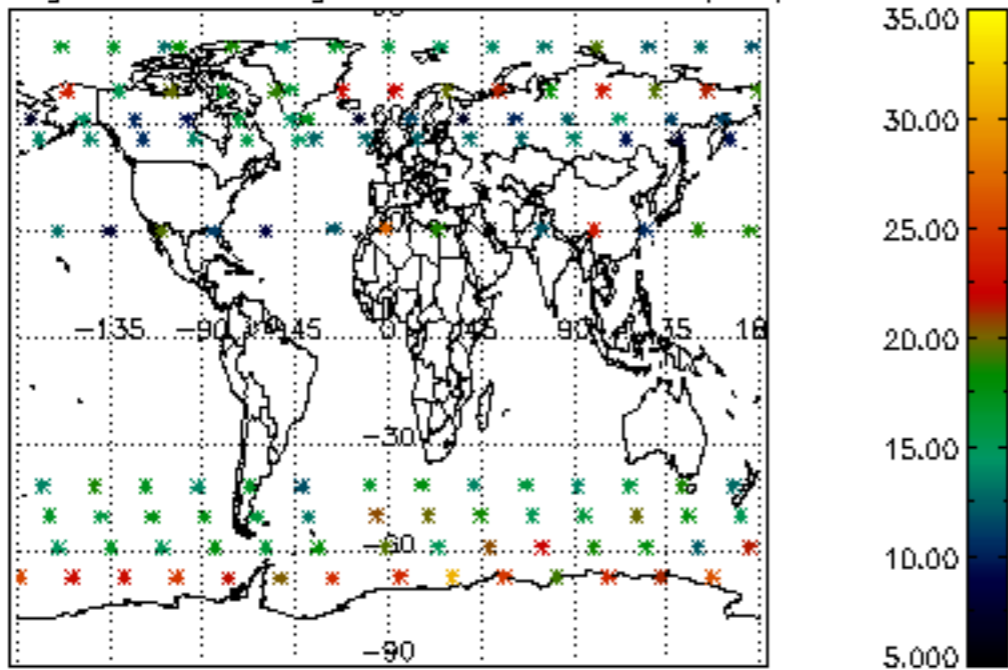

Percentage of cosmic ray hits per profile

Percentage of star falling outside central band per profile