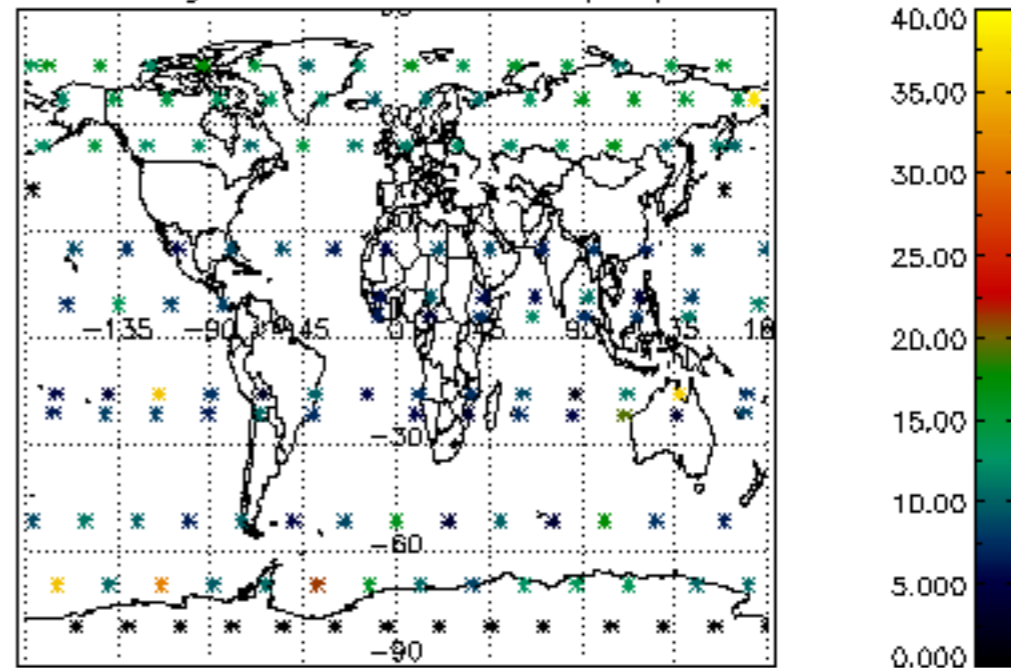

Percentage of saturation errors per profile