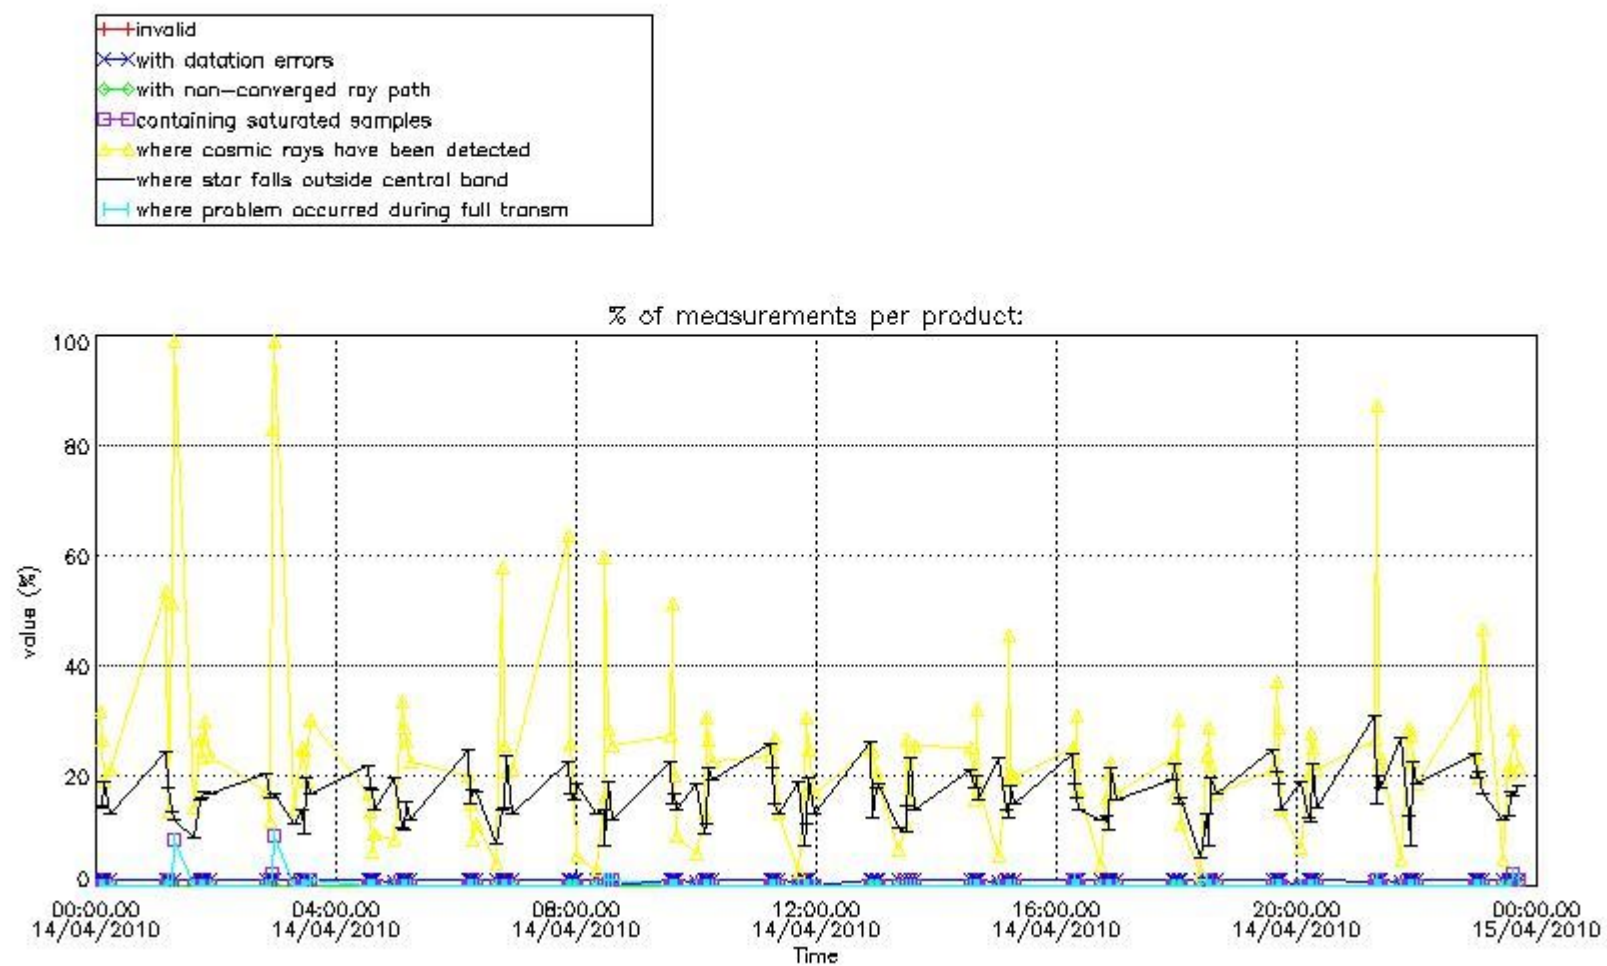

3.1 Plot quality information per product (time dependant)

3.2 Plot quality information per product (world map)

Percentage of flagged data per O3 profile

Percentage of flagged data per H2O profile

Percentage of flagged data per NO2 profile

Percentage of flagged data per NO3 profile

4. Level 1 quality information per product

In this section it is plotted some information contained in the Quality Summary data set of the level 2 products that comes from the level 1b processing. Products without errors (error flag in the MPH set to "0") are used.

4.1 Plot quality information per product (time dependant) coming from level 1b processing

4.1.1 Plot level 1 quality information per product (time dependant): ENVISAT ASCENDING passes

4.1.2 Plot level 1 quality information per product (time dependant): ENVI SAT DESCENDING passes