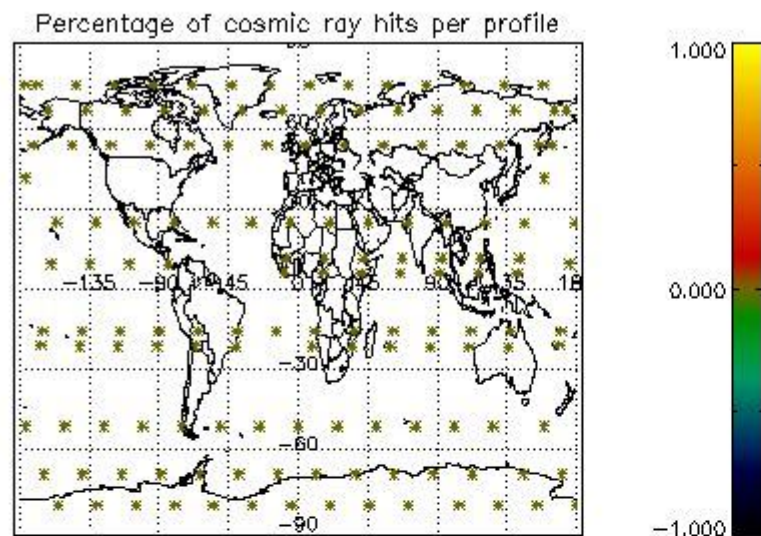

4.2.2 Plot level 1 quality information per product (world map): ENVISAT DESCENDING passes

5. Trace gas profiles

5.1 Ozone statistics based on quality of products

The final quality of the products can be "measured" using the STD (Standard Deviation) attached to every point profile. This information is written to the parameter GOM_NL__2P/NL_LOCAL_SPECIES_DENSITY/o3_std of the level 2 products. The table below shows the statistics for given STD ranges.

The statistics are given with respect to the overall valid production:

- Products without fatal errors: GOM_NL__2P/MPH/PRODUCT_ERR=0
- Valid point profile: GOM_NL__2P/NL_LOCAL_SPECIES_DENSITY/pcd(0)=0

The 'Criteria' is applied to valid points of dark limb products:

- Products in dark limb illumination condition: GOM_NL__2P/NL_SUMMARY_QUALITY/obs_ill_cond=0
- Products without fatal errors: GOM_NL__2P/MPH/PRODUCT_ERR=0
- Valid point profile: GOM_NL__2P/NL_LOCAL_SPECIES_DENSITY/pcd(0)=0

So, the table below shows the percentage of dark limb and valid observations for each criteria with respect to the overall valid daily observations.

Criteria	% of total production
All STD	22
STD < 20	7