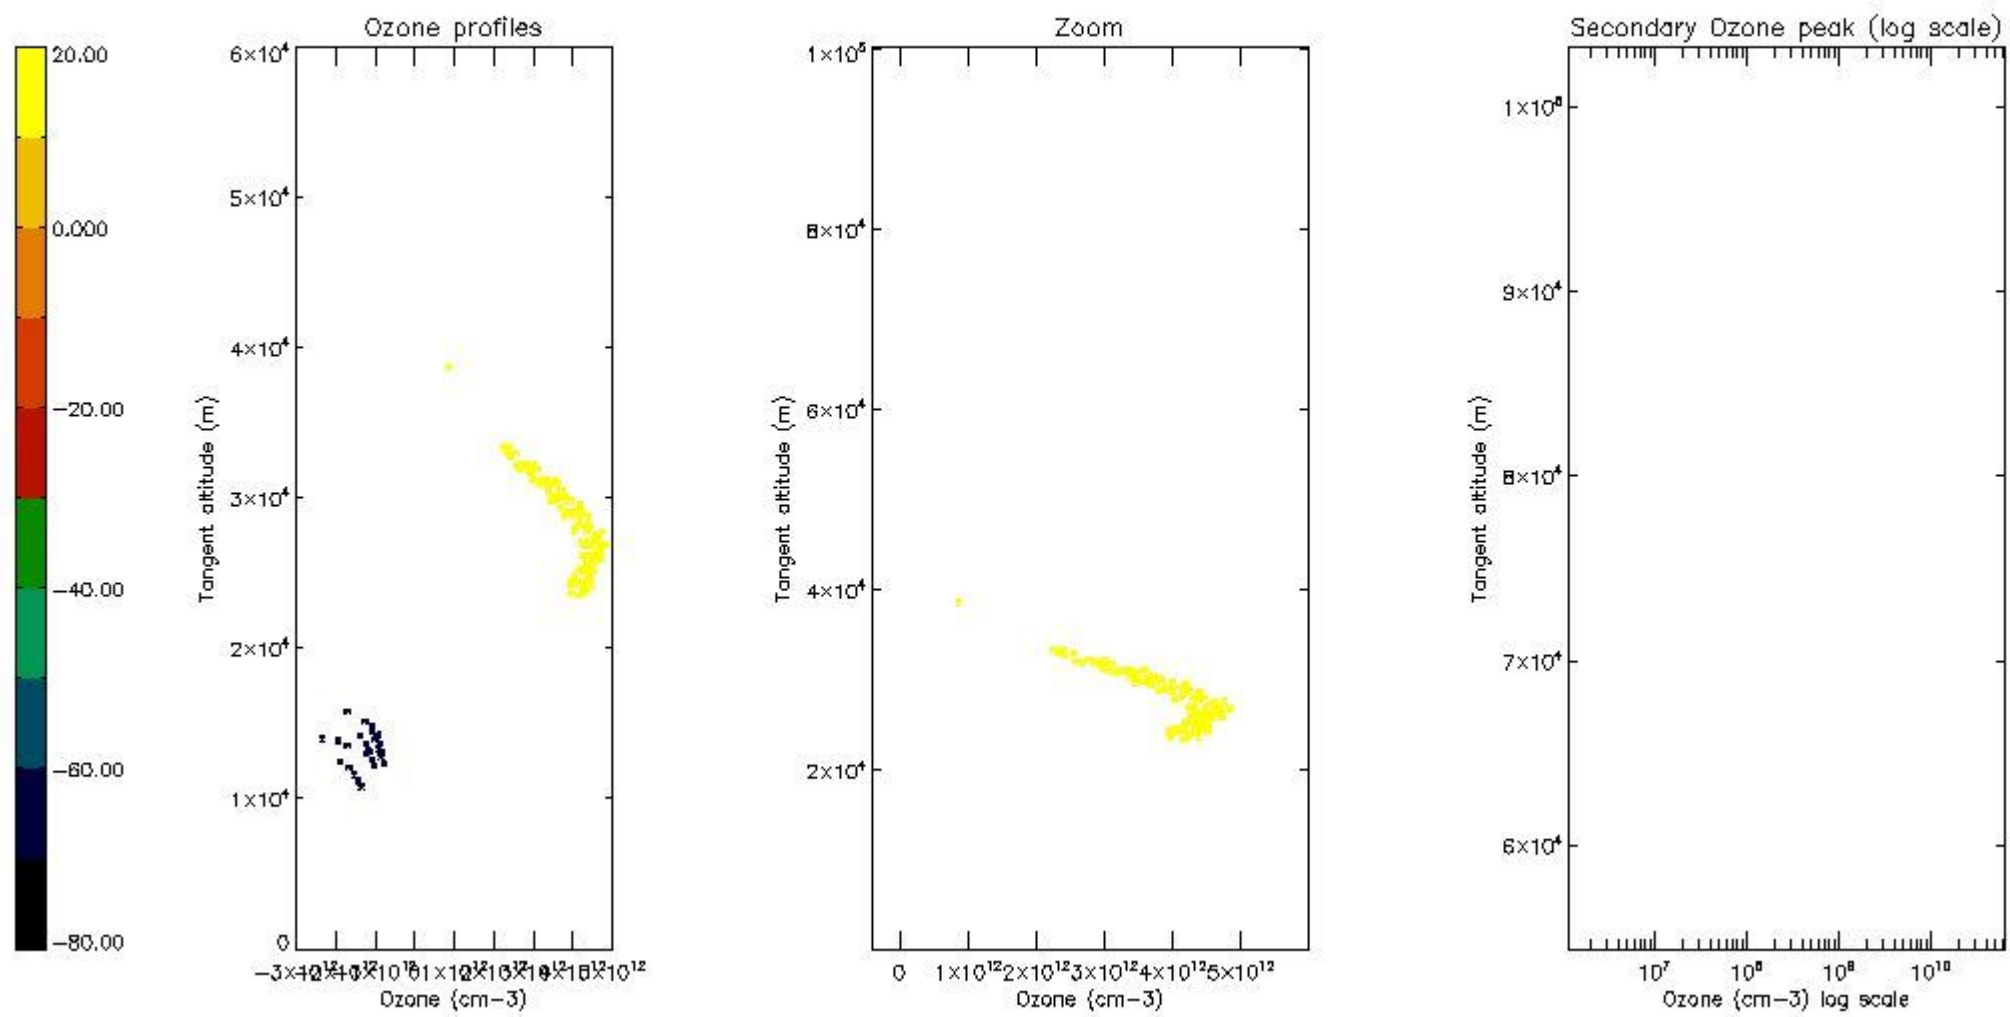

STD < 10	3
STD < 5	1

5.2 Plot ozone profiles for all STD (dark without errors)

The colorbar represents the latitude.

5.3 Plot ozone profiles where STD < 20% (dark without errors)

The colorbar represents the latitude.

5.4 Plot ozone profiles where STD < 10% (dark without errors)

The colorbar represents the latitude.

5.5 Plot ozone profiles where STD < 5% (dark without errors)

The colorbar represents the latitude.

5.6 Plot NO₂ profiles for all STD (dark without errors)