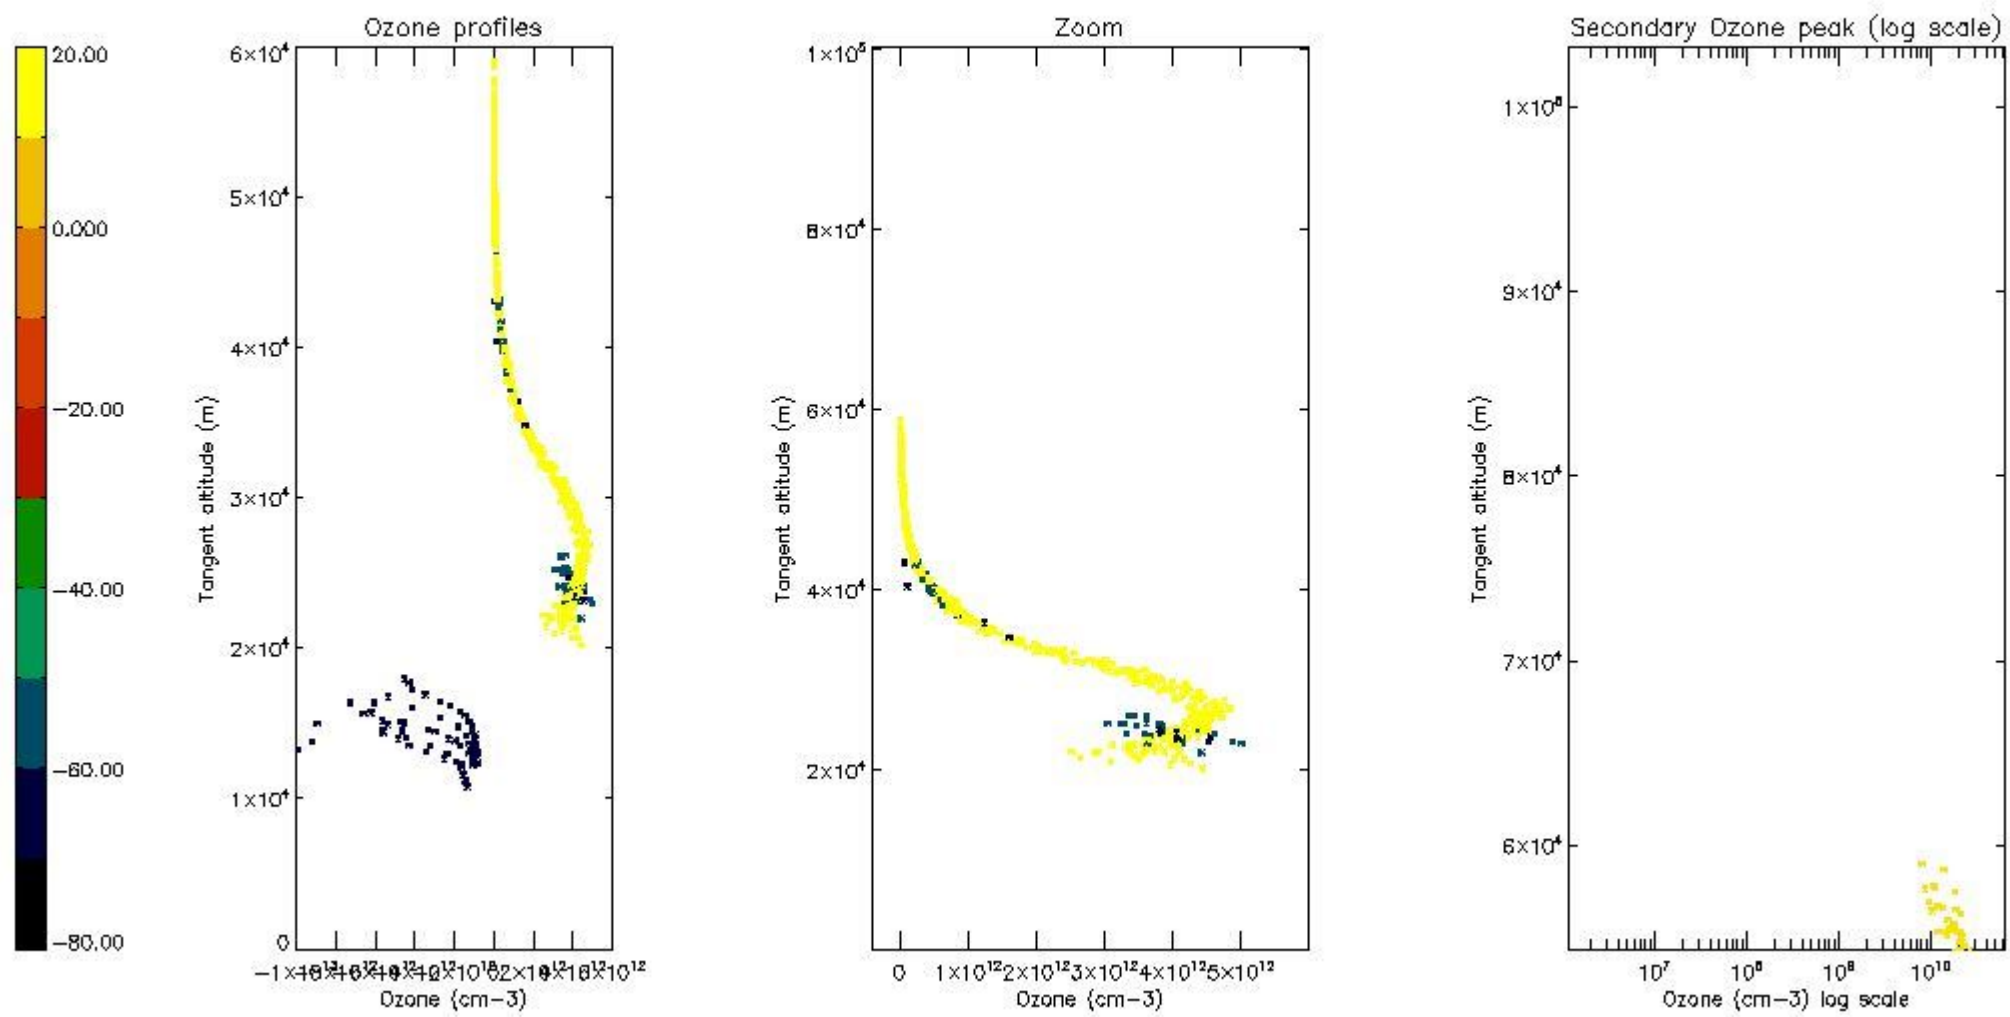

5.5 Plot ozone profiles where STD < 5% (dark without errors)

The colorbar represents the latitude.