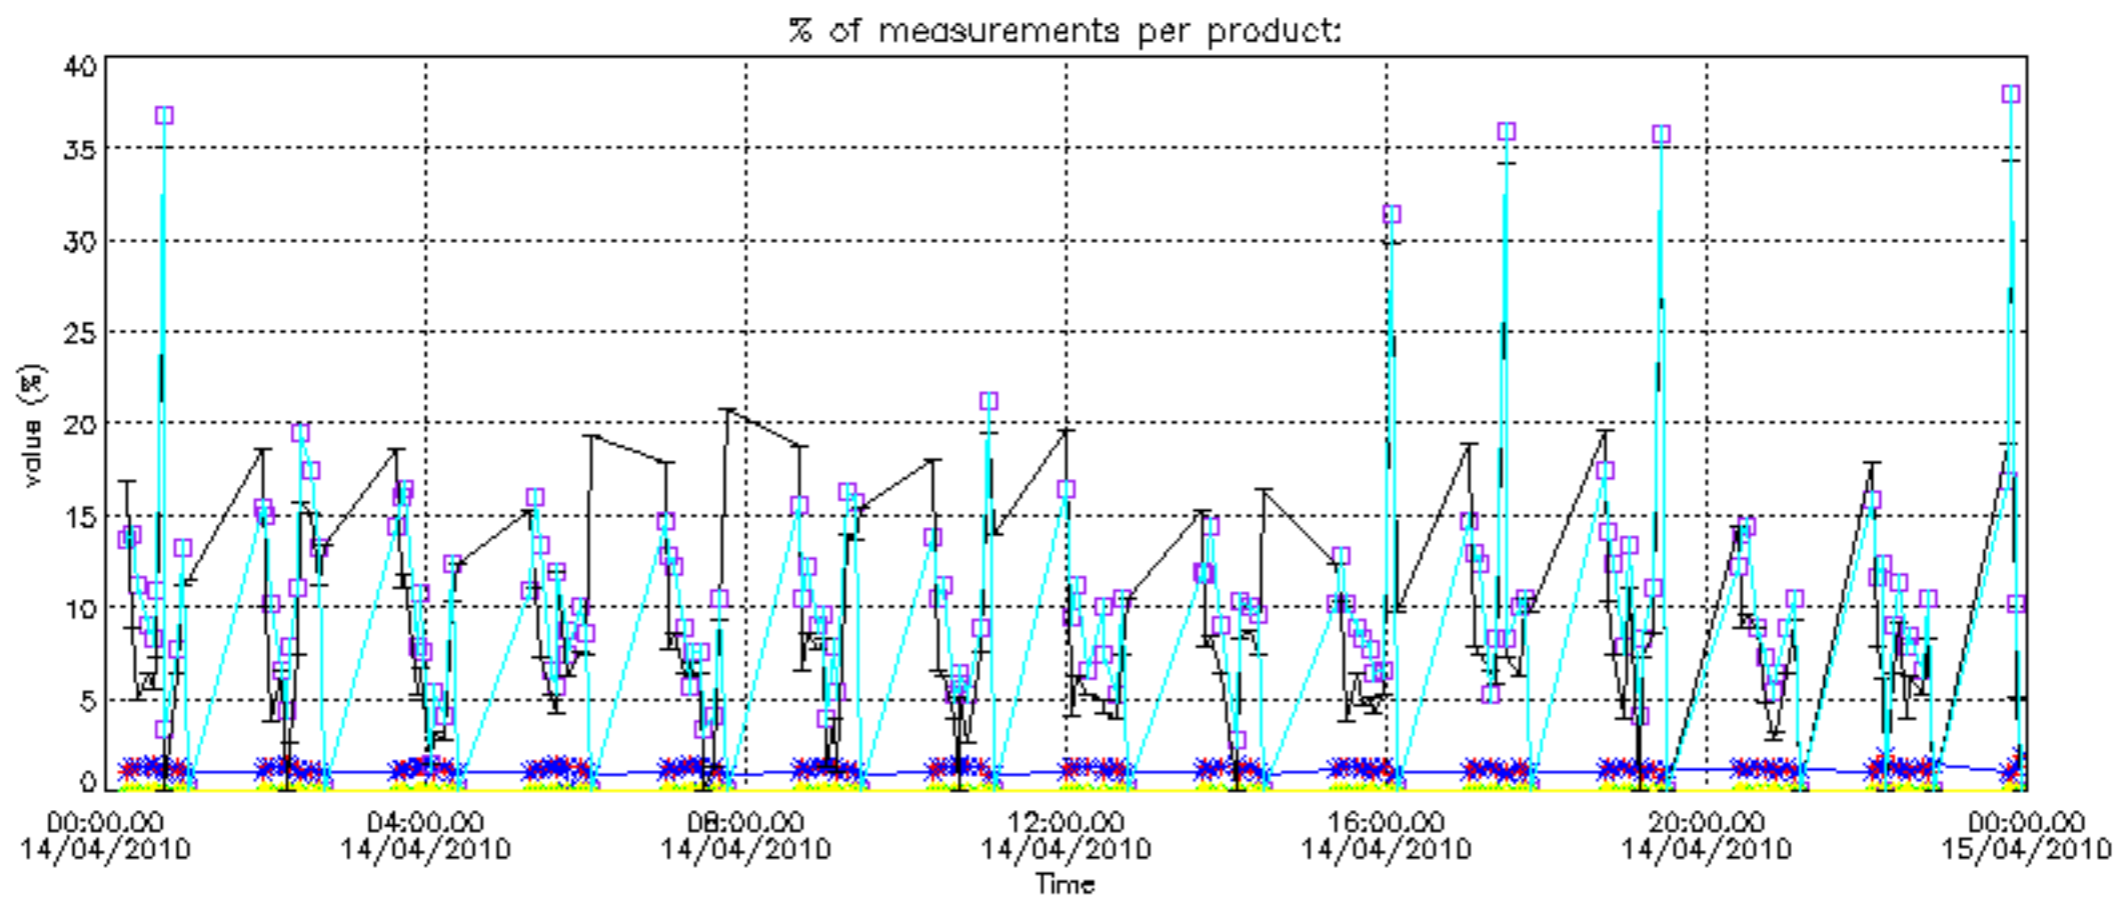

Percentage of flagged data per D3 profile

Percentage of flagged data per H2O profile

Percentage of flagged data per NO2 profile

Percentage of flagged data per NO3 profile

Percentage of cosmic ray hits per profile