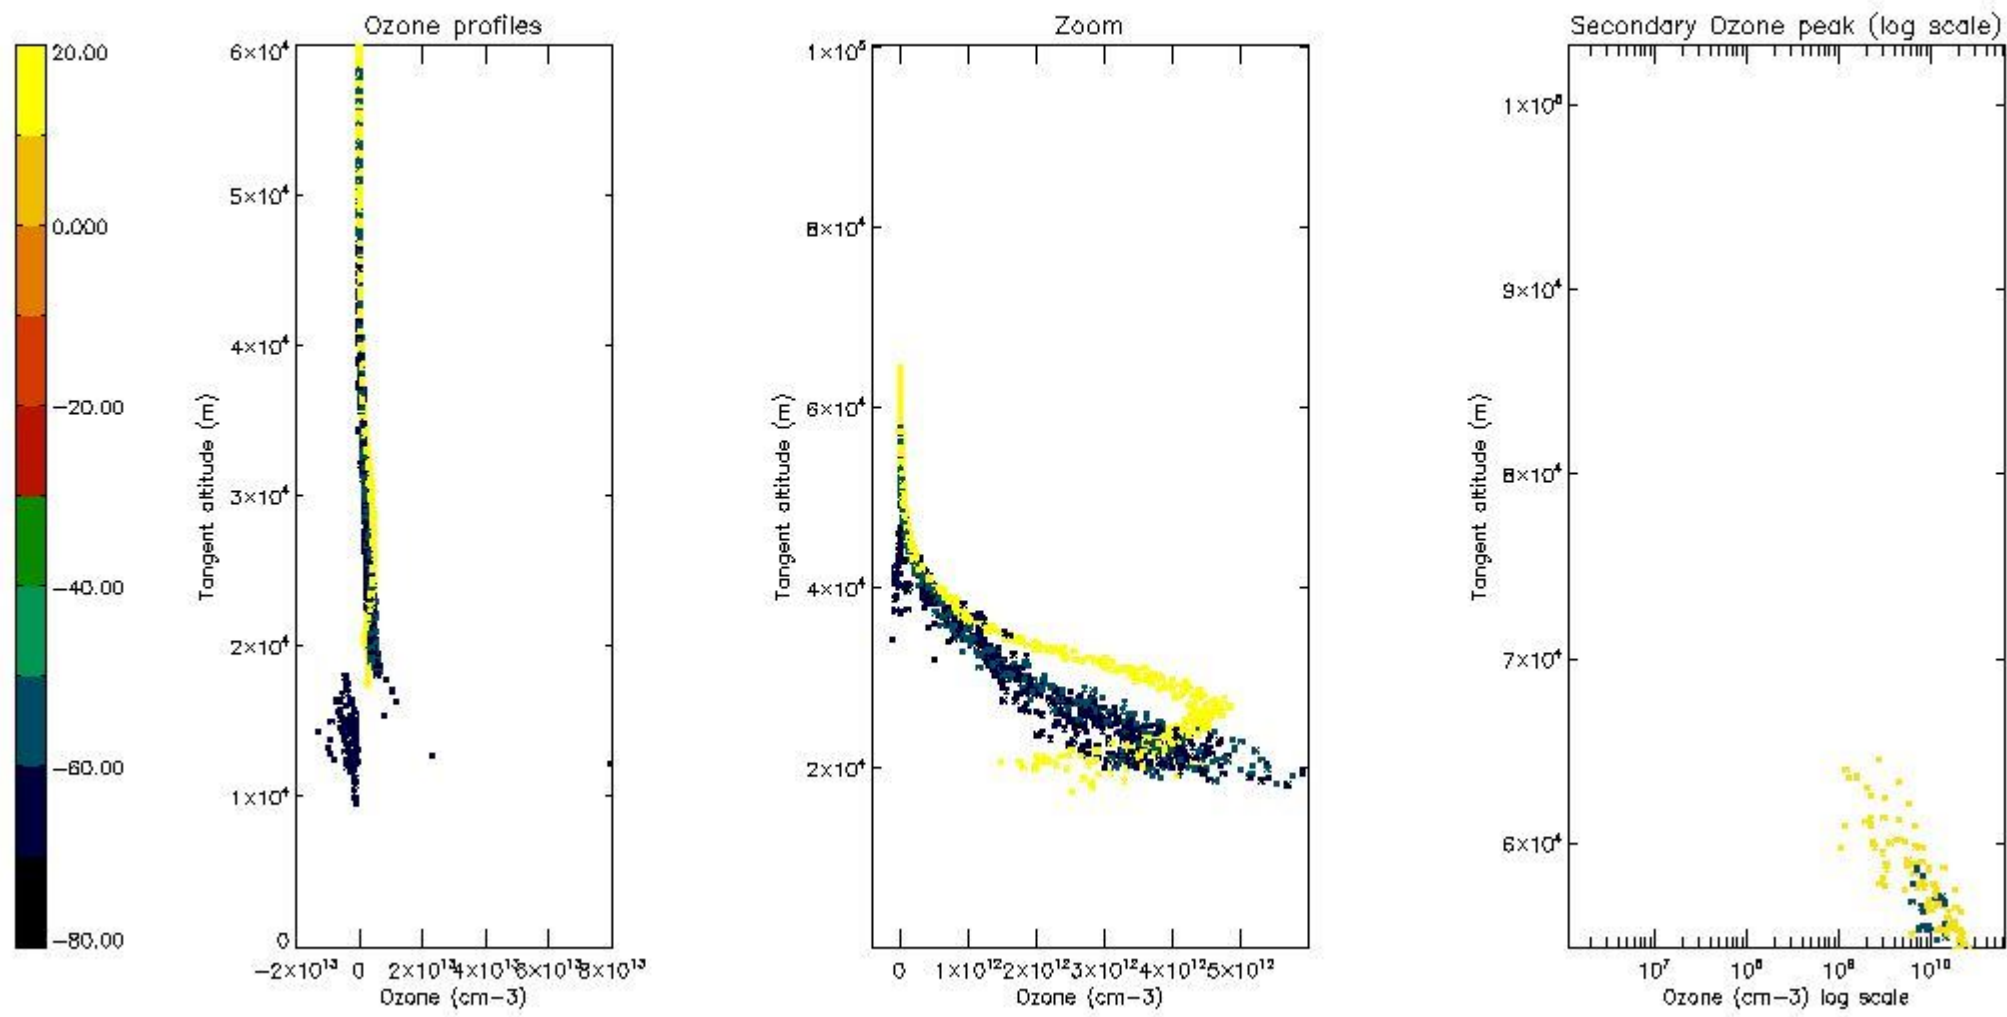

STD < 10	3
STD < 5	1

5.2 Plot ozone profiles for all STD (dark without errors)

The colorbar represents the latitude.

5.3 Plot ozone profiles where STD < 20% (dark without errors)

The colorbar represents the latitude.

5.4 Plot ozone profiles where STD < 10% (dark without errors)

The colorbar represents the latitude.

5.5 Plot ozone profiles where STD < 5% (dark without errors)

The colorbar represents the latitude.

5.6 Plot NO₂ profiles for all STD (dark without errors)