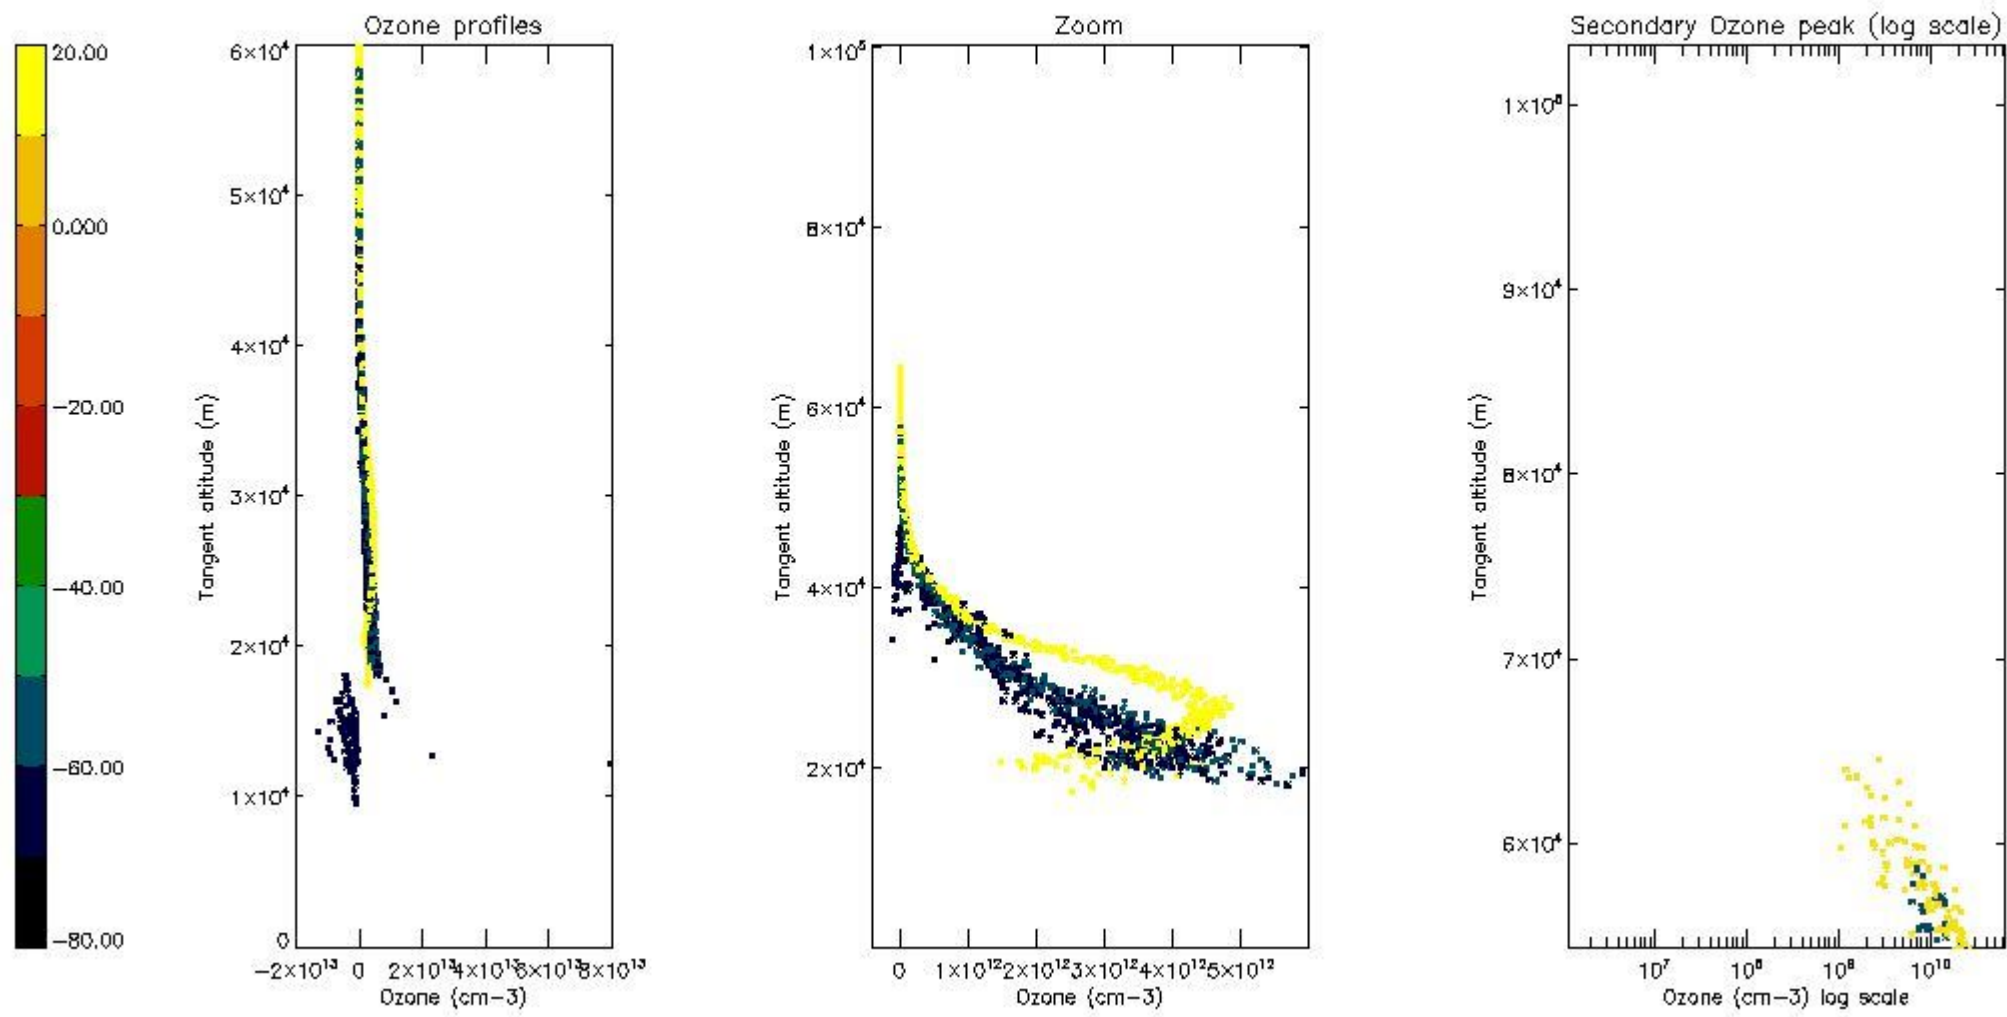

STD < 10	3
STD < 5	1

5.2 Plot ozone profiles for all STD (dark without errors)

The colorbar represents the latitude.

5.3 Plot ozone profiles where STD < 20% (dark without errors)

The colorbar represents the latitude.