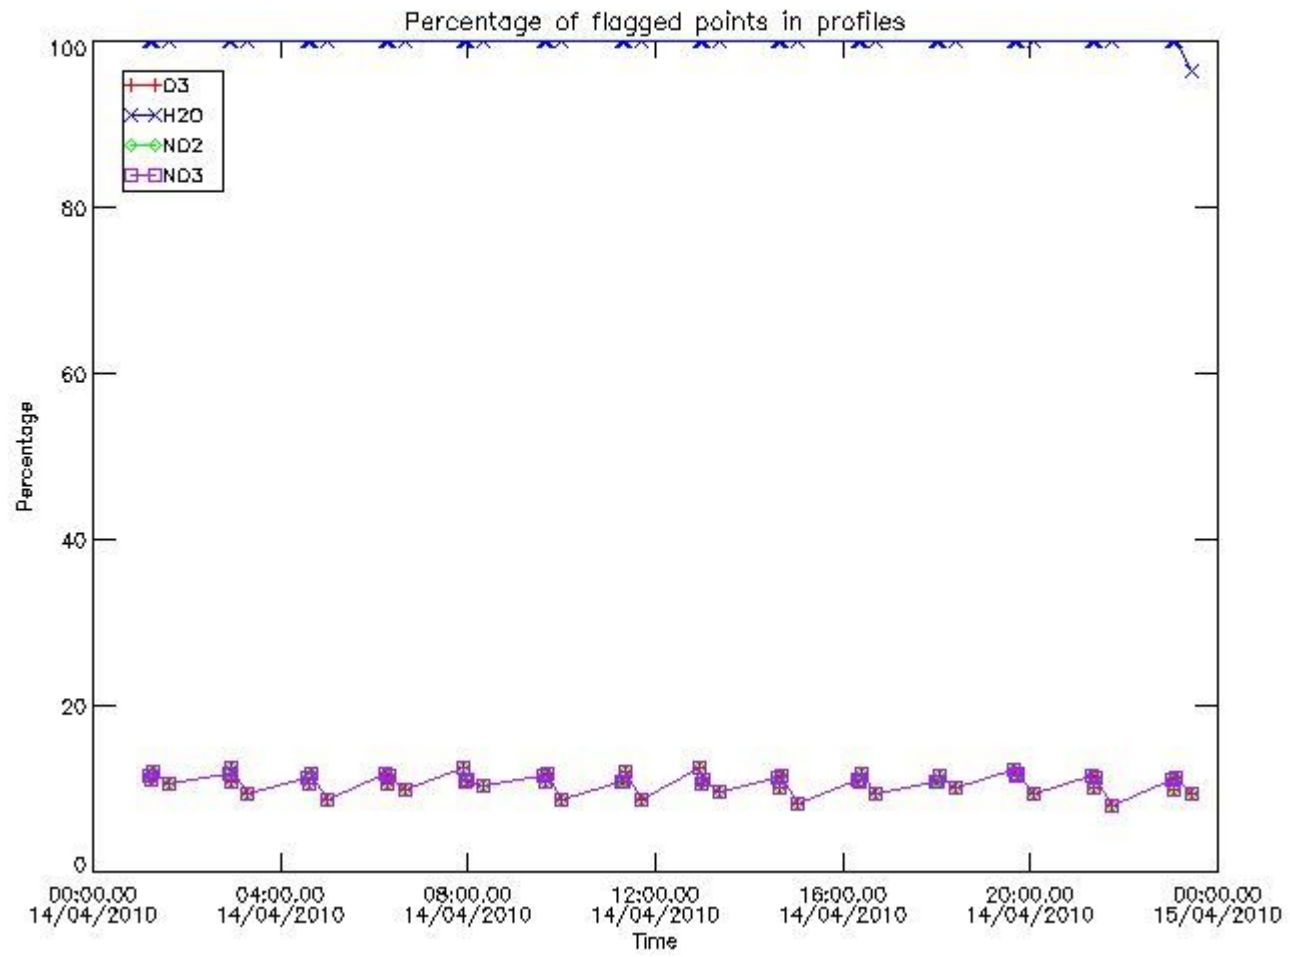

3. Quality information per product

In this section it is plotted some information contained in the Quality Summary data set of the level 2 products. Only products in dark limb conditions and without errors (error flag in the MPH set to "0") are used.

3.1 Plot quality information per product (time dependant)

3.2 Plot quality information per product (world map)