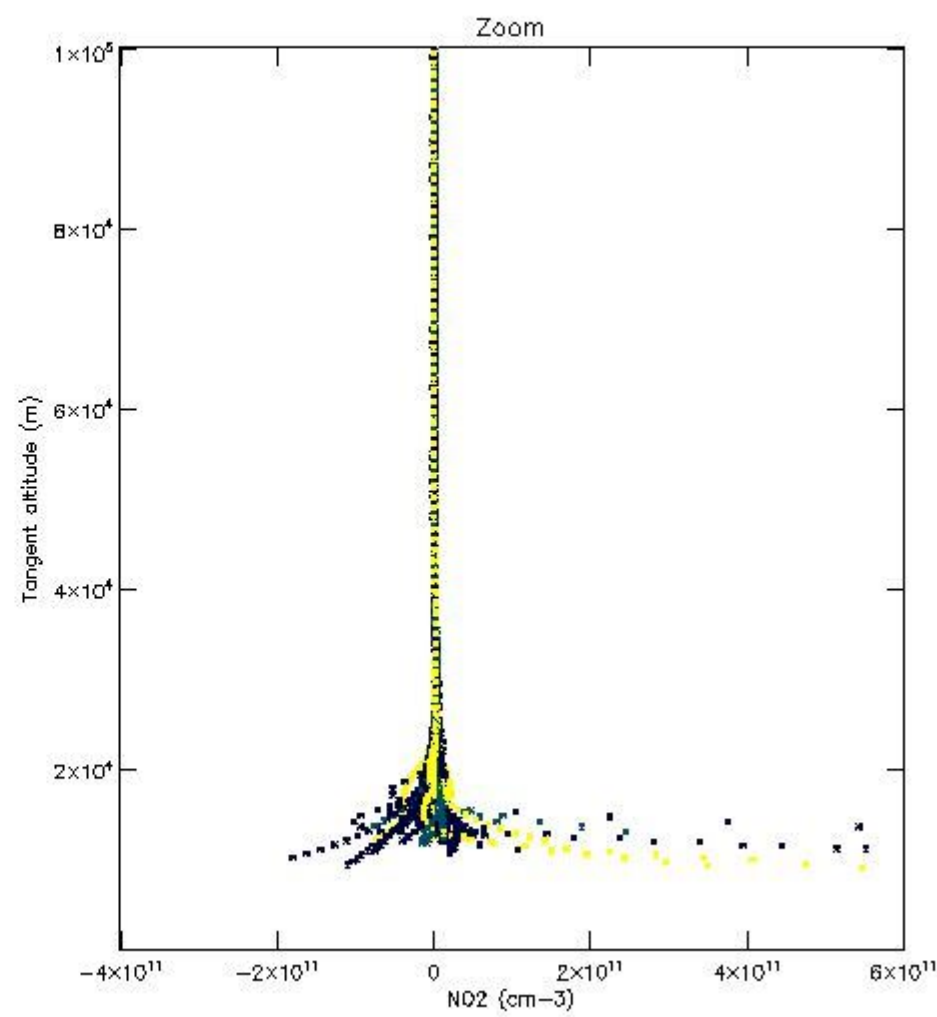

5.7 Plot NO3 profiles for all STD (dark without errors)

The colorbar represents the latitude.