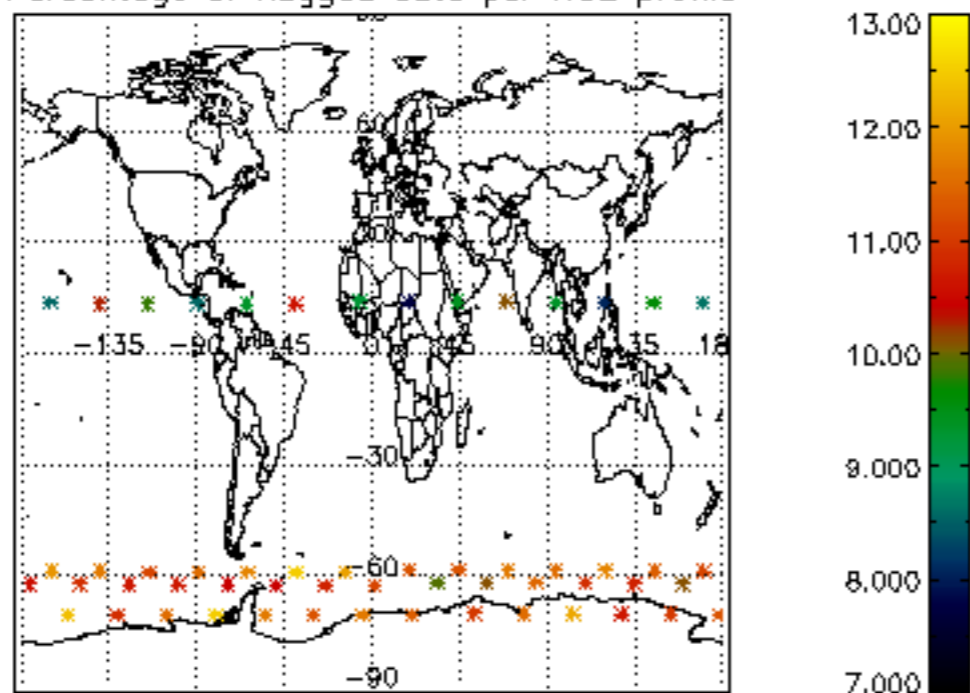

Percentage of flagged data per NO2 profile