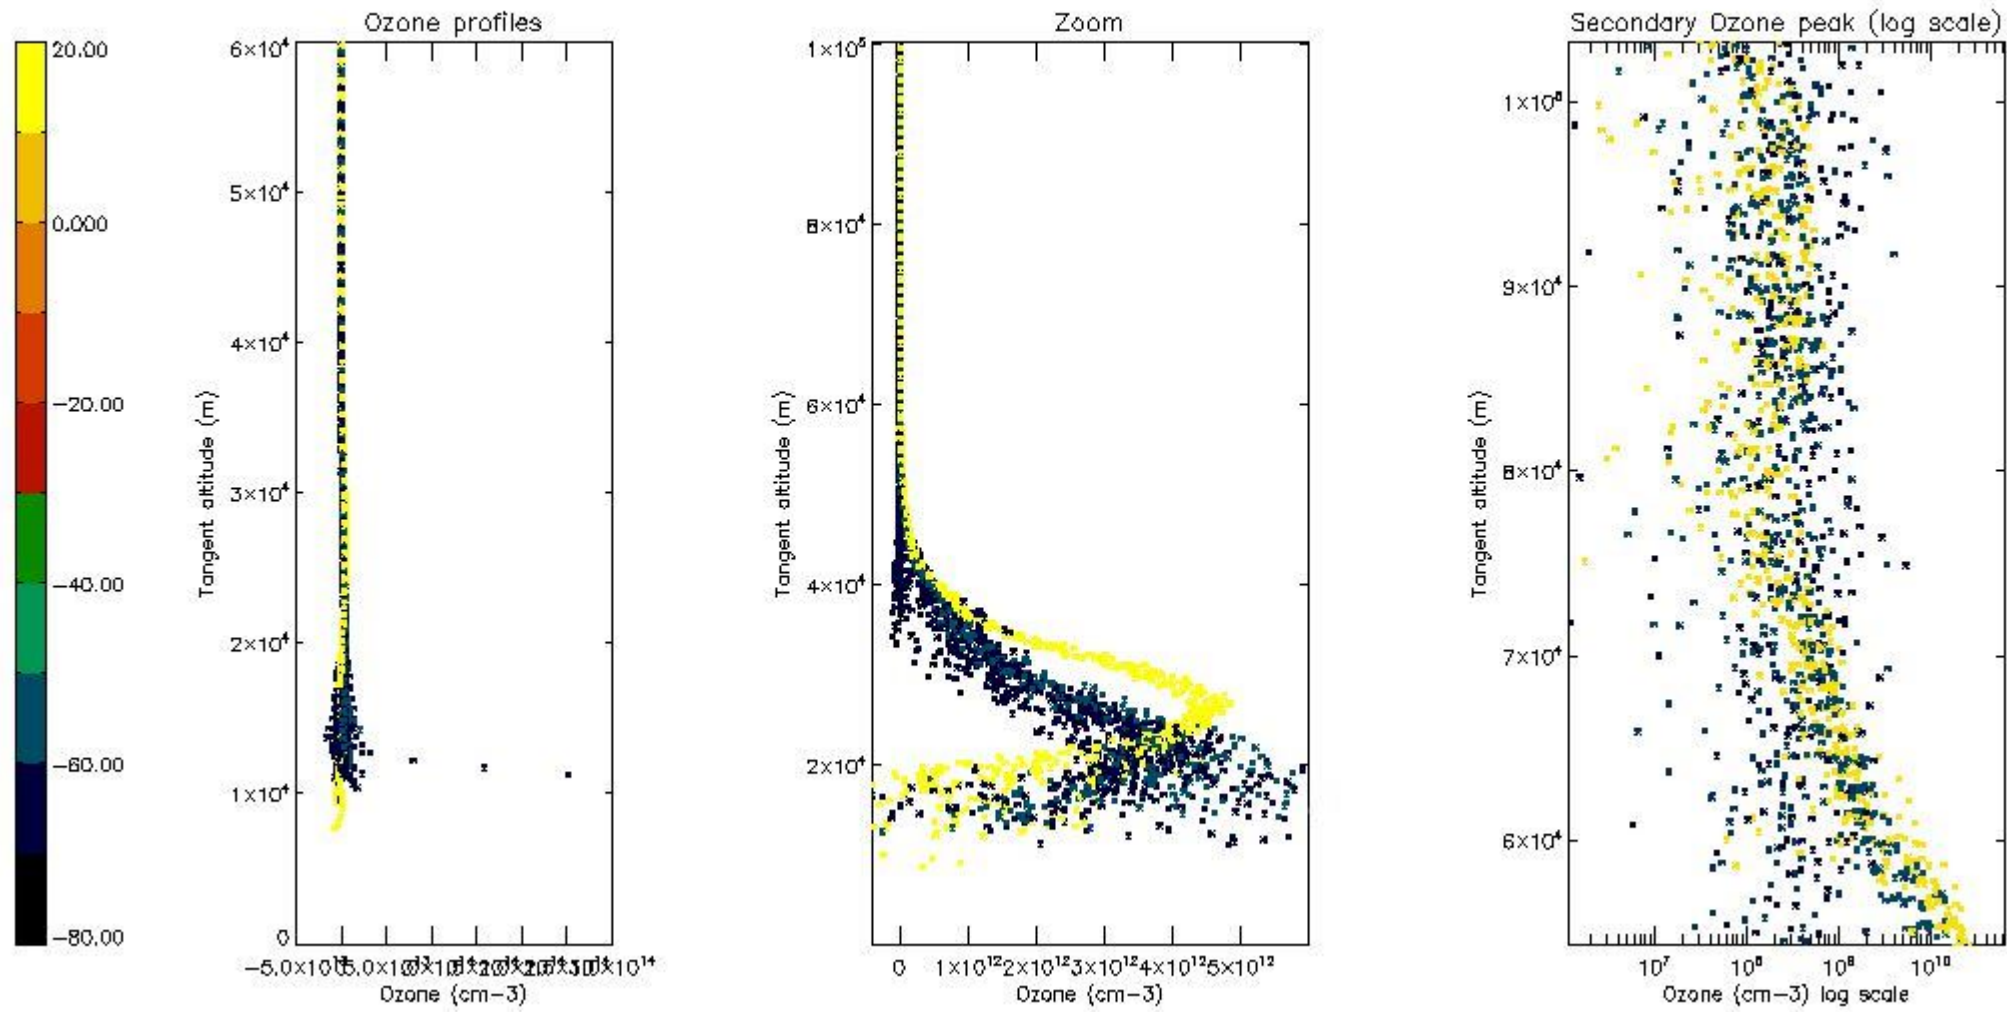

STD < 10	3
STD < 5	1

5.2 Plot ozone profiles for all STD (dark without errors)

The colorbar represents the latitude.

5.3 Plot ozone profiles where STD < 20% (dark without errors)

The colorbar represents the latitude.