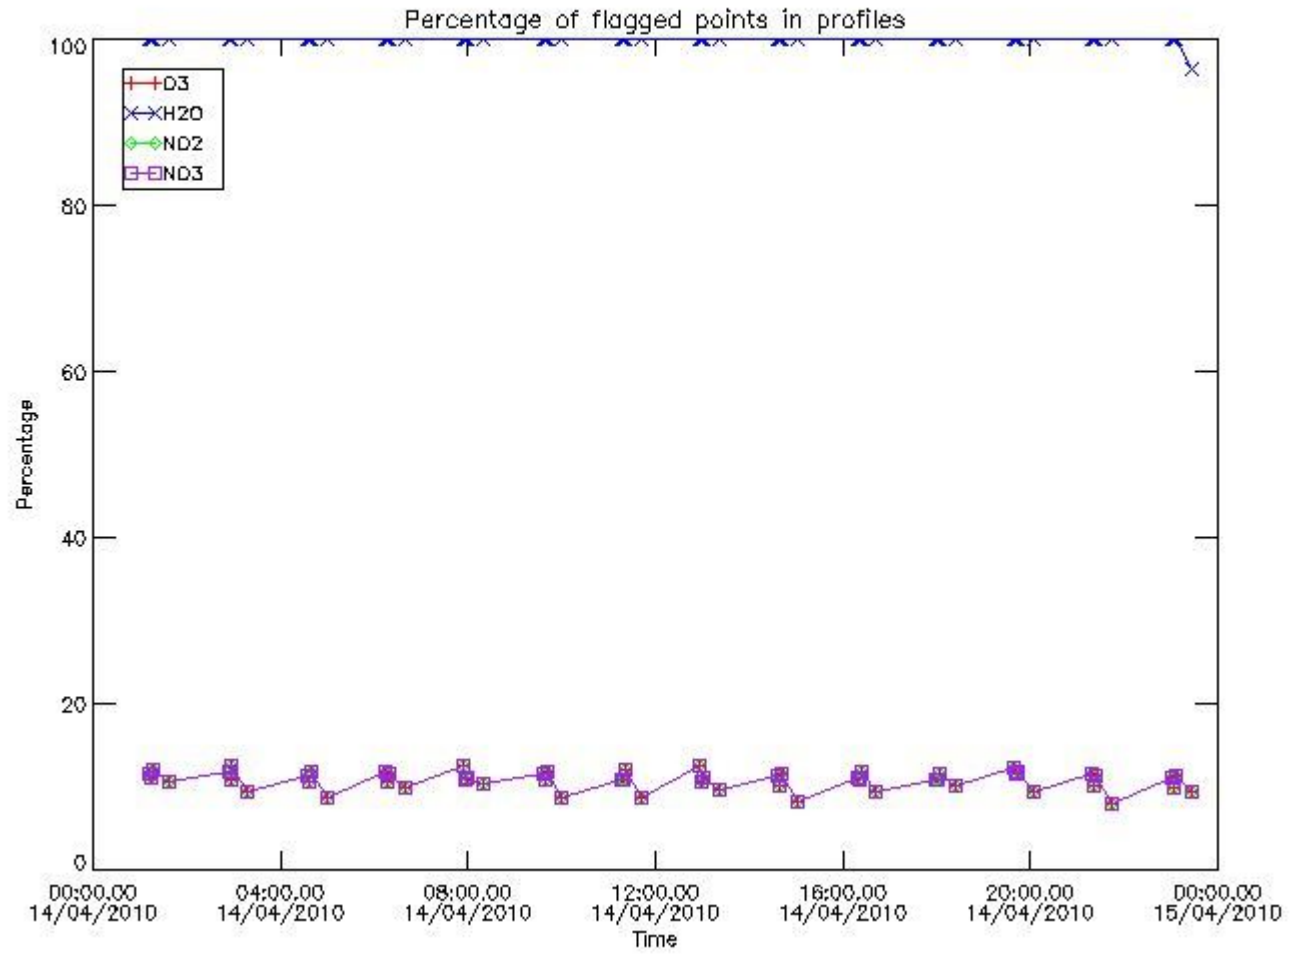

3. Quality information per product

In this section it is plotted some information contained in the Quality Summary data set of the level 2 products. Only products in dark limb conditions and without errors (error flag in the MPH set to "0") are used.

3.1 Plot quality information per product (time dependant)

3.2 Plot quality information per product (world map)