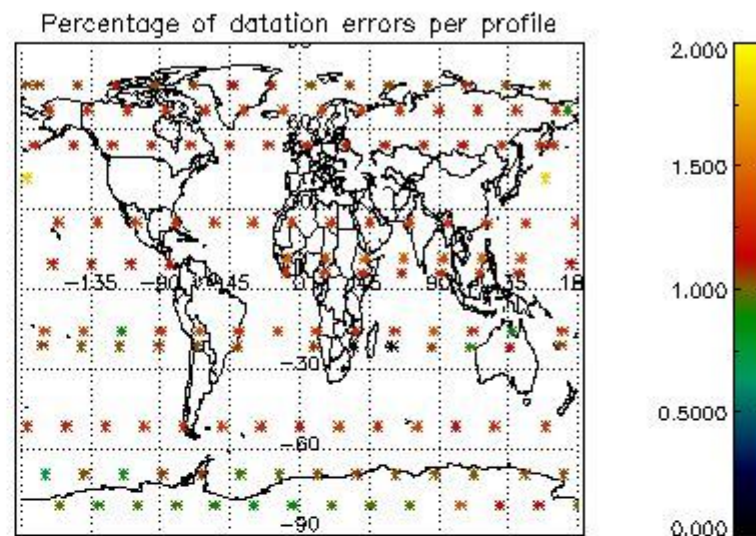

Percentage of flagged data per NO3 profile

4. Level 1 quality information per product

In this section it is plotted some information contained in the Quality Summary data set of the level 2 products that comes from the level 1b processing. Products without errors (error flag in the MPH set to "0") are used.

4.1 Plot quality information per product (time dependant) coming from level 1b processing

4.1.1 Plot level 1 quality information per product (time dependant): ENVISAT ASCENDING passes

4.1.2 Plot level 1 quality information per product (time dependant): ENVI SAT DESCENDING passes

4.2 Plot quality information per product coming from level 1b processing (world map)

4.2.1 Plot level 1 quality information per product (world map): ENVISAT ASCENDING passes

4.2.2 Plot level 1 quality information per product (world map): ENVISAT DESCENDING passes