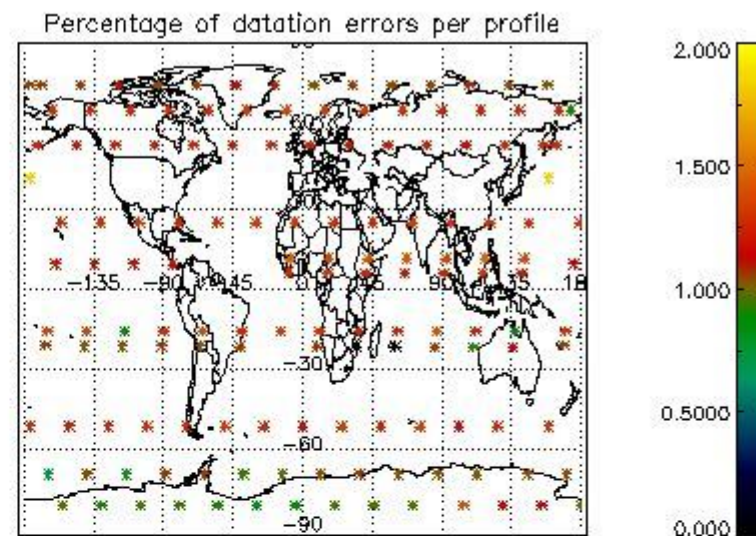

5. Trace gas profiles

5.1 Ozone statistics based on quality of products

The final quality of the products can be "measured" using the STD (Standard Deviation) attached to every point profile. This information is written to the parameter GOM_NL__2P/NL_LOCAL_SPECIES_DENSITY/o3_std of the level 2 products. The table below shows the statistics for given STD ranges.

The statistics are given with respect to the overall valid production:

- Products without fatal errors: GOM_NL__2P/MPH/PRODUCT_ERR=0
- Valid point profile: GOM_NL__2P/NL_LOCAL_SPECIES_DENSITY/pcd(0)=0

The 'Criteria' is applied to valid points of dark limb products:

- Products in dark limb illumination condition: GOM_NL__2P/NL_SUMMARY_QUALITY/obs_ill_cond=0
- Products without fatal errors: GOM_NL__2P/MPH/PRODUCT_ERR=0
- Valid point profile: GOM_NL__2P/NL_LOCAL_SPECIES_DENSITY/pcd(0)=0

So, the table below shows the percentage of dark limb and valid observations for each criteria with respect to the overall valid daily observations.

Criteria	% of total production
All STD	22
STD < 20	7