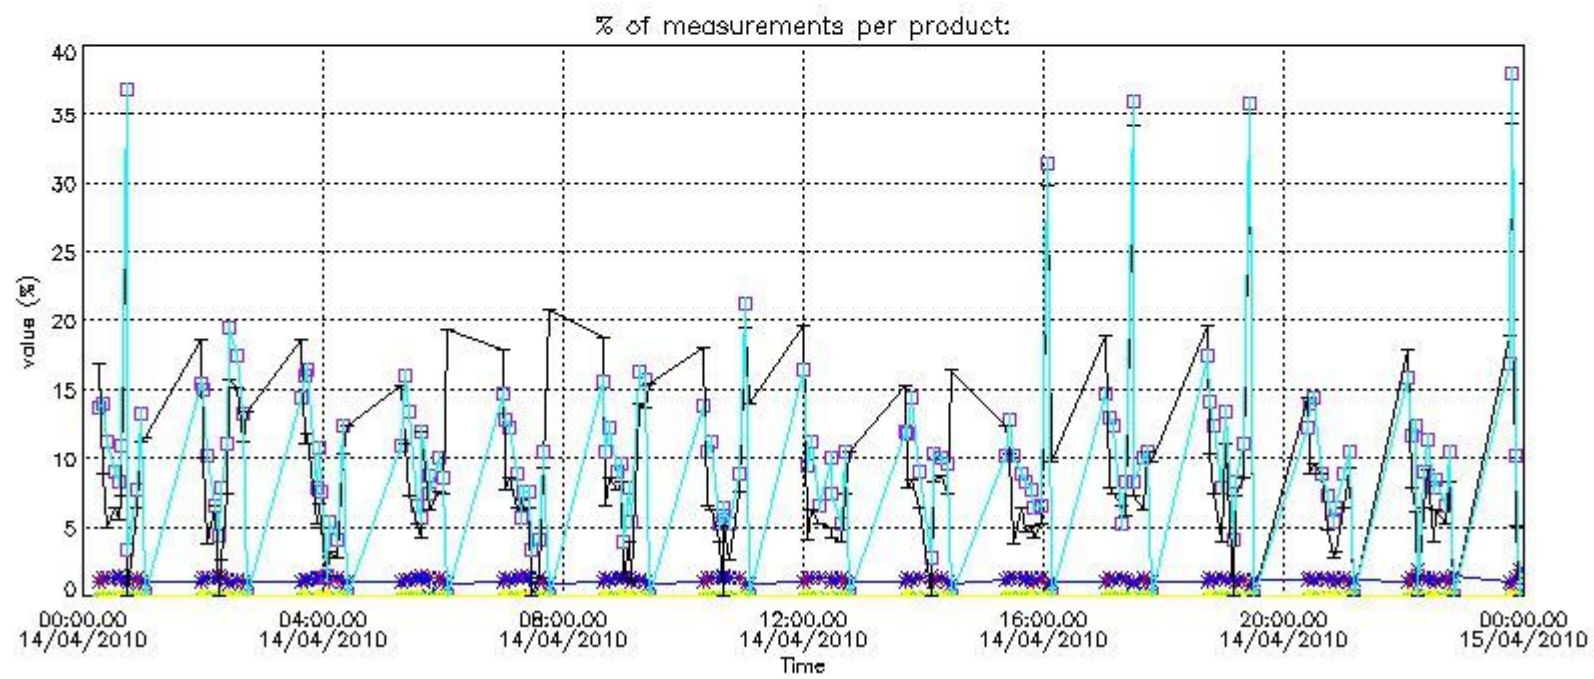

4.2 Plot quality information per product coming from level 1b processing (world map)

4.2.1 Plot level 1 quality information per product (world map): ENVISAT ASCENDING passes