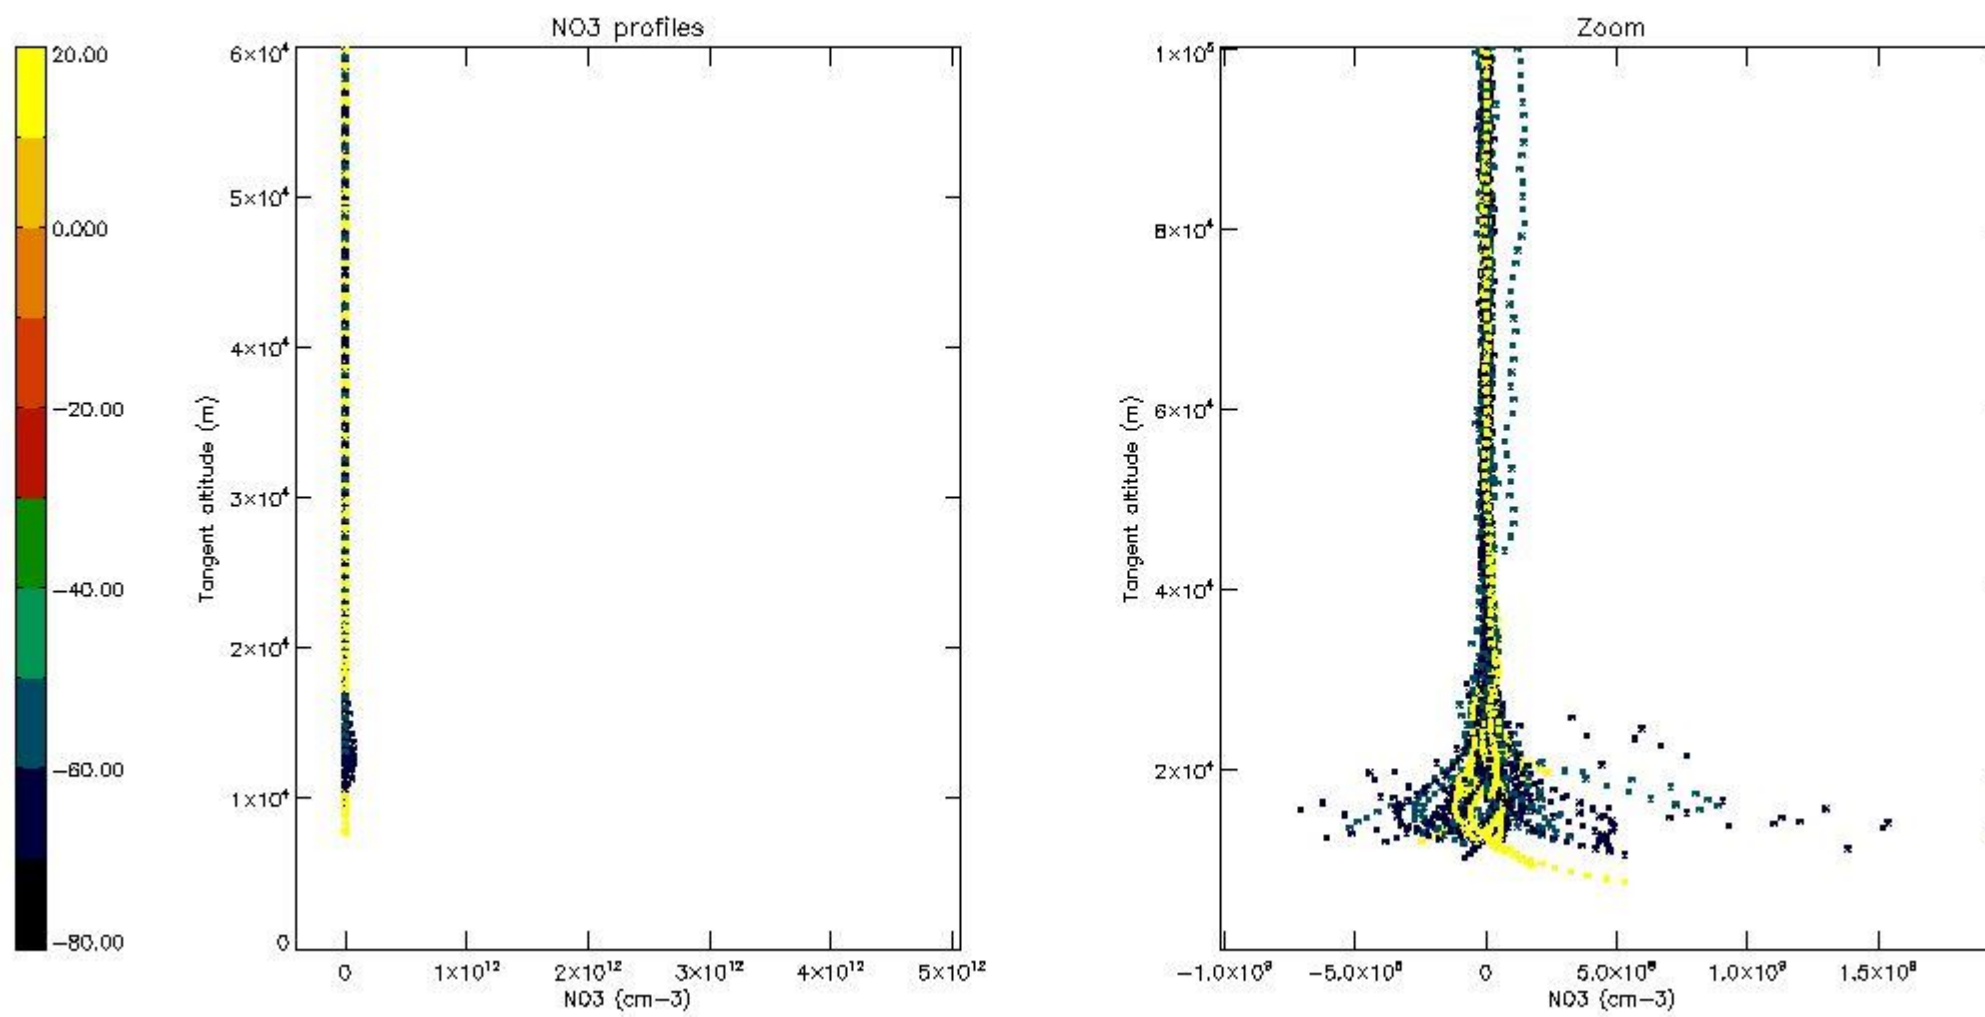

6. Auxiliary Data Files used for the production reported in section 2

The number reported in the third column indicates since which file (see list in section 2) the corresponding auxiliary file has been used. The fourth column is the date of those product files.

Type	Auxiliary Filename	Used since product	Used since product date
INST_PHYS_CHARACTERISTICS	GOM_INS_AXVIEC20091111_143220_20030716_120000_20500101_000000	1	14-APR-2010 00:04:13
LEVEL-2_PROC_CONFIG	GOM_PR2_AXVIEC20091111_152718_20020301_000000_20500101_000000	1	14-APR-2010 00:04:13
CROSS_SECTIONS_FILE	GOM_CRS_AXVIEC20091111_154832_20020301_000000_20500101_000000	1	14-APR-2010 00:04:13