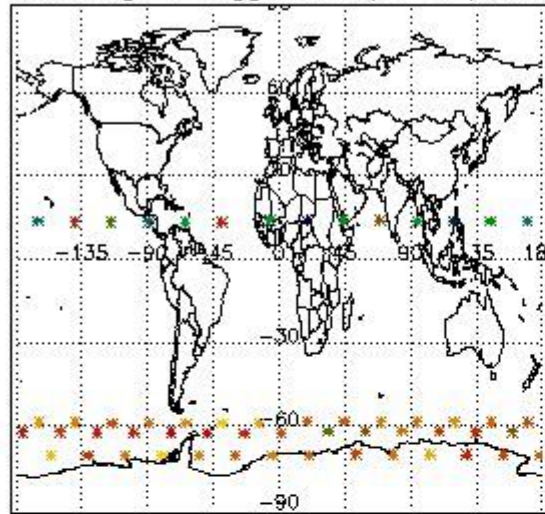

3.1 Plot quality information per product (time dependant)

3.2 Plot quality information per product (world map)

Percentage of flagged data per O3 profile

Percentage of flagged data per H2O profile

Percentage of flagged data per NO2 profile