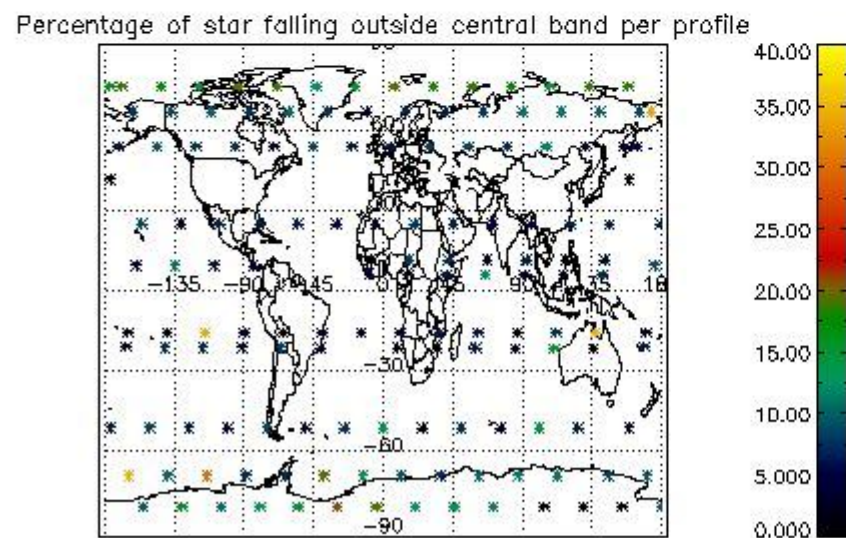

5. Trace gas profiles

5.1 Ozone statistics based on quality of products

The final quality of the products can be "measured" using the STD (Standard Deviation) attached to every point profile. This information is written to the parameter GOM_NL__2P/NL_LOCAL_SPECIES_DENSITY/o3_std of the level 2 products. The table below shows the statistics for given STD ranges.

The statistics are given with respect to the overall valid production:

- Products without fatal errors: GOM_NL__2P/MPH/PRODUCT_ERR=0
- Valid point profile: GOM_NL__2P/NL_LOCAL_SPECIES_DENSITY/pcd(0)=0

The 'Criteria' is applied to valid points of dark limb products:

- Products in dark limb illumination condition: GOM_NL__2P/NL_SUMMARY_QUALITY/obs_ill_cond=0
- Products without fatal errors: GOM_NL__2P/MPH/PRODUCT_ERR=0
- Valid point profile: GOM_NL__2P/NL_LOCAL_SPECIES_DENSITY/pcd(0)=0

So, the table below shows the percentage of dark limb and valid observations for each criteria with respect to the overall valid daily observations.

Criteria	% of total production
All STD	22
STD < 20	7