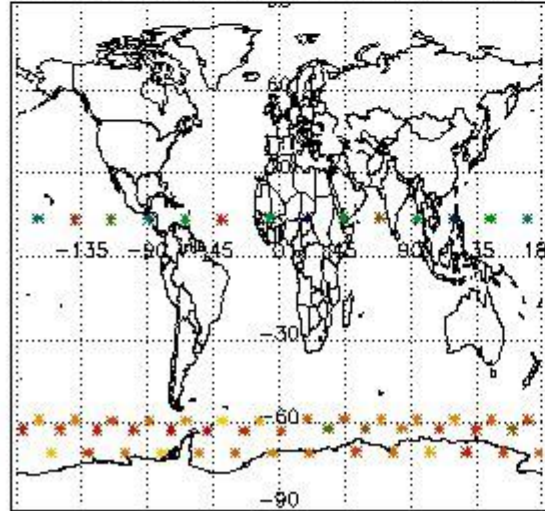

3.1 Plot quality information per product (time dependant)

3.2 Plot quality information per product (world map)

Percentage of flagged data per O3 profile

Percentage of flagged data per H2O profile

Percentage of flagged data per NO2 profile