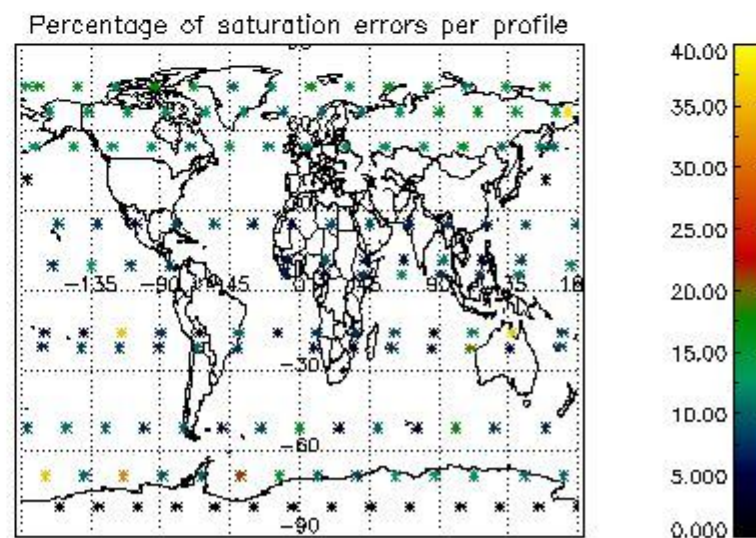

Percentage of flagged data per NO3 profile

4. Level 1 quality information per product

In this section it is plotted some information contained in the Quality Summary data set of the level 2 products that comes from the level 1b processing. Products without errors (error flag in the MPH set to "0") are used.

4.1 Plot quality information per product (time dependant) coming from level 1b processing

4.1.1 Plot level 1 quality information per product (time dependant): ENVISAT ASCENDING passes

4.1.2 Plot level 1 quality information per product (time dependant): ENVI SAT DESCENDING passes

4.2 Plot quality information per product coming from level 1b processing (world map)

4.2.1 Plot level 1 quality information per product (world map): ENVISAT ASCENDING passes

4.2.2 Plot level 1 quality information per product (world map): ENVISAT DESCENDING passes