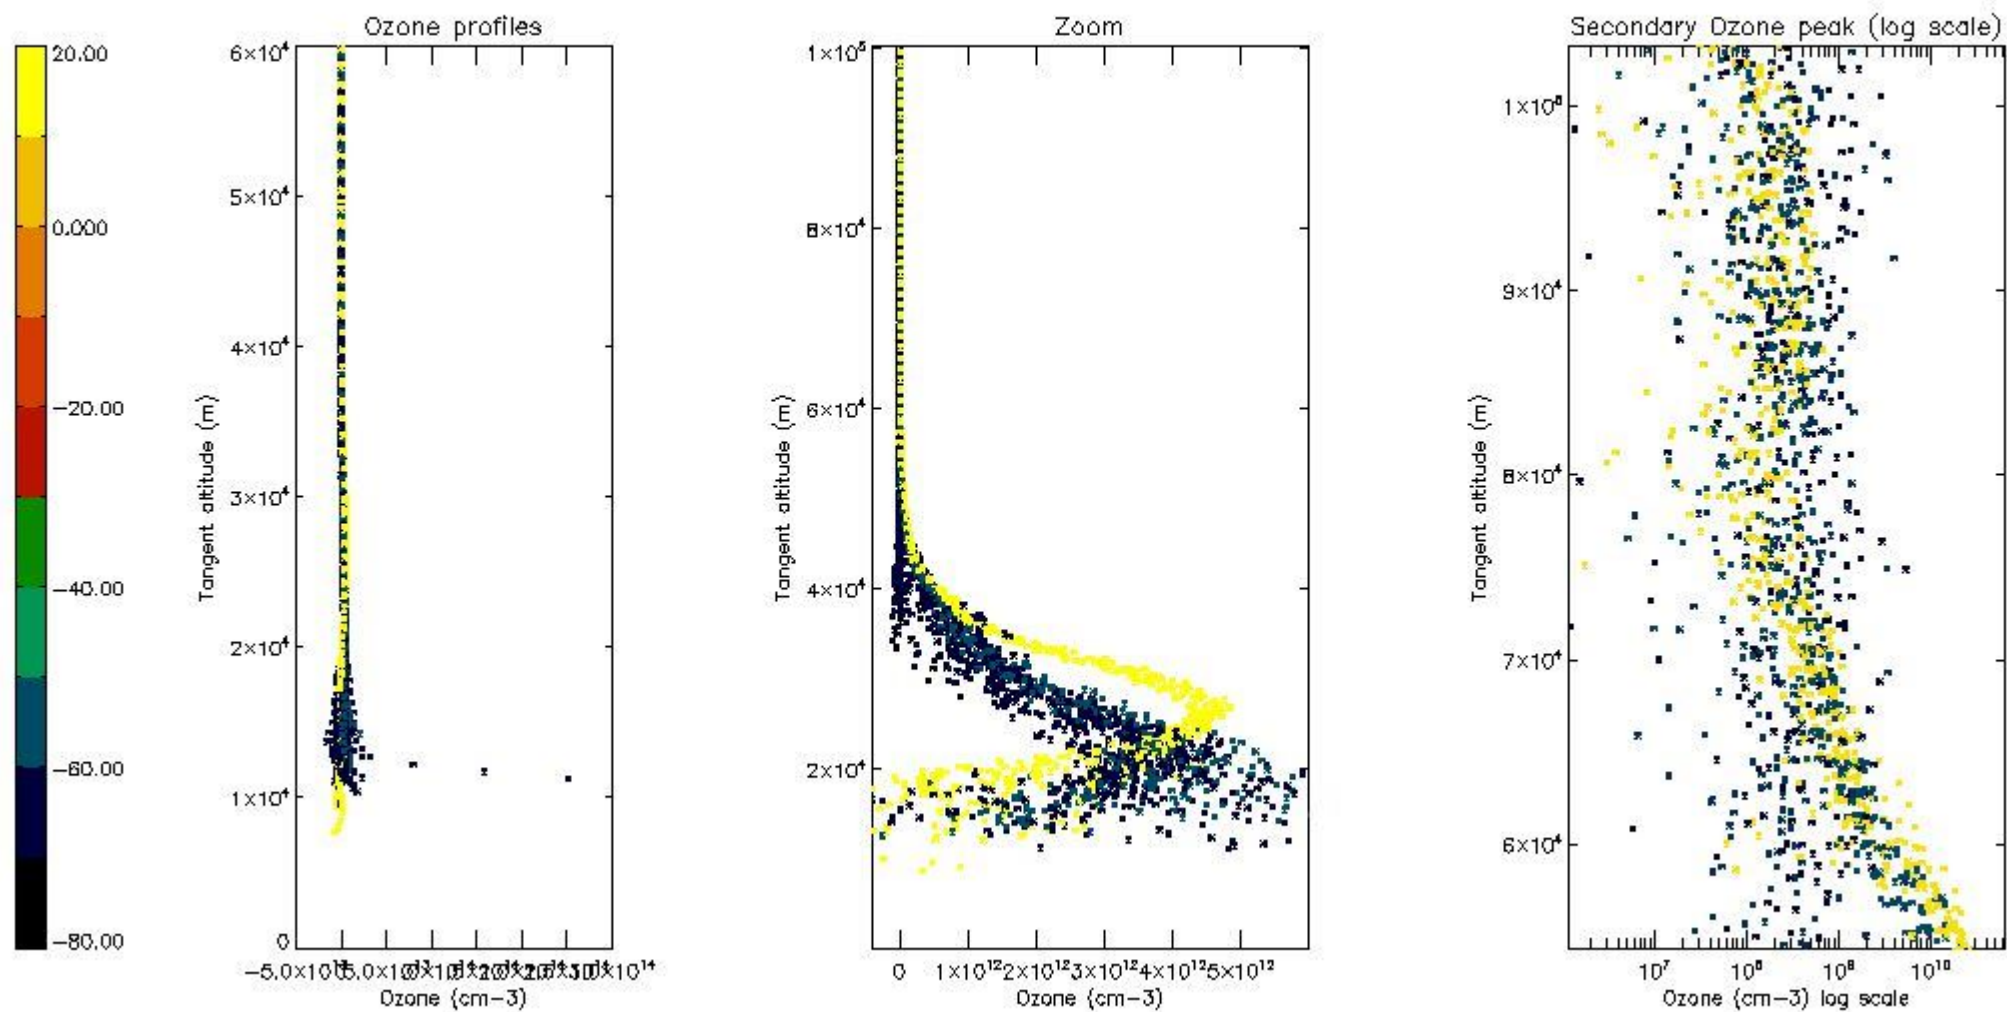

STD < 10	3
STD < 5	1

5.2 Plot ozone profiles for all STD (dark without errors)

The colorbar represents the latitude.

5.3 Plot ozone profiles where STD < 20% (dark without errors)

The colorbar represents the latitude.