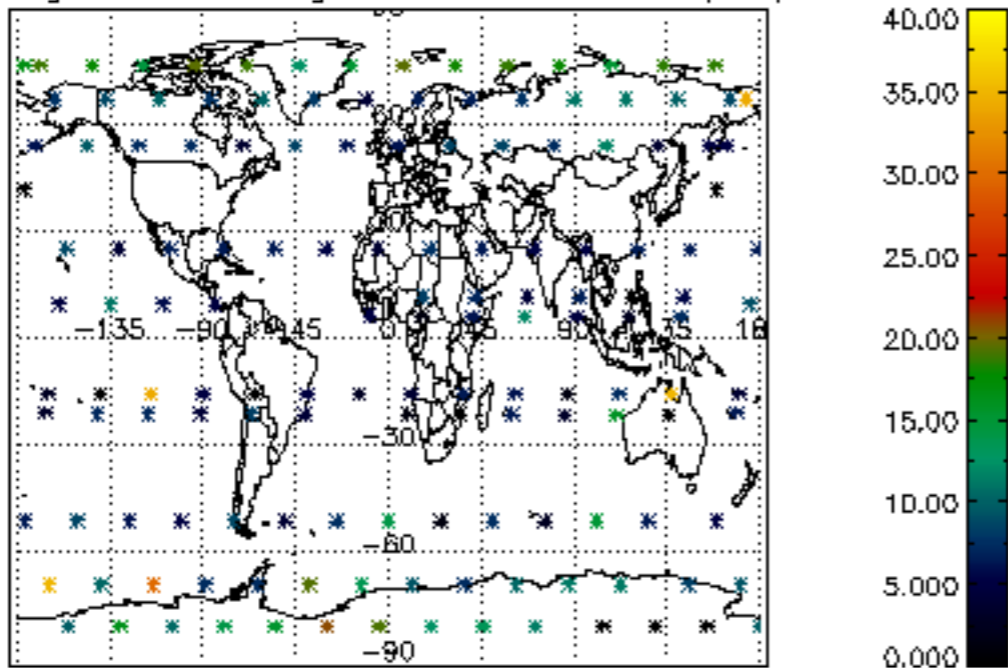

Percentage of star falling outside central band per profile