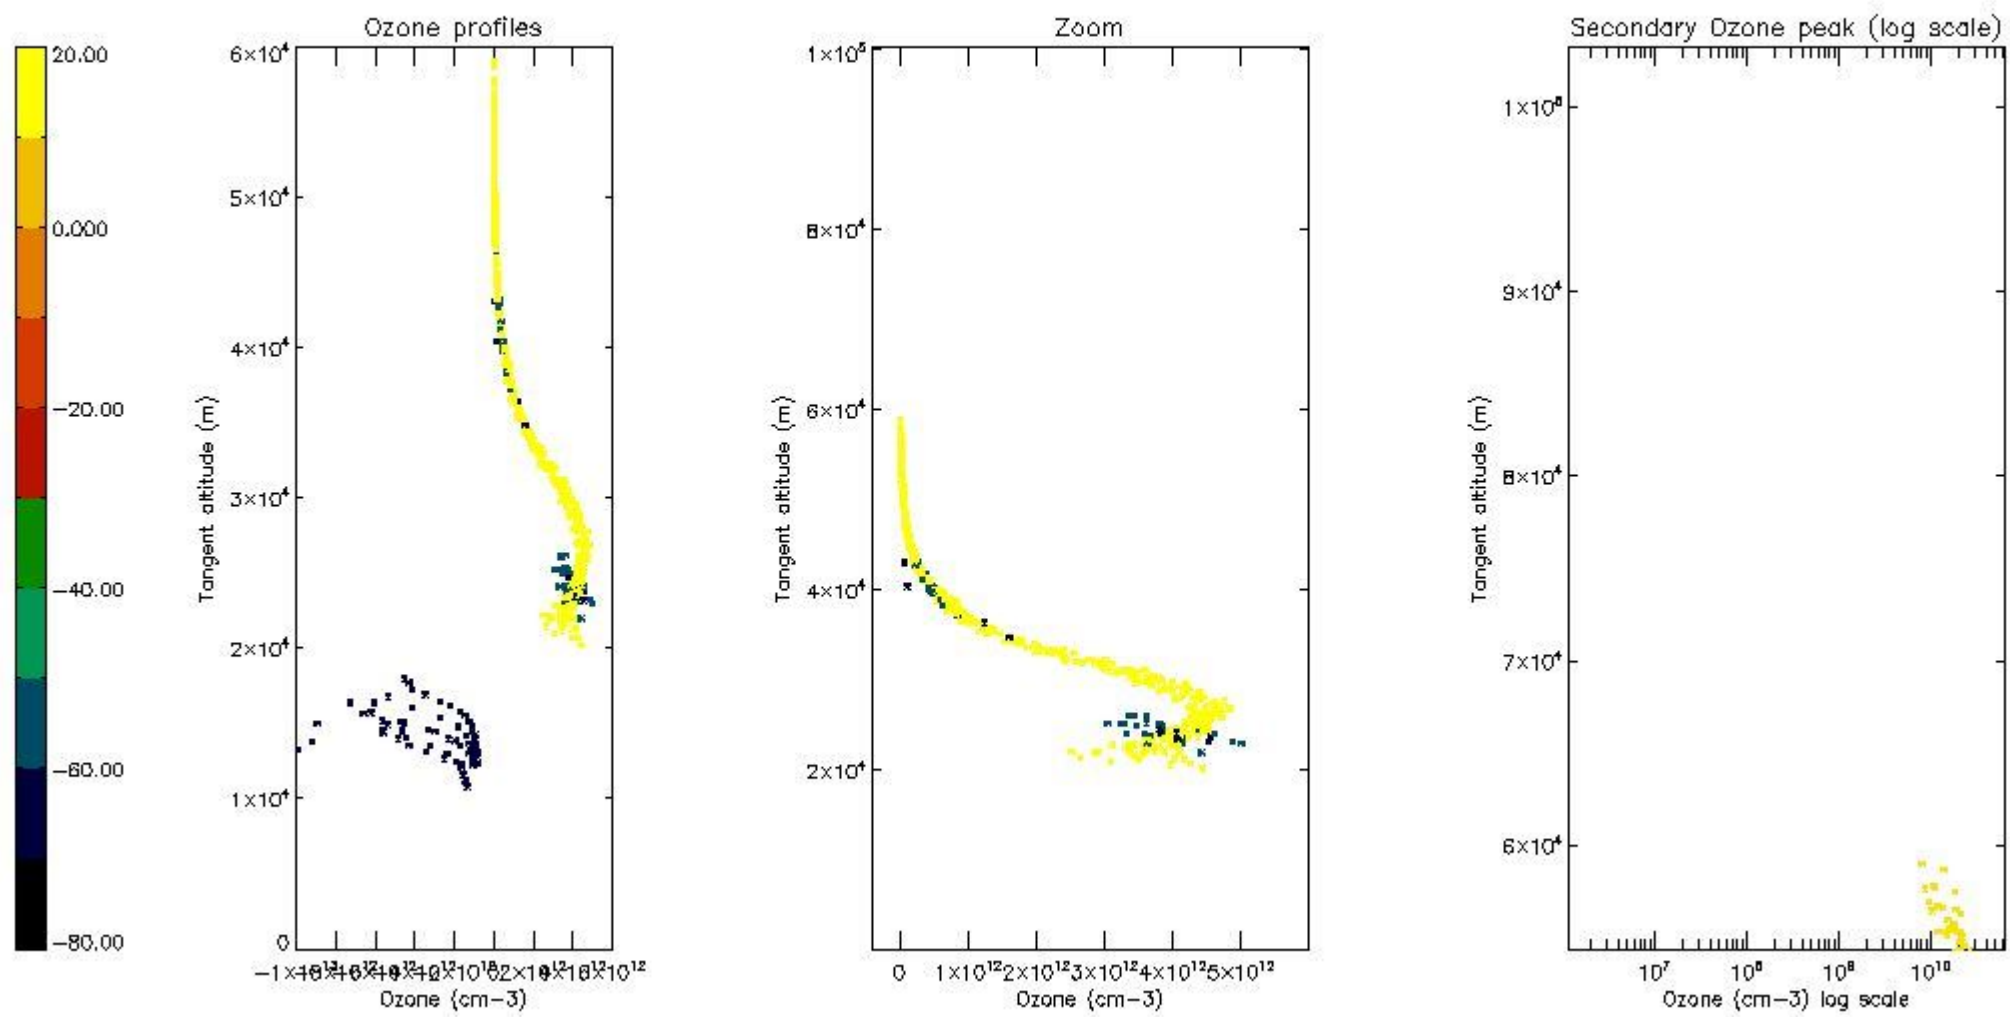

So, the table below shows the percentage of dark limb and valid observations for each criteria with respect to the overall valid daily observations.

Criteria	% of total production
All STD	22
STD < 20	7

STD < 10	3
STD < 5	1

5.2 Plot ozone profiles for all STD (dark without errors)

The colorbar represents the latitude.

5.3 Plot ozone profiles where STD < 20% (dark without errors)

The colorbar represents the latitude.

5.4 Plot ozone profiles where STD < 10% (dark without errors)

The colorbar represents the latitude.

5.5 Plot ozone profiles where STD < 5% (dark without errors)

The colorbar represents the latitude.

5.6 Plot NO₂ profiles for all STD (dark without errors)