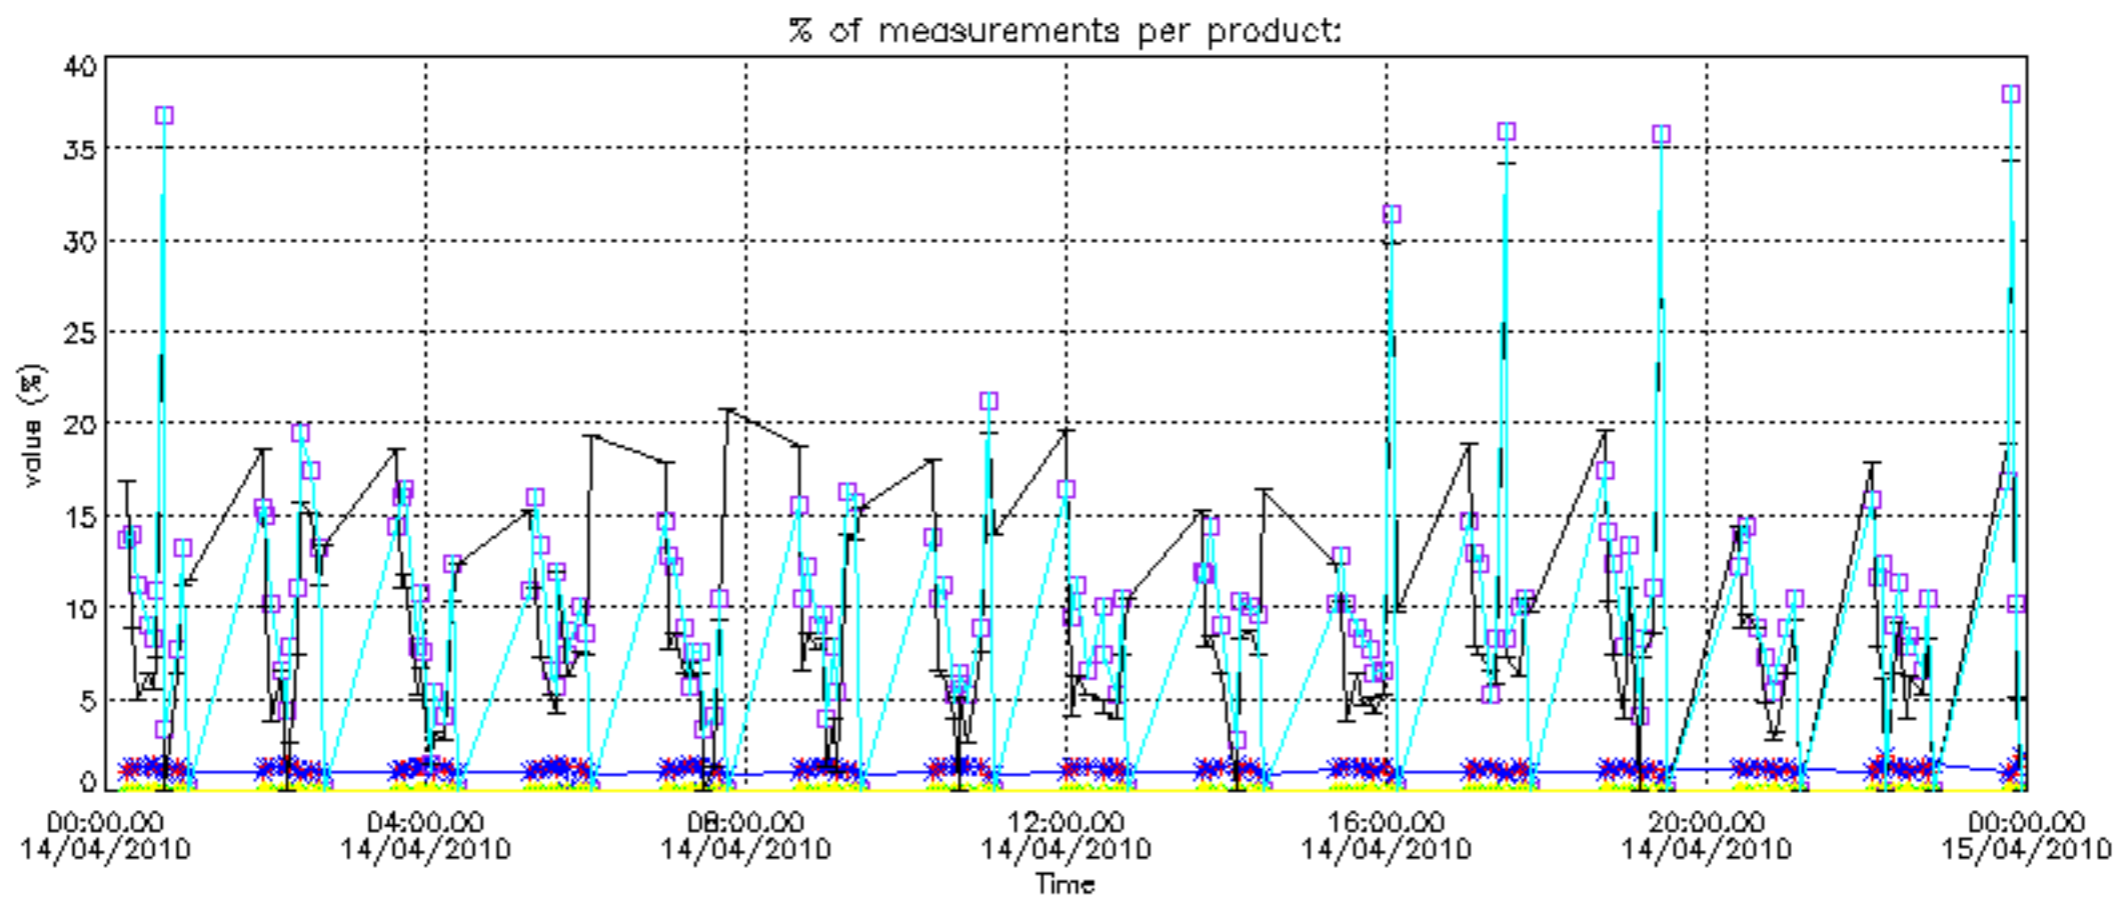

Percentage of cosmic ray hits per profile

Percentage of datation errors per profile