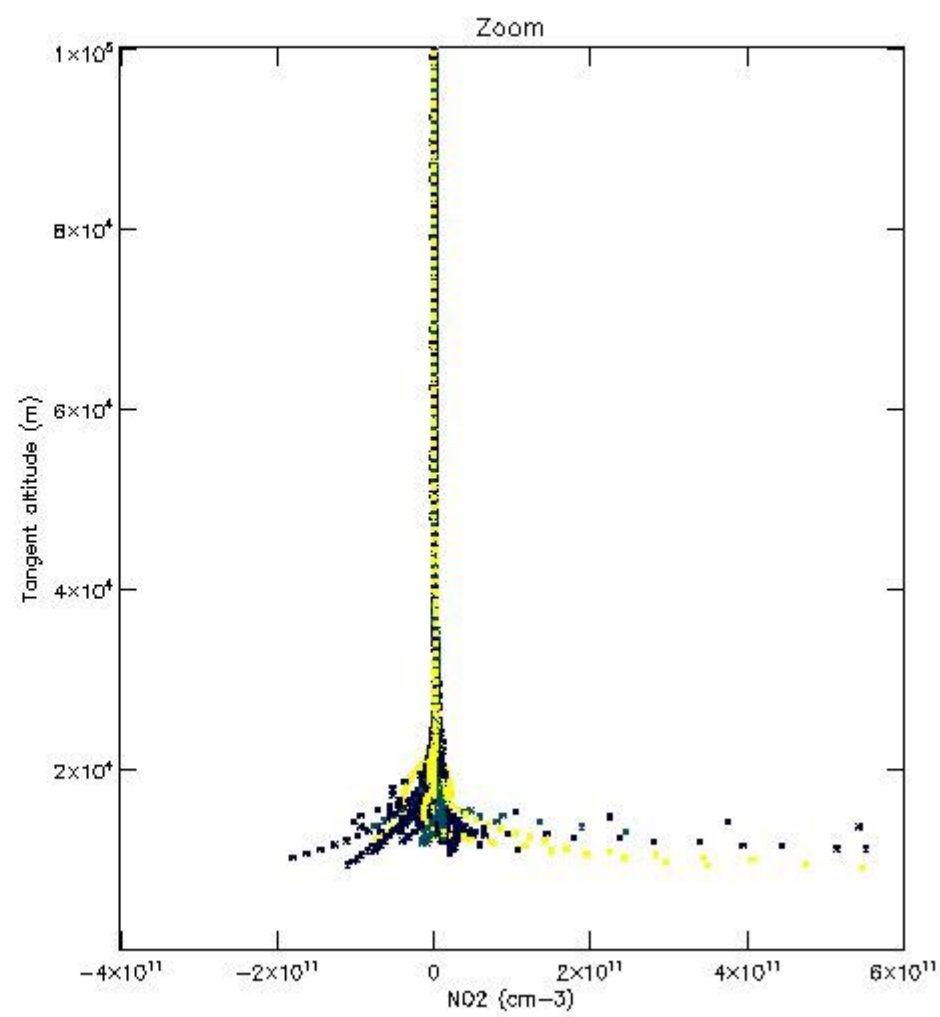

5.7 Plot NO3 profiles for all STD (dark without errors)

The colorbar represents the latitude.