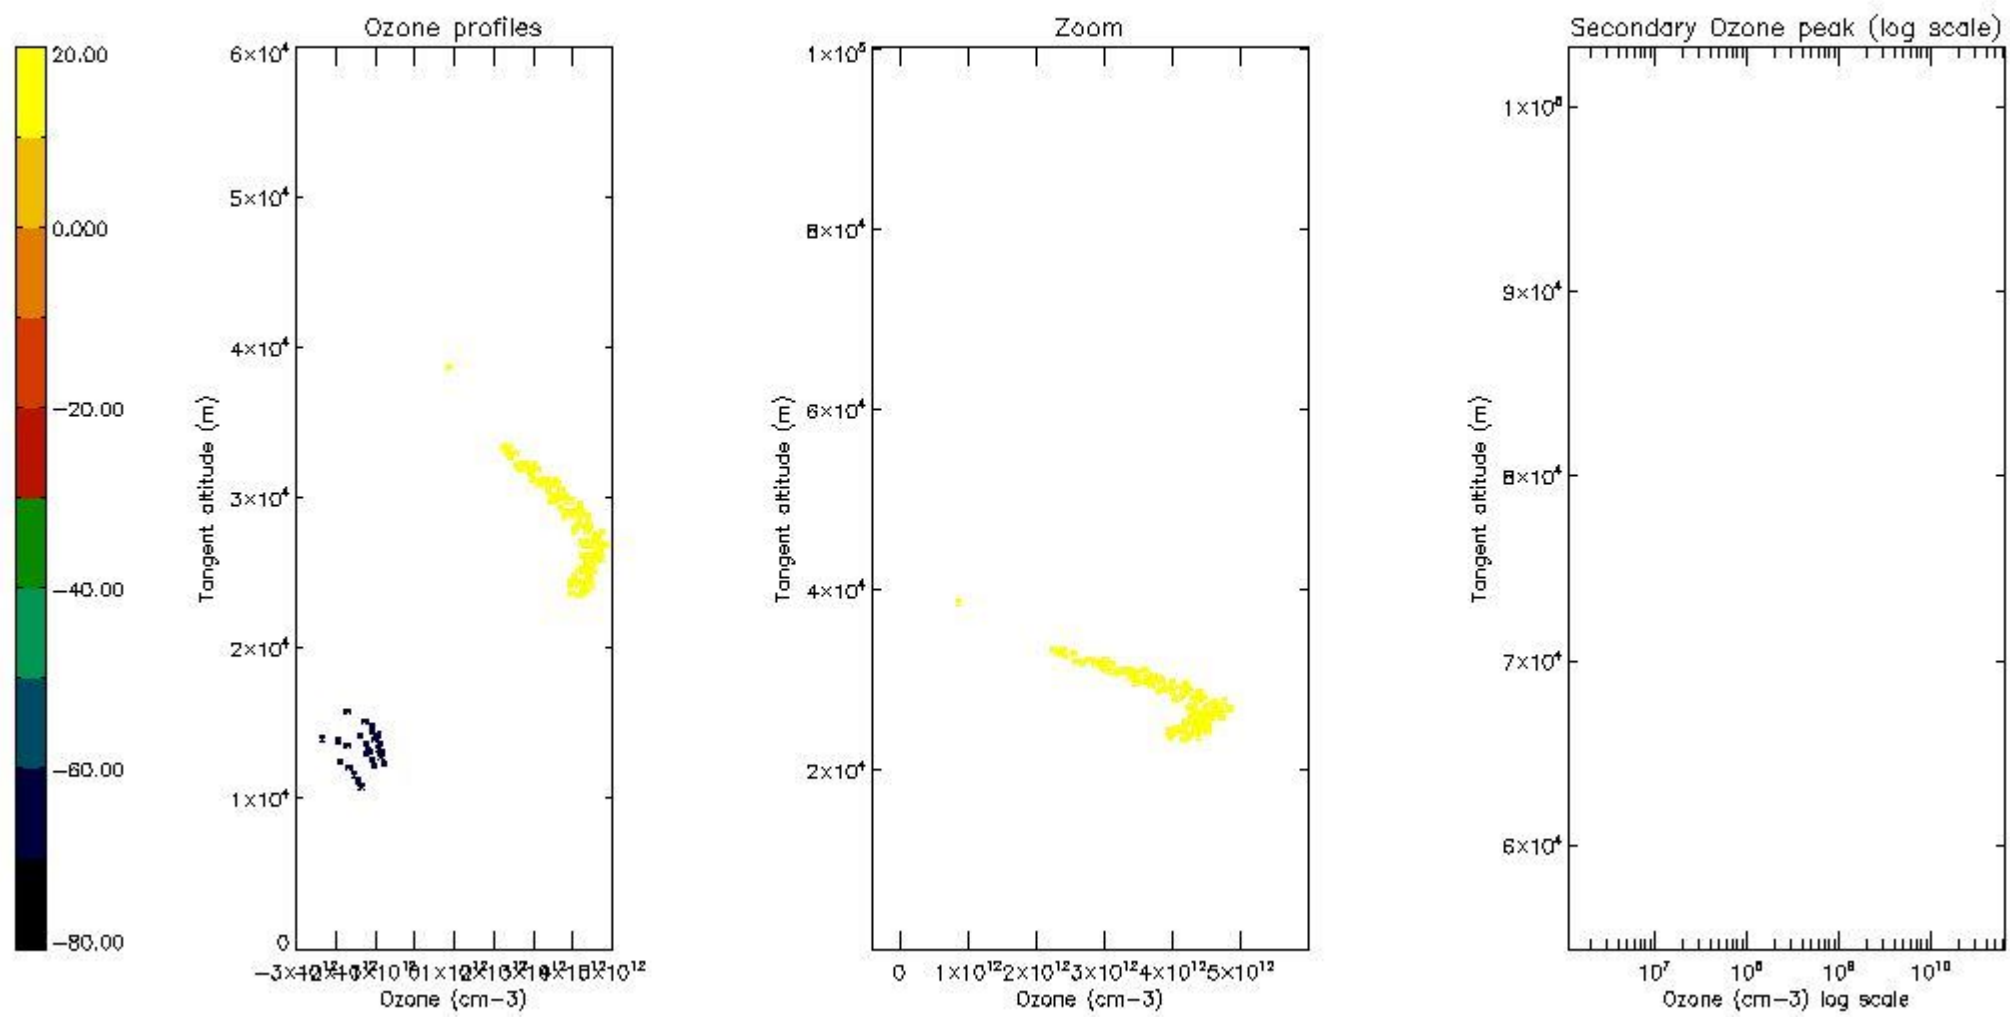

5.6 Plot NO₂ profiles for all STD (dark without errors)

The colorbar represents the latitude.