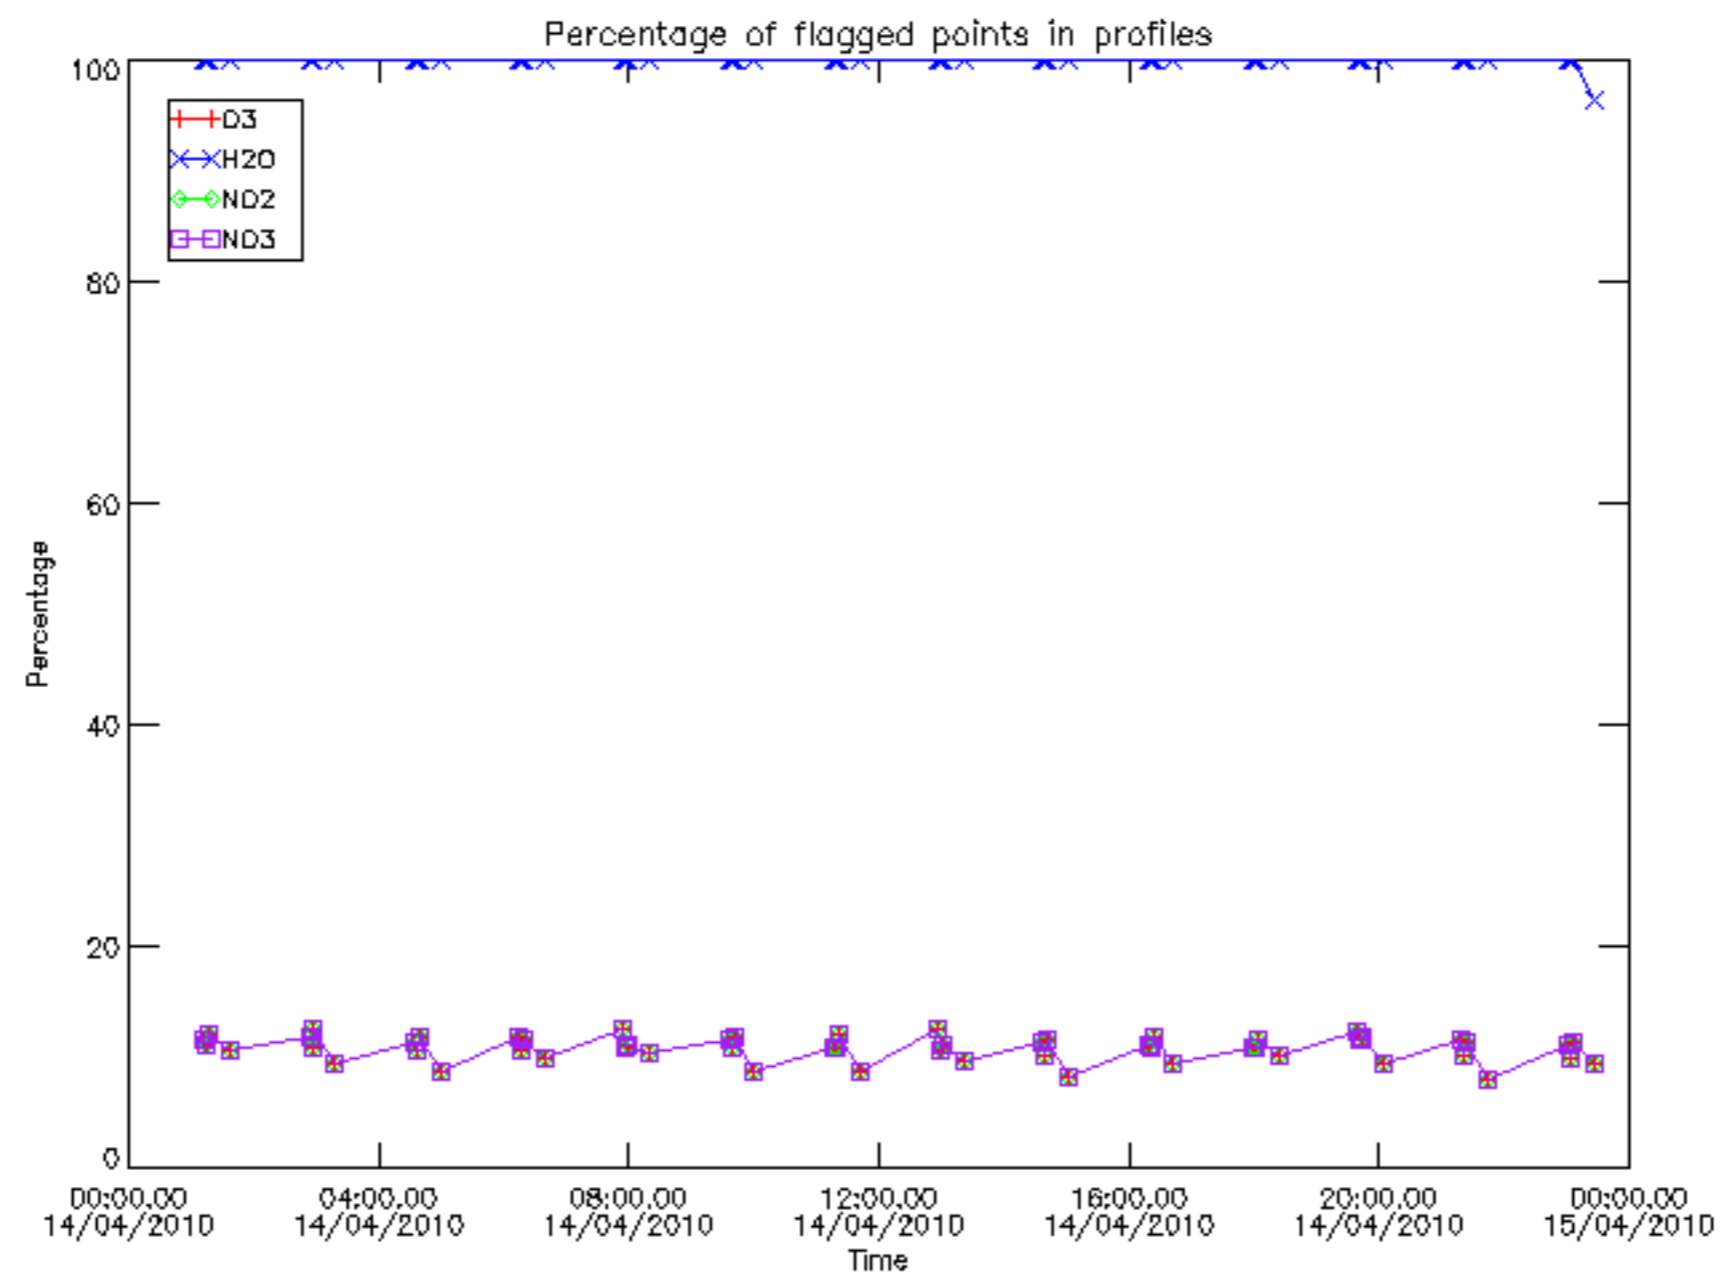

Percentage of flagged data per D3 profile

Percentage of flagged data per H2O profile