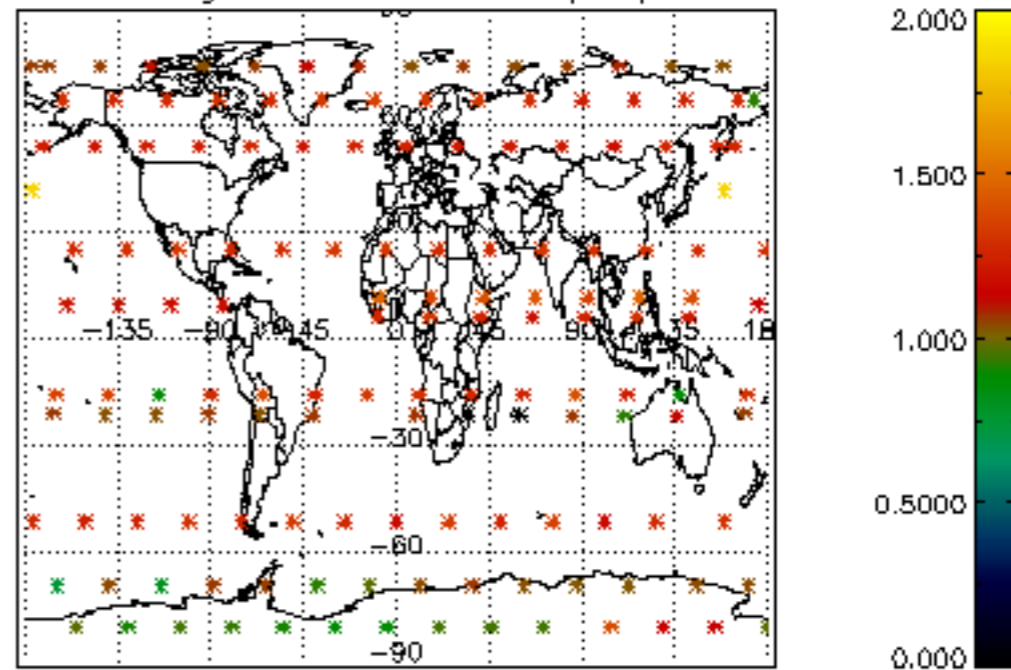

Percentage of datation errors per profile

Percentage of star falling outside central band per profile

Percentage of saturation errors per profile

Percentage of cosmic ray hits per profile

Percentage of datation errors per profile