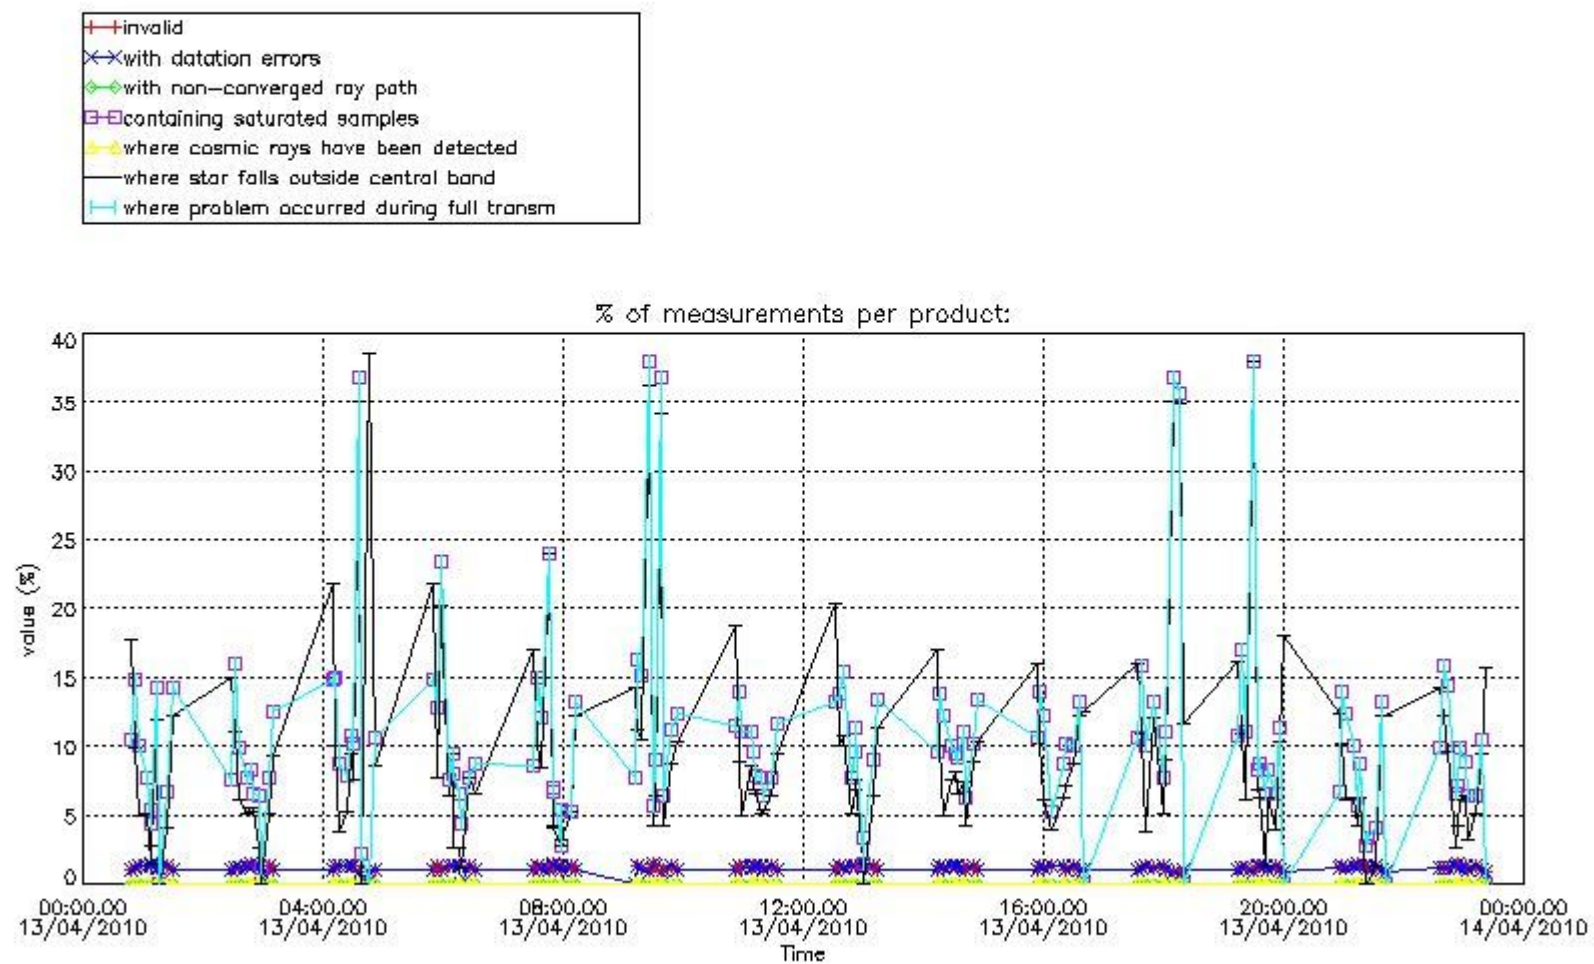

4.2 Plot quality information per product coming from level 1b processing (world map)

4.2.1 Plot level 1 quality information per product (world map): ENVISAT ASCENDING passes