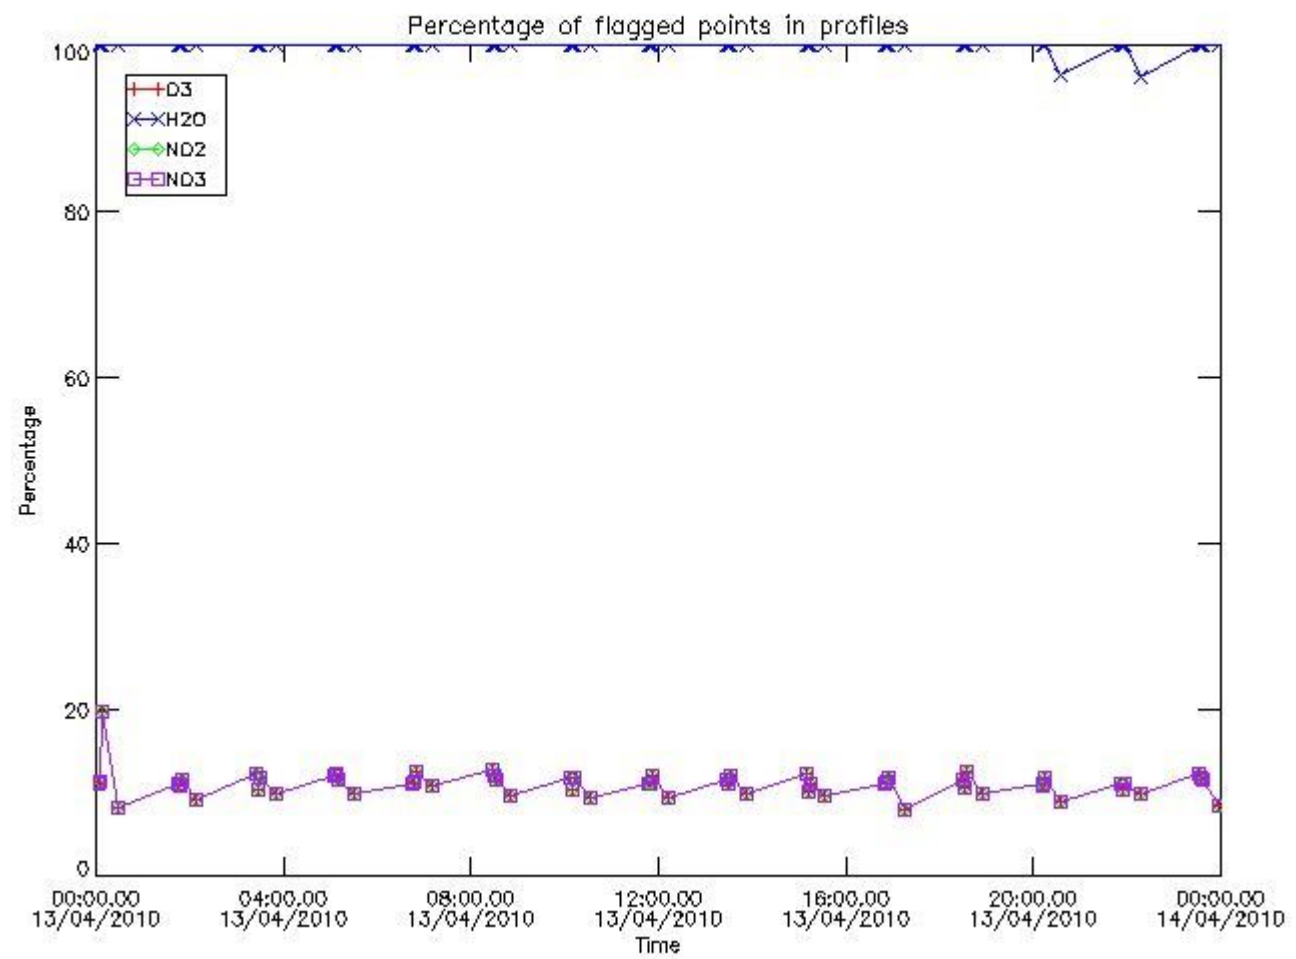

3. Quality information per product

In this section it is plotted some information contained in the Quality Summary data set of the level 2 products. Only products in dark limb conditions and without errors (error flag in the MPH set to "0") are used.

3.1 Plot quality information per product (time dependant)

3.2 Plot quality information per product (world map)