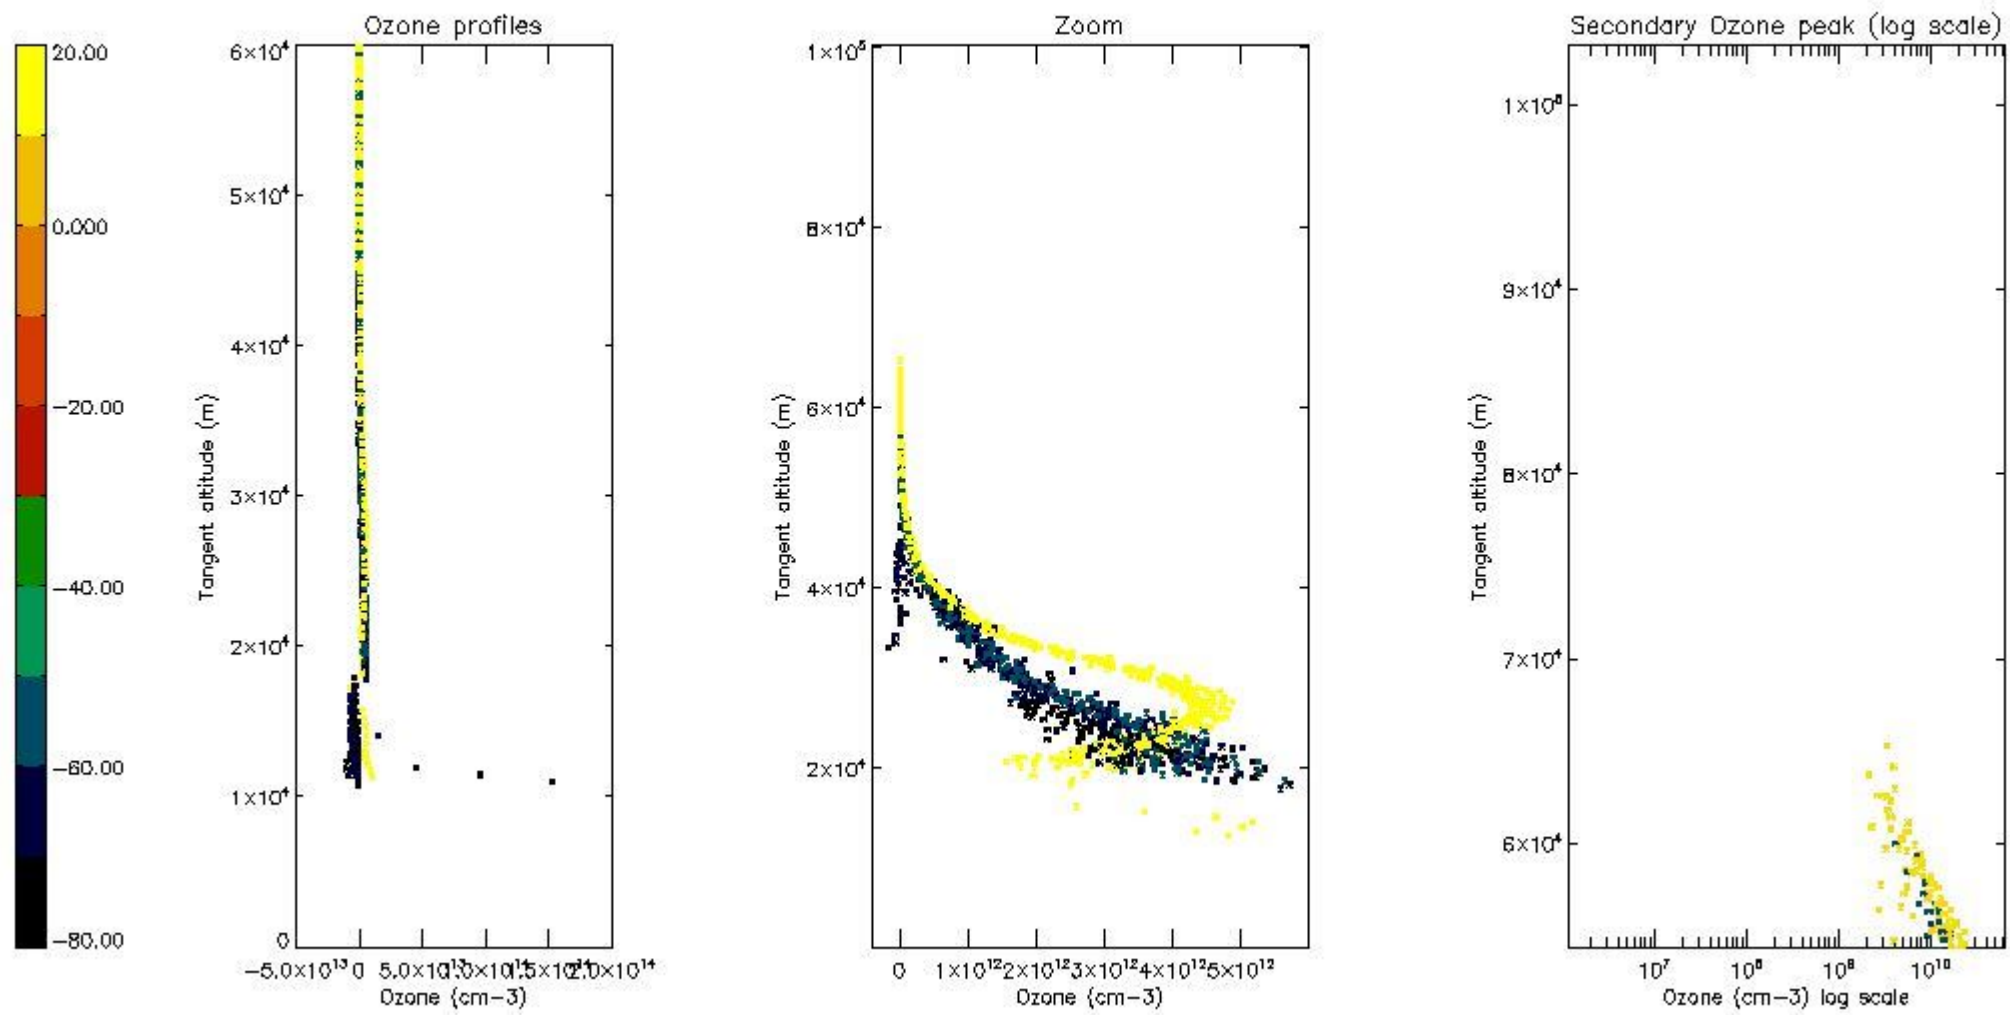

STD < 10	3
STD < 5	1

5.2 Plot ozone profiles for all STD (dark without errors)

The colorbar represents the latitude.

5.3 Plot ozone profiles where STD < 20% (dark without errors)

The colorbar represents the latitude.

5.4 Plot ozone profiles where $STD < 10\%$ (dark without errors)

The colorbar represents the latitude.

5.5 Plot ozone profiles where STD < 5% (dark without errors)

The colorbar represents the latitude.

5.6 Plot NO₂ profiles for all STD (dark without errors)