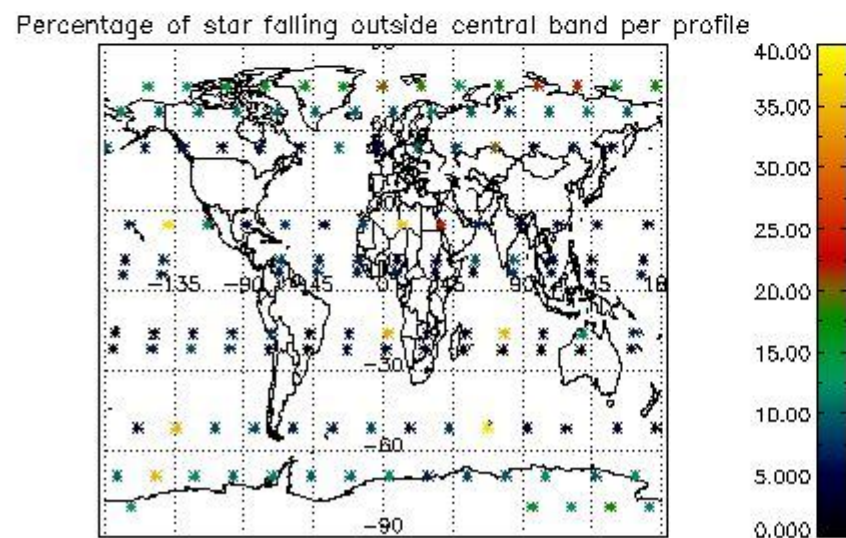

5. Trace gas profiles

5.1 Ozone statistics based on quality of products

The final quality of the products can be "measured" using the STD (Standard Deviation) attached to every point profile. This information is written to the parameter GOM_NL__2P/NL_LOCAL_SPECIES_DENSITY/o3_std of the level 2 products. The table below shows the statistics for given STD ranges.

The statistics are given with respect to the overall valid production:

- Products without fatal errors: GOM_NL__2P/MPH/PRODUCT_ERR=0
- Valid point profile: GOM_NL__2P/NL_LOCAL_SPECIES_DENSITY/pcd(0)=0

The 'Criteria' is applied to valid points of dark limb products:

- Products in dark limb illumination condition: GOM_NL__2P/NL_SUMMARY_QUALITY/obs_ill_cond=0
- Products without fatal errors: GOM_NL__2P/MPH/PRODUCT_ERR=0
- Valid point profile: GOM_NL__2P/NL_LOCAL_SPECIES_DENSITY/pcd(0)=0

So, the table below shows the percentage of dark limb and valid observations for each criteria with respect to the overall valid daily observations.

Criteria	% of total production
All STD	24
STD < 20	7