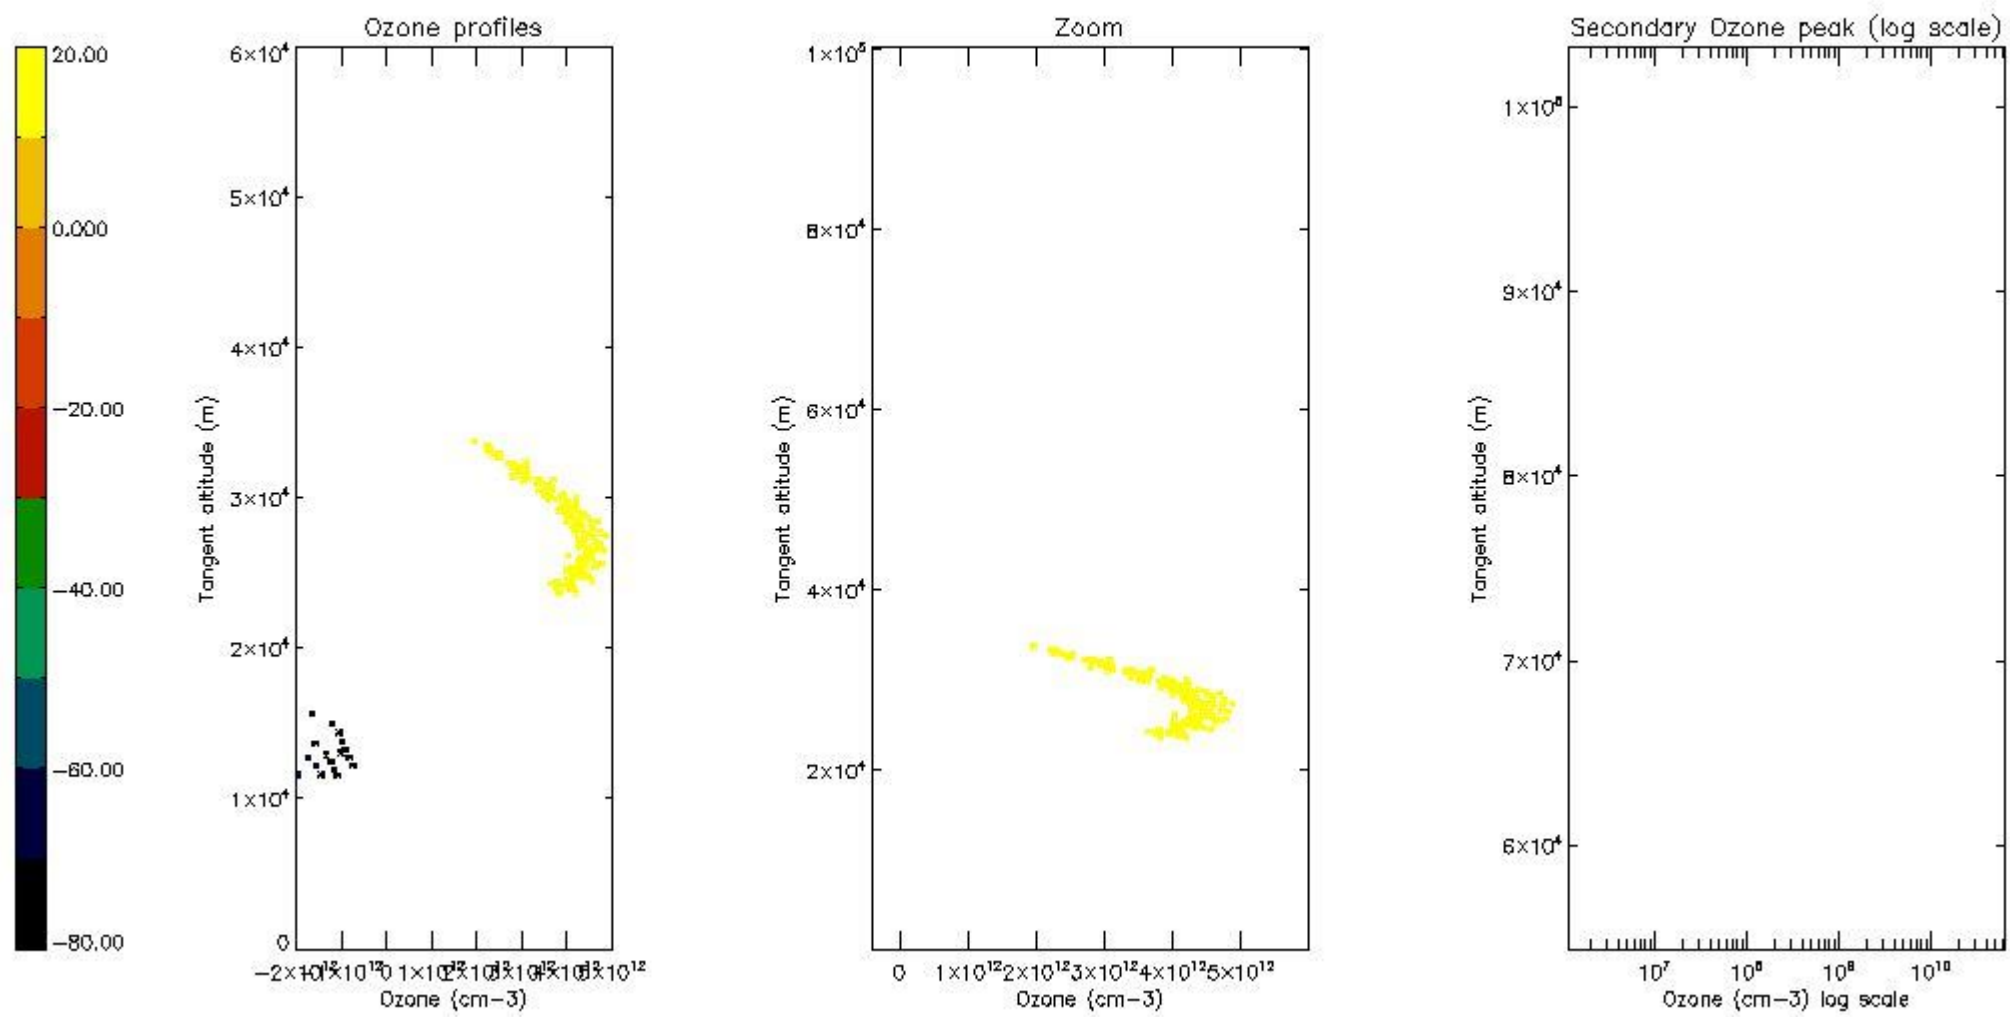

STD < 10	3
STD < 5	1

5.2 Plot ozone profiles for all STD (dark without errors)

The colorbar represents the latitude.

5.3 Plot ozone profiles where STD < 20% (dark without errors)

The colorbar represents the latitude.

5.4 Plot ozone profiles where $STD < 10\%$ (dark without errors)

The colorbar represents the latitude.

5.5 Plot ozone profiles where STD < 5% (dark without errors)

The colorbar represents the latitude.

5.6 Plot NO₂ profiles for all STD (dark without errors)