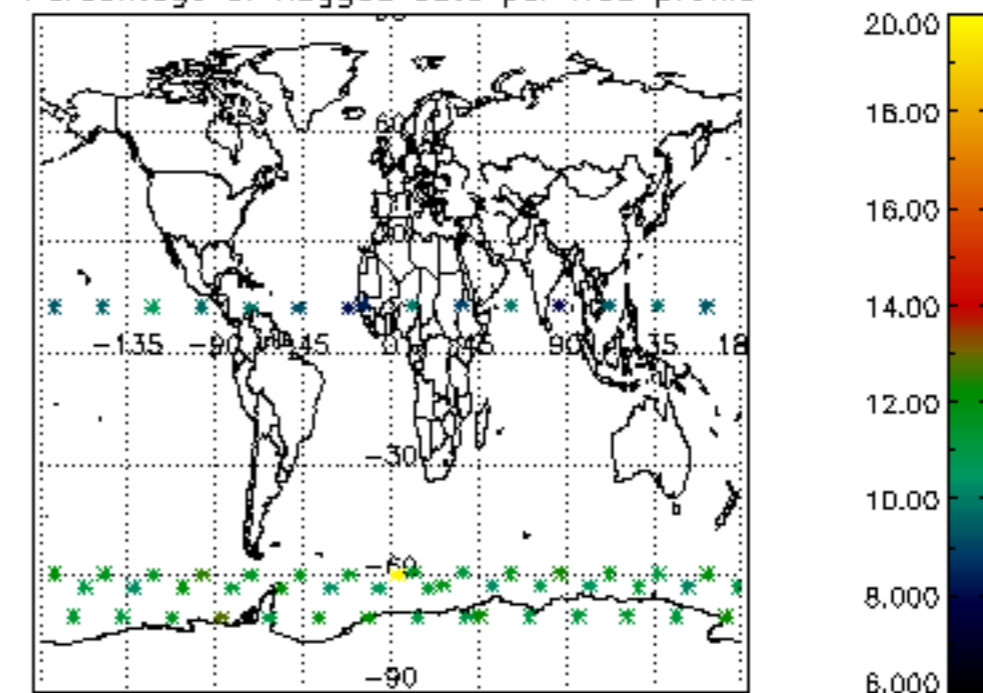

Percentage of flagged data per NO3 profile