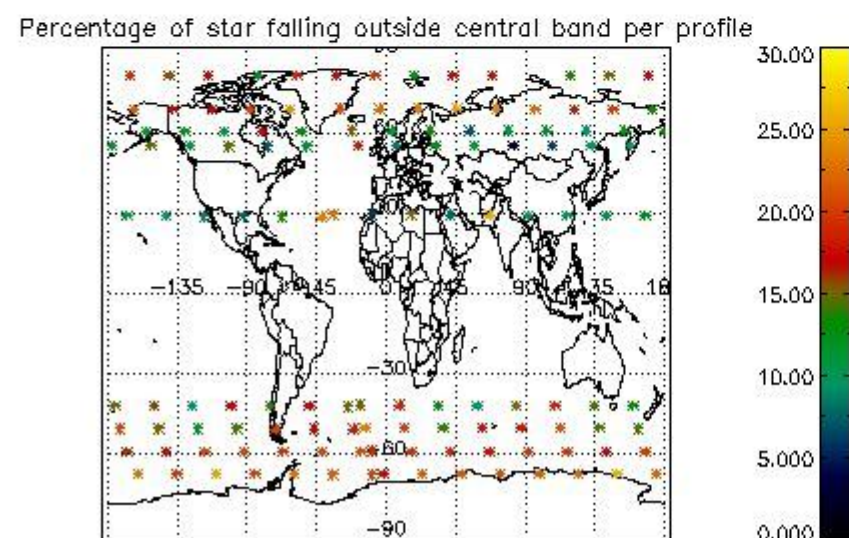

4.1 Plot quality information per product (time dependant) coming from level 1b processing

4.1.1 Plot level 1 quality information per product (time dependant): ENVISAT ASCENDING passes

4.1.2 Plot level 1 quality information per product (time dependant): ENVI SAT DESCENDING passes

4.2 Plot quality information per product coming from level 1b processing (world map)
 4.2.1 Plot level 1 quality information per product (world map): ENVISAT ASCENDING passes

4.2.2 Plot level 1 quality information per product (world map): ENVISAT DESCENDING passes