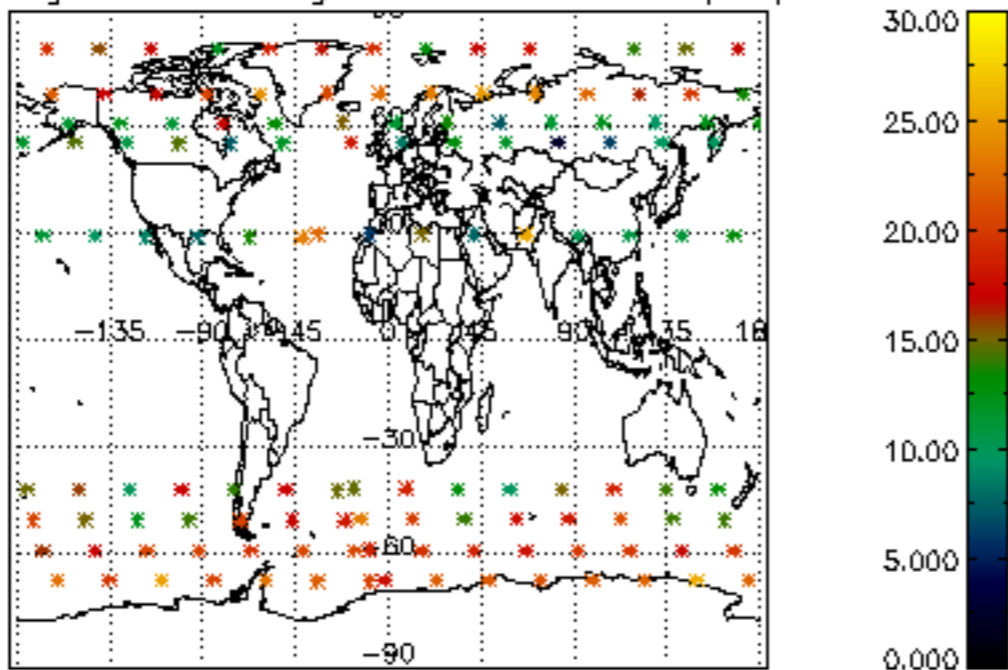

Percentage of cosmic ray hits per profile

Percentage of star falling outside central band per profile