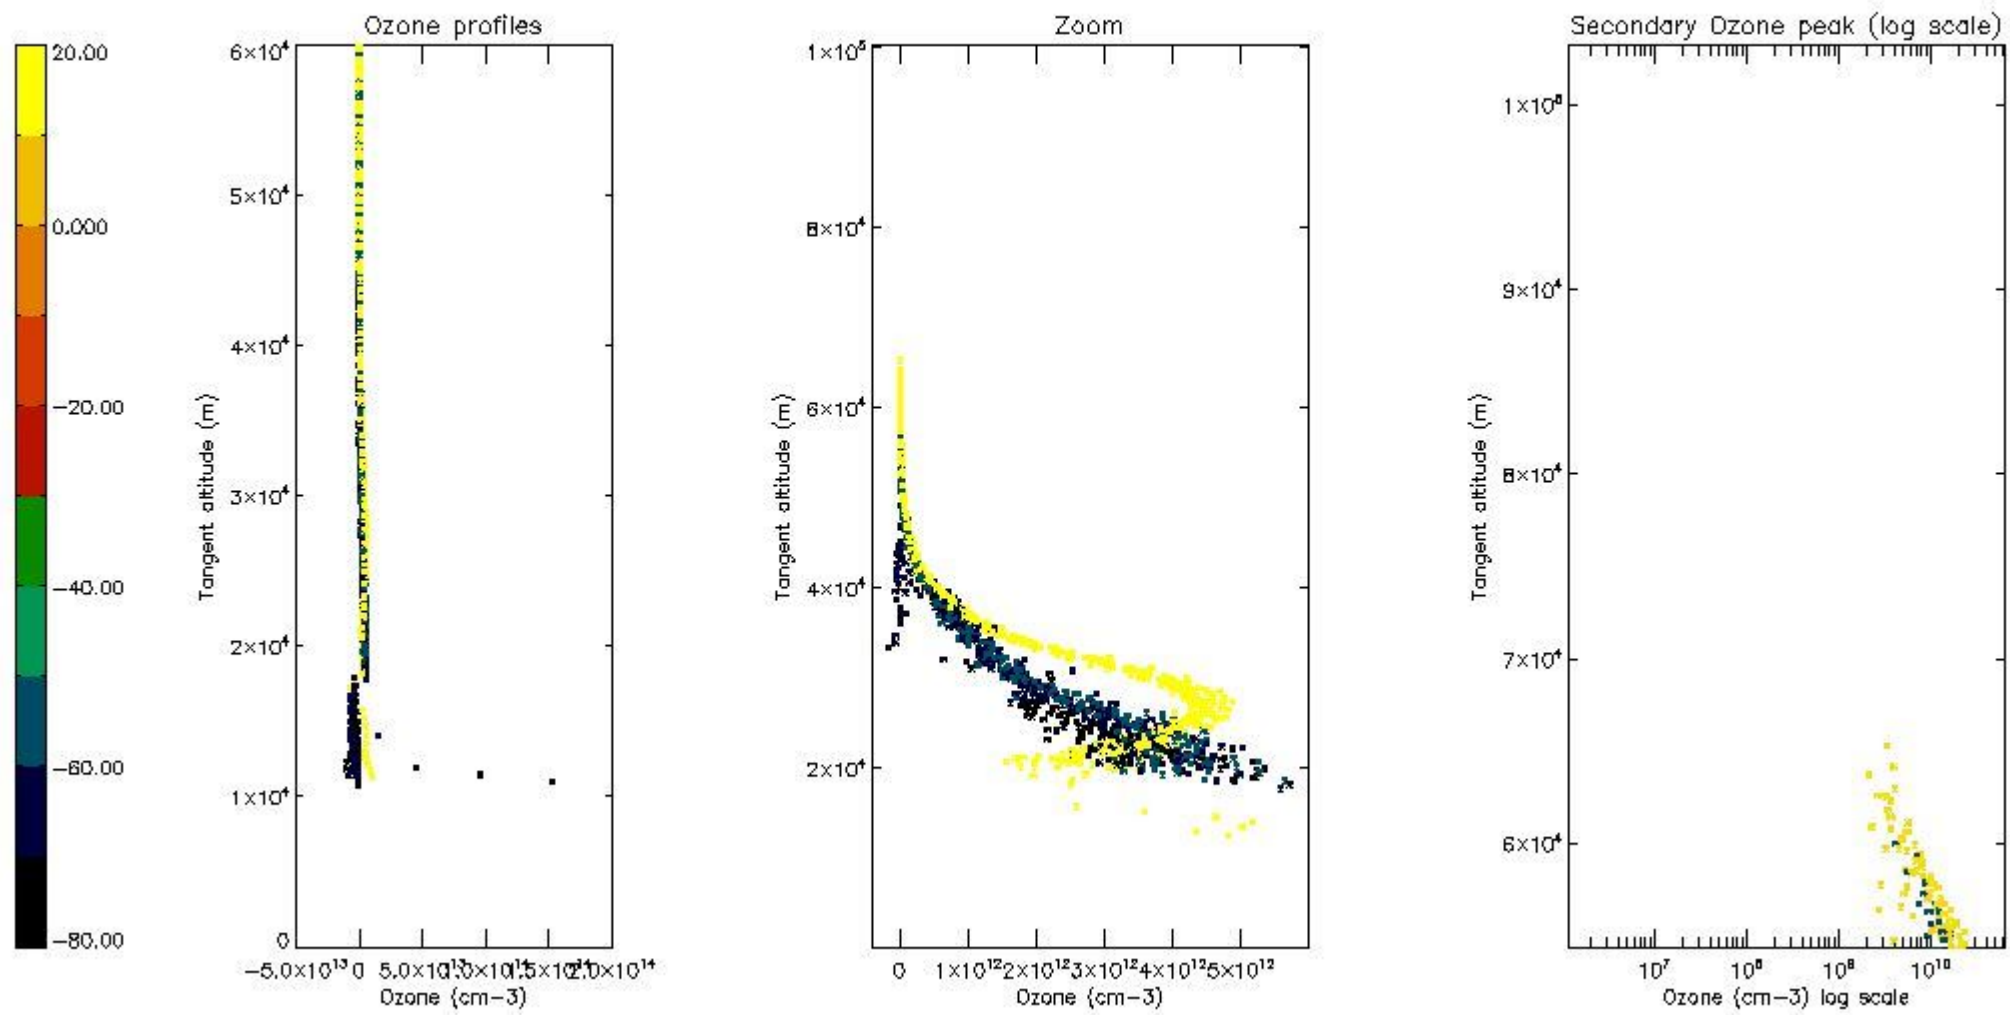

STD < 10	3
STD < 5	1

5.2 Plot ozone profiles for all STD (dark without errors)

The colorbar represents the latitude.

5.3 Plot ozone profiles where STD < 20% (dark without errors)

The colorbar represents the latitude.