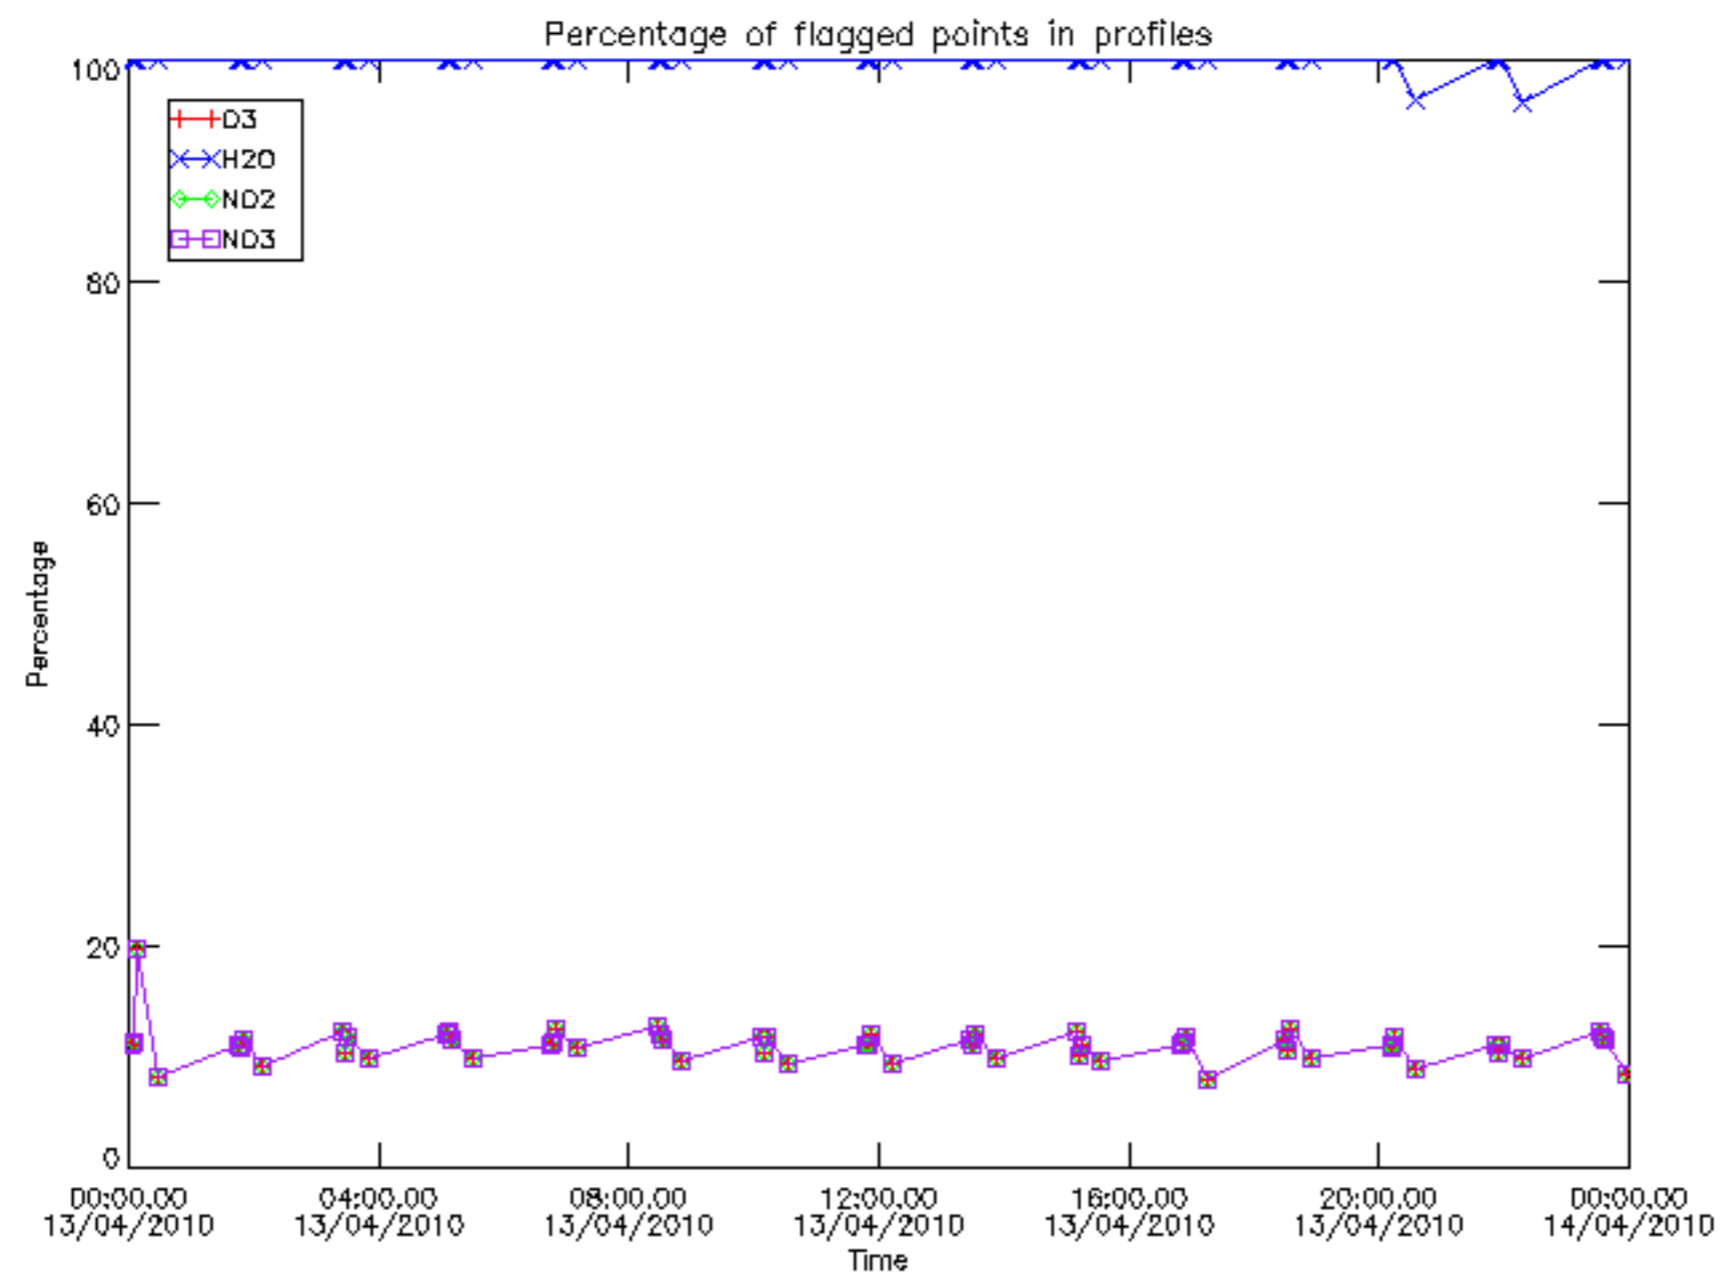

Percentage of flagged data per D3 profile

Percentage of flagged data per H2O profile