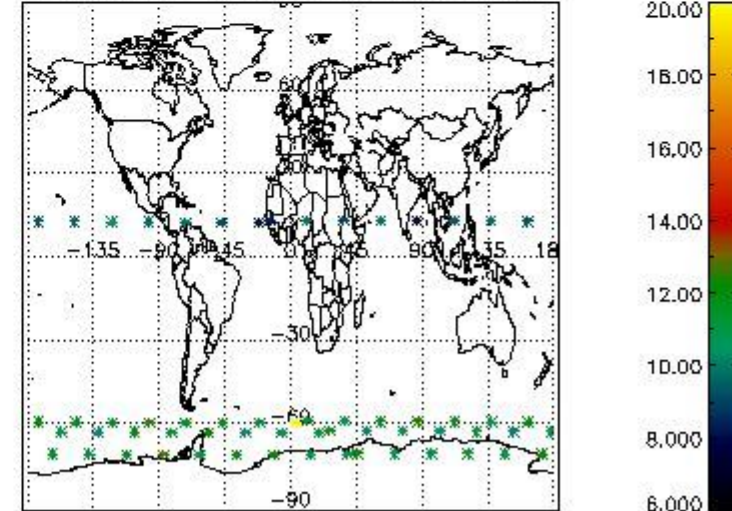

Percentage of flagged data per NO3 profile

4. Level 1 quality information per product

In this section it is plotted some information contained in the Quality Summary data set of the level 2 products that comes from the level 1b processing. Products without errors (error flag in the MPH set to "0") are used.

4.1 Plot quality information per product (time dependant) coming from level 1b processing

4.1.1 Plot level 1 quality information per product (time dependant): ENVISAT ASCENDING passes