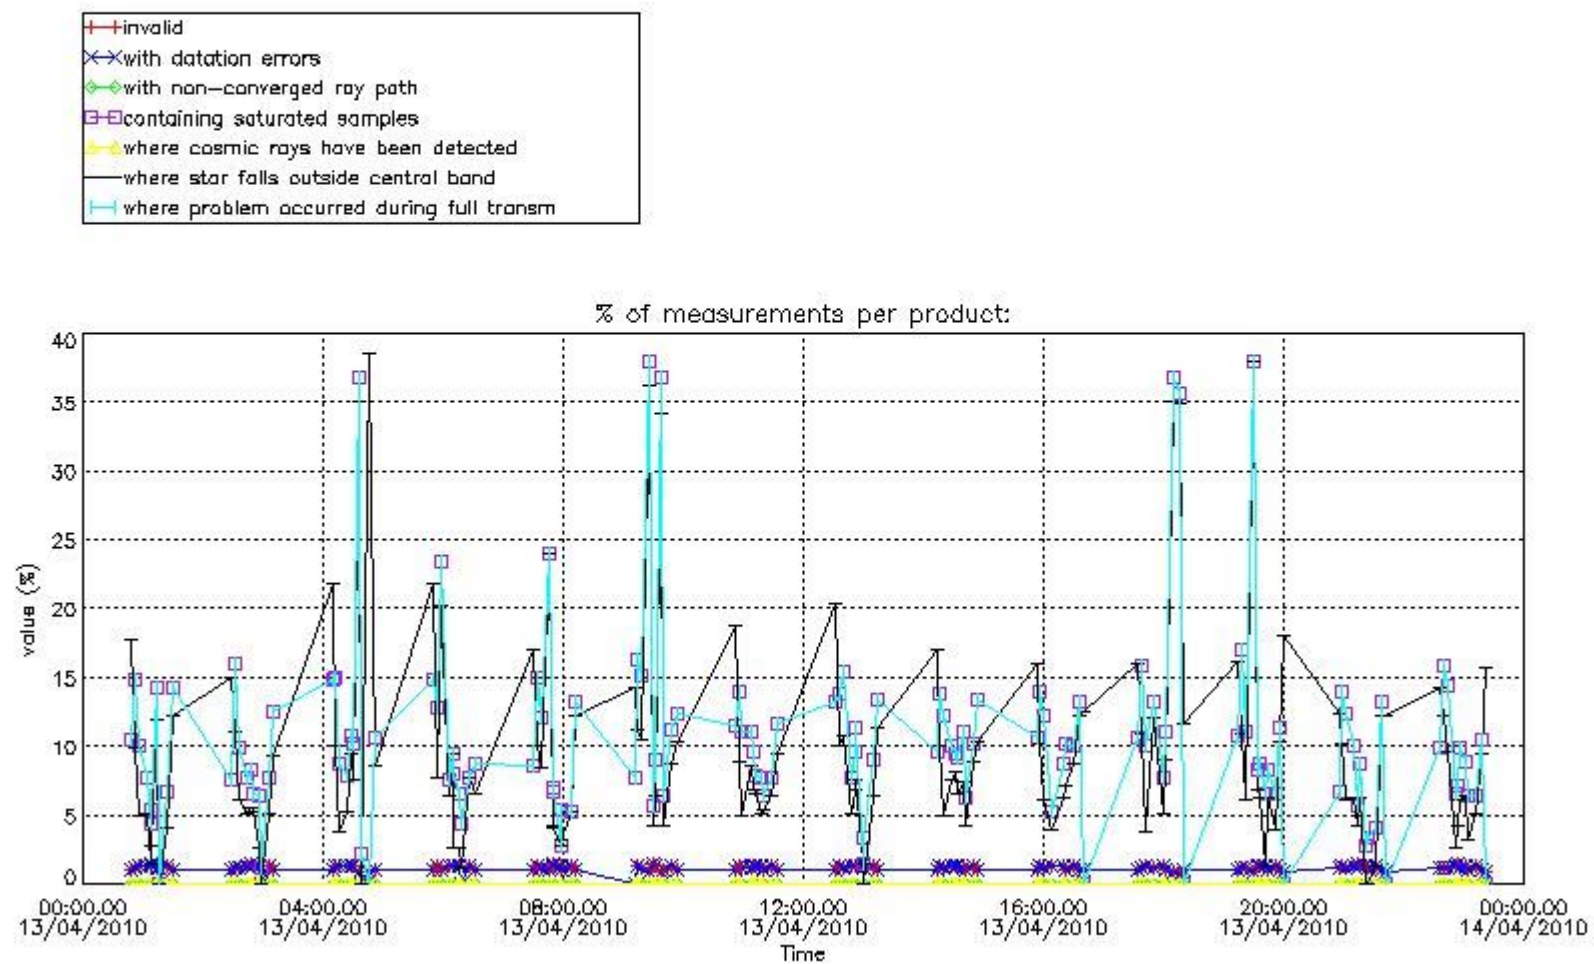

3.1 Plot quality information per product (time dependant)

3.2 Plot quality information per product (world map)

Percentage of flagged data per O3 profile

Percentage of flagged data per H2O profile

Percentage of flagged data per NO2 profile

Percentage of flagged data per NO3 profile

4. Level 1 quality information per product

In this section it is plotted some information contained in the Quality Summary data set of the level 2 products that comes from the level 1b processing. Products without errors (error flag in the MPH set to "0") are used.

4.1 Plot quality information per product (time dependant) coming from level 1b processing

4.1.1 Plot level 1 quality information per product (time dependant): ENVISAT ASCENDING passes

4.1.2 Plot level 1 quality information per product (time dependant): ENVI SAT DESCENDING passes