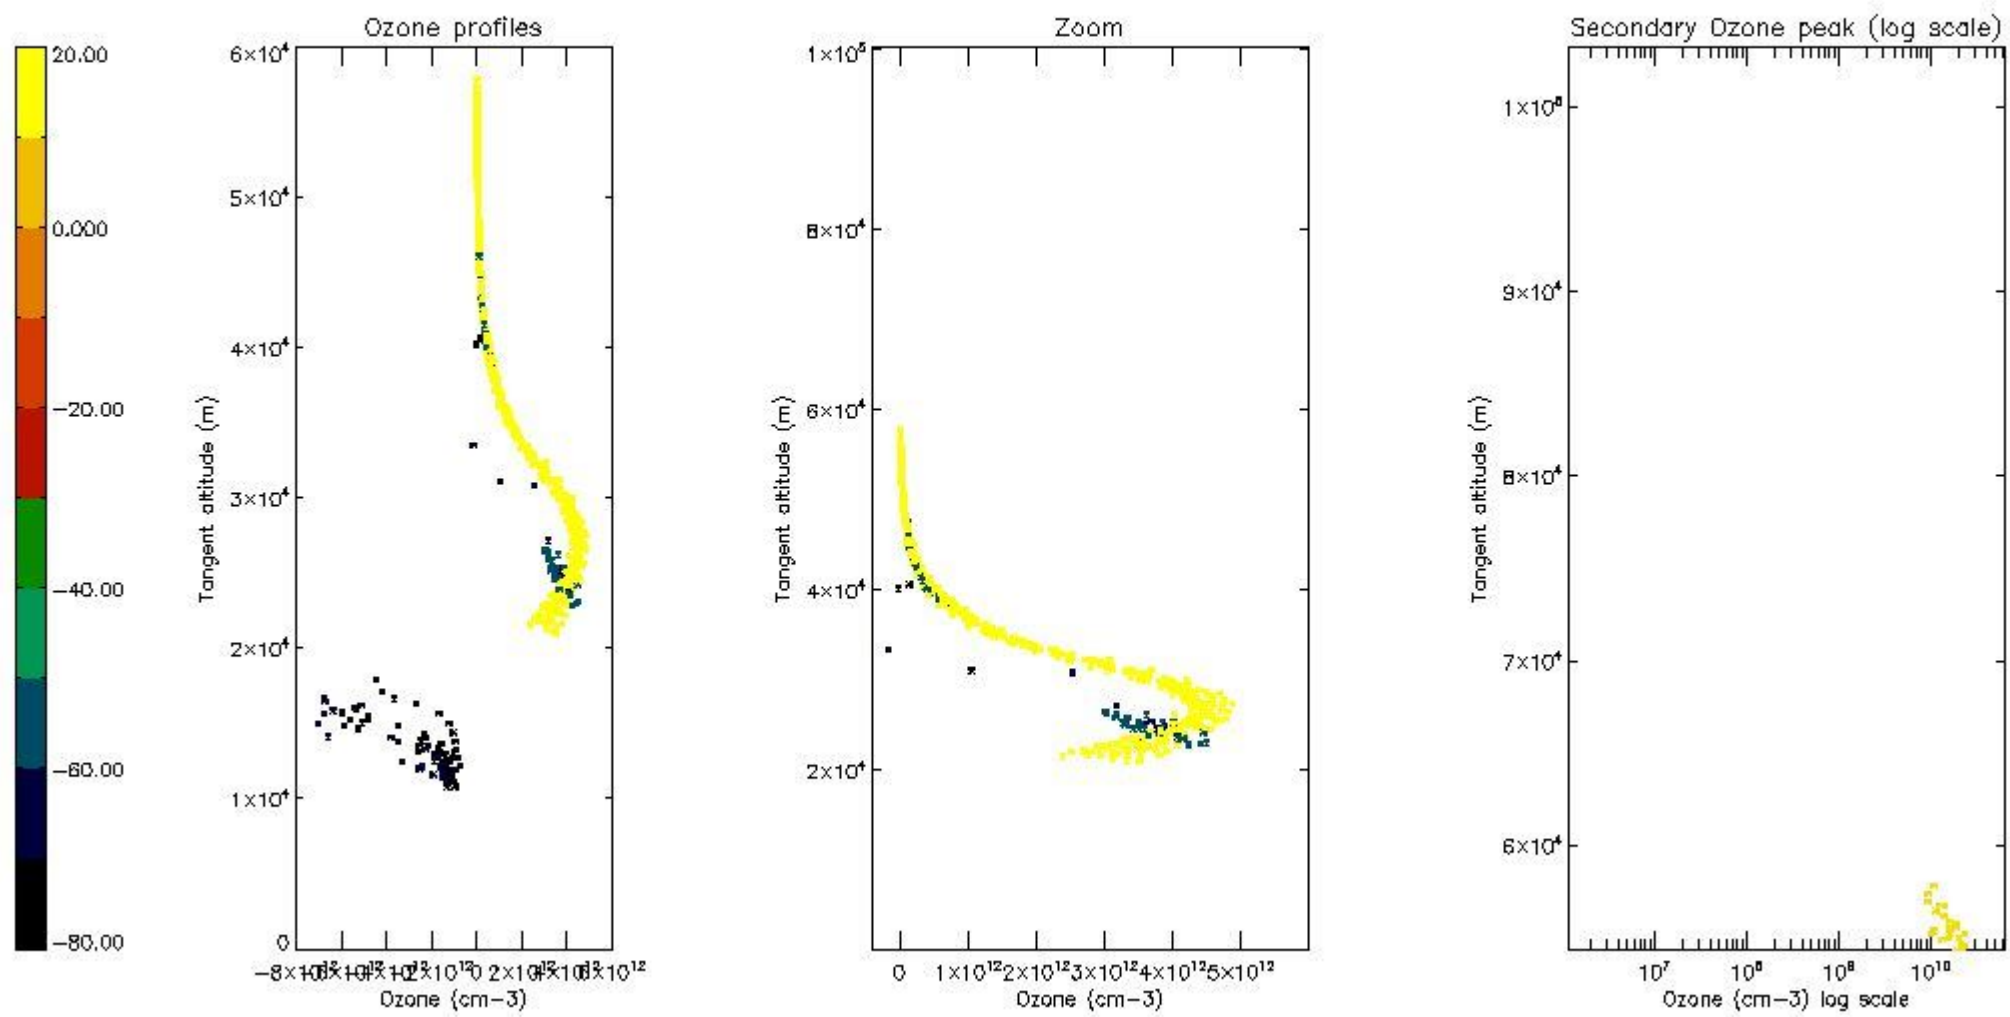

STD < 10	3
STD < 5	1

5.2 Plot ozone profiles for all STD (dark without errors)

The colorbar represents the latitude.

5.3 Plot ozone profiles where STD < 20% (dark without errors)

The colorbar represents the latitude.

5.4 Plot ozone profiles where $STD < 10\%$ (dark without errors)

The colorbar represents the latitude.

5.5 Plot ozone profiles where STD < 5% (dark without errors)

The colorbar represents the latitude.

5.6 Plot NO₂ profiles for all STD (dark without errors)