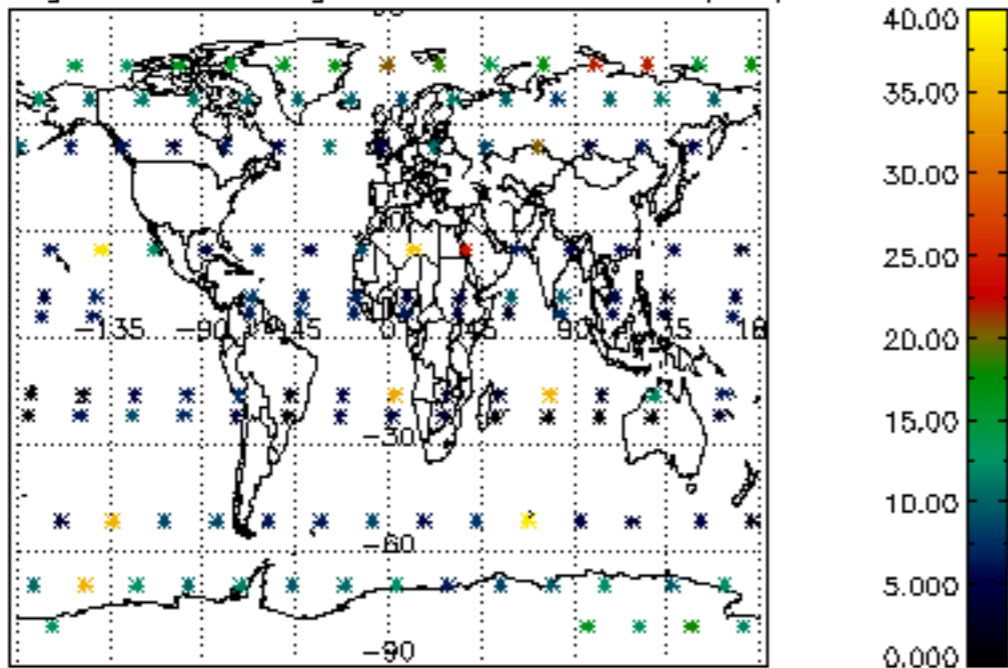

Percentage of star falling outside central band per profile