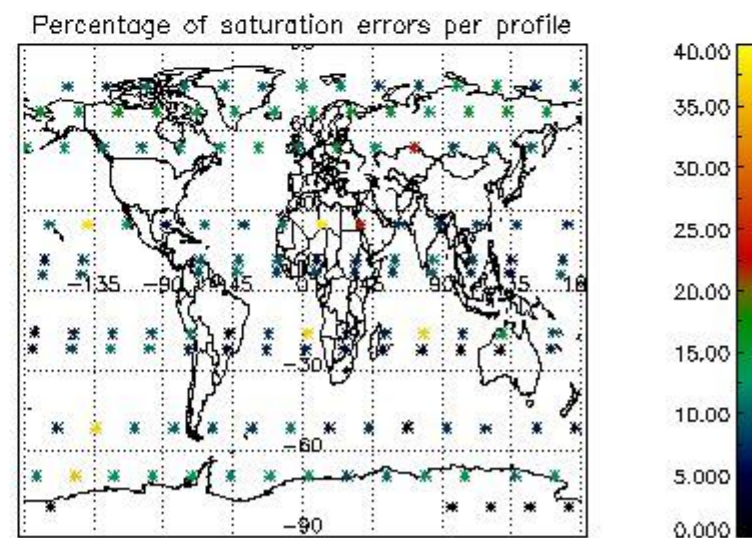

Percentage of flagged data per NO3 profile

4. Level 1 quality information per product

In this section it is plotted some information contained in the Quality Summary data set of the level 2 products that comes from the level 1b processing. Products without errors (error flag in the MPH set to "0") are used.

4.1 Plot quality information per product (time dependant) coming from level 1b processing

4.1.1 Plot level 1 quality information per product (time dependant): ENVISAT ASCENDING passes

4.1.2 Plot level 1 quality information per product (time dependant): ENVI SAT DESCENDING passes

4.2 Plot quality information per product coming from level 1b processing (world map)
 4.2.1 Plot level 1 quality information per product (world map): ENVISAT ASCENDING passes

4.2.2 Plot level 1 quality information per product (world map): ENVISAT DESCENDING passes