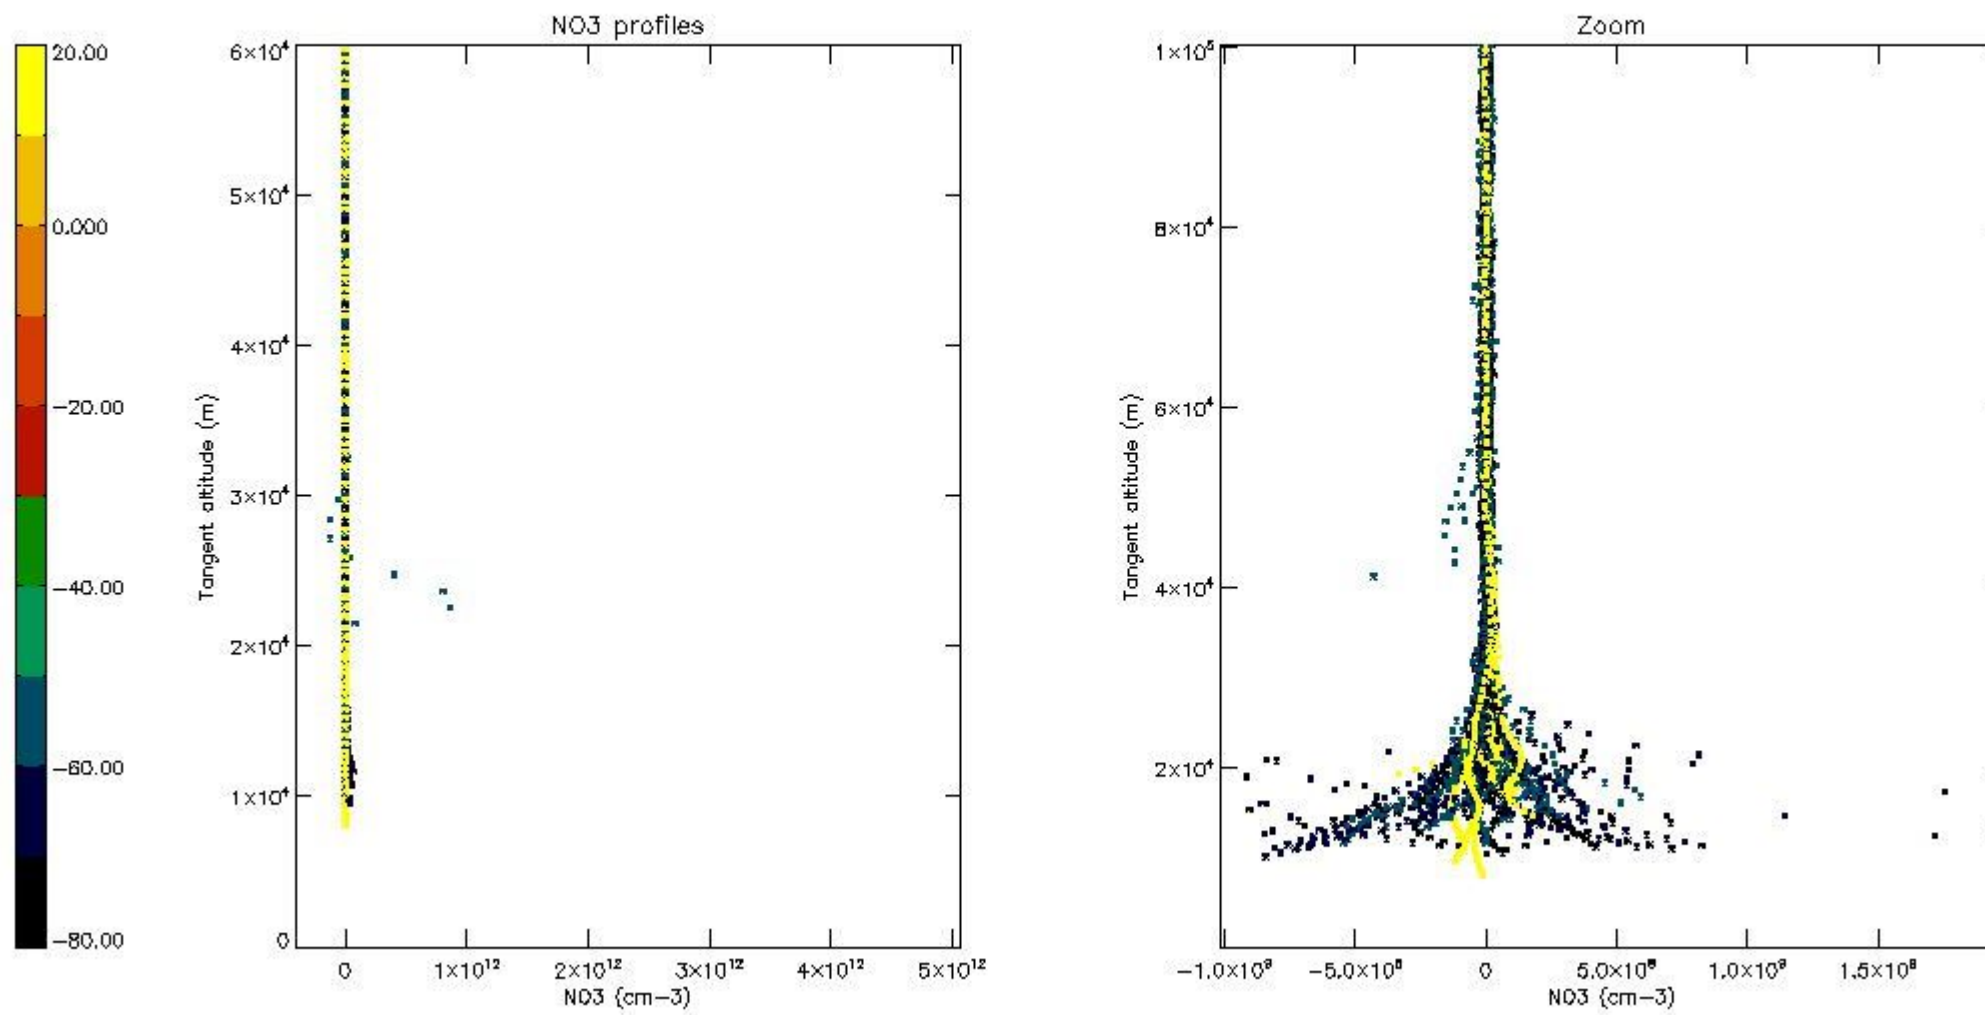

6. Auxiliary Data Files used for the production reported in section 2

The number reported in the third column indicates since which file (see list in section 2) the corresponding auxiliary file has been used. The fourth column is the date of those product files.

Type	Auxiliary Filename	Used since product	Used since product date
INST_PHYS_CHARACTERISTICS	GOM_INS_AXVIEC20091111_143220_20030716_120000_20500101_000000	1	13-APR-2010 00:00:57
LEVEL-2_PROC_CONFIG	GOM_PR2_AXVIEC20091111_152718_20020301_000000_20500101_000000	1	13-APR-2010 00:00:57
CROSS_SECTIONS_FILE	GOM_CRS_AXVIEC20091111_154832_20020301_000000_20500101_000000	1	13-APR-2010 00:00:57