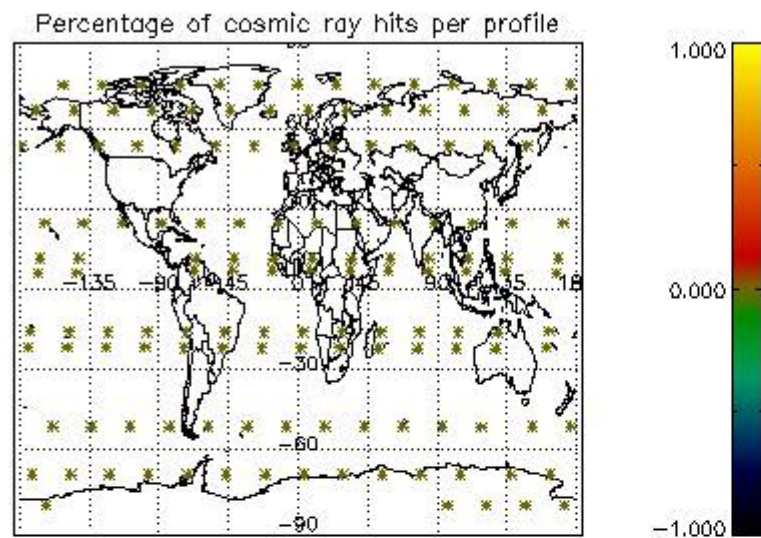

4.2.2 Plot level 1 quality information per product (world map): ENVISAT DESCENDING passes

5. Trace gas profiles

5.1 Ozone statistics based on quality of products

The final quality of the products can be "measured" using the STD (Standard Deviation) attached to every point profile. This information is written to the parameter GOM_NL__2P/NL_LOCAL_SPECIES_DENSITY/o3_std of the level 2 products. The table below shows the statistics for given STD ranges.

The statistics are given with respect to the overall valid production:

- Products without fatal errors: GOM_NL__2P/MPH/PRODUCT_ERR=0
- Valid point profile: GOM_NL__2P/NL_LOCAL_SPECIES_DENSITY/pcd(0)=0

The 'Criteria' is applied to valid points of dark limb products:

- Products in dark limb illumination condition: GOM_NL__2P/NL_SUMMARY_QUALITY/obs_ill_cond=0
- Products without fatal errors: GOM_NL__2P/MPH/PRODUCT_ERR=0
- Valid point profile: GOM_NL__2P/NL_LOCAL_SPECIES_DENSITY/pcd(0)=0

So, the table below shows the percentage of dark limb and valid observations for each criteria with respect to the overall valid daily observations.

Criteria	% of total production
All STD	24
STD < 20	7