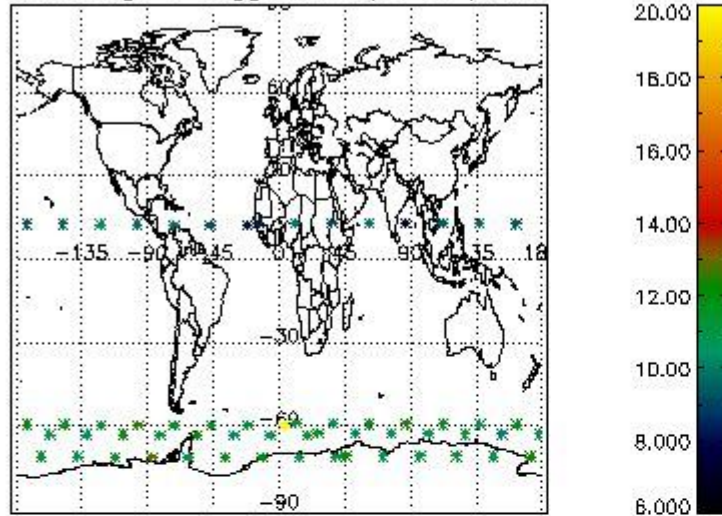

Percentage of flagged data per O3 profile