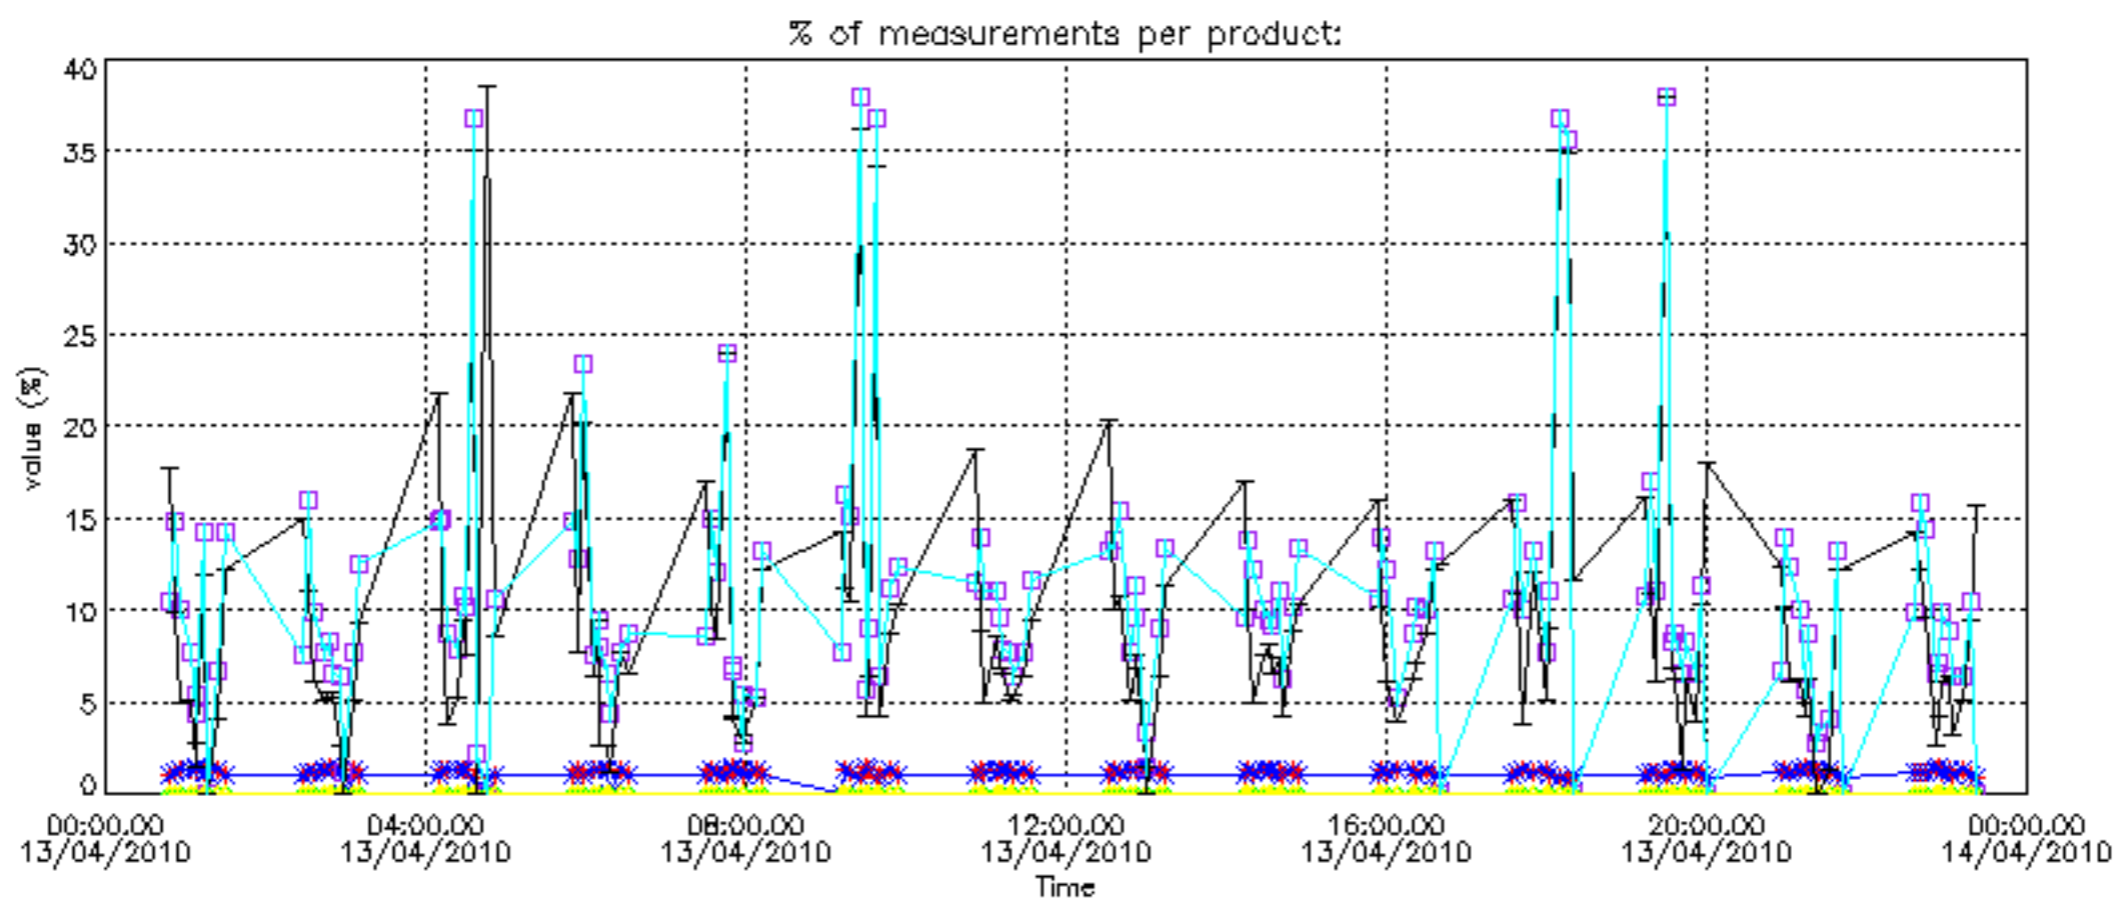

Percentage of cosmic ray hits per profile

Percentage of datation errors per profile