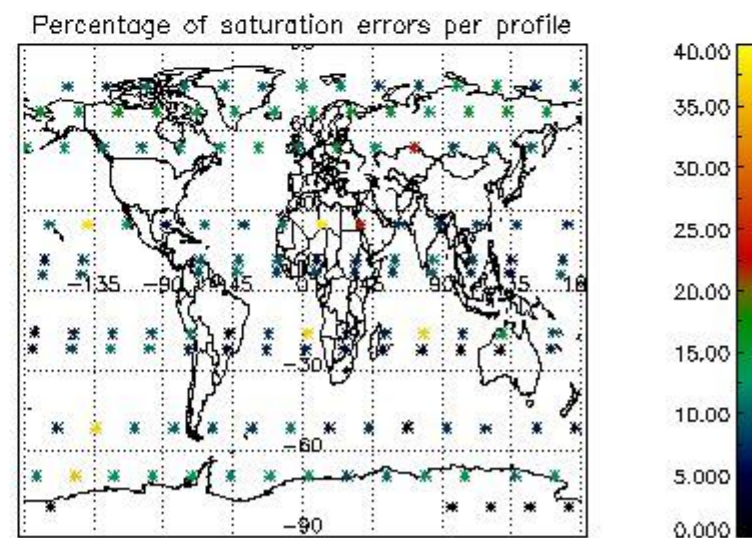

5. Trace gas profiles

5.1 Ozone statistics based on quality of products

The final quality of the products can be "measured" using the STD (Standard Deviation) attached to every point profile. This information is written to the parameter GOM_NL__2P/NL_LOCAL_SPECIES_DENSITY/o3_std of the level 2 products. The table below shows the statistics for given STD ranges.

The statistics are given with respect to the overall valid production:

- Products without fatal errors: GOM_NL__2P/MPH/PRODUCT_ERR=0
- Valid point profile: GOM_NL__2P/NL_LOCAL_SPECIES_DENSITY/pcd(0)=0

The 'Criteria' is applied to valid points of dark limb products:

- Products in dark limb illumination condition: GOM_NL__2P/NL_SUMMARY_QUALITY/obs_ill_cond=0
- Products without fatal errors: GOM_NL__2P/MPH/PRODUCT_ERR=0
- Valid point profile: GOM_NL__2P/NL_LOCAL_SPECIES_DENSITY/pcd(0)=0

So, the table below shows the percentage of dark limb and valid observations for each criteria with respect to the overall valid daily observations.

Criteria	% of total production
All STD	24
STD < 20	7