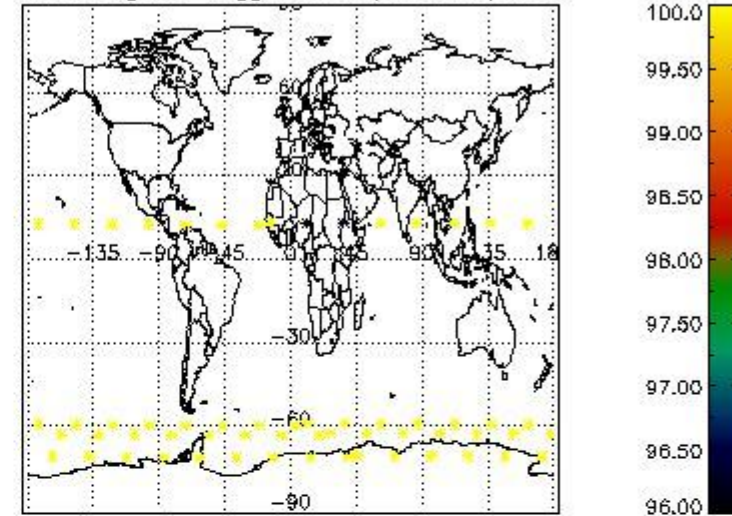

3.1 Plot quality information per product (time dependant)

3.2 Plot quality information per product (world map)

Percentage of flagged data per O3 profile

Percentage of flagged data per H2O profile

Percentage of flagged data per NO2 profile