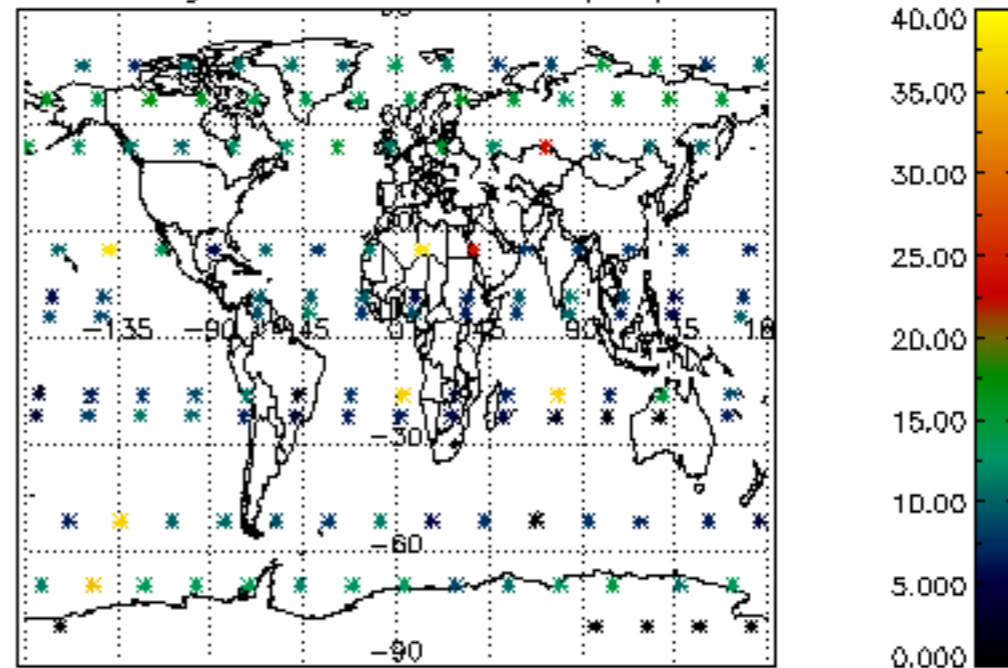

Percentage of saturation errors per profile