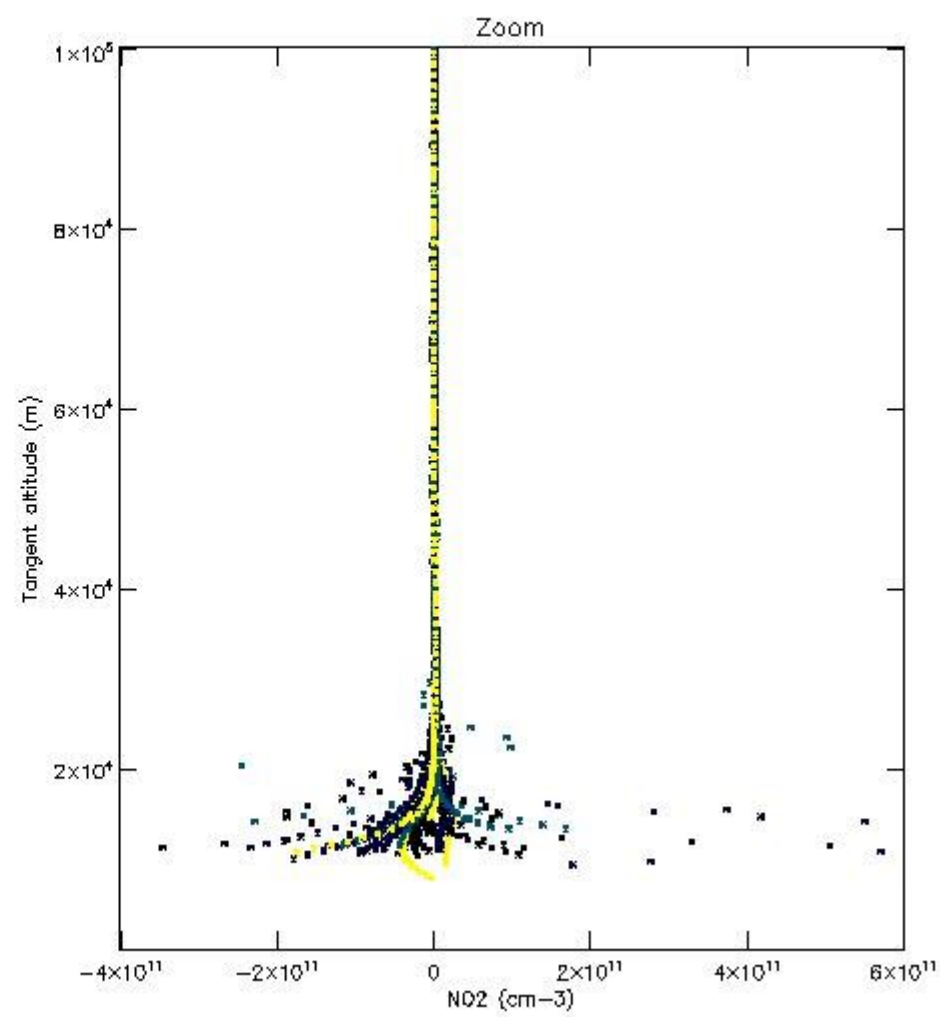

5.7 Plot NO3 profiles for all STD (dark without errors)

The colorbar represents the latitude.