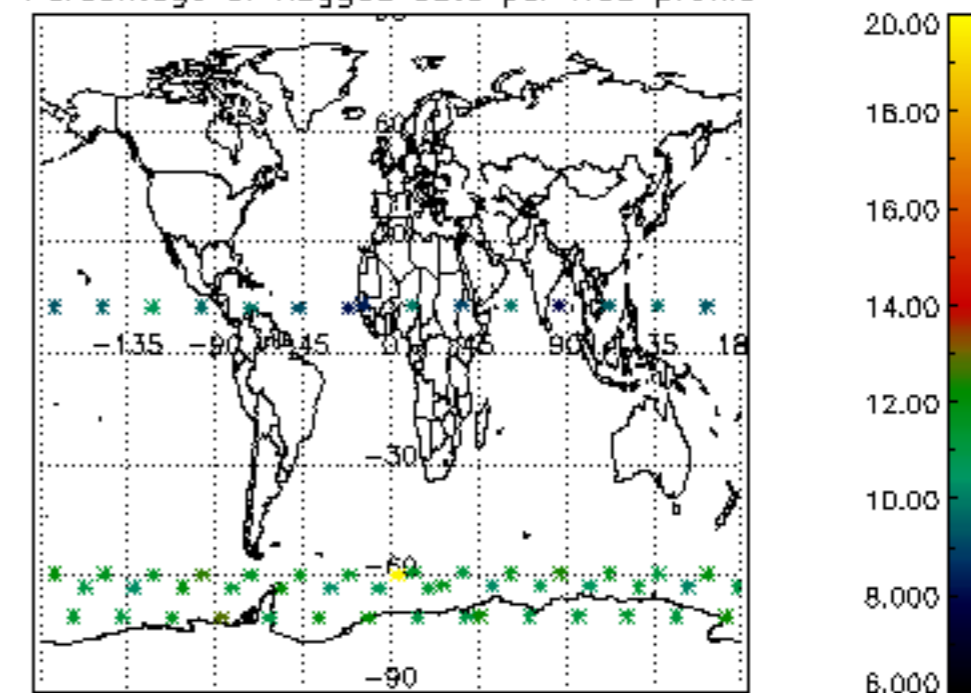

Percentage of flagged data per NO3 profile