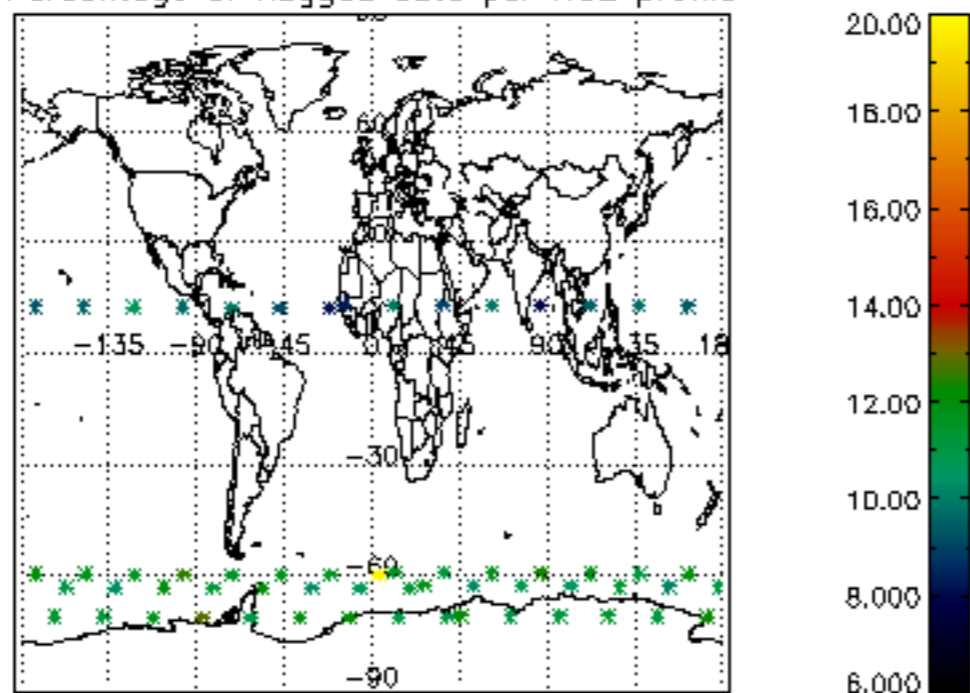

Percentage of flagged data per NO2 profile