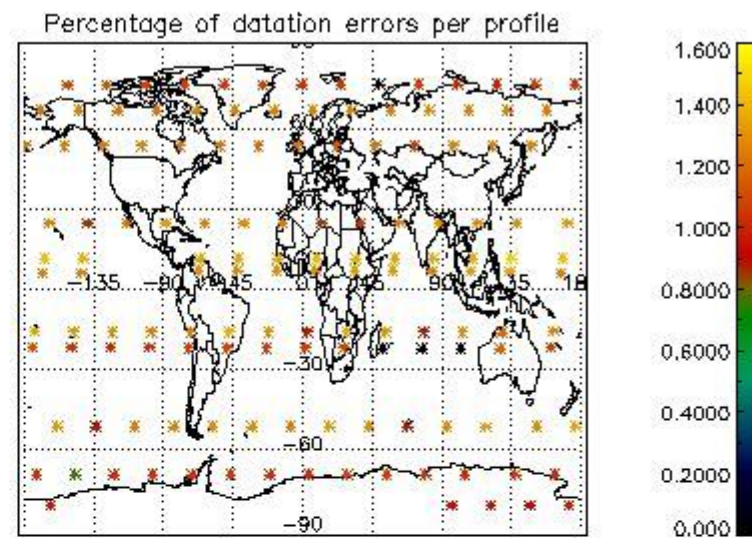

Percentage of flagged data per NO3 profile

4. Level 1 quality information per product

In this section it is plotted some information contained in the Quality Summary data set of the level 2 products that comes from the level 1b processing. Products without errors (error flag in the MPH set to "0") are used.

4.1 Plot quality information per product (time dependant) coming from level 1b processing

4.1.1 Plot level 1 quality information per product (time dependant): ENVISAT ASCENDING passes

4.1.2 Plot level 1 quality information per product (time dependant): ENVI SAT DESCENDING passes

4.2 Plot quality information per product coming from level 1b processing (world map)
 4.2.1 Plot level 1 quality information per product (world map): ENVISAT ASCENDING passes

4.2.2 Plot level 1 quality information per product (world map): ENVISAT DESCENDING passes