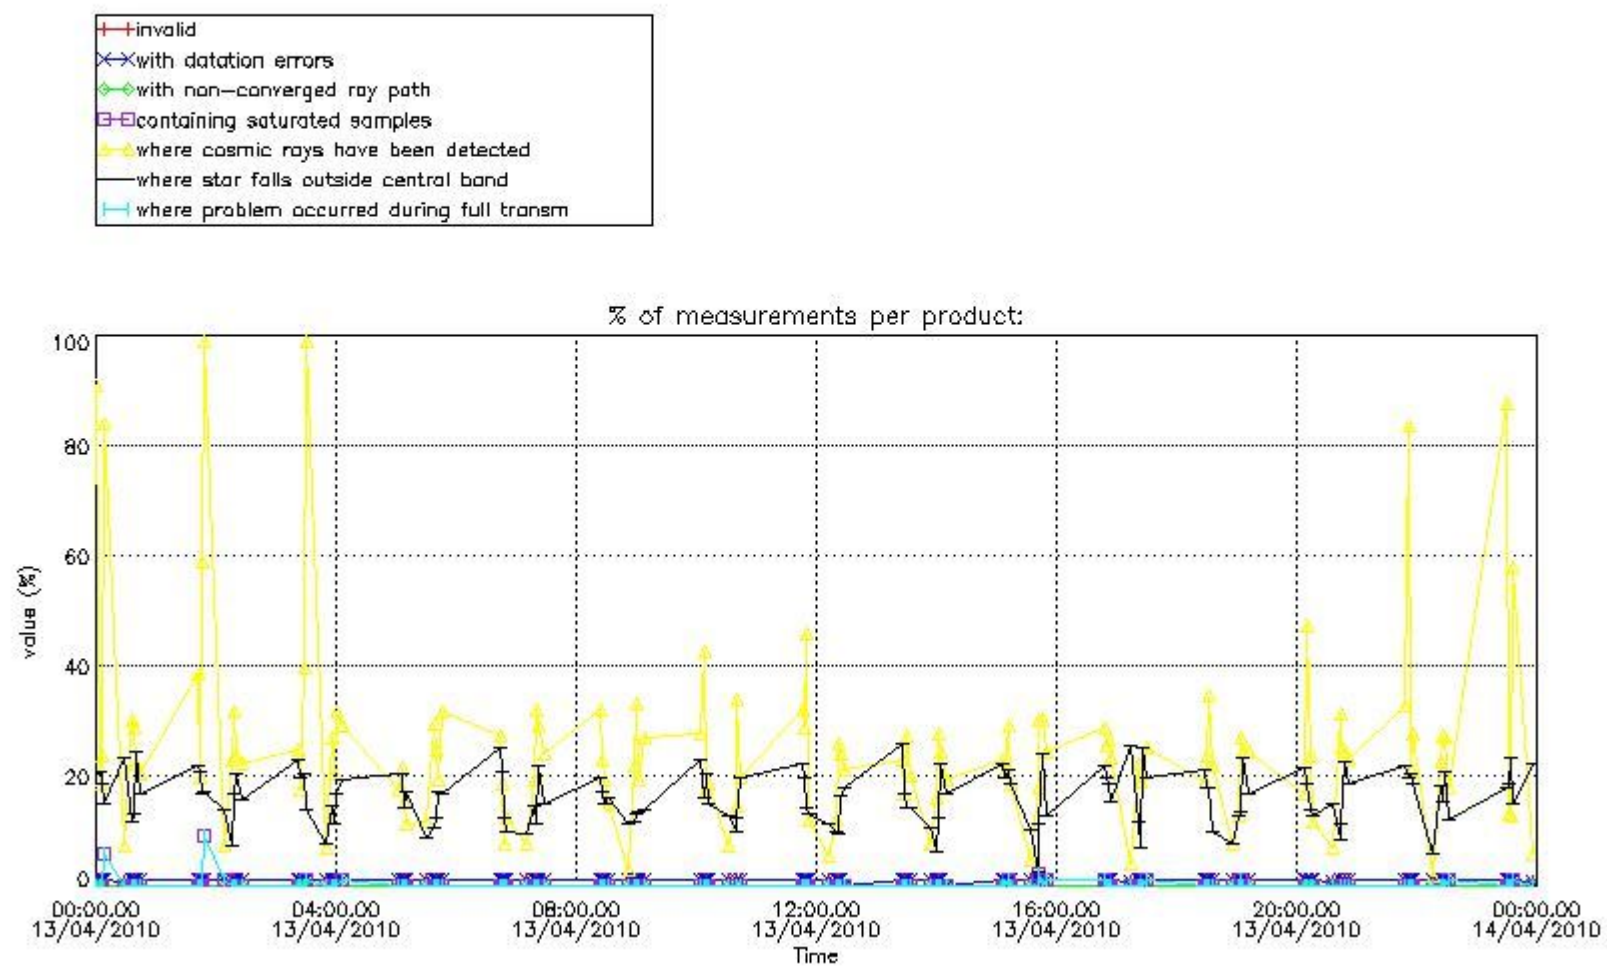

Percentage of flagged data per NO3 profile

4. Level 1 quality information per product

In this section it is plotted some information contained in the Quality Summary data set of the level 2 products that comes from the level 1b processing. Products without errors (error flag in the MPH set to "0") are used.

4.1 Plot quality information per product (time dependant) coming from level 1b processing

4.1.1 Plot level 1 quality information per product (time dependant): ENVISAT ASCENDING passes

4.1.2 Plot level 1 quality information per product (time dependant): ENVI SAT DESCENDING passes