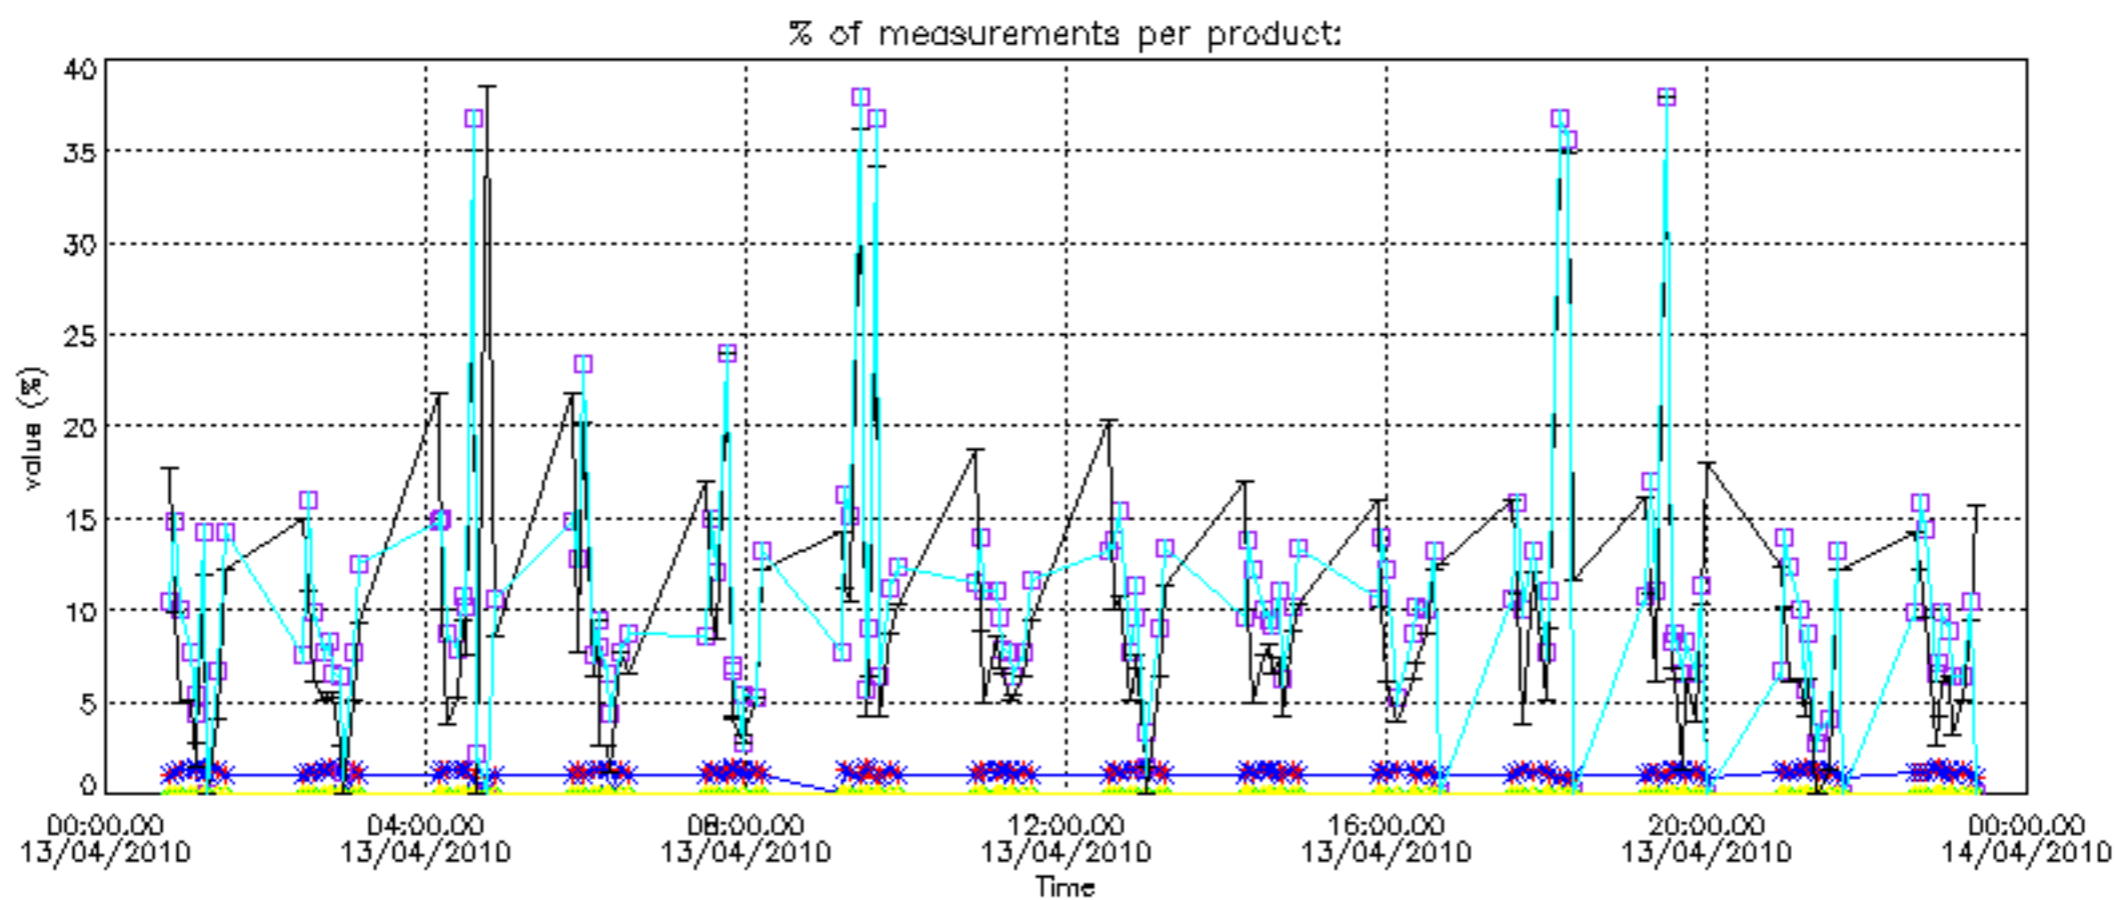

Percentage of flagged data per D3 profile

Percentage of flagged data per H2O profile

Percentage of flagged data per NO2 profile

Percentage of flagged data per NO3 profile

Percentage of cosmic ray hits per profile