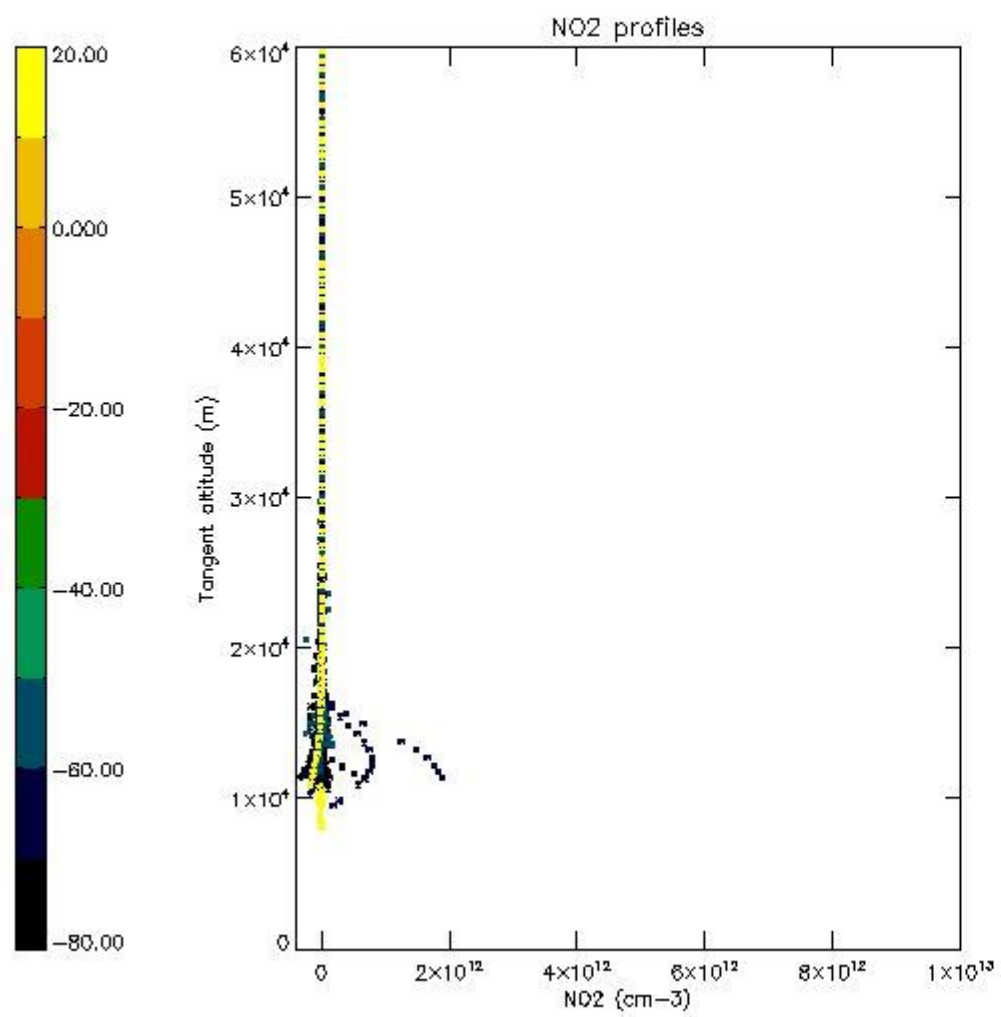

5.7 Plot NO3 profiles for all STD (dark without errors)

The colorbar represents the latitude.