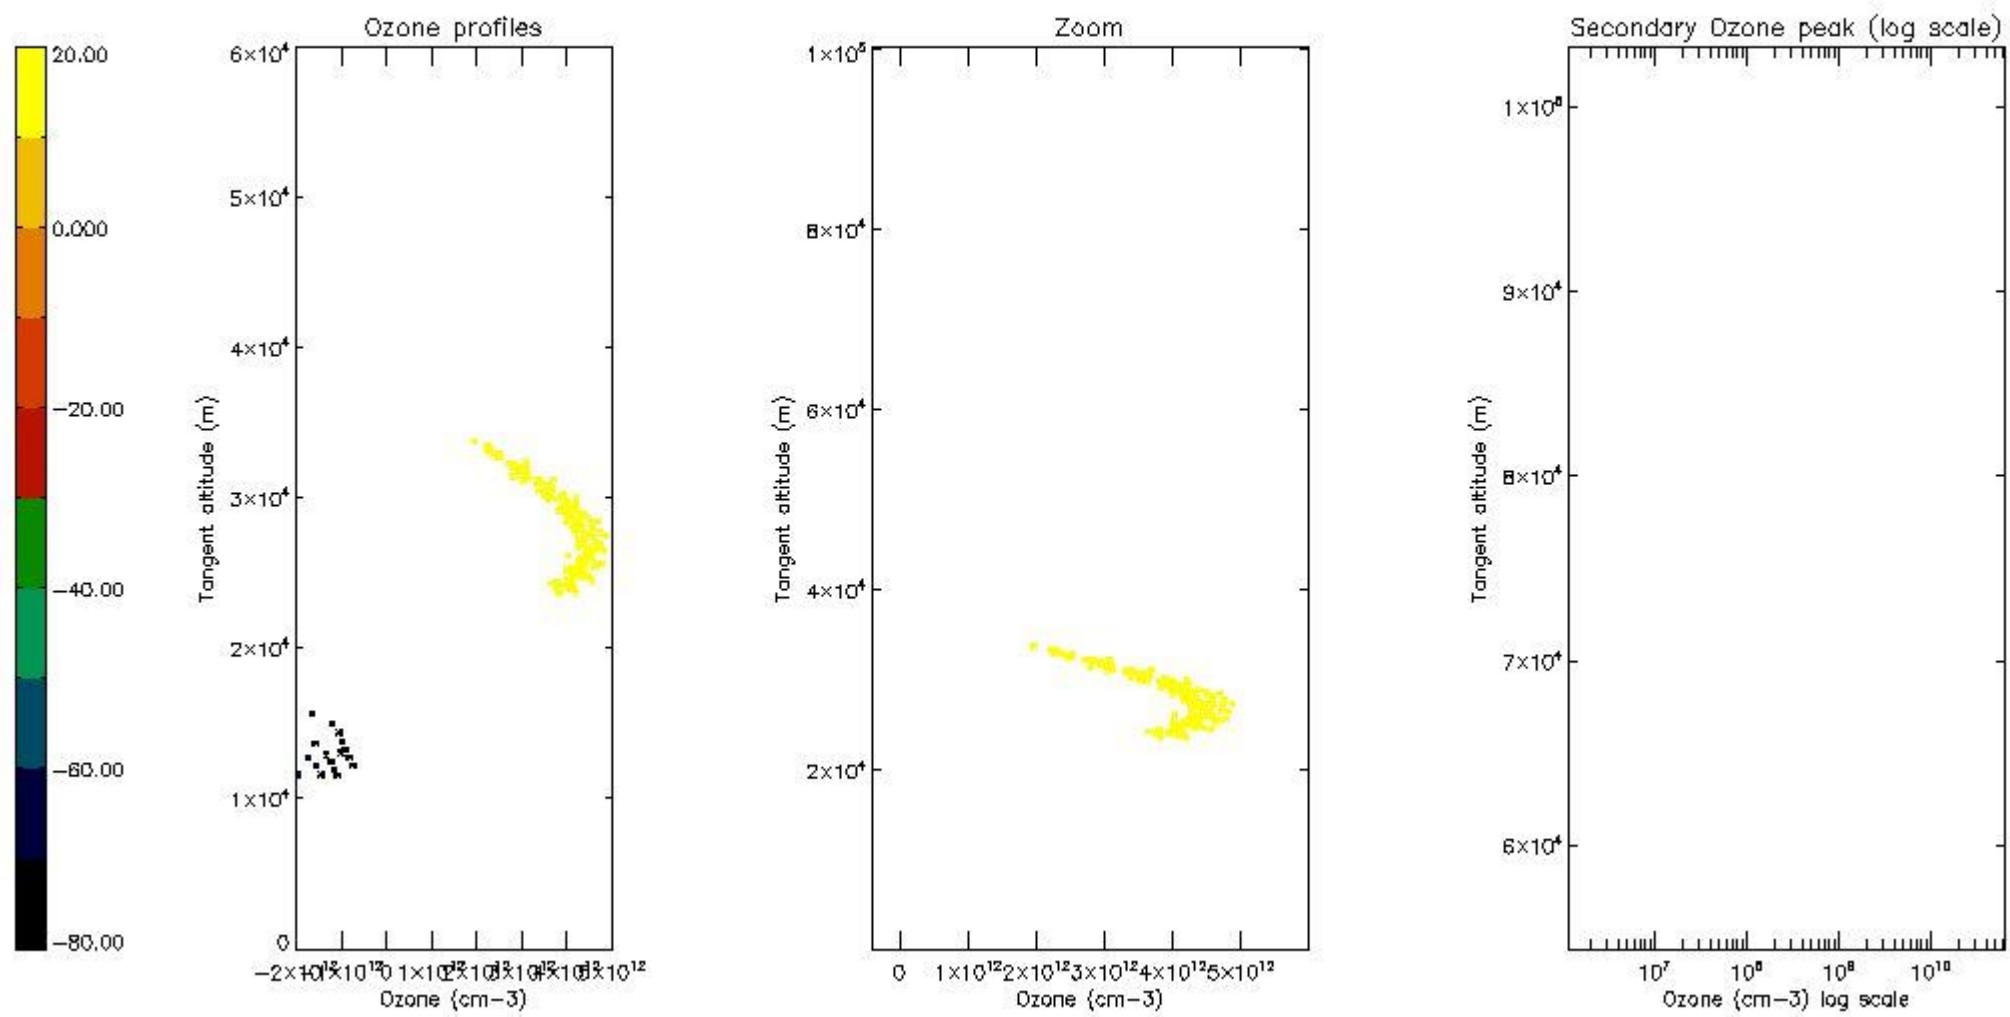

5.6 Plot NO₂ profiles for all STD (dark without errors)

The colorbar represents the latitude.