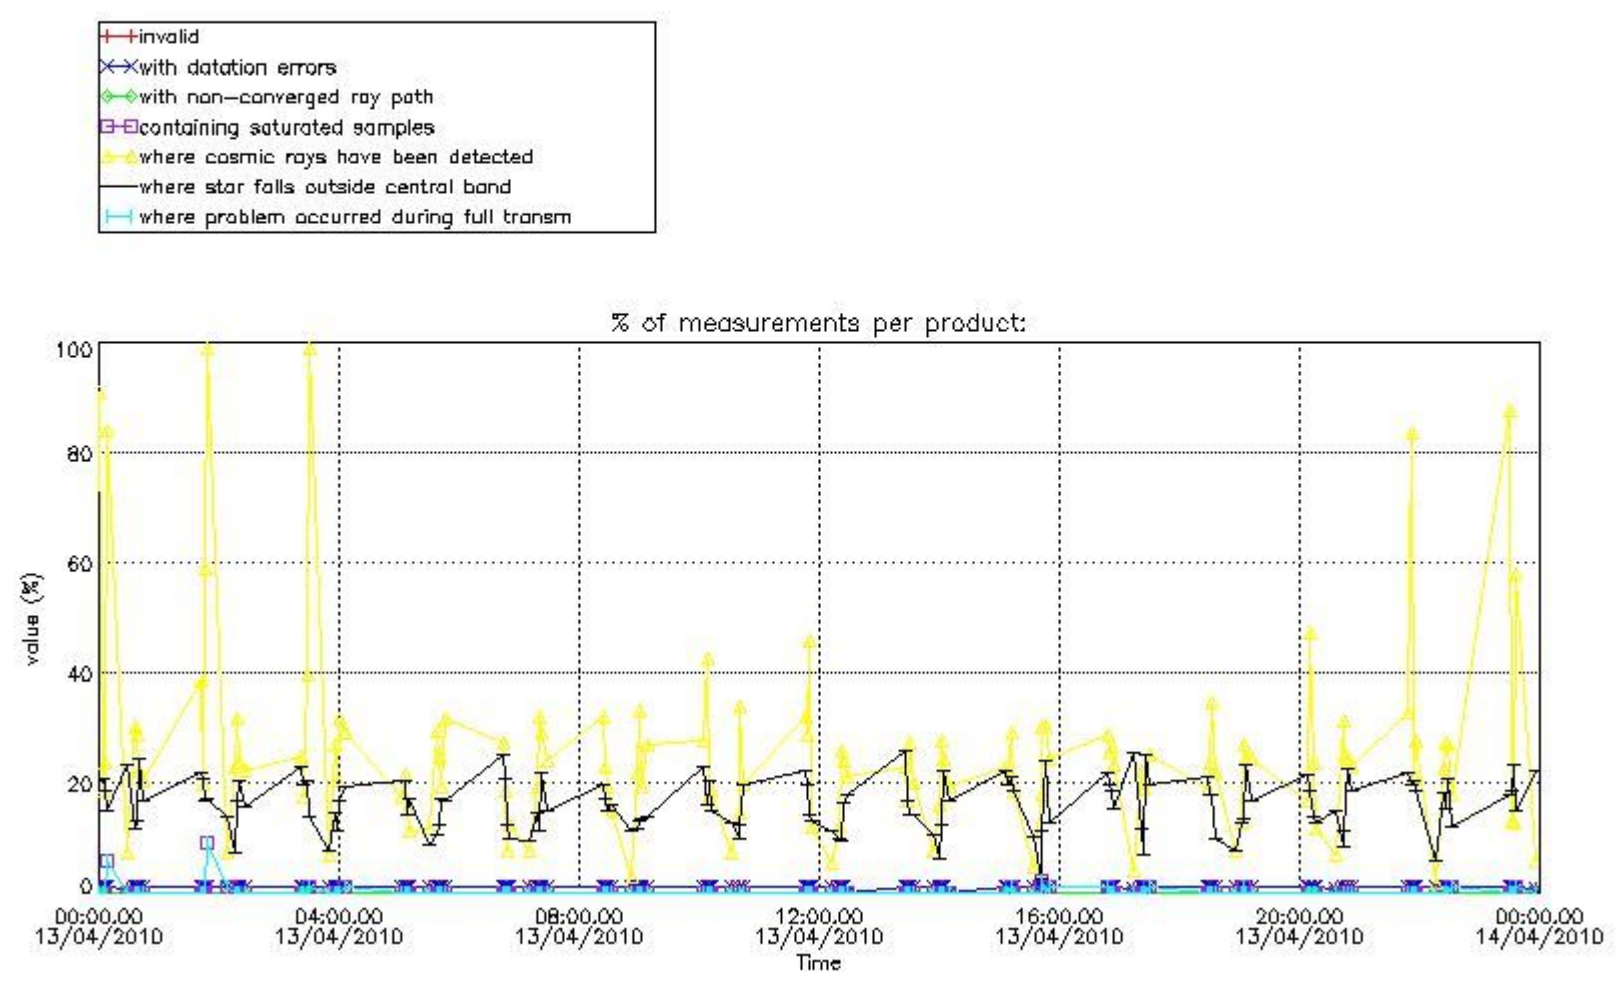

4.1.2 Plot level 1 quality information per product (time dependant): ENVI SAT DESCENDING passes