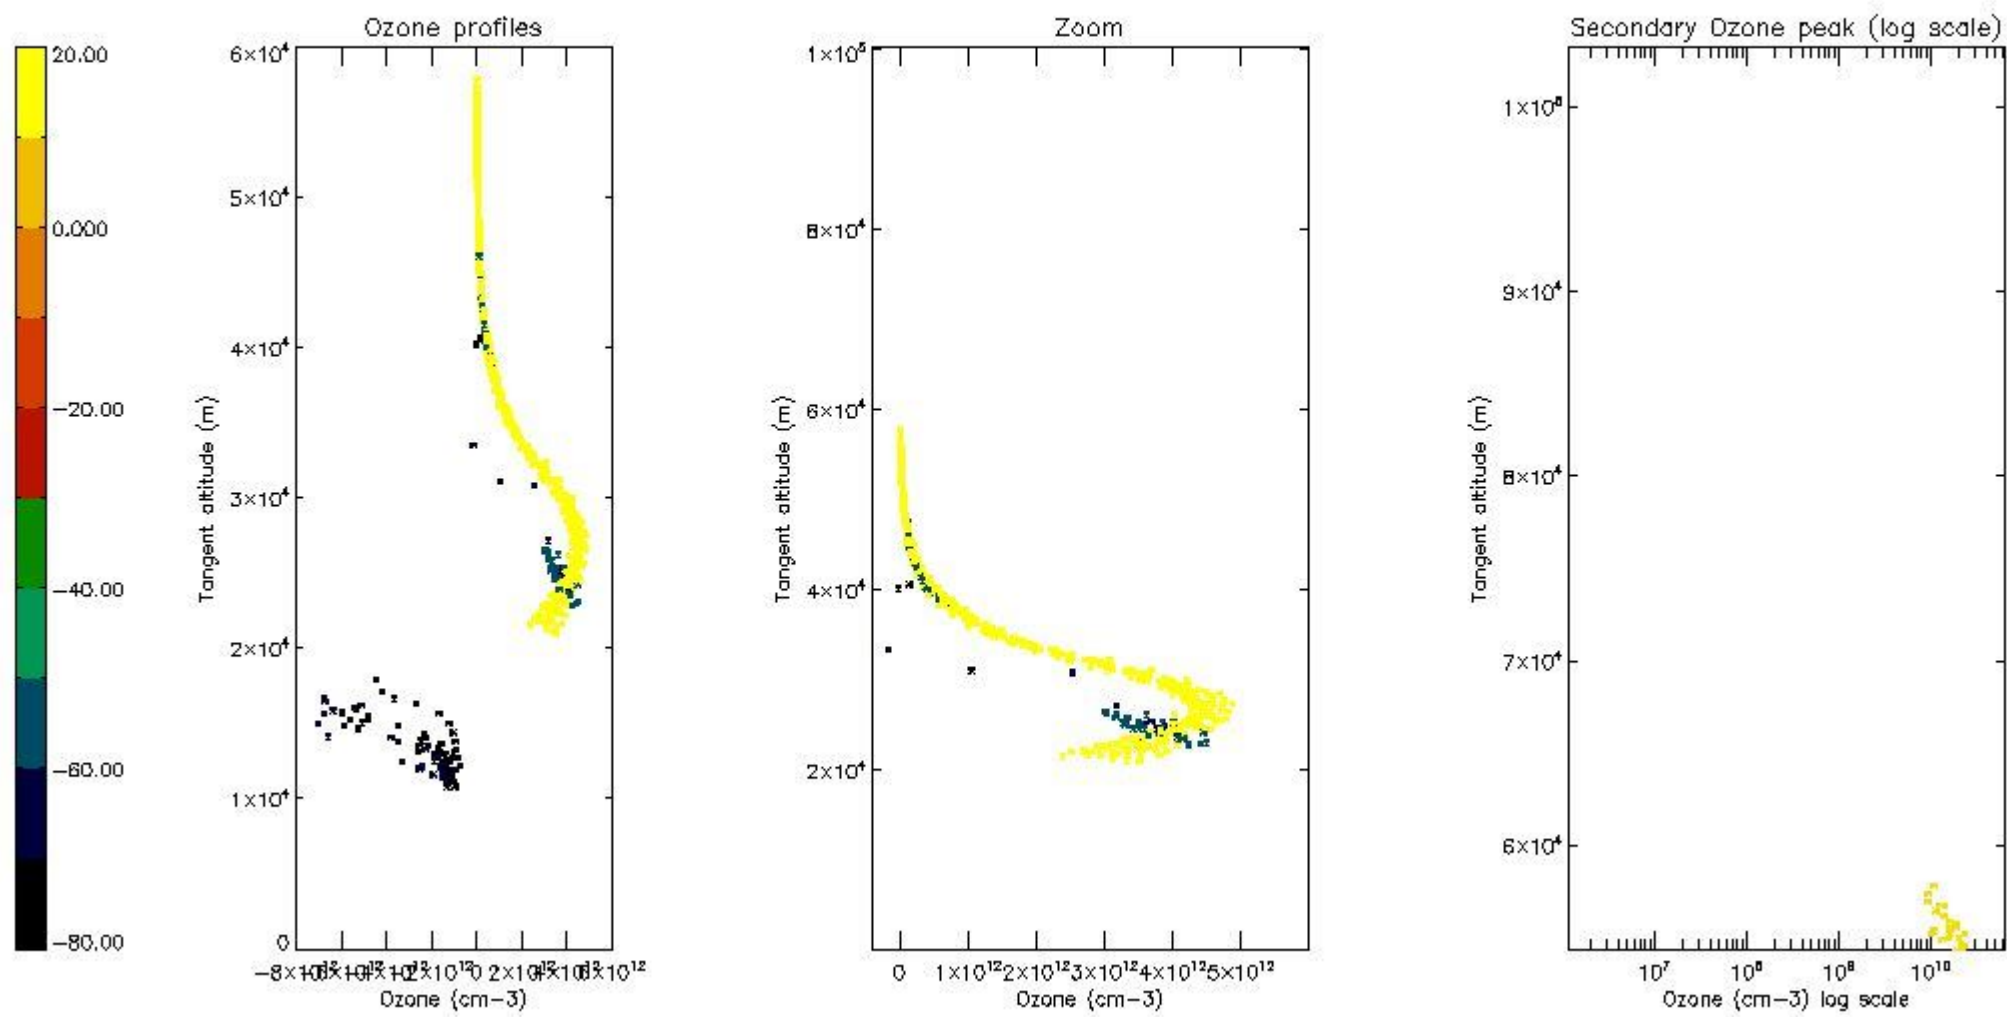

5.5 Plot ozone profiles where STD < 5% (dark without errors)

The colorbar represents the latitude.