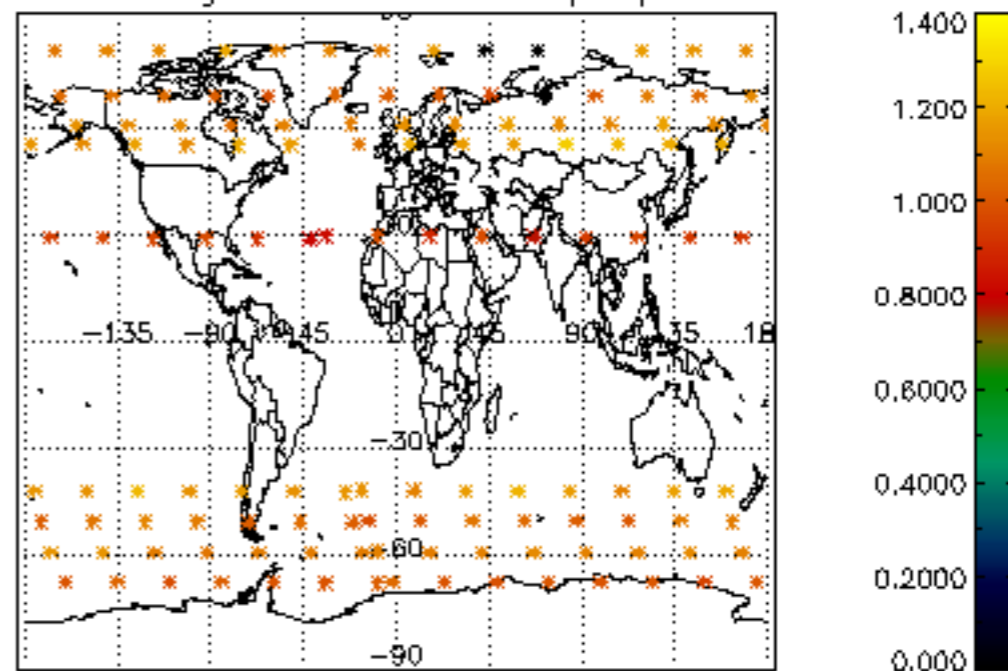

Percentage of flagged data per NO3 profile

Percentage of cosmic ray hits per profile

Percentage of datation errors per profile

Percentage of star falling outside central band per profile

Percentage of saturation errors per profile