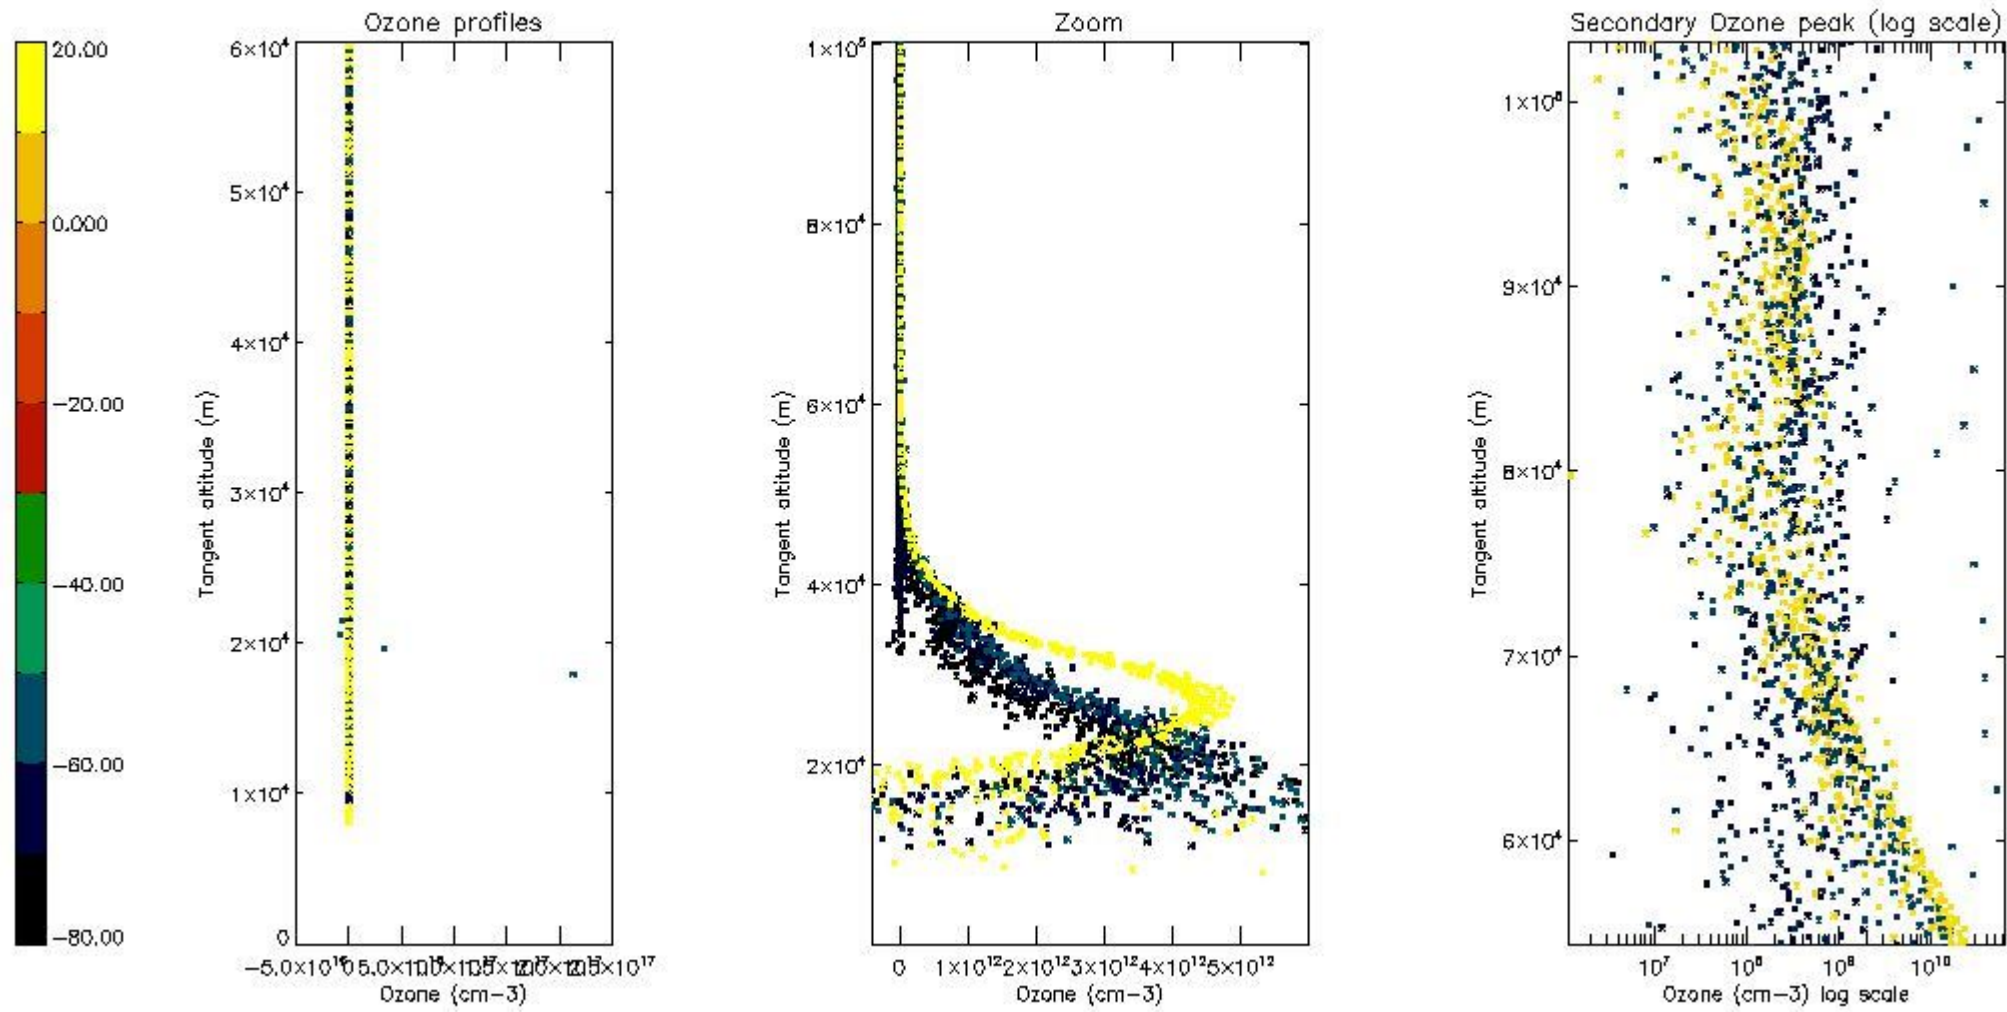

STD < 10	3
STD < 5	1

5.2 Plot ozone profiles for all STD (dark without errors)

The colorbar represents the latitude.

5.3 Plot ozone profiles where STD < 20% (dark without errors)

The colorbar represents the latitude.