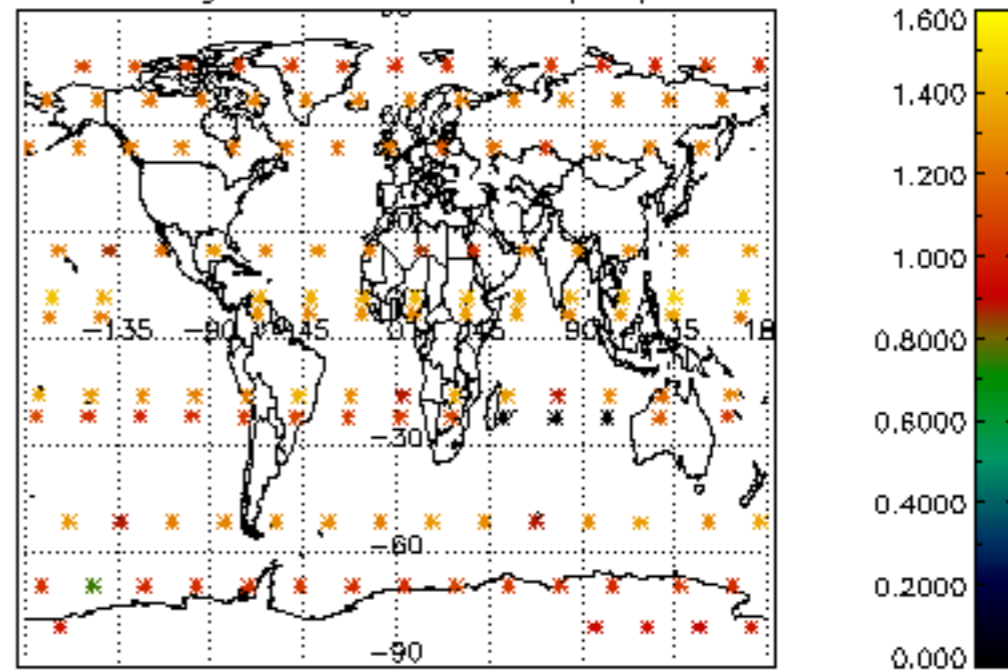

Percentage of datation errors per profile

Percentage of star falling outside central band per profile

Percentage of saturation errors per profile

Percentage of cosmic ray hits per profile

Percentage of datation errors per profile