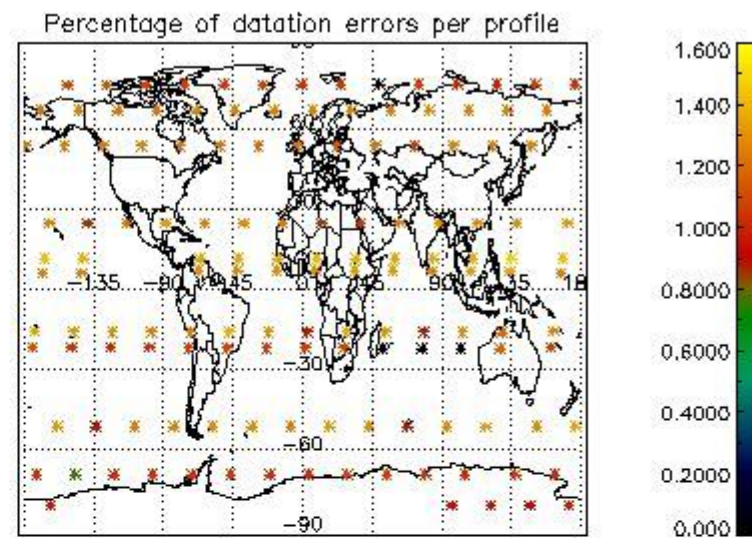

5. Trace gas profiles

5.1 Ozone statistics based on quality of products

The final quality of the products can be "measured" using the STD (Standard Deviation) attached to every point profile. This information is written to the parameter GOM_NL__2P/NL_LOCAL_SPECIES_DENSITY/o3_std of the level 2 products. The table below shows the statistics for given STD ranges.

The statistics are given with respect to the overall valid production:

- Products without fatal errors: GOM_NL__2P/MPH/PRODUCT_ERR=0
- Valid point profile: GOM_NL__2P/NL_LOCAL_SPECIES_DENSITY/pcd(0)=0

The 'Criteria' is applied to valid points of dark limb products:

- Products in dark limb illumination condition: GOM_NL__2P/NL_SUMMARY_QUALITY/obs_ill_cond=0
- Products without fatal errors: GOM_NL__2P/MPH/PRODUCT_ERR=0
- Valid point profile: GOM_NL__2P/NL_LOCAL_SPECIES_DENSITY/pcd(0)=0

So, the table below shows the percentage of dark limb and valid observations for each criteria with respect to the overall valid daily observations.

Criteria	% of total production
All STD	24
STD < 20	7