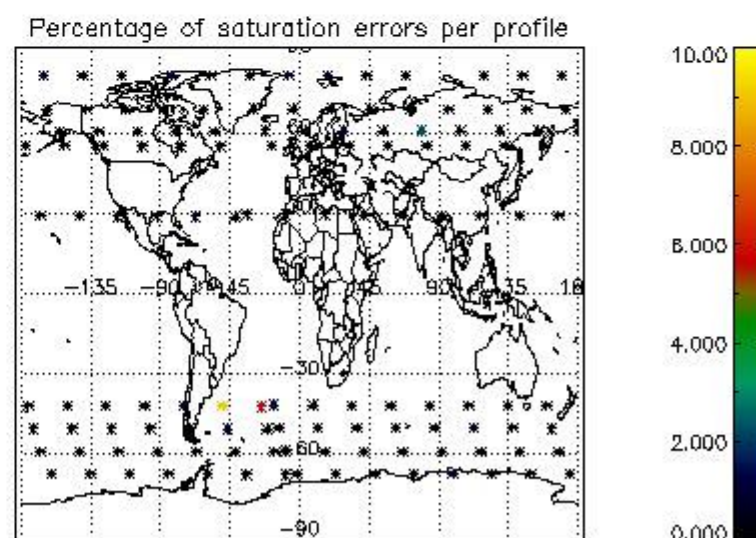

Percentage of flagged data per NO3 profile

4. Level 1 quality information per product

In this section it is plotted some information contained in the Quality Summary data set of the level 2 products that comes from the level 1b processing. Products without errors (error flag in the MPH set to "0") are used.

4.1 Plot quality information per product (time dependant) coming from level 1b processing

4.1.1 Plot level 1 quality information per product (time dependant): ENVISAT ASCENDING passes

4.1.2 Plot level 1 quality information per product (time dependant): ENVI SAT DESCENDING passes

4.2 Plot quality information per product coming from level 1b processing (world map)
 4.2.1 Plot level 1 quality information per product (world map): ENVISAT ASCENDING passes

4.2.2 Plot level 1 quality information per product (world map): ENVISAT DESCENDING passes