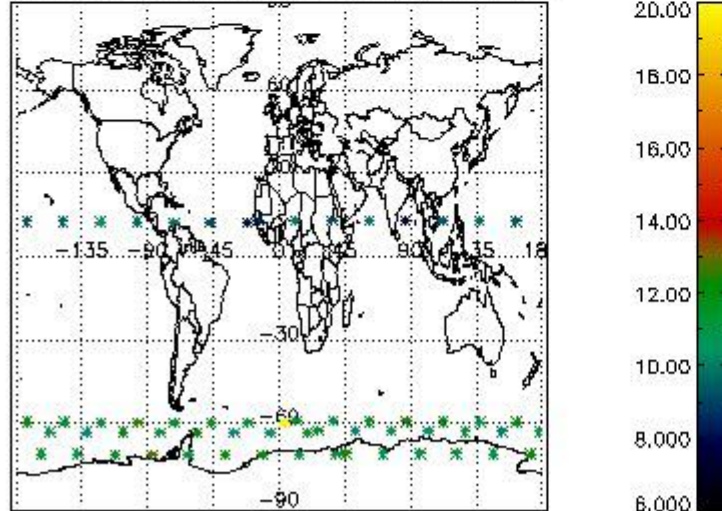

3.1 Plot quality information per product (time dependant)

3.2 Plot quality information per product (world map)

Percentage of flagged data per O3 profile

Percentage of flagged data per H2O profile

Percentage of flagged data per NO2 profile