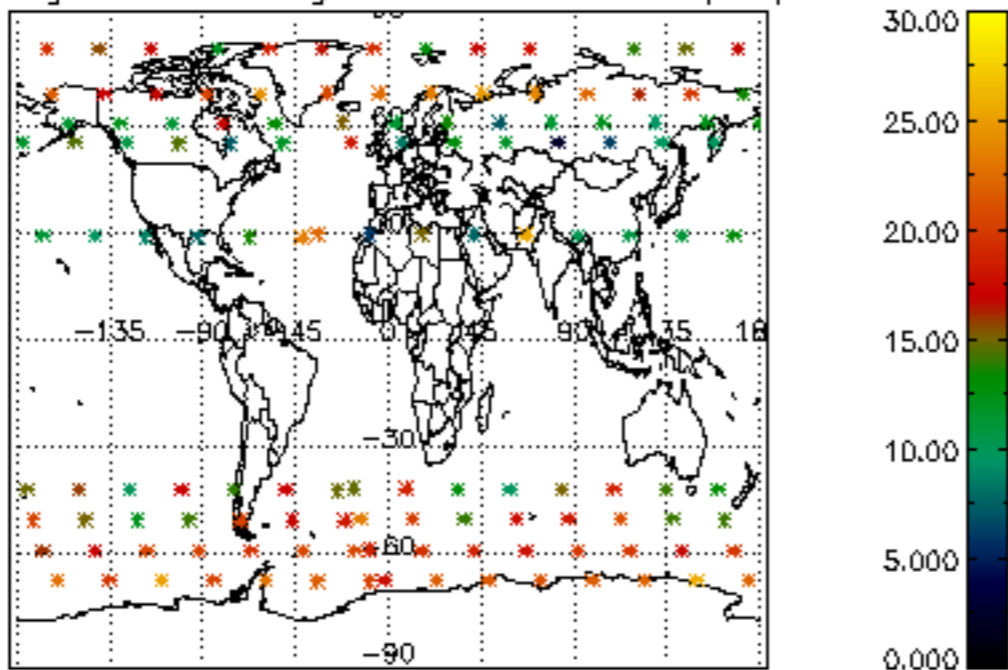

Percentage of flagged data per NO3 profile

Percentage of cosmic ray hits per profile

Percentage of datation errors per profile

Percentage of star falling outside central band per profile

Percentage of saturation errors per profile