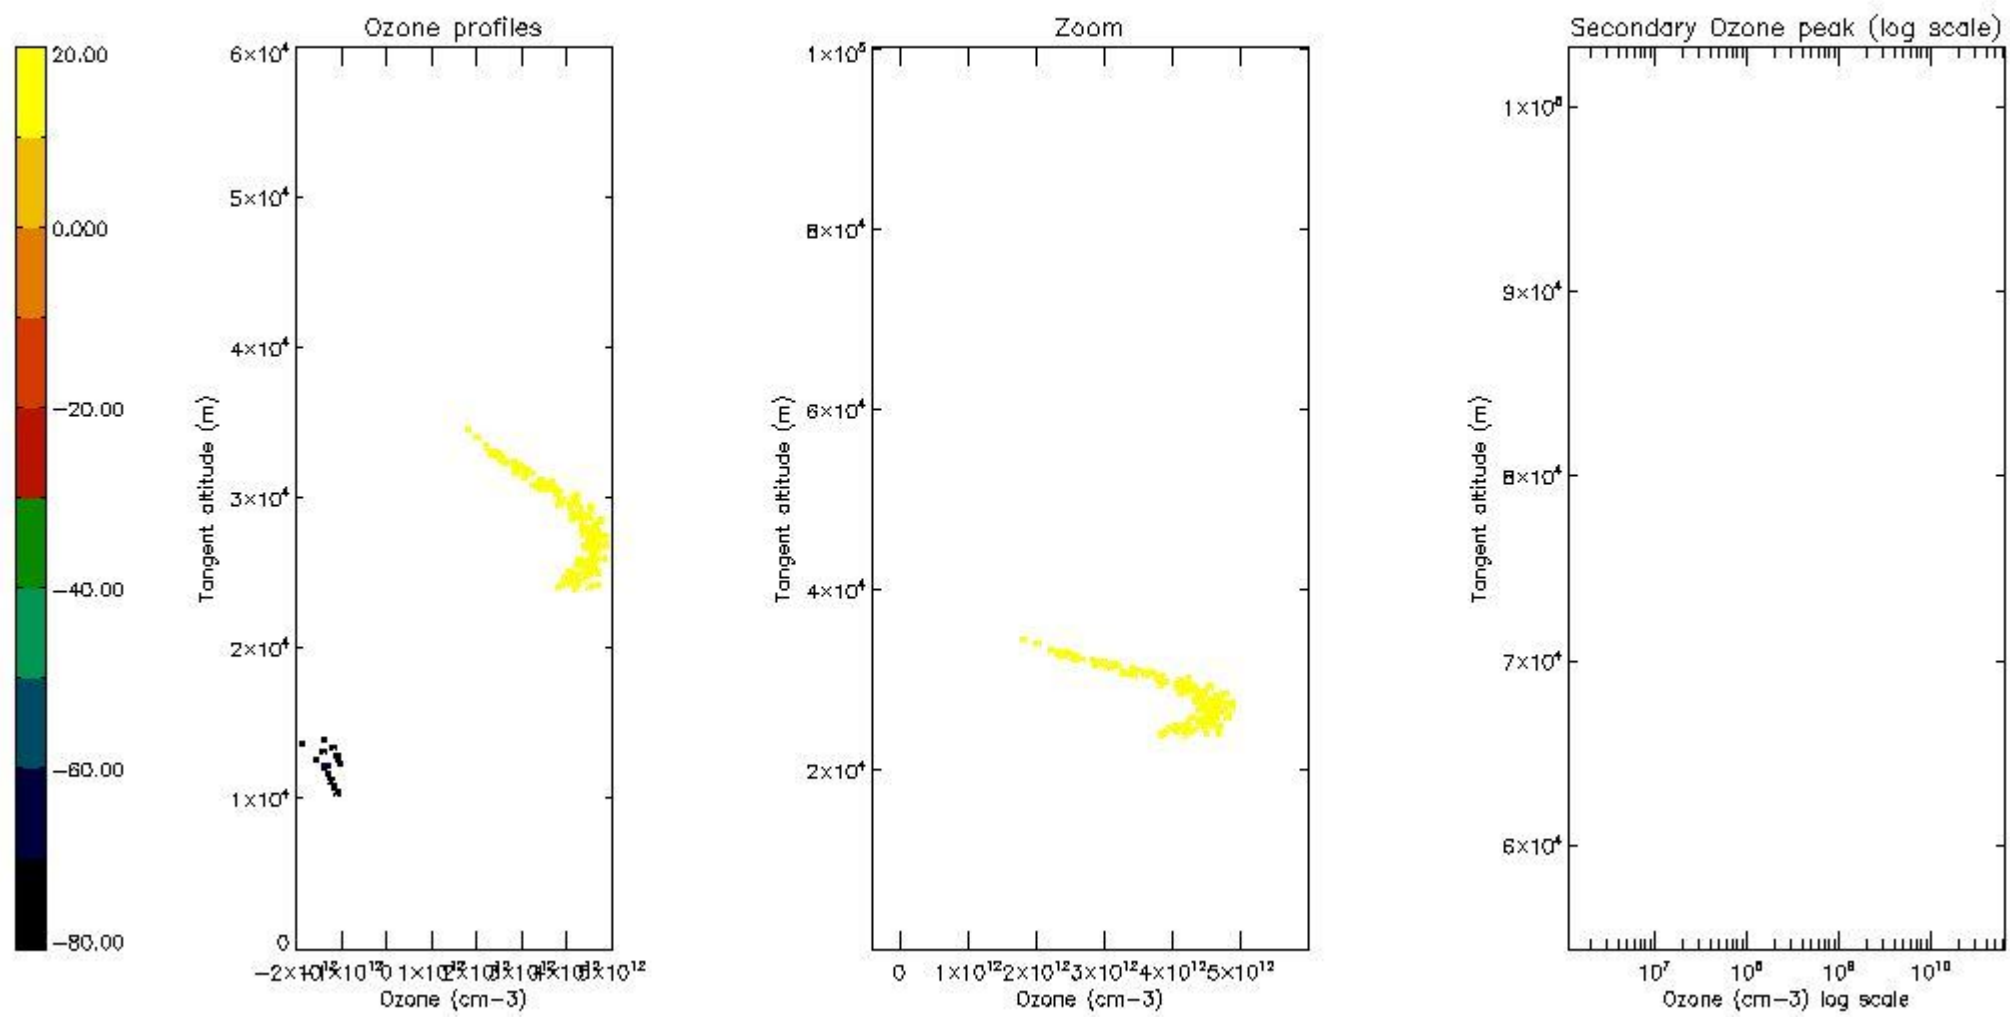

5.6 Plot NO₂ profiles for all STD (dark without errors)

The colorbar represents the latitude.