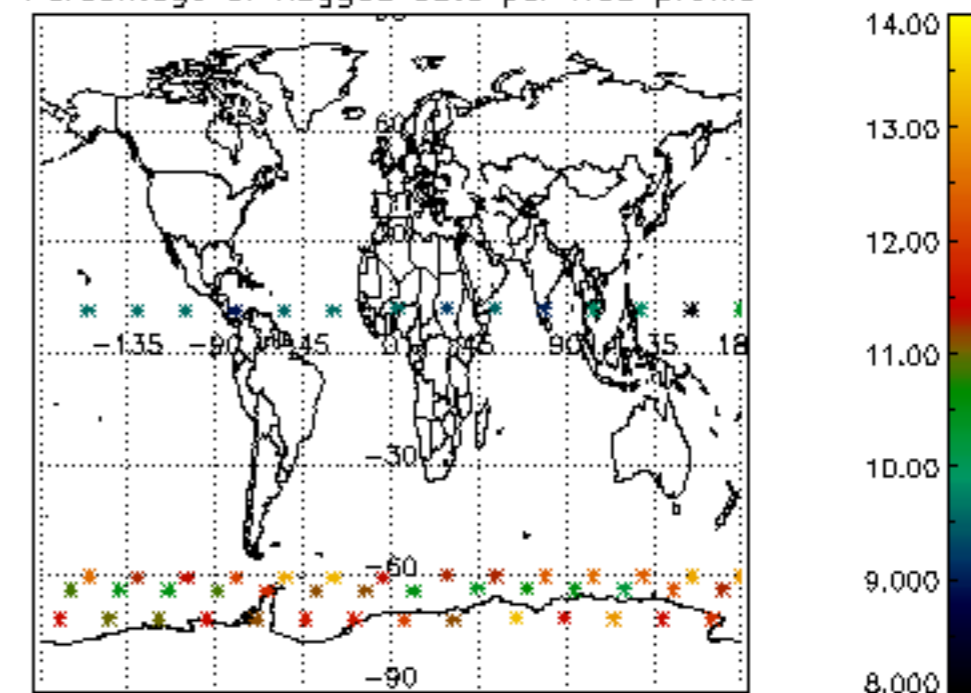

Percentage of flagged data per NO3 profile