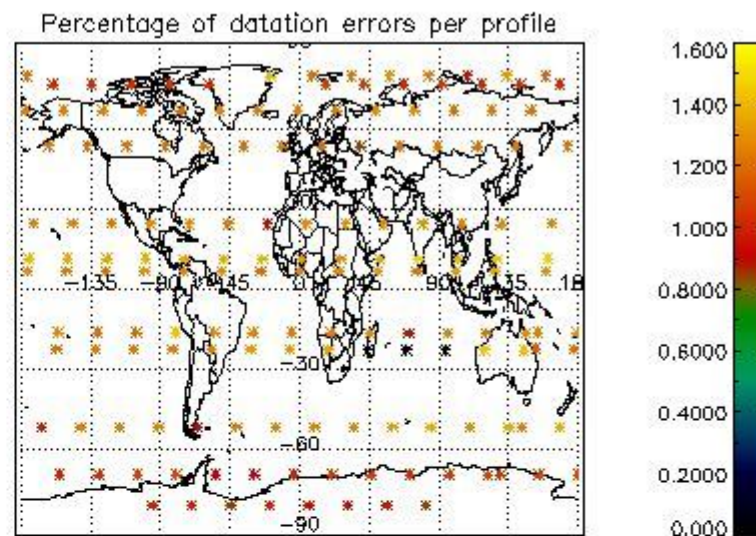

5. Trace gas profiles

5.1 Ozone statistics based on quality of products

The final quality of the products can be "measured" using the STD (Standard Deviation) attached to every point profile. This information is written to the parameter GOM_NL__2P/NL_LOCAL_SPECIES_DENSITY/o3_std of the level 2 products. The table below shows the statistics for given STD ranges.

The statistics are given with respect to the overall valid production:

- Products without fatal errors: GOM_NL__2P/MPH/PRODUCT_ERR=0
- Valid point profile: GOM_NL__2P/NL_LOCAL_SPECIES_DENSITY/pcd(0)=0

The 'Criteria' is applied to valid points of dark limb products:

- Products in dark limb illumination condition: GOM_NL__2P/NL_SUMMARY_QUALITY/obs_ill_cond=0
- Products without fatal errors: GOM_NL__2P/MPH/PRODUCT_ERR=0
- Valid point profile: GOM_NL__2P/NL_LOCAL_SPECIES_DENSITY/pcd(0)=0

So, the table below shows the percentage of dark limb and valid observations for each criteria with respect to the overall valid daily observations.

Criteria	% of total production
All STD	22
STD < 20	6