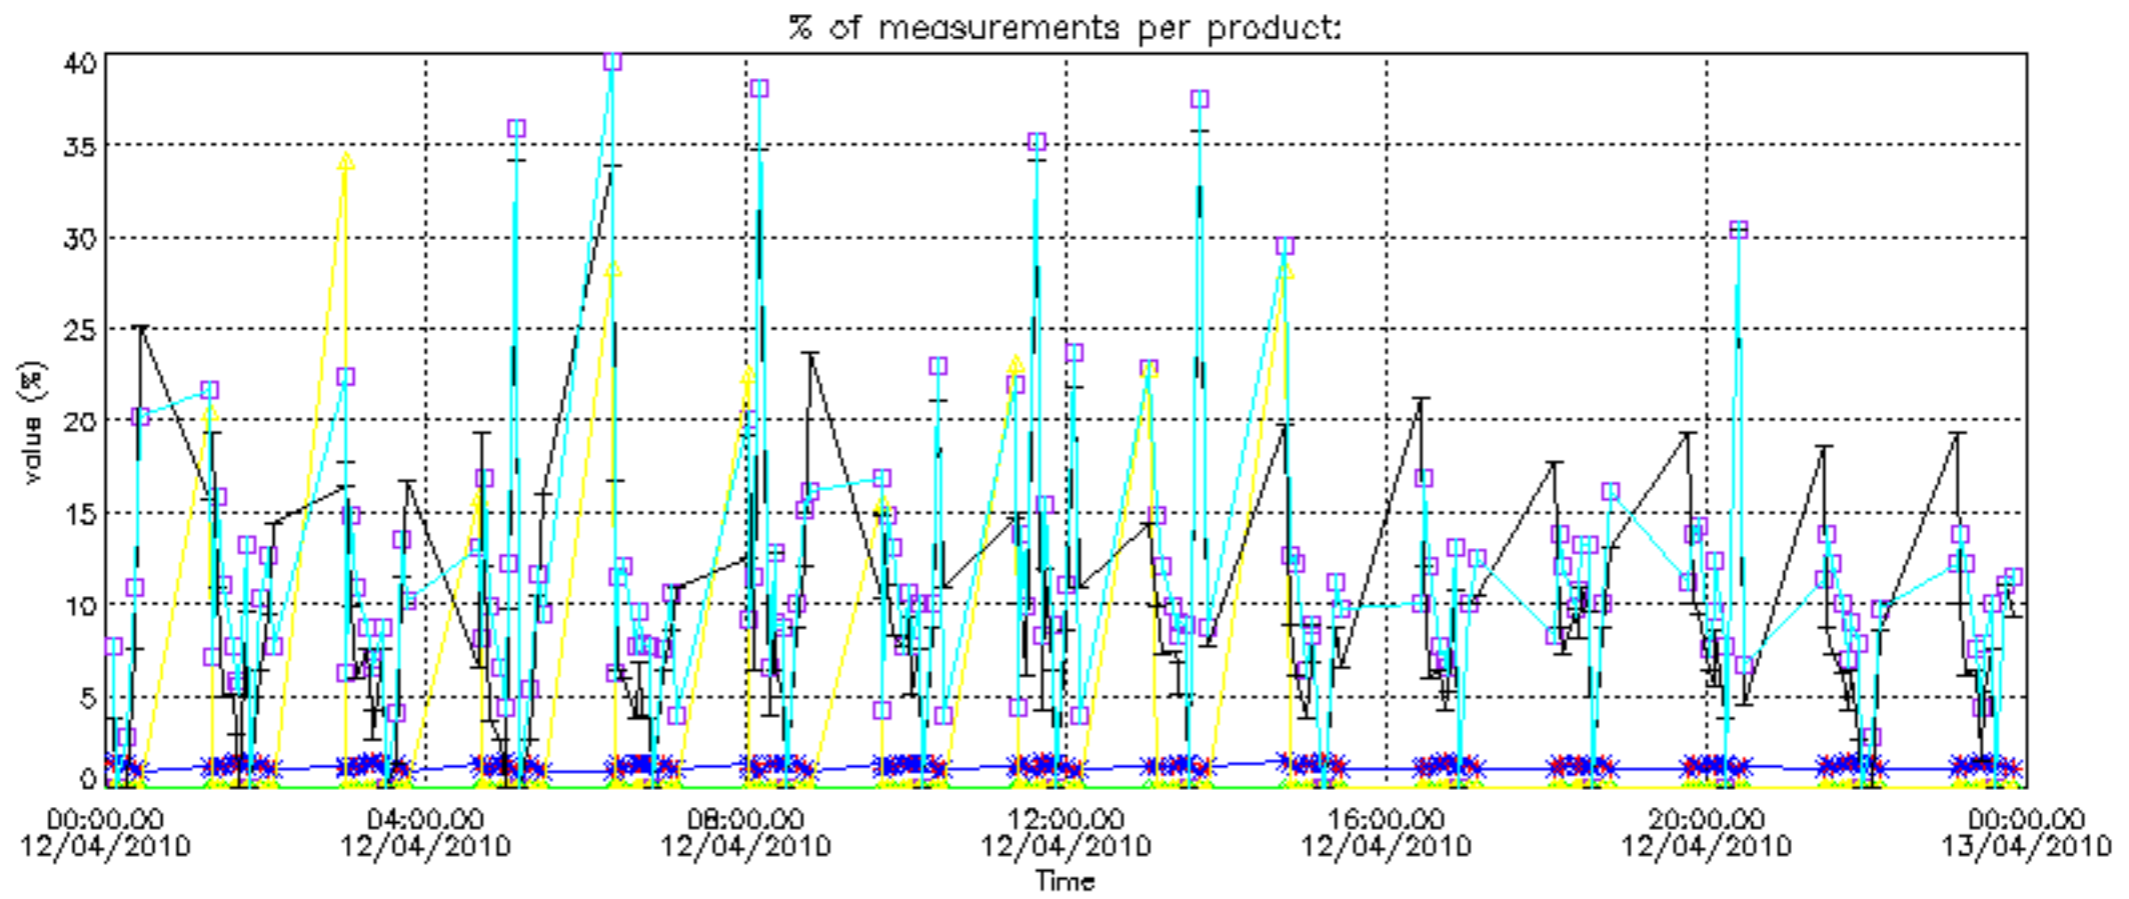

Percentage of cosmic ray hits per profile

Percentage of datation errors per profile