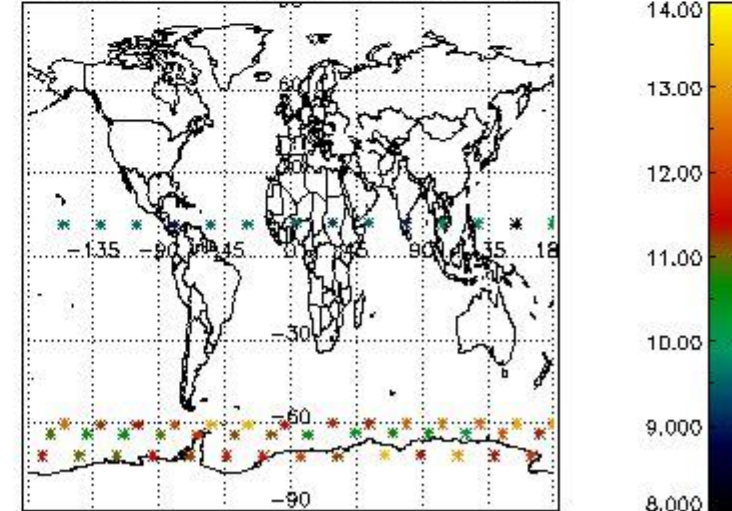

Percentage of flagged data per NO3 profile

4. Level 1 quality information per product

In this section it is plotted some information contained in the Quality Summary data set of the level 2 products that comes from the level 1b processing. Products without errors (error flag in the MPH set to "0") are used.

4.1 Plot quality information per product (time dependant) coming from level 1b processing

4.1.1 Plot level 1 quality information per product (time dependant): ENVISAT ASCENDING passes