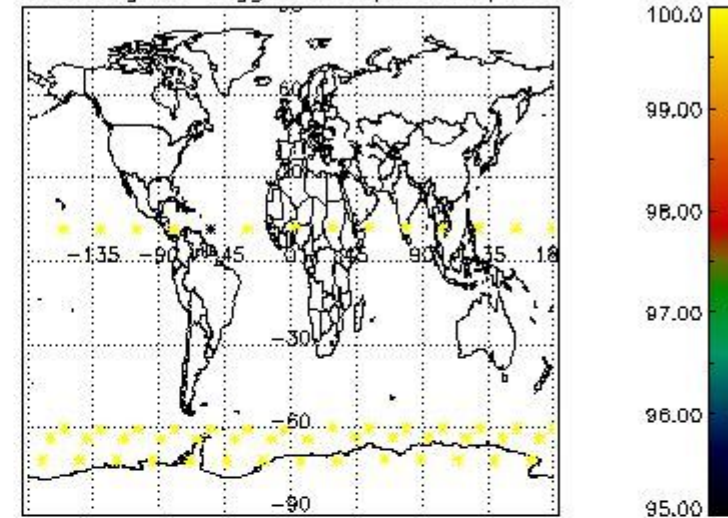

Percentage of flagged data per H2O profile