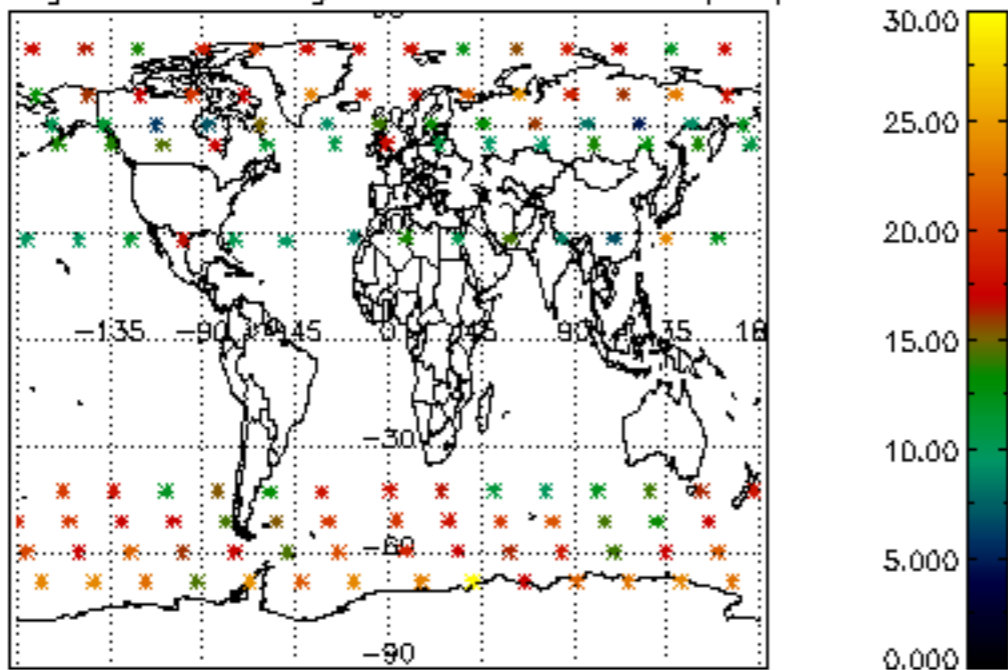

Percentage of cosmic ray hits per profile

Percentage of star falling outside central band per profile