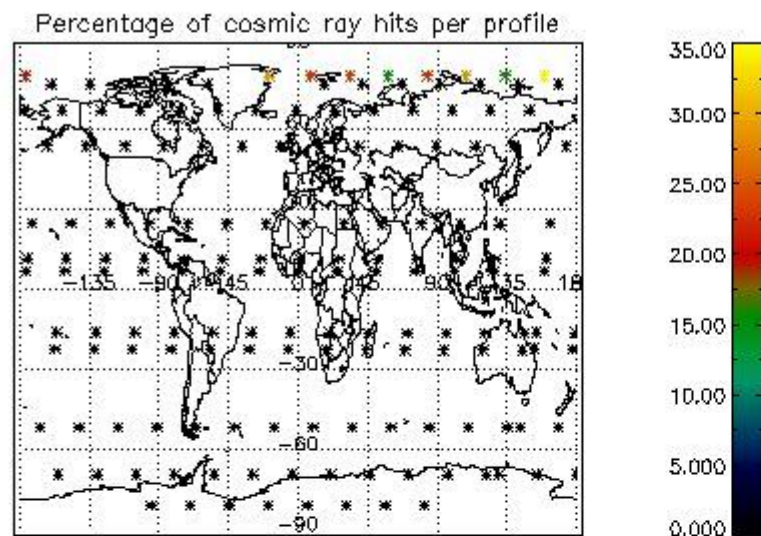

4.2.2 Plot level 1 quality information per product (world map): ENVISAT DESCENDING passes

5. Trace gas profiles

5.1 Ozone statistics based on quality of products

The final quality of the products can be "measured" using the STD (Standard Deviation) attached to every point profile. This information is written to the parameter GOM_NL__2P/NL_LOCAL_SPECIES_DENSITY/o3_std of the level 2 products. The table below shows the statistics for given STD ranges.

The statistics are given with respect to the overall valid production:

- Products without fatal errors: GOM_NL__2P/MPH/PRODUCT_ERR=0
- Valid point profile: GOM_NL__2P/NL_LOCAL_SPECIES_DENSITY/pcd(0)=0

The 'Criteria' is applied to valid points of dark limb products:

- Products in dark limb illumination condition: GOM_NL__2P/NL_SUMMARY_QUALITY/obs_ill_cond=0
- Products without fatal errors: GOM_NL__2P/MPH/PRODUCT_ERR=0
- Valid point profile: GOM_NL__2P/NL_LOCAL_SPECIES_DENSITY/pcd(0)=0

So, the table below shows the percentage of dark limb and valid observations for each criteria with respect to the overall valid daily observations.

Criteria	% of total production
All STD	22
STD < 20	6