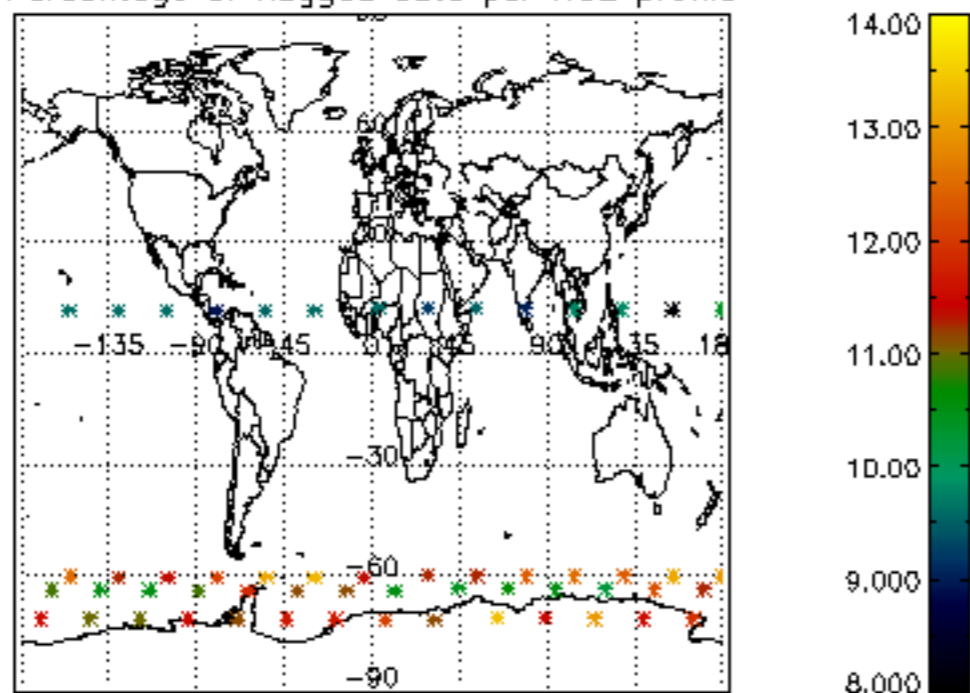

Percentage of flagged data per NO2 profile