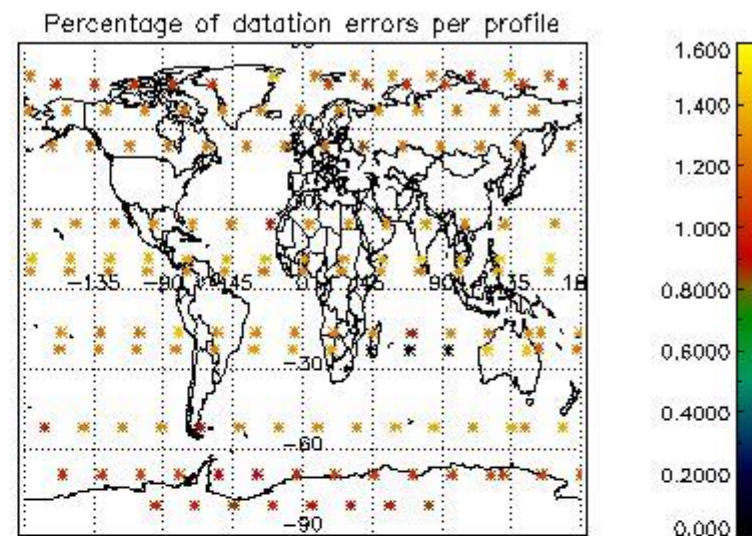

5. Trace gas profiles

5.1 Ozone statistics based on quality of products

The final quality of the products can be "measured" using the STD (Standard Deviation) attached to every point profile. This information is written to the parameter GOM_NL__2P/NL_LOCAL_SPECIES_DENSITY/o3_std of the level 2 products. The table below shows the statistics for given STD ranges.

The statistics are given with respect to the overall valid production:

- Products without fatal errors: GOM_NL__2P/MPH/PRODUCT_ERR=0
- Valid point profile: GOM_NL__2P/NL_LOCAL_SPECIES_DENSITY/pcd(0)=0

The 'Criteria' is applied to valid points of dark limb products:

- Products in dark limb illumination condition: GOM_NL__2P/NL_SUMMARY_QUALITY/obs_ill_cond=0
- Products without fatal errors: GOM_NL__2P/MPH/PRODUCT_ERR=0
- Valid point profile: GOM_NL__2P/NL_LOCAL_SPECIES_DENSITY/pcd(0)=0

So, the table below shows the percentage of dark limb and valid observations for each criteria with respect to the overall valid daily observations.

Criteria	% of total production
All STD	22
STD < 20	6