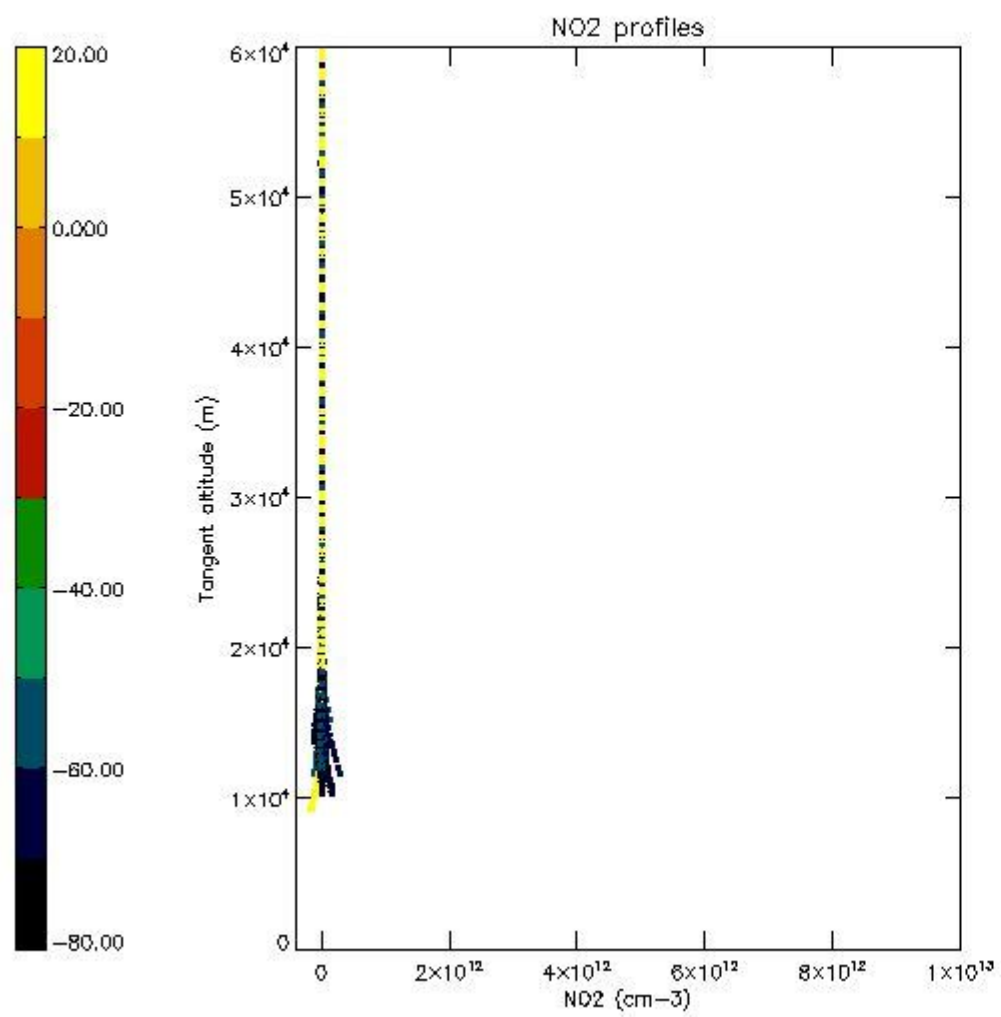

The colorbar represents the latitude.

*5.7 Plot NO3 profiles for all STD (dark without errors)*

The colorbar represents the latitude.