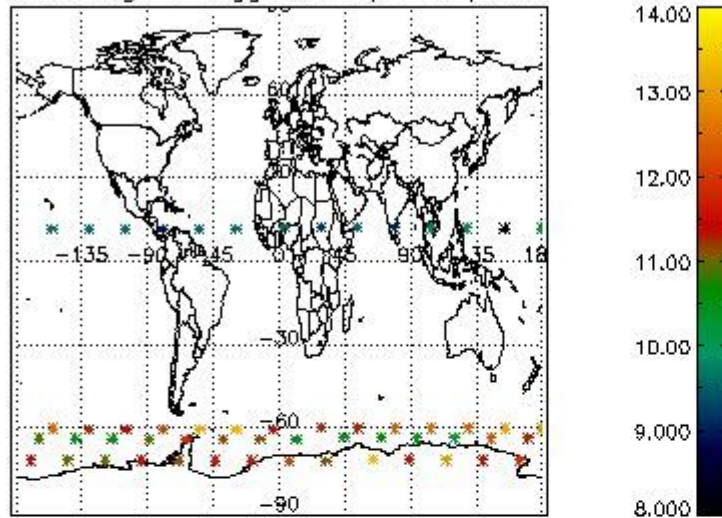

Percentage of flagged data per O3 profile