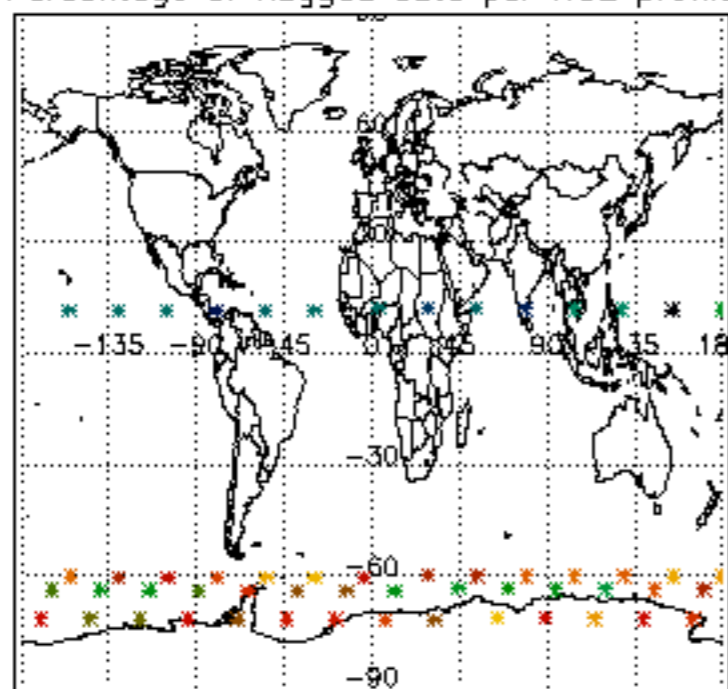

Percentage of flagged data per NO2 profile