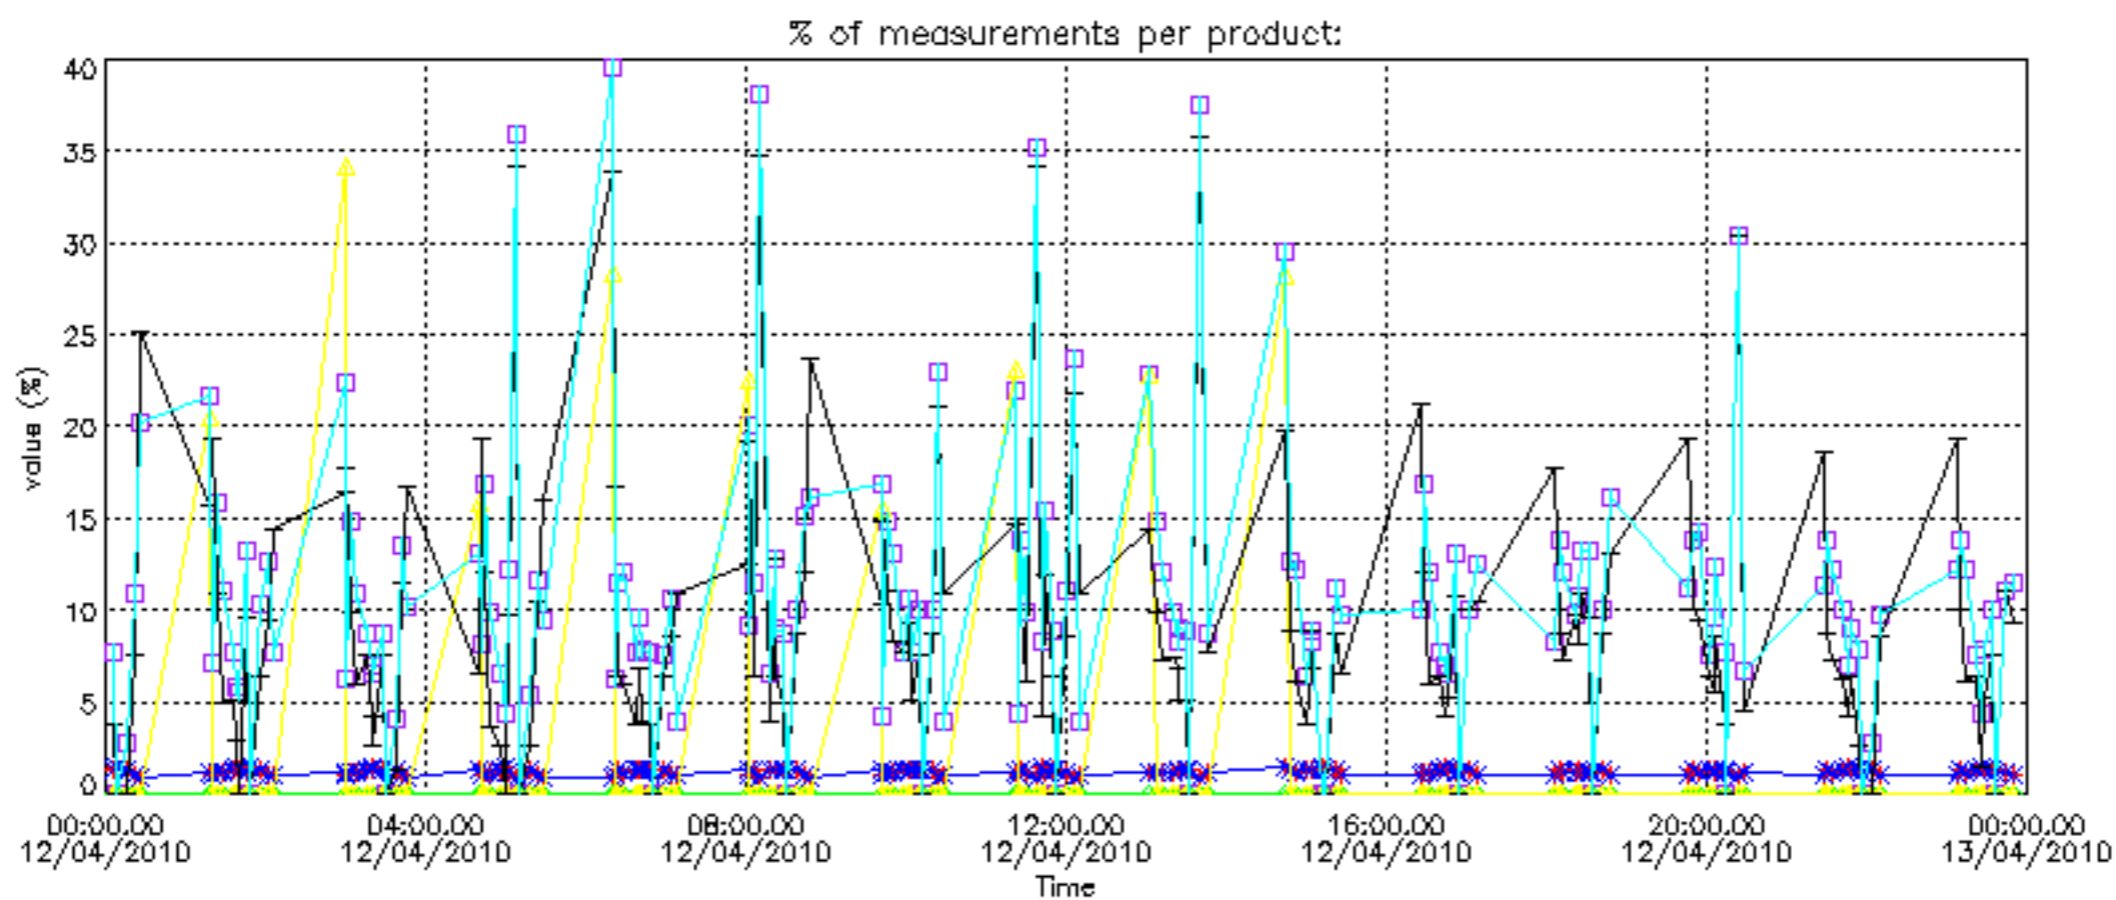

Percentage of cosmic ray hits per profile

Percentage of datation errors per profile