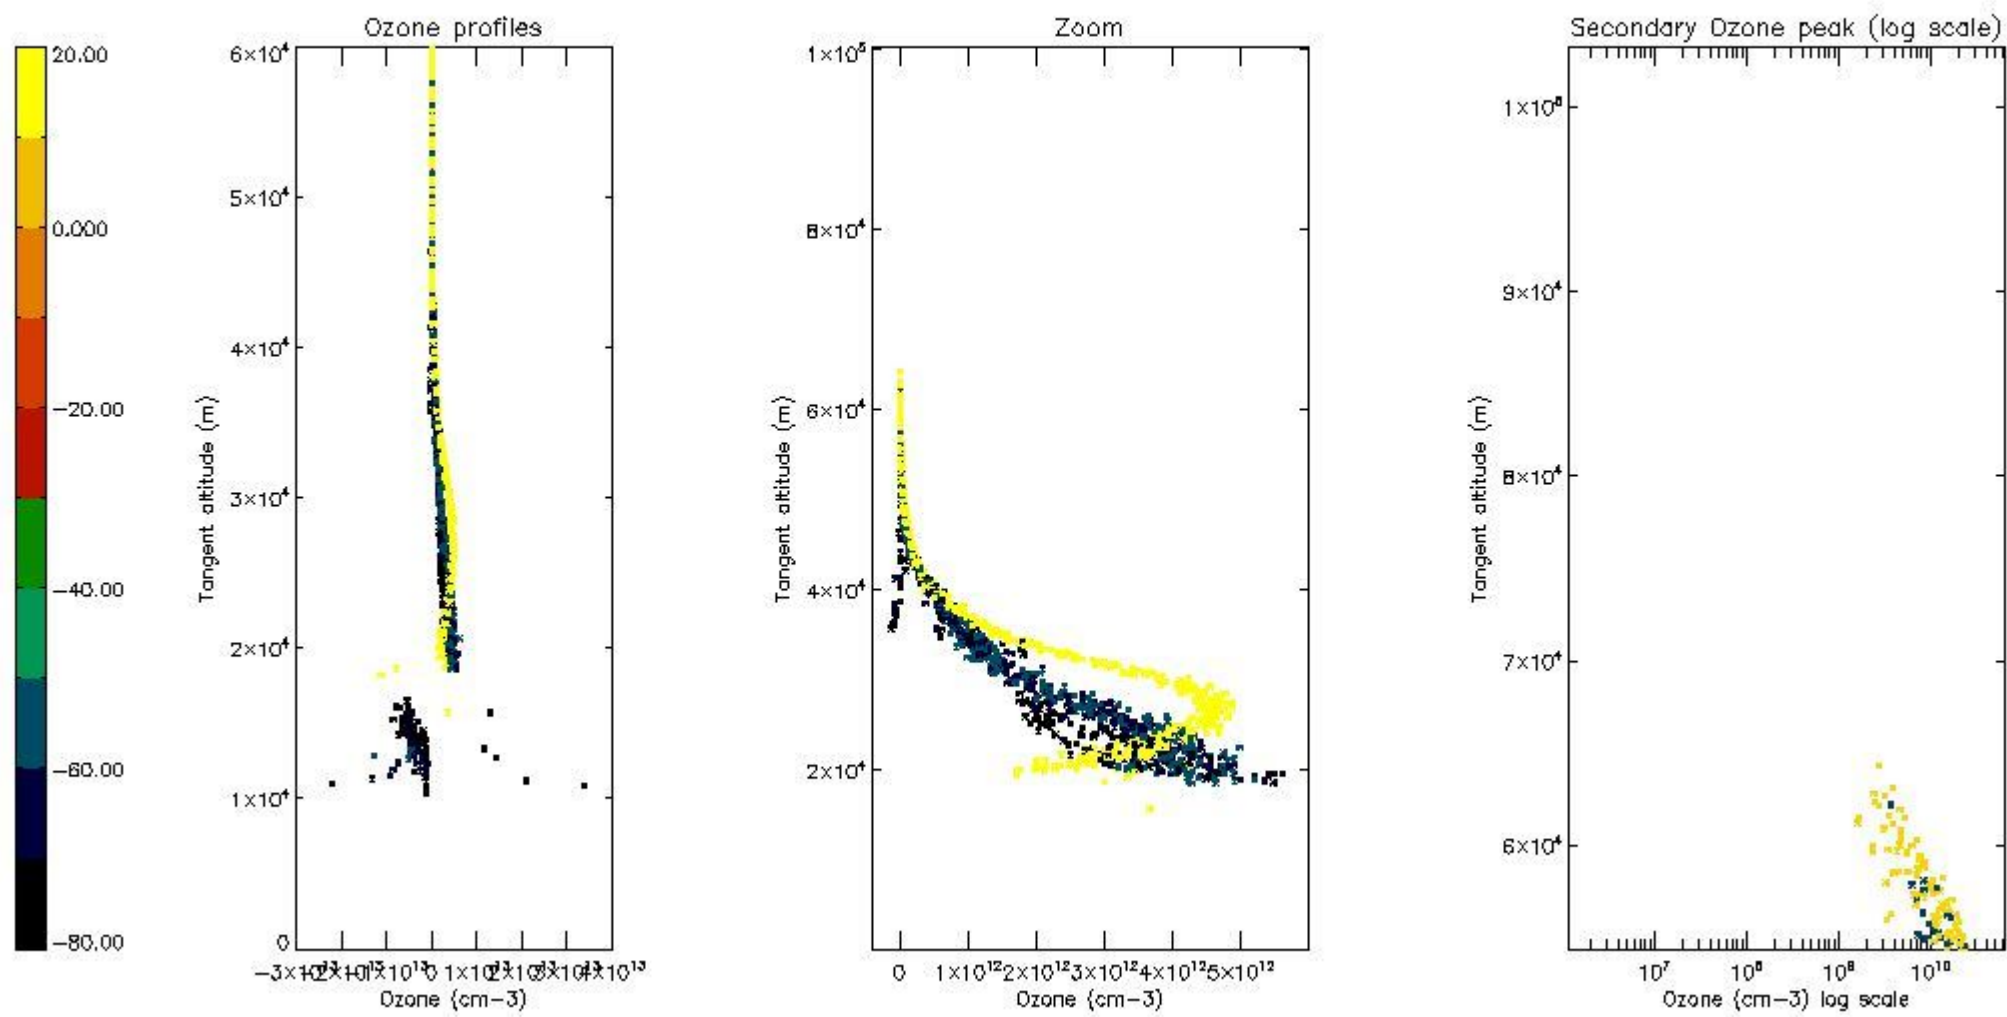

STD < 10	3
STD < 5	1

5.2 Plot ozone profiles for all STD (dark without errors)

The colorbar represents the latitude.

5.3 Plot ozone profiles where STD < 20% (dark without errors)

The colorbar represents the latitude.