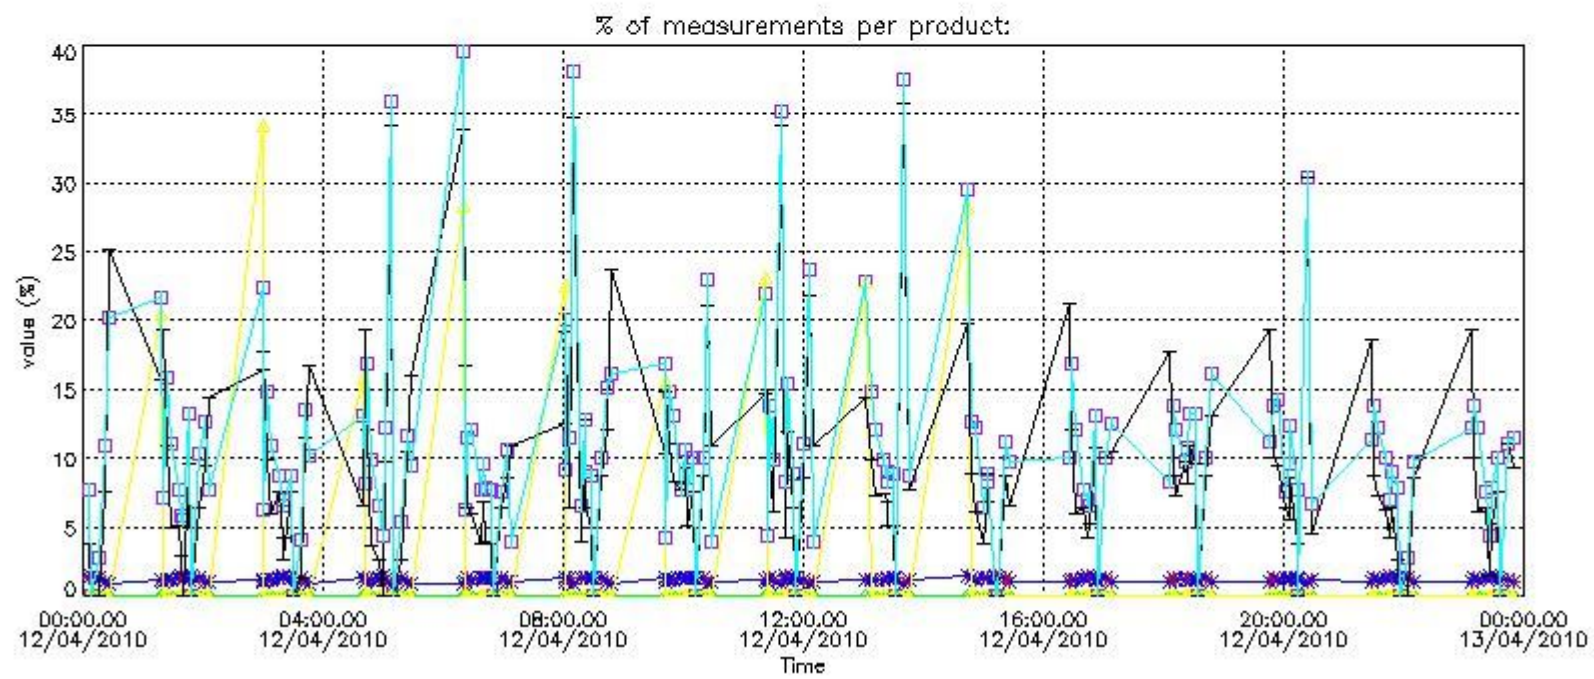

4.2 Plot quality information per product coming from level 1b processing (world map)

4.2.1 Plot level 1 quality information per product (world map): ENVISAT ASCENDING passes