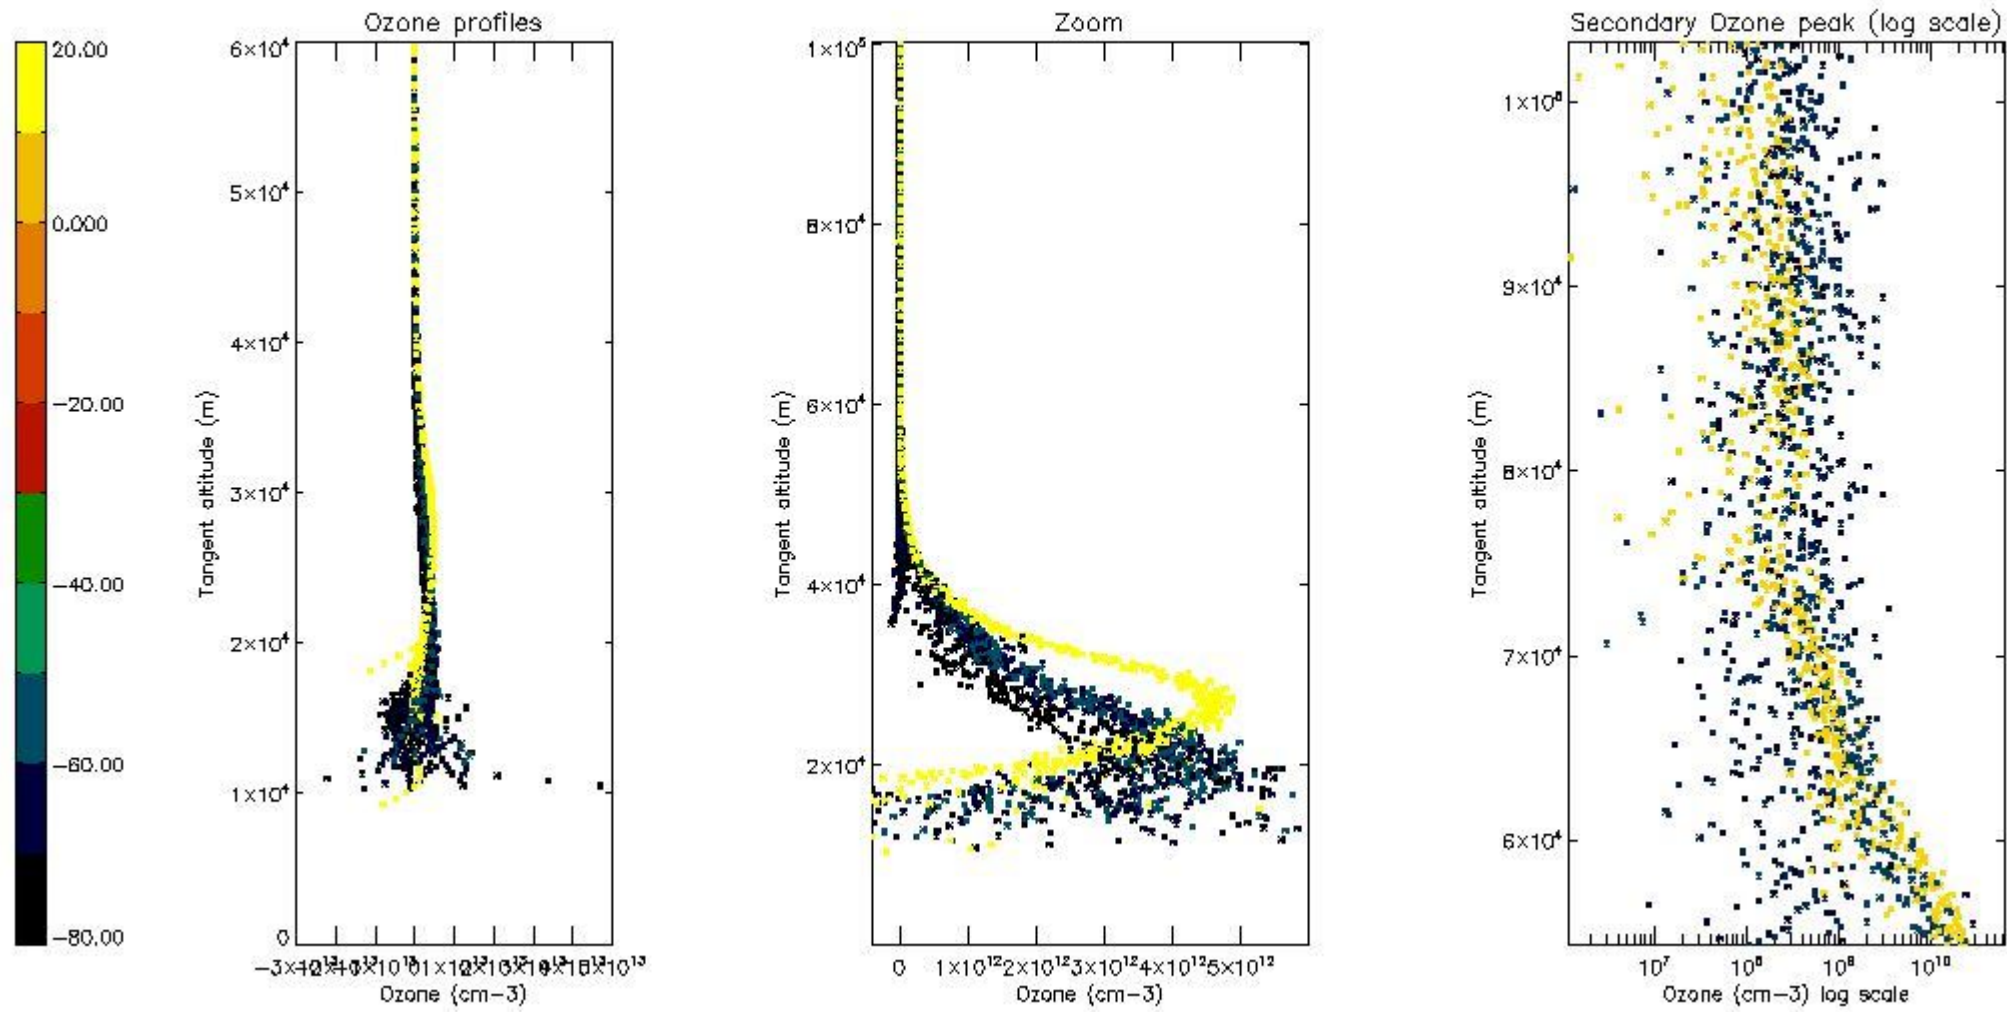

STD < 10	3
STD < 5	1

5.2 Plot ozone profiles for all STD (dark without errors)

The colorbar represents the latitude.

5.3 Plot ozone profiles where STD < 20% (dark without errors)

The colorbar represents the latitude.