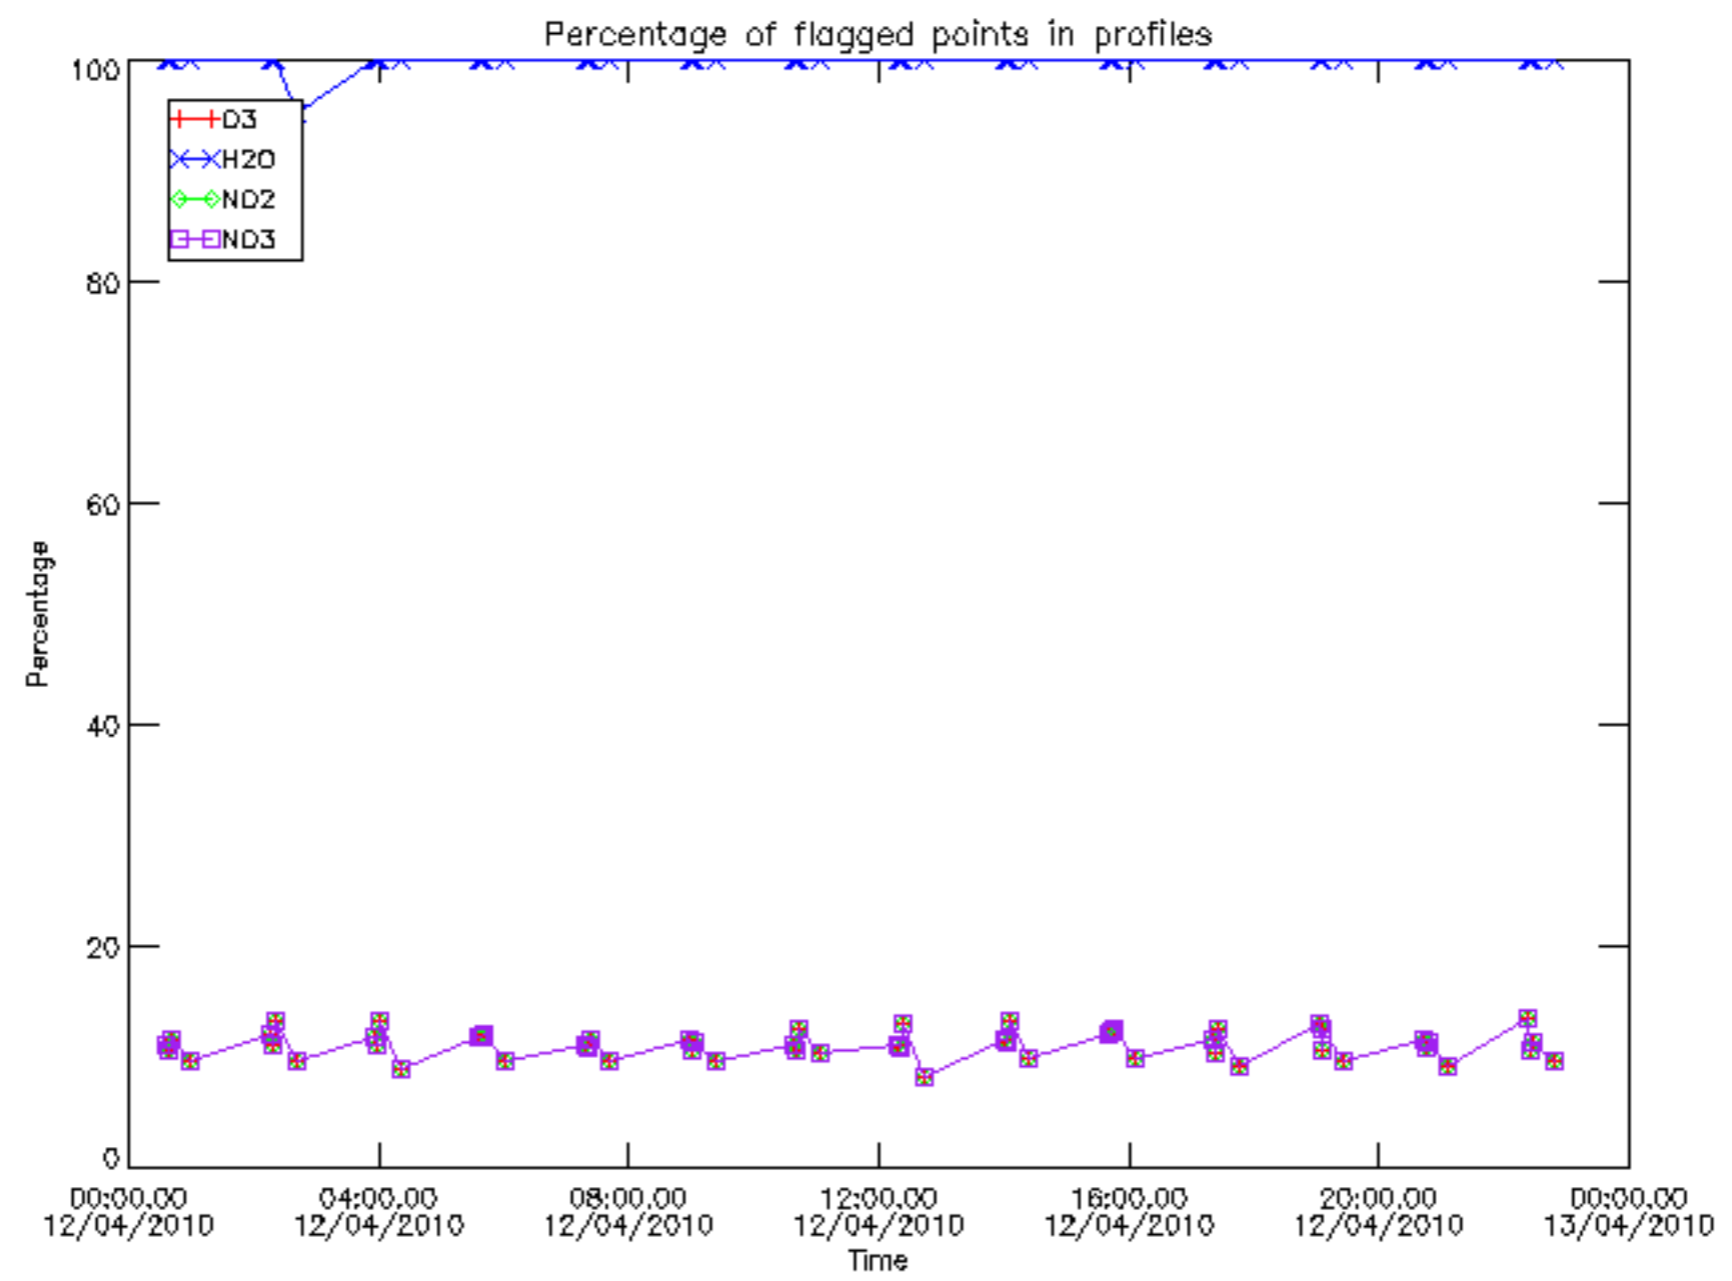

Percentage of flagged data per D3 profile

Percentage of flagged data per H2O profile