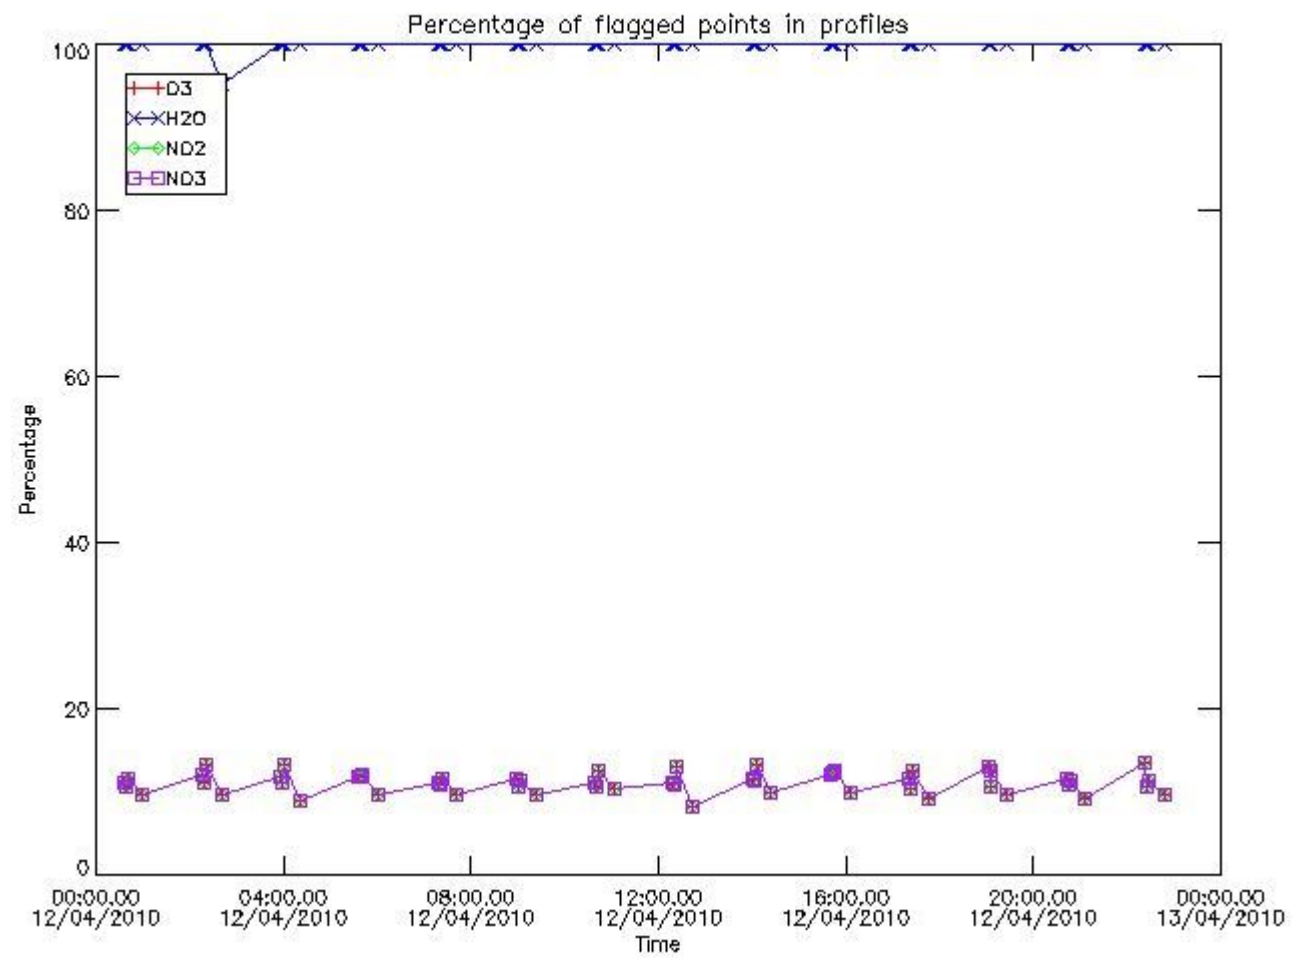

279	GOM_NL__2PRFIN20100412_232256_000000402088_00302_42440_4022.N1	12-APR-2010 23:22:56	Bright	39.500	152	12Alp2CVn	2.8900	11000.	79	42440	No
280	GOM_NL__2PRFIN20100412_232637_000000342088_00302_42440_4023.N1	12-APR-2010 23:26:37	Bright	34.000	87	64Gam UMa	2.4330	11000.	68	42440	No
281	GOM_NL__2PRFIN20100412_232753_000000392088_00302_42440_4024.N1	12-APR-2010 23:27:53	Bright	38.500	32	77Eps UMa	1.7630	11000.	77	42440	No
282	GOM_NL__2PRFIN20100412_233419_000000402088_00302_42440_4025.N1	12-APR-2010 23:34:19	Bright	40.000	60	7Bet UMi	2.0810	3950.0	80	42440	No
283	GOM_NL__2PRFIN20100412_233603_000000432088_00302_42440_4026.N1	12-APR-2010 23:36:03	Bright	43.000	119	14Eta Dra	2.7270	4700.0	86	42440	No
284	GOM_NL__2PRFIN20100412_234420_000000412088_00302_42440_4027.N1	12-APR-2010 23:44:20	Bright	40.500	89	5Alp Cep	2.4510	8000.0	81	42440	No
285	GOM_NL__2PRFIN20100412_234935_000000482088_00302_42440_4028.N1	12-APR-2010 23:49:35	Bright	48.000	19	50Alp Cyg	1.2460	10500.	96	42440	No

3. Quality information per product

In this section it is plotted some information contained in the Quality Summary data set of the level 2 products. Only products in dark limb conditions and without errors (error flag in the MPH set to "0") are used.

3.1 Plot quality information per product (time dependant)

3.2 Plot quality information per product (world map)