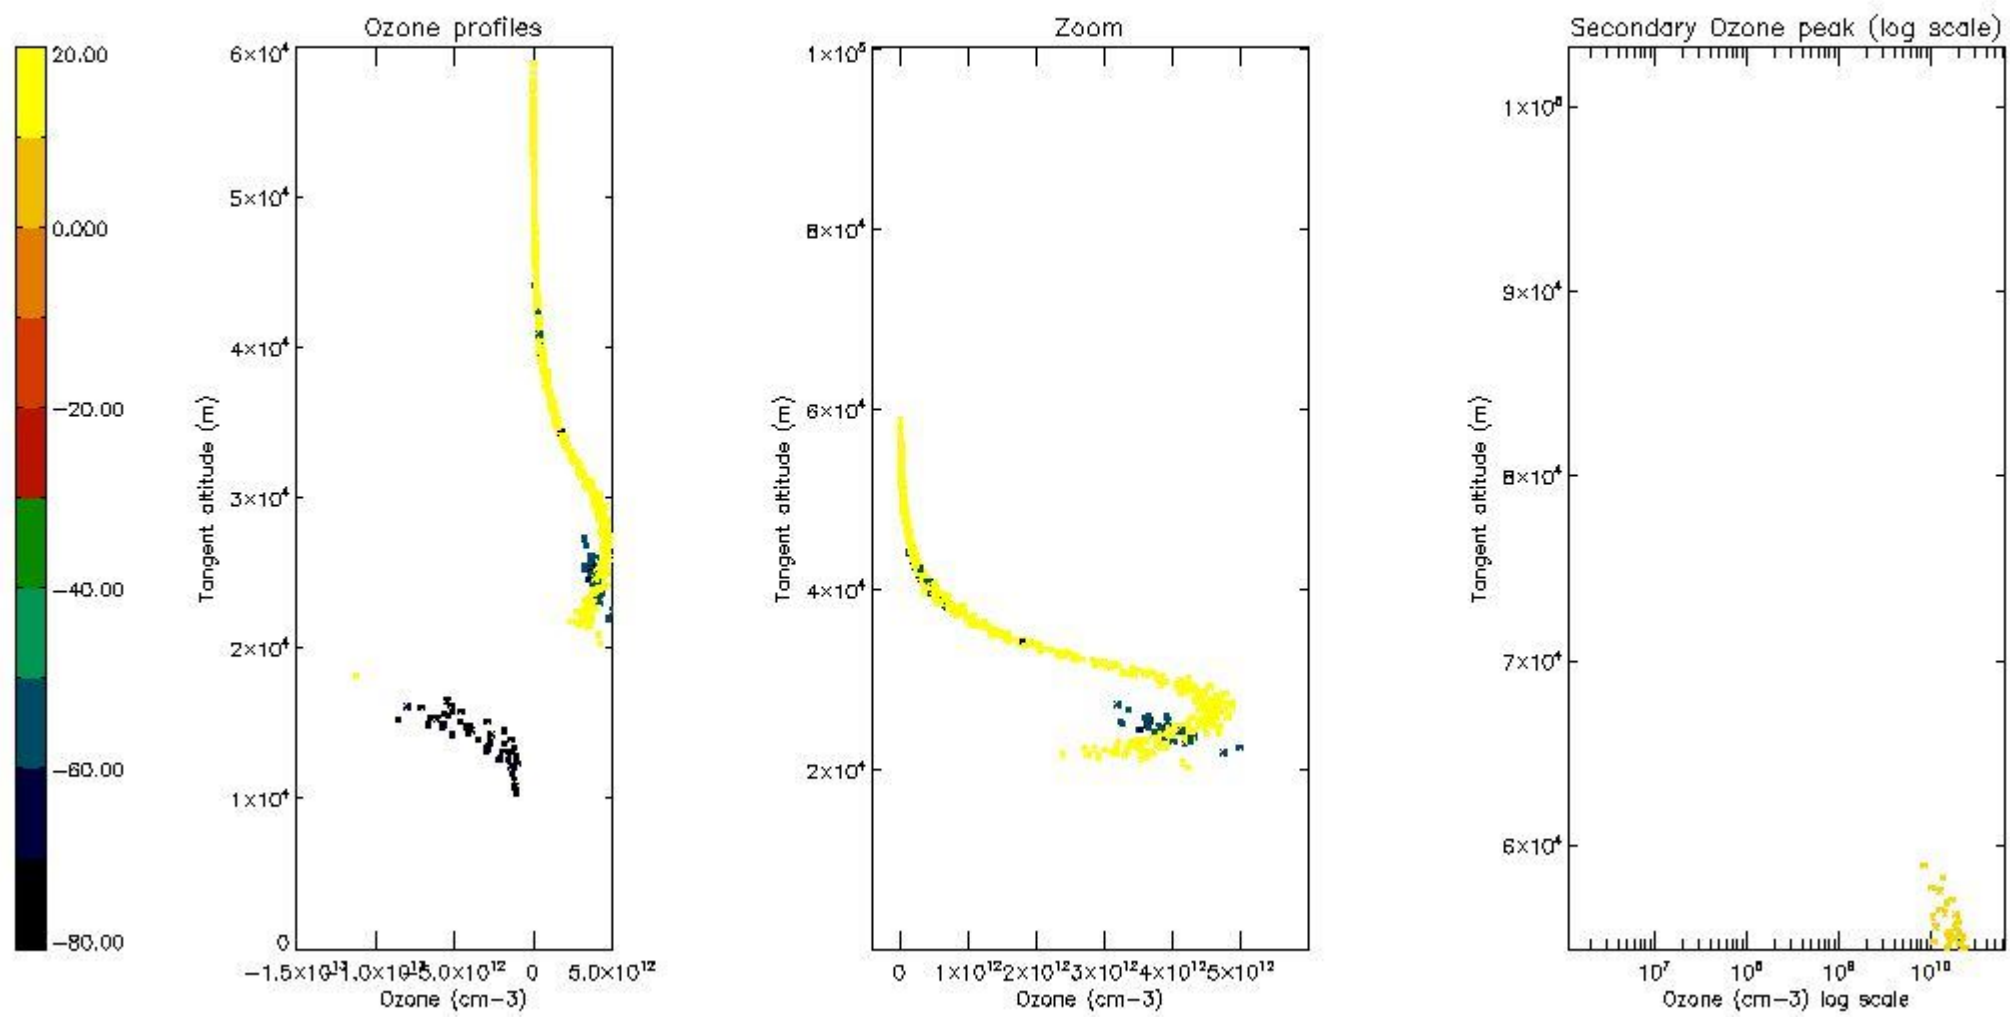

5.5 Plot ozone profiles where STD < 5% (dark without errors)

The colorbar represents the latitude.