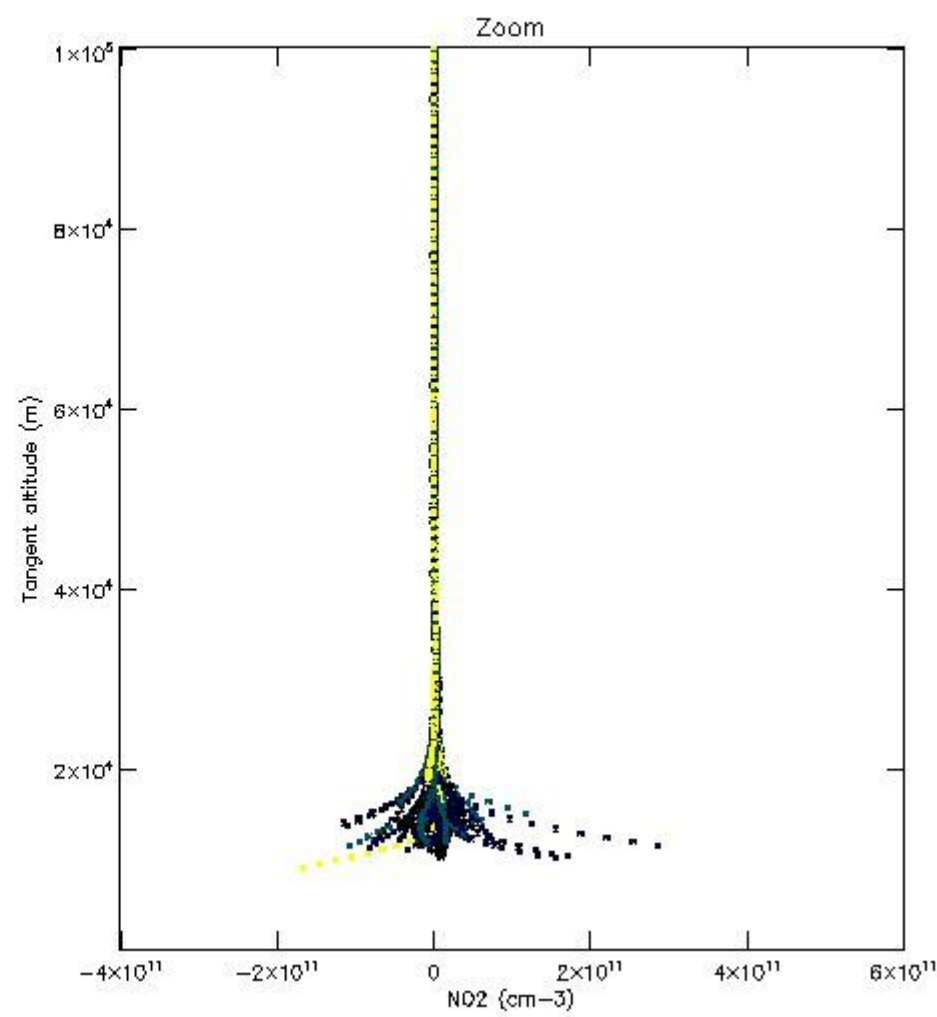

The colorbar represents the latitude.

*5.7 Plot NO3 profiles for all STD (dark without errors)*

The colorbar represents the latitude.