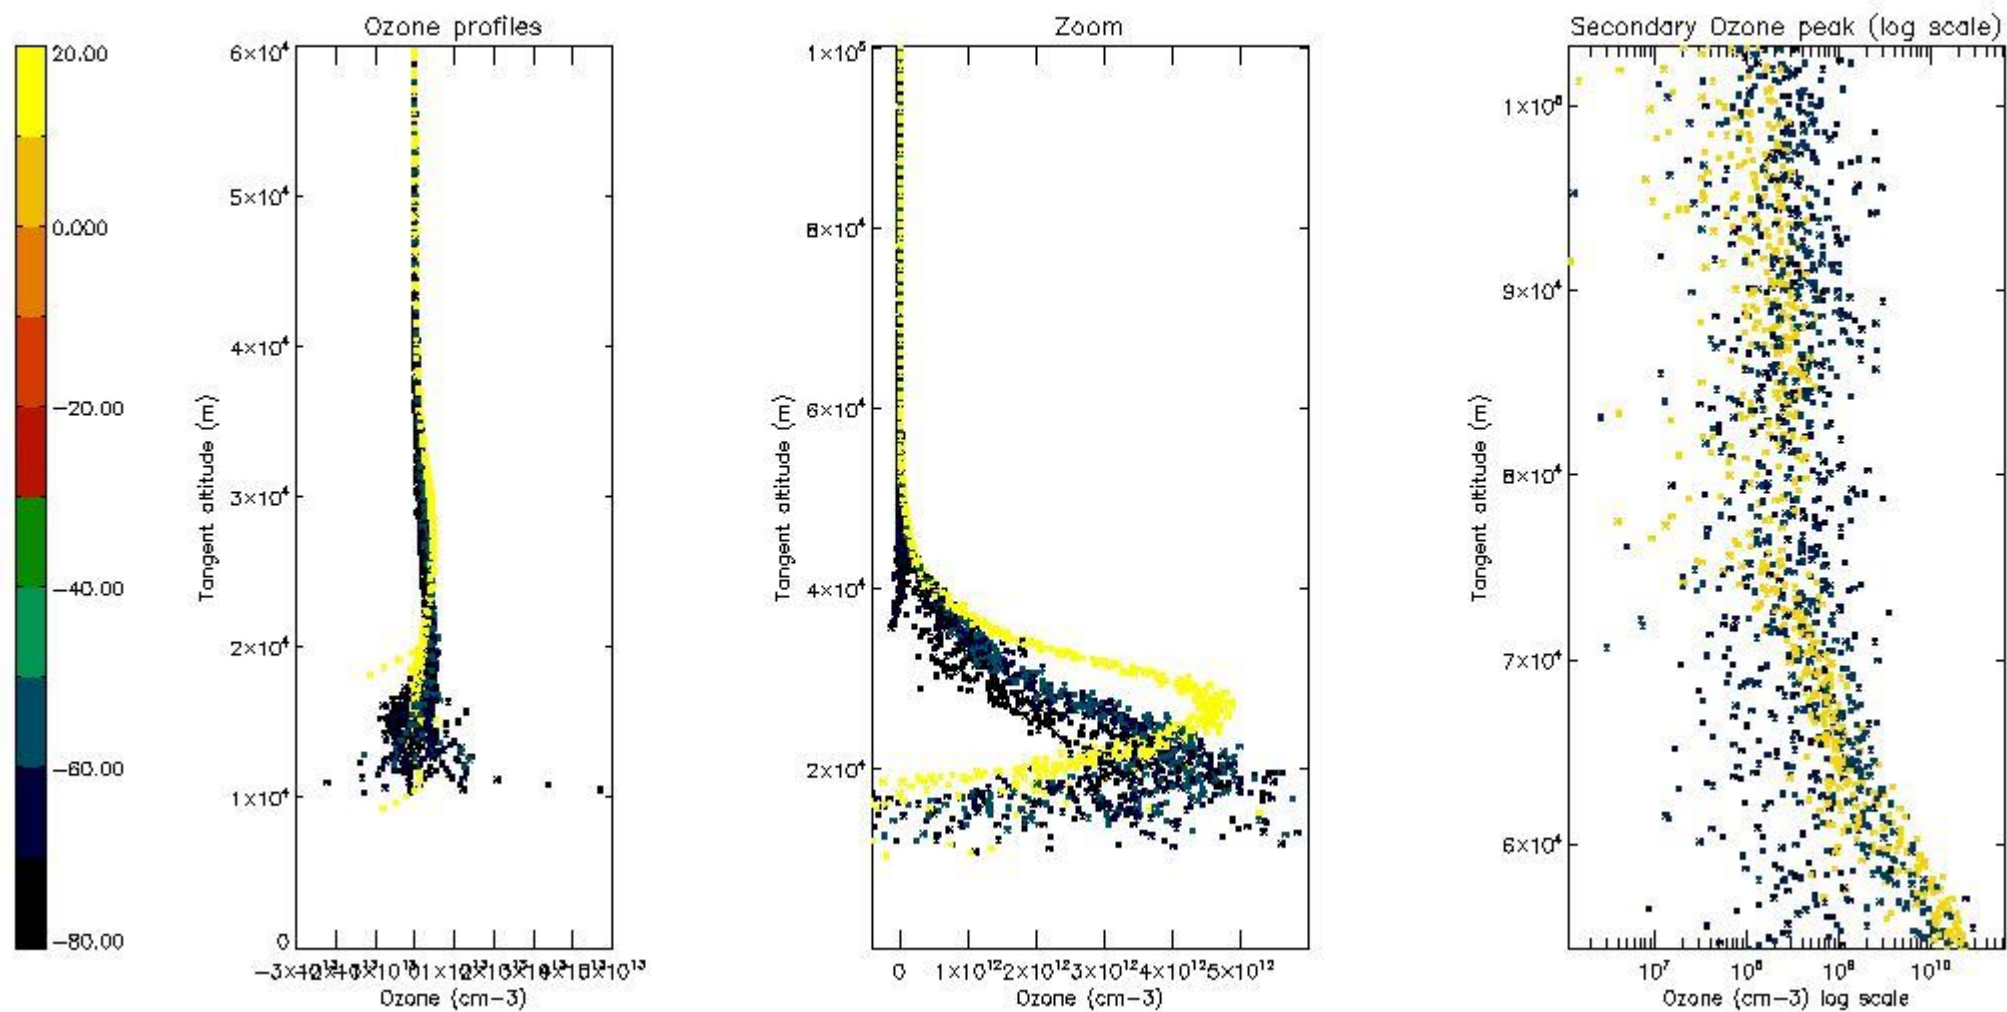

STD < 10	3
STD < 5	1

5.2 Plot ozone profiles for all STD (dark without errors)

The colorbar represents the latitude.

5.3 Plot ozone profiles where STD < 20% (dark without errors)

The colorbar represents the latitude.