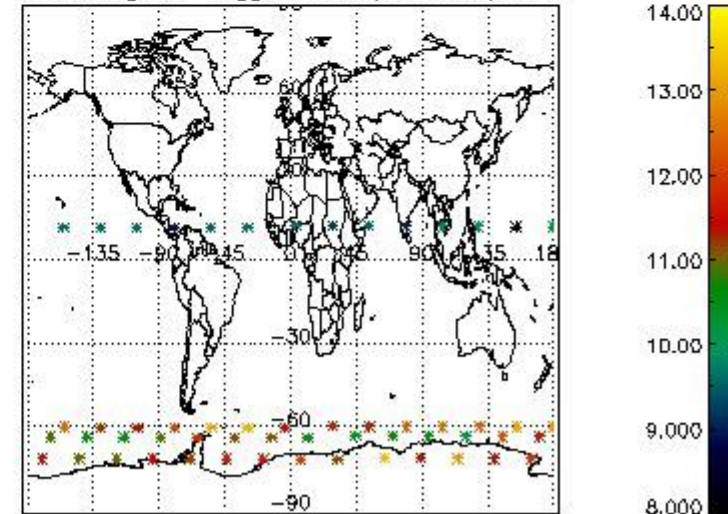

#### 3.2 Plot quality information per product (world map)

Percentage of flagged data per O3 profile

Percentage of flagged data per H2O profile

Percentage of flagged data per NO2 profile

Percentage of flagged data per NO3 profile