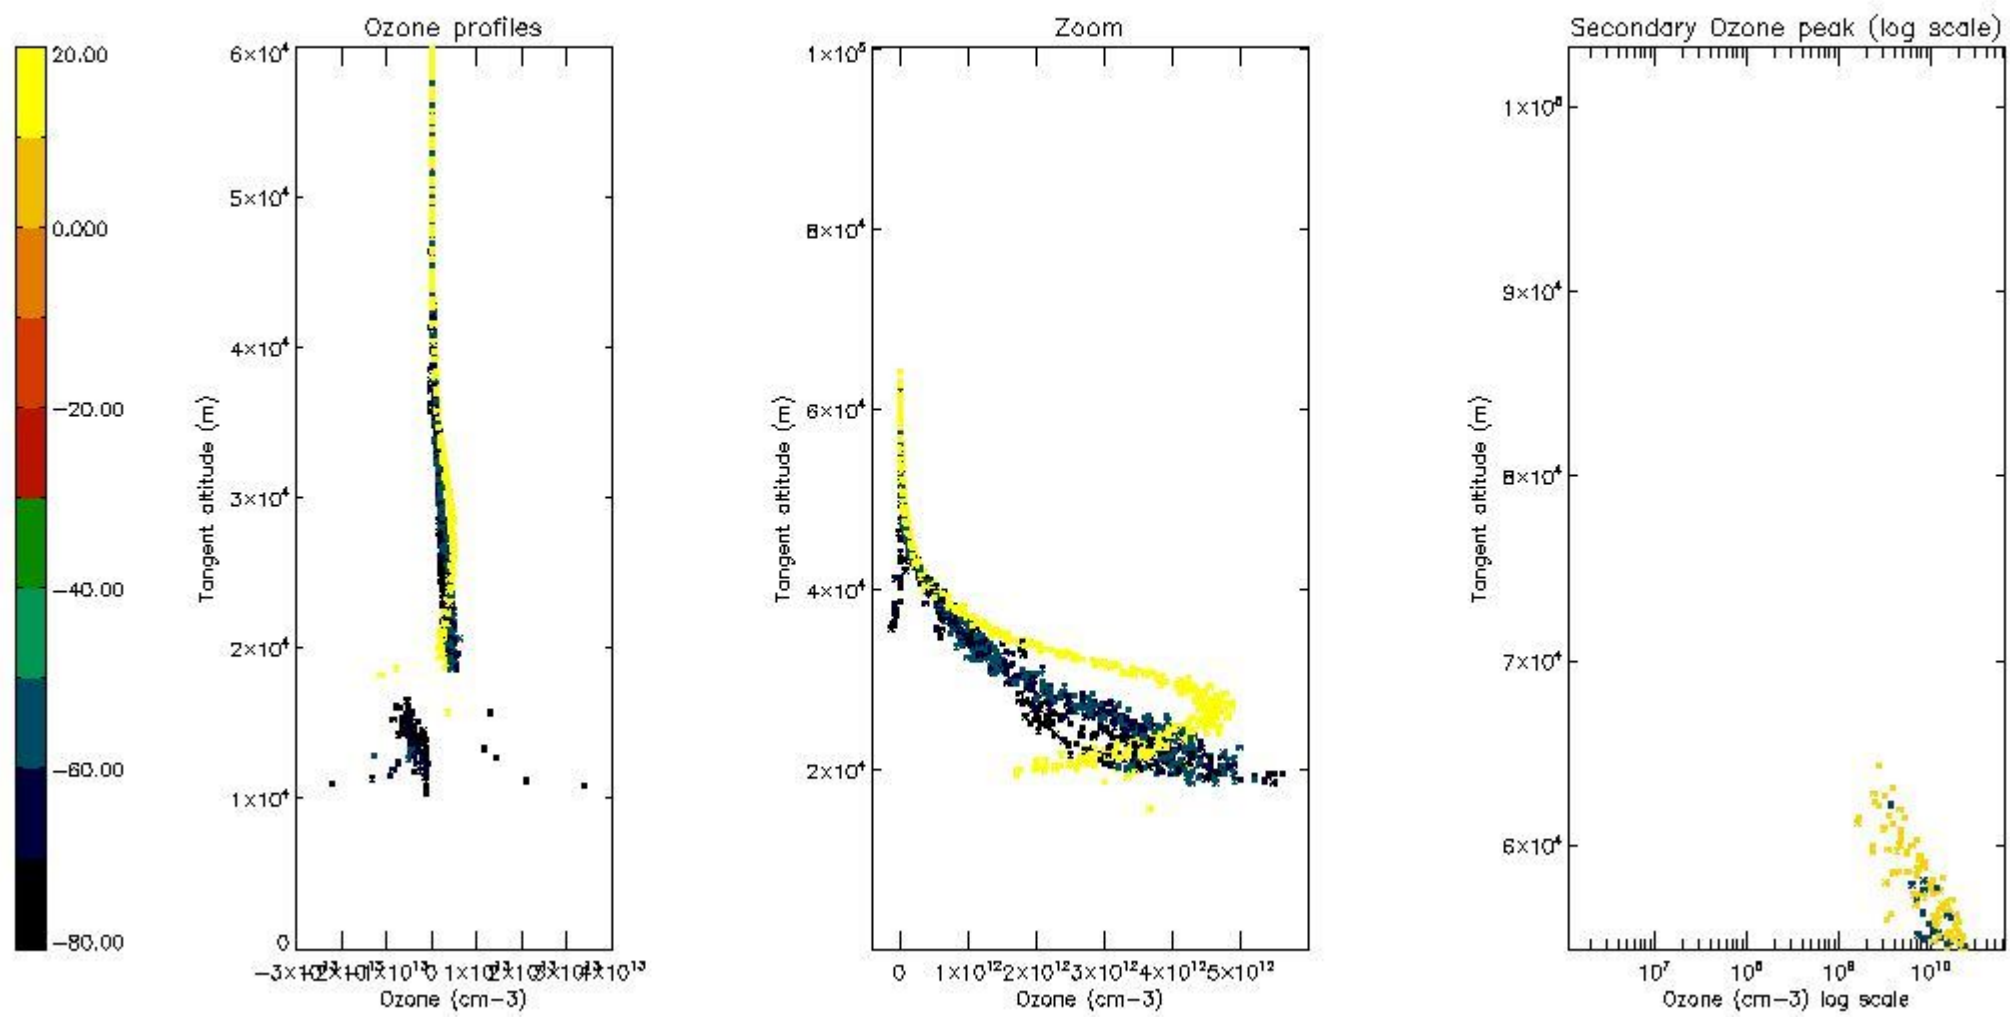

STD < 10	3
STD < 5	1

5.2 Plot ozone profiles for all STD (dark without errors)

The colorbar represents the latitude.

5.3 Plot ozone profiles where STD < 20% (dark without errors)

The colorbar represents the latitude.