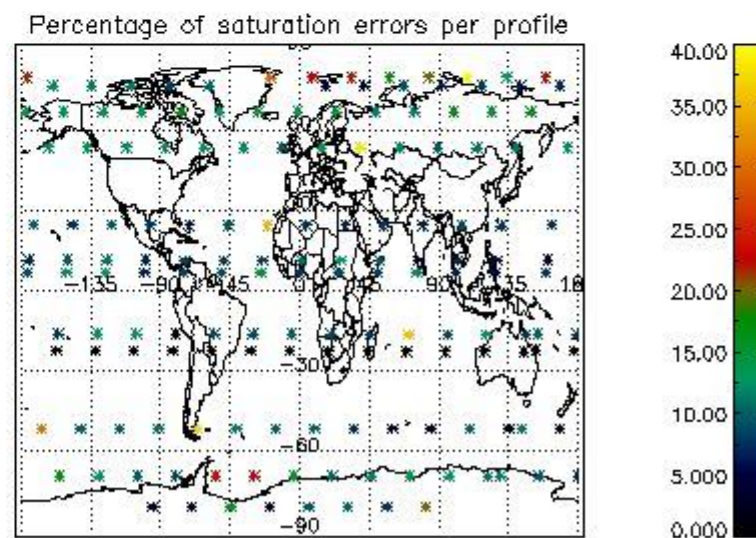

5. Trace gas profiles

5.1 Ozone statistics based on quality of products

The final quality of the products can be "measured" using the STD (Standard Deviation) attached to every point profile. This information is written to the parameter GOM_NL__2P/NL_LOCAL_SPECIES_DENSITY/o3_std of the level 2 products. The table below shows the statistics for given STD ranges.

The statistics are given with respect to the overall valid production:

- Products without fatal errors: GOM_NL__2P/MPH/PRODUCT_ERR=0
- Valid point profile: GOM_NL__2P/NL_LOCAL_SPECIES_DENSITY/pcd(0)=0

The 'Criteria' is applied to valid points of dark limb products:

- Products in dark limb illumination condition: GOM_NL__2P/NL_SUMMARY_QUALITY/obs_ill_cond=0
- Products without fatal errors: GOM_NL__2P/MPH/PRODUCT_ERR=0
- Valid point profile: GOM_NL__2P/NL_LOCAL_SPECIES_DENSITY/pcd(0)=0

So, the table below shows the percentage of dark limb and valid observations for each criteria with respect to the overall valid daily observations.

Criteria	% of total production
All STD	22
STD < 20	6