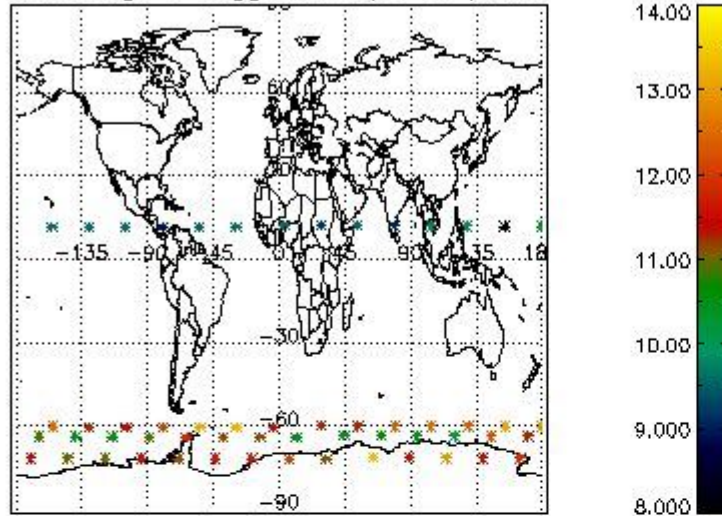

Percentage of flagged data per O3 profile