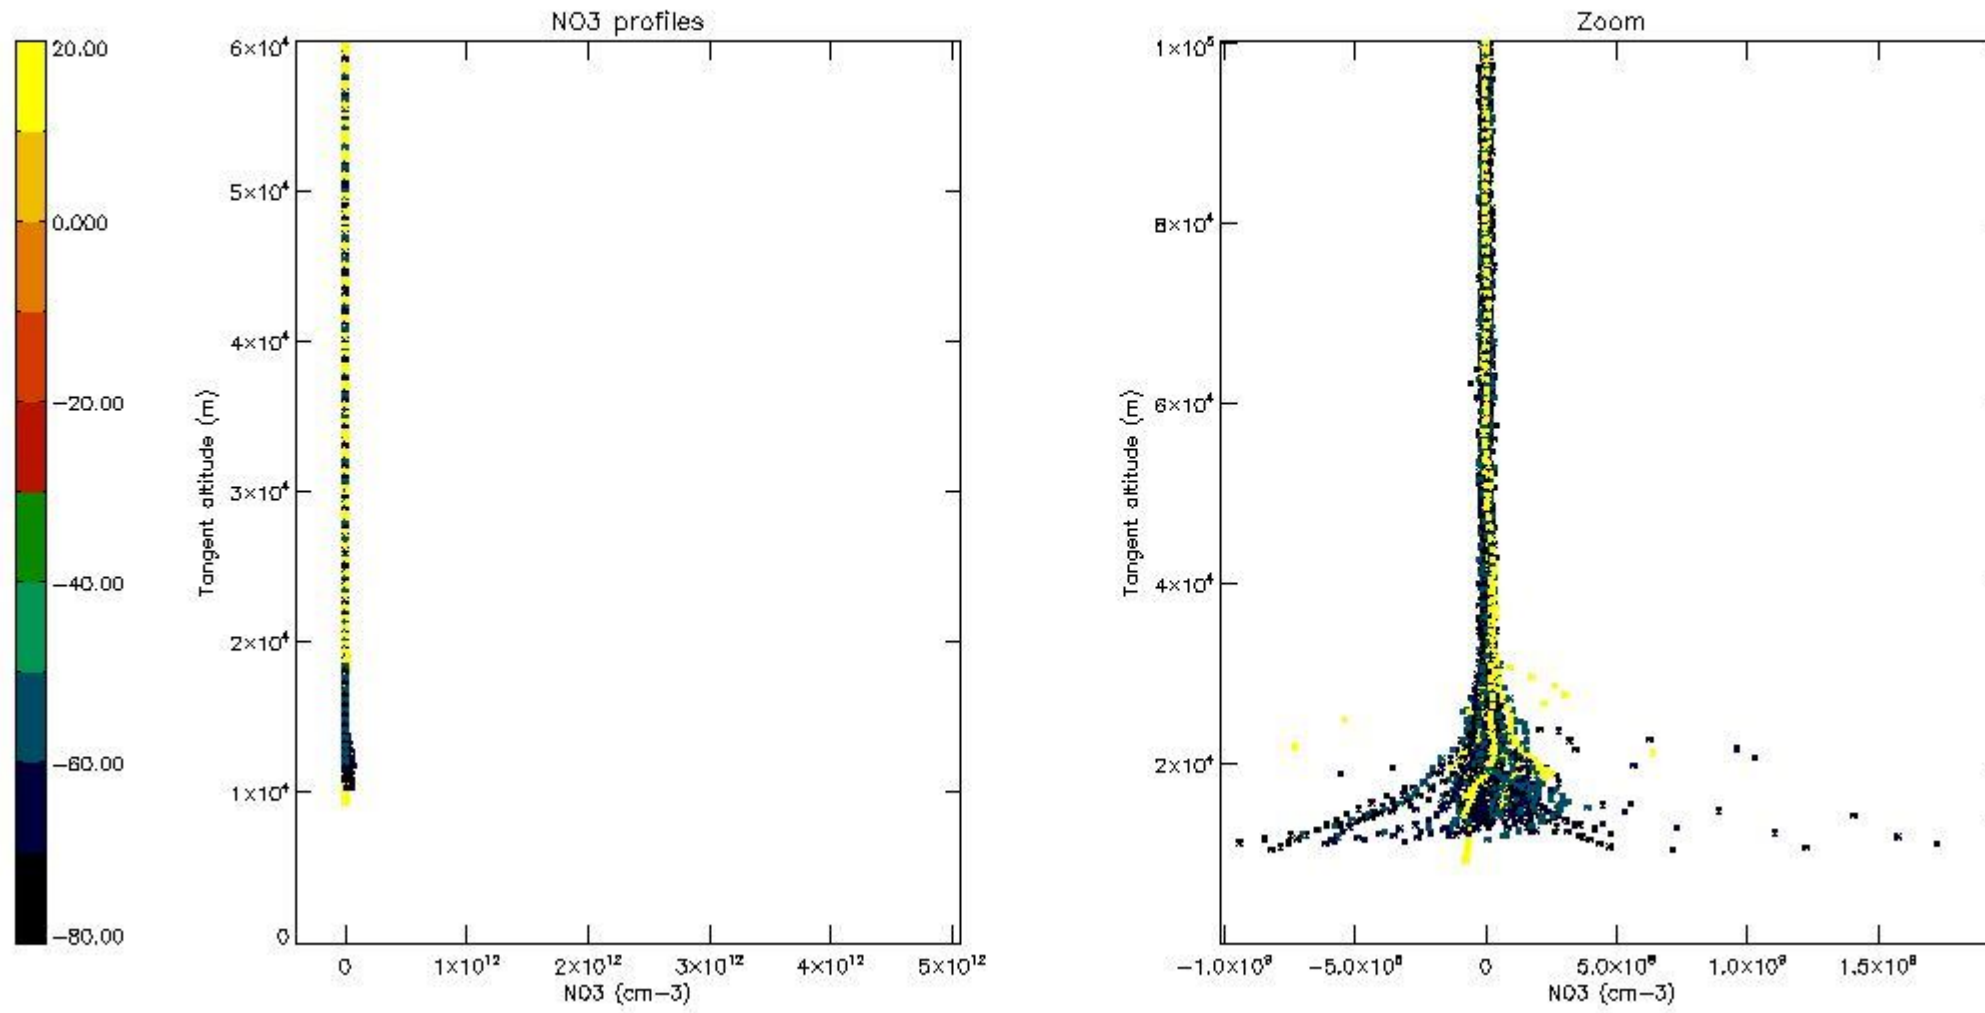

The colorbar represents the latitude.

*5.7 Plot NO3 profiles for all STD (dark without errors)*

The colorbar represents the latitude.