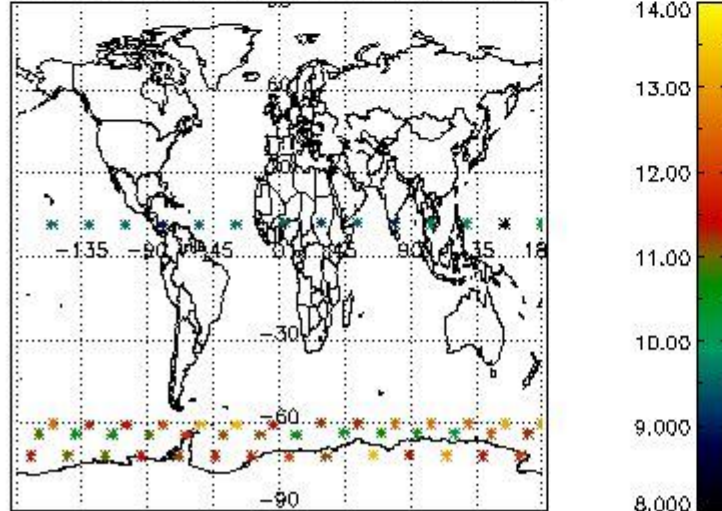

Percentage of flagged data per NO2 profile