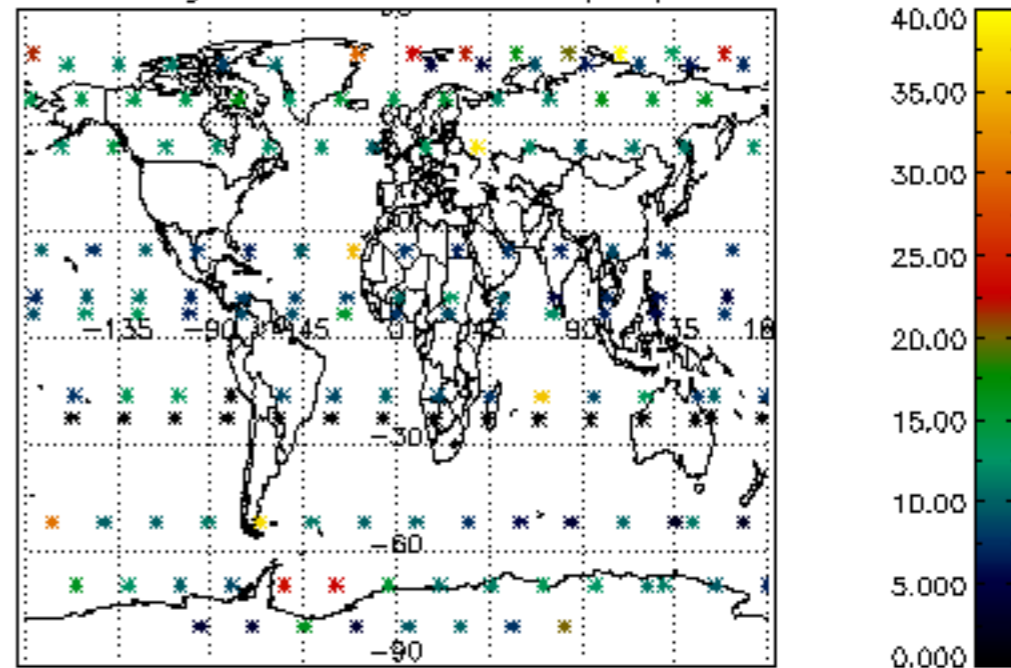

Percentage of saturation errors per profile