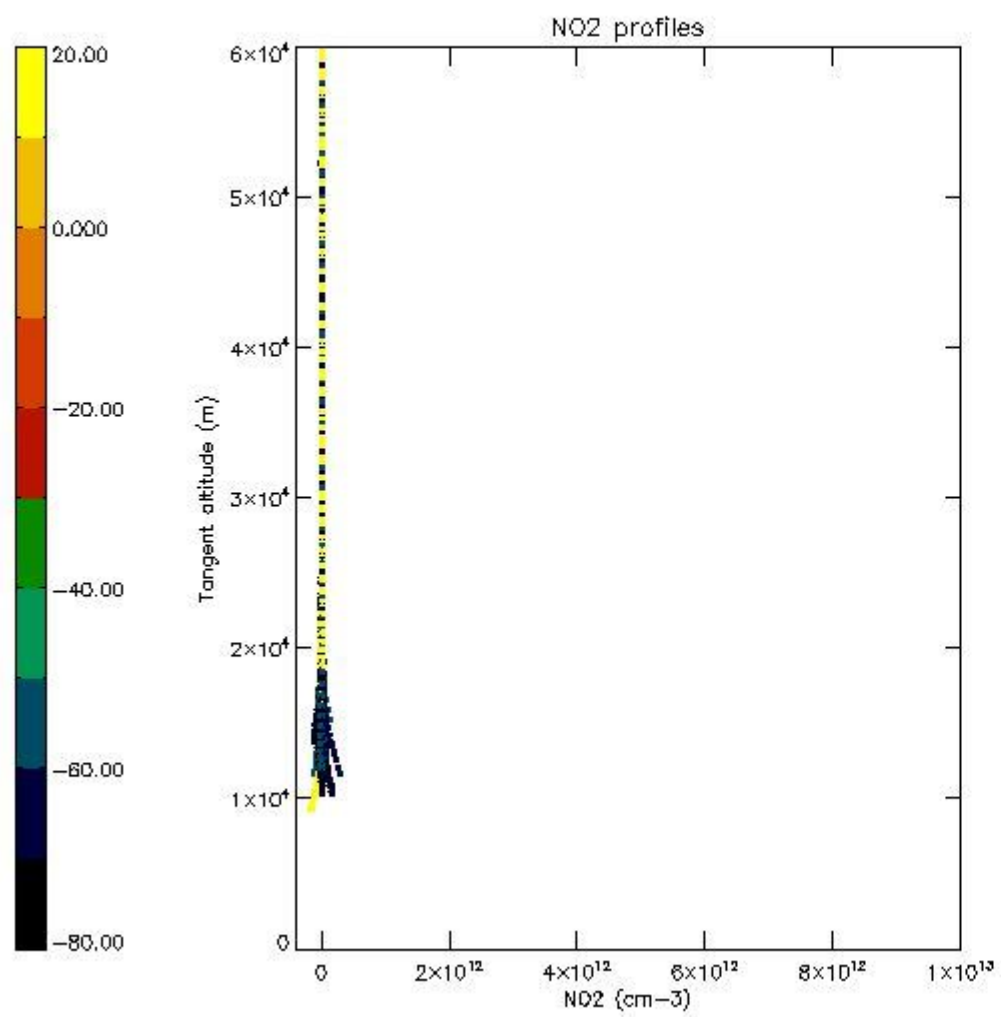

*5.4 Plot ozone profiles where STD < 10% (dark without errors)*

The colorbar represents the latitude.

*5.5 Plot ozone profiles where STD < 5% (dark without errors)*

The colorbar represents the latitude.

*5.6 Plot NO<sub>2</sub> profiles for all STD (dark without errors)*

The colorbar represents the latitude.

*5.7 Plot NO3 profiles for all STD (dark without errors)*

The colorbar represents the latitude.