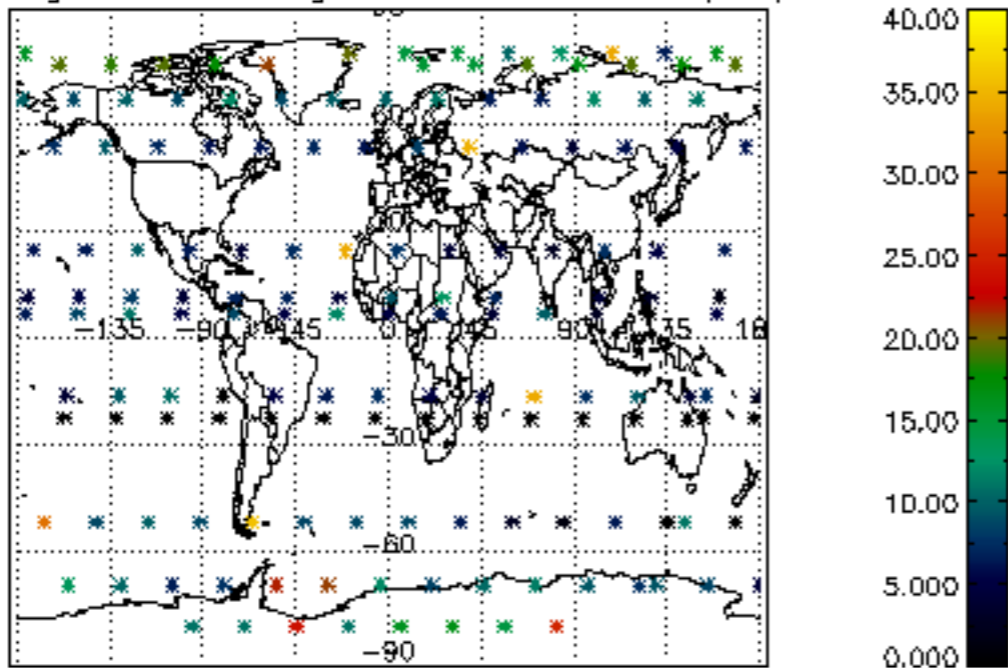

Percentage of star falling outside central band per profile