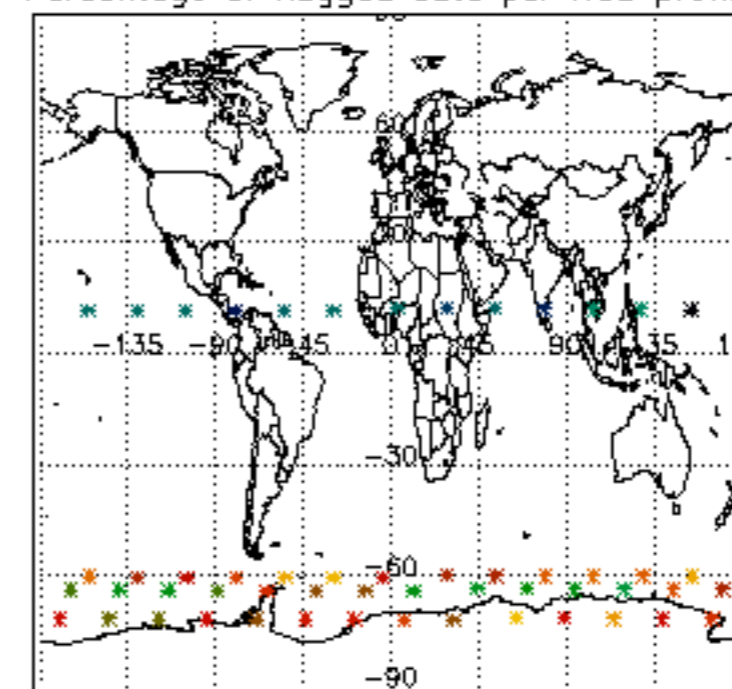

Percentage of flagged data per NO3 profile