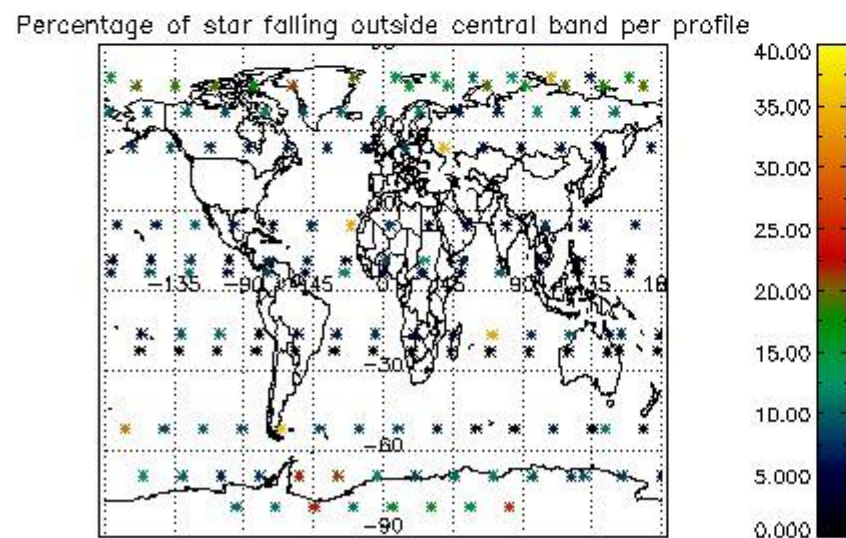

5. Trace gas profiles

5.1 Ozone statistics based on quality of products

The final quality of the products can be "measured" using the STD (Standard Deviation) attached to every point profile. This information is written to the parameter GOM_NL__2P/NL_LOCAL_SPECIES_DENSITY/o3_std of the level 2 products. The table below shows the statistics for given STD ranges.

The statistics are given with respect to the overall valid production:

- Products without fatal errors: GOM_NL__2P/MPH/PRODUCT_ERR=0
- Valid point profile: GOM_NL__2P/NL_LOCAL_SPECIES_DENSITY/pcd(0)=0

The 'Criteria' is applied to valid points of dark limb products:

- Products in dark limb illumination condition: GOM_NL__2P/NL_SUMMARY_QUALITY/obs_ill_cond=0
- Products without fatal errors: GOM_NL__2P/MPH/PRODUCT_ERR=0
- Valid point profile: GOM_NL__2P/NL_LOCAL_SPECIES_DENSITY/pcd(0)=0

So, the table below shows the percentage of dark limb and valid observations for each criteria with respect to the overall valid daily observations.

Criteria	% of total production
All STD	22
STD < 20	6