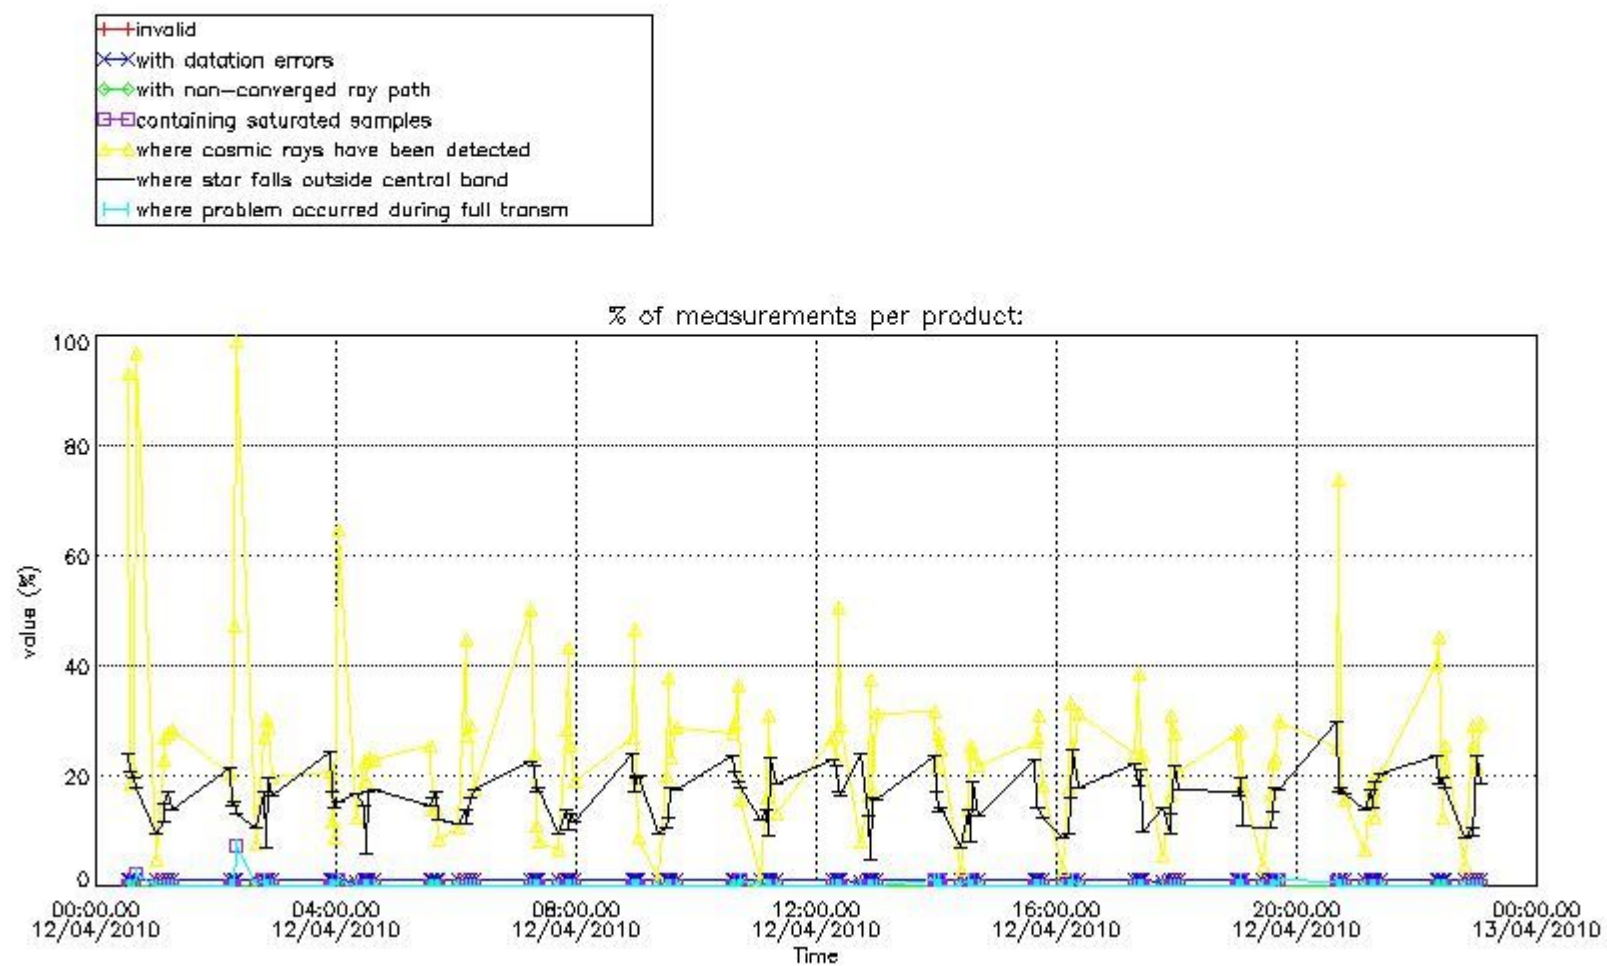

4.1.2 Plot level 1 quality information per product (time dependant): ENVI SAT DESCENDING passes