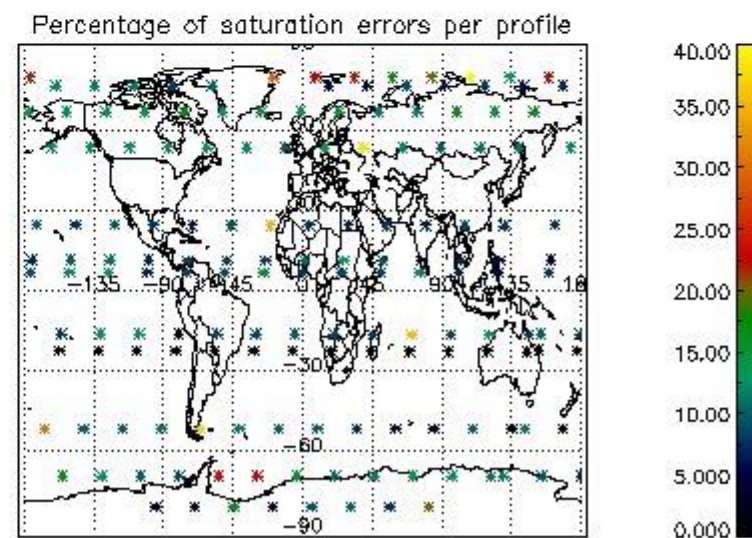

##### 4.1 Plot quality information per product (time dependant) coming from level 1b processing

###### 4.1.1 Plot level 1 quality information per product (time dependant): ENVISAT ASCENDING passes

4.1.2 Plot level 1 quality information per product (time dependant): ENVI SAT DESCENDING passes

4.2 Plot quality information per product coming from level 1b processing (world map)

4.2.1 Plot level 1 quality information per product (world map): ENVISAT ASCENDING passes

4.2.2 Plot level 1 quality information per product (world map): ENVISAT DESCENDING passes