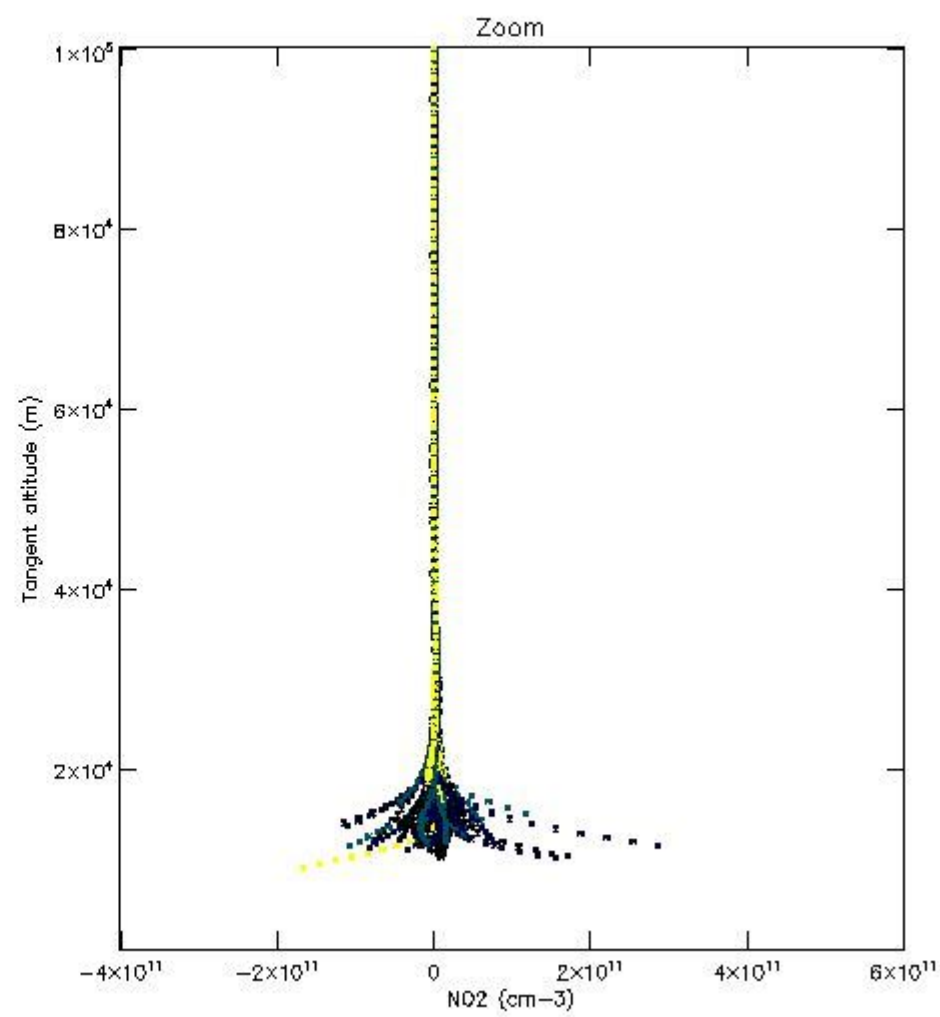

*5.4 Plot ozone profiles where STD < 10% (dark without errors)*

The colorbar represents the latitude.

*5.5 Plot ozone profiles where STD < 5% (dark without errors)*

The colorbar represents the latitude.

*5.6 Plot NO<sub>2</sub> profiles for all STD (dark without errors)*

The colorbar represents the latitude.

*5.7 Plot NO3 profiles for all STD (dark without errors)*

The colorbar represents the latitude.