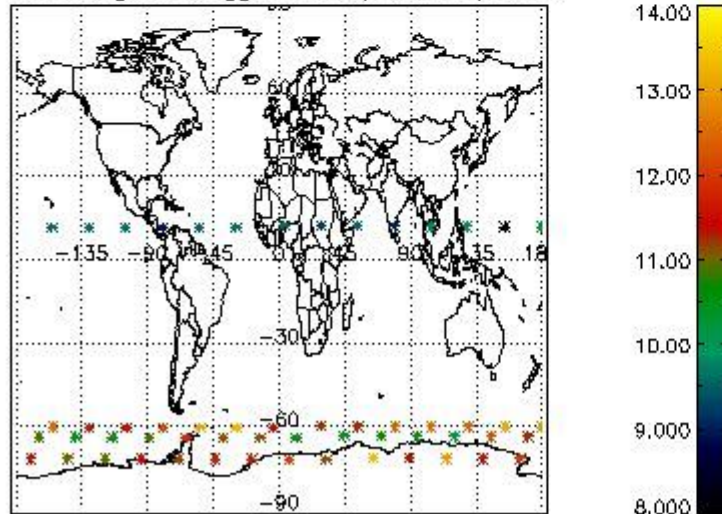

Percentage of flagged data per NO2 profile