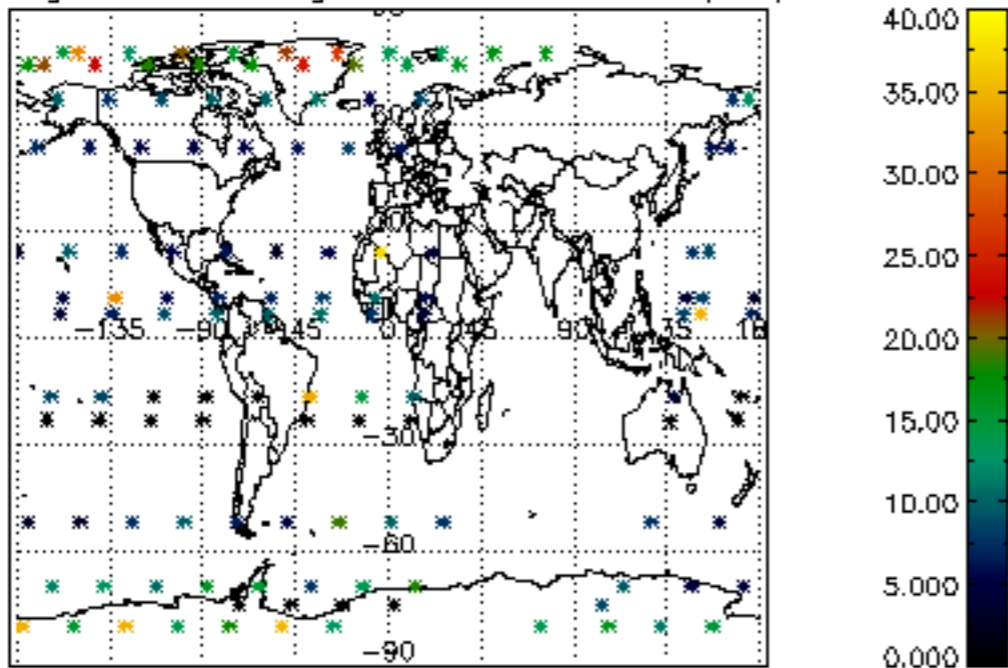

Percentage of star falling outside central band per profile