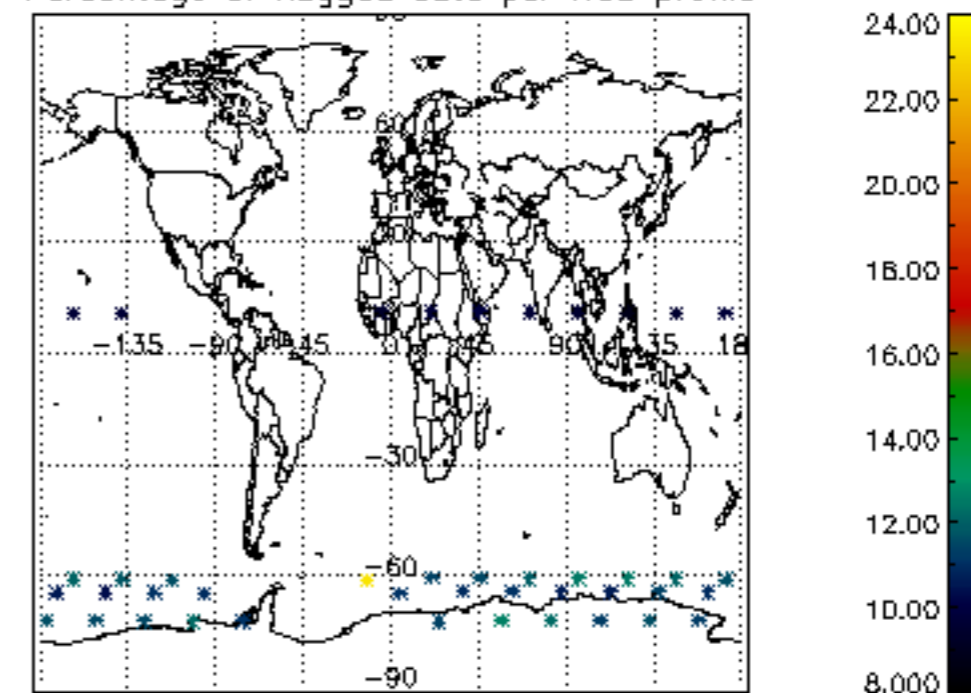

Percentage of flagged data per NO3 profile