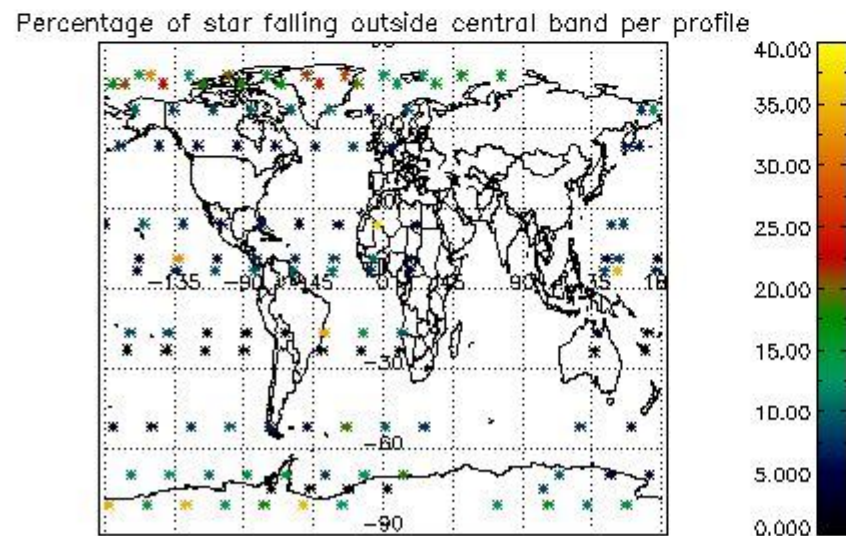

5. Trace gas profiles

5.1 Ozone statistics based on quality of products

The final quality of the products can be "measured" using the STD (Standard Deviation) attached to every point profile. This information is written to the parameter GOM_NL__2P/NL_LOCAL_SPECIES_DENSITY/o3_std of the level 2 products. The table below shows the statistics for given STD ranges.

The statistics are given with respect to the overall valid production:

- Products without fatal errors: GOM_NL__2P/MPH/PRODUCT_ERR=0
- Valid point profile: GOM_NL__2P/NL_LOCAL_SPECIES_DENSITY/pcd(0)=0

The 'Criteria' is applied to valid points of dark limb products:

- Products in dark limb illumination condition: GOM_NL__2P/NL_SUMMARY_QUALITY/obs_ill_cond=0
- Products without fatal errors: GOM_NL__2P/MPH/PRODUCT_ERR=0
- Valid point profile: GOM_NL__2P/NL_LOCAL_SPECIES_DENSITY/pcd(0)=0

So, the table below shows the percentage of dark limb and valid observations for each criteria with respect to the overall valid daily observations.

Criteria	% of total production
All STD	20
STD < 20	6