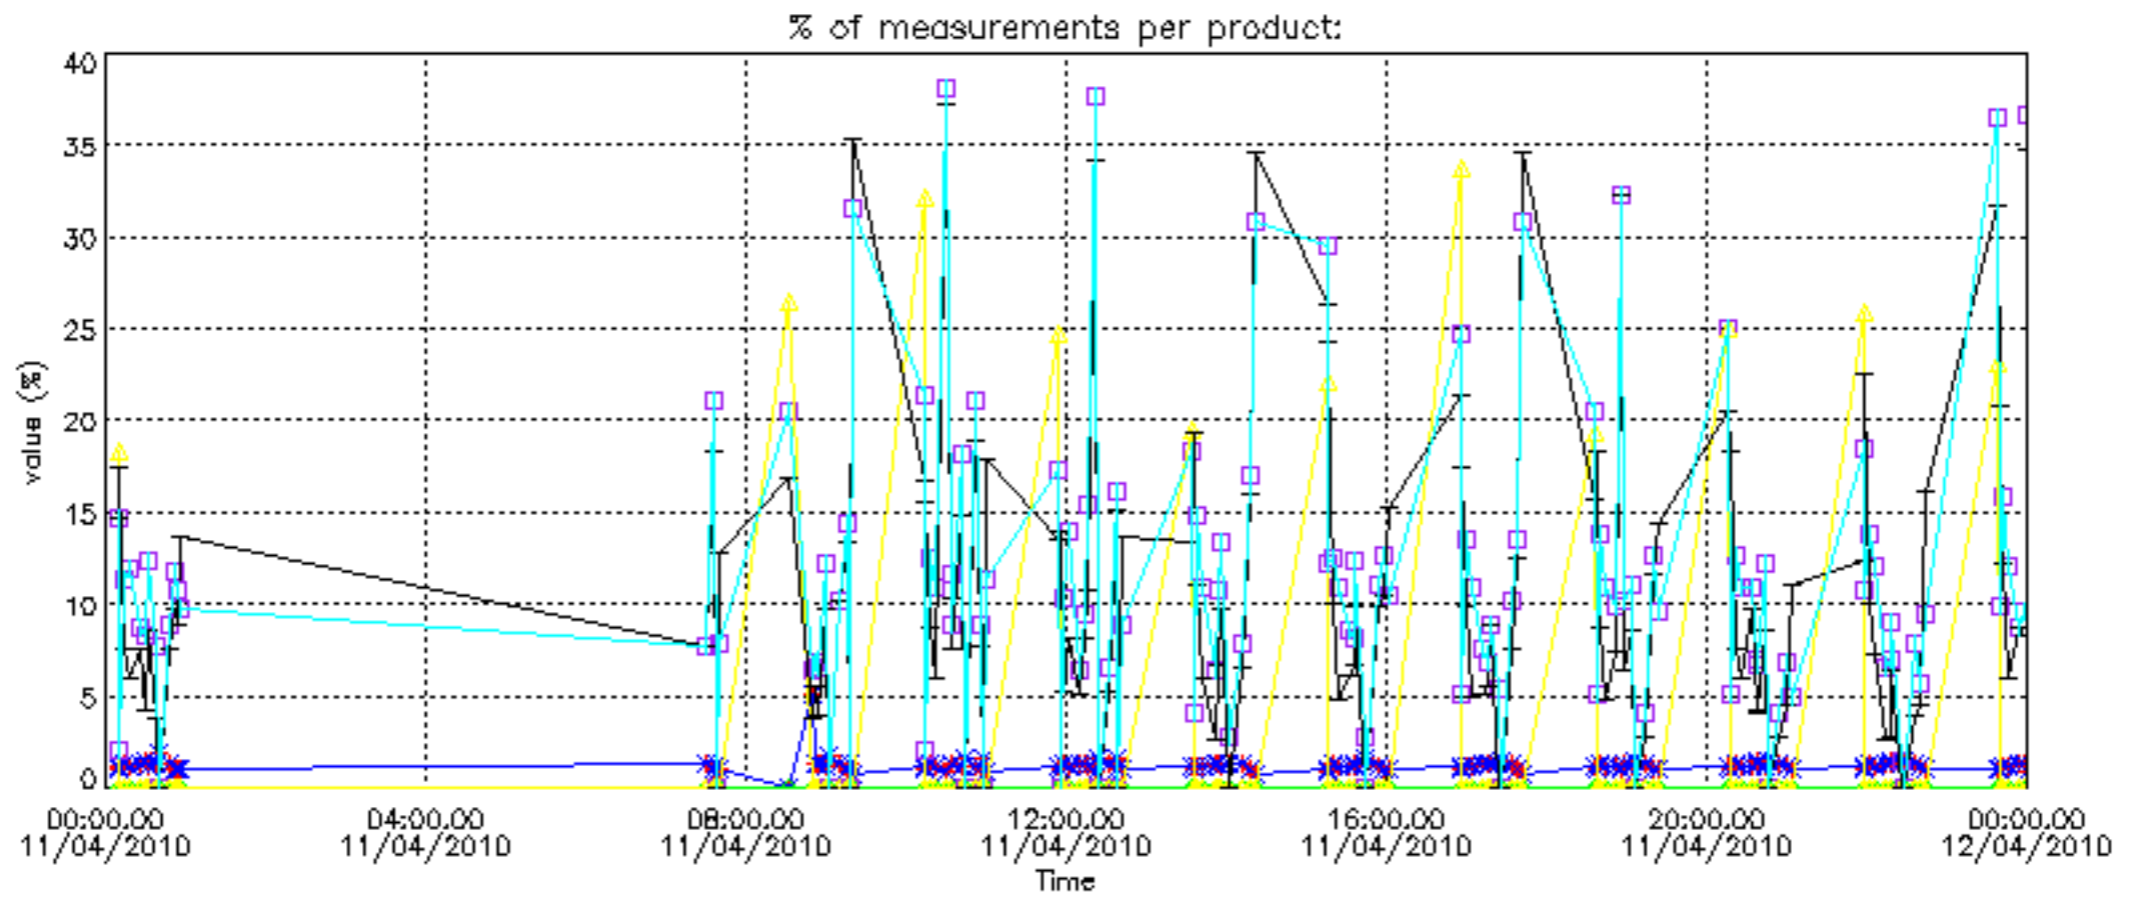

Percentage of cosmic ray hits per profile

Percentage of datation errors per profile