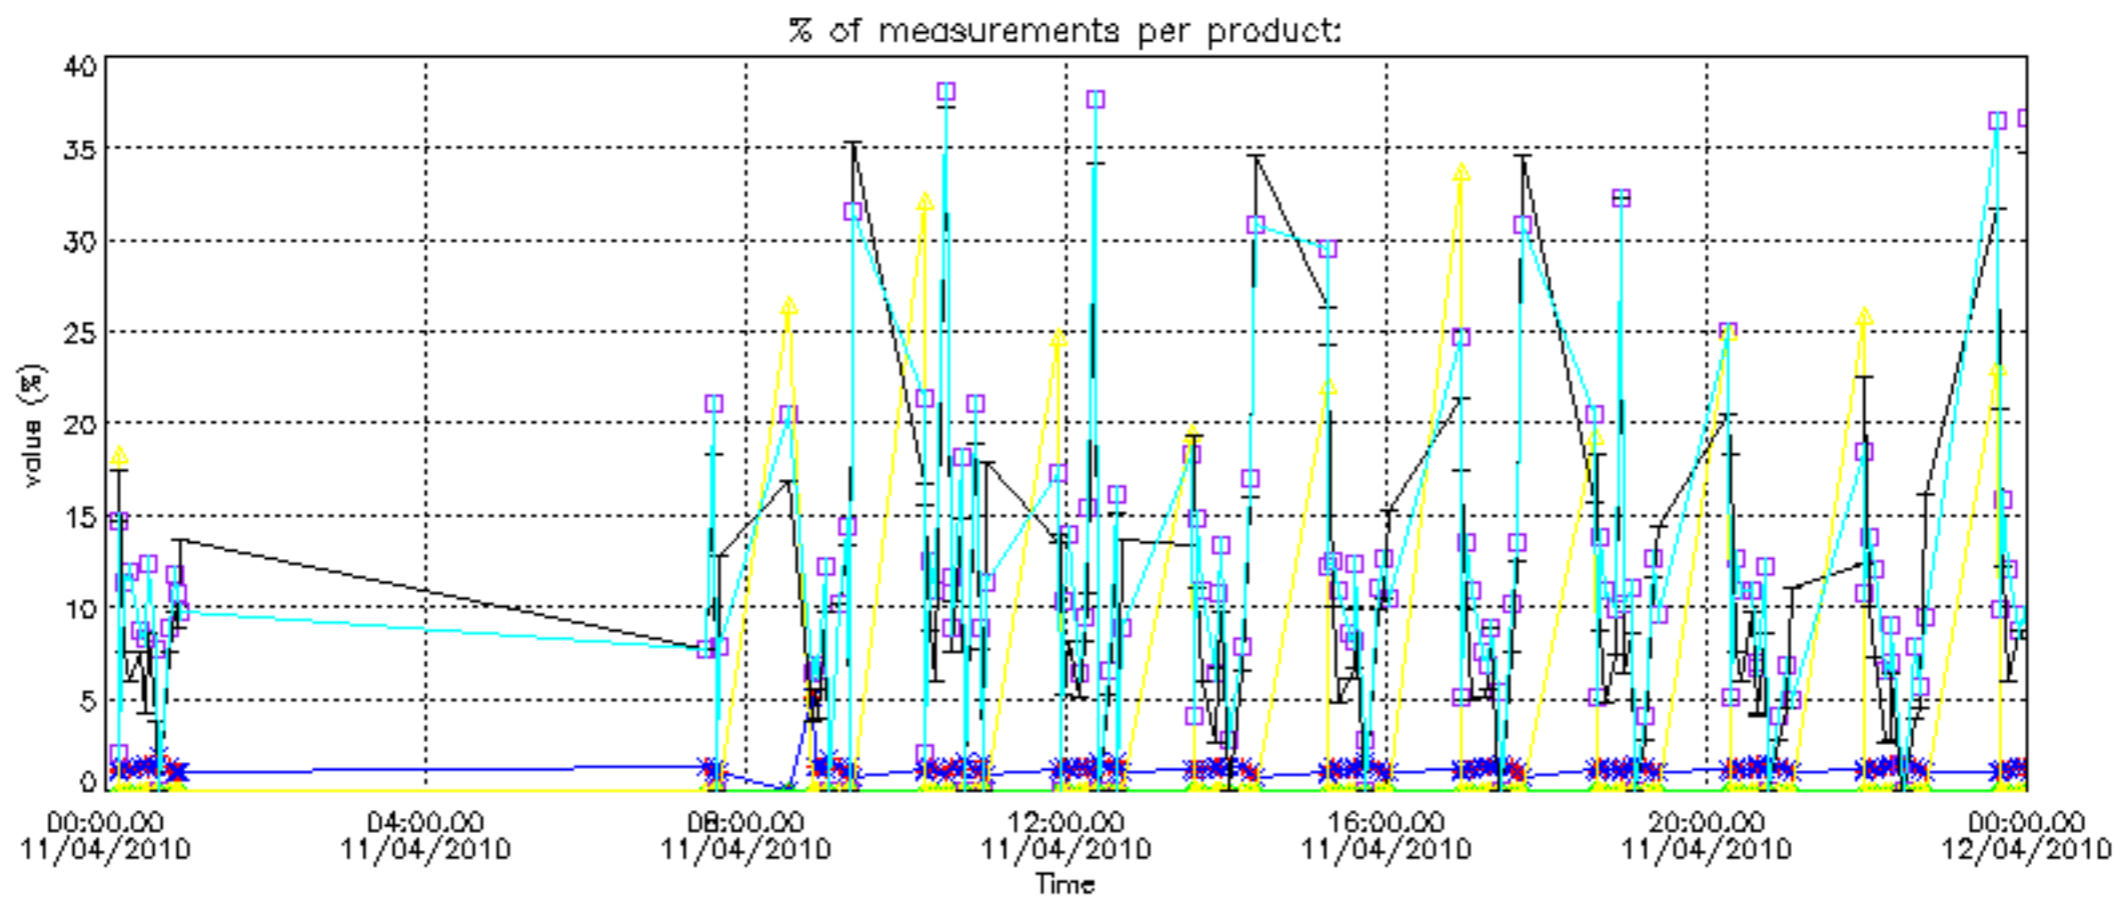

Percentage of cosmic ray hits per profile

Percentage of datation errors per profile