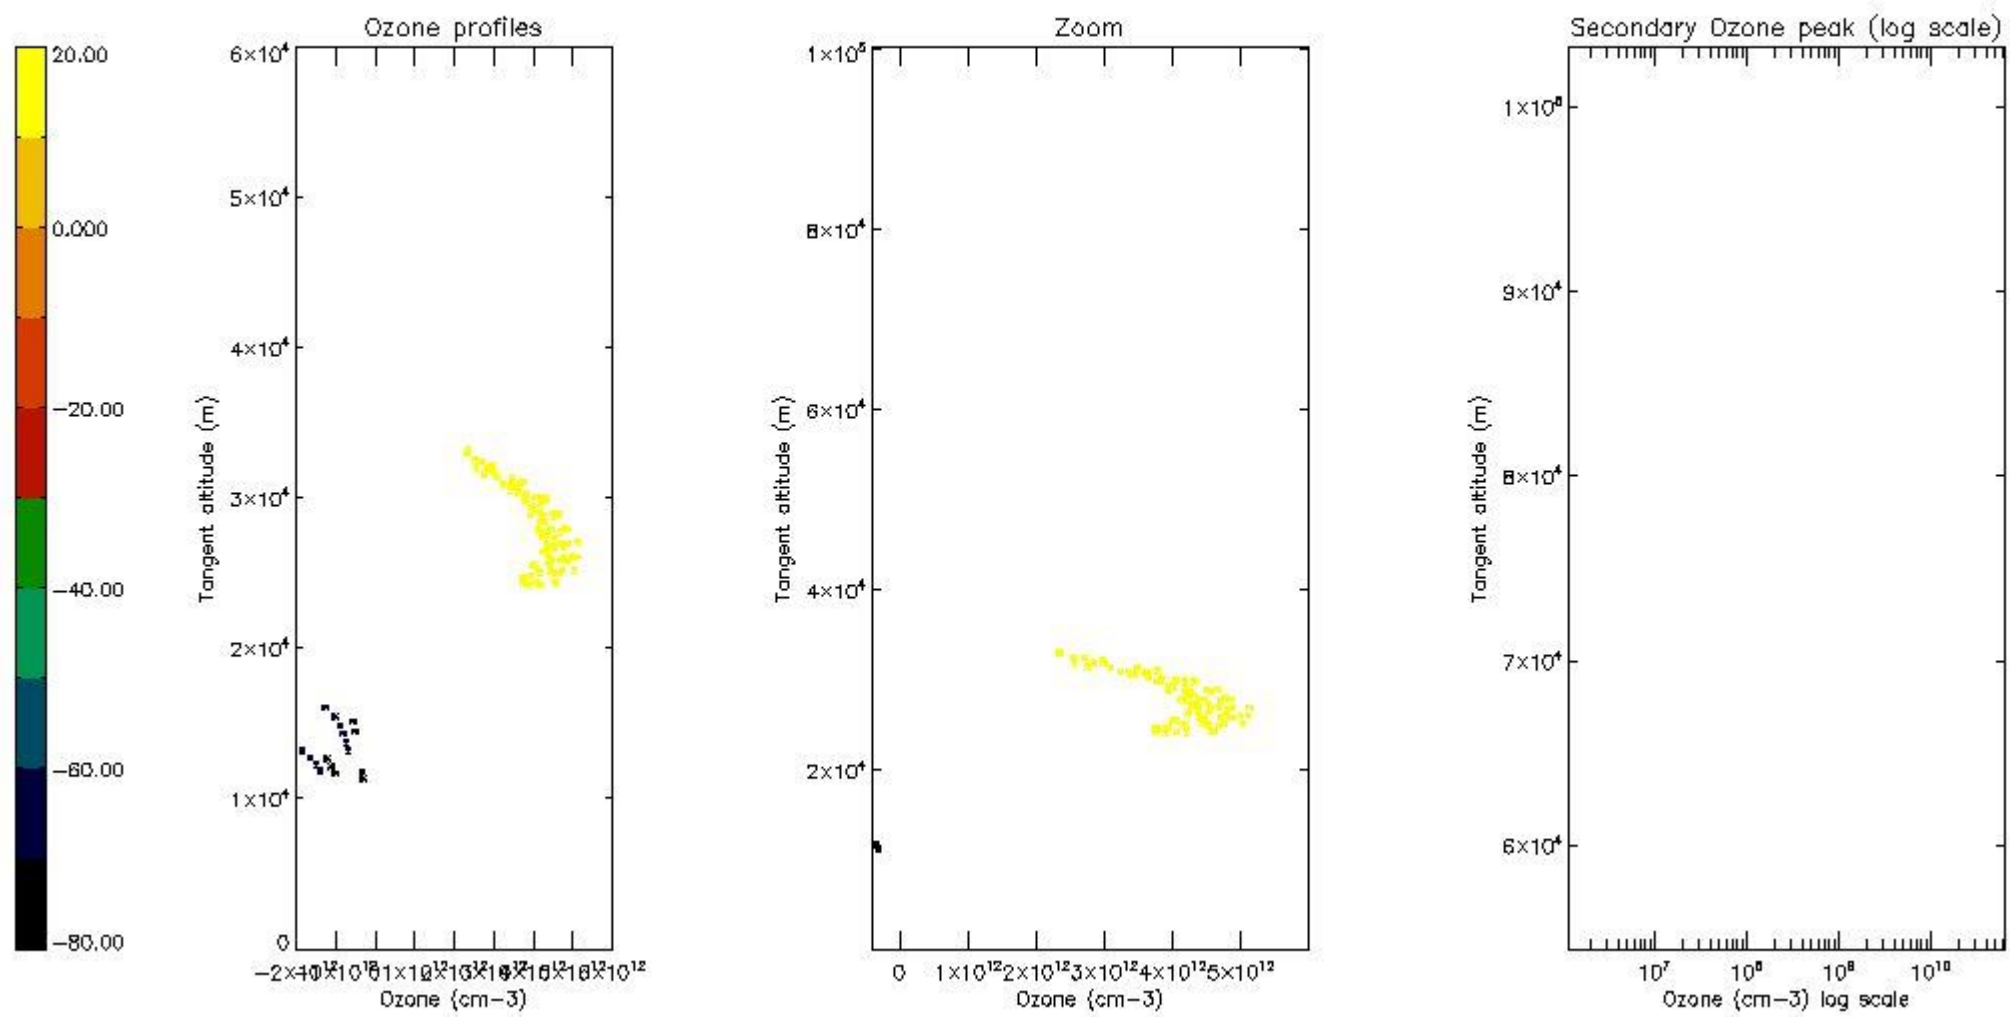

STD < 10	2
STD < 5	1

5.2 Plot ozone profiles for all STD (dark without errors)

The colorbar represents the latitude.

5.3 Plot ozone profiles where STD < 20% (dark without errors)

The colorbar represents the latitude.

5.4 Plot ozone profiles where STD < 10% (dark without errors)

The colorbar represents the latitude.

5.5 Plot ozone profiles where STD < 5% (dark without errors)

The colorbar represents the latitude.

5.6 Plot NO₂ profiles for all STD (dark without errors)