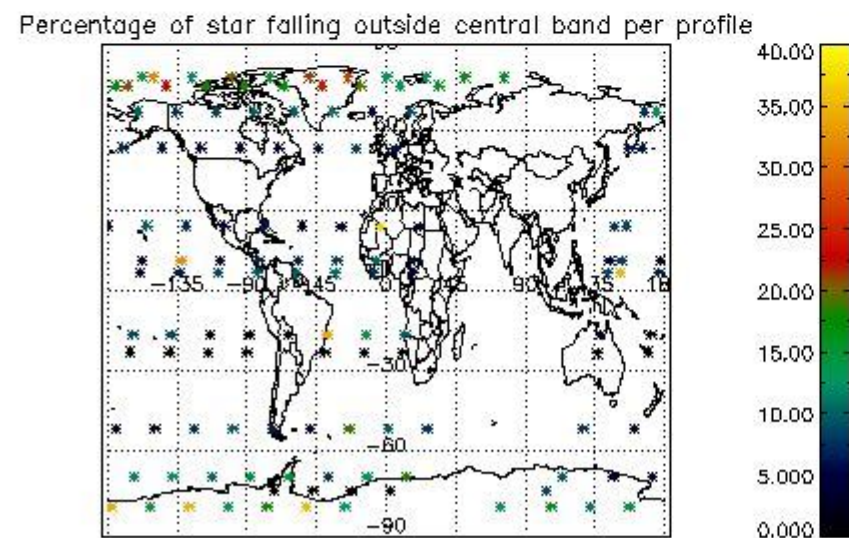

4.1 Plot quality information per product (time dependant) coming from level 1b processing

4.1.1 Plot level 1 quality information per product (time dependant): ENVISAT ASCENDING passes

4.1.2 Plot level 1 quality information per product (time dependant): ENVISAT DESCENDING passes

4.2 Plot quality information per product coming from level 1b processing (world map)

4.2.1 Plot level 1 quality information per product (world map): ENVISAT ASCENDING passes

4.2.2 Plot level 1 quality information per product (world map): ENVISAT DESCENDING passes