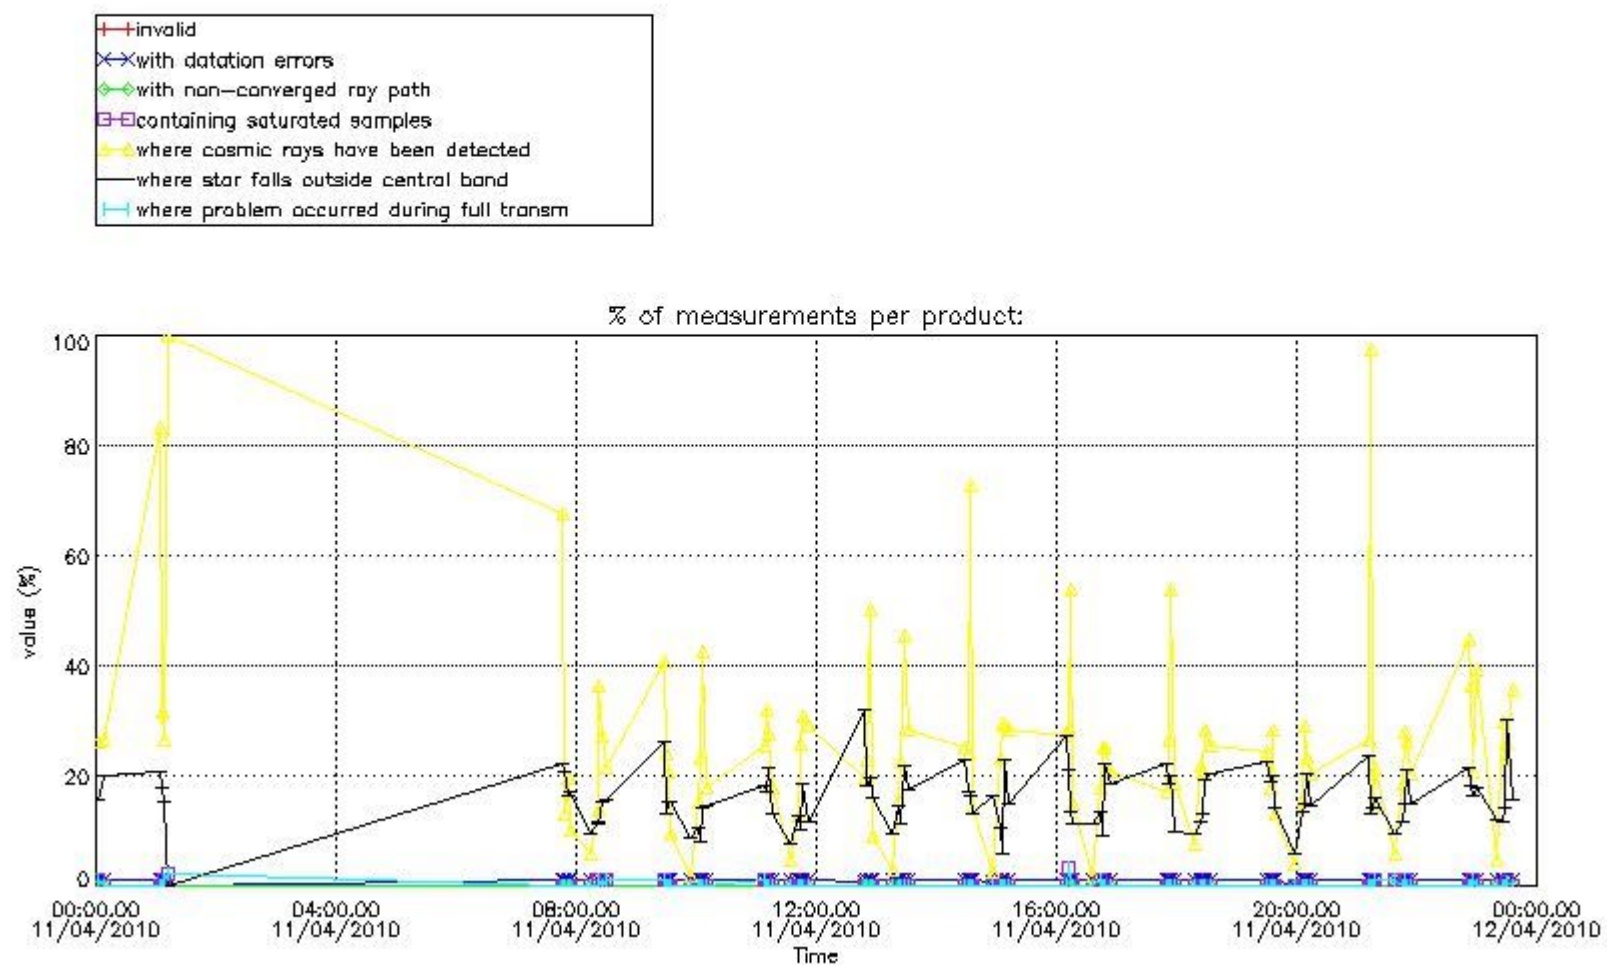

4.1.2 Plot level 1 quality information per product (time dependant): ENVISAT DESCENDING passes