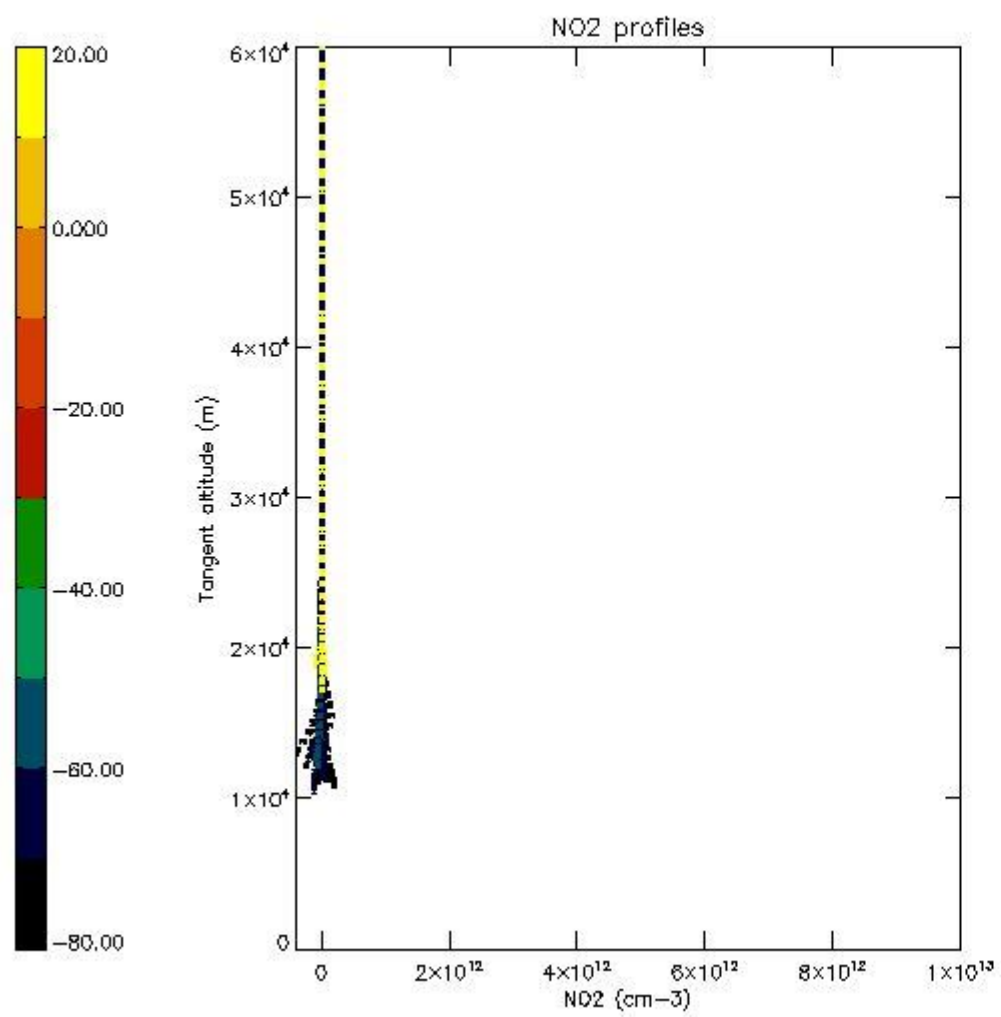

5.7 Plot NO3 profiles for all STD (dark without errors)

The colorbar represents the latitude.