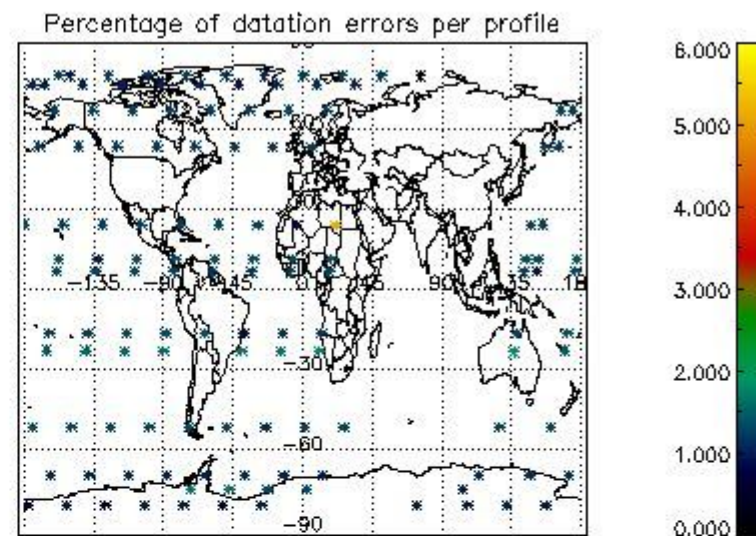

5. Trace gas profiles

5.1 Ozone statistics based on quality of products

The final quality of the products can be "measured" using the STD (Standard Deviation) attached to every point profile. This information is written to the parameter GOM_NL__2P/NL_LOCAL_SPECIES_DENSITY/o3_std of the level 2 products. The table below shows the statistics for given STD ranges.

The statistics are given with respect to the overall valid production:

- Products without fatal errors: GOM_NL__2P/MPH/PRODUCT_ERR=0
- Valid point profile: GOM_NL__2P/NL_LOCAL_SPECIES_DENSITY/pcd(0)=0

The 'Criteria' is applied to valid points of dark limb products:

- Products in dark limb illumination condition: GOM_NL__2P/NL_SUMMARY_QUALITY/obs_ill_cond=0
- Products without fatal errors: GOM_NL__2P/MPH/PRODUCT_ERR=0
- Valid point profile: GOM_NL__2P/NL_LOCAL_SPECIES_DENSITY/pcd(0)=0

So, the table below shows the percentage of dark limb and valid observations for each criteria with respect to the overall valid daily observations.

Criteria	% of total production
All STD	20
STD < 20	6