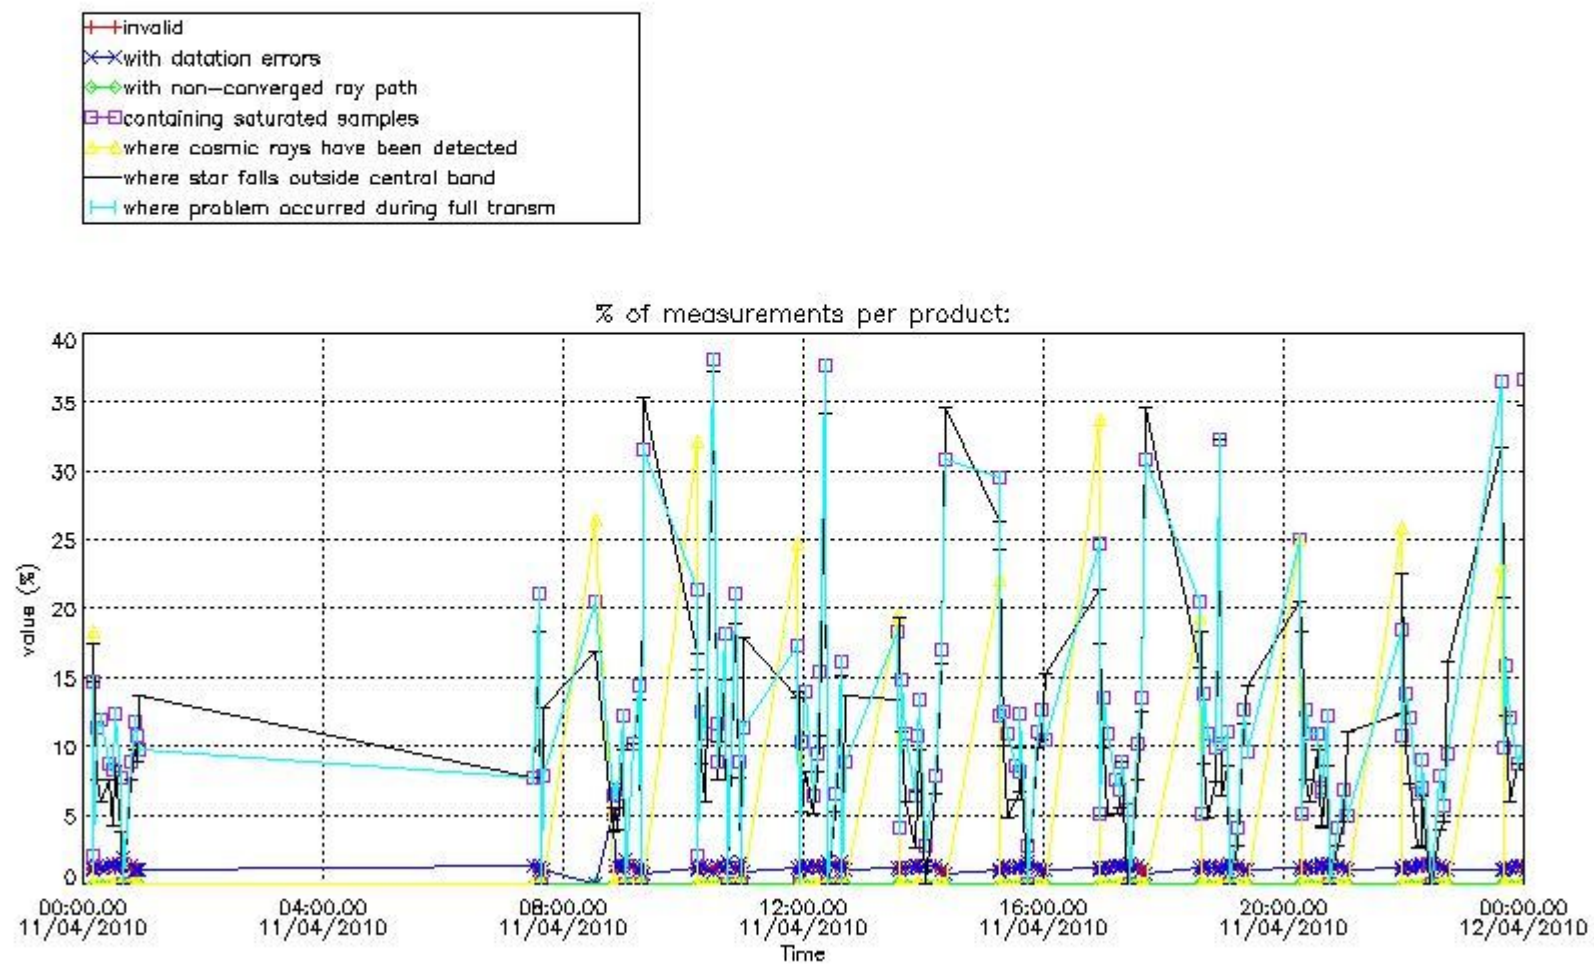

3.1 Plot quality information per product (time dependant)

3.2 Plot quality information per product (world map)

Percentage of flagged data per O3 profile

Percentage of flagged data per H2O profile

Percentage of flagged data per NO2 profile

Percentage of flagged data per NO3 profile

4. Level 1 quality information per product

In this section it is plotted some information contained in the Quality Summary data set of the level 2 products that comes from the level 1b processing. Products without errors (error flag in the MPH set to "0") are used.

4.1 Plot quality information per product (time dependant) coming from level 1b processing

4.1.1 Plot level 1 quality information per product (time dependant): ENVISAT ASCENDING passes

4.1.2 Plot level 1 quality information per product (time dependant): ENVISAT DESCENDING passes