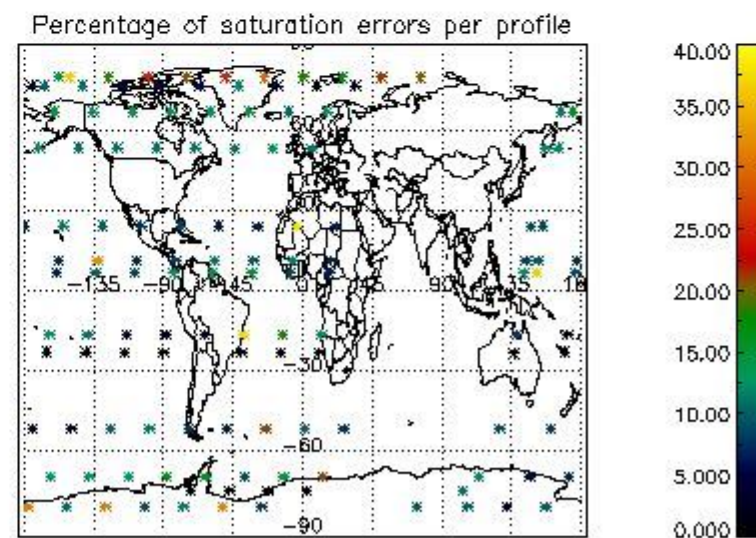

Percentage of flagged data per NO3 profile

4. Level 1 quality information per product

In this section it is plotted some information contained in the Quality Summary data set of the level 2 products that comes from the level 1b processing. Products without errors (error flag in the MPH set to "0") are used.

4.1 Plot quality information per product (time dependant) coming from level 1b processing

4.1.1 Plot level 1 quality information per product (time dependant): ENVISAT ASCENDING passes

4.1.2 Plot level 1 quality information per product (time dependant): ENVISAT DESCENDING passes

4.2 Plot quality information per product coming from level 1b processing (world map)

4.2.1 Plot level 1 quality information per product (world map): ENVISAT ASCENDING passes

4.2.2 Plot level 1 quality information per product (world map): ENVISAT DESCENDING passes