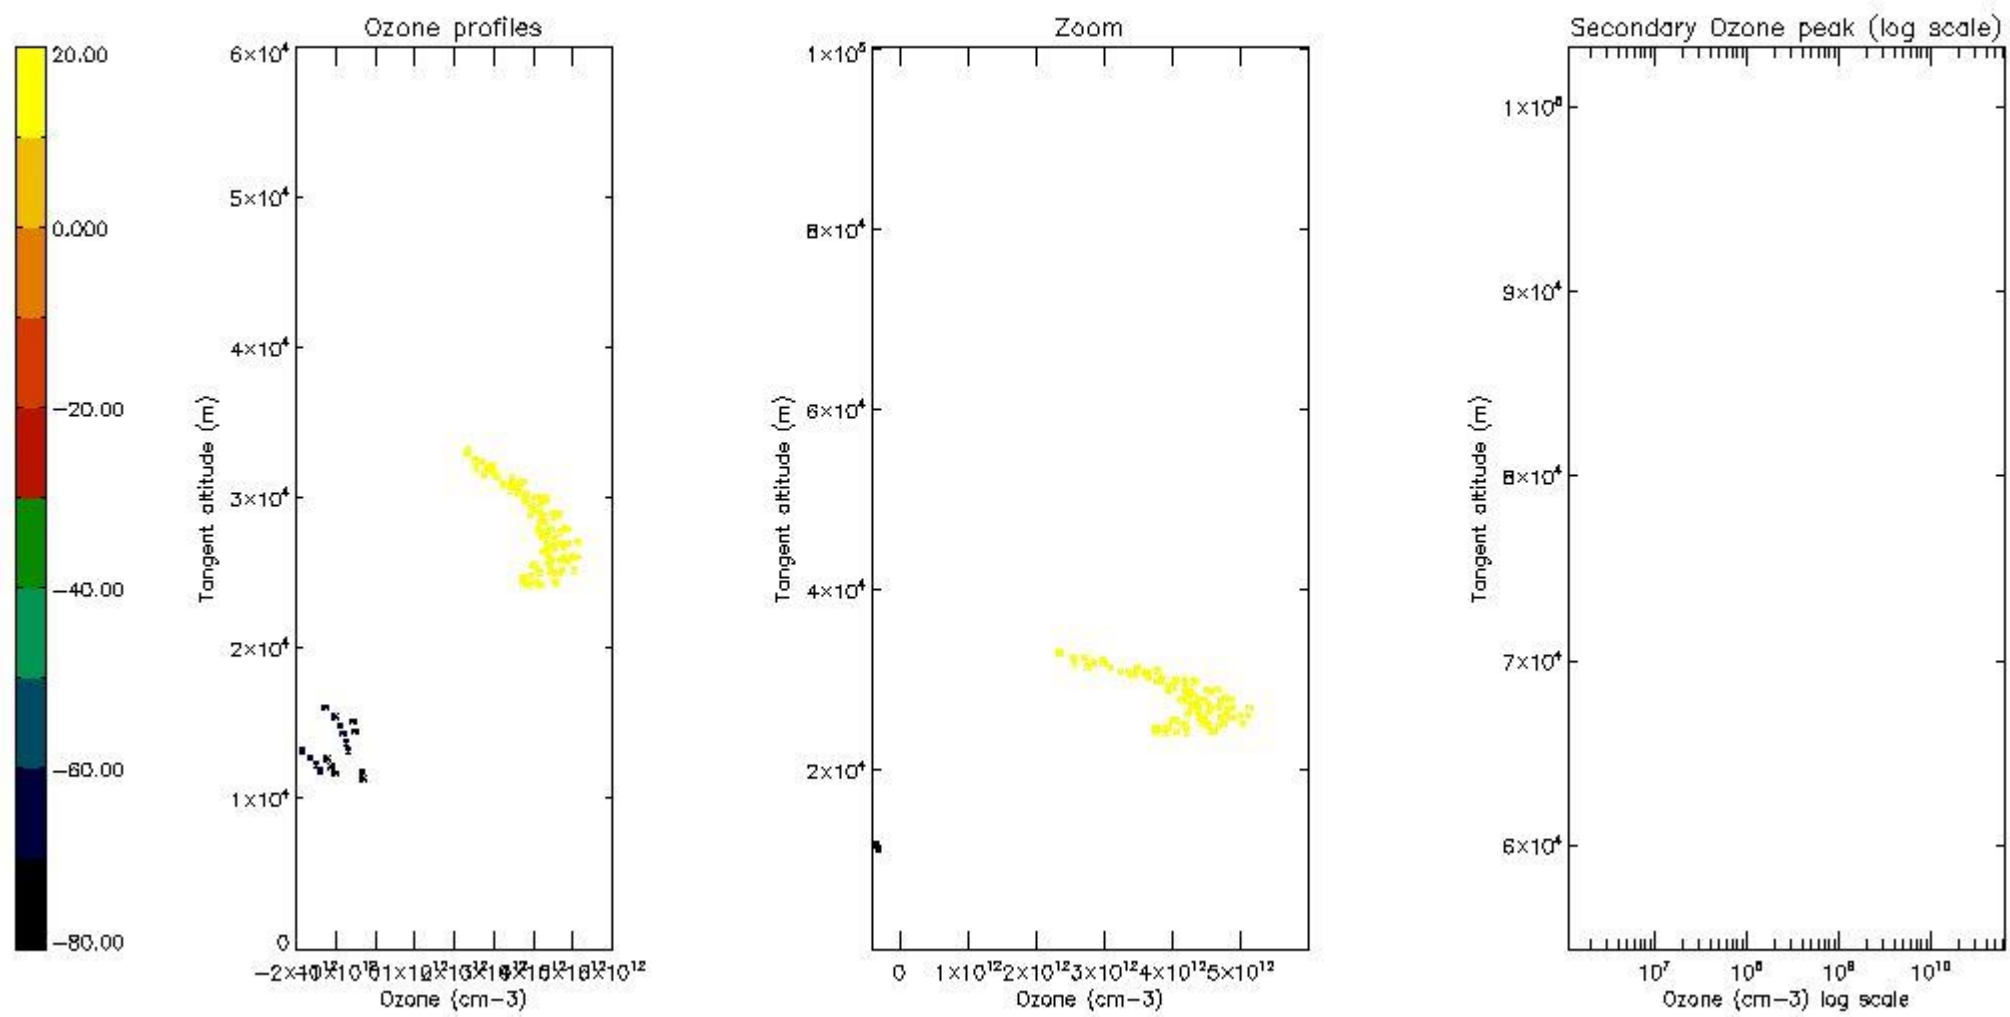

5.6 Plot NO₂ profiles for all STD (dark without errors)

The colorbar represents the latitude.