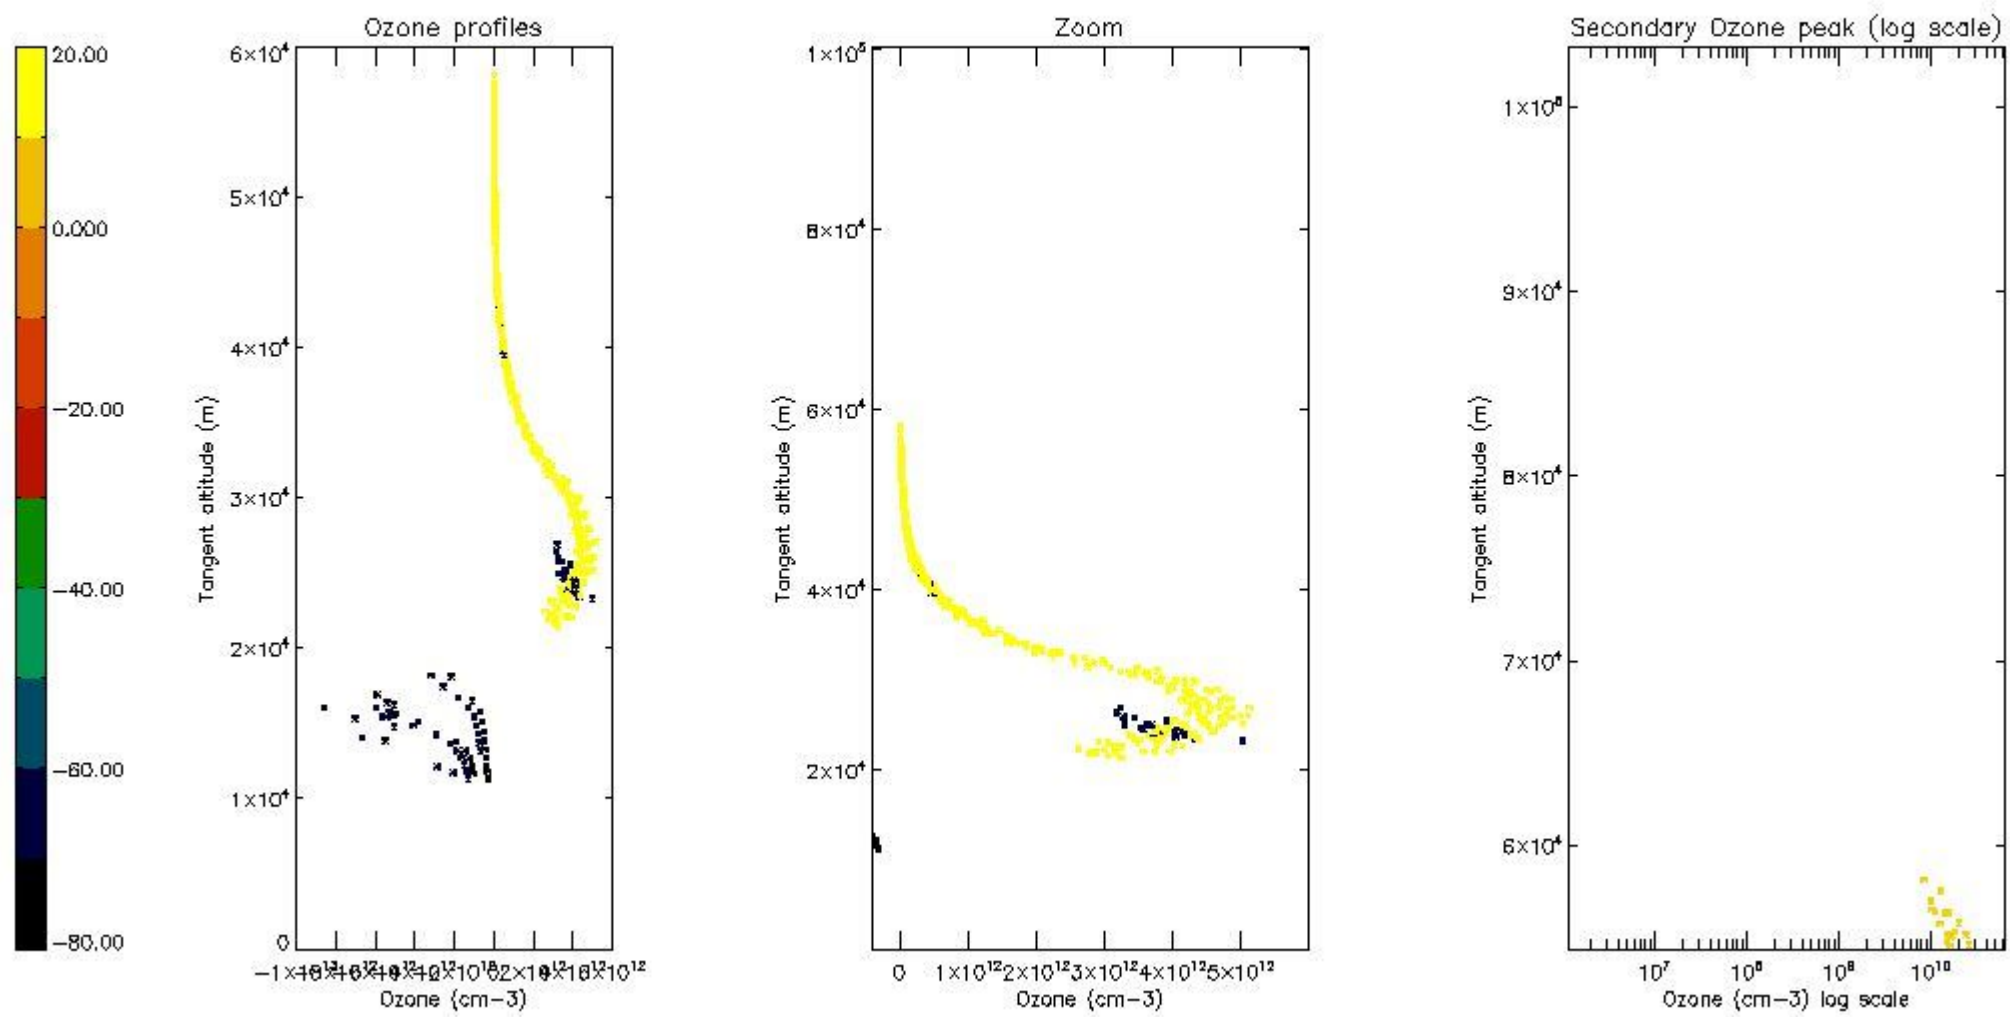

5.5 Plot ozone profiles where STD < 5% (dark without errors)

The colorbar represents the latitude.