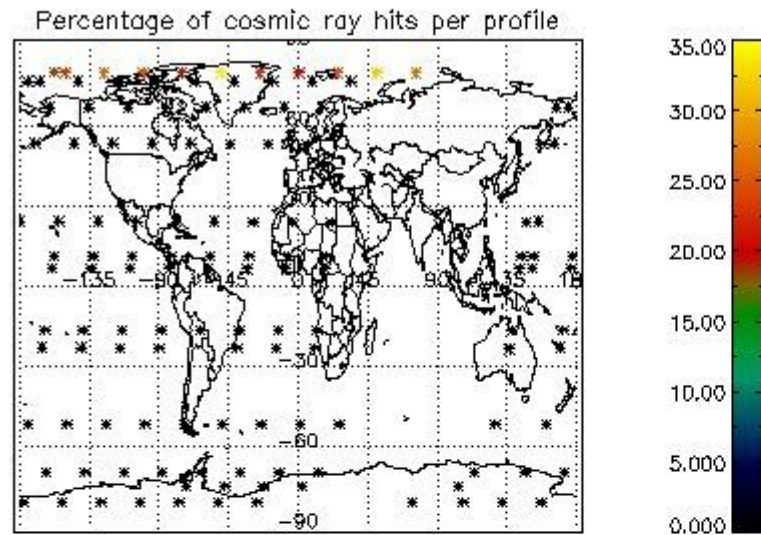

4.2.2 Plot level 1 quality information per product (world map): ENVISAT DESCENDING passes

5. Trace gas profiles

5.1 Ozone statistics based on quality of products

The final quality of the products can be "measured" using the STD (Standard Deviation) attached to every point profile. This information is written to the parameter GOM_NL__2P/NL_LOCAL_SPECIES_DENSITY/o3_std of the level 2 products. The table below shows the statistics for given STD ranges.

The statistics are given with respect to the overall valid production:

- Products without fatal errors: GOM_NL__2P/MPH/PRODUCT_ERR=0
- Valid point profile: GOM_NL__2P/NL_LOCAL_SPECIES_DENSITY/pcd(0)=0

The 'Criteria' is applied to valid points of dark limb products:

- Products in dark limb illumination condition: GOM_NL__2P/NL_SUMMARY_QUALITY/obs_ill_cond=0
- Products without fatal errors: GOM_NL__2P/MPH/PRODUCT_ERR=0
- Valid point profile: GOM_NL__2P/NL_LOCAL_SPECIES_DENSITY/pcd(0)=0

So, the table below shows the percentage of dark limb and valid observations for each criteria with respect to the overall valid daily observations.

Criteria	% of total production
All STD	20
STD < 20	6