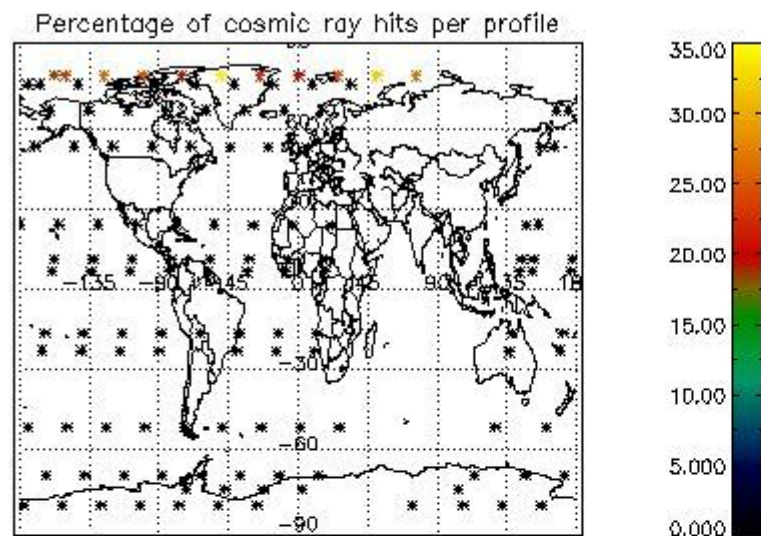

4.2.2 Plot level 1 quality information per product (world map): ENVISAT DESCENDING passes

5. Trace gas profiles

5.1 Ozone statistics based on quality of products

The final quality of the products can be "measured" using the STD (Standard Deviation) attached to every point profile. This information is written to the parameter GOM_NL__2P/NL_LOCAL_SPECIES_DENSITY/o3_std of the level 2 products. The table below shows the statistics for given STD ranges.

The statistics are given with respect to the overall valid production:

- Products without fatal errors: GOM_NL__2P/MPH/PRODUCT_ERR=0
- Valid point profile: GOM_NL__2P/NL_LOCAL_SPECIES_DENSITY/pcd(0)=0

The 'Criteria' is applied to valid points of dark limb products:

- Products in dark limb illumination condition: GOM_NL__2P/NL_SUMMARY_QUALITY/obs_ill_cond=0
- Products without fatal errors: GOM_NL__2P/MPH/PRODUCT_ERR=0
- Valid point profile: GOM_NL__2P/NL_LOCAL_SPECIES_DENSITY/pcd(0)=0

So, the table below shows the percentage of dark limb and valid observations for each criteria with respect to the overall valid daily observations.

Criteria	% of total production
All STD	20
STD < 20	6