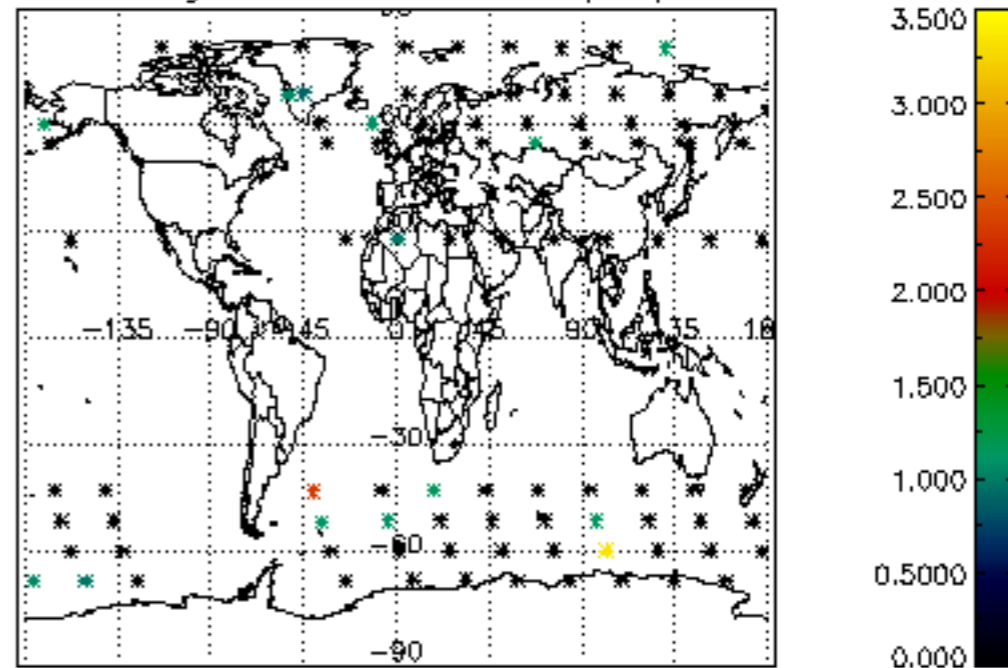

Percentage of flagged data per NO3 profile

Percentage of cosmic ray hits per profile

Percentage of datation errors per profile

Percentage of star falling outside central band per profile

Percentage of saturation errors per profile