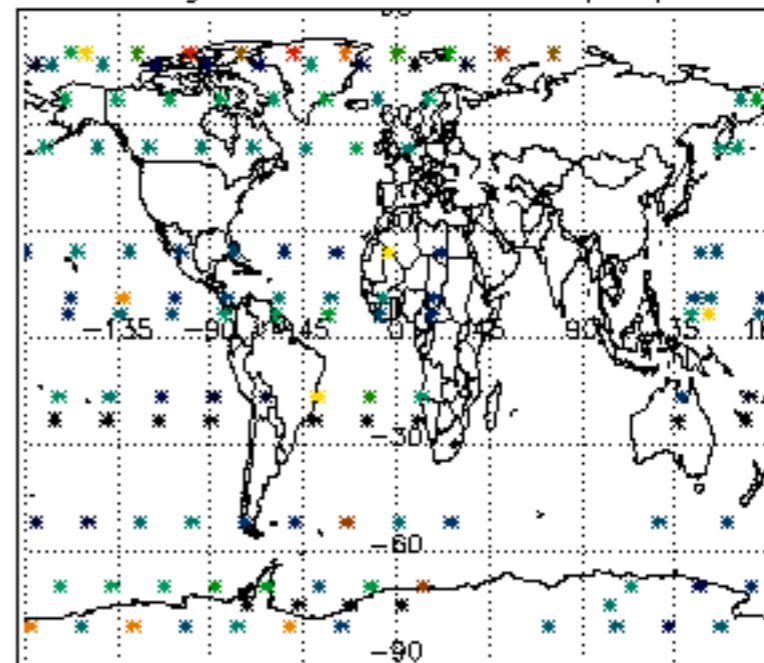

Percentage of saturation errors per profile