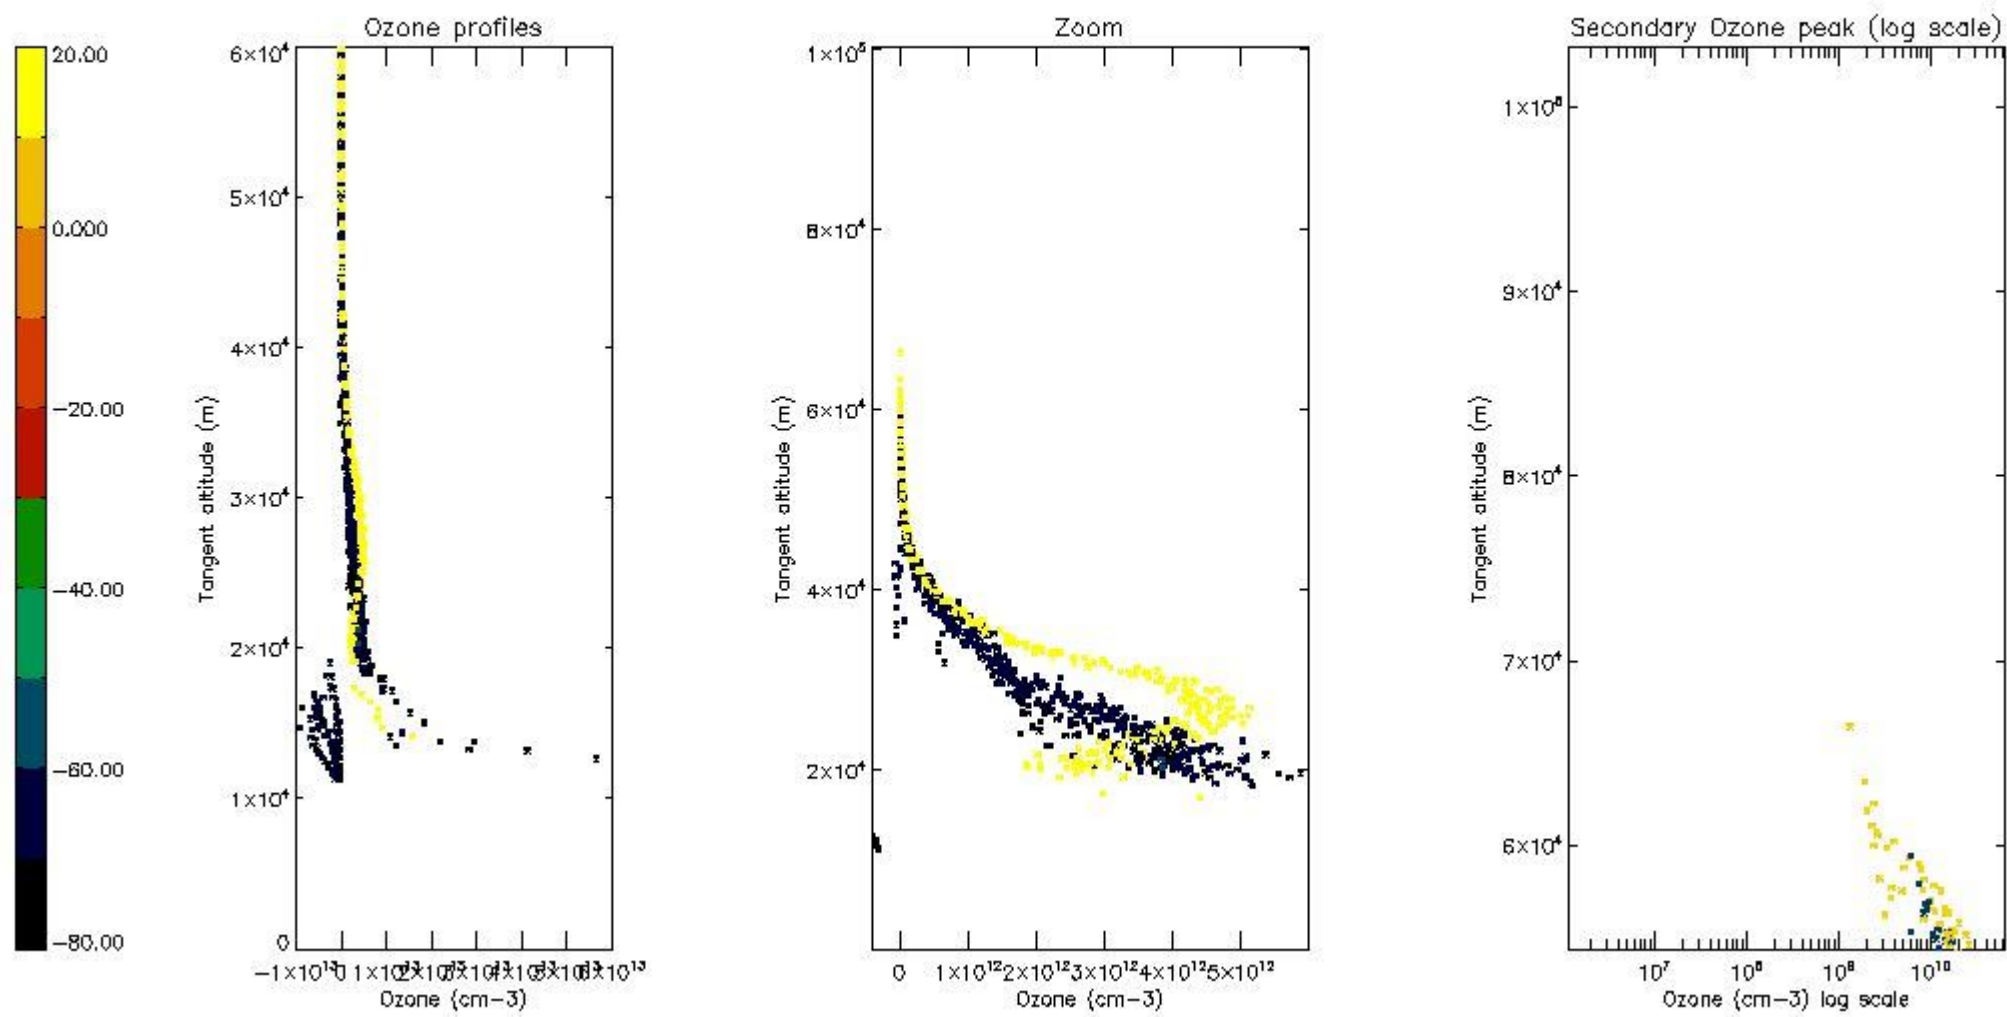

STD < 10	2
STD < 5	1

5.2 Plot ozone profiles for all STD (dark without errors)

The colorbar represents the latitude.

5.3 Plot ozone profiles where STD < 20% (dark without errors)

The colorbar represents the latitude.