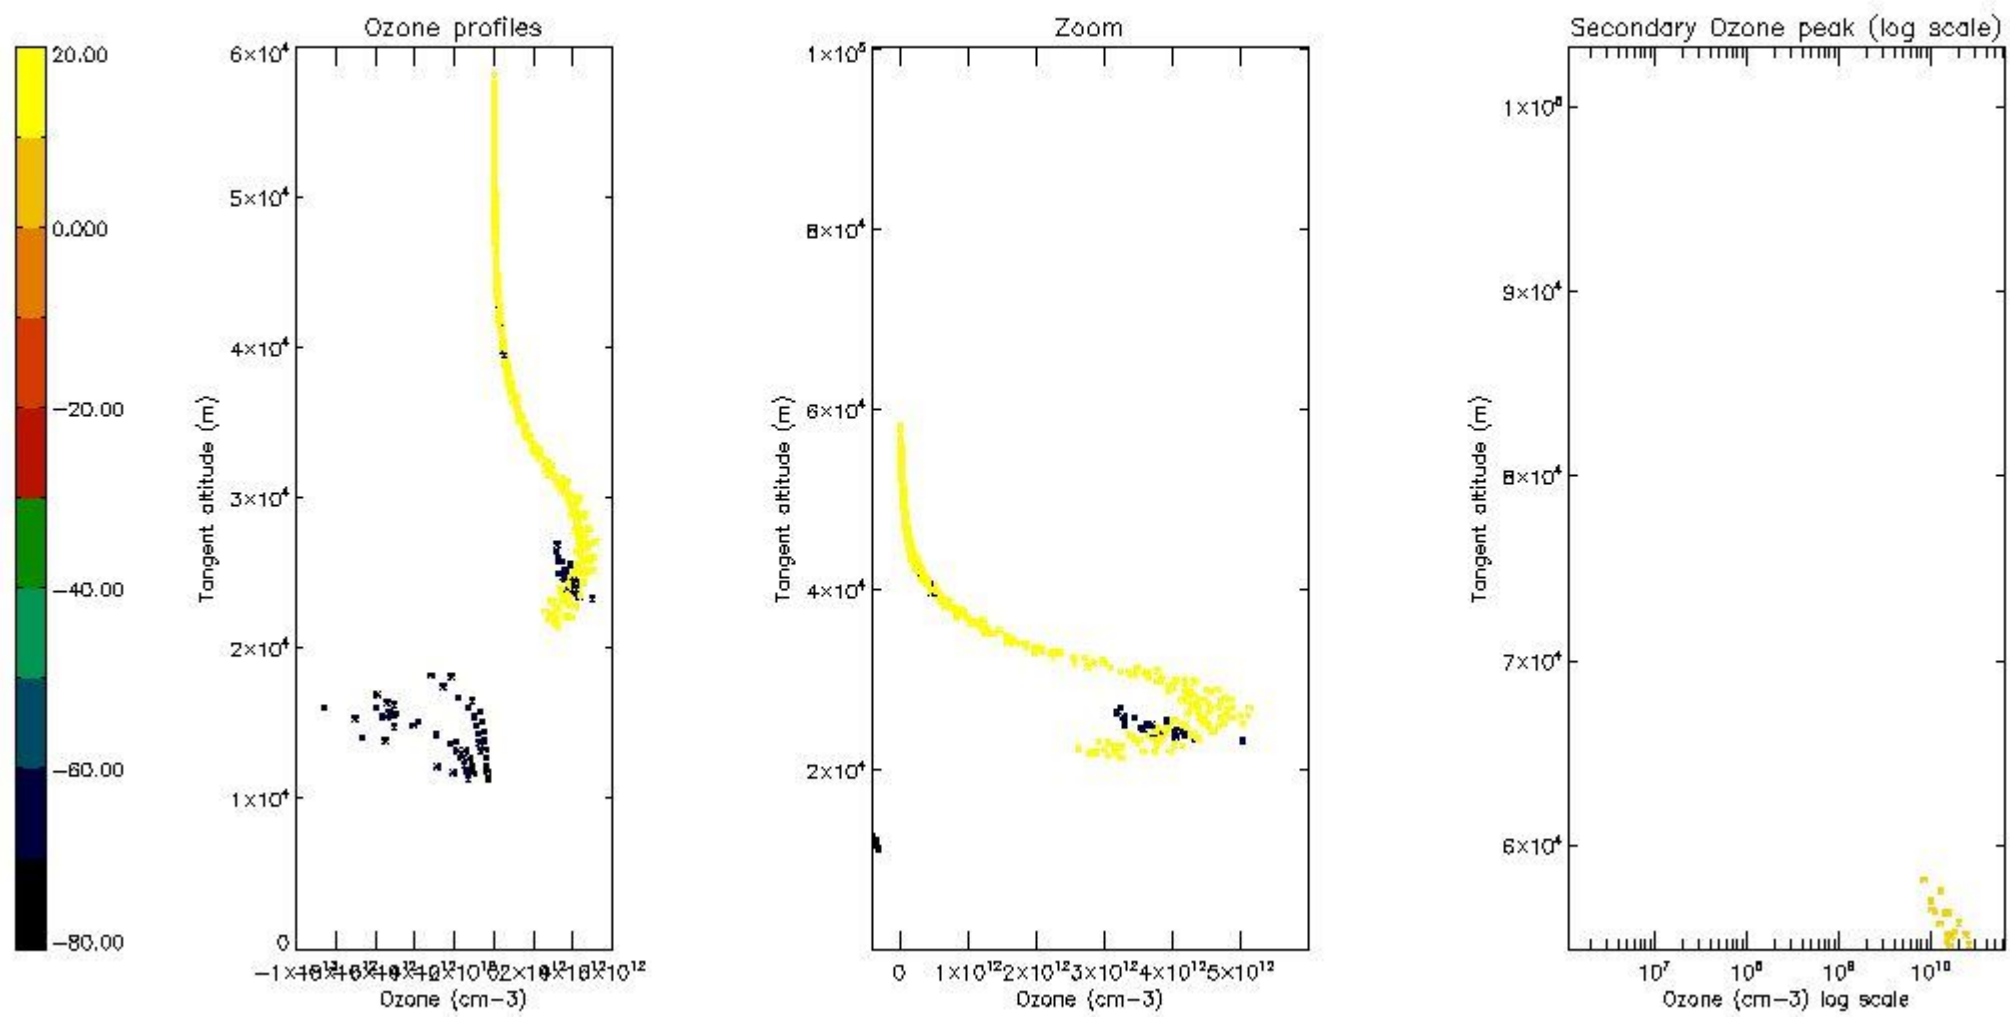

STD < 10	2
STD < 5	1

5.2 Plot ozone profiles for all STD (dark without errors)

The colorbar represents the latitude.

5.3 Plot ozone profiles where STD < 20% (dark without errors)

The colorbar represents the latitude.

5.4 Plot ozone profiles where STD < 10% (dark without errors)

The colorbar represents the latitude.

5.5 Plot ozone profiles where STD < 5% (dark without errors)

The colorbar represents the latitude.

5.6 Plot NO₂ profiles for all STD (dark without errors)