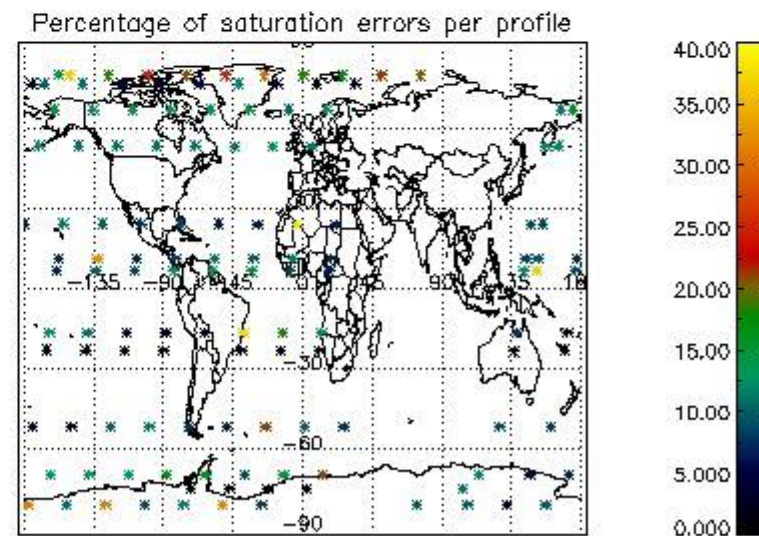

5. Trace gas profiles

5.1 Ozone statistics based on quality of products

The final quality of the products can be "measured" using the STD (Standard Deviation) attached to every point profile. This information is written to the parameter GOM_NL__2P/NL_LOCAL_SPECIES_DENSITY/o3_std of the level 2 products. The table below shows the statistics for given STD ranges.

The statistics are given with respect to the overall valid production:

- Products without fatal errors: GOM_NL__2P/MPH/PRODUCT_ERR=0
- Valid point profile: GOM_NL__2P/NL_LOCAL_SPECIES_DENSITY/pcd(0)=0

The 'Criteria' is applied to valid points of dark limb products:

- Products in dark limb illumination condition: GOM_NL__2P/NL_SUMMARY_QUALITY/obs_ill_cond=0
- Products without fatal errors: GOM_NL__2P/MPH/PRODUCT_ERR=0
- Valid point profile: GOM_NL__2P/NL_LOCAL_SPECIES_DENSITY/pcd(0)=0

So, the table below shows the percentage of dark limb and valid observations for each criteria with respect to the overall valid daily observations.

Criteria	% of total production
All STD	20
STD < 20	6