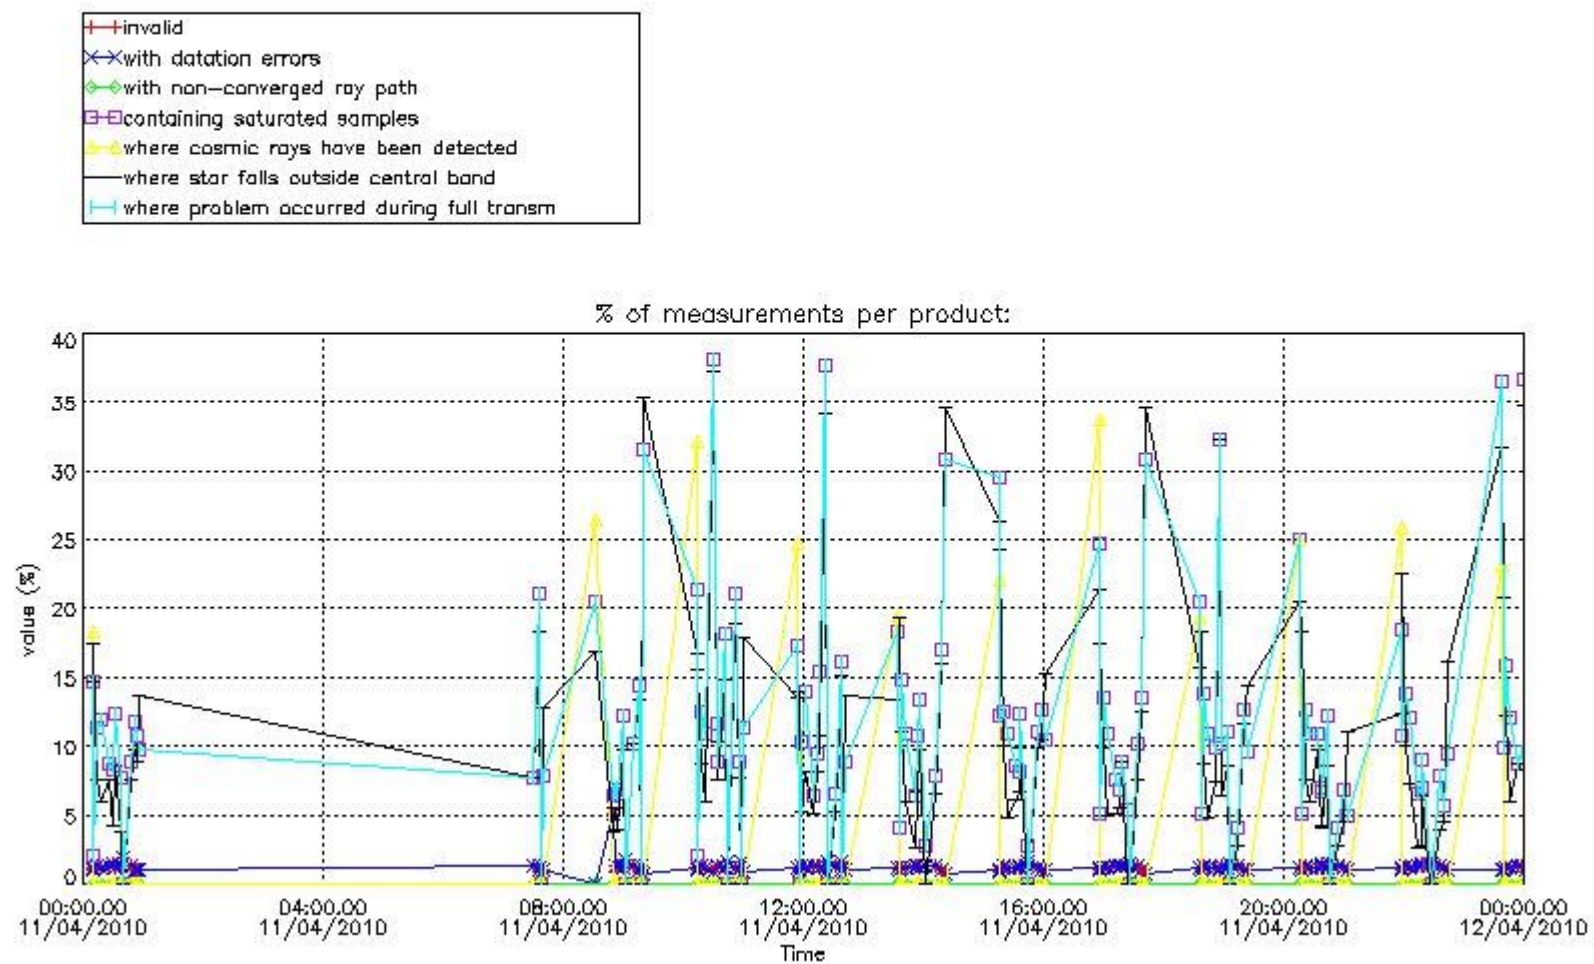

4.2 Plot quality information per product coming from level 1b processing (world map)

4.2.1 Plot level 1 quality information per product (world map): ENVISAT ASCENDING passes