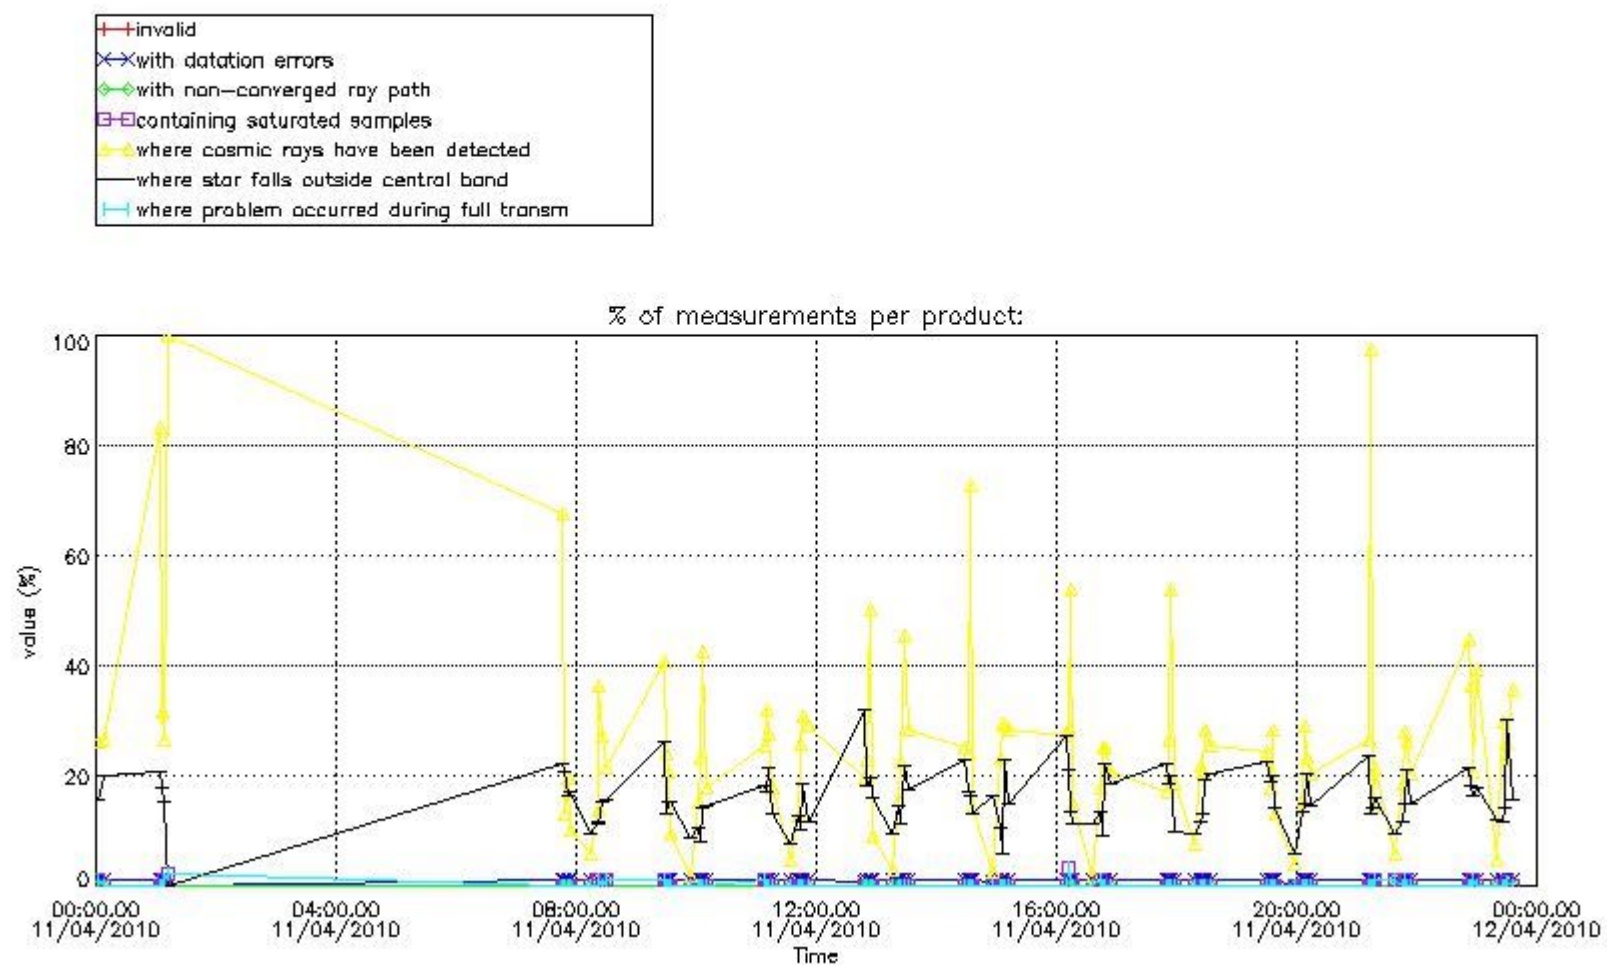

3.1 Plot quality information per product (time dependant)

3.2 Plot quality information per product (world map)

Percentage of flagged data per O3 profile

Percentage of flagged data per H2O profile

Percentage of flagged data per NO2 profile

Percentage of flagged data per NO3 profile

4. Level 1 quality information per product

In this section it is plotted some information contained in the Quality Summary data set of the level 2 products that comes from the level 1b processing. Products without errors (error flag in the MPH set to "0") are used.

4.1 Plot quality information per product (time dependant) coming from level 1b processing

4.1.1 Plot level 1 quality information per product (time dependant): ENVISAT ASCENDING passes

4.1.2 Plot level 1 quality information per product (time dependant): ENVISAT DESCENDING passes