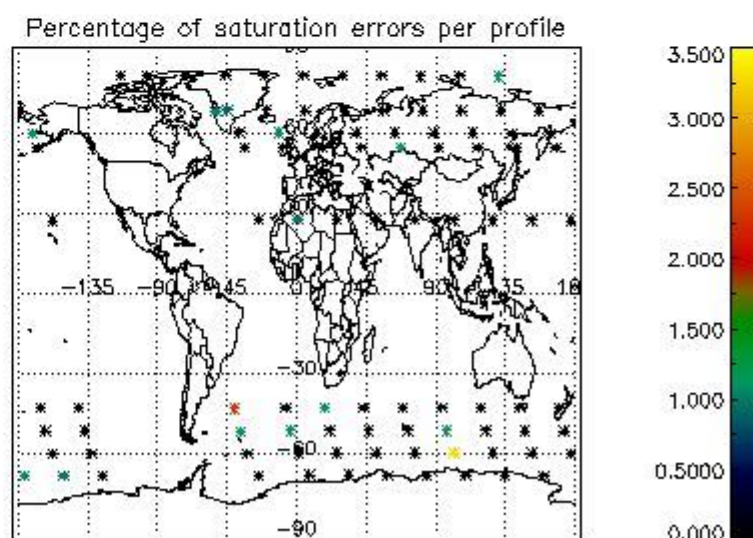

Percentage of flagged data per NO3 profile

4. Level 1 quality information per product

In this section it is plotted some information contained in the Quality Summary data set of the level 2 products that comes from the level 1b processing. Products without errors (error flag in the MPH set to "0") are used.

4.1 Plot quality information per product (time dependant) coming from level 1b processing

4.1.1 Plot level 1 quality information per product (time dependant): ENVISAT ASCENDING passes

4.1.2 Plot level 1 quality information per product (time dependant): ENVISAT DESCENDING passes

4.2 Plot quality information per product coming from level 1b processing (world map)

4.2.1 Plot level 1 quality information per product (world map): ENVISAT ASCENDING passes

4.2.2 Plot level 1 quality information per product (world map): ENVISAT DESCENDING passes