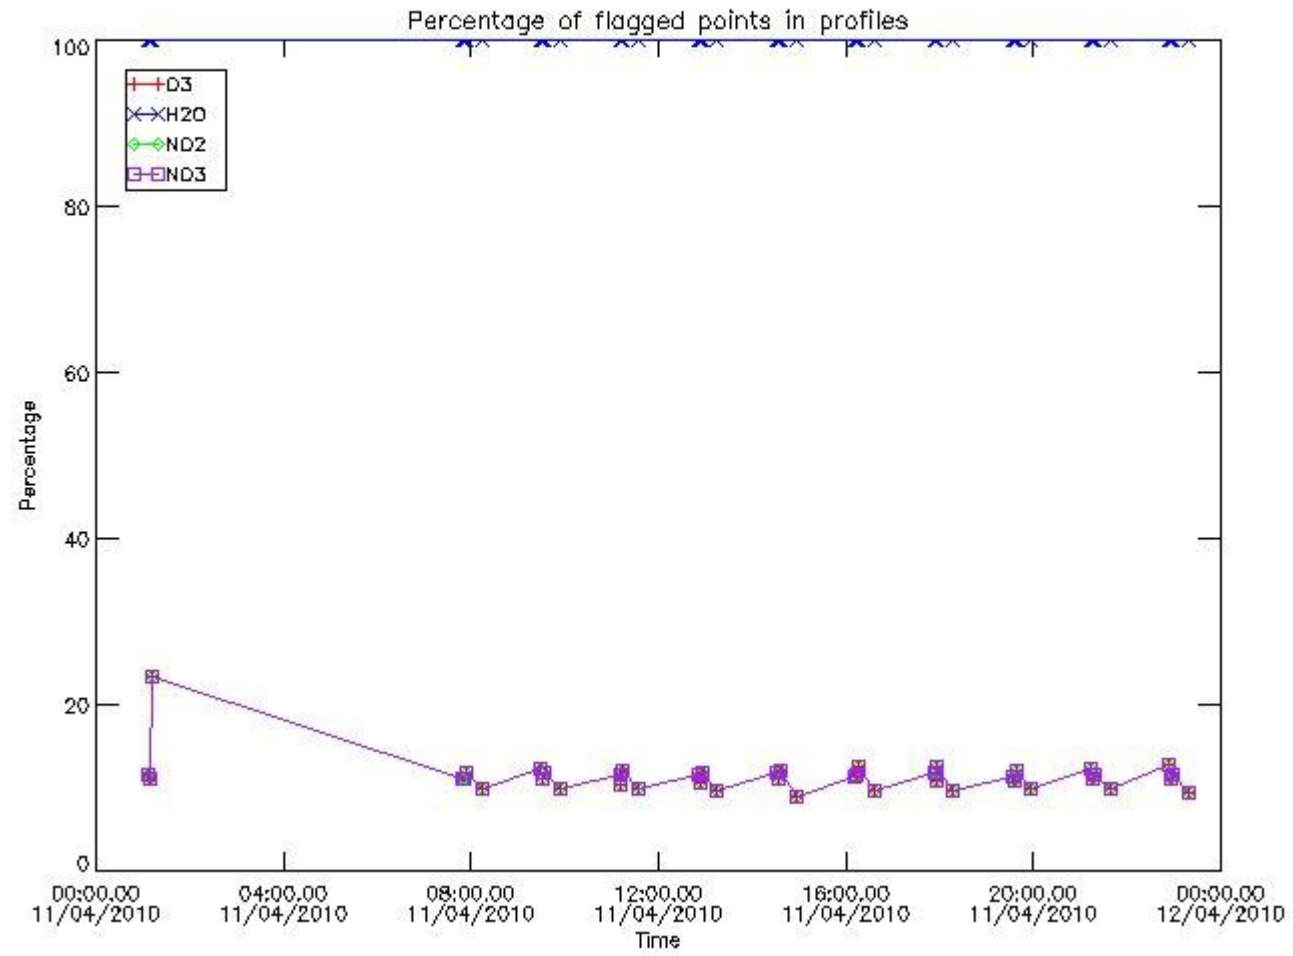

3. Quality information per product

In this section it is plotted some information contained in the Quality Summary data set of the level 2 products. Only products in dark limb conditions and without errors (error flag in the MPH set to "0") are used.

3.1 Plot quality information per product (time dependant)

3.2 Plot quality information per product (world map)