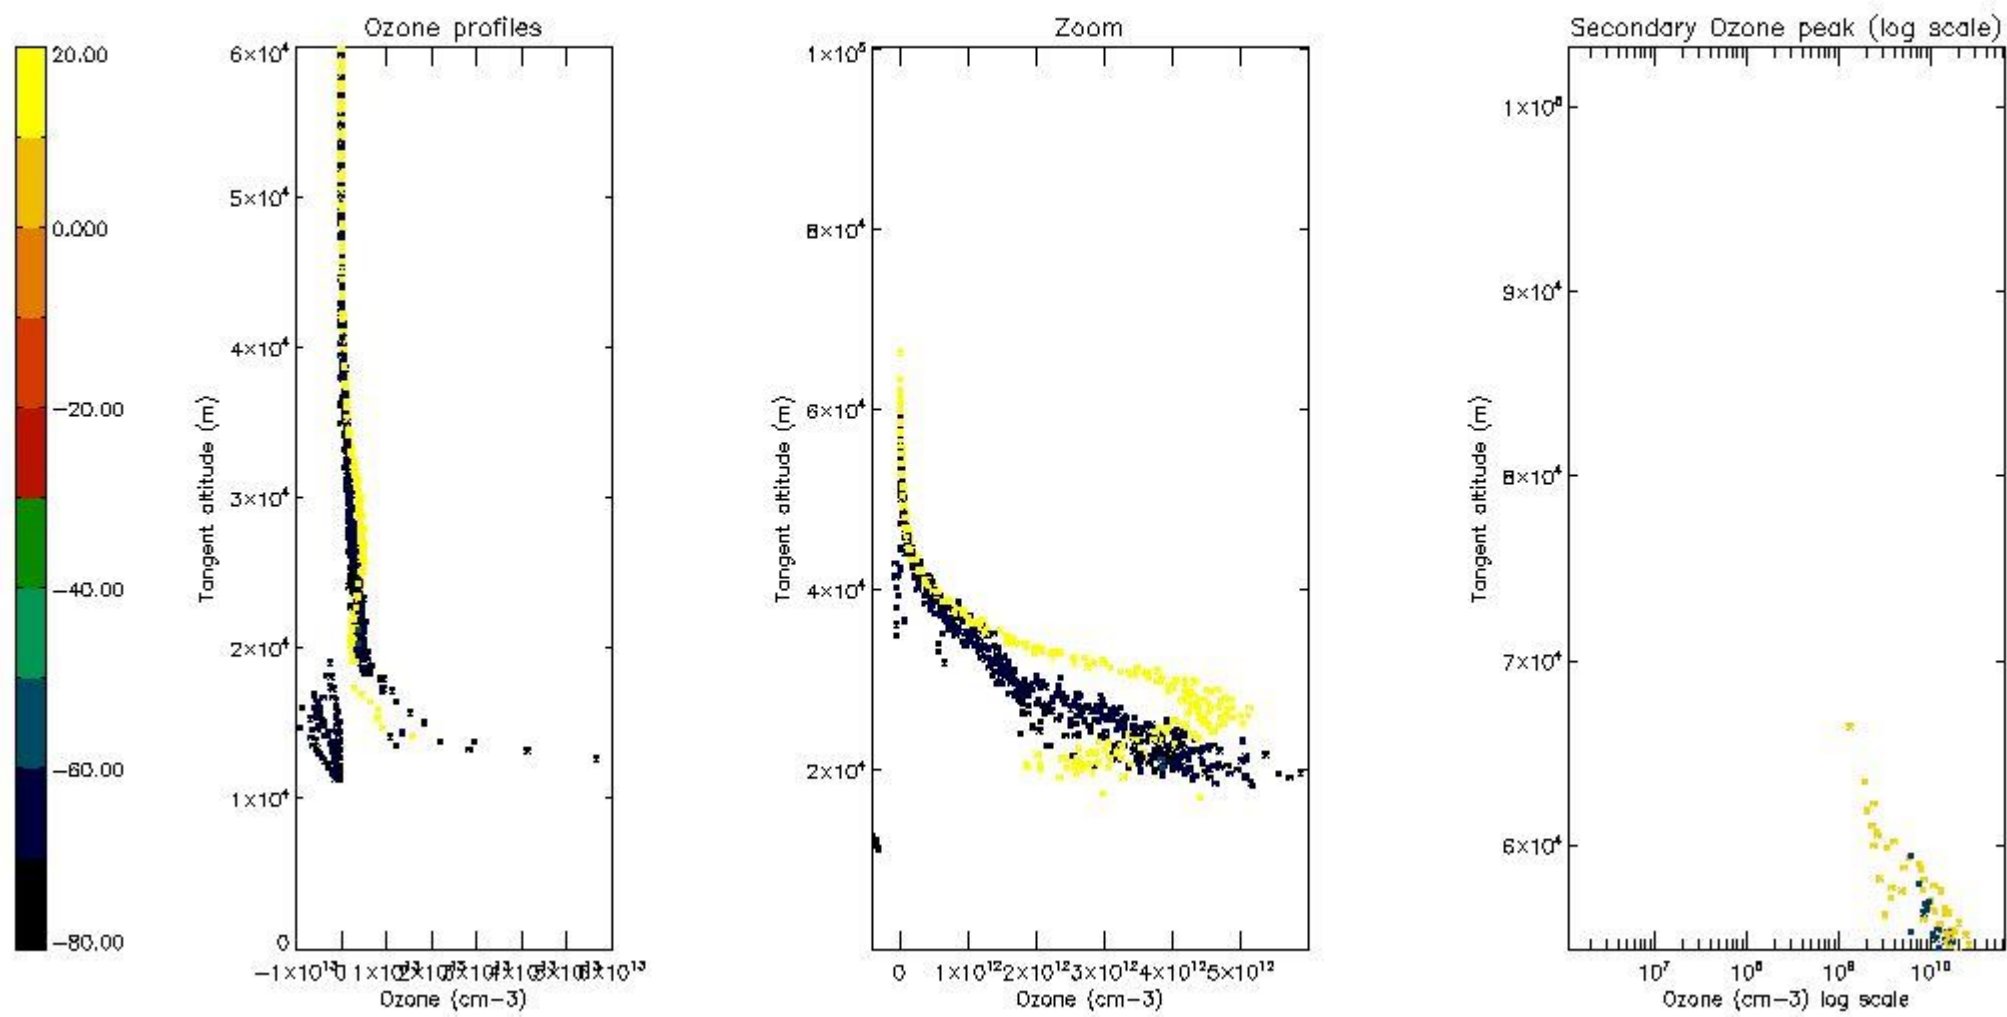

So, the table below shows the percentage of dark limb and valid observations for each criteria with respect to the overall valid daily observations.

Criteria	% of total production
All STD	20
STD < 20	6

STD < 10	2
STD < 5	1

5.2 Plot ozone profiles for all STD (dark without errors)

The colorbar represents the latitude.

5.3 Plot ozone profiles where STD < 20% (dark without errors)

The colorbar represents the latitude.

5.4 Plot ozone profiles where STD < 10% (dark without errors)

The colorbar represents the latitude.

5.5 Plot ozone profiles where STD < 5% (dark without errors)

The colorbar represents the latitude.

5.6 Plot NO₂ profiles for all STD (dark without errors)