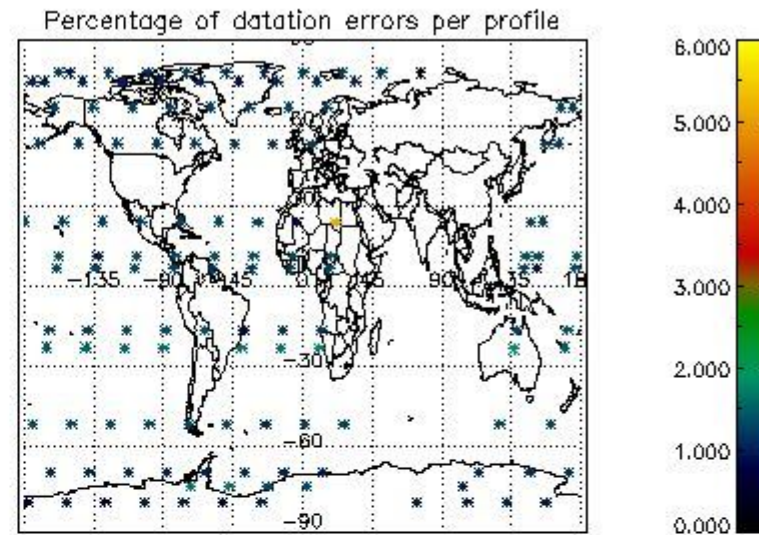

5. Trace gas profiles

5.1 Ozone statistics based on quality of products

The final quality of the products can be "measured" using the STD (Standard Deviation) attached to every point profile. This information is written to the parameter GOM_NL__2P/NL_LOCAL_SPECIES_DENSITY/o3_std of the level 2 products. The table below shows the statistics for given STD ranges.

The statistics are given with respect to the overall valid production:

- Products without fatal errors: GOM_NL__2P/MPH/PRODUCT_ERR=0
- Valid point profile: GOM_NL__2P/NL_LOCAL_SPECIES_DENSITY/pcd(0)=0

The 'Criteria' is applied to valid points of dark limb products:

- Products in dark limb illumination condition: GOM_NL__2P/NL_SUMMARY_QUALITY/obs_ill_cond=0
- Products without fatal errors: GOM_NL__2P/MPH/PRODUCT_ERR=0
- Valid point profile: GOM_NL__2P/NL_LOCAL_SPECIES_DENSITY/pcd(0)=0

So, the table below shows the percentage of dark limb and valid observations for each criteria with respect to the overall valid daily observations.

Criteria	% of total production
All STD	20
STD < 20	6