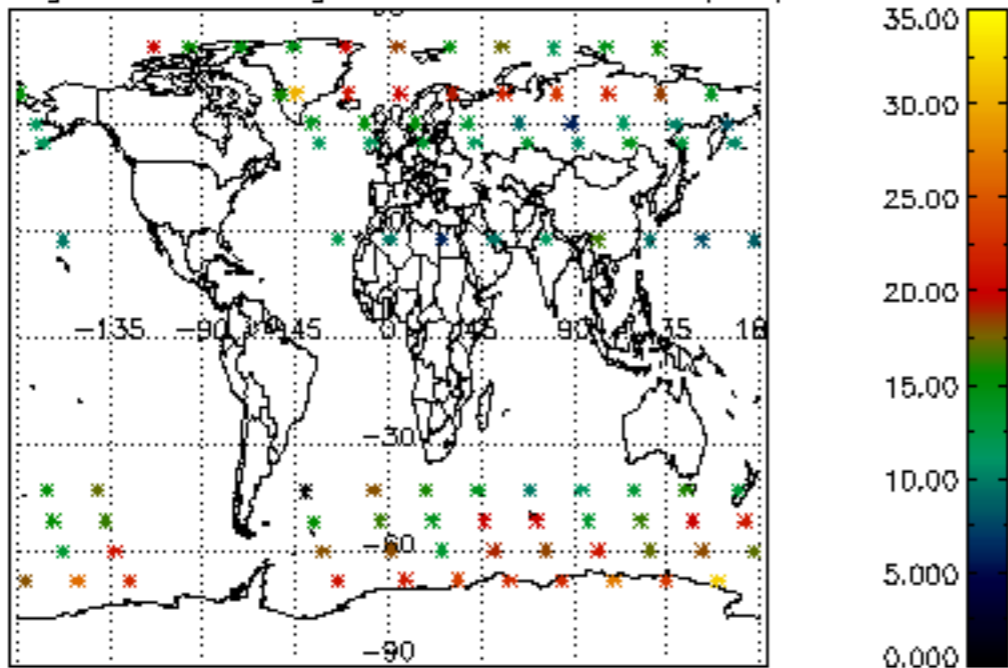

Percentage of cosmic ray hits per profile

Percentage of star falling outside central band per profile