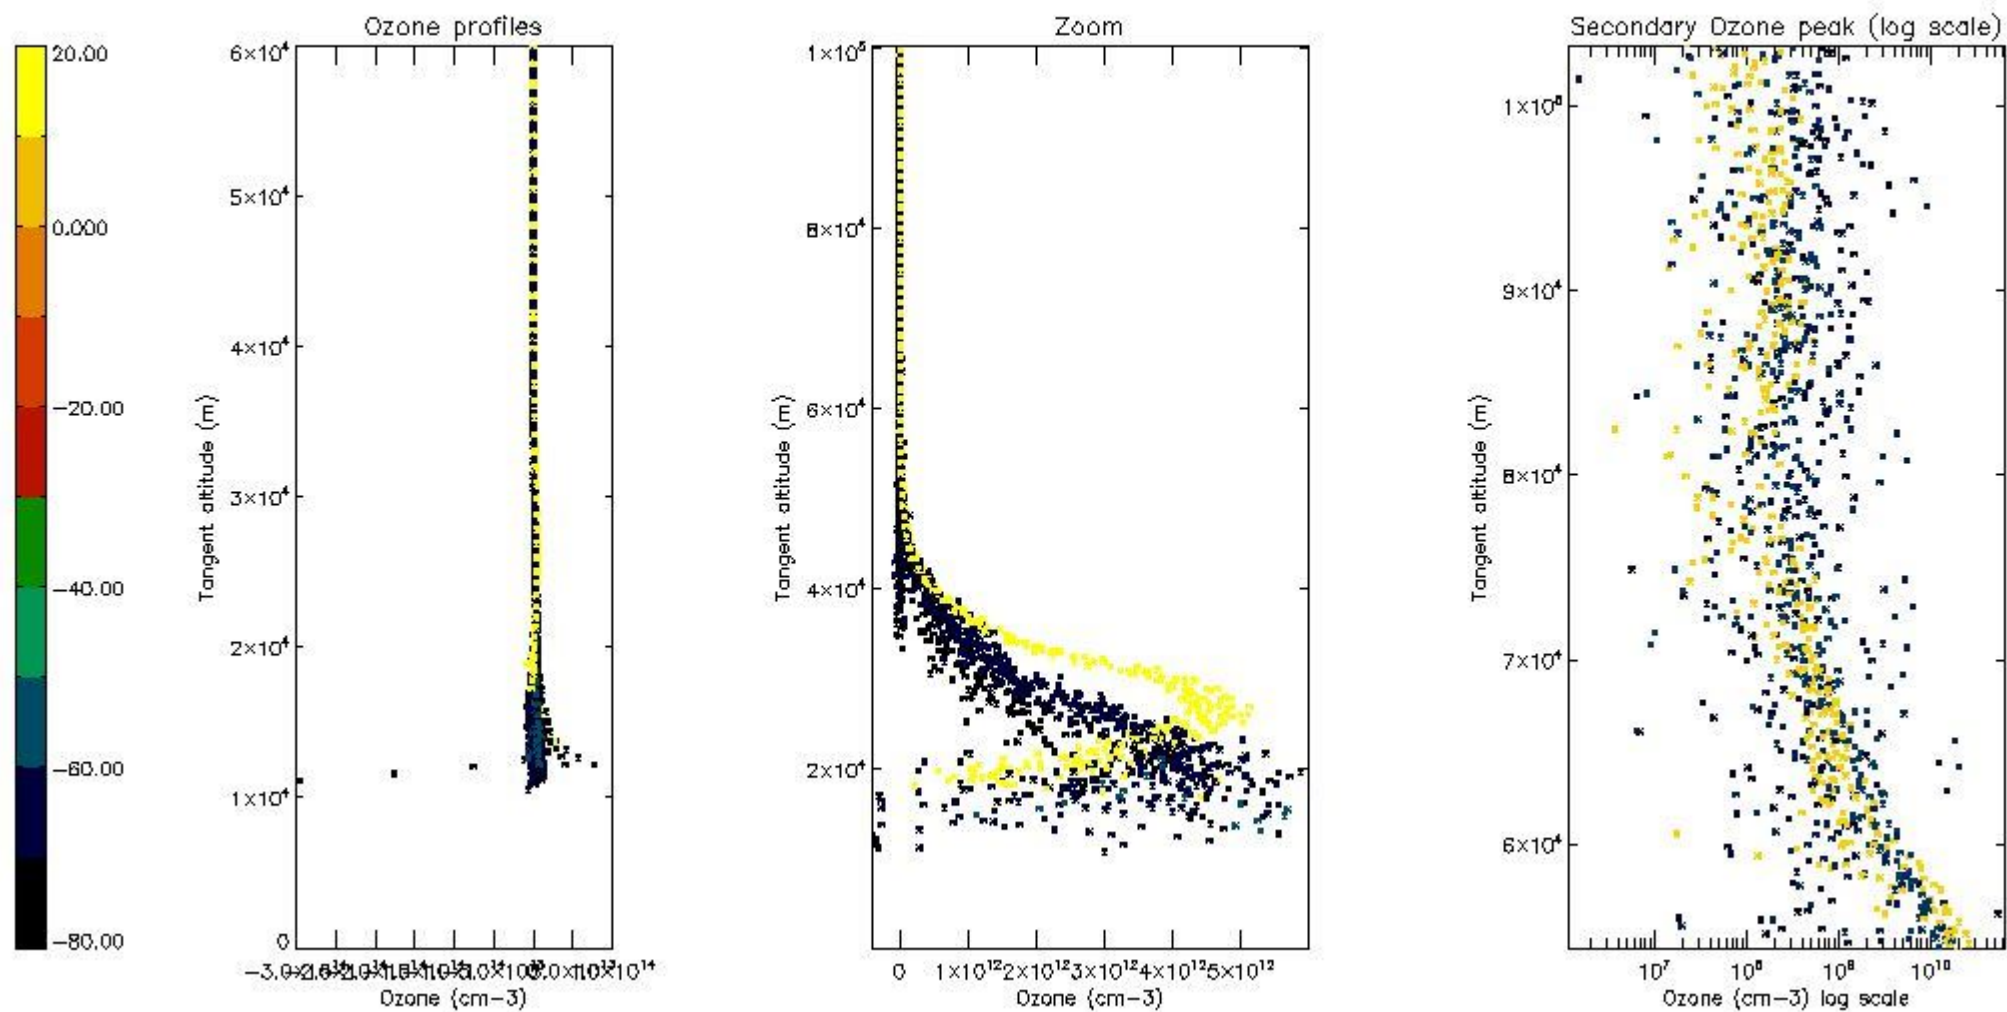

STD < 10	2
STD < 5	1

5.2 Plot ozone profiles for all STD (dark without errors)

The colorbar represents the latitude.

5.3 Plot ozone profiles where STD < 20% (dark without errors)

The colorbar represents the latitude.