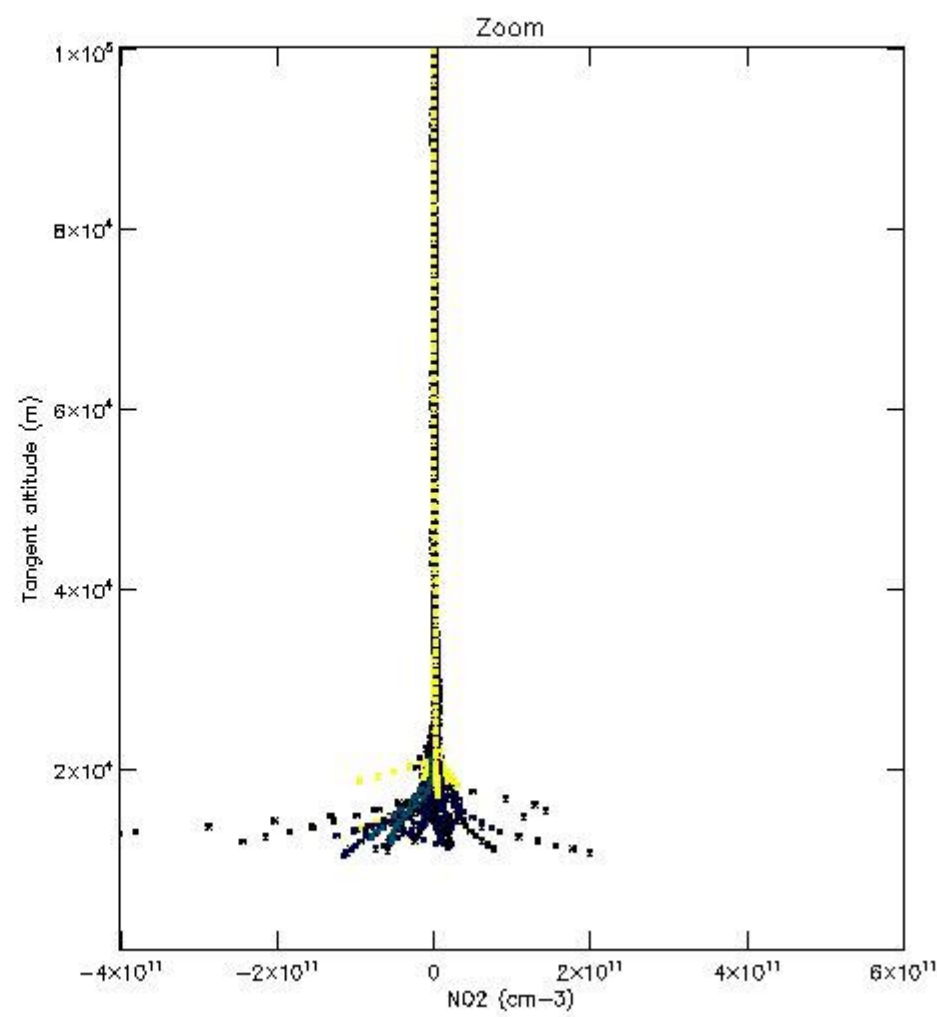

5.7 Plot NO3 profiles for all STD (dark without errors)

The colorbar represents the latitude.