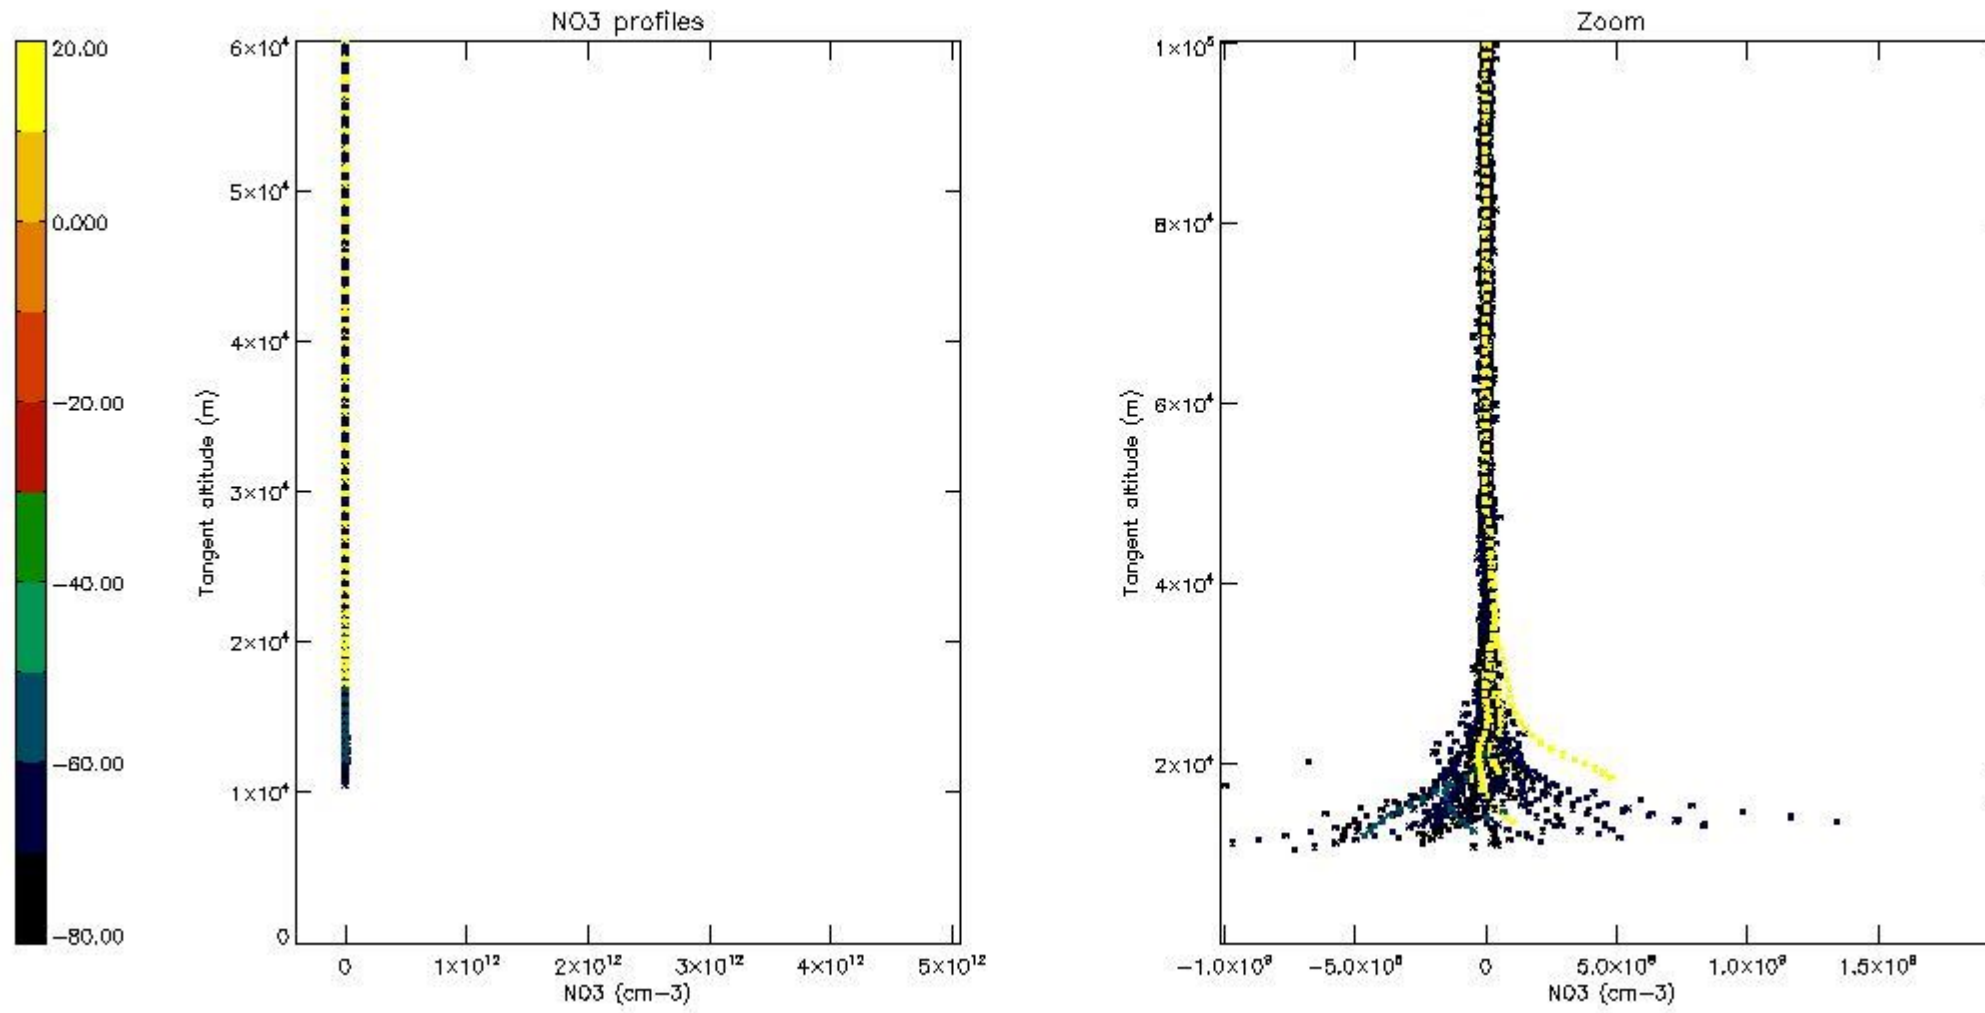

6. Auxiliary Data Files used for the production reported in section 2

The number reported in the third column indicates since which file (see list in section 2) the corresponding auxiliary file has been used. The fourth column is the date of those product files.

Type	Auxiliary Filename	Used since product	Used since product date
INST_PHYS_CHARACTERISTICS	GOM_INS_AXVIEC20091111_143220_20030716_120000_20500101_000000	1	11-APR-2010 00:02:13
LEVEL-2_PROC_CONFIG	GOM_PR2_AXVIEC20091111_152718_20020301_000000_20500101_000000	1	11-APR-2010 00:02:13
CROSS_SECTIONS_FILE	GOM_CRS_AXVIEC20091111_154832_20020301_000000_20500101_000000	1	11-APR-2010 00:02:13