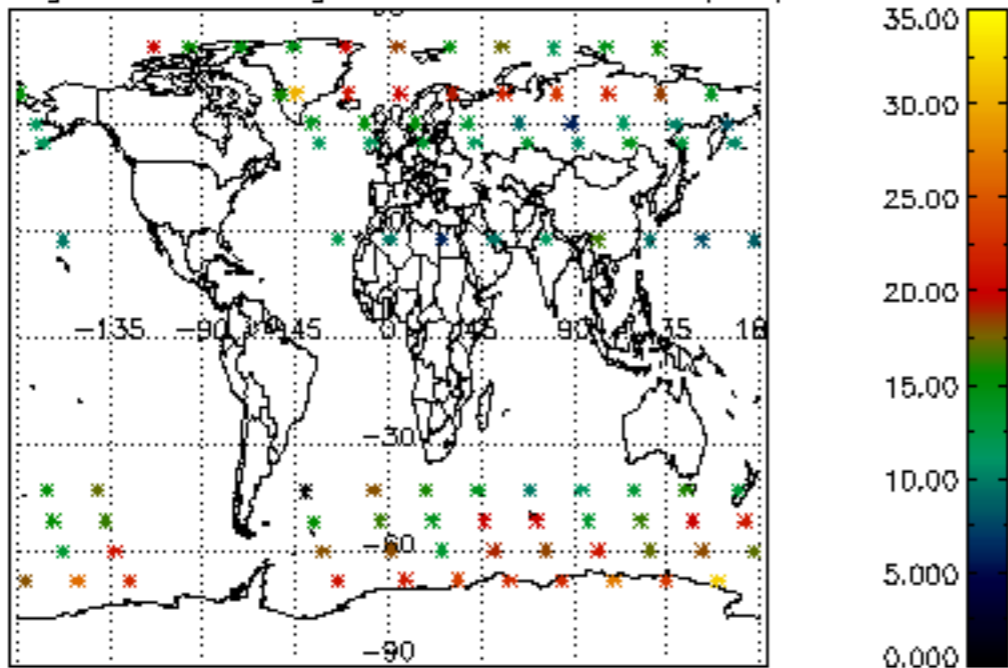

Percentage of flagged data per NO3 profile

Percentage of cosmic ray hits per profile

Percentage of datation errors per profile

Percentage of star falling outside central band per profile

Percentage of saturation errors per profile