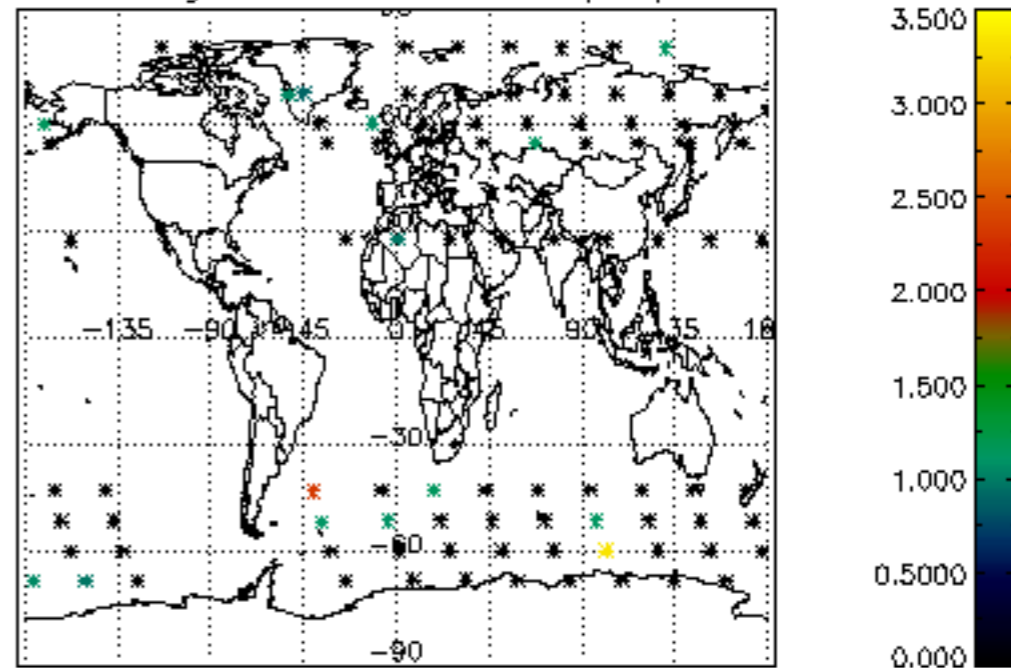

Percentage of datation errors per profile

Percentage of saturation errors per profile