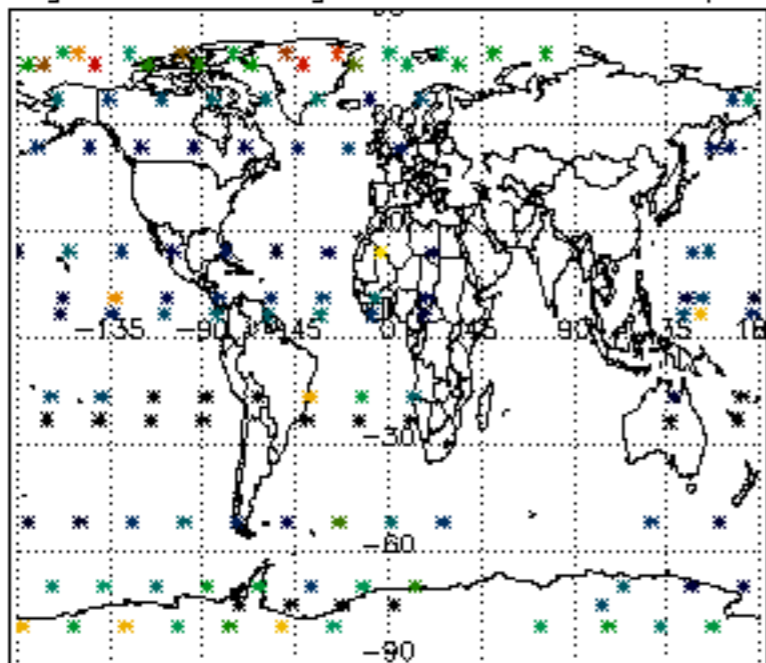

Percentage of star falling outside central band per profile