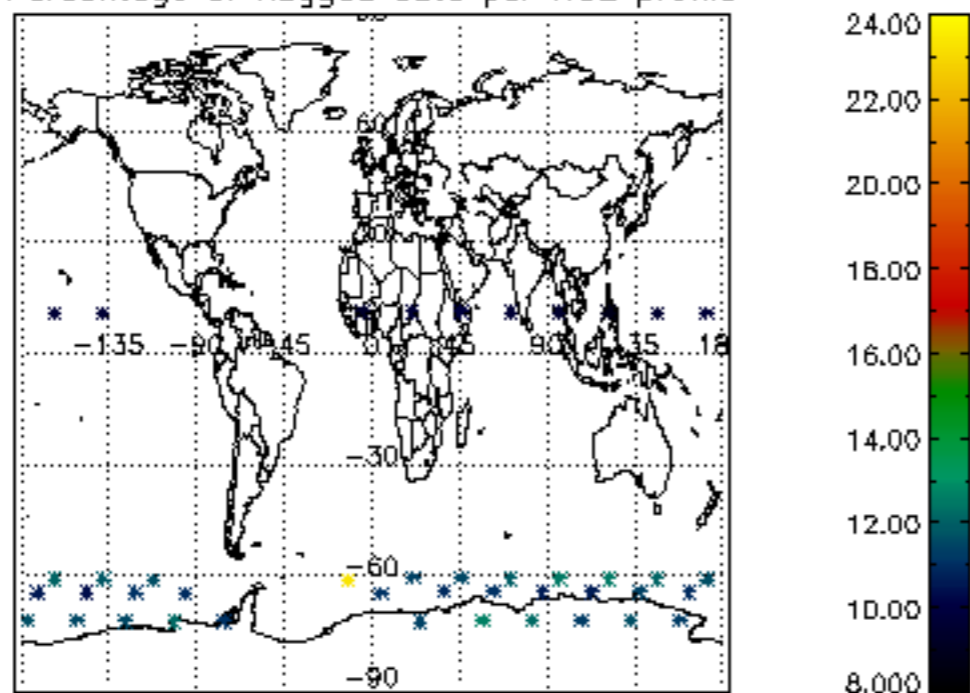

Percentage of flagged data per NO2 profile