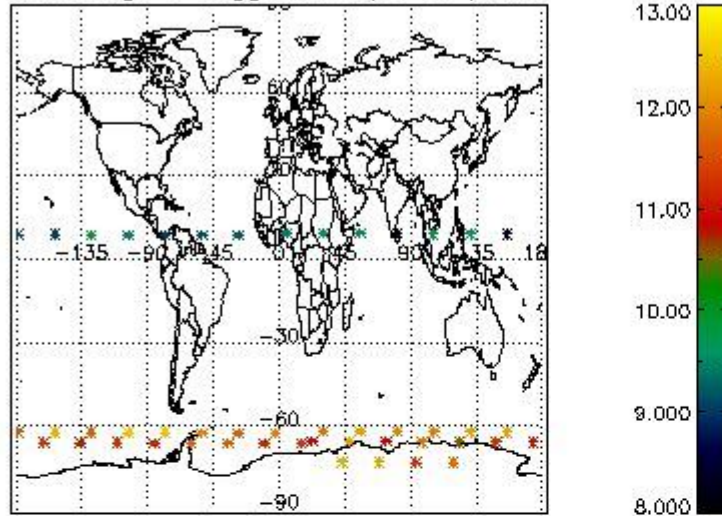

Percentage of flagged data per O3 profile