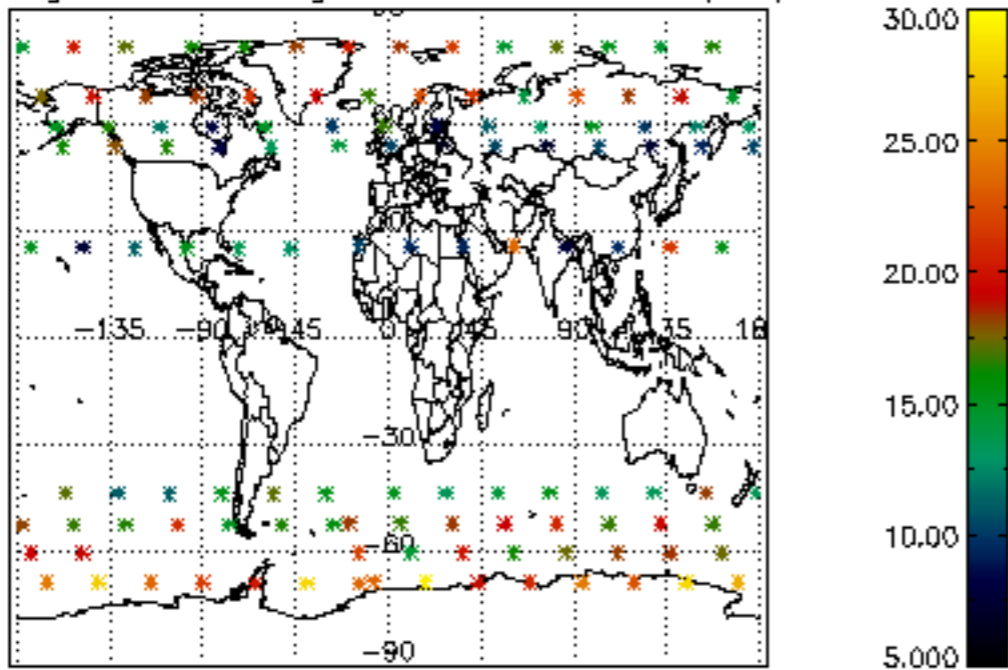

Percentage of cosmic ray hits per profile

Percentage of star falling outside central band per profile