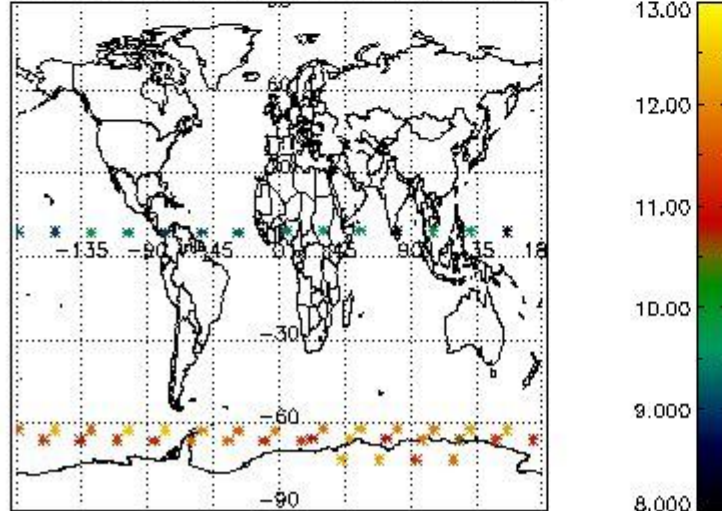

3.1 Plot quality information per product (time dependant)

3.2 Plot quality information per product (world map)

Percentage of flagged data per O3 profile

Percentage of flagged data per H2O profile

Percentage of flagged data per NO2 profile