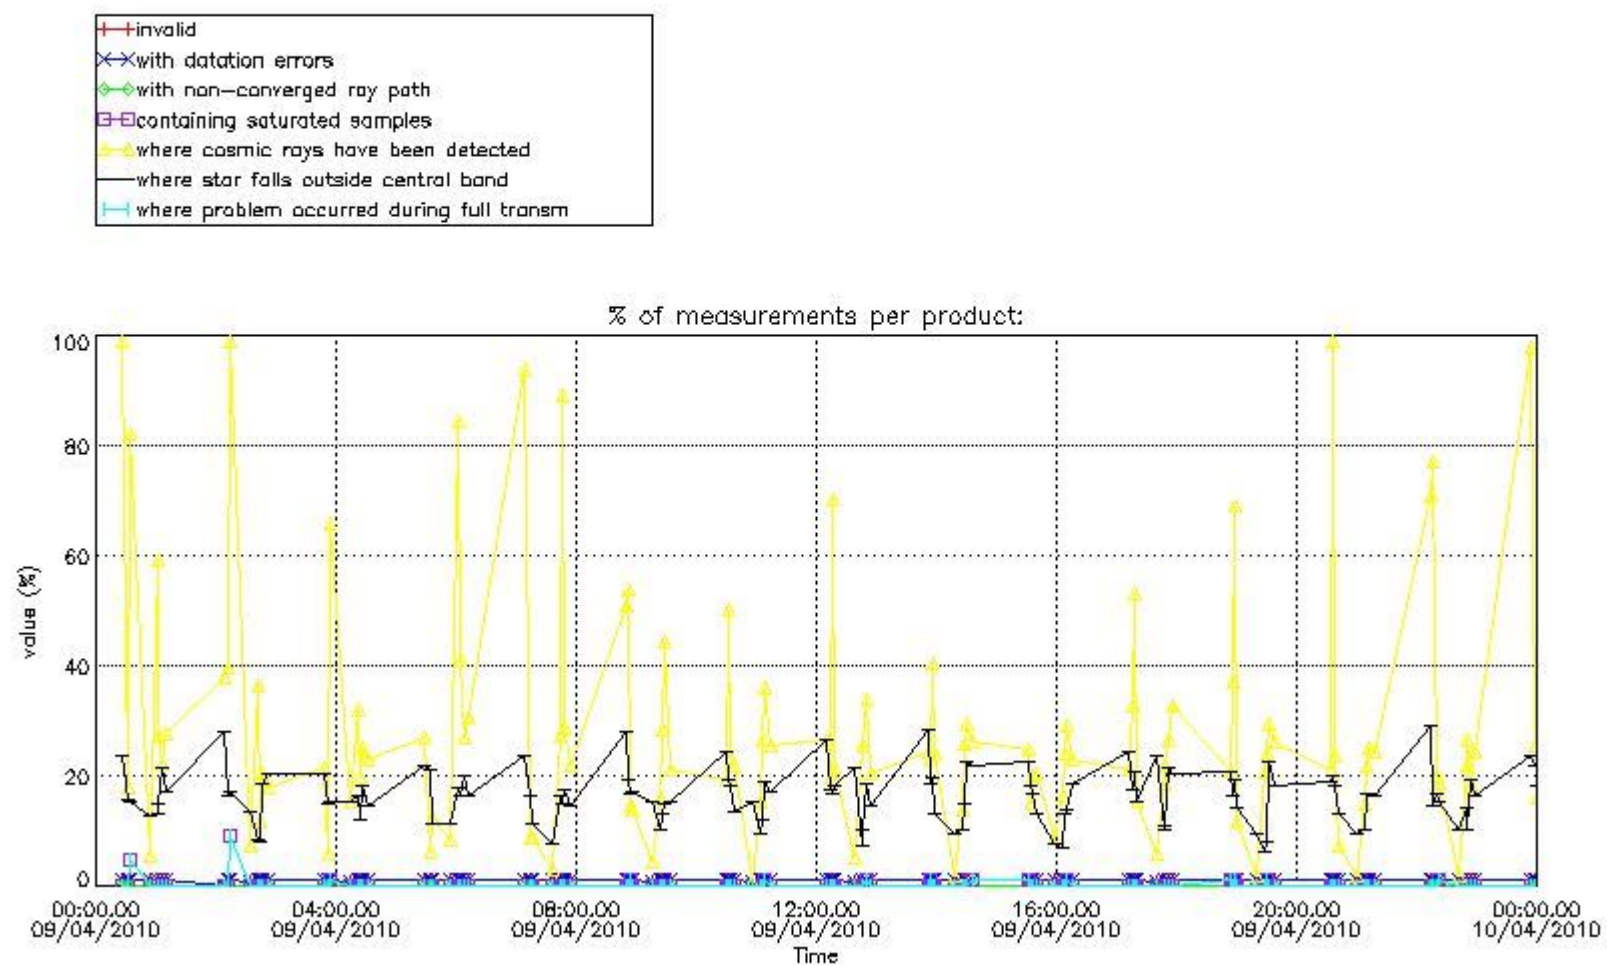

4.1.2 Plot level 1 quality information per product (time dependant): ENVI SAT DESCENDING passes