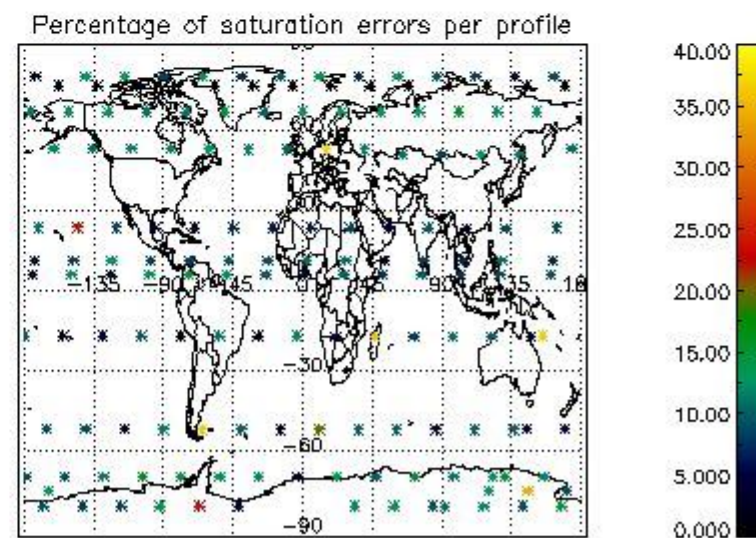

5. Trace gas profiles

5.1 Ozone statistics based on quality of products

The final quality of the products can be "measured" using the STD (Standard Deviation) attached to every point profile. This information is written to the parameter GOM_NL__2P/NL_LOCAL_SPECIES_DENSITY/o3_std of the level 2 products. The table below shows the statistics for given STD ranges.

The statistics are given with respect to the overall valid production:

- Products without fatal errors: GOM_NL__2P/MPH/PRODUCT_ERR=0
- Valid point profile: GOM_NL__2P/NL_LOCAL_SPECIES_DENSITY/pcd(0)=0

The 'Criteria' is applied to valid points of dark limb products:

- Products in dark limb illumination condition: GOM_NL__2P/NL_SUMMARY_QUALITY/obs_ill_cond=0
- Products without fatal errors: GOM_NL__2P/MPH/PRODUCT_ERR=0
- Valid point profile: GOM_NL__2P/NL_LOCAL_SPECIES_DENSITY/pcd(0)=0

So, the table below shows the percentage of dark limb and valid observations for each criteria with respect to the overall valid daily observations.

Criteria	% of total production
All STD	18
STD < 20	6