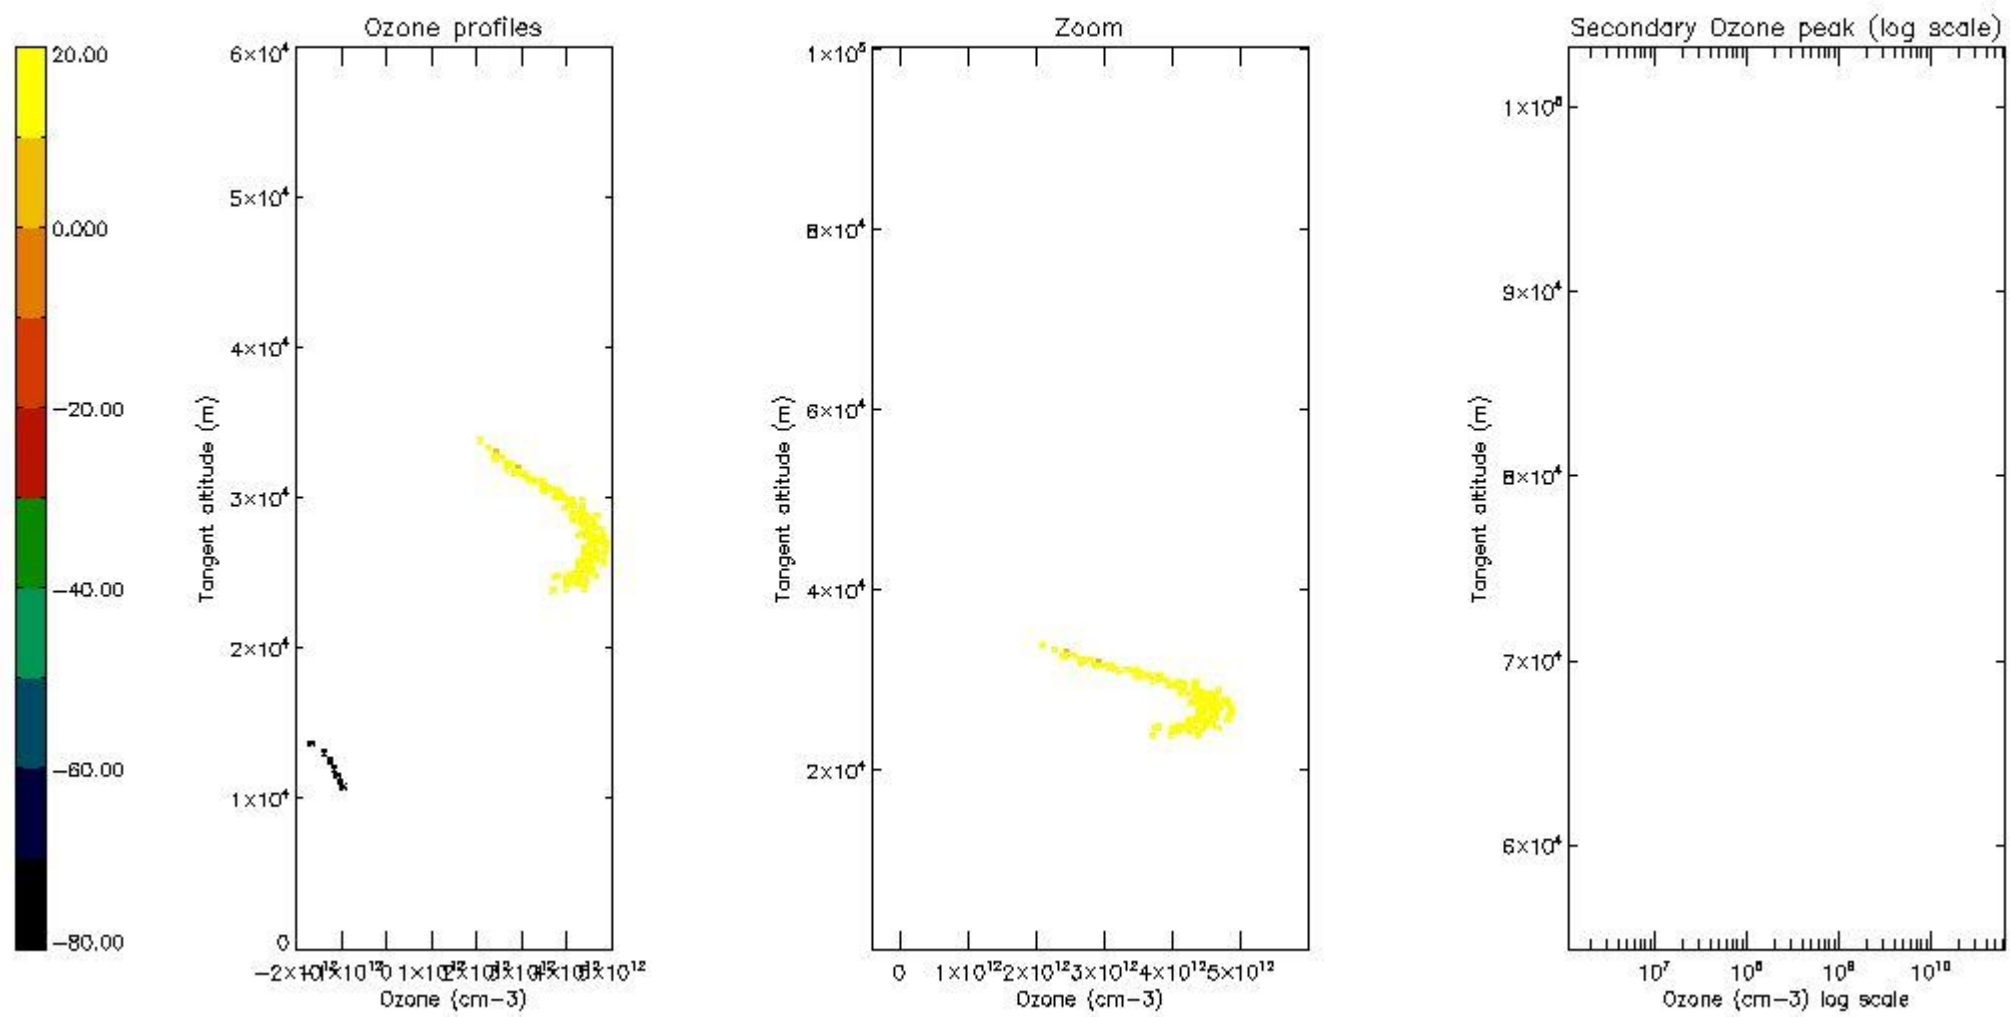

5.6 Plot NO₂ profiles for all STD (dark without errors)

The colorbar represents the latitude.