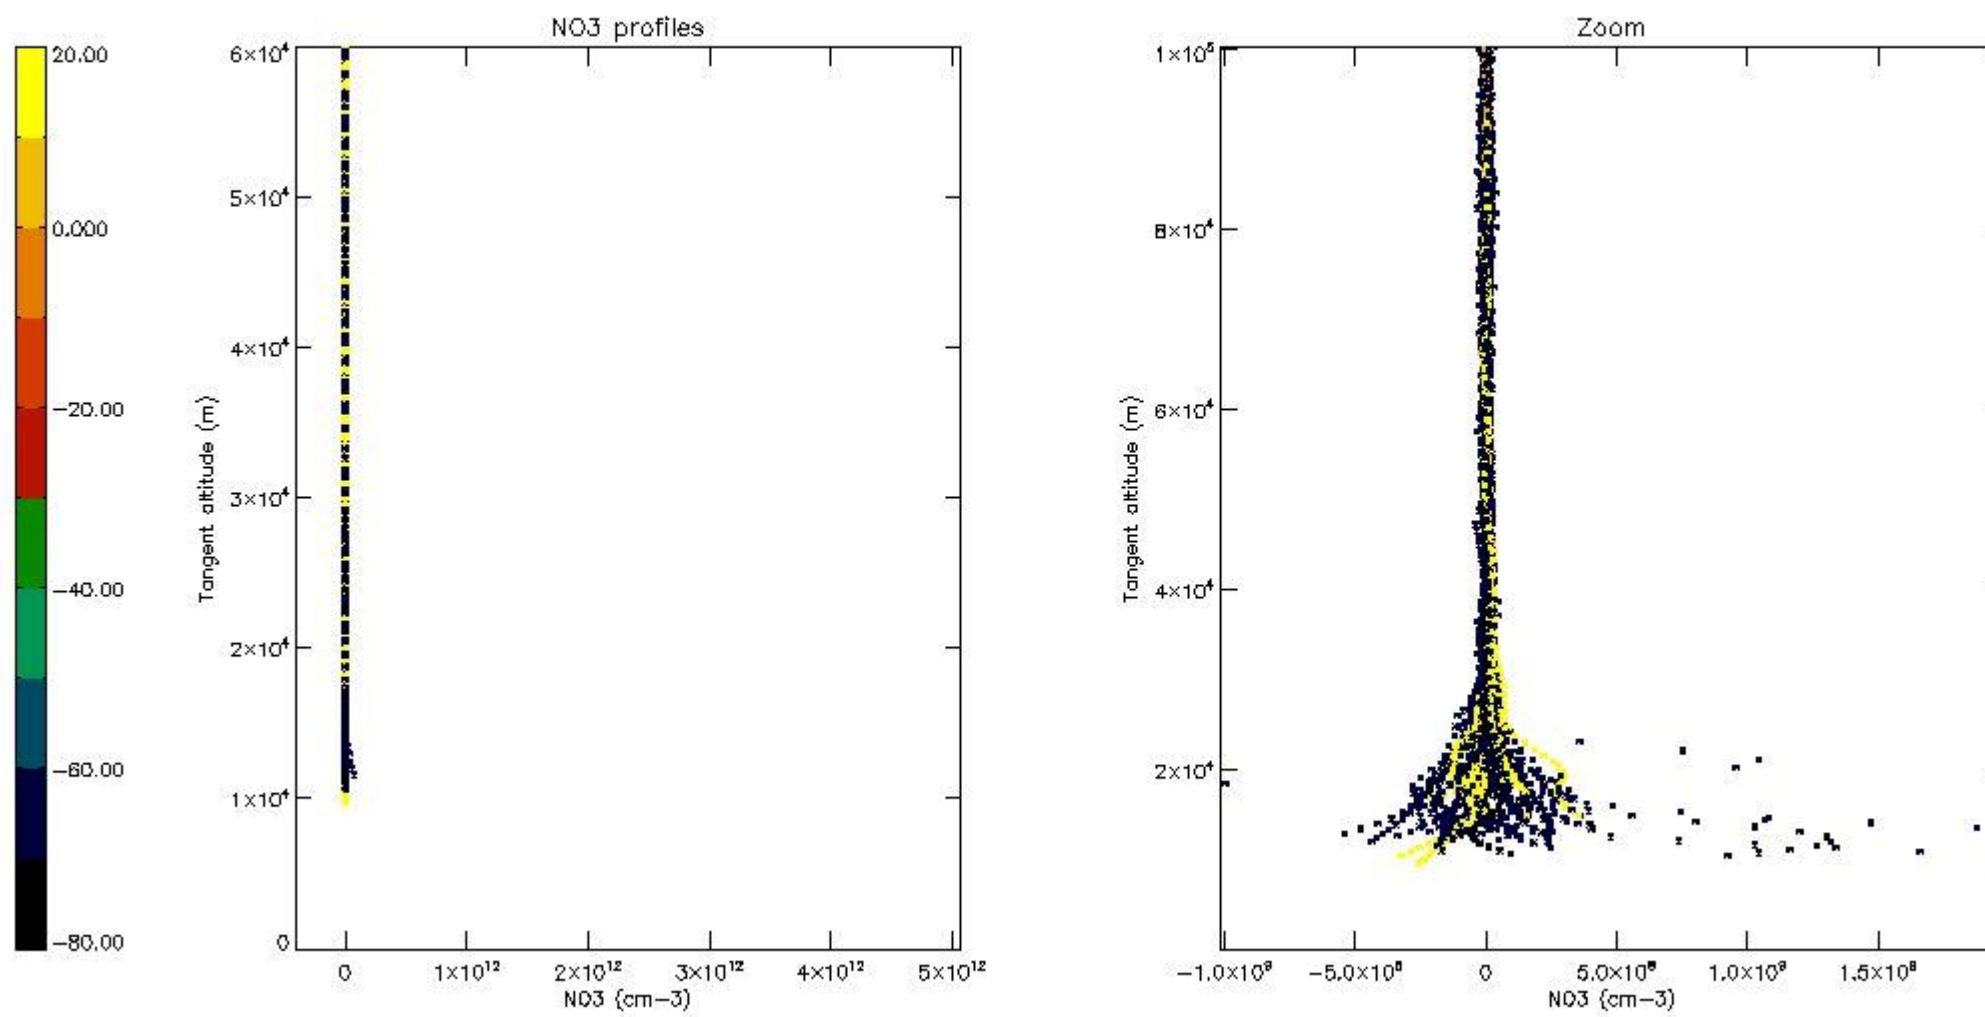

6. Auxiliary Data Files used for the production reported in section 2

The number reported in the third column indicates since which file (see list in section 2) the corresponding auxiliary file has been used. The fourth column is the date of those product files.

Type	Auxiliary Filename	Used since product	Used since product date
INST_PHYS_CHARACTERISTICS	GOM_INS_AXVIEC20091111_143220_20030716_120000_20500101_000000	1	09-APR-2010 00:00:29
LEVEL-2_PROC_CONFIG	GOM_PR2_AXVIEC20091111_152718_20020301_000000_20500101_000000	1	09-APR-2010 00:00:29
CROSS_SECTIONS_FILE	GOM_CRS_AXVIEC20091111_154832_20020301_000000_20500101_000000	1	09-APR-2010 00:00:29