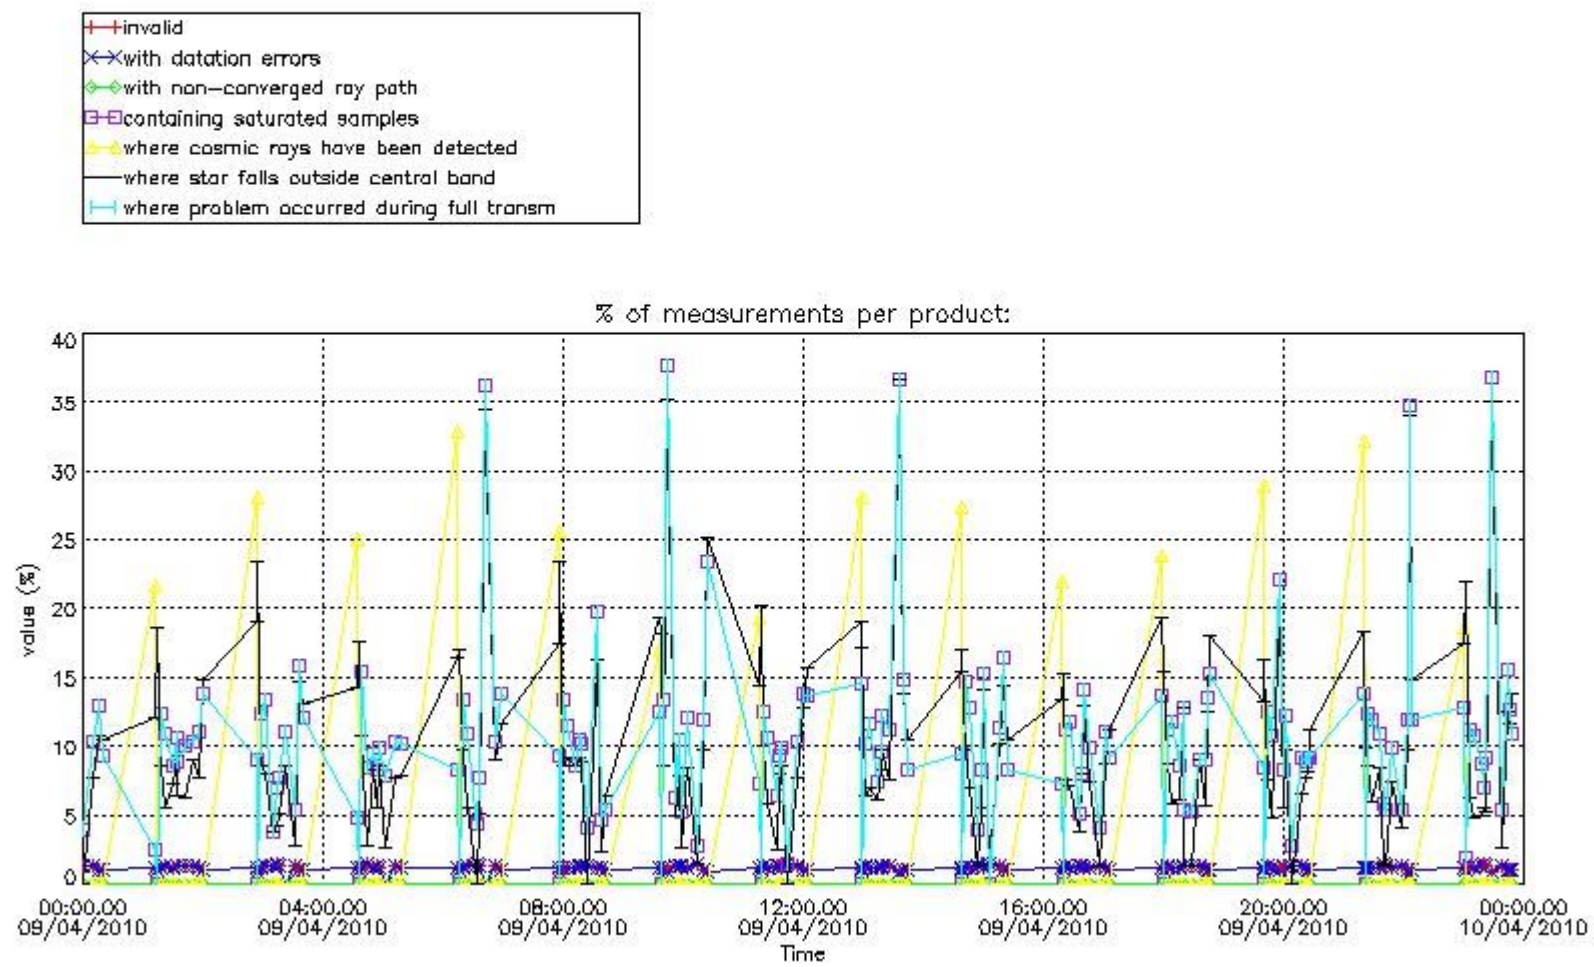

4.2 Plot quality information per product coming from level 1b processing (world map)

4.2.1 Plot level 1 quality information per product (world map): ENVISAT ASCENDING passes