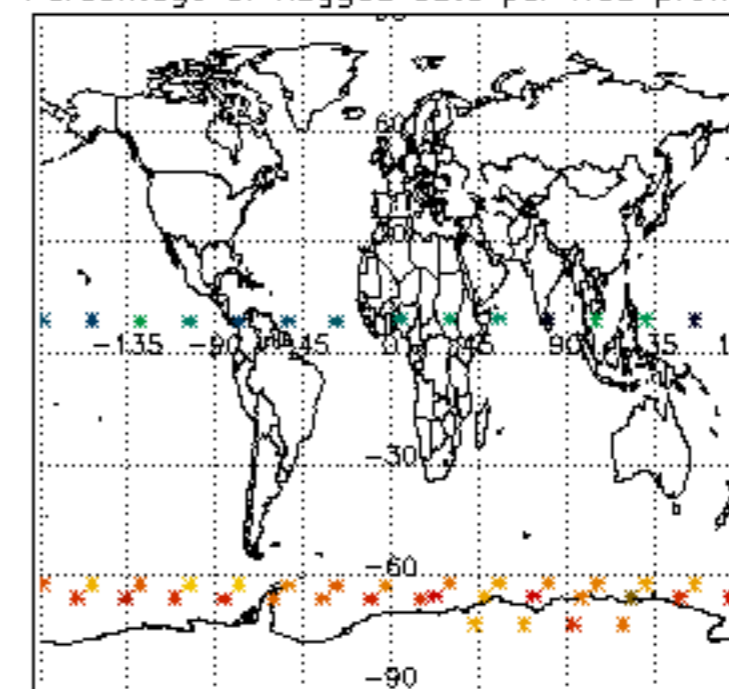

Percentage of flagged data per NO3 profile