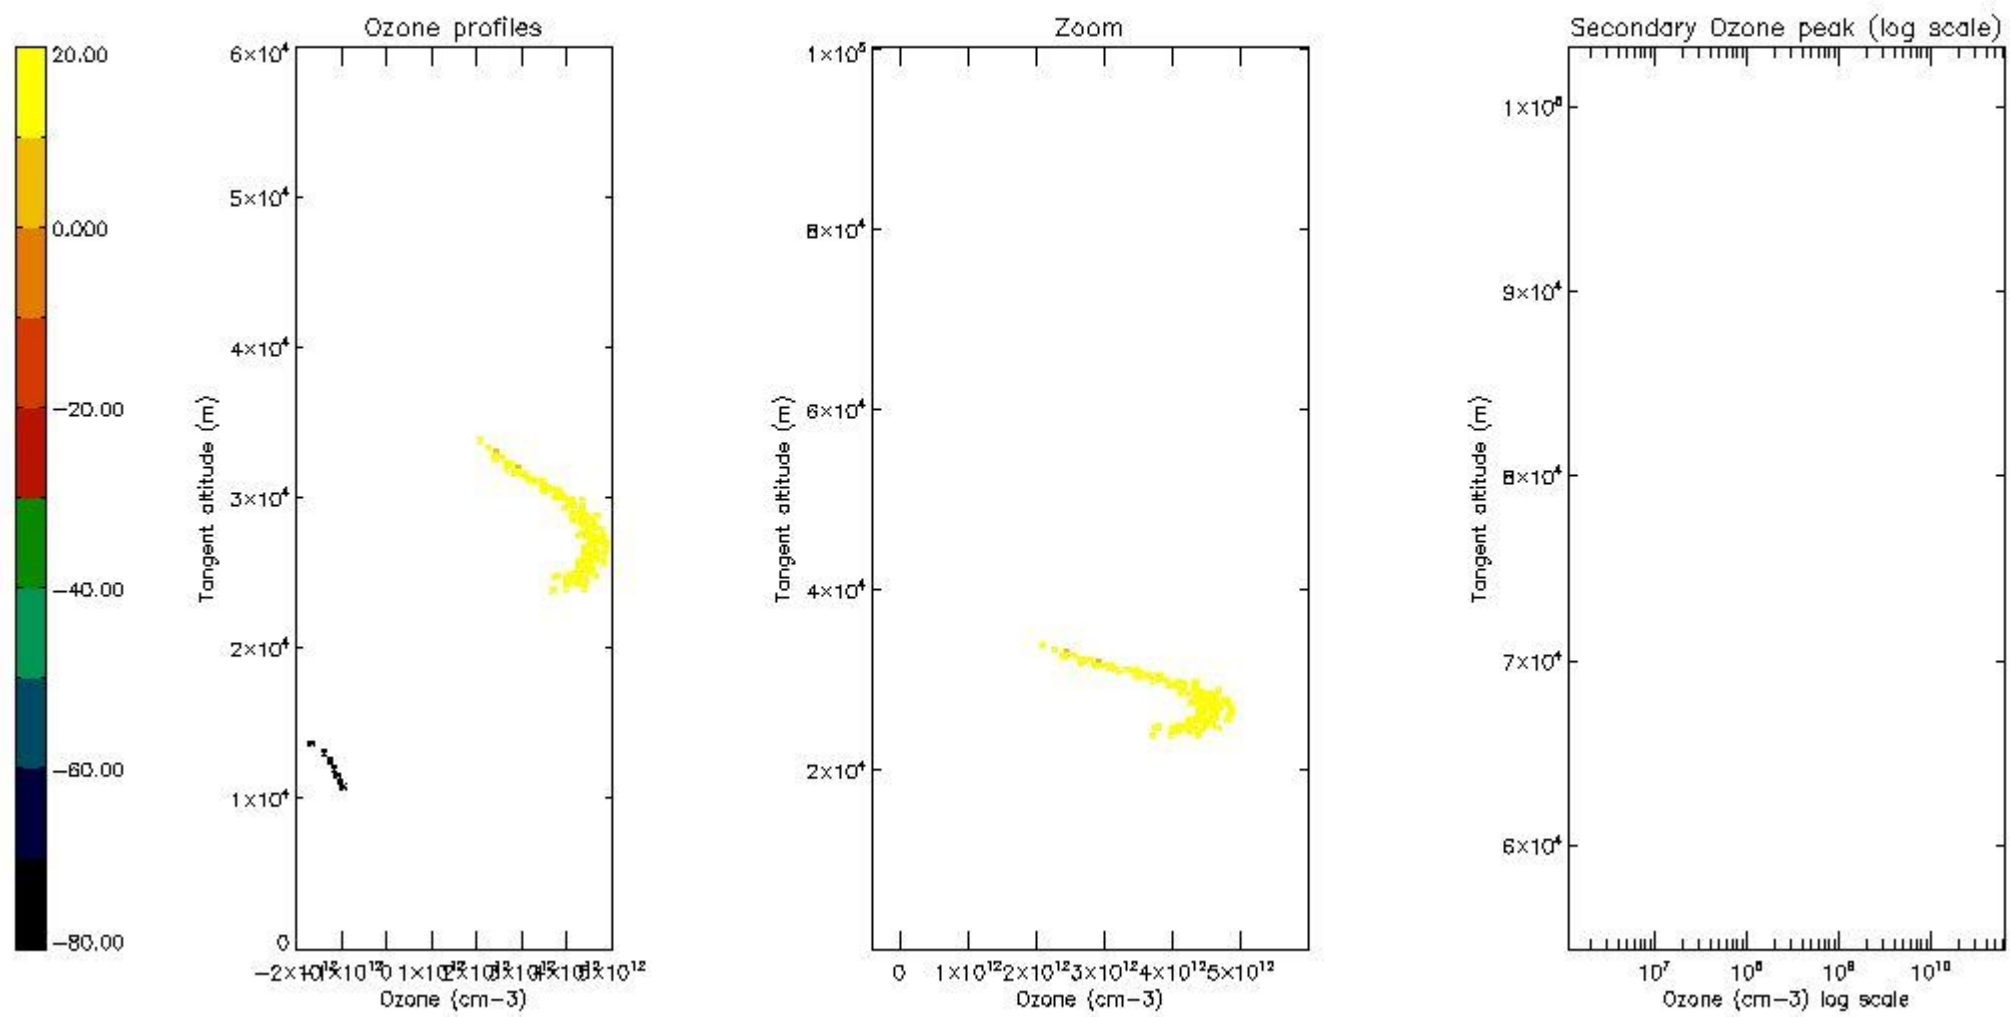

STD < 10	2
STD < 5	1

5.2 Plot ozone profiles for all STD (dark without errors)

The colorbar represents the latitude.

5.3 Plot ozone profiles where STD < 20% (dark without errors)

The colorbar represents the latitude.

5.4 Plot ozone profiles where STD < 10% (dark without errors)

The colorbar represents the latitude.

5.5 Plot ozone profiles where STD < 5% (dark without errors)

The colorbar represents the latitude.

5.6 Plot NO₂ profiles for all STD (dark without errors)