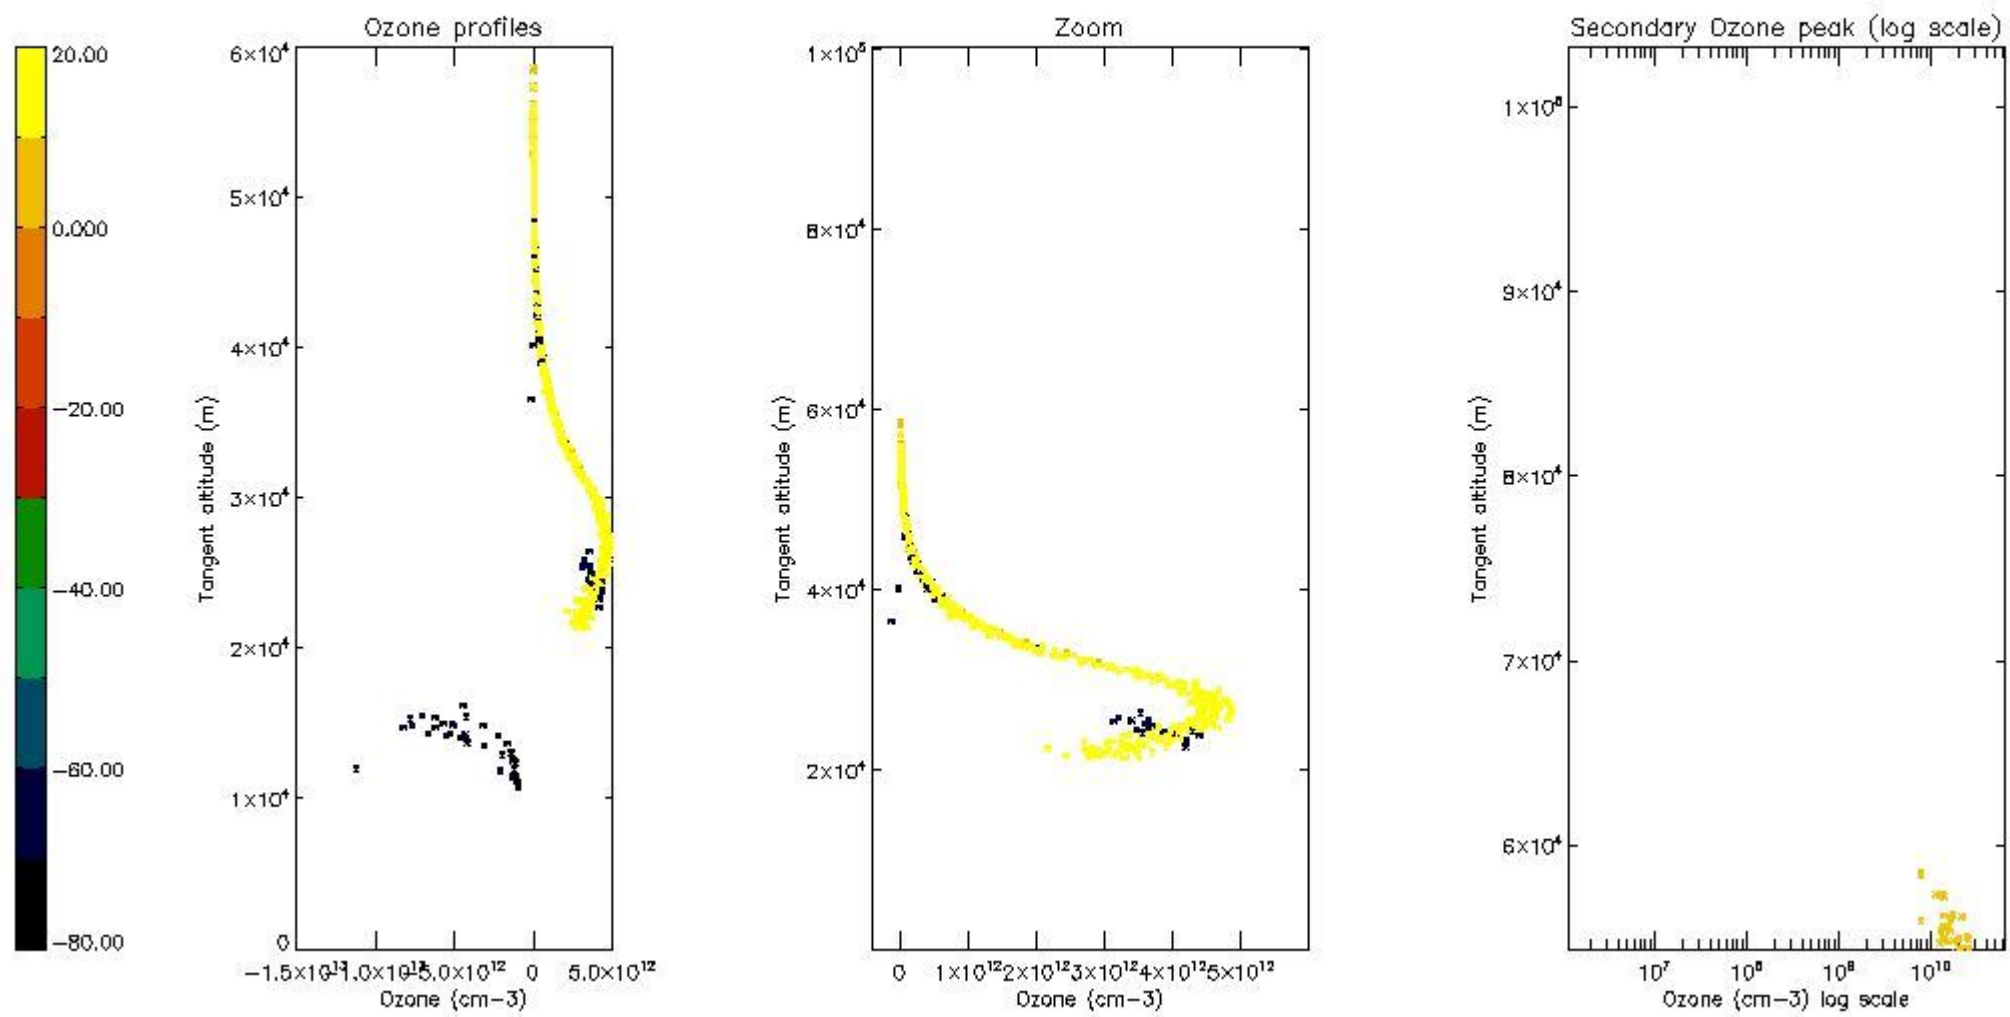

STD < 10	2
STD < 5	1

5.2 Plot ozone profiles for all STD (dark without errors)

The colorbar represents the latitude.

5.3 Plot ozone profiles where STD < 20% (dark without errors)

The colorbar represents the latitude.

5.4 Plot ozone profiles where STD < 10% (dark without errors)

The colorbar represents the latitude.

5.5 Plot ozone profiles where STD < 5% (dark without errors)

The colorbar represents the latitude.

5.6 Plot NO₂ profiles for all STD (dark without errors)