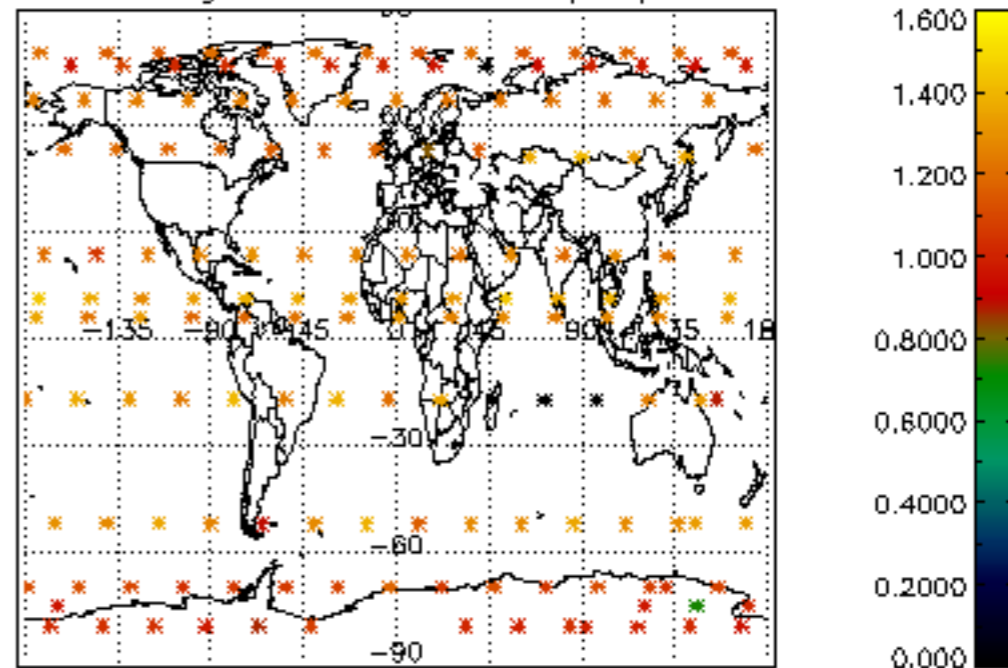

Percentage of datation errors per profile

Percentage of star falling outside central band per profile

Percentage of saturation errors per profile

Percentage of cosmic ray hits per profile

Percentage of datation errors per profile