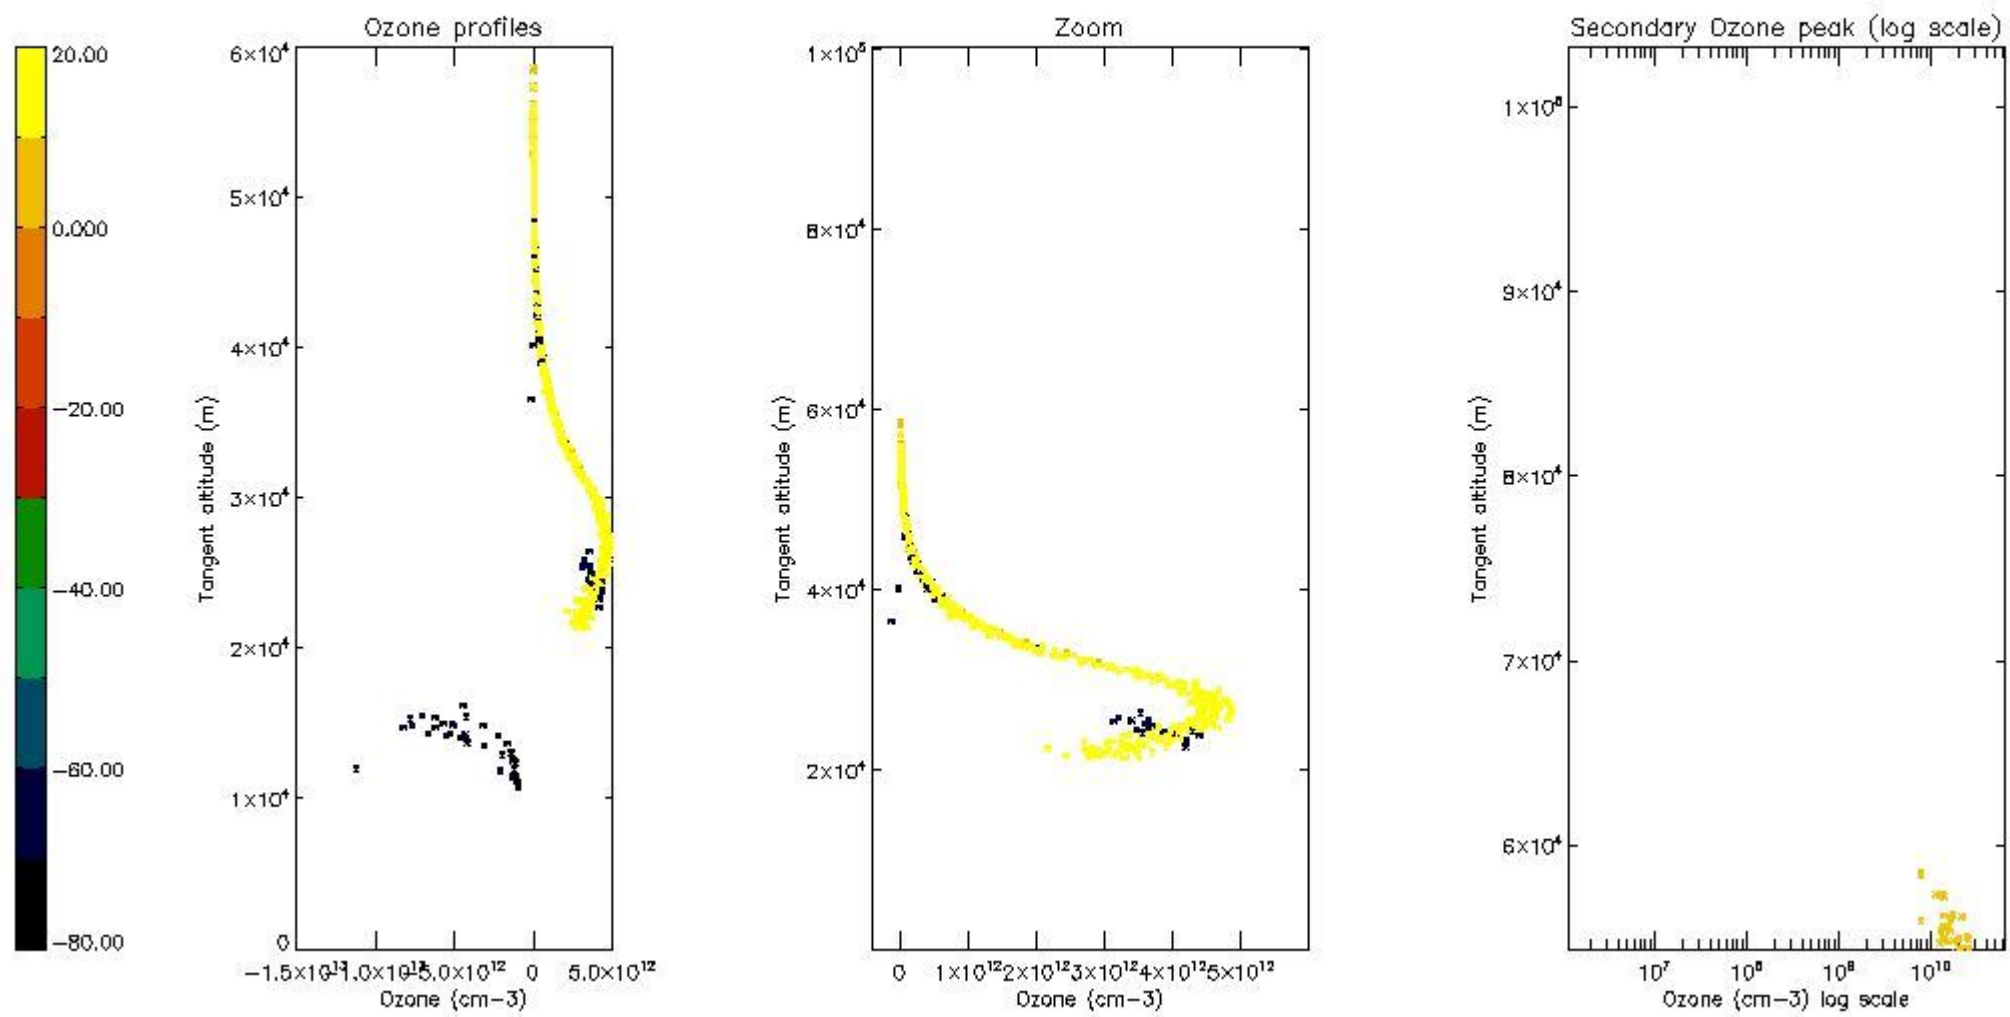

5.5 Plot ozone profiles where STD < 5% (dark without errors)

The colorbar represents the latitude.