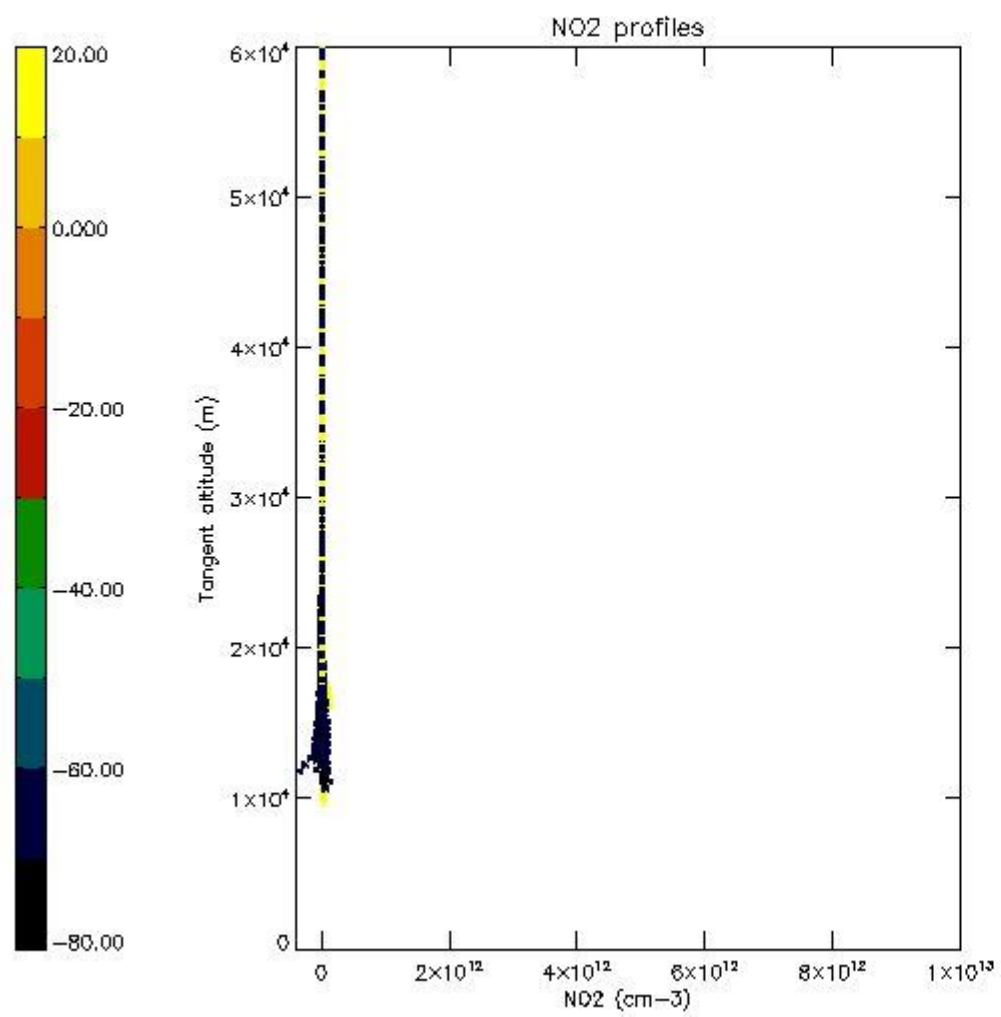

5.7 Plot NO3 profiles for all STD (dark without errors)

The colorbar represents the latitude.