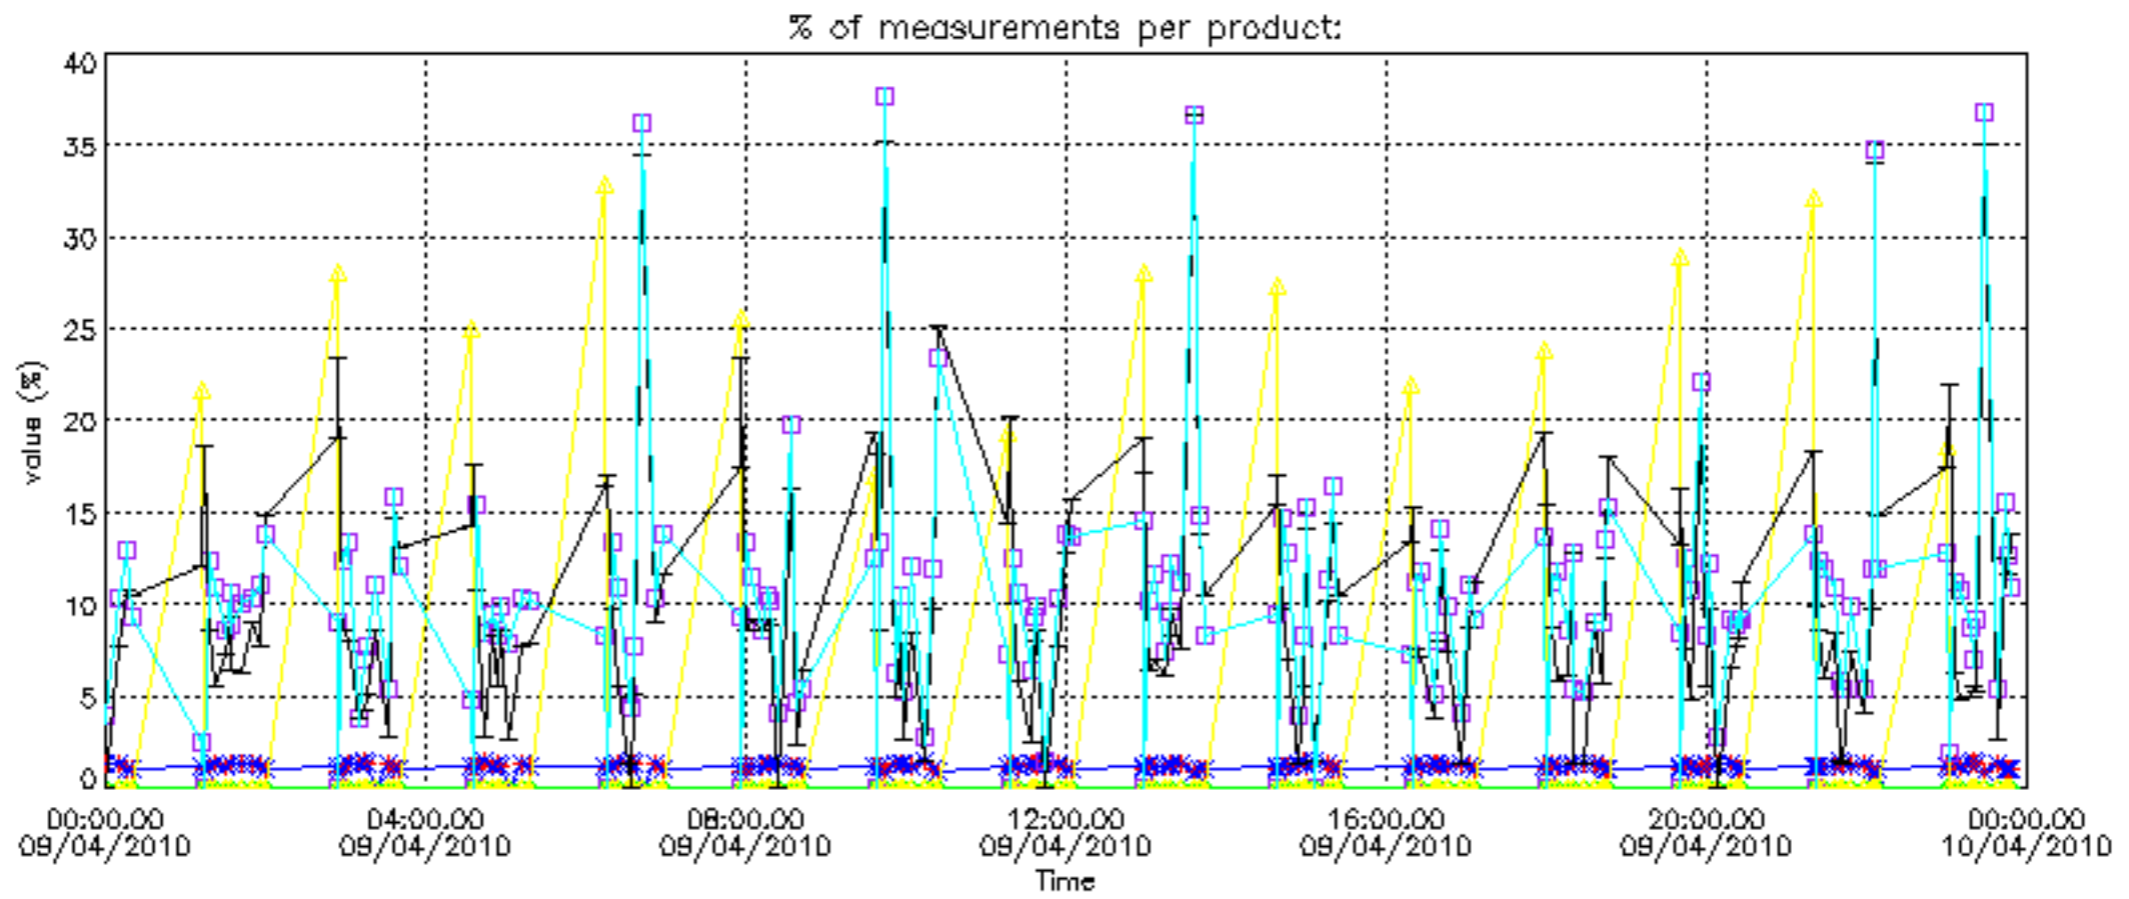

Percentage of cosmic ray hits per profile

Percentage of datation errors per profile