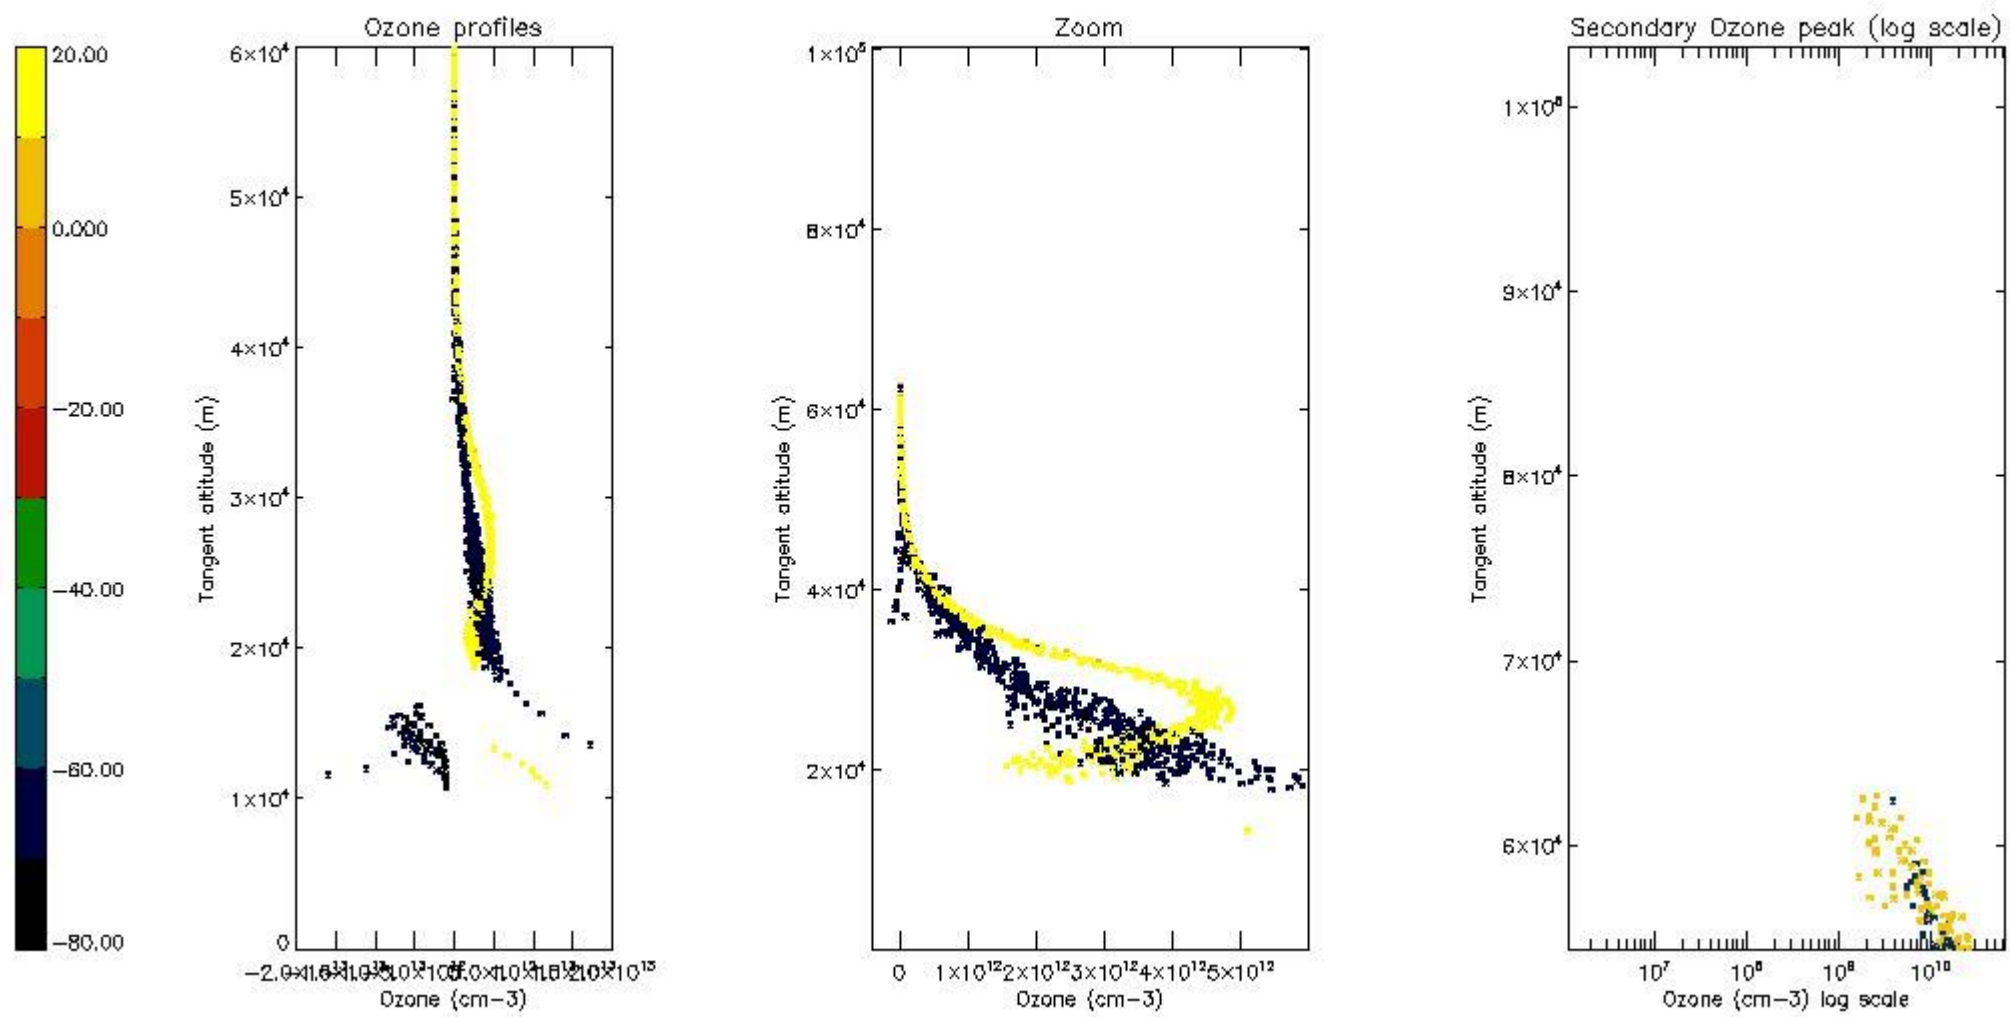

STD < 10	2
STD < 5	1

5.2 Plot ozone profiles for all STD (dark without errors)

The colorbar represents the latitude.

5.3 Plot ozone profiles where STD < 20% (dark without errors)

The colorbar represents the latitude.

5.4 Plot ozone profiles where STD < 10% (dark without errors)

The colorbar represents the latitude.

5.5 Plot ozone profiles where STD < 5% (dark without errors)

The colorbar represents the latitude.

5.6 Plot NO₂ profiles for all STD (dark without errors)