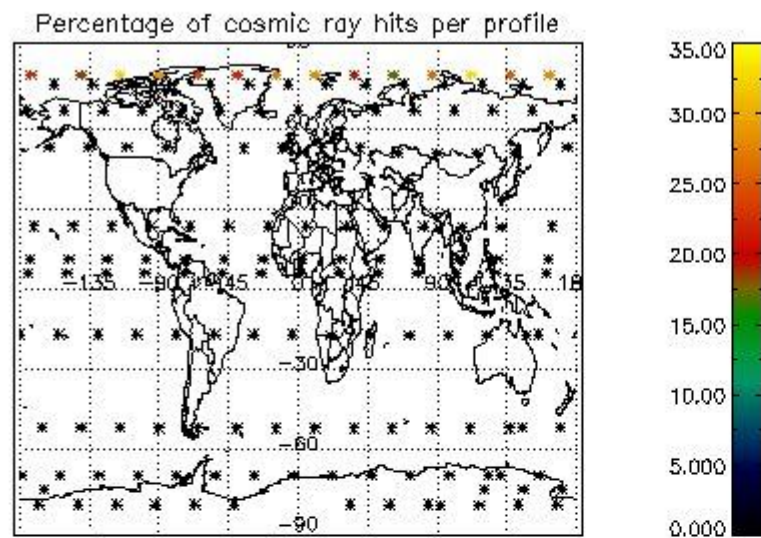

4.2.2 Plot level 1 quality information per product (world map): ENVISAT DESCENDING passes

5. Trace gas profiles

5.1 Ozone statistics based on quality of products

The final quality of the products can be "measured" using the STD (Standard Deviation) attached to every point profile. This information is written to the parameter GOM_NL__2P/NL_LOCAL_SPECIES_DENSITY/o3_std of the level 2 products. The table below shows the statistics for given STD ranges.

The statistics are given with respect to the overall valid production:

- Products without fatal errors: GOM_NL__2P/MPH/PRODUCT_ERR=0
- Valid point profile: GOM_NL__2P/NL_LOCAL_SPECIES_DENSITY/pcd(0)=0

The 'Criteria' is applied to valid points of dark limb products:

- Products in dark limb illumination condition: GOM_NL__2P/NL_SUMMARY_QUALITY/obs_ill_cond=0
- Products without fatal errors: GOM_NL__2P/MPH/PRODUCT_ERR=0
- Valid point profile: GOM_NL__2P/NL_LOCAL_SPECIES_DENSITY/pcd(0)=0

So, the table below shows the percentage of dark limb and valid observations for each criteria with respect to the overall valid daily observations.

Criteria	% of total production
All STD	18
STD < 20	6