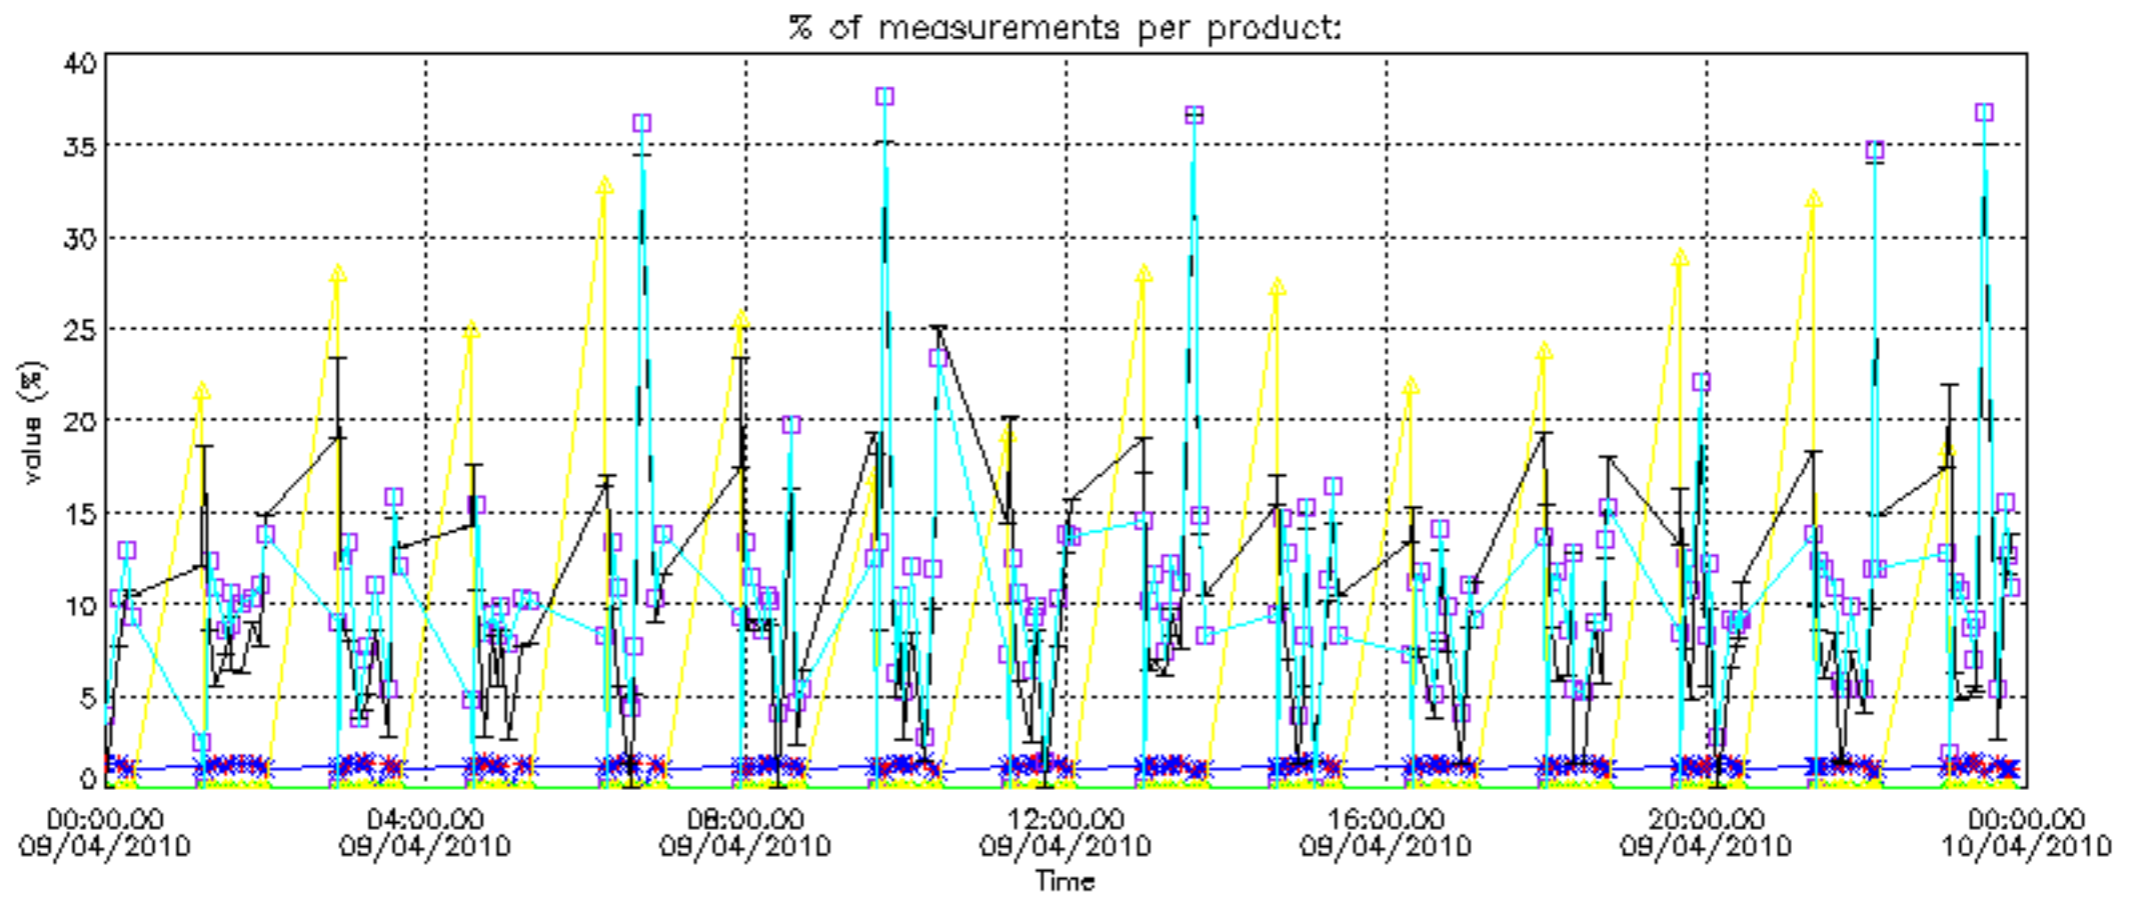

Percentage of flagged data per D3 profile

Percentage of flagged data per H2O profile

Percentage of flagged data per NO2 profile

Percentage of flagged data per NO3 profile

Percentage of cosmic ray hits per profile