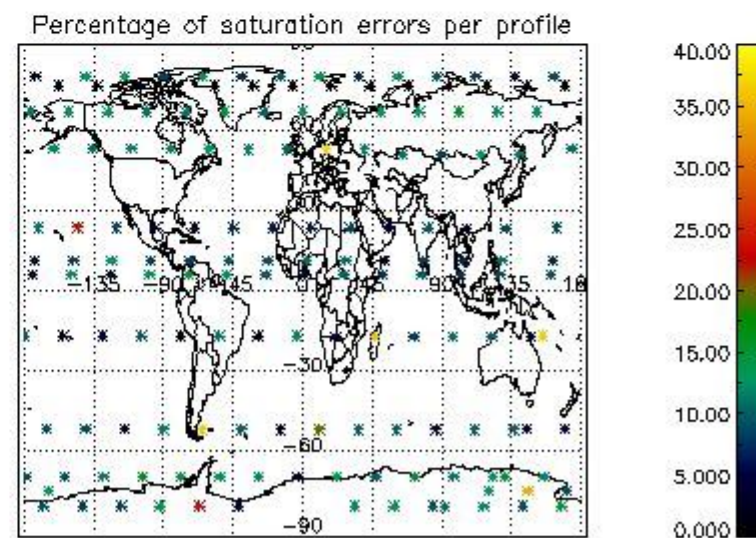

Percentage of flagged data per NO3 profile

4. Level 1 quality information per product

In this section it is plotted some information contained in the Quality Summary data set of the level 2 products that comes from the level 1b processing. Products without errors (error flag in the MPH set to "0") are used.

4.1 Plot quality information per product (time dependant) coming from level 1b processing

4.1.1 Plot level 1 quality information per product (time dependant): ENVISAT ASCENDING passes

4.1.2 Plot level 1 quality information per product (time dependant): ENVI SAT DESCENDING passes

4.2 Plot quality information per product coming from level 1b processing (world map)

4.2.1 Plot level 1 quality information per product (world map): ENVISAT ASCENDING passes

4.2.2 Plot level 1 quality information per product (world map): ENVISAT DESCENDING passes