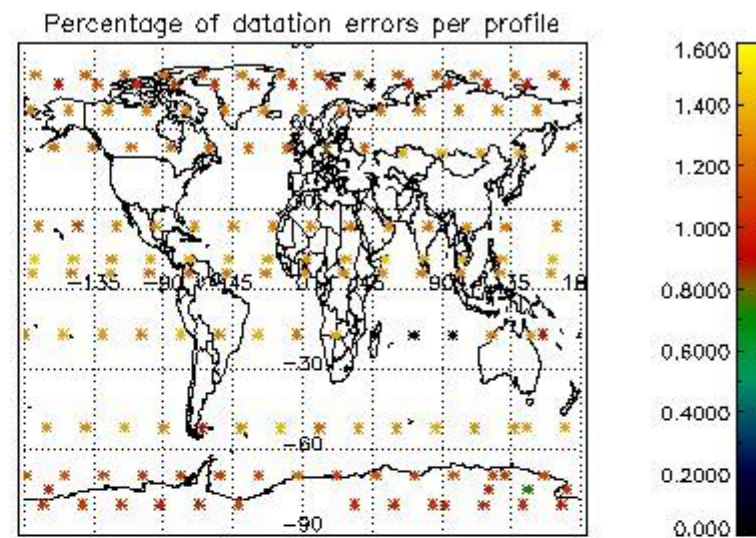

5. Trace gas profiles

5.1 Ozone statistics based on quality of products

The final quality of the products can be "measured" using the STD (Standard Deviation) attached to every point profile. This information is written to the parameter GOM_NL__2P/NL_LOCAL_SPECIES_DENSITY/o3_std of the level 2 products. The table below shows the statistics for given STD ranges.

The statistics are given with respect to the overall valid production:

- Products without fatal errors: GOM_NL__2P/MPH/PRODUCT_ERR=0
- Valid point profile: GOM_NL__2P/NL_LOCAL_SPECIES_DENSITY/pcd(0)=0

The 'Criteria' is applied to valid points of dark limb products:

- Products in dark limb illumination condition: GOM_NL__2P/NL_SUMMARY_QUALITY/obs_ill_cond=0
- Products without fatal errors: GOM_NL__2P/MPH/PRODUCT_ERR=0
- Valid point profile: GOM_NL__2P/NL_LOCAL_SPECIES_DENSITY/pcd(0)=0

So, the table below shows the percentage of dark limb and valid observations for each criteria with respect to the overall valid daily observations.

Criteria	% of total production
All STD	18
STD < 20	6