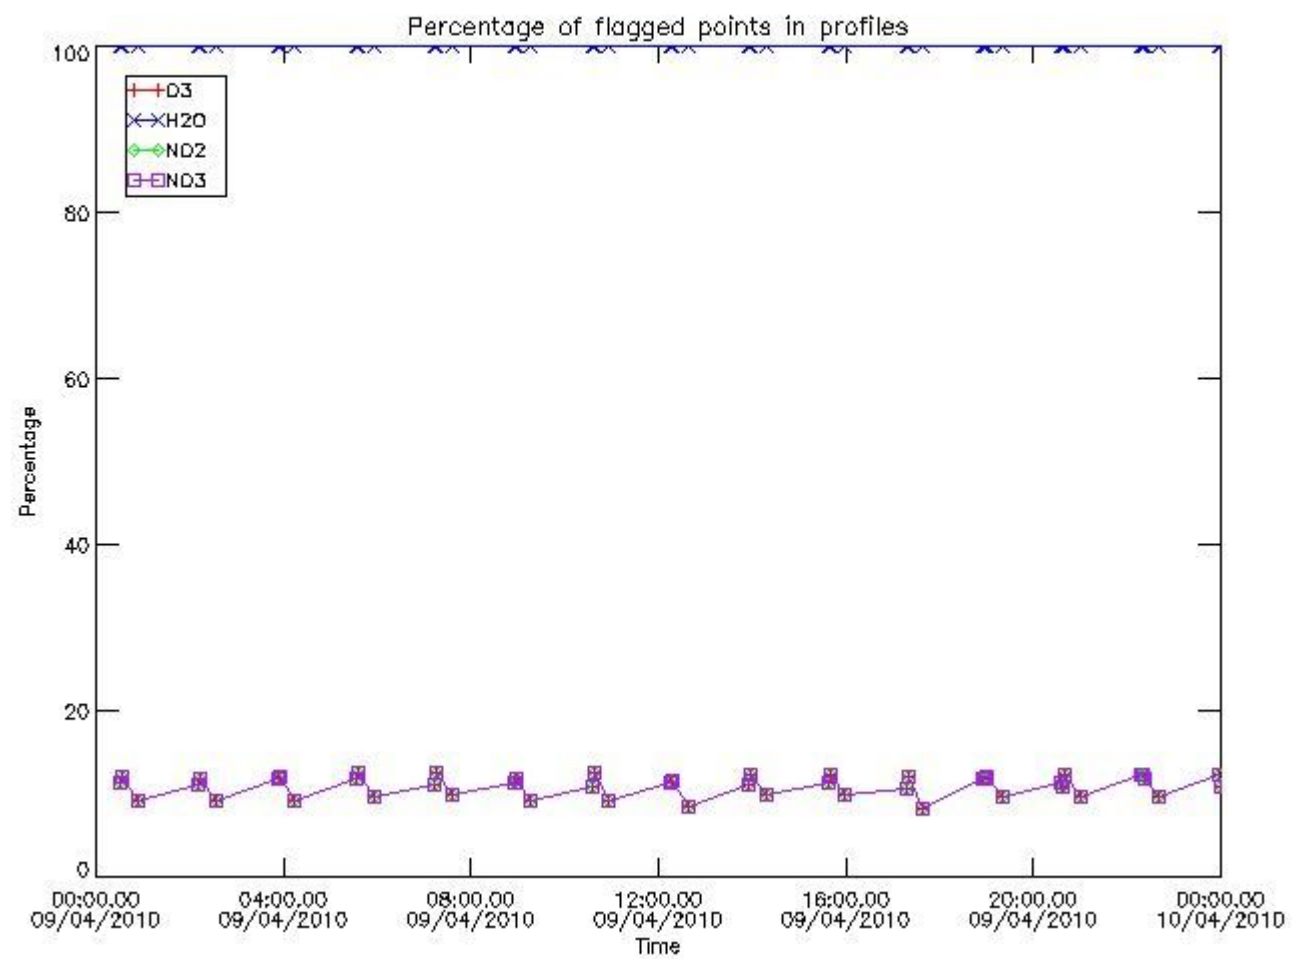

279	GOM_NL__2PRFIN20100409_234356_000000482088_00259_42397_3565.N1	09-APR-2010 23:43:56	Bright	48.000	19	50Alp Cyg	1.2460	10500.	96	42397	No
280	GOM_NL__2PRFIN20100409_234539_000000522088_00259_42397_3566.N1	09-APR-2010 23:45:39	Bright	51.500	66	37Gam Cyg	2.2080	5900.0	103	42397	No
281	GOM_NL__2PRFIN20100409_234757_000000512088_00259_42397_3567.N1	09-APR-2010 23:47:57	Bright	50.500	92	53Eps Cyg	2.5000	4500.0	101	42397	No
282	GOM_NL__2PRFIN20100409_235456_000000492088_00259_42397_3568.N1	09-APR-2010 23:54:56	Twilight_stray	49.000	61	8Eps Peg	2.1000	3900.0	98	42397	No
283	GOM_NL__2PRFIN20100409_235725_000000462088_00259_42397_3569.N1	09-APR-2010 23:57:25	Dark	45.500	162	34Alp Aqr	2.9440	5350.0	91	42397	No
284	GOM_NL__2PRFIN20100409_235947_000000472088_00259_42397_3570.N1	09-APR-2010 23:59:47	Dark	46.500	154	22Bet Aqr	2.8990	5700.0	93	42397	No

3. Quality information per product

In this section it is plotted some information contained in the Quality Summary data set of the level 2 products. Only products in dark limb conditions and without errors (error flag in the MPH set to "0") are used.

3.1 Plot quality information per product (time dependant)

3.2 Plot quality information per product (world map)