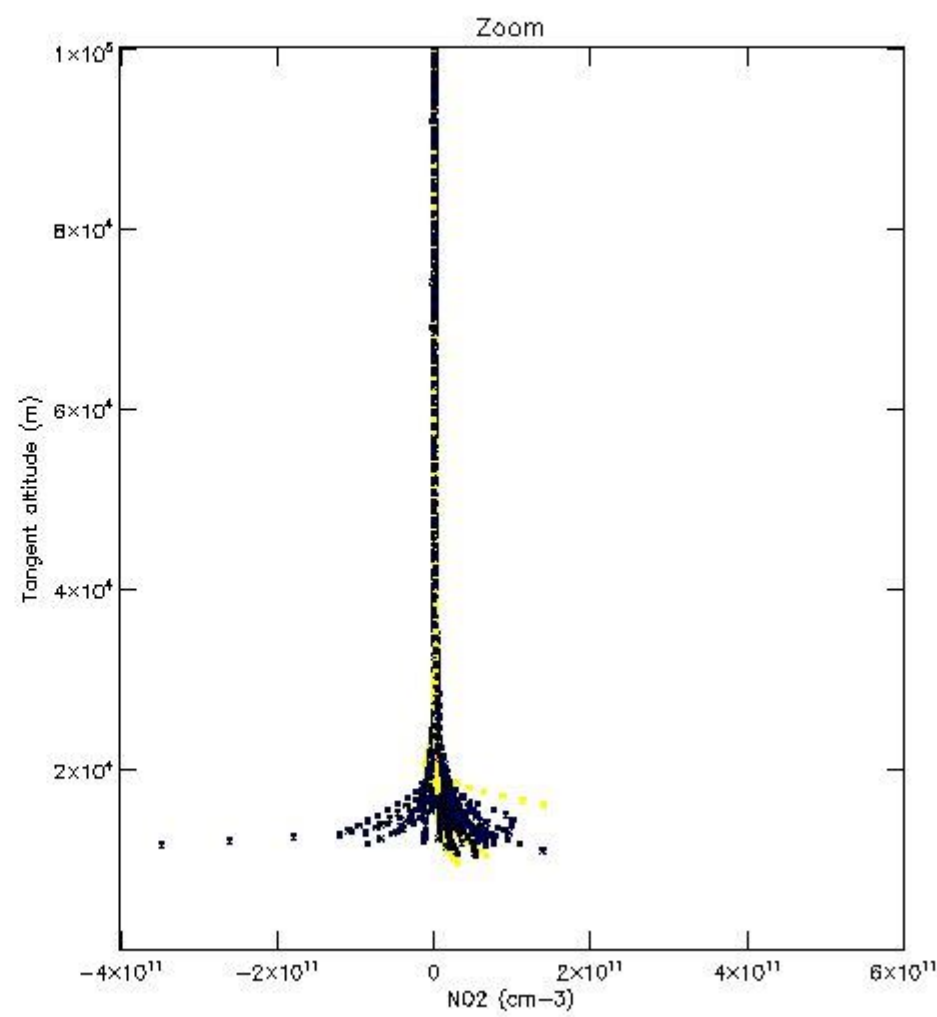

5.7 Plot NO3 profiles for all STD (dark without errors)

The colorbar represents the latitude.