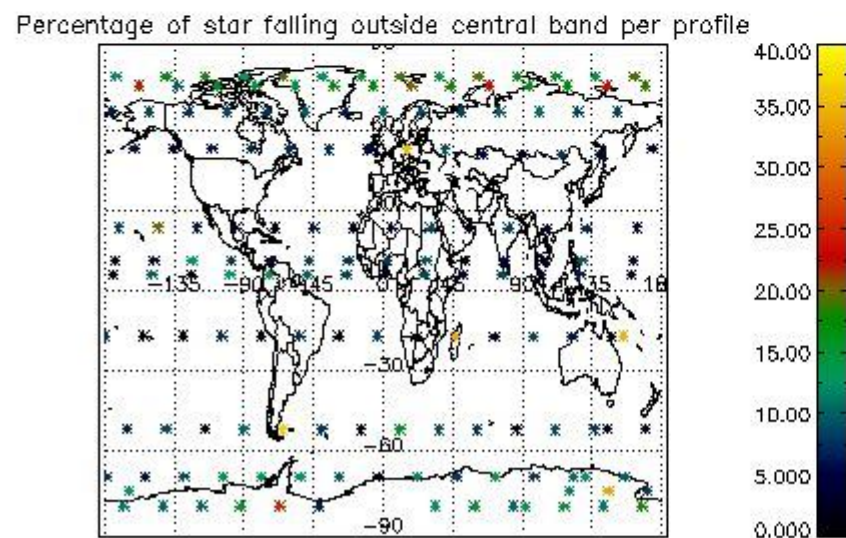

4.1 Plot quality information per product (time dependant) coming from level 1b processing

4.1.1 Plot level 1 quality information per product (time dependant): ENVISAT ASCENDING passes

4.1.2 Plot level 1 quality information per product (time dependant): ENVI SAT DESCENDING passes

4.2 Plot quality information per product coming from level 1b processing (world map)

4.2.1 Plot level 1 quality information per product (world map): ENVISAT ASCENDING passes

4.2.2 Plot level 1 quality information per product (world map): ENVISAT DESCENDING passes