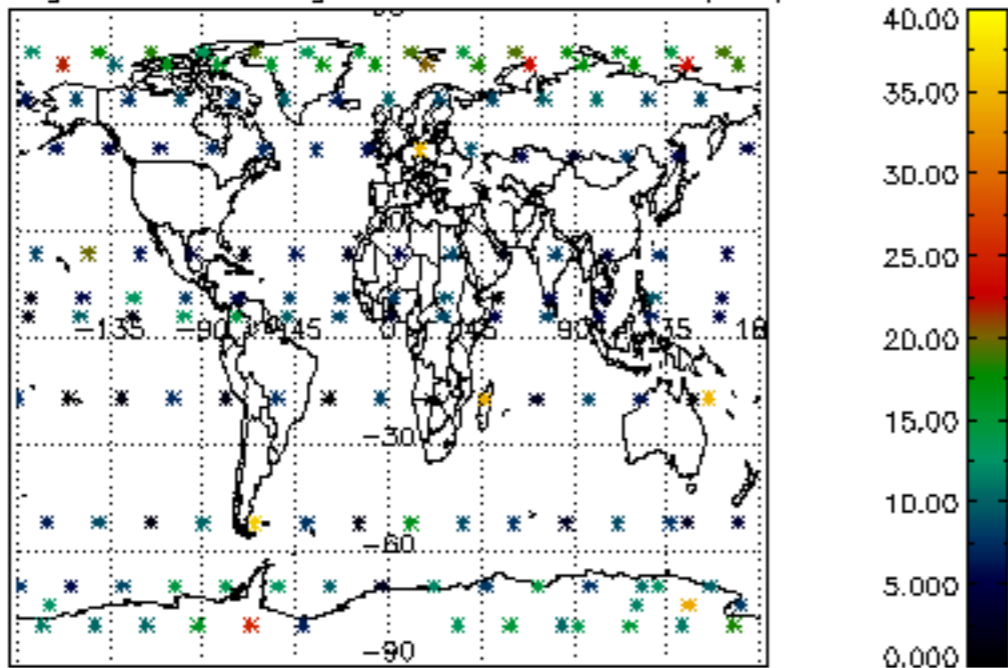

Percentage of star falling outside central band per profile