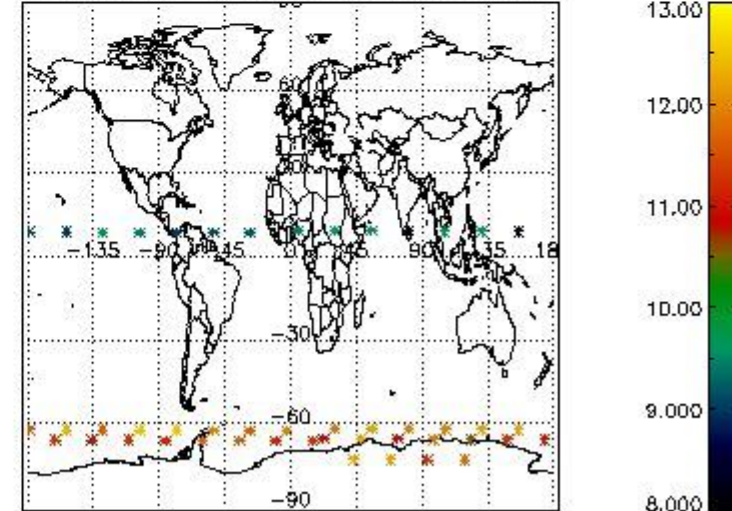

Percentage of flagged data per NO3 profile

4. Level 1 quality information per product

In this section it is plotted some information contained in the Quality Summary data set of the level 2 products that comes from the level 1b processing. Products without errors (error flag in the MPH set to "0") are used.

4.1 Plot quality information per product (time dependant) coming from level 1b processing

4.1.1 Plot level 1 quality information per product (time dependant): ENVISAT ASCENDING passes