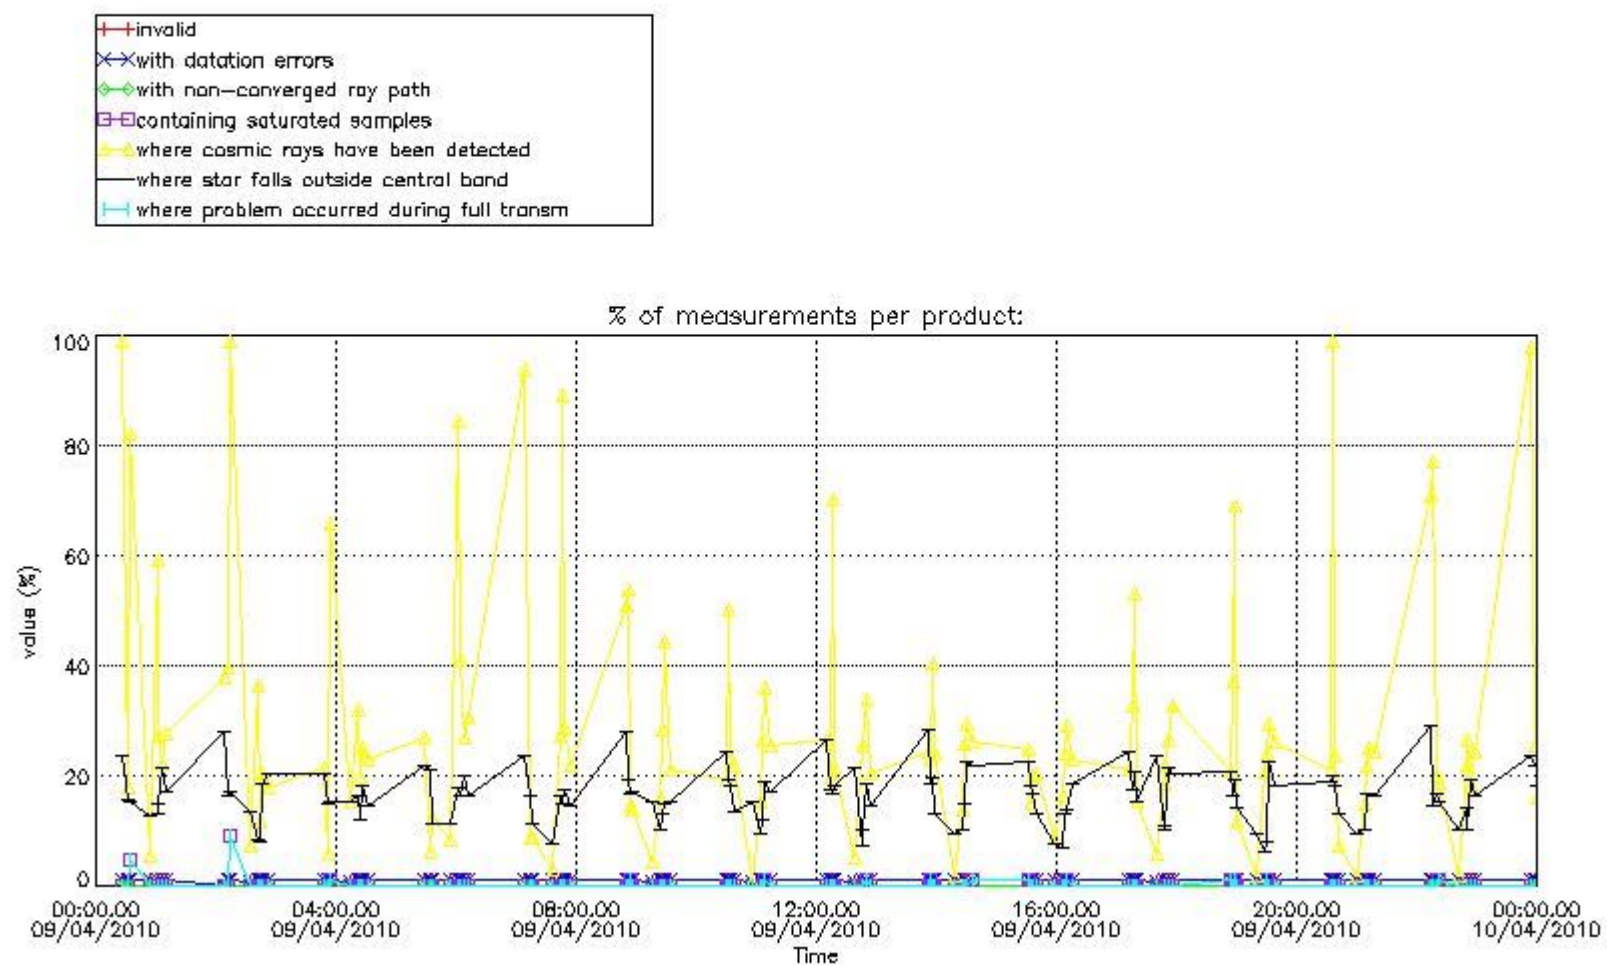

3.1 Plot quality information per product (time dependant)

3.2 Plot quality information per product (world map)

Percentage of flagged data per O3 profile

Percentage of flagged data per H2O profile

Percentage of flagged data per NO2 profile

Percentage of flagged data per NO3 profile

4. Level 1 quality information per product

In this section it is plotted some information contained in the Quality Summary data set of the level 2 products that comes from the level 1b processing. Products without errors (error flag in the MPH set to "0") are used.

4.1 Plot quality information per product (time dependant) coming from level 1b processing

4.1.1 Plot level 1 quality information per product (time dependant): ENVISAT ASCENDING passes

4.1.2 Plot level 1 quality information per product (time dependant): ENVI SAT DESCENDING passes