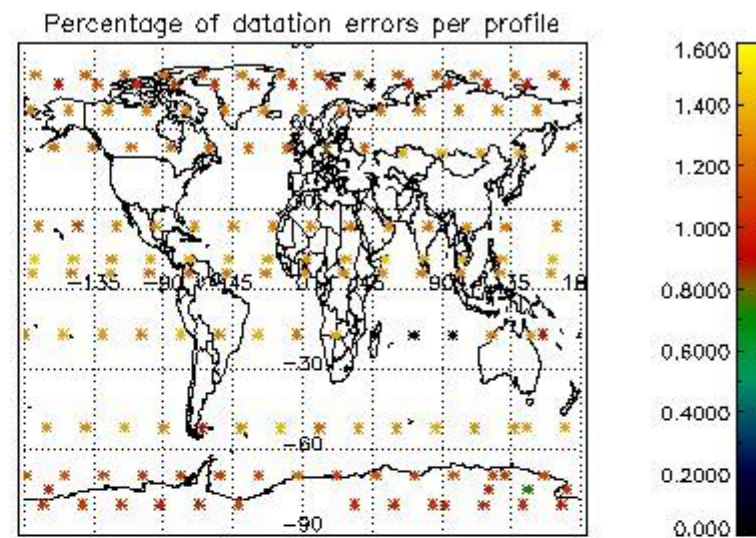

Percentage of flagged data per NO3 profile

4. Level 1 quality information per product

In this section it is plotted some information contained in the Quality Summary data set of the level 2 products that comes from the level 1b processing. Products without errors (error flag in the MPH set to "0") are used.

4.1 Plot quality information per product (time dependant) coming from level 1b processing

4.1.1 Plot level 1 quality information per product (time dependant): ENVISAT ASCENDING passes

4.1.2 Plot level 1 quality information per product (time dependant): ENVI SAT DESCENDING passes

4.2 Plot quality information per product coming from level 1b processing (world map)

4.2.1 Plot level 1 quality information per product (world map): ENVISAT ASCENDING passes

4.2.2 Plot level 1 quality information per product (world map): ENVISAT DESCENDING passes