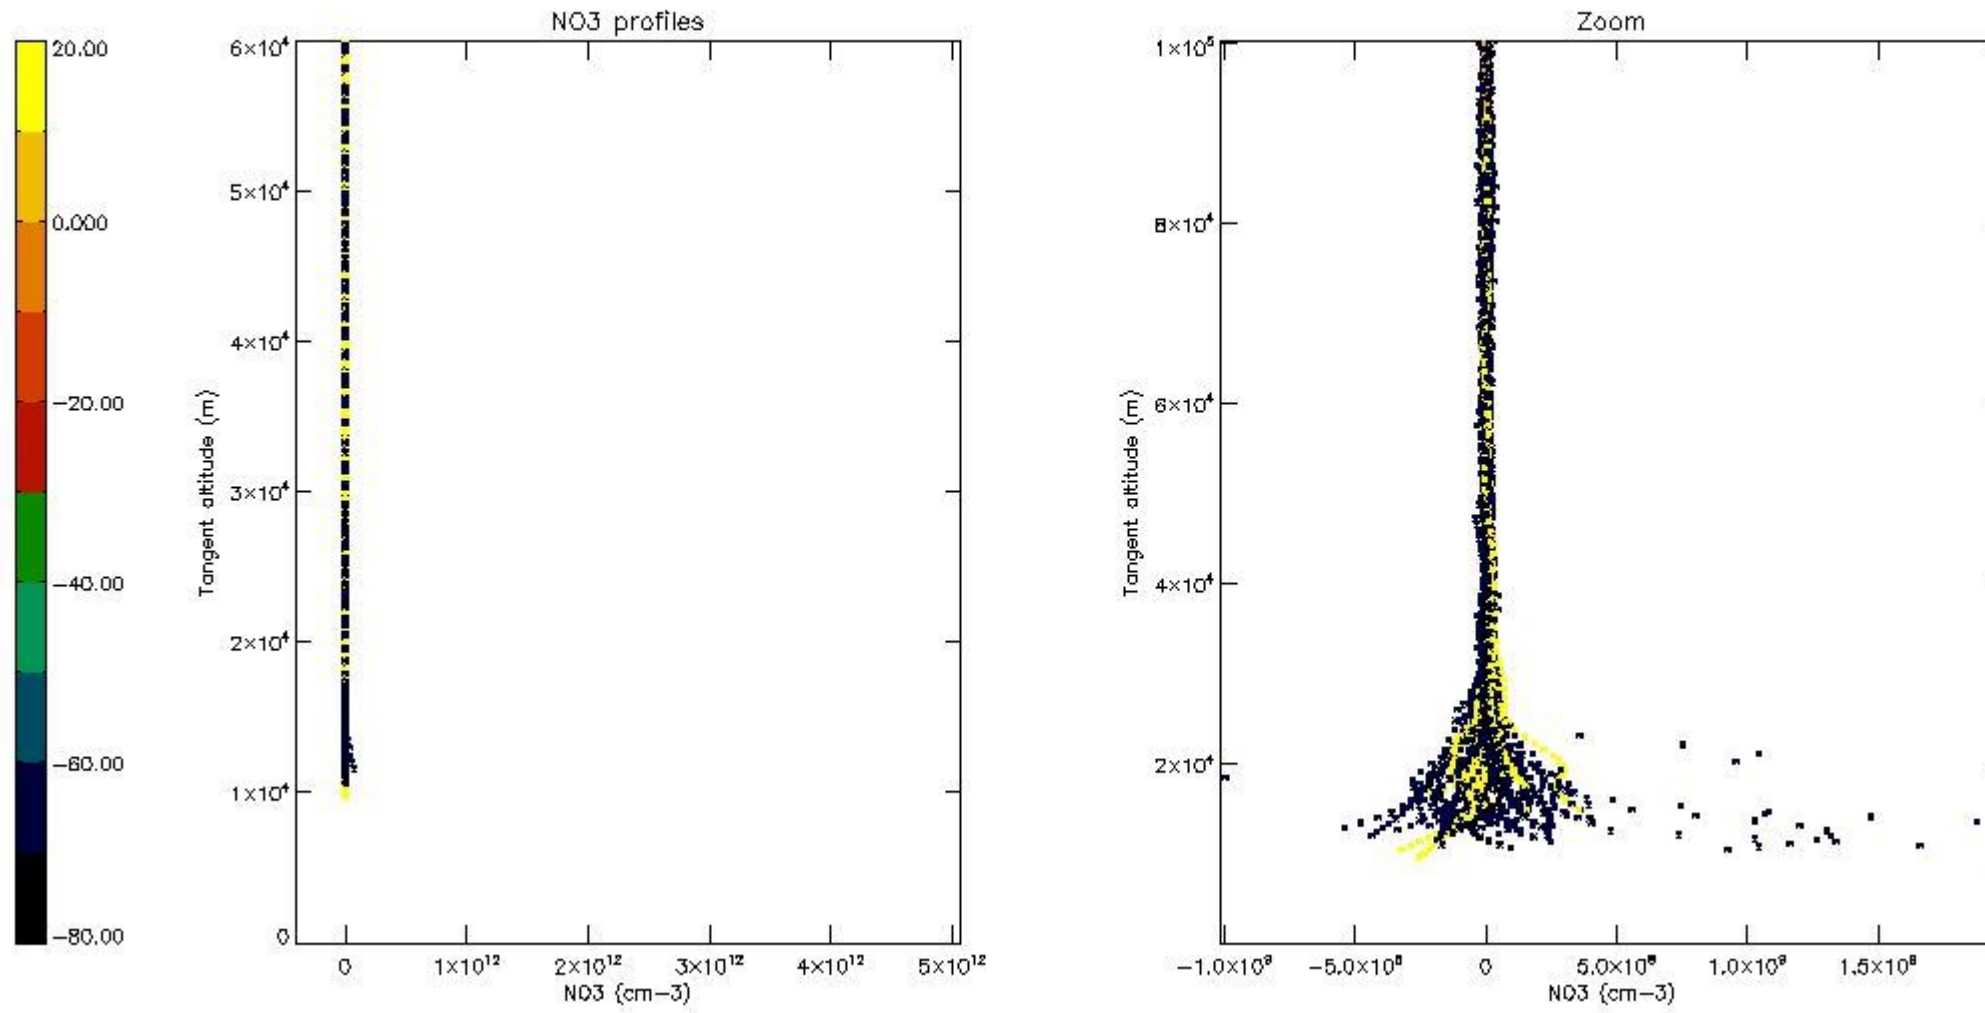

6. Auxiliary Data Files used for the production reported in section 2

The number reported in the third column indicates since which file (see list in section 2) the corresponding auxiliary file has been used. The fourth column is the date of those product files.

Type	Auxiliary Filename	Used since product	Used since product date
INST_PHYS_CHARACTERISTICS	GOM_INS_AXVIEC20091111_143220_20030716_120000_20500101_000000	1	09-APR-2010 00:00:29
LEVEL-2_PROC_CONFIG	GOM_PR2_AXVIEC20091111_152718_20020301_000000_20500101_000000	1	09-APR-2010 00:00:29
CROSS_SECTIONS_FILE	GOM_CRS_AXVIEC20091111_154832_20020301_000000_20500101_000000	1	09-APR-2010 00:00:29