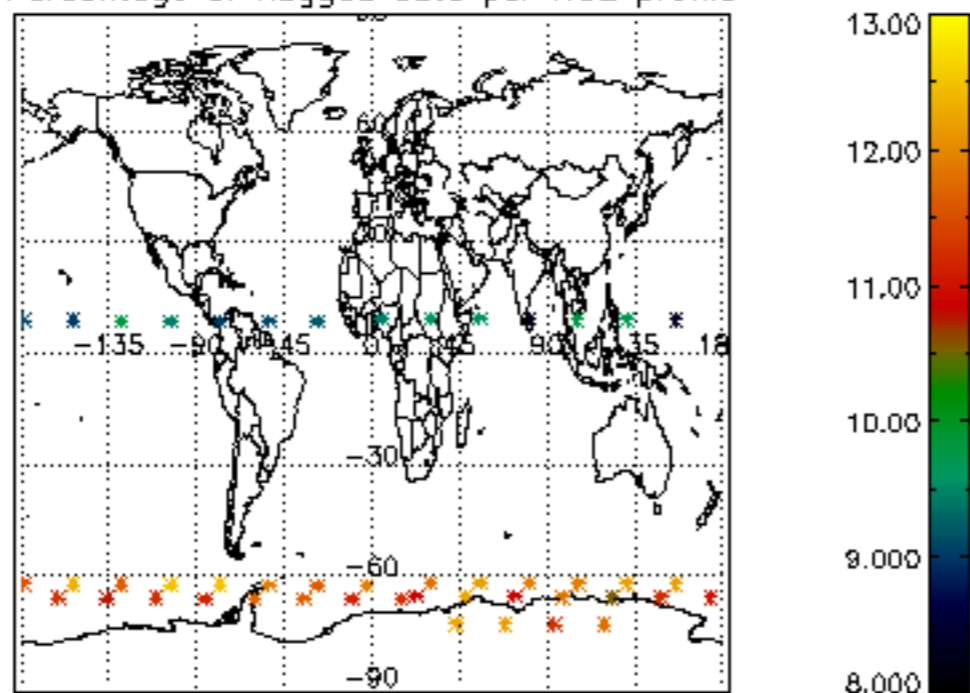

Percentage of flagged data per NO2 profile