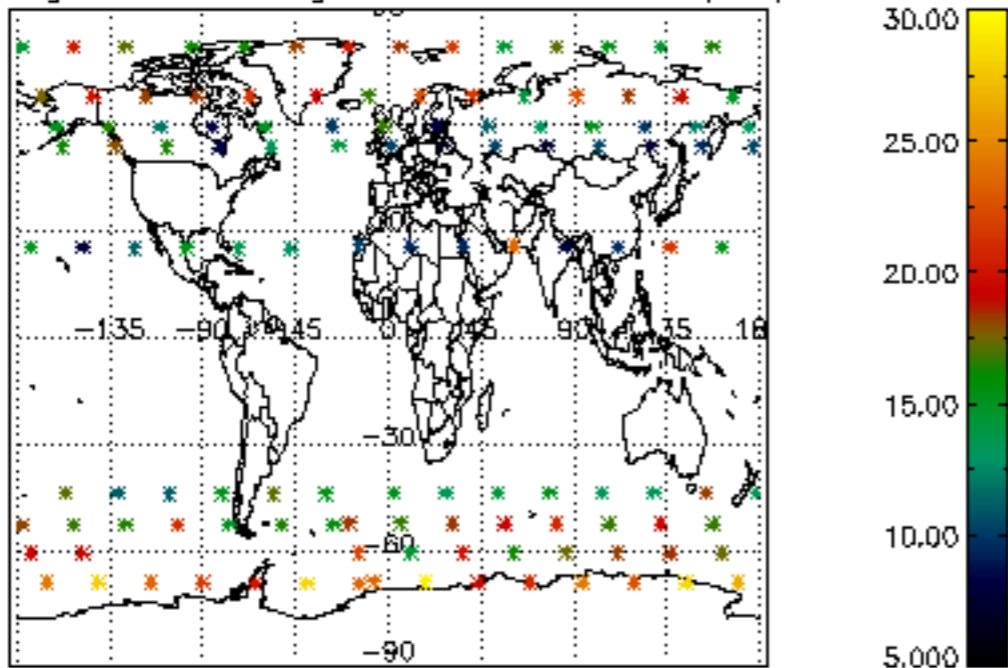

Percentage of cosmic ray hits per profile

Percentage of star falling outside central band per profile