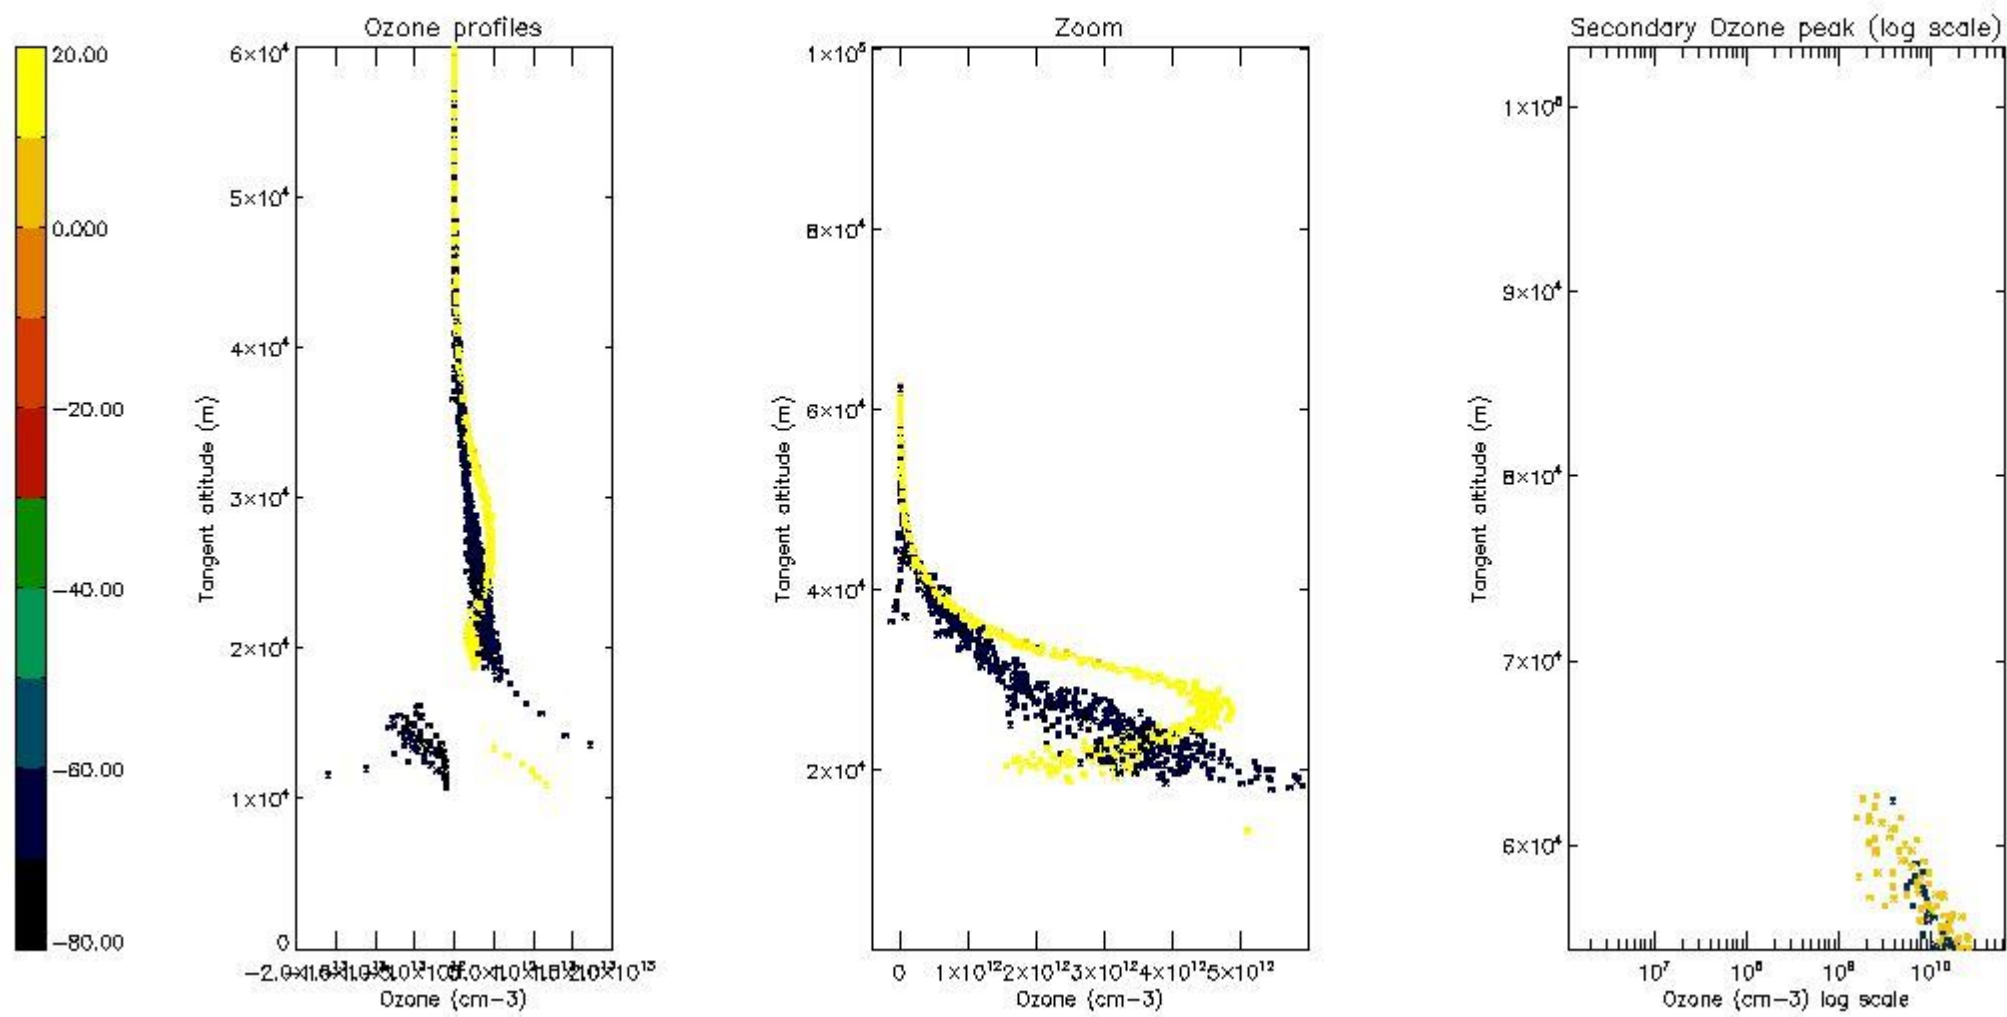

STD < 10	2
STD < 5	1

5.2 Plot ozone profiles for all STD (dark without errors)

The colorbar represents the latitude.

5.3 Plot ozone profiles where STD < 20% (dark without errors)

The colorbar represents the latitude.