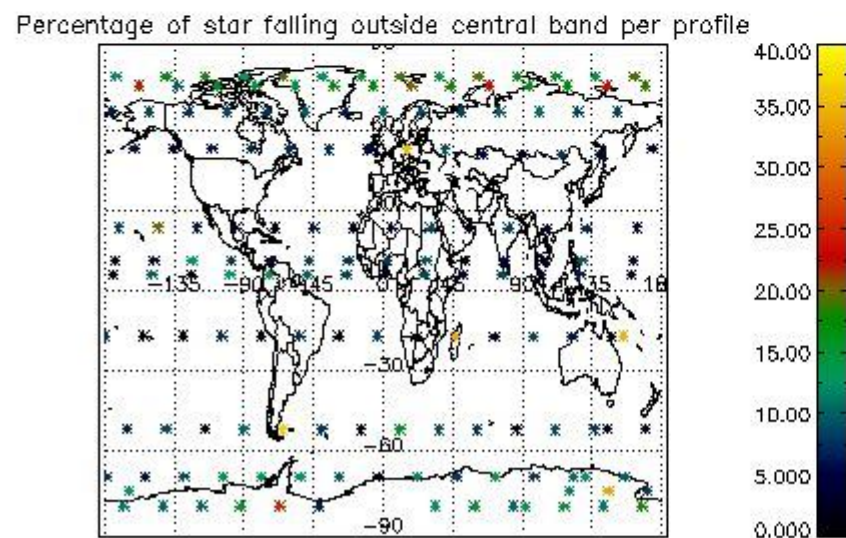

5. Trace gas profiles

5.1 Ozone statistics based on quality of products

The final quality of the products can be "measured" using the STD (Standard Deviation) attached to every point profile. This information is written to the parameter GOM_NL__2P/NL_LOCAL_SPECIES_DENSITY/o3_std of the level 2 products. The table below shows the statistics for given STD ranges.

The statistics are given with respect to the overall valid production:

- Products without fatal errors: GOM_NL__2P/MPH/PRODUCT_ERR=0
- Valid point profile: GOM_NL__2P/NL_LOCAL_SPECIES_DENSITY/pcd(0)=0

The 'Criteria' is applied to valid points of dark limb products:

- Products in dark limb illumination condition: GOM_NL__2P/NL_SUMMARY_QUALITY/obs_ill_cond=0
- Products without fatal errors: GOM_NL__2P/MPH/PRODUCT_ERR=0
- Valid point profile: GOM_NL__2P/NL_LOCAL_SPECIES_DENSITY/pcd(0)=0

So, the table below shows the percentage of dark limb and valid observations for each criteria with respect to the overall valid daily observations.

Criteria	% of total production
All STD	18
STD < 20	6