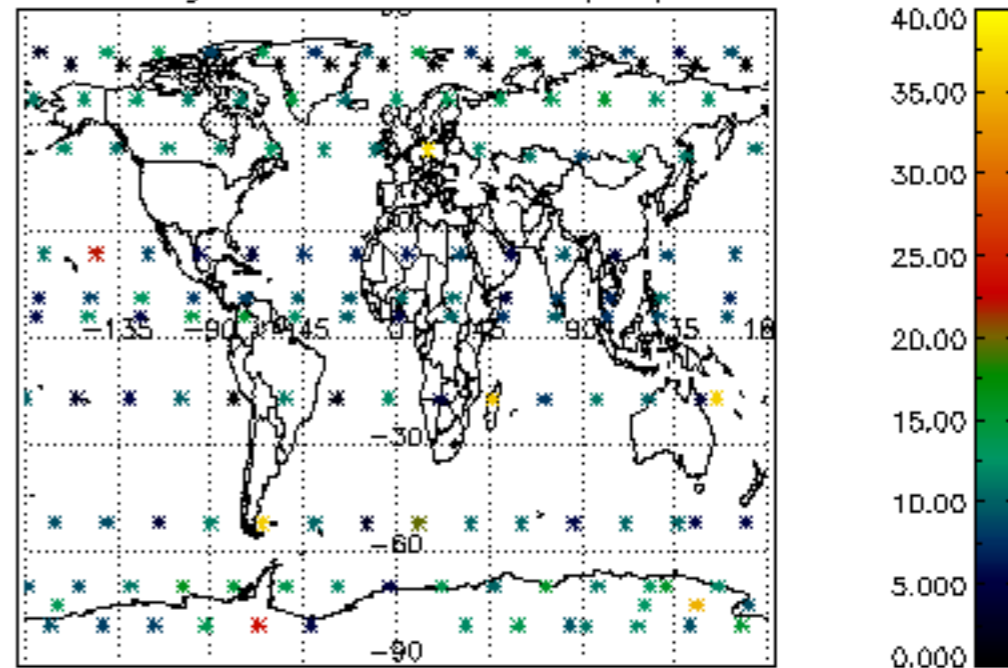

Percentage of saturation errors per profile