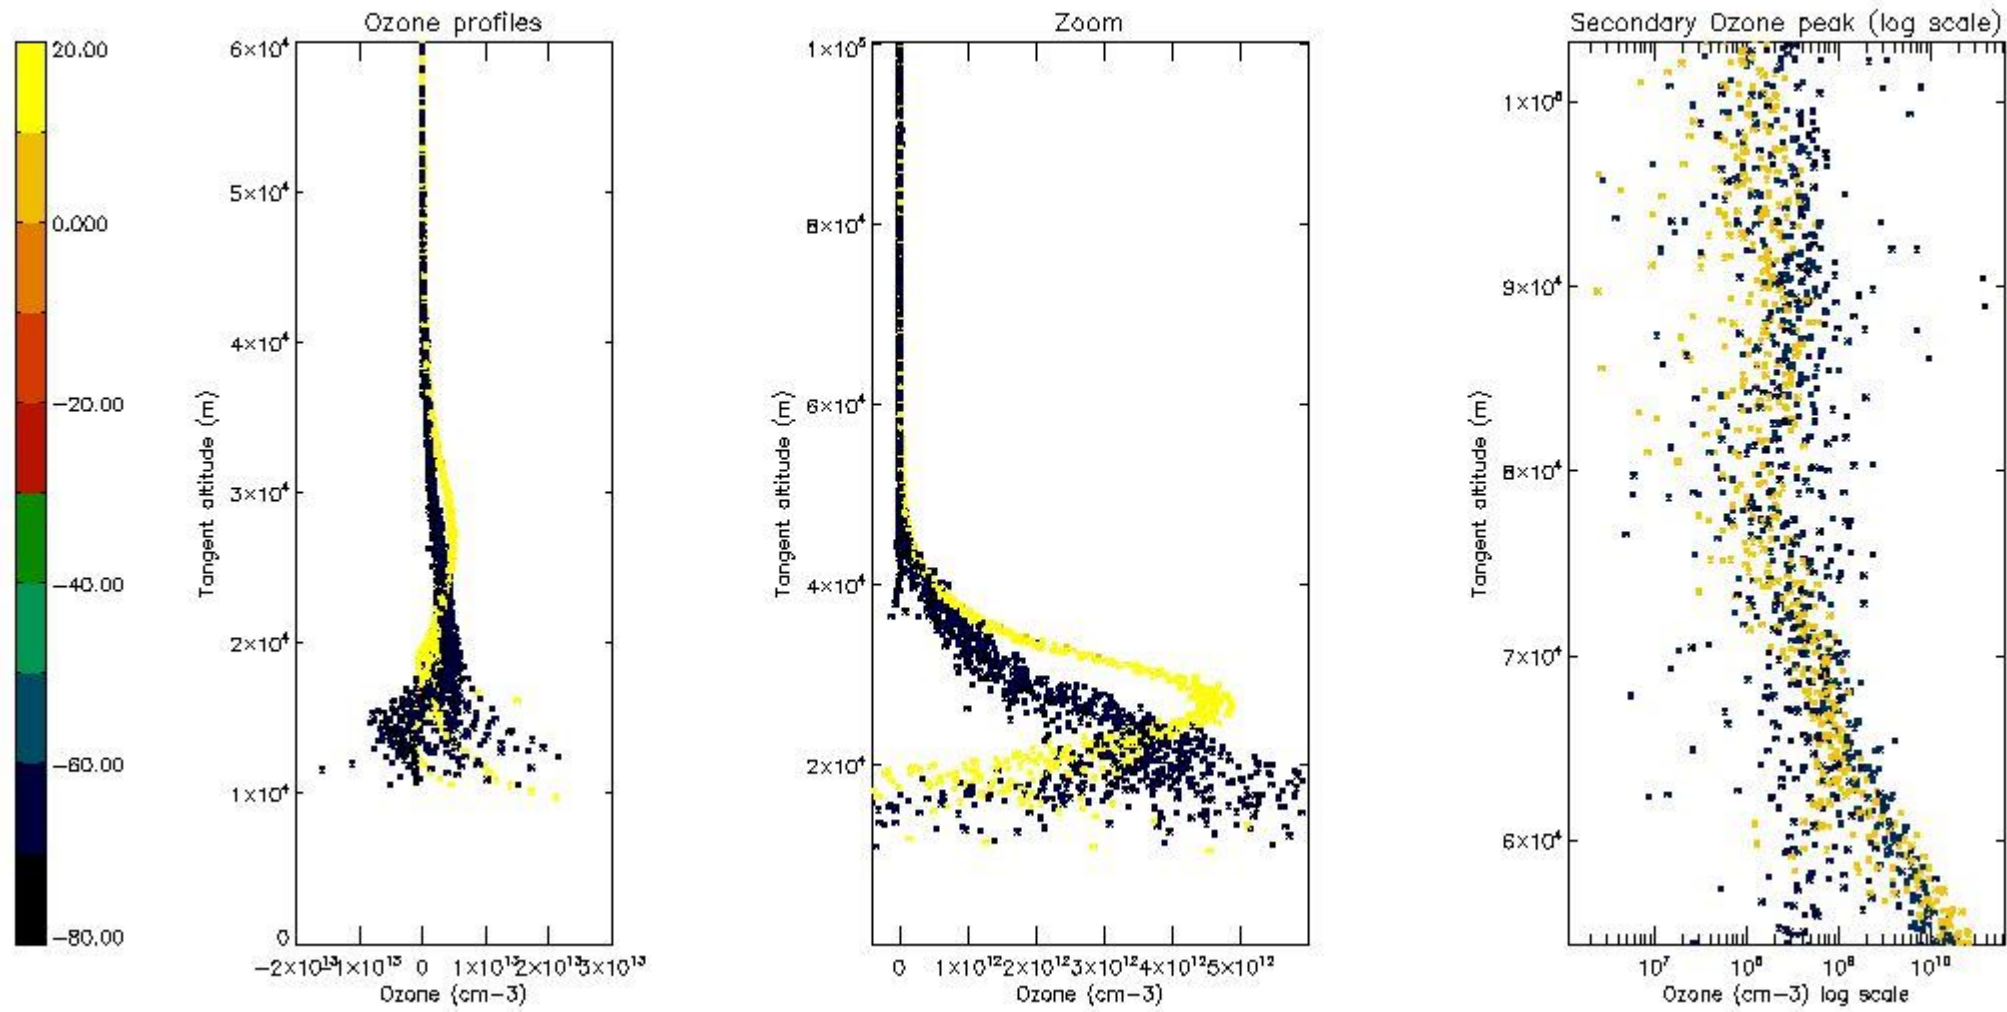

STD < 10	2
STD < 5	1

5.2 Plot ozone profiles for all STD (dark without errors)

The colorbar represents the latitude.

5.3 Plot ozone profiles where STD < 20% (dark without errors)

The colorbar represents the latitude.