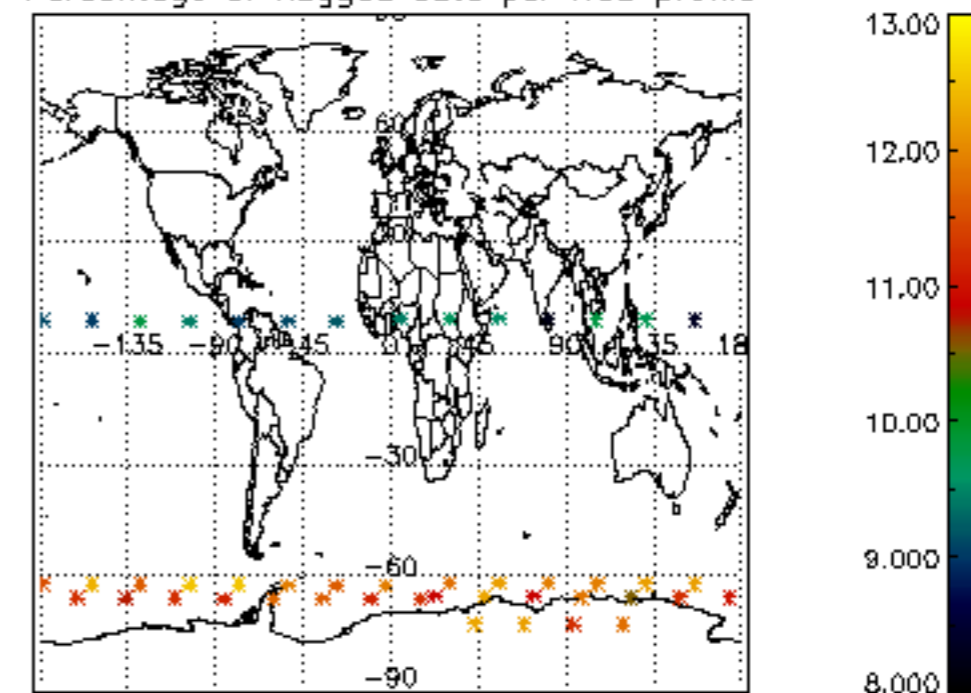

Percentage of flagged data per NO3 profile