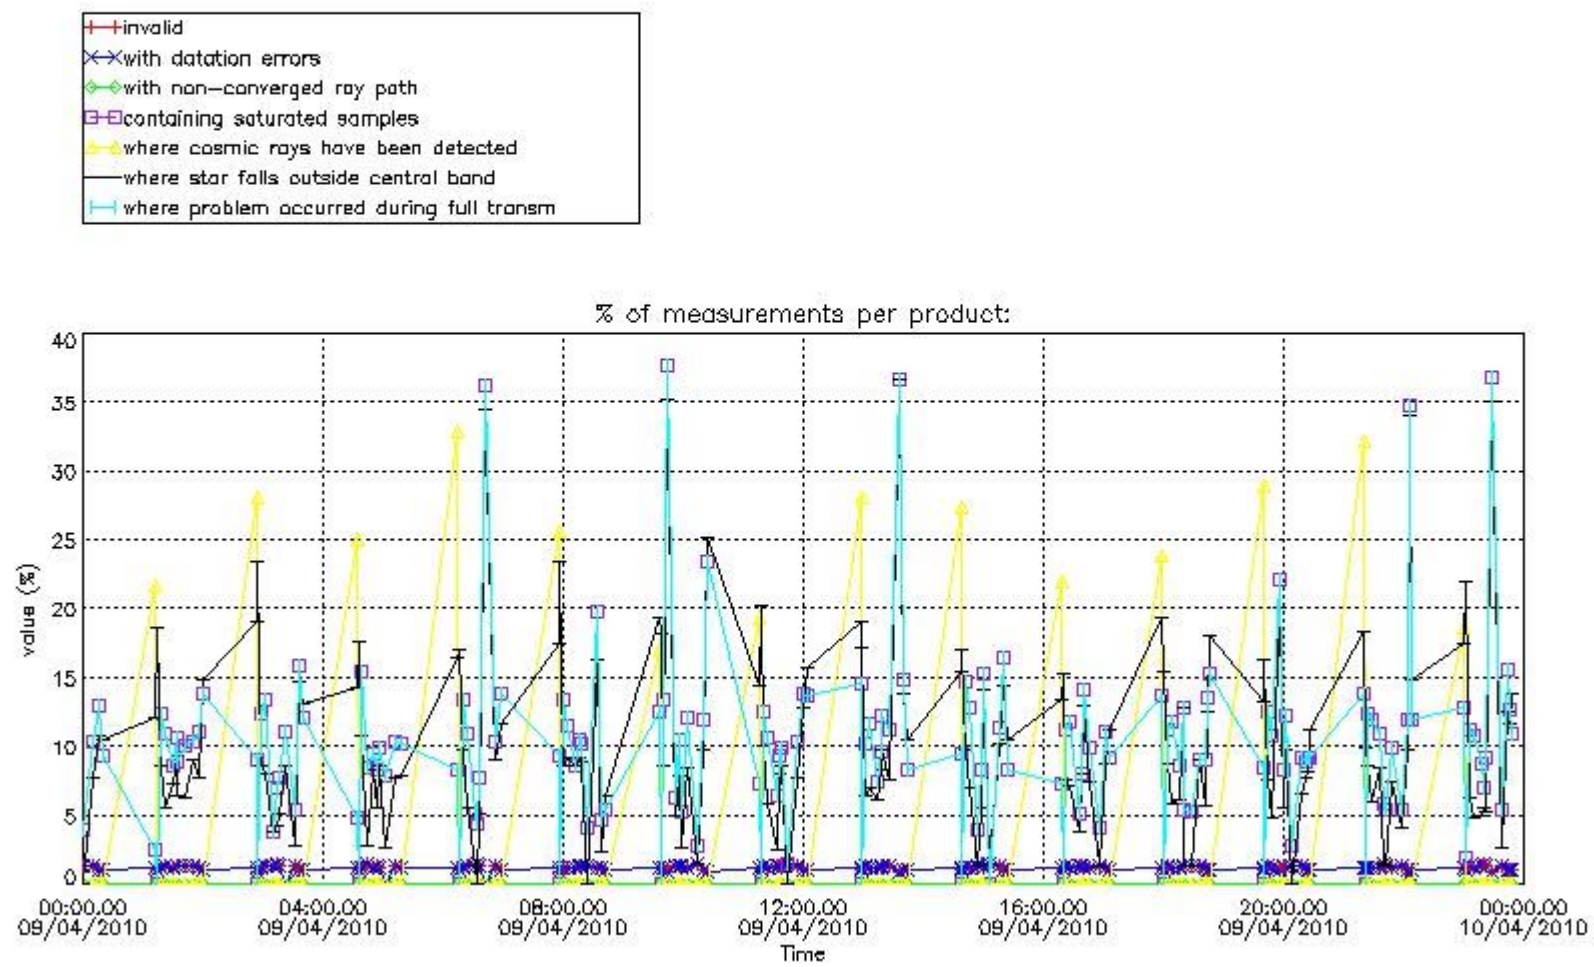

3.1 Plot quality information per product (time dependant)

3.2 Plot quality information per product (world map)

Percentage of flagged data per O3 profile

Percentage of flagged data per H2O profile

Percentage of flagged data per NO2 profile

Percentage of flagged data per NO3 profile

4. Level 1 quality information per product

In this section it is plotted some information contained in the Quality Summary data set of the level 2 products that comes from the level 1b processing. Products without errors (error flag in the MPH set to "0") are used.

4.1 Plot quality information per product (time dependant) coming from level 1b processing

4.1.1 Plot level 1 quality information per product (time dependant): ENVISAT ASCENDING passes

4.1.2 Plot level 1 quality information per product (time dependant): ENVI SAT DESCENDING passes