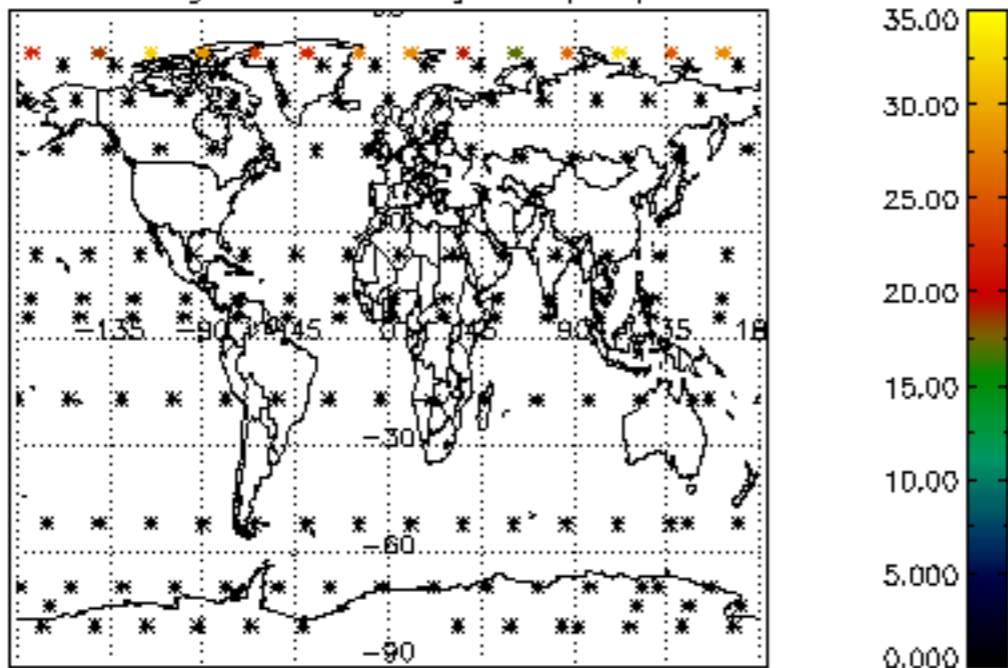

Percentage of datation errors per profile

Percentage of star falling outside central band per profile

Percentage of saturation errors per profile

Percentage of cosmic ray hits per profile

Percentage of datation errors per profile