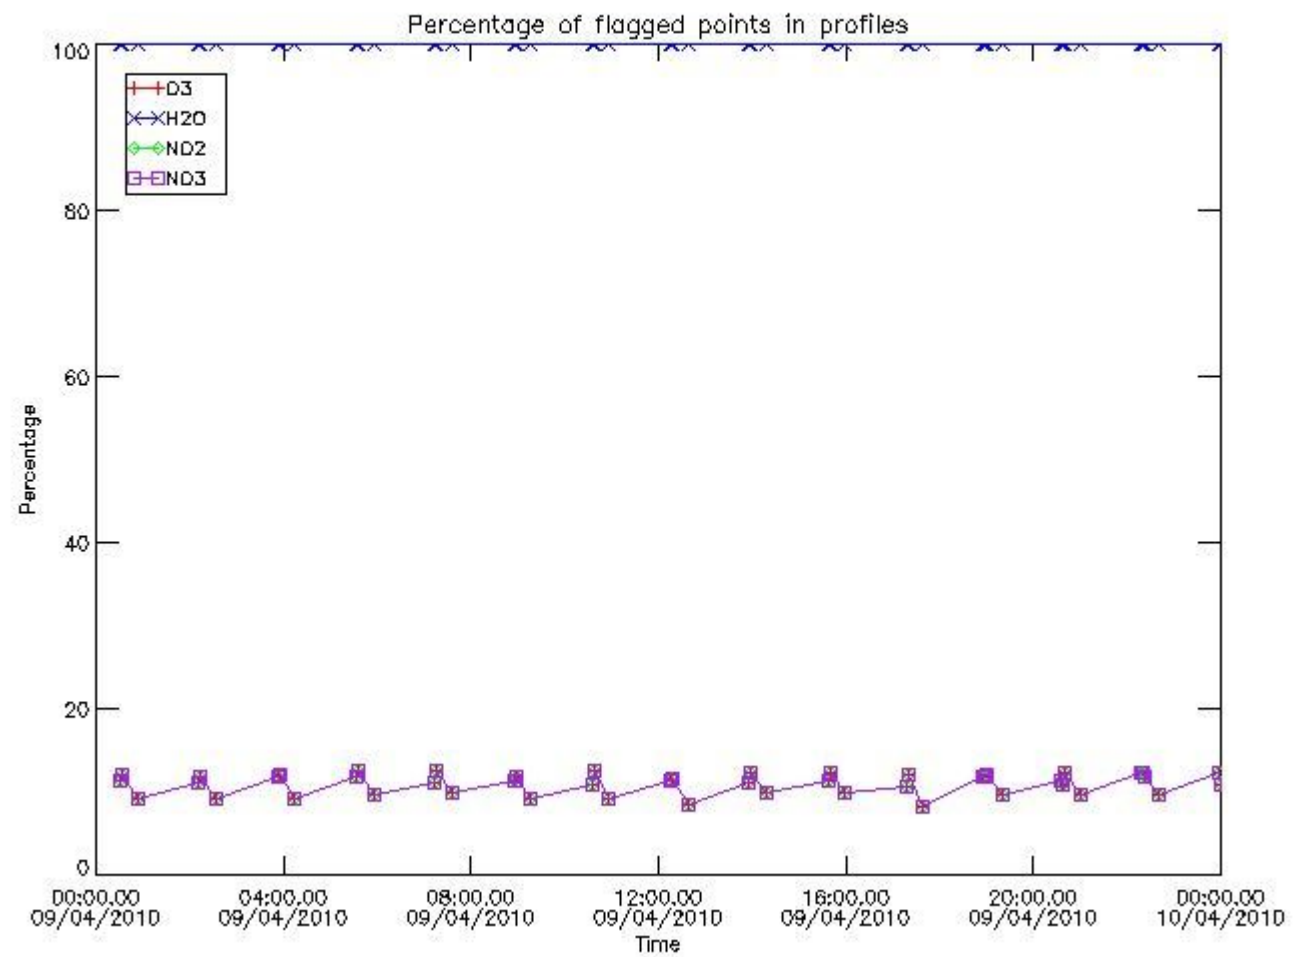

279	GOM_NL__2PRFIN20100409_234356_000000482088_00259_42397_3565.N1	09-APR-2010 23:43:56	Bright	48.000	19	50Alp Cyg	1.2460	10500.	96	42397	No
280	GOM_NL__2PRFIN20100409_234539_000000522088_00259_42397_3566.N1	09-APR-2010 23:45:39	Bright	51.500	66	37Gam Cyg	2.2080	5900.0	103	42397	No
281	GOM_NL__2PRFIN20100409_234757_000000512088_00259_42397_3567.N1	09-APR-2010 23:47:57	Bright	50.500	92	53Eps Cyg	2.5000	4500.0	101	42397	No
282	GOM_NL__2PRFIN20100409_235456_000000492088_00259_42397_3568.N1	09-APR-2010 23:54:56	Twilight_stray	49.000	61	8Eps Peg	2.1000	3900.0	98	42397	No
283	GOM_NL__2PRFIN20100409_235725_000000462088_00259_42397_3569.N1	09-APR-2010 23:57:25	Dark	45.500	162	34Alp Aqr	2.9440	5350.0	91	42397	No
284	GOM_NL__2PRFIN20100409_235947_000000472088_00259_42397_3570.N1	09-APR-2010 23:59:47	Dark	46.500	154	22Bet Aqr	2.8990	5700.0	93	42397	No

3. Quality information per product

In this section it is plotted some information contained in the Quality Summary data set of the level 2 products. Only products in dark limb conditions and without errors (error flag in the MPH set to "0") are used.

3.1 Plot quality information per product (time dependant)

3.2 Plot quality information per product (world map)