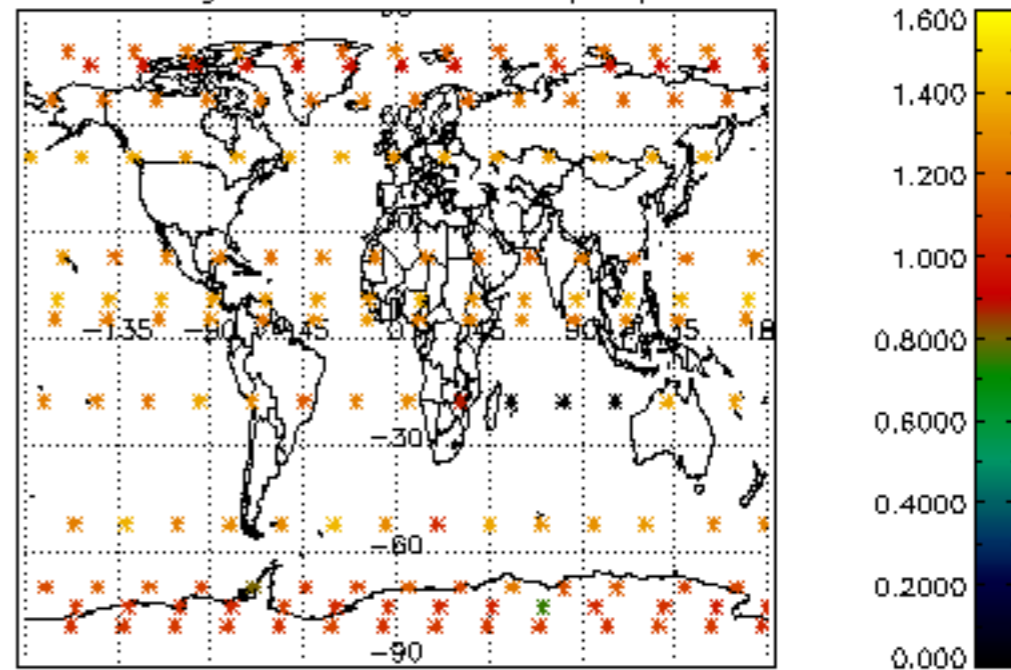

Percentage of datation errors per profile

Percentage of star falling outside central band per profile

Percentage of saturation errors per profile

Percentage of cosmic ray hits per profile

Percentage of datation errors per profile