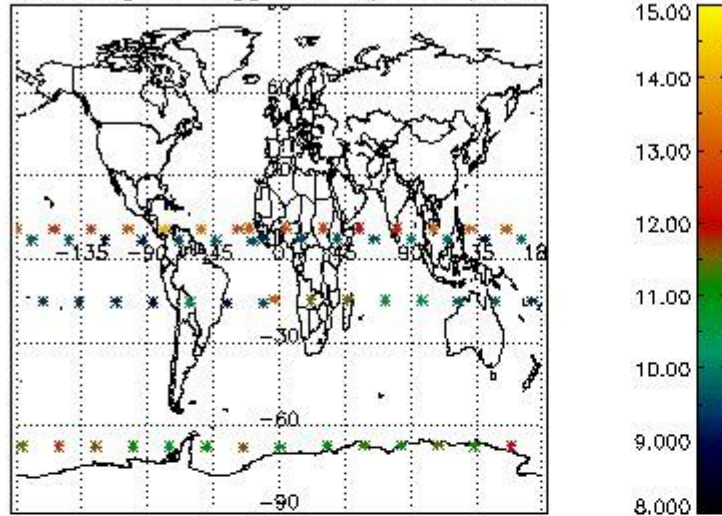

Percentage of flagged data per O3 profile