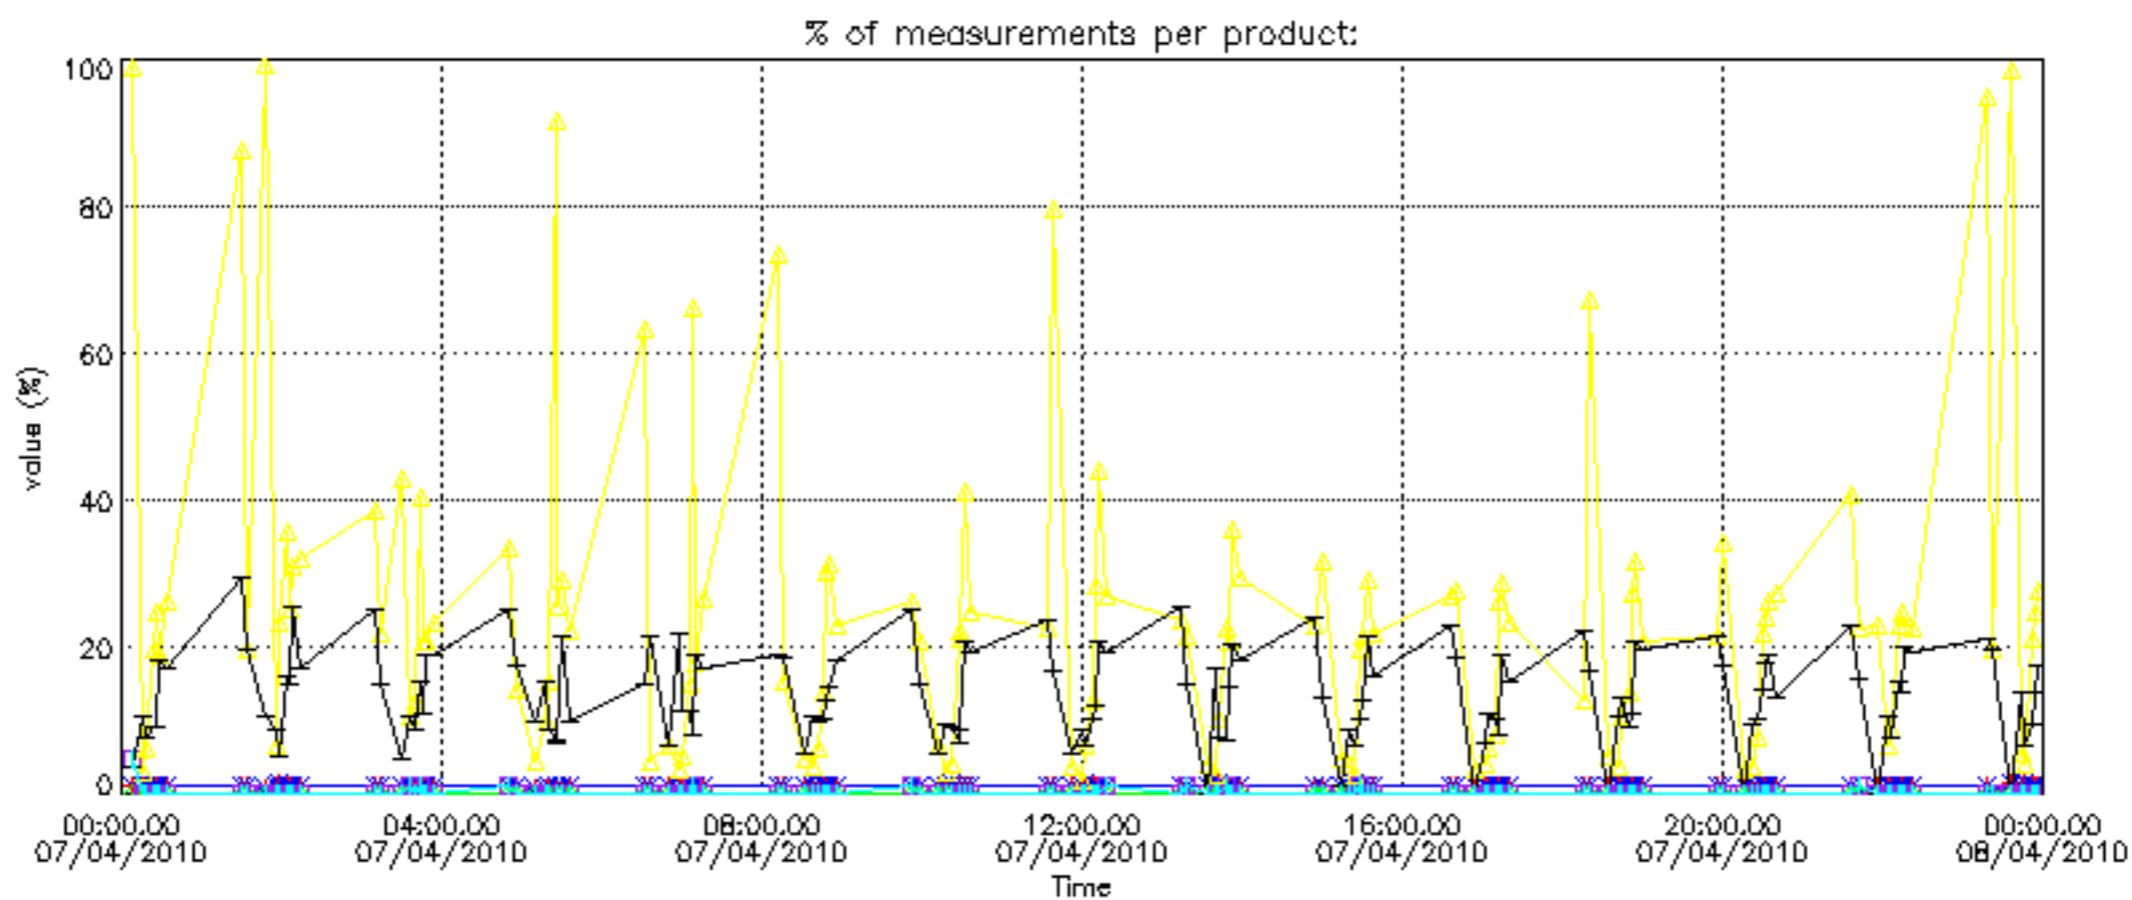

Percentage of flagged data per D3 profile

Percentage of flagged data per H2O profile

Percentage of flagged data per NO2 profile

Percentage of flagged data per NO3 profile

Percentage of cosmic ray hits per profile