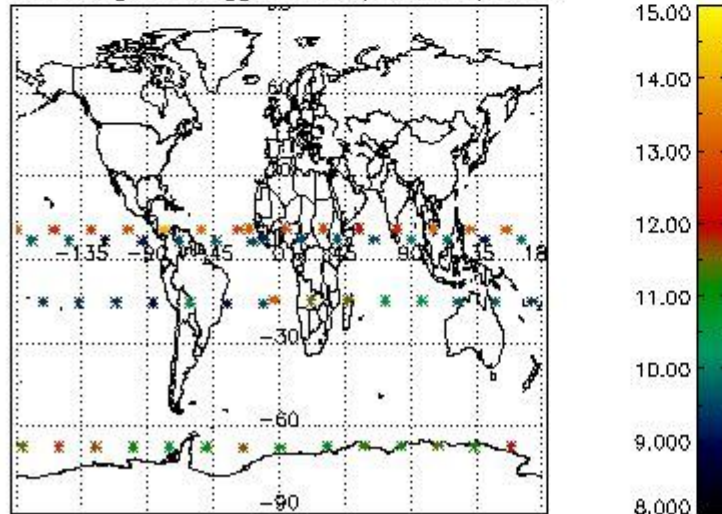

3.1 Plot quality information per product (time dependant)

3.2 Plot quality information per product (world map)

Percentage of flagged data per O3 profile

Percentage of flagged data per H2O profile

Percentage of flagged data per NO2 profile