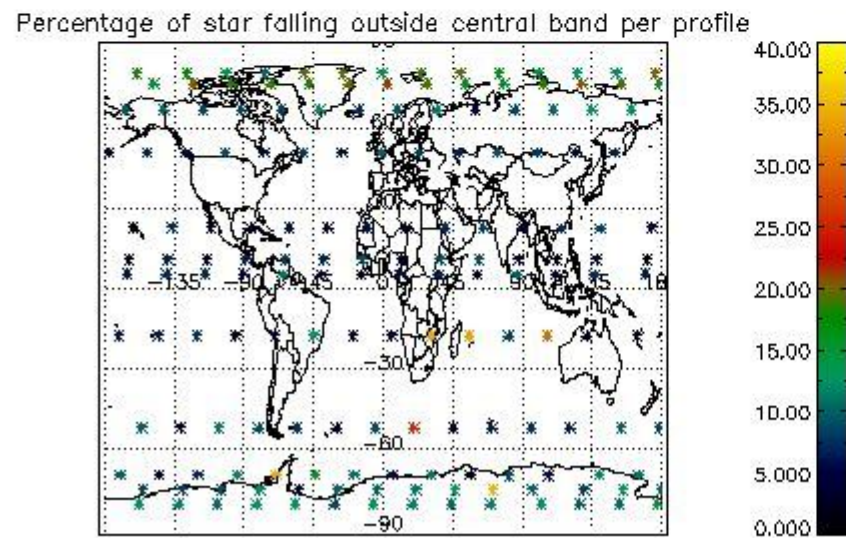

5. Trace gas profiles

5.1 Ozone statistics based on quality of products

The final quality of the products can be "measured" using the STD (Standard Deviation) attached to every point profile. This information is written to the parameter GOM_NL__2P/NL_LOCAL_SPECIES_DENSITY/o3_std of the level 2 products. The table below shows the statistics for given STD ranges.

The statistics are given with respect to the overall valid production:

- Products without fatal errors: GOM_NL__2P/MPH/PRODUCT_ERR=0
- Valid point profile: GOM_NL__2P/NL_LOCAL_SPECIES_DENSITY/pcd(0)=0

The 'Criteria' is applied to valid points of dark limb products:

- Products in dark limb illumination condition: GOM_NL__2P/NL_SUMMARY_QUALITY/obs_ill_cond=0
- Products without fatal errors: GOM_NL__2P/MPH/PRODUCT_ERR=0
- Valid point profile: GOM_NL__2P/NL_LOCAL_SPECIES_DENSITY/pcd(0)=0

So, the table below shows the percentage of dark limb and valid observations for each criteria with respect to the overall valid daily observations.

Criteria	% of total production
All STD	21
STD < 20	8