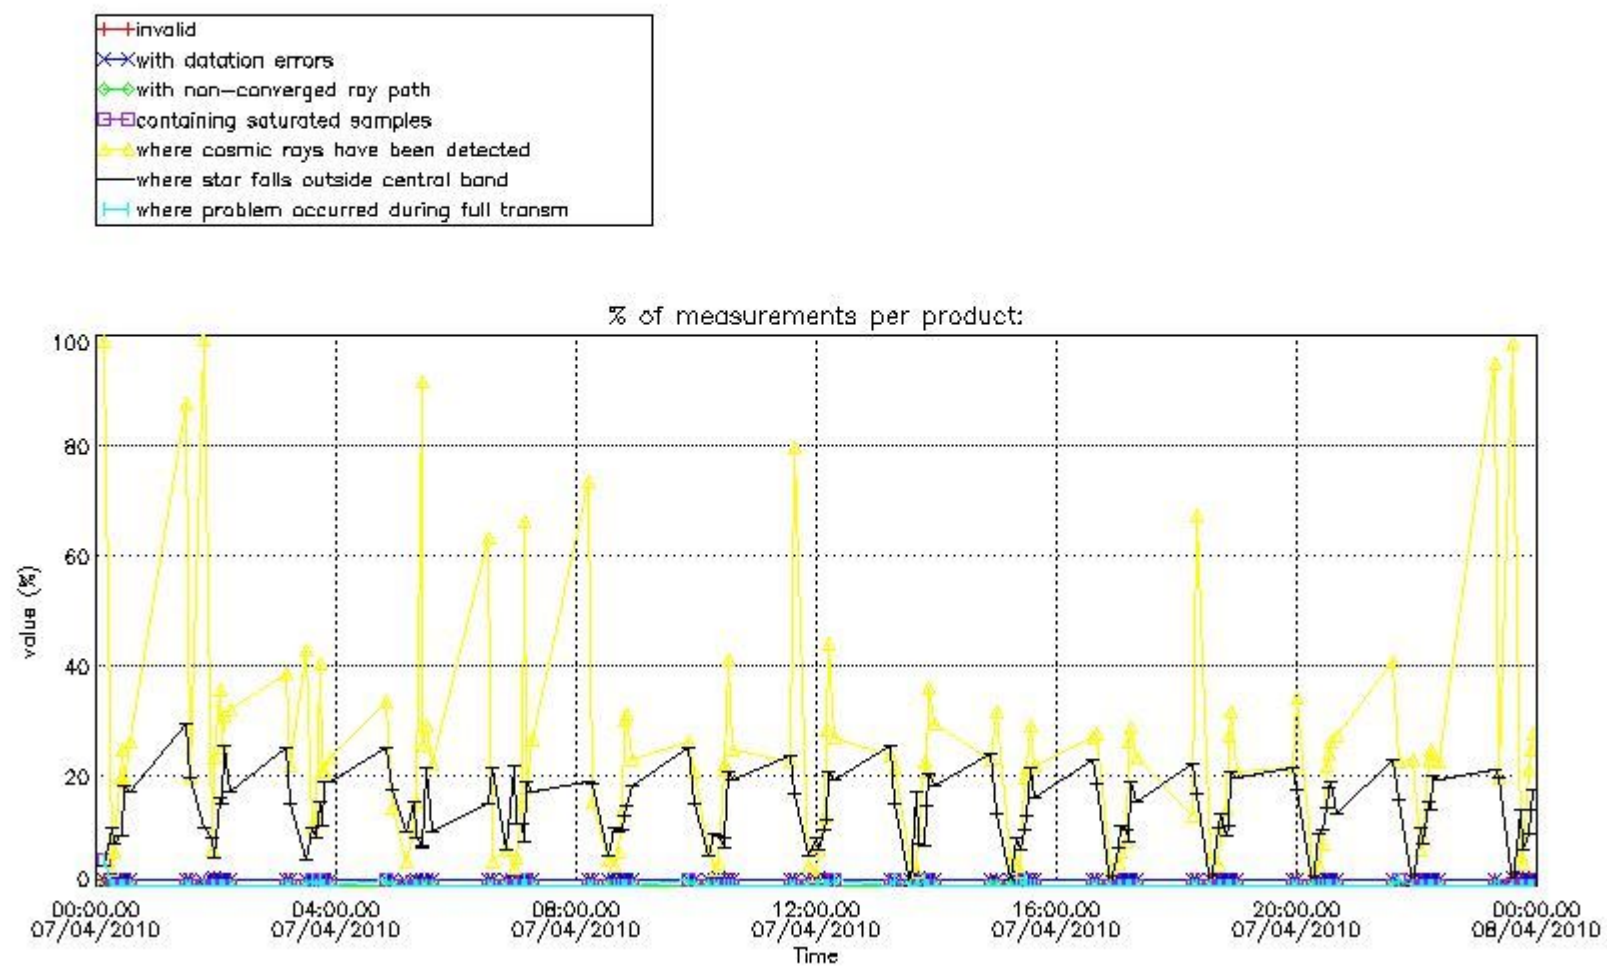

3.1 Plot quality information per product (time dependant)

3.2 Plot quality information per product (world map)

Percentage of flagged data per O3 profile

Percentage of flagged data per H2O profile

Percentage of flagged data per NO2 profile

Percentage of flagged data per NO3 profile

4. Level 1 quality information per product

In this section it is plotted some information contained in the Quality Summary data set of the level 2 products that comes from the level 1b processing. Products without errors (error flag in the MPH set to "0") are used.

4.1 Plot quality information per product (time dependant) coming from level 1b processing

4.1.1 Plot level 1 quality information per product (time dependant): ENVISAT ASCENDING passes

4.1.2 Plot level 1 quality information per product (time dependant): ENVI SAT DESCENDING passes