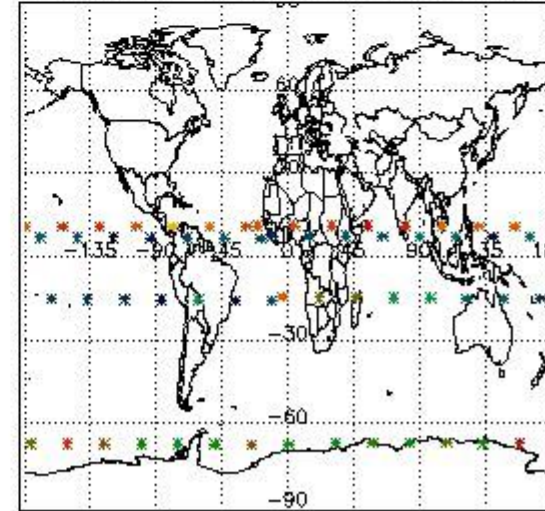

Percentage of flagged data per NO3 profile

4. Level 1 quality information per product

In this section it is plotted some information contained in the Quality Summary data set of the level 2 products that comes from the level 1b processing. Products without errors (error flag in the MPH set to "0") are used.

4.1 Plot quality information per product (time dependant) coming from level 1b processing

4.1.1 Plot level 1 quality information per product (time dependant): ENVISAT ASCENDING passes