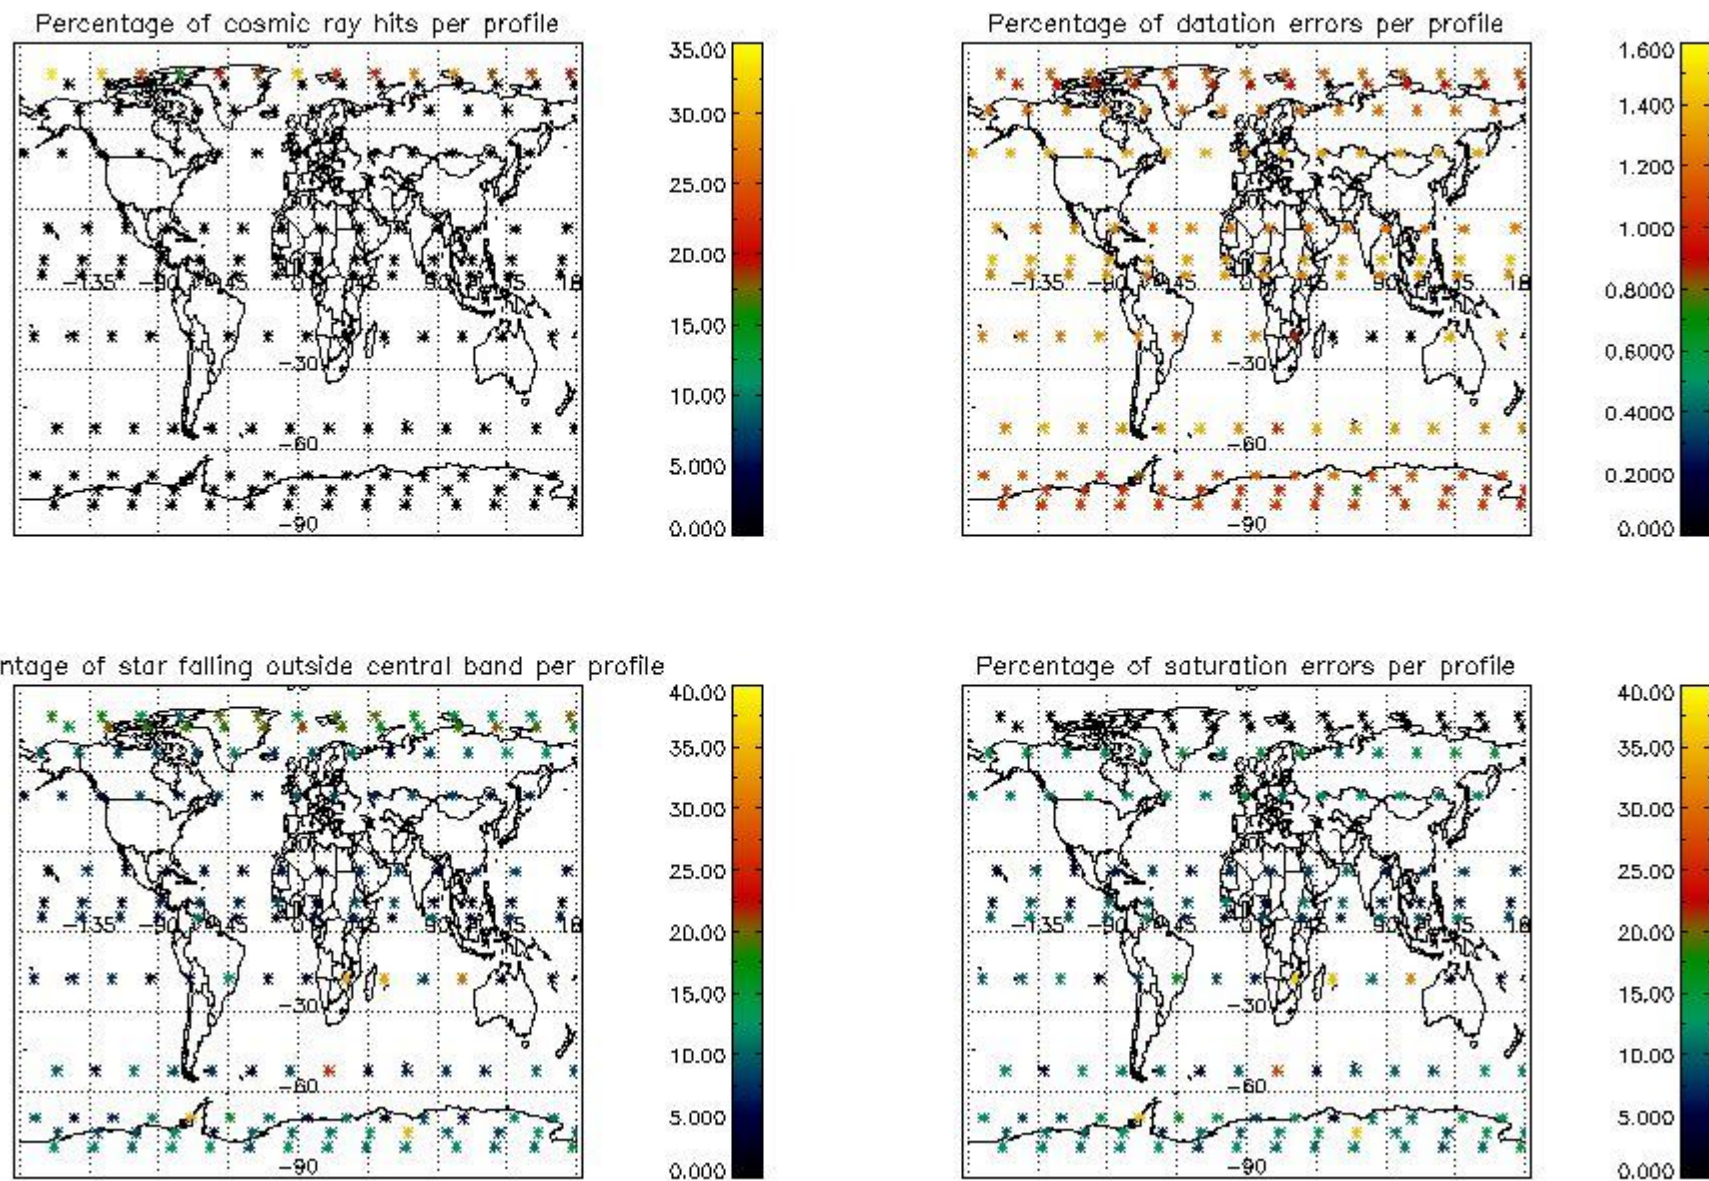

Percentage of flagged data per NO3 profile

4. Level 1 quality information per product

In this section it is plotted some information contained in the Quality Summary data set of the level 2 products that comes from the level 1b processing. Products without errors (error flag in the MPH set to "0") are used.

4.1 Plot quality information per product (time dependant) coming from level 1b processing

4.1.1 Plot level 1 quality information per product (time dependant): ENVISAT ASCENDING passes

4.1.2 Plot level 1 quality information per product (time dependant): ENVI SAT DESCENDING passes

4.2 Plot quality information per product coming from level 1b processing (world map)

4.2.1 Plot level 1 quality information per product (world map): ENVISAT ASCENDING passes

4.2.2 Plot level 1 quality information per product (world map): ENVISAT DESCENDING passes