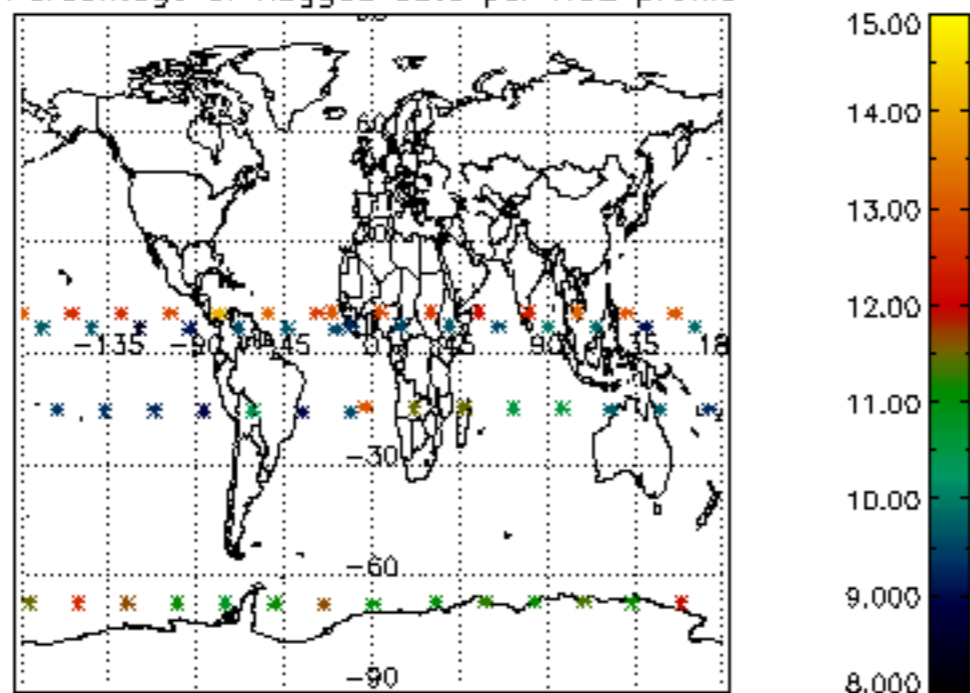

Percentage of flagged data per NO2 profile