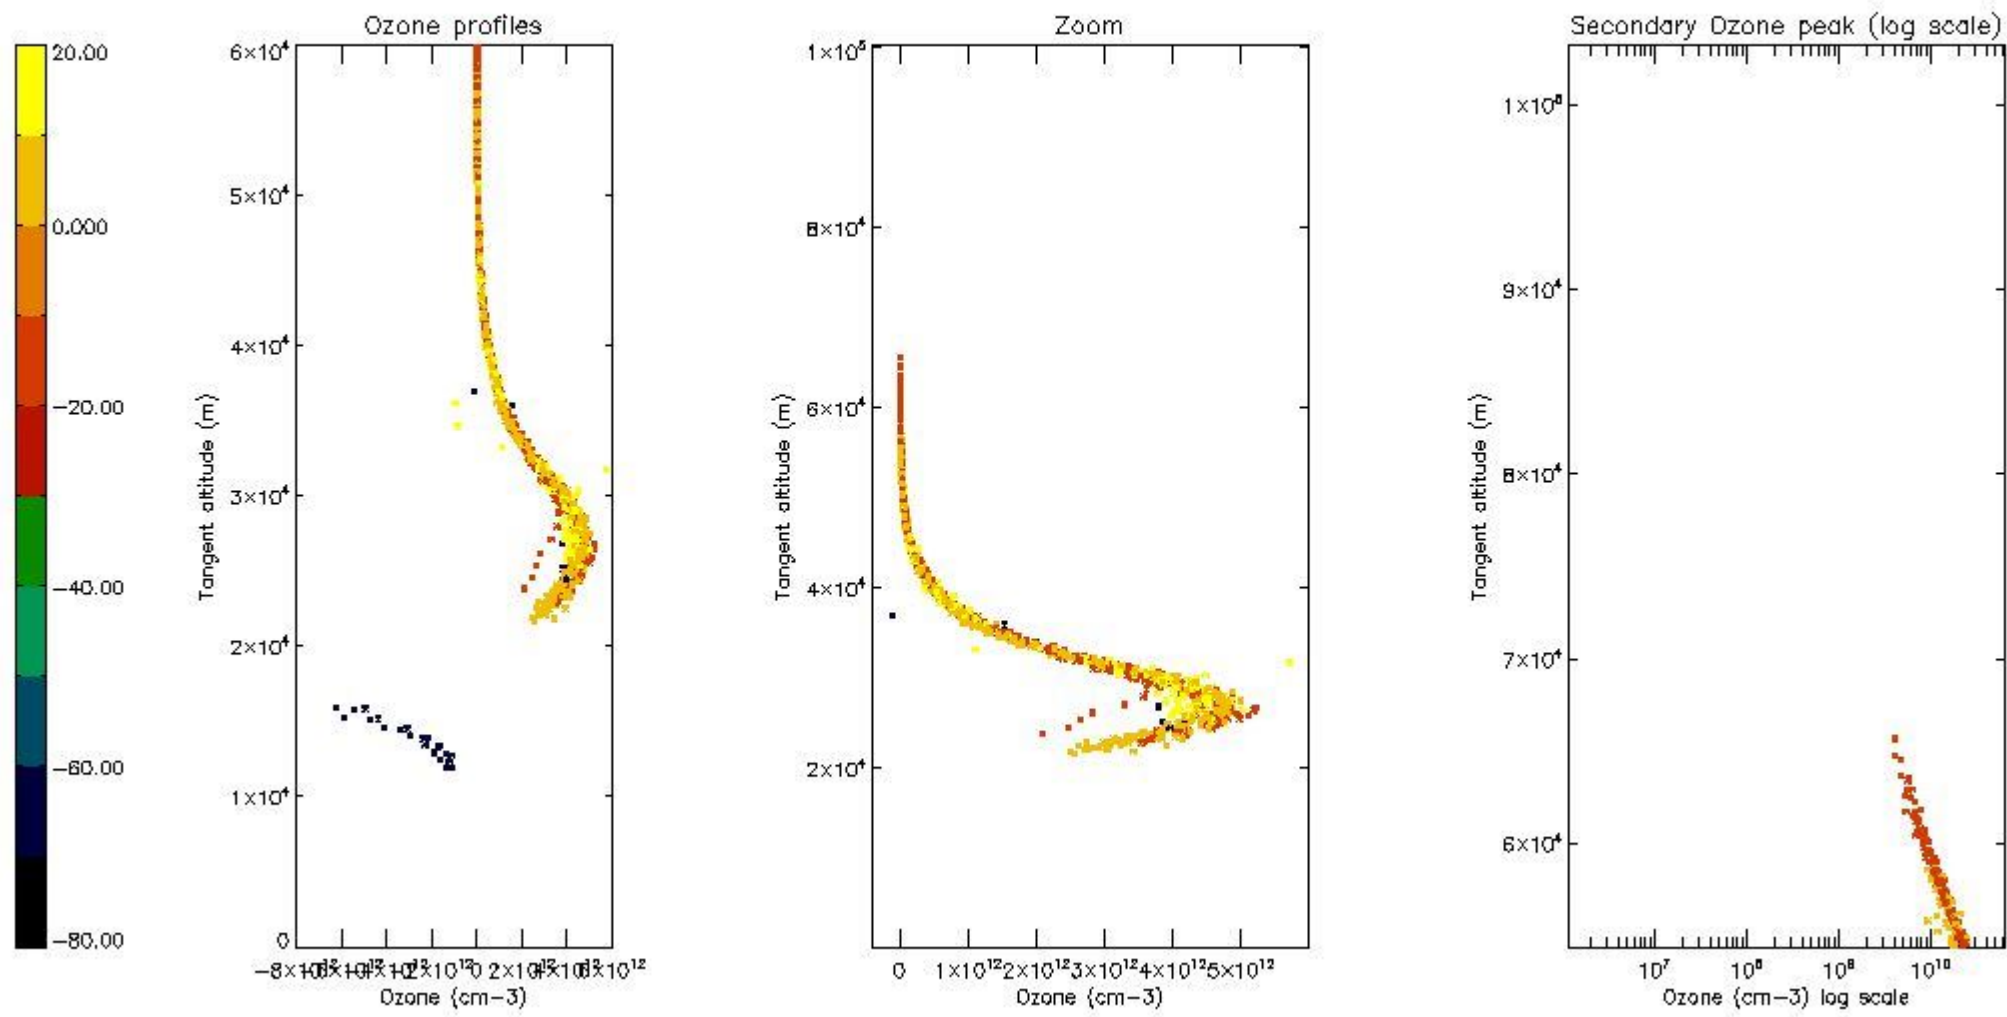

STD < 10	5
STD < 5	1

5.2 Plot ozone profiles for all STD (dark without errors)

The colorbar represents the latitude.

5.3 Plot ozone profiles where STD < 20% (dark without errors)

The colorbar represents the latitude.

5.4 Plot ozone profiles where STD < 10% (dark without errors)

The colorbar represents the latitude.

5.5 Plot ozone profiles where STD < 5% (dark without errors)

The colorbar represents the latitude.

5.6 Plot NO₂ profiles for all STD (dark without errors)