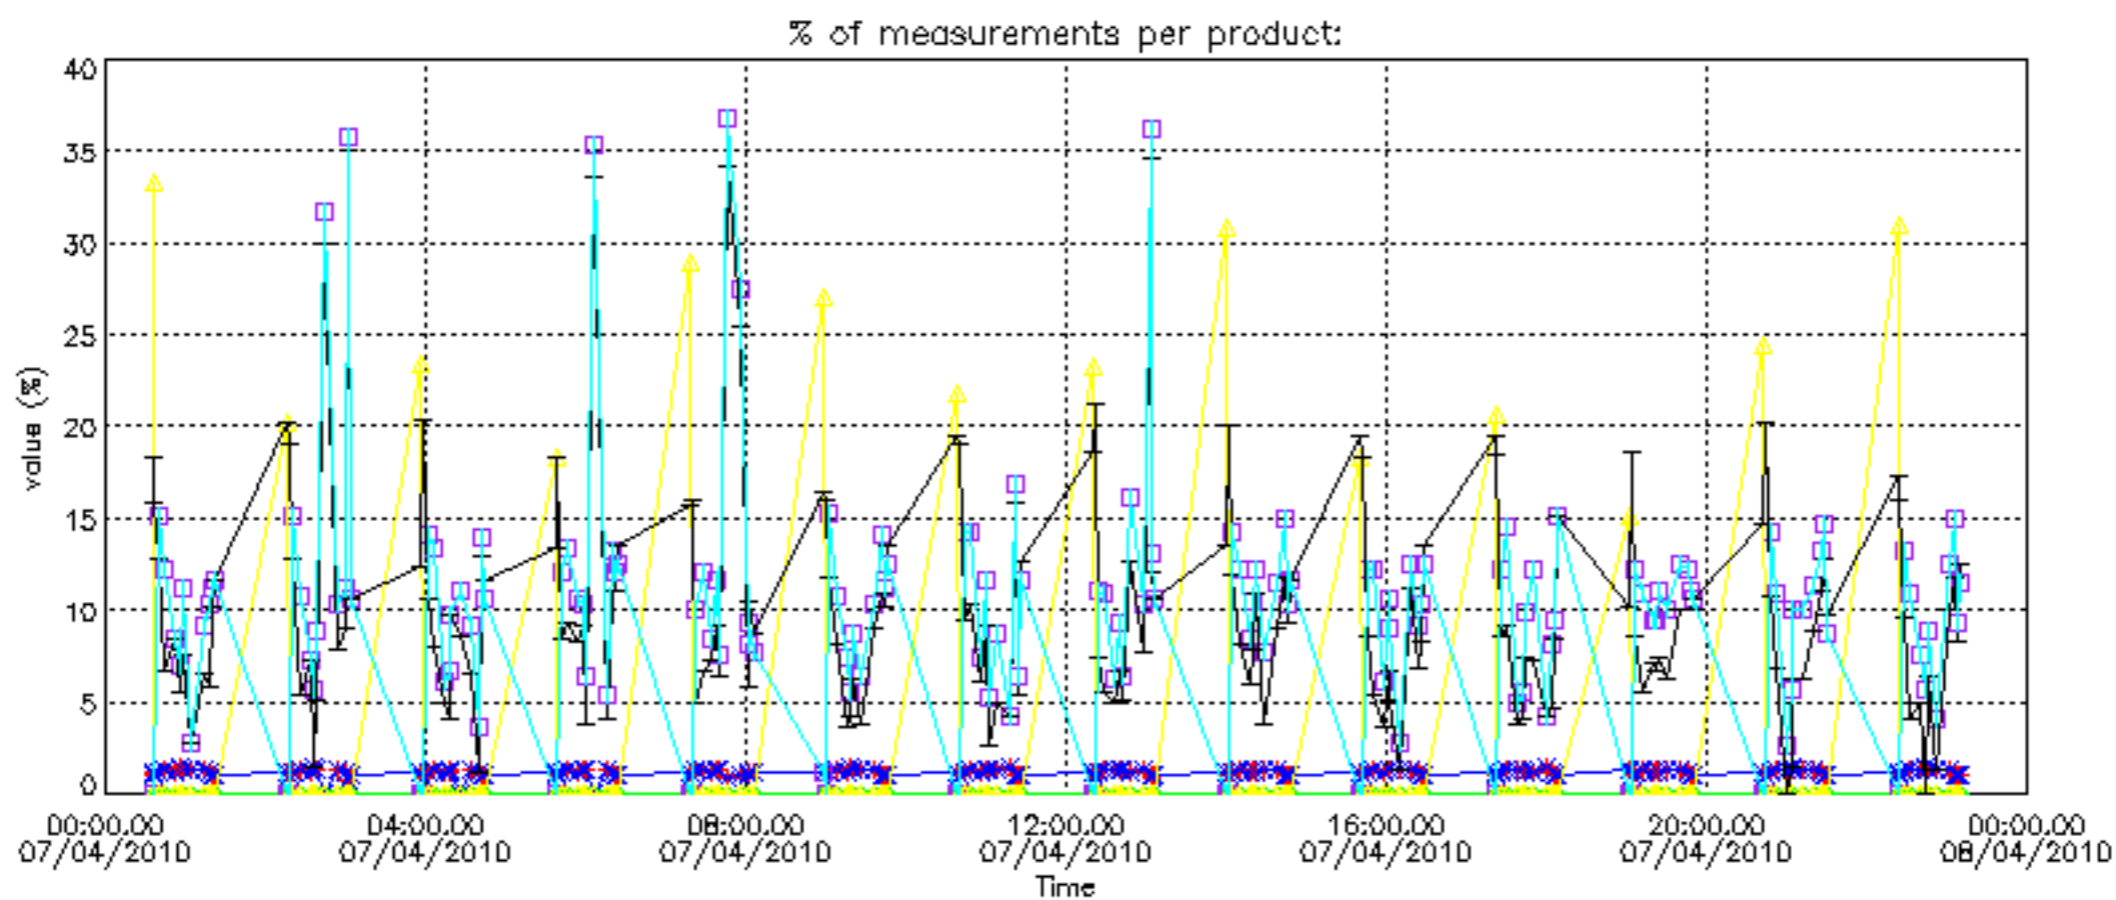

Percentage of flagged data per D3 profile

Percentage of flagged data per H2O profile

Percentage of flagged data per NO2 profile

Percentage of flagged data per NO3 profile

Percentage of cosmic ray hits per profile