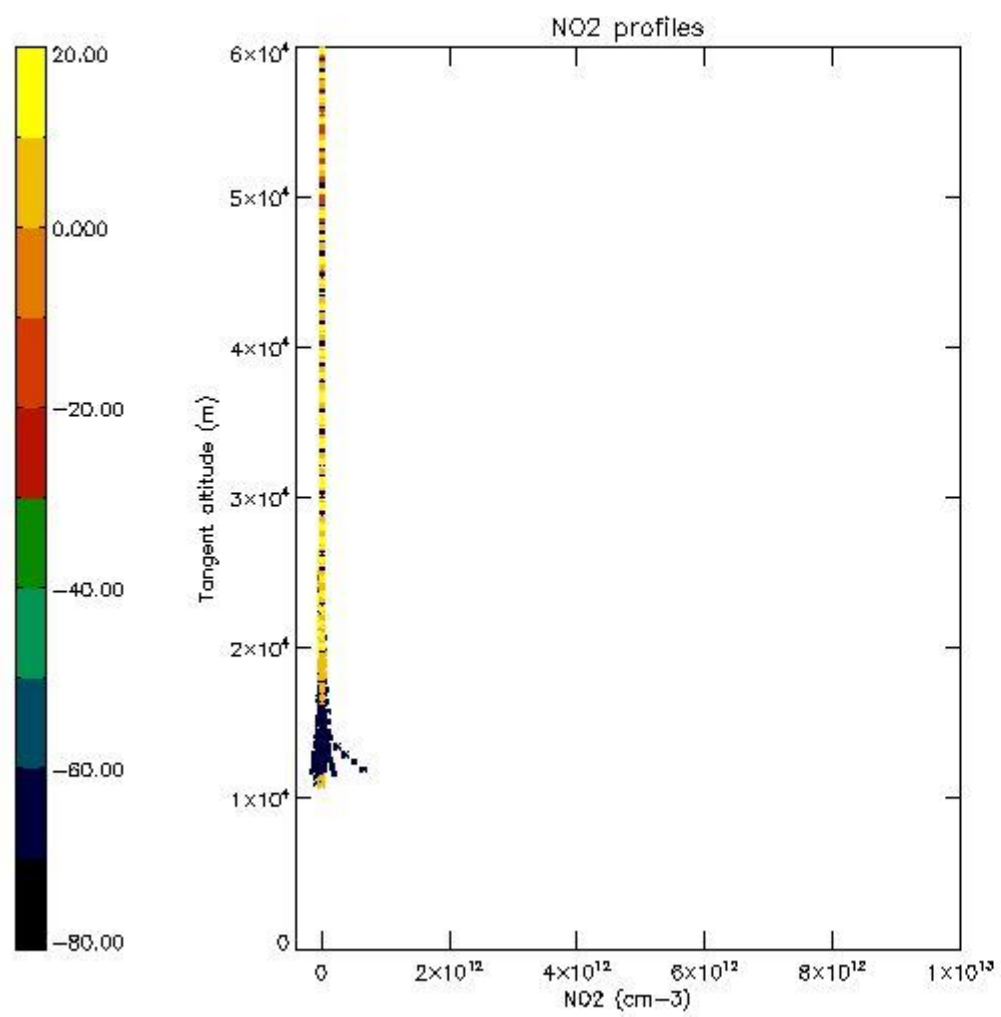

5.7 Plot NO3 profiles for all STD (dark without errors)

The colorbar represents the latitude.