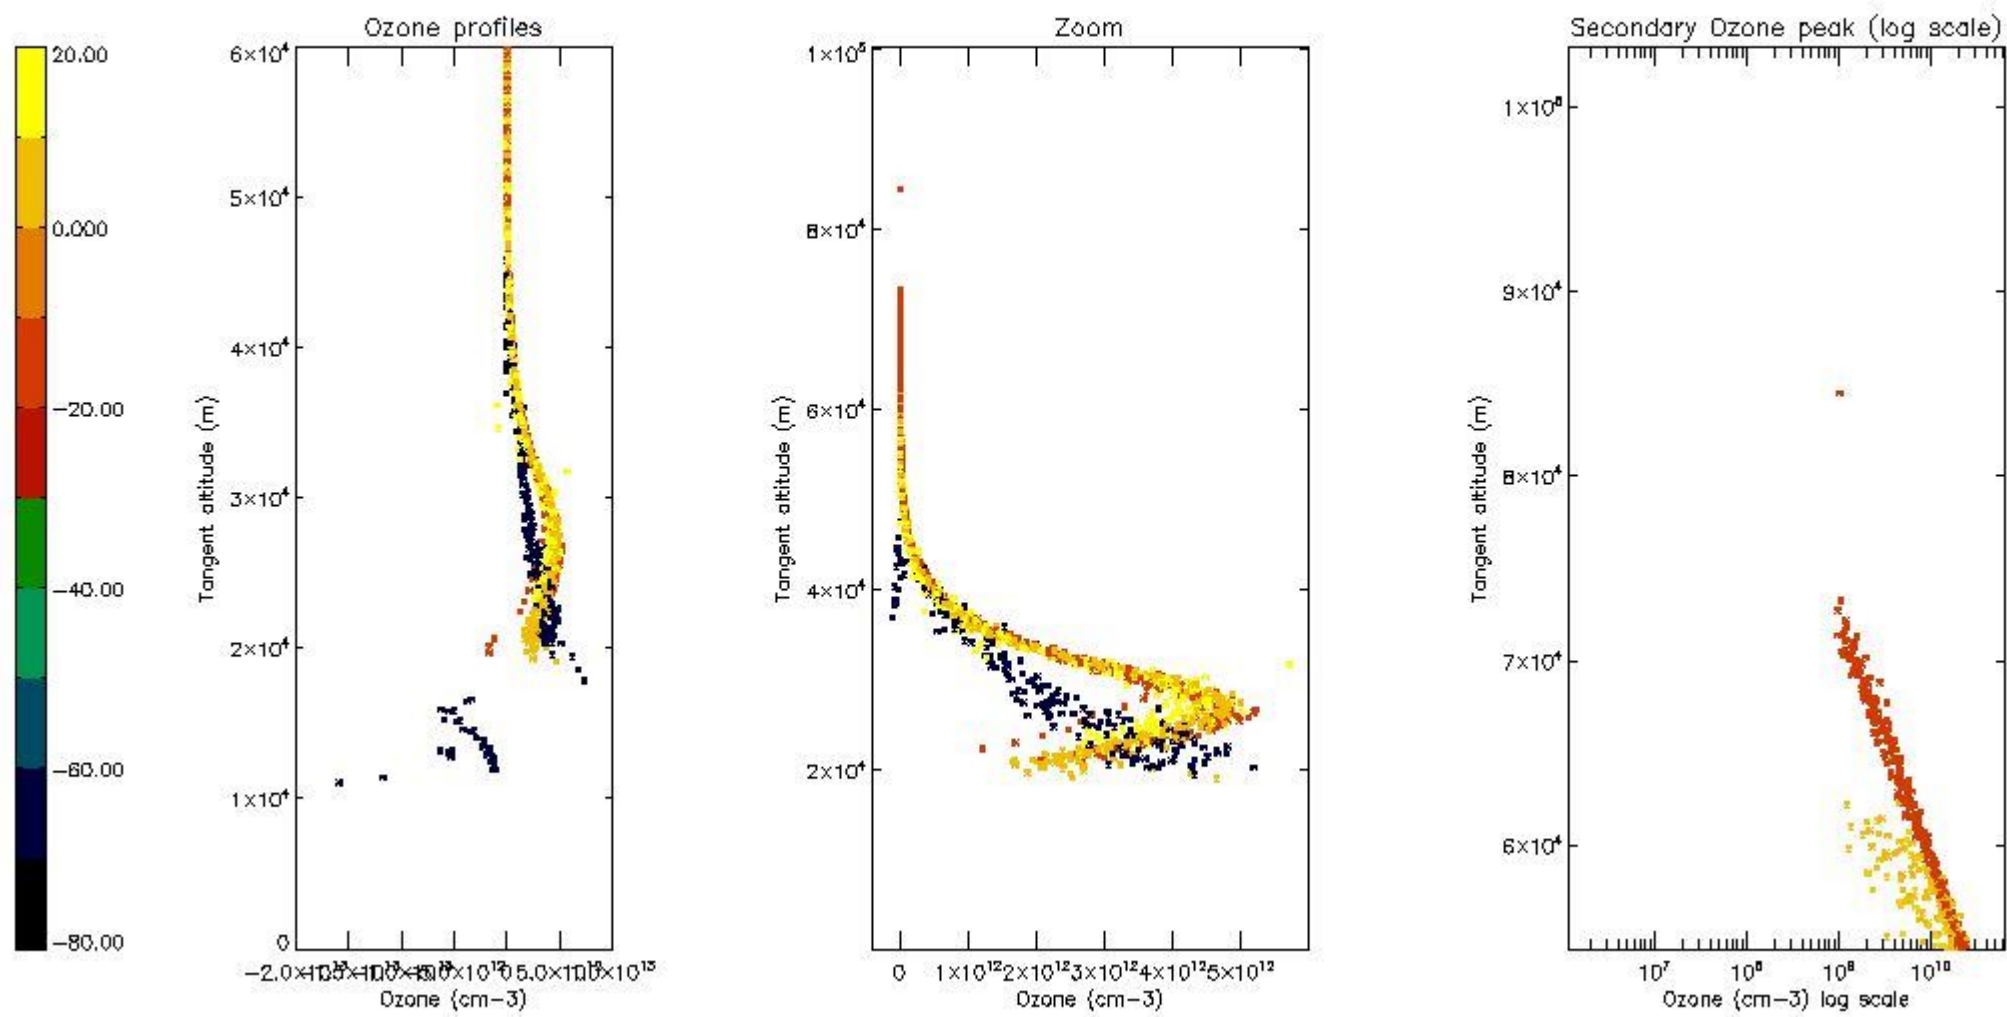

STD < 10	5
STD < 5	1

5.2 Plot ozone profiles for all STD (dark without errors)

The colorbar represents the latitude.

5.3 Plot ozone profiles where STD < 20% (dark without errors)

The colorbar represents the latitude.