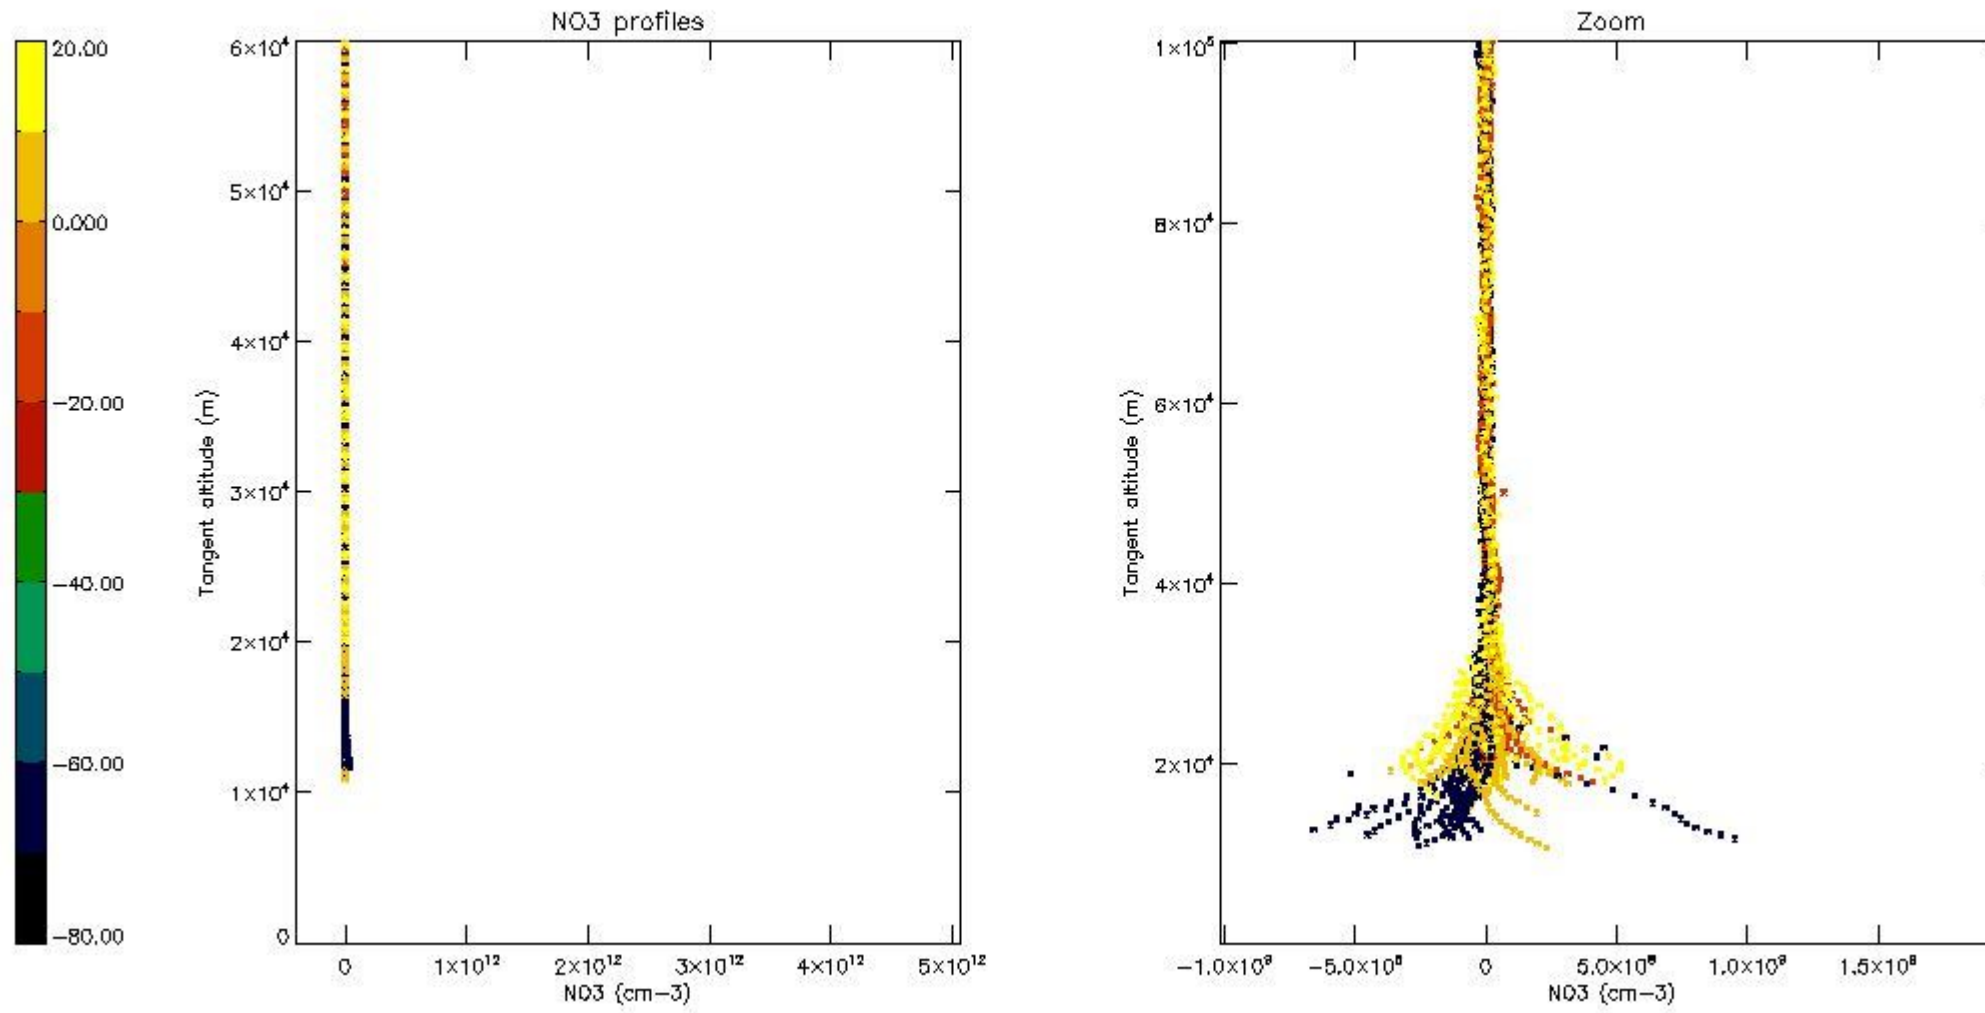

6. Auxiliary Data Files used for the production reported in section 2

The number reported in the third column indicates since which file (see list in section 2) the corresponding auxiliary file has been used. The fourth column is the date of those product files.

Type	Auxiliary Filename	Used since product	Used since product date
INST_PHYS_CHARACTERISTICS	GOM_INS_AXVIEC20091111_143220_20030716_120000_20500101_000000	1	07-APR-2010 00:08:04
LEVEL-2_PROC_CONFIG	GOM_PR2_AXVIEC20091111_152718_20020301_000000_20500101_000000	1	07-APR-2010 00:08:04
CROSS_SECTIONS_FILE	GOM_CRS_AXVIEC20091111_154832_20020301_000000_20500101_000000	1	07-APR-2010 00:08:04