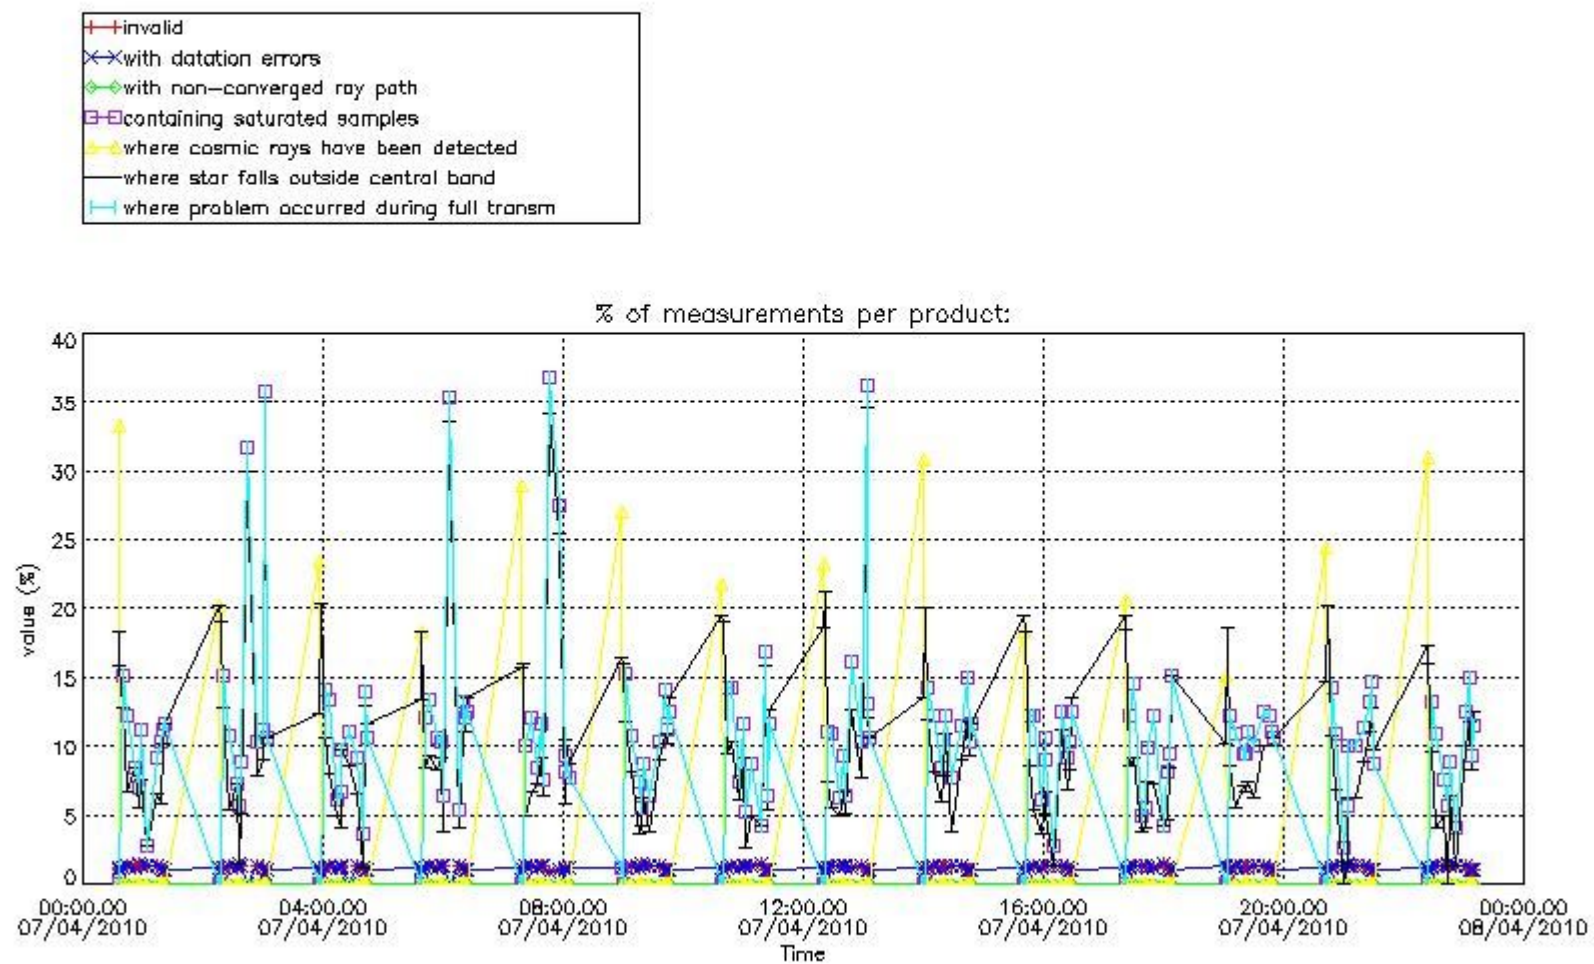

3.1 Plot quality information per product (time dependant)

3.2 Plot quality information per product (world map)

Percentage of flagged data per O3 profile

Percentage of flagged data per H2O profile

Percentage of flagged data per NO2 profile

Percentage of flagged data per NO3 profile

4. Level 1 quality information per product

In this section it is plotted some information contained in the Quality Summary data set of the level 2 products that comes from the level 1b processing. Products without errors (error flag in the MPH set to "0") are used.

4.1 Plot quality information per product (time dependant) coming from level 1b processing

4.1.1 Plot level 1 quality information per product (time dependant): ENVISAT ASCENDING passes

4.1.2 Plot level 1 quality information per product (time dependant): ENVI SAT DESCENDING passes

5. Trace gas profiles

5.1 Ozone statistics based on quality of products

The final quality of the products can be "measured" using the STD (Standard Deviation) attached to every point profile. This information is written to the parameter GOM_NL__2P/NL_LOCAL_SPECIES_DENSITY/o3_std of the level 2 products. The table below shows the statistics for given STD ranges.