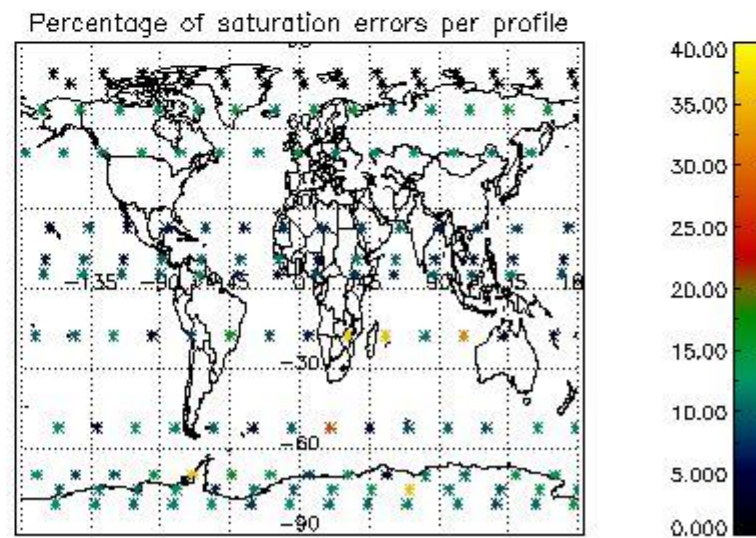

5. Trace gas profiles

5.1 Ozone statistics based on quality of products

The final quality of the products can be "measured" using the STD (Standard Deviation) attached to every point profile. This information is written to the parameter GOM_NL__2P/NL_LOCAL_SPECIES_DENSITY/o3_std of the level 2 products. The table below shows the statistics for given STD ranges.

The statistics are given with respect to the overall valid production:

- Products without fatal errors: GOM_NL__2P/MPH/PRODUCT_ERR=0
- Valid point profile: GOM_NL__2P/NL_LOCAL_SPECIES_DENSITY/pcd(0)=0

The 'Criteria' is applied to valid points of dark limb products:

- Products in dark limb illumination condition: GOM_NL__2P/NL_SUMMARY_QUALITY/obs_ill_cond=0
- Products without fatal errors: GOM_NL__2P/MPH/PRODUCT_ERR=0
- Valid point profile: GOM_NL__2P/NL_LOCAL_SPECIES_DENSITY/pcd(0)=0

So, the table below shows the percentage of dark limb and valid observations for each criteria with respect to the overall valid daily observations.

Criteria	% of total production
All STD	21
STD < 20	8