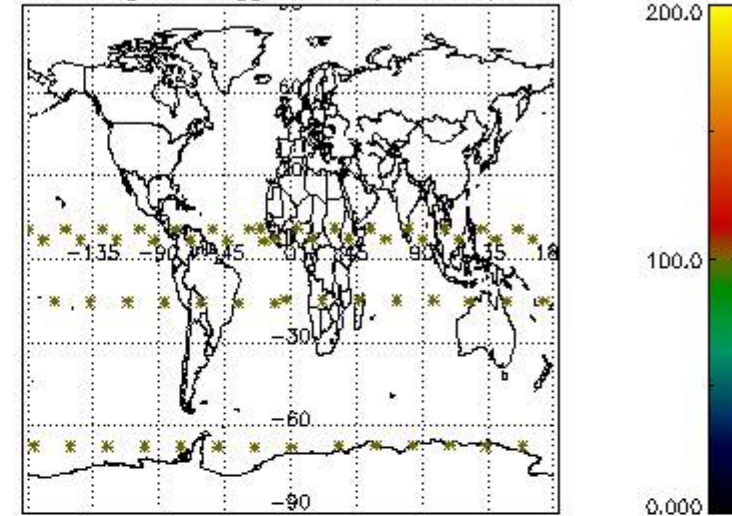

3.1 Plot quality information per product (time dependant)

3.2 Plot quality information per product (world map)

Percentage of flagged data per O3 profile

Percentage of flagged data per H2O profile

Percentage of flagged data per NO2 profile