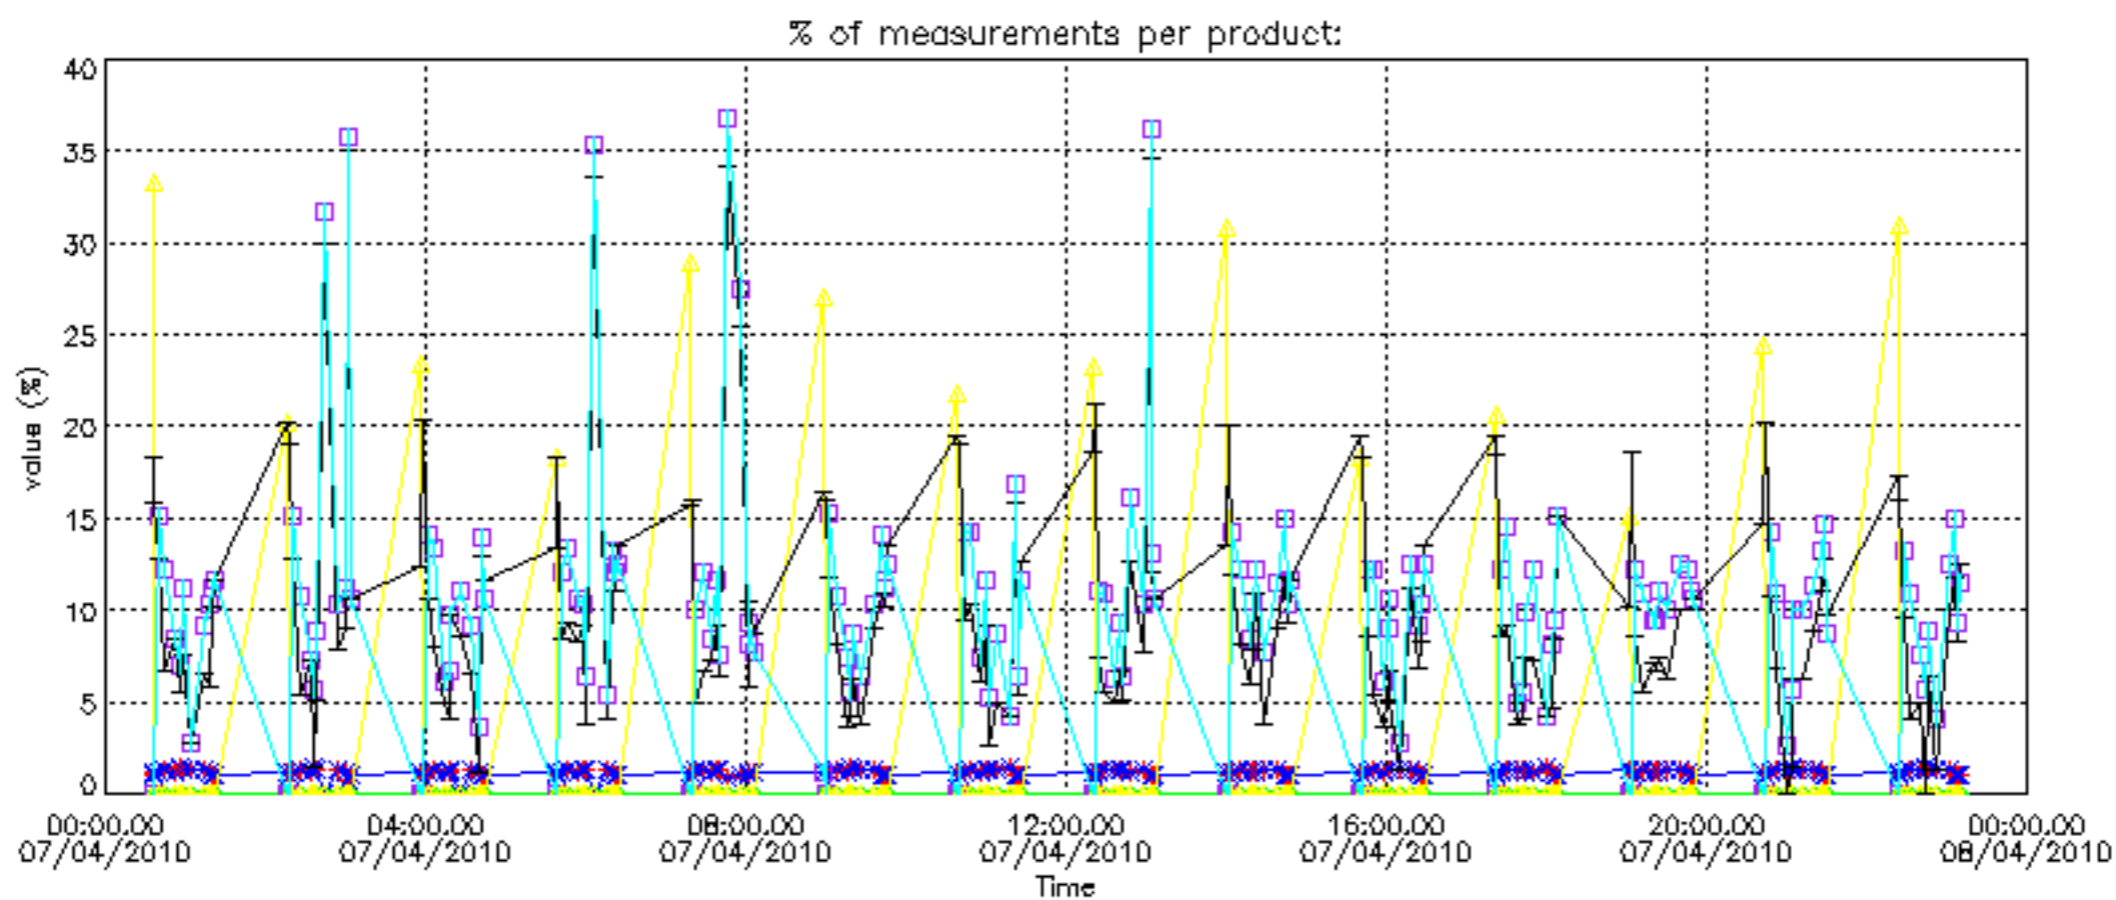

Percentage of cosmic ray hits per profile

Percentage of datation errors per profile