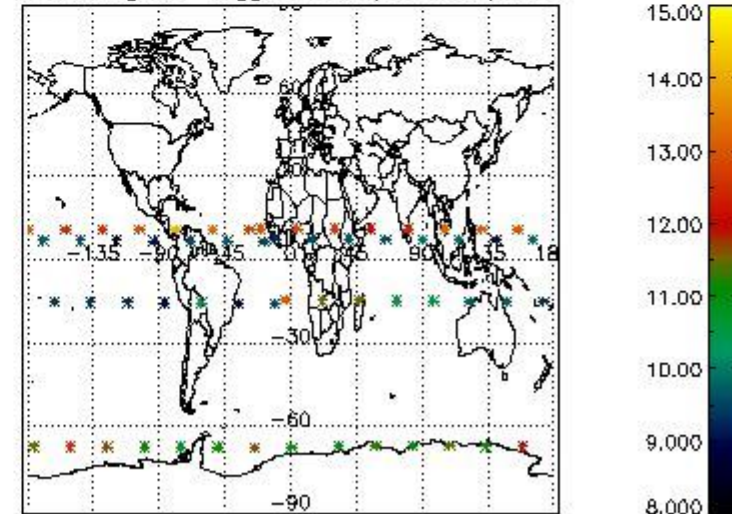

Percentage of flagged data per NO3 profile

4. Level 1 quality information per product

In this section it is plotted some information contained in the Quality Summary data set of the level 2 products that comes from the level 1b processing. Products without errors (error flag in the MPH set to "0") are used.

4.1 Plot quality information per product (time dependant) coming from level 1b processing

4.1.1 Plot level 1 quality information per product (time dependant): ENVISAT ASCENDING passes