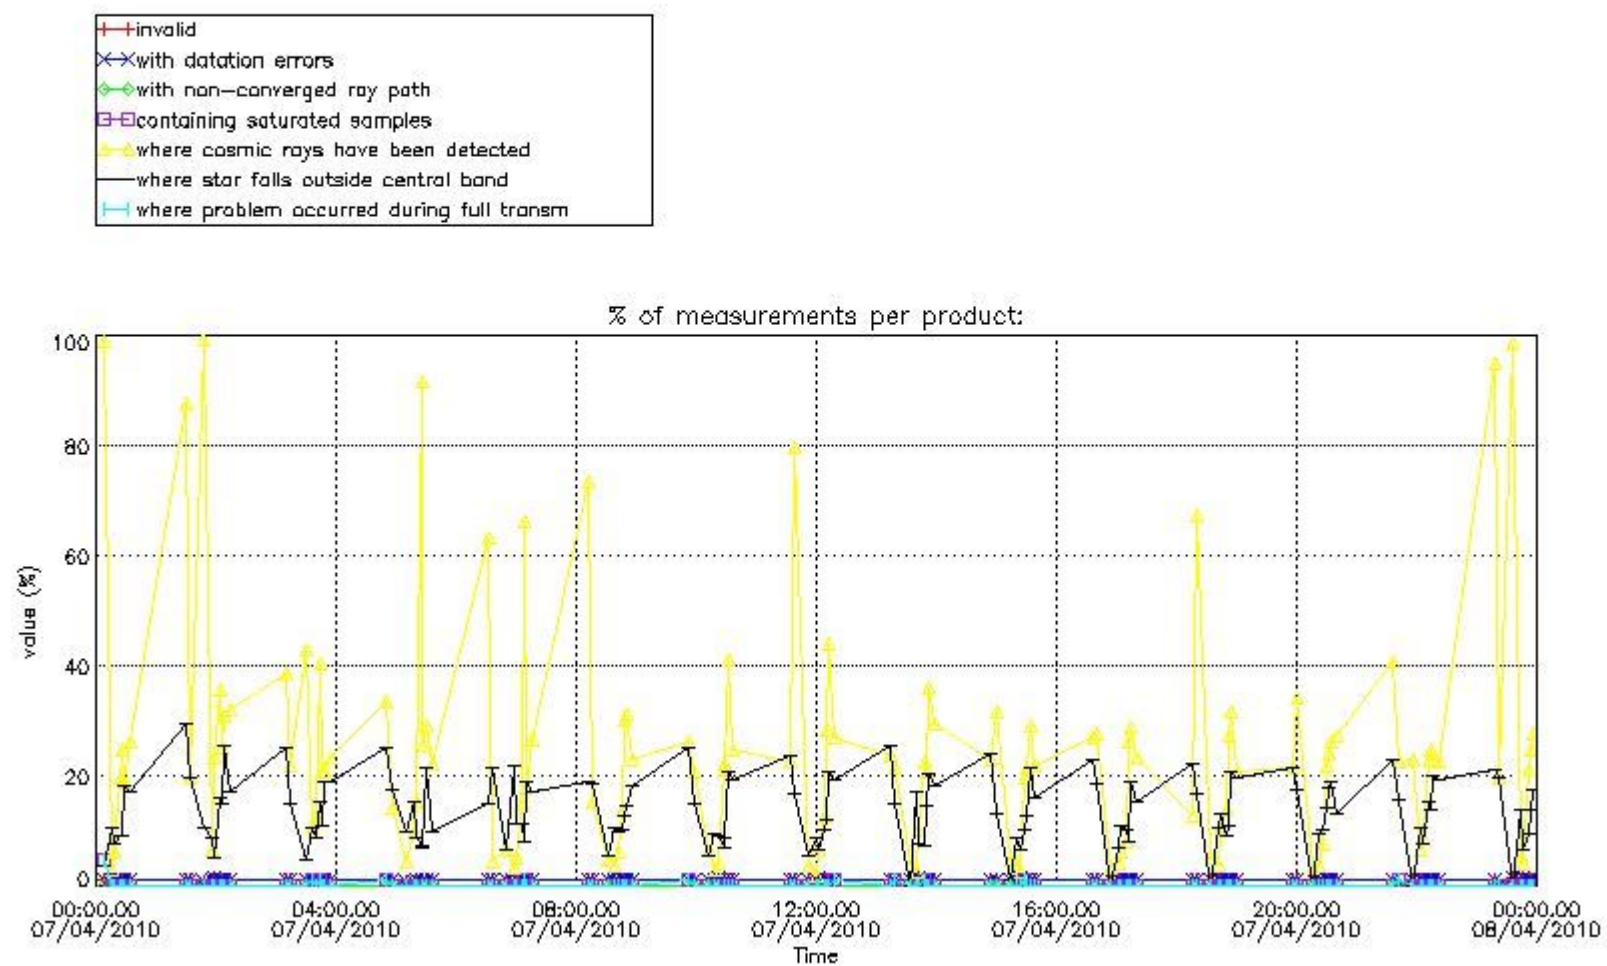

4.1.2 Plot level 1 quality information per product (time dependant): ENVI SAT DESCENDING passes