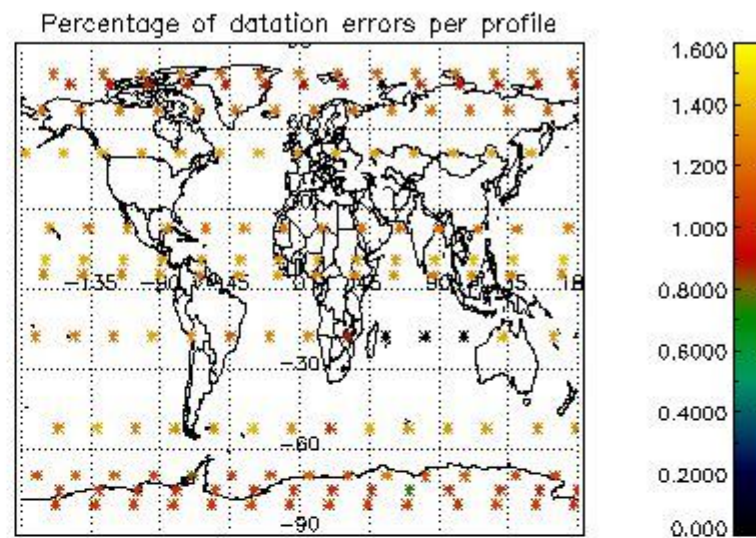

5. Trace gas profiles

5.1 Ozone statistics based on quality of products

The final quality of the products can be "measured" using the STD (Standard Deviation) attached to every point profile. This information is written to the parameter GOM_NL__2P/NL_LOCAL_SPECIES_DENSITY/o3_std of the level 2 products. The table below shows the statistics for given STD ranges.

The statistics are given with respect to the overall valid production:

- Products without fatal errors: GOM_NL__2P/MPH/PRODUCT_ERR=0
- Valid point profile: GOM_NL__2P/NL_LOCAL_SPECIES_DENSITY/pcd(0)=0

The 'Criteria' is applied to valid points of dark limb products:

- Products in dark limb illumination condition: GOM_NL__2P/NL_SUMMARY_QUALITY/obs_ill_cond=0
- Products without fatal errors: GOM_NL__2P/MPH/PRODUCT_ERR=0
- Valid point profile: GOM_NL__2P/NL_LOCAL_SPECIES_DENSITY/pcd(0)=0

So, the table below shows the percentage of dark limb and valid observations for each criteria with respect to the overall valid daily observations.

Criteria	% of total production
All STD	21
STD < 20	8