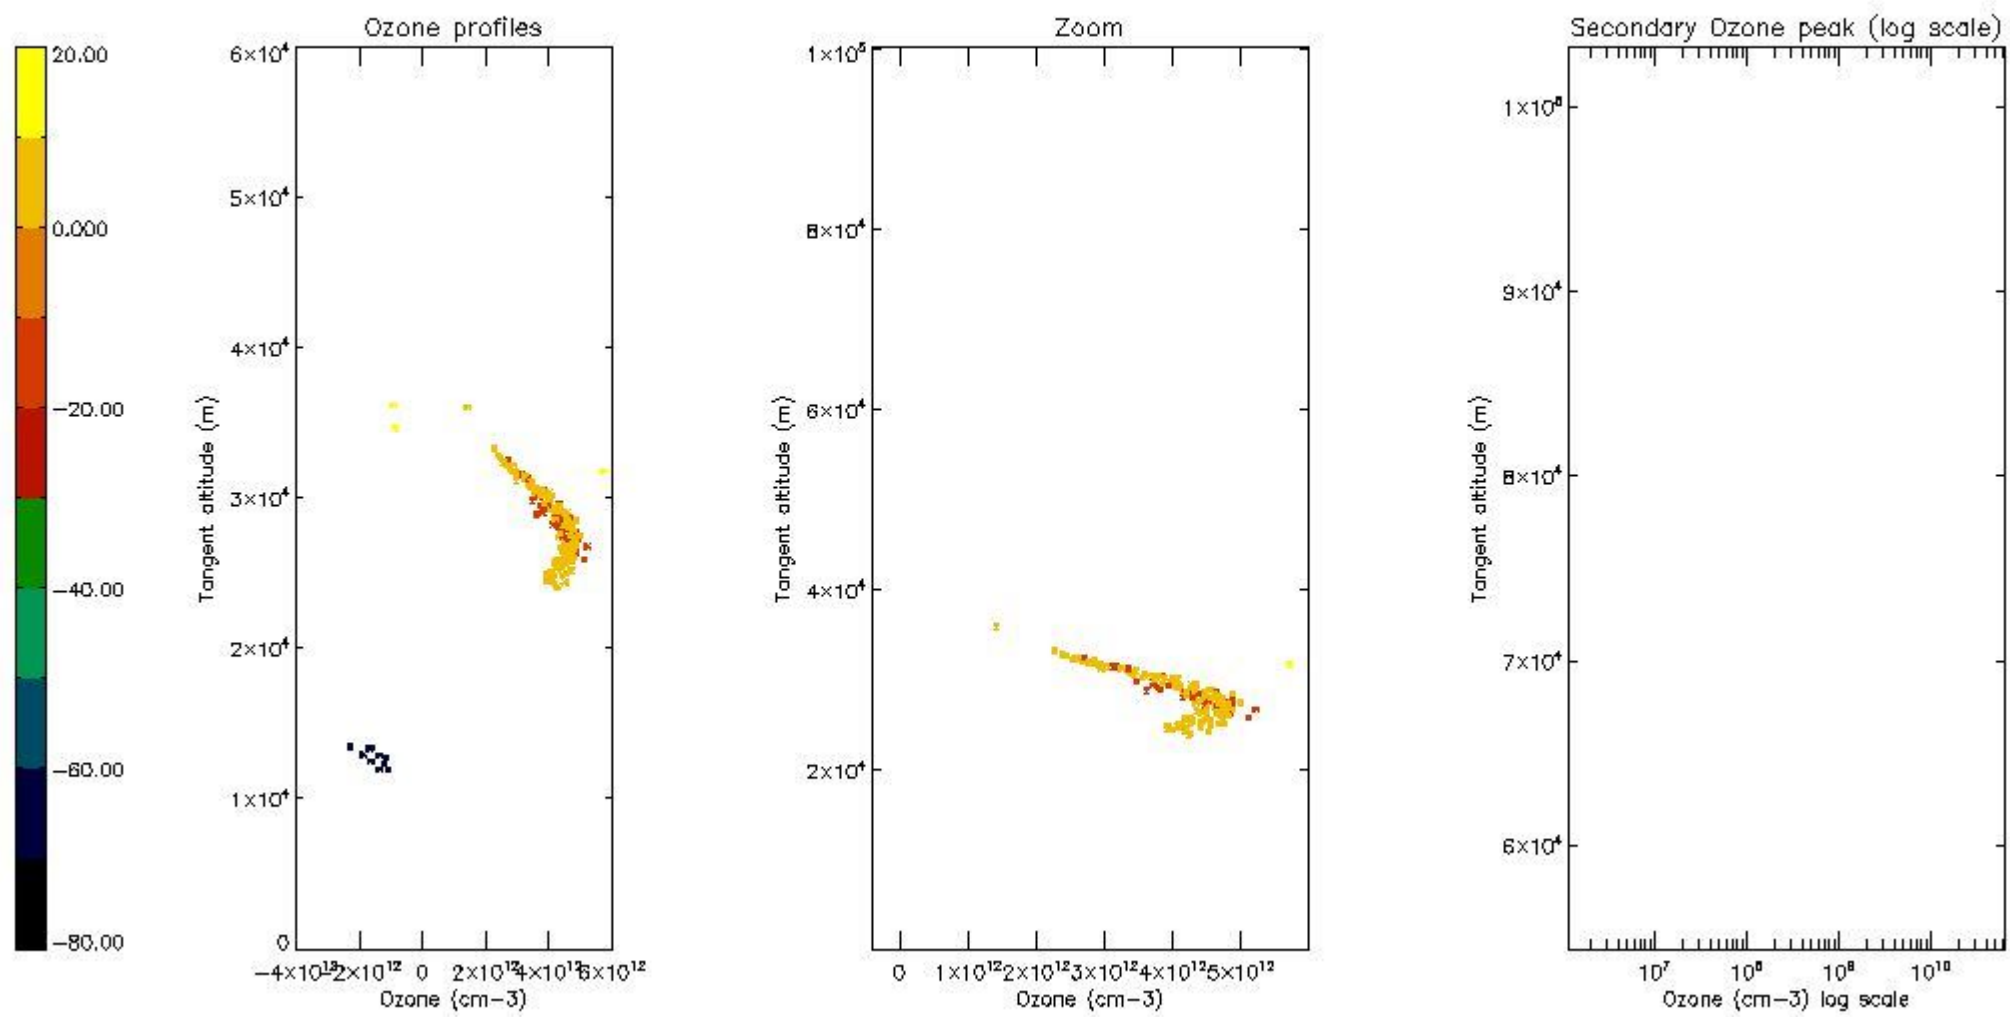

STD < 10	5
STD < 5	1

5.2 Plot ozone profiles for all STD (dark without errors)

The colorbar represents the latitude.

5.3 Plot ozone profiles where STD < 20% (dark without errors)

The colorbar represents the latitude.

5.4 Plot ozone profiles where STD < 10% (dark without errors)

The colorbar represents the latitude.

5.5 Plot ozone profiles where STD < 5% (dark without errors)

The colorbar represents the latitude.

5.6 Plot NO₂ profiles for all STD (dark without errors)