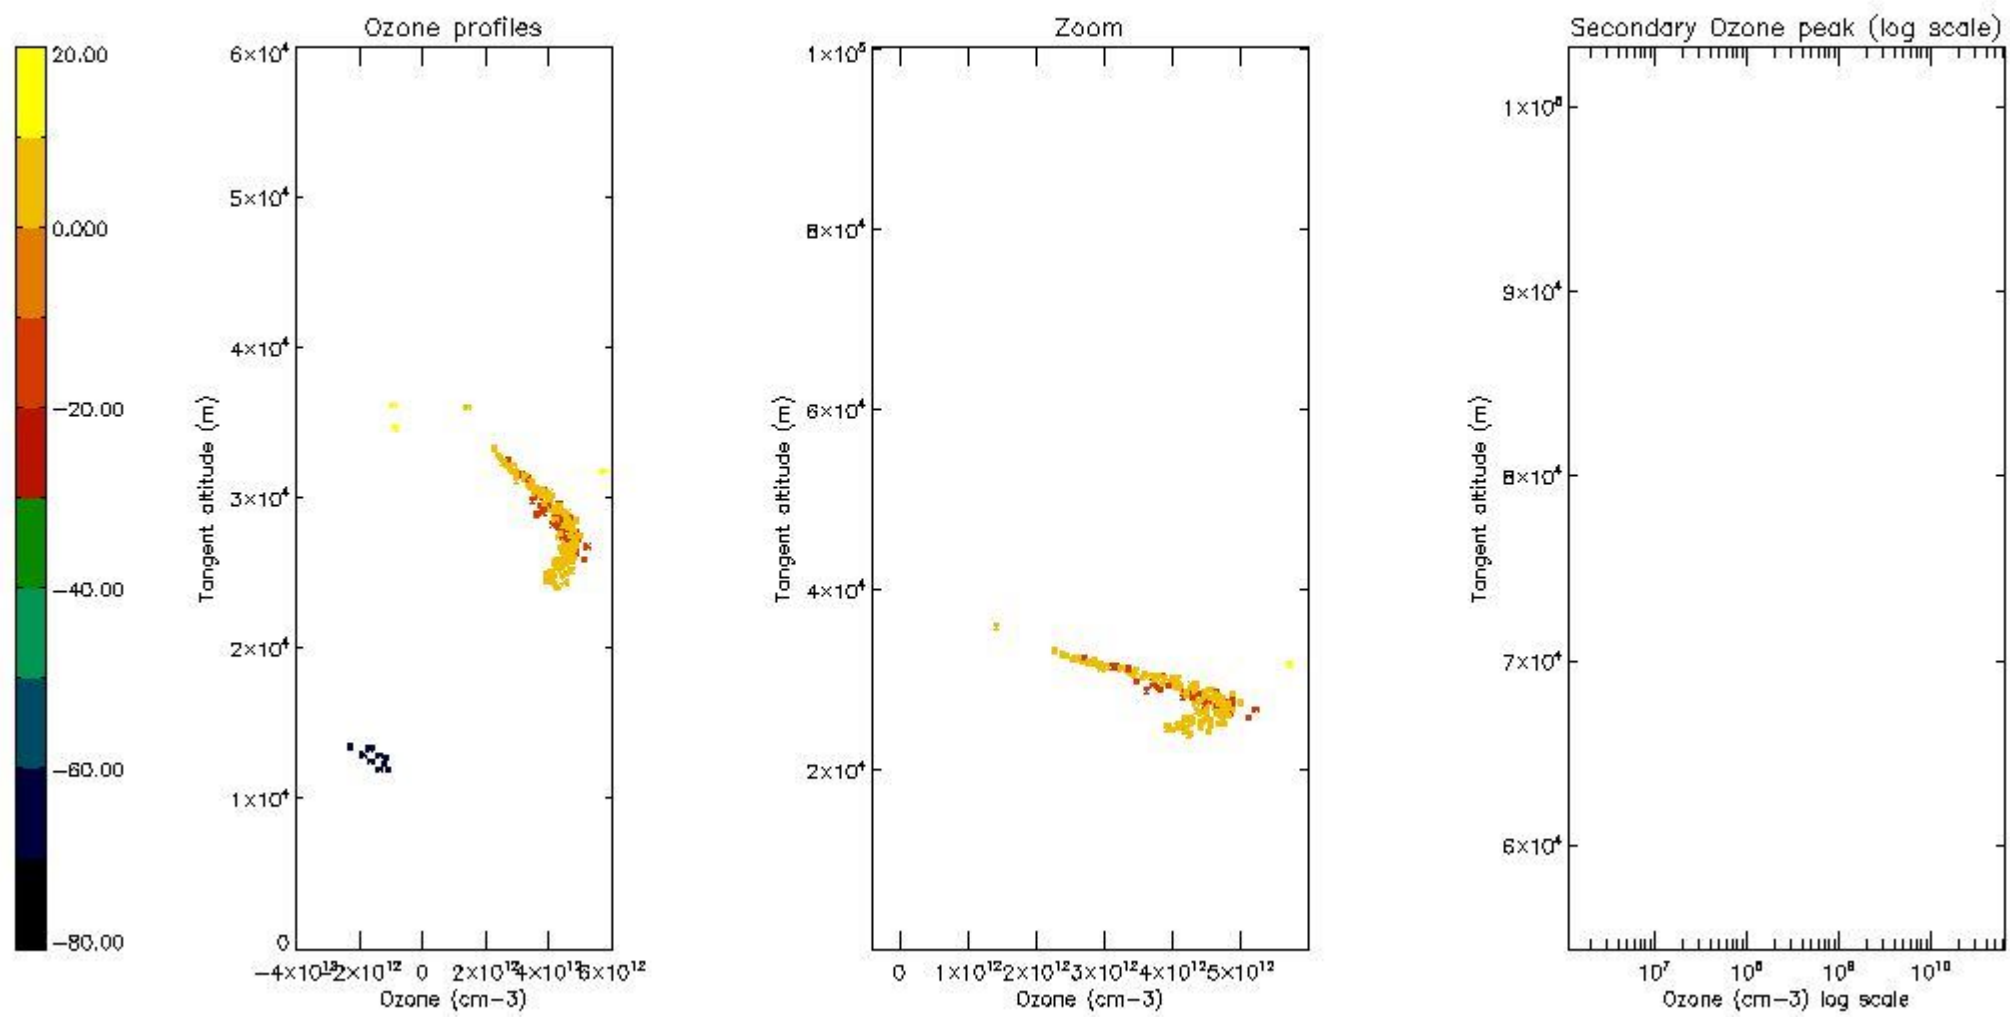

5.6 Plot NO₂ profiles for all STD (dark without errors)

The colorbar represents the latitude.