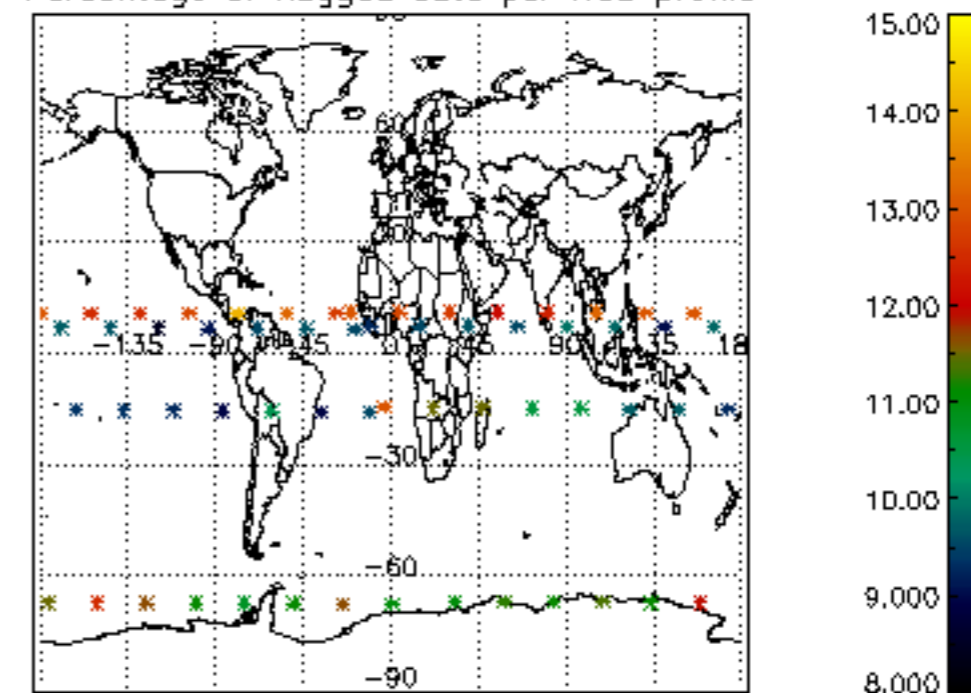

Percentage of flagged data per NO3 profile