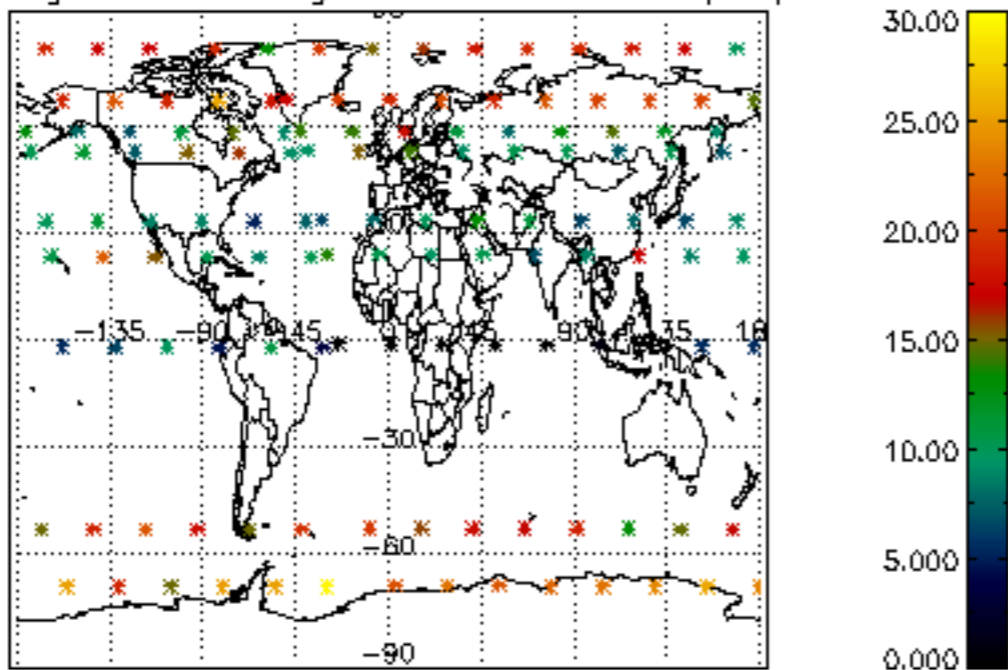

Percentage of cosmic ray hits per profile

Percentage of star falling outside central band per profile