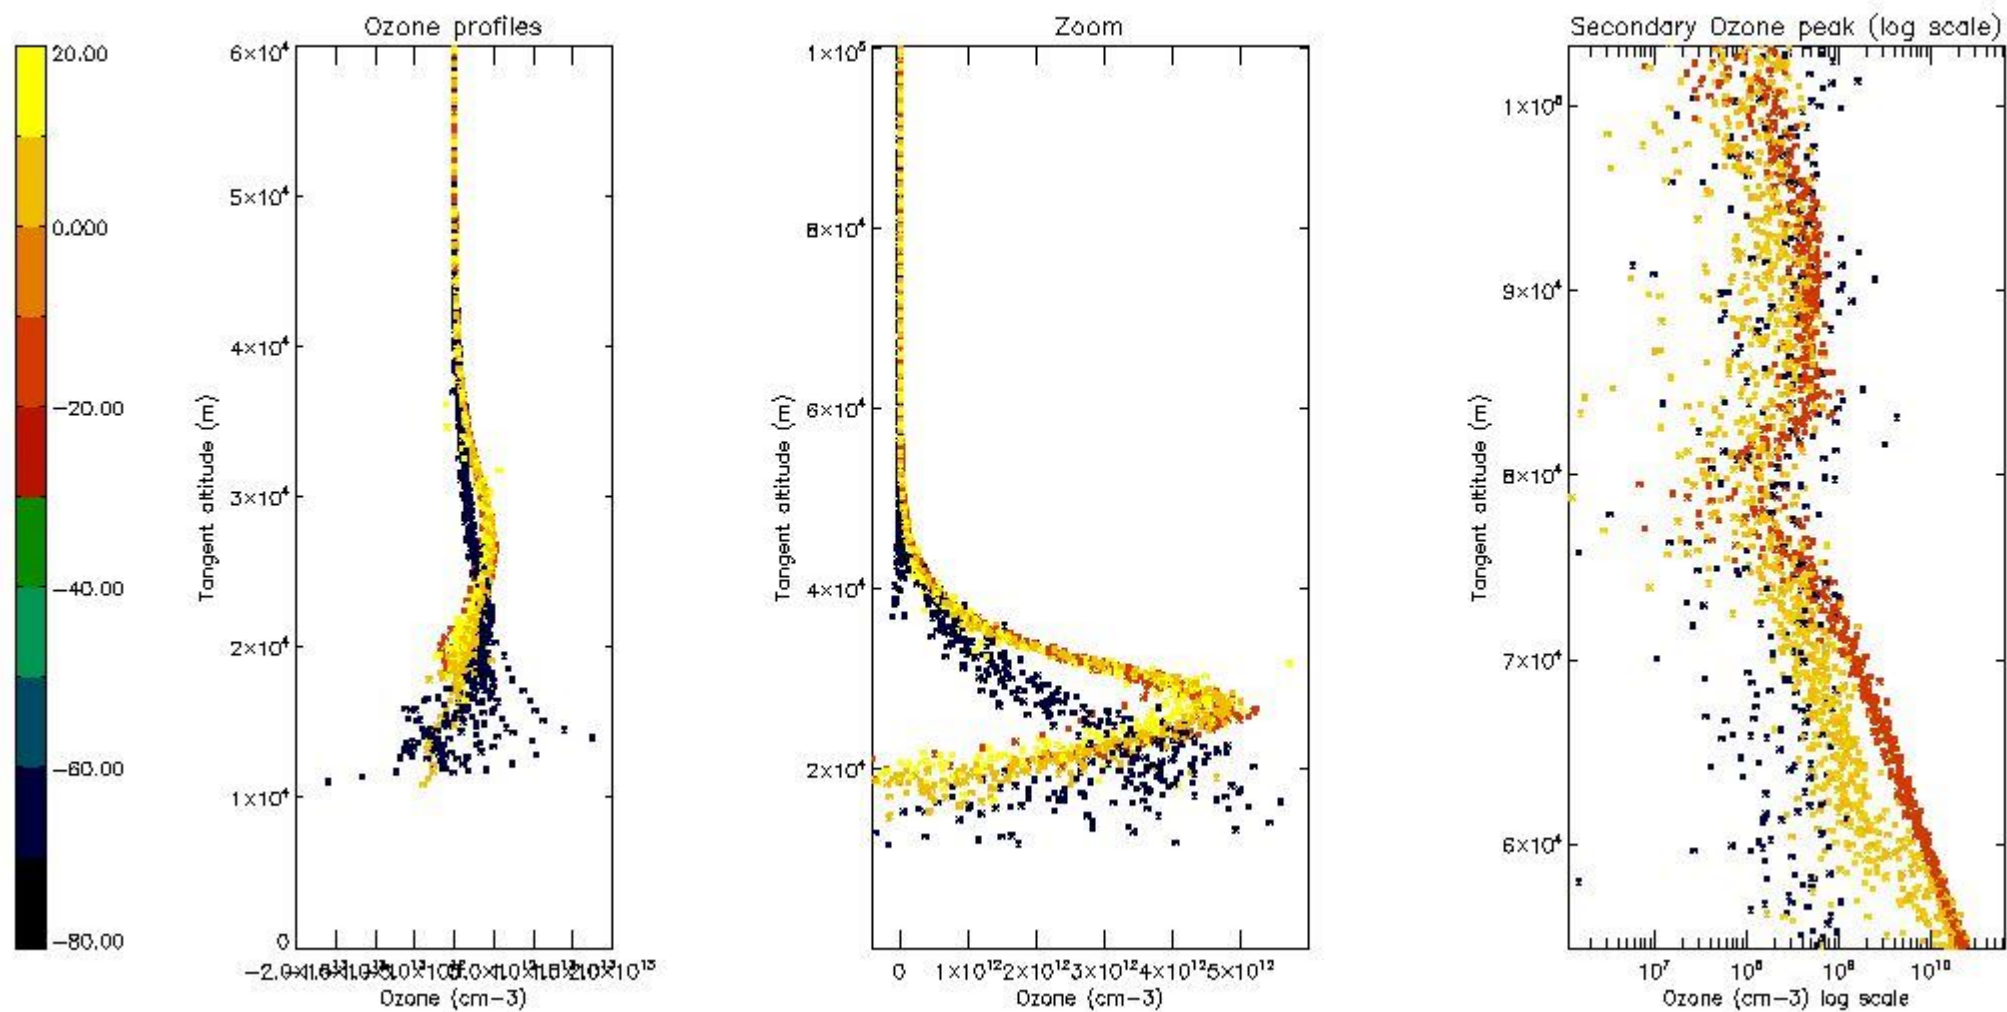

STD < 10	5
STD < 5	1

5.2 Plot ozone profiles for all STD (dark without errors)

The colorbar represents the latitude.

5.3 Plot ozone profiles where STD < 20% (dark without errors)

The colorbar represents the latitude.