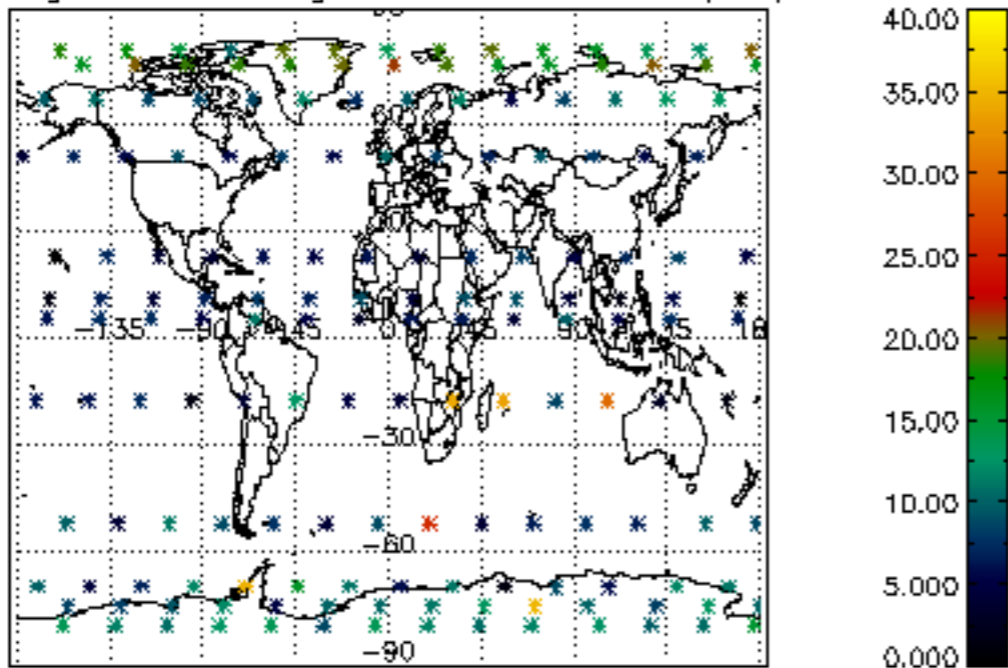

Percentage of star falling outside central band per profile