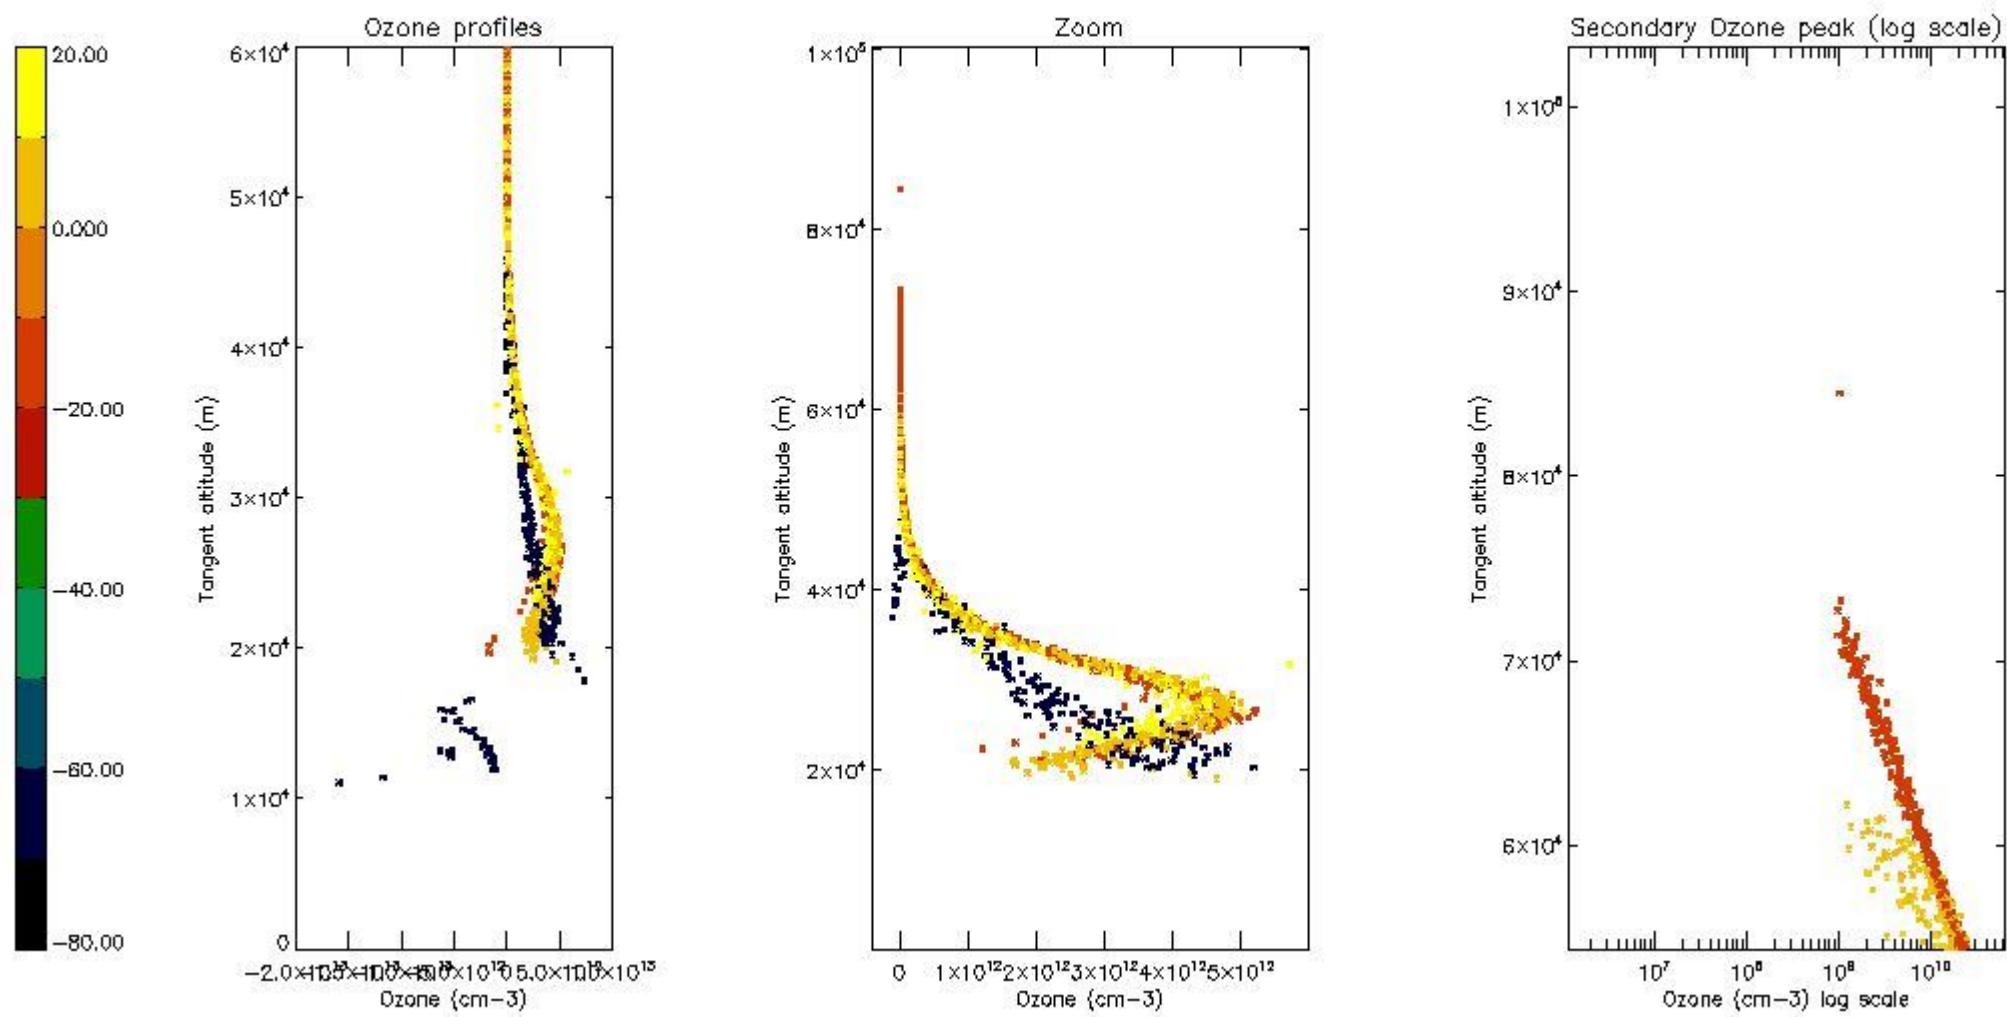

STD < 10	5
STD < 5	1

5.2 Plot ozone profiles for all STD (dark without errors)

The colorbar represents the latitude.

5.3 Plot ozone profiles where STD < 20% (dark without errors)

The colorbar represents the latitude.

5.4 Plot ozone profiles where STD < 10% (dark without errors)

The colorbar represents the latitude.

5.5 Plot ozone profiles where STD < 5% (dark without errors)

The colorbar represents the latitude.

5.6 Plot NO₂ profiles for all STD (dark without errors)