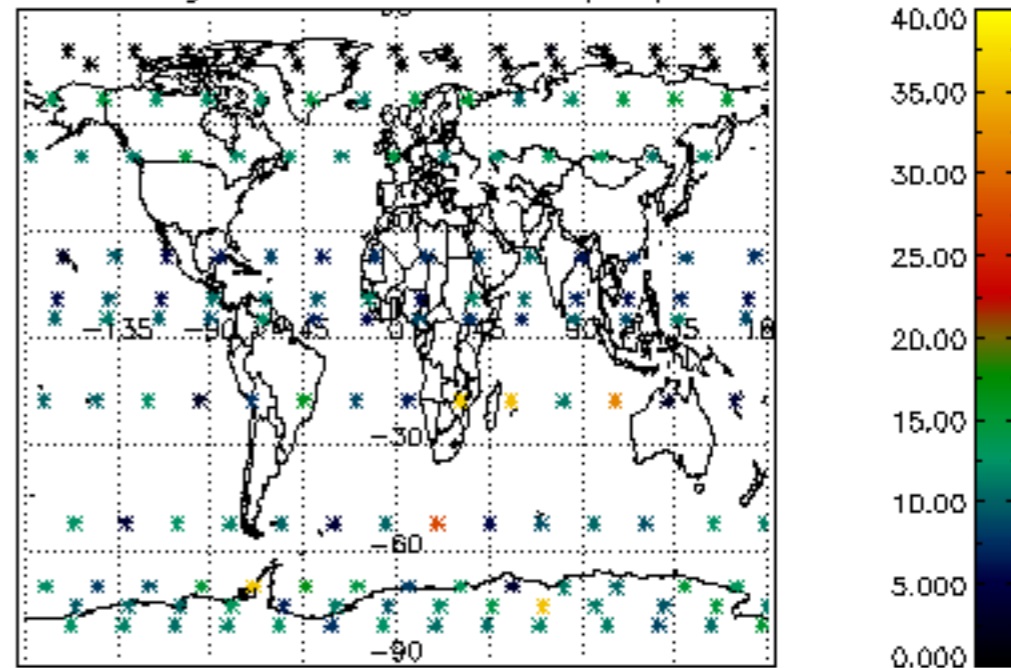

Percentage of saturation errors per profile