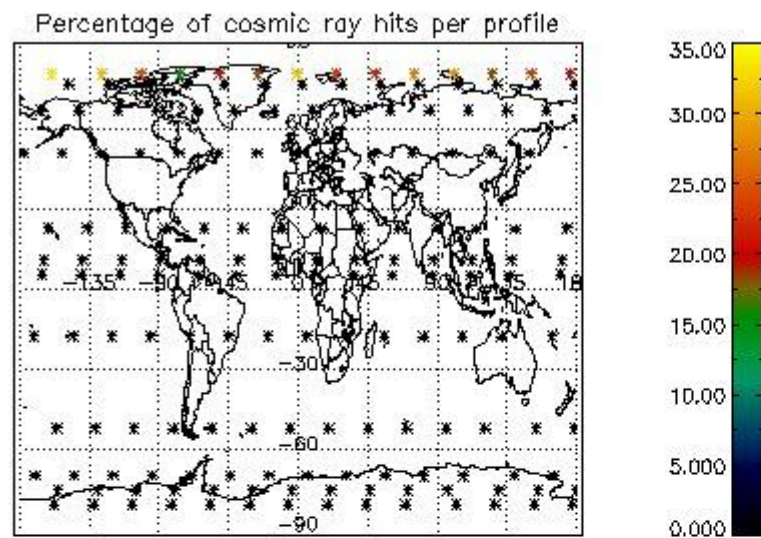

4.2.2 Plot level 1 quality information per product (world map): ENVISAT DESCENDING passes

5. Trace gas profiles

5.1 Ozone statistics based on quality of products

The final quality of the products can be "measured" using the STD (Standard Deviation) attached to every point profile. This information is written to the parameter GOM_NL__2P/NL_LOCAL_SPECIES_DENSITY/o3_std of the level 2 products. The table below shows the statistics for given STD ranges.

The statistics are given with respect to the overall valid production:

- Products without fatal errors: GOM_NL__2P/MPH/PRODUCT_ERR=0
- Valid point profile: GOM_NL__2P/NL_LOCAL_SPECIES_DENSITY/pcd(0)=0

The 'Criteria' is applied to valid points of dark limb products:

- Products in dark limb illumination condition: GOM_NL__2P/NL_SUMMARY_QUALITY/obs_ill_cond=0
- Products without fatal errors: GOM_NL__2P/MPH/PRODUCT_ERR=0
- Valid point profile: GOM_NL__2P/NL_LOCAL_SPECIES_DENSITY/pcd(0)=0

So, the table below shows the percentage of dark limb and valid observations for each criteria with respect to the overall valid daily observations.

Criteria	% of total production
All STD	21
STD < 20	8