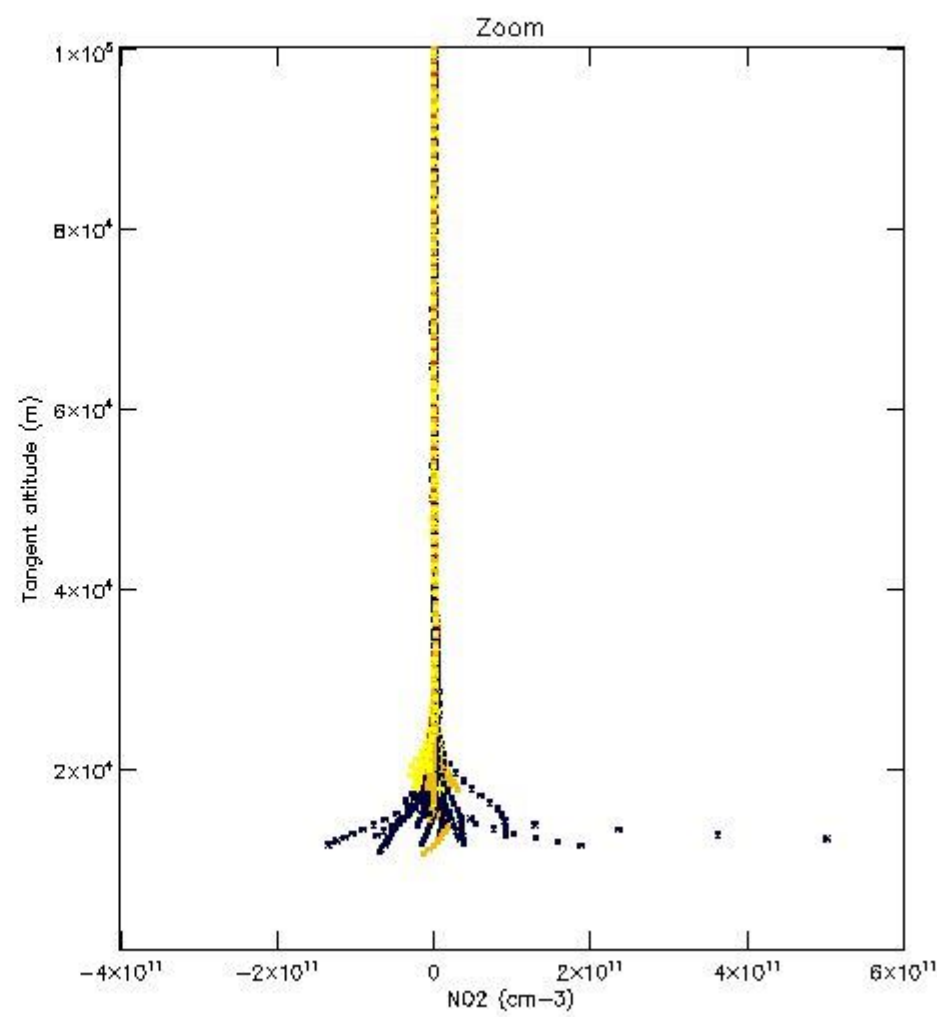

5.7 Plot NO3 profiles for all STD (dark without errors)

The colorbar represents the latitude.