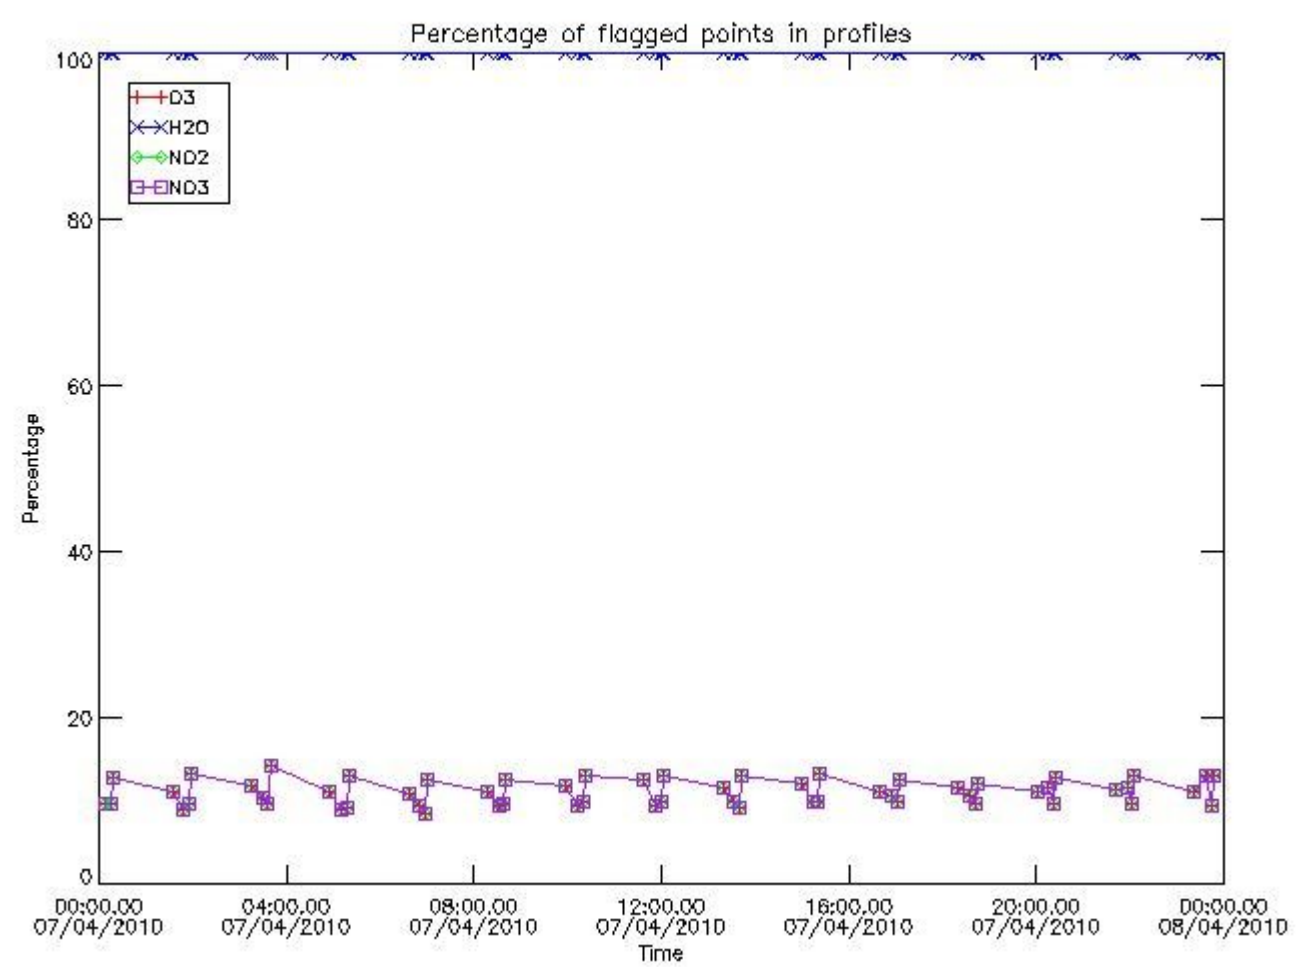

3. Quality information per product

In this section it is plotted some information contained in the Quality Summary data set of the level 2 products. Only products in dark limb conditions and without errors (error flag in the MPH set to "0") are used.

3.1 Plot quality information per product (time dependant)

3.2 Plot quality information per product (world map)