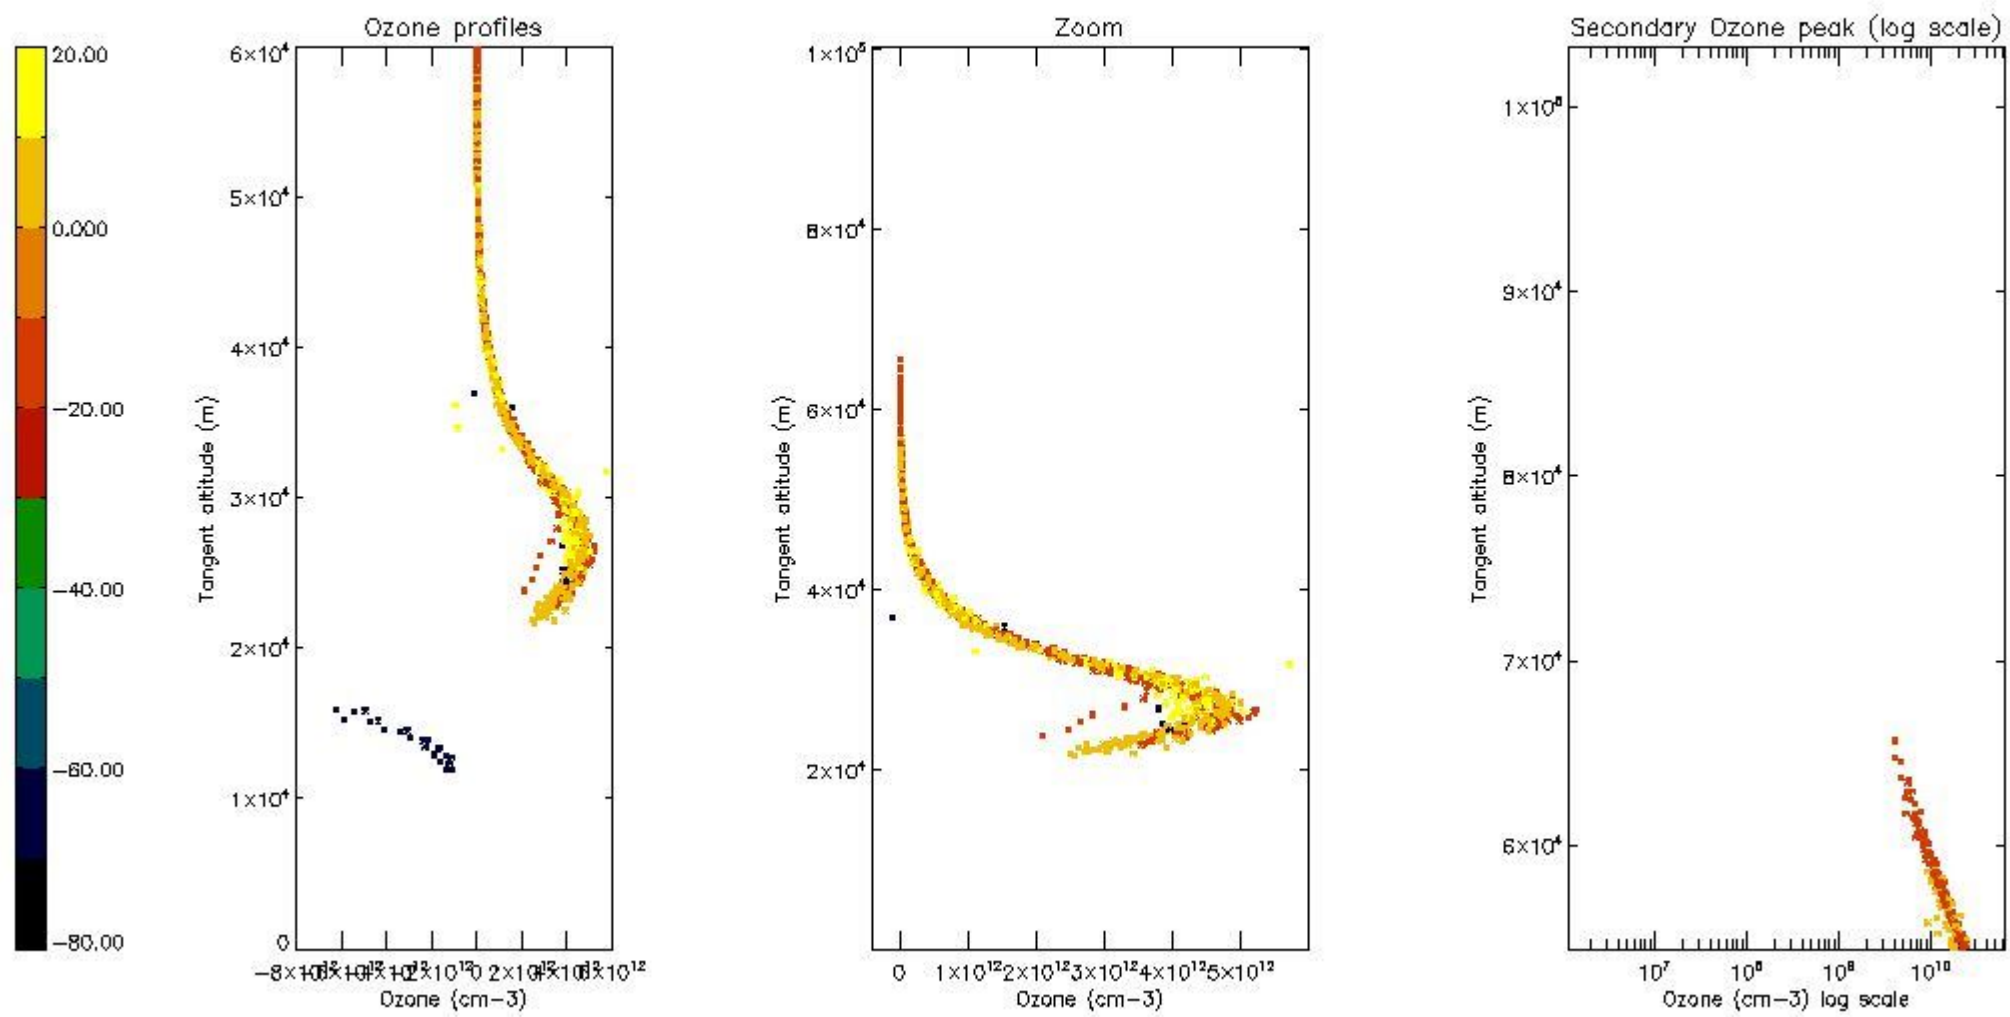

5.5 Plot ozone profiles where STD < 5% (dark without errors)

The colorbar represents the latitude.