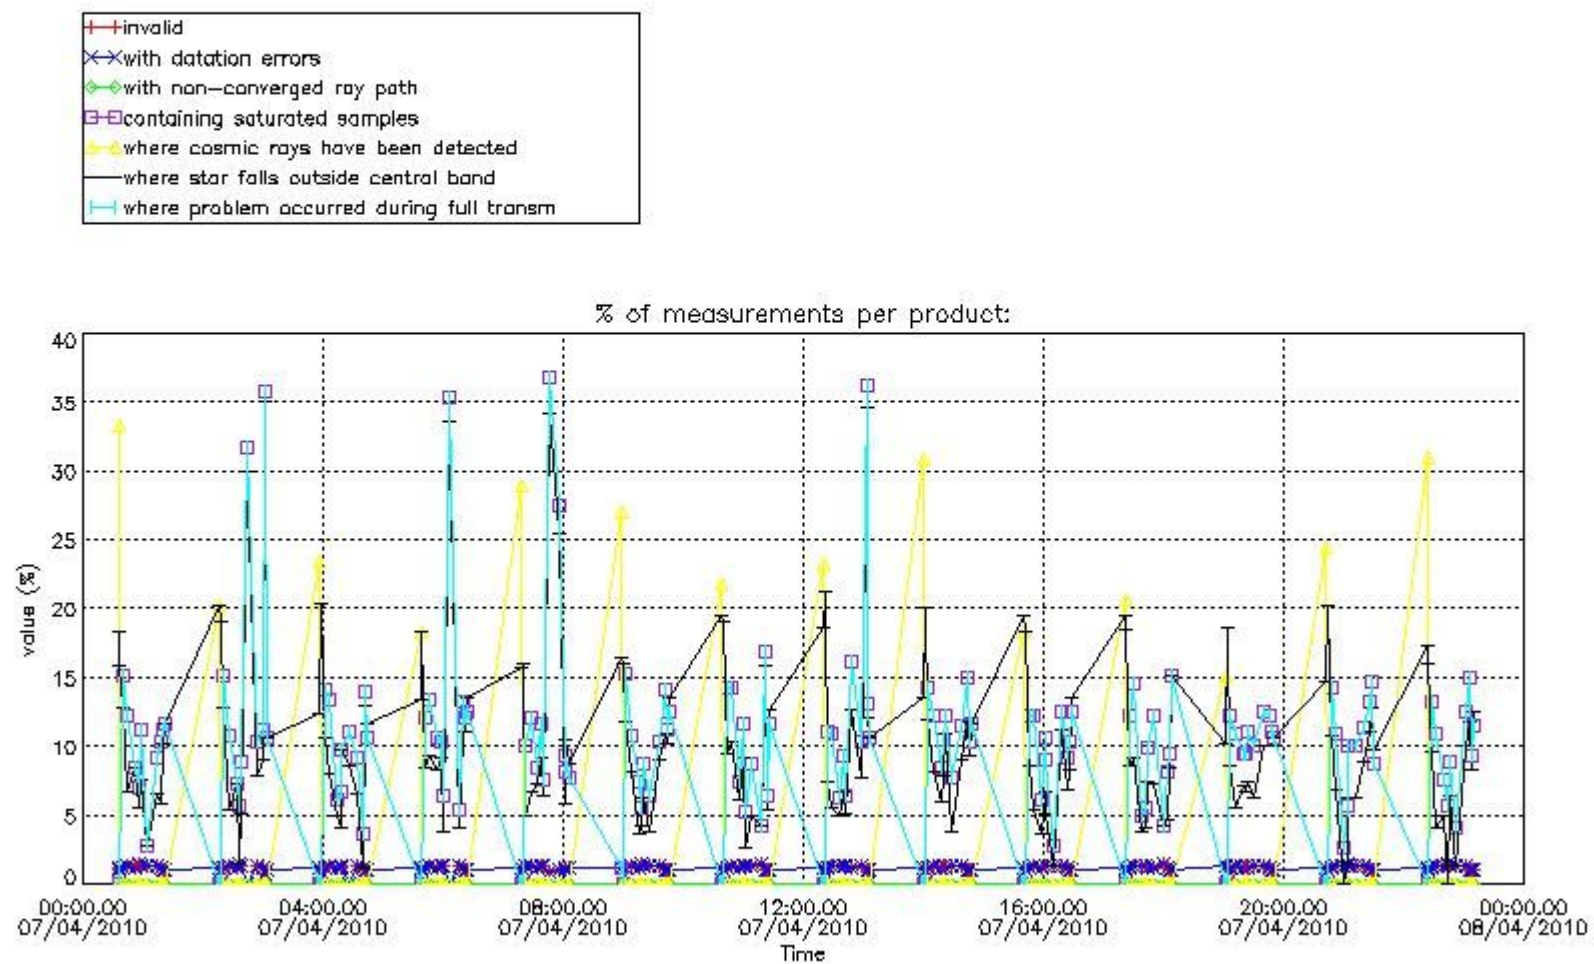

3.1 Plot quality information per product (time dependant)

3.2 Plot quality information per product (world map)

Percentage of flagged data per O3 profile

Percentage of flagged data per H2O profile

Percentage of flagged data per NO2 profile

Percentage of flagged data per NO3 profile

4. Level 1 quality information per product

In this section it is plotted some information contained in the Quality Summary data set of the level 2 products that comes from the level 1b processing. Products without errors (error flag in the MPH set to "0") are used.

4.1 Plot quality information per product (time dependant) coming from level 1b processing

4.1.1 Plot level 1 quality information per product (time dependant): ENVISAT ASCENDING passes

4.1.2 Plot level 1 quality information per product (time dependant): ENVI SAT DESCENDING passes