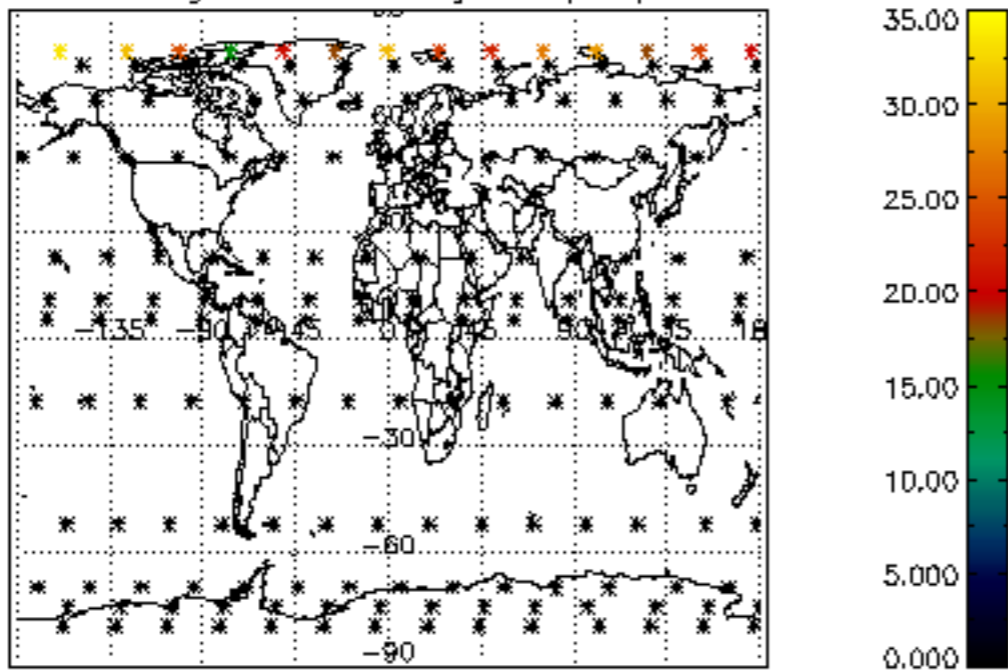

Percentage of datation errors per profile

Percentage of star falling outside central band per profile

Percentage of saturation errors per profile

Percentage of cosmic ray hits per profile

Percentage of datation errors per profile