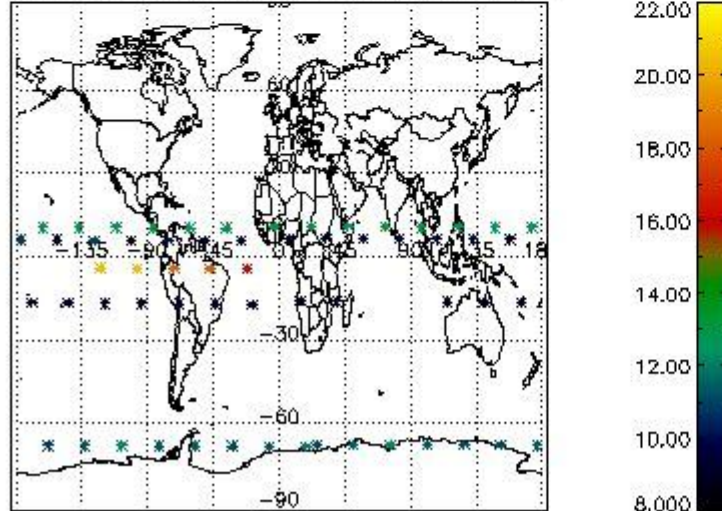

3.1 Plot quality information per product (time dependant)

3.2 Plot quality information per product (world map)

Percentage of flagged data per O3 profile

Percentage of flagged data per H2O profile

Percentage of flagged data per NO2 profile