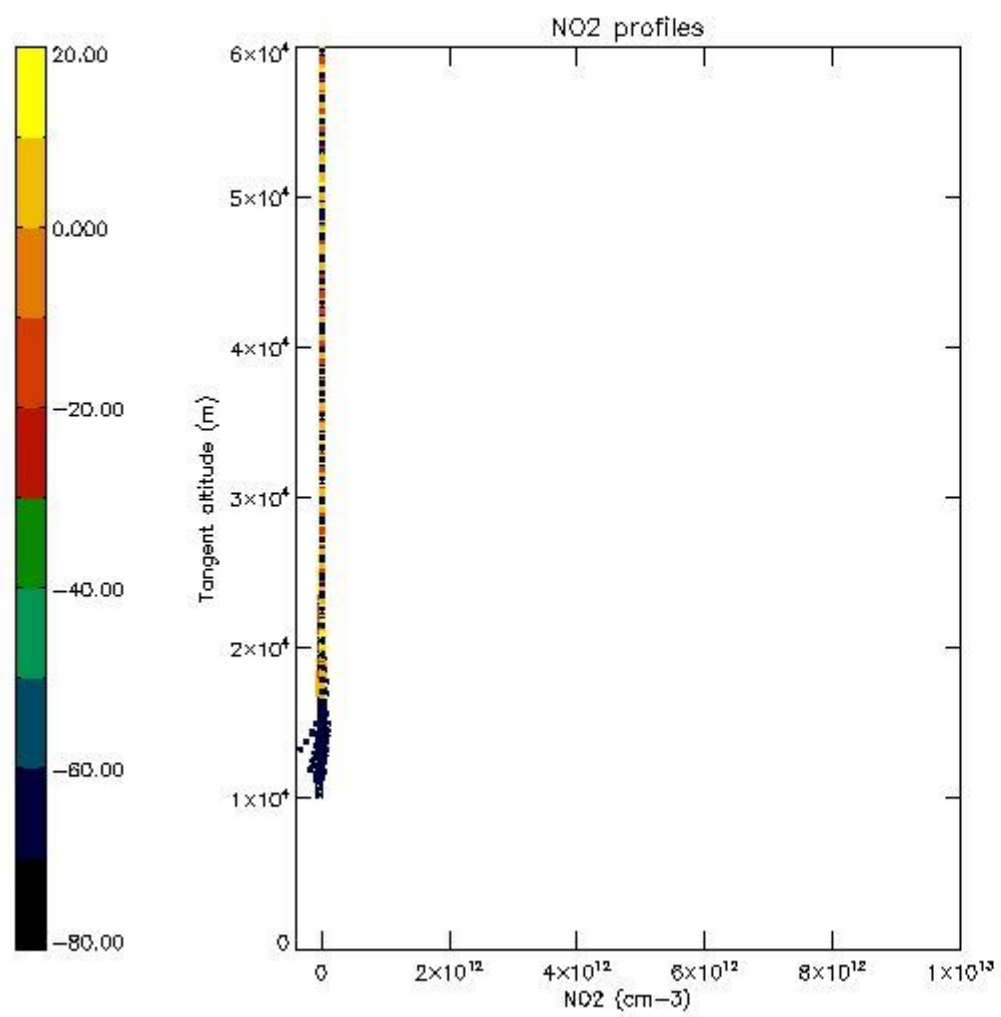

5.7 Plot NO3 profiles for all STD (dark without errors)

The colorbar represents the latitude.