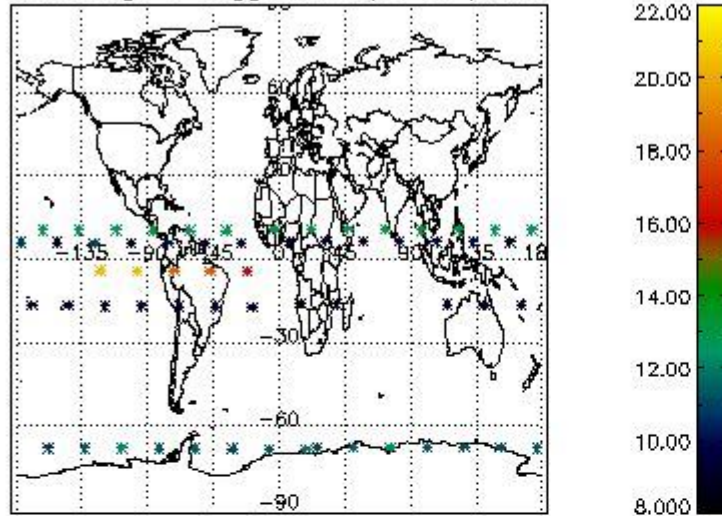

Percentage of flagged data per O3 profile