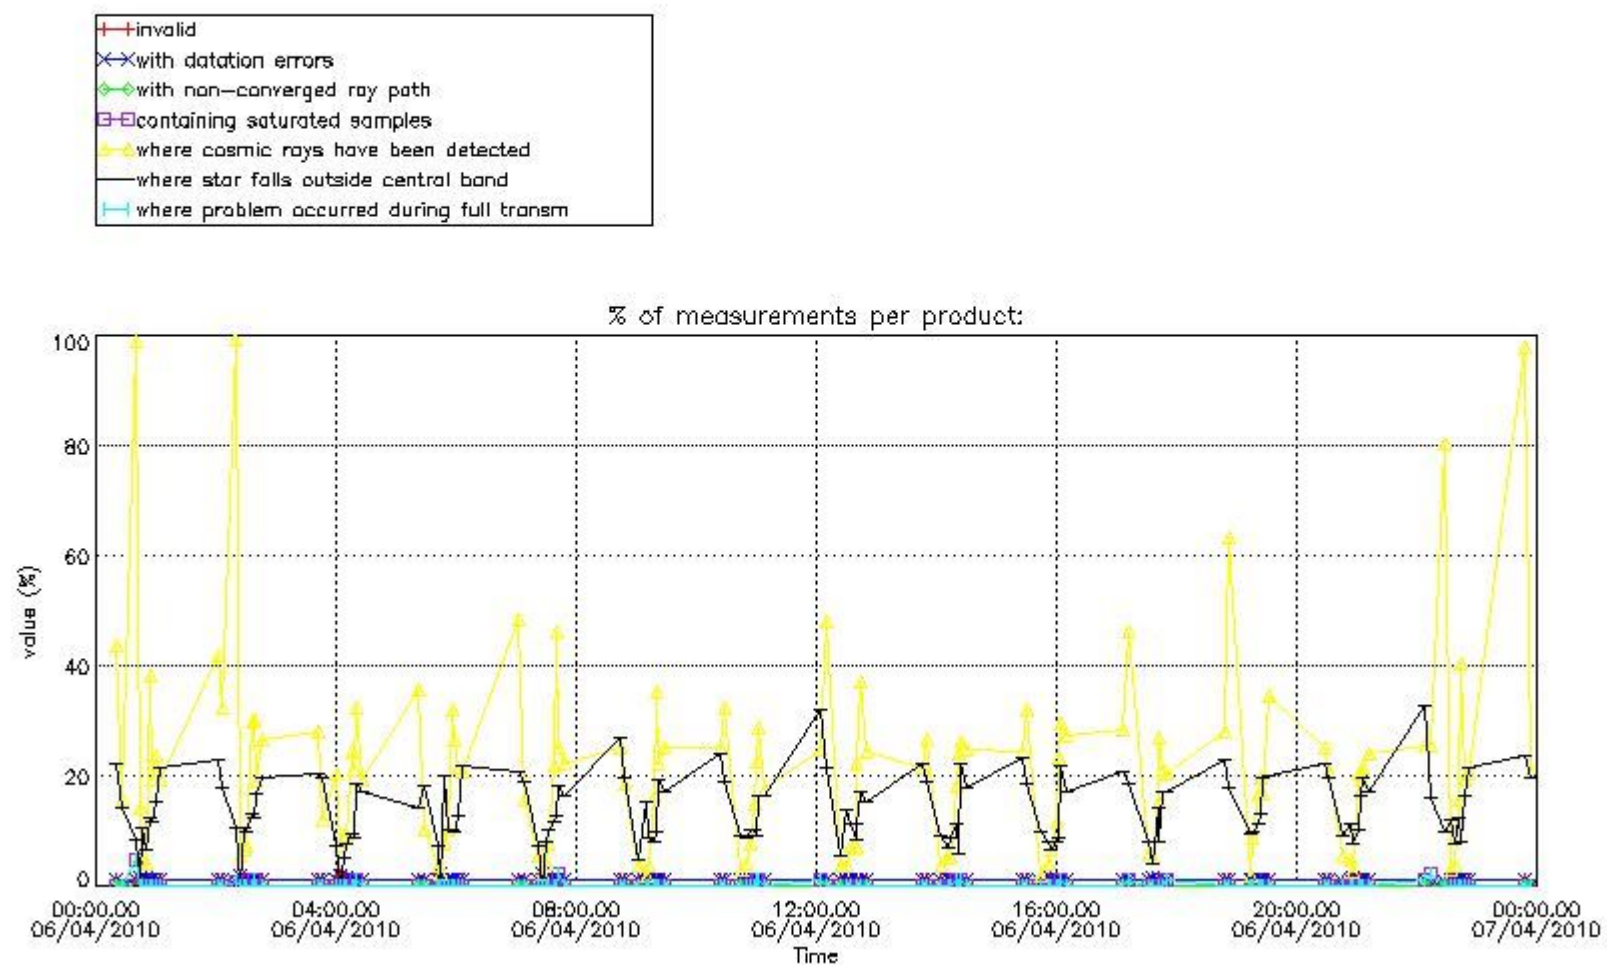

Percentage of flagged data per NO3 profile

4. Level 1 quality information per product

In this section it is plotted some information contained in the Quality Summary data set of the level 2 products that comes from the level 1b processing. Products without errors (error flag in the MPH set to "0") are used.

4.1 Plot quality information per product (time dependant) coming from level 1b processing

4.1.1 Plot level 1 quality information per product (time dependant): ENVISAT ASCENDING passes

4.1.2 Plot level 1 quality information per product (time dependant): ENVI SAT DESCENDING passes