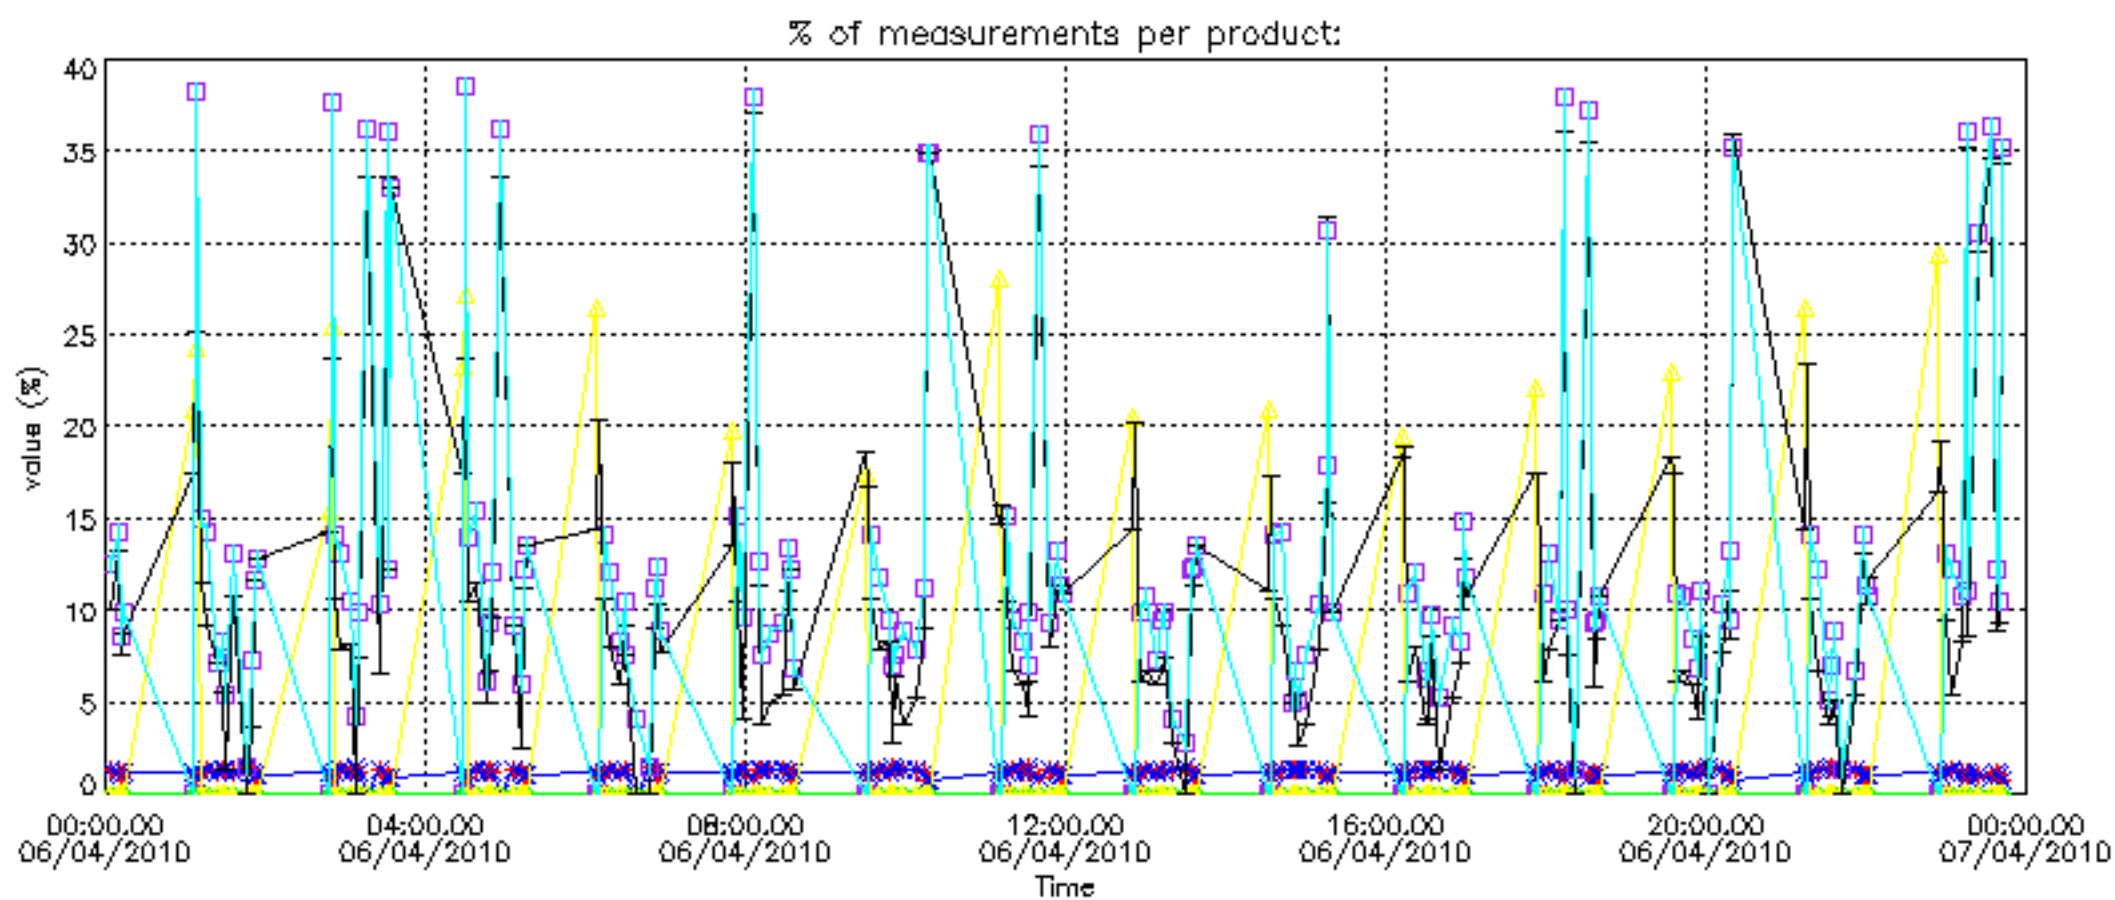

Percentage of cosmic ray hits per profile

Percentage of datation errors per profile