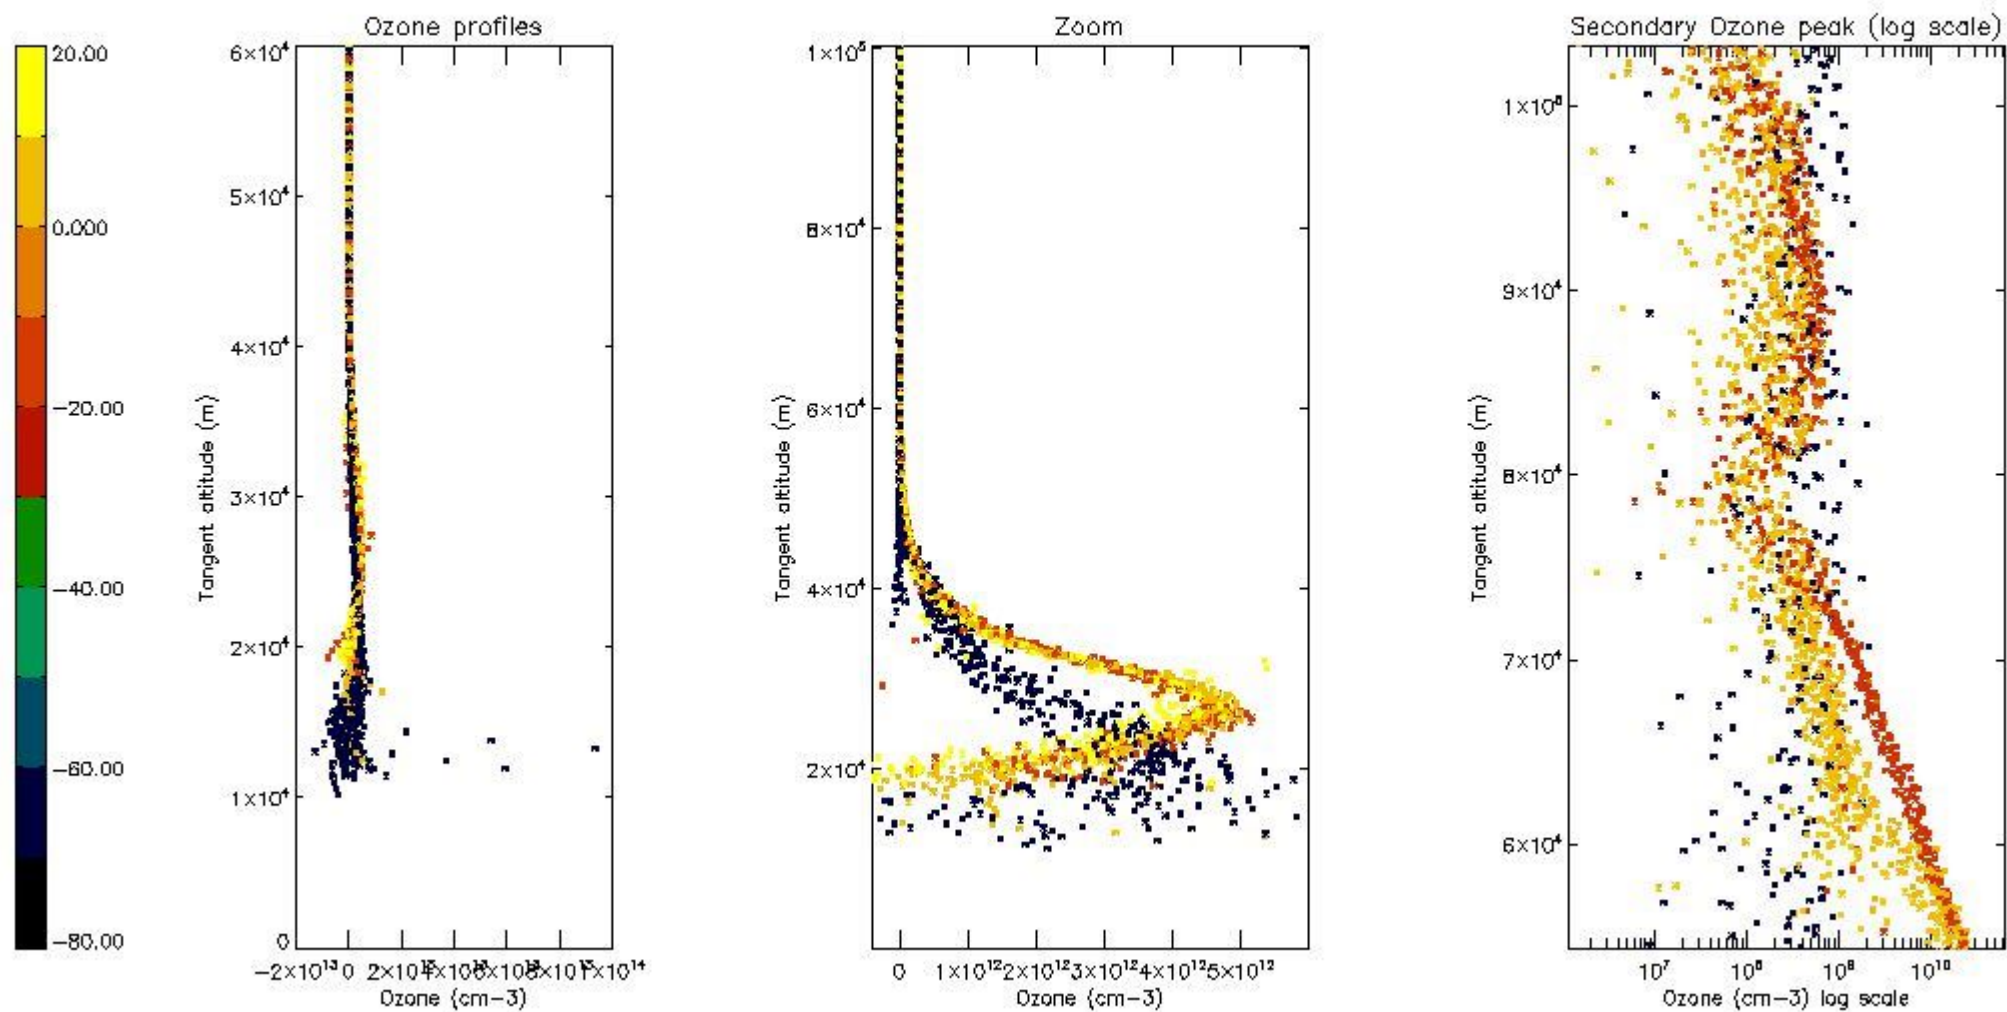

STD < 10	4
STD < 5	1

5.2 Plot ozone profiles for all STD (dark without errors)

The colorbar represents the latitude.

5.3 Plot ozone profiles where STD < 20% (dark without errors)

The colorbar represents the latitude.