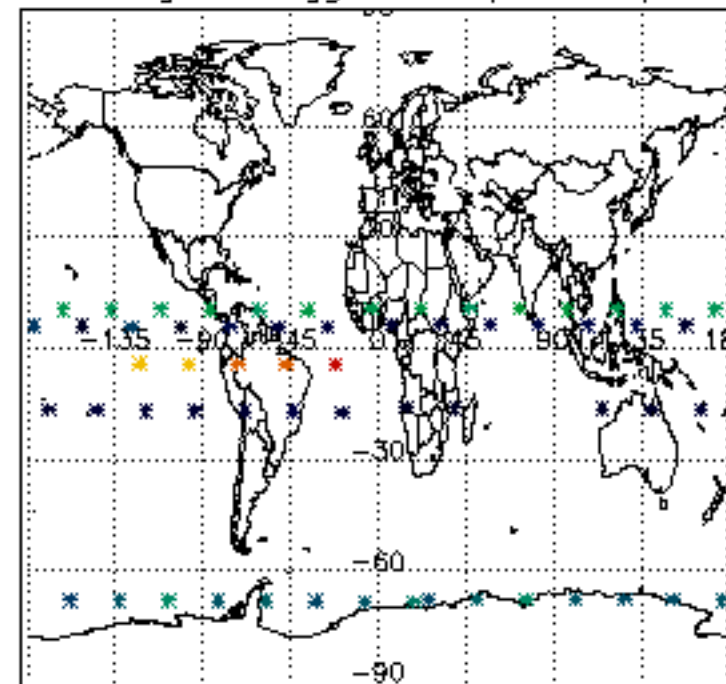

Percentage of flagged data per NO3 profile