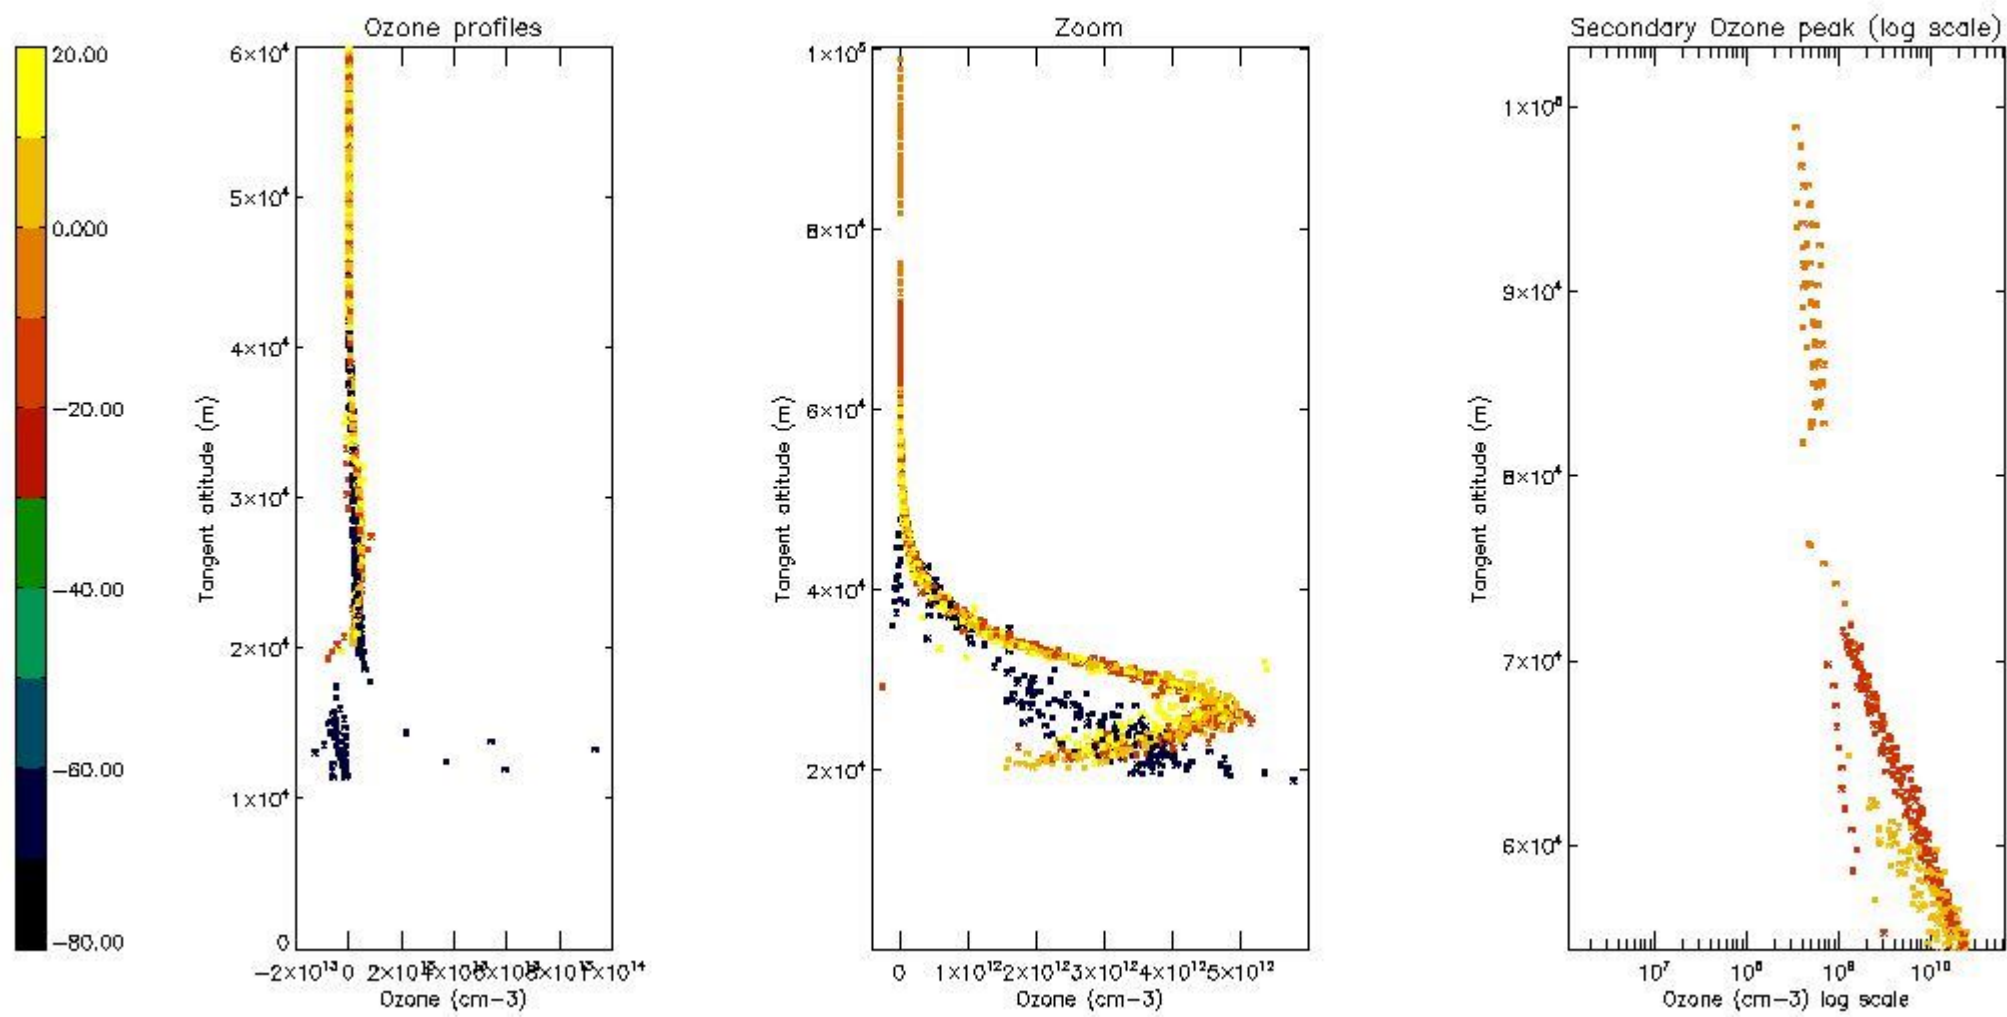

STD < 10	4
STD < 5	1

5.2 Plot ozone profiles for all STD (dark without errors)

The colorbar represents the latitude.

5.3 Plot ozone profiles where STD < 20% (dark without errors)

The colorbar represents the latitude.

5.4 Plot ozone profiles where $STD < 10\%$ (dark without errors)

The colorbar represents the latitude.

5.5 Plot ozone profiles where STD < 5% (dark without errors)

The colorbar represents the latitude.

5.6 Plot NO₂ profiles for all STD (dark without errors)