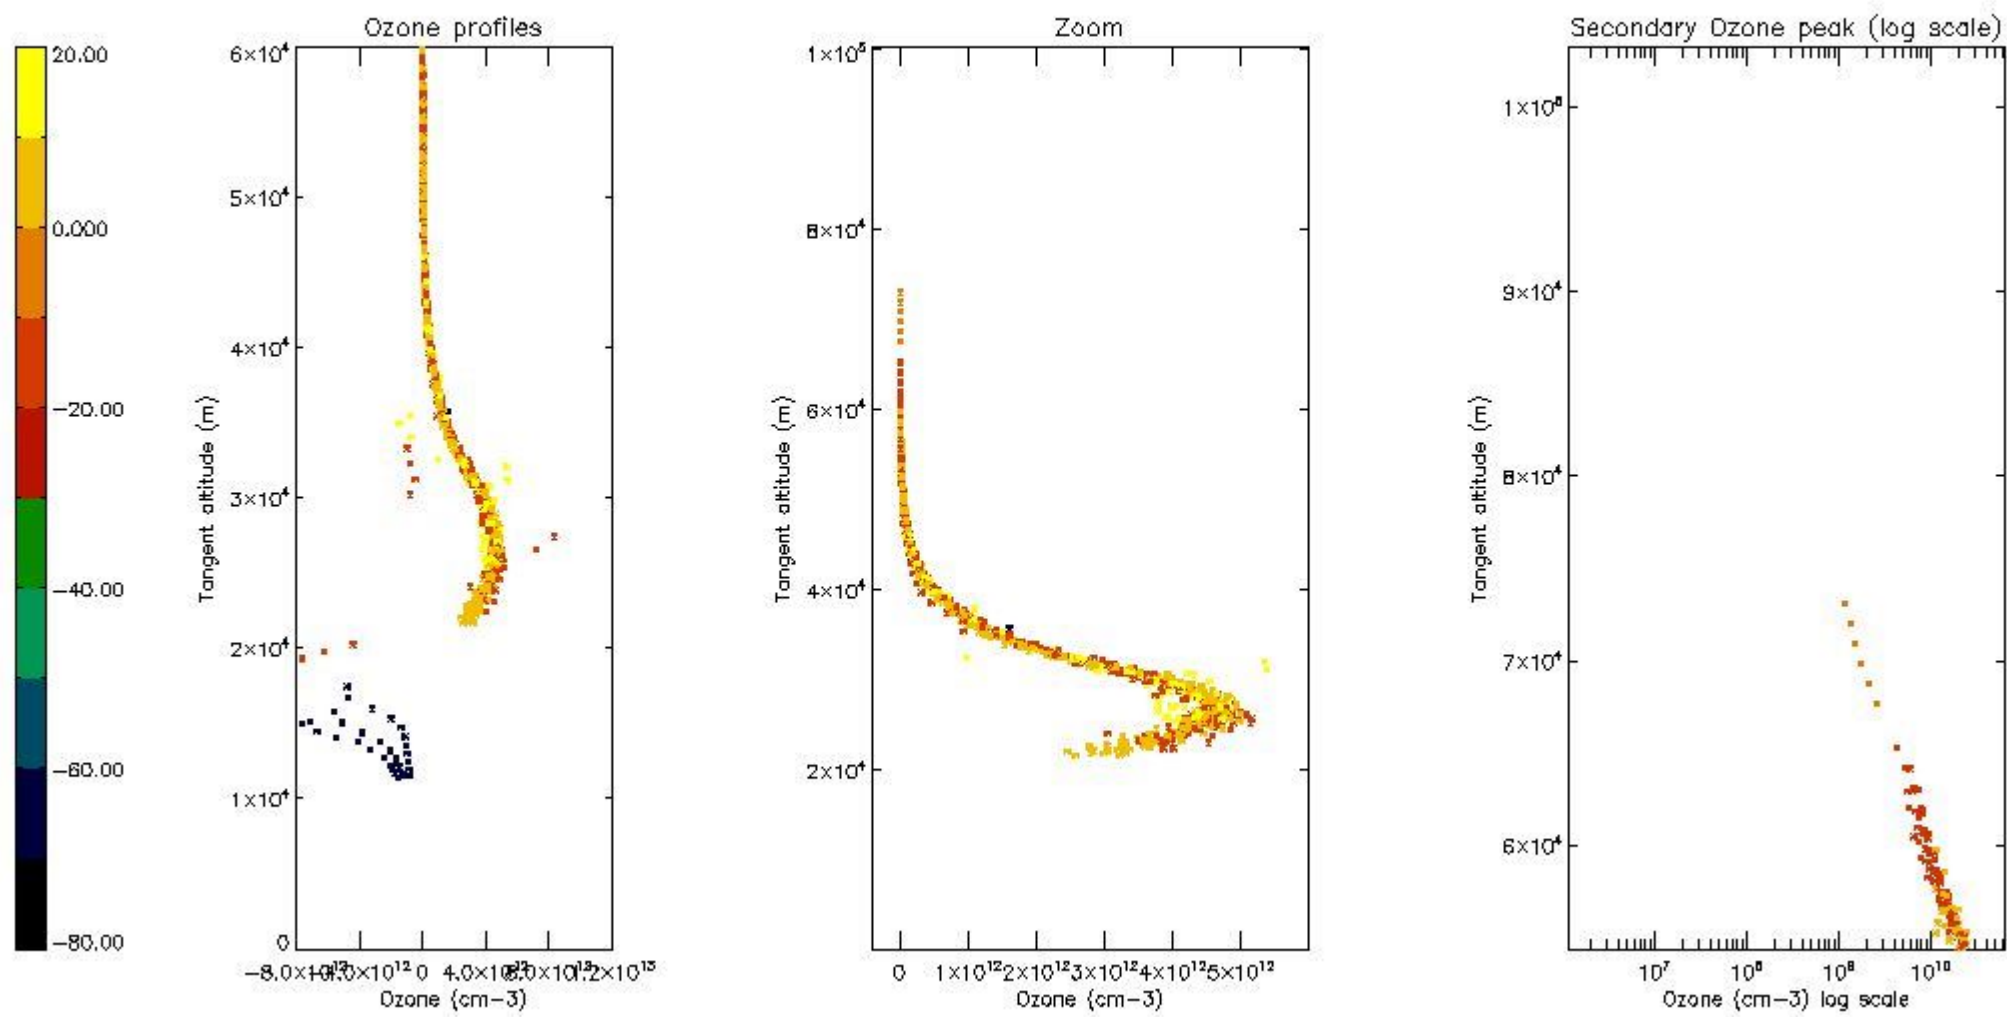

5.5 Plot ozone profiles where STD < 5% (dark without errors)

The colorbar represents the latitude.