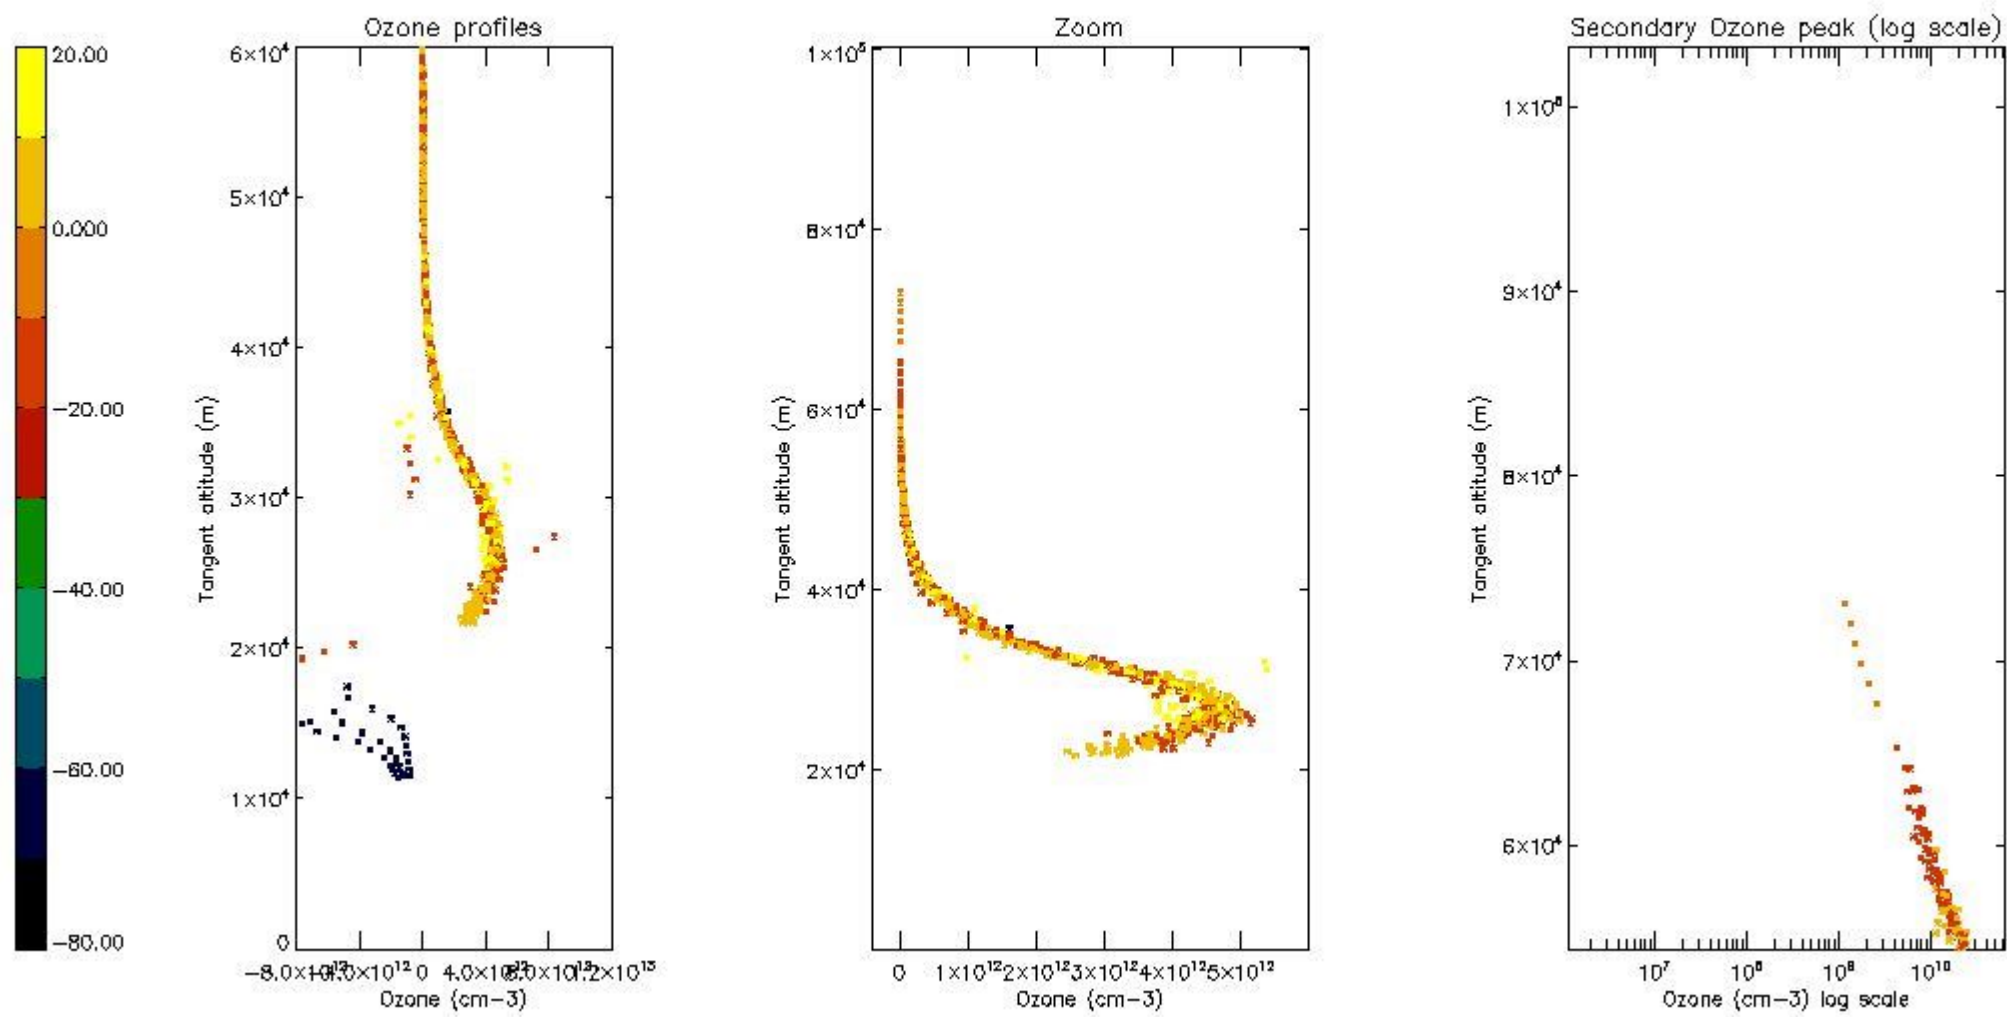

STD < 10	4
STD < 5	1

5.2 Plot ozone profiles for all STD (dark without errors)

The colorbar represents the latitude.

5.3 Plot ozone profiles where STD < 20% (dark without errors)

The colorbar represents the latitude.

5.4 Plot ozone profiles where $STD < 10\%$ (dark without errors)

The colorbar represents the latitude.

5.5 Plot ozone profiles where STD < 5% (dark without errors)

The colorbar represents the latitude.

5.6 Plot NO₂ profiles for all STD (dark without errors)