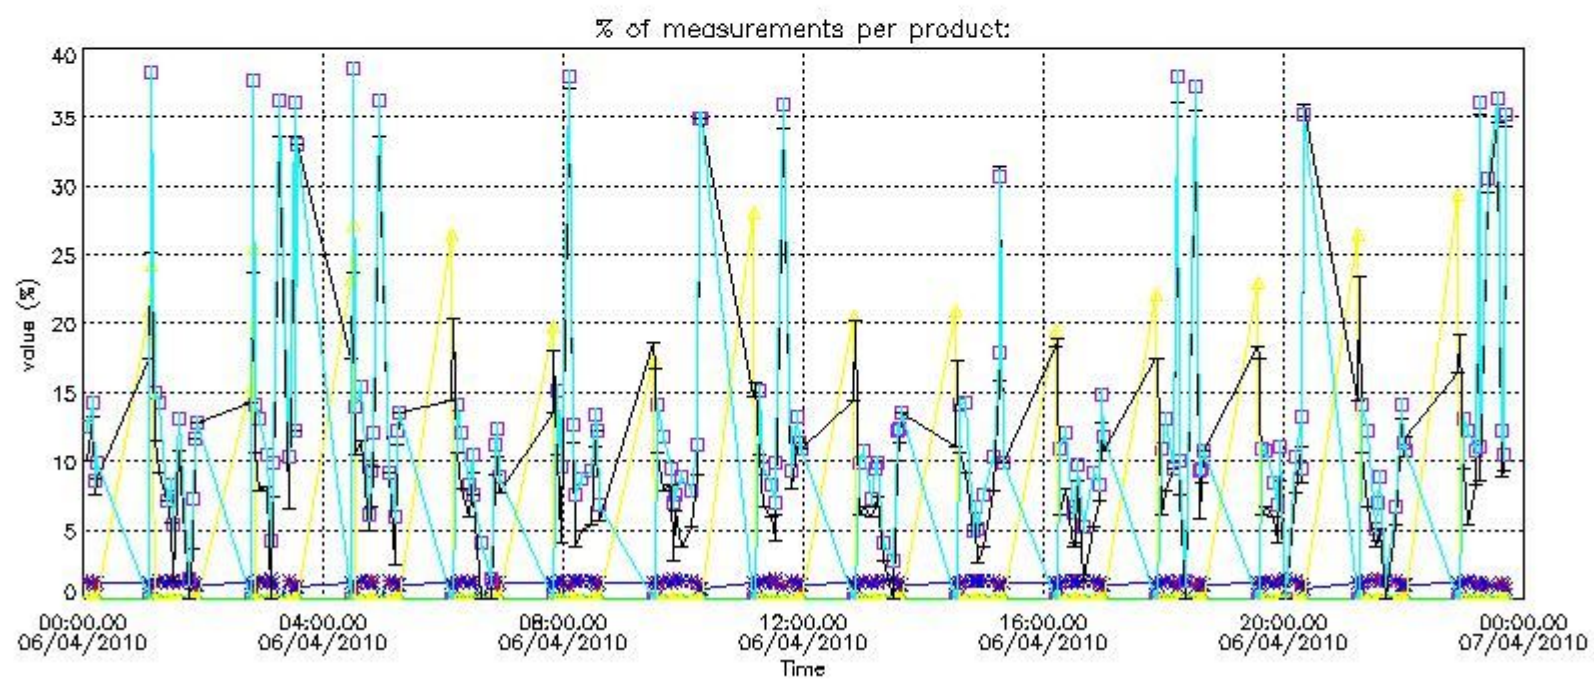

Percentage of flagged data per NO3 profile

4. Level 1 quality information per product

In this section it is plotted some information contained in the Quality Summary data set of the level 2 products that comes from the level 1b processing. Products without errors (error flag in the MPH set to "0") are used.

4.1 Plot quality information per product (time dependant) coming from level 1b processing

4.1.1 Plot level 1 quality information per product (time dependant): ENVISAT ASCENDING passes

4.1.2 Plot level 1 quality information per product (time dependant): ENVI SAT DESCENDING passes