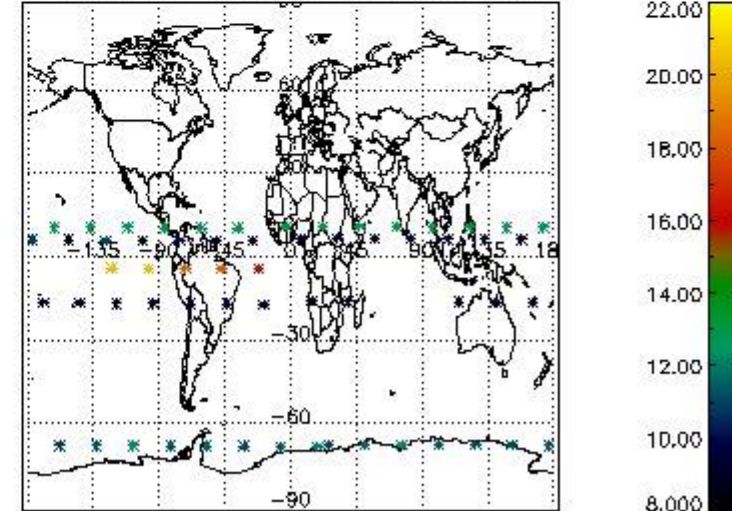

Percentage of flagged data per NO3 profile

4. Level 1 quality information per product

In this section it is plotted some information contained in the Quality Summary data set of the level 2 products that comes from the level 1b processing. Products without errors (error flag in the MPH set to "0") are used.

4.1 Plot quality information per product (time dependant) coming from level 1b processing

4.1.1 Plot level 1 quality information per product (time dependant): ENVISAT ASCENDING passes