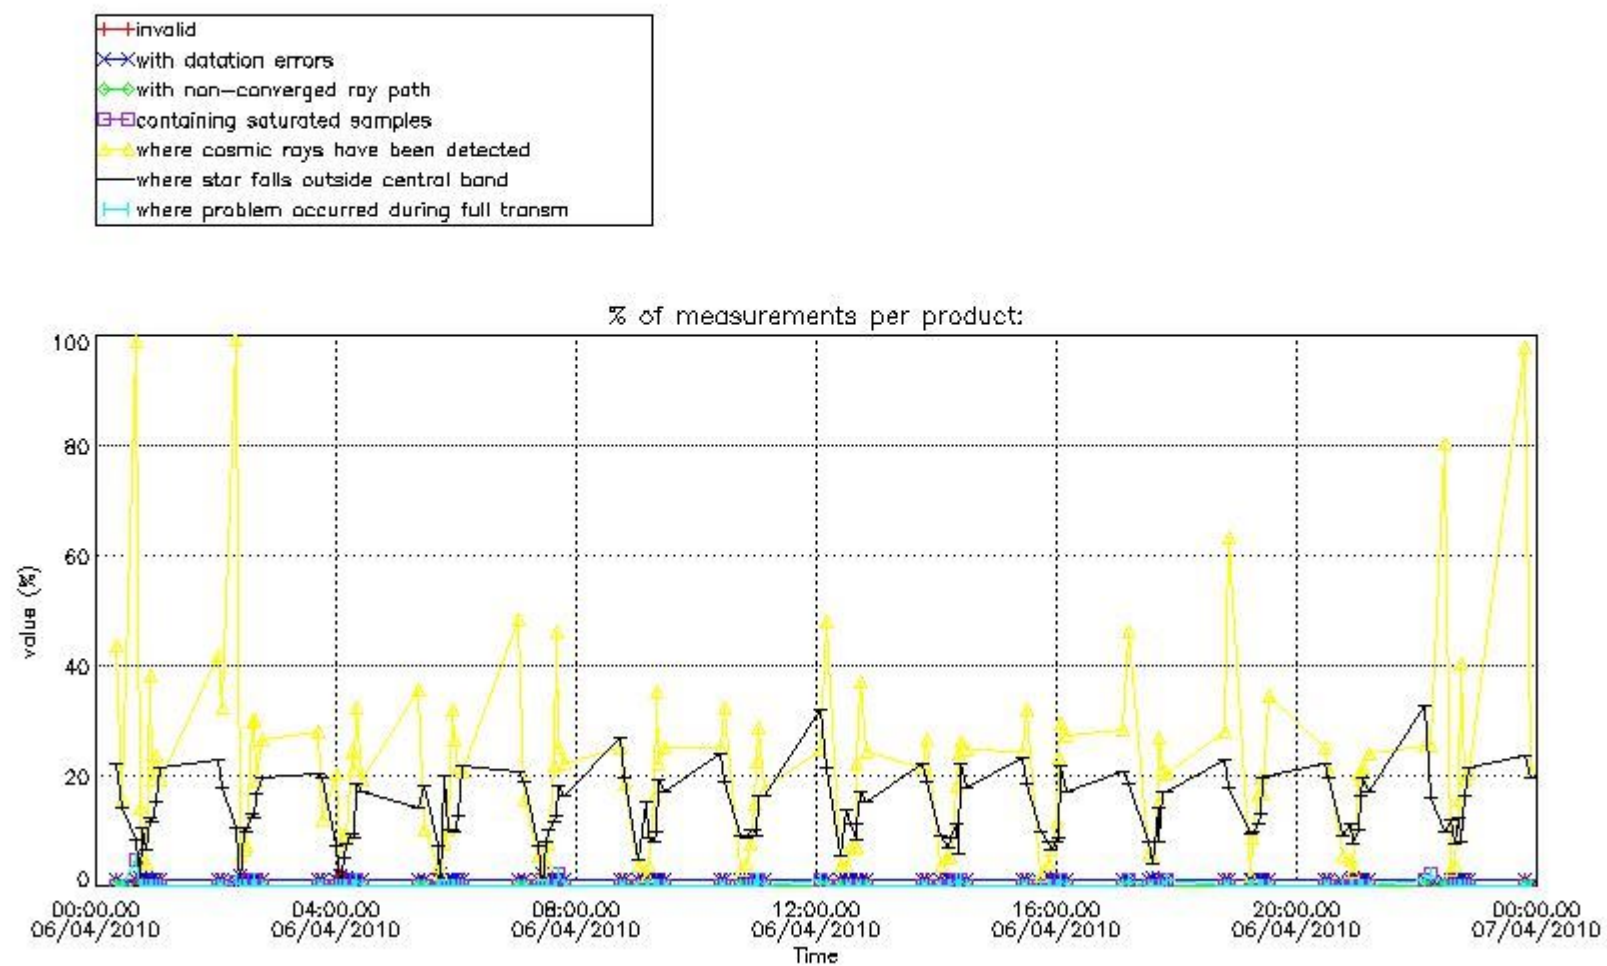

4.1 Plot quality information per product (time dependant) coming from level 1b processing

4.1.1 Plot level 1 quality information per product (time dependant): ENVISAT ASCENDING passes

4.1.2 Plot level 1 quality information per product (time dependant): ENVISAT DESCENDING passes