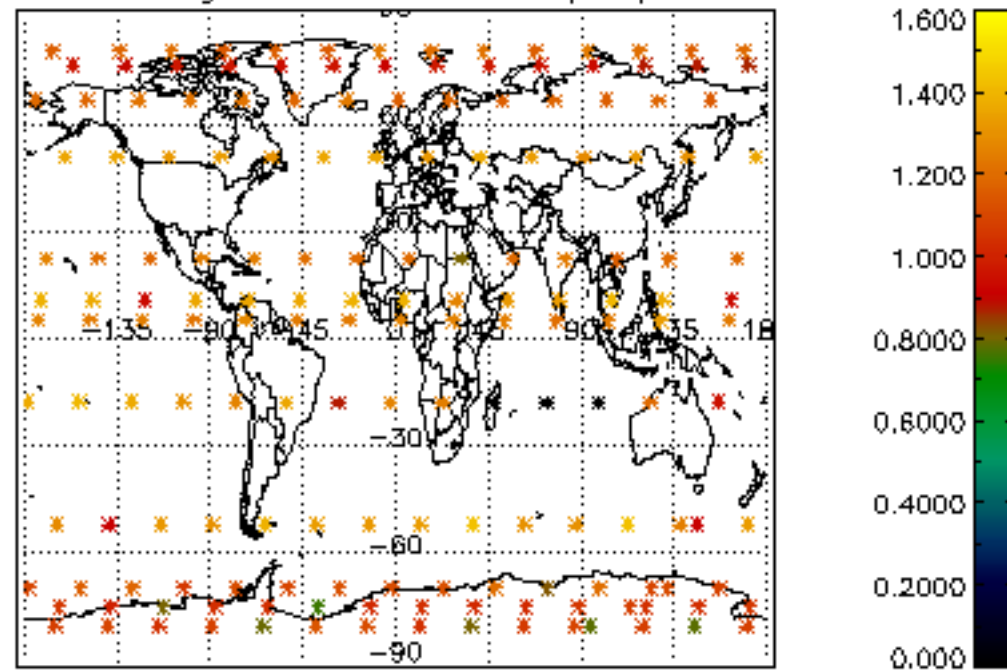

Percentage of datation errors per profile

Percentage of star falling outside central band per profile

Percentage of saturation errors per profile

Percentage of cosmic ray hits per profile

Percentage of datation errors per profile