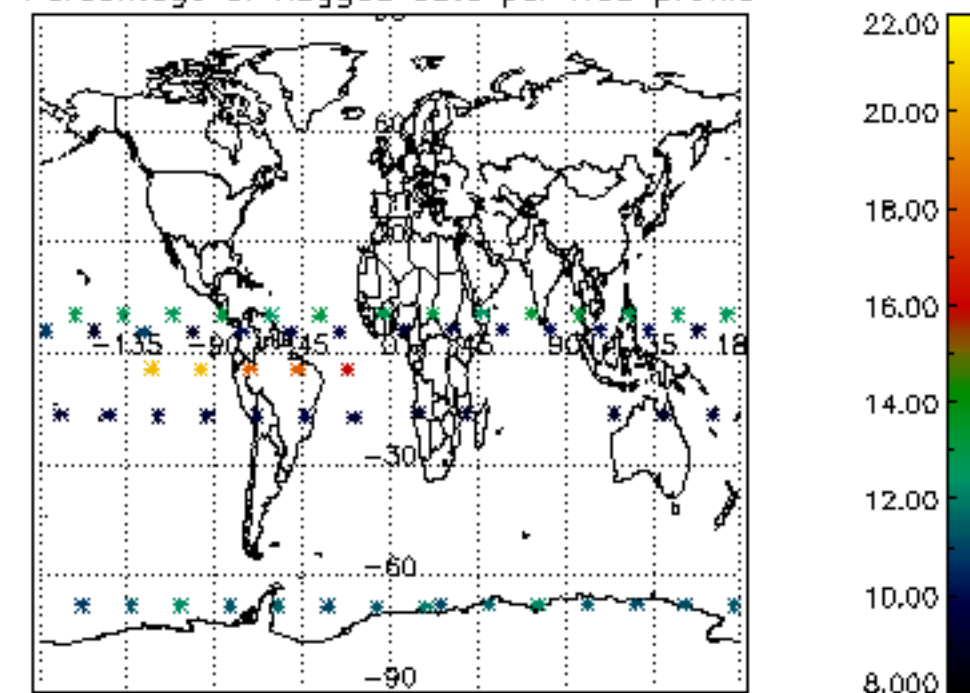

Percentage of flagged data per NO3 profile