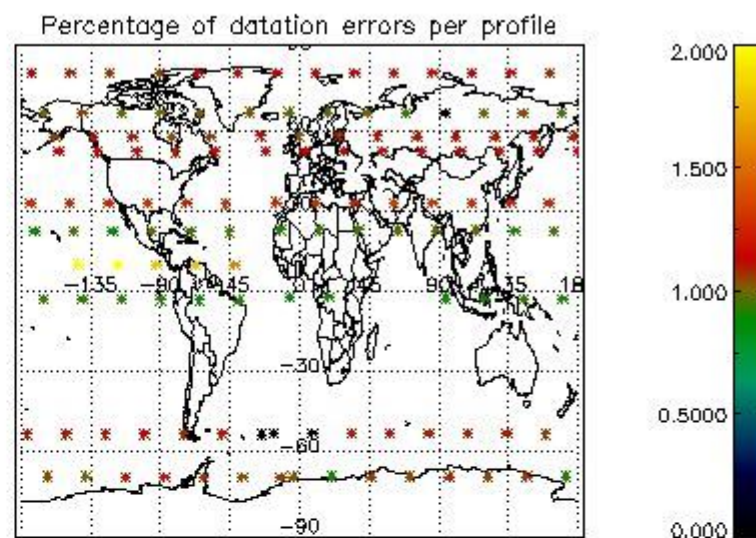

Percentage of flagged data per NO3 profile

4. Level 1 quality information per product

In this section it is plotted some information contained in the Quality Summary data set of the level 2 products that comes from the level 1b processing. Products without errors (error flag in the MPH set to "0") are used.

4.1 Plot quality information per product (time dependant) coming from level 1b processing

4.1.1 Plot level 1 quality information per product (time dependant): ENVISAT ASCENDING passes

4.1.2 Plot level 1 quality information per product (time dependant): ENVI SAT DESCENDING passes

4.2 Plot quality information per product coming from level 1b processing (world map)

4.2.1 Plot level 1 quality information per product (world map): ENVISAT ASCENDING passes

4.2.2 Plot level 1 quality information per product (world map): ENVISAT DESCENDING passes