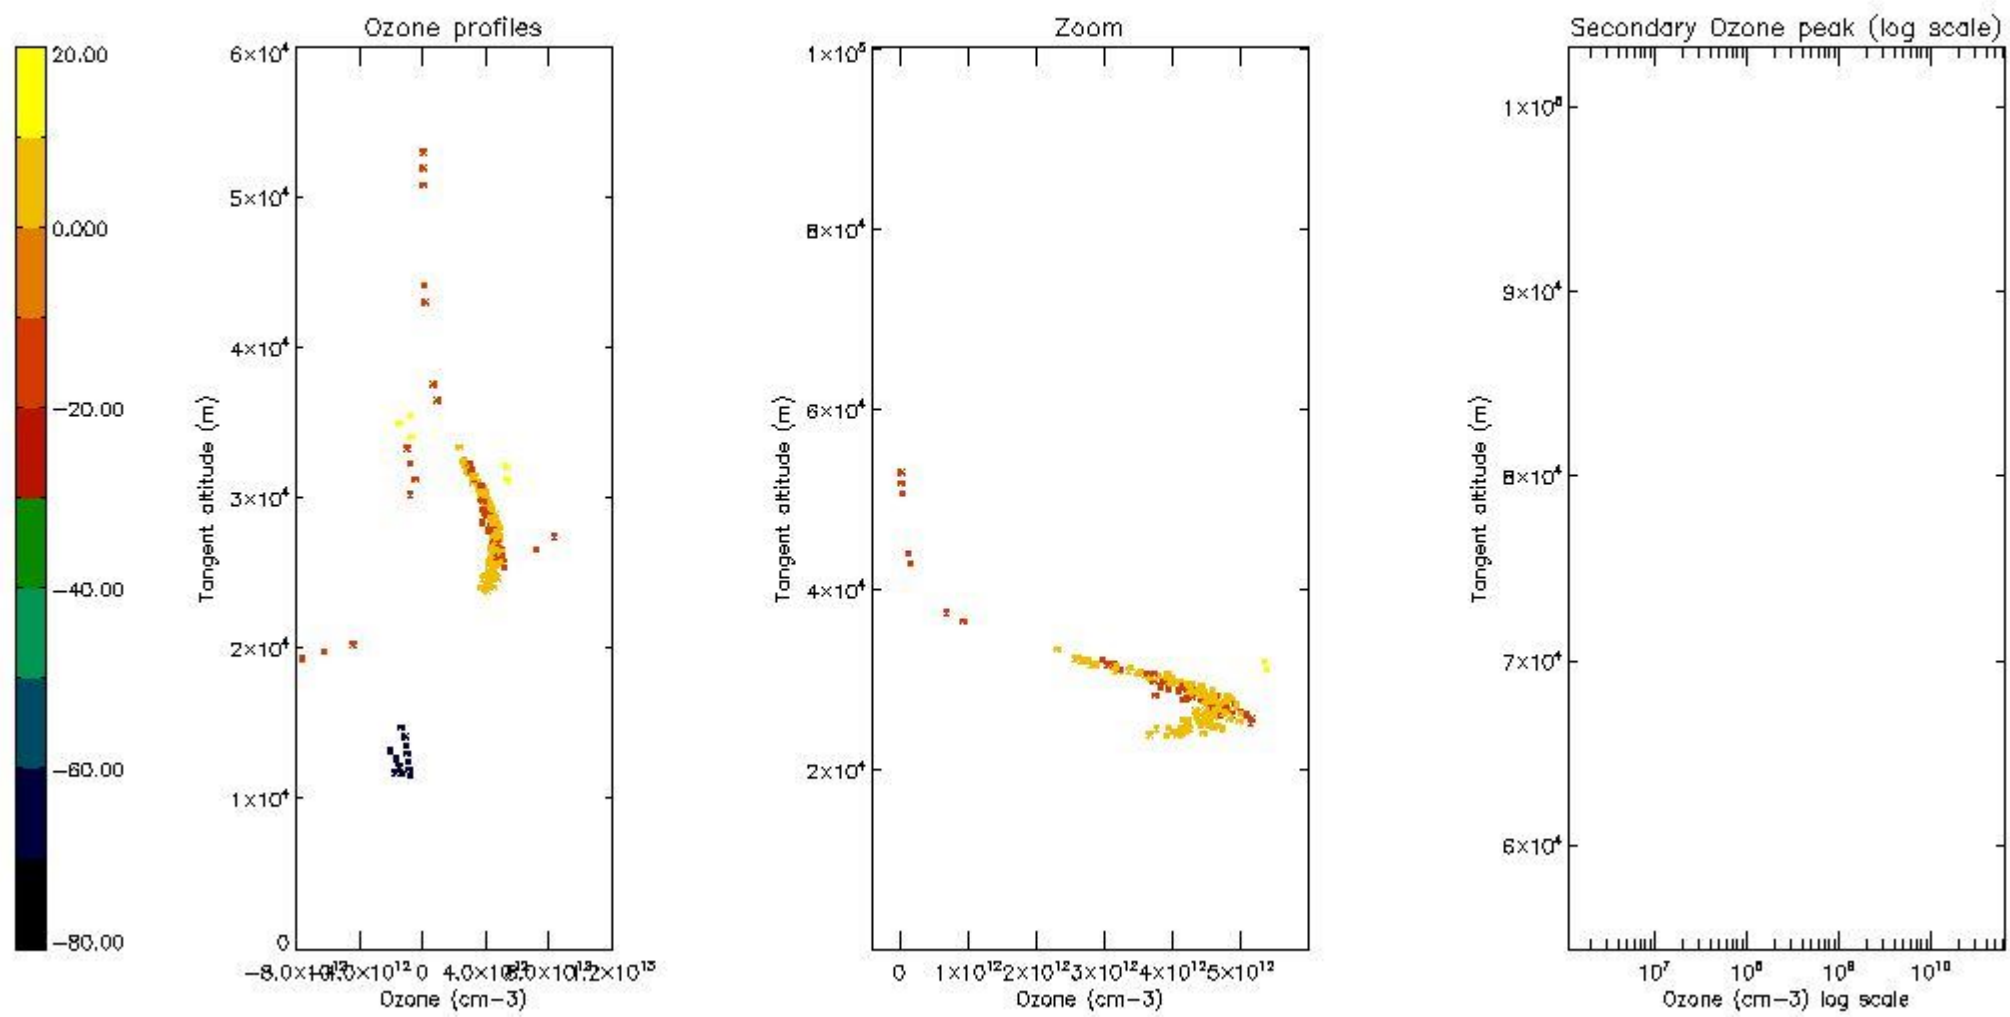

5.6 Plot NO₂ profiles for all STD (dark without errors)

The colorbar represents the latitude.