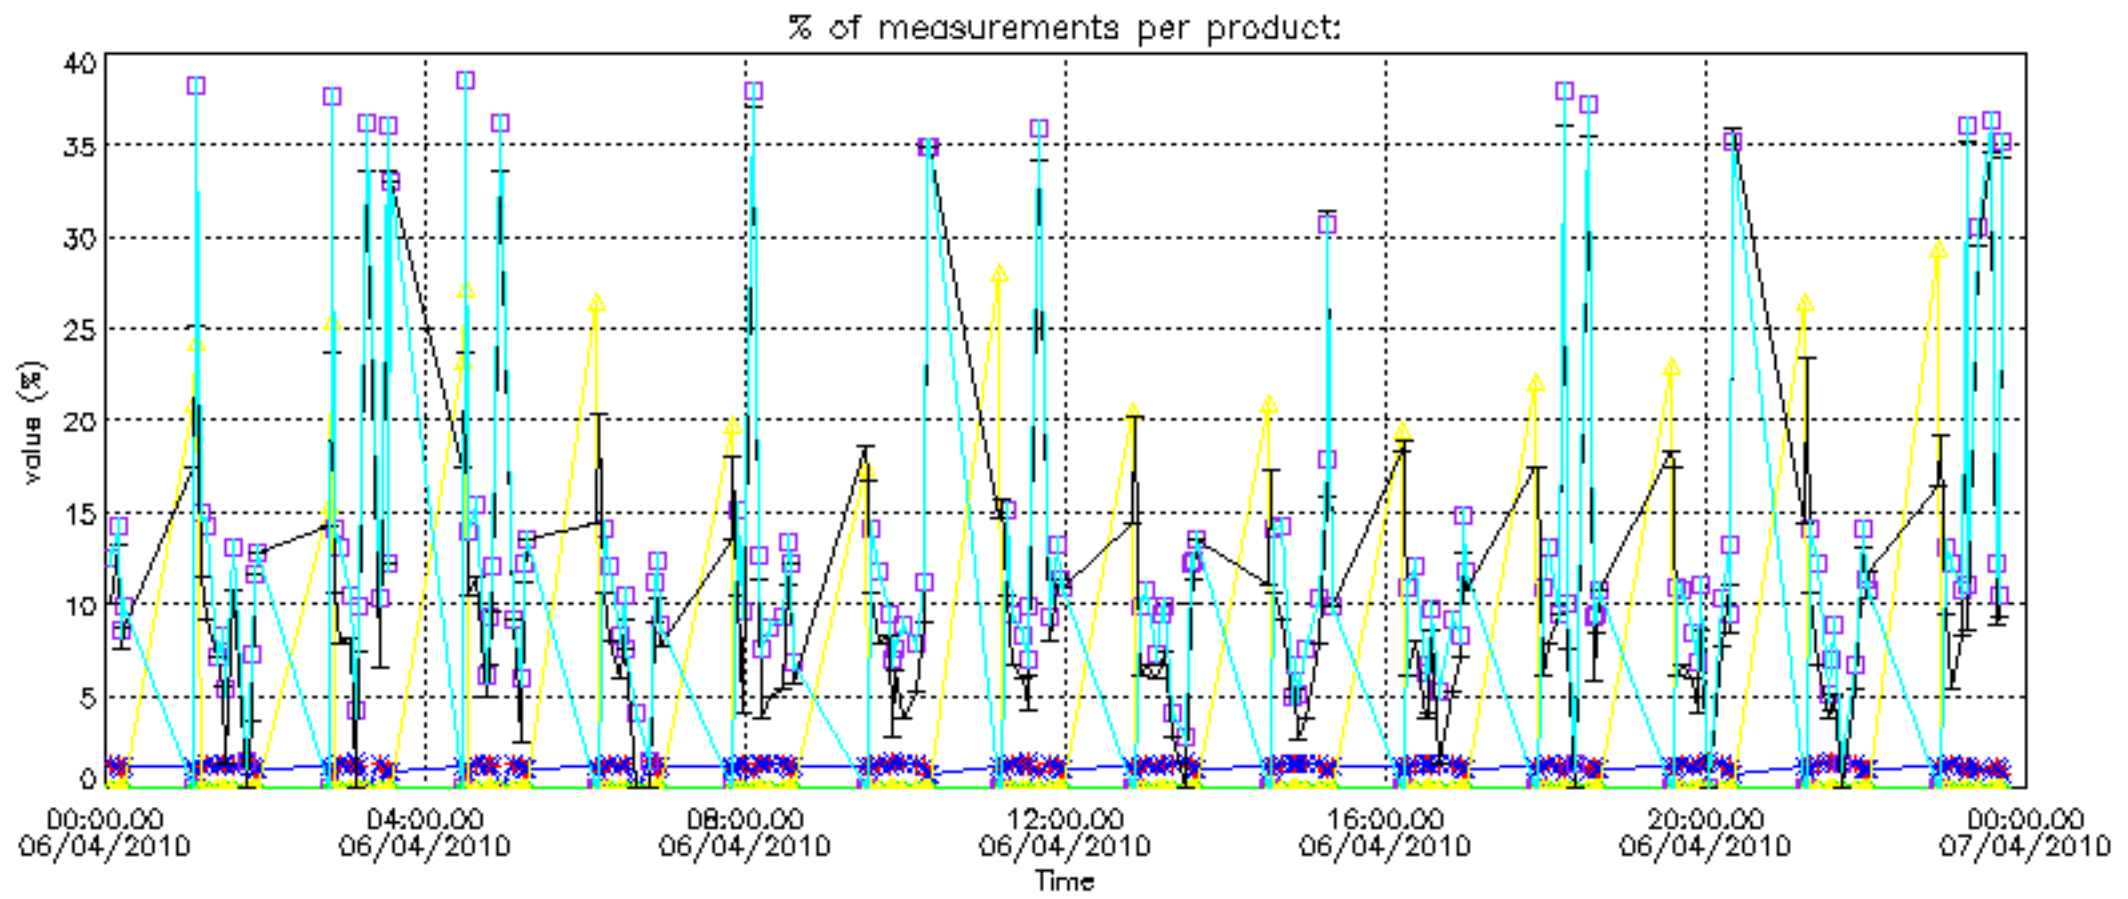

Percentage of flagged data per D3 profile

Percentage of flagged data per H2O profile

Percentage of flagged data per NO2 profile

Percentage of flagged data per NO3 profile

Percentage of cosmic ray hits per profile