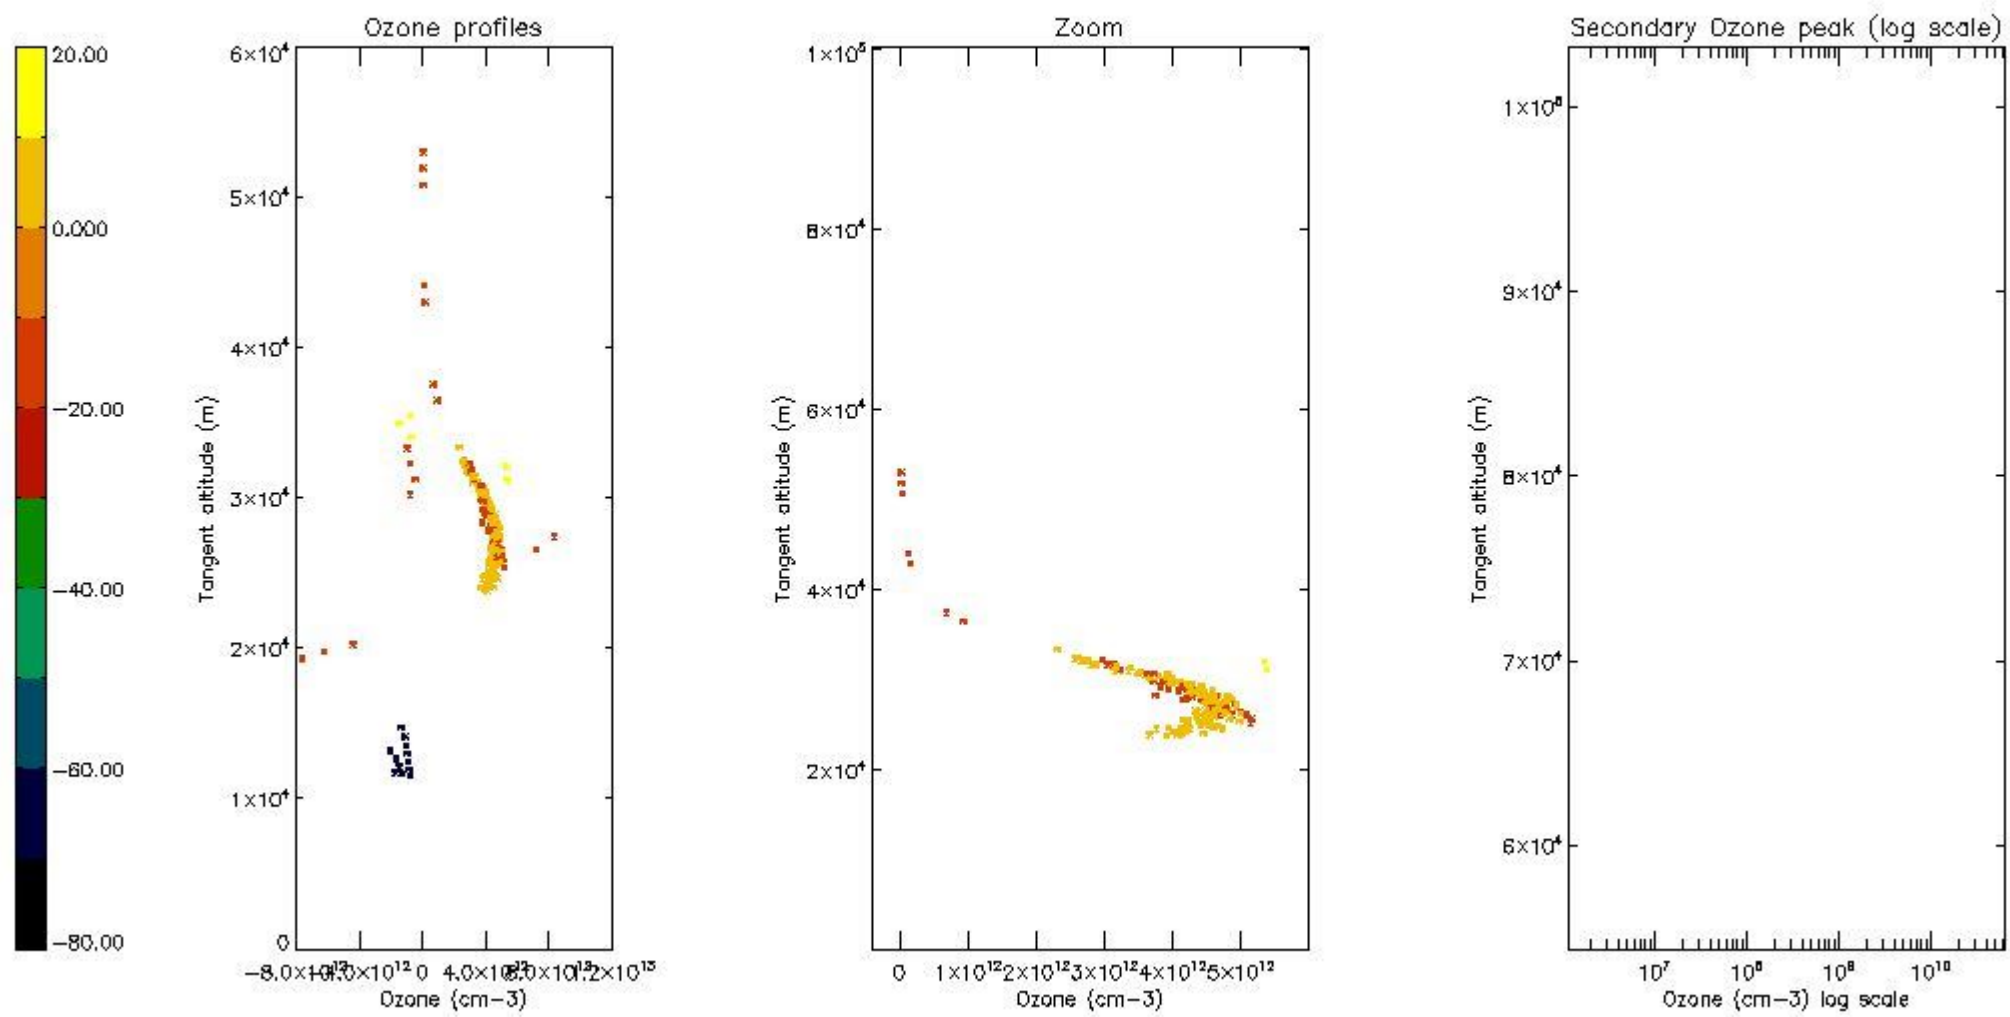

STD < 10	4
STD < 5	1

5.2 Plot ozone profiles for all STD (dark without errors)

The colorbar represents the latitude.

5.3 Plot ozone profiles where STD < 20% (dark without errors)

The colorbar represents the latitude.

5.4 Plot ozone profiles where $STD < 10\%$ (dark without errors)

The colorbar represents the latitude.

5.5 Plot ozone profiles where STD < 5% (dark without errors)

The colorbar represents the latitude.

5.6 Plot NO₂ profiles for all STD (dark without errors)