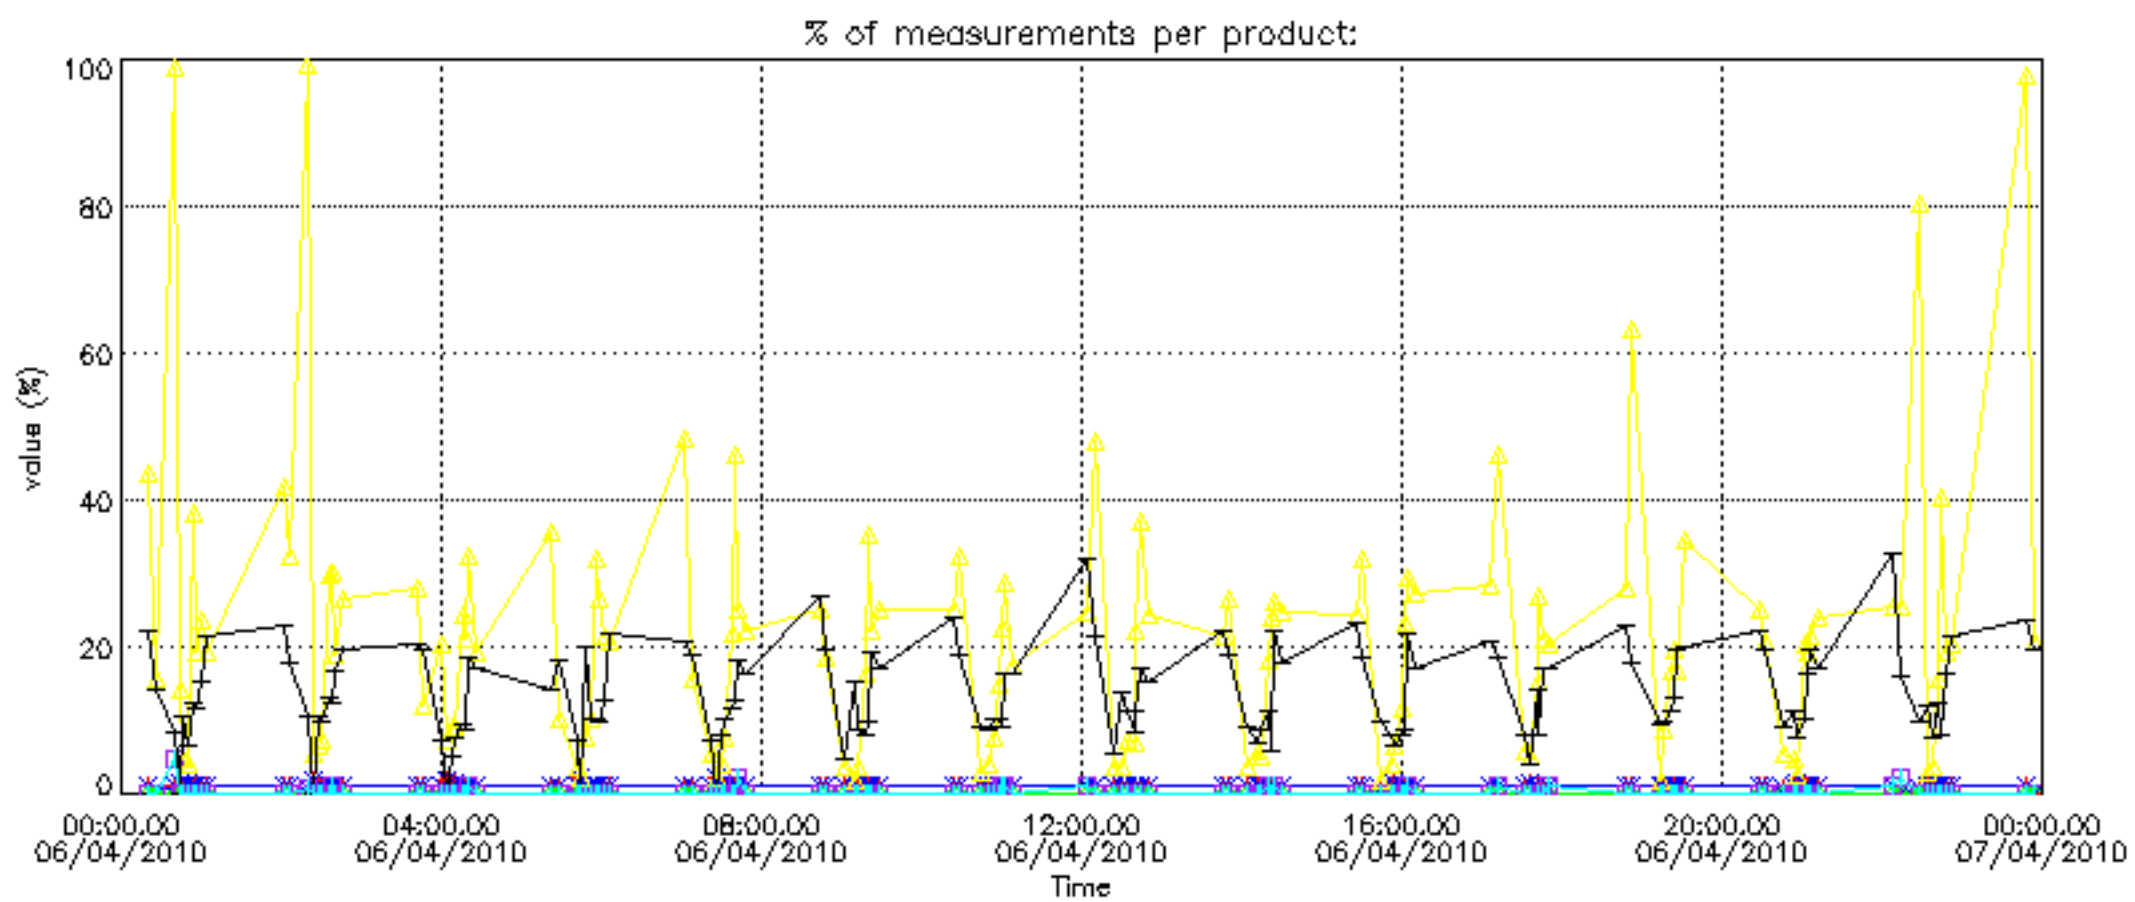

Percentage of flagged data per D3 profile

Percentage of flagged data per H2O profile

Percentage of flagged data per NO2 profile

Percentage of flagged data per NO3 profile

Percentage of cosmic ray hits per profile