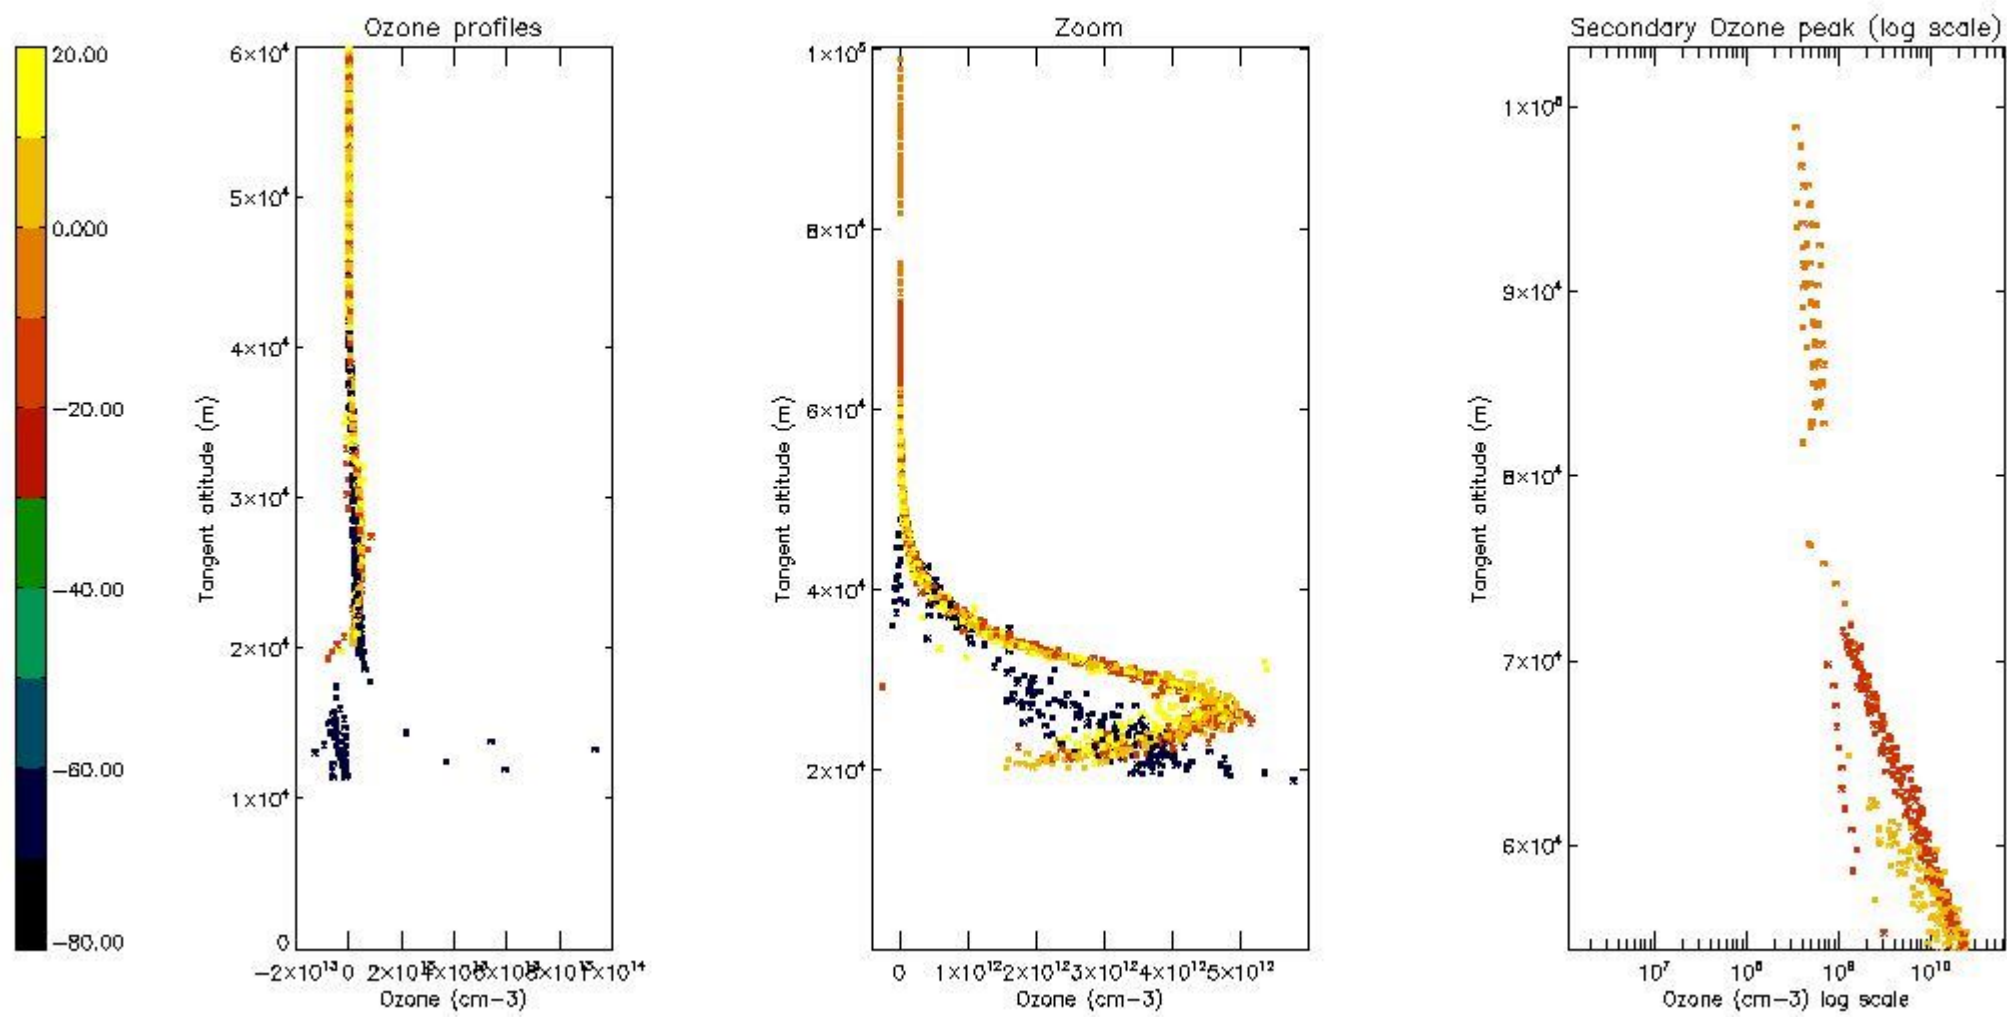

STD < 10	4
STD < 5	1

5.2 Plot ozone profiles for all STD (dark without errors)

The colorbar represents the latitude.

5.3 Plot ozone profiles where STD < 20% (dark without errors)

The colorbar represents the latitude.