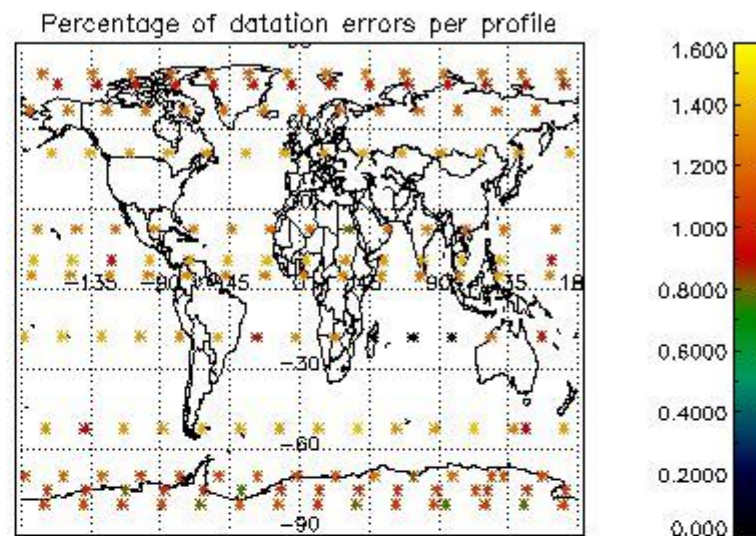

5. Trace gas profiles

5.1 Ozone statistics based on quality of products

The final quality of the products can be "measured" using the STD (Standard Deviation) attached to every point profile. This information is written to the parameter GOM_NL__2P/NL_LOCAL_SPECIES_DENSITY/o3_std of the level 2 products. The table below shows the statistics for given STD ranges.

The statistics are given with respect to the overall valid production:

- Products without fatal errors: GOM_NL__2P/MPH/PRODUCT_ERR=0
- Valid point profile: GOM_NL__2P/NL_LOCAL_SPECIES_DENSITY/pcd(0)=0

The 'Criteria' is applied to valid points of dark limb products:

- Products in dark limb illumination condition: GOM_NL__2P/NL_SUMMARY_QUALITY/obs_ill_cond=0
- Products without fatal errors: GOM_NL__2P/MPH/PRODUCT_ERR=0
- Valid point profile: GOM_NL__2P/NL_LOCAL_SPECIES_DENSITY/pcd(0)=0

So, the table below shows the percentage of dark limb and valid observations for each criteria with respect to the overall valid daily observations.

Criteria	% of total production
All STD	21
STD < 20	8