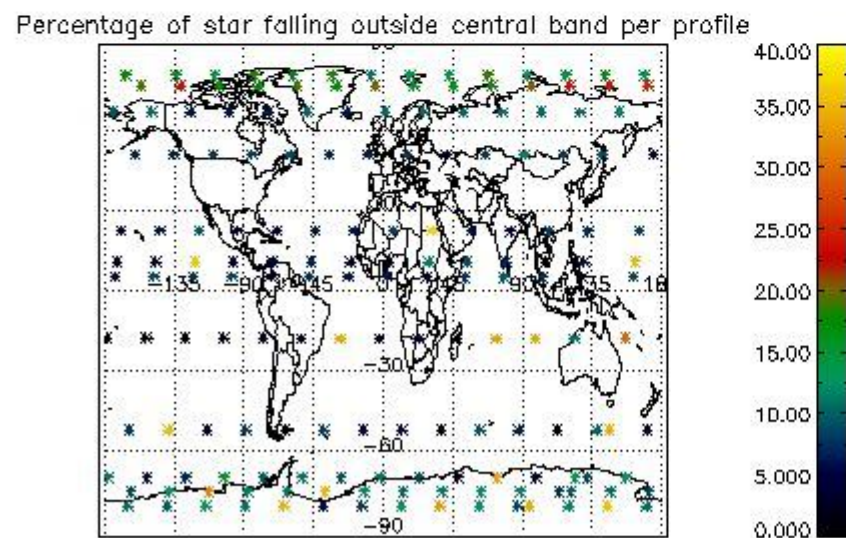

5. Trace gas profiles

5.1 Ozone statistics based on quality of products

The final quality of the products can be "measured" using the STD (Standard Deviation) attached to every point profile. This information is written to the parameter GOM_NL__2P/NL_LOCAL_SPECIES_DENSITY/o3_std of the level 2 products. The table below shows the statistics for given STD ranges.

The statistics are given with respect to the overall valid production:

- Products without fatal errors: GOM_NL__2P/MPH/PRODUCT_ERR=0
- Valid point profile: GOM_NL__2P/NL_LOCAL_SPECIES_DENSITY/pcd(0)=0

The 'Criteria' is applied to valid points of dark limb products:

- Products in dark limb illumination condition: GOM_NL__2P/NL_SUMMARY_QUALITY/obs_ill_cond=0
- Products without fatal errors: GOM_NL__2P/MPH/PRODUCT_ERR=0
- Valid point profile: GOM_NL__2P/NL_LOCAL_SPECIES_DENSITY/pcd(0)=0

So, the table below shows the percentage of dark limb and valid observations for each criteria with respect to the overall valid daily observations.

Criteria	% of total production
All STD	21
STD < 20	8