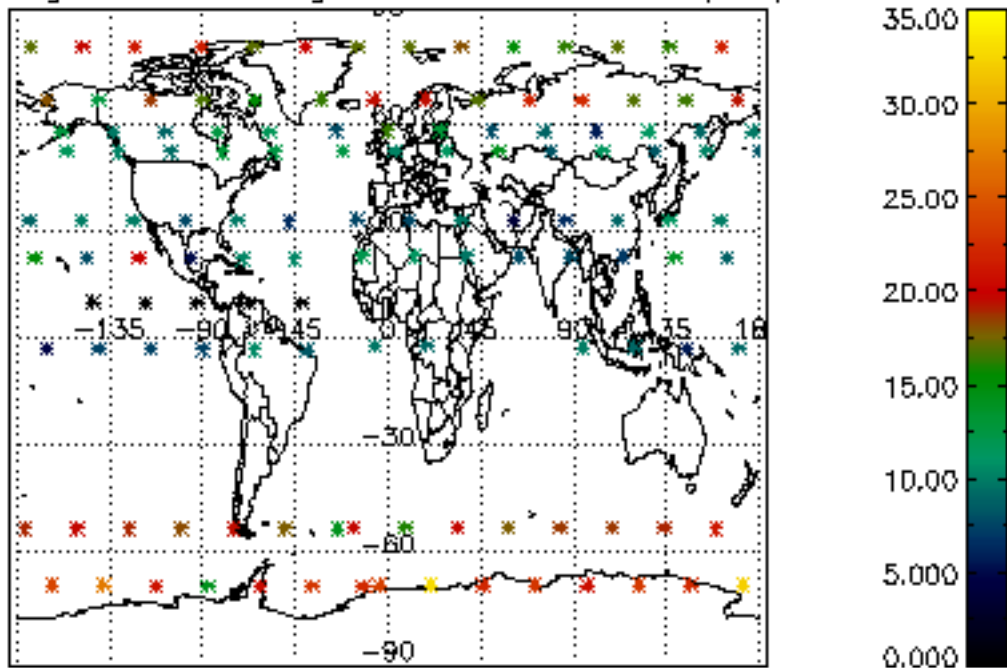

Percentage of cosmic ray hits per profile

Percentage of star falling outside central band per profile