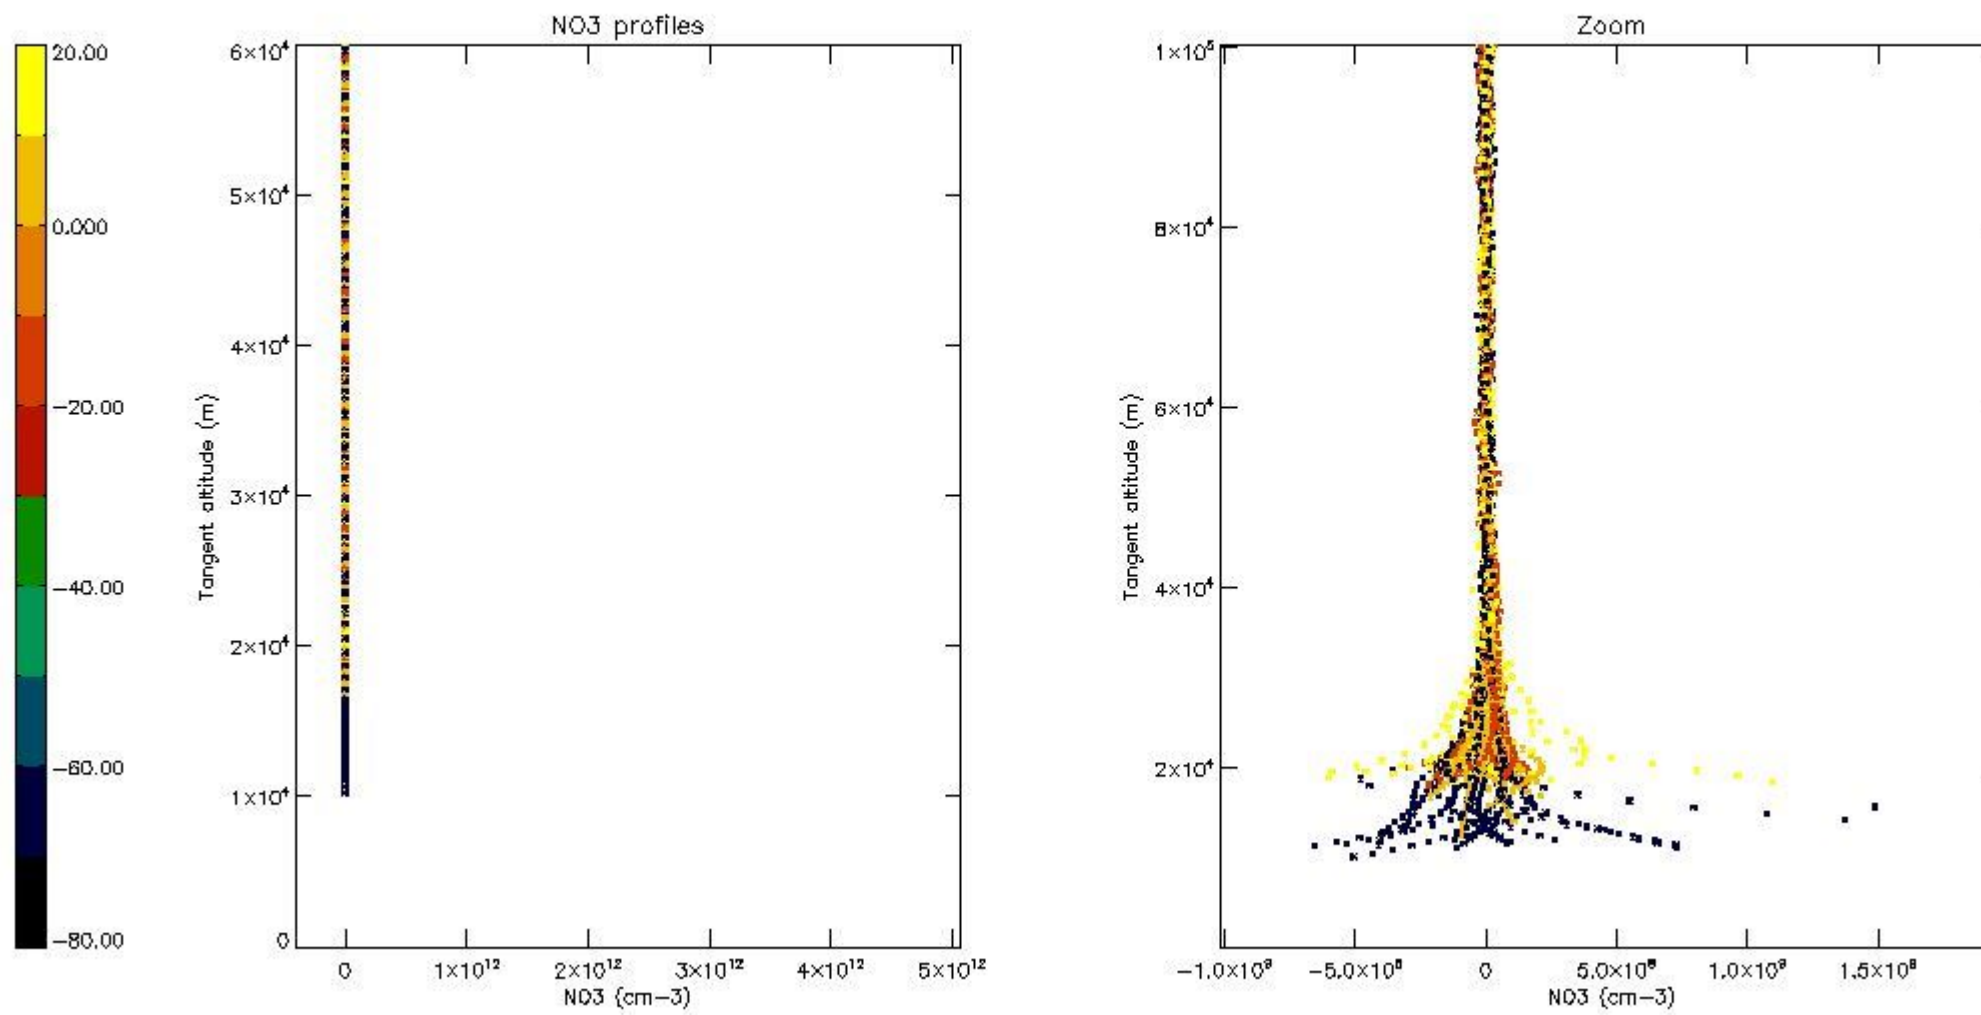

6. Auxiliary Data Files used for the production reported in section 2

The number reported in the third column indicates since which file (see list in section 2) the corresponding auxiliary file has been used. The fourth column is the date of those product files.

Type	Auxiliary Filename	Used since product	Used since product date
INST_PHYS_CHARACTERISTICS	GOM_INS_AXVIEC20091111_143220_20030716_120000_20500101_000000	1	06-APR-2010 00:04:40
LEVEL-2_PROC_CONFIG	GOM_PR2_AXVIEC20091111_152718_20020301_000000_20500101_000000	1	06-APR-2010 00:04:40
CROSS_SECTIONS_FILE	GOM_CRS_AXVIEC20091111_154832_20020301_000000_20500101_000000	1	06-APR-2010 00:04:40