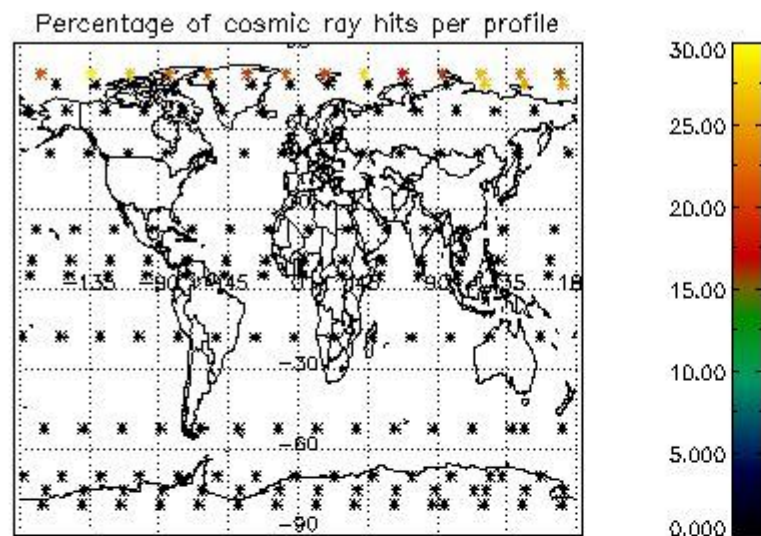

4.2.2 Plot level 1 quality information per product (world map): ENVISAT DESCENDING passes

5. Trace gas profiles

5.1 Ozone statistics based on quality of products

The final quality of the products can be "measured" using the STD (Standard Deviation) attached to every point profile. This information is written to the parameter GOM_NL__2P/NL_LOCAL_SPECIES_DENSITY/o3_std of the level 2 products. The table below shows the statistics for given STD ranges.

The statistics are given with respect to the overall valid production:

- Products without fatal errors: GOM_NL__2P/MPH/PRODUCT_ERR=0
- Valid point profile: GOM_NL__2P/NL_LOCAL_SPECIES_DENSITY/pcd(0)=0

The 'Criteria' is applied to valid points of dark limb products:

- Products in dark limb illumination condition: GOM_NL__2P/NL_SUMMARY_QUALITY/obs_ill_cond=0
- Products without fatal errors: GOM_NL__2P/MPH/PRODUCT_ERR=0
- Valid point profile: GOM_NL__2P/NL_LOCAL_SPECIES_DENSITY/pcd(0)=0

So, the table below shows the percentage of dark limb and valid observations for each criteria with respect to the overall valid daily observations.

Criteria	% of total production
All STD	21
STD < 20	8