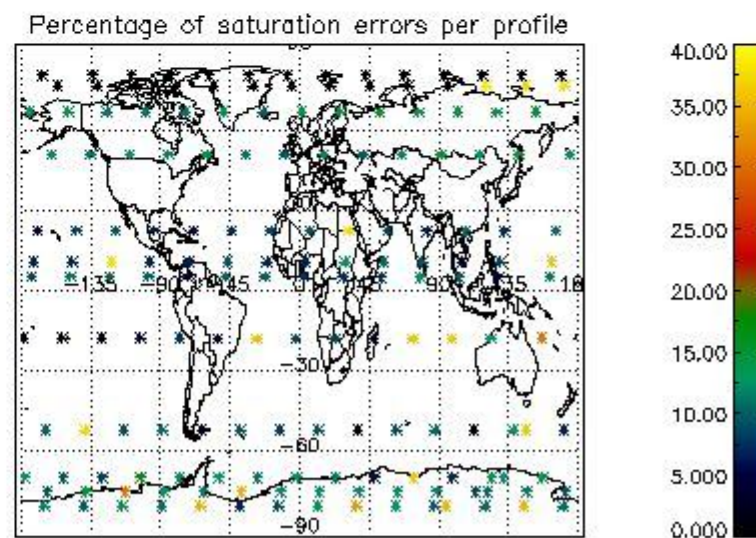

Percentage of flagged data per NO3 profile

4. Level 1 quality information per product

In this section it is plotted some information contained in the Quality Summary data set of the level 2 products that comes from the level 1b processing. Products without errors (error flag in the MPH set to "0") are used.

4.1 Plot quality information per product (time dependant) coming from level 1b processing

4.1.1 Plot level 1 quality information per product (time dependant): ENVISAT ASCENDING passes

4.1.2 Plot level 1 quality information per product (time dependant): ENVI SAT DESCENDING passes

4.2 Plot quality information per product coming from level 1b processing (world map)

4.2.1 Plot level 1 quality information per product (world map): ENVISAT ASCENDING passes

4.2.2 Plot level 1 quality information per product (world map): ENVISAT DESCENDING passes