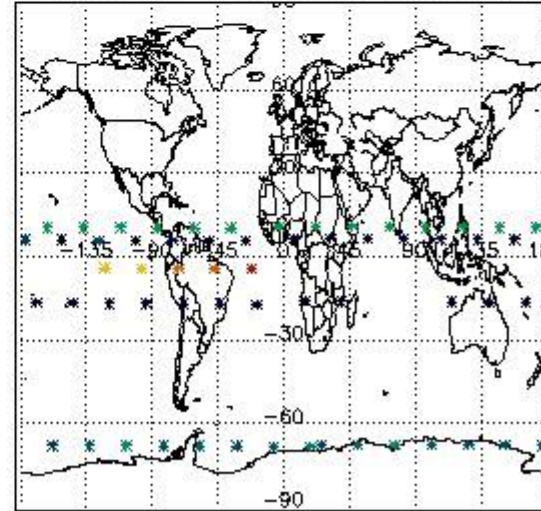

Percentage of flagged data per NO3 profile

4. Level 1 quality information per product

In this section it is plotted some information contained in the Quality Summary data set of the level 2 products that comes from the level 1b processing. Products without errors (error flag in the MPH set to "0") are used.

4.1 Plot quality information per product (time dependant) coming from level 1b processing

4.1.1 Plot level 1 quality information per product (time dependant): ENVISAT ASCENDING passes