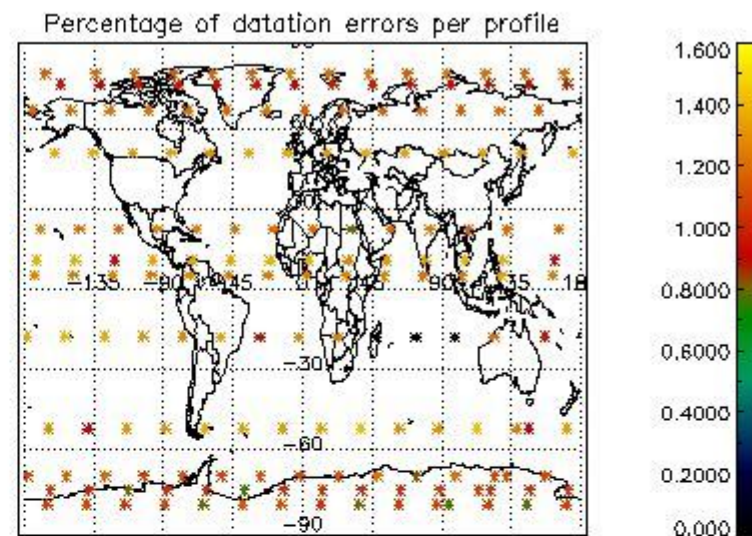

5. Trace gas profiles

5.1 Ozone statistics based on quality of products

The final quality of the products can be "measured" using the STD (Standard Deviation) attached to every point profile. This information is written to the parameter GOM_NL__2P/NL_LOCAL_SPECIES_DENSITY/o3_std of the level 2 products. The table below shows the statistics for given STD ranges.

The statistics are given with respect to the overall valid production:

- Products without fatal errors: GOM_NL__2P/MPH/PRODUCT_ERR=0
- Valid point profile: GOM_NL__2P/NL_LOCAL_SPECIES_DENSITY/pcd(0)=0

The 'Criteria' is applied to valid points of dark limb products:

- Products in dark limb illumination condition: GOM_NL__2P/NL_SUMMARY_QUALITY/obs_ill_cond=0
- Products without fatal errors: GOM_NL__2P/MPH/PRODUCT_ERR=0
- Valid point profile: GOM_NL__2P/NL_LOCAL_SPECIES_DENSITY/pcd(0)=0

So, the table below shows the percentage of dark limb and valid observations for each criteria with respect to the overall valid daily observations.

Criteria	% of total production
All STD	21
STD < 20	8