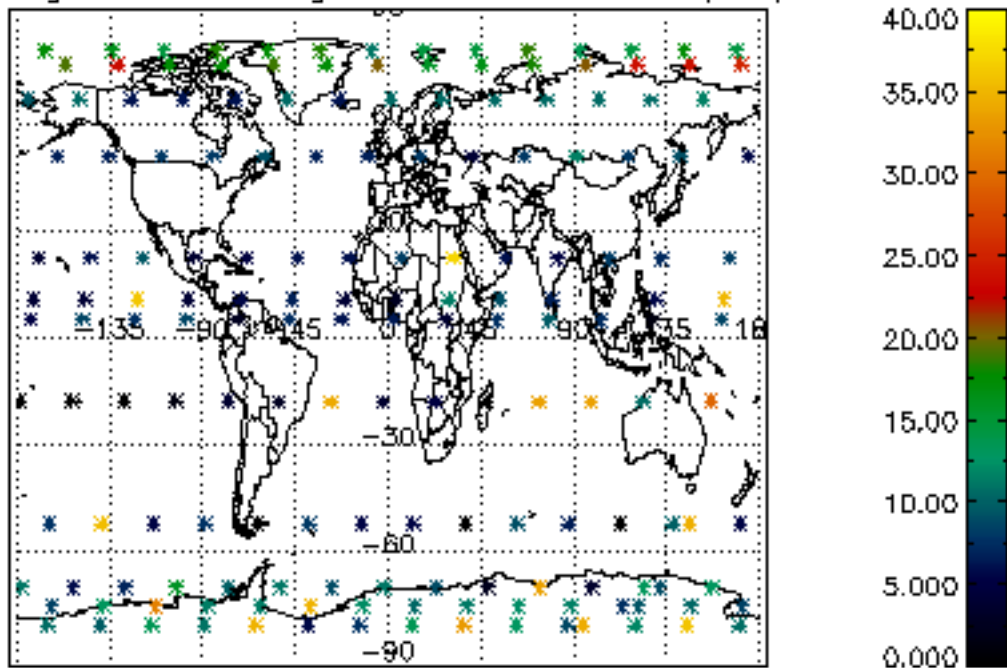

Percentage of star falling outside central band per profile