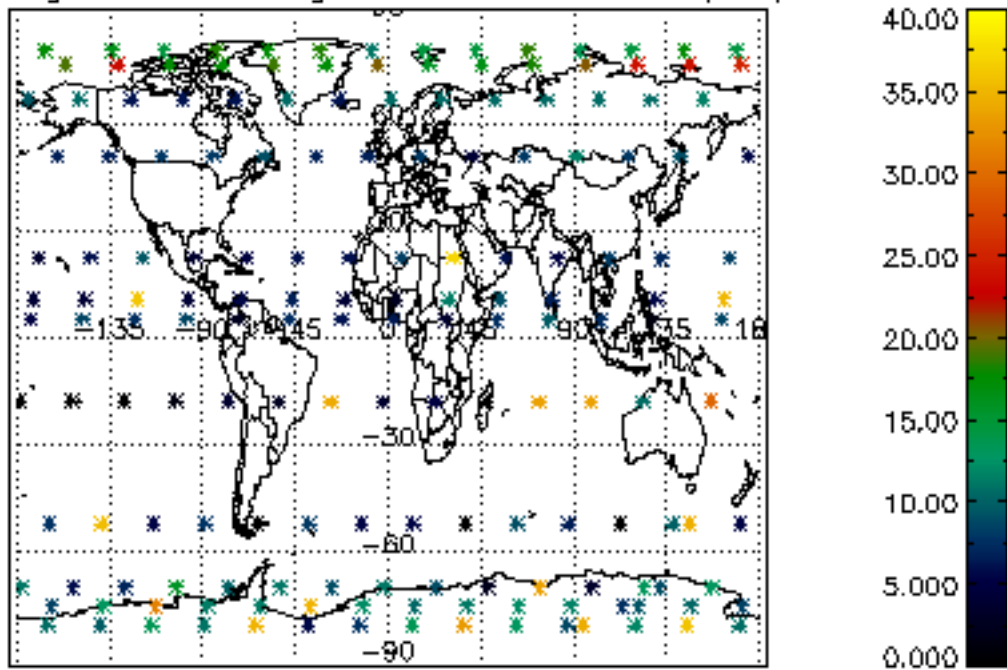

Percentage of star falling outside central band per profile