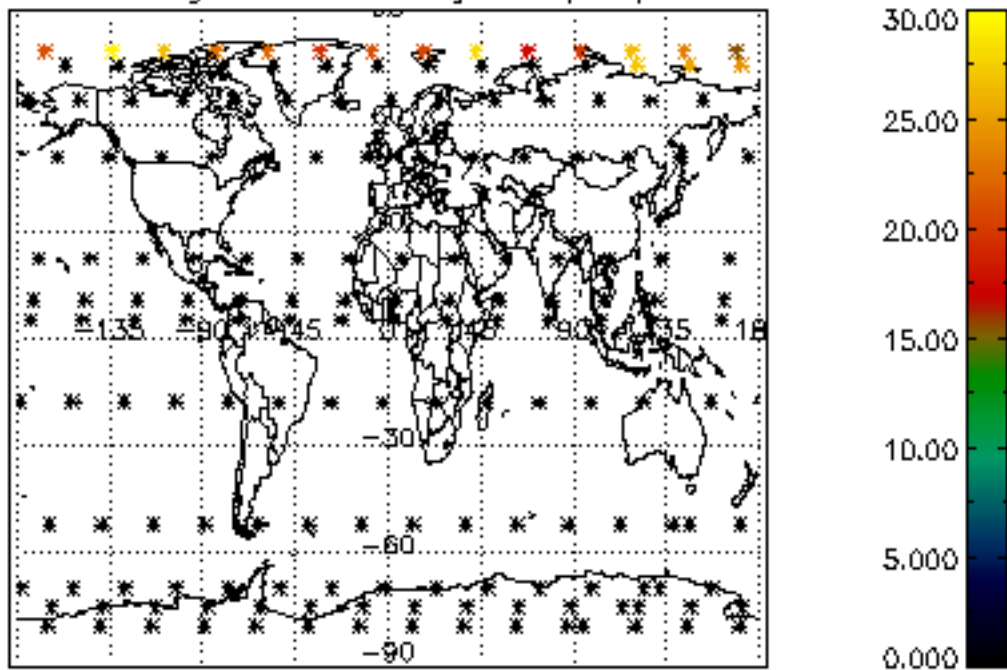

Percentage of datation errors per profile

Percentage of star falling outside central band per profile

Percentage of saturation errors per profile

Percentage of cosmic ray hits per profile

Percentage of datation errors per profile