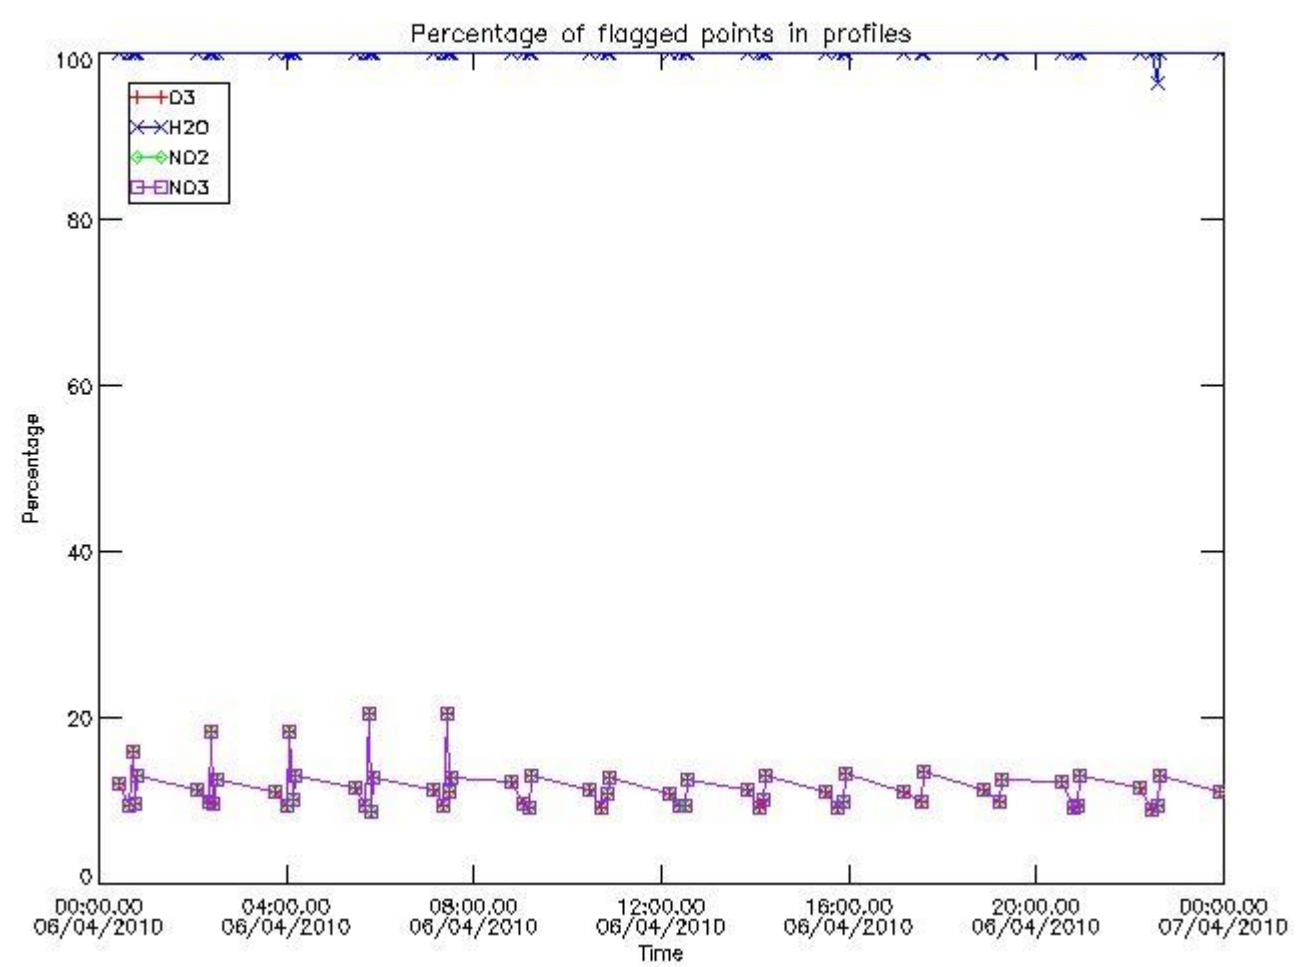

3. Quality information per product

In this section it is plotted some information contained in the Quality Summary data set of the level 2 products. Only products in dark limb conditions and without errors (error flag in the MPH set to "0") are used.

3.1 Plot quality information per product (time dependant)

3.2 Plot quality information per product (world map)