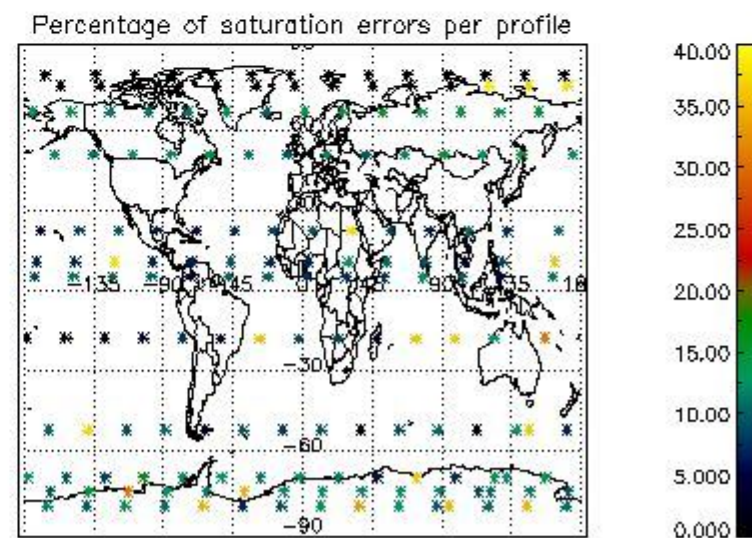

5. Trace gas profiles

5.1 Ozone statistics based on quality of products

The final quality of the products can be "measured" using the STD (Standard Deviation) attached to every point profile. This information is written to the parameter GOM_NL__2P/NL_LOCAL_SPECIES_DENSITY/o3_std of the level 2 products. The table below shows the statistics for given STD ranges.

The statistics are given with respect to the overall valid production:

- Products without fatal errors: GOM_NL__2P/MPH/PRODUCT_ERR=0
- Valid point profile: GOM_NL__2P/NL_LOCAL_SPECIES_DENSITY/pcd(0)=0

The 'Criteria' is applied to valid points of dark limb products:

- Products in dark limb illumination condition: GOM_NL__2P/NL_SUMMARY_QUALITY/obs_ill_cond=0
- Products without fatal errors: GOM_NL__2P/MPH/PRODUCT_ERR=0
- Valid point profile: GOM_NL__2P/NL_LOCAL_SPECIES_DENSITY/pcd(0)=0

So, the table below shows the percentage of dark limb and valid observations for each criteria with respect to the overall valid daily observations.

Criteria	% of total production
All STD	21
STD < 20	8