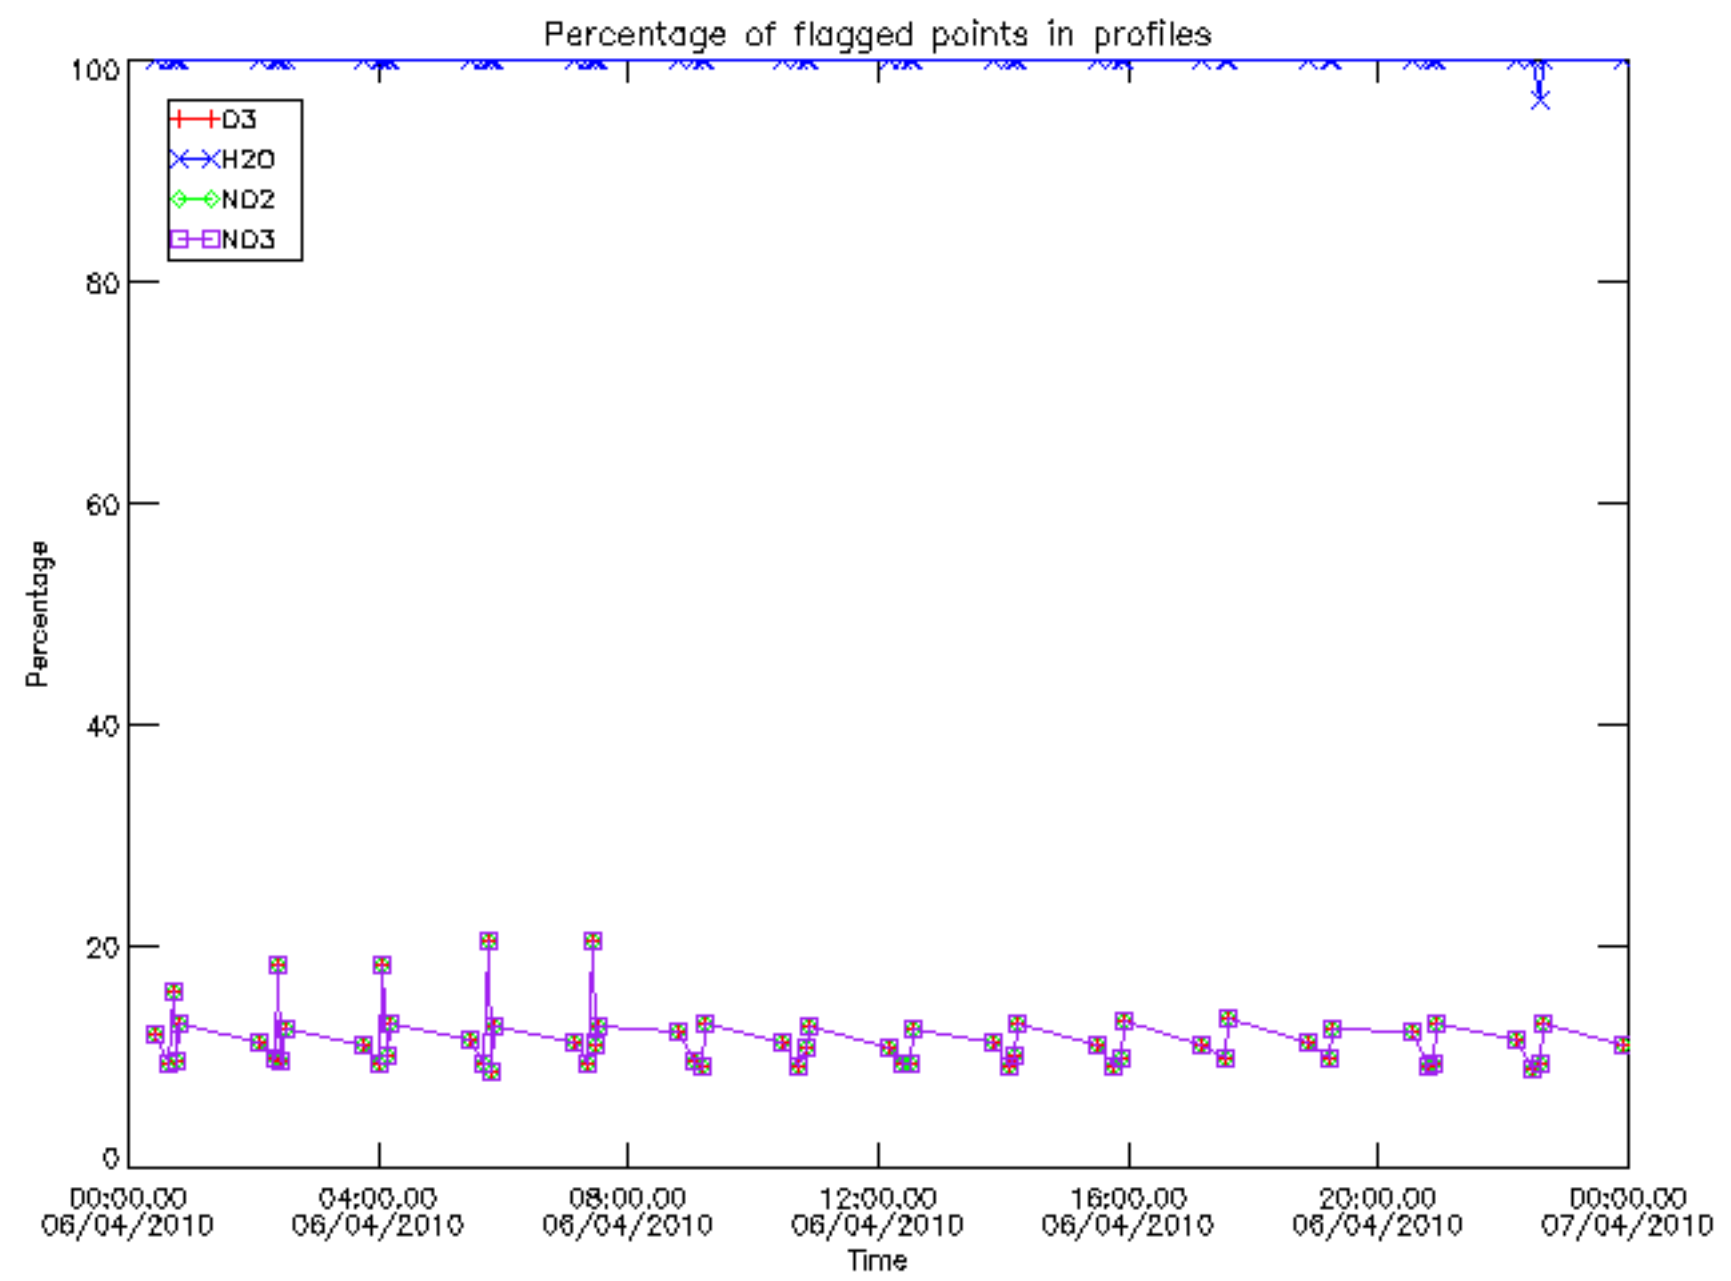

Percentage of flagged data per D3 profile

Percentage of flagged data per H2O profile