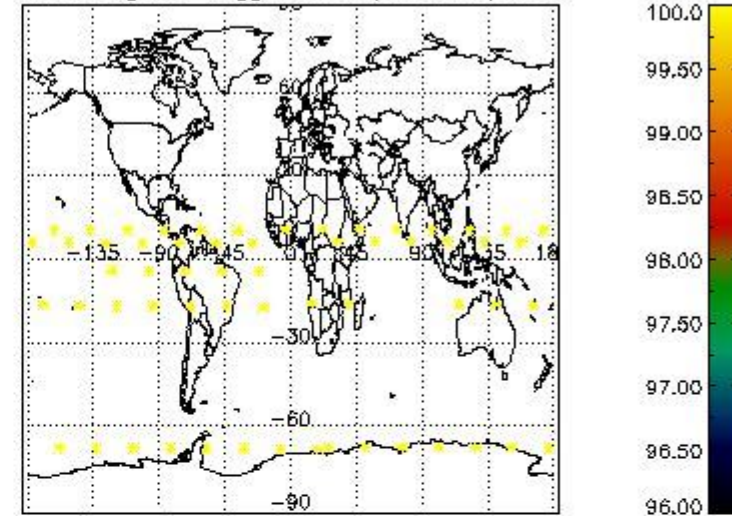

3.1 Plot quality information per product (time dependant)

3.2 Plot quality information per product (world map)

Percentage of flagged data per O3 profile

Percentage of flagged data per H2O profile

Percentage of flagged data per NO2 profile