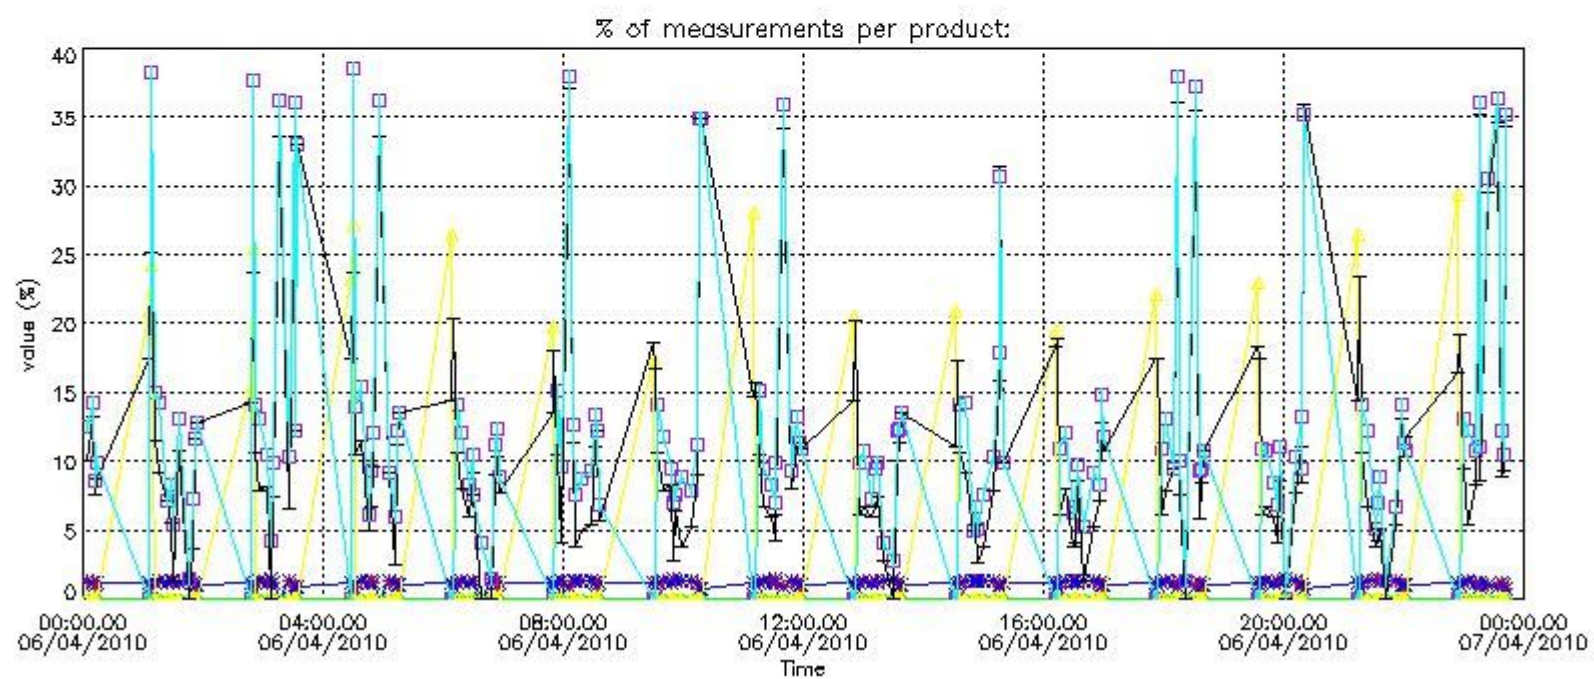

4.2 Plot quality information per product coming from level 1b processing (world map)

4.2.1 Plot level 1 quality information per product (world map): ENVISAT ASCENDING passes