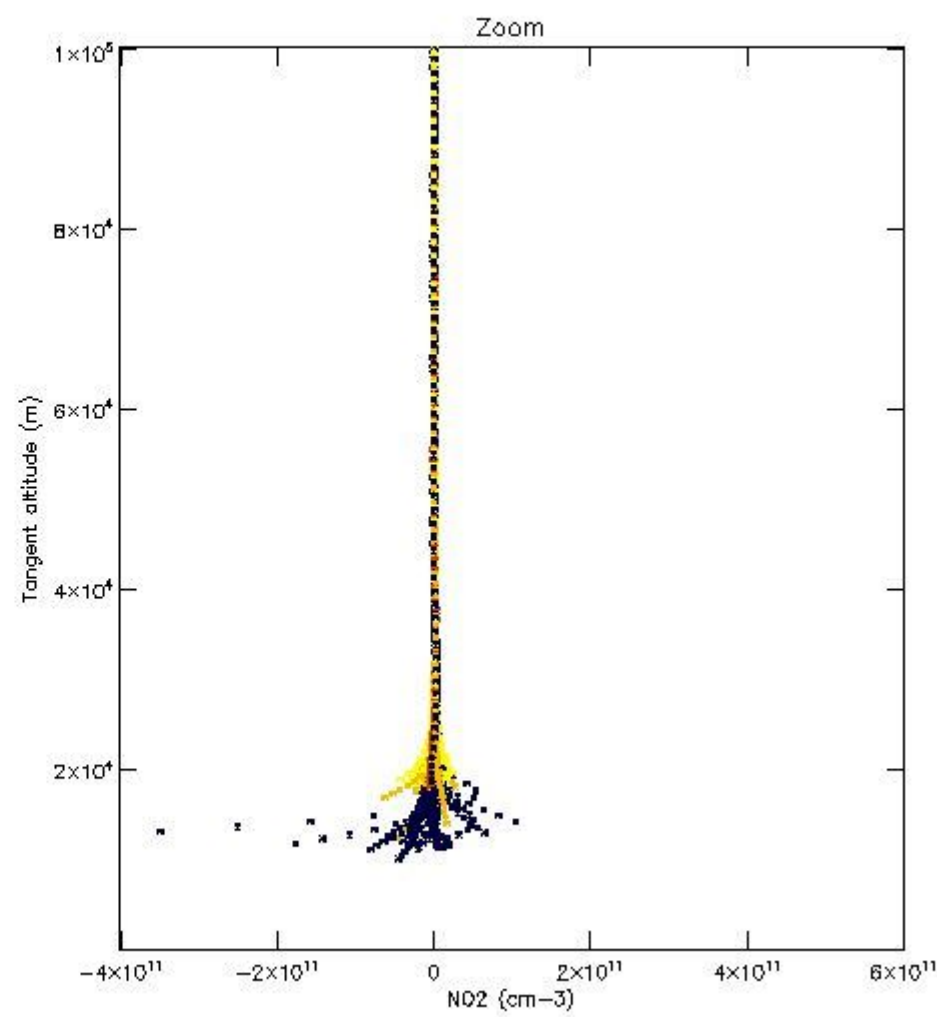

5.7 Plot NO3 profiles for all STD (dark without errors)

The colorbar represents the latitude.