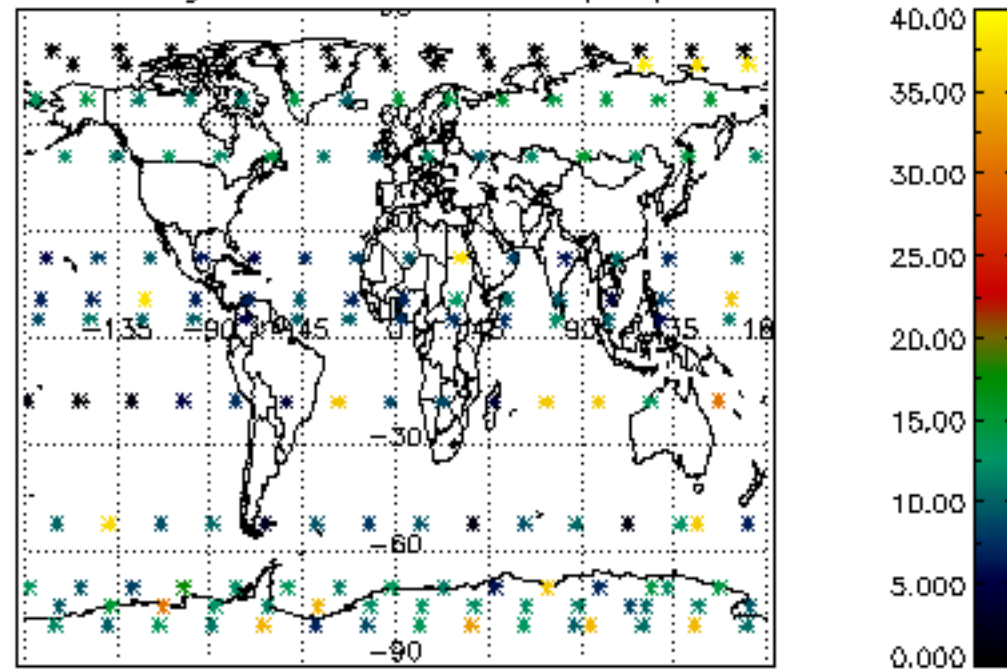

Percentage of saturation errors per profile