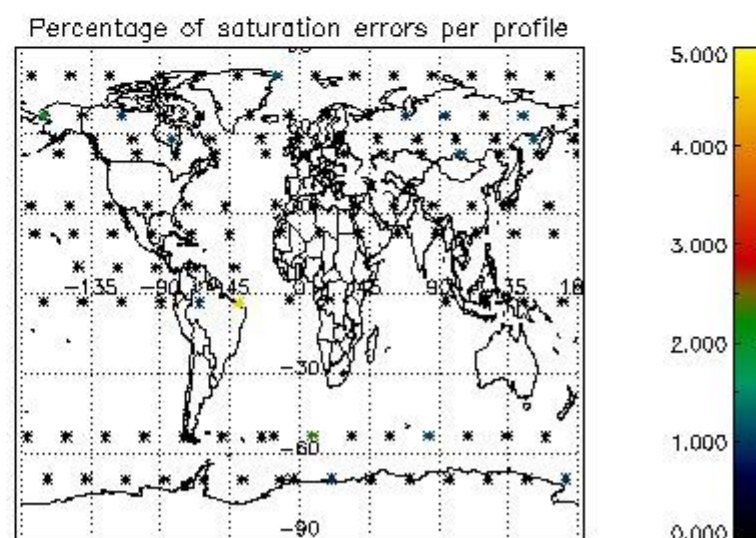

Percentage of flagged data per NO3 profile

4. Level 1 quality information per product

In this section it is plotted some information contained in the Quality Summary data set of the level 2 products that comes from the level 1b processing. Products without errors (error flag in the MPH set to "0") are used.

4.1 Plot quality information per product (time dependant) coming from level 1b processing

4.1.1 Plot level 1 quality information per product (time dependant): ENVISAT ASCENDING passes

4.1.2 Plot level 1 quality information per product (time dependant): ENVI SAT DESCENDING passes

4.2 Plot quality information per product coming from level 1b processing (world map)

4.2.1 Plot level 1 quality information per product (world map): ENVISAT ASCENDING passes

4.2.2 Plot level 1 quality information per product (world map): ENVISAT DESCENDING passes