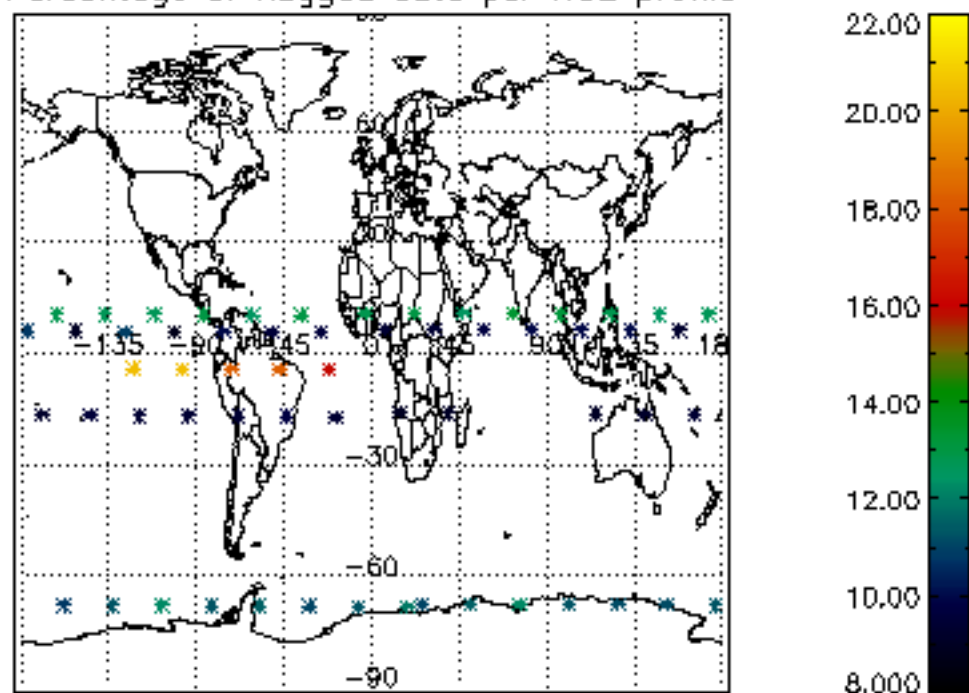

Percentage of flagged data per NO2 profile