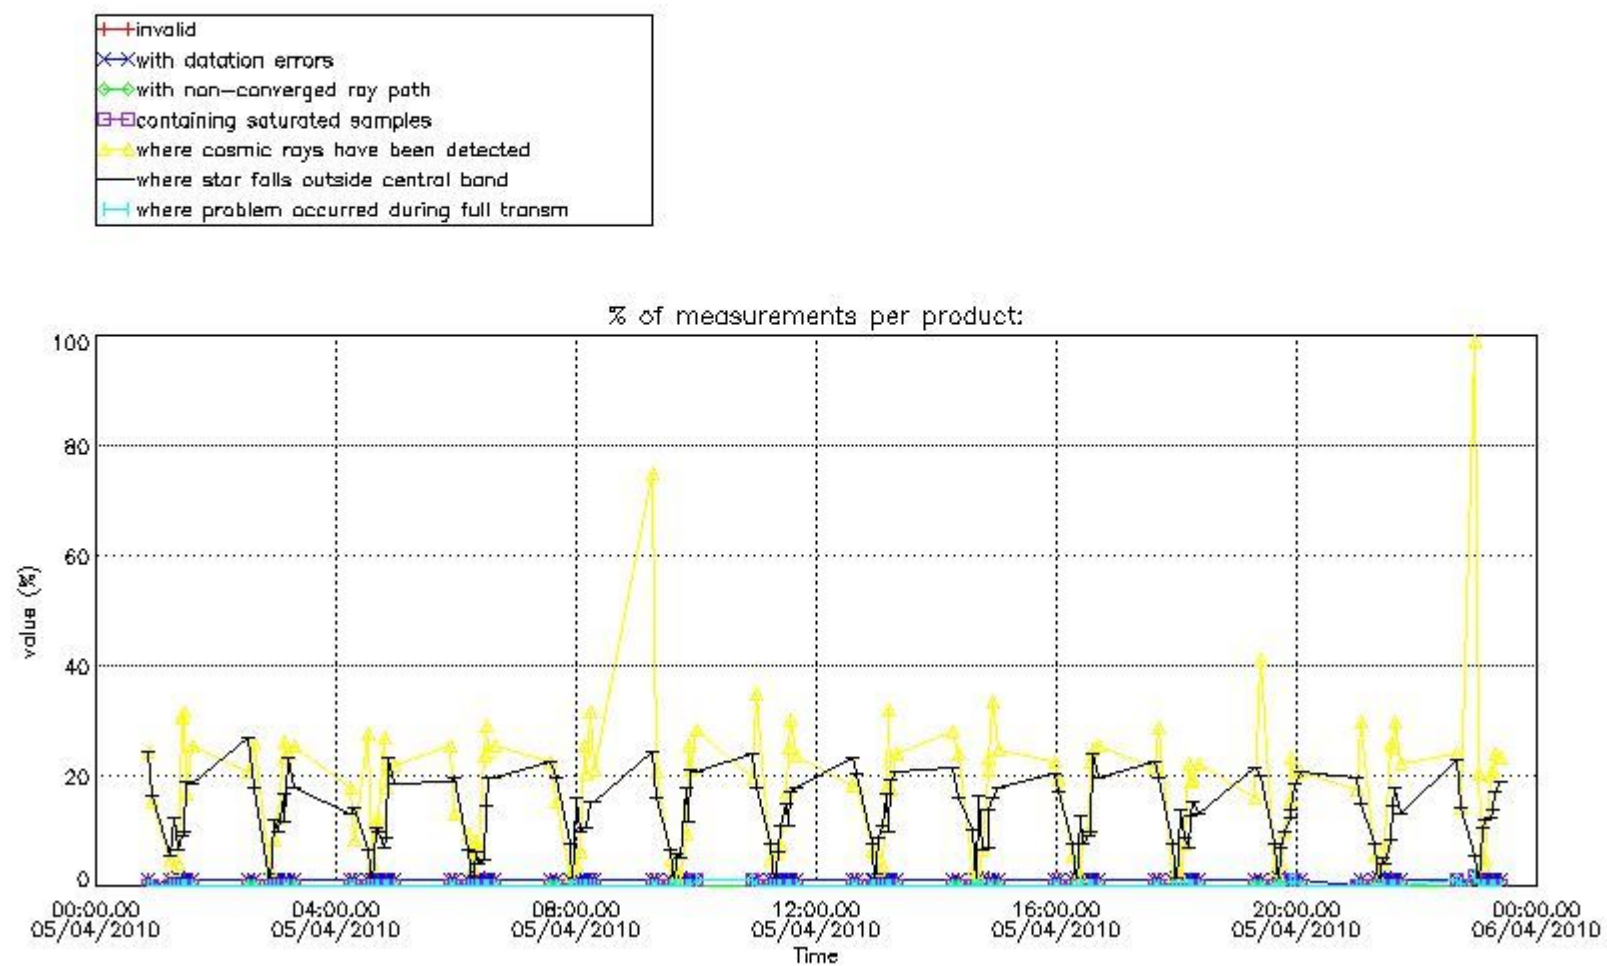

3.1 Plot quality information per product (time dependant)

3.2 Plot quality information per product (world map)

Percentage of flagged data per O3 profile

Percentage of flagged data per H2O profile

Percentage of flagged data per NO2 profile

Percentage of flagged data per NO3 profile

4. Level 1 quality information per product

In this section it is plotted some information contained in the Quality Summary data set of the level 2 products that comes from the level 1b processing. Products without errors (error flag in the MPH set to "0") are used.

4.1 Plot quality information per product (time dependant) coming from level 1b processing

4.1.1 Plot level 1 quality information per product (time dependant): ENVISAT ASCENDING passes

4.1.2 Plot level 1 quality information per product (time dependant): ENVI SAT DESCENDING passes