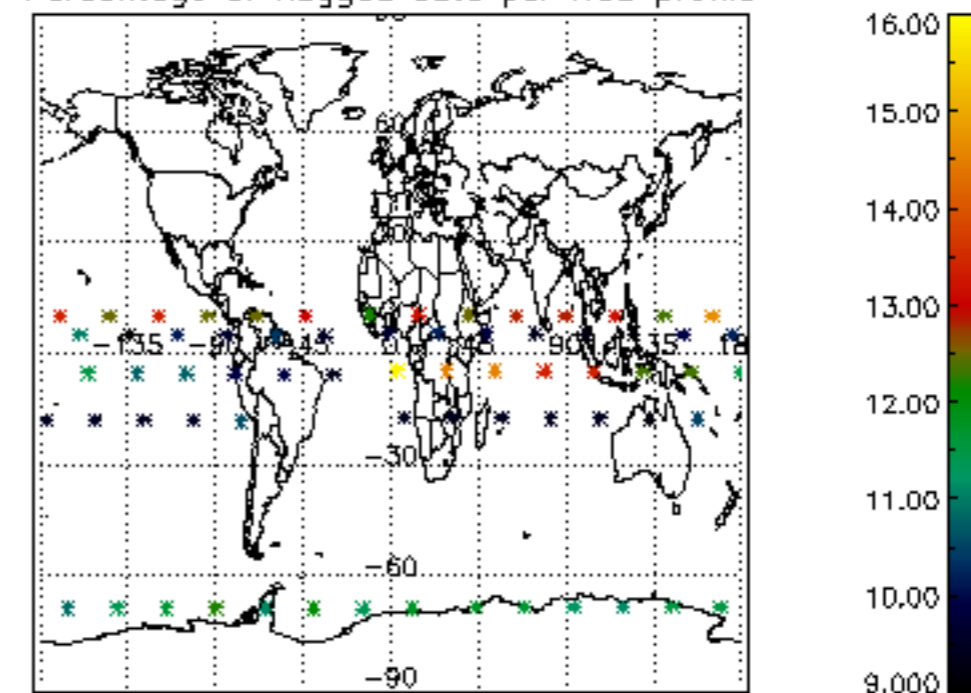

Percentage of flagged data per NO3 profile