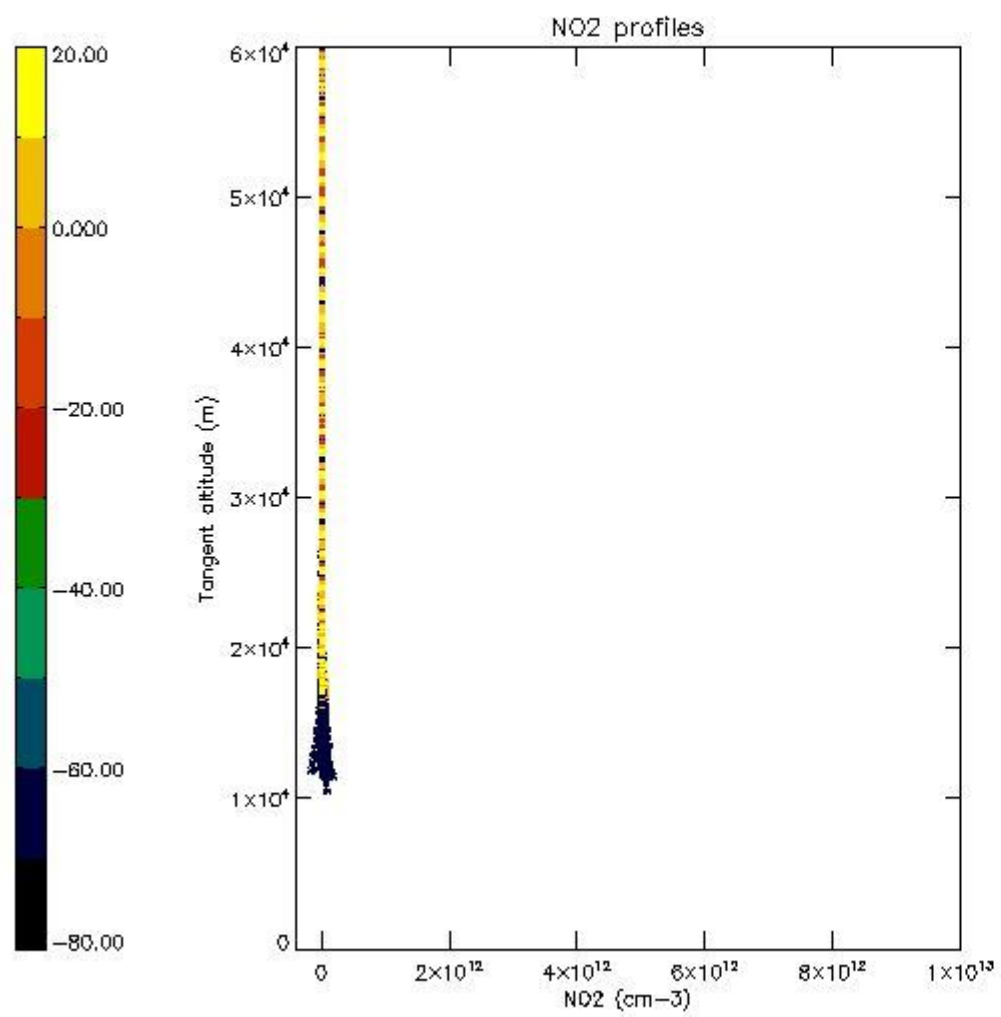

5.7 Plot NO3 profiles for all STD (dark without errors)

The colorbar represents the latitude.