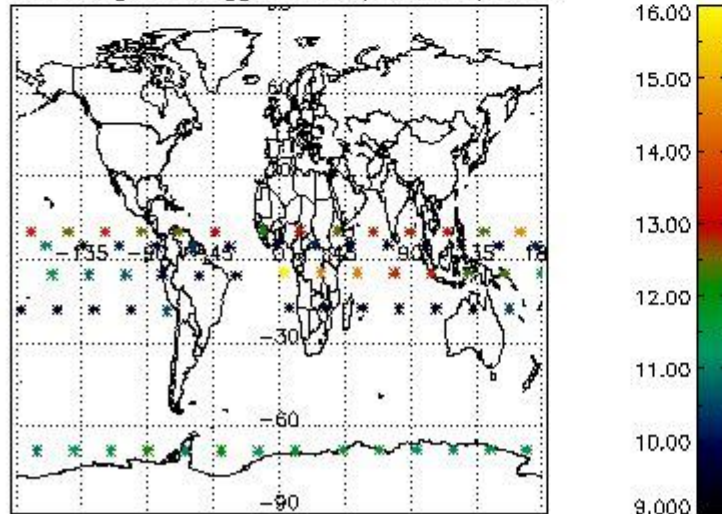

3.1 Plot quality information per product (time dependant)

3.2 Plot quality information per product (world map)

Percentage of flagged data per O3 profile

Percentage of flagged data per H2O profile

Percentage of flagged data per NO2 profile