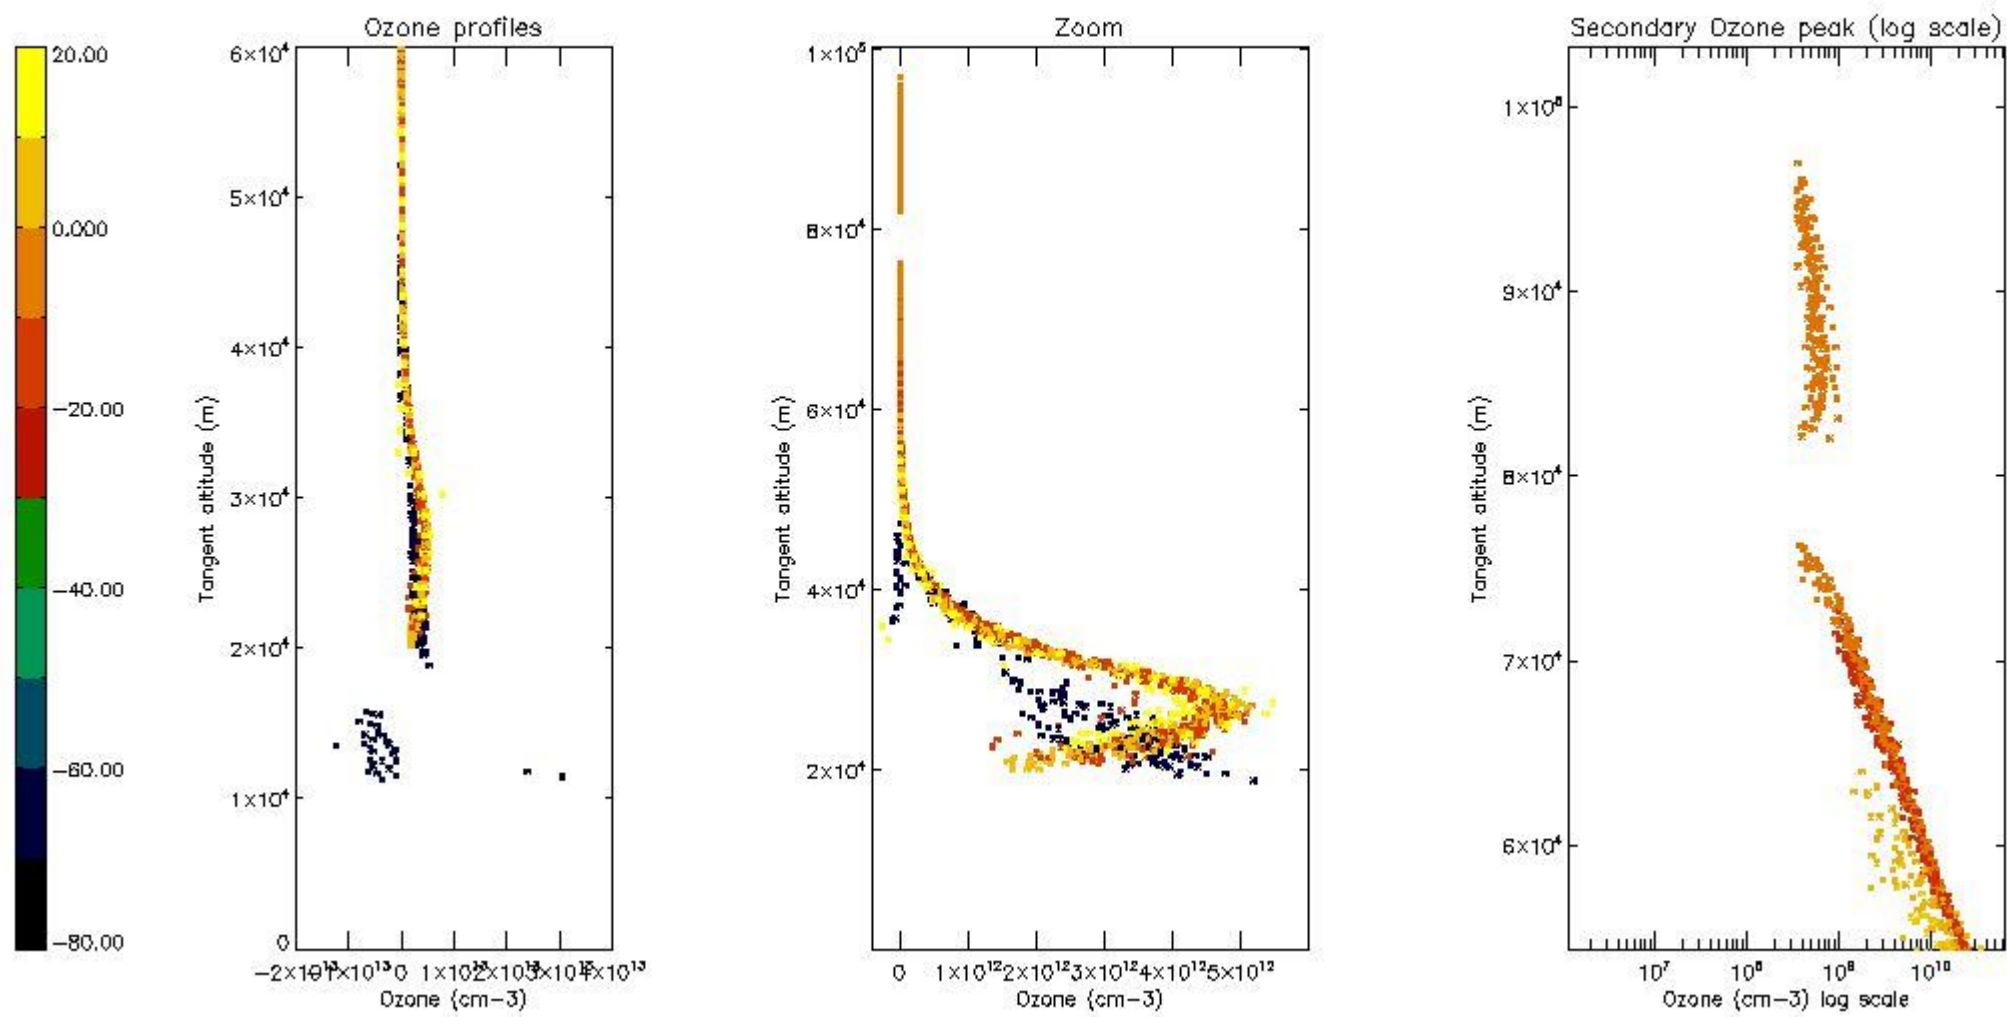

STD < 10	6
STD < 5	2

5.2 Plot ozone profiles for all STD (dark without errors)

The colorbar represents the latitude.

5.3 Plot ozone profiles where STD < 20% (dark without errors)

The colorbar represents the latitude.