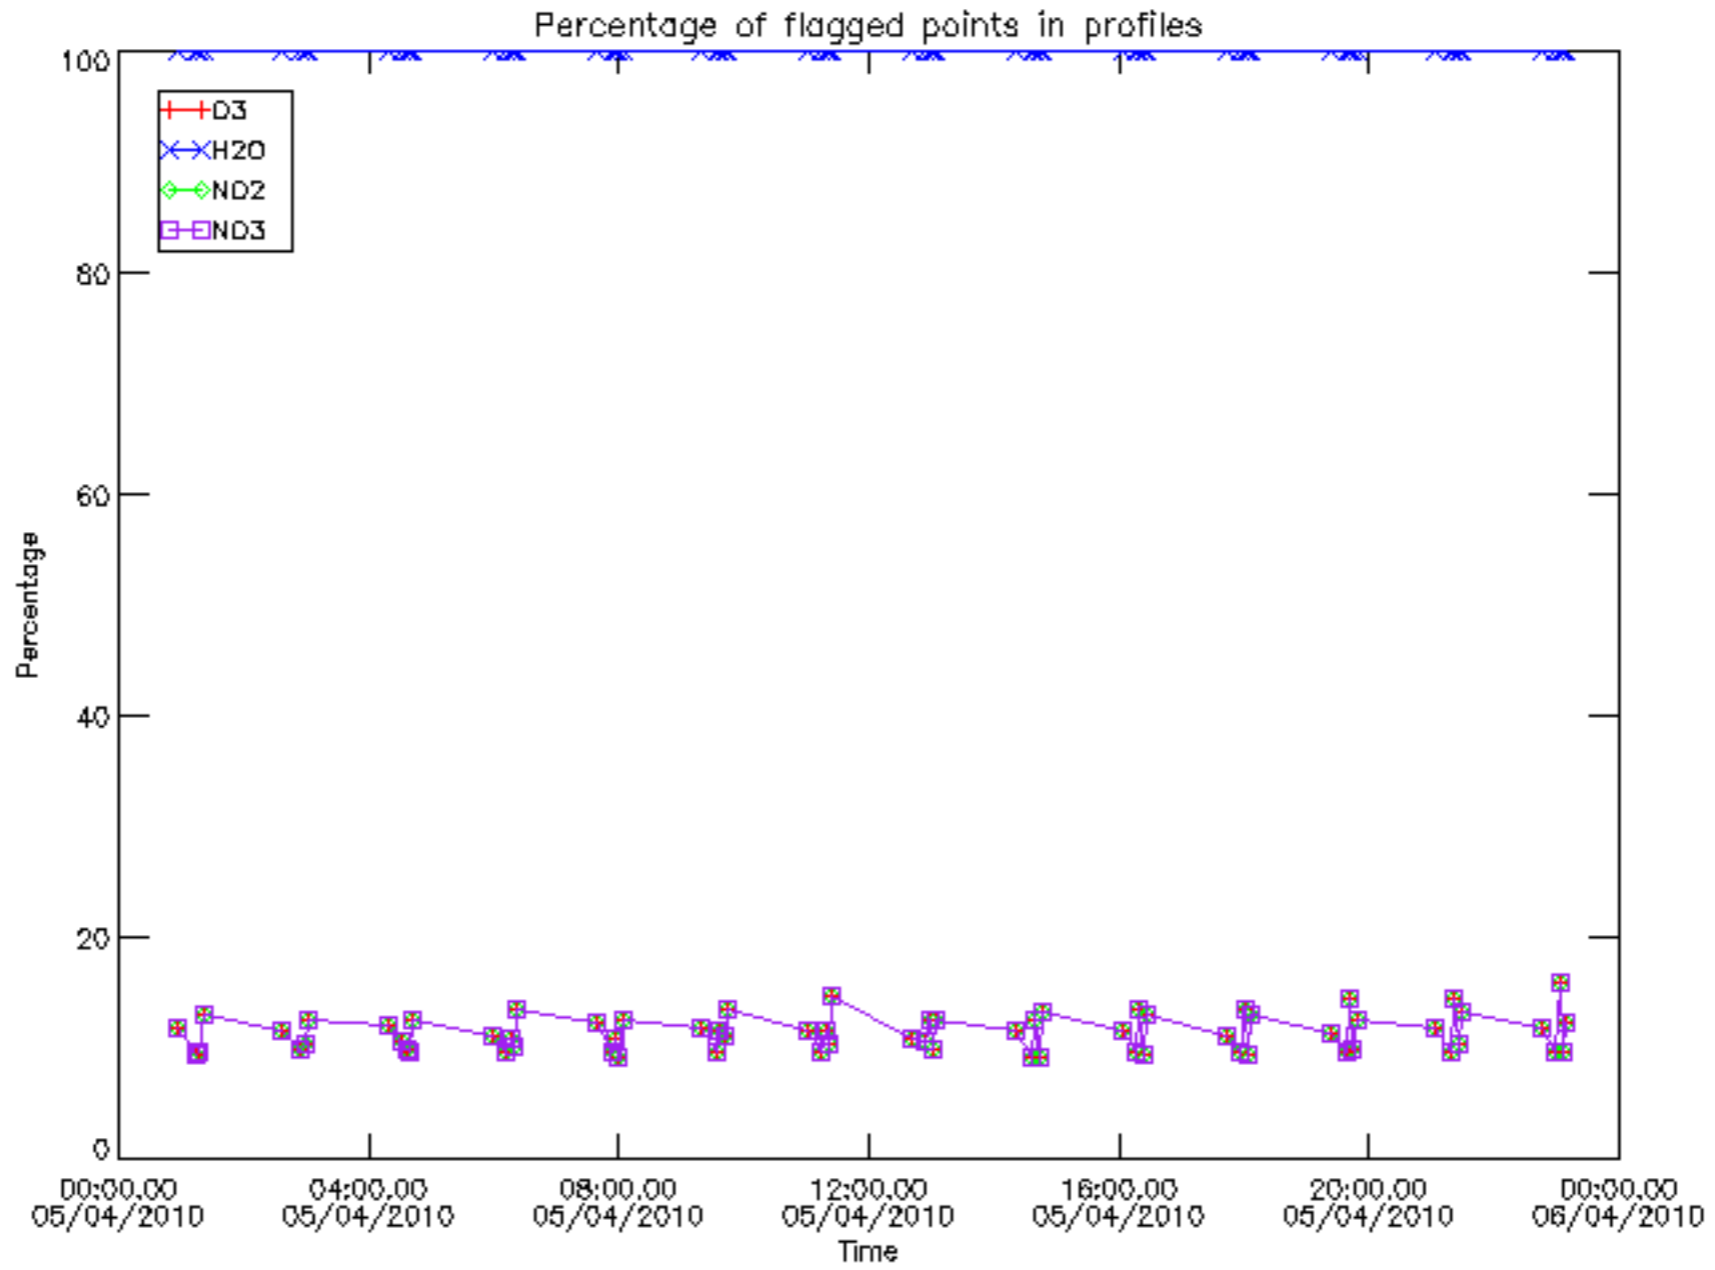

Percentage of flagged data per D3 profile

Percentage of flagged data per H2O profile