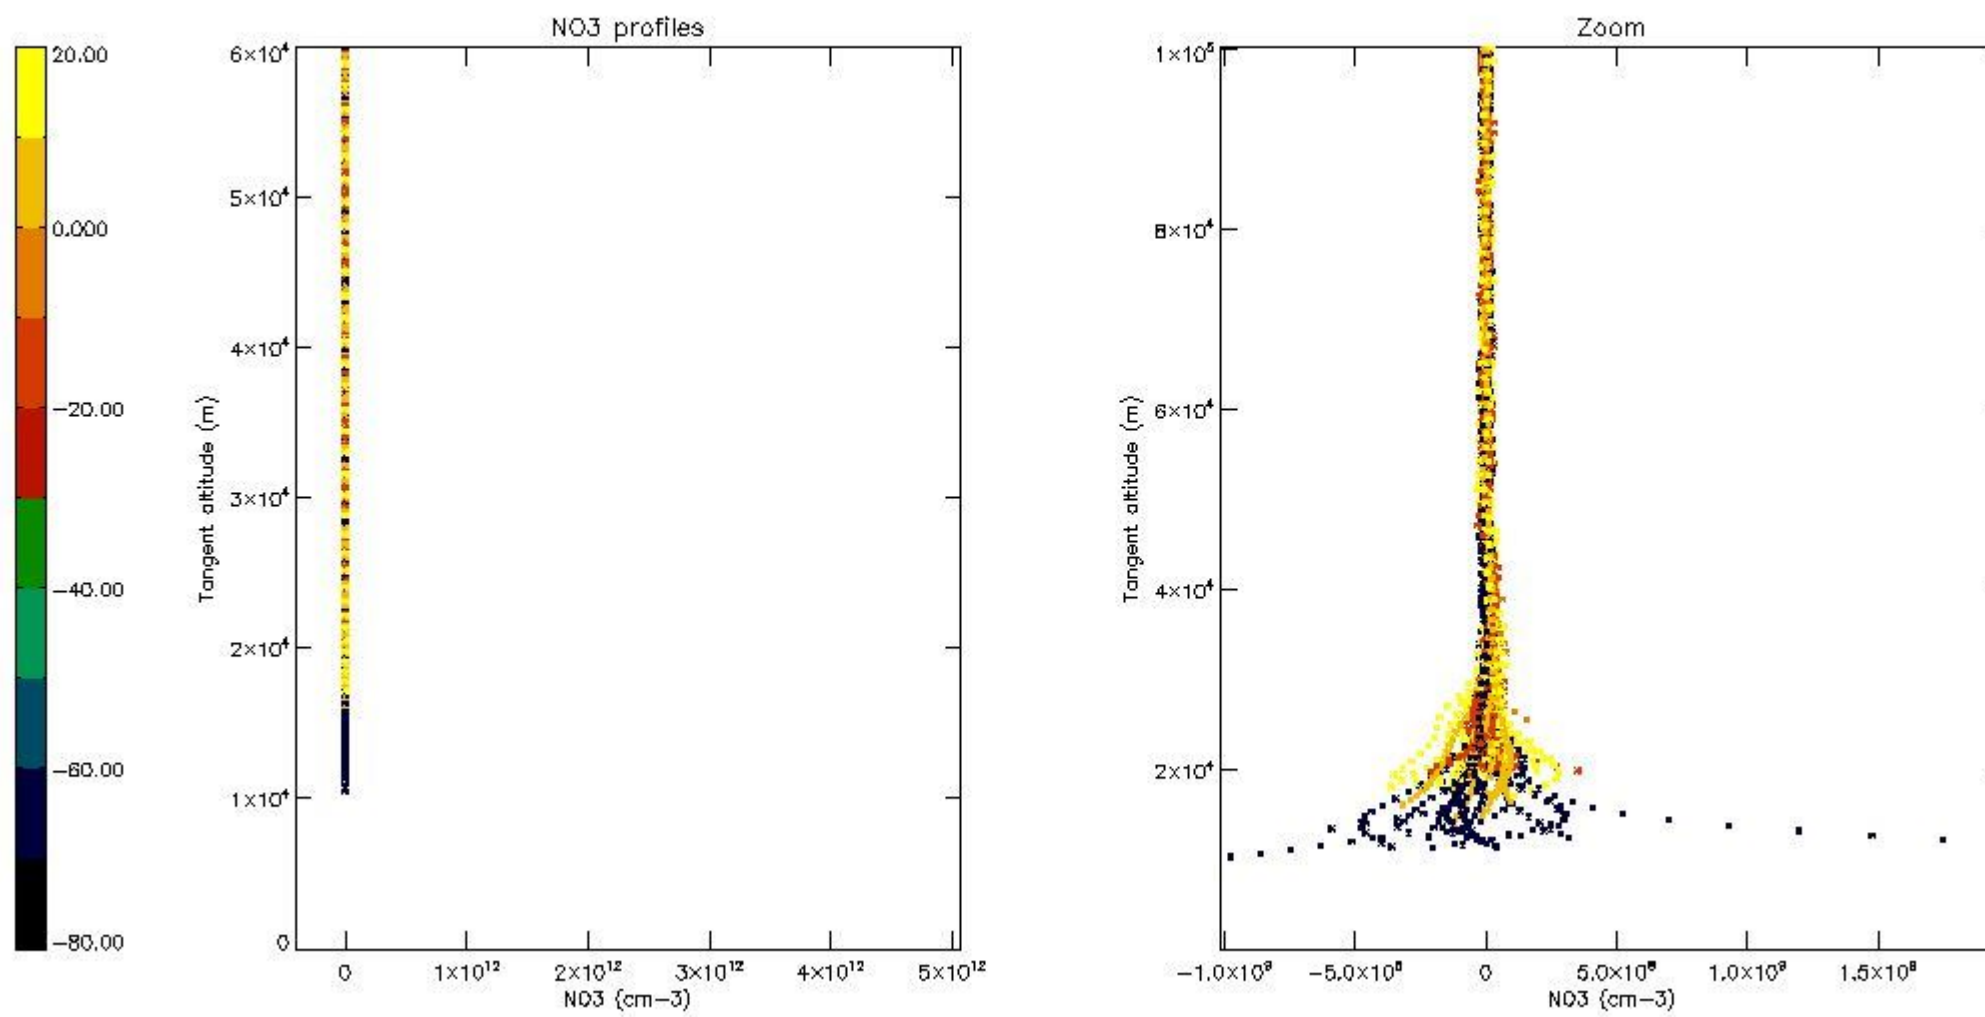

6. Auxiliary Data Files used for the production reported in section 2

The number reported in the third column indicates since which file (see list in section 2) the corresponding auxiliary file has been used. The fourth column is the date of those product files.

Type	Auxiliary Filename	Used since product	Used since product date
INST_PHYS_CHARACTERISTICS	GOM_INS_AXVIEC20091111_143220_20030716_120000_20500101_000000	1	05-APR-2010 00:02:38
LEVEL-2_PROC_CONFIG	GOM_PR2_AXVIEC20091111_152718_20020301_000000_20500101_000000	1	05-APR-2010 00:02:38
CROSS_SECTIONS_FILE	GOM_CRS_AXVIEC20091111_154832_20020301_000000_20500101_000000	1	05-APR-2010 00:02:38