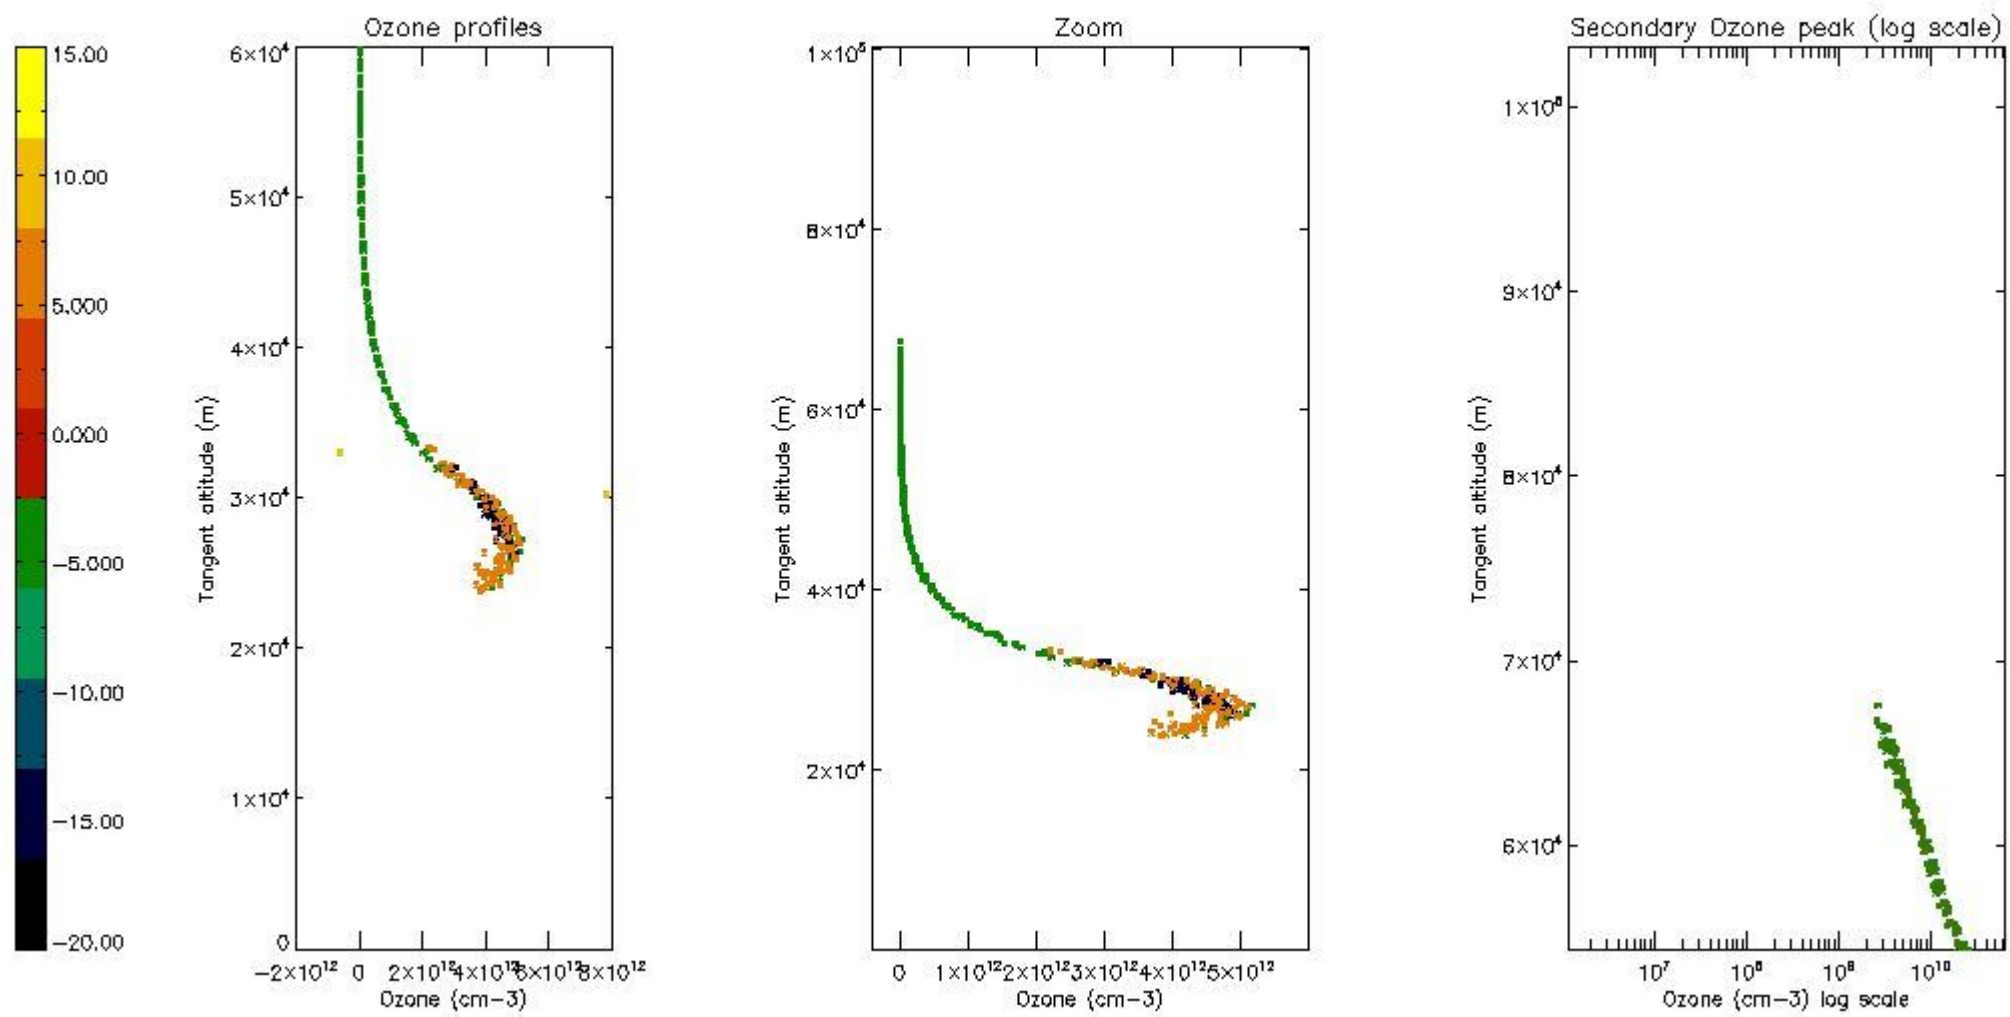

5.6 Plot NO₂ profiles for all STD (dark without errors)

The colorbar represents the latitude.