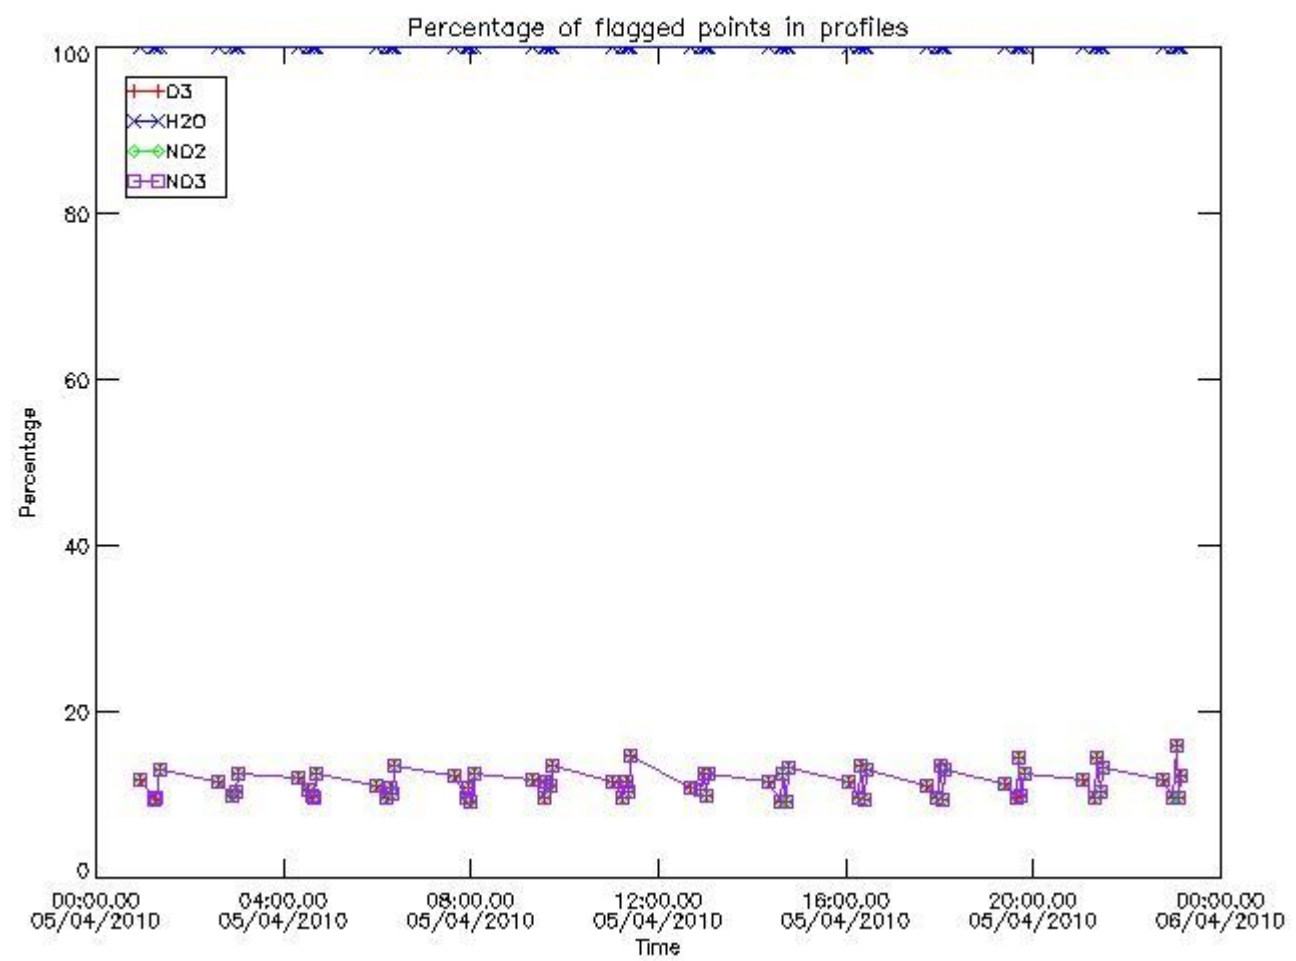

3. Quality information per product

In this section it is plotted some information contained in the Quality Summary data set of the level 2 products. Only products in dark limb conditions and without errors (error flag in the MPH set to "0") are used.

3.1 Plot quality information per product (time dependant)

3.2 Plot quality information per product (world map)