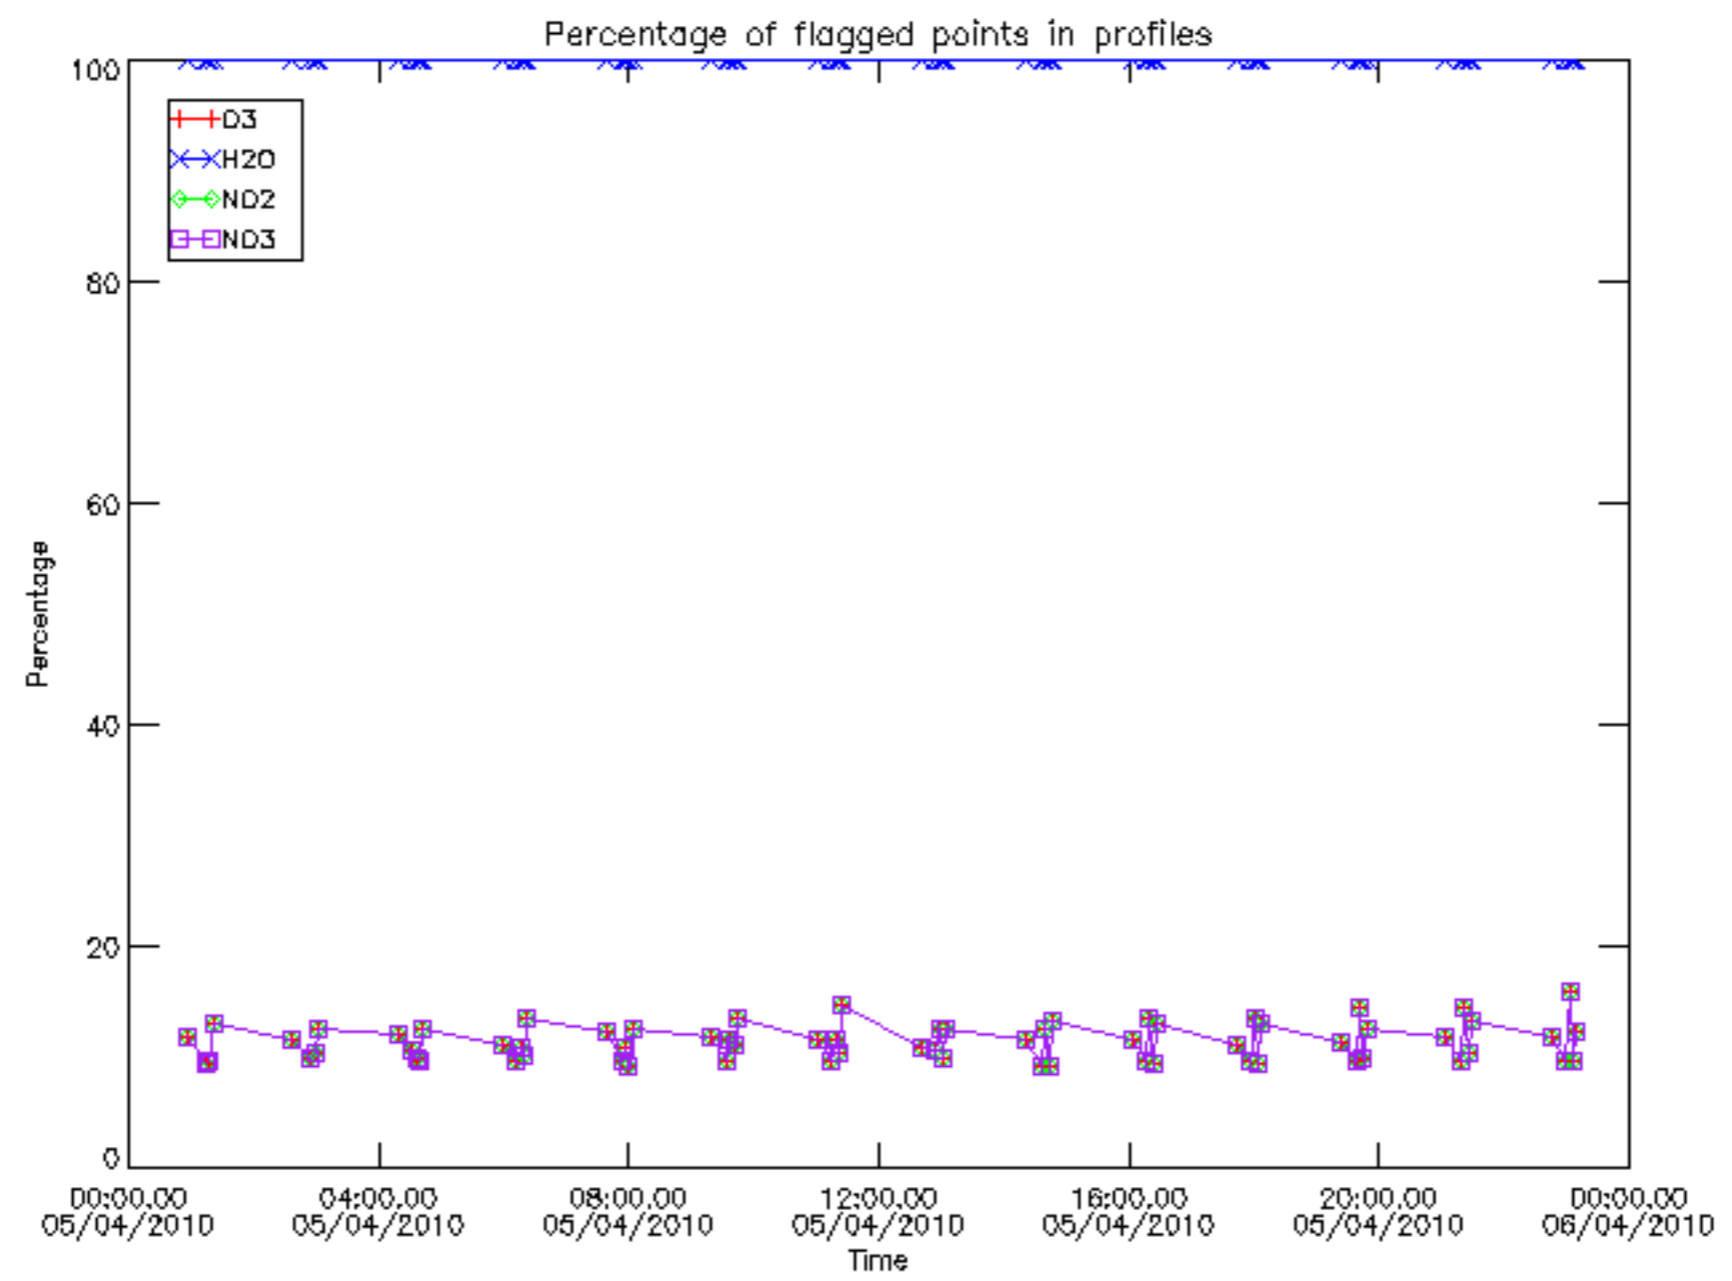

Percentage of flagged data per D3 profile

Percentage of flagged data per H2O profile