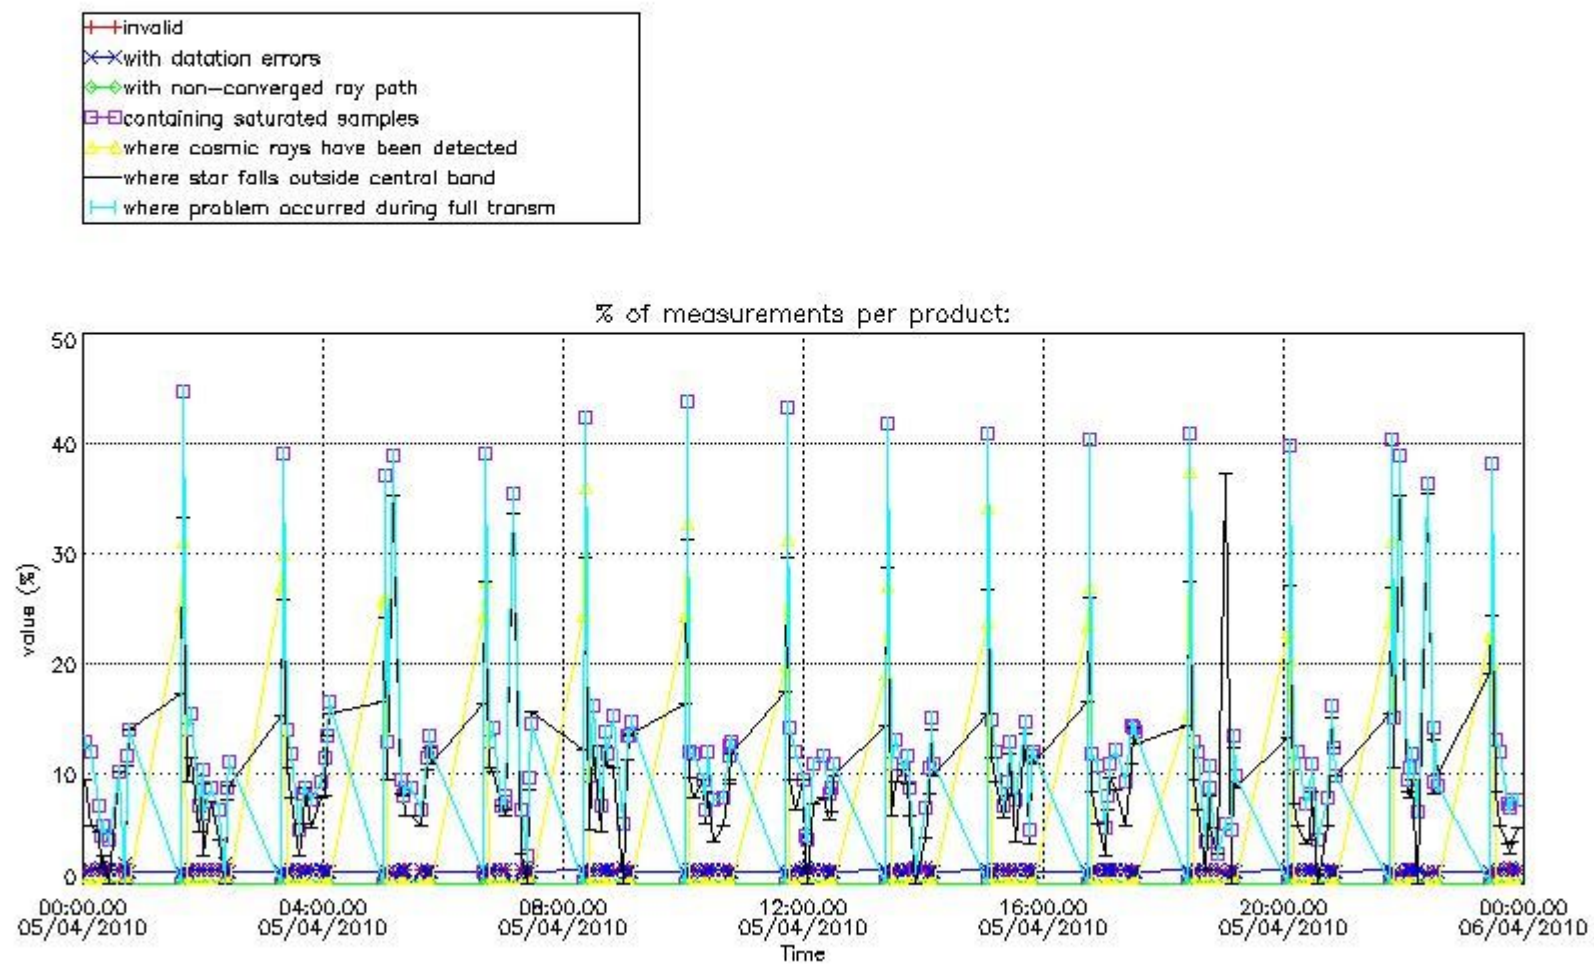

3.1 Plot quality information per product (time dependant)

3.2 Plot quality information per product (world map)

Percentage of flagged data per O3 profile

Percentage of flagged data per H2O profile

Percentage of flagged data per NO2 profile

Percentage of flagged data per NO3 profile

4. Level 1 quality information per product

In this section it is plotted some information contained in the Quality Summary data set of the level 2 products that comes from the level 1b processing. Products without errors (error flag in the MPH set to "0") are used.

4.1 Plot quality information per product (time dependant) coming from level 1b processing

4.1.1 Plot level 1 quality information per product (time dependant): ENVISAT ASCENDING passes

4.1.2 Plot level 1 quality information per product (time dependant): ENVI SAT DESCENDING passes