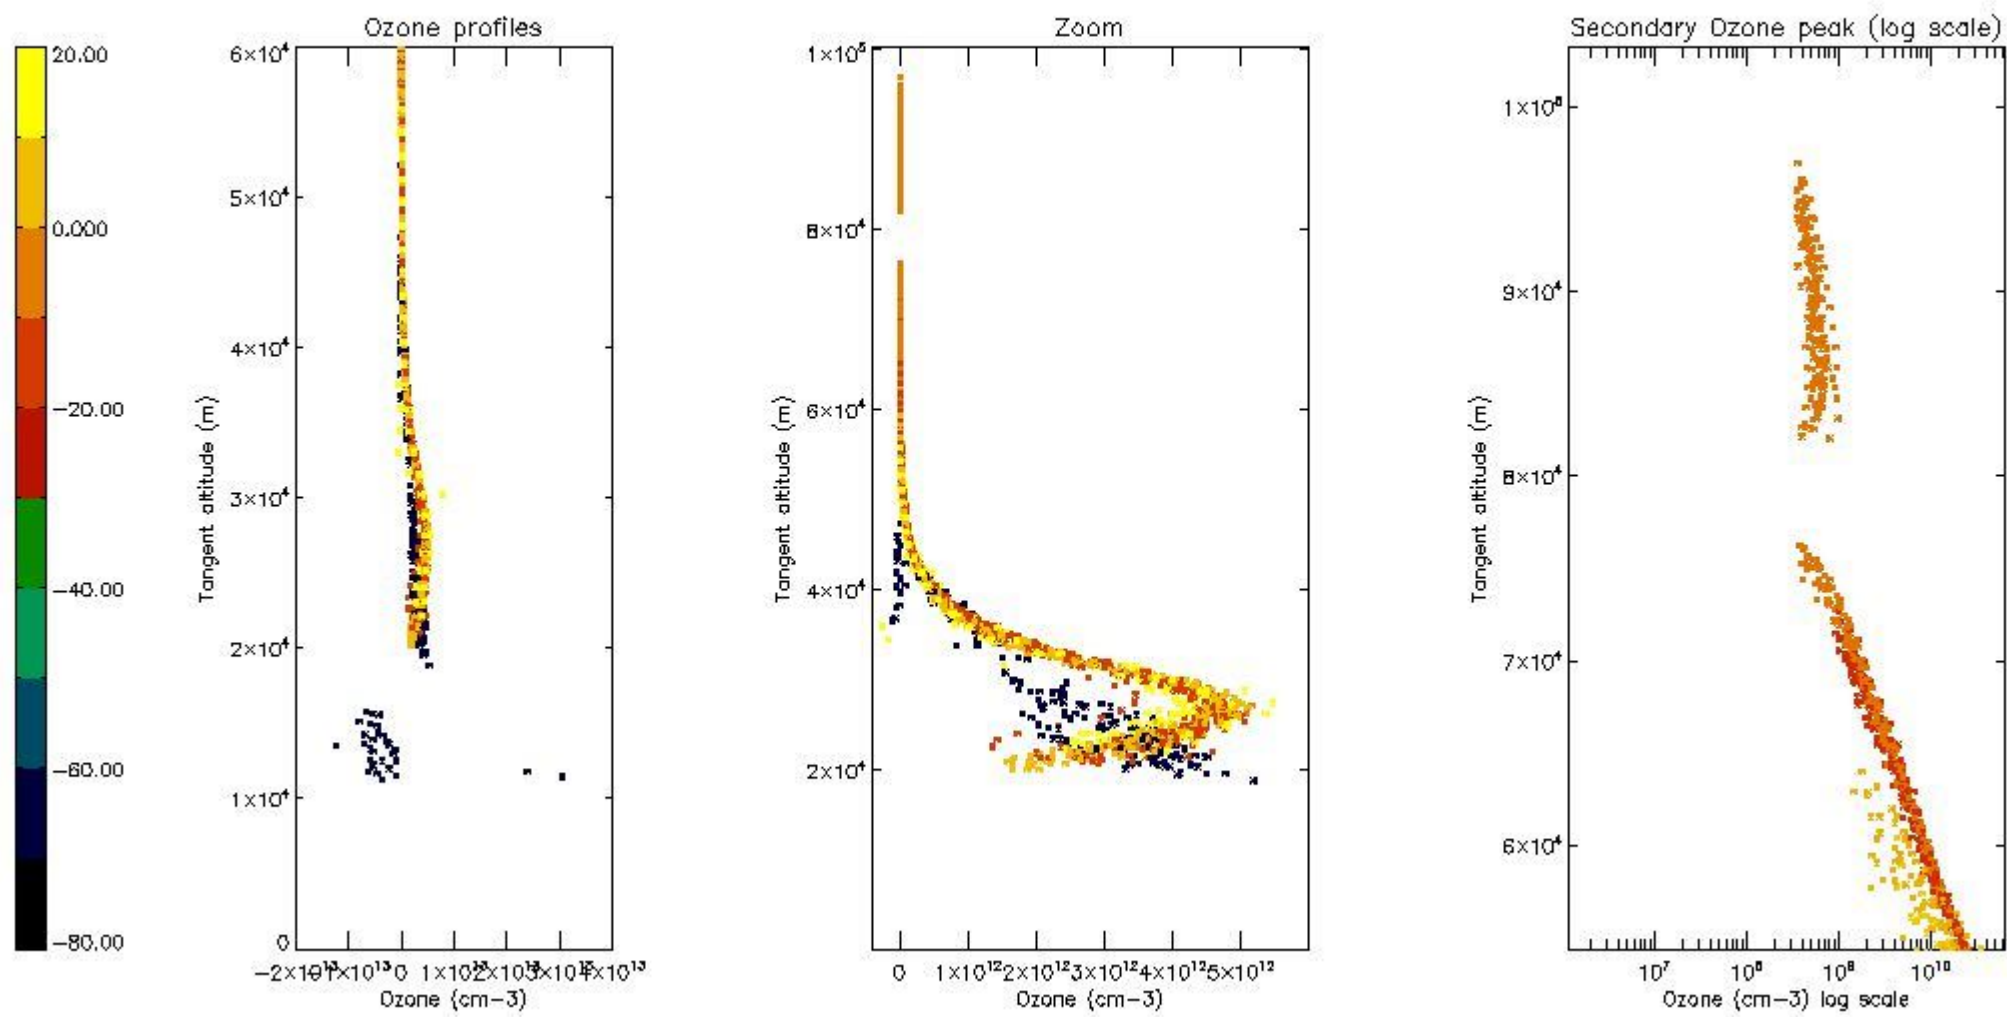

STD < 10	6
STD < 5	2

5.2 Plot ozone profiles for all STD (dark without errors)

The colorbar represents the latitude.

5.3 Plot ozone profiles where STD < 20% (dark without errors)

The colorbar represents the latitude.

5.4 Plot ozone profiles where $STD < 10\%$ (dark without errors)

The colorbar represents the latitude.

5.5 Plot ozone profiles where STD < 5% (dark without errors)

The colorbar represents the latitude.

5.6 Plot NO₂ profiles for all STD (dark without errors)