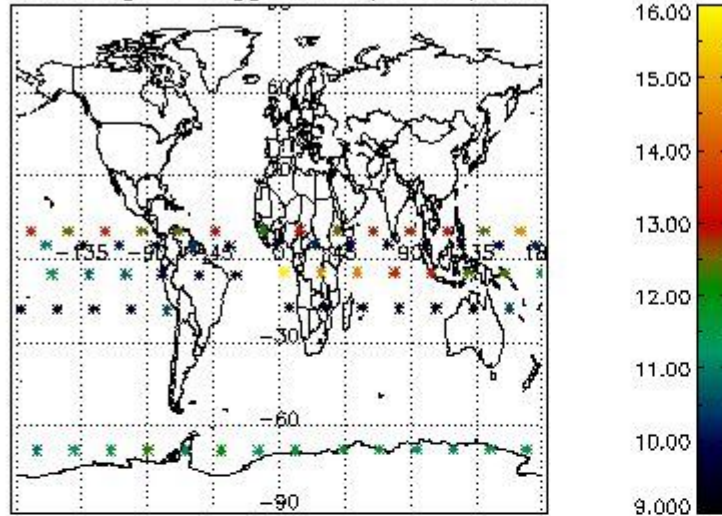

Percentage of flagged data per O3 profile