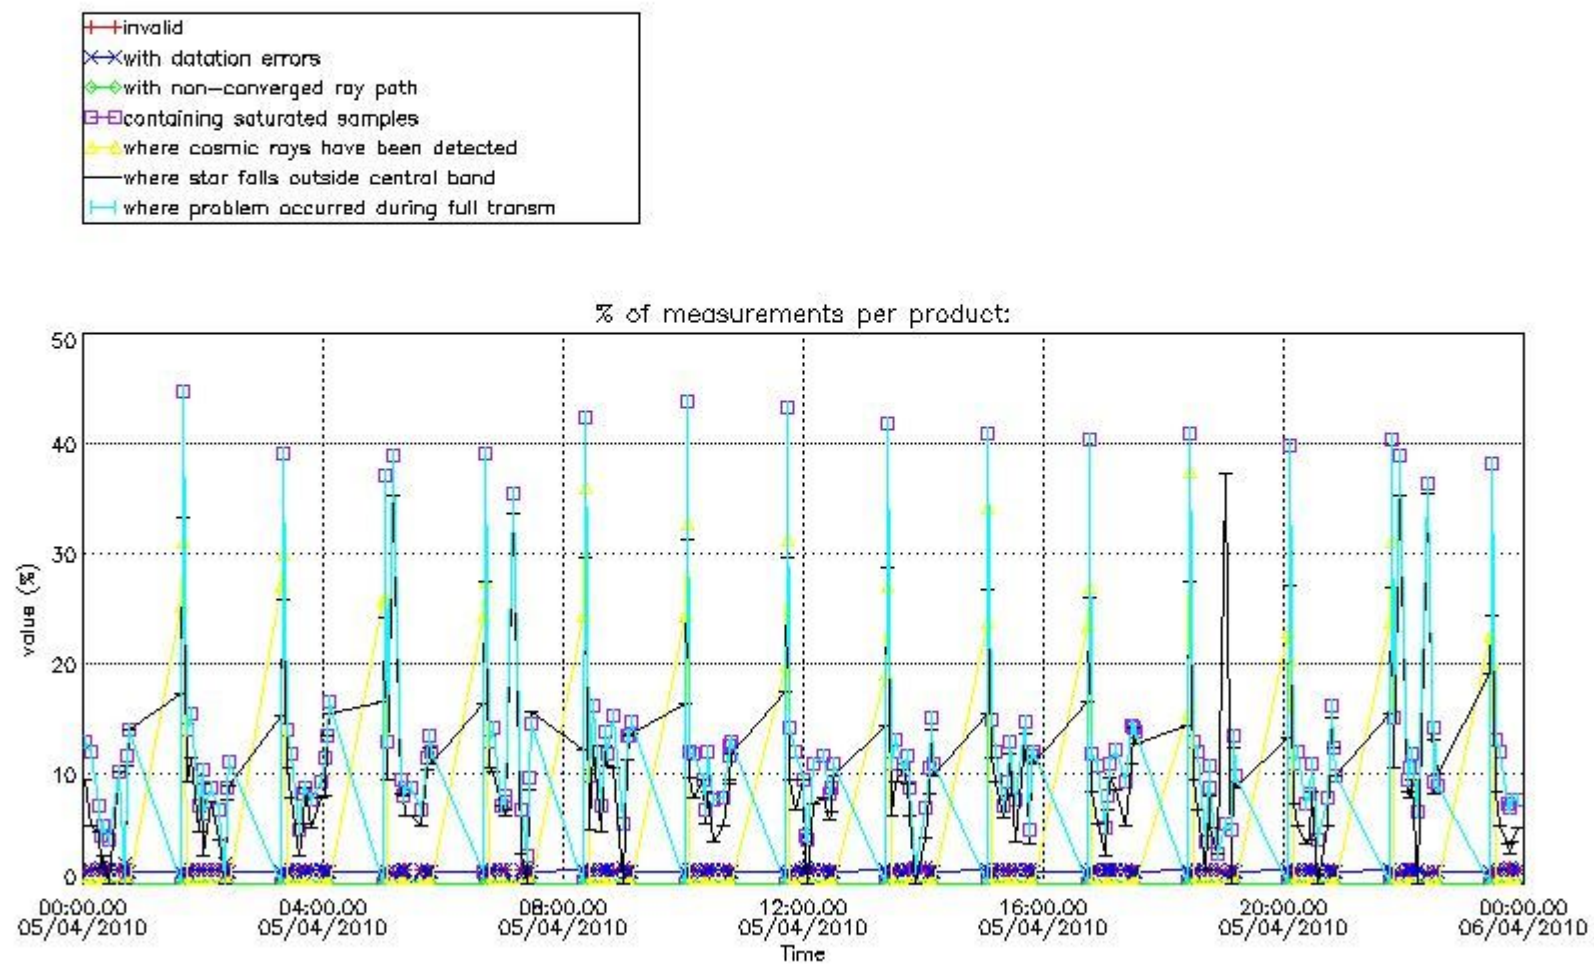

4.2 Plot quality information per product coming from level 1b processing (world map)

4.2.1 Plot level 1 quality information per product (world map): ENVISAT ASCENDING passes