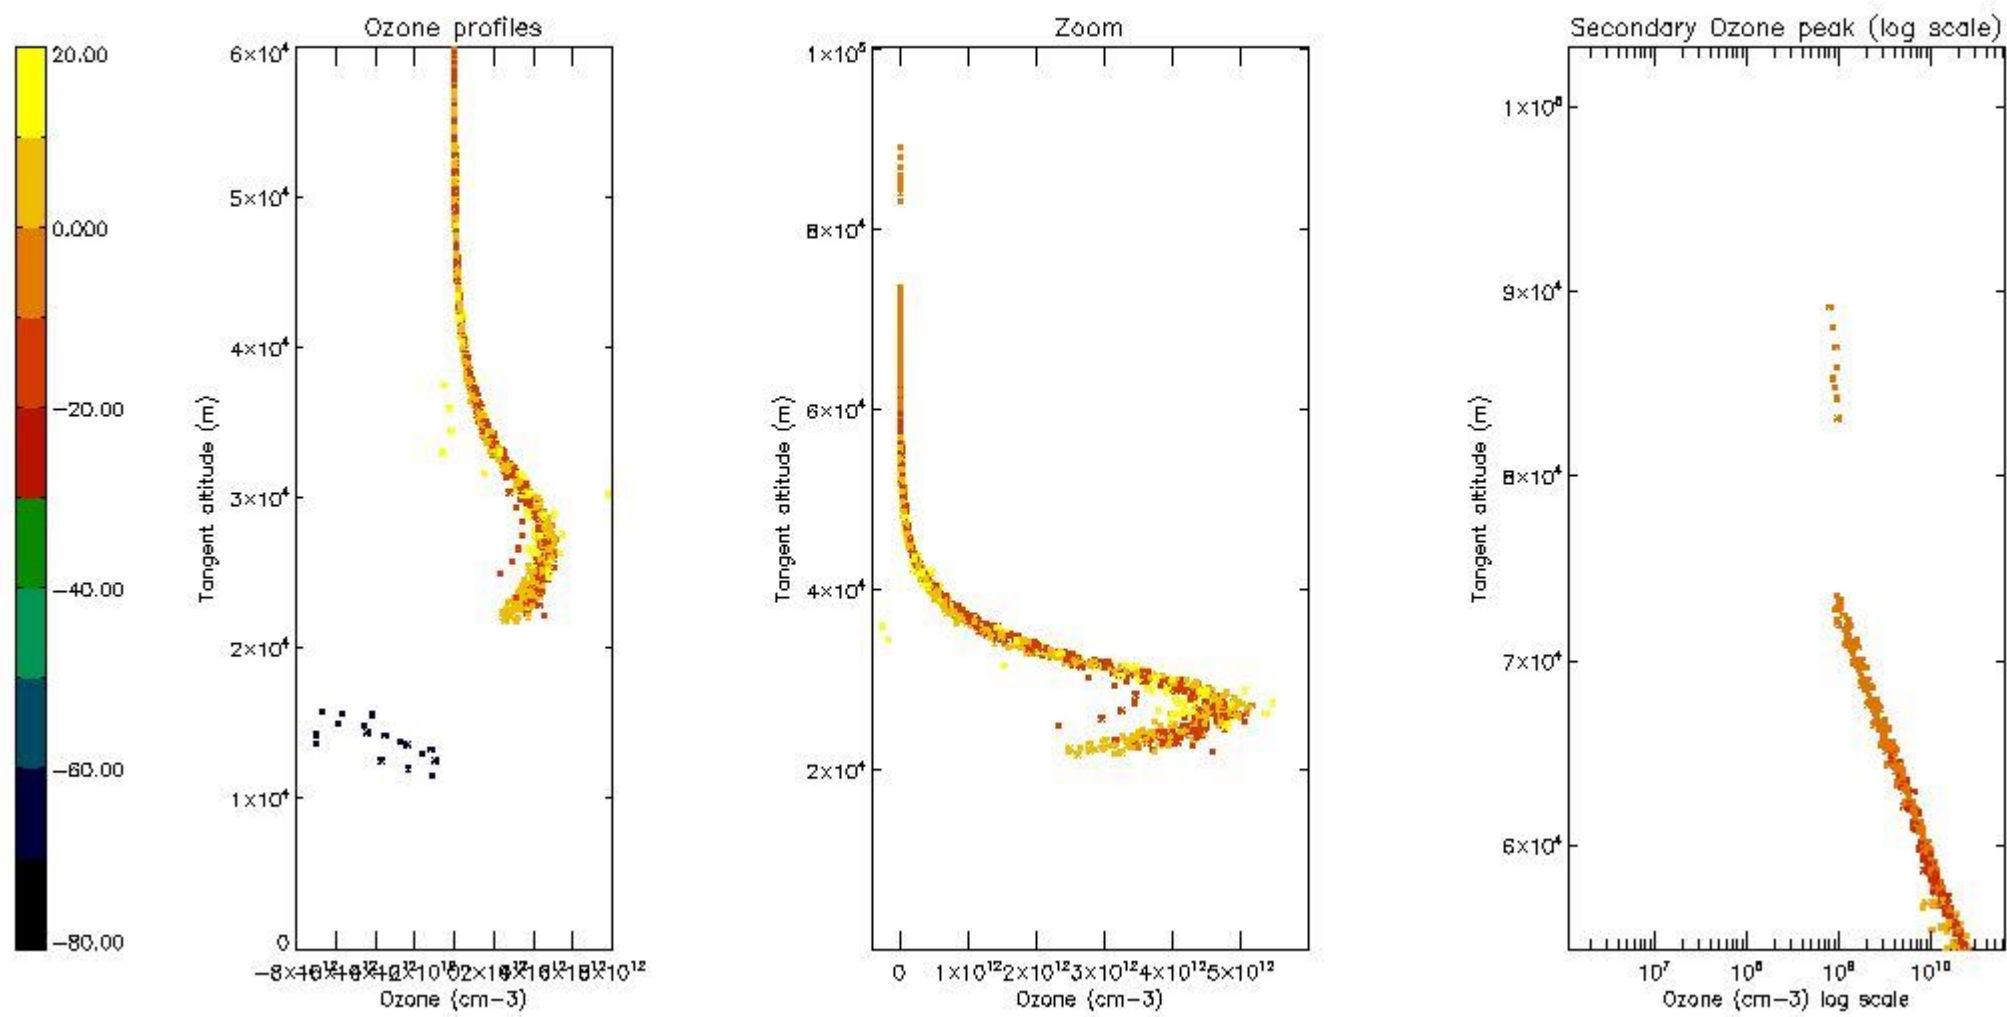

STD < 10	6
STD < 5	2

5.2 Plot ozone profiles for all STD (dark without errors)

The colorbar represents the latitude.

5.3 Plot ozone profiles where STD < 20% (dark without errors)

The colorbar represents the latitude.

5.4 Plot ozone profiles where $STD < 10\%$ (dark without errors)

The colorbar represents the latitude.

5.5 Plot ozone profiles where STD < 5% (dark without errors)

The colorbar represents the latitude.

5.6 Plot NO₂ profiles for all STD (dark without errors)