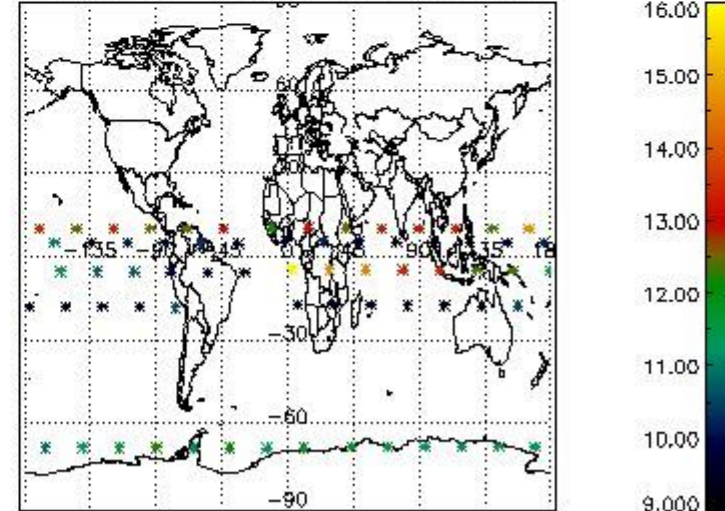

Percentage of flagged data per NO3 profile

4. Level 1 quality information per product

In this section it is plotted some information contained in the Quality Summary data set of the level 2 products that comes from the level 1b processing. Products without errors (error flag in the MPH set to "0") are used.

4.1 Plot quality information per product (time dependant) coming from level 1b processing

4.1.1 Plot level 1 quality information per product (time dependant): ENVISAT ASCENDING passes