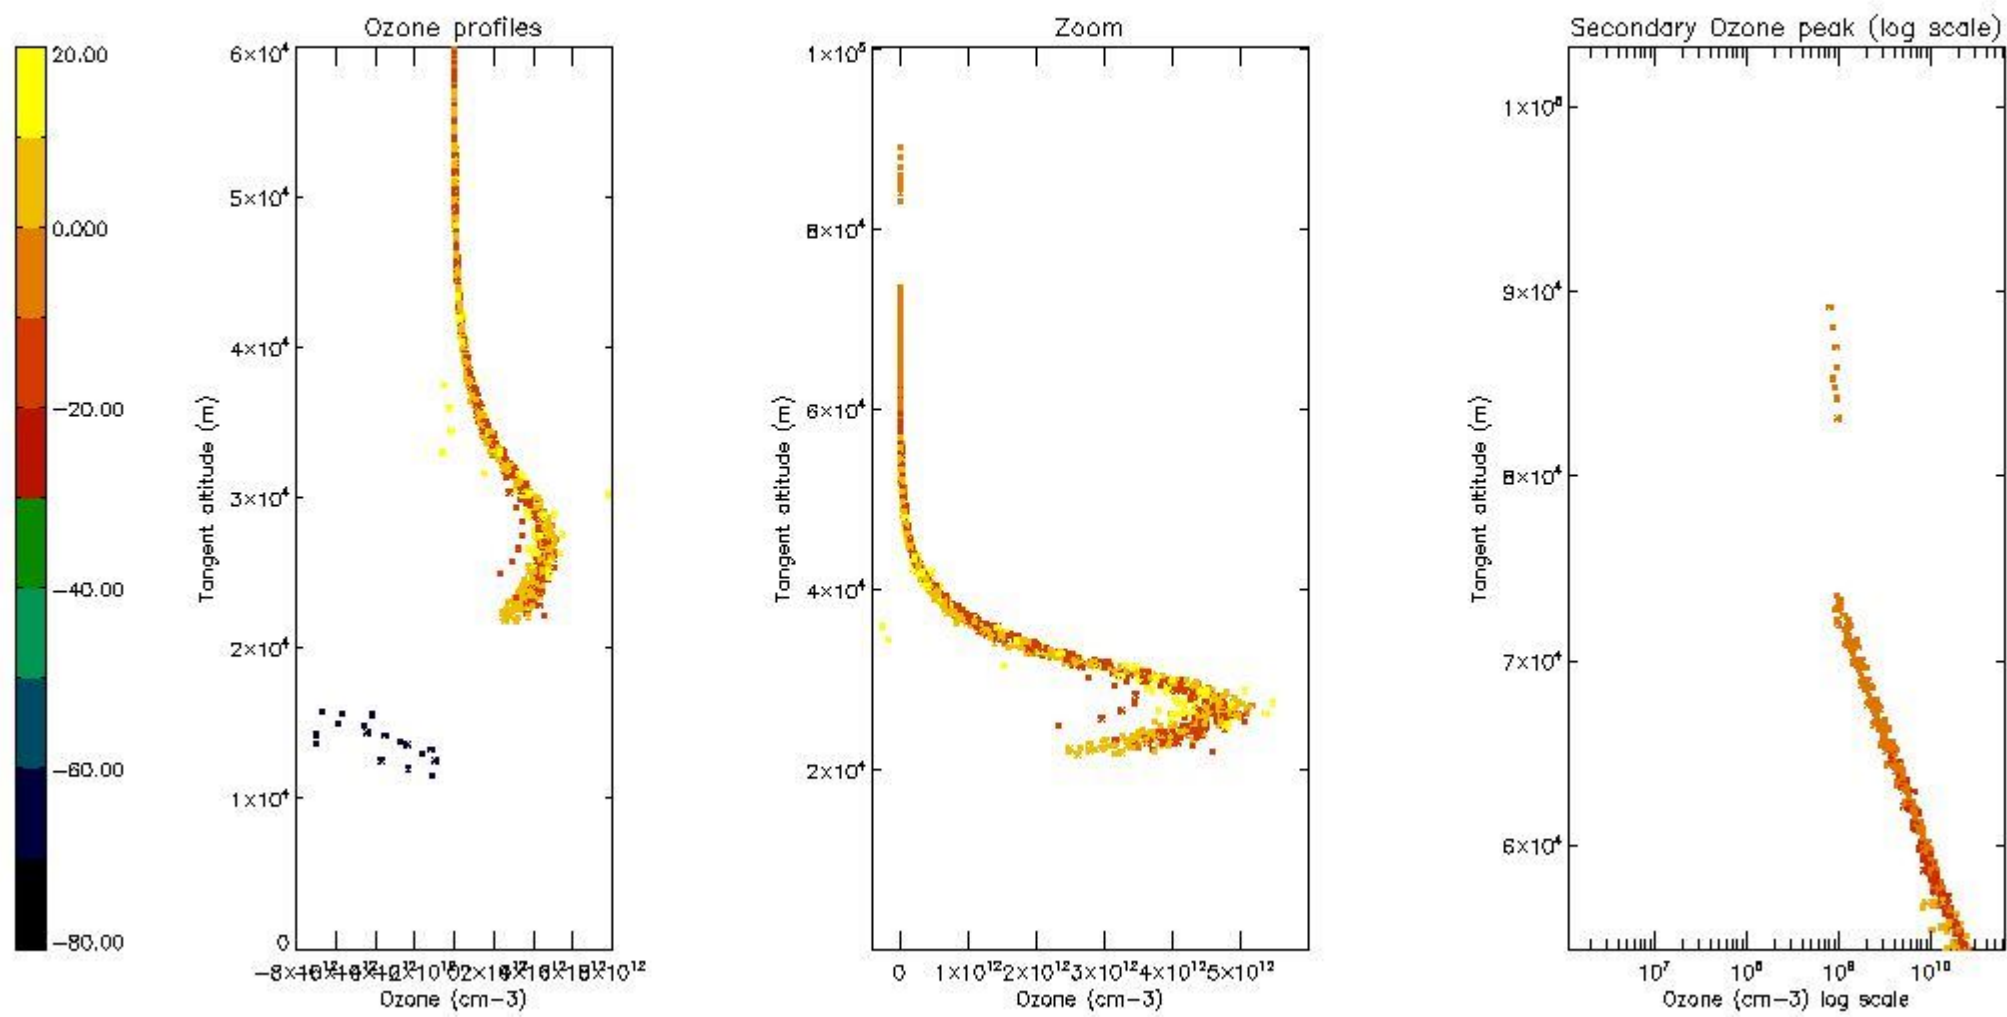

5.5 Plot ozone profiles where STD < 5% (dark without errors)

The colorbar represents the latitude.