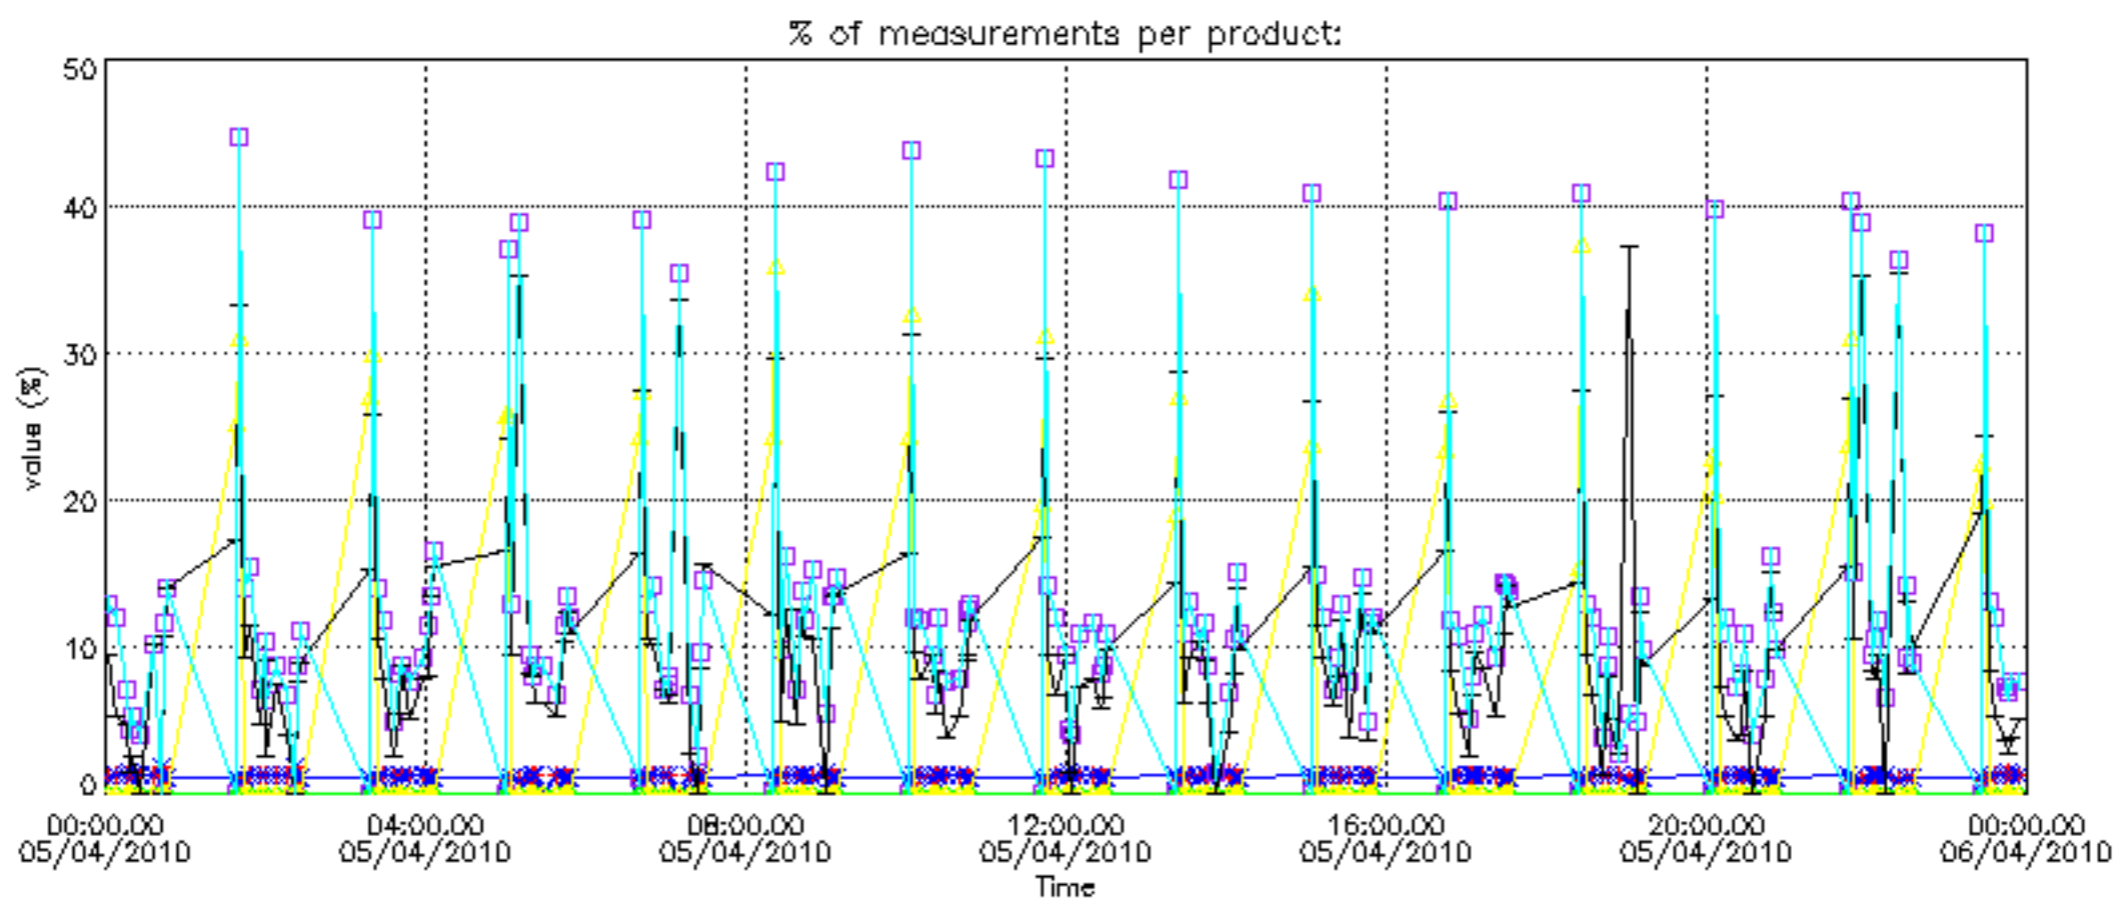

Percentage of cosmic ray hits per profile

Percentage of datation errors per profile