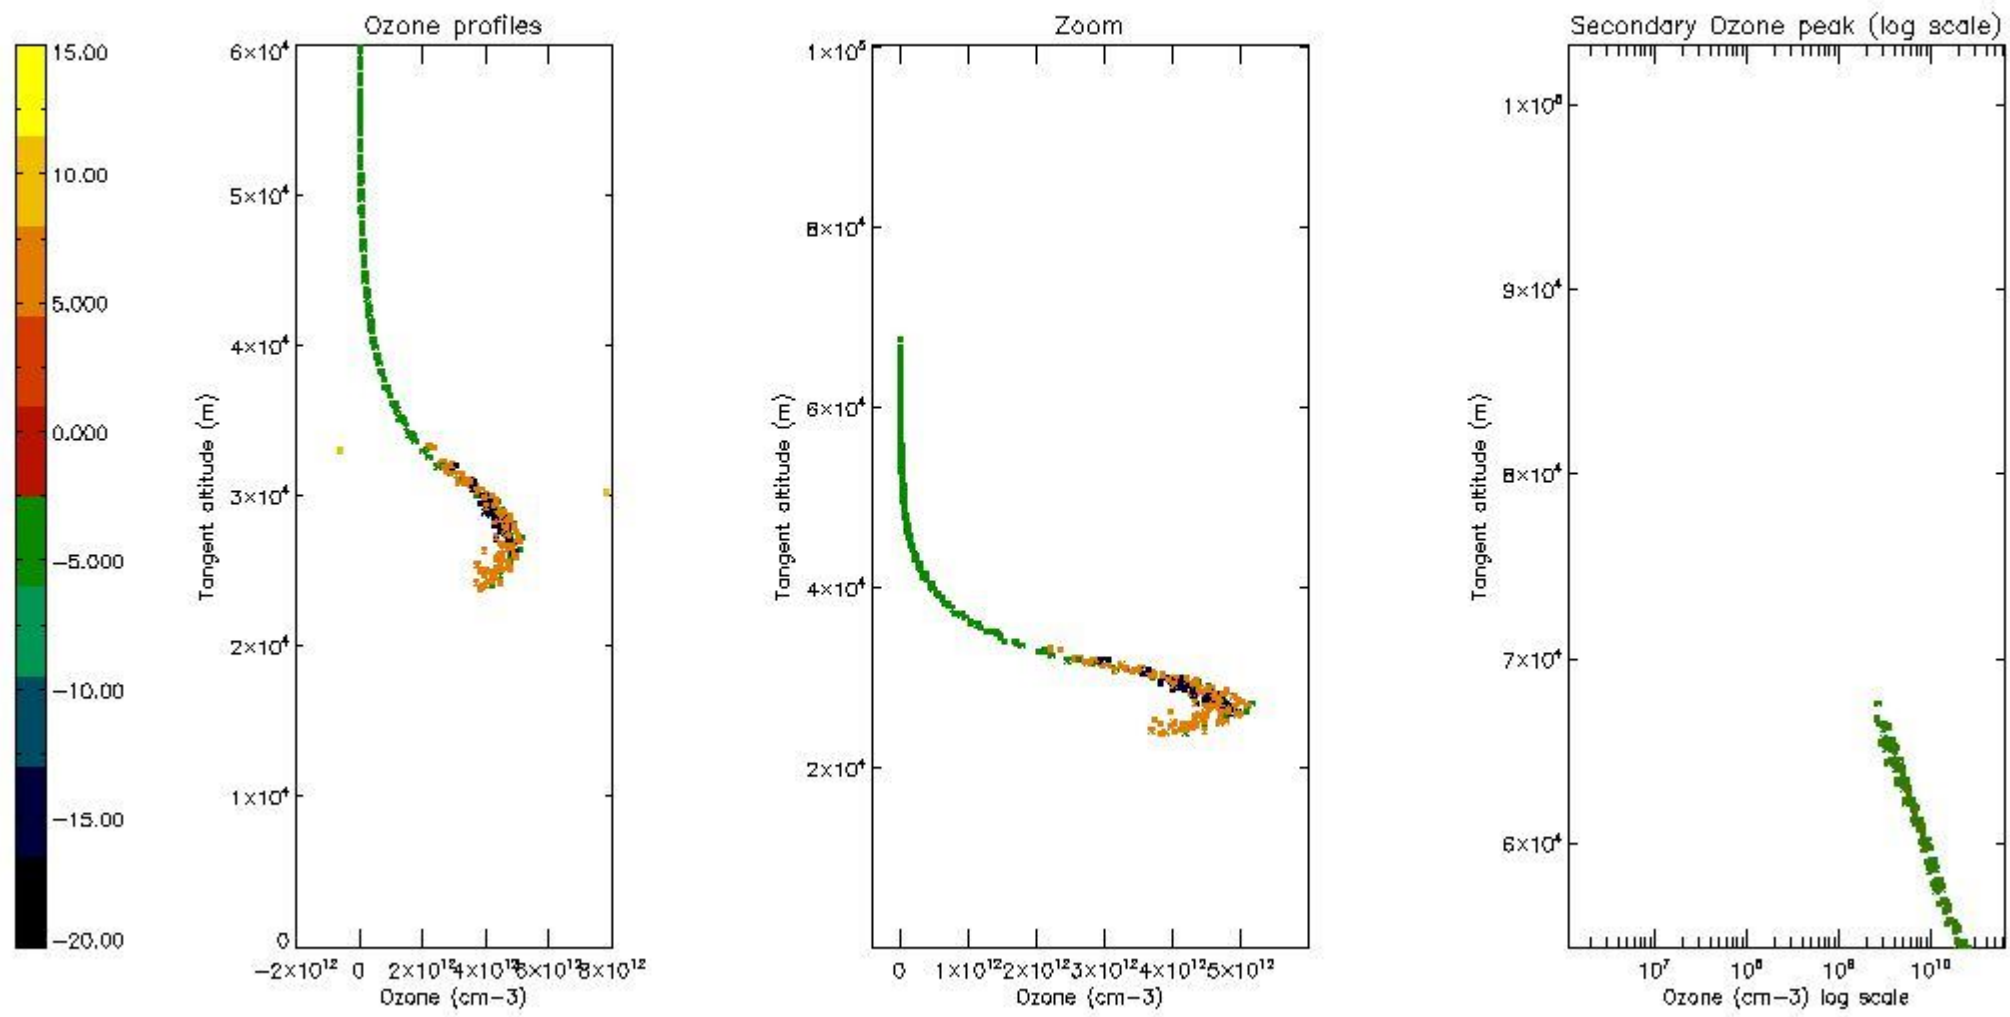

5.6 Plot NO₂ profiles for all STD (dark without errors)

The colorbar represents the latitude.