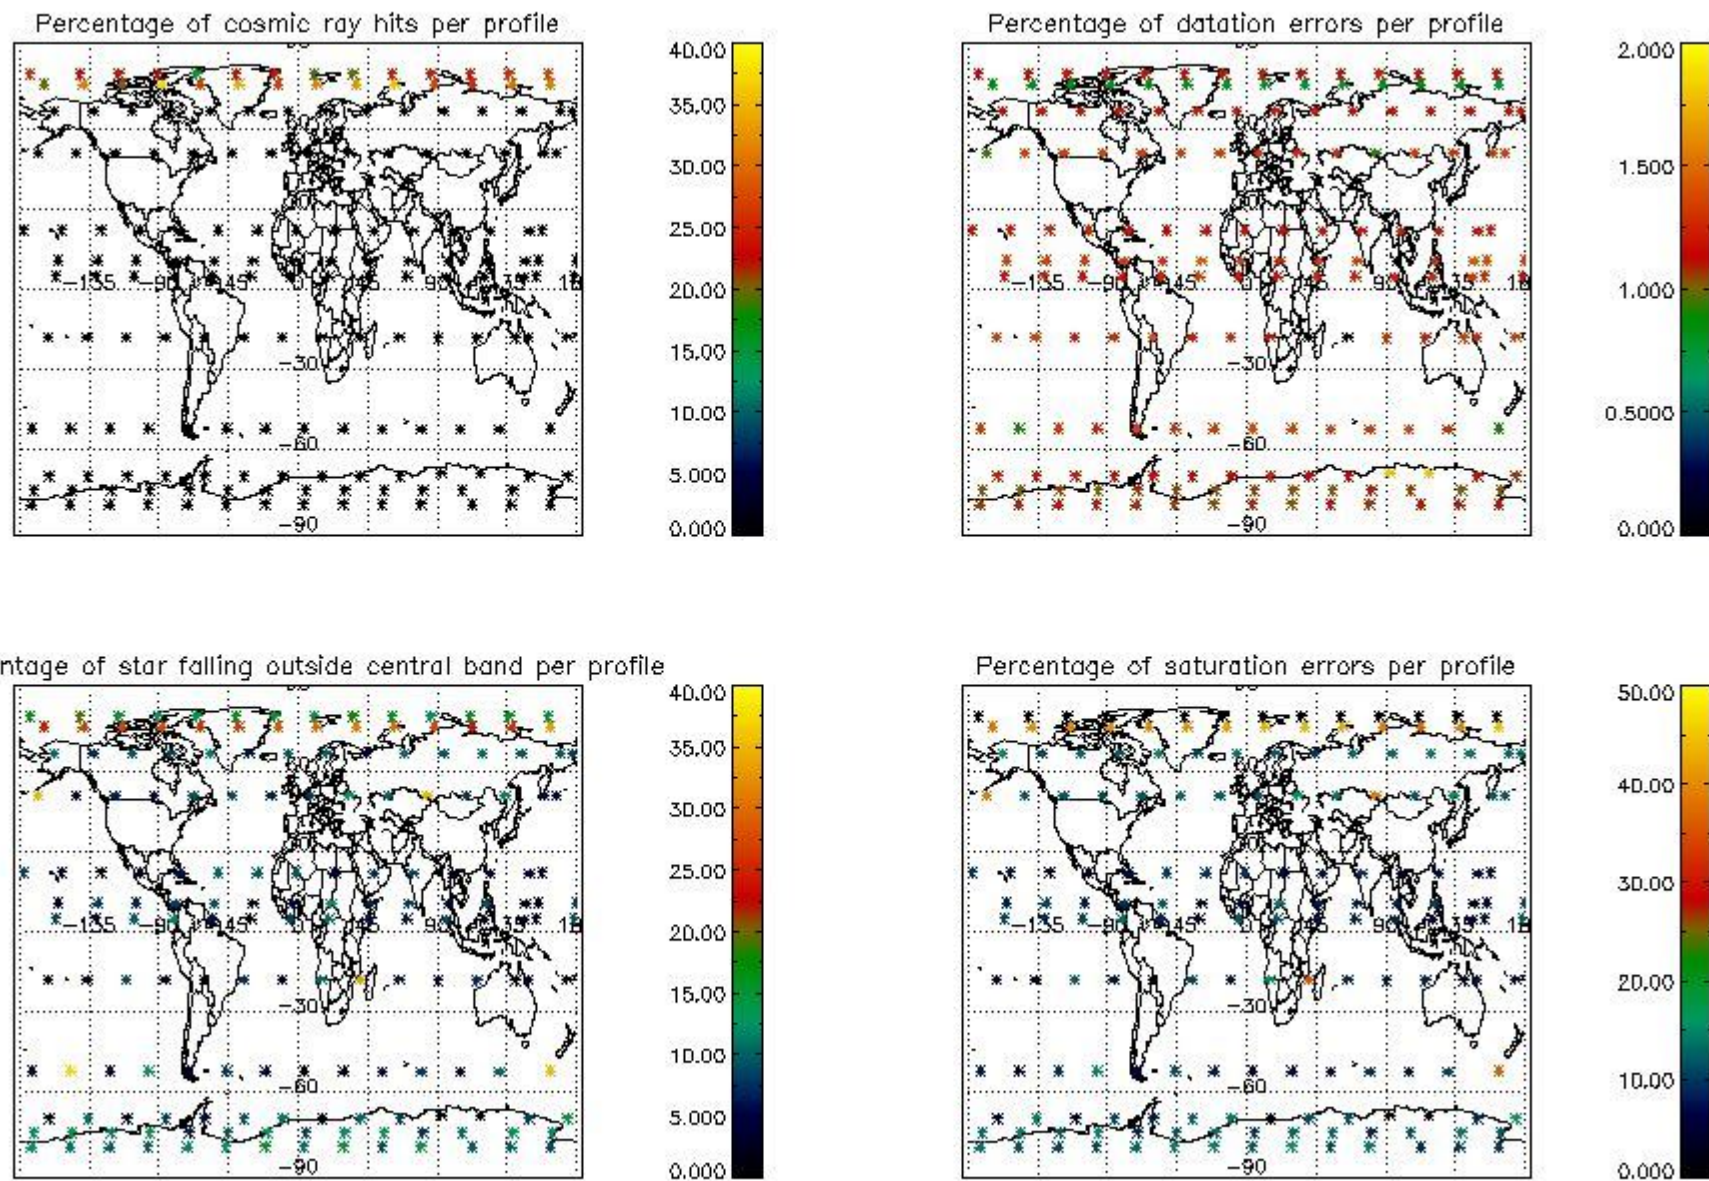

Percentage of datation errors per profile

Percentage of star falling outside central band per profile

Percentage of saturation errors per profile

4.2.2 Plot level 1 quality information per product (world map): ENVISAT DESCENDING passes