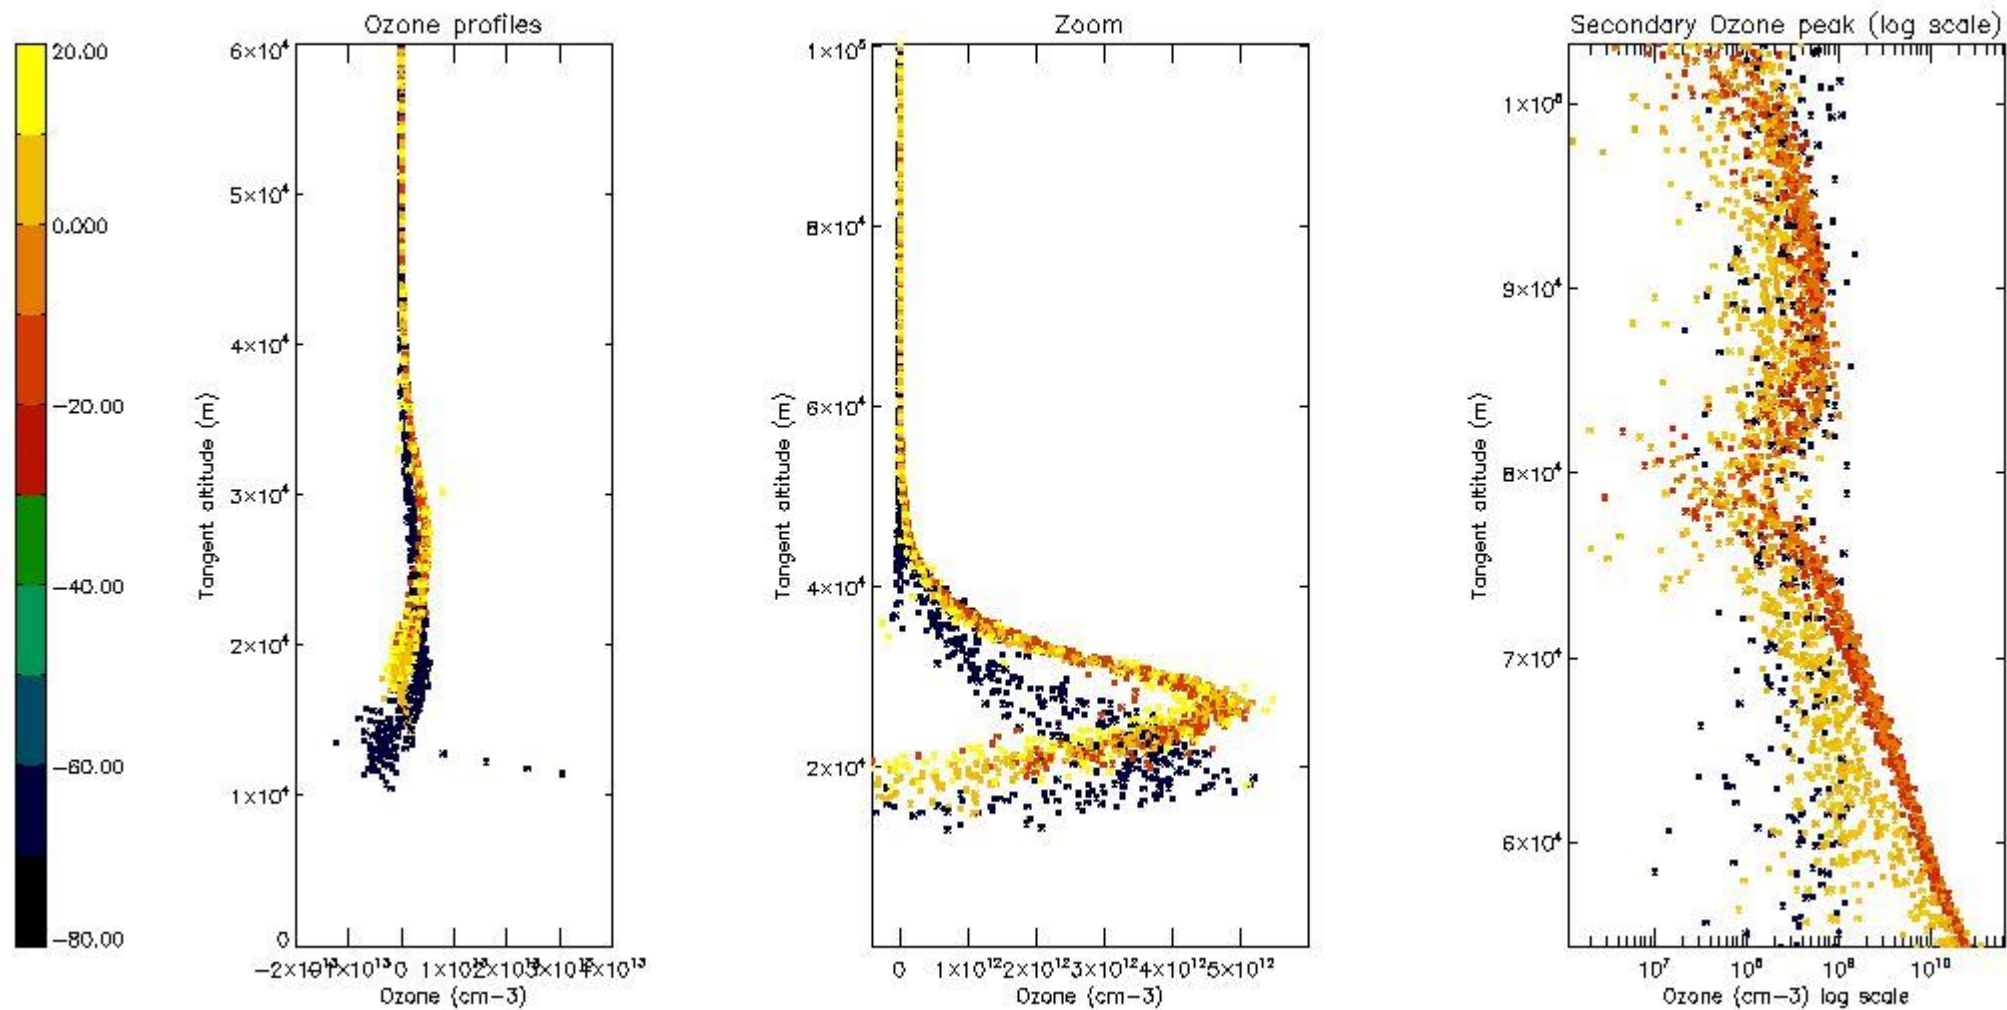

STD < 10	6
STD < 5	2

5.2 Plot ozone profiles for all STD (dark without errors)

The colorbar represents the latitude.

5.3 Plot ozone profiles where STD < 20% (dark without errors)

The colorbar represents the latitude.