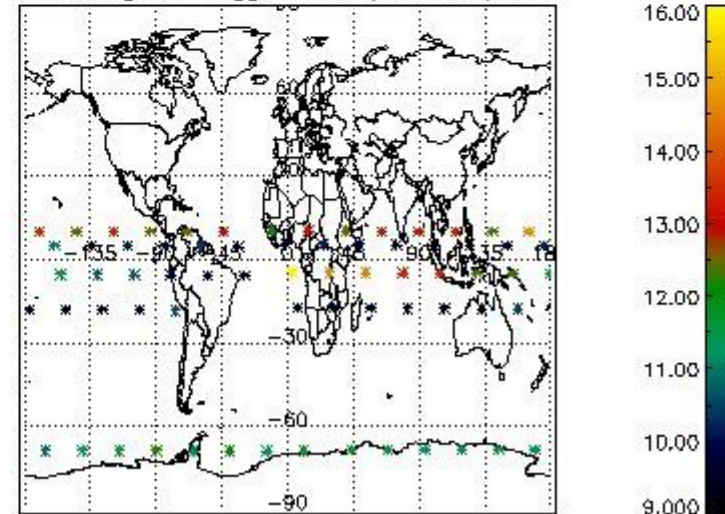

Percentage of flagged data per NO3 profile

4. Level 1 quality information per product

In this section it is plotted some information contained in the Quality Summary data set of the level 2 products that comes from the level 1b processing. Products without errors (error flag in the MPH set to "0") are used.

4.1 Plot quality information per product (time dependant) coming from level 1b processing

4.1.1 Plot level 1 quality information per product (time dependant): ENVISAT ASCENDING passes