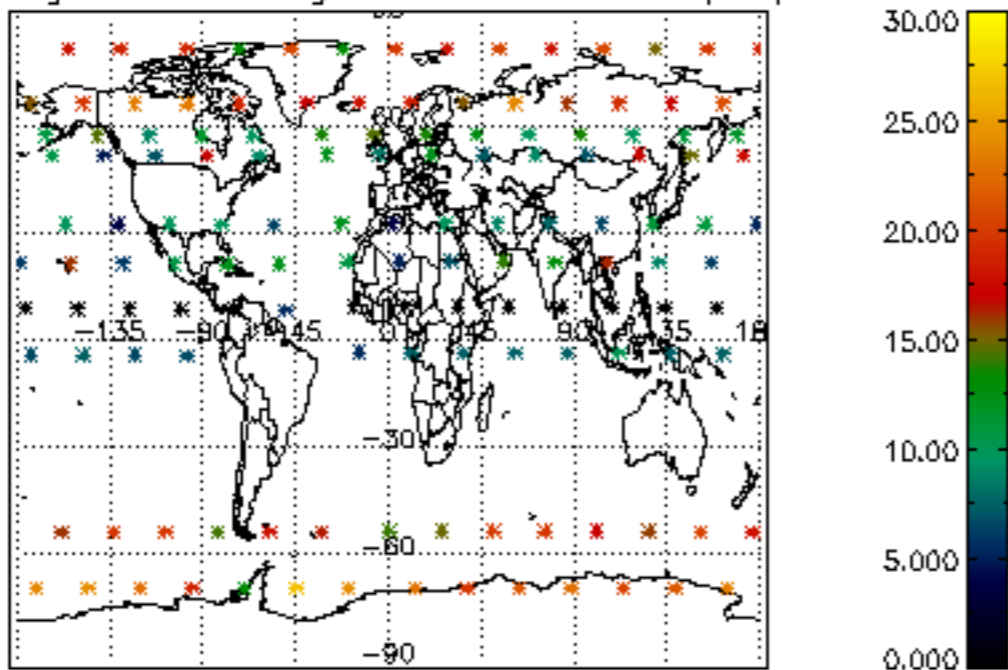

Percentage of cosmic ray hits per profile

Percentage of star falling outside central band per profile