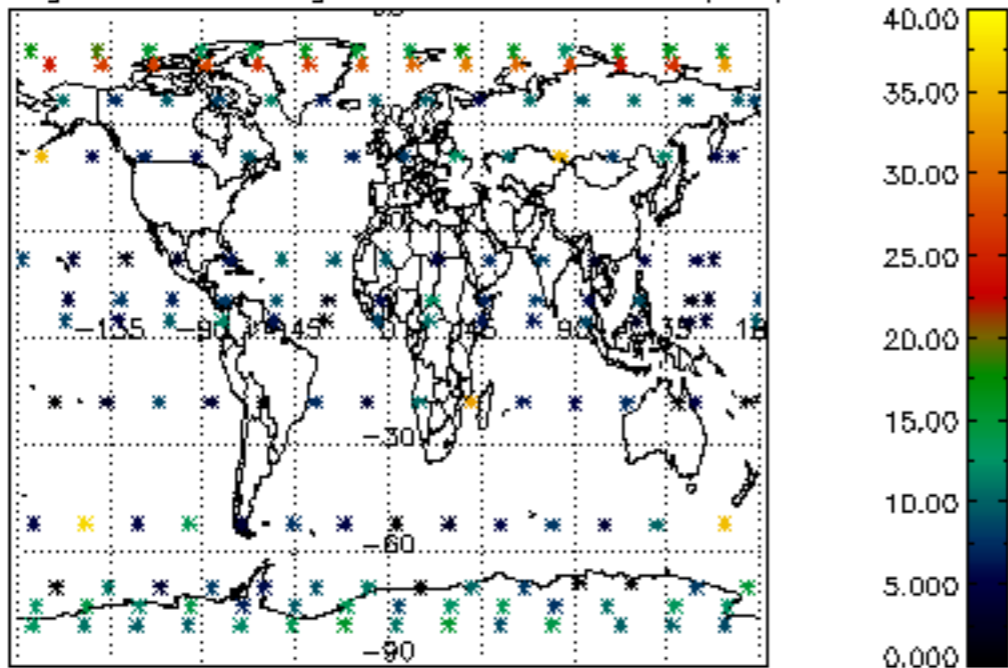

Percentage of star falling outside central band per profile