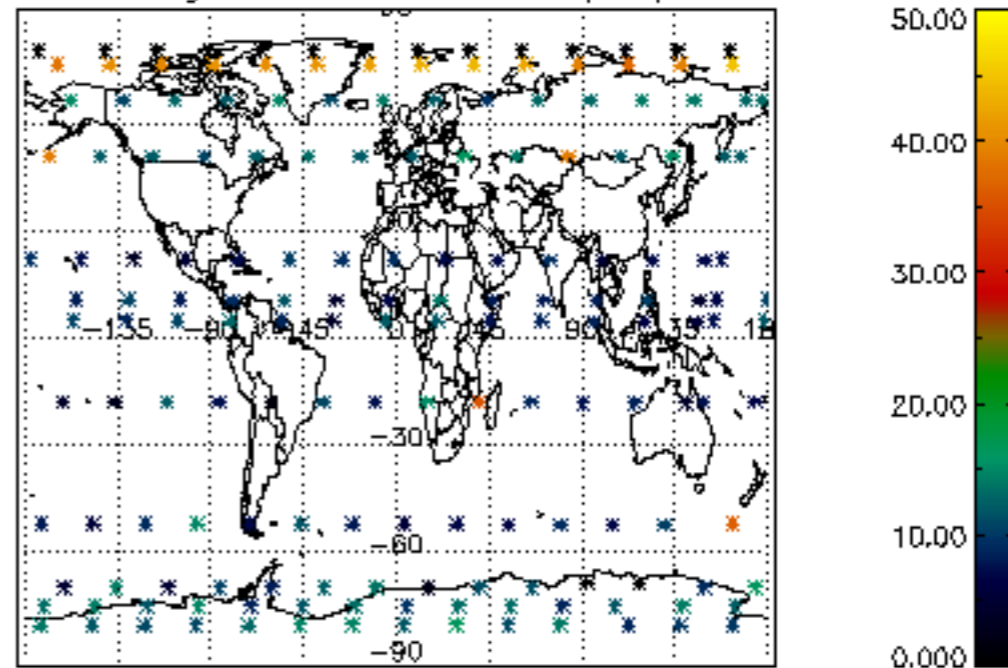

Percentage of saturation errors per profile