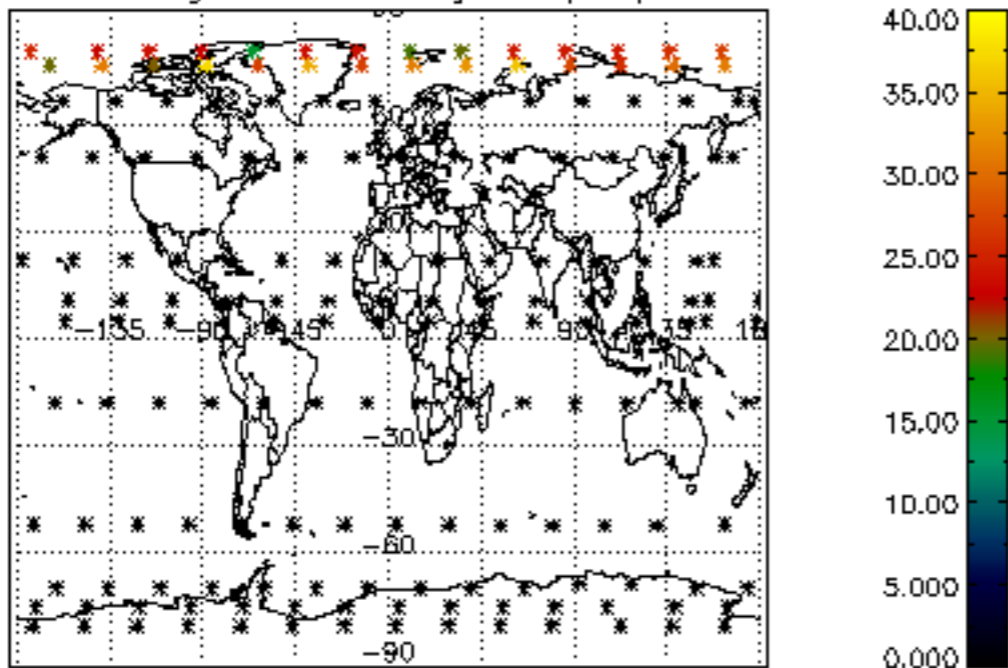

Percentage of datation errors per profile

Percentage of star falling outside central band per profile

Percentage of saturation errors per profile

Percentage of cosmic ray hits per profile

Percentage of datation errors per profile