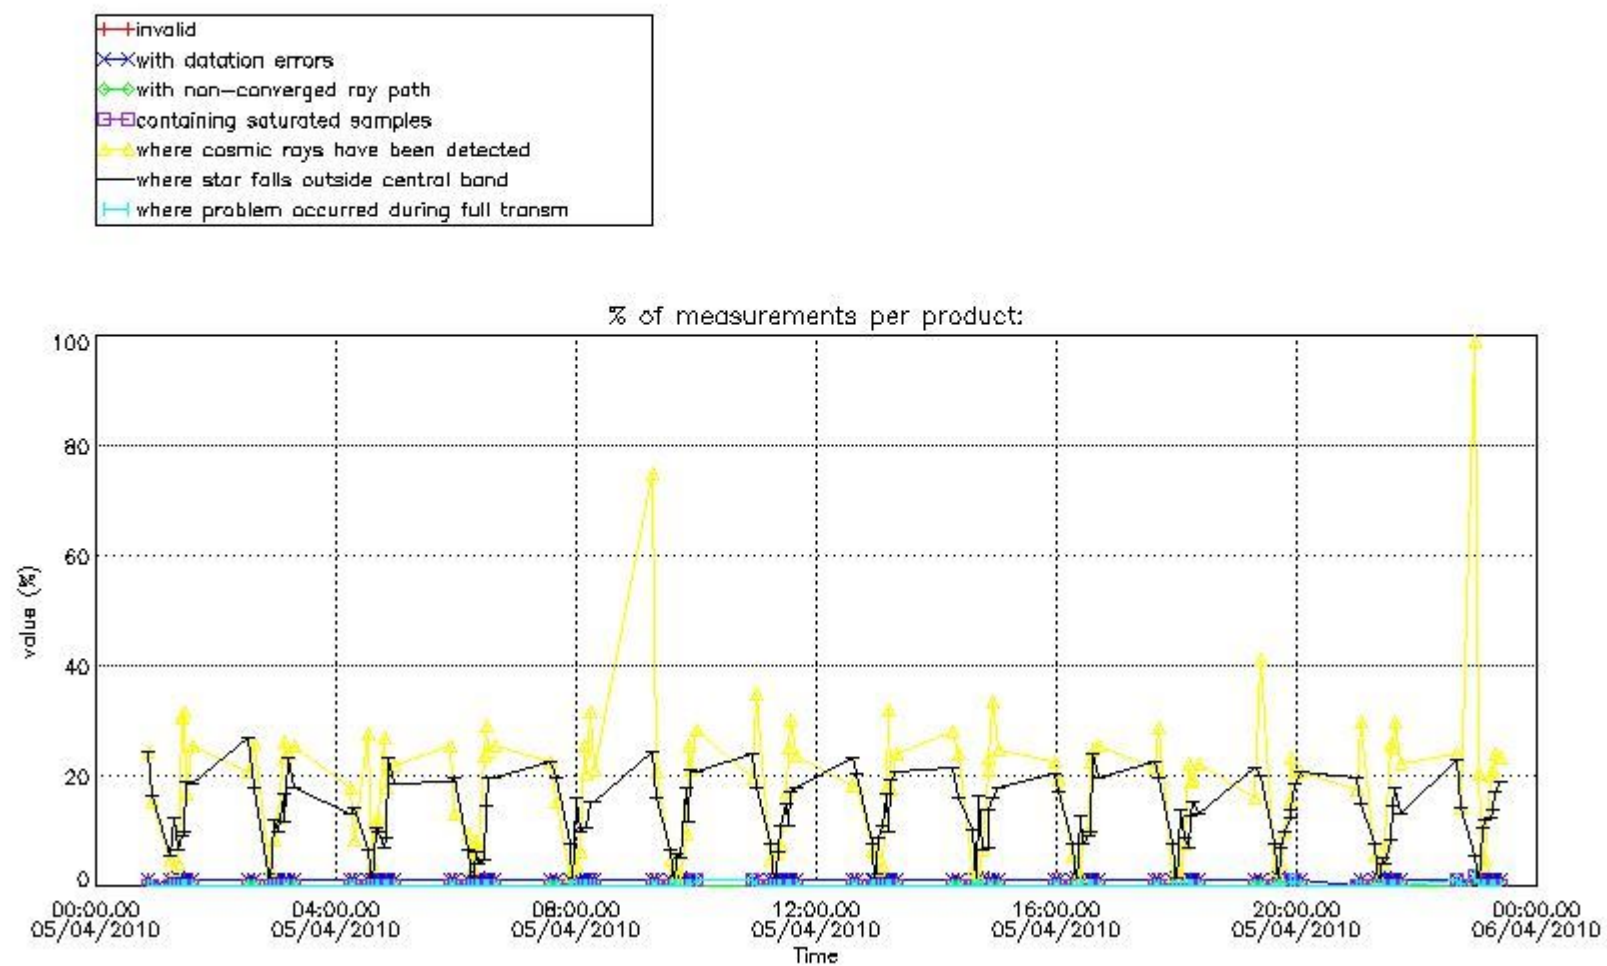

4.1.2 Plot level 1 quality information per product (time dependant): ENVI SAT DESCENDING passes