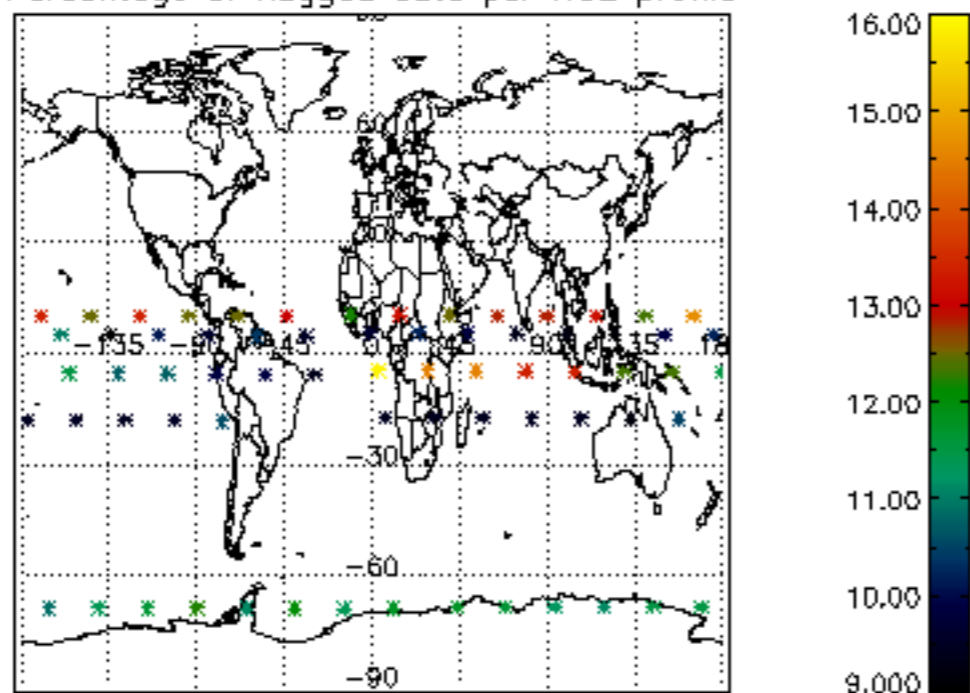

Percentage of flagged data per NO2 profile