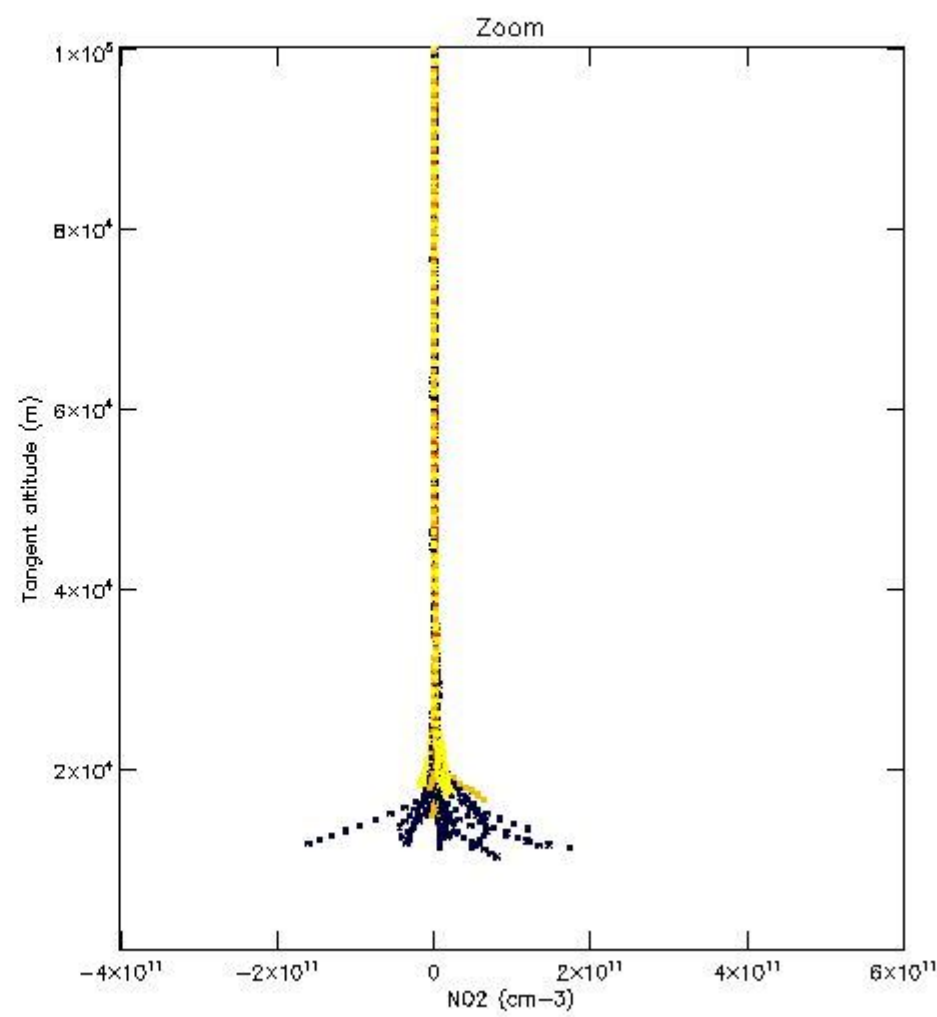

5.7 Plot NO3 profiles for all STD (dark without errors)

The colorbar represents the latitude.