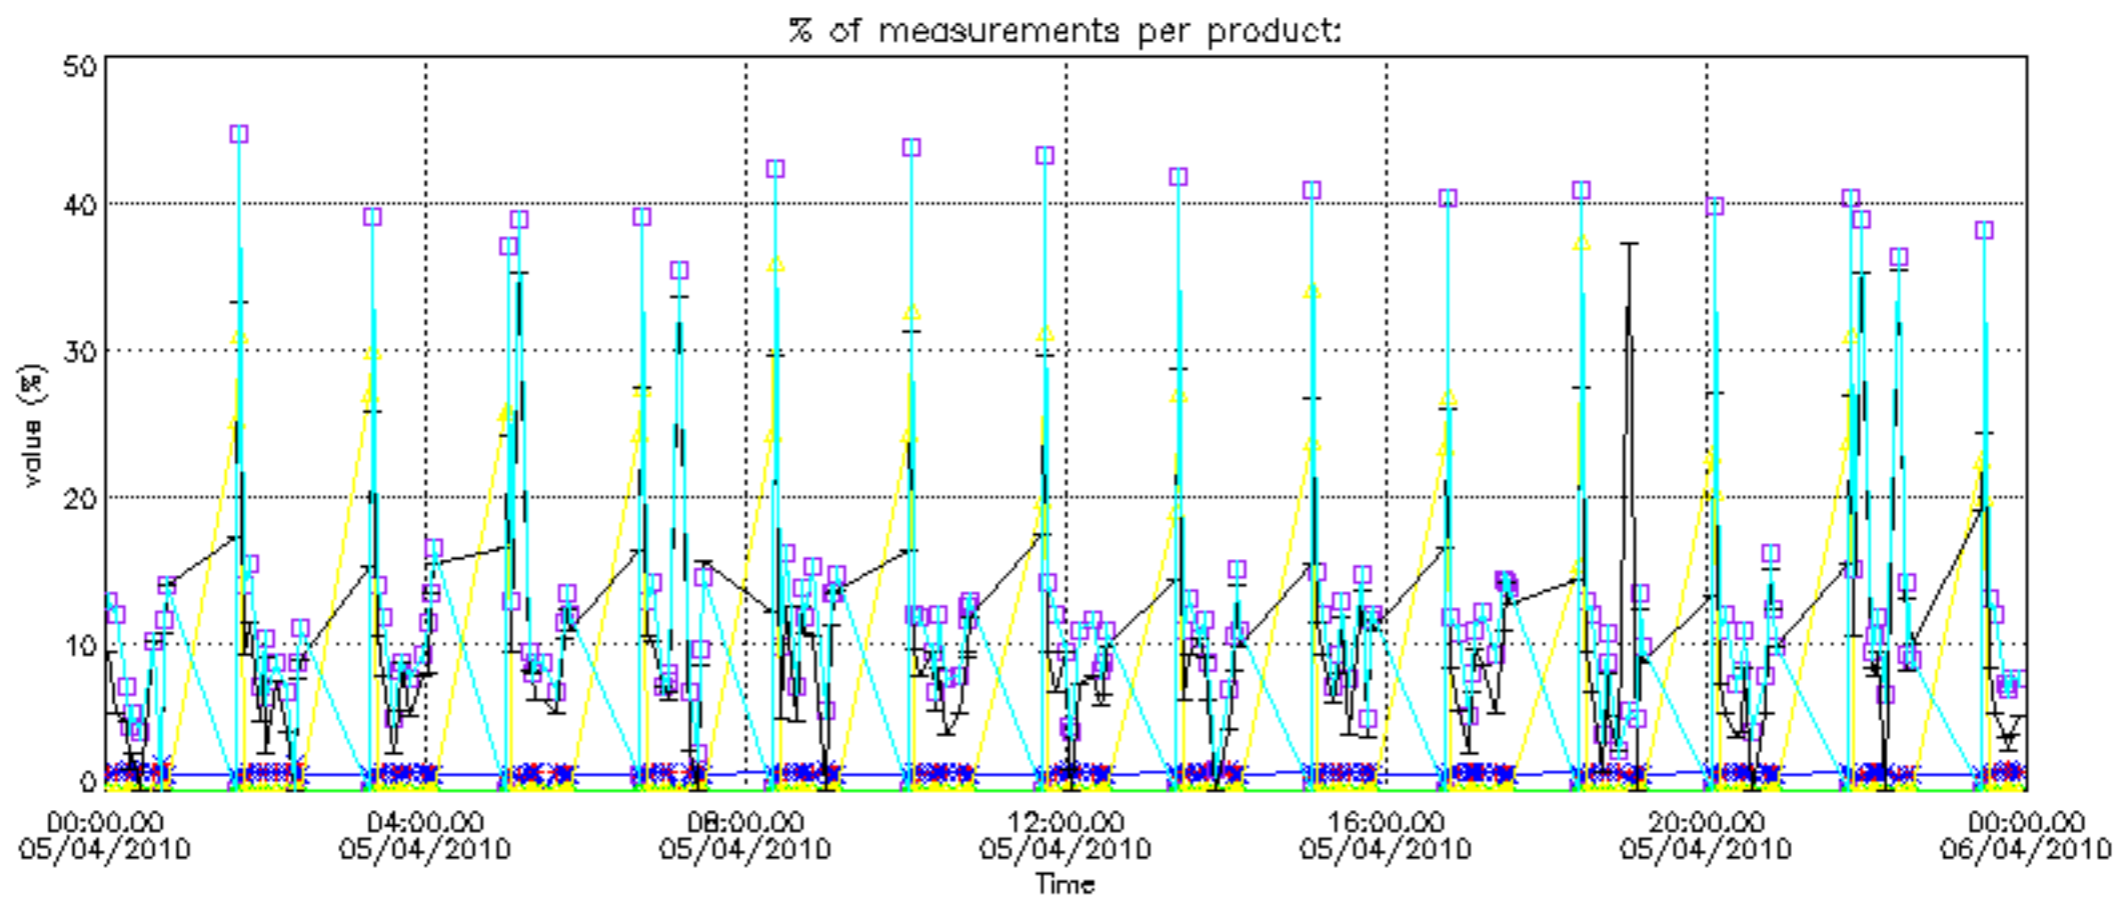

Percentage of cosmic ray hits per profile

Percentage of datation errors per profile