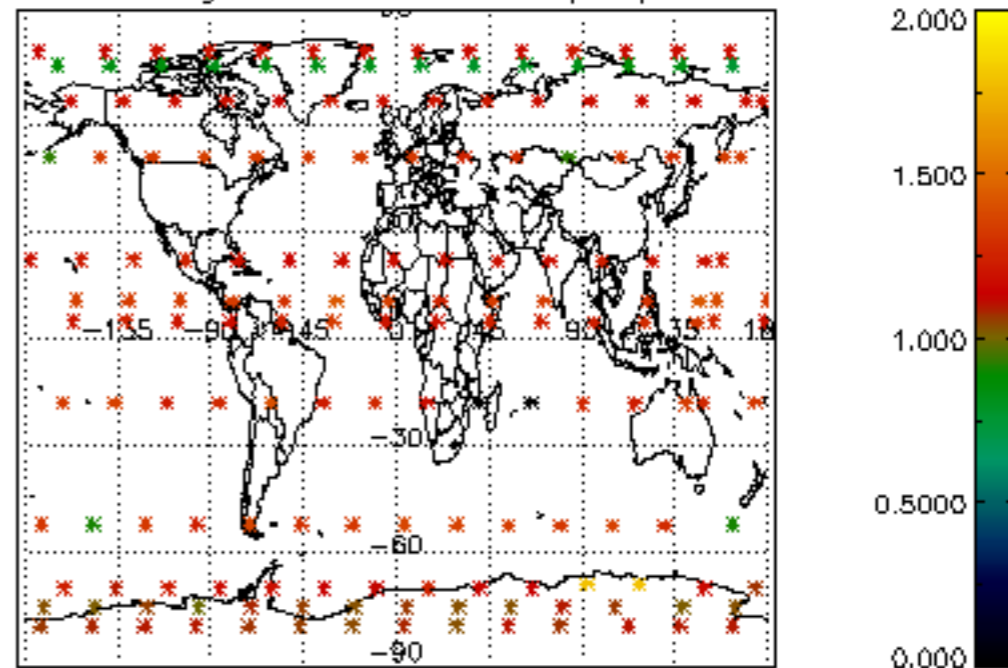

Percentage of datation errors per profile

Percentage of star falling outside central band per profile

Percentage of saturation errors per profile

Percentage of cosmic ray hits per profile

Percentage of datation errors per profile