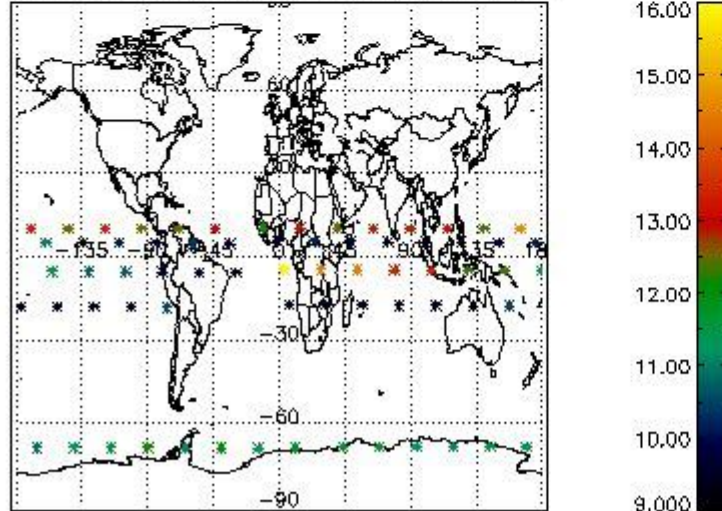

3.1 Plot quality information per product (time dependant)

3.2 Plot quality information per product (world map)

Percentage of flagged data per O3 profile

Percentage of flagged data per H2O profile

Percentage of flagged data per NO2 profile