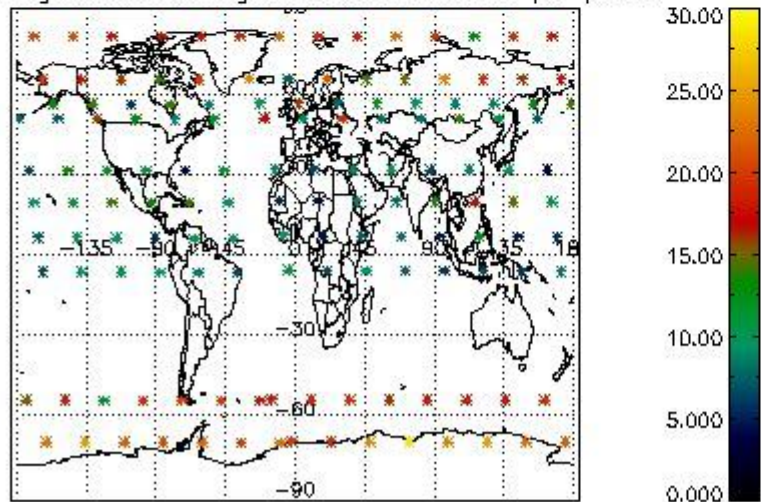

Percentage of star falling outside central band per profile