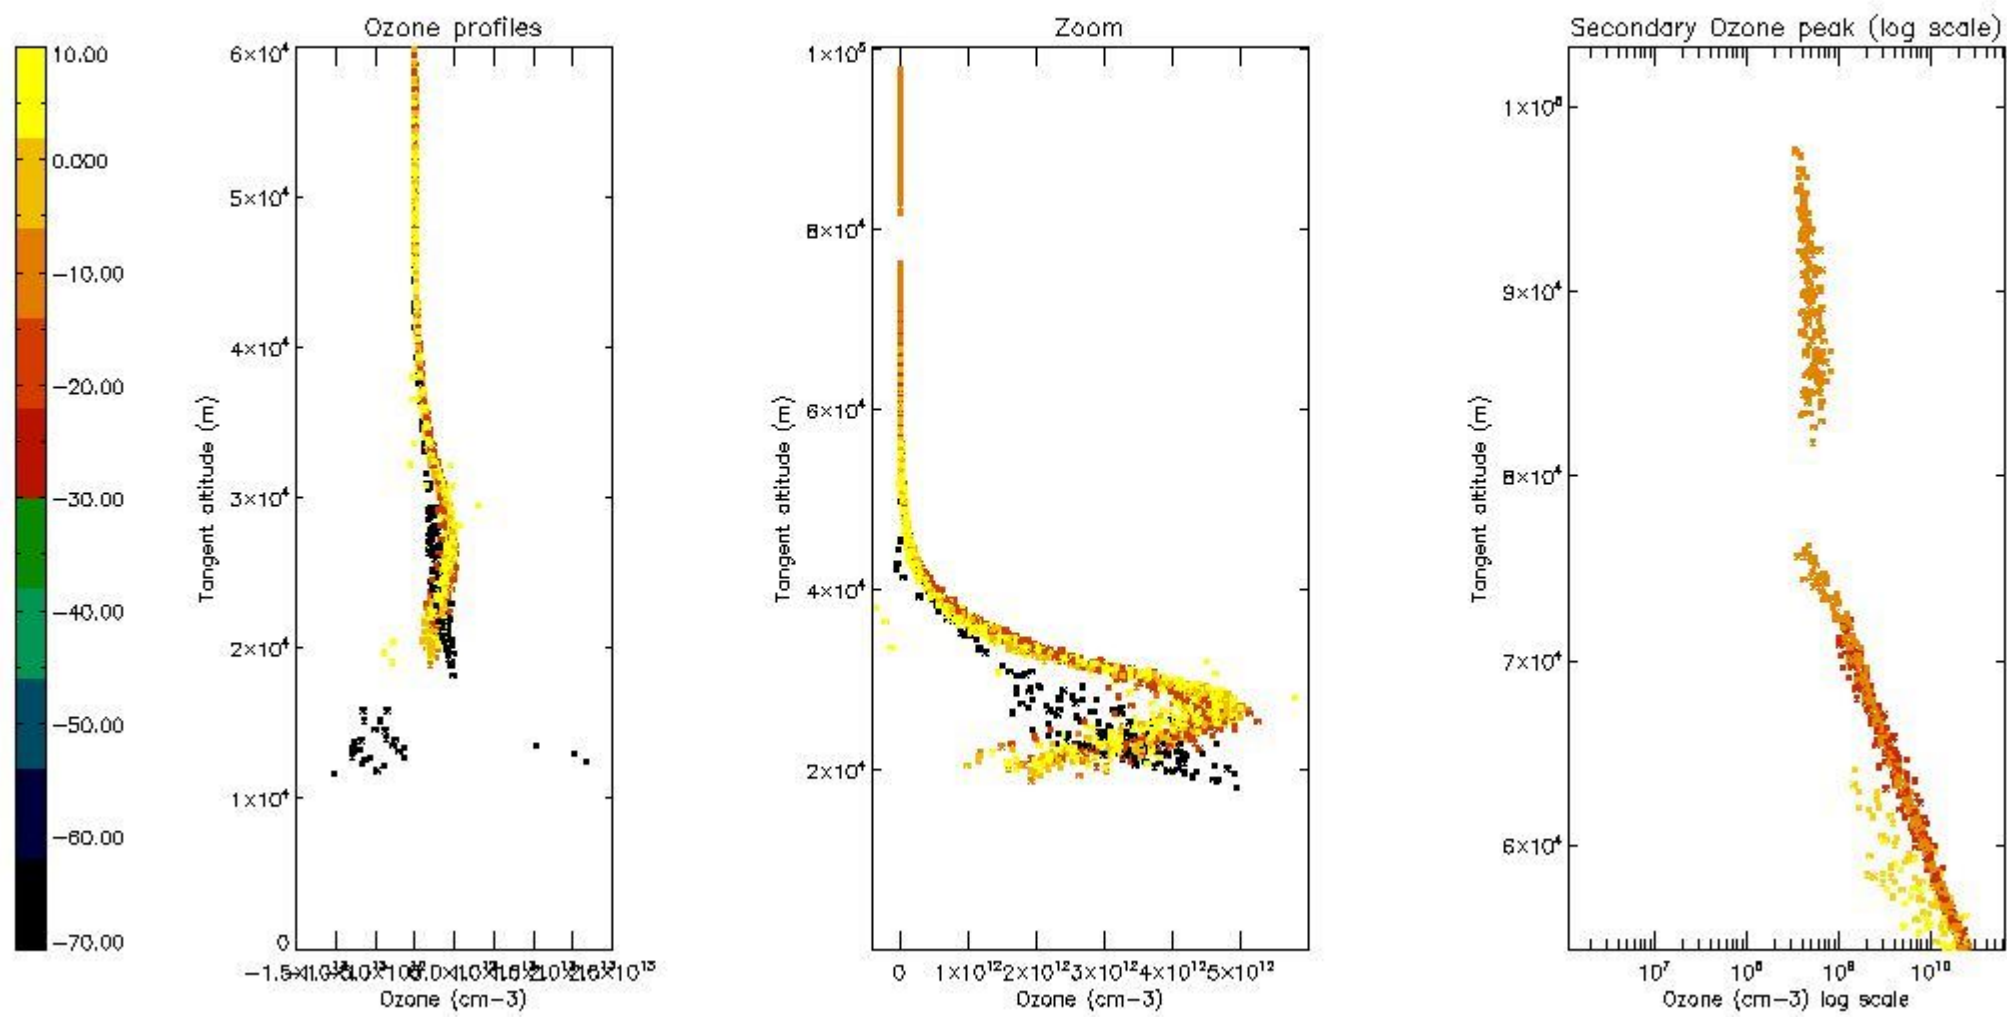

STD < 10	7
STD < 5	3

5.2 Plot ozone profiles for all STD (dark without errors)

The colorbar represents the latitude.

5.3 Plot ozone profiles where STD < 20% (dark without errors)

The colorbar represents the latitude.