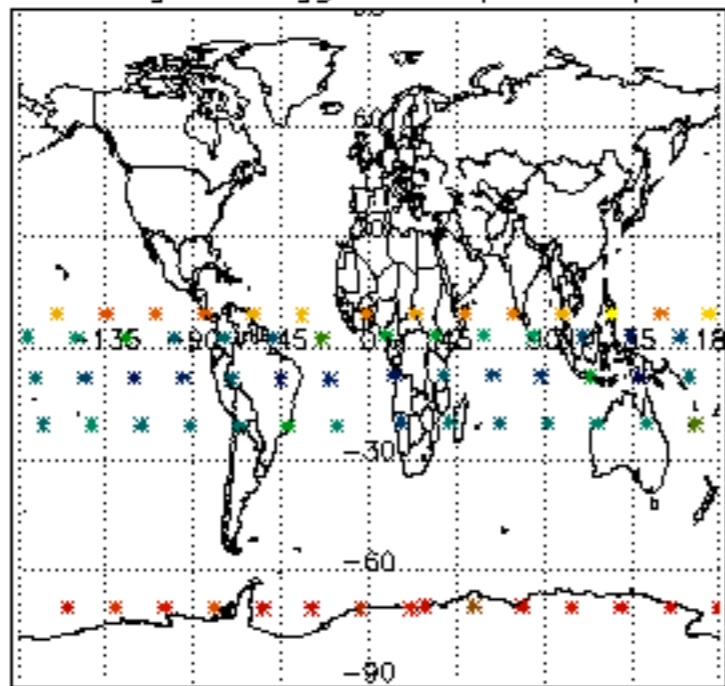

Percentage of flagged data per NO2 profile