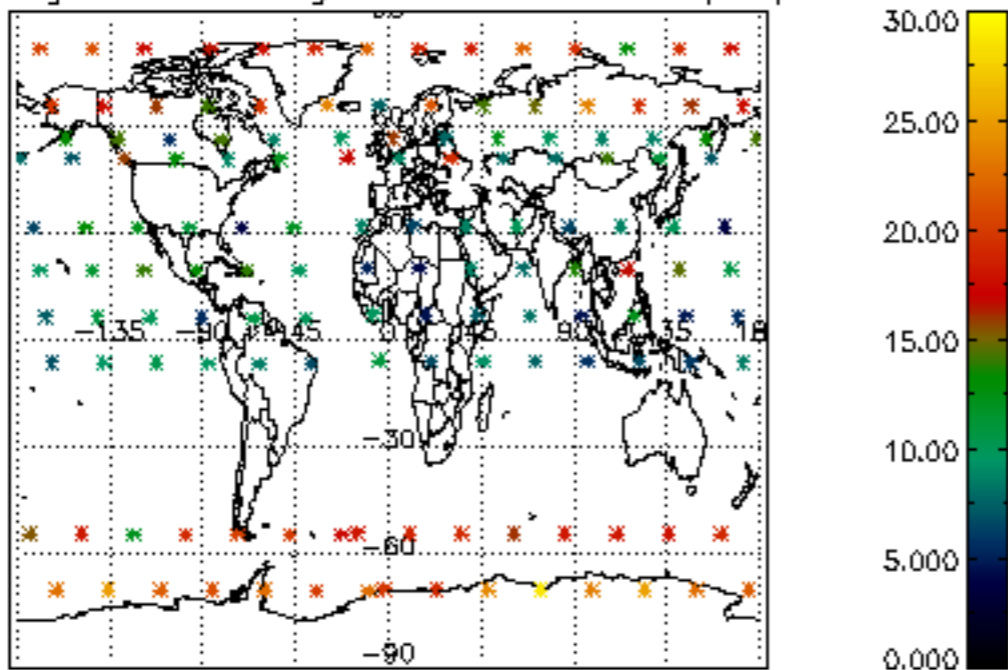

Percentage of cosmic ray hits per profile

Percentage of star falling outside central band per profile