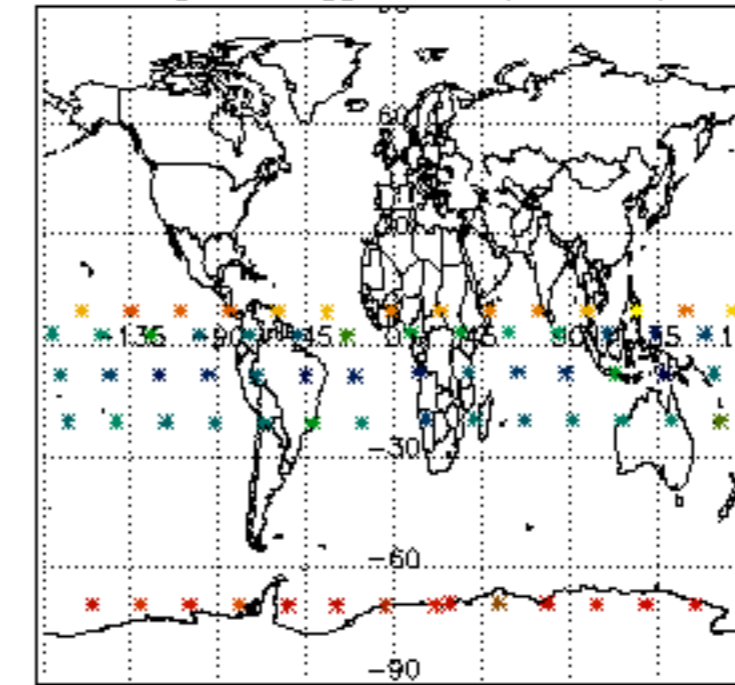

Percentage of flagged data per NO3 profile