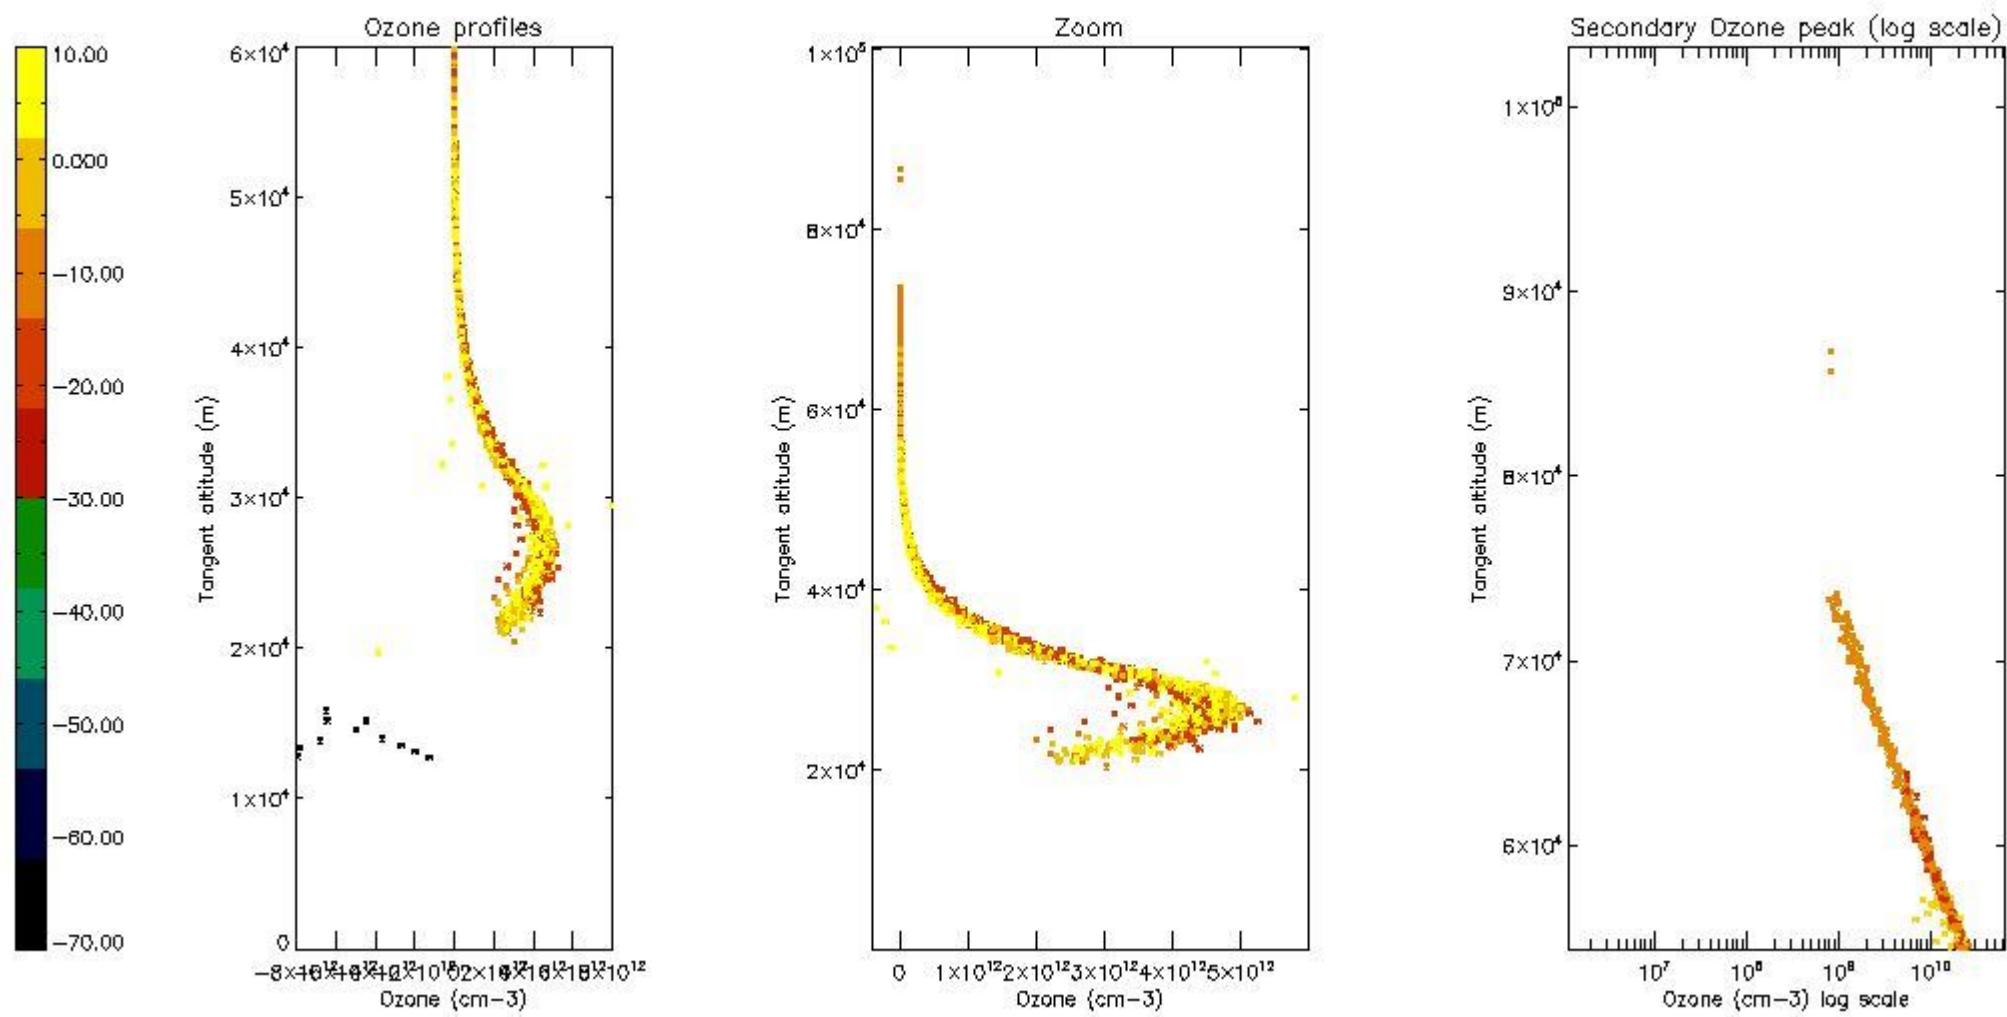

STD < 10	7
STD < 5	3

5.2 Plot ozone profiles for all STD (dark without errors)

The colorbar represents the latitude.

5.3 Plot ozone profiles where STD < 20% (dark without errors)

The colorbar represents the latitude.

5.4 Plot ozone profiles where STD < 10% (dark without errors)

The colorbar represents the latitude.

5.5 Plot ozone profiles where STD < 5% (dark without errors)

The colorbar represents the latitude.

5.6 Plot NO₂ profiles for all STD (dark without errors)