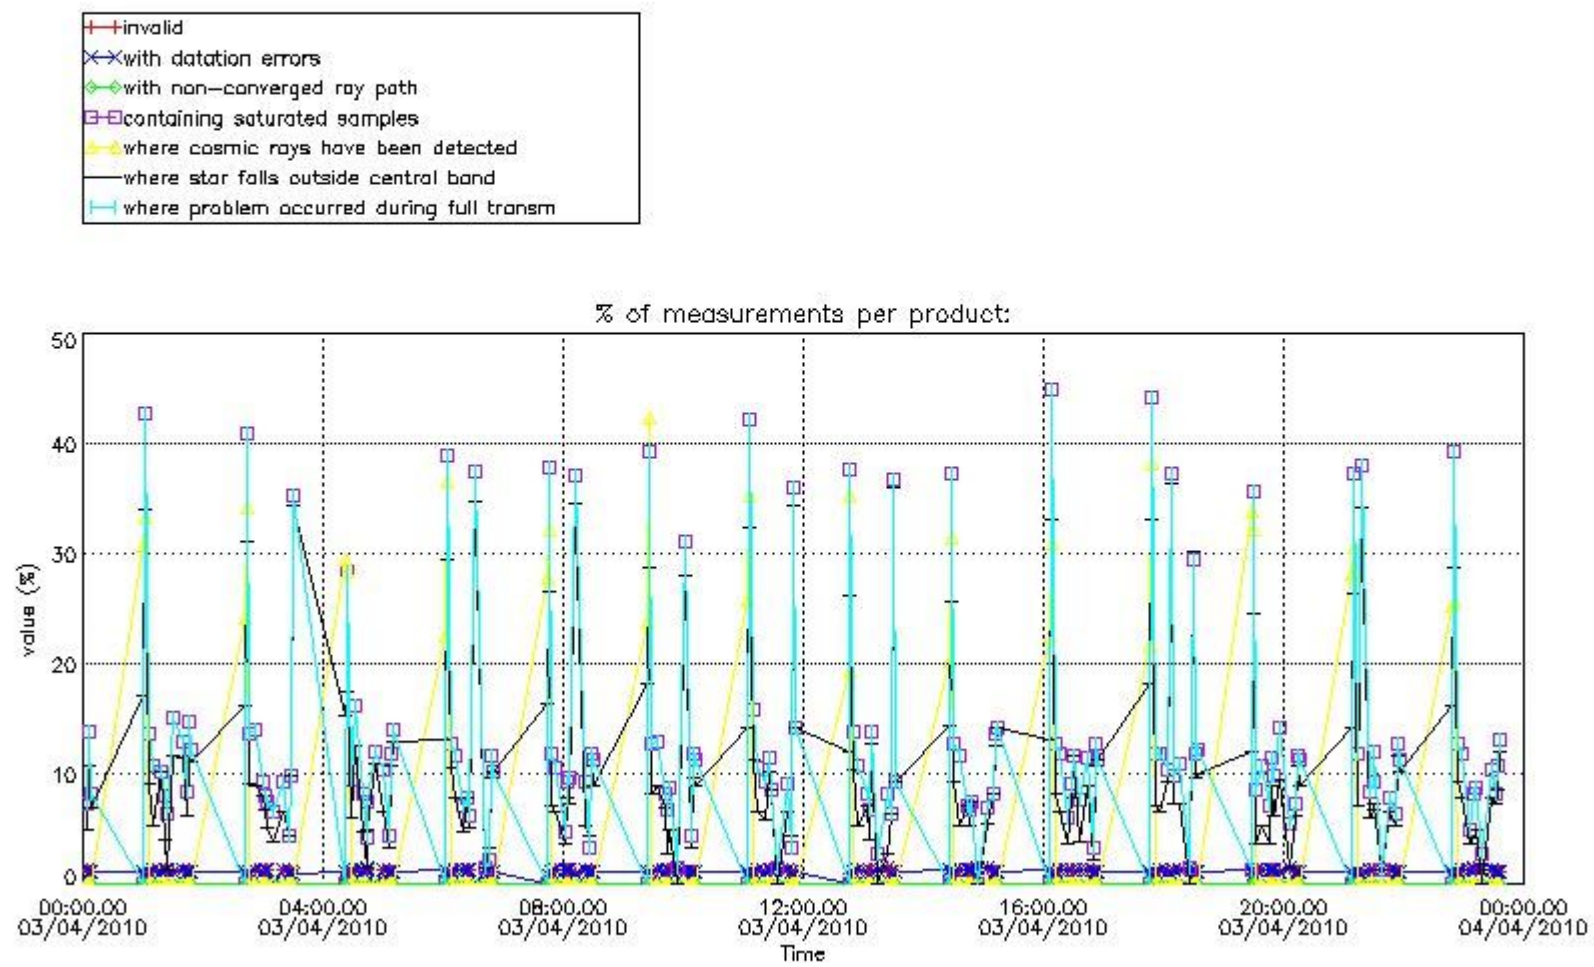

4.2 Plot quality information per product coming from level 1b processing (world map)

4.2.1 Plot level 1 quality information per product (world map): ENVISAT ASCENDING passes