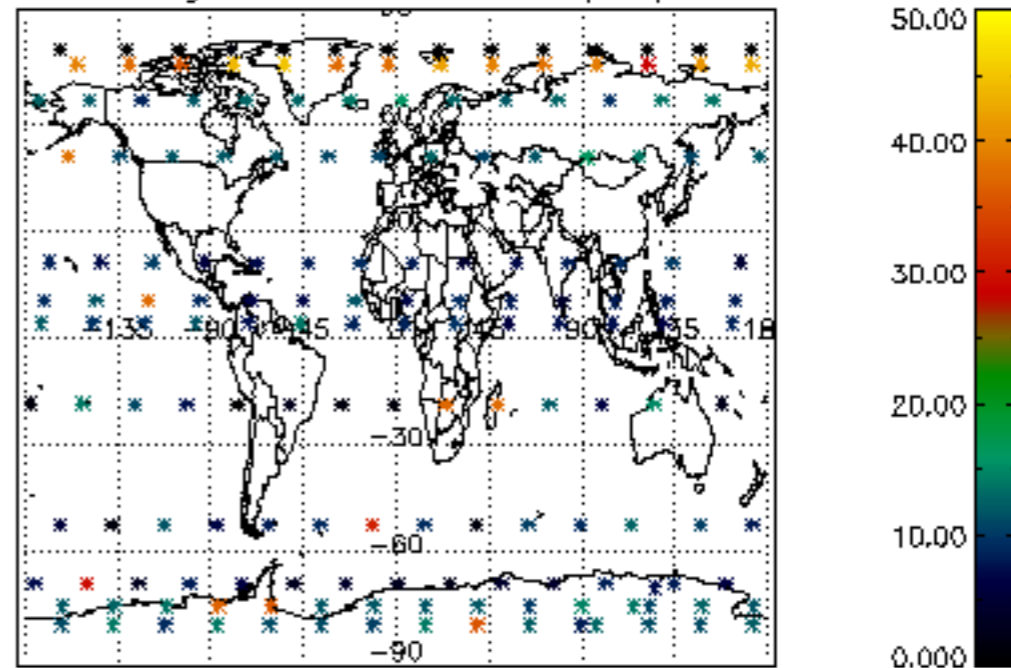

Percentage of saturation errors per profile