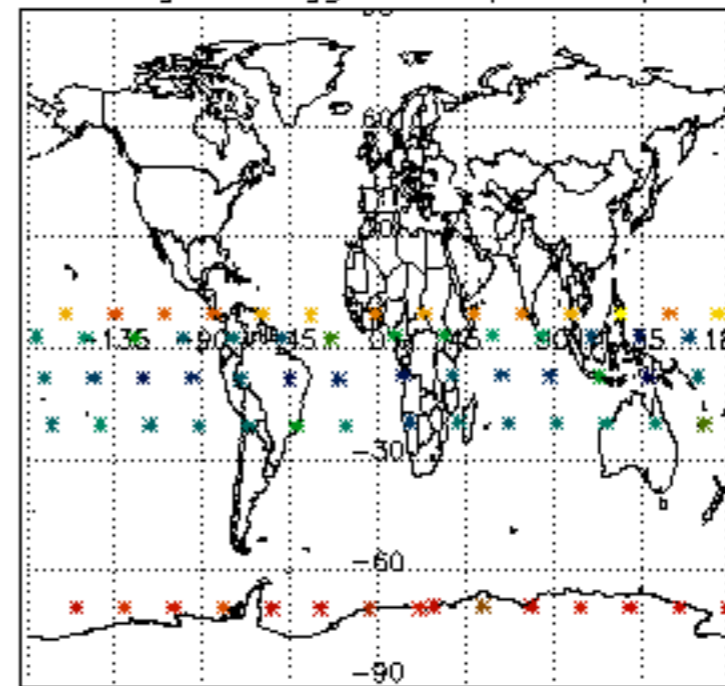

Percentage of flagged data per NO3 profile