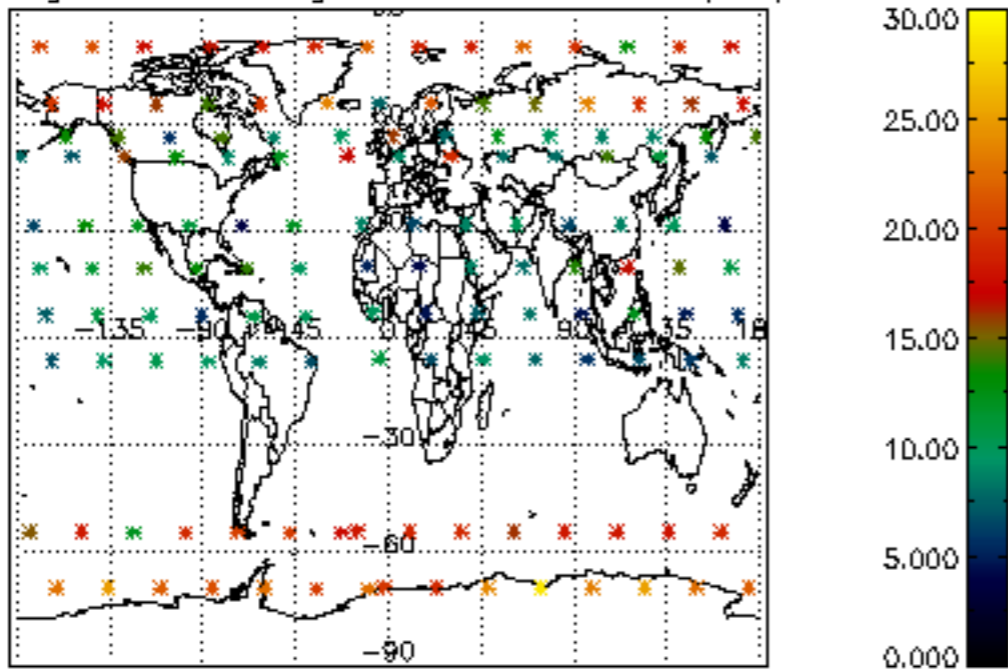

Percentage of cosmic ray hits per profile

Percentage of star falling outside central band per profile