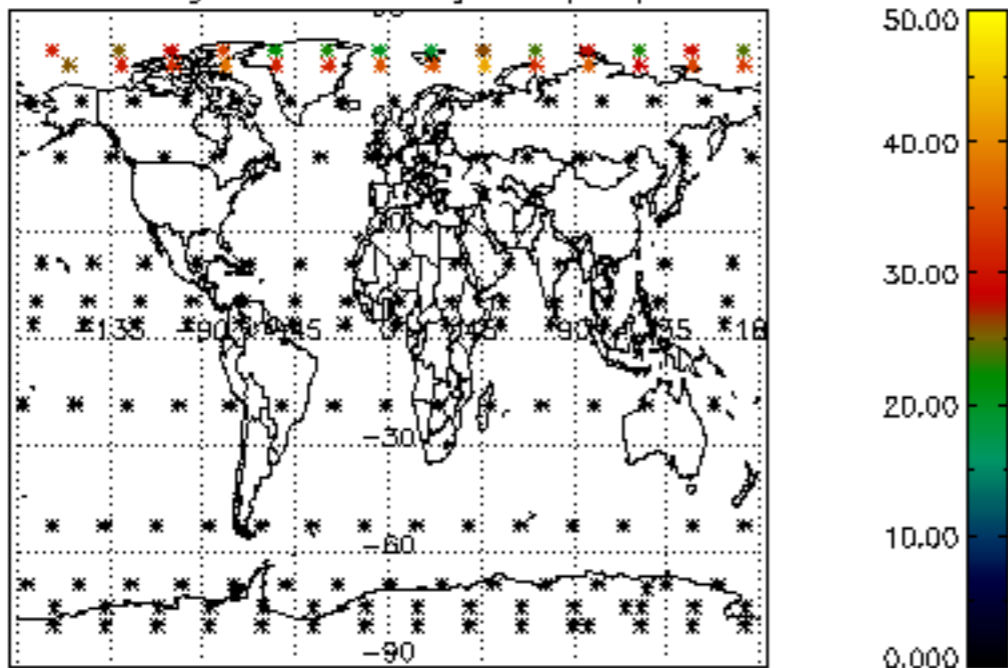

Percentage of datation errors per profile

Percentage of star falling outside central band per profile

Percentage of saturation errors per profile

Percentage of cosmic ray hits per profile

Percentage of datation errors per profile