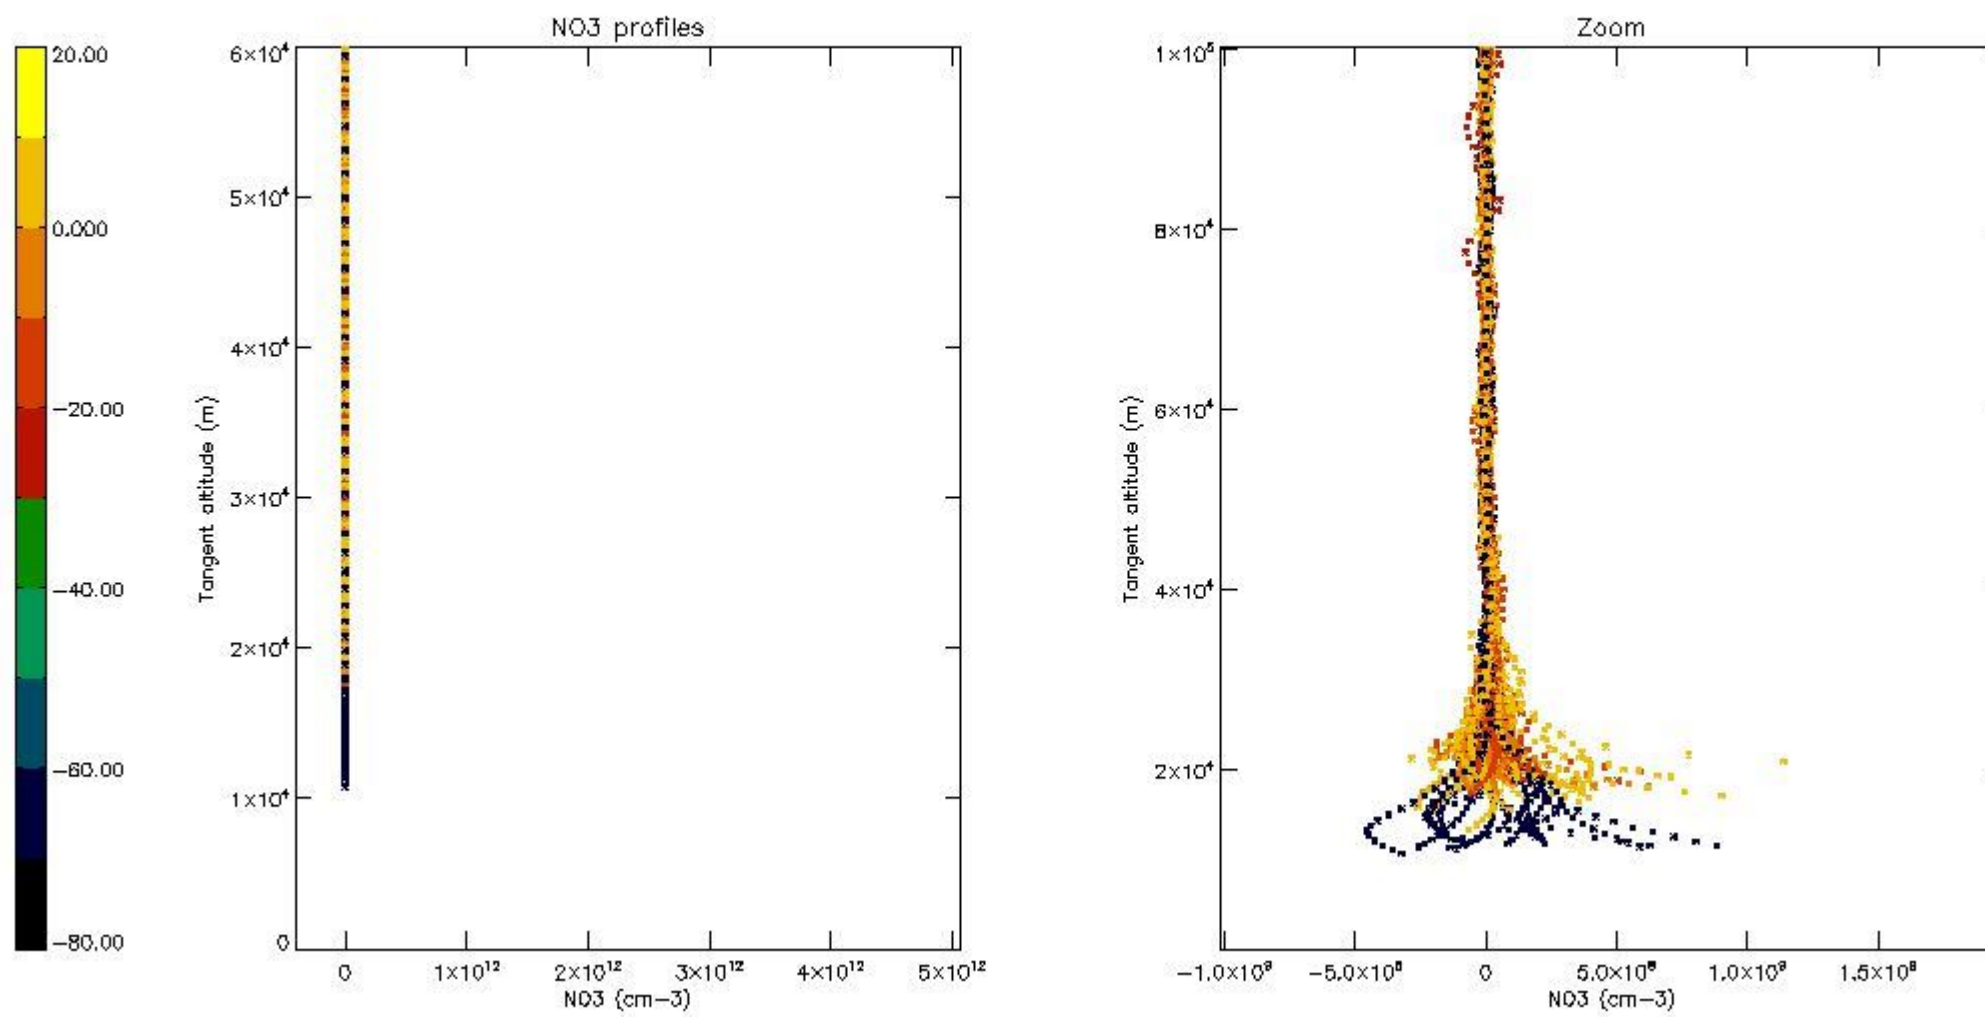

6. Auxiliary Data Files used for the production reported in section 2

The number reported in the third column indicates since which file (see list in section 2) the corresponding auxiliary file has been used. The fourth column is the date of those product files.

Type	Auxiliary Filename	Used since product	Used since product date
INST_PHYS_CHARACTERISTICS	GOM_INS_AXVIEC20091111_143220_20030716_120000_20500101_000000	1	03-APR-2010 00:04:11
LEVEL-2_PROC_CONFIG	GOM_PR2_AXVIEC20091111_152718_20020301_000000_20500101_000000	1	03-APR-2010 00:04:11
CROSS_SECTIONS_FILE	GOM_CRS_AXVIEC20091111_154832_20020301_000000_20500101_000000	1	03-APR-2010 00:04:11