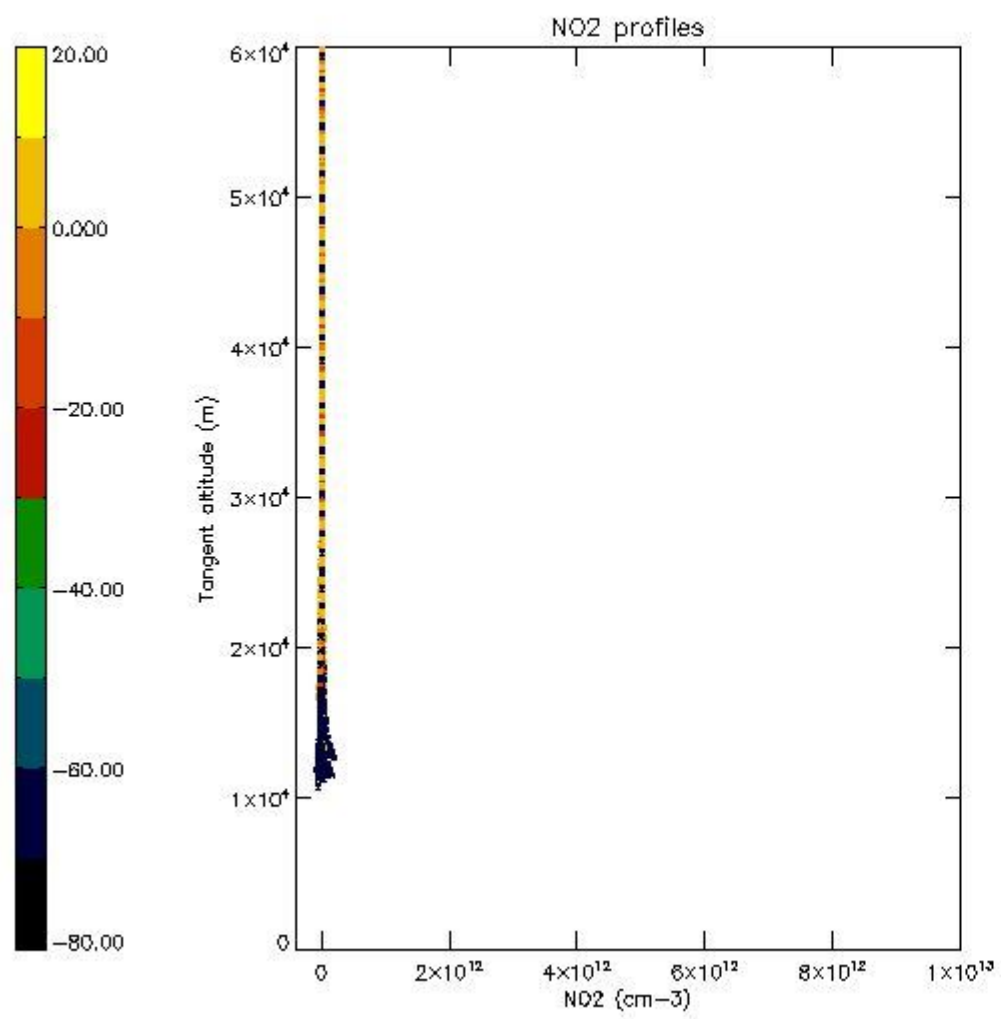

5.7 Plot NO3 profiles for all STD (dark without errors)

The colorbar represents the latitude.