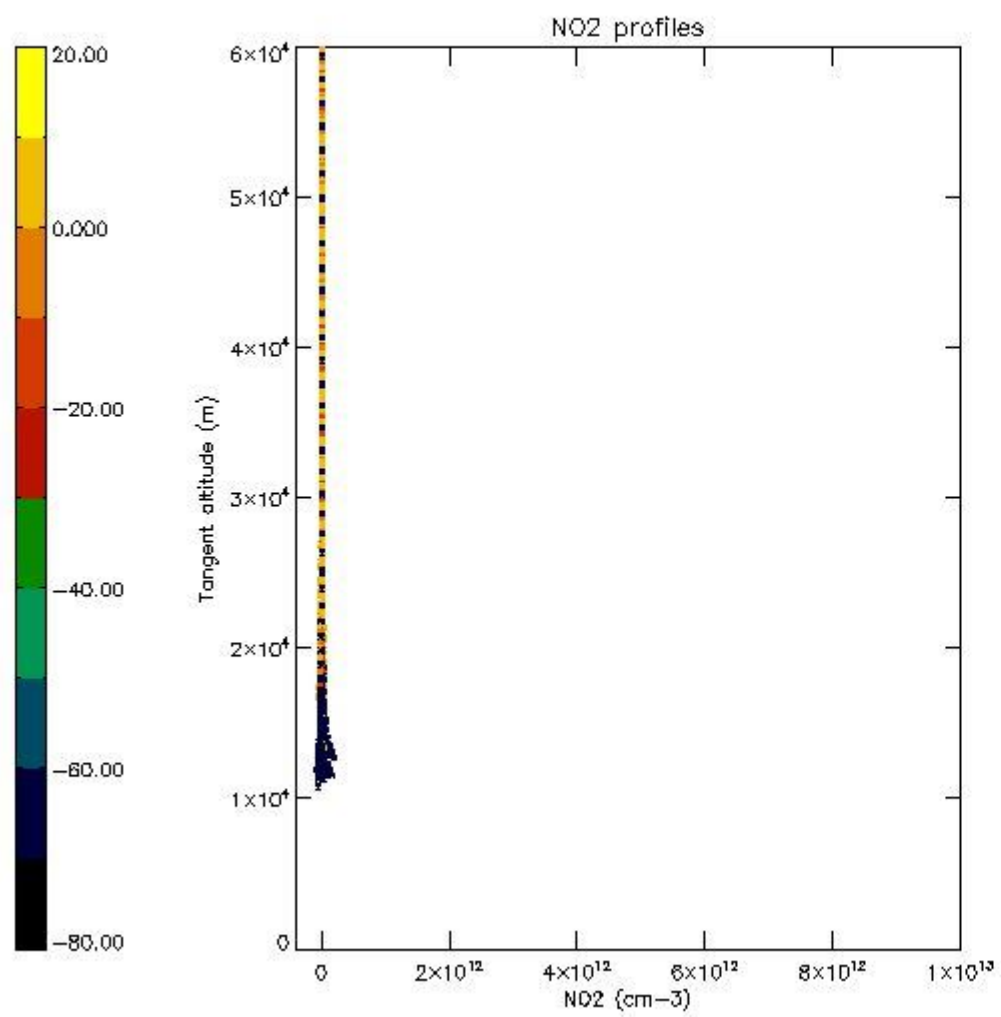

5.7 Plot NO3 profiles for all STD (dark without errors)

The colorbar represents the latitude.