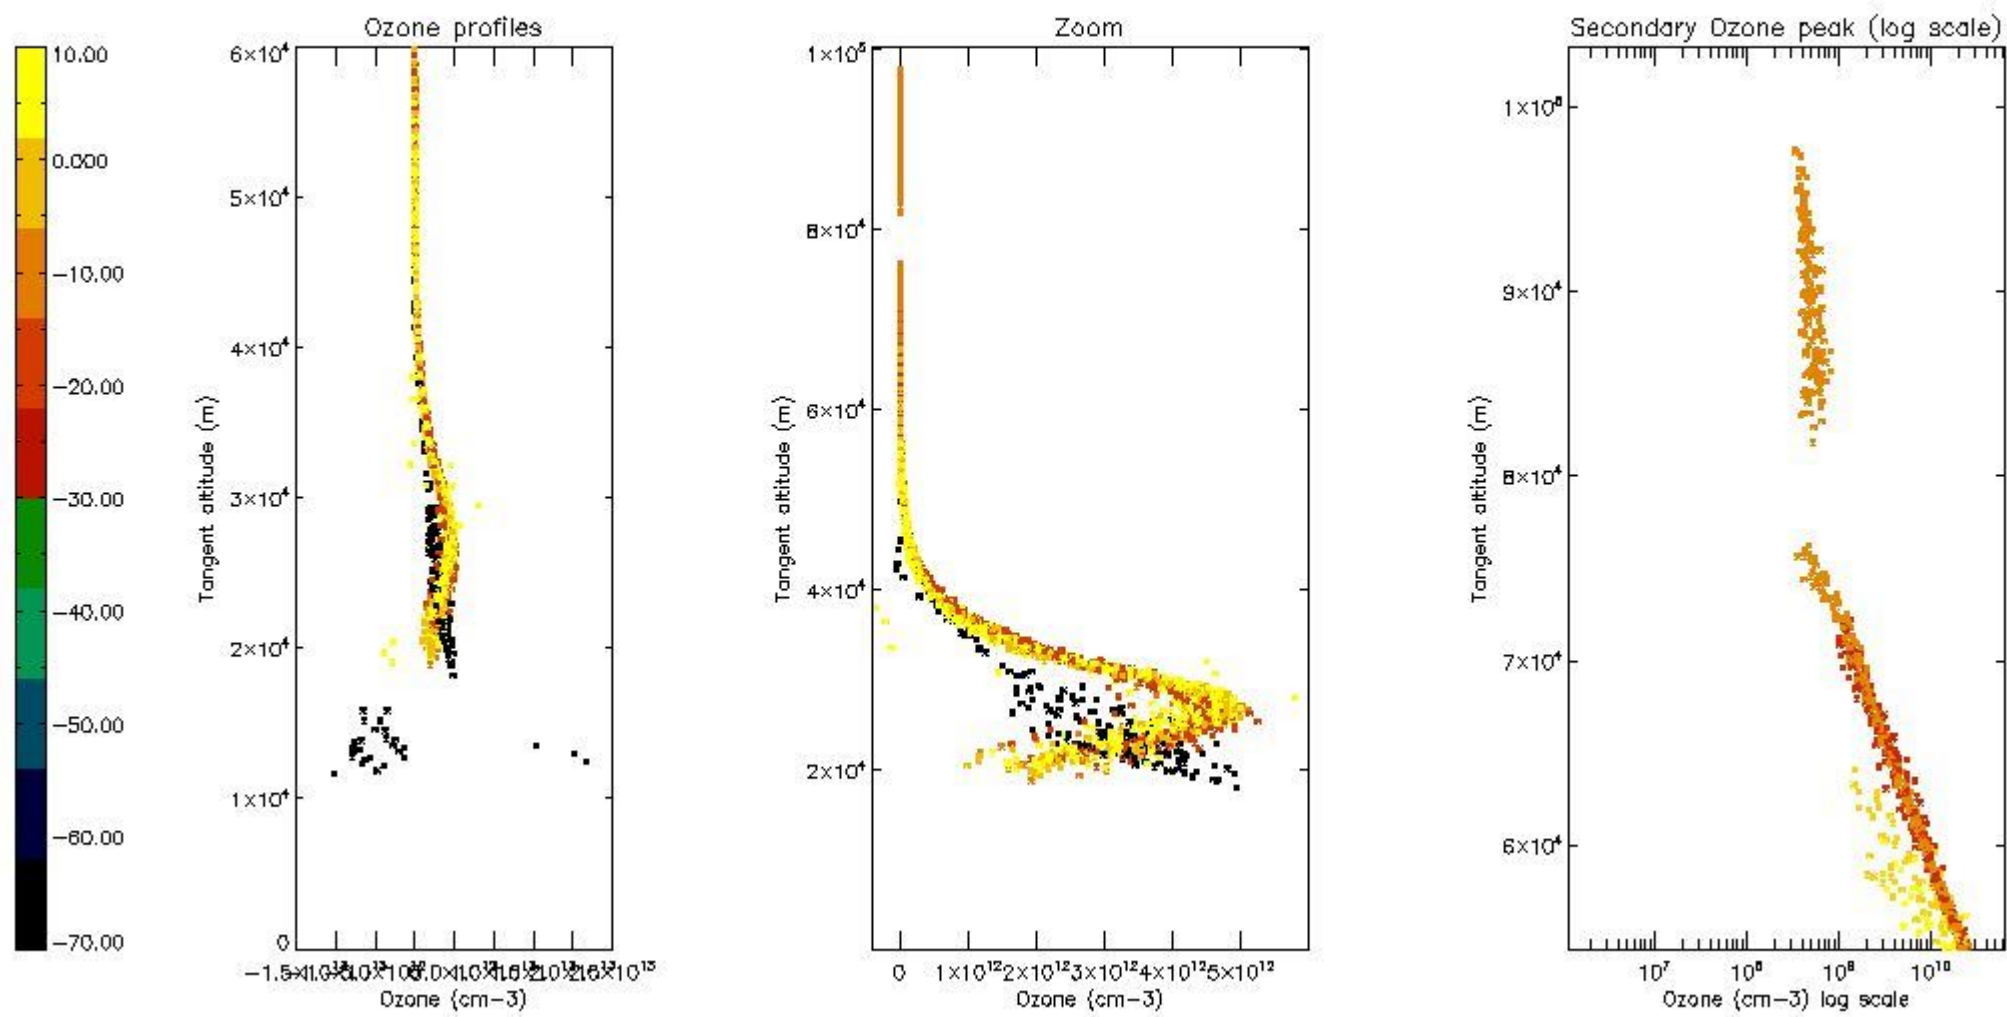

STD < 10	7
STD < 5	3

5.2 Plot ozone profiles for all STD (dark without errors)

The colorbar represents the latitude.

5.3 Plot ozone profiles where STD < 20% (dark without errors)

The colorbar represents the latitude.

5.4 Plot ozone profiles where STD < 10% (dark without errors)

The colorbar represents the latitude.

5.5 Plot ozone profiles where STD < 5% (dark without errors)

The colorbar represents the latitude.

5.6 Plot NO₂ profiles for all STD (dark without errors)