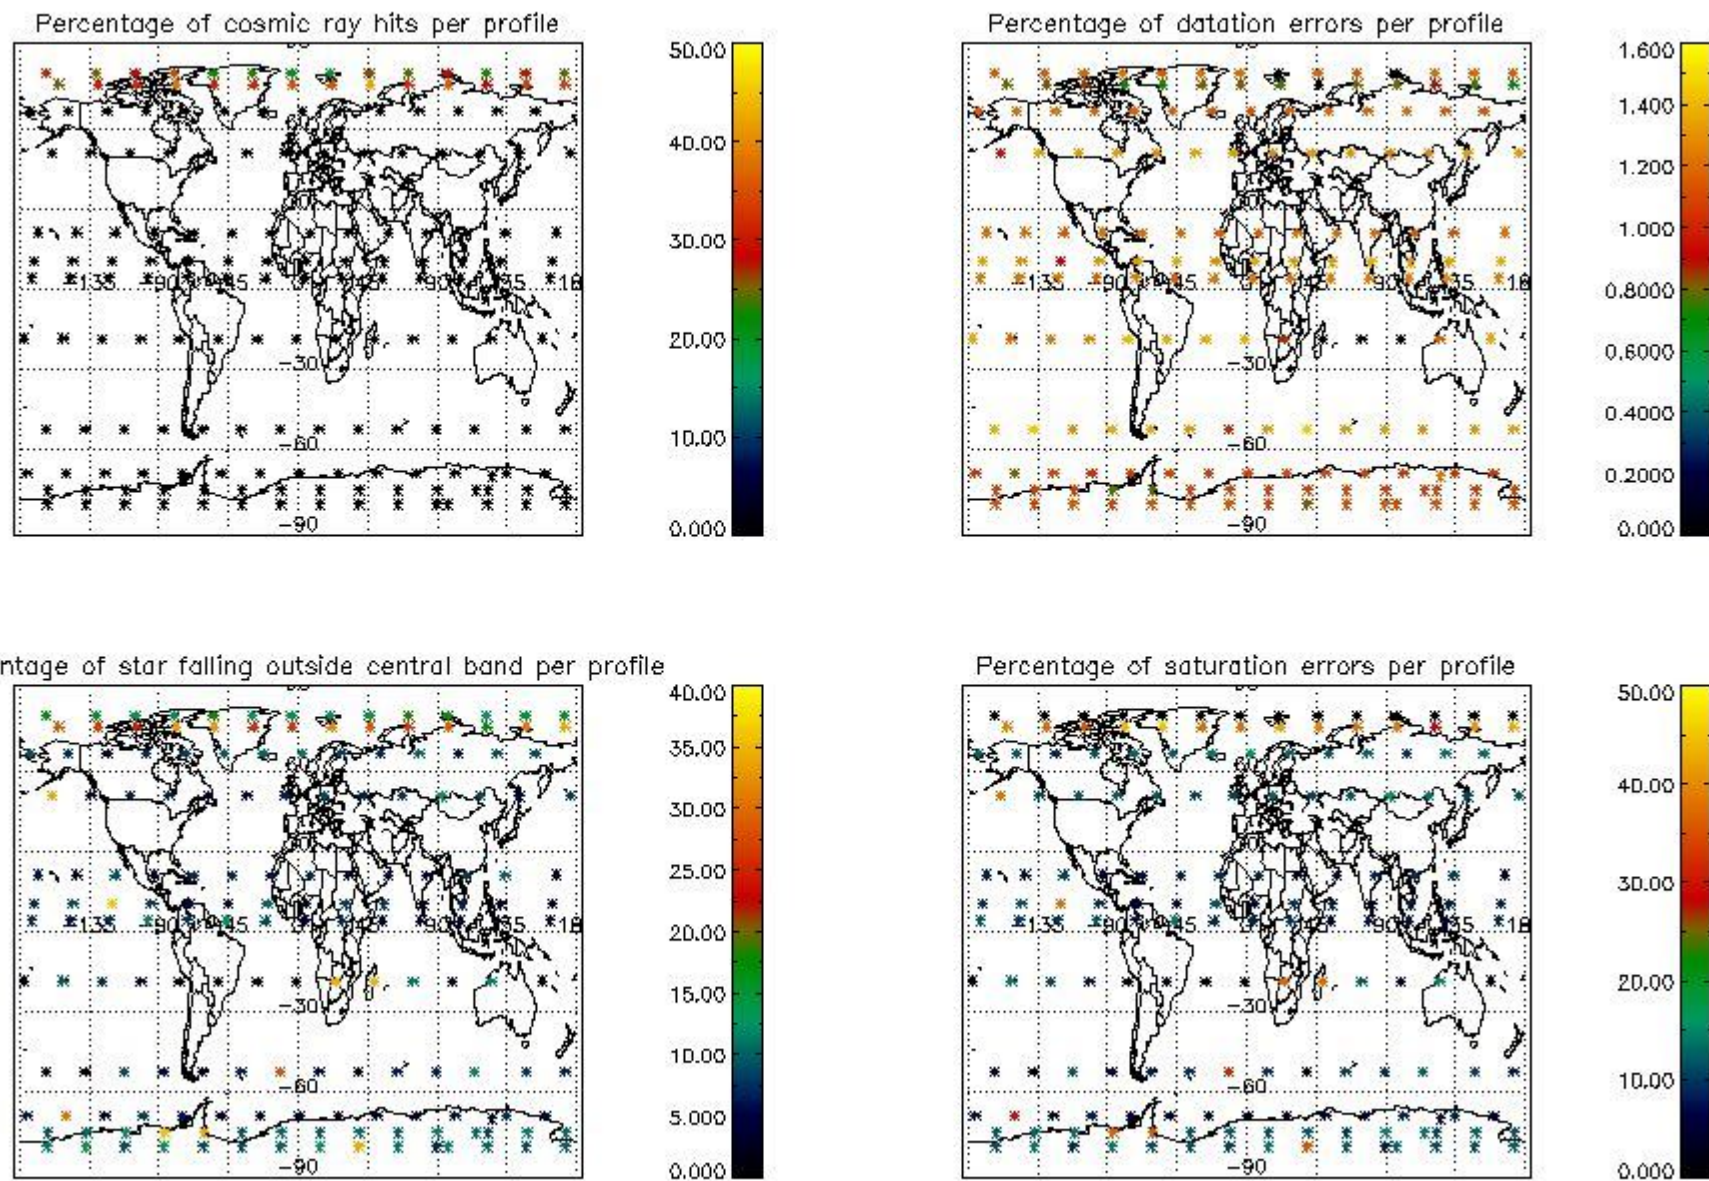

Percentage of datation errors per profile

Percentage of star falling outside central band per profile

Percentage of saturation errors per profile

4.2.2 Plot level 1 quality information per product (world map): ENVISAT DESCENDING passes