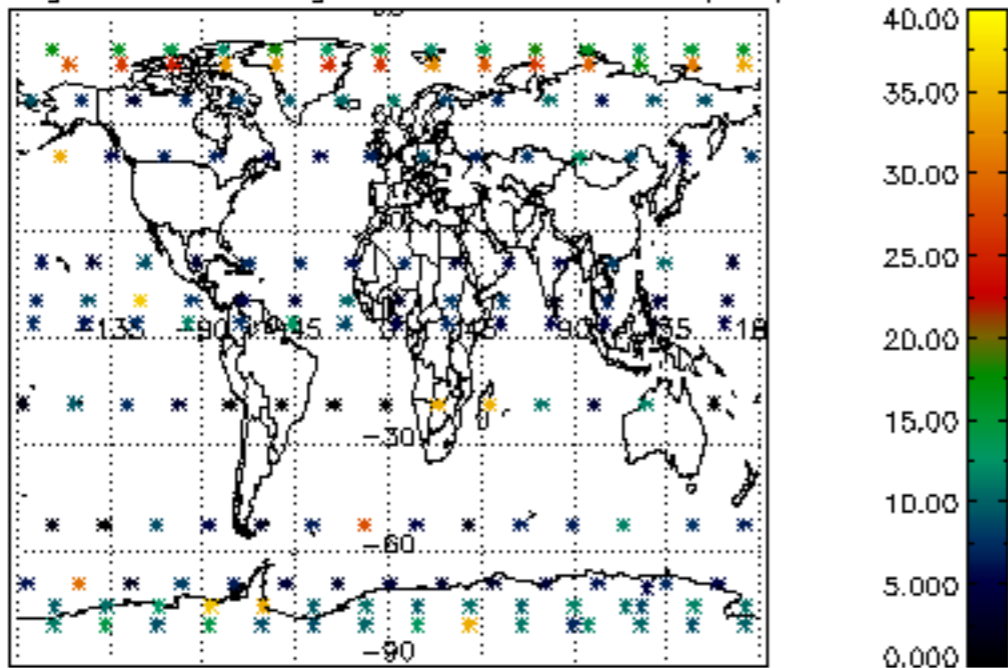

Percentage of star falling outside central band per profile