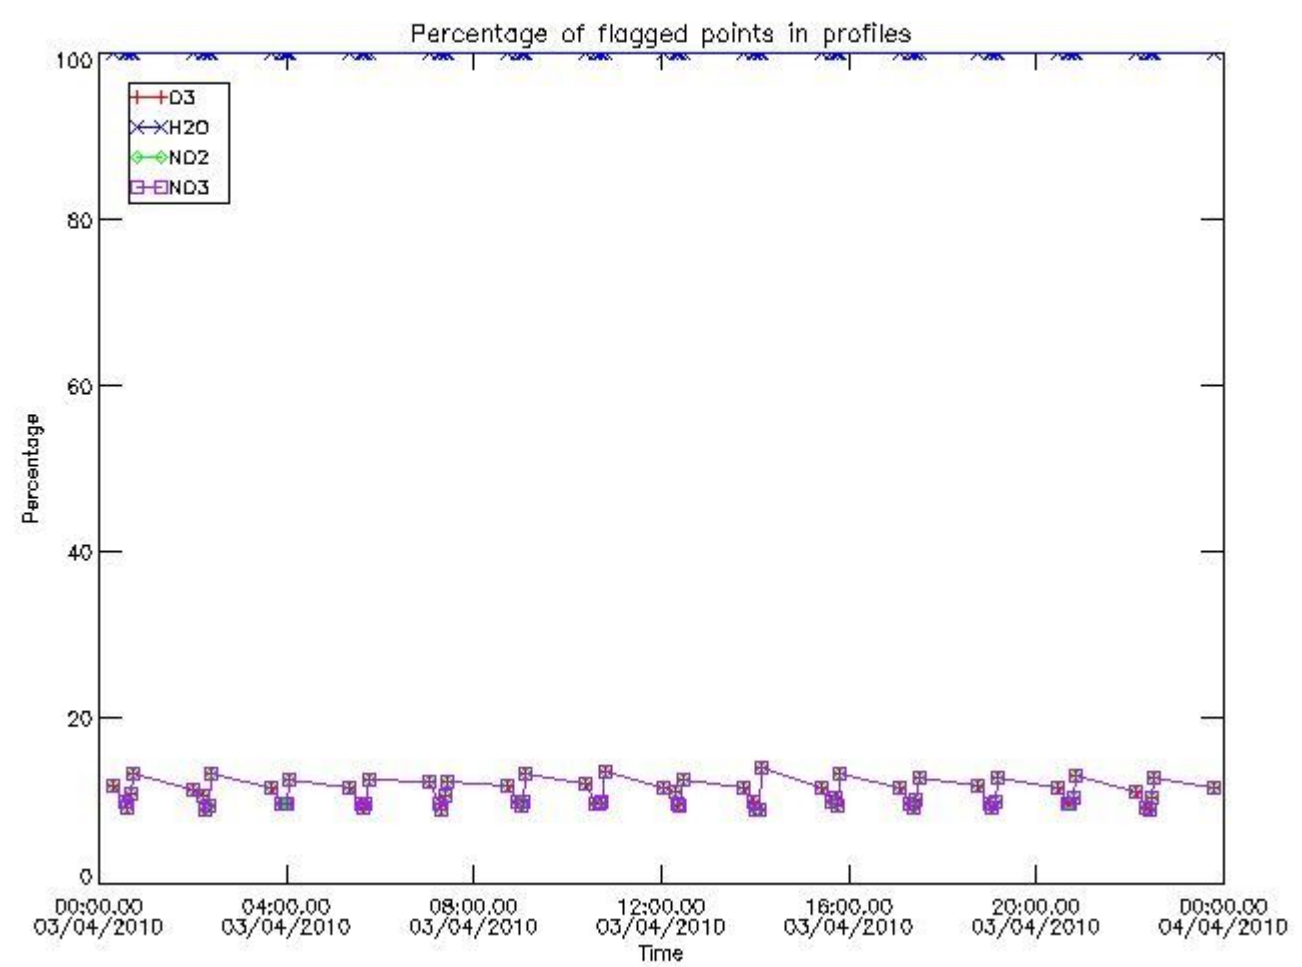

3. Quality information per product

In this section it is plotted some information contained in the Quality Summary data set of the level 2 products. Only products in dark limb conditions and without errors (error flag in the MPH set to "0") are used.

3.1 Plot quality information per product (time dependant)

3.2 Plot quality information per product (world map)