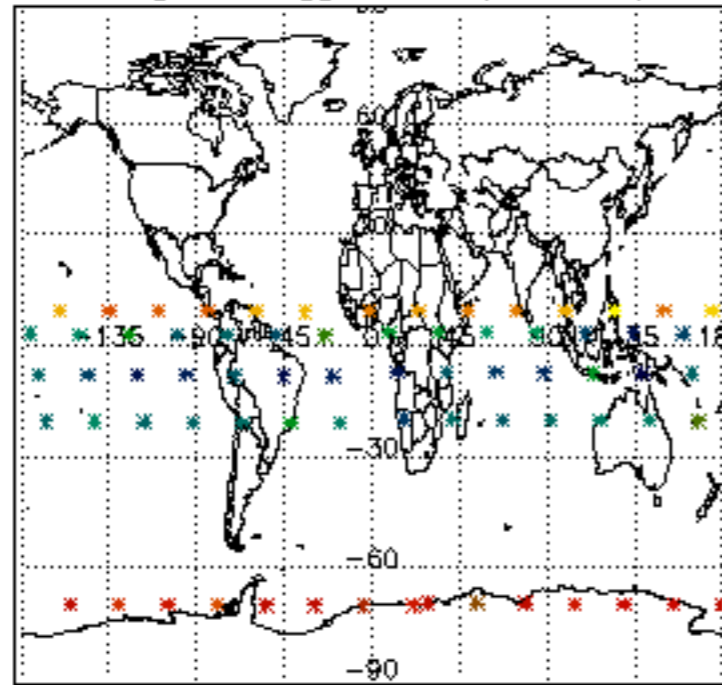

Percentage of flagged data per NO2 profile