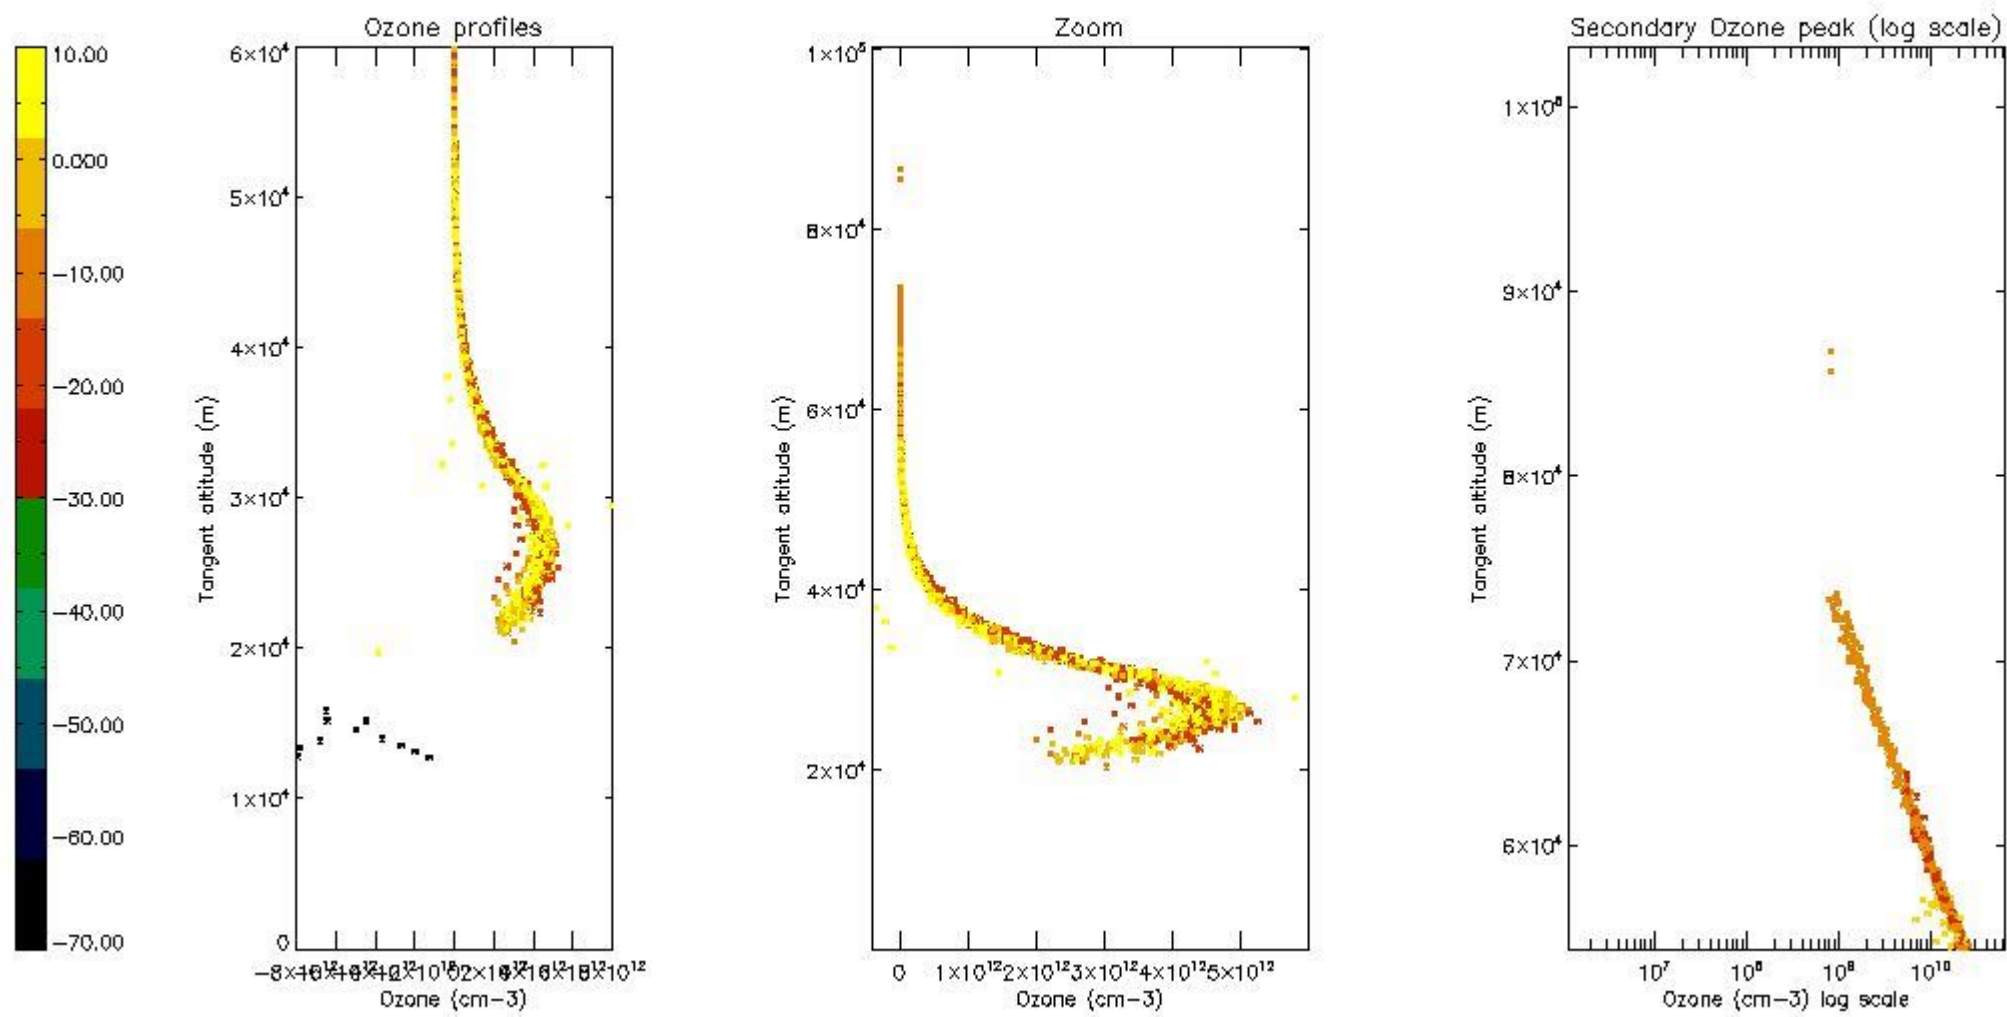

5.5 Plot ozone profiles where STD < 5% (dark without errors)

The colorbar represents the latitude.