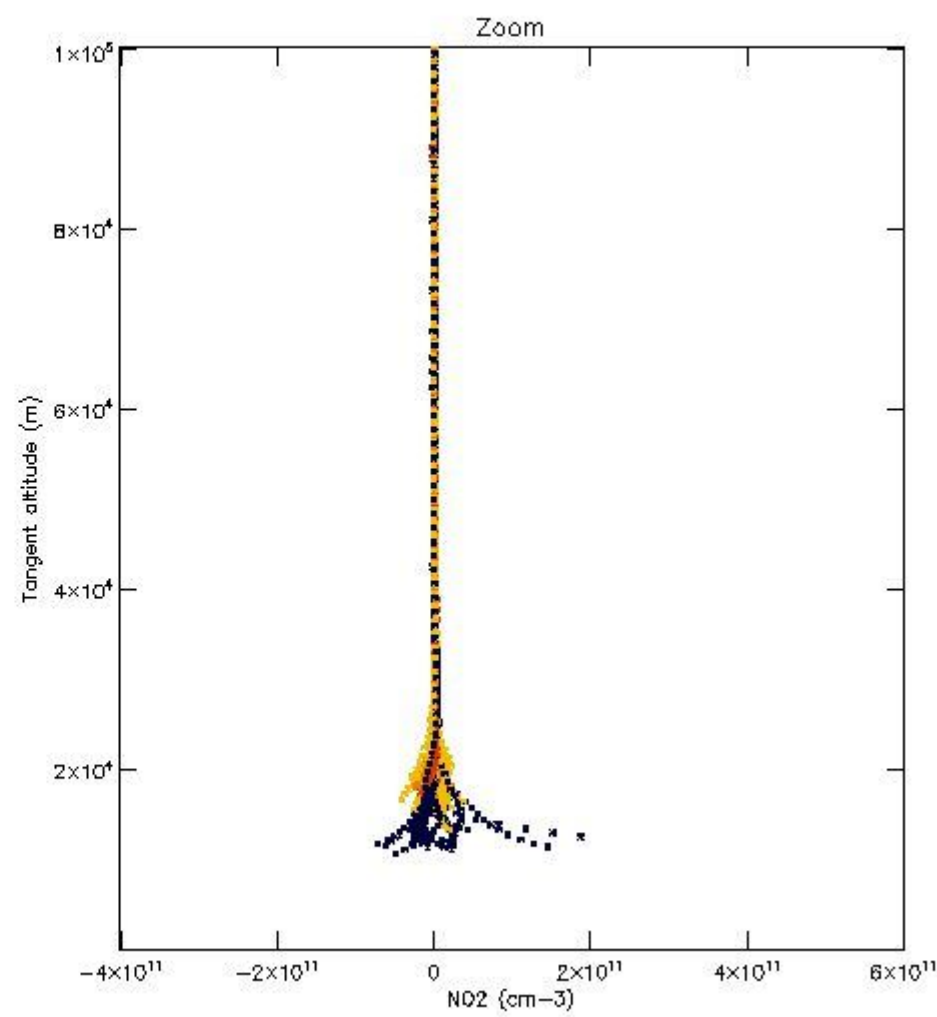

5.7 Plot NO3 profiles for all STD (dark without errors)

The colorbar represents the latitude.