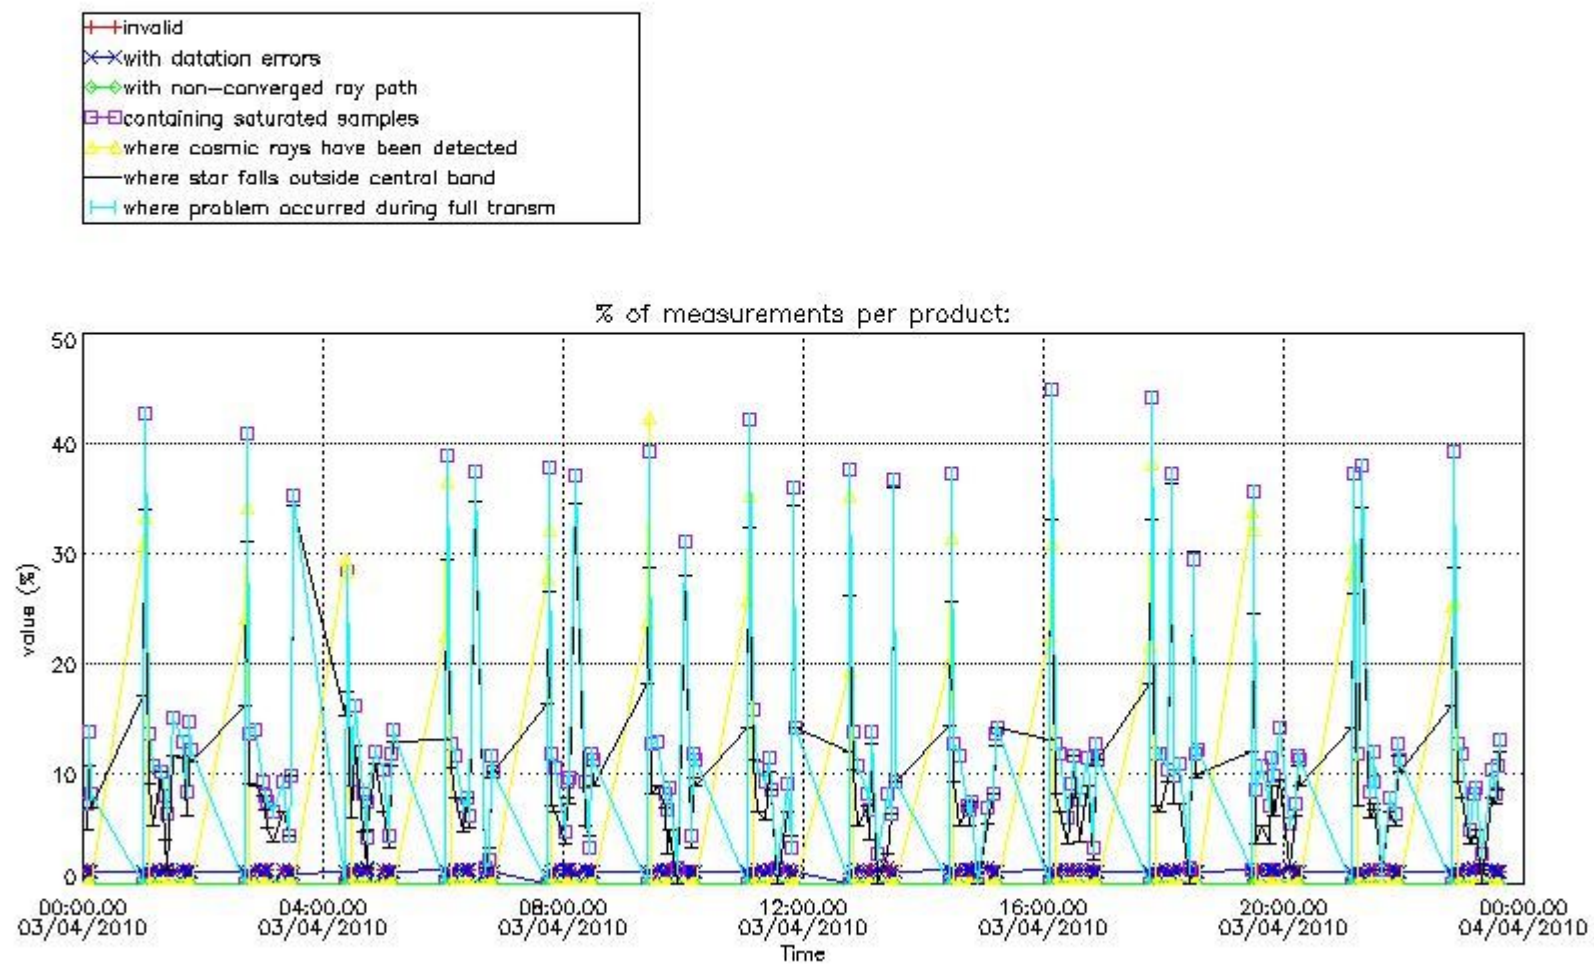

3.1 Plot quality information per product (time dependant)

3.2 Plot quality information per product (world map)

Percentage of flagged data per O3 profile

Percentage of flagged data per H2O profile

Percentage of flagged data per NO2 profile

Percentage of flagged data per NO3 profile

4. Level 1 quality information per product

In this section it is plotted some information contained in the Quality Summary data set of the level 2 products that comes from the level 1b processing. Products without errors (error flag in the MPH set to "0") are used.

4.1 Plot quality information per product (time dependant) coming from level 1b processing

4.1.1 Plot level 1 quality information per product (time dependant): ENVISAT ASCENDING passes

4.1.2 Plot level 1 quality information per product (time dependant): ENVI SAT DESCENDING passes