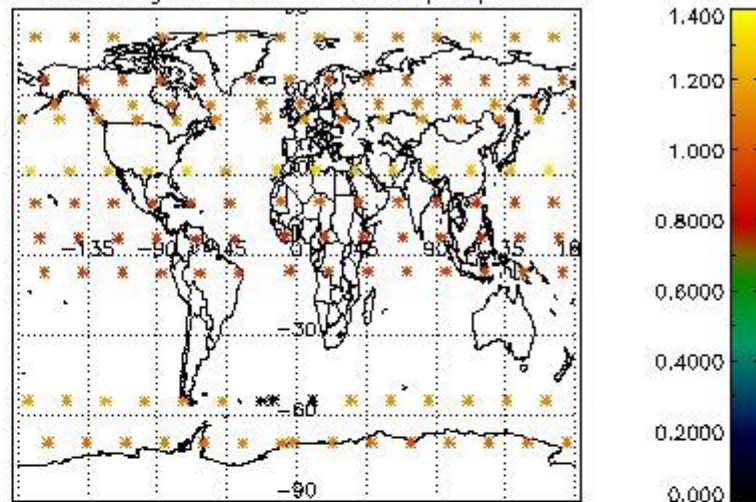

Percentage of datation errors per profile