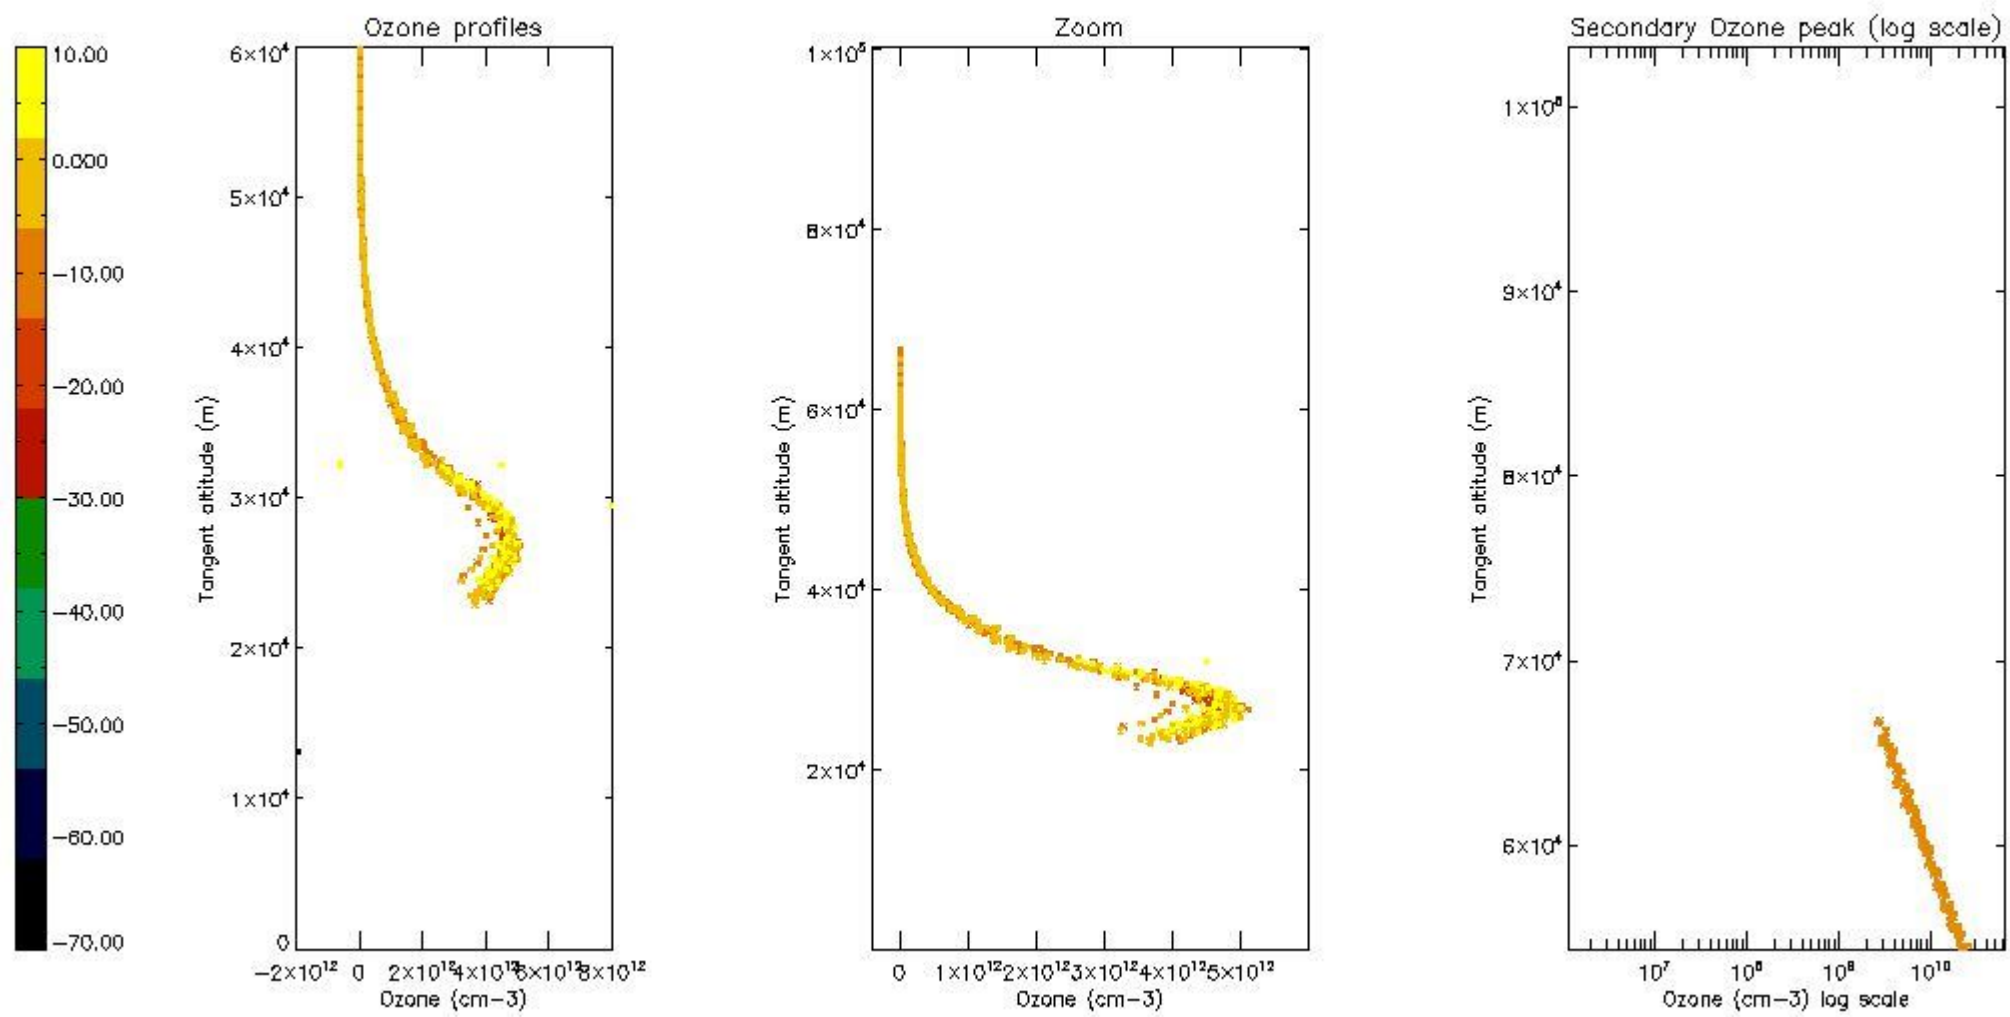

5.6 Plot NO₂ profiles for all STD (dark without errors)

The colorbar represents the latitude.