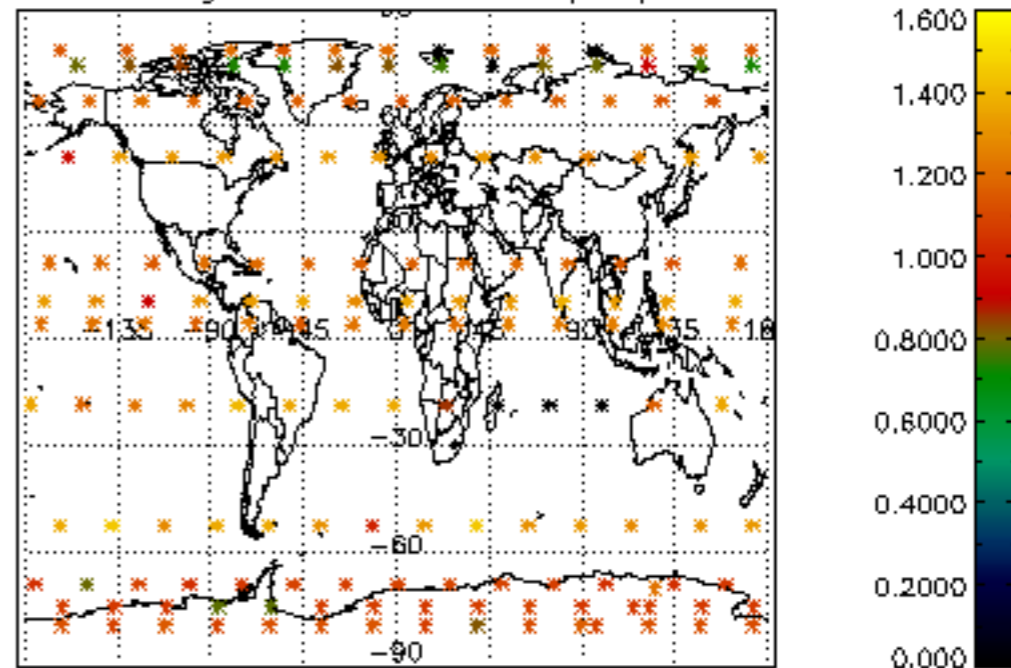

Percentage of datation errors per profile

Percentage of star falling outside central band per profile

Percentage of saturation errors per profile

Percentage of cosmic ray hits per profile

Percentage of datation errors per profile