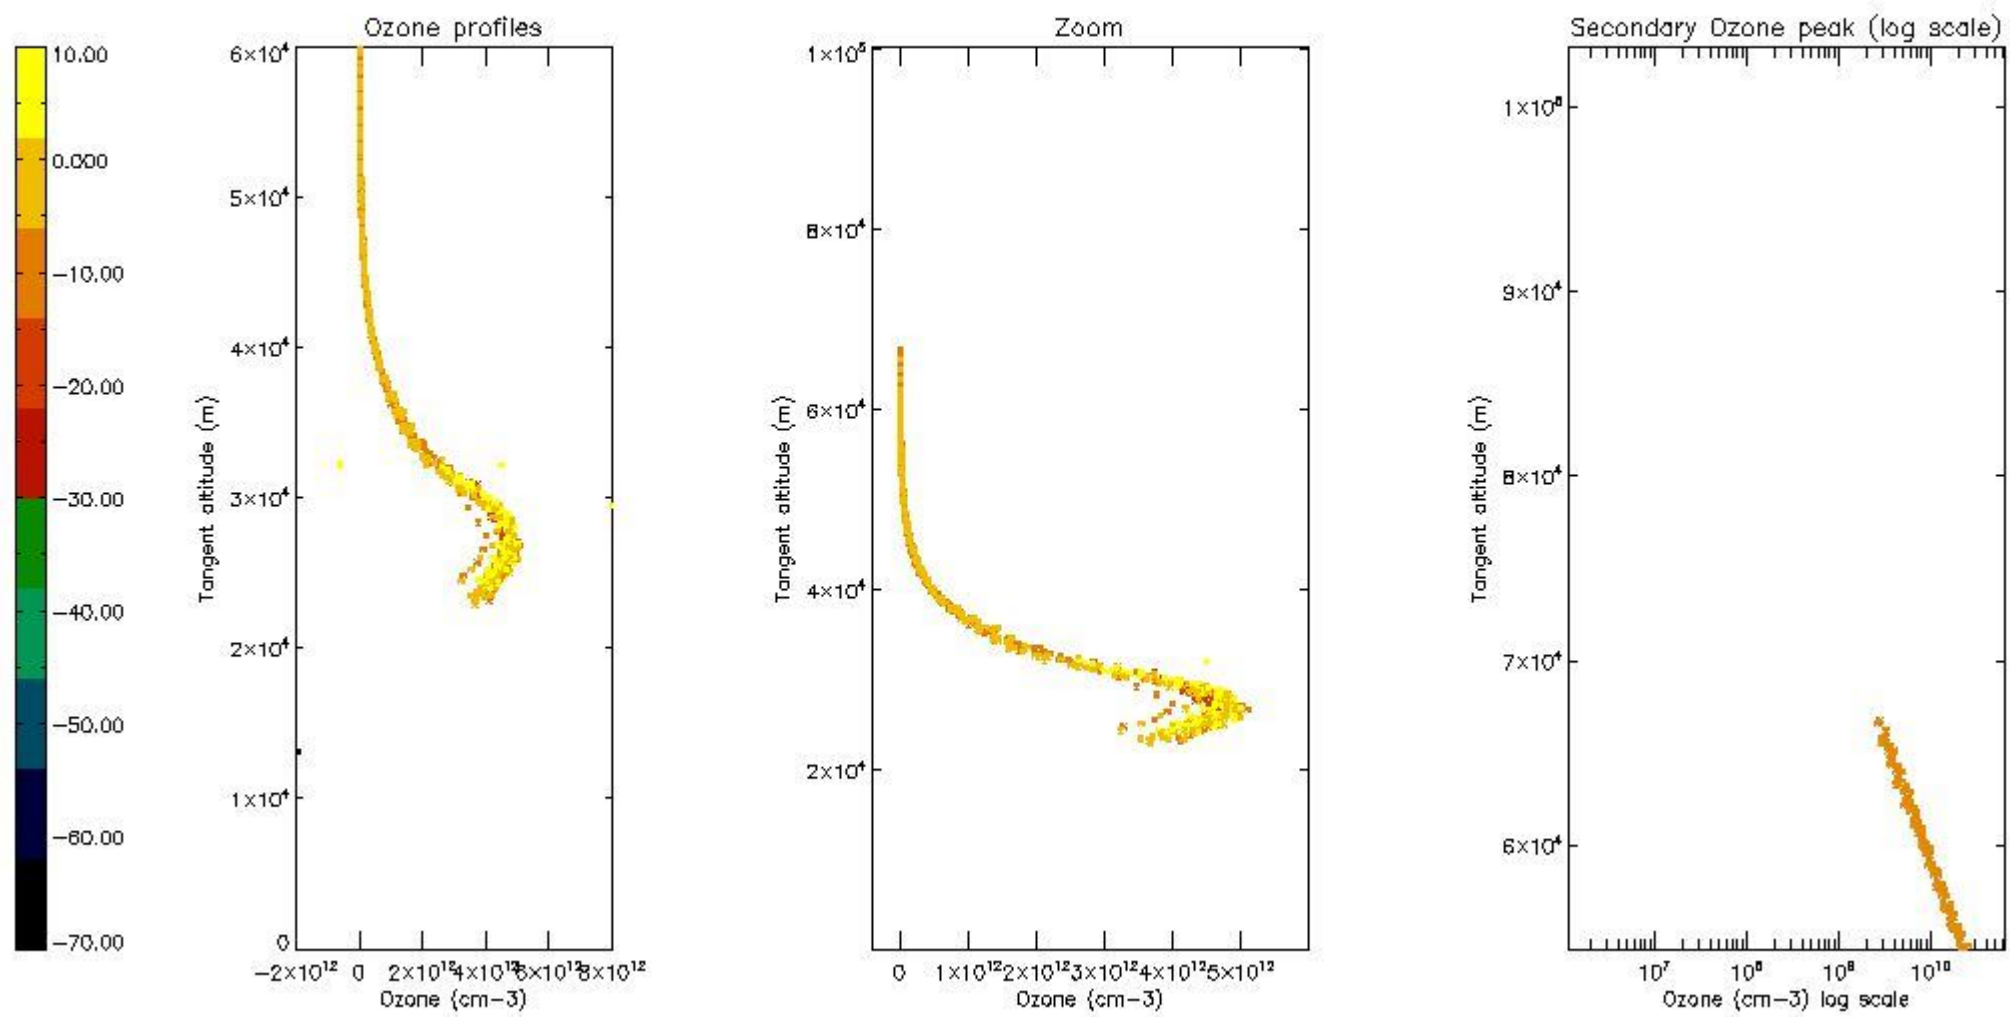

STD < 10	7
STD < 5	3

5.2 Plot ozone profiles for all STD (dark without errors)

The colorbar represents the latitude.

5.3 Plot ozone profiles where STD < 20% (dark without errors)

The colorbar represents the latitude.

5.4 Plot ozone profiles where STD < 10% (dark without errors)

The colorbar represents the latitude.

5.5 Plot ozone profiles where STD < 5% (dark without errors)

The colorbar represents the latitude.

5.6 Plot NO₂ profiles for all STD (dark without errors)