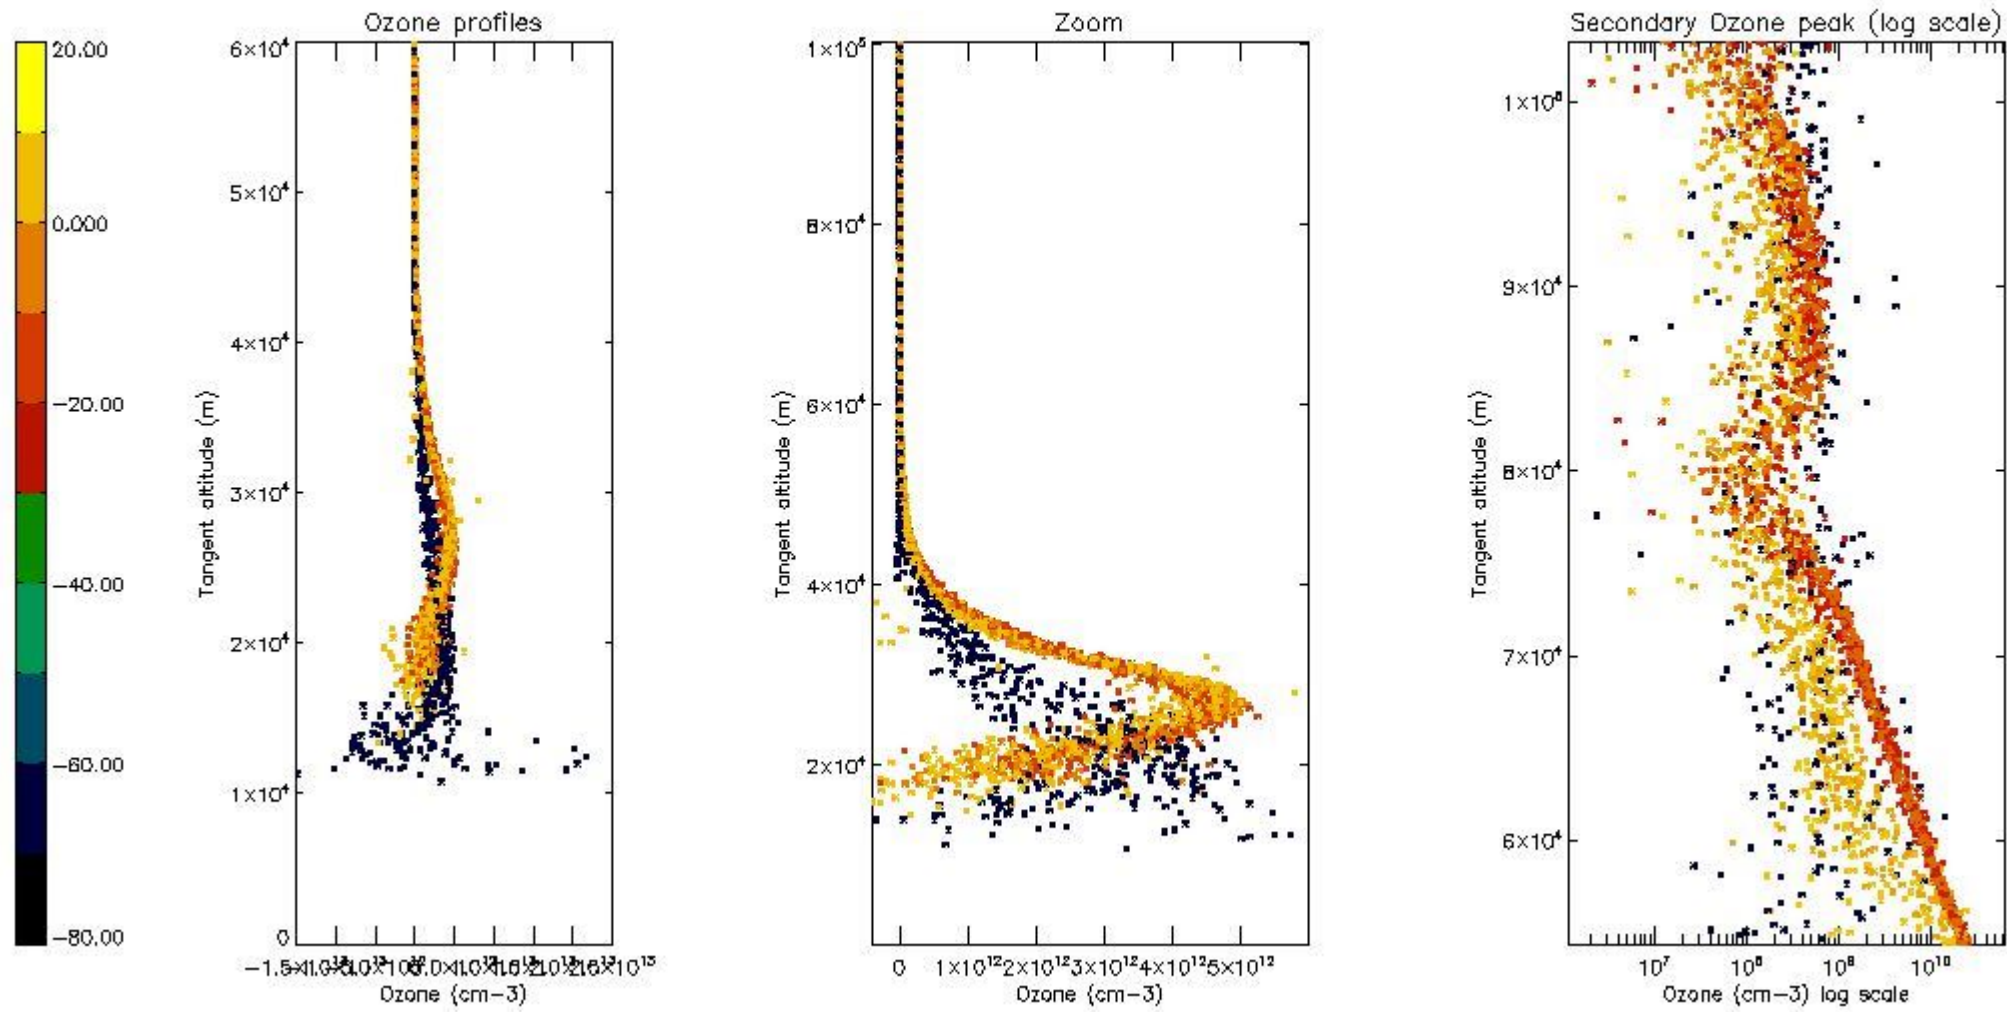

STD < 10	7
STD < 5	3

5.2 Plot ozone profiles for all STD (dark without errors)

The colorbar represents the latitude.

5.3 Plot ozone profiles where STD < 20% (dark without errors)

The colorbar represents the latitude.