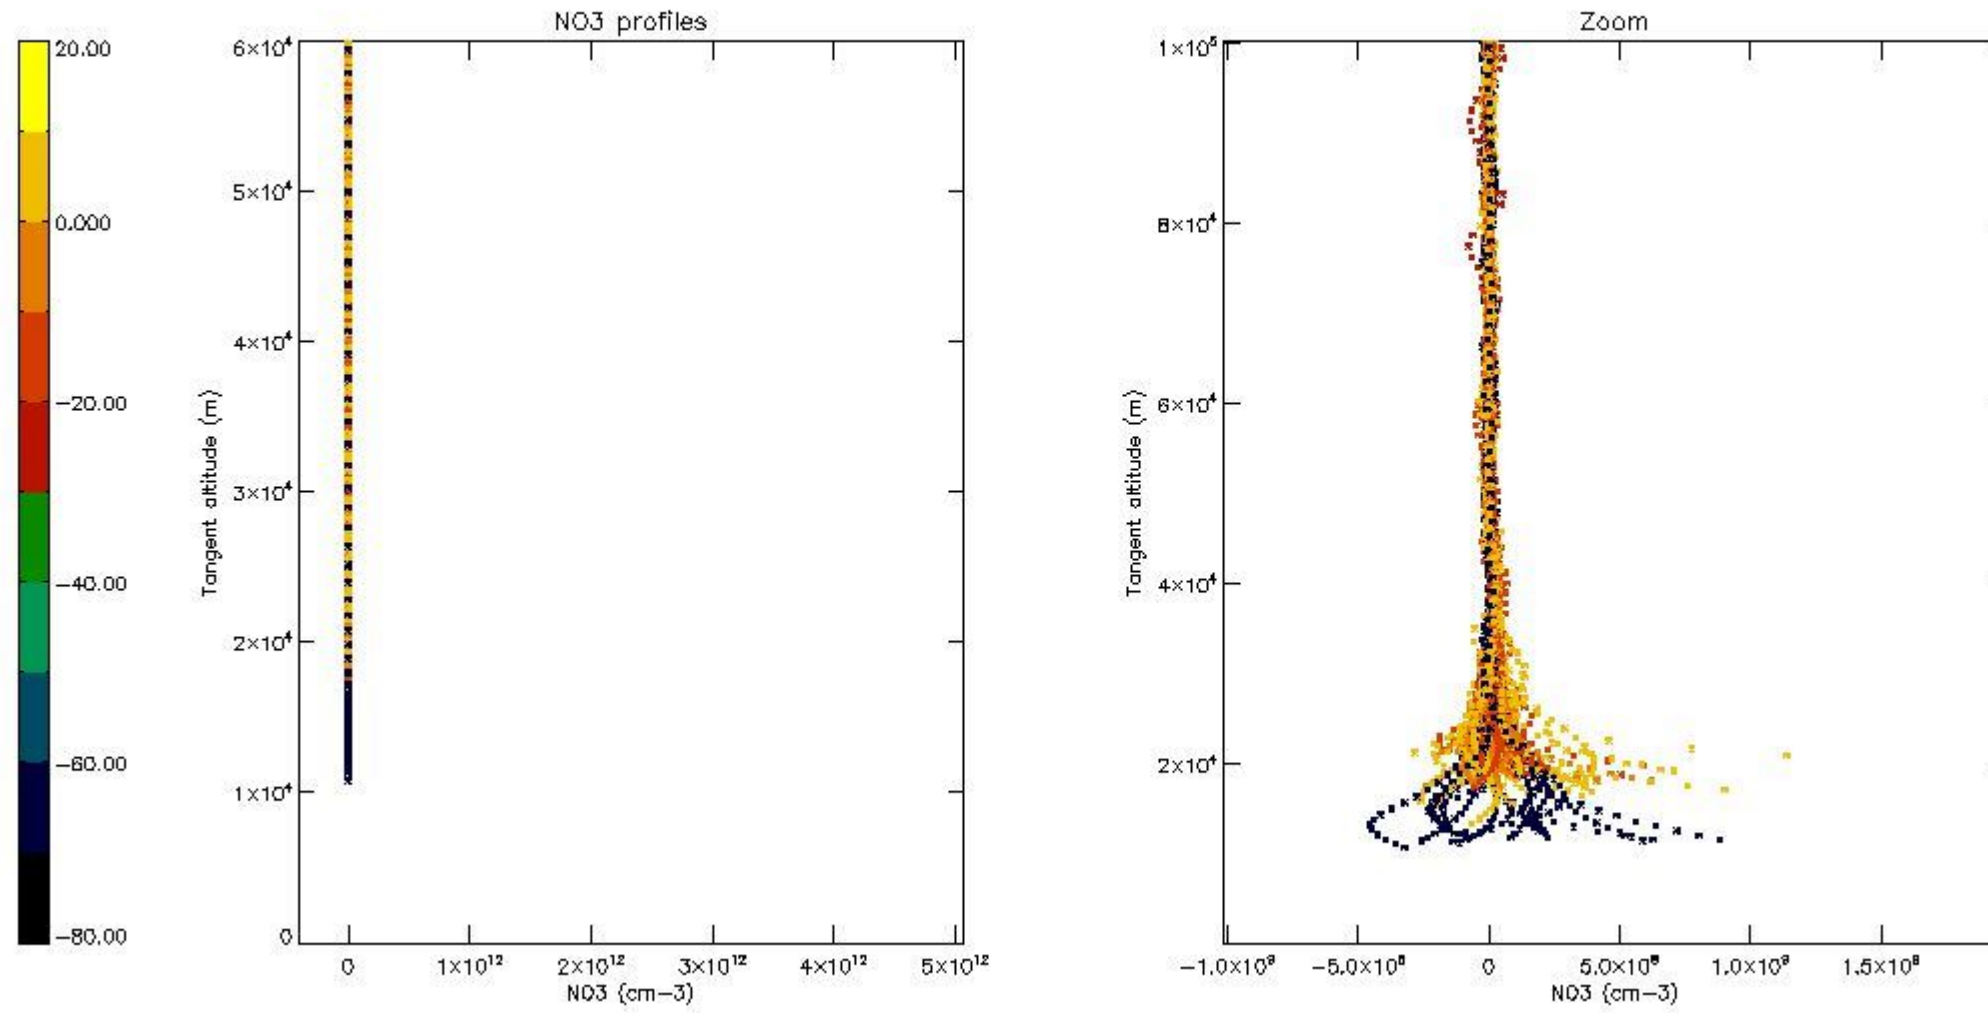

6. Auxiliary Data Files used for the production reported in section 2

The number reported in the third column indicates since which file (see list in section 2) the corresponding auxiliary file has been used. The fourth column is the date of those product files.

Type	Auxiliary Filename	Used since product	Used since product date
INST_PHYS_CHARACTERISTICS	GOM_INS_AXVIEC20091111_143220_20030716_120000_20500101_000000	1	03-APR-2010 00:04:11
LEVEL-2_PROC_CONFIG	GOM_PR2_AXVIEC20091111_152718_20020301_000000_20500101_000000	1	03-APR-2010 00:04:11
CROSS_SECTIONS_FILE	GOM_CRS_AXVIEC20091111_154832_20020301_000000_20500101_000000	1	03-APR-2010 00:04:11