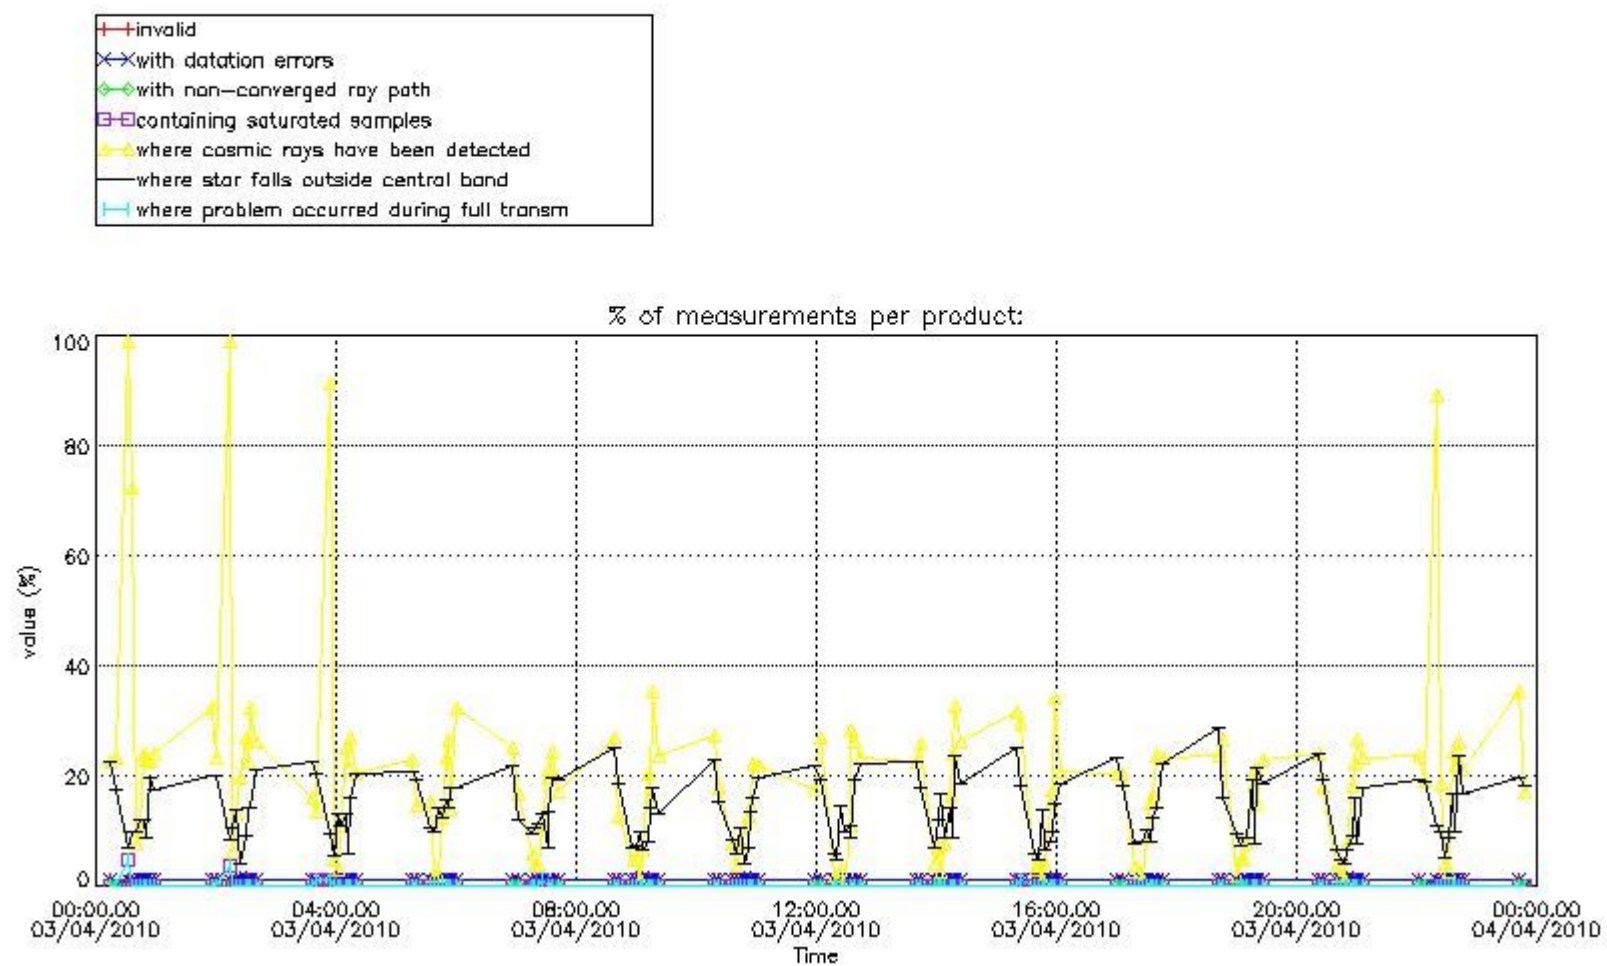

Percentage of flagged data per NO3 profile

4. Level 1 quality information per product

In this section it is plotted some information contained in the Quality Summary data set of the level 2 products that comes from the level 1b processing. Products without errors (error flag in the MPH set to "0") are used.

4.1 Plot quality information per product (time dependant) coming from level 1b processing

4.1.1 Plot level 1 quality information per product (time dependant): ENVISAT ASCENDING passes

4.1.2 Plot level 1 quality information per product (time dependant): ENVI SAT DESCENDING passes