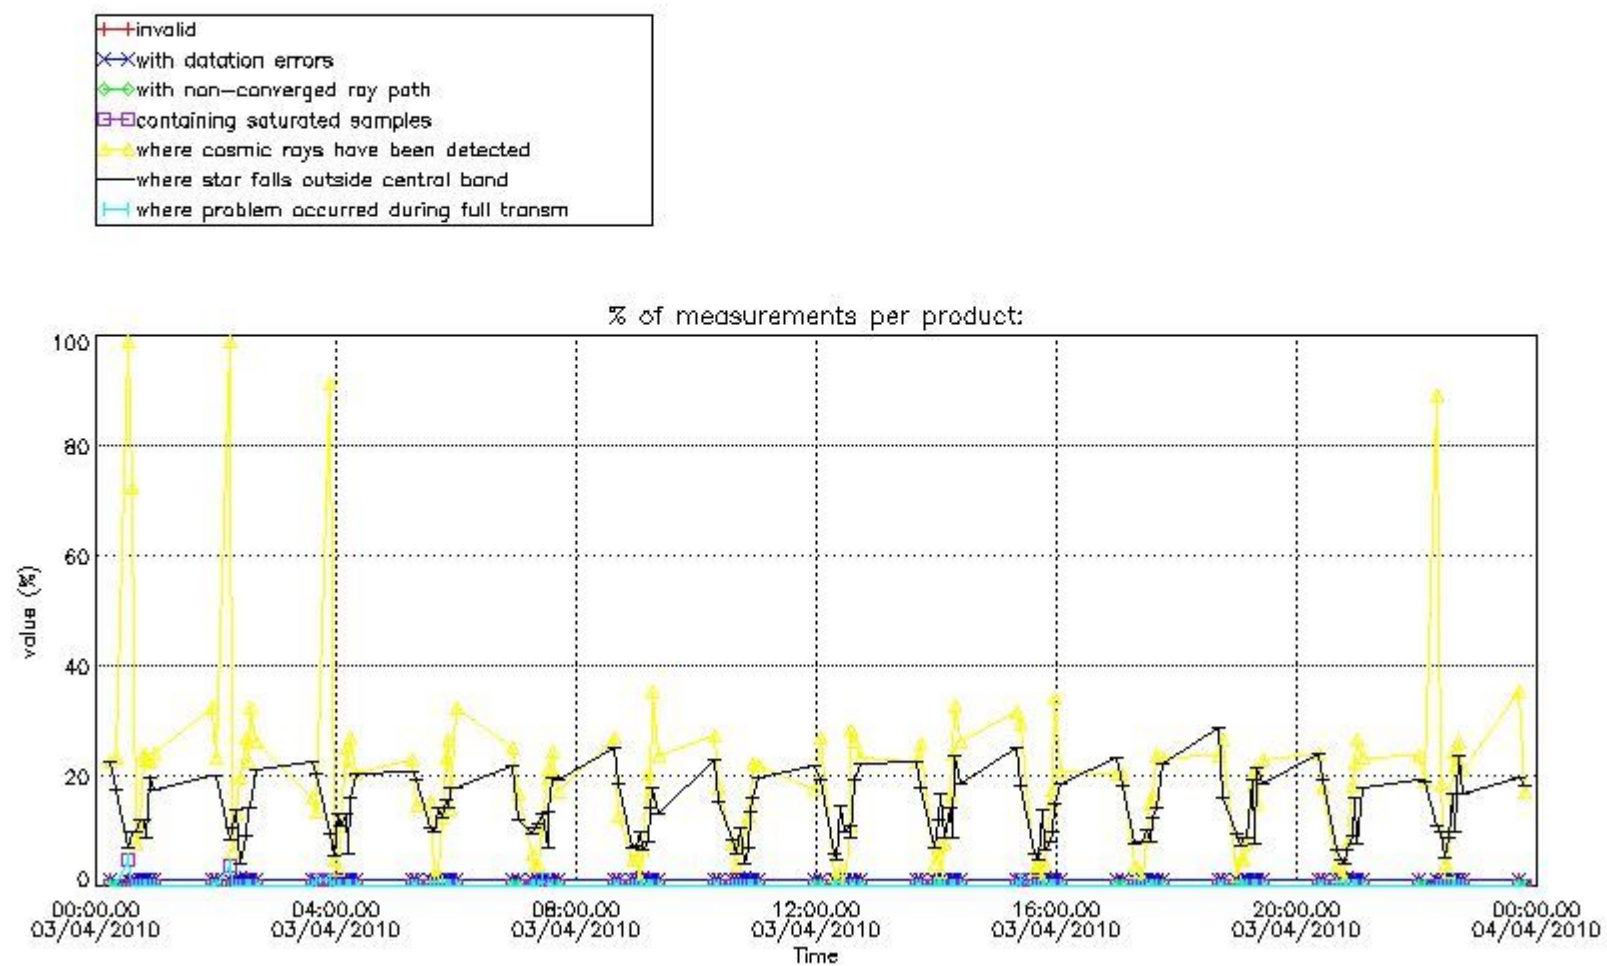

4.1.2 Plot level 1 quality information per product (time dependant): ENVI SAT DESCENDING passes