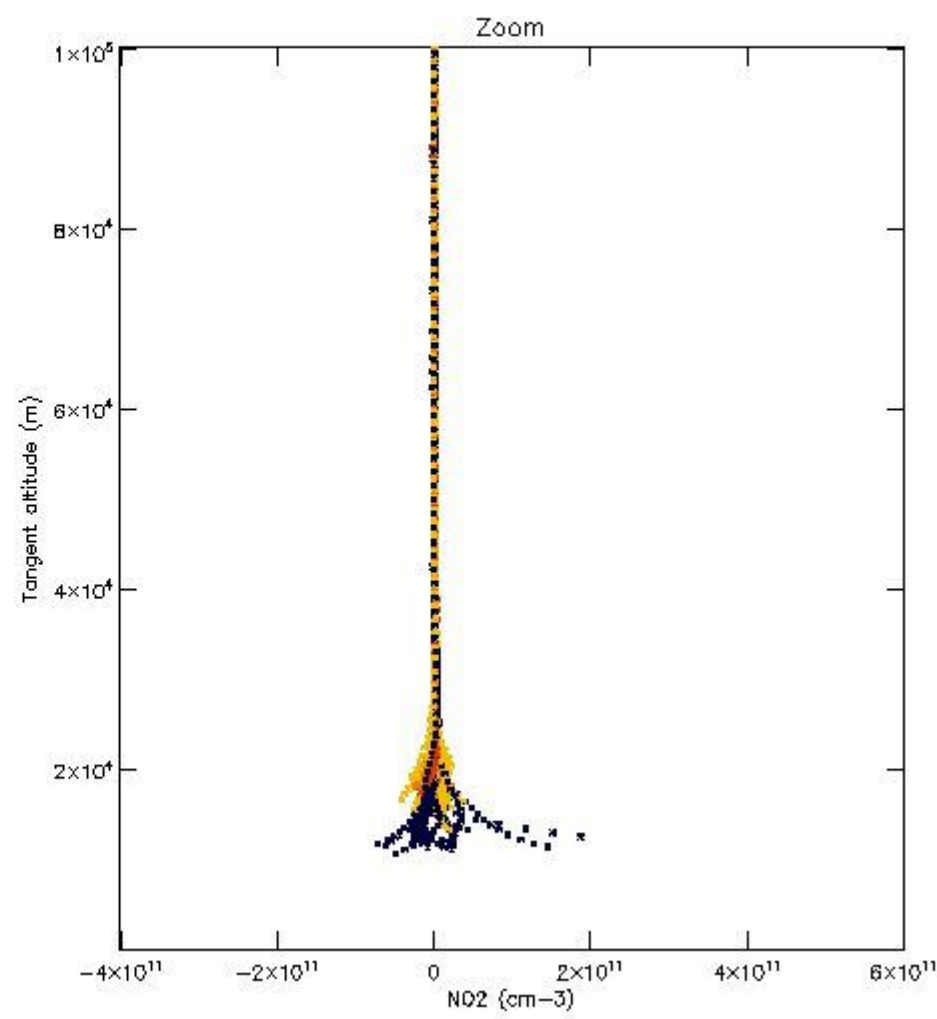

5.7 Plot NO3 profiles for all STD (dark without errors)

The colorbar represents the latitude.