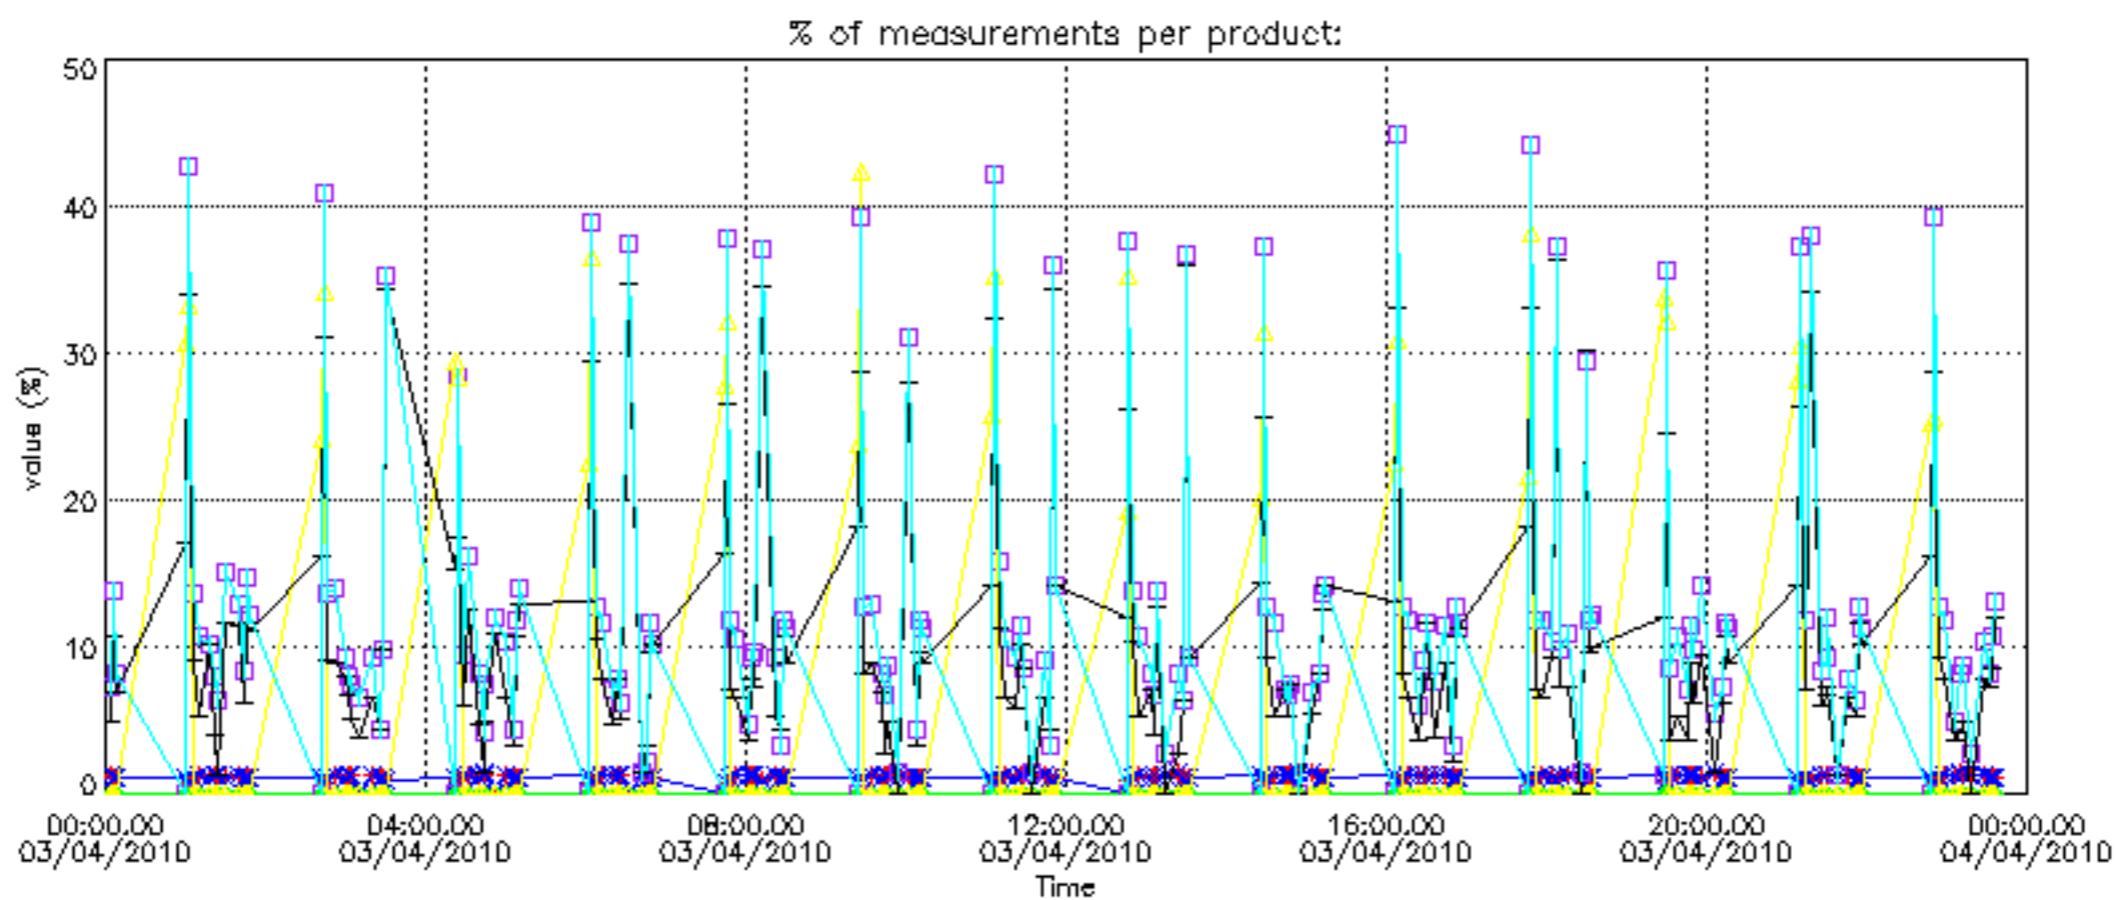

Percentage of cosmic ray hits per profile

Percentage of datation errors per profile