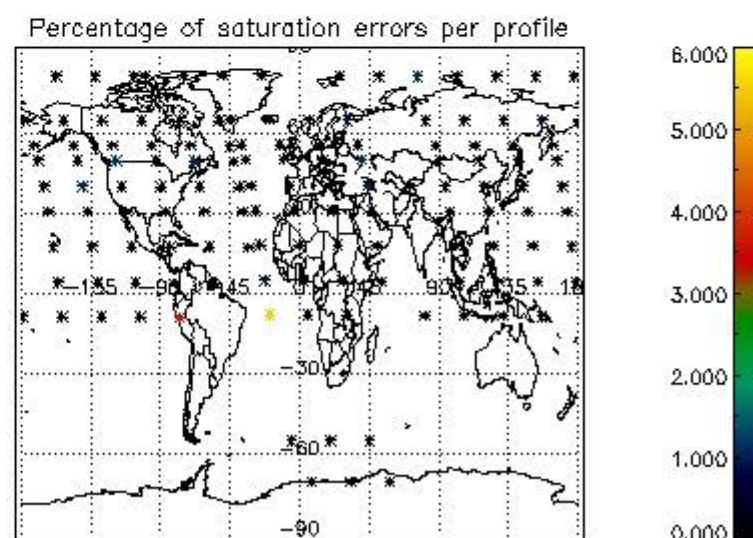

Percentage of flagged data per NO3 profile

4. Level 1 quality information per product

In this section it is plotted some information contained in the Quality Summary data set of the level 2 products that comes from the level 1b processing. Products without errors (error flag in the MPH set to "0") are used.

4.1 Plot quality information per product (time dependant) coming from level 1b processing

4.1.1 Plot level 1 quality information per product (time dependant): ENVISAT ASCENDING passes

4.1.2 Plot level 1 quality information per product (time dependant): ENVI SAT DESCENDING passes

4.2 Plot quality information per product coming from level 1b processing (world map)

4.2.1 Plot level 1 quality information per product (world map): ENVISAT ASCENDING passes

4.2.2 Plot level 1 quality information per product (world map): ENVISAT DESCENDING passes