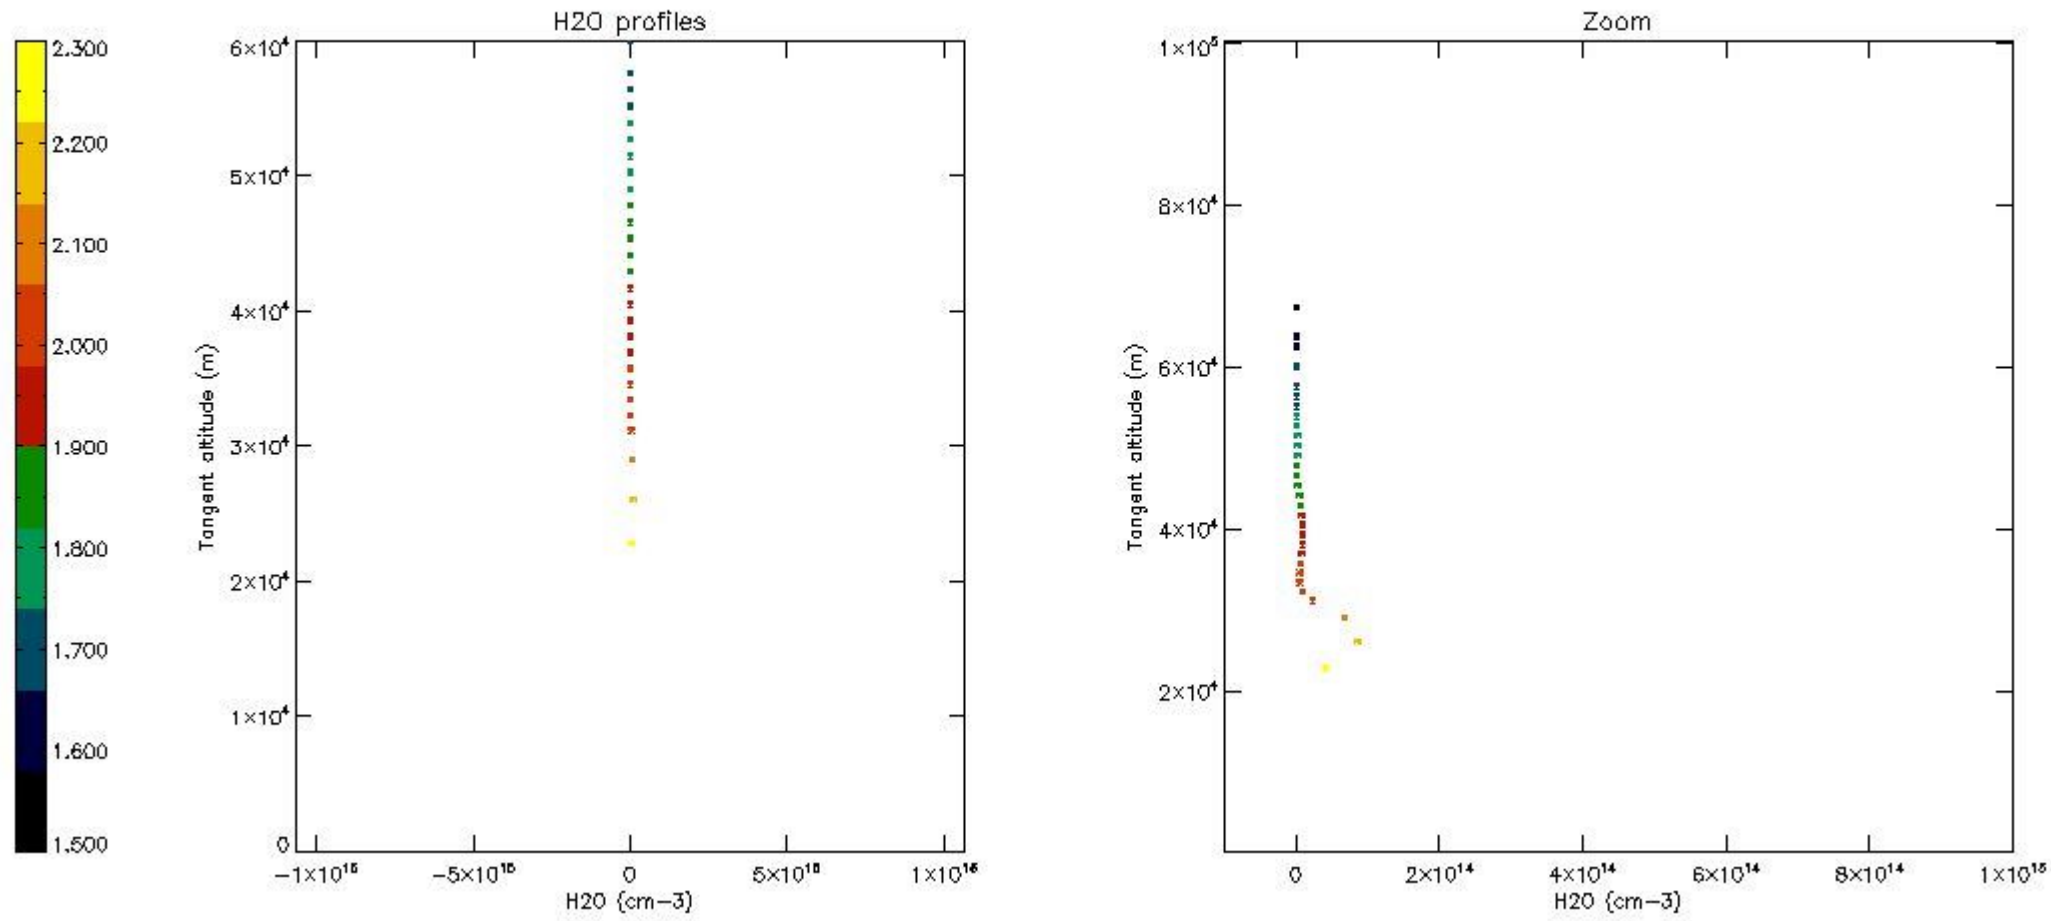

6. Auxiliary Data Files used for the production reported in section 2

The number reported in the third column indicates since which file (see list in section 2) the corresponding auxiliary file has been used. The fourth column is the date of those product files.

Type	Auxiliary Filename	Used since product	Used since product date
INST_PHYS_CHARACTERISTICS	GOM_INS_AXVIEC20091111_143220_20030716_120000_20500101_000000	1	01-APR-2010 00:02:04
LEVEL-2_PROC_CONFIG	GOM_PR2_AXVIEC20091111_152718_20020301_000000_20500101_000000	1	01-APR-2010 00:02:04
CROSS_SECTIONS_FILE	GOM_CRS_AXVIEC20091111_154832_20020301_000000_20500101_000000	1	01-APR-2010 00:02:04