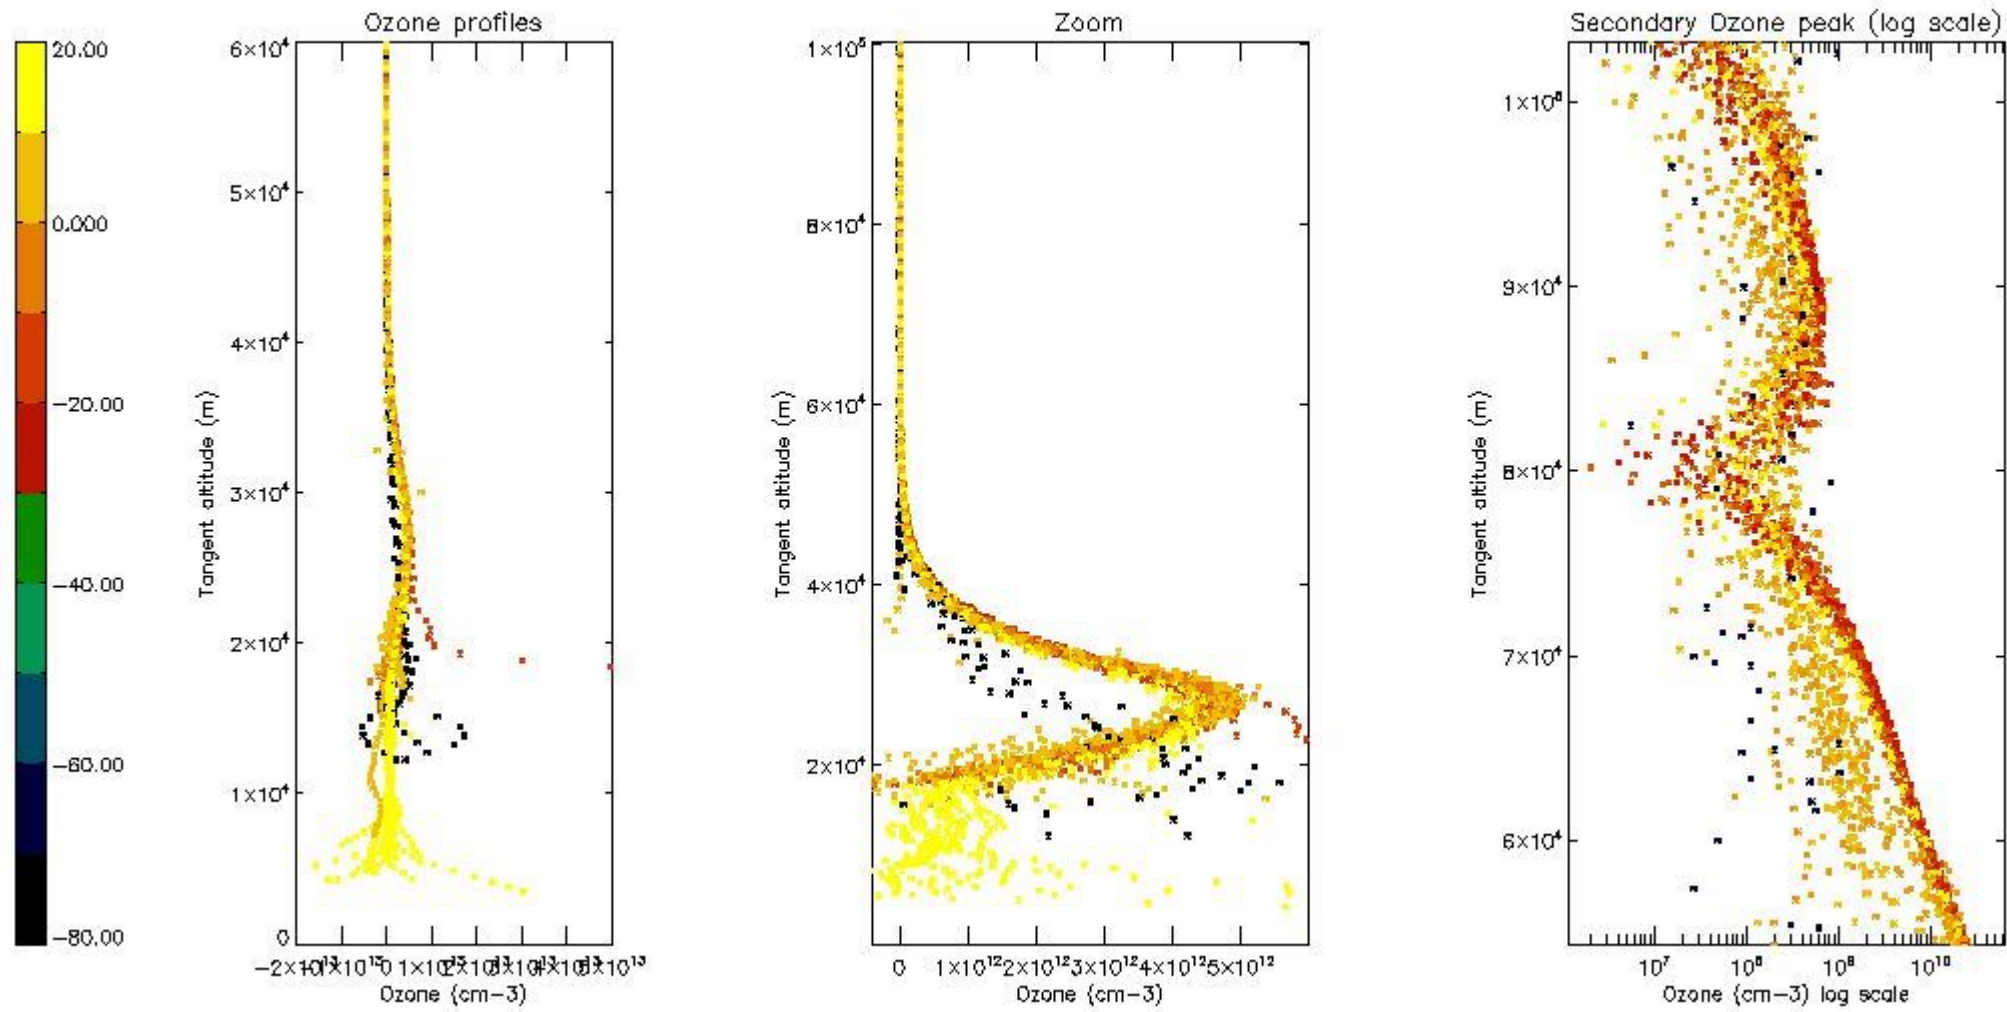

STD < 10	11
STD < 5	7

5.2 Plot ozone profiles for all STD (dark without errors)

The colorbar represents the latitude.

5.3 Plot ozone profiles where STD < 20% (dark without errors)

The colorbar represents the latitude.