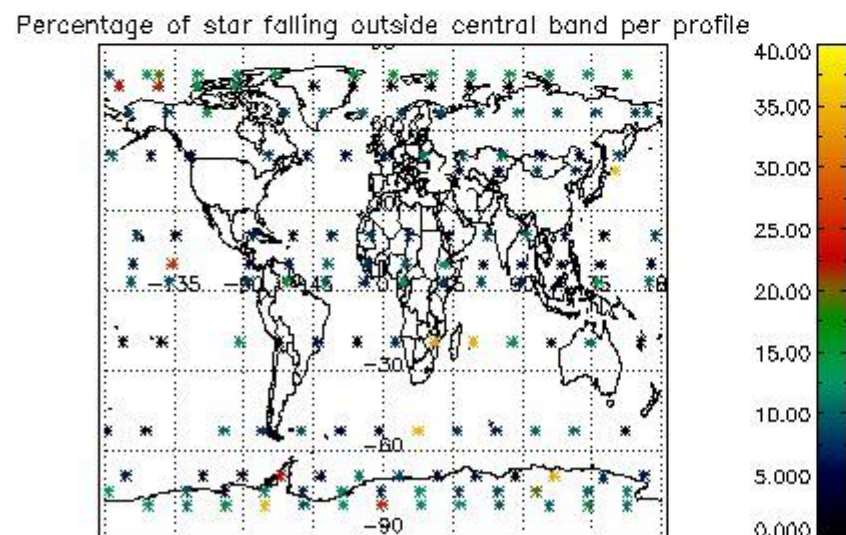

5. Trace gas profiles

5.1 Ozone statistics based on quality of products

The final quality of the products can be "measured" using the STD (Standard Deviation) attached to every point profile. This information is written to the parameter GOM_NL__2P/NL_LOCAL_SPECIES_DENSITY/o3_std of the level 2 products. The table below shows the statistics for given STD ranges.

The statistics are given with respect to the overall valid production:

- Products without fatal errors: GOM_NL__2P/MPH/PRODUCT_ERR=0
- Valid point profile: GOM_NL__2P/NL_LOCAL_SPECIES_DENSITY/pcd(0)=0

The 'Criteria' is applied to valid points of dark limb products:

- Products in dark limb illumination condition: GOM_NL__2P/NL_SUMMARY_QUALITY/obs_ill_cond=0
- Products without fatal errors: GOM_NL__2P/MPH/PRODUCT_ERR=0
- Valid point profile: GOM_NL__2P/NL_LOCAL_SPECIES_DENSITY/pcd(0)=0

So, the table below shows the percentage of dark limb and valid observations for each criteria with respect to the overall valid daily observations.

Criteria	% of total production
All STD	27
STD < 20	14