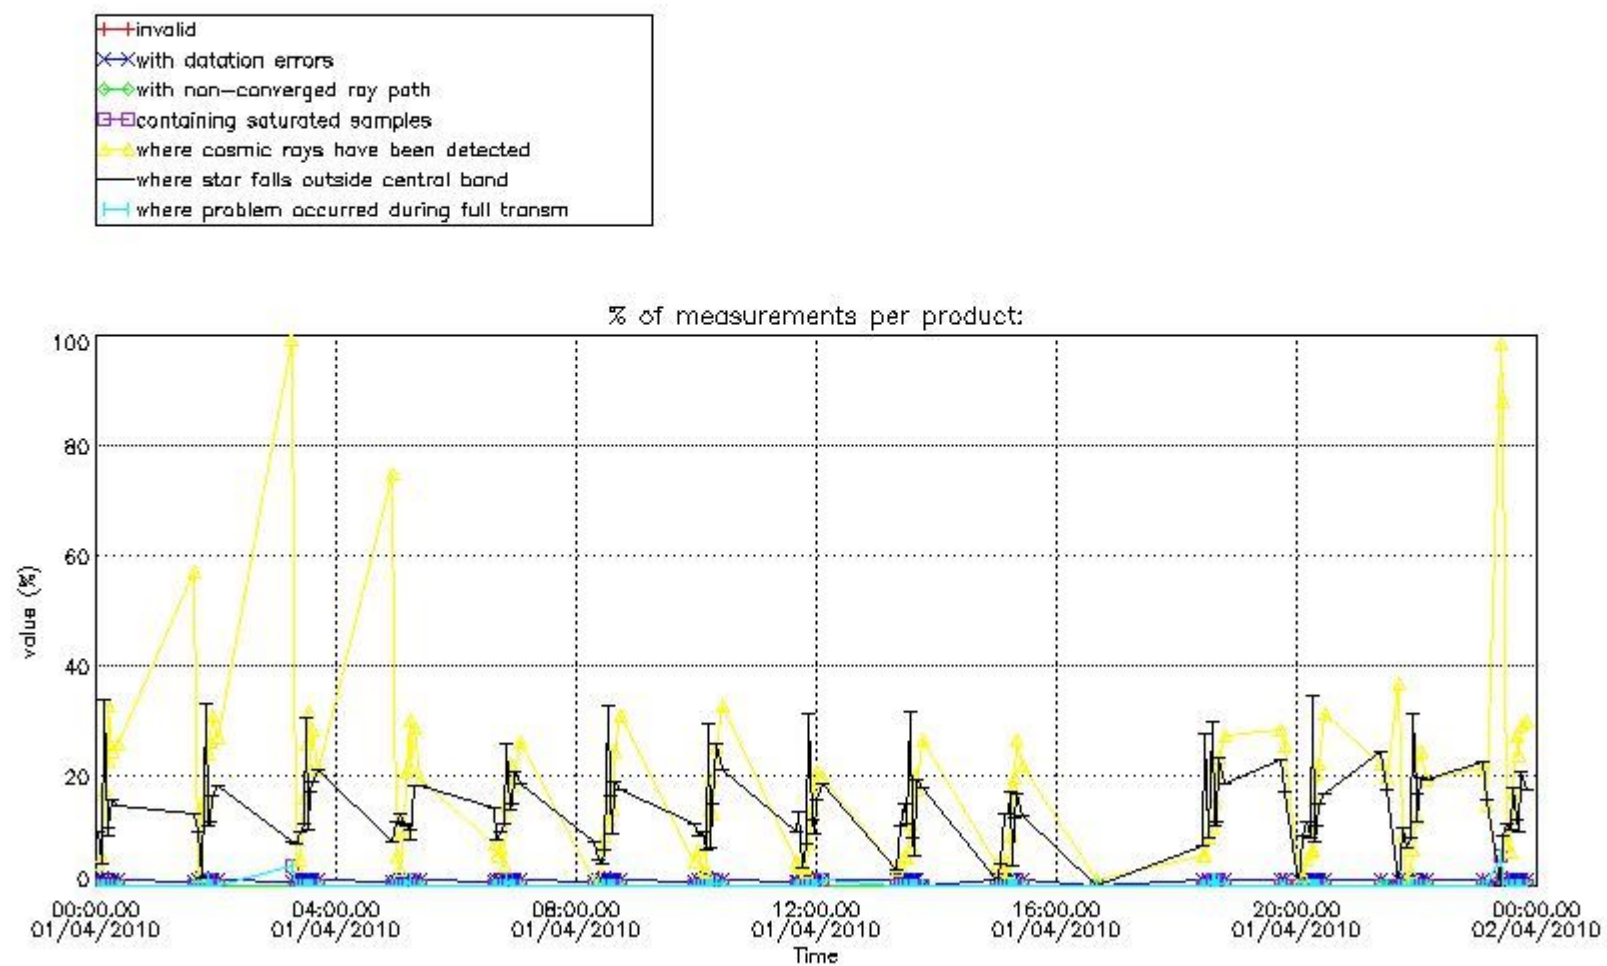

4.1.2 Plot level 1 quality information per product (time dependant): ENVI SAT DESCENDING passes