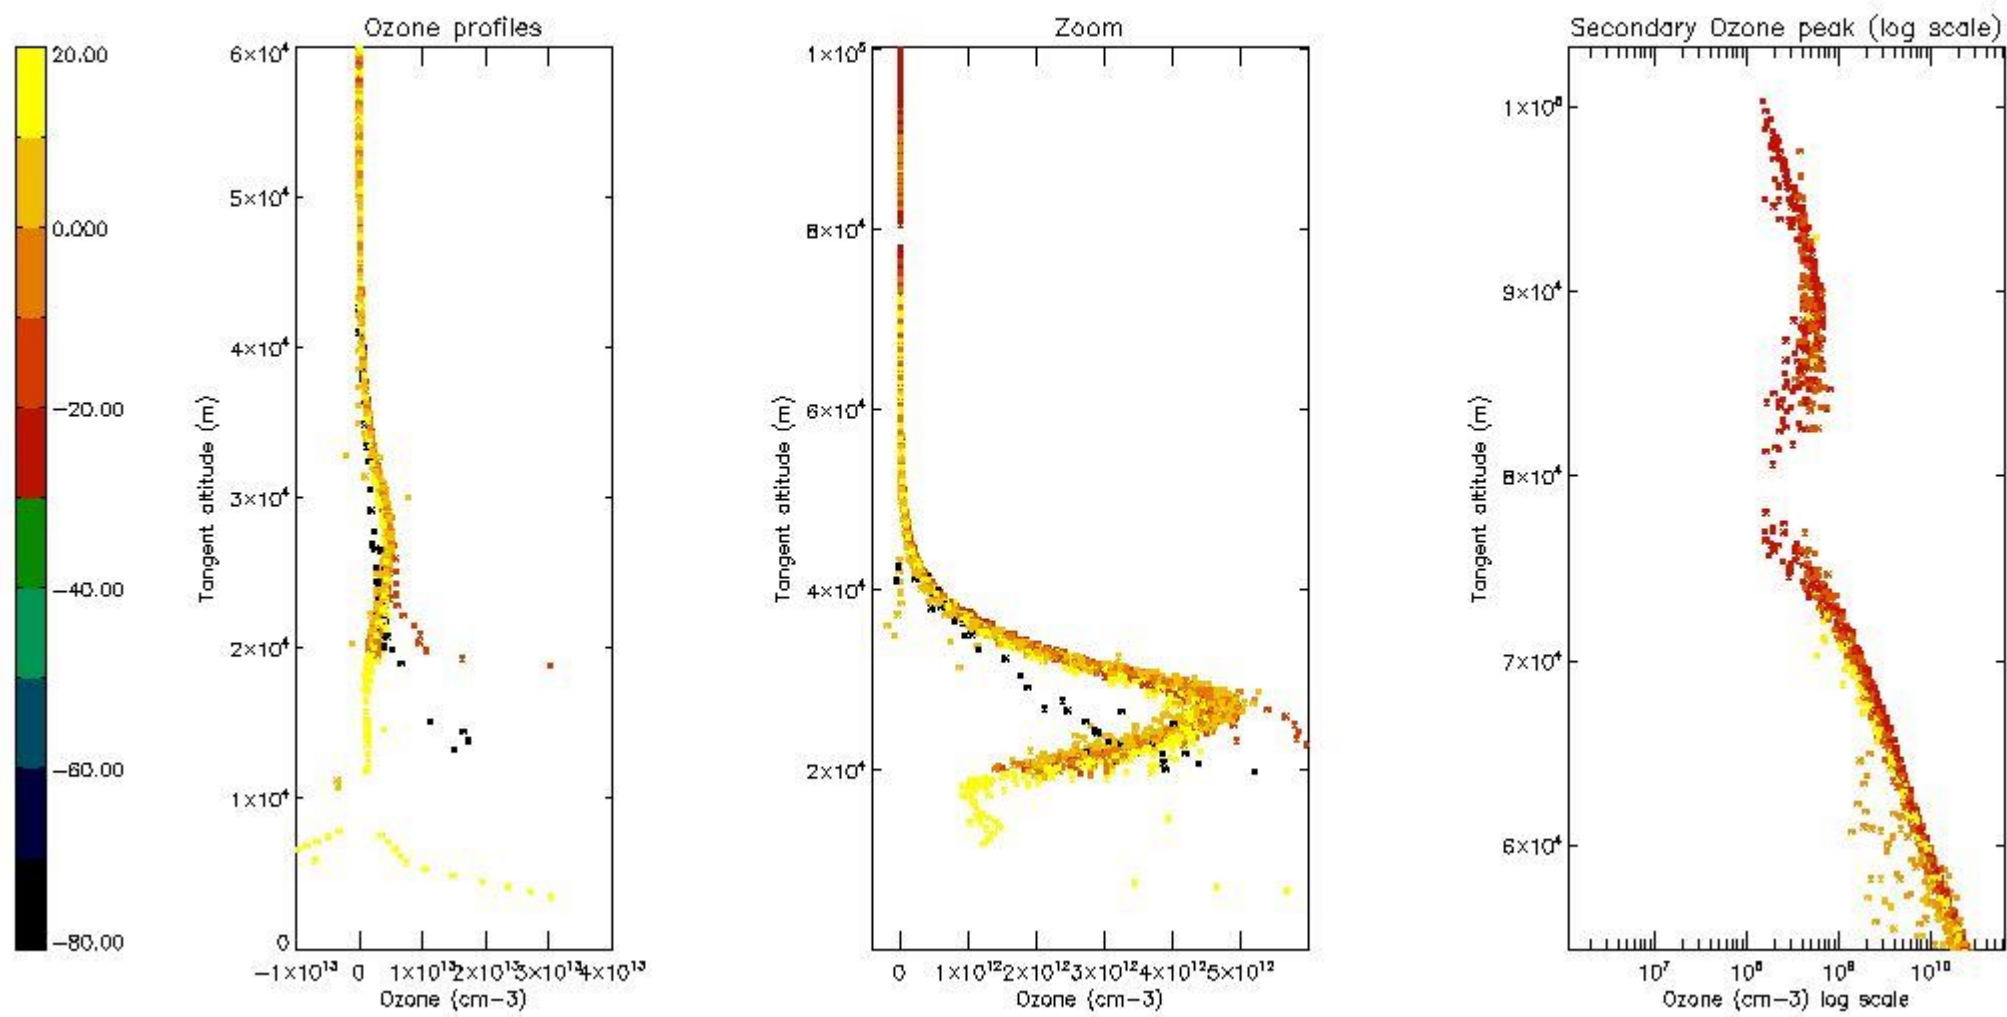

STD < 10	11
STD < 5	7

5.2 Plot ozone profiles for all STD (dark without errors)

The colorbar represents the latitude.

5.3 Plot ozone profiles where STD < 20% (dark without errors)

The colorbar represents the latitude.