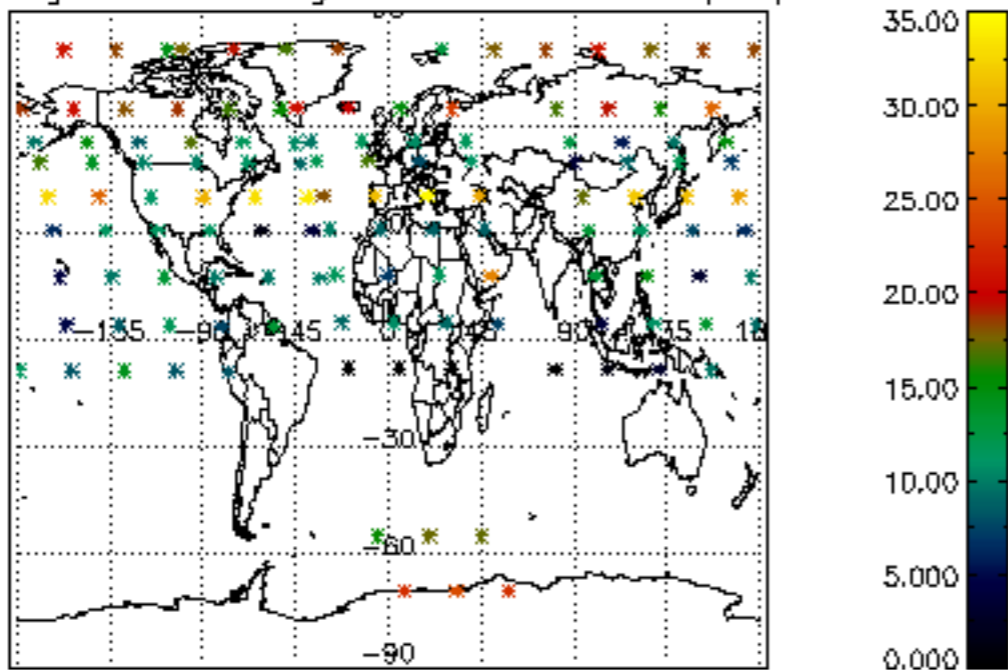

Percentage of cosmic ray hits per profile

Percentage of star falling outside central band per profile