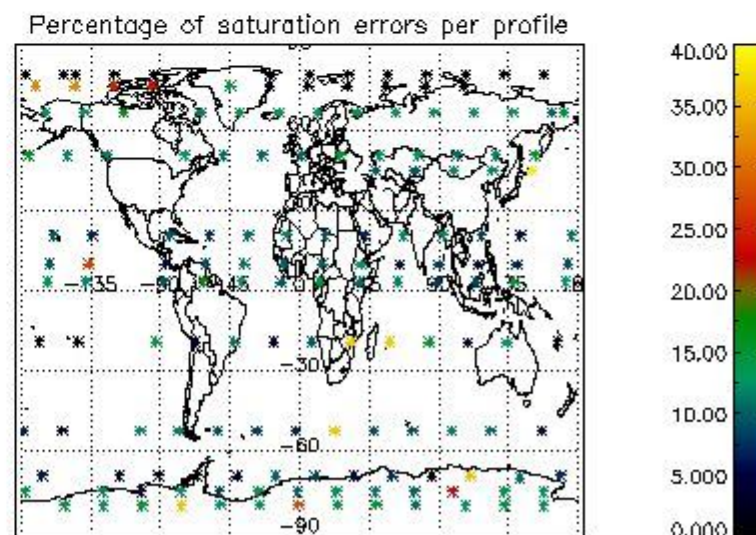

Percentage of flagged data per NO3 profile

4. Level 1 quality information per product

In this section it is plotted some information contained in the Quality Summary data set of the level 2 products that comes from the level 1b processing. Products without errors (error flag in the MPH set to "0") are used.

4.1 Plot quality information per product (time dependant) coming from level 1b processing

4.1.1 Plot level 1 quality information per product (time dependant): ENVISAT ASCENDING passes

4.1.2 Plot level 1 quality information per product (time dependant): ENVI SAT DESCENDING passes

4.2 Plot quality information per product coming from level 1b processing (world map)

4.2.1 Plot level 1 quality information per product (world map): ENVISAT ASCENDING passes

4.2.2 Plot level 1 quality information per product (world map): ENVISAT DESCENDING passes