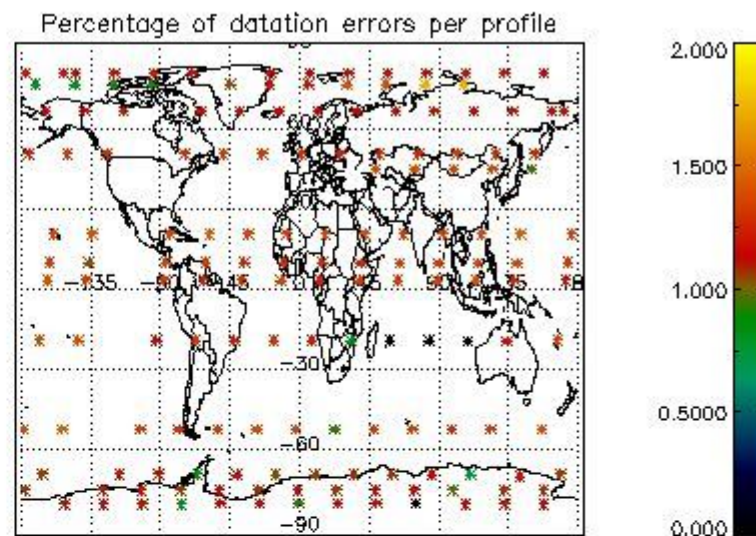

5. Trace gas profiles

5.1 Ozone statistics based on quality of products

The final quality of the products can be "measured" using the STD (Standard Deviation) attached to every point profile. This information is written to the parameter GOM_NL__2P/NL_LOCAL_SPECIES_DENSITY/o3_std of the level 2 products. The table below shows the statistics for given STD ranges.

The statistics are given with respect to the overall valid production:

- Products without fatal errors: GOM_NL__2P/MPH/PRODUCT_ERR=0
- Valid point profile: GOM_NL__2P/NL_LOCAL_SPECIES_DENSITY/pcd(0)=0

The 'Criteria' is applied to valid points of dark limb products:

- Products in dark limb illumination condition: GOM_NL__2P/NL_SUMMARY_QUALITY/obs_ill_cond=0
- Products without fatal errors: GOM_NL__2P/MPH/PRODUCT_ERR=0
- Valid point profile: GOM_NL__2P/NL_LOCAL_SPECIES_DENSITY/pcd(0)=0

So, the table below shows the percentage of dark limb and valid observations for each criteria with respect to the overall valid daily observations.

Criteria	% of total production
All STD	27
STD < 20	14