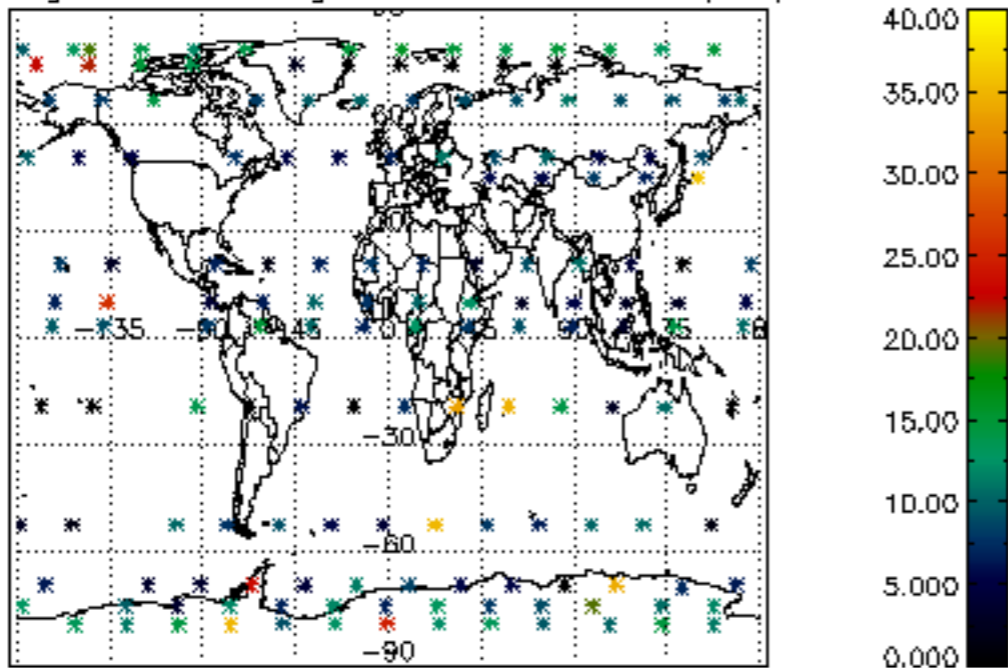

Percentage of star falling outside central band per profile