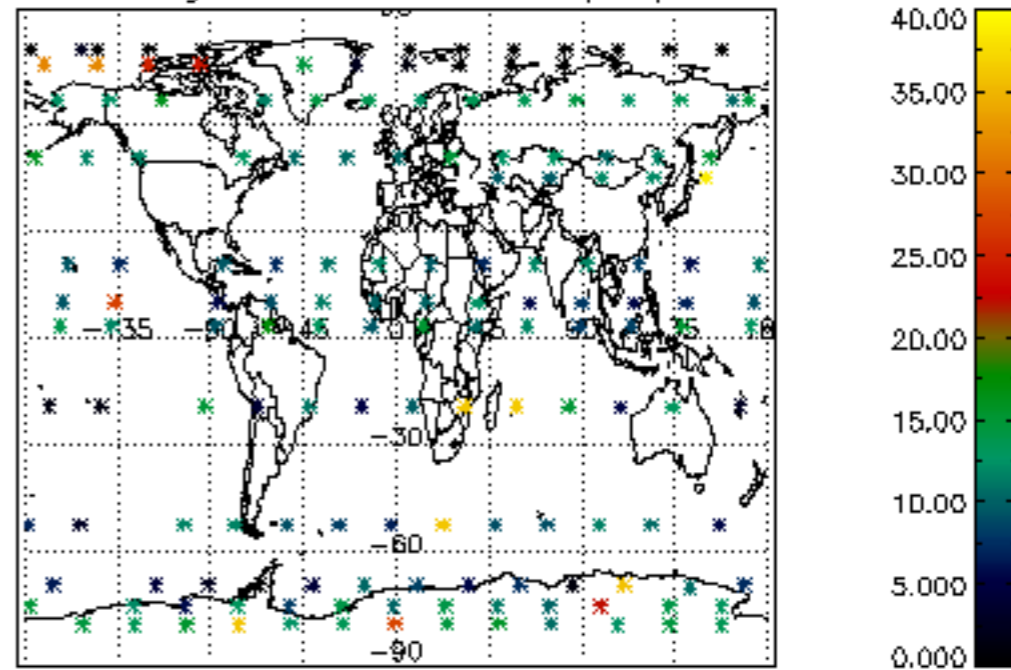

Percentage of saturation errors per profile