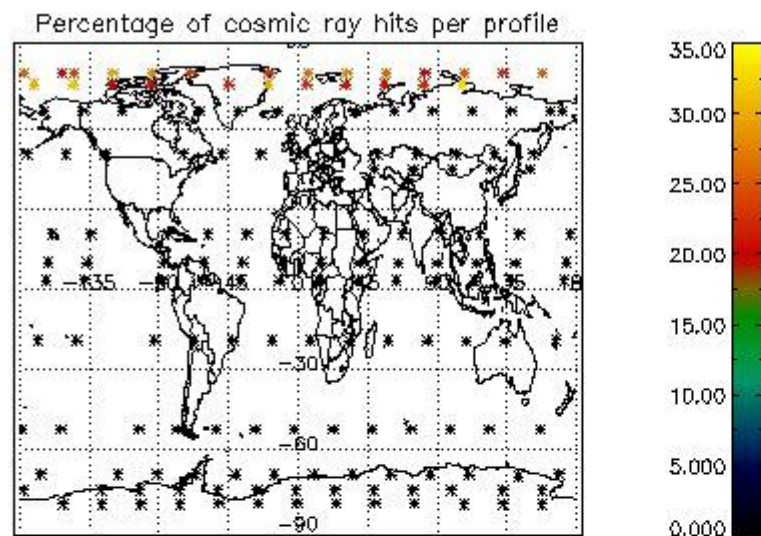

4.2.2 Plot level 1 quality information per product (world map): ENVISAT DESCENDING passes

5. Trace gas profiles

5.1 Ozone statistics based on quality of products

The final quality of the products can be "measured" using the STD (Standard Deviation) attached to every point profile. This information is written to the parameter GOM_NL__2P/NL_LOCAL_SPECIES_DENSITY/o3_std of the level 2 products. The table below shows the statistics for given STD ranges.

The statistics are given with respect to the overall valid production:

- Products without fatal errors: GOM_NL__2P/MPH/PRODUCT_ERR=0
- Valid point profile: GOM_NL__2P/NL_LOCAL_SPECIES_DENSITY/pcd(0)=0

The 'Criteria' is applied to valid points of dark limb products:

- Products in dark limb illumination condition: GOM_NL__2P/NL_SUMMARY_QUALITY/obs_ill_cond=0
- Products without fatal errors: GOM_NL__2P/MPH/PRODUCT_ERR=0
- Valid point profile: GOM_NL__2P/NL_LOCAL_SPECIES_DENSITY/pcd(0)=0

So, the table below shows the percentage of dark limb and valid observations for each criteria with respect to the overall valid daily observations.

Criteria	% of total production
All STD	27
STD < 20	14