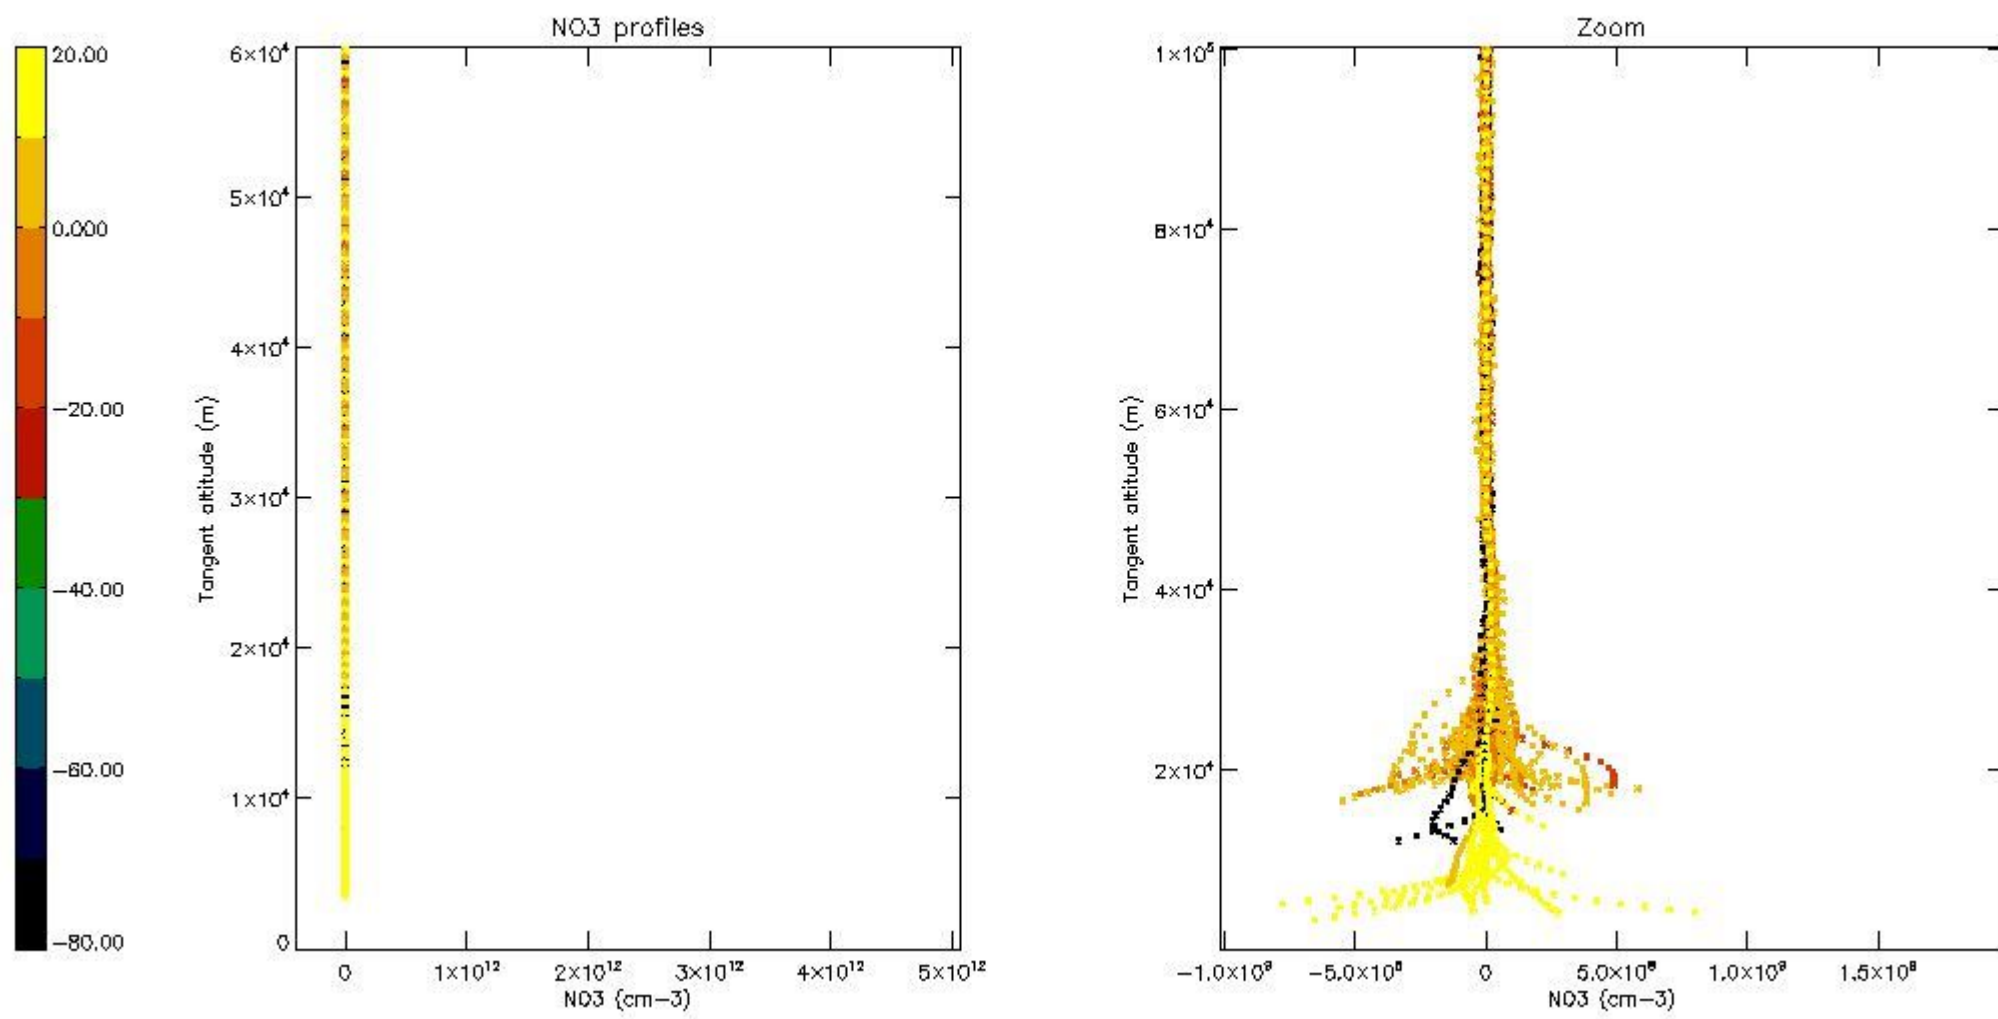

The colorbar represents the latitude.

5.7 Plot NO3 profiles for all STD (dark without errors)

The colorbar represents the latitude.

5.8 Plot H2O profiles for all STD (only for occultations of stars 1,2,3,4,13,14,16,26,63 dark without errors)