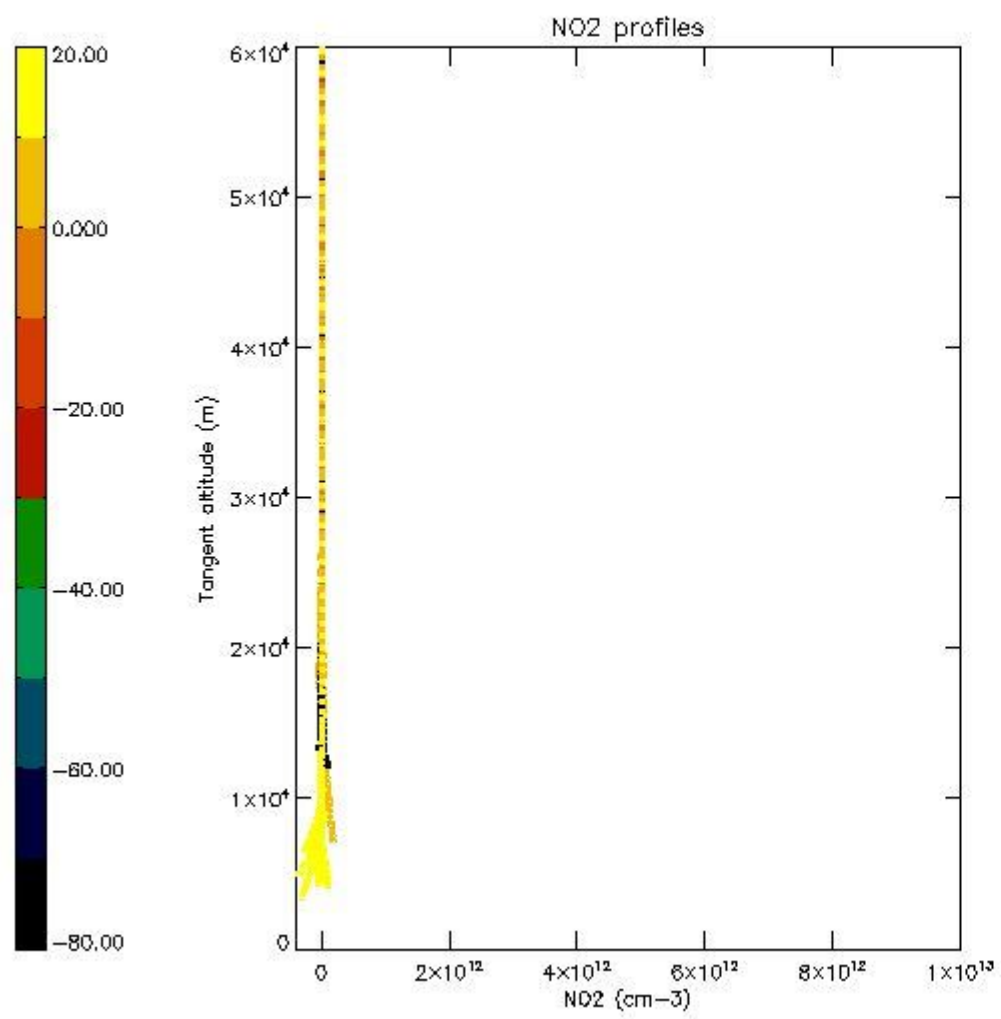

So, the table below shows the percentage of dark limb and valid observations for each criteria with respect to the overall valid daily observations.

Criteria	% of total production
All STD	27
STD < 20	14

STD < 10	11
STD < 5	7

5.2 Plot ozone profiles for all STD (dark without errors)

The colorbar represents the latitude.

5.3 Plot ozone profiles where STD < 20% (dark without errors)

The colorbar represents the latitude.

5.4 Plot ozone profiles where $STD < 10\%$ (dark without errors)

The colorbar represents the latitude.

5.5 Plot ozone profiles where STD < 5% (dark without errors)

The colorbar represents the latitude.

5.6 Plot NO₂ profiles for all STD (dark without errors)

The colorbar represents the latitude.

5.7 Plot NO3 profiles for all STD (dark without errors)

The colorbar represents the latitude.

5.8 Plot H₂O profiles for all STD (only for occultations of stars 1,2,3,4,13,14,16,26,63 dark without errors)