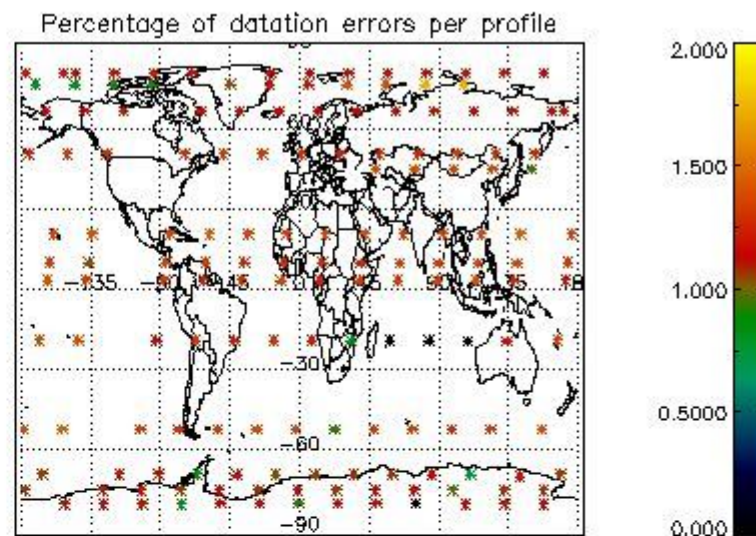

Percentage of flagged data per NO3 profile

4. Level 1 quality information per product

In this section it is plotted some information contained in the Quality Summary data set of the level 2 products that comes from the level 1b processing. Products without errors (error flag in the MPH set to "0") are used.

4.1 Plot quality information per product (time dependant) coming from level 1b processing

4.1.1 Plot level 1 quality information per product (time dependant): ENVISAT ASCENDING passes

4.1.2 Plot level 1 quality information per product (time dependant): ENVI SAT DESCENDING passes

4.2 Plot quality information per product coming from level 1b processing (world map)

4.2.1 Plot level 1 quality information per product (world map): ENVISAT ASCENDING passes

4.2.2 Plot level 1 quality information per product (world map): ENVISAT DESCENDING passes