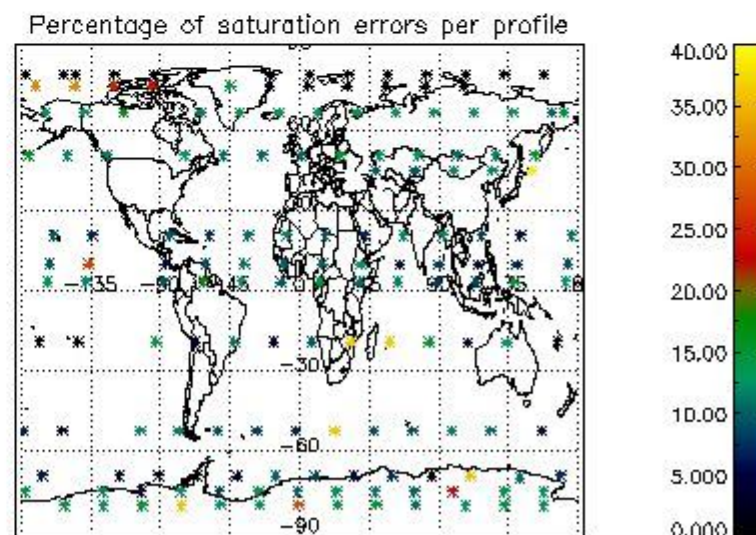

5. Trace gas profiles

5.1 Ozone statistics based on quality of products

The final quality of the products can be "measured" using the STD (Standard Deviation) attached to every point profile. This information is written to the parameter GOM_NL__2P/NL_LOCAL_SPECIES_DENSITY/o3_std of the level 2 products. The table below shows the statistics for given STD ranges.

The statistics are given with respect to the overall valid production:

- Products without fatal errors: GOM_NL__2P/MPH/PRODUCT_ERR=0
- Valid point profile: GOM_NL__2P/NL_LOCAL_SPECIES_DENSITY/pcd(0)=0

The 'Criteria' is applied to valid points of dark limb products:

- Products in dark limb illumination condition: GOM_NL__2P/NL_SUMMARY_QUALITY/obs_ill_cond=0
- Products without fatal errors: GOM_NL__2P/MPH/PRODUCT_ERR=0
- Valid point profile: GOM_NL__2P/NL_LOCAL_SPECIES_DENSITY/pcd(0)=0

So, the table below shows the percentage of dark limb and valid observations for each criteria with respect to the overall valid daily observations.

Criteria	% of total production
All STD	27
STD < 20	14