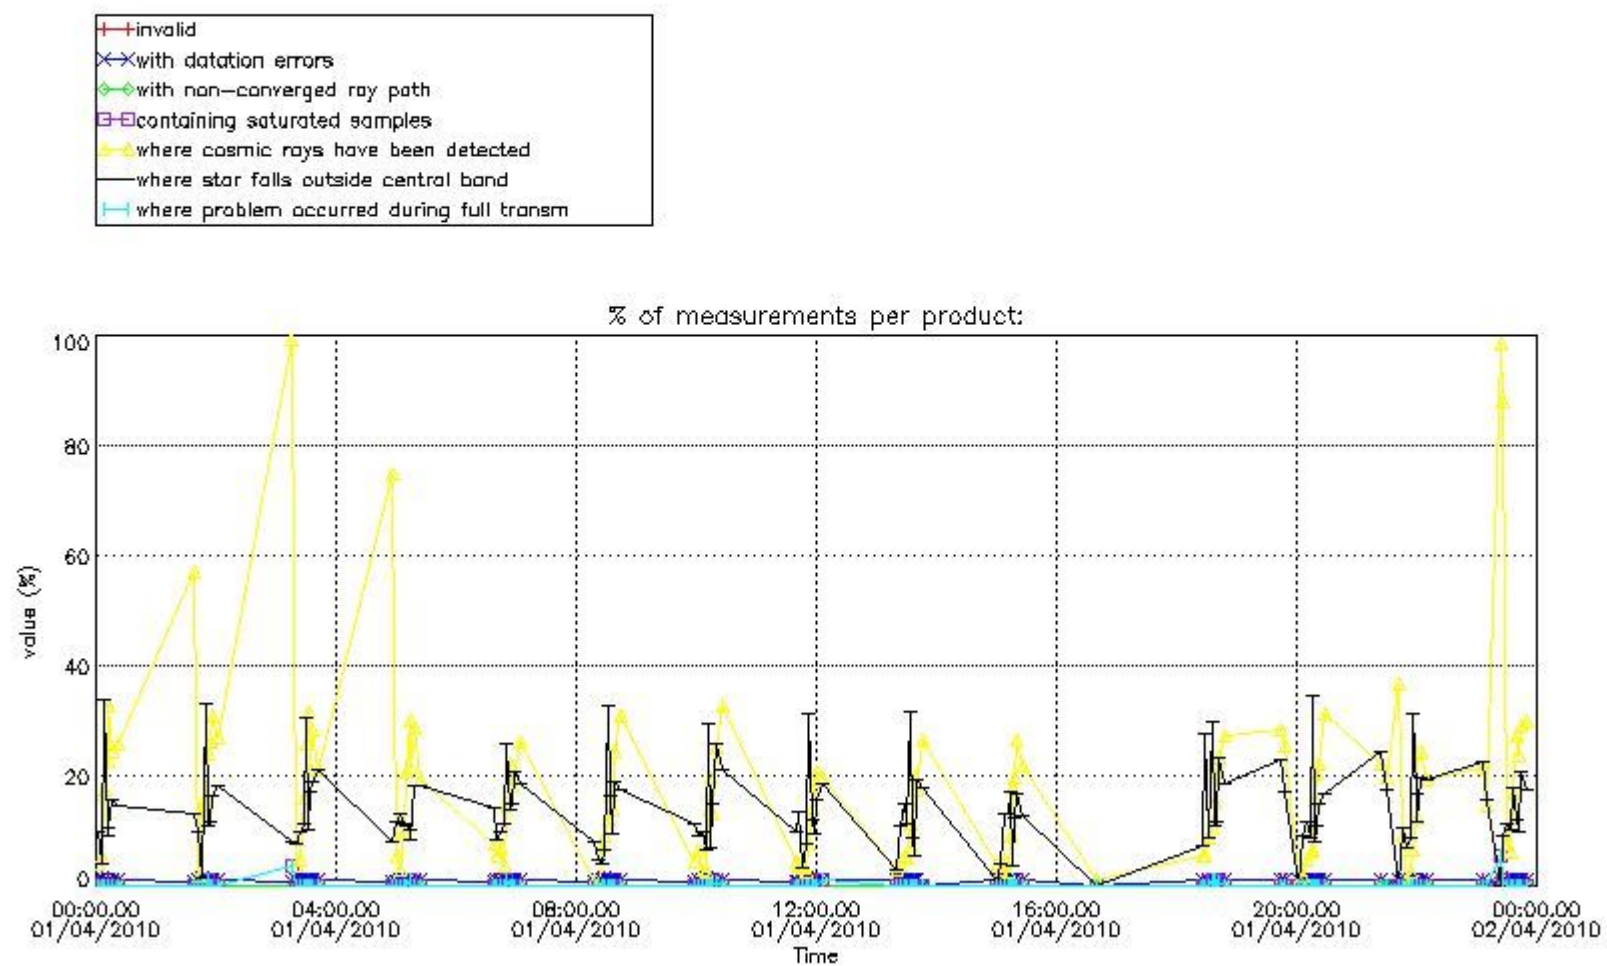

3.1 Plot quality information per product (time dependant)

3.2 Plot quality information per product (world map)

Percentage of flagged data per O3 profile

Percentage of flagged data per H2O profile

Percentage of flagged data per NO2 profile

Percentage of flagged data per NO3 profile

4. Level 1 quality information per product

In this section it is plotted some information contained in the Quality Summary data set of the level 2 products that comes from the level 1b processing. Products without errors (error flag in the MPH set to "0") are used.

4.1 Plot quality information per product (time dependant) coming from level 1b processing

4.1.1 Plot level 1 quality information per product (time dependant): ENVISAT ASCENDING passes

4.1.2 Plot level 1 quality information per product (time dependant): ENVI SAT DESCENDING passes