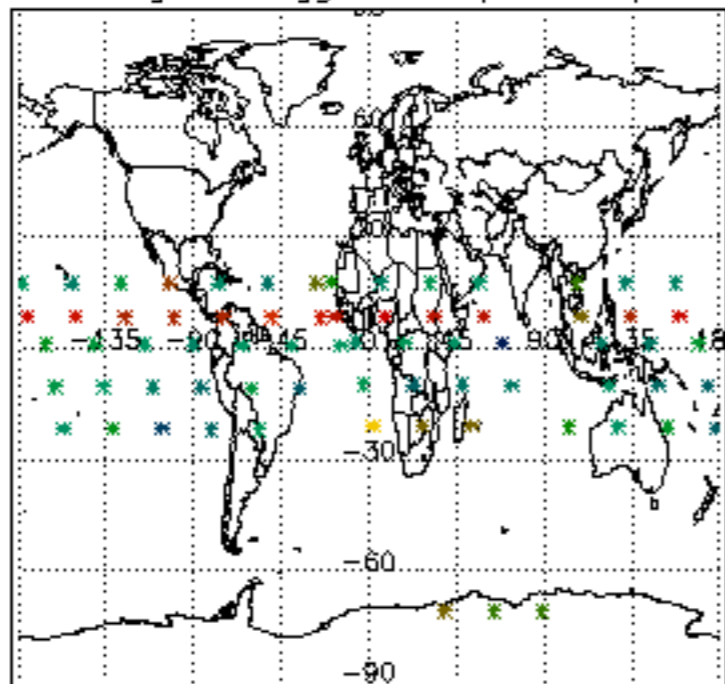

Percentage of flagged data per NO2 profile