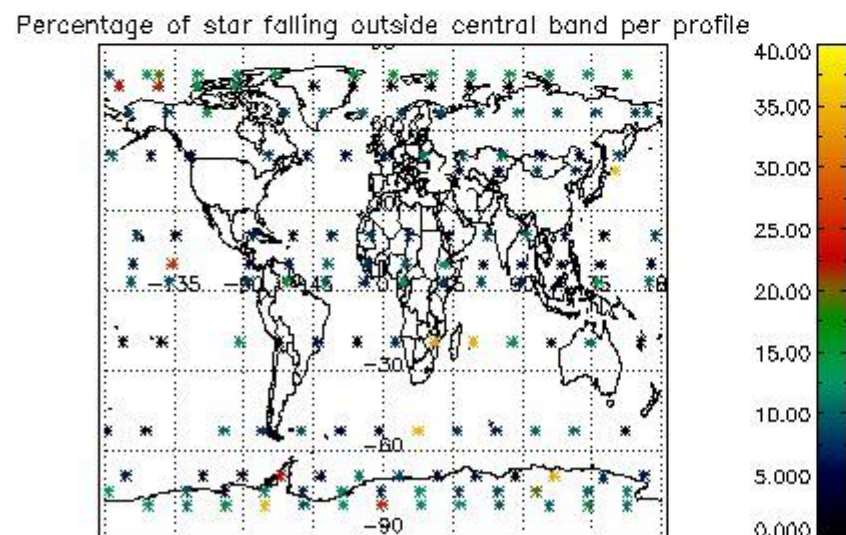

4.1 Plot quality information per product (time dependant) coming from level 1b processing

4.1.1 Plot level 1 quality information per product (time dependant): ENVISAT ASCENDING passes

4.1.2 Plot level 1 quality information per product (time dependant): ENVI SAT DESCENDING passes

4.2 Plot quality information per product coming from level 1b processing (world map)

4.2.1 Plot level 1 quality information per product (world map): ENVISAT ASCENDING passes

4.2.2 Plot level 1 quality information per product (world map): ENVISAT DESCENDING passes