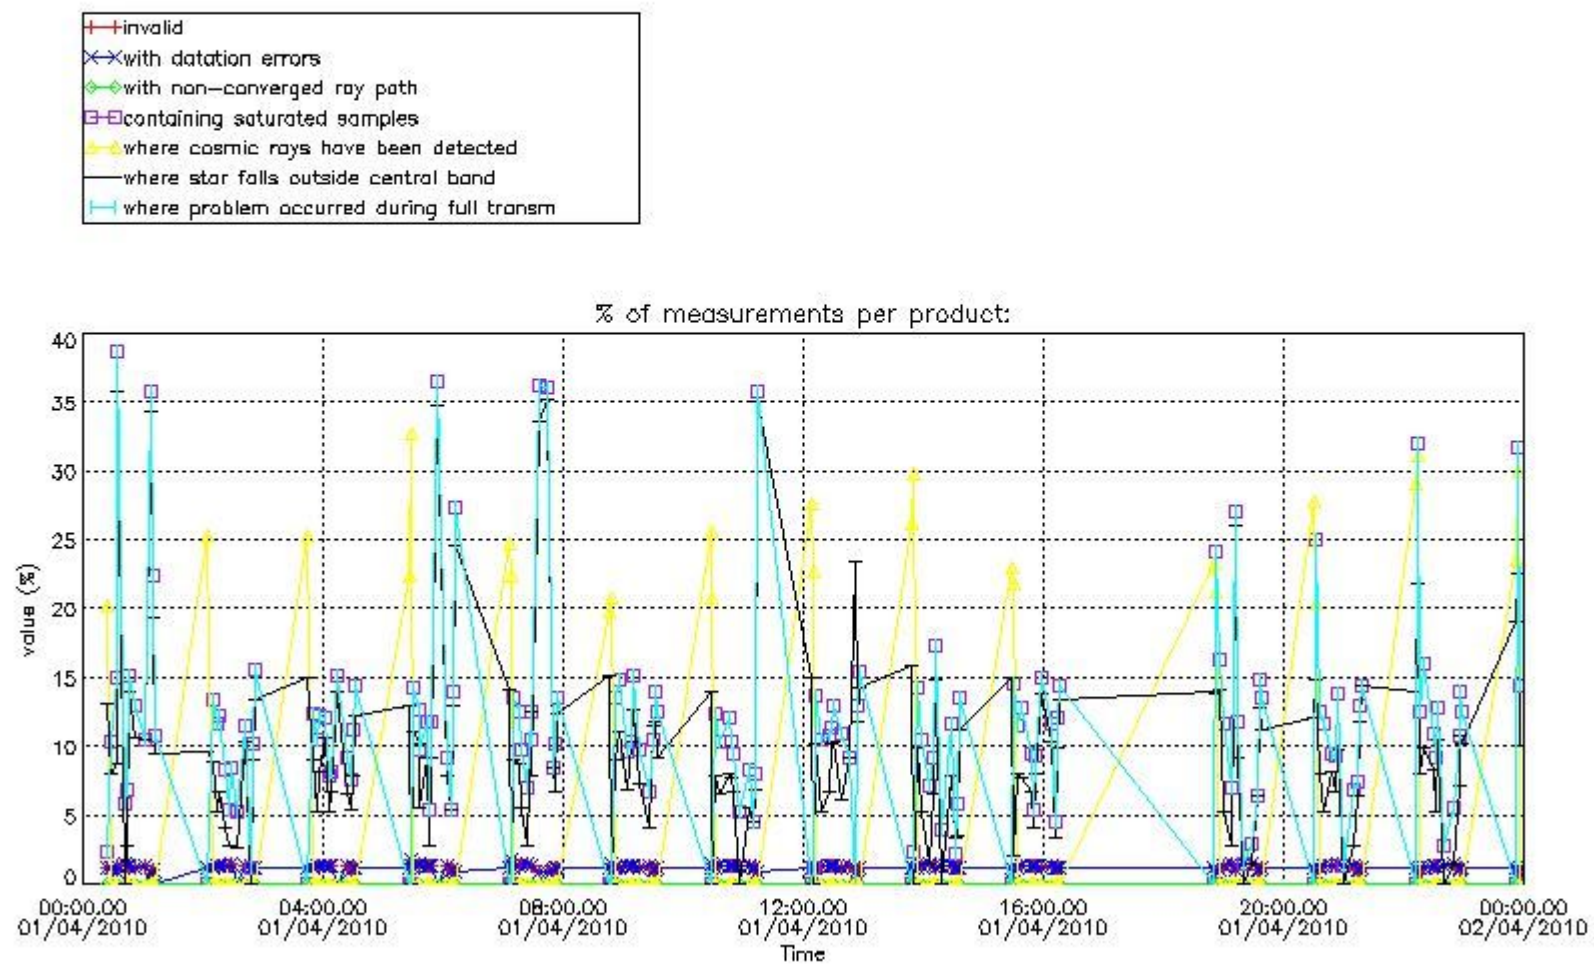

3.1 Plot quality information per product (time dependant)

3.2 Plot quality information per product (world map)

Percentage of flagged data per O3 profile

Percentage of flagged data per H2O profile

Percentage of flagged data per NO2 profile

Percentage of flagged data per NO3 profile

4. Level 1 quality information per product

In this section it is plotted some information contained in the Quality Summary data set of the level 2 products that comes from the level 1b processing. Products without errors (error flag in the MPH set to "0") are used.

4.1 Plot quality information per product (time dependant) coming from level 1b processing

4.1.1 Plot level 1 quality information per product (time dependant): ENVISAT ASCENDING passes

4.1.2 Plot level 1 quality information per product (time dependant): ENVI SAT DESCENDING passes

5. Trace gas profiles

5.1 Ozone statistics based on quality of products

The final quality of the products can be "measured" using the STD (Standard Deviation) attached to every point profile. This information is written to the parameter GOM_NL__2P/NL_LOCAL_SPECIES_DENSITY/o3_std of the level 2 products. The table below shows the statistics for given STD ranges.