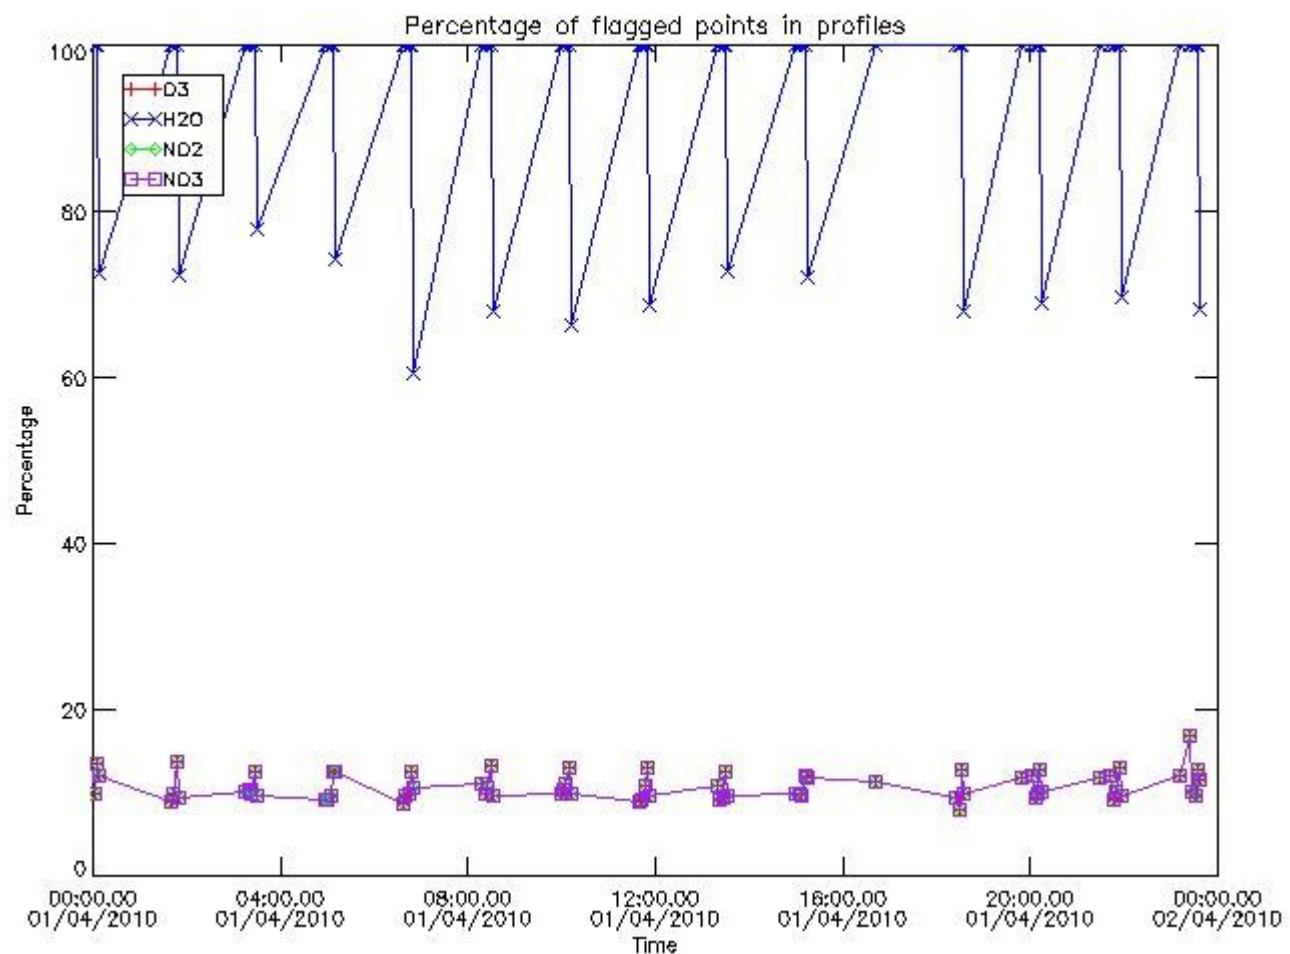

3. Quality information per product

In this section it is plotted some information contained in the Quality Summary data set of the level 2 products. Only products in dark limb conditions and without errors (error flag in the MPH set to "0") are used.

3.1 Plot quality information per product (time dependant)

3.2 Plot quality information per product (world map)