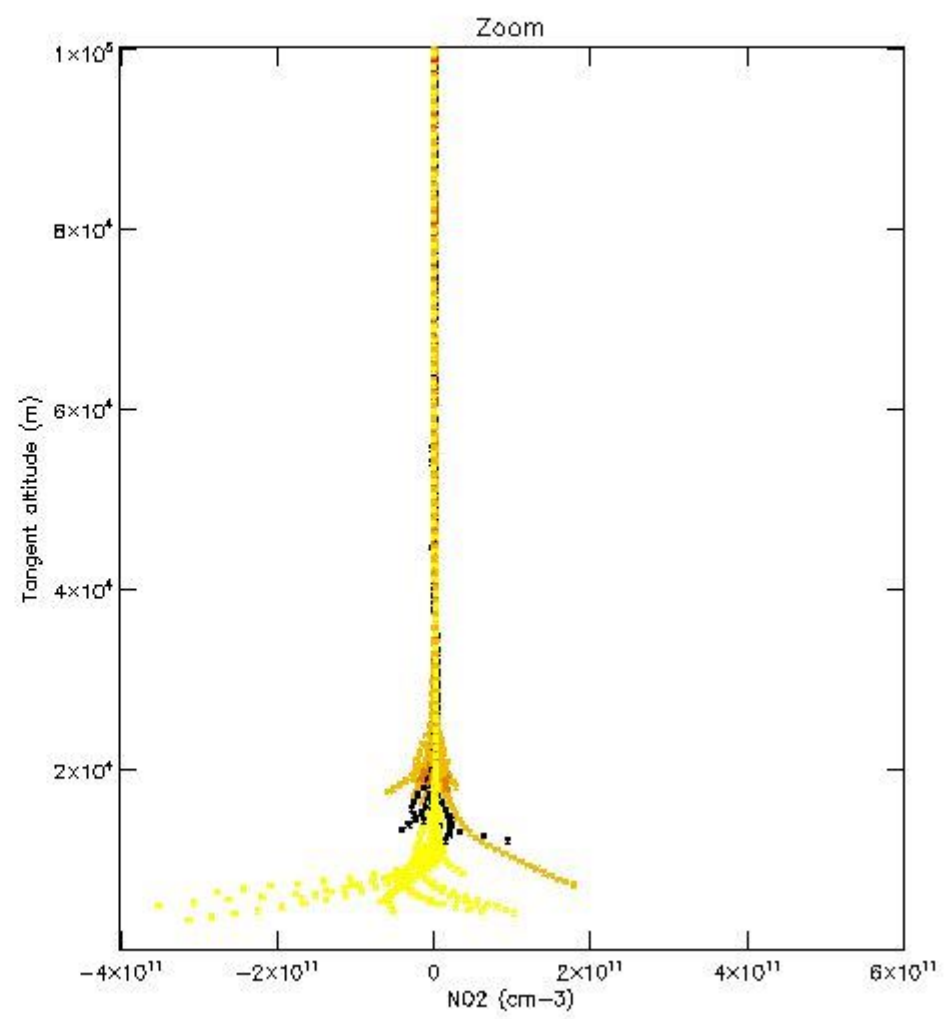

STD < 10	11
STD < 5	7

5.2 Plot ozone profiles for all STD (dark without errors)

The colorbar represents the latitude.

5.3 Plot ozone profiles where STD < 20% (dark without errors)

The colorbar represents the latitude.

5.4 Plot ozone profiles where $STD < 10\%$ (dark without errors)

The colorbar represents the latitude.

5.5 Plot ozone profiles where STD < 5% (dark without errors)

The colorbar represents the latitude.

5.6 Plot NO₂ profiles for all STD (dark without errors)

The colorbar represents the latitude.

5.7 Plot NO3 profiles for all STD (dark without errors)

The colorbar represents the latitude.

5.8 Plot H₂O profiles for all STD (only for occultations of stars 1,2,3,4,13,14,16,26,63 dark without errors)