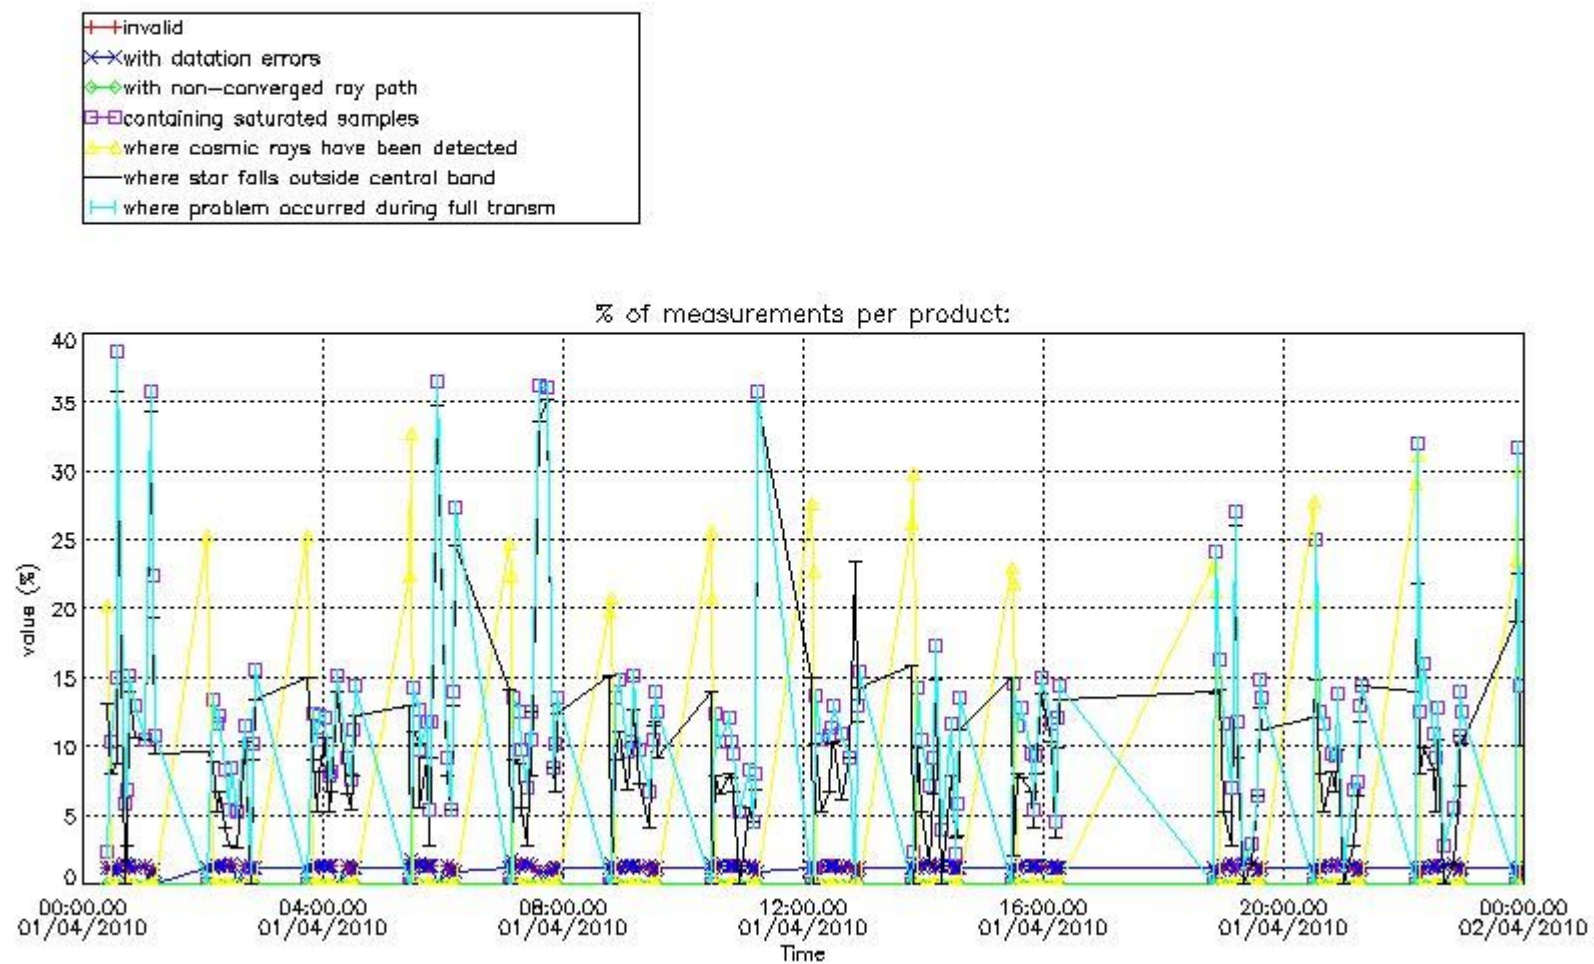

3. Quality information per product

In this section it is plotted some information contained in the Quality Summary data set of the level 2 products. Only products in dark limb conditions and without errors (error flag in the MPH set to "0") are used.

3.1 Plot quality information per product (time dependant)

3.2 Plot quality information per product (world map)

Percentage of flagged data per O3 profile

Percentage of flagged data per H2O profile

Percentage of flagged data per NO2 profile

Percentage of flagged data per NO3 profile

4. Level 1 quality information per product

In this section it is plotted some information contained in the Quality Summary data set of the level 2 products that comes from the level 1b processing. Products without errors (error flag in the MPH set to "0") are used.

4.1 Plot quality information per product (time dependant) coming from level 1b processing

4.1.1 Plot level 1 quality information per product (time dependant): ENVISAT ASCENDING passes

4.1.2 Plot level 1 quality information per product (time dependant): ENVI SAT DESCENDING passes