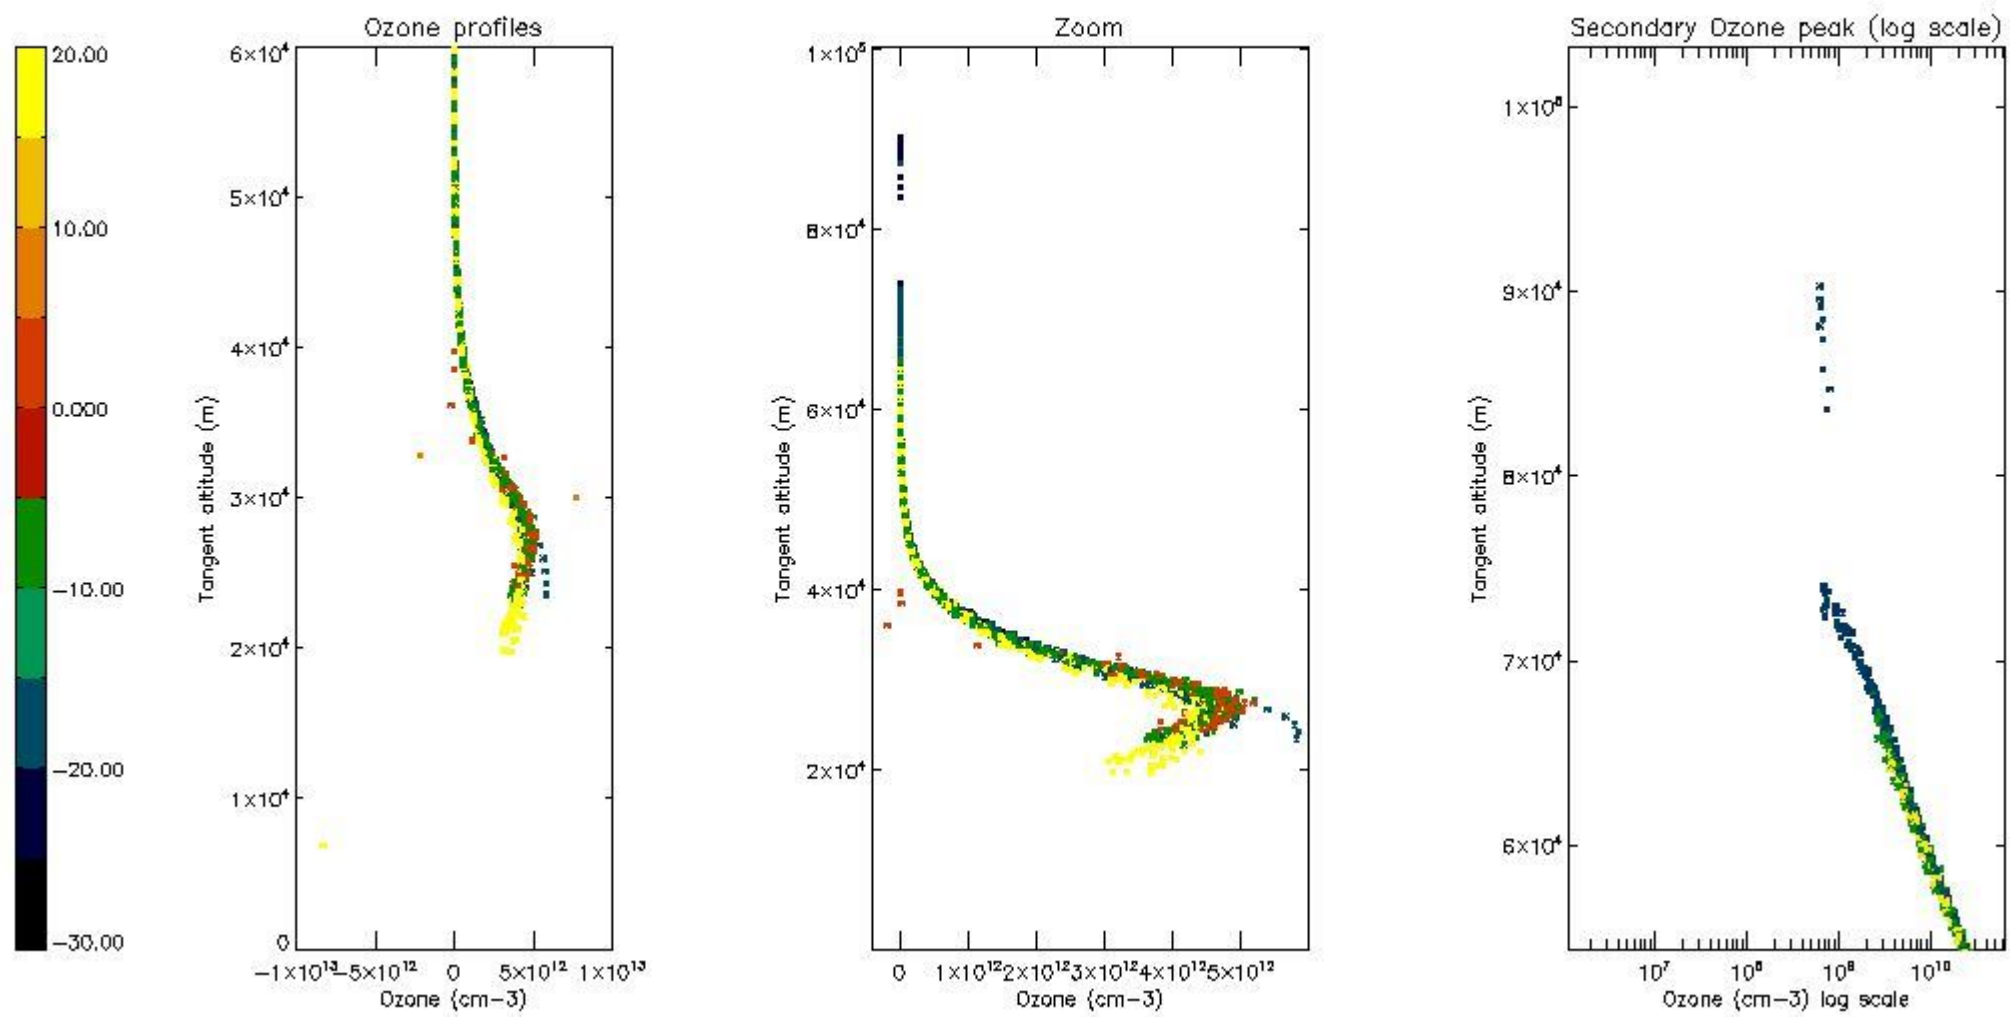

5.6 Plot NO₂ profiles for all STD (dark without errors)

The colorbar represents the latitude.