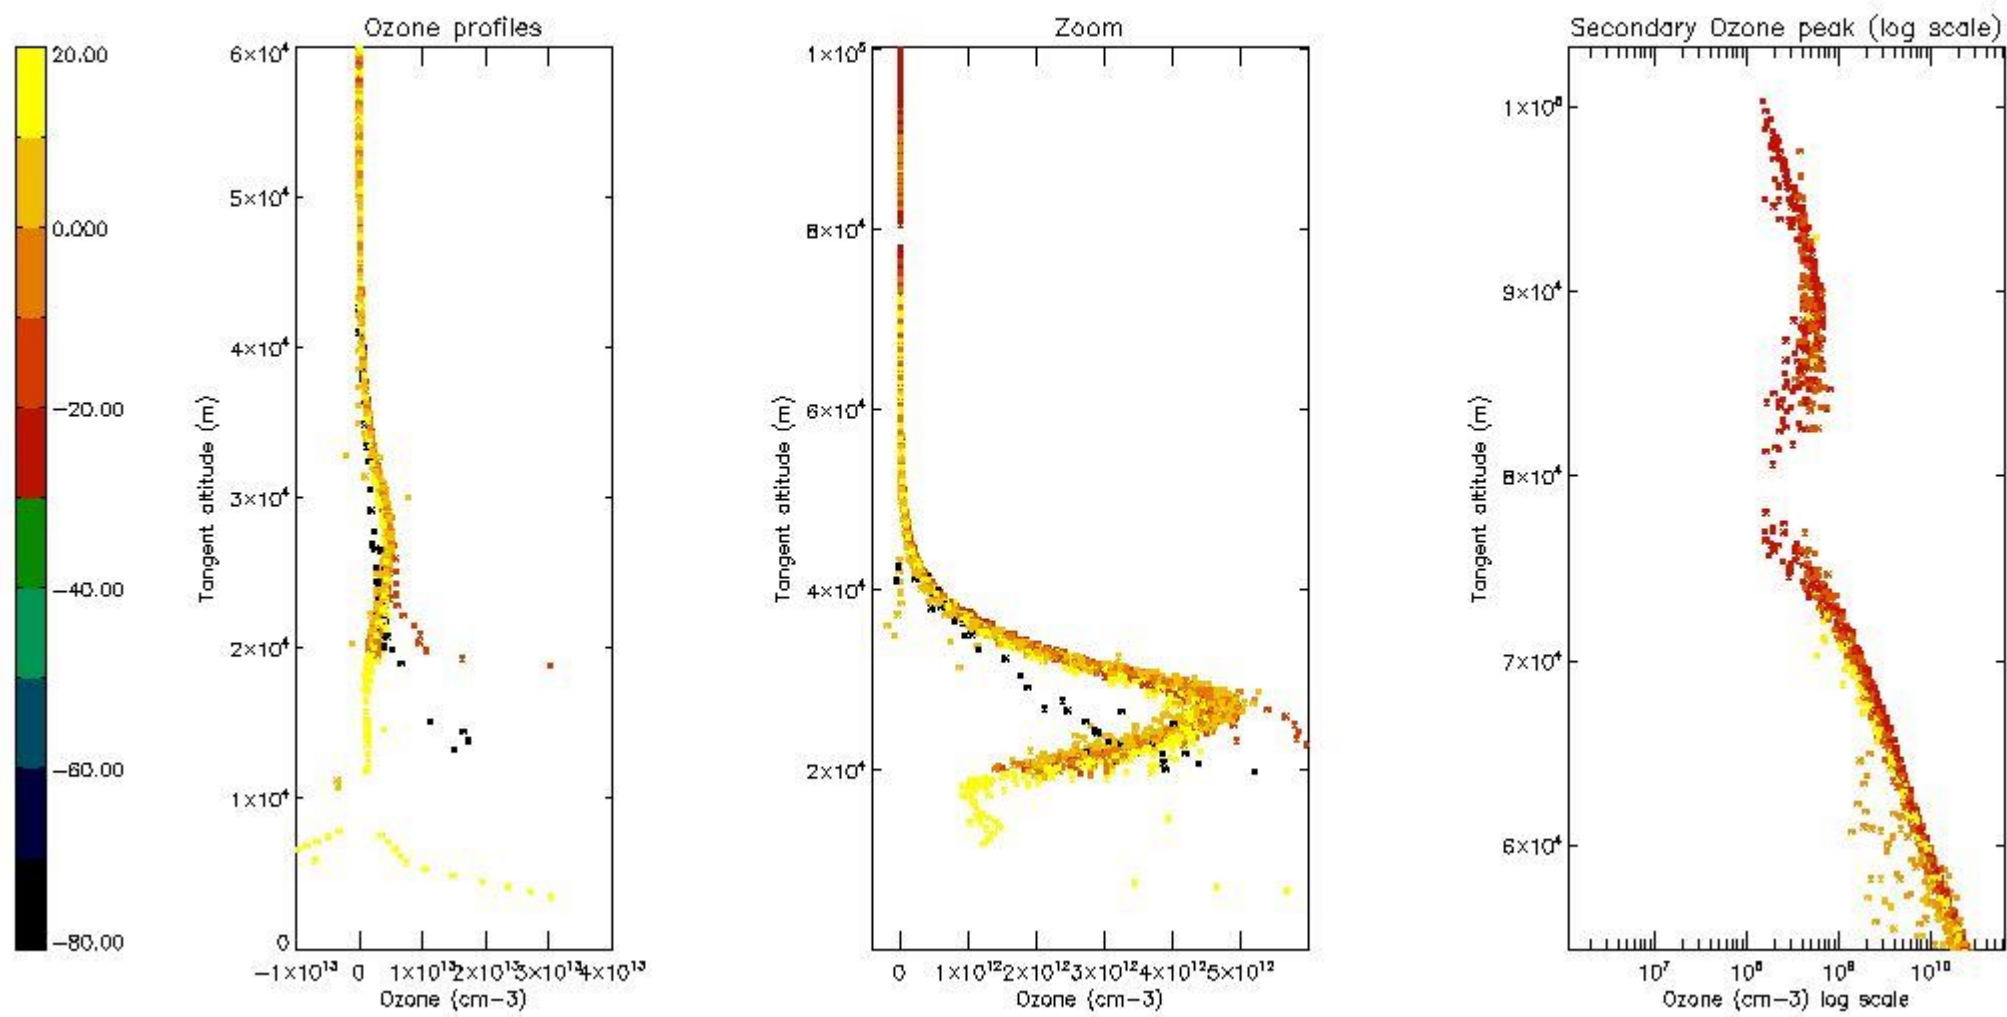

STD < 10	11
STD < 5	7

5.2 Plot ozone profiles for all STD (dark without errors)

The colorbar represents the latitude.

5.3 Plot ozone profiles where STD < 20% (dark without errors)

The colorbar represents the latitude.

5.4 Plot ozone profiles where $STD < 10\%$ (dark without errors)

The colorbar represents the latitude.

5.5 Plot ozone profiles where STD < 5% (dark without errors)

The colorbar represents the latitude.

5.6 Plot NO₂ profiles for all STD (dark without errors)

The colorbar represents the latitude.

5.7 Plot NO3 profiles for all STD (dark without errors)

The colorbar represents the latitude.

5.8 Plot H₂O profiles for all STD (only for occultations of stars 1,2,3,4,13,14,16,26,63 dark without errors)