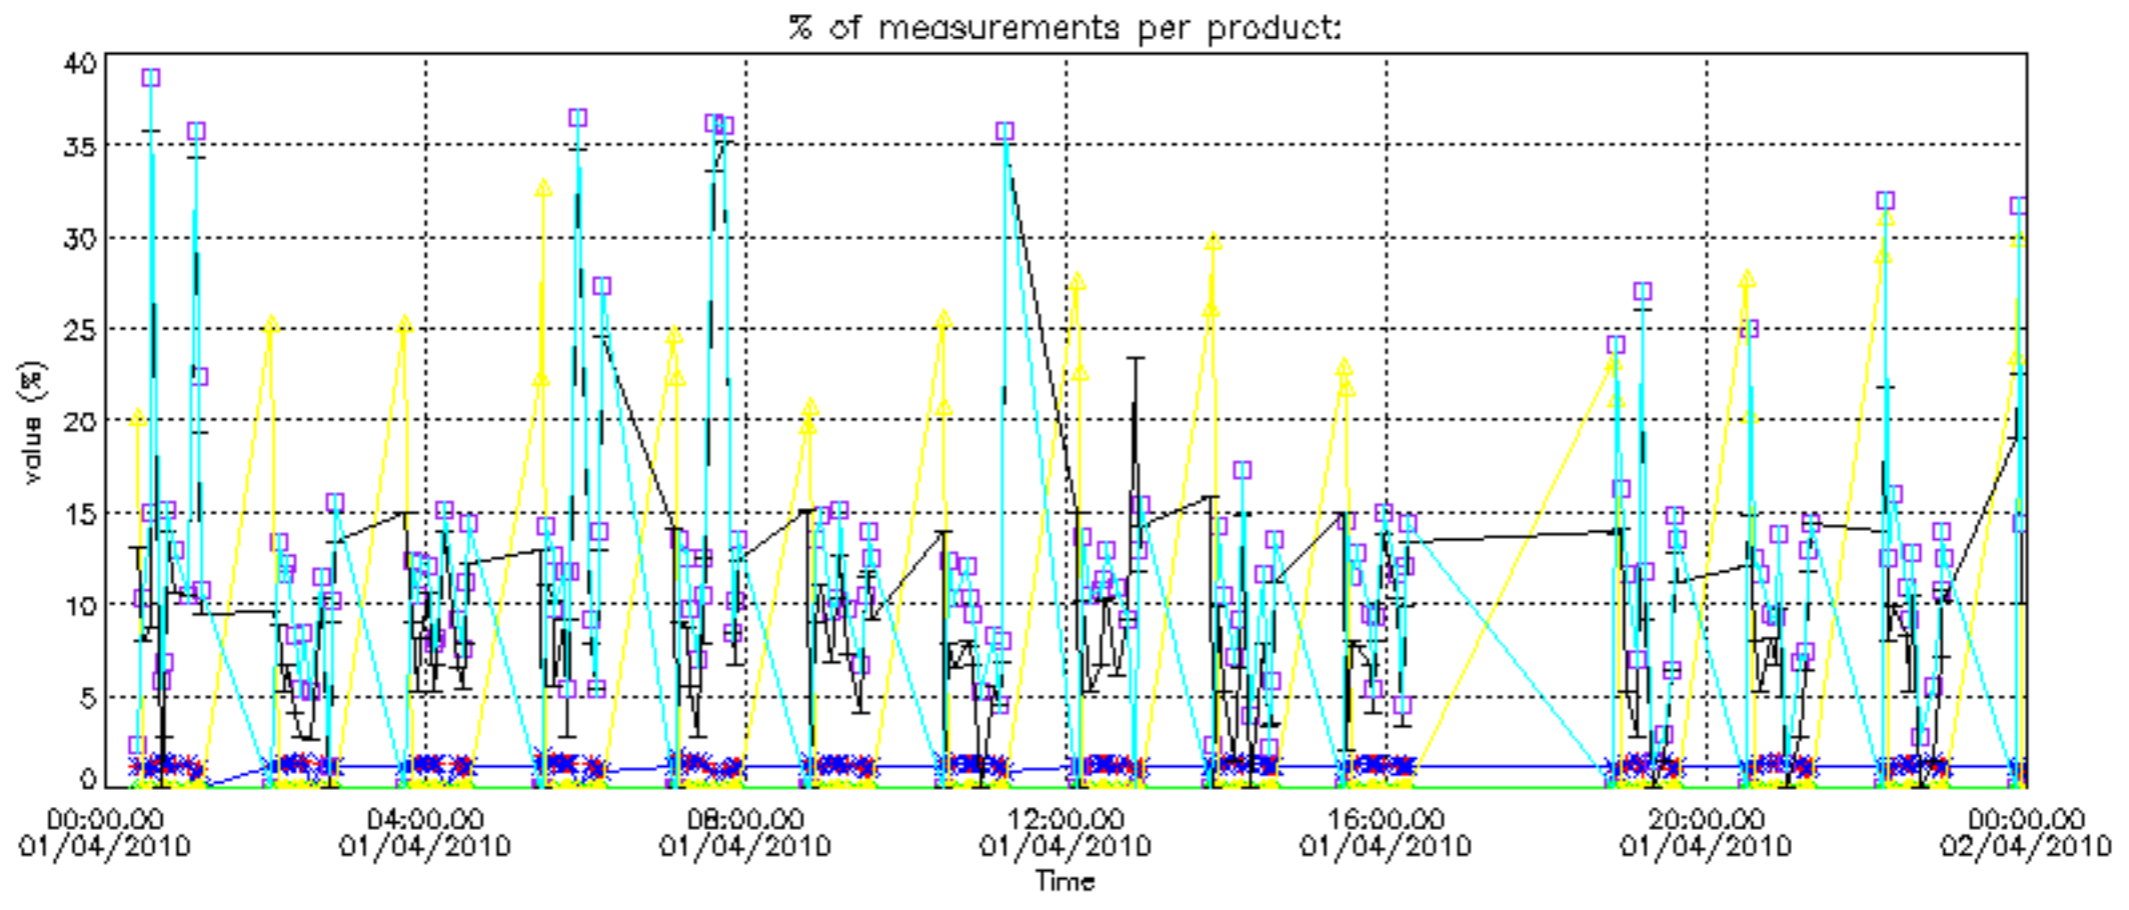

Percentage of cosmic ray hits per profile

Percentage of datation errors per profile