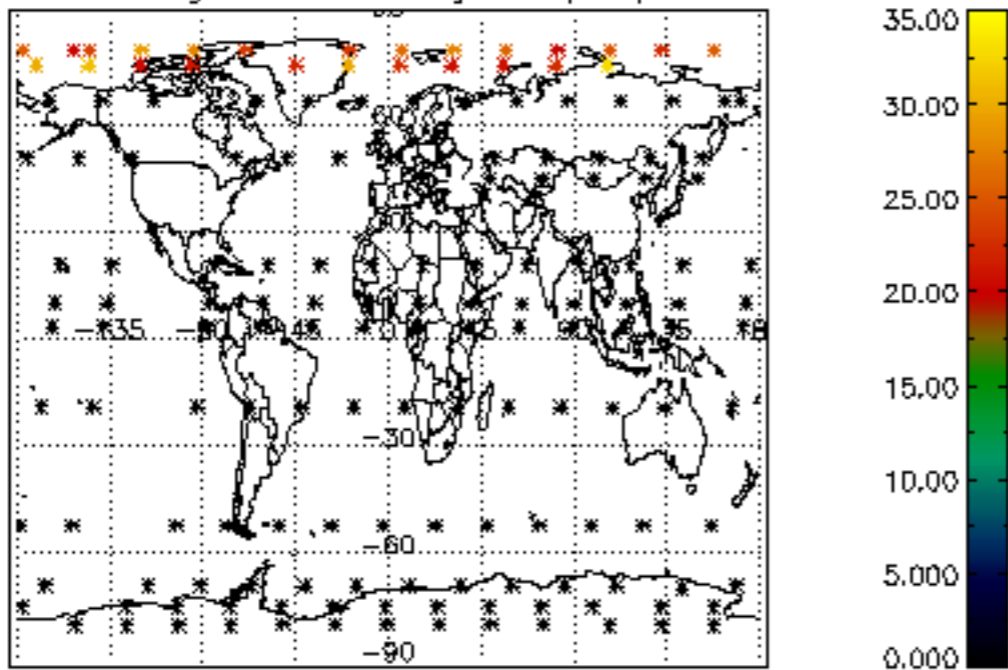

Percentage of datation errors per profile

Percentage of star falling outside central band per profile

Percentage of saturation errors per profile

Percentage of cosmic ray hits per profile

Percentage of datation errors per profile