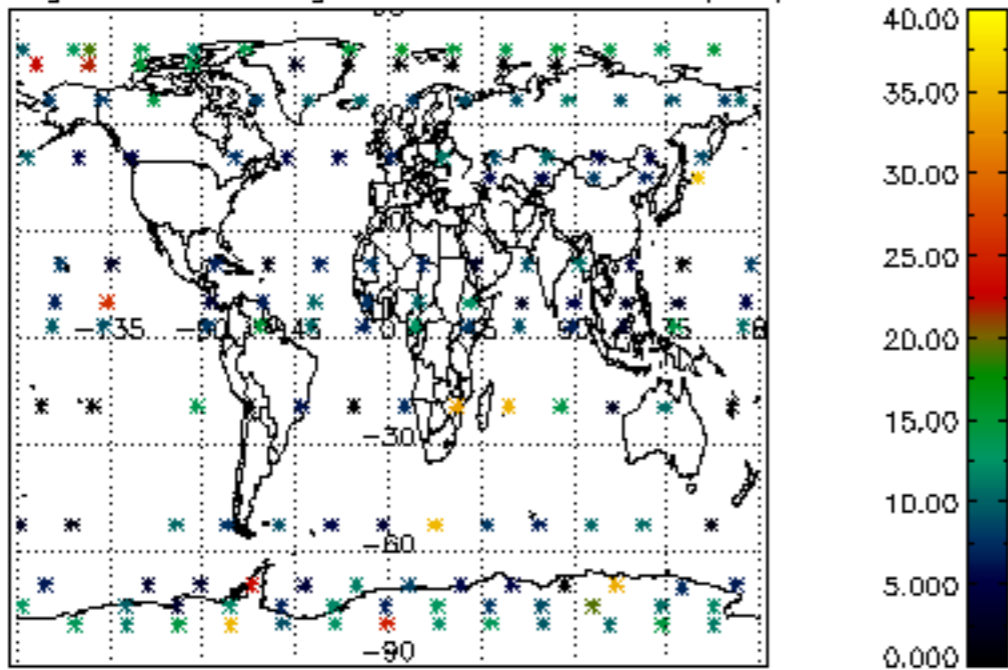

Percentage of star falling outside central band per profile