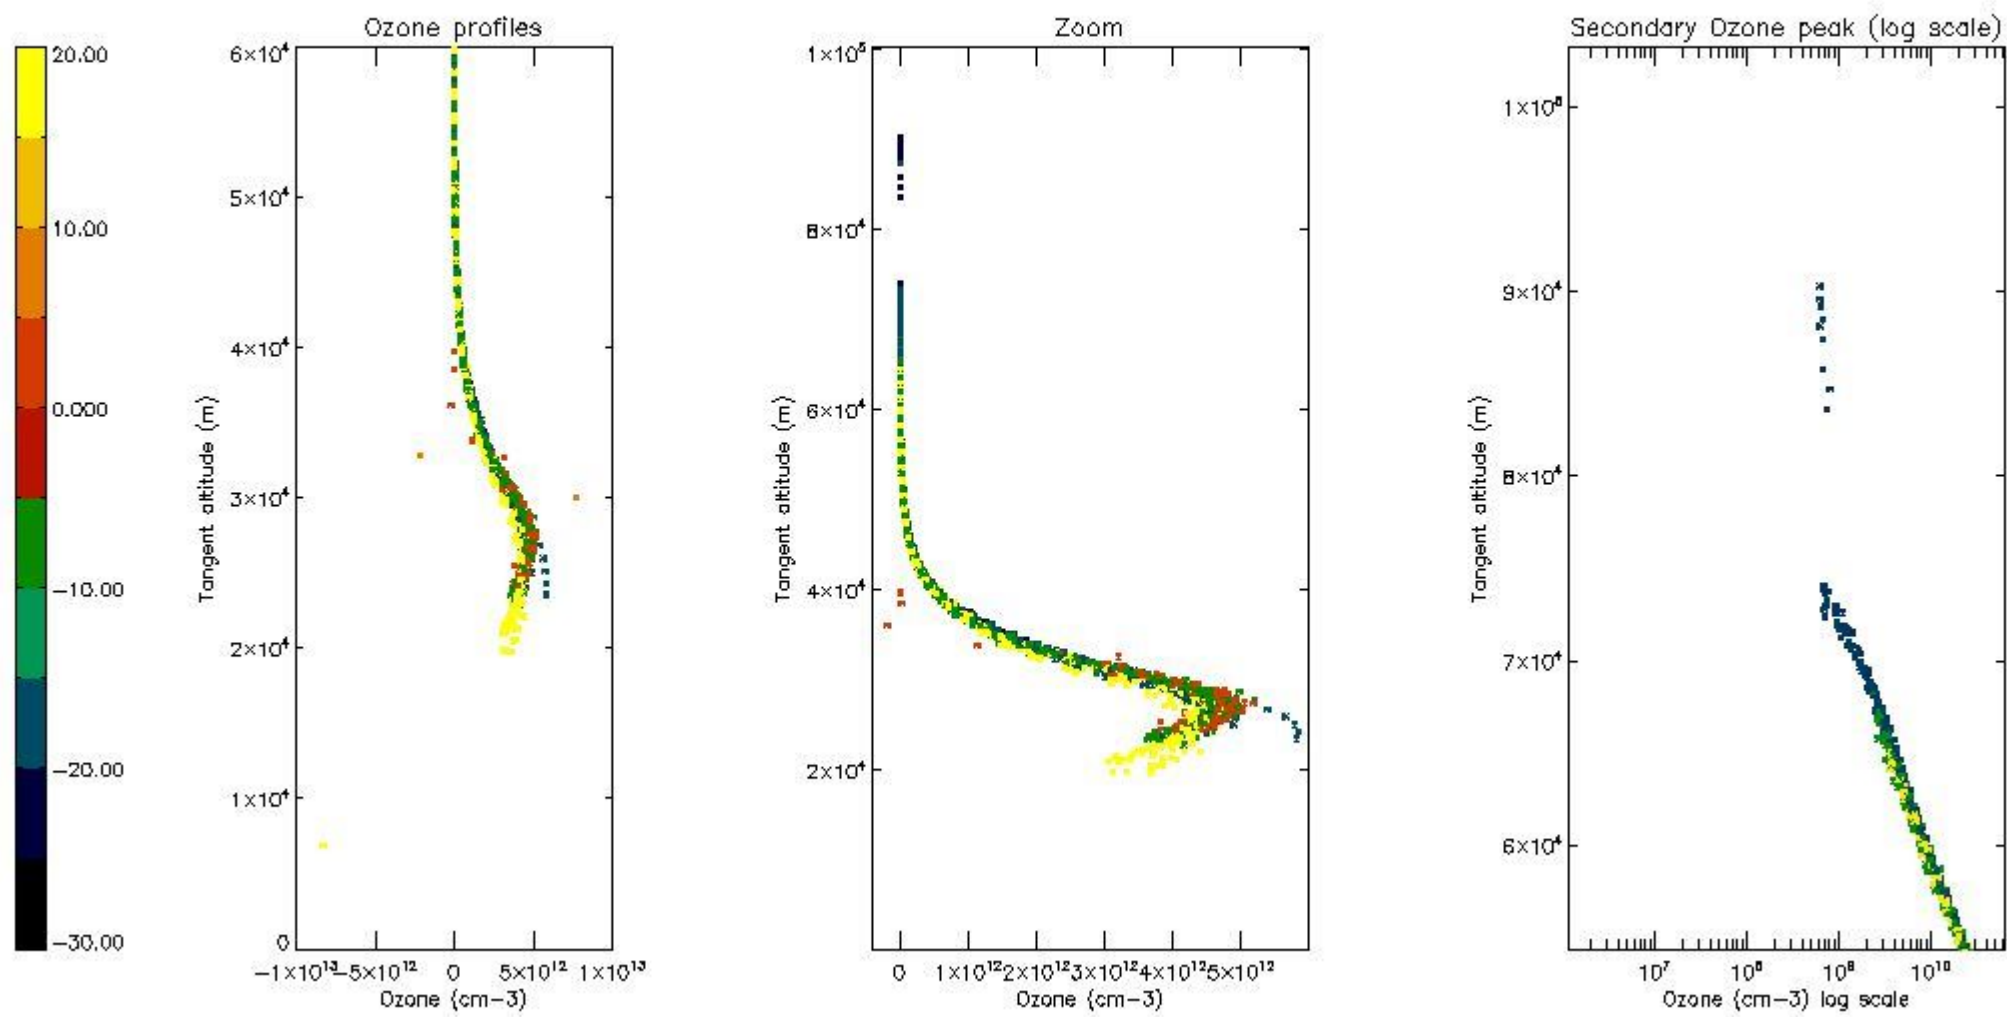

STD < 10	11
STD < 5	7

5.2 Plot ozone profiles for all STD (dark without errors)

The colorbar represents the latitude.

5.3 Plot ozone profiles where STD < 20% (dark without errors)

The colorbar represents the latitude.

5.4 Plot ozone profiles where $STD < 10\%$ (dark without errors)

The colorbar represents the latitude.

5.5 Plot ozone profiles where STD < 5% (dark without errors)

The colorbar represents the latitude.

5.6 Plot NO₂ profiles for all STD (dark without errors)

The colorbar represents the latitude.

5.7 Plot NO3 profiles for all STD (dark without errors)

The colorbar represents the latitude.

5.8 Plot H₂O profiles for all STD (only for occultations of stars 1,2,3,4,13,14,16,26,63 dark without errors)