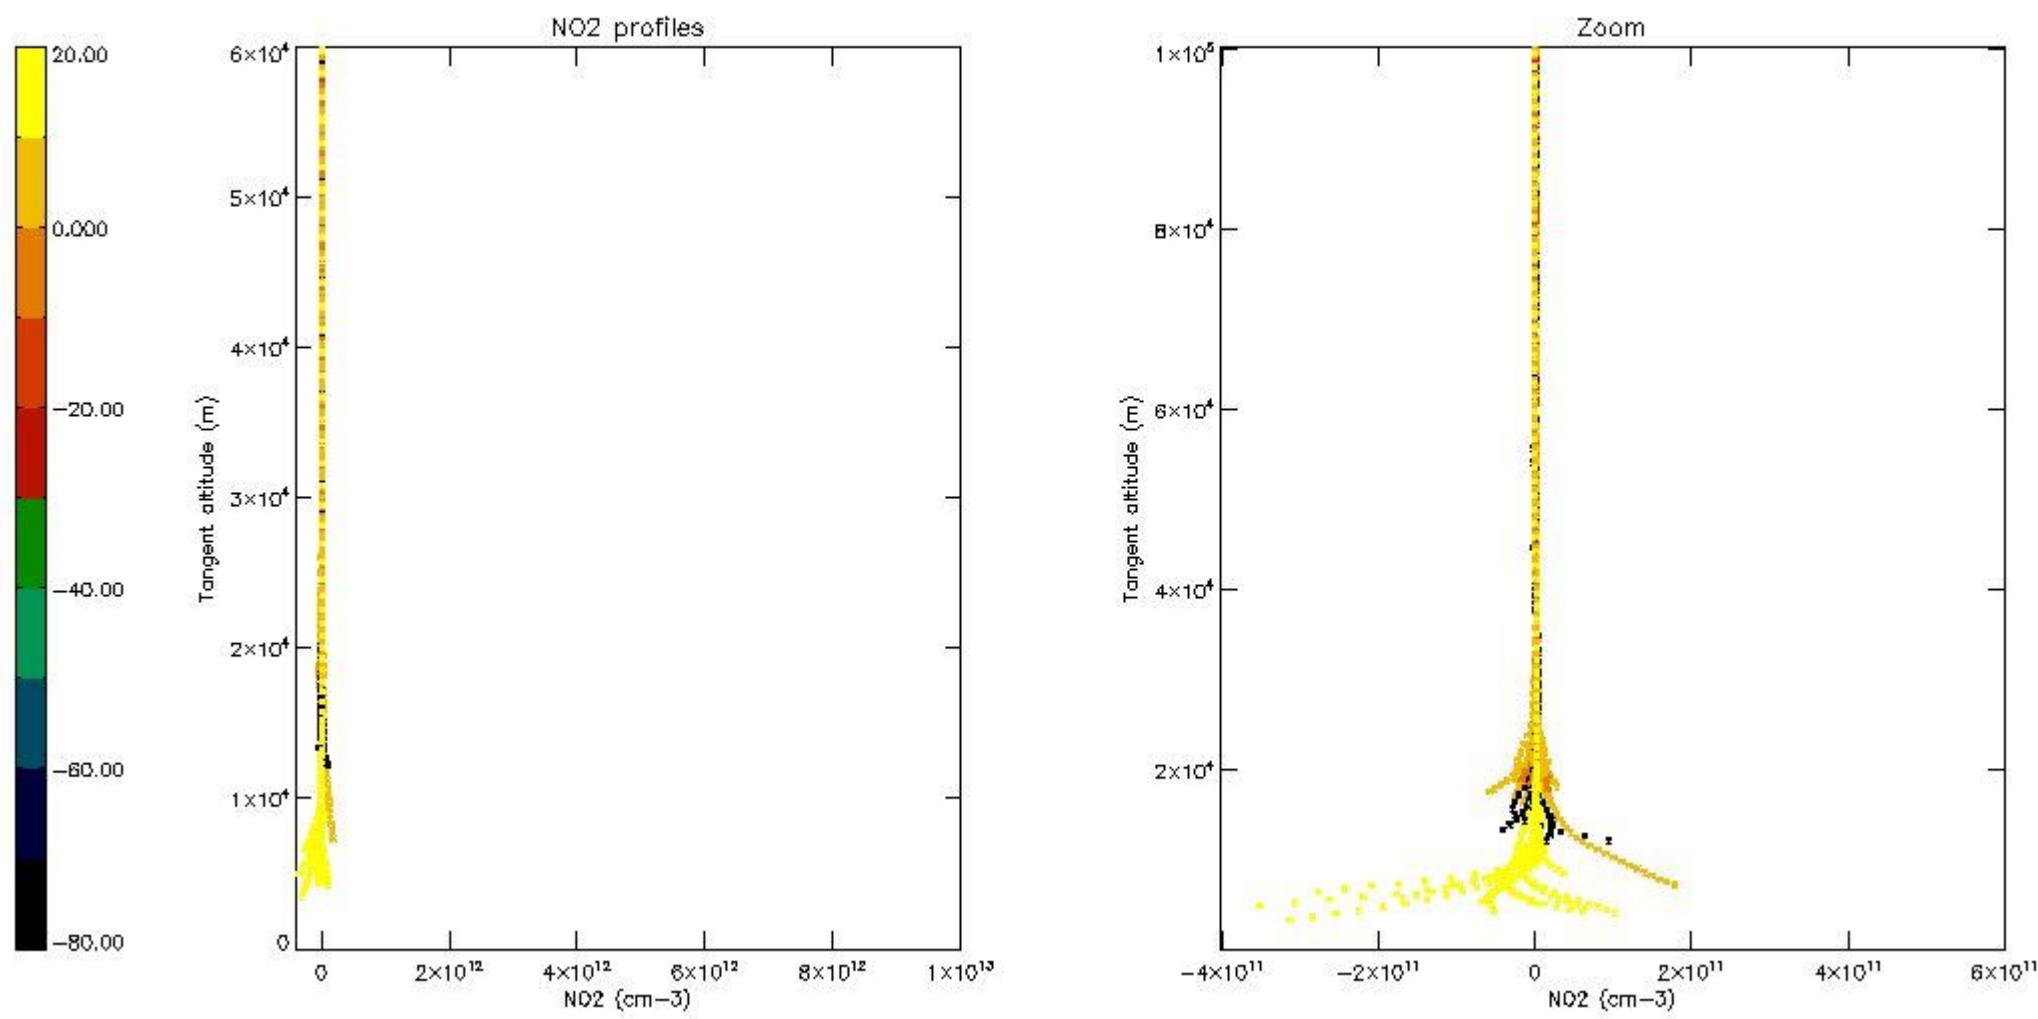

The colorbar represents the latitude.

5.7 Plot NO3 profiles for all STD (dark without errors)

The colorbar represents the latitude.

5.8 Plot H2O profiles for all STD (only for occultations of stars 1,2,3,4,13,14,16,26,63 dark without errors)