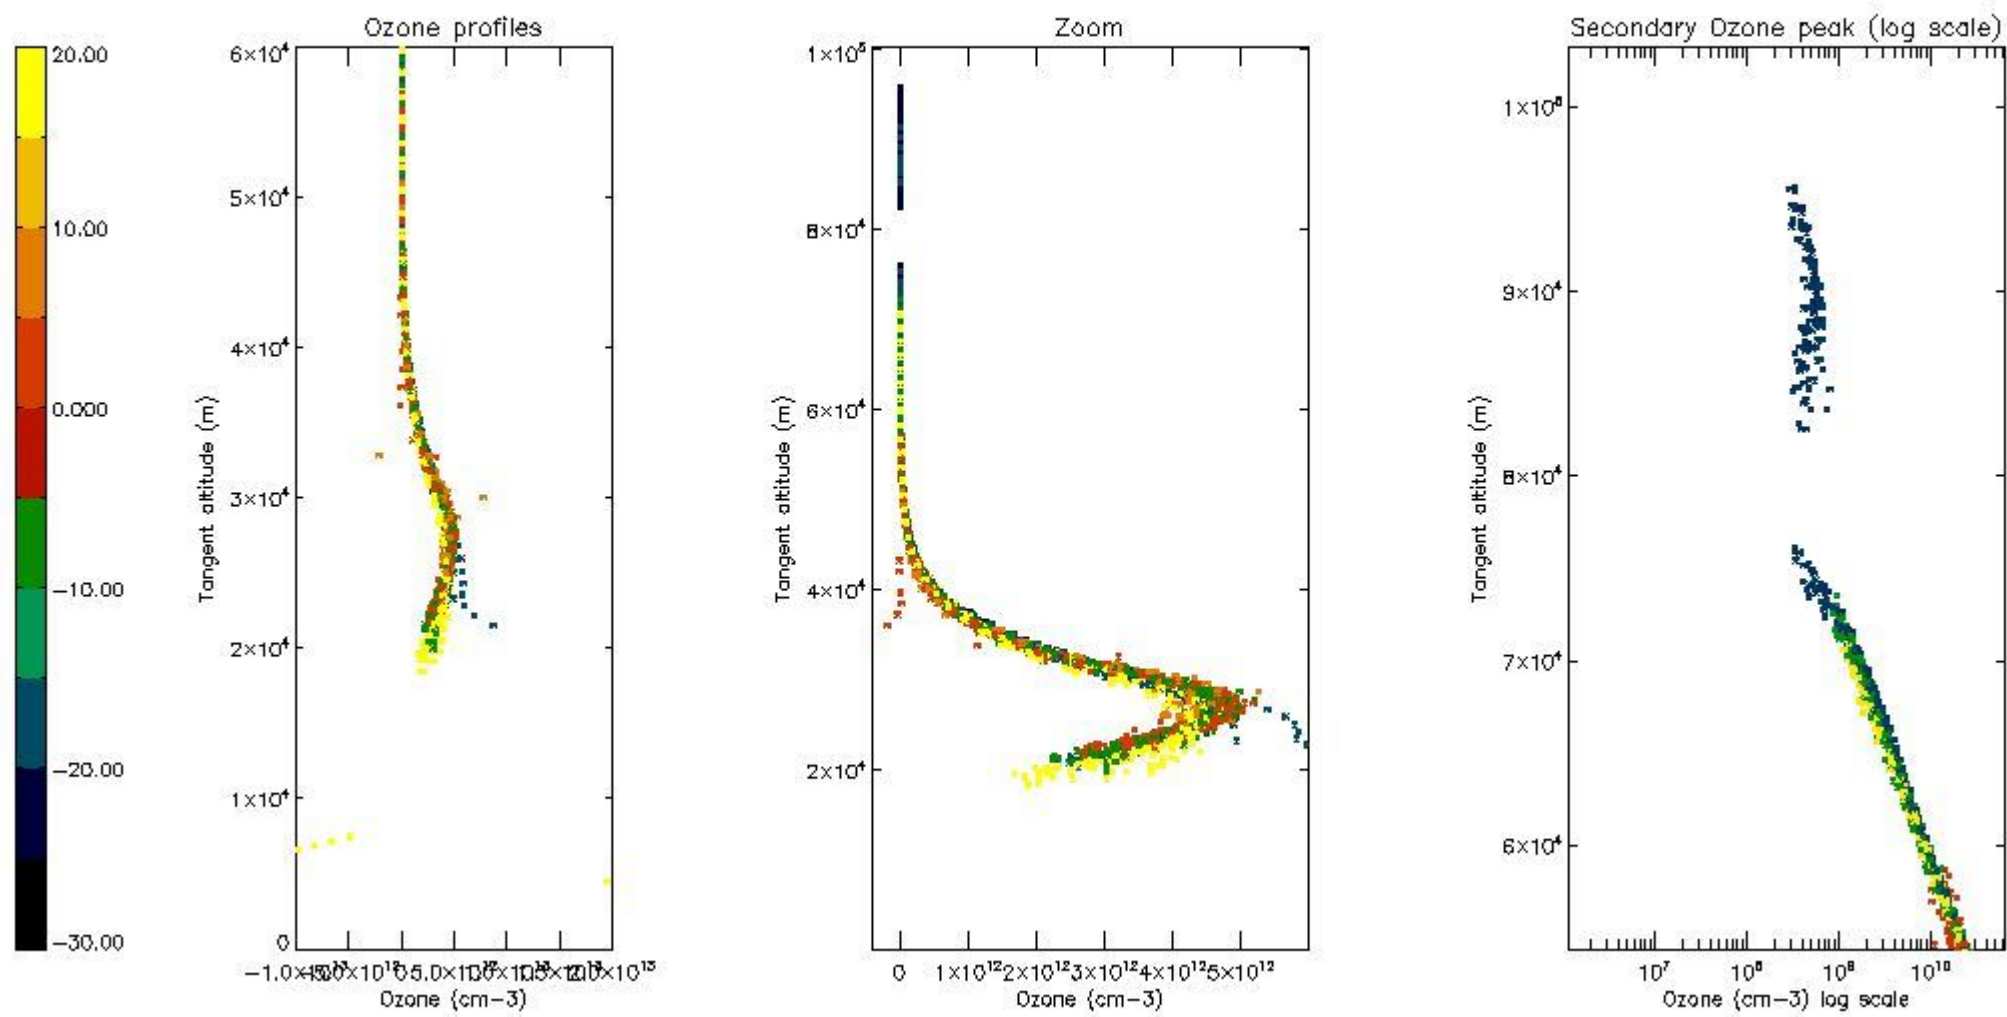

5.5 Plot ozone profiles where STD < 5% (dark without errors)

The colorbar represents the latitude.