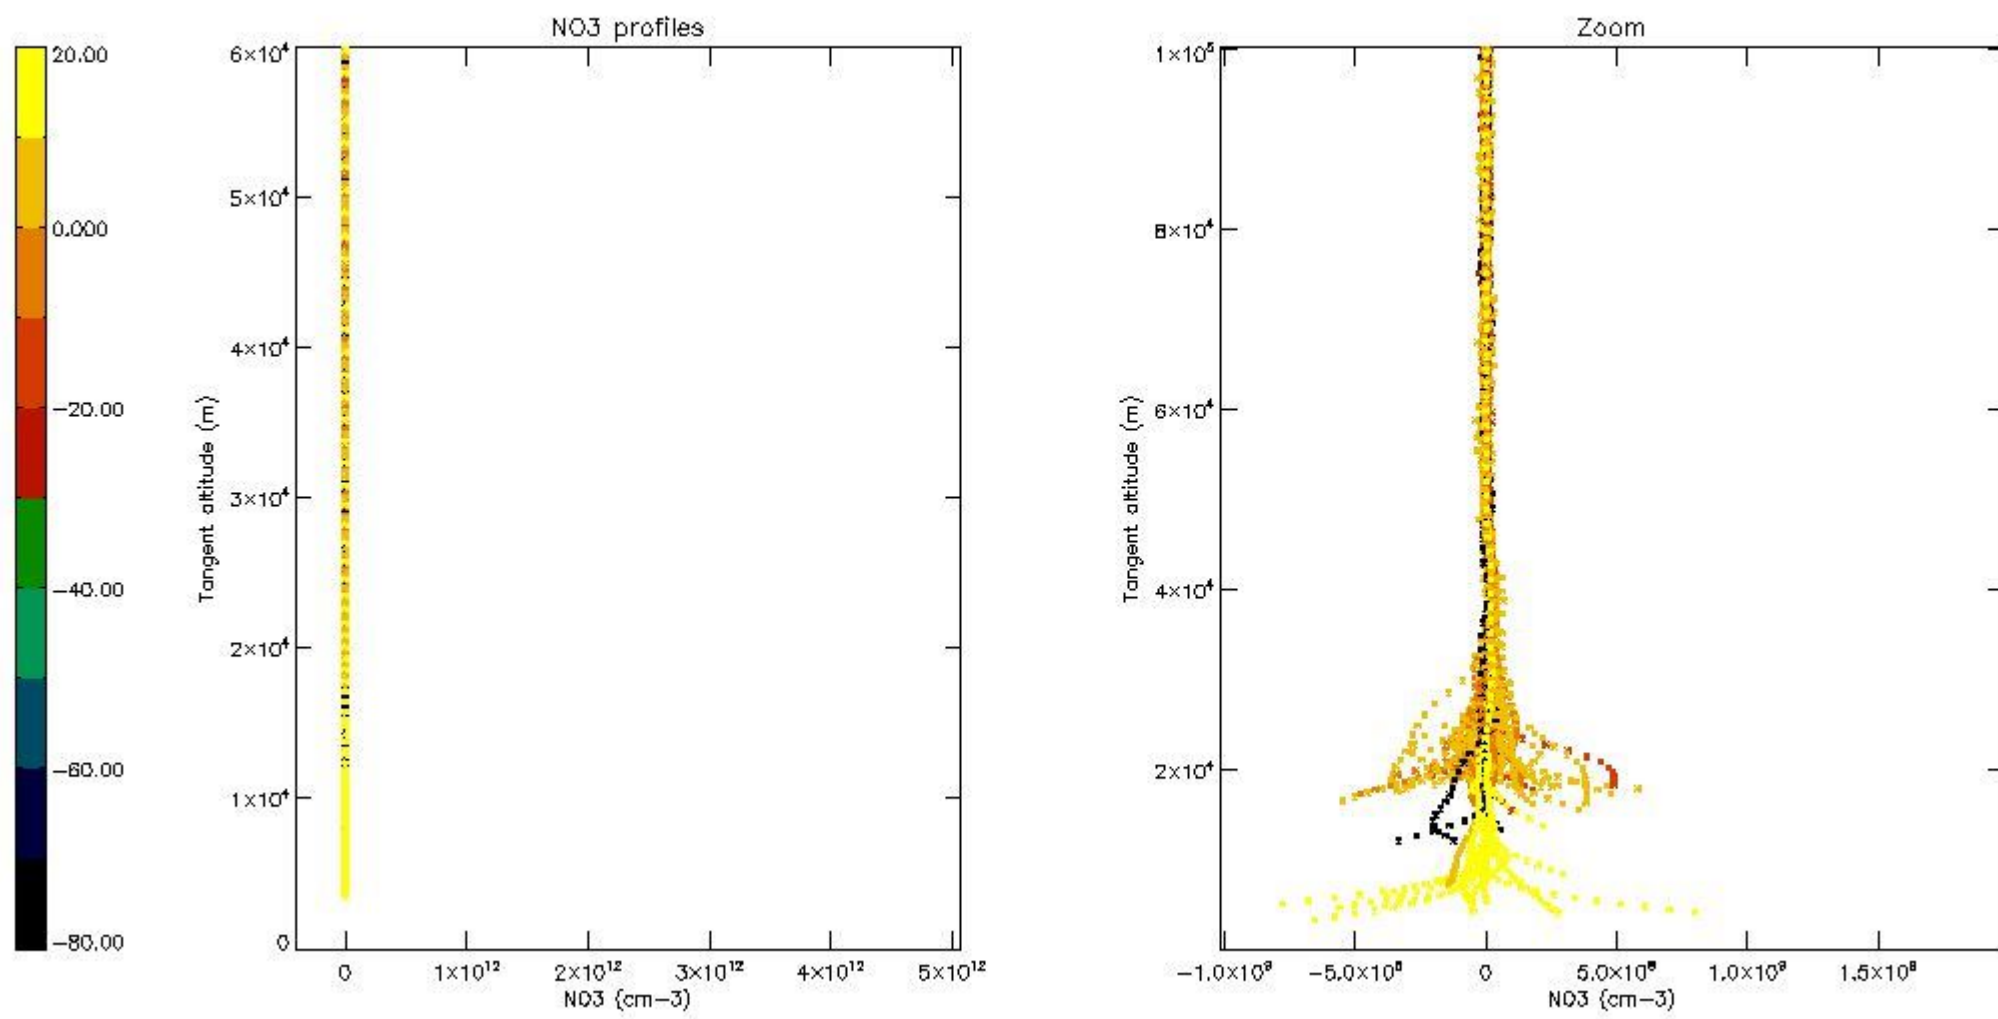

5.4 Plot ozone profiles where $STD < 10\%$ (dark without errors)

The colorbar represents the latitude.

5.5 Plot ozone profiles where STD < 5% (dark without errors)

The colorbar represents the latitude.

5.6 Plot NO₂ profiles for all STD (dark without errors)

The colorbar represents the latitude.

5.7 Plot NO3 profiles for all STD (dark without errors)

The colorbar represents the latitude.

5.8 Plot H₂O profiles for all STD (only for occultations of stars 1,2,3,4,13,14,16,26,63 dark without errors)