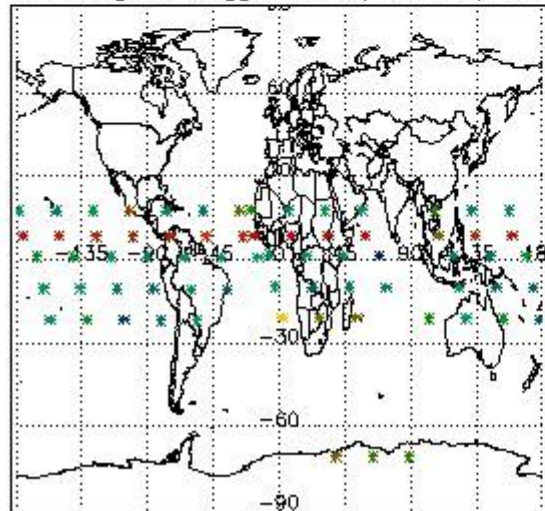

3.1 Plot quality information per product (time dependant)

3.2 Plot quality information per product (world map)

Percentage of flagged data per O3 profile

Percentage of flagged data per H2O profile

Percentage of flagged data per NO2 profile