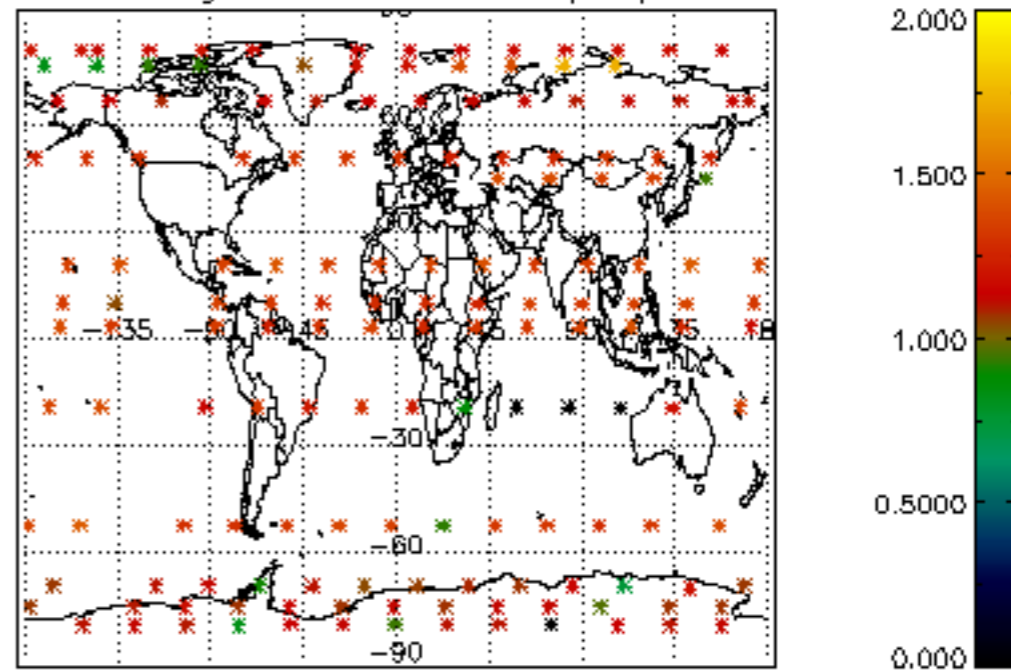

Percentage of datation errors per profile

Percentage of star falling outside central band per profile

Percentage of saturation errors per profile

Percentage of cosmic ray hits per profile

Percentage of datation errors per profile