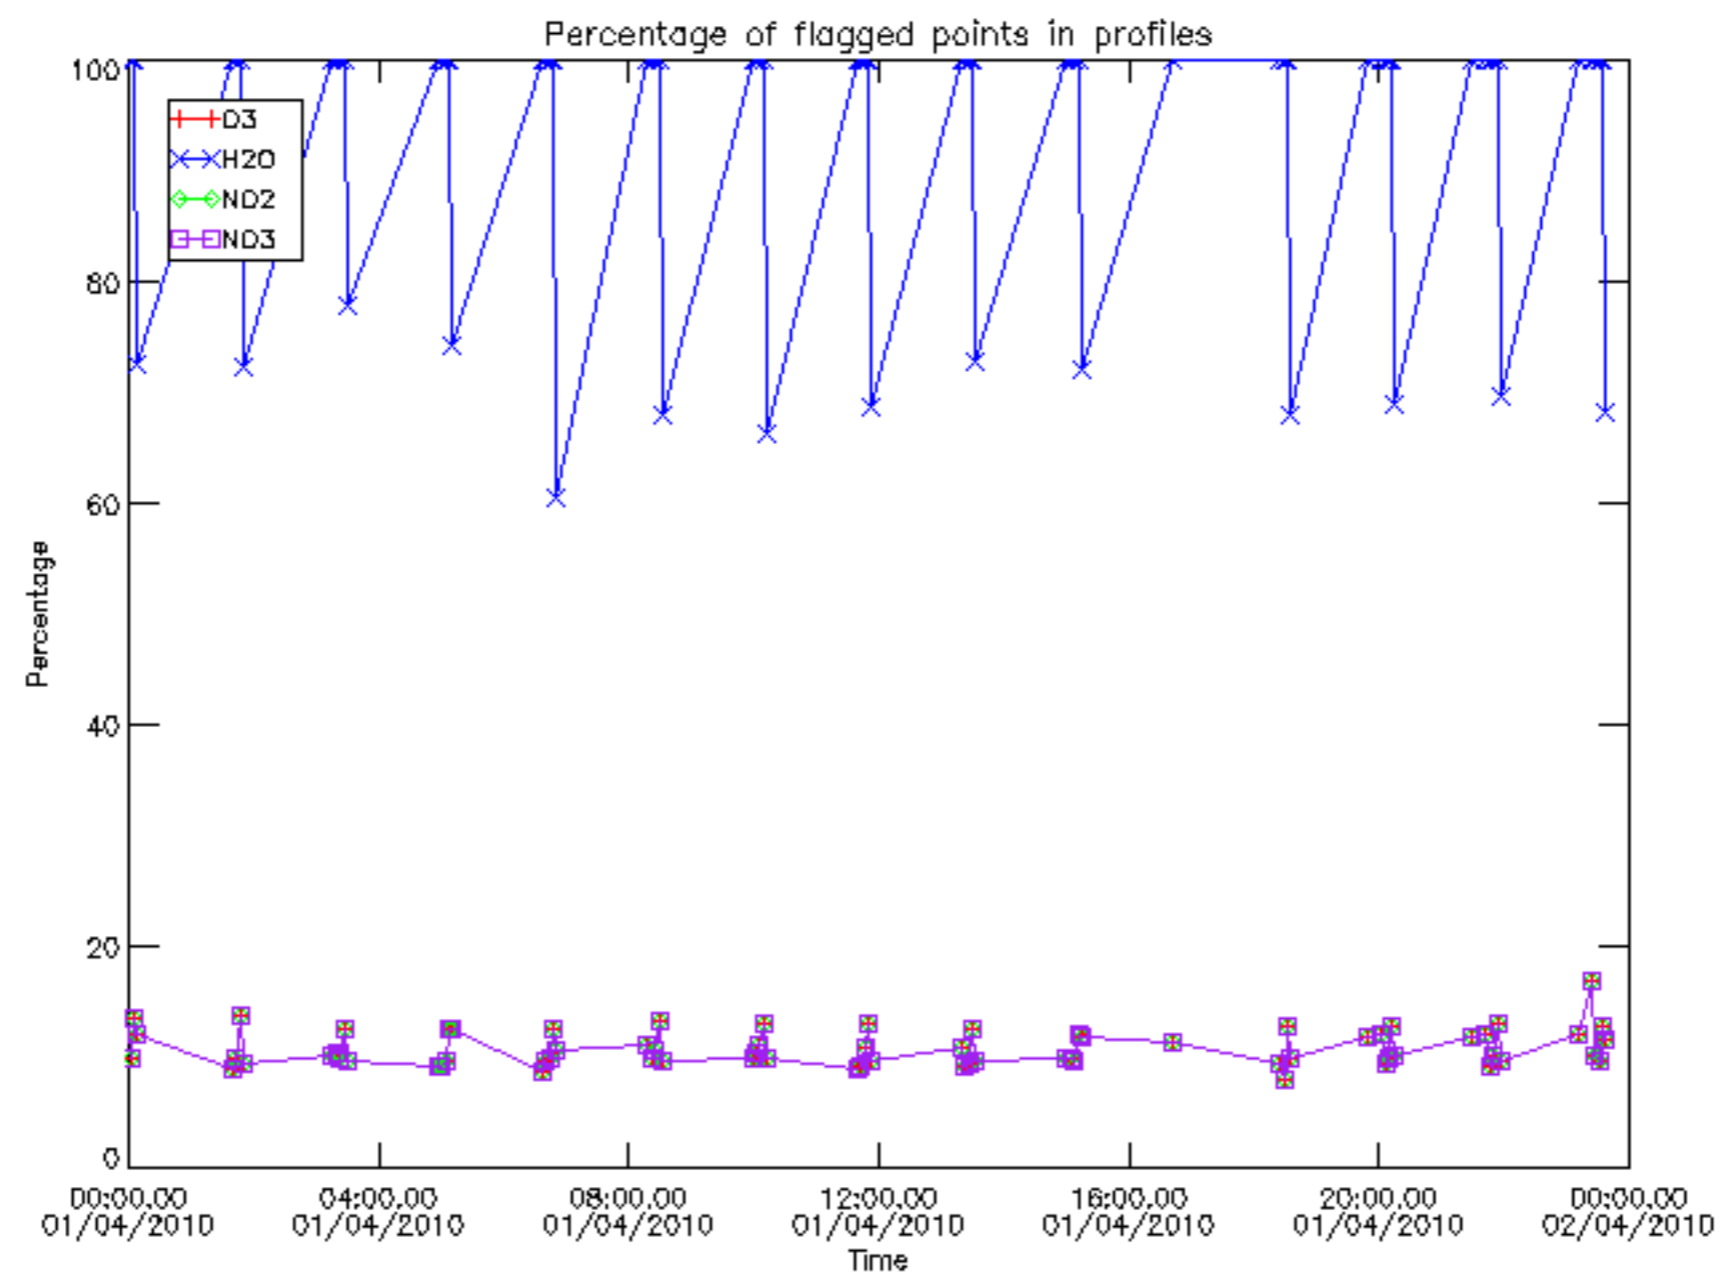

Percentage of flagged data per D3 profile

Percentage of flagged data per H2O profile