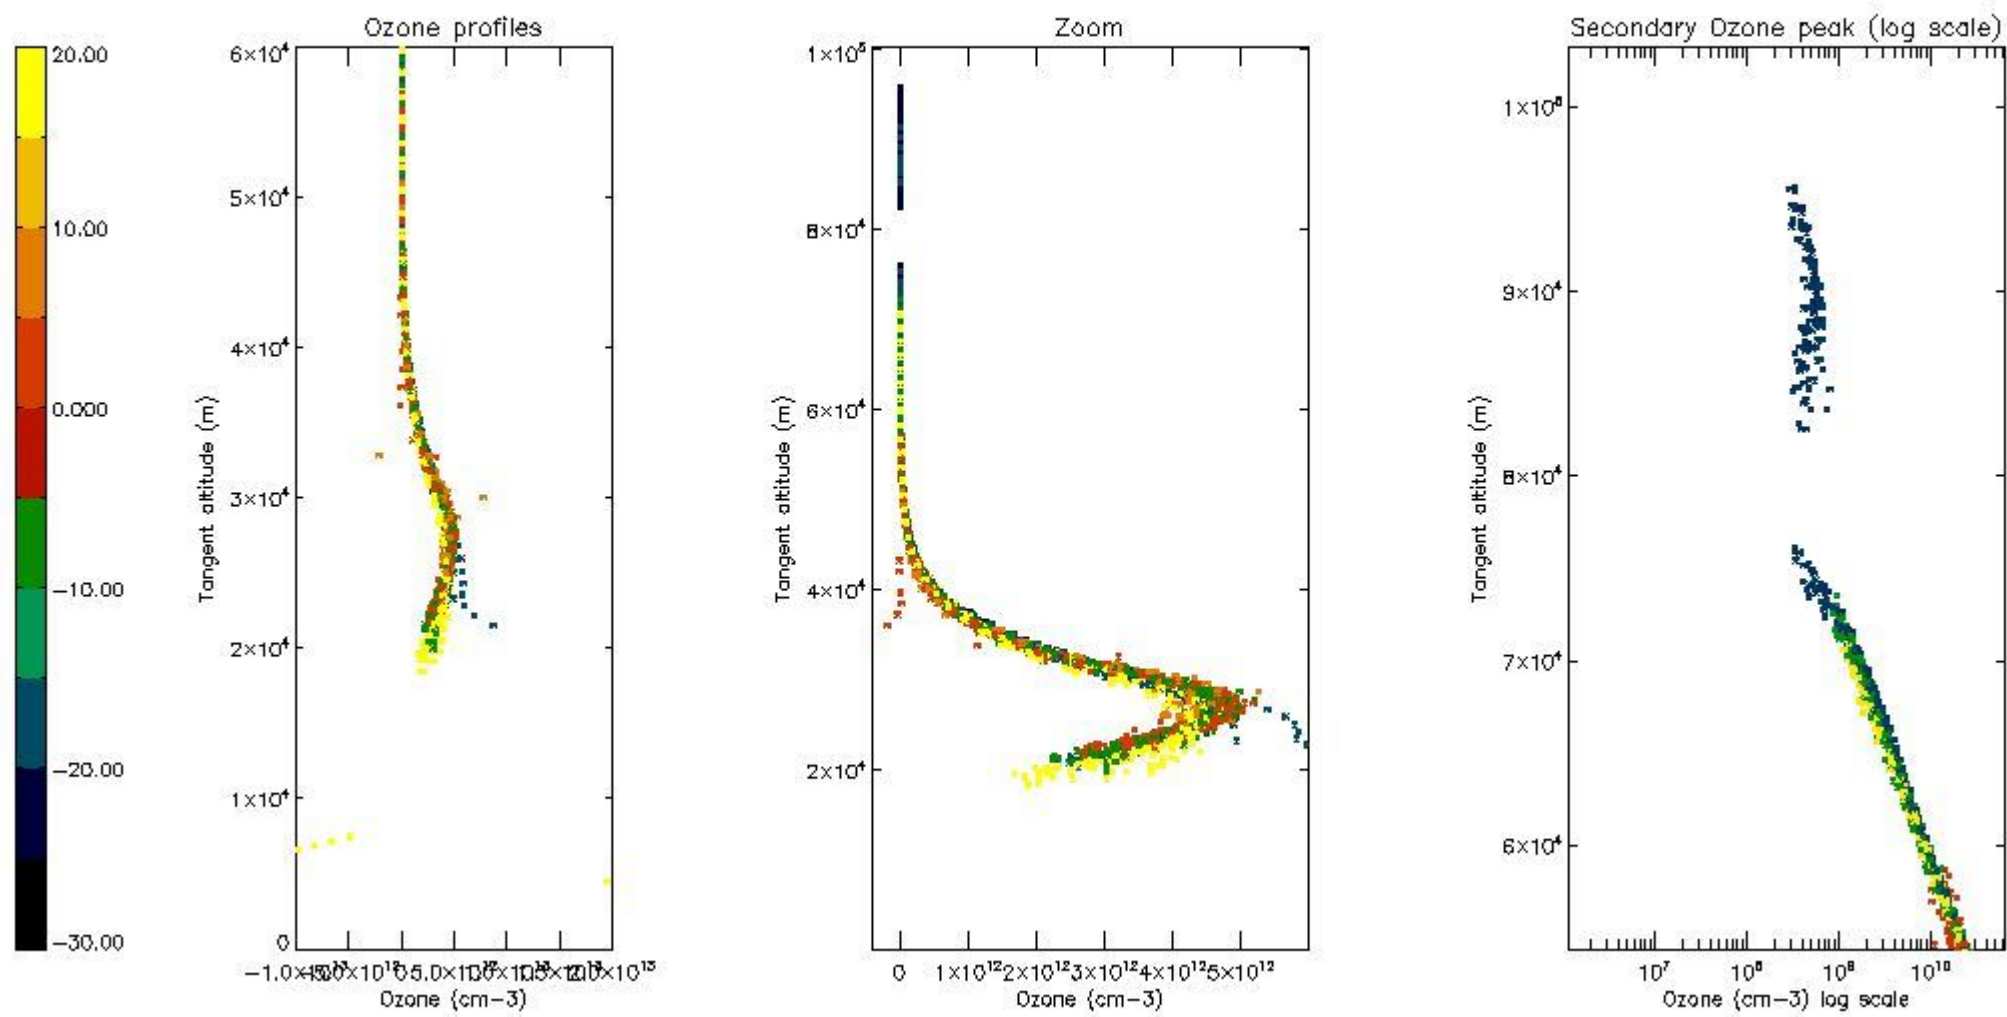

STD < 10	11
STD < 5	7

5.2 Plot ozone profiles for all STD (dark without errors)

The colorbar represents the latitude.

5.3 Plot ozone profiles where STD < 20% (dark without errors)

The colorbar represents the latitude.

5.4 Plot ozone profiles where $STD < 10\%$ (dark without errors)

The colorbar represents the latitude.

5.5 Plot ozone profiles where STD < 5% (dark without errors)

The colorbar represents the latitude.

5.6 Plot NO₂ profiles for all STD (dark without errors)