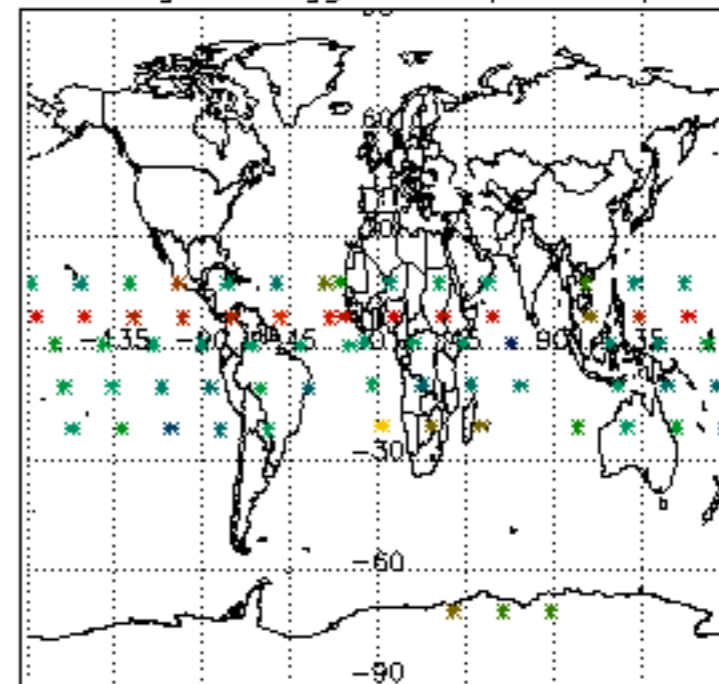

Percentage of flagged data per NO3 profile