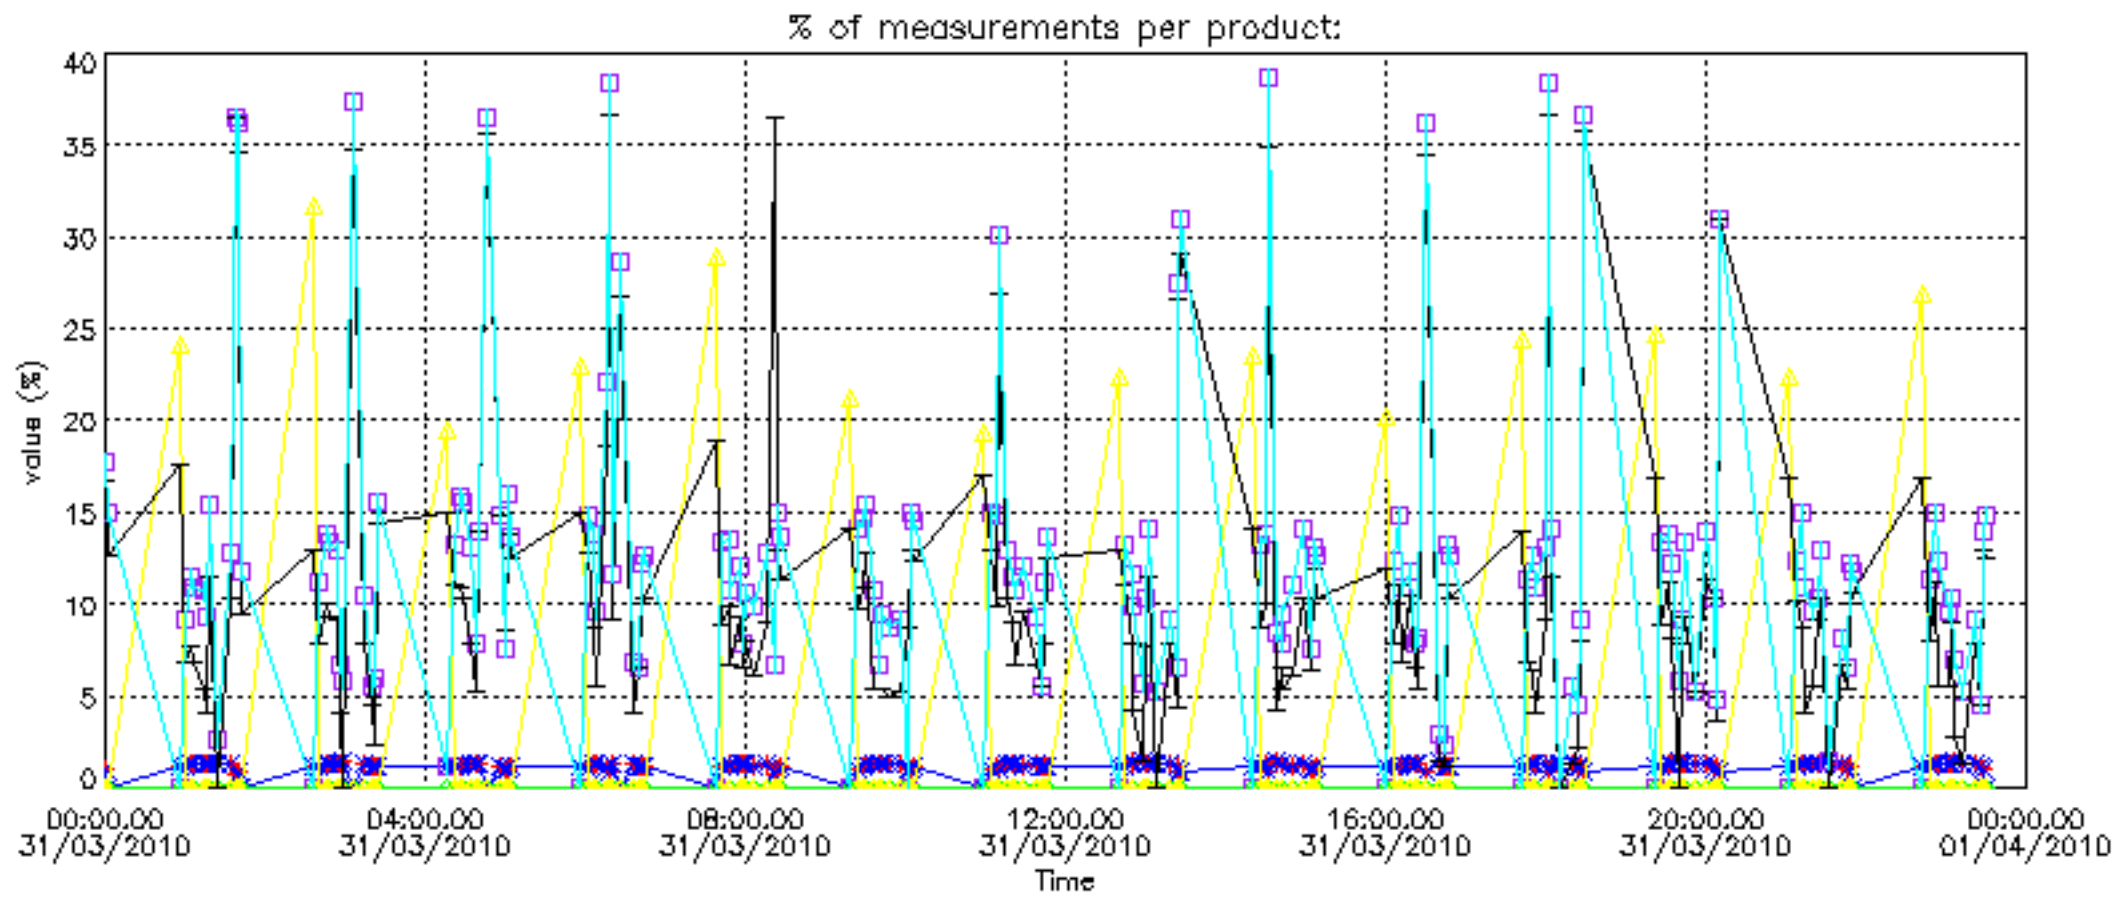

Percentage of cosmic ray hits per profile

Percentage of datation errors per profile