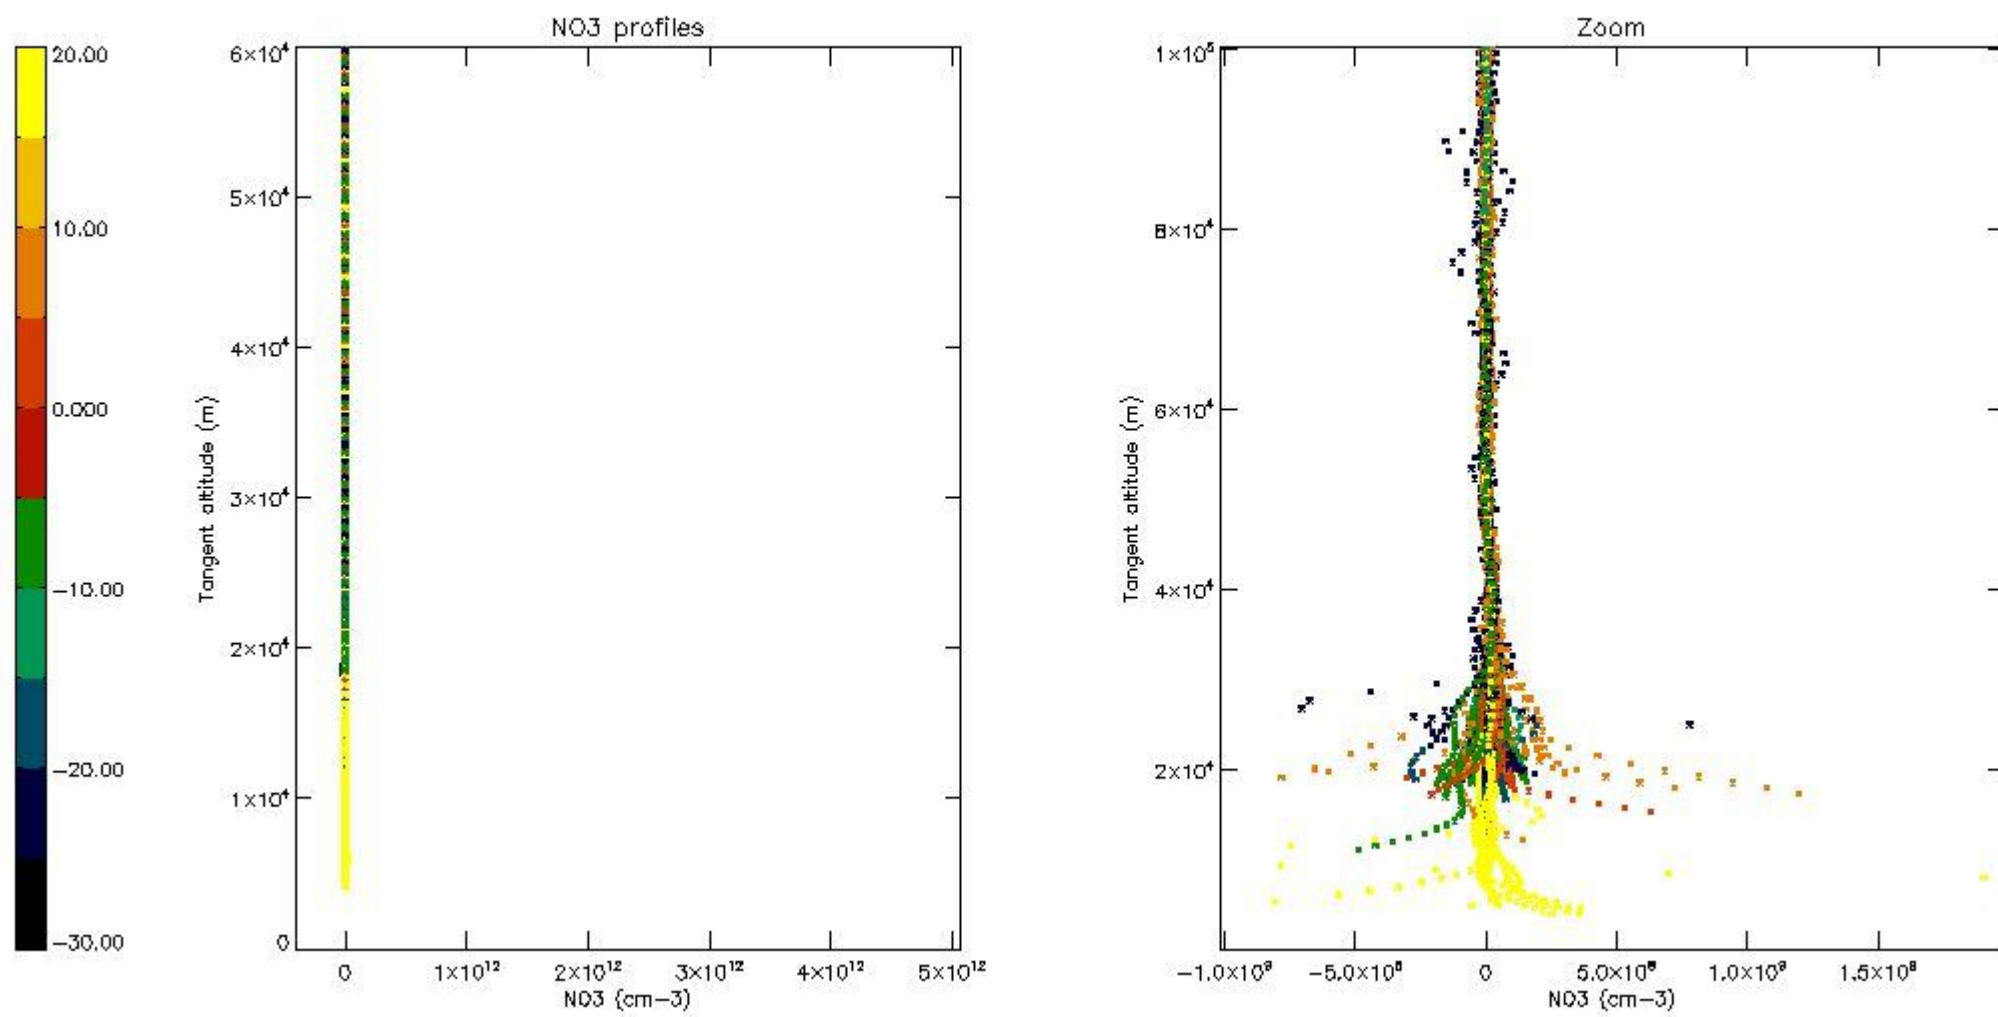

5.8 Plot H₂O profiles for all STD (only for occultations of stars 1,2,3,4,13,14,16,26,63 dark without errors)

The colorbar represents the latitude.