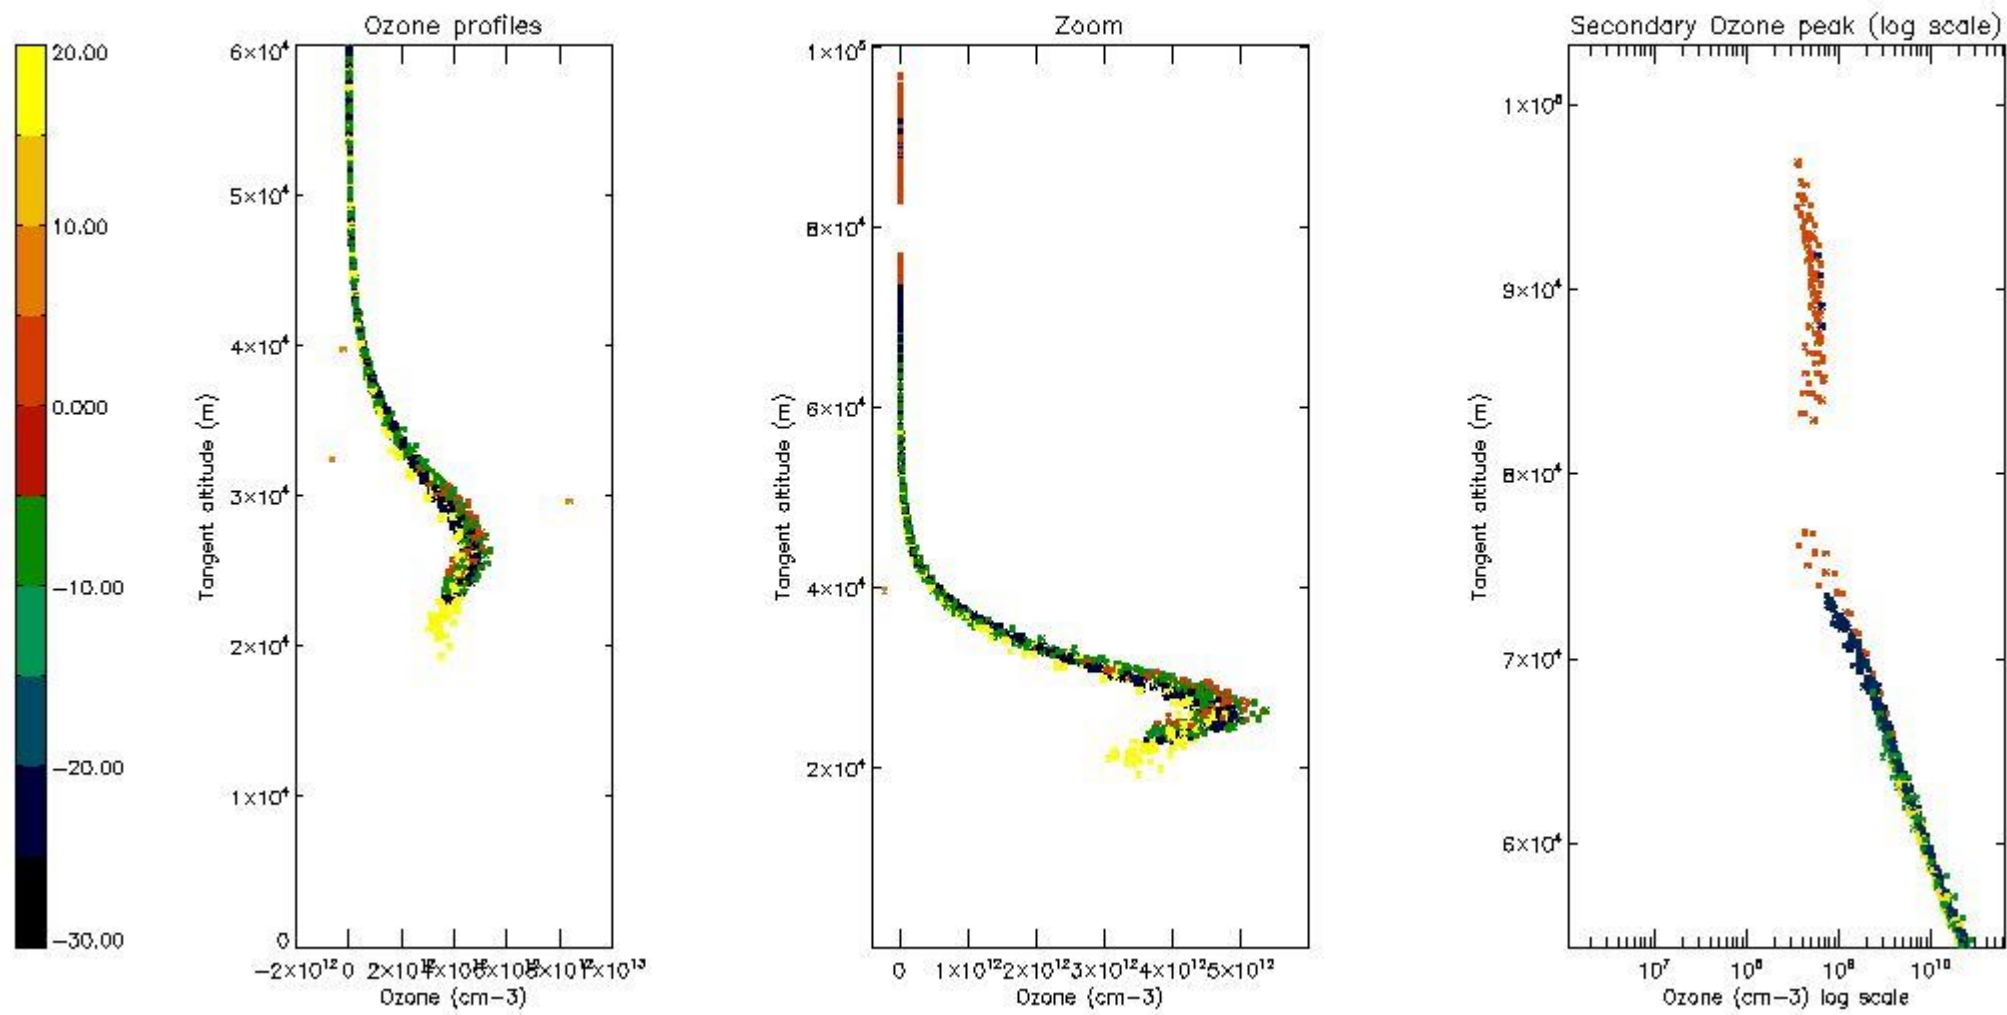

5.6 Plot NO₂ profiles for all STD (dark without errors)

The colorbar represents the latitude.