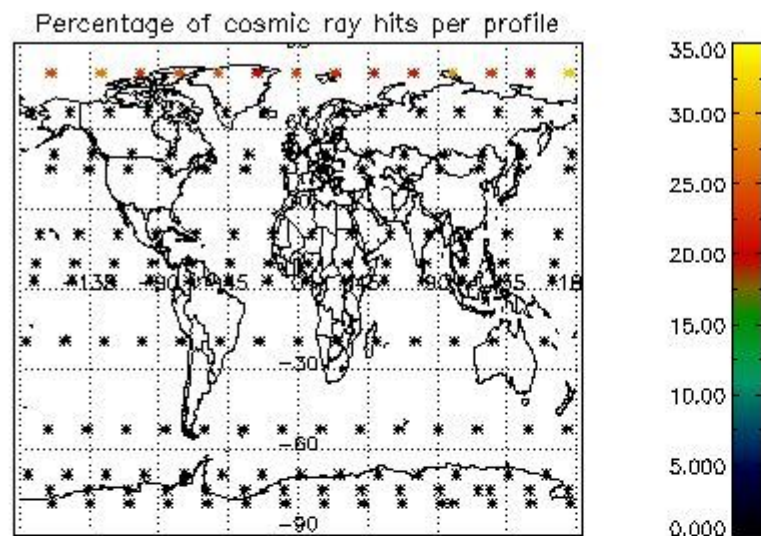

4.2.2 Plot level 1 quality information per product (world map): ENVISAT DESCENDING passes

5. Trace gas profiles

5.1 Ozone statistics based on quality of products

The final quality of the products can be "measured" using the STD (Standard Deviation) attached to every point profile. This information is written to the parameter GOM_NL__2P/NL_LOCAL_SPECIES_DENSITY/o3_std of the level 2 products. The table below shows the statistics for given STD ranges.

The statistics are given with respect to the overall valid production:

- Products without fatal errors: GOM_NL__2P/MPH/PRODUCT_ERR=0
- Valid point profile: GOM_NL__2P/NL_LOCAL_SPECIES_DENSITY/pcd(0)=0

The 'Criteria' is applied to valid points of dark limb products:

- Products in dark limb illumination condition: GOM_NL__2P/NL_SUMMARY_QUALITY/obs_ill_cond=0
- Products without fatal errors: GOM_NL__2P/MPH/PRODUCT_ERR=0
- Valid point profile: GOM_NL__2P/NL_LOCAL_SPECIES_DENSITY/pcd(0)=0

So, the table below shows the percentage of dark limb and valid observations for each criteria with respect to the overall valid daily observations.

Criteria	% of total production
All STD	27
STD < 20	14