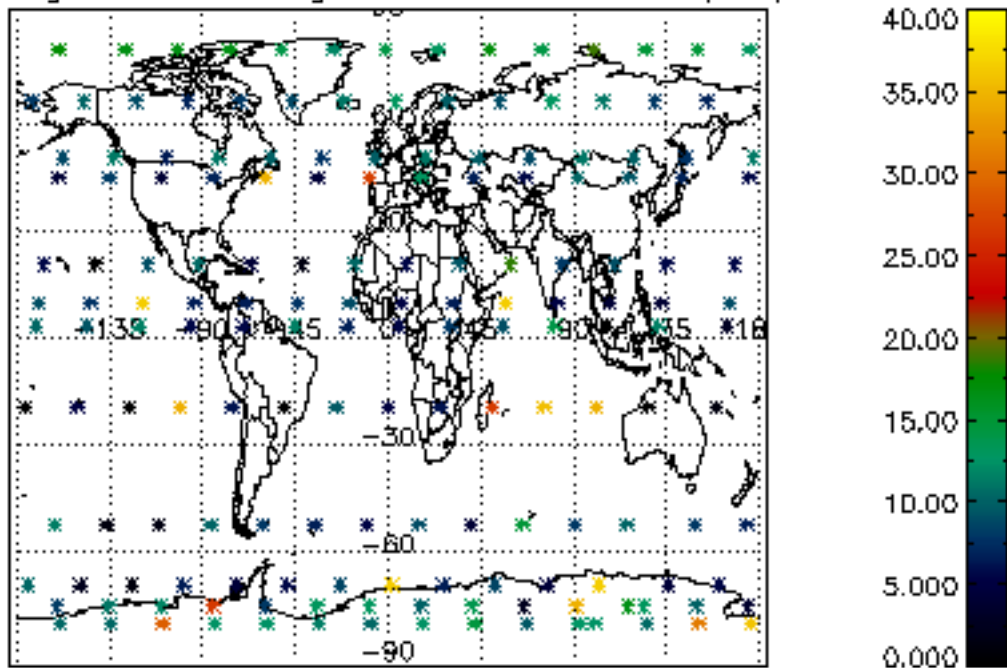

Percentage of star falling outside central band per profile