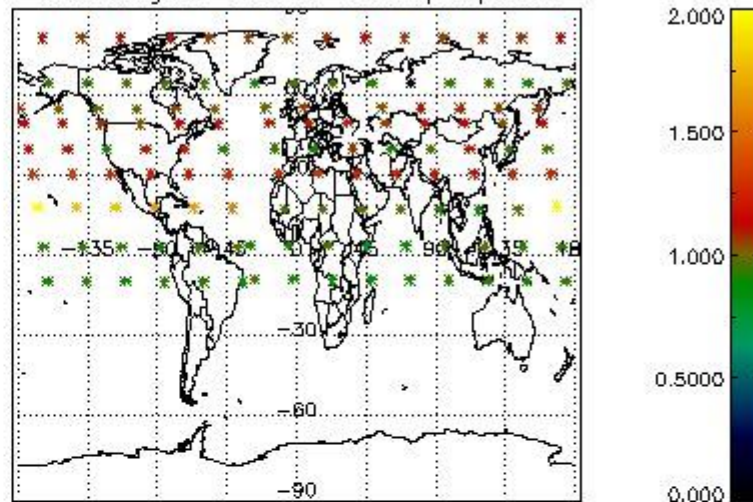

Percentage of datation errors per profile