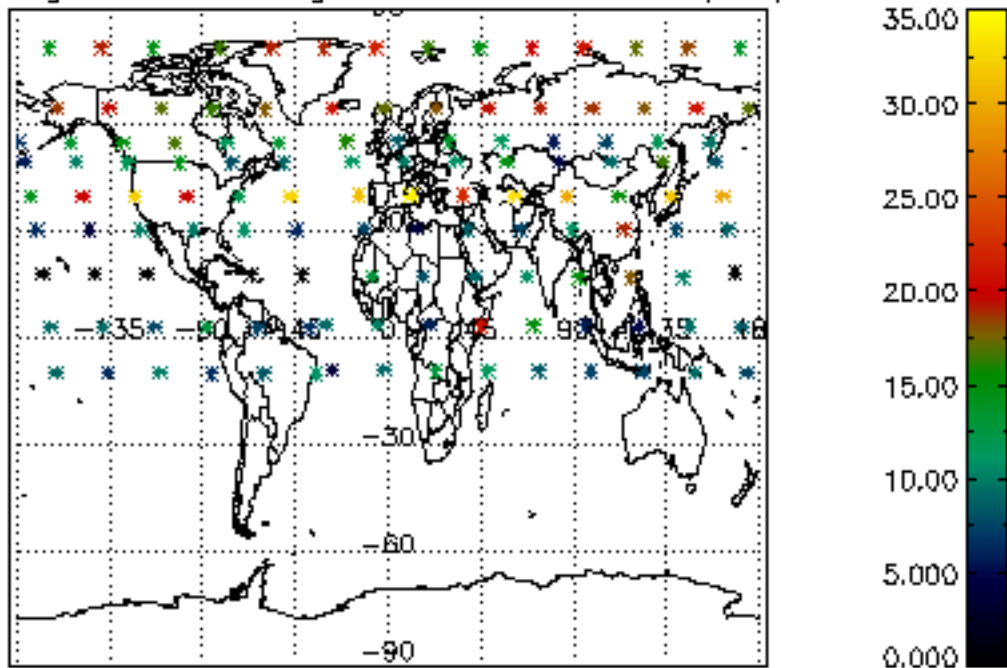

Percentage of cosmic ray hits per profile

Percentage of star falling outside central band per profile