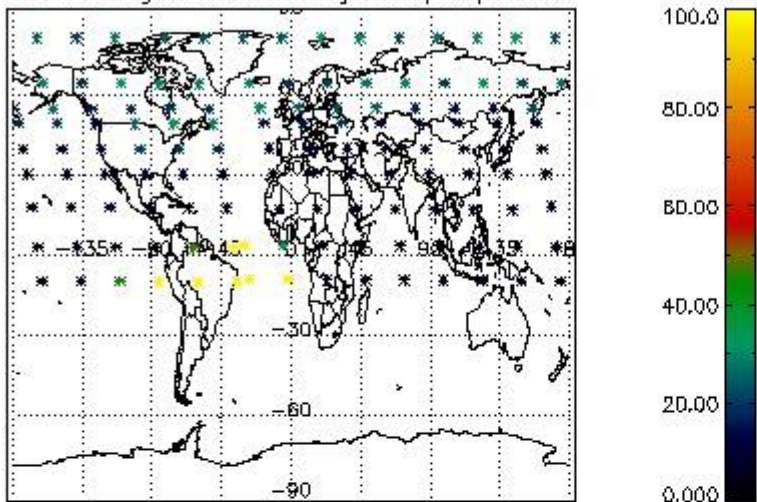

Percentage of cosmic ray hits per profile