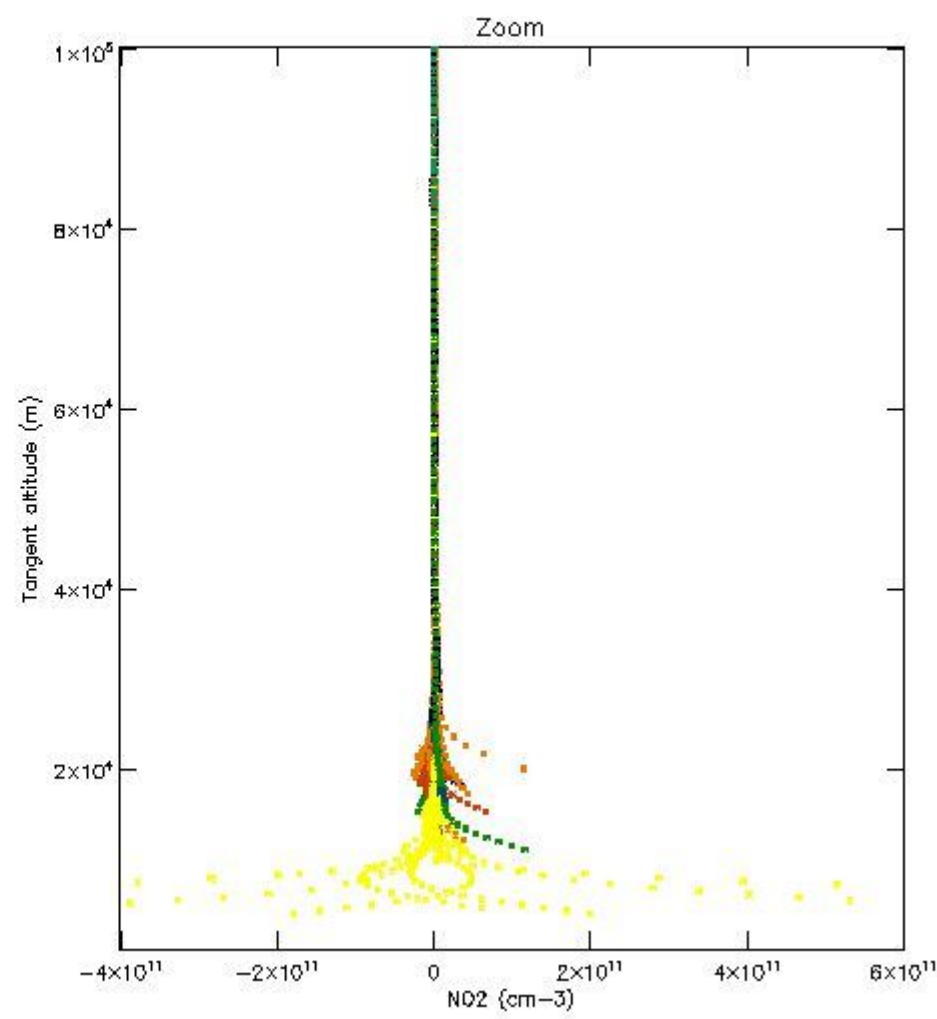

5.7 Plot NO3 profiles for all STD (dark without errors)

The colorbar represents the latitude.