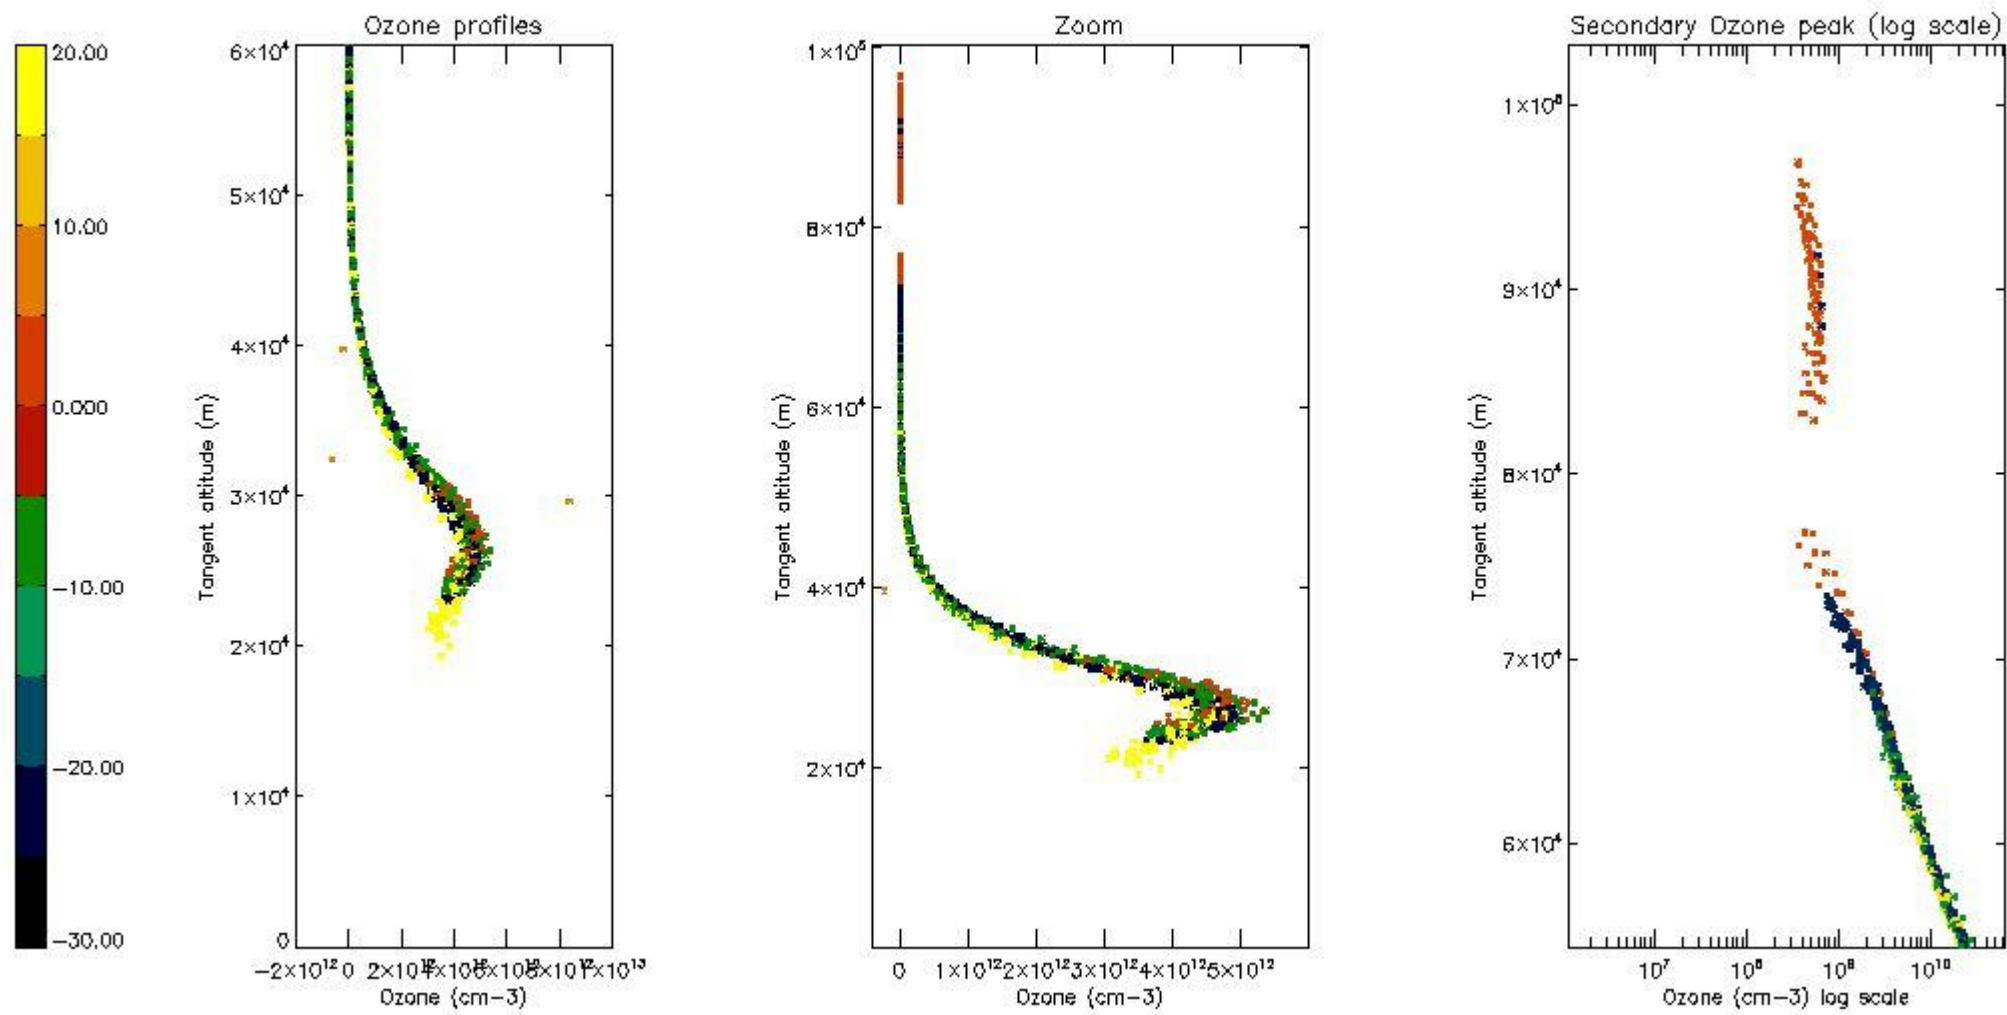

*5.4 Plot ozone profiles where STD < 10% (dark without errors)*

The colorbar represents the latitude.

*5.5 Plot ozone profiles where STD < 5% (dark without errors)*

The colorbar represents the latitude.

*5.6 Plot NO<sub>2</sub> profiles for all STD (dark without errors)*

The colorbar represents the latitude.

*5.7 Plot NO3 profiles for all STD (dark without errors)*

The colorbar represents the latitude.

5.8 Plot H2O profiles for all STD (only for occultations of stars 1,2,3,4,13,14,16,26,63 dark without errors)