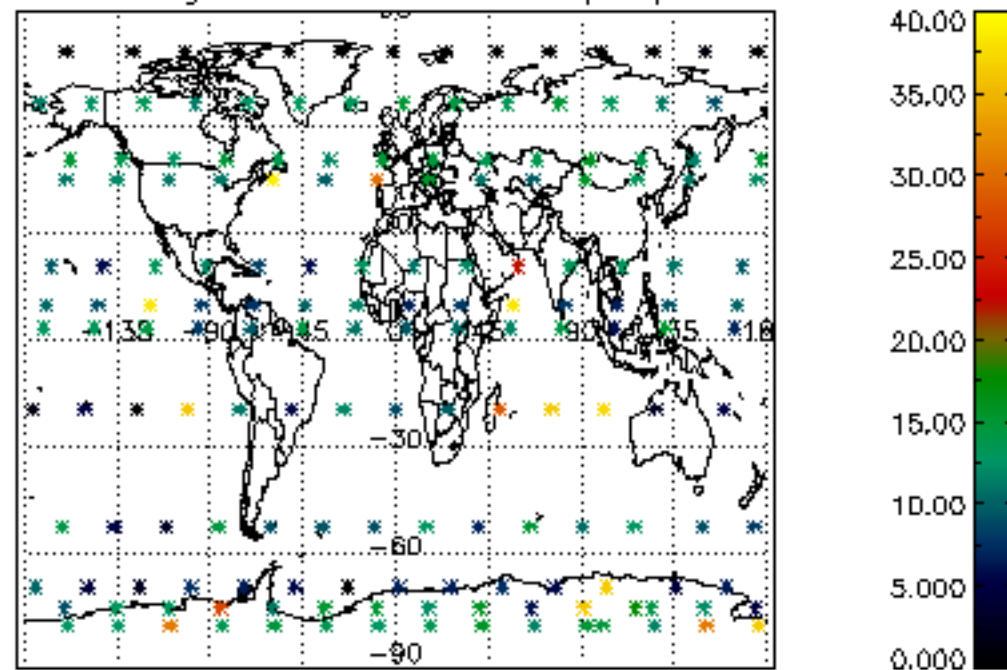

Percentage of saturation errors per profile