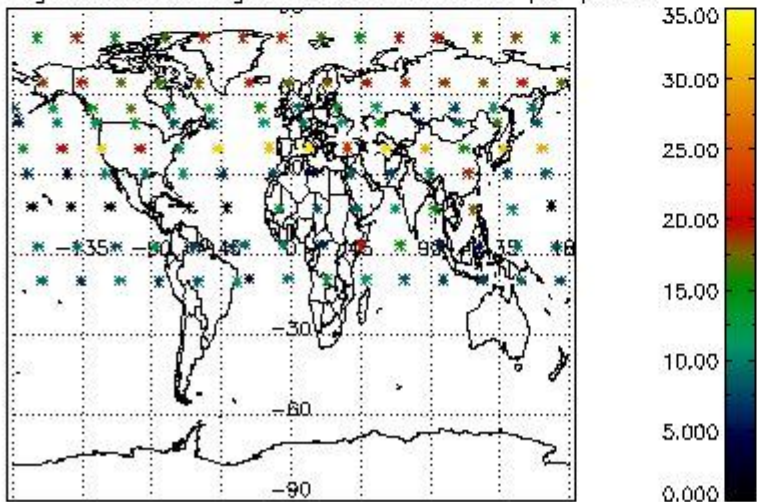

*4.2.1 Plot level 1 quality information per product (world map): ENVISAT ASCENDING passes*

Percentage of cosmic ray hits per profile

Percentage of datation errors per profile

Percentage of star falling outside central band per profile