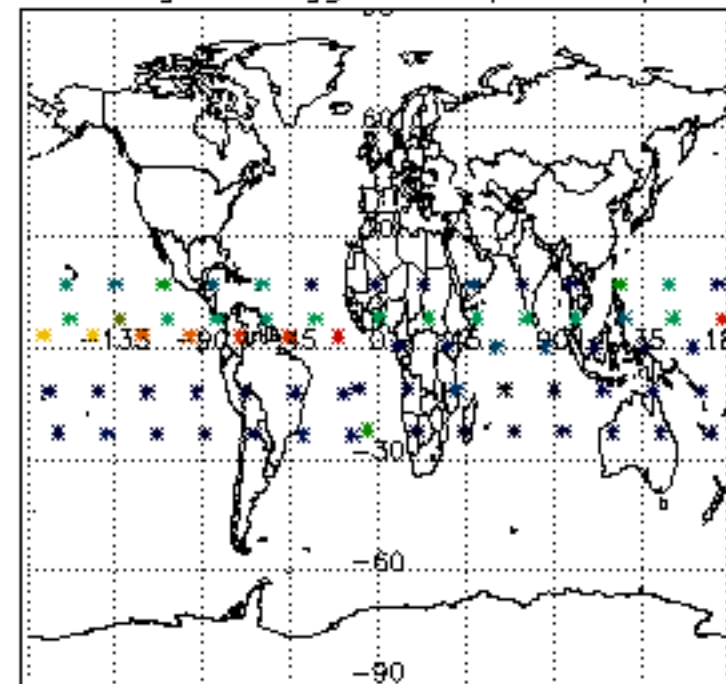

Percentage of flagged data per NO3 profile