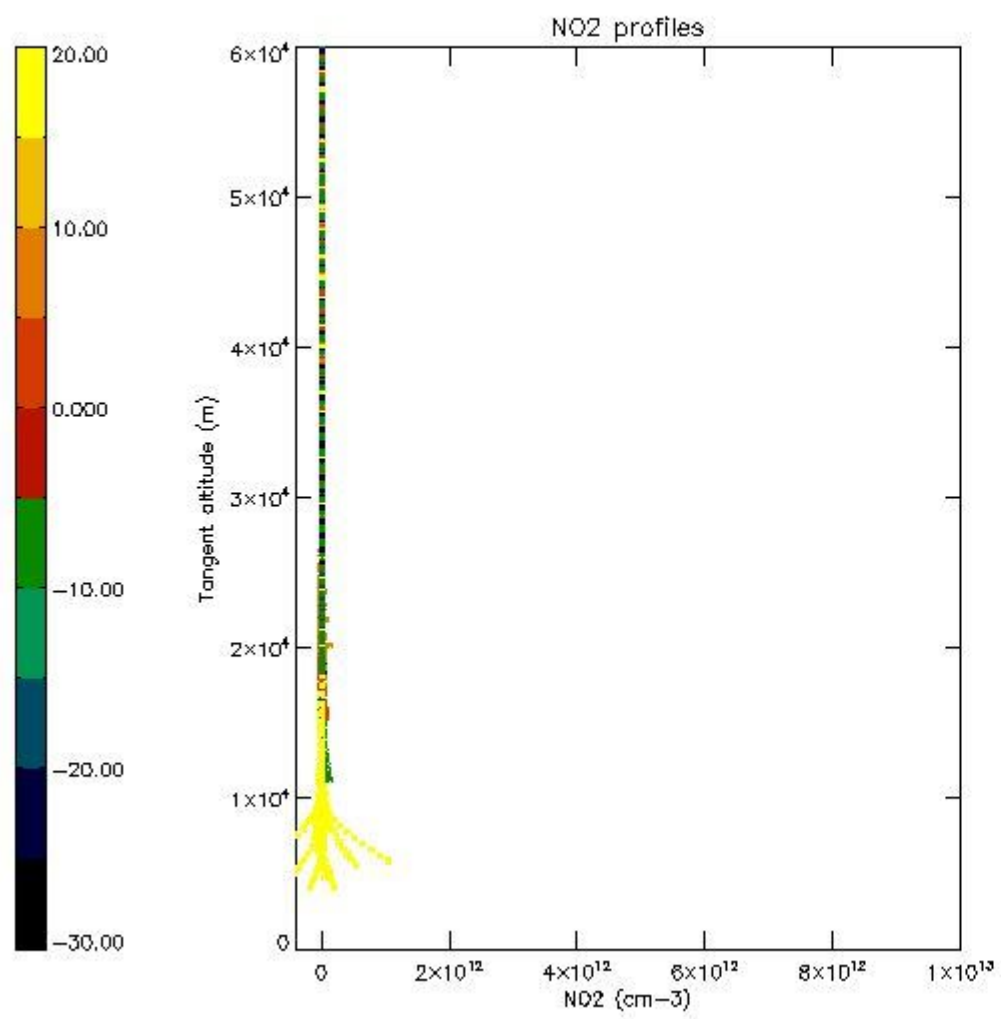

*5.4 Plot ozone profiles where STD < 10% (dark without errors)*

The colorbar represents the latitude.

*5.5 Plot ozone profiles where STD < 5% (dark without errors)*

The colorbar represents the latitude.

*5.6 Plot NO<sub>2</sub> profiles for all STD (dark without errors)*

The colorbar represents the latitude.

*5.7 Plot NO3 profiles for all STD (dark without errors)*

The colorbar represents the latitude.

5.8 Plot H2O profiles for all STD (only for occultations of stars 1,2,3,4,13,14,16,26,63 dark without errors)