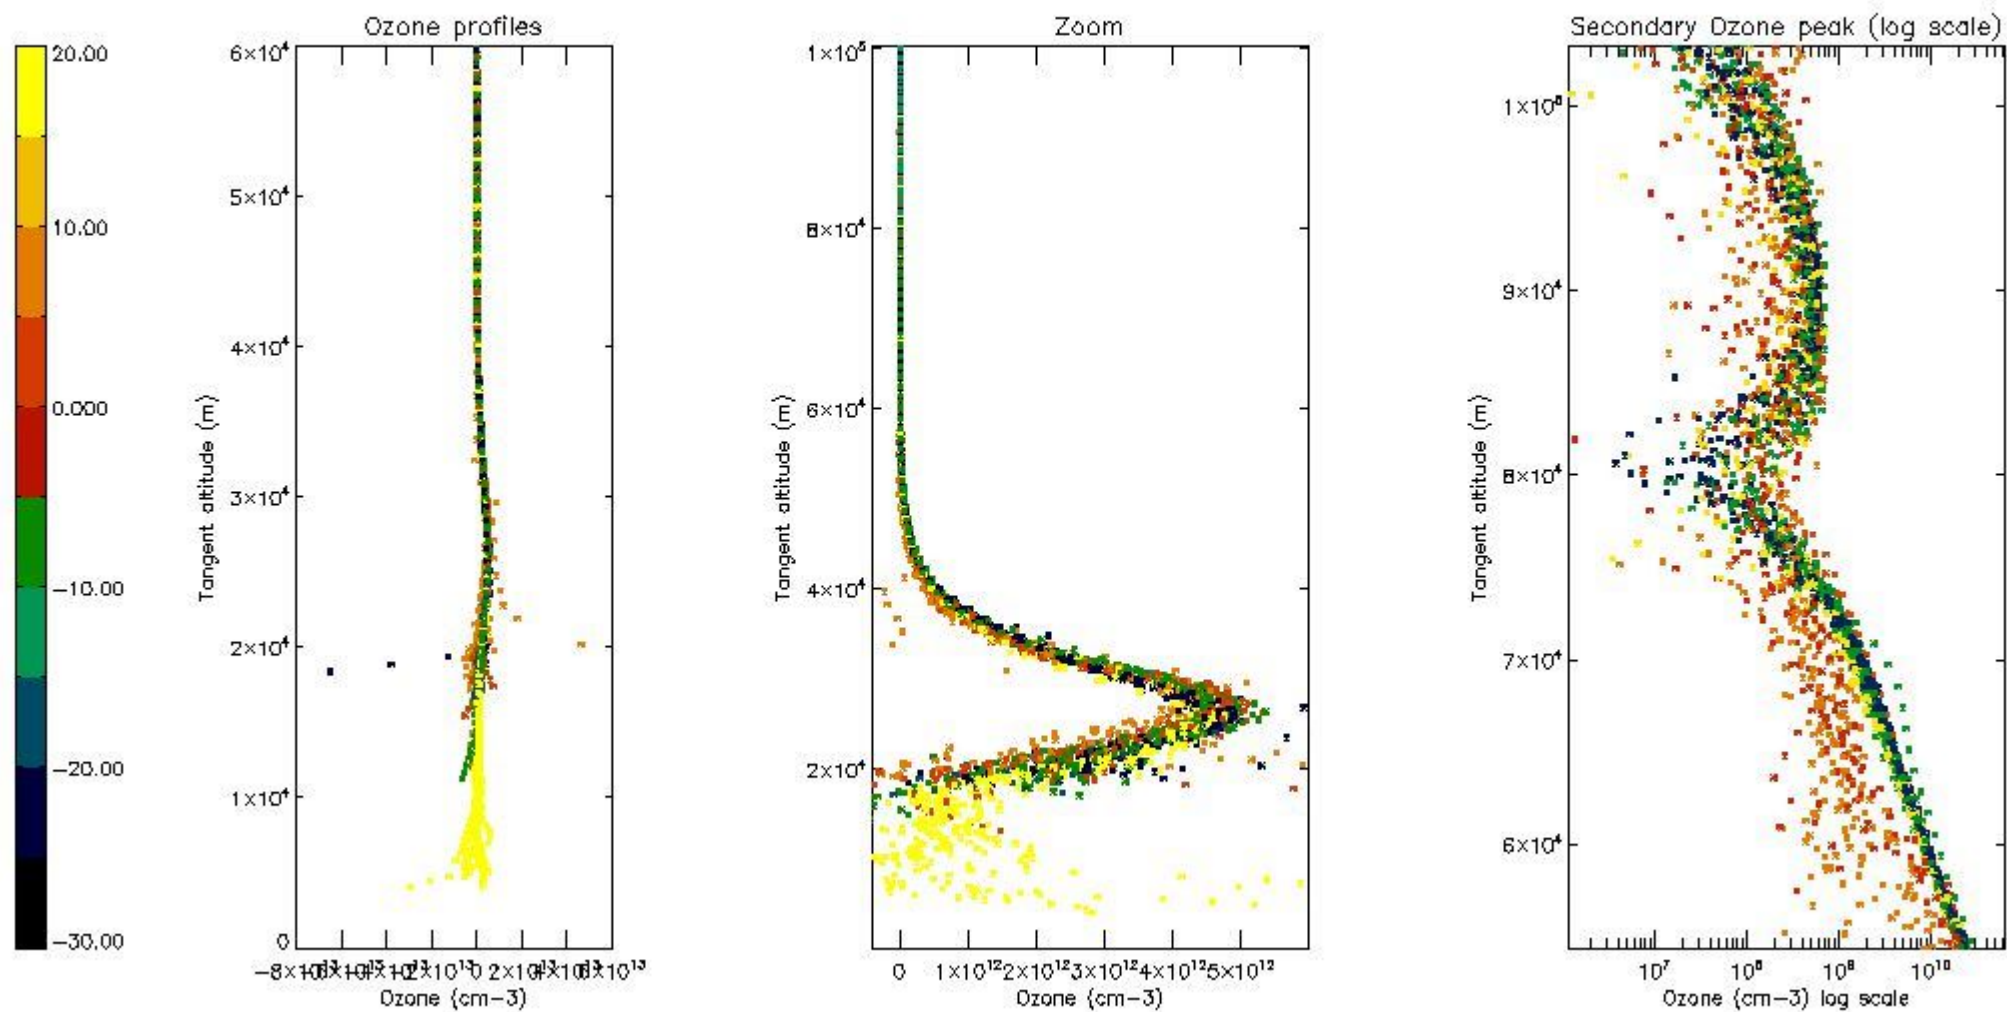

STD < 10	12
STD < 5	8

5.2 Plot ozone profiles for all STD (dark without errors)

The colorbar represents the latitude.

5.3 Plot ozone profiles where STD < 20% (dark without errors)

The colorbar represents the latitude.