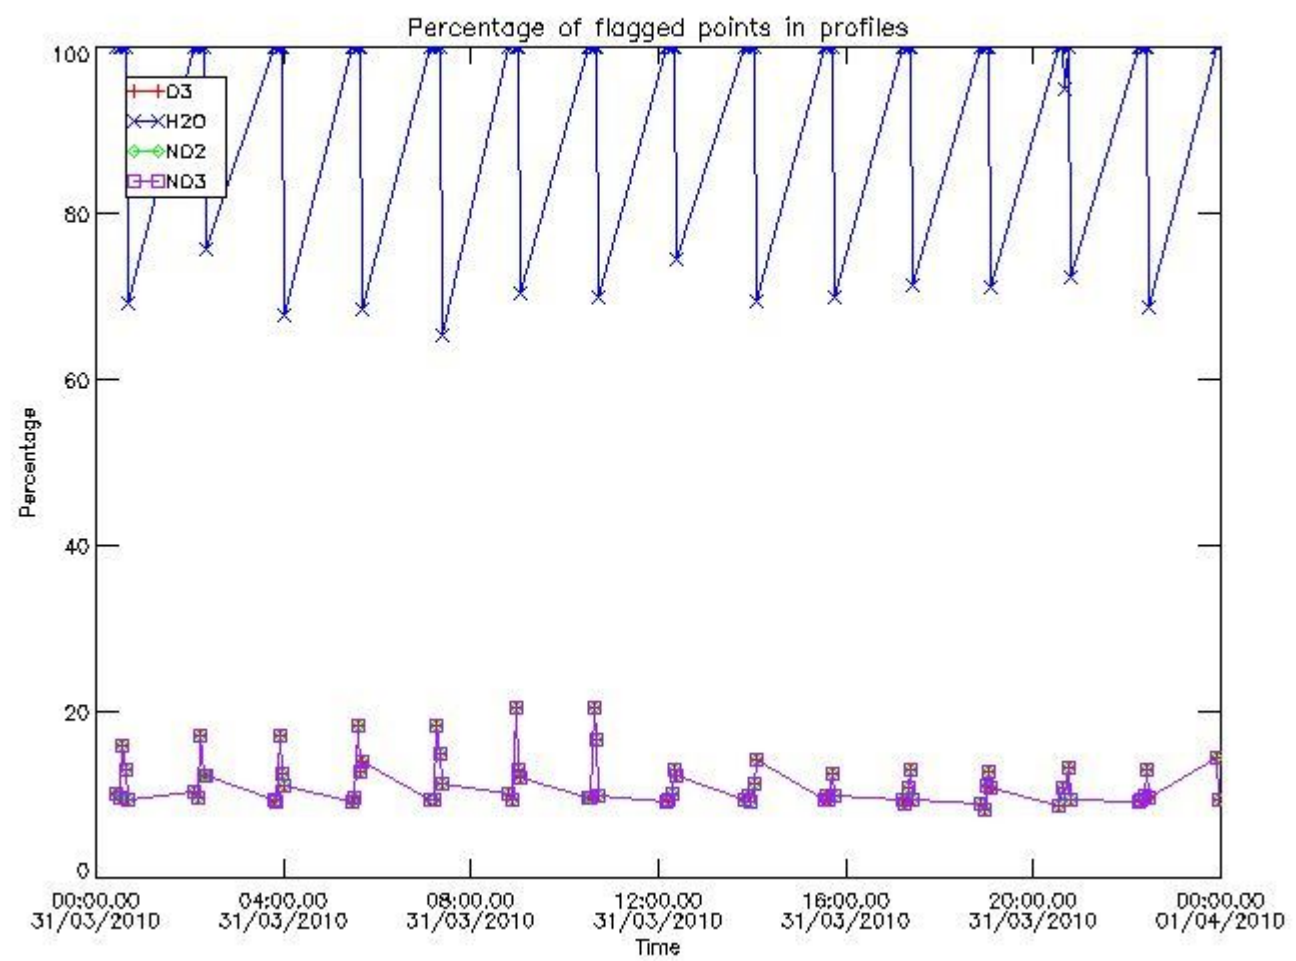

279	GOM_NL__2PRFIN20100331_222511_000000402088_00130_42268_2335.N1	31-MAR-2010 22:25:11	Dark	39.500	134	Bet TrA	2.8100	6600.0	79	42268	No
280	GOM_NL__2PRFIN20100331_222749_000000532088_00130_42268_2336.N1	31-MAR-2010 22:27:49	Dark	53.000	4	Alp1Cen	-0.010000	5800.0	106	42268	No
281	GOM_NL__2PRFIN20100331_223033_000000452088_00130_42268_2337.N1	31-MAR-2010 22:30:33	Straylight	45.000	78	Alp Lup	2.3040	28000.	90	42268	No
282	GOM_NL__2PRFIN20100331_223210_000000512088_00130_42268_2338.N1	31-MAR-2010 22:32:10	Straylight	50.500	81	Eta Cen	2.3560	28000.	101	42268	No
283	GOM_NL__2PRFIN20100331_223454_000000552088_00130_42268_2339.N1	31-MAR-2010 22:34:54	Straylight	55.000	54	5The Cen	2.0550	4500.0	110	42268	No
284	GOM_NL__2PRFIN20100331_224056_000000462088_00130_42268_2340.N1	31-MAR-2010 22:40:56	Twilight_stray	45.500	106	9Bet Crv	2.6480	5600.0	91	42268	No
285	GOM_NL__2PRFIN20100331_224254_000000452088_00130_42268_2341.N1	31-MAR-2010 22:42:54	Twilight_stray	44.500	100	4Gam Crv	2.5800	13100.	89	42268	No
286	GOM_NL__2PRFIN20100331_224800_000000442088_00130_42268_2342.N1	31-MAR-2010 22:48:00	Bright	44.000	121	29Gam Vir	2.7400	7200.0	88	42268	No
287	GOM_NL__2PRFIN20100331_225237_000000402088_00130_42268_2343.N1	31-MAR-2010 22:52:37	Bright	40.000	62	94Bet Leo	2.1360	9700.0	80	42268	No
288	GOM_NL__2PRFIN20100331_225413_000000372088_00130_42268_2344.N1	31-MAR-2010 22:54:13	Bright	36.500	96	68Del Leo	2.5600	9300.0	73	42268	No
289	GOM_NL__2PRFIN20100331_230103_000000372088_00130_42268_2345.N1	31-MAR-2010 23:01:03	Bright	36.500	174	52Psi UMa	3.0040	4400.0	73	42268	No
290	GOM_NL__2PRFIN20100331_230405_000000392088_00130_42268_2346.N1	31-MAR-2010 23:04:05	Bright	39.000	87	64Gam UMa	2.4330	11000.	78	42268	No
291	GOM_NL__2PRFIN20100331_230554_000000362088_00130_42268_2347.N1	31-MAR-2010 23:05:54	Bright	35.500	36	50Alp UMa	1.8000	6300.0	71	42268	No
292	GOM_NL__2PRFIN20100331_231215_000000392088_00130_42268_2348.N1	31-MAR-2010 23:12:15	Bright	38.500	60	7Bet UMi	2.0810	3950.0	77	42268	No
293	GOM_NL__2PRFIN20100331_232139_000000382088_00130_42268_2349.N1	31-MAR-2010 23:21:39	Bright	38.000	89	5Alp Cep	2.4510	8000.0	76	42268	No
294	GOM_NL__2PRFIN20100331_232636_000000452088_00130_42268_2350.N1	31-MAR-2010 23:26:36	Bright	45.000	144	18Del Cyg	2.8600	11000.	90	42268	No
295	GOM_NL__2PRFIN20100331_232829_000000472088_00130_42268_2351.N1	31-MAR-2010 23:28:29	Bright	46.500	66	37Gam Cyg	2.2080	5900.0	93	42268	No
296	GOM_NL__2PRFIN20100331_233030_000000442088_00130_42268_2352.N1	31-MAR-2010 23:30:30	Bright	44.000	92	53Eps Cyg	2.5000	4500.0	88	42268	No
297	GOM_NL__2PRFIN20100331_235441_000000532088_00130_42268_2353.N1	31-MAR-2010 23:54:41	Dark	53.000	57	34Sig Sgr	2.0660	26000.	106	42268	No
298	GOM_NL__2PRFIN20100331_235816_000000552088_00131_42269_2341.N1	31-MAR-2010 23:58:16	Dark	54.500	38	20Eps Sgr	1.8360	11000.	109	42269	No

3. Quality information per product

In this section it is plotted some information contained in the Quality Summary data set of the level 2 products. Only products in dark limb conditions and without errors (error flag in the MPH set to "0") are used.

3.1 Plot quality information per product (time dependant)

3.2 Plot quality information per product (world map)