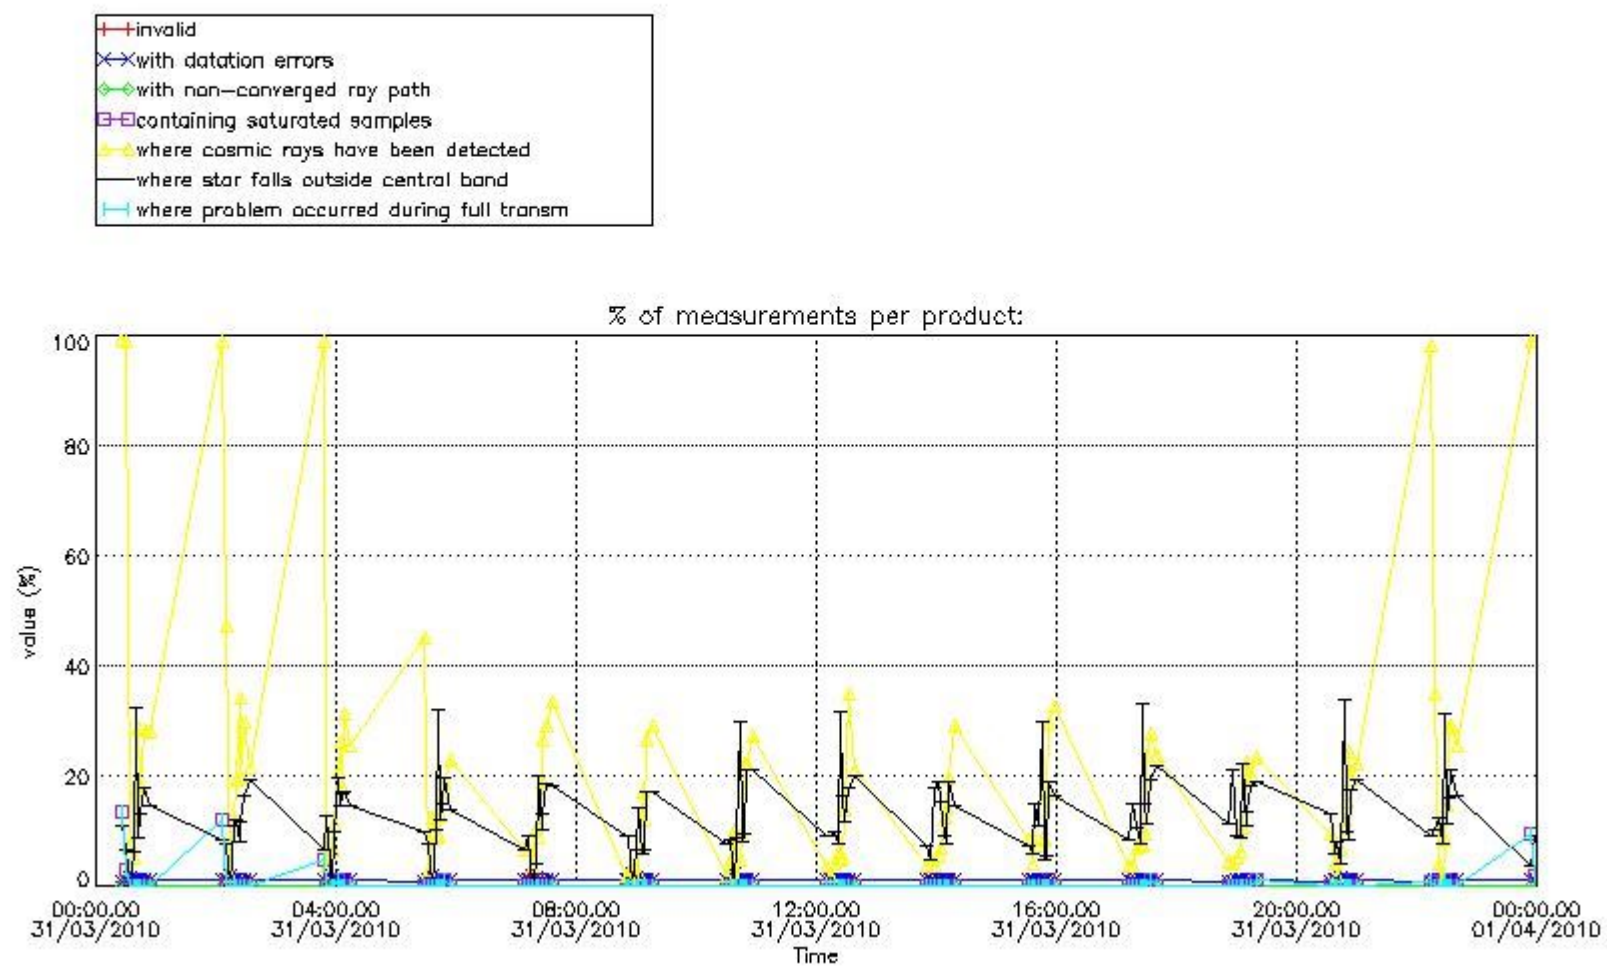

4.1.2 Plot level 1 quality information per product (time dependant): ENVI SAT DESCENDING passes