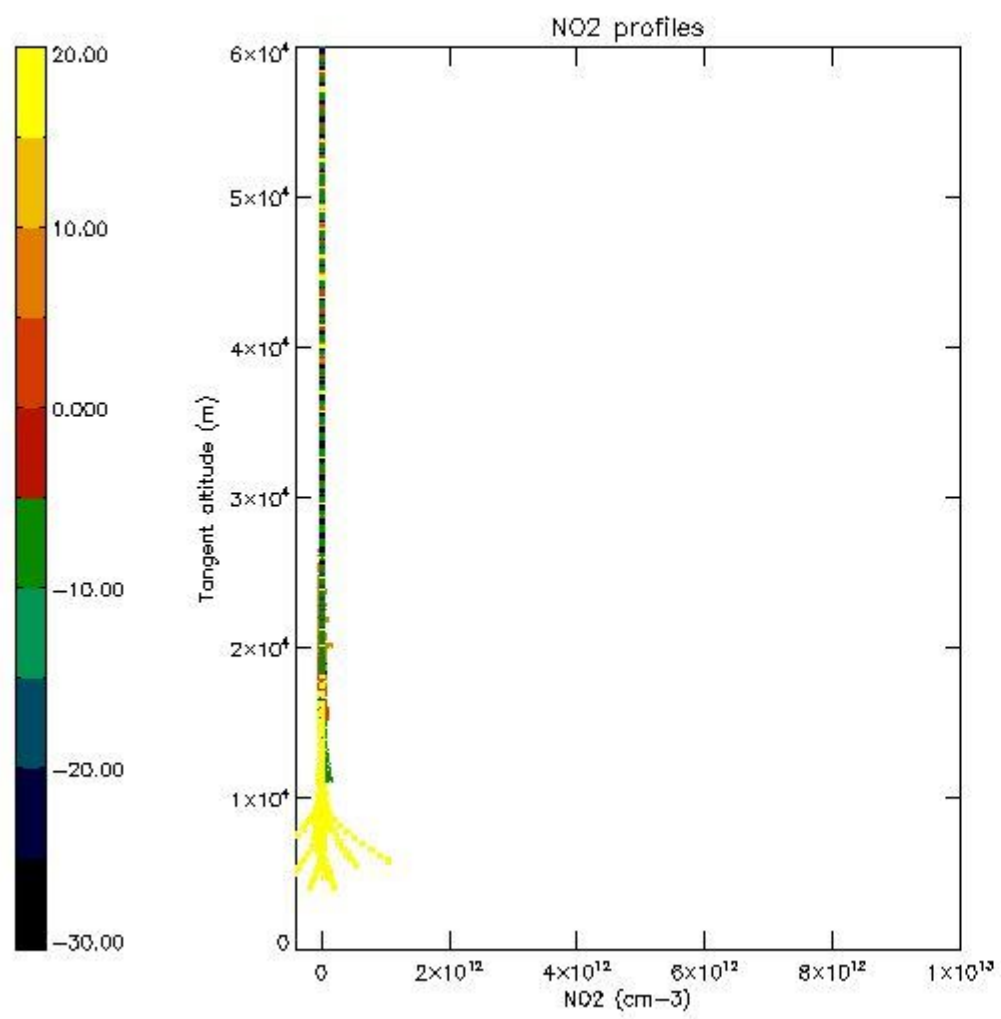

5.7 Plot NO3 profiles for all STD (dark without errors)

The colorbar represents the latitude.