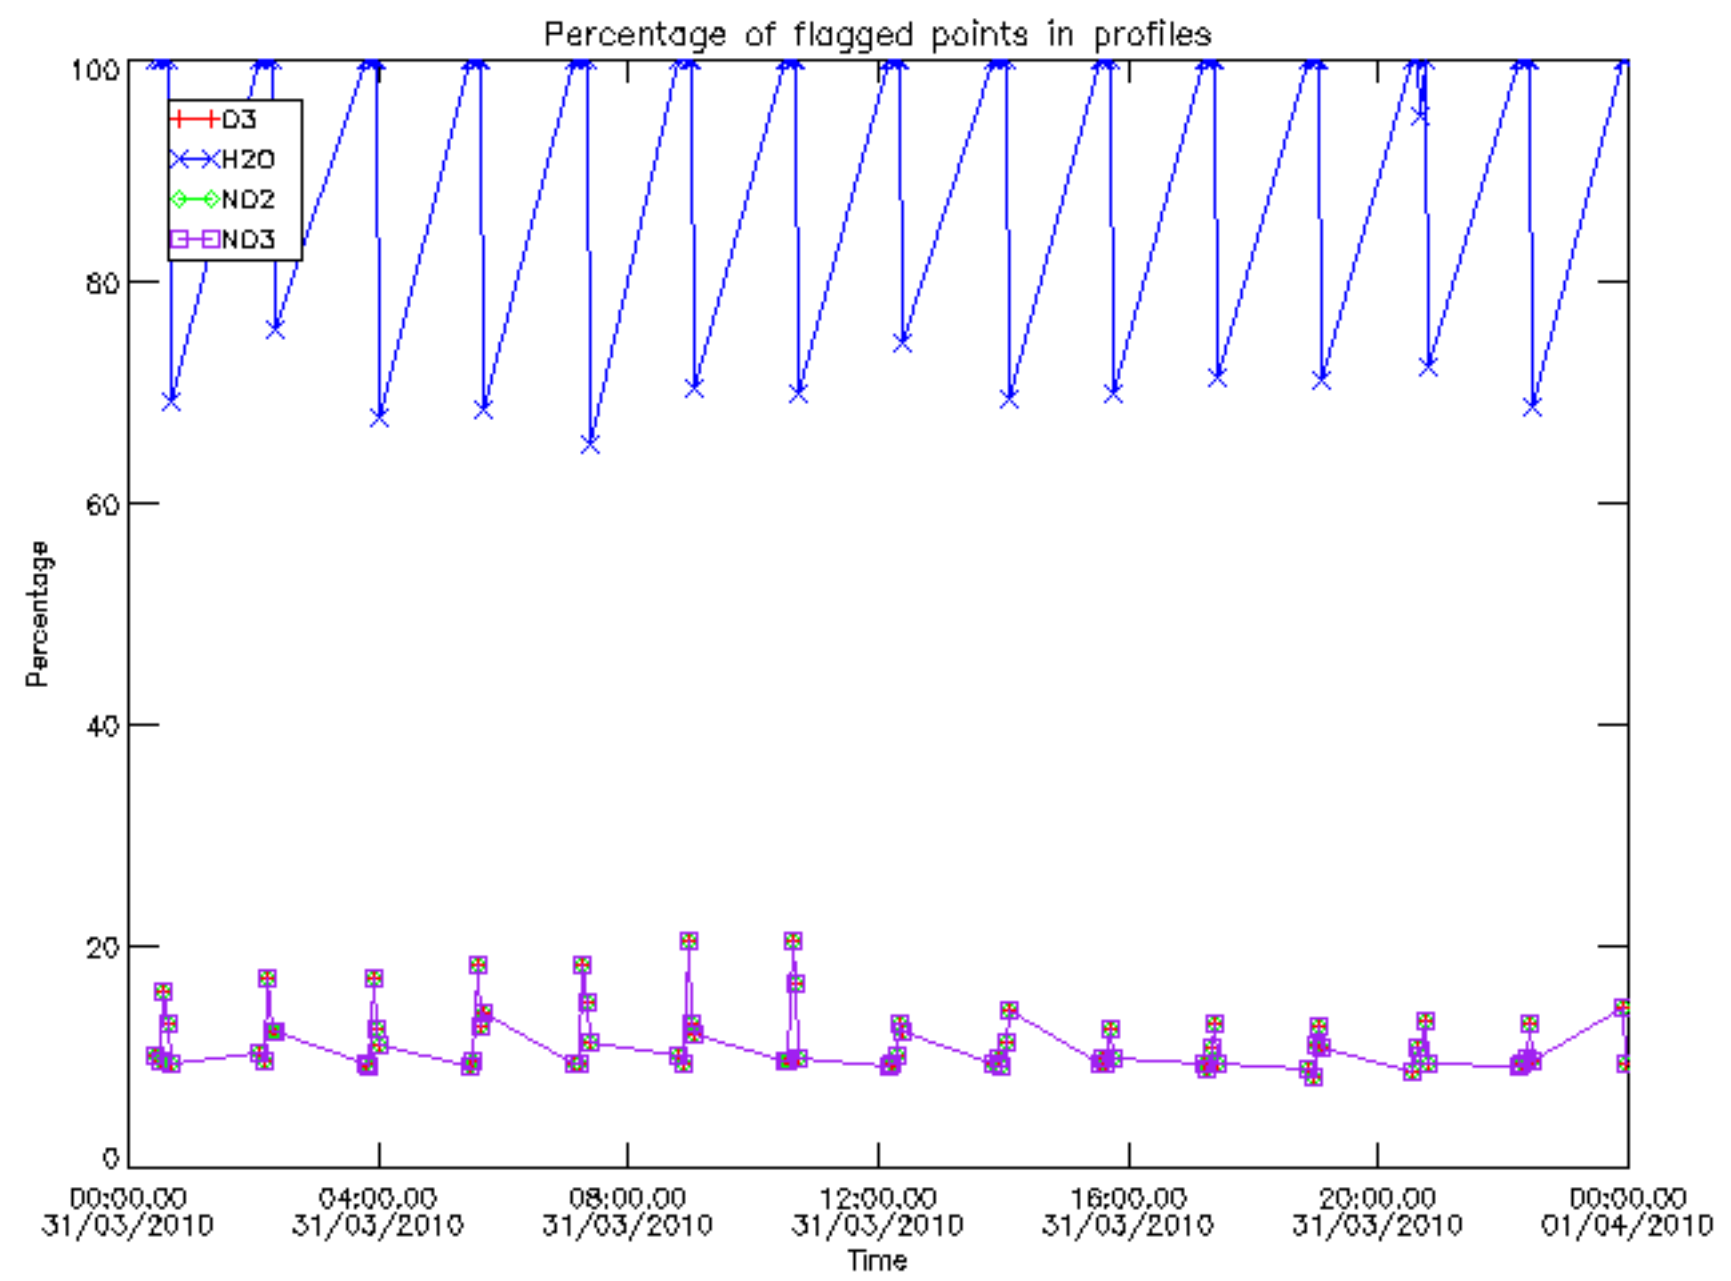

Percentage of flagged data per D3 profile

Percentage of flagged data per H2O profile