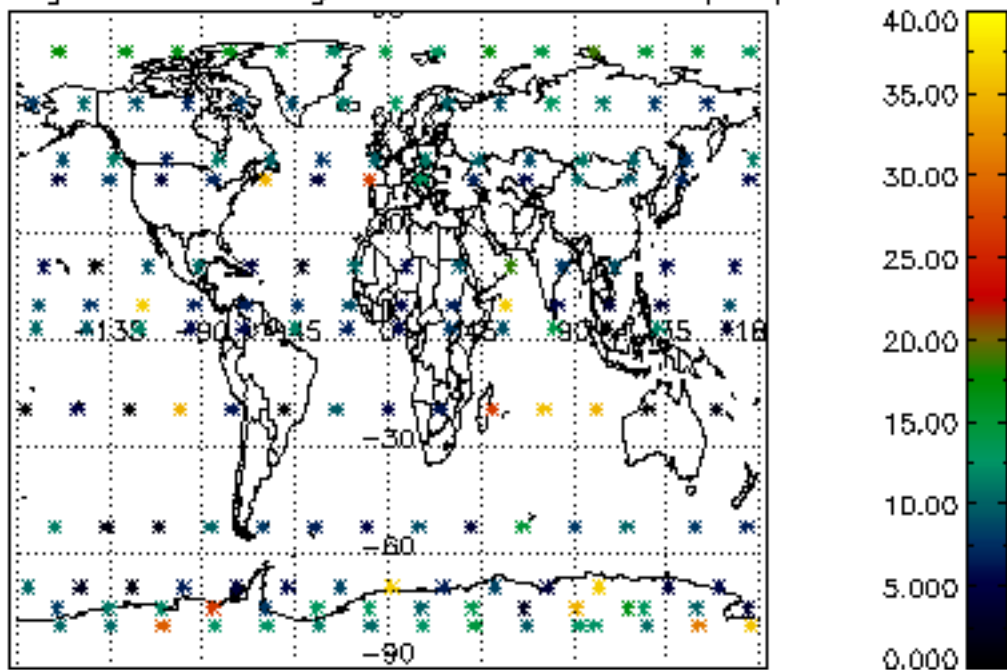

Percentage of star falling outside central band per profile