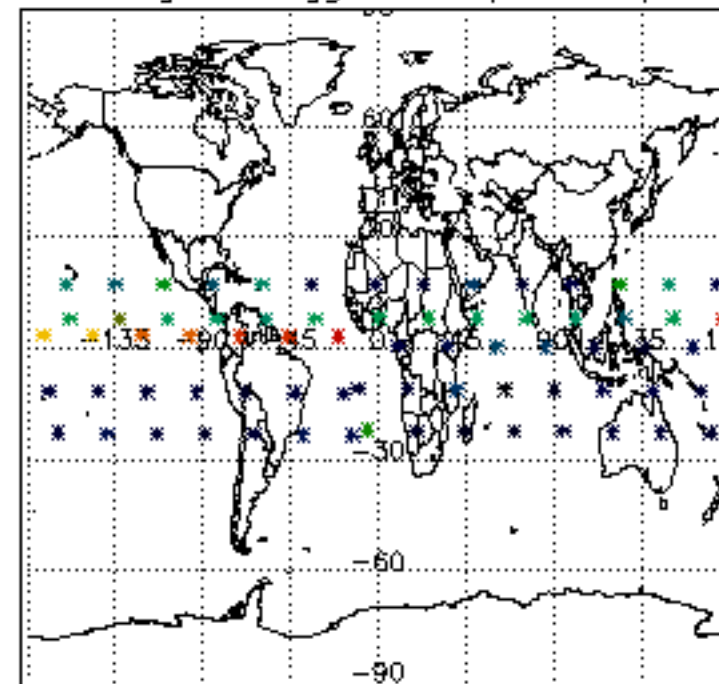

Percentage of flagged data per NO3 profile