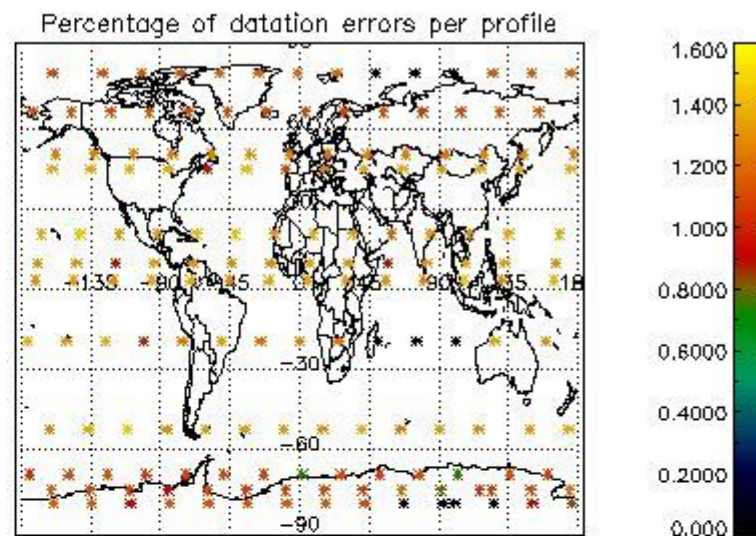

5. Trace gas profiles

5.1 Ozone statistics based on quality of products

The final quality of the products can be "measured" using the STD (Standard Deviation) attached to every point profile. This information is written to the parameter GOM_NL__2P/NL_LOCAL_SPECIES_DENSITY/o3_std of the level 2 products. The table below shows the statistics for given STD ranges.

The statistics are given with respect to the overall valid production:

- Products without fatal errors: GOM_NL__2P/MPH/PRODUCT_ERR=0
- Valid point profile: GOM_NL__2P/NL_LOCAL_SPECIES_DENSITY/pcd(0)=0

The 'Criteria' is applied to valid points of dark limb products:

- Products in dark limb illumination condition: GOM_NL__2P/NL_SUMMARY_QUALITY/obs_ill_cond=0
- Products without fatal errors: GOM_NL__2P/MPH/PRODUCT_ERR=0
- Valid point profile: GOM_NL__2P/NL_LOCAL_SPECIES_DENSITY/pcd(0)=0

So, the table below shows the percentage of dark limb and valid observations for each criteria with respect to the overall valid daily observations.

Criteria	% of total production
All STD	27
STD < 20	14