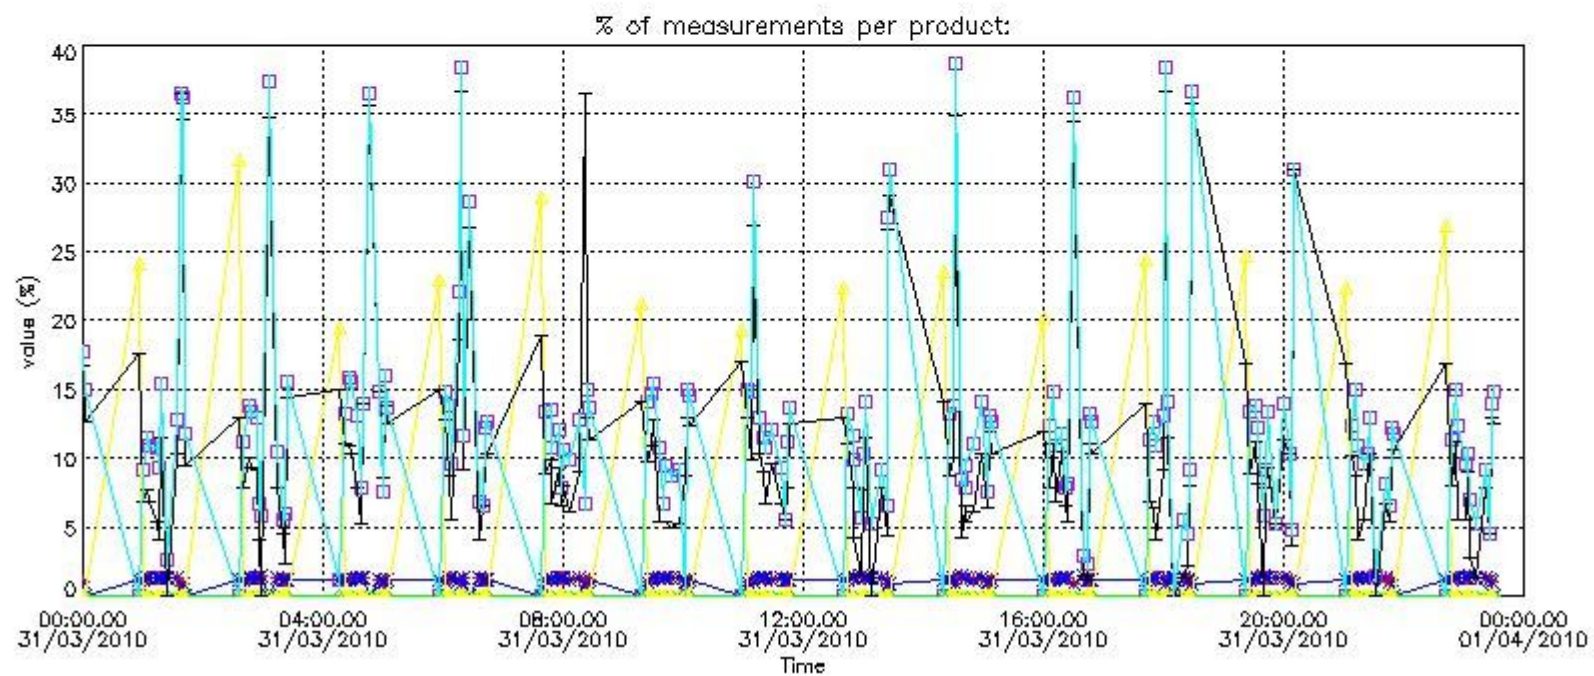

4.2 Plot quality information per product coming from level 1b processing (world map)

4.2.1 Plot level 1 quality information per product (world map): ENVISAT ASCENDING passes