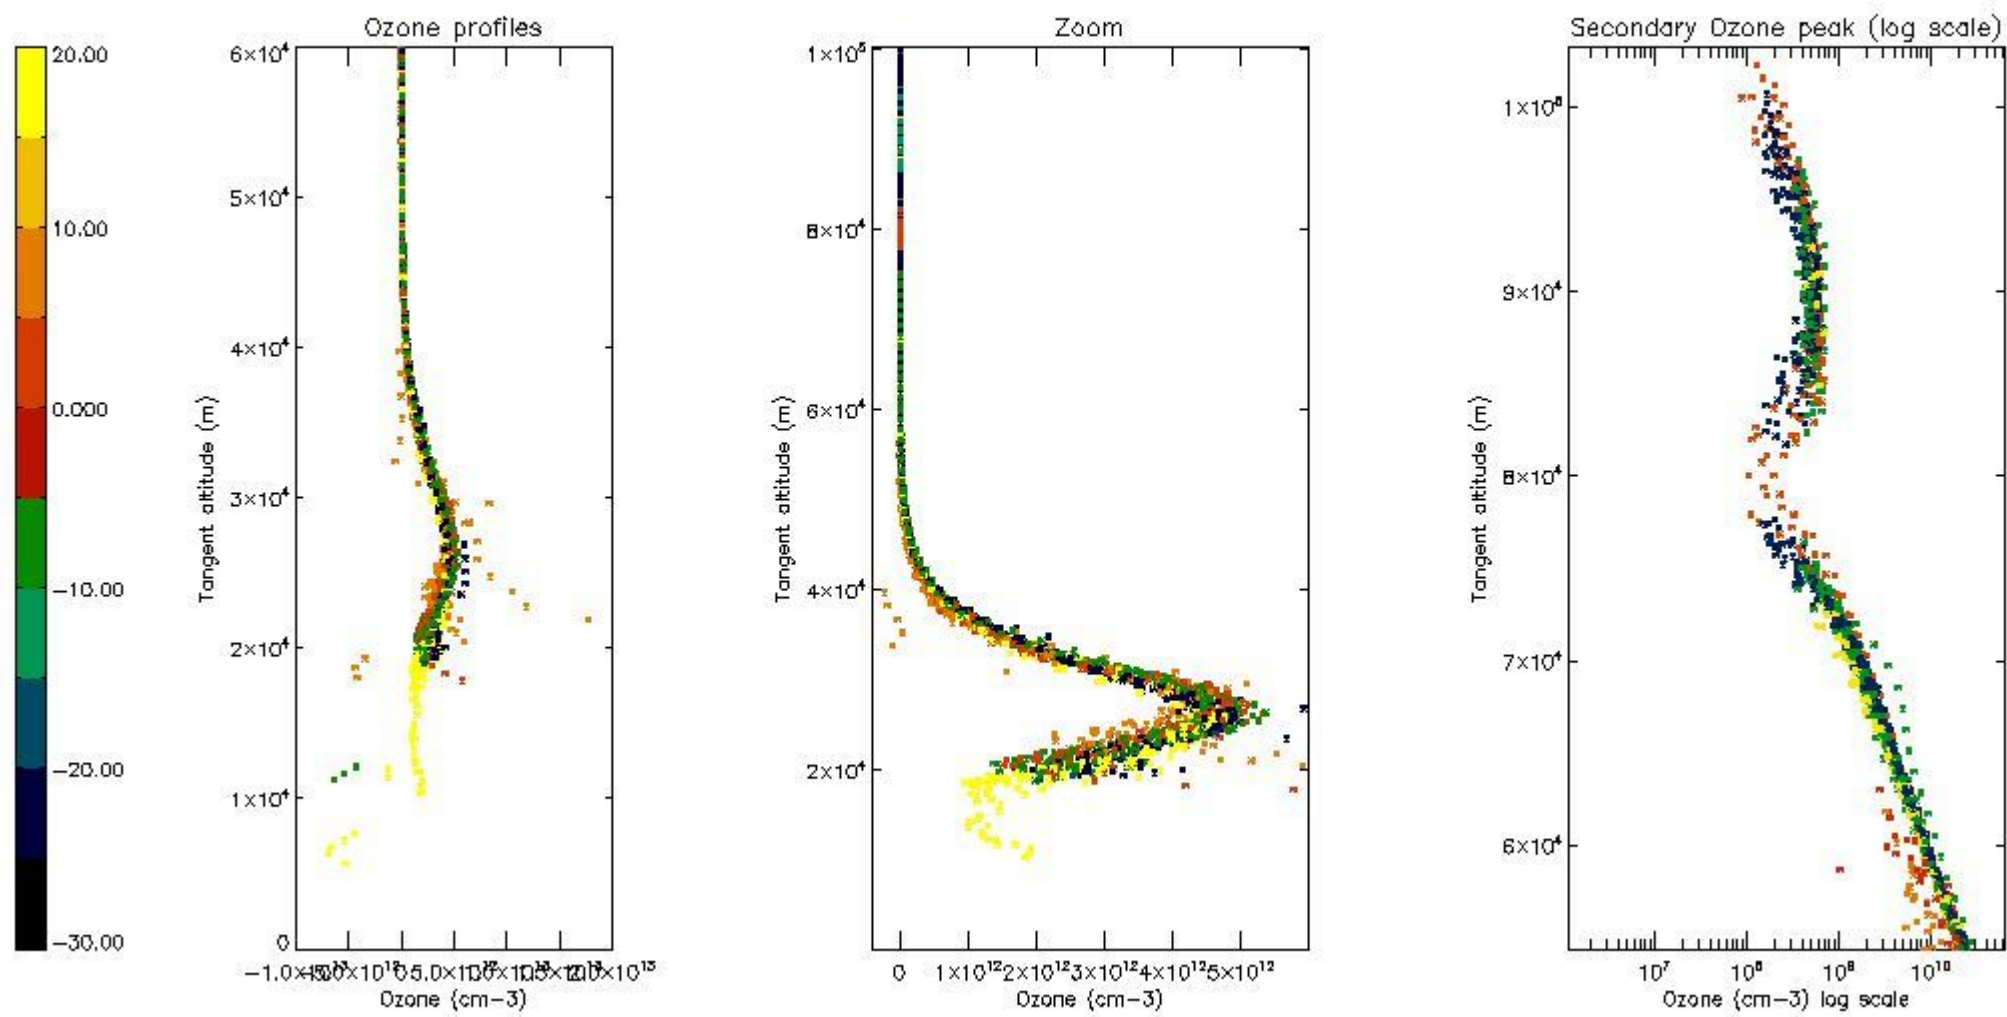

STD < 10	12
STD < 5	8

5.2 Plot ozone profiles for all STD (dark without errors)

The colorbar represents the latitude.

5.3 Plot ozone profiles where STD < 20% (dark without errors)

The colorbar represents the latitude.