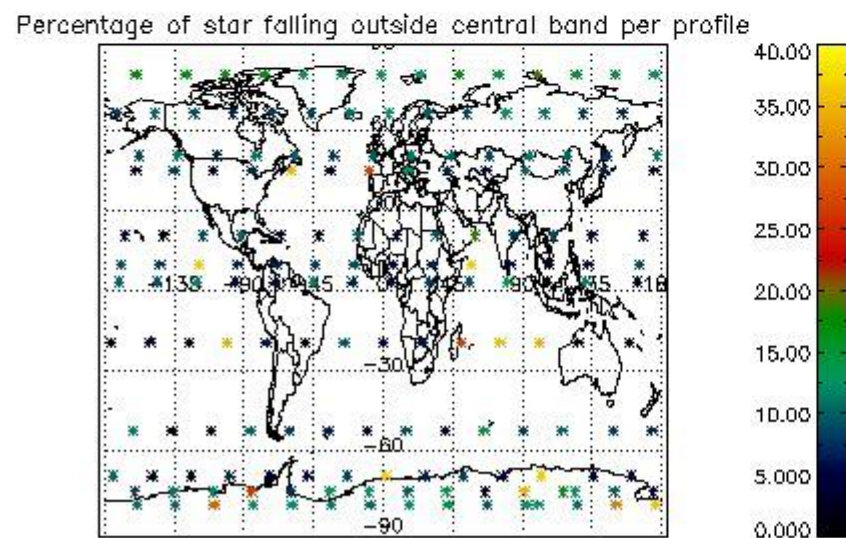

5. Trace gas profiles

5.1 Ozone statistics based on quality of products

The final quality of the products can be "measured" using the STD (Standard Deviation) attached to every point profile. This information is written to the parameter GOM_NL__2P/NL_LOCAL_SPECIES_DENSITY/o3_std of the level 2 products. The table below shows the statistics for given STD ranges.

The statistics are given with respect to the overall valid production:

- Products without fatal errors: GOM_NL__2P/MPH/PRODUCT_ERR=0
- Valid point profile: GOM_NL__2P/NL_LOCAL_SPECIES_DENSITY/pcd(0)=0

The 'Criteria' is applied to valid points of dark limb products:

- Products in dark limb illumination condition: GOM_NL__2P/NL_SUMMARY_QUALITY/obs_ill_cond=0
- Products without fatal errors: GOM_NL__2P/MPH/PRODUCT_ERR=0
- Valid point profile: GOM_NL__2P/NL_LOCAL_SPECIES_DENSITY/pcd(0)=0

So, the table below shows the percentage of dark limb and valid observations for each criteria with respect to the overall valid daily observations.

Criteria	% of total production
All STD	27
STD < 20	14