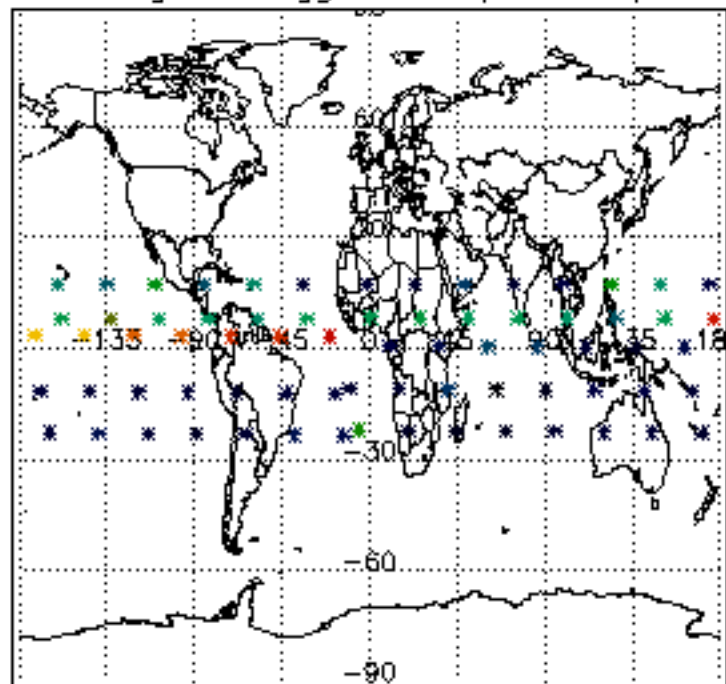

Percentage of flagged data per NO2 profile