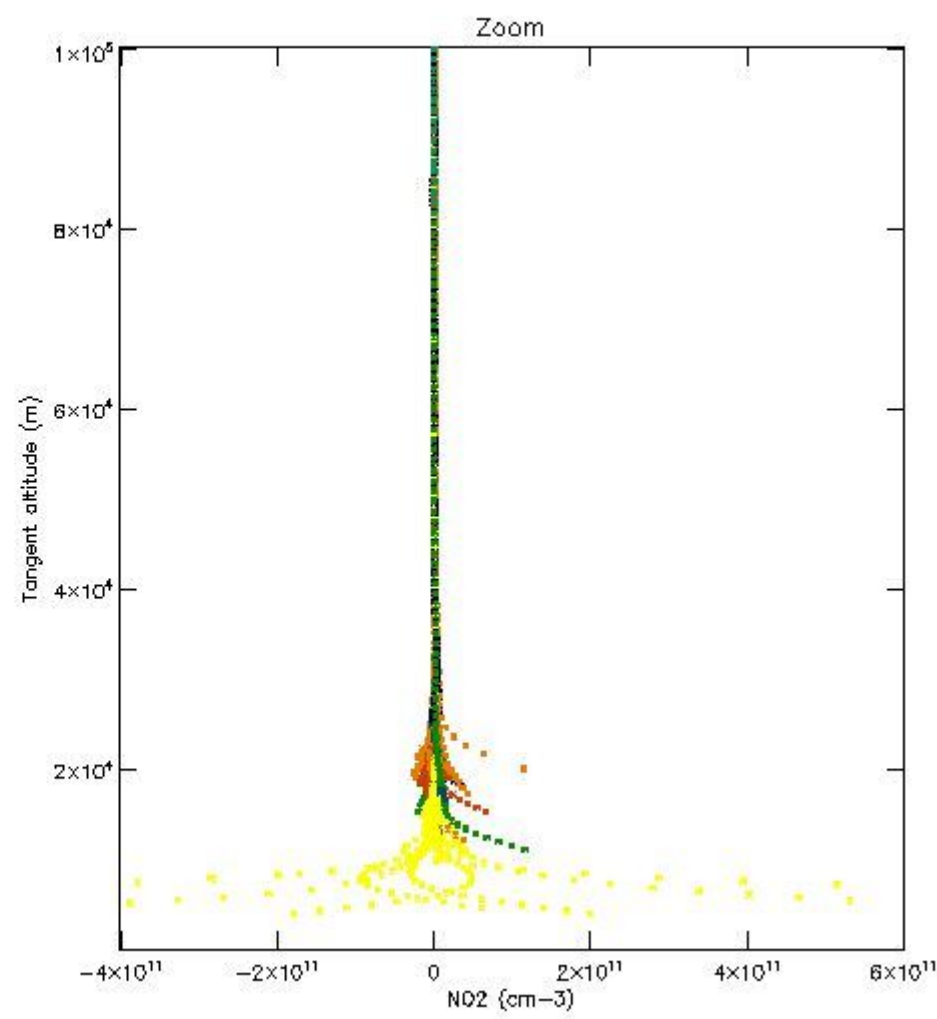

*5.4 Plot ozone profiles where STD < 10% (dark without errors)*

The colorbar represents the latitude.

*5.5 Plot ozone profiles where STD < 5% (dark without errors)*

The colorbar represents the latitude.

*5.6 Plot NO<sub>2</sub> profiles for all STD (dark without errors)*

The colorbar represents the latitude.

*5.7 Plot NO3 profiles for all STD (dark without errors)*

The colorbar represents the latitude.

5.8 Plot H2O profiles for all STD (only for occultations of stars 1,2,3,4,13,14,16,26,63 dark without errors)

The colorbar represents the latitude.