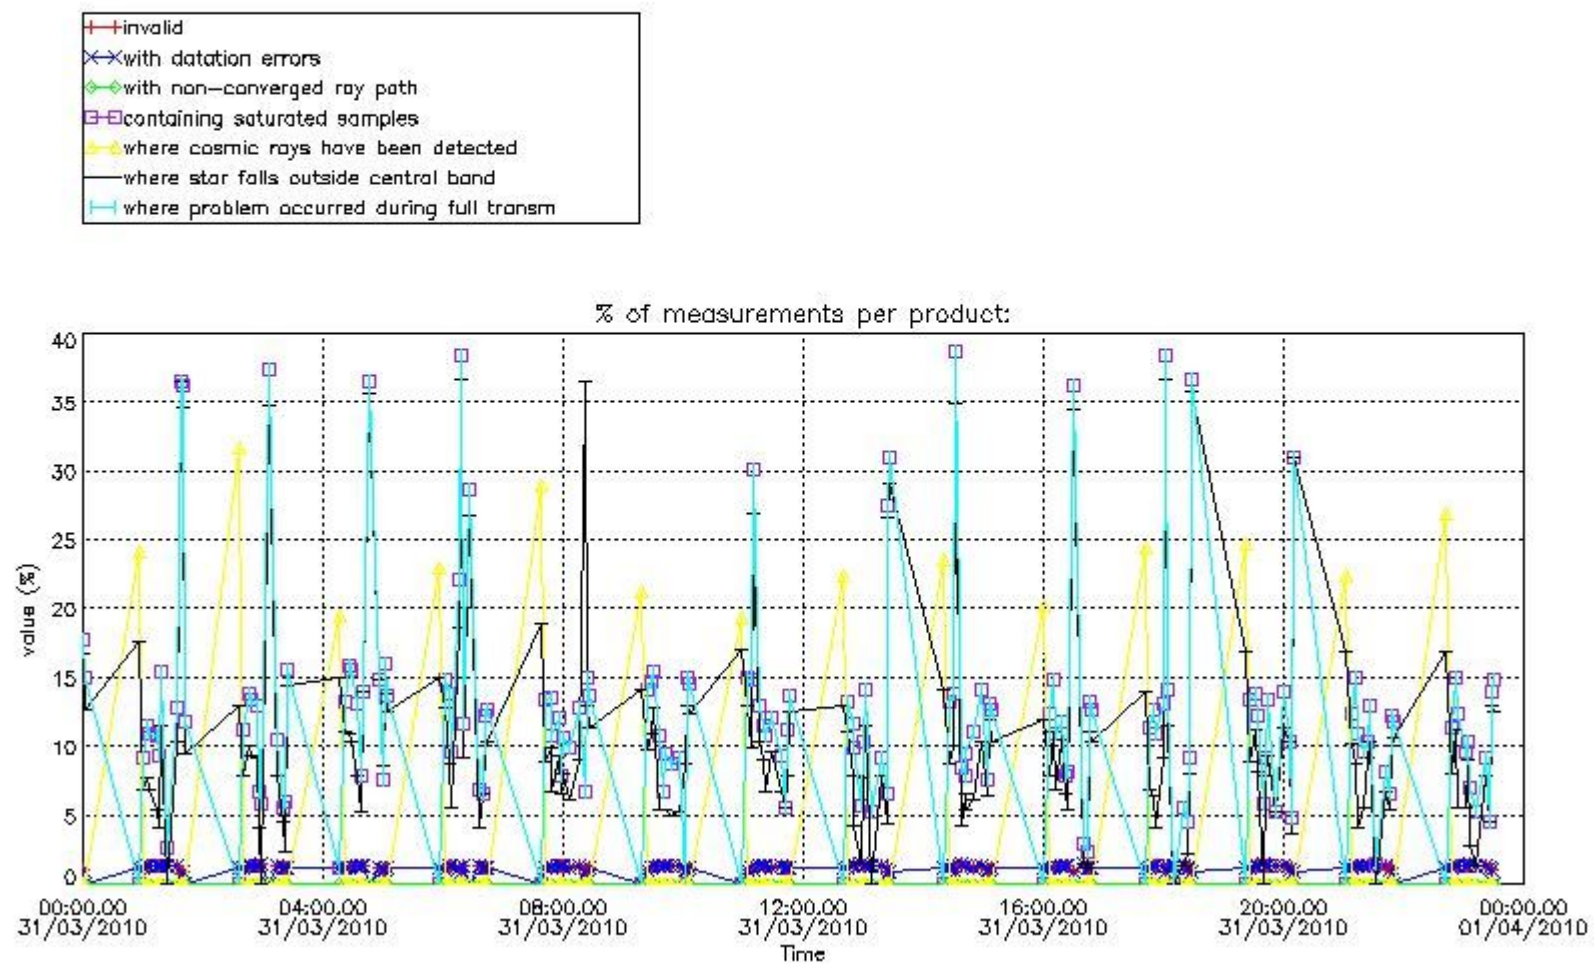

4.2 Plot quality information per product coming from level 1b processing (world map)

4.2.1 Plot level 1 quality information per product (world map): ENVISAT ASCENDING passes