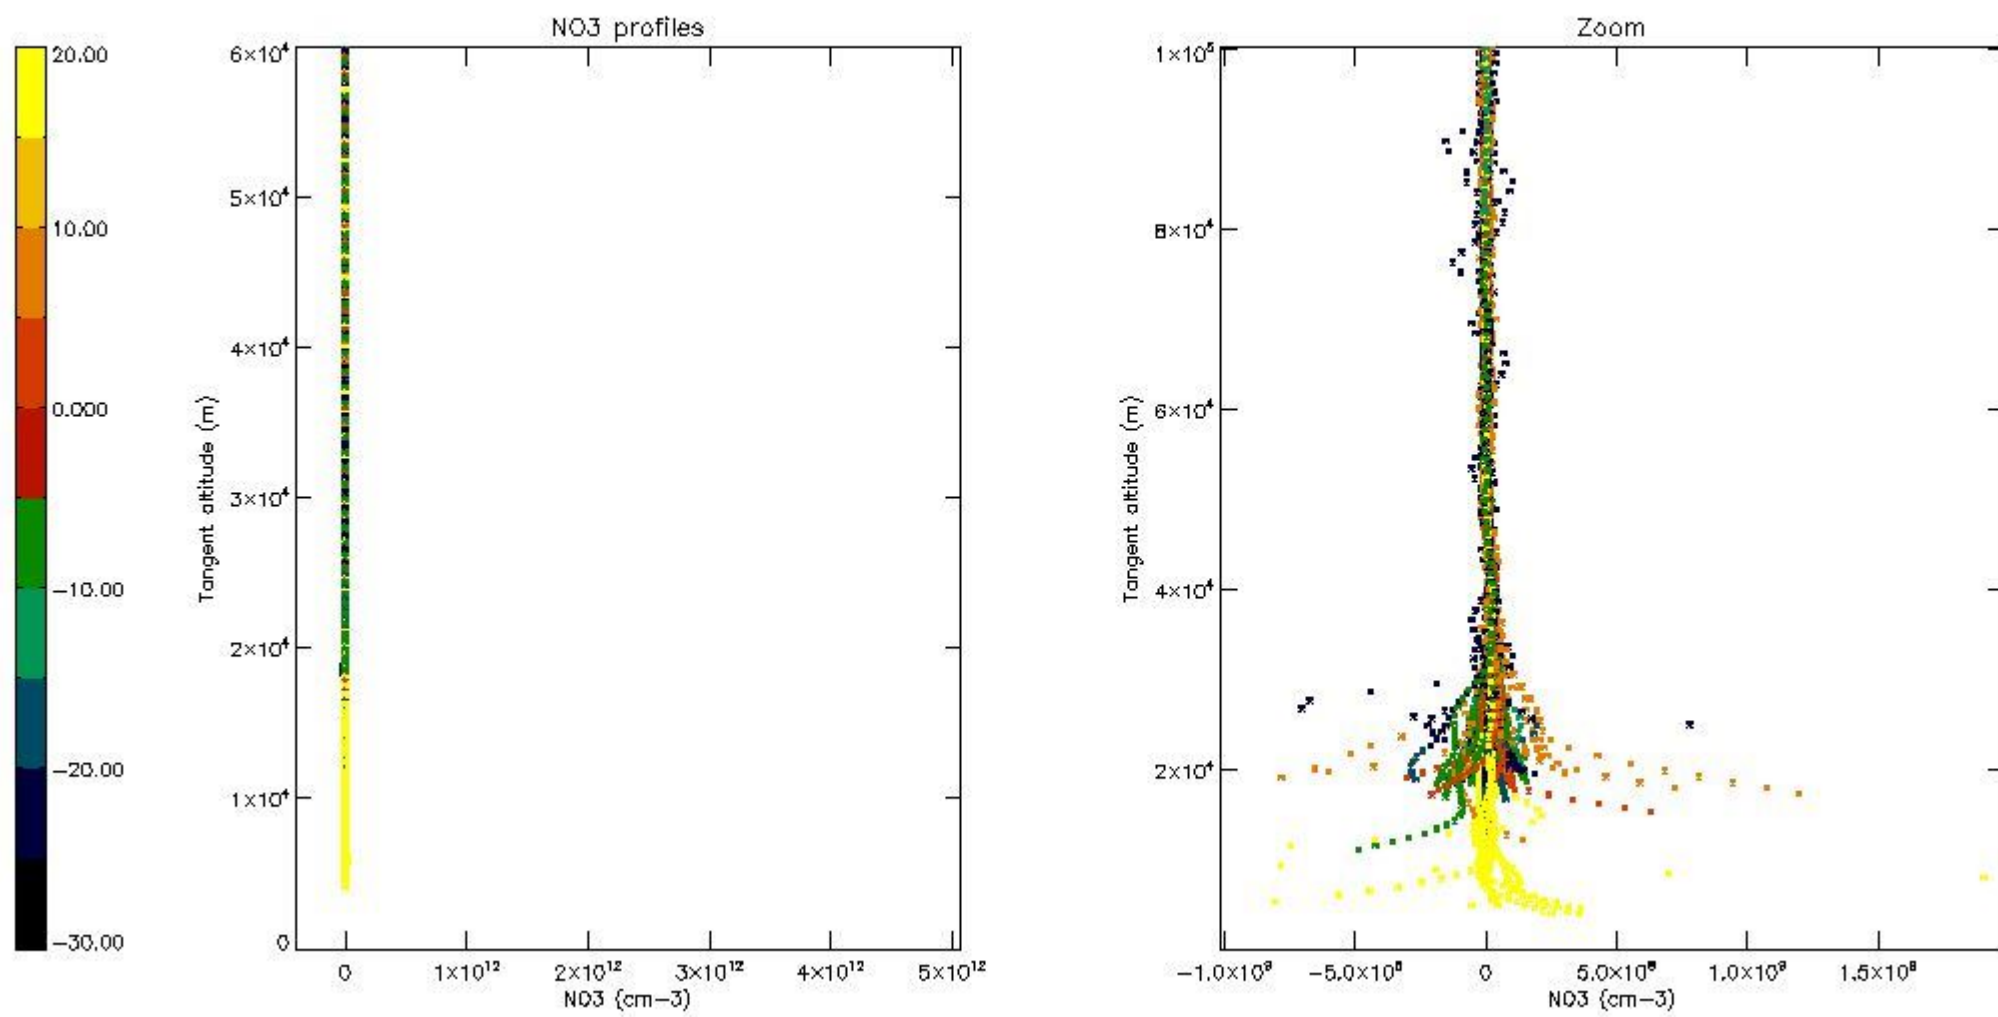

5.8 Plot H2O profiles for all STD (only for occultations of stars 1,2,3,4,13,14,16,26,63 dark without errors)

The colorbar represents the latitude.