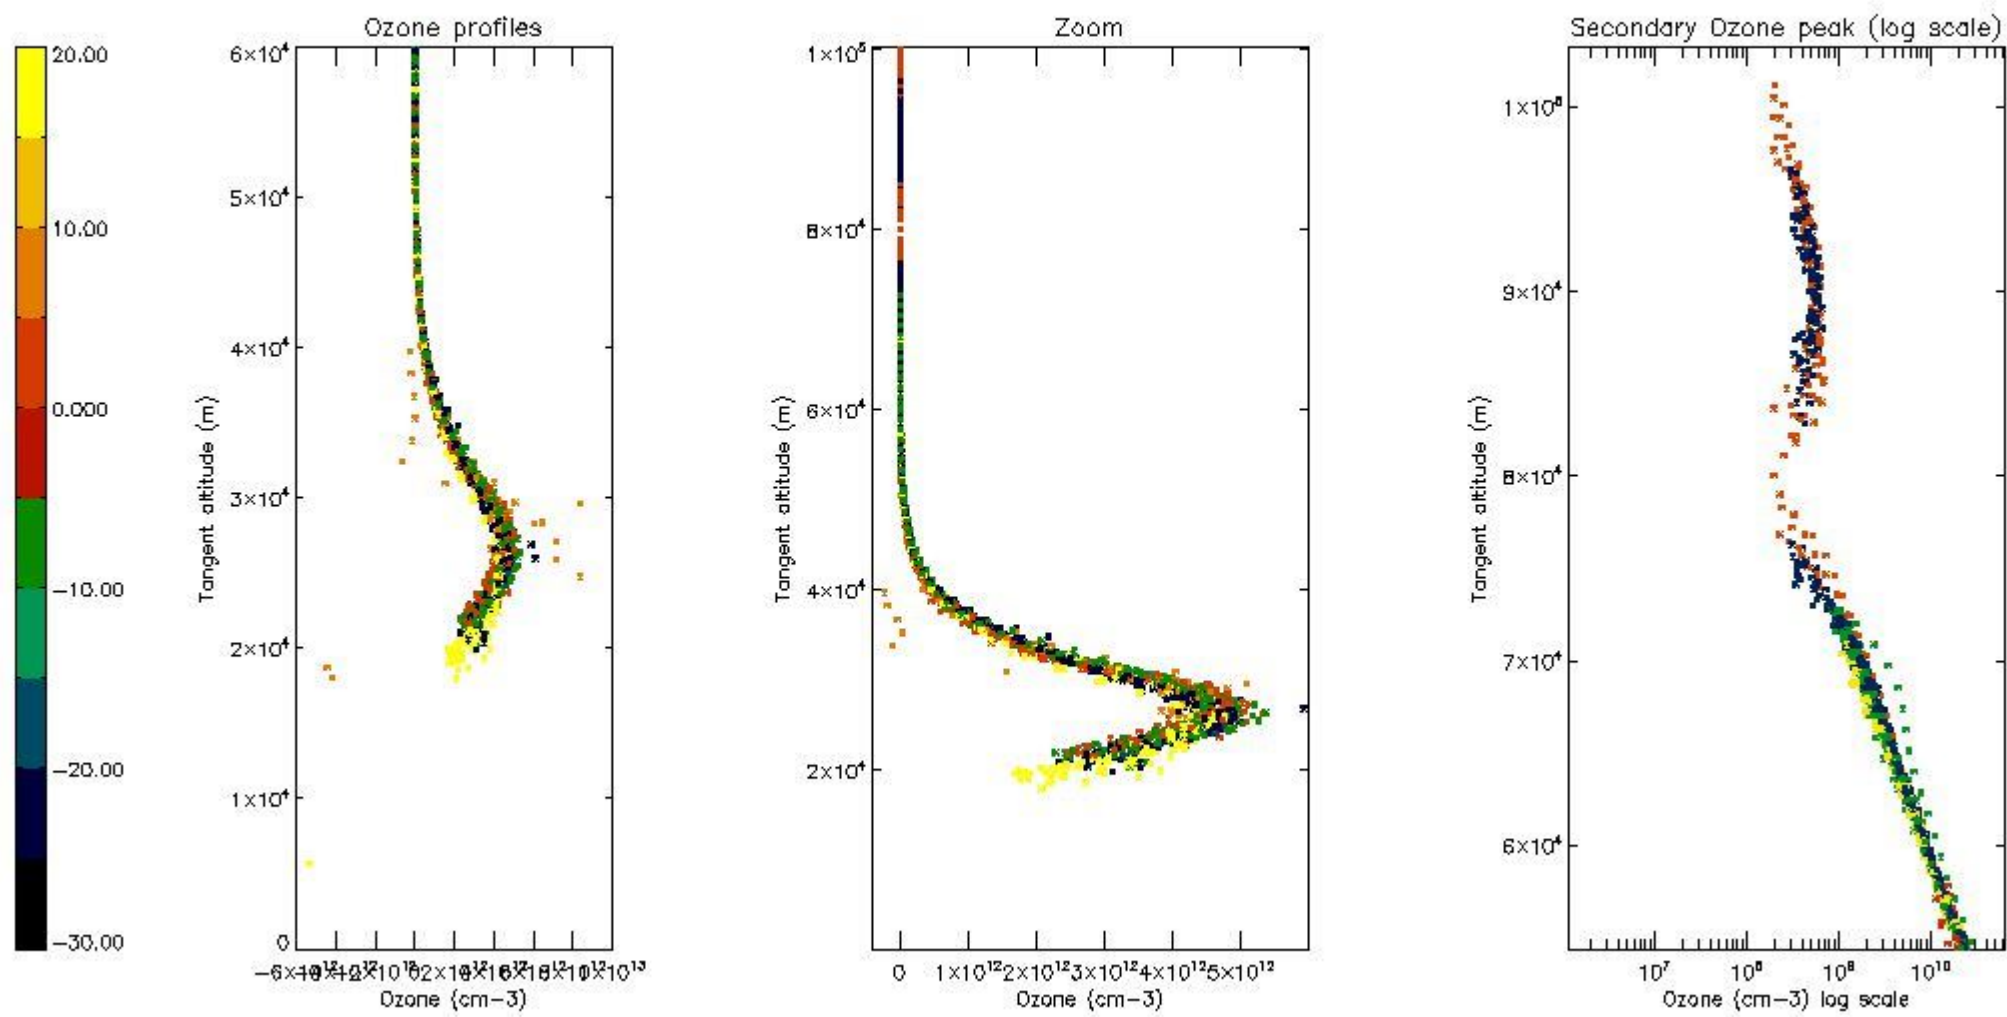

5.5 Plot ozone profiles where STD < 5% (dark without errors)

The colorbar represents the latitude.