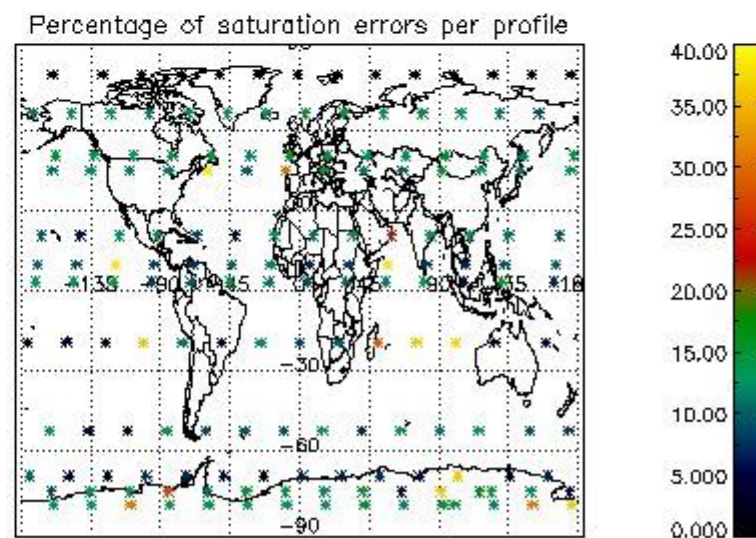

5. Trace gas profiles

5.1 Ozone statistics based on quality of products

The final quality of the products can be "measured" using the STD (Standard Deviation) attached to every point profile. This information is written to the parameter GOM_NL__2P/NL_LOCAL_SPECIES_DENSITY/o3_std of the level 2 products. The table below shows the statistics for given STD ranges.

The statistics are given with respect to the overall valid production:

- Products without fatal errors: GOM_NL__2P/MPH/PRODUCT_ERR=0
- Valid point profile: GOM_NL__2P/NL_LOCAL_SPECIES_DENSITY/pcd(0)=0

The 'Criteria' is applied to valid points of dark limb products:

- Products in dark limb illumination condition: GOM_NL__2P/NL_SUMMARY_QUALITY/obs_ill_cond=0
- Products without fatal errors: GOM_NL__2P/MPH/PRODUCT_ERR=0
- Valid point profile: GOM_NL__2P/NL_LOCAL_SPECIES_DENSITY/pcd(0)=0

So, the table below shows the percentage of dark limb and valid observations for each criteria with respect to the overall valid daily observations.

Criteria	% of total production
All STD	27
STD < 20	14