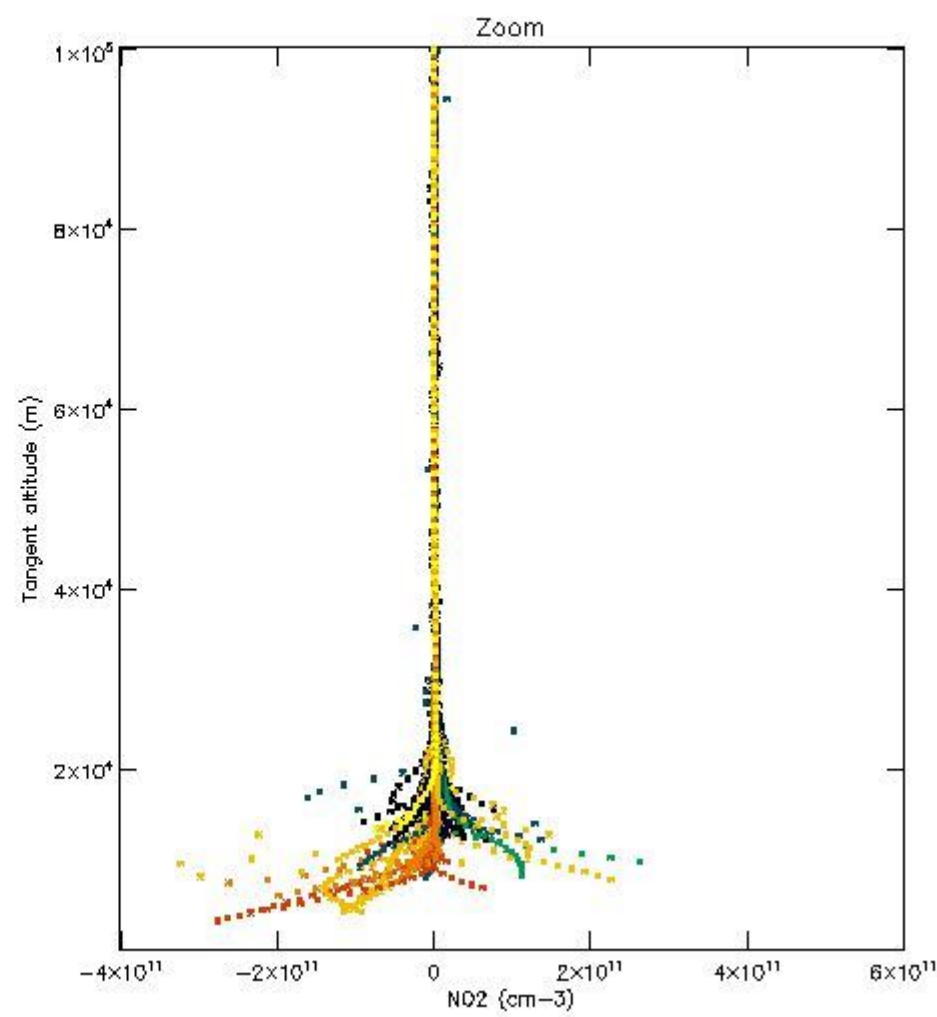

5.7 Plot NO3 profiles for all STD (dark without errors)

The colorbar represents the latitude.