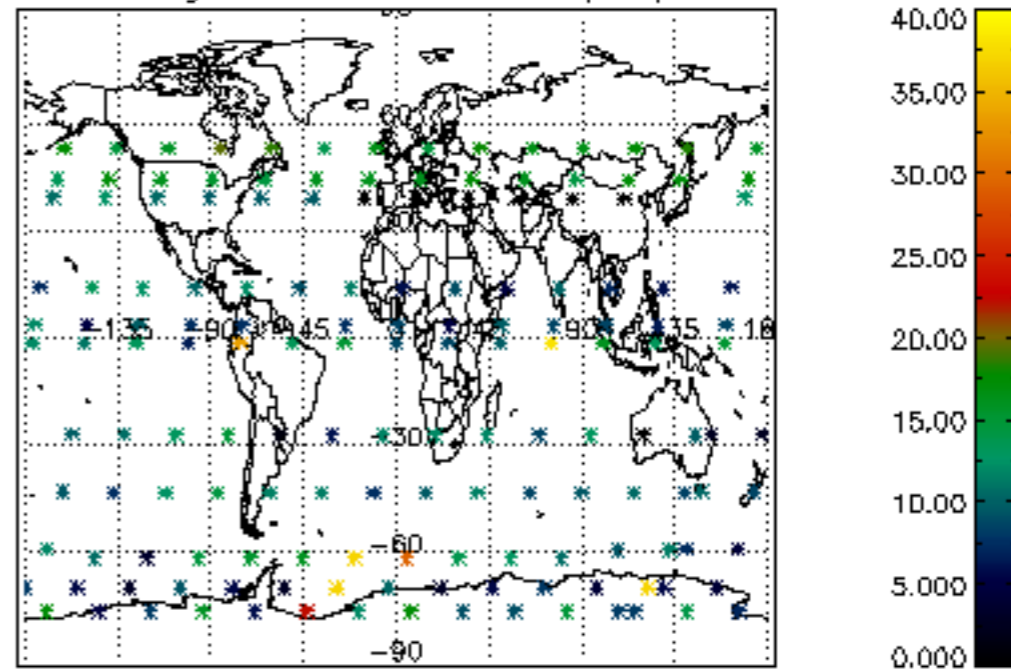

Percentage of saturation errors per profile