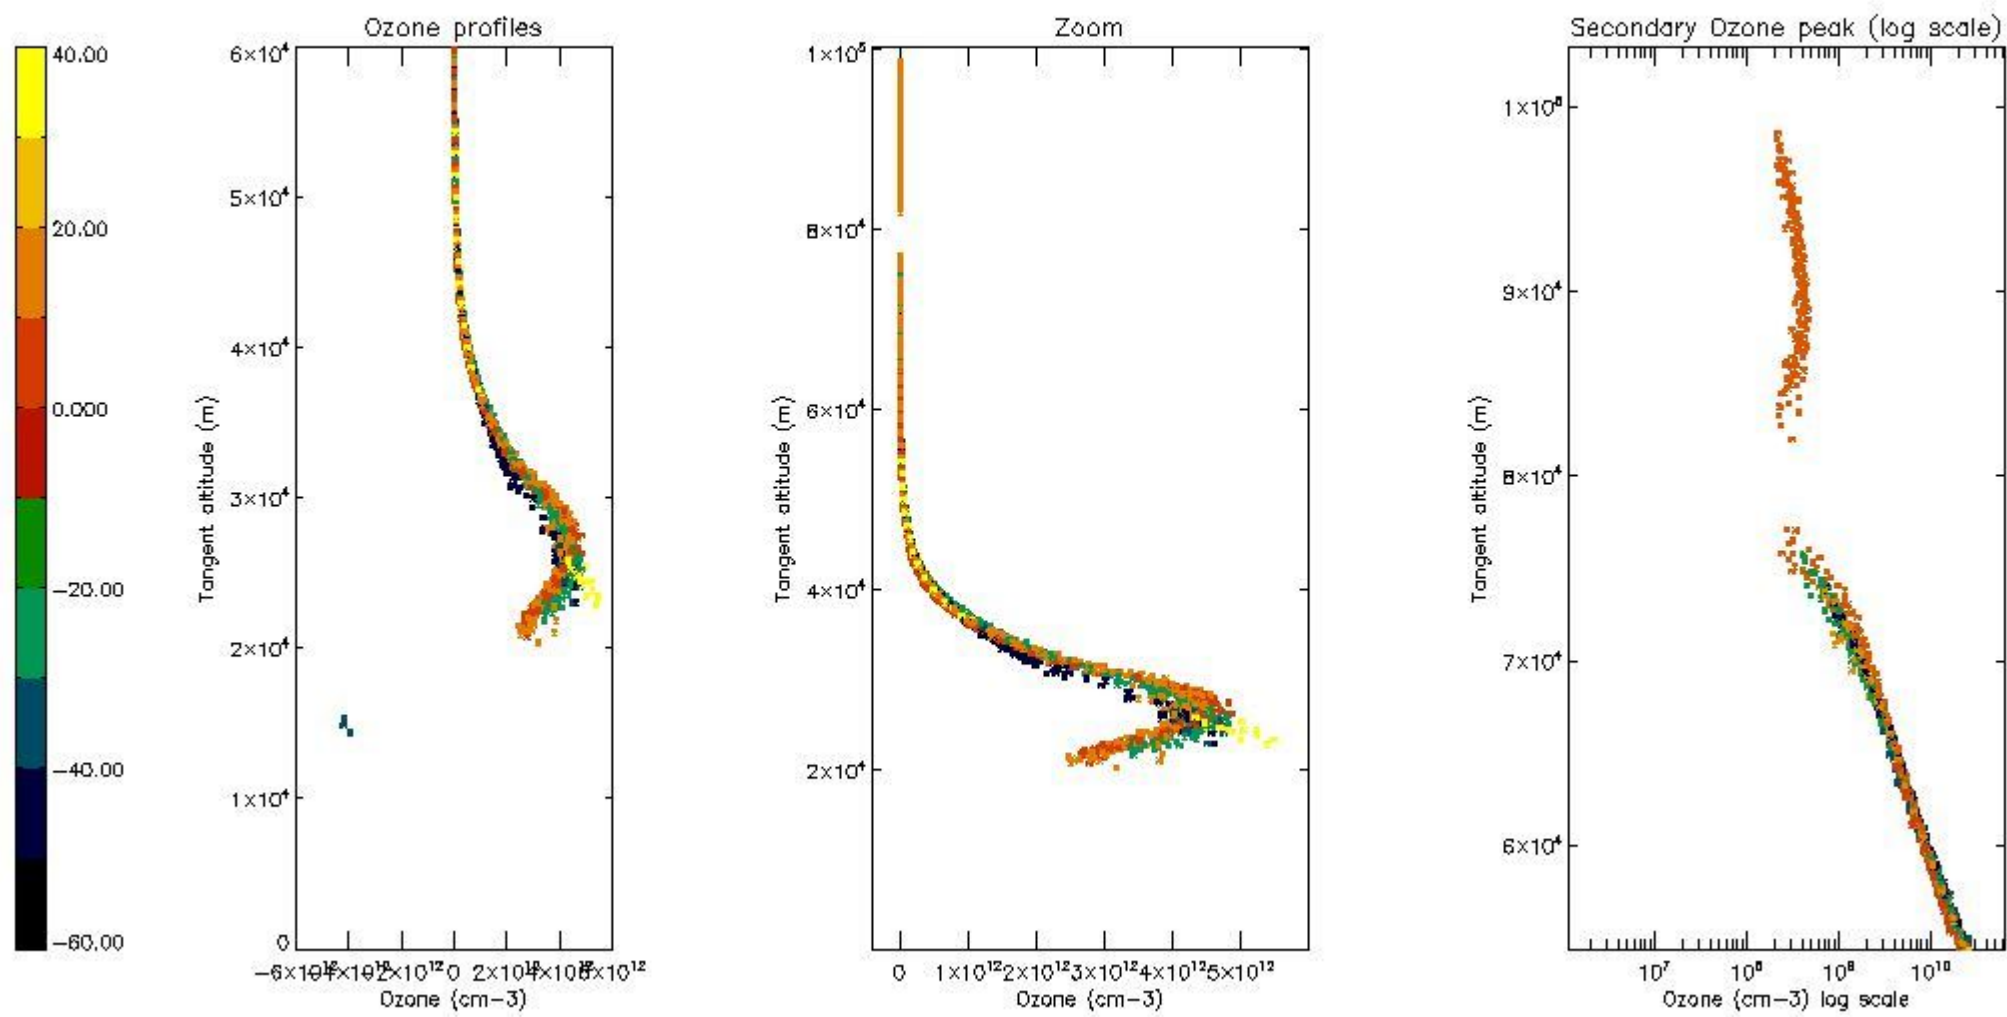

5.6 Plot NO₂ profiles for all STD (dark without errors)

The colorbar represents the latitude.