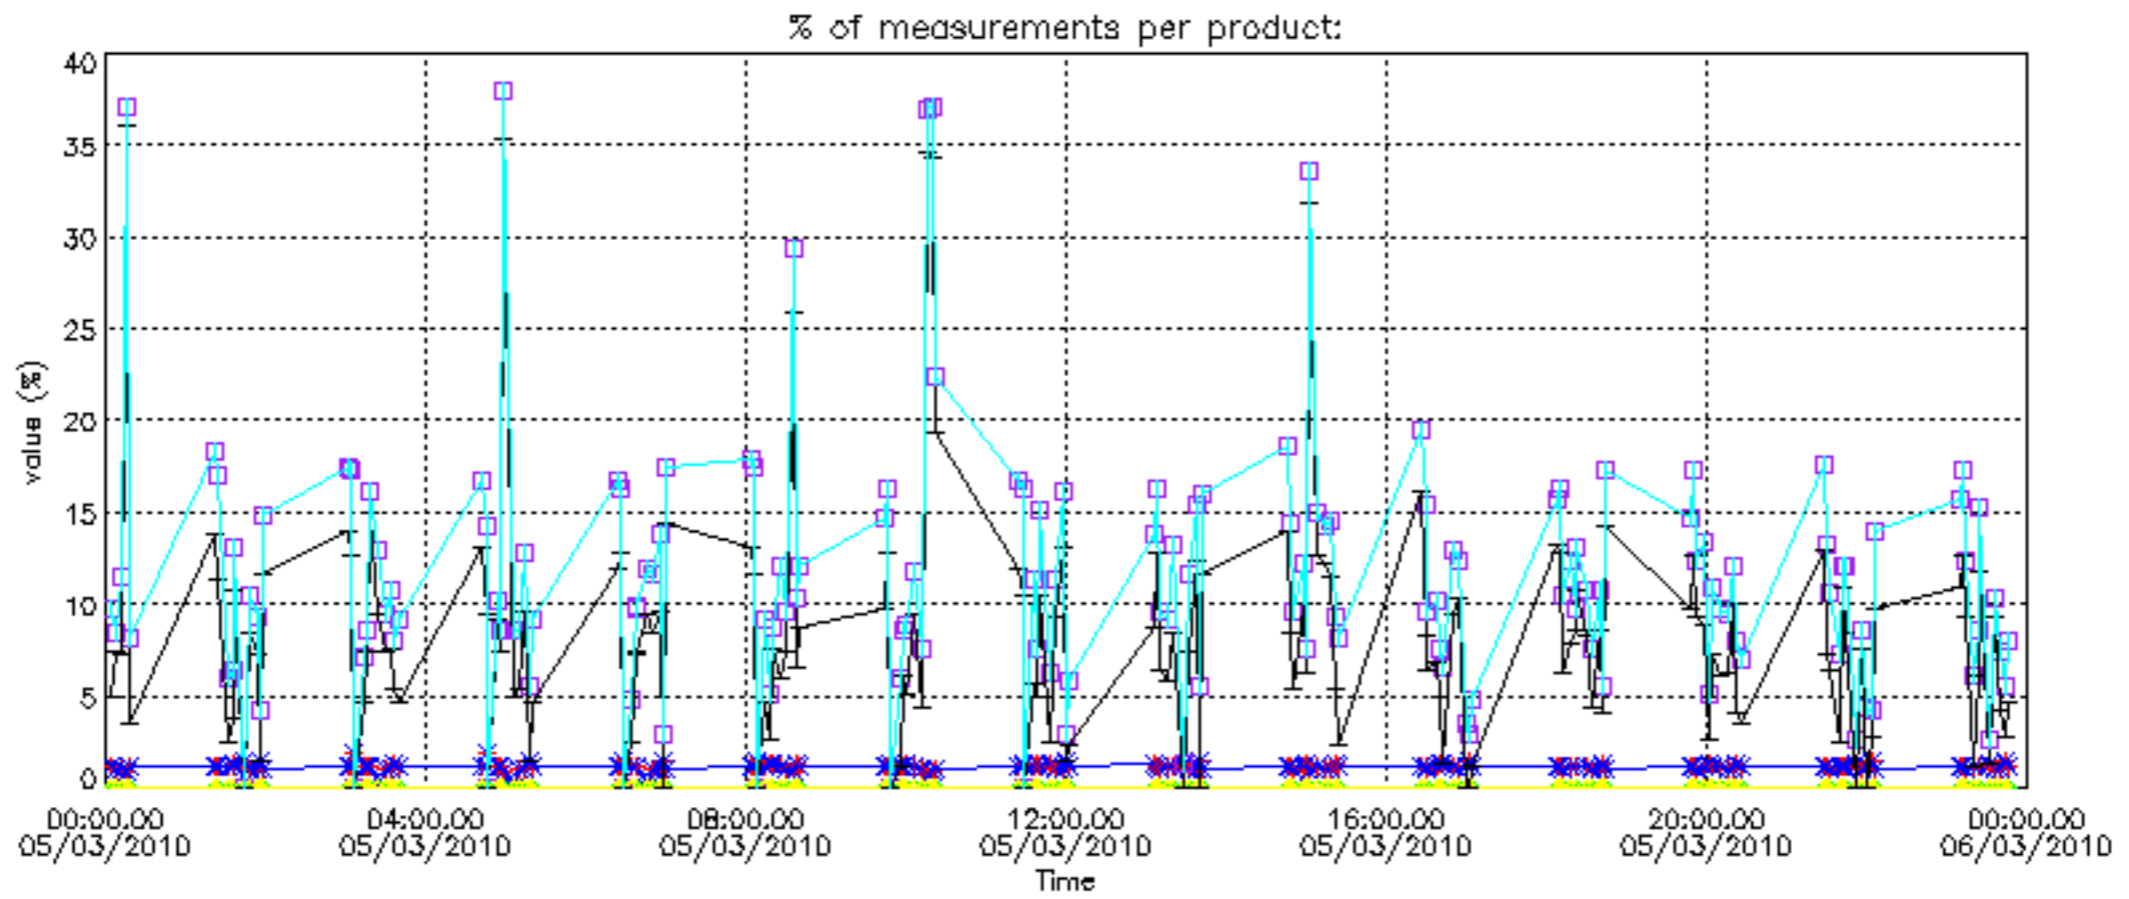

Percentage of cosmic ray hits per profile

Percentage of datation errors per profile