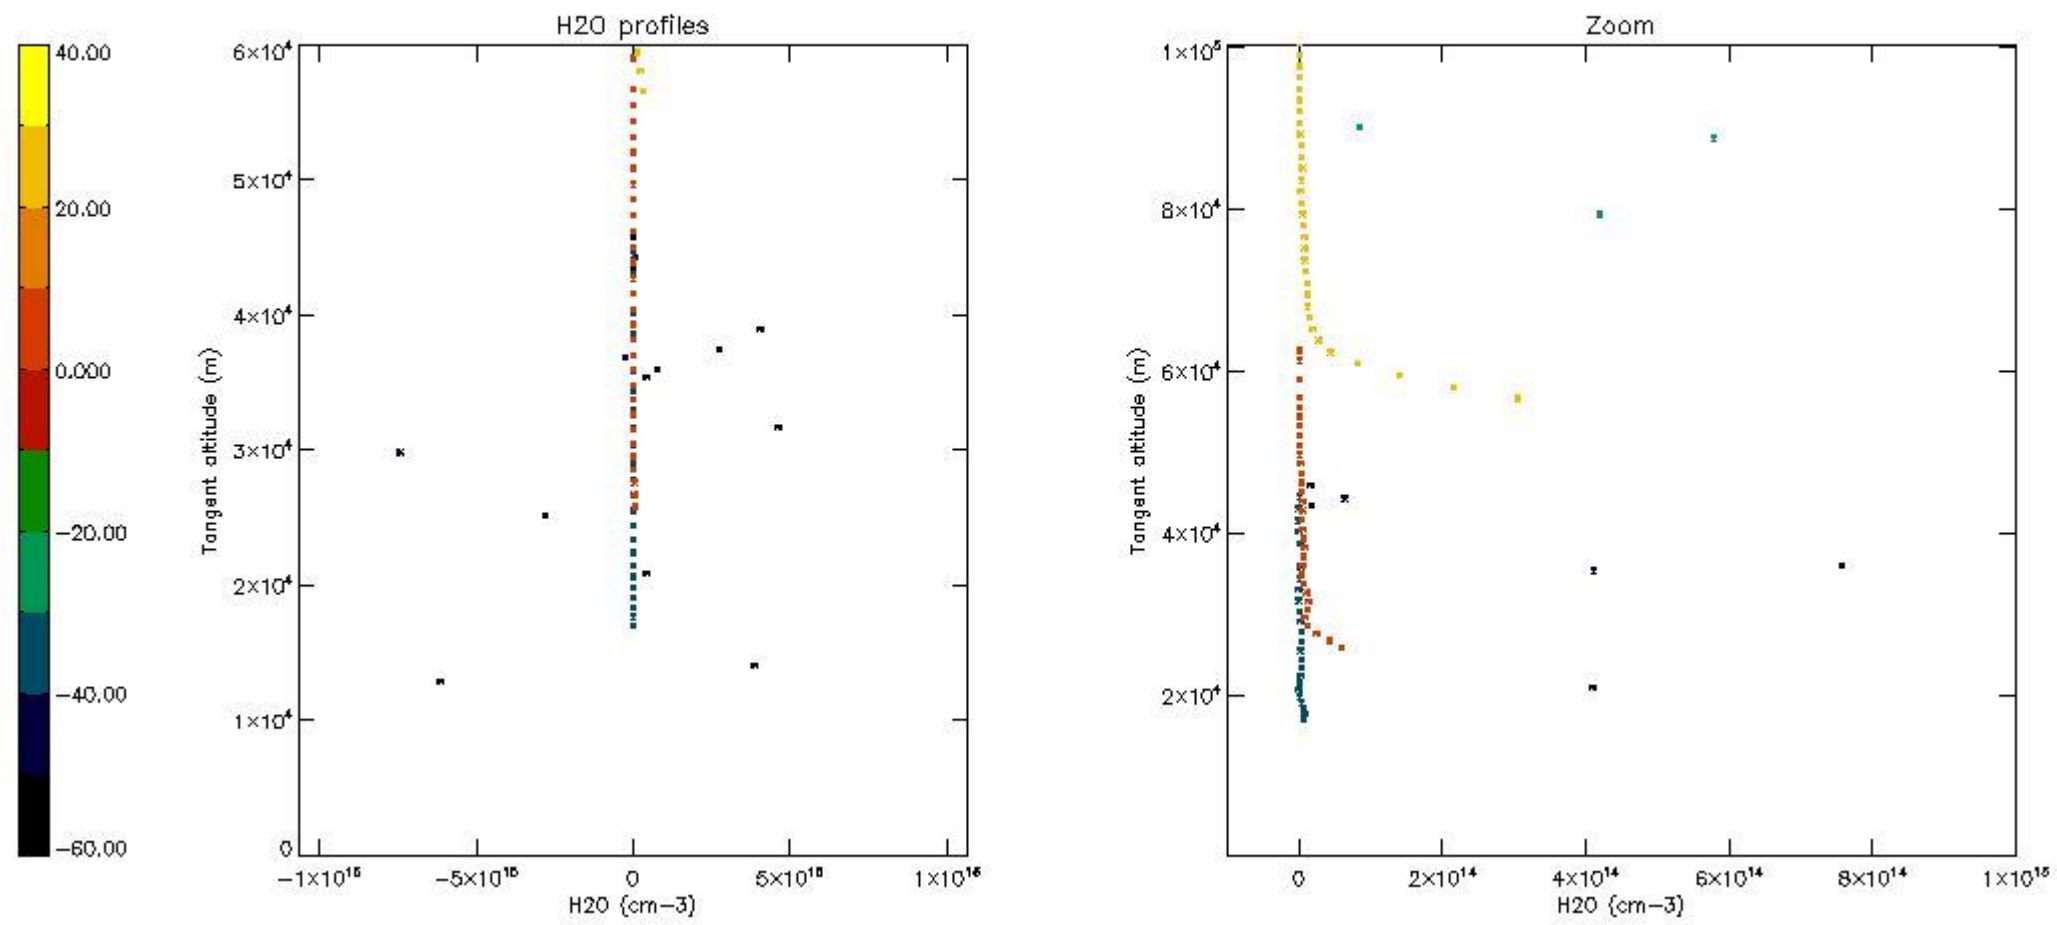

*5.6 Plot NO<sub>2</sub> profiles for all STD (dark without errors)*

The colorbar represents the latitude.

*5.7 Plot NO3 profiles for all STD (dark without errors)*

The colorbar represents the latitude.

*5.8 Plot H2O profiles for all STD (only for occultations of stars 1,2,3,4,13,14,16,26,63 dark without errors)*

The colorbar represents the latitude.