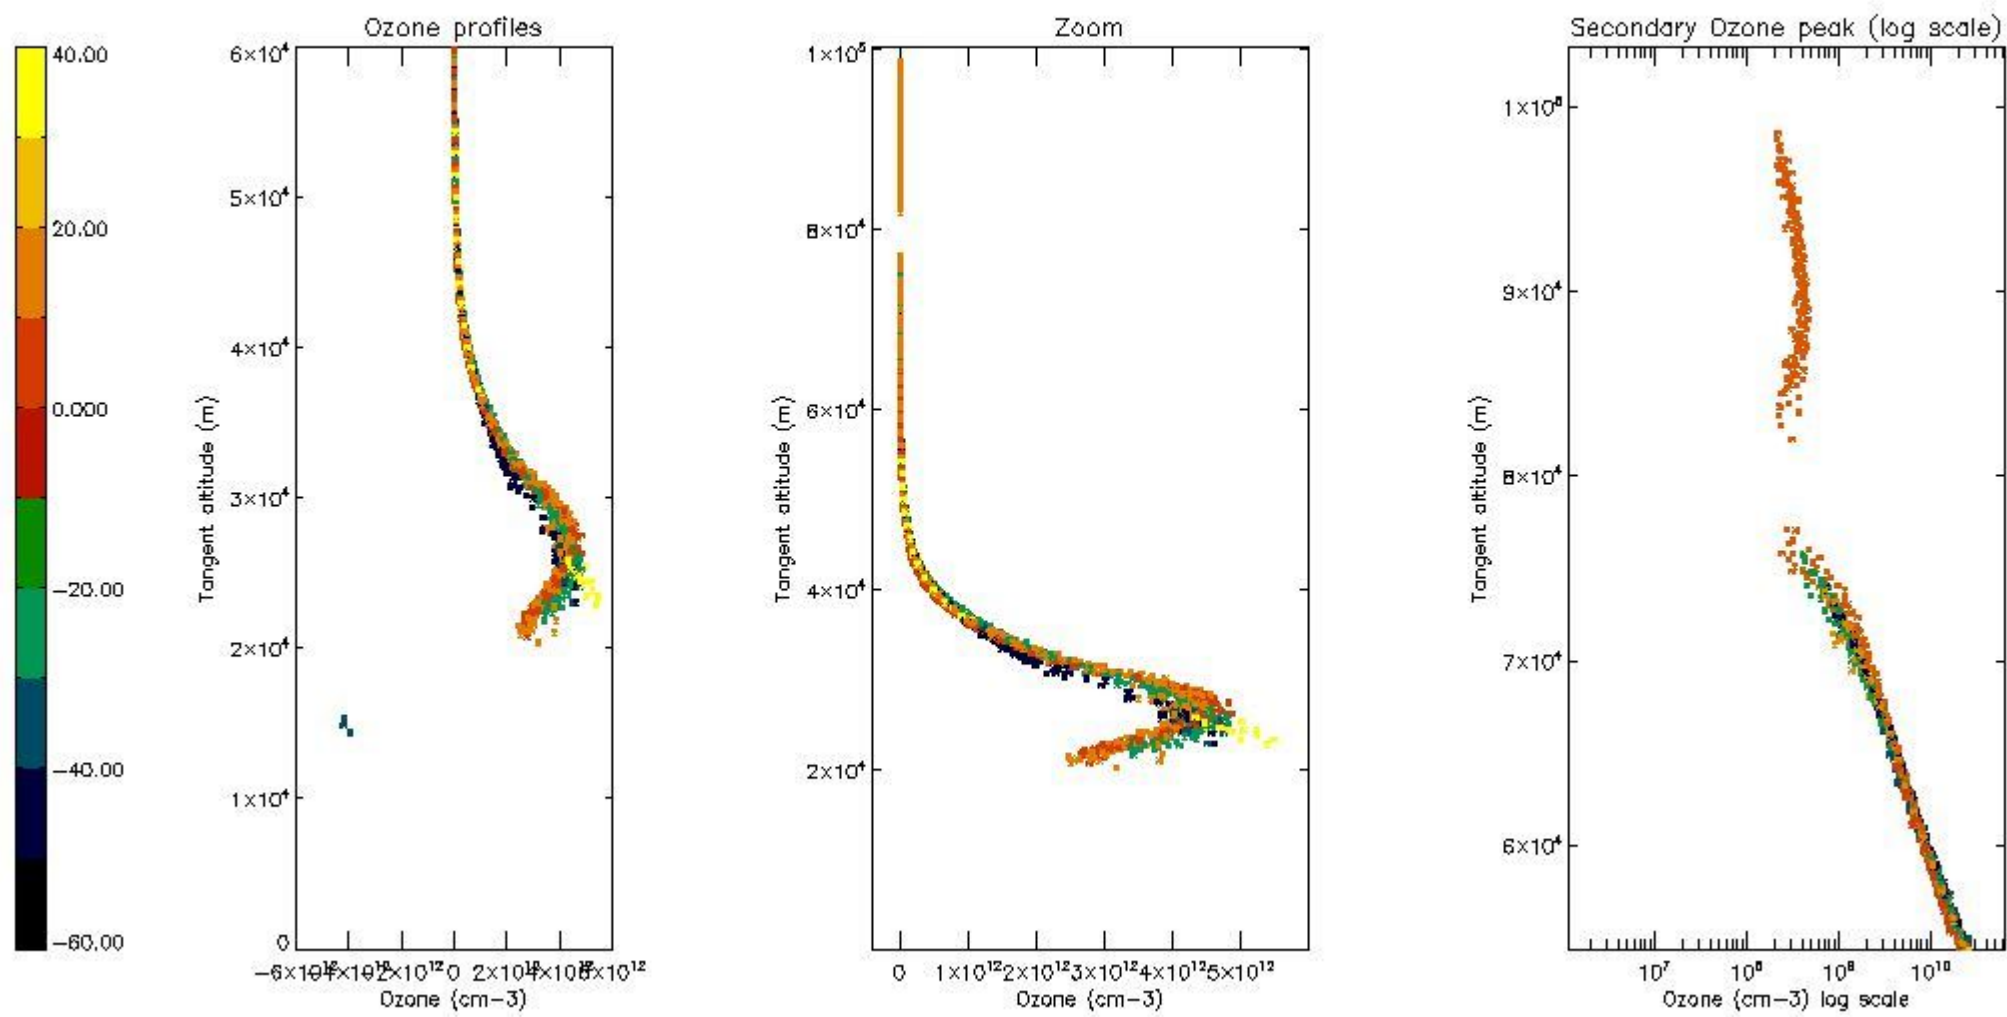

*5.4 Plot ozone profiles where STD < 10% (dark without errors)*

The colorbar represents the latitude.

*5.5 Plot ozone profiles where  $STD < 5\%$  (dark without errors)*

The colorbar represents the latitude.