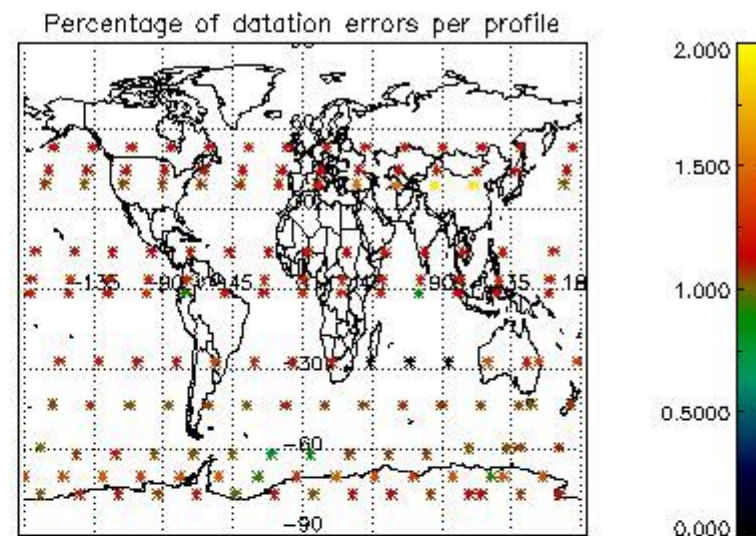

5. Trace gas profiles

5.1 Ozone statistics based on quality of products

The final quality of the products can be "measured" using the STD (Standard Deviation) attached to every point profile. This information is written to the parameter GOM_NL__2P/NL_LOCAL_SPECIES_DENSITY/o3_std of the level 2 products. The table below shows the statistics for given STD ranges.

The statistics are given with respect to the overall valid production:

- Products without fatal errors: GOM_NL__2P/MPH/PRODUCT_ERR=0
- Valid point profile: GOM_NL__2P/NL_LOCAL_SPECIES_DENSITY/pcd(0)=0

The 'Criteria' is applied to valid points of dark limb products:

- Products in dark limb illumination condition: GOM_NL__2P/NL_SUMMARY_QUALITY/obs_ill_cond=0
- Products without fatal errors: GOM_NL__2P/MPH/PRODUCT_ERR=0
- Valid point profile: GOM_NL__2P/NL_LOCAL_SPECIES_DENSITY/pcd(0)=0

So, the table below shows the percentage of dark limb and valid observations for each criteria with respect to the overall valid daily observations.

Criteria	% of total production
All STD	42
STD < 20	22