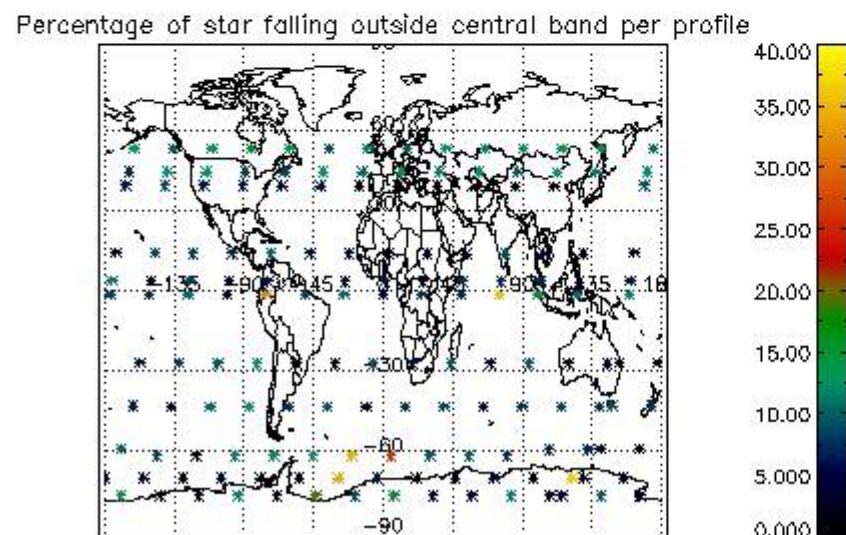

5. Trace gas profiles

5.1 Ozone statistics based on quality of products

The final quality of the products can be "measured" using the STD (Standard Deviation) attached to every point profile. This information is written to the parameter GOM_NL__2P/NL_LOCAL_SPECIES_DENSITY/o3_std of the level 2 products. The table below shows the statistics for given STD ranges.

The statistics are given with respect to the overall valid production:

- Products without fatal errors: GOM_NL__2P/MPH/PRODUCT_ERR=0
- Valid point profile: GOM_NL__2P/NL_LOCAL_SPECIES_DENSITY/pcd(0)=0

The 'Criteria' is applied to valid points of dark limb products:

- Products in dark limb illumination condition: GOM_NL__2P/NL_SUMMARY_QUALITY/obs_ill_cond=0
- Products without fatal errors: GOM_NL__2P/MPH/PRODUCT_ERR=0
- Valid point profile: GOM_NL__2P/NL_LOCAL_SPECIES_DENSITY/pcd(0)=0

So, the table below shows the percentage of dark limb and valid observations for each criteria with respect to the overall valid daily observations.

Criteria	% of total production
All STD	42
STD < 20	22