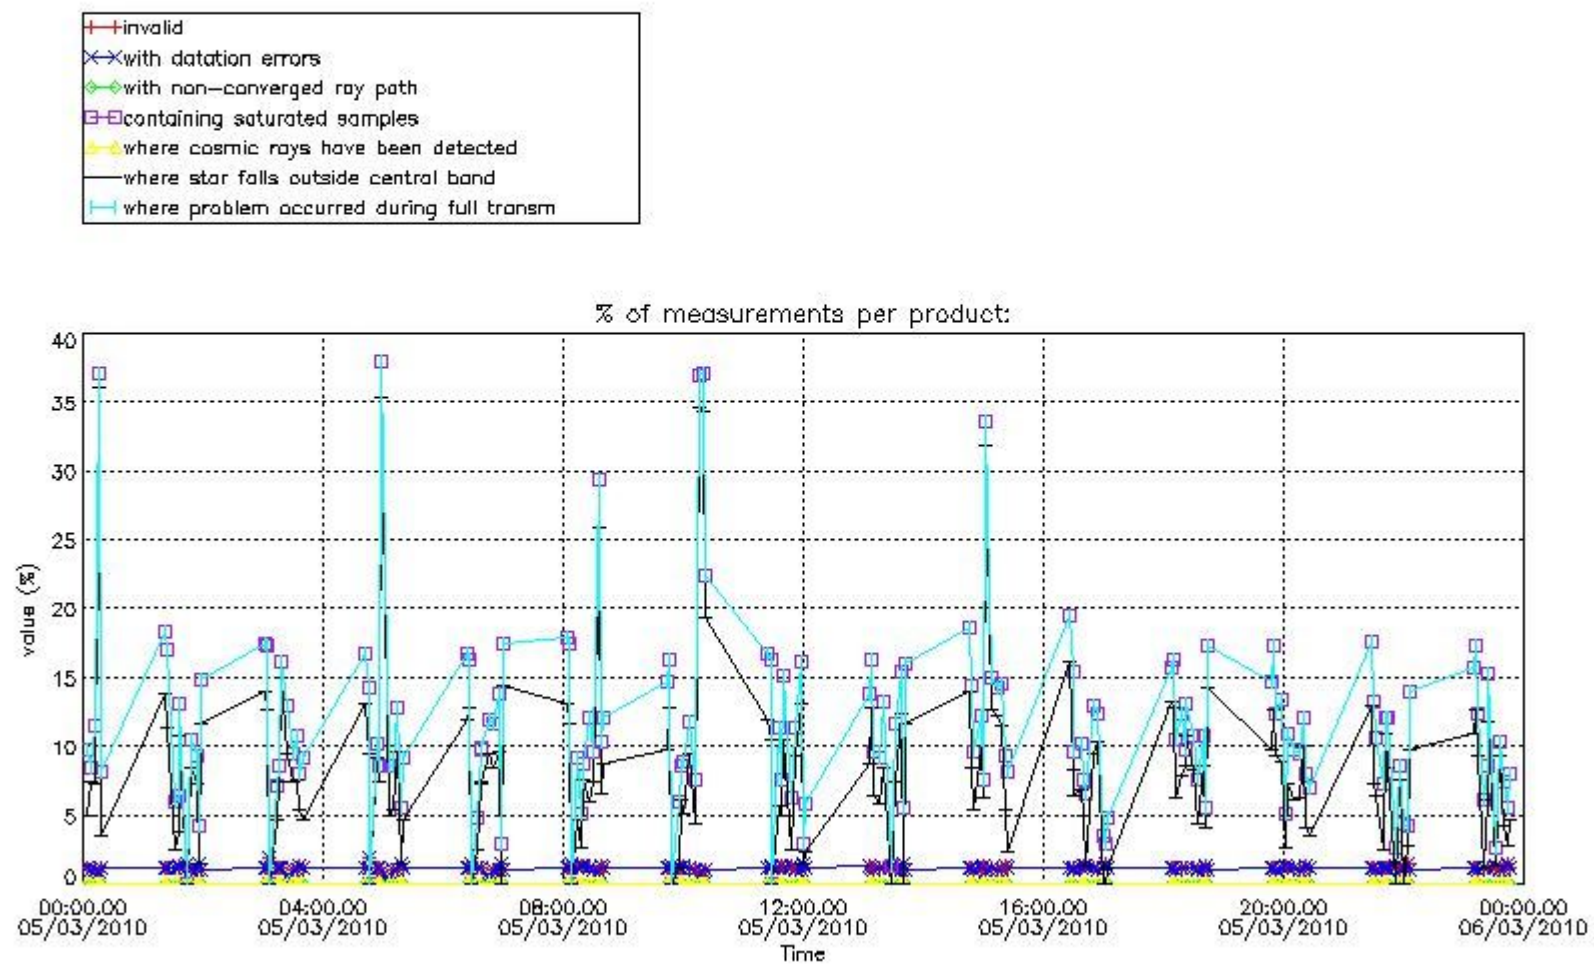

4.2 Plot quality information per product coming from level 1b processing (world map)

4.2.1 Plot level 1 quality information per product (world map): ENVISAT ASCENDING passes