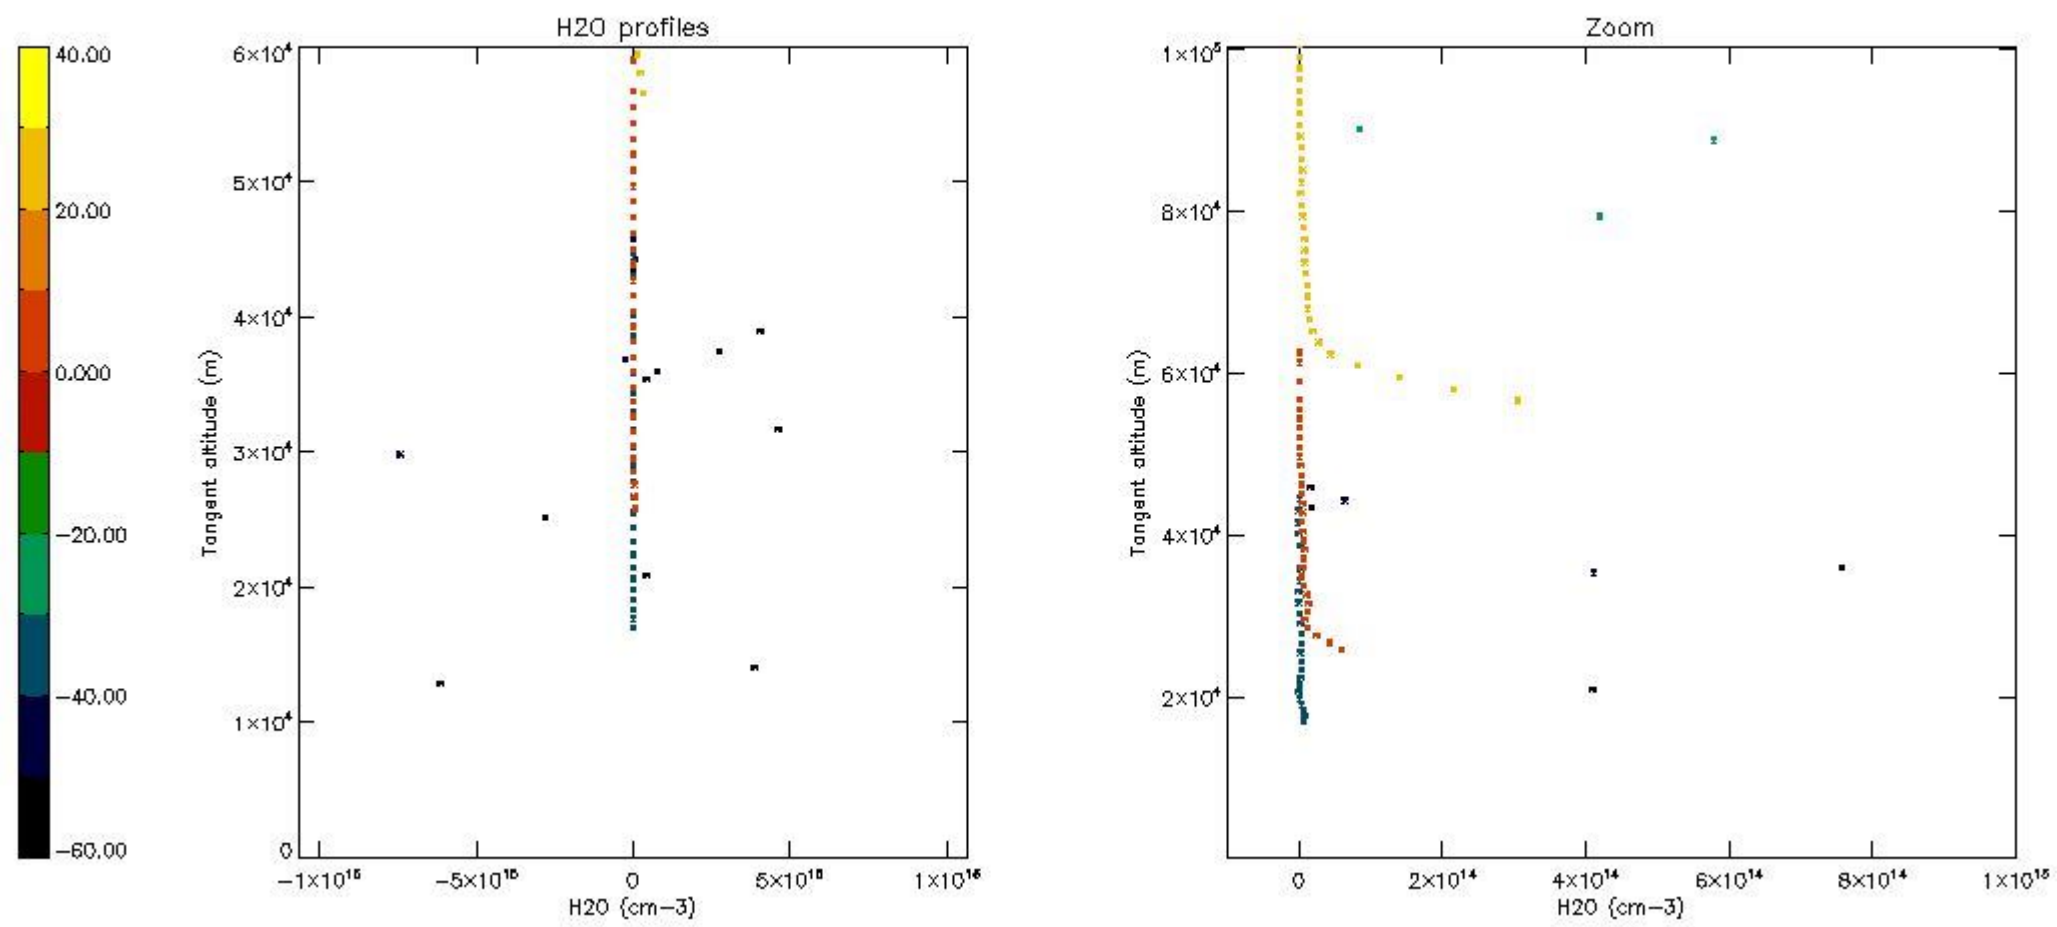

6. Auxiliary Data Files used for the production reported in section 2

The number reported in the third column indicates since which file (see list in section 2) the corresponding auxiliary file has been used. The fourth column is the date of those product files.

Type	Auxiliary Filename	Used since product	Used since product date
INST_PHYS_CHARACTERISTICS	GOM_INS_AXVIEC20091111_143220_20030716_120000_20500101_000000	1	05-MAR-2010 00:03:22
LEVEL-2_PROC_CONFIG	GOM_PR2_AXVIEC20091111_152718_20020301_000000_20500101_000000	1	05-MAR-2010 00:03:22
CROSS_SECTIONS_FILE	GOM_CRS_AXVIEC20091111_154832_20020301_000000_20500101_000000	1	05-MAR-2010 00:03:22