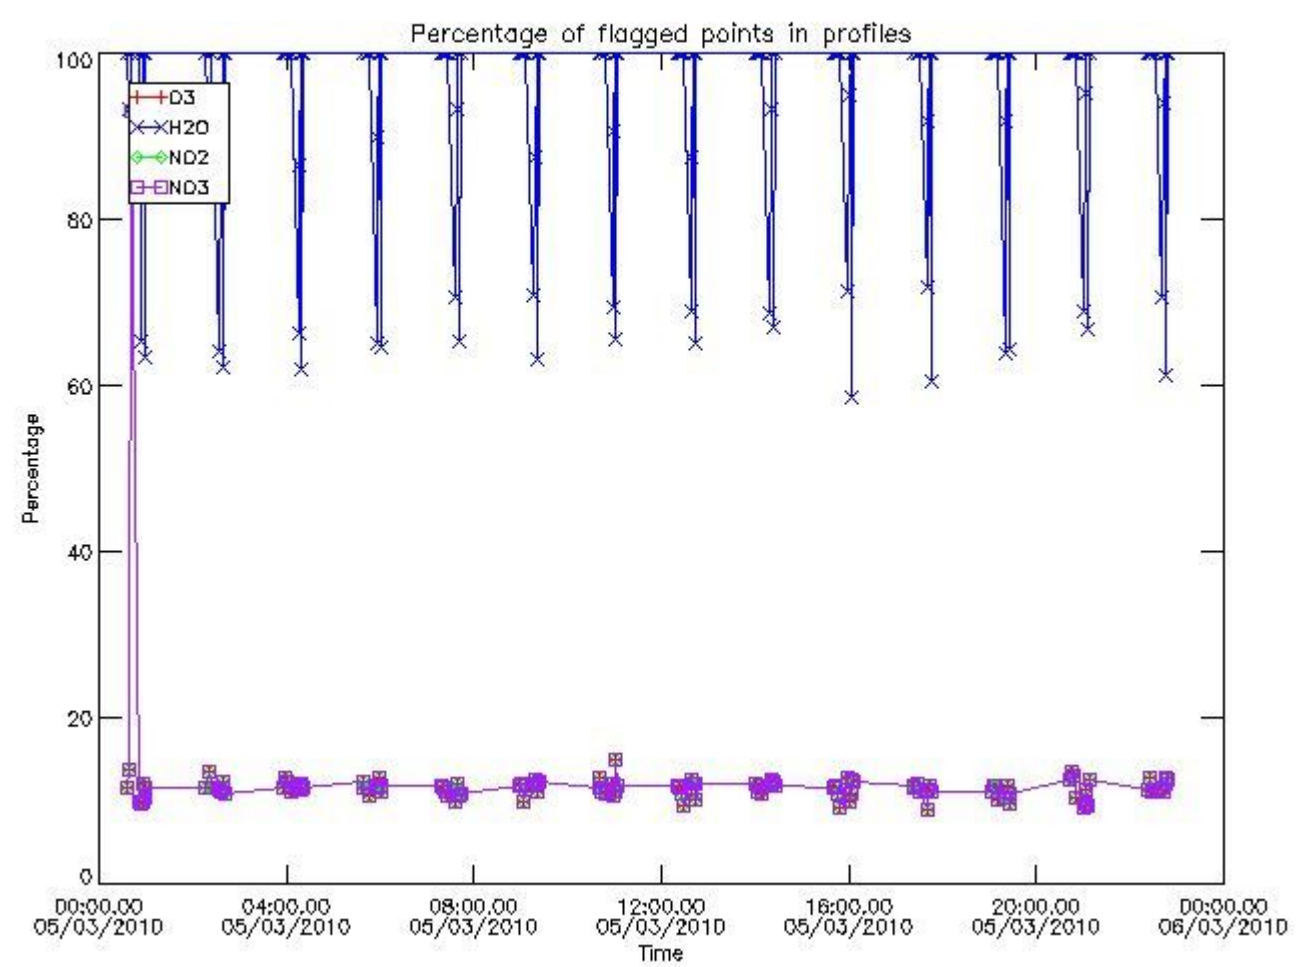

3. Quality information per product

In this section it is plotted some information contained in the Quality Summary data set of the level 2 products. Only products in dark limb conditions and without errors (error flag in the MPH set to "0") are used.

3.1 Plot quality information per product (time dependant)

3.2 Plot quality information per product (world map)