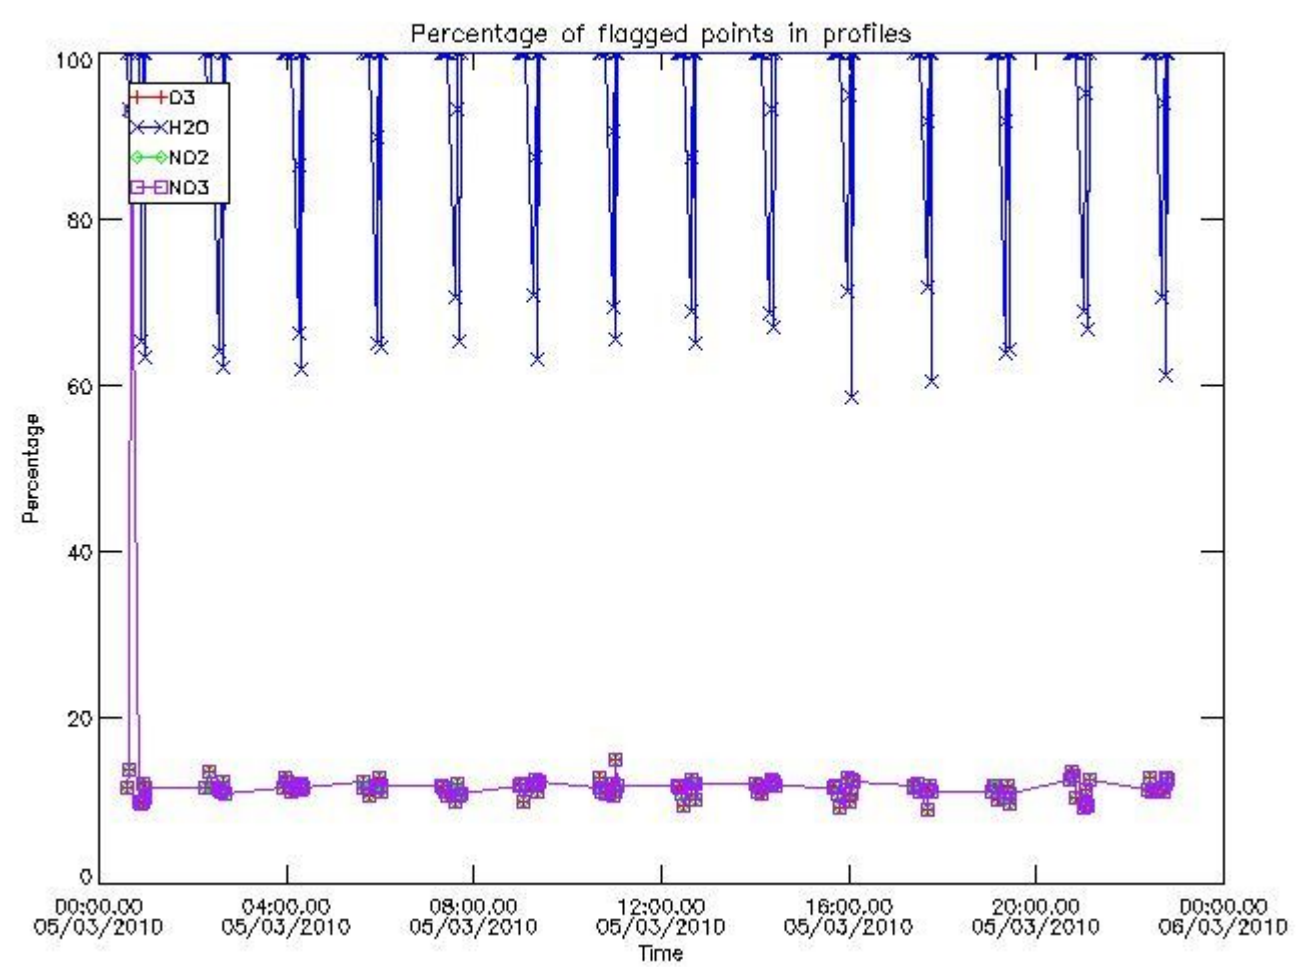

3. Quality information per product

In this section it is plotted some information contained in the Quality Summary data set of the level 2 products. Only products in dark limb conditions and without errors (error flag in the MPH set to "0") are used.

3.1 Plot quality information per product (time dependant)

Percentage of flagged data per O3 profile

Percentage of flagged data per H2O profile