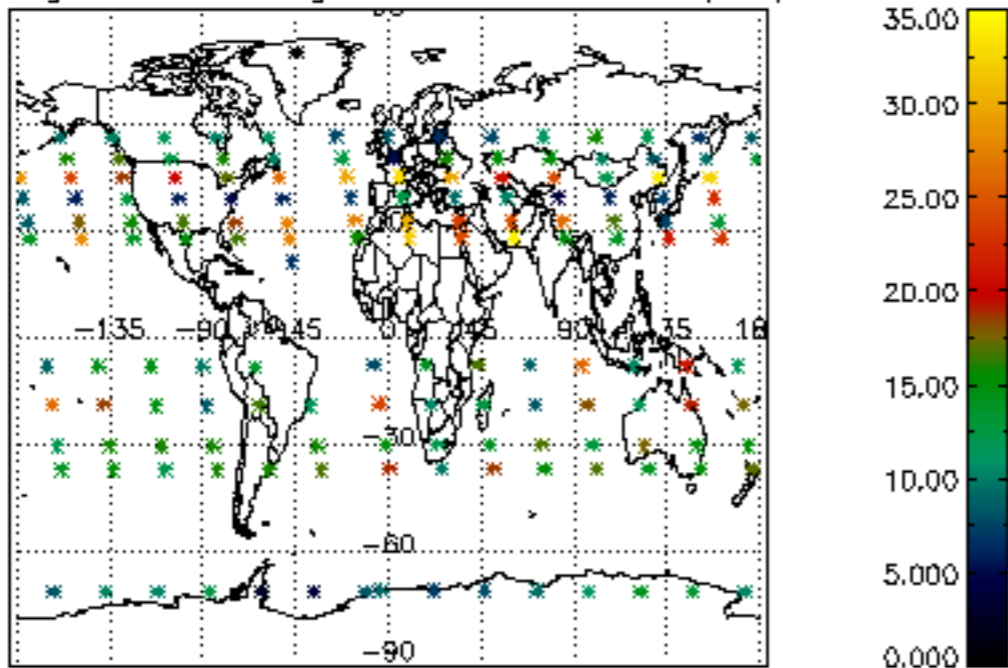

Percentage of cosmic ray hits per profile

Percentage of star falling outside central band per profile