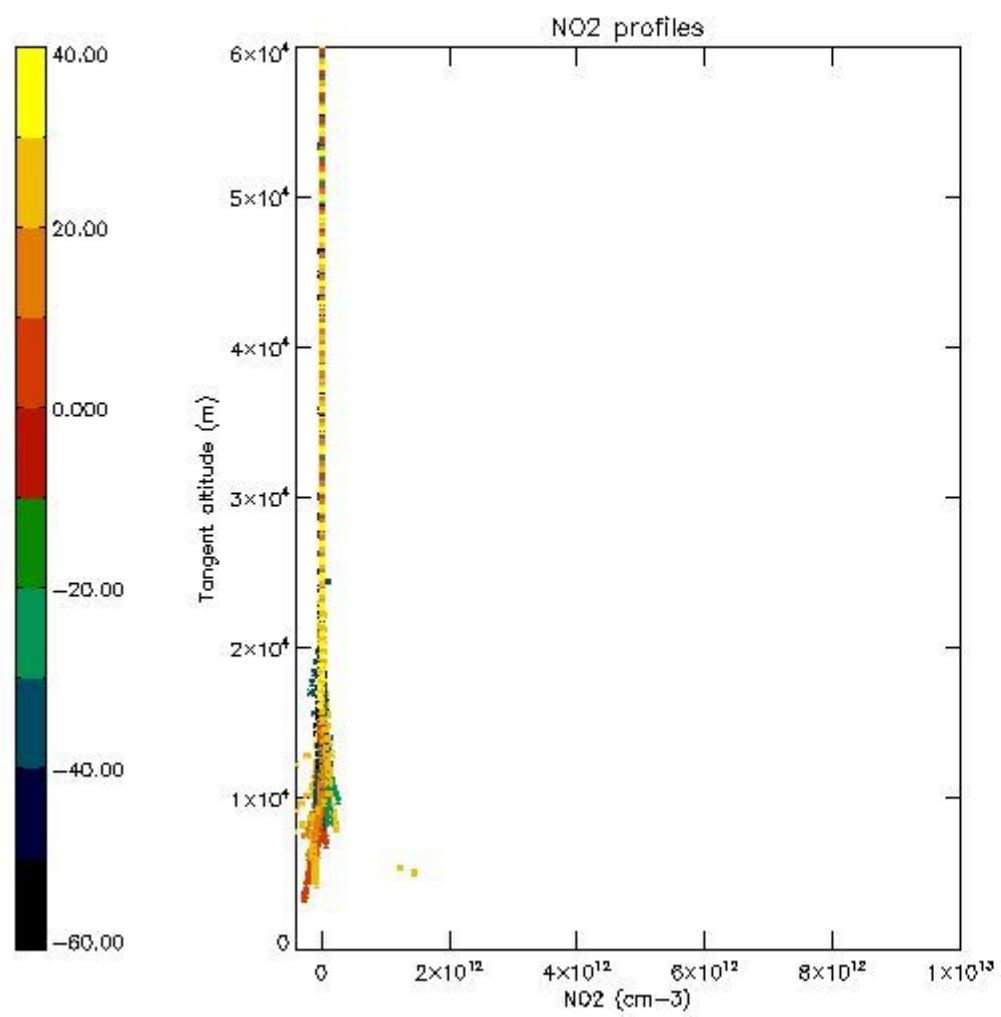

5.7 Plot NO3 profiles for all STD (dark without errors)

The colorbar represents the latitude.