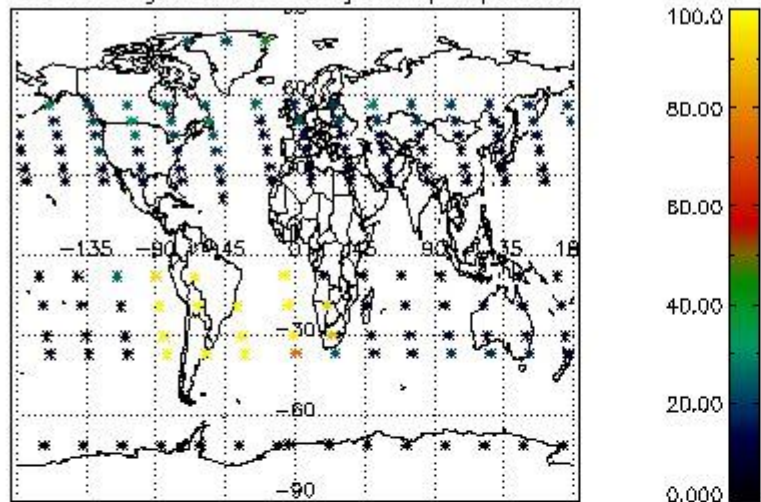

Percentage of cosmic ray hits per profile