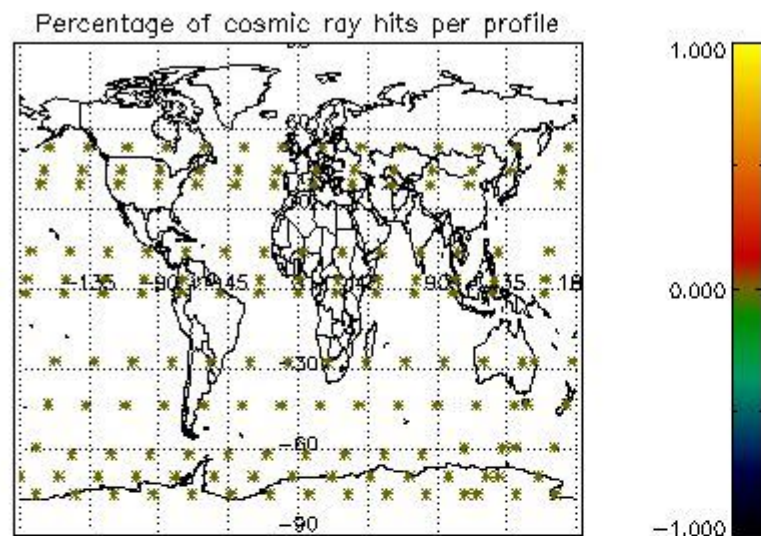

4.2.2 Plot level 1 quality information per product (world map): ENVISAT DESCENDING passes

5. Trace gas profiles

5.1 Ozone statistics based on quality of products

The final quality of the products can be "measured" using the STD (Standard Deviation) attached to every point profile. This information is written to the parameter GOM_NL__2P/NL_LOCAL_SPECIES_DENSITY/o3_std of the level 2 products. The table below shows the statistics for given STD ranges.

The statistics are given with respect to the overall valid production:

- Products without fatal errors: GOM_NL__2P/MPH/PRODUCT_ERR=0
- Valid point profile: GOM_NL__2P/NL_LOCAL_SPECIES_DENSITY/pcd(0)=0

The 'Criteria' is applied to valid points of dark limb products:

- Products in dark limb illumination condition: GOM_NL__2P/NL_SUMMARY_QUALITY/obs_ill_cond=0
- Products without fatal errors: GOM_NL__2P/MPH/PRODUCT_ERR=0
- Valid point profile: GOM_NL__2P/NL_LOCAL_SPECIES_DENSITY/pcd(0)=0

So, the table below shows the percentage of dark limb and valid observations for each criteria with respect to the overall valid daily observations.

Criteria	% of total production
All STD	42
STD < 20	22