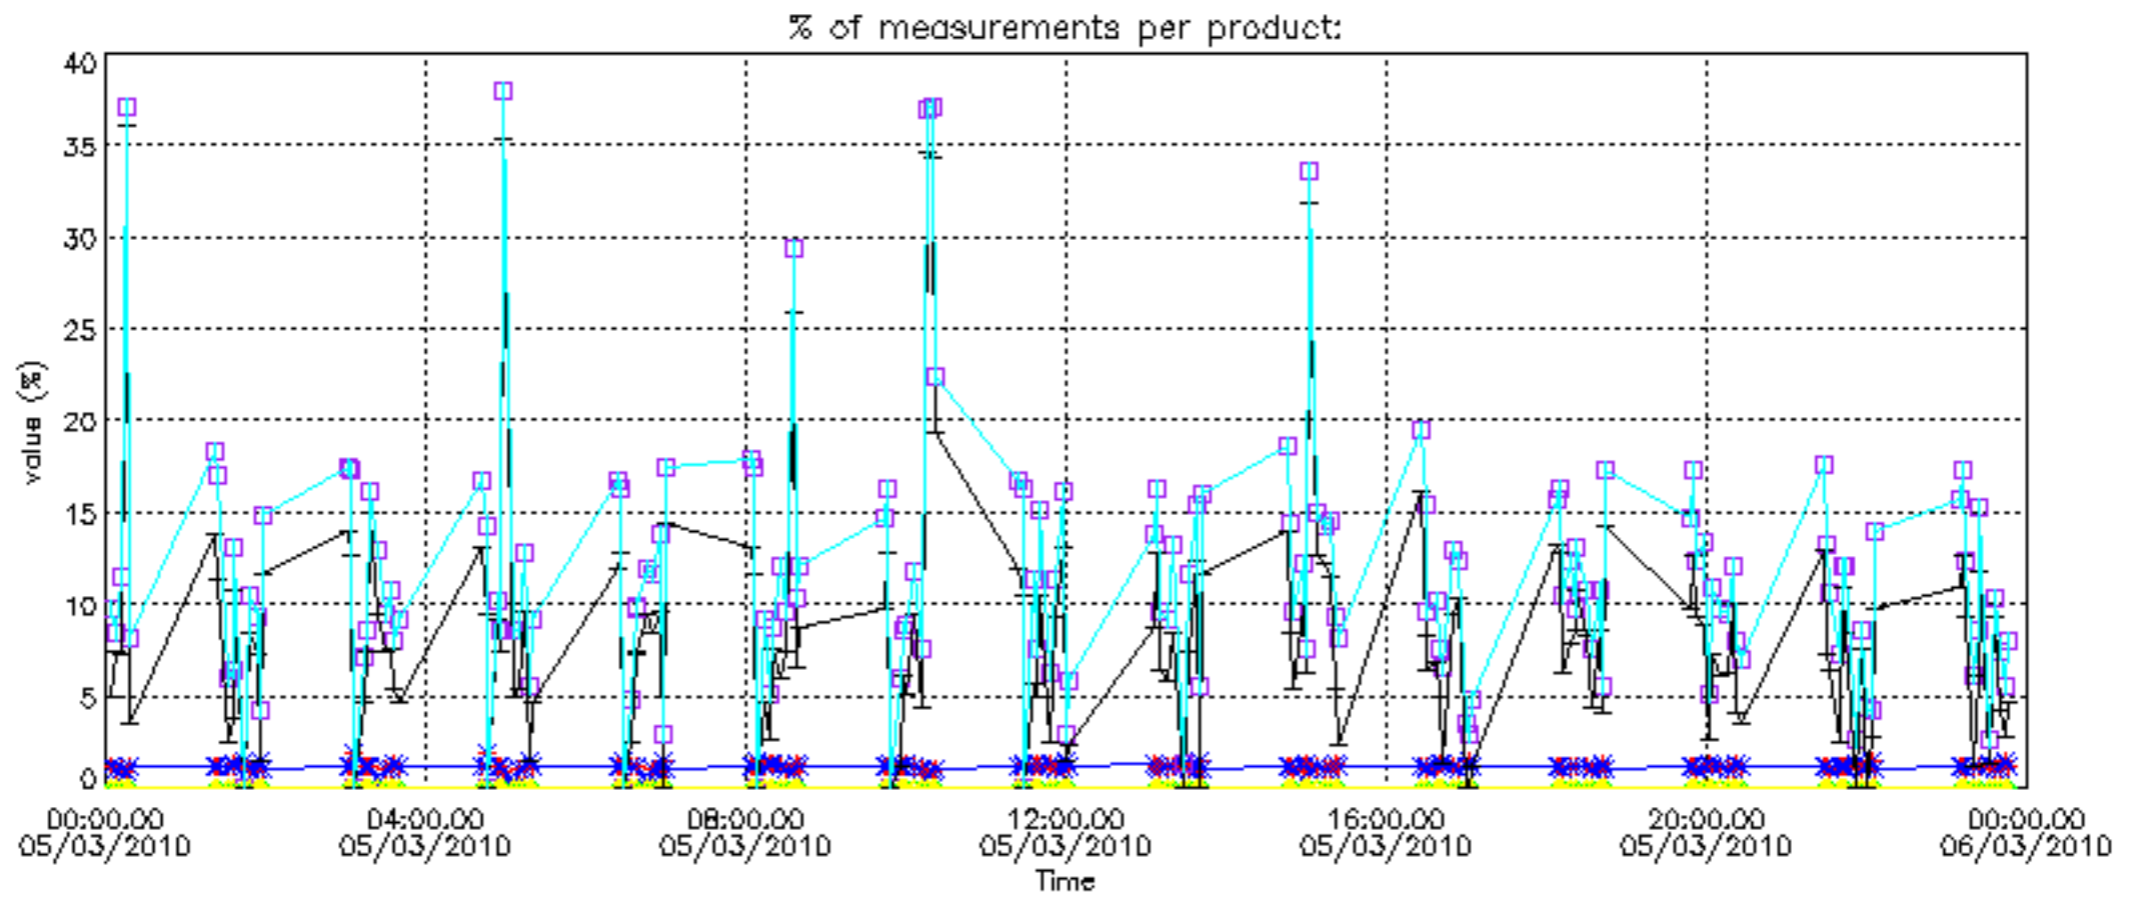

Percentage of cosmic ray hits per profile

Percentage of datation errors per profile