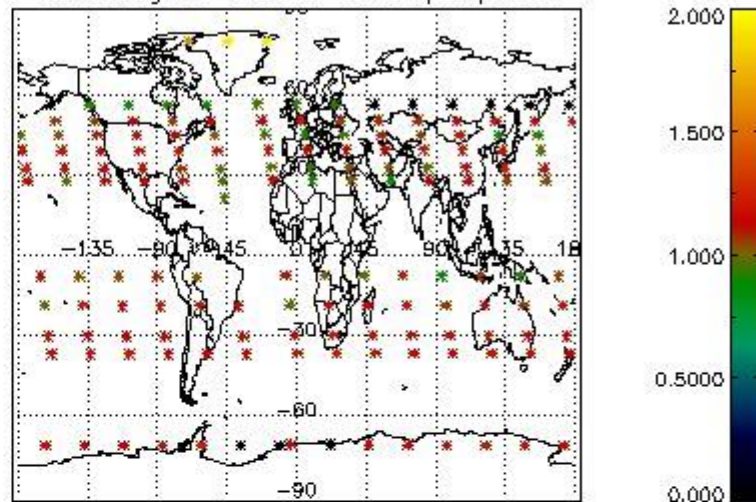

Percentage of datation errors per profile