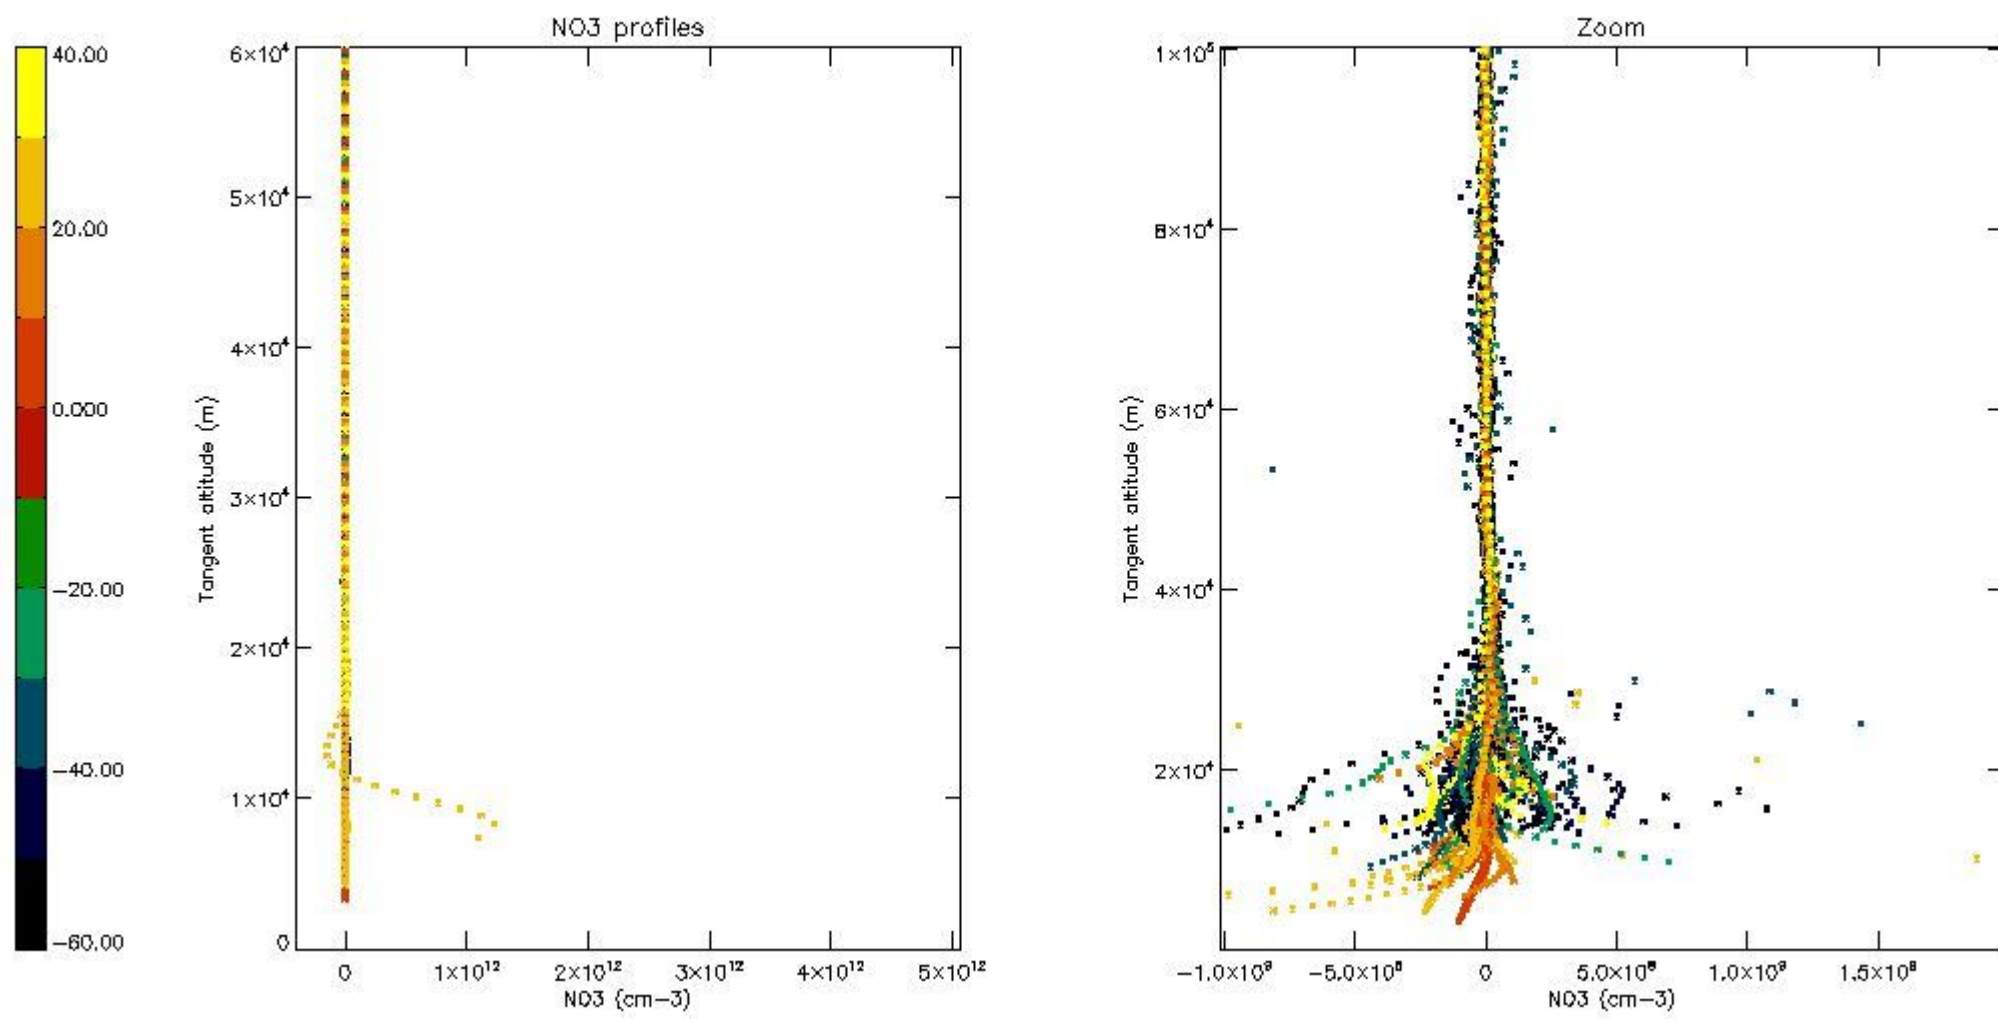

5.8 Plot H2O profiles for all STD (only for occultations of stars 1,2,3,4,13,14,16,26,63 dark without errors)

The colorbar represents the latitude.