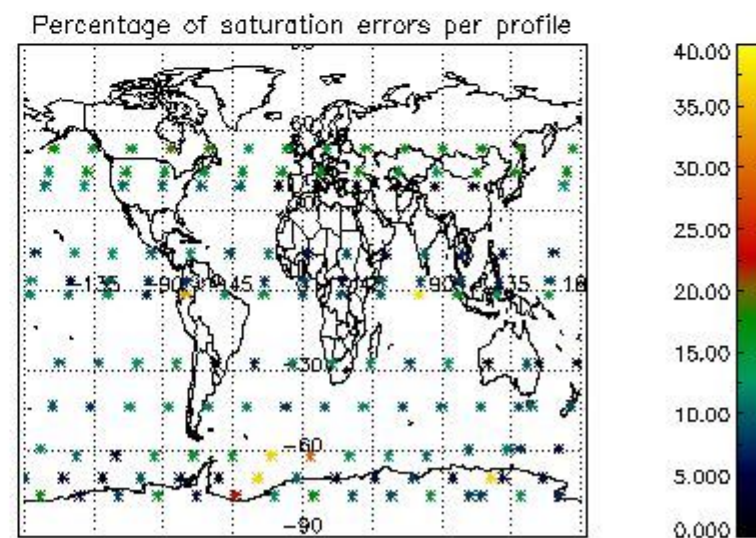

5. Trace gas profiles

5.1 Ozone statistics based on quality of products

The final quality of the products can be "measured" using the STD (Standard Deviation) attached to every point profile. This information is written to the parameter GOM_NL__2P/NL_LOCAL_SPECIES_DENSITY/o3_std of the level 2 products. The table below shows the statistics for given STD ranges.

The statistics are given with respect to the overall valid production:

- Products without fatal errors: GOM_NL__2P/MPH/PRODUCT_ERR=0
- Valid point profile: GOM_NL__2P/NL_LOCAL_SPECIES_DENSITY/pcd(0)=0

The 'Criteria' is applied to valid points of dark limb products:

- Products in dark limb illumination condition: GOM_NL__2P/NL_SUMMARY_QUALITY/obs_ill_cond=0
- Products without fatal errors: GOM_NL__2P/MPH/PRODUCT_ERR=0
- Valid point profile: GOM_NL__2P/NL_LOCAL_SPECIES_DENSITY/pcd(0)=0

So, the table below shows the percentage of dark limb and valid observations for each criteria with respect to the overall valid daily observations.

Criteria	% of total production
All STD	42
STD < 20	22