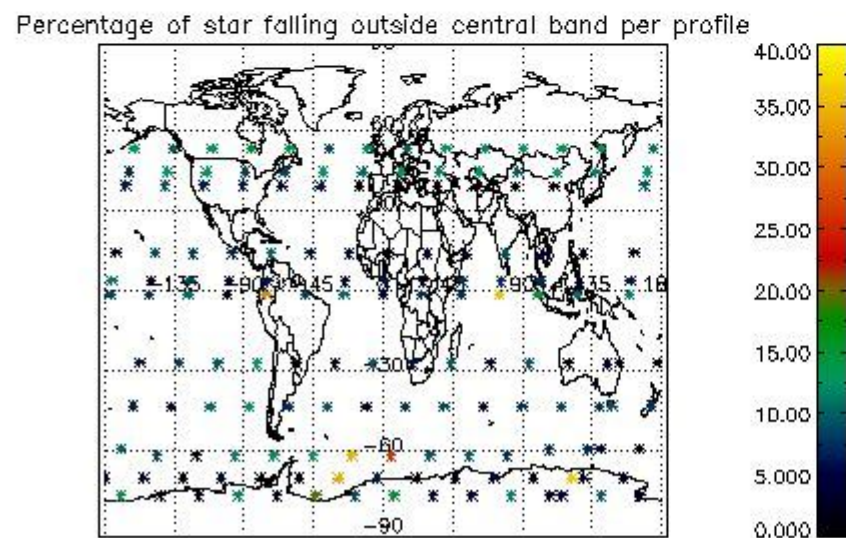

5. Trace gas profiles

5.1 Ozone statistics based on quality of products

The final quality of the products can be "measured" using the STD (Standard Deviation) attached to every point profile. This information is written to the parameter GOM_NL__2P/NL_LOCAL_SPECIES_DENSITY/o3_std of the level 2 products. The table below shows the statistics for given STD ranges.

The statistics are given with respect to the overall valid production:

- Products without fatal errors: GOM_NL__2P/MPH/PRODUCT_ERR=0
- Valid point profile: GOM_NL__2P/NL_LOCAL_SPECIES_DENSITY/pcd(0)=0

The 'Criteria' is applied to valid points of dark limb products:

- Products in dark limb illumination condition: GOM_NL__2P/NL_SUMMARY_QUALITY/obs_ill_cond=0
- Products without fatal errors: GOM_NL__2P/MPH/PRODUCT_ERR=0
- Valid point profile: GOM_NL__2P/NL_LOCAL_SPECIES_DENSITY/pcd(0)=0

So, the table below shows the percentage of dark limb and valid observations for each criteria with respect to the overall valid daily observations.

Criteria	% of total production
All STD	42
STD < 20	22