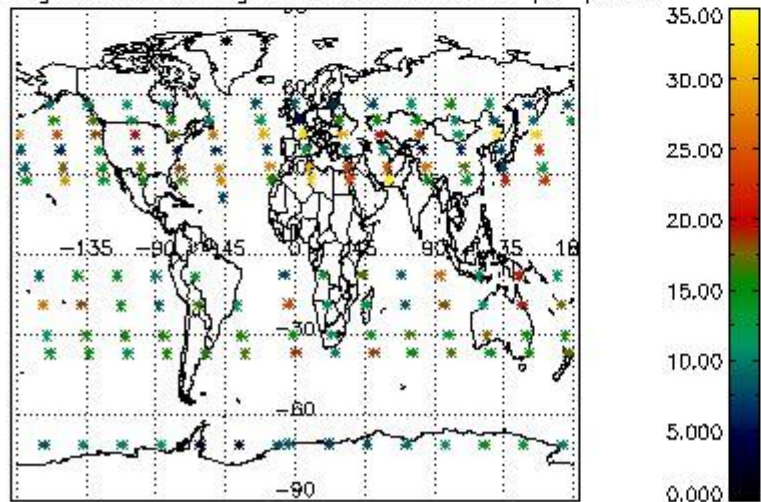

*4.2.1 Plot level 1 quality information per product (world map): ENVISAT ASCENDING passes*

Percentage of cosmic ray hits per profile

Percentage of datation errors per profile

Percentage of star falling outside central band per profile