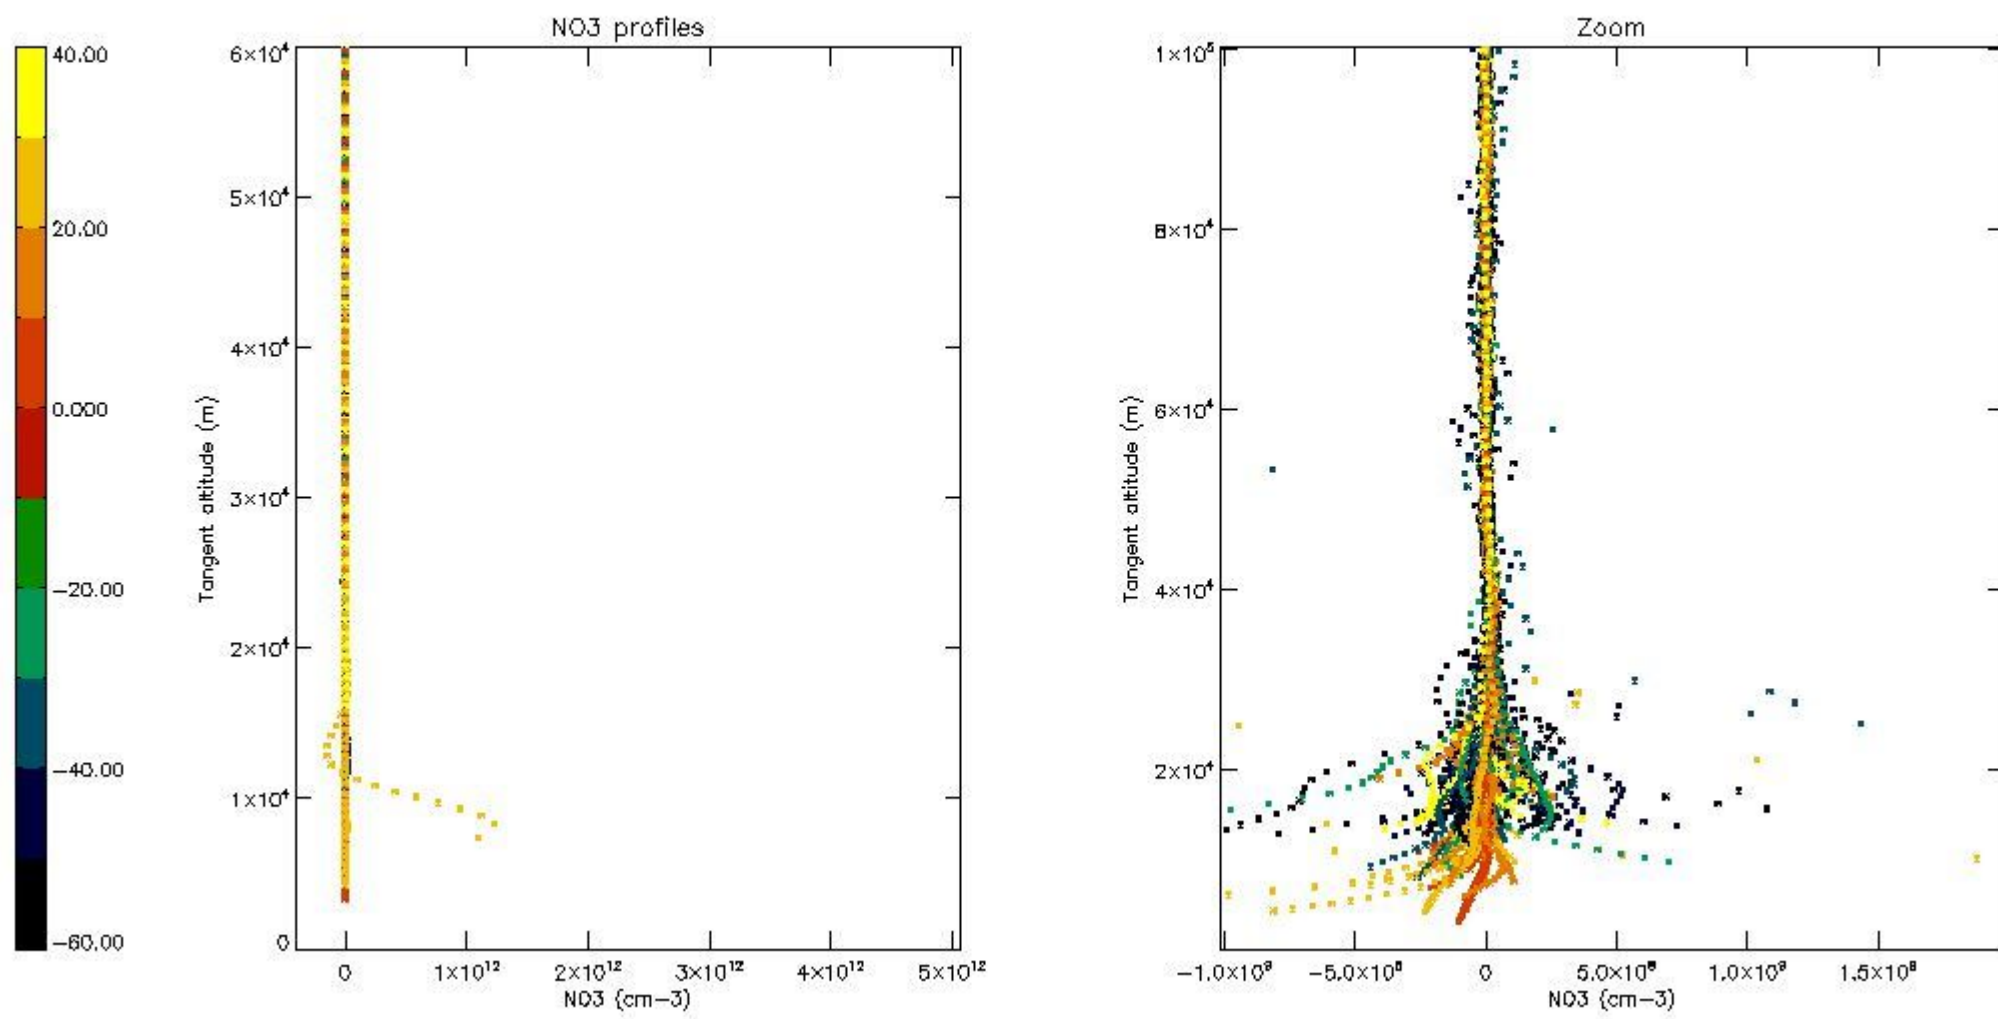

The colorbar represents the latitude.

*5.7 Plot NO3 profiles for all STD (dark without errors)*

The colorbar represents the latitude.

*5.8 Plot H2O profiles for all STD (only for occultations of stars 1,2,3,4,13,14,16,26,63 dark without errors)*