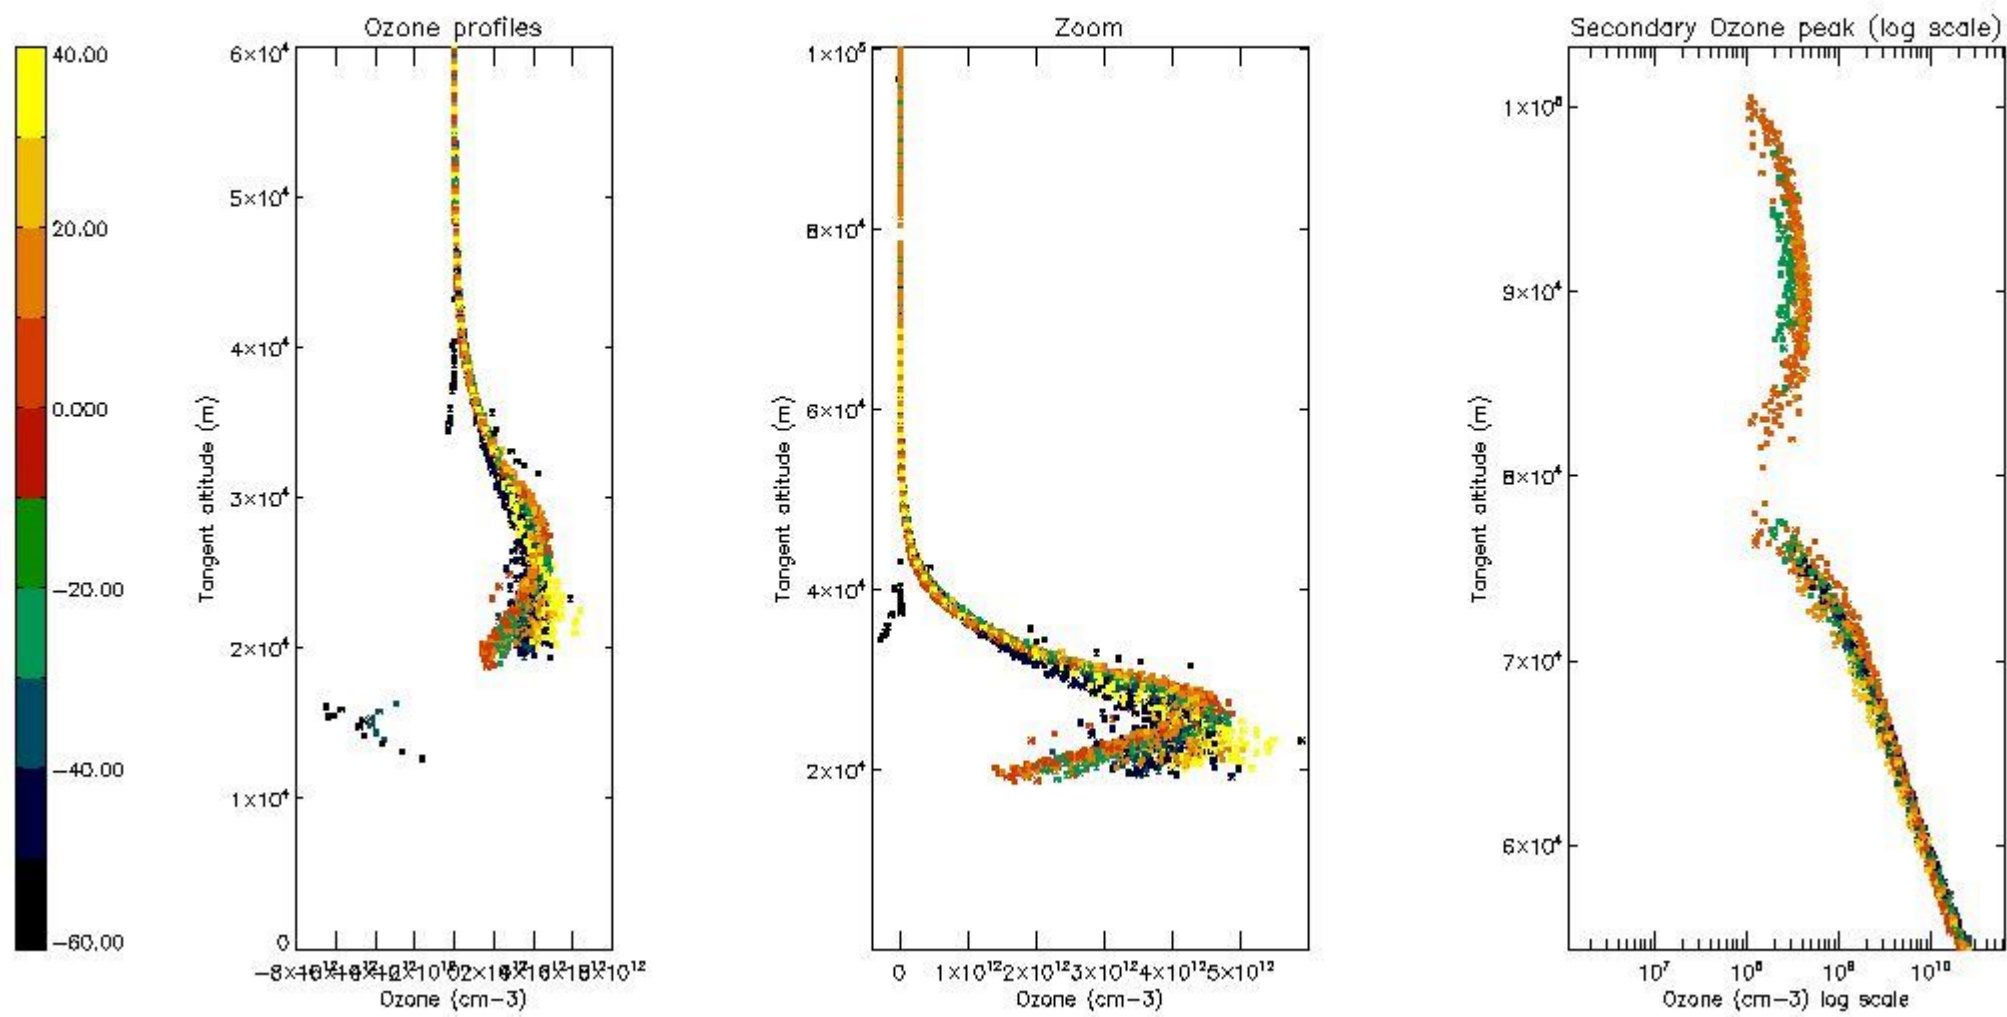

5.5 Plot ozone profiles where STD < 5% (dark without errors)

The colorbar represents the latitude.