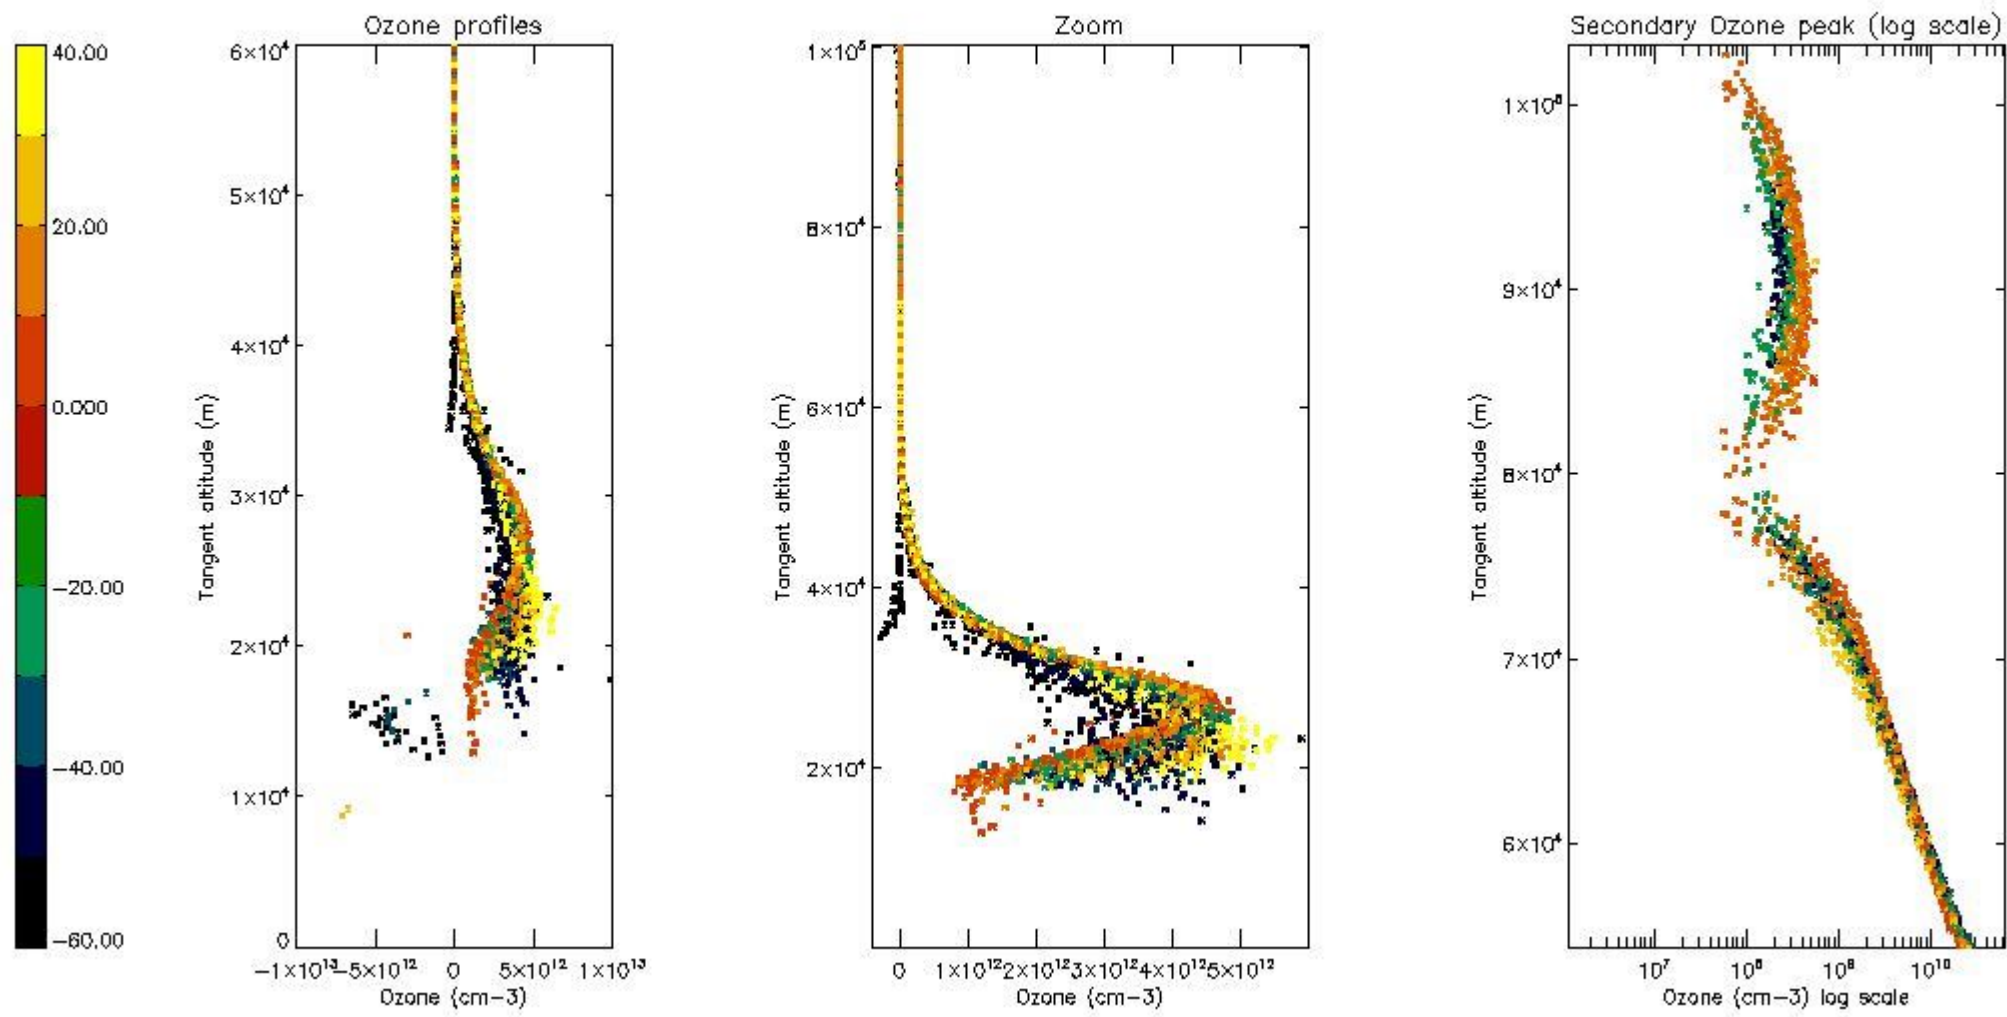

STD < 10	18
STD < 5	13

5.2 Plot ozone profiles for all STD (dark without errors)

The colorbar represents the latitude.

5.3 Plot ozone profiles where STD < 20% (dark without errors)

The colorbar represents the latitude.