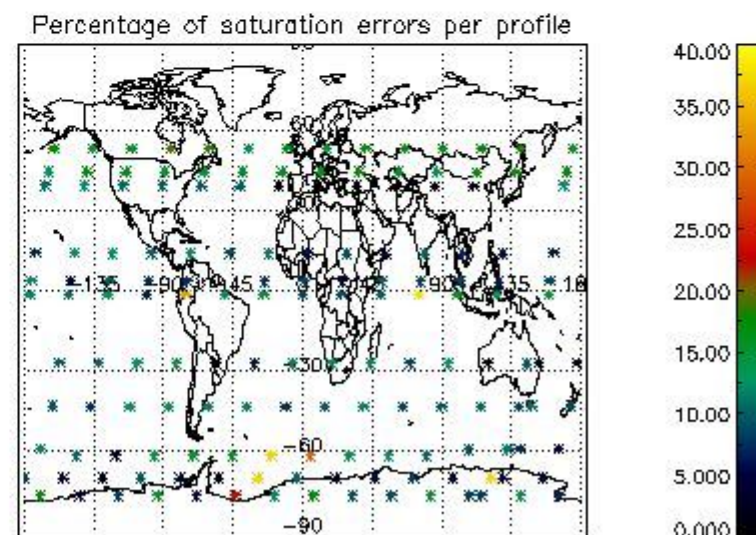

5. Trace gas profiles

5.1 Ozone statistics based on quality of products

The final quality of the products can be "measured" using the STD (Standard Deviation) attached to every point profile. This information is written to the parameter GOM_NL__2P/NL_LOCAL_SPECIES_DENSITY/o3_std of the level 2 products. The table below shows the statistics for given STD ranges.

The statistics are given with respect to the overall valid production:

- Products without fatal errors: GOM_NL__2P/MPH/PRODUCT_ERR=0
- Valid point profile: GOM_NL__2P/NL_LOCAL_SPECIES_DENSITY/pcd(0)=0

The 'Criteria' is applied to valid points of dark limb products:

- Products in dark limb illumination condition: GOM_NL__2P/NL_SUMMARY_QUALITY/obs_ill_cond=0
- Products without fatal errors: GOM_NL__2P/MPH/PRODUCT_ERR=0
- Valid point profile: GOM_NL__2P/NL_LOCAL_SPECIES_DENSITY/pcd(0)=0

So, the table below shows the percentage of dark limb and valid observations for each criteria with respect to the overall valid daily observations.

Criteria	% of total production
All STD	42
STD < 20	22