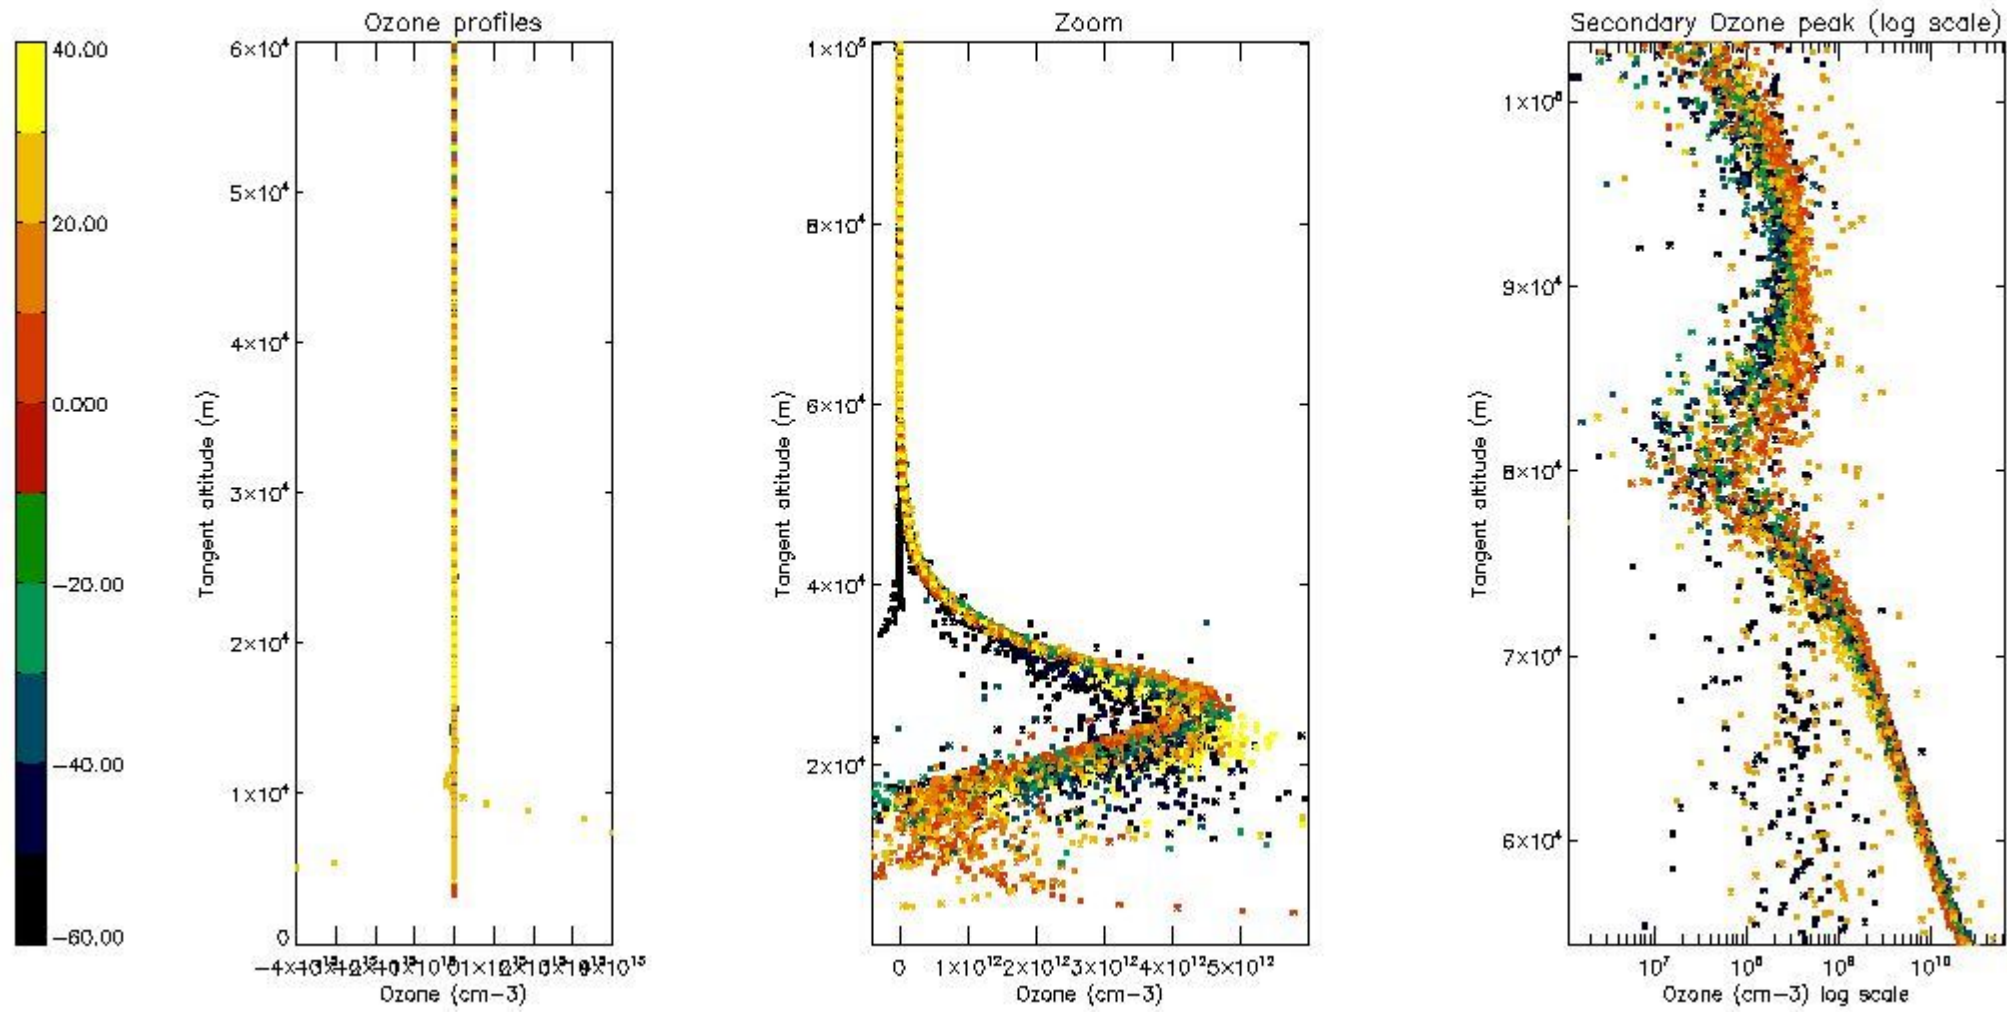

STD < 10	18
STD < 5	13

5.2 Plot ozone profiles for all STD (dark without errors)

The colorbar represents the latitude.

5.3 Plot ozone profiles where STD < 20% (dark without errors)

The colorbar represents the latitude.