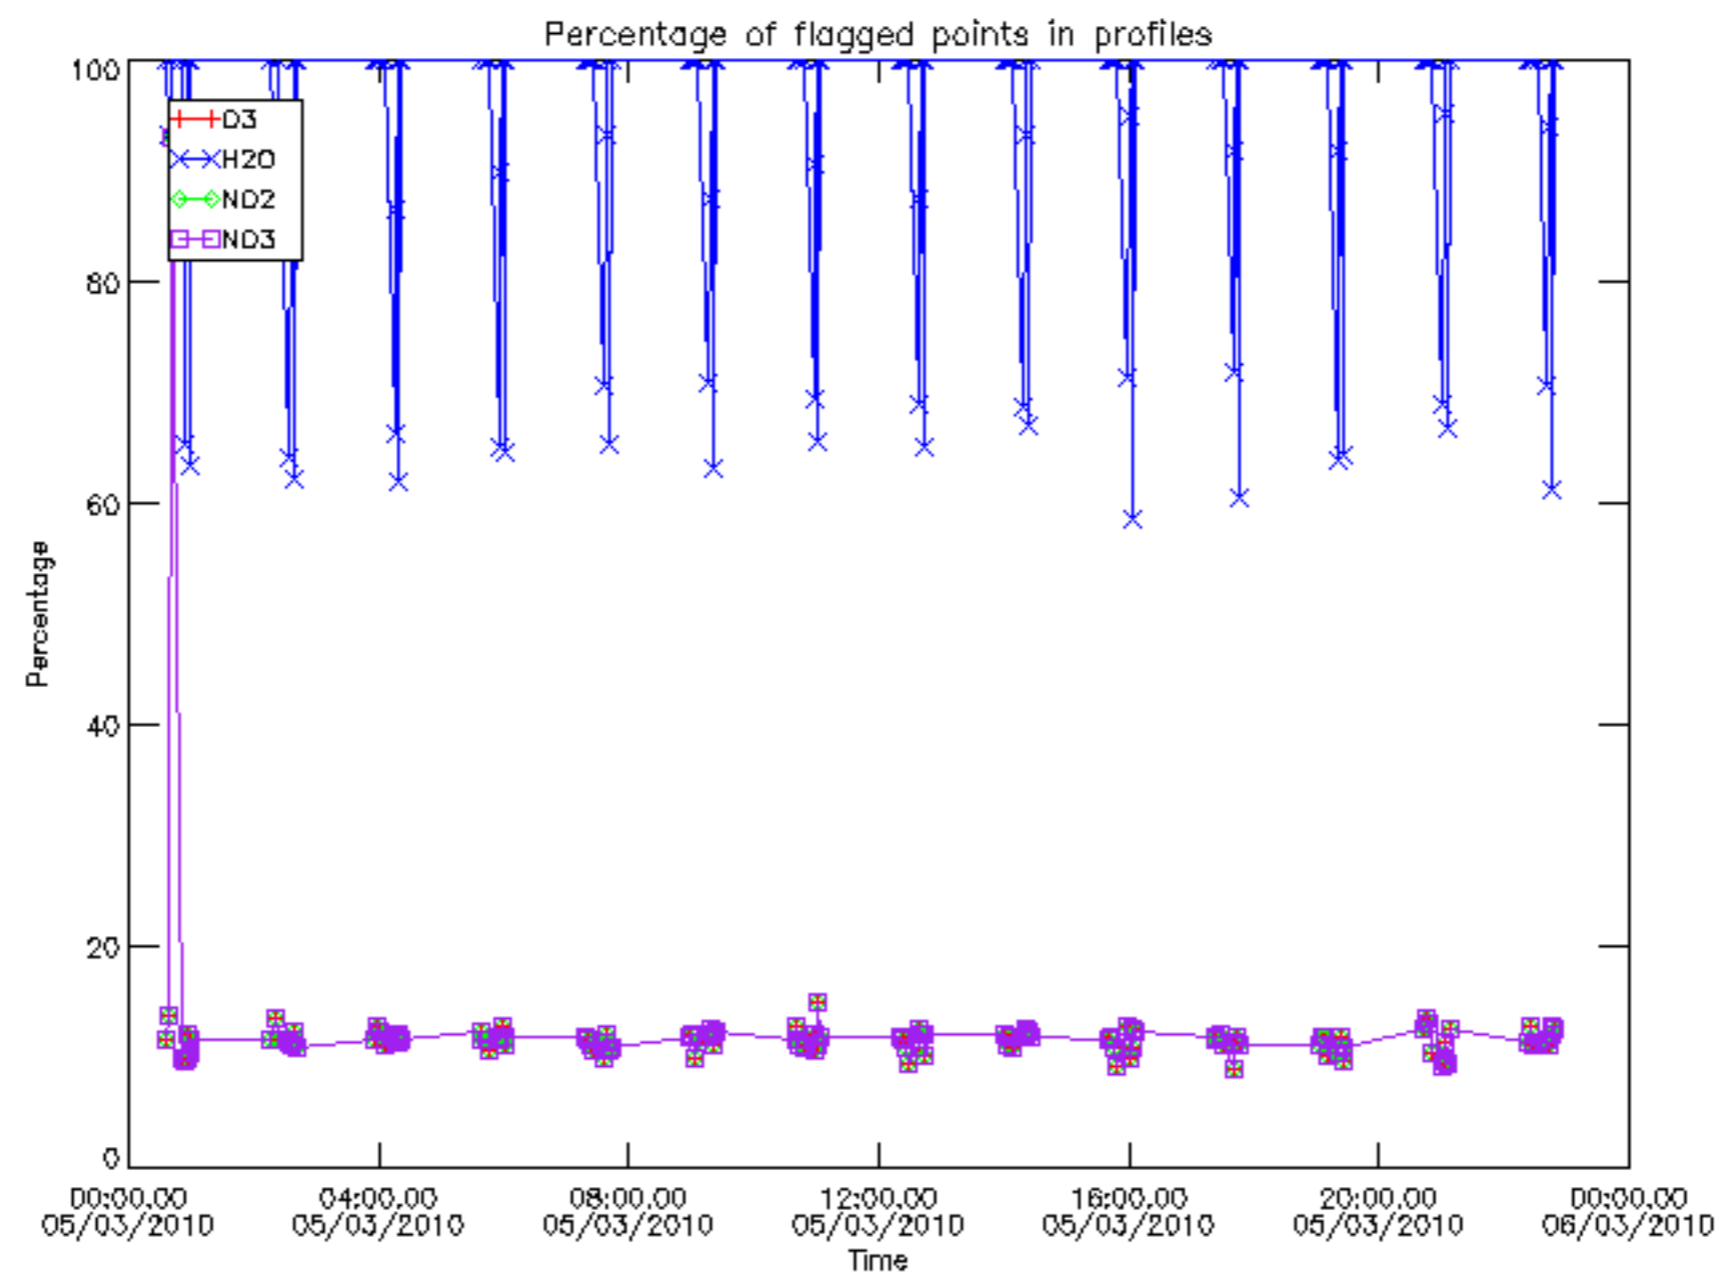

Percentage of flagged data per D3 profile

Percentage of flagged data per H2O profile