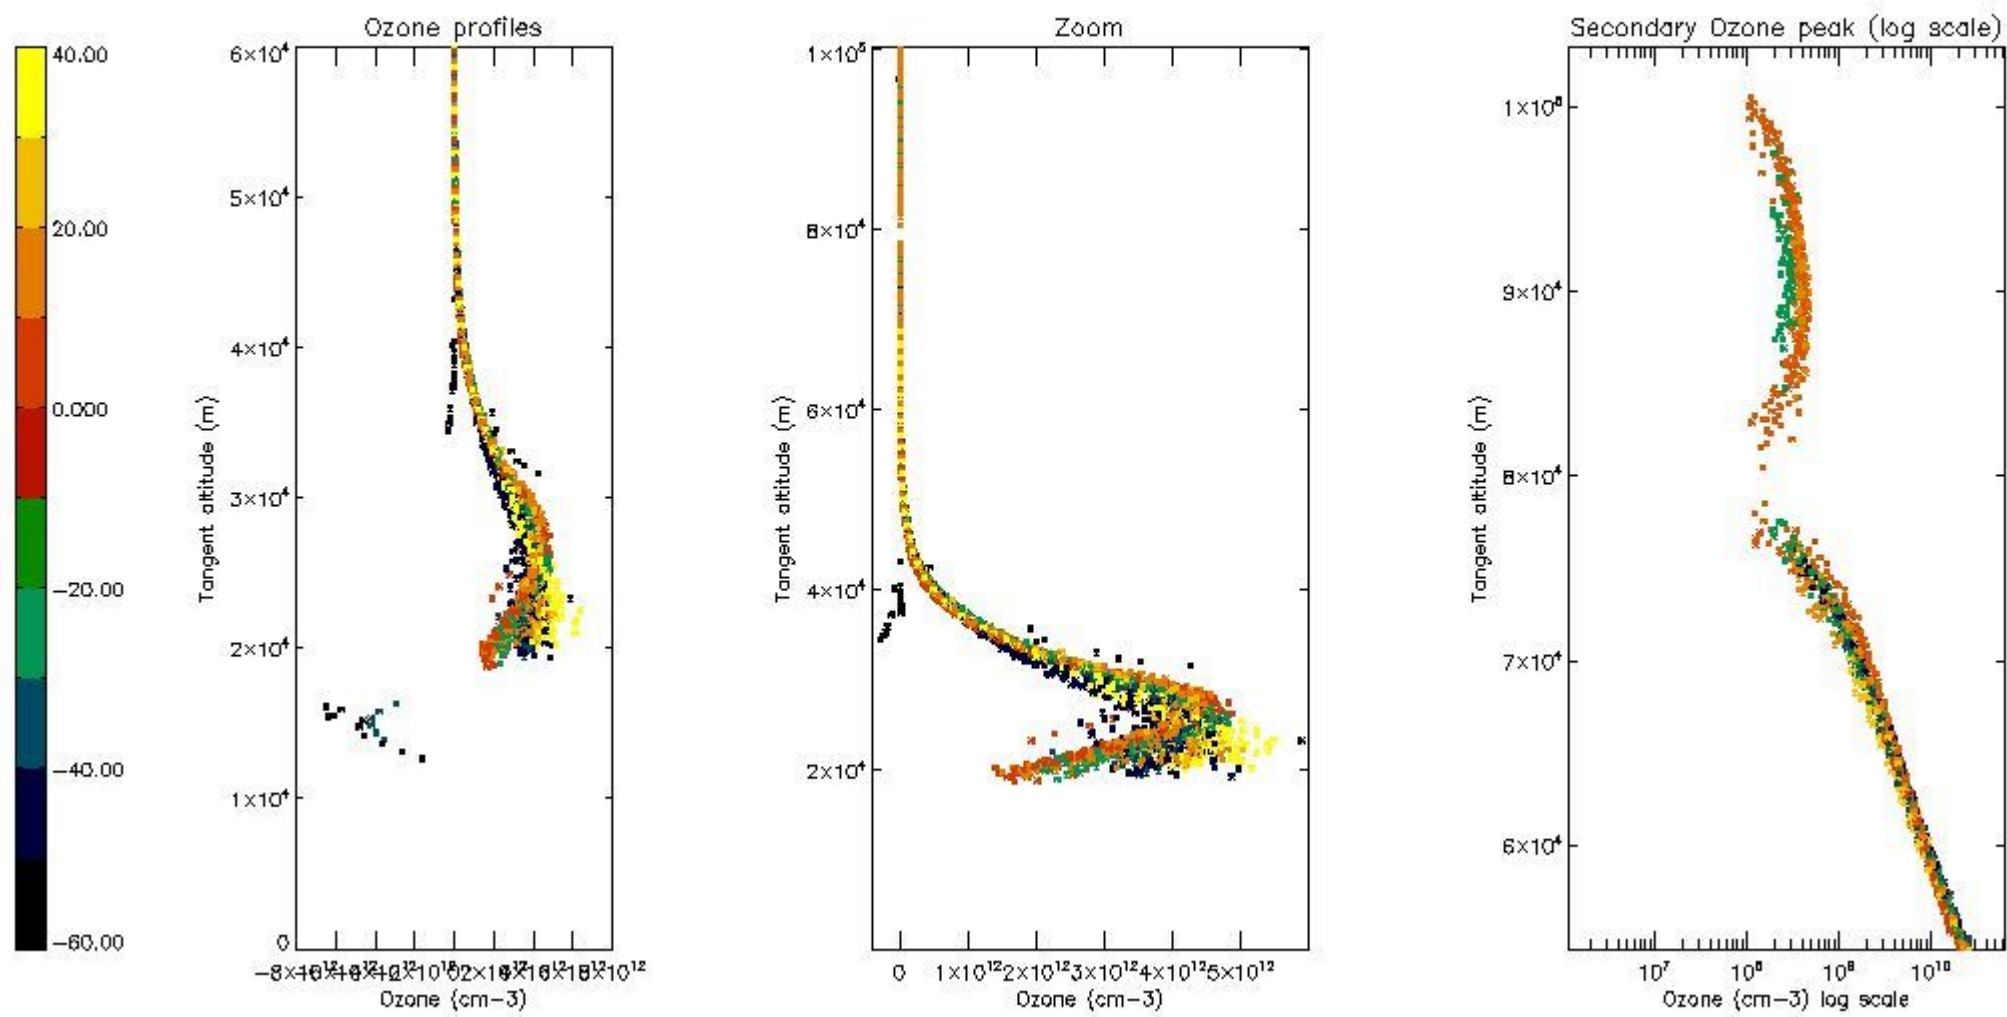

STD < 10	18
STD < 5	13

5.2 Plot ozone profiles for all STD (dark without errors)

The colorbar represents the latitude.

5.3 Plot ozone profiles where STD < 20% (dark without errors)

The colorbar represents the latitude.

*5.4 Plot ozone profiles where STD < 10% (dark without errors)*

The colorbar represents the latitude.

*5.5 Plot ozone profiles where  $STD < 5\%$  (dark without errors)*

The colorbar represents the latitude.