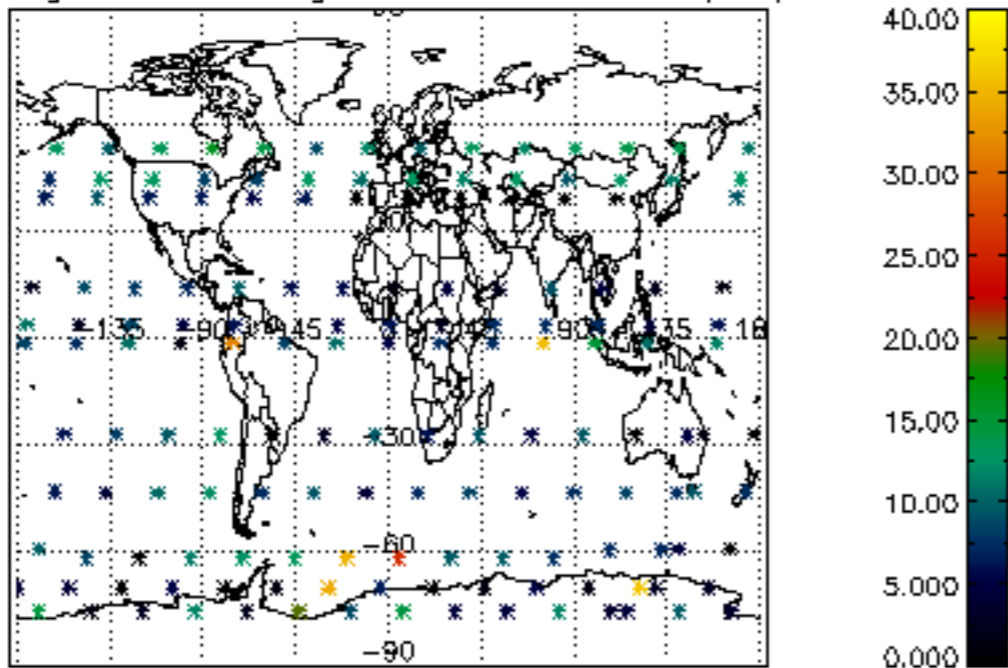

Percentage of star falling outside central band per profile