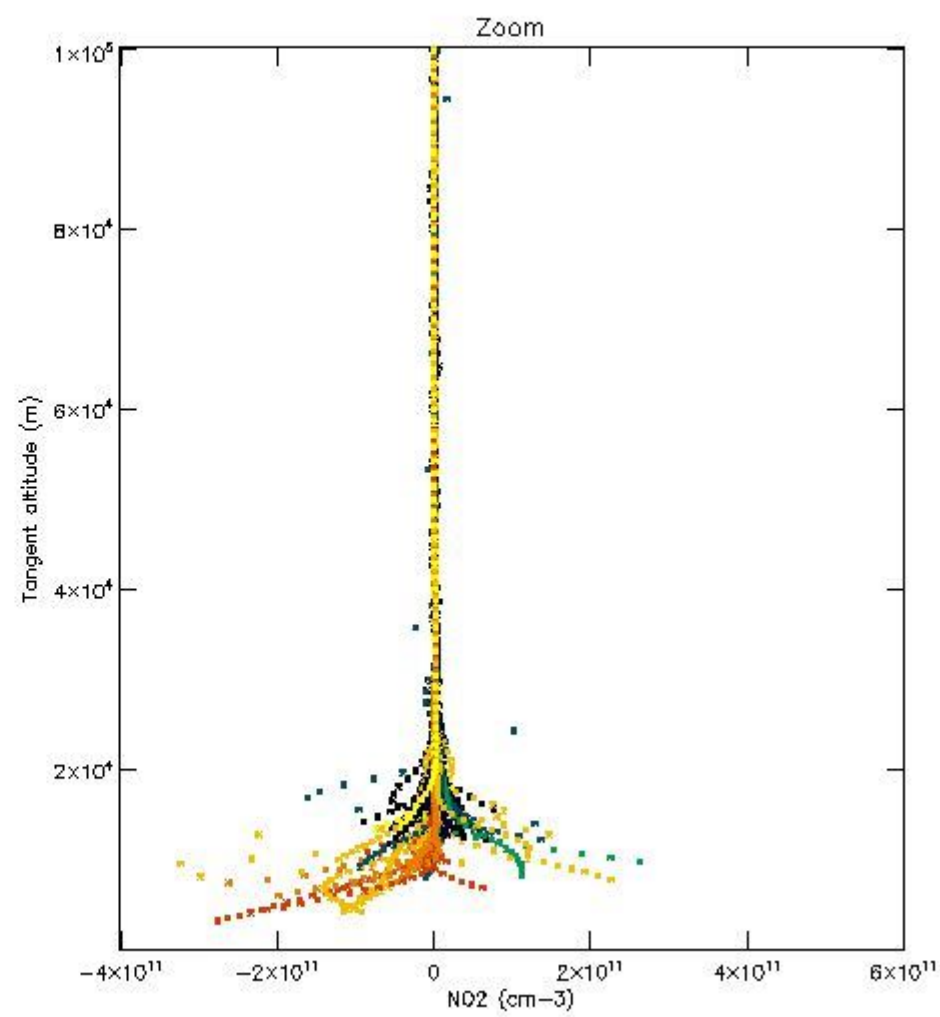

5.7 Plot NO3 profiles for all STD (dark without errors)

The colorbar represents the latitude.