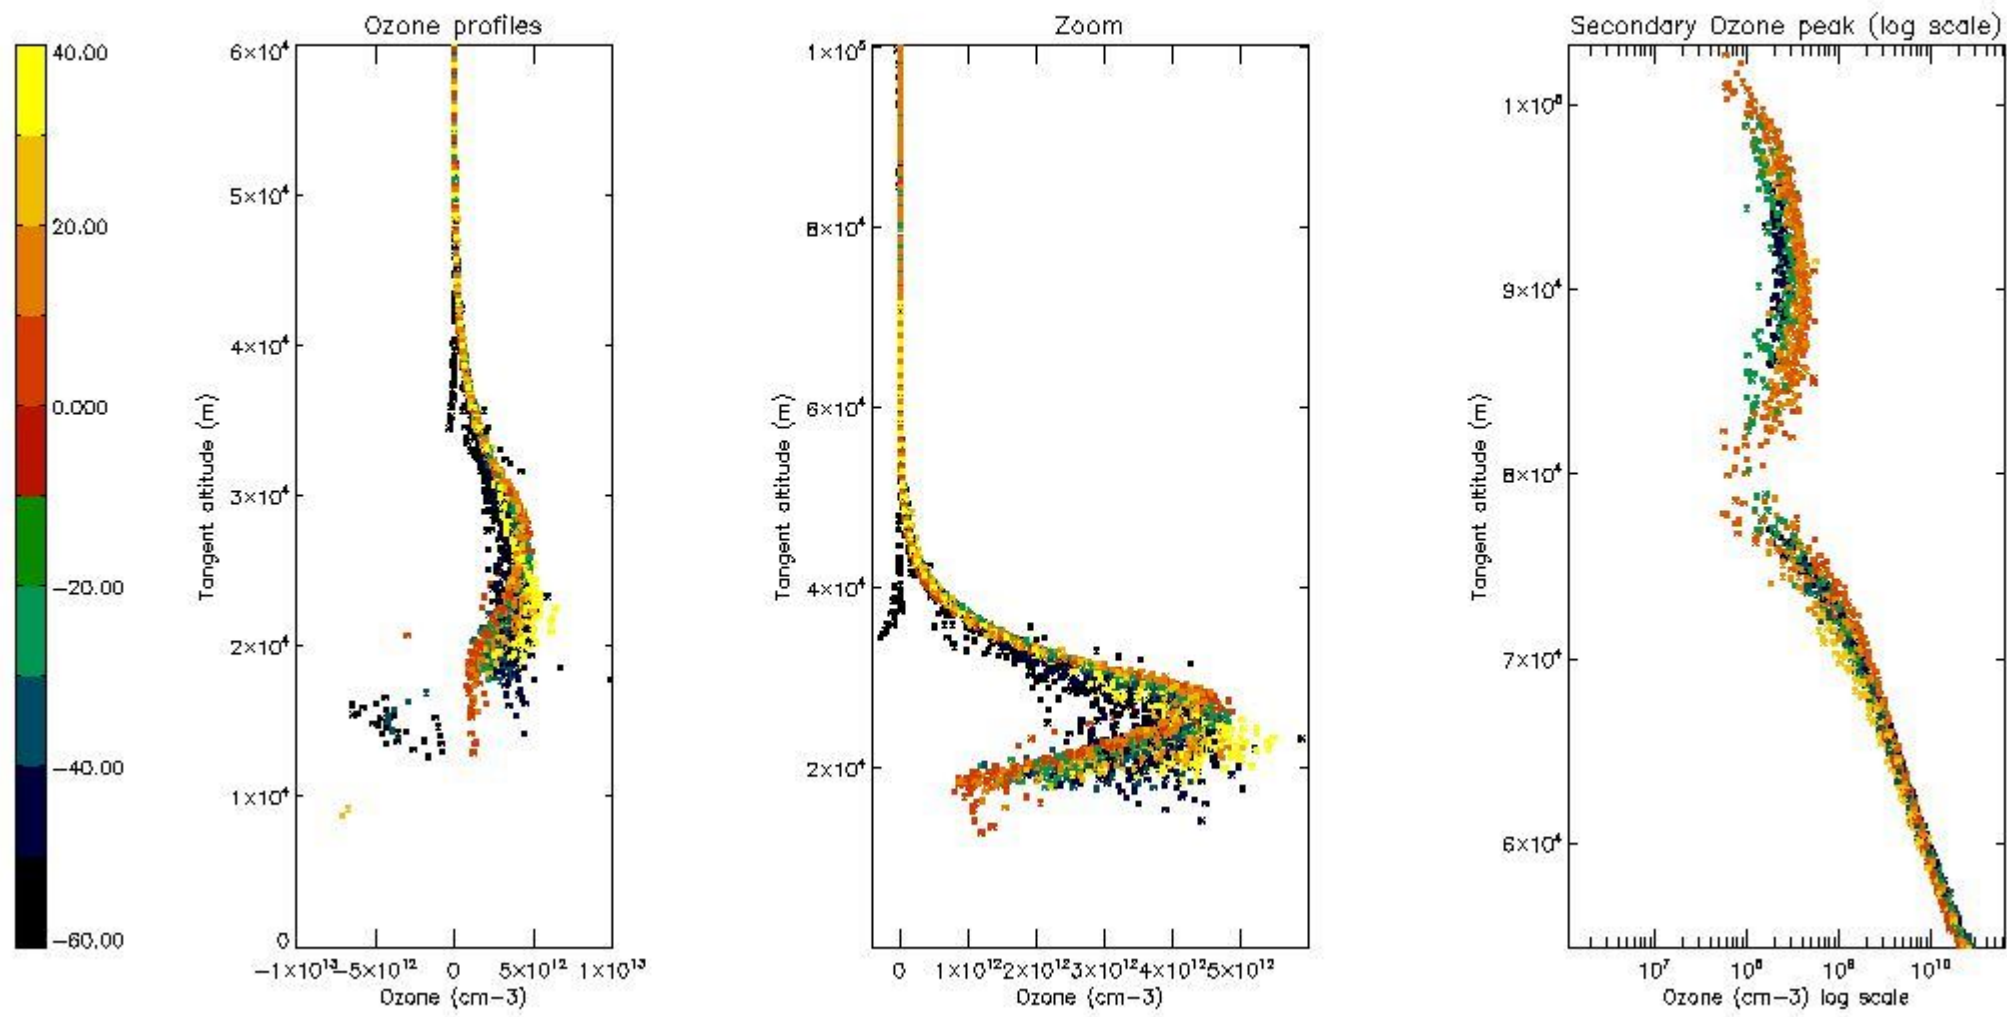

So, the table below shows the percentage of dark limb and valid observations for each criteria with respect to the overall valid daily observations.

Criteria	% of total production
All STD	42
STD < 20	22

STD < 10	18
STD < 5	13

5.2 Plot ozone profiles for all STD (dark without errors)

The colorbar represents the latitude.

5.3 Plot ozone profiles where STD < 20% (dark without errors)

The colorbar represents the latitude.

*5.4 Plot ozone profiles where STD < 10% (dark without errors)*

The colorbar represents the latitude.

*5.5 Plot ozone profiles where  $STD < 5\%$  (dark without errors)*

The colorbar represents the latitude.