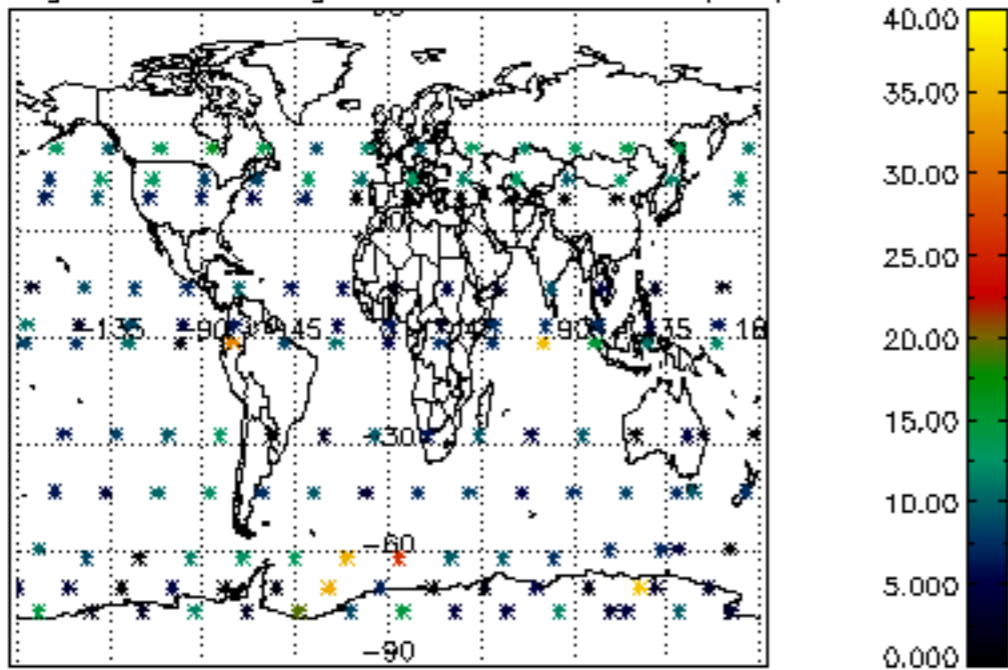

Percentage of star falling outside central band per profile