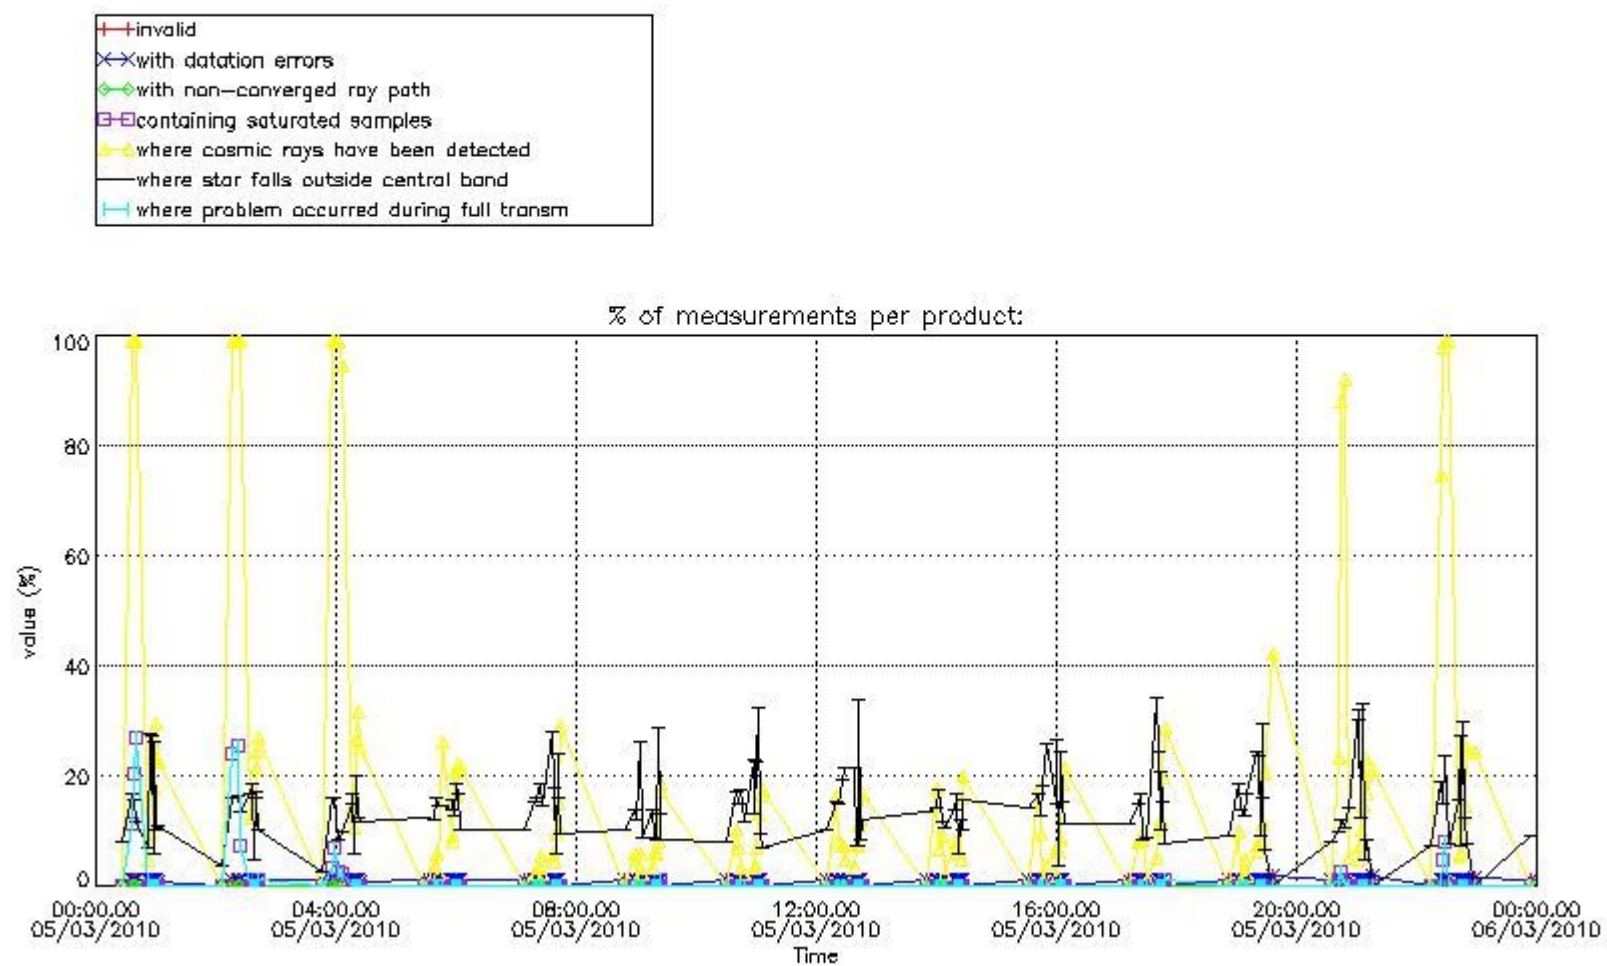

4.1.2 Plot level 1 quality information per product (time dependant): ENVI SAT DESCENDING passes