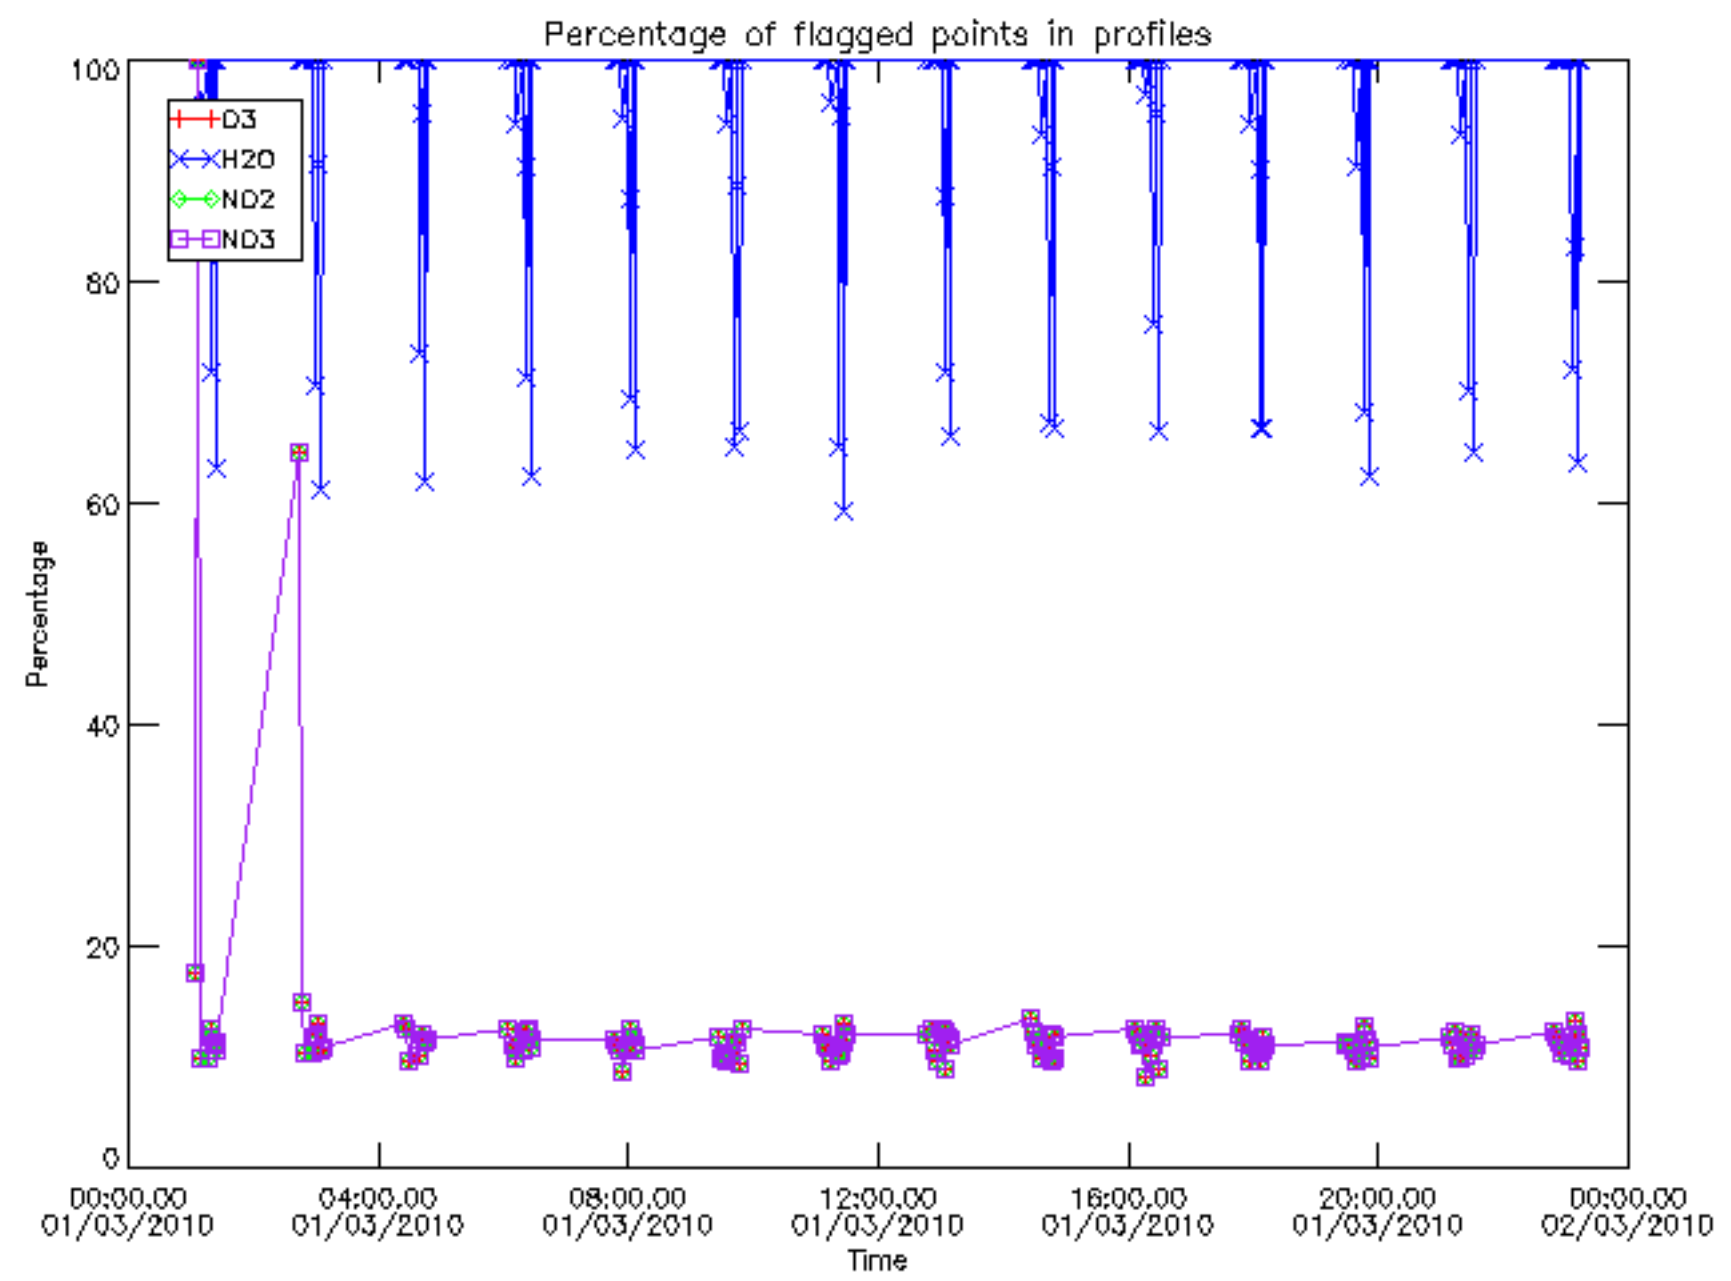

Percentage of flagged data per D3 profile

Percentage of flagged data per H2O profile