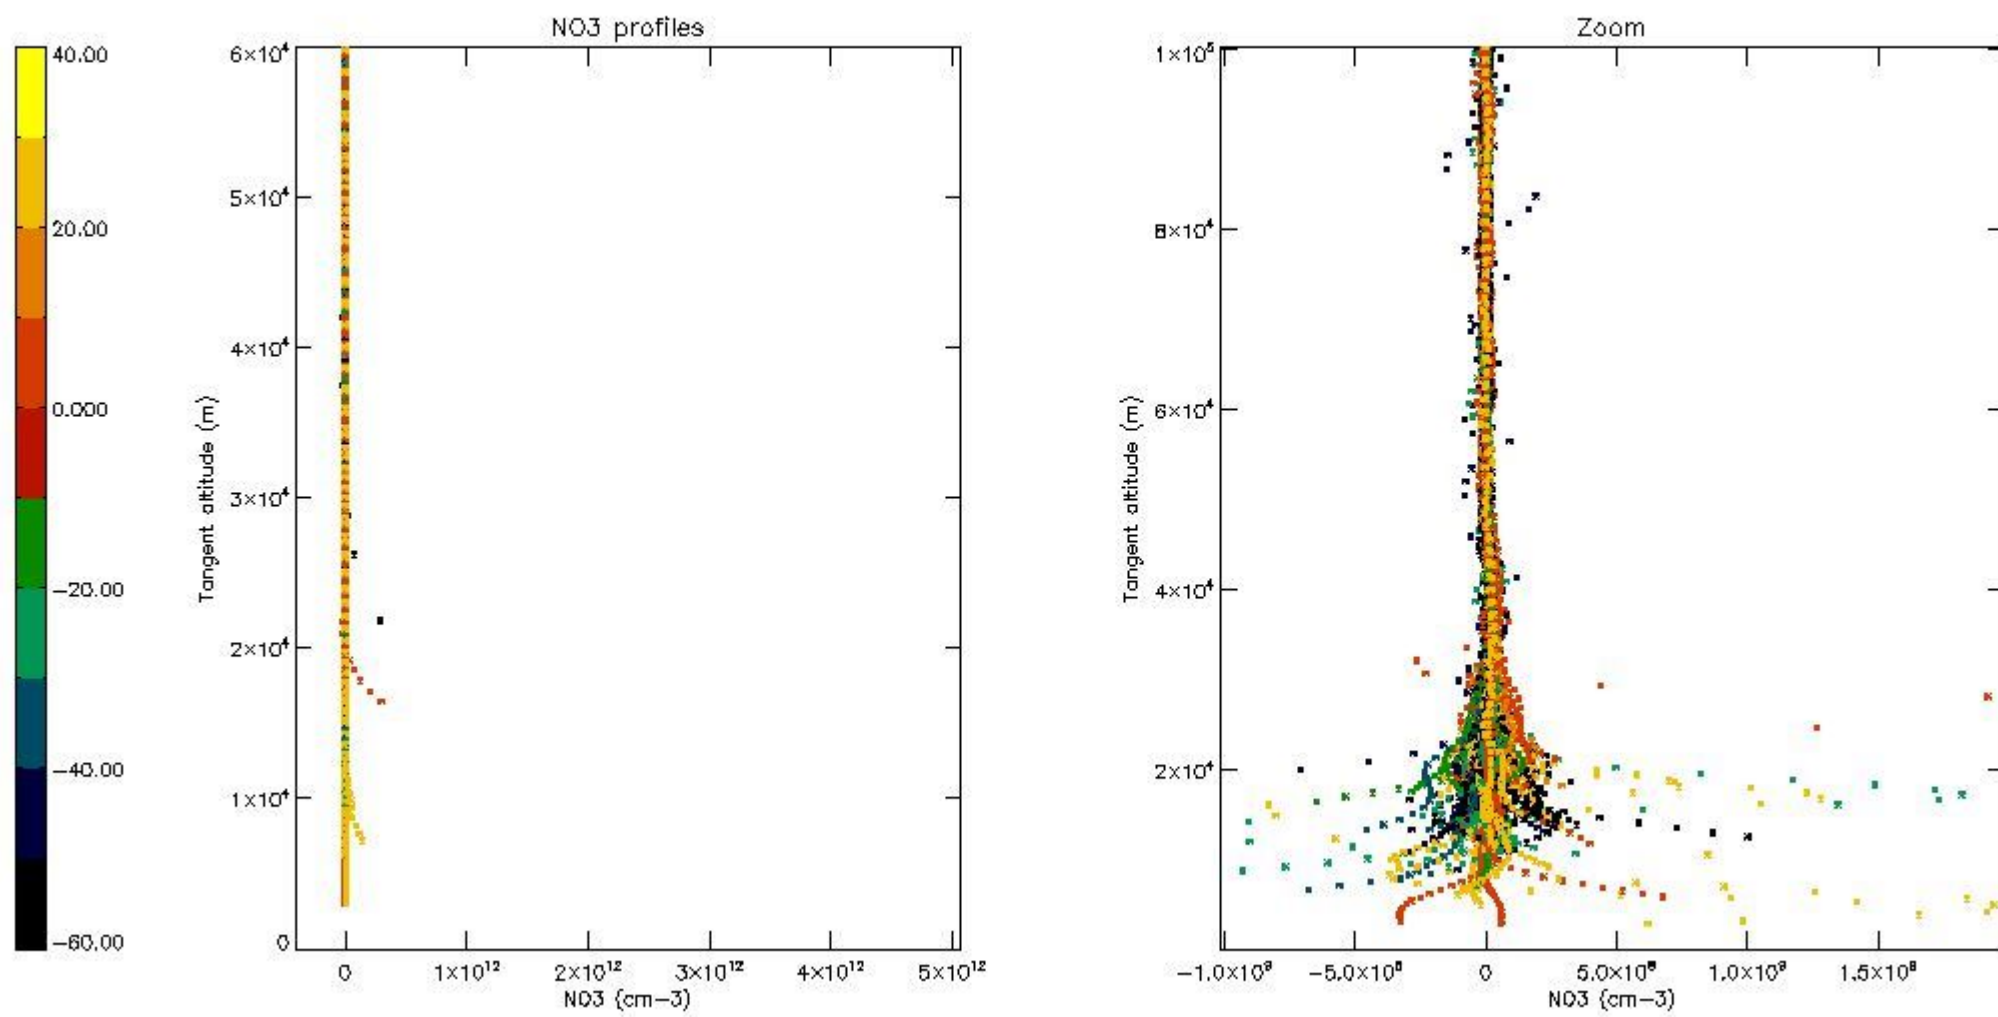

5.8 Plot H₂O profiles for all STD (only for occultations of stars 1,2,3,4,13,14,16,26,63 dark without errors)

The colorbar represents the latitude.