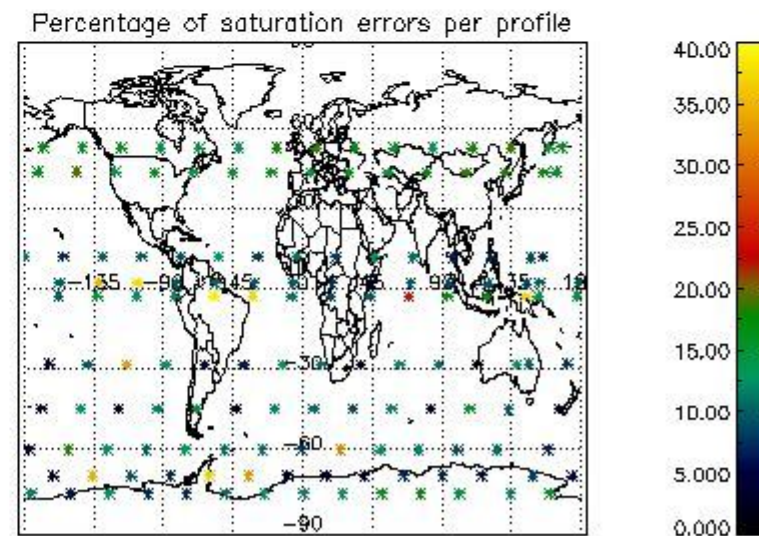

Percentage of datation errors per profile

Percentage of star falling outside central band per profile

Percentage of saturation errors per profile

4.2.2 Plot level 1 quality information per product (world map): ENVISAT DESCENDING passes