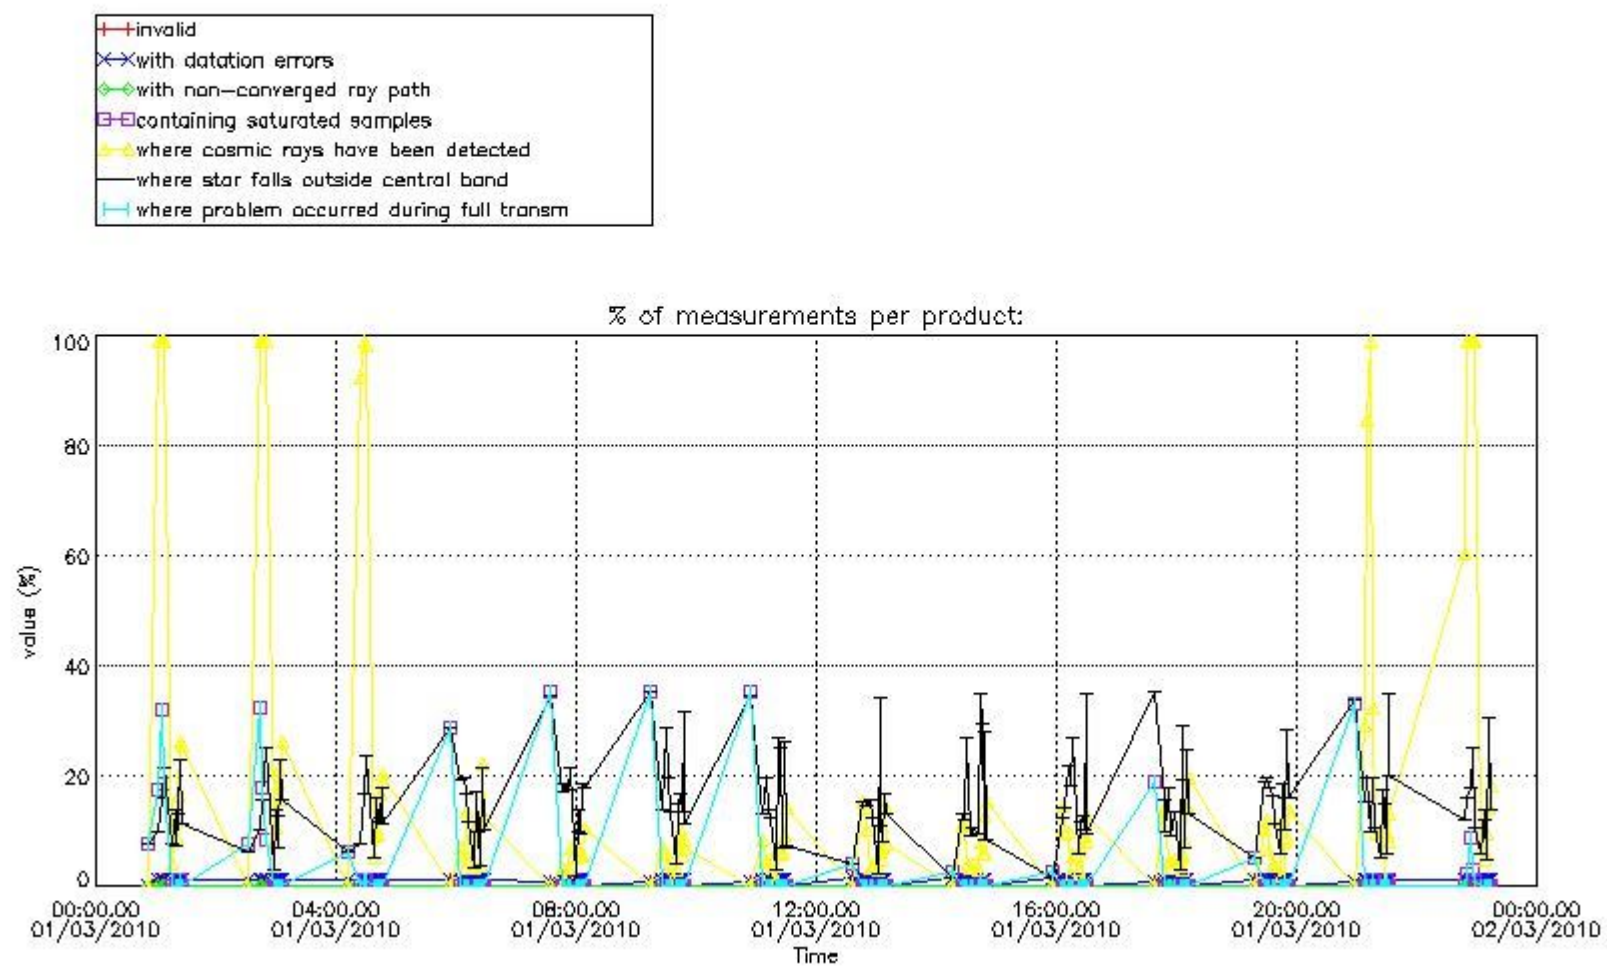

4.1.2 Plot level 1 quality information per product (time dependant): ENVI SAT DESCENDING passes