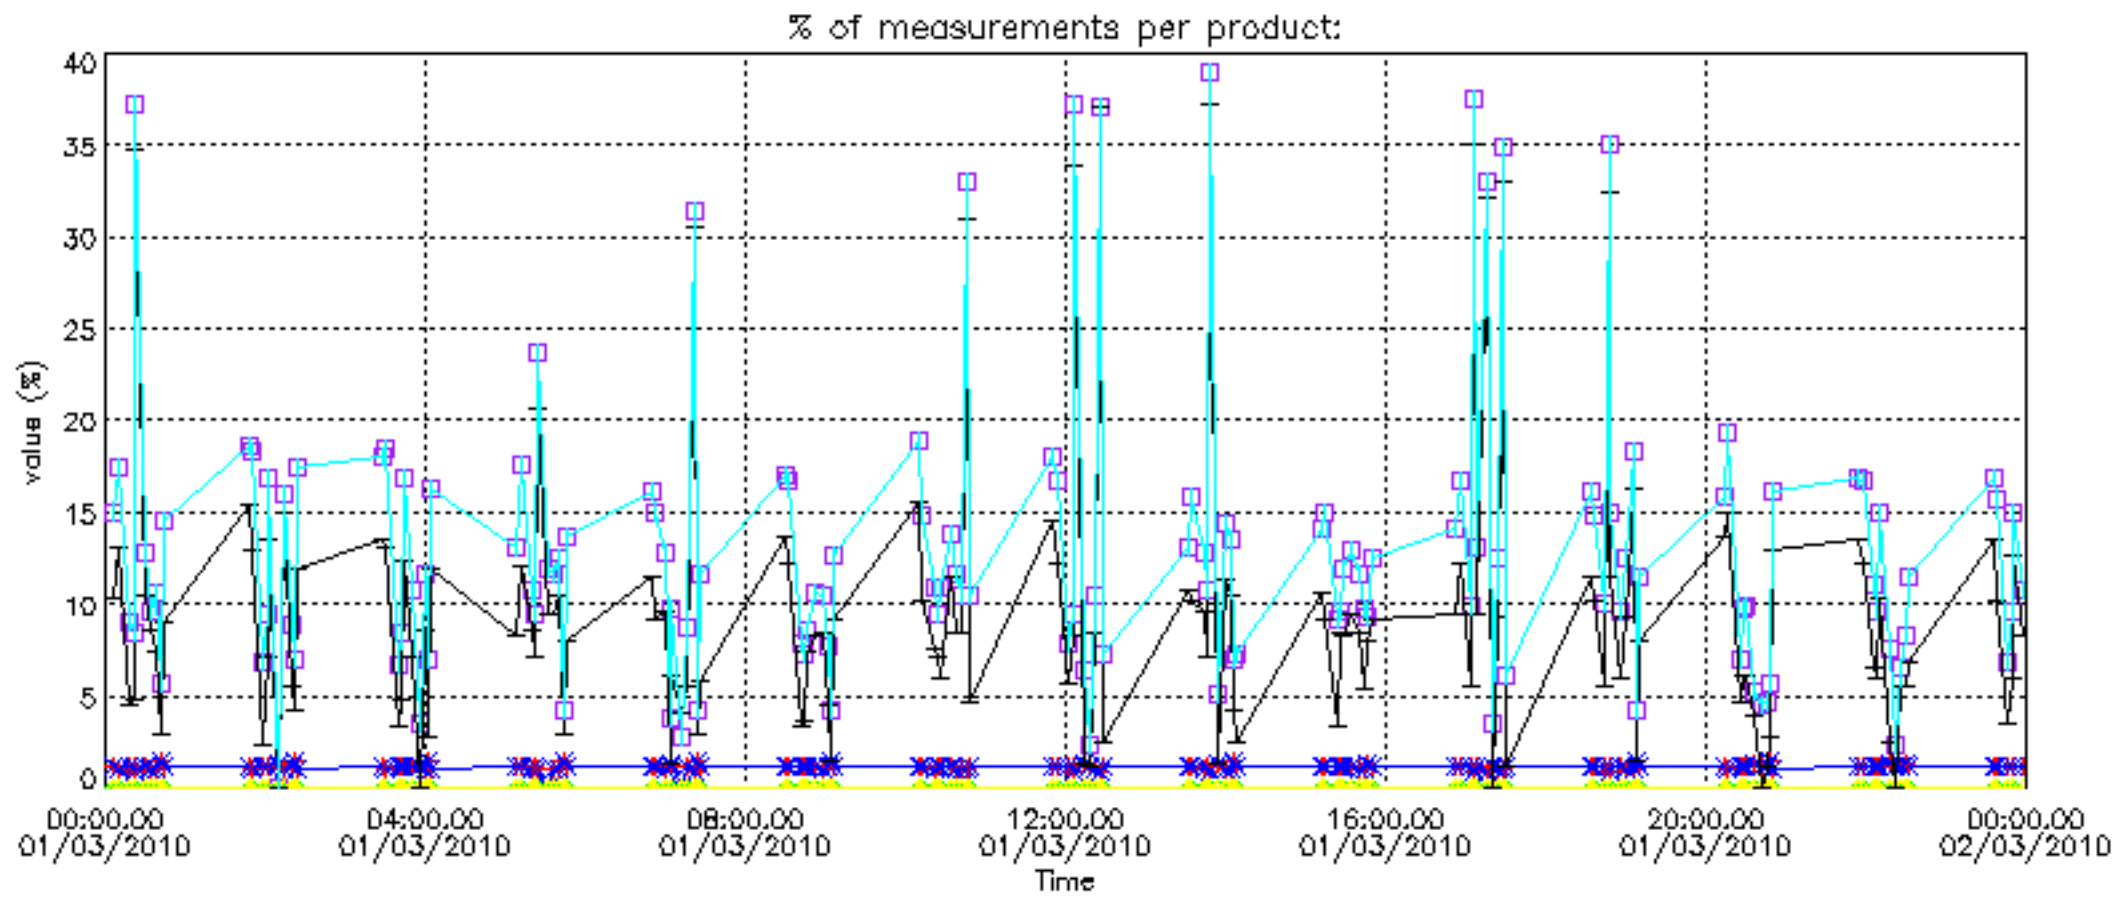

Percentage of cosmic ray hits per profile

Percentage of datation errors per profile