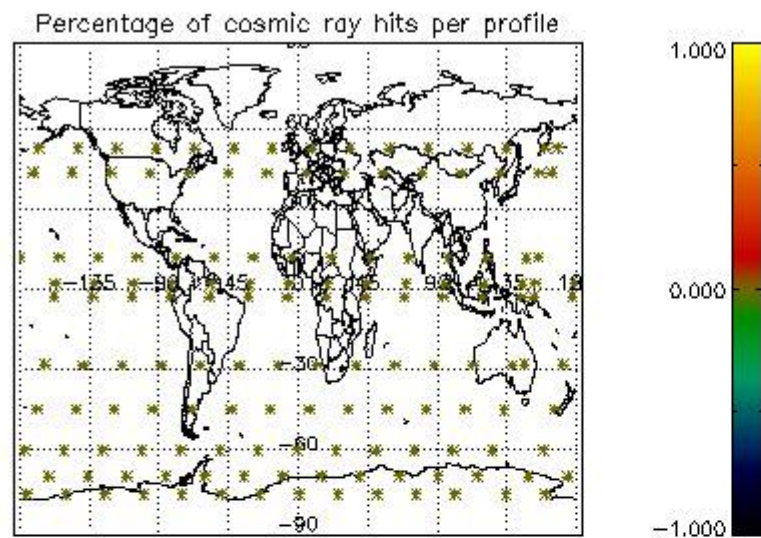

Percentage of datation errors per profile

Percentage of star falling outside central band per profile

Percentage of saturation errors per profile

4.2.2 Plot level 1 quality information per product (world map): ENVISAT DESCENDING passes