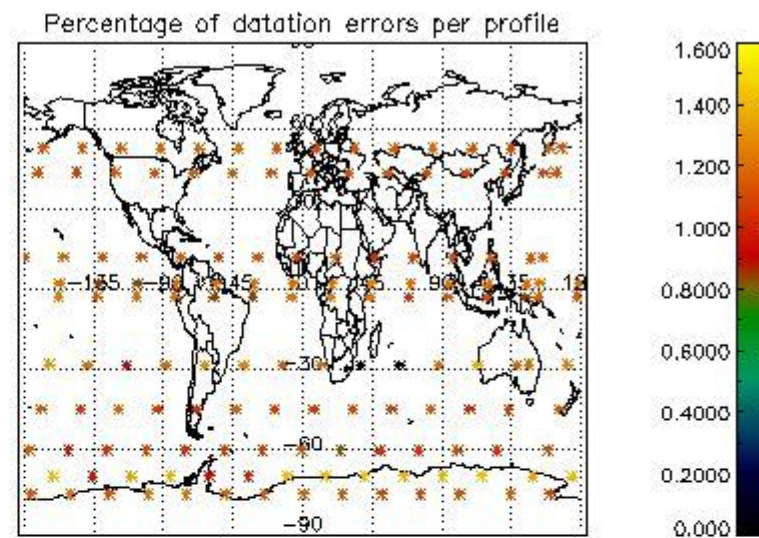

Percentage of datation errors per profile

Percentage of star falling outside central band per profile

Percentage of saturation errors per profile

4.2.2 Plot level 1 quality information per product (world map): ENVISAT DESCENDING passes