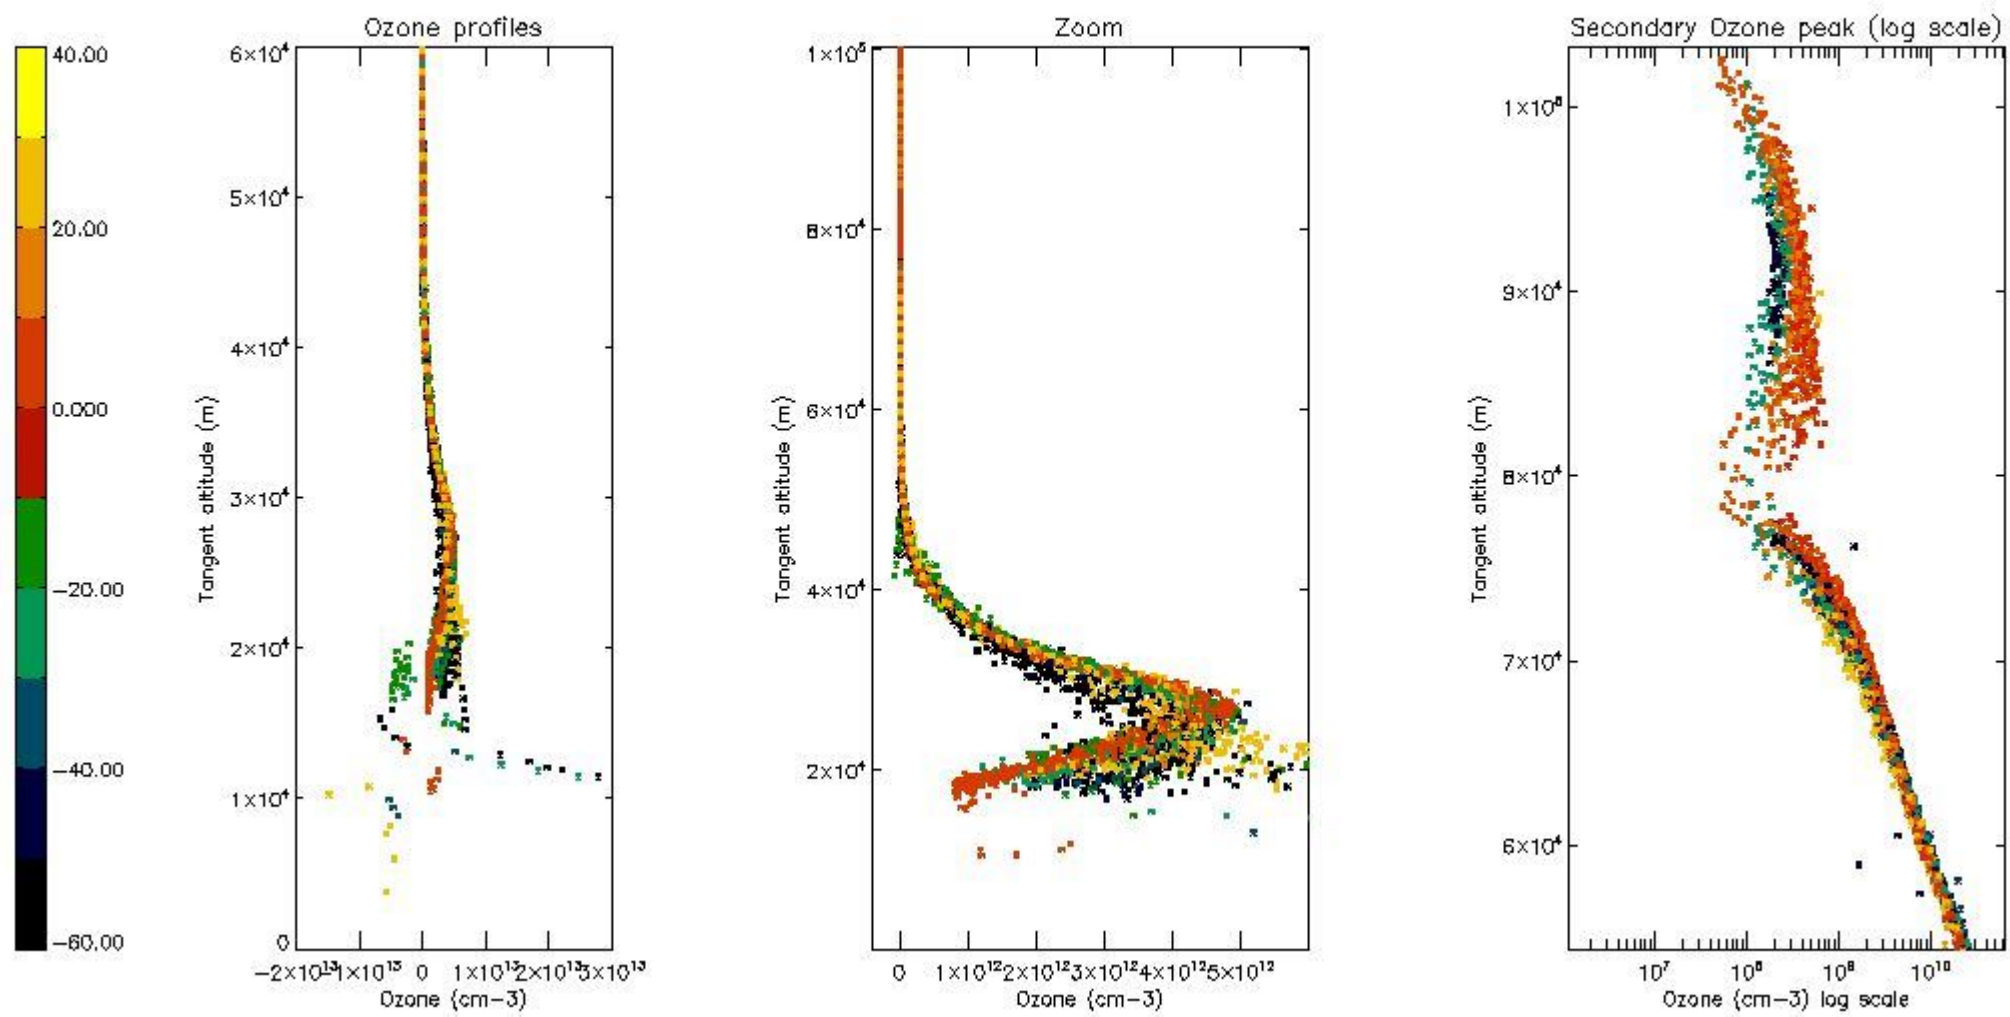

So, the table below shows the percentage of dark limb and valid observations for each criteria with respect to the overall valid daily observations.

| Criteria | % of total production |
|----------|-----------------------|
| All STD | 50 |
| STD < 20 | 27 |

| | |
|----------|----|
| STD < 10 | 22 |
| STD < 5 | 15 |

5.2 Plot ozone profiles for all STD (dark without errors)

The colorbar represents the latitude.

5.3 Plot ozone profiles where STD < 20% (dark without errors)

The colorbar represents the latitude.

5.4 Plot ozone profiles where STD < 10% (dark without errors)

The colorbar represents the latitude.

5.5 Plot ozone profiles where STD < 5% (dark without errors)

The colorbar represents the latitude.