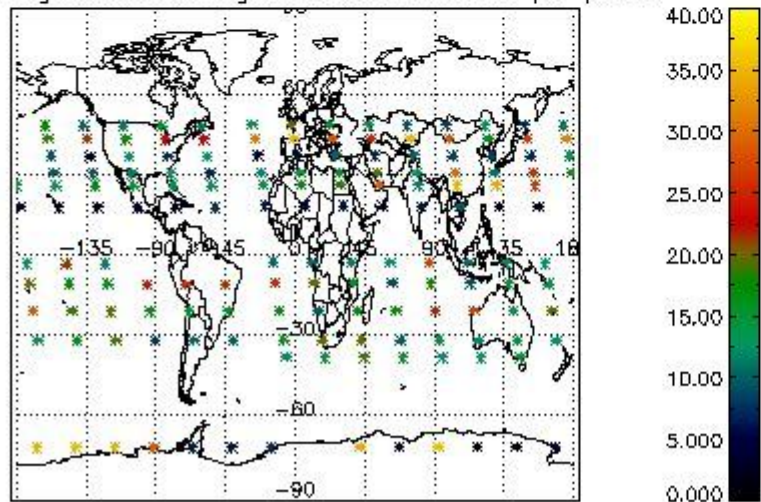

Percentage of star falling outside central band per profile