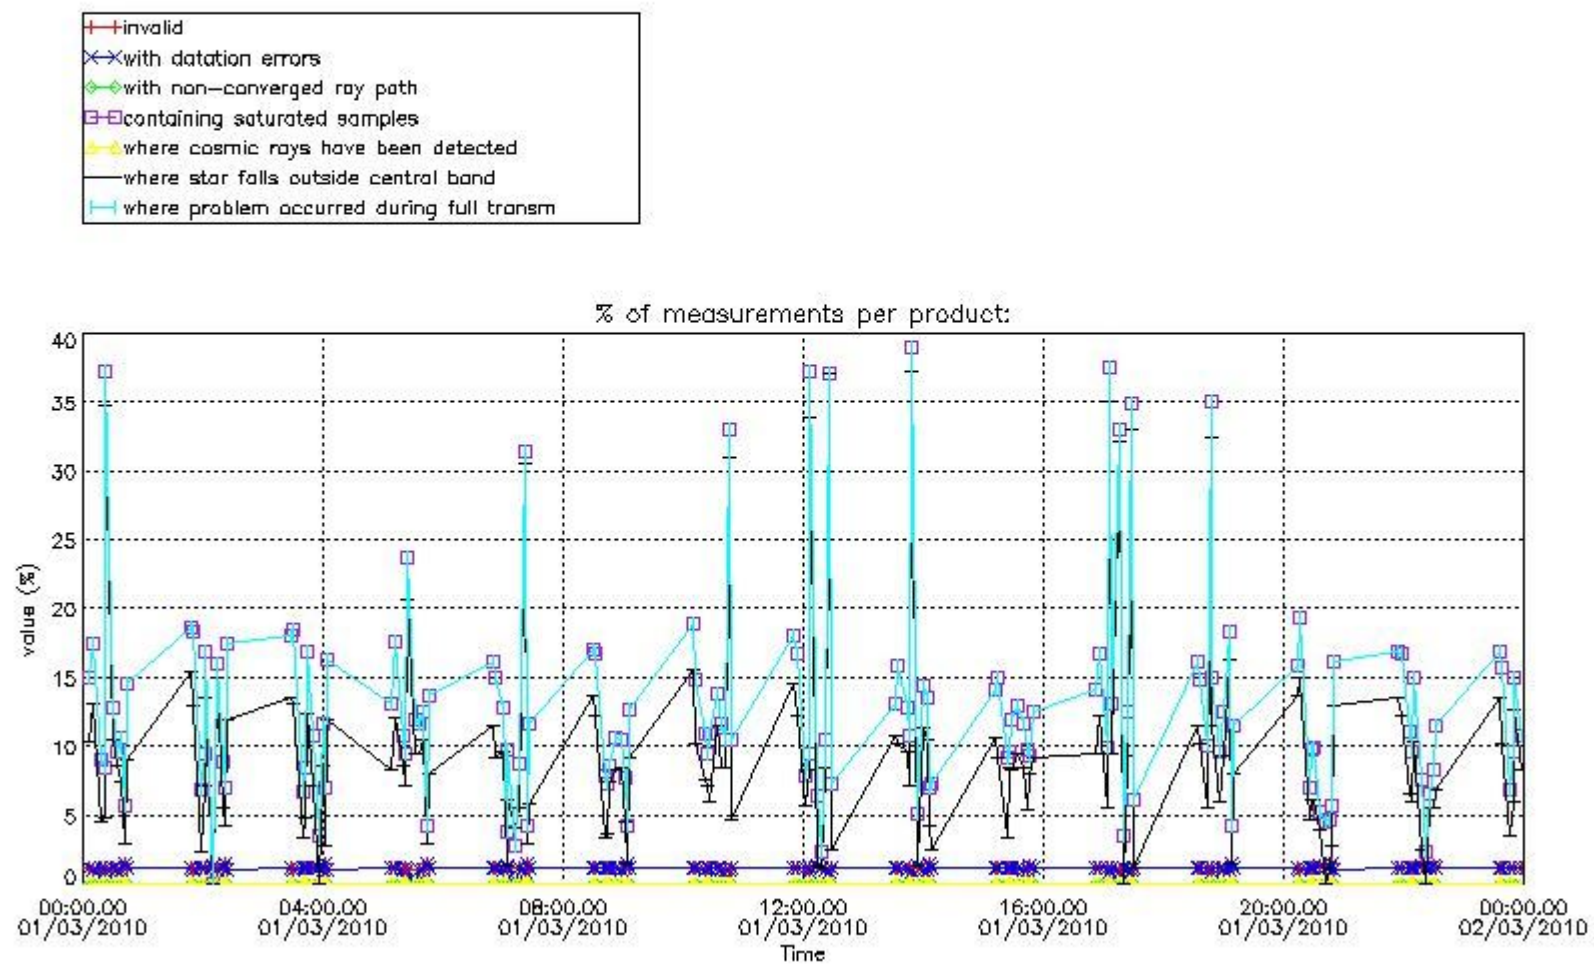

3.1 Plot quality information per product (time dependant)

3.2 Plot quality information per product (world map)

Percentage of flagged data per O3 profile

Percentage of flagged data per H2O profile

Percentage of flagged data per NO2 profile

Percentage of flagged data per NO3 profile

4. Level 1 quality information per product

In this section it is plotted some information contained in the Quality Summary data set of the level 2 products that comes from the level 1b processing. Products without errors (error flag in the MPH set to "0") are used.

4.1 Plot quality information per product (time dependant) coming from level 1b processing

4.1.1 Plot level 1 quality information per product (time dependant): ENVISAT ASCENDING passes

4.1.2 Plot level 1 quality information per product (time dependant): ENVISAT DESCENDING passes