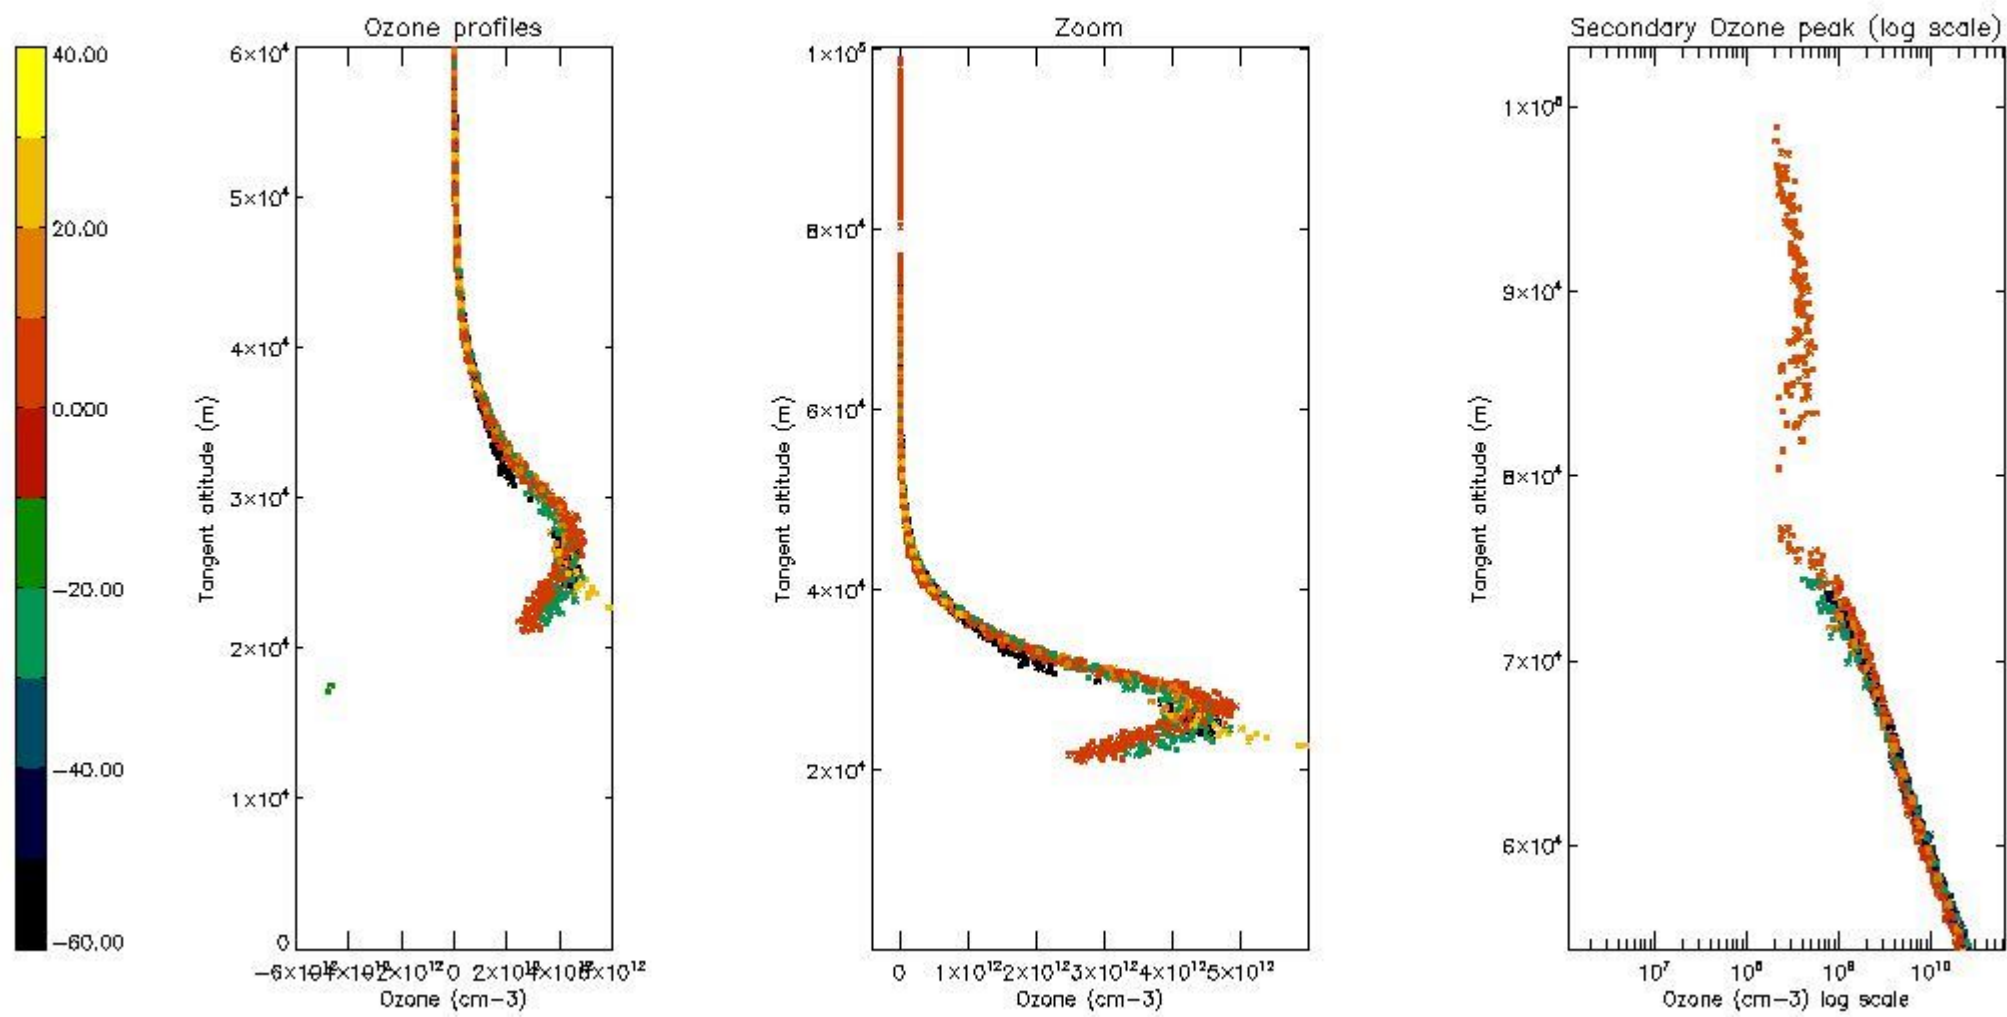

The colorbar represents the latitude.

5.4 Plot ozone profiles where STD < 10% (dark without errors)

The colorbar represents the latitude.

5.5 Plot ozone profiles where STD < 5% (dark without errors)

The colorbar represents the latitude.