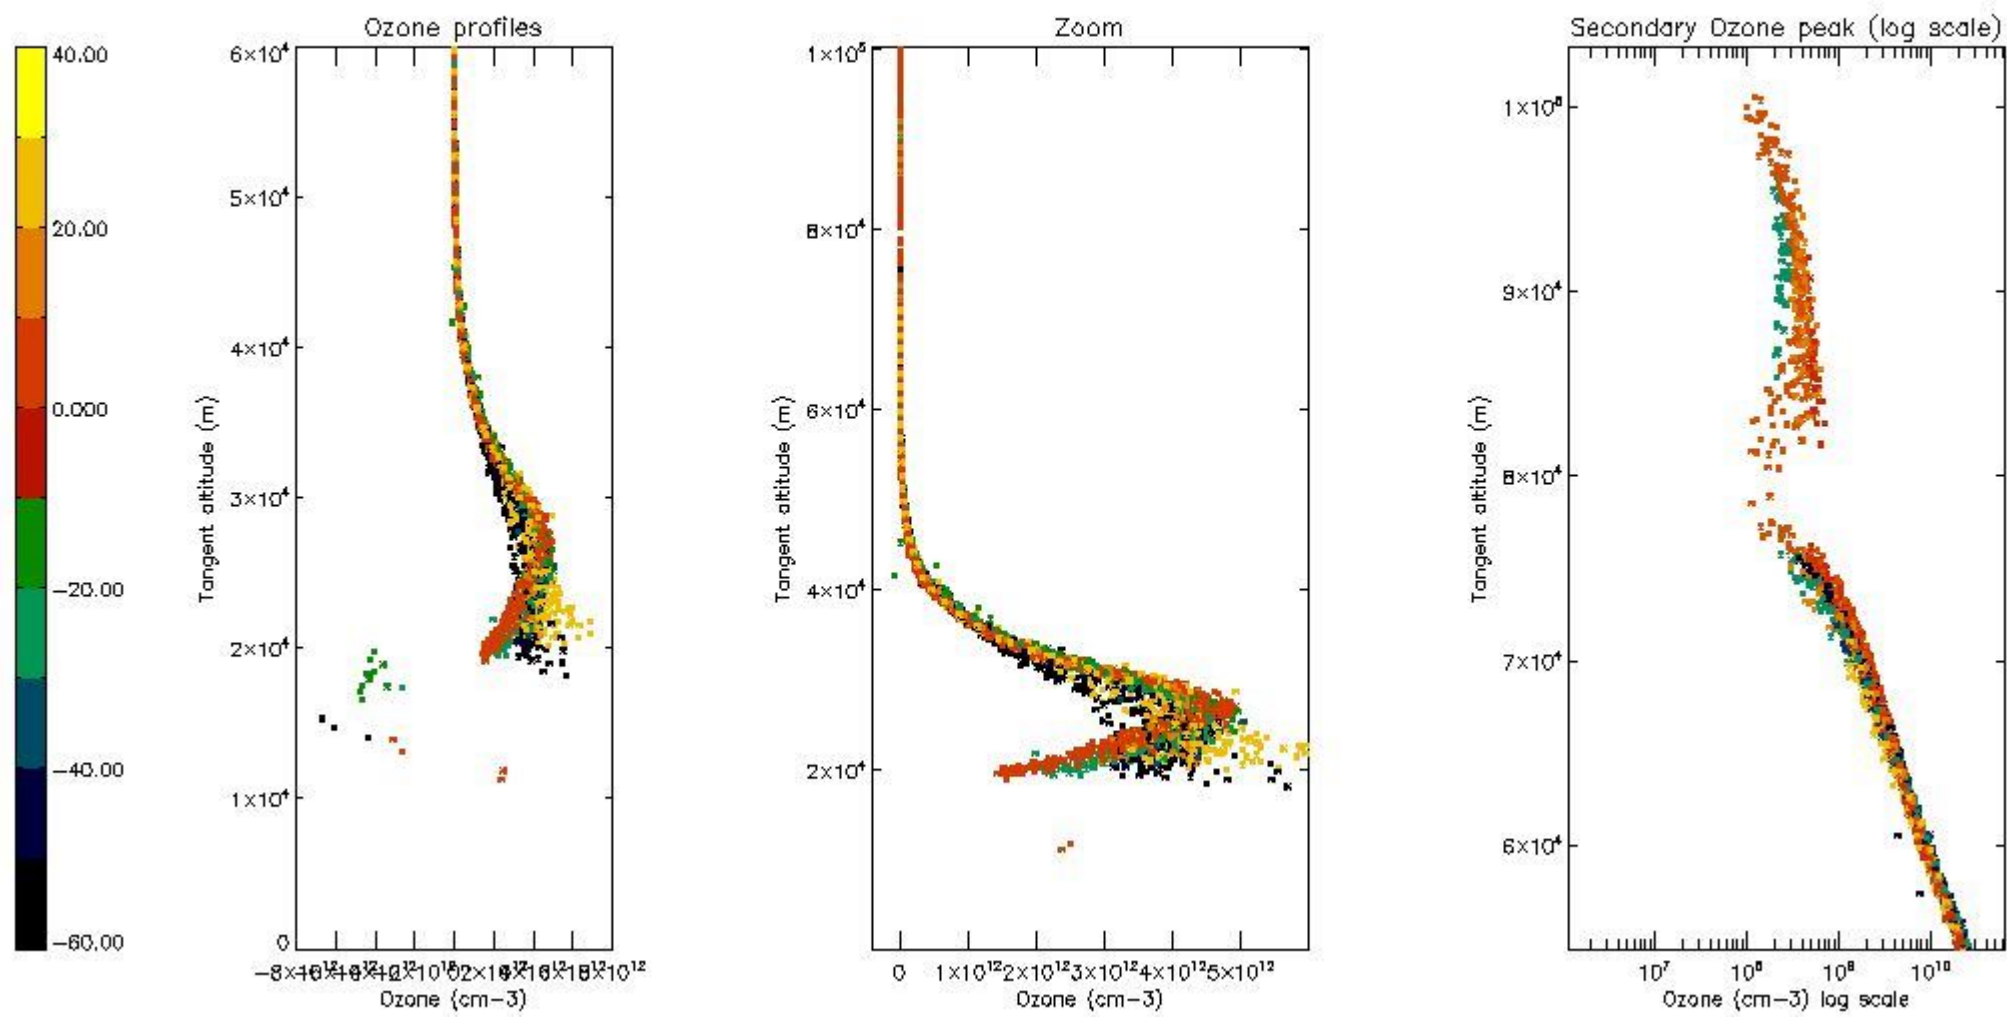

So, the table below shows the percentage of dark limb and valid observations for each criteria with respect to the overall valid daily observations.

| Criteria | % of total production |
|----------|-----------------------|
| All STD | 50 |
| STD < 20 | 27 |

| | |
|----------|----|
| STD < 10 | 22 |
| STD < 5 | 15 |

5.2 Plot ozone profiles for all STD (dark without errors)

The colorbar represents the latitude.

5.3 Plot ozone profiles where STD < 20% (dark without errors)

The colorbar represents the latitude.

5.4 Plot ozone profiles where STD < 10% (dark without errors)

The colorbar represents the latitude.

5.5 Plot ozone profiles where STD < 5% (dark without errors)

The colorbar represents the latitude.