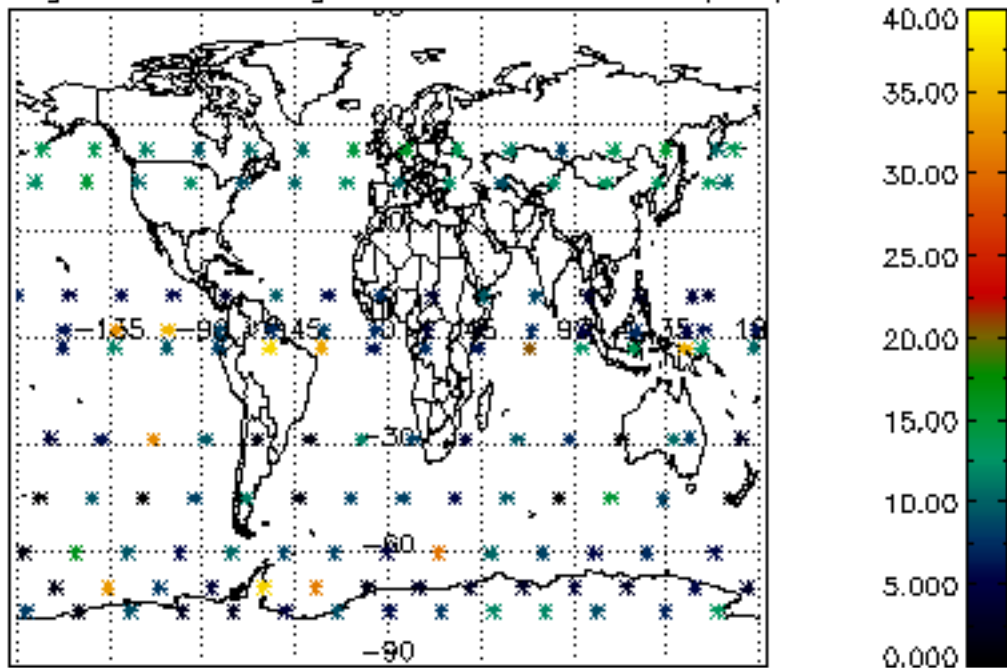

Percentage of star falling outside central band per profile