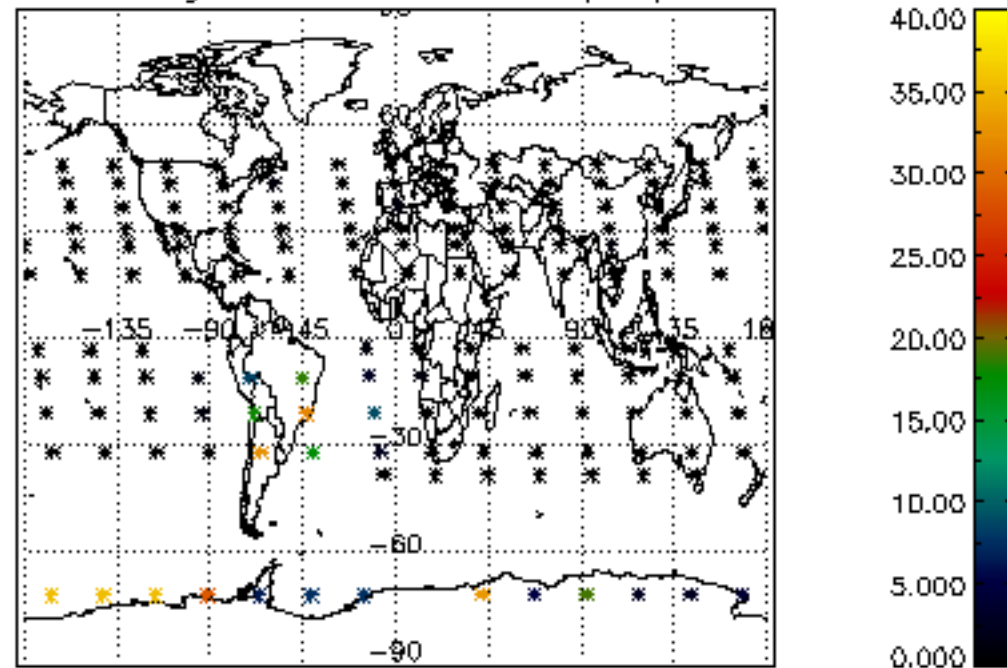

Percentage of datation errors per profile

Percentage of saturation errors per profile