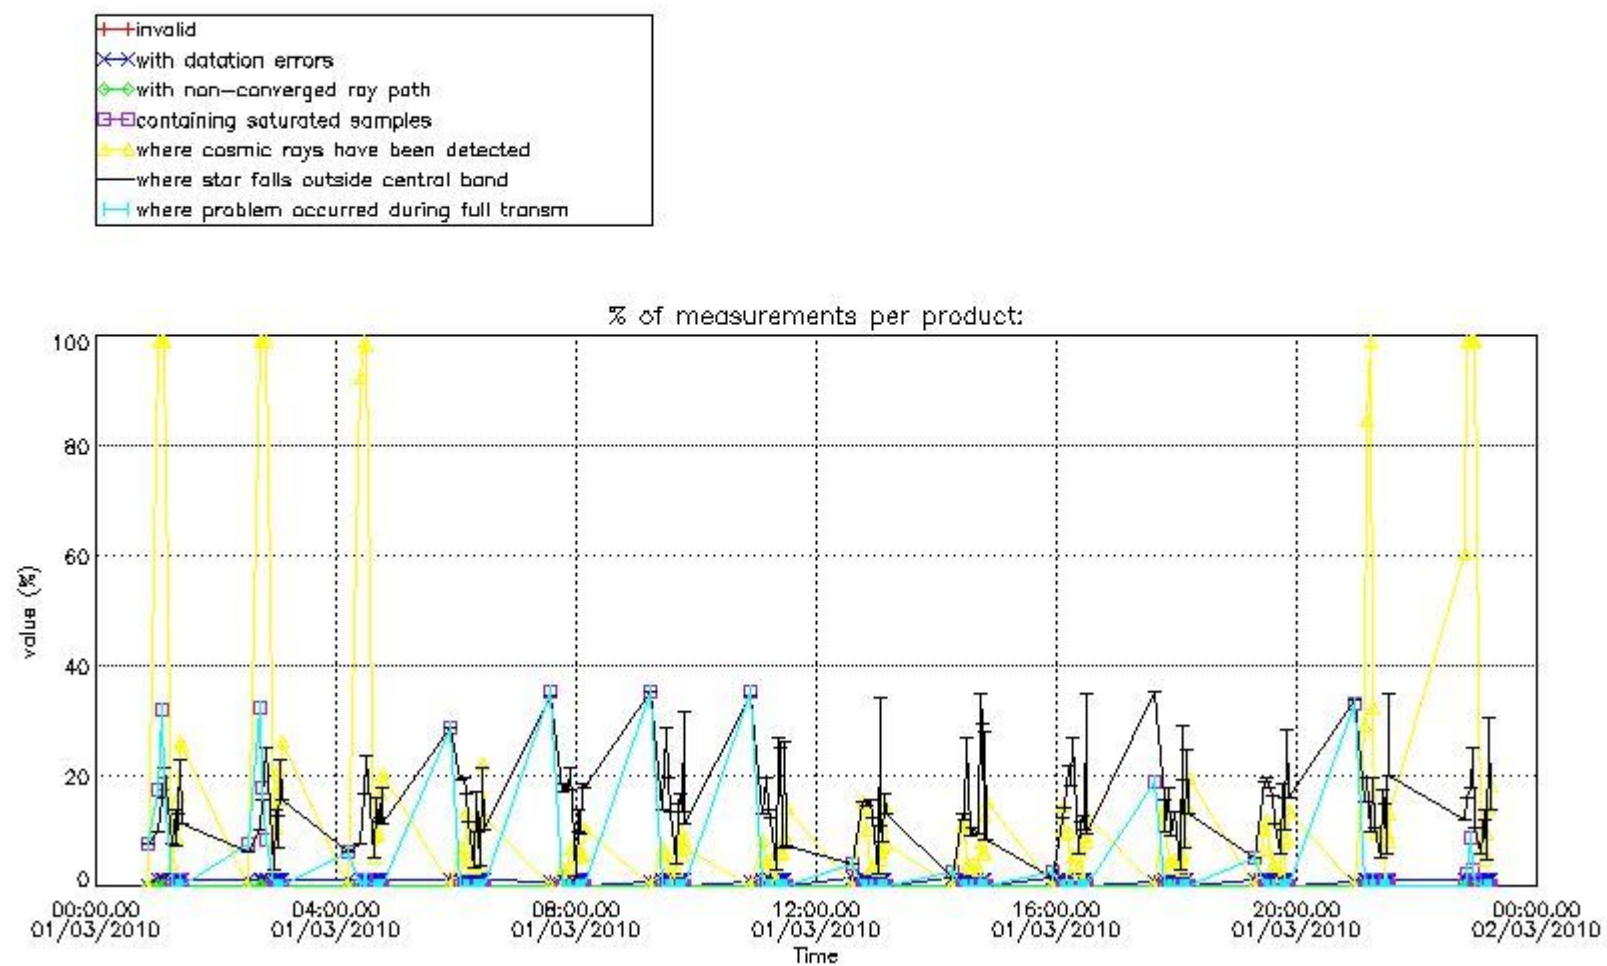

3.1 Plot quality information per product (time dependant)

3.2 Plot quality information per product (world map)

Percentage of flagged data per O3 profile

Percentage of flagged data per H2O profile

Percentage of flagged data per NO2 profile

Percentage of flagged data per NO3 profile

4. Level 1 quality information per product

In this section it is plotted some information contained in the Quality Summary data set of the level 2 products that comes from the level 1b processing. Products without errors (error flag in the MPH set to "0") are used.

4.1 Plot quality information per product (time dependant) coming from level 1b processing

4.1.1 Plot level 1 quality information per product (time dependant): ENVISAT ASCENDING passes

4.1.2 Plot level 1 quality information per product (time dependant): ENVISAT DESCENDING passes