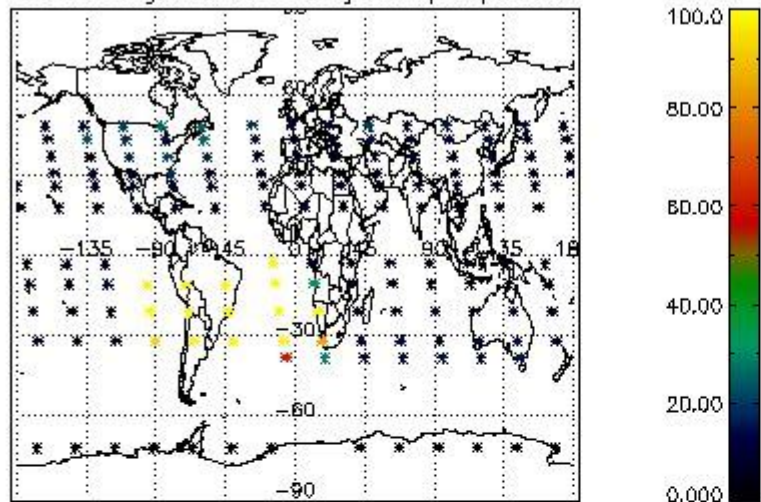

Percentage of cosmic ray hits per profile