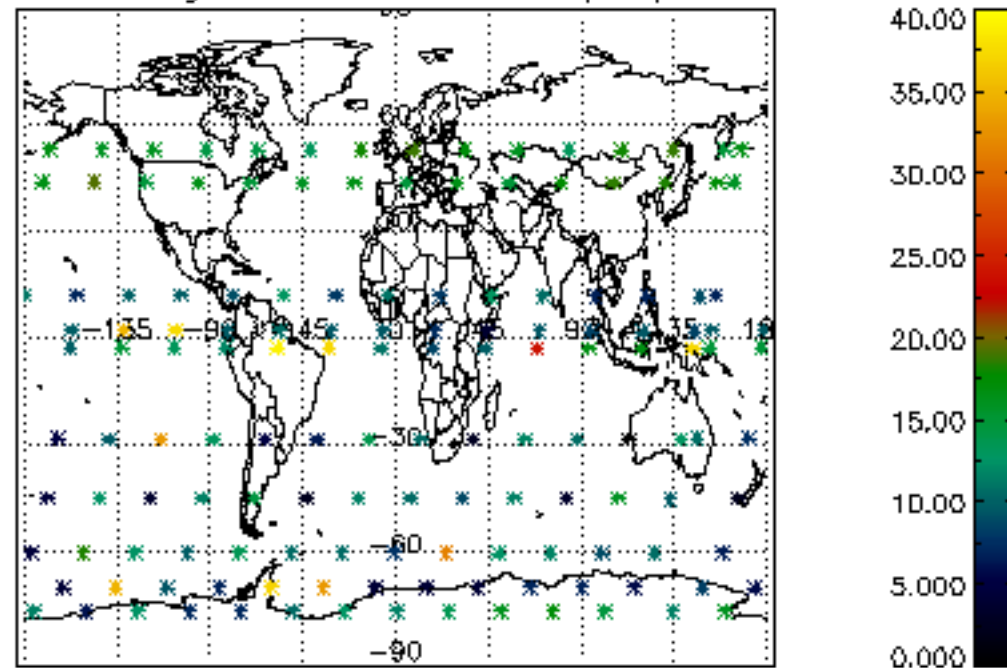

Percentage of saturation errors per profile