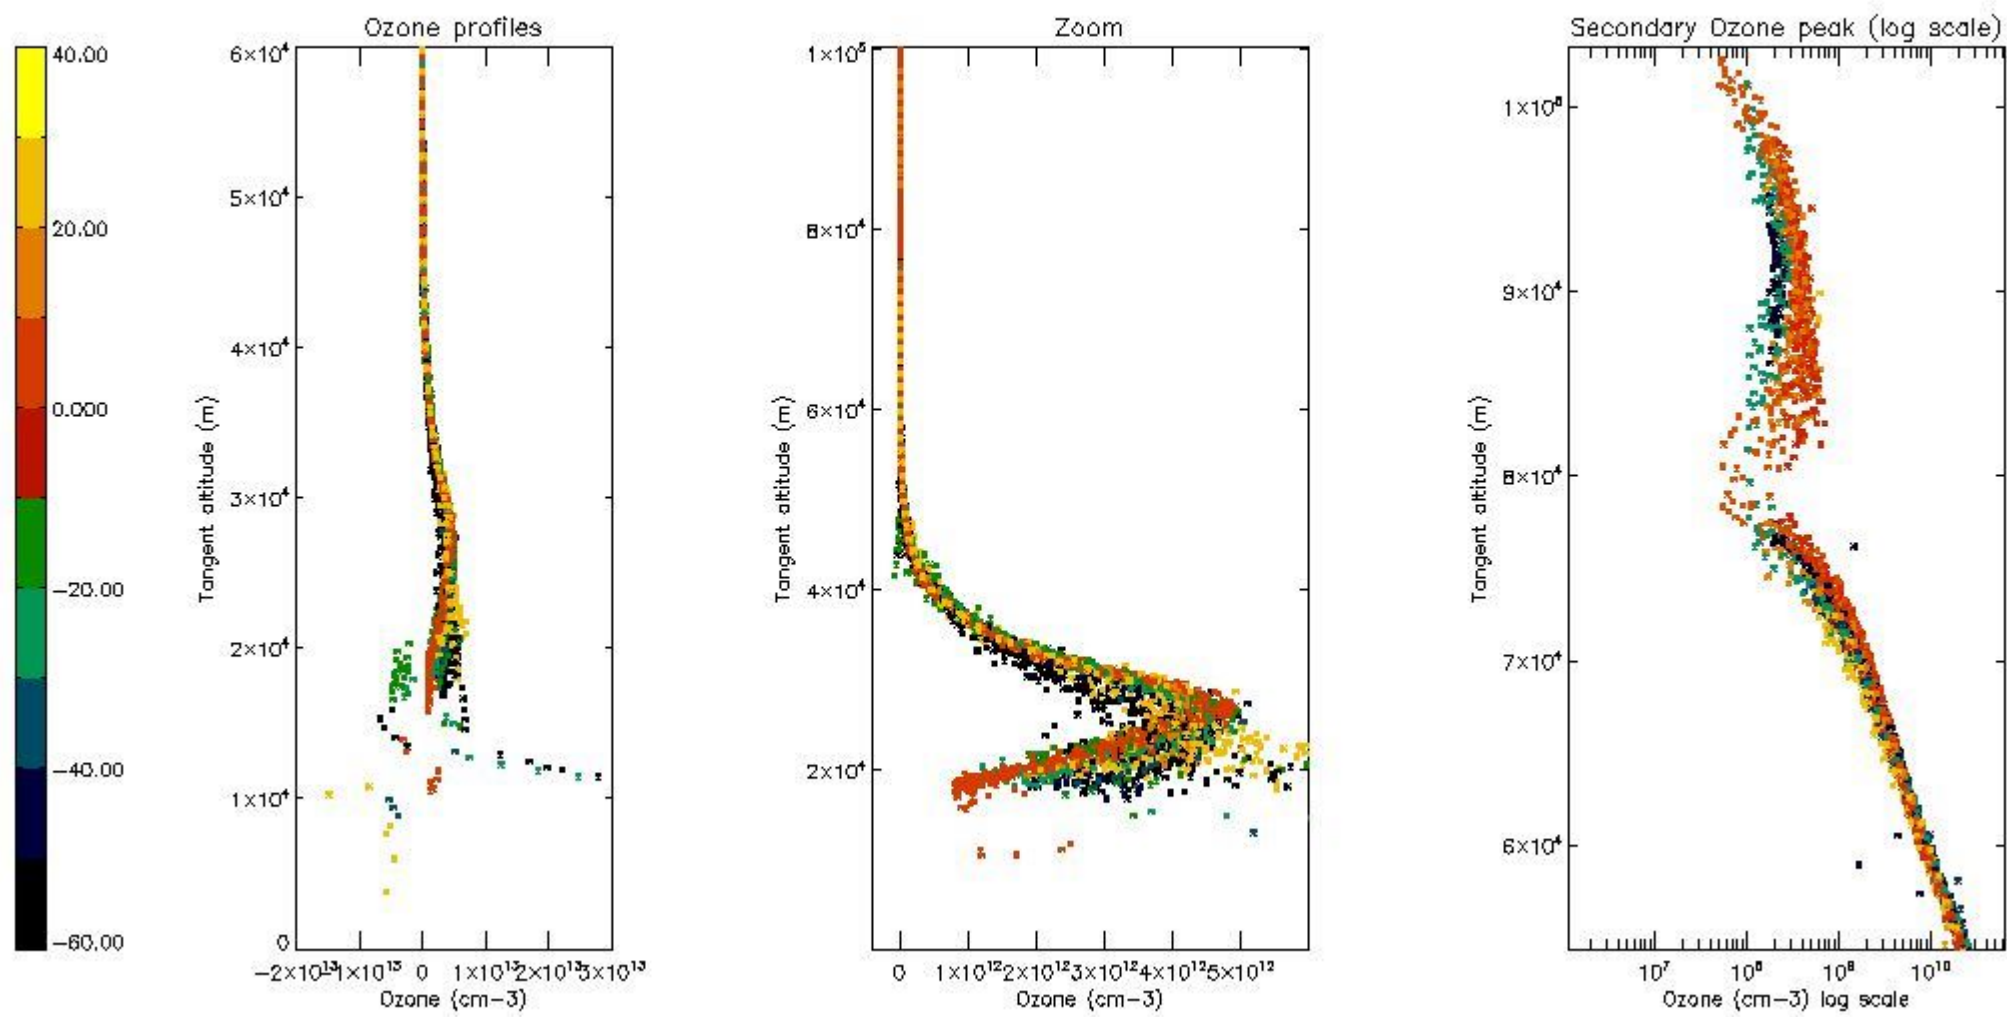

5.4 Plot ozone profiles where STD < 10% (dark without errors)

The colorbar represents the latitude.