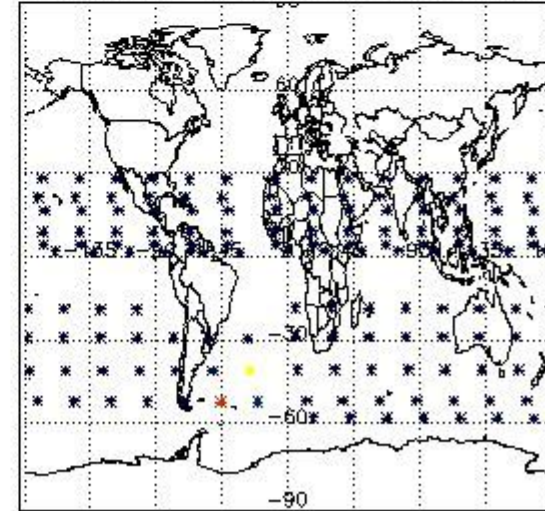

Percentage of flagged data per NO3 profile

4. Level 1 quality information per product

In this section it is plotted some information contained in the Quality Summary data set of the level 2 products that comes from the level 1b processing. Products without errors (error flag in the MPH set to "0") are used.

4.1 Plot quality information per product (time dependant) coming from level 1b processing

4.1.1 Plot level 1 quality information per product (time dependant): ENVISAT ASCENDING passes