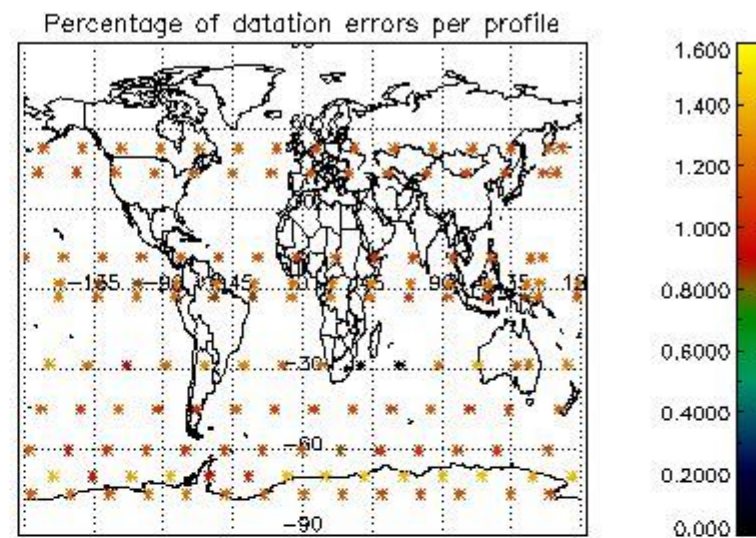

Percentage of datation errors per profile

Percentage of star falling outside central band per profile

Percentage of saturation errors per profile

4.2.2 Plot level 1 quality information per product (world map): ENVISAT DESCENDING passes