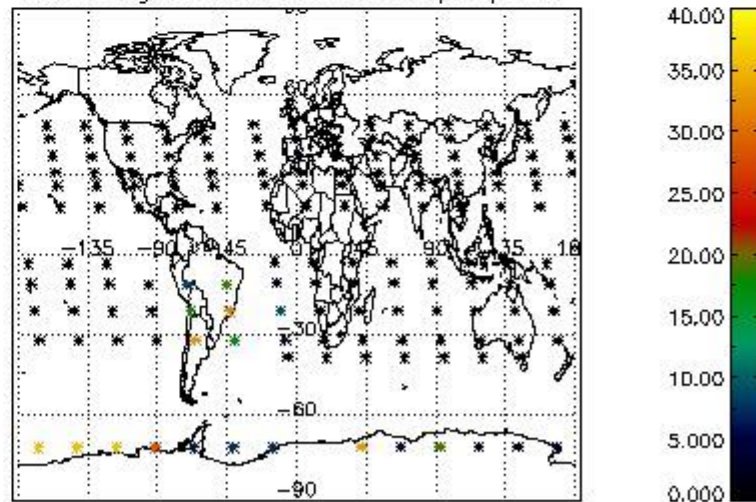

Percentage of saturation errors per profile