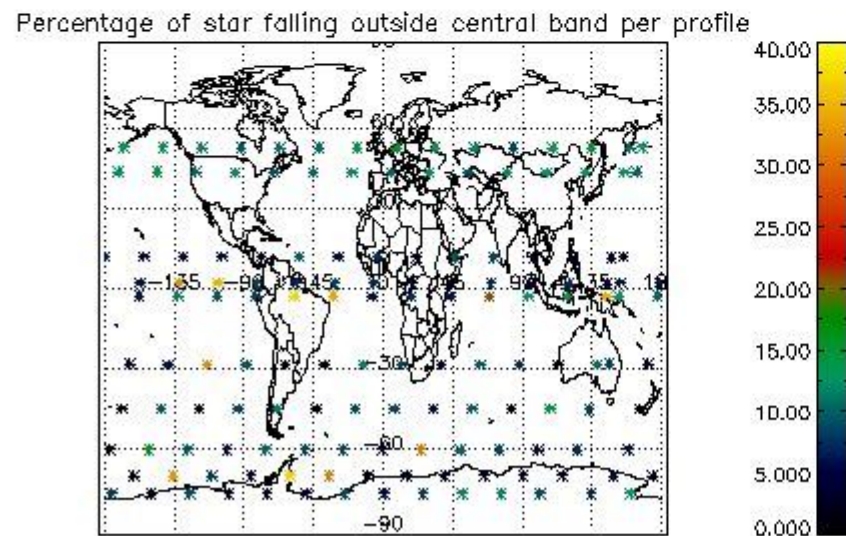

Percentage of datation errors per profile

Percentage of star falling outside central band per profile

Percentage of saturation errors per profile

4.2.2 Plot level 1 quality information per product (world map): ENVISAT DESCENDING passes