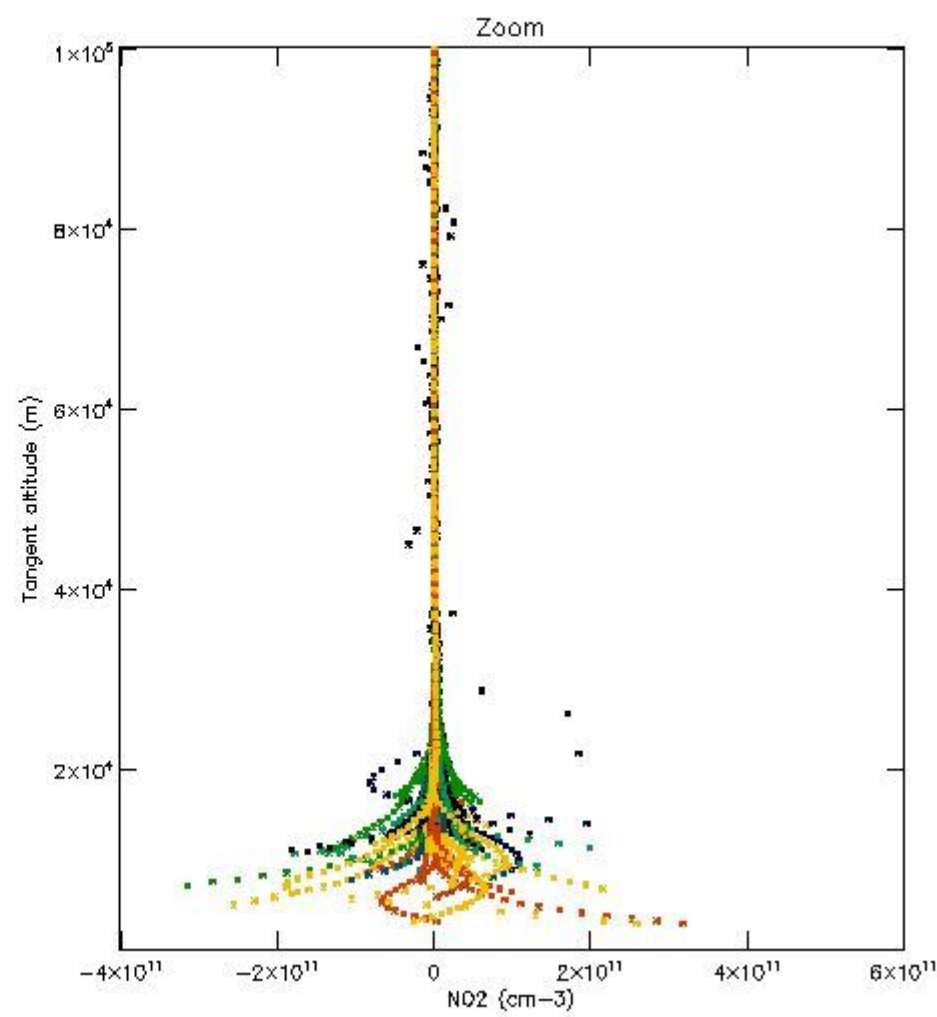

5.7 Plot NO3 profiles for all STD (dark without errors)

The colorbar represents the latitude.