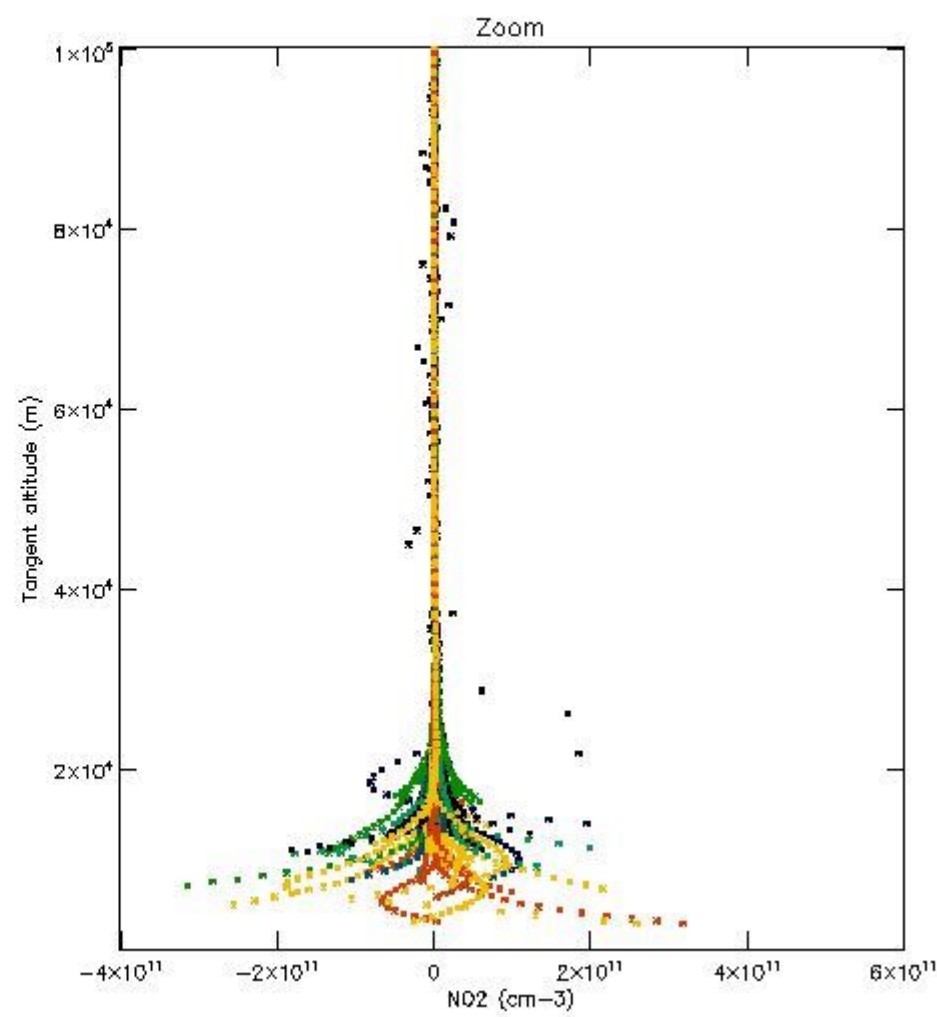

| | |
|----------|----|
| STD < 10 | 22 |
| STD < 5 | 15 |

5.2 Plot ozone profiles for all STD (dark without errors)

The colorbar represents the latitude.

5.3 Plot ozone profiles where STD < 20% (dark without errors)

The colorbar represents the latitude.

5.4 Plot ozone profiles where STD < 10% (dark without errors)

The colorbar represents the latitude.

5.5 Plot ozone profiles where STD < 5% (dark without errors)

The colorbar represents the latitude.

5.6 Plot NO₂ profiles for all STD (dark without errors)

The colorbar represents the latitude.

5.7 Plot NO3 profiles for all STD (dark without errors)

The colorbar represents the latitude.

5.8 Plot H2O profiles for all STD (only for occultations of stars 1,2,3,4,13,14,16,26,63 dark without errors)