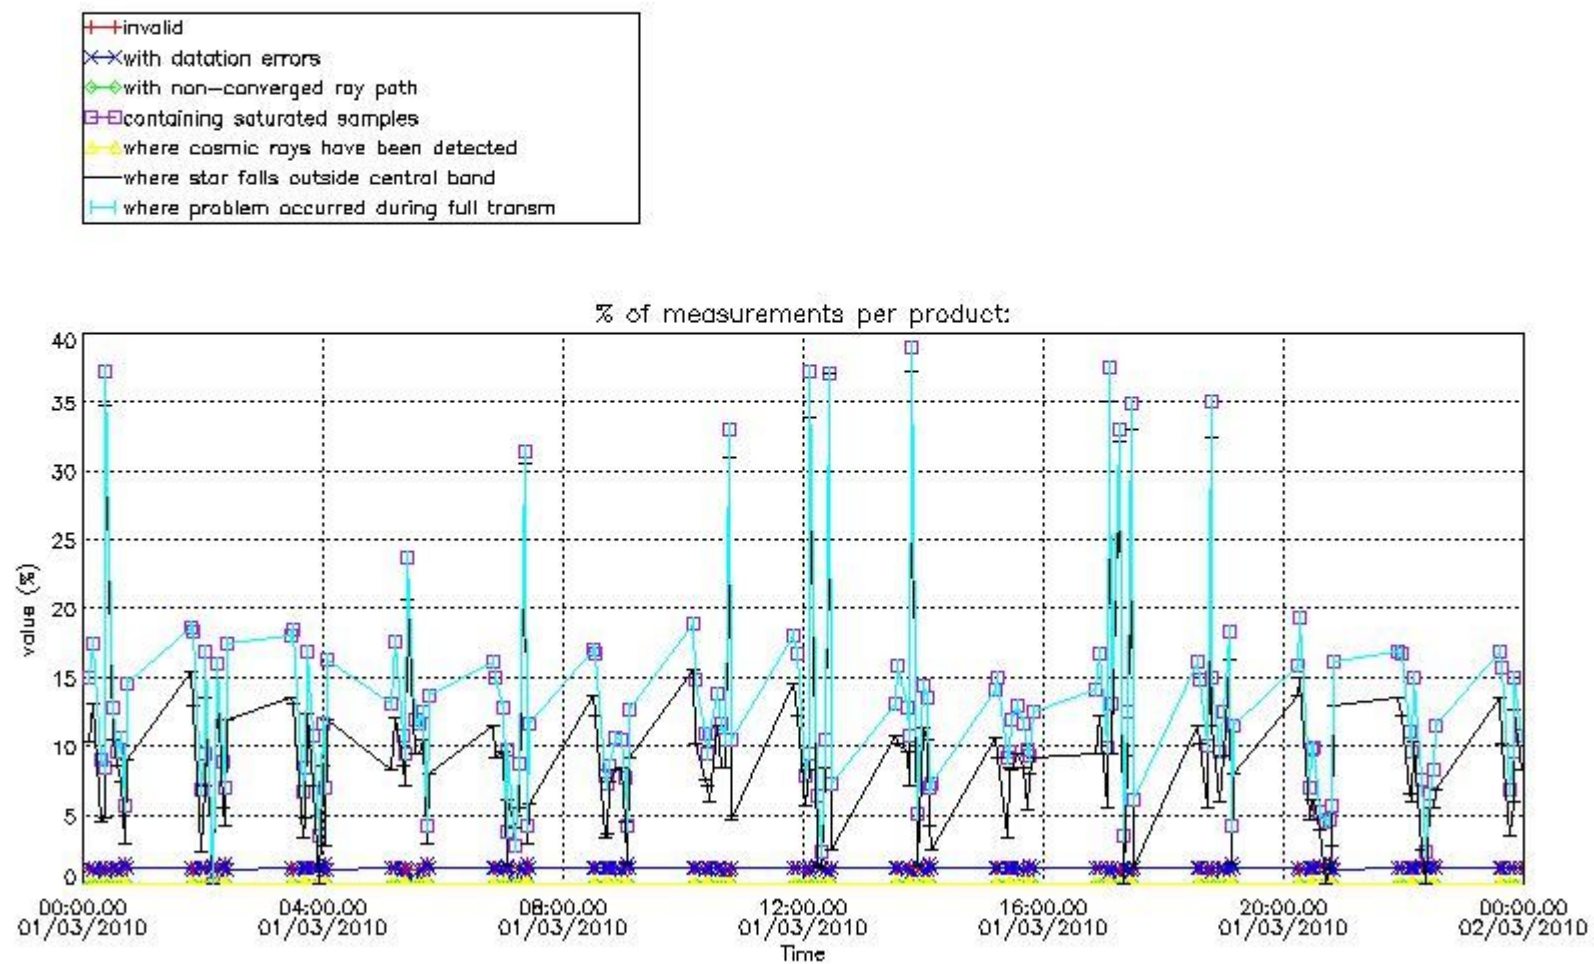

4.2 Plot quality information per product coming from level 1b processing (world map)

4.2.1 Plot level 1 quality information per product (world map): ENVISAT ASCENDING passes