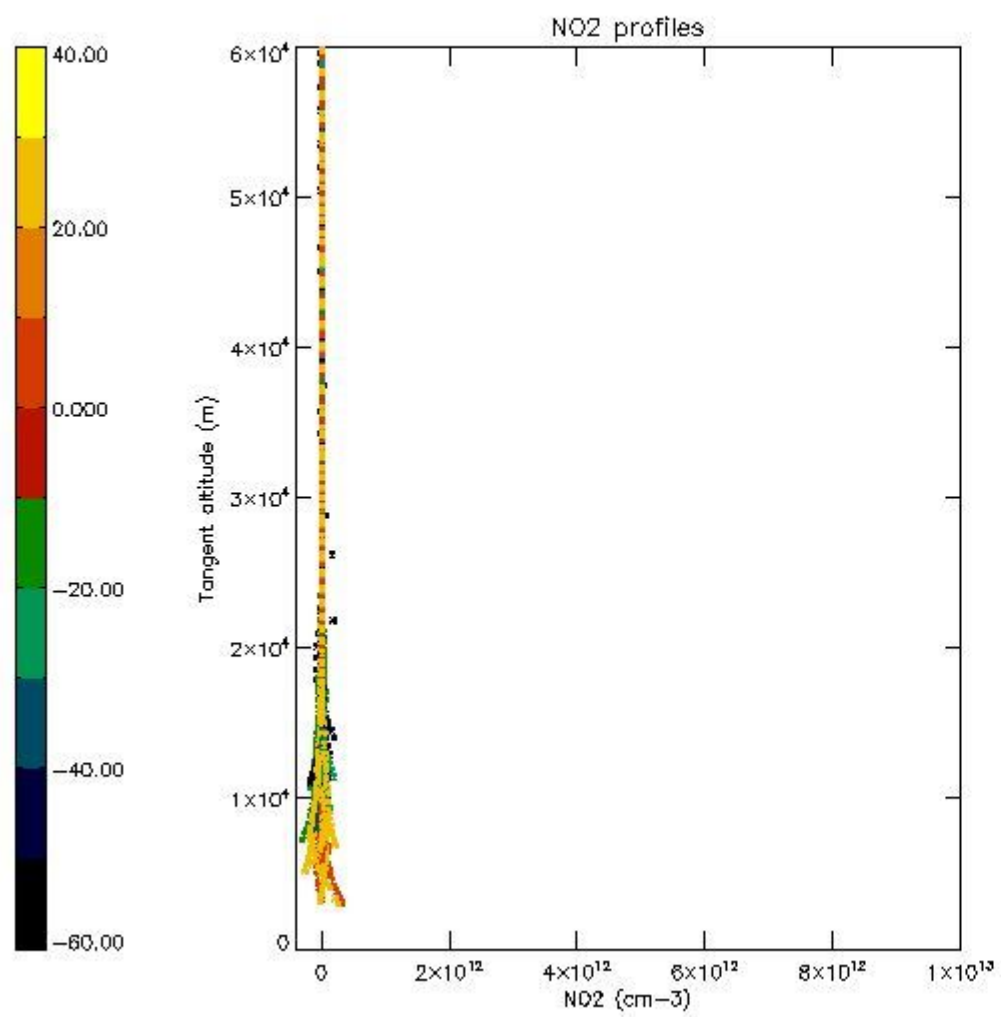

5.7 Plot NO3 profiles for all STD (dark without errors)

The colorbar represents the latitude.