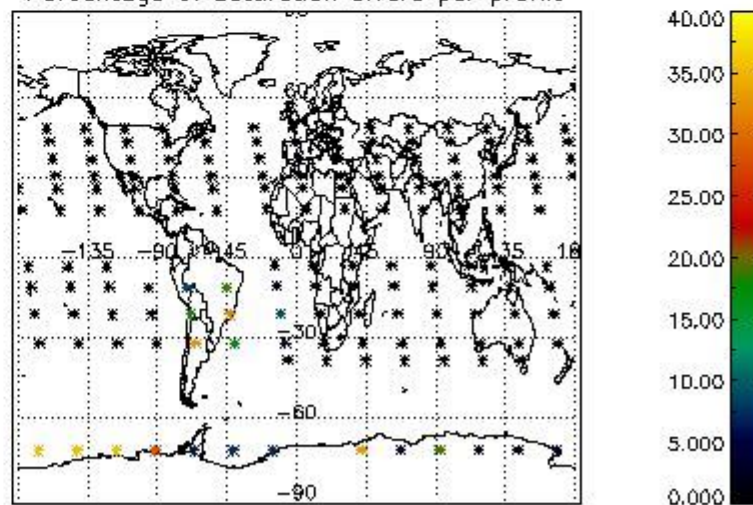

Percentage of saturation errors per profile