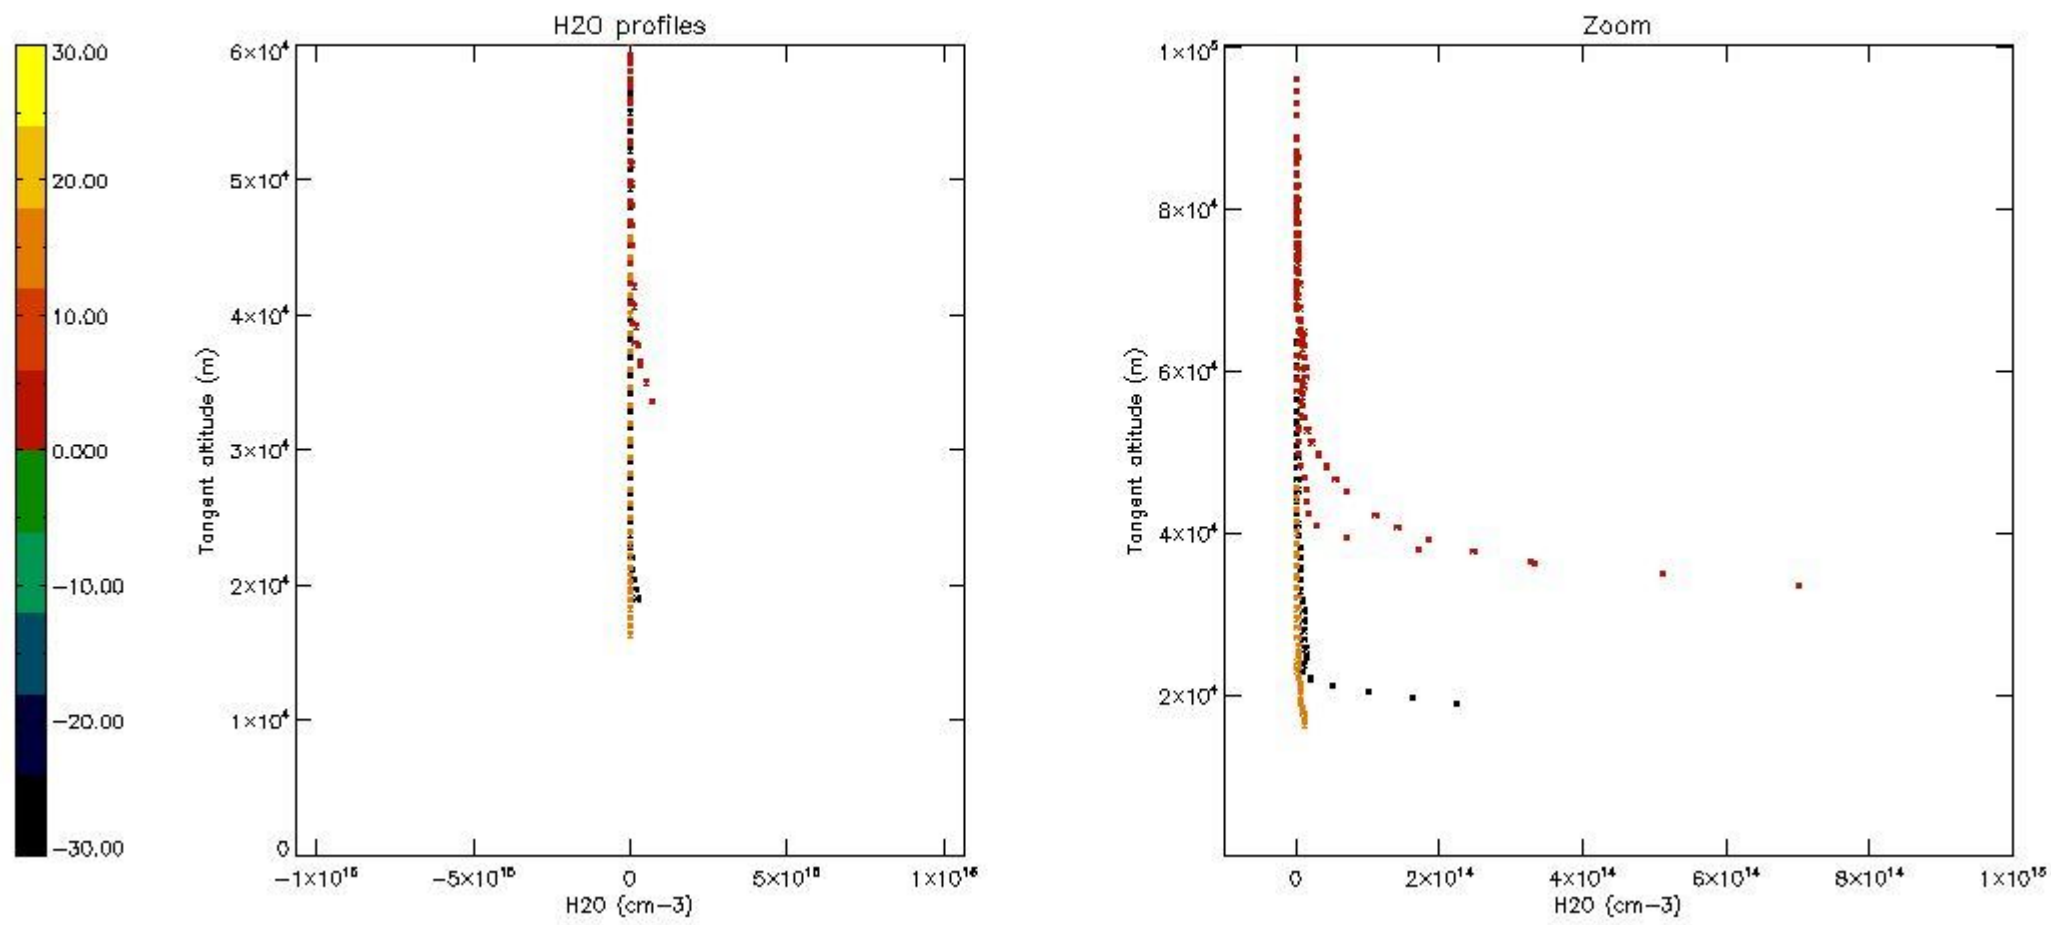

6. Auxiliary Data Files used for the production reported in section 2

The number reported in the third column indicates since which file (see list in section 2) the corresponding auxiliary file has been used. The fourth column is the date of those product files.

Type	Auxiliary Filename	Used since product	Used since product date
INST_PHYS_CHARACTERISTICS	GOM_INS_AXVIEC20091111_143220_20030716_120000_20500101_000000	1	01-MAR-2010 00:06:44
LEVEL-2_PROC_CONFIG	GOM_PR2_AXVIEC20091111_152718_20020301_000000_20500101_000000	1	01-MAR-2010 00:06:44
CROSS_SECTIONS_FILE	GOM_CRS_AXVIEC20091111_154832_20020301_000000_20500101_000000	1	01-MAR-2010 00:06:44