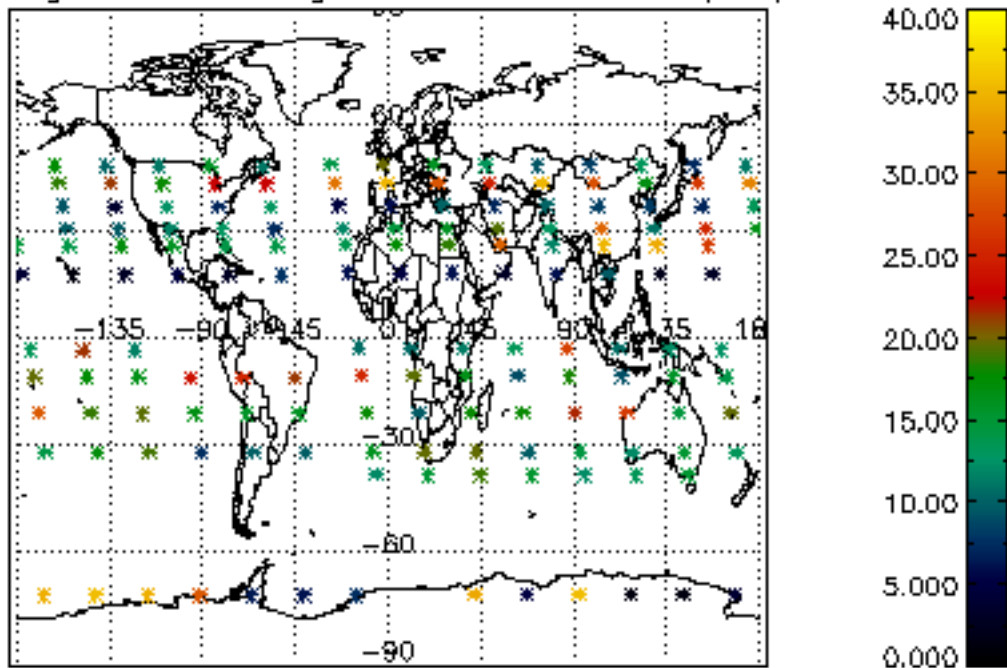

Percentage of cosmic ray hits per profile

Percentage of star falling outside central band per profile