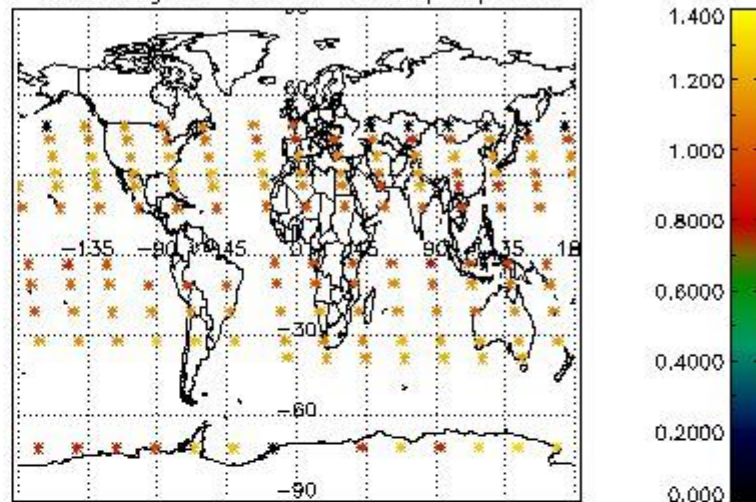

Percentage of datation errors per profile