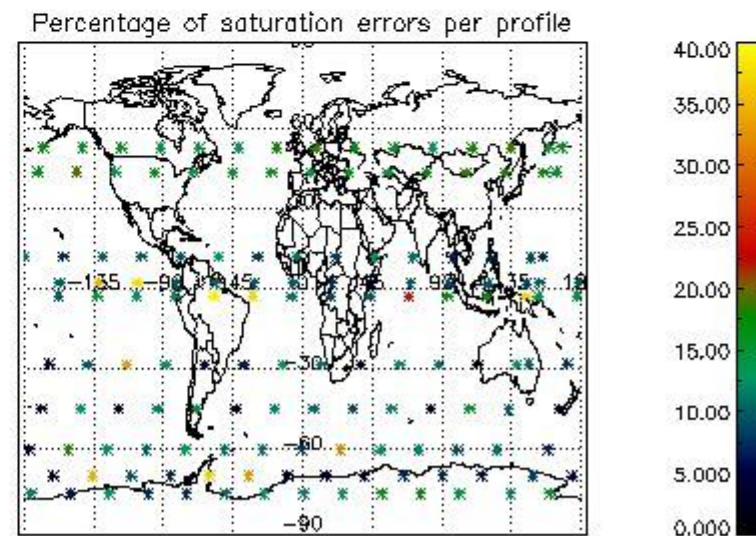

Percentage of datation errors per profile

Percentage of star falling outside central band per profile

Percentage of saturation errors per profile

4.2.2 Plot level 1 quality information per product (world map): ENVISAT DESCENDING passes