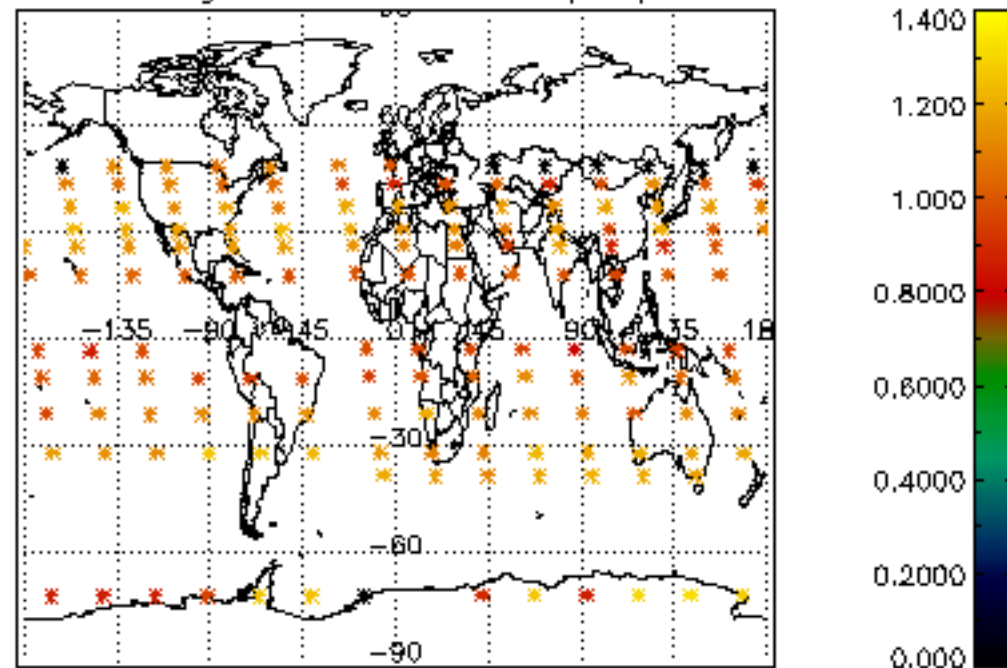

Percentage of flagged data per NO3 profile

Percentage of cosmic ray hits per profile

Percentage of datation errors per profile

Percentage of star falling outside central band per profile

Percentage of saturation errors per profile