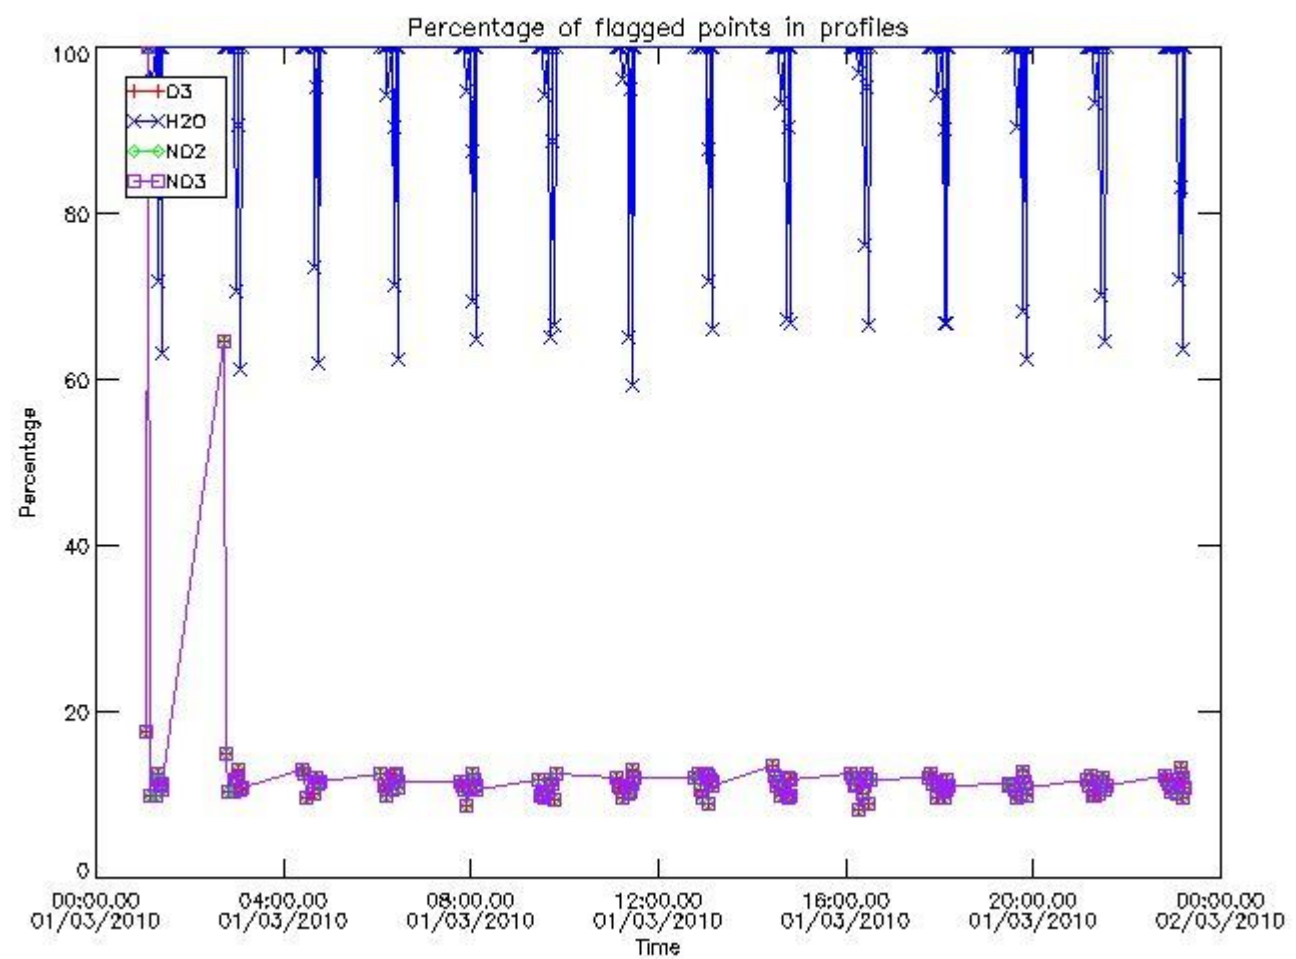

3. Quality information per product

In this section it is plotted some information contained in the Quality Summary data set of the level 2 products. Only products in dark limb conditions and without errors (error flag in the MPH set to "0") are used.

3.1 Plot quality information per product (time dependant)

3.2 Plot quality information per product (world map)