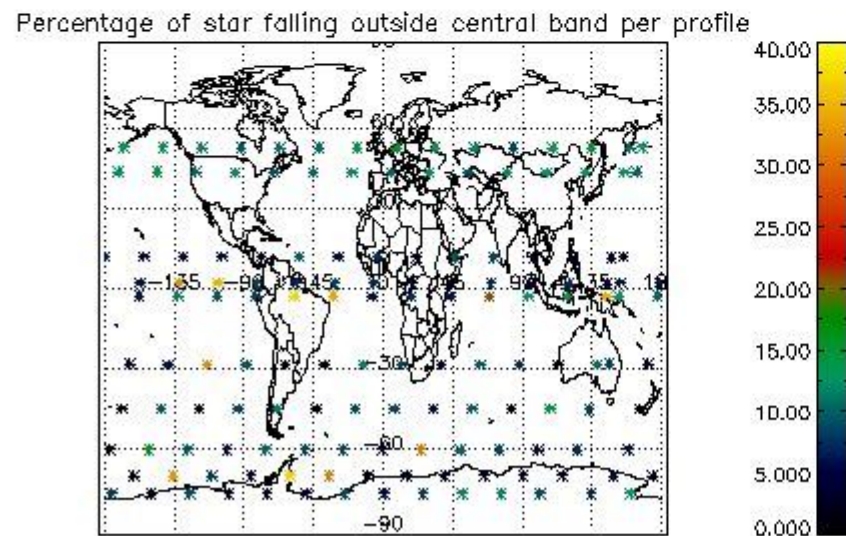

4.2 Plot quality information per product coming from level 1b processing (world map)
 4.2.1 Plot level 1 quality information per product (world map): ENVISAT ASCENDING passes

Percentage of cosmic ray hits per profile

Percentage of datation errors per profile

Percentage of star falling outside central band per profile

Percentage of saturation errors per profile

4.2.2 Plot level 1 quality information per product (world map): ENVISAT DESCENDING passes