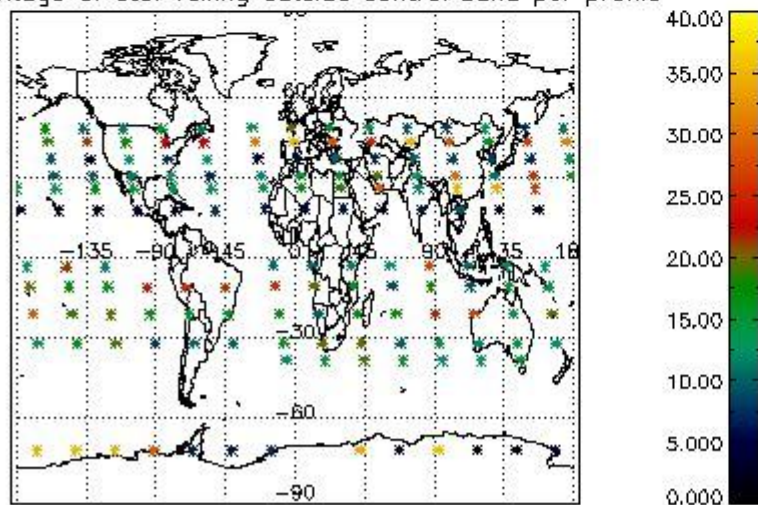

Percentage of star falling outside central band per profile