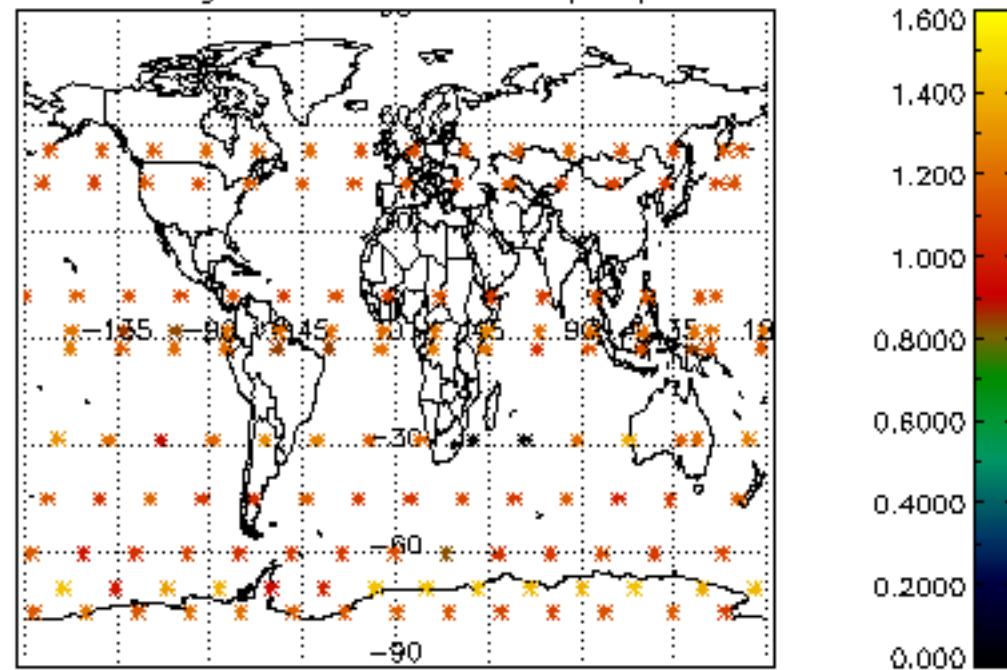

Percentage of datation errors per profile

Percentage of star falling outside central band per profile

Percentage of saturation errors per profile

Percentage of cosmic ray hits per profile

Percentage of datation errors per profile