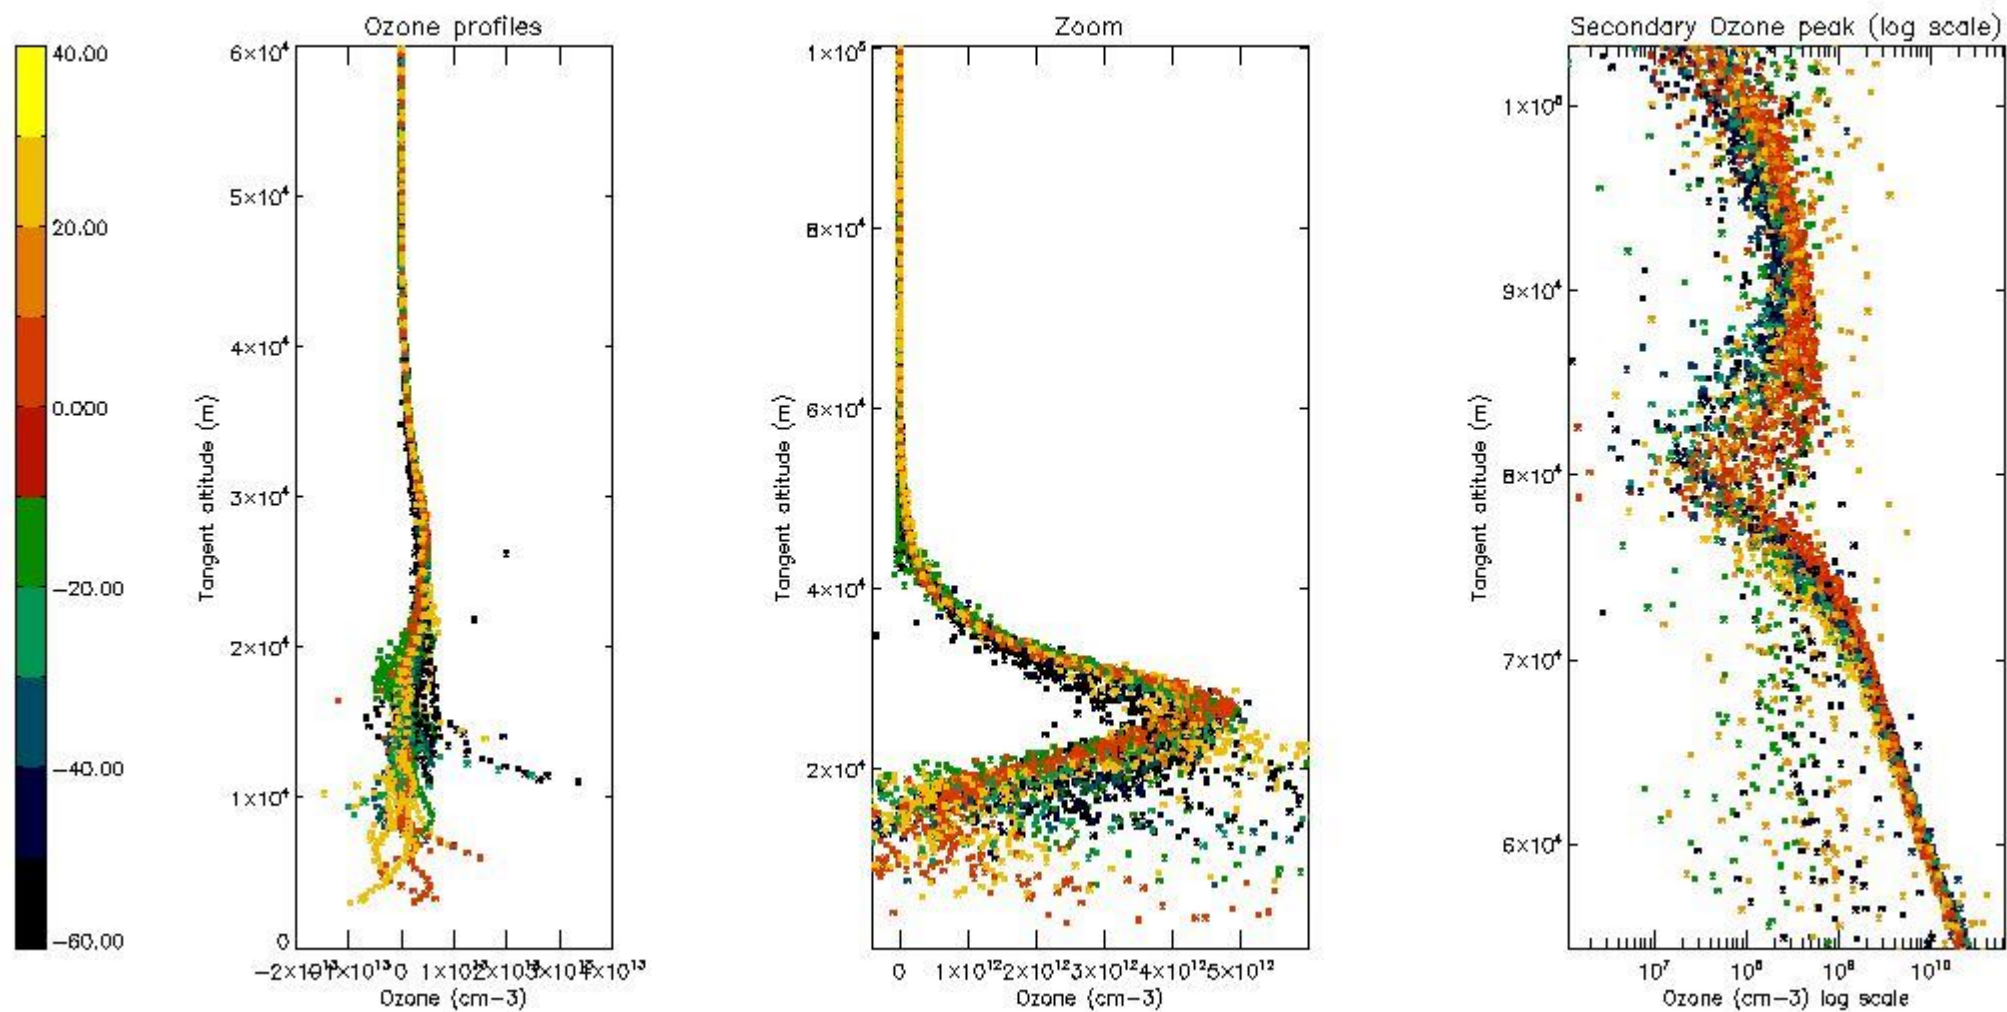

STD < 10	22
STD < 5	15

5.2 Plot ozone profiles for all STD (dark without errors)

The colorbar represents the latitude.

5.3 Plot ozone profiles where STD < 20% (dark without errors)

The colorbar represents the latitude.