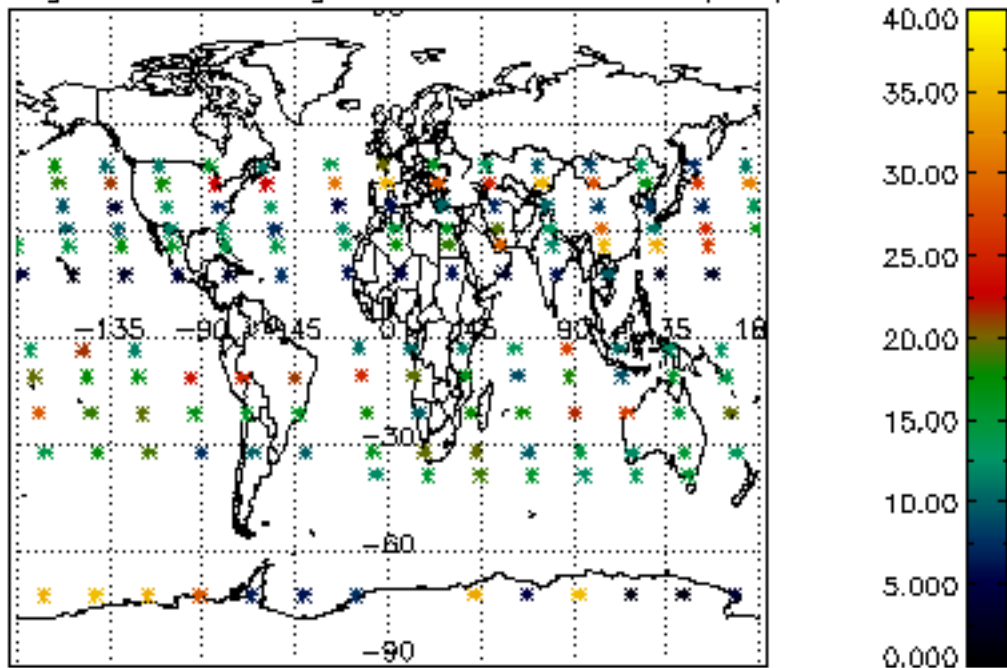

Percentage of flagged data per NO3 profile

Percentage of cosmic ray hits per profile

Percentage of datation errors per profile

Percentage of star falling outside central band per profile

Percentage of saturation errors per profile