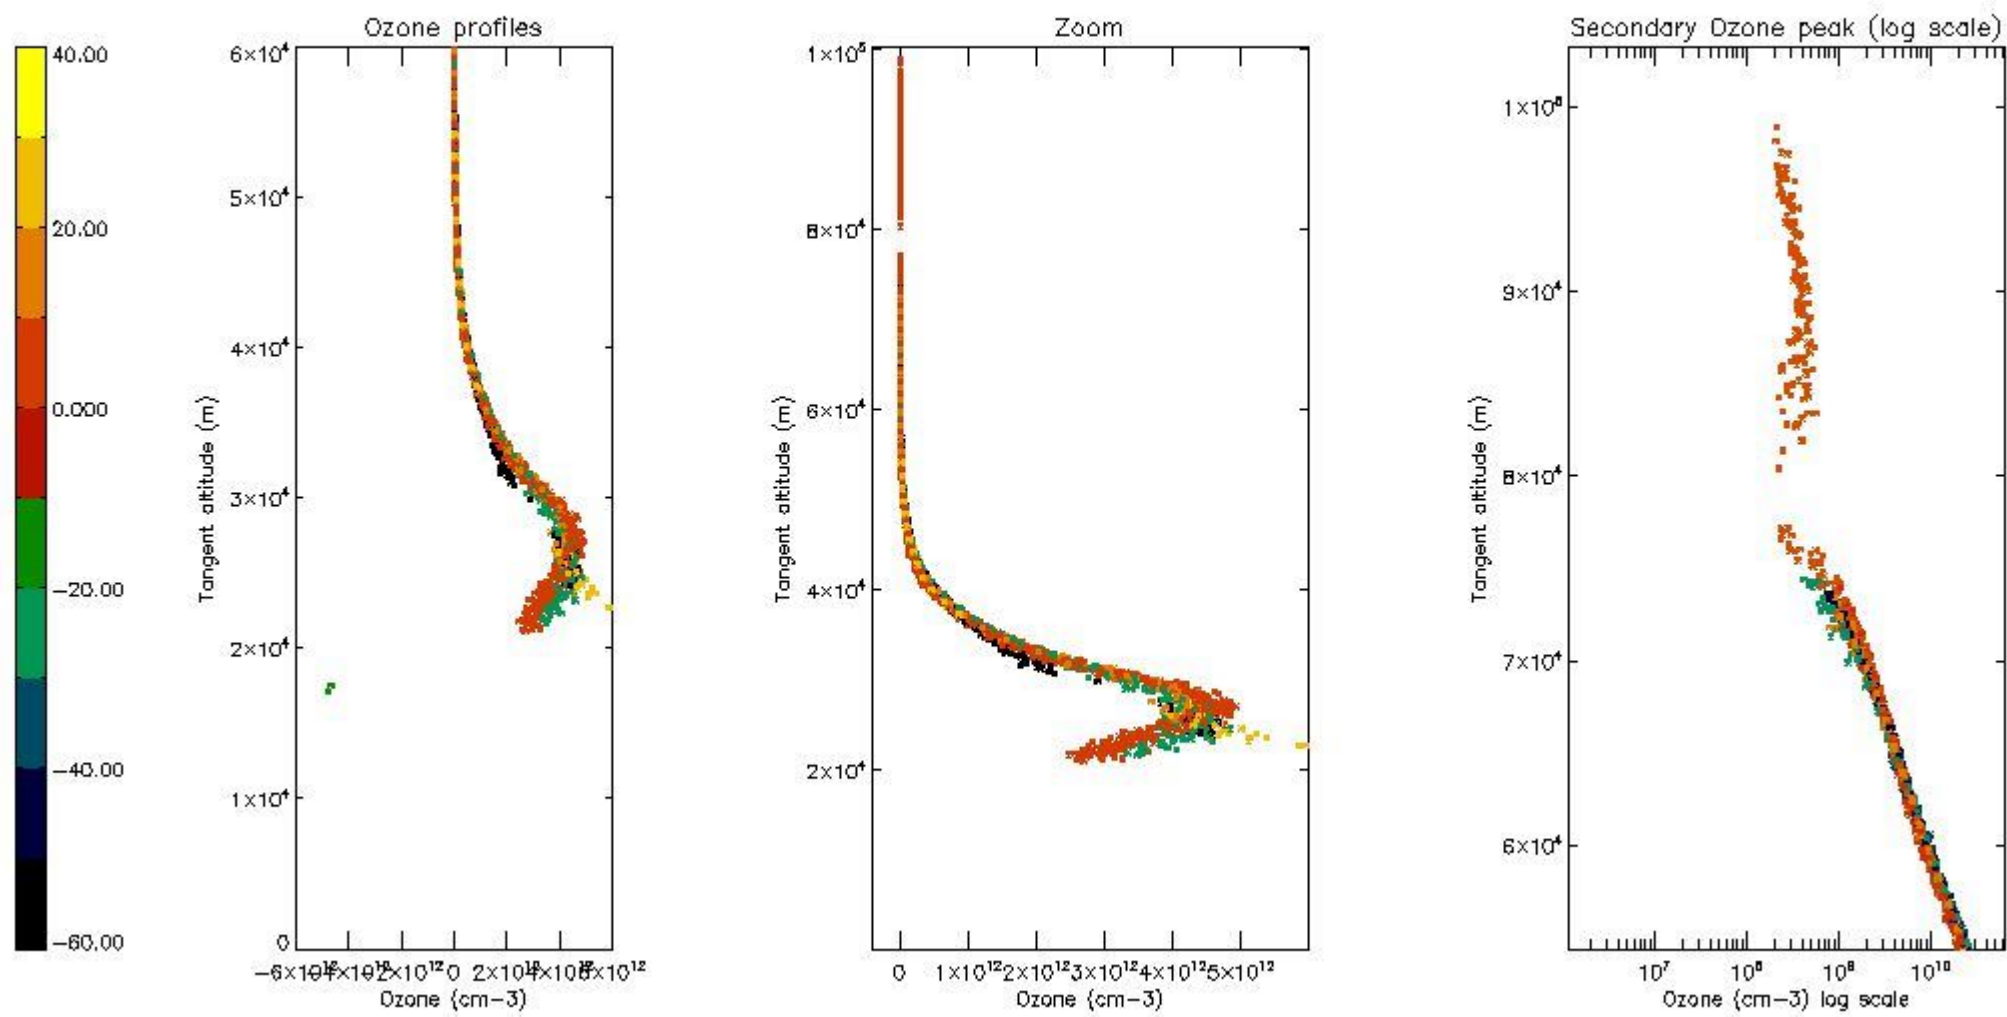

The colorbar represents the latitude.

5.4 Plot ozone profiles where STD < 10% (dark without errors)

The colorbar represents the latitude.

5.5 Plot ozone profiles where STD < 5% (dark without errors)

The colorbar represents the latitude.

5.6 Plot NO₂ profiles for all STD (dark without errors)

The colorbar represents the latitude.

5.7 Plot NO3 profiles for all STD (dark without errors)

The colorbar represents the latitude.

5.8 Plot H2O profiles for all STD (only for occultations of stars 1,2,3,4,13,14,16,26,63 dark without errors)