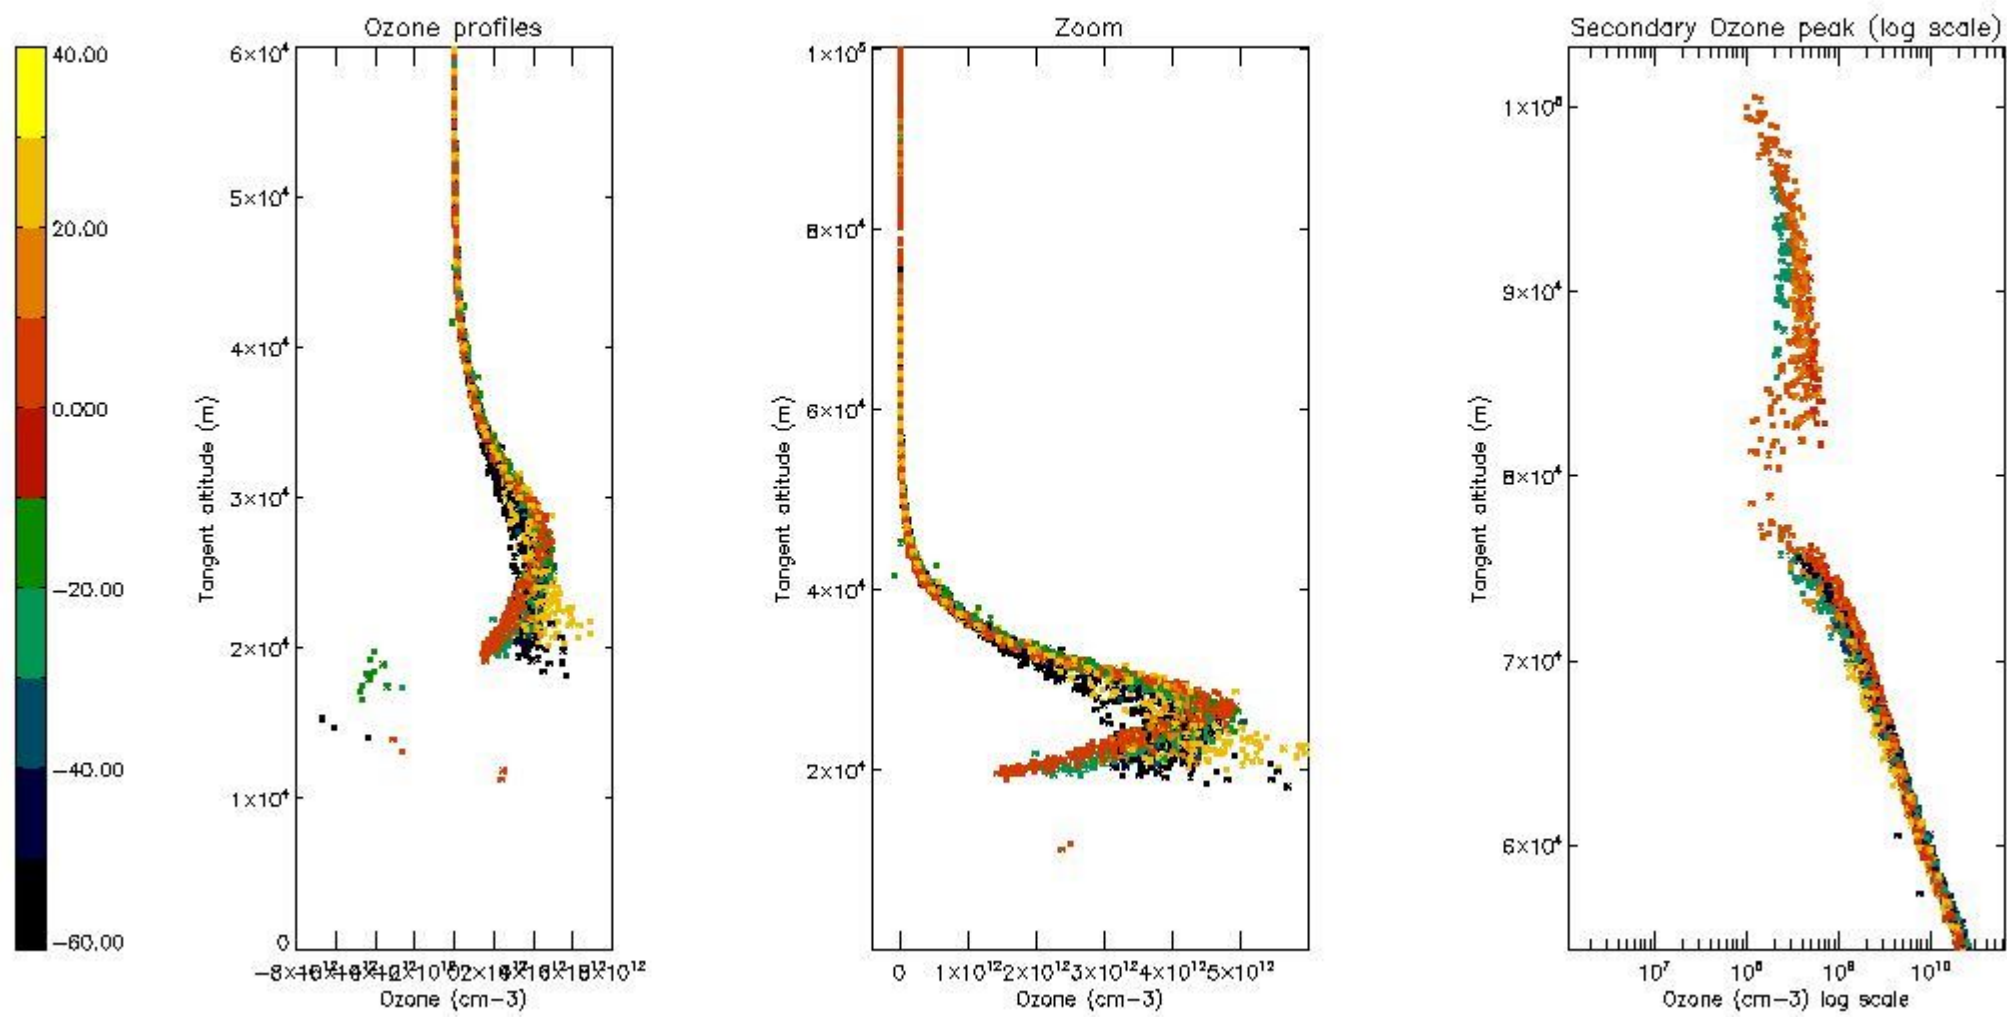

5.5 Plot ozone profiles where STD < 5% (dark without errors)

The colorbar represents the latitude.