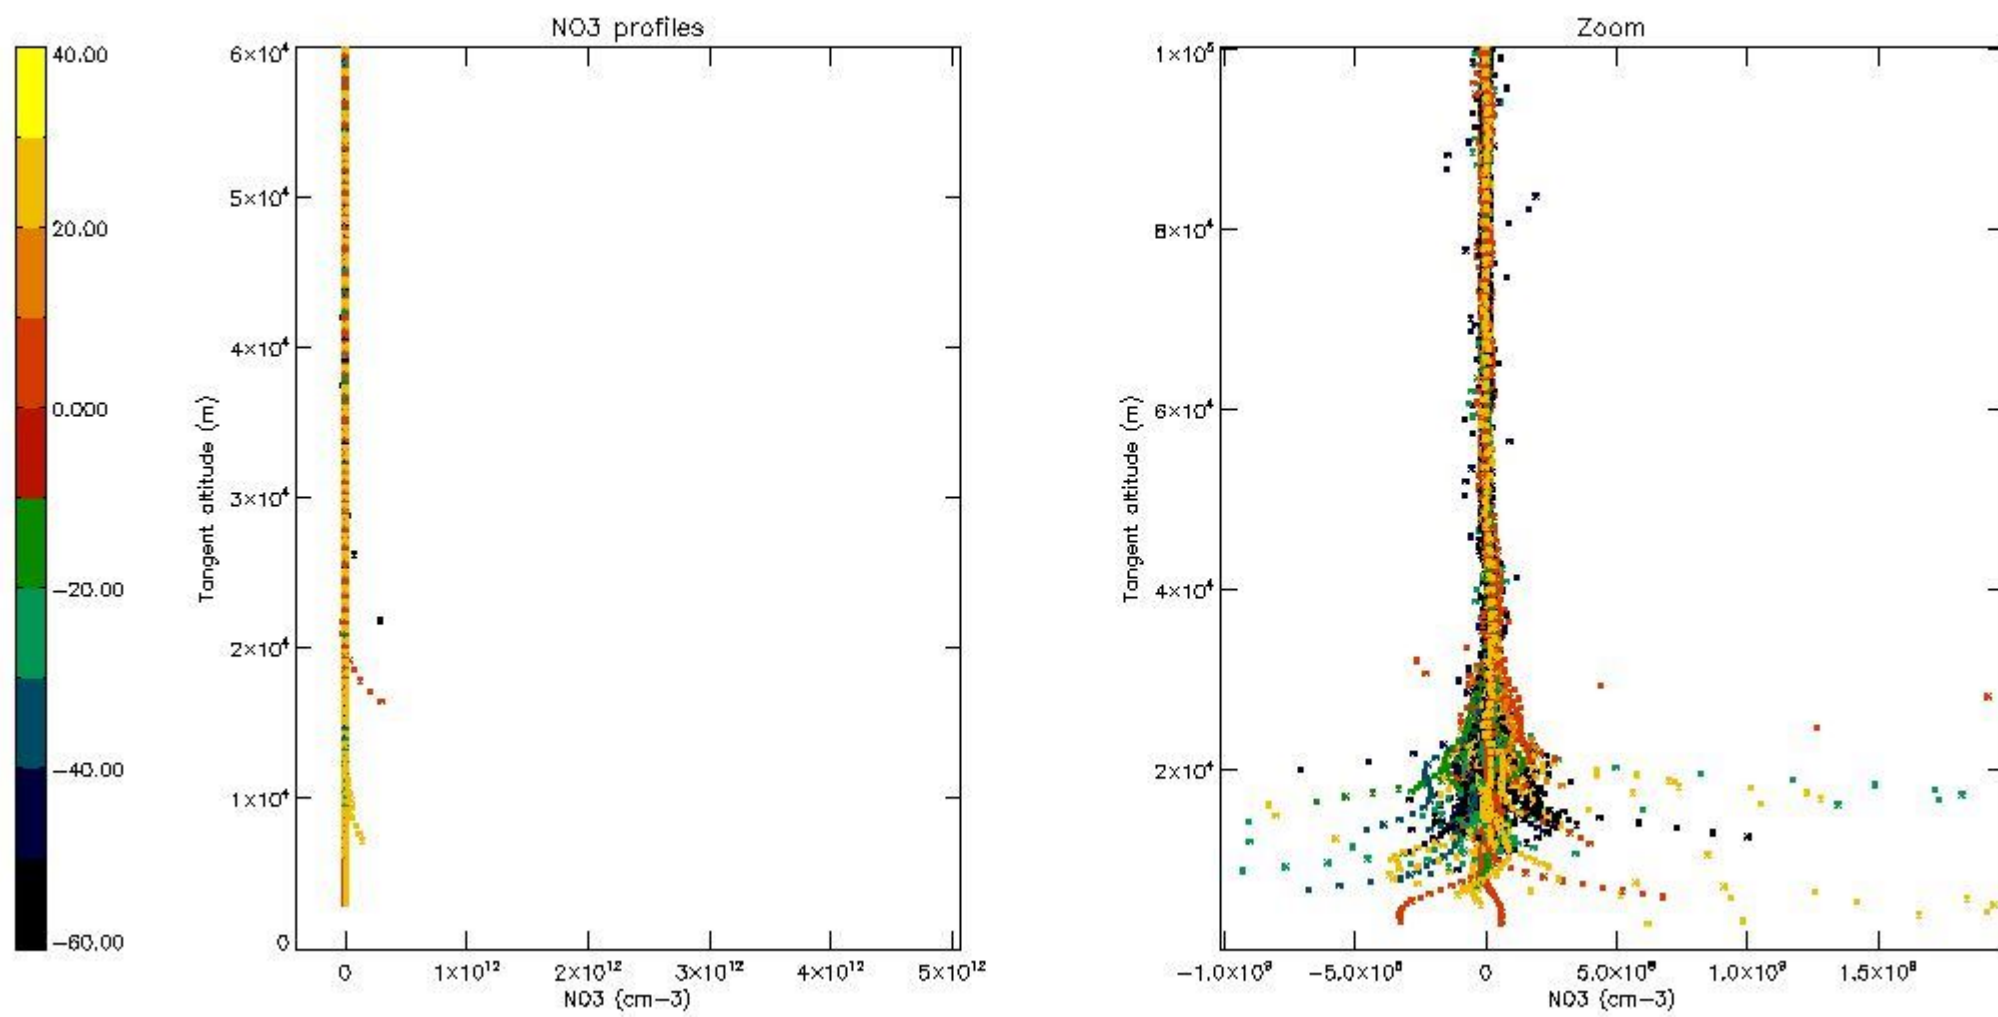

The colorbar represents the latitude.

5.4 Plot ozone profiles where STD < 10% (dark without errors)

The colorbar represents the latitude.

5.5 Plot ozone profiles where STD < 5% (dark without errors)

The colorbar represents the latitude.

5.6 Plot NO₂ profiles for all STD (dark without errors)

The colorbar represents the latitude.

5.7 Plot NO3 profiles for all STD (dark without errors)

The colorbar represents the latitude.

5.8 Plot H2O profiles for all STD (only for occultations of stars 1,2,3,4,13,14,16,26,63 dark without errors)