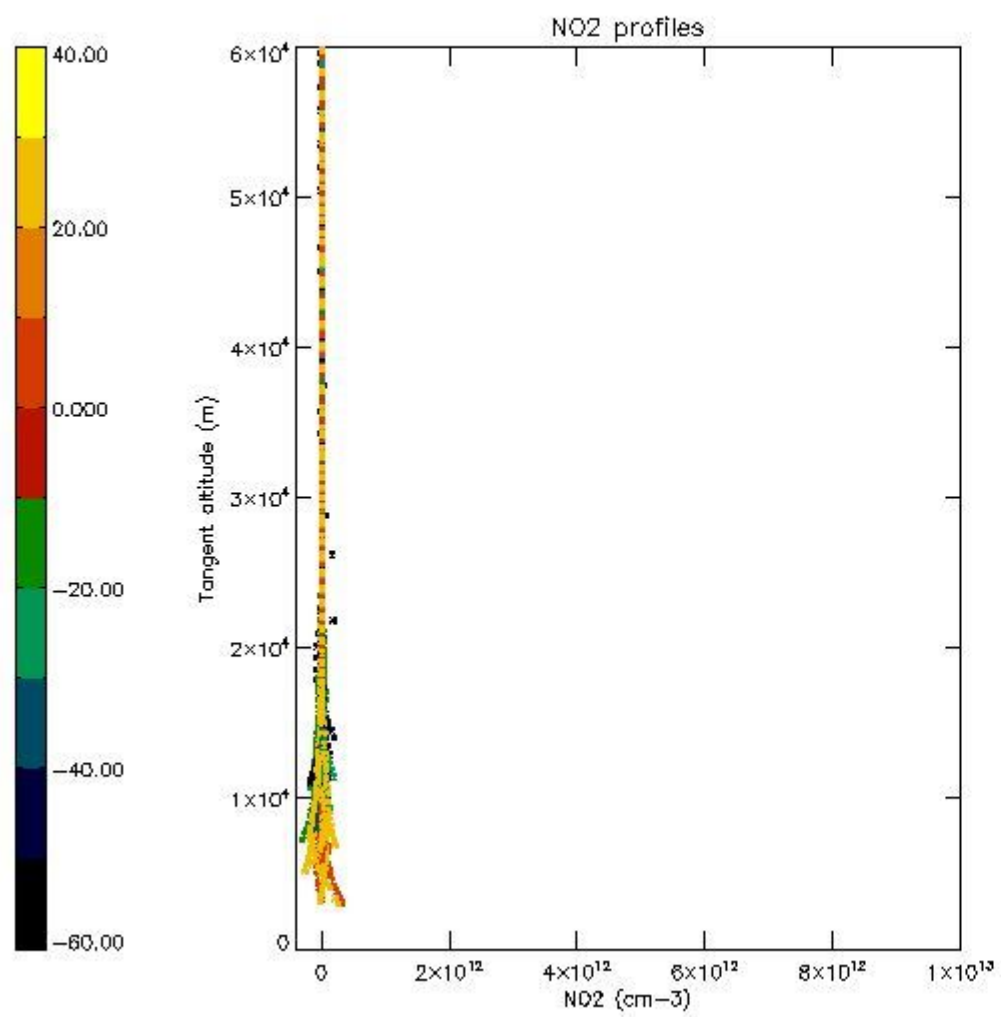

The colorbar represents the latitude.

5.4 Plot ozone profiles where STD < 10% (dark without errors)

The colorbar represents the latitude.

5.5 Plot ozone profiles where STD < 5% (dark without errors)

The colorbar represents the latitude.

5.6 Plot NO₂ profiles for all STD (dark without errors)

The colorbar represents the latitude.

5.7 Plot NO3 profiles for all STD (dark without errors)

The colorbar represents the latitude.

5.8 Plot H2O profiles for all STD (only for occultations of stars 1,2,3,4,13,14,16,26,63 dark without errors)