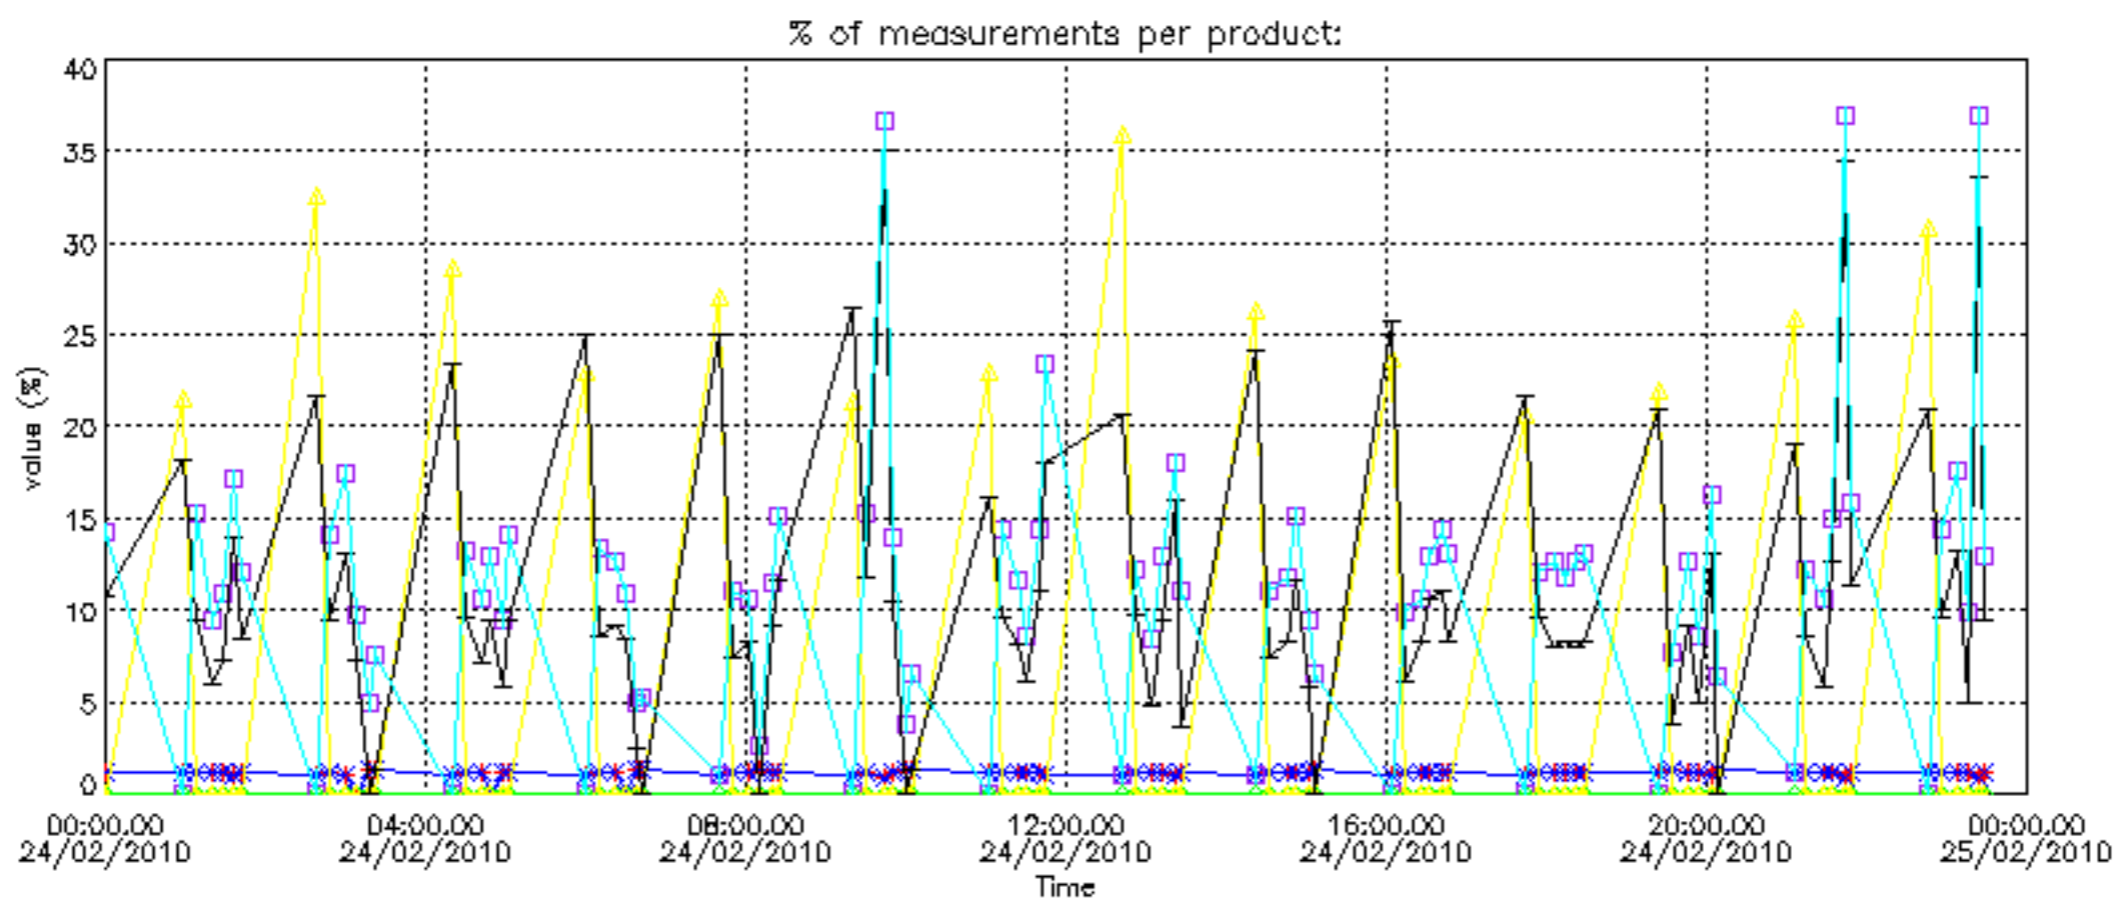

Percentage of cosmic ray hits per profile

Percentage of datation errors per profile