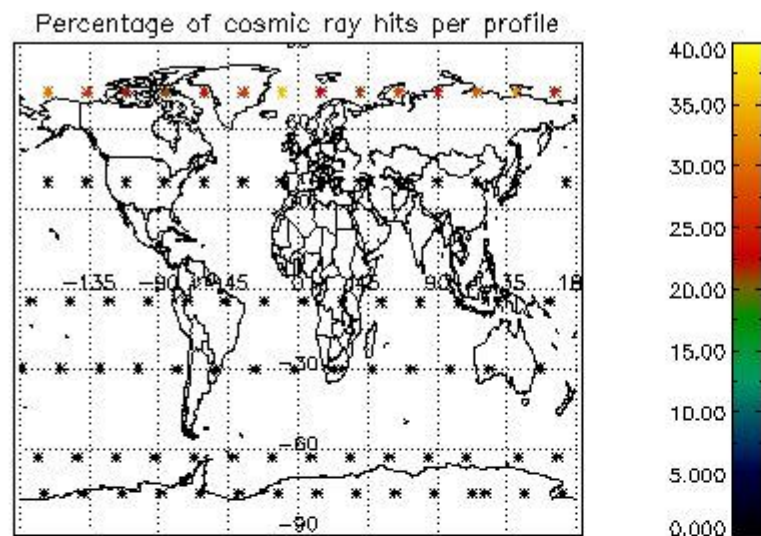

Percentage of datation errors per profile

Percentage of star falling outside central band per profile

Percentage of saturation errors per profile

4.2.2 Plot level 1 quality information per product (world map): ENVISAT DESCENDING passes