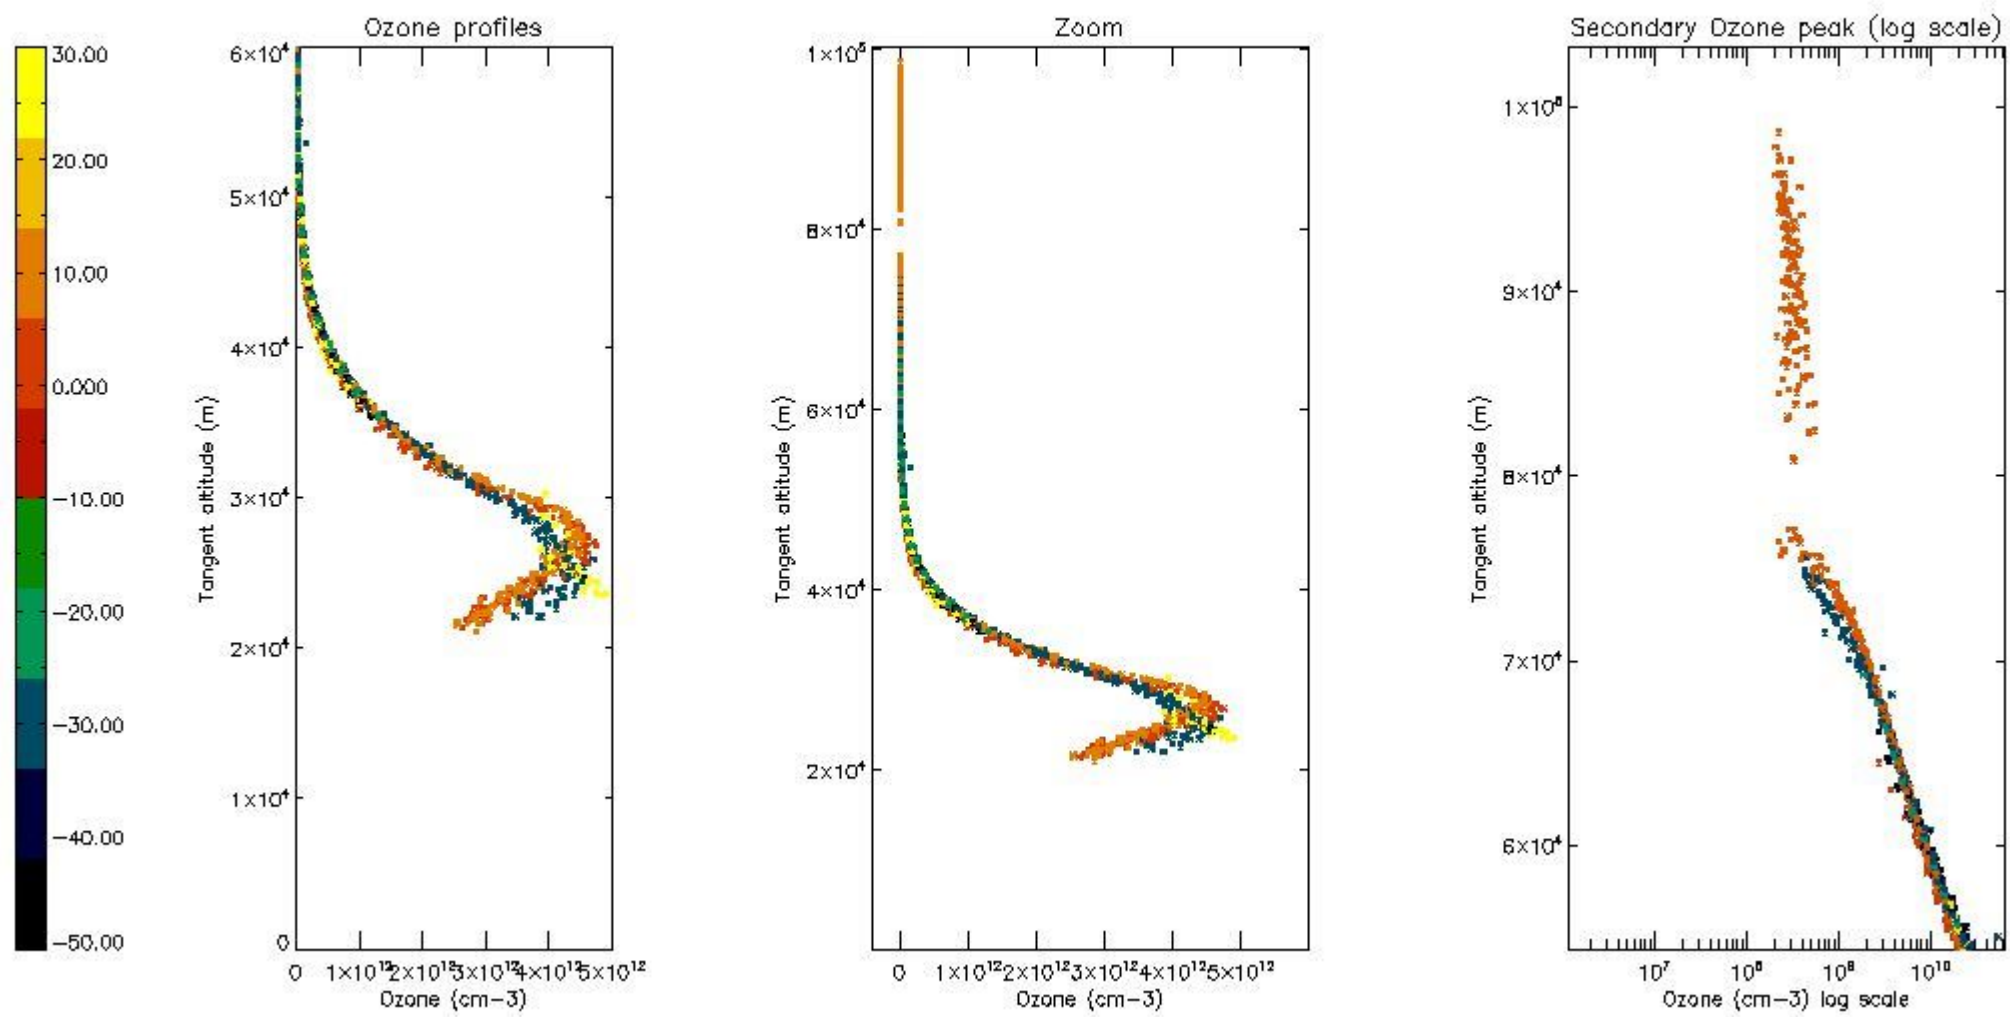

STD < 10	19
STD < 5	13

5.2 Plot ozone profiles for all STD (dark without errors)

The colorbar represents the latitude.

5.3 Plot ozone profiles where STD < 20% (dark without errors)

The colorbar represents the latitude.

5.4 Plot ozone profiles where $STD < 10\%$ (dark without errors)

The colorbar represents the latitude.

5.5 Plot ozone profiles where STD < 5% (dark without errors)

The colorbar represents the latitude.

5.6 Plot NO₂ profiles for all STD (dark without errors)