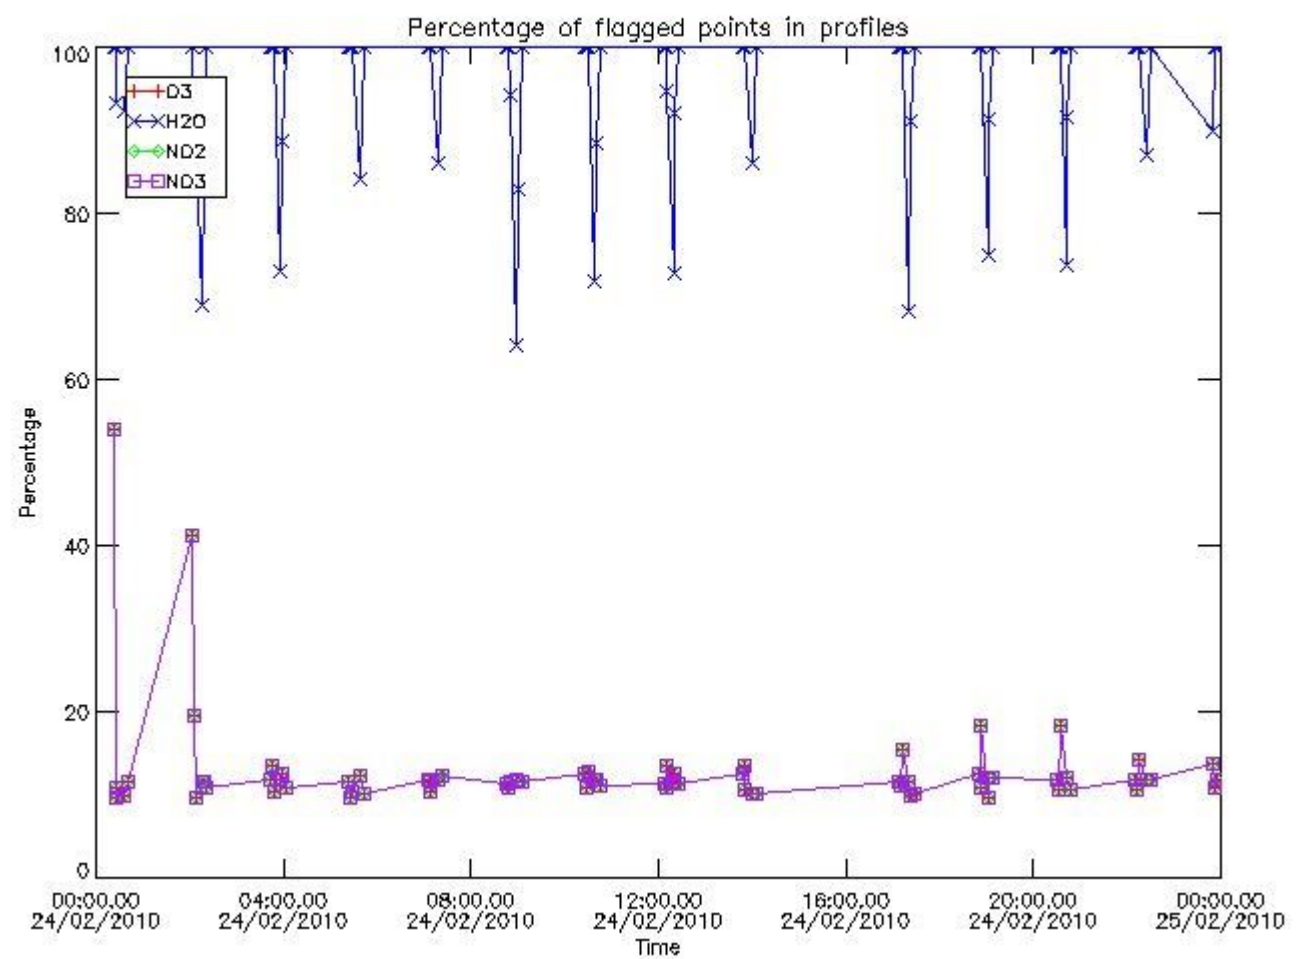

3. Quality information per product

In this section it is plotted some information contained in the Quality Summary data set of the level 2 products. Only products in dark limb conditions and without errors (error flag in the MPH set to "0") are used.

3.1 Plot quality information per product (time dependant)

3.2 Plot quality information per product (world map)