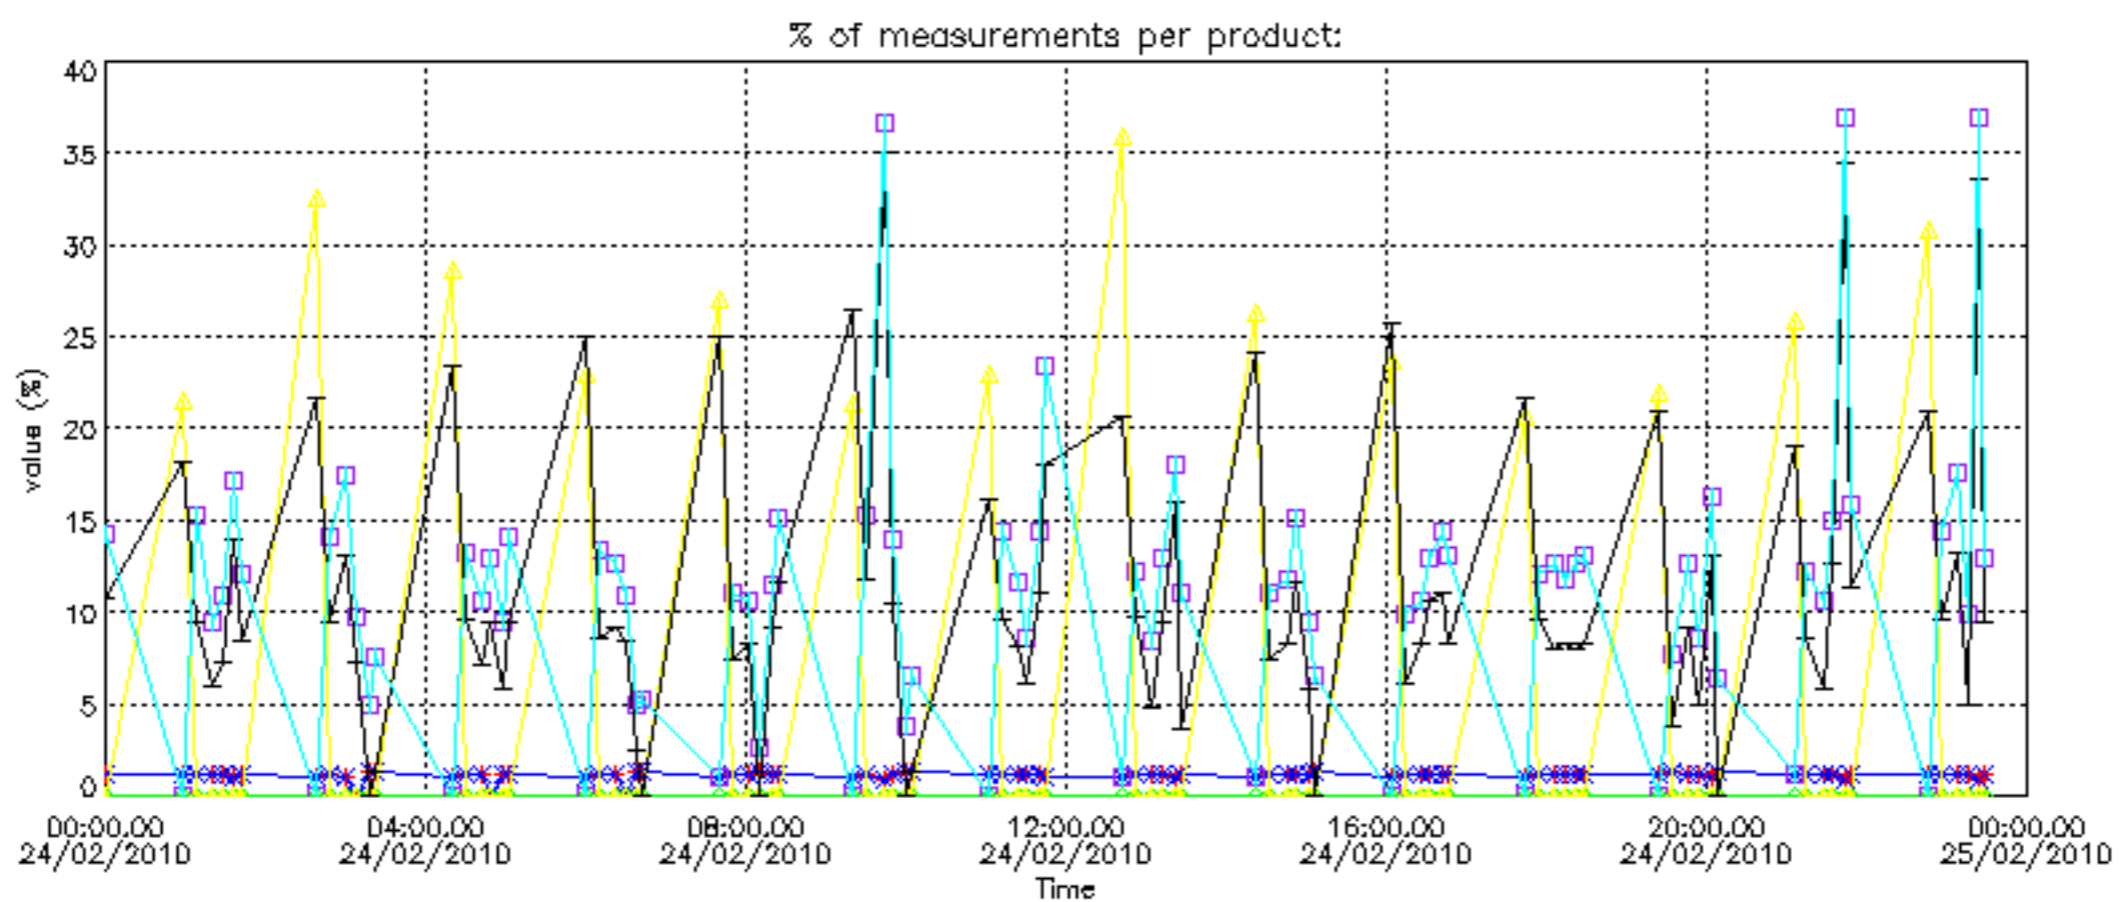

Percentage of cosmic ray hits per profile

Percentage of datation errors per profile