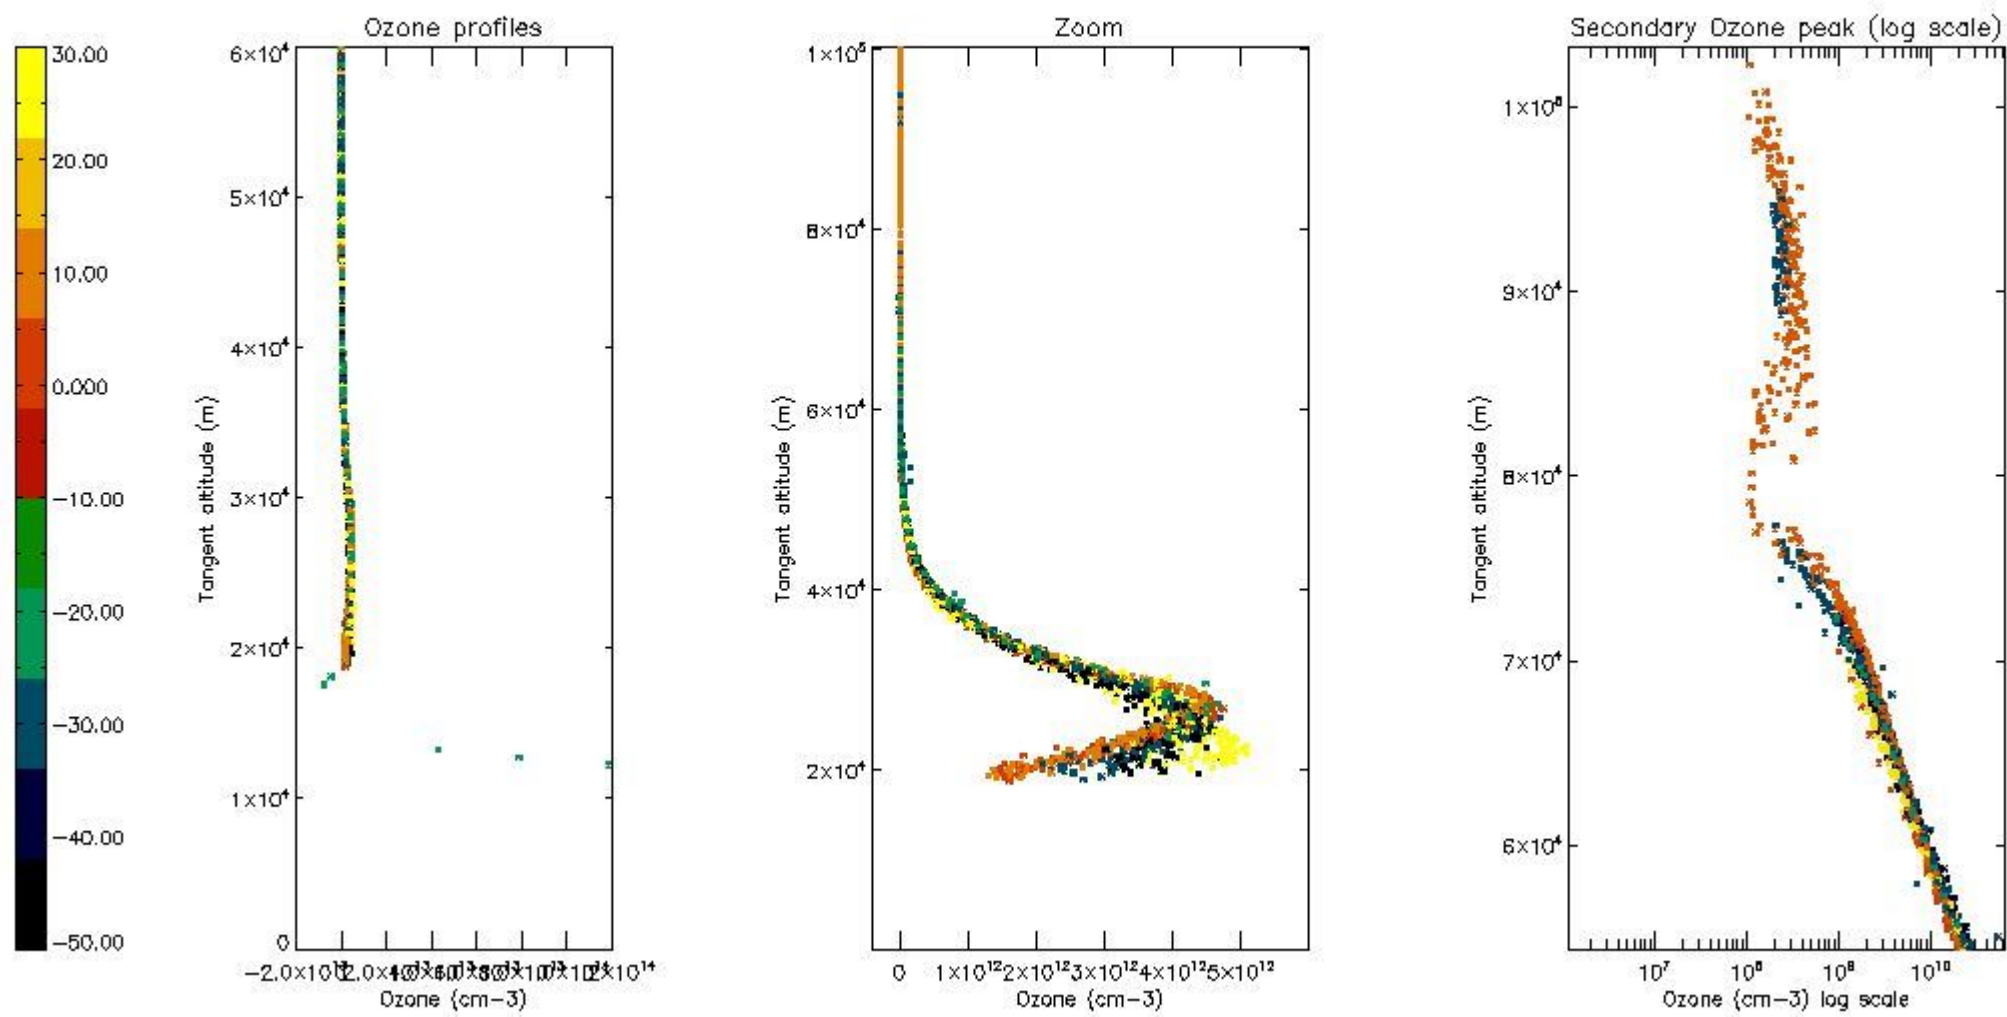

STD < 10	19
STD < 5	13

5.2 Plot ozone profiles for all STD (dark without errors)

The colorbar represents the latitude.

5.3 Plot ozone profiles where STD < 20% (dark without errors)

The colorbar represents the latitude.

5.4 Plot ozone profiles where $STD < 10\%$ (dark without errors)

The colorbar represents the latitude.

5.5 Plot ozone profiles where STD < 5% (dark without errors)

The colorbar represents the latitude.

5.6 Plot NO₂ profiles for all STD (dark without errors)