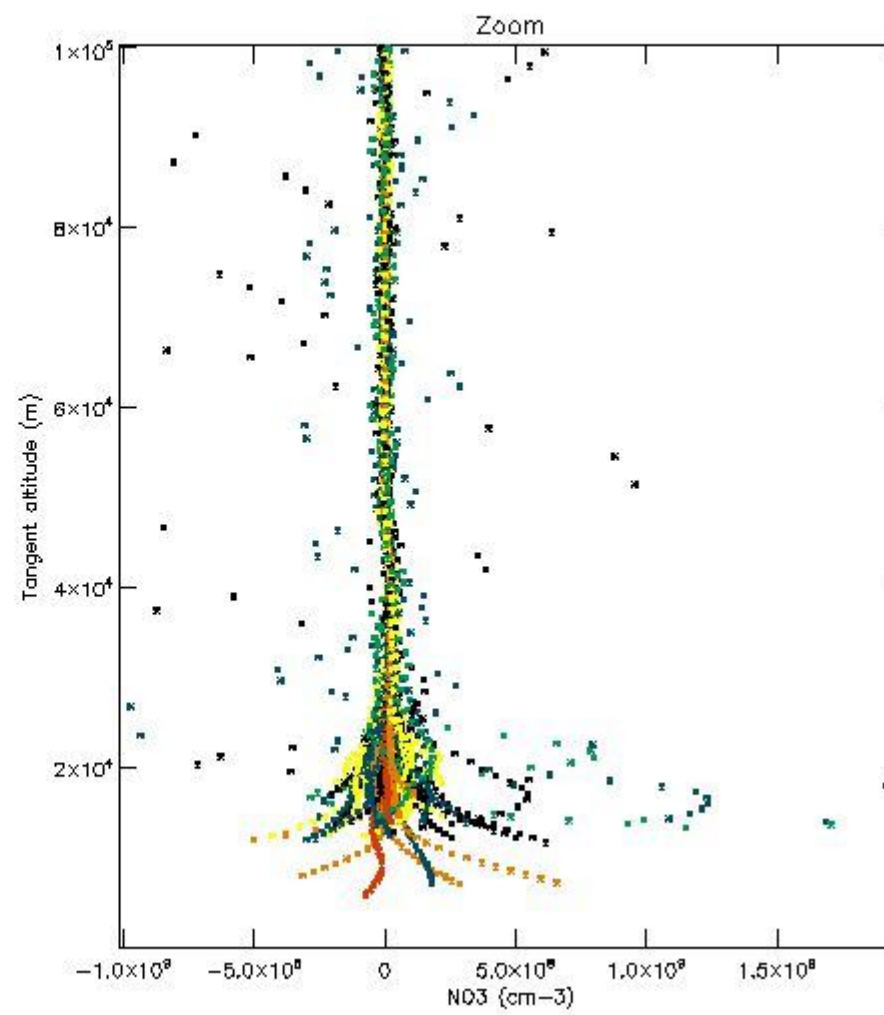

6. Auxiliary Data Files used for the production reported in section 2

The number reported in the third column indicates since which file (see list in section 2) the corresponding auxiliary file has been used. The fourth column is the date of those product files.

Type	Auxiliary Filename	Used since product	Used since product date
INST_PHYS_CHARACTERISTICS	GOM_INS_AXVIEC20091111_143220_20030716_120000_20500101_000000	1	24-FEB-2010 00:00:30
LEVEL-2_PROC_CONFIG	GOM_PR2_AXVIEC20091111_152718_20020301_000000_20500101_000000	1	24-FEB-2010 00:00:30
CROSS_SECTIONS_FILE	GOM_CRS_AXVIEC20091111_154832_20020301_000000_20500101_000000	1	24-FEB-2010 00:00:30