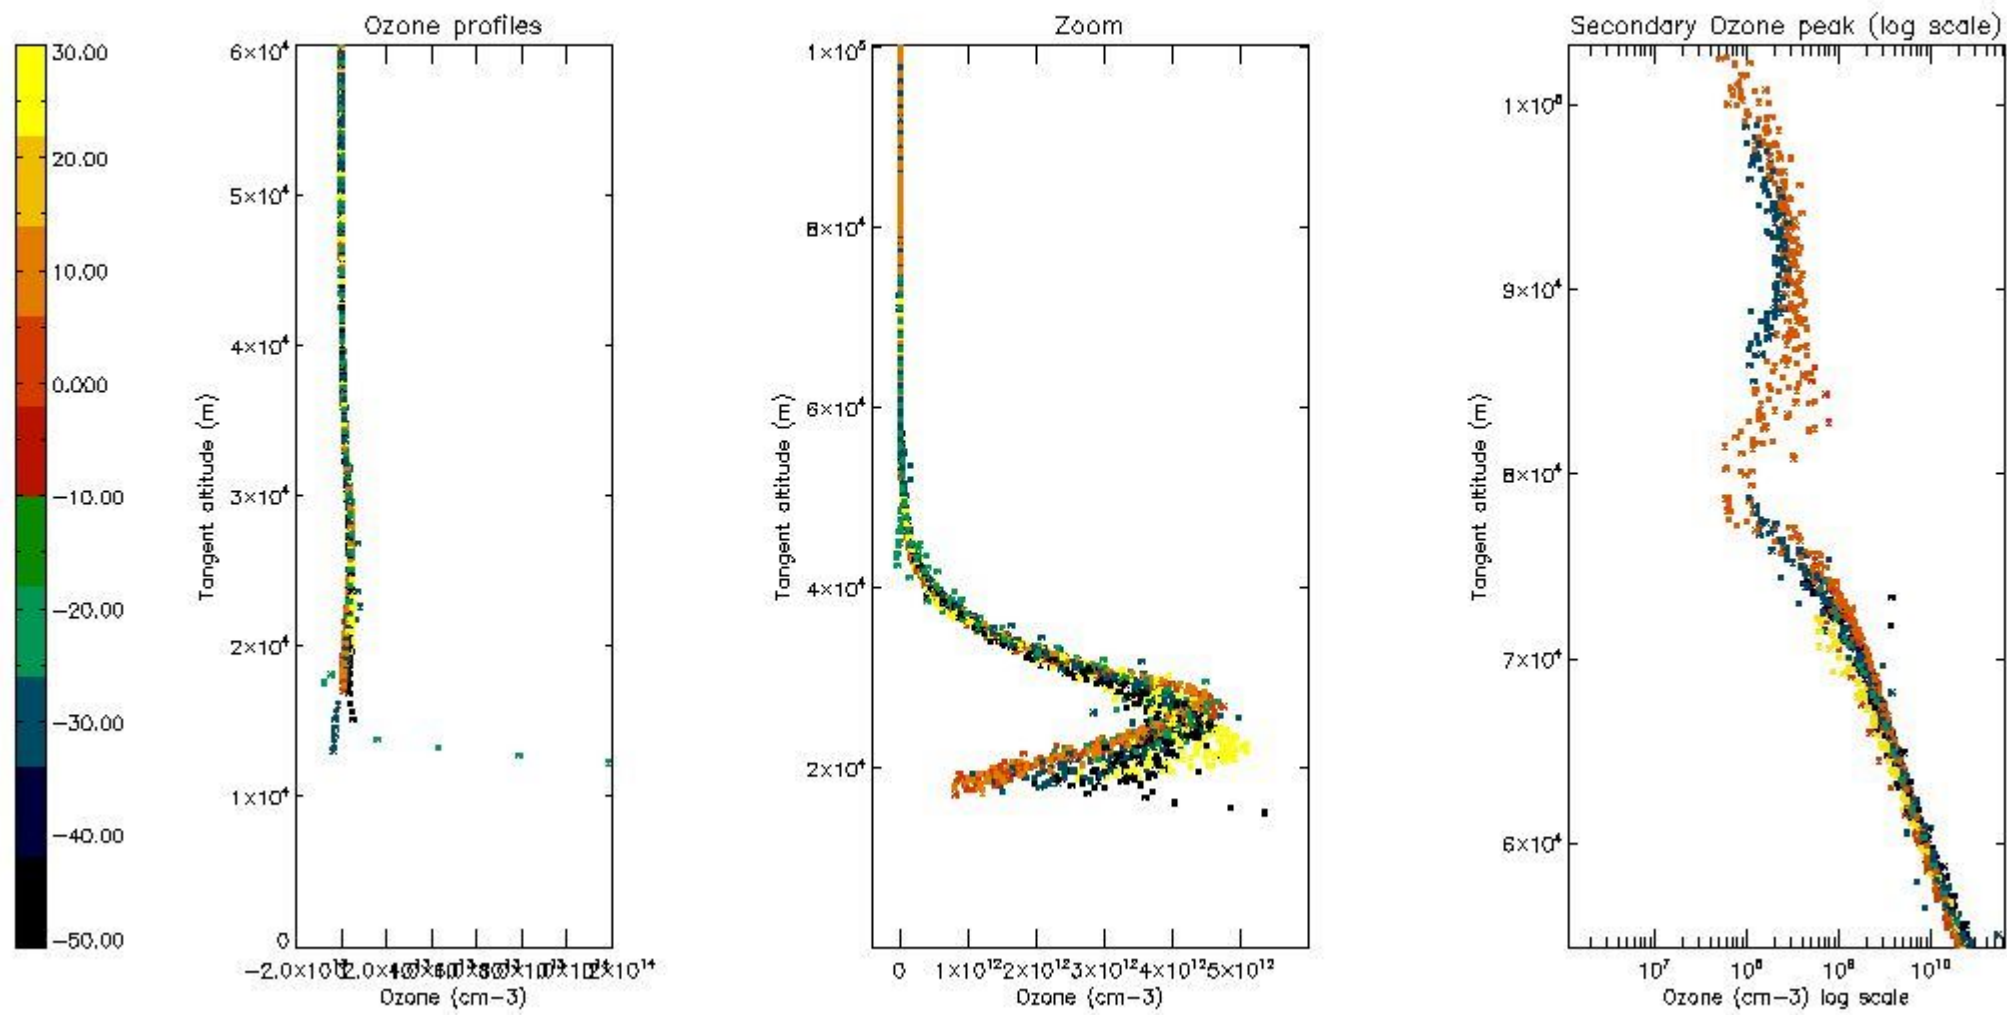

STD < 10	19
STD < 5	13

5.2 Plot ozone profiles for all STD (dark without errors)

The colorbar represents the latitude.

5.3 Plot ozone profiles where STD < 20% (dark without errors)

The colorbar represents the latitude.

5.4 Plot ozone profiles where $STD < 10\%$ (dark without errors)

The colorbar represents the latitude.

5.5 Plot ozone profiles where STD < 5% (dark without errors)

The colorbar represents the latitude.

5.6 Plot NO₂ profiles for all STD (dark without errors)