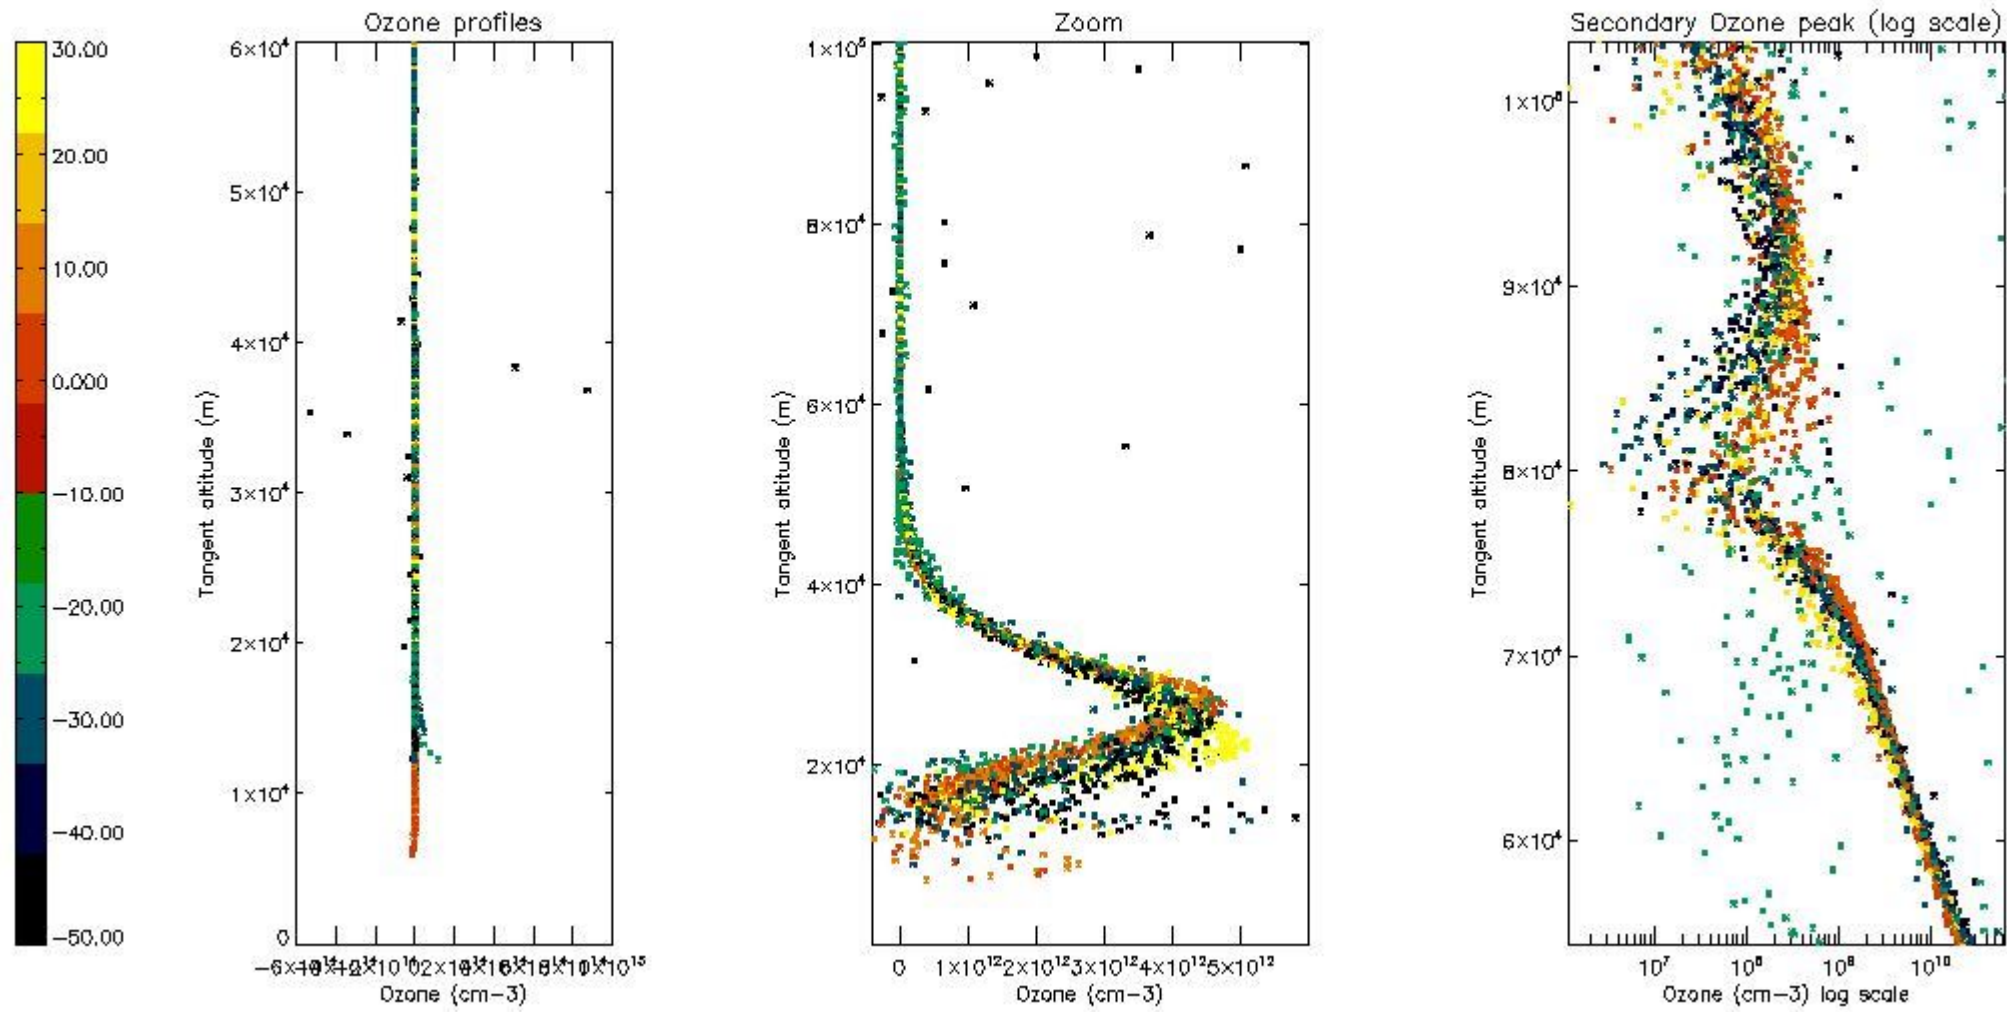

STD < 10	19
STD < 5	13

5.2 Plot ozone profiles for all STD (dark without errors)

The colorbar represents the latitude.

5.3 Plot ozone profiles where STD < 20% (dark without errors)

The colorbar represents the latitude.