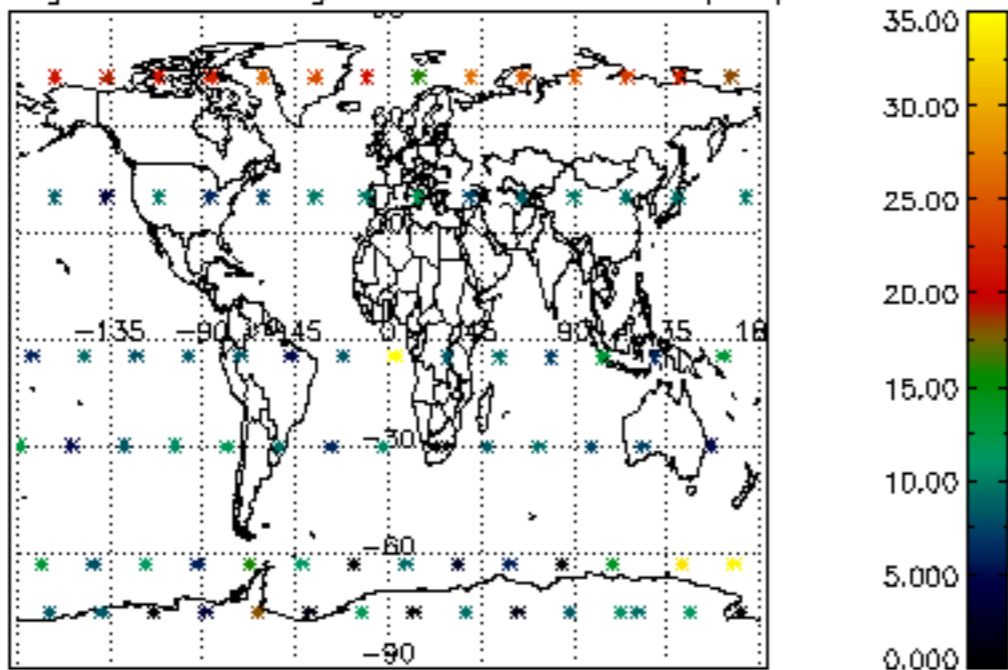

Percentage of star falling outside central band per profile