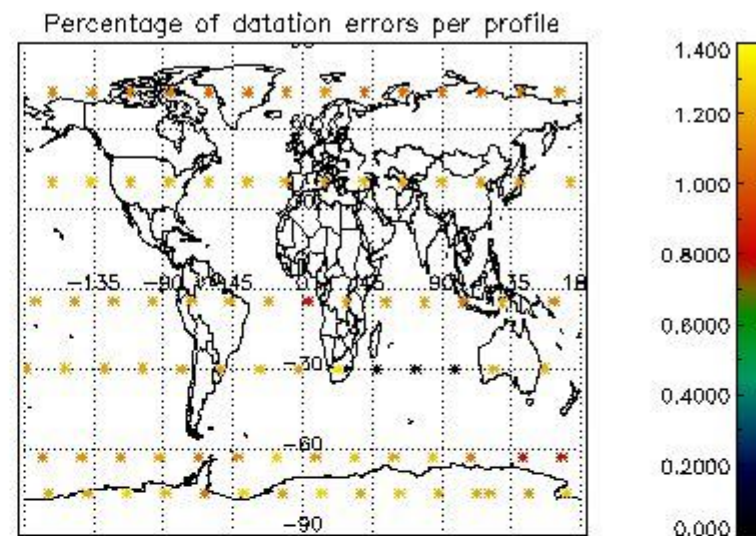

Percentage of datation errors per profile

Percentage of star falling outside central band per profile

Percentage of saturation errors per profile

4.2.2 Plot level 1 quality information per product (world map): ENVISAT DESCENDING passes