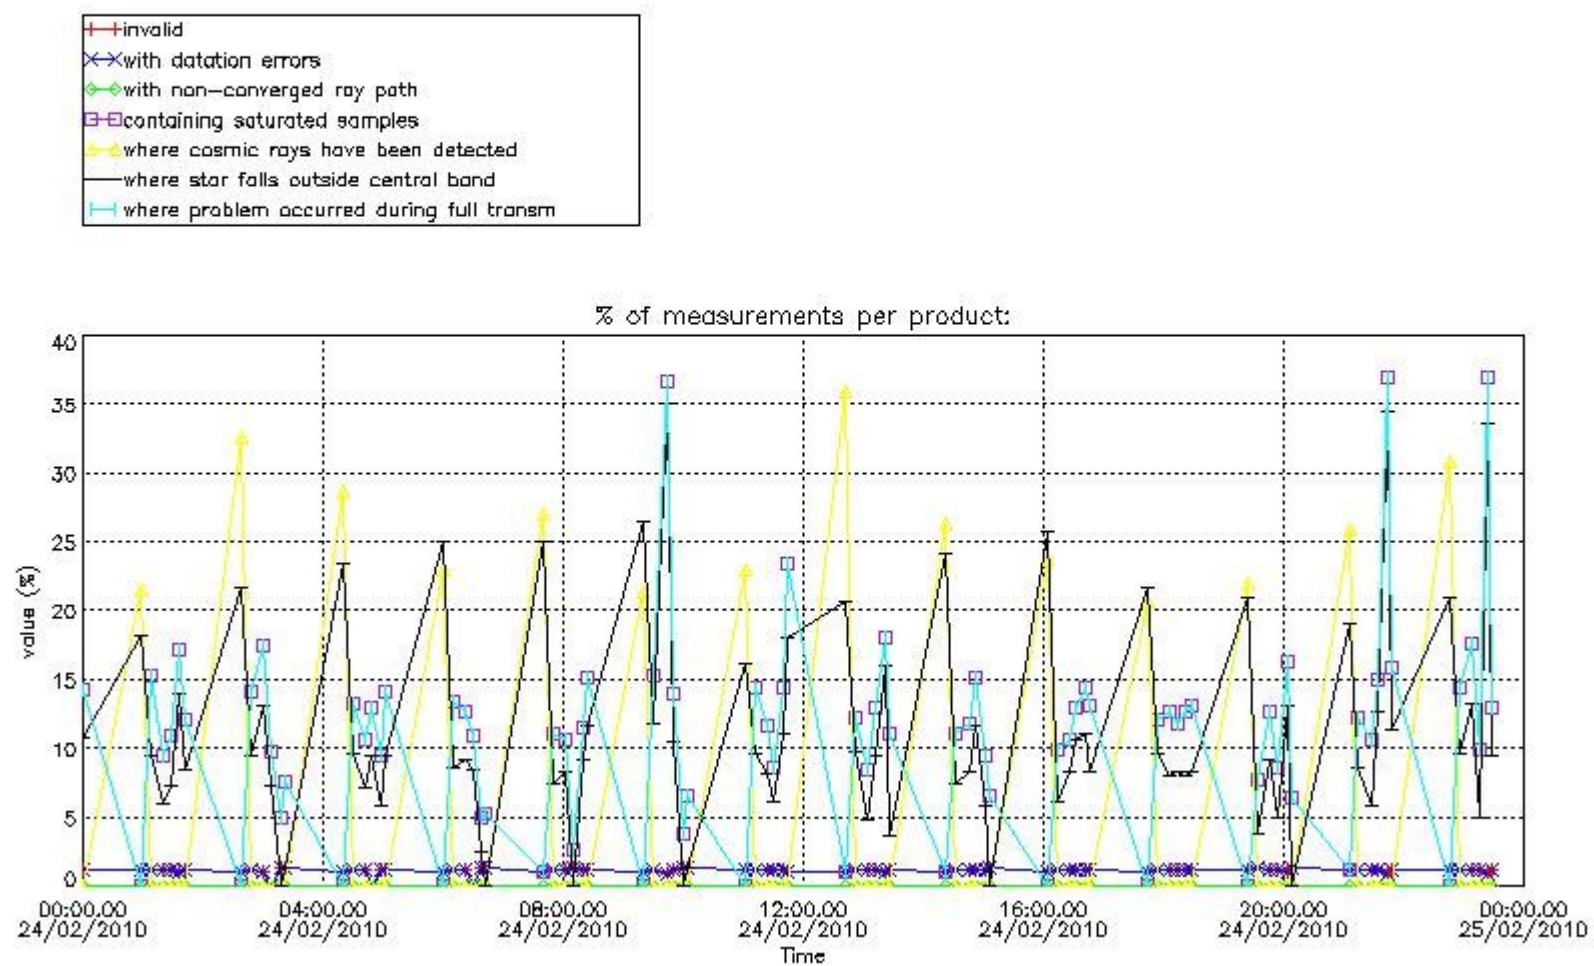

3.1 Plot quality information per product (time dependant)

3.2 Plot quality information per product (world map)

Percentage of flagged data per O3 profile

Percentage of flagged data per H2O profile

Percentage of flagged data per NO2 profile

Percentage of flagged data per NO3 profile

4. Level 1 quality information per product

In this section it is plotted some information contained in the Quality Summary data set of the level 2 products that comes from the level 1b processing. Products without errors (error flag in the MPH set to "0") are used.

4.1 Plot quality information per product (time dependant) coming from level 1b processing

4.1.1 Plot level 1 quality information per product (time dependant): ENVISAT ASCENDING passes

4.1.2 Plot level 1 quality information per product (time dependant): ENVI SAT DESCENDING passes