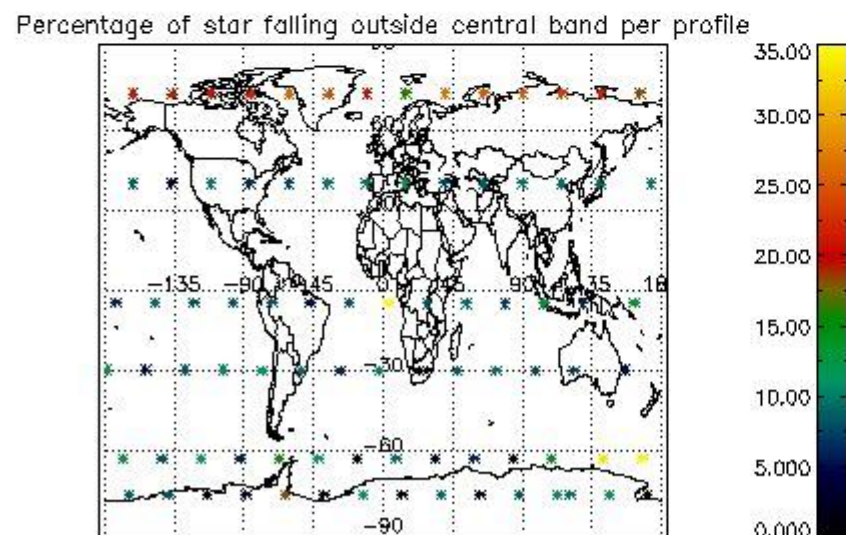

Percentage of datation errors per profile

Percentage of star falling outside central band per profile

Percentage of saturation errors per profile

4.2.2 Plot level 1 quality information per product (world map): ENVISAT DESCENDING passes