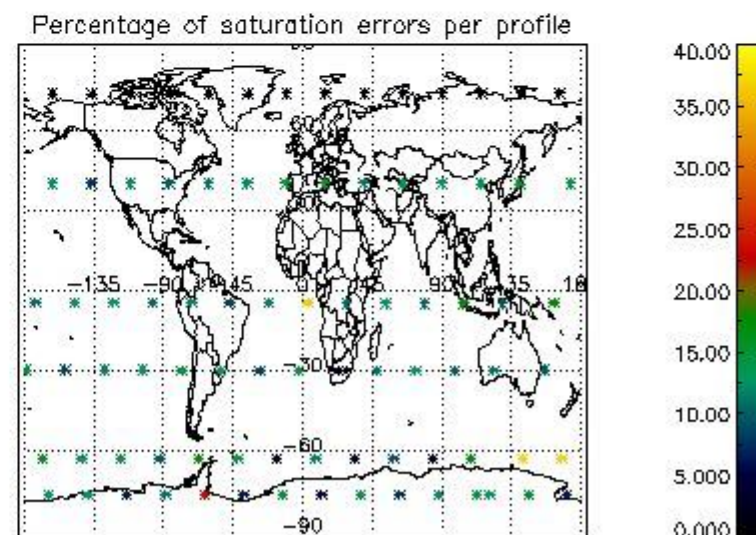

Percentage of datation errors per profile

Percentage of star falling outside central band per profile

Percentage of saturation errors per profile

4.2.2 Plot level 1 quality information per product (world map): ENVISAT DESCENDING passes