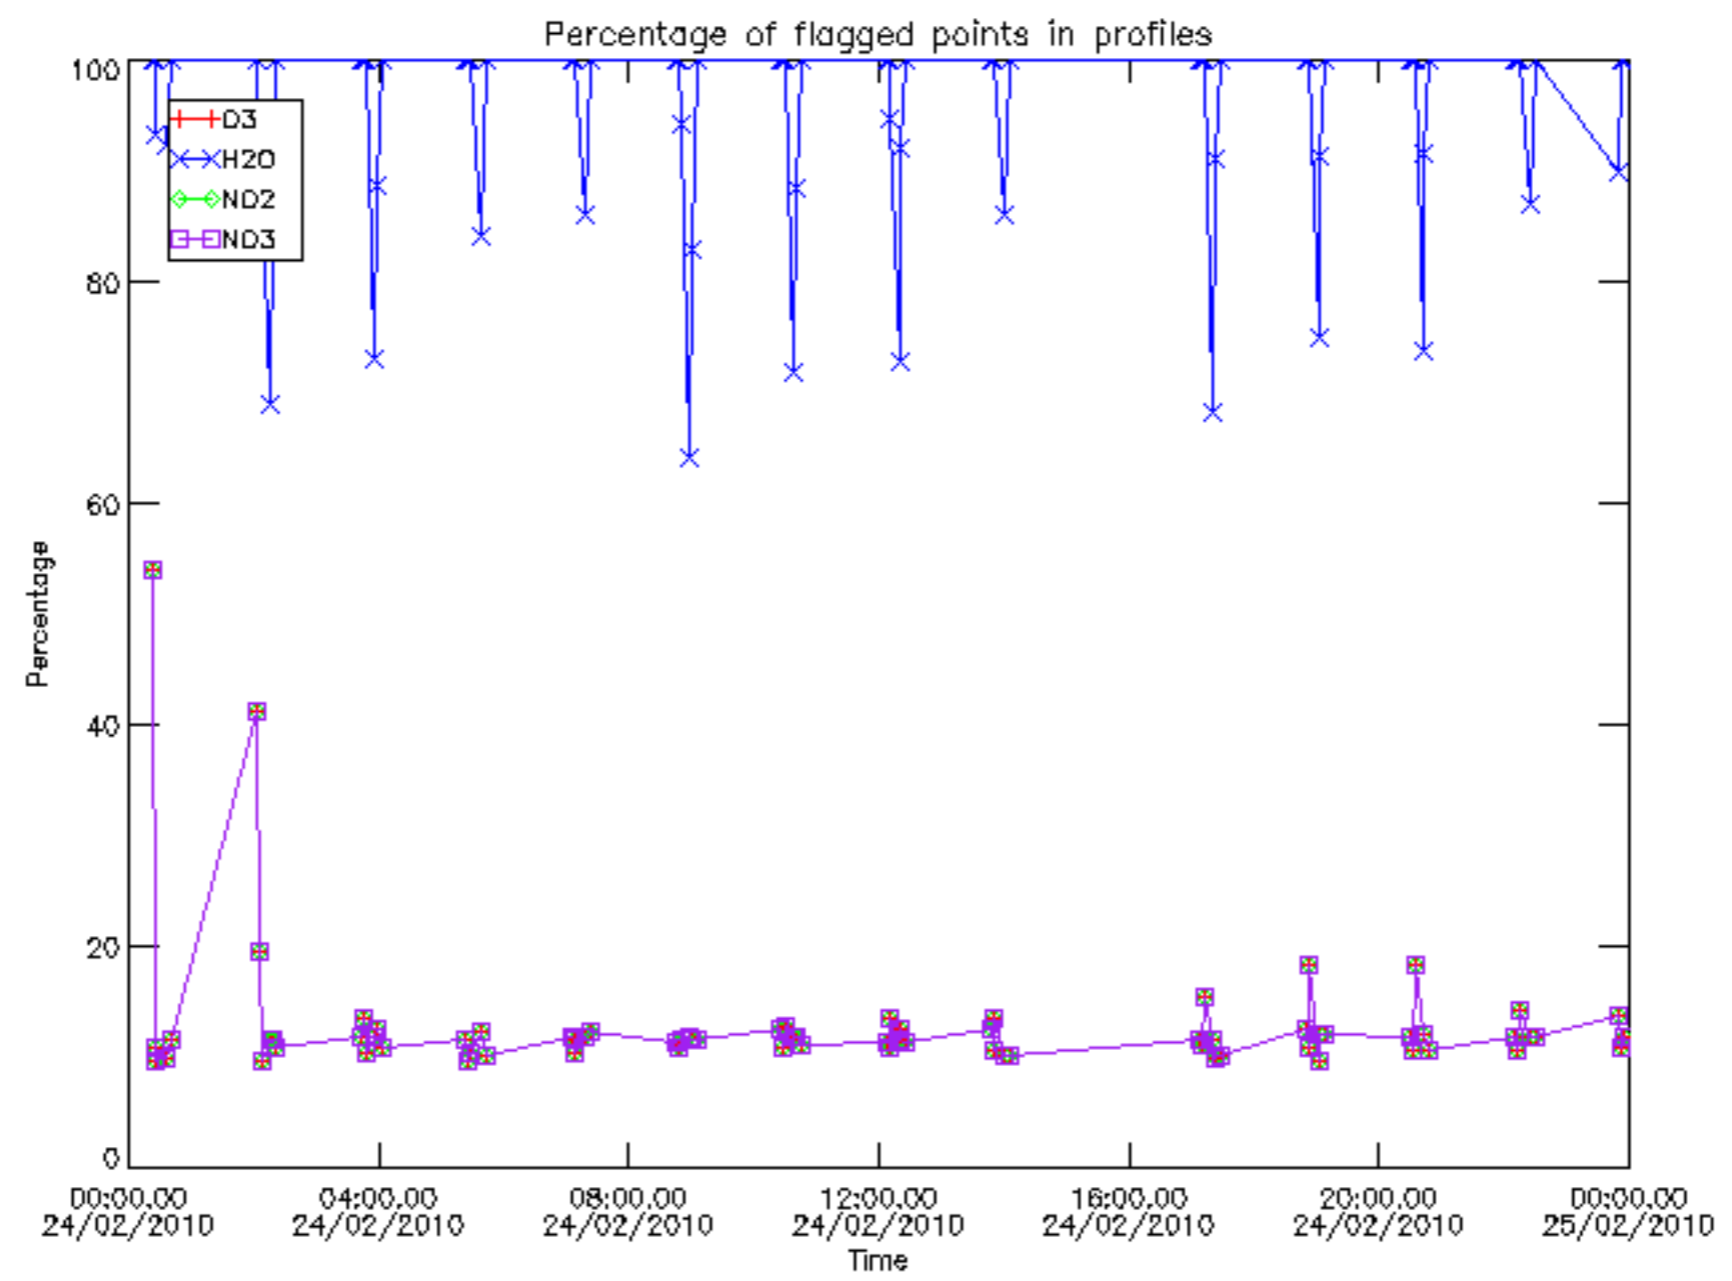

Percentage of flagged data per D3 profile

Percentage of flagged data per H2O profile