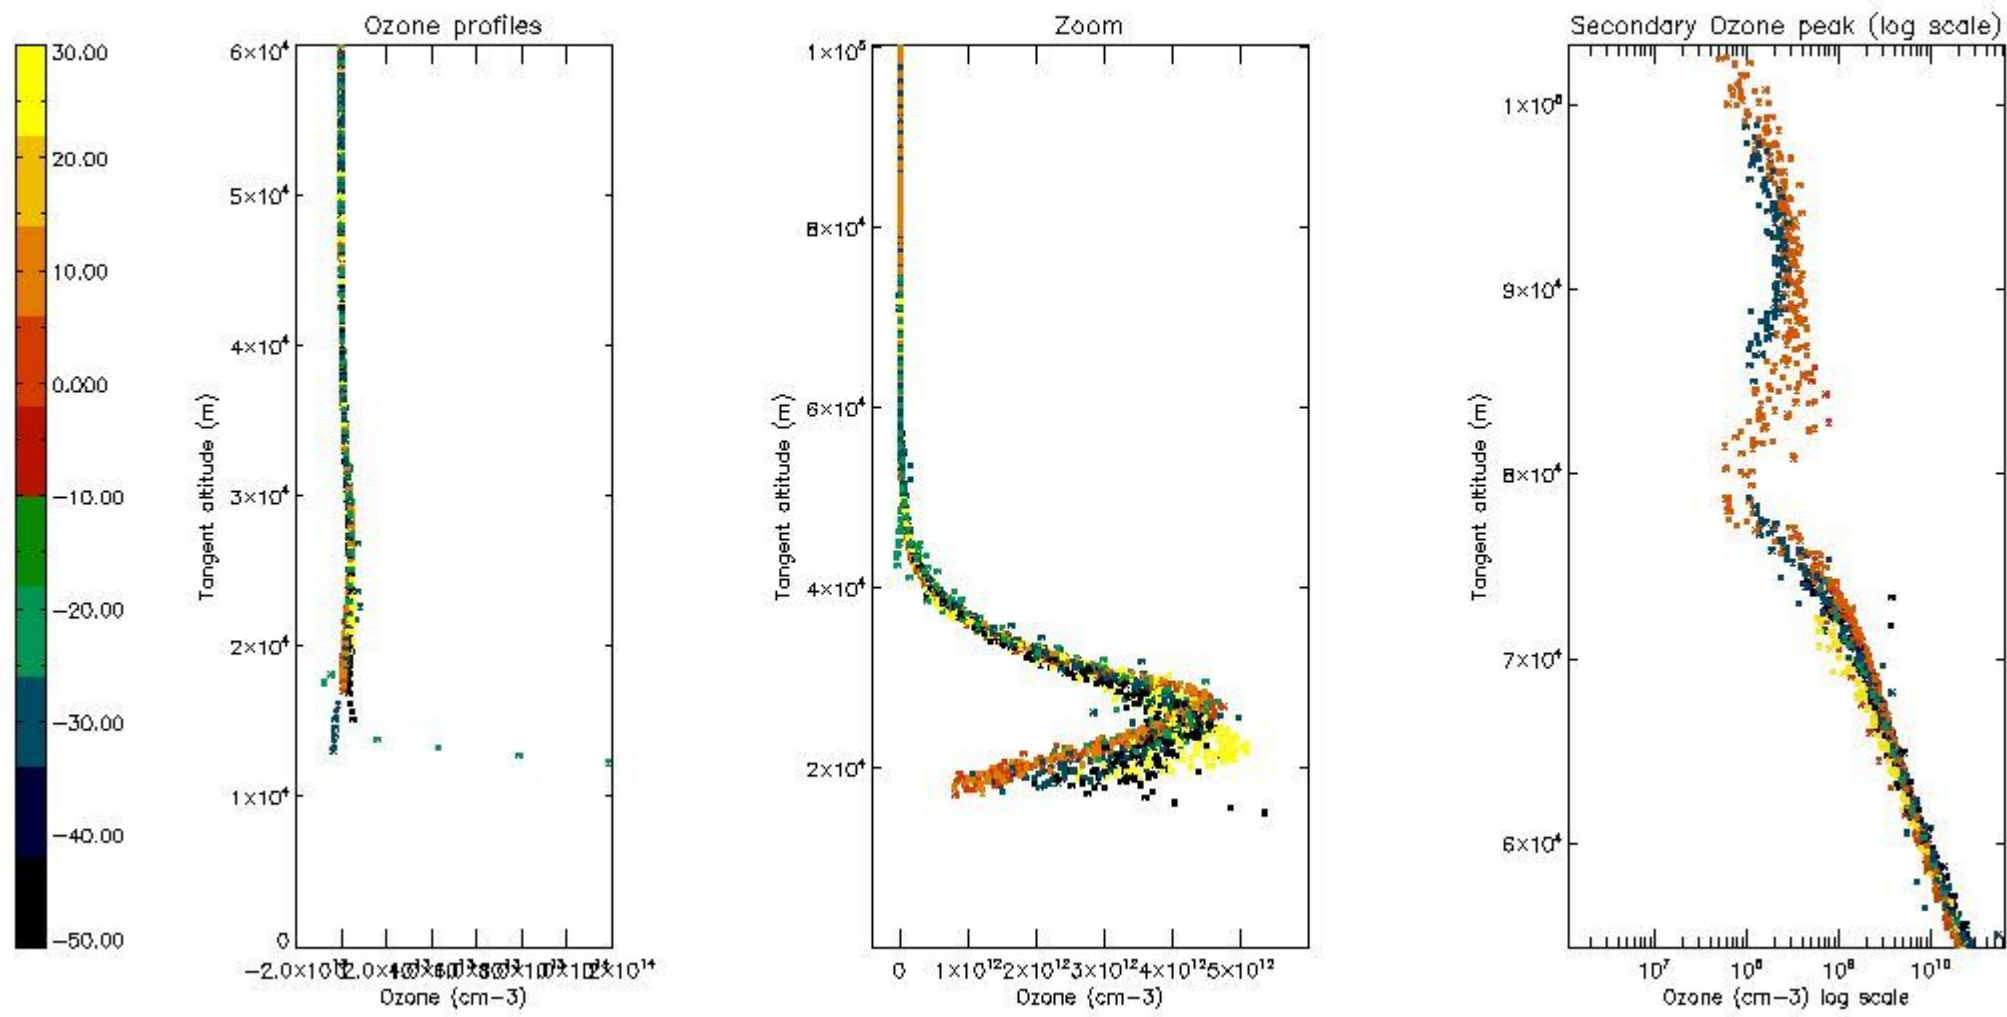

STD < 10	19
STD < 5	13

5.2 Plot ozone profiles for all STD (dark without errors)

The colorbar represents the latitude.

5.3 Plot ozone profiles where STD < 20% (dark without errors)

The colorbar represents the latitude.