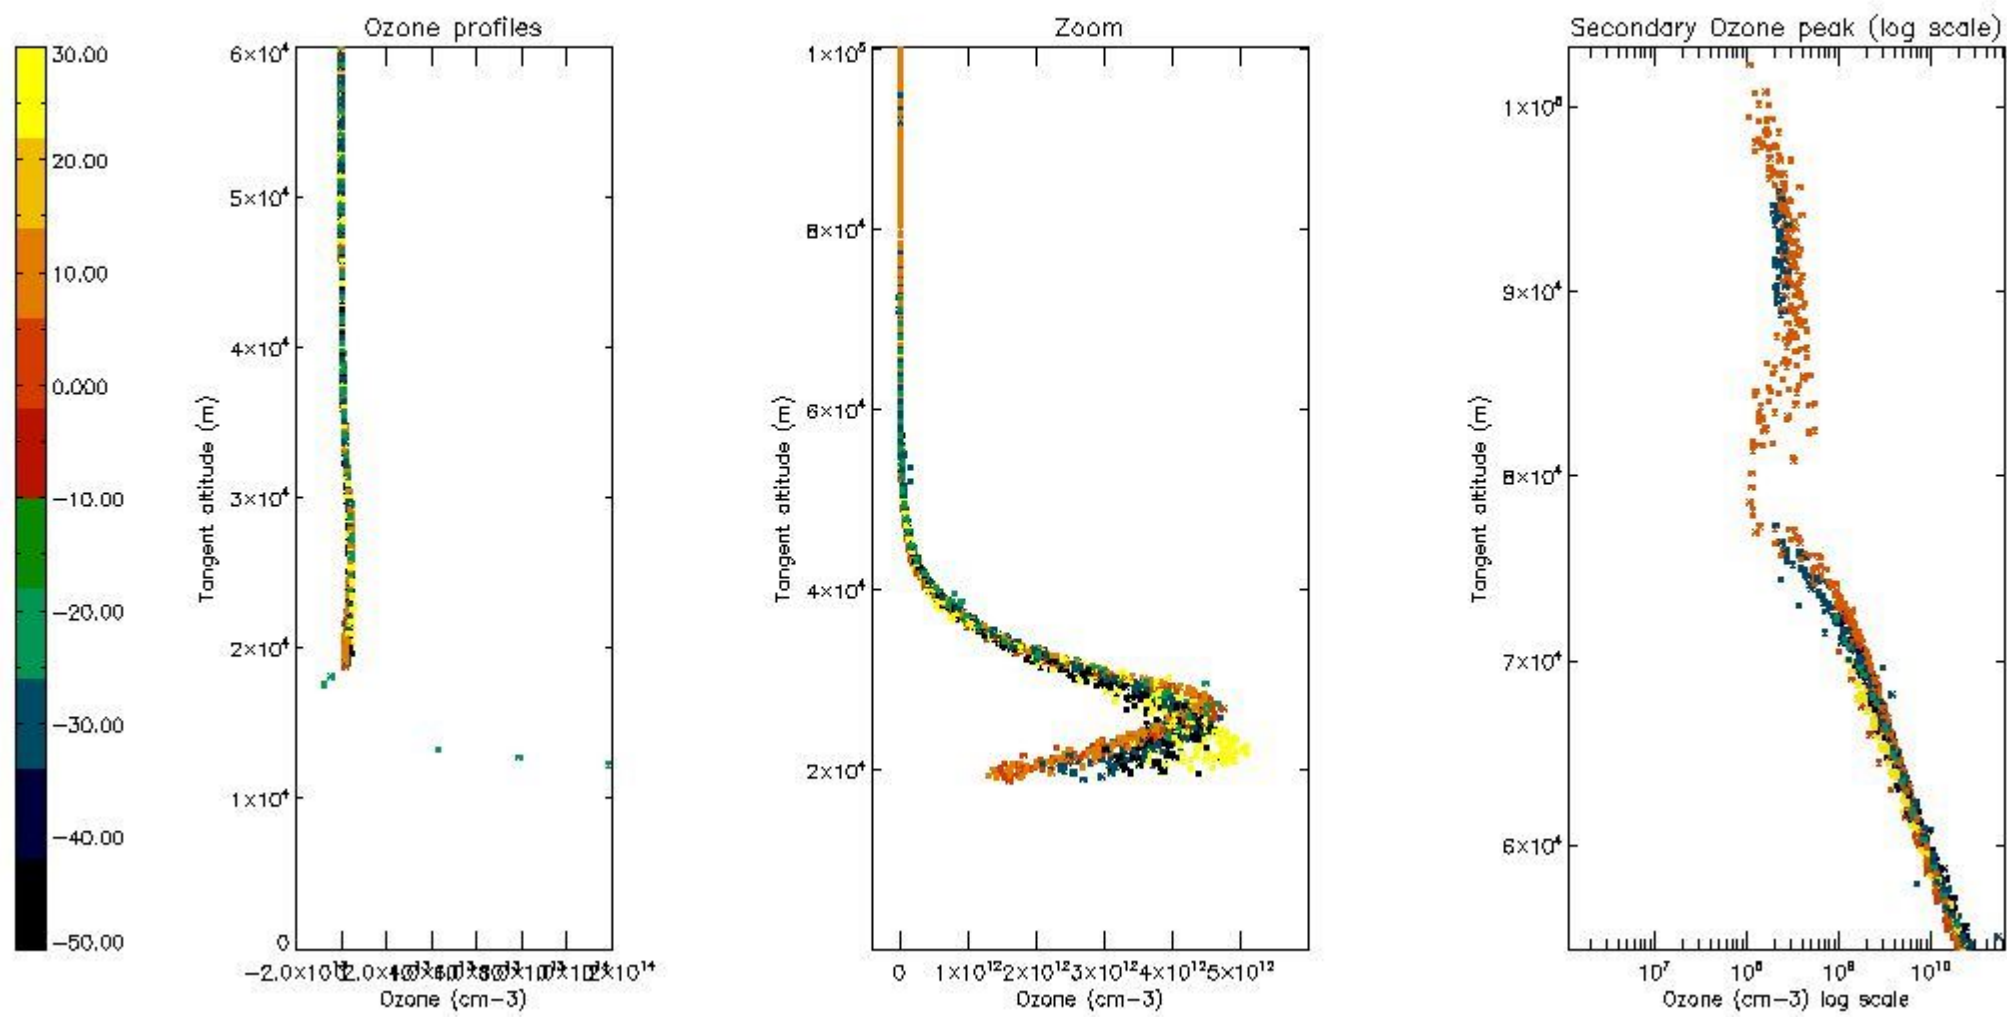

5.5 Plot ozone profiles where STD < 5% (dark without errors)

The colorbar represents the latitude.