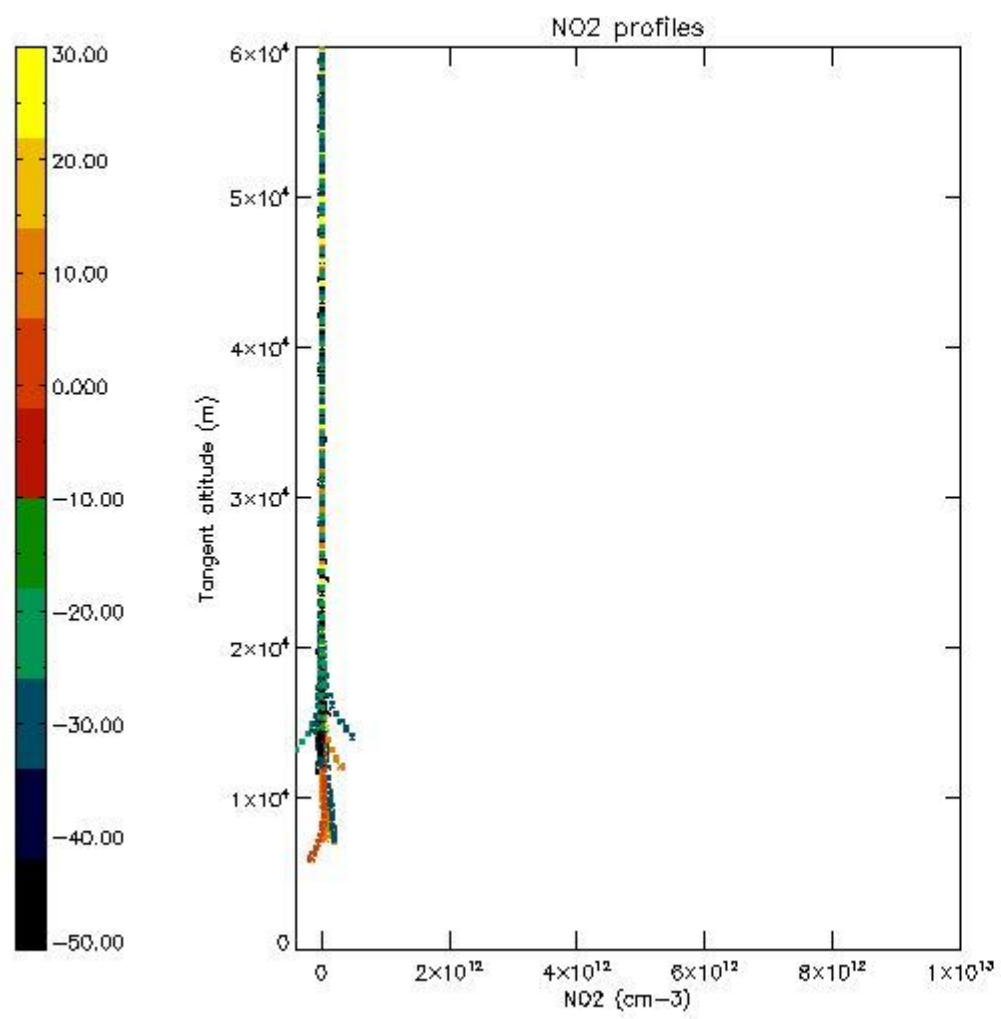

5.7 Plot NO3 profiles for all STD (dark without errors)

The colorbar represents the latitude.