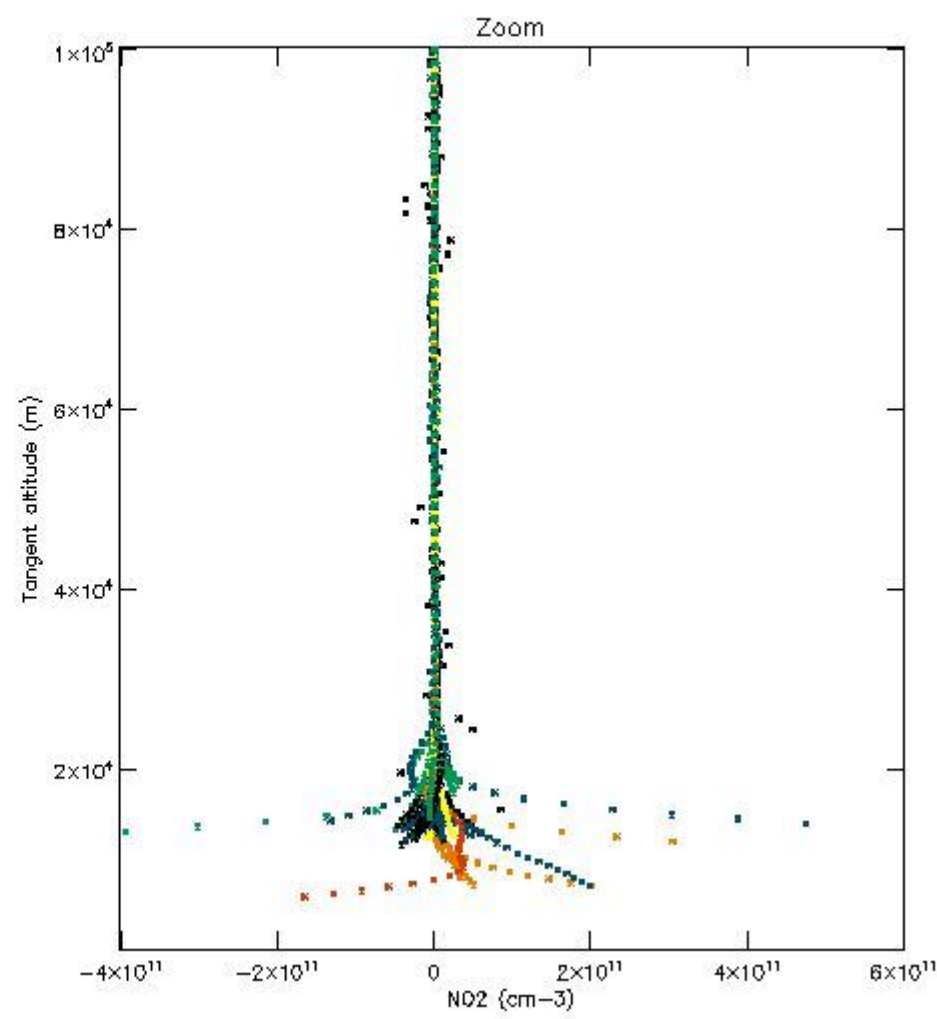

5.7 Plot NO3 profiles for all STD (dark without errors)

The colorbar represents the latitude.