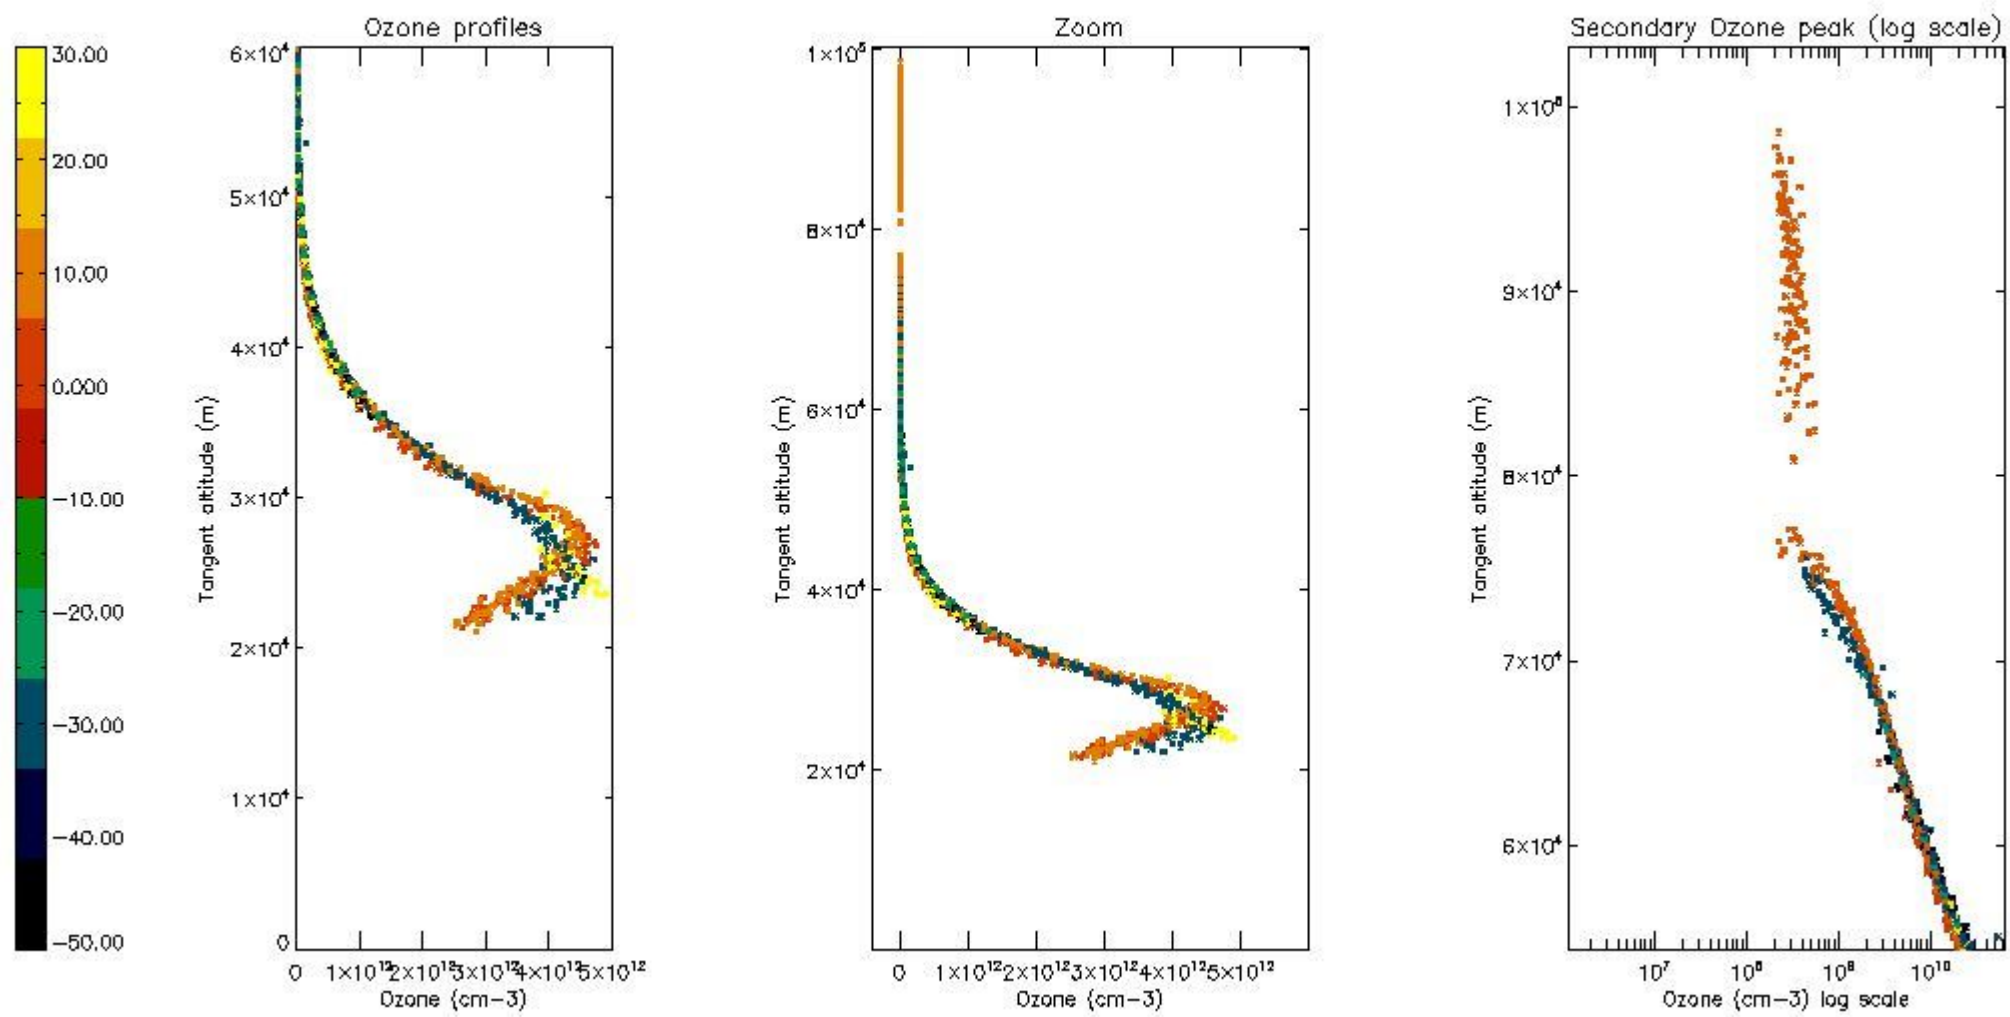

5.6 Plot NO₂ profiles for all STD (dark without errors)

The colorbar represents the latitude.