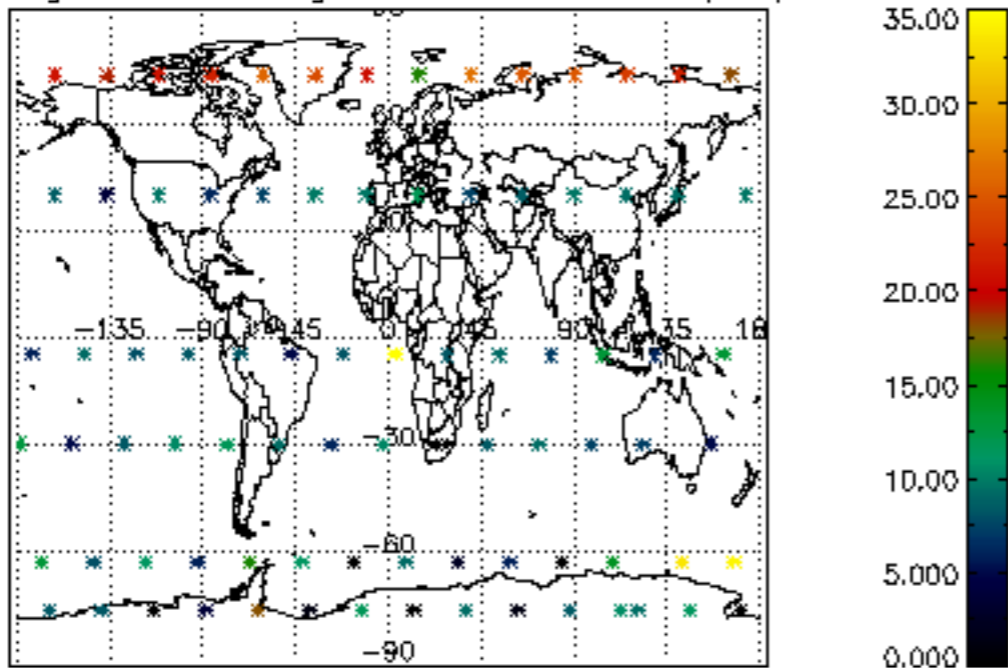

Percentage of star falling outside central band per profile