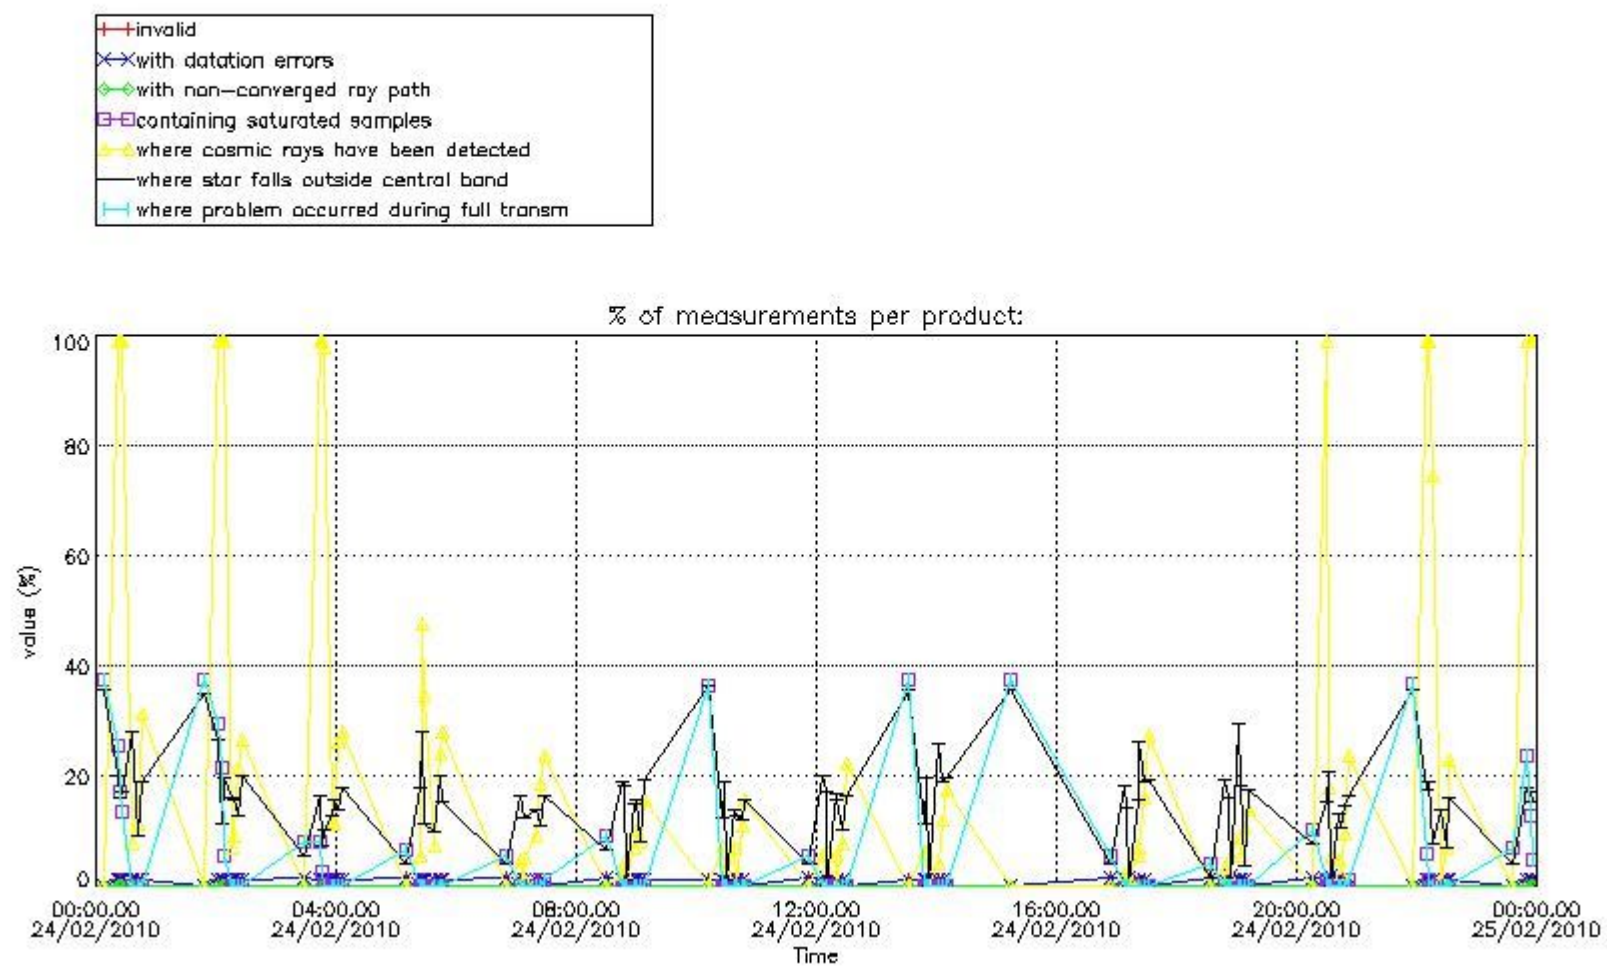

3.1 Plot quality information per product (time dependant)

3.2 Plot quality information per product (world map)

Percentage of flagged data per O3 profile

Percentage of flagged data per H2O profile

Percentage of flagged data per NO2 profile

Percentage of flagged data per NO3 profile

4. Level 1 quality information per product

In this section it is plotted some information contained in the Quality Summary data set of the level 2 products that comes from the level 1b processing. Products without errors (error flag in the MPH set to "0") are used.

4.1 Plot quality information per product (time dependant) coming from level 1b processing

4.1.1 Plot level 1 quality information per product (time dependant): ENVISAT ASCENDING passes

4.1.2 Plot level 1 quality information per product (time dependant): ENVI SAT DESCENDING passes