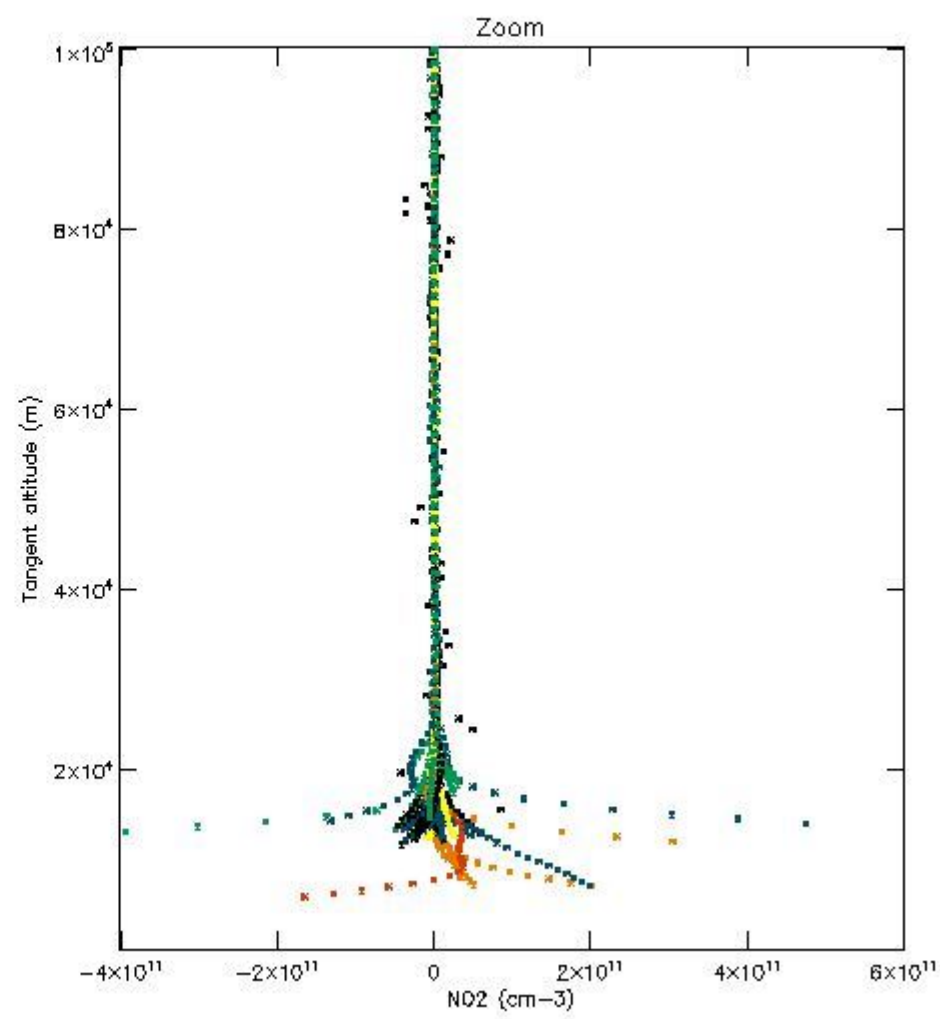

5.7 Plot NO3 profiles for all STD (dark without errors)

The colorbar represents the latitude.