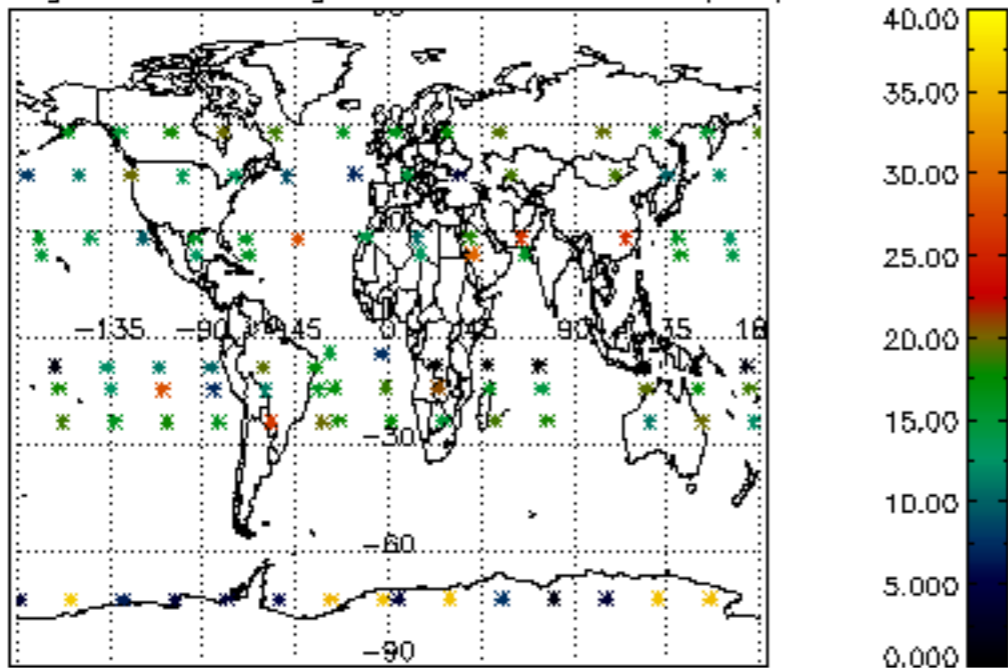

Percentage of flagged data per NO3 profile

Percentage of cosmic ray hits per profile

Percentage of datation errors per profile

Percentage of star falling outside central band per profile

Percentage of saturation errors per profile