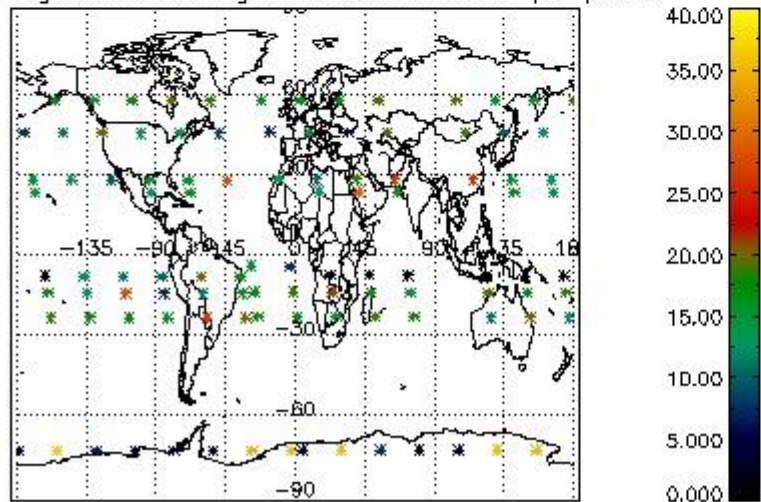

Percentage of star falling outside central band per profile