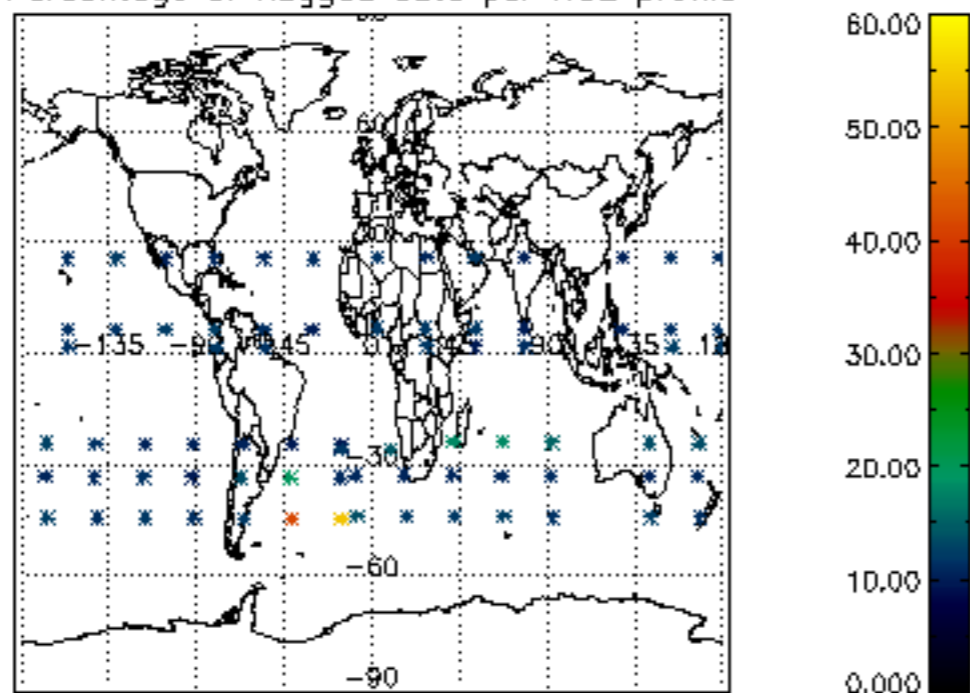

Percentage of flagged data per NO2 profile