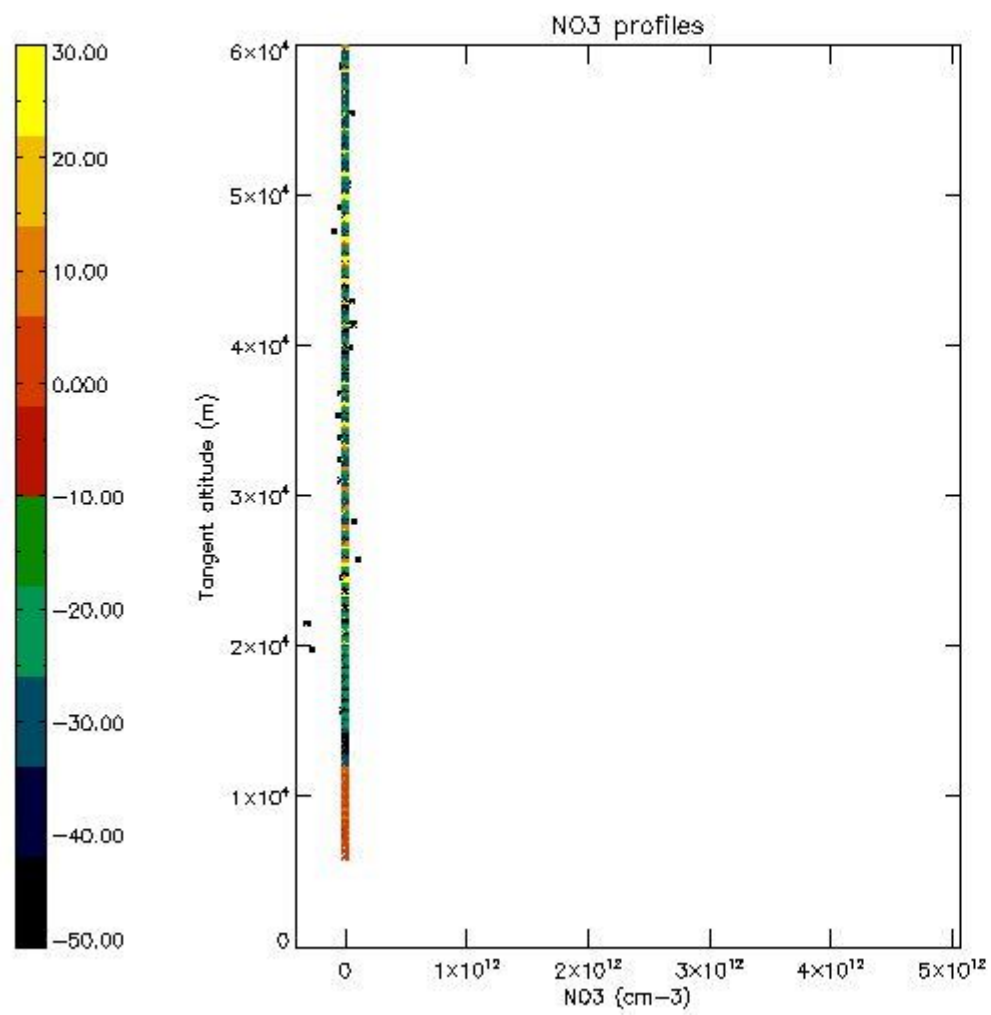

6. Auxiliary Data Files used for the production reported in section 2

The number reported in the third column indicates since which file (see list in section 2) the corresponding auxiliary file has been used. The fourth column is the date of those product files.

Type	Auxiliary Filename	Used since product	Used since product date
INST_PHYS_CHARACTERISTICS	GOM_INS_AXVIEC20091111_143220_20030716_120000_20500101_000000	1	24-FEB-2010 00:00:30
LEVEL-2_PROC_CONFIG	GOM_PR2_AXVIEC20091111_152718_20020301_000000_20500101_000000	1	24-FEB-2010 00:00:30
CROSS_SECTIONS_FILE	GOM_CRS_AXVIEC20091111_154832_20020301_000000_20500101_000000	1	24-FEB-2010 00:00:30