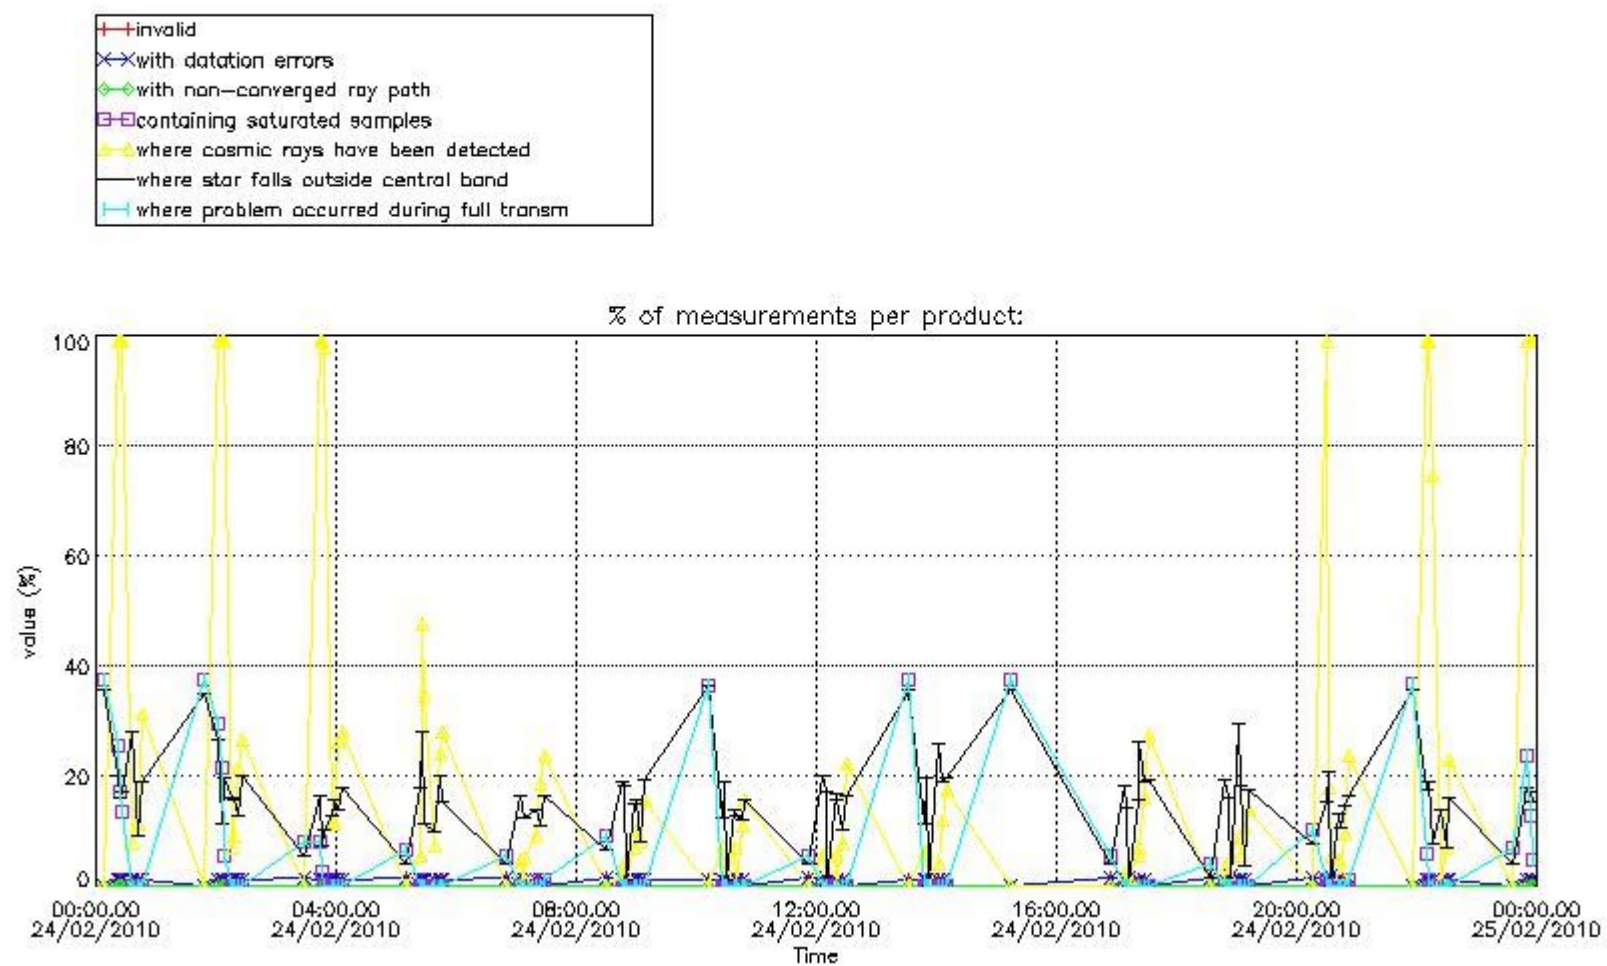

4.1.2 Plot level 1 quality information per product (time dependant): ENVI SAT DESCENDING passes