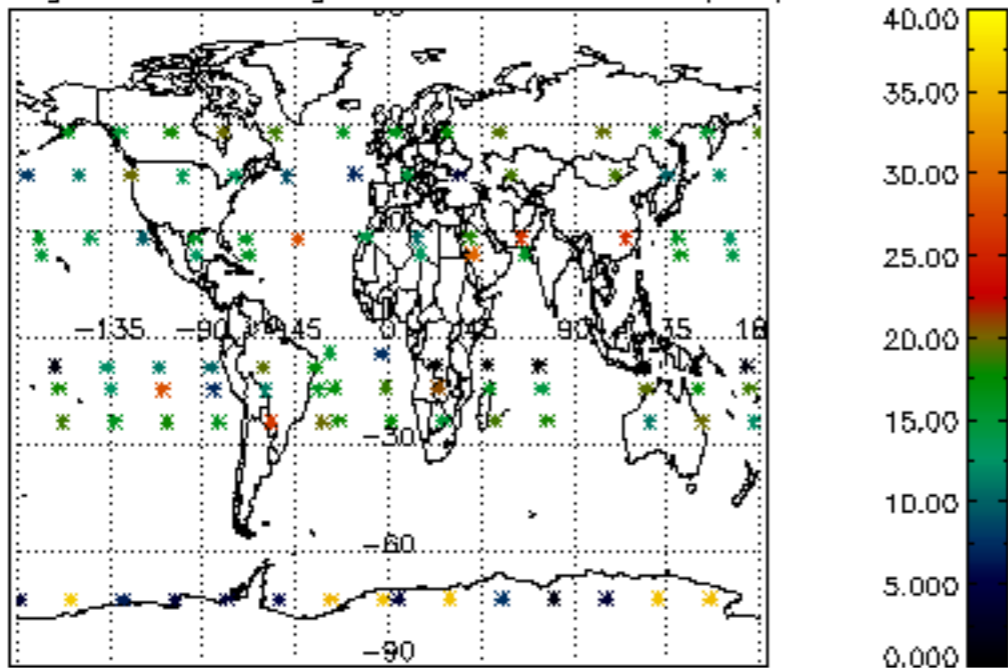

Percentage of cosmic ray hits per profile

Percentage of star falling outside central band per profile