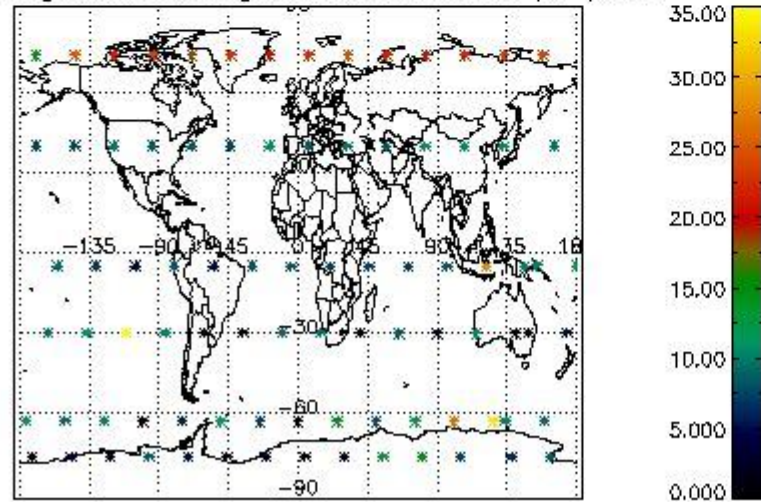

Percentage of star falling outside central band per profile