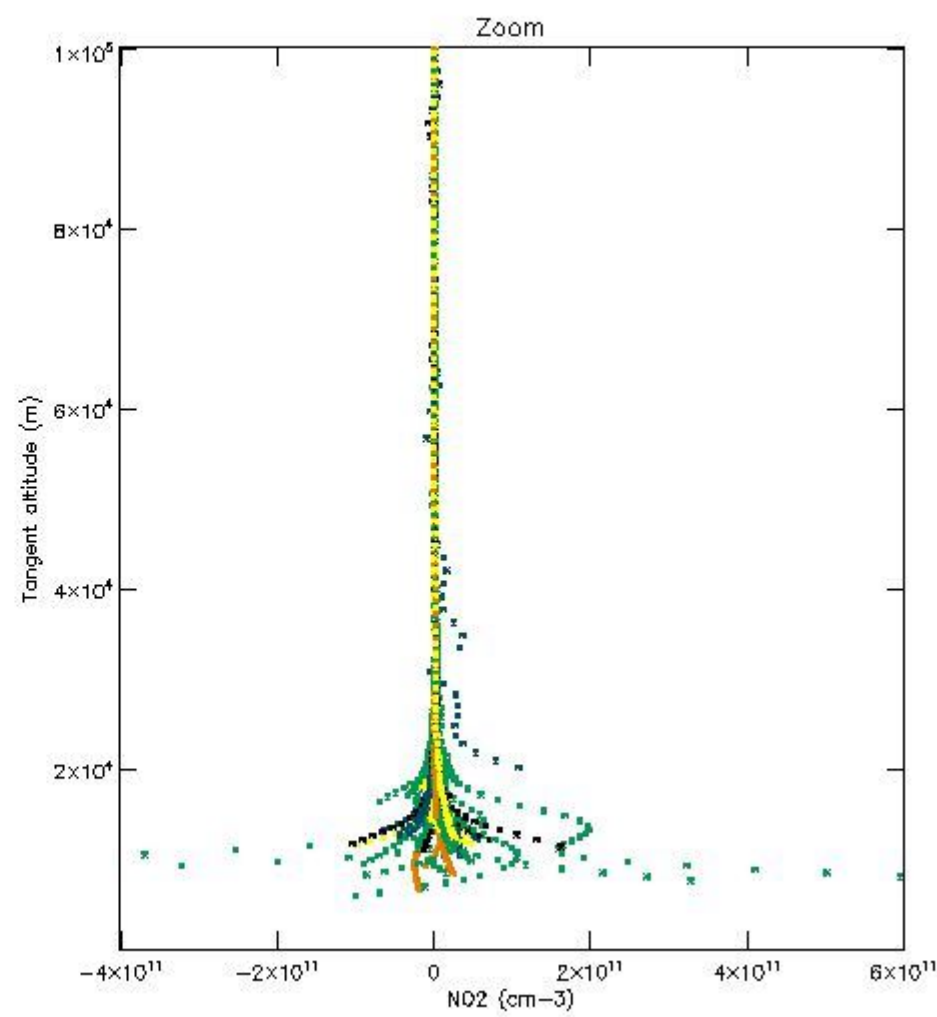

5.7 Plot NO3 profiles for all STD (dark without errors)

The colorbar represents the latitude.