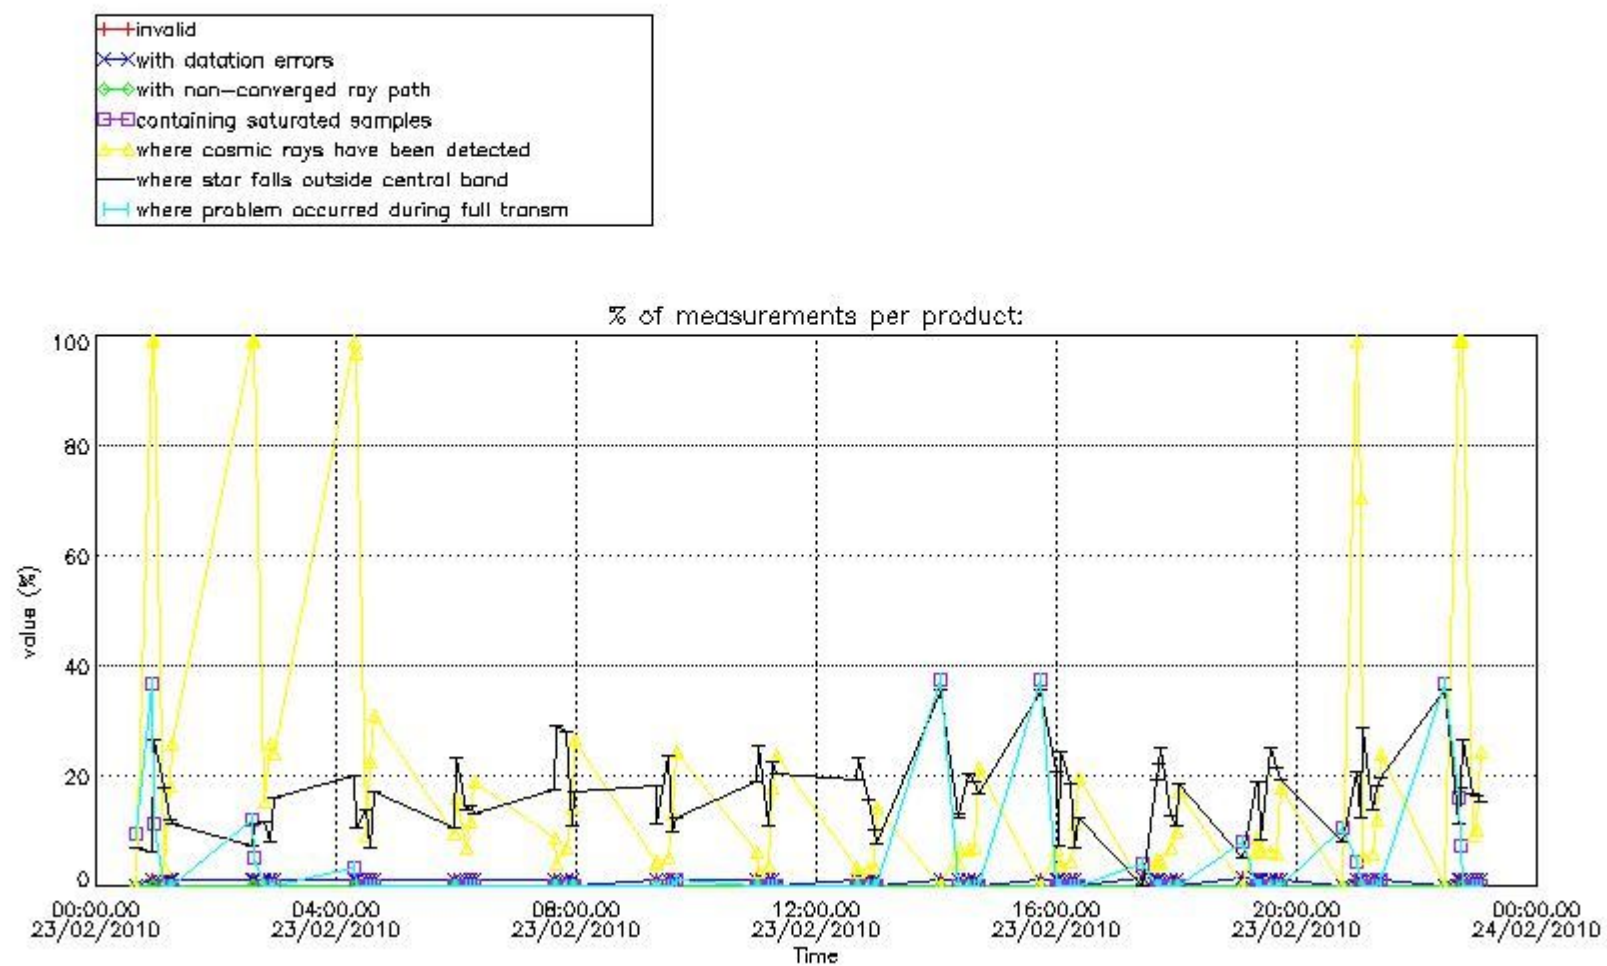

3.1 Plot quality information per product (time dependant)

3.2 Plot quality information per product (world map)

Percentage of flagged data per O3 profile

Percentage of flagged data per H2O profile

Percentage of flagged data per NO2 profile

Percentage of flagged data per NO3 profile

4. Level 1 quality information per product

In this section it is plotted some information contained in the Quality Summary data set of the level 2 products that comes from the level 1b processing. Products without errors (error flag in the MPH set to "0") are used.

4.1 Plot quality information per product (time dependant) coming from level 1b processing

4.1.1 Plot level 1 quality information per product (time dependant): ENVISAT ASCENDING passes

4.1.2 Plot level 1 quality information per product (time dependant): ENVI SAT DESCENDING passes