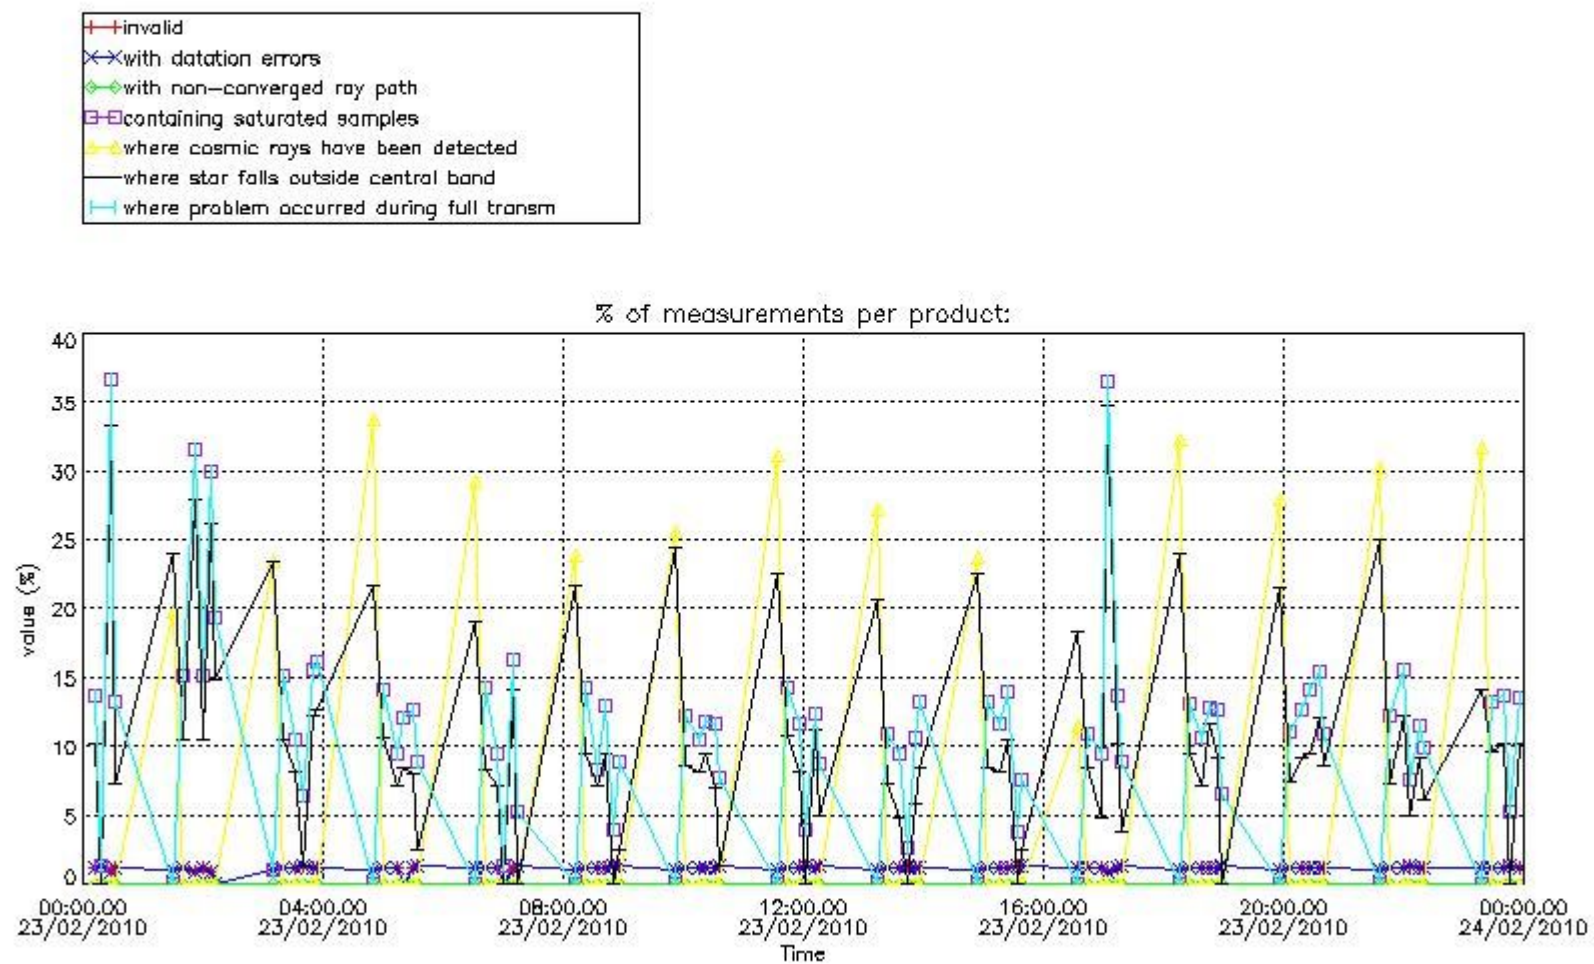

3.1 Plot quality information per product (time dependant)

3.2 Plot quality information per product (world map)

Percentage of flagged data per O3 profile

Percentage of flagged data per H2O profile

Percentage of flagged data per NO2 profile

Percentage of flagged data per NO3 profile

4. Level 1 quality information per product

In this section it is plotted some information contained in the Quality Summary data set of the level 2 products that comes from the level 1b processing. Products without errors (error flag in the MPH set to "0") are used.

4.1 Plot quality information per product (time dependant) coming from level 1b processing

4.1.1 Plot level 1 quality information per product (time dependant): ENVISAT ASCENDING passes

4.1.2 Plot level 1 quality information per product (time dependant): ENVI SAT DESCENDING passes