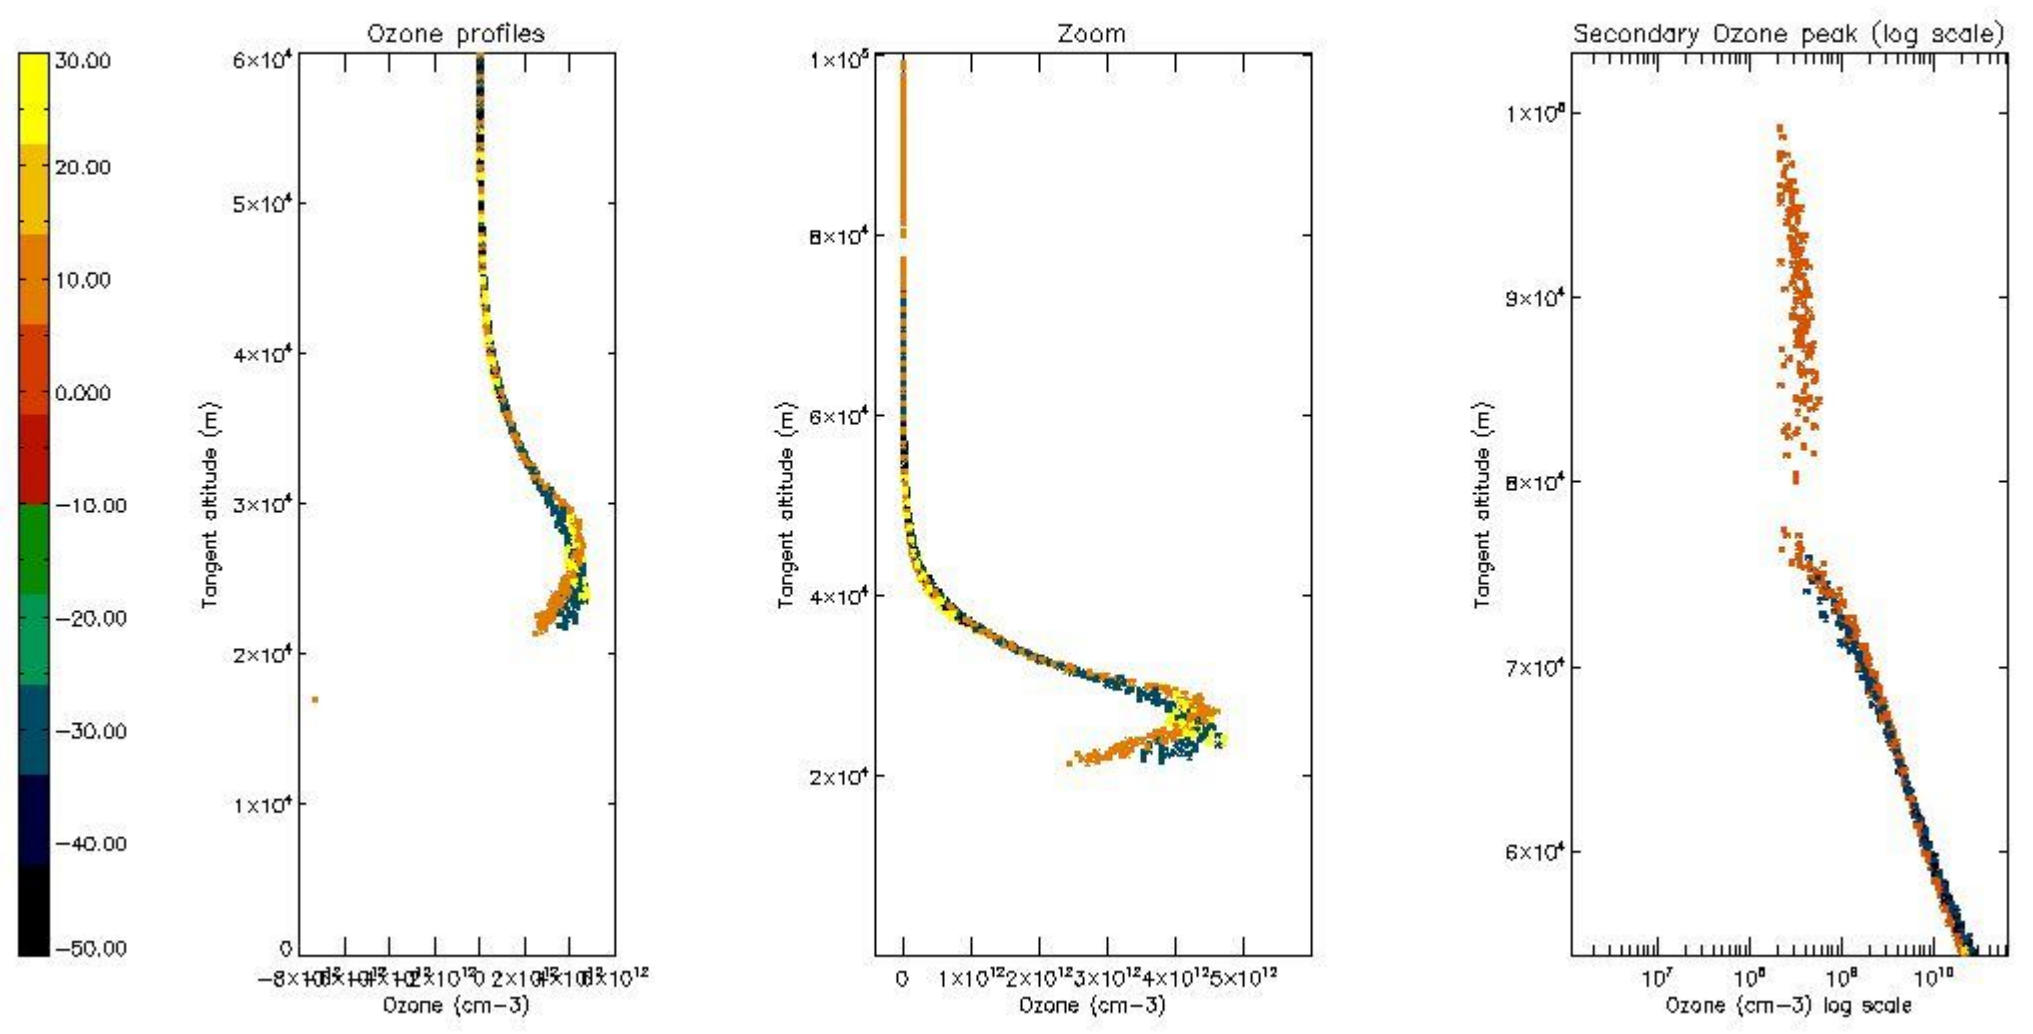

5.6 Plot NO₂ profiles for all STD (dark without errors)

The colorbar represents the latitude.