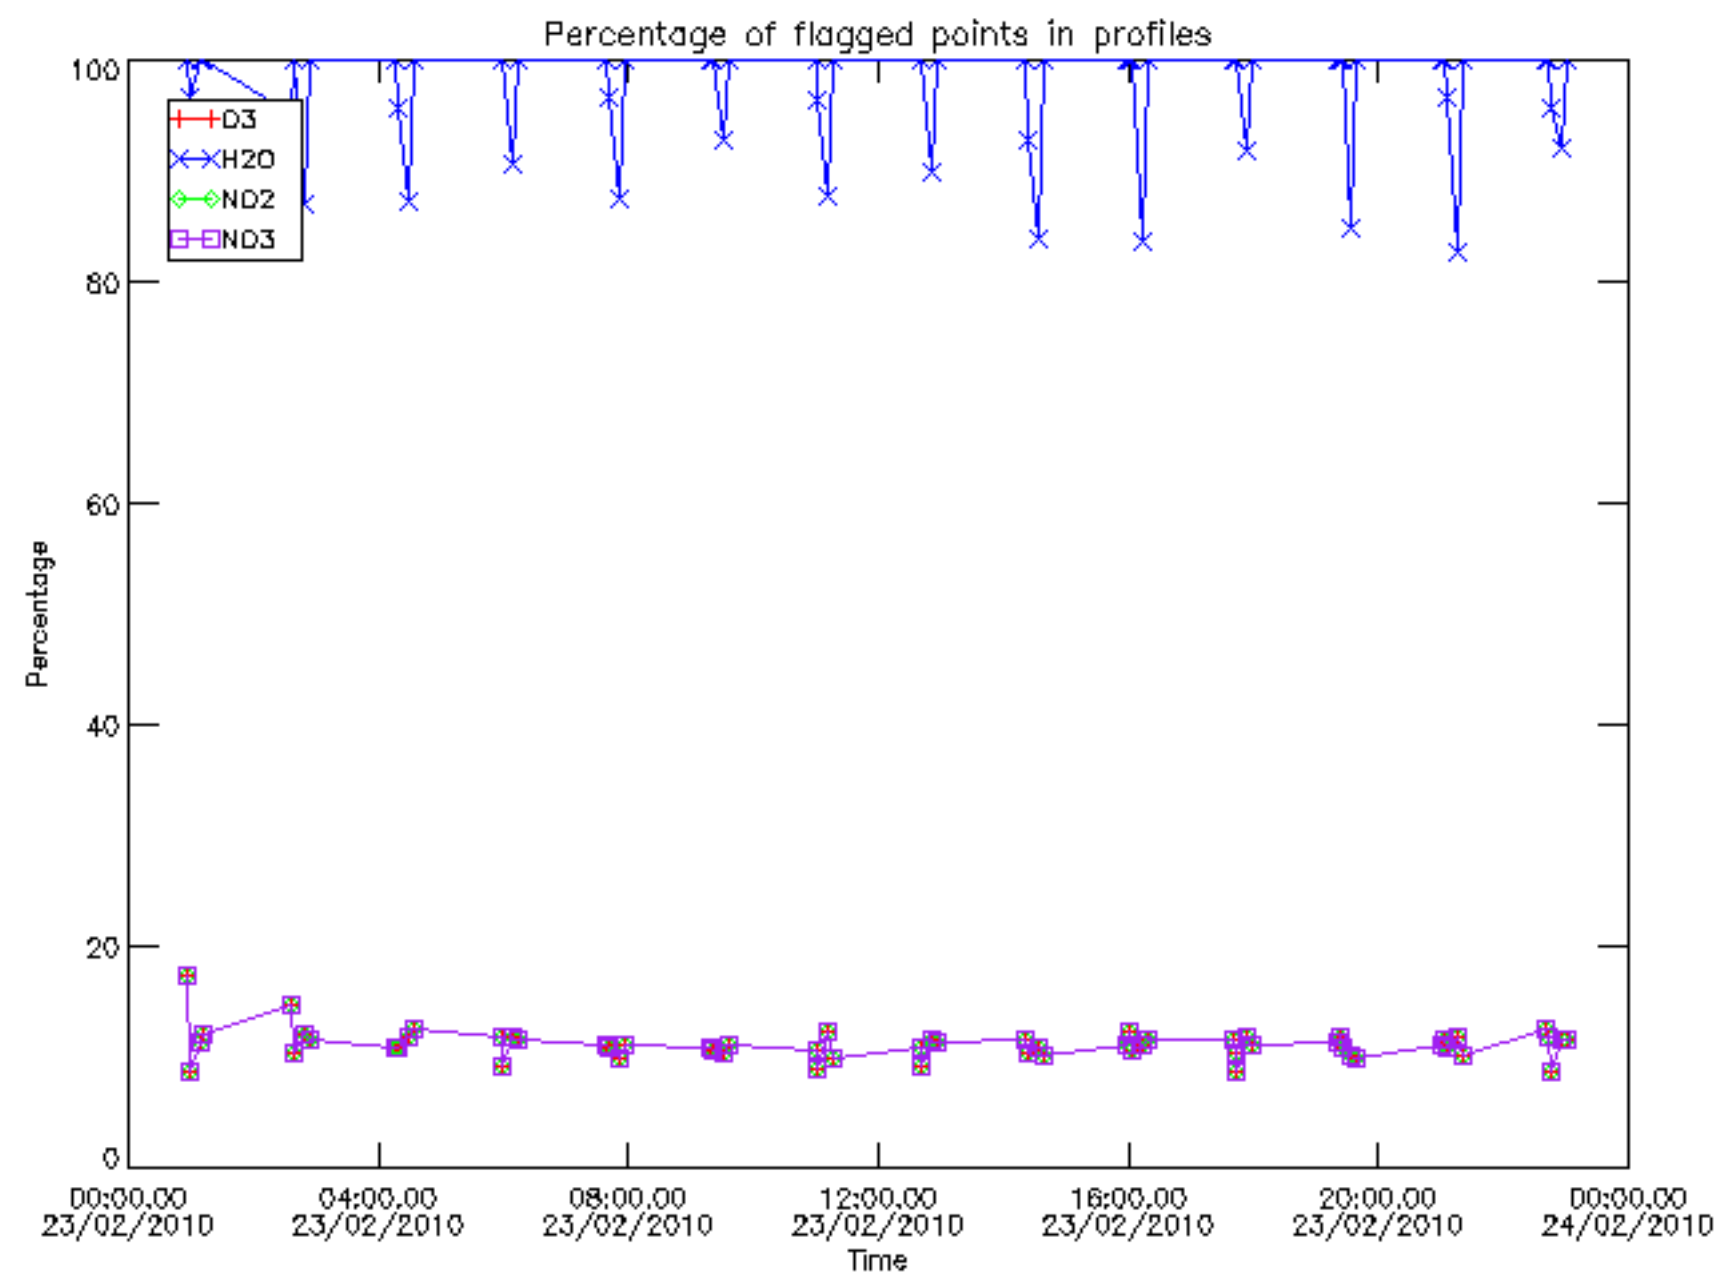

Percentage of flagged data per D3 profile

Percentage of flagged data per H2O profile