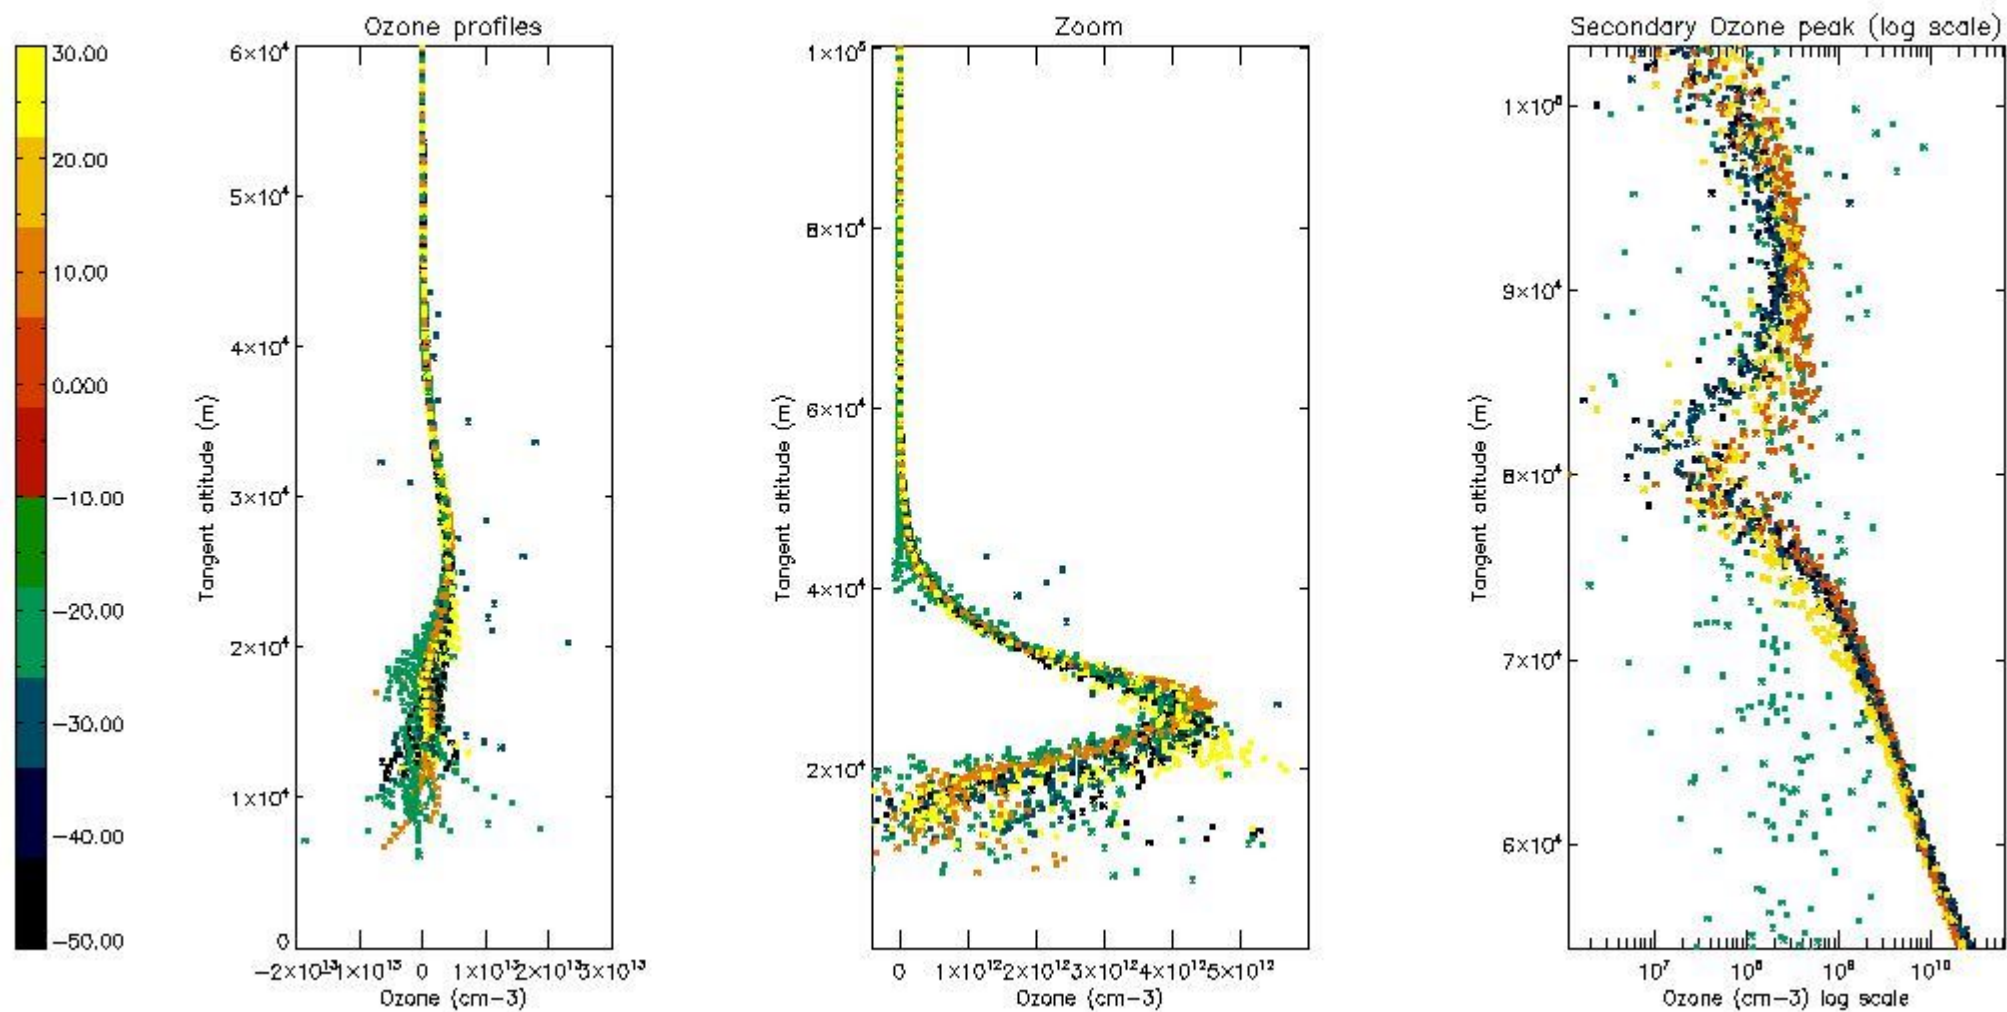

STD < 10	17
STD < 5	11

5.2 Plot ozone profiles for all STD (dark without errors)

The colorbar represents the latitude.

5.3 Plot ozone profiles where STD < 20% (dark without errors)

The colorbar represents the latitude.