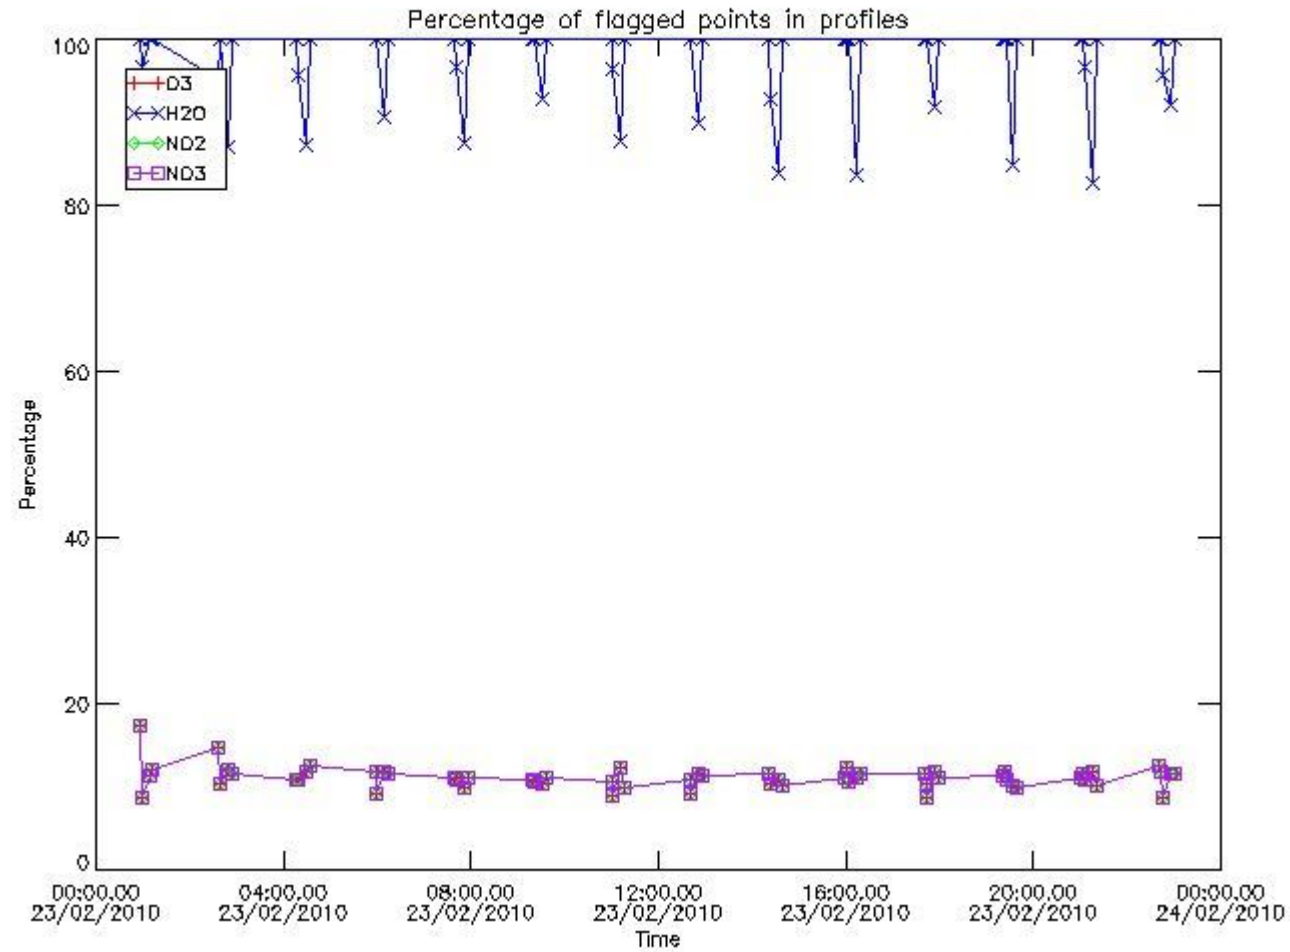

3. Quality information per product

In this section it is plotted some information contained in the Quality Summary data set of the level 2 products. Only products in dark limb conditions and without errors (error flag in the MPH set to "0") are used.

3.1 Plot quality information per product (time dependant)

3.2 Plot quality information per product (world map)