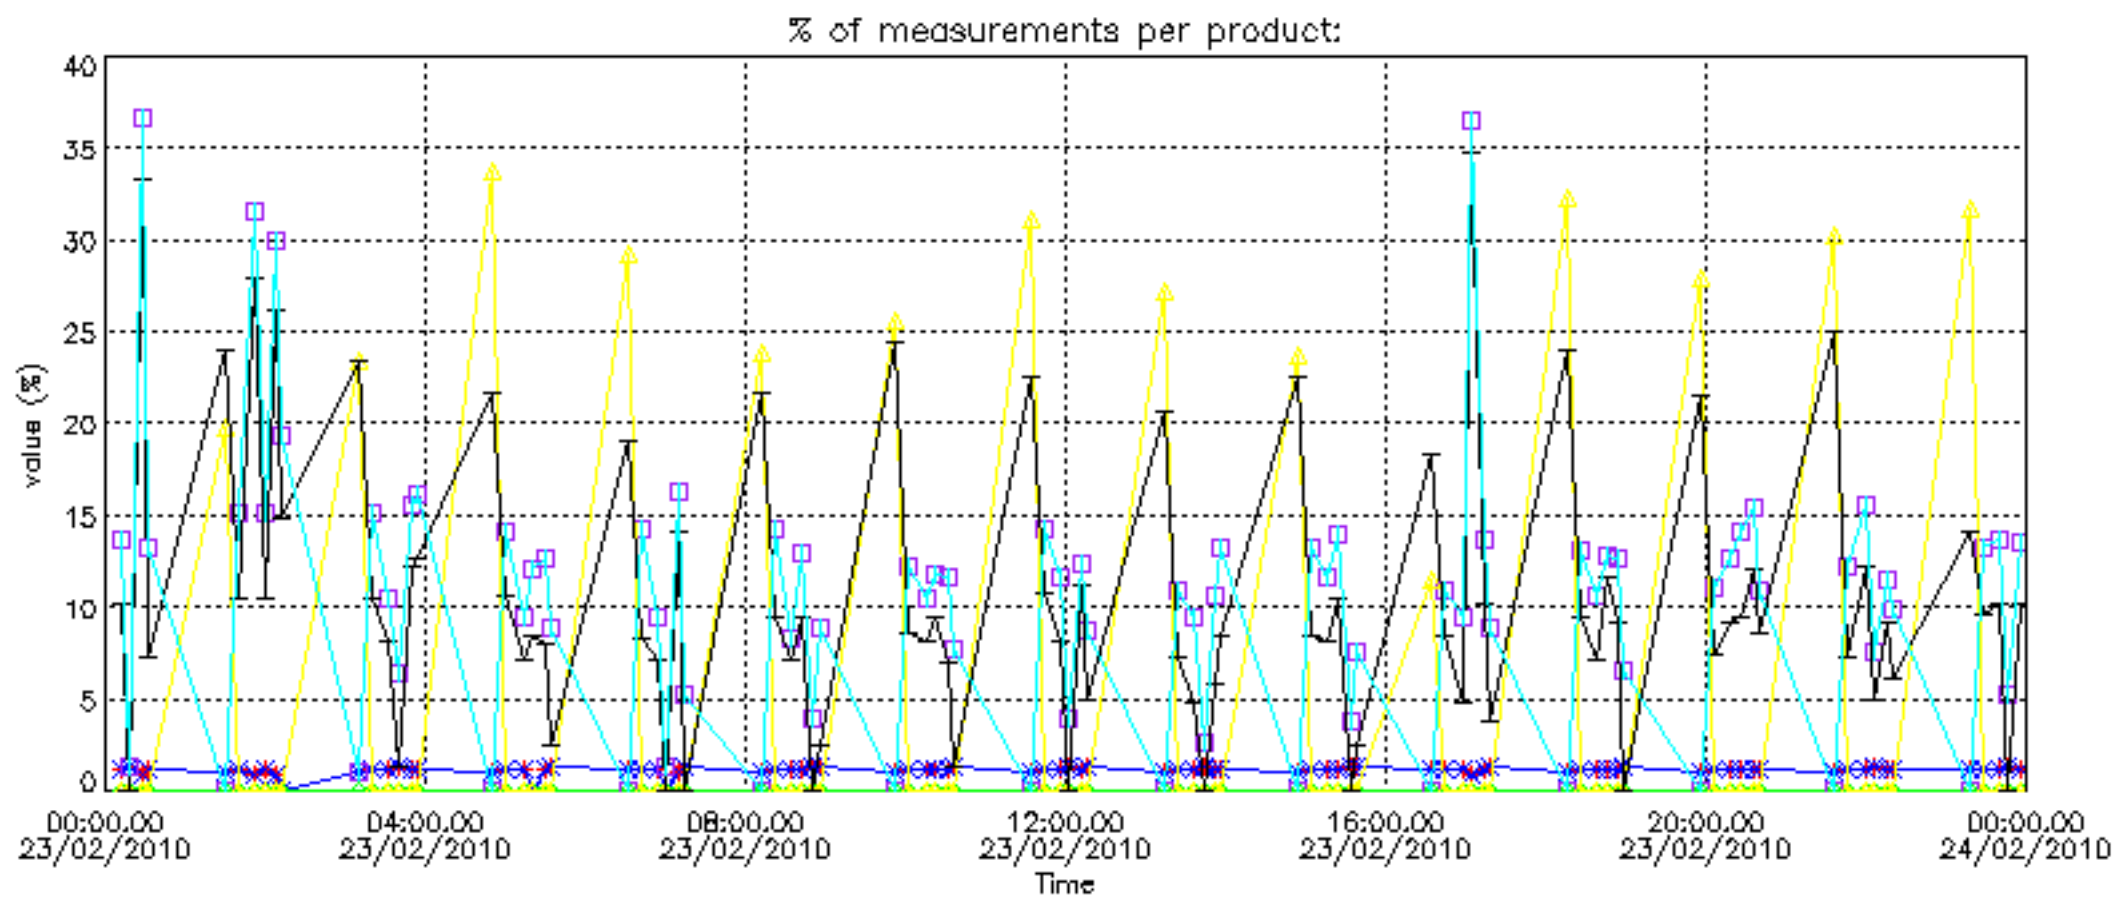

Percentage of cosmic ray hits per profile

Percentage of datation errors per profile