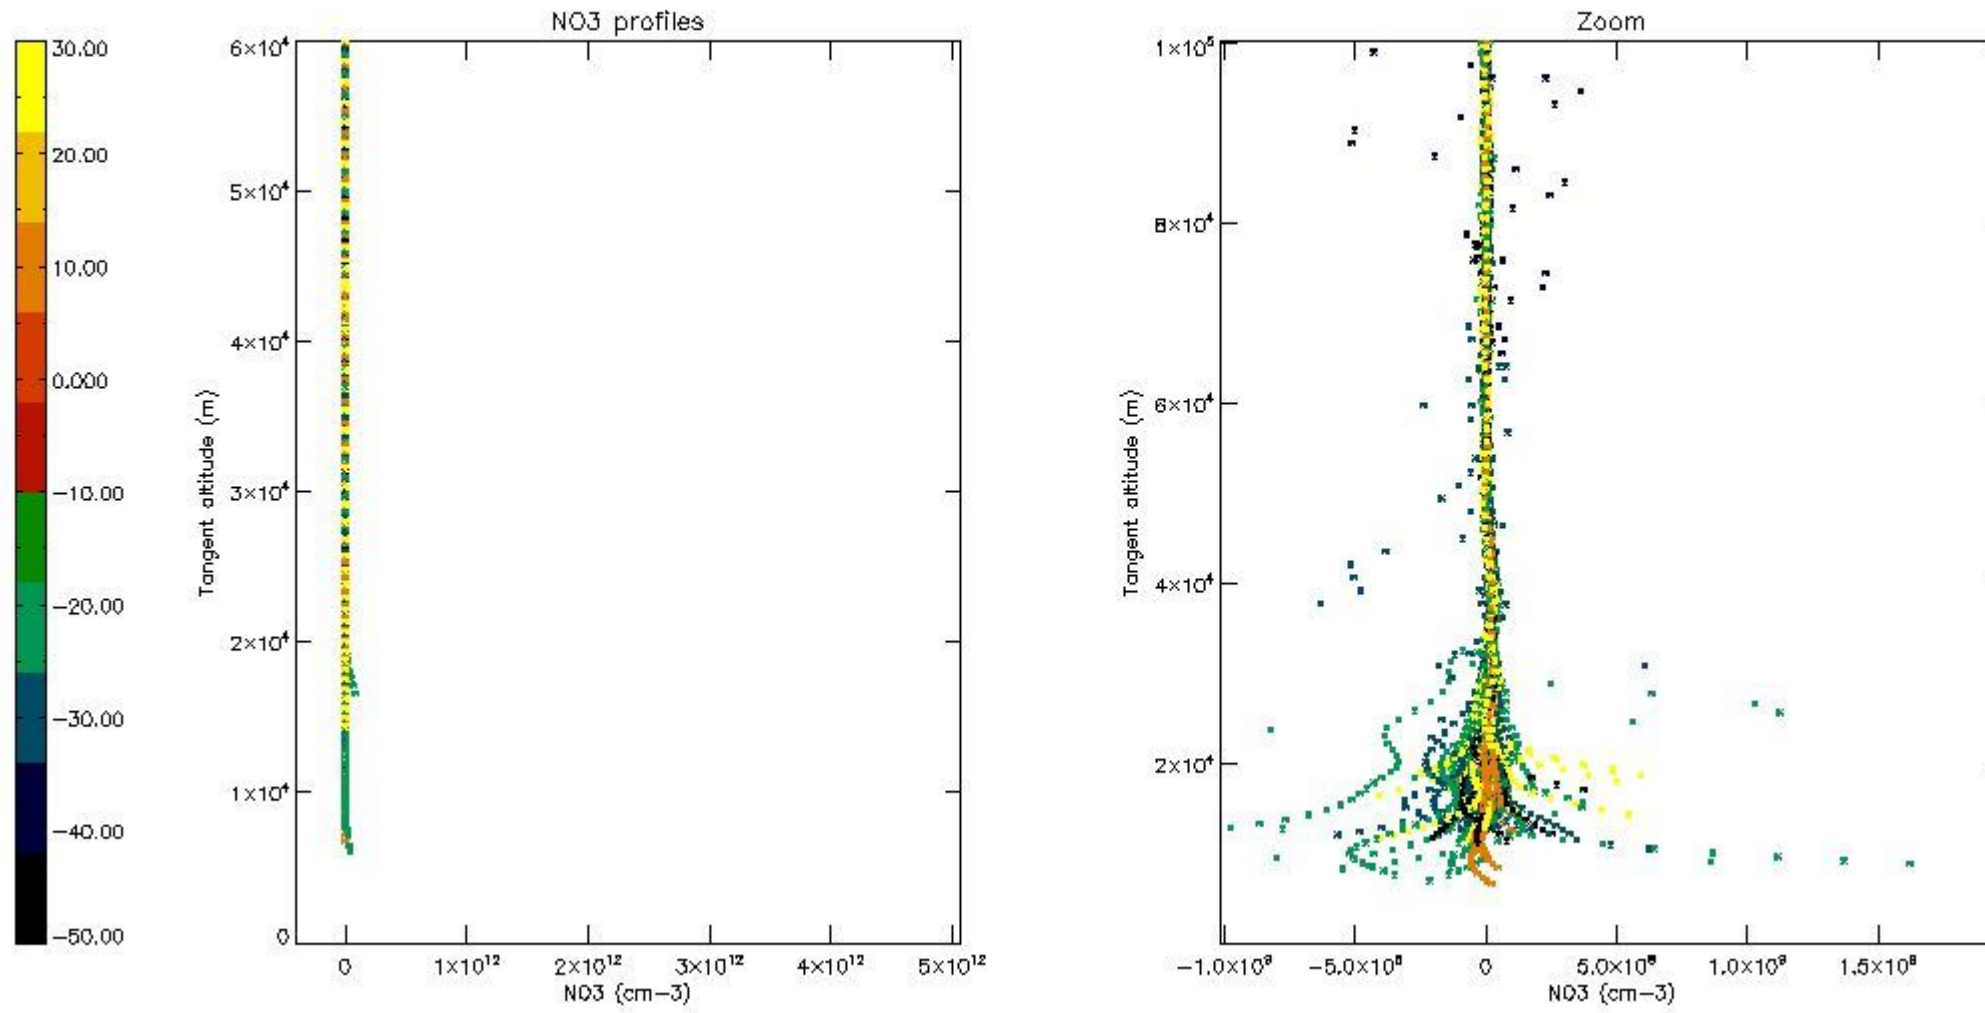

6. Auxiliary Data Files used for the production reported in section 2

The number reported in the third column indicates since which file (see list in section 2) the corresponding auxiliary file has been used. The fourth column is the date of those product files.

Type	Auxiliary Filename	Used since product	Used since product date
INST_PHYS_CHARACTERISTICS	GOM_INS_AXVIEC20091111_143220_20030716_120000_20500101_000000	1	23-FEB-2010 00:11:31
LEVEL-2_PROC_CONFIG	GOM_PR2_AXVIEC20091111_152718_20020301_000000_20500101_000000	1	23-FEB-2010 00:11:31
CROSS_SECTIONS_FILE	GOM_CRS_AXVIEC20091111_154832_20020301_000000_20500101_000000	1	23-FEB-2010 00:11:31