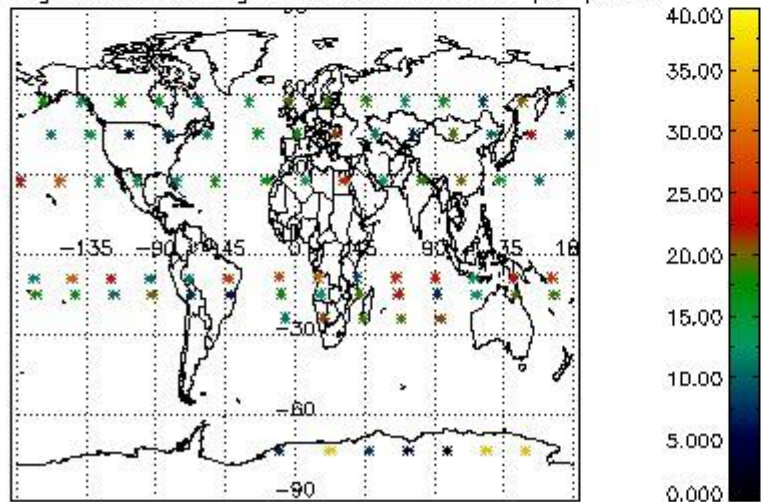

Percentage of star falling outside central band per profile