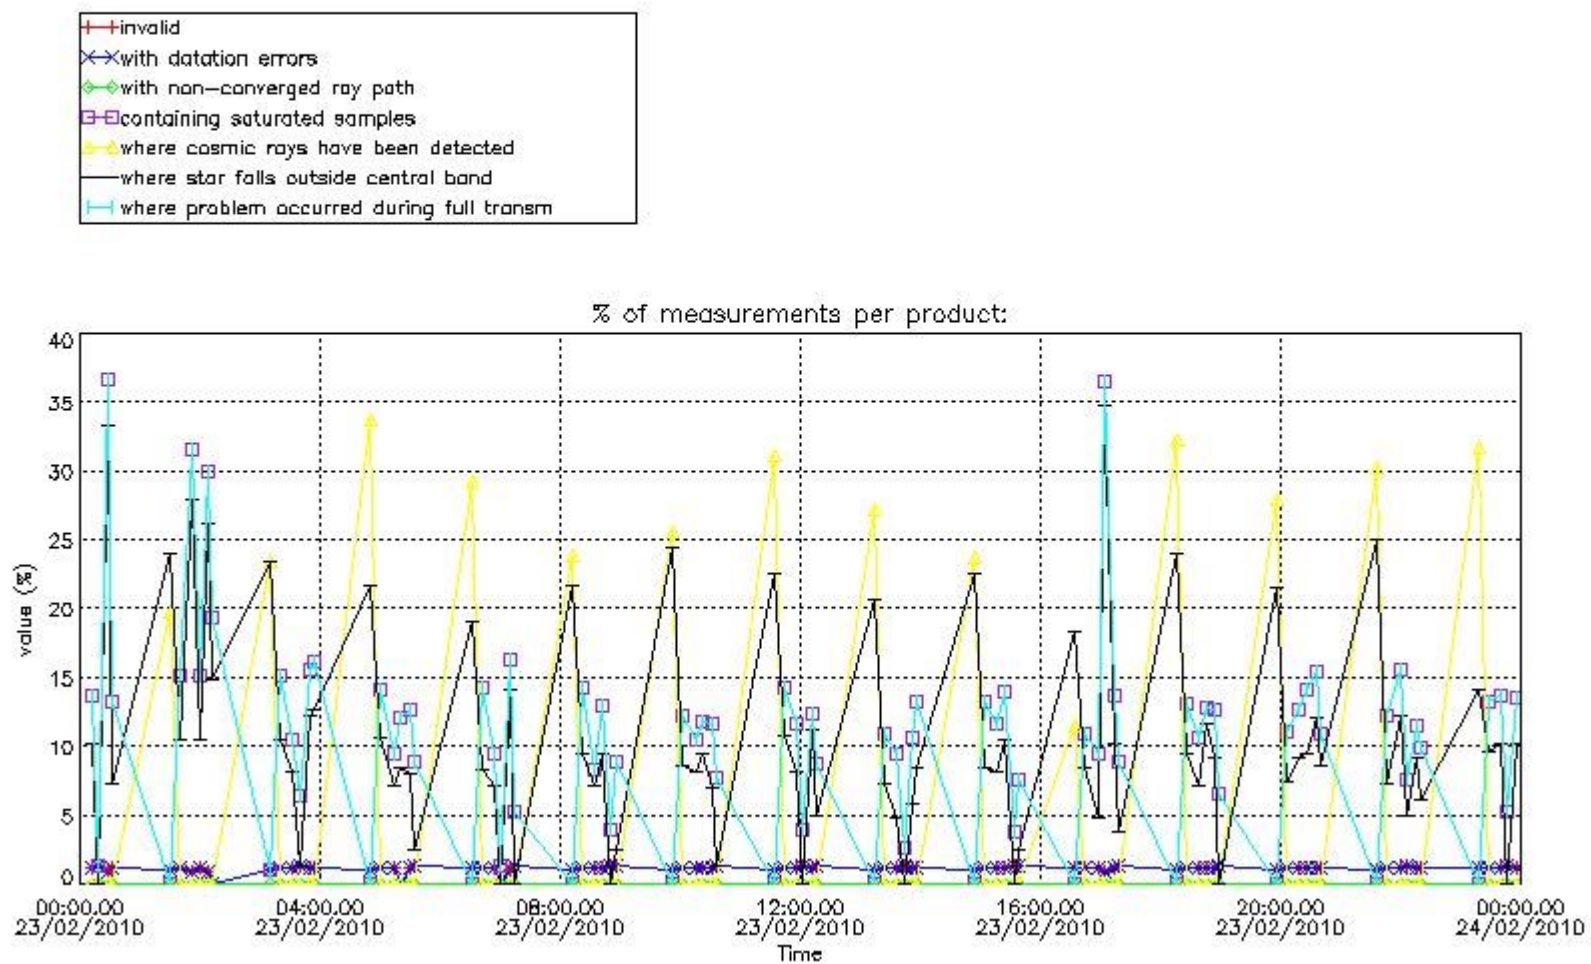

3.1 Plot quality information per product (time dependant)

3.2 Plot quality information per product (world map)

Percentage of flagged data per O3 profile

Percentage of flagged data per H2O profile

Percentage of flagged data per NO2 profile

Percentage of flagged data per NO3 profile

4. Level 1 quality information per product

In this section it is plotted some information contained in the Quality Summary data set of the level 2 products that comes from the level 1b processing. Products without errors (error flag in the MPH set to "0") are used.

4.1 Plot quality information per product (time dependant) coming from level 1b processing

4.1.1 Plot level 1 quality information per product (time dependant): ENVISAT ASCENDING passes

4.1.2 Plot level 1 quality information per product (time dependant): ENVI SAT DESCENDING passes