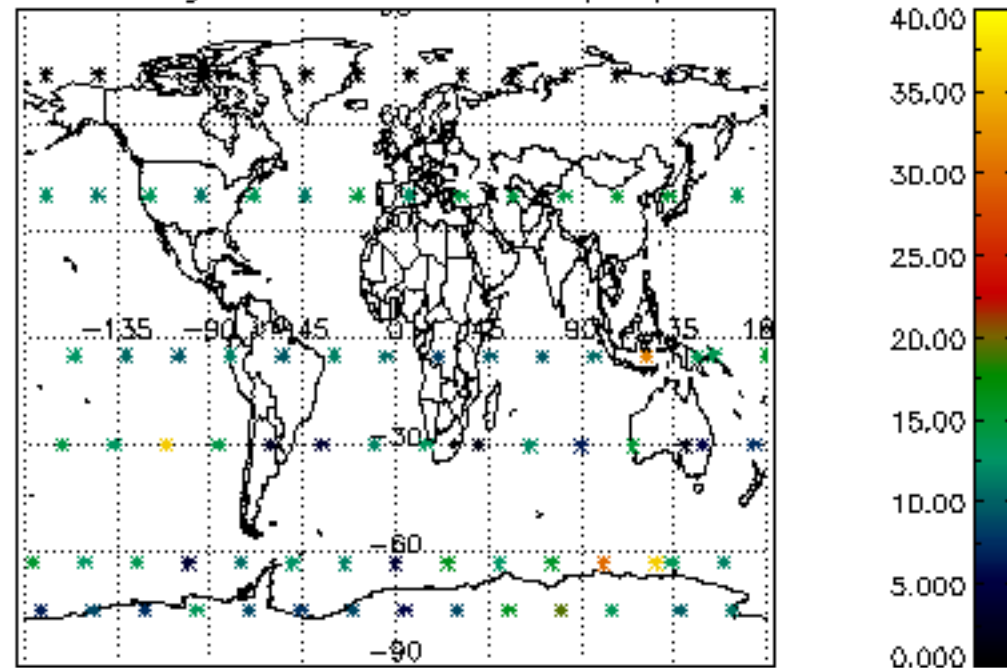

Percentage of saturation errors per profile