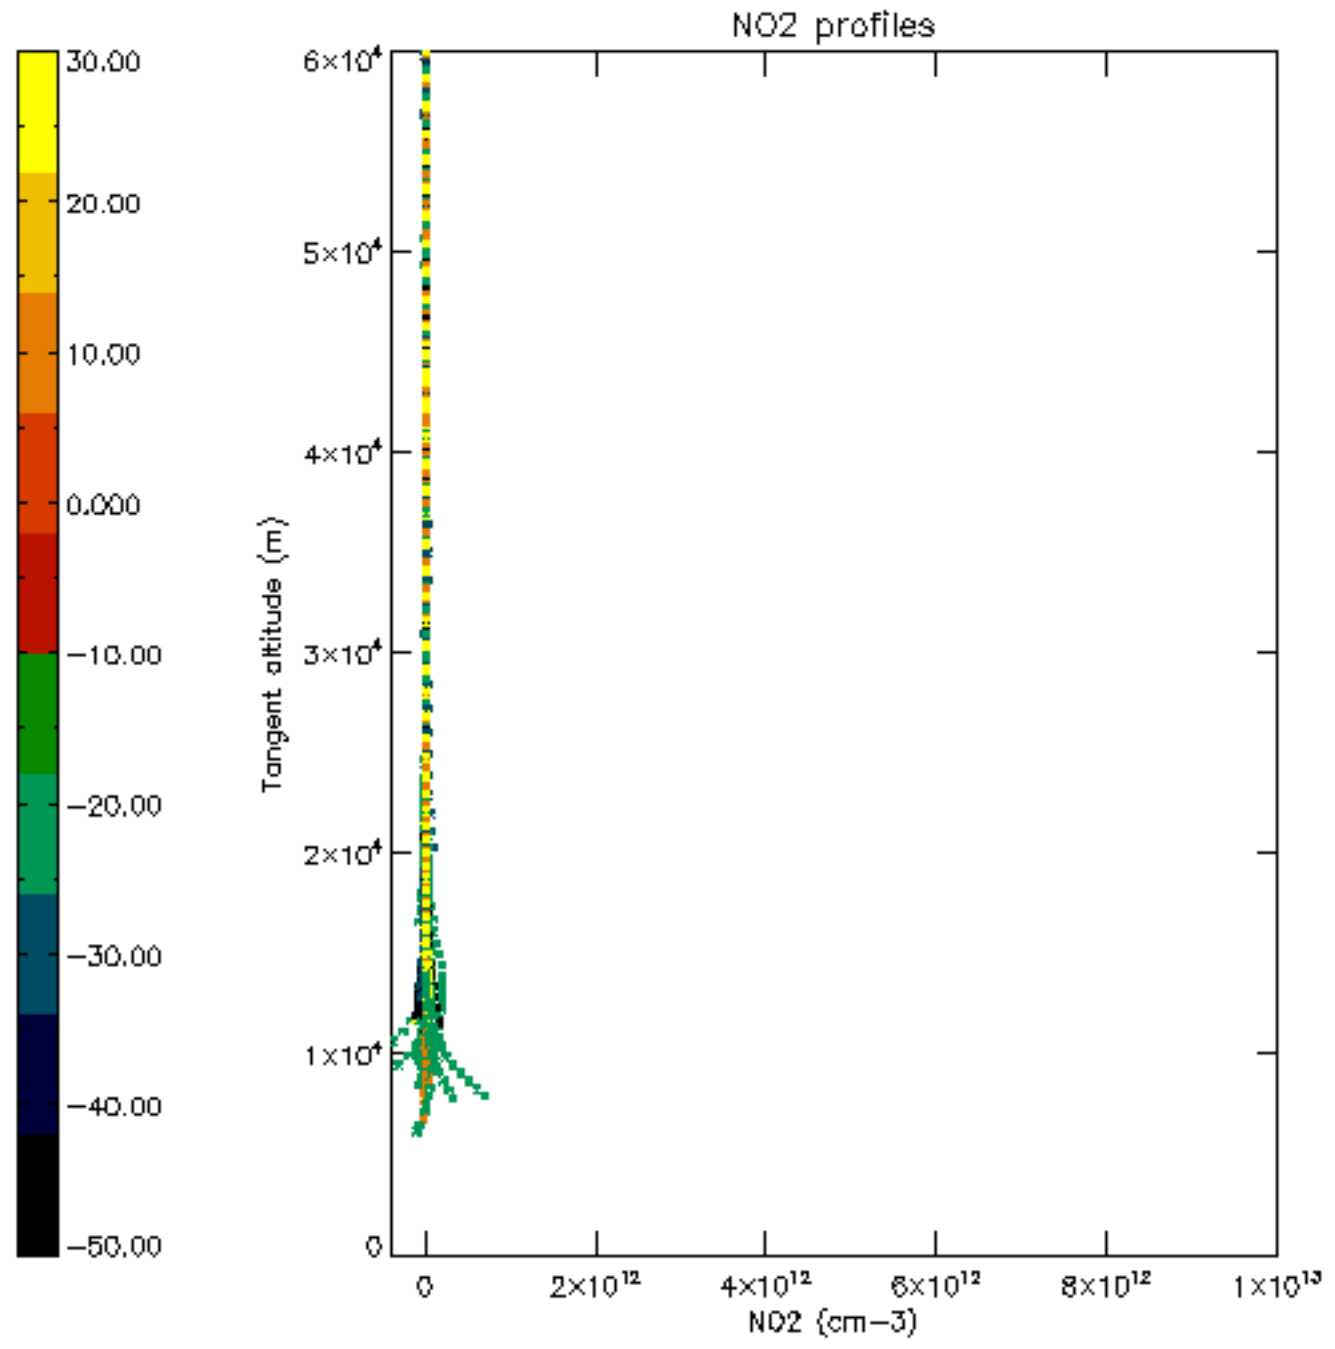

Percentage of star falling outside central band per profile

Percentage of saturation errors per profile

Percentage of flagged data per D3 profile

Percentage of flagged data per H2O profile

Percentage of flagged data per NO2 profile