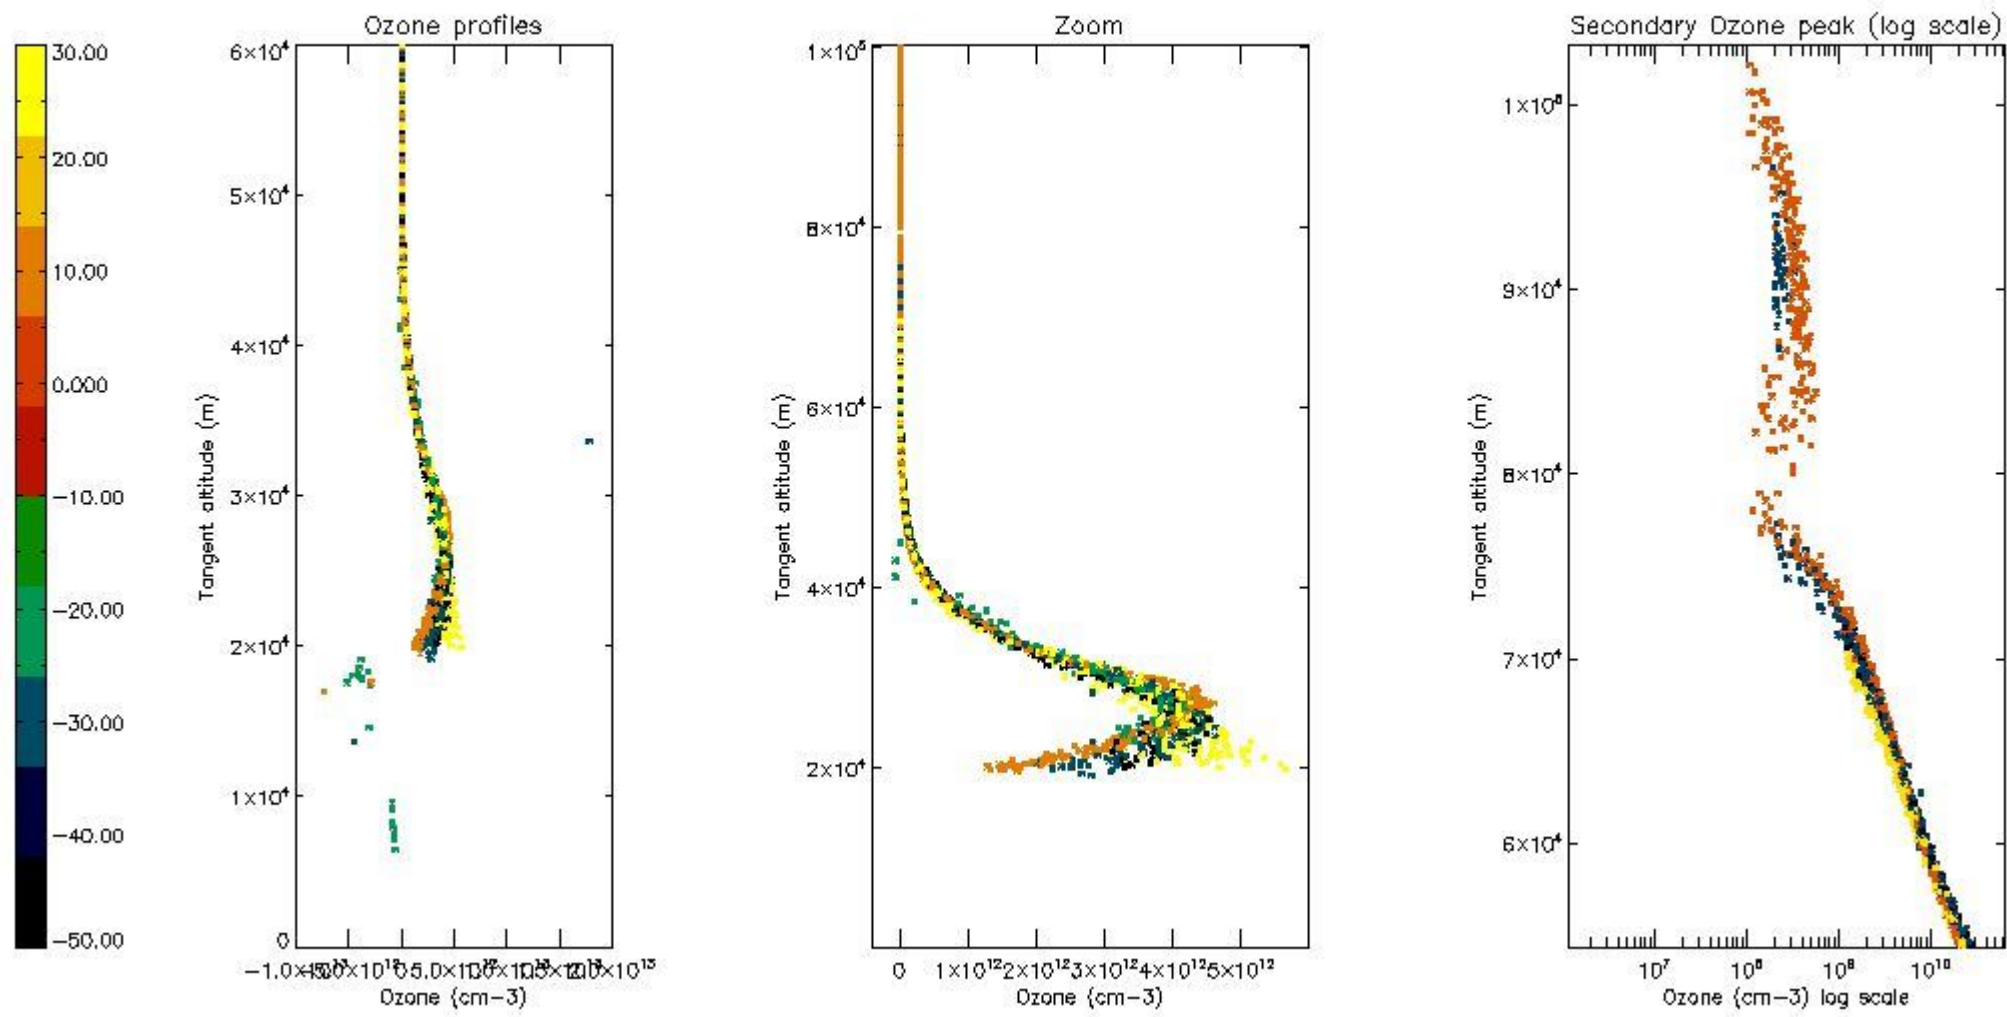

5.5 Plot ozone profiles where STD < 5% (dark without errors)

The colorbar represents the latitude.