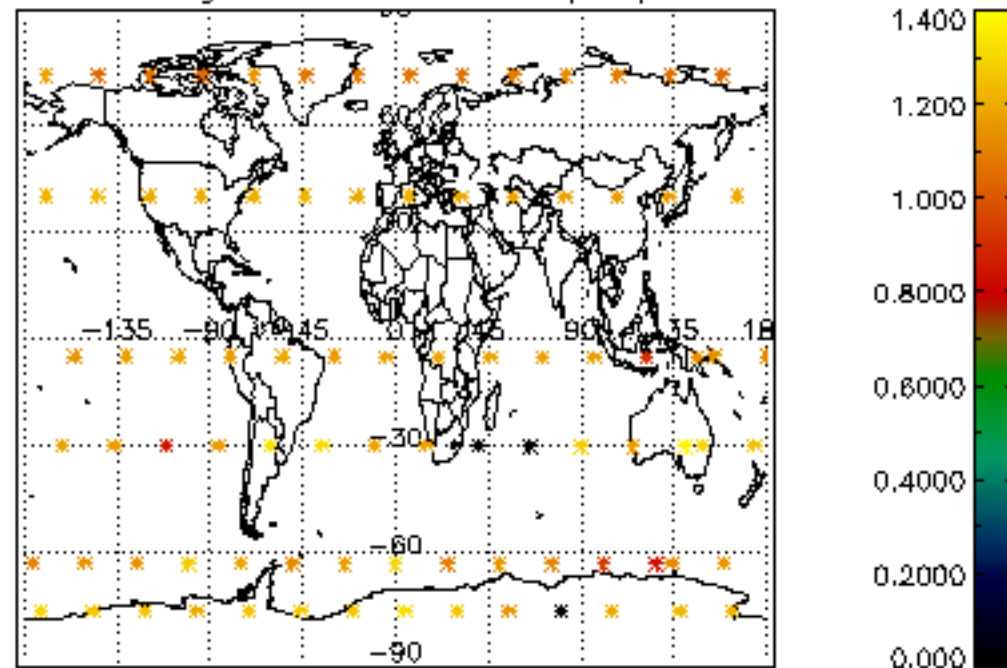

Percentage of datation errors per profile

Percentage of star falling outside central band per profile

Percentage of saturation errors per profile

Percentage of cosmic ray hits per profile

Percentage of datation errors per profile