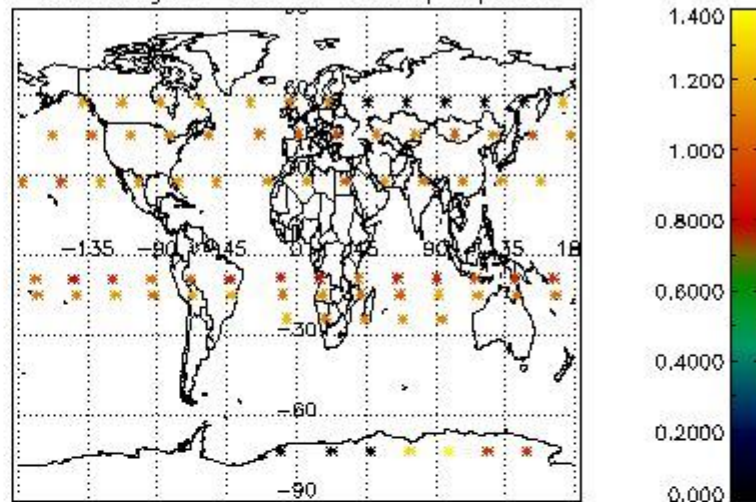

Percentage of datation errors per profile