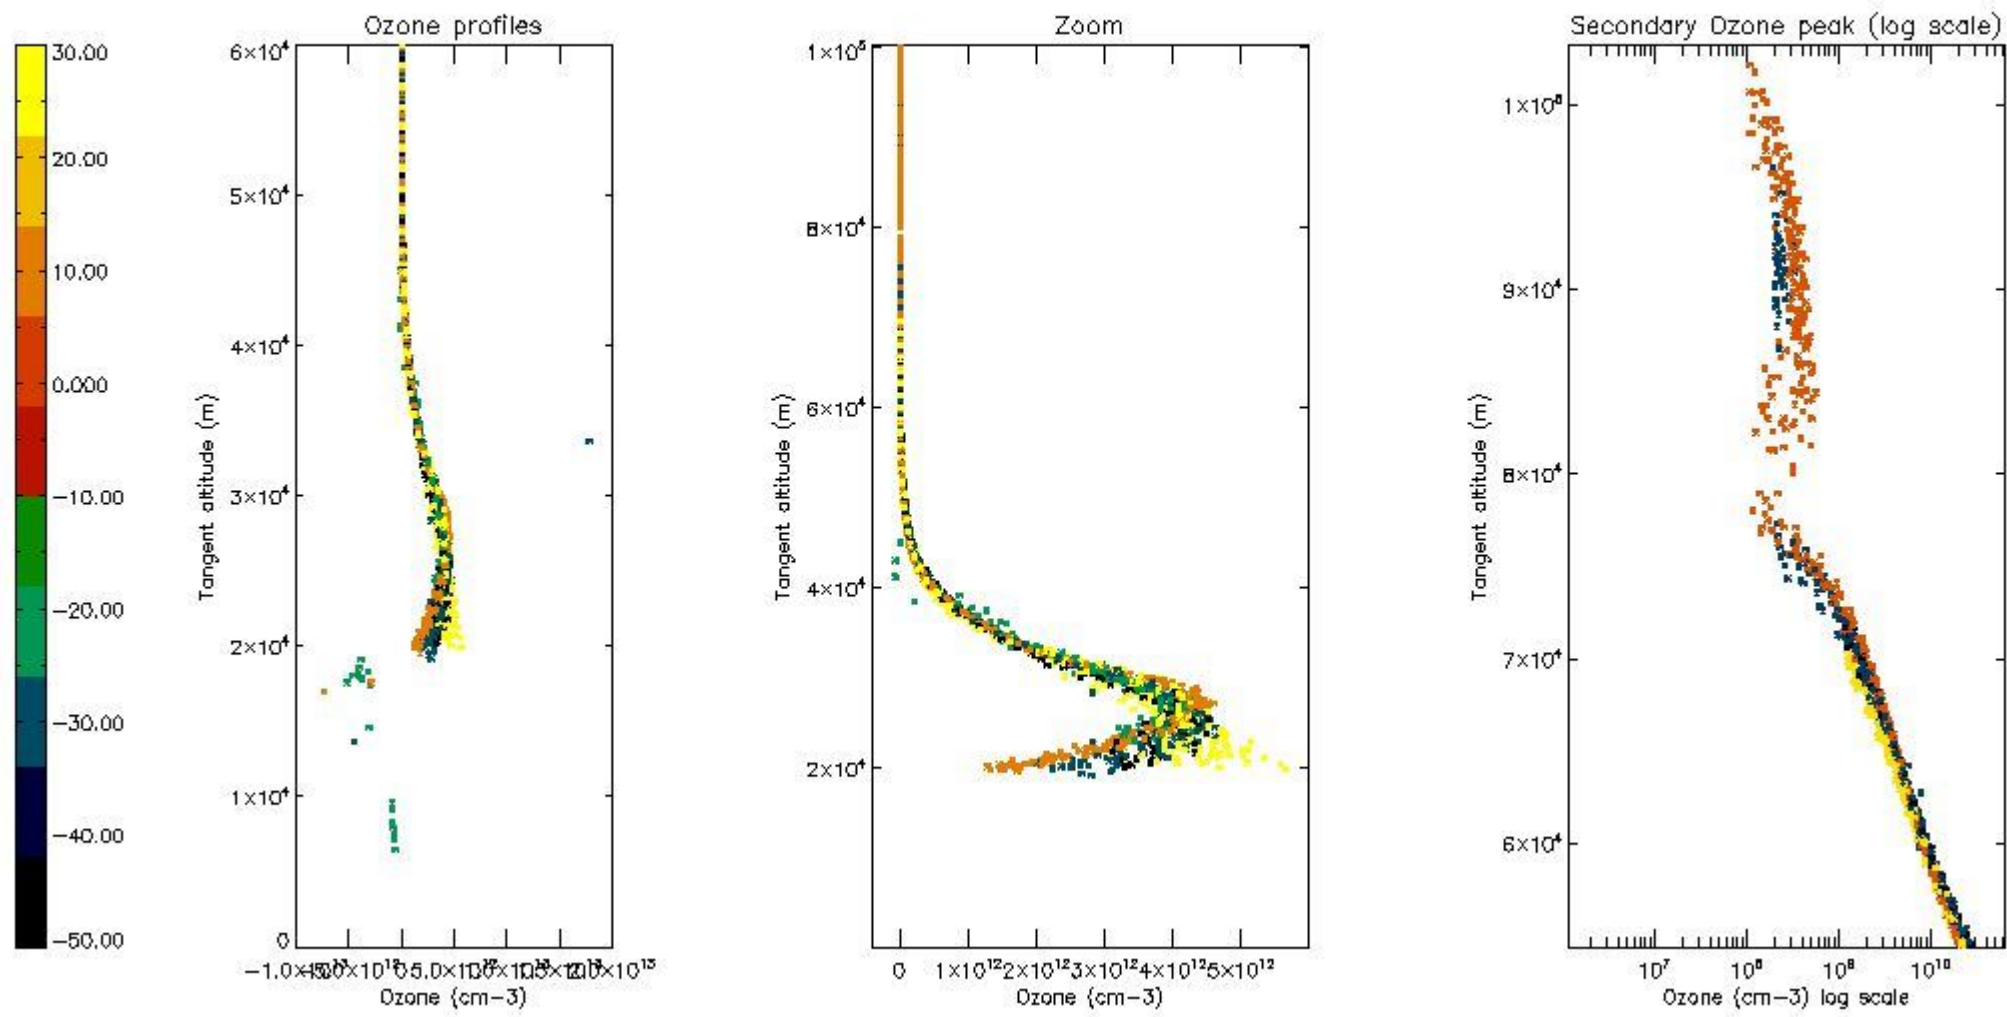

STD < 10	17
STD < 5	11

5.2 Plot ozone profiles for all STD (dark without errors)

The colorbar represents the latitude.

5.3 Plot ozone profiles where STD < 20% (dark without errors)

The colorbar represents the latitude.

5.4 Plot ozone profiles where STD < 10% (dark without errors)

The colorbar represents the latitude.

5.5 Plot ozone profiles where STD < 5% (dark without errors)

The colorbar represents the latitude.

5.6 Plot NO₂ profiles for all STD (dark without errors)