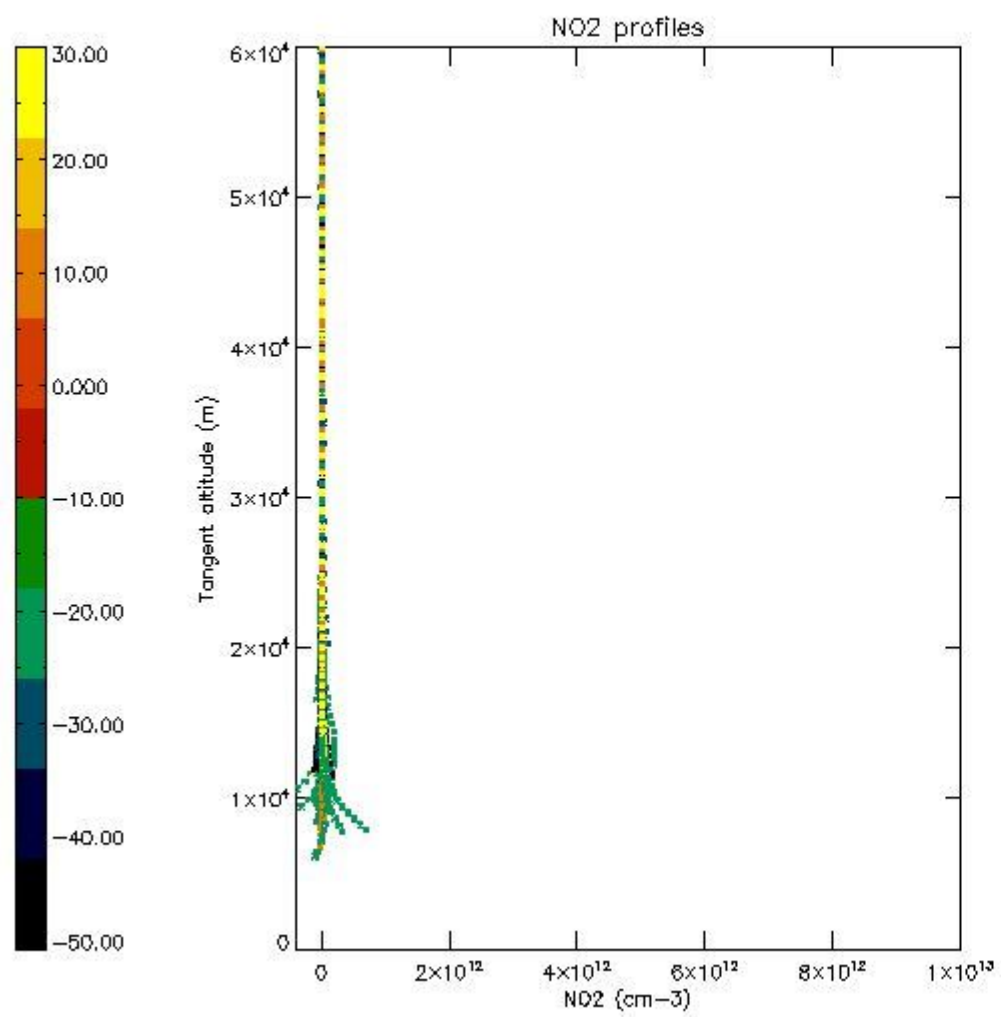

5.7 Plot NO3 profiles for all STD (dark without errors)

The colorbar represents the latitude.