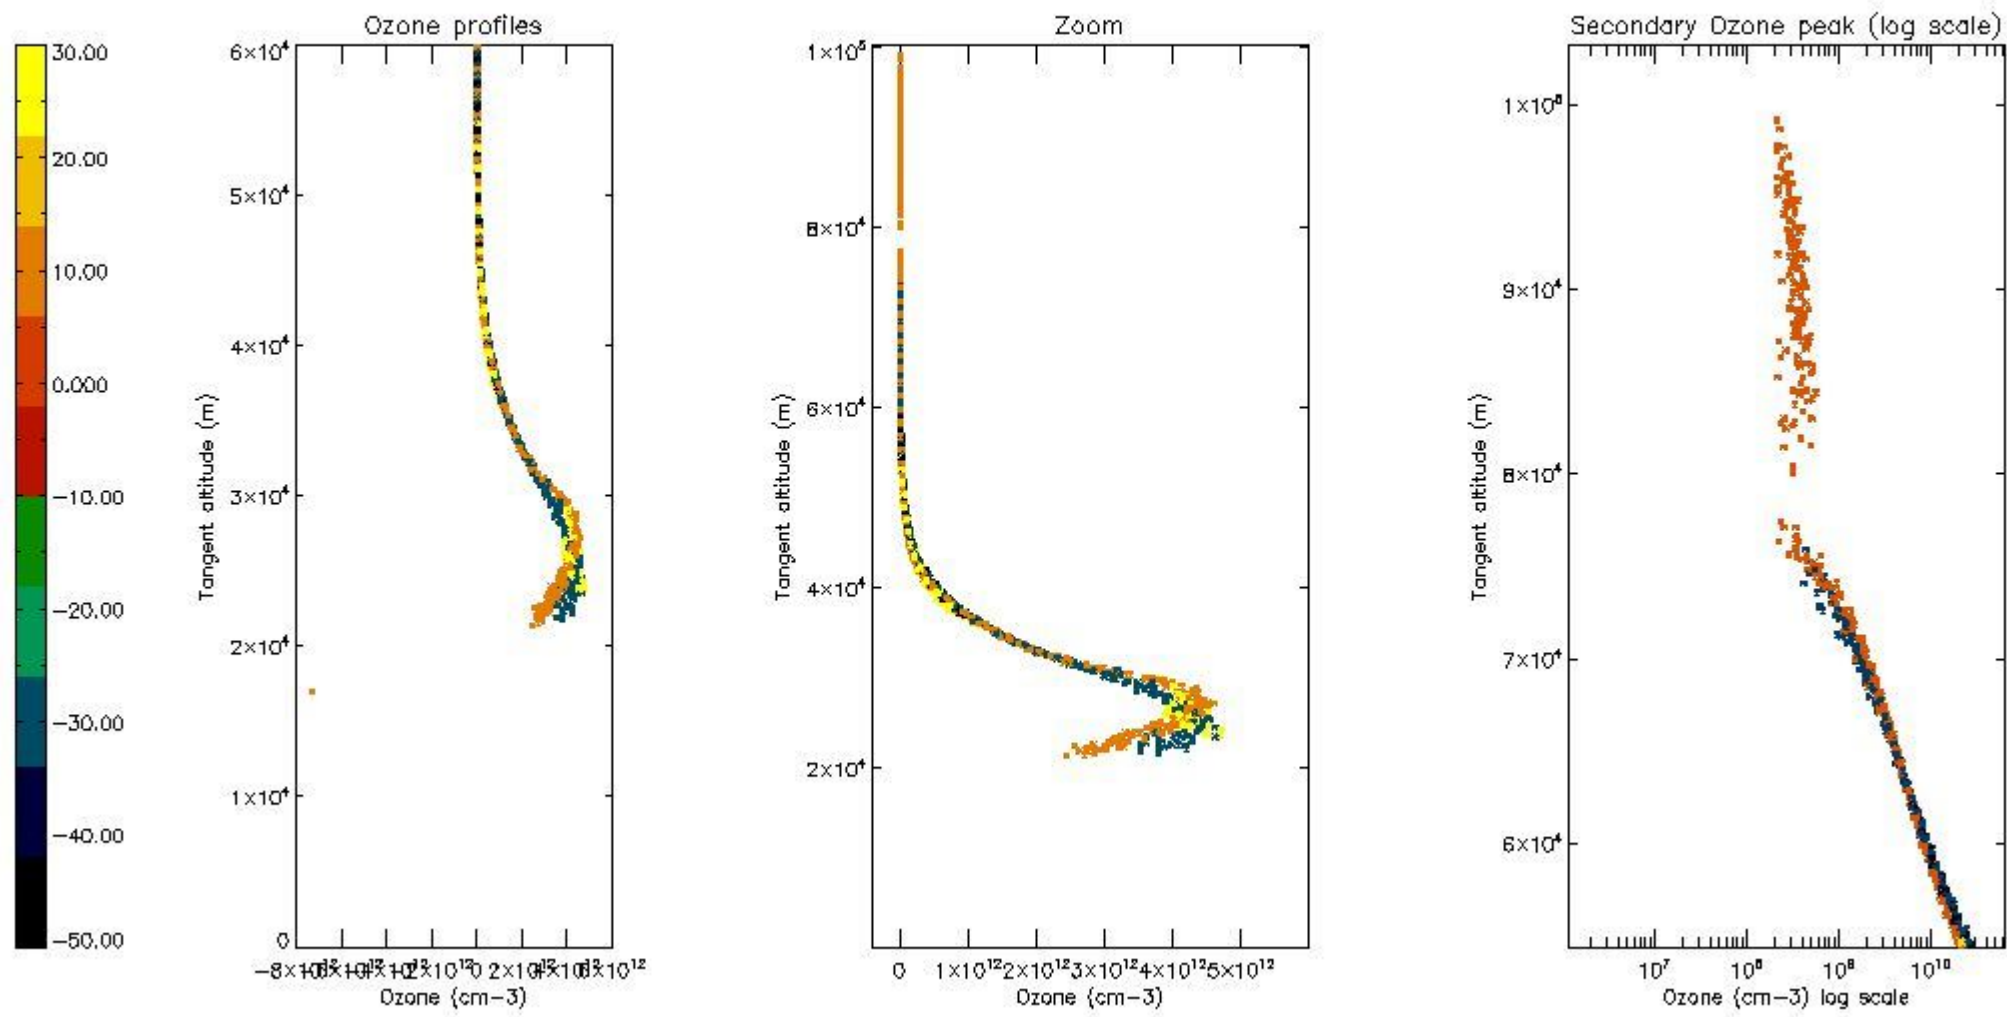

STD < 10	17
STD < 5	11

5.2 Plot ozone profiles for all STD (dark without errors)

The colorbar represents the latitude.

5.3 Plot ozone profiles where STD < 20% (dark without errors)

The colorbar represents the latitude.

5.4 Plot ozone profiles where STD < 10% (dark without errors)

The colorbar represents the latitude.

5.5 Plot ozone profiles where STD < 5% (dark without errors)

The colorbar represents the latitude.

5.6 Plot NO₂ profiles for all STD (dark without errors)