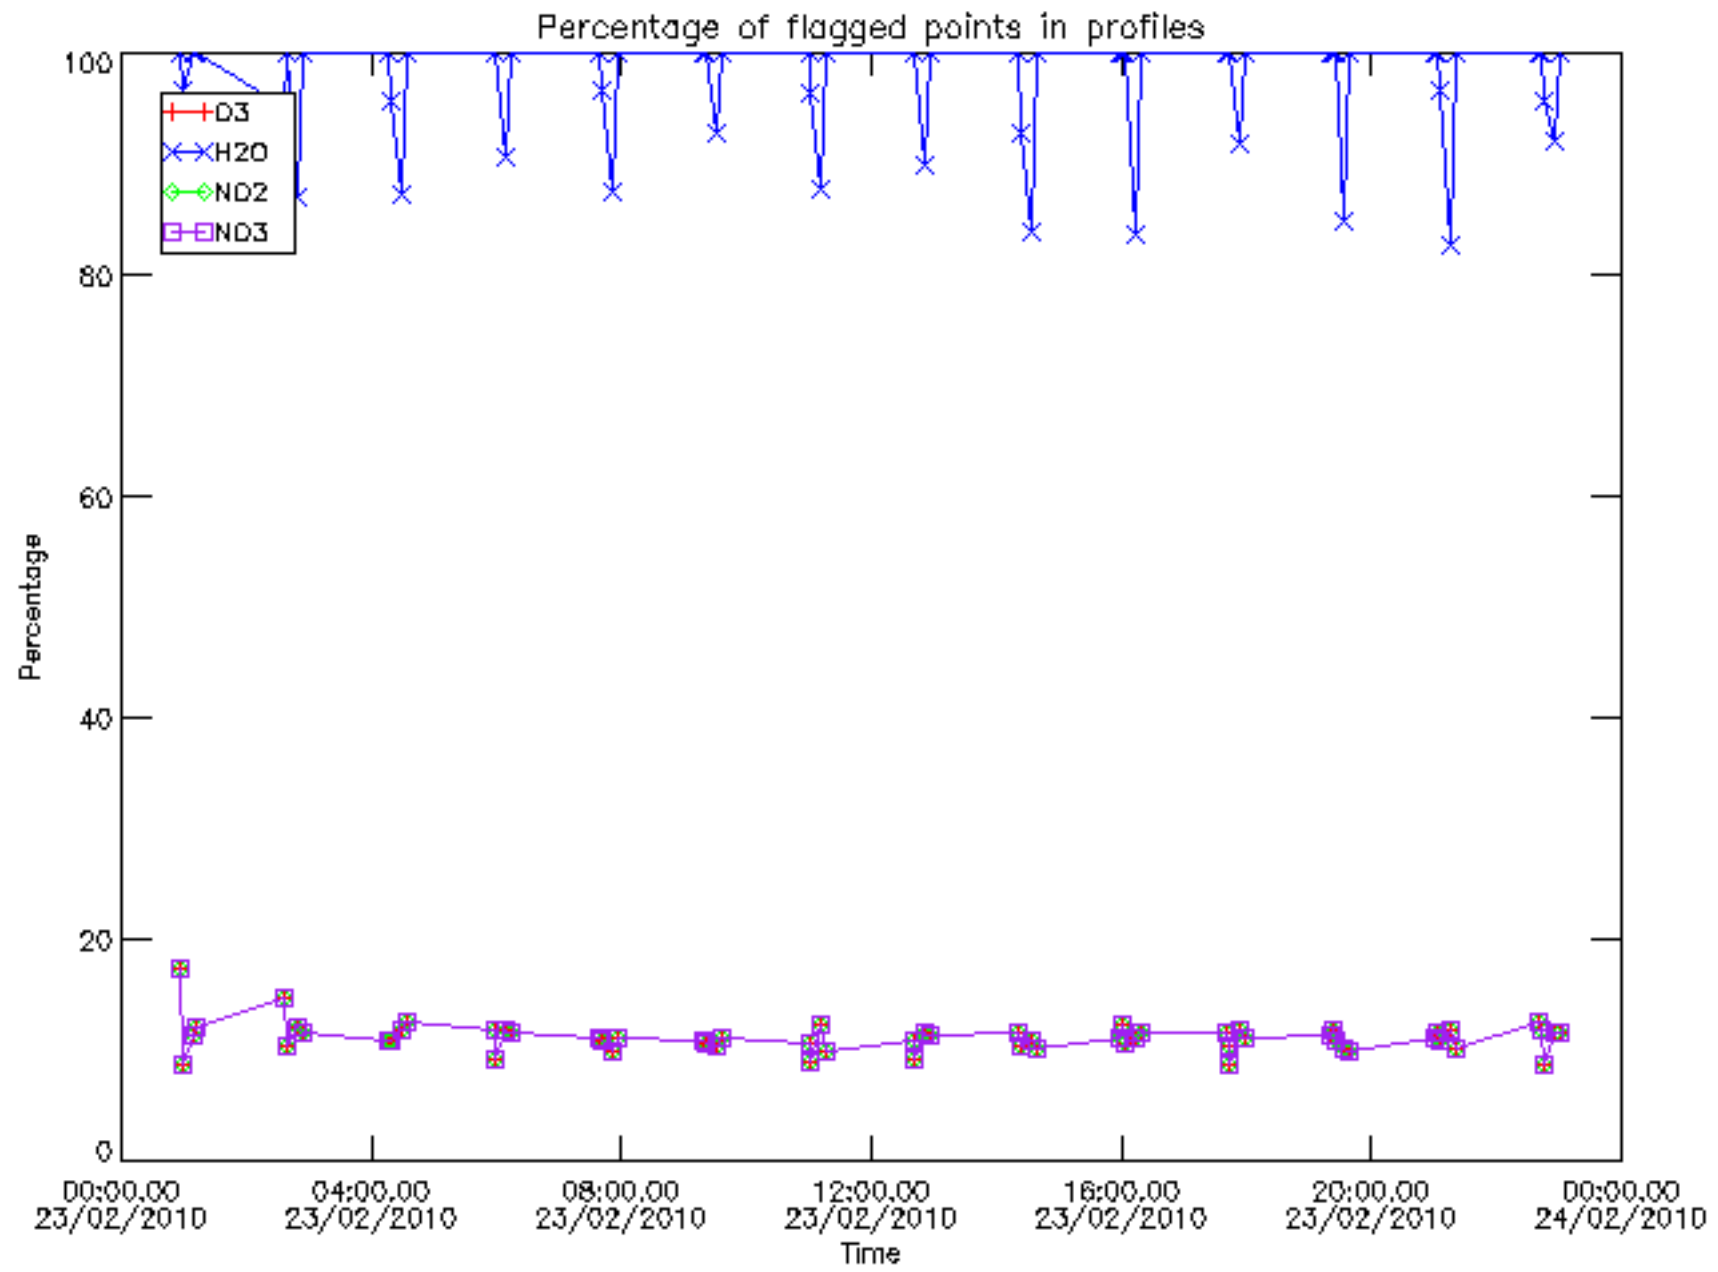

Percentage of flagged data per D3 profile

Percentage of flagged data per H2O profile