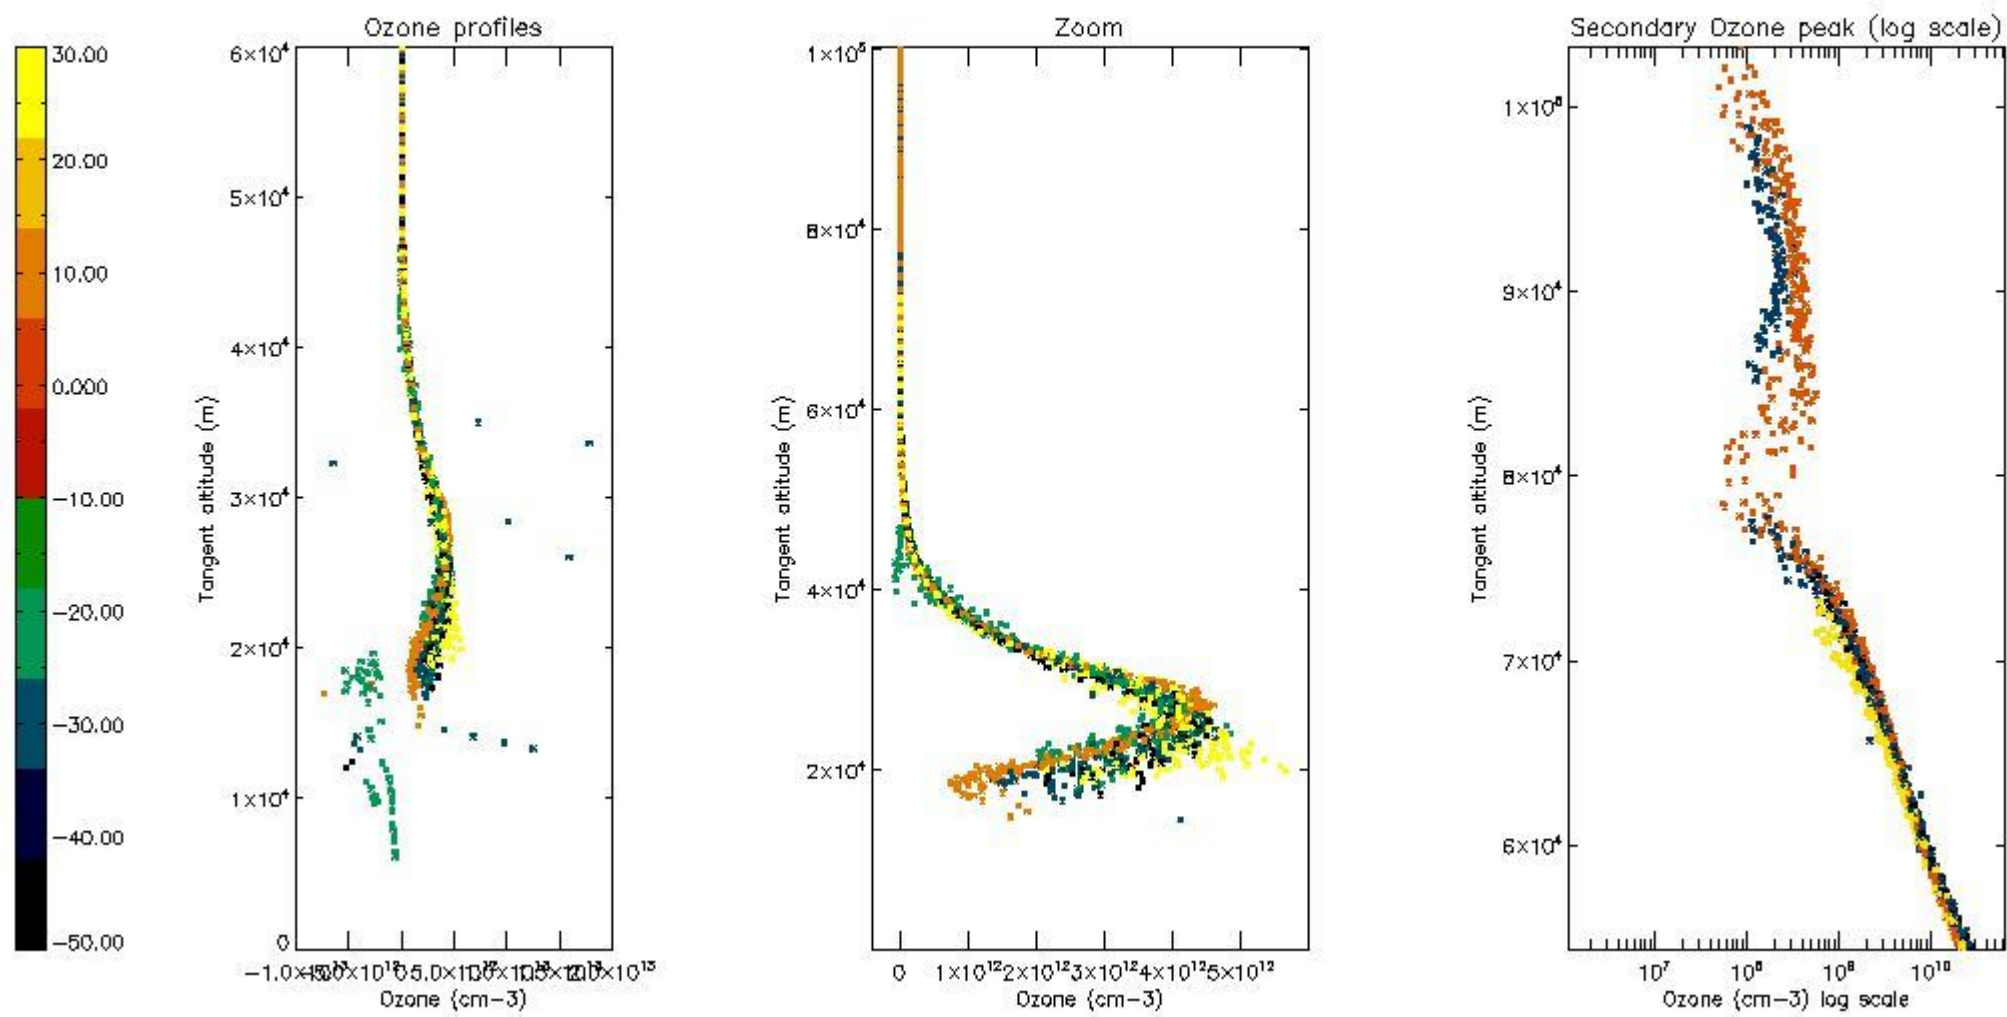

STD < 10	17
STD < 5	11

5.2 Plot ozone profiles for all STD (dark without errors)

The colorbar represents the latitude.

5.3 Plot ozone profiles where STD < 20% (dark without errors)

The colorbar represents the latitude.