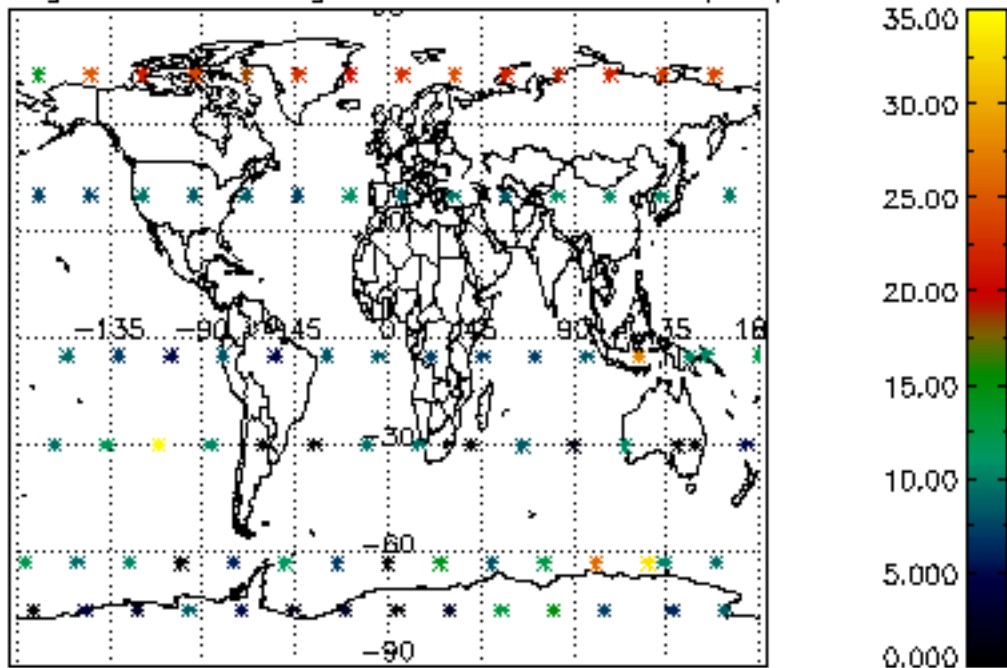

Percentage of star falling outside central band per profile