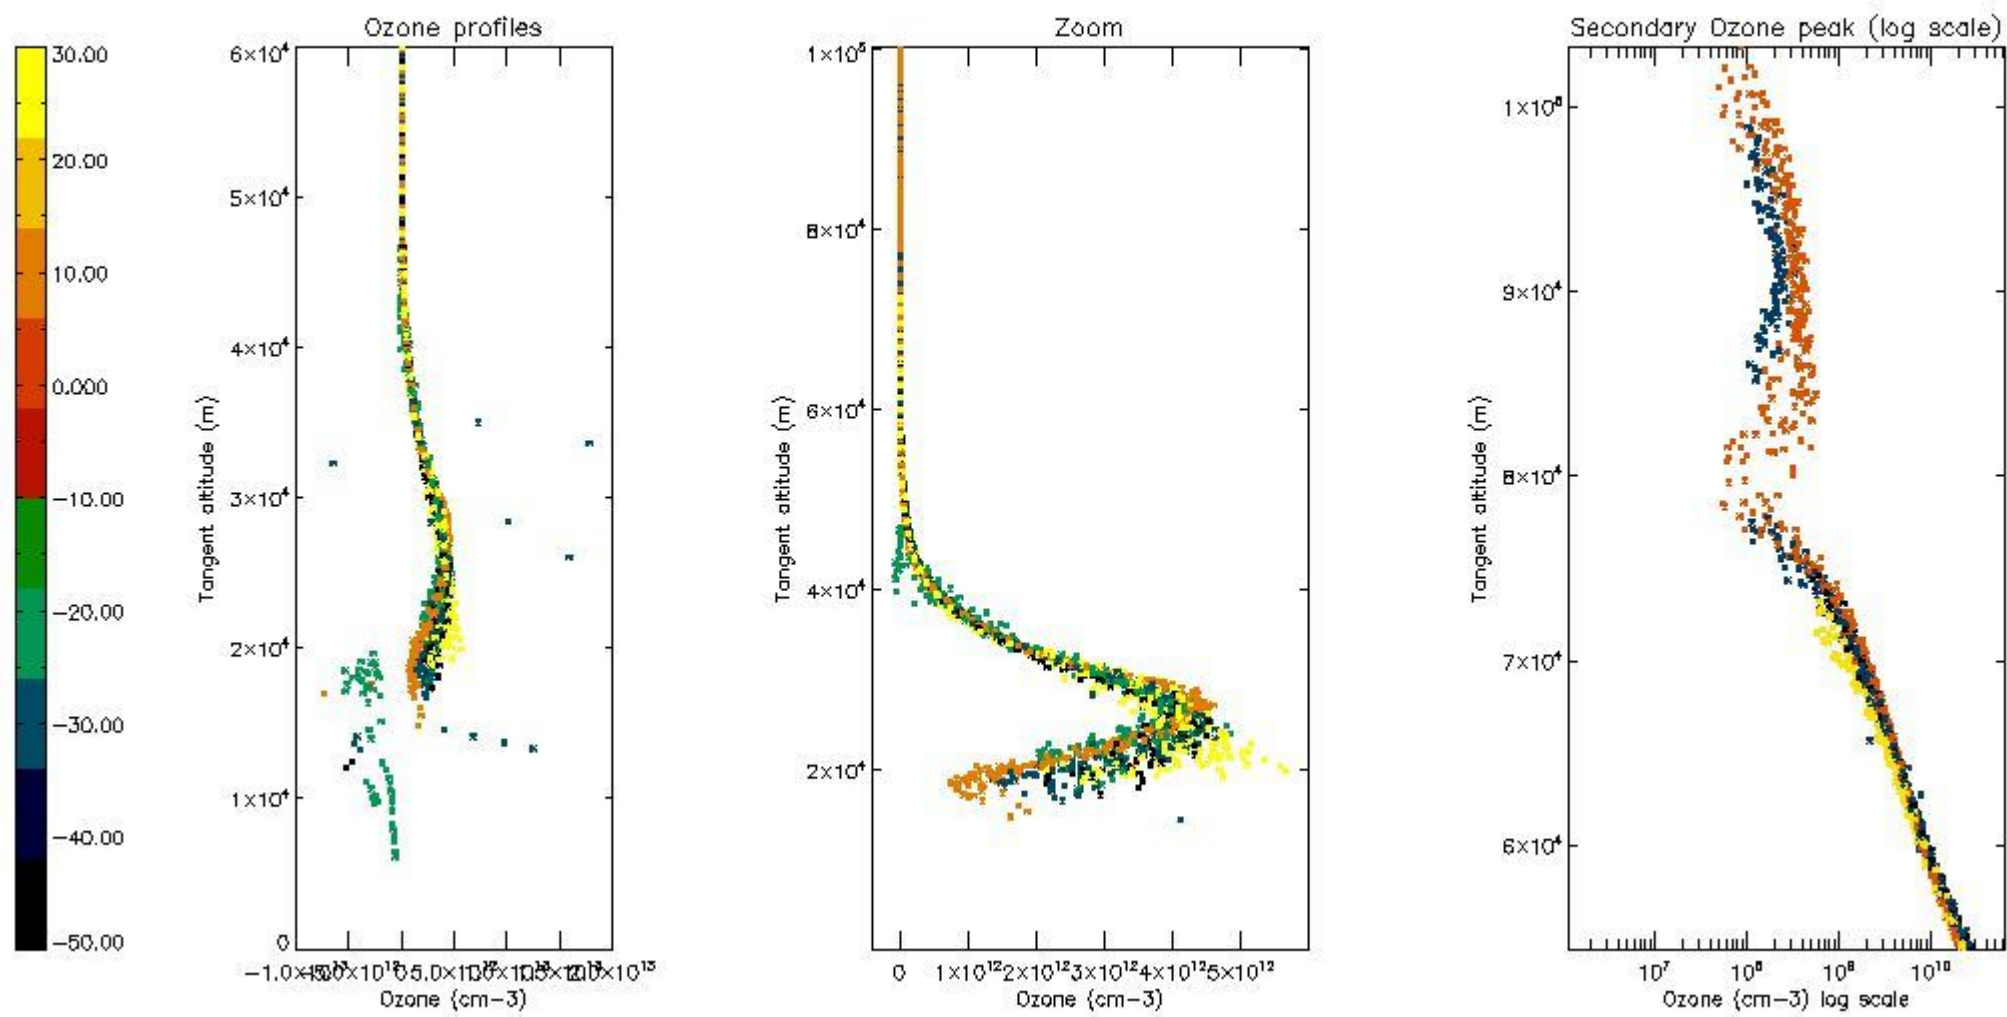

STD < 10	17
STD < 5	11

5.2 Plot ozone profiles for all STD (dark without errors)

The colorbar represents the latitude.

5.3 Plot ozone profiles where STD < 20% (dark without errors)

The colorbar represents the latitude.

5.4 Plot ozone profiles where STD < 10% (dark without errors)

The colorbar represents the latitude.

5.5 Plot ozone profiles where STD < 5% (dark without errors)

The colorbar represents the latitude.

5.6 Plot NO₂ profiles for all STD (dark without errors)