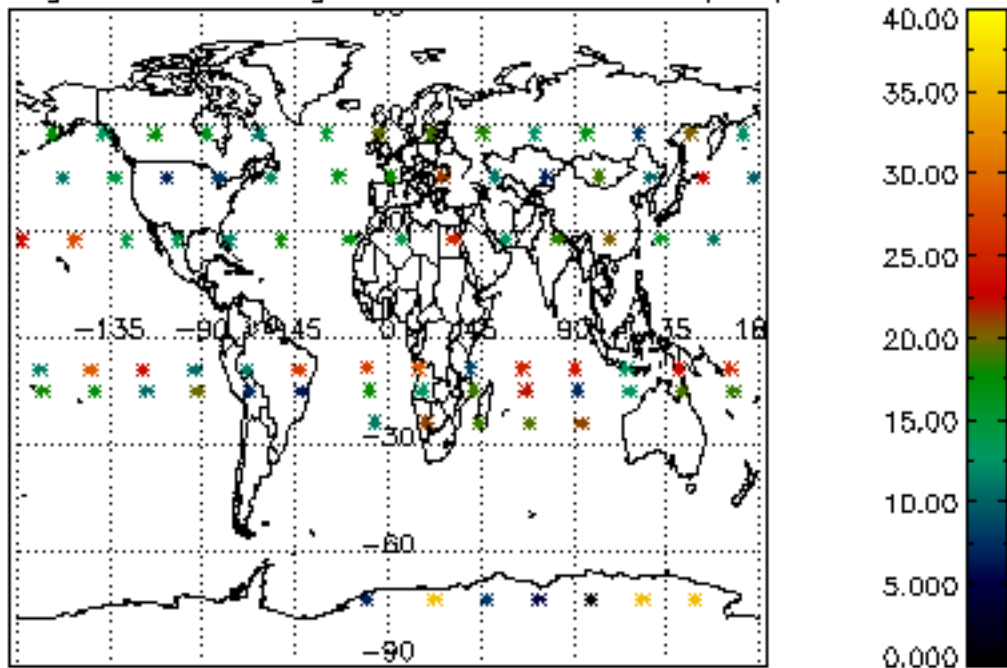

Percentage of cosmic ray hits per profile

Percentage of star falling outside central band per profile