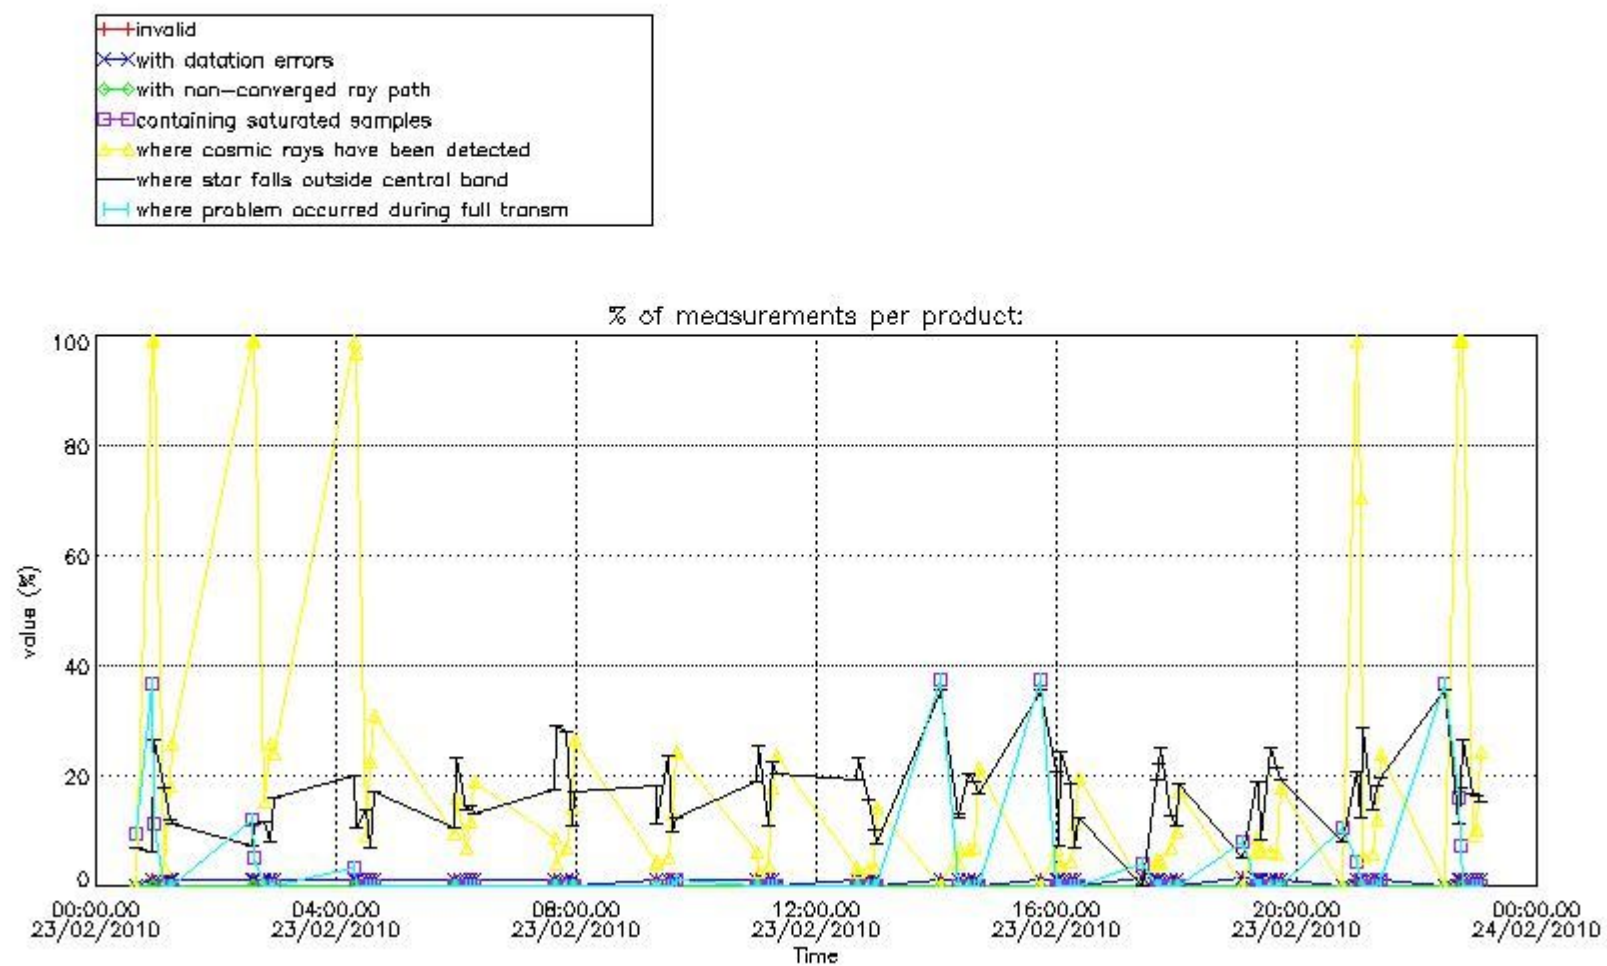

4.1.2 Plot level 1 quality information per product (time dependant): ENVI SAT DESCENDING passes