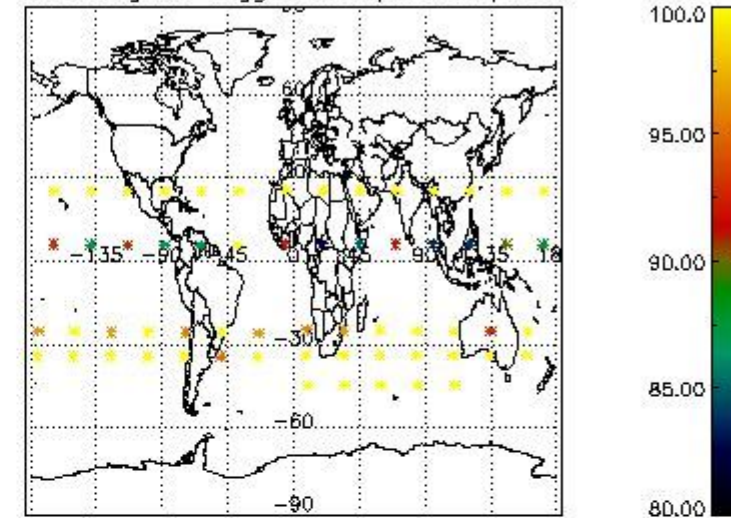

3.1 Plot quality information per product (time dependant)

3.2 Plot quality information per product (world map)

Percentage of flagged data per O3 profile

Percentage of flagged data per H2O profile

Percentage of flagged data per NO2 profile