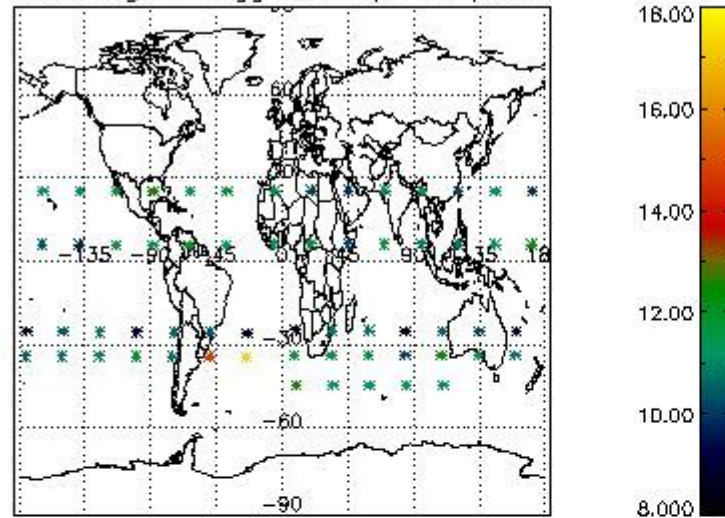

Percentage of flagged data per O3 profile