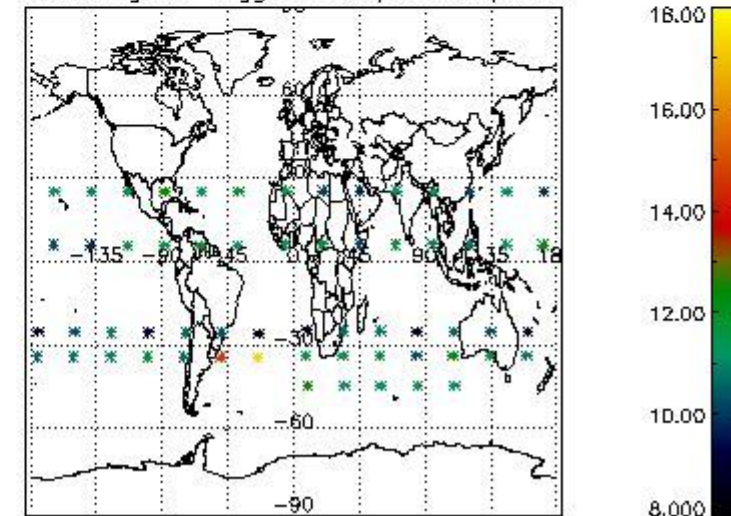

Percentage of flagged data per NO3 profile

4. Level 1 quality information per product

In this section it is plotted some information contained in the Quality Summary data set of the level 2 products that comes from the level 1b processing. Products without errors (error flag in the MPH set to "0") are used.

4.1 Plot quality information per product (time dependant) coming from level 1b processing

4.1.1 Plot level 1 quality information per product (time dependant): ENVISAT ASCENDING passes